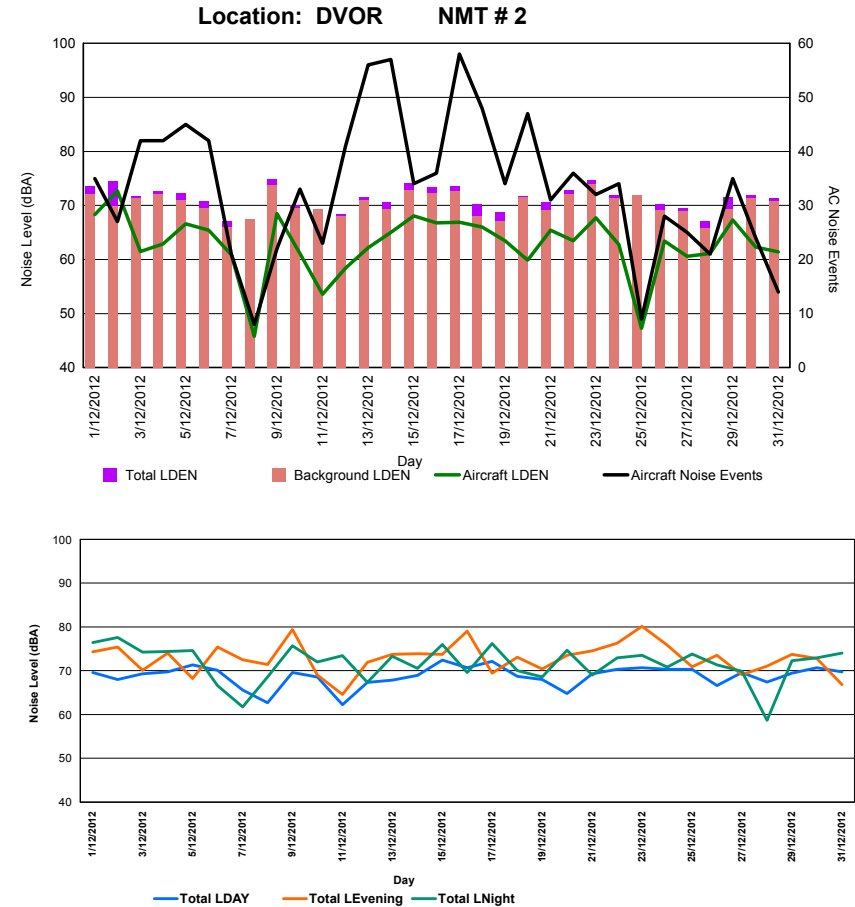

Day	Aircraft Events	Total LDEN	Aircraft LDEN dB(A)	Background LDEN dB(A)	Total LDay dB(A)	Total LEvening dB(A)	Total LNight dB(A)
01/12/2012	35	73.7	68.3	72.2	69.6	74.3	76.4
02/12/2012	27	74.5	72.7	69.9	68.0	75.4	77.6
03/12/2012	42	71.7	61.5	71.3	69.3	70.1	74.2
04/12/2012	42	72.6	62.9	72.1	69.7	74.0	74.4
05/12/2012	45	72.4	66.6	71.1	71.3	68.2	74.6
06/12/2012	42	70.9	65.4	69.5	70.1	75.4	66.6
07/12/2012	21	67.2	60.9	66.1	65.6	72.5	61.7
08/12/2012	8	67.5	45.8	67.5	62.7	71.4	68.6
09/12/2012	22	75.0	68.5	73.8	69.6	79.4	75.7
10/12/2012	33	70.1	61.1	69.5	68.6	69.0	72.0
11/12/2012	23	69.4	53.6	69.3	62.2	64.6	73.4
12/12/2012	41	68.5	58.4	68.0	67.3	71.9	67.3
13/12/2012	56	71.5	62.2	71.0	67.8	73.7	73.3
14/12/2012	57	70.7	65.0	69.4	68.9	73.9	70.5
15/12/2012	34	74.1	68.1	72.9	72.4	73.7	76.0
16/12/2012	36	73.4	66.8	72.4	70.7	79.0	69.6
17/12/2012	58	73.7	66.9	72.7	72.1	69.4	76.2
18/12/2012	48	70.2	66.0	68.1	68.7	73.1	70.0
19/12/2012	34	68.7	63.5	67.1	68.0	70.4	68.6
20/12/2012	47	71.8	59.9	71.5	64.8	73.5	74.7
21/12/2012	31	70.6	65.4	69.1	69.3	74.5	69.0
22/12/2012	36	72.8	63.5	72.2	70.3	76.3	72.9
23/12/2012	32	74.8	67.7	73.9	70.7	80.1	73.5
24/12/2012	34	72.0	62.8	71.4	70.3	75.8	70.8
25/12/2012	9	71.9	47.3	71.9	70.3	70.9	73.8
26/12/2012	28	70.2	63.4	69.2	66.6	73.5	71.3
27/12/2012	25	69.6	60.6	69.0	69.6	69.1	69.9
28/12/2012	21	67.1	61.1	65.8	67.4	71.0	58.7
29/12/2012	35	71.5	67.3	69.3	69.4	73.7	72.3
30/12/2012	24	71.9	62.3	71.4	70.7	72.8	72.9
31/12/2012	14	71.4	61.4	70.9	69.7	66.8	74.0
	1040	71.8	65.2	70.8	69.3	74.2	73.0