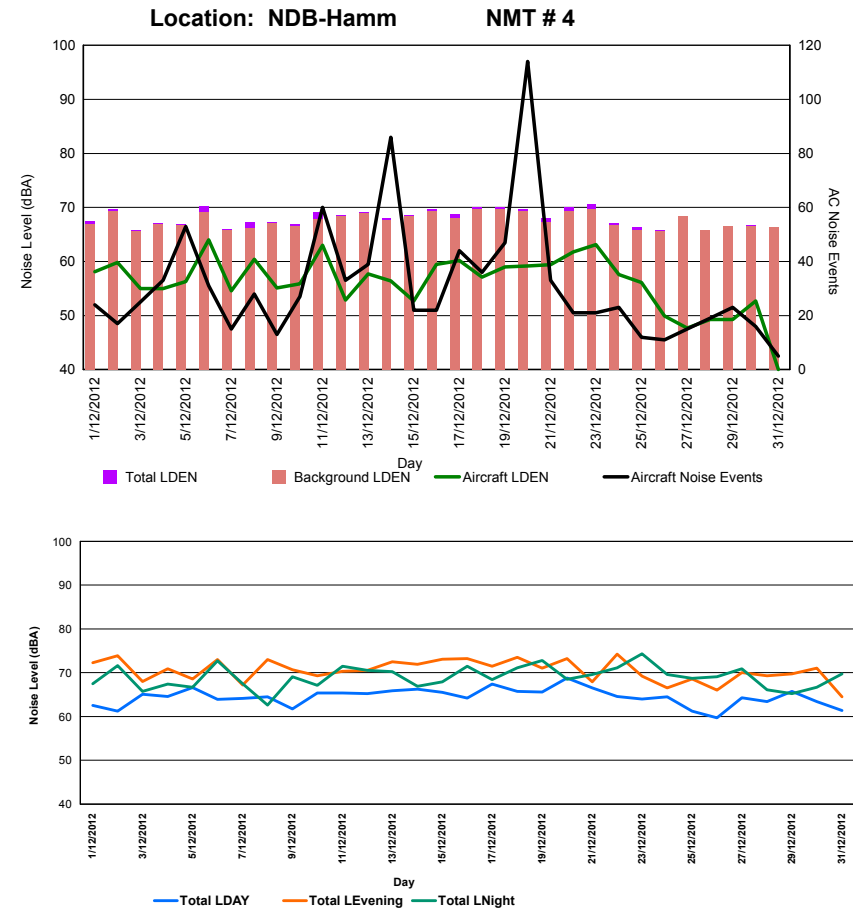

Day	Aircraft Events	Total LDEN	Aircraft LDEN dB(A)	Background LDEN dB(A)	Total LDay dB(A)	Total LEvening dB(A)	Total LNight dB(A)
01/12/2012	24	67.5	58.1	67.0	62.5	72.3	67.5
02/12/2012	17	69.8	59.8	69.4	61.2	73.9	71.6
03/12/2012	25	65.9	55.0	65.6	65.1	68.0	65.7
04/12/2012	33	67.2	55.0	67.0	64.6	70.9	67.4
05/12/2012	53	67.0	56.3	66.7	66.6	68.6	66.7
06/12/2012	31	70.3	64.0	69.1	63.9	73.0	72.7
07/12/2012	15	66.1	54.6	65.8	64.1	67.2	67.5
08/12/2012	28	67.3	60.4	66.2	64.5	73.0	62.6
09/12/2012	13	67.3	55.1	67.1	61.7	70.7	69.1
10/12/2012	27	66.9	55.9	66.5	65.4	69.3	67.1
11/12/2012	60	69.1	63.0	67.9	65.4	70.3	71.5
12/12/2012	33	68.6	52.9	68.5	65.2	70.5	70.5
13/12/2012	39	69.2	57.7	68.9	65.9	72.5	70.2
14/12/2012	86	68.0	56.4	67.7	66.2	71.9	66.9
15/12/2012	22	68.6	52.7	68.5	65.5	73.1	67.9
16/12/2012	22	69.7	59.5	69.3	64.2	73.2	71.5
17/12/2012	44	68.7	60.2	68.0	67.4	71.5	68.4
18/12/2012	36	70.0	57.1	69.7	65.7	73.5	71.1
19/12/2012	47	70.1	59.0	69.7	65.6	71.0	72.8
20/12/2012	114	69.8	59.2	69.4	68.8	73.2	68.5
21/12/2012	33	68.0	59.4	67.3	66.5	67.9	69.6
22/12/2012	21	70.0	61.8	69.3	64.6	74.2	71.1
23/12/2012	21	70.7	63.1	69.8	64.0	69.2	74.3
24/12/2012	23	67.2	57.6	66.7	64.5	66.5	69.6
25/12/2012	12	66.4	56.1	65.9	61.2	68.6	68.7
26/12/2012	11	65.8	49.9	65.7	59.7	66.0	69.1
27/12/2012	15	68.5	47.7	68.5	64.3	70.0	70.9
28/12/2012	19	65.9	49.3	65.8	63.4	69.3	66.1
29/12/2012	23	66.6	49.3	66.5	65.7	69.7	65.2
30/12/2012	16	66.8	52.7	66.6	63.4	71.0	66.7
31/12/2012	5	66.3	39.2	66.3	61.4	64.5	69.7
	968	68.3	58.2	67.8	64.9	71.1	69.7