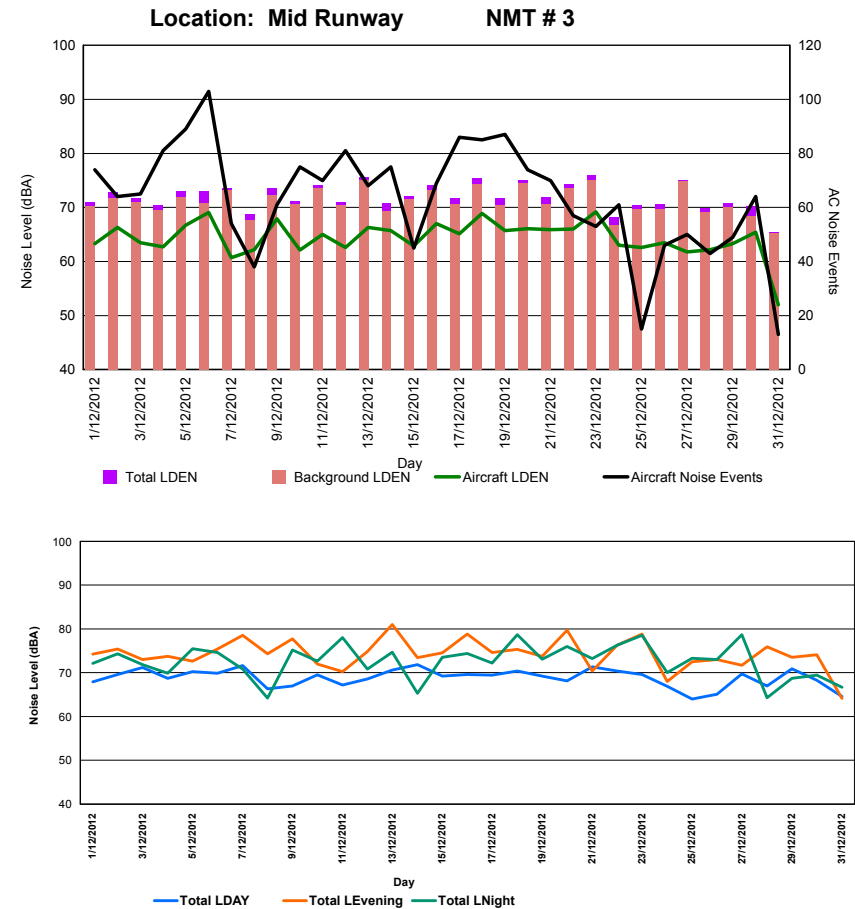

Day	Aircraft Events	Total LDEN	Aircraft LDEN dB(A)	Background LDEN dB(A)	Total LDay dB(A)	Total LEvening dB(A)	Total LNight dB(A)
01/12/2012	74	71.1	63.3	70.3	67.9	74.2	72.1
02/12/2012	64	72.8	66.3	71.8	69.6	75.4	74.3
03/12/2012	65	71.8	63.5	71.1	71.2	73.0	71.8
04/12/2012	81	70.4	62.7	69.5	68.7	73.7	69.9
05/12/2012	89	73.1	66.7	71.9	70.2	72.6	75.5
06/12/2012	103	73.1	69.1	70.8	69.9	75.4	74.6
07/12/2012	54	73.6	60.7	73.3	71.6	78.5	70.8
08/12/2012	38	68.8	62.2	67.7	66.3	74.3	64.2
09/12/2012	61	73.7	67.9	72.4	67.0	77.7	75.2
10/12/2012	75	71.2	62.1	70.6	69.5	72.0	72.6
11/12/2012	70	74.2	65.0	73.6	67.2	70.2	78.0
12/12/2012	81	71.0	62.6	70.4	68.6	74.8	70.8
13/12/2012	68	75.6	66.3	75.1	70.6	81.0	74.7
14/12/2012	75	70.9	65.7	69.4	71.8	73.4	65.3
15/12/2012	45	72.1	62.9	71.6	69.2	74.5	73.5
16/12/2012	69	74.2	67.0	73.3	69.6	78.8	74.4
17/12/2012	86	71.7	65.1	70.6	69.4	74.6	72.2
18/12/2012	85	75.5	68.9	74.4	70.4	75.3	78.7
19/12/2012	87	71.7	65.7	70.5	69.2	73.7	73.1
20/12/2012	74	75.1	66.1	74.5	68.1	79.7	76.0
21/12/2012	70	71.9	65.9	70.7	71.3	70.4	73.2
22/12/2012	57	74.3	66.0	73.6	70.4	76.3	76.3
23/12/2012	53	76.1	69.2	75.1	69.6	78.8	78.5
24/12/2012	61	68.3	63.0	66.8	66.9	68.0	70.0
25/12/2012	15	70.5	62.6	69.8	64.0	72.5	73.3
26/12/2012	46	70.6	63.5	69.7	65.1	73.0	73.0
27/12/2012	50	75.1	61.8	74.9	69.7	71.7	78.7
28/12/2012	43	69.9	62.2	69.1	67.0	75.9	64.3
29/12/2012	49	70.9	63.3	70.1	70.9	73.5	68.7
30/12/2012	64	70.2	65.4	68.5	68.3	74.1	69.4
31/12/2012	13	65.4	52.0	65.2	64.6	64.1	66.7
	1965	72.7	65.2	71.8	69.2	75.4	74.1