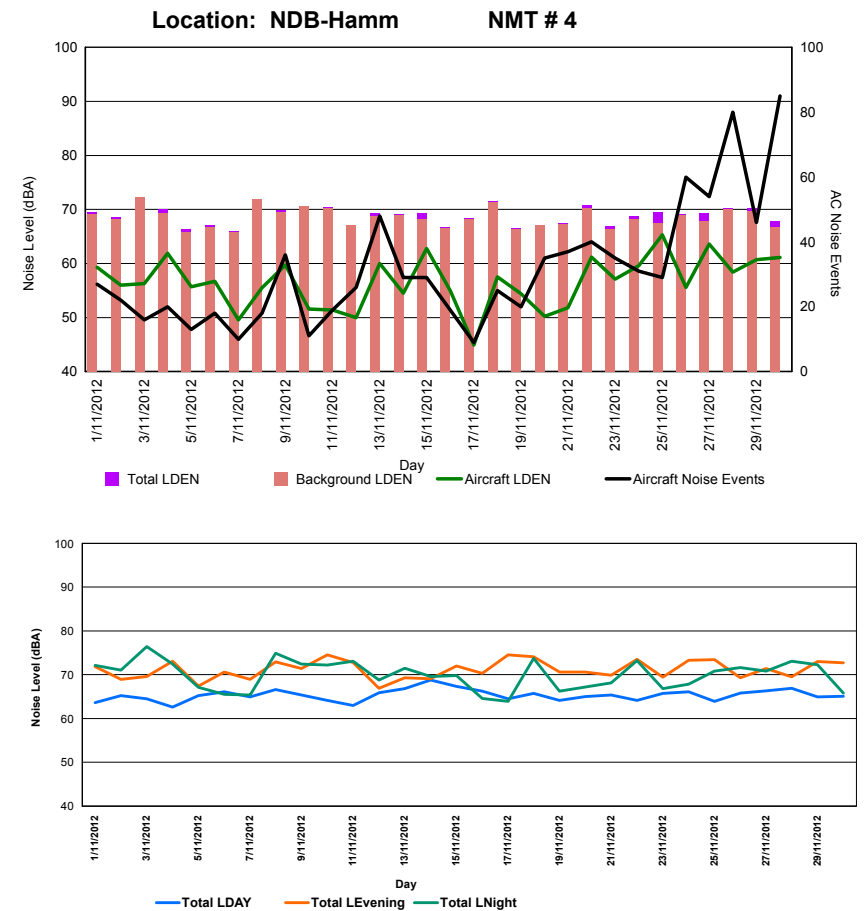

Day	Aircraft Events	Total LDEN	Aircraft LDEN dB(A)	Background LDEN dB(A)	Total LDay dB(A)	Total LEvening dB(A)	Total LNight dB(A)
01/11/2012	27	69.6	59.3	69.1	63.6	71.8	72.1
02/11/2012	22	68.6	56.0	68.3	65.2	68.9	71.0
03/11/2012	16	72.4	56.3	72.3	64.5	69.6	76.4
04/11/2012	20	70.0	61.9	69.3	62.6	73.1	72.4
05/11/2012	13	66.3	55.7	65.9	65.2	67.4	67.1
06/11/2012	18	67.1	56.7	66.7	66.1	70.6	65.5
07/11/2012	10	66.0	49.6	65.9	64.9	68.9	65.4
08/11/2012	18	72.0	55.5	71.9	66.6	72.9	74.9
09/11/2012	36	69.9	59.7	69.5	65.4	71.4	72.4
10/11/2012	11	70.6	51.6	70.6	64.1	74.5	72.2
11/11/2012	19	70.4	51.4	70.3	63.0	72.8	73.1
12/11/2012	26	67.2	50.0	67.2	65.9	66.9	68.8
13/11/2012	48	69.3	60.0	68.8	66.8	69.3	71.5
14/11/2012	29	69.2	54.5	69.0	68.8	69.1	69.6
15/11/2012	29	69.3	62.8	68.2	67.3	72.0	69.8
16/11/2012	19	66.8	55.0	66.6	66.2	70.3	64.6
17/11/2012	9	68.4	44.9	68.3	64.5	74.5	63.9
18/11/2012	25	71.5	57.5	71.3	65.7	74.1	73.7
19/11/2012	20	66.6	54.4	66.4	64.1	70.6	66.2
20/11/2012	35	67.2	50.2	67.1	65.0	70.6	67.2
21/11/2012	37	67.4	51.8	67.3	65.4	69.9	68.1
22/11/2012	40	70.8	61.2	70.3	64.1	73.5	73.2
23/11/2012	35	66.9	57.1	66.4	65.7	69.4	66.8
24/11/2012	31	68.8	59.6	68.2	66.1	73.3	67.8
25/11/2012	29	69.5	65.3	67.4	63.9	73.4	70.8
26/11/2012	60	69.1	55.6	68.9	65.8	69.3	71.6
27/11/2012	54	69.3	63.6	67.9	66.3	71.4	70.8
28/11/2012	80	70.3	58.4	70.0	66.9	69.5	73.1
29/11/2012	46	70.2	60.7	69.7	64.9	73.0	72.3
30/11/2012	85	67.8	61.1	66.8	65.1	72.7	65.8
	947	69.3	58.7	68.9	65.5	71.6	71.1