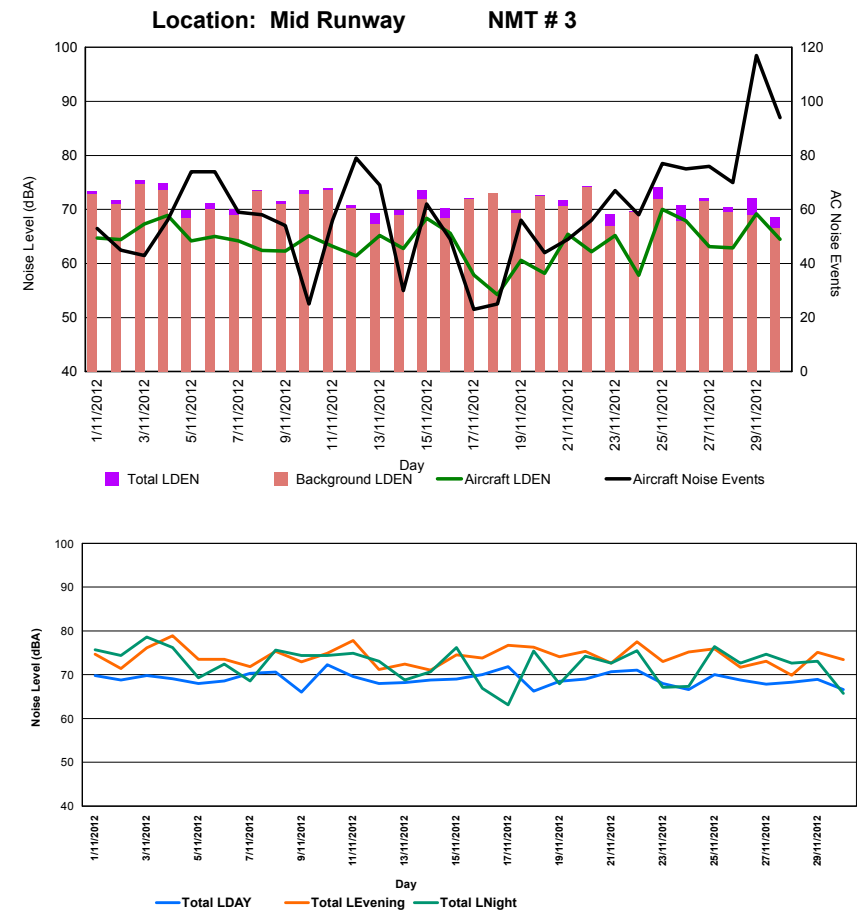

Day	Aircraft Events	Total LDEN	Aircraft LDEN dB(A)	Background LDEN dB(A)	Total LDay dB(A)	Total LEvening dB(A)	Total LNight dB(A)
01/11/2012	53	73.5	64.7	72.8	69.8	74.7	75.7
02/11/2012	45	71.8	64.4	71.0	68.8	71.4	74.4
03/11/2012	43	75.5	67.3	74.8	69.8	76.1	78.6
04/11/2012	56	74.9	68.9	73.6	69.1	78.9	76.2
05/11/2012	74	69.9	64.2	68.5	68.0	73.5	69.3
06/11/2012	74	71.2	65.0	70.0	68.6	73.5	72.4
07/11/2012	59	70.1	64.2	68.9	70.3	71.8	68.6
08/11/2012	58	73.7	62.4	73.4	70.6	75.3	75.6
09/11/2012	54	71.6	62.3	71.0	66.0	72.9	74.4
10/11/2012	25	73.6	65.1	72.9	72.3	74.9	74.4
11/11/2012	56	74.0	63.2	73.6	69.6	77.8	74.9
12/11/2012	79	70.8	61.4	70.3	68.0	71.2	73.1
13/11/2012	69	69.4	65.2	67.3	68.2	72.4	68.8
14/11/2012	30	69.9	62.8	69.0	68.8	71.0	70.7
15/11/2012	62	73.6	68.4	72.0	69.0	74.5	76.2
16/11/2012	49	70.2	65.6	68.4	70.0	73.8	66.9
17/11/2012	23	72.1	57.9	71.9	71.8	76.7	63.1
18/11/2012	25	73.1	54.2	73.1	66.2	76.3	75.4
19/11/2012	56	69.9	60.6	69.4	68.5	74.1	67.9
20/11/2012	44	72.6	58.2	72.5	69.0	75.3	74.2
21/11/2012	49	71.8	65.4	70.6	70.7	72.6	72.6
22/11/2012	56	74.4	62.2	74.1	71.0	77.5	75.5
23/11/2012	67	69.1	65.2	66.9	68.0	73.0	67.1
24/11/2012	58	69.8	57.8	69.5	66.6	75.2	67.3
25/11/2012	77	74.1	70.0	72.0	70.0	75.9	76.4
26/11/2012	75	70.9	67.9	67.9	68.8	71.7	72.6
27/11/2012	76	72.1	63.1	71.6	67.8	73.1	74.7
28/11/2012	70	70.5	62.9	69.6	68.3	69.9	72.6
29/11/2012	117	72.1	69.2	69.0	68.9	75.1	73.1
30/11/2012	94	68.6	64.5	66.5	66.6	73.4	65.7
	1773	72.2	65.1	71.3	69.2	74.7	73.6