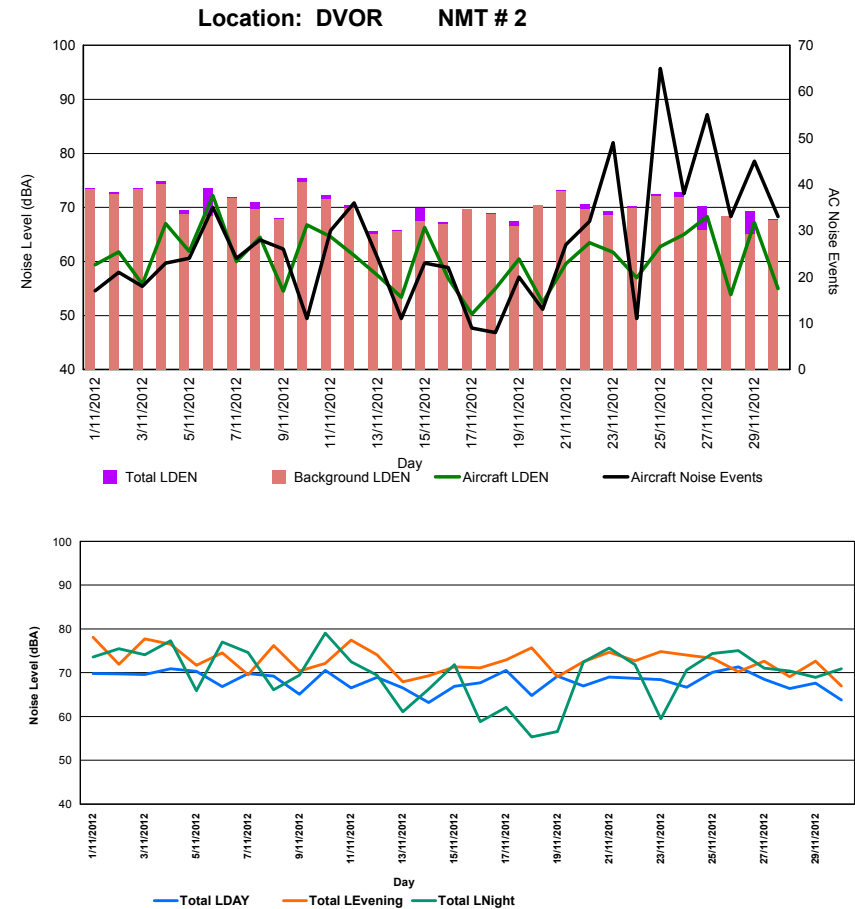

Day	Aircraft Events	Total LDEN	Aircraft LDEN dB(A)	Background LDEN dB(A)	Total LDay dB(A)	Total LEvening dB(A)	Total LNight dB(A)
01/11/2012	17	73.7	59.4	73.5	69.8	78.1	73.6
02/11/2012	21	72.8	61.8	72.5	69.7	71.9	75.5
03/11/2012	18	73.6	55.8	73.5	69.6	77.7	74.1
04/11/2012	23	75.0	67.0	74.3	70.9	76.5	77.3
05/11/2012	24	69.6	61.9	68.8	70.3	71.7	65.9
06/11/2012	35	73.7	72.2	68.5	66.8	74.5	77.0
07/11/2012	24	72.0	60.0	71.7	69.8	69.5	74.6
08/11/2012	28	71.0	64.5	69.8	69.2	76.2	66.1
09/11/2012	26	68.0	54.5	67.8	65.1	70.4	69.4
10/11/2012	11	75.4	66.8	74.8	70.5	72.1	79.0
11/11/2012	30	72.4	64.6	71.6	66.5	77.4	72.5
12/11/2012	36	70.4	61.1	69.9	68.9	74.1	69.4
13/11/2012	24	65.7	57.4	65.0	66.5	67.9	61.1
14/11/2012	11	65.9	53.4	65.6	63.2	69.3	66.2
15/11/2012	23	69.9	66.3	67.4	66.9	71.3	71.8
16/11/2012	22	67.3	56.9	66.9	67.7	71.1	58.8
17/11/2012	9	69.7	50.3	69.7	70.5	72.9	62.1
18/11/2012	8	68.9	55.0	68.7	64.8	75.7	55.3
19/11/2012	20	67.5	60.5	66.6	69.2	69.1	56.6
20/11/2012	13	70.5	52.4	70.4	67.0	72.5	72.4
21/11/2012	27	73.2	59.6	73.0	69.0	74.7	75.6
22/11/2012	32	70.7	63.5	69.8	68.7	72.7	71.8
23/11/2012	49	69.4	61.7	68.6	68.4	74.8	59.5
24/11/2012	11	70.2	57.0	69.9	66.7	74.0	70.6
25/11/2012	65	72.5	62.8	72.1	70.1	73.3	74.4
26/11/2012	38	72.8	65.0	72.0	71.3	70.2	75.0
27/11/2012	55	70.3	68.3	65.9	68.5	72.6	71.0
28/11/2012	33	68.5	53.9	68.4	66.4	69.1	70.4
29/11/2012	45	69.3	67.2	65.0	67.6	72.6	68.9
30/11/2012	33	67.8	55.0	67.6	63.8	67.0	70.9
	811	71.3	63.6	70.5	68.6	73.6	72.6