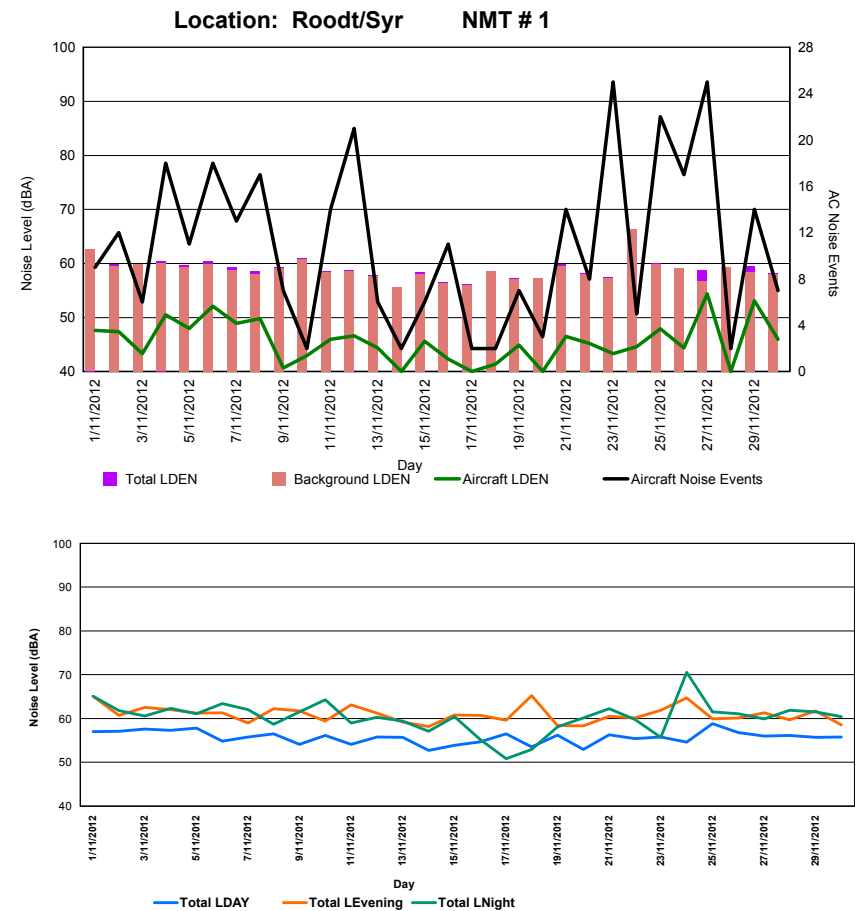

Luxembourg Airport Noise Distribution by Day

Between 01/11/2012 00:00:00 and 30/11/2012 23:59:59 (Local Time)

Day	Aircraft Events	Total LDEN	Aircraft LDEN dB(A)	Background LDEN dB(A)	Total LDay dB(A)	Total LEvening dB(A)	Total LNight dB(A)
01/11/2012	9	62.7	47.6	62.6	57.0	65.1	65.1
02/11/2012	12	59.8	47.4	59.6	57.1	60.7	61.8
03/11/2012	6	59.9	43.3	59.8	57.6	62.5	60.6
04/11/2012	18	60.4	50.5	60.0	57.3	62.0	62.3
05/11/2012	11	59.7	48.0	59.4	57.8	61.2	61.1
06/11/2012	18	60.5	52.1	59.8	54.8	61.3	63.4
07/11/2012	13	59.3	48.9	58.9	55.8	59.0	62.0
08/11/2012	17	58.7	49.8	58.1	56.5	62.2	58.7
09/11/2012	7	59.3	40.7	59.2	54.1	61.7	61.5
10/11/2012	2	61.0	43.0	60.9	56.1	59.4	64.3
11/11/2012	14	58.7	46.0	58.4	54.1	63.1	59.0
12/11/2012	21	58.8	46.6	58.6	55.8	61.2	60.3
13/11/2012	6	57.9	44.4	57.7	55.7	59.2	59.4
14/11/2012	2	55.7	37.3	55.6	52.7	58.2	57.1
15/11/2012	6	58.4	45.6	58.1	53.9	60.8	60.4
16/11/2012	11	56.6	42.3	56.4	54.7	60.7	55.2
17/11/2012	2	56.2	36.9	56.1	56.5	59.6	50.8
18/11/2012	2	58.6	41.4	58.5	53.5	65.2	52.9
19/11/2012	7	57.3	44.9	57.1	56.2	58.4	58.1
20/11/2012	3	57.4	35.0	57.4	52.9	58.3	60.1
21/11/2012	14	59.8	46.5	59.6	56.3	60.5	62.2
22/11/2012	8	58.2	45.2	58.0	55.4	60.1	59.8
23/11/2012	25	57.6	43.3	57.4	55.8	61.9	55.7
24/11/2012	5	66.4	44.6	66.3	54.6	64.7	70.5
25/11/2012	22	60.0	47.9	59.8	58.8	59.9	61.5
26/11/2012	17	59.2	44.4	59.1	56.8	60.1	61.1
27/11/2012	25	58.8	54.4	56.8	56.0	61.3	59.9
28/11/2012	2	59.4	38.0	59.4	56.1	59.7	61.9
29/11/2012	14	59.6	53.1	58.4	55.7	61.7	61.5
30/11/2012	7	58.3	46.0	58.0	55.8	58.5	60.4
	326	59.7	47.4	59.4	55.9	61.4	61.9