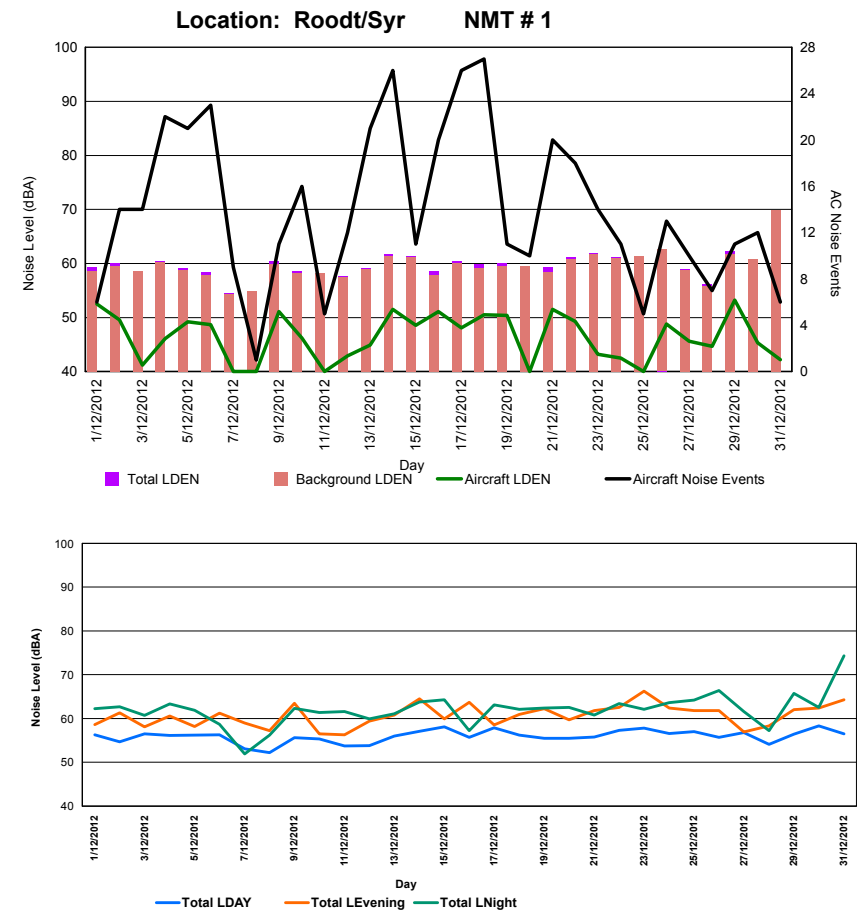

Day	Aircraft Events	Total LDEN	Aircraft LDEN dB(A)	Background LDEN dB(A)	Total LDay dB(A)	Total LEvening dB(A)	Total LNight dB(A)
01/12/2012	6	59.4	52.5	58.5	56.3	58.6	62.2
02/12/2012	14	60.0	49.6	59.6	54.7	61.3	62.7
03/12/2012	14	58.6	41.2	58.5	56.5	58.1	60.7
04/12/2012	22	60.4	46.1	60.3	56.1	60.6	63.3
05/12/2012	21	59.2	49.2	58.8	56.2	58.2	61.9
06/12/2012	23	58.4	48.7	57.9	56.3	61.2	58.7
07/12/2012	9	54.5	38.7	54.4	53.1	59.0	51.9
08/12/2012	1	54.9	26.3	54.9	52.2	57.2	56.2
09/12/2012	11	60.5	51.1	59.9	55.6	63.5	62.3
10/12/2012	16	58.5	46.2	58.2	55.3	56.5	61.4
11/12/2012	5	58.3	37.5	58.2	53.7	56.3	61.6
12/12/2012	12	57.7	42.9	57.6	53.8	59.4	59.9
13/12/2012	21	59.2	44.9	59.0	56.0	60.8	61.1
14/12/2012	26	61.8	51.5	61.4	57.1	64.5	63.8
15/12/2012	11	61.4	48.6	61.2	58.1	59.9	64.3
16/12/2012	20	58.7	51.1	57.9	55.7	63.7	57.2
17/12/2012	26	60.5	48.1	60.2	57.9	58.5	63.1
18/12/2012	27	59.8	50.5	59.2	56.2	60.9	62.1
19/12/2012	11	60.1	50.4	59.6	55.5	62.2	62.4
20/12/2012	10	59.6	39.5	59.6	55.5	59.7	62.5
21/12/2012	20	59.3	51.5	58.4	55.8	61.8	60.8
22/12/2012	18	61.1	49.3	60.8	57.3	62.5	63.4
23/12/2012	14	61.9	43.2	61.8	57.8	66.2	62.1
24/12/2012	11	61.1	42.5	61.0	56.6	62.4	63.6
25/12/2012	5	61.4	38.5	61.4	57.0	61.8	64.2
26/12/2012	13	62.7	48.8	62.6	55.7	61.8	66.4
27/12/2012	10	59.0	45.6	58.8	56.8	56.9	61.6
28/12/2012	7	56.2	44.7	55.9	54.1	58.3	57.2
29/12/2012	11	62.3	53.2	61.8	56.4	62.0	65.7
30/12/2012	12	60.9	45.3	60.8	58.3	62.4	62.5
31/12/2012	6	69.9	42.2	69.9	56.5	64.3	74.3
	433	61.1	48.2	60.8	56.2	61.4	64.0