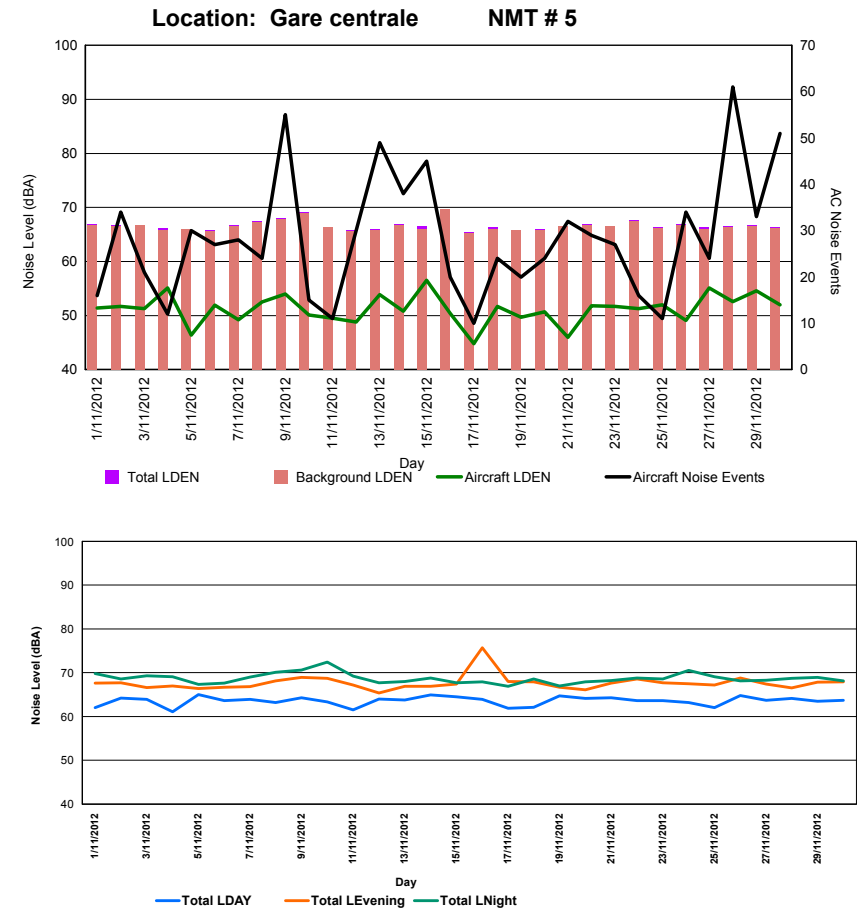

Day	Aircraft Events	Total LDEN	Aircraft LDEN dB(A)	Background LDEN dB(A)	Total LDay dB(A)	Total LEvening dB(A)	Total LNight dB(A)
01/11/2012	16	67.0	51.4	66.8	62.0	67.6	69.8
02/11/2012	34	66.7	51.7	66.6	64.2	67.7	68.6
03/11/2012	21	66.8	51.3	66.7	63.9	66.6	69.3
04/11/2012	12	66.2	55.1	65.9	61.1	67.0	69.1
05/11/2012	30	66.1	46.4	66.1	65.0	66.4	67.3
06/11/2012	27	65.9	51.9	65.7	63.6	66.7	67.6
07/11/2012	28	66.7	49.2	66.6	63.9	66.8	69.0
08/11/2012	24	67.4	52.5	67.3	63.2	68.1	70.1
09/11/2012	55	68.1	54.0	67.9	64.3	68.9	70.6
10/11/2012	15	69.1	50.1	69.0	63.3	68.7	72.4
11/11/2012	11	66.4	49.5	66.3	61.5	67.2	69.2
12/11/2012	30	65.8	48.8	65.7	64.0	65.4	67.7
13/11/2012	49	66.1	53.9	65.9	63.8	66.9	68.0
14/11/2012	38	66.9	50.8	66.8	64.9	66.9	68.8
15/11/2012	45	66.5	56.5	66.0	64.5	67.4	67.7
16/11/2012	20	69.8	50.4	69.7	63.9	75.7	67.9
17/11/2012	10	65.4	44.8	65.3	61.9	68.0	66.9
18/11/2012	24	66.3	51.7	66.1	62.1	67.9	68.6
19/11/2012	20	65.9	49.7	65.8	64.7	66.7	67.0
20/11/2012	24	66.1	50.7	65.9	64.1	66.1	67.9
21/11/2012	32	66.5	46.0	66.5	64.3	67.6	68.2
22/11/2012	29	66.9	51.8	66.7	63.6	68.6	68.8
23/11/2012	27	66.6	51.7	66.5	63.6	67.7	68.6
24/11/2012	16	67.6	51.3	67.5	63.2	67.5	70.5
25/11/2012	11	66.4	52.0	66.2	62.0	67.2	69.1
26/11/2012	34	66.9	49.1	66.8	64.8	68.8	68.1
27/11/2012	24	66.4	55.1	66.0	63.7	67.4	68.3
28/11/2012	61	66.5	52.6	66.4	64.1	66.5	68.7
29/11/2012	33	66.7	54.6	66.5	63.5	67.8	68.9
30/11/2012	51	66.4	52.0	66.2	63.7	67.9	68.1
	851	66.8	51.9	66.7	63.7	68.2	68.9