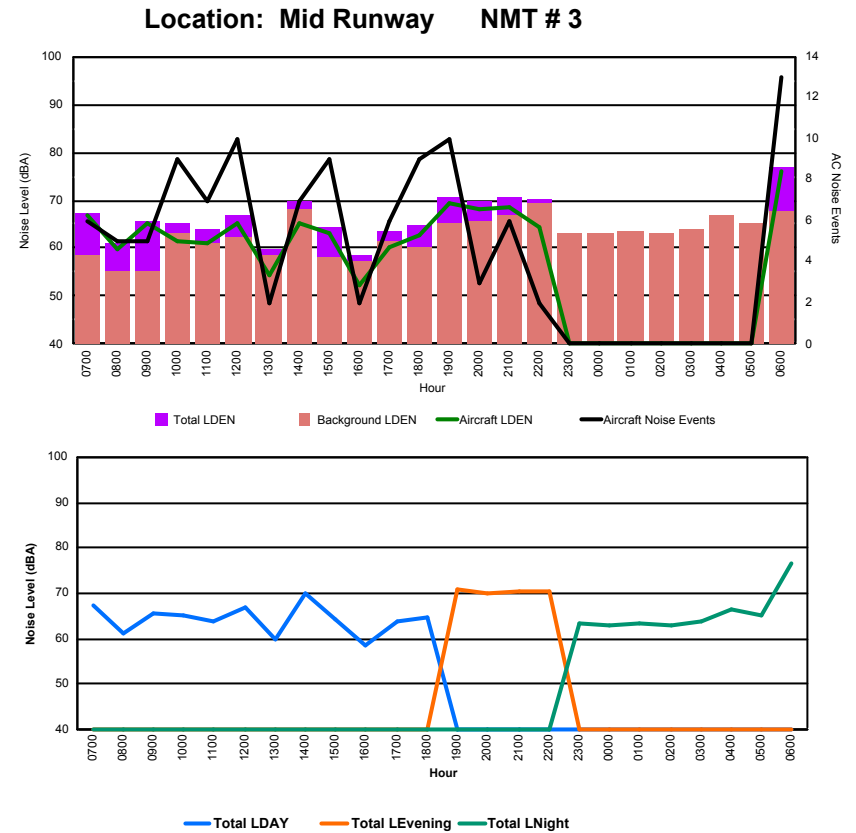

Luxembourg Airport Noise Distribution by Hour

Between 16/05/2022 00:00:00 and 16/05/2022 23:59:59 (Local Time)

Day	Aircraft Events	Total LDEN dB(A)	Aircraft LDEN dB(A)	Background LDEN dB(A)	Total LDay dB(A)	Total LEvening dB(A)	Total LNight dB(A)
16/05/22 7:00	6	67.4	66.8	58.6	67.4	-	-
16/05/22 8:00	5	61.0	59.6	55.3	61.0	-	-
16/05/22 9:00	5	65.6	65.2	55.1	65.6	-	-
16/05/22 10:00	9	65.2	61.3	63.0	65.2	-	-
16/05/22 11:00	7	64.0	60.9	61.1	64.0	-	-
16/05/22 12:00	10	67.0	65.3	62.1	67.0	-	-
16/05/22 13:00	2	59.9	54.5	58.5	59.9	-	-
16/05/22 14:00	7	70.0	65.4	68.2	70.0	-	-
16/05/22 15:00	9	64.4	63.3	58.0	64.4	-	-
16/05/22 16:00	2	58.4	52.3	57.4	58.4	-	-
16/05/22 17:00	6	63.7	60.0	61.4	63.7	-	-
16/05/22 18:00	9	64.6	62.8	60.1	64.6	-	-
16/05/22 19:00	10	70.8	69.4	65.4	-	70.8	-
16/05/22 20:00	3	70.0	68.0	65.7	-	70.0	-
16/05/22 21:00	6	70.6	68.4	66.7	-	70.6	-
16/05/22 22:00	2	70.4	64.4	69.3	-	70.4	-
16/05/22 23:00	-	63.2	-	63.3	-	-	63.2
17/05/22 0:00	-	63.0	-	63.2	-	-	63.0
17/05/22 1:00	-	63.4	-	63.7	-	-	63.4
17/05/22 2:00	-	63.0	-	63.2	-	-	63.0
17/05/22 3:00	-	63.9	-	64.0	-	-	63.9
17/05/22 4:00	-	66.5	-	66.7	-	-	66.5
17/05/22 5:00	-	65.1	-	65.3	-	-	65.1
17/05/22 6:00	13	76.7	76.2	67.9	-	-	76.7
	111	68.0	65.8	64.2	65.3	70.5	69.1