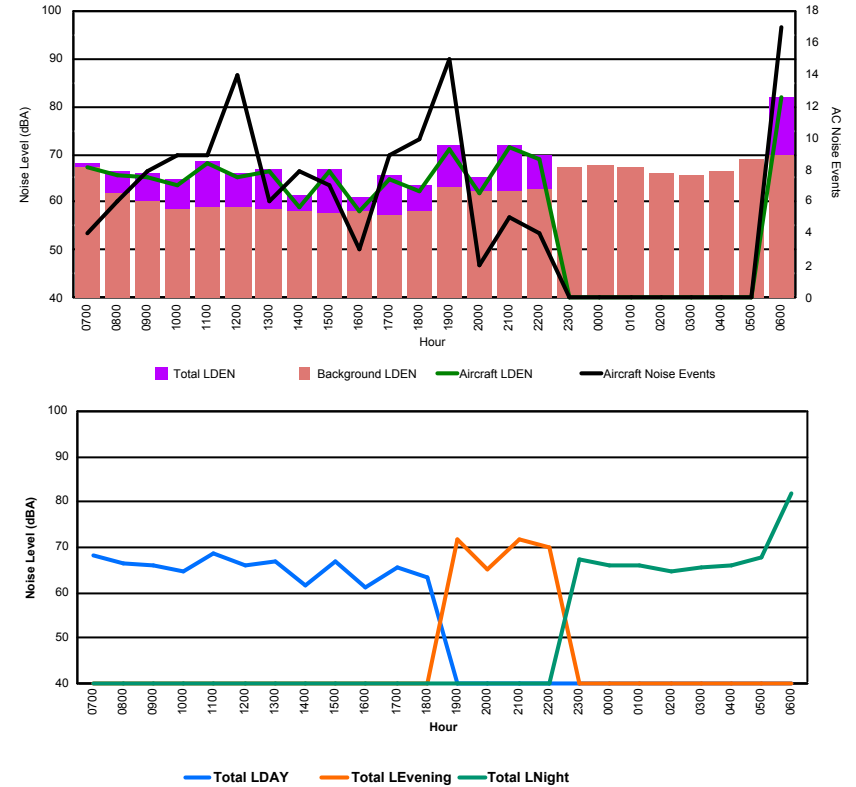

Luxembourg Airport Noise Distribution by Hour

Between 13/05/2022 00:00:00 and 13/05/2022 23:59:59 (Local Time)

Day	Aircraft Events	Total LDEN dB(A)	Aircraft LDEN dB(A)	Background LDEN dB(A)	Total LDay dB(A)	Total LEvening dB(A)	Total LNight dB(A)
13/05/22 7:00	4	68.3	67.5	67.3	68.3	-	-
13/05/22 8:00	6	66.6	65.7	61.7	66.6	-	-
13/05/22 9:00	8	66.2	65.1	60.2	66.2	-	-
13/05/22 10:00	9	64.9	63.7	58.6	64.9	-	-
13/05/22 11:00	9	68.5	68.0	59.1	68.5	-	-
13/05/22 12:00	14	66.1	65.2	58.9	66.1	-	-
13/05/22 13:00	6	66.9	66.3	58.6	66.9	-	-
13/05/22 14:00	8	61.5	58.9	58.2	61.5	-	-
13/05/22 15:00	7	66.9	66.3	57.9	66.9	-	-
13/05/22 16:00	3	61.1	58.2	58.1	61.1	-	-
13/05/22 17:00	9	65.6	64.9	57.2	65.6	-	-
13/05/22 18:00	10	63.6	62.3	58.1	63.6	-	-
13/05/22 19:00	15	71.8	71.2	63.0	-	71.8	-
13/05/22 20:00	2	65.0	61.9	62.1	-	65.0	-
13/05/22 21:00	5	71.9	71.4	62.5	-	71.9	-
13/05/22 22:00	4	69.9	69.0	62.8	-	69.9	-
13/05/22 23:00	-	67.2	-	67.2	-	-	67.2
14/05/22 0:00	-	66.1	-	67.7	-	-	66.1
14/05/22 1:00	-	65.9	-	67.2	-	-	65.9
14/05/22 2:00	-	64.9	-	66.0	-	-	64.9
14/05/22 3:00	-	65.5	-	65.8	-	-	65.5
14/05/22 4:00	-	65.9	-	66.3	-	-	65.9
14/05/22 5:00	-	67.9	-	69.1	-	-	67.9
14/05/22 6:00	17	82.0	81.8	70.0	-	-	82.0
	136	70.7	69.8	64.5	66.0	70.4	73.7

Location: NDB-Hamm NMT # 4