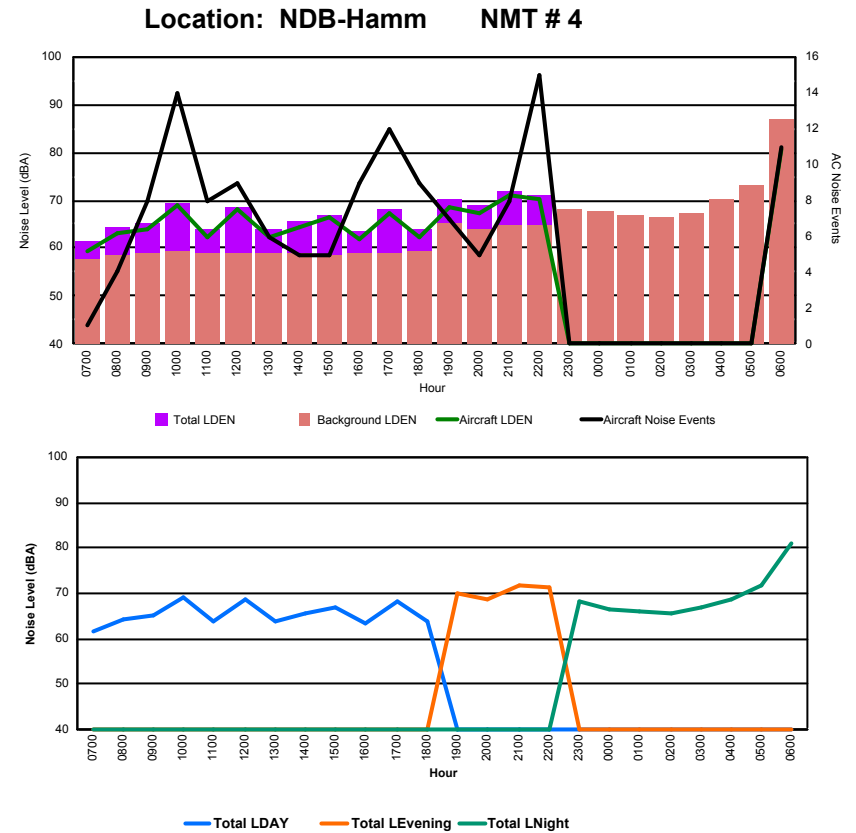

Luxembourg Airport Noise Distribution by Hour

Between 09/05/2022 00:00:00 and 09/05/2022 23:59:59 (Local Time)

Day	Aircraft Events	Total LDEN dB(A)	Aircraft LDEN dB(A)	Background LDEN dB(A)	Total LDay dB(A)	Total LEvening dB(A)	Total LNight dB(A)
09/05/22 7:00	1	61.5	59.5	57.8	61.5	-	-
09/05/22 8:00	4	64.2	63.1	58.5	64.2	-	-
09/05/22 9:00	8	65.1	63.9	59.0	65.1	-	-
09/05/22 10:00	14	69.3	68.9	59.2	69.3	-	-
09/05/22 11:00	8	63.9	62.3	59.0	63.9	-	-
09/05/22 12:00	9	68.5	68.0	59.1	68.5	-	-
09/05/22 13:00	6	63.8	62.1	59.0	63.8	-	-
09/05/22 14:00	5	65.5	64.3	59.1	65.5	-	-
09/05/22 15:00	5	67.0	66.4	58.4	67.0	-	-
09/05/22 16:00	9	63.5	61.8	58.8	63.5	-	-
09/05/22 17:00	12	68.1	67.5	58.9	68.1	-	-
09/05/22 18:00	9	63.8	62.3	59.2	63.8	-	-
09/05/22 19:00	7	70.1	68.4	65.2	-	70.1	-
09/05/22 20:00	5	68.9	67.2	64.0	-	68.9	-
09/05/22 21:00	8	71.8	70.9	64.6	-	71.8	-
09/05/22 22:00	15	71.2	70.2	64.8	-	71.2	-
09/05/22 23:00	-	68.1	-	68.1	-	-	68.1
10/05/22 0:00	-	66.5	-	67.7	-	-	66.5
10/05/22 1:00	-	65.9	-	66.9	-	-	65.9
10/05/22 2:00	-	65.6	-	66.3	-	-	65.6
10/05/22 3:00	-	66.9	-	67.5	-	-	66.9
10/05/22 4:00	-	68.8	-	70.1	-	-	68.8
10/05/22 5:00	-	71.7	-	73.2	-	-	71.7
10/05/22 6:00	11	81.2	80.6	87.0	-	-	81.2
	136	70.5	68.9	73.8	66.0	70.6	73.5