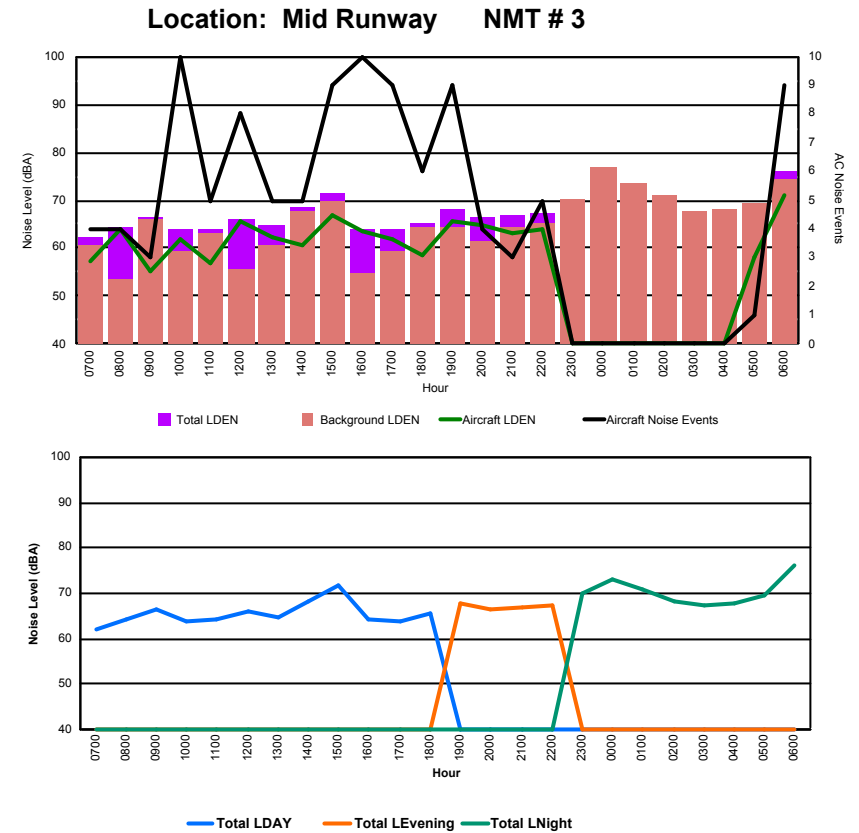

Luxembourg Airport Noise Distribution by Hour

Between 12/05/2022 00:00:00 and 12/05/2022 23:59:59 (Local Time)

Day	Aircraft Events	Total LDEN dB (A)	Aircraft LDEN dB(A)	Background LDEN dB(A)	Total LDay dB(A)	Total LEvening dB(A)	Total LNight dB (A)
12/05/22 7:00	4	62.1	57.3	60.5	62.1	-	-
12/05/22 8:00	4	64.4	64.1	53.4	64.4	-	-
12/05/22 9:00	3	66.4	55.4	66.0	66.4	-	-
12/05/22 10:00	10	63.8	61.8	59.5	63.8	-	-
12/05/22 11:00	5	64.1	56.8	63.3	64.1	-	-
12/05/22 12:00	8	65.9	65.5	55.7	65.9	-	-
12/05/22 13:00	5	64.6	62.4	60.6	64.6	-	-
12/05/22 14:00	5	68.4	60.6	67.7	68.4	-	-
12/05/22 15:00	9	71.6	66.7	70.0	71.6	-	-
12/05/22 16:00	10	64.1	63.6	54.7	64.1	-	-
12/05/22 17:00	9	63.9	62.0	59.5	63.9	-	-
12/05/22 18:00	6	65.4	58.4	64.4	65.4	-	-
12/05/22 19:00	9	68.0	65.6	64.4	-	68.0	-
12/05/22 20:00	4	66.3	64.6	61.5	-	66.3	-
12/05/22 21:00	3	66.8	63.0	64.4	-	66.8	-
12/05/22 22:00	5	67.4	63.8	65.1	-	67.4	-
12/05/22 23:00	-	70.1	-	70.4	-	-	70.1
13/05/22 0:00	-	73.2	-	76.7	-	-	73.2
13/05/22 1:00	-	70.8	-	73.6	-	-	70.8
13/05/22 2:00	-	68.4	-	71.0	-	-	68.4
13/05/22 3:00	-	67.5	-	67.9	-	-	67.5
13/05/22 4:00	-	67.7	-	68.1	-	-	67.7
13/05/22 5:00	1	69.5	58.3	69.2	-	-	69.5
13/05/22 6:00	9	76.0	71.0	74.5	-	-	76.0
	109	68.8	62.8	68.8	66.2	67.2	71.4