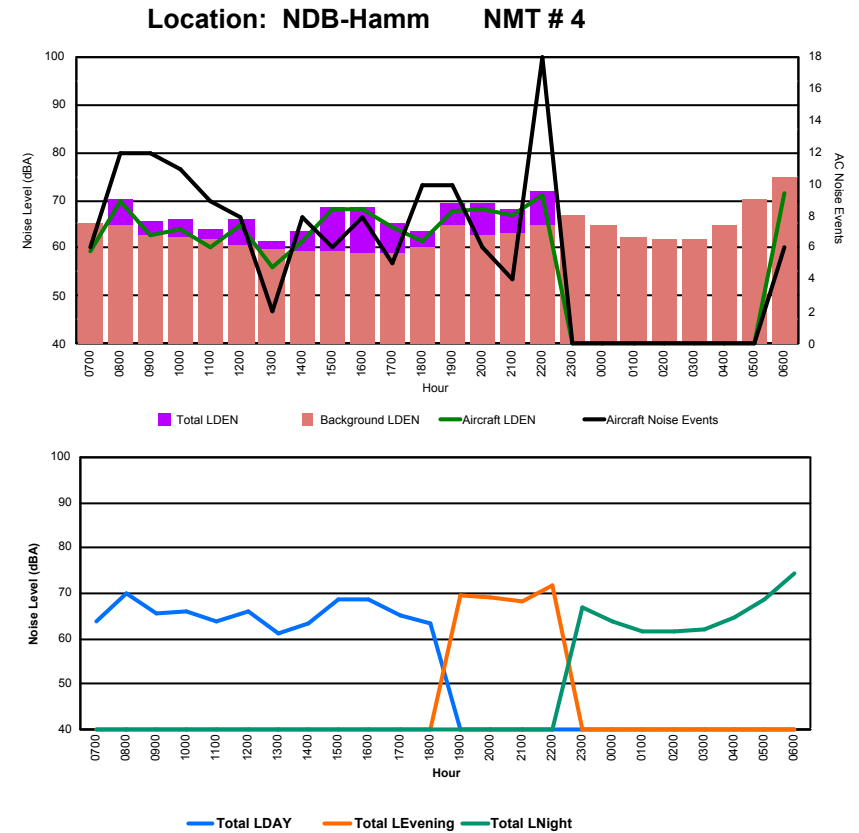

Luxembourg Airport Noise Distribution by Hour

Between 04/05/2022 00:00:00 and 04/05/2022 23:59:59 (Local Time)

Day	Aircraft Events	Total LDEN dB (A)	Aircraft LDEN dB(A)	Background LDEN dB(A)	Total LDay dB(A)	Total LEvening dB(A)	Total LNight dB (A)	
04/05/22	7:00	6	63.9	59.5	65.4	63.9	-	-
04/05/22	8:00	12	70.1	69.6	64.9	70.1	-	-
04/05/22	9:00	12	65.5	62.8	62.8	65.5	-	-
04/05/22	10:00	11	65.9	63.8	62.1	65.9	-	-
04/05/22	11:00	9	64.0	60.3	61.8	64.0	-	-
04/05/22	12:00	8	66.2	64.9	60.7	66.2	-	-
04/05/22	13:00	2	61.4	56.2	59.9	61.4	-	-
04/05/22	14:00	8	63.5	61.5	59.4	63.5	-	-
04/05/22	15:00	6	68.5	68.0	59.3	68.5	-	-
04/05/22	16:00	8	68.6	68.0	59.0	68.6	-	-
04/05/22	17:00	5	65.3	64.2	59.0	65.3	-	-
04/05/22	18:00	10	63.6	61.3	60.0	63.6	-	-
04/05/22	19:00	10	69.4	67.7	64.7	-	69.4	-
04/05/22	20:00	6	69.3	68.2	62.7	-	69.3	-
04/05/22	21:00	4	68.3	66.7	63.3	-	68.3	-
04/05/22	22:00	18	71.9	71.1	64.9	-	71.9	-
04/05/22	23:00	-	66.9	-	66.9	-	-	66.9
05/05/22	0:00	-	63.8	-	64.6	-	-	63.8
05/05/22	1:00	-	61.8	-	62.2	-	-	61.8
05/05/22	2:00	-	61.6	-	61.9	-	-	61.6
05/05/22	3:00	-	62.0	-	62.0	-	-	62.0
05/05/22	4:00	-	64.7	-	64.9	-	-	64.7
05/05/22	5:00	-	68.9	-	70.2	-	-	68.9
05/05/22	6:00	6	74.4	71.3	75.0	-	-	74.4
	141	67.7	65.3	65.5	66.2	69.9	68.0