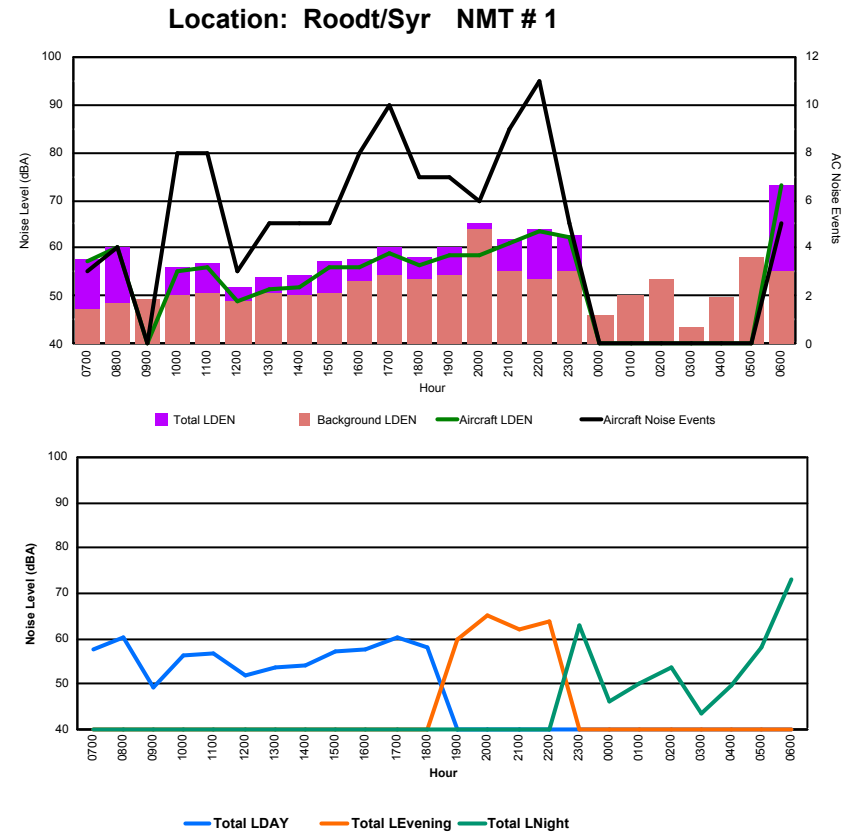

Luxembourg Airport Noise Distribution by Hour

Between 20/05/2022 00:00:00 and 20/05/2022 23:59:59 (Local Time)

Day	Aircraft Events	Total LDEN dB(A)	Aircraft LDEN dB(A)	Background LDEN dB(A)	Total LDay dB(A)	Total LEvening dB(A)	Total LNight dB(A)	
20/05/22	7:00	3	57.8	57.4	47.2	57.8	-	-
20/05/22	8:00	4	60.3	60.0	48.4	60.3	-	-
20/05/22	9:00	-	49.2	-	49.2	-	-	-
20/05/22	10:00	8	56.2	55.0	50.2	56.2	-	-
20/05/22	11:00	8	56.9	55.9	50.5	56.9	-	-
20/05/22	12:00	3	52.0	49.0	49.1	52.0	-	-
20/05/22	13:00	5	53.8	51.3	50.5	53.8	-	-
20/05/22	14:00	5	54.2	52.0	50.4	54.2	-	-
20/05/22	15:00	5	57.1	56.2	50.5	57.1	-	-
20/05/22	16:00	8	57.8	55.9	53.3	57.8	-	-
20/05/22	17:00	10	60.1	58.8	54.5	60.1	-	-
20/05/22	18:00	7	58.0	56.3	53.4	58.0	-	-
20/05/22	19:00	7	60.0	58.7	54.4	-	60.0	-
20/05/22	20:00	6	65.0	58.4	64.1	-	65.0	-
20/05/22	21:00	9	61.9	61.1	55.0	-	61.9	-
20/05/22	22:00	11	63.9	63.6	53.5	-	63.9	-
20/05/22	23:00	5	62.9	62.1	55.3	-	-	62.9
21/05/22	0:00	-	46.0	-	46.0	-	-	46.0
21/05/22	1:00	-	50.0	-	50.0	-	-	50.0
21/05/22	2:00	-	53.6	-	53.7	-	-	53.6
21/05/22	3:00	-	43.7	-	43.7	-	-	43.7
21/05/22	4:00	-	49.6	-	49.6	-	-	49.6
21/05/22	5:00	-	58.1	-	58.1	-	-	58.1
21/05/22	6:00	5	73.2	73.2	55.4	-	-	73.2
	109	62.0	61.3	54.5	57.1	63.1	64.8