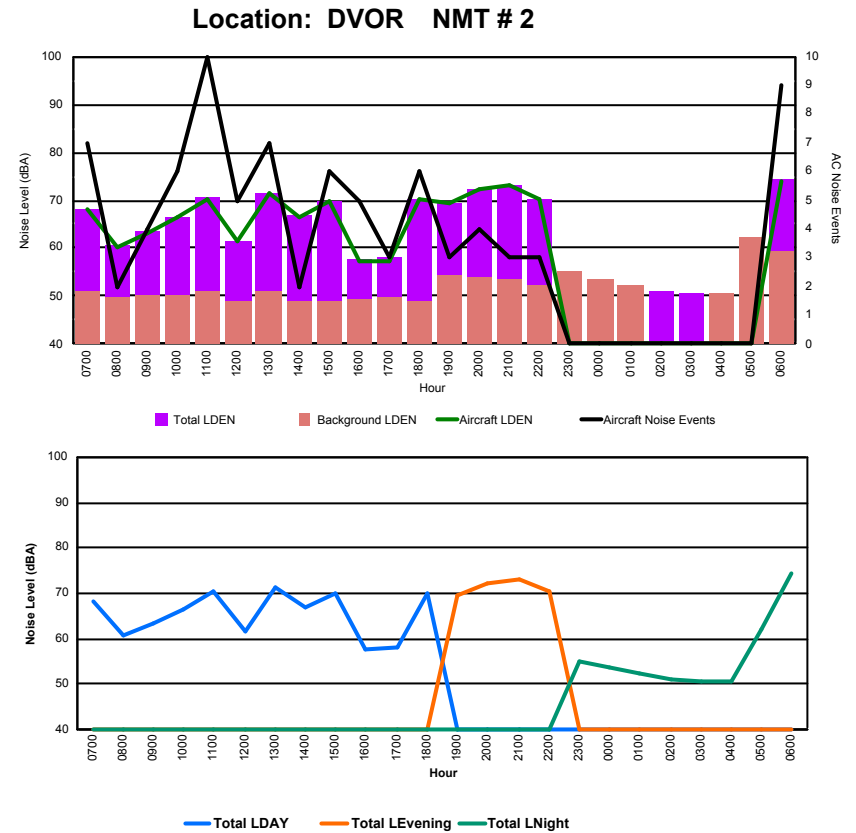

Luxembourg Airport Noise Distribution by Hour

Between 07/05/2022 00:00:00 and 07/05/2022 23:59:59 (Local Time)

Day	Aircraft Events	Total LDEN dB(A)	Aircraft LDEN dB(A)	Background LDEN dB(A)	Total LDay dB(A)	Total LEvening dB(A)	Total LNight dB(A)	
07/05/22	7:00	7	68.3	68.2	51.2	68.3	-	-
07/05/22	8:00	2	60.7	60.4	49.8	60.7	-	-
07/05/22	9:00	4	63.4	63.2	50.0	63.4	-	-
07/05/22	10:00	6	66.4	66.3	50.4	66.4	-	-
07/05/22	11:00	10	70.5	70.4	51.2	70.5	-	-
07/05/22	12:00	5	61.6	61.4	49.0	61.6	-	-
07/05/22	13:00	7	71.5	71.4	51.1	71.5	-	-
07/05/22	14:00	2	66.7	66.6	48.9	66.7	-	-
07/05/22	15:00	6	69.9	69.9	49.1	69.9	-	-
07/05/22	16:00	5	57.7	57.1	49.2	57.7	-	-
07/05/22	17:00	3	58.0	57.3	49.9	58.0	-	-
07/05/22	18:00	6	70.2	70.2	49.1	70.2	-	-
07/05/22	19:00	3	69.5	69.4	54.5	-	69.5	-
07/05/22	20:00	4	72.2	72.2	54.1	-	72.2	-
07/05/22	21:00	3	73.3	73.3	53.6	-	73.3	-
07/05/22	22:00	3	70.4	70.3	52.3	-	70.4	-
07/05/22	23:00	-	55.0	-	55.0	-	-	55.0
08/05/22	0:00	-	53.7	-	53.7	-	-	53.7
08/05/22	1:00	-	52.2	-	52.2	-	-	52.2
08/05/22	2:00	-	51.0	-	-	-	-	51.0
08/05/22	3:00	-	50.6	-	-	-	-	50.6
08/05/22	4:00	-	50.6	-	50.6	-	-	50.6
08/05/22	5:00	-	62.2	-	62.2	-	-	62.2
08/05/22	6:00	9	74.3	74.1	59.4	-	-	74.3
	85	68.1	67.9	53.6	67.5	71.6	65.7