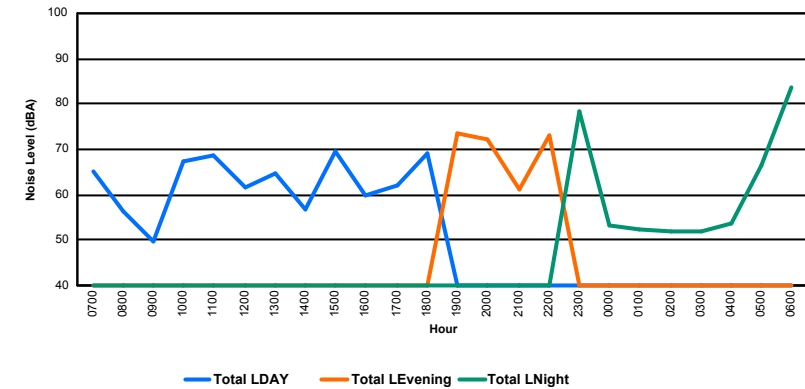

Luxembourg Airport Noise Distribution by Hour

Between 08/05/2022 00:00:00 and 08/05/2022 23:59:59 (Local Time)

Day	Aircraft Events	Total LDEN dB (A)	Aircraft LDEN dB(A)	Background LDEN dB(A)	Total LDay dB(A)	Total LEvening dB(A)	Total LNight dB (A)
08/05/22 7:00	2	65.1	64.9	49.5	65.1	-	-
08/05/22 8:00	2	56.3	55.5	48.7	56.3	-	-
08/05/22 9:00	-	49.5	-	49.5	49.5	-	-
08/05/22 10:00	7	67.2	67.1	51.0	67.2	-	-
08/05/22 11:00	7	68.5	68.5	50.6	68.5	-	-
08/05/22 12:00	6	61.5	61.2	50.8	61.5	-	-
08/05/22 13:00	5	64.6	64.5	50.2	64.6	-	-
08/05/22 14:00	6	56.7	55.7	50.0	56.7	-	-
08/05/22 15:00	7	69.5	69.4	50.6	69.5	-	-
08/05/22 16:00	4	59.9	59.6	48.8	59.9	-	-
08/05/22 17:00	6	62.1	61.9	49.4	62.1	-	-
08/05/22 18:00	8	69.1	69.0	49.9	69.1	-	-
08/05/22 19:00	13	73.5	73.5	56.6	-	73.5	-
08/05/22 20:00	6	72.1	72.0	55.8	-	72.1	-
08/05/22 21:00	3	61.1	60.1	54.4	-	61.1	-
08/05/22 22:00	4	73.3	73.3	54.6	-	73.3	-
08/05/22 23:00	2	78.3	78.3	57.6	-	-	78.3
09/05/22 0:00	-	53.3	-	53.3	-	-	53.3
09/05/22 1:00	-	52.3	-	52.3	-	-	52.3
09/05/22 2:00	-	51.8	-	51.8	-	-	51.8
09/05/22 3:00	-	51.9	-	51.9	-	-	51.9
09/05/22 4:00	-	53.5	-	53.5	-	-	53.5
09/05/22 5:00	-	66.3	-	66.4	-	-	66.3
09/05/22 6:00	18	83.6	83.6	61.7	-	-	83.6
	106	72.3	72.2	56.2	65.3	71.9	75.8

Location: DVOR NMT # 2