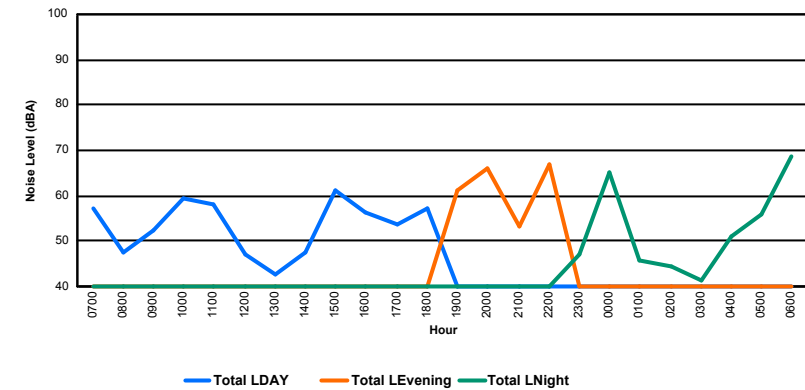

Luxembourg Airport Noise Distribution by Hour

Between 22/05/2022 00:00:00 and 22/05/2022 23:59:59 (Local Time)

Day	Aircraft Events	Total LDEN dB(A)	Aircraft LDEN dB(A)	Background LDEN dB(A)	Total LDay dB(A)	Total LEvening dB(A)	Total LNight dB(A)	
22/05/22	7:00	1	57.1	56.9	44.2	57.1	-	-
22/05/22	8:00	2	47.3	44.5	44.2	47.3	-	-
22/05/22	9:00	1	52.5	48.8	50.0	52.5	-	-
22/05/22	10:00	5	59.6	59.0	50.2	59.6	-	-
22/05/22	11:00	4	58.3	58.0	47.1	58.3	-	-
22/05/22	12:00	1	47.2	42.8	45.3	47.2	-	-
22/05/22	13:00	-	42.7	-	42.7	-	-	-
22/05/22	14:00	1	47.3	42.8	45.4	47.3	-	-
22/05/22	15:00	3	61.3	61.2	45.9	61.3	-	-
22/05/22	16:00	3	56.5	56.0	46.6	56.5	-	-
22/05/22	17:00	4	53.5	52.6	46.5	53.5	-	-
22/05/22	18:00	3	57.4	56.8	48.2	57.4	-	-
22/05/22	19:00	3	61.3	60.2	54.6	-	61.3	-
22/05/22	20:00	3	65.9	65.7	52.3	-	65.9	-
22/05/22	21:00	1	53.1	49.4	50.8	-	53.1	-
22/05/22	22:00	5	67.1	67.0	51.3	-	67.1	-
22/05/22	23:00	-	47.1	-	47.1	-	-	47.1
23/05/22	0:00	1	65.2	65.1	45.2	-	-	65.2
23/05/22	1:00	-	45.9	-	45.9	-	-	45.9
23/05/22	2:00	-	44.3	-	44.3	-	-	44.3
23/05/22	3:00	-	41.2	-	41.2	-	-	41.2
23/05/22	4:00	-	51.2	-	51.2	-	-	51.2
23/05/22	5:00	-	56.0	-	56.0	-	-	56.0
23/05/22	6:00	9	68.6	68.1	59.0	-	-	68.6
	50	60.5	60.0	50.7	56.2	64.2	61.5	

Location: Roodt/Syr NMT # 1