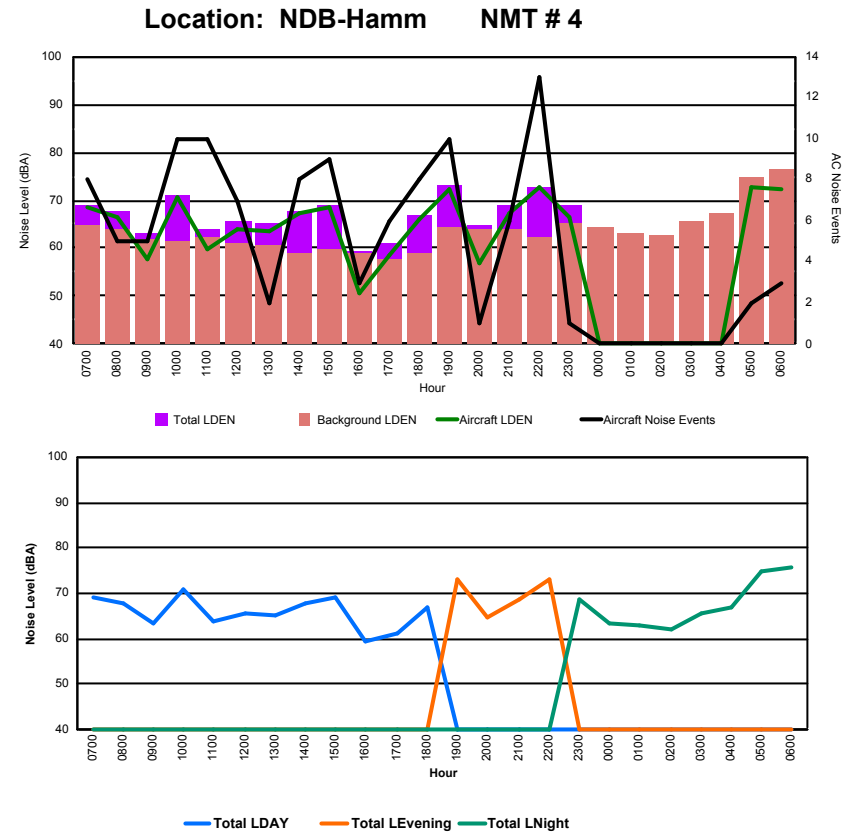

Location: Mid Runway NMT # 3

Luxembourg Airport Noise Distribution by Hour

Between 19/05/2022 00:00:00 and 19/05/2022 23:59:59 (Local Time)

Day	Aircraft Events	Total LDEN dB (A)	Aircraft LDEN dB(A)	Background LDEN dB(A)	Total LDay dB(A)	Total LEvening dB(A)	Total LNight dB (A)	
19/05/22	7:00	8	69.0	68.4	64.9	69.0	-	-
19/05/22	8:00	5	67.6	66.6	64.1	67.6	-	-
19/05/22	9:00	5	63.2	57.6	61.9	63.2	-	-
19/05/22	10:00	10	71.0	70.5	61.3	71.0	-	-
19/05/22	11:00	10	63.9	59.8	62.2	63.9	-	-
19/05/22	12:00	7	65.6	63.9	60.9	65.6	-	-
19/05/22	13:00	2	65.3	63.6	60.5	65.3	-	-
19/05/22	14:00	8	67.8	67.2	58.9	67.8	-	-
19/05/22	15:00	9	69.0	68.5	59.6	69.0	-	-
19/05/22	16:00	3	59.4	50.7	58.8	59.4	-	-
19/05/22	17:00	6	61.0	58.6	57.6	61.0	-	-
19/05/22	18:00	8	66.9	66.2	59.0	66.9	-	-
19/05/22	19:00	10	73.0	72.4	64.4	-	73.0	-
19/05/22	20:00	1	64.8	57.0	64.0	-	64.8	-
19/05/22	21:00	6	68.9	67.5	63.8	-	68.9	-
19/05/22	22:00	13	72.9	72.6	62.1	-	72.9	-
19/05/22	23:00	1	68.9	66.5	65.2	-	-	68.9
20/05/22	0:00	-	63.5	-	64.2	-	-	63.5
20/05/22	1:00	-	62.9	-	63.3	-	-	62.9
20/05/22	2:00	-	62.2	-	62.7	-	-	62.2
20/05/22	3:00	-	65.5	-	65.8	-	-	65.5
20/05/22	4:00	-	66.9	-	67.5	-	-	66.9
20/05/22	5:00	2	75.0	72.6	74.8	-	-	75.0
20/05/22	6:00	3	75.8	72.2	76.4	-	-	75.8
	117	69.2	67.2	66.9	66.9	71.0	70.6	