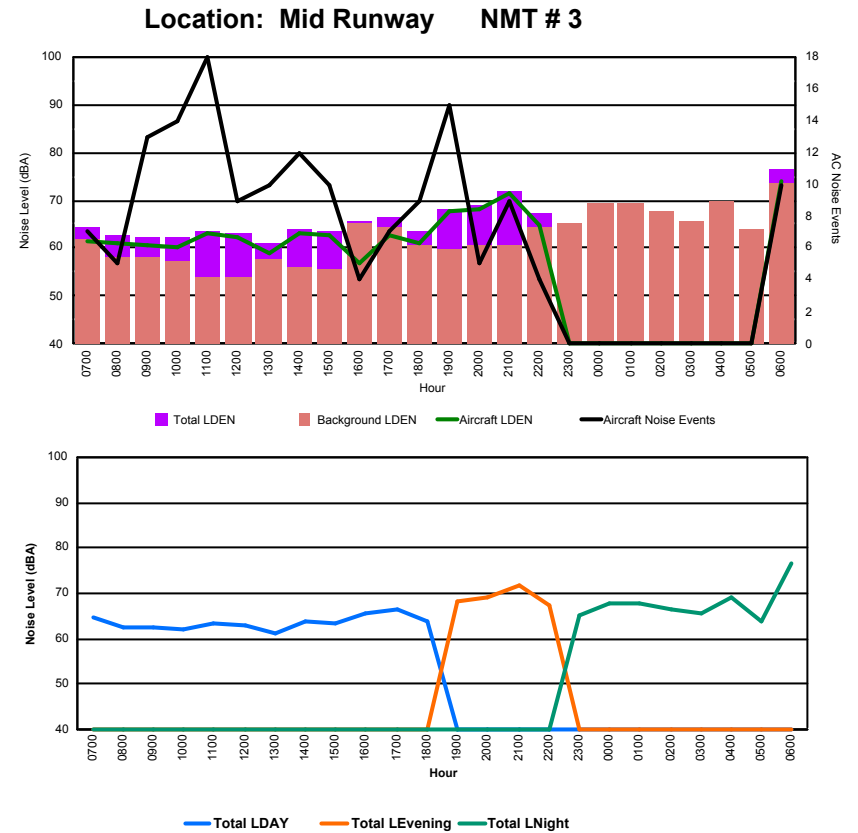

Luxembourg Airport Noise Distribution by Hour

Between 11/05/2022 00:00:00 and 11/05/2022 23:59:59 (Local Time)

Day	Aircraft Events	Total LDEN dB (A)	Aircraft LDEN dB(A)	Background LDEN dB(A)	Total LDay dB(A)	Total LEvening dB(A)	Total LNight dB (A)
11/05/22 7:00	7	64.5	61.4	61.7	64.5	-	-
11/05/22 8:00	5	62.7	60.9	58.0	62.7	-	-
11/05/22 9:00	13	62.4	60.5	58.2	62.4	-	-
11/05/22 10:00	14	62.1	60.4	57.2	62.1	-	-
11/05/22 11:00	18	63.6	63.1	54.1	63.6	-	-
11/05/22 12:00	9	63.0	62.5	53.9	63.0	-	-
11/05/22 13:00	10	61.2	58.9	57.6	61.2	-	-
11/05/22 14:00	12	63.9	63.1	56.0	63.9	-	-
11/05/22 15:00	10	63.6	62.9	55.5	63.6	-	-
11/05/22 16:00	4	65.7	56.8	65.1	65.7	-	-
11/05/22 17:00	7	66.6	62.9	64.2	66.6	-	-
11/05/22 18:00	9	63.7	61.0	60.5	63.7	-	-
11/05/22 19:00	15	68.3	67.7	59.7	-	68.3	-
11/05/22 20:00	5	69.0	68.3	60.5	-	69.0	-
11/05/22 21:00	9	71.9	71.6	60.5	-	71.9	-
11/05/22 22:00	4	67.4	64.9	64.2	-	67.4	-
11/05/22 23:00	-	65.1	-	65.2	-	-	65.1
12/05/22 0:00	-	67.8	-	69.3	-	-	67.8
12/05/22 1:00	-	67.8	-	69.3	-	-	67.8
12/05/22 2:00	-	66.5	-	67.7	-	-	66.5
12/05/22 3:00	-	65.5	-	65.7	-	-	65.5
12/05/22 4:00	-	69.1	-	69.9	-	-	69.1
12/05/22 5:00	-	64.0	-	64.1	-	-	64.0
12/05/22 6:00	10	76.6	73.8	73.4	-	-	76.6
	161	67.8	64.7	65.3	63.8	69.5	70.0