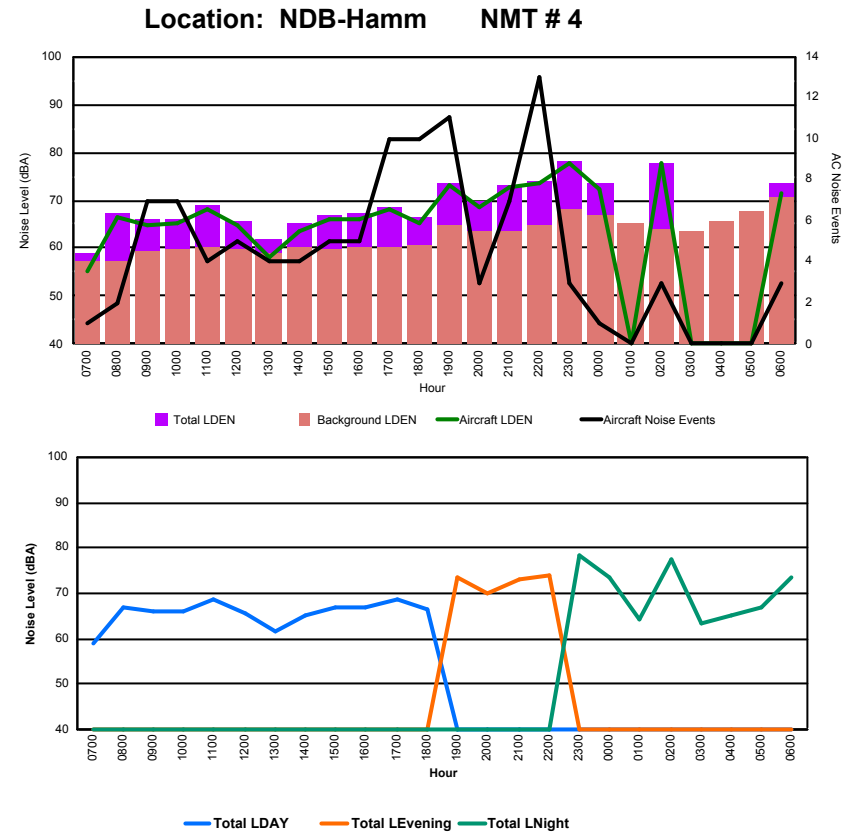

Luxembourg Airport Noise Distribution by Hour

Between 08/05/2022 00:00:00 and 08/05/2022 23:59:59 (Local Time)

Day	Aircraft Events	Total LDEN dB(A)	Aircraft LDEN dB(A)	Background LDEN dB(A)	Total LDay dB(A)	Total LEvening dB(A)	Total LNight dB(A)	
08/05/22	7:00	1	58.9	55.1	57.1	58.9	-	-
08/05/22	8:00	2	67.1	66.6	57.4	67.1	-	-
08/05/22	9:00	7	65.9	64.9	59.4	65.9	-	-
08/05/22	10:00	7	66.2	65.2	59.9	66.2	-	-
08/05/22	11:00	4	68.9	68.3	60.3	68.9	-	-
08/05/22	12:00	5	65.7	64.6	59.6	65.7	-	-
08/05/22	13:00	4	61.7	58.3	59.1	61.7	-	-
08/05/22	14:00	4	65.2	63.6	60.1	65.2	-	-
08/05/22	15:00	5	66.8	65.9	59.6	66.8	-	-
08/05/22	16:00	5	67.1	66.2	60.1	67.1	-	-
08/05/22	17:00	10	68.6	68.1	60.0	68.6	-	-
08/05/22	18:00	10	66.5	65.3	60.6	66.5	-	-
08/05/22	19:00	11	73.6	73.0	64.8	-	73.6	-
08/05/22	20:00	3	69.9	68.7	63.7	-	69.9	-
08/05/22	21:00	7	73.2	72.7	63.7	-	73.2	-
08/05/22	22:00	13	74.1	73.7	64.7	-	74.1	-
08/05/22	23:00	3	78.3	77.9	68.2	-	-	78.3
09/05/22	0:00	1	73.4	72.5	66.7	-	-	73.4
09/05/22	1:00	-	64.4	-	65.1	-	-	64.4
09/05/22	2:00	3	77.7	77.6	63.9	-	-	77.7
09/05/22	3:00	-	63.6	-	63.7	-	-	63.6
09/05/22	4:00	-	65.3	-	65.6	-	-	65.3
09/05/22	5:00	-	67.0	-	67.7	-	-	67.0
09/05/22	6:00	3	73.5	71.4	70.5	-	-	73.5
	108	71.2	70.4	64.1	66.4	73.0	73.6