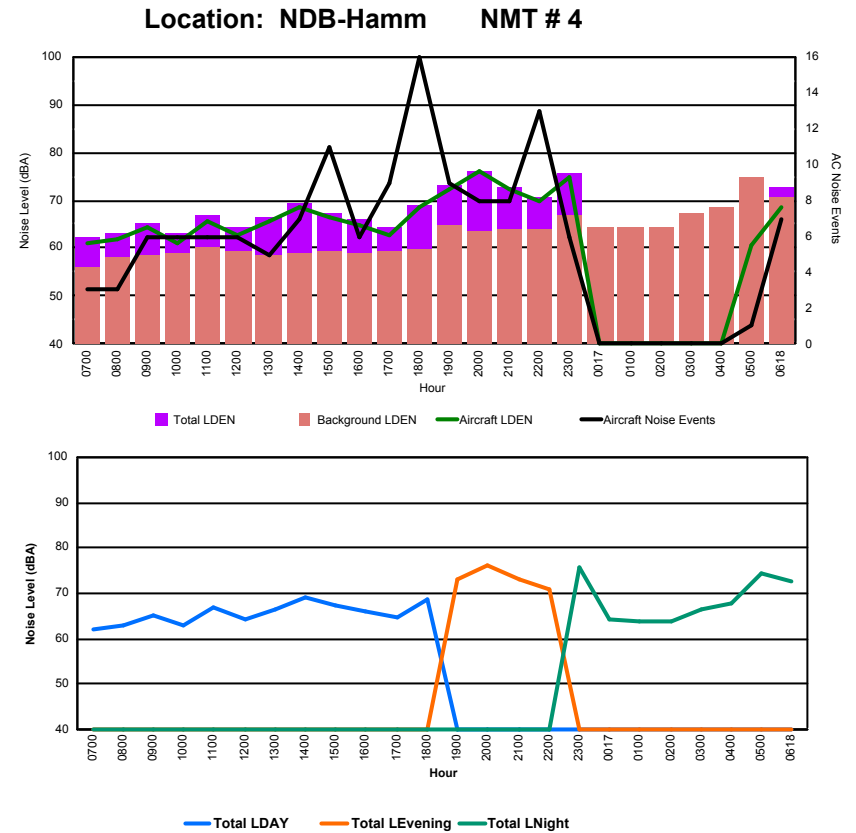

Luxembourg Airport Noise Distribution by Hour

Between 15/05/2022 00:00:00 and 15/05/2022 23:59:59 (Local Time)

Day	Aircraft Events	Total LDEN dB(A)	Aircraft LDEN dB(A)	Background LDEN dB(A)	Total LDay dB(A)	Total LEvening dB(A)	Total LNight dB(A)	
15/05/22	7:00	3	62.1	61.1	55.9	62.1	-	-
15/05/22	8:00	3	63.0	61.7	58.2	63.0	-	-
15/05/22	9:00	6	65.2	64.2	58.4	-	-	
15/05/22	10:00	6	63.1	61.0	59.1	63.1	-	
15/05/22	11:00	6	66.7	65.7	60.1	66.7	-	
15/05/22	12:00	6	64.4	62.8	59.3	64.4	-	
15/05/22	13:00	5	66.4	65.6	58.6	66.4	-	
15/05/22	14:00	7	69.2	68.7	59.1	69.2	-	
15/05/22	15:00	11	67.3	66.5	59.2	67.3	-	
15/05/22	16:00	6	65.9	64.9	59.1	65.9	-	
15/05/22	17:00	9	64.5	62.9	59.3	64.5	-	
15/05/22	18:00	16	68.9	68.5	59.7	68.9	-	
15/05/22	19:00	9	73.0	72.3	64.7	-	73.0	
15/05/22	20:00	8	76.2	76.0	63.7	-	76.2	
15/05/22	21:00	8	72.9	72.4	63.8	-	72.9	
15/05/22	22:00	13	70.8	69.9	63.8	-	70.8	
15/05/22	23:00	6	75.6	75.0	66.9	-	75.6	
16/05/22	0:17	-	64.3	-	64.3	-	64.3	
16/05/22	1:00	-	63.9	-	64.4	-	63.9	
16/05/22	2:00	-	63.8	-	64.4	-	63.8	
16/05/22	3:00	-	66.6	-	67.3	-	66.6	
16/05/22	4:00	-	67.7	-	68.6	-	67.7	
16/05/22	5:00	1	74.5	60.5	75.0	-	74.5	
16/05/22	6:18	7	72.7	68.4	70.7	-	72.7	
	136	70.1	68.4	65.6	66.1	73.7	71.1