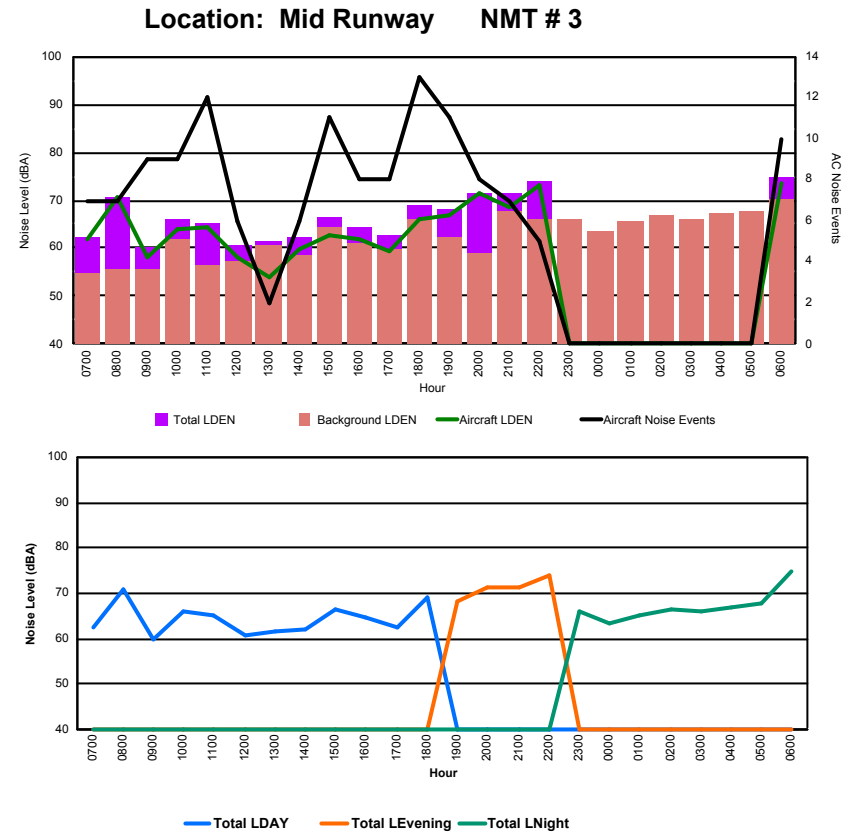

Luxembourg Airport Noise Distribution by Hour

Between 25/05/2022 00:00:00 and 25/05/2022 23:59:59 (Local Time)

Day	Aircraft Events	Total LDEN dB (A)	Aircraft LDEN dB(A)	Background LDEN dB(A)	Total LDay dB(A)	Total LEvening dB(A)	Total LNight dB (A)	
25/05/22	7:00	7	62.5	61.7	54.6	62.5	-	-
25/05/22	8:00	7	70.8	70.7	55.5	70.8	-	-
25/05/22	9:00	9	60.0	58.2	55.8	60.0	-	-
25/05/22	10:00	9	65.9	63.8	61.8	65.9	-	-
25/05/22	11:00	12	65.0	64.4	56.6	65.0	-	-
25/05/22	12:00	6	60.7	58.3	57.2	60.7	-	-
25/05/22	13:00	2	61.5	54.0	60.7	61.5	-	-
25/05/22	14:00	6	62.2	59.8	58.5	62.2	-	-
25/05/22	15:00	11	66.6	62.8	64.3	66.6	-	-
25/05/22	16:00	8	64.5	61.9	61.2	64.5	-	-
25/05/22	17:00	8	62.7	59.5	59.9	62.7	-	-
25/05/22	18:00	13	69.1	66.0	66.2	69.1	-	-
25/05/22	19:00	11	68.2	67.0	62.3	-	68.2	-
25/05/22	20:00	8	71.5	71.3	58.8	-	71.5	-
25/05/22	21:00	7	71.3	68.7	67.9	-	71.3	-
25/05/22	22:00	5	73.8	73.0	66.0	-	73.8	-
25/05/22	23:00	-	65.9	-	66.1	-	-	65.9
26/05/22	0:00	-	63.2	-	63.6	-	-	63.2
26/05/22	1:00	-	65.1	-	65.7	-	-	65.1
26/05/22	2:00	-	66.4	-	66.9	-	-	66.4
26/05/22	3:00	-	65.9	-	66.2	-	-	65.9
26/05/22	4:00	-	67.0	-	67.3	-	-	67.0
26/05/22	5:00	-	67.8	-	67.8	-	-	67.8
26/05/22	6:00	10	75.0	73.4	70.2	-	-	75.0
	139	68.3	66.1	64.5	65.6	71.6	68.8