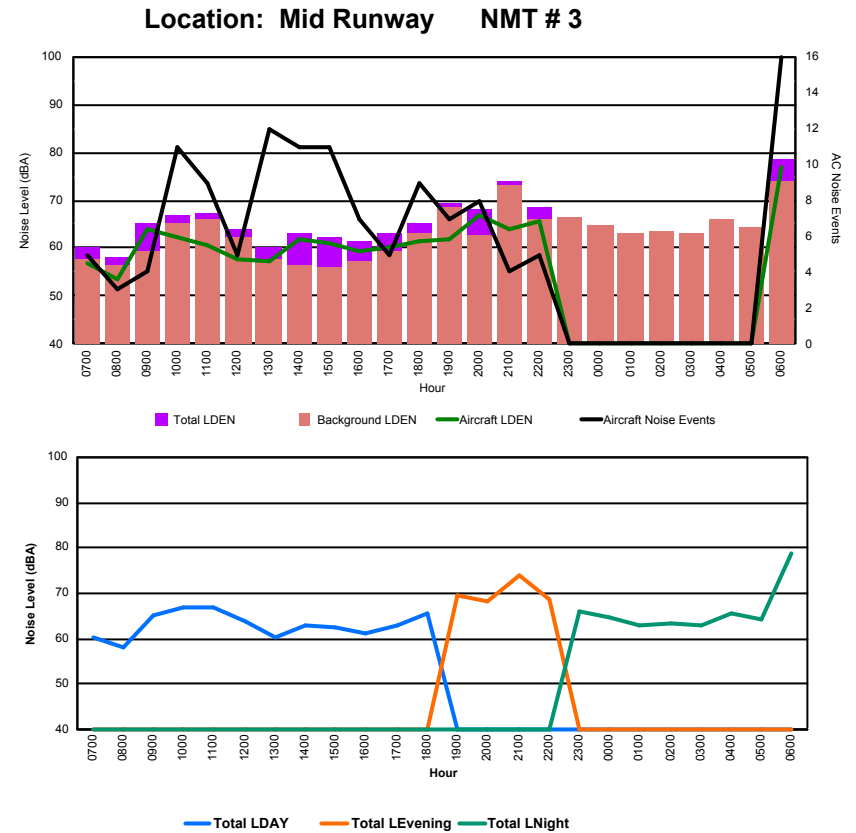

Location: DVOR NMT # 2

Luxembourg Airport Noise Distribution by Hour

Between 10/05/2022 00:00:00 and 10/05/2022 23:59:59 (Local Time)

Day	Aircraft Events	Total LDEN dB(A)	Aircraft LDEN dB(A)	Background LDEN dB(A)	Total LDay dB(A)	Total LEvening dB(A)	Total LNight dB(A)
10/05/22 7:00	5	60.3	57.0	57.6	60.3	-	-
10/05/22 8:00	3	58.1	53.5	56.3	58.1	-	-
10/05/22 9:00	4	65.3	64.0	59.3	65.3	-	-
10/05/22 10:00	11	66.9	62.3	65.1	66.9	-	-
10/05/22 11:00	9	67.1	60.7	66.0	67.1	-	-
10/05/22 12:00	5	63.8	57.9	62.5	63.8	-	-
10/05/22 13:00	12	60.2	57.2	57.5	60.2	-	-
10/05/22 14:00	11	63.0	61.9	56.5	63.0	-	-
10/05/22 15:00	11	62.3	61.2	55.9	62.3	-	-
10/05/22 16:00	7	61.4	59.4	57.4	61.4	-	-
10/05/22 17:00	5	63.0	60.4	59.5	63.0	-	-
10/05/22 18:00	9	65.4	61.5	63.2	65.4	-	-
10/05/22 19:00	7	69.4	62.0	68.5	-	69.4	-
10/05/22 20:00	8	68.2	66.9	62.6	-	68.2	-
10/05/22 21:00	4	73.8	63.9	73.3	-	73.8	-
10/05/22 22:00	5	68.6	65.6	65.9	-	68.6	-
10/05/22 23:00	-	66.2	-	66.3	-	-	66.2
11/05/22 0:00	-	64.5	-	64.9	-	-	64.5
11/05/22 1:00	-	63.1	-	63.3	-	-	63.1
11/05/22 2:00	-	63.2	-	63.5	-	-	63.2
11/05/22 3:00	-	63.0	-	63.1	-	-	63.0
11/05/22 4:00	-	65.8	-	66.0	-	-	65.8
11/05/22 5:00	-	64.4	-	64.5	-	-	64.4
11/05/22 6:00	16	78.7	76.9	74.1	-	-	78.7
	132	68.5	65.0	66.0	63.8	70.7	70.7