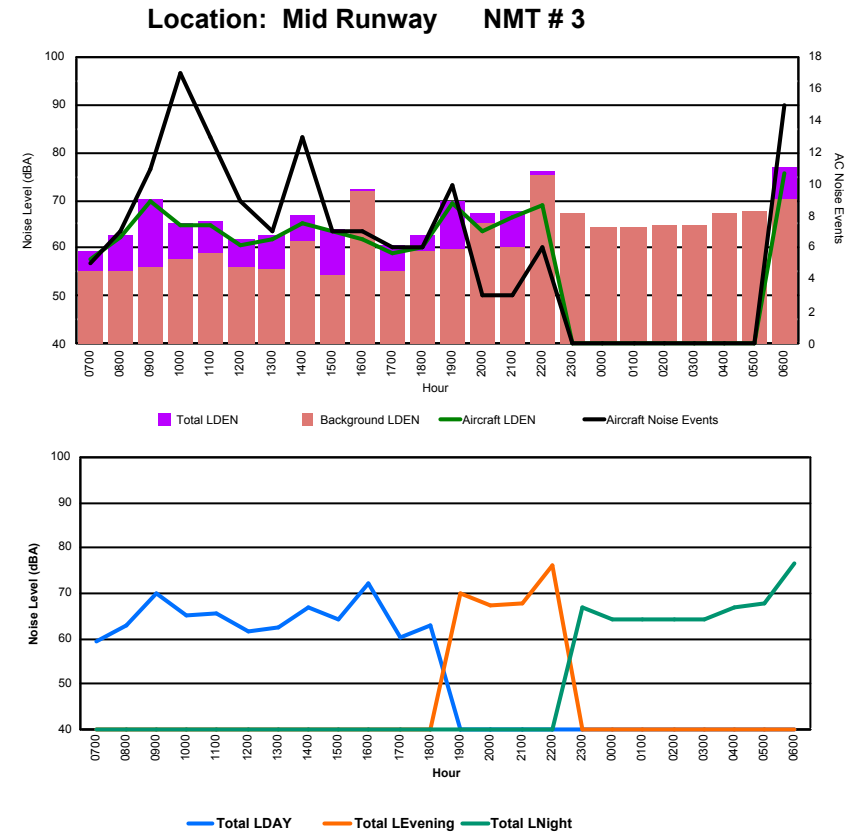

Luxembourg Airport Noise Distribution by Hour

Between 24/05/2022 00:00:00 and 24/05/2022 23:59:59 (Local Time)

Day	Aircraft Events	Total LDEN dB (A)	Aircraft LDEN dB(A)	Background LDEN dB(A)	Total LDay dB(A)	Total LEvening dB(A)	Total LNight dB (A)	
24/05/22	7:00	5	59.5	57.6	55.3	59.5	-	-
24/05/22	8:00	7	62.9	62.2	55.0	62.9	-	-
24/05/22	9:00	11	70.2	70.0	56.1	70.2	-	-
24/05/22	10:00	17	65.3	64.6	57.5	65.3	-	-
24/05/22	11:00	13	65.8	64.8	59.0	65.8	-	-
24/05/22	12:00	9	61.8	60.6	55.9	61.8	-	-
24/05/22	13:00	7	62.7	61.8	55.7	62.7	-	-
24/05/22	14:00	13	66.9	65.3	61.6	66.9	-	-
24/05/22	15:00	7	64.1	63.6	54.5	64.1	-	-
24/05/22	16:00	7	72.3	62.0	71.9	72.3	-	-
24/05/22	17:00	6	60.5	59.1	55.1	60.5	-	-
24/05/22	18:00	6	62.9	60.3	59.5	62.9	-	-
24/05/22	19:00	10	69.8	69.4	59.8	-	69.8	-
24/05/22	20:00	3	67.4	63.6	65.1	-	67.4	-
24/05/22	21:00	3	67.6	66.6	60.4	-	67.6	-
24/05/22	22:00	6	76.0	68.8	75.1	-	76.0	-
24/05/22	23:00	-	67.1	-	67.3	-	-	67.1
25/05/22	0:00	-	64.1	-	64.5	-	-	64.1
25/05/22	1:00	-	64.1	-	64.5	-	-	64.1
25/05/22	2:00	-	64.2	-	64.6	-	-	64.2
25/05/22	3:00	-	64.4	-	64.6	-	-	64.4
25/05/22	4:00	-	66.9	-	67.1	-	-	66.9
25/05/22	5:00	-	67.8	-	67.8	-	-	67.8
25/05/22	6:00	15	76.7	75.7	70.3	-	-	76.7
	145	68.9	65.8	66.1	66.3	71.8	69.6