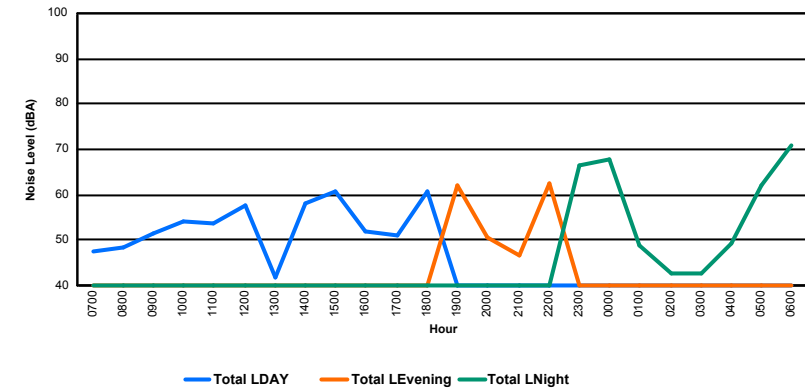

Luxembourg Airport Noise Distribution by Hour

Between 01/05/2022 00:00:00 and 01/05/2022 23:59:59 (Local Time)

Day	Aircraft Events	Total LDEN dB (A)	Aircraft LDEN dB(A)	Background LDEN dB(A)	Total LDay dB(A)	Total LEvening dB(A)	Total LNight dB (A)
01/05/22 7:00	-	47.6	-	47.6	47.6	-	-
01/05/22 8:00	1	48.4	44.1	46.3	48.4	-	-
01/05/22 9:00	1	51.3	46.7	49.5	51.3	-	-
01/05/22 10:00	4	54.0	51.4	50.7	54.0	-	-
01/05/22 11:00	3	53.7	51.5	49.9	53.7	-	-
01/05/22 12:00	2	57.5	57.1	46.5	57.5	-	-
01/05/22 13:00	-	41.8	-	41.8	41.8	-	-
01/05/22 14:00	3	58.3	57.7	49.2	58.3	-	-
01/05/22 15:00	3	60.9	60.8	46.9	60.9	-	-
01/05/22 16:00	2	51.9	50.5	46.4	51.9	-	-
01/05/22 17:00	2	50.9	49.2	46.1	50.9	-	-
01/05/22 18:00	4	60.7	60.4	48.3	60.7	-	-
01/05/22 19:00	3	62.1	61.5	53.2	-	62.1	-
01/05/22 20:00	1	50.5	45.6	48.9	-	50.5	-
01/05/22 21:00	-	46.5	-	46.5	-	46.5	-
01/05/22 22:00	4	62.7	62.4	50.1	-	62.7	-
01/05/22 23:00	1	66.6	66.4	49.4	-	-	66.6
02/05/22 0:00	1	67.7	67.6	44.1	-	-	67.7
02/05/22 1:00	-	48.8	-	48.9	-	-	48.8
02/05/22 2:00	-	42.8	-	42.8	-	-	42.8
02/05/22 3:00	-	42.8	-	42.8	-	-	42.8
02/05/22 4:00	-	49.4	-	49.4	-	-	49.4
02/05/22 5:00	-	62.1	-	62.3	-	-	62.1
02/05/22 6:00	9	71.1	70.8	59.4	-	-	71.1
	44	61.4	60.9	52.3	55.9	59.6	65.0

Location: Roodt/Syr NMT # 1