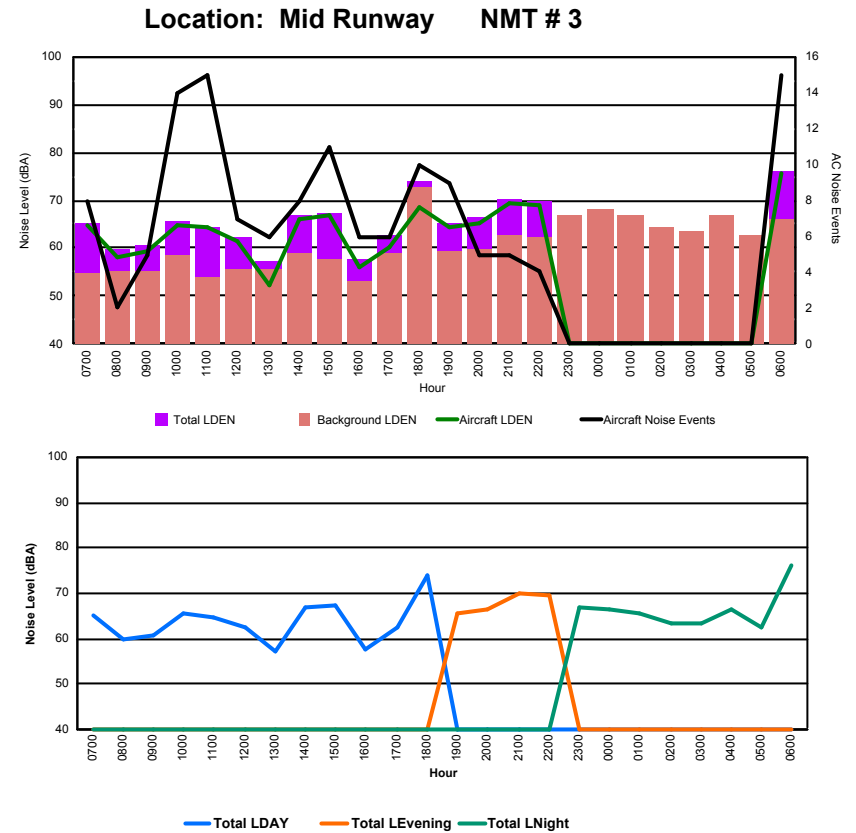

Luxembourg Airport Noise Distribution by Hour

Between 05/05/2022 00:00:00 and 05/05/2022 23:59:59 (Local Time)

Day	Aircraft Events	Total LDEN dB (A)	Aircraft LDEN dB(A)	Background LDEN dB(A)	Total LDay dB(A)	Total LEvening dB(A)	Total LNight dB (A)
05/05/22 7:00	8	65.2	64.8	54.6	65.2	-	-
05/05/22 8:00	2	59.9	58.2	55.3	59.9	-	-
05/05/22 9:00	5	60.7	59.3	55.1	60.7	-	-
05/05/22 10:00	14	65.8	64.9	58.4	65.8	-	-
05/05/22 11:00	15	64.5	64.2	54.0	64.5	-	-
05/05/22 12:00	7	62.5	61.5	55.8	62.5	-	-
05/05/22 13:00	6	57.3	52.3	55.7	57.3	-	-
05/05/22 14:00	8	66.8	66.1	58.9	66.8	-	-
05/05/22 15:00	11	67.4	67.0	57.8	67.4	-	-
05/05/22 16:00	6	57.8	56.1	53.0	57.8	-	-
05/05/22 17:00	6	62.7	60.3	59.1	62.7	-	-
05/05/22 18:00	10	74.1	68.7	72.7	74.1	-	-
05/05/22 19:00	9	65.4	64.2	59.3	-	65.4	-
05/05/22 20:00	5	66.4	65.4	59.7	-	66.4	-
05/05/22 21:00	5	70.2	69.3	62.9	-	70.2	-
05/05/22 22:00	4	69.7	68.9	62.5	-	69.7	-
05/05/22 23:00	-	66.7	-	66.8	-	-	66.7
06/05/22 0:00	-	66.3	-	68.0	-	-	66.3
06/05/22 1:00	-	65.4	-	66.8	-	-	65.4
06/05/22 2:00	-	63.6	-	64.3	-	-	63.6
06/05/22 3:00	-	63.5	-	63.5	-	-	63.5
06/05/22 4:00	-	66.4	-	66.7	-	-	66.4
06/05/22 5:00	-	62.6	-	62.6	-	-	62.6
06/05/22 6:00	15	76.0	75.7	66.1	-	-	76.0
	136	67.8	65.7	64.0	66.4	68.4	69.0