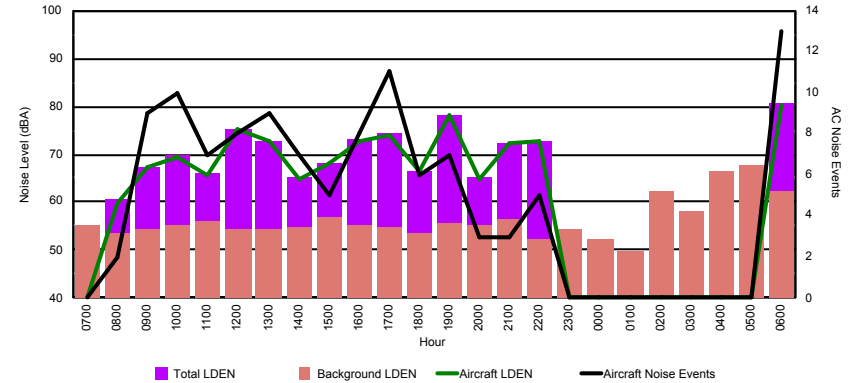

Luxembourg Airport Noise Distribution by Hour

Between 19/05/2022 00:00:00 and 19/05/2022 23:59:59 (Local Time)

Day	Aircraft Events	Total LDEN dB (A)	Aircraft LDEN dB(A)	Background LDEN dB(A)	Total LDay dB(A)	Total LEvening dB(A)	Total LNight dB (A)
19/05/22 7:00	-	55.1	-	55.3	55.1	-	-
19/05/22 8:00	2	60.8	59.9	53.5	60.8	-	-
19/05/22 9:00	9	67.3	67.1	54.4	67.3	-	-
19/05/22 10:00	10	69.6	69.4	55.2	69.6	-	-
19/05/22 11:00	7	66.0	65.6	55.9	66.0	-	-
19/05/22 12:00	8	75.2	75.1	54.2	75.2	-	-
19/05/22 13:00	9	72.9	72.8	54.2	72.9	-	-
19/05/22 14:00	7	65.1	64.7	54.6	65.1	-	-
19/05/22 15:00	5	68.3	68.0	56.8	68.3	-	-
19/05/22 16:00	8	73.0	72.9	55.2	73.0	-	-
19/05/22 17:00	11	74.2	74.1	54.6	74.2	-	-
19/05/22 18:00	6	66.6	66.4	53.5	66.6	-	-
19/05/22 19:00	7	78.0	78.0	55.7	-	78.0	-
19/05/22 20:00	3	65.4	64.9	55.4	-	65.4	-
19/05/22 21:00	3	72.2	72.1	56.6	-	72.2	-
19/05/22 22:00	5	72.8	72.8	52.4	-	72.8	-
19/05/22 23:00	-	54.5	-	54.5	-	-	54.5
20/05/22 0:00	-	52.1	-	52.1	-	-	52.1
20/05/22 1:00	-	49.9	-	49.9	-	-	49.9
20/05/22 2:00	-	62.5	-	62.5	-	-	62.5
20/05/22 3:00	-	58.0	-	58.1	-	-	58.0
20/05/22 4:00	-	66.3	-	66.4	-	-	66.3
20/05/22 5:00	-	67.2	-	67.6	-	-	67.2
20/05/22 6:00	13	80.5	80.4	62.3	-	-	80.5
	113	71.8	71.5	59.2	70.5	74.1	71.9

Location: DVOR NMT # 2