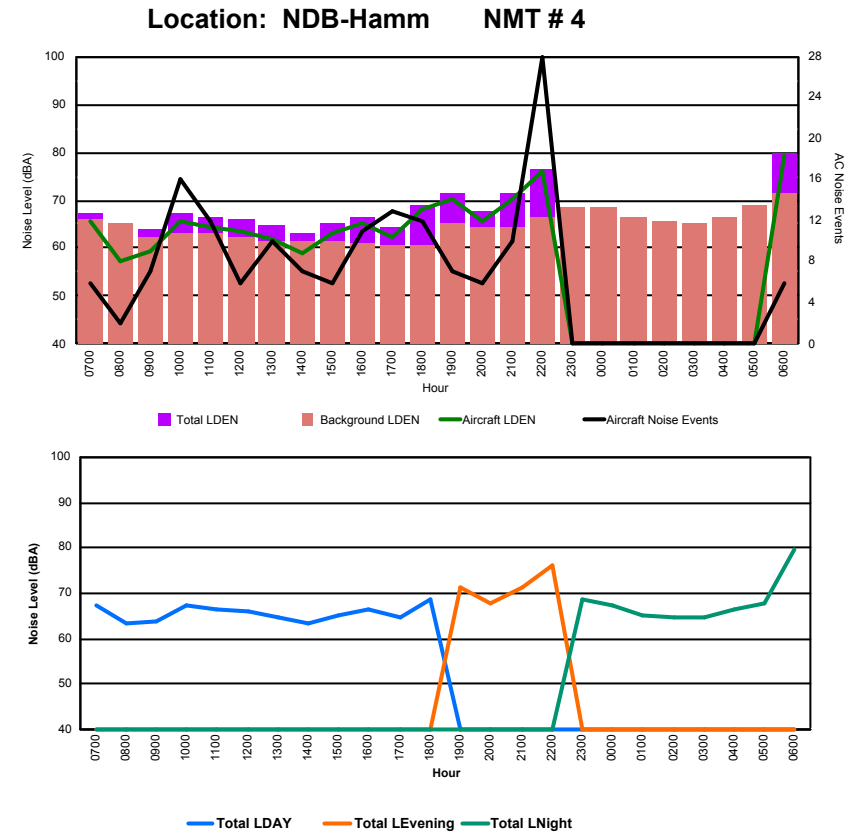

Luxembourg Airport Noise Distribution by Hour

Between 06/05/2022 00:00:00 and 06/05/2022 23:59:59 (Local Time)

Day	Aircraft Events	Total LDEN dB(A)	Aircraft LDEN dB(A)	Background LDEN dB(A)	Total LDay dB(A)	Total LEvening dB(A)	Total LNight dB(A)	
06/05/22	7:00	6	67.4	65.6	65.9	67.4	-	-
06/05/22	8:00	2	63.5	57.2	65.2	63.5	-	-
06/05/22	9:00	7	64.0	59.4	62.5	64.0	-	-
06/05/22	10:00	16	67.2	65.5	63.1	67.2	-	-
06/05/22	11:00	12	66.4	64.2	63.0	66.4	-	-
06/05/22	12:00	6	65.9	63.6	62.3	65.9	-	-
06/05/22	13:00	10	64.6	61.8	61.6	64.6	-	-
06/05/22	14:00	7	63.3	58.8	61.6	63.3	-	-
06/05/22	15:00	6	65.3	63.2	61.5	65.3	-	-
06/05/22	16:00	11	66.5	65.2	61.2	66.5	-	-
06/05/22	17:00	13	64.5	62.5	60.5	64.5	-	-
06/05/22	18:00	12	68.8	68.1	60.8	68.8	-	-
06/05/22	19:00	7	71.3	70.1	65.1	-	71.3	-
06/05/22	20:00	6	67.9	65.5	64.4	-	67.9	-
06/05/22	21:00	10	71.3	70.4	64.4	-	71.3	-
06/05/22	22:00	28	76.3	75.9	66.4	-	76.3	-
06/05/22	23:00	-	68.6	-	68.6	-	-	68.6
07/05/22	0:00	-	67.2	-	68.6	-	-	67.2
07/05/22	1:00	-	65.2	-	66.4	-	-	65.2
07/05/22	2:00	-	64.8	-	65.6	-	-	64.8
07/05/22	3:00	-	64.8	-	65.0	-	-	64.8
07/05/22	4:00	-	66.3	-	66.6	-	-	66.3
07/05/22	5:00	-	68.0	-	69.1	-	-	68.0
07/05/22	6:00	6	79.8	79.4	71.6	-	-	79.8
	165	70.2	68.8	65.7	65.9	72.8	72.0