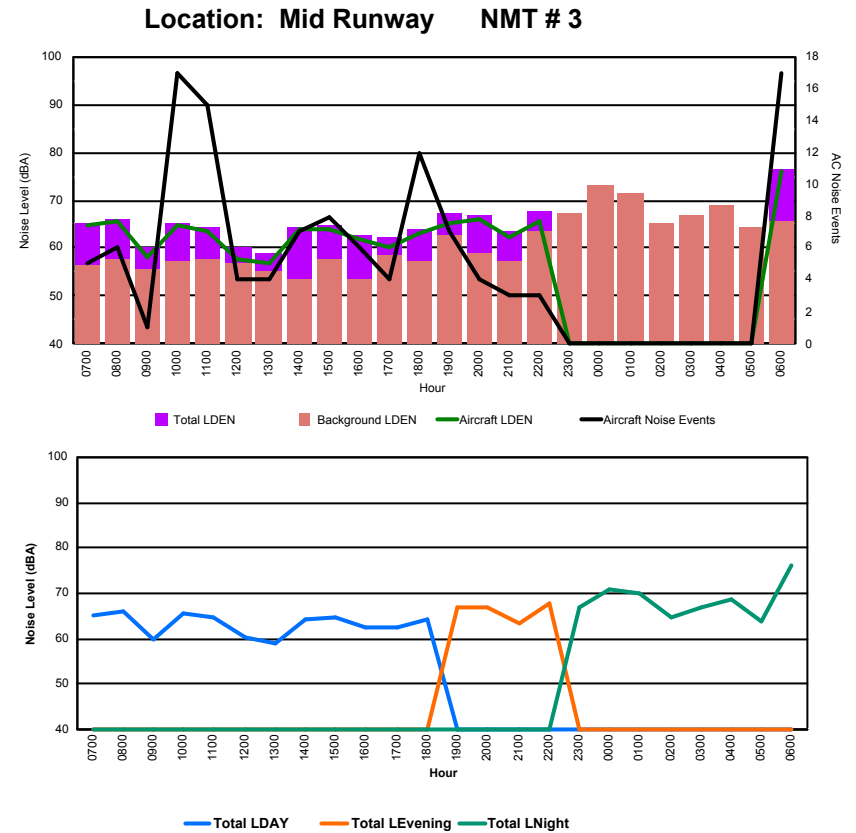

Location: DVOR NMT # 2

Luxembourg Airport Noise Distribution by Hour

Between 03/05/2022 00:00:00 and 03/05/2022 23:59:59 (Local Time)

Day	Aircraft Events	Total LDEN dB (A)	Aircraft LDEN dB(A)	Background LDEN dB(A)	Total LDay dB(A)	Total LEvening dB(A)	Total LNight dB (A)	
03/05/22	7:00	5	65.2	64.6	56.5	65.2	-	-
03/05/22	8:00	6	66.2	65.5	57.9	66.2	-	-
03/05/22	9:00	1	60.0	58.1	55.5	60.0	-	-
03/05/22	10:00	17	65.4	64.7	57.2	65.4	-	-
03/05/22	11:00	15	64.5	63.5	57.8	64.5	-	-
03/05/22	12:00	4	60.3	57.8	56.8	60.3	-	-
03/05/22	13:00	4	59.0	56.8	55.1	59.0	-	-
03/05/22	14:00	7	64.3	63.9	53.6	64.3	-	-
03/05/22	15:00	8	64.8	63.9	57.8	64.8	-	-
03/05/22	16:00	6	62.6	62.0	53.4	62.6	-	-
03/05/22	17:00	4	62.4	60.2	58.4	62.4	-	-
03/05/22	18:00	12	64.1	63.1	57.3	64.1	-	-
03/05/22	19:00	7	67.1	65.2	62.7	-	67.1	-
03/05/22	20:00	4	66.8	66.0	59.0	-	66.8	-
03/05/22	21:00	3	63.5	62.4	57.1	-	63.5	-
03/05/22	22:00	3	67.6	65.6	63.6	-	67.6	-
03/05/22	23:00	-	67.1	-	67.1	-	-	67.1
04/05/22	0:00	-	71.0	-	73.1	-	-	71.0
04/05/22	1:00	-	69.9	-	71.4	-	-	69.9
04/05/22	2:00	-	64.6	-	65.4	-	-	64.6
04/05/22	3:00	-	66.7	-	67.0	-	-	66.7
04/05/22	4:00	-	68.5	-	69.0	-	-	68.5
04/05/22	5:00	-	63.9	-	64.2	-	-	63.9
04/05/22	6:00	17	76.3	76.0	65.8	-	-	76.3
	123	67.5	65.0	64.8	63.8	66.5	70.4	