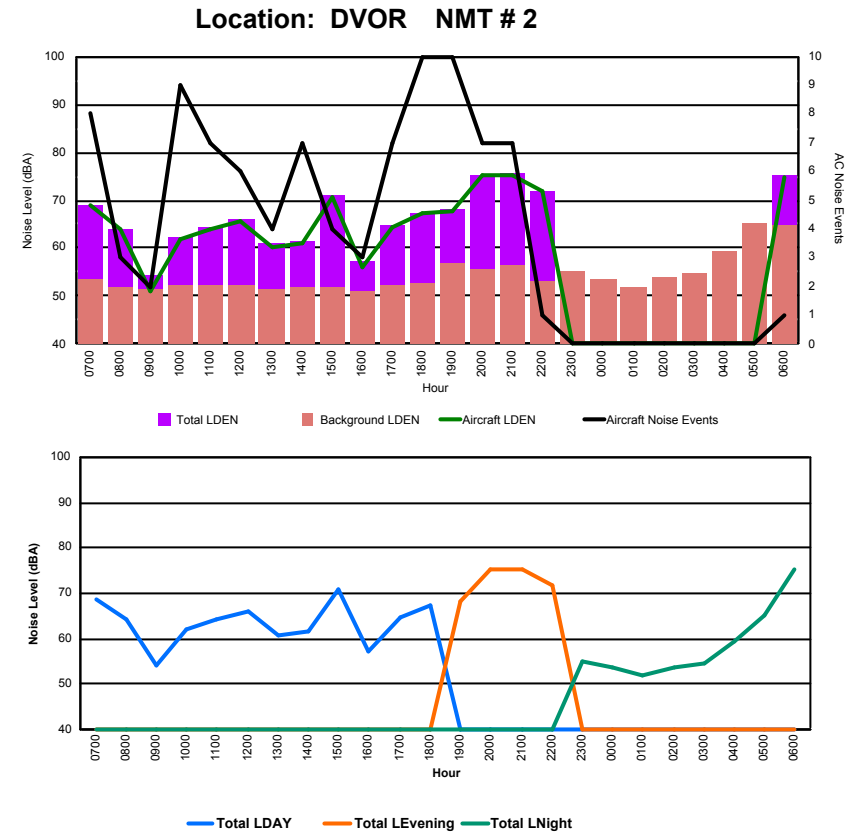

Location: Roodt/Syr NMT # 1

Luxembourg Airport Noise Distribution by Hour

Between 18/05/2022 00:00:00 and 18/05/2022 23:59:59 (Local Time)

Day	Aircraft Events	Total LDEN dB (A)	Aircraft LDEN dB(A)	Background LDEN dB(A)	Total LDay dB(A)	Total LEvening dB(A)	Total LNight dB (A)	
18/05/22	7:00	8	68.9	68.8	53.5	68.9	-	-
18/05/22	8:00	3	64.1	63.8	51.7	64.1	-	-
18/05/22	9:00	2	54.3	50.9	51.6	54.3	-	-
18/05/22	10:00	9	62.2	61.7	52.4	62.2	-	-
18/05/22	11:00	7	64.2	63.9	52.3	64.2	-	-
18/05/22	12:00	6	66.0	65.8	52.3	66.0	-	-
18/05/22	13:00	4	60.9	60.4	51.3	60.9	-	-
18/05/22	14:00	7	61.6	61.1	51.8	61.6	-	-
18/05/22	15:00	4	70.9	70.8	51.7	70.9	-	-
18/05/22	16:00	3	57.3	56.2	51.1	57.3	-	-
18/05/22	17:00	7	64.6	64.3	52.2	64.6	-	-
18/05/22	18:00	10	67.2	67.1	52.5	67.2	-	-
18/05/22	19:00	10	68.1	67.8	56.7	-	68.1	-
18/05/22	20:00	7	75.3	75.2	55.6	-	75.3	-
18/05/22	21:00	7	75.5	75.4	56.3	-	75.5	-
18/05/22	22:00	1	71.8	71.7	53.0	-	71.8	-
18/05/22	23:00	-	55.1	-	55.1	-	-	55.1
19/05/22	0:00	-	53.5	-	53.5	-	-	53.5
19/05/22	1:00	-	51.8	-	51.8	-	-	51.8
19/05/22	2:00	-	53.8	-	53.8	-	-	53.8
19/05/22	3:00	-	54.6	-	54.6	-	-	54.6
19/05/22	4:00	-	59.4	-	59.4	-	-	59.4
19/05/22	5:00	-	65.1	-	65.3	-	-	65.1
19/05/22	6:00	1	75.4	75.0	64.6	-	-	75.4
	96	68.6	68.3	56.9	65.5	73.6	67.0	