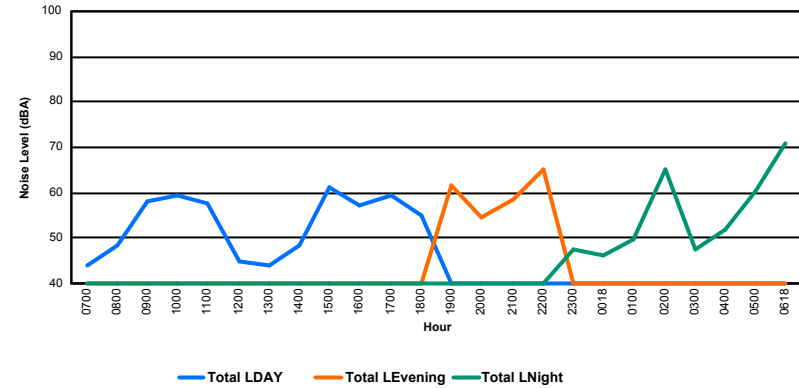

Luxembourg Airport Noise Distribution by Hour

Between 15/05/2022 00:00:00 and 15/05/2022 23:59:59 (Local Time)

Day	Aircraft Events	Total LDEN dB(A)	Aircraft LDEN dB(A)	Background LDEN dB(A)	Total LDay dB(A)	Total LEvening dB(A)	Total LNight dB(A)
15/05/22	7:00	-	44.1	-	44.1	-	-
15/05/22	8:00	1	48.6	45.2	46.0	48.6	-
15/05/22	9:00	2	58.3	57.9	48.1	58.3	-
15/05/22	10:00	4	59.5	59.1	50.0	59.5	-
15/05/22	11:00	4	57.8	56.7	51.5	57.8	-
15/05/22	12:00	-	44.8	-	44.8	-	-
15/05/22	13:00	-	44.1	-	44.1	-	-
15/05/22	14:00	1	48.2	41.8	47.1	48.2	-
15/05/22	15:00	4	61.3	61.1	47.9	61.3	-
15/05/22	16:00	3	57.3	56.5	49.3	57.3	-
15/05/22	17:00	4	59.4	59.2	47.0	59.4	-
15/05/22	18:00	4	55.0	53.7	49.4	55.0	-
15/05/22	19:00	3	61.6	60.7	54.5	61.6	-
15/05/22	20:00	2	54.4	52.2	50.6	54.4	-
15/05/22	21:00	1	58.7	58.1	50.0	58.7	-
15/05/22	22:00	3	65.2	65.1	50.3	65.2	-
15/05/22	23:00	-	47.4	-	47.4	-	47.4
16/05/22	0:18	-	46.0	-	46.0	-	46.0
16/05/22	1:00	-	49.9	-	50.0	-	49.9
16/05/22	2:00	-	65.2	-	65.2	-	65.2
16/05/22	3:00	-	47.7	-	47.7	-	47.7
16/05/22	4:00	-	51.8	-	51.8	-	51.8
16/05/22	5:00	-	60.2	-	60.3	-	60.2
16/05/22	6:18	6	71.0	70.7	58.7	-	71.0
	42	60.2	58.9	54.5	56.6	61.6	62.6

Location: Roodt/Syr NMT # 1