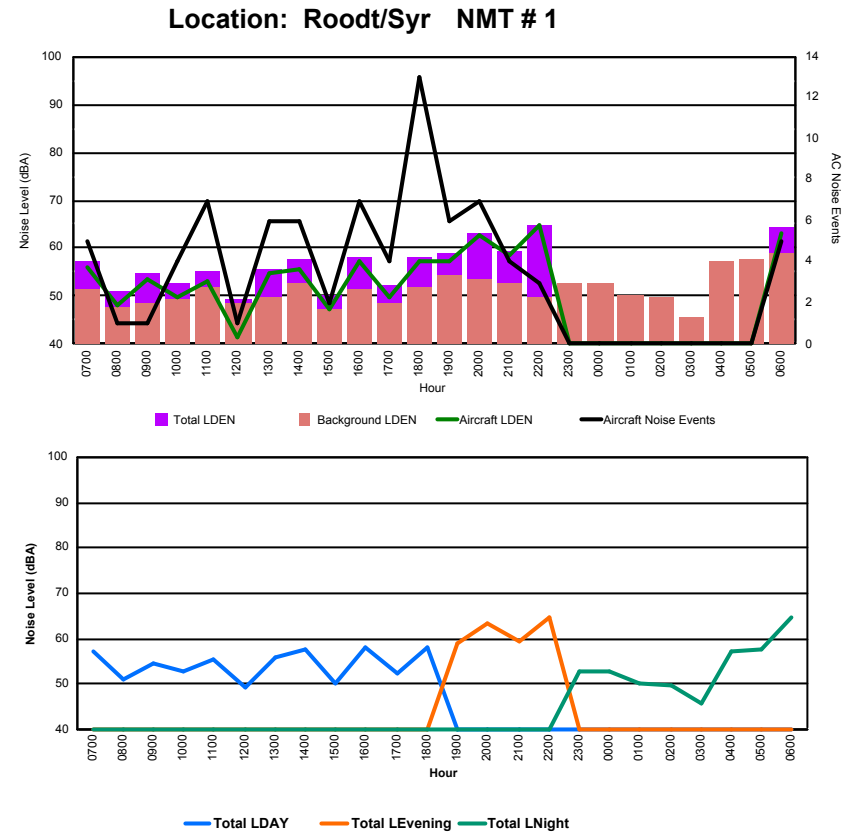

Luxembourg Airport Noise Distribution by Hour

Between 04/05/2022 00:00:00 and 04/05/2022 23:59:59 (Local Time)

Day	Aircraft Events	Total LDEN dB (A)	Aircraft LDEN dB(A)	Background LDEN dB(A)	Total LDay dB(A)	Total LEvening dB(A)	Total LNight dB (A)
04/05/22 7:00	5	57.4	56.1	51.6	57.4	-	-
04/05/22 8:00	1	50.9	48.0	47.9	50.9	-	-
04/05/22 9:00	1	54.6	53.4	48.4	54.6	-	-
04/05/22 10:00	4	52.6	49.9	49.4	52.6	-	-
04/05/22 11:00	7	55.4	53.1	51.9	55.4	-	-
04/05/22 12:00	1	49.2	41.4	48.4	49.2	-	-
04/05/22 13:00	6	55.8	54.7	49.6	55.8	-	-
04/05/22 14:00	6	57.5	55.8	52.8	57.5	-	-
04/05/22 15:00	2	50.3	47.4	47.2	50.3	-	-
04/05/22 16:00	7	58.1	57.1	51.6	58.1	-	-
04/05/22 17:00	4	52.3	49.9	48.7	52.3	-	-
04/05/22 18:00	13	58.3	57.3	51.9	58.3	-	-
04/05/22 19:00	6	58.8	57.1	54.3	-	58.8	-
04/05/22 20:00	7	63.2	62.8	53.5	-	63.2	-
04/05/22 21:00	4	59.5	58.5	52.8	-	59.5	-
04/05/22 22:00	3	64.8	64.7	49.7	-	64.8	-
04/05/22 23:00	-	52.7	-	52.7	-	-	52.7
05/05/22 0:00	-	52.6	-	52.7	-	-	52.6
05/05/22 1:00	-	50.2	-	50.3	-	-	50.2
05/05/22 2:00	-	49.8	-	49.8	-	-	49.8
05/05/22 3:00	-	45.8	-	45.8	-	-	45.8
05/05/22 4:00	-	57.4	-	57.4	-	-	57.4
05/05/22 5:00	-	57.8	-	57.8	-	-	57.8
05/05/22 6:00	5	64.5	63.1	58.9	-	-	64.5
	82	58.1	56.6	52.8	55.4	62.3	57.6