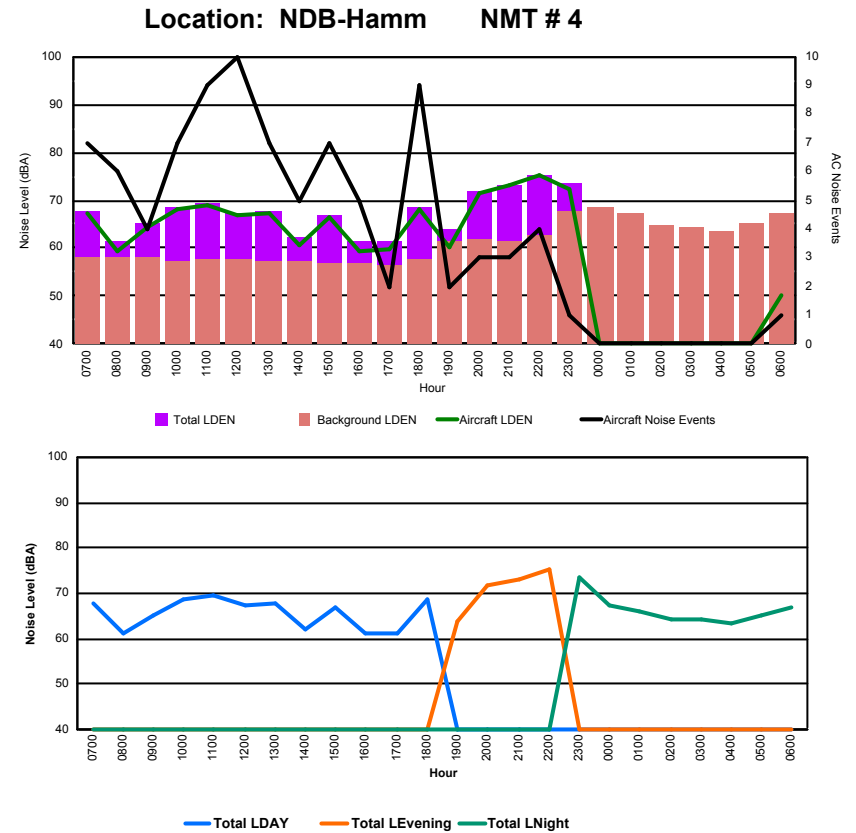

Luxembourg Airport Noise Distribution by Hour

Between 21/05/2022 00:00:00 and 21/05/2022 23:59:59 (Local Time)

Day	Aircraft Events	Total LDEN dB (A)	Aircraft LDEN dB(A)	Background LDEN dB(A)	Total LDay dB(A)	Total LEvening dB(A)	Total LNight dB (A)
21/05/22 7:00	7	67.6	67.3	58.1	67.6	-	-
21/05/22 8:00	6	61.3	59.3	58.1	61.3	-	-
21/05/22 9:00	4	65.1	64.2	58.0	65.1	-	-
21/05/22 10:00	7	68.6	68.2	57.4	68.6	-	-
21/05/22 11:00	9	69.4	69.1	57.5	69.4	-	-
21/05/22 12:00	10	67.2	66.7	57.6	67.2	-	-
21/05/22 13:00	7	67.7	67.3	57.3	67.7	-	-
21/05/22 14:00	5	62.2	60.6	57.1	62.2	-	-
21/05/22 15:00	7	66.8	66.3	57.0	66.8	-	-
21/05/22 16:00	5	61.3	59.4	56.9	61.3	-	-
21/05/22 17:00	2	61.3	59.6	56.3	61.3	-	-
21/05/22 18:00	9	68.7	68.3	57.5	68.7	-	-
21/05/22 19:00	2	63.9	60.3	61.5	-	63.9	-
21/05/22 20:00	3	71.8	71.3	61.8	-	71.8	-
21/05/22 21:00	3	73.3	73.0	61.5	-	73.3	-
21/05/22 22:00	4	75.4	75.2	62.7	-	75.4	-
21/05/22 23:00	1	73.5	72.1	67.9	-	-	73.5
22/05/22 0:00	-	67.2	-	68.5	-	-	67.2
22/05/22 1:00	-	66.0	-	67.1	-	-	66.0
22/05/22 2:00	-	64.1	-	64.9	-	-	64.1
22/05/22 3:00	-	64.3	-	64.5	-	-	64.3
22/05/22 4:00	-	63.6	-	63.6	-	-	63.6
22/05/22 5:00	-	65.2	-	65.4	-	-	65.2
22/05/22 6:00	1	66.9	50.0	67.5	-	-	66.9
	92	68.6	67.4	63.1	66.5	72.7	67.7