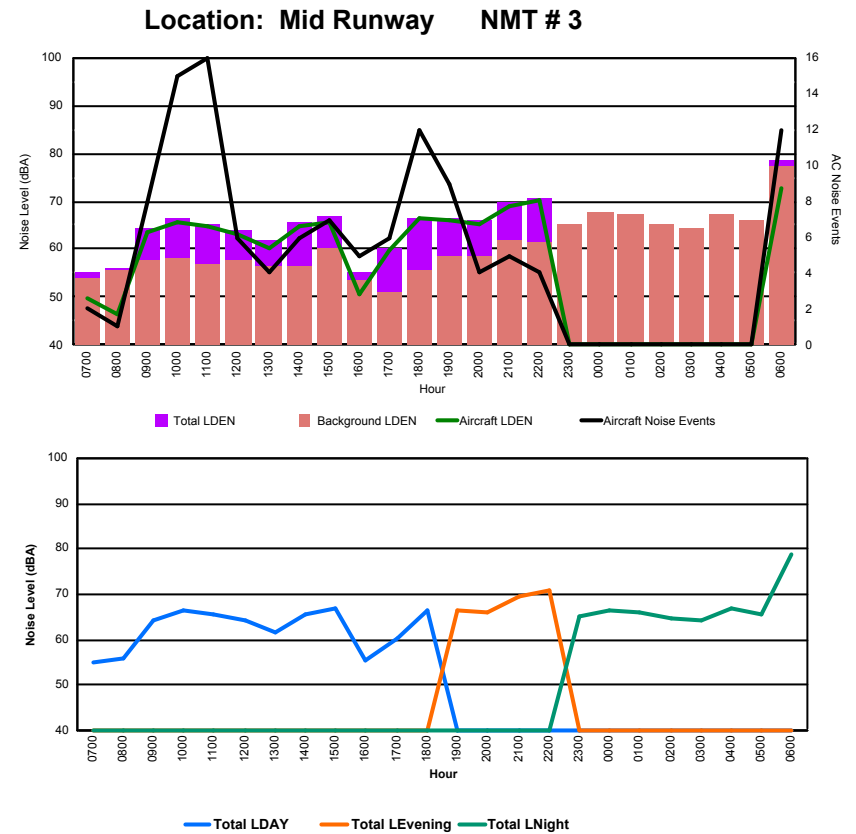

Luxembourg Airport Noise Distribution by Hour

Between 02/05/2022 00:00:00 and 02/05/2022 23:59:59 (Local Time)

Day	Aircraft Events	Total LDEN dB (A)	Aircraft LDEN dB(A)	Background LDEN dB(A)	Total LDay dB(A)	Total LEvening dB(A)	Total LNight dB (A)	
02/05/22	7:00	2	55.2	49.8	53.8	55.2	-	-
02/05/22	8:00	1	56.1	46.4	55.7	56.1	-	-
02/05/22	9:00	8	64.4	63.5	57.5	64.4	-	-
02/05/22	10:00	15	66.3	65.7	58.0	66.3	-	-
02/05/22	11:00	16	65.4	64.8	56.9	65.4	-	-
02/05/22	12:00	6	64.1	63.0	57.7	64.1	-	-
02/05/22	13:00	4	61.8	60.4	56.4	61.8	-	-
02/05/22	14:00	6	65.5	64.9	56.5	65.5	-	-
02/05/22	15:00	7	66.7	65.6	60.3	66.7	-	-
02/05/22	16:00	5	55.3	50.8	53.6	55.3	-	-
02/05/22	17:00	6	60.3	59.7	51.2	60.3	-	-
02/05/22	18:00	12	66.6	66.3	55.6	66.6	-	-
02/05/22	19:00	9	66.6	65.9	58.6	-	66.6	-
02/05/22	20:00	4	66.1	65.2	58.5	-	66.1	-
02/05/22	21:00	5	69.6	68.8	61.9	-	69.6	-
02/05/22	22:00	4	70.7	70.1	61.5	-	70.7	-
02/05/22	23:00	-	65.2	-	65.3	-	-	65.2
03/05/22	0:00	-	66.3	-	67.9	-	-	66.3
03/05/22	1:00	-	65.9	-	67.5	-	-	65.9
03/05/22	2:00	-	64.5	-	65.4	-	-	64.5
03/05/22	3:00	-	64.4	-	64.5	-	-	64.4
03/05/22	4:00	-	67.1	-	67.5	-	-	67.1
03/05/22	5:00	-	65.7	-	65.9	-	-	65.7
03/05/22	6:00	12	78.7	72.9	77.4	-	-	78.7
	122	68.2	64.6	66.0	63.9	68.7	71.0