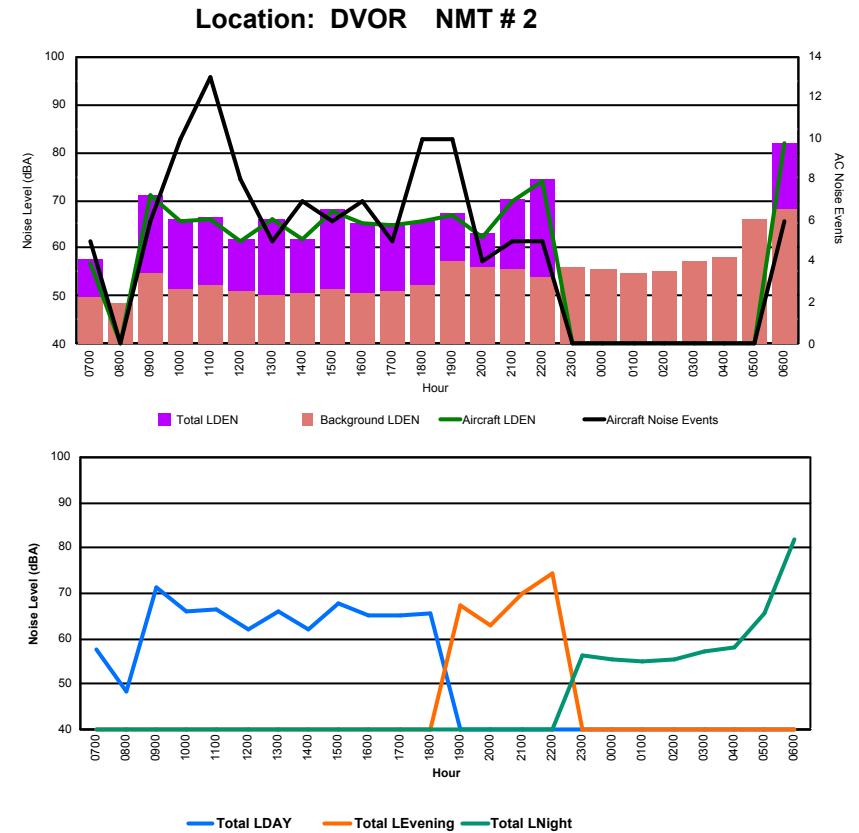

Luxembourg Airport Noise Distribution by Hour

Between 09/05/2022 00:00:00 and 09/05/2022 23:59:59 (Local Time)

Day	Aircraft Events	Total LDEN dB(A)	Aircraft LDEN dB(A)	Background LDEN dB(A)	Total LDay dB(A)	Total LEvening dB(A)	Total LNight dB(A)
09/05/22 7:00	5	57.5	56.8	49.9	57.5	-	-
09/05/22 8:00	-	48.5	-	48.5	48.5	-	-
09/05/22 9:00	6	71.2	71.0	54.8	71.2	-	-
09/05/22 10:00	10	65.9	65.8	51.5	65.9	-	-
09/05/22 11:00	13	66.3	66.2	52.1	66.3	-	-
09/05/22 12:00	8	62.0	61.6	51.2	62.0	-	-
09/05/22 13:00	5	66.1	66.0	50.4	66.1	-	-
09/05/22 14:00	7	62.0	61.7	50.7	62.0	-	-
09/05/22 15:00	6	68.0	67.9	51.3	68.0	-	-
09/05/22 16:00	7	65.2	65.0	50.5	65.2	-	-
09/05/22 17:00	5	65.1	64.8	50.9	65.1	-	-
09/05/22 18:00	10	65.7	65.6	52.4	65.7	-	-
09/05/22 19:00	10	67.4	67.0	57.1	-	67.4	-
09/05/22 20:00	4	63.0	62.1	56.0	-	63.0	-
09/05/22 21:00	5	70.2	70.0	55.6	-	70.2	-
09/05/22 22:00	5	74.2	74.1	54.0	-	74.2	-
09/05/22 23:00	-	56.2	-	56.2	-	-	56.2
10/05/22 0:00	-	55.6	-	55.6	-	-	55.6
10/05/22 1:00	-	54.8	-	54.8	-	-	54.8
10/05/22 2:00	-	55.3	-	55.3	-	-	55.3
10/05/22 3:00	-	57.2	-	57.2	-	-	57.2
10/05/22 4:00	-	58.3	-	58.3	-	-	58.3
10/05/22 5:00	-	65.7	-	65.9	-	-	65.7
10/05/22 6:00	6	82.0	81.9	68.0	-	-	82.0
	112	70.3	70.0	58.2	65.8	70.4	73.1