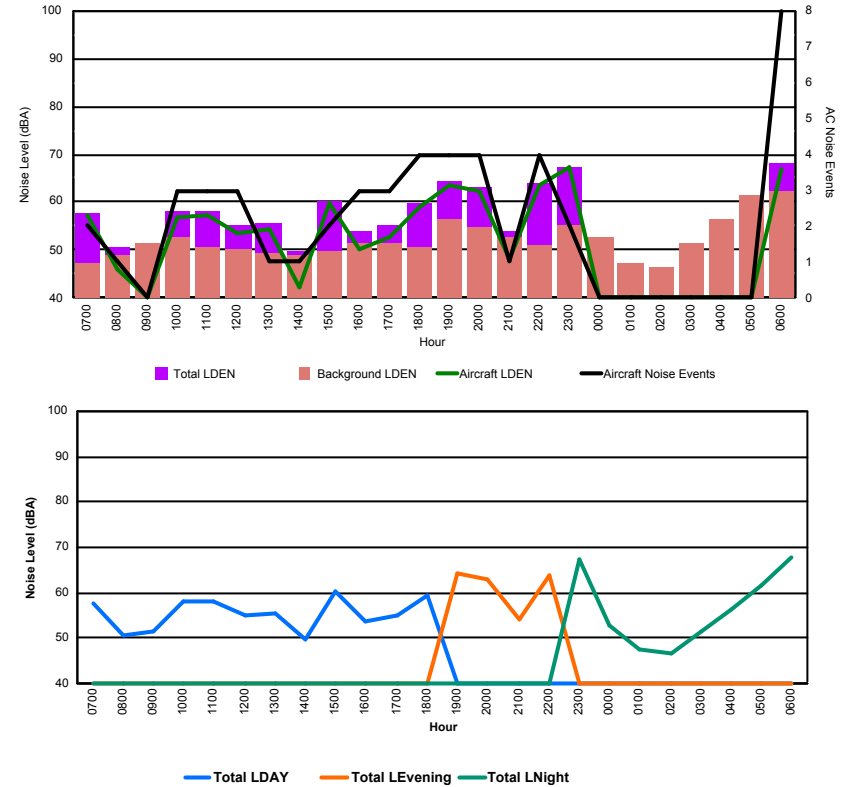

Luxembourg Airport Noise Distribution by Hour

Between 08/05/2022 00:00:00 and 08/05/2022 23:59:59 (Local Time)

Day	Aircraft Events	Total LDEN dB(A)	Aircraft LDEN dB(A)	Background LDEN dB(A)	Total LDay dB(A)	Total LEvening dB(A)	Total LNight dB(A)	
08/05/22	7:00	2	57.8	57.4	47.1	57.8	-	-
08/05/22	8:00	1	50.7	46.2	48.8	50.7	-	-
08/05/22	9:00	-	51.4	-	51.4	-	-	
08/05/22	10:00	3	58.3	57.0	52.7	58.3	-	
08/05/22	11:00	3	58.1	57.3	50.6	58.1	-	
08/05/22	12:00	3	55.1	53.6	50.1	55.1	-	
08/05/22	13:00	1	55.5	54.3	49.3	55.5	-	
08/05/22	14:00	1	49.8	42.4	49.0	49.8	-	
08/05/22	15:00	2	60.2	59.7	49.9	60.2	-	
08/05/22	16:00	3	53.8	50.4	51.3	53.8	-	
08/05/22	17:00	3	55.2	52.9	51.3	55.2	-	
08/05/22	18:00	4	59.6	59.0	50.8	59.6	-	
08/05/22	19:00	4	64.2	63.4	56.4	-	64.2	
08/05/22	20:00	4	63.1	62.4	54.6	-	63.1	
08/05/22	21:00	1	54.1	48.2	52.9	-	54.1	
08/05/22	22:00	4	63.9	63.7	51.2	-	63.9	
08/05/22	23:00	2	67.5	67.3	55.2	-	67.5	
09/05/22	0:00	-	52.8	-	52.8	-	52.8	
09/05/22	1:00	-	47.3	-	47.3	-	47.3	
09/05/22	2:00	-	46.5	-	46.5	-	46.5	
09/05/22	3:00	-	51.4	-	51.4	-	51.4	
09/05/22	4:00	-	56.3	-	56.3	-	56.3	
09/05/22	5:00	-	61.5	-	61.5	-	61.5	
09/05/22	6:00	8	68.0	66.7	62.3	-	68.0	
	49	60.5	59.3	54.4	56.6	62.7	62.5	

Location: Roodt/Syr NMT # 1