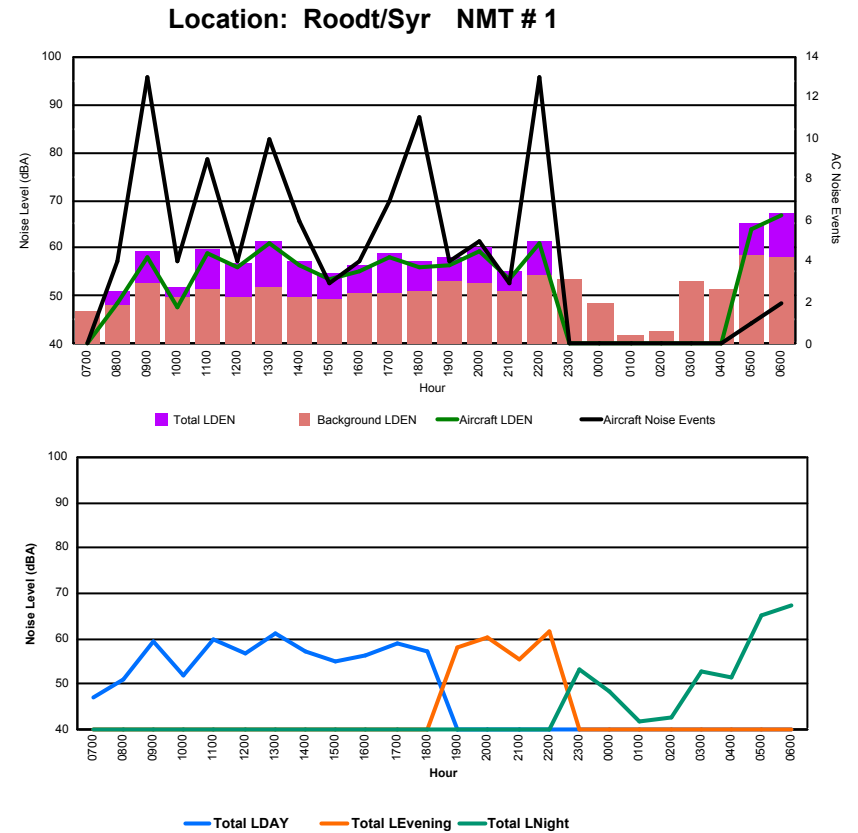

Luxembourg Airport Noise Distribution by Hour

Between 12/05/2022 00:00:00 and 12/05/2022 23:59:59 (Local Time)

Day	Aircraft Events	Total LDEN dB (A)	Aircraft LDEN dB(A)	Background LDEN dB(A)	Total LDay dB(A)	Total LEvening dB(A)	Total LNight dB (A)
12/05/22	7:00	-	46.9	-	46.9	-	-
12/05/22	8:00	4	51.2	48.5	48.0	51.2	-
12/05/22	9:00	13	59.3	58.3	52.9	59.3	-
12/05/22	10:00	4	51.8	47.6	49.9	51.8	-
12/05/22	11:00	9	59.7	59.1	51.3	59.7	-
12/05/22	12:00	4	56.9	55.9	49.9	56.9	-
12/05/22	13:00	10	61.4	61.0	51.8	61.4	-
12/05/22	14:00	6	57.2	56.4	49.9	57.2	-
12/05/22	15:00	3	54.8	53.4	49.4	54.8	-
12/05/22	16:00	4	56.3	55.0	50.7	56.3	-
12/05/22	17:00	7	58.8	58.2	50.5	58.8	-
12/05/22	18:00	11	57.1	55.9	51.2	57.1	-
12/05/22	19:00	4	58.1	56.5	53.2	-	58.1
12/05/22	20:00	5	60.2	59.4	52.7	-	60.2
12/05/22	21:00	3	55.4	53.4	51.2	-	55.4
12/05/22	22:00	13	61.6	60.9	54.3	-	61.6
12/05/22	23:00	-	53.3	-	53.4	-	53.3
13/05/22	0:00	-	48.6	-	48.6	-	48.6
13/05/22	1:00	-	41.7	-	41.7	-	41.7
13/05/22	2:00	-	42.7	-	42.7	-	42.7
13/05/22	3:00	-	52.9	-	53.0	-	52.9
13/05/22	4:00	-	51.5	-	51.5	-	51.5
13/05/22	5:00	1	65.1	64.0	58.4	-	65.1
13/05/22	6:00	2	67.3	66.8	58.2	-	67.3
	103	59.0	58.1	52.4	57.3	59.4	60.6