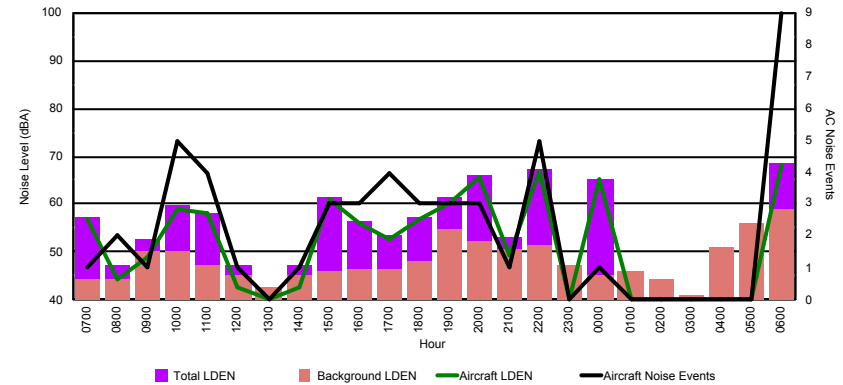

Luxembourg Airport Noise Distribution by Hour

Between 22/05/2022 00:00:00 and 22/05/2022 23:59:59 (Local Time)

Day	Aircraft Events	Total LDEN dB(A)	Aircraft LDEN dB(A)	Background LDEN dB(A)	Total LDay dB(A)	Total LEvening dB(A)	Total LNight dB(A)	
22/05/22	7:00	1	57.1	56.9	44.2	57.1	-	-
22/05/22	8:00	2	47.3	44.5	44.2	47.3	-	-
22/05/22	9:00	1	52.5	48.8	50.0	52.5	-	-
22/05/22	10:00	5	59.6	59.0	50.2	59.6	-	-
22/05/22	11:00	4	58.3	58.0	47.1	58.3	-	-
22/05/22	12:00	1	47.2	42.8	45.3	47.2	-	-
22/05/22	13:00	-	42.7	-	42.7	-	-	-
22/05/22	14:00	1	47.3	42.8	45.4	47.3	-	-
22/05/22	15:00	3	61.3	61.2	45.9	61.3	-	-
22/05/22	16:00	3	56.5	56.0	46.6	56.5	-	-
22/05/22	17:00	4	53.5	52.6	46.5	53.5	-	-
22/05/22	18:00	3	57.4	56.8	48.2	57.4	-	-
22/05/22	19:00	3	61.3	60.2	54.6	-	61.3	-
22/05/22	20:00	3	65.9	65.7	52.3	-	65.9	-
22/05/22	21:00	1	53.1	49.4	50.8	-	53.1	-
22/05/22	22:00	5	67.1	67.0	51.3	-	67.1	-
22/05/22	23:00	-	47.1	-	47.1	-	-	47.1
23/05/22	0:00	1	65.2	65.1	45.2	-	-	65.2
23/05/22	1:00	-	45.9	-	45.9	-	-	45.9
23/05/22	2:00	-	44.3	-	44.3	-	-	44.3
23/05/22	3:00	-	41.2	-	41.2	-	-	41.2
23/05/22	4:00	-	51.2	-	51.2	-	-	51.2
23/05/22	5:00	-	56.0	-	56.0	-	-	56.0
23/05/22	6:00	9	68.6	68.1	59.0	-	-	68.6
	50	60.5	60.0	50.7	56.2	64.2	61.5	

Location: Roodt/Syr NMT # 1