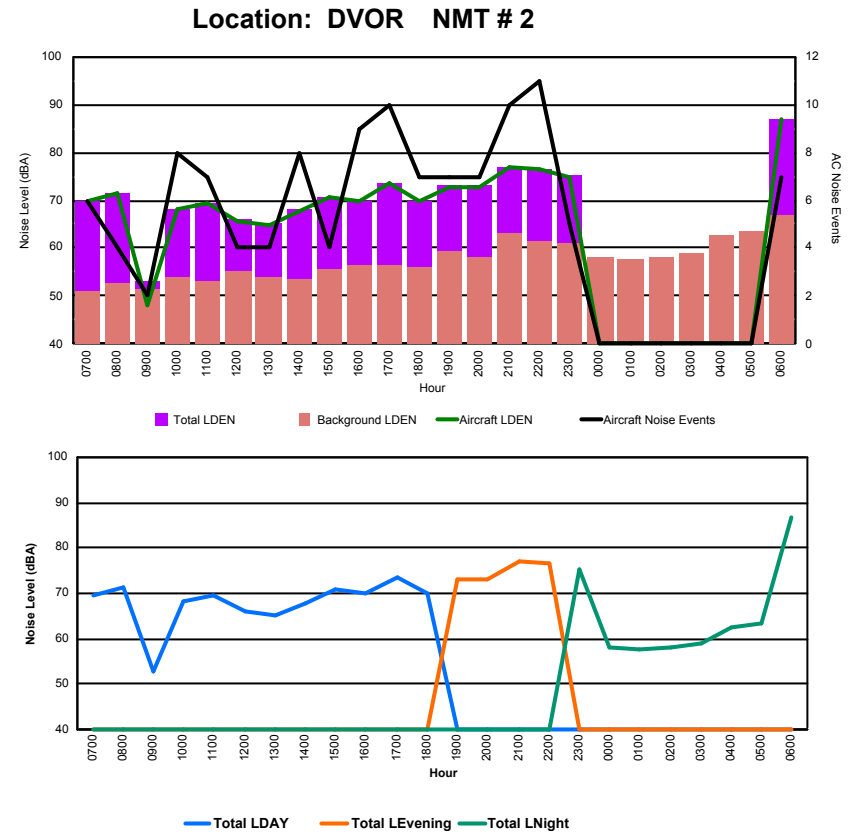

Luxembourg Airport Noise Distribution by Hour

Between 20/05/2022 00:00:00 and 20/05/2022 23:59:59 (Local Time)

Day	Aircraft Events	Total LDEN dB(A)	Aircraft LDEN dB(A)	Background LDEN dB(A)	Total LDay dB(A)	Total LEvening dB(A)	Total LNight dB(A)
20/05/22 7:00	6	69.6	69.6	51.1	69.6	-	-
20/05/22 8:00	4	71.4	71.3	52.6	71.4	-	-
20/05/22 9:00	2	53.0	48.2	51.4	53.0	-	-
20/05/22 10:00	8	68.1	68.0	54.0	68.1	-	-
20/05/22 11:00	7	69.4	69.3	53.0	69.4	-	-
20/05/22 12:00	4	65.9	65.6	55.0	65.9	-	-
20/05/22 13:00	4	65.2	64.8	53.9	65.2	-	-
20/05/22 14:00	8	68.0	67.9	53.5	68.0	-	-
20/05/22 15:00	4	70.7	70.6	55.6	70.7	-	-
20/05/22 16:00	9	69.9	69.7	56.4	69.9	-	-
20/05/22 17:00	10	73.7	73.6	56.6	73.7	-	-
20/05/22 18:00	7	69.9	69.7	56.1	69.9	-	-
20/05/22 19:00	7	73.0	72.9	59.2	-	73.0	-
20/05/22 20:00	7	73.1	72.9	58.0	-	73.1	-
20/05/22 21:00	10	77.0	76.8	63.2	-	77.0	-
20/05/22 22:00	11	76.5	76.4	61.4	-	76.5	-
20/05/22 23:00	5	75.2	75.0	61.2	-	-	75.2
21/05/22 0:00	-	58.3	-	58.3	-	-	58.3
21/05/22 1:00	-	57.5	-	57.5	-	-	57.5
21/05/22 2:00	-	58.3	-	58.3	-	-	58.3
21/05/22 3:00	-	58.8	-	58.8	-	-	58.8
21/05/22 4:00	-	62.6	-	62.7	-	-	62.6
21/05/22 5:00	-	63.5	-	63.5	-	-	63.5
21/05/22 6:00	7	86.7	86.7	66.8	-	-	86.7
	120	74.9	74.9	59.5	69.5	75.3	78.0