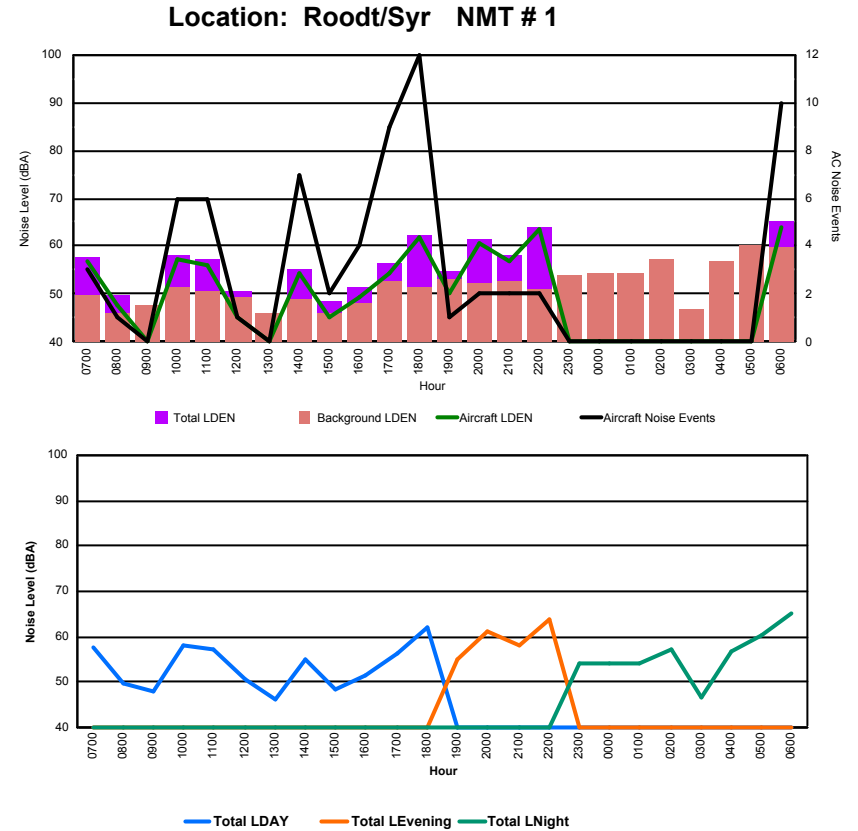

Luxembourg Airport Noise Distribution by Hour

Between 05/05/2022 00:00:00 and 05/05/2022 23:59:59 (Local Time)

Day	Aircraft Events	Total LDEN dB(A)	Aircraft LDEN dB(A)	Background LDEN dB(A)	Total LDay dB(A)	Total LEvening dB(A)	Total LNight dB(A)
05/05/22 7:00	3	57.5	56.7	49.8	57.5	-	-
05/05/22 8:00	1	49.9	47.7	46.0	49.9	-	-
05/05/22 9:00	-	47.9	-	47.9	47.9	-	-
05/05/22 10:00	6	58.0	57.1	51.3	58.0	-	-
05/05/22 11:00	6	57.1	56.0	50.6	57.1	-	-
05/05/22 12:00	1	50.7	45.2	49.2	50.7	-	-
05/05/22 13:00	-	46.1	-	46.1	46.1	-	-
05/05/22 14:00	7	55.2	54.2	48.8	55.2	-	-
05/05/22 15:00	2	48.6	45.2	46.1	48.6	-	-
05/05/22 16:00	4	51.6	49.3	48.0	51.6	-	-
05/05/22 17:00	9	56.4	54.2	52.5	56.4	-	-
05/05/22 18:00	12	62.2	61.8	51.5	62.2	-	-
05/05/22 19:00	1	54.8	50.3	53.0	-	54.8	-
05/05/22 20:00	2	61.3	60.8	52.2	-	61.3	-
05/05/22 21:00	2	58.1	56.7	52.6	-	58.1	-
05/05/22 22:00	2	63.9	63.7	51.1	-	63.9	-
05/05/22 23:00	-	54.1	-	54.1	-	-	54.1
06/05/22 0:00	-	54.3	-	54.4	-	-	54.3
06/05/22 1:00	-	54.2	-	54.2	-	-	54.2
06/05/22 2:00	-	57.2	-	57.3	-	-	57.2
06/05/22 3:00	-	46.8	-	46.8	-	-	46.8
06/05/22 4:00	-	56.9	-	57.0	-	-	56.9
06/05/22 5:00	-	60.3	-	60.4	-	-	60.3
06/05/22 6:00	10	65.3	64.1	59.7	-	-	65.3
	68	58.2	56.3	53.7	55.9	60.7	59.0