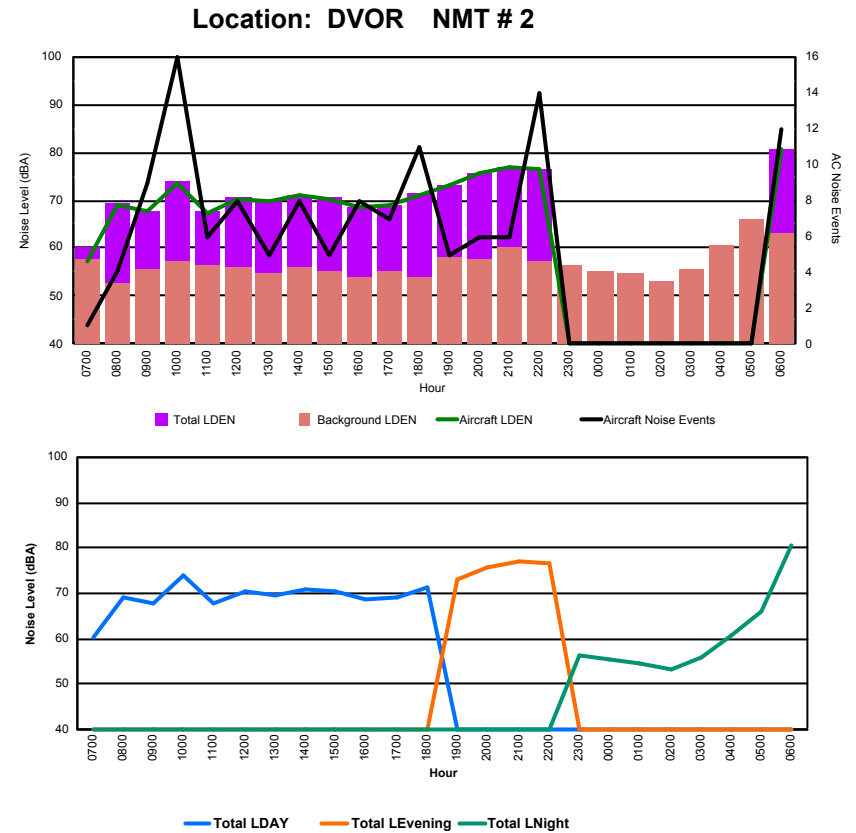

Luxembourg Airport Noise Distribution by Hour

Between 16/05/2022 00:00:00 and 16/05/2022 23:59:59 (Local Time)

Day	Aircraft Events	Total LDEN dB(A)	Aircraft LDEN dB(A)	Background LDEN dB(A)	Total LDay dB(A)	Total LEvening dB(A)	Total LNight dB(A)	
16/05/22	7:00	1	60.4	57.3	57.8	60.4	-	-
16/05/22	8:00	4	69.3	69.1	52.9	69.3	-	-
16/05/22	9:00	9	67.9	67.7	55.5	67.9	-	-
16/05/22	10:00	16	73.8	73.7	57.4	73.8	-	-
16/05/22	11:00	6	67.7	67.4	56.4	67.7	-	-
16/05/22	12:00	8	70.5	70.4	56.2	70.5	-	-
16/05/22	13:00	5	69.7	69.6	54.8	69.7	-	-
16/05/22	14:00	8	71.1	70.9	55.9	71.1	-	-
16/05/22	15:00	5	70.5	70.3	55.0	70.5	-	-
16/05/22	16:00	8	68.6	68.4	54.1	68.6	-	-
16/05/22	17:00	7	69.0	68.9	55.2	69.0	-	-
16/05/22	18:00	11	71.3	71.2	53.9	71.3	-	-
16/05/22	19:00	5	73.3	73.2	58.3	-	73.3	-
16/05/22	20:00	6	75.6	75.5	57.7	-	75.6	-
16/05/22	21:00	6	76.9	76.9	60.1	-	76.9	-
16/05/22	22:00	14	76.6	76.6	57.1	-	76.6	-
16/05/22	23:00	-	56.4	-	56.4	-	-	56.4
17/05/22	0:00	-	55.3	-	55.3	-	-	55.3
17/05/22	1:00	-	54.6	-	54.6	-	-	54.6
17/05/22	2:00	-	53.2	-	53.2	-	-	53.2
17/05/22	3:00	-	55.8	-	55.8	-	-	55.8
17/05/22	4:00	-	60.6	-	60.7	-	-	60.6
17/05/22	5:00	-	66.0	-	66.0	-	-	66.0
17/05/22	6:00	12	80.6	80.6	63.3	-	-	80.6
	131	72.1	72.0	58.3	70.0	75.8	71.8