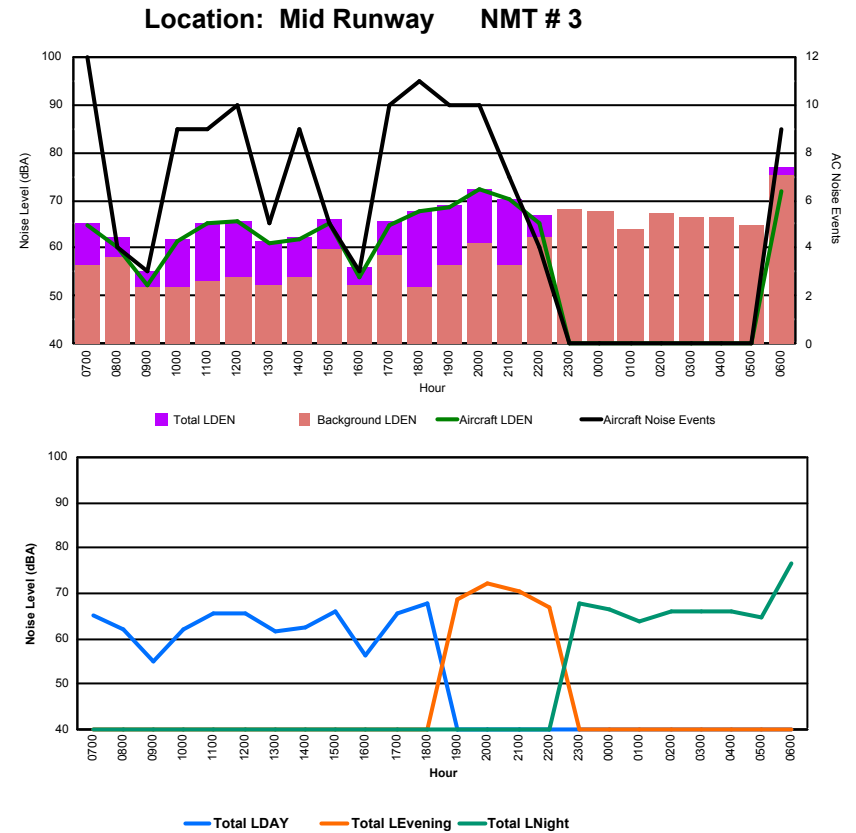

Luxembourg Airport Noise Distribution by Hour

Between 18/05/2022 00:00:00 and 18/05/2022 23:59:59 (Local Time)

Day	Aircraft Events	Total LDEN dB (A)	Aircraft LDEN dB(A)	Background LDEN dB(A)	Total LDay dB(A)	Total LEvening dB(A)	Total LNight dB (A)
18/05/22 7:00	12	65.1	64.6	56.3	65.1	-	-
18/05/22 8:00	4	62.2	60.0	58.3	62.2	-	-
18/05/22 9:00	3	55.0	52.2	51.8	55.0	-	-
18/05/22 10:00	9	62.0	61.6	51.7	62.0	-	-
18/05/22 11:00	9	65.4	65.1	53.1	65.4	-	-
18/05/22 12:00	10	65.8	65.5	53.9	65.8	-	-
18/05/22 13:00	5	61.5	61.0	52.2	61.5	-	-
18/05/22 14:00	9	62.4	61.8	53.8	62.4	-	-
18/05/22 15:00	5	66.1	65.0	59.8	66.1	-	-
18/05/22 16:00	3	56.2	53.9	52.4	56.2	-	-
18/05/22 17:00	10	65.8	64.9	58.5	65.8	-	-
18/05/22 18:00	11	67.9	67.8	51.9	67.9	-	-
18/05/22 19:00	10	68.8	68.5	56.3	-	68.8	-
18/05/22 20:00	10	72.4	72.1	61.2	-	72.4	-
18/05/22 21:00	7	70.4	70.2	56.3	-	70.4	-
18/05/22 22:00	4	67.0	65.4	62.1	-	67.0	-
18/05/22 23:00	-	67.8	-	68.0	-	-	67.8
19/05/22 0:00	-	66.5	-	67.6	-	-	66.5
19/05/22 1:00	-	63.7	-	64.1	-	-	63.7
19/05/22 2:00	-	66.0	-	67.2	-	-	66.0
19/05/22 3:00	-	66.1	-	66.4	-	-	66.1
19/05/22 4:00	-	66.2	-	66.5	-	-	66.2
19/05/22 5:00	-	64.8	-	64.9	-	-	64.8
19/05/22 6:00	9	76.7	71.7	75.1	-	-	76.7
	130	67.9	65.2	64.8	64.2	70.1	69.7