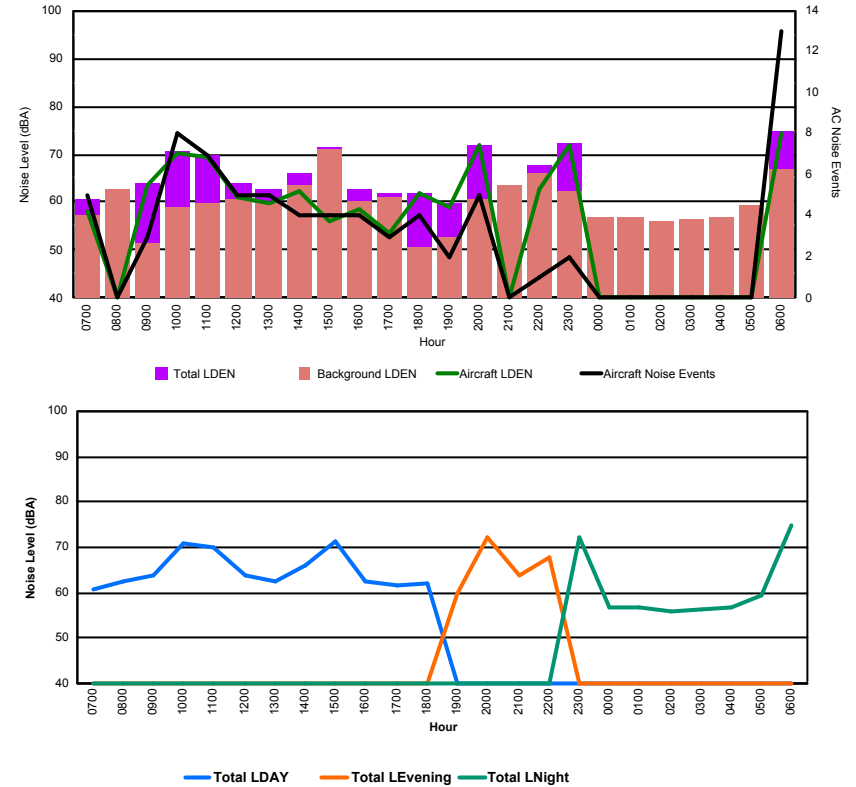

Luxembourg Airport Noise Distribution by Hour

Between 14/05/2022 00:00:00 and 14/05/2022 23:59:59 (Local Time)

Day	Aircraft Events	Total LDEN dB(A)	Aircraft LDEN dB(A)	Background LDEN dB(A)	Total LDay dB(A)	Total LEvening dB(A)	Total LNight dB(A)
14/05/22 7:00	5	60.6	58.0	57.4	60.6	-	-
14/05/22 8:00	-	62.6	-	62.6	62.6	-	-
14/05/22 9:00	3	63.9	63.6	51.4	63.9	-	-
14/05/22 10:00	8	70.7	70.4	59.0	70.7	-	-
14/05/22 11:00	7	69.9	69.4	59.9	69.9	-	-
14/05/22 12:00	5	63.8	60.9	60.8	63.8	-	-
14/05/22 13:00	5	62.7	59.8	59.6	62.7	-	-
14/05/22 14:00	4	65.9	62.2	63.5	65.9	-	-
14/05/22 15:00	4	71.3	56.2	71.1	71.3	-	-
14/05/22 16:00	4	62.6	58.7	60.3	62.6	-	-
14/05/22 17:00	3	61.7	53.6	61.0	61.7	-	-
14/05/22 18:00	4	62.0	61.7	50.6	62.0	-	-
14/05/22 19:00	2	59.7	58.8	52.5	-	59.7	-
14/05/22 20:00	5	72.0	71.7	60.6	-	72.0	-
14/05/22 21:00	-	63.7	-	63.7	-	63.7	-
14/05/22 22:00	1	67.7	62.6	66.1	-	67.7	-
14/05/22 23:00	2	72.2	71.8	62.1	-	-	72.2
15/05/22 0:00	-	56.7	-	56.7	-	-	56.7
15/05/22 1:00	-	56.7	-	56.7	-	-	56.7
15/05/22 2:00	-	56.1	-	56.1	-	-	56.1
15/05/22 3:00	-	56.3	-	56.3	-	-	56.3
15/05/22 4:00	-	56.8	-	56.8	-	-	56.8
15/05/22 5:00	-	59.5	-	59.5	-	-	59.5
15/05/22 6:00	13	74.9	74.2	67.0	-	-	74.9
	75	67.3	65.6	62.4	66.5	68.0	68.0

Location: Mid Runway NMT # 3