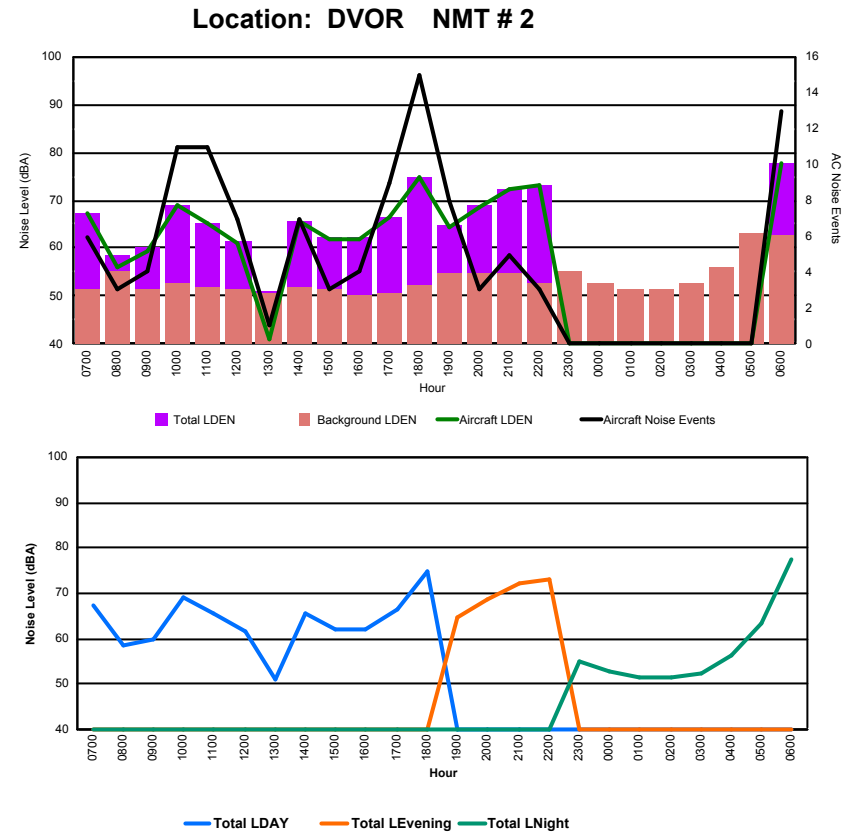

Luxembourg Airport Noise Distribution by Hour

Between 05/05/2022 00:00:00 and 05/05/2022 23:59:59 (Local Time)

Day	Aircraft Events	Total LDEN dB (A)	Aircraft LDEN dB(A)	Background LDEN dB(A)	Total LDay dB(A)	Total LEvening dB(A)	Total LNight dB (A)	
05/05/22	7:00	6	67.4	67.3	51.6	67.4	-	-
05/05/22	8:00	3	58.7	56.1	55.4	58.7	-	-
05/05/22	9:00	4	60.0	59.4	51.5	60.0	-	-
05/05/22	10:00	11	69.1	69.0	52.5	69.1	-	-
05/05/22	11:00	11	65.4	65.2	51.9	65.4	-	-
05/05/22	12:00	7	61.6	61.1	51.5	61.6	-	-
05/05/22	13:00	1	51.2	41.0	50.8	51.2	-	-
05/05/22	14:00	7	65.8	65.6	51.9	65.8	-	-
05/05/22	15:00	3	62.1	61.7	51.4	62.1	-	-
05/05/22	16:00	4	62.2	62.0	50.0	62.2	-	-
05/05/22	17:00	9	66.6	66.5	50.7	66.6	-	-
05/05/22	18:00	15	74.8	74.8	52.1	74.8	-	-
05/05/22	19:00	8	64.7	64.3	54.9	-	64.7	-
05/05/22	20:00	3	68.9	68.7	54.6	-	68.9	-
05/05/22	21:00	5	72.2	72.1	54.9	-	72.2	-
05/05/22	22:00	3	73.2	73.2	52.6	-	73.2	-
05/05/22	23:00	-	55.0	-	55.0	-	-	55.0
06/05/22	0:00	-	52.9	-	52.9	-	-	52.9
06/05/22	1:00	-	51.3	-	51.3	-	-	51.3
06/05/22	2:00	-	51.3	-	51.3	-	-	51.3
06/05/22	3:00	-	52.5	-	52.5	-	-	52.5
06/05/22	4:00	-	56.2	-	56.2	-	-	56.2
06/05/22	5:00	-	63.3	-	63.3	-	-	63.3
06/05/22	6:00	13	77.7	77.6	62.6	-	-	77.7
	113	68.6	68.4	55.4	67.2	70.8	68.9