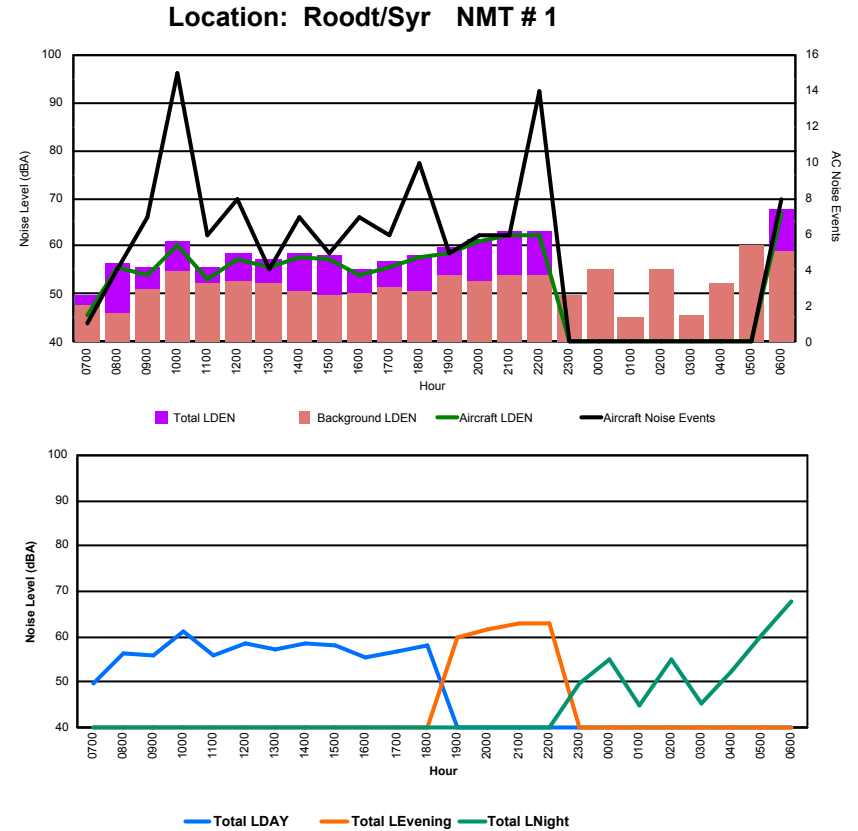

Luxembourg Airport Noise Distribution by Hour

Between 16/05/2022 00:00:00 and 16/05/2022 23:59:59 (Local Time)

Day	Aircraft Events	Total LDEN dB (A)	Aircraft LDEN dB(A)	Background LDEN dB(A)	Total LDay dB(A)	Total LEvening dB(A)	Total LNight dB (A)	
16/05/22	7:00	1	49.9	45.8	47.8	49.9	-	-
16/05/22	8:00	4	56.3	55.8	46.1	56.3	-	-
16/05/22	9:00	7	55.7	54.0	51.1	55.7	-	-
16/05/22	10:00	15	61.2	60.2	54.6	61.2	-	-
16/05/22	11:00	6	55.7	53.2	52.3	55.7	-	-
16/05/22	12:00	8	58.4	57.1	52.9	58.4	-	-
16/05/22	13:00	4	57.2	55.7	52.1	57.2	-	-
16/05/22	14:00	7	58.5	57.8	50.8	58.5	-	-
16/05/22	15:00	5	58.0	57.3	49.7	58.0	-	-
16/05/22	16:00	7	55.4	54.0	50.2	55.4	-	-
16/05/22	17:00	6	56.8	55.5	51.3	56.8	-	-
16/05/22	18:00	10	58.2	57.5	50.7	58.2	-	-
16/05/22	19:00	5	59.8	58.5	54.1	-	59.8	-
16/05/22	20:00	6	61.5	60.9	52.5	-	61.5	-
16/05/22	21:00	6	63.0	62.5	54.0	-	63.0	-
16/05/22	22:00	14	63.0	62.4	54.1	-	63.0	-
16/05/22	23:00	-	49.6	-	49.6	-	-	49.6
17/05/22	0:00	-	55.1	-	55.1	-	-	55.1
17/05/22	1:00	-	45.0	-	45.0	-	-	45.0
17/05/22	2:00	-	55.0	-	55.0	-	-	55.0
17/05/22	3:00	-	45.5	-	45.5	-	-	45.5
17/05/22	4:00	-	52.3	-	52.3	-	-	52.3
17/05/22	5:00	-	60.1	-	60.2	-	-	60.1
17/05/22	6:00	8	67.6	67.0	59.0	-	-	67.6
	119	59.4	58.1	53.5	57.4	62.0	59.9