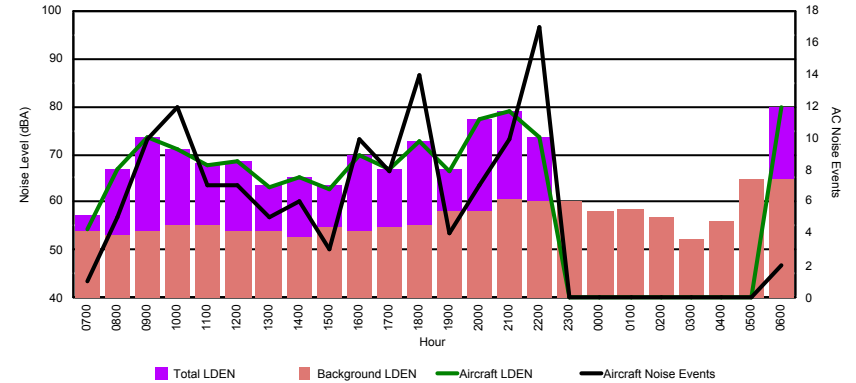

Luxembourg Airport Noise Distribution by Hour

Between 13/05/2022 00:00:00 and 13/05/2022 23:59:59 (Local Time)

Day	Aircraft Events	Total LDEN dB(A)	Aircraft LDEN dB(A)	Background LDEN dB(A)	Total LDay dB(A)	Total LEvening dB(A)	Total LNight dB(A)
13/05/22 7:00	1	57.1	54.2	54.1	57.1	-	-
13/05/22 8:00	5	67.0	66.9	53.1	67.0	-	-
13/05/22 9:00	10	73.7	73.6	53.9	73.7	-	-
13/05/22 10:00	12	71.0	70.9	55.4	71.0	-	-
13/05/22 11:00	7	68.1	67.9	55.4	68.1	-	-
13/05/22 12:00	7	68.7	68.6	53.9	68.7	-	-
13/05/22 13:00	5	63.6	63.1	54.1	63.6	-	-
13/05/22 14:00	6	65.3	65.0	52.7	65.3	-	-
13/05/22 15:00	3	63.5	62.8	54.8	63.5	-	-
13/05/22 16:00	10	69.8	69.7	53.8	69.8	-	-
13/05/22 17:00	8	66.9	66.7	54.6	66.9	-	-
13/05/22 18:00	14	72.7	72.6	55.3	72.7	-	-
13/05/22 19:00	4	67.0	66.5	58.1	-	67.0	-
13/05/22 20:00	7	77.2	77.1	58.2	-	77.2	-
13/05/22 21:00	10	79.0	79.0	60.7	-	79.0	-
13/05/22 22:00	17	73.7	73.6	60.2	-	73.7	-
13/05/22 23:00	-	60.0	-	60.0	-	-	60.0
14/05/22 0:00	-	58.1	-	58.1	-	-	58.1
14/05/22 1:00	-	58.7	-	58.7	-	-	58.7
14/05/22 2:00	-	56.8	-	56.8	-	-	56.8
14/05/22 3:00	-	52.1	-	52.1	-	-	52.1
14/05/22 4:00	-	56.1	-	56.1	-	-	56.1
14/05/22 5:00	-	64.6	-	64.9	-	-	64.6
14/05/22 6:00	2	79.9	79.7	64.6	-	-	79.9
	128	71.8	71.6	58.3	69.0	76.0	71.1

Location: DVOR NMT # 2