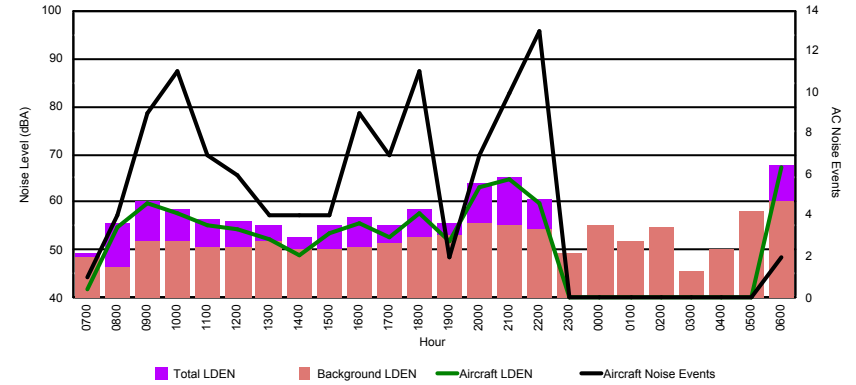

Luxembourg Airport Noise Distribution by Hour

Between 13/05/2022 00:00:00 and 13/05/2022 23:59:59 (Local Time)

Day	Aircraft Events	Total LDEN dB (A)	Aircraft LDEN dB(A)	Background LDEN dB(A)	Total LDay dB(A)	Total LEvening dB(A)	Total LNight dB (A)
13/05/22 7:00	1	49.4	41.7	48.7	49.4	-	-
13/05/22 8:00	4	55.5	54.9	46.6	55.5	-	-
13/05/22 9:00	9	60.3	59.7	51.7	60.3	-	-
13/05/22 10:00	11	58.5	57.6	51.8	58.5	-	-
13/05/22 11:00	7	56.5	55.2	50.8	56.5	-	-
13/05/22 12:00	6	55.9	54.5	50.7	55.9	-	-
13/05/22 13:00	4	55.0	52.3	51.7	55.0	-	-
13/05/22 14:00	4	52.5	48.8	50.3	52.5	-	-
13/05/22 15:00	4	55.0	53.4	50.0	55.0	-	-
13/05/22 16:00	9	56.9	55.8	50.8	56.9	-	-
13/05/22 17:00	7	55.1	52.7	51.6	55.1	-	-
13/05/22 18:00	11	58.7	57.6	52.7	58.7	-	-
13/05/22 19:00	2	55.5	51.8	53.1	-	55.5	-
13/05/22 20:00	7	63.9	63.3	55.6	-	63.9	-
13/05/22 21:00	10	65.1	64.6	55.3	-	65.1	-
13/05/22 22:00	13	60.8	59.7	54.4	-	60.8	-
13/05/22 23:00	-	49.5	-	49.5	-	-	49.5
14/05/22 0:00	-	55.1	-	55.1	-	-	55.1
14/05/22 1:00	-	51.9	-	52.0	-	-	51.9
14/05/22 2:00	-	54.5	-	54.6	-	-	54.5
14/05/22 3:00	-	45.8	-	45.8	-	-	45.8
14/05/22 4:00	-	50.1	-	50.1	-	-	50.1
14/05/22 5:00	-	58.2	-	58.2	-	-	58.2
14/05/22 6:00	2	67.8	67.1	60.0	-	-	67.8
	111	59.3	58.0	53.4	56.5	62.6	59.8

Location: Roodt/Syr NMT # 1