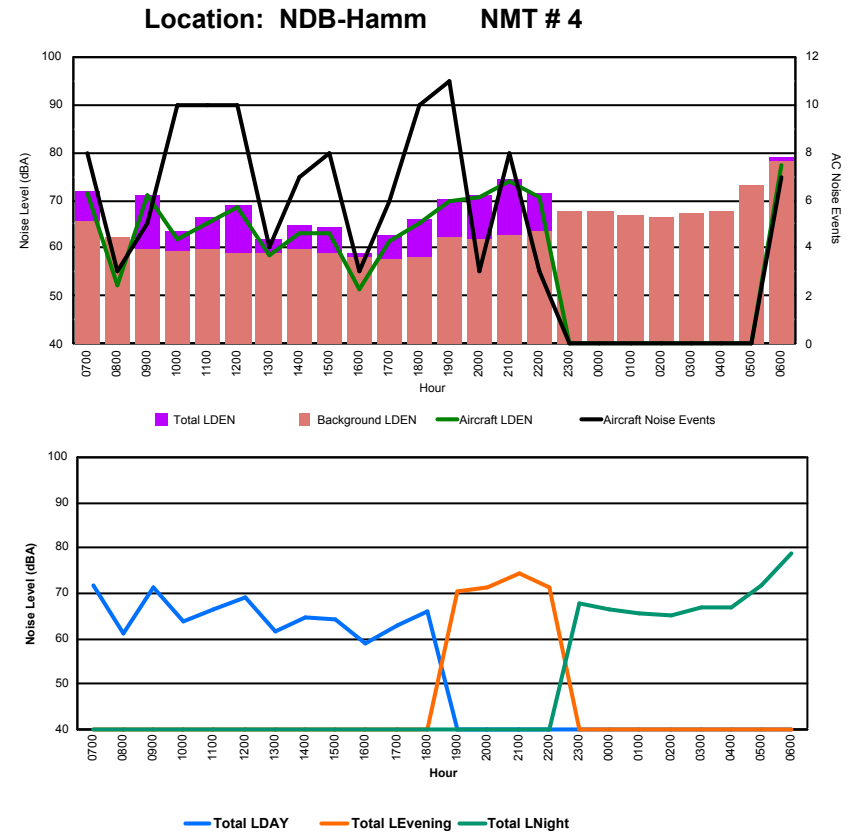

Luxembourg Airport Noise Distribution by Hour

Between 16/05/2022 00:00:00 and 16/05/2022 23:59:59 (Local Time)

Day	Aircraft Events	Total LDEN dB (A)	Aircraft LDEN dB(A)	Background LDEN dB(A)	Total LDay dB(A)	Total LEvening dB(A)	Total LNight dB (A)
16/05/22 7:00	8	71.9	71.5	65.6	71.9	-	-
16/05/22 8:00	3	61.1	52.4	62.3	61.1	-	-
16/05/22 9:00	5	71.2	70.9	59.9	71.2	-	-
16/05/22 10:00	10	63.7	61.8	59.5	63.7	-	-
16/05/22 11:00	10	66.3	65.3	59.8	66.3	-	-
16/05/22 12:00	10	69.0	68.6	59.1	69.0	-	-
16/05/22 13:00	4	61.8	58.6	59.0	61.8	-	-
16/05/22 14:00	7	64.8	63.2	59.9	64.8	-	-
16/05/22 15:00	8	64.4	63.0	59.1	64.4	-	-
16/05/22 16:00	3	58.8	51.4	58.0	58.8	-	-
16/05/22 17:00	6	62.8	61.3	57.5	62.8	-	-
16/05/22 18:00	10	65.9	65.2	58.1	65.9	-	-
16/05/22 19:00	11	70.3	69.6	62.5	-	70.3	-
16/05/22 20:00	3	71.2	70.6	61.9	-	71.2	-
16/05/22 21:00	8	74.4	74.1	62.6	-	74.4	-
16/05/22 22:00	3	71.3	70.5	63.6	-	71.3	-
16/05/22 23:00	-	67.8	-	67.8	-	-	67.8
17/05/22 0:00	-	66.3	-	67.7	-	-	66.3
17/05/22 1:00	-	65.4	-	66.7	-	-	65.4
17/05/22 2:00	-	65.2	-	66.3	-	-	65.2
17/05/22 3:00	-	66.8	-	67.5	-	-	66.8
17/05/22 4:00	-	67.1	-	67.8	-	-	67.1
17/05/22 5:00	-	71.9	-	73.1	-	-	71.9
17/05/22 6:00	7	78.8	77.5	78.3	-	-	78.8
	116	70.0	68.3	67.7	66.9	72.1	71.7