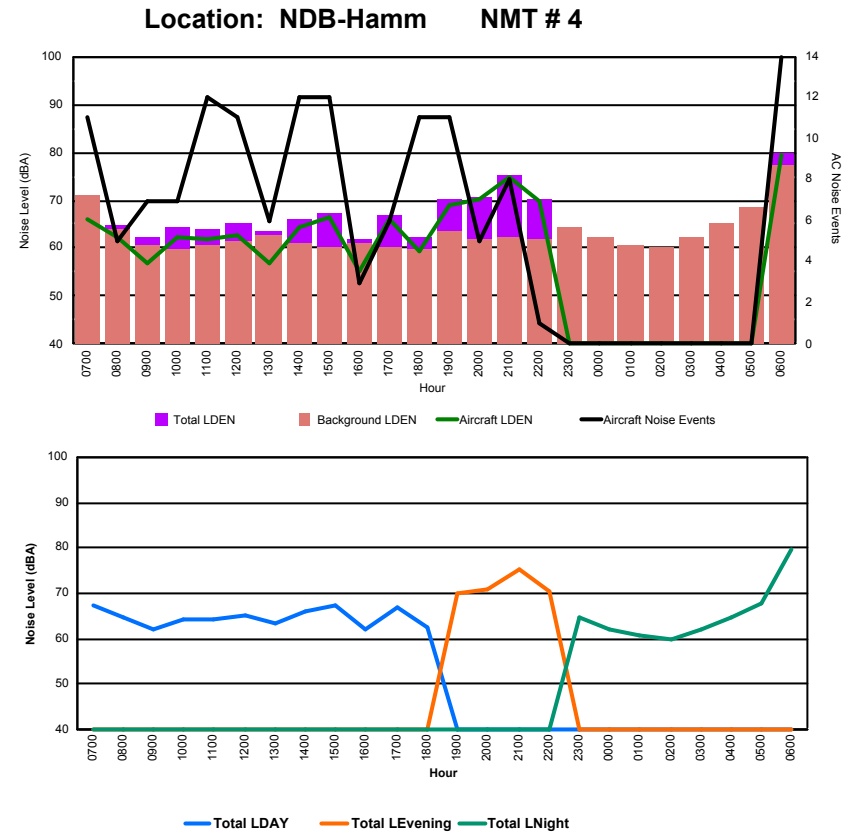

Luxembourg Airport Noise Distribution by Hour

Between 11/05/2022 00:00:00 and 11/05/2022 23:59:59 (Local Time)

Day	Aircraft Events	Total LDEN dB (A)	Aircraft LDEN dB(A)	Background LDEN dB(A)	Total LDay dB(A)	Total LEvening dB(A)	Total LNight dB (A)
11/05/22 7:00	11	67.2	65.9	71.2	67.2	-	-
11/05/22 8:00	5	64.6	62.3	64.1	64.6	-	-
11/05/22 9:00	7	62.2	57.0	60.8	62.2	-	-
11/05/22 10:00	7	64.2	62.4	59.9	64.2	-	-
11/05/22 11:00	12	64.1	61.9	60.5	64.1	-	-
11/05/22 12:00	11	65.0	62.8	61.3	65.0	-	-
11/05/22 13:00	6	63.6	56.9	62.9	63.6	-	-
11/05/22 14:00	12	65.9	64.4	60.9	65.9	-	-
11/05/22 15:00	12	67.3	66.5	60.1	67.3	-	-
11/05/22 16:00	3	61.9	55.2	61.1	61.9	-	-
11/05/22 17:00	6	66.9	66.0	60.0	66.9	-	-
11/05/22 18:00	11	62.4	59.5	59.6	62.4	-	-
11/05/22 19:00	11	70.1	69.1	63.6	-	70.1	-
11/05/22 20:00	5	70.8	70.2	61.7	-	70.8	-
11/05/22 21:00	8	75.2	75.0	62.4	-	75.2	-
11/05/22 22:00	1	70.4	69.7	61.8	-	70.4	-
11/05/22 23:00	-	64.5	-	64.5	-	-	64.5
12/05/22 0:00	-	62.0	-	62.4	-	-	62.0
12/05/22 1:00	-	60.6	-	60.7	-	-	60.6
12/05/22 2:00	-	60.0	-	60.1	-	-	60.0
12/05/22 3:00	-	62.2	-	62.2	-	-	62.2
12/05/22 4:00	-	64.9	-	65.0	-	-	64.9
12/05/22 5:00	-	67.7	-	68.7	-	-	67.7
12/05/22 6:00	14	79.7	79.4	77.5	-	-	79.7
	142	69.5	68.5	66.6	65.0	72.2	71.4