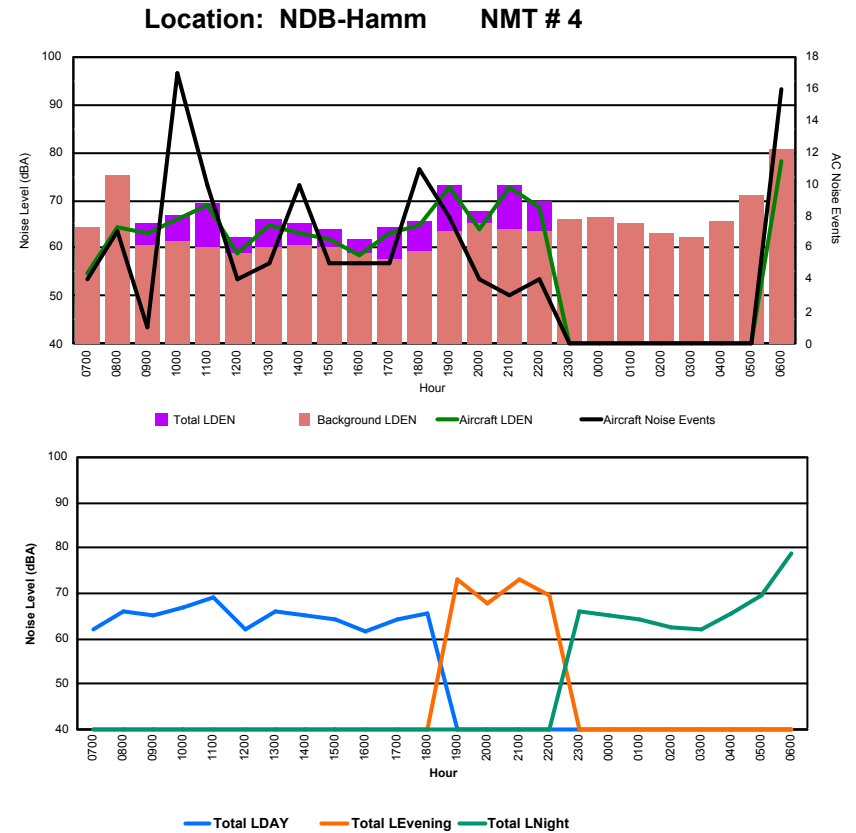

Luxembourg Airport Noise Distribution by Hour

Between 24/05/2022 00:00:00 and 24/05/2022 23:59:59 (Local Time)

Day	Aircraft Events	Total LDEN dB(A)	Aircraft LDEN dB(A)	Background LDEN dB(A)	Total LDay dB(A)	Total LEvening dB(A)	Total LNight dB(A)
24/05/22	7:00	4	61.9	54.8	64.2	61.9	-
24/05/22	8:00	7	66.1	64.4	75.3	66.1	-
24/05/22	9:00	1	65.1	63.3	60.6	65.1	-
24/05/22	10:00	17	67.0	65.9	61.5	67.0	-
24/05/22	11:00	10	69.3	68.8	60.0	69.3	-
24/05/22	12:00	4	62.1	58.9	59.1	62.1	-
24/05/22	13:00	5	66.1	64.9	60.2	66.1	-
24/05/22	14:00	10	65.0	63.2	60.6	65.0	-
24/05/22	15:00	5	64.1	61.8	60.4	64.1	-
24/05/22	16:00	5	61.7	58.4	59.1	61.7	-
24/05/22	17:00	5	64.3	63.2	57.9	64.3	-
24/05/22	18:00	11	65.7	64.7	59.2	65.7	-
24/05/22	19:00	8	73.2	72.7	63.7	-	73.2
24/05/22	20:00	4	67.6	64.1	65.2	-	67.6
24/05/22	21:00	3	73.2	72.7	63.8	-	73.2
24/05/22	22:00	4	69.6	68.4	63.6	-	69.6
24/05/22	23:00	-	65.9	-	65.9	-	65.9
25/05/22	0:00	-	65.2	-	66.4	-	65.2
25/05/22	1:00	-	64.1	-	65.0	-	64.1
25/05/22	2:00	-	62.7	-	63.3	-	62.7
25/05/22	3:00	-	62.1	-	62.1	-	62.1
25/05/22	4:00	-	65.5	-	65.8	-	65.5
25/05/22	5:00	-	69.5	-	71.1	-	69.5
25/05/22	6:00	16	78.8	78.2	80.5	-	78.8
	119	69.2	67.7	69.2	65.4	71.5	71.0