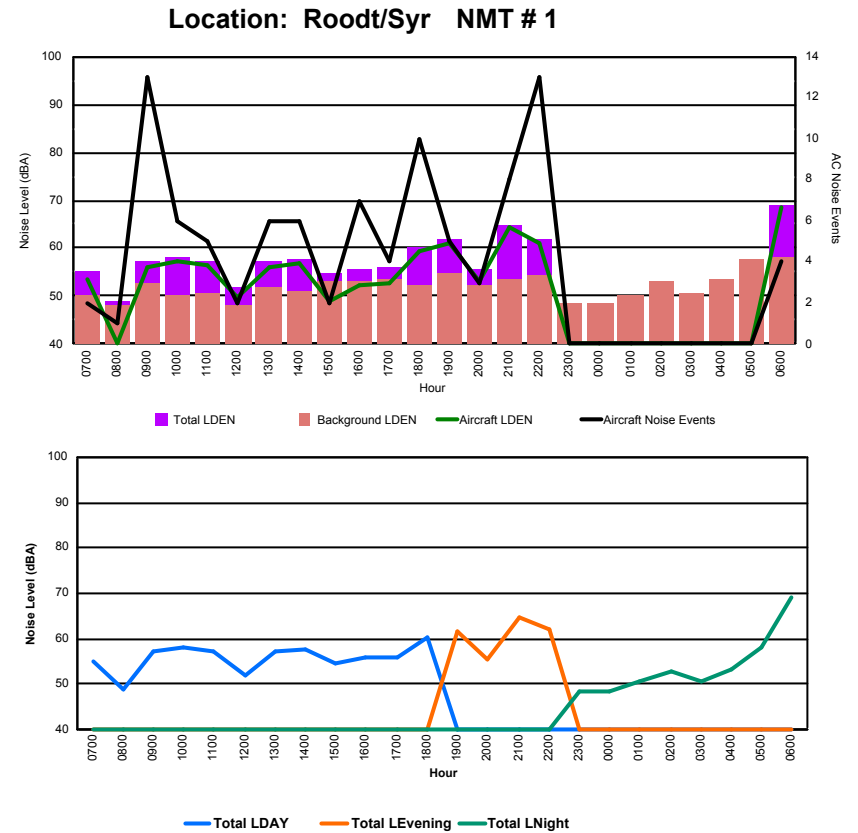

Luxembourg Airport Noise Distribution by Hour

Between 10/05/2022 00:00:00 and 10/05/2022 23:59:59 (Local Time)

Day	Aircraft Events	Total LDEN dB (A)	Aircraft LDEN dB(A)	Background LDEN dB(A)	Total LDay dB(A)	Total LEvening dB(A)	Total LNight dB (A)
10/05/22 7:00	2	55.1	53.6	50.1	55.1	-	-
10/05/22 8:00	1	48.9	40.4	48.3	48.9	-	-
10/05/22 9:00	13	57.4	55.9	52.6	57.4	-	-
10/05/22 10:00	6	58.1	57.4	50.3	58.1	-	-
10/05/22 11:00	5	57.3	56.3	50.6	57.3	-	-
10/05/22 12:00	2	52.0	49.9	48.0	52.0	-	-
10/05/22 13:00	6	57.3	56.0	51.7	57.3	-	-
10/05/22 14:00	6	57.8	56.7	51.2	57.8	-	-
10/05/22 15:00	2	54.6	48.9	53.3	54.6	-	-
10/05/22 16:00	7	55.7	52.3	53.2	55.7	-	-
10/05/22 17:00	4	55.9	52.6	53.4	55.9	-	-
10/05/22 18:00	10	60.2	59.5	52.4	60.2	-	-
10/05/22 19:00	5	61.8	60.9	54.6	-	61.8	-
10/05/22 20:00	3	55.6	53.1	52.3	-	55.6	-
10/05/22 21:00	8	64.7	64.4	53.7	-	64.7	-
10/05/22 22:00	13	61.9	61.2	54.3	-	61.9	-
10/05/22 23:00	-	48.5	-	48.5	-	-	48.5
11/05/22 0:00	-	48.6	-	48.6	-	-	48.6
11/05/22 1:00	-	50.4	-	50.4	-	-	50.4
11/05/22 2:00	-	52.9	-	53.0	-	-	52.9
11/05/22 3:00	-	50.7	-	50.7	-	-	50.7
11/05/22 4:00	-	53.4	-	53.4	-	-	53.4
11/05/22 5:00	-	57.9	-	57.9	-	-	57.9
11/05/22 6:00	4	69.0	68.6	58.1	-	-	69.0
	97	59.5	58.4	53.0	56.6	62.0	60.7