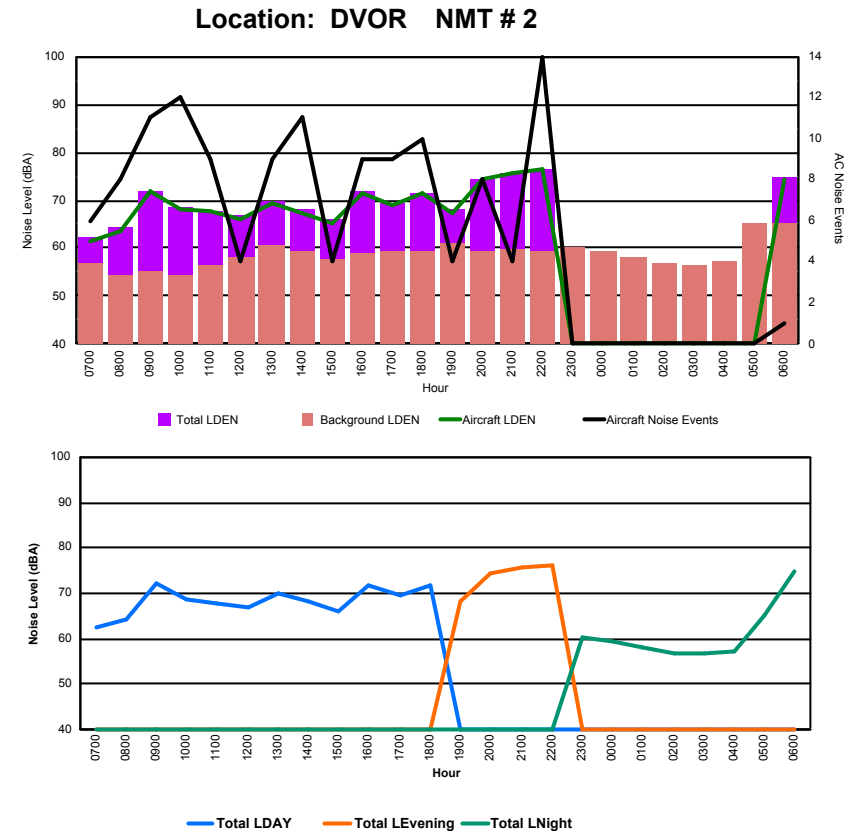

Luxembourg Airport Noise Distribution by Hour

Between 11/05/2022 00:00:00 and 11/05/2022 23:59:59 (Local Time)

Day	Aircraft Events	Total LDEN dB (A)	Aircraft LDEN dB(A)	Background LDEN dB(A)	Total LDay dB(A)	Total LEvening dB(A)	Total LNight dB (A)
11/05/22 7:00	6	62.5	61.3	56.9	62.5	-	-
11/05/22 8:00	8	64.2	63.7	54.4	64.2	-	-
11/05/22 9:00	11	72.0	71.9	55.2	72.0	-	-
11/05/22 10:00	12	68.5	68.3	54.4	68.5	-	-
11/05/22 11:00	9	67.9	67.7	56.5	67.9	-	-
11/05/22 12:00	4	66.7	66.0	58.3	66.7	-	-
11/05/22 13:00	9	69.8	69.2	60.5	69.8	-	-
11/05/22 14:00	11	68.1	67.4	59.4	68.1	-	-
11/05/22 15:00	4	65.9	65.2	57.7	65.9	-	-
11/05/22 16:00	9	71.7	71.4	59.1	71.7	-	-
11/05/22 17:00	9	69.4	69.1	59.3	69.4	-	-
11/05/22 18:00	10	71.6	71.3	59.4	71.6	-	-
11/05/22 19:00	4	68.1	67.2	60.9	-	68.1	-
11/05/22 20:00	8	74.3	74.2	59.4	-	74.3	-
11/05/22 21:00	4	75.7	75.6	59.9	-	75.7	-
11/05/22 22:00	14	76.3	76.3	59.4	-	76.3	-
11/05/22 23:00	-	60.4	-	60.4	-	-	60.4
12/05/22 0:00	-	59.5	-	59.5	-	-	59.5
12/05/22 1:00	-	58.2	-	58.2	-	-	58.2
12/05/22 2:00	-	56.7	-	56.7	-	-	56.7
12/05/22 3:00	-	56.6	-	56.6	-	-	56.6
12/05/22 4:00	-	57.2	-	57.2	-	-	57.2
12/05/22 5:00	-	65.0	-	65.2	-	-	65.0
12/05/22 6:00	1	75.0	74.5	65.1	-	-	75.0
	133	70.1	69.8	59.7	69.0	74.5	66.9