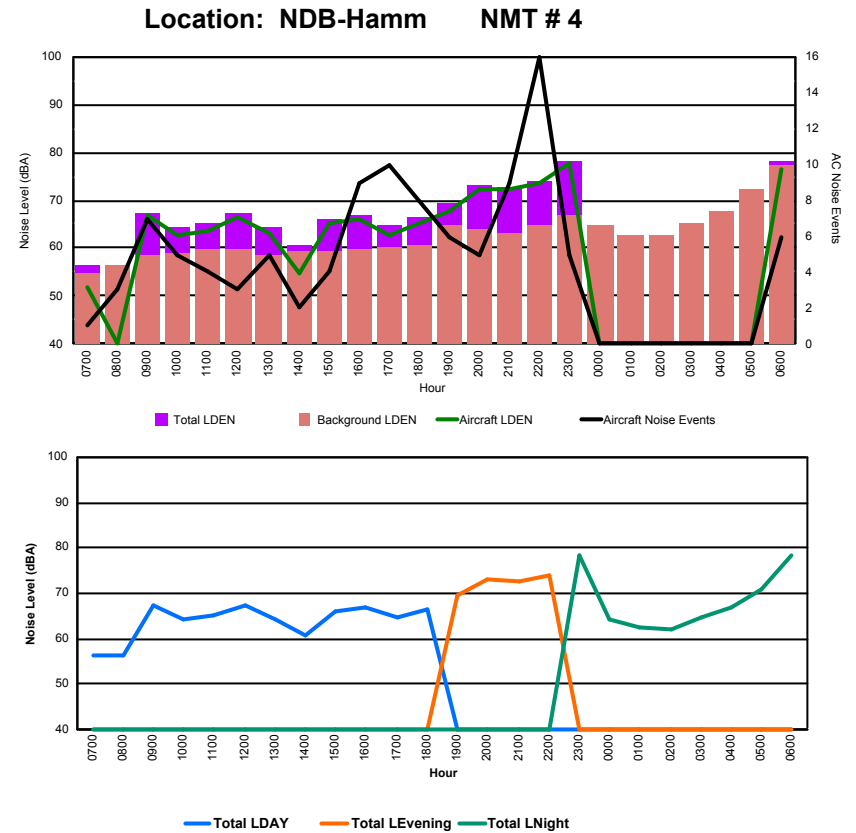

Luxembourg Airport Noise Distribution by Hour

Between 01/05/2022 00:00:00 and 01/05/2022 23:59:59 (Local Time)

Day	Aircraft Events	Total LDEN dB (A)	Aircraft LDEN dB(A)	Background LDEN dB(A)	Total LDay dB(A)	Total LEvening dB(A)	Total LNight dB (A)
01/05/22 7:00	1	56.5	51.9	54.7	56.5	-	-
01/05/22 8:00	3	56.3	39.9	56.6	56.3	-	-
01/05/22 9:00	7	67.3	66.8	58.5	67.3	-	-
01/05/22 10:00	5	64.3	62.8	59.0	64.3	-	-
01/05/22 11:00	4	65.1	63.6	59.7	65.1	-	-
01/05/22 12:00	3	67.3	66.5	59.6	67.3	-	-
01/05/22 13:00	5	64.4	63.1	58.6	64.4	-	-
01/05/22 14:00	2	60.6	54.8	59.3	60.6	-	-
01/05/22 15:00	4	66.2	65.2	59.5	66.2	-	-
01/05/22 16:00	9	67.0	66.2	59.7	67.0	-	-
01/05/22 17:00	10	64.7	62.9	60.2	64.7	-	-
01/05/22 18:00	8	66.3	65.0	60.6	66.3	-	-
01/05/22 19:00	6	69.4	67.6	64.8	-	69.4	-
01/05/22 20:00	5	73.0	72.5	63.9	-	73.0	-
01/05/22 21:00	9	72.8	72.4	63.2	-	72.8	-
01/05/22 22:00	16	74.1	73.6	64.8	-	74.1	-
01/05/22 23:00	5	78.2	77.9	66.7	-	-	78.2
02/05/22 0:00	-	64.2	-	64.9	-	-	64.2
02/05/22 1:00	-	62.3	-	62.7	-	-	62.3
02/05/22 2:00	-	62.1	-	62.6	-	-	62.1
02/05/22 3:00	-	64.7	-	65.0	-	-	64.7
02/05/22 4:00	-	66.9	-	67.6	-	-	66.9
02/05/22 5:00	-	71.1	-	72.3	-	-	71.1
02/05/22 6:00	6	78.2	76.3	77.1	-	-	78.2
	108	70.5	69.1	66.6	65.0	72.6	73.0