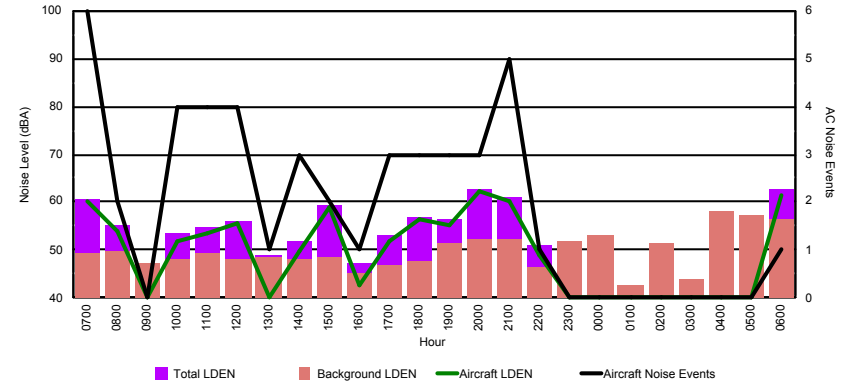

Luxembourg Airport Noise Distribution by Hour

Between 18/05/2022 00:00:00 and 18/05/2022 23:59:59 (Local Time)

Day	Aircraft Events	Total LDEN dB (A)	Aircraft LDEN dB(A)	Background LDEN dB(A)	Total LDay dB(A)	Total LEvening dB(A)	Total LNight dB (A)
18/05/22 7:00	6	60.5	60.2	49.3	60.5	-	-
18/05/22 8:00	2	55.4	54.0	49.8	55.4	-	-
18/05/22 9:00	-	47.2	-	47.2	47.2	-	-
18/05/22 10:00	4	53.4	52.0	48.2	53.4	-	-
18/05/22 11:00	4	54.9	53.5	49.5	54.9	-	-
18/05/22 12:00	4	56.1	55.5	48.0	56.1	-	-
18/05/22 13:00	1	48.9	39.0	48.4	48.9	-	-
18/05/22 14:00	3	51.9	49.6	48.3	51.9	-	-
18/05/22 15:00	2	59.5	59.1	48.5	59.5	-	-
18/05/22 16:00	1	47.2	42.5	45.4	47.2	-	-
18/05/22 17:00	3	53.1	52.0	46.8	53.1	-	-
18/05/22 18:00	3	56.8	56.3	47.8	56.8	-	-
18/05/22 19:00	3	56.6	55.1	51.6	-	56.6	-
18/05/22 20:00	3	62.6	62.1	52.4	-	62.6	-
18/05/22 21:00	5	61.0	60.4	52.2	-	61.0	-
18/05/22 22:00	1	50.9	49.0	46.6	-	50.9	-
18/05/22 23:00	-	51.7	-	51.7	-	-	51.7
19/05/22 0:00	-	53.0	-	53.0	-	-	53.0
19/05/22 1:00	-	42.8	-	42.8	-	-	42.8
19/05/22 2:00	-	51.3	-	51.3	-	-	51.3
19/05/22 3:00	-	44.0	-	44.0	-	-	44.0
19/05/22 4:00	-	58.2	-	58.3	-	-	58.2
19/05/22 5:00	-	57.4	-	57.4	-	-	57.4
19/05/22 6:00	1	62.8	61.6	56.6	-	-	62.8
	46	56.8	55.3	51.7	55.6	59.6	56.6

Location: Roodt/Syr NMT # 1