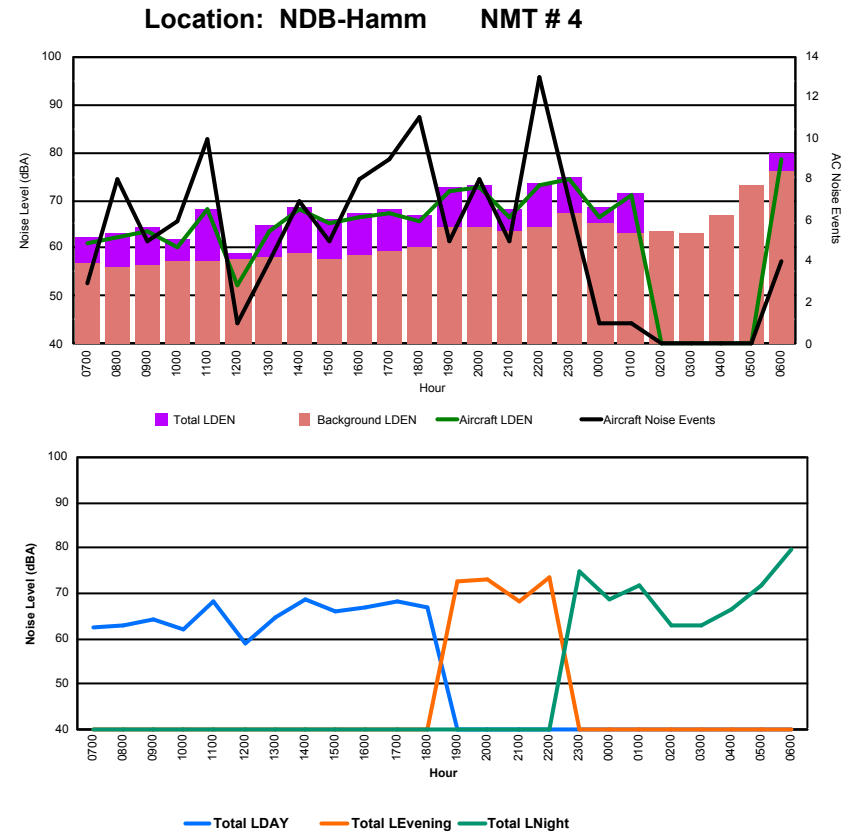

Luxembourg Airport Noise Distribution by Hour

Between 22/05/2022 00:00:00 and 22/05/2022 23:59:59 (Local Time)

Day	Aircraft Events	Total LDEN dB(A)	Aircraft LDEN dB(A)	Background LDEN dB(A)	Total LDay dB(A)	Total LEvening dB(A)	Total LNight dB(A)
22/05/22 7:00	3	62.3	60.9	57.0	62.3	-	-
22/05/22 8:00	8	63.1	62.3	56.1	63.1	-	-
22/05/22 9:00	5	64.4	63.7	56.6	64.4	-	-
22/05/22 10:00	6	62.0	60.4	57.1	62.0	-	-
22/05/22 11:00	10	68.3	68.0	57.4	68.3	-	-
22/05/22 12:00	1	58.8	52.3	57.8	58.8	-	-
22/05/22 13:00	4	64.6	63.5	58.0	64.6	-	-
22/05/22 14:00	7	68.7	68.2	58.8	68.7	-	-
22/05/22 15:00	5	65.9	65.1	57.9	65.9	-	-
22/05/22 16:00	8	67.1	66.5	58.4	67.1	-	-
22/05/22 17:00	9	68.1	67.5	59.3	68.1	-	-
22/05/22 18:00	11	66.8	65.8	60.1	66.8	-	-
22/05/22 19:00	5	72.6	71.9	64.5	-	72.6	-
22/05/22 20:00	8	73.2	72.6	64.4	-	73.2	-
22/05/22 21:00	5	68.1	66.3	63.4	-	68.1	-
22/05/22 22:00	13	73.7	73.2	64.3	-	73.7	-
22/05/22 23:00	7	75.0	74.2	67.5	-	-	75.0
23/05/22 0:00	1	68.6	66.5	65.3	-	-	68.6
23/05/22 1:00	1	71.6	71.0	63.1	-	-	71.6
23/05/22 2:00	-	63.1	-	63.7	-	-	63.1
23/05/22 3:00	-	63.0	-	63.1	-	-	63.0
23/05/22 4:00	-	66.3	-	66.7	-	-	66.3
23/05/22 5:00	-	71.6	-	73.2	-	-	71.6
23/05/22 6:00	4	79.6	78.6	76.2	-	-	79.6
	121	70.7	69.5	66.2	65.9	72.4	73.2