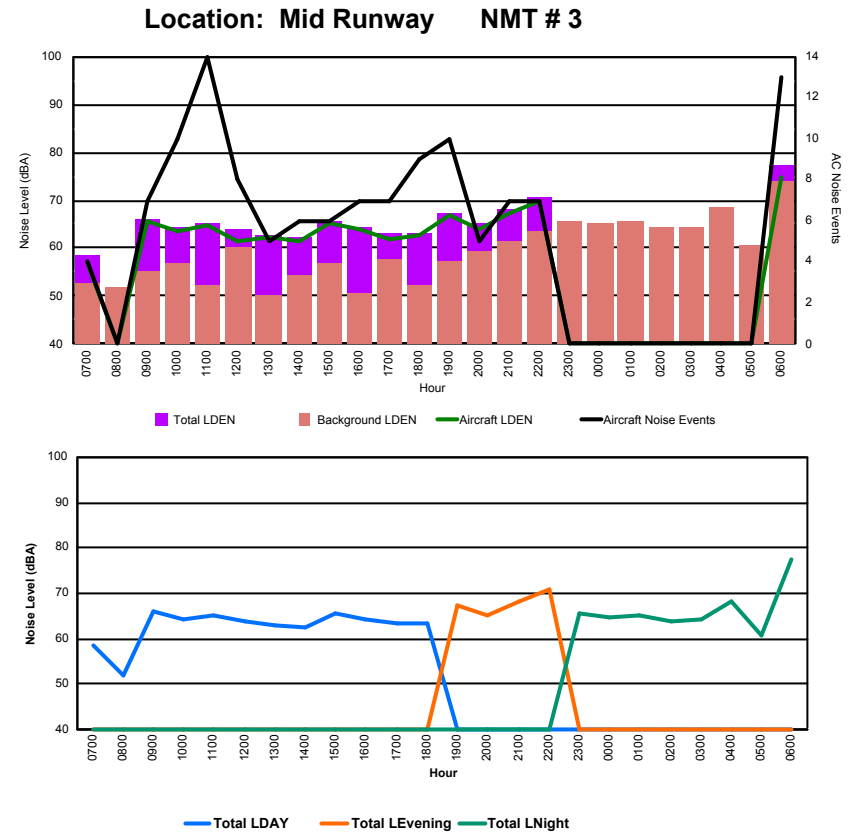

Luxembourg Airport Noise Distribution by Hour

Between 09/05/2022 00:00:00 and 09/05/2022 23:59:59 (Local Time)

Day	Aircraft Events	Total LDEN dB (A)	Aircraft LDEN dB(A)	Background LDEN dB(A)	Total LDay dB(A)	Total LEvening dB(A)	Total LNight dB (A)
09/05/22 7:00	4	58.4	57.0	52.9	58.4	-	-
09/05/22 8:00	-	52.0	-	52.0	52.0	-	-
09/05/22 9:00	7	66.1	65.7	55.4	66.1	-	-
09/05/22 10:00	10	64.4	63.5	57.0	64.4	-	-
09/05/22 11:00	14	65.1	64.9	52.1	65.1	-	-
09/05/22 12:00	8	63.8	61.5	60.0	63.8	-	-
09/05/22 13:00	5	62.8	62.5	50.1	62.8	-	-
09/05/22 14:00	6	62.4	61.6	54.2	62.4	-	-
09/05/22 15:00	6	65.6	65.0	56.7	65.6	-	-
09/05/22 16:00	7	64.4	64.1	50.8	64.4	-	-
09/05/22 17:00	7	63.2	61.8	57.9	63.2	-	-
09/05/22 18:00	9	63.2	62.9	52.2	63.2	-	-
09/05/22 19:00	10	67.3	66.8	57.3	-	67.3	-
09/05/22 20:00	5	65.3	64.0	59.5	-	65.3	-
09/05/22 21:00	7	68.3	67.3	61.5	-	68.3	-
09/05/22 22:00	7	70.8	70.0	63.7	-	70.8	-
09/05/22 23:00	-	65.5	-	65.6	-	-	65.5
10/05/22 0:00	-	64.7	-	65.4	-	-	64.7
10/05/22 1:00	-	65.1	-	65.8	-	-	65.1
10/05/22 2:00	-	63.7	-	64.2	-	-	63.7
10/05/22 3:00	-	64.2	-	64.3	-	-	64.2
10/05/22 4:00	-	68.3	-	68.6	-	-	68.3
10/05/22 5:00	-	60.6	-	60.6	-	-	60.6
10/05/22 6:00	13	77.3	74.8	73.8	-	-	77.3
	125	67.4	65.0	63.8	63.6	68.4	69.8