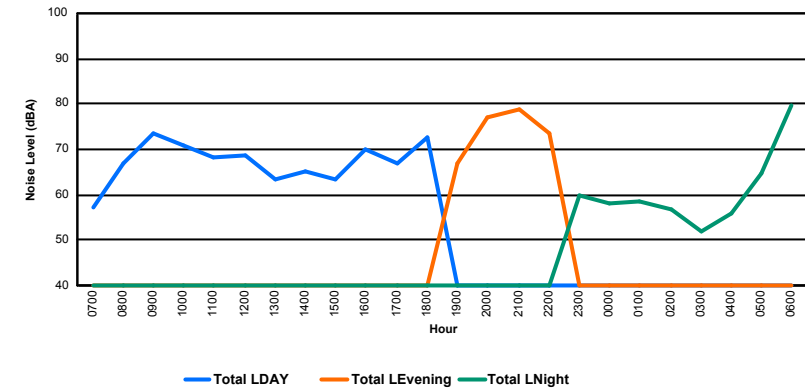

Luxembourg Airport Noise Distribution by Hour

Between 13/05/2022 00:00:00 and 13/05/2022 23:59:59 (Local Time)

Day	Aircraft Events	Total LDEN dB(A)	Aircraft LDEN dB(A)	Background LDEN dB(A)	Total LDay dB(A)	Total LEvening dB(A)	Total LNight dB(A)
13/05/22 7:00	1	57.1	54.2	54.1	57.1	-	-
13/05/22 8:00	5	67.0	66.9	53.1	67.0	-	-
13/05/22 9:00	10	73.7	73.6	53.9	73.7	-	-
13/05/22 10:00	12	71.0	70.9	55.4	71.0	-	-
13/05/22 11:00	7	68.1	67.9	55.4	68.1	-	-
13/05/22 12:00	7	68.7	68.6	53.9	68.7	-	-
13/05/22 13:00	5	63.6	63.1	54.1	63.6	-	-
13/05/22 14:00	6	65.3	65.0	52.7	65.3	-	-
13/05/22 15:00	3	63.5	62.8	54.8	63.5	-	-
13/05/22 16:00	10	69.8	69.7	53.8	69.8	-	-
13/05/22 17:00	8	66.9	66.7	54.6	66.9	-	-
13/05/22 18:00	14	72.7	72.6	55.3	72.7	-	-
13/05/22 19:00	4	67.0	66.5	58.1	-	67.0	-
13/05/22 20:00	7	77.2	77.1	58.2	-	77.2	-
13/05/22 21:00	10	79.0	79.0	60.7	-	79.0	-
13/05/22 22:00	17	73.7	73.6	60.2	-	73.7	-
13/05/22 23:00	-	60.0	-	60.0	-	-	60.0
14/05/22 0:00	-	58.1	-	58.1	-	-	58.1
14/05/22 1:00	-	58.7	-	58.7	-	-	58.7
14/05/22 2:00	-	56.8	-	56.8	-	-	56.8
14/05/22 3:00	-	52.1	-	52.1	-	-	52.1
14/05/22 4:00	-	56.1	-	56.1	-	-	56.1
14/05/22 5:00	-	64.6	-	64.9	-	-	64.6
14/05/22 6:00	2	79.9	79.7	64.6	-	-	79.9
	128	71.8	71.6	58.3	69.0	76.0	71.1

Location: DVOR NMT # 2