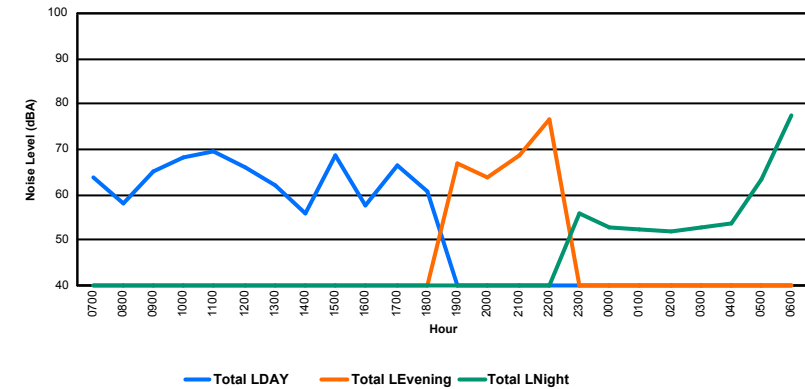

Luxembourg Airport Noise Distribution by Hour

Between 06/05/2022 00:00:00 and 06/05/2022 23:59:59 (Local Time)

Day	Aircraft Events	Total LDEN dB(A)	Aircraft LDEN dB(A)	Background LDEN dB(A)	Total LDay dB(A)	Total LEvening dB(A)	Total LNight dB(A)	
06/05/22	7:00	7	63.7	63.3	52.0	63.7	-	-
06/05/22	8:00	1	58.0	57.0	50.8	58.0	-	-
06/05/22	9:00	5	65.1	65.0	50.8	65.1	-	-
06/05/22	10:00	6	68.4	68.3	51.2	68.4	-	-
06/05/22	11:00	12	69.5	69.4	52.7	69.5	-	-
06/05/22	12:00	10	66.1	65.9	52.1	66.1	-	-
06/05/22	13:00	4	62.2	61.9	51.1	62.2	-	-
06/05/22	14:00	5	56.1	54.7	50.6	56.1	-	-
06/05/22	15:00	8	68.6	68.5	51.2	68.6	-	-
06/05/22	16:00	5	57.8	57.1	50.2	57.8	-	-
06/05/22	17:00	10	66.3	66.2	50.9	66.3	-	-
06/05/22	18:00	10	60.7	60.2	51.3	60.7	-	-
06/05/22	19:00	10	66.8	66.4	56.4	-	66.8	-
06/05/22	20:00	4	63.8	63.2	55.3	-	63.8	-
06/05/22	21:00	3	68.6	68.5	54.2	-	68.6	-
06/05/22	22:00	6	76.6	76.6	53.5	-	76.6	-
06/05/22	23:00	-	55.7	-	55.7	-	-	55.7
07/05/22	0:00	-	53.0	-	53.0	-	-	53.0
07/05/22	1:00	-	52.4	-	52.4	-	-	52.4
07/05/22	2:00	-	52.1	-	52.1	-	-	52.1
07/05/22	3:00	-	52.6	-	52.6	-	-	52.6
07/05/22	4:00	-	53.8	-	53.8	-	-	53.8
07/05/22	5:00	-	63.2	-	63.2	-	-	63.2
07/05/22	6:00	13	77.6	77.6	60.8	-	-	77.6
		119	68.3	68.1	54.9	65.4	71.8	68.8

Location: DVOR NMT # 2