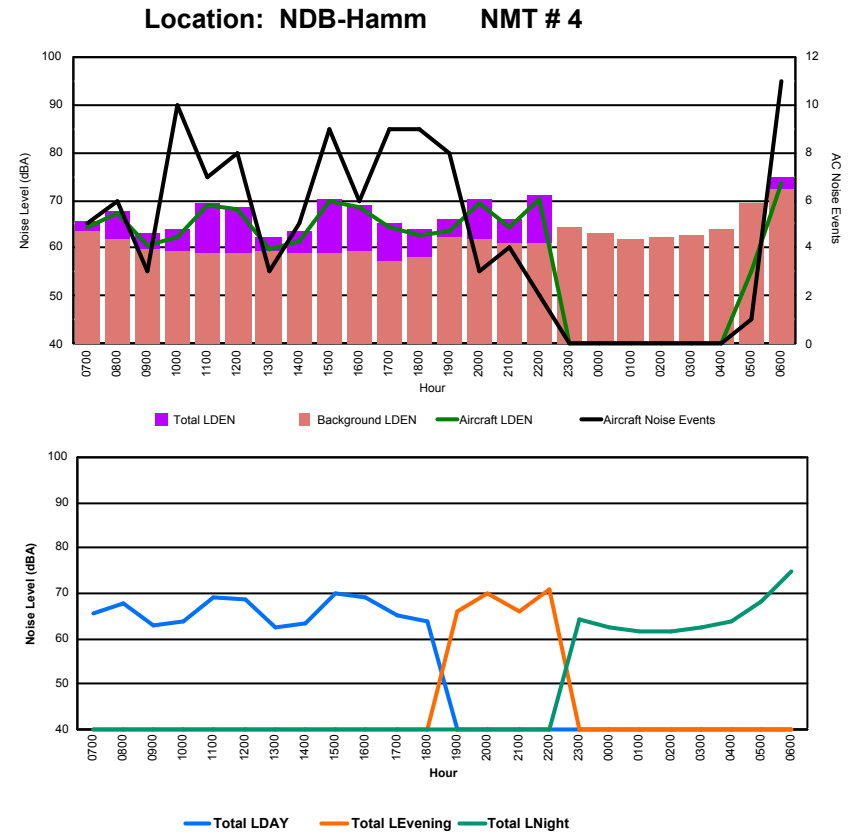

Luxembourg Airport Noise Distribution by Hour

Between 12/05/2022 00:00:00 and 12/05/2022 23:59:59 (Local Time)

Day	Aircraft Events	Total LDEN dB (A)	Aircraft LDEN dB(A)	Background LDEN dB(A)	Total LDay dB(A)	Total LEvening dB(A)	Total LNight dB (A)
12/05/22 7:00	5	65.8	64.3	63.4	65.8	-	-
12/05/22 8:00	6	67.8	67.1	61.8	67.8	-	-
12/05/22 9:00	3	63.0	60.5	59.6	63.0	-	-
12/05/22 10:00	10	63.9	62.2	59.4	63.9	-	-
12/05/22 11:00	7	69.3	68.9	58.9	69.3	-	-
12/05/22 12:00	8	68.7	68.3	58.9	68.7	-	-
12/05/22 13:00	3	62.5	59.9	59.2	62.5	-	-
12/05/22 14:00	5	63.4	61.5	58.9	63.4	-	-
12/05/22 15:00	9	70.2	69.9	59.0	70.2	-	-
12/05/22 16:00	6	69.1	68.7	59.3	69.1	-	-
12/05/22 17:00	9	65.2	64.4	57.3	65.2	-	-
12/05/22 18:00	9	64.0	62.8	58.2	64.0	-	-
12/05/22 19:00	8	66.0	63.6	62.5	-	66.0	-
12/05/22 20:00	3	70.2	69.5	61.7	-	70.2	-
12/05/22 21:00	4	65.9	64.2	61.2	-	65.9	-
12/05/22 22:00	2	70.9	70.4	61.0	-	70.9	-
12/05/22 23:00	-	64.4	-	64.4	-	-	64.4
13/05/22 0:00	-	62.6	-	63.2	-	-	62.6
13/05/22 1:00	-	61.5	-	61.9	-	-	61.5
13/05/22 2:00	-	61.8	-	62.2	-	-	61.8
13/05/22 3:00	-	62.7	-	62.7	-	-	62.7
13/05/22 4:00	-	64.0	-	64.1	-	-	64.0
13/05/22 5:00	1	68.3	55.3	69.3	-	-	68.3
13/05/22 6:00	11	75.0	73.7	72.2	-	-	75.0
	109	67.6	66.1	63.6	66.9	68.8	68.0