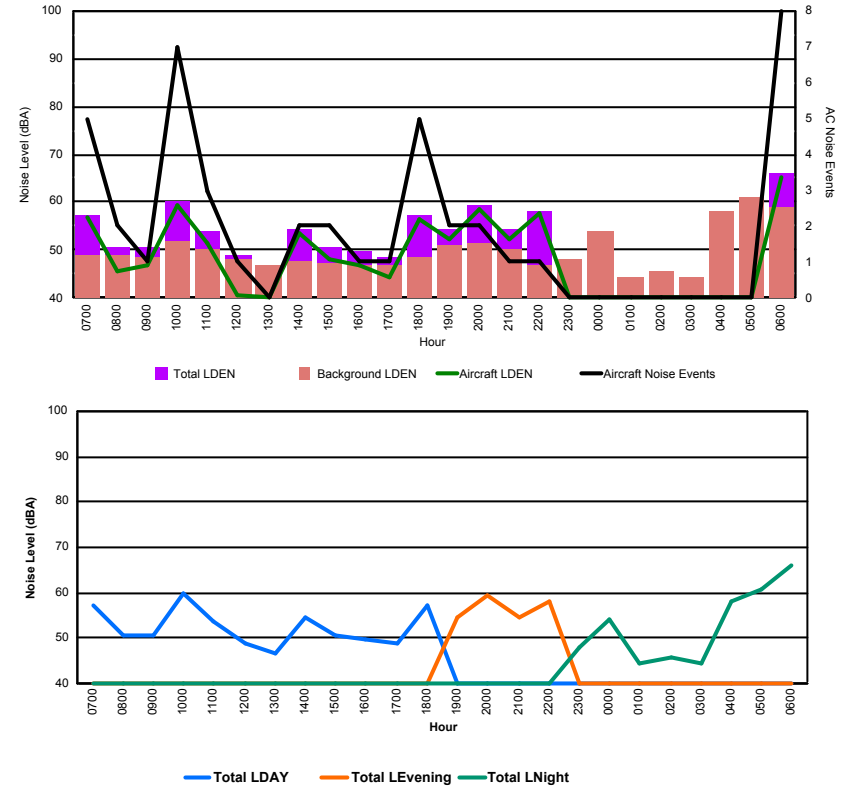

Luxembourg Airport Noise Distribution by Hour

Between 17/05/2022 00:00:00 and 17/05/2022 23:59:59 (Local Time)

Day	Aircraft Events	Total LDEN dB (A)	Aircraft LDEN dB(A)	Background LDEN dB(A)	Total LDay dB(A)	Total LEvening dB(A)	Total LNight dB (A)
17/05/22 7:00	5	57.3	56.7	48.8	57.3	-	-
17/05/22 8:00	2	50.6	45.6	49.1	50.6	-	-
17/05/22 9:00	1	50.8	46.8	48.5	50.8	-	-
17/05/22 10:00	7	60.0	59.3	51.7	60.0	-	-
17/05/22 11:00	3	53.8	51.4	50.2	53.8	-	-
17/05/22 12:00	1	48.8	40.6	48.2	48.8	-	-
17/05/22 13:00	-	46.8	-	46.8	46.8	-	-
17/05/22 14:00	2	54.5	53.4	47.8	54.5	-	-
17/05/22 15:00	2	50.7	48.3	47.1	50.7	-	-
17/05/22 16:00	1	49.7	46.7	46.8	49.7	-	-
17/05/22 17:00	1	48.7	44.4	46.7	48.7	-	-
17/05/22 18:00	5	57.2	56.6	48.4	57.2	-	-
17/05/22 19:00	2	54.5	52.2	50.9	-	54.5	-
17/05/22 20:00	2	59.5	58.7	51.6	-	59.5	-
17/05/22 21:00	1	54.4	52.2	50.4	-	54.4	-
17/05/22 22:00	1	58.0	57.6	46.9	-	58.0	-
17/05/22 23:00	-	48.0	-	48.0	-	-	48.0
18/05/22 0:00	-	54.0	-	54.1	-	-	54.0
18/05/22 1:00	-	44.4	-	44.4	-	-	44.4
18/05/22 2:00	-	45.6	-	45.6	-	-	45.6
18/05/22 3:00	-	44.3	-	44.3	-	-	44.3
18/05/22 4:00	-	57.9	-	58.0	-	-	57.9
18/05/22 5:00	-	60.9	-	60.9	-	-	60.9
18/05/22 6:00	8	66.1	65.2	59.0	-	-	66.1
	44	56.9	54.8	52.6	54.3	57.2	59.0

Location: Roodt/Syr NMT # 1