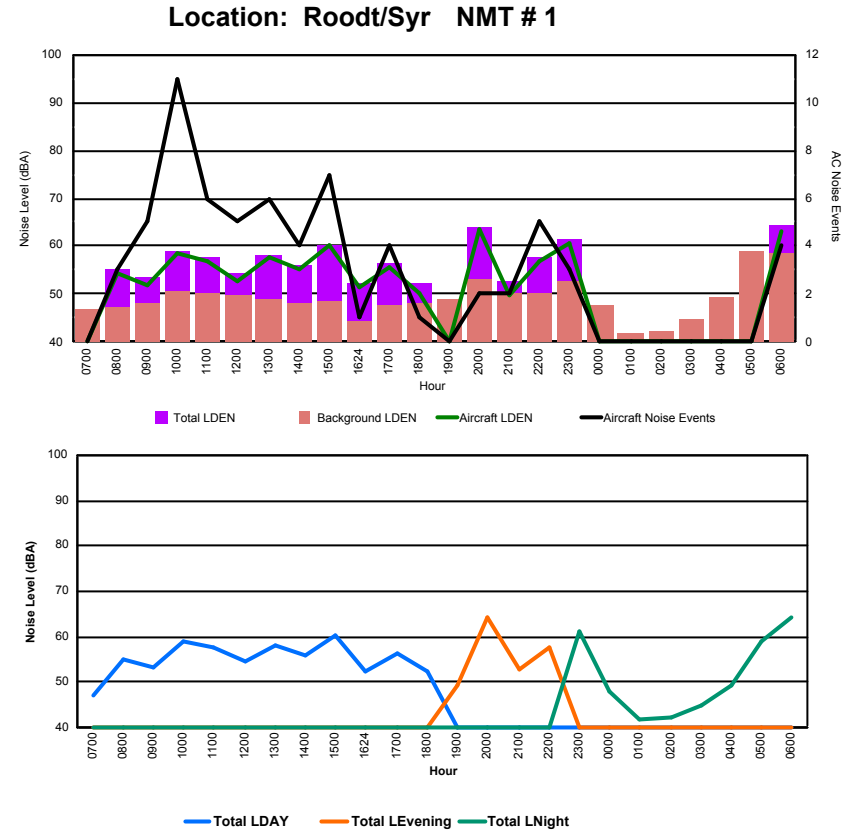

Location: NDB-Hamm NMT # 4

Luxembourg Airport Noise Distribution by Hour

Between 14/05/2022 00:00:00 and 14/05/2022 23:59:59 (Local Time)

Day	Aircraft Events	Total LDEN dB (A)	Aircraft LDEN dB(A)	Background LDEN dB(A)	Total LDay dB(A)	Total LEvening dB(A)	Total LNight dB (A)
14/05/22 7:00	-	46.9	-	46.9	46.9	-	-
14/05/22 8:00	3	55.1	54.2	47.4	55.1	-	-
14/05/22 9:00	5	53.4	52.0	48.0	53.4	-	-
14/05/22 10:00	11	59.1	58.4	50.7	59.1	-	-
14/05/22 11:00	6	57.6	56.8	50.1	57.6	-	-
14/05/22 12:00	5	54.5	52.8	49.8	54.5	-	-
14/05/22 13:00	6	58.3	57.8	49.0	58.3	-	-
14/05/22 14:00	4	56.1	55.3	48.0	56.1	-	-
14/05/22 15:00	7	60.4	60.1	48.5	60.4	-	-
14/05/22 16:24	1	52.3	51.6	44.2	52.3	-	-
14/05/22 17:00	4	56.3	55.7	47.6	56.3	-	-
14/05/22 18:00	1	52.3	50.1	48.2	52.3	-	-
14/05/22 19:00	-	49.1	-	49.1	-	49.1	-
14/05/22 20:00	2	64.1	63.7	53.2	-	64.1	-
14/05/22 21:00	2	52.9	49.9	50.0	-	52.9	-
14/05/22 22:00	5	57.5	56.7	50.1	-	57.5	-
14/05/22 23:00	3	61.3	60.7	52.8	-	-	61.3
15/05/22 0:00	-	47.9	-	47.9	-	-	47.9
15/05/22 1:00	-	41.9	-	41.9	-	-	41.9
15/05/22 2:00	-	42.4	-	42.4	-	-	42.4
15/05/22 3:00	-	44.7	-	44.7	-	-	44.7
15/05/22 4:00	-	49.2	-	49.2	-	-	49.2
15/05/22 5:00	-	58.8	-	58.9	-	-	58.8
15/05/22 6:00	4	64.3	63.0	58.6	-	-	64.3
	69	57.6	56.4	51.4	56.5	59.3	58.0