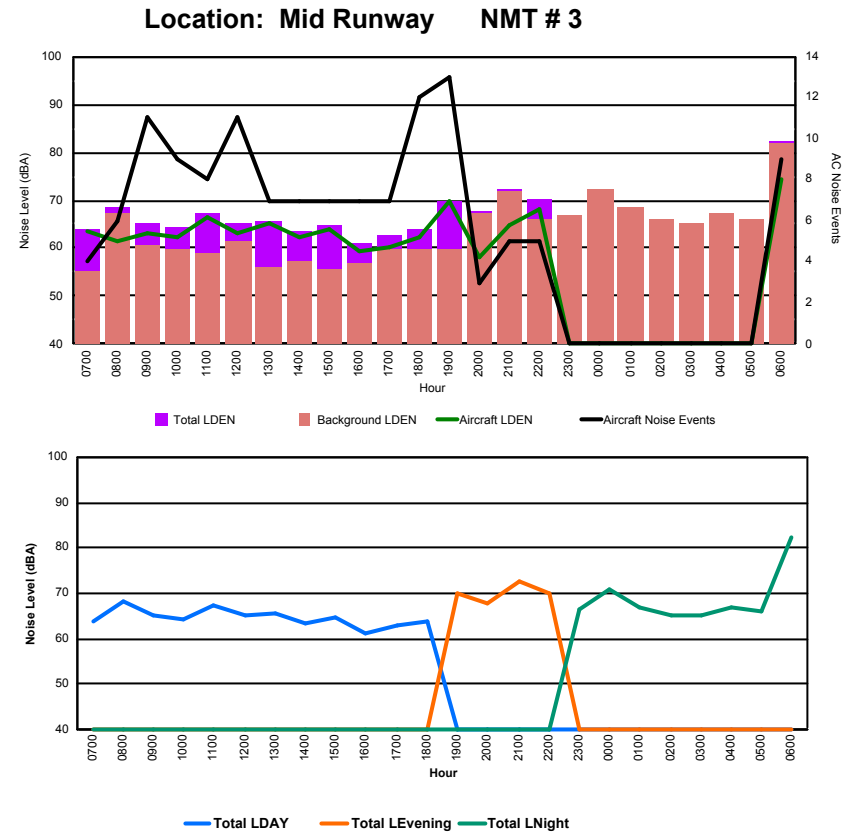

Location: DVOR NMT # 2

Luxembourg Airport Noise Distribution by Hour

Between 13/05/2022 00:00:00 and 13/05/2022 23:59:59 (Local Time)

Day	Aircraft Events	Total LDEN dB(A)	Aircraft LDEN dB(A)	Background LDEN dB(A)	Total LDay dB(A)	Total LEvening dB(A)	Total LNight dB(A)
13/05/22 7:00	4	64.0	63.5	55.1	64.0	-	-
13/05/22 8:00	6	68.4	61.3	67.5	68.4	-	-
13/05/22 9:00	11	65.0	63.1	60.6	65.0	-	-
13/05/22 10:00	9	64.2	62.5	59.6	64.2	-	-
13/05/22 11:00	8	67.2	66.5	58.8	67.2	-	-
13/05/22 12:00	11	65.3	63.1	61.3	65.3	-	-
13/05/22 13:00	7	65.7	65.2	55.9	65.7	-	-
13/05/22 14:00	7	63.5	62.5	57.1	63.5	-	-
13/05/22 15:00	7	64.6	64.0	55.6	64.6	-	-
13/05/22 16:00	7	61.2	59.2	57.0	61.2	-	-
13/05/22 17:00	7	62.9	60.1	59.7	62.9	-	-
13/05/22 18:00	12	64.0	62.2	59.6	64.0	-	-
13/05/22 19:00	13	70.0	69.6	59.6	-	70.0	-
13/05/22 20:00	3	67.7	58.0	67.2	-	67.7	-
13/05/22 21:00	5	72.5	64.7	71.7	-	72.5	-
13/05/22 22:00	5	70.1	68.0	66.2	-	70.1	-
13/05/22 23:00	-	66.6	-	66.7	-	-	66.6
14/05/22 0:00	-	71.0	-	72.2	-	-	71.0
14/05/22 1:00	-	66.8	-	68.5	-	-	66.8
14/05/22 2:00	-	65.0	-	66.1	-	-	65.0
14/05/22 3:00	-	65.0	-	65.2	-	-	65.0
14/05/22 4:00	-	67.0	-	67.2	-	-	67.0
14/05/22 5:00	-	66.0	-	66.2	-	-	66.0
14/05/22 6:00	9	82.4	74.2	81.7	-	-	82.4
	131	70.9	64.7	69.9	65.1	70.4	74.2