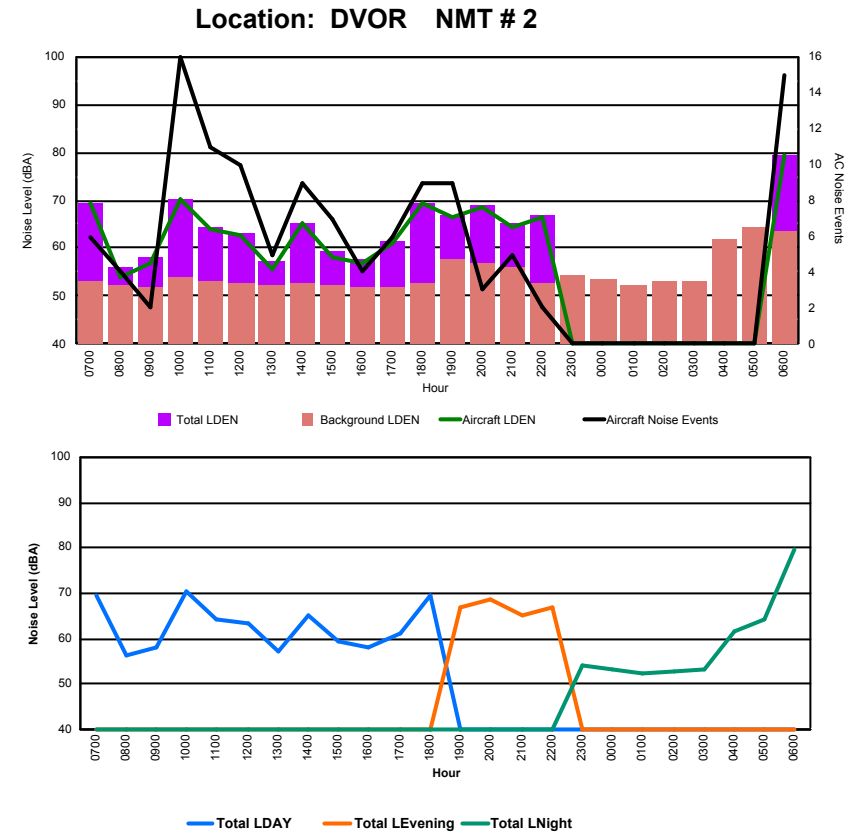

Location: Roodt/Syr NMT # 1

Luxembourg Airport Noise Distribution by Hour

Between 17/05/2022 00:00:00 and 17/05/2022 23:59:59 (Local Time)

Day	Aircraft Events	Total LDEN dB(A)	Aircraft LDEN dB(A)	Background LDEN dB(A)	Total LDay dB(A)	Total LEvening dB(A)	Total LNight dB(A)
17/05/22 7:00	6	69.4	69.3	53.0	69.4	-	-
17/05/22 8:00	4	56.2	54.1	52.3	56.2	-	-
17/05/22 9:00	2	58.1	57.0	51.9	58.1	-	-
17/05/22 10:00	16	70.3	70.2	53.9	70.3	-	-
17/05/22 11:00	11	64.4	64.1	53.3	64.4	-	-
17/05/22 12:00	10	63.3	62.9	52.9	63.3	-	-
17/05/22 13:00	5	57.3	55.8	52.1	57.3	-	-
17/05/22 14:00	9	65.3	65.1	52.6	65.3	-	-
17/05/22 15:00	7	59.2	58.3	52.1	59.2	-	-
17/05/22 16:00	4	57.9	56.7	51.9	57.9	-	-
17/05/22 17:00	6	61.3	60.9	51.9	61.3	-	-
17/05/22 18:00	9	69.4	69.3	52.7	69.4	-	-
17/05/22 19:00	9	66.9	66.4	57.7	-	66.9	-
17/05/22 20:00	3	68.9	68.7	56.8	-	68.9	-
17/05/22 21:00	5	65.1	64.5	56.2	-	65.1	-
17/05/22 22:00	2	66.7	66.5	52.7	-	66.7	-
17/05/22 23:00	-	54.2	-	54.2	-	-	54.2
18/05/22 0:00	-	53.4	-	53.4	-	-	53.4
18/05/22 1:00	-	52.2	-	52.2	-	-	52.2
18/05/22 2:00	-	53.0	-	53.0	-	-	53.0
18/05/22 3:00	-	53.3	-	53.3	-	-	53.3
18/05/22 4:00	-	61.7	-	61.8	-	-	61.7
18/05/22 5:00	-	64.4	-	64.5	-	-	64.4
18/05/22 6:00	15	79.5	79.4	63.5	-	-	79.5
	123	68.1	67.8	56.8	65.3	67.1	70.7