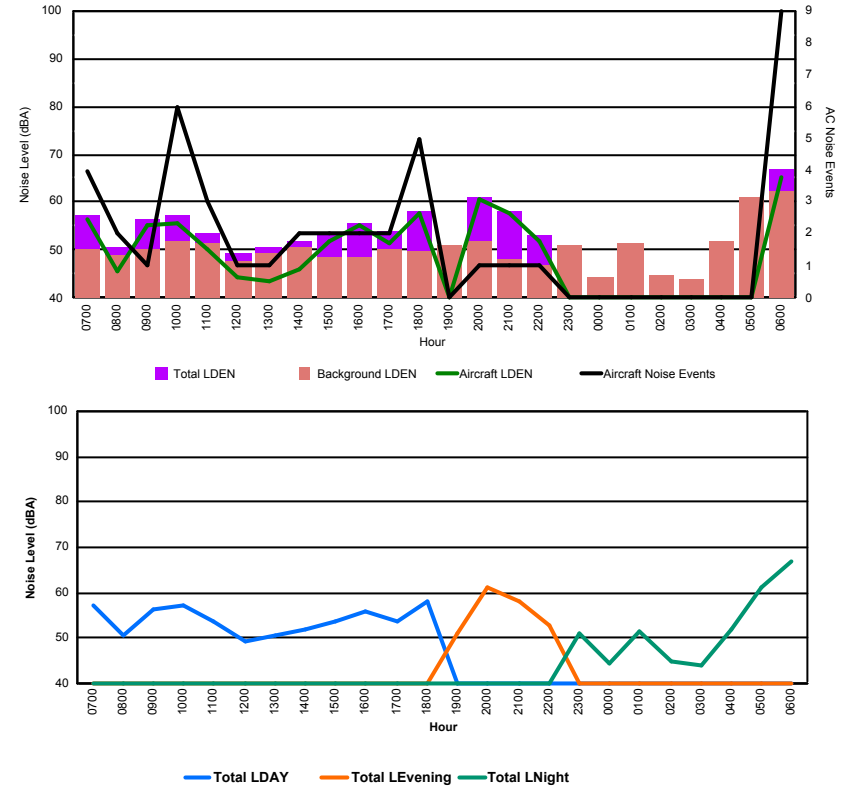

Luxembourg Airport Noise Distribution by Hour

Between 03/05/2022 00:00:00 and 03/05/2022 23:59:59 (Local Time)

Day	Aircraft Events	Total LDEN dB (A)	Aircraft LDEN dB(A)	Background LDEN dB(A)	Total LDay dB(A)	Total LEvening dB(A)	Total LNight dB (A)
03/05/22 7:00	4	57.4	56.5	50.1	57.4	-	-
03/05/22 8:00	2	50.6	45.5	49.1	50.6	-	-
03/05/22 9:00	1	56.5	55.2	50.3	56.5	-	-
03/05/22 10:00	6	57.1	55.7	51.8	57.1	-	-
03/05/22 11:00	3	53.7	50.0	51.3	53.7	-	-
03/05/22 12:00	1	49.3	44.5	47.6	49.3	-	-
03/05/22 13:00	1	50.5	43.7	49.5	50.5	-	-
03/05/22 14:00	2	51.8	46.2	50.6	51.8	-	-
03/05/22 15:00	2	53.5	51.9	48.6	53.5	-	-
03/05/22 16:00	2	55.8	55.0	48.5	55.8	-	-
03/05/22 17:00	2	53.8	51.3	50.4	53.8	-	-
03/05/22 18:00	5	58.2	57.5	49.9	58.2	-	-
03/05/22 19:00	-	51.2	-	51.2	-	51.2	-
03/05/22 20:00	1	61.1	60.5	52.0	-	61.1	-
03/05/22 21:00	1	58.1	57.6	48.3	-	58.1	-
03/05/22 22:00	1	53.0	51.8	47.0	-	53.0	-
03/05/22 23:00	-	50.9	-	50.9	-	-	50.9
04/05/22 0:00	-	44.2	-	44.2	-	-	44.2
04/05/22 1:00	-	51.6	-	51.6	-	-	51.6
04/05/22 2:00	-	44.8	-	44.8	-	-	44.8
04/05/22 3:00	-	43.8	-	43.8	-	-	43.8
04/05/22 4:00	-	51.9	-	51.9	-	-	51.9
04/05/22 5:00	-	61.0	-	61.1	-	-	61.0
04/05/22 6:00	9	66.8	65.2	62.1	-	-	66.8
	43	57.2	55.1	53.2	54.9	57.5	59.1

Location: Roodt/Syr NMT # 1