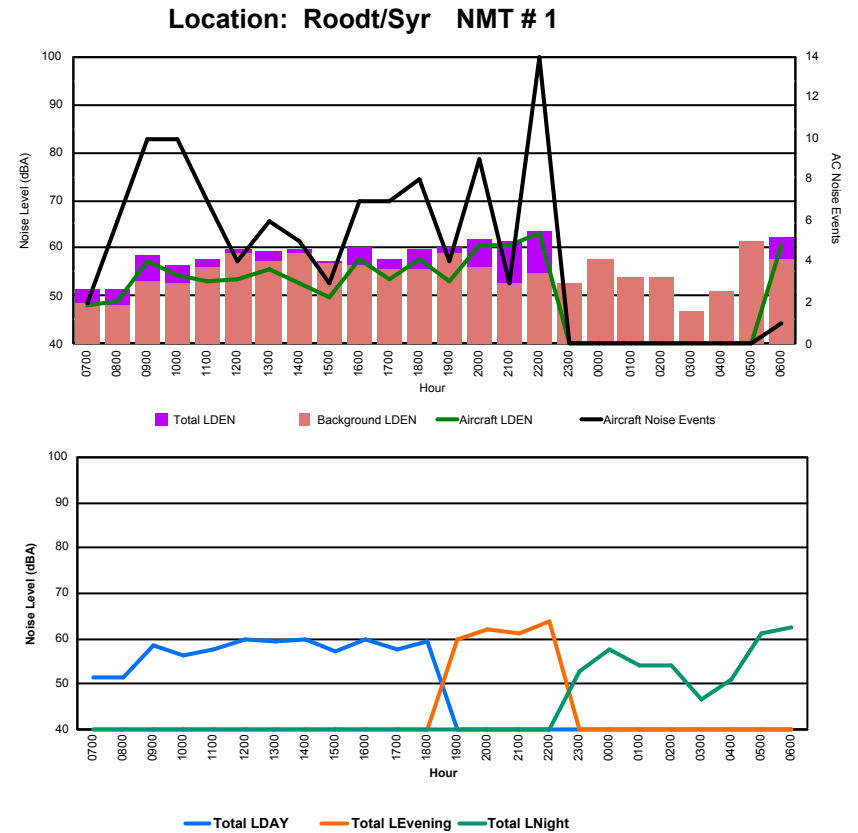

Luxembourg Airport Noise Distribution by Hour

Between 11/05/2022 00:00:00 and 11/05/2022 23:59:59 (Local Time)

Day	Aircraft Events	Total LDEN dB(A)	Aircraft LDEN dB(A)	Background LDEN dB(A)	Total LDay dB(A)	Total LEvening dB(A)	Total LNight dB(A)
11/05/22 7:00	2	51.4	48.1	48.7	51.4	-	-
11/05/22 8:00	6	51.5	49.1	48.1	51.5	-	-
11/05/22 9:00	10	58.5	57.1	53.3	58.5	-	-
11/05/22 10:00	10	56.3	54.2	52.5	56.3	-	-
11/05/22 11:00	7	57.7	53.2	56.0	57.7	-	-
11/05/22 12:00	4	59.9	53.7	58.8	59.9	-	-
11/05/22 13:00	6	59.5	55.7	57.3	59.5	-	-
11/05/22 14:00	5	59.9	52.8	59.1	59.9	-	-
11/05/22 15:00	3	57.4	49.6	56.7	57.4	-	-
11/05/22 16:00	7	60.0	57.6	56.4	60.0	-	-
11/05/22 17:00	7	57.7	53.6	55.8	57.7	-	-
11/05/22 18:00	8	59.6	57.5	55.5	59.6	-	-
11/05/22 19:00	4	60.0	53.0	59.1	-	60.0	-
11/05/22 20:00	9	61.9	60.7	56.1	-	61.9	-
11/05/22 21:00	3	61.3	60.6	52.8	-	61.3	-
11/05/22 22:00	14	63.7	63.1	54.8	-	63.7	-
11/05/22 23:00	-	52.9	-	52.9	-	-	52.9
12/05/22 0:00	-	57.8	-	57.9	-	-	57.8
12/05/22 1:00	-	54.1	-	54.1	-	-	54.1
12/05/22 2:00	-	54.0	-	54.0	-	-	54.0
12/05/22 3:00	-	46.7	-	46.7	-	-	46.7
12/05/22 4:00	-	51.1	-	51.1	-	-	51.1
12/05/22 5:00	-	61.3	-	61.3	-	-	61.3
12/05/22 6:00	1	62.5	60.6	57.9	-	-	62.5
	106	58.9	55.8	56.1	58.2	61.9	57.6