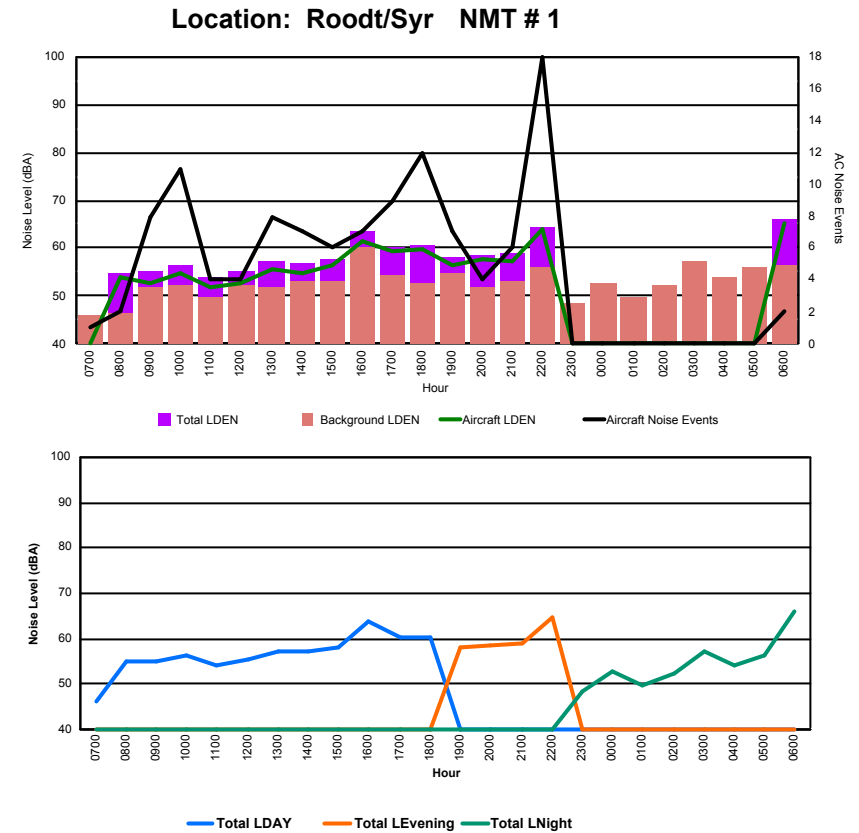

Luxembourg Airport Noise Distribution by Hour

Between 25/05/2022 00:00:00 and 25/05/2022 23:59:59 (Local Time)

Day	Aircraft Events	Total LDEN dB(A)	Aircraft LDEN dB(A)	Background LDEN dB(A)	Total LDay dB(A)	Total LEvening dB(A)	Total LNight dB(A)	
25/05/22	7:00	1	46.2	32.1	46.0	46.2	-	-
25/05/22	8:00	2	54.9	54.1	46.5	54.9	-	-
25/05/22	9:00	8	55.2	52.7	51.9	55.2	-	-
25/05/22	10:00	11	56.4	54.6	52.3	56.4	-	-
25/05/22	11:00	4	54.0	51.8	49.8	54.0	-	-
25/05/22	12:00	4	55.4	52.6	52.3	55.4	-	-
25/05/22	13:00	8	57.1	55.7	51.8	57.1	-	-
25/05/22	14:00	7	57.0	54.8	53.1	57.0	-	-
25/05/22	15:00	6	57.9	56.3	53.1	57.9	-	-
25/05/22	16:00	7	63.7	61.4	60.2	63.7	-	-
25/05/22	17:00	9	60.3	59.2	54.2	60.3	-	-
25/05/22	18:00	12	60.5	59.8	52.7	60.5	-	-
25/05/22	19:00	7	58.3	56.3	54.6	-	58.3	-
25/05/22	20:00	4	58.5	57.7	51.9	-	58.5	-
25/05/22	21:00	6	58.8	57.4	53.1	-	58.8	-
25/05/22	22:00	18	64.5	63.9	56.1	-	64.5	-
25/05/22	23:00	-	48.4	-	48.4	-	-	48.4
26/05/22	0:00	-	52.6	-	52.6	-	-	52.6
26/05/22	1:00	-	49.7	-	49.7	-	-	49.7
26/05/22	2:00	-	52.2	-	52.2	-	-	52.2
26/05/22	3:00	-	57.3	-	57.3	-	-	57.3
26/05/22	4:00	-	53.9	-	53.9	-	-	53.9
26/05/22	5:00	-	56.2	-	56.2	-	-	56.2
26/05/22	6:00	2	65.9	65.4	56.5	-	-	65.9
		116	58.9	57.3	53.9	58.2	60.9	58.5