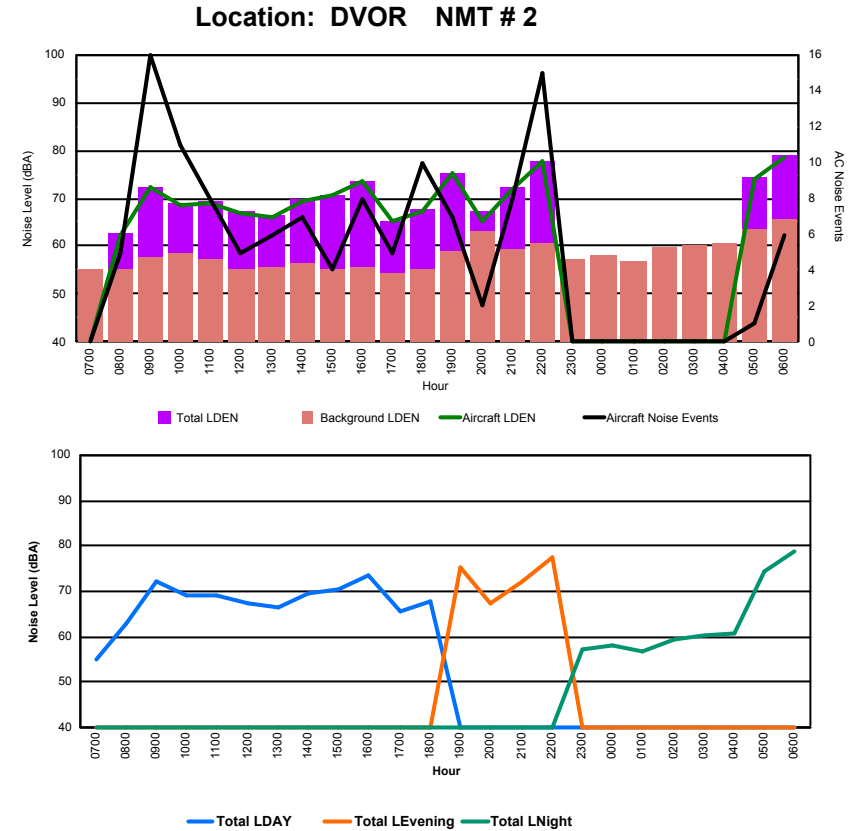

Luxembourg Airport Noise Distribution by Hour

Between 24/05/2022 00:00:00 and 24/05/2022 23:59:59 (Local Time)

Day	Aircraft Events	Total LDEN dB(A)	Aircraft LDEN dB(A)	Background LDEN dB(A)	Total LDay dB(A)	Total LEvening dB(A)	Total LNight dB(A)
24/05/22	7:00	-	55.0	-	55.2	55.0	-
24/05/22	8:00	5	62.9	62.2	55.0	62.9	-
24/05/22	9:00	16	72.4	72.3	57.9	72.4	-
24/05/22	10:00	11	69.1	68.7	58.4	69.1	-
24/05/22	11:00	8	69.3	69.1	57.2	69.3	-
24/05/22	12:00	5	67.3	67.0	55.2	67.3	-
24/05/22	13:00	6	66.4	66.0	55.8	66.4	-
24/05/22	14:00	7	69.6	69.3	56.6	69.6	-
24/05/22	15:00	4	70.6	70.5	55.3	70.6	-
24/05/22	16:00	8	73.4	73.4	55.8	73.4	-
24/05/22	17:00	5	65.4	65.0	54.5	65.4	-
24/05/22	18:00	10	67.7	67.5	55.2	67.7	-
24/05/22	19:00	7	75.2	75.1	58.8	-	75.2
24/05/22	20:00	2	67.3	65.0	63.3	-	67.3
24/05/22	21:00	8	72.1	71.9	59.4	-	72.1
24/05/22	22:00	15	77.7	77.6	60.6	-	77.7
24/05/22	23:00	-	57.4	-	57.4	-	57.4
25/05/22	0:00	-	58.0	-	58.0	-	58.0
25/05/22	1:00	-	56.8	-	56.8	-	56.8
25/05/22	2:00	-	59.5	-	59.6	-	59.5
25/05/22	3:00	-	60.2	-	60.2	-	60.2
25/05/22	4:00	-	60.8	-	60.8	-	60.8
25/05/22	5:00	1	74.3	73.9	63.6	-	74.3
25/05/22	6:00	6	78.8	78.6	65.8	-	78.8
	124	71.2	71.0	59.4	69.1	74.5	71.3