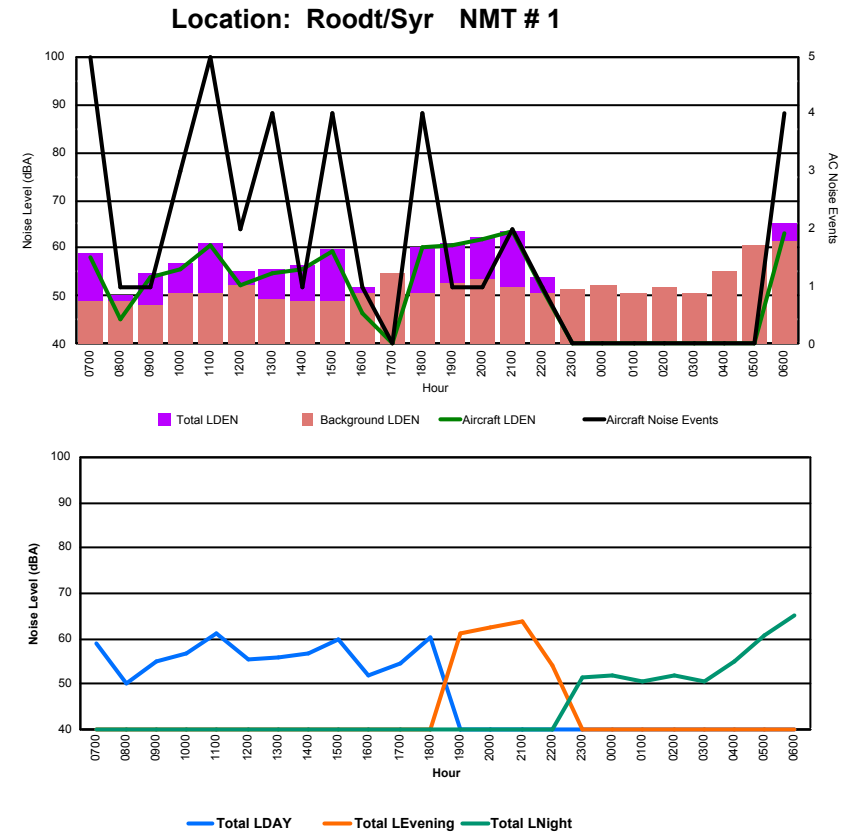

Luxembourg Airport Noise Distribution by Hour

Between 07/05/2022 00:00:00 and 07/05/2022 23:59:59 (Local Time)

Day	Aircraft Events	Total LDEN dB(A)	Aircraft LDEN dB(A)	Background LDEN dB(A)	Total LDay dB(A)	Total LEvening dB(A)	Total LNight dB(A)	
07/05/22	7:00	5	58.8	58.3	48.9	58.8	-	-
07/05/22	8:00	1	50.3	45.3	48.8	50.3	-	-
07/05/22	9:00	1	54.9	53.9	48.2	54.9	-	-
07/05/22	10:00	3	56.9	55.7	50.8	56.9	-	-
07/05/22	11:00	5	61.1	60.7	50.8	61.1	-	-
07/05/22	12:00	2	55.3	52.3	52.4	55.3	-	-
07/05/22	13:00	4	55.8	54.7	49.4	55.8	-	-
07/05/22	14:00	1	56.6	55.7	48.9	56.6	-	-
07/05/22	15:00	4	59.7	59.3	48.9	59.7	-	-
07/05/22	16:00	1	52.0	46.3	50.7	52.0	-	-
07/05/22	17:00	-	54.7	-	54.8	54.7	-	-
07/05/22	18:00	4	60.4	60.0	50.8	60.4	-	-
07/05/22	19:00	1	61.2	60.5	52.5	-	61.2	-
07/05/22	20:00	1	62.3	61.7	53.7	-	62.3	-
07/05/22	21:00	2	63.7	63.4	52.0	-	63.7	-
07/05/22	22:00	1	54.1	51.6	50.5	-	54.1	-
07/05/22	23:00	-	51.5	-	51.5	-	-	51.5
08/05/22	0:00	-	52.1	-	52.2	-	-	52.1
08/05/22	1:00	-	50.7	-	50.7	-	-	50.7
08/05/22	2:00	-	52.0	-	52.0	-	-	52.0
08/05/22	3:00	-	50.8	-	50.8	-	-	50.8
08/05/22	4:00	-	54.9	-	55.0	-	-	54.9
08/05/22	5:00	-	60.8	-	60.8	-	-	60.8
08/05/22	6:00	4	65.2	63.1	61.4	-	-	65.2
	40	58.7	57.1	53.8	57.4	61.5	58.4