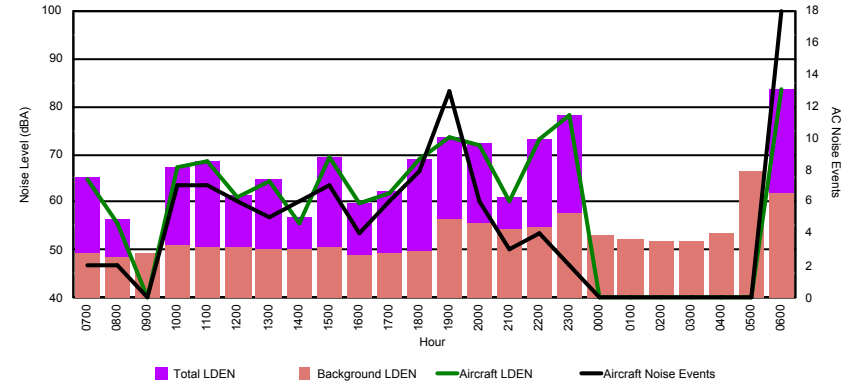

Luxembourg Airport Noise Distribution by Hour

Between 08/05/2022 00:00:00 and 08/05/2022 23:59:59 (Local Time)

Day	Aircraft Events	Total LDEN dB (A)	Aircraft LDEN dB(A)	Background LDEN dB(A)	Total LDay dB(A)	Total LEvening dB(A)	Total LNight dB (A)
08/05/22 7:00	2	65.1	64.9	49.5	65.1	-	-
08/05/22 8:00	2	56.3	55.5	48.7	56.3	-	-
08/05/22 9:00	-	49.5	-	49.5	49.5	-	-
08/05/22 10:00	7	67.2	67.1	51.0	67.2	-	-
08/05/22 11:00	7	68.5	68.5	50.6	68.5	-	-
08/05/22 12:00	6	61.5	61.2	50.8	61.5	-	-
08/05/22 13:00	5	64.6	64.5	50.2	64.6	-	-
08/05/22 14:00	6	56.7	55.7	50.0	56.7	-	-
08/05/22 15:00	7	69.5	69.4	50.6	69.5	-	-
08/05/22 16:00	4	59.9	59.6	48.8	59.9	-	-
08/05/22 17:00	6	62.1	61.9	49.4	62.1	-	-
08/05/22 18:00	8	69.1	69.0	49.9	69.1	-	-
08/05/22 19:00	13	73.5	73.5	56.6	-	73.5	-
08/05/22 20:00	6	72.1	72.0	55.8	-	72.1	-
08/05/22 21:00	3	61.1	60.1	54.4	-	61.1	-
08/05/22 22:00	4	73.3	73.3	54.6	-	73.3	-
08/05/22 23:00	2	78.3	78.3	57.6	-	-	78.3
09/05/22 0:00	-	53.3	-	53.3	-	-	53.3
09/05/22 1:00	-	52.3	-	52.3	-	-	52.3
09/05/22 2:00	-	51.8	-	51.8	-	-	51.8
09/05/22 3:00	-	51.9	-	51.9	-	-	51.9
09/05/22 4:00	-	53.5	-	53.5	-	-	53.5
09/05/22 5:00	-	66.3	-	66.4	-	-	66.3
09/05/22 6:00	18	83.6	83.6	61.7	-	-	83.6
	106	72.3	72.2	56.2	65.3	71.9	75.8

Location: DVOR NMT # 2