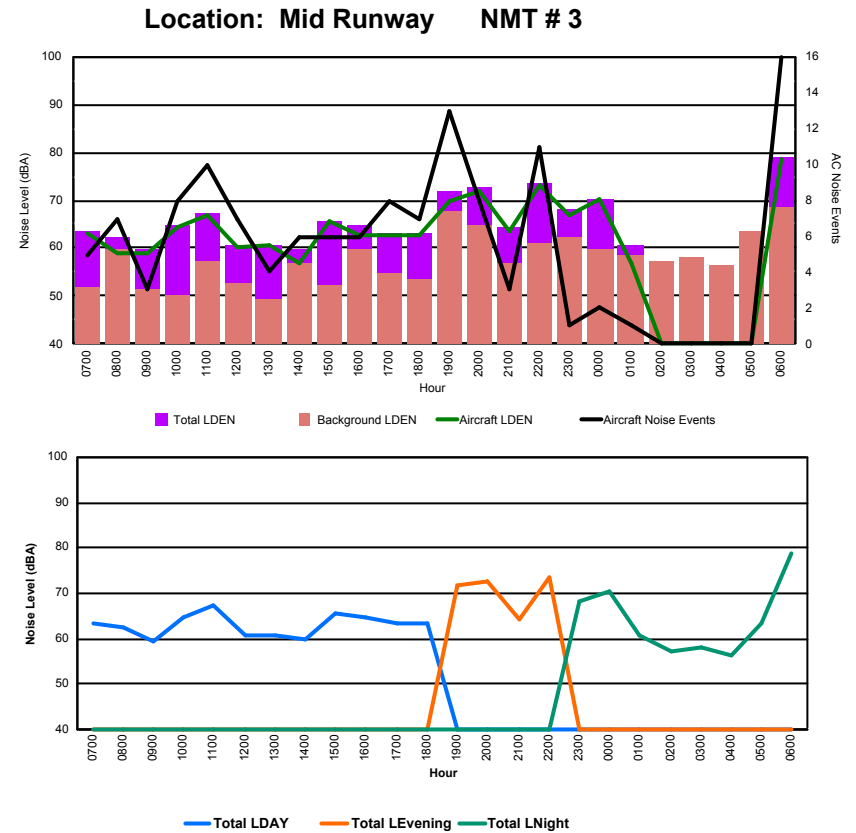

Location: DVOR NMT # 2

Luxembourg Airport Noise Distribution by Hour

Between 22/05/2022 00:00:00 and 22/05/2022 23:59:59 (Local Time)

Day	Aircraft Events	Total LDEN dB (A)	Aircraft LDEN dB(A)	Background LDEN dB(A)	Total LDay dB(A)	Total LEvening dB(A)	Total LNight dB (A)	
22/05/22	7:00	5	63.5	63.2	51.8	63.5	-	-
22/05/22	8:00	7	62.4	59.0	59.9	62.4	-	-
22/05/22	9:00	3	59.6	58.9	51.4	59.6	-	-
22/05/22	10:00	8	64.7	64.5	50.4	64.7	-	-
22/05/22	11:00	10	67.4	67.0	57.2	67.4	-	-
22/05/22	12:00	7	60.7	60.0	52.8	60.7	-	-
22/05/22	13:00	4	60.8	60.5	49.2	60.8	-	-
22/05/22	14:00	6	59.8	57.0	56.7	59.8	-	-
22/05/22	15:00	6	65.8	65.6	52.2	65.8	-	-
22/05/22	16:00	6	64.6	62.9	59.8	64.6	-	-
22/05/22	17:00	8	63.3	62.7	54.8	63.3	-	-
22/05/22	18:00	7	63.3	62.9	53.6	63.3	-	-
22/05/22	19:00	13	71.9	69.7	67.9	-	71.9	-
22/05/22	20:00	8	72.6	71.9	64.7	-	72.6	-
22/05/22	21:00	3	64.4	63.5	56.9	-	64.4	-
22/05/22	22:00	11	73.5	73.2	61.1	-	73.5	-
22/05/22	23:00	1	68.1	66.7	62.4	-	-	68.1
23/05/22	0:00	2	70.4	70.1	59.7	-	-	70.4
23/05/22	1:00	1	60.7	56.9	58.5	-	-	60.7
23/05/22	2:00	-	57.3	-	57.2	-	-	57.3
23/05/22	3:00	-	58.1	-	58.1	-	-	58.1
23/05/22	4:00	-	56.5	-	56.5	-	-	56.5
23/05/22	5:00	-	63.5	-	63.5	-	-	63.5
23/05/22	6:00	16	78.8	78.5	68.5	-	-	78.8
	132	68.9	68.2	60.9	63.6	71.7	70.9	