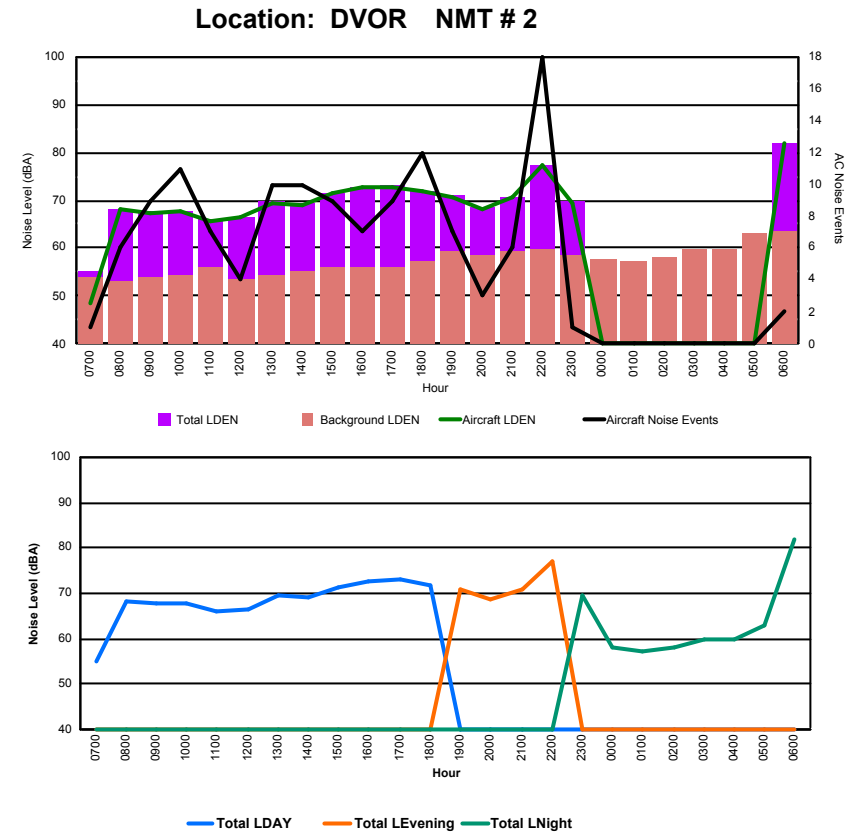

Luxembourg Airport Noise Distribution by Hour

Between 25/05/2022 00:00:00 and 25/05/2022 23:59:59 (Local Time)

Day	Aircraft Events	Total LDEN dB(A)	Aircraft LDEN dB(A)	Background LDEN dB(A)	Total LDay dB(A)	Total LEvening dB(A)	Total LNight dB(A)	
25/05/22	7:00	1	55.0	48.4	54.0	55.0	-	-
25/05/22	8:00	6	68.2	68.1	53.2	68.2	-	-
25/05/22	9:00	9	67.6	67.4	54.1	67.6	-	-
25/05/22	10:00	11	67.9	67.7	54.5	67.9	-	-
25/05/22	11:00	7	66.2	65.7	56.1	66.2	-	-
25/05/22	12:00	4	66.5	66.3	53.7	66.5	-	-
25/05/22	13:00	10	69.6	69.5	54.4	69.6	-	-
25/05/22	14:00	10	69.2	69.0	55.0	69.2	-	-
25/05/22	15:00	9	71.5	71.3	55.9	71.5	-	-
25/05/22	16:00	7	72.7	72.6	56.0	72.7	-	-
25/05/22	17:00	9	73.0	72.9	56.0	73.0	-	-
25/05/22	18:00	12	71.9	71.8	57.2	71.9	-	-
25/05/22	19:00	7	71.1	70.8	59.2	-	71.1	-
25/05/22	20:00	3	68.7	68.3	58.4	-	68.7	-
25/05/22	21:00	6	70.8	70.5	59.4	-	70.8	-
25/05/22	22:00	18	77.2	77.2	59.7	-	77.2	-
25/05/22	23:00	1	69.7	69.3	58.5	-	-	69.7
26/05/22	0:00	-	57.9	-	57.9	-	-	57.9
26/05/22	1:00	-	57.4	-	57.4	-	-	57.4
26/05/22	2:00	-	58.2	-	58.2	-	-	58.2
26/05/22	3:00	-	59.7	-	59.7	-	-	59.7
26/05/22	4:00	-	59.8	-	59.8	-	-	59.8
26/05/22	5:00	-	63.0	-	63.0	-	-	63.0
26/05/22	6:00	2	81.7	81.7	63.6	-	-	81.7
	132	71.8	71.6	58.2	69.7	73.3	73.1