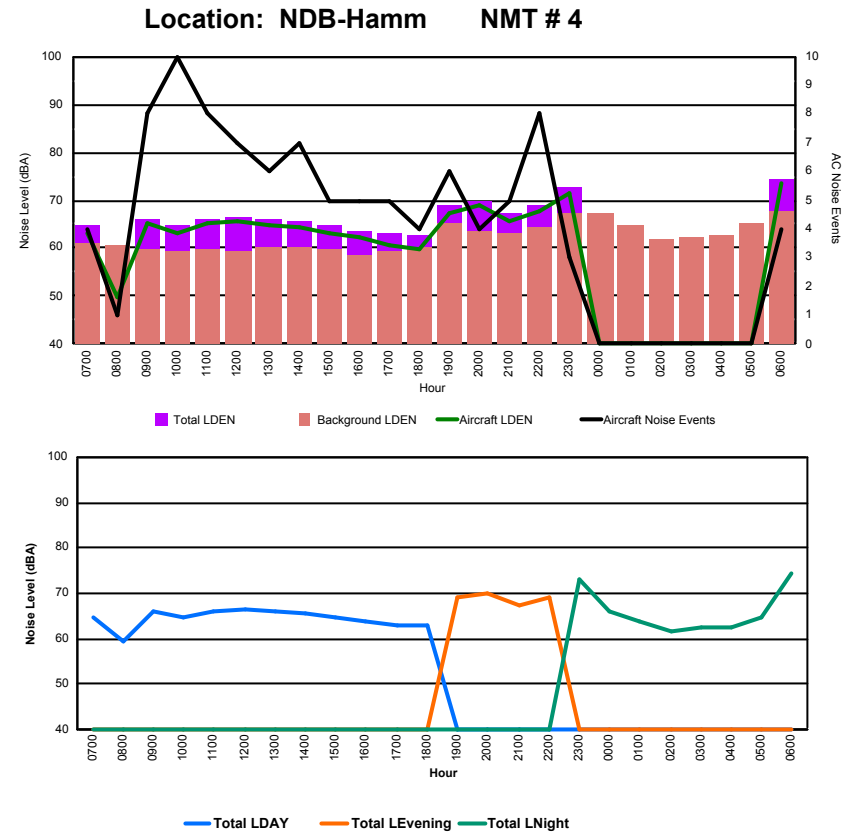

Location: Mid Runway NMT # 3

Luxembourg Airport Noise Distribution by Hour

Between 07/05/2022 00:00:00 and 07/05/2022 23:59:59 (Local Time)

Day	Aircraft Events	Total LDEN dB(A)	Aircraft LDEN dB(A)	Background LDEN dB(A)	Total LDay dB(A)	Total LEvening dB(A)	Total LNight dB(A)
07/05/22 7:00	4	64.6	63.0	61.0	64.6	-	-
07/05/22 8:00	1	59.5	49.7	60.8	59.5	-	-
07/05/22 9:00	8	66.0	65.0	59.6	66.0	-	-
07/05/22 10:00	10	64.8	63.3	59.5	64.8	-	-
07/05/22 11:00	8	66.2	65.2	59.6	66.2	-	-
07/05/22 12:00	7	66.5	65.6	59.5	66.5	-	-
07/05/22 13:00	6	66.0	64.8	60.3	66.0	-	-
07/05/22 14:00	7	65.6	64.2	60.2	65.6	-	-
07/05/22 15:00	5	64.7	63.1	59.7	64.7	-	-
07/05/22 16:00	5	63.7	62.2	58.6	63.7	-	-
07/05/22 17:00	5	63.0	60.8	59.2	63.0	-	-
07/05/22 18:00	4	62.8	59.7	60.0	62.8	-	-
07/05/22 19:00	6	69.1	67.1	65.0	-	69.1	-
07/05/22 20:00	4	69.9	68.8	63.4	-	69.9	-
07/05/22 21:00	5	67.5	65.6	63.0	-	67.5	-
07/05/22 22:00	8	69.1	67.6	64.4	-	69.1	-
07/05/22 23:00	3	72.9	71.6	67.2	-	-	72.9
08/05/22 0:00	-	66.2	-	67.4	-	-	66.2
08/05/22 1:00	-	63.8	-	64.6	-	-	63.8
08/05/22 2:00	-	61.6	-	62.0	-	-	61.6
08/05/22 3:00	-	62.3	-	62.3	-	-	62.3
08/05/22 4:00	-	62.7	-	62.8	-	-	62.7
08/05/22 5:00	-	64.8	-	65.0	-	-	64.8
08/05/22 6:00	4	74.4	73.6	67.7	-	-	74.4
	100	67.3	65.5	63.2	64.8	69.0	68.9