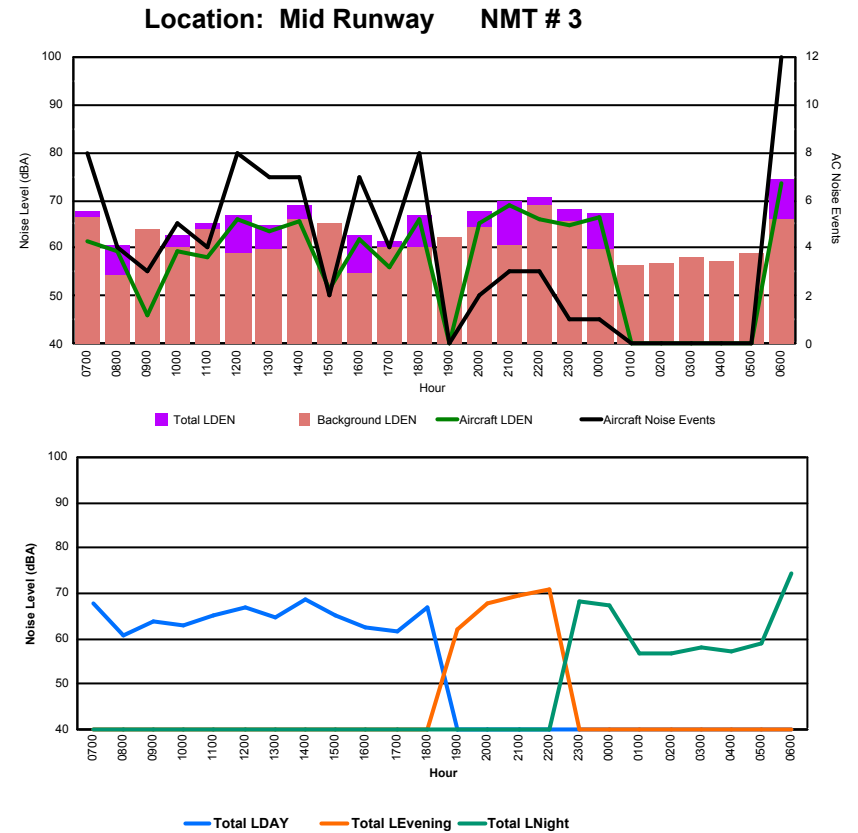

Location: DVOR NMT # 2

Luxembourg Airport Noise Distribution by Hour

Between 21/05/2022 00:00:00 and 21/05/2022 23:59:59 (Local Time)

Day	Aircraft Events	Total LDEN dB(A)	Aircraft LDEN dB(A)	Background LDEN dB(A)	Total LDay dB(A)	Total LEvening dB(A)	Total LNight dB(A)
21/05/22 7:00	8	67.7	61.6	66.5	67.7	-	-
21/05/22 8:00	4	60.6	59.4	54.3	60.6	-	-
21/05/22 9:00	3	63.9	45.9	63.8	63.9	-	-
21/05/22 10:00	5	62.8	59.5	60.1	62.8	-	-
21/05/22 11:00	4	65.0	58.3	64.0	65.0	-	-
21/05/22 12:00	8	66.7	66.0	58.9	66.7	-	-
21/05/22 13:00	7	64.9	63.4	59.7	64.9	-	-
21/05/22 14:00	7	68.8	65.5	66.0	68.8	-	-
21/05/22 15:00	2	65.2	51.5	65.0	65.2	-	-
21/05/22 16:00	7	62.6	61.8	54.8	62.6	-	-
21/05/22 17:00	4	61.5	56.0	60.0	61.5	-	-
21/05/22 18:00	8	67.0	66.0	60.1	67.0	-	-
21/05/22 19:00	-	62.1	-	62.1	-	62.1	-
21/05/22 20:00	2	67.7	65.1	64.3	-	67.7	-
21/05/22 21:00	3	69.6	69.0	60.5	-	69.6	-
21/05/22 22:00	3	70.7	66.2	68.9	-	70.7	-
21/05/22 23:00	1	68.2	64.9	65.5	-	-	68.2
22/05/22 0:00	1	67.2	66.3	59.8	-	-	67.2
22/05/22 1:00	-	56.6	-	56.6	-	-	56.6
22/05/22 2:00	-	56.7	-	56.7	-	-	56.7
22/05/22 3:00	-	58.0	-	58.0	-	-	58.0
22/05/22 4:00	-	57.3	-	57.3	-	-	57.3
22/05/22 5:00	-	59.1	-	59.1	-	-	59.1
22/05/22 6:00	12	74.2	73.6	66.2	-	-	74.2
	89	66.6	64.3	62.9	65.4	68.5	67.1