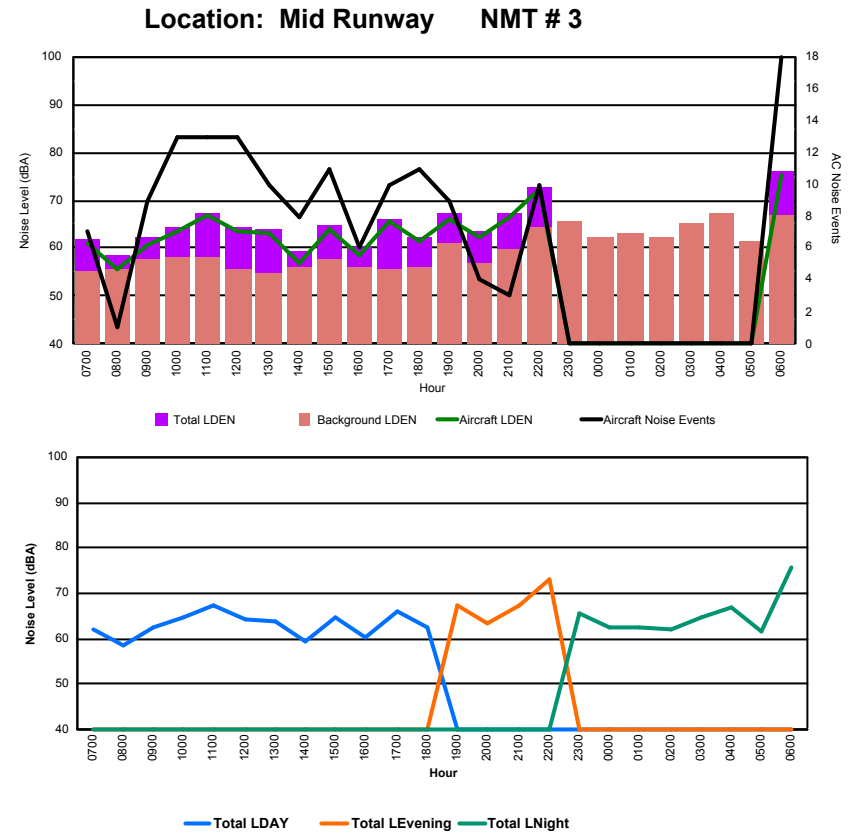

Location: DVOR NMT # 2

Luxembourg Airport Noise Distribution by Hour

Between 06/05/2022 00:00:00 and 06/05/2022 23:59:59 (Local Time)

Day	Aircraft Events	Total LDEN dB(A)	Aircraft LDEN dB(A)	Background LDEN dB(A)	Total LDay dB(A)	Total LEvening dB(A)	Total LNight dB(A)	
06/05/22	7:00	7	61.9	60.9	55.2	61.9	-	-
06/05/22	8:00	1	58.5	55.5	55.5	58.5	-	-
06/05/22	9:00	9	62.5	60.8	57.5	62.5	-	-
06/05/22	10:00	13	64.5	63.5	58.2	64.5	-	-
06/05/22	11:00	13	67.2	66.7	58.0	67.2	-	-
06/05/22	12:00	13	64.2	63.6	55.7	64.2	-	-
06/05/22	13:00	10	63.8	63.3	54.7	63.8	-	-
06/05/22	14:00	8	59.4	56.9	56.0	59.4	-	-
06/05/22	15:00	11	64.9	64.0	57.8	64.9	-	-
06/05/22	16:00	6	60.4	58.4	56.1	60.4	-	-
06/05/22	17:00	10	66.0	65.5	55.8	66.0	-	-
06/05/22	18:00	11	62.5	61.5	56.1	62.5	-	-
06/05/22	19:00	9	67.3	66.2	60.9	-	67.3	-
06/05/22	20:00	4	63.5	62.5	56.7	-	63.5	-
06/05/22	21:00	3	67.3	66.5	59.9	-	67.3	-
06/05/22	22:00	10	72.9	72.3	64.3	-	72.9	-
06/05/22	23:00	-	65.4	-	65.5	-	-	65.4
07/05/22	0:00	-	62.3	-	62.5	-	-	62.3
07/05/22	1:00	-	62.7	-	63.0	-	-	62.7
07/05/22	2:00	-	62.2	-	62.4	-	-	62.2
07/05/22	3:00	-	64.9	-	65.0	-	-	64.9
07/05/22	4:00	-	66.9	-	67.1	-	-	66.9
07/05/22	5:00	-	61.5	-	61.6	-	-	61.5
07/05/22	6:00	18	75.9	75.4	66.8	-	-	75.9
	156	66.9	65.5	61.6	63.7	69.1	68.5	