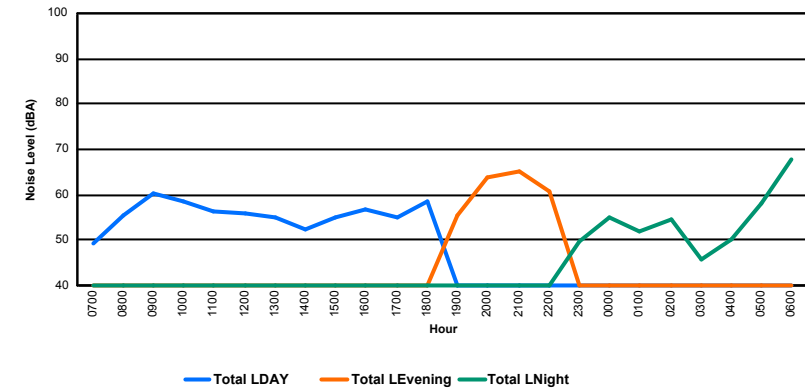

Luxembourg Airport Noise Distribution by Hour

Between 13/05/2022 00:00:00 and 13/05/2022 23:59:59 (Local Time)

Day	Aircraft Events	Total LDEN dB (A)	Aircraft LDEN dB(A)	Background LDEN dB(A)	Total LDay dB(A)	Total LEvening dB(A)	Total LNight dB (A)
13/05/22 7:00	1	49.4	41.7	48.7	49.4	-	-
13/05/22 8:00	4	55.5	54.9	46.6	55.5	-	-
13/05/22 9:00	9	60.3	59.7	51.7	60.3	-	-
13/05/22 10:00	11	58.5	57.6	51.8	58.5	-	-
13/05/22 11:00	7	56.5	55.2	50.8	56.5	-	-
13/05/22 12:00	6	55.9	54.5	50.7	55.9	-	-
13/05/22 13:00	4	55.0	52.3	51.7	55.0	-	-
13/05/22 14:00	4	52.5	48.8	50.3	52.5	-	-
13/05/22 15:00	4	55.0	53.4	50.0	55.0	-	-
13/05/22 16:00	9	56.9	55.8	50.8	56.9	-	-
13/05/22 17:00	7	55.1	52.7	51.6	55.1	-	-
13/05/22 18:00	11	58.7	57.6	52.7	58.7	-	-
13/05/22 19:00	2	55.5	51.8	53.1	-	55.5	-
13/05/22 20:00	7	63.9	63.3	55.6	-	63.9	-
13/05/22 21:00	10	65.1	64.6	55.3	-	65.1	-
13/05/22 22:00	13	60.8	59.7	54.4	-	60.8	-
13/05/22 23:00	-	49.5	-	49.5	-	-	49.5
14/05/22 0:00	-	55.1	-	55.1	-	-	55.1
14/05/22 1:00	-	51.9	-	52.0	-	-	51.9
14/05/22 2:00	-	54.5	-	54.6	-	-	54.5
14/05/22 3:00	-	45.8	-	45.8	-	-	45.8
14/05/22 4:00	-	50.1	-	50.1	-	-	50.1
14/05/22 5:00	-	58.2	-	58.2	-	-	58.2
14/05/22 6:00	2	67.8	67.1	60.0	-	-	67.8
	111	59.3	58.0	53.4	56.5	62.6	59.8

Location: Roodt/Syr NMT # 1