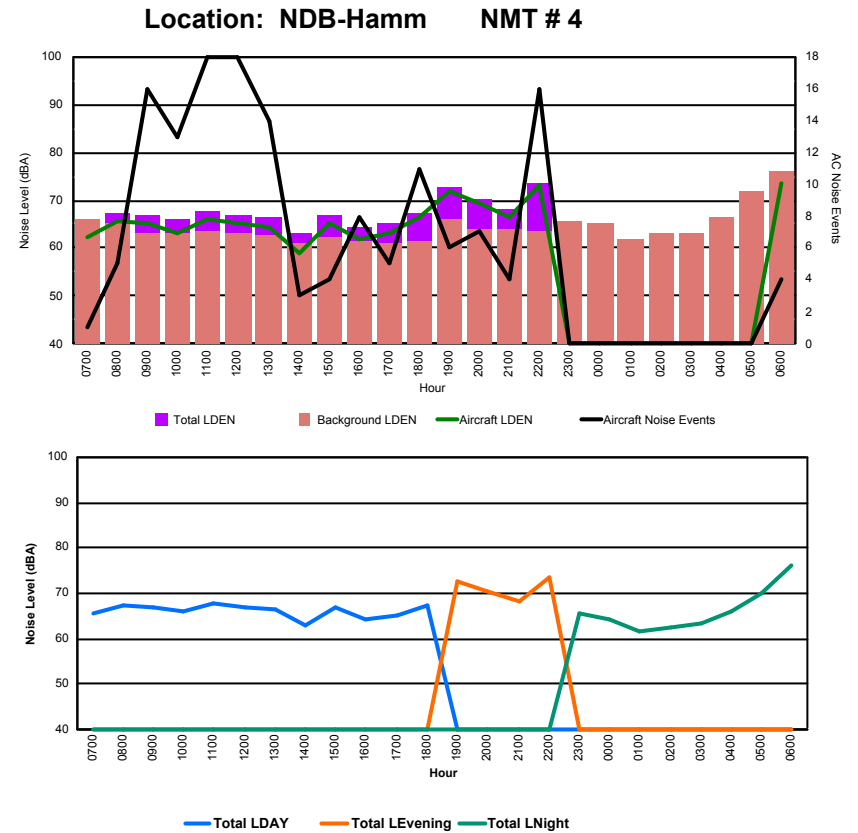

Luxembourg Airport Noise Distribution by Hour

Between 03/05/2022 00:00:00 and 03/05/2022 23:59:59 (Local Time)

Day	Aircraft Events	Total LDEN dB (A)	Aircraft LDEN dB(A)	Background LDEN dB(A)	Total LDay dB(A)	Total LEvening dB(A)	Total LNight dB (A)	
03/05/22	7:00	1	65.7	62.5	65.9	65.7	-	-
03/05/22	8:00	5	67.3	65.8	65.3	67.3	-	-
03/05/22	9:00	16	67.0	65.2	63.3	67.0	-	-
03/05/22	10:00	13	65.9	63.3	63.0	65.9	-	-
03/05/22	11:00	18	67.7	66.1	63.4	67.7	-	-
03/05/22	12:00	18	67.0	65.2	63.1	67.0	-	-
03/05/22	13:00	14	66.4	64.4	62.6	66.4	-	-
03/05/22	14:00	3	63.0	59.0	61.0	63.0	-	-
03/05/22	15:00	4	66.9	65.2	62.3	66.9	-	-
03/05/22	16:00	8	64.4	61.7	61.3	64.4	-	-
03/05/22	17:00	5	65.3	63.3	61.0	65.3	-	-
03/05/22	18:00	11	67.5	66.4	61.3	67.5	-	-
03/05/22	19:00	6	72.8	71.9	66.0	-	72.8	-
03/05/22	20:00	7	70.4	69.3	64.1	-	70.4	-
03/05/22	21:00	4	68.3	66.5	63.8	-	68.3	-
03/05/22	22:00	16	73.5	73.1	63.7	-	73.5	-
03/05/22	23:00	-	65.8	-	65.8	-	-	65.8
04/05/22	0:00	-	64.4	-	65.1	-	-	64.4
04/05/22	1:00	-	61.6	-	62.0	-	-	61.6
04/05/22	2:00	-	62.5	-	63.0	-	-	62.5
04/05/22	3:00	-	63.2	-	63.3	-	-	63.2
04/05/22	4:00	-	66.1	-	66.6	-	-	66.1
04/05/22	5:00	-	70.2	-	71.7	-	-	70.2
04/05/22	6:00	4	76.0	73.4	75.9	-	-	76.0
	153	68.7	66.4	66.5	66.4	71.7	69.2