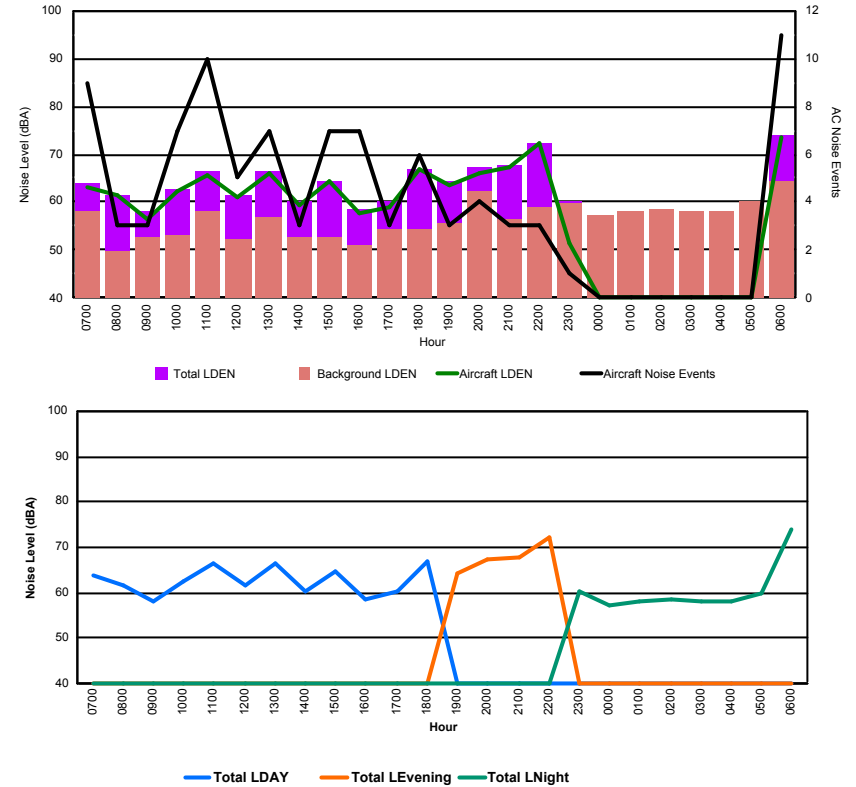

Luxembourg Airport Noise Distribution by Hour

Between 07/05/2022 00:00:00 and 07/05/2022 23:59:59 (Local Time)

Day	Aircraft Events	Total LDEN dB(A)	Aircraft LDEN dB(A)	Background LDEN dB(A)	Total LDay dB(A)	Total LEvening dB(A)	Total LNight dB(A)
07/05/22 7:00	9	64.0	63.0	58.1	64.0	-	-
07/05/22 8:00	3	61.6	61.3	49.8	61.6	-	-
07/05/22 9:00	3	58.0	56.5	52.9	58.0	-	-
07/05/22 10:00	7	62.7	62.3	53.1	62.7	-	-
07/05/22 11:00	10	66.5	65.8	58.3	66.5	-	-
07/05/22 12:00	5	61.5	61.0	52.3	61.5	-	-
07/05/22 13:00	7	66.5	66.0	56.8	66.5	-	-
07/05/22 14:00	3	60.4	59.5	52.7	60.4	-	-
07/05/22 15:00	7	64.5	64.2	52.8	64.5	-	-
07/05/22 16:00	7	58.4	57.5	51.1	58.4	-	-
07/05/22 17:00	3	60.3	59.1	54.2	60.3	-	-
07/05/22 18:00	6	67.0	66.7	54.4	67.0	-	-
07/05/22 19:00	3	64.3	63.6	55.7	-	64.3	-
07/05/22 20:00	4	67.4	65.9	62.1	-	67.4	-
07/05/22 21:00	3	67.8	67.5	56.3	-	67.8	-
07/05/22 22:00	3	72.3	72.1	58.9	-	72.3	-
07/05/22 23:00	1	60.4	51.6	59.8	-	-	60.4
08/05/22 0:00	-	57.4	-	57.4	-	-	57.4
08/05/22 1:00	-	58.1	-	58.1	-	-	58.1
08/05/22 2:00	-	58.5	-	58.5	-	-	58.5
08/05/22 3:00	-	58.0	-	58.0	-	-	58.0
08/05/22 4:00	-	58.1	-	58.1	-	-	58.1
08/05/22 5:00	-	59.9	-	60.0	-	-	59.9
08/05/22 6:00	11	73.8	73.4	64.3	-	-	73.8
	95	65.6	64.9	57.8	63.6	68.9	65.6

Location: Mid Runway NMT # 3