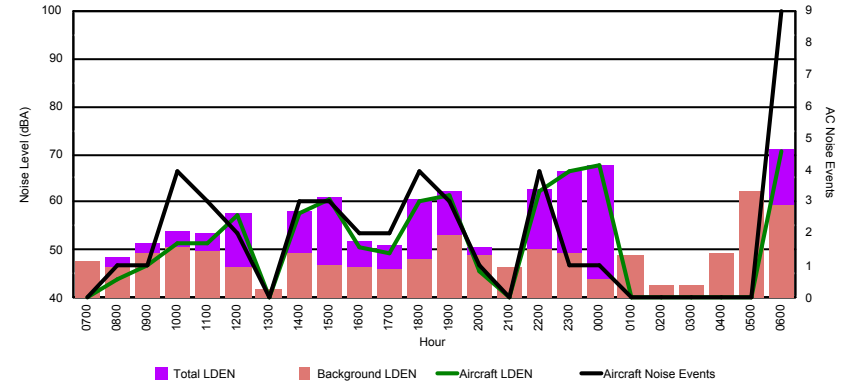

Luxembourg Airport Noise Distribution by Hour

Between 01/05/2022 00:00:00 and 01/05/2022 23:59:59 (Local Time)

Day	Aircraft Events	Total LDEN dB (A)	Aircraft LDEN dB(A)	Background LDEN dB(A)	Total LDay dB(A)	Total LEvening dB(A)	Total LNight dB (A)
01/05/22 7:00	-	47.6	-	47.6	47.6	-	-
01/05/22 8:00	1	48.4	44.1	46.3	48.4	-	-
01/05/22 9:00	1	51.3	46.7	49.5	51.3	-	-
01/05/22 10:00	4	54.0	51.4	50.7	54.0	-	-
01/05/22 11:00	3	53.7	51.5	49.9	53.7	-	-
01/05/22 12:00	2	57.5	57.1	46.5	57.5	-	-
01/05/22 13:00	-	41.8	-	41.8	41.8	-	-
01/05/22 14:00	3	58.3	57.7	49.2	58.3	-	-
01/05/22 15:00	3	60.9	60.8	46.9	60.9	-	-
01/05/22 16:00	2	51.9	50.5	46.4	51.9	-	-
01/05/22 17:00	2	50.9	49.2	46.1	50.9	-	-
01/05/22 18:00	4	60.7	60.4	48.3	60.7	-	-
01/05/22 19:00	3	62.1	61.5	53.2	-	62.1	-
01/05/22 20:00	1	50.5	45.6	48.9	-	50.5	-
01/05/22 21:00	-	46.5	-	46.5	-	46.5	-
01/05/22 22:00	4	62.7	62.4	50.1	-	62.7	-
01/05/22 23:00	1	66.6	66.4	49.4	-	-	66.6
02/05/22 0:00	1	67.7	67.6	44.1	-	-	67.7
02/05/22 1:00	-	48.8	-	48.9	-	-	48.8
02/05/22 2:00	-	42.8	-	42.8	-	-	42.8
02/05/22 3:00	-	42.8	-	42.8	-	-	42.8
02/05/22 4:00	-	49.4	-	49.4	-	-	49.4
02/05/22 5:00	-	62.1	-	62.3	-	-	62.1
02/05/22 6:00	9	71.1	70.8	59.4	-	-	71.1
	44	61.4	60.9	52.3	55.9	59.6	65.0

Location: Roodt/Syr NMT # 1