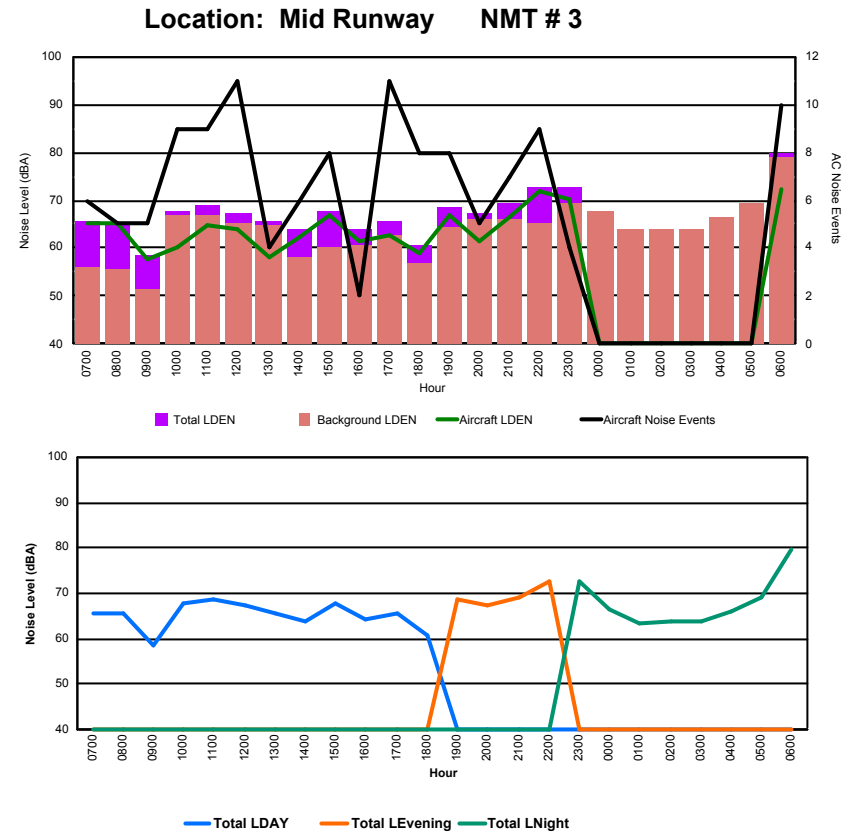

Luxembourg Airport Noise Distribution by Hour

Between 20/05/2022 00:00:00 and 20/05/2022 23:59:59 (Local Time)

Day	Aircraft Events	Total LDEN dB (A)	Aircraft LDEN dB(A)	Background LDEN dB(A)	Total LDay dB(A)	Total LEvening dB(A)	Total LNight dB (A)
20/05/22 7:00	6	65.6	65.1	55.9	65.6	-	-
20/05/22 8:00	5	65.4	65.0	55.6	65.4	-	-
20/05/22 9:00	5	58.6	57.8	51.4	58.6	-	-
20/05/22 10:00	9	67.9	60.4	67.0	67.9	-	-
20/05/22 11:00	9	68.9	64.7	66.9	68.9	-	-
20/05/22 12:00	11	67.4	63.8	65.0	67.4	-	-
20/05/22 13:00	4	65.7	58.1	64.9	65.7	-	-
20/05/22 14:00	6	63.9	62.5	58.0	63.9	-	-
20/05/22 15:00	8	67.7	66.8	60.3	67.7	-	-
20/05/22 16:00	2	64.1	61.4	60.7	64.1	-	-
20/05/22 17:00	11	65.8	62.8	62.8	65.8	-	-
20/05/22 18:00	8	60.8	58.8	56.8	60.8	-	-
20/05/22 19:00	8	68.7	66.9	64.2	-	68.7	-
20/05/22 20:00	5	67.3	61.6	66.0	-	67.3	-
20/05/22 21:00	7	69.2	66.5	65.9	-	69.2	-
20/05/22 22:00	9	72.6	71.8	65.4	-	72.6	-
20/05/22 23:00	4	72.7	70.3	69.3	-	-	72.7
21/05/22 0:00	-	66.4	-	67.6	-	-	66.4
21/05/22 1:00	-	63.5	-	63.8	-	-	63.5
21/05/22 2:00	-	63.8	-	64.1	-	-	63.8
21/05/22 3:00	-	64.0	-	64.1	-	-	64.0
21/05/22 4:00	-	66.1	-	66.3	-	-	66.1
21/05/22 5:00	-	69.1	-	69.2	-	-	69.1
21/05/22 6:00	10	79.7	72.4	78.8	-	-	79.7
	127	69.7	65.2	67.9	65.9	69.9	72.3