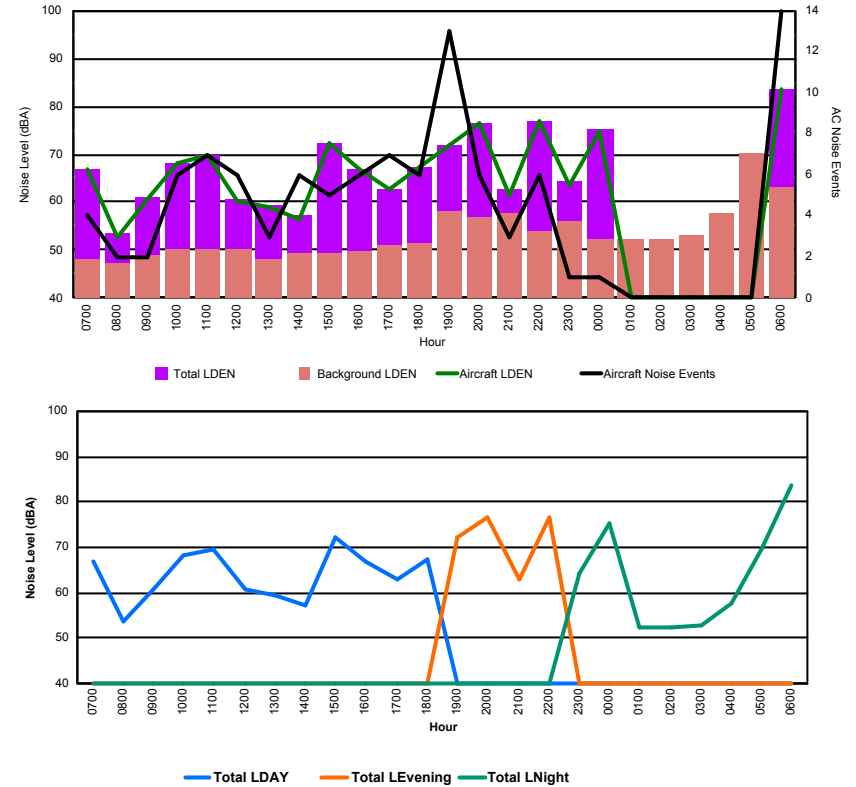

Luxembourg Airport Noise Distribution by Hour

Between 22/05/2022 00:00:00 and 22/05/2022 23:59:59 (Local Time)

Day	Aircraft Events	Total LDEN dB(A)	Aircraft LDEN dB(A)	Background LDEN dB(A)	Total LDay dB(A)	Total LEvening dB(A)	Total LNight dB(A)
22/05/22 7:00	4	67.0	66.9	48.0	67.0	-	-
22/05/22 8:00	2	53.6	52.5	47.2	53.6	-	-
22/05/22 9:00	2	60.9	60.6	49.0	60.9	-	-
22/05/22 10:00	6	68.1	68.0	50.0	68.1	-	-
22/05/22 11:00	7	69.7	69.6	50.4	69.7	-	-
22/05/22 12:00	6	60.8	60.4	50.3	60.8	-	-
22/05/22 13:00	3	59.2	58.8	48.3	59.2	-	-
22/05/22 14:00	6	57.2	56.4	49.3	57.2	-	-
22/05/22 15:00	5	72.3	72.3	49.5	72.3	-	-
22/05/22 16:00	6	66.8	66.7	49.9	66.8	-	-
22/05/22 17:00	7	62.9	62.6	50.9	62.9	-	-
22/05/22 18:00	6	67.2	67.1	51.4	67.2	-	-
22/05/22 19:00	13	72.0	71.8	58.1	-	72.0	-
22/05/22 20:00	6	76.6	76.6	56.8	-	76.6	-
22/05/22 21:00	3	62.9	61.4	57.9	-	62.9	-
22/05/22 22:00	6	76.8	76.8	53.9	-	76.8	-
22/05/22 23:00	1	64.3	63.6	56.0	-	-	64.3
23/05/22 0:00	1	75.1	75.0	52.2	-	-	75.1
23/05/22 1:00	-	52.2	-	52.2	-	-	52.2
23/05/22 2:00	-	52.2	-	52.2	-	-	52.2
23/05/22 3:00	-	53.0	-	53.0	-	-	53.0
23/05/22 4:00	-	57.7	-	57.7	-	-	57.7
23/05/22 5:00	-	69.6	-	70.2	-	-	69.6
23/05/22 6:00	14	83.7	83.7	63.2	-	-	83.7
	104	72.7	72.5	58.6	66.5	74.4	75.4

Location: DVOR NMT # 2