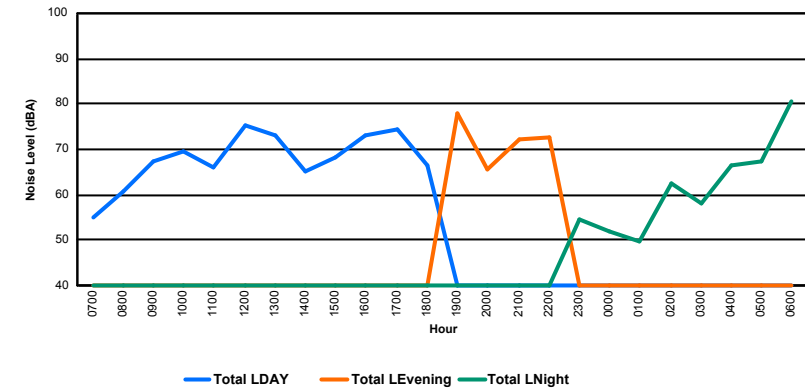

Luxembourg Airport Noise Distribution by Hour

Between 19/05/2022 00:00:00 and 19/05/2022 23:59:59 (Local Time)

Day	Aircraft Events	Total LDEN dB (A)	Aircraft LDEN dB(A)	Background LDEN dB(A)	Total LDay dB(A)	Total LEvening dB(A)	Total LNight dB (A)
19/05/22 7:00	-	55.1	-	55.3	55.1	-	-
19/05/22 8:00	2	60.8	59.9	53.5	60.8	-	-
19/05/22 9:00	9	67.3	67.1	54.4	67.3	-	-
19/05/22 10:00	10	69.6	69.4	55.2	69.6	-	-
19/05/22 11:00	7	66.0	65.6	55.9	66.0	-	-
19/05/22 12:00	8	75.2	75.1	54.2	75.2	-	-
19/05/22 13:00	9	72.9	72.8	54.2	72.9	-	-
19/05/22 14:00	7	65.1	64.7	54.6	65.1	-	-
19/05/22 15:00	5	68.3	68.0	56.8	68.3	-	-
19/05/22 16:00	8	73.0	72.9	55.2	73.0	-	-
19/05/22 17:00	11	74.2	74.1	54.6	74.2	-	-
19/05/22 18:00	6	66.6	66.4	53.5	66.6	-	-
19/05/22 19:00	7	78.0	78.0	55.7	-	78.0	-
19/05/22 20:00	3	65.4	64.9	55.4	-	65.4	-
19/05/22 21:00	3	72.2	72.1	56.6	-	72.2	-
19/05/22 22:00	5	72.8	72.8	52.4	-	72.8	-
19/05/22 23:00	-	54.5	-	54.5	-	-	54.5
20/05/22 0:00	-	52.1	-	52.1	-	-	52.1
20/05/22 1:00	-	49.9	-	49.9	-	-	49.9
20/05/22 2:00	-	62.5	-	62.5	-	-	62.5
20/05/22 3:00	-	58.0	-	58.1	-	-	58.0
20/05/22 4:00	-	66.3	-	66.4	-	-	66.3
20/05/22 5:00	-	67.2	-	67.6	-	-	67.2
20/05/22 6:00	13	80.5	80.4	62.3	-	-	80.5
	113	71.8	71.5	59.2	70.5	74.1	71.9

Location: DVOR NMT # 2