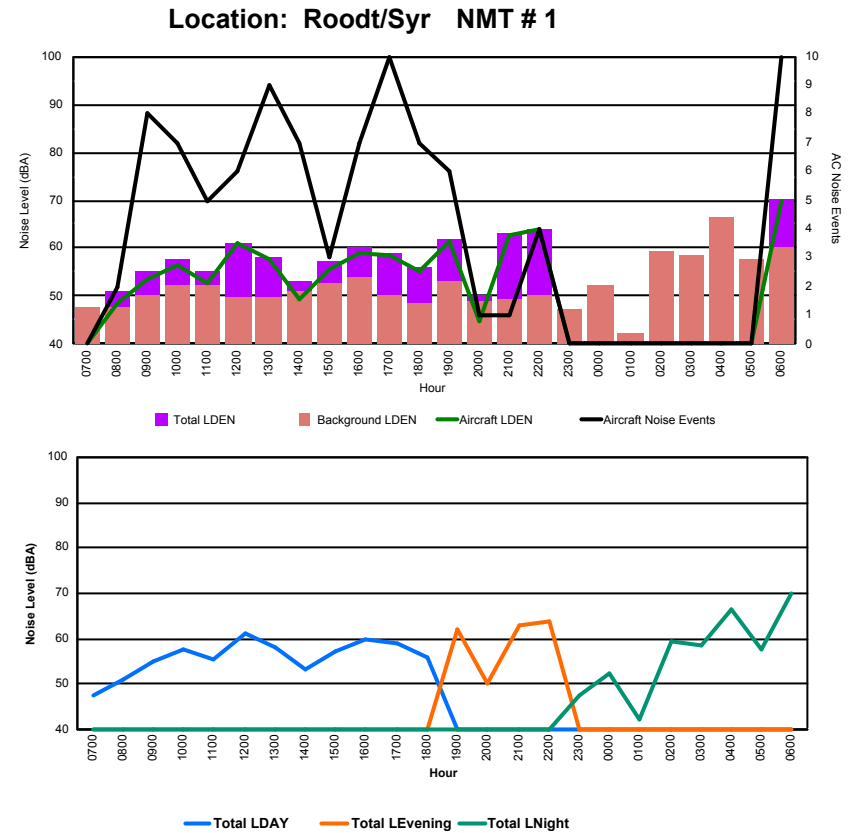

Luxembourg Airport Noise Distribution by Hour

Between 19/05/2022 00:00:00 and 19/05/2022 23:59:59 (Local Time)

Day	Aircraft Events	Total LDEN dB (A)	Aircraft LDEN dB(A)	Background LDEN dB(A)	Total LDay dB(A)	Total LEvening dB(A)	Total LNight dB (A)
19/05/22 7:00	-	47.7	-	47.7	47.7	-	-
19/05/22 8:00	2	51.1	48.6	47.6	51.1	-	-
19/05/22 9:00	8	55.1	53.5	50.3	55.1	-	-
19/05/22 10:00	7	57.7	56.5	52.1	57.7	-	-
19/05/22 11:00	5	55.4	52.6	52.3	55.4	-	-
19/05/22 12:00	6	61.2	60.9	49.6	61.2	-	-
19/05/22 13:00	9	58.3	57.7	49.9	58.3	-	-
19/05/22 14:00	7	53.1	49.3	51.0	53.1	-	-
19/05/22 15:00	3	57.4	55.5	52.9	57.4	-	-
19/05/22 16:00	7	60.0	58.8	54.0	60.0	-	-
19/05/22 17:00	10	59.1	58.6	50.3	59.1	-	-
19/05/22 18:00	7	56.0	55.2	48.7	56.0	-	-
19/05/22 19:00	6	62.0	61.4	53.2	-	62.0	-
19/05/22 20:00	1	50.2	44.7	48.9	-	50.2	-
19/05/22 21:00	1	63.0	62.8	49.4	-	63.0	-
19/05/22 22:00	4	64.0	63.8	50.3	-	64.0	-
19/05/22 23:00	-	47.4	-	47.4	-	-	47.4
20/05/22 0:00	-	52.2	-	52.3	-	-	52.2
20/05/22 1:00	-	42.1	-	42.1	-	-	42.1
20/05/22 2:00	-	59.3	-	59.4	-	-	59.3
20/05/22 3:00	-	58.5	-	58.6	-	-	58.5
20/05/22 4:00	-	66.5	-	66.6	-	-	66.5
20/05/22 5:00	-	57.8	-	57.8	-	-	57.8
20/05/22 6:00	10	70.2	69.8	60.3	-	-	70.2
	93	61.0	59.3	56.2	57.3	61.9	63.4