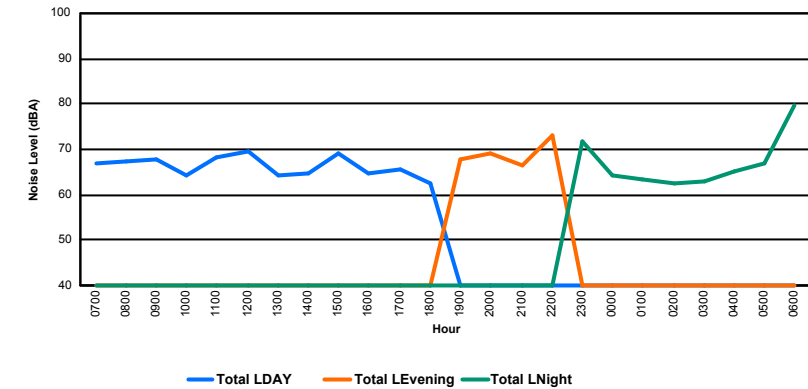

Luxembourg Airport Noise Distribution by Hour

Between 20/05/2022 00:00:00 and 20/05/2022 23:59:59 (Local Time)

Day	Aircraft Events	Total LDEN dB (A)	Aircraft LDEN dB(A)	Background LDEN dB(A)	Total LDay dB(A)	Total LEvening dB(A)	Total LNight dB (A)
20/05/22 7:00	5	66.8	63.5	74.1	66.8	-	-
20/05/22 8:00	5	67.5	65.5	66.7	67.5	-	-
20/05/22 9:00	7	68.0	66.9	61.8	68.0	-	-
20/05/22 10:00	10	64.4	62.0	61.0	64.4	-	-
20/05/22 11:00	10	68.2	67.2	61.4	68.2	-	-
20/05/22 12:00	11	69.7	63.2	68.7	69.7	-	-
20/05/22 13:00	5	64.4	61.3	61.7	64.4	-	-
20/05/22 14:00	5	64.5	62.4	60.5	64.5	-	-
20/05/22 15:00	7	69.3	68.8	60.2	69.3	-	-
20/05/22 16:00	3	64.8	63.0	60.3	64.8	-	-
20/05/22 17:00	9	65.4	64.3	59.4	65.4	-	-
20/05/22 18:00	7	62.4	59.1	59.8	62.4	-	-
20/05/22 19:00	9	67.6	66.1	62.3	-	67.6	-
20/05/22 20:00	7	69.2	68.4	62.0	-	69.2	-
20/05/22 21:00	4	66.4	64.8	61.4	-	66.4	-
20/05/22 22:00	4	73.2	72.9	61.5	-	73.2	-
20/05/22 23:00	3	71.7	70.5	65.6	-	-	71.7
21/05/22 0:00	-	64.4	-	65.6	-	-	64.4
21/05/22 1:00	-	63.6	-	64.4	-	-	63.6
21/05/22 2:00	-	62.3	-	62.8	-	-	62.3
21/05/22 3:00	-	63.1	-	63.2	-	-	63.1
21/05/22 4:00	-	65.2	-	65.4	-	-	65.2
21/05/22 5:00	-	67.0	-	67.6	-	-	67.0
21/05/22 6:00	14	79.8	79.6	68.9	-	-	79.8
	125	69.7	68.5	65.5	66.8	69.9	72.0

Location: NDB-Hamm NMT # 4