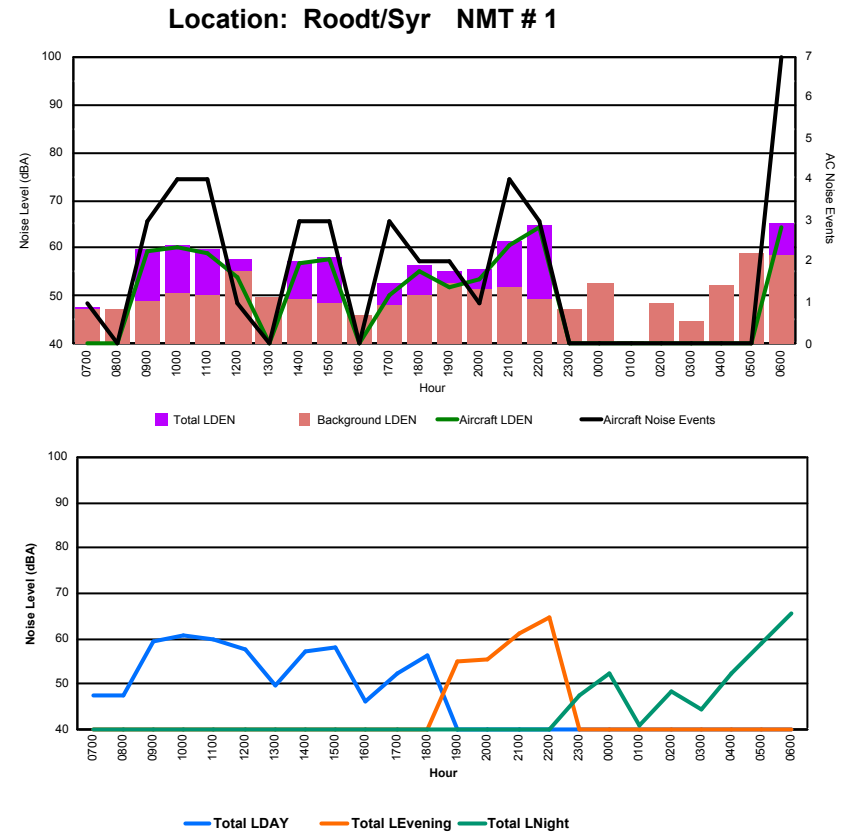

Luxembourg Airport Noise Distribution by Hour

Between 02/05/2022 00:00:00 and 02/05/2022 23:59:59 (Local Time)

Day	Aircraft Events	Total LDEN dB(A)	Aircraft LDEN dB(A)	Background LDEN dB(A)	Total LDay dB(A)	Total LEvening dB(A)	Total LNight dB(A)
02/05/22 7:00	1	47.5	35.0	47.3	47.5	-	-
02/05/22 8:00	-	47.4	-	47.4	47.4	-	-
02/05/22 9:00	3	59.6	59.2	48.9	59.6	-	-
02/05/22 10:00	4	60.8	60.3	50.8	60.8	-	-
02/05/22 11:00	4	59.7	59.1	50.4	59.7	-	-
02/05/22 12:00	1	57.8	54.0	55.4	57.8	-	-
02/05/22 13:00	-	49.7	-	49.7	49.7	-	-
02/05/22 14:00	3	57.2	56.7	49.2	57.2	-	-
02/05/22 15:00	3	58.3	57.9	48.6	58.3	-	-
02/05/22 16:00	-	46.0	-	46.0	46.0	-	-
02/05/22 17:00	3	52.5	50.4	48.3	52.5	-	-
02/05/22 18:00	2	56.5	55.3	50.4	56.5	-	-
02/05/22 19:00	2	55.2	51.9	52.6	-	55.2	-
02/05/22 20:00	1	55.6	53.5	51.3	-	55.6	-
02/05/22 21:00	4	61.3	60.7	52.0	-	61.3	-
02/05/22 22:00	3	64.6	64.4	49.2	-	64.6	-
02/05/22 23:00	-	47.4	-	47.4	-	-	47.4
03/05/22 0:00	-	52.5	-	52.5	-	-	52.5
03/05/22 1:00	-	40.8	-	40.8	-	-	40.8
03/05/22 2:00	-	48.5	-	48.5	-	-	48.5
03/05/22 3:00	-	44.6	-	44.6	-	-	44.6
03/05/22 4:00	-	52.3	-	52.4	-	-	52.3
03/05/22 5:00	-	58.9	-	58.9	-	-	58.9
03/05/22 6:00	7	65.4	64.5	58.4	-	-	65.4
	41	58.1	56.9	52.0	56.8	60.9	57.7