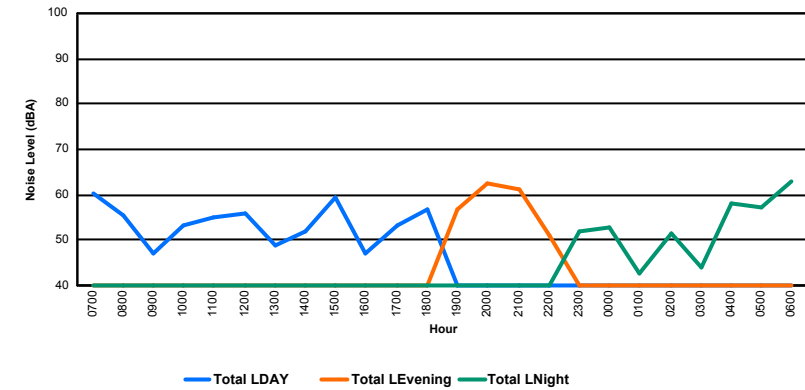

Luxembourg Airport Noise Distribution by Hour

Between 18/05/2022 00:00:00 and 18/05/2022 23:59:59 (Local Time)

Day	Aircraft Events	Total LDEN dB (A)	Aircraft LDEN dB(A)	Background LDEN dB(A)	Total LDay dB(A)	Total LEvening dB(A)	Total LNight dB (A)
18/05/22 7:00	6	60.5	60.2	49.3	60.5	-	-
18/05/22 8:00	2	55.4	54.0	49.8	55.4	-	-
18/05/22 9:00	-	47.2	-	47.2	47.2	-	-
18/05/22 10:00	4	53.4	52.0	48.2	53.4	-	-
18/05/22 11:00	4	54.9	53.5	49.5	54.9	-	-
18/05/22 12:00	4	56.1	55.5	48.0	56.1	-	-
18/05/22 13:00	1	48.9	39.0	48.4	48.9	-	-
18/05/22 14:00	3	51.9	49.6	48.3	51.9	-	-
18/05/22 15:00	2	59.5	59.1	48.5	59.5	-	-
18/05/22 16:00	1	47.2	42.5	45.4	47.2	-	-
18/05/22 17:00	3	53.1	52.0	46.8	53.1	-	-
18/05/22 18:00	3	56.8	56.3	47.8	56.8	-	-
18/05/22 19:00	3	56.6	55.1	51.6	-	56.6	-
18/05/22 20:00	3	62.6	62.1	52.4	-	62.6	-
18/05/22 21:00	5	61.0	60.4	52.2	-	61.0	-
18/05/22 22:00	1	50.9	49.0	46.6	-	50.9	-
18/05/22 23:00	-	51.7	-	51.7	-	-	51.7
19/05/22 0:00	-	53.0	-	53.0	-	-	53.0
19/05/22 1:00	-	42.8	-	42.8	-	-	42.8
19/05/22 2:00	-	51.3	-	51.3	-	-	51.3
19/05/22 3:00	-	44.0	-	44.0	-	-	44.0
19/05/22 4:00	-	58.2	-	58.3	-	-	58.2
19/05/22 5:00	-	57.4	-	57.4	-	-	57.4
19/05/22 6:00	1	62.8	61.6	56.6	-	-	62.8
	46	56.8	55.3	51.7	55.6	59.6	56.6

Location: Roodt/Syr NMT # 1