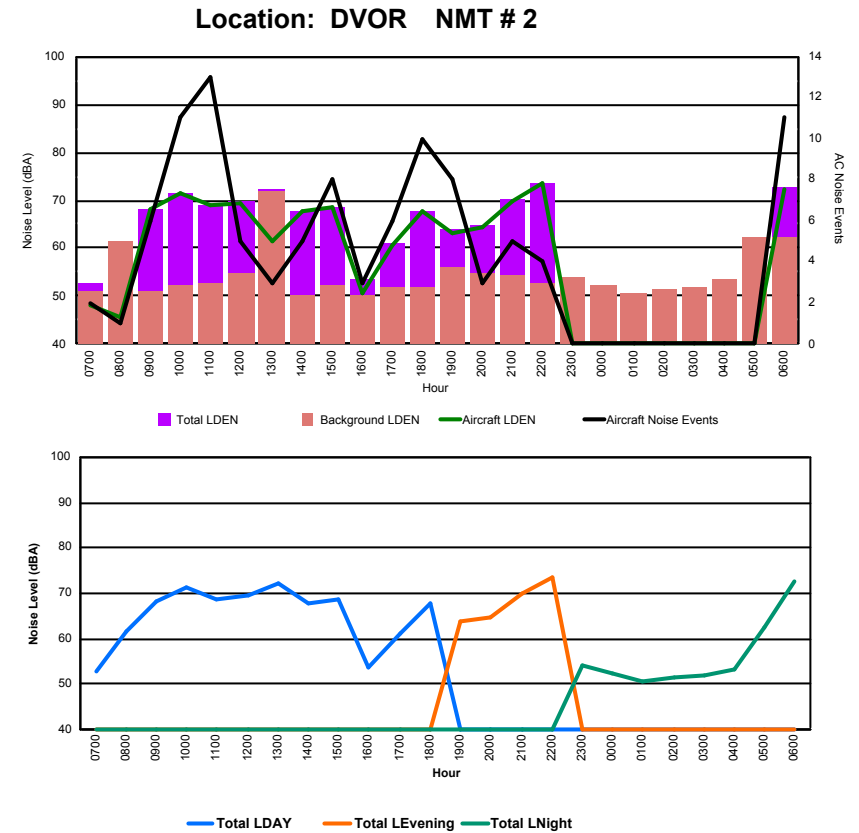

Luxembourg Airport Noise Distribution by Hour

Between 02/05/2022 00:00:00 and 02/05/2022 23:59:59 (Local Time)

Day	Aircraft Events	Total LDEN dB (A)	Aircraft LDEN dB(A)	Background LDEN dB(A)	Total LDay dB(A)	Total LEvening dB(A)	Total LNight dB (A)	
02/05/22	7:00	2	52.7	48.1	51.0	52.7	-	-
02/05/22	8:00	1	61.6	45.7	61.5	61.6	-	-
02/05/22	9:00	6	68.1	68.0	51.1	68.1	-	-
02/05/22	10:00	11	71.4	71.4	52.2	71.4	-	-
02/05/22	11:00	13	68.9	68.8	52.8	68.9	-	-
02/05/22	12:00	5	69.6	69.4	54.6	69.6	-	-
02/05/22	13:00	3	72.1	61.3	71.8	72.1	-	-
02/05/22	14:00	5	67.9	67.8	50.1	67.9	-	-
02/05/22	15:00	8	68.5	68.4	52.4	68.5	-	-
02/05/22	16:00	3	53.6	50.8	50.4	53.6	-	-
02/05/22	17:00	6	61.1	60.6	51.7	61.1	-	-
02/05/22	18:00	10	67.7	67.6	51.9	67.7	-	-
02/05/22	19:00	8	63.9	63.2	55.9	-	63.9	-
02/05/22	20:00	3	64.7	64.3	54.8	-	64.7	-
02/05/22	21:00	5	70.2	70.0	54.5	-	70.2	-
02/05/22	22:00	4	73.5	73.5	52.8	-	73.5	-
02/05/22	23:00	-	54.0	-	54.0	-	-	54.0
03/05/22	0:00	-	52.3	-	52.3	-	-	52.3
03/05/22	1:00	-	50.8	-	50.8	-	-	50.8
03/05/22	2:00	-	51.3	-	51.3	-	-	51.3
03/05/22	3:00	-	51.9	-	51.9	-	-	51.9
03/05/22	4:00	-	53.4	-	53.4	-	-	53.4
03/05/22	5:00	-	62.5	-	62.5	-	-	62.5
03/05/22	6:00	11	72.6	72.2	62.4	-	-	72.6
	104	67.5	66.7	60.0	68.0	69.8	64.2