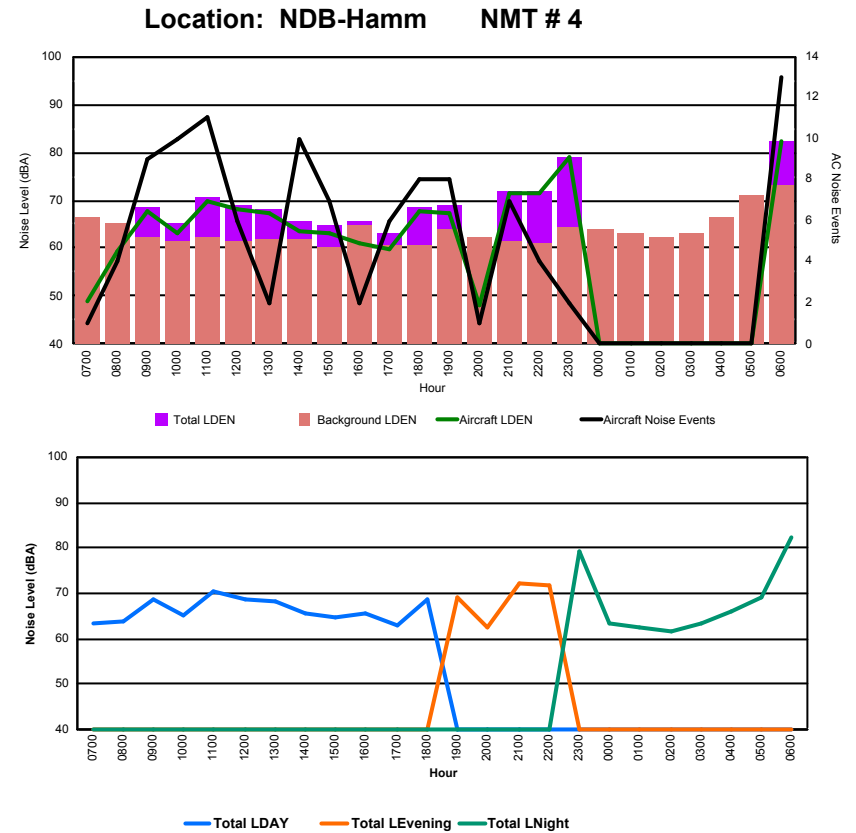

Luxembourg Airport Noise Distribution by Hour

Between 23/05/2022 00:00:00 and 23/05/2022 23:59:59 (Local Time)

Day	Aircraft Events	Total LDEN dB(A)	Aircraft LDEN dB(A)	Background LDEN dB(A)	Total LDay dB(A)	Total LEvening dB(A)	Total LNight dB(A)	
23/05/22	7:00	1	63.3	48.8	66.5	63.3	-	-
23/05/22	8:00	4	63.7	59.4	65.0	63.7	-	-
23/05/22	9:00	9	68.7	67.8	62.1	68.7	-	-
23/05/22	10:00	10	65.2	63.0	61.6	65.2	-	-
23/05/22	11:00	11	70.5	69.8	62.4	70.5	-	-
23/05/22	12:00	6	68.9	68.1	61.5	68.9	-	-
23/05/22	13:00	2	68.3	67.2	62.0	68.3	-	-
23/05/22	14:00	10	65.6	63.5	61.8	65.6	-	-
23/05/22	15:00	7	64.8	63.2	60.1	64.8	-	-
23/05/22	16:00	2	65.8	61.2	64.6	65.8	-	-
23/05/22	17:00	6	63.0	59.7	60.5	63.0	-	-
23/05/22	18:00	8	68.6	67.9	60.7	68.6	-	-
23/05/22	19:00	8	69.0	67.5	63.9	-	69.0	-
23/05/22	20:00	1	62.3	48.0	62.1	-	62.3	-
23/05/22	21:00	7	72.0	71.6	61.3	-	72.0	-
23/05/22	22:00	4	71.9	71.6	61.0	-	71.9	-
23/05/22	23:00	2	79.1	79.0	64.5	-	-	79.1
24/05/22	0:00	-	63.3	-	64.1	-	-	63.3
24/05/22	1:00	-	62.5	-	63.1	-	-	62.5
24/05/22	2:00	-	61.8	-	62.3	-	-	61.8
24/05/22	3:00	-	63.2	-	63.2	-	-	63.2
24/05/22	4:00	-	66.0	-	66.4	-	-	66.0
24/05/22	5:00	-	69.1	-	70.9	-	-	69.1
24/05/22	6:00	13	82.3	82.2	73.3	-	-	82.3
	111	71.9	71.3	65.2	67.0	70.1	75.3