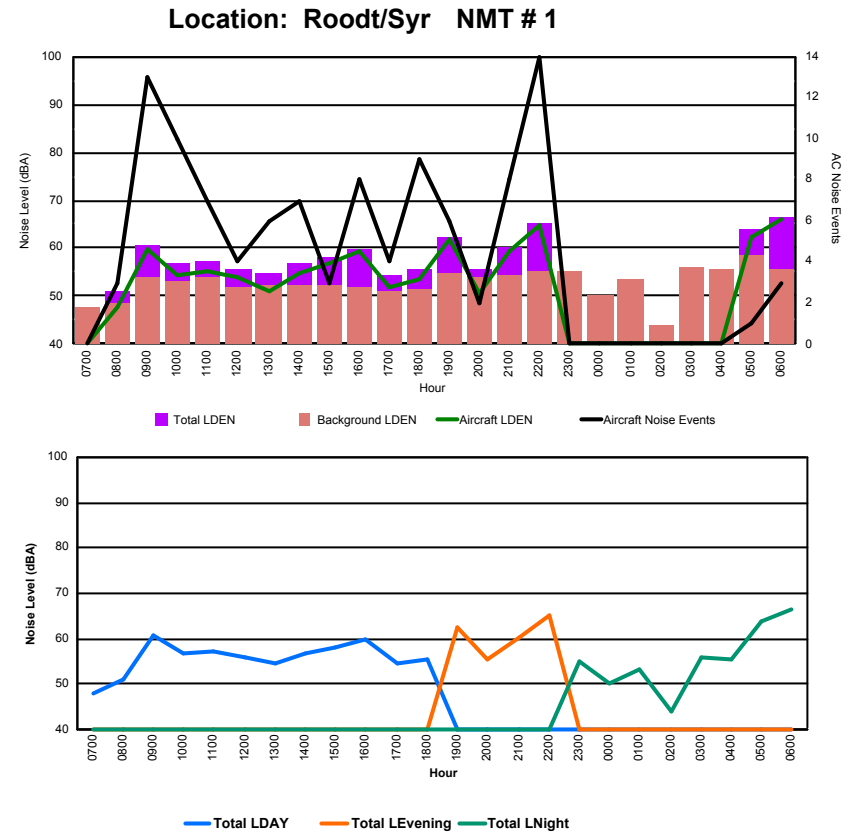

Luxembourg Airport Noise Distribution by Hour

Between 24/05/2022 00:00:00 and 24/05/2022 23:59:59 (Local Time)

Day	Aircraft Events	Total LDEN dB (A)	Aircraft LDEN dB(A)	Background LDEN dB(A)	Total LDay dB(A)	Total LEvening dB(A)	Total LNight dB (A)
24/05/22	7:00	-	47.9	-	47.9	-	-
24/05/22	8:00	3	51.2	47.7	48.7	-	-
24/05/22	9:00	13	60.6	59.6	54.1	-	-
24/05/22	10:00	10	56.7	54.4	53.3	-	-
24/05/22	11:00	7	57.4	55.0	53.9	-	-
24/05/22	12:00	4	55.8	53.8	51.7	-	-
24/05/22	13:00	6	54.7	51.2	52.3	-	-
24/05/22	14:00	7	56.7	54.8	52.3	-	-
24/05/22	15:00	3	58.1	56.9	52.2	-	-
24/05/22	16:00	8	59.9	59.2	51.9	-	-
24/05/22	17:00	4	54.4	51.7	51.1	-	-
24/05/22	18:00	9	55.5	53.6	51.3	-	-
24/05/22	19:00	6	62.4	61.7	54.8	-	62.4
24/05/22	20:00	2	55.5	50.6	53.8	-	55.5
24/05/22	21:00	8	60.2	59.3	54.3	-	60.2
24/05/22	22:00	14	65.1	64.7	55.1	-	65.1
24/05/22	23:00	-	55.1	-	55.1	-	55.1
25/05/22	0:00	-	50.0	-	50.0	-	50.0
25/05/22	1:00	-	53.4	-	53.4	-	53.4
25/05/22	2:00	-	44.1	-	44.1	-	44.1
25/05/22	3:00	-	56.1	-	56.2	-	56.1
25/05/22	4:00	-	55.5	-	55.6	-	55.5
25/05/22	5:00	1	63.9	62.4	58.7	-	63.9
25/05/22	6:00	3	66.6	66.2	55.8	-	66.6
	108	59.3	58.0	53.7	56.8	62.0	60.2