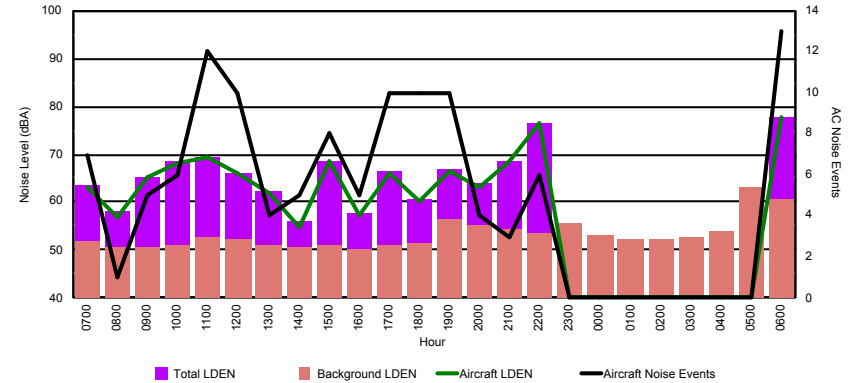

Luxembourg Airport Noise Distribution by Hour

Between 06/05/2022 00:00:00 and 06/05/2022 23:59:59 (Local Time)

Day	Aircraft Events	Total LDEN dB(A)	Aircraft LDEN dB(A)	Background LDEN dB(A)	Total LDay dB(A)	Total LEvening dB(A)	Total LNight dB(A)	
06/05/22	7:00	7	63.7	63.3	52.0	63.7	-	-
06/05/22	8:00	1	58.0	57.0	50.8	58.0	-	-
06/05/22	9:00	5	65.1	65.0	50.8	65.1	-	-
06/05/22	10:00	6	68.4	68.3	51.2	68.4	-	-
06/05/22	11:00	12	69.5	69.4	52.7	69.5	-	-
06/05/22	12:00	10	66.1	65.9	52.1	66.1	-	-
06/05/22	13:00	4	62.2	61.9	51.1	62.2	-	-
06/05/22	14:00	5	56.1	54.7	50.6	56.1	-	-
06/05/22	15:00	8	68.6	68.5	51.2	68.6	-	-
06/05/22	16:00	5	57.8	57.1	50.2	57.8	-	-
06/05/22	17:00	10	66.3	66.2	50.9	66.3	-	-
06/05/22	18:00	10	60.7	60.2	51.3	60.7	-	-
06/05/22	19:00	10	66.8	66.4	56.4	-	66.8	-
06/05/22	20:00	4	63.8	63.2	55.3	-	63.8	-
06/05/22	21:00	3	68.6	68.5	54.2	-	68.6	-
06/05/22	22:00	6	76.6	76.6	53.5	-	76.6	-
06/05/22	23:00	-	55.7	-	55.7	-	-	55.7
07/05/22	0:00	-	53.0	-	53.0	-	-	53.0
07/05/22	1:00	-	52.4	-	52.4	-	-	52.4
07/05/22	2:00	-	52.1	-	52.1	-	-	52.1
07/05/22	3:00	-	52.6	-	52.6	-	-	52.6
07/05/22	4:00	-	53.8	-	53.8	-	-	53.8
07/05/22	5:00	-	63.2	-	63.2	-	-	63.2
07/05/22	6:00	13	77.6	77.6	60.8	-	-	77.6
		119	68.3	68.1	54.9	65.4	71.8	68.8

Location: DVOR NMT # 2