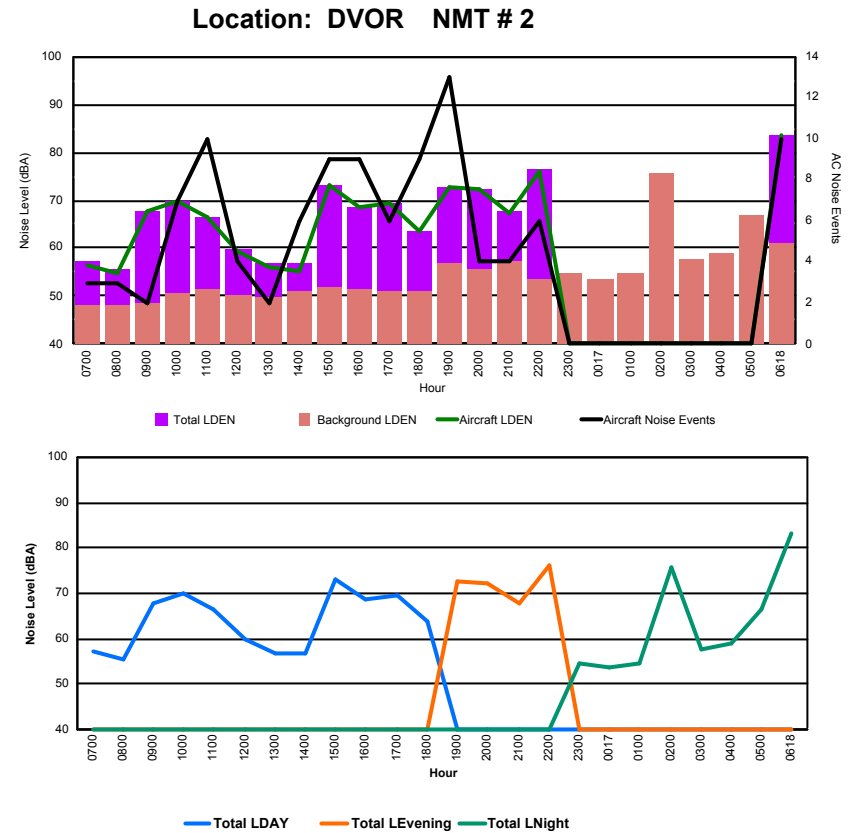

Location: Roodt/Syr NMT # 1

Luxembourg Airport Noise Distribution by Hour

Between 15/05/2022 00:00:00 and 15/05/2022 23:59:59 (Local Time)

Day	Aircraft Events	Total LDEN dB (A)	Aircraft LDEN dB(A)	Background LDEN dB(A)	Total LDay dB(A)	Total LEvening dB(A)	Total LNight dB (A)	
15/05/22	7:00	3	57.1	56.5	48.1	57.1	-	-
15/05/22	8:00	3	55.5	54.6	48.1	55.5	-	-
15/05/22	9:00	2	67.9	67.8	48.4	67.9	-	-
15/05/22	10:00	7	69.8	69.8	50.7	69.8	-	-
15/05/22	11:00	10	66.5	66.4	51.5	66.5	-	-
15/05/22	12:00	4	59.8	59.4	50.2	59.8	-	-
15/05/22	13:00	2	56.8	55.9	49.9	56.8	-	-
15/05/22	14:00	6	56.7	55.4	50.9	56.7	-	-
15/05/22	15:00	9	73.0	73.0	51.9	73.0	-	-
15/05/22	16:00	9	68.5	68.5	51.4	68.5	-	-
15/05/22	17:00	6	69.4	69.4	51.1	69.4	-	-
15/05/22	18:00	9	63.7	63.6	51.1	63.7	-	-
15/05/22	19:00	13	72.7	72.6	56.9	-	72.7	-
15/05/22	20:00	4	72.2	72.1	55.8	-	72.2	-
15/05/22	21:00	4	67.9	67.5	57.1	-	67.9	-
15/05/22	22:00	6	76.3	76.2	53.5	-	76.3	-
15/05/22	23:00	-	54.7	-	54.7	-	-	54.7
16/05/22	0:17	-	53.7	-	53.7	-	-	53.7
16/05/22	1:00	-	54.7	-	54.7	-	-	54.7
16/05/22	2:00	-	75.8	-	75.8	-	-	75.8
16/05/22	3:00	-	57.8	-	57.8	-	-	57.8
16/05/22	4:00	-	58.9	-	58.9	-	-	58.9
16/05/22	5:00	-	66.4	-	66.8	-	-	66.4
16/05/22	6:18	10	83.4	83.4	61.0	-	-	83.4
	107	71.6	71.0	63.2	67.1	73.2	74.2	