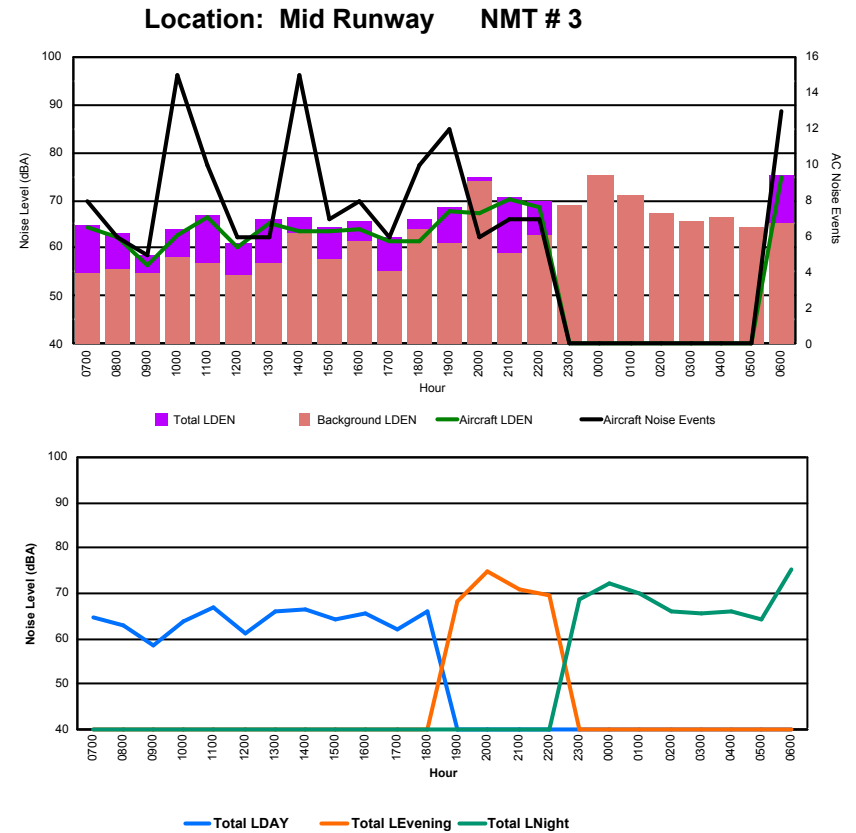

Luxembourg Airport Noise Distribution by Hour

Between 04/05/2022 00:00:00 and 04/05/2022 23:59:59 (Local Time)

Day	Aircraft Events	Total LDEN dB (A)	Aircraft LDEN dB(A)	Background LDEN dB(A)	Total LDay dB(A)	Total LEvening dB(A)	Total LNight dB (A)
04/05/22 7:00	8	64.8	64.3	54.8	64.8	-	-
04/05/22 8:00	6	63.0	62.1	55.7	63.0	-	-
04/05/22 9:00	5	58.6	56.3	54.9	58.6	-	-
04/05/22 10:00	15	63.9	62.6	58.2	63.9	-	-
04/05/22 11:00	10	67.0	66.6	56.8	67.0	-	-
04/05/22 12:00	6	61.1	60.1	54.4	61.1	-	-
04/05/22 13:00	6	65.9	65.3	56.9	65.9	-	-
04/05/22 14:00	15	66.3	63.6	63.1	66.3	-	-
04/05/22 15:00	7	64.4	63.4	57.6	64.4	-	-
04/05/22 16:00	8	65.7	63.8	61.4	65.7	-	-
04/05/22 17:00	6	62.2	61.3	55.1	62.2	-	-
04/05/22 18:00	10	65.9	61.4	64.1	65.9	-	-
04/05/22 19:00	12	68.4	67.6	61.2	-	68.4	-
04/05/22 20:00	6	74.7	67.1	73.8	-	74.7	-
04/05/22 21:00	7	70.7	70.4	59.0	-	70.7	-
04/05/22 22:00	7	69.7	68.7	62.9	-	69.7	-
04/05/22 23:00	-	68.7	-	69.0	-	-	68.7
05/05/22 0:00	-	72.1	-	75.1	-	-	72.1
05/05/22 1:00	-	69.9	-	71.0	-	-	69.9
05/05/22 2:00	-	65.9	-	67.5	-	-	65.9
05/05/22 3:00	-	65.4	-	65.5	-	-	65.4
05/05/22 4:00	-	66.2	-	66.5	-	-	66.2
05/05/22 5:00	-	64.2	-	64.3	-	-	64.2
05/05/22 6:00	13	75.1	74.7	65.1	-	-	75.1
	147	68.6	65.4	66.6	64.6	71.6	70.0