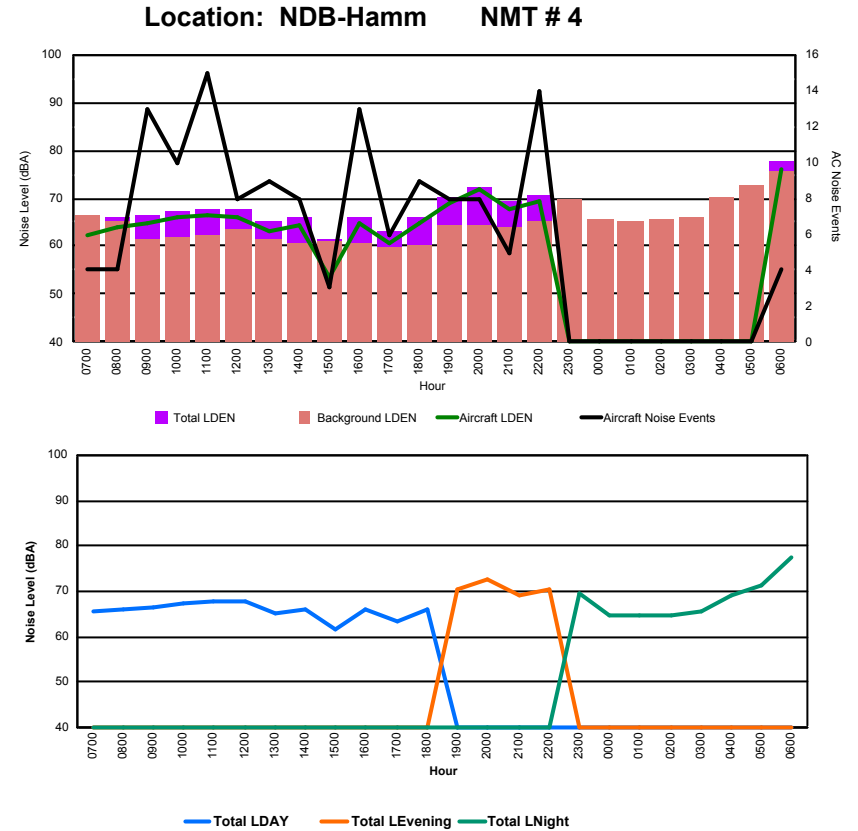

Luxembourg Airport Noise Distribution by Hour

Between 17/05/2022 00:00:00 and 17/05/2022 23:59:59 (Local Time)

Day	Aircraft Events	Total LDEN dB(A)	Aircraft LDEN dB(A)	Background LDEN dB(A)	Total LDay dB(A)	Total LEvening dB(A)	Total LNight dB(A)	
17/05/22	7:00	4	65.8	62.4	66.4	65.8	-	-
17/05/22	8:00	4	65.9	63.9	65.0	65.9	-	-
17/05/22	9:00	13	66.4	64.8	61.6	66.4	-	-
17/05/22	10:00	10	67.4	66.1	61.9	67.4	-	-
17/05/22	11:00	15	67.7	66.6	62.2	67.7	-	-
17/05/22	12:00	8	67.6	66.0	63.5	67.6	-	-
17/05/22	13:00	9	65.3	63.1	61.4	65.3	-	-
17/05/22	14:00	8	66.0	64.5	60.8	66.0	-	-
17/05/22	15:00	3	61.6	53.6	60.9	61.6	-	-
17/05/22	16:00	13	66.2	64.9	60.5	66.2	-	-
17/05/22	17:00	6	63.3	60.8	59.9	63.3	-	-
17/05/22	18:00	9	65.9	64.7	60.1	65.9	-	-
17/05/22	19:00	8	70.3	69.0	64.5	-	70.3	-
17/05/22	20:00	8	72.5	71.9	64.2	-	72.5	-
17/05/22	21:00	5	69.2	67.6	64.1	-	69.2	-
17/05/22	22:00	14	70.5	69.2	65.1	-	70.5	-
17/05/22	23:00	-	69.7	-	70.0	-	-	69.7
18/05/22	0:00	-	64.6	-	65.7	-	-	64.6
18/05/22	1:00	-	64.5	-	65.3	-	-	64.5
18/05/22	2:00	-	64.9	-	65.6	-	-	64.9
18/05/22	3:00	-	65.5	-	65.9	-	-	65.5
18/05/22	4:00	-	69.1	-	70.3	-	-	69.1
18/05/22	5:00	-	71.3	-	72.8	-	-	71.3
18/05/22	6:00	4	77.7	76.1	75.8	-	-	77.7
	141	69.2	66.6	67.2	66.0	70.8	71.1