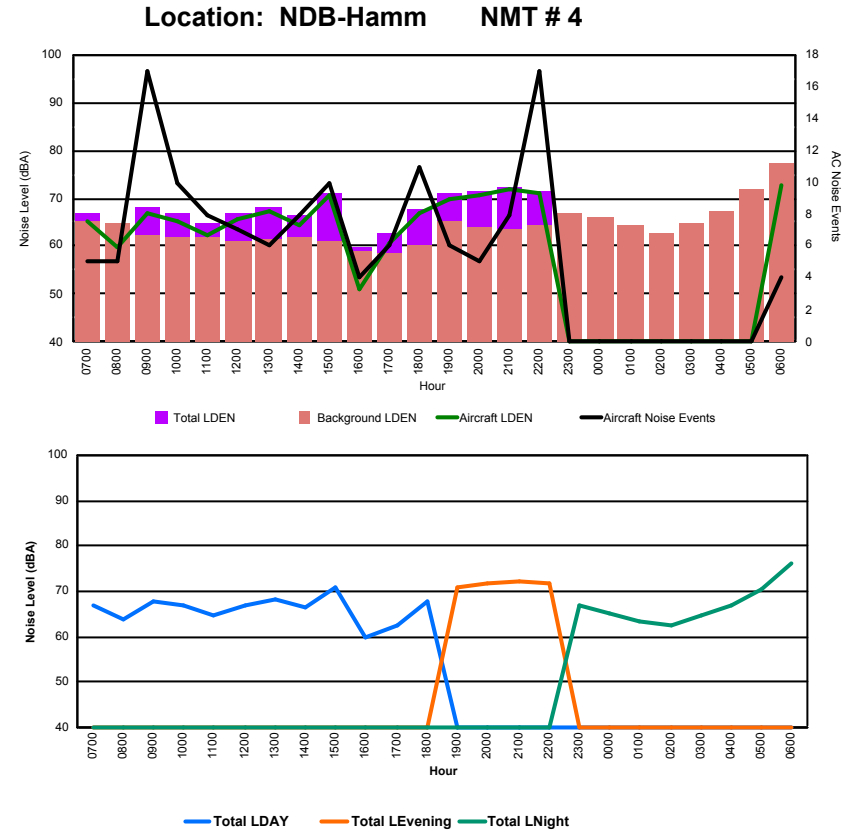

Luxembourg Airport Noise Distribution by Hour

Between 05/05/2022 00:00:00 and 05/05/2022 23:59:59 (Local Time)

Day	Aircraft Events	Total LDEN dB(A)	Aircraft LDEN dB(A)	Background LDEN dB(A)	Total LDay dB(A)	Total LEvening dB(A)	Total LNight dB(A)
05/05/22 7:00	5	66.8	65.1	65.2	66.8	-	-
05/05/22 8:00	5	63.7	59.8	64.8	63.7	-	-
05/05/22 9:00	17	68.0	66.8	62.5	68.0	-	-
05/05/22 10:00	10	66.9	65.3	62.0	66.9	-	-
05/05/22 11:00	8	64.9	62.3	61.7	64.9	-	-
05/05/22 12:00	7	66.9	65.8	60.9	66.9	-	-
05/05/22 13:00	6	68.1	67.1	61.4	68.1	-	-
05/05/22 14:00	8	66.3	64.5	61.7	66.3	-	-
05/05/22 15:00	10	70.9	70.5	61.0	70.9	-	-
05/05/22 16:00	4	59.7	51.0	59.1	59.7	-	-
05/05/22 17:00	6	62.6	60.5	58.5	62.6	-	-
05/05/22 18:00	11	67.7	67.0	60.1	67.7	-	-
05/05/22 19:00	6	70.9	69.7	65.1	-	70.9	-
05/05/22 20:00	5	71.6	70.7	64.1	-	71.6	-
05/05/22 21:00	8	72.4	71.8	63.4	-	72.4	-
05/05/22 22:00	17	71.6	70.9	64.4	-	71.6	-
05/05/22 23:00	-	66.9	-	66.9	-	-	66.9
06/05/22 0:00	-	65.0	-	66.0	-	-	65.0
06/05/22 1:00	-	63.5	-	64.2	-	-	63.5
06/05/22 2:00	-	62.3	-	62.8	-	-	62.3
06/05/22 3:00	-	64.5	-	64.7	-	-	64.5
06/05/22 4:00	-	66.7	-	67.3	-	-	66.7
06/05/22 5:00	-	70.5	-	71.8	-	-	70.5
06/05/22 6:00	4	76.2	72.6	77.2	-	-	76.2
	137	69.0	66.6	67.0	66.8	71.7	69.6