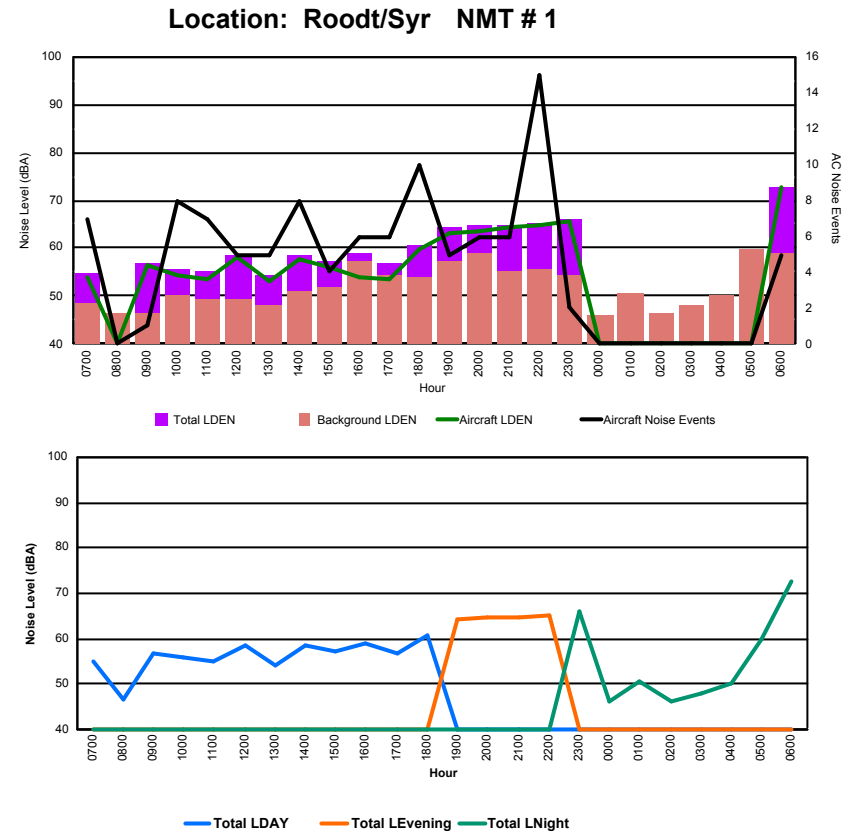

Luxembourg Airport Noise Distribution by Hour

Between 23/05/2022 00:00:00 and 23/05/2022 23:59:59 (Local Time)

Day	Aircraft Events	Total LDEN dB(A)	Aircraft LDEN dB(A)	Background LDEN dB(A)	Total LDay dB(A)	Total LEvening dB(A)	Total LNight dB(A)	
23/05/22	7:00	7	54.9	53.9	48.5	54.9	-	-
23/05/22	8:00	-	46.5	-	46.5	46.5	-	-
23/05/22	9:00	1	56.9	56.5	46.5	56.9	-	-
23/05/22	10:00	8	55.8	54.5	50.3	55.8	-	-
23/05/22	11:00	7	55.1	53.7	49.5	55.1	-	-
23/05/22	12:00	5	58.5	58.0	49.2	58.5	-	-
23/05/22	13:00	5	54.3	53.2	48.2	54.3	-	-
23/05/22	14:00	8	58.5	57.6	51.1	58.5	-	-
23/05/22	15:00	4	57.3	55.9	52.0	57.3	-	-
23/05/22	16:00	6	58.8	54.1	57.1	58.8	-	-
23/05/22	17:00	6	56.8	53.4	54.3	56.8	-	-
23/05/22	18:00	10	60.8	59.9	54.0	60.8	-	-
23/05/22	19:00	5	64.3	63.3	57.4	-	64.3	-
23/05/22	20:00	6	64.6	63.4	58.9	-	64.6	-
23/05/22	21:00	6	64.6	64.2	55.1	-	64.6	-
23/05/22	22:00	15	65.3	64.9	55.7	-	65.3	-
23/05/22	23:00	2	66.0	65.7	54.3	-	-	66.0
24/05/22	0:00	-	46.2	-	46.2	-	-	46.2
24/05/22	1:00	-	50.8	-	50.8	-	-	50.8
24/05/22	2:00	-	46.3	-	46.3	-	-	46.3
24/05/22	3:00	-	48.0	-	48.0	-	-	48.0
24/05/22	4:00	-	50.2	-	50.2	-	-	50.2
24/05/22	5:00	-	59.8	-	59.8	-	-	59.8
24/05/22	6:00	5	72.8	72.6	58.9	-	-	72.8
		106	62.5	61.8	54.1	57.1	64.7	64.8