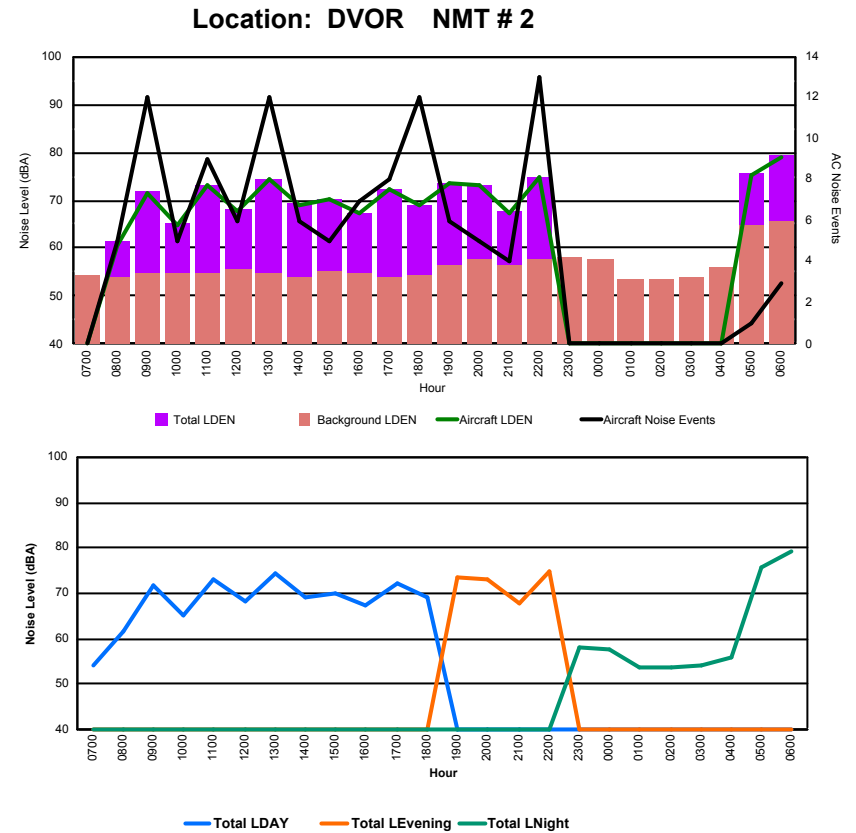

Luxembourg Airport Noise Distribution by Hour

Between 12/05/2022 00:00:00 and 12/05/2022 23:59:59 (Local Time)

Day	Aircraft Events	Total LDEN dB(A)	Aircraft LDEN dB(A)	Background LDEN dB(A)	Total LDay dB(A)	Total LEvening dB(A)	Total LNight dB(A)
12/05/22 7:00	-	54.3	-	54.4	54.3	-	-
12/05/22 8:00	5	61.5	60.7	54.1	61.5	-	-
12/05/22 9:00	12	71.7	71.6	54.8	71.7	-	-
12/05/22 10:00	5	65.0	64.6	54.8	65.0	-	-
12/05/22 11:00	9	73.0	73.0	54.9	73.0	-	-
12/05/22 12:00	6	68.1	67.8	55.8	68.1	-	-
12/05/22 13:00	12	74.2	74.2	54.8	74.2	-	-
12/05/22 14:00	6	69.3	69.1	53.8	69.3	-	-
12/05/22 15:00	5	70.2	70.1	55.0	70.2	-	-
12/05/22 16:00	7	67.5	67.3	54.9	67.5	-	-
12/05/22 17:00	8	72.3	72.2	53.8	72.3	-	-
12/05/22 18:00	12	69.0	68.8	54.3	69.0	-	-
12/05/22 19:00	6	73.7	73.7	56.5	-	73.7	-
12/05/22 20:00	5	73.2	73.0	57.9	-	73.2	-
12/05/22 21:00	4	67.8	67.5	56.5	-	67.8	-
12/05/22 22:00	13	74.9	74.8	57.5	-	74.9	-
12/05/22 23:00	-	58.3	-	58.3	-	-	58.3
13/05/22 0:00	-	57.5	-	57.5	-	-	57.5
13/05/22 1:00	-	53.5	-	53.5	-	-	53.5
13/05/22 2:00	-	53.5	-	53.5	-	-	53.5
13/05/22 3:00	-	53.9	-	53.9	-	-	53.9
13/05/22 4:00	-	56.0	-	56.0	-	-	56.0
13/05/22 5:00	1	75.7	75.3	64.7	-	-	75.7
13/05/22 6:00	3	79.2	79.0	65.5	-	-	79.2
	119	71.3	71.1	57.8	70.1	73.1	71.9