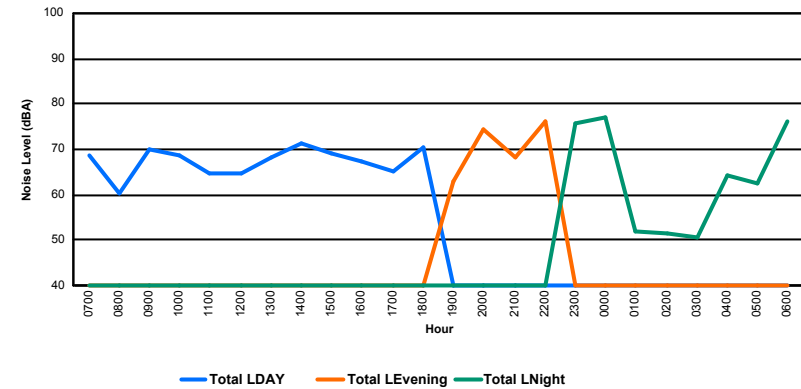

Luxembourg Airport Noise Distribution by Hour

Between 21/05/2022 00:00:00 and 21/05/2022 23:59:59 (Local Time)

Day	Aircraft Events	Total LDEN dB (A)	Aircraft LDEN dB(A)	Background LDEN dB(A)	Total LDay dB(A)	Total LEvening dB(A)	Total LNight dB (A)
21/05/22 7:00	3	68.9	68.8	53.9	68.9	-	-
21/05/22 8:00	2	60.2	59.6	51.2	60.2	-	-
21/05/22 9:00	4	70.0	69.9	53.6	70.0	-	-
21/05/22 10:00	11	68.9	68.8	53.2	68.9	-	-
21/05/22 11:00	5	64.9	64.5	53.3	64.9	-	-
21/05/22 12:00	5	64.8	64.4	54.5	64.8	-	-
21/05/22 13:00	4	68.4	68.3	52.7	68.4	-	-
21/05/22 14:00	6	71.4	71.3	52.6	71.4	-	-
21/05/22 15:00	7	69.1	69.0	53.6	69.1	-	-
21/05/22 16:00	4	67.3	67.2	51.8	67.3	-	-
21/05/22 17:00	4	65.0	64.9	49.8	65.0	-	-
21/05/22 18:00	7	70.4	70.4	51.9	70.4	-	-
21/05/22 19:00	2	63.1	62.5	54.1	-	63.1	-
21/05/22 20:00	5	74.2	74.1	57.7	-	74.2	-
21/05/22 21:00	4	68.1	67.4	60.1	-	68.1	-
21/05/22 22:00	9	76.0	75.8	61.0	-	76.0	-
21/05/22 23:00	5	75.9	75.4	67.0	-	-	75.9
22/05/22 0:00	1	76.9	76.9	56.0	-	-	76.9
22/05/22 1:00	-	52.0	-	52.0	-	-	52.0
22/05/22 2:00	-	51.3	-	51.3	-	-	51.3
22/05/22 3:00	-	50.4	-	50.4	-	-	50.4
22/05/22 4:00	-	64.3	-	64.5	-	-	64.3
22/05/22 5:00	-	62.4	-	62.5	-	-	62.4
22/05/22 6:00	12	76.4	76.3	59.1	-	-	76.4
	100	70.9	70.6	58.4	68.3	72.7	72.3

Location: DVOR NMT # 2