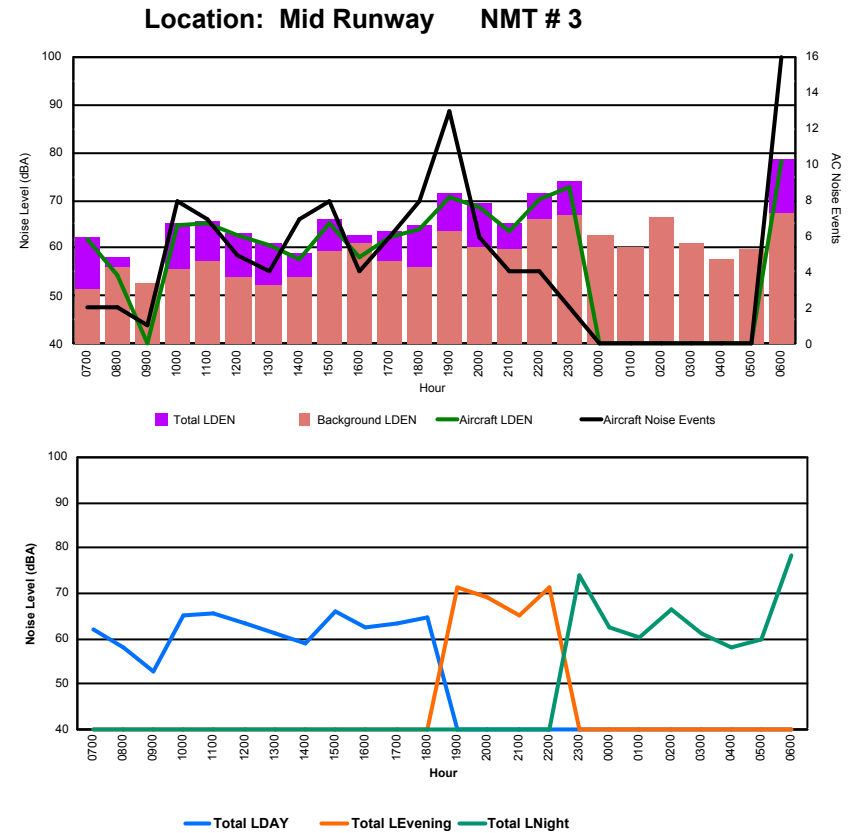

Location: DVOR NMT # 2

Luxembourg Airport Noise Distribution by Hour

Between 08/05/2022 00:00:00 and 08/05/2022 23:59:59 (Local Time)

Day	Aircraft Events	Total LDEN dB (A)	Aircraft LDEN dB(A)	Background LDEN dB(A)	Total LDay dB(A)	Total LEvening dB(A)	Total LNight dB (A)
08/05/22 7:00	2	62.2	61.9	51.4	62.2	-	-
08/05/22 8:00	2	58.3	54.4	56.1	58.3	-	-
08/05/22 9:00	1	52.8	39.9	52.6	52.8	-	-
08/05/22 10:00	8	65.0	64.6	55.5	65.0	-	-
08/05/22 11:00	7	65.8	65.3	57.1	65.8	-	-
08/05/22 12:00	5	63.2	62.7	53.9	63.2	-	-
08/05/22 13:00	4	61.2	60.6	52.4	61.2	-	-
08/05/22 14:00	7	59.0	57.5	53.8	59.0	-	-
08/05/22 15:00	8	66.1	65.1	59.2	66.1	-	-
08/05/22 16:00	4	62.7	58.0	60.9	62.7	-	-
08/05/22 17:00	6	63.4	62.3	57.2	63.4	-	-
08/05/22 18:00	8	64.6	63.9	56.2	64.6	-	-
08/05/22 19:00	13	71.4	70.7	63.5	-	71.4	-
08/05/22 20:00	6	69.2	68.7	60.0	-	69.2	-
08/05/22 21:00	4	65.0	63.4	59.9	-	65.0	-
08/05/22 22:00	4	71.5	70.1	65.9	-	71.5	-
08/05/22 23:00	2	73.8	72.9	66.8	-	-	73.8
09/05/22 0:00	-	62.6	-	62.6	-	-	62.6
09/05/22 1:00	-	60.4	-	60.4	-	-	60.4
09/05/22 2:00	-	66.3	-	66.3	-	-	66.3
09/05/22 3:00	-	61.0	-	61.0	-	-	61.0
09/05/22 4:00	-	57.9	-	57.9	-	-	57.9
09/05/22 5:00	-	59.7	-	59.7	-	-	59.7
09/05/22 6:00	16	78.4	78.2	67.2	-	-	78.4
	107	68.4	67.6	61.4	63.1	69.9	71.1