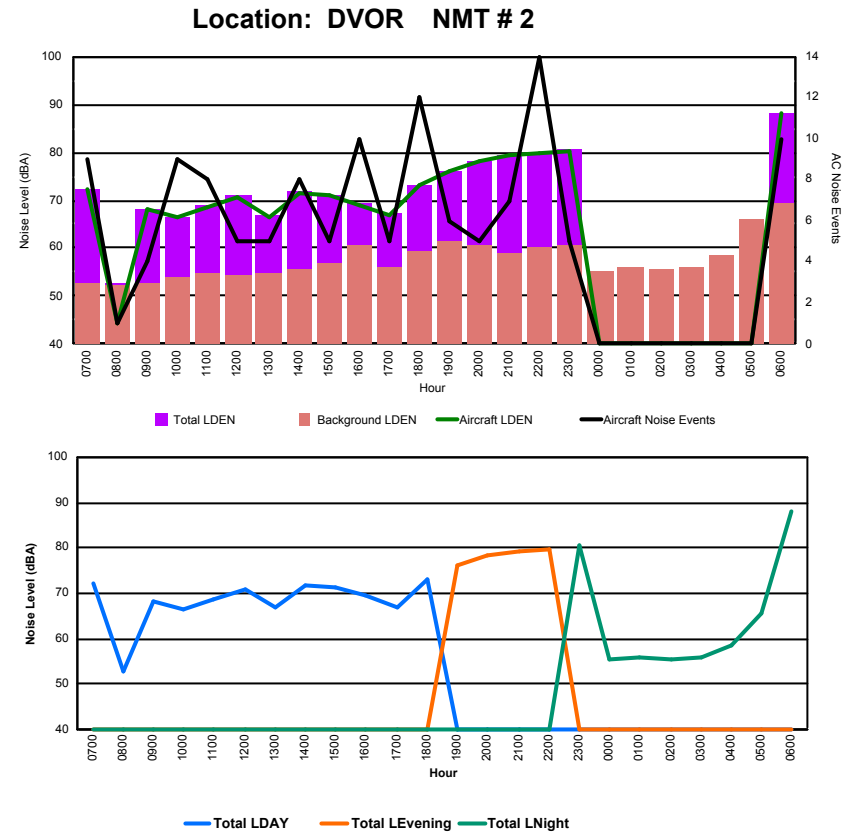

Luxembourg Airport Noise Distribution by Hour

Between 23/05/2022 00:00:00 and 23/05/2022 23:59:59 (Local Time)

Day	Aircraft Events	Total LDEN dB (A)	Aircraft LDEN dB(A)	Background LDEN dB(A)	Total LDay dB(A)	Total LEvening dB(A)	Total LNight dB (A)	
23/05/22	7:00	9	72.4	72.4	52.6	72.4	-	-
23/05/22	8:00	1	52.8	44.4	52.1	52.8	-	-
23/05/22	9:00	4	68.2	68.1	52.9	68.2	-	-
23/05/22	10:00	9	66.6	66.3	53.9	66.6	-	-
23/05/22	11:00	8	68.8	68.7	54.6	68.8	-	-
23/05/22	12:00	5	70.9	70.8	54.3	70.9	-	-
23/05/22	13:00	5	66.8	66.6	54.8	66.8	-	-
23/05/22	14:00	8	71.7	71.5	55.5	71.7	-	-
23/05/22	15:00	5	71.2	71.0	57.0	71.2	-	-
23/05/22	16:00	10	69.5	68.9	60.5	69.5	-	-
23/05/22	17:00	5	67.1	66.8	55.9	67.1	-	-
23/05/22	18:00	12	73.2	73.1	59.3	73.2	-	-
23/05/22	19:00	6	76.2	76.1	61.4	-	76.2	-
23/05/22	20:00	5	78.2	78.1	60.7	-	78.2	-
23/05/22	21:00	7	79.3	79.2	59.1	-	79.3	-
23/05/22	22:00	14	79.8	79.8	60.0	-	79.8	-
23/05/22	23:00	5	80.5	80.4	60.7	-	-	80.5
24/05/22	0:00	-	55.4	-	55.4	-	-	55.4
24/05/22	1:00	-	55.9	-	55.9	-	-	55.9
24/05/22	2:00	-	55.5	-	55.5	-	-	55.5
24/05/22	3:00	-	56.0	-	56.0	-	-	56.0
24/05/22	4:00	-	58.4	-	58.4	-	-	58.4
24/05/22	5:00	-	65.8	-	66.1	-	-	65.8
24/05/22	6:00	10	88.0	88.0	69.2	-	-	88.0
	128	76.8	76.8	60.2	69.9	78.6	79.7