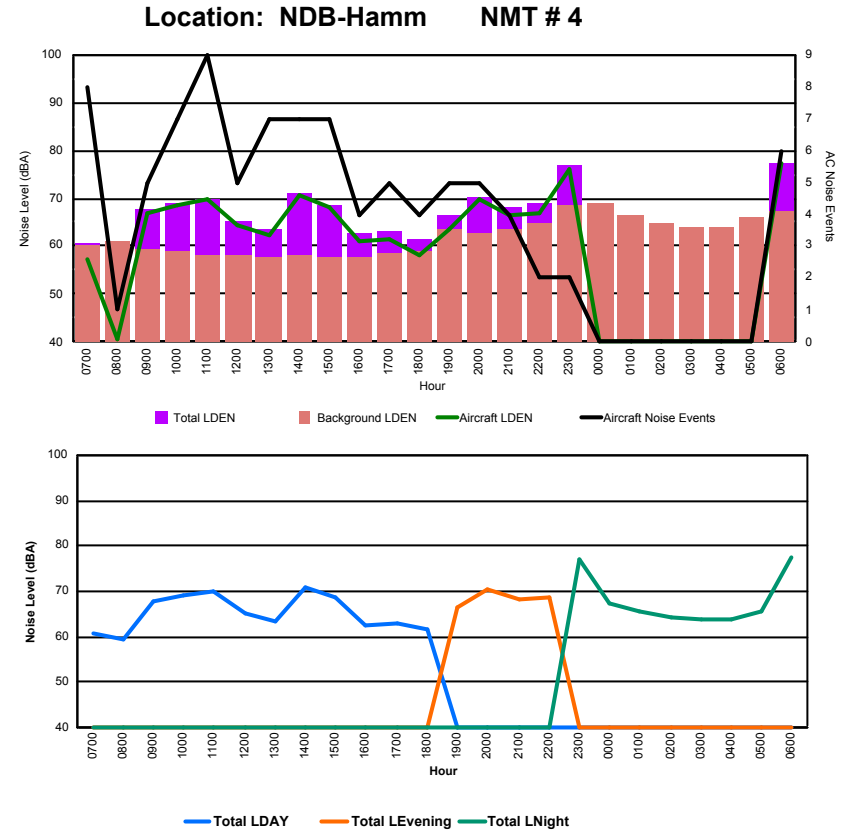

Location: Mid Runway NMT # 3

Luxembourg Airport Noise Distribution by Hour

Between 14/05/2022 00:00:00 and 14/05/2022 23:59:59 (Local Time)

Day	Aircraft Events	Total LDEN dB(A)	Aircraft LDEN dB(A)	Background LDEN dB(A)	Total LDay dB(A)	Total LEvening dB(A)	Total LNight dB(A)
14/05/22 7:00	8	60.7	57.2	60.0	60.7	-	-
14/05/22 8:00	1	59.5	40.7	61.1	59.5	-	-
14/05/22 9:00	5	67.6	66.8	59.5	67.6	-	-
14/05/22 10:00	7	69.0	68.5	58.9	69.0	-	-
14/05/22 11:00	9	69.9	69.6	58.3	69.9	-	-
14/05/22 12:00	5	65.2	64.3	58.0	65.2	-	-
14/05/22 13:00	7	63.6	62.4	57.7	63.6	-	-
14/05/22 14:00	7	70.9	70.6	58.1	70.9	-	-
14/05/22 15:00	7	68.5	68.1	57.8	68.5	-	-
14/05/22 16:00	4	62.6	60.9	57.8	62.6	-	-
14/05/22 17:00	5	63.1	61.3	58.4	63.1	-	-
14/05/22 18:00	4	61.5	58.2	58.9	61.5	-	-
14/05/22 19:00	5	66.4	63.4	63.6	-	66.4	-
14/05/22 20:00	5	70.4	69.6	62.9	-	70.4	-
14/05/22 21:00	4	68.1	66.3	63.5	-	68.1	-
14/05/22 22:00	2	68.8	66.8	64.6	-	68.8	-
14/05/22 23:00	2	76.9	76.2	68.7	-	-	76.9
15/05/22 0:00	-	67.5	-	68.8	-	-	67.5
15/05/22 1:00	-	65.5	-	66.5	-	-	65.5
15/05/22 2:00	-	64.1	-	64.7	-	-	64.1
15/05/22 3:00	-	63.9	-	64.0	-	-	63.9
15/05/22 4:00	-	63.8	-	63.8	-	-	63.8
15/05/22 5:00	-	65.8	-	66.0	-	-	65.8
15/05/22 6:00	6	77.4	77.1	67.2	-	-	77.4
	93	69.4	68.3	63.6	66.7	68.7	71.9