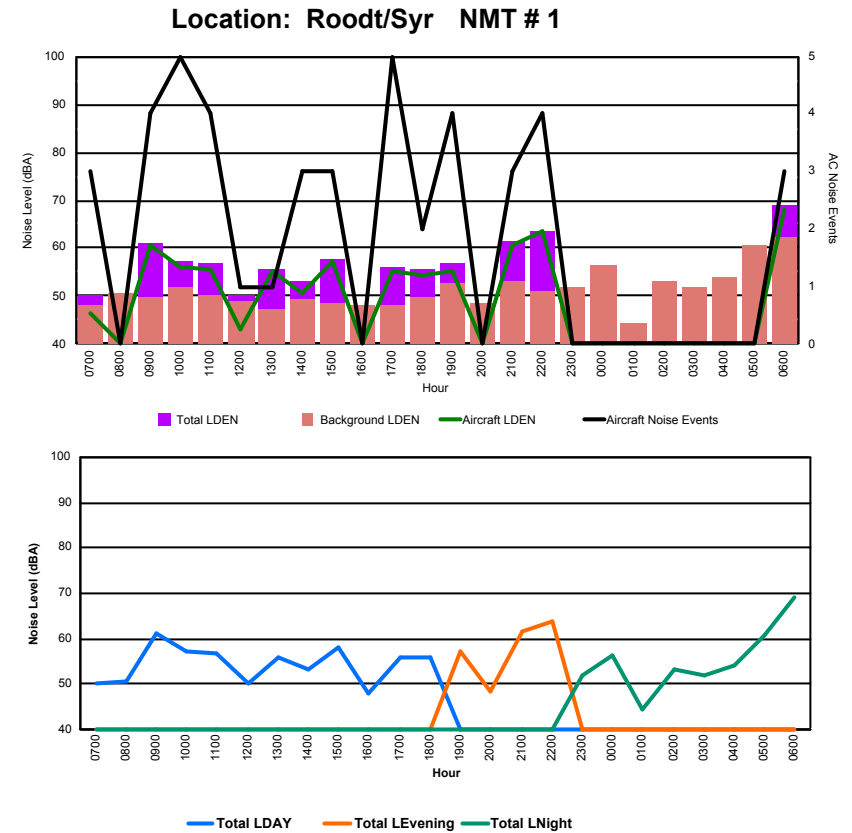

Luxembourg Airport Noise Distribution by Hour

Between 09/05/2022 00:00:00 and 09/05/2022 23:59:59 (Local Time)

Day	Aircraft Events	Total LDEN dB (A)	Aircraft LDEN dB(A)	Background LDEN dB(A)	Total LDay dB(A)	Total LEvening dB(A)	Total LNight dB (A)
09/05/22 7:00	3	50.3	46.6	48.0	50.3	-	-
09/05/22 8:00	-	50.7	-	50.7	50.7	-	-
09/05/22 9:00	4	61.1	60.7	49.9	61.1	-	-
09/05/22 10:00	5	57.3	56.0	51.8	57.3	-	-
09/05/22 11:00	4	56.7	55.7	50.2	56.7	-	-
09/05/22 12:00	1	50.0	43.3	49.0	50.0	-	-
09/05/22 13:00	1	55.8	55.1	47.2	55.8	-	-
09/05/22 14:00	3	53.2	50.8	49.4	53.2	-	-
09/05/22 15:00	3	57.9	57.4	48.4	57.9	-	-
09/05/22 16:00	-	48.1	-	48.1	48.1	-	-
09/05/22 17:00	5	56.0	55.3	48.1	56.0	-	-
09/05/22 18:00	2	55.8	54.5	49.9	55.8	-	-
09/05/22 19:00	4	57.0	55.0	52.9	-	57.0	-
09/05/22 20:00	-	48.6	-	48.6	-	48.6	-
09/05/22 21:00	3	61.5	60.8	53.0	-	61.5	-
09/05/22 22:00	4	63.7	63.4	51.2	-	63.7	-
09/05/22 23:00	-	51.9	-	51.9	-	-	51.9
10/05/22 0:00	-	56.3	-	56.4	-	-	56.3
10/05/22 1:00	-	44.2	-	44.2	-	-	44.2
10/05/22 2:00	-	53.2	-	53.2	-	-	53.2
10/05/22 3:00	-	51.8	-	51.8	-	-	51.8
10/05/22 4:00	-	54.0	-	54.0	-	-	54.0
10/05/22 5:00	-	60.6	-	60.6	-	-	60.6
10/05/22 6:00	3	69.0	68.1	62.2	-	-	69.0
	45	59.1	57.6	53.7	55.9	60.3	61.1