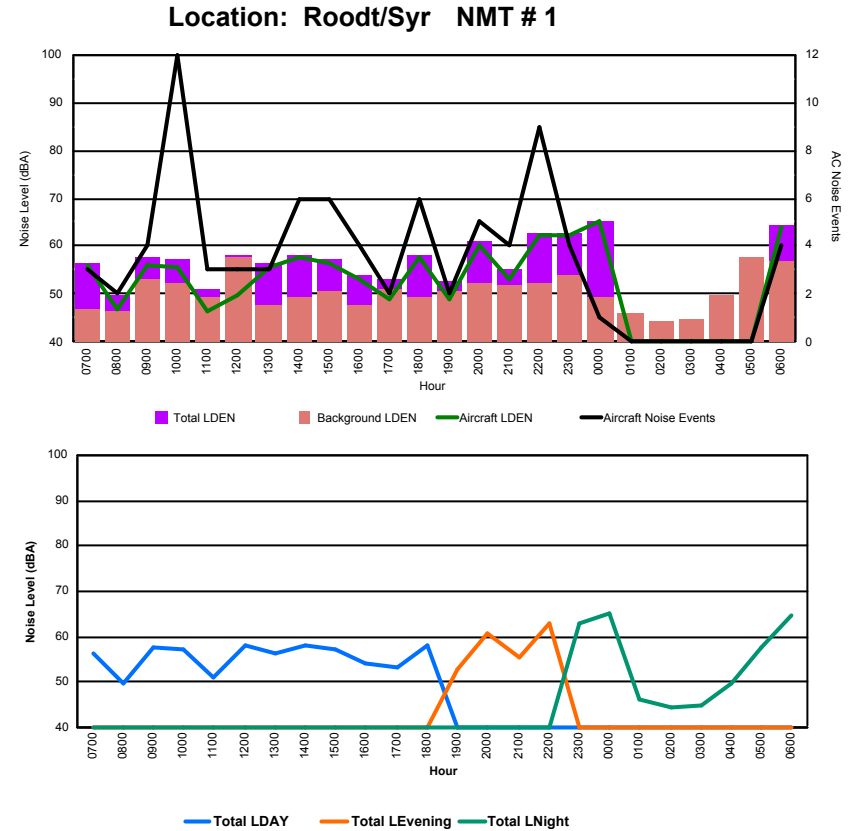

Location: NDB-Hamm NMT # 4

Luxembourg Airport Noise Distribution by Hour

Between 21/05/2022 00:00:00 and 21/05/2022 23:59:59 (Local Time)

Day	Aircraft Events	Total LDEN dB(A)	Aircraft LDEN dB(A)	Background LDEN dB(A)	Total LDay dB(A)	Total LEvening dB(A)	Total LNight dB(A)
21/05/22 7:00	3	56.4	55.9	46.7	56.4	-	-
21/05/22 8:00	2	49.8	47.0	46.6	49.8	-	-
21/05/22 9:00	4	57.8	56.0	53.1	57.8	-	-
21/05/22 10:00	12	57.3	55.8	52.4	57.3	-	-
21/05/22 11:00	3	51.0	46.5	49.2	51.0	-	-
21/05/22 12:00	3	58.1	49.9	57.6	58.1	-	-
21/05/22 13:00	3	56.3	55.7	47.8	56.3	-	-
21/05/22 14:00	6	58.3	57.7	49.2	58.3	-	-
21/05/22 15:00	6	57.3	56.4	50.6	57.3	-	-
21/05/22 16:00	4	54.1	53.1	47.8	54.1	-	-
21/05/22 17:00	2	53.2	49.1	51.1	53.2	-	-
21/05/22 18:00	6	58.1	57.6	49.3	58.1	-	-
21/05/22 19:00	2	52.8	48.8	50.8	-	52.8	-
21/05/22 20:00	5	60.9	60.2	52.4	-	60.9	-
21/05/22 21:00	4	55.4	53.1	51.9	-	55.4	-
21/05/22 22:00	9	62.9	62.5	52.3	-	62.9	-
21/05/22 23:00	4	62.8	62.2	54.1	-	-	62.8
22/05/22 0:00	1	65.1	65.0	49.2	-	-	65.1
22/05/22 1:00	-	46.0	-	46.0	-	-	46.0
22/05/22 2:00	-	44.4	-	44.4	-	-	44.4
22/05/22 3:00	-	44.7	-	44.7	-	-	44.7
22/05/22 4:00	-	49.9	-	49.9	-	-	49.9
22/05/22 5:00	-	57.5	-	57.5	-	-	57.5
22/05/22 6:00	4	64.5	63.8	56.8	-	-	64.5
	83	58.7	57.6	52.1	56.4	59.7	60.4