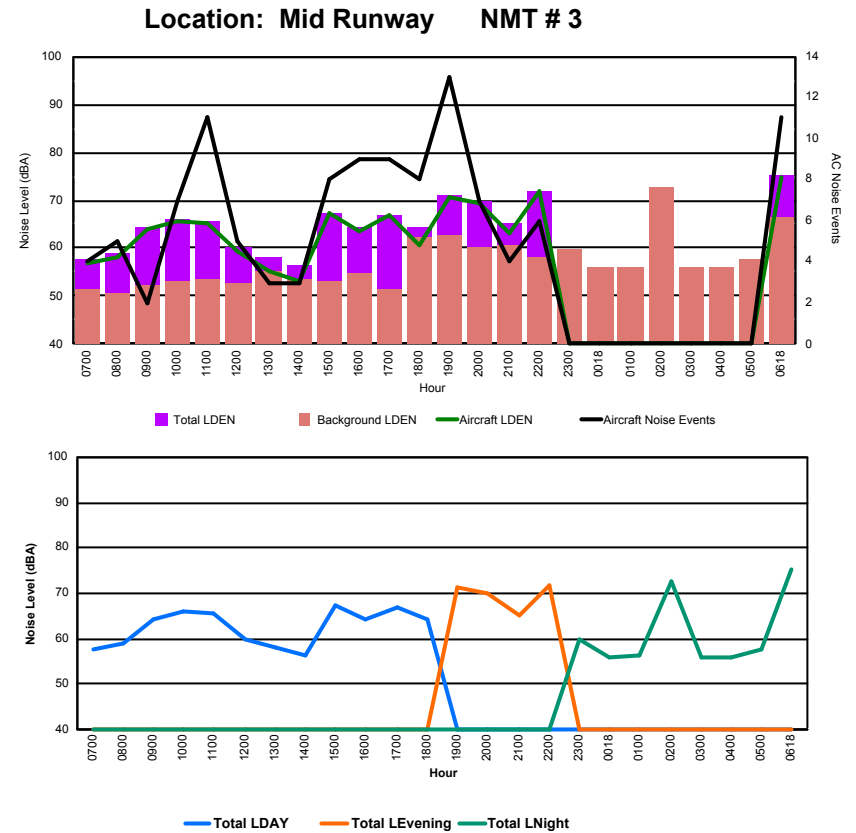

Luxembourg Airport Noise Distribution by Hour

Between 15/05/2022 00:00:00 and 15/05/2022 23:59:59 (Local Time)

Day	Aircraft Events	Total LDEN dB(A)	Aircraft LDEN dB(A)	Background LDEN dB(A)	Total LDay dB(A)	Total LEvening dB(A)	Total LNight dB(A)
15/05/22 7:00	4	57.8	56.7	51.4	57.8	-	-
15/05/22 8:00	5	59.0	58.3	50.7	59.0	-	-
15/05/22 9:00	2	64.4	64.1	52.3	64.4	-	-
15/05/22 10:00	7	65.9	65.7	53.3	65.9	-	-
15/05/22 11:00	11	65.6	65.3	53.6	65.6	-	-
15/05/22 12:00	5	60.0	59.2	52.7	60.0	-	-
15/05/22 13:00	3	58.2	55.2	55.4	58.2	-	-
15/05/22 14:00	3	56.5	53.3	53.7	56.5	-	-
15/05/22 15:00	8	67.2	67.1	53.3	67.2	-	-
15/05/22 16:00	9	64.2	63.6	54.9	64.2	-	-
15/05/22 17:00	9	66.9	66.7	51.5	66.9	-	-
15/05/22 18:00	8	64.4	60.5	62.1	64.4	-	-
15/05/22 19:00	13	71.2	70.6	62.7	-	71.2	-
15/05/22 20:00	7	69.9	69.4	60.4	-	69.9	-
15/05/22 21:00	4	65.0	63.0	60.6	-	65.0	-
15/05/22 22:00	6	71.9	71.8	58.1	-	71.9	-
15/05/22 23:00	-	59.9	-	59.9	-	-	59.9
16/05/22 0:18	-	56.1	-	56.1	-	-	56.1
16/05/22 1:00	-	56.2	-	56.2	-	-	56.2
16/05/22 2:00	-	72.6	-	72.6	-	-	72.6
16/05/22 3:00	-	55.9	-	55.9	-	-	55.9
16/05/22 4:00	-	56.1	-	56.1	-	-	56.1
16/05/22 5:00	-	57.6	-	57.6	-	-	57.6
16/05/22 6:18	11	75.4	74.8	66.3	-	-	75.4
	115	67.0	65.5	61.5	63.9	70.2	67.9