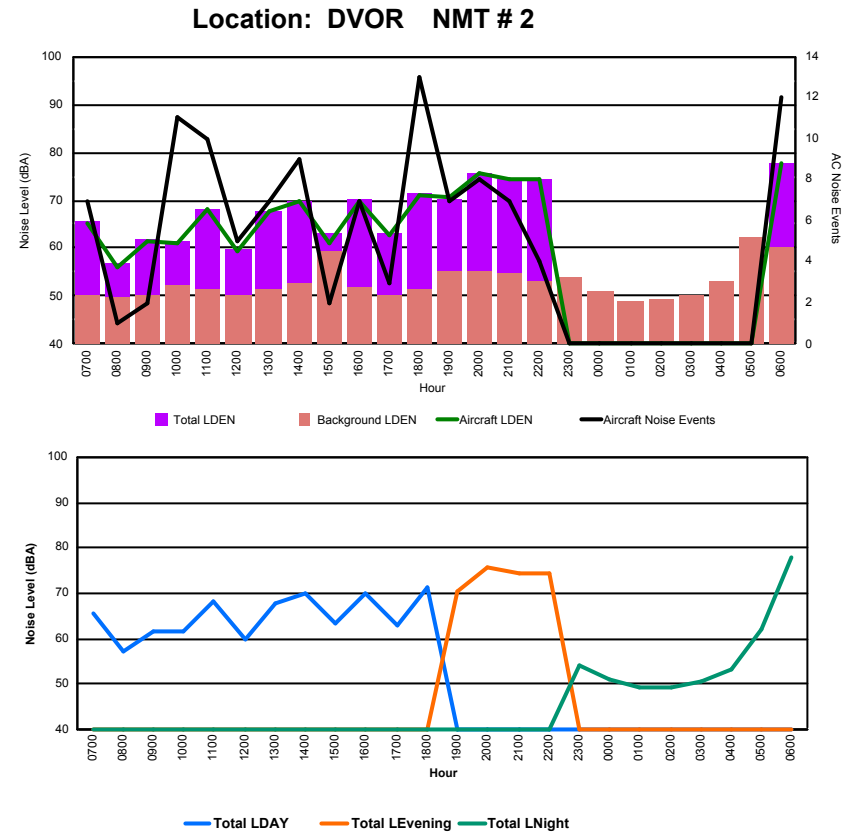

Luxembourg Airport Noise Distribution by Hour

Between 04/05/2022 00:00:00 and 04/05/2022 23:59:59 (Local Time)

Day	Aircraft Events	Total LDEN dB(A)	Aircraft LDEN dB(A)	Background LDEN dB(A)	Total LDay dB(A)	Total LEvening dB(A)	Total LNight dB(A)
04/05/22 7:00	7	65.6	65.4	50.2	65.6	-	-
04/05/22 8:00	1	57.0	56.1	49.6	57.0	-	-
04/05/22 9:00	2	61.8	61.5	50.0	61.8	-	-
04/05/22 10:00	11	61.6	61.2	52.2	61.6	-	-
04/05/22 11:00	10	68.3	68.2	51.4	68.3	-	-
04/05/22 12:00	5	59.8	59.3	50.2	59.8	-	-
04/05/22 13:00	7	67.9	67.8	51.5	67.9	-	-
04/05/22 14:00	9	69.8	69.7	52.7	69.8	-	-
04/05/22 15:00	2	63.3	61.0	59.4	63.3	-	-
04/05/22 16:00	7	70.1	70.0	52.0	70.1	-	-
04/05/22 17:00	3	63.0	62.8	50.0	63.0	-	-
04/05/22 18:00	13	71.3	71.2	51.5	71.3	-	-
04/05/22 19:00	7	70.4	70.6	55.0	-	70.4	-
04/05/22 20:00	8	75.6	75.5	55.3	-	75.6	-
04/05/22 21:00	7	74.4	74.4	54.8	-	74.4	-
04/05/22 22:00	4	74.4	74.4	53.1	-	74.4	-
04/05/22 23:00	-	54.1	-	54.1	-	-	54.1
05/05/22 0:00	-	50.9	-	50.9	-	-	50.9
05/05/22 1:00	-	49.1	-	49.1	-	-	49.1
05/05/22 2:00	-	49.4	-	49.4	-	-	49.4
05/05/22 3:00	-	50.4	-	50.4	-	-	50.4
05/05/22 4:00	-	53.2	-	53.2	-	-	53.2
05/05/22 5:00	-	62.1	-	62.1	-	-	62.1
05/05/22 6:00	12	77.9	77.8	60.3	-	-	77.9
	115	69.7	69.6	54.7	66.9	74.1	69.0