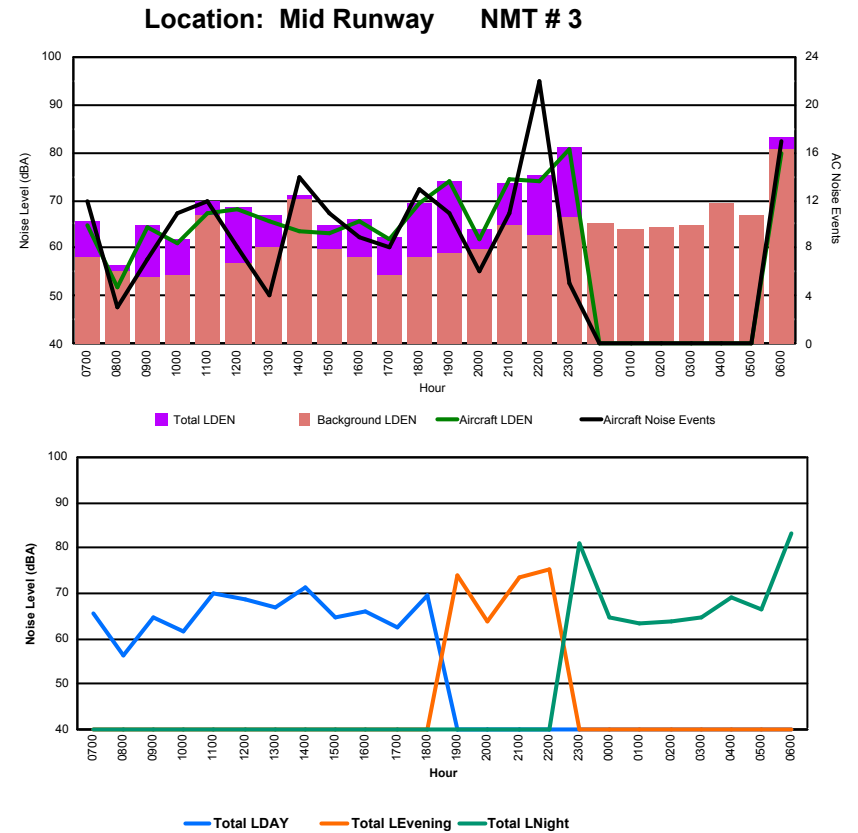

Luxembourg Airport Noise Distribution by Hour

Between 23/05/2022 00:00:00 and 23/05/2022 23:59:59 (Local Time)

Day	Aircraft Events	Total LDEN dB(A)	Aircraft LDEN dB(A)	Background LDEN dB(A)	Total LDay dB(A)	Total LEvening dB(A)	Total LNight dB(A)	
23/05/22	7:00	12	65.6	64.8	58.2	65.6	-	-
23/05/22	8:00	3	56.5	51.8	55.0	56.5	-	-
23/05/22	9:00	7	64.7	64.4	54.1	64.7	-	-
23/05/22	10:00	11	61.7	60.9	54.5	61.7	-	-
23/05/22	11:00	12	70.0	67.2	66.8	70.0	-	-
23/05/22	12:00	8	68.5	68.2	56.9	68.5	-	-
23/05/22	13:00	4	66.9	65.8	60.4	66.9	-	-
23/05/22	14:00	14	71.2	63.6	70.4	71.2	-	-
23/05/22	15:00	11	64.8	63.2	59.9	64.8	-	-
23/05/22	16:00	9	66.2	65.6	58.3	66.2	-	-
23/05/22	17:00	8	62.4	61.7	54.5	62.4	-	-
23/05/22	18:00	13	69.5	69.2	58.2	69.5	-	-
23/05/22	19:00	11	74.1	73.9	58.9	-	74.1	-
23/05/22	20:00	6	63.8	61.7	59.7	-	63.8	-
23/05/22	21:00	11	73.7	74.5	64.7	-	73.7	-
23/05/22	22:00	22	75.4	74.1	62.9	-	75.4	-
23/05/22	23:00	5	80.9	80.7	66.6	-	-	80.9
24/05/22	0:00	-	64.8	-	65.1	-	-	64.8
24/05/22	1:00	-	63.6	-	63.9	-	-	63.6
24/05/22	2:00	-	64.0	-	64.3	-	-	64.0
24/05/22	3:00	-	64.7	-	64.8	-	-	64.7
24/05/22	4:00	-	69.0	-	69.3	-	-	69.0
24/05/22	5:00	-	66.6	-	66.7	-	-	66.6
24/05/22	6:00	17	83.2	79.8	80.6	-	-	83.2
	184	73.2	71.4	68.6	67.1	73.3	76.5