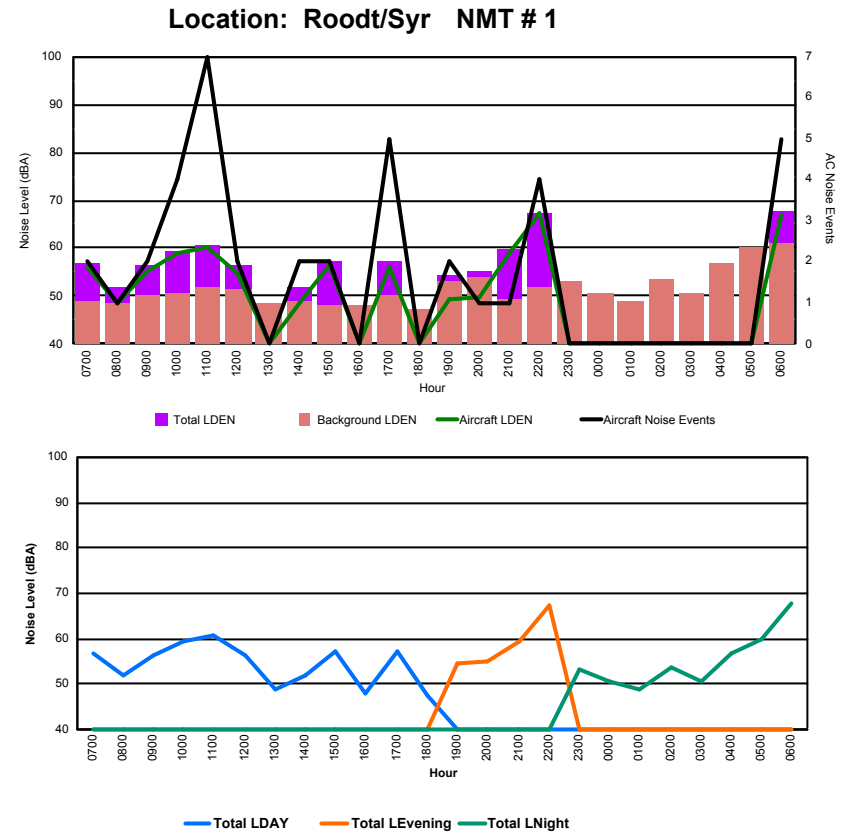

Luxembourg Airport Noise Distribution by Hour

Between 06/05/2022 00:00:00 and 06/05/2022 23:59:59 (Local Time)

Day	Aircraft Events	Total LDEN dB(A)	Aircraft LDEN dB(A)	Background LDEN dB(A)	Total LDay dB(A)	Total LEvening dB(A)	Total LNight dB(A)	
06/05/22	7:00	2	56.8	56.0	49.0	56.8	-	-
06/05/22	8:00	1	51.7	48.6	48.7	51.7	-	-
06/05/22	9:00	2	56.3	55.1	50.0	56.3	-	-
06/05/22	10:00	4	59.5	58.9	50.6	59.5	-	-
06/05/22	11:00	7	60.7	60.1	51.9	60.7	-	-
06/05/22	12:00	2	56.5	54.8	51.6	56.5	-	-
06/05/22	13:00	-	48.7	-	48.7	48.7	-	-
06/05/22	14:00	2	51.7	48.6	48.9	51.7	-	-
06/05/22	15:00	2	57.2	56.6	48.3	57.2	-	-
06/05/22	16:00	-	48.1	-	48.1	48.1	-	-
06/05/22	17:00	5	57.1	56.1	50.0	57.1	-	-
06/05/22	18:00	-	47.3	-	47.3	47.3	-	-
06/05/22	19:00	2	54.5	49.2	53.1	-	54.5	-
06/05/22	20:00	1	55.2	49.6	53.8	-	55.2	-
06/05/22	21:00	1	59.6	59.1	49.4	-	59.6	-
06/05/22	22:00	4	67.3	67.1	51.7	-	67.3	-
06/05/22	23:00	-	53.3	-	53.3	-	-	53.3
07/05/22	0:00	-	50.7	-	50.7	-	-	50.7
07/05/22	1:00	-	49.0	-	49.0	-	-	49.0
07/05/22	2:00	-	53.6	-	53.6	-	-	53.6
07/05/22	3:00	-	50.6	-	50.7	-	-	50.6
07/05/22	4:00	-	56.9	-	57.0	-	-	56.9
07/05/22	5:00	-	60.0	-	60.0	-	-	60.0
07/05/22	6:00	5	67.6	66.7	60.9	-	-	67.6
	40	59.2	57.8	53.4	56.1	62.4	60.0