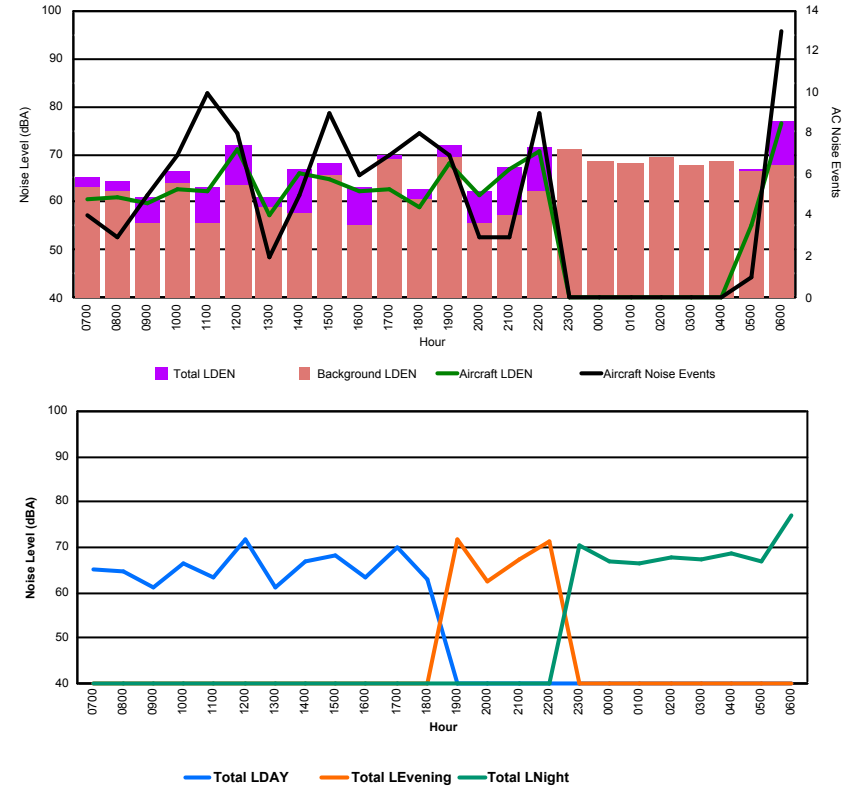

Luxembourg Airport Noise Distribution by Hour

Between 19/05/2022 00:00:00 and 19/05/2022 23:59:59 (Local Time)

Day	Aircraft Events	Total LDEN dB(A)	Aircraft LDEN dB(A)	Background LDEN dB(A)	Total LDay dB(A)	Total LEvening dB(A)	Total LNight dB(A)
19/05/22 7:00	4	65.2	60.8	63.3	65.2	-	-
19/05/22 8:00	3	64.5	60.9	62.1	64.5	-	-
19/05/22 9:00	5	61.0	59.6	55.7	61.0	-	-
19/05/22 10:00	7	66.4	62.6	64.1	66.4	-	-
19/05/22 11:00	10	63.2	62.4	55.5	63.2	-	-
19/05/22 12:00	8	71.8	71.1	63.7	71.8	-	-
19/05/22 13:00	2	61.0	57.1	58.8	61.0	-	-
19/05/22 14:00	5	66.7	66.0	57.9	66.7	-	-
19/05/22 15:00	9	68.3	64.7	65.8	68.3	-	-
19/05/22 16:00	6	63.2	62.5	55.2	63.2	-	-
19/05/22 17:00	7	69.8	62.9	68.8	69.8	-	-
19/05/22 18:00	8	62.8	58.9	60.7	62.8	-	-
19/05/22 19:00	7	71.9	68.3	69.4	-	71.9	-
19/05/22 20:00	3	62.4	61.5	55.6	-	62.4	-
19/05/22 21:00	3	67.3	66.8	57.4	-	67.3	-
19/05/22 22:00	9	71.3	70.7	62.5	-	71.3	-
19/05/22 23:00	-	70.5	-	71.0	-	-	70.5
20/05/22 0:00	-	67.1	-	68.5	-	-	67.1
20/05/22 1:00	-	66.4	-	68.2	-	-	66.4
20/05/22 2:00	-	67.7	-	69.3	-	-	67.7
20/05/22 3:00	-	67.2	-	67.7	-	-	67.2
20/05/22 4:00	-	68.5	-	68.7	-	-	68.5
20/05/22 5:00	1	66.7	55.4	66.4	-	-	66.7
20/05/22 6:00	13	76.9	76.5	67.8	-	-	76.9
	110	68.8	66.3	65.9	66.6	69.6	70.6

Location: Mid Runway NMT # 3