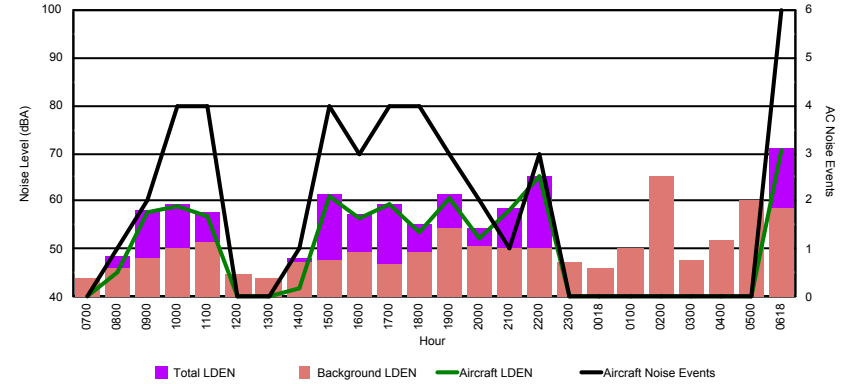

Luxembourg Airport Noise Distribution by Hour

Between 15/05/2022 00:00:00 and 15/05/2022 23:59:59 (Local Time)

Day	Aircraft Events	Total LDEN dB(A)	Aircraft LDEN dB(A)	Background LDEN dB(A)	Total LDay dB(A)	Total LEvening dB(A)	Total LNight dB(A)
15/05/22	7:00	-	44.1	-	44.1	-	-
15/05/22	8:00	1	48.6	45.2	46.0	48.6	-
15/05/22	9:00	2	58.3	57.9	48.1	58.3	-
15/05/22	10:00	4	59.5	59.1	50.0	59.5	-
15/05/22	11:00	4	57.8	56.7	51.5	57.8	-
15/05/22	12:00	-	44.8	-	44.8	-	-
15/05/22	13:00	-	44.1	-	44.1	-	-
15/05/22	14:00	1	48.2	41.8	47.1	48.2	-
15/05/22	15:00	4	61.3	61.1	47.9	61.3	-
15/05/22	16:00	3	57.3	56.5	49.3	57.3	-
15/05/22	17:00	4	59.4	59.2	47.0	59.4	-
15/05/22	18:00	4	55.0	53.7	49.4	55.0	-
15/05/22	19:00	3	61.6	60.7	54.5	61.6	-
15/05/22	20:00	2	54.4	52.2	50.6	54.4	-
15/05/22	21:00	1	58.7	58.1	50.0	58.7	-
15/05/22	22:00	3	65.2	65.1	50.3	65.2	-
15/05/22	23:00	-	47.4	-	47.4	-	47.4
16/05/22	0:18	-	46.0	-	46.0	-	46.0
16/05/22	1:00	-	49.9	-	50.0	-	49.9
16/05/22	2:00	-	65.2	-	65.2	-	65.2
16/05/22	3:00	-	47.7	-	47.7	-	47.7
16/05/22	4:00	-	51.8	-	51.8	-	51.8
16/05/22	5:00	-	60.2	-	60.3	-	60.2
16/05/22	6:18	6	71.0	70.7	58.7	-	71.0
	42	60.2	58.9	54.5	56.6	61.6	62.6

Location: Roodt/Syr NMT # 1