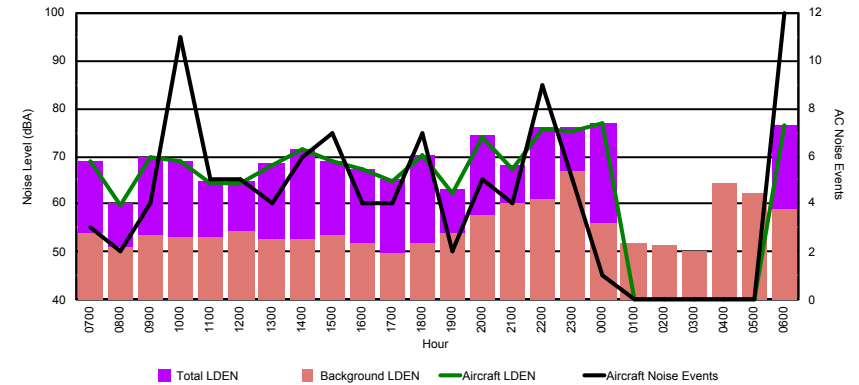

Luxembourg Airport Noise Distribution by Hour

Between 21/05/2022 00:00:00 and 21/05/2022 23:59:59 (Local Time)

Day	Aircraft Events	Total LDEN dB (A)	Aircraft LDEN dB(A)	Background LDEN dB(A)	Total LDay dB(A)	Total LEvening dB(A)	Total LNight dB (A)
21/05/22 7:00	3	68.9	68.8	53.9	68.9	-	-
21/05/22 8:00	2	60.2	59.6	51.2	60.2	-	-
21/05/22 9:00	4	70.0	69.9	53.6	70.0	-	-
21/05/22 10:00	11	68.9	68.8	53.2	68.9	-	-
21/05/22 11:00	5	64.9	64.5	53.3	64.9	-	-
21/05/22 12:00	5	64.8	64.4	54.5	64.8	-	-
21/05/22 13:00	4	68.4	68.3	52.7	68.4	-	-
21/05/22 14:00	6	71.4	71.3	52.6	71.4	-	-
21/05/22 15:00	7	69.1	69.0	53.6	69.1	-	-
21/05/22 16:00	4	67.3	67.2	51.8	67.3	-	-
21/05/22 17:00	4	65.0	64.9	49.8	65.0	-	-
21/05/22 18:00	7	70.4	70.4	51.9	70.4	-	-
21/05/22 19:00	2	63.1	62.5	54.1	-	63.1	-
21/05/22 20:00	5	74.2	74.1	57.7	-	74.2	-
21/05/22 21:00	4	68.1	67.4	60.1	-	68.1	-
21/05/22 22:00	9	76.0	75.8	61.0	-	76.0	-
21/05/22 23:00	5	75.9	75.4	67.0	-	-	75.9
22/05/22 0:00	1	76.9	76.9	56.0	-	-	76.9
22/05/22 1:00	-	52.0	-	52.0	-	-	52.0
22/05/22 2:00	-	51.3	-	51.3	-	-	51.3
22/05/22 3:00	-	50.4	-	50.4	-	-	50.4
22/05/22 4:00	-	64.3	-	64.5	-	-	64.3
22/05/22 5:00	-	62.4	-	62.5	-	-	62.4
22/05/22 6:00	12	76.4	76.3	59.1	-	-	76.4
	100	70.9	70.6	58.4	68.3	72.7	72.3

Location: DVOR NMT # 2