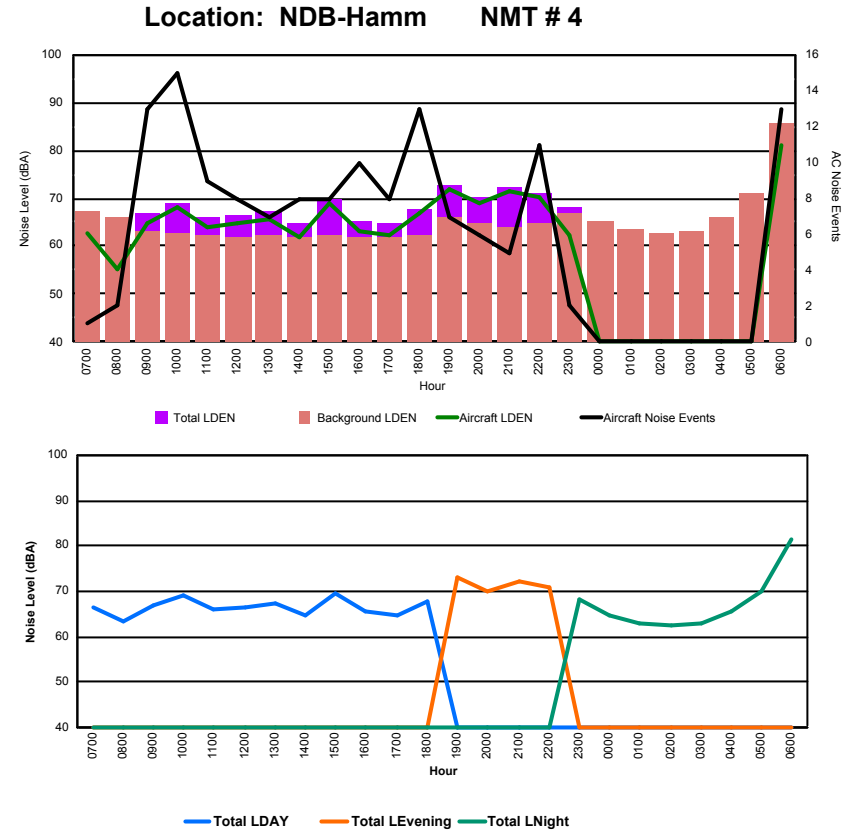

Luxembourg Airport Noise Distribution by Hour

Between 02/05/2022 00:00:00 and 02/05/2022 23:59:59 (Local Time)

Day	Aircraft Events	Total LDEN dB (A)	Aircraft LDEN dB(A)	Background LDEN dB(A)	Total LDay dB(A)	Total LEvening dB(A)	Total LNight dB (A)
02/05/22 7:00	1	66.6	62.8	67.4	66.6	-	-
02/05/22 8:00	2	63.5	55.2	65.9	63.5	-	-
02/05/22 9:00	13	66.8	64.9	63.1	66.8	-	-
02/05/22 10:00	15	69.1	68.1	62.6	69.1	-	-
02/05/22 11:00	9	66.1	64.1	62.2	66.1	-	-
02/05/22 12:00	8	66.5	64.8	61.9	66.5	-	-
02/05/22 13:00	7	67.4	65.8	62.5	67.4	-	-
02/05/22 14:00	8	64.7	61.7	62.0	64.7	-	-
02/05/22 15:00	8	69.6	68.8	62.1	69.6	-	-
02/05/22 16:00	10	65.4	63.1	61.7	65.4	-	-
02/05/22 17:00	8	64.8	62.2	61.7	64.8	-	-
02/05/22 18:00	13	67.9	66.7	62.1	67.9	-	-
02/05/22 19:00	7	72.9	72.0	65.9	-	72.9	-
02/05/22 20:00	6	70.1	68.8	64.6	-	70.1	-
02/05/22 21:00	5	72.1	71.3	64.0	-	72.1	-
02/05/22 22:00	11	71.1	70.2	64.8	-	71.1	-
02/05/22 23:00	2	68.1	62.4	66.8	-	-	68.1
03/05/22 0:00	-	64.7	-	65.4	-	-	64.7
03/05/22 1:00	-	62.9	-	63.5	-	-	62.9
03/05/22 2:00	-	62.5	-	62.9	-	-	62.5
03/05/22 3:00	-	63.1	-	63.3	-	-	63.1
03/05/22 4:00	-	65.8	-	66.2	-	-	65.8
03/05/22 5:00	-	69.9	-	71.2	-	-	69.9
03/05/22 6:00	13	81.5	81.1	85.5	-	-	81.5
	146	70.8	69.6	72.5	66.9	71.7	73.3