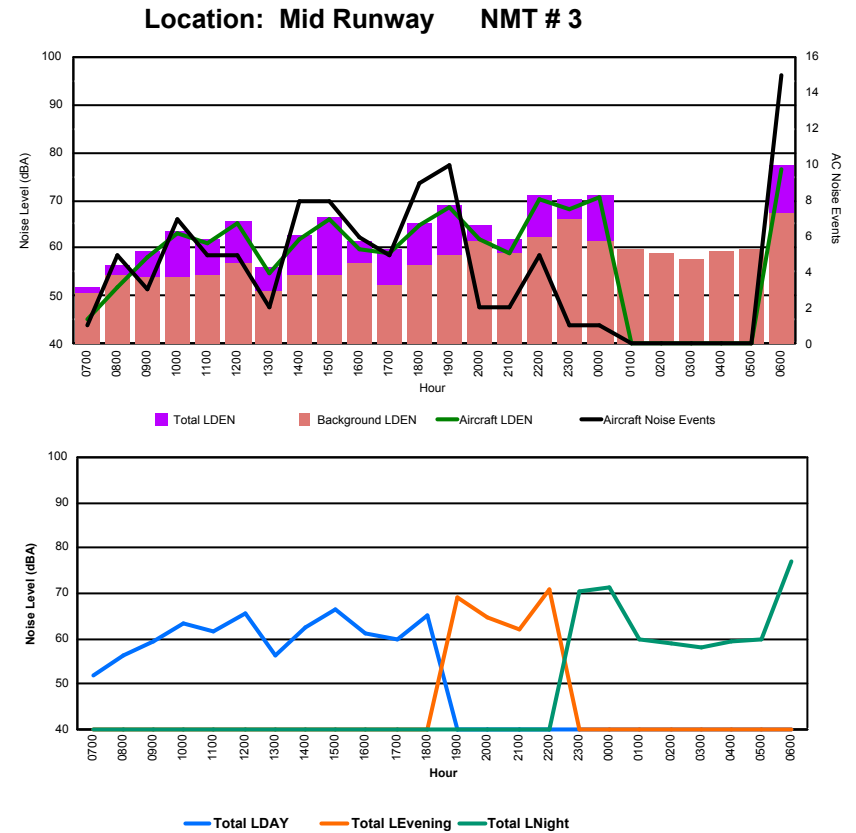

Location: DVOR NMT # 2

Luxembourg Airport Noise Distribution by Hour

Between 01/05/2022 00:00:00 and 01/05/2022 23:59:59 (Local Time)

Day	Aircraft Events	Total LDEN dB (A)	Aircraft LDEN dB(A)	Background LDEN dB(A)	Total LDay dB(A)	Total LEvening dB(A)	Total LNight dB (A)
01/05/22 7:00	1	51.7	45.0	50.6	51.7	-	-
01/05/22 8:00	5	56.3	51.8	54.5	56.3	-	-
01/05/22 9:00	3	59.5	58.1	54.0	59.5	-	-
01/05/22 10:00	7	63.6	63.1	53.8	63.6	-	-
01/05/22 11:00	5	61.8	60.9	54.2	61.8	-	-
01/05/22 12:00	5	65.6	65.0	56.7	65.6	-	-
01/05/22 13:00	2	56.2	54.7	50.9	56.2	-	-
01/05/22 14:00	8	62.6	61.9	54.3	62.6	-	-
01/05/22 15:00	8	66.4	66.1	54.3	66.4	-	-
01/05/22 16:00	6	61.4	59.6	56.8	61.4	-	-
01/05/22 17:00	5	59.7	58.9	52.1	59.7	-	-
01/05/22 18:00	9	65.2	64.6	56.4	65.2	-	-
01/05/22 19:00	10	69.1	68.7	58.5	-	69.1	-
01/05/22 20:00	2	64.8	62.0	61.6	-	64.8	-
01/05/22 21:00	2	62.0	59.0	59.1	-	62.0	-
01/05/22 22:00	5	70.9	70.3	62.4	-	70.9	-
01/05/22 23:00	1	70.3	68.3	65.9	-	-	70.3
02/05/22 0:00	1	71.2	70.7	61.4	-	-	71.2
02/05/22 1:00	-	59.7	-	59.7	-	-	59.7
02/05/22 2:00	-	59.0	-	59.0	-	-	59.0
02/05/22 3:00	-	57.9	-	57.9	-	-	57.9
02/05/22 4:00	-	59.3	-	59.3	-	-	59.3
02/05/22 5:00	-	59.9	-	59.9	-	-	59.9
02/05/22 6:00	15	77.1	76.6	67.5	-	-	77.1
	100	67.2	66.3	59.8	62.5	68.0	70.0