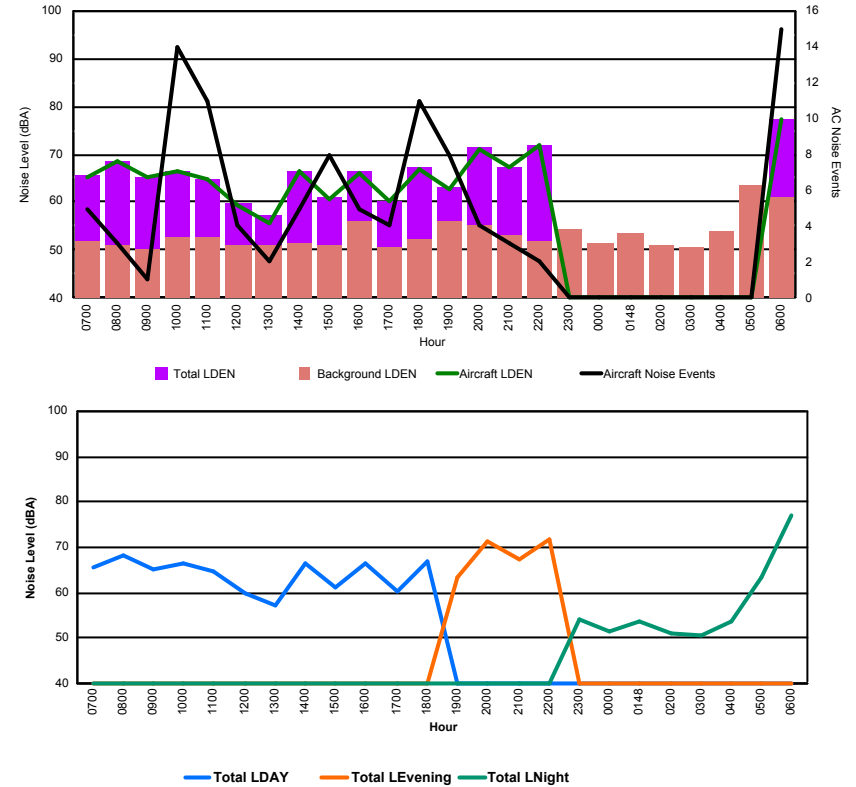

Luxembourg Airport Noise Distribution by Hour

Between 03/05/2022 00:00:00 and 03/05/2022 23:59:59 (Local Time)

Day	Aircraft Events	Total LDEN dB (A)	Aircraft LDEN dB(A)	Background LDEN dB(A)	Total LDay dB(A)	Total LEvening dB(A)	Total LNight dB (A)	
03/05/22	7:00	5	65.5	65.3	51.9	65.5	-	-
03/05/22	8:00	3	68.4	68.4	50.9	68.4	-	-
03/05/22	9:00	1	65.3	65.1	50.4	65.3	-	-
03/05/22	10:00	14	66.5	66.3	52.6	66.5	-	-
03/05/22	11:00	11	64.9	64.6	52.7	64.9	-	-
03/05/22	12:00	4	59.9	59.4	51.0	59.9	-	-
03/05/22	13:00	2	57.1	55.8	51.2	57.1	-	-
03/05/22	14:00	5	66.6	66.4	51.3	66.6	-	-
03/05/22	15:00	8	61.1	60.7	51.2	61.1	-	-
03/05/22	16:00	5	66.3	65.9	56.1	66.3	-	-
03/05/22	17:00	4	60.4	60.0	50.7	60.4	-	-
03/05/22	18:00	11	67.1	66.9	52.2	67.1	-	-
03/05/22	19:00	8	63.3	62.6	55.9	-	63.3	-
03/05/22	20:00	4	71.3	71.1	55.1	-	71.3	-
03/05/22	21:00	3	67.5	67.3	53.2	-	67.5	-
03/05/22	22:00	2	71.8	71.8	51.8	-	71.8	-
03/05/22	23:00	-	54.3	-	54.3	-	-	54.3
04/05/22	0:00	-	51.5	-	51.5	-	-	51.5
04/05/22	1:48	-	53.5	-	53.5	-	-	53.5
04/05/22	2:00	-	51.2	-	51.2	-	-	51.2
04/05/22	3:00	-	50.6	-	50.6	-	-	50.6
04/05/22	4:00	-	53.8	-	53.8	-	-	53.8
04/05/22	5:00	-	63.5	-	63.5	-	-	63.5
04/05/22	6:00	15	77.2	77.2	61.2	-	-	77.2
	105	67.5	67.3	55.1	65.1	69.6	68.9	

Location: DVOR NMT # 2