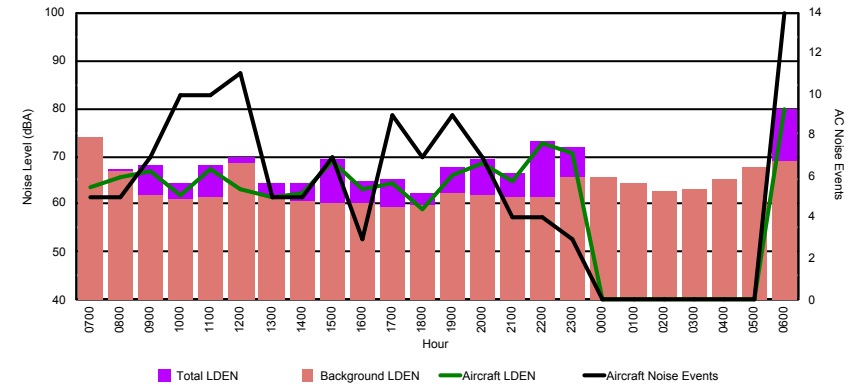

Luxembourg Airport Noise Distribution by Hour

Between 20/05/2022 00:00:00 and 20/05/2022 23:59:59 (Local Time)

Day	Aircraft Events	Total LDEN dB (A)	Aircraft LDEN dB(A)	Background LDEN dB(A)	Total LDay dB(A)	Total LEvening dB(A)	Total LNight dB (A)
20/05/22 7:00	5	66.8	63.5	74.1	66.8	-	-
20/05/22 8:00	5	67.5	65.5	66.7	67.5	-	-
20/05/22 9:00	7	68.0	66.9	61.8	68.0	-	-
20/05/22 10:00	10	64.4	62.0	61.0	64.4	-	-
20/05/22 11:00	10	68.2	67.2	61.4	68.2	-	-
20/05/22 12:00	11	69.7	63.2	68.7	69.7	-	-
20/05/22 13:00	5	64.4	61.3	61.7	64.4	-	-
20/05/22 14:00	5	64.5	62.4	60.5	64.5	-	-
20/05/22 15:00	7	69.3	68.8	60.2	69.3	-	-
20/05/22 16:00	3	64.8	63.0	60.3	64.8	-	-
20/05/22 17:00	9	65.4	64.3	59.4	65.4	-	-
20/05/22 18:00	7	62.4	59.1	59.8	62.4	-	-
20/05/22 19:00	9	67.6	66.1	62.3	-	67.6	-
20/05/22 20:00	7	69.2	68.4	62.0	-	69.2	-
20/05/22 21:00	4	66.4	64.8	61.4	-	66.4	-
20/05/22 22:00	4	73.2	72.9	61.5	-	73.2	-
20/05/22 23:00	3	71.7	70.5	65.6	-	-	71.7
21/05/22 0:00	-	64.4	-	65.6	-	-	64.4
21/05/22 1:00	-	63.6	-	64.4	-	-	63.6
21/05/22 2:00	-	62.3	-	62.8	-	-	62.3
21/05/22 3:00	-	63.1	-	63.2	-	-	63.1
21/05/22 4:00	-	65.2	-	65.4	-	-	65.2
21/05/22 5:00	-	67.0	-	67.6	-	-	67.0
21/05/22 6:00	14	79.8	79.6	68.9	-	-	79.8
	125	69.7	68.5	65.5	66.8	69.9	72.0

Location: NDB-Hamm NMT # 4