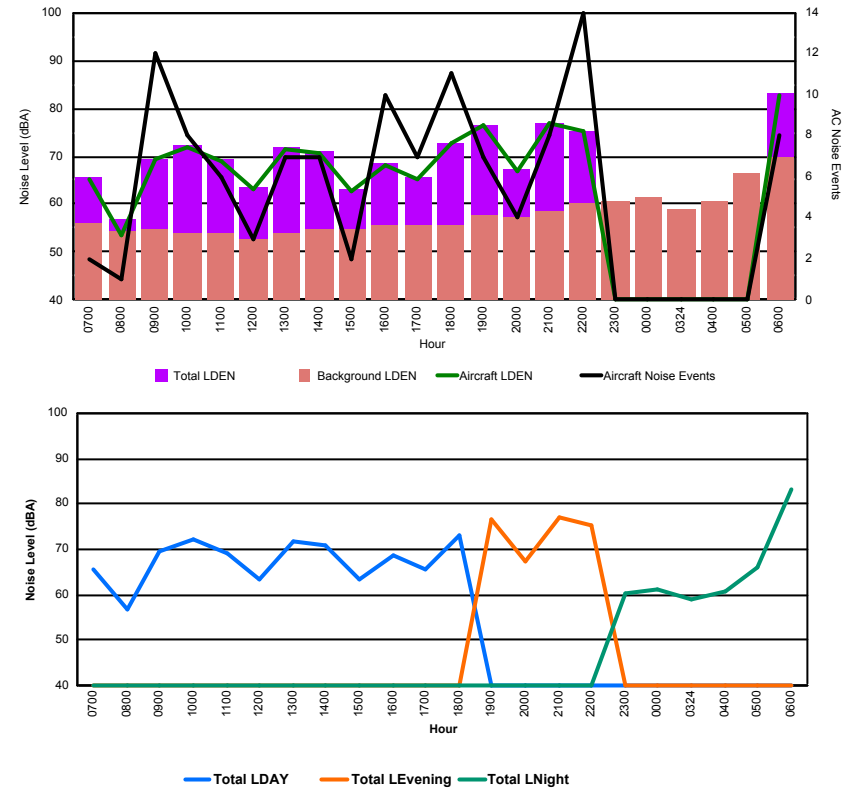

Luxembourg Airport Noise Distribution by Hour

Between 10/05/2022 00:00:00 and 10/05/2022 23:59:59 (Local Time)

Day	Aircraft Events	Total LDEN dB (A)	Aircraft LDEN dB(A)	Background LDEN dB(A)	Total LDay dB(A)	Total LEvening dB(A)	Total LNight dB (A)
10/05/22 7:00	2	65.7	65.3	56.0	65.7	-	-
10/05/22 8:00	1	56.9	53.6	54.2	56.9	-	-
10/05/22 9:00	12	69.4	69.3	54.6	69.4	-	-
10/05/22 10:00	8	72.1	72.0	54.0	72.1	-	-
10/05/22 11:00	6	69.3	69.1	53.8	69.3	-	-
10/05/22 12:00	3	63.5	63.1	52.8	63.5	-	-
10/05/22 13:00	7	71.7	71.6	54.1	71.7	-	-
10/05/22 14:00	7	70.9	70.8	54.7	70.9	-	-
10/05/22 15:00	2	63.2	62.6	54.7	63.2	-	-
10/05/22 16:00	10	68.5	68.2	55.8	68.5	-	-
10/05/22 17:00	7	65.8	65.4	55.5	65.8	-	-
10/05/22 18:00	11	72.9	72.8	55.7	72.9	-	-
10/05/22 19:00	7	76.5	76.4	57.9	-	76.5	-
10/05/22 20:00	4	67.4	67.0	57.2	-	67.4	-
10/05/22 21:00	8	77.0	77.0	58.7	-	77.0	-
10/05/22 22:00	14	75.4	75.2	60.4	-	75.4	-
10/05/22 23:00	-	60.5	-	60.5	-	-	60.5
11/05/22 0:00	-	61.3	-	61.4	-	-	61.3
11/05/22 3:24	-	59.1	-	59.1	-	-	59.1
11/05/22 4:00	-	60.6	-	60.6	-	-	60.6
11/05/22 5:00	-	66.2	-	66.4	-	-	66.2
11/05/22 6:00	8	83.1	82.9	69.8	-	-	83.1
	117	73.2	72.9	60.6	69.2	75.3	75.8

Location: DVOR NMT # 2