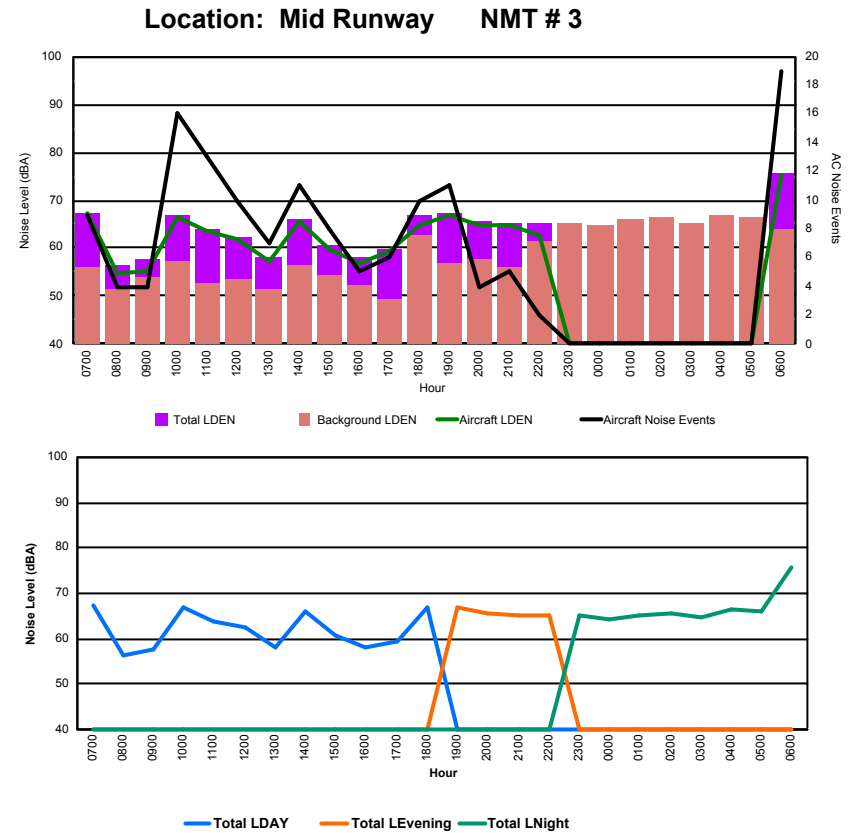

Luxembourg Airport Noise Distribution by Hour

Between 17/05/2022 00:00:00 and 17/05/2022 23:59:59 (Local Time)

Day	Aircraft Events	Total LDEN dB(A)	Aircraft LDEN dB(A)	Background LDEN dB(A)	Total LDay dB(A)	Total LEvening dB(A)	Total LNight dB(A)
17/05/22 7:00	9	67.4	67.2	56.0	67.4	-	-
17/05/22 8:00	4	56.4	54.6	51.6	56.4	-	-
17/05/22 9:00	4	57.7	55.4	54.0	57.7	-	-
17/05/22 10:00	16	66.9	66.4	57.3	66.9	-	-
17/05/22 11:00	13	63.8	63.4	52.6	63.8	-	-
17/05/22 12:00	10	62.4	61.8	53.4	62.4	-	-
17/05/22 13:00	7	58.3	57.3	51.6	58.3	-	-
17/05/22 14:00	11	66.1	65.6	56.4	66.1	-	-
17/05/22 15:00	8	60.8	59.7	54.4	60.8	-	-
17/05/22 16:00	5	58.2	56.9	52.4	58.2	-	-
17/05/22 17:00	6	59.6	59.2	49.3	59.6	-	-
17/05/22 18:00	10	66.9	64.8	62.9	66.9	-	-
17/05/22 19:00	11	67.1	66.7	57.0	-	67.1	-
17/05/22 20:00	4	65.5	64.7	57.8	-	65.5	-
17/05/22 21:00	5	65.2	64.7	56.2	-	65.2	-
17/05/22 22:00	2	65.0	62.7	61.4	-	65.0	-
17/05/22 23:00	-	65.1	-	65.2	-	-	65.1
18/05/22 0:00	-	64.4	-	64.9	-	-	64.4
18/05/22 1:00	-	65.1	-	65.9	-	-	65.1
18/05/22 2:00	-	65.5	-	66.5	-	-	65.5
18/05/22 3:00	-	64.8	-	65.0	-	-	64.8
18/05/22 4:00	-	66.4	-	66.7	-	-	66.4
18/05/22 5:00	-	66.2	-	66.3	-	-	66.2
18/05/22 6:00	19	75.6	75.4	63.8	-	-	75.6
	144	66.4	64.7	61.9	63.7	65.8	68.8