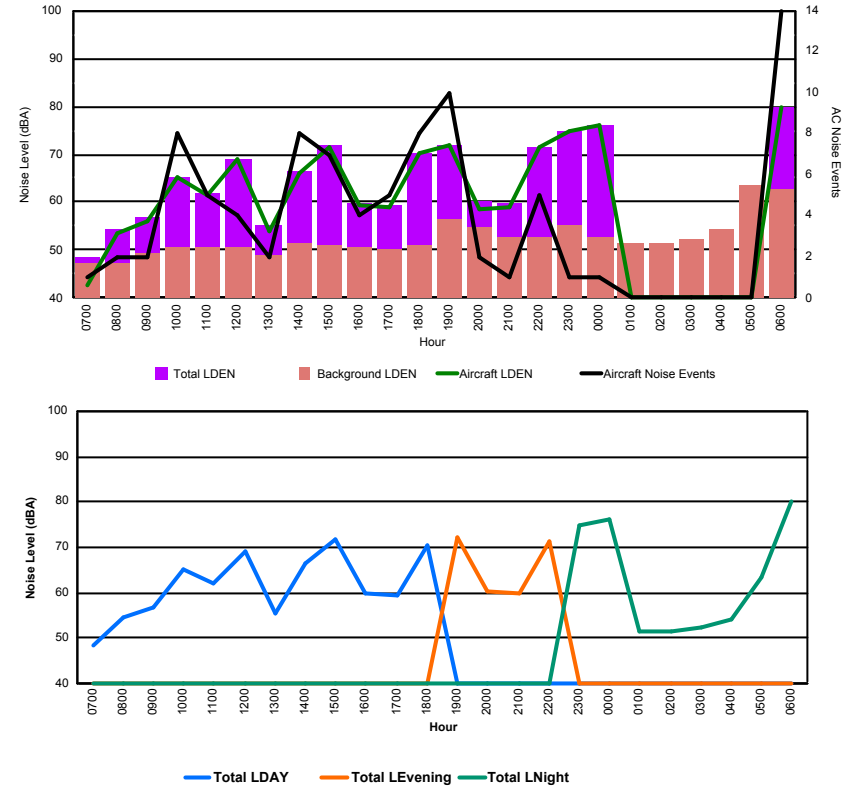

Luxembourg Airport Noise Distribution by Hour

Between 01/05/2022 00:00:00 and 01/05/2022 23:59:59 (Local Time)

Day	Aircraft Events	Total LDEN dB (A)	Aircraft LDEN dB(A)	Background LDEN dB(A)	Total LDay dB(A)	Total LEvening dB(A)	Total LNight dB (A)
01/05/22 7:00	1	48.4	42.5	47.1	48.4	-	-
01/05/22 8:00	2	54.5	53.6	47.4	54.5	-	-
01/05/22 9:00	2	56.8	55.9	49.2	56.8	-	-
01/05/22 10:00	8	65.3	65.2	50.5	65.3	-	-
01/05/22 11:00	5	61.9	61.6	50.7	61.9	-	-
01/05/22 12:00	4	69.1	69.1	50.5	69.1	-	-
01/05/22 13:00	2	55.3	54.1	49.1	55.3	-	-
01/05/22 14:00	8	66.3	66.2	51.6	66.3	-	-
01/05/22 15:00	7	71.7	71.6	51.0	71.7	-	-
01/05/22 16:00	4	59.8	59.2	50.7	59.8	-	-
01/05/22 17:00	5	59.5	59.0	50.3	59.5	-	-
01/05/22 18:00	8	70.4	70.3	51.2	70.4	-	-
01/05/22 19:00	10	72.0	71.9	56.5	-	72.0	-
01/05/22 20:00	2	60.1	58.7	54.6	-	60.1	-
01/05/22 21:00	1	59.8	58.9	52.7	-	59.8	-
01/05/22 22:00	5	71.5	71.5	52.7	-	71.5	-
01/05/22 23:00	1	74.9	74.8	55.1	-	-	74.9
02/05/22 0:00	1	76.0	76.0	52.9	-	-	76.0
02/05/22 1:00	-	51.3	-	51.3	-	-	51.3
02/05/22 2:00	-	51.4	-	51.4	-	-	51.4
02/05/22 3:00	-	52.4	-	52.4	-	-	52.4
02/05/22 4:00	-	54.3	-	54.3	-	-	54.3
02/05/22 5:00	-	63.4	-	63.5	-	-	63.4
02/05/22 6:00	14	80.0	79.9	62.7	-	-	80.0
	90	70.2	70.1	55.1	65.8	69.0	73.4

Location: DVOR NMT # 2