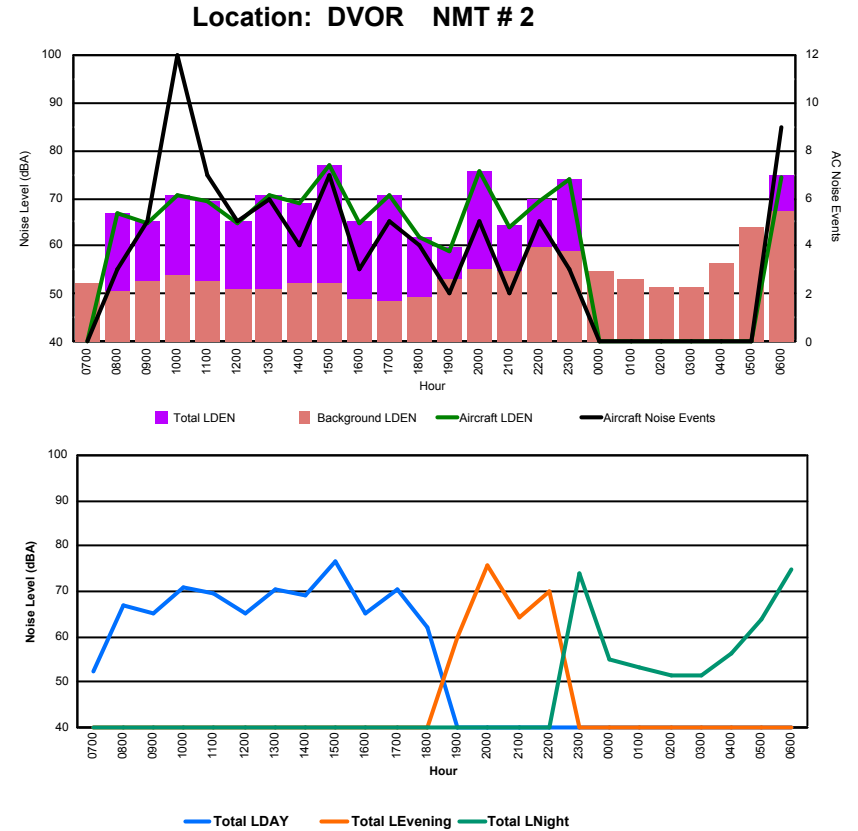

Luxembourg Airport Noise Distribution by Hour

Between 14/05/2022 00:00:00 and 14/05/2022 23:59:59 (Local Time)

Day	Aircraft Events	Total LDEN dB (A)	Aircraft LDEN dB(A)	Background LDEN dB(A)	Total LDay dB(A)	Total LEvening dB(A)	Total LNight dB (A)
14/05/22 7:00	-	52.3	-	52.4	52.3	-	-
14/05/22 8:00	3	67.0	66.9	50.5	67.0	-	-
14/05/22 9:00	5	65.2	64.9	52.5	65.2	-	-
14/05/22 10:00	12	70.8	70.7	54.0	70.8	-	-
14/05/22 11:00	7	69.4	69.3	52.9	69.4	-	-
14/05/22 12:00	5	65.0	64.8	50.9	65.0	-	-
14/05/22 13:00	6	70.6	70.6	51.2	70.6	-	-
14/05/22 14:00	4	69.0	68.8	52.1	69.0	-	-
14/05/22 15:00	7	76.7	76.7	52.4	76.7	-	-
14/05/22 16:00	3	65.0	64.8	48.9	65.0	-	-
14/05/22 17:00	5	70.5	70.5	48.7	70.5	-	-
14/05/22 18:00	4	61.9	61.7	49.2	61.9	-	-
14/05/22 19:00	2	59.9	58.8	53.3	-	59.9	-
14/05/22 20:00	5	75.8	75.8	55.0	-	75.8	-
14/05/22 21:00	2	64.4	63.9	54.7	-	64.4	-
14/05/22 22:00	5	69.8	69.3	59.6	-	69.8	-
14/05/22 23:00	3	74.1	74.0	59.0	-	-	74.1
15/05/22 0:00	-	54.8	-	54.8	-	-	54.8
15/05/22 1:00	-	53.1	-	53.1	-	-	53.1
15/05/22 2:00	-	51.6	-	51.6	-	-	51.6
15/05/22 3:00	-	51.4	-	51.4	-	-	51.4
15/05/22 4:00	-	56.5	-	56.5	-	-	56.5
15/05/22 5:00	-	63.7	-	63.8	-	-	63.7
15/05/22 6:00	9	75.0	74.3	67.1	-	-	75.0
	87	69.8	69.5	57.3	69.8	71.1	68.8