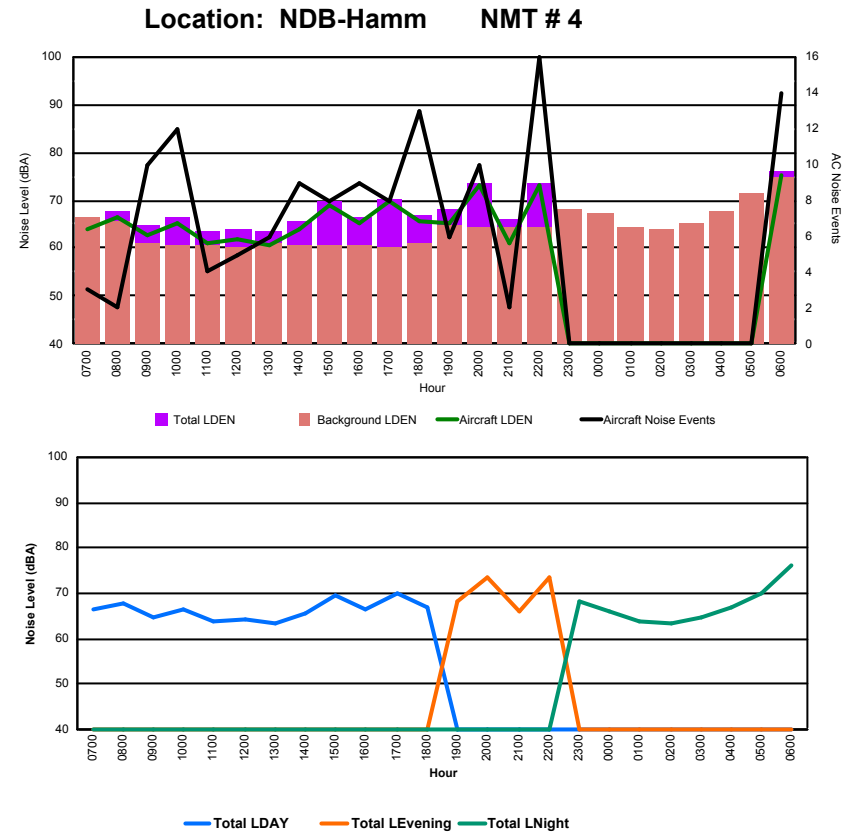

Luxembourg Airport Noise Distribution by Hour

Between 18/05/2022 00:00:00 and 18/05/2022 23:59:59 (Local Time)

Day	Aircraft Events	Total LDEN dB (A)	Aircraft LDEN dB(A)	Background LDEN dB(A)	Total LDay dB(A)	Total LEvening dB(A)	Total LNight dB (A)	
18/05/22	7:00	3	66.5	63.9	66.5	66.5	-	-
18/05/22	8:00	2	67.8	66.5	65.8	67.8	-	-
18/05/22	9:00	10	64.9	62.8	61.0	64.9	-	-
18/05/22	10:00	12	66.5	65.3	60.8	66.5	-	-
18/05/22	11:00	4	63.7	60.9	60.6	63.7	-	-
18/05/22	12:00	5	64.1	61.9	60.1	64.1	-	-
18/05/22	13:00	6	63.6	60.5	60.9	63.6	-	-
18/05/22	14:00	9	65.5	63.9	60.7	65.5	-	-
18/05/22	15:00	8	69.6	69.0	60.8	69.6	-	-
18/05/22	16:00	9	66.5	65.3	60.7	66.5	-	-
18/05/22	17:00	8	70.2	69.7	60.2	70.2	-	-
18/05/22	18:00	13	67.0	65.8	61.1	67.0	-	-
18/05/22	19:00	6	68.1	65.3	64.9	-	68.1	-
18/05/22	20:00	10	73.6	73.0	64.5	-	73.6	-
18/05/22	21:00	2	66.0	61.2	64.3	-	66.0	-
18/05/22	22:00	16	73.6	73.2	64.3	-	73.6	-
18/05/22	23:00	-	68.2	-	68.2	-	-	68.2
19/05/22	0:00	-	66.2	-	67.2	-	-	66.2
19/05/22	1:00	-	63.7	-	64.3	-	-	63.7
19/05/22	2:00	-	63.5	-	64.1	-	-	63.5
19/05/22	3:00	-	64.8	-	65.0	-	-	64.8
19/05/22	4:00	-	67.1	-	67.9	-	-	67.1
19/05/22	5:00	-	69.9	-	71.4	-	-	69.9
19/05/22	6:00	14	76.2	75.2	74.8	-	-	76.2
	137	69.0	67.1	66.3	66.8	71.5	69.7