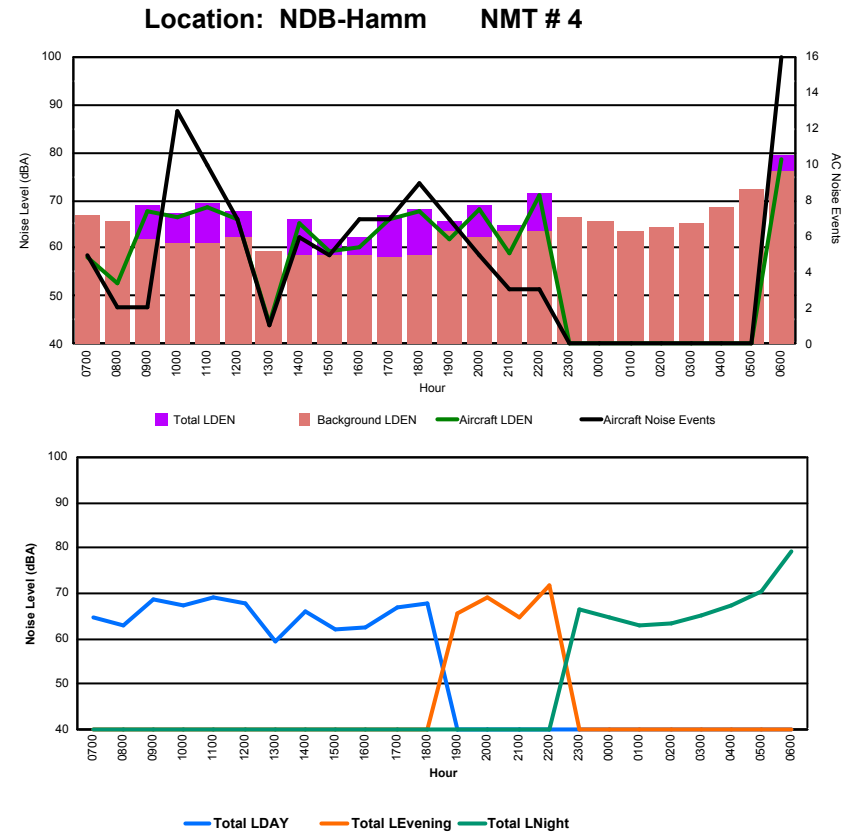

Luxembourg Airport Noise Distribution by Hour

Between 10/05/2022 00:00:00 and 10/05/2022 23:59:59 (Local Time)

Day	Aircraft Events	Total LDEN dB (A)	Aircraft LDEN dB(A)	Background LDEN dB(A)	Total LDay dB(A)	Total LEvening dB(A)	Total LNight dB (A)
10/05/22 7:00	5	64.6	58.2	66.7	64.6	-	-
10/05/22 8:00	2	62.9	52.8	65.7	62.9	-	-
10/05/22 9:00	2	68.9	67.9	62.0	68.9	-	-
10/05/22 10:00	13	67.5	66.5	61.2	67.5	-	-
10/05/22 11:00	10	69.3	68.6	60.9	69.3	-	-
10/05/22 12:00	7	67.6	66.2	62.2	67.6	-	-
10/05/22 13:00	1	59.4	44.2	59.3	59.4	-	-
10/05/22 14:00	6	66.1	65.3	58.7	66.1	-	-
10/05/22 15:00	5	62.0	59.4	58.7	62.0	-	-
10/05/22 16:00	7	62.3	60.0	58.6	62.3	-	-
10/05/22 17:00	7	66.7	66.1	58.2	66.7	-	-
10/05/22 18:00	9	68.0	67.6	58.4	68.0	-	-
10/05/22 19:00	7	65.6	62.0	63.4	-	65.6	-
10/05/22 20:00	5	69.1	68.1	62.5	-	69.1	-
10/05/22 21:00	3	64.8	59.0	63.5	-	64.8	-
10/05/22 22:00	3	71.6	70.9	63.5	-	71.6	-
10/05/22 23:00	-	66.4	-	66.4	-	-	66.4
11/05/22 0:00	-	64.9	-	65.8	-	-	64.9
11/05/22 1:00	-	63.0	-	63.6	-	-	63.0
11/05/22 2:00	-	63.5	-	64.3	-	-	63.5
11/05/22 3:00	-	65.0	-	65.2	-	-	65.0
11/05/22 4:00	-	67.5	-	68.5	-	-	67.5
11/05/22 5:00	-	70.3	-	72.1	-	-	70.3
11/05/22 6:00	16	79.2	78.6	76.2	-	-	79.2
	108	69.1	67.4	66.6	66.3	68.6	71.6