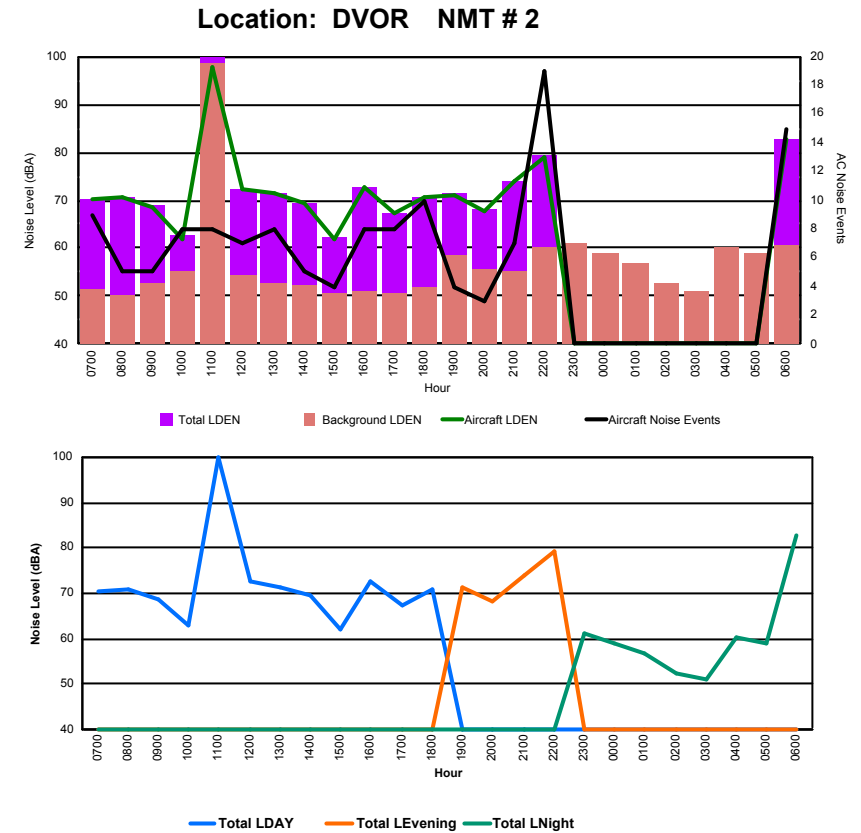

Luxembourg Airport Noise Distribution by Hour

Between 04/07/2022 00:00:00 and 04/07/2022 23:59:59 (Local Time)

Day	Aircraft Events	Total LDEN dB (A)	Aircraft LDEN dB(A)	Background LDEN dB(A)	Total LDay dB(A)	Total LEvening dB(A)	Total LNight dB (A)
04/07/22 7:00	9	70.4	70.3	51.3	70.4	-	-
04/07/22 8:00	5	70.8	70.7	50.2	70.8	-	-
04/07/22 9:00	5	68.8	68.7	52.9	68.8	-	-
04/07/22 10:00	8	62.8	62.0	55.0	62.8	-	-
04/07/22 11:00	8	101.1	97.8	98.4	101.1	-	-
04/07/22 12:00	7	72.5	72.4	54.3	72.5	-	-
04/07/22 13:00	8	71.4	71.3	52.9	71.4	-	-
04/07/22 14:00	5	69.5	69.4	52.1	69.5	-	-
04/07/22 15:00	4	62.2	61.9	50.7	62.2	-	-
04/07/22 16:00	8	72.6	72.6	51.0	72.6	-	-
04/07/22 17:00	8	67.2	67.1	50.5	67.2	-	-
04/07/22 18:00	10	70.8	70.7	51.7	70.8	-	-
04/07/22 19:00	4	71.4	71.1	58.7	-	71.4	-
04/07/22 20:00	3	68.1	67.8	55.6	-	68.1	-
04/07/22 21:00	7	74.0	74.0	55.3	-	74.0	-
04/07/22 22:00	19	79.2	79.1	60.0	-	79.2	-
04/07/22 23:00	-	61.1	-	61.1	-	-	61.1
05/07/22 0:00	-	59.0	-	59.0	-	-	59.0
05/07/22 1:00	-	56.7	-	56.7	-	-	56.7
05/07/22 2:00	-	52.5	-	52.5	-	-	52.5
05/07/22 3:00	-	51.1	-	51.1	-	-	51.1
05/07/22 4:00	-	60.4	-	60.4	-	-	60.4
05/07/22 5:00	-	59.0	-	59.0	-	-	59.0
05/07/22 6:00	15	82.8	82.9	60.7	-	-	82.8
	133	87.4	84.3	84.6	90.3	75.1	73.9