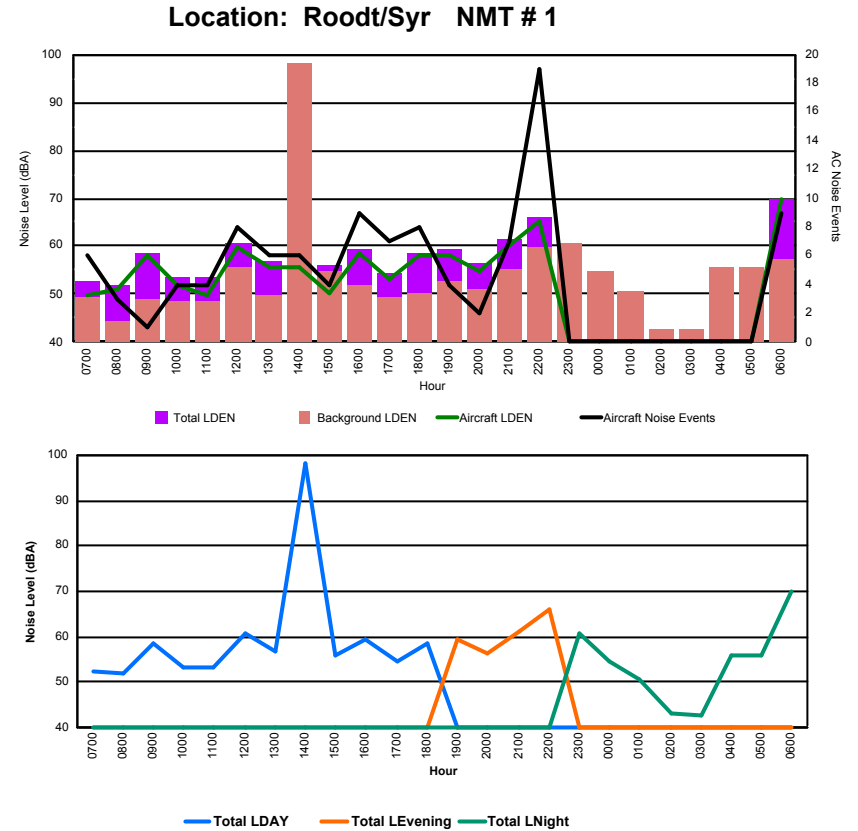

Luxembourg Airport Noise Distribution by Hour

Between 04/07/2022 00:00:00 and 04/07/2022 23:59:59 (Local Time)

Day	Aircraft Events	Total LDEN dB (A)	Aircraft LDEN dB(A)	Background LDEN dB(A)	Total LDay dB(A)	Total LEvening dB(A)	Total LNight dB (A)
04/07/22 7:00	6	52.5	49.9	49.2	52.5	-	-
04/07/22 8:00	3	52.0	51.2	44.5	52.0	-	-
04/07/22 9:00	1	58.7	58.1	49.1	58.7	-	-
04/07/22 10:00	4	53.4	51.7	48.7	53.4	-	-
04/07/22 11:00	4	53.4	49.7	48.5	53.4	-	-
04/07/22 12:00	8	60.8	59.7	55.5	60.8	-	-
04/07/22 13:00	6	56.8	55.8	49.7	56.8	-	-
04/07/22 14:00	6	98.3	55.8	98.3	98.3	-	-
04/07/22 15:00	4	55.9	50.2	54.7	55.9	-	-
04/07/22 16:00	9	59.3	58.5	52.0	59.3	-	-
04/07/22 17:00	7	54.5	53.0	49.4	54.5	-	-
04/07/22 18:00	8	58.7	58.1	50.2	58.7	-	-
04/07/22 19:00	4	59.2	58.1	52.8	-	59.2	-
04/07/22 20:00	2	56.3	54.8	51.0	-	56.3	-
04/07/22 21:00	7	61.4	60.1	55.4	-	61.4	-
04/07/22 22:00	19	66.1	65.2	59.7	-	66.1	-
04/07/22 23:00	-	60.7	-	60.7	-	-	60.7
05/07/22 0:00	-	54.7	-	54.7	-	-	54.7
05/07/22 1:00	-	50.6	-	50.6	-	-	50.6
05/07/22 2:00	-	42.9	-	42.9	-	-	42.9
05/07/22 3:00	-	42.5	-	42.5	-	-	42.5
05/07/22 4:00	-	55.7	-	55.7	-	-	55.7
05/07/22 5:00	-	55.8	-	55.8	-	-	55.8
05/07/22 6:00	9	69.9	69.7	57.3	-	-	69.9
	107	84.5	59.0	84.5	87.5	62.2	61.8