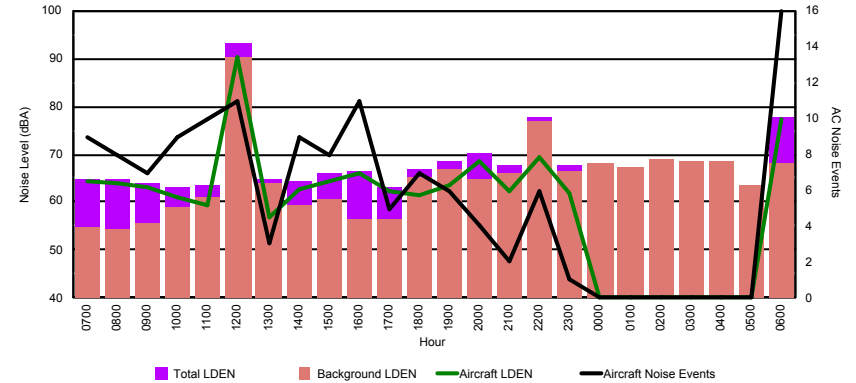

Luxembourg Airport Noise Distribution by Hour

Between 04/07/2022 00:00:00 and 04/07/2022 23:59:59 (Local Time)

Day	Aircraft Events	Total LDEN dB (A)	Aircraft LDEN dB(A)	Background LDEN dB(A)	Total LDay dB(A)	Total LEvening dB(A)	Total LNight dB (A)
04/07/22 7:00	9	64.9	64.4	54.8	64.9	-	-
04/07/22 8:00	8	64.6	64.1	54.4	64.6	-	-
04/07/22 9:00	7	63.9	63.2	55.7	63.9	-	-
04/07/22 10:00	9	63.0	60.9	59.1	63.0	-	-
04/07/22 11:00	10	63.4	59.5	61.1	63.4	-	-
04/07/22 12:00	11	93.0	90.1	90.2	93.0	-	-
04/07/22 13:00	3	64.7	57.0	63.8	64.7	-	-
04/07/22 14:00	9	64.3	62.6	59.5	64.3	-	-
04/07/22 15:00	8	65.9	64.4	60.7	65.9	-	-
04/07/22 16:00	11	66.5	66.1	56.3	66.5	-	-
04/07/22 17:00	5	63.2	62.1	56.5	63.2	-	-
04/07/22 18:00	7	66.8	61.4	65.4	66.8	-	-
04/07/22 19:00	6	68.4	63.7	66.7	-	68.4	-
04/07/22 20:00	4	70.2	68.7	64.8	-	70.2	-
04/07/22 21:00	2	67.6	62.2	66.1	-	67.6	-
04/07/22 22:00	6	77.6	69.5	76.9	-	77.6	-
04/07/22 23:00	1	67.6	61.8	66.4	-	-	67.6
05/07/22 0:00	-	67.4	-	68.3	-	-	67.4
05/07/22 1:00	-	66.7	-	67.3	-	-	66.7
05/07/22 2:00	-	68.2	-	69.0	-	-	68.2
05/07/22 3:00	-	67.9	-	68.5	-	-	67.9
05/07/22 4:00	-	67.8	-	68.5	-	-	67.8
05/07/22 5:00	-	63.5	-	63.6	-	-	63.5
05/07/22 6:00	16	77.8	77.4	68.3	-	-	77.8
	132	79.6	76.7	76.9	82.3	73.0	70.8

Location: Mid Runway NMT # 3