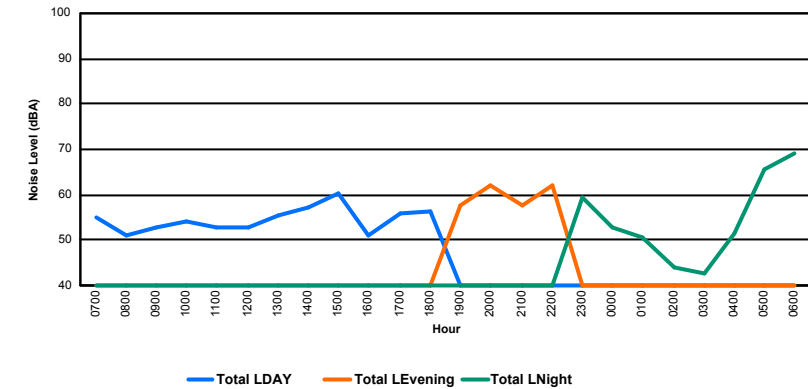

Luxembourg Airport Noise Distribution by Hour

Between 06/07/2022 00:00:00 and 06/07/2022 23:59:59 (Local Time)

Day	Aircraft Events	Total LDEN dB(A)	Aircraft LDEN dB(A)	Background LDEN dB(A)	Total LDay dB(A)	Total LEvening dB(A)	Total LNight dB(A)	
06/07/22	7:00	3	55.2	54.0	49.2	55.2	-	-
06/07/22	8:00	2	51.0	46.3	49.2	51.0	-	-
06/07/22	9:00	2	52.6	48.3	50.6	52.6	-	-
06/07/22	10:00	2	54.1	49.0	52.6	54.1	-	-
06/07/22	11:00	2	52.6	45.6	51.7	52.6	-	-
06/07/22	12:00	1	52.8	49.4	50.1	52.8	-	-
06/07/22	13:00	2	55.5	49.0	54.6	55.5	-	-
06/07/22	14:00	2	57.2	48.4	56.6	57.2	-	-
06/07/22	15:00	2	60.2	59.4	52.6	60.2	-	-
06/07/22	16:00	1	51.0	47.5	48.5	51.0	-	-
06/07/22	17:00	3	56.1	55.1	49.3	56.1	-	-
06/07/22	18:00	8	56.2	54.8	50.9	56.2	-	-
06/07/22	19:00	5	57.5	55.8	52.9	-	57.5	-
06/07/22	20:00	5	62.1	61.4	54.4	-	62.1	-
06/07/22	21:00	4	57.7	56.3	52.2	-	57.7	-
06/07/22	22:00	15	62.0	60.6	56.8	-	62.0	-
06/07/22	23:00	-	59.3	-	59.3	-	-	59.3
07/07/22	0:00	-	52.6	-	52.6	-	-	52.6
07/07/22	1:00	-	50.5	-	50.5	-	-	50.5
07/07/22	2:00	-	44.1	-	44.1	-	-	44.1
07/07/22	3:00	-	42.8	-	42.8	-	-	42.8
07/07/22	4:00	-	51.6	-	51.6	-	-	51.6
07/07/22	5:00	1	65.7	65.4	53.7	-	-	65.7
07/07/22	6:00	5	69.1	69.0	55.5	-	-	69.1
		65	59.6	58.5	53.2	60.4	62.2	

Location: Roodt/Syr NMT # 1