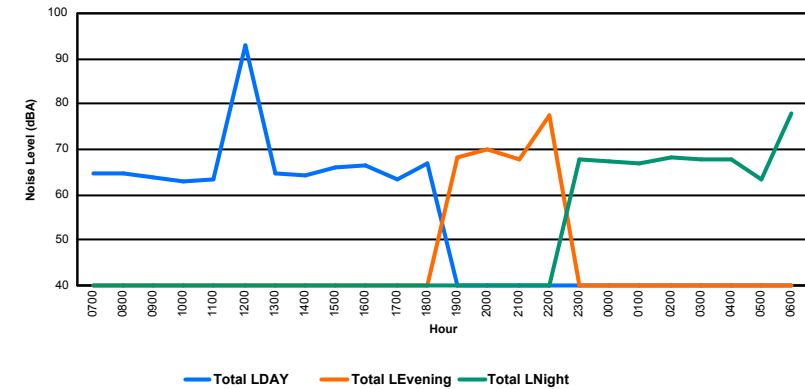

Luxembourg Airport Noise Distribution by Hour

Between 04/07/2022 00:00:00 and 04/07/2022 23:59:59 (Local Time)

Day	Aircraft Events	Total LDEN dB (A)	Aircraft LDEN dB(A)	Background LDEN dB(A)	Total LDay dB(A)	Total LEvening dB(A)	Total LNight dB (A)
04/07/22 7:00	9	64.9	64.4	54.8	64.9	-	-
04/07/22 8:00	8	64.6	64.1	54.4	64.6	-	-
04/07/22 9:00	7	63.9	63.2	55.7	63.9	-	-
04/07/22 10:00	9	63.0	60.9	59.1	63.0	-	-
04/07/22 11:00	10	63.4	59.5	61.1	63.4	-	-
04/07/22 12:00	11	93.0	90.1	90.2	93.0	-	-
04/07/22 13:00	3	64.7	57.0	63.8	64.7	-	-
04/07/22 14:00	9	64.3	62.6	59.5	64.3	-	-
04/07/22 15:00	8	65.9	64.4	60.7	65.9	-	-
04/07/22 16:00	11	66.5	66.1	56.3	66.5	-	-
04/07/22 17:00	5	63.2	62.1	56.5	63.2	-	-
04/07/22 18:00	7	66.8	61.4	65.4	66.8	-	-
04/07/22 19:00	6	68.4	63.7	66.7	-	68.4	-
04/07/22 20:00	4	70.2	68.7	64.8	-	70.2	-
04/07/22 21:00	2	67.6	62.2	66.1	-	67.6	-
04/07/22 22:00	6	77.6	69.5	76.9	-	77.6	-
04/07/22 23:00	1	67.6	61.8	66.4	-	-	67.6
05/07/22 0:00	-	67.4	-	68.3	-	-	67.4
05/07/22 1:00	-	66.7	-	67.3	-	-	66.7
05/07/22 2:00	-	68.2	-	69.0	-	-	68.2
05/07/22 3:00	-	67.9	-	68.5	-	-	67.9
05/07/22 4:00	-	67.8	-	68.5	-	-	67.8
05/07/22 5:00	-	63.5	-	63.6	-	-	63.5
05/07/22 6:00	16	77.8	77.4	68.3	-	-	77.8
	132	79.6	76.7	76.9	82.3	73.0	70.8

Location: Mid Runway NMT # 3