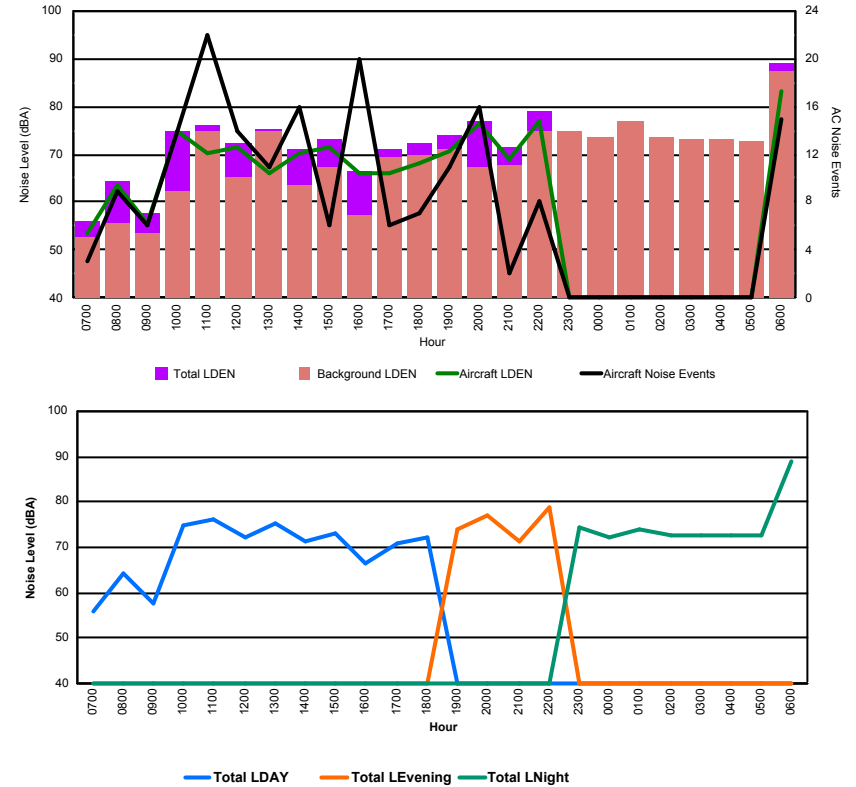

Luxembourg Airport Noise Distribution by Hour

Between 05/07/2022 00:00:00 and 05/07/2022 23:59:59 (Local Time)

Day	Aircraft Events	Total LDEN dB(A)	Aircraft LDEN dB(A)	Background LDEN dB(A)	Total LDay dB(A)	Total LEvening dB(A)	Total LNight dB(A)
05/07/22 7:00	3	56.1	53.4	52.8	56.1	-	-
05/07/22 8:00	9	64.2	63.5	55.8	64.2	-	-
05/07/22 9:00	6	57.6	55.6	53.5	57.6	-	-
05/07/22 10:00	14	75.0	74.8	62.3	75.0	-	-
05/07/22 11:00	22	76.0	70.2	74.7	76.0	-	-
05/07/22 12:00	14	72.4	71.5	65.4	72.4	-	-
05/07/22 13:00	11	75.4	66.1	74.9	75.4	-	-
05/07/22 14:00	16	71.2	70.4	63.6	71.2	-	-
05/07/22 15:00	6	73.0	71.5	67.4	73.0	-	-
05/07/22 16:00	20	66.4	66.0	57.1	66.4	-	-
05/07/22 17:00	6	71.0	65.9	69.5	71.0	-	-
05/07/22 18:00	7	72.1	68.0	70.0	72.1	-	-
05/07/22 19:00	11	73.8	70.7	71.0	-	73.8	-
05/07/22 20:00	16	76.9	76.4	67.5	-	76.9	-
05/07/22 21:00	2	71.4	68.9	67.9	-	71.4	-
05/07/22 22:00	8	78.9	76.7	75.0	-	78.9	-
05/07/22 23:00	-	74.4	-	74.7	-	-	74.4
06/07/22 0:00	-	72.4	-	73.6	-	-	72.4
06/07/22 1:00	-	74.0	-	76.7	-	-	74.0
06/07/22 2:00	-	72.8	-	73.4	-	-	72.8
06/07/22 3:00	-	72.7	-	73.3	-	-	72.7
06/07/22 4:00	-	72.6	-	73.2	-	-	72.6
06/07/22 5:00	-	72.7	-	72.9	-	-	72.7
06/07/22 6:00	15	88.8	83.2	87.4	-	-	88.8
	186	77.2	72.4	75.7	72.1	76.1	80.5

Location: Mid Runway NMT # 3