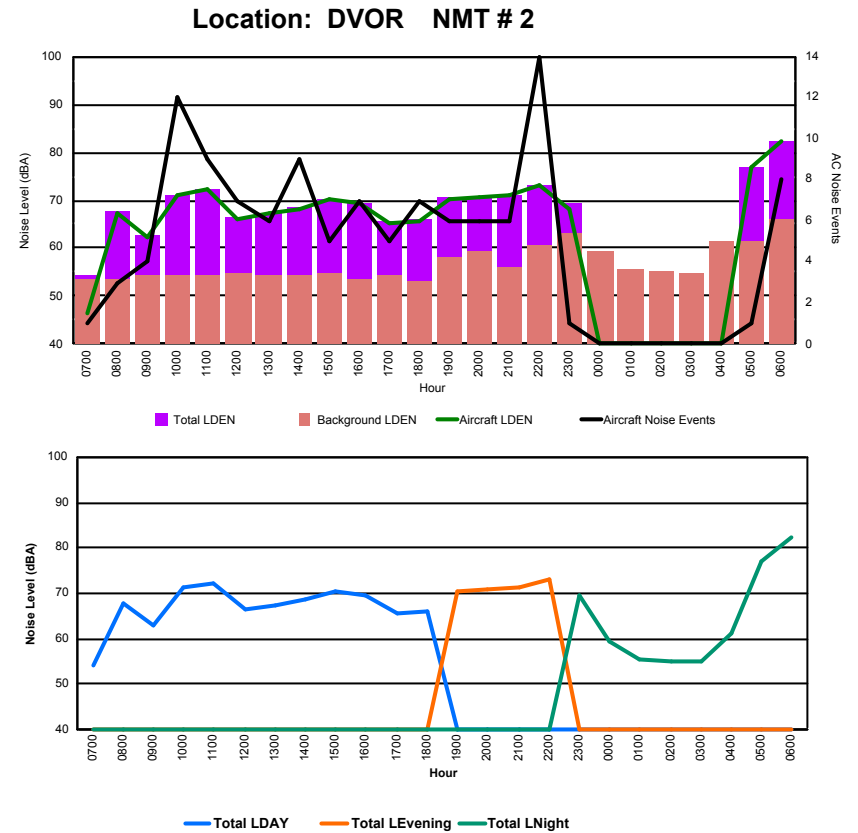

Luxembourg Airport Noise Distribution by Hour

Between 01/07/2022 00:00:00 and 01/07/2022 23:59:59 (Local Time)

Day	Aircraft Events	Total LDEN dB (A)	Aircraft LDEN dB(A)	Background LDEN dB(A)	Total LDay dB(A)	Total LEvening dB(A)	Total LNight dB (A)
01/07/22 7:00	1	54.3	46.4	53.6	54.3	-	-
01/07/22 8:00	3	67.6	67.3	53.6	67.6	-	-
01/07/22 9:00	4	62.8	62.1	54.5	62.8	-	-
01/07/22 10:00	12	71.2	71.1	54.5	71.2	-	-
01/07/22 11:00	9	72.4	72.3	54.2	72.4	-	-
01/07/22 12:00	7	66.5	66.2	54.9	66.5	-	-
01/07/22 13:00	6	67.3	67.1	54.3	67.3	-	-
01/07/22 14:00	9	68.5	68.3	54.5	68.5	-	-
01/07/22 15:00	5	70.3	70.2	54.7	70.3	-	-
01/07/22 16:00	7	69.5	69.4	53.6	69.5	-	-
01/07/22 17:00	5	65.7	65.3	54.2	65.7	-	-
01/07/22 18:00	7	65.9	65.6	53.3	65.9	-	-
01/07/22 19:00	6	70.5	70.3	58.2	-	70.5	-
01/07/22 20:00	6	70.8	70.5	59.5	-	70.8	-
01/07/22 21:00	6	71.2	71.1	56.1	-	71.2	-
01/07/22 22:00	14	73.3	73.1	60.7	-	73.3	-
01/07/22 23:00	1	69.4	68.3	63.0	-	-	69.4
02/07/22 0:00	-	59.2	-	59.2	-	-	59.2
02/07/22 1:00	-	55.5	-	55.5	-	-	55.5
02/07/22 2:00	-	55.0	-	55.0	-	-	55.0
02/07/22 3:00	-	54.8	-	54.8	-	-	54.8
02/07/22 4:00	-	61.4	-	61.4	-	-	61.4
02/07/22 5:00	1	76.9	76.7	61.6	-	-	76.9
02/07/22 6:00	8	82.3	82.1	66.2	-	-	82.3
	117	71.9	71.6	58.5	68.4	71.6	74.6