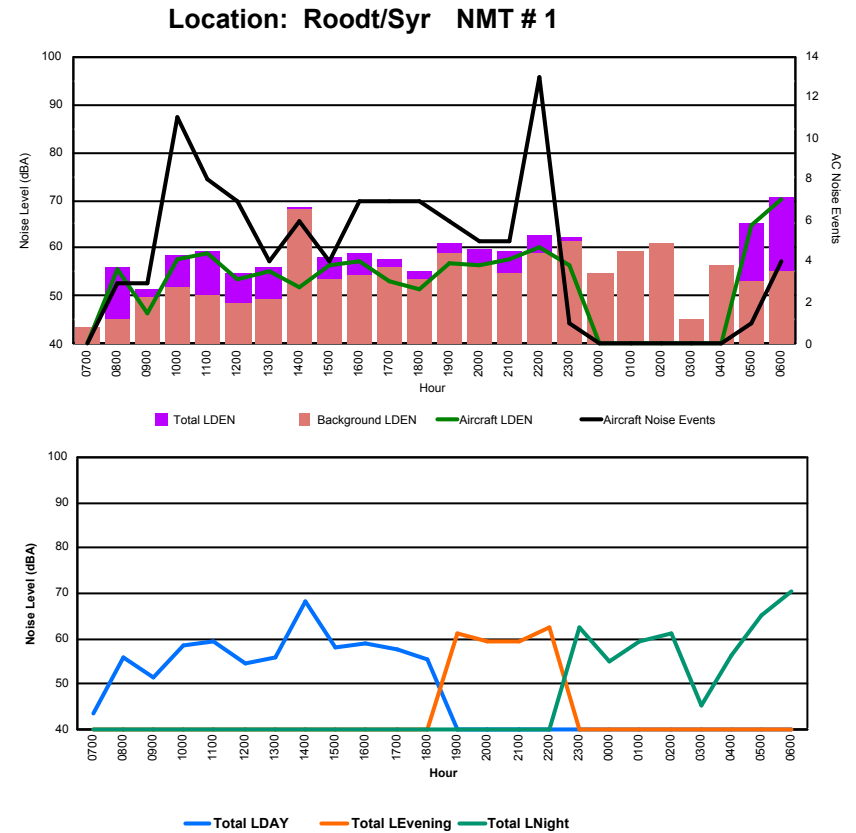

Luxembourg Airport Noise Distribution by Hour

Between 01/07/2022 00:00:00 and 01/07/2022 23:59:59 (Local Time)

Day	Aircraft Events	Total LDEN dB (A)	Aircraft LDEN dB(A)	Background LDEN dB(A)	Total LDay dB(A)	Total LEvening dB(A)	Total LNight dB (A)
01/07/22 7:00	-	43.5	-	43.5	43.5	-	-
01/07/22 8:00	3	56.0	55.6	45.1	56.0	-	-
01/07/22 9:00	3	51.4	46.6	49.8	51.4	-	-
01/07/22 10:00	11	58.7	57.8	51.9	58.7	-	-
01/07/22 11:00	8	59.4	58.8	50.4	59.4	-	-
01/07/22 12:00	7	54.6	53.4	48.7	54.6	-	-
01/07/22 13:00	4	56.1	55.1	49.5	56.1	-	-
01/07/22 14:00	6	68.4	51.9	68.3	68.4	-	-
01/07/22 15:00	4	58.1	56.4	53.5	58.1	-	-
01/07/22 16:00	7	59.0	57.2	54.5	59.0	-	-
01/07/22 17:00	7	57.7	53.0	56.0	57.7	-	-
01/07/22 18:00	7	55.4	51.3	53.5	55.4	-	-
01/07/22 19:00	6	61.0	56.9	59.1	-	61.0	-
01/07/22 20:00	5	59.6	56.5	56.8	-	59.6	-
01/07/22 21:00	5	59.5	57.9	54.6	-	59.5	-
01/07/22 22:00	13	62.6	60.4	59.0	-	62.6	-
01/07/22 23:00	1	62.5	56.4	61.3	-	-	62.5
02/07/22 0:00	-	54.8	-	54.9	-	-	54.8
02/07/22 1:00	-	59.2	-	59.3	-	-	59.2
02/07/22 2:00	-	61.2	-	61.2	-	-	61.2
02/07/22 3:00	-	45.1	-	45.1	-	-	45.1
02/07/22 4:00	-	56.4	-	56.4	-	-	56.4
02/07/22 5:00	1	65.0	64.7	53.1	-	-	65.0
02/07/22 6:00	4	70.5	70.4	55.4	-	-	70.5
	102	61.8	59.4	58.2	60.1	60.9	63.8