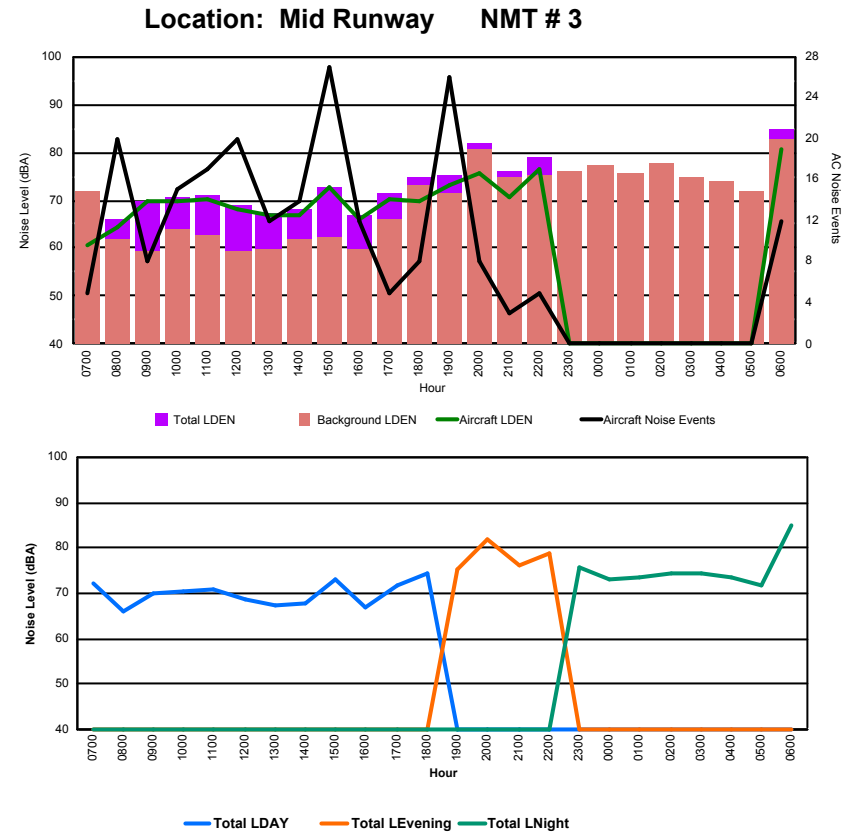

Luxembourg Airport Noise Distribution by Hour

Between 06/07/2022 00:00:00 and 06/07/2022 23:59:59 (Local Time)

Day	Aircraft Events	Total LDEN dB(A)	Aircraft LDEN dB(A)	Background LDEN dB(A)	Total LDay dB(A)	Total LEvening dB(A)	Total LNight dB(A)
06/07/22 7:00	5	72.0	60.7	71.7	72.0	-	-
06/07/22 8:00	20	66.2	64.5	61.7	66.2	-	-
06/07/22 9:00	8	70.0	69.6	59.2	70.0	-	-
06/07/22 10:00	15	70.5	69.6	64.1	70.5	-	-
06/07/22 11:00	17	70.9	70.3	62.9	70.9	-	-
06/07/22 12:00	20	68.8	68.3	59.5	68.8	-	-
06/07/22 13:00	12	67.4	66.7	59.6	67.4	-	-
06/07/22 14:00	14	68.0	66.8	62.0	68.0	-	-
06/07/22 15:00	27	72.9	72.6	62.2	72.9	-	-
06/07/22 16:00	12	66.9	66.1	59.6	66.9	-	-
06/07/22 17:00	5	71.6	70.2	66.0	71.6	-	-
06/07/22 18:00	8	74.6	69.7	73.0	74.6	-	-
06/07/22 19:00	26	75.3	73.2	71.6	-	75.3	-
06/07/22 20:00	8	81.7	75.5	80.5	-	81.7	-
06/07/22 21:00	3	76.2	70.6	75.0	-	76.2	-
06/07/22 22:00	5	78.9	76.6	75.4	-	78.9	-
06/07/22 23:00	-	75.7	-	76.0	-	-	75.7
07/07/22 0:00	-	73.0	-	77.2	-	-	73.0
07/07/22 1:00	-	73.4	-	75.8	-	-	73.4
07/07/22 2:00	-	74.2	-	77.8	-	-	74.2
07/07/22 3:00	-	74.4	-	75.0	-	-	74.4
07/07/22 4:00	-	73.6	-	74.0	-	-	73.6
07/07/22 5:00	-	71.8	-	72.0	-	-	71.8
07/07/22 6:00	12	84.9	80.8	82.9	-	-	84.9
	217	75.8	71.3	74.7	70.7	78.8	77.8