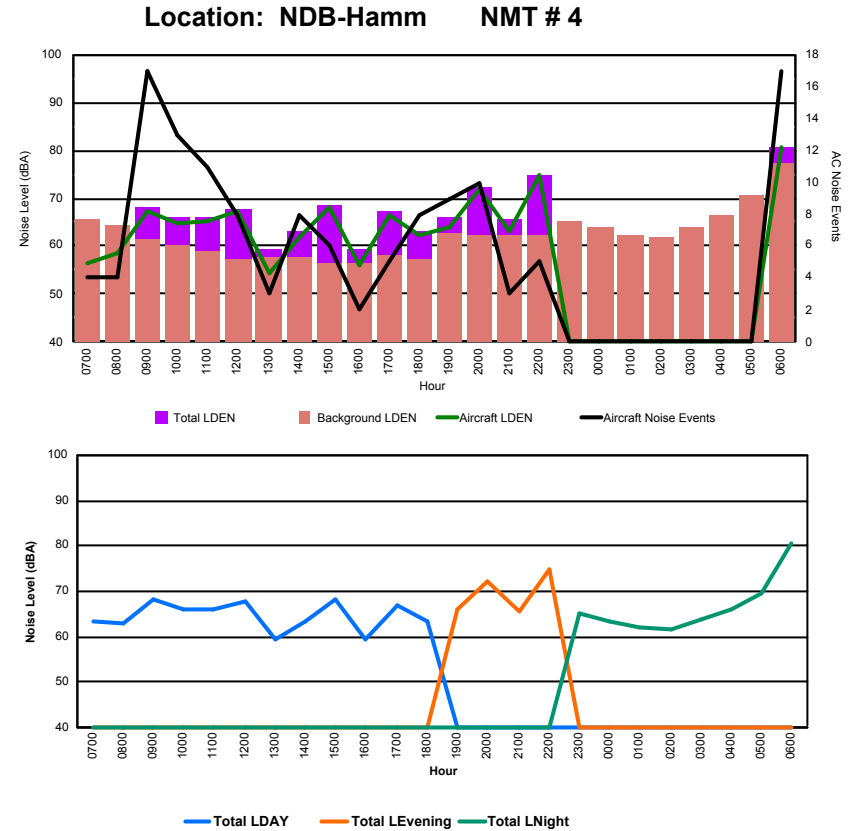

Location: Mid Runway NMT # 3

Luxembourg Airport Noise Distribution by Hour

Between 05/07/2022 00:00:00 and 05/07/2022 23:59:59 (Local Time)

Day	Aircraft Events	Total LDEN dB(A)	Aircraft LDEN dB(A)	Background LDEN dB(A)	Total LDay dB(A)	Total LEvening dB(A)	Total LNight dB(A)
05/07/22 7:00	4	63.2	56.5	65.8	63.2	-	-
05/07/22 8:00	4	63.1	58.4	64.3	63.1	-	-
05/07/22 9:00	17	68.1	67.2	61.3	68.1	-	-
05/07/22 10:00	13	65.9	64.7	60.1	65.9	-	-
05/07/22 11:00	11	66.1	65.3	59.1	66.1	-	-
05/07/22 12:00	8	67.7	67.3	57.3	67.7	-	-
05/07/22 13:00	3	59.3	54.2	57.9	59.3	-	-
05/07/22 14:00	8	63.2	61.8	57.7	63.2	-	-
05/07/22 15:00	6	68.4	68.1	56.4	68.4	-	-
05/07/22 16:00	2	59.2	56.1	56.4	59.2	-	-
05/07/22 17:00	5	67.1	66.5	58.0	67.1	-	-
05/07/22 18:00	8	63.3	62.1	57.1	63.3	-	-
05/07/22 19:00	9	66.2	63.8	62.7	-	66.2	-
05/07/22 20:00	10	72.4	71.9	62.3	-	72.4	-
05/07/22 21:00	3	65.7	63.2	62.3	-	65.7	-
05/07/22 22:00	5	74.9	74.7	62.1	-	74.9	-
05/07/22 23:00	-	65.3	-	65.3	-	-	65.3
06/07/22 0:00	-	63.3	-	64.0	-	-	63.3
06/07/22 1:00	-	61.9	-	62.3	-	-	61.9
06/07/22 2:00	-	61.6	-	62.0	-	-	61.6
06/07/22 3:00	-	63.8	-	63.8	-	-	63.8
06/07/22 4:00	-	66.0	-	66.4	-	-	66.0
06/07/22 5:00	-	69.4	-	70.8	-	-	69.4
06/07/22 6:00	17	80.8	80.6	77.1	-	-	80.8
	133	70.0	69.1	66.2	65.5	71.5	72.5