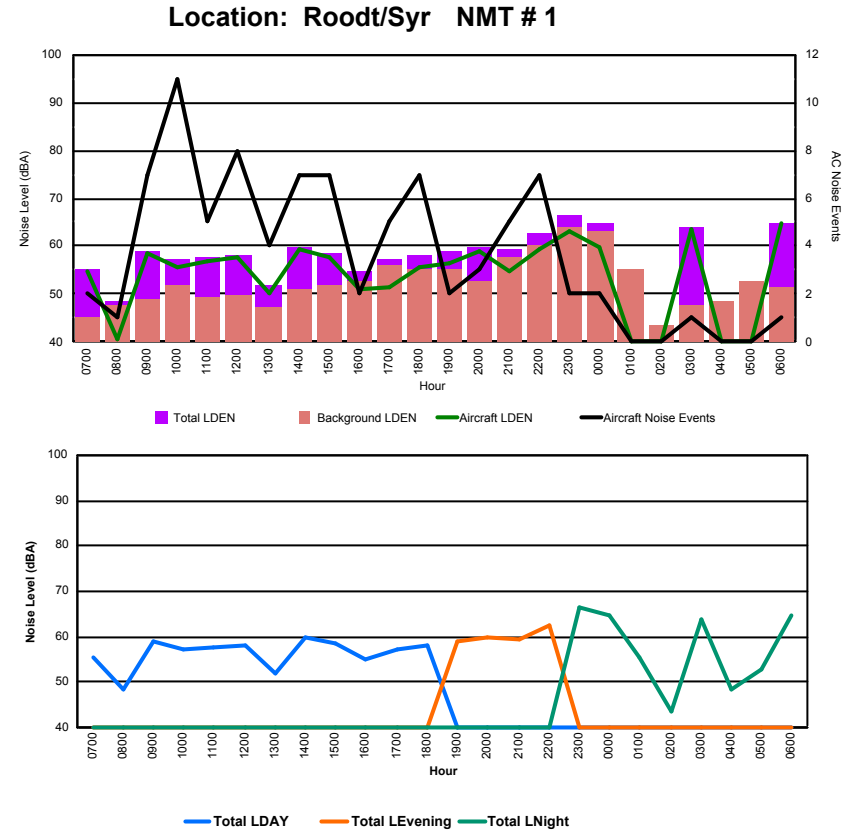

Luxembourg Airport Noise Distribution by Hour

Between 02/07/2022 00:00:00 and 02/07/2022 23:59:59 (Local Time)

Day	Aircraft Events	Total LDEN dB (A)	Aircraft LDEN dB(A)	Background LDEN dB(A)	Total LDay dB(A)	Total LEvening dB(A)	Total LNight dB (A)	
02/07/22	7:00	2	55.4	54.9	45.0	55.4	-	-
02/07/22	8:00	1	48.5	40.8	47.7	48.5	-	-
02/07/22	9:00	7	58.9	58.5	49.0	58.9	-	-
02/07/22	10:00	11	57.1	55.6	52.0	57.1	-	-
02/07/22	11:00	5	57.6	56.9	49.3	57.6	-	-
02/07/22	12:00	8	58.2	57.6	49.8	58.2	-	-
02/07/22	13:00	4	52.0	50.3	47.4	52.0	-	-
02/07/22	14:00	7	59.8	59.2	51.0	59.8	-	-
02/07/22	15:00	7	58.6	57.6	52.0	58.6	-	-
02/07/22	16:00	2	54.8	51.0	52.5	54.8	-	-
02/07/22	17:00	5	57.1	51.5	55.9	57.1	-	-
02/07/22	18:00	7	58.3	55.7	55.1	58.3	-	-
02/07/22	19:00	2	58.9	56.4	55.4	-	58.9	-
02/07/22	20:00	3	59.9	59.0	52.5	-	59.9	-
02/07/22	21:00	5	59.3	54.6	57.6	-	59.3	-
02/07/22	22:00	7	62.6	59.3	60.1	-	62.6	-
02/07/22	23:00	2	66.6	63.3	63.9	-	-	66.6
03/07/22	0:00	2	64.6	59.7	63.2	-	-	64.6
03/07/22	1:00	-	55.4	-	55.4	-	-	55.4
03/07/22	2:00	-	43.5	-	43.5	-	-	43.5
03/07/22	3:00	1	63.8	63.7	47.6	-	-	63.8
03/07/22	4:00	-	48.6	-	48.6	-	-	48.6
03/07/22	5:00	-	52.9	-	52.9	-	-	52.9
03/07/22	6:00	1	64.8	64.6	51.5	-	-	64.8
	89	60.0	58.0	55.9	57.2	60.4	62.3