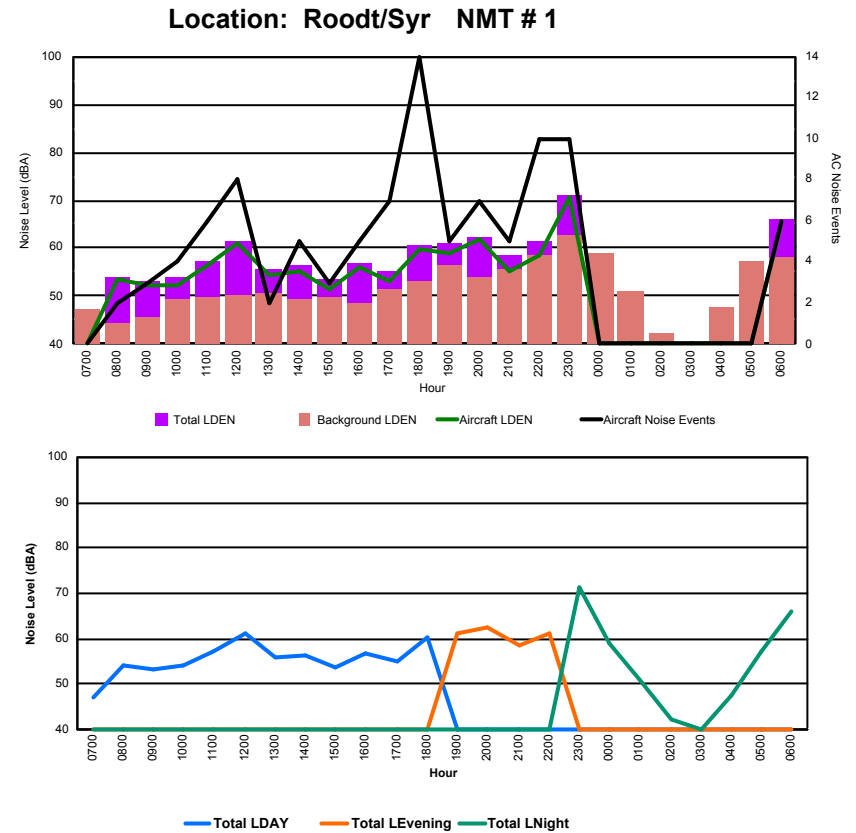

Luxembourg Airport Noise Distribution by Hour

Between 03/07/2022 00:00:00 and 03/07/2022 23:59:59 (Local Time)

Day	Aircraft Events	Total LDEN dB(A)	Aircraft LDEN dB(A)	Background LDEN dB(A)	Total LDay dB(A)	Total LEvening dB(A)	Total LNight dB(A)
03/07/22 7:00	-	47.2	-	47.2	47.2	-	-
03/07/22 8:00	2	53.9	53.4	44.2	53.9	-	-
03/07/22 9:00	3	53.1	52.3	45.6	53.1	-	-
03/07/22 10:00	4	53.9	52.2	49.2	53.9	-	-
03/07/22 11:00	6	57.1	56.3	49.8	57.1	-	-
03/07/22 12:00	8	61.3	60.9	50.3	61.3	-	-
03/07/22 13:00	2	55.8	54.2	50.8	55.8	-	-
03/07/22 14:00	5	56.3	55.4	49.2	56.3	-	-
03/07/22 15:00	3	53.7	51.5	49.8	53.7	-	-
03/07/22 16:00	5	56.7	56.0	48.7	56.7	-	-
03/07/22 17:00	7	55.2	53.0	51.5	55.2	-	-
03/07/22 18:00	14	60.5	59.7	53.2	60.5	-	-
03/07/22 19:00	5	61.0	59.1	56.3	-	61.0	-
03/07/22 20:00	7	62.3	61.7	54.1	-	62.3	-
03/07/22 21:00	5	58.4	55.2	55.6	-	58.4	-
03/07/22 22:00	10	61.4	58.5	58.5	-	61.4	-
03/07/22 23:00	10	71.2	70.6	62.9	-	-	71.2
04/07/22 0:00	-	58.9	-	58.9	-	-	58.9
04/07/22 1:00	-	50.9	-	50.9	-	-	50.9
04/07/22 2:00	-	42.3	-	42.3	-	-	42.3
04/07/22 3:00	-	39.8	-	39.8	-	-	39.8
04/07/22 4:00	-	47.7	-	47.7	-	-	47.7
04/07/22 5:00	-	57.3	-	57.4	-	-	57.3
04/07/22 6:00	6	66.1	65.4	58.1	-	-	66.1
	102	60.9	59.8	54.7	56.7	61.0	63.7