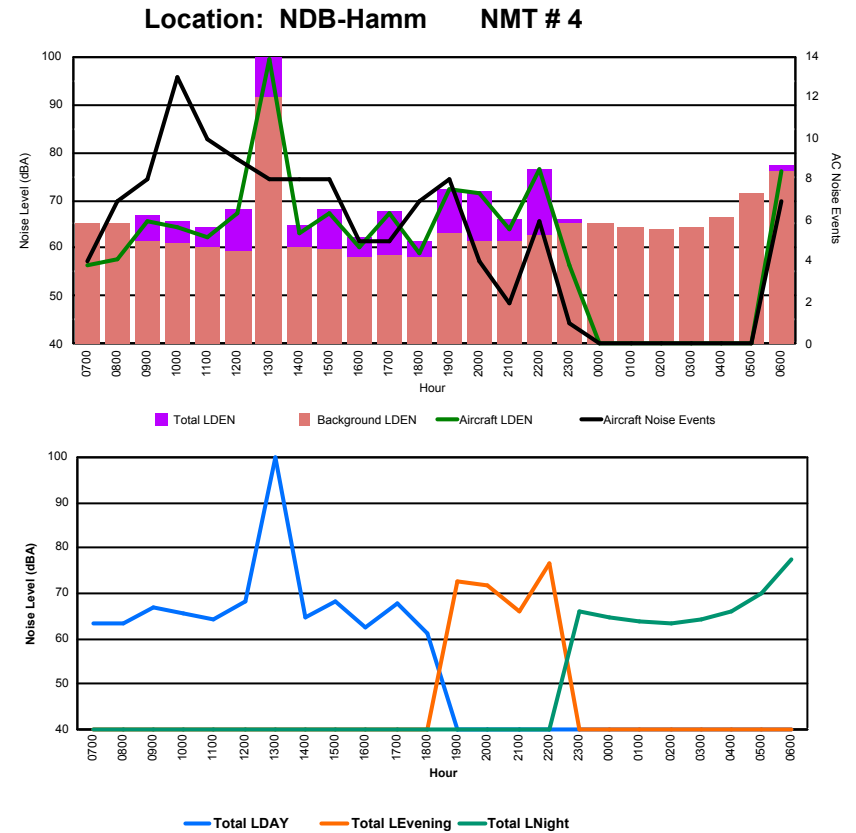

Location: Mid Runway NMT # 3

Luxembourg Airport Noise Distribution by Hour

Between 04/07/2022 00:00:00 and 04/07/2022 23:59:59 (Local Time)

Day	Aircraft Events	Total LDEN dB (A)	Aircraft LDEN dB(A)	Background LDEN dB(A)	Total LDay dB(A)	Total LEvening dB(A)	Total LNight dB (A)
04/07/22 7:00	4	63.2	56.4	65.4	63.2	-	-
04/07/22 8:00	7	63.2	57.9	65.3	63.2	-	-
04/07/22 9:00	8	66.9	65.5	61.3	66.9	-	-
04/07/22 10:00	13	65.8	64.2	60.9	65.8	-	-
04/07/22 11:00	10	64.3	62.4	60.1	64.3	-	-
04/07/22 12:00	9	68.1	67.5	59.5	68.1	-	-
04/07/22 13:00	8	99.9	99.3	91.4	99.9	-	-
04/07/22 14:00	8	64.7	63.0	60.1	64.7	-	-
04/07/22 15:00	8	68.1	67.5	59.7	68.1	-	-
04/07/22 16:00	5	62.4	60.4	58.1	62.4	-	-
04/07/22 17:00	5	67.7	67.1	58.4	67.7	-	-
04/07/22 18:00	7	61.4	58.8	58.2	61.4	-	-
04/07/22 19:00	8	72.5	72.1	63.2	-	72.5	-
04/07/22 20:00	4	71.8	71.4	61.5	-	71.8	-
04/07/22 21:00	2	65.9	64.0	61.4	-	65.9	-
04/07/22 22:00	6	76.6	76.4	62.8	-	76.6	-
04/07/22 23:00	1	65.9	56.3	65.4	-	-	65.9
05/07/22 0:00	-	64.5	-	65.4	-	-	64.5
05/07/22 1:00	-	63.8	-	64.5	-	-	63.8
05/07/22 2:00	-	63.2	-	63.8	-	-	63.2
05/07/22 3:00	-	64.2	-	64.4	-	-	64.2
05/07/22 4:00	-	66.1	-	66.5	-	-	66.1
05/07/22 5:00	-	69.8	-	71.3	-	-	69.8
05/07/22 6:00	7	77.4	75.9	76.1	-	-	77.4
	120	86.2	85.6	77.9	89.1	73.1	70.1