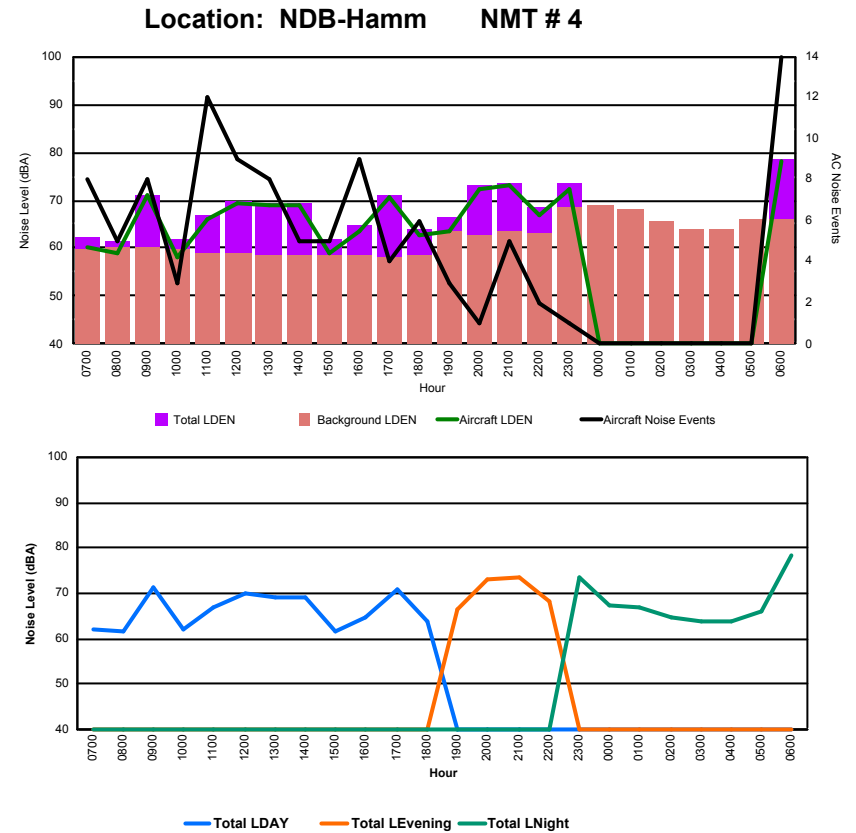

Luxembourg Airport Noise Distribution by Hour

Between 02/07/2022 00:00:00 and 02/07/2022 23:59:59 (Local Time)

Day	Aircraft Events	Total LDEN dB(A)	Aircraft LDEN dB(A)	Background LDEN dB(A)	Total LDay dB(A)	Total LEvening dB(A)	Total LNight dB(A)
02/07/22 7:00	8	62.1	60.2	59.8	62.1	-	-
02/07/22 8:00	5	61.6	58.8	60.1	61.6	-	-
02/07/22 9:00	8	71.2	70.9	60.0	71.2	-	-
02/07/22 10:00	3	62.0	58.1	59.7	62.0	-	-
02/07/22 11:00	12	66.9	66.1	59.1	66.9	-	-
02/07/22 12:00	9	69.9	69.5	59.0	69.9	-	-
02/07/22 13:00	8	69.3	68.9	58.5	69.3	-	-
02/07/22 14:00	5	69.3	68.9	58.7	69.3	-	-
02/07/22 15:00	5	61.8	58.9	58.7	61.8	-	-
02/07/22 16:00	9	64.7	63.5	58.6	64.7	-	-
02/07/22 17:00	4	71.0	70.7	58.1	71.0	-	-
02/07/22 18:00	6	63.9	62.6	58.4	63.9	-	-
02/07/22 19:00	3	66.5	63.4	63.7	-	66.5	-
02/07/22 20:00	1	73.0	72.5	62.7	-	73.0	-
02/07/22 21:00	5	73.7	73.3	63.4	-	73.7	-
02/07/22 22:00	2	68.4	67.0	63.1	-	68.4	-
02/07/22 23:00	1	73.7	72.2	68.4	-	-	73.7
03/07/22 0:00	-	67.5	-	69.0	-	-	67.5
03/07/22 1:00	-	66.9	-	68.0	-	-	66.9
03/07/22 2:00	-	64.6	-	65.6	-	-	64.6
03/07/22 3:00	-	63.9	-	63.9	-	-	63.9
03/07/22 4:00	-	64.0	-	64.1	-	-	64.0
03/07/22 5:00	-	65.9	-	66.2	-	-	65.9
03/07/22 6:00	14	78.5	78.3	66.1	-	-	78.5
	108	70.0	69.0	63.7	67.6	71.4	71.6