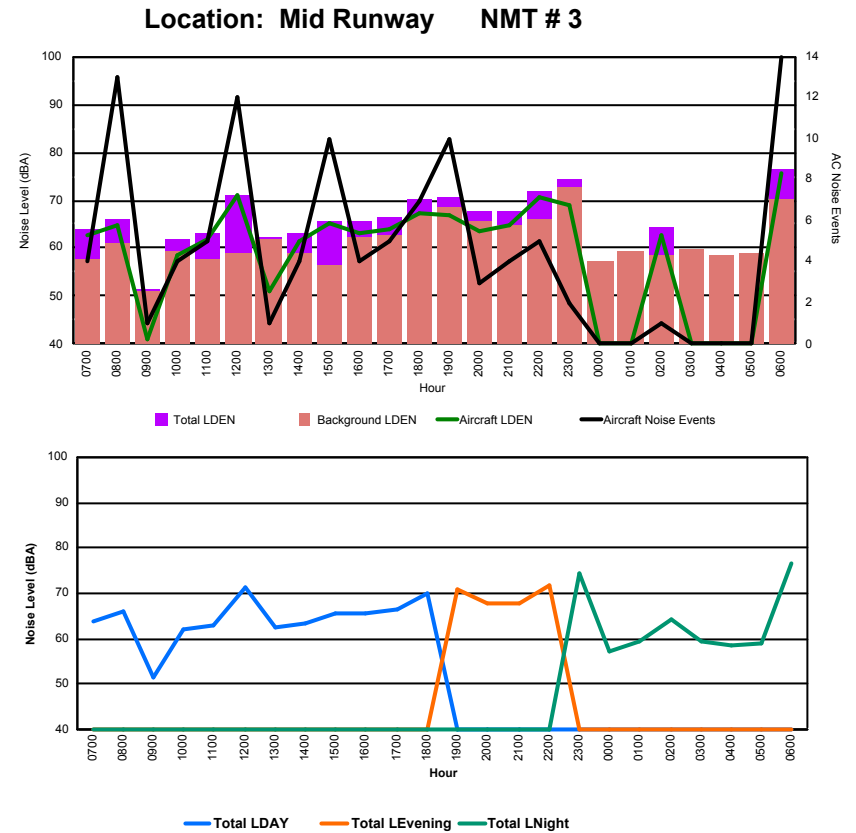

Location: DVOR NMT # 2

Luxembourg Airport Noise Distribution by Hour

Between 03/07/2022 00:00:00 and 03/07/2022 23:59:59 (Local Time)

Day	Aircraft Events	Total LDEN dB(A)	Aircraft LDEN dB(A)	Background LDEN dB(A)	Total LDay dB(A)	Total LEvening dB(A)	Total LNight dB(A)
03/07/22 7:00	4	64.0	62.9	57.7	64.0	-	-
03/07/22 8:00	13	66.1	64.6	61.0	66.1	-	-
03/07/22 9:00	1	51.5	41.0	51.1	51.5	-	-
03/07/22 10:00	4	62.0	58.5	59.4	62.0	-	-
03/07/22 11:00	5	63.1	61.8	57.6	63.1	-	-
03/07/22 12:00	12	71.2	71.0	58.9	71.2	-	-
03/07/22 13:00	1	62.3	51.0	62.0	62.3	-	-
03/07/22 14:00	4	63.3	61.4	58.9	63.3	-	-
03/07/22 15:00	10	65.5	65.0	56.3	65.5	-	-
03/07/22 16:00	4	65.6	63.1	62.1	65.6	-	-
03/07/22 17:00	5	66.5	64.0	62.9	66.5	-	-
03/07/22 18:00	7	70.1	67.2	66.9	70.1	-	-
03/07/22 19:00	10	70.7	66.9	68.5	-	70.7	-
03/07/22 20:00	3	67.7	63.7	65.5	-	67.7	-
03/07/22 21:00	4	67.7	64.8	64.6	-	67.7	-
03/07/22 22:00	5	71.9	70.5	66.2	-	71.9	-
03/07/22 23:00	2	74.2	69.1	72.7	-	-	74.2
04/07/22 0:00	-	57.1	-	57.2	-	-	57.1
04/07/22 1:00	-	59.4	-	59.4	-	-	59.4
04/07/22 2:00	1	64.3	62.9	58.6	-	-	64.3
04/07/22 3:00	-	59.6	-	59.6	-	-	59.6
04/07/22 4:00	-	58.7	-	58.7	-	-	58.7
04/07/22 5:00	-	58.8	-	58.8	-	-	58.8
04/07/22 6:00	14	76.5	75.5	70.2	-	-	76.5
	109	68.4	66.2	64.4	66.1	69.9	69.9