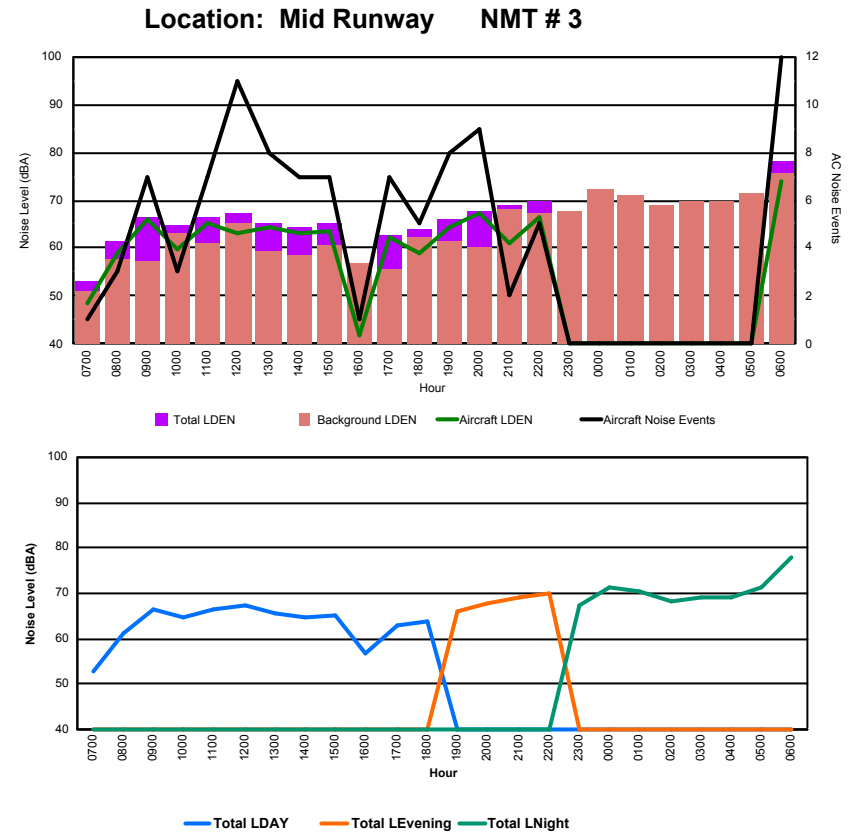

Luxembourg Airport Noise Distribution by Hour

Between 01/07/2022 00:00:00 and 01/07/2022 23:59:59 (Local Time)

Day	Aircraft Events	Total LDEN dB (A)	Aircraft LDEN dB(A)	Background LDEN dB(A)	Total LDay dB(A)	Total LEvening dB(A)	Total LNight dB (A)
01/07/22 7:00	1	53.0	48.5	51.2	53.0	-	-
01/07/22 8:00	3	61.4	59.0	57.6	61.4	-	-
01/07/22 9:00	7	66.5	66.0	57.1	66.5	-	-
01/07/22 10:00	3	64.8	59.9	63.1	64.8	-	-
01/07/22 11:00	7	66.6	65.3	60.9	66.6	-	-
01/07/22 12:00	11	67.2	63.2	65.0	67.2	-	-
01/07/22 13:00	8	65.4	64.2	59.4	65.4	-	-
01/07/22 14:00	7	64.5	63.1	58.7	64.5	-	-
01/07/22 15:00	7	65.3	63.5	60.5	65.3	-	-
01/07/22 16:00	1	56.9	41.8	56.8	56.9	-	-
01/07/22 17:00	7	62.9	62.1	55.5	62.9	-	-
01/07/22 18:00	5	63.9	58.8	62.3	63.9	-	-
01/07/22 19:00	8	66.2	64.5	61.4	-	66.2	-
01/07/22 20:00	9	67.8	67.1	60.0	-	67.8	-
01/07/22 21:00	2	69.0	61.2	68.3	-	69.0	-
01/07/22 22:00	5	69.8	66.6	67.1	-	69.8	-
01/07/22 23:00	-	67.5	-	67.7	-	-	67.5
02/07/22 0:00	-	71.5	-	72.1	-	-	71.5
02/07/22 1:00	-	70.4	-	71.1	-	-	70.4
02/07/22 2:00	-	68.2	-	69.0	-	-	68.2
02/07/22 3:00	-	69.0	-	69.8	-	-	69.0
02/07/22 4:00	-	69.1	-	69.7	-	-	69.1
02/07/22 5:00	-	71.4	-	71.5	-	-	71.4
02/07/22 6:00	12	78.0	74.0	75.8	-	-	78.0
	103	69.0	63.9	67.7	64.5	68.4	72.1