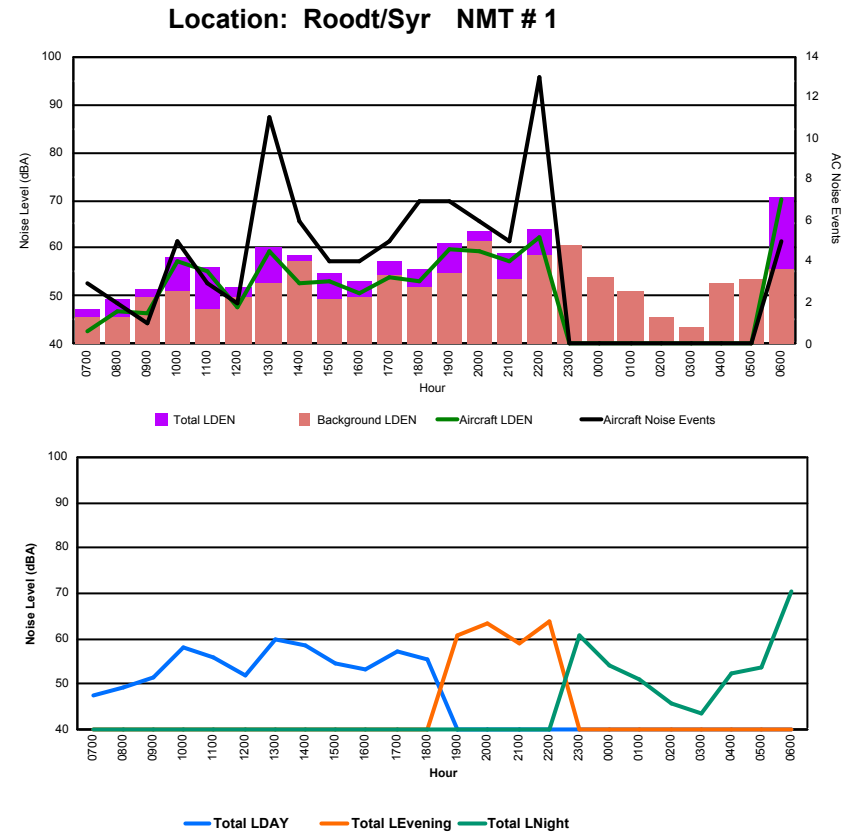

Luxembourg Airport Noise Distribution by Hour

Between 05/07/2022 00:00:00 and 05/07/2022 23:59:59 (Local Time)

Day	Aircraft Events	Total LDEN dB (A)	Aircraft LDEN dB(A)	Background LDEN dB(A)	Total LDay dB(A)	Total LEvening dB(A)	Total LNight dB (A)	
05/07/22	7:00	3	47.4	42.9	45.6	47.4	-	-
05/07/22	8:00	2	49.3	46.9	45.7	49.3	-	-
05/07/22	9:00	1	51.3	46.5	49.6	51.3	-	-
05/07/22	10:00	5	58.2	57.3	51.1	58.2	-	-
05/07/22	11:00	3	55.9	55.3	47.3	55.9	-	-
05/07/22	12:00	2	51.7	47.6	49.7	51.7	-	-
05/07/22	13:00	11	60.0	59.2	52.6	60.0	-	-
05/07/22	14:00	6	58.5	52.6	57.4	58.5	-	-
05/07/22	15:00	4	54.7	53.3	49.4	54.7	-	-
05/07/22	16:00	4	53.1	50.7	49.6	53.1	-	-
05/07/22	17:00	5	57.2	54.1	54.5	57.2	-	-
05/07/22	18:00	7	55.6	53.3	51.9	55.6	-	-
05/07/22	19:00	7	60.9	59.8	54.6	-	60.9	-
05/07/22	20:00	6	63.6	59.4	61.6	-	63.6	-
05/07/22	21:00	5	58.8	57.3	53.5	-	58.8	-
05/07/22	22:00	13	63.8	62.5	58.5	-	63.8	-
05/07/22	23:00	-	60.7	-	60.7	-	-	60.7
06/07/22	0:00	-	54.1	-	54.1	-	-	54.1
06/07/22	1:00	-	50.9	-	50.9	-	-	50.9
06/07/22	2:00	-	45.7	-	45.7	-	-	45.7
06/07/22	3:00	-	43.7	-	43.7	-	-	43.7
06/07/22	4:00	-	52.5	-	52.6	-	-	52.5
06/07/22	5:00	-	53.5	-	53.5	-	-	53.5
06/07/22	6:00	5	70.5	70.4	55.7	-	-	70.5
		89	60.1	58.7	54.6	55.8	62.2	62.2