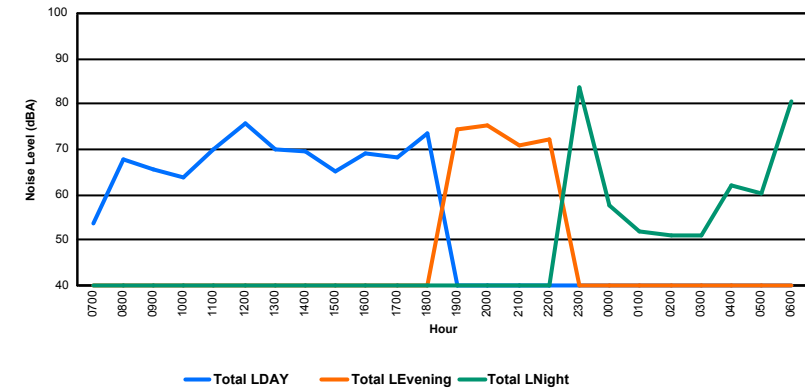

Luxembourg Airport Noise Distribution by Hour

Between 03/07/2022 00:00:00 and 03/07/2022 23:59:59 (Local Time)

Day	Aircraft Events	Total LDEN dB(A)	Aircraft LDEN dB(A)	Background LDEN dB(A)	Total LDay dB(A)	Total LEvening dB(A)	Total LNight dB(A)
03/07/22 7:00	-	53.8	-	53.9	53.8	-	-
03/07/22 8:00	2	67.8	67.7	50.3	67.8	-	-
03/07/22 9:00	3	65.7	65.6	49.9	65.7	-	-
03/07/22 10:00	6	63.8	63.6	51.3	63.8	-	-
03/07/22 11:00	6	69.9	69.7	55.0	69.9	-	-
03/07/22 12:00	10	75.9	75.8	57.2	75.9	-	-
03/07/22 13:00	3	70.0	70.0	50.6	70.0	-	-
03/07/22 14:00	6	69.4	69.4	52.1	69.4	-	-
03/07/22 15:00	3	65.2	65.0	53.1	65.2	-	-
03/07/22 16:00	6	69.2	69.1	53.7	69.2	-	-
03/07/22 17:00	9	68.4	68.3	52.8	68.4	-	-
03/07/22 18:00	15	73.6	73.6	54.2	73.6	-	-
03/07/22 19:00	7	74.6	74.4	59.5	-	74.6	-
03/07/22 20:00	6	75.5	75.5	56.2	-	75.5	-
03/07/22 21:00	6	70.7	70.5	57.4	-	70.7	-
03/07/22 22:00	10	72.0	71.8	57.6	-	72.0	-
03/07/22 23:00	10	83.5	83.5	61.5	-	-	83.5
04/07/22 0:00	-	57.5	-	57.5	-	-	57.5
04/07/22 1:00	-	52.1	-	52.1	-	-	52.1
04/07/22 2:00	-	50.9	-	50.9	-	-	50.9
04/07/22 3:00	-	51.1	-	51.1	-	-	51.1
04/07/22 4:00	-	62.1	-	62.2	-	-	62.1
04/07/22 5:00	-	60.4	-	60.4	-	-	60.4
04/07/22 6:00	14	80.7	80.7	61.4	-	-	80.7
	122	73.7	73.6	56.8	70.0	73.6	76.3

Location: DVOR NMT # 2