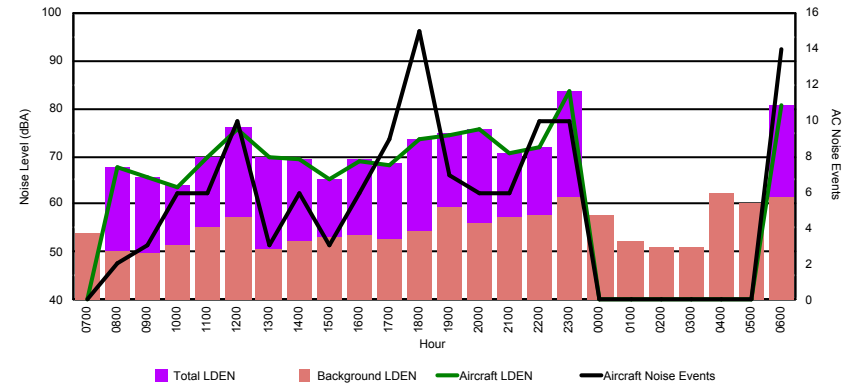

Luxembourg Airport Noise Distribution by Hour

Between 03/07/2022 00:00:00 and 03/07/2022 23:59:59 (Local Time)

Day	Aircraft Events	Total LDEN dB(A)	Aircraft LDEN dB(A)	Background LDEN dB(A)	Total LDay dB(A)	Total LEvening dB(A)	Total LNight dB(A)
03/07/22 7:00	-	53.8	-	53.9	53.8	-	-
03/07/22 8:00	2	67.8	67.7	50.3	67.8	-	-
03/07/22 9:00	3	65.7	65.6	49.9	65.7	-	-
03/07/22 10:00	6	63.8	63.6	51.3	63.8	-	-
03/07/22 11:00	6	69.9	69.7	55.0	69.9	-	-
03/07/22 12:00	10	75.9	75.8	57.2	75.9	-	-
03/07/22 13:00	3	70.0	70.0	50.6	70.0	-	-
03/07/22 14:00	6	69.4	69.4	52.1	69.4	-	-
03/07/22 15:00	3	65.2	65.0	53.1	65.2	-	-
03/07/22 16:00	6	69.2	69.1	53.7	69.2	-	-
03/07/22 17:00	9	68.4	68.3	52.8	68.4	-	-
03/07/22 18:00	15	73.6	73.6	54.2	73.6	-	-
03/07/22 19:00	7	74.6	74.4	59.5	-	74.6	-
03/07/22 20:00	6	75.5	75.5	56.2	-	75.5	-
03/07/22 21:00	6	70.7	70.5	57.4	-	70.7	-
03/07/22 22:00	10	72.0	71.8	57.6	-	72.0	-
03/07/22 23:00	10	83.5	83.5	61.5	-	-	83.5
04/07/22 0:00	-	57.5	-	57.5	-	-	57.5
04/07/22 1:00	-	52.1	-	52.1	-	-	52.1
04/07/22 2:00	-	50.9	-	50.9	-	-	50.9
04/07/22 3:00	-	51.1	-	51.1	-	-	51.1
04/07/22 4:00	-	62.1	-	62.2	-	-	62.1
04/07/22 5:00	-	60.4	-	60.4	-	-	60.4
04/07/22 6:00	14	80.7	80.7	61.4	-	-	80.7
	122	73.7	73.6	56.8	70.0	73.6	76.3

Location: DVOR NMT # 2