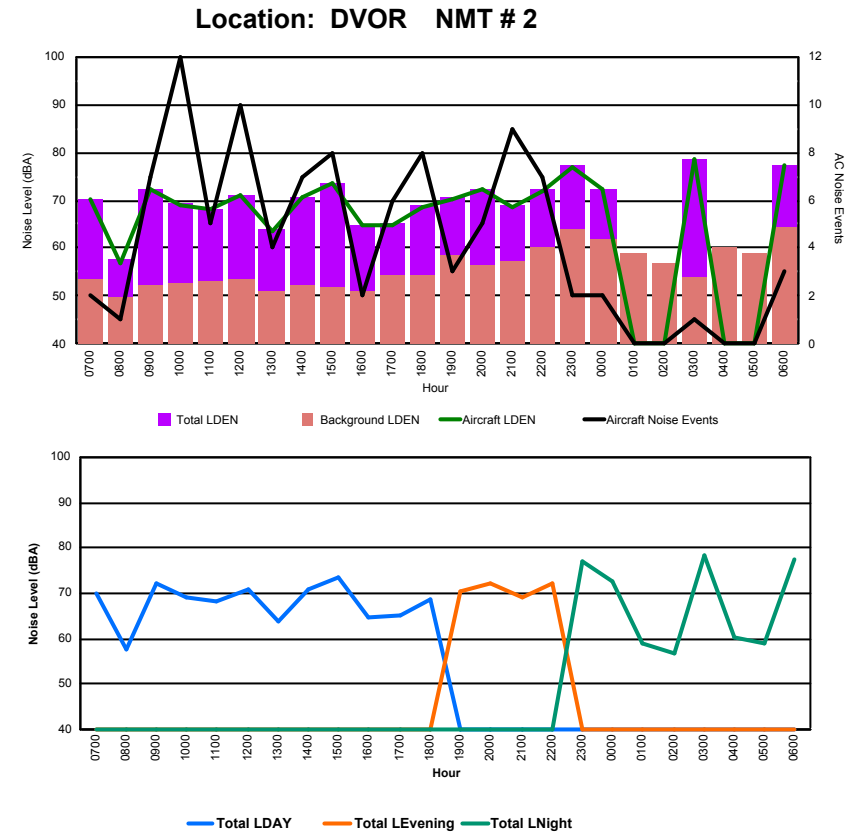

Luxembourg Airport Noise Distribution by Hour

Between 02/07/2022 00:00:00 and 02/07/2022 23:59:59 (Local Time)

Day	Aircraft Events	Total LDEN dB (A)	Aircraft LDEN dB(A)	Background LDEN dB(A)	Total LDay dB(A)	Total LEvening dB(A)	Total LNight dB (A)
02/07/22 7:00	2	70.1	70.1	53.7	70.1	-	-
02/07/22 8:00	1	57.7	56.9	49.9	57.7	-	-
02/07/22 9:00	7	72.3	72.3	52.2	72.3	-	-
02/07/22 10:00	12	69.2	69.1	52.7	69.2	-	-
02/07/22 11:00	5	68.2	68.0	53.0	68.2	-	-
02/07/22 12:00	10	71.1	71.0	53.4	71.1	-	-
02/07/22 13:00	4	63.8	63.5	50.9	63.8	-	-
02/07/22 14:00	7	70.8	70.8	52.2	70.8	-	-
02/07/22 15:00	8	73.7	73.6	51.9	73.7	-	-
02/07/22 16:00	2	64.9	64.6	51.2	64.9	-	-
02/07/22 17:00	6	65.1	64.7	54.2	65.1	-	-
02/07/22 18:00	8	68.8	68.6	54.2	68.8	-	-
02/07/22 19:00	3	70.6	70.3	58.4	-	70.6	-
02/07/22 20:00	5	72.4	72.3	56.4	-	72.4	-
02/07/22 21:00	9	69.0	68.6	57.4	-	69.0	-
02/07/22 22:00	7	72.2	71.9	60.1	-	72.2	-
02/07/22 23:00	2	77.1	76.9	63.9	-	-	77.1
03/07/22 0:00	2	72.5	72.1	61.7	-	-	72.5
03/07/22 1:00	-	58.9	-	58.9	-	-	58.9
03/07/22 2:00	-	56.8	-	56.8	-	-	56.8
03/07/22 3:00	1	78.5	78.4	53.8	-	-	78.5
03/07/22 4:00	-	60.4	-	60.4	-	-	60.4
03/07/22 5:00	-	58.9	-	58.9	-	-	58.9
03/07/22 6:00	3	77.3	77.1	64.4	-	-	77.3
	104	71.7	71.5	57.9	69.5	71.3	73.9