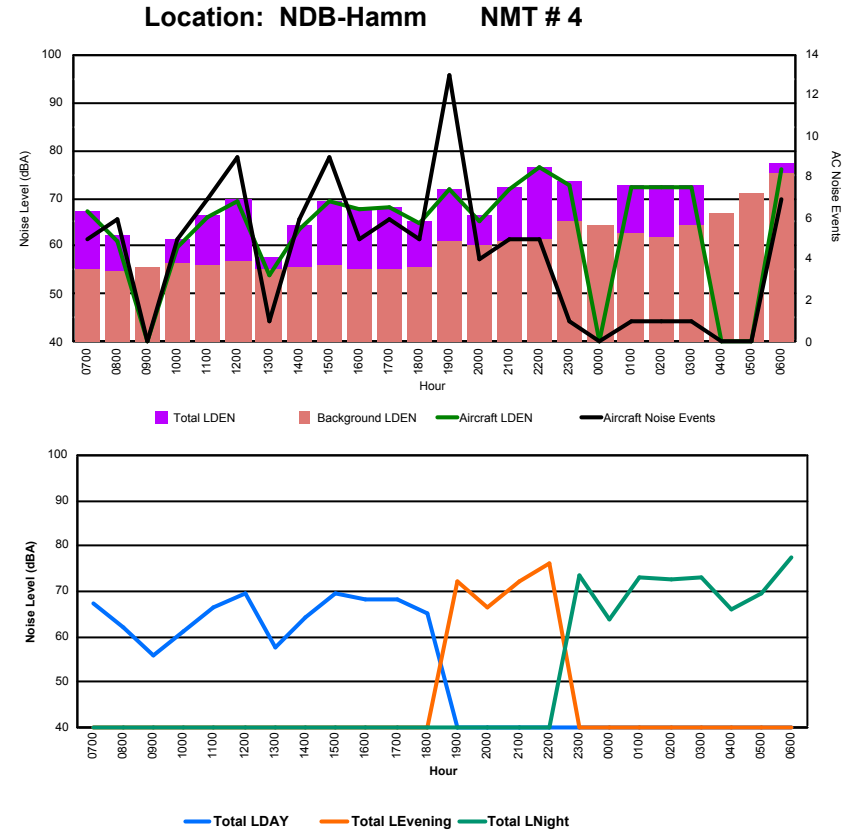

Luxembourg Airport Noise Distribution by Hour

Between 03/07/2022 00:00:00 and 03/07/2022 23:59:59 (Local Time)

Day	Aircraft Events	Total LDEN dB(A)	Aircraft LDEN dB(A)	Background LDEN dB(A)	Total LDay dB(A)	Total LEvening dB(A)	Total LNight dB(A)
03/07/22 7:00	5	67.3	67.1	55.0	67.3	-	-
03/07/22 8:00	6	62.1	61.2	54.9	62.1	-	-
03/07/22 9:00	-	55.8	-	55.8	55.8	-	-
03/07/22 10:00	5	61.4	59.9	56.3	61.4	-	-
03/07/22 11:00	7	66.5	66.1	56.1	66.5	-	-
03/07/22 12:00	9	69.6	69.4	56.8	69.6	-	-
03/07/22 13:00	1	57.7	54.0	55.2	57.7	-	-
03/07/22 14:00	6	64.2	63.5	55.8	64.2	-	-
03/07/22 15:00	9	69.5	69.3	56.2	69.5	-	-
03/07/22 16:00	5	68.1	67.9	55.0	68.1	-	-
03/07/22 17:00	6	68.2	68.0	55.4	68.2	-	-
03/07/22 18:00	5	65.2	64.7	55.7	65.2	-	-
03/07/22 19:00	13	72.0	71.7	61.1	-	72.0	-
03/07/22 20:00	4	66.5	65.3	60.2	-	66.5	-
03/07/22 21:00	5	72.2	71.9	60.9	-	72.2	-
03/07/22 22:00	5	76.4	76.3	61.3	-	76.4	-
03/07/22 23:00	1	73.5	72.7	65.3	-	-	73.5
04/07/22 0:00	-	63.7	-	64.5	-	-	63.7
04/07/22 1:00	1	72.9	72.5	62.7	-	-	72.9
04/07/22 2:00	1	72.6	72.2	61.9	-	-	72.6
04/07/22 3:00	1	72.9	72.2	64.4	-	-	72.9
04/07/22 4:00	-	66.1	-	66.7	-	-	66.1
04/07/22 5:00	-	69.6	-	71.2	-	-	69.6
04/07/22 6:00	7	77.5	76.1	75.1	-	-	77.5
	102	70.7	69.9	64.8	66.3	73.0	72.8