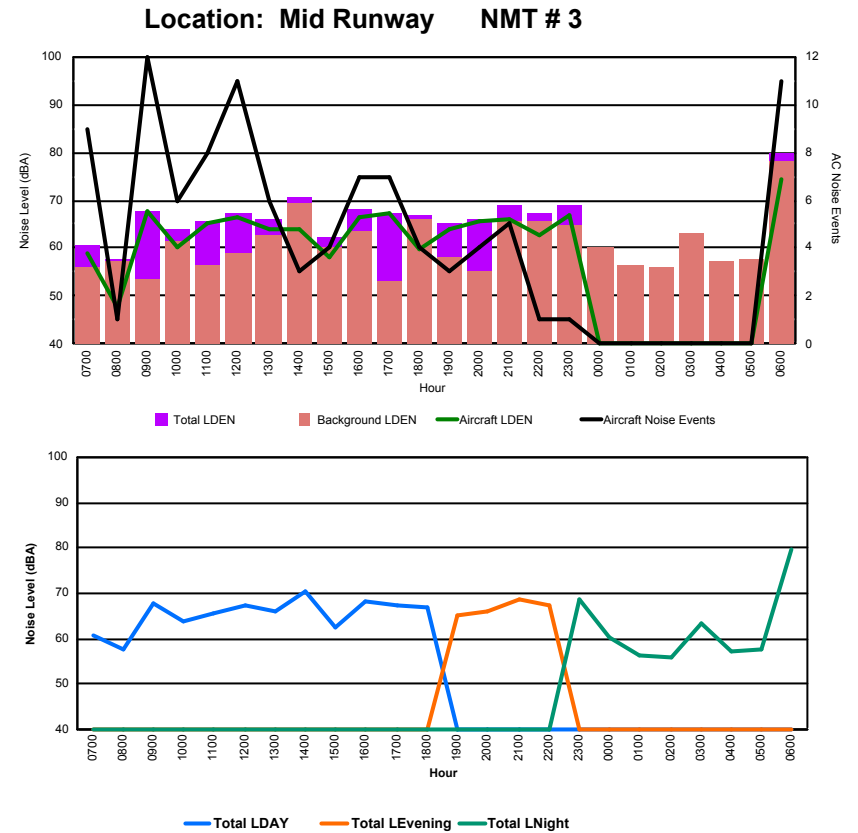

Luxembourg Airport Noise Distribution by Hour

Between 02/07/2022 00:00:00 and 02/07/2022 23:59:59 (Local Time)

Day	Aircraft Events	Total LDEN dB (A)	Aircraft LDEN dB(A)	Background LDEN dB(A)	Total LDay dB(A)	Total LEvening dB(A)	Total LNight dB (A)
02/07/22 7:00	9	60.8	59.1	56.1	60.8	-	-
02/07/22 8:00	1	57.8	47.7	57.4	57.8	-	-
02/07/22 9:00	12	67.8	67.7	53.5	67.8	-	-
02/07/22 10:00	6	63.8	60.0	61.6	63.8	-	-
02/07/22 11:00	8	65.8	65.3	56.5	65.8	-	-
02/07/22 12:00	11	67.3	66.6	58.9	67.3	-	-
02/07/22 13:00	6	66.2	63.8	62.7	66.2	-	-
02/07/22 14:00	3	70.5	64.1	69.4	70.5	-	-
02/07/22 15:00	4	62.4	58.2	60.3	62.4	-	-
02/07/22 16:00	7	68.1	66.3	63.6	68.1	-	-
02/07/22 17:00	7	67.3	67.2	53.3	67.3	-	-
02/07/22 18:00	4	67.0	59.7	66.1	67.0	-	-
02/07/22 19:00	3	65.0	64.0	58.0	-	65.0	-
02/07/22 20:00	4	66.2	65.8	55.0	-	66.2	-
02/07/22 21:00	5	68.9	66.1	65.8	-	68.9	-
02/07/22 22:00	1	67.4	62.8	65.5	-	67.4	-
02/07/22 23:00	1	68.8	66.7	64.7	-	-	68.8
03/07/22 0:00	-	60.3	-	60.3	-	-	60.3
03/07/22 1:00	-	56.5	-	56.5	-	-	56.5
03/07/22 2:00	-	56.0	-	56.0	-	-	56.0
03/07/22 3:00	-	63.3	-	63.3	-	-	63.3
03/07/22 4:00	-	57.2	-	57.2	-	-	57.2
03/07/22 5:00	-	57.7	-	57.7	-	-	57.7
03/07/22 6:00	11	79.6	74.5	78.0	-	-	79.6
	103	68.7	65.1	66.3	66.5	67.1	71.1