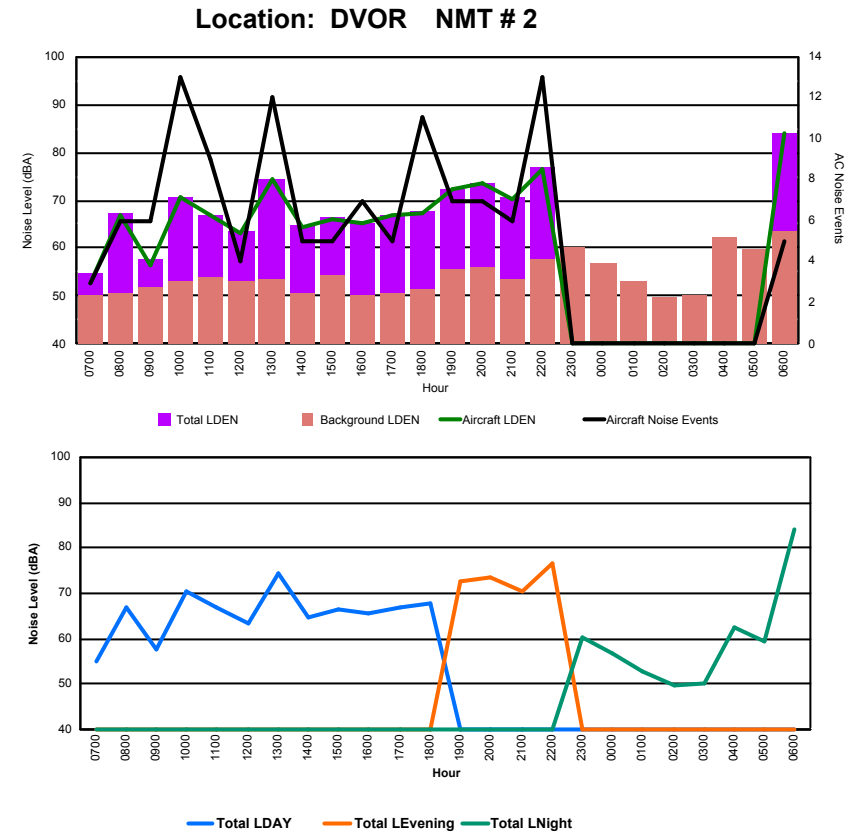

Luxembourg Airport Noise Distribution by Hour

Between 05/07/2022 00:00:00 and 05/07/2022 23:59:59 (Local Time)

Day	Aircraft Events	Total LDEN dB (A)	Aircraft LDEN dB(A)	Background LDEN dB(A)	Total LDay dB(A)	Total LEvening dB(A)	Total LNight dB (A)
05/07/22 7:00	3	54.8	52.9	50.4	54.8	-	-
05/07/22 8:00	6	67.1	67.0	50.8	67.1	-	-
05/07/22 9:00	6	57.8	56.5	51.9	57.8	-	-
05/07/22 10:00	13	70.5	70.5	53.1	70.5	-	-
05/07/22 11:00	9	67.0	66.8	53.8	67.0	-	-
05/07/22 12:00	4	63.4	63.0	53.2	63.4	-	-
05/07/22 13:00	12	74.3	74.3	53.4	74.3	-	-
05/07/22 14:00	5	64.6	64.4	50.6	64.6	-	-
05/07/22 15:00	5	66.3	66.0	54.2	66.3	-	-
05/07/22 16:00	7	65.4	65.3	50.3	65.4	-	-
05/07/22 17:00	5	66.9	66.8	50.5	66.9	-	-
05/07/22 18:00	11	67.6	67.5	51.5	67.6	-	-
05/07/22 19:00	7	72.5	72.4	55.6	-	72.5	-
05/07/22 20:00	7	73.6	73.5	55.9	-	73.6	-
05/07/22 21:00	6	70.5	70.4	53.7	-	70.5	-
05/07/22 22:00	13	76.7	76.6	57.9	-	76.7	-
05/07/22 23:00	-	60.2	-	60.2	-	-	60.2
06/07/22 0:00	-	56.9	-	56.9	-	-	56.9
06/07/22 1:00	-	53.0	-	53.0	-	-	53.0
06/07/22 2:00	-	49.7	-	49.7	-	-	49.7
06/07/22 3:00	-	50.3	-	50.3	-	-	50.3
06/07/22 4:00	-	62.4	-	62.5	-	-	62.4
06/07/22 5:00	-	59.6	-	59.6	-	-	59.6
06/07/22 6:00	5	84.1	84.1	63.7	-	-	84.1
	124	72.6	72.5	56.4	67.8	73.9	75.1