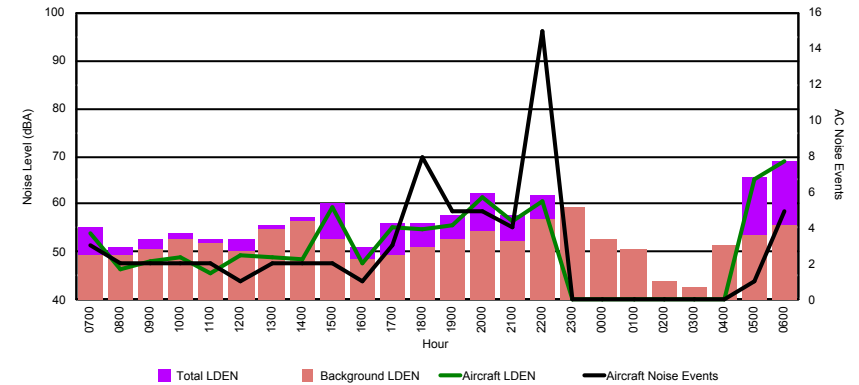

Luxembourg Airport Noise Distribution by Hour

Between 06/07/2022 00:00:00 and 06/07/2022 23:59:59 (Local Time)

Day	Aircraft Events	Total LDEN dB(A)	Aircraft LDEN dB(A)	Background LDEN dB(A)	Total LDay dB(A)	Total LEvening dB(A)	Total LNight dB(A)	
06/07/22	7:00	3	55.2	54.0	49.2	55.2	-	-
06/07/22	8:00	2	51.0	46.3	49.2	51.0	-	-
06/07/22	9:00	2	52.6	48.3	50.6	52.6	-	-
06/07/22	10:00	2	54.1	49.0	52.6	54.1	-	-
06/07/22	11:00	2	52.6	45.6	51.7	52.6	-	-
06/07/22	12:00	1	52.8	49.4	50.1	52.8	-	-
06/07/22	13:00	2	55.5	49.0	54.6	55.5	-	-
06/07/22	14:00	2	57.2	48.4	56.6	57.2	-	-
06/07/22	15:00	2	60.2	59.4	52.6	60.2	-	-
06/07/22	16:00	1	51.0	47.5	48.5	51.0	-	-
06/07/22	17:00	3	56.1	55.1	49.3	56.1	-	-
06/07/22	18:00	8	56.2	54.8	50.9	56.2	-	-
06/07/22	19:00	5	57.5	55.8	52.9	-	57.5	-
06/07/22	20:00	5	62.1	61.4	54.4	-	62.1	-
06/07/22	21:00	4	57.7	56.3	52.2	-	57.7	-
06/07/22	22:00	15	62.0	60.6	56.8	-	62.0	-
06/07/22	23:00	-	59.3	-	59.3	-	-	59.3
07/07/22	0:00	-	52.6	-	52.6	-	-	52.6
07/07/22	1:00	-	50.5	-	50.5	-	-	50.5
07/07/22	2:00	-	44.1	-	44.1	-	-	44.1
07/07/22	3:00	-	42.8	-	42.8	-	-	42.8
07/07/22	4:00	-	51.6	-	51.6	-	-	51.6
07/07/22	5:00	1	65.7	65.4	53.7	-	-	65.7
07/07/22	6:00	5	69.1	69.0	55.5	-	-	69.1
		65	59.6	58.5	53.2	60.4	62.2	

Location: Roodt/Syr NMT # 1