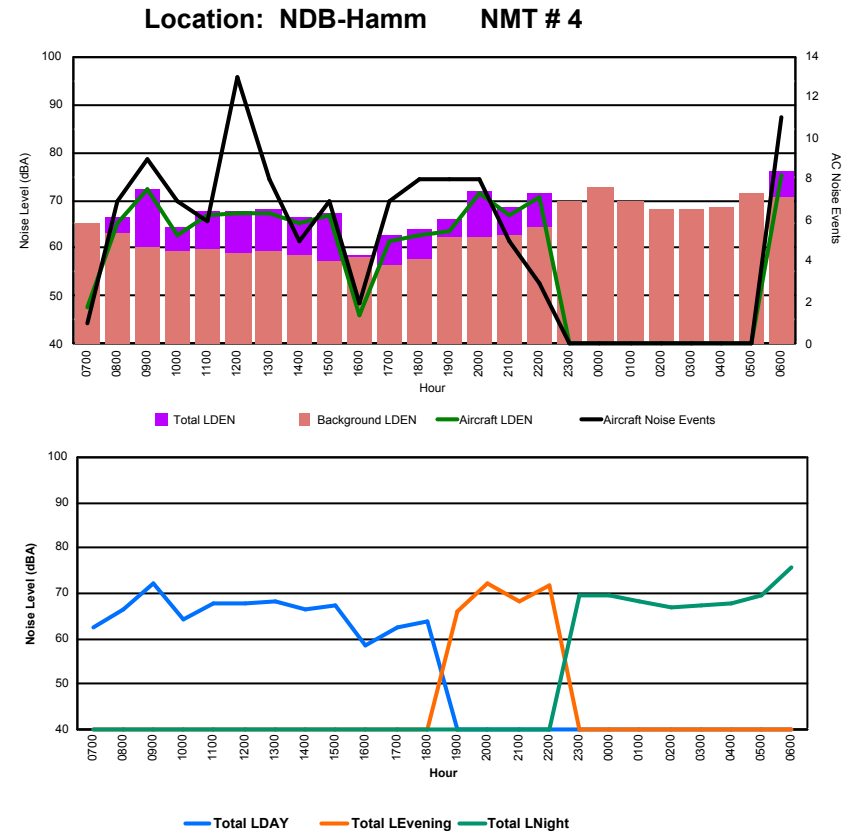

Luxembourg Airport Noise Distribution by Hour

Between 01/07/2022 00:00:00 and 01/07/2022 23:59:59 (Local Time)

Day	Aircraft Events	Total LDEN dB (A)	Aircraft LDEN dB(A)	Background LDEN dB(A)	Total LDay dB(A)	Total LEvening dB(A)	Total LNight dB (A)
01/07/22 7:00	1	62.5	47.8	65.2	62.5	-	-
01/07/22 8:00	7	66.3	65.3	63.0	66.3	-	-
01/07/22 9:00	9	72.4	72.1	60.0	72.4	-	-
01/07/22 10:00	7	64.4	62.9	59.3	64.4	-	-
01/07/22 11:00	6	67.6	66.9	59.6	67.6	-	-
01/07/22 12:00	13	67.9	67.4	59.1	67.9	-	-
01/07/22 13:00	8	68.1	67.5	59.5	68.1	-	-
01/07/22 14:00	5	66.3	65.4	58.7	66.3	-	-
01/07/22 15:00	7	67.4	66.9	57.3	67.4	-	-
01/07/22 16:00	2	58.5	45.9	58.3	58.5	-	-
01/07/22 17:00	7	62.7	61.6	56.6	62.7	-	-
01/07/22 18:00	8	63.8	62.7	57.8	63.8	-	-
01/07/22 19:00	8	65.9	63.5	62.4	-	65.9	-
01/07/22 20:00	8	72.0	71.6	62.4	-	72.0	-
01/07/22 21:00	5	68.4	67.0	62.9	-	68.4	-
01/07/22 22:00	3	71.6	70.8	64.3	-	71.6	-
01/07/22 23:00	-	69.6	-	69.7	-	-	69.6
02/07/22 0:00	-	69.6	-	72.6	-	-	69.6
02/07/22 1:00	-	68.2	-	69.6	-	-	68.2
02/07/22 2:00	-	66.7	-	68.1	-	-	66.7
02/07/22 3:00	-	67.4	-	68.2	-	-	67.4
02/07/22 4:00	-	67.7	-	68.6	-	-	67.7
02/07/22 5:00	-	69.7	-	71.3	-	-	69.7
02/07/22 6:00	11	75.9	75.1	70.8	-	-	75.9
	115	69.0	66.8	66.3	66.9	70.1	70.5