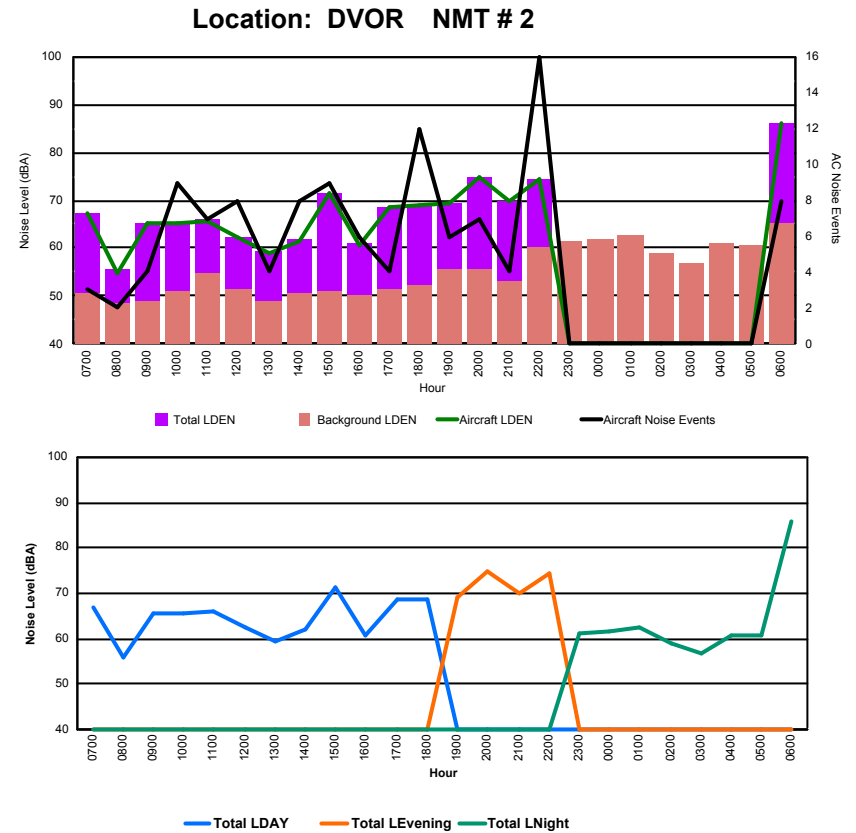

Location: Roodt/Syr NMT # 1

Luxembourg Airport Noise Distribution by Hour

Between 06/07/2022 00:00:00 and 06/07/2022 23:59:59 (Local Time)

Day	Aircraft Events	Total LDEN dB (A)	Aircraft LDEN dB(A)	Background LDEN dB(A)	Total LDay dB(A)	Total LEvening dB(A)	Total LNight dB (A)	
06/07/22	7:00	3	67.1	67.1	50.5	67.1	-	-
06/07/22	8:00	2	55.8	54.8	48.7	55.8	-	-
06/07/22	9:00	4	65.4	65.3	48.9	65.4	-	-
06/07/22	10:00	9	65.4	65.3	51.0	65.4	-	-
06/07/22	11:00	7	65.9	65.6	54.9	65.9	-	-
06/07/22	12:00	8	62.5	62.2	51.5	62.5	-	-
06/07/22	13:00	4	59.4	59.1	48.8	59.4	-	-
06/07/22	14:00	8	62.0	61.6	50.6	62.0	-	-
06/07/22	15:00	9	71.4	71.4	51.2	71.4	-	-
06/07/22	16:00	6	60.9	60.5	50.3	60.9	-	-
06/07/22	17:00	4	68.7	68.7	51.4	68.7	-	-
06/07/22	18:00	12	68.9	68.8	52.4	68.9	-	-
06/07/22	19:00	6	69.3	69.2	55.8	-	69.3	-
06/07/22	20:00	7	74.9	74.8	55.8	-	74.9	-
06/07/22	21:00	4	70.0	69.9	53.2	-	70.0	-
06/07/22	22:00	16	74.4	74.3	60.3	-	74.4	-
06/07/22	23:00	-	61.3	-	61.3	-	-	61.3
07/07/22	0:00	-	61.5	-	61.7	-	-	61.5
07/07/22	1:00	-	62.5	-	62.9	-	-	62.5
07/07/22	2:00	-	58.8	-	58.8	-	-	58.8
07/07/22	3:00	-	56.8	-	56.8	-	-	56.8
07/07/22	4:00	-	60.9	-	61.0	-	-	60.9
07/07/22	5:00	-	60.7	-	60.7	-	-	60.7
07/07/22	6:00	8	86.0	86.0	65.1	-	-	86.0
	117	73.5	73.4	58.0	66.3	72.8	77.1	