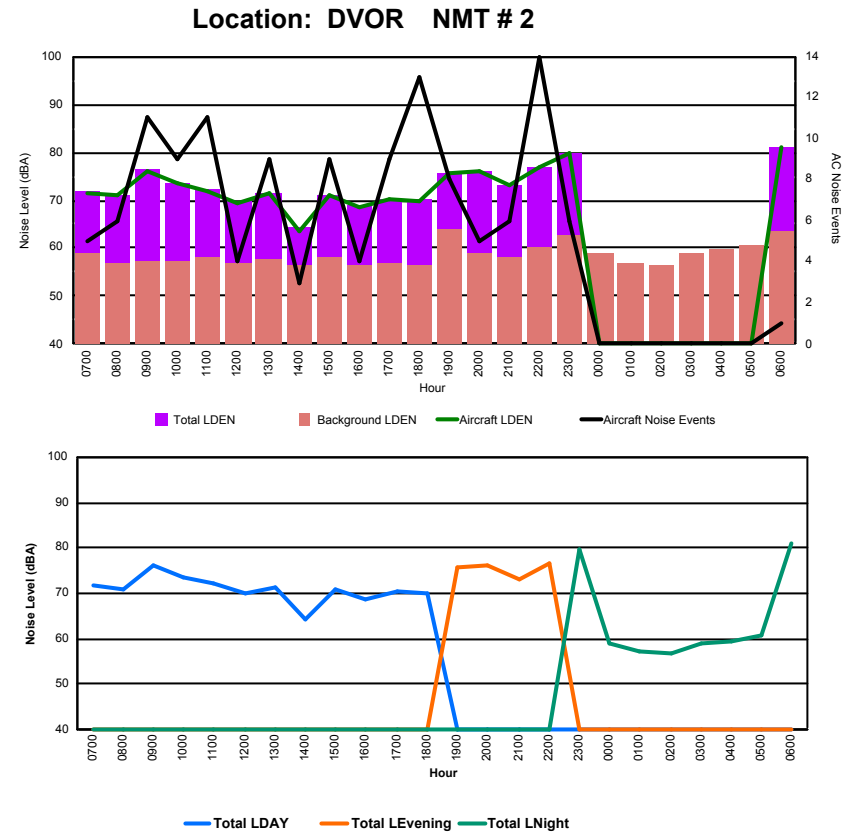

Luxembourg Airport Noise Distribution by Hour

Between 28/04/2023 00:00:00 and 28/04/2023 23:59:59 (Local Time)

Day	Aircraft Events	Total LDEN dB (A)	Aircraft LDEN dB(A)	Background LDEN dB(A)	Total LDay dB(A)	Total LEvening dB(A)	Total LNight dB (A)	
28/04/23	7:00	5	71.7	71.5	59.1	71.7	-	-
28/04/23	8:00	6	70.9	71.0	56.8	70.9	-	-
28/04/23	9:00	11	76.3	76.2	57.1	76.3	-	-
28/04/23	10:00	9	73.5	73.4	57.4	73.5	-	-
28/04/23	11:00	11	72.2	72.0	58.1	72.2	-	-
28/04/23	12:00	4	69.8	69.5	56.9	69.8	-	-
28/04/23	13:00	9	71.5	71.3	57.9	71.5	-	-
28/04/23	14:00	3	64.2	63.4	56.4	64.2	-	-
28/04/23	15:00	9	71.1	70.9	58.0	71.1	-	-
28/04/23	16:00	4	68.9	68.7	56.3	68.9	-	-
28/04/23	17:00	9	70.4	70.2	57.0	70.4	-	-
28/04/23	18:00	13	70.2	70.0	56.3	70.2	-	-
28/04/23	19:00	8	75.8	75.5	63.8	-	75.8	-
28/04/23	20:00	5	76.0	75.9	59.1	-	76.0	-
28/04/23	21:00	6	73.2	73.1	58.3	-	73.2	-
28/04/23	22:00	14	76.8	76.7	60.3	-	76.8	-
28/04/23	23:00	6	79.9	79.9	62.6	-	-	79.9
29/04/23	0:00	-	58.9	-	58.9	-	-	58.9
29/04/23	1:00	-	57.0	-	57.0	-	-	57.0
29/04/23	2:00	-	56.6	-	56.6	-	-	56.6
29/04/23	3:00	-	58.8	-	58.8	-	-	58.8
29/04/23	4:00	-	59.5	-	59.6	-	-	59.5
29/04/23	5:00	-	60.7	-	60.7	-	-	60.7
29/04/23	6:00	1	81.1	81.0	63.7	-	-	81.1
	133	73.6	73.5	59.3	71.7	75.6	74.6