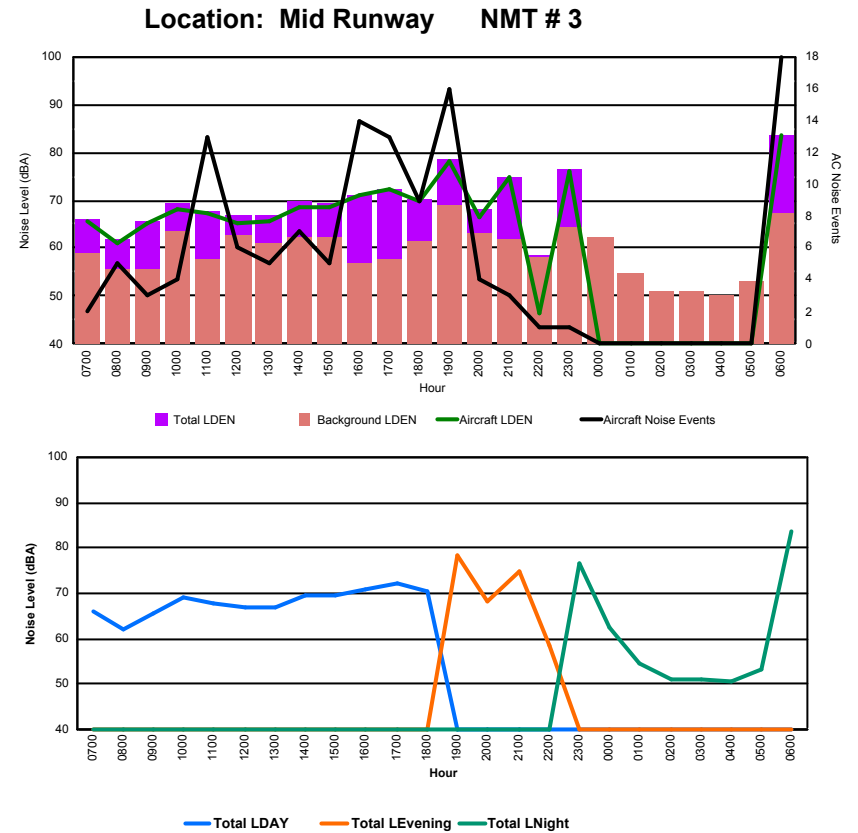

Location: DVOR NMT # 2

Luxembourg Airport Noise Distribution by Hour

Between 09/04/2023 00:00:00 and 09/04/2023 23:59:59 (Local Time)

Day	Aircraft Events	Total LDEN dB(A)	Aircraft LDEN dB(A)	Background LDEN dB(A)	Total LDay dB(A)	Total LEvening dB(A)	Total LNight dB(A)	
09/04/23	7:00	2	66.2	65.5	58.8	66.2	-	-
09/04/23	8:00	5	62.0	61.0	55.6	62.0	-	-
09/04/23	9:00	3	65.8	65.4	55.5	65.8	-	-
09/04/23	10:00	4	69.3	68.0	63.5	69.3	-	-
09/04/23	11:00	13	67.8	67.4	57.5	67.8	-	-
09/04/23	12:00	6	67.0	65.1	62.6	67.0	-	-
09/04/23	13:00	5	67.0	65.7	61.1	67.0	-	-
09/04/23	14:00	7	69.6	68.7	62.5	69.6	-	-
09/04/23	15:00	5	69.5	68.6	62.2	69.5	-	-
09/04/23	16:00	14	71.0	70.9	56.8	71.0	-	-
09/04/23	17:00	13	72.4	72.3	57.7	72.4	-	-
09/04/23	18:00	9	70.3	69.7	61.5	70.3	-	-
09/04/23	19:00	16	78.5	78.0	68.9	-	78.5	-
09/04/23	20:00	4	68.1	66.4	63.1	-	68.1	-
09/04/23	21:00	3	74.8	74.6	61.9	-	74.8	-
09/04/23	22:00	1	58.4	46.5	58.2	-	58.4	-
09/04/23	23:00	1	76.5	76.2	64.3	-	-	76.5
10/04/23	0:00	-	62.3	-	62.3	-	-	62.3
10/04/23	1:00	-	54.6	-	54.6	-	-	54.6
10/04/23	2:00	-	51.0	-	51.0	-	-	51.0
10/04/23	3:00	-	51.2	-	51.2	-	-	51.2
10/04/23	4:00	-	50.4	-	50.4	-	-	50.4
10/04/23	5:00	-	53.2	-	53.2	-	-	53.2
10/04/23	6:00	18	83.7	83.7	67.4	-	-	83.7
	129	73.0	72.8	61.8	68.9	74.3	75.5	