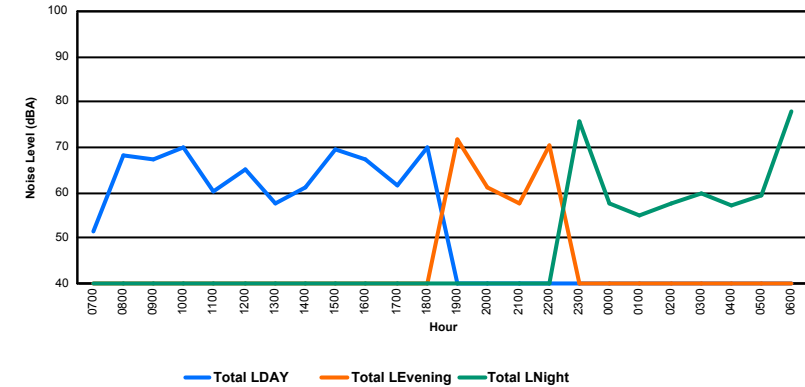

Luxembourg Airport Noise Distribution by Hour

Between 02/04/2023 00:00:00 and 02/04/2023 23:59:59 (Local Time)

Day	Aircraft Events	Total LDEN dB(A)	Aircraft LDEN dB(A)	Background LDEN dB(A)	Total LDay dB(A)	Total LEvening dB(A)	Total LNight dB(A)
02/04/23	7:00	-	51.3	-	51.3	-	-
02/04/23	8:00	1	68.2	68.1	51.3	68.2	-
02/04/23	9:00	4	67.2	67.1	52.2	67.2	-
02/04/23	10:00	3	70.2	70.1	50.2	70.2	-
02/04/23	11:00	7	60.1	59.5	51.0	60.1	-
02/04/23	12:00	5	65.1	65.0	50.8	65.1	-
02/04/23	13:00	4	57.8	56.9	50.9	57.8	-
02/04/23	14:00	5	61.1	60.6	51.9	61.1	-
02/04/23	15:00	5	69.7	69.7	51.1	69.7	-
02/04/23	16:00	1	67.5	67.3	49.7	67.5	-
02/04/23	17:00	7	61.5	61.5	50.6	61.5	-
02/04/23	18:00	11	69.9	69.9	51.5	69.9	-
02/04/23	19:00	10	71.8	71.7	56.2	-	71.8
02/04/23	20:00	4	61.1	60.0	54.9	-	61.1
02/04/23	21:00	1	57.7	55.6	53.6	-	57.7
02/04/23	22:00	4	70.3	70.1	54.2	-	70.3
02/04/23	23:00	3	75.7	75.6	57.7	-	75.7
03/04/23	0:00	-	57.8	-	57.8	-	57.8
03/04/23	1:00	-	55.0	-	55.0	-	55.0
03/04/23	2:00	-	57.6	-	57.7	-	57.6
03/04/23	3:00	-	59.7	-	59.7	-	59.7
03/04/23	4:00	-	57.3	-	57.3	-	57.3
03/04/23	5:00	-	59.5	-	59.5	-	59.5
03/04/23	6:00	14	78.1	78.0	63.4	-	78.1
	89	68.9	68.7	55.9	66.6	68.4	71.2

Location: DVOR NMT # 2