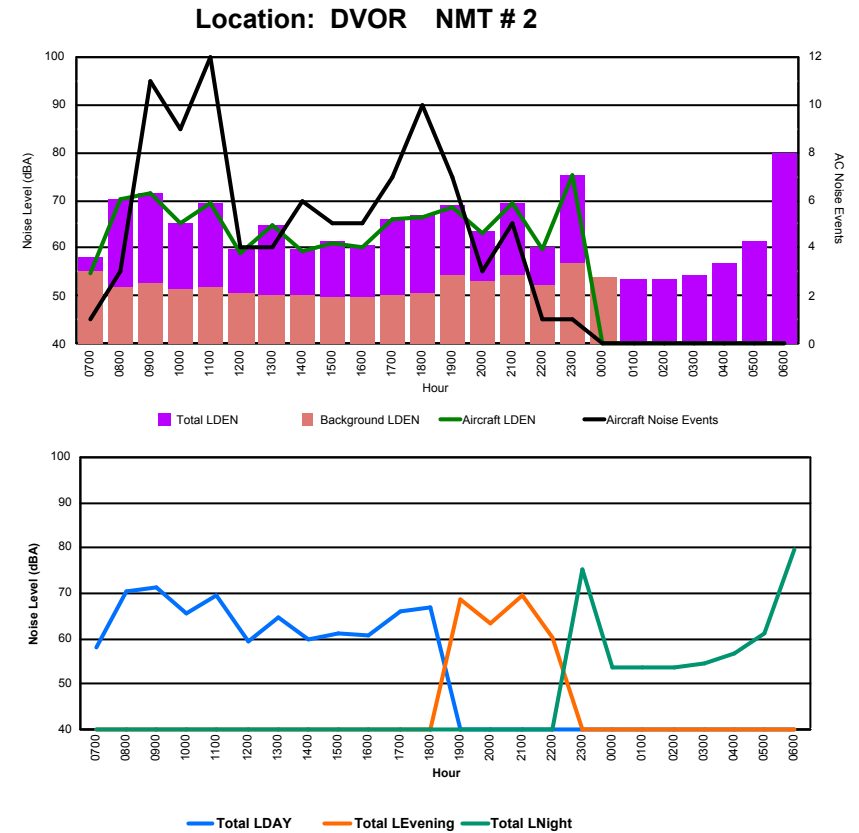

Luxembourg Airport Noise Distribution by Hour

Between 25/04/2023 00:00:00 and 25/04/2023 23:59:59 (Local Time)

Day	Aircraft Events	Total LDEN dB(A)	Aircraft LDEN dB(A)	Background LDEN dB(A)	Total LDay dB(A)	Total LEvening dB(A)	Total LNight dB(A)	
25/04/23	7:00	1	58.0	54.8	55.4	58.0	-	-
25/04/23	8:00	3	70.3	70.2	51.9	70.3	-	-
25/04/23	9:00	11	71.5	71.4	52.8	71.5	-	-
25/04/23	10:00	9	65.4	65.2	51.4	65.4	-	-
25/04/23	11:00	12	69.5	69.4	51.9	69.5	-	-
25/04/23	12:00	4	59.6	59.1	50.6	59.6	-	-
25/04/23	13:00	4	64.7	64.6	50.3	64.7	-	-
25/04/23	14:00	6	59.8	59.4	50.3	59.8	-	-
25/04/23	15:00	5	61.4	61.1	49.6	61.4	-	-
25/04/23	16:00	5	60.6	60.3	49.7	60.6	-	-
25/04/23	17:00	7	66.1	65.9	50.4	66.1	-	-
25/04/23	18:00	10	66.7	66.5	50.7	66.7	-	-
25/04/23	19:00	7	68.8	68.6	54.5	-	68.8	-
25/04/23	20:00	3	63.5	63.1	53.3	-	63.5	-
25/04/23	21:00	5	69.4	69.2	54.2	-	69.4	-
25/04/23	22:00	1	60.4	59.6	52.3	-	60.4	-
25/04/23	23:00	1	75.2	75.1	56.9	-	-	75.2
26/04/23	0:00	-	53.8	-	53.8	-	-	53.8
26/04/23	1:00	-	53.7	-	-	-	-	53.7
26/04/23	2:00	-	53.5	-	-	-	-	53.5
26/04/23	3:00	-	54.4	-	-	-	-	54.4
26/04/23	4:00	-	56.9	-	-	-	-	56.9
26/04/23	5:00	-	61.3	-	-	-	-	61.3
26/04/23	6:00	-	79.7	-	-	-	-	79.7
	94	69.3	66.3	51.5	66.5	66.9	72.1