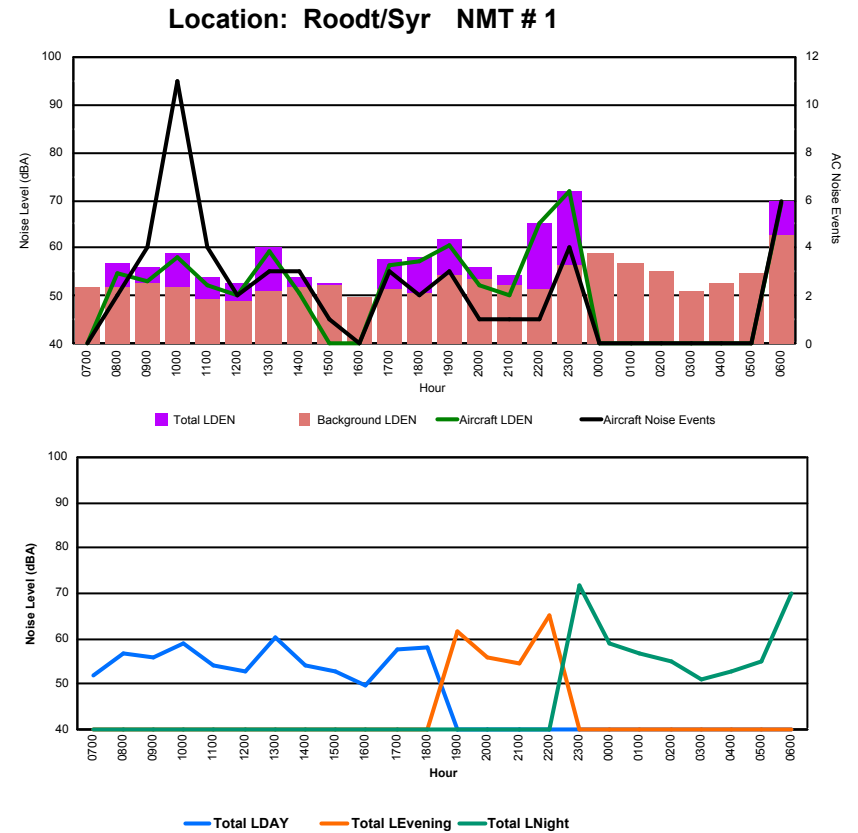

Luxembourg Airport Noise Distribution by Hour

Between 07/04/2023 00:00:00 and 07/04/2023 23:59:59 (Local Time)

Day	Aircraft Events	Total LDEN dB(A)	Aircraft LDEN dB(A)	Background LDEN dB(A)	Total LDay dB(A)	Total LEvening dB(A)	Total LNight dB(A)
07/04/23	7:00	-	51.7	-	51.7	-	-
07/04/23	8:00	2	56.7	54.9	52.0	56.7	-
07/04/23	9:00	4	55.9	53.1	52.8	55.9	-
07/04/23	10:00	11	59.1	58.3	51.8	59.1	-
07/04/23	11:00	4	54.0	52.3	49.3	54.0	-
07/04/23	12:00	2	52.6	50.3	48.9	52.6	-
07/04/23	13:00	3	60.1	59.5	51.2	60.1	-
07/04/23	14:00	3	54.1	50.5	51.8	54.1	-
07/04/23	15:00	1	52.6	39.3	52.4	52.6	-
07/04/23	16:00	-	49.7	-	49.7	-	-
07/04/23	17:00	3	57.6	56.4	51.5	57.6	-
07/04/23	18:00	2	58.1	57.2	50.8	58.1	-
07/04/23	19:00	3	61.7	60.8	54.3	-	61.7
07/04/23	20:00	1	56.0	52.2	53.7	-	56.0
07/04/23	21:00	1	54.4	50.1	52.4	-	54.4
07/04/23	22:00	1	65.2	65.0	51.6	-	65.2
07/04/23	23:00	4	71.9	71.7	56.4	-	71.9
08/04/23	0:00	-	58.8	-	58.8	-	58.8
08/04/23	1:00	-	56.7	-	56.7	-	56.7
08/04/23	2:00	-	55.0	-	55.1	-	55.0
08/04/23	3:00	-	51.1	-	51.1	-	51.1
08/04/23	4:00	-	52.7	-	52.7	-	52.7
08/04/23	5:00	-	54.8	-	54.9	-	54.8
08/04/23	6:00	6	70.0	69.2	62.8	-	70.0
	51	62.0	61.1	54.6	56.2	61.4	65.4