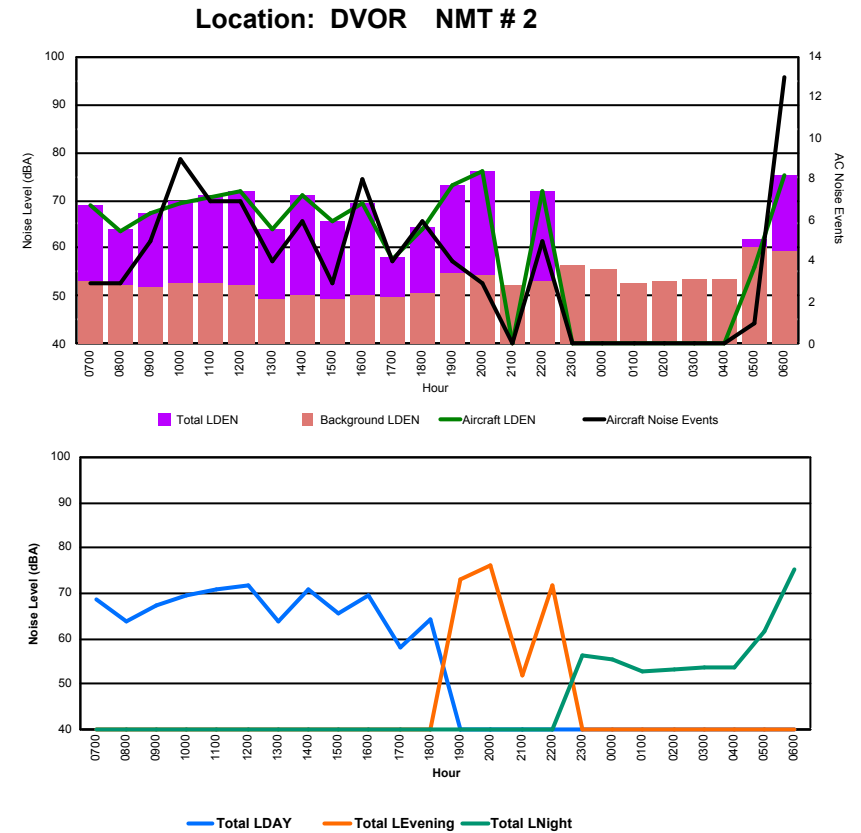

Luxembourg Airport Noise Distribution by Hour

Between 29/04/2023 00:00:00 and 29/04/2023 23:59:59 (Local Time)

Day	Aircraft Events	Total LDEN dB(A)	Aircraft LDEN dB(A)	Background LDEN dB(A)	Total LDay dB(A)	Total LEvening dB(A)	Total LNight dB(A)	
29/04/23	7:00	3	68.9	68.8	53.1	68.9	-	-
29/04/23	8:00	3	63.8	63.5	52.1	63.8	-	-
29/04/23	9:00	5	67.2	67.1	52.0	67.2	-	-
29/04/23	10:00	9	69.6	69.5	52.6	69.6	-	-
29/04/23	11:00	7	70.9	70.8	52.8	70.9	-	-
29/04/23	12:00	7	71.9	71.9	52.1	71.9	-	-
29/04/23	13:00	4	63.9	63.8	49.4	63.9	-	-
29/04/23	14:00	6	70.9	70.9	50.2	70.9	-	-
29/04/23	15:00	3	65.6	65.5	49.4	65.6	-	-
29/04/23	16:00	8	69.4	69.4	50.2	69.4	-	-
29/04/23	17:00	4	58.3	57.8	49.6	58.3	-	-
29/04/23	18:00	6	64.3	64.1	50.7	64.3	-	-
29/04/23	19:00	4	73.2	73.1	54.8	-	73.2	-
29/04/23	20:00	3	76.2	76.1	54.5	-	76.2	-
29/04/23	21:00	-	52.1	-	52.1	-	-	-
29/04/23	22:00	5	71.9	71.9	53.1	-	71.9	-
29/04/23	23:00	-	56.5	-	56.5	-	-	56.5
30/04/23	0:00	-	55.6	-	55.6	-	-	55.6
30/04/23	1:00	-	52.9	-	52.9	-	-	52.9
30/04/23	2:00	-	53.1	-	53.1	-	-	53.1
30/04/23	3:00	-	53.6	-	53.6	-	-	53.6
30/04/23	4:00	-	53.7	-	53.7	-	-	53.7
30/04/23	5:00	1	61.7	55.9	60.4	-	-	61.7
30/04/23	6:00	13	75.3	75.2	59.4	-	-	75.3
	91	69.2	69.0	54.2	68.4	72.9	66.7