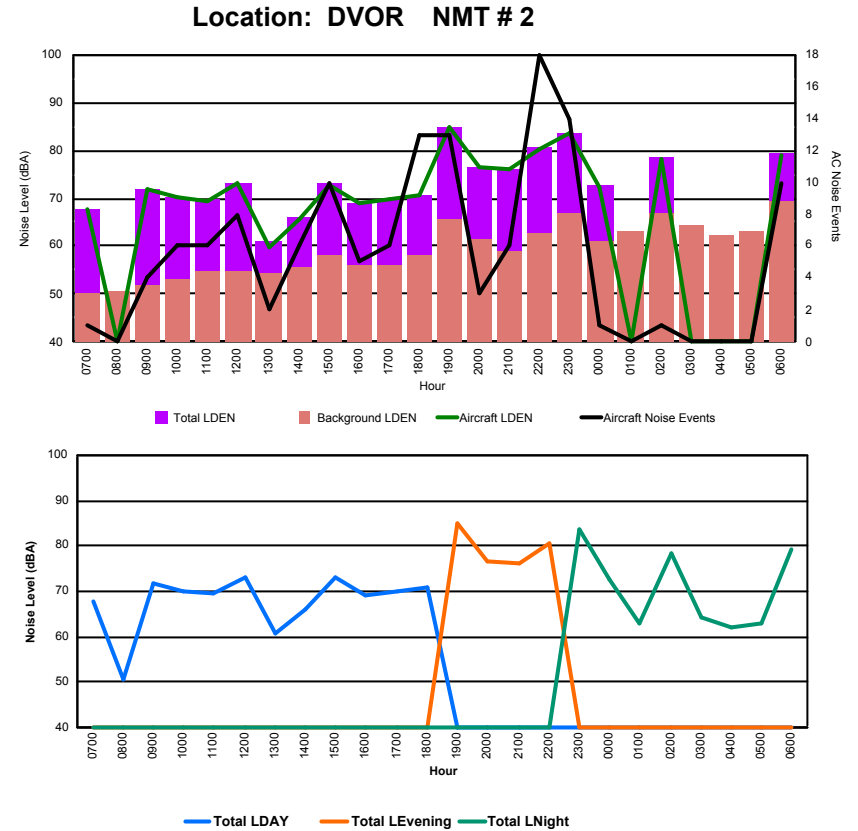

Luxembourg Airport Noise Distribution by Hour

Between 23/04/2023 00:00:00 and 23/04/2023 23:59:59 (Local Time)

Day	Aircraft Events	Total LDEN dB(A)	Aircraft LDEN dB(A)	Background LDEN dB(A)	Total LDay dB(A)	Total LEvening dB(A)	Total LNight dB(A)	
23/04/23	7:00	1	67.8	67.7	50.4	67.8	-	-
23/04/23	8:00	-	50.6	-	50.6	50.6	-	-
23/04/23	9:00	4	71.9	71.8	51.9	71.9	-	-
23/04/23	10:00	6	70.2	70.1	53.2	70.2	-	-
23/04/23	11:00	6	69.7	69.5	54.9	69.7	-	-
23/04/23	12:00	8	73.1	73.0	54.8	73.1	-	-
23/04/23	13:00	2	60.9	59.8	54.4	60.9	-	-
23/04/23	14:00	6	66.2	65.8	55.7	66.2	-	-
23/04/23	15:00	10	73.0	72.9	58.1	73.0	-	-
23/04/23	16:00	5	69.1	68.9	56.2	69.1	-	-
23/04/23	17:00	6	69.8	69.6	56.0	69.8	-	-
23/04/23	18:00	13	70.8	70.6	58.1	70.8	-	-
23/04/23	19:00	13	84.8	84.8	65.6	-	84.8	-
23/04/23	20:00	3	76.6	76.4	61.5	-	76.6	-
23/04/23	21:00	6	76.0	76.0	59.1	-	76.0	-
23/04/23	22:00	18	80.5	80.4	62.6	-	80.5	-
23/04/23	23:00	14	83.6	83.6	66.7	-	-	83.6
24/04/23	0:00	1	72.8	72.4	61.0	-	-	72.8
24/04/23	1:00	-	62.8	-	63.3	-	-	62.8
24/04/23	2:00	1	78.6	78.3	66.8	-	-	78.6
24/04/23	3:00	-	64.2	-	64.3	-	-	64.2
24/04/23	4:00	-	62.0	-	62.1	-	-	62.0
24/04/23	5:00	-	63.1	-	63.1	-	-	63.1
24/04/23	6:00	10	79.3	78.9	69.3	-	-	79.3
	133	76.3	76.2	62.1	69.9	81.0	77.1