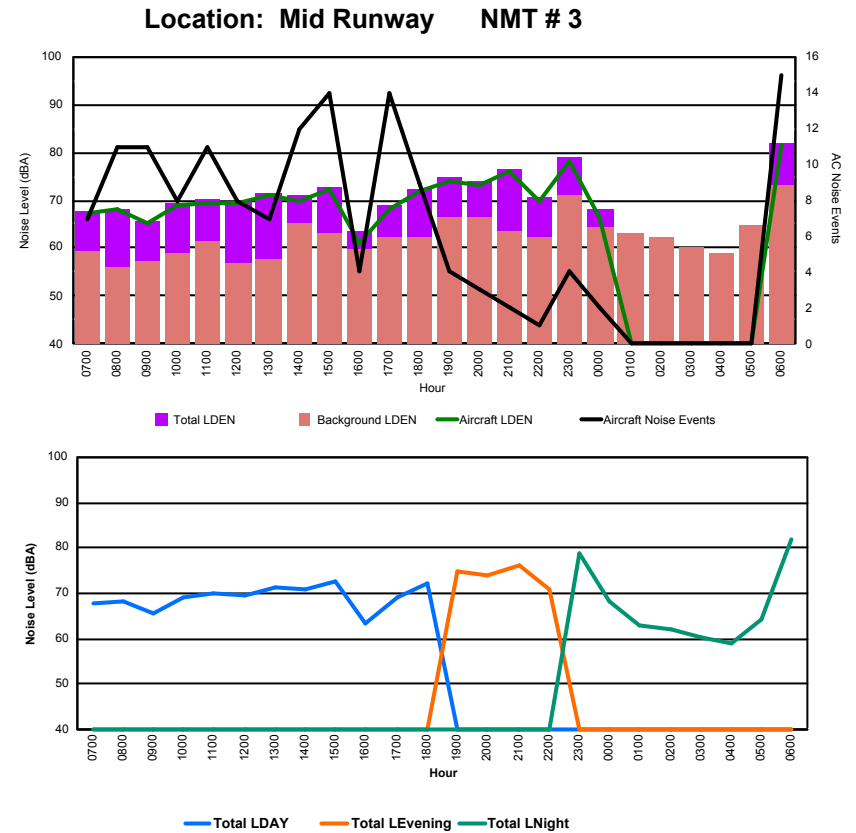

Luxembourg Airport Noise Distribution by Hour

Between 15/04/2023 00:00:00 and 15/04/2023 23:59:59 (Local Time)

Day	Aircraft Events	Total LDEN dB (A)	Aircraft LDEN dB(A)	Background LDEN dB(A)	Total LDay dB(A)	Total LEvening dB(A)	Total LNight dB (A)
15/04/23 7:00	7	67.8	67.2	59.2	67.8	-	-
15/04/23 8:00	11	68.3	68.0	56.1	68.3	-	-
15/04/23 9:00	11	65.8	65.2	57.2	65.8	-	-
15/04/23 10:00	8	69.3	68.9	58.9	69.3	-	-
15/04/23 11:00	11	70.2	69.5	61.6	70.2	-	-
15/04/23 12:00	8	69.6	69.4	56.9	69.6	-	-
15/04/23 13:00	7	71.4	71.2	57.9	71.4	-	-
15/04/23 14:00	12	71.1	69.8	65.0	71.1	-	-
15/04/23 15:00	14	72.6	72.1	63.3	72.6	-	-
15/04/23 16:00	4	63.4	61.2	59.6	63.4	-	-
15/04/23 17:00	14	69.1	68.2	62.5	69.1	-	-
15/04/23 18:00	9	72.2	71.7	62.3	72.2	-	-
15/04/23 19:00	4	74.7	74.1	66.5	-	74.7	-
15/04/23 20:00	3	73.9	73.1	66.6	-	73.9	-
15/04/23 21:00	2	76.4	76.2	63.5	-	76.4	-
15/04/23 22:00	1	70.7	70.0	62.5	-	70.7	-
15/04/23 23:00	4	78.8	78.2	70.9	-	-	78.8
16/04/23 0:00	2	68.3	66.3	64.4	-	-	68.3
16/04/23 1:00	-	62.9	-	63.2	-	-	62.9
16/04/23 2:00	-	61.9	-	62.4	-	-	61.9
16/04/23 3:00	-	60.2	-	60.2	-	-	60.2
16/04/23 4:00	-	59.1	-	59.1	-	-	59.1
16/04/23 5:00	-	64.4	-	64.6	-	-	64.4
16/04/23 6:00	15	81.9	81.5	73.0	-	-	81.9
	147	72.9	72.3	64.7	69.9	74.4	74.9