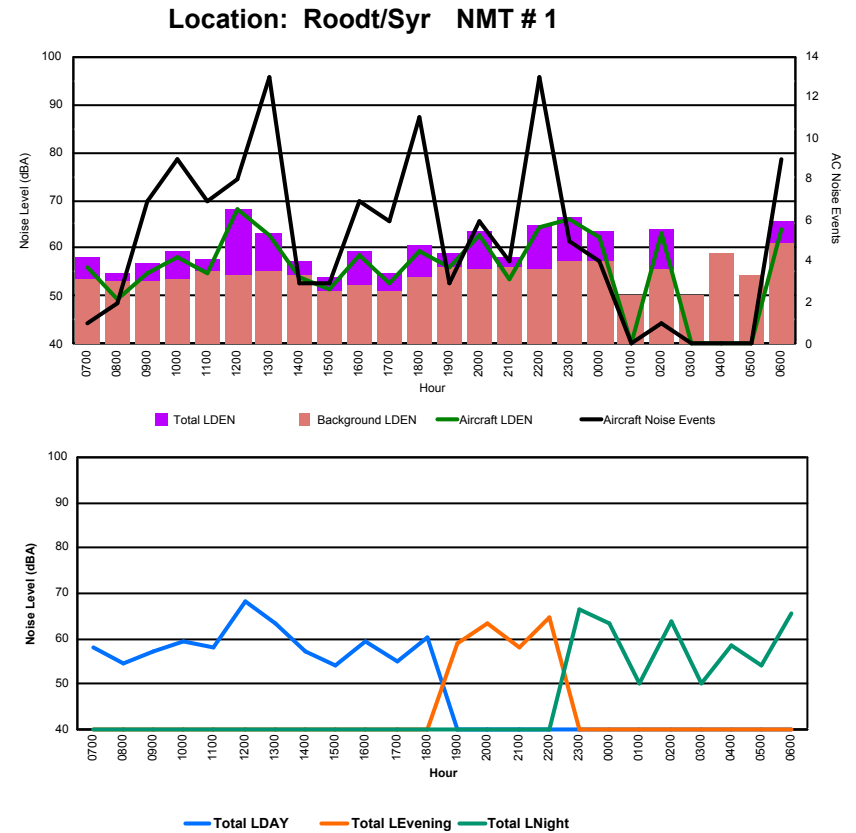

Luxembourg Airport Noise Distribution by Hour

Between 13/04/2023 00:00:00 and 13/04/2023 23:59:59 (Local Time)

Day	Aircraft Events	Total LDEN dB(A)	Aircraft LDEN dB(A)	Background LDEN dB(A)	Total LDay dB(A)	Total LEvening dB(A)	Total LNight dB(A)	
13/04/23	7:00	1	58.0	56.2	53.4	58.0	-	-
13/04/23	8:00	2	54.7	49.4	53.2	54.7	-	-
13/04/23	9:00	7	57.0	54.9	53.2	57.0	-	-
13/04/23	10:00	9	59.4	58.2	53.6	59.4	-	-
13/04/23	11:00	7	57.9	54.9	55.0	57.9	-	-
13/04/23	12:00	8	68.1	68.0	54.4	68.1	-	-
13/04/23	13:00	13	63.3	62.7	55.3	63.3	-	-
13/04/23	14:00	3	57.1	54.1	54.3	57.1	-	-
13/04/23	15:00	3	54.1	51.3	51.0	54.1	-	-
13/04/23	16:00	7	59.3	58.4	52.3	59.3	-	-
13/04/23	17:00	6	54.9	52.6	51.2	54.9	-	-
13/04/23	18:00	11	60.5	59.5	54.0	60.5	-	-
13/04/23	19:00	3	59.0	56.1	55.9	-	59.0	-
13/04/23	20:00	6	63.5	62.8	55.8	-	63.5	-
13/04/23	21:00	4	58.0	53.6	56.2	-	58.0	-
13/04/23	22:00	13	64.8	64.2	55.7	-	64.8	-
13/04/23	23:00	5	66.5	66.2	57.1	-	-	66.5
14/04/23	0:00	4	63.6	62.2	57.1	-	-	63.6
14/04/23	1:00	-	50.1	-	50.1	-	-	50.1
14/04/23	2:00	1	63.9	63.1	55.8	-	-	63.9
14/04/23	3:00	-	50.3	-	50.3	-	-	50.3
14/04/23	4:00	-	58.7	-	58.8	-	-	58.7
14/04/23	5:00	-	54.2	-	54.2	-	-	54.2
14/04/23	6:00	9	65.6	63.8	61.2	-	-	65.6
		122	61.7	60.6	55.4	60.8	62.2	62.4