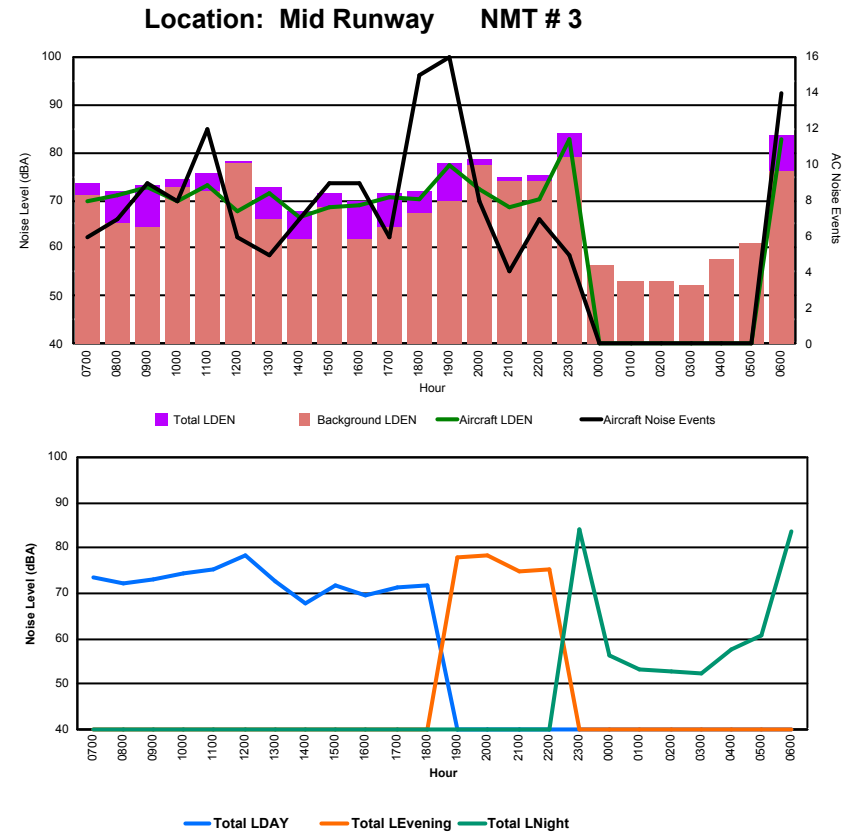

Luxembourg Airport Noise Distribution by Hour

Between 28/04/2023 00:00:00 and 28/04/2023 23:59:59 (Local Time)

Day	Aircraft Events	Total LDEN dB(A)	Aircraft LDEN dB(A)	Background LDEN dB(A)	Total LDay dB(A)	Total LEvening dB(A)	Total LNight dB(A)	
28/04/23	7:00	6	73.6	70.0	71.1	73.6	-	-
28/04/23	8:00	7	72.0	70.9	65.1	72.0	-	-
28/04/23	9:00	9	73.2	72.6	64.3	73.2	-	-
28/04/23	10:00	8	74.3	69.6	72.6	74.3	-	-
28/04/23	11:00	12	75.5	73.2	71.7	75.5	-	-
28/04/23	12:00	6	78.2	67.9	77.8	78.2	-	-
28/04/23	13:00	5	72.7	71.6	66.2	72.7	-	-
28/04/23	14:00	7	67.6	66.3	62.0	67.6	-	-
28/04/23	15:00	9	71.6	68.7	68.5	71.6	-	-
28/04/23	16:00	9	69.6	68.9	61.8	69.6	-	-
28/04/23	17:00	6	71.5	70.6	64.4	71.5	-	-
28/04/23	18:00	15	71.9	70.2	67.2	71.9	-	-
28/04/23	19:00	16	77.8	77.2	69.7	-	77.8	-
28/04/23	20:00	8	78.4	72.3	77.1	-	78.4	-
28/04/23	21:00	4	75.0	68.5	73.9	-	75.0	-
28/04/23	22:00	7	75.4	70.3	73.8	-	75.4	-
28/04/23	23:00	5	84.1	82.6	78.8	-	-	84.1
29/04/23	0:00	-	56.3	-	56.3	-	-	56.3
29/04/23	1:00	-	53.2	-	53.2	-	-	53.2
29/04/23	2:00	-	53.0	-	53.1	-	-	53.0
29/04/23	3:00	-	52.2	-	52.2	-	-	52.2
29/04/23	4:00	-	57.7	-	57.7	-	-	57.7
29/04/23	5:00	-	60.9	-	60.9	-	-	60.9
29/04/23	6:00	14	83.6	82.9	76.1	-	-	83.6
		153	76.0	74.0	71.8	73.5	76.9	77.9