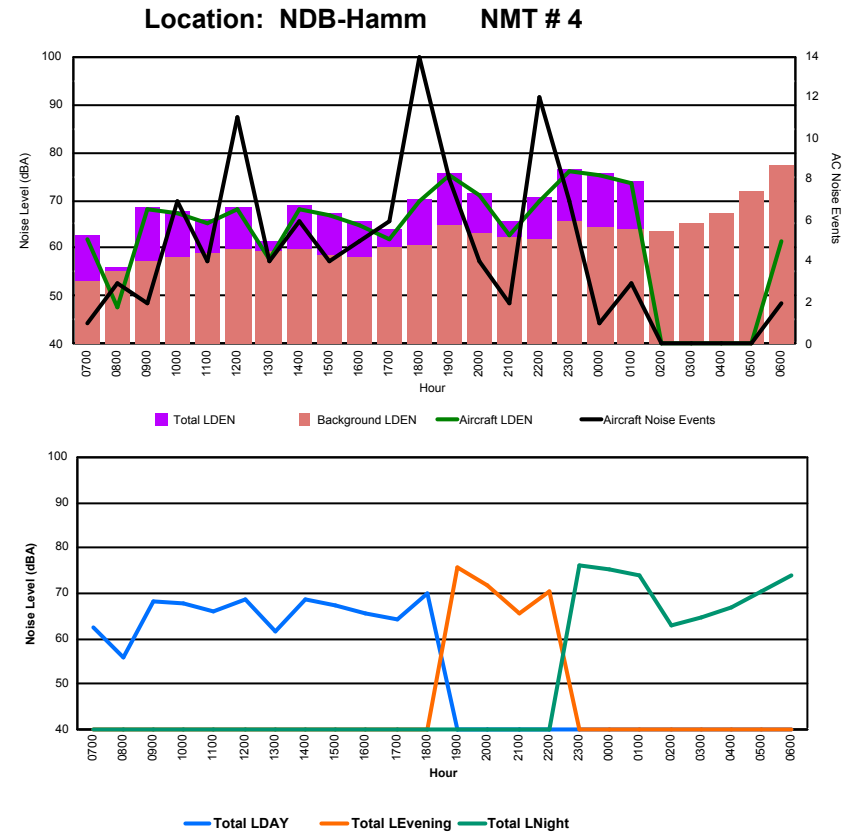

Luxembourg Airport Noise Distribution by Hour

Between 16/04/2023 00:00:00 and 16/04/2023 23:59:59 (Local Time)

Day	Aircraft Events	Total LDEN dB (A)	Aircraft LDEN dB(A)	Background LDEN dB(A)	Total LDay dB(A)	Total LEvening dB(A)	Total LNight dB (A)	
16/04/23	7:00	1	62.6	62.0	53.3	62.6	-	-
16/04/23	8:00	3	55.9	47.9	55.4	55.9	-	-
16/04/23	9:00	2	68.4	68.0	57.4	68.4	-	-
16/04/23	10:00	7	67.6	67.1	58.2	67.6	-	-
16/04/23	11:00	4	65.9	65.0	58.9	65.9	-	-
16/04/23	12:00	11	68.7	68.1	59.7	68.7	-	-
16/04/23	13:00	4	61.5	57.5	59.4	61.5	-	-
16/04/23	14:00	6	68.9	68.3	59.6	68.9	-	-
16/04/23	15:00	4	67.3	66.7	58.4	67.3	-	-
16/04/23	16:00	5	65.5	64.7	58.2	65.5	-	-
16/04/23	17:00	6	64.1	62.0	60.1	64.1	-	-
16/04/23	18:00	14	70.2	69.7	60.5	70.2	-	-
16/04/23	19:00	8	75.7	75.4	64.9	-	75.7	-
16/04/23	20:00	4	71.6	70.9	63.2	-	71.6	-
16/04/23	21:00	2	65.5	62.7	62.3	-	65.5	-
16/04/23	22:00	12	70.6	70.0	61.9	-	70.6	-
16/04/23	23:00	7	76.4	76.0	65.8	-	-	76.4
17/04/23	0:00	1	75.5	75.2	64.5	-	-	75.5
17/04/23	1:00	3	73.9	73.5	63.8	-	-	73.9
17/04/23	2:00	-	63.0	-	63.5	-	-	63.0
17/04/23	3:00	-	64.9	-	65.2	-	-	64.9
17/04/23	4:00	-	66.7	-	67.3	-	-	66.7
17/04/23	5:00	-	70.4	-	71.8	-	-	70.4
17/04/23	6:00	2	74.1	61.6	77.1	-	-	74.1
	106	70.6	69.3	66.3	66.8	72.2	72.7