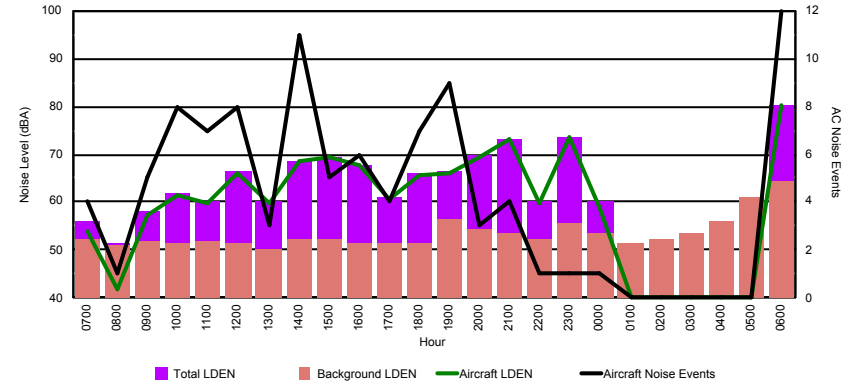

Luxembourg Airport Noise Distribution by Hour

Between 17/04/2023 00:00:00 and 17/04/2023 23:59:59 (Local Time)

Day	Aircraft Events	Total LDEN dB(A)	Aircraft LDEN dB(A)	Background LDEN dB(A)	Total LDay dB(A)	Total LEvening dB(A)	Total LNight dB(A)
17/04/23 7:00	4	56.2	54.0	52.2	56.2	-	-
17/04/23 8:00	1	51.6	42.0	51.1	51.6	-	-
17/04/23 9:00	5	58.3	57.2	51.9	58.3	-	-
17/04/23 10:00	8	61.8	61.5	51.5	61.8	-	-
17/04/23 11:00	7	60.2	59.6	51.7	60.2	-	-
17/04/23 12:00	8	66.3	66.2	51.3	66.3	-	-
17/04/23 13:00	3	60.3	59.9	50.3	60.3	-	-
17/04/23 14:00	11	68.7	68.6	52.3	68.7	-	-
17/04/23 15:00	5	69.4	69.4	52.1	69.4	-	-
17/04/23 16:00	6	67.8	67.7	51.5	67.8	-	-
17/04/23 17:00	4	61.0	60.5	51.3	61.0	-	-
17/04/23 18:00	7	65.9	65.8	51.4	65.9	-	-
17/04/23 19:00	9	66.5	66.1	56.5	-	66.5	-
17/04/23 20:00	3	69.7	69.5	54.4	-	69.7	-
17/04/23 21:00	4	73.1	73.0	53.7	-	73.1	-
17/04/23 22:00	1	60.4	59.7	52.1	-	60.4	-
17/04/23 23:00	1	73.7	73.6	55.7	-	-	73.7
18/04/23 0:00	1	60.2	59.1	53.7	-	-	60.2
18/04/23 1:00	-	51.4	-	51.4	-	-	51.4
18/04/23 2:00	-	52.2	-	52.2	-	-	52.2
18/04/23 3:00	-	53.7	-	53.7	-	-	53.7
18/04/23 4:00	-	56.1	-	56.1	-	-	56.1
18/04/23 5:00	-	60.9	-	60.9	-	-	60.9
18/04/23 6:00	12	80.2	80.1	64.3	-	-	80.2
	100	69.3	69.1	55.4	64.8	69.5	72.2

Location: DVOR NMT # 2