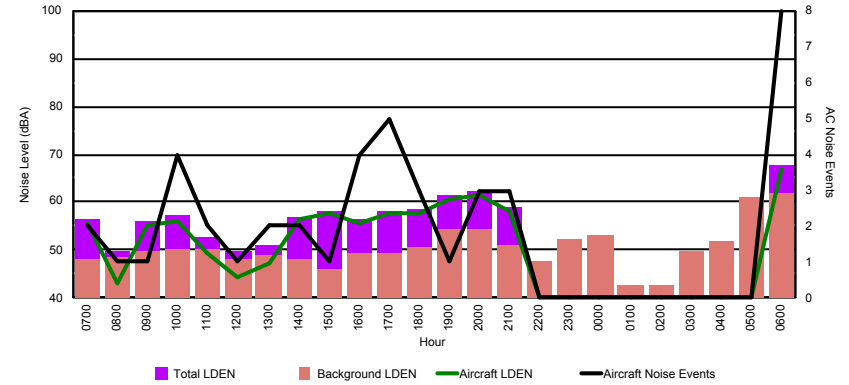

Luxembourg Airport Noise Distribution by Hour

Between 30/04/2023 00:00:00 and 30/04/2023 23:59:59 (Local Time)

Day	Aircraft Events	Total LDEN dB(A)	Aircraft LDEN dB(A)	Background LDEN dB(A)	Total LDay dB(A)	Total LEvening dB(A)	Total LNight dB(A)	
30/04/23	7:00	2	56.5	55.8	48.0	56.5	-	-
30/04/23	8:00	1	49.6	43.0	48.6	49.6	-	-
30/04/23	9:00	1	56.2	55.1	49.8	56.2	-	-
30/04/23	10:00	4	57.1	56.2	50.1	57.1	-	-
30/04/23	11:00	2	52.8	49.5	50.2	52.8	-	-
30/04/23	12:00	1	49.7	44.5	48.2	49.7	-	-
30/04/23	13:00	2	51.1	47.4	48.8	51.1	-	-
30/04/23	14:00	2	57.0	56.4	48.3	57.0	-	-
30/04/23	15:00	1	58.1	57.7	45.9	58.1	-	-
30/04/23	16:00	4	56.5	55.7	49.3	56.5	-	-
30/04/23	17:00	5	58.1	57.5	49.4	58.1	-	-
30/04/23	18:00	3	58.5	57.8	50.5	58.5	-	-
30/04/23	19:00	1	61.5	60.6	54.3	-	61.5	-
30/04/23	20:00	3	62.2	61.5	54.3	-	62.2	-
30/04/23	21:00	3	58.9	58.2	51.2	-	58.9	-
30/04/23	22:00	-	47.6	-	47.6	-	47.6	-
30/04/23	23:00	-	52.1	-	52.1	-	-	52.1
01/05/23	0:00	-	53.1	-	53.2	-	-	53.1
01/05/23	1:00	-	42.9	-	42.9	-	-	42.9
01/05/23	2:00	-	42.8	-	42.8	-	-	42.8
01/05/23	3:00	-	49.8	-	49.8	-	-	49.8
01/05/23	4:00	-	51.9	-	51.9	-	-	51.9
01/05/23	5:00	-	60.8	-	60.9	-	-	60.8
01/05/23	6:00	8	67.9	66.7	62.0	-	-	67.9
	43	58.4	56.9	53.3	56.0	59.9	60.0	

Location: Roodt/Syr NMT # 1