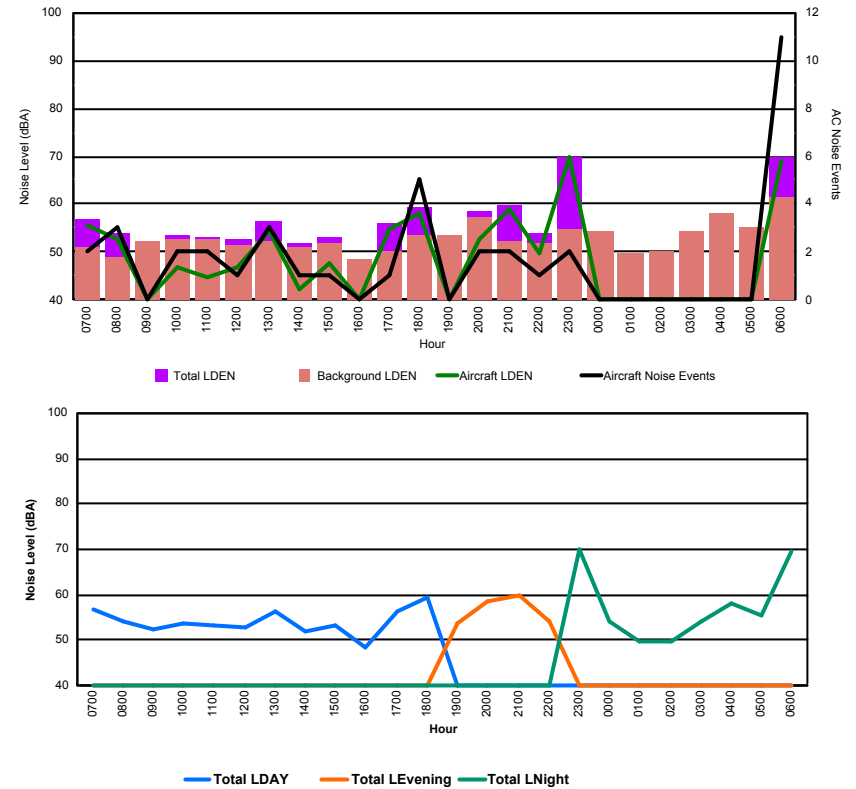

Luxembourg Airport Noise Distribution by Hour

Between 18/04/2023 00:00:00 and 18/04/2023 23:59:59 (Local Time)

Day	Aircraft Events	Total LDEN dB(A)	Aircraft LDEN dB(A)	Background LDEN dB(A)	Total LDay dB(A)	Total LEvening dB(A)	Total LNight dB(A)	
18/04/23	7:00	2	56.9	55.6	51.2	56.9	-	-
18/04/23	8:00	3	54.1	52.5	48.9	54.1	-	-
18/04/23	9:00	-	52.4	-	52.4	-	-	
18/04/23	10:00	2	53.6	46.8	52.6	53.6	-	-
18/04/23	11:00	2	53.2	44.8	52.6	53.2	-	-
18/04/23	12:00	1	52.7	46.8	51.4	52.7	-	-
18/04/23	13:00	3	56.3	54.2	52.3	56.3	-	-
18/04/23	14:00	1	51.7	42.4	51.2	51.7	-	-
18/04/23	15:00	1	53.3	47.9	51.8	53.3	-	-
18/04/23	16:00	-	48.4	-	48.4	48.4	-	-
18/04/23	17:00	1	56.2	54.9	50.3	56.2	-	-
18/04/23	18:00	5	59.4	58.2	53.4	59.4	-	-
18/04/23	19:00	-	53.5	-	53.5	53.5	-	-
18/04/23	20:00	2	58.5	52.7	57.2	-	58.5	-
18/04/23	21:00	2	59.9	59.1	52.4	-	59.9	-
18/04/23	22:00	1	54.1	49.9	52.0	-	54.1	-
18/04/23	23:00	2	69.8	69.6	54.8	-	-	69.8
19/04/23	0:00	-	54.2	-	54.3	-	-	54.2
19/04/23	1:00	-	49.5	-	49.6	-	-	49.5
19/04/23	2:00	-	49.9	-	50.0	-	-	49.9
19/04/23	3:00	-	54.3	-	54.4	-	-	54.3
19/04/23	4:00	-	58.0	-	58.1	-	-	58.0
19/04/23	5:00	-	55.4	-	55.4	-	-	55.4
19/04/23	6:00	11	69.7	69.1	61.4	-	-	69.7
	39	60.4	59.3	54.1	54.9	57.3	64.1	

Location: Roodt/Syr NMT # 1