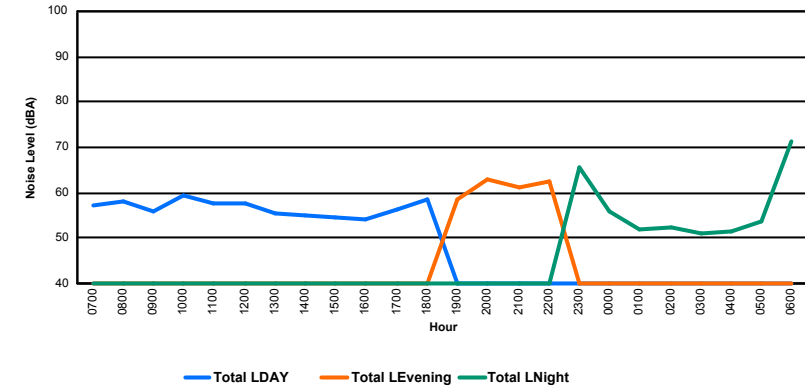

Luxembourg Airport Noise Distribution by Hour

Between 14/04/2023 00:00:00 and 14/04/2023 23:59:59 (Local Time)

Day	Aircraft Events	Total LDEN dB(A)	Aircraft LDEN dB(A)	Background LDEN dB(A)	Total LDay dB(A)	Total LEvening dB(A)	Total LNight dB(A)
14/04/23 7:00	4	57.3	56.2	50.9	57.3	-	-
14/04/23 8:00	3	58.3	57.5	50.4	58.3	-	-
14/04/23 9:00	6	55.9	53.5	52.3	55.9	-	-
14/04/23 10:00	9	59.4	58.6	52.1	59.4	-	-
14/04/23 11:00	9	57.7	56.3	52.5	57.7	-	-
14/04/23 12:00	5	57.8	56.7	51.3	57.8	-	-
14/04/23 13:00	7	55.4	52.9	52.2	55.4	-	-
14/04/23 14:00	7	55.1	52.6	51.8	55.1	-	-
14/04/23 15:00	3	54.5	53.0	49.4	54.5	-	-
14/04/23 16:00	4	54.2	52.0	50.2	54.2	-	-
14/04/23 17:00	3	56.2	55.3	48.6	56.2	-	-
14/04/23 18:00	13	58.6	57.6	52.1	58.6	-	-
14/04/23 19:00	4	58.4	56.7	53.7	-	58.4	-
14/04/23 20:00	8	62.8	61.7	56.7	-	62.8	-
14/04/23 21:00	5	61.1	60.3	53.7	-	61.1	-
14/04/23 22:00	16	62.6	61.6	56.3	-	62.6	-
14/04/23 23:00	3	65.7	64.8	58.3	-	-	65.7
15/04/23 0:00	-	55.8	-	55.9	-	-	55.8
15/04/23 1:00	-	52.1	-	52.2	-	-	52.1
15/04/23 2:00	-	52.4	-	52.5	-	-	52.4
15/04/23 3:00	-	51.2	-	51.2	-	-	51.2
15/04/23 4:00	-	51.4	-	51.4	-	-	51.4
15/04/23 5:00	-	53.5	-	53.5	-	-	53.5
15/04/23 6:00	10	71.4	70.9	62.2	-	-	71.4
	119	61.0	60.0	54.4	57.0	61.5	63.7

Location: Roodt/Syr NMT # 1