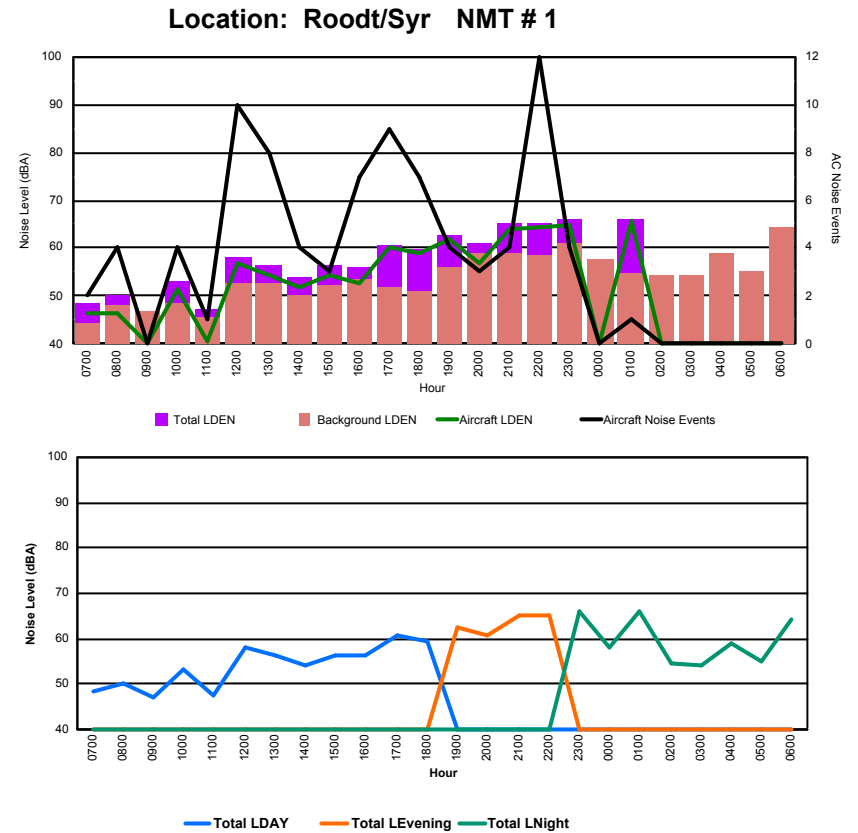

Luxembourg Airport Noise Distribution by Hour

Between 10/04/2023 00:00:00 and 10/04/2023 23:59:59 (Local Time)

Day	Aircraft Events	Total LDEN dB (A)	Aircraft LDEN dB(A)	Background LDEN dB(A)	Total LDay dB(A)	Total LEvening dB(A)	Total LNight dB (A)
10/04/23 7:00	2	48.6	46.6	44.5	48.6	-	-
10/04/23 8:00	4	50.2	46.3	48.0	50.2	-	-
10/04/23 9:00	-	46.9	-	46.9	46.9	-	-
10/04/23 10:00	4	53.1	51.3	48.7	53.1	-	-
10/04/23 11:00	1	47.4	40.8	45.5	47.4	-	-
10/04/23 12:00	10	58.1	56.8	52.6	58.1	-	-
10/04/23 13:00	8	56.3	54.2	52.5	56.3	-	-
10/04/23 14:00	4	53.9	51.7	50.0	53.9	-	-
10/04/23 15:00	3	56.4	54.4	52.1	56.4	-	-
10/04/23 16:00	7	56.2	52.9	53.6	56.2	-	-
10/04/23 17:00	9	60.8	60.3	51.7	60.8	-	-
10/04/23 18:00	7	59.6	59.0	51.0	59.6	-	-
10/04/23 19:00	4	62.7	61.8	56.0	-	62.7	-
10/04/23 20:00	3	60.9	56.9	58.8	-	60.9	-
10/04/23 21:00	4	65.2	64.1	58.9	-	65.2	-
10/04/23 22:00	12	65.2	64.2	58.6	-	65.2	-
10/04/23 23:00	4	66.2	64.8	60.9	-	-	66.2
11/04/23 0:00	-	57.9	-	57.9	-	-	57.9
11/04/23 1:00	1	65.9	65.6	54.7	-	-	65.9
11/04/23 2:00	-	54.5	-	54.5	-	-	54.5
11/04/23 3:00	-	54.3	-	54.4	-	-	54.3
11/04/23 4:00	-	58.8	-	58.9	-	-	58.8
11/04/23 5:00	-	55.2	-	55.2	-	-	55.2
11/04/23 6:00	-	64.3	-	64.3	-	-	64.3
	87	60.6	58.6	56.4	56.0	63.9	62.1