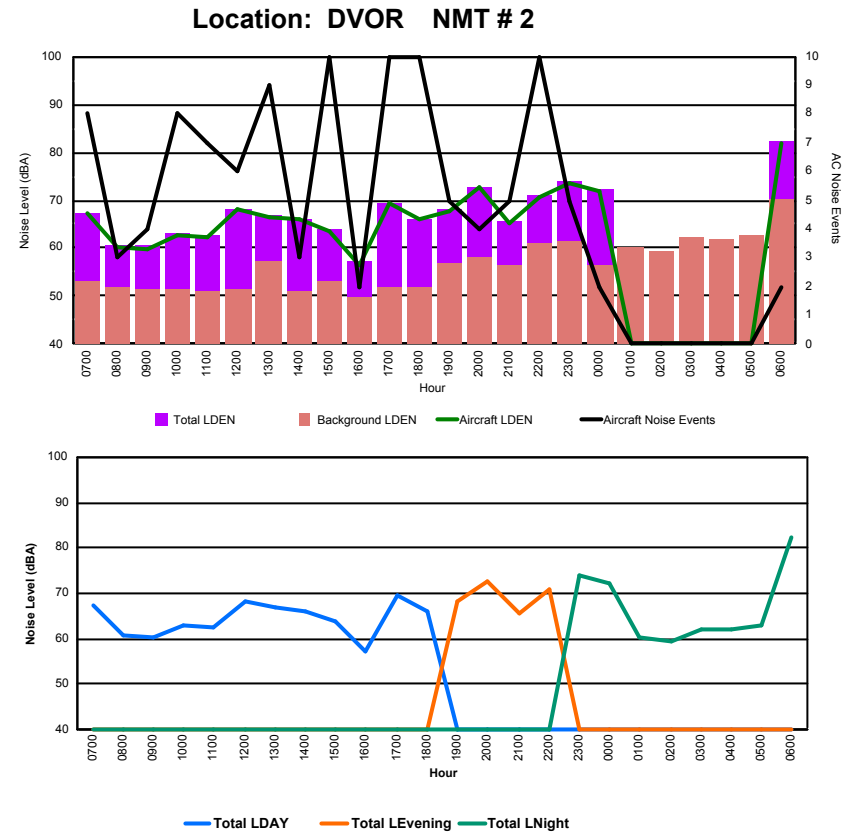

Luxembourg Airport Noise Distribution by Hour

Between 05/04/2023 00:00:00 and 05/04/2023 23:59:59 (Local Time)

Day	Aircraft Events	Total LDEN dB(A)	Aircraft LDEN dB(A)	Background LDEN dB(A)	Total LDay dB(A)	Total LEvening dB(A)	Total LNight dB(A)
05/04/23 7:00	8	67.3	67.2	53.0	67.3	-	-
05/04/23 8:00	3	60.7	60.1	51.8	60.7	-	-
05/04/23 9:00	4	60.5	59.9	51.4	60.5	-	-
05/04/23 10:00	8	63.1	62.8	51.5	63.1	-	-
05/04/23 11:00	7	62.7	62.5	51.2	62.7	-	-
05/04/23 12:00	6	68.2	68.2	51.3	68.2	-	-
05/04/23 13:00	9	66.9	66.4	57.4	66.9	-	-
05/04/23 14:00	3	66.0	65.9	51.1	66.0	-	-
05/04/23 15:00	10	63.8	63.4	53.0	63.8	-	-
05/04/23 16:00	2	57.2	56.4	49.9	57.2	-	-
05/04/23 17:00	10	69.4	69.3	51.8	69.4	-	-
05/04/23 18:00	10	66.0	65.9	51.9	66.0	-	-
05/04/23 19:00	5	68.1	67.7	57.0	-	68.1	-
05/04/23 20:00	4	72.8	72.7	58.2	-	72.8	-
05/04/23 21:00	5	65.7	65.1	56.6	-	65.7	-
05/04/23 22:00	10	71.1	70.6	61.2	-	71.1	-
05/04/23 23:00	5	73.8	73.6	61.5	-	-	73.8
06/04/23 0:00	2	72.1	72.0	56.6	-	-	72.1
06/04/23 1:00	-	60.1	-	60.2	-	-	60.1
06/04/23 2:00	-	59.3	-	59.3	-	-	59.3
06/04/23 3:00	-	62.1	-	62.1	-	-	62.1
06/04/23 4:00	-	62.0	-	62.0	-	-	62.0
06/04/23 5:00	-	62.8	-	62.8	-	-	62.8
06/04/23 6:00	2	82.2	82.0	70.4	-	-	82.2
	113	70.9	70.6	60.2	65.5	70.2	74.3