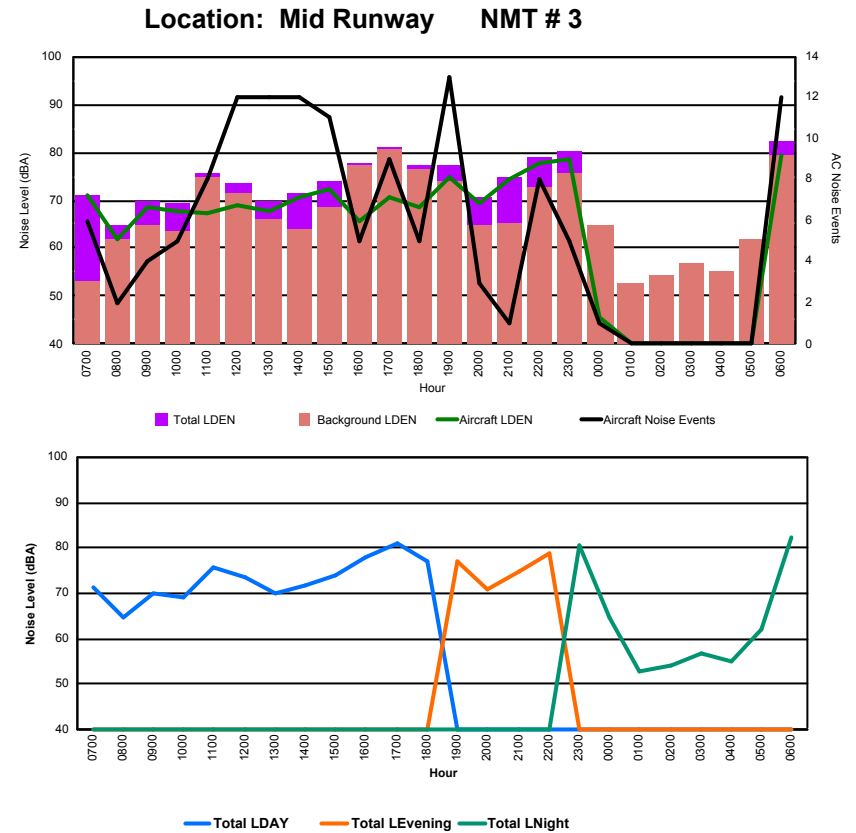

Luxembourg Airport Noise Distribution by Hour

Between 06/04/2023 00:00:00 and 06/04/2023 23:59:59 (Local Time)

Day	Aircraft Events	Total LDEN dB (A)	Aircraft LDEN dB(A)	Background LDEN dB(A)	Total LDay dB(A)	Total LEvening dB(A)	Total LNight dB (A)	
06/04/23	7:00	6	71.2	71.1	53.2	71.2	-	-
06/04/23	8:00	2	64.9	61.9	61.9	64.9	-	-
06/04/23	9:00	4	70.0	68.6	64.6	70.0	-	-
06/04/23	10:00	5	69.3	67.9	63.7	69.3	-	-
06/04/23	11:00	8	75.6	67.5	74.9	75.6	-	-
06/04/23	12:00	12	73.4	69.0	71.5	73.4	-	-
06/04/23	13:00	12	69.9	67.7	66.0	69.9	-	-
06/04/23	14:00	12	71.6	70.8	64.1	71.6	-	-
06/04/23	15:00	11	73.9	72.3	68.7	73.9	-	-
06/04/23	16:00	5	77.8	65.6	77.5	77.8	-	-
06/04/23	17:00	9	81.0	70.5	80.6	81.0	-	-
06/04/23	18:00	5	77.1	68.6	76.4	77.1	-	-
06/04/23	19:00	13	77.2	74.9	73.8	-	77.2	-
06/04/23	20:00	3	70.7	69.4	64.6	-	70.7	-
06/04/23	21:00	1	74.9	74.4	65.1	-	74.9	-
06/04/23	22:00	8	79.0	77.8	72.7	-	79.0	-
06/04/23	23:00	5	80.4	78.7	75.7	-	-	80.4
07/04/23	0:00	1	64.9	45.8	64.9	-	-	64.9
07/04/23	1:00	-	52.7	-	52.7	-	-	52.7
07/04/23	2:00	-	54.2	-	54.2	-	-	54.2
07/04/23	3:00	-	56.8	-	56.8	-	-	56.8
07/04/23	4:00	-	55.0	-	55.0	-	-	55.0
07/04/23	5:00	-	62.0	-	61.7	-	-	62.0
07/04/23	6:00	12	82.4	79.5	79.5	-	-	82.4
	134	75.5	72.1	72.8	75.0	76.4	75.6