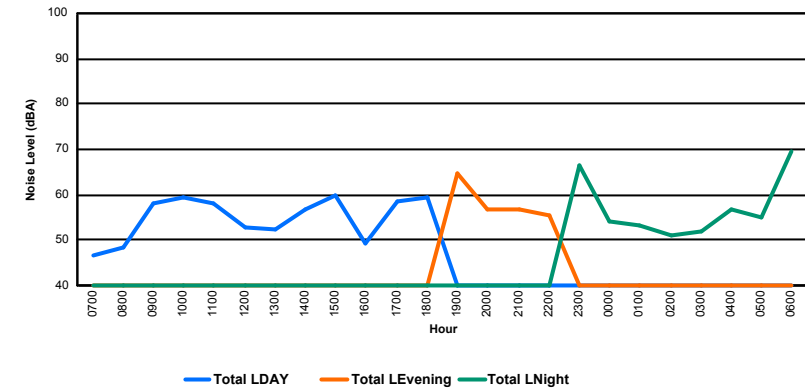

Luxembourg Airport Noise Distribution by Hour

Between 16/04/2023 00:00:00 and 16/04/2023 23:59:59 (Local Time)

Day	Aircraft Events	Total LDEN dB(A)	Aircraft LDEN dB(A)	Background LDEN dB(A)	Total LDay dB(A)	Total LEvening dB(A)	Total LNight dB(A)
16/04/23	7:00	-	46.7	-	46.7	-	-
16/04/23	8:00	-	48.2	-	48.2	-	-
16/04/23	9:00	5	58.1	57.3	50.5	58.1	-
16/04/23	10:00	4	59.4	58.8	50.6	59.4	-
16/04/23	11:00	3	58.1	57.1	51.6	58.1	-
16/04/23	12:00	1	52.9	45.6	52.1	52.9	-
16/04/23	13:00	1	52.2	46.0	51.0	52.2	-
16/04/23	14:00	2	56.9	55.4	51.4	56.9	-
16/04/23	15:00	2	59.9	59.3	51.1	59.9	-
16/04/23	16:00	-	49.2	-	49.2	-	-
16/04/23	17:00	6	58.4	57.5	51.7	58.4	-
16/04/23	18:00	4	59.3	58.7	50.4	59.3	-
16/04/23	19:00	4	64.9	64.2	56.6	-	64.9
16/04/23	20:00	3	56.9	53.8	54.2	-	56.9
16/04/23	21:00	1	56.9	48.8	52.0	-	56.9
16/04/23	22:00	2	55.4	56.7	51.4	-	55.4
16/04/23	23:00	1	66.3	66.0	54.0	-	66.3
17/04/23	0:00	-	53.9	-	53.9	-	53.9
17/04/23	1:00	-	53.2	-	53.2	-	53.2
17/04/23	2:00	-	51.0	-	51.0	-	51.0
17/04/23	3:00	-	51.7	-	51.7	-	51.7
17/04/23	4:00	-	56.8	-	56.9	-	56.8
17/04/23	5:00	-	54.8	-	54.8	-	54.8
17/04/23	6:00	12	69.7	68.8	62.8	-	69.7
	51	60.2	59.1	54.0	56.8	60.4	62.8

Location: Roodt/Syr NMT # 1