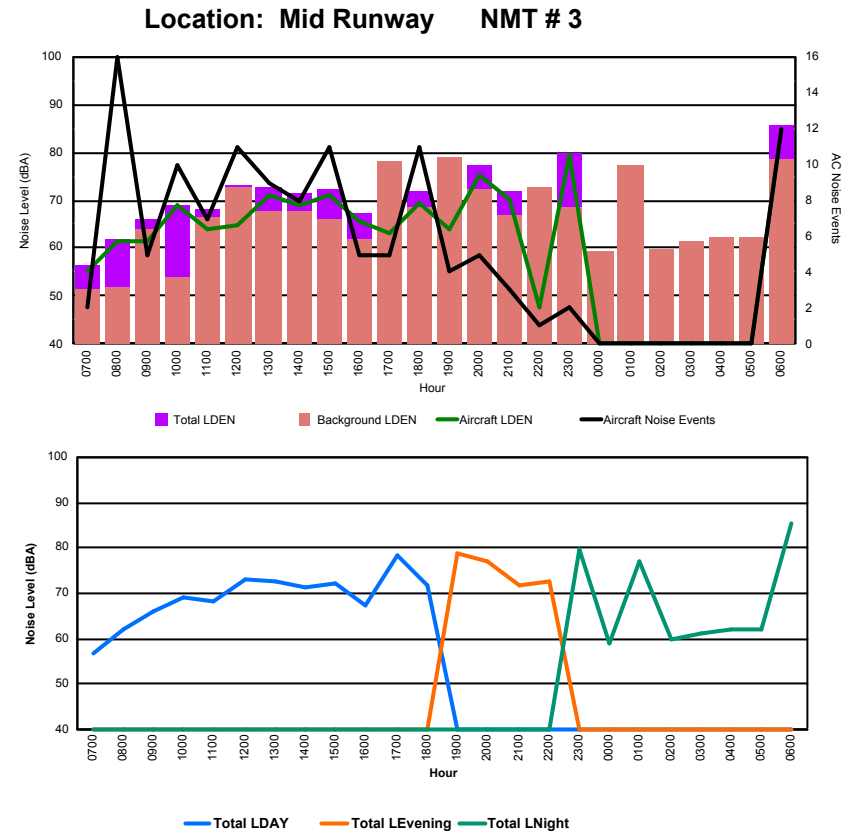

Luxembourg Airport Noise Distribution by Hour

Between 10/04/2023 00:00:00 and 10/04/2023 23:59:59 (Local Time)

Day	Aircraft Events	Total LDEN dB(A)	Aircraft LDEN dB(A)	Background LDEN dB(A)	Total LDay dB(A)	Total LEvening dB(A)	Total LNight dB(A)	
10/04/23	7:00	2	56.6	55.0	51.5	56.6	-	-
10/04/23	8:00	16	62.0	61.6	51.9	62.0	-	-
10/04/23	9:00	5	65.9	61.6	64.0	65.9	-	-
10/04/23	10:00	10	69.0	68.9	53.8	69.0	-	-
10/04/23	11:00	7	68.3	64.0	66.4	68.3	-	-
10/04/23	12:00	11	73.3	64.6	72.7	73.3	-	-
10/04/23	13:00	9	72.8	71.1	67.9	72.8	-	-
10/04/23	14:00	8	71.5	69.0	67.8	71.5	-	-
10/04/23	15:00	11	72.2	71.0	65.9	72.2	-	-
10/04/23	16:00	5	67.2	65.7	61.9	67.2	-	-
10/04/23	17:00	5	78.3	63.1	78.1	78.3	-	-
10/04/23	18:00	11	71.9	69.4	68.6	71.9	-	-
10/04/23	19:00	4	78.9	63.9	78.8	-	78.9	-
10/04/23	20:00	5	77.1	75.3	72.4	-	77.1	-
10/04/23	21:00	3	71.9	70.2	67.0	-	71.9	-
10/04/23	22:00	1	72.7	47.9	72.7	-	72.7	-
10/04/23	23:00	2	79.7	79.3	68.6	-	-	79.7
11/04/23	0:00	-	59.1	-	59.2	-	-	59.1
11/04/23	1:00	-	77.1	-	77.1	-	-	77.1
11/04/23	2:00	-	59.9	-	59.9	-	-	59.9
11/04/23	3:00	-	61.3	-	61.3	-	-	61.3
11/04/23	4:00	-	62.1	-	62.2	-	-	62.1
11/04/23	5:00	-	62.2	-	62.2	-	-	62.2
11/04/23	6:00	12	85.5	84.6	78.6	-	-	85.5
	127	75.5	73.1	71.9	71.8	76.1	78.0