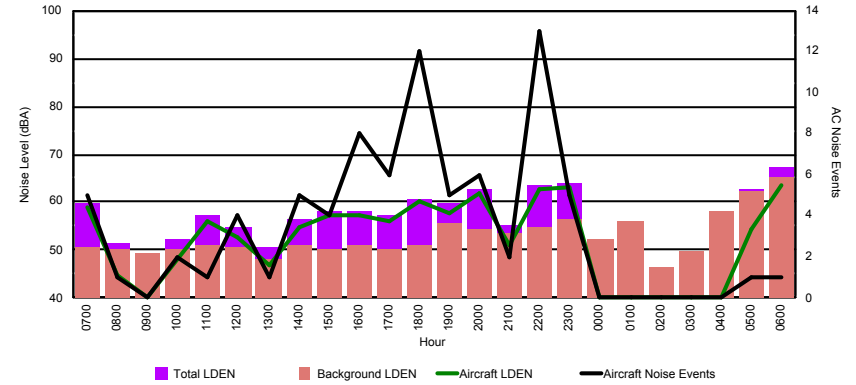

Luxembourg Airport Noise Distribution by Hour

Between 27/04/2023 00:00:00 and 27/04/2023 23:59:59 (Local Time)

Day	Aircraft Events	Total LDEN dB(A)	Aircraft LDEN dB(A)	Background LDEN dB(A)	Total LDay dB(A)	Total LEvening dB(A)	Total LNight dB(A)	
27/04/23	7:00	5	59.6	59.1	50.5	59.6	-	-
27/04/23	8:00	1	51.3	44.9	50.2	51.3	-	-
27/04/23	9:00	-	49.3	-	49.3	-	-	
27/04/23	10:00	2	52.2	48.3	50.1	52.2	-	-
27/04/23	11:00	1	57.3	56.2	50.9	57.3	-	-
27/04/23	12:00	4	54.7	52.6	50.8	54.7	-	-
27/04/23	13:00	1	50.6	46.7	48.3	50.6	-	-
27/04/23	14:00	5	56.3	54.8	51.1	56.3	-	-
27/04/23	15:00	4	58.0	57.2	50.1	58.0	-	-
27/04/23	16:00	8	58.1	57.2	51.0	58.1	-	-
27/04/23	17:00	6	57.1	56.1	50.2	57.1	-	-
27/04/23	18:00	12	60.8	60.4	51.2	60.8	-	-
27/04/23	19:00	5	59.8	57.8	55.6	-	59.8	-
27/04/23	20:00	6	62.6	61.9	54.4	-	62.6	-
27/04/23	21:00	2	55.3	51.0	53.5	-	55.3	-
27/04/23	22:00	13	63.5	62.9	54.9	-	63.5	-
27/04/23	23:00	5	64.0	63.2	56.4	-	-	64.0
28/04/23	0:00	-	52.3	-	52.3	-	-	52.3
28/04/23	1:00	-	56.0	-	56.0	-	-	56.0
28/04/23	2:00	-	46.3	-	46.3	-	-	46.3
28/04/23	3:00	-	49.7	-	49.8	-	-	49.7
28/04/23	4:00	-	58.1	-	58.2	-	-	58.1
28/04/23	5:00	1	62.8	54.5	62.2	-	-	62.8
28/04/23	6:00	1	67.2	63.6	65.0	-	-	67.2
		82	59.6	57.4	55.8	56.7	61.3	61.4

Location: Roodt/Syr NMT # 1