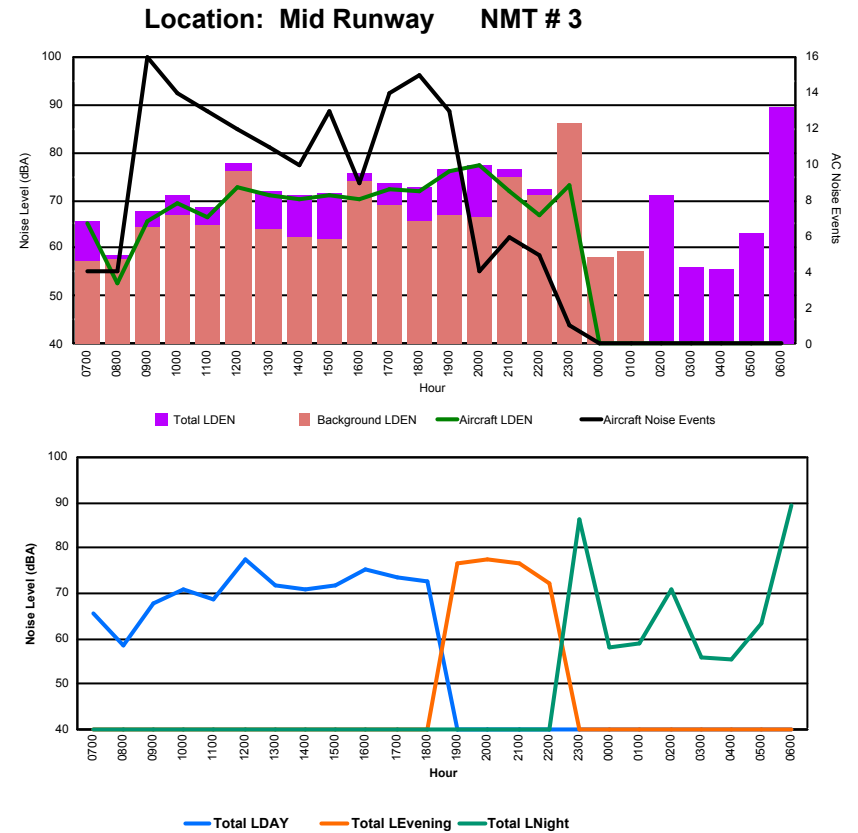

Luxembourg Airport Noise Distribution by Hour

Between 24/04/2023 00:00:00 and 24/04/2023 23:59:59 (Local Time)

Day	Aircraft Events	Total LDEN dB (A)	Aircraft LDEN dB(A)	Background LDEN dB(A)	Total LDay dB(A)	Total LEvening dB(A)	Total LNight dB (A)	
24/04/23	7:00	4	65.7	65.0	57.1	65.7	-	-
24/04/23	8:00	4	58.7	52.7	57.8	58.7	-	-
24/04/23	9:00	16	67.9	65.6	64.4	67.9	-	-
24/04/23	10:00	14	71.1	69.3	66.7	71.1	-	-
24/04/23	11:00	13	68.5	66.4	64.7	68.5	-	-
24/04/23	12:00	12	77.7	72.9	76.0	77.7	-	-
24/04/23	13:00	11	71.8	71.1	64.0	71.8	-	-
24/04/23	14:00	10	70.9	70.2	62.5	70.9	-	-
24/04/23	15:00	13	71.6	71.1	62.0	71.6	-	-
24/04/23	16:00	9	75.5	70.1	74.1	75.5	-	-
24/04/23	17:00	14	73.7	72.1	68.9	73.7	-	-
24/04/23	18:00	15	72.8	71.9	65.6	72.8	-	-
24/04/23	19:00	13	76.6	76.1	66.8	-	76.6	-
24/04/23	20:00	4	77.5	77.1	66.3	-	77.5	-
24/04/23	21:00	6	76.6	71.8	75.0	-	76.6	-
24/04/23	22:00	5	72.3	66.7	70.9	-	72.3	-
24/04/23	23:00	1	86.2	73.3	86.0	-	-	86.2
25/04/23	0:00	-	58.0	-	58.1	-	-	58.0
25/04/23	1:00	-	59.1	-	59.2	-	-	59.1
25/04/23	2:00	-	71.1	-	-	-	-	71.1
25/04/23	3:00	-	56.1	-	-	-	-	56.1
25/04/23	4:00	-	55.6	-	-	-	-	55.6
25/04/23	5:00	-	63.2	-	-	-	-	63.2
25/04/23	6:00	-	89.5	-	-	-	-	89.5
	164	78.5	70.2	73.6	72.4	76.1	82.2