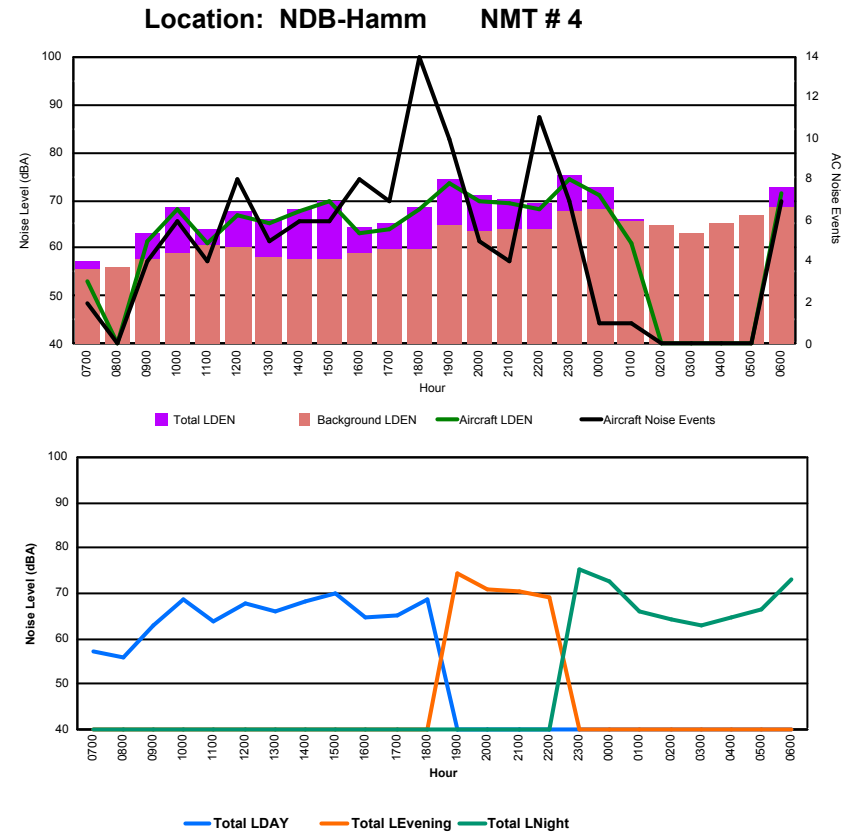

Luxembourg Airport Noise Distribution by Hour

Between 09/04/2023 00:00:00 and 09/04/2023 23:59:59 (Local Time)

Day	Aircraft Events	Total LDEN dB(A)	Aircraft LDEN dB(A)	Background LDEN dB(A)	Total LDay dB(A)	Total LEvening dB(A)	Total LNight dB(A)	
09/04/23	7:00	2	57.4	53.0	55.8	57.4	-	-
09/04/23	8:00	-	55.7	-	56.0	55.7	-	-
09/04/23	9:00	4	63.1	61.6	57.8	63.1	-	-
09/04/23	10:00	6	68.5	68.0	59.0	68.5	-	-
09/04/23	11:00	4	63.9	61.2	60.5	63.9	-	-
09/04/23	12:00	8	67.7	66.9	60.2	67.7	-	-
09/04/23	13:00	5	65.9	65.1	58.3	65.9	-	-
09/04/23	14:00	6	68.2	67.8	57.6	68.2	-	-
09/04/23	15:00	6	70.0	69.8	57.8	70.0	-	-
09/04/23	16:00	8	64.5	63.2	59.0	64.5	-	-
09/04/23	17:00	7	65.3	63.9	59.7	65.3	-	-
09/04/23	18:00	14	68.7	68.1	59.9	68.7	-	-
09/04/23	19:00	10	74.2	73.7	64.7	-	74.2	-
09/04/23	20:00	5	70.9	70.0	63.4	-	70.9	-
09/04/23	21:00	4	70.3	69.2	63.8	-	70.3	-
09/04/23	22:00	11	69.3	68.0	63.9	-	69.3	-
09/04/23	23:00	7	75.2	74.3	67.9	-	-	75.2
10/04/23	0:00	1	72.6	71.1	68.2	-	-	72.6
10/04/23	1:00	1	66.2	61.1	65.5	-	-	66.2
10/04/23	2:00	-	64.3	-	64.9	-	-	64.3
10/04/23	3:00	-	63.0	-	63.2	-	-	63.0
10/04/23	4:00	-	64.9	-	65.1	-	-	64.9
10/04/23	5:00	-	66.5	-	66.9	-	-	66.5
10/04/23	6:00	7	72.9	71.6	68.4	-	-	72.9
	116	69.2	67.9	63.6	66.4	71.6	70.4