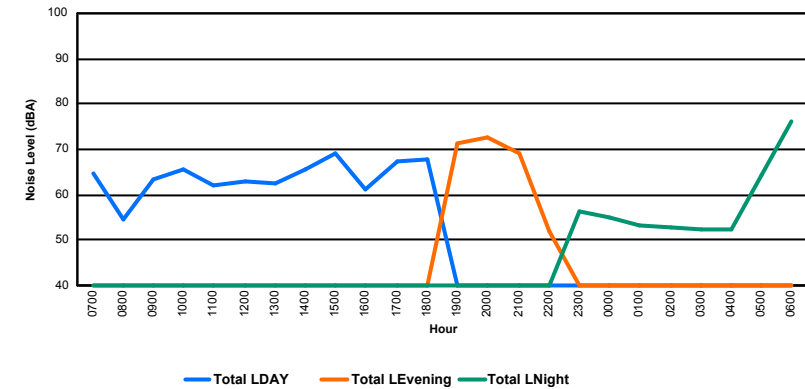

Luxembourg Airport Noise Distribution by Hour

Between 30/04/2023 00:00:00 and 30/04/2023 23:59:59 (Local Time)

Day	Aircraft Events	Total LDEN dB (A)	Aircraft LDEN dB(A)	Background LDEN dB(A)	Total LDay dB(A)	Total LEvening dB(A)	Total LNight dB (A)	
30/04/23	7:00	5	64.8	64.7	48.7	64.8	-	-
30/04/23	8:00	4	54.5	53.2	48.9	54.5	-	-
30/04/23	9:00	2	63.5	63.3	50.5	63.5	-	-
30/04/23	10:00	5	65.4	65.2	51.5	65.4	-	-
30/04/23	11:00	7	61.9	61.4	52.2	61.9	-	-
30/04/23	12:00	4	63.1	62.7	51.8	63.1	-	-
30/04/23	13:00	8	62.4	62.0	51.9	62.4	-	-
30/04/23	14:00	7	65.4	65.1	53.6	65.4	-	-
30/04/23	15:00	3	69.3	69.2	51.6	69.3	-	-
30/04/23	16:00	5	61.0	60.6	51.1	61.0	-	-
30/04/23	17:00	7	67.5	67.4	52.4	67.5	-	-
30/04/23	18:00	9	68.0	67.9	52.6	68.0	-	-
30/04/23	19:00	8	71.3	71.2	56.5	-	71.3	-
30/04/23	20:00	8	72.5	72.4	56.5	-	72.5	-
30/04/23	21:00	3	69.1	69.0	54.4	-	69.1	-
30/04/23	22:00	-	52.0	-	52.0	-	52.0	-
30/04/23	23:00	-	56.2	-	56.2	-	-	56.2
01/05/23	0:00	-	54.9	-	54.9	-	-	54.9
01/05/23	1:00	-	53.4	-	53.4	-	-	53.4
01/05/23	2:00	-	52.7	-	52.7	-	-	52.7
01/05/23	3:00	-	52.2	-	52.2	-	-	52.2
01/05/23	4:00	-	52.3	-	52.3	-	-	52.3
01/05/23	5:00	-	64.2	-	64.3	-	-	64.2
01/05/23	6:00	15	76.1	76.0	60.7	-	-	76.1
	100	67.1	66.8	55.4	65.2	70.0	67.5	

Location: DVOR NMT # 2