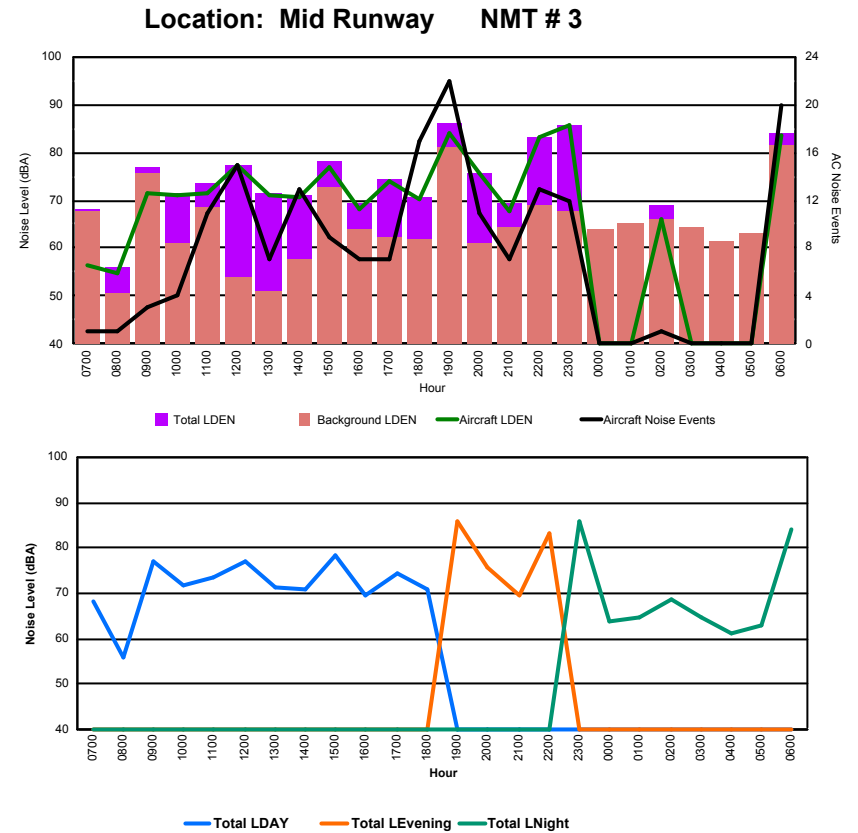

Luxembourg Airport Noise Distribution by Hour

Between 23/04/2023 00:00:00 and 23/04/2023 23:59:59 (Local Time)

Day	Aircraft Events	Total LDEN dB(A)	Aircraft LDEN dB(A)	Background LDEN dB(A)	Total LDay dB(A)	Total LEvening dB(A)	Total LNight dB(A)
23/04/23	7:00	1	68.2	56.3	67.9	68.2	-
23/04/23	8:00	1	56.1	54.6	50.8	56.1	-
23/04/23	9:00	3	76.9	71.5	75.6	76.9	-
23/04/23	10:00	4	71.6	71.2	61.2	71.6	-
23/04/23	11:00	11	73.4	71.6	68.7	73.4	-
23/04/23	12:00	15	77.2	77.3	54.0	77.2	-
23/04/23	13:00	7	71.3	71.2	51.2	71.3	-
23/04/23	14:00	13	71.0	70.8	57.5	71.0	-
23/04/23	15:00	9	78.2	76.7	72.8	78.2	-
23/04/23	16:00	7	69.5	68.0	64.1	69.5	-
23/04/23	17:00	7	74.2	74.0	62.5	74.2	-
23/04/23	18:00	17	70.8	70.3	62.0	70.8	-
23/04/23	19:00	22	85.9	84.1	81.0	-	85.9
23/04/23	20:00	11	75.7	75.6	61.1	-	75.7
23/04/23	21:00	7	69.4	67.9	64.2	-	69.4
23/04/23	22:00	13	83.1	83.0	68.9	-	83.1
23/04/23	23:00	12	85.7	85.7	67.8	-	85.7
24/04/23	0:00	-	63.8	-	63.9	-	63.8
24/04/23	1:00	-	64.5	-	65.1	-	64.5
24/04/23	2:00	1	68.8	66.1	66.2	-	68.8
24/04/23	3:00	-	64.5	-	64.5	-	64.5
24/04/23	4:00	-	61.4	-	61.4	-	61.4
24/04/23	5:00	-	63.1	-	63.2	-	63.1
24/04/23	6:00	20	84.1	83.5	81.5	-	84.1
	181	78.2	77.4	72.0	73.7	82.0	79.1