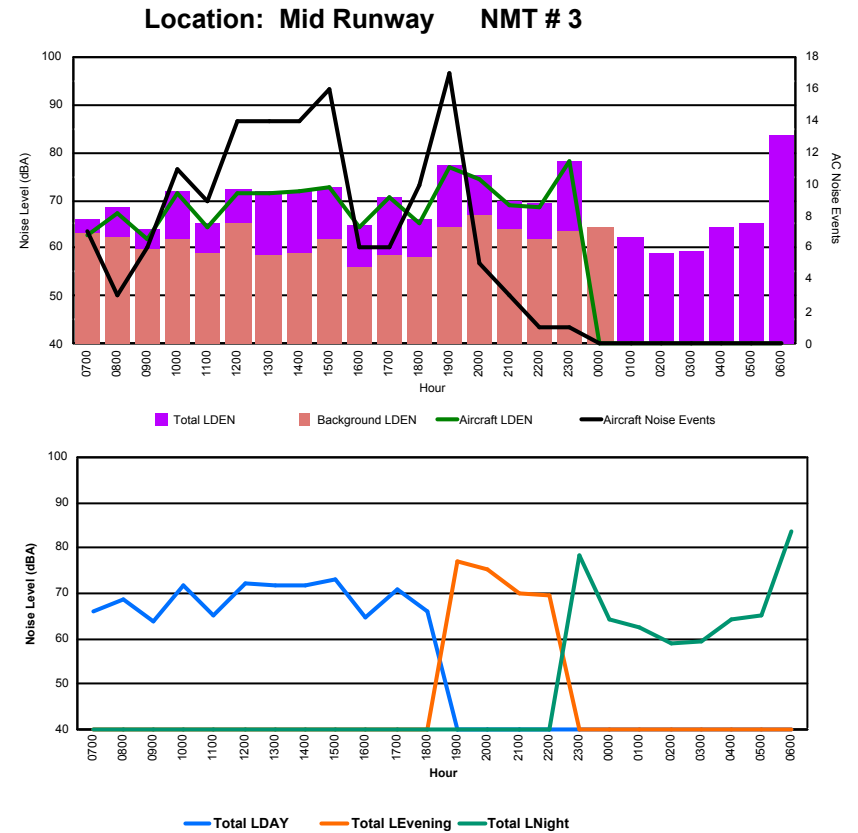

Luxembourg Airport Noise Distribution by Hour

Between 03/04/2023 00:00:00 and 03/04/2023 23:59:59 (Local Time)

Day	Aircraft Events	Total LDEN dB(A)	Aircraft LDEN dB(A)	Background LDEN dB(A)	Total LDay dB(A)	Total LEvening dB(A)	Total LNight dB(A)	
03/04/23	7:00	7	65.9	62.8	63.0	65.9	-	-
03/04/23	8:00	3	68.7	67.5	62.5	68.7	-	-
03/04/23	9:00	6	63.9	61.8	59.7	63.9	-	-
03/04/23	10:00	11	71.8	71.3	62.0	71.8	-	-
03/04/23	11:00	9	65.3	64.2	59.1	65.3	-	-
03/04/23	12:00	14	72.3	71.5	65.1	72.3	-	-
03/04/23	13:00	14	71.8	71.6	58.5	71.8	-	-
03/04/23	14:00	14	71.9	71.7	58.9	71.9	-	-
03/04/23	15:00	16	72.9	72.6	61.9	72.9	-	-
03/04/23	16:00	6	64.9	64.4	55.9	64.9	-	-
03/04/23	17:00	6	70.8	70.6	58.5	70.8	-	-
03/04/23	18:00	10	66.1	65.3	58.3	66.1	-	-
03/04/23	19:00	17	77.1	76.9	64.3	-	77.1	-
03/04/23	20:00	5	75.2	74.5	67.0	-	75.2	-
03/04/23	21:00	3	70.0	68.9	63.8	-	70.0	-
03/04/23	22:00	1	69.4	68.5	61.9	-	69.4	-
03/04/23	23:00	1	78.3	78.1	63.5	-	-	78.3
04/04/23	0:00	-	64.4	-	64.5	-	-	64.4
04/04/23	1:00	-	62.3	-	-	-	-	62.3
04/04/23	2:00	-	59.0	-	-	-	-	59.0
04/04/23	3:00	-	59.2	-	-	-	-	59.2
04/04/23	4:00	-	64.3	-	-	-	-	64.3
04/04/23	5:00	-	65.2	-	-	-	-	65.2
04/04/23	6:00	-	83.5	-	-	-	-	83.5
		143	73.4	70.4	61.2	69.9	74.1	75.8