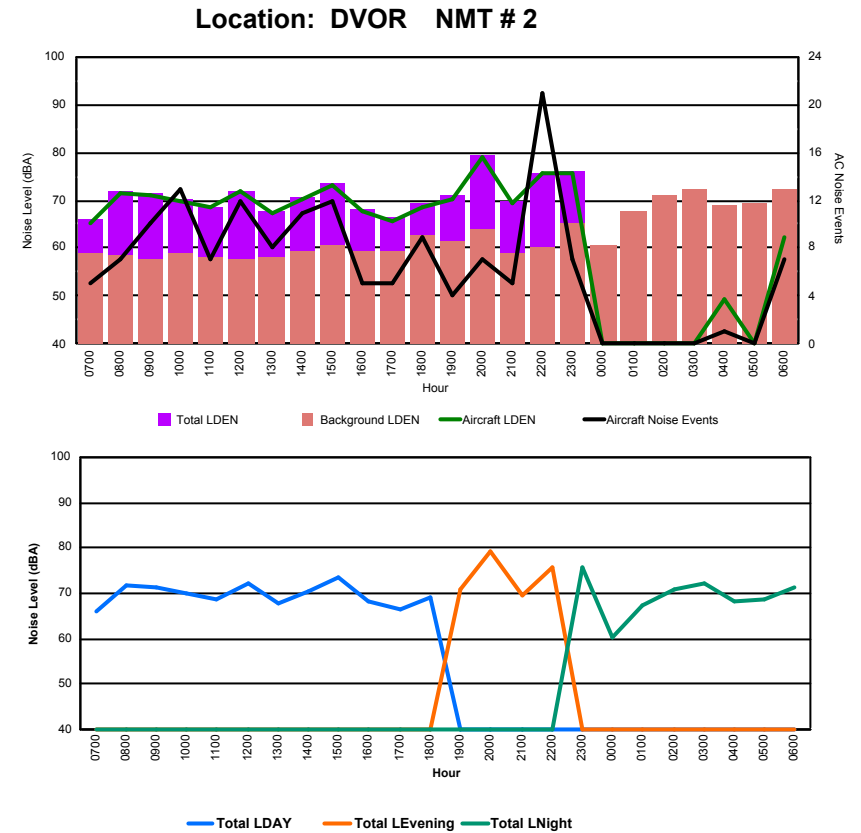

Location: Roodt/Syr NMT # 1

Luxembourg Airport Noise Distribution by Hour

Between 12/04/2023 00:00:00 and 12/04/2023 23:59:59 (Local Time)

Day	Aircraft Events	Total LDEN dB(A)	Aircraft LDEN dB(A)	Background LDEN dB(A)	Total LDay dB(A)	Total LEvening dB(A)	Total LNight dB(A)	
12/04/23	7:00	5	65.9	65.2	58.9	65.9	-	-
12/04/23	8:00	7	71.8	71.6	58.7	71.8	-	-
12/04/23	9:00	10	71.3	71.1	57.5	71.3	-	-
12/04/23	10:00	13	70.2	69.9	59.0	70.2	-	-
12/04/23	11:00	7	68.7	68.4	58.1	68.7	-	-
12/04/23	12:00	12	72.0	71.9	57.5	72.0	-	-
12/04/23	13:00	8	67.7	67.3	58.0	67.7	-	-
12/04/23	14:00	11	70.5	70.2	59.4	70.5	-	-
12/04/23	15:00	12	73.4	73.1	60.8	73.4	-	-
12/04/23	16:00	5	68.3	67.7	59.5	68.3	-	-
12/04/23	17:00	5	66.5	65.6	59.3	66.5	-	-
12/04/23	18:00	9	69.3	68.4	62.7	69.3	-	-
12/04/23	19:00	4	70.9	70.3	61.4	-	70.9	-
12/04/23	20:00	7	79.2	79.1	64.0	-	79.2	-
12/04/23	21:00	5	69.6	69.2	58.8	-	69.6	-
12/04/23	22:00	21	75.6	75.5	60.3	-	75.6	-
12/04/23	23:00	7	75.9	75.5	65.3	-	-	75.9
13/04/23	0:00	-	60.5	-	60.6	-	-	60.5
13/04/23	1:00	-	67.3	-	67.7	-	-	67.3
13/04/23	2:00	-	70.7	-	71.0	-	-	70.7
13/04/23	3:00	-	72.0	-	72.5	-	-	72.0
13/04/23	4:00	1	68.4	49.3	68.8	-	-	68.4
13/04/23	5:00	-	68.8	-	69.2	-	-	68.8
13/04/23	6:00	7	71.5	62.4	72.3	-	-	71.5
	156	71.9	70.8	65.7	70.2	75.5	71.0	