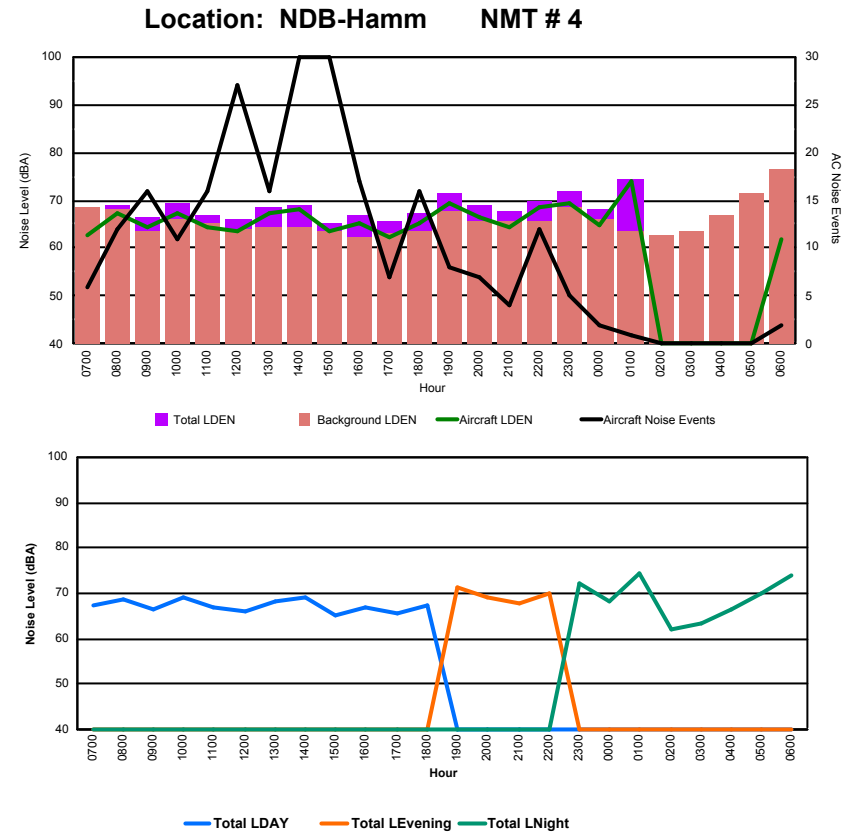

Luxembourg Airport Noise Distribution by Hour

Between 19/04/2023 00:00:00 and 19/04/2023 23:59:59 (Local Time)

Day	Aircraft Events	Total LDEN dB(A)	Aircraft LDEN dB(A)	Background LDEN dB(A)	Total LDay dB(A)	Total LEvening dB(A)	Total LNight dB(A)
19/04/23 7:00	6	67.2	62.8	68.4	67.2	-	-
19/04/23 8:00	12	68.8	67.2	68.0	68.8	-	-
19/04/23 9:00	16	66.4	64.5	63.5	66.4	-	-
19/04/23 10:00	11	69.2	67.5	66.1	69.2	-	-
19/04/23 11:00	16	66.9	64.3	65.4	66.9	-	-
19/04/23 12:00	27	66.0	63.7	63.8	66.0	-	-
19/04/23 13:00	16	68.4	67.1	64.3	68.4	-	-
19/04/23 14:00	30	69.0	68.3	64.3	69.0	-	-
19/04/23 15:00	30	65.2	63.4	63.4	65.2	-	-
19/04/23 16:00	17	66.7	65.0	62.2	66.7	-	-
19/04/23 17:00	7	65.5	62.4	63.0	65.5	-	-
19/04/23 18:00	16	67.2	65.3	63.5	67.2	-	-
19/04/23 19:00	8	71.4	69.3	67.9	-	71.4	-
19/04/23 20:00	7	69.1	66.6	65.8	-	69.1	-
19/04/23 21:00	4	67.9	64.3	65.5	-	67.9	-
19/04/23 22:00	12	70.0	68.4	65.7	-	70.0	-
19/04/23 23:00	5	72.0	69.5	68.6	-	-	72.0
20/04/23 0:00	2	68.1	64.8	66.1	-	-	68.1
20/04/23 1:00	1	74.4	74.0	63.5	-	-	74.4
20/04/23 2:00	-	62.1	-	62.6	-	-	62.1
20/04/23 3:00	-	63.3	-	63.4	-	-	63.3
20/04/23 4:00	-	66.5	-	67.0	-	-	66.5
20/04/23 5:00	-	69.9	-	71.5	-	-	69.9
20/04/23 6:00	2	74.0	61.8	76.5	-	-	74.0
	245	69.1	66.4	67.6	67.4	69.8	70.7