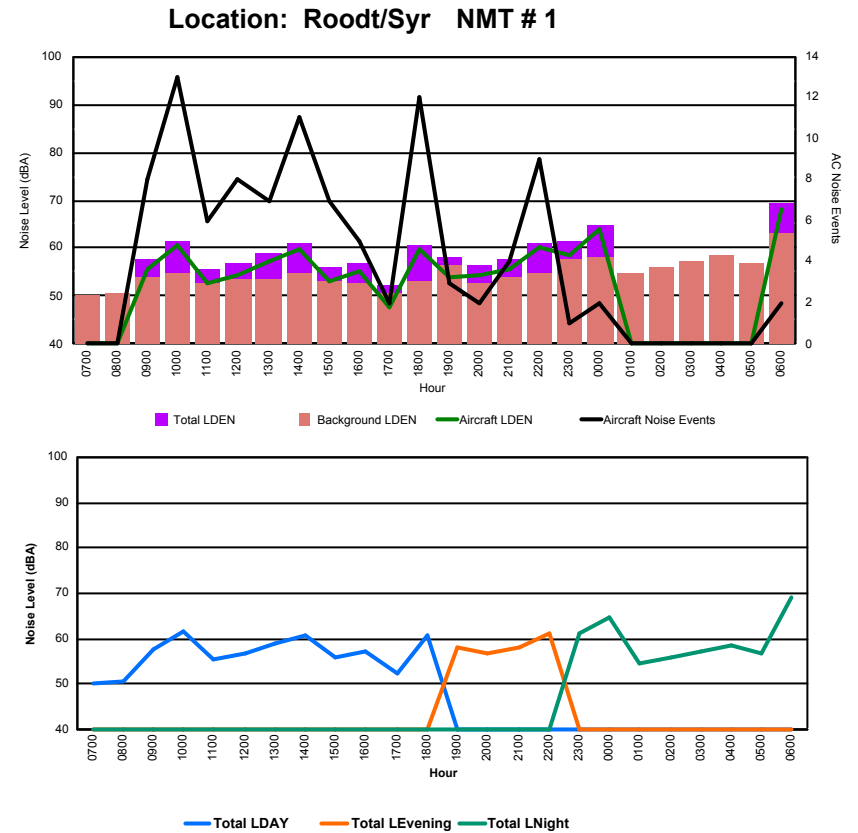

Luxembourg Airport Noise Distribution by Hour

Between 11/04/2023 00:00:00 and 11/04/2023 23:59:59 (Local Time)

Day	Aircraft Events	Total LDEN dB (A)	Aircraft LDEN dB(A)	Background LDEN dB(A)	Total LDay dB(A)	Total LEvening dB(A)	Total LNight dB (A)
11/04/23 7:00	-	50.3	-	50.3	50.3	-	-
11/04/23 8:00	-	50.8	-	50.8	50.8	-	-
11/04/23 9:00	8	57.8	55.7	54.0	57.8	-	-
11/04/23 10:00	13	61.5	60.5	54.7	61.5	-	-
11/04/23 11:00	6	55.6	52.5	52.8	55.6	-	-
11/04/23 12:00	8	56.8	54.2	53.6	56.8	-	-
11/04/23 13:00	7	58.8	57.4	53.6	58.8	-	-
11/04/23 14:00	11	60.9	59.9	54.6	60.9	-	-
11/04/23 15:00	7	56.0	53.0	53.2	56.0	-	-
11/04/23 16:00	5	57.0	55.0	52.9	57.0	-	-
11/04/23 17:00	2	52.3	47.6	50.5	52.3	-	-
11/04/23 18:00	12	60.6	59.9	53.0	60.6	-	-
11/04/23 19:00	3	58.2	54.0	56.3	-	58.2	-
11/04/23 20:00	2	56.6	54.3	52.9	-	56.6	-
11/04/23 21:00	4	57.9	55.8	53.8	-	57.9	-
11/04/23 22:00	9	61.0	60.0	54.6	-	61.0	-
11/04/23 23:00	1	61.3	58.7	57.6	-	-	61.3
12/04/23 0:00	2	64.9	63.9	58.2	-	-	64.9
12/04/23 1:00	-	54.7	-	54.8	-	-	54.7
12/04/23 2:00	-	55.8	-	55.9	-	-	55.8
12/04/23 3:00	-	57.1	-	57.1	-	-	57.1
12/04/23 4:00	-	58.5	-	58.6	-	-	58.5
12/04/23 5:00	-	56.9	-	56.9	-	-	56.9
12/04/23 6:00	2	69.2	68.1	63.0	-	-	69.2
	102	60.3	58.4	55.8	57.8	58.7	62.8