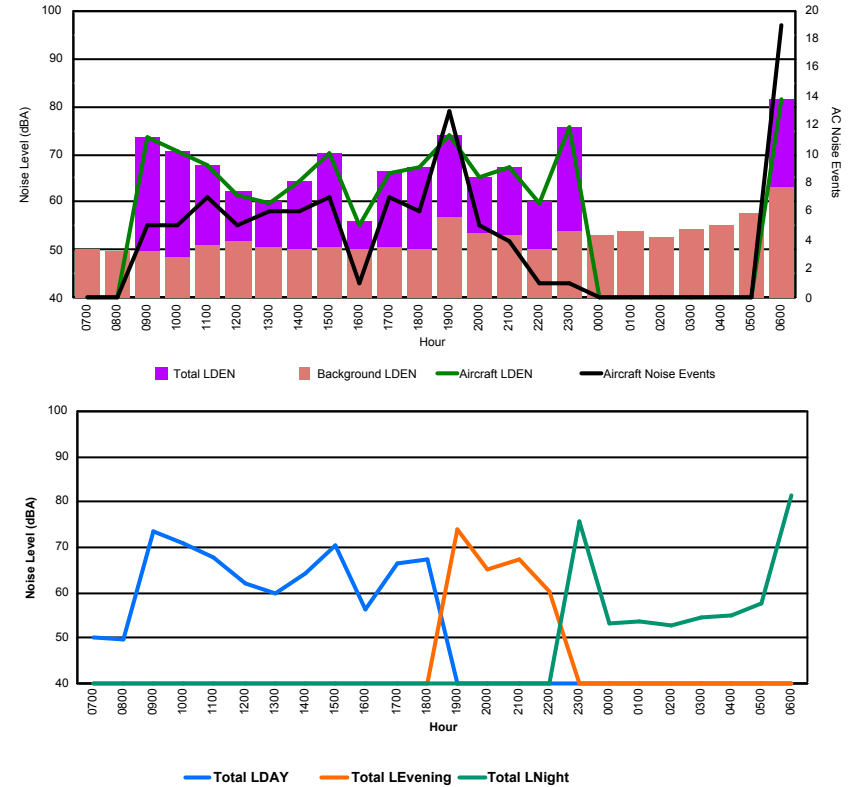

Luxembourg Airport Noise Distribution by Hour

Between 16/04/2023 00:00:00 and 16/04/2023 23:59:59 (Local Time)

Day	Aircraft Events	Total LDEN dB(A)	Aircraft LDEN dB(A)	Background LDEN dB(A)	Total LDay dB(A)	Total LEvening dB(A)	Total LNight dB(A)
16/04/23	7:00	-	50.0	-	50.0	-	-
16/04/23	8:00	-	49.8	-	49.8	-	-
16/04/23	9:00	5	73.6	73.6	49.8	-	-
16/04/23	10:00	5	70.7	70.7	73.6	-	-
16/04/23	11:00	7	67.9	67.8	48.7	-	-
16/04/23	12:00	5	62.1	61.6	51.1	-	-
16/04/23	13:00	5	60.0	61.6	51.7	-	-
16/04/23	14:00	6	64.4	64.2	50.5	-	-
16/04/23	15:00	6	64.4	64.2	50.2	-	-
16/04/23	16:00	7	70.4	70.4	60.0	-	-
16/04/23	17:00	1	56.2	55.0	50.7	-	-
16/04/23	18:00	7	66.3	66.2	56.2	-	-
16/04/23	19:00	6	67.4	67.3	50.6	-	-
16/04/23	20:00	13	74.1	74.0	50.3	67.4	-
16/04/23	21:00	5	65.2	65.0	-	74.1	-
16/04/23	22:00	4	67.4	67.2	53.4	-	65.2
16/04/23	23:00	1	60.1	59.6	53.2	67.4	-
17/04/23	00:00	1	60.1	59.6	50.2	60.1	-
17/04/23	01:00	-	75.6	75.5	53.9	-	75.6
17/04/23	02:00	-	53.3	-	53.3	-	53.3
17/04/23	03:00	-	53.8	-	53.8	-	53.8
17/04/23	04:00	-	52.9	-	52.9	-	52.9
17/04/23	05:00	-	54.4	-	54.4	-	54.4
17/04/23	06:00	-	55.1	-	55.1	-	55.1
17/04/23	07:00	-	57.5	-	57.5	-	57.5
17/04/23	08:00	19	81.6	81.5	63.1	-	81.6
	98	70.8	70.6	54.3	67.5	69.5	73.6

Location: DVOR NMT # 2