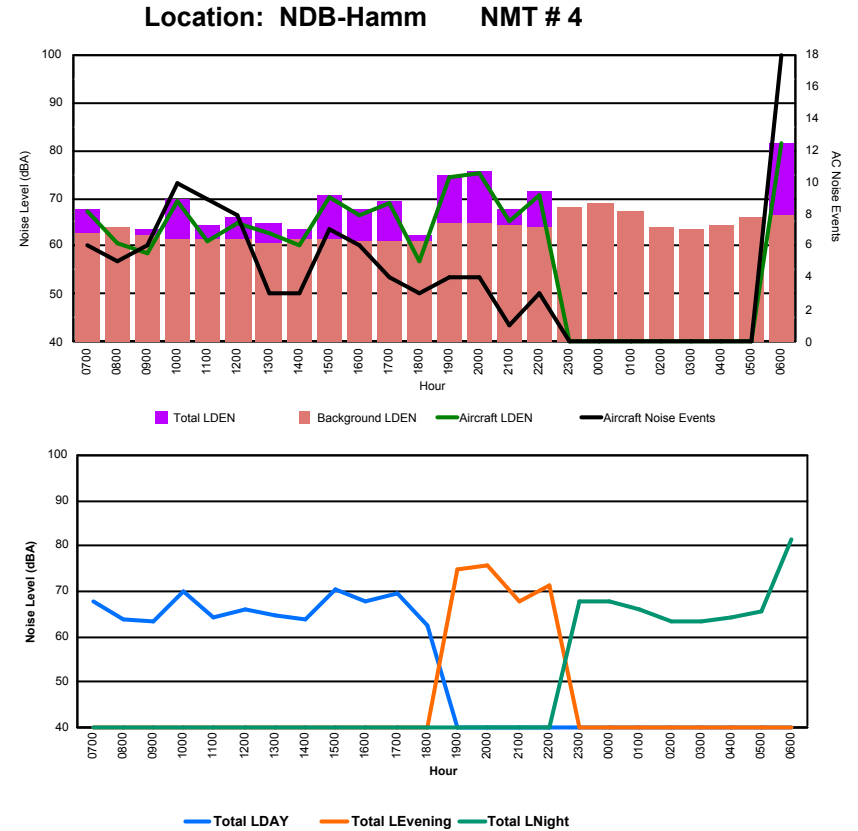

Luxembourg Airport Noise Distribution by Hour

Between 22/04/2023 00:00:00 and 22/04/2023 23:59:59 (Local Time)

Day	Aircraft Events	Total LDEN dB(A)	Aircraft LDEN dB(A)	Background LDEN dB(A)	Total LDay dB(A)	Total LEvening dB(A)	Total LNight dB(A)
22/04/23 7:00	6	67.9	67.1	62.9	67.9	-	-
22/04/23 8:00	5	63.8	60.7	64.1	63.8	-	-
22/04/23 9:00	6	63.5	58.5	62.1	63.5	-	-
22/04/23 10:00	10	69.9	69.2	61.6	69.9	-	-
22/04/23 11:00	9	64.2	61.1	61.5	64.2	-	-
22/04/23 12:00	8	66.2	64.6	61.5	66.2	-	-
22/04/23 13:00	3	64.8	62.8	60.6	64.8	-	-
22/04/23 14:00	3	63.7	60.1	61.3	63.7	-	-
22/04/23 15:00	7	70.6	70.1	61.6	70.6	-	-
22/04/23 16:00	6	67.6	66.6	60.9	67.6	-	-
22/04/23 17:00	4	69.5	68.8	60.9	69.5	-	-
22/04/23 18:00	3	62.5	56.8	61.2	62.5	-	-
22/04/23 19:00	4	74.9	74.5	64.9	-	74.9	-
22/04/23 20:00	4	75.8	75.4	64.8	-	75.8	-
22/04/23 21:00	1	67.8	65.2	64.5	-	67.8	-
22/04/23 22:00	3	71.5	70.7	64.1	-	71.5	-
22/04/23 23:00	-	68.0	-	68.0	-	-	68.0
23/04/23 0:00	-	67.6	-	69.1	-	-	67.6
23/04/23 1:00	-	65.9	-	67.3	-	-	65.9
23/04/23 2:00	-	63.2	-	63.9	-	-	63.2
23/04/23 3:00	-	63.5	-	63.6	-	-	63.5
23/04/23 4:00	-	64.3	-	64.4	-	-	64.3
23/04/23 5:00	-	65.7	-	66.0	-	-	65.7
23/04/23 6:00	18	81.3	81.3	66.5	-	-	81.3
	100	71.1	70.3	64.4	67.0	73.5	73.1