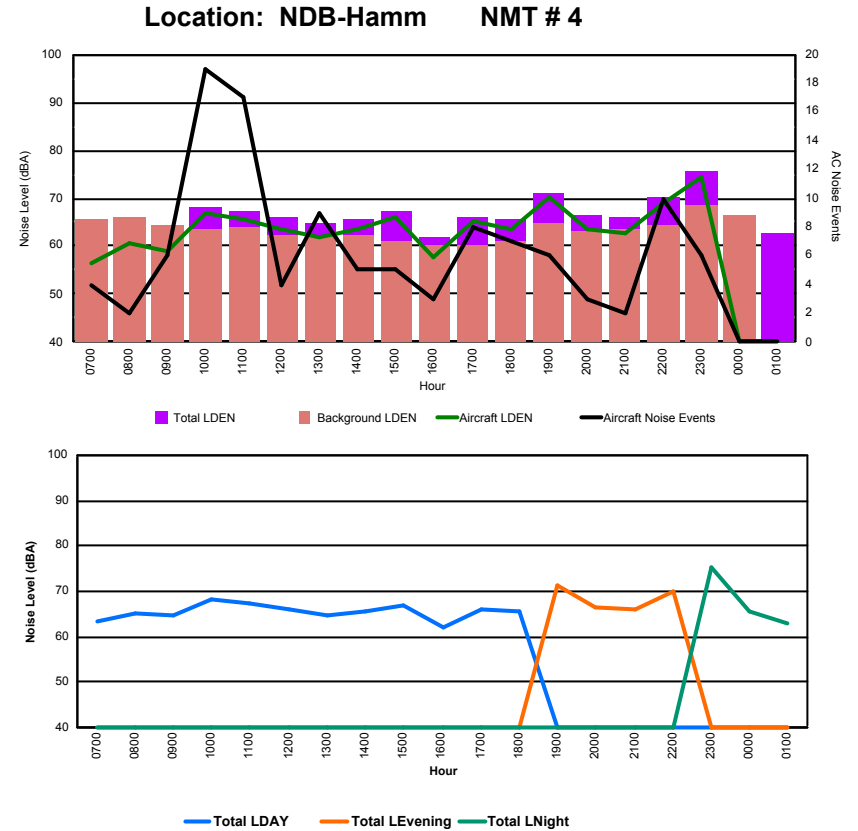

Luxembourg Airport Noise Distribution by Hour

Between 25/04/2023 00:00:00 and 25/04/2023 23:59:59 (Local Time)

Day	Aircraft Events	Total LDEN dB (A)	Aircraft LDEN dB(A)	Background LDEN dB(A)	Total LDay dB(A)	Total LEvening dB(A)	Total LNight dB (A)
25/04/23 7:00	4	63.3	56.3	65.5	63.3	-	-
25/04/23 8:00	2	65.0	60.5	66.2	65.0	-	-
25/04/23 9:00	6	64.5	59.0	64.2	64.5	-	-
25/04/23 10:00	19	68.1	66.8	63.5	68.1	-	-
25/04/23 11:00	17	67.5	65.8	63.8	67.5	-	-
25/04/23 12:00	4	65.9	63.7	62.2	65.9	-	-
25/04/23 13:00	9	64.8	61.7	62.4	64.8	-	-
25/04/23 14:00	5	65.8	63.5	62.2	65.8	-	-
25/04/23 15:00	5	67.1	65.9	61.1	67.1	-	-
25/04/23 16:00	3	61.9	57.6	60.0	61.9	-	-
25/04/23 17:00	8	66.2	65.0	60.0	66.2	-	-
25/04/23 18:00	7	65.5	63.5	61.2	65.5	-	-
25/04/23 19:00	6	71.2	70.1	64.8	-	71.2	-
25/04/23 20:00	3	66.4	63.5	63.3	-	66.4	-
25/04/23 21:00	2	66.2	62.8	63.5	-	66.2	-
25/04/23 22:00	10	70.2	69.0	64.3	-	70.2	-
25/04/23 23:00	6	75.5	74.5	68.6	-	-	75.5
26/04/23 0:00	-	65.8	-	66.4	-	-	65.8
26/04/23 1:00	-	62.9	-	-	-	-	62.9
	116	68.0	66.1	63.9	65.8	69.1	71.4