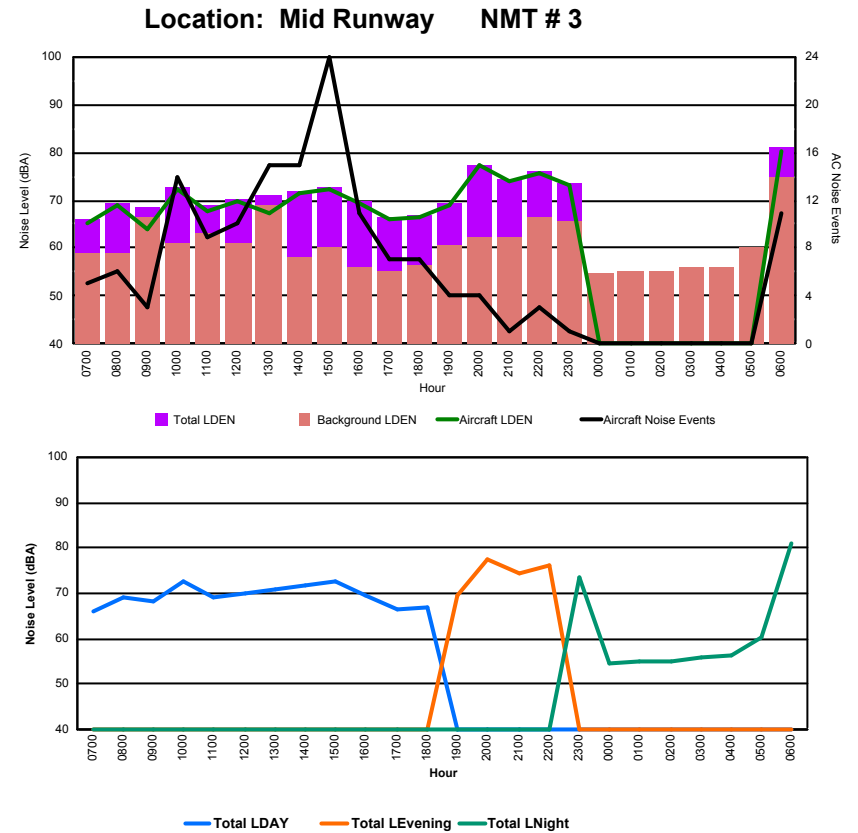

Luxembourg Airport Noise Distribution by Hour

Between 08/04/2023 00:00:00 and 08/04/2023 23:59:59 (Local Time)

Day	Aircraft Events	Total LDEN dB(A)	Aircraft LDEN dB(A)	Background LDEN dB(A)	Total LDay dB(A)	Total LEvening dB(A)	Total LNight dB(A)	
08/04/23	7:00	5	66.0	65.2	58.8	66.0	-	-
08/04/23	8:00	6	69.2	68.8	58.9	69.2	-	-
08/04/23	9:00	3	68.4	64.1	66.5	68.4	-	-
08/04/23	10:00	14	72.7	72.5	61.2	72.7	-	-
08/04/23	11:00	9	69.1	67.8	63.3	69.1	-	-
08/04/23	12:00	10	70.1	69.6	60.9	70.1	-	-
08/04/23	13:00	15	71.1	67.1	69.0	71.1	-	-
08/04/23	14:00	15	71.8	71.6	58.2	71.8	-	-
08/04/23	15:00	24	72.7	72.5	60.1	72.7	-	-
08/04/23	16:00	11	69.7	69.5	55.9	69.7	-	-
08/04/23	17:00	7	66.5	66.2	55.1	66.5	-	-
08/04/23	18:00	7	66.7	66.3	56.6	66.7	-	-
08/04/23	19:00	4	69.5	68.9	60.5	-	69.5	-
08/04/23	20:00	4	77.5	77.3	62.3	-	77.5	-
08/04/23	21:00	1	74.4	74.1	62.5	-	74.4	-
08/04/23	22:00	3	76.0	75.5	66.6	-	76.0	-
08/04/23	23:00	1	73.7	73.0	65.7	-	-	73.7
09/04/23	0:00	-	54.7	-	54.7	-	-	54.7
09/04/23	1:00	-	55.2	-	55.2	-	-	55.2
09/04/23	2:00	-	55.1	-	55.1	-	-	55.1
09/04/23	3:00	-	56.1	-	56.1	-	-	56.1
09/04/23	4:00	-	56.2	-	56.2	-	-	56.2
09/04/23	5:00	-	60.1	-	60.1	-	-	60.1
09/04/23	6:00	11	81.1	80.1	74.7	-	-	81.1
	150	72.3	71.6	64.4	70.0	75.2	72.9