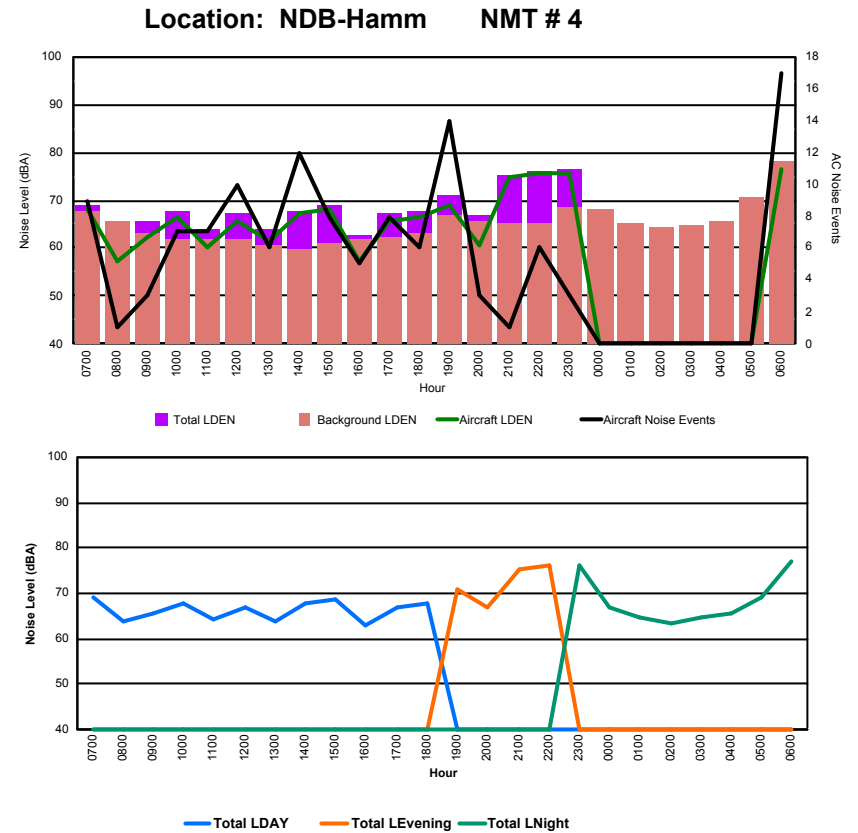

Luxembourg Airport Noise Distribution by Hour

Between 06/04/2023 00:00:00 and 06/04/2023 23:59:59 (Local Time)

Day	Aircraft Events	Total LDEN dB(A)	Aircraft LDEN dB(A)	Background LDEN dB(A)	Total LDay dB(A)	Total LEvening dB(A)	Total LNight dB(A)	
06/04/23	7:00	9	69.0	68.1	67.8	69.0	-	-
06/04/23	8:00	1	63.9	57.2	65.6	63.9	-	-
06/04/23	9:00	3	65.5	62.3	63.1	65.5	-	-
06/04/23	10:00	7	67.6	66.3	62.0	67.6	-	-
06/04/23	11:00	7	64.1	60.4	62.0	64.1	-	-
06/04/23	12:00	10	67.1	65.7	62.0	67.1	-	-
06/04/23	13:00	6	63.9	61.3	60.7	63.9	-	-
06/04/23	14:00	12	67.9	67.3	59.7	67.9	-	-
06/04/23	15:00	8	68.8	68.2	60.9	68.8	-	-
06/04/23	16:00	5	62.9	57.3	61.8	62.9	-	-
06/04/23	17:00	8	67.1	65.6	62.2	67.1	-	-
06/04/23	18:00	6	67.8	66.3	63.0	67.8	-	-
06/04/23	19:00	14	70.9	69.0	67.0	-	70.9	-
06/04/23	20:00	3	66.8	60.7	65.7	-	66.8	-
06/04/23	21:00	1	75.3	74.8	65.4	-	75.3	-
06/04/23	22:00	6	76.0	75.7	65.2	-	76.0	-
06/04/23	23:00	3	76.4	75.5	68.6	-	-	76.4
07/04/23	0:00	-	66.8	-	68.1	-	-	66.8
07/04/23	1:00	-	64.5	-	65.4	-	-	64.5
07/04/23	2:00	-	63.4	-	64.2	-	-	63.4
07/04/23	3:00	-	64.5	-	64.6	-	-	64.5
07/04/23	4:00	-	65.6	-	65.8	-	-	65.6
07/04/23	5:00	-	69.2	-	70.8	-	-	69.2
07/04/23	6:00	17	77.1	76.4	78.2	-	-	77.1
	126	70.5	69.1	67.8	66.7	73.6	71.7