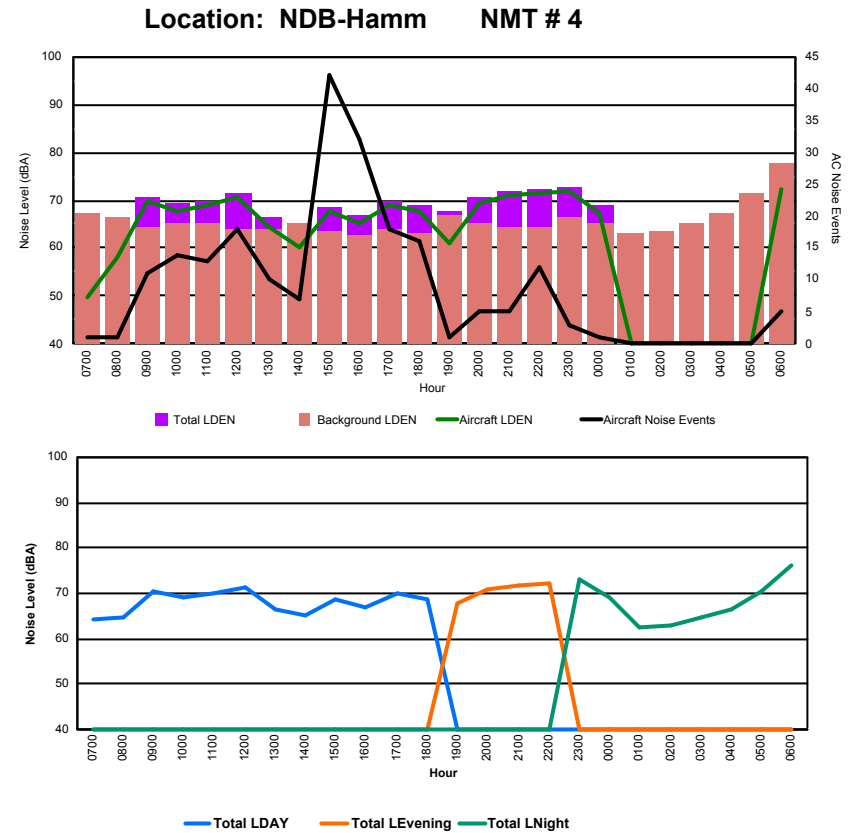

Luxembourg Airport Noise Distribution by Hour

Between 17/04/2023 00:00:00 and 17/04/2023 23:59:59 (Local Time)

Day	Aircraft Events	Total LDEN dB(A)	Aircraft LDEN dB(A)	Background LDEN dB(A)	Total LDay dB(A)	Total LEvening dB(A)	Total LNight dB(A)	
17/04/23	7:00	1	64.3	49.8	67.2	64.3	-	-
17/04/23	8:00	1	64.5	58.1	66.3	64.5	-	-
17/04/23	9:00	11	70.6	69.8	64.4	-	-	
17/04/23	10:00	14	69.2	67.7	65.0	69.2	-	-
17/04/23	11:00	13	69.9	68.8	65.1	69.9	-	-
17/04/23	12:00	18	71.4	70.8	64.0	71.4	-	-
17/04/23	13:00	10	66.6	64.3	63.9	66.6	-	-
17/04/23	14:00	7	65.2	60.3	65.0	65.2	-	-
17/04/23	15:00	42	68.6	67.7	63.4	68.6	-	-
17/04/23	16:00	32	66.8	65.2	62.8	66.8	-	-
17/04/23	17:00	18	69.8	68.9	63.8	69.8	-	-
17/04/23	18:00	16	68.8	67.7	63.0	68.8	-	-
17/04/23	19:00	1	67.7	61.0	66.8	-	67.7	-
17/04/23	20:00	5	70.8	69.3	65.2	-	70.8	-
17/04/23	21:00	5	71.9	71.1	64.2	-	71.9	-
17/04/23	22:00	12	72.1	71.4	64.4	-	72.1	-
17/04/23	23:00	3	72.9	71.8	66.3	-	-	72.9
18/04/23	0:00	1	69.0	67.2	65.0	-	-	69.0
18/04/23	1:00	-	62.6	-	63.1	-	-	62.6
18/04/23	2:00	-	62.9	-	63.4	-	-	62.9
18/04/23	3:00	-	64.8	-	65.2	-	-	64.8
18/04/23	4:00	-	66.6	-	67.1	-	-	66.6
18/04/23	5:00	-	70.4	-	71.6	-	-	70.4
18/04/23	6:00	5	76.4	72.5	77.6	-	-	76.4
	215	69.8	67.6	67.7	68.5	70.9	70.7