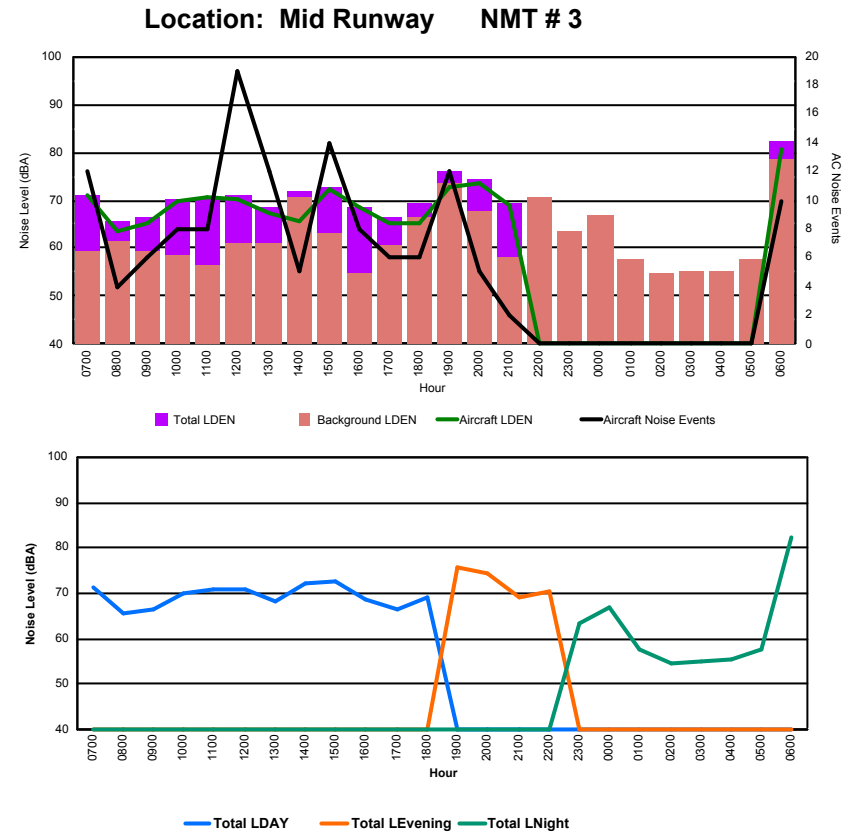

Luxembourg Airport Noise Distribution by Hour

Between 05/04/2023 00:00:00 and 05/04/2023 23:59:59 (Local Time)

Day	Aircraft Events	Total LDEN dB(A)	Aircraft LDEN dB(A)	Background LDEN dB(A)	Total LDay dB(A)	Total LEvening dB(A)	Total LNight dB(A)
05/04/23 7:00	12	71.2	70.9	59.3	71.2	-	-
05/04/23 8:00	4	65.6	63.6	61.3	65.6	-	-
05/04/23 9:00	6	66.4	65.4	59.3	66.4	-	-
05/04/23 10:00	8	70.2	69.9	58.7	70.2	-	-
05/04/23 11:00	8	70.7	70.6	56.3	70.7	-	-
05/04/23 12:00	19	70.9	70.4	61.2	70.9	-	-
05/04/23 13:00	12	68.4	67.5	61.2	68.4	-	-
05/04/23 14:00	5	72.0	65.6	70.8	72.0	-	-
05/04/23 15:00	14	72.6	72.1	63.0	72.6	-	-
05/04/23 16:00	8	68.6	68.4	54.9	68.6	-	-
05/04/23 17:00	6	66.6	65.4	60.6	66.6	-	-
05/04/23 18:00	6	69.3	65.2	66.5	69.3	-	-
05/04/23 19:00	12	75.9	72.7	73.5	-	75.9	-
05/04/23 20:00	5	74.5	73.5	67.7	-	74.5	-
05/04/23 21:00	2	69.2	68.9	58.3	-	69.2	-
05/04/23 22:00	-	70.4	-	70.5	-	70.4	-
05/04/23 23:00	-	63.4	-	63.5	-	-	63.4
06/04/23 0:00	-	66.9	-	67.0	-	-	66.9
06/04/23 1:00	-	57.8	-	57.9	-	-	57.8
06/04/23 2:00	-	54.7	-	54.7	-	-	54.7
06/04/23 3:00	-	55.0	-	55.0	-	-	55.0
06/04/23 4:00	-	55.3	-	55.3	-	-	55.3
06/04/23 5:00	-	57.8	-	57.8	-	-	57.8
06/04/23 6:00	10	82.5	80.5	78.4	-	-	82.5
	137	72.1	70.2	67.8	69.9	73.3	73.7