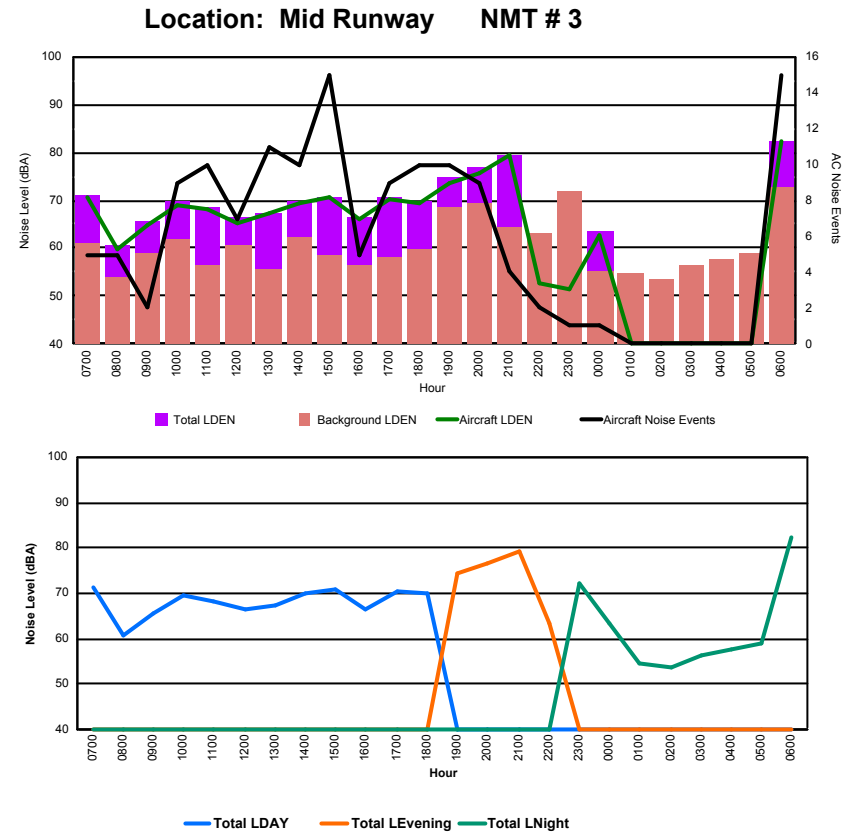

Location: DVOR NMT # 2

Luxembourg Airport Noise Distribution by Hour

Between 30/04/2023 00:00:00 and 30/04/2023 23:59:59 (Local Time)

Day	Aircraft Events	Total LDEN dB(A)	Aircraft LDEN dB(A)	Background LDEN dB(A)	Total LDay dB(A)	Total LEvening dB(A)	Total LNight dB(A)
30/04/23 7:00	5	71.2	70.7	61.0	71.2	-	-
30/04/23 8:00	5	60.8	59.7	53.9	60.8	-	-
30/04/23 9:00	2	65.8	64.8	59.1	65.8	-	-
30/04/23 10:00	9	69.7	68.9	61.9	69.7	-	-
30/04/23 11:00	10	68.4	68.1	56.4	68.4	-	-
30/04/23 12:00	7	66.4	65.1	60.6	66.4	-	-
30/04/23 13:00	11	67.4	67.1	55.7	67.4	-	-
30/04/23 14:00	10	70.0	69.2	62.5	70.0	-	-
30/04/23 15:00	15	70.8	70.6	58.6	70.8	-	-
30/04/23 16:00	5	66.5	66.1	56.4	66.5	-	-
30/04/23 17:00	9	70.6	70.4	58.3	70.6	-	-
30/04/23 18:00	10	69.8	69.4	59.8	69.8	-	-
30/04/23 19:00	10	74.6	73.4	68.7	-	74.6	-
30/04/23 20:00	9	76.7	75.7	69.5	-	76.7	-
30/04/23 21:00	4	79.3	79.2	64.3	-	79.3	-
30/04/23 22:00	2	63.3	52.6	63.3	-	63.3	-
30/04/23 23:00	1	72.0	51.6	72.0	-	-	72.0
01/05/23 0:00	1	63.5	62.7	55.4	-	-	63.5
01/05/23 1:00	-	54.7	-	54.7	-	-	54.7
01/05/23 2:00	-	53.5	-	53.5	-	-	53.5
01/05/23 3:00	-	56.3	-	56.3	-	-	56.3
01/05/23 4:00	-	57.7	-	57.7	-	-	57.7
01/05/23 5:00	-	59.0	-	59.0	-	-	59.0
01/05/23 6:00	15	82.4	82.1	72.9	-	-	82.4
	140	72.7	72.1	64.6	68.8	76.1	73.9