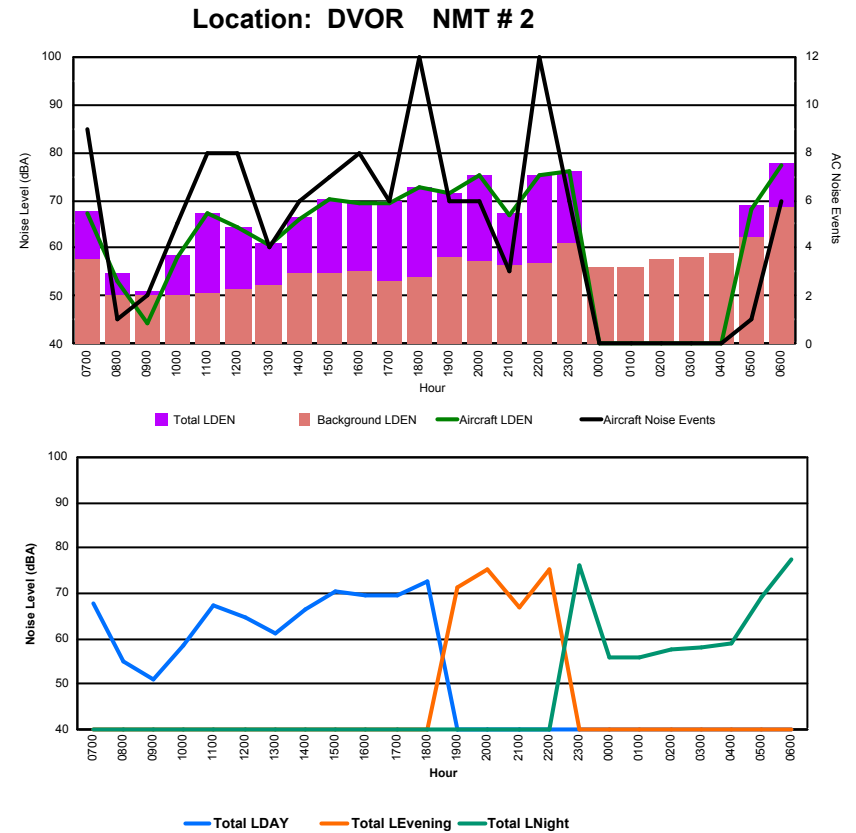

Location: Roodt/Syr NMT # 1

Luxembourg Airport Noise Distribution by Hour

Between 27/04/2023 00:00:00 and 27/04/2023 23:59:59 (Local Time)

Day	Aircraft Events	Total LDEN dB(A)	Aircraft LDEN dB(A)	Background LDEN dB(A)	Total LDay dB(A)	Total LEvening dB(A)	Total LNight dB(A)	
27/04/23	7:00	9	67.7	67.3	57.7	67.7	-	-
27/04/23	8:00	1	54.8	53.0	50.0	54.8	-	-
27/04/23	9:00	2	51.0	44.2	50.0	51.0	-	-
27/04/23	10:00	5	58.7	58.1	50.3	58.7	-	-
27/04/23	11:00	8	67.2	67.1	50.5	67.2	-	-
27/04/23	12:00	8	64.5	64.3	51.4	64.5	-	-
27/04/23	13:00	4	61.1	60.5	52.2	61.1	-	-
27/04/23	14:00	6	66.5	66.1	54.7	66.5	-	-
27/04/23	15:00	7	70.3	70.2	54.8	70.3	-	-
27/04/23	16:00	8	69.4	69.3	55.3	69.4	-	-
27/04/23	17:00	6	69.6	69.5	53.3	69.6	-	-
27/04/23	18:00	12	72.8	72.7	54.1	72.8	-	-
27/04/23	19:00	6	71.5	71.3	58.2	-	71.5	-
27/04/23	20:00	6	75.3	75.2	57.2	-	75.3	-
27/04/23	21:00	3	67.1	66.7	56.3	-	67.1	-
27/04/23	22:00	12	75.4	75.4	56.7	-	75.4	-
27/04/23	23:00	6	76.1	75.9	60.9	-	-	76.1
28/04/23	0:00	-	56.0	-	56.0	-	-	56.0
28/04/23	1:00	-	56.1	-	56.1	-	-	56.1
28/04/23	2:00	-	57.7	-	57.7	-	-	57.7
28/04/23	3:00	-	58.1	-	58.1	-	-	58.1
28/04/23	4:00	-	59.1	-	59.1	-	-	59.1
28/04/23	5:00	1	69.1	68.1	62.2	-	-	69.1
28/04/23	6:00	6	77.6	77.1	68.7	-	-	77.6
	116	70.4	70.1	58.7	67.6	73.4	71.4	