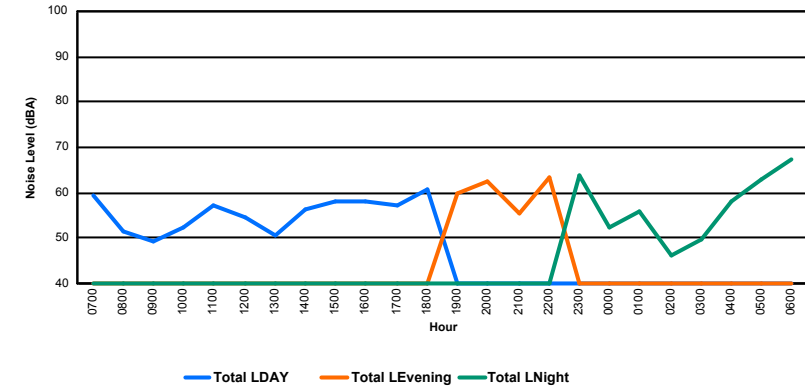

Luxembourg Airport Noise Distribution by Hour

Between 27/04/2023 00:00:00 and 27/04/2023 23:59:59 (Local Time)

Day	Aircraft Events	Total LDEN dB(A)	Aircraft LDEN dB(A)	Background LDEN dB(A)	Total LDay dB(A)	Total LEvening dB(A)	Total LNight dB(A)	
27/04/23	7:00	5	59.6	59.1	50.5	59.6	-	-
27/04/23	8:00	1	51.3	44.9	50.2	51.3	-	-
27/04/23	9:00	-	49.3	-	49.3	-	-	
27/04/23	10:00	2	52.2	48.3	50.1	52.2	-	-
27/04/23	11:00	1	57.3	56.2	50.9	57.3	-	-
27/04/23	12:00	4	54.7	52.6	50.8	54.7	-	-
27/04/23	13:00	1	50.6	46.7	48.3	50.6	-	-
27/04/23	14:00	5	56.3	54.8	51.1	56.3	-	-
27/04/23	15:00	4	58.0	57.2	50.1	58.0	-	-
27/04/23	16:00	8	58.1	57.2	51.0	58.1	-	-
27/04/23	17:00	6	57.1	56.1	50.2	57.1	-	-
27/04/23	18:00	12	60.8	60.4	51.2	60.8	-	-
27/04/23	19:00	5	59.8	57.8	55.6	-	59.8	-
27/04/23	20:00	6	62.6	61.9	54.4	-	62.6	-
27/04/23	21:00	2	55.3	51.0	53.5	-	55.3	-
27/04/23	22:00	13	63.5	62.9	54.9	-	63.5	-
27/04/23	23:00	5	64.0	63.2	56.4	-	-	64.0
28/04/23	0:00	-	52.3	-	52.3	-	-	52.3
28/04/23	1:00	-	56.0	-	56.0	-	-	56.0
28/04/23	2:00	-	46.3	-	46.3	-	-	46.3
28/04/23	3:00	-	49.7	-	49.8	-	-	49.7
28/04/23	4:00	-	58.1	-	58.2	-	-	58.1
28/04/23	5:00	1	62.8	54.5	62.2	-	-	62.8
28/04/23	6:00	1	67.2	63.6	65.0	-	-	67.2
		82	59.6	57.4	55.8	56.7	61.3	61.4

Location: Roodt/Syr NMT # 1