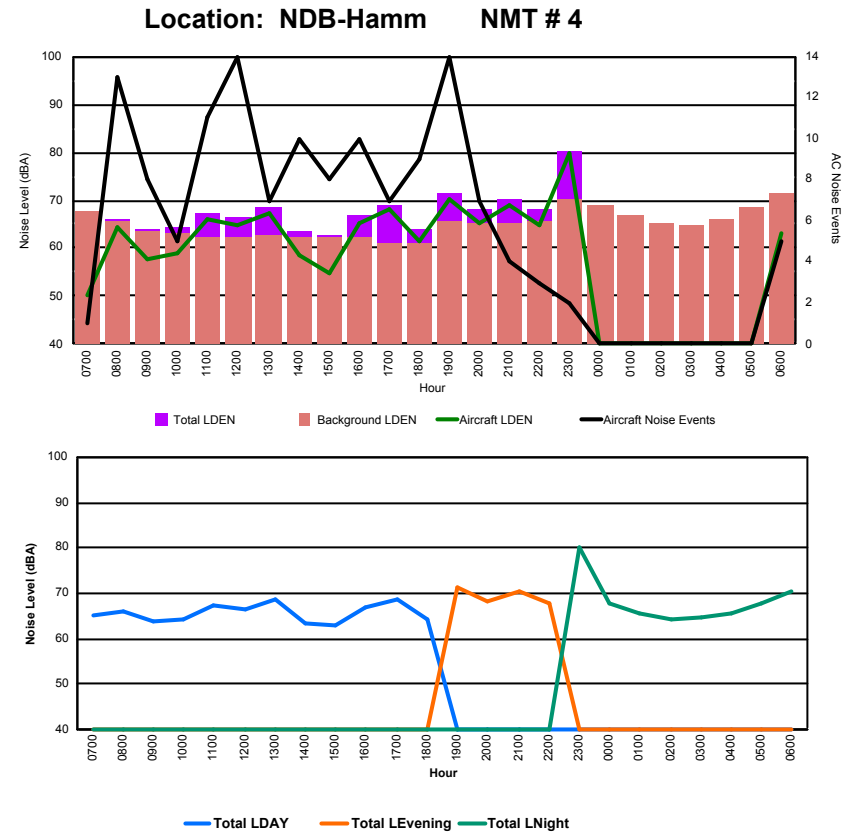

Luxembourg Airport Noise Distribution by Hour

Between 14/04/2023 00:00:00 and 14/04/2023 23:59:59 (Local Time)

Day	Aircraft Events	Total LDEN dB (A)	Aircraft LDEN dB(A)	Background LDEN dB(A)	Total LDay dB(A)	Total LEvening dB(A)	Total LNight dB (A)
14/04/23 7:00	1	65.1	50.3	67.9	65.1	-	-
14/04/23 8:00	13	66.2	64.3	65.5	66.2	-	-
14/04/23 9:00	8	63.9	57.9	63.6	63.9	-	-
14/04/23 10:00	5	64.3	59.1	63.2	64.3	-	-
14/04/23 11:00	11	67.3	65.9	62.3	67.3	-	-
14/04/23 12:00	14	66.6	64.9	62.2	66.6	-	-
14/04/23 13:00	7	68.5	67.4	62.9	68.5	-	-
14/04/23 14:00	10	63.5	58.5	62.2	63.5	-	-
14/04/23 15:00	8	62.8	54.7	62.4	62.8	-	-
14/04/23 16:00	10	66.8	65.2	62.2	66.8	-	-
14/04/23 17:00	7	68.8	68.1	61.1	68.8	-	-
14/04/23 18:00	9	64.1	61.3	61.2	64.1	-	-
14/04/23 19:00	14	71.5	70.3	65.8	-	71.5	-
14/04/23 20:00	7	68.1	65.1	65.3	-	68.1	-
14/04/23 21:00	4	70.3	68.8	65.2	-	70.3	-
14/04/23 22:00	3	68.0	64.7	65.8	-	68.0	-
14/04/23 23:00	2	80.1	79.7	70.1	-	-	80.1
15/04/23 0:00	-	67.7	-	68.8	-	-	67.7
15/04/23 1:00	-	65.7	-	66.7	-	-	65.7
15/04/23 2:00	-	64.4	-	65.1	-	-	64.4
15/04/23 3:00	-	64.7	-	64.9	-	-	64.7
15/04/23 4:00	-	65.8	-	66.2	-	-	65.8
15/04/23 5:00	-	67.7	-	68.7	-	-	67.7
15/04/23 6:00	5	70.6	63.3	71.4	-	-	70.6
	138	69.7	67.9	66.0	66.1	69.7	72.4