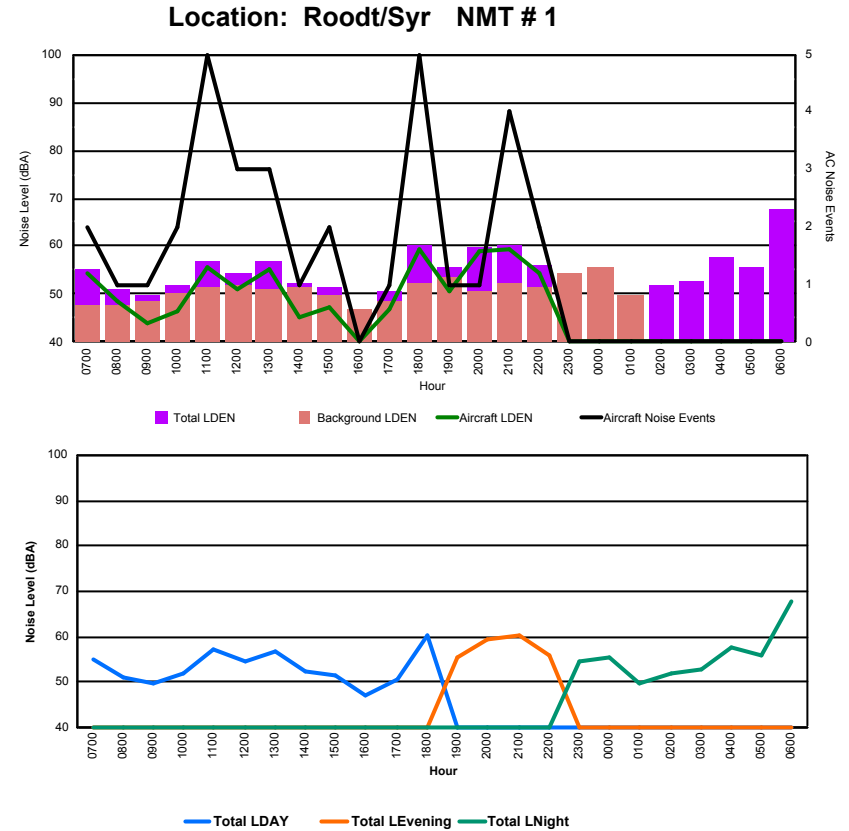

Luxembourg Airport Noise Distribution by Hour

Between 04/04/2023 00:00:00 and 04/04/2023 23:59:59 (Local Time)

Day	Aircraft Events	Total LDEN dB(A)	Aircraft LDEN dB(A)	Background LDEN dB(A)	Total LDay dB(A)	Total LEvening dB(A)	Total LNight dB(A)	
04/04/23	7:00	2	55.2	54.3	47.8	55.2	-	-
04/04/23	8:00	1	51.2	48.7	47.8	51.2	-	-
04/04/23	9:00	1	49.7	43.9	48.4	49.7	-	-
04/04/23	10:00	2	51.8	46.6	50.3	51.8	-	-
04/04/23	11:00	5	57.0	55.6	51.6	57.0	-	-
04/04/23	12:00	3	54.4	51.2	51.7	54.4	-	-
04/04/23	13:00	3	56.7	55.3	51.1	56.7	-	-
04/04/23	14:00	1	52.3	45.3	51.4	52.3	-	-
04/04/23	15:00	2	51.6	47.1	49.8	51.6	-	-
04/04/23	16:00	-	46.9	-	46.9	46.9	-	-
04/04/23	17:00	1	50.8	47.0	48.6	50.8	-	-
04/04/23	18:00	5	60.1	59.4	52.3	60.1	-	-
04/04/23	19:00	1	55.5	50.8	53.7	-	55.5	-
04/04/23	20:00	1	59.6	59.0	50.7	-	59.6	-
04/04/23	21:00	4	60.1	59.3	52.3	-	60.1	-
04/04/23	22:00	2	56.0	54.2	51.4	-	56.0	-
04/04/23	23:00	-	54.5	-	54.5	-	-	54.5
05/04/23	0:00	-	55.6	-	55.6	-	-	55.6
05/04/23	1:00	-	49.9	-	49.9	-	-	49.9
05/04/23	2:00	-	52.0	-	-	-	-	52.0
05/04/23	3:00	-	52.8	-	-	-	-	52.8
05/04/23	4:00	-	57.7	-	-	-	-	57.7
05/04/23	5:00	-	55.7	-	-	-	-	55.7
05/04/23	6:00	-	67.9	-	-	-	-	67.9
	34	57.8	52.5	50.4	54.6	58.3	60.1