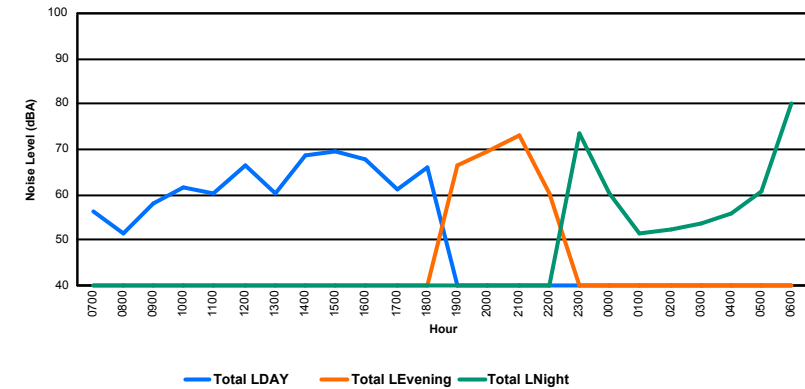

Luxembourg Airport Noise Distribution by Hour

Between 17/04/2023 00:00:00 and 17/04/2023 23:59:59 (Local Time)

Day	Aircraft Events	Total LDEN dB(A)	Aircraft LDEN dB(A)	Background LDEN dB(A)	Total LDay dB(A)	Total LEvening dB(A)	Total LNight dB(A)
17/04/23 7:00	4	56.2	54.0	52.2	56.2	-	-
17/04/23 8:00	1	51.6	42.0	51.1	51.6	-	-
17/04/23 9:00	5	58.3	57.2	51.9	58.3	-	-
17/04/23 10:00	8	61.8	61.5	51.5	61.8	-	-
17/04/23 11:00	7	60.2	59.6	51.7	60.2	-	-
17/04/23 12:00	8	66.3	66.2	51.3	66.3	-	-
17/04/23 13:00	3	60.3	59.9	50.3	60.3	-	-
17/04/23 14:00	11	68.7	68.6	52.3	68.7	-	-
17/04/23 15:00	5	69.4	69.4	52.1	69.4	-	-
17/04/23 16:00	6	67.8	67.7	51.5	67.8	-	-
17/04/23 17:00	4	61.0	60.5	51.3	61.0	-	-
17/04/23 18:00	7	65.9	65.8	51.4	65.9	-	-
17/04/23 19:00	9	66.5	66.1	56.5	-	66.5	-
17/04/23 20:00	3	69.7	69.5	54.4	-	69.7	-
17/04/23 21:00	4	73.1	73.0	53.7	-	73.1	-
17/04/23 22:00	1	60.4	59.7	52.1	-	60.4	-
17/04/23 23:00	1	73.7	73.6	55.7	-	-	73.7
18/04/23 0:00	1	60.2	59.1	53.7	-	-	60.2
18/04/23 1:00	-	51.4	-	51.4	-	-	51.4
18/04/23 2:00	-	52.2	-	52.2	-	-	52.2
18/04/23 3:00	-	53.7	-	53.7	-	-	53.7
18/04/23 4:00	-	56.1	-	56.1	-	-	56.1
18/04/23 5:00	-	60.9	-	60.9	-	-	60.9
18/04/23 6:00	12	80.2	80.1	64.3	-	-	80.2
	100	69.3	69.1	55.4	64.8	69.5	72.2

Location: DVOR NMT # 2