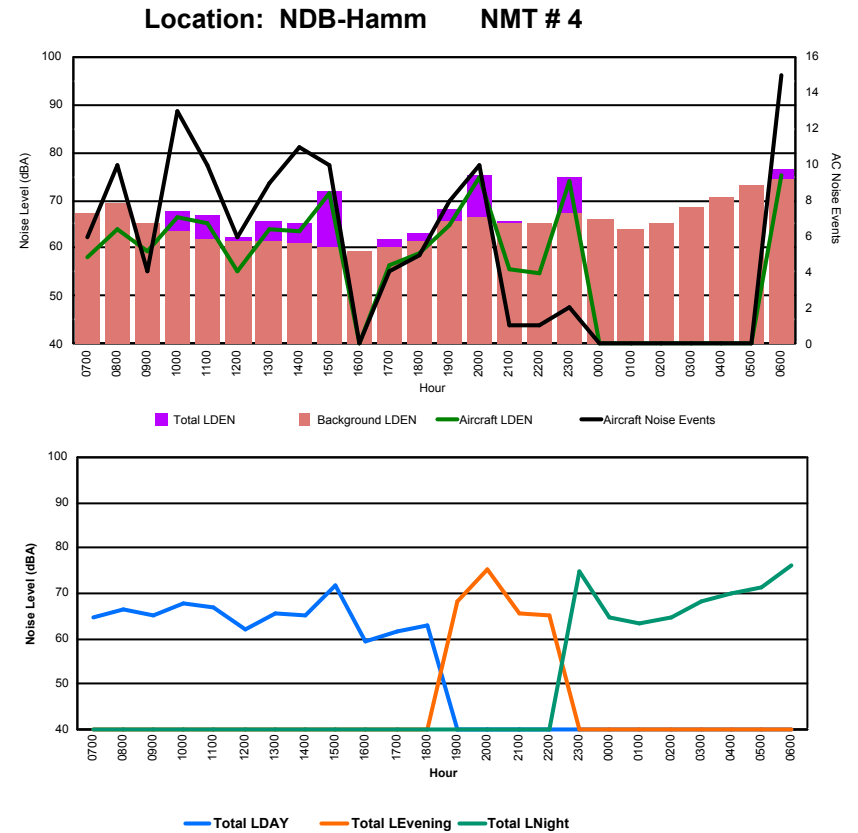

Luxembourg Airport Noise Distribution by Hour

Between 12/04/2023 00:00:00 and 12/04/2023 23:59:59 (Local Time)

Day	Aircraft Events	Total LDEN dB(A)	Aircraft LDEN dB(A)	Background LDEN dB(A)	Total LDay dB(A)	Total LEvening dB(A)	Total LNight dB(A)
12/04/23 7:00	6	64.7	58.1	67.3	64.7	-	-
12/04/23 8:00	10	66.3	63.8	69.2	66.3	-	-
12/04/23 9:00	4	65.1	59.5	65.4	65.1	-	-
12/04/23 10:00	13	67.9	66.3	63.6	67.9	-	-
12/04/23 11:00	10	66.7	65.0	62.0	66.7	-	-
12/04/23 12:00	6	62.1	55.1	61.3	62.1	-	-
12/04/23 13:00	9	65.8	64.0	61.5	65.8	-	-
12/04/23 14:00	11	65.3	63.4	61.0	65.3	-	-
12/04/23 15:00	10	71.9	71.6	60.4	71.9	-	-
12/04/23 16:00	-	59.2	-	59.2	59.2	-	-
12/04/23 17:00	4	61.7	56.4	60.3	61.7	-	-
12/04/23 18:00	5	63.1	58.9	61.3	63.1	-	-
12/04/23 19:00	8	68.3	64.9	65.8	-	68.3	-
12/04/23 20:00	10	75.2	74.7	66.4	-	75.2	-
12/04/23 21:00	1	65.8	55.7	65.4	-	65.8	-
12/04/23 22:00	1	65.3	54.7	65.1	-	65.3	-
12/04/23 23:00	2	74.9	74.1	67.2	-	-	74.9
13/04/23 0:00	-	64.8	-	66.0	-	-	64.8
13/04/23 1:00	-	63.3	-	63.9	-	-	63.3
13/04/23 2:00	-	64.7	-	65.1	-	-	64.7
13/04/23 3:00	-	68.1	-	68.6	-	-	68.1
13/04/23 4:00	-	70.0	-	70.7	-	-	70.0
13/04/23 5:00	-	71.4	-	73.0	-	-	71.4
13/04/23 6:00	15	76.3	75.4	74.4	-	-	76.3
	125	69.4	67.2	67.2	66.2	70.7	71.5