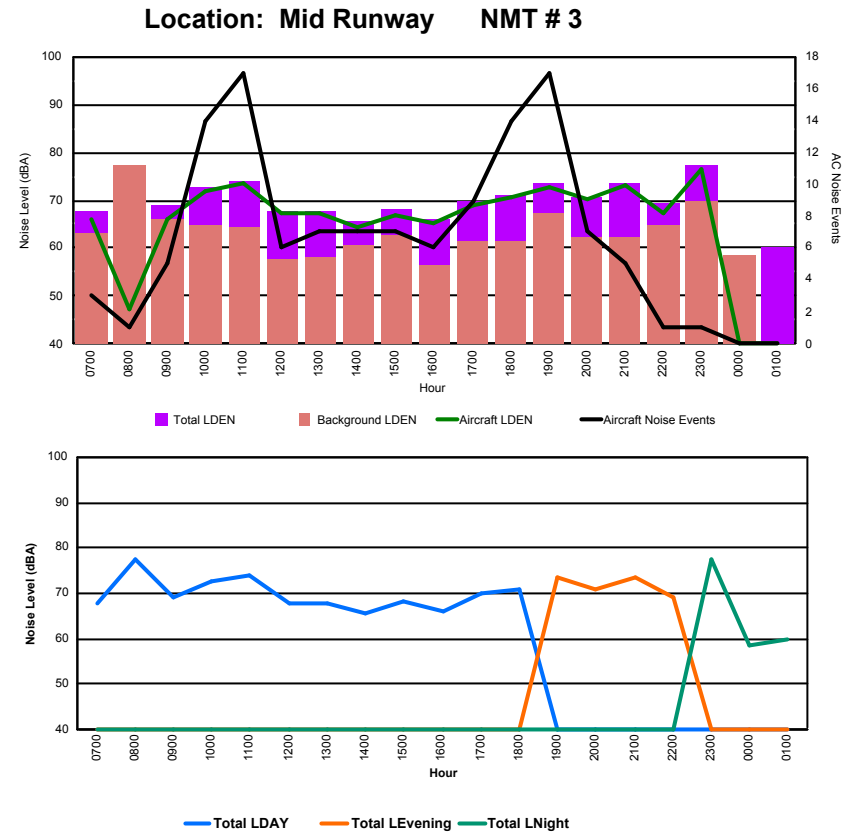

Luxembourg Airport Noise Distribution by Hour

Between 25/04/2023 00:00:00 and 25/04/2023 23:59:59 (Local Time)

Day	Aircraft Events	Total LDEN dB (A)	Aircraft LDEN dB(A)	Background LDEN dB(A)	Total LDay dB(A)	Total LEvening dB(A)	Total LNight dB (A)
25/04/23 7:00	3	67.9	66.1	63.2	67.9	-	-
25/04/23 8:00	1	77.5	47.1	77.5	77.5	-	-
25/04/23 9:00	5	69.0	66.1	65.9	69.0	-	-
25/04/23 10:00	14	72.6	72.0	64.6	72.6	-	-
25/04/23 11:00	17	73.9	73.5	64.4	73.9	-	-
25/04/23 12:00	6	67.7	67.2	57.8	67.7	-	-
25/04/23 13:00	7	67.7	67.2	58.3	67.7	-	-
25/04/23 14:00	7	65.7	64.2	60.5	65.7	-	-
25/04/23 15:00	7	68.3	66.9	62.7	68.3	-	-
25/04/23 16:00	6	65.9	65.4	56.6	65.9	-	-
25/04/23 17:00	9	69.8	69.1	61.6	69.8	-	-
25/04/23 18:00	14	71.1	70.6	61.4	71.1	-	-
25/04/23 19:00	17	73.7	72.6	67.3	-	73.7	-
25/04/23 20:00	7	70.8	70.1	62.5	-	70.8	-
25/04/23 21:00	5	73.5	73.2	62.3	-	73.5	-
25/04/23 22:00	1	69.3	67.5	64.6	-	69.3	-
25/04/23 23:00	1	77.5	76.6	70.0	-	-	77.5
26/04/23 0:00	-	58.7	-	58.7	-	-	58.7
26/04/23 1:00	-	60.0	-	-	-	-	60.0
	127	71.8	70.0	67.1	71.3	72.2	72.9