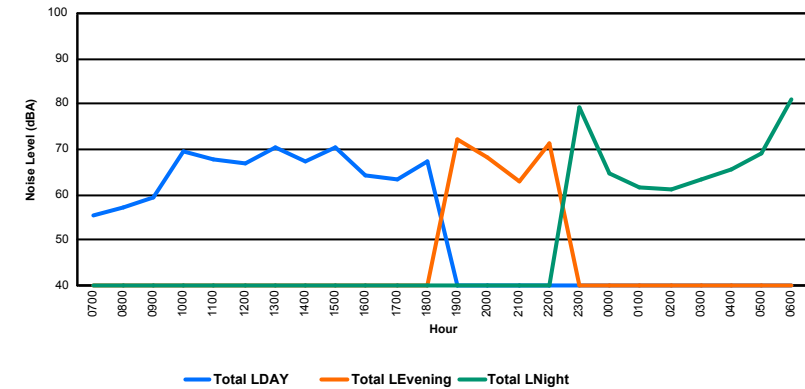

Luxembourg Airport Noise Distribution by Hour

Between 23/04/2023 00:00:00 and 23/04/2023 23:59:59 (Local Time)

Day	Aircraft Events	Total LDEN dB (A)	Aircraft LDEN dB(A)	Background LDEN dB(A)	Total LDay dB(A)	Total LEvening dB(A)	Total LNight dB (A)
23/04/23 7:00	1	55.6	41.4	55.6	55.6	-	-
23/04/23 8:00	1	57.0	44.1	57.4	57.0	-	-
23/04/23 9:00	1	59.2	48.5	58.8	59.2	-	-
23/04/23 10:00	4	69.7	69.2	60.0	69.7	-	-
23/04/23 11:00	8	68.0	67.2	60.4	68.0	-	-
23/04/23 12:00	6	66.8	65.6	60.8	66.8	-	-
23/04/23 13:00	6	70.6	70.2	60.6	70.6	-	-
23/04/23 14:00	9	67.3	66.2	61.1	67.3	-	-
23/04/23 15:00	5	70.5	70.0	61.2	70.5	-	-
23/04/23 16:00	5	64.3	62.2	60.9	64.3	-	-
23/04/23 17:00	3	63.6	59.5	61.1	63.6	-	-
23/04/23 18:00	6	67.4	66.1	61.7	67.4	-	-
23/04/23 19:00	12	72.3	71.4	65.6	-	72.3	-
23/04/23 20:00	7	68.3	66.7	63.4	-	68.3	-
23/04/23 21:00	2	63.1	51.7	62.9	-	63.1	-
23/04/23 22:00	3	71.3	70.7	62.5	-	71.3	-
23/04/23 23:00	3	79.3	79.1	66.8	-	-	79.3
24/04/23 0:00	1	64.6	51.1	65.4	-	-	64.6
24/04/23 1:00	-	61.8	-	62.2	-	-	61.8
24/04/23 2:00	-	61.3	-	61.6	-	-	61.3
24/04/23 3:00	-	63.4	-	63.5	-	-	63.4
24/04/23 4:00	-	65.6	-	65.9	-	-	65.6
24/04/23 5:00	-	69.1	-	70.6	-	-	69.1
24/04/23 6:00	18	80.9	80.7	79.9	-	-	80.9
	101	71.4	70.6	67.9	67.0	69.9	74.5

Location: NDB-Hamm NMT # 4