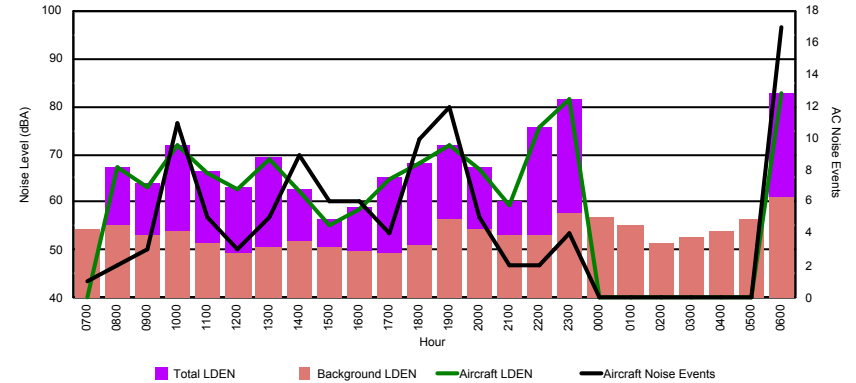

Luxembourg Airport Noise Distribution by Hour

Between 07/04/2023 00:00:00 and 07/04/2023 23:59:59 (Local Time)

Day	Aircraft Events	Total LDEN dB(A)	Aircraft LDEN dB(A)	Background LDEN dB(A)	Total LDay dB(A)	Total LEvening dB(A)	Total LNight dB(A)
07/04/23	7:00	1	54.3	35.6	54.5	54.3	-
07/04/23	8:00	2	67.3	67.1	55.0	67.3	-
07/04/23	9:00	3	64.0	63.1	53.2	64.0	-
07/04/23	10:00	11	71.9	71.9	53.8	71.9	-
07/04/23	11:00	5	66.3	66.2	51.4	66.3	-
07/04/23	12:00	3	63.1	62.9	49.5	63.1	-
07/04/23	13:00	5	69.2	69.1	50.7	69.2	-
07/04/23	14:00	9	62.8	62.4	51.8	62.8	-
07/04/23	15:00	6	56.6	55.3	50.8	56.6	-
07/04/23	16:00	6	59.0	58.5	49.7	59.0	-
07/04/23	17:00	4	65.0	64.8	49.3	65.0	-
07/04/23	18:00	10	68.1	68.0	51.1	68.1	-
07/04/23	19:00	12	71.8	71.8	56.3	-	71.8
07/04/23	20:00	5	67.1	66.9	54.2	-	67.1
07/04/23	21:00	2	60.3	59.4	53.1	-	60.3
07/04/23	22:00	2	75.8	75.7	53.3	-	75.8
07/04/23	23:00	4	81.6	81.6	57.5	-	81.6
08/04/23	0:00	-	56.7	-	56.8	-	56.7
08/04/23	1:00	-	55.0	-	55.1	-	55.0
08/04/23	2:00	-	51.5	-	51.5	-	51.5
08/04/23	3:00	-	52.8	-	52.8	-	52.8
08/04/23	4:00	-	54.1	-	54.1	-	54.1
08/04/23	5:00	-	56.3	-	56.3	-	56.3
08/04/23	6:00	17	82.6	82.6	61.0	-	82.6
	107	72.6	72.6	54.5	66.3	71.7	76.1

Location: DVOR NMT # 2