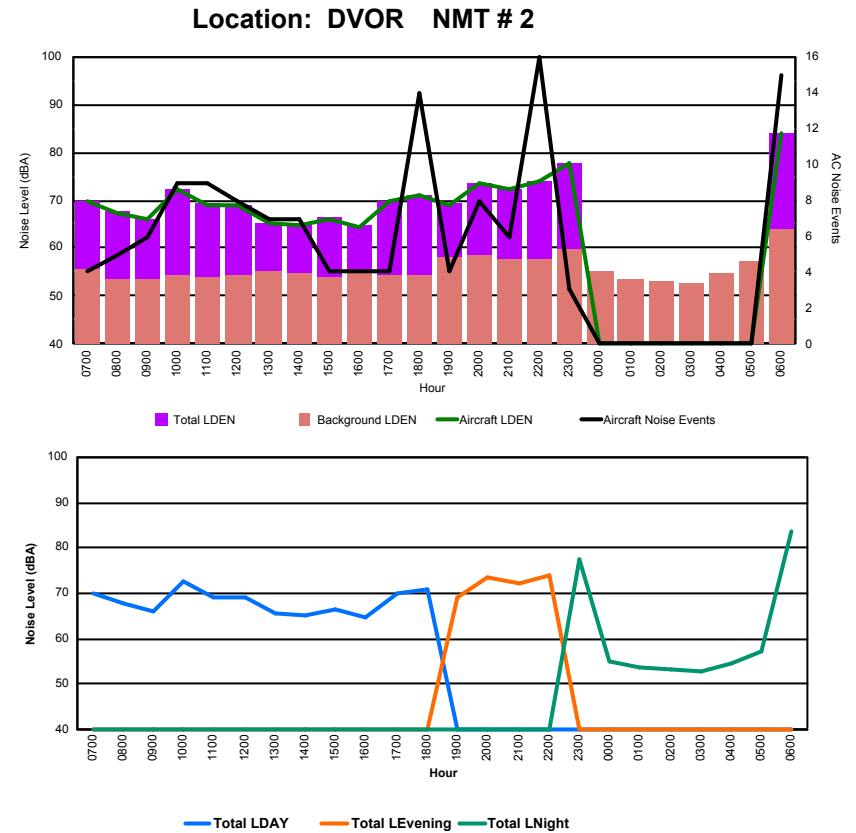

Location: Roodt/Syr NMT # 1

Luxembourg Airport Noise Distribution by Hour

Between 14/04/2023 00:00:00 and 14/04/2023 23:59:59 (Local Time)

Day	Aircraft Events	Total LDEN dB(A)	Aircraft LDEN dB(A)	Background LDEN dB(A)	Total LDay dB(A)	Total LEvening dB(A)	Total LNight dB(A)	
14/04/23	7:00	4	69.8	69.7	55.7	69.8	-	-
14/04/23	8:00	5	67.6	67.4	53.5	67.6	-	-
14/04/23	9:00	6	66.1	65.9	53.5	66.1	-	-
14/04/23	10:00	9	72.5	72.4	54.4	72.5	-	-
14/04/23	11:00	9	69.2	69.1	54.1	69.2	-	-
14/04/23	12:00	8	69.1	69.0	54.4	69.1	-	-
14/04/23	13:00	7	65.4	65.0	55.2	65.4	-	-
14/04/23	14:00	7	65.1	64.7	54.8	65.1	-	-
14/04/23	15:00	4	66.3	66.1	54.1	66.3	-	-
14/04/23	16:00	4	64.7	64.2	55.8	64.7	-	-
14/04/23	17:00	4	69.9	69.7	54.2	69.9	-	-
14/04/23	18:00	14	71.1	71.1	54.4	71.1	-	-
14/04/23	19:00	4	69.2	68.9	58.0	-	69.2	-
14/04/23	20:00	8	73.6	73.5	58.5	-	73.6	-
14/04/23	21:00	6	72.4	72.2	57.6	-	72.4	-
14/04/23	22:00	16	74.0	73.9	57.8	-	74.0	-
14/04/23	23:00	3	77.6	77.6	59.9	-	-	77.6
15/04/23	0:00	-	55.0	-	55.0	-	-	55.0
15/04/23	1:00	-	53.7	-	53.7	-	-	53.7
15/04/23	2:00	-	53.1	-	53.1	-	-	53.1
15/04/23	3:00	-	52.8	-	52.8	-	-	52.8
15/04/23	4:00	-	54.6	-	54.6	-	-	54.6
15/04/23	5:00	-	57.2	-	57.2	-	-	57.2
15/04/23	6:00	15	83.8	83.8	64.0	-	-	83.8
	133	72.9	72.8	56.7	68.8	72.7	75.7	