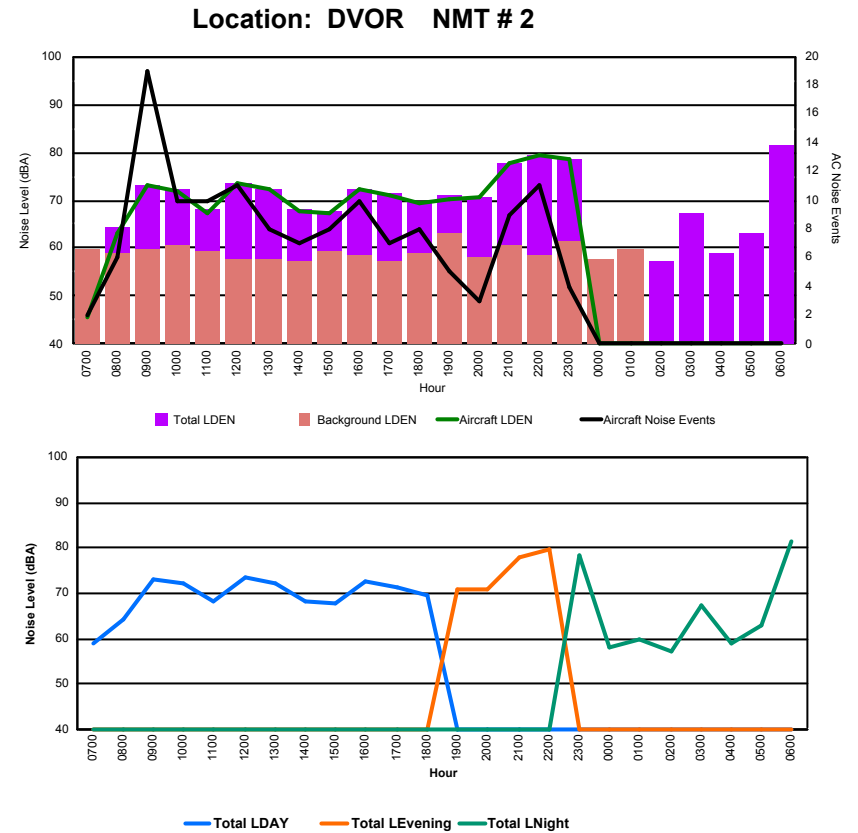

Luxembourg Airport Noise Distribution by Hour

Between 24/04/2023 00:00:00 and 24/04/2023 23:59:59 (Local Time)

Day	Aircraft Events	Total LDEN dB(A)	Aircraft LDEN dB(A)	Background LDEN dB(A)	Total LDay dB(A)	Total LEvening dB(A)	Total LNight dB(A)	
24/04/23	7:00	2	58.8	45.7	59.9	58.8	-	-
24/04/23	8:00	6	64.3	63.2	58.8	64.3	-	-
24/04/23	9:00	19	73.3	73.1	59.9	73.3	-	-
24/04/23	10:00	10	72.3	72.0	60.5	72.3	-	-
24/04/23	11:00	10	68.1	67.5	59.4	68.1	-	-
24/04/23	12:00	11	73.7	73.6	57.8	73.7	-	-
24/04/23	13:00	8	72.3	72.2	57.7	72.3	-	-
24/04/23	14:00	7	68.2	67.9	57.1	68.2	-	-
24/04/23	15:00	8	67.7	67.1	59.2	67.7	-	-
24/04/23	16:00	10	72.5	72.4	58.4	72.5	-	-
24/04/23	17:00	7	71.3	71.1	57.1	71.3	-	-
24/04/23	18:00	8	69.6	69.3	58.8	69.6	-	-
24/04/23	19:00	5	71.0	70.2	63.1	-	71.0	-
24/04/23	20:00	3	70.8	70.6	58.1	-	70.8	-
24/04/23	21:00	9	77.8	77.7	60.6	-	77.8	-
24/04/23	22:00	11	79.5	79.4	58.7	-	79.5	-
24/04/23	23:00	4	78.6	78.5	61.5	-	-	78.6
25/04/23	0:00	-	57.9	-	57.9	-	-	57.9
25/04/23	1:00	-	59.8	-	59.9	-	-	59.8
25/04/23	2:00	-	57.2	-	-	-	-	57.2
25/04/23	3:00	-	67.3	-	-	-	-	67.3
25/04/23	4:00	-	58.8	-	-	-	-	58.8
25/04/23	5:00	-	63.1	-	-	-	-	63.1
25/04/23	6:00	-	81.3	-	-	-	-	81.3
		138	73.5	71.9	58.4	70.7	76.4	74.3