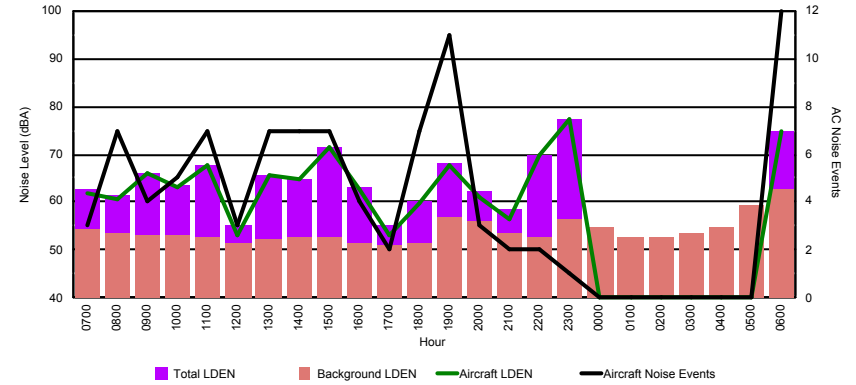

Luxembourg Airport Noise Distribution by Hour

Between 19/04/2023 00:00:00 and 19/04/2023 23:59:59 (Local Time)

Day	Aircraft Events	Total LDEN dB (A)	Aircraft LDEN dB(A)	Background LDEN dB(A)	Total LDay dB(A)	Total LEvening dB(A)	Total LNight dB (A)
19/04/23 7:00	3	62.6	61.9	54.4	62.6	-	-
19/04/23 8:00	7	61.5	60.8	53.4	61.5	-	-
19/04/23 9:00	4	66.2	66.0	53.2	66.2	-	-
19/04/23 10:00	5	63.6	63.2	53.2	63.6	-	-
19/04/23 11:00	7	67.9	67.8	52.5	67.9	-	-
19/04/23 12:00	3	55.4	53.1	51.5	55.4	-	-
19/04/23 13:00	7	65.7	65.5	52.3	65.7	-	-
19/04/23 14:00	7	64.9	64.6	52.9	64.9	-	-
19/04/23 15:00	7	71.5	71.5	52.9	71.5	-	-
19/04/23 16:00	4	63.1	62.8	51.3	63.1	-	-
19/04/23 17:00	2	55.3	53.2	51.2	55.3	-	-
19/04/23 18:00	7	60.2	59.6	51.5	60.2	-	-
19/04/23 19:00	11	68.2	67.9	56.9	-	68.2	-
19/04/23 20:00	3	62.2	61.0	55.9	-	62.2	-
19/04/23 21:00	2	58.4	56.6	53.7	-	58.4	-
19/04/23 22:00	2	69.8	69.7	52.9	-	69.8	-
19/04/23 23:00	1	77.5	77.5	56.4	-	-	77.5
20/04/23 0:00	-	54.8	-	54.8	-	-	54.8
20/04/23 1:00	-	52.7	-	52.7	-	-	52.7
20/04/23 2:00	-	52.5	-	52.5	-	-	52.5
20/04/23 3:00	-	53.5	-	53.5	-	-	53.5
20/04/23 4:00	-	54.9	-	54.9	-	-	54.9
20/04/23 5:00	-	59.3	-	59.3	-	-	59.3
20/04/23 6:00	12	74.8	74.6	62.7	-	-	74.8
	94	67.9	67.7	55.1	65.3	66.7	70.4

Location: DVOR NMT # 2