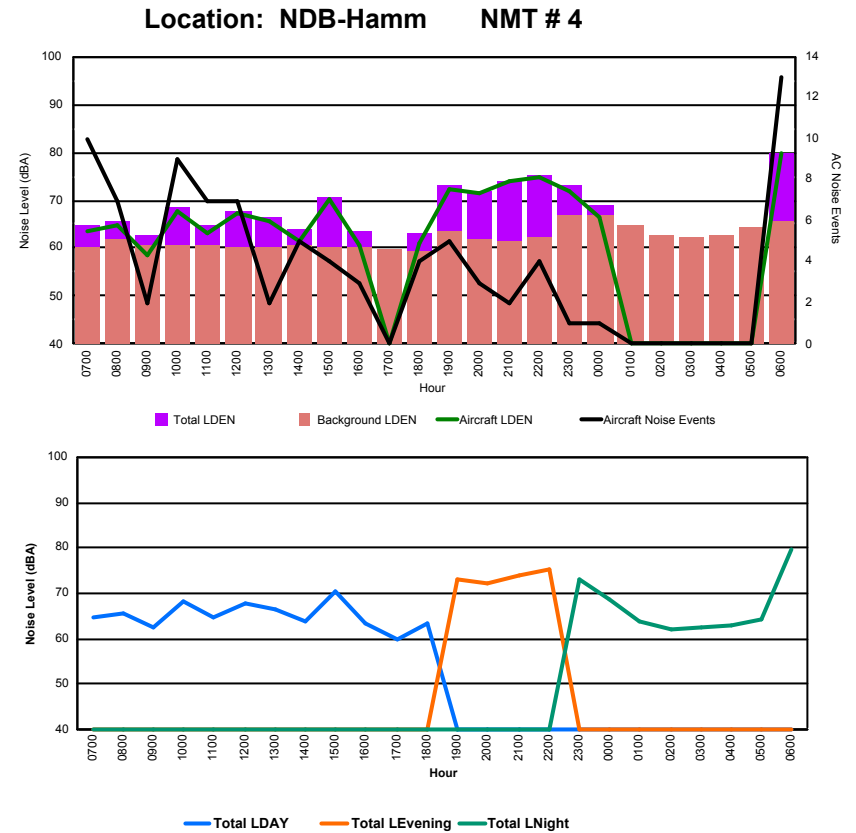

Luxembourg Airport Noise Distribution by Hour

Between 01/04/2023 00:00:00 and 01/04/2023 23:59:59 (Local Time)

Day	Aircraft Events	Total LDEN dB(A)	Aircraft LDEN dB(A)	Background LDEN dB(A)	Total LDay dB(A)	Total LEvening dB(A)	Total LNight dB(A)	
01/04/23	7:00	10	64.6	63.6	60.0	64.6	-	-
01/04/23	8:00	7	65.6	64.7	61.7	65.6	-	-
01/04/23	9:00	2	62.6	58.7	60.6	62.6	-	-
01/04/23	10:00	9	68.4	67.8	60.5	68.4	-	-
01/04/23	11:00	7	64.9	63.0	60.5	64.9	-	-
01/04/23	12:00	7	67.9	67.1	60.3	67.9	-	-
01/04/23	13:00	2	66.6	65.6	60.2	66.6	-	-
01/04/23	14:00	5	63.9	61.3	60.6	63.9	-	-
01/04/23	15:00	4	70.6	70.2	60.3	70.6	-	-
01/04/23	16:00	3	63.4	60.7	60.2	63.4	-	-
01/04/23	17:00	-	59.7	-	59.7	59.7	-	-
01/04/23	18:00	4	63.2	61.0	59.4	63.2	-	-
01/04/23	19:00	5	73.0	72.5	63.7	-	73.0	-
01/04/23	20:00	3	72.0	71.6	61.7	-	72.0	-
01/04/23	21:00	2	74.0	73.8	61.5	-	74.0	-
01/04/23	22:00	4	75.1	74.9	62.4	-	75.1	-
01/04/23	23:00	1	73.1	71.9	66.7	-	-	73.1
02/04/23	0:00	1	68.9	66.4	66.7	-	-	68.9
02/04/23	1:00	-	63.7	-	64.6	-	-	63.7
02/04/23	2:00	-	62.1	-	62.6	-	-	62.1
02/04/23	3:00	-	62.5	-	62.5	-	-	62.5
02/04/23	4:00	-	62.8	-	62.8	-	-	62.8
02/04/23	5:00	-	64.3	-	64.4	-	-	64.3
02/04/23	6:00	13	79.9	79.8	65.7	-	-	79.9
	89	70.6	70.0	62.7	66.0	73.7	72.3