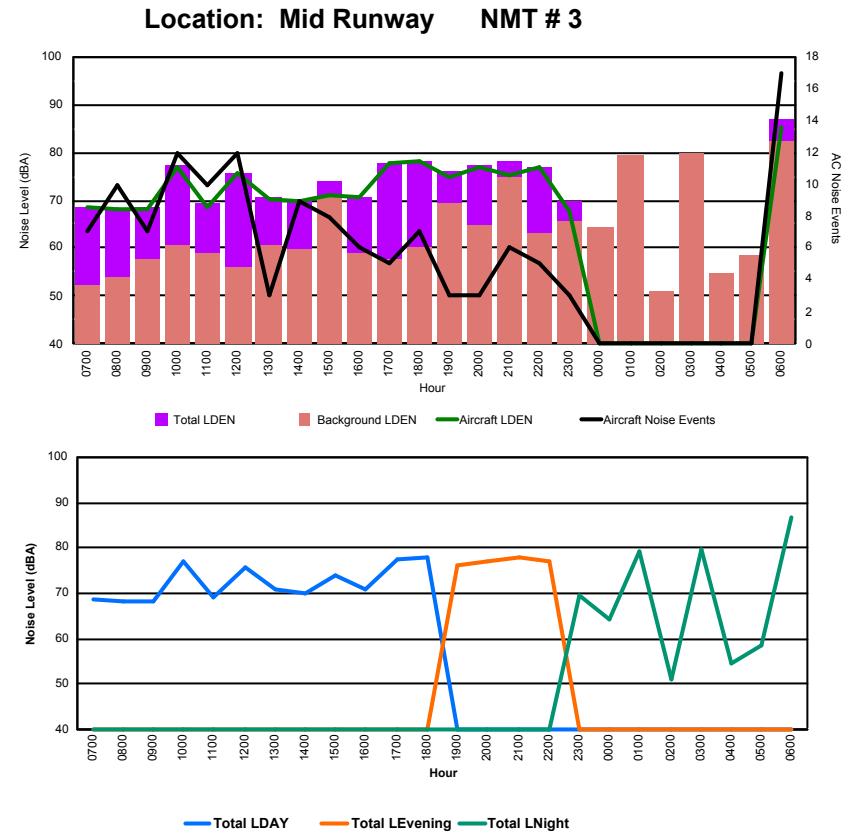

Location: DVOR NMT # 2

Luxembourg Airport Noise Distribution by Hour

Between 22/04/2023 00:00:00 and 22/04/2023 23:59:59 (Local Time)

Day	Aircraft Events	Total LDEN dB(A)	Aircraft LDEN dB(A)	Background LDEN dB(A)	Total LDay dB(A)	Total LEvening dB(A)	Total LNight dB(A)	
22/04/23	7:00	7	68.7	68.5	52.3	68.7	-	-
22/04/23	8:00	10	68.1	68.0	53.9	68.1	-	-
22/04/23	9:00	7	68.4	68.0	57.5	68.4	-	-
22/04/23	10:00	12	77.1	77.0	60.8	77.1	-	-
22/04/23	11:00	10	69.2	68.7	58.9	69.2	-	-
22/04/23	12:00	12	75.7	75.6	56.1	75.7	-	-
22/04/23	13:00	3	70.8	70.3	60.7	70.8	-	-
22/04/23	14:00	9	70.2	69.8	59.9	70.2	-	-
22/04/23	15:00	8	74.0	71.2	70.8	74.0	-	-
22/04/23	16:00	6	70.8	70.5	58.9	70.8	-	-
22/04/23	17:00	5	77.7	77.6	57.9	77.7	-	-
22/04/23	18:00	7	78.1	78.0	60.1	78.1	-	-
22/04/23	19:00	3	76.0	74.9	69.5	-	76.0	-
22/04/23	20:00	3	77.1	76.8	64.6	-	77.1	-
22/04/23	21:00	6	78.0	75.2	74.8	-	78.0	-
22/04/23	22:00	5	76.9	76.7	63.3	-	76.9	-
22/04/23	23:00	3	69.7	67.6	65.6	-	-	69.7
23/04/23	0:00	-	64.2	-	64.3	-	-	64.2
23/04/23	1:00	-	79.4	-	79.5	-	-	79.4
23/04/23	2:00	-	51.1	-	51.1	-	-	51.1
23/04/23	3:00	-	79.7	-	79.7	-	-	79.7
23/04/23	4:00	-	54.6	-	54.7	-	-	54.6
23/04/23	5:00	-	58.5	-	58.5	-	-	58.5
23/04/23	6:00	17	86.9	85.1	82.2	-	-	86.9
	133	76.9	75.0	72.4	74.0	77.1	79.3	