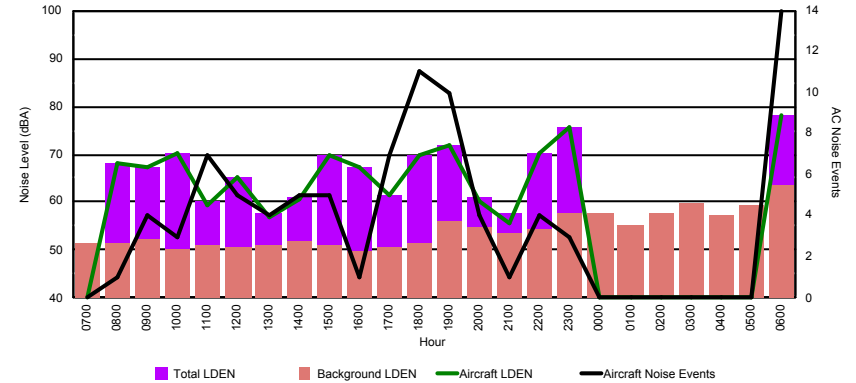

Luxembourg Airport Noise Distribution by Hour

Between 02/04/2023 00:00:00 and 02/04/2023 23:59:59 (Local Time)

Day	Aircraft Events	Total LDEN dB(A)	Aircraft LDEN dB(A)	Background LDEN dB(A)	Total LDay dB(A)	Total LEvening dB(A)	Total LNight dB(A)
02/04/23	7:00	-	51.3	-	51.3	-	-
02/04/23	8:00	1	68.2	68.1	51.3	68.2	-
02/04/23	9:00	4	67.2	67.1	52.2	67.2	-
02/04/23	10:00	3	70.2	70.1	50.2	70.2	-
02/04/23	11:00	7	60.1	59.5	51.0	60.1	-
02/04/23	12:00	5	65.1	65.0	50.8	65.1	-
02/04/23	13:00	4	57.8	56.9	50.9	57.8	-
02/04/23	14:00	5	61.1	60.6	51.9	61.1	-
02/04/23	15:00	5	69.7	69.7	51.1	69.7	-
02/04/23	16:00	1	67.5	67.3	49.7	67.5	-
02/04/23	17:00	7	61.5	61.5	50.6	61.5	-
02/04/23	18:00	11	69.9	69.9	51.5	69.9	-
02/04/23	19:00	10	71.8	71.7	56.2	-	71.8
02/04/23	20:00	4	61.1	60.0	54.9	-	61.1
02/04/23	21:00	1	57.7	55.6	53.6	-	57.7
02/04/23	22:00	4	70.3	70.1	54.2	-	70.3
02/04/23	23:00	3	75.7	75.6	57.7	-	75.7
03/04/23	0:00	-	57.8	-	57.8	-	57.8
03/04/23	1:00	-	55.0	-	55.0	-	55.0
03/04/23	2:00	-	57.6	-	57.7	-	57.6
03/04/23	3:00	-	59.7	-	59.7	-	59.7
03/04/23	4:00	-	57.3	-	57.3	-	57.3
03/04/23	5:00	-	59.5	-	59.5	-	59.5
03/04/23	6:00	14	78.1	78.0	63.4	-	78.1
	89	68.9	68.7	55.9	66.6	68.4	71.2

Location: DVOR NMT # 2