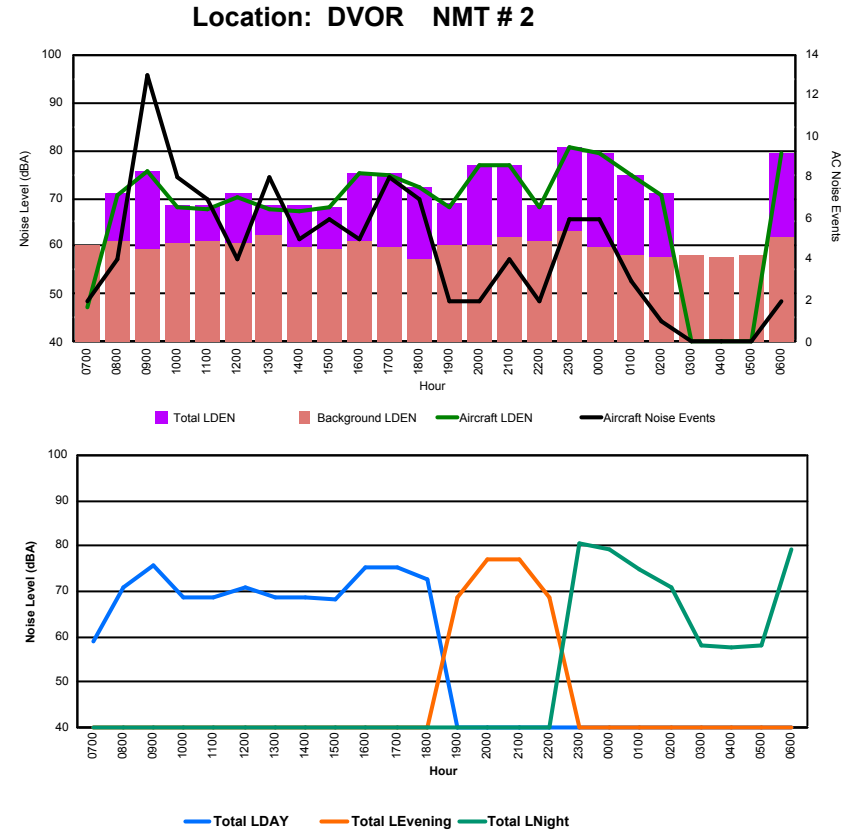

Luxembourg Airport Noise Distribution by Hour

Between 01/04/2023 00:00:00 and 01/04/2023 23:59:59 (Local Time)

Day	Aircraft Events	Total LDEN dB(A)	Aircraft LDEN dB(A)	Background LDEN dB(A)	Total LDay dB(A)	Total LEvening dB(A)	Total LNight dB(A)	
01/04/23	7:00	2	59.0	47.1	60.2	59.0	-	-
01/04/23	8:00	4	71.1	70.8	61.0	71.1	-	-
01/04/23	9:00	13	75.7	75.6	59.4	75.7	-	-
01/04/23	10:00	8	68.7	68.0	60.8	68.7	-	-
01/04/23	11:00	7	68.5	67.7	61.0	68.5	-	-
01/04/23	12:00	4	70.9	70.4	60.8	70.9	-	-
01/04/23	13:00	8	68.6	67.6	62.4	68.6	-	-
01/04/23	14:00	5	68.6	67.5	59.9	68.6	-	-
01/04/23	15:00	6	68.2	68.1	59.5	68.2	-	-
01/04/23	16:00	5	75.2	75.1	60.9	75.2	-	-
01/04/23	17:00	8	75.1	75.0	59.9	75.1	-	-
01/04/23	18:00	7	72.5	72.4	57.4	72.5	-	-
01/04/23	19:00	2	68.9	68.3	60.1	-	68.9	-
01/04/23	20:00	2	77.0	76.9	60.3	-	77.0	-
01/04/23	21:00	4	76.9	76.8	62.0	-	76.9	-
01/04/23	22:00	2	68.7	68.0	60.9	-	68.7	-
01/04/23	23:00	6	80.6	80.5	63.3	-	-	80.6
02/04/23	0:00	6	79.3	79.3	59.8	-	-	79.3
02/04/23	1:00	3	74.8	74.8	58.2	-	-	74.8
02/04/23	2:00	1	70.9	70.6	57.7	-	-	70.9
02/04/23	3:00	-	58.0	-	58.0	-	-	58.0
02/04/23	4:00	-	57.8	-	57.8	-	-	57.8
02/04/23	5:00	-	58.0	-	58.0	-	-	58.0
02/04/23	6:00	2	79.4	79.3	61.9	-	-	79.4
		105	74.2	74.0	60.3	71.8	74.6	76.2