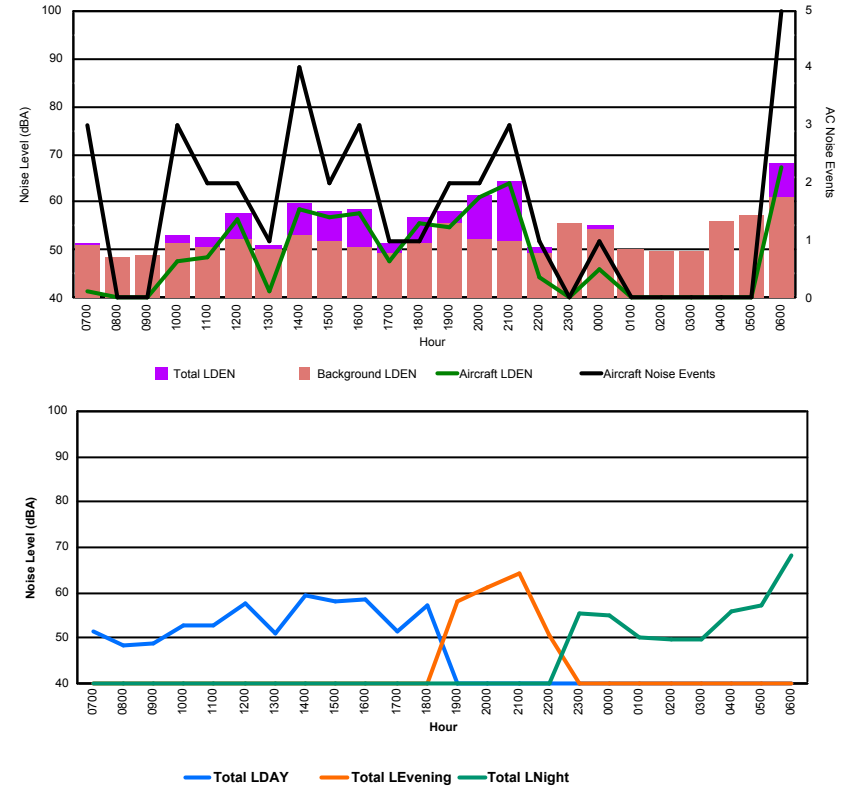

Luxembourg Airport Noise Distribution by Hour

Between 17/04/2023 00:00:00 and 17/04/2023 23:59:59 (Local Time)

Day	Aircraft Events	Total LDEN dB(A)	Aircraft LDEN dB(A)	Background LDEN dB(A)	Total LDay dB(A)	Total LEvening dB(A)	Total LNight dB(A)
17/04/23 7:00	3	51.6	41.6	51.2	51.6	-	-
17/04/23 8:00	-	48.4	-	48.4	48.4	-	-
17/04/23 9:00	-	49.0	-	49.0	49.0	-	-
17/04/23 10:00	3	53.0	47.8	51.6	53.0	-	-
17/04/23 11:00	2	52.7	48.6	50.7	52.7	-	-
17/04/23 12:00	2	57.8	56.5	52.1	57.8	-	-
17/04/23 13:00	1	50.9	41.6	50.3	50.9	-	-
17/04/23 14:00	4	59.6	58.6	53.0	59.6	-	-
17/04/23 15:00	2	58.1	57.0	51.9	58.1	-	-
17/04/23 16:00	3	58.4	57.6	50.6	58.4	-	-
17/04/23 17:00	1	51.5	47.7	49.2	51.5	-	-
17/04/23 18:00	1	57.0	55.6	51.5	57.0	-	-
17/04/23 19:00	2	58.2	54.8	55.7	-	58.2	-
17/04/23 20:00	2	61.4	60.9	52.2	-	61.4	-
17/04/23 21:00	3	64.2	64.0	52.0	-	64.2	-
17/04/23 22:00	1	50.7	44.5	49.5	-	50.7	-
17/04/23 23:00	-	55.6	-	55.6	-	-	55.6
18/04/23 0:00	1	55.0	45.9	54.5	-	-	55.0
18/04/23 1:00	-	50.0	-	50.0	-	-	50.0
18/04/23 2:00	-	49.5	-	49.6	-	-	49.5
18/04/23 3:00	-	49.8	-	49.8	-	-	49.8
18/04/23 4:00	-	55.9	-	56.0	-	-	55.9
18/04/23 5:00	-	57.0	-	57.1	-	-	57.0
18/04/23 6:00	5	68.2	67.4	60.9	-	-	68.2
	36	58.6	57.1	53.5	55.5	60.8	60.2

Location: Roodt/Syr NMT # 1