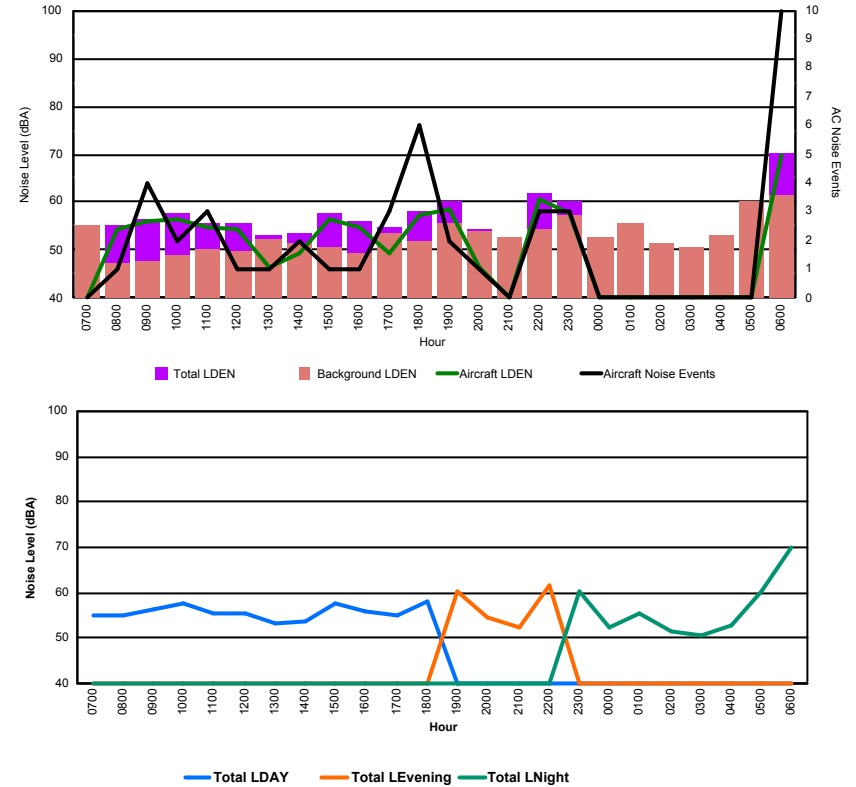

Luxembourg Airport Noise Distribution by Hour

Between 02/04/2023 00:00:00 and 02/04/2023 23:59:59 (Local Time)

Day	Aircraft Events	Total LDEN dB(A)	Aircraft LDEN dB(A)	Background LDEN dB(A)	Total LDay dB(A)	Total LEvening dB(A)	Total LNight dB(A)
02/04/23 7:00	-	55.0	-	55.0	55.0	-	-
02/04/23 8:00	1	55.1	54.3	47.1	55.1	-	-
02/04/23 9:00	4	56.5	55.9	47.8	56.5	-	-
02/04/23 10:00	2	57.7	56.5	49.1	57.7	-	-
02/04/23 11:00	3	55.5	54.9	50.1	55.5	-	-
02/04/23 12:00	1	55.6	54.3	49.6	55.6	-	-
02/04/23 13:00	1	53.3	46.4	52.3	53.3	-	-
02/04/23 14:00	2	53.5	49.4	51.5	53.5	-	-
02/04/23 15:00	1	57.6	56.6	50.8	57.6	-	-
02/04/23 16:00	1	55.9	54.8	49.2	55.9	-	-
02/04/23 17:00	3	54.9	49.3	53.6	54.9	-	-
02/04/23 18:00	6	58.2	57.1	52.0	58.2	-	-
02/04/23 19:00	2	60.4	58.6	55.7	-	60.4	-
02/04/23 20:00	1	54.5	46.5	53.8	-	54.5	-
02/04/23 21:00	-	52.5	-	52.5	-	52.5	-
02/04/23 22:00	3	61.7	60.8	54.5	-	61.7	-
02/04/23 23:00	3	60.4	57.8	57.1	-	-	60.4
03/04/23 0:00	-	52.5	-	52.5	-	-	52.5
03/04/23 1:00	-	55.6	-	55.7	-	-	55.6
03/04/23 2:00	-	51.5	-	51.5	-	-	51.5
03/04/23 3:00	-	50.5	-	50.5	-	-	50.5
03/04/23 4:00	-	53.0	-	53.0	-	-	53.0
03/04/23 5:00	-	60.1	-	60.1	-	-	60.1
03/04/23 6:00	10	70.1	69.6	61.4	-	-	70.1
	44	59.5	57.9	54.4	56.0	58.8	62.2

Location: Roodt/Syr NMT # 1