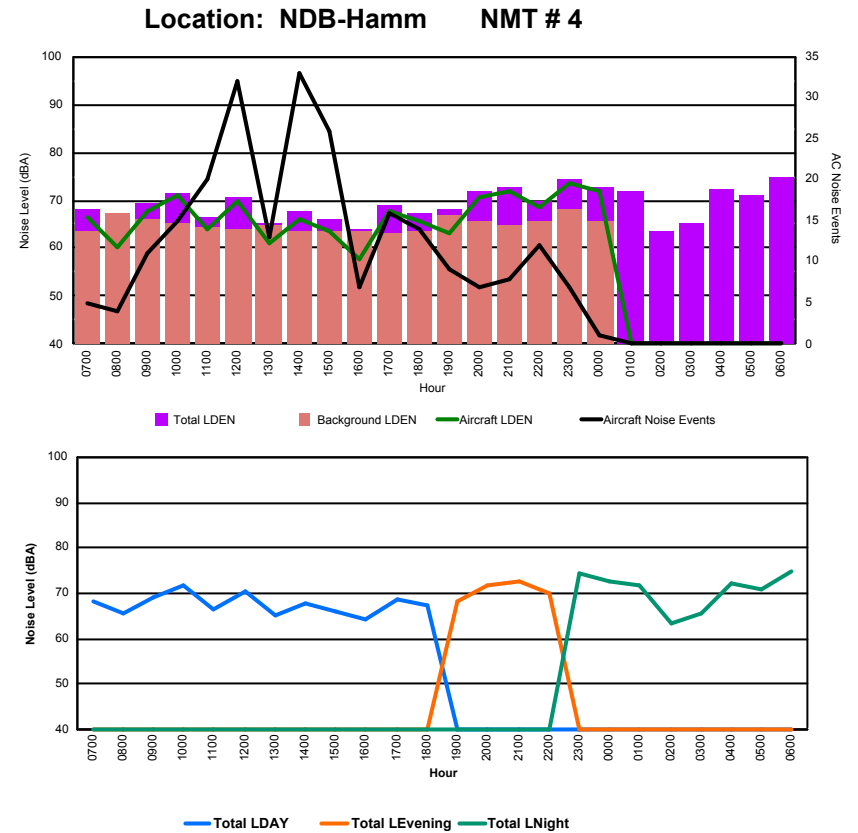

Luxembourg Airport Noise Distribution by Hour

Between 03/04/2023 00:00:00 and 03/04/2023 23:59:59 (Local Time)

Day	Aircraft Events	Total LDEN dB(A)	Aircraft LDEN dB(A)	Background LDEN dB(A)	Total LDay dB(A)	Total LEvening dB(A)	Total LNight dB(A)
03/04/23	7:00	5	68.3	66.5	63.6	68.3	-
03/04/23	8:00	4	65.4	60.2	67.1	65.4	-
03/04/23	9:00	11	69.2	67.7	66.0	-	-
03/04/23	10:00	15	71.6	70.9	65.2	71.6	-
03/04/23	11:00	20	66.4	63.9	64.4	-	-
03/04/23	12:00	32	70.5	69.8	64.0	70.5	-
03/04/23	13:00	13	65.2	61.1	64.6	65.2	-
03/04/23	14:00	33	67.6	66.2	63.7	67.6	-
03/04/23	15:00	26	66.0	63.6	63.5	66.0	-
03/04/23	16:00	7	64.1	57.7	63.6	64.1	-
03/04/23	17:00	16	68.9	67.9	63.0	68.9	-
03/04/23	18:00	14	67.5	65.8	63.4	67.5	-
03/04/23	19:00	9	68.3	63.1	67.0	-	68.3
03/04/23	20:00	7	71.8	70.6	65.5	-	71.8
03/04/23	21:00	8	72.7	71.9	64.9	-	72.7
03/04/23	22:00	12	70.0	68.6	65.5	-	70.0
03/04/23	23:00	7	74.5	73.4	68.1	-	74.5
04/04/23	0:00	1	72.7	71.7	65.7	-	72.7
04/04/23	1:00	-	71.8	-	-	-	71.8
04/04/23	2:00	-	63.5	-	-	-	63.5
04/04/23	3:00	-	65.4	-	-	-	65.4
04/04/23	4:00	-	72.3	-	-	-	72.3
04/04/23	5:00	-	70.9	-	-	-	70.9
04/04/23	6:00	-	74.8	-	-	-	74.8
	240	70.3	67.2	63.9	68.1	71.0	72.0