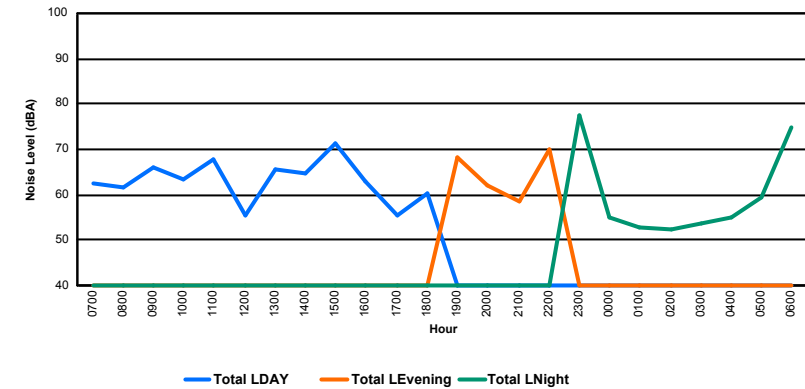

Luxembourg Airport Noise Distribution by Hour

Between 19/04/2023 00:00:00 and 19/04/2023 23:59:59 (Local Time)

Day	Aircraft Events	Total LDEN dB (A)	Aircraft LDEN dB(A)	Background LDEN dB(A)	Total LDay dB(A)	Total LEvening dB(A)	Total LNight dB (A)
19/04/23 7:00	3	62.6	61.9	54.4	62.6	-	-
19/04/23 8:00	7	61.5	60.8	53.4	61.5	-	-
19/04/23 9:00	4	66.2	66.0	53.2	66.2	-	-
19/04/23 10:00	5	63.6	63.2	53.2	63.6	-	-
19/04/23 11:00	7	67.9	67.8	52.5	67.9	-	-
19/04/23 12:00	3	55.4	53.1	51.5	55.4	-	-
19/04/23 13:00	7	65.7	65.5	52.3	65.7	-	-
19/04/23 14:00	7	64.9	64.6	52.9	64.9	-	-
19/04/23 15:00	7	71.5	71.5	52.9	71.5	-	-
19/04/23 16:00	4	63.1	62.8	51.3	63.1	-	-
19/04/23 17:00	2	55.3	53.2	51.2	55.3	-	-
19/04/23 18:00	7	60.2	59.6	51.5	60.2	-	-
19/04/23 19:00	11	68.2	67.9	56.9	-	68.2	-
19/04/23 20:00	3	62.2	61.0	55.9	-	62.2	-
19/04/23 21:00	2	58.4	56.6	53.7	-	58.4	-
19/04/23 22:00	2	69.8	69.7	52.9	-	69.8	-
19/04/23 23:00	1	77.5	77.5	56.4	-	-	77.5
20/04/23 0:00	-	54.8	-	54.8	-	-	54.8
20/04/23 1:00	-	52.7	-	52.7	-	-	52.7
20/04/23 2:00	-	52.5	-	52.5	-	-	52.5
20/04/23 3:00	-	53.5	-	53.5	-	-	53.5
20/04/23 4:00	-	54.9	-	54.9	-	-	54.9
20/04/23 5:00	-	59.3	-	59.3	-	-	59.3
20/04/23 6:00	12	74.8	74.6	62.7	-	-	74.8
	94	67.9	67.7	55.1	65.3	66.7	70.4

Location: DVOR NMT # 2