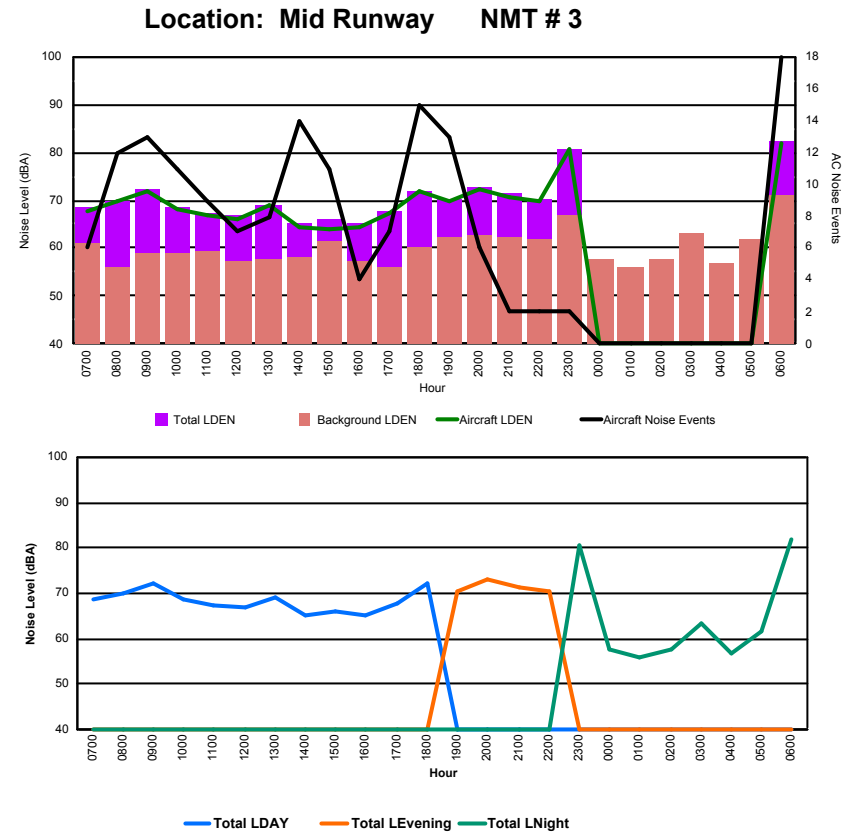

Location: DVOR NMT # 2

Luxembourg Airport Noise Distribution by Hour

Between 18/04/2023 00:00:00 and 18/04/2023 23:59:59 (Local Time)

Day	Aircraft Events	Total LDEN dB(A)	Aircraft LDEN dB(A)	Background LDEN dB(A)	Total LDay dB(A)	Total LEvening dB(A)	Total LNight dB(A)	
18/04/23	7:00	6	68.6	67.7	61.2	68.6	-	-
18/04/23	8:00	12	69.9	69.7	55.9	69.9	-	-
18/04/23	9:00	13	72.2	72.0	59.0	72.2	-	-
18/04/23	10:00	11	68.7	68.3	58.9	68.7	-	-
18/04/23	11:00	9	67.4	66.7	59.2	67.4	-	-
18/04/23	12:00	7	66.7	66.2	57.4	66.7	-	-
18/04/23	13:00	8	69.1	68.8	57.5	69.1	-	-
18/04/23	14:00	14	65.2	64.3	58.0	65.2	-	-
18/04/23	15:00	11	65.9	64.1	61.5	65.9	-	-
18/04/23	16:00	4	65.2	64.5	57.4	65.2	-	-
18/04/23	17:00	7	67.6	67.3	56.2	67.6	-	-
18/04/23	18:00	15	72.0	71.7	60.4	72.0	-	-
18/04/23	19:00	13	70.4	69.7	62.3	-	70.4	-
18/04/23	20:00	6	72.9	72.4	62.8	-	72.9	-
18/04/23	21:00	2	71.3	70.6	62.5	-	71.3	-
18/04/23	22:00	2	70.3	69.7	62.0	-	70.3	-
18/04/23	23:00	2	80.7	80.6	66.8	-	-	80.7
19/04/23	0:00	-	57.5	-	57.5	-	-	57.5
19/04/23	1:00	-	56.0	-	56.0	-	-	56.0
19/04/23	2:00	-	57.7	-	57.7	-	-	57.7
19/04/23	3:00	-	63.3	-	63.3	-	-	63.3
19/04/23	4:00	-	56.7	-	56.7	-	-	56.7
19/04/23	5:00	-	61.7	-	61.7	-	-	61.7
19/04/23	6:00	18	82.1	81.9	70.9	-	-	82.1
	160	72.5	72.2	62.1	68.8	71.4	75.5	