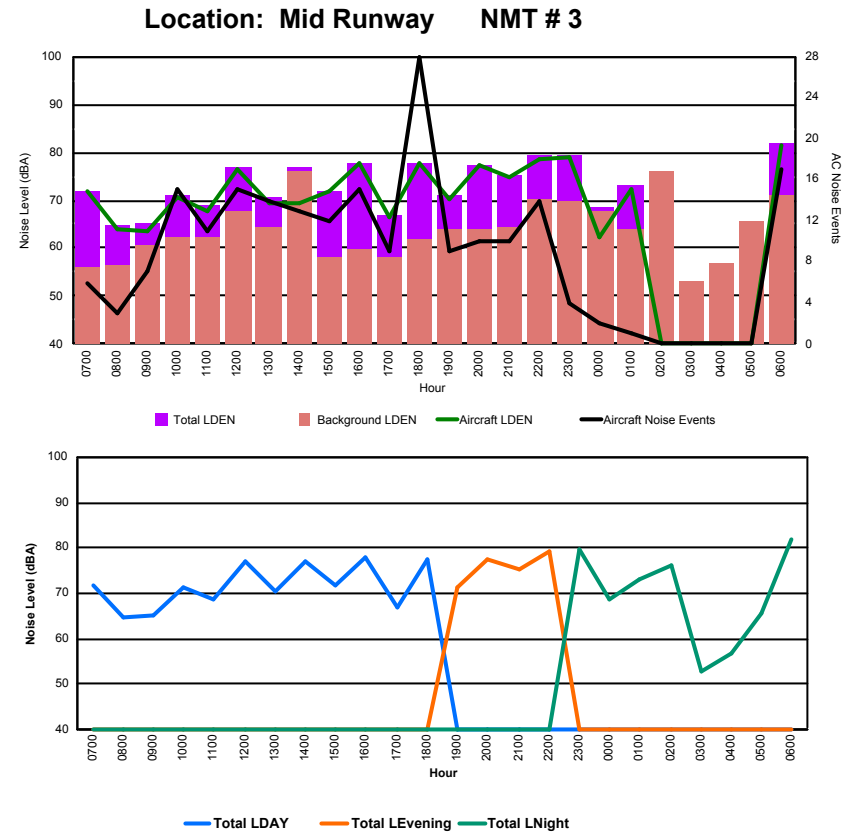

Luxembourg Airport Noise Distribution by Hour

Between 13/04/2023 00:00:00 and 13/04/2023 23:59:59 (Local Time)

Day	Aircraft Events	Total LDEN dB(A)	Aircraft LDEN dB(A)	Background LDEN dB(A)	Total LDay dB(A)	Total LEvening dB(A)	Total LNight dB(A)	
13/04/23	7:00	6	71.8	71.7	55.9	71.8	-	-
13/04/23	8:00	3	64.6	64.0	56.5	64.6	-	-
13/04/23	9:00	7	65.3	63.7	60.5	65.3	-	-
13/04/23	10:00	15	71.2	70.6	62.1	71.2	-	-
13/04/23	11:00	11	68.9	67.9	62.3	68.9	-	-
13/04/23	12:00	15	77.0	76.4	67.9	77.0	-	-
13/04/23	13:00	14	70.5	69.4	64.2	70.5	-	-
13/04/23	14:00	13	77.0	69.5	76.1	77.0	-	-
13/04/23	15:00	12	71.9	71.7	58.3	71.9	-	-
13/04/23	16:00	15	77.8	77.8	59.6	77.8	-	-
13/04/23	17:00	9	66.9	66.3	58.3	66.9	-	-
13/04/23	18:00	28	77.7	77.6	61.9	77.7	-	-
13/04/23	19:00	9	71.2	70.4	63.8	-	71.2	-
13/04/23	20:00	10	77.3	77.1	64.0	-	77.3	-
13/04/23	21:00	10	75.3	75.0	64.5	-	75.3	-
13/04/23	22:00	14	79.3	78.7	70.4	-	79.3	-
13/04/23	23:00	4	79.5	79.0	70.0	-	-	79.5
14/04/23	0:00	2	68.7	62.4	67.6	-	-	68.7
14/04/23	1:00	1	73.1	72.5	64.1	-	-	73.1
14/04/23	2:00	-	76.2	-	76.2	-	-	76.2
14/04/23	3:00	-	53.0	-	53.0	-	-	53.0
14/04/23	4:00	-	56.6	-	56.6	-	-	56.6
14/04/23	5:00	-	65.5	-	65.5	-	-	65.5
14/04/23	6:00	17	81.7	81.5	71.0	-	-	81.7
	215	75.2	74.3	68.1	73.9	76.7	75.9