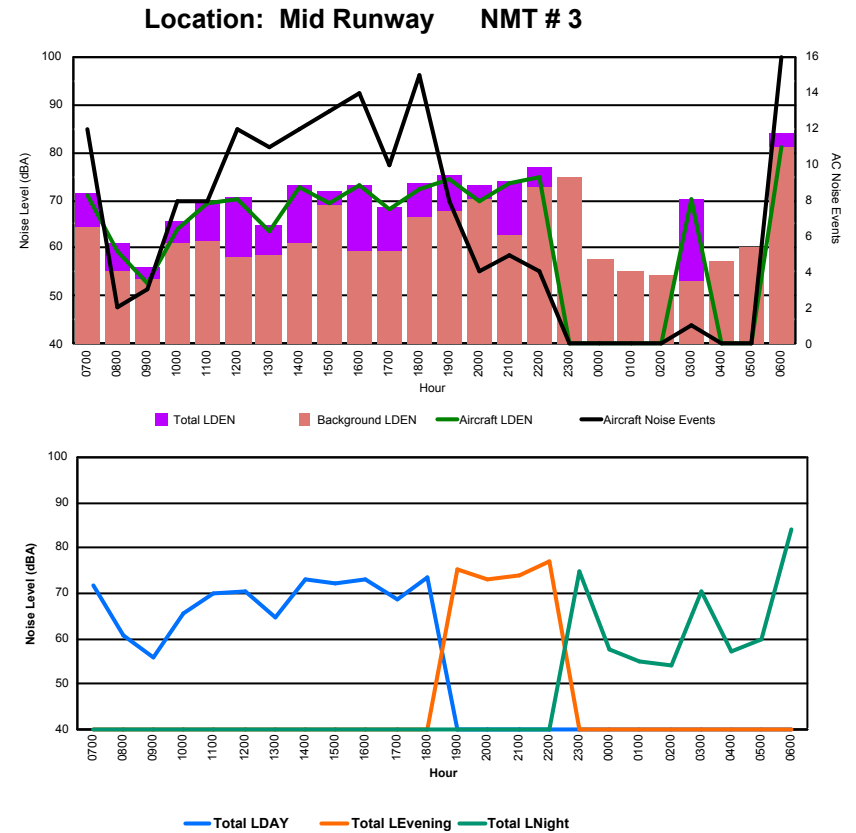

Luxembourg Airport Noise Distribution by Hour

Between 27/04/2023 00:00:00 and 27/04/2023 23:59:59 (Local Time)

Day	Aircraft Events	Total LDEN dB (A)	Aircraft LDEN dB(A)	Background LDEN dB(A)	Total LDay dB(A)	Total LEvening dB(A)	Total LNight dB (A)	
27/04/23	7:00	12	71.6	71.0	64.3	71.6	-	-
27/04/23	8:00	2	60.9	59.5	55.4	60.9	-	-
27/04/23	9:00	3	56.1	52.8	53.5	56.1	-	-
27/04/23	10:00	8	65.8	64.1	60.9	65.8	-	-
27/04/23	11:00	8	69.9	69.3	61.3	69.9	-	-
27/04/23	12:00	12	70.5	70.2	58.1	70.5	-	-
27/04/23	13:00	11	64.6	63.4	58.6	64.6	-	-
27/04/23	14:00	12	73.2	72.9	60.9	73.2	-	-
27/04/23	15:00	13	72.0	69.2	68.8	72.0	-	-
27/04/23	16:00	14	73.2	73.1	59.4	73.2	-	-
27/04/23	17:00	10	68.5	68.0	59.2	68.5	-	-
27/04/23	18:00	15	73.4	72.5	66.4	73.4	-	-
27/04/23	19:00	8	75.2	74.5	67.6	-	75.2	-
27/04/23	20:00	4	73.1	70.0	70.1	-	73.1	-
27/04/23	21:00	5	73.9	73.6	62.7	-	73.9	-
27/04/23	22:00	4	77.0	75.0	72.7	-	77.0	-
27/04/23	23:00	-	74.7	-	74.7	-	-	74.7
28/04/23	0:00	-	57.8	-	57.8	-	-	57.8
28/04/23	1:00	-	55.2	-	55.3	-	-	55.2
28/04/23	2:00	-	54.2	-	54.3	-	-	54.2
28/04/23	3:00	1	70.3	70.2	53.0	-	-	70.3
28/04/23	4:00	-	57.1	-	57.1	-	-	57.1
28/04/23	5:00	-	60.0	-	60.1	-	-	60.0
28/04/23	6:00	16	84.0	81.2	80.9	-	-	84.0
	158	73.6	71.6	69.5	70.4	75.1	75.7