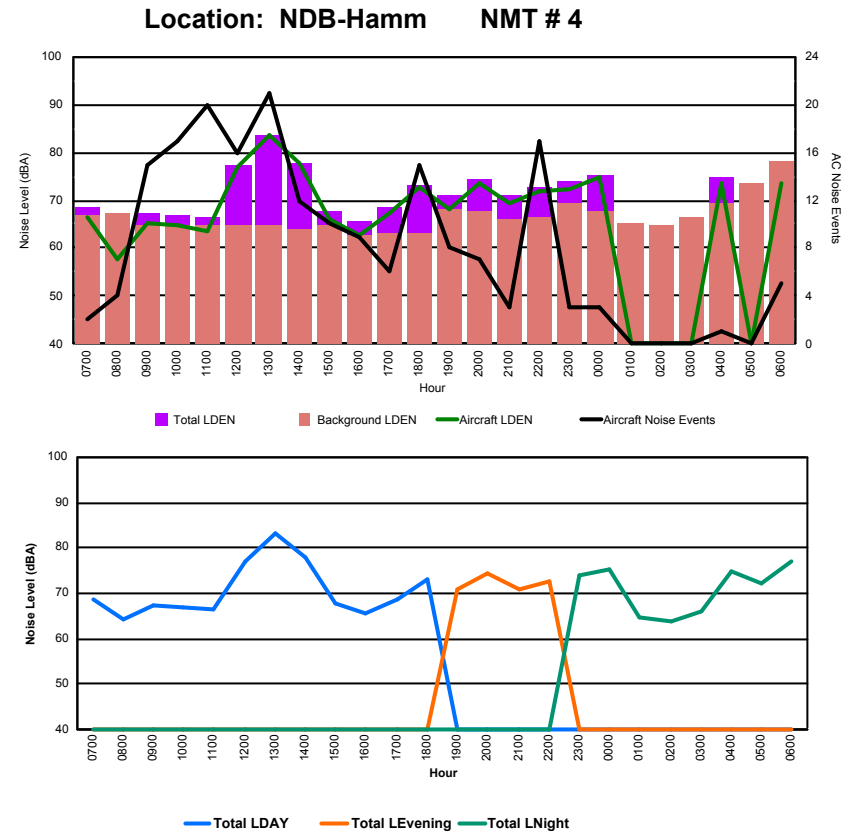

Luxembourg Airport Noise Distribution by Hour

Between 20/04/2023 00:00:00 and 20/04/2023 23:59:59 (Local Time)

Day	Aircraft Events	Total LDEN dB (A)	Aircraft LDEN dB(A)	Background LDEN dB(A)	Total LDay dB(A)	Total LEvening dB(A)	Total LNight dB (A)	
20/04/23	7:00	2	68.5	66.6	67.0	68.5	-	-
20/04/23	8:00	4	64.4	57.9	67.5	64.4	-	-
20/04/23	9:00	15	67.5	65.4	64.9	67.5	-	-
20/04/23	10:00	17	67.0	64.7	64.9	67.0	-	-
20/04/23	11:00	20	66.3	63.6	64.8	66.3	-	-
20/04/23	12:00	16	77.2	77.0	64.8	77.2	-	-
20/04/23	13:00	21	83.4	83.4	64.6	83.4	-	-
20/04/23	14:00	12	77.9	77.7	64.1	77.9	-	-
20/04/23	15:00	10	67.8	65.9	64.6	67.8	-	-
20/04/23	16:00	9	65.6	62.7	62.9	65.6	-	-
20/04/23	17:00	6	68.6	67.3	63.2	68.6	-	-
20/04/23	18:00	15	73.1	72.7	63.0	73.1	-	-
20/04/23	19:00	8	70.9	68.3	68.1	-	70.9	-
20/04/23	20:00	7	74.3	73.4	67.8	-	74.3	-
20/04/23	21:00	3	70.9	69.2	66.1	-	70.9	-
20/04/23	22:00	17	72.6	71.8	66.3	-	72.6	-
20/04/23	23:00	3	74.0	72.3	69.2	-	-	74.0
21/04/23	0:00	3	75.3	74.6	67.8	-	-	75.3
21/04/23	1:00	-	64.6	-	65.3	-	-	64.6
21/04/23	2:00	-	64.0	-	64.6	-	-	64.0
21/04/23	3:00	-	66.0	-	66.5	-	-	66.0
21/04/23	4:00	1	74.7	73.5	69.2	-	-	74.7
21/04/23	5:00	-	72.2	-	73.7	-	-	72.2
21/04/23	6:00	5	77.2	73.6	78.3	-	-	77.2
	194	74.2	73.3	68.8	75.2	72.4	73.2