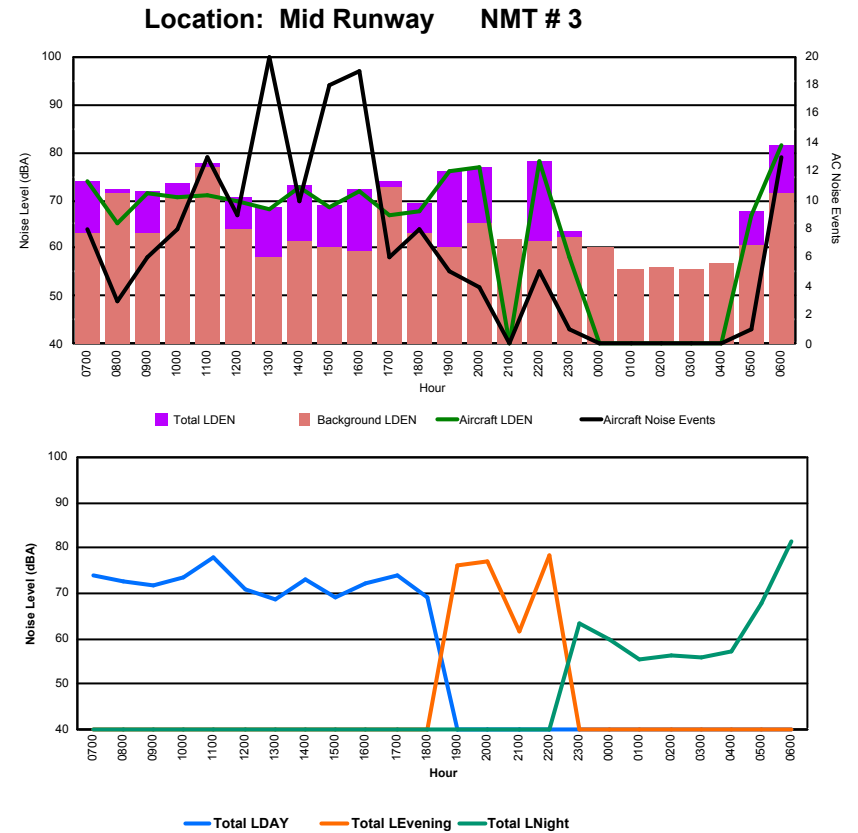

Luxembourg Airport Noise Distribution by Hour

Between 29/04/2023 00:00:00 and 29/04/2023 23:59:59 (Local Time)

Day	Aircraft Events	Total LDEN dB(A)	Aircraft LDEN dB(A)	Background LDEN dB(A)	Total LDay dB(A)	Total LEvening dB(A)	Total LNight dB(A)	
29/04/23	7:00	8	74.1	73.8	63.0	74.1	-	-
29/04/23	8:00	3	72.5	65.1	71.6	72.5	-	-
29/04/23	9:00	6	71.8	71.3	63.1	71.8	-	-
29/04/23	10:00	8	73.7	70.6	70.9	73.7	-	-
29/04/23	11:00	13	77.8	71.0	76.8	77.8	-	-
29/04/23	12:00	9	70.7	69.7	63.8	70.7	-	-
29/04/23	13:00	20	68.5	68.2	58.3	68.5	-	-
29/04/23	14:00	10	73.1	72.9	61.3	73.1	-	-
29/04/23	15:00	18	69.0	68.4	60.4	69.0	-	-
29/04/23	16:00	19	72.1	71.8	59.4	72.1	-	-
29/04/23	17:00	6	73.8	66.9	72.9	73.8	-	-
29/04/23	18:00	8	69.2	67.9	63.3	69.2	-	-
29/04/23	19:00	5	76.0	75.9	60.1	-	76.0	-
29/04/23	20:00	4	77.0	76.7	65.2	-	77.0	-
29/04/23	21:00	-	61.8	-	61.9	-	61.8	-
29/04/23	22:00	5	78.2	78.1	61.3	-	78.2	-
29/04/23	23:00	1	63.5	58.1	62.1	-	-	63.5
30/04/23	0:00	-	59.9	-	60.1	-	-	59.9
30/04/23	1:00	-	55.6	-	55.6	-	-	55.6
30/04/23	2:00	-	56.2	-	56.2	-	-	56.2
30/04/23	3:00	-	55.7	-	55.7	-	-	55.7
30/04/23	4:00	-	57.0	-	57.0	-	-	57.0
30/04/23	5:00	1	67.7	66.7	60.5	-	-	67.7
30/04/23	6:00	13	81.6	81.3	71.3	-	-	81.6
	157	73.6	72.5	67.4	73.0	76.0	72.9