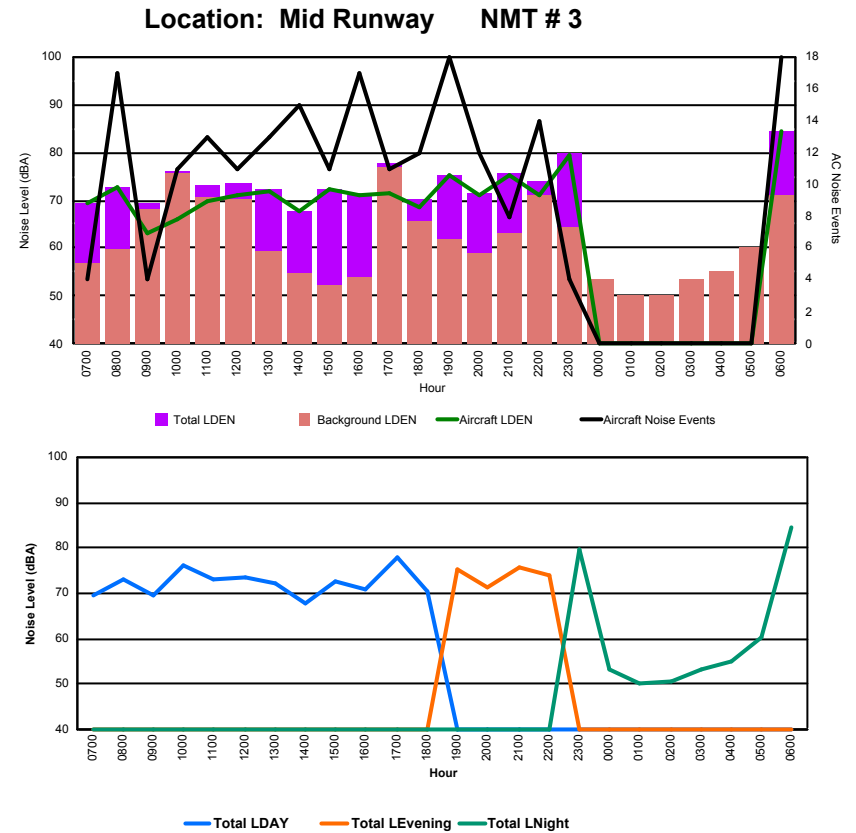

Luxembourg Airport Noise Distribution by Hour

Between 14/04/2023 00:00:00 and 14/04/2023 23:59:59 (Local Time)

Day	Aircraft Events	Total LDEN dB(A)	Aircraft LDEN dB(A)	Background LDEN dB(A)	Total LDay dB(A)	Total LEvening dB(A)	Total LNight dB(A)	
14/04/23	7:00	4	69.5	69.3	56.7	69.5	-	-
14/04/23	8:00	17	72.9	72.7	59.8	72.9	-	-
14/04/23	9:00	4	69.4	63.1	68.2	69.4	-	-
14/04/23	10:00	11	76.1	65.9	75.7	76.1	-	-
14/04/23	11:00	13	73.3	69.9	70.6	73.3	-	-
14/04/23	12:00	11	73.5	70.9	70.1	73.5	-	-
14/04/23	13:00	13	72.2	72.0	59.4	72.2	-	-
14/04/23	14:00	15	67.8	67.6	54.9	67.8	-	-
14/04/23	15:00	11	72.5	72.5	52.4	72.5	-	-
14/04/23	16:00	17	71.1	71.0	53.8	71.1	-	-
14/04/23	17:00	11	77.8	71.3	76.8	77.8	-	-
14/04/23	18:00	12	70.4	68.6	65.7	70.4	-	-
14/04/23	19:00	18	75.4	75.2	61.8	-	75.4	-
14/04/23	20:00	12	71.3	71.0	58.8	-	71.3	-
14/04/23	21:00	8	75.6	75.3	63.1	-	75.6	-
14/04/23	22:00	14	74.0	70.9	71.2	-	74.0	-
14/04/23	23:00	4	79.6	79.5	64.3	-	-	79.6
15/04/23	0:00	-	53.4	-	53.4	-	-	53.4
15/04/23	1:00	-	50.0	-	50.0	-	-	50.0
15/04/23	2:00	-	50.4	-	50.4	-	-	50.4
15/04/23	3:00	-	53.4	-	53.4	-	-	53.4
15/04/23	4:00	-	55.2	-	55.2	-	-	55.2
15/04/23	5:00	-	60.3	-	60.4	-	-	60.3
15/04/23	6:00	18	84.5	84.4	71.2	-	-	84.5
	213	74.8	73.9	68.1	73.1	74.4	76.7