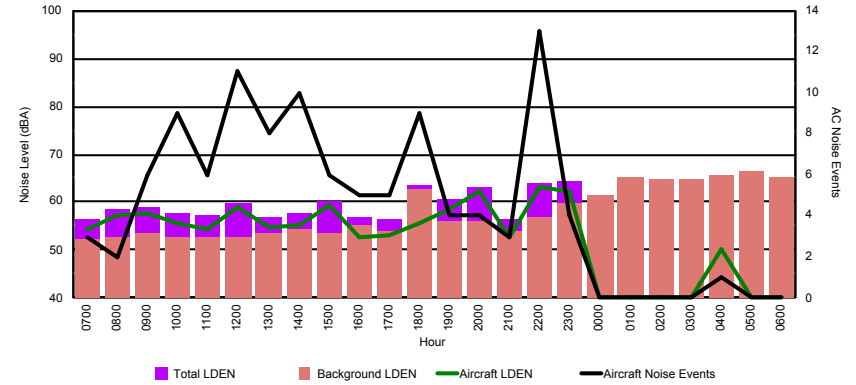

Luxembourg Airport Noise Distribution by Hour

Between 12/04/2023 00:00:00 and 12/04/2023 23:59:59 (Local Time)

Day	Aircraft Events	Total LDEN dB(A)	Aircraft LDEN dB(A)	Background LDEN dB(A)	Total LDay dB(A)	Total LEvening dB(A)	Total LNight dB(A)
12/04/23 7:00	3	56.5	54.4	52.4	56.5	-	-
12/04/23 8:00	2	58.6	57.4	52.5	58.6	-	-
12/04/23 9:00	6	59.0	57.7	53.4	59.0	-	-
12/04/23 10:00	9	57.5	55.7	52.9	57.5	-	-
12/04/23 11:00	6	57.4	54.5	52.9	57.4	-	-
12/04/23 12:00	11	59.6	59.1	52.9	59.6	-	-
12/04/23 13:00	8	57.0	54.6	53.5	57.0	-	-
12/04/23 14:00	10	57.6	55.2	54.2	57.6	-	-
12/04/23 15:00	6	60.3	59.2	53.7	60.3	-	-
12/04/23 16:00	5	56.9	52.6	55.1	56.9	-	-
12/04/23 17:00	5	56.4	53.0	53.9	56.4	-	-
12/04/23 18:00	9	63.6	55.6	62.9	63.6	-	-
12/04/23 19:00	4	60.5	58.6	56.2	-	60.5	-
12/04/23 20:00	4	63.3	62.4	56.2	-	63.3	-
12/04/23 21:00	3	56.4	52.8	54.0	-	56.4	-
12/04/23 22:00	13	64.0	63.2	56.9	-	64.0	-
12/04/23 23:00	4	64.3	62.5	59.7	-	-	64.3
13/04/23 0:00	-	61.2	-	61.4	-	-	61.2
13/04/23 1:00	-	64.8	-	65.4	-	-	64.8
13/04/23 2:00	-	64.3	-	64.7	-	-	64.3
13/04/23 3:00	-	64.5	-	64.6	-	-	64.5
13/04/23 4:00	1	65.4	50.2	65.5	-	-	65.4
13/04/23 5:00	-	66.3	-	66.5	-	-	66.3
13/04/23 6:00	-	65.0	-	65.2	-	-	65.0
	109	62.1	56.9	60.8	58.9	61.9	64.7

Location: Roodt/Syr NMT # 1