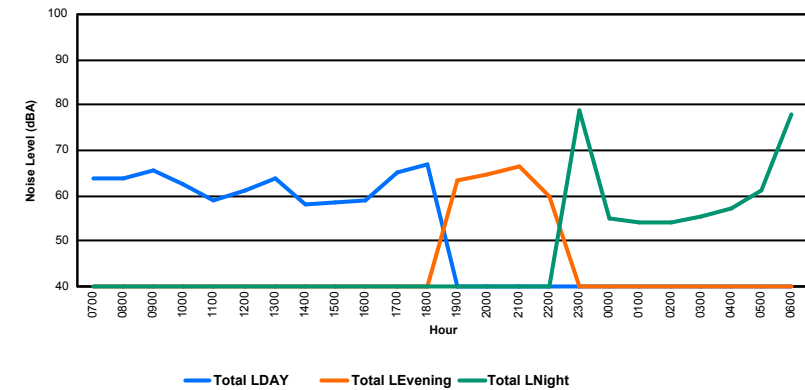

Luxembourg Airport Noise Distribution by Hour

Between 18/04/2023 00:00:00 and 18/04/2023 23:59:59 (Local Time)

Day	Aircraft Events	Total LDEN dB(A)	Aircraft LDEN dB(A)	Background LDEN dB(A)	Total LDay dB(A)	Total LEvening dB(A)	Total LNight dB(A)	
18/04/23	7:00	4	63.9	63.6	52.6	63.9	-	-
18/04/23	8:00	5	63.8	63.5	51.7	63.8	-	-
18/04/23	9:00	3	65.4	65.2	51.9	65.4	-	-
18/04/23	10:00	8	62.4	61.5	55.2	62.4	-	-
18/04/23	11:00	7	59.1	58.1	52.3	59.1	-	-
18/04/23	12:00	4	61.0	60.4	51.9	61.0	-	-
18/04/23	13:00	8	63.8	63.5	52.0	63.8	-	-
18/04/23	14:00	6	58.1	56.8	52.5	58.1	-	-
18/04/23	15:00	2	58.5	57.5	51.8	58.5	-	-
18/04/23	16:00	3	59.0	57.4	54.1	59.0	-	-
18/04/23	17:00	5	65.2	65.0	53.3	65.2	-	-
18/04/23	18:00	14	66.9	66.7	54.5	66.9	-	-
18/04/23	19:00	6	63.4	62.0	57.9	-	63.4	-
18/04/23	20:00	5	64.5	63.9	55.1	-	64.5	-
18/04/23	21:00	2	66.6	66.4	53.8	-	66.6	-
18/04/23	22:00	2	60.0	58.9	53.2	-	60.0	-
18/04/23	23:00	2	78.8	78.7	57.3	-	-	78.8
19/04/23	0:00	-	55.1	-	55.1	-	-	55.1
19/04/23	1:00	-	54.0	-	54.0	-	-	54.0
19/04/23	2:00	-	54.2	-	54.2	-	-	54.2
19/04/23	3:00	-	55.6	-	55.6	-	-	55.6
19/04/23	4:00	-	57.0	-	57.0	-	-	57.0
19/04/23	5:00	-	61.0	-	61.0	-	-	61.0
19/04/23	6:00	16	77.8	77.6	64.7	-	-	77.8
	102	68.6	68.3	56.3	63.2	64.2	72.4	

Location: DVOR NMT # 2