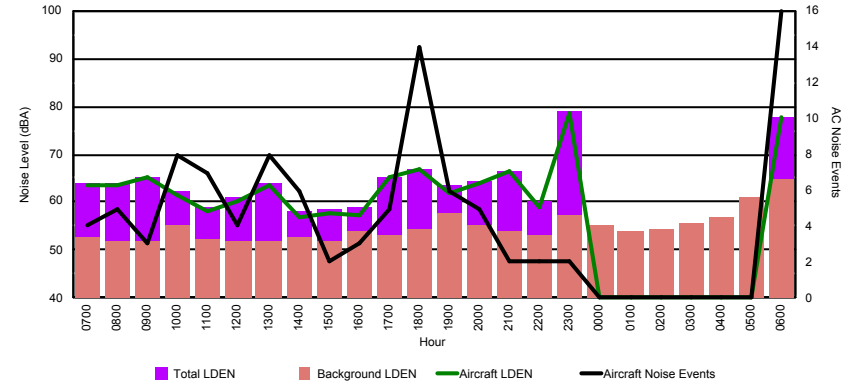

Luxembourg Airport Noise Distribution by Hour

Between 18/04/2023 00:00:00 and 18/04/2023 23:59:59 (Local Time)

Day	Aircraft Events	Total LDEN dB(A)	Aircraft LDEN dB(A)	Background LDEN dB(A)	Total LDay dB(A)	Total LEvening dB(A)	Total LNight dB(A)	
18/04/23	7:00	4	63.9	63.6	52.6	63.9	-	-
18/04/23	8:00	5	63.8	63.5	51.7	63.8	-	-
18/04/23	9:00	3	65.4	65.2	51.9	65.4	-	-
18/04/23	10:00	8	62.4	61.5	55.2	62.4	-	-
18/04/23	11:00	7	59.1	58.1	52.3	59.1	-	-
18/04/23	12:00	4	61.0	60.4	51.9	61.0	-	-
18/04/23	13:00	8	63.8	63.5	52.0	63.8	-	-
18/04/23	14:00	6	58.1	56.8	52.5	58.1	-	-
18/04/23	15:00	2	58.5	57.5	51.8	58.5	-	-
18/04/23	16:00	3	59.0	57.4	54.1	59.0	-	-
18/04/23	17:00	5	65.2	65.0	53.3	65.2	-	-
18/04/23	18:00	14	66.9	66.7	54.5	66.9	-	-
18/04/23	19:00	6	63.4	62.0	57.9	-	63.4	-
18/04/23	20:00	5	64.5	63.9	55.1	-	64.5	-
18/04/23	21:00	2	66.6	66.4	53.8	-	66.6	-
18/04/23	22:00	2	60.0	58.9	53.2	-	60.0	-
18/04/23	23:00	2	78.8	78.7	57.3	-	-	78.8
19/04/23	0:00	-	55.1	-	55.1	-	-	55.1
19/04/23	1:00	-	54.0	-	54.0	-	-	54.0
19/04/23	2:00	-	54.2	-	54.2	-	-	54.2
19/04/23	3:00	-	55.6	-	55.6	-	-	55.6
19/04/23	4:00	-	57.0	-	57.0	-	-	57.0
19/04/23	5:00	-	61.0	-	61.0	-	-	61.0
19/04/23	6:00	16	77.8	77.6	64.7	-	-	77.8
	102	68.6	68.3	56.3	63.2	64.2	72.4	

Location: DVOR NMT # 2