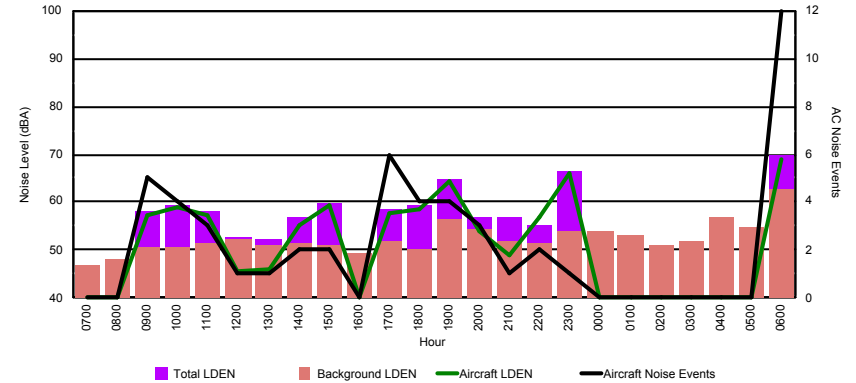

Luxembourg Airport Noise Distribution by Hour

Between 16/04/2023 00:00:00 and 16/04/2023 23:59:59 (Local Time)

Day	Aircraft Events	Total LDEN dB(A)	Aircraft LDEN dB(A)	Background LDEN dB(A)	Total LDay dB(A)	Total LEvening dB(A)	Total LNight dB(A)
16/04/23	7:00	-	46.7	-	46.7	-	-
16/04/23	8:00	-	48.2	-	48.2	-	-
16/04/23	9:00	5	58.1	57.3	50.5	58.1	-
16/04/23	10:00	4	59.4	58.8	50.6	59.4	-
16/04/23	11:00	3	58.1	57.1	51.6	58.1	-
16/04/23	12:00	1	52.9	45.6	52.1	52.9	-
16/04/23	13:00	1	52.2	46.0	51.0	52.2	-
16/04/23	14:00	2	56.9	55.4	51.4	56.9	-
16/04/23	15:00	2	59.9	59.3	51.1	59.9	-
16/04/23	16:00	-	49.2	-	49.2	-	-
16/04/23	17:00	6	58.4	57.5	51.7	58.4	-
16/04/23	18:00	4	59.3	58.7	50.4	59.3	-
16/04/23	19:00	4	64.9	64.2	56.6	-	64.9
16/04/23	20:00	3	56.9	53.8	54.2	-	56.9
16/04/23	21:00	1	56.9	48.8	52.0	-	56.9
16/04/23	22:00	2	55.4	56.7	51.4	-	55.4
16/04/23	23:00	1	66.3	66.0	54.0	-	66.3
17/04/23	0:00	-	53.9	-	53.9	-	53.9
17/04/23	1:00	-	53.2	-	53.2	-	53.2
17/04/23	2:00	-	51.0	-	51.0	-	51.0
17/04/23	3:00	-	51.7	-	51.7	-	51.7
17/04/23	4:00	-	56.8	-	56.9	-	56.8
17/04/23	5:00	-	54.8	-	54.8	-	54.8
17/04/23	6:00	12	69.7	68.8	62.8	-	69.7
	51	60.2	59.1	54.0	56.8	60.4	62.8

Location: Roodt/Syr NMT # 1