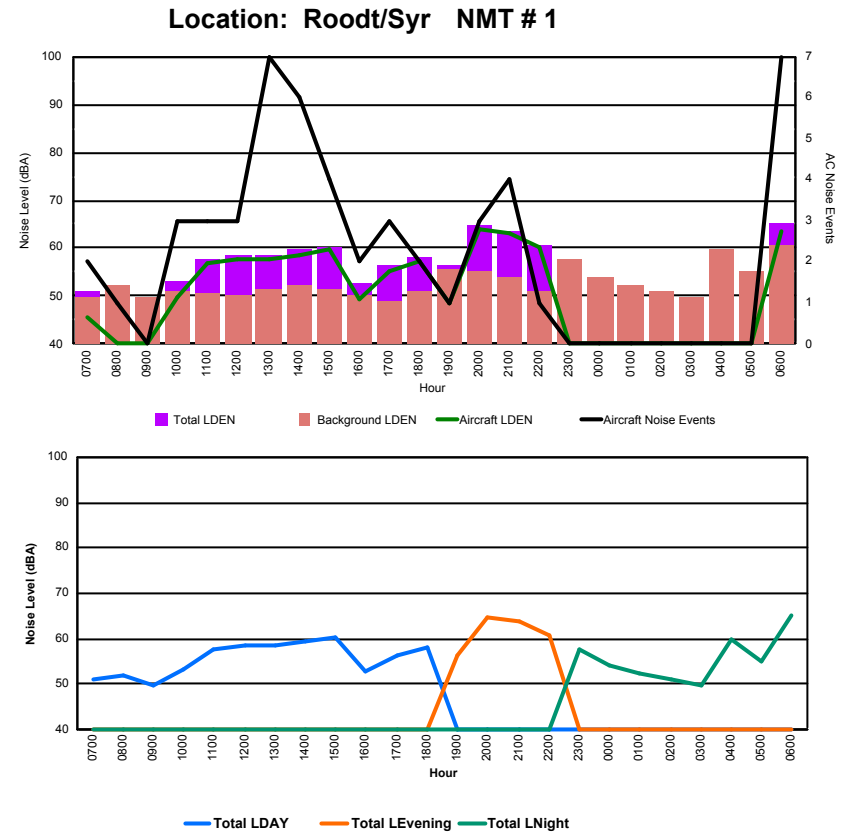

Luxembourg Airport Noise Distribution by Hour

Between 20/04/2023 00:00:00 and 20/04/2023 23:59:59 (Local Time)

Day	Aircraft Events	Total LDEN dB(A)	Aircraft LDEN dB(A)	Background LDEN dB(A)	Total LDay dB(A)	Total LEvening dB(A)	Total LNight dB(A)	
20/04/23	7:00	2	51.1	45.7	49.7	51.1	-	-
20/04/23	8:00	1	52.1	33.7	52.1	52.1	-	-
20/04/23	9:00	-	49.8	-	49.8	49.8	-	-
20/04/23	10:00	3	53.3	49.8	50.9	53.3	-	-
20/04/23	11:00	3	57.8	56.9	50.6	57.8	-	-
20/04/23	12:00	3	58.6	57.9	50.3	58.6	-	-
20/04/23	13:00	7	58.6	57.7	51.6	58.6	-	-
20/04/23	14:00	6	59.6	58.7	52.4	59.6	-	-
20/04/23	15:00	4	60.2	59.7	51.5	60.2	-	-
20/04/23	16:00	2	52.7	49.4	50.1	52.7	-	-
20/04/23	17:00	3	56.3	55.4	49.0	56.3	-	-
20/04/23	18:00	2	58.1	57.1	51.1	58.1	-	-
20/04/23	19:00	1	56.4	48.6	55.7	-	56.4	-
20/04/23	20:00	3	64.6	64.1	55.0	-	64.6	-
20/04/23	21:00	4	63.7	63.2	53.8	-	63.7	-
20/04/23	22:00	1	60.6	60.1	51.2	-	60.6	-
20/04/23	23:00	-	57.5	-	57.5	-	-	57.5
21/04/23	0:00	-	54.0	-	54.1	-	-	54.0
21/04/23	1:00	-	52.3	-	52.4	-	-	52.3
21/04/23	2:00	-	51.2	-	51.2	-	-	51.2
21/04/23	3:00	-	49.6	-	49.6	-	-	49.6
21/04/23	4:00	-	59.7	-	59.7	-	-	59.7
21/04/23	5:00	-	55.1	-	55.1	-	-	55.1
21/04/23	6:00	7	65.1	63.4	60.5	-	-	65.1
	52	58.8	57.1	54.1	56.9	62.3	58.5