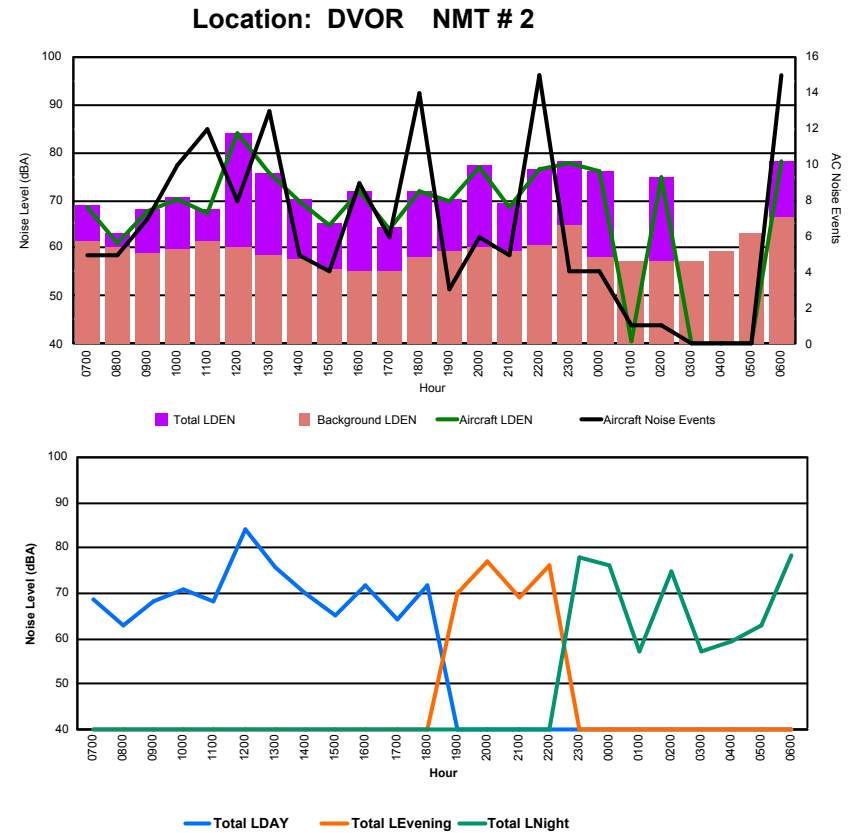

Luxembourg Airport Noise Distribution by Hour

Between 13/04/2023 00:00:00 and 13/04/2023 23:59:59 (Local Time)

Day	Aircraft Events	Total LDEN dB(A)	Aircraft LDEN dB(A)	Background LDEN dB(A)	Total LDay dB(A)	Total LEvening dB(A)	Total LNight dB(A)	
13/04/23	7:00	5	68.9	68.4	61.3	68.9	-	-
13/04/23	8:00	5	63.0	61.1	60.0	63.0	-	-
13/04/23	9:00	7	68.1	67.6	58.8	68.1	-	-
13/04/23	10:00	10	70.7	70.4	59.8	70.7	-	-
13/04/23	11:00	12	68.3	67.3	61.5	68.3	-	-
13/04/23	12:00	8	84.0	84.0	60.2	84.0	-	-
13/04/23	13:00	13	75.7	75.6	58.6	75.7	-	-
13/04/23	14:00	5	70.2	70.0	57.7	70.2	-	-
13/04/23	15:00	4	65.2	64.7	55.8	65.2	-	-
13/04/23	16:00	9	71.8	71.7	55.3	71.8	-	-
13/04/23	17:00	6	64.4	63.9	55.4	64.4	-	-
13/04/23	18:00	14	71.9	71.7	58.1	71.9	-	-
13/04/23	19:00	3	70.1	69.7	59.3	-	70.1	-
13/04/23	20:00	6	77.1	77.0	60.3	-	77.1	-
13/04/23	21:00	5	69.2	68.7	59.2	-	69.2	-
13/04/23	22:00	15	76.4	76.3	60.8	-	76.4	-
13/04/23	23:00	4	78.0	77.8	64.6	-	-	78.0
14/04/23	0:00	4	76.1	76.0	58.2	-	-	76.1
14/04/23	1:00	1	57.2	40.8	57.2	-	-	57.2
14/04/23	2:00	1	75.0	74.9	57.4	-	-	75.0
14/04/23	3:00	-	57.2	-	57.2	-	-	57.2
14/04/23	4:00	-	59.2	-	59.2	-	-	59.2
14/04/23	5:00	-	63.0	-	63.3	-	-	63.0
14/04/23	6:00	15	78.2	78.0	66.3	-	-	78.2
	152	74.6	74.4	60.3	74.9	74.5	74.1