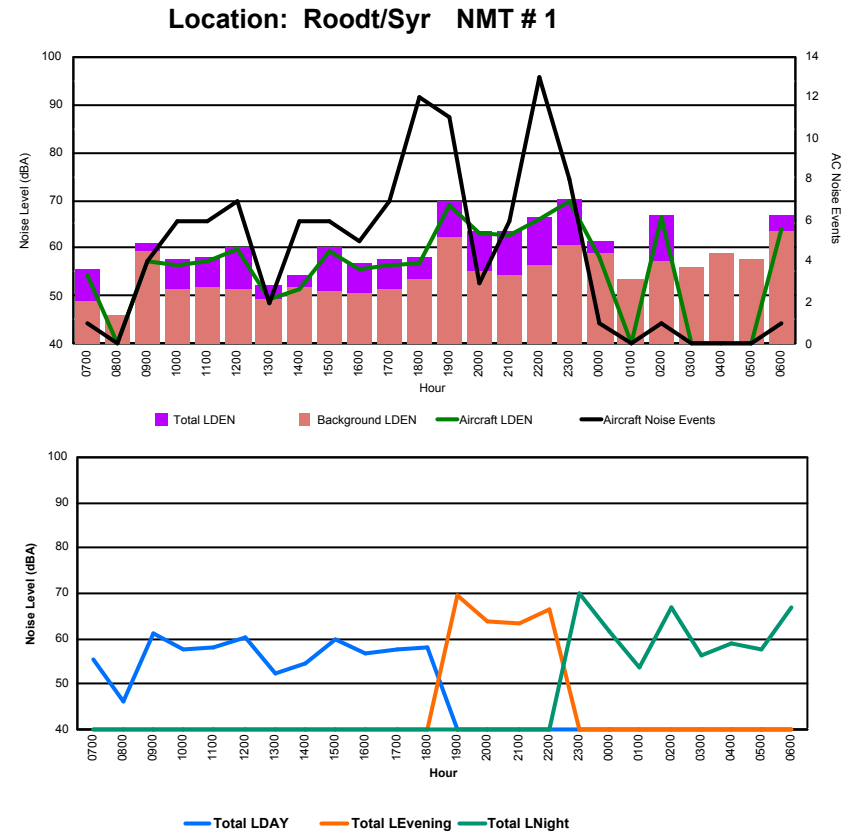

Luxembourg Airport Noise Distribution by Hour

Between 23/04/2023 00:00:00 and 23/04/2023 23:59:59 (Local Time)

Day	Aircraft Events	Total LDEN dB(A)	Aircraft LDEN dB(A)	Background LDEN dB(A)	Total LDay dB(A)	Total LEvening dB(A)	Total LNight dB(A)	
23/04/23	7:00	1	55.6	54.5	48.8	55.6	-	-
23/04/23	8:00	-	46.0	-	46.0	-	-	
23/04/23	9:00	4	61.2	57.1	59.2	61.2	-	
23/04/23	10:00	6	57.7	56.6	51.4	57.7	-	
23/04/23	11:00	6	58.2	57.1	51.8	58.2	-	
23/04/23	12:00	7	60.4	59.8	51.4	60.4	-	
23/04/23	13:00	2	52.2	49.2	49.3	52.2	-	
23/04/23	14:00	6	54.5	51.5	51.7	54.5	-	
23/04/23	15:00	6	60.0	59.5	51.0	60.0	-	
23/04/23	16:00	5	56.9	55.7	50.7	56.9	-	
23/04/23	17:00	7	57.6	56.5	51.3	57.6	-	
23/04/23	18:00	12	58.3	56.8	53.4	58.3	-	
23/04/23	19:00	11	69.6	68.8	62.1	-	69.6	
23/04/23	20:00	3	63.7	63.0	55.3	-	63.7	
23/04/23	21:00	6	63.4	62.9	54.3	-	63.4	
23/04/23	22:00	13	66.5	66.1	56.6	-	66.5	
23/04/23	23:00	8	70.1	69.6	60.7	-	70.1	
24/04/23	0:00	1	61.5	58.3	58.9	-	61.5	
24/04/23	1:00	-	53.7	-	53.7	-	53.7	
24/04/23	2:00	1	67.0	66.5	57.2	-	67.0	
24/04/23	3:00	-	56.2	-	56.2	-	56.2	
24/04/23	4:00	-	58.8	-	58.8	-	58.8	
24/04/23	5:00	-	57.8	-	57.8	-	57.8	
24/04/23	6:00	1	66.7	64.0	63.4	-	66.7	
	106	63.1	61.9	56.8	57.8	66.6	64.7