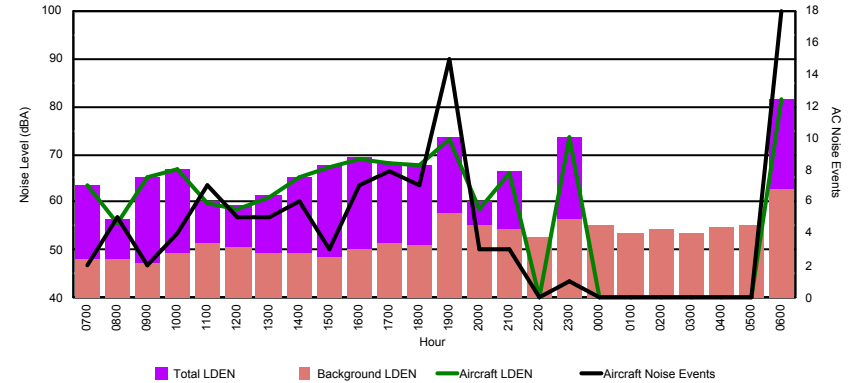

Luxembourg Airport Noise Distribution by Hour

Between 09/04/2023 00:00:00 and 09/04/2023 23:59:59 (Local Time)

Day	Aircraft Events	Total LDEN dB(A)	Aircraft LDEN dB(A)	Background LDEN dB(A)	Total LDay dB(A)	Total LEvening dB(A)	Total LNight dB(A)	
09/04/23	7:00	2	63.5	63.4	48.0	63.5	-	-
09/04/23	8:00	5	56.3	55.5	48.1	56.3	-	-
09/04/23	9:00	2	65.2	65.2	47.4	65.2	-	-
09/04/23	10:00	4	67.0	67.0	49.5	67.0	-	-
09/04/23	11:00	7	60.4	59.9	51.4	60.4	-	-
09/04/23	12:00	5	59.2	58.6	50.8	59.2	-	-
09/04/23	13:00	5	61.4	61.1	49.2	61.4	-	-
09/04/23	14:00	6	65.3	65.2	49.2	65.3	-	-
09/04/23	15:00	3	67.6	67.5	48.5	67.6	-	-
09/04/23	16:00	7	69.2	69.1	50.0	69.2	-	-
09/04/23	17:00	8	68.3	68.2	51.3	68.3	-	-
09/04/23	18:00	7	67.8	67.7	51.0	67.8	-	-
09/04/23	19:00	15	73.4	73.3	57.8	-	73.4	-
09/04/23	20:00	3	60.3	58.6	55.4	-	60.3	-
09/04/23	21:00	3	66.5	66.2	54.5	-	66.5	-
09/04/23	22:00	-	52.7	-	52.7	-	52.7	-
09/04/23	23:00	1	73.6	73.4	56.3	-	-	73.6
10/04/23	0:00	-	55.1	-	55.1	-	-	55.1
10/04/23	1:00	-	53.4	-	53.4	-	-	53.4
10/04/23	2:00	-	54.3	-	54.3	-	-	54.3
10/04/23	3:00	-	53.7	-	53.7	-	-	53.7
10/04/23	4:00	-	54.6	-	54.6	-	-	54.6
10/04/23	5:00	-	55.3	-	55.3	-	-	55.3
10/04/23	6:00	18	81.5	81.4	62.7	-	-	81.5
	101	70.0	69.8	54.3	65.7	68.4	73.2	

Location: DVOR NMT # 2