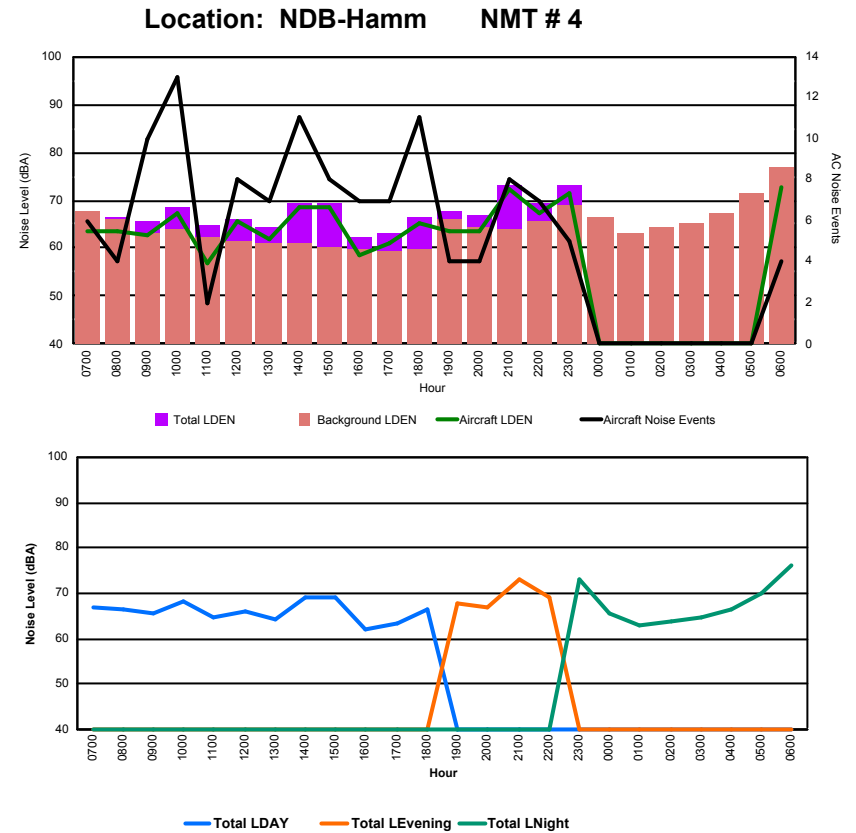

Luxembourg Airport Noise Distribution by Hour

Between 26/04/2023 00:00:00 and 26/04/2023 23:59:59 (Local Time)

Day	Aircraft Events	Total LDEN dB(A)	Aircraft LDEN dB(A)	Background LDEN dB(A)	Total LDay dB(A)	Total LEvening dB(A)	Total LNight dB(A)
26/04/23	7:00	6	67.0	63.5	67.8	67.0	-
26/04/23	8:00	4	66.5	63.6	66.1	66.5	-
26/04/23	9:00	10	65.6	62.8	63.1	65.6	-
26/04/23	10:00	13	68.4	67.1	64.1	68.4	-
26/04/23	11:00	2	64.9	56.9	62.4	64.9	-
26/04/23	12:00	8	66.2	65.8	61.3	66.2	-
26/04/23	13:00	7	64.3	61.8	60.9	64.3	-
26/04/23	14:00	11	69.3	68.7	60.9	69.3	-
26/04/23	15:00	8	69.2	68.6	60.1	69.2	-
26/04/23	16:00	7	62.1	58.5	59.8	62.1	-
26/04/23	17:00	7	63.3	61.2	59.2	63.3	-
26/04/23	18:00	11	66.3	65.2	59.7	66.3	-
26/04/23	19:00	4	67.7	63.4	65.9	-	67.7
26/04/23	20:00	4	67.0	63.6	64.4	-	67.0
26/04/23	21:00	8	73.0	72.4	63.9	-	73.0
26/04/23	22:00	7	69.2	67.2	65.5	-	69.2
26/04/23	23:00	5	73.2	71.4	68.8	-	73.2
27/04/23	0:00	-	65.7	-	66.5	-	65.7
27/04/23	1:00	-	62.9	-	63.3	-	62.9
27/04/23	2:00	-	63.7	-	64.2	-	63.7
27/04/23	3:00	-	64.8	-	65.1	-	64.8
27/04/23	4:00	-	66.5	-	67.1	-	66.5
27/04/23	5:00	-	70.2	-	71.4	-	70.2
27/04/23	6:00	4	76.0	72.7	76.9	-	76.0
	126	68.8	66.1	67.2	66.6	69.9	70.3