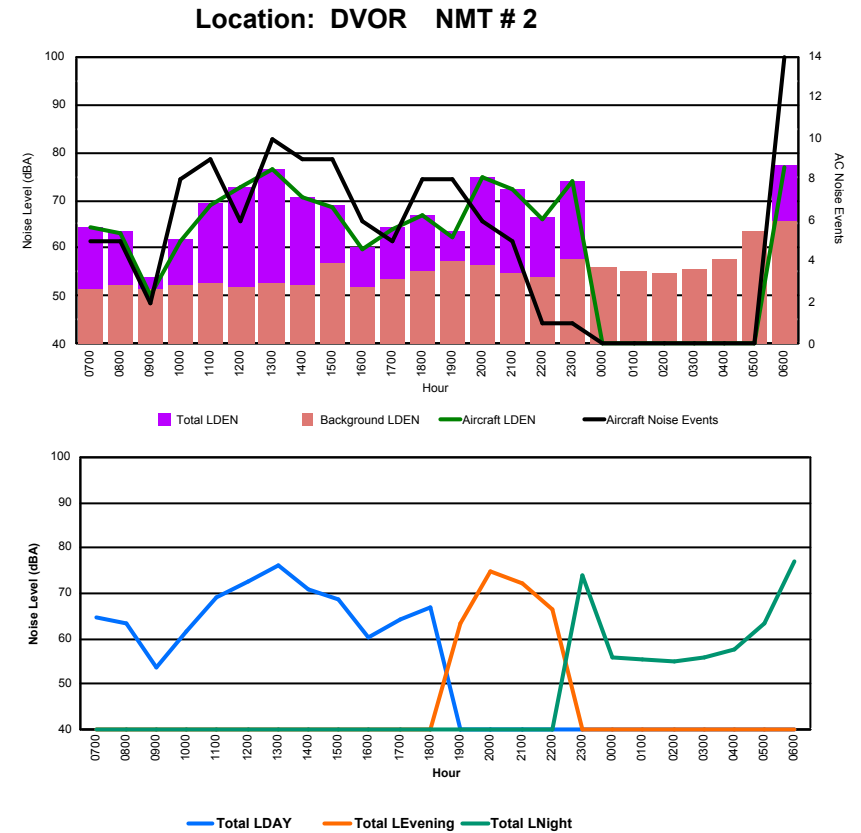

Luxembourg Airport Noise Distribution by Hour

Between 20/04/2023 00:00:00 and 20/04/2023 23:59:59 (Local Time)

Day	Aircraft Events	Total LDEN dB(A)	Aircraft LDEN dB(A)	Background LDEN dB(A)	Total LDay dB(A)	Total LEvening dB(A)	Total LNight dB(A)	
20/04/23	7:00	5	64.5	64.3	51.6	64.5	-	-
20/04/23	8:00	5	63.6	63.2	52.2	63.6	-	-
20/04/23	9:00	2	53.8	50.1	51.6	53.8	-	-
20/04/23	10:00	8	61.7	61.3	52.3	61.7	-	-
20/04/23	11:00	9	69.2	69.1	52.7	69.2	-	-
20/04/23	12:00	6	72.6	72.6	51.9	72.6	-	-
20/04/23	13:00	10	76.3	76.3	52.8	76.3	-	-
20/04/23	14:00	9	70.7	70.6	52.3	70.7	-	-
20/04/23	15:00	9	68.9	68.7	56.7	68.9	-	-
20/04/23	16:00	6	60.4	59.7	51.9	60.4	-	-
20/04/23	17:00	5	64.3	64.0	53.5	64.3	-	-
20/04/23	18:00	8	67.0	66.7	55.2	67.0	-	-
20/04/23	19:00	8	63.5	62.4	57.4	-	63.5	-
20/04/23	20:00	6	74.7	74.7	56.3	-	74.7	-
20/04/23	21:00	5	72.3	72.2	54.9	-	72.3	-
20/04/23	22:00	1	66.4	66.1	53.8	-	66.4	-
20/04/23	23:00	1	74.0	73.8	57.7	-	74.0	-
21/04/23	0:00	-	55.9	-	55.9	-	-	55.9
21/04/23	1:00	-	55.3	-	55.3	-	-	55.3
21/04/23	2:00	-	54.8	-	54.8	-	-	54.8
21/04/23	3:00	-	55.8	-	55.8	-	-	55.8
21/04/23	4:00	-	57.6	-	57.6	-	-	57.6
21/04/23	5:00	-	63.4	-	63.5	-	-	63.4
21/04/23	6:00	14	77.1	76.8	65.7	-	-	77.1
	117	70.0	69.7	57.2	69.4	71.2	70.0