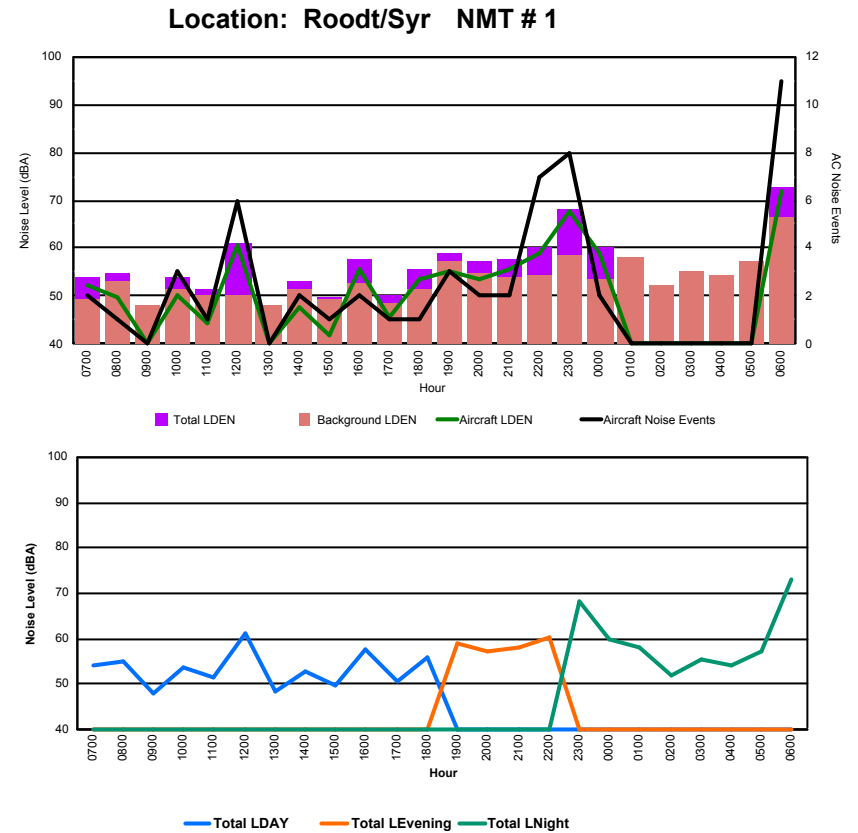

Luxembourg Airport Noise Distribution by Hour

Between 21/04/2023 00:00:00 and 21/04/2023 23:59:59 (Local Time)

Day	Aircraft Events	Total LDEN dB(A)	Aircraft LDEN dB(A)	Background LDEN dB(A)	Total LDay dB(A)	Total LEvening dB(A)	Total LNight dB(A)	
21/04/23	7:00	2	54.0	52.2	49.3	54.0	-	-
21/04/23	8:00	1	54.8	49.9	53.1	54.8	-	-
21/04/23	9:00	-	48.0	-	48.0	48.0	-	-
21/04/23	10:00	3	53.8	50.3	51.4	53.8	-	-
21/04/23	11:00	1	51.3	44.4	50.3	51.3	-	-
21/04/23	12:00	6	61.0	60.6	50.4	61.0	-	-
21/04/23	13:00	-	48.2	-	48.2	48.2	-	-
21/04/23	14:00	2	53.0	47.9	51.5	53.0	-	-
21/04/23	15:00	1	49.9	41.8	49.2	49.9	-	-
21/04/23	16:00	2	57.5	55.8	52.5	57.5	-	-
21/04/23	17:00	1	50.4	45.7	48.6	50.4	-	-
21/04/23	18:00	1	55.7	53.6	51.5	55.7	-	-
21/04/23	19:00	3	59.1	55.0	57.1	-	59.1	-
21/04/23	20:00	2	57.2	53.5	54.8	-	57.2	-
21/04/23	21:00	2	57.9	55.6	54.0	-	57.9	-
21/04/23	22:00	7	60.1	58.9	54.2	-	60.1	-
21/04/23	23:00	8	68.3	67.9	58.4	-	-	68.3
22/04/23	0:00	2	60.0	59.0	53.4	-	-	60.0
22/04/23	1:00	-	57.9	-	58.0	-	-	57.9
22/04/23	2:00	-	52.1	-	52.2	-	-	52.1
22/04/23	3:00	-	55.3	-	55.4	-	-	55.3
22/04/23	4:00	-	54.3	-	54.3	-	-	54.3
22/04/23	5:00	-	57.1	-	57.1	-	-	57.1
22/04/23	6:00	11	72.9	71.9	66.5	-	-	72.9
		55	61.7	60.4	56.2	54.8	58.7	65.6