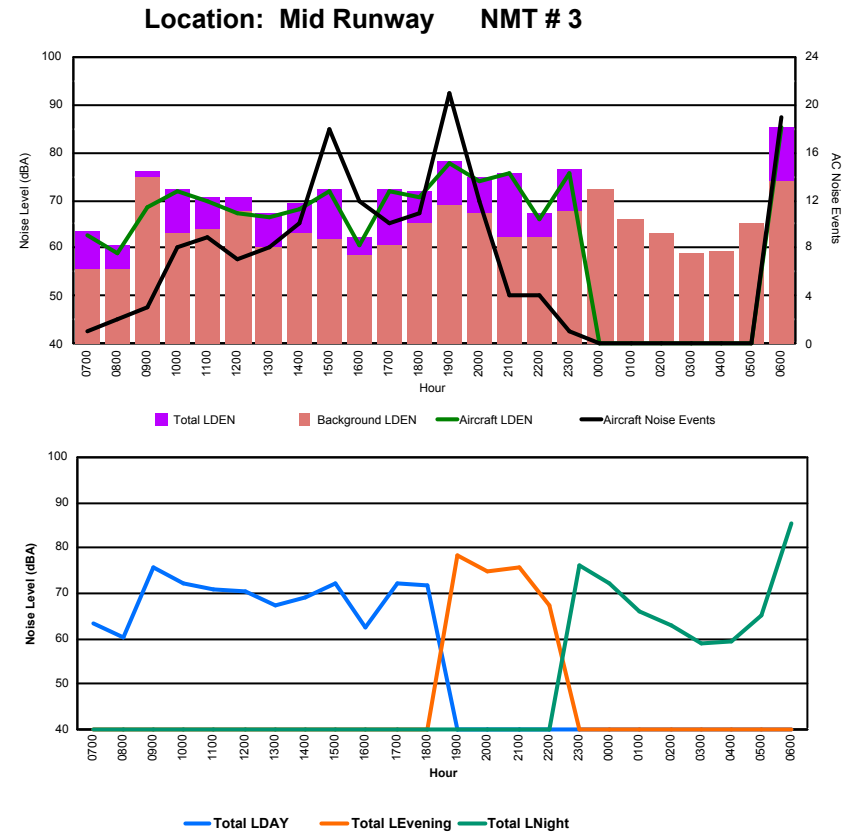

Location: DVOR NMT # 2

Luxembourg Airport Noise Distribution by Hour

Between 16/04/2023 00:00:00 and 16/04/2023 23:59:59 (Local Time)

Day	Aircraft Events	Total LDEN dB(A)	Aircraft LDEN dB(A)	Background LDEN dB(A)	Total LDay dB(A)	Total LEvening dB(A)	Total LNight dB(A)
16/04/23 7:00	1	63.4	62.6	55.7	63.4	-	-
16/04/23 8:00	2	60.5	58.8	55.8	60.5	-	-
16/04/23 9:00	3	75.9	68.7	75.0	75.9	-	-
16/04/23 10:00	8	72.4	71.9	63.0	72.4	-	-
16/04/23 11:00	9	70.8	69.9	63.8	70.8	-	-
16/04/23 12:00	7	70.6	67.5	67.9	70.6	-	-
16/04/23 13:00	8	67.5	66.6	60.4	67.5	-	-
16/04/23 14:00	10	69.3	68.0	63.2	69.3	-	-
16/04/23 15:00	18	72.4	72.0	61.8	72.4	-	-
16/04/23 16:00	12	62.5	60.6	58.4	62.5	-	-
16/04/23 17:00	10	72.2	71.9	60.8	72.2	-	-
16/04/23 18:00	11	71.8	70.8	65.2	71.8	-	-
16/04/23 19:00	21	78.2	77.7	69.0	-	78.2	-
16/04/23 20:00	12	74.8	73.9	67.5	-	74.8	-
16/04/23 21:00	4	75.7	75.5	62.4	-	75.7	-
16/04/23 22:00	4	67.5	66.0	62.2	-	67.5	-
16/04/23 23:00	1	76.4	75.8	67.7	-	-	76.4
17/04/23 0:00	-	72.2	-	72.3	-	-	72.2
17/04/23 1:00	-	66.2	-	66.2	-	-	66.2
17/04/23 2:00	-	62.9	-	63.1	-	-	62.9
17/04/23 3:00	-	59.1	-	59.1	-	-	59.1
17/04/23 4:00	-	59.3	-	59.3	-	-	59.3
17/04/23 5:00	-	65.0	-	65.4	-	-	65.0
17/04/23 6:00	19	85.4	85.3	73.8	-	-	85.4
	160	74.7	74.0	67.3	70.9	75.4	77.2