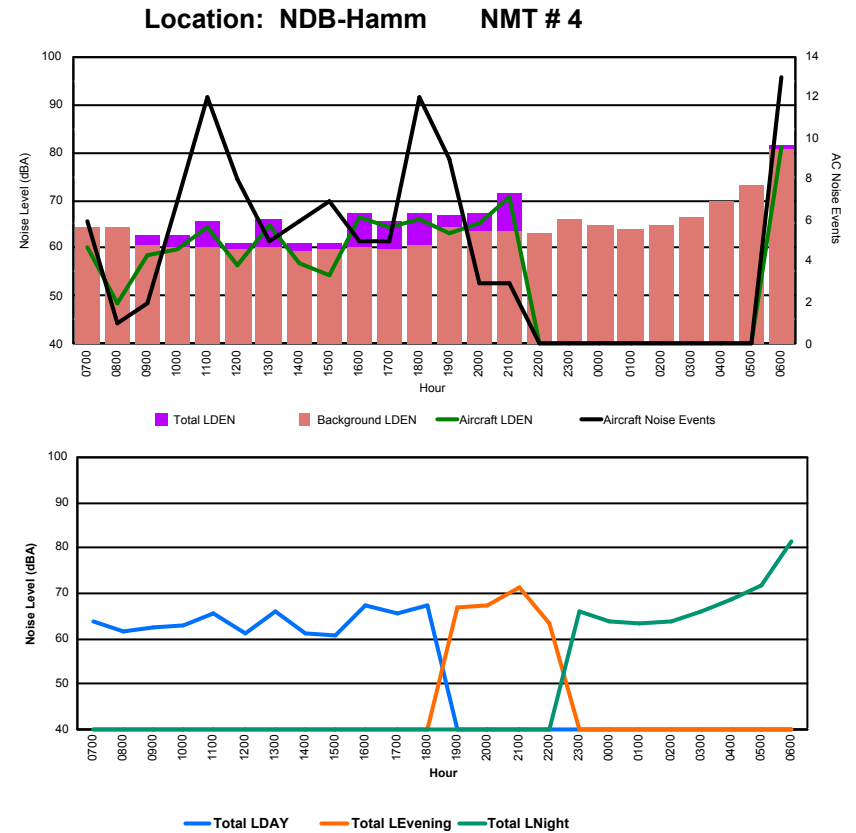

Location: Mid Runway NMT # 3

Luxembourg Airport Noise Distribution by Hour

Between 11/04/2023 00:00:00 and 11/04/2023 23:59:59 (Local Time)

Day	Aircraft Events	Total LDEN dB(A)	Aircraft LDEN dB(A)	Background LDEN dB(A)	Total LDay dB(A)	Total LEvening dB(A)	Total LNight dB(A)
11/04/23 7:00	6	63.7	60.3	64.5	63.7	-	-
11/04/23 8:00	1	61.5	48.5	64.5	61.5	-	-
11/04/23 9:00	2	62.6	58.5	60.6	62.6	-	-
11/04/23 10:00	7	62.9	59.7	60.2	62.9	-	-
11/04/23 11:00	12	65.7	64.4	60.4	65.7	-	-
11/04/23 12:00	8	61.2	56.6	59.6	61.2	-	-
11/04/23 13:00	5	65.9	64.7	60.0	65.9	-	-
11/04/23 14:00	6	61.1	56.8	59.3	61.1	-	-
11/04/23 15:00	7	60.9	54.5	59.9	60.9	-	-
11/04/23 16:00	5	67.4	66.6	60.1	67.4	-	-
11/04/23 17:00	5	65.7	64.5	59.8	65.7	-	-
11/04/23 18:00	12	67.2	66.2	60.7	67.2	-	-
11/04/23 19:00	9	66.7	63.1	64.5	-	66.7	-
11/04/23 20:00	3	67.3	65.0	63.7	-	67.3	-
11/04/23 21:00	3	71.4	70.7	63.5	-	71.4	-
11/04/23 22:00	-	63.2	-	63.2	-	63.2	-
11/04/23 23:00	-	66.1	-	66.1	-	-	66.1
12/04/23 0:00	-	64.0	-	64.9	-	-	64.0
12/04/23 1:00	-	63.4	-	64.0	-	-	63.4
12/04/23 2:00	-	64.0	-	64.7	-	-	64.0
12/04/23 3:00	-	66.1	-	66.5	-	-	66.1
12/04/23 4:00	-	68.5	-	69.7	-	-	68.5
12/04/23 5:00	-	71.8	-	73.3	-	-	71.8
12/04/23 6:00	13	81.5	80.9	80.8	-	-	81.5
	104	70.0	68.3	69.1	64.4	68.1	73.5