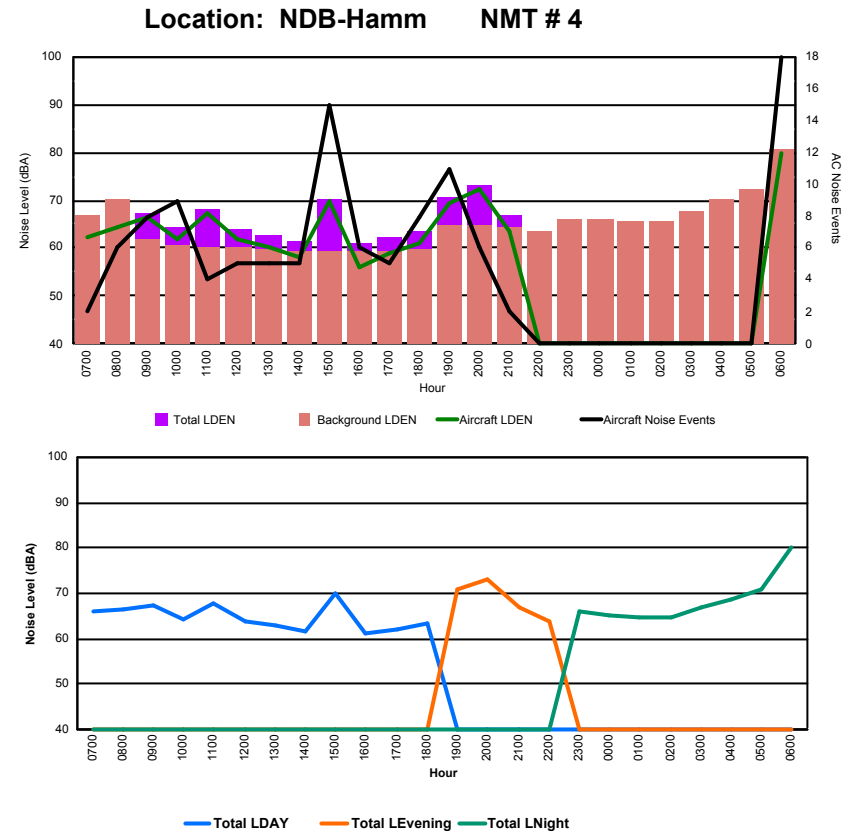

Luxembourg Airport Noise Distribution by Hour

Between 05/04/2023 00:00:00 and 05/04/2023 23:59:59 (Local Time)

Day	Aircraft Events	Total LDEN dB(A)	Aircraft LDEN dB(A)	Background LDEN dB(A)	Total LDay dB(A)	Total LEvening dB(A)	Total LNight dB(A)
05/04/23	7:00	2	65.9	62.2	67.0	65.9	-
05/04/23	8:00	6	66.5	64.4	70.1	66.5	-
05/04/23	9:00	8	67.5	66.3	61.8	67.5	-
05/04/23	10:00	9	64.3	62.0	60.7	64.3	-
05/04/23	11:00	4	68.0	67.2	60.2	68.0	-
05/04/23	12:00	5	64.0	61.9	60.0	64.0	-
05/04/23	13:00	5	62.8	60.1	59.6	62.8	-
05/04/23	14:00	5	61.6	58.0	59.3	61.6	-
05/04/23	15:00	15	70.2	69.9	59.3	70.2	-
05/04/23	16:00	6	61.0	55.9	59.3	61.0	-
05/04/23	17:00	5	62.1	59.1	59.4	62.1	-
05/04/23	18:00	8	63.4	61.1	59.8	63.4	-
05/04/23	19:00	11	70.7	69.5	64.8	-	70.7
05/04/23	20:00	6	73.0	72.3	64.9	-	73.0
05/04/23	21:00	2	66.9	63.6	64.3	-	66.9
05/04/23	22:00	-	63.7	-	63.7	-	63.7
05/04/23	23:00	-	66.0	-	66.0	-	66.0
06/04/23	0:00	-	65.0	-	66.0	-	65.0
06/04/23	1:00	-	64.9	-	65.7	-	64.9
06/04/23	2:00	-	64.8	-	65.6	-	64.8
06/04/23	3:00	-	67.0	-	67.7	-	67.0
06/04/23	4:00	-	68.9	-	70.2	-	68.9
06/04/23	5:00	-	70.7	-	72.4	-	70.7
06/04/23	6:00	18	80.0	79.6	80.8	-	80.0
	115	69.6	68.0	69.3	65.7	69.9	72.4