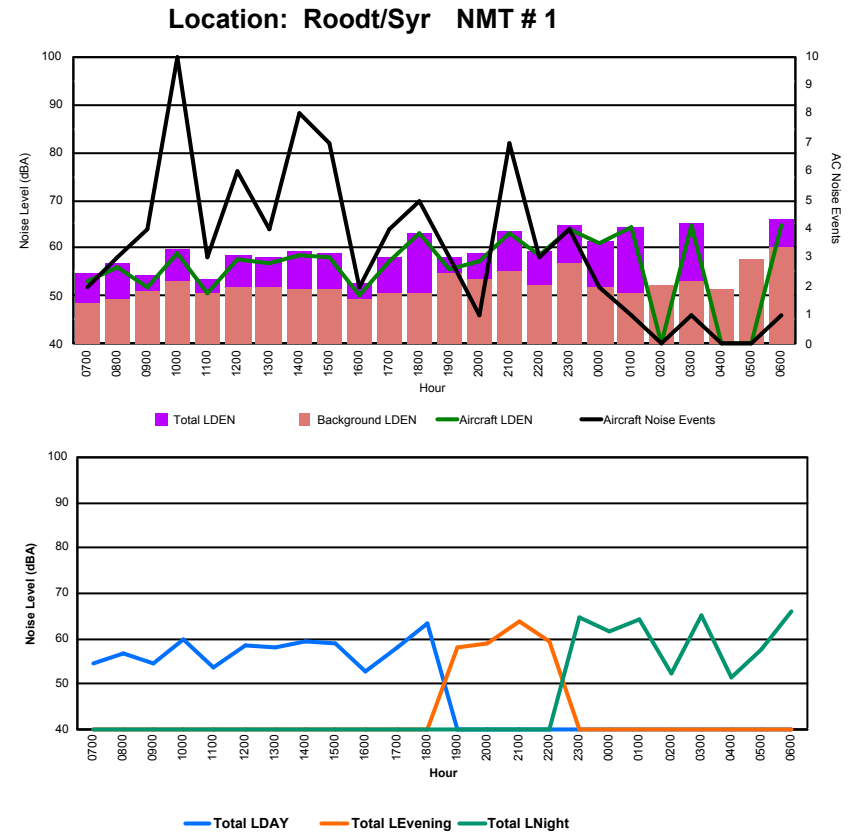

Luxembourg Airport Noise Distribution by Hour

Between 22/04/2023 00:00:00 and 22/04/2023 23:59:59 (Local Time)

Day	Aircraft Events	Total LDEN dB(A)	Aircraft LDEN dB(A)	Background LDEN dB(A)	Total LDay dB(A)	Total LEvening dB(A)	Total LNight dB(A)	
22/04/23	7:00	2	54.6	53.3	48.7	54.6	-	-
22/04/23	8:00	3	56.8	56.0	49.3	56.8	-	-
22/04/23	9:00	4	54.5	51.9	51.1	54.5	-	-
22/04/23	10:00	10	59.8	58.8	53.0	59.8	-	-
22/04/23	11:00	3	53.7	50.7	50.7	53.7	-	-
22/04/23	12:00	6	58.7	57.7	51.8	58.7	-	-
22/04/23	13:00	4	58.0	56.8	51.9	58.0	-	-
22/04/23	14:00	8	59.4	58.6	51.6	59.4	-	-
22/04/23	15:00	7	59.0	58.2	51.4	59.0	-	-
22/04/23	16:00	2	52.6	50.0	49.3	52.6	-	-
22/04/23	17:00	4	58.0	57.2	50.8	58.0	-	-
22/04/23	18:00	5	63.2	63.0	50.6	63.2	-	-
22/04/23	19:00	3	58.2	55.8	54.6	-	58.2	-
22/04/23	20:00	1	58.8	57.3	53.6	-	58.8	-
22/04/23	21:00	7	63.7	63.2	55.0	-	63.7	-
22/04/23	22:00	3	59.3	58.4	52.1	-	59.3	-
22/04/23	23:00	4	64.6	63.9	56.9	-	-	64.6
23/04/23	0:00	2	61.6	61.2	51.8	-	-	61.6
23/04/23	1:00	1	64.4	64.2	50.8	-	-	64.4
23/04/23	2:00	-	52.2	-	52.2	-	-	52.2
23/04/23	3:00	1	65.0	64.7	53.0	-	-	65.0
23/04/23	4:00	-	51.3	-	51.3	-	-	51.3
23/04/23	5:00	-	57.6	-	57.7	-	-	57.6
23/04/23	6:00	1	66.0	64.7	60.3	-	-	66.0
	81	60.7	59.8	53.5	58.3	60.6	62.8