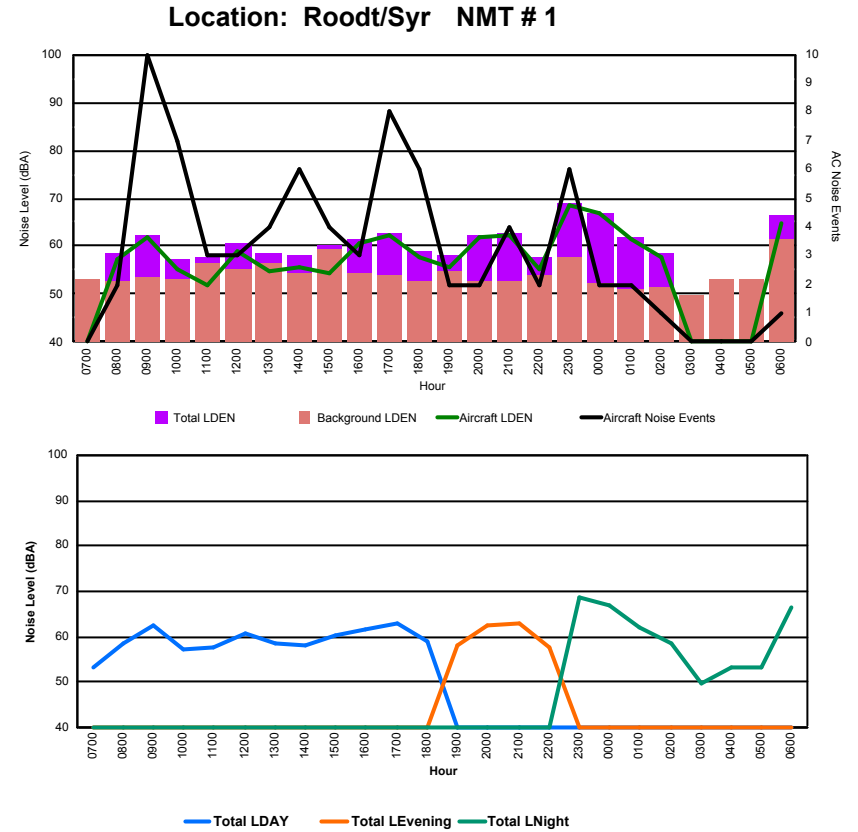

Luxembourg Airport Noise Distribution by Hour

Between 01/04/2023 00:00:00 and 01/04/2023 23:59:59 (Local Time)

Day	Aircraft Events	Total LDEN dB (A)	Aircraft LDEN dB(A)	Background LDEN dB(A)	Total LDay dB(A)	Total LEvening dB(A)	Total LNight dB (A)
01/04/23 7:00	-	53.1	-	53.2	53.1	-	-
01/04/23 8:00	2	58.4	57.1	52.8	58.4	-	-
01/04/23 9:00	10	62.5	62.0	53.5	62.5	-	-
01/04/23 10:00	7	57.3	55.3	53.2	57.3	-	-
01/04/23 11:00	3	57.5	51.7	56.3	57.5	-	-
01/04/23 12:00	3	60.6	59.0	55.4	60.6	-	-
01/04/23 13:00	4	58.6	54.6	56.5	58.6	-	-
01/04/23 14:00	6	58.0	55.6	54.5	58.0	-	-
01/04/23 15:00	4	60.4	54.2	59.4	60.4	-	-
01/04/23 16:00	3	61.6	60.7	54.2	61.6	-	-
01/04/23 17:00	8	62.8	62.3	54.1	62.8	-	-
01/04/23 18:00	6	58.8	57.7	52.6	58.8	-	-
01/04/23 19:00	2	58.2	55.6	54.8	-	58.2	-
01/04/23 20:00	2	62.3	61.8	52.7	-	62.3	-
01/04/23 21:00	4	62.8	62.3	52.8	-	62.8	-
01/04/23 22:00	2	57.6	55.1	54.1	-	57.6	-
01/04/23 23:00	6	68.9	68.6	57.9	-	-	68.9
02/04/23 0:00	2	67.0	66.8	52.3	-	-	67.0
02/04/23 1:00	2	61.9	61.6	51.1	-	-	61.9
02/04/23 2:00	1	58.5	57.6	51.3	-	-	58.5
02/04/23 3:00	-	49.7	-	49.7	-	-	49.7
02/04/23 4:00	-	53.1	-	53.1	-	-	53.1
02/04/23 5:00	-	53.1	-	53.1	-	-	53.1
02/04/23 6:00	1	66.4	64.7	61.3	-	-	66.4
	78	61.8	60.8	55.1	59.8	60.8	64.0