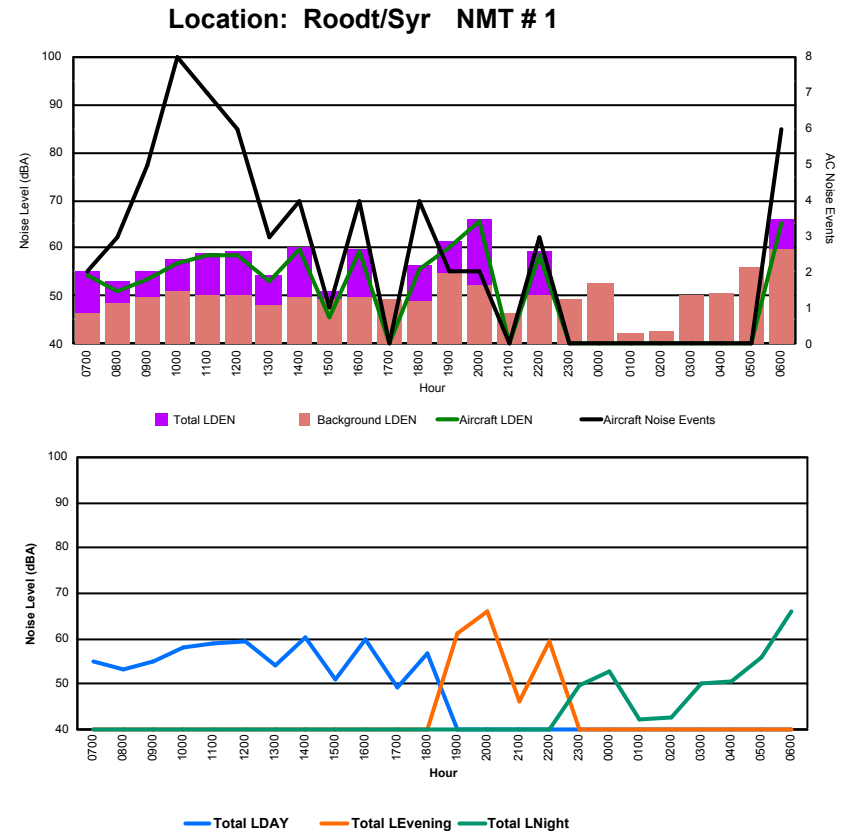

Luxembourg Airport Noise Distribution by Hour

Between 29/04/2023 00:00:00 and 29/04/2023 23:59:59 (Local Time)

Day	Aircraft Events	Total LDEN dB(A)	Aircraft LDEN dB(A)	Background LDEN dB(A)	Total LDay dB(A)	Total LEvening dB(A)	Total LNight dB(A)	
29/04/23	7:00	2	55.1	54.5	46.6	55.1	-	-
29/04/23	8:00	3	53.1	51.2	48.6	53.1	-	-
29/04/23	9:00	5	55.1	53.7	49.7	55.1	-	-
29/04/23	10:00	8	57.9	56.9	51.2	57.9	-	-
29/04/23	11:00	7	59.1	58.6	50.0	59.1	-	-
29/04/23	12:00	6	59.2	58.6	50.2	59.2	-	-
29/04/23	13:00	3	54.3	53.1	48.1	54.3	-	-
29/04/23	14:00	4	60.2	59.8	49.9	60.2	-	-
29/04/23	15:00	1	50.9	45.5	49.5	50.9	-	-
29/04/23	16:00	4	59.8	59.4	49.8	59.8	-	-
29/04/23	17:00	-	49.4	-	49.4	49.4	-	-
29/04/23	18:00	4	56.6	55.7	49.1	56.6	-	-
29/04/23	19:00	2	61.3	60.4	54.6	-	61.3	-
29/04/23	20:00	2	66.0	65.8	52.4	-	66.0	-
29/04/23	21:00	-	46.3	-	46.3	-	46.3	-
29/04/23	22:00	3	59.3	58.7	50.4	-	59.3	-
29/04/23	23:00	-	49.5	-	49.5	-	-	49.5
30/04/23	0:00	-	52.7	-	52.8	-	-	52.7
30/04/23	1:00	-	42.2	-	42.2	-	-	42.2
30/04/23	2:00	-	42.8	-	42.8	-	-	42.8
30/04/23	3:00	-	50.2	-	50.2	-	-	50.2
30/04/23	4:00	-	50.7	-	50.8	-	-	50.7
30/04/23	5:00	-	55.9	-	55.9	-	-	55.9
30/04/23	6:00	6	66.1	65.1	59.7	-	-	66.1
		60	58.6	57.6	51.7	57.0	61.9	58.0