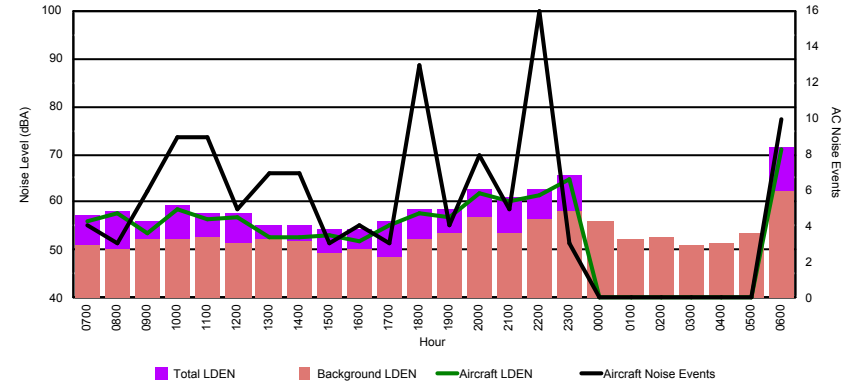

Luxembourg Airport Noise Distribution by Hour

Between 14/04/2023 00:00:00 and 14/04/2023 23:59:59 (Local Time)

Day	Aircraft Events	Total LDEN dB(A)	Aircraft LDEN dB(A)	Background LDEN dB(A)	Total LDay dB(A)	Total LEvening dB(A)	Total LNight dB(A)
14/04/23 7:00	4	57.3	56.2	50.9	57.3	-	-
14/04/23 8:00	3	58.3	57.5	50.4	58.3	-	-
14/04/23 9:00	6	55.9	53.5	52.3	55.9	-	-
14/04/23 10:00	9	59.4	58.6	52.1	59.4	-	-
14/04/23 11:00	9	57.7	56.3	52.5	57.7	-	-
14/04/23 12:00	5	57.8	56.7	51.3	57.8	-	-
14/04/23 13:00	7	55.4	52.9	52.2	55.4	-	-
14/04/23 14:00	7	55.1	52.6	51.8	55.1	-	-
14/04/23 15:00	3	54.5	53.0	49.4	54.5	-	-
14/04/23 16:00	4	54.2	52.0	50.2	54.2	-	-
14/04/23 17:00	3	56.2	55.3	48.6	56.2	-	-
14/04/23 18:00	13	58.6	57.6	52.1	58.6	-	-
14/04/23 19:00	4	58.4	56.7	53.7	-	58.4	-
14/04/23 20:00	8	62.8	61.7	56.7	-	62.8	-
14/04/23 21:00	5	61.1	60.3	53.7	-	61.1	-
14/04/23 22:00	16	62.6	61.6	56.3	-	62.6	-
14/04/23 23:00	3	65.7	64.8	58.3	-	-	65.7
15/04/23 0:00	-	55.8	-	55.9	-	-	55.8
15/04/23 1:00	-	52.1	-	52.2	-	-	52.1
15/04/23 2:00	-	52.4	-	52.5	-	-	52.4
15/04/23 3:00	-	51.2	-	51.2	-	-	51.2
15/04/23 4:00	-	51.4	-	51.4	-	-	51.4
15/04/23 5:00	-	53.5	-	53.5	-	-	53.5
15/04/23 6:00	10	71.4	70.9	62.2	-	-	71.4
	119	61.0	60.0	54.4	57.0	61.5	63.7

Location: Roodt/Syr NMT # 1