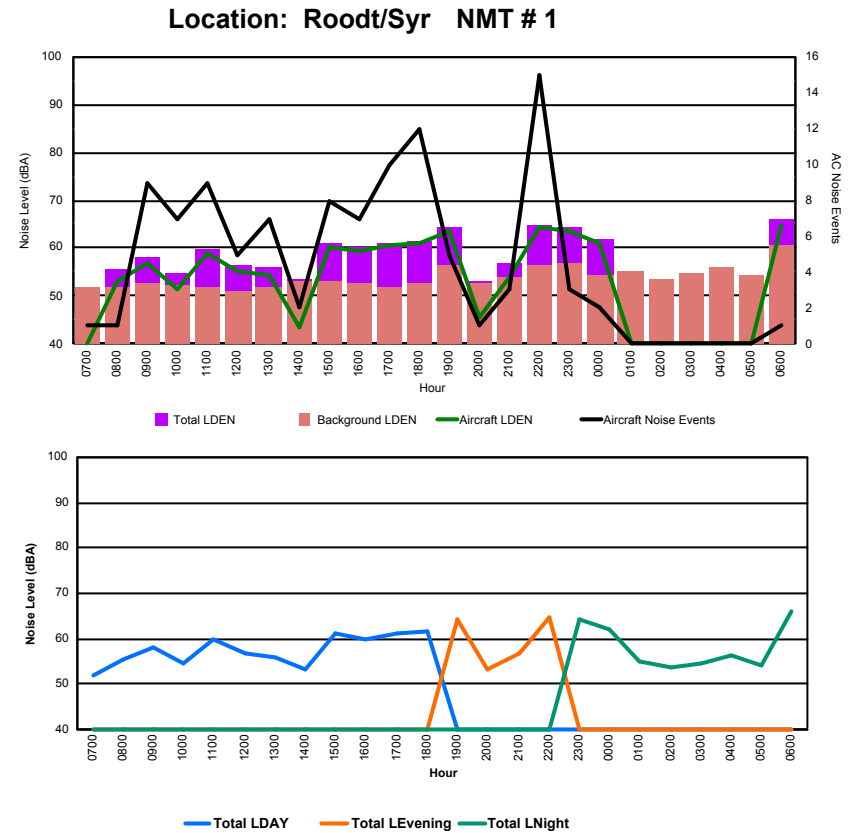

Luxembourg Airport Noise Distribution by Hour

Between 06/04/2023 00:00:00 and 06/04/2023 23:59:59 (Local Time)

Day	Aircraft Events	Total LDEN dB(A)	Aircraft LDEN dB(A)	Background LDEN dB(A)	Total LDay dB(A)	Total LEvening dB(A)	Total LNight dB(A)	
06/04/23	7:00	1	52.0	39.1	51.9	52.0	-	-
06/04/23	8:00	1	55.6	53.3	51.7	55.6	-	-
06/04/23	9:00	9	58.1	56.8	52.7	58.1	-	-
06/04/23	10:00	7	54.7	51.5	52.1	54.7	-	-
06/04/23	11:00	9	59.7	59.0	51.9	59.7	-	-
06/04/23	12:00	5	56.6	55.2	51.1	56.6	-	-
06/04/23	13:00	7	56.1	54.2	52.0	56.1	-	-
06/04/23	14:00	2	53.4	43.7	53.0	53.4	-	-
06/04/23	15:00	8	61.1	60.4	53.0	61.1	-	-
06/04/23	16:00	7	60.0	59.2	52.7	60.0	-	-
06/04/23	17:00	10	61.2	60.8	51.8	61.2	-	-
06/04/23	18:00	12	61.5	60.9	52.8	61.5	-	-
06/04/23	19:00	5	64.4	63.7	56.5	-	64.4	-
06/04/23	20:00	1	53.3	45.8	52.5	-	53.3	-
06/04/23	21:00	3	56.9	53.9	54.1	-	56.9	-
06/04/23	22:00	15	64.8	64.2	56.6	-	64.8	-
06/04/23	23:00	3	64.3	63.4	57.0	-	-	64.3
07/04/23	0:00	2	61.9	61.0	54.4	-	-	61.9
07/04/23	1:00	-	55.2	-	55.3	-	-	55.2
07/04/23	2:00	-	53.5	-	53.5	-	-	53.5
07/04/23	3:00	-	54.7	-	54.8	-	-	54.7
07/04/23	4:00	-	56.2	-	56.2	-	-	56.2
07/04/23	5:00	-	54.2	-	54.2	-	-	54.2
07/04/23	6:00	1	66.1	64.6	60.7	-	-	66.1
	108	60.1	58.8	54.6	58.5	62.1	60.9