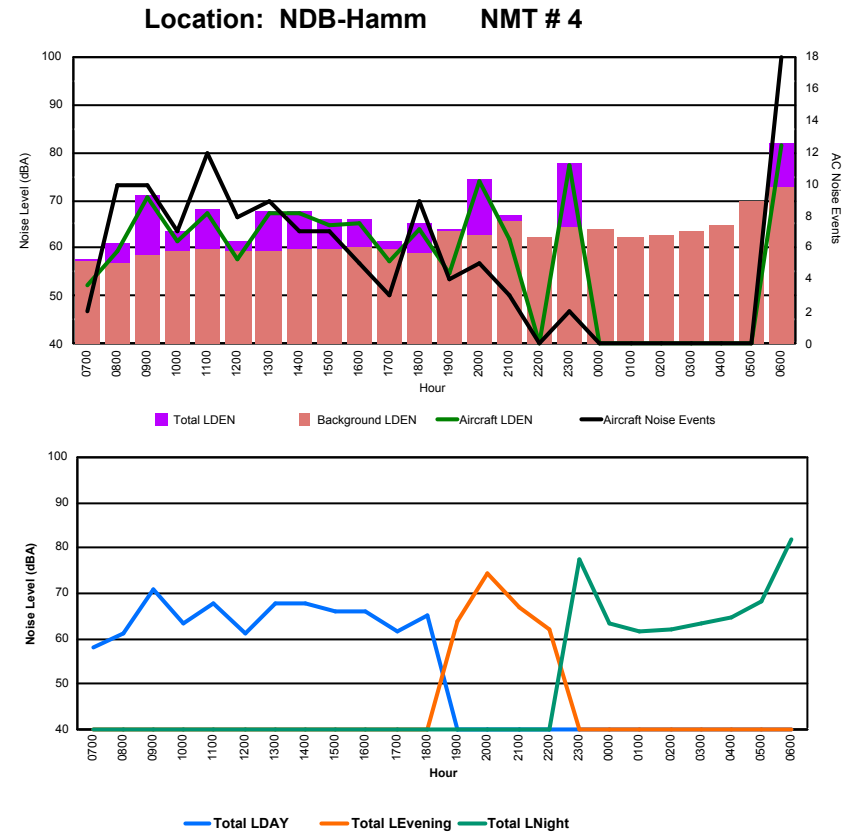

Luxembourg Airport Noise Distribution by Hour

Between 10/04/2023 00:00:00 and 10/04/2023 23:59:59 (Local Time)

Day	Aircraft Events	Total LDEN dB(A)	Aircraft LDEN dB(A)	Background LDEN dB(A)	Total LDay dB(A)	Total LEvening dB(A)	Total LNight dB(A)
10/04/23 7:00	2	57.9	52.2	57.2	57.9	-	-
10/04/23 8:00	10	61.0	59.2	56.8	61.0	-	-
10/04/23 9:00	10	70.9	70.7	58.4	70.9	-	-
10/04/23 10:00	7	63.5	61.4	59.5	63.5	-	-
10/04/23 11:00	12	68.0	67.4	59.9	68.0	-	-
10/04/23 12:00	8	61.4	57.8	59.2	61.4	-	-
10/04/23 13:00	9	67.7	67.1	59.5	67.7	-	-
10/04/23 14:00	7	67.9	67.2	59.8	67.9	-	-
10/04/23 15:00	7	65.9	64.7	59.9	65.9	-	-
10/04/23 16:00	5	66.2	65.1	60.2	66.2	-	-
10/04/23 17:00	3	61.6	57.2	59.8	61.6	-	-
10/04/23 18:00	9	65.2	64.1	59.1	65.2	-	-
10/04/23 19:00	4	64.0	54.9	63.6	-	64.0	-
10/04/23 20:00	5	74.4	74.1	62.7	-	74.4	-
10/04/23 21:00	3	66.9	61.8	65.5	-	66.9	-
10/04/23 22:00	-	62.2	-	62.2	-	62.2	-
10/04/23 23:00	2	77.6	77.4	64.4	-	-	77.6
11/04/23 0:00	-	63.2	-	64.0	-	-	63.2
11/04/23 1:00	-	61.8	-	62.2	-	-	61.8
11/04/23 2:00	-	62.2	-	62.7	-	-	62.2
11/04/23 3:00	-	63.5	-	63.5	-	-	63.5
11/04/23 4:00	-	64.8	-	64.9	-	-	64.8
11/04/23 5:00	-	68.4	-	69.9	-	-	68.4
11/04/23 6:00	18	81.8	81.6	72.7	-	-	81.8
	121	71.1	70.5	64.1	66.1	69.6	74.5