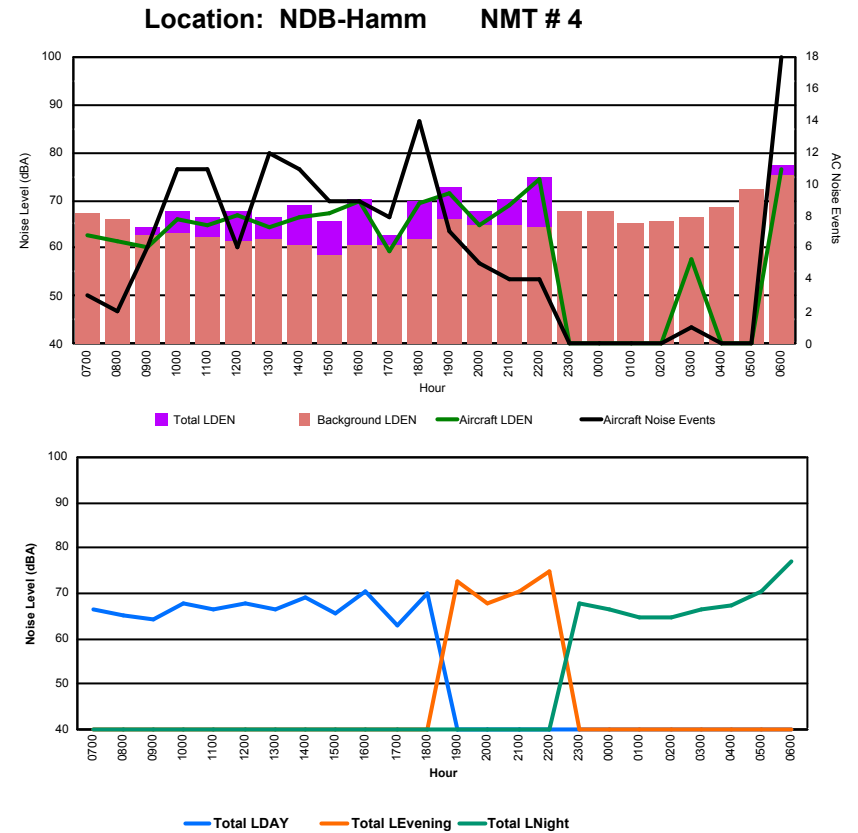

Luxembourg Airport Noise Distribution by Hour

Between 27/04/2023 00:00:00 and 27/04/2023 23:59:59 (Local Time)

Day	Aircraft Events	Total LDEN dB(A)	Aircraft LDEN dB(A)	Background LDEN dB(A)	Total LDay dB(A)	Total LEvening dB(A)	Total LNight dB(A)	
27/04/23	7:00	3	66.4	62.8	67.1	66.4	-	-
27/04/23	8:00	2	65.3	61.6	66.2	65.3	-	-
27/04/23	9:00	6	64.4	60.3	62.9	64.4	-	-
27/04/23	10:00	11	67.7	66.1	63.0	67.7	-	-
27/04/23	11:00	11	66.4	64.6	62.2	66.4	-	-
27/04/23	12:00	6	67.8	66.7	61.5	67.8	-	-
27/04/23	13:00	12	66.3	64.5	61.7	66.3	-	-
27/04/23	14:00	11	69.0	66.6	60.8	69.0	-	-
27/04/23	15:00	9	65.8	67.2	58.7	65.8	-	-
27/04/23	16:00	9	70.3	69.8	60.7	70.3	-	-
27/04/23	17:00	8	62.9	59.5	60.6	62.9	-	-
27/04/23	18:00	14	70.0	69.3	61.7	70.0	-	-
27/04/23	19:00	7	72.6	71.5	65.9	-	72.6	-
27/04/23	20:00	5	67.8	64.8	64.9	-	67.8	-
27/04/23	21:00	4	70.3	68.9	64.6	-	70.3	-
27/04/23	22:00	4	74.9	74.5	64.4	-	74.9	-
27/04/23	23:00	-	67.7	-	67.7	-	-	67.7
28/04/23	0:00	-	66.6	-	67.6	-	-	66.6
28/04/23	1:00	-	64.5	-	65.3	-	-	64.5
28/04/23	2:00	-	64.8	-	65.6	-	-	64.8
28/04/23	3:00	1	66.6	57.8	66.4	-	-	66.6
28/04/23	4:00	-	67.5	-	68.4	-	-	67.5
28/04/23	5:00	-	70.6	-	72.2	-	-	70.6
28/04/23	6:00	18	77.1	76.5	75.2	-	-	77.1
	141	69.6	67.8	66.8	67.4	72.2	70.5