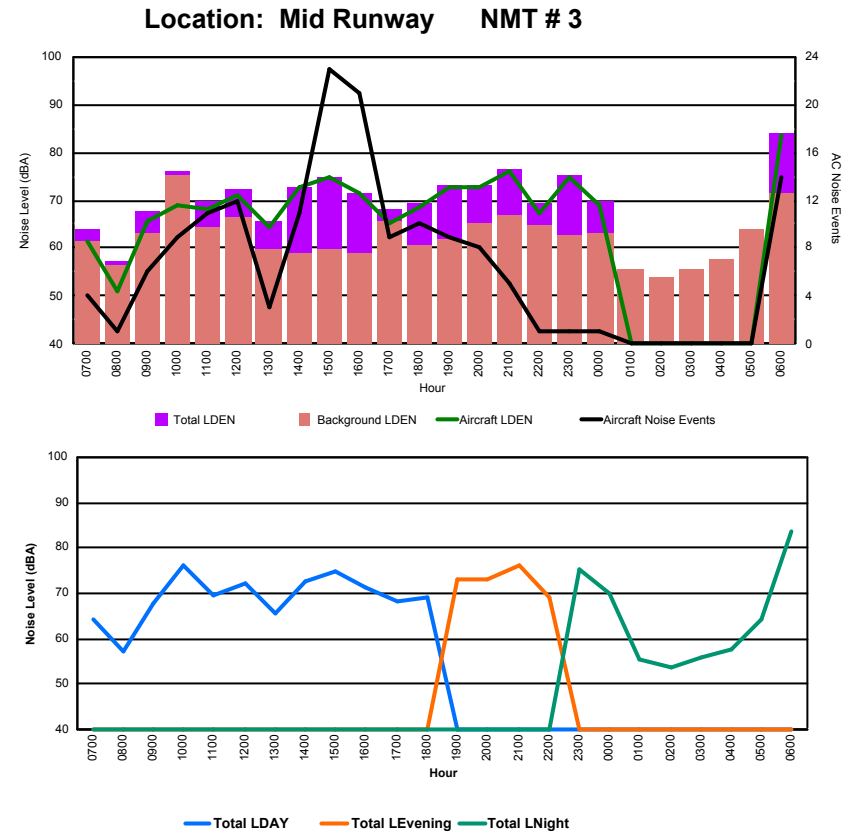

Location: DVOR NMT # 2

Luxembourg Airport Noise Distribution by Hour

Between 17/04/2023 00:00:00 and 17/04/2023 23:59:59 (Local Time)

Day	Aircraft Events	Total LDEN dB(A)	Aircraft LDEN dB(A)	Background LDEN dB(A)	Total LDay dB(A)	Total LEvening dB(A)	Total LNight dB(A)
17/04/23	7:00	4	64.1	61.4	61.3	64.1	-
17/04/23	8:00	1	57.2	50.9	56.3	57.2	-
17/04/23	9:00	6	67.6	65.7	63.2	67.6	-
17/04/23	10:00	9	76.0	68.8	75.1	76.0	-
17/04/23	11:00	11	69.6	68.2	64.4	69.6	-
17/04/23	12:00	12	72.3	71.1	66.3	72.3	-
17/04/23	13:00	3	65.5	64.3	59.6	65.5	-
17/04/23	14:00	11	72.8	72.6	58.8	72.8	-
17/04/23	15:00	23	75.0	74.9	59.7	75.0	-
17/04/23	16:00	21	71.5	71.3	58.8	71.5	-
17/04/23	17:00	9	68.3	65.0	65.6	68.3	-
17/04/23	18:00	10	69.3	68.7	60.7	69.3	-
17/04/23	19:00	9	73.0	72.7	61.8	-	73.0
17/04/23	20:00	8	73.3	72.6	65.0	-	73.3
17/04/23	21:00	5	76.4	76.0	66.8	-	76.4
17/04/23	22:00	1	69.2	67.3	64.9	-	69.2
17/04/23	23:00	1	75.2	75.0	62.9	-	75.2
18/04/23	0:00	1	69.9	68.9	63.0	-	69.9
18/04/23	1:00	-	55.5	-	55.5	-	55.5
18/04/23	2:00	-	53.8	-	53.8	-	53.8
18/04/23	3:00	-	55.7	-	55.8	-	55.7
18/04/23	4:00	-	57.8	-	57.8	-	57.8
18/04/23	5:00	-	64.1	-	64.1	-	64.1
18/04/23	6:00	14	83.8	83.6	71.3	-	83.8
	159	73.5	72.8	65.5	71.2	73.7	75.5