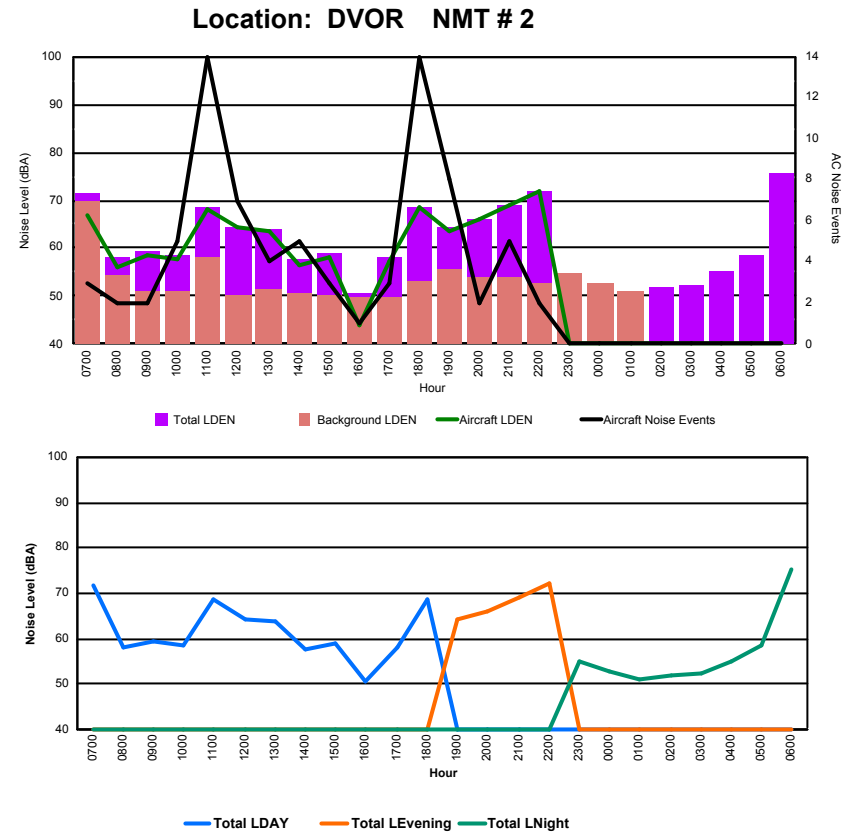

Luxembourg Airport Noise Distribution by Hour

Between 04/04/2023 00:00:00 and 04/04/2023 23:59:59 (Local Time)

Day	Aircraft Events	Total LDEN dB(A)	Aircraft LDEN dB(A)	Background LDEN dB(A)	Total LDay dB(A)	Total LEvening dB(A)	Total LNight dB(A)
04/04/23	7:00	3	71.6	67.0	69.9	71.6	-
04/04/23	8:00	2	58.2	56.0	54.4	58.2	-
04/04/23	9:00	2	59.2	58.5	51.2	59.2	-
04/04/23	10:00	5	58.6	57.8	51.2	58.6	-
04/04/23	11:00	14	68.6	68.3	58.0	68.6	-
04/04/23	12:00	7	64.4	64.2	50.1	64.4	-
04/04/23	13:00	4	63.9	63.7	51.3	63.9	-
04/04/23	14:00	5	57.5	56.5	50.6	57.5	-
04/04/23	15:00	3	58.8	58.2	50.0	58.8	-
04/04/23	16:00	1	50.7	44.0	49.7	50.7	-
04/04/23	17:00	3	58.0	57.3	49.8	58.0	-
04/04/23	18:00	14	68.7	68.6	53.2	68.7	-
04/04/23	19:00	8	64.2	63.6	55.7	-	64.2
04/04/23	20:00	2	66.2	65.9	54.0	-	66.2
04/04/23	21:00	5	69.1	69.0	53.8	-	69.1
04/04/23	22:00	2	72.0	71.9	52.6	-	72.0
04/04/23	23:00	-	54.9	-	54.9	-	54.9
05/04/23	0:00	-	52.7	-	52.7	-	52.7
05/04/23	1:00	-	51.0	-	51.0	-	51.0
05/04/23	2:00	-	51.9	-	-	-	51.9
05/04/23	3:00	-	52.4	-	-	-	52.4
05/04/23	4:00	-	55.2	-	-	-	55.2
05/04/23	5:00	-	58.5	-	-	-	58.5
05/04/23	6:00	-	75.5	-	-	-	75.5
	80	66.5	63.8	57.5	65.1	68.9	66.7