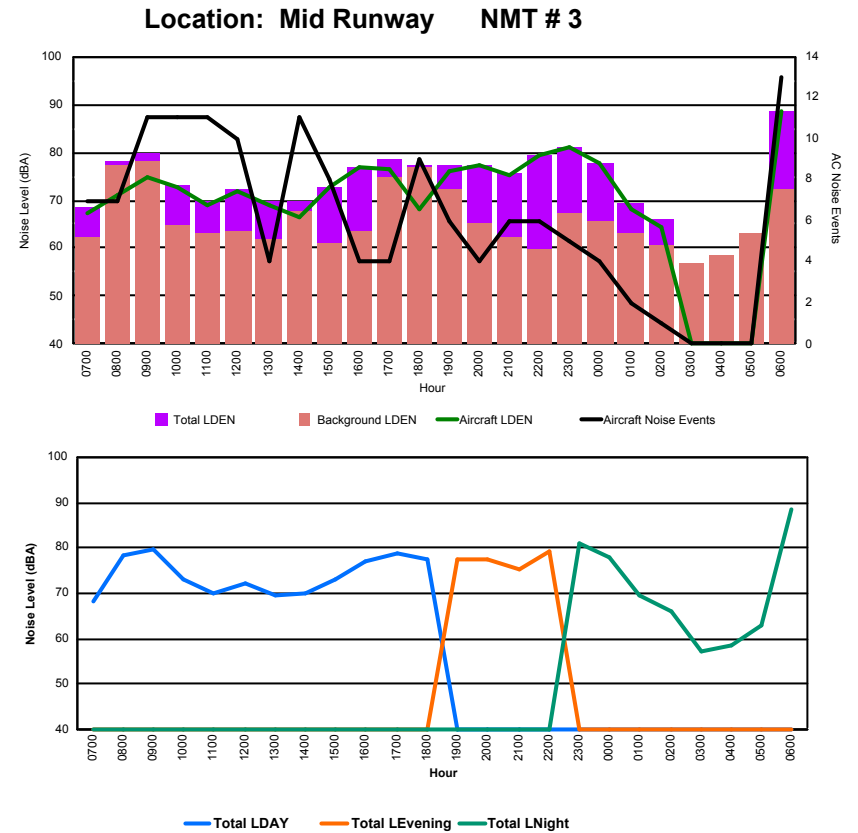

Luxembourg Airport Noise Distribution by Hour

Between 01/04/2023 00:00:00 and 01/04/2023 23:59:59 (Local Time)

Day	Aircraft Events	Total LDEN dB(A)	Aircraft LDEN dB(A)	Background LDEN dB(A)	Total LDay dB(A)	Total LEvening dB(A)	Total LNight dB(A)	
01/04/23	7:00	7	68.4	67.4	62.2	68.4	-	-
01/04/23	8:00	7	78.3	71.1	77.3	78.3	-	-
01/04/23	9:00	11	79.7	74.7	78.0	79.7	-	-
01/04/23	10:00	11	73.3	72.7	64.8	73.3	-	-
01/04/23	11:00	11	69.8	68.9	63.1	69.8	-	-
01/04/23	12:00	10	72.4	71.8	63.5	72.4	-	-
01/04/23	13:00	4	69.6	68.9	61.8	69.6	-	-
01/04/23	14:00	11	70.0	66.5	67.6	70.0	-	-
01/04/23	15:00	8	72.9	72.7	61.1	72.9	-	-
01/04/23	16:00	4	77.0	76.8	63.7	77.0	-	-
01/04/23	17:00	4	78.7	76.3	74.9	78.7	-	-
01/04/23	18:00	9	77.5	68.0	77.0	77.5	-	-
01/04/23	19:00	6	77.5	75.9	72.2	-	77.5	-
01/04/23	20:00	4	77.5	77.2	65.4	-	77.5	-
01/04/23	21:00	6	75.5	75.3	62.3	-	75.5	-
01/04/23	22:00	6	79.4	79.4	59.6	-	79.4	-
01/04/23	23:00	5	81.2	81.0	67.1	-	-	81.2
02/04/23	0:00	4	77.9	77.6	65.8	-	-	77.9
02/04/23	1:00	2	69.4	68.2	63.1	-	-	69.4
02/04/23	2:00	1	65.9	64.4	60.6	-	-	65.9
02/04/23	3:00	-	57.0	-	57.0	-	-	57.0
02/04/23	4:00	-	58.6	-	58.7	-	-	58.6
02/04/23	5:00	-	63.0	-	63.0	-	-	63.0
02/04/23	6:00	13	88.5	88.5	72.5	-	-	88.5
	144	78.2	77.4	70.6	75.6	77.7	80.6