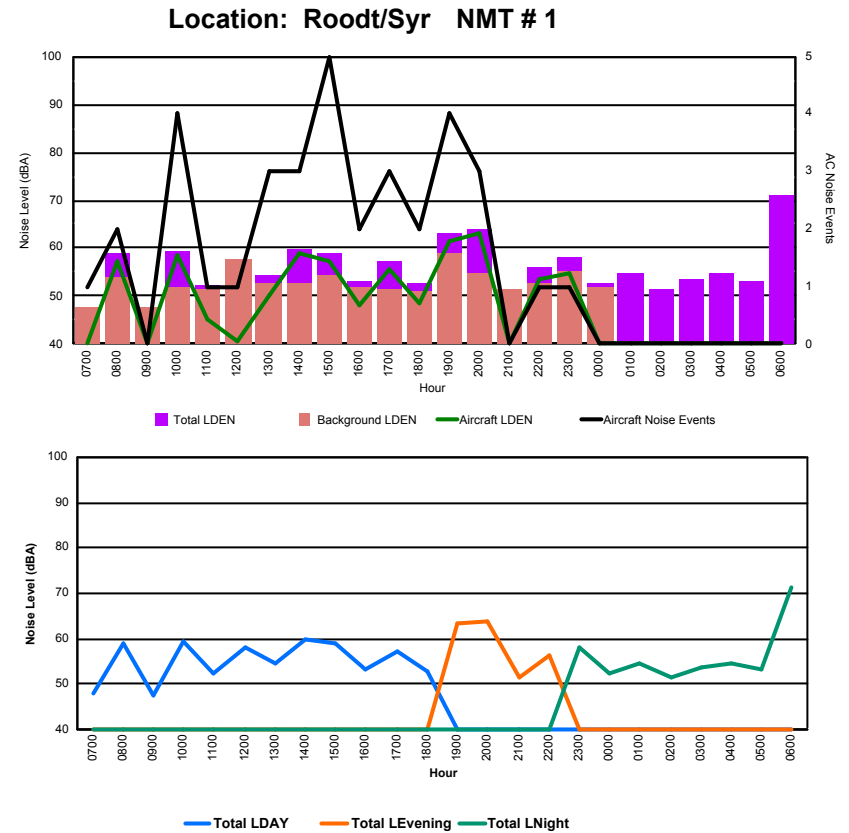

Luxembourg Airport Noise Distribution by Hour

Between 03/04/2023 00:00:00 and 03/04/2023 23:59:59 (Local Time)

Day	Aircraft Events	Total LDEN dB(A)	Aircraft LDEN dB(A)	Background LDEN dB(A)	Total LDay dB(A)	Total LEvening dB(A)	Total LNight dB(A)
03/04/23	7:00	1	47.9	35.7	47.6	47.9	-
03/04/23	8:00	2	58.8	57.2	53.9	58.8	-
03/04/23	9:00	-	47.5	-	47.5	-	-
03/04/23	10:00	4	59.5	58.7	52.0	59.5	-
03/04/23	11:00	1	52.4	45.2	51.5	52.4	-
03/04/23	12:00	1	57.9	40.6	57.9	-	-
03/04/23	13:00	3	54.5	50.4	52.5	54.5	-
03/04/23	14:00	3	59.7	58.8	52.6	59.7	-
03/04/23	15:00	5	59.0	57.3	54.3	59.0	-
03/04/23	16:00	2	53.3	48.1	51.8	53.3	-
03/04/23	17:00	3	57.2	55.8	51.6	57.2	-
03/04/23	18:00	2	52.9	48.6	51.0	52.9	-
03/04/23	19:00	4	63.3	61.4	59.0	-	63.3
03/04/23	20:00	3	63.8	63.2	54.7	-	63.8
03/04/23	21:00	-	51.6	-	51.6	-	-
03/04/23	22:00	1	56.2	53.7	52.6	-	56.2
03/04/23	23:00	1	58.0	54.6	55.3	-	58.0
04/04/23	0:00	-	52.5	-	52.0	-	52.5
04/04/23	1:00	-	54.6	-	-	-	54.6
04/04/23	2:00	-	51.3	-	-	-	51.3
04/04/23	3:00	-	53.7	-	-	-	53.7
04/04/23	4:00	-	54.6	-	-	-	54.6
04/04/23	5:00	-	53.1	-	-	-	53.1
04/04/23	6:00	-	71.2	-	-	-	71.2
	36	60.3	54.8	52.5	56.6	61.1	62.8