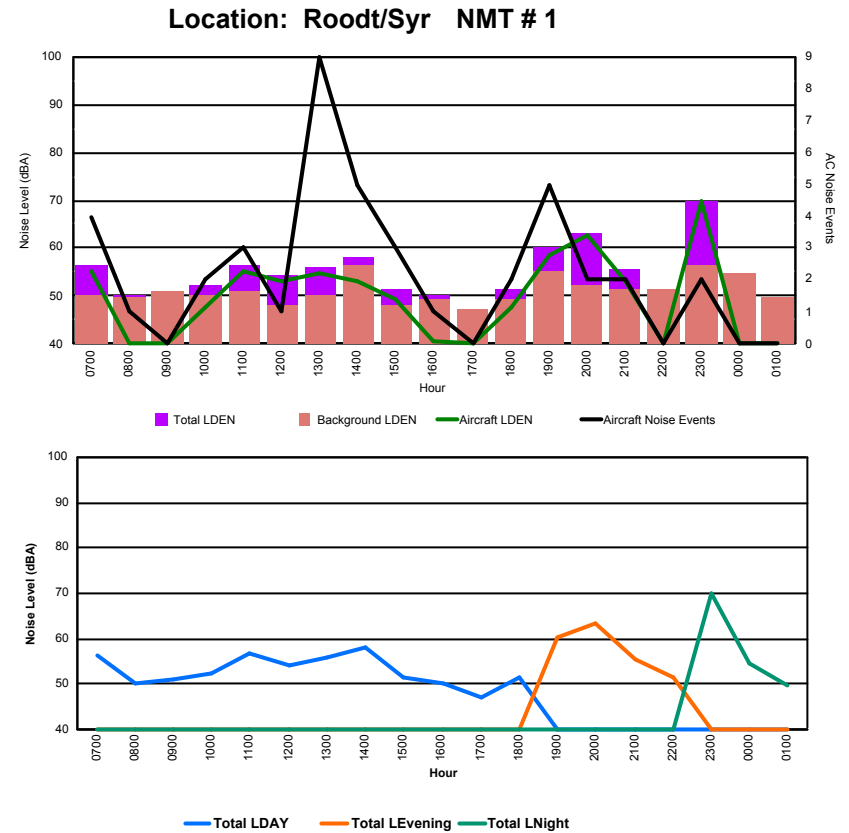

Luxembourg Airport Noise Distribution by Hour

Between 26/04/2023 00:00:00 and 26/04/2023 23:59:59 (Local Time)

Day	Aircraft Events	Total LDEN dB (A)	Aircraft LDEN dB(A)	Background LDEN dB(A)	Total LDay dB(A)	Total LEvening dB(A)	Total LNight dB (A)	
26/04/23	7:00	4	56.4	55.3	50.2	56.4	-	-
26/04/23	8:00	1	50.2	39.5	49.8	50.2	-	-
26/04/23	9:00	-	51.2	-	51.2	51.2	-	-
26/04/23	10:00	2	52.2	47.5	50.4	52.2	-	-
26/04/23	11:00	3	56.6	55.2	51.1	56.6	-	-
26/04/23	12:00	1	54.3	53.1	48.2	54.3	-	-
26/04/23	13:00	9	56.0	54.8	50.1	56.0	-	-
26/04/23	14:00	5	58.0	53.0	56.5	58.0	-	-
26/04/23	15:00	3	51.6	49.3	48.0	51.6	-	-
26/04/23	16:00	1	50.1	40.8	49.5	50.1	-	-
26/04/23	17:00	-	47.1	-	47.1	47.1	-	-
26/04/23	18:00	2	51.5	47.5	49.3	51.5	-	-
26/04/23	19:00	5	60.2	58.7	55.3	-	60.2	-
26/04/23	20:00	2	63.3	62.9	52.2	-	63.3	-
26/04/23	21:00	2	55.5	53.3	51.5	-	55.5	-
26/04/23	22:00	-	51.5	-	51.5	-	51.5	-
26/04/23	23:00	2	70.0	69.8	56.3	-	-	70.0
27/04/23	0:00	-	54.5	-	54.6	-	-	54.5
27/04/23	1:00	-	49.6	-	49.6	-	-	49.6
	42	59.5	58.7	52.1	54.0	59.6	65.4