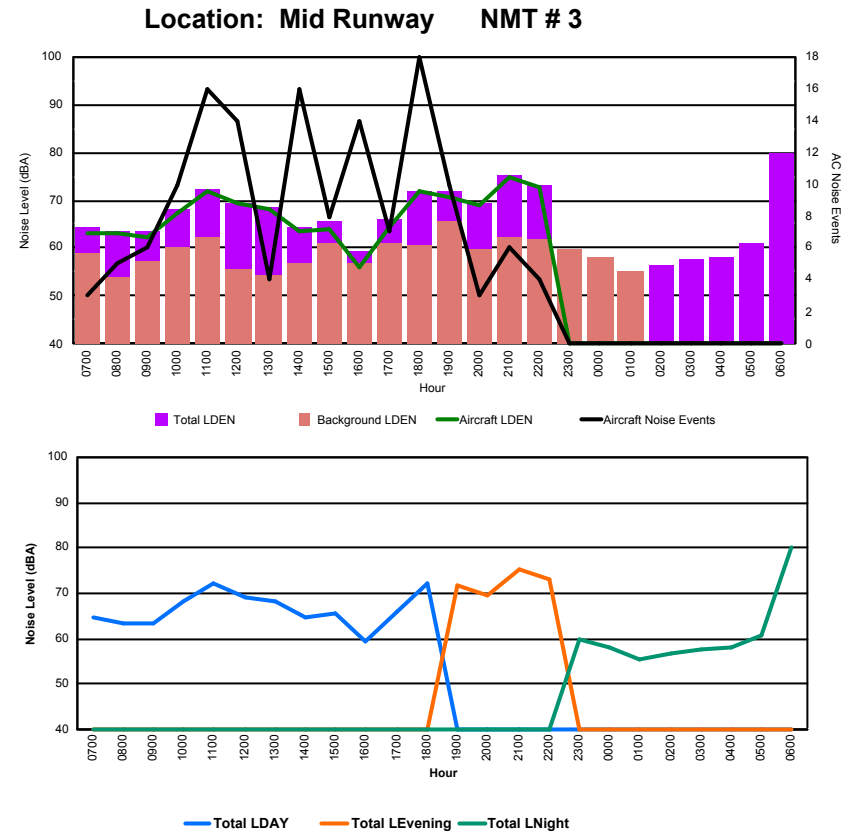

Luxembourg Airport Noise Distribution by Hour

Between 04/04/2023 00:00:00 and 04/04/2023 23:59:59 (Local Time)

Day	Aircraft Events	Total LDEN dB(A)	Aircraft LDEN dB(A)	Background LDEN dB(A)	Total LDay dB(A)	Total LEvening dB(A)	Total LNight dB(A)
04/04/23	7:00	3	64.5	63.3	58.9	64.5	-
04/04/23	8:00	5	63.6	63.2	53.9	63.6	-
04/04/23	9:00	6	63.6	62.3	57.4	63.6	-
04/04/23	10:00	10	68.2	67.5	60.1	68.2	-
04/04/23	11:00	16	72.2	71.8	62.2	72.2	-
04/04/23	12:00	14	69.3	69.2	55.8	69.3	-
04/04/23	13:00	4	68.4	68.3	54.4	68.4	-
04/04/23	14:00	16	64.5	63.7	57.0	64.5	-
04/04/23	15:00	8	65.8	64.1	60.9	65.8	-
04/04/23	16:00	14	59.4	56.2	56.7	59.4	-
04/04/23	17:00	7	66.1	64.4	61.2	66.1	-
04/04/23	18:00	18	72.0	71.7	60.5	72.0	-
04/04/23	19:00	10	71.9	70.8	65.8	-	71.9
04/04/23	20:00	3	69.4	68.8	59.9	-	69.4
04/04/23	21:00	6	75.1	74.9	62.5	-	75.1
04/04/23	22:00	4	73.2	72.9	61.8	-	73.2
04/04/23	23:00	-	59.8	-	59.8	-	59.8
05/04/23	0:00	-	57.9	-	58.0	-	57.9
05/04/23	1:00	-	55.4	-	55.4	-	55.4
05/04/23	2:00	-	56.6	-	-	-	56.6
05/04/23	3:00	-	57.7	-	-	-	57.7
05/04/23	4:00	-	58.1	-	-	-	58.1
05/04/23	5:00	-	60.9	-	-	-	60.9
05/04/23	6:00	-	80.0	-	-	-	80.0
	144	70.3	67.5	59.1	67.9	72.9	71.2