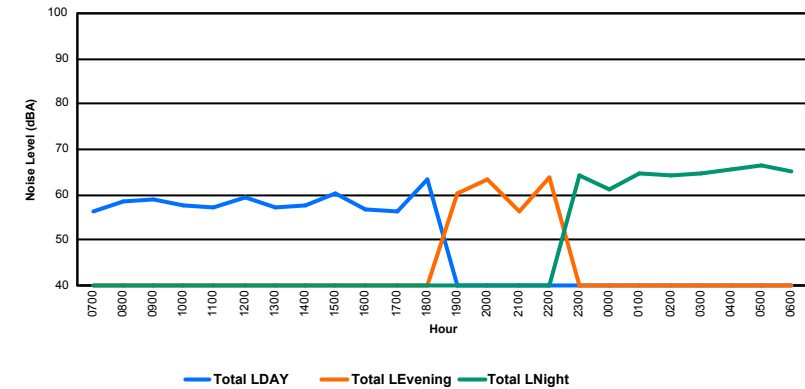

Luxembourg Airport Noise Distribution by Hour

Between 12/04/2023 00:00:00 and 12/04/2023 23:59:59 (Local Time)

Day	Aircraft Events	Total LDEN dB(A)	Aircraft LDEN dB(A)	Background LDEN dB(A)	Total LDay dB(A)	Total LEvening dB(A)	Total LNight dB(A)
12/04/23 7:00	3	56.5	54.4	52.4	56.5	-	-
12/04/23 8:00	2	58.6	57.4	52.5	58.6	-	-
12/04/23 9:00	6	59.0	57.7	53.4	59.0	-	-
12/04/23 10:00	9	57.5	55.7	52.9	57.5	-	-
12/04/23 11:00	6	57.4	54.5	52.9	57.4	-	-
12/04/23 12:00	11	59.6	59.1	52.9	59.6	-	-
12/04/23 13:00	8	57.0	54.6	53.5	57.0	-	-
12/04/23 14:00	10	57.6	55.2	54.2	57.6	-	-
12/04/23 15:00	6	60.3	59.2	53.7	60.3	-	-
12/04/23 16:00	5	56.9	52.6	55.1	56.9	-	-
12/04/23 17:00	5	56.4	53.0	53.9	56.4	-	-
12/04/23 18:00	9	63.6	55.6	62.9	63.6	-	-
12/04/23 19:00	4	60.5	58.6	56.2	-	60.5	-
12/04/23 20:00	4	63.3	62.4	56.2	-	63.3	-
12/04/23 21:00	3	56.4	52.8	54.0	-	56.4	-
12/04/23 22:00	13	64.0	63.2	56.9	-	64.0	-
12/04/23 23:00	4	64.3	62.5	59.7	-	-	64.3
13/04/23 0:00	-	61.2	-	61.4	-	-	61.2
13/04/23 1:00	-	64.8	-	65.4	-	-	64.8
13/04/23 2:00	-	64.3	-	64.7	-	-	64.3
13/04/23 3:00	-	64.5	-	64.6	-	-	64.5
13/04/23 4:00	1	65.4	50.2	65.5	-	-	65.4
13/04/23 5:00	-	66.3	-	66.5	-	-	66.3
13/04/23 6:00	-	65.0	-	65.2	-	-	65.0
	109	62.1	56.9	60.8	58.9	61.9	64.7

Location: Roodt/Syr NMT # 1