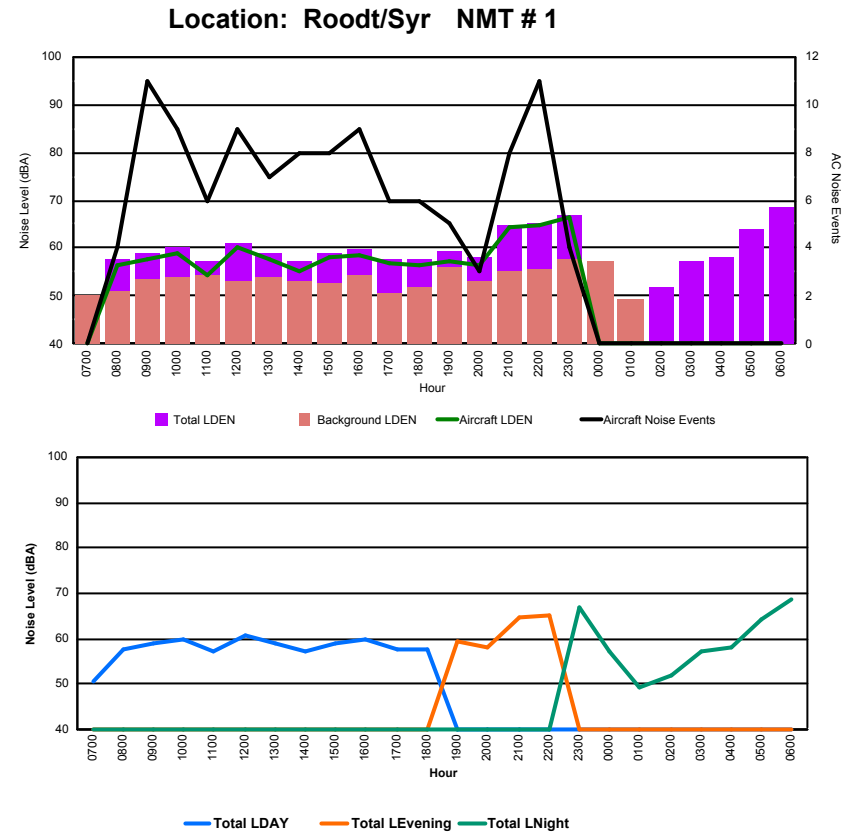

Location: NDB-Hamm NMT # 4

Luxembourg Airport Noise Distribution by Hour

Between 24/04/2023 00:00:00 and 24/04/2023 23:59:59 (Local Time)

Day	Aircraft Events	Total LDEN dB (A)	Aircraft LDEN dB(A)	Background LDEN dB(A)	Total LDay dB(A)	Total LEvening dB(A)	Total LNight dB (A)
24/04/23	7:00	-	50.4	-	50.4	-	-
24/04/23	8:00	4	57.5	56.4	51.1	57.5	-
24/04/23	9:00	11	58.9	57.6	53.6	58.9	-
24/04/23	10:00	9	60.0	58.8	54.1	60.0	-
24/04/23	11:00	6	57.3	54.4	54.4	57.3	-
24/04/23	12:00	9	60.9	60.1	53.2	60.9	-
24/04/23	13:00	7	59.1	57.7	53.8	59.1	-
24/04/23	14:00	8	57.2	55.2	53.3	57.2	-
24/04/23	15:00	8	59.1	58.0	52.9	59.1	-
24/04/23	16:00	9	59.9	58.6	54.4	59.9	-
24/04/23	17:00	6	57.7	56.8	50.8	57.7	-
24/04/23	18:00	6	57.8	56.6	52.0	57.8	-
24/04/23	19:00	5	59.5	57.1	56.1	-	59.5
24/04/23	20:00	3	58.1	56.5	53.0	-	58.1
24/04/23	21:00	8	64.7	64.2	55.1	-	64.7
24/04/23	22:00	11	65.2	64.7	55.7	-	65.2
24/04/23	23:00	4	67.0	66.5	57.5	-	67.0
25/04/23	0:00	-	57.1	-	57.2	-	57.1
25/04/23	1:00	-	49.2	-	49.2	-	49.2
25/04/23	2:00	-	51.9	-	-	-	51.9
25/04/23	3:00	-	57.2	-	-	-	57.2
25/04/23	4:00	-	58.3	-	-	-	58.3
25/04/23	5:00	-	64.1	-	-	-	64.1
25/04/23	6:00	-	68.6	-	-	-	68.6
	114	61.4	58.6	53.1	58.5	62.9	63.2