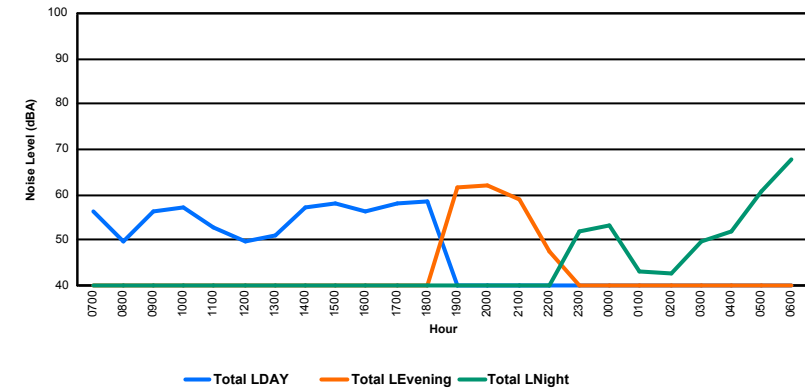

Luxembourg Airport Noise Distribution by Hour

Between 30/04/2023 00:00:00 and 30/04/2023 23:59:59 (Local Time)

Day	Aircraft Events	Total LDEN dB(A)	Aircraft LDEN dB(A)	Background LDEN dB(A)	Total LDay dB(A)	Total LEvening dB(A)	Total LNight dB(A)	
30/04/23	7:00	2	56.5	55.8	48.0	56.5	-	-
30/04/23	8:00	1	49.6	43.0	48.6	49.6	-	-
30/04/23	9:00	1	56.2	55.1	49.8	56.2	-	-
30/04/23	10:00	4	57.1	56.2	50.1	57.1	-	-
30/04/23	11:00	2	52.8	49.5	50.2	52.8	-	-
30/04/23	12:00	1	49.7	44.5	48.2	49.7	-	-
30/04/23	13:00	2	51.1	47.4	48.8	51.1	-	-
30/04/23	14:00	2	57.0	56.4	48.3	57.0	-	-
30/04/23	15:00	1	58.1	57.7	45.9	58.1	-	-
30/04/23	16:00	4	56.5	55.7	49.3	56.5	-	-
30/04/23	17:00	5	58.1	57.5	49.4	58.1	-	-
30/04/23	18:00	3	58.5	57.8	50.5	58.5	-	-
30/04/23	19:00	1	61.5	60.6	54.3	-	61.5	-
30/04/23	20:00	3	62.2	61.5	54.3	-	62.2	-
30/04/23	21:00	3	58.9	58.2	51.2	-	58.9	-
30/04/23	22:00	-	47.6	-	47.6	-	47.6	-
30/04/23	23:00	-	52.1	-	52.1	-	-	52.1
01/05/23	0:00	-	53.1	-	53.2	-	-	53.1
01/05/23	1:00	-	42.9	-	42.9	-	-	42.9
01/05/23	2:00	-	42.8	-	42.8	-	-	42.8
01/05/23	3:00	-	49.8	-	49.8	-	-	49.8
01/05/23	4:00	-	51.9	-	51.9	-	-	51.9
01/05/23	5:00	-	60.8	-	60.9	-	-	60.8
01/05/23	6:00	8	67.9	66.7	62.0	-	-	67.9
	43	58.4	56.9	53.3	56.0	59.9	60.0	

Location: Roodt/Syr NMT # 1