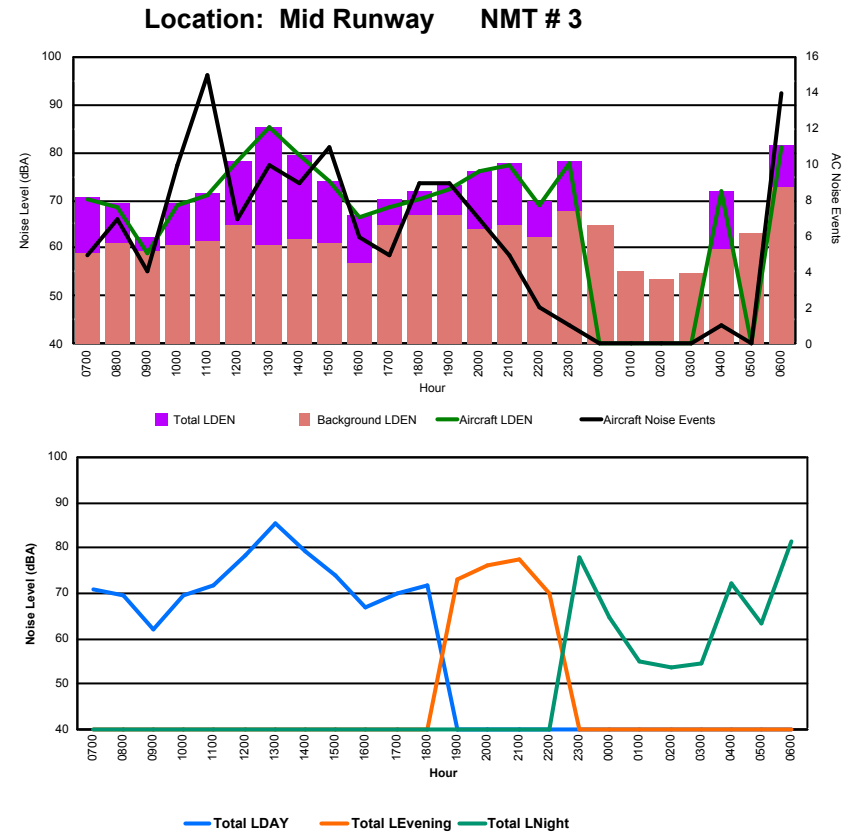

Luxembourg Airport Noise Distribution by Hour

Between 20/04/2023 00:00:00 and 20/04/2023 23:59:59 (Local Time)

Day	Aircraft Events	Total LDEN dB(A)	Aircraft LDEN dB(A)	Background LDEN dB(A)	Total LDay dB(A)	Total LEvening dB(A)	Total LNight dB(A)	
20/04/23	7:00	5	70.7	70.4	59.1	70.7	-	-
20/04/23	8:00	7	69.4	68.7	61.0	69.4	-	-
20/04/23	9:00	4	62.1	59.1	59.4	62.1	-	-
20/04/23	10:00	10	69.5	68.9	60.7	69.5	-	-
20/04/23	11:00	15	71.6	71.2	61.4	71.6	-	-
20/04/23	12:00	7	78.3	78.1	64.9	78.3	-	-
20/04/23	13:00	10	85.3	85.2	60.6	85.3	-	-
20/04/23	14:00	9	79.4	79.3	61.9	79.4	-	-
20/04/23	15:00	11	74.0	73.8	61.1	74.0	-	-
20/04/23	16:00	6	66.9	66.5	56.7	66.9	-	-
20/04/23	17:00	5	70.1	68.6	64.8	70.1	-	-
20/04/23	18:00	9	71.9	70.4	66.7	71.9	-	-
20/04/23	19:00	9	73.1	72.1	67.0	-	73.1	-
20/04/23	20:00	7	76.2	76.0	63.8	-	76.2	-
20/04/23	21:00	5	77.6	77.3	64.8	-	77.6	-
20/04/23	22:00	2	69.8	69.0	62.1	-	69.8	-
20/04/23	23:00	1	78.1	77.7	67.7	-	-	78.1
21/04/23	0:00	-	64.8	-	64.9	-	-	64.8
21/04/23	1:00	-	55.2	-	55.2	-	-	55.2
21/04/23	2:00	-	53.7	-	53.7	-	-	53.7
21/04/23	3:00	-	54.7	-	54.7	-	-	54.7
21/04/23	4:00	1	72.0	71.7	59.6	-	-	72.0
21/04/23	5:00	-	63.2	-	63.2	-	-	63.2
21/04/23	6:00	14	81.5	81.0	72.6	-	-	81.5
	137	76.0	75.7	64.2	77.0	75.1	74.5