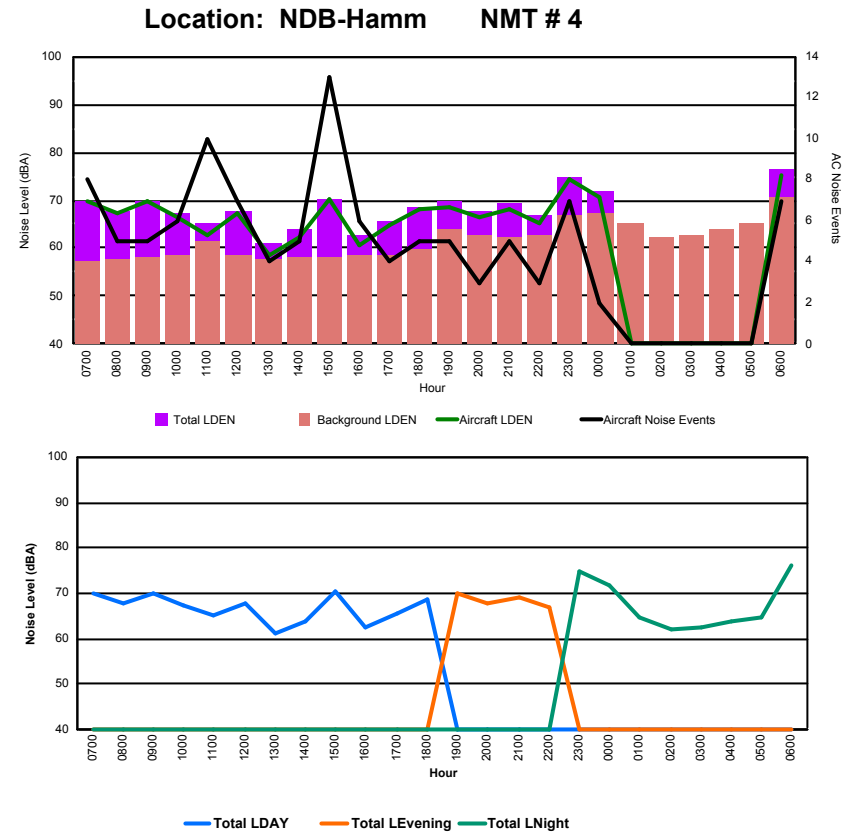

Luxembourg Airport Noise Distribution by Hour

Between 29/04/2023 00:00:00 and 29/04/2023 23:59:59 (Local Time)

Day	Aircraft Events	Total LDEN dB(A)	Aircraft LDEN dB(A)	Background LDEN dB(A)	Total LDay dB(A)	Total LEvening dB(A)	Total LNight dB(A)	
29/04/23	7:00	8	70.0	69.8	57.1	70.0	-	-
29/04/23	8:00	5	67.8	67.4	57.7	67.8	-	-
29/04/23	9:00	5	70.0	69.7	58.2	70.0	-	-
29/04/23	10:00	6	67.2	66.6	58.5	67.2	-	-
29/04/23	11:00	10	65.0	62.7	61.5	65.0	-	-
29/04/23	12:00	7	67.7	67.2	58.7	67.7	-	-
29/04/23	13:00	4	61.1	58.5	57.8	61.1	-	-
29/04/23	14:00	5	63.8	62.5	58.0	63.8	-	-
29/04/23	15:00	13	70.4	70.1	58.1	70.4	-	-
29/04/23	16:00	6	62.7	60.7	58.5	62.7	-	-
29/04/23	17:00	4	65.7	64.8	58.6	65.7	-	-
29/04/23	18:00	5	68.6	68.1	59.6	68.6	-	-
29/04/23	19:00	5	69.9	68.7	63.8	-	69.9	-
29/04/23	20:00	3	67.9	66.4	62.6	-	67.9	-
29/04/23	21:00	5	69.3	68.3	62.3	-	69.3	-
29/04/23	22:00	3	67.0	65.0	62.8	-	67.0	-
29/04/23	23:00	7	75.0	74.4	66.9	-	-	75.0
30/04/23	0:00	2	71.8	70.5	67.4	-	-	71.8
30/04/23	1:00	-	64.7	-	65.3	-	-	64.7
30/04/23	2:00	-	62.1	-	62.5	-	-	62.1
30/04/23	3:00	-	62.7	-	62.8	-	-	62.7
30/04/23	4:00	-	63.7	-	63.8	-	-	63.7
30/04/23	5:00	-	64.8	-	65.0	-	-	64.8
30/04/23	6:00	7	76.4	75.3	70.6	-	-	76.4
	110	69.2	68.1	63.3	67.5	68.7	71.1