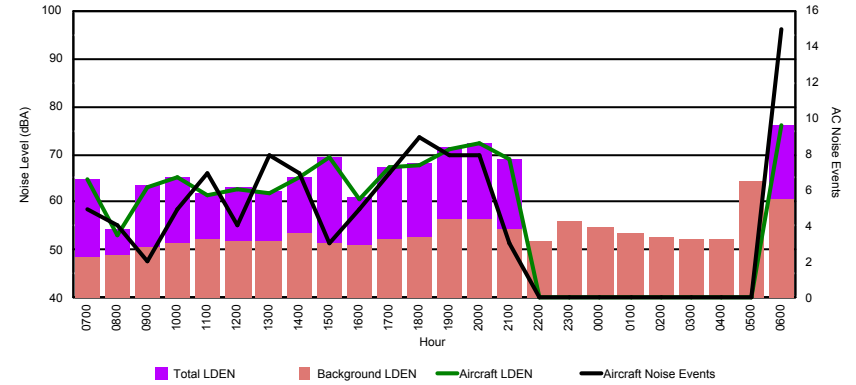

Luxembourg Airport Noise Distribution by Hour

Between 30/04/2023 00:00:00 and 30/04/2023 23:59:59 (Local Time)

Day	Aircraft Events	Total LDEN dB (A)	Aircraft LDEN dB(A)	Background LDEN dB(A)	Total LDay dB(A)	Total LEvening dB(A)	Total LNight dB (A)	
30/04/23	7:00	5	64.8	64.7	48.7	64.8	-	-
30/04/23	8:00	4	54.5	53.2	48.9	54.5	-	-
30/04/23	9:00	2	63.5	63.3	50.5	63.5	-	-
30/04/23	10:00	5	65.4	65.2	51.5	65.4	-	-
30/04/23	11:00	7	61.9	61.4	52.2	61.9	-	-
30/04/23	12:00	4	63.1	62.7	51.8	63.1	-	-
30/04/23	13:00	8	62.4	62.0	51.9	62.4	-	-
30/04/23	14:00	7	65.4	65.1	53.6	65.4	-	-
30/04/23	15:00	3	69.3	69.2	51.6	69.3	-	-
30/04/23	16:00	5	61.0	60.6	51.1	61.0	-	-
30/04/23	17:00	7	67.5	67.4	52.4	67.5	-	-
30/04/23	18:00	9	68.0	67.9	52.6	68.0	-	-
30/04/23	19:00	8	71.3	71.2	56.5	-	71.3	-
30/04/23	20:00	8	72.5	72.4	56.5	-	72.5	-
30/04/23	21:00	3	69.1	69.0	54.4	-	69.1	-
30/04/23	22:00	-	52.0	-	52.0	-	52.0	-
30/04/23	23:00	-	56.2	-	56.2	-	-	56.2
01/05/23	0:00	-	54.9	-	54.9	-	-	54.9
01/05/23	1:00	-	53.4	-	53.4	-	-	53.4
01/05/23	2:00	-	52.7	-	52.7	-	-	52.7
01/05/23	3:00	-	52.2	-	52.2	-	-	52.2
01/05/23	4:00	-	52.3	-	52.3	-	-	52.3
01/05/23	5:00	-	64.2	-	64.3	-	-	64.2
01/05/23	6:00	15	76.1	76.0	60.7	-	-	76.1
	100	67.1	66.8	55.4	65.2	70.0	67.5	

Location: DVOR NMT # 2