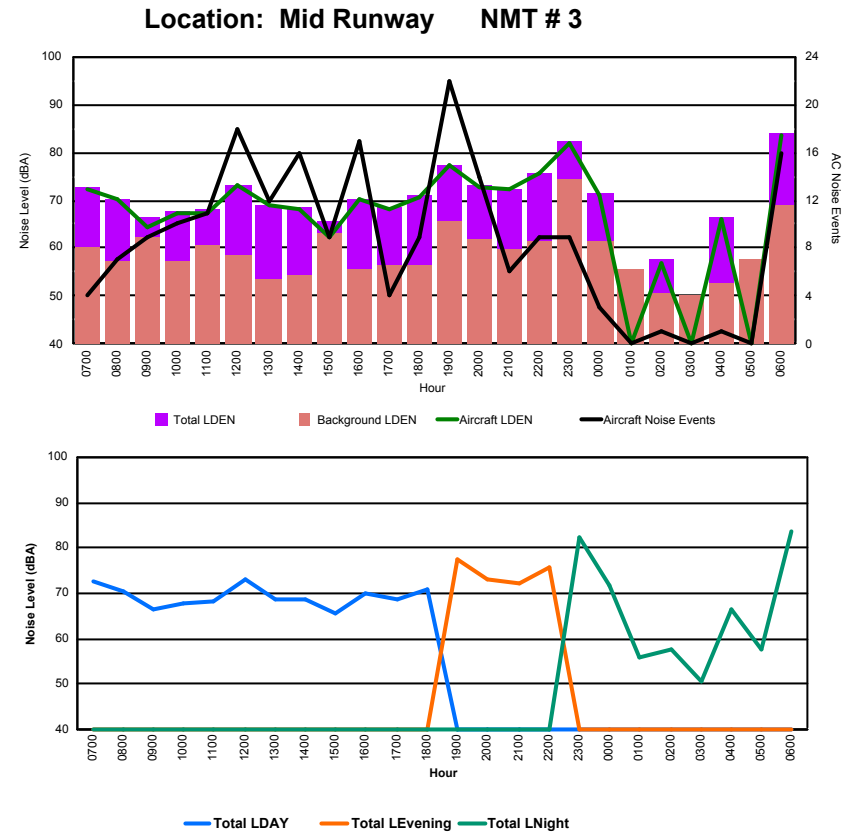

Location: DVOR NMT # 2

Luxembourg Airport Noise Distribution by Hour

Between 21/04/2023 00:00:00 and 21/04/2023 23:59:59 (Local Time)

Day	Aircraft Events	Total LDEN dB (A)	Aircraft LDEN dB(A)	Background LDEN dB(A)	Total LDay dB(A)	Total LEvening dB(A)	Total LNight dB (A)	
21/04/23	7:00	4	72.8	72.5	60.1	72.8	-	-
21/04/23	8:00	7	70.4	70.1	57.4	70.4	-	-
21/04/23	9:00	9	66.5	64.2	62.5	66.5	-	-
21/04/23	10:00	10	67.8	67.4	57.4	67.8	-	-
21/04/23	11:00	11	68.1	67.3	60.6	68.1	-	-
21/04/23	12:00	18	73.3	73.1	58.6	73.3	-	-
21/04/23	13:00	12	68.9	68.8	53.7	68.9	-	-
21/04/23	14:00	16	68.5	68.3	54.5	68.5	-	-
21/04/23	15:00	9	65.6	62.1	63.1	65.6	-	-
21/04/23	16:00	17	70.2	70.1	55.6	70.2	-	-
21/04/23	17:00	4	68.5	68.3	56.4	68.5	-	-
21/04/23	18:00	9	70.9	70.7	56.3	70.9	-	-
21/04/23	19:00	22	77.5	77.3	65.5	-	77.5	-
21/04/23	20:00	14	73.1	72.7	61.9	-	73.1	-
21/04/23	21:00	6	72.3	72.1	59.9	-	72.3	-
21/04/23	22:00	9	75.6	75.5	61.3	-	75.6	-
21/04/23	23:00	9	82.5	81.7	74.4	-	-	82.5
22/04/23	0:00	3	71.6	71.2	61.4	-	-	71.6
22/04/23	1:00	-	55.8	-	55.8	-	-	55.8
22/04/23	2:00	1	57.8	56.8	50.8	-	-	57.8
22/04/23	3:00	-	50.4	-	50.4	-	-	50.4
22/04/23	4:00	1	66.5	66.2	52.9	-	-	66.5
22/04/23	5:00	-	57.8	-	57.8	-	-	57.8
22/04/23	6:00	16	83.8	83.7	68.8	-	-	83.8
	207	74.6	74.2	63.6	69.9	75.1	77.4	