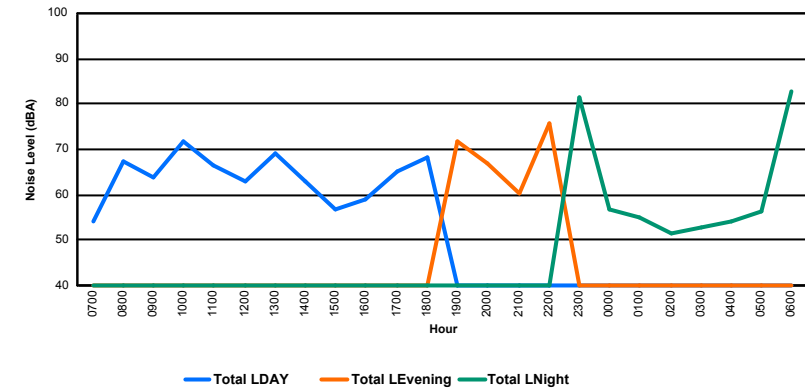

Luxembourg Airport Noise Distribution by Hour

Between 07/04/2023 00:00:00 and 07/04/2023 23:59:59 (Local Time)

Day	Aircraft Events	Total LDEN dB(A)	Aircraft LDEN dB(A)	Background LDEN dB(A)	Total LDay dB(A)	Total LEvening dB(A)	Total LNight dB(A)
07/04/23	7:00	1	54.3	35.6	54.5	54.3	-
07/04/23	8:00	2	67.3	67.1	55.0	67.3	-
07/04/23	9:00	3	64.0	63.1	53.2	64.0	-
07/04/23	10:00	11	71.9	71.9	53.8	71.9	-
07/04/23	11:00	5	66.3	66.2	51.4	66.3	-
07/04/23	12:00	3	63.1	62.9	49.5	63.1	-
07/04/23	13:00	5	69.2	69.1	50.7	69.2	-
07/04/23	14:00	9	62.8	62.4	51.8	62.8	-
07/04/23	15:00	6	56.6	55.3	50.8	56.6	-
07/04/23	16:00	6	59.0	58.5	49.7	59.0	-
07/04/23	17:00	4	65.0	64.8	49.3	65.0	-
07/04/23	18:00	10	68.1	68.0	51.1	68.1	-
07/04/23	19:00	12	71.8	71.8	56.3	-	71.8
07/04/23	20:00	5	67.1	66.9	54.2	-	67.1
07/04/23	21:00	2	60.3	59.4	53.1	-	60.3
07/04/23	22:00	2	75.8	75.7	53.3	-	75.8
07/04/23	23:00	4	81.6	81.6	57.5	-	81.6
08/04/23	0:00	-	56.7	-	56.8	-	56.7
08/04/23	1:00	-	55.0	-	55.1	-	55.0
08/04/23	2:00	-	51.5	-	51.5	-	51.5
08/04/23	3:00	-	52.8	-	52.8	-	52.8
08/04/23	4:00	-	54.1	-	54.1	-	54.1
08/04/23	5:00	-	56.3	-	56.3	-	56.3
08/04/23	6:00	17	82.6	82.6	61.0	-	82.6
	107	72.6	72.6	54.5	66.3	71.7	76.1

Location: DVOR NMT # 2