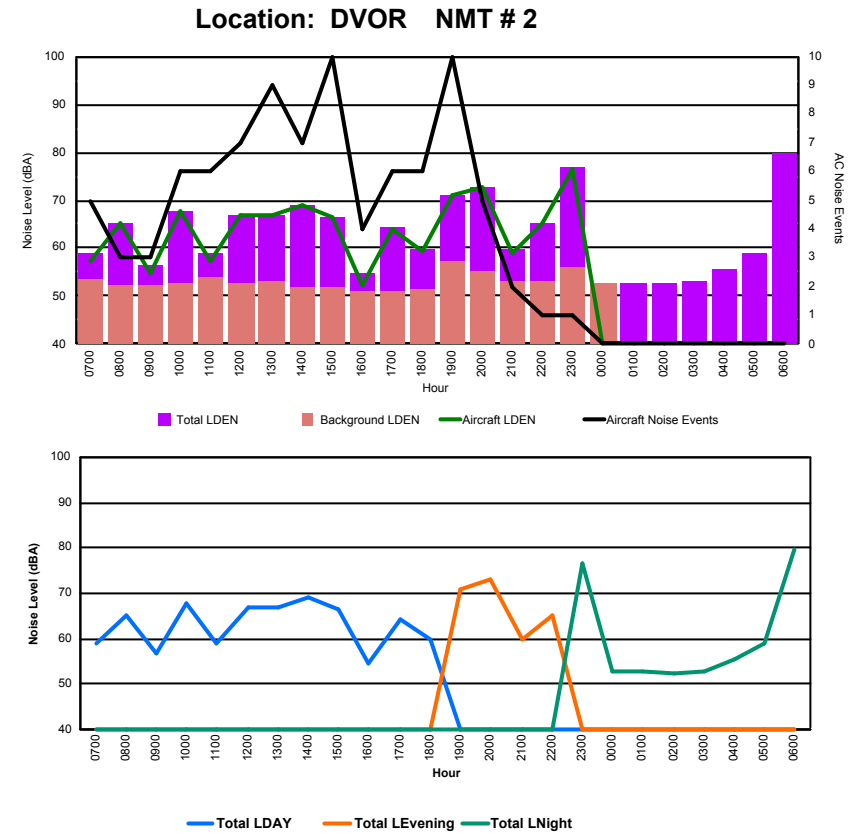

Luxembourg Airport Noise Distribution by Hour

Between 03/04/2023 00:00:00 and 03/04/2023 23:59:59 (Local Time)

Day	Aircraft Events	Total LDEN dB(A)	Aircraft LDEN dB(A)	Background LDEN dB(A)	Total LDay dB(A)	Total LEvening dB(A)	Total LNight dB(A)
03/04/23 7:00	5	58.9	57.4	53.7	58.9	-	-
03/04/23 8:00	3	65.3	65.1	52.1	65.3	-	-
03/04/23 9:00	3	56.6	54.7	52.1	56.6	-	-
03/04/23 10:00	6	67.9	67.8	52.6	67.9	-	-
03/04/23 11:00	6	59.0	57.4	54.0	59.0	-	-
03/04/23 12:00	7	66.9	66.7	52.7	66.9	-	-
03/04/23 13:00	9	66.9	66.7	53.1	66.9	-	-
03/04/23 14:00	7	69.0	68.8	51.8	69.0	-	-
03/04/23 15:00	10	66.5	66.3	51.7	66.5	-	-
03/04/23 16:00	4	54.7	52.4	51.2	54.7	-	-
03/04/23 17:00	6	64.3	64.1	51.1	64.3	-	-
03/04/23 18:00	6	59.8	59.2	51.4	59.8	-	-
03/04/23 19:00	10	71.0	70.9	57.4	-	71.0	-
03/04/23 20:00	5	72.9	72.9	55.0	-	72.9	-
03/04/23 21:00	2	59.7	58.8	53.3	-	59.7	-
03/04/23 22:00	1	65.3	65.0	53.0	-	65.3	-
03/04/23 23:00	1	76.7	76.6	56.1	-	-	76.7
04/04/23 0:00	-	52.9	-	52.9	-	-	52.9
04/04/23 1:00	-	52.9	-	-	-	-	52.9
04/04/23 2:00	-	52.5	-	-	-	-	52.5
04/04/23 3:00	-	53.0	-	-	-	-	53.0
04/04/23 4:00	-	55.6	-	-	-	-	55.6
04/04/23 5:00	-	59.0	-	-	-	-	59.0
04/04/23 6:00	-	79.7	-	-	-	-	79.7
	91	69.5	66.9	52.2	65.0	69.6	72.5