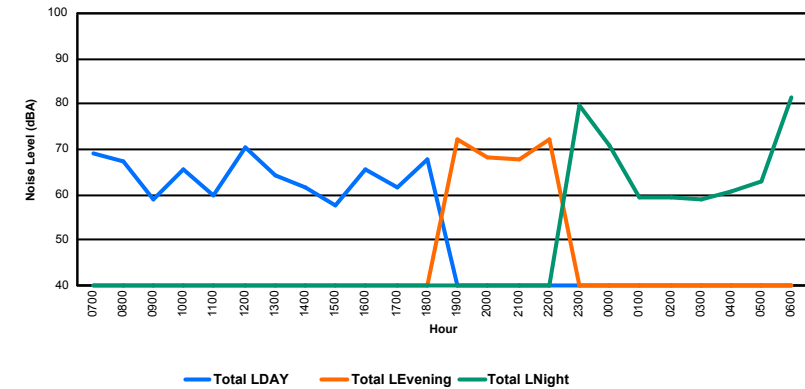

Luxembourg Airport Noise Distribution by Hour

Between 21/04/2023 00:00:00 and 21/04/2023 23:59:59 (Local Time)

Day	Aircraft Events	Total LDEN dB (A)	Aircraft LDEN dB(A)	Background LDEN dB(A)	Total LDay dB(A)	Total LEvening dB(A)	Total LNight dB (A)	
21/04/23	7:00	5	69.0	68.8	54.8	69.0	-	-
21/04/23	8:00	5	67.3	67.1	51.9	67.3	-	-
21/04/23	9:00	2	58.9	58.2	51.0	58.9	-	-
21/04/23	10:00	5	65.6	65.4	51.5	65.6	-	-
21/04/23	11:00	7	59.9	59.0	52.7	59.9	-	-
21/04/23	12:00	8	70.6	70.5	53.3	70.6	-	-
21/04/23	13:00	5	64.2	63.8	54.2	64.2	-	-
21/04/23	14:00	9	61.6	60.5	55.4	61.6	-	-
21/04/23	15:00	6	57.6	53.8	55.4	57.6	-	-
21/04/23	16:00	8	65.8	65.4	55.8	65.8	-	-
21/04/23	17:00	4	61.6	60.9	53.5	61.6	-	-
21/04/23	18:00	5	67.6	67.2	56.9	67.6	-	-
21/04/23	19:00	14	72.3	72.1	59.7	-	72.3	-
21/04/23	20:00	6	68.3	67.8	58.3	-	68.3	-
21/04/23	21:00	5	67.8	67.3	58.3	-	67.8	-
21/04/23	22:00	10	72.2	72.0	60.0	-	72.2	-
21/04/23	23:00	9	79.6	79.5	65.5	-	-	79.6
22/04/23	0:00	4	70.9	70.6	58.7	-	-	70.9
22/04/23	1:00	-	59.2	-	59.2	-	-	59.2
22/04/23	2:00	1	59.6	50.6	59.1	-	-	59.6
22/04/23	3:00	-	58.8	-	58.8	-	-	58.8
22/04/23	4:00	1	60.9	56.6	58.9	-	-	60.9
22/04/23	5:00	-	62.9	-	62.9	-	-	62.9
22/04/23	6:00	17	81.6	81.5	64.5	-	-	81.6
	136	71.6	71.4	58.9	65.8	70.6	75.0	

Location: DVOR NMT # 2