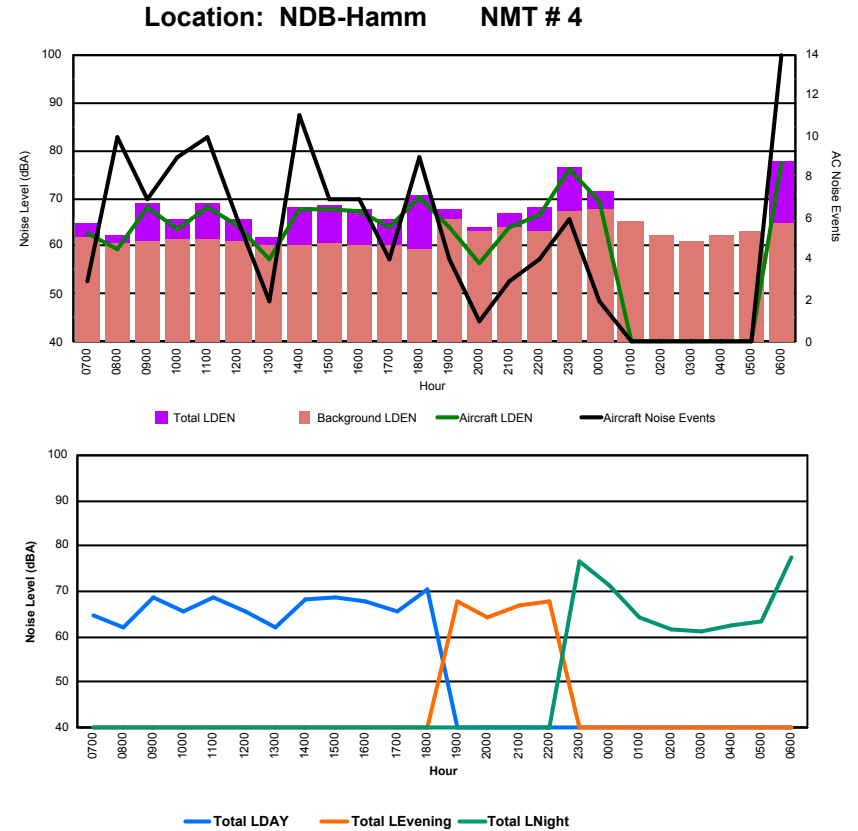

Luxembourg Airport Noise Distribution by Hour

Between 15/04/2023 00:00:00 and 15/04/2023 23:59:59 (Local Time)

Day	Aircraft Events	Total LDEN dB(A)	Aircraft LDEN dB(A)	Background LDEN dB(A)	Total LDay dB(A)	Total LEvening dB(A)	Total LNight dB(A)
15/04/23 7:00	3	64.7	62.7	62.0	64.7	-	-
15/04/23 8:00	10	62.1	59.5	60.6	62.1	-	-
15/04/23 9:00	7	68.8	68.0	61.2	68.8	-	-
15/04/23 10:00	9	65.5	63.4	61.5	65.5	-	-
15/04/23 11:00	10	68.9	68.1	61.6	68.9	-	-
15/04/23 12:00	6	65.8	64.3	60.9	65.8	-	-
15/04/23 13:00	2	62.0	57.3	60.3	62.0	-	-
15/04/23 14:00	11	68.3	67.6	60.0	68.3	-	-
15/04/23 15:00	7	68.6	67.9	60.6	68.6	-	-
15/04/23 16:00	7	67.9	67.2	60.0	67.9	-	-
15/04/23 17:00	4	65.5	63.9	60.3	65.5	-	-
15/04/23 18:00	9	70.6	70.2	59.3	70.6	-	-
15/04/23 19:00	4	67.7	64.0	65.5	-	67.7	-
15/04/23 20:00	1	64.1	56.5	63.3	-	64.1	-
15/04/23 21:00	3	67.0	64.1	63.9	-	67.0	-
15/04/23 22:00	4	68.0	66.3	63.3	-	68.0	-
15/04/23 23:00	6	76.5	76.0	67.2	-	-	76.5
16/04/23 0:00	2	71.3	69.5	67.8	-	-	71.3
16/04/23 1:00	-	64.2	-	65.1	-	-	64.2
16/04/23 2:00	-	61.8	-	62.2	-	-	61.8
16/04/23 3:00	-	61.2	-	61.2	-	-	61.2
16/04/23 4:00	-	62.4	-	62.4	-	-	62.4
16/04/23 5:00	-	63.2	-	63.2	-	-	63.2
16/04/23 6:00	14	77.7	77.5	64.9	-	-	77.7
	119	69.4	68.4	63.1	67.3	66.9	72.0