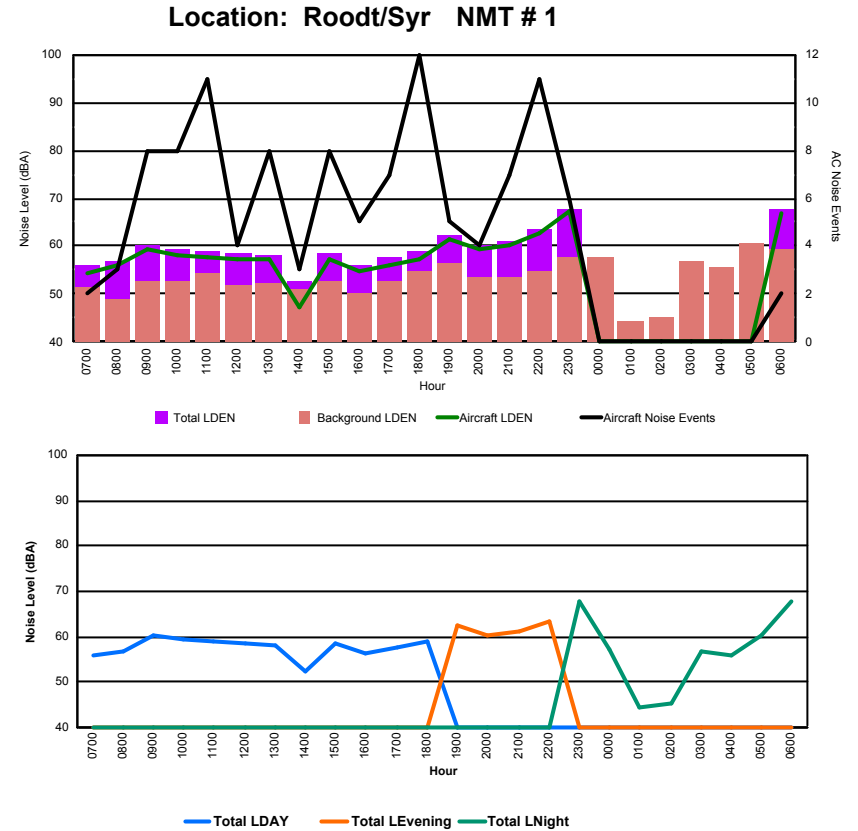

Luxembourg Airport Noise Distribution by Hour

Between 28/04/2023 00:00:00 and 28/04/2023 23:59:59 (Local Time)

Day	Aircraft Events	Total LDEN dB(A)	Aircraft LDEN dB(A)	Background LDEN dB(A)	Total LDay dB(A)	Total LEvening dB(A)	Total LNight dB(A)	
28/04/23	7:00	2	56.1	54.4	51.4	56.1	-	-
28/04/23	8:00	3	56.9	56.2	48.8	56.9	-	-
28/04/23	9:00	8	60.2	59.4	52.9	60.2	-	-
28/04/23	10:00	8	59.2	58.2	52.5	59.2	-	-
28/04/23	11:00	11	59.1	57.6	54.3	59.1	-	-
28/04/23	12:00	4	58.4	57.3	51.9	58.4	-	-
28/04/23	13:00	8	58.3	57.1	52.4	58.3	-	-
28/04/23	14:00	3	52.5	47.4	51.0	52.5	-	-
28/04/23	15:00	8	58.4	57.2	52.7	58.4	-	-
28/04/23	16:00	5	56.2	54.9	50.4	56.2	-	-
28/04/23	17:00	7	57.6	55.9	52.9	57.6	-	-
28/04/23	18:00	12	59.0	57.2	54.7	59.0	-	-
28/04/23	19:00	5	62.4	61.3	56.3	-	62.4	-
28/04/23	20:00	4	60.4	59.4	53.4	-	60.4	-
28/04/23	21:00	7	61.1	60.3	53.5	-	61.1	-
28/04/23	22:00	11	63.4	62.8	54.7	-	63.4	-
28/04/23	23:00	6	67.6	67.1	57.8	-	-	67.6
29/04/23	0:00	-	57.4	-	57.5	-	-	57.4
29/04/23	1:00	-	44.3	-	44.3	-	-	44.3
29/04/23	2:00	-	45.2	-	45.2	-	-	45.2
29/04/23	3:00	-	56.6	-	56.7	-	-	56.6
29/04/23	4:00	-	55.7	-	55.7	-	-	55.7
29/04/23	5:00	-	60.4	-	60.5	-	-	60.4
29/04/23	6:00	2	67.6	66.9	59.2	-	-	67.6
		114	60.7	59.4	54.8	58.0	62.0	62.4