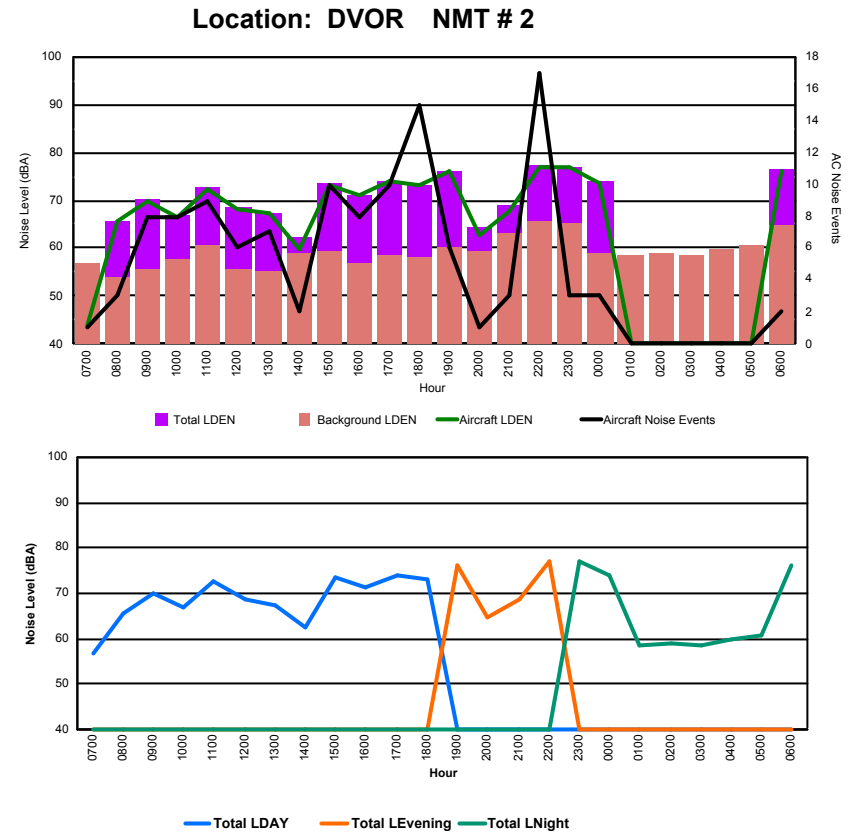

Luxembourg Airport Noise Distribution by Hour

Between 06/04/2023 00:00:00 and 06/04/2023 23:59:59 (Local Time)

Day	Aircraft Events	Total LDEN dB(A)	Aircraft LDEN dB(A)	Background LDEN dB(A)	Total LDay dB(A)	Total LEvening dB(A)	Total LNight dB(A)	
06/04/23	7:00	1	56.9	44.1	57.0	56.9	-	-
06/04/23	8:00	3	65.8	65.5	54.1	65.8	-	-
06/04/23	9:00	8	70.2	70.0	55.8	70.2	-	-
06/04/23	10:00	8	66.9	66.3	57.9	66.9	-	-
06/04/23	11:00	9	72.6	72.3	60.5	72.6	-	-
06/04/23	12:00	6	68.5	68.3	55.6	68.5	-	-
06/04/23	13:00	7	67.3	67.1	55.1	67.3	-	-
06/04/23	14:00	2	62.3	59.8	58.8	62.3	-	-
06/04/23	15:00	10	73.4	73.2	59.5	73.4	-	-
06/04/23	16:00	8	71.2	71.0	56.7	71.2	-	-
06/04/23	17:00	10	74.0	73.9	58.5	74.0	-	-
06/04/23	18:00	15	73.2	73.0	58.1	73.2	-	-
06/04/23	19:00	6	76.2	76.1	60.2	-	76.2	-
06/04/23	20:00	1	64.5	62.9	59.3	-	64.5	-
06/04/23	21:00	3	68.9	67.6	63.2	-	68.9	-
06/04/23	22:00	17	77.2	77.0	65.5	-	77.2	-
06/04/23	23:00	3	77.0	76.8	65.1	-	-	77.0
07/04/23	0:00	3	73.8	73.6	58.9	-	-	73.8
07/04/23	1:00	-	58.5	-	58.5	-	-	58.5
07/04/23	2:00	-	59.1	-	59.1	-	-	59.1
07/04/23	3:00	-	58.6	-	58.6	-	-	58.6
07/04/23	4:00	-	59.9	-	59.9	-	-	59.9
07/04/23	5:00	-	60.6	-	60.6	-	-	60.6
07/04/23	6:00	2	76.4	76.0	64.9	-	-	76.4
	122	71.8	71.4	60.4	70.4	74.2	71.8