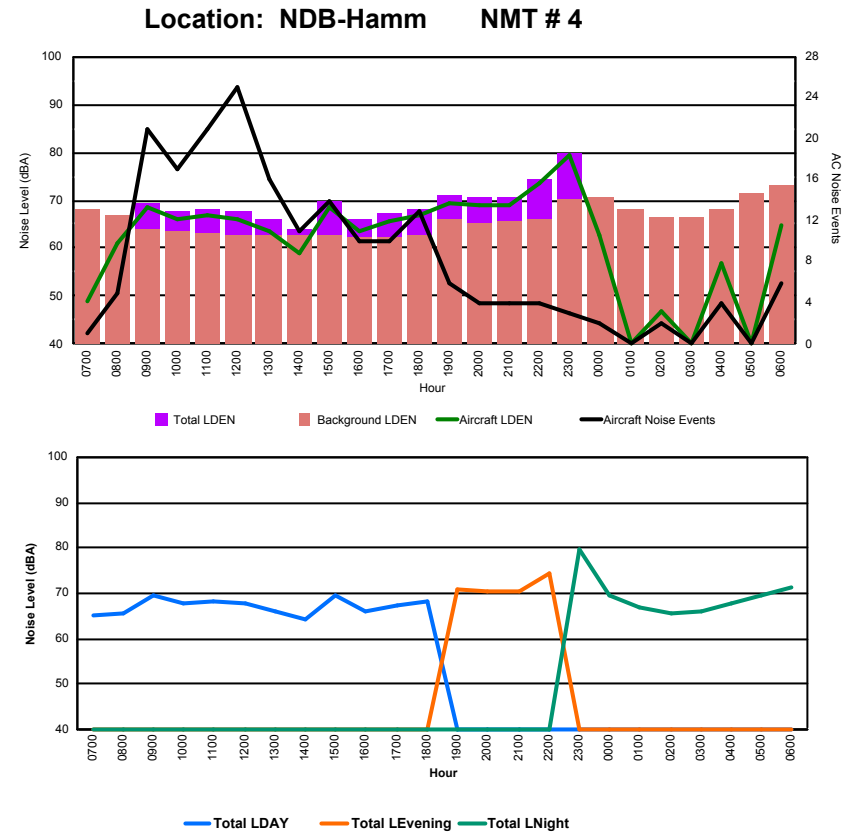

Luxembourg Airport Noise Distribution by Hour

Between 21/04/2023 00:00:00 and 21/04/2023 23:59:59 (Local Time)

Day	Aircraft Events	Total LDEN dB(A)	Aircraft LDEN dB(A)	Background LDEN dB(A)	Total LDay dB(A)	Total LEvening dB(A)	Total LNight dB(A)	
21/04/23	7:00	1	65.3	49.0	68.3	65.3	-	-
21/04/23	8:00	5	65.4	61.2	66.7	65.4	-	-
21/04/23	9:00	21	69.4	68.4	64.0	69.4	-	-
21/04/23	10:00	17	67.6	66.1	63.5	67.6	-	-
21/04/23	11:00	21	68.1	66.8	63.3	68.1	-	-
21/04/23	12:00	25	67.7	66.2	62.9	67.7	-	-
21/04/23	13:00	16	66.0	63.7	62.9	66.0	-	-
21/04/23	14:00	11	64.1	59.1	62.7	64.1	-	-
21/04/23	15:00	14	69.6	68.7	62.9	69.6	-	-
21/04/23	16:00	10	65.9	63.5	62.5	65.9	-	-
21/04/23	17:00	10	67.2	65.7	62.1	67.2	-	-
21/04/23	18:00	13	68.2	67.0	62.6	68.2	-	-
21/04/23	19:00	6	71.0	69.4	66.2	-	71.0	-
21/04/23	20:00	4	70.5	69.0	65.3	-	70.5	-
21/04/23	21:00	4	70.6	69.0	65.5	-	70.6	-
21/04/23	22:00	4	74.2	73.6	66.0	-	74.2	-
21/04/23	23:00	3	79.7	79.3	70.1	-	-	79.7
22/04/23	0:00	2	69.6	62.8	70.5	-	-	69.6
22/04/23	1:00	-	66.9	-	68.1	-	-	66.9
22/04/23	2:00	2	65.4	46.7	66.3	-	-	65.4
22/04/23	3:00	-	66.1	-	66.5	-	-	66.1
22/04/23	4:00	4	67.7	56.9	68.2	-	-	67.7
22/04/23	5:00	-	69.6	-	71.3	-	-	69.6
22/04/23	6:00	6	71.5	64.7	73.3	-	-	71.5
	199	70.5	68.8	67.1	67.3	71.9	72.6