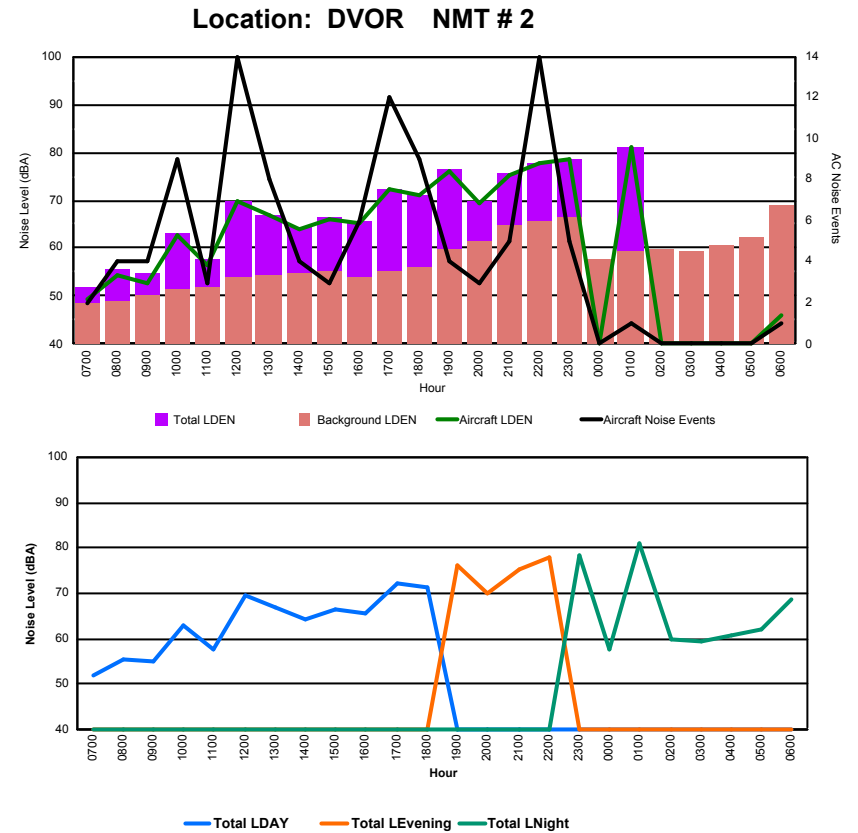

Luxembourg Airport Noise Distribution by Hour

Between 10/04/2023 00:00:00 and 10/04/2023 23:59:59 (Local Time)

Day	Aircraft Events	Total LDEN dB(A)	Aircraft LDEN dB(A)	Background LDEN dB(A)	Total LDay dB(A)	Total LEvening dB(A)	Total LNight dB(A)
10/04/23 7:00	2	51.8	49.2	48.4	51.8	-	-
10/04/23 8:00	4	55.5	54.5	49.0	55.5	-	-
10/04/23 9:00	4	54.8	52.9	50.3	54.8	-	-
10/04/23 10:00	9	63.1	62.8	51.3	63.1	-	-
10/04/23 11:00	3	57.7	56.4	51.8	57.7	-	-
10/04/23 12:00	14	69.7	69.6	54.0	69.7	-	-
10/04/23 13:00	8	67.0	66.8	54.2	67.0	-	-
10/04/23 14:00	4	64.3	63.8	54.6	64.3	-	-
10/04/23 15:00	3	66.4	66.1	55.0	66.4	-	-
10/04/23 16:00	6	65.8	65.1	54.1	65.8	-	-
10/04/23 17:00	12	72.3	72.3	55.2	72.3	-	-
10/04/23 18:00	9	71.2	71.0	56.2	71.2	-	-
10/04/23 19:00	4	76.3	76.2	59.6	-	76.3	-
10/04/23 20:00	3	70.0	69.4	61.5	-	70.0	-
10/04/23 21:00	5	75.5	75.1	64.6	-	75.5	-
10/04/23 22:00	14	77.8	77.6	65.5	-	77.8	-
10/04/23 23:00	5	78.6	78.4	66.6	-	-	78.6
11/04/23 0:00	-	57.7	-	57.7	-	-	57.7
11/04/23 1:00	1	81.0	80.9	59.4	-	-	81.0
11/04/23 2:00	-	59.8	-	59.9	-	-	59.8
11/04/23 3:00	-	59.3	-	59.3	-	-	59.3
11/04/23 4:00	-	60.7	-	60.7	-	-	60.7
11/04/23 5:00	-	62.2	-	62.2	-	-	62.2
11/04/23 6:00	1	68.5	46.1	69.1	-	-	68.5
	111	72.4	72.1	61.0	66.9	75.7	74.2