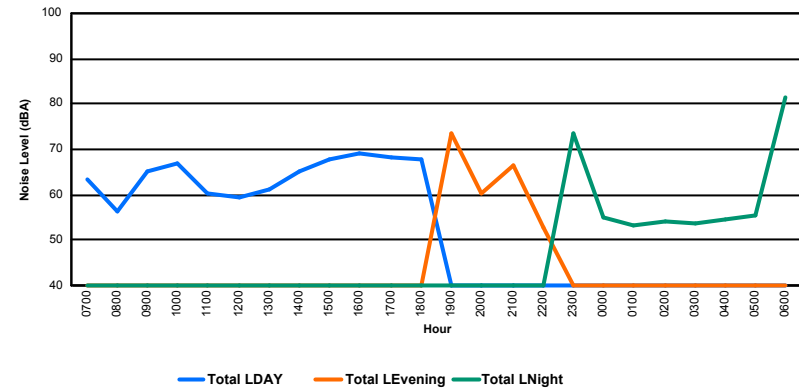

Luxembourg Airport Noise Distribution by Hour

Between 09/04/2023 00:00:00 and 09/04/2023 23:59:59 (Local Time)

Day	Aircraft Events	Total LDEN dB(A)	Aircraft LDEN dB(A)	Background LDEN dB(A)	Total LDay dB(A)	Total LEvening dB(A)	Total LNight dB(A)	
09/04/23	7:00	2	63.5	63.4	48.0	63.5	-	-
09/04/23	8:00	5	56.3	55.5	48.1	56.3	-	-
09/04/23	9:00	2	65.2	65.2	47.4	65.2	-	-
09/04/23	10:00	4	67.0	67.0	49.5	67.0	-	-
09/04/23	11:00	7	60.4	59.9	51.4	60.4	-	-
09/04/23	12:00	5	59.2	58.6	50.8	59.2	-	-
09/04/23	13:00	5	61.4	61.1	49.2	61.4	-	-
09/04/23	14:00	6	65.3	65.2	49.2	65.3	-	-
09/04/23	15:00	3	67.6	67.5	48.5	67.6	-	-
09/04/23	16:00	7	69.2	69.1	50.0	69.2	-	-
09/04/23	17:00	8	68.3	68.2	51.3	68.3	-	-
09/04/23	18:00	7	67.8	67.7	51.0	67.8	-	-
09/04/23	19:00	15	73.4	73.3	57.8	-	73.4	-
09/04/23	20:00	3	60.3	58.6	55.4	-	60.3	-
09/04/23	21:00	3	66.5	66.2	54.5	-	66.5	-
09/04/23	22:00	-	52.7	-	52.7	-	52.7	-
09/04/23	23:00	1	73.6	73.4	56.3	-	-	73.6
10/04/23	0:00	-	55.1	-	55.1	-	-	55.1
10/04/23	1:00	-	53.4	-	53.4	-	-	53.4
10/04/23	2:00	-	54.3	-	54.3	-	-	54.3
10/04/23	3:00	-	53.7	-	53.7	-	-	53.7
10/04/23	4:00	-	54.6	-	54.6	-	-	54.6
10/04/23	5:00	-	55.3	-	55.3	-	-	55.3
10/04/23	6:00	18	81.5	81.4	62.7	-	-	81.5
	101	70.0	69.8	54.3	65.7	68.4	73.2	

Location: DVOR NMT # 2