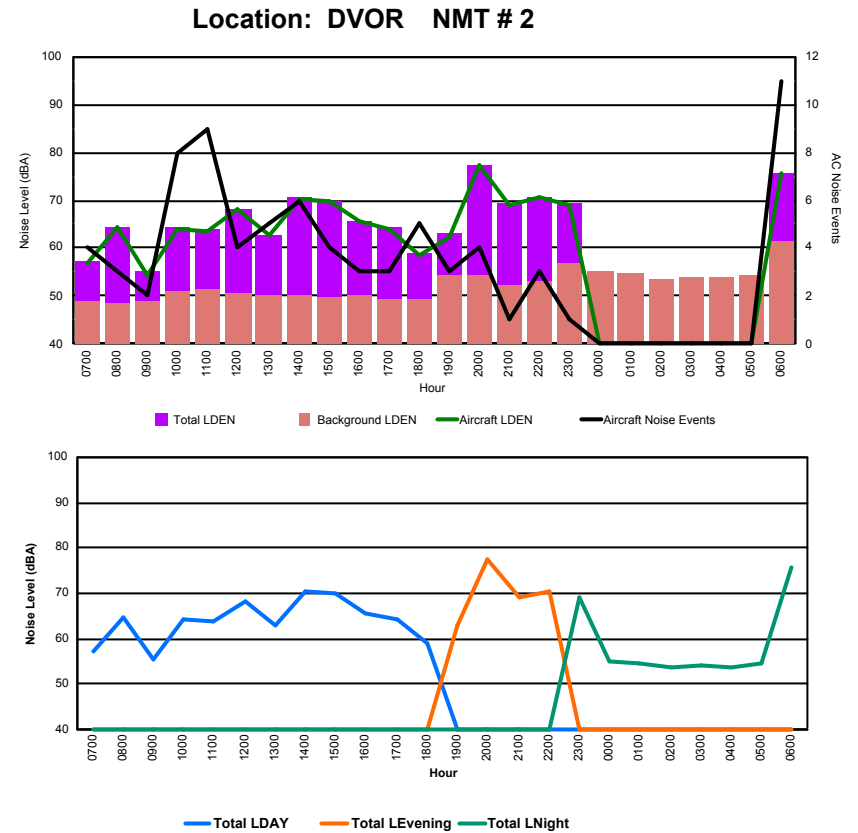

Location: Roodt/Syr NMT # 1

Luxembourg Airport Noise Distribution by Hour

Between 08/04/2023 00:00:00 and 08/04/2023 23:59:59 (Local Time)

Day	Aircraft Events	Total LDEN dB(A)	Aircraft LDEN dB(A)	Background LDEN dB(A)	Total LDay dB(A)	Total LEvening dB(A)	Total LNight dB(A)	
08/04/23	7:00	4	57.4	56.8	48.8	57.4	-	-
08/04/23	8:00	3	64.5	64.3	48.7	64.5	-	-
08/04/23	9:00	2	55.4	54.4	48.9	55.4	-	-
08/04/23	10:00	8	64.2	64.0	51.1	64.2	-	-
08/04/23	11:00	9	63.9	63.7	51.4	63.9	-	-
08/04/23	12:00	4	68.2	68.2	50.7	68.2	-	-
08/04/23	13:00	5	62.9	62.7	50.3	62.9	-	-
08/04/23	14:00	6	70.5	70.4	50.3	70.5	-	-
08/04/23	15:00	4	70.0	70.0	49.6	70.0	-	-
08/04/23	16:00	3	65.7	65.6	50.0	65.7	-	-
08/04/23	17:00	3	64.3	64.1	49.4	64.3	-	-
08/04/23	18:00	5	59.1	58.6	49.5	59.1	-	-
08/04/23	19:00	3	63.0	62.4	54.5	-	63.0	-
08/04/23	20:00	4	77.5	77.5	54.3	-	77.5	-
08/04/23	21:00	1	69.2	69.0	52.4	-	69.2	-
08/04/23	22:00	3	70.6	70.5	53.0	-	70.6	-
08/04/23	23:00	1	69.2	68.9	56.8	-	-	69.2
09/04/23	0:00	-	55.0	-	55.0	-	-	55.0
09/04/23	1:00	-	54.7	-	54.7	-	-	54.7
09/04/23	2:00	-	53.6	-	53.6	-	-	53.6
09/04/23	3:00	-	53.9	-	53.9	-	-	53.9
09/04/23	4:00	-	53.8	-	53.8	-	-	53.8
09/04/23	5:00	-	54.4	-	54.4	-	-	54.4
09/04/23	6:00	11	75.7	75.6	61.5	-	-	75.7
	79	68.5	68.4	53.7	65.8	72.9	67.7	