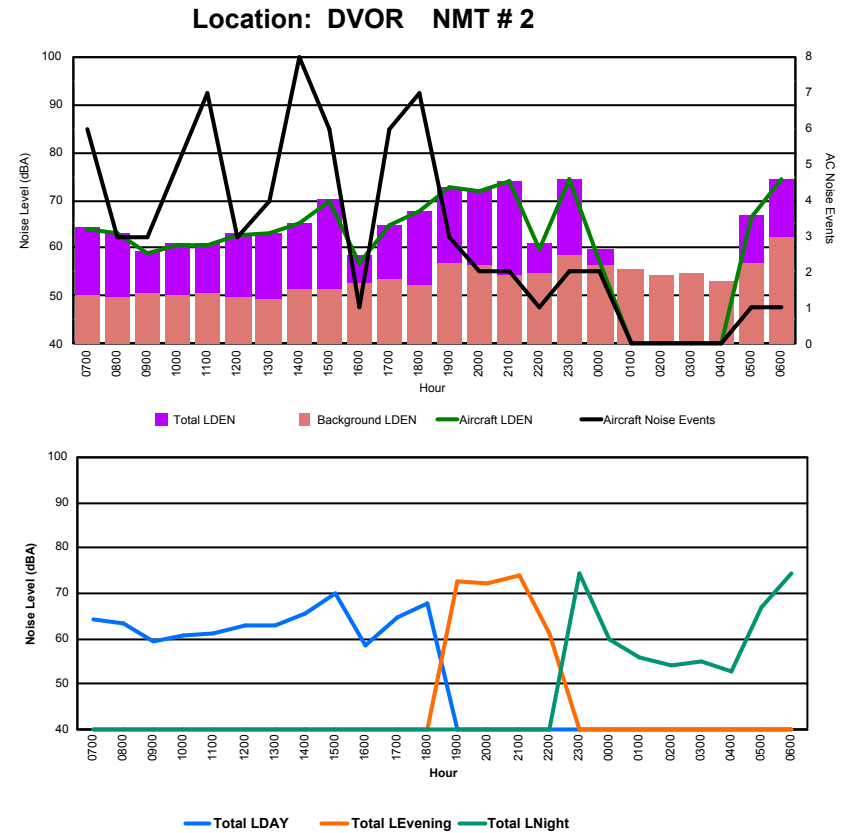

Location: Roodt/Syr NMT # 1

Luxembourg Airport Noise Distribution by Hour

Between 15/04/2023 00:00:00 and 15/04/2023 23:59:59 (Local Time)

Day	Aircraft Events	Total LDEN dB(A)	Aircraft LDEN dB(A)	Background LDEN dB(A)	Total LDay dB(A)	Total LEvening dB(A)	Total LNight dB(A)	
15/04/23	7:00	6	64.3	64.1	50.2	64.3	-	-
15/04/23	8:00	3	63.2	63.0	49.8	63.2	-	-
15/04/23	9:00	3	59.5	58.9	50.5	59.5	-	-
15/04/23	10:00	5	60.9	60.6	50.0	60.9	-	-
15/04/23	11:00	7	61.2	60.8	50.7	61.2	-	-
15/04/23	12:00	3	63.1	62.9	49.6	63.1	-	-
15/04/23	13:00	4	63.1	63.0	49.2	63.1	-	-
15/04/23	14:00	8	65.4	65.1	51.5	65.4	-	-
15/04/23	15:00	6	70.1	70.0	51.6	70.1	-	-
15/04/23	16:00	1	58.4	56.9	52.9	58.4	-	-
15/04/23	17:00	6	64.9	64.6	53.7	64.9	-	-
15/04/23	18:00	7	67.7	67.6	52.3	67.7	-	-
15/04/23	19:00	3	72.7	72.6	57.0	-	72.7	-
15/04/23	20:00	2	72.1	72.0	56.3	-	72.1	-
15/04/23	21:00	2	73.8	73.8	54.2	-	73.8	-
15/04/23	22:00	1	61.0	59.9	54.7	-	61.0	-
15/04/23	23:00	2	74.2	74.2	58.6	-	-	74.2
16/04/23	0:00	2	59.9	57.4	56.4	-	-	59.9
16/04/23	1:00	-	55.8	-	55.8	-	-	55.8
16/04/23	2:00	-	54.3	-	54.3	-	-	54.3
16/04/23	3:00	-	54.8	-	54.8	-	-	54.8
16/04/23	4:00	-	53.0	-	53.0	-	-	53.0
16/04/23	5:00	1	66.9	66.4	57.0	-	-	66.9
16/04/23	6:00	1	74.5	74.2	62.1	-	-	74.5
	73	68.2	68.0	55.0	64.7	71.8	68.9	