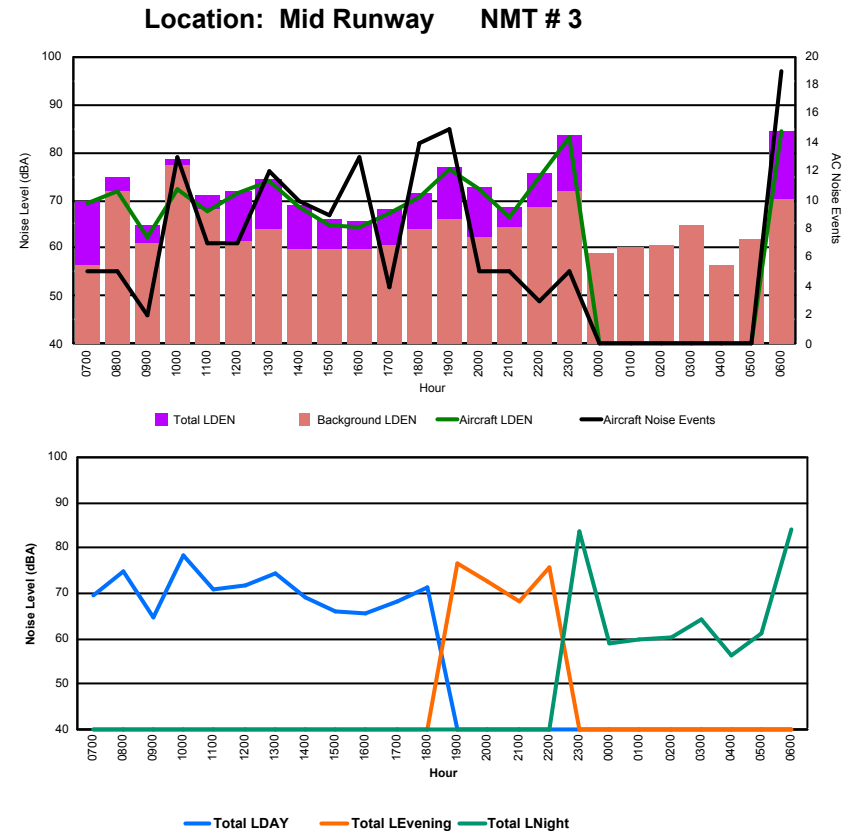

Location: DVOR NMT # 2

Luxembourg Airport Noise Distribution by Hour

Between 07/04/2023 00:00:00 and 07/04/2023 23:59:59 (Local Time)

Day	Aircraft Events	Total LDEN dB(A)	Aircraft LDEN dB(A)	Background LDEN dB(A)	Total LDay dB(A)	Total LEvening dB(A)	Total LNight dB(A)
07/04/23 7:00	5	69.7	69.5	56.4	69.7	-	-
07/04/23 8:00	5	74.8	71.8	71.7	74.8	-	-
07/04/23 9:00	2	64.8	62.4	61.2	64.8	-	-
07/04/23 10:00	13	78.5	72.1	77.4	78.5	-	-
07/04/23 11:00	7	70.9	67.7	68.0	70.9	-	-
07/04/23 12:00	7	71.7	71.4	61.3	71.7	-	-
07/04/23 13:00	12	74.2	73.8	64.0	74.2	-	-
07/04/23 14:00	10	69.1	68.6	59.7	69.1	-	-
07/04/23 15:00	9	65.9	64.7	59.9	65.9	-	-
07/04/23 16:00	13	65.5	64.2	59.8	65.5	-	-
07/04/23 17:00	4	68.3	67.4	60.8	68.3	-	-
07/04/23 18:00	14	71.3	70.5	64.1	71.3	-	-
07/04/23 19:00	15	76.7	76.3	66.1	-	76.7	-
07/04/23 20:00	5	72.6	72.2	62.4	-	72.6	-
07/04/23 21:00	5	68.4	66.4	64.4	-	68.4	-
07/04/23 22:00	3	75.7	74.8	68.7	-	75.7	-
07/04/23 23:00	5	83.5	83.3	72.0	-	-	83.5
08/04/23 0:00	-	58.8	-	58.9	-	-	58.8
08/04/23 1:00	-	59.9	-	60.1	-	-	59.9
08/04/23 2:00	-	60.3	-	60.5	-	-	60.3
08/04/23 3:00	-	64.4	-	64.6	-	-	64.4
08/04/23 4:00	-	56.4	-	56.4	-	-	56.4
08/04/23 5:00	-	61.3	-	62.0	-	-	61.3
08/04/23 6:00	19	84.3	84.2	70.1	-	-	84.3
	153	75.3	74.6	67.6	72.3	74.4	78.0