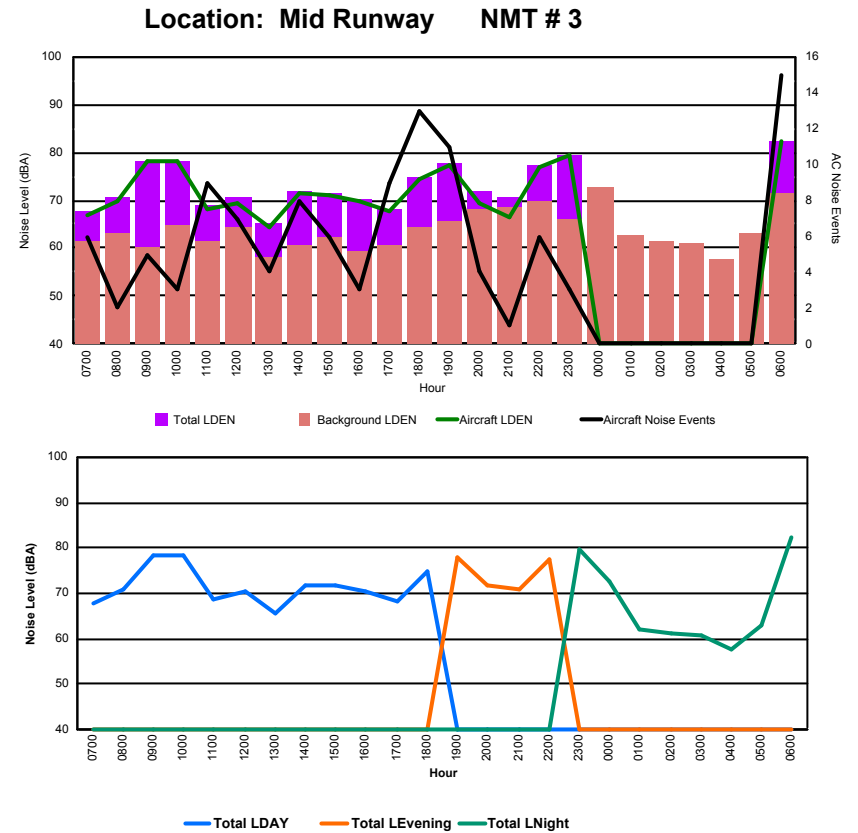

Location: DVOR NMT # 2

Luxembourg Airport Noise Distribution by Hour

Between 02/04/2023 00:00:00 and 02/04/2023 23:59:59 (Local Time)

Day	Aircraft Events	Total LDEN dB (A)	Aircraft LDEN dB(A)	Background LDEN dB(A)	Total LDay dB(A)	Total LEvening dB(A)	Total LNight dB (A)
02/04/23 7:00	6	67.9	67.0	61.6	67.9	-	-
02/04/23 8:00	2	70.8	70.0	63.1	70.8	-	-
02/04/23 9:00	5	78.2	78.1	60.4	78.2	-	-
02/04/23 10:00	3	78.3	78.1	64.8	78.3	-	-
02/04/23 11:00	9	68.8	68.0	61.5	68.8	-	-
02/04/23 12:00	7	70.5	69.4	64.3	70.5	-	-
02/04/23 13:00	4	65.4	64.5	58.0	65.4	-	-
02/04/23 14:00	8	71.8	71.4	60.8	71.8	-	-
02/04/23 15:00	6	71.6	71.1	62.2	71.6	-	-
02/04/23 16:00	3	70.4	70.0	59.2	70.4	-	-
02/04/23 17:00	9	68.3	67.6	60.8	68.3	-	-
02/04/23 18:00	13	74.9	74.5	64.4	74.9	-	-
02/04/23 19:00	11	77.8	77.5	65.6	-	77.8	-
02/04/23 20:00	4	71.9	69.5	68.3	-	71.9	-
02/04/23 21:00	1	70.7	66.3	68.7	-	70.7	-
02/04/23 22:00	6	77.4	76.7	69.7	-	77.4	-
02/04/23 23:00	3	79.5	79.2	66.0	-	-	79.5
03/04/23 0:00	-	72.5	-	72.6	-	-	72.5
03/04/23 1:00	-	62.1	-	62.6	-	-	62.1
03/04/23 2:00	-	61.3	-	61.5	-	-	61.3
03/04/23 3:00	-	60.8	-	60.9	-	-	60.8
03/04/23 4:00	-	57.8	-	57.8	-	-	57.8
03/04/23 5:00	-	63.0	-	63.1	-	-	63.0
03/04/23 6:00	15	82.4	82.2	71.3	-	-	82.4
	115	74.5	74.0	65.7	73.2	75.5	75.6