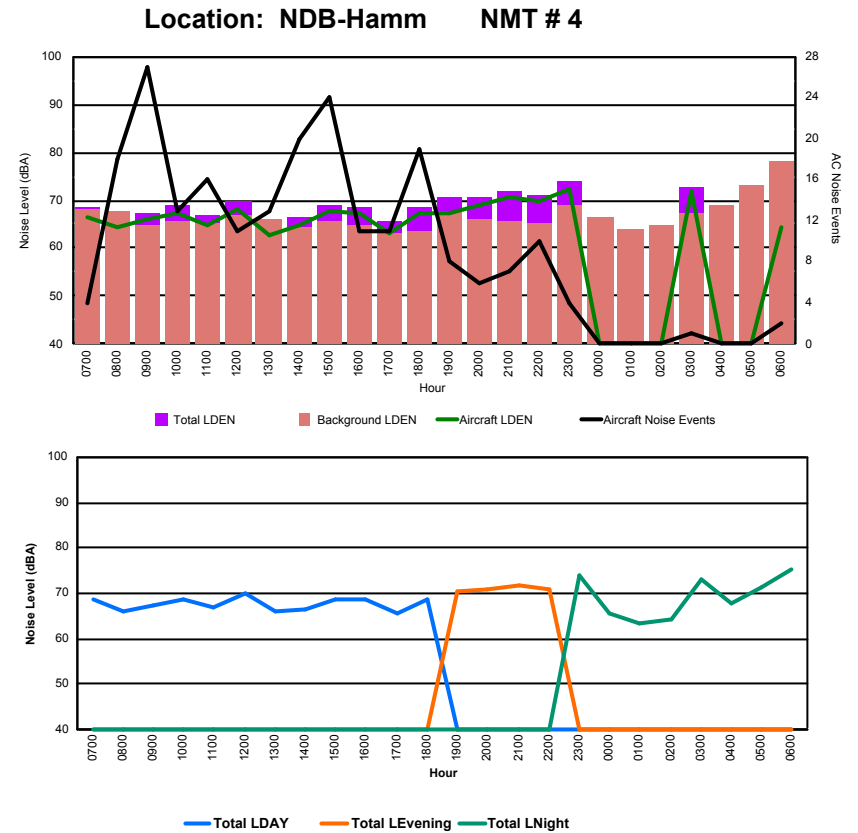

Luxembourg Airport Noise Distribution by Hour

Between 18/04/2023 00:00:00 and 18/04/2023 23:59:59 (Local Time)

Day	Aircraft Events	Total LDEN dB(A)	Aircraft LDEN dB(A)	Background LDEN dB(A)	Total LDay dB(A)	Total LEvening dB(A)	Total LNight dB(A)	
18/04/23	7:00	4	68.7	66.6	68.0	68.7	-	-
18/04/23	8:00	18	66.0	64.4	67.7	66.0	-	-
18/04/23	9:00	27	67.2	65.9	64.9	67.2	-	-
18/04/23	10:00	13	68.8	67.5	65.6	68.8	-	-
18/04/23	11:00	16	66.8	64.7	65.2	66.8	-	-
18/04/23	12:00	11	69.9	68.1	66.9	69.9	-	-
18/04/23	13:00	13	66.2	62.6	66.1	66.2	-	-
18/04/23	14:00	20	66.4	64.7	64.3	66.4	-	-
18/04/23	15:00	24	68.8	67.8	65.5	68.8	-	-
18/04/23	16:00	11	68.6	67.1	64.8	68.6	-	-
18/04/23	17:00	11	65.8	63.0	63.3	65.8	-	-
18/04/23	18:00	19	68.6	67.3	63.7	68.6	-	-
18/04/23	19:00	8	70.5	67.5	67.9	-	70.5	-
18/04/23	20:00	6	70.7	68.8	66.2	-	70.7	-
18/04/23	21:00	7	71.9	70.8	65.5	-	71.9	-
18/04/23	22:00	10	71.0	69.9	65.2	-	71.0	-
18/04/23	23:00	4	74.0	72.4	69.0	-	-	74.0
19/04/23	0:00	-	65.6	-	66.5	-	-	65.6
19/04/23	1:00	-	63.4	-	63.9	-	-	63.4
19/04/23	2:00	-	64.1	-	64.7	-	-	64.1
19/04/23	3:00	1	72.9	71.7	67.1	-	-	72.9
19/04/23	4:00	-	68.0	-	69.0	-	-	68.0
19/04/23	5:00	-	71.4	-	73.0	-	-	71.4
19/04/23	6:00	2	75.3	64.2	78.2	-	-	75.3
	225	69.8	67.0	68.7	67.9	71.1	71.3