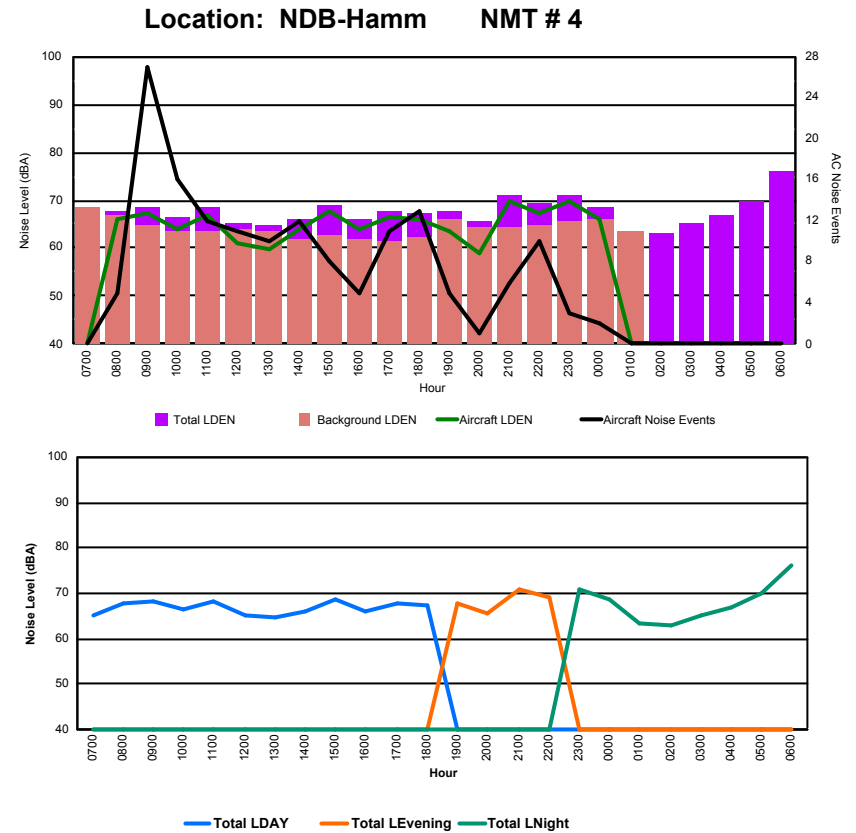

Luxembourg Airport Noise Distribution by Hour

Between 04/04/2023 00:00:00 and 04/04/2023 23:59:59 (Local Time)

Day	Aircraft Events	Total LDEN dB(A)	Aircraft LDEN dB(A)	Background LDEN dB(A)	Total LDay dB(A)	Total LEvening dB(A)	Total LNight dB(A)
04/04/23 7:00	-	65.1	-	68.4	65.1	-	-
04/04/23 8:00	5	67.9	66.0	66.9	67.9	-	-
04/04/23 9:00	27	68.4	67.3	64.7	68.4	-	-
04/04/23 10:00	16	66.3	64.0	63.6	66.3	-	-
04/04/23 11:00	12	68.4	67.0	63.6	68.4	-	-
04/04/23 12:00	11	65.0	61.1	63.8	65.0	-	-
04/04/23 13:00	10	64.6	59.9	63.7	64.6	-	-
04/04/23 14:00	12	66.0	64.0	61.9	66.0	-	-
04/04/23 15:00	8	68.9	67.8	62.6	68.9	-	-
04/04/23 16:00	5	66.0	63.9	61.8	66.0	-	-
04/04/23 17:00	11	67.7	66.6	61.5	67.7	-	-
04/04/23 18:00	13	67.3	65.9	62.2	67.3	-	-
04/04/23 19:00	5	67.9	63.7	66.0	-	67.9	-
04/04/23 20:00	1	65.5	58.8	64.4	-	65.5	-
04/04/23 21:00	6	71.0	70.0	64.3	-	71.0	-
04/04/23 22:00	10	69.2	67.5	64.7	-	69.2	-
04/04/23 23:00	3	71.1	69.8	65.6	-	-	71.1
05/04/23 0:00	2	68.6	66.1	66.2	-	-	68.6
05/04/23 1:00	-	63.2	-	63.7	-	-	63.2
05/04/23 2:00	-	63.0	-	-	-	-	63.0
05/04/23 3:00	-	65.3	-	-	-	-	65.3
05/04/23 4:00	-	66.7	-	-	-	-	66.7
05/04/23 5:00	-	70.0	-	-	-	-	70.0
05/04/23 6:00	-	76.0	-	-	-	-	76.0
	157	68.6	64.7	63.6	67.0	68.8	70.1