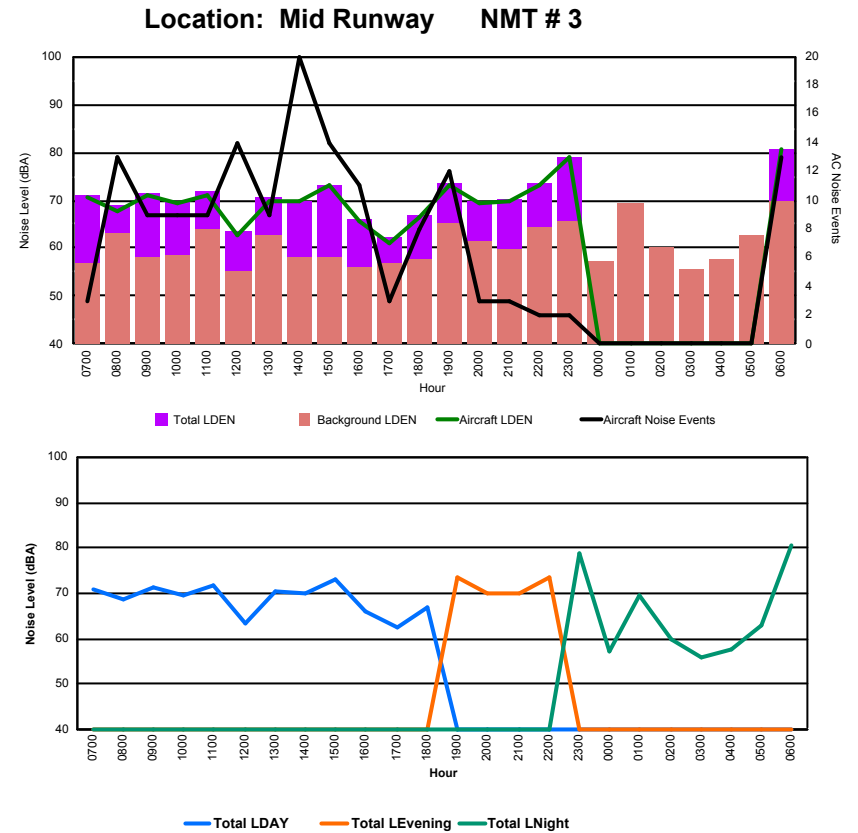

Location: DVOR NMT # 2

Luxembourg Airport Noise Distribution by Hour

Between 19/04/2023 00:00:00 and 19/04/2023 23:59:59 (Local Time)

Day	Aircraft Events	Total LDEN dB(A)	Aircraft LDEN dB(A)	Background LDEN dB(A)	Total LDay dB(A)	Total LEvening dB(A)	Total LNight dB(A)	
19/04/23	7:00	3	71.0	70.8	56.8	71.0	-	-
19/04/23	8:00	13	68.9	67.7	63.0	68.9	-	-
19/04/23	9:00	9	71.3	71.1	58.0	71.3	-	-
19/04/23	10:00	9	69.6	69.2	58.5	69.6	-	-
19/04/23	11:00	9	71.8	71.0	64.1	71.8	-	-
19/04/23	12:00	14	63.4	62.7	55.4	63.4	-	-
19/04/23	13:00	9	70.5	69.7	62.6	70.5	-	-
19/04/23	14:00	20	69.8	69.6	58.1	69.8	-	-
19/04/23	15:00	14	73.2	73.1	58.0	73.2	-	-
19/04/23	16:00	11	66.1	65.7	56.2	66.1	-	-
19/04/23	17:00	3	62.3	61.0	56.7	62.3	-	-
19/04/23	18:00	8	66.9	66.3	57.9	66.9	-	-
19/04/23	19:00	12	73.6	73.0	65.1	-	73.6	-
19/04/23	20:00	3	70.0	69.3	61.3	-	70.0	-
19/04/23	21:00	3	70.1	69.7	59.8	-	70.1	-
19/04/23	22:00	2	73.7	73.1	64.2	-	73.7	-
19/04/23	23:00	2	79.0	78.8	65.8	-	-	79.0
20/04/23	0:00	-	57.2	-	57.4	-	-	57.2
20/04/23	1:00	-	69.4	-	69.5	-	-	69.4
20/04/23	2:00	-	59.9	-	60.0	-	-	59.9
20/04/23	3:00	-	55.7	-	55.7	-	-	55.7
20/04/23	4:00	-	57.8	-	57.8	-	-	57.8
20/04/23	5:00	-	62.8	-	62.9	-	-	62.8
20/04/23	6:00	13	80.8	80.5	69.8	-	-	80.8
	157	72.1	71.6	62.8	69.7	72.2	74.2	