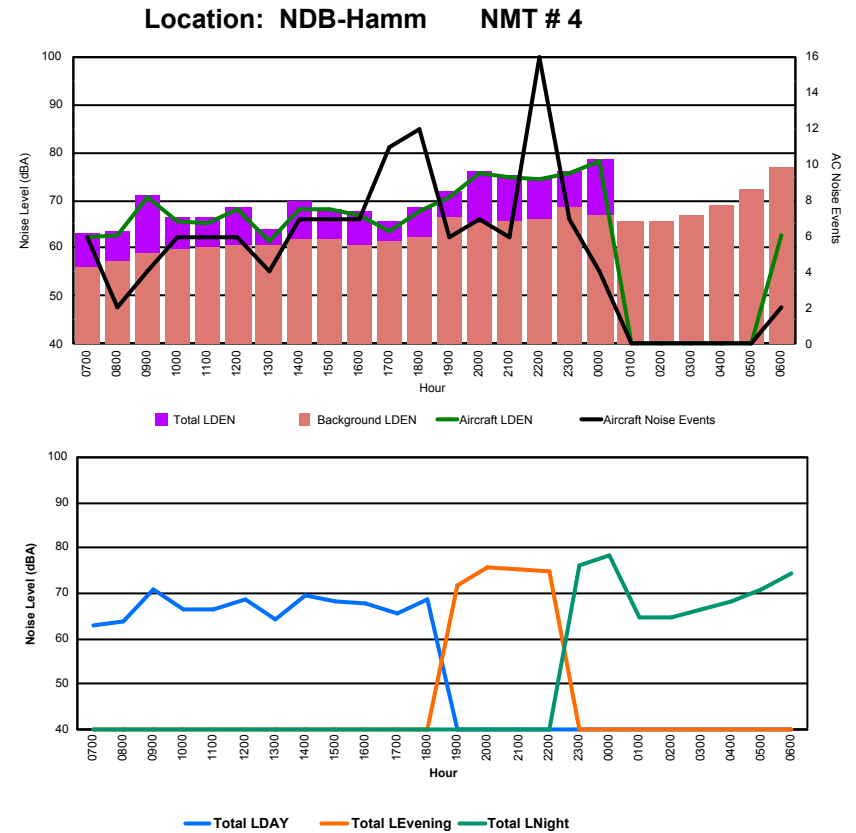

Luxembourg Airport Noise Distribution by Hour

Between 02/04/2023 00:00:00 and 02/04/2023 23:59:59 (Local Time)

Day	Aircraft Events	Total LDEN dB(A)	Aircraft LDEN dB(A)	Background LDEN dB(A)	Total LDay dB(A)	Total LEvening dB(A)	Total LNight dB(A)	
02/04/23	7:00	6	63.1	62.3	56.1	63.1	-	-
02/04/23	8:00	2	63.7	62.7	57.4	63.7	-	-
02/04/23	9:00	4	70.9	70.6	59.0	70.9	-	-
02/04/23	10:00	6	66.5	65.5	59.8	66.5	-	-
02/04/23	11:00	6	66.6	65.4	60.4	66.6	-	-
02/04/23	12:00	6	68.7	68.0	60.8	68.7	-	-
02/04/23	13:00	4	64.1	61.5	60.6	64.1	-	-
02/04/23	14:00	7	69.6	68.2	61.7	69.6	-	-
02/04/23	15:00	7	68.2	68.0	61.7	68.2	-	-
02/04/23	16:00	7	67.6	66.7	60.7	67.6	-	-
02/04/23	17:00	11	65.5	63.4	61.6	65.5	-	-
02/04/23	18:00	12	68.6	67.7	62.1	68.6	-	-
02/04/23	19:00	6	71.9	70.5	66.5	-	71.9	-
02/04/23	20:00	7	75.9	75.5	65.4	-	75.9	-
02/04/23	21:00	6	75.1	74.7	65.5	-	75.1	-
02/04/23	22:00	16	74.7	74.2	66.1	-	74.7	-
02/04/23	23:00	7	76.2	75.5	68.5	-	-	76.2
03/04/23	0:00	4	78.6	78.3	66.7	-	-	78.6
03/04/23	1:00	-	64.8	-	65.7	-	-	64.8
03/04/23	2:00	-	64.9	-	65.6	-	-	64.9
03/04/23	3:00	-	66.3	-	66.8	-	-	66.3
03/04/23	4:00	-	68.1	-	69.1	-	-	68.1
03/04/23	5:00	-	70.7	-	72.1	-	-	70.7
03/04/23	6:00	2	74.4	62.9	77.0	-	-	74.4
	126	71.7	70.4	67.2	67.5	74.6	73.3