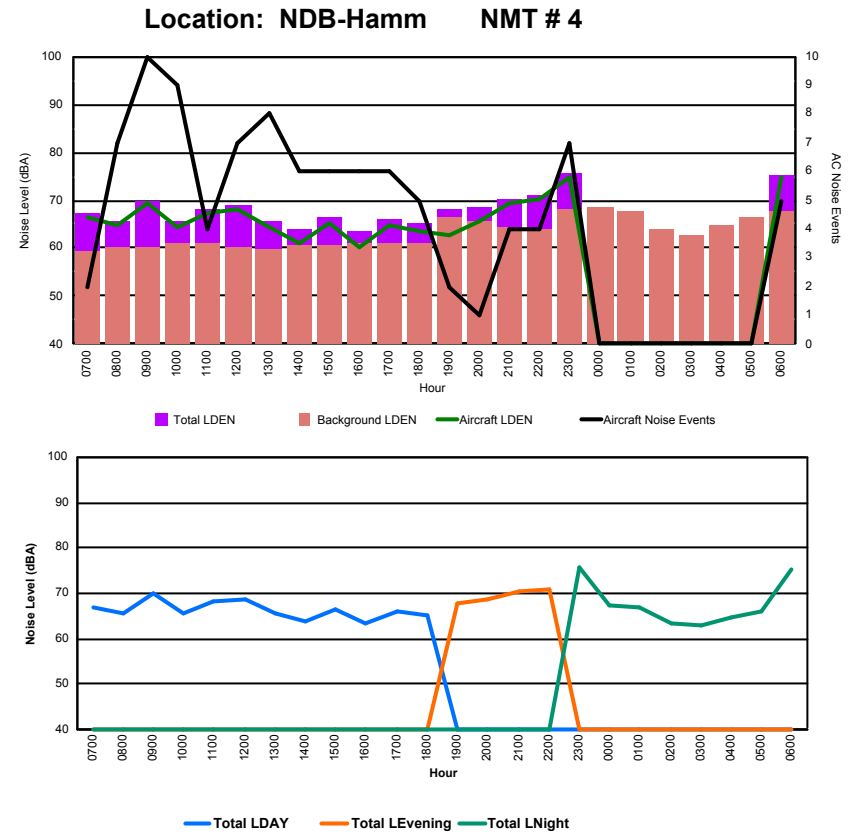

Luxembourg Airport Noise Distribution by Hour

Between 08/04/2023 00:00:00 and 08/04/2023 23:59:59 (Local Time)

Day	Aircraft Events	Total LDEN dB(A)	Aircraft LDEN dB(A)	Background LDEN dB(A)	Total LDay dB(A)	Total LEvening dB(A)	Total LNight dB(A)	
08/04/23	7:00	2	67.1	66.6	59.5	67.1	-	-
08/04/23	8:00	7	65.7	64.7	60.3	65.7	-	-
08/04/23	9:00	10	70.0	69.5	60.0	70.0	-	-
08/04/23	10:00	9	65.8	64.2	61.1	65.8	-	-
08/04/23	11:00	4	68.1	67.2	61.1	68.1	-	-
08/04/23	12:00	7	68.9	68.3	60.4	68.9	-	-
08/04/23	13:00	8	65.6	64.4	59.6	65.6	-	-
08/04/23	14:00	6	64.0	61.2	60.8	64.0	-	-
08/04/23	15:00	6	66.5	65.3	60.5	66.5	-	-
08/04/23	16:00	6	63.6	60.3	61.0	63.6	-	-
08/04/23	17:00	6	66.2	64.7	61.1	66.2	-	-
08/04/23	18:00	5	65.3	63.4	61.0	65.3	-	-
08/04/23	19:00	2	68.0	62.8	66.5	-	68.0	-
08/04/23	20:00	1	68.6	65.6	65.6	-	68.6	-
08/04/23	21:00	4	70.4	69.2	64.5	-	70.4	-
08/04/23	22:00	4	71.1	70.2	64.1	-	71.1	-
08/04/23	23:00	7	75.6	74.8	68.3	-	-	75.6
09/04/23	0:00	-	67.5	-	68.5	-	-	67.5
09/04/23	1:00	-	66.8	-	67.6	-	-	66.8
09/04/23	2:00	-	63.4	-	64.0	-	-	63.4
09/04/23	3:00	-	62.8	-	62.8	-	-	62.8
09/04/23	4:00	-	64.5	-	64.7	-	-	64.5
09/04/23	5:00	-	66.1	-	66.5	-	-	66.1
09/04/23	6:00	5	75.3	74.7	67.8	-	-	75.3
	99	68.9	67.3	64.3	66.8	69.7	70.6