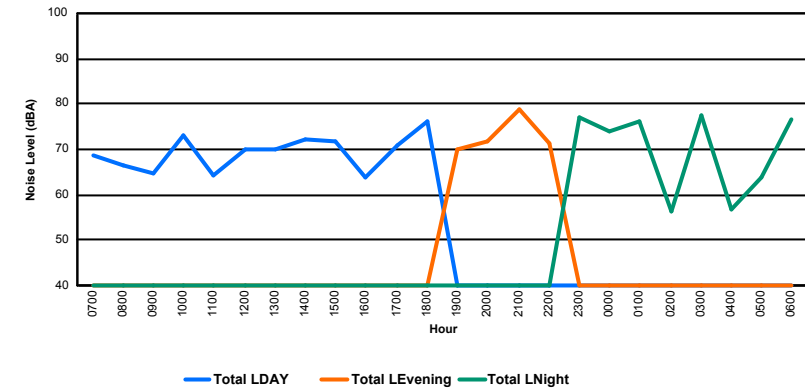

Luxembourg Airport Noise Distribution by Hour

Between 22/04/2023 00:00:00 and 22/04/2023 23:59:59 (Local Time)

Day	Aircraft Events	Total LDEN dB(A)	Aircraft LDEN dB(A)	Background LDEN dB(A)	Total LDay dB(A)	Total LEvening dB(A)	Total LNight dB(A)	
22/04/23	7:00	6	68.6	68.5	54.0	68.6	-	-
22/04/23	8:00	6	66.5	66.2	54.0	66.5	-	-
22/04/23	9:00	5	64.8	64.1	56.5	64.8	-	-
22/04/23	10:00	11	72.9	72.8	58.8	72.9	-	-
22/04/23	11:00	3	64.2	63.7	54.4	64.2	-	-
22/04/23	12:00	8	70.2	70.0	55.9	70.2	-	-
22/04/23	13:00	4	70.1	70.0	54.7	70.1	-	-
22/04/23	14:00	8	72.3	72.2	55.2	72.3	-	-
22/04/23	15:00	7	71.8	71.7	56.1	71.8	-	-
22/04/23	16:00	2	63.7	63.0	55.3	63.7	-	-
22/04/23	17:00	5	70.7	70.5	56.7	70.7	-	-
22/04/23	18:00	7	76.1	76.1	55.8	76.1	-	-
22/04/23	19:00	4	70.1	69.6	59.7	-	70.1	-
22/04/23	20:00	1	71.9	71.5	61.7	-	71.9	-
22/04/23	21:00	9	79.0	79.0	59.4	-	79.0	-
22/04/23	22:00	4	71.5	71.3	57.6	-	71.5	-
22/04/23	23:00	5	77.2	77.1	60.8	-	-	77.2
23/04/23	0:00	2	73.9	73.8	57.9	-	-	73.9
23/04/23	1:00	1	76.2	76.1	57.0	-	-	76.2
23/04/23	2:00	-	56.4	-	56.4	-	-	56.4
23/04/23	3:00	1	77.5	77.4	58.5	-	-	77.5
23/04/23	4:00	-	56.8	-	56.8	-	-	56.8
23/04/23	5:00	-	63.9	-	63.3	-	-	63.9
23/04/23	6:00	10	76.5	76.0	68.1	-	-	76.5
	109	73.1	72.9	59.4	70.8	74.7	74.5	

Location: DVOR NMT # 2