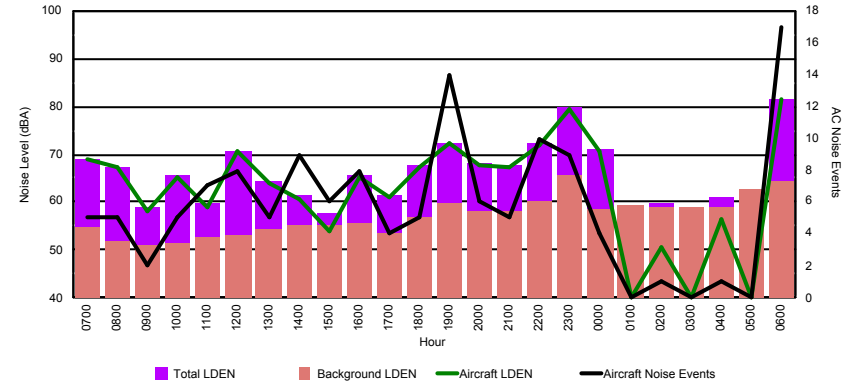

Luxembourg Airport Noise Distribution by Hour

Between 21/04/2023 00:00:00 and 21/04/2023 23:59:59 (Local Time)

Day	Aircraft Events	Total LDEN dB (A)	Aircraft LDEN dB(A)	Background LDEN dB(A)	Total LDay dB(A)	Total LEvening dB(A)	Total LNight dB (A)	
21/04/23	7:00	5	69.0	68.8	54.8	69.0	-	-
21/04/23	8:00	5	67.3	67.1	51.9	67.3	-	-
21/04/23	9:00	2	58.9	58.2	51.0	58.9	-	-
21/04/23	10:00	5	65.6	65.4	51.5	65.6	-	-
21/04/23	11:00	7	59.9	59.0	52.7	59.9	-	-
21/04/23	12:00	8	70.6	70.5	53.3	70.6	-	-
21/04/23	13:00	5	64.2	63.8	54.2	64.2	-	-
21/04/23	14:00	9	61.6	60.5	55.4	61.6	-	-
21/04/23	15:00	6	57.6	53.8	55.4	57.6	-	-
21/04/23	16:00	8	65.8	65.4	55.8	65.8	-	-
21/04/23	17:00	4	61.6	60.9	53.5	61.6	-	-
21/04/23	18:00	5	67.6	67.2	56.9	67.6	-	-
21/04/23	19:00	14	72.3	72.1	59.7	-	72.3	-
21/04/23	20:00	6	68.3	67.8	58.3	-	68.3	-
21/04/23	21:00	5	67.8	67.3	58.3	-	67.8	-
21/04/23	22:00	10	72.2	72.0	60.0	-	72.2	-
21/04/23	23:00	9	79.6	79.5	65.5	-	-	79.6
22/04/23	0:00	4	70.9	70.6	58.7	-	-	70.9
22/04/23	1:00	-	59.2	-	59.2	-	-	59.2
22/04/23	2:00	1	59.6	50.6	59.1	-	-	59.6
22/04/23	3:00	-	58.8	-	58.8	-	-	58.8
22/04/23	4:00	1	60.9	56.6	58.9	-	-	60.9
22/04/23	5:00	-	62.9	-	62.9	-	-	62.9
22/04/23	6:00	17	81.6	81.5	64.5	-	-	81.6
	136	71.6	71.4	58.9	65.8	70.6	75.0	

Location: DVOR NMT # 2