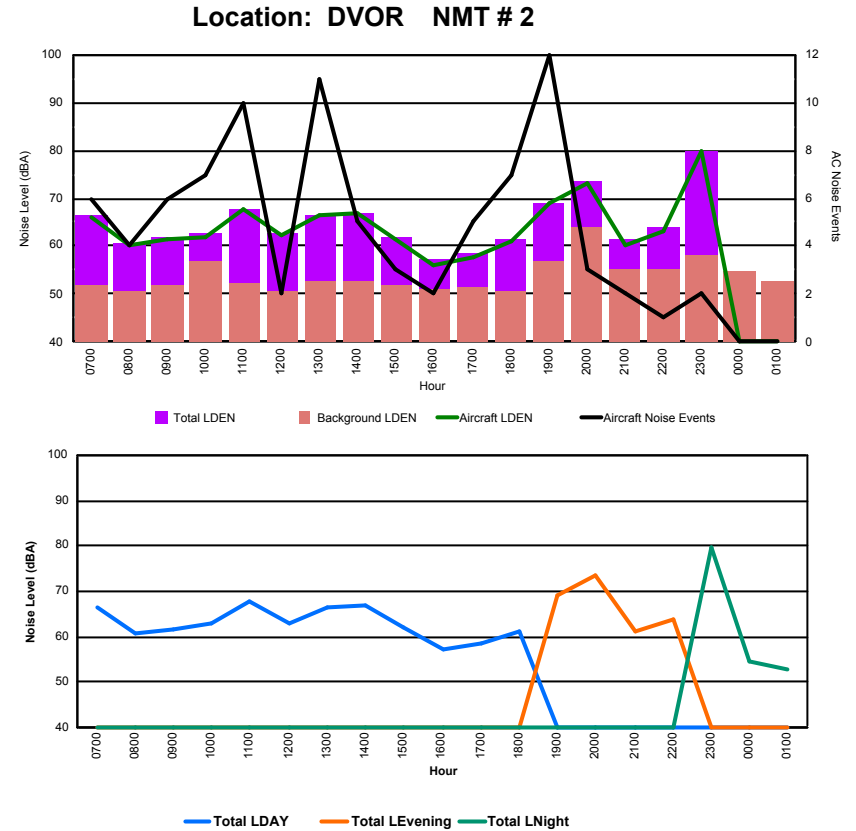

Luxembourg Airport Noise Distribution by Hour

Between 26/04/2023 00:00:00 and 26/04/2023 23:59:59 (Local Time)

Day	Aircraft Events	Total LDEN dB (A)	Aircraft LDEN dB(A)	Background LDEN dB(A)	Total LDay dB(A)	Total LEvening dB(A)	Total LNight dB (A)
26/04/23 7:00	6	66.3	66.1	52.0	66.3	-	-
26/04/23 8:00	4	60.8	60.3	50.6	60.8	-	-
26/04/23 9:00	6	61.7	61.3	51.9	61.7	-	-
26/04/23 10:00	7	62.9	61.7	56.9	62.9	-	-
26/04/23 11:00	10	67.8	67.6	52.4	67.8	-	-
26/04/23 12:00	2	62.8	62.5	50.6	62.8	-	-
26/04/23 13:00	11	66.5	66.3	52.7	66.5	-	-
26/04/23 14:00	5	67.0	66.9	52.5	67.0	-	-
26/04/23 15:00	3	61.9	61.5	51.7	61.9	-	-
26/04/23 16:00	2	57.2	56.0	51.1	57.2	-	-
26/04/23 17:00	5	58.7	57.9	51.3	58.7	-	-
26/04/23 18:00	7	61.4	61.0	50.8	61.4	-	-
26/04/23 19:00	12	69.0	68.8	56.8	-	69.0	-
26/04/23 20:00	3	73.7	73.2	63.9	-	73.7	-
26/04/23 21:00	2	61.3	60.1	55.0	-	61.3	-
26/04/23 22:00	1	63.9	63.2	55.3	-	63.9	-
26/04/23 23:00	2	79.7	79.7	58.3	-	-	79.7
27/04/23 0:00	-	54.6	-	54.6	-	-	54.6
27/04/23 1:00	-	52.7	-	52.7	-	-	52.7
	88	69.2	69.1	55.6	64.1	69.4	75.0