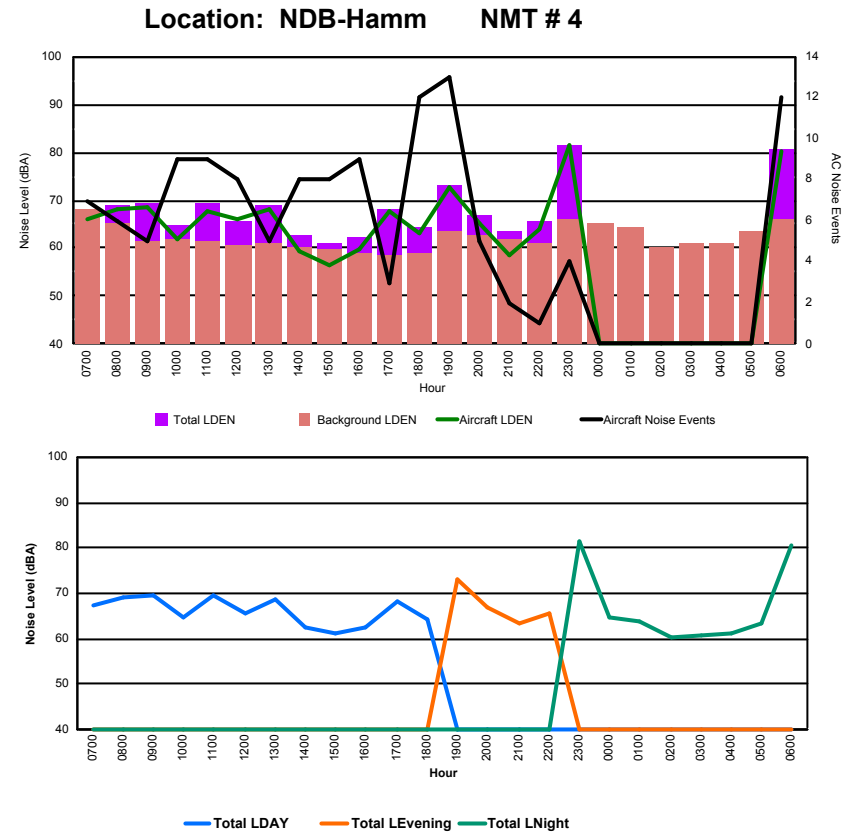

Luxembourg Airport Noise Distribution by Hour

Between 28/04/2023 00:00:00 and 28/04/2023 23:59:59 (Local Time)

Day	Aircraft Events	Total LDEN dB(A)	Aircraft LDEN dB(A)	Background LDEN dB(A)	Total LDay dB(A)	Total LEvening dB(A)	Total LNight dB(A)
28/04/23	7:00	7	67.5	66.0	68.2	67.5	-
28/04/23	8:00	6	69.0	68.1	65.3	69.0	-
28/04/23	9:00	5	69.4	68.7	61.5	69.4	-
28/04/23	10:00	9	64.9	62.0	62.0	64.9	-
28/04/23	11:00	9	69.4	67.7	61.4	69.4	-
28/04/23	12:00	8	65.5	66.1	60.8	65.5	-
28/04/23	13:00	5	68.9	68.1	60.9	68.9	-
28/04/23	14:00	8	62.7	59.3	60.2	62.7	-
28/04/23	15:00	8	61.1	56.4	59.6	61.1	-
28/04/23	16:00	9	62.4	59.8	59.1	62.4	-
28/04/23	17:00	3	68.3	67.8	58.5	68.3	-
28/04/23	18:00	12	64.4	63.0	59.0	64.4	-
28/04/23	19:00	13	73.1	72.6	63.7	-	73.1
28/04/23	20:00	5	66.9	65.1	62.6	-	66.9
28/04/23	21:00	2	63.4	58.5	61.8	-	63.4
28/04/23	22:00	1	65.6	63.8	60.9	-	65.6
28/04/23	23:00	4	81.5	81.4	66.2	-	81.5
29/04/23	0:00	-	64.5	-	65.3	-	64.5
29/04/23	1:00	-	63.8	-	64.4	-	63.8
29/04/23	2:00	-	60.2	-	60.3	-	60.2
29/04/23	3:00	-	60.9	-	60.9	-	60.9
29/04/23	4:00	-	61.2	-	61.2	-	61.2
29/04/23	5:00	-	63.5	-	63.6	-	63.5
29/04/23	6:00	12	80.5	80.4	66.0	-	80.5
		126	71.7	71.2	63.0	68.9	75.2