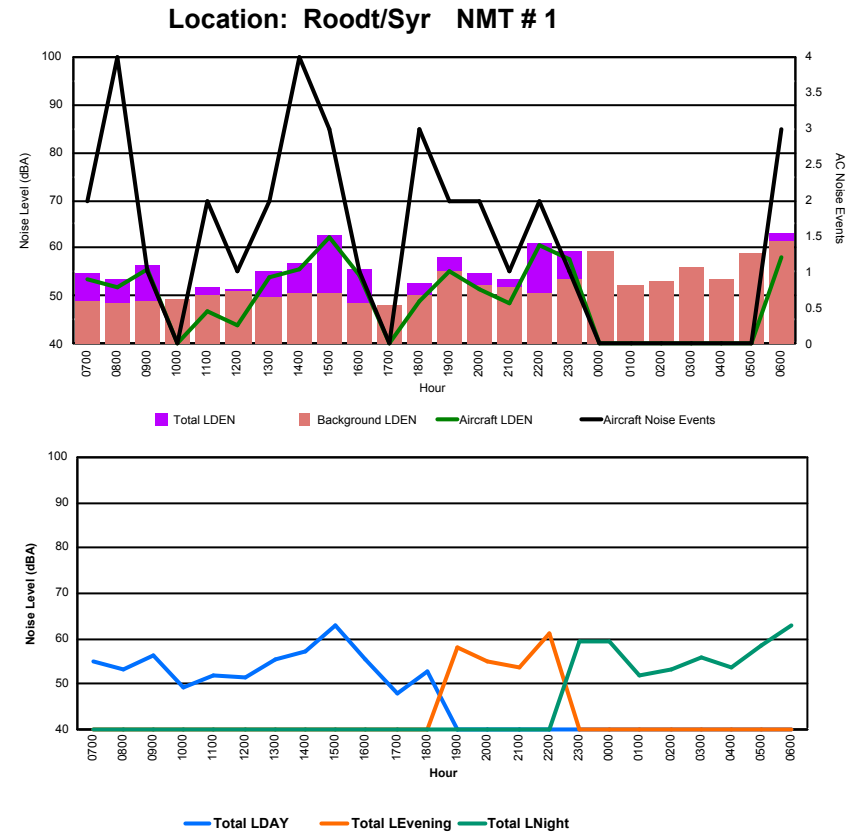

Luxembourg Airport Noise Distribution by Hour

Between 19/04/2023 00:00:00 and 19/04/2023 23:59:59 (Local Time)

Day	Aircraft Events	Total LDEN dB (A)	Aircraft LDEN dB(A)	Background LDEN dB(A)	Total LDay dB(A)	Total LEvening dB(A)	Total LNight dB (A)	
19/04/23	7:00	2	54.9	53.7	48.8	54.9	-	-
19/04/23	8:00	4	53.4	51.8	48.5	53.4	-	-
19/04/23	9:00	1	56.4	55.6	49.0	56.4	-	-
19/04/23	10:00	-	49.4	-	49.4	49.4	-	-
19/04/23	11:00	2	51.8	46.8	50.2	51.8	-	-
19/04/23	12:00	1	51.6	43.8	50.9	51.6	-	-
19/04/23	13:00	2	55.3	53.8	49.9	55.3	-	-
19/04/23	14:00	4	57.0	55.7	50.8	57.0	-	-
19/04/23	15:00	3	62.8	62.5	50.7	62.8	-	-
19/04/23	16:00	1	55.5	54.5	48.7	55.5	-	-
19/04/23	17:00	-	48.0	-	48.0	48.0	-	-
19/04/23	18:00	3	52.7	49.0	50.3	52.7	-	-
19/04/23	19:00	2	58.1	55.2	55.1	-	58.1	-
19/04/23	20:00	2	54.8	51.4	52.2	-	54.8	-
19/04/23	21:00	1	53.6	48.7	51.9	-	53.6	-
19/04/23	22:00	2	61.1	60.7	50.8	-	61.1	-
19/04/23	23:00	1	59.2	57.9	53.4	-	-	59.2
20/04/23	0:00	-	59.3	-	59.4	-	-	59.3
20/04/23	1:00	-	52.1	-	52.1	-	-	52.1
20/04/23	2:00	-	53.2	-	53.2	-	-	53.2
20/04/23	3:00	-	55.9	-	55.9	-	-	55.9
20/04/23	4:00	-	53.5	-	53.5	-	-	53.5
20/04/23	5:00	-	58.7	-	58.8	-	-	58.7
20/04/23	6:00	3	63.1	58.2	61.6	-	-	63.1
	34	57.2	54.4	54.1	55.9	57.9	58.3