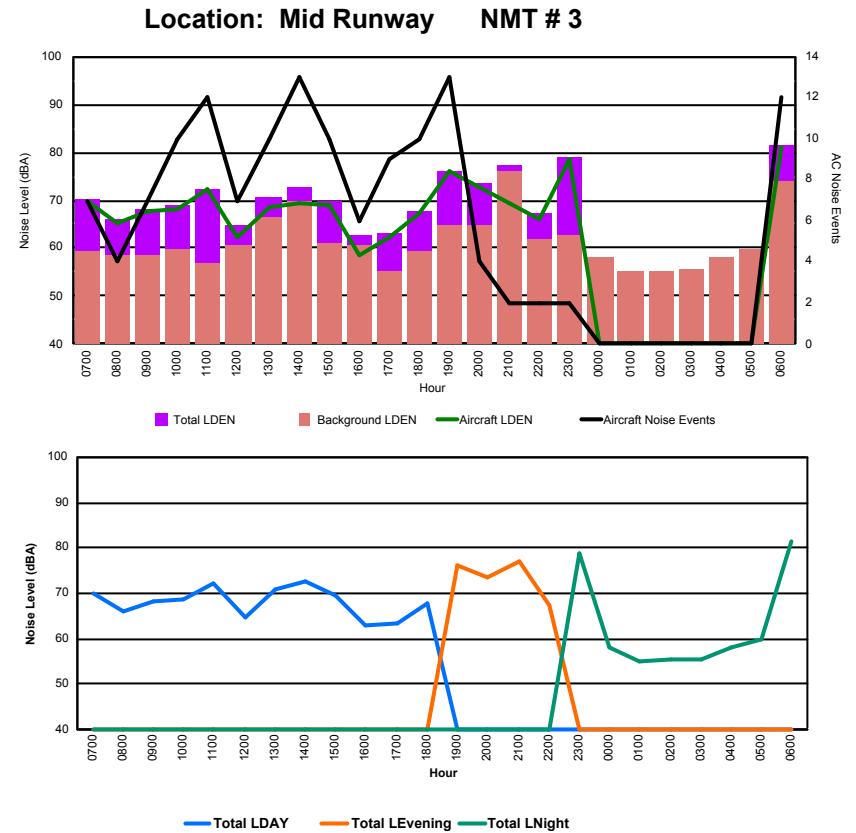

Luxembourg Airport Noise Distribution by Hour

Between 26/04/2023 00:00:00 and 26/04/2023 23:59:59 (Local Time)

Day	Aircraft Events	Total LDEN dB(A)	Aircraft LDEN dB(A)	Background LDEN dB(A)	Total LDay dB(A)	Total LEvening dB(A)	Total LNight dB(A)	
26/04/23	7:00	7	70.2	69.9	59.4	70.2	-	-
26/04/23	8:00	4	65.9	65.1	58.4	65.9	-	-
26/04/23	9:00	7	68.3	67.8	58.7	68.3	-	-
26/04/23	10:00	10	68.8	68.3	59.6	68.8	-	-
26/04/23	11:00	12	72.2	72.1	57.0	72.2	-	-
26/04/23	12:00	7	64.6	62.3	60.7	64.6	-	-
26/04/23	13:00	10	70.7	68.7	66.5	70.7	-	-
26/04/23	14:00	13	72.6	69.2	69.9	72.6	-	-
26/04/23	15:00	10	69.7	69.0	60.9	69.7	-	-
26/04/23	16:00	6	62.8	58.4	60.8	62.8	-	-
26/04/23	17:00	9	63.2	62.5	55.3	63.2	-	-
26/04/23	18:00	10	67.9	67.3	59.5	67.9	-	-
26/04/23	19:00	13	76.2	75.9	64.8	-	76.2	-
26/04/23	20:00	4	73.5	72.8	64.6	-	73.5	-
26/04/23	21:00	2	77.1	69.5	76.2	-	77.1	-
26/04/23	22:00	2	67.4	66.1	61.8	-	67.4	-
26/04/23	23:00	2	78.8	78.7	62.9	-	-	78.8
27/04/23	0:00	-	58.2	-	58.3	-	-	58.2
27/04/23	1:00	-	55.0	-	55.0	-	-	55.0
27/04/23	2:00	-	55.4	-	55.4	-	-	55.4
27/04/23	3:00	-	55.5	-	55.5	-	-	55.5
27/04/23	4:00	-	58.0	-	58.0	-	-	58.0
27/04/23	5:00	-	59.9	-	59.9	-	-	59.9
27/04/23	6:00	12	81.5	80.9	73.9	-	-	81.5
	140	72.6	71.6	66.3	69.1	74.8	74.4