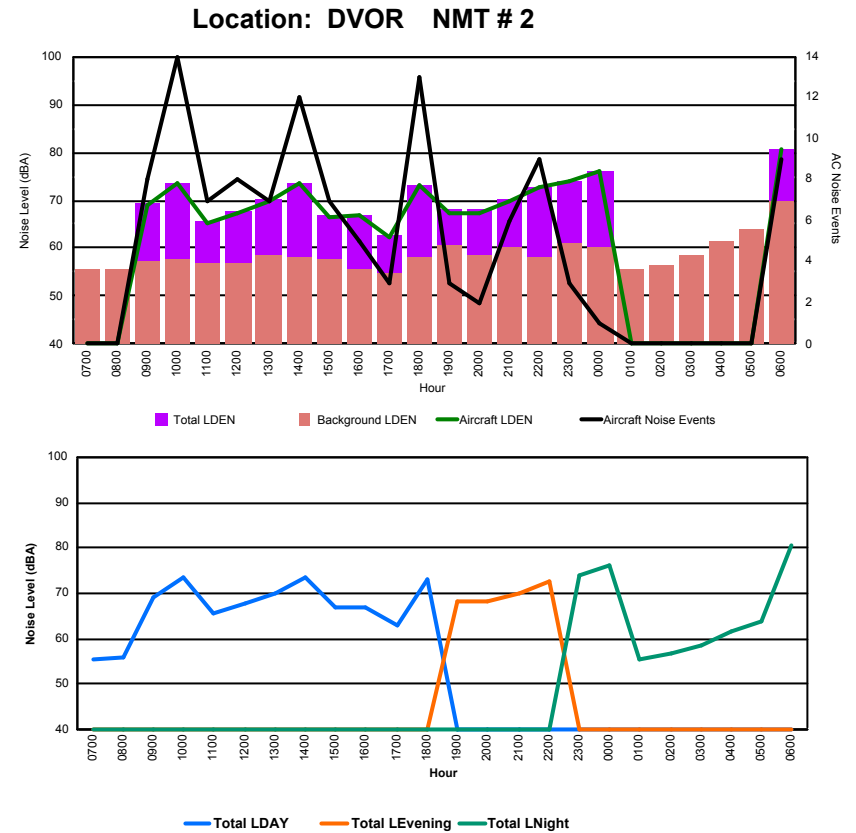

Luxembourg Airport Noise Distribution by Hour

Between 11/04/2023 00:00:00 and 11/04/2023 23:59:59 (Local Time)

Day	Aircraft Events	Total LDEN dB (A)	Aircraft LDEN dB(A)	Background LDEN dB(A)	Total LDay dB(A)	Total LEvening dB(A)	Total LNight dB (A)
11/04/23 7:00	-	55.3	-	55.5	55.3	-	-
11/04/23 8:00	-	55.7	-	55.8	55.7	-	-
11/04/23 9:00	8	69.3	69.0	57.2	69.3	-	-
11/04/23 10:00	14	73.5	73.4	57.9	73.5	-	-
11/04/23 11:00	7	65.8	65.3	56.8	65.8	-	-
11/04/23 12:00	8	67.9	67.5	56.7	67.9	-	-
11/04/23 13:00	7	70.2	70.0	58.4	70.2	-	-
11/04/23 14:00	12	73.6	73.5	58.1	73.6	-	-
11/04/23 15:00	7	67.0	66.5	57.7	67.0	-	-
11/04/23 16:00	5	67.0	66.7	55.5	67.0	-	-
11/04/23 17:00	3	62.9	62.2	54.8	62.9	-	-
11/04/23 18:00	13	73.2	73.1	58.1	73.2	-	-
11/04/23 19:00	3	68.2	67.4	60.5	-	68.2	-
11/04/23 20:00	2	68.1	67.5	58.5	-	68.1	-
11/04/23 21:00	6	70.2	69.8	60.3	-	70.2	-
11/04/23 22:00	9	72.8	72.7	58.0	-	72.8	-
11/04/23 23:00	3	74.0	73.8	60.9	-	-	74.0
12/04/23 0:00	1	76.2	76.1	60.0	-	-	76.2
12/04/23 1:00	-	55.6	-	55.6	-	-	55.6
12/04/23 2:00	-	56.6	-	56.6	-	-	56.6
12/04/23 3:00	-	58.4	-	58.4	-	-	58.4
12/04/23 4:00	-	61.5	-	61.5	-	-	61.5
12/04/23 5:00	-	63.8	-	63.8	-	-	63.8
12/04/23 6:00	9	80.8	80.5	69.7	-	-	80.8
	117	71.5	71.2	60.4	69.5	70.3	73.8