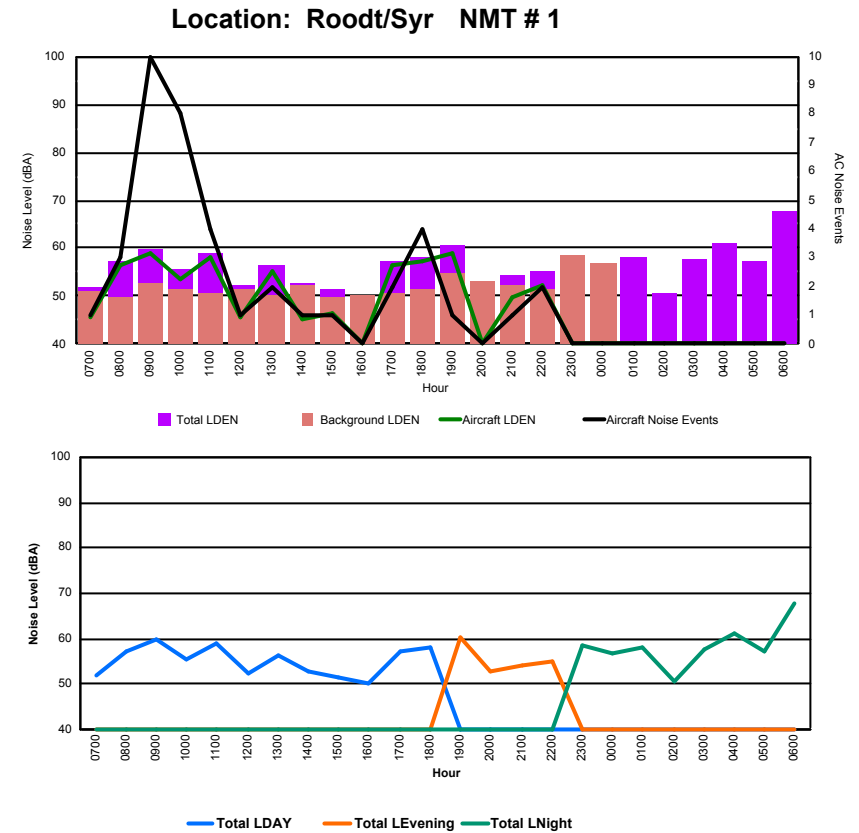

Luxembourg Airport Noise Distribution by Hour

Between 25/04/2023 00:00:00 and 25/04/2023 23:59:59 (Local Time)

Day	Aircraft Events	Total LDEN dB(A)	Aircraft LDEN dB(A)	Background LDEN dB(A)	Total LDay dB(A)	Total LEvening dB(A)	Total LNight dB(A)	
25/04/23	7:00	1	52.0	45.7	50.9	52.0	-	-
25/04/23	8:00	3	57.3	56.5	49.8	57.3	-	-
25/04/23	9:00	10	59.9	59.1	52.9	59.9	-	-
25/04/23	10:00	8	55.5	53.5	51.5	55.5	-	-
25/04/23	11:00	4	58.9	58.2	50.8	58.9	-	-
25/04/23	12:00	1	52.4	45.5	51.4	52.4	-	-
25/04/23	13:00	2	56.5	55.3	50.3	56.5	-	-
25/04/23	14:00	1	52.9	45.2	52.1	52.9	-	-
25/04/23	15:00	1	51.5	46.6	49.8	51.5	-	-
25/04/23	16:00	-	50.1	-	50.1	50.1	-	-
25/04/23	17:00	2	57.4	56.4	50.6	57.4	-	-
25/04/23	18:00	4	58.3	57.4	51.4	58.3	-	-
25/04/23	19:00	1	60.5	59.1	54.9	-	60.5	-
25/04/23	20:00	-	53.0	-	53.0	53.0	-	-
25/04/23	21:00	1	54.3	49.9	52.4	-	54.3	-
25/04/23	22:00	2	55.0	52.4	51.6	-	55.0	-
25/04/23	23:00	-	58.4	-	58.4	-	58.4	-
26/04/23	0:00	-	56.8	-	56.9	-	56.8	-
26/04/23	1:00	-	58.1	-	-	-	58.1	-
26/04/23	2:00	-	50.6	-	-	-	50.6	-
26/04/23	3:00	-	57.7	-	-	-	57.7	-
26/04/23	4:00	-	61.1	-	-	-	61.1	-
26/04/23	5:00	-	57.3	-	-	-	57.3	-
26/04/23	6:00	-	67.7	-	-	-	67.7	-
	41	58.6	52.9	51.7	56.3	56.8	61.1