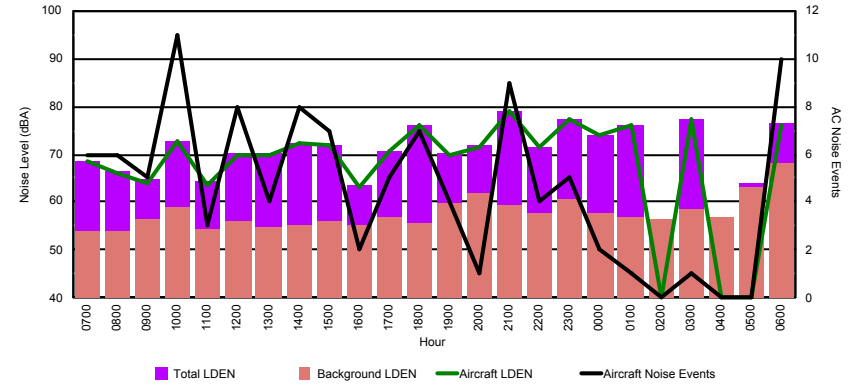

Luxembourg Airport Noise Distribution by Hour

Between 22/04/2023 00:00:00 and 22/04/2023 23:59:59 (Local Time)

Day	Aircraft Events	Total LDEN dB(A)	Aircraft LDEN dB(A)	Background LDEN dB(A)	Total LDay dB(A)	Total LEvening dB(A)	Total LNight dB(A)	
22/04/23	7:00	6	68.6	68.5	54.0	68.6	-	-
22/04/23	8:00	6	66.5	66.2	54.0	66.5	-	-
22/04/23	9:00	5	64.8	64.1	56.5	64.8	-	-
22/04/23	10:00	11	72.9	72.8	58.8	72.9	-	-
22/04/23	11:00	3	64.2	63.7	54.4	64.2	-	-
22/04/23	12:00	8	70.2	70.0	55.9	70.2	-	-
22/04/23	13:00	4	70.1	70.0	54.7	70.1	-	-
22/04/23	14:00	8	72.3	72.2	55.2	72.3	-	-
22/04/23	15:00	7	71.8	71.7	56.1	71.8	-	-
22/04/23	16:00	2	63.7	63.0	55.3	63.7	-	-
22/04/23	17:00	5	70.7	70.5	56.7	70.7	-	-
22/04/23	18:00	7	76.1	76.1	55.8	76.1	-	-
22/04/23	19:00	4	70.1	69.6	59.7	-	70.1	-
22/04/23	20:00	1	71.9	71.5	61.7	-	71.9	-
22/04/23	21:00	9	79.0	79.0	59.4	-	79.0	-
22/04/23	22:00	4	71.5	71.3	57.6	-	71.5	-
22/04/23	23:00	5	77.2	77.1	60.8	-	-	77.2
23/04/23	0:00	2	73.9	73.8	57.9	-	-	73.9
23/04/23	1:00	1	76.2	76.1	57.0	-	-	76.2
23/04/23	2:00	-	56.4	-	56.4	-	-	56.4
23/04/23	3:00	1	77.5	77.4	58.5	-	-	77.5
23/04/23	4:00	-	56.8	-	56.8	-	-	56.8
23/04/23	5:00	-	63.9	-	63.3	-	-	63.9
23/04/23	6:00	10	76.5	76.0	68.1	-	-	76.5
	109	73.1	72.9	59.4	70.8	74.7	74.5	

Location: DVOR NMT # 2