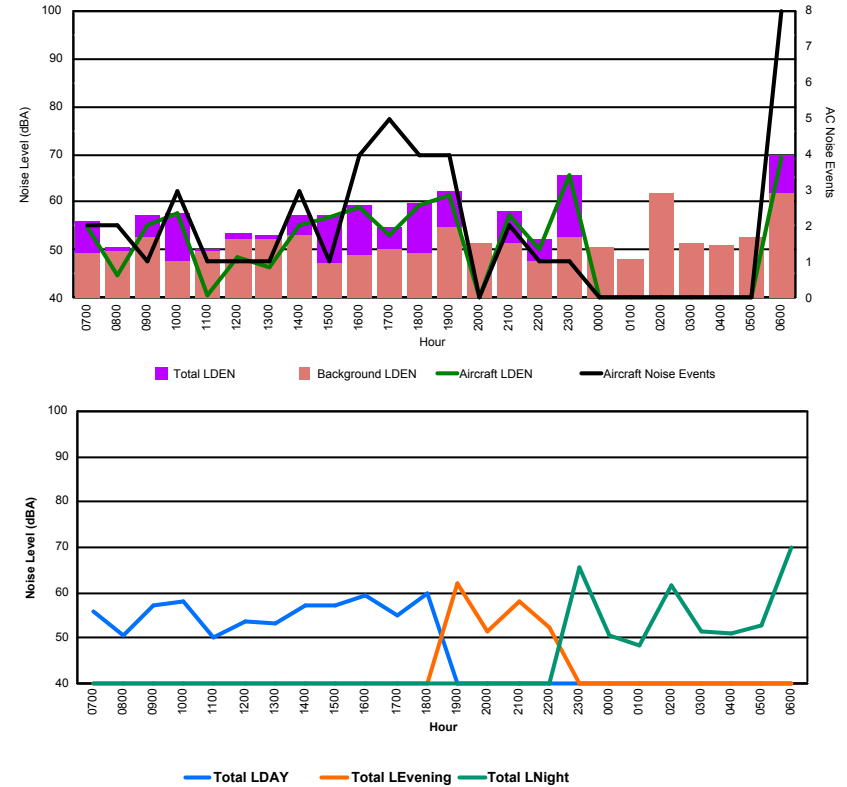

Luxembourg Airport Noise Distribution by Hour

Between 09/04/2023 00:00:00 and 09/04/2023 23:59:59 (Local Time)

Day	Aircraft Events	Total LDEN dB (A)	Aircraft LDEN dB(A)	Background LDEN dB(A)	Total LDay dB(A)	Total LEvening dB(A)	Total LNight dB (A)
09/04/23 7:00	2	55.9	54.9	49.2	55.9	-	-
09/04/23 8:00	2	50.8	44.9	49.6	50.8	-	-
09/04/23 9:00	1	57.3	55.4	52.9	57.3	-	-
09/04/23 10:00	3	57.9	57.5	47.6	57.9	-	-
09/04/23 11:00	1	50.3	40.6	49.8	50.3	-	-
09/04/23 12:00	1	53.7	48.6	52.1	53.7	-	-
09/04/23 13:00	1	53.3	46.4	52.4	53.3	-	-
09/04/23 14:00	3	57.3	55.2	53.1	57.3	-	-
09/04/23 15:00	1	57.3	56.9	47.3	57.3	-	-
09/04/23 16:00	4	59.3	58.9	48.9	59.3	-	-
09/04/23 17:00	5	54.9	53.1	50.2	54.9	-	-
09/04/23 18:00	4	59.7	59.4	49.5	59.7	-	-
09/04/23 19:00	4	62.2	61.4	54.9	-	62.2	-
09/04/23 20:00	-	51.3	-	51.3	-	51.3	-
09/04/23 21:00	2	58.3	57.3	51.6	-	58.3	-
09/04/23 22:00	1	52.3	50.3	47.9	-	52.3	-
09/04/23 23:00	1	65.8	65.6	52.8	-	-	65.8
10/04/23 0:00	-	50.5	-	50.5	-	-	50.5
10/04/23 1:00	-	48.2	-	48.2	-	-	48.2
10/04/23 2:00	-	61.8	-	61.8	-	-	61.8
10/04/23 3:00	-	51.3	-	51.4	-	-	51.3
10/04/23 4:00	-	51.1	-	51.1	-	-	51.1
10/04/23 5:00	-	52.8	-	52.9	-	-	52.8
10/04/23 6:00	8	70.0	69.3	61.7	-	-	70.0
	44	60.0	58.8	53.9	56.5	58.2	63.0

Location: Roodt/Syr NMT # 1