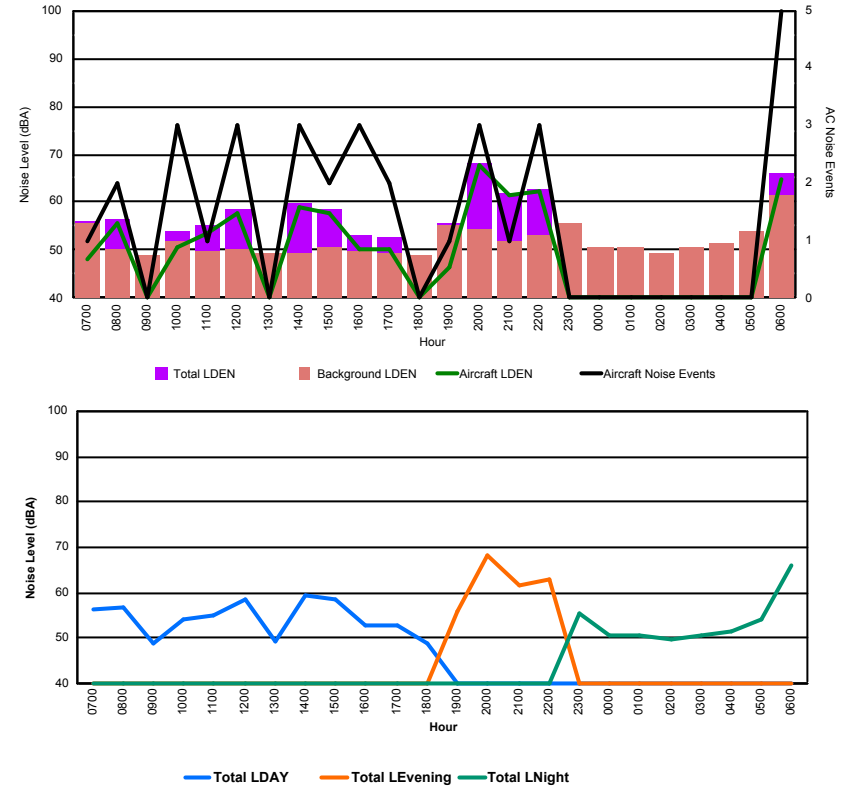

Luxembourg Airport Noise Distribution by Hour

Between 08/04/2023 00:00:00 and 08/04/2023 23:59:59 (Local Time)

Day	Aircraft Events	Total LDEN dB(A)	Aircraft LDEN dB(A)	Background LDEN dB(A)	Total LDay dB(A)	Total LEvening dB(A)	Total LNight dB(A)	
08/04/23	7:00	1	56.2	48.3	55.5	56.2	-	-
08/04/23	8:00	2	56.6	55.6	50.0	56.6	-	-
08/04/23	9:00	-	49.0	-	49.0	49.0	-	-
08/04/23	10:00	3	54.1	50.6	51.7	54.1	-	-
08/04/23	11:00	1	55.2	53.7	49.9	55.2	-	-
08/04/23	12:00	3	58.5	57.8	50.4	58.5	-	-
08/04/23	13:00	-	49.2	-	49.2	49.2	-	-
08/04/23	14:00	3	59.6	59.1	49.4	59.6	-	-
08/04/23	15:00	2	58.4	57.7	50.5	58.4	-	-
08/04/23	16:00	3	53.0	50.1	49.9	53.0	-	-
08/04/23	17:00	2	52.8	50.3	49.2	52.8	-	-
08/04/23	18:00	-	48.8	-	48.8	48.8	-	-
08/04/23	19:00	1	55.7	46.6	55.2	-	55.7	-
08/04/23	20:00	3	68.1	67.9	54.2	-	68.1	-
08/04/23	21:00	1	61.8	61.3	51.7	-	61.8	-
08/04/23	22:00	3	62.9	62.4	53.1	-	62.9	-
08/04/23	23:00	-	55.6	-	55.7	-	-	55.6
09/04/23	0:00	-	50.8	-	50.8	-	-	50.8
09/04/23	1:00	-	50.5	-	50.6	-	-	50.5
09/04/23	2:00	-	49.5	-	49.5	-	-	49.5
09/04/23	3:00	-	50.7	-	50.7	-	-	50.7
09/04/23	4:00	-	51.3	-	51.3	-	-	51.3
09/04/23	5:00	-	53.9	-	53.9	-	-	53.9
09/04/23	6:00	5	66.2	64.7	61.3	-	-	66.2
	33	59.2	58.0	53.1	55.6	64.1	58.3	

Location: Roodt/Syr NMT # 1