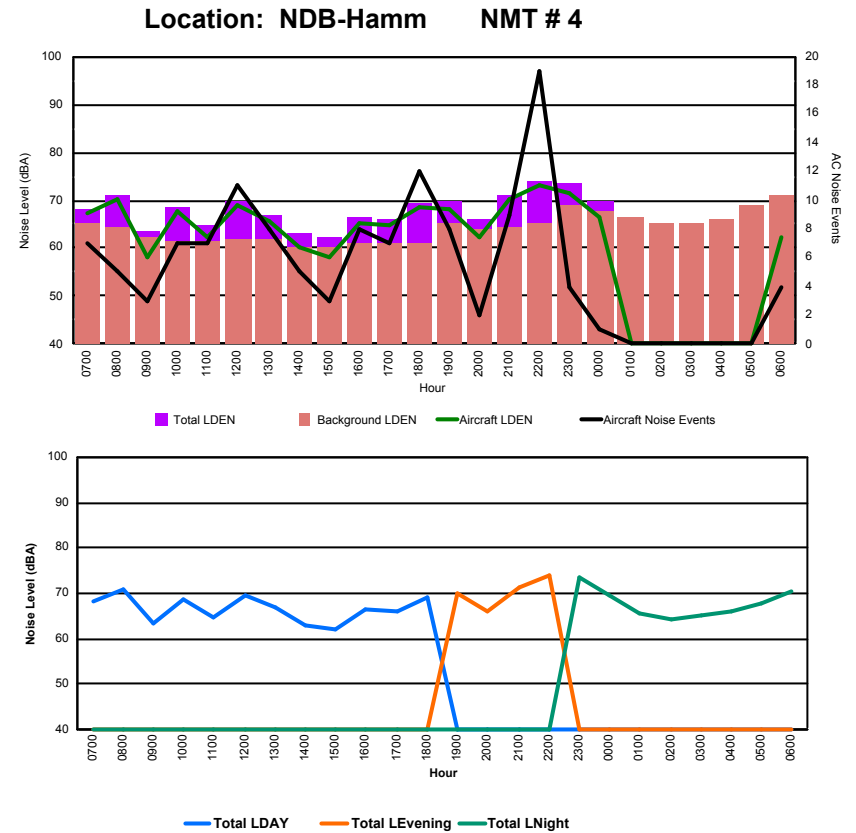

Luxembourg Airport Noise Distribution by Hour

Between 07/04/2023 00:00:00 and 07/04/2023 23:59:59 (Local Time)

Day	Aircraft Events	Total LDEN dB(A)	Aircraft LDEN dB(A)	Background LDEN dB(A)	Total LDay dB(A)	Total LEvening dB(A)	Total LNight dB(A)	
07/04/23	7:00	7	68.1	67.2	65.0	68.1	-	-
07/04/23	8:00	5	70.9	70.4	64.5	70.9	-	-
07/04/23	9:00	3	63.4	58.0	62.1	63.4	-	-
07/04/23	10:00	7	68.7	67.9	61.5	68.7	-	-
07/04/23	11:00	7	64.9	62.5	61.5	64.9	-	-
07/04/23	12:00	11	69.7	69.0	61.8	69.7	-	-
07/04/23	13:00	8	67.0	65.7	61.7	67.0	-	-
07/04/23	14:00	5	63.1	60.1	60.1	63.1	-	-
07/04/23	15:00	3	62.2	58.3	60.0	62.2	-	-
07/04/23	16:00	8	66.6	65.2	61.2	66.6	-	-
07/04/23	17:00	7	66.2	64.8	60.9	66.2	-	-
07/04/23	18:00	12	69.2	68.6	61.0	69.2	-	-
07/04/23	19:00	8	69.8	68.0	65.4	-	69.8	-
07/04/23	20:00	2	66.1	62.2	63.9	-	66.1	-
07/04/23	21:00	9	71.2	70.2	64.2	-	71.2	-
07/04/23	22:00	19	73.8	73.3	65.4	-	73.8	-
07/04/23	23:00	4	73.4	71.6	68.9	-	-	73.4
08/04/23	0:00	1	69.7	66.6	67.9	-	-	69.7
08/04/23	1:00	-	65.5	-	66.5	-	-	65.5
08/04/23	2:00	-	64.4	-	65.4	-	-	64.4
08/04/23	3:00	-	65.2	-	65.4	-	-	65.2
08/04/23	4:00	-	65.9	-	66.2	-	-	65.9
08/04/23	5:00	-	67.8	-	68.9	-	-	67.8
08/04/23	6:00	4	70.6	62.5	71.2	-	-	70.6
	130	68.7	66.7	65.3	67.4	71.0	68.9