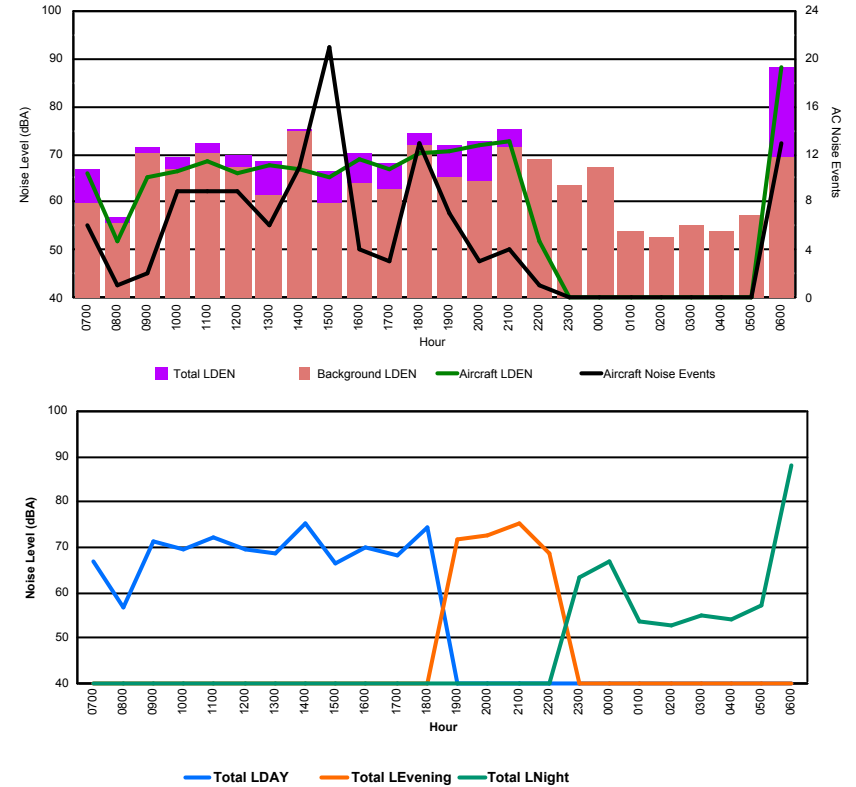

Luxembourg Airport Noise Distribution by Hour

Between 11/04/2023 00:00:00 and 11/04/2023 23:59:59 (Local Time)

Day	Aircraft Events	Total LDEN dB (A)	Aircraft LDEN dB(A)	Background LDEN dB(A)	Total LDay dB(A)	Total LEvening dB(A)	Total LNight dB (A)
11/04/23 7:00	6	67.0	66.2	59.9	67.0	-	-
11/04/23 8:00	1	56.9	51.7	55.6	56.9	-	-
11/04/23 9:00	2	71.3	65.2	70.1	71.3	-	-
11/04/23 10:00	9	69.4	66.4	66.8	69.4	-	-
11/04/23 11:00	9	72.4	68.4	70.3	72.4	-	-
11/04/23 12:00	9	69.7	66.1	67.2	69.7	-	-
11/04/23 13:00	6	68.6	67.7	61.6	68.6	-	-
11/04/23 14:00	11	75.3	66.7	74.7	75.3	-	-
11/04/23 15:00	21	66.3	65.2	59.6	66.3	-	-
11/04/23 16:00	4	70.2	68.9	64.1	70.2	-	-
11/04/23 17:00	3	68.2	66.8	62.6	68.2	-	-
11/04/23 18:00	13	74.2	70.4	71.8	74.2	-	-
11/04/23 19:00	7	71.8	70.7	65.3	-	71.8	-
11/04/23 20:00	3	72.6	71.8	64.4	-	72.6	-
11/04/23 21:00	4	75.2	72.9	71.4	-	75.2	-
11/04/23 22:00	1	68.8	51.8	68.8	-	68.8	-
11/04/23 23:00	-	63.4	-	63.4	-	-	63.4
12/04/23 0:00	-	67.1	-	67.1	-	-	67.1
12/04/23 1:00	-	53.8	-	53.8	-	-	53.8
12/04/23 2:00	-	52.9	-	52.9	-	-	52.9
12/04/23 3:00	-	55.2	-	55.3	-	-	55.2
12/04/23 4:00	-	54.0	-	54.0	-	-	54.0
12/04/23 5:00	-	57.2	-	57.2	-	-	57.2
12/04/23 6:00	13	88.2	88.2	69.5	-	-	88.2
	122	75.7	75.0	67.3	70.8	72.7	79.2

Location: Mid Runway NMT # 3