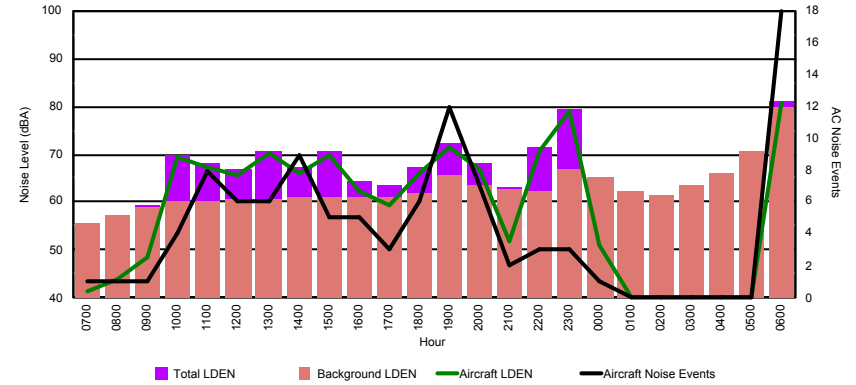

Luxembourg Airport Noise Distribution by Hour

Between 23/04/2023 00:00:00 and 23/04/2023 23:59:59 (Local Time)

Day	Aircraft Events	Total LDEN dB (A)	Aircraft LDEN dB(A)	Background LDEN dB(A)	Total LDay dB(A)	Total LEvening dB(A)	Total LNight dB (A)
23/04/23 7:00	1	55.6	41.4	55.6	55.6	-	-
23/04/23 8:00	1	57.0	44.1	57.4	57.0	-	-
23/04/23 9:00	1	59.2	48.5	58.8	59.2	-	-
23/04/23 10:00	4	69.7	69.2	60.0	69.7	-	-
23/04/23 11:00	8	68.0	67.2	60.4	68.0	-	-
23/04/23 12:00	6	66.8	65.6	60.8	66.8	-	-
23/04/23 13:00	6	70.6	70.2	60.6	70.6	-	-
23/04/23 14:00	9	67.3	66.2	61.1	67.3	-	-
23/04/23 15:00	5	70.5	70.0	61.2	70.5	-	-
23/04/23 16:00	5	64.3	62.2	60.9	64.3	-	-
23/04/23 17:00	3	63.6	59.5	61.1	63.6	-	-
23/04/23 18:00	6	67.4	66.1	61.7	67.4	-	-
23/04/23 19:00	12	72.3	71.4	65.6	-	72.3	-
23/04/23 20:00	7	68.3	66.7	63.4	-	68.3	-
23/04/23 21:00	2	63.1	51.7	62.9	-	63.1	-
23/04/23 22:00	3	71.3	70.7	62.5	-	71.3	-
23/04/23 23:00	3	79.3	79.1	66.8	-	-	79.3
24/04/23 0:00	1	64.6	51.1	65.4	-	-	64.6
24/04/23 1:00	-	61.8	-	62.2	-	-	61.8
24/04/23 2:00	-	61.3	-	61.6	-	-	61.3
24/04/23 3:00	-	63.4	-	63.5	-	-	63.4
24/04/23 4:00	-	65.6	-	65.9	-	-	65.6
24/04/23 5:00	-	69.1	-	70.6	-	-	69.1
24/04/23 6:00	18	80.9	80.7	79.9	-	-	80.9
	101	71.4	70.6	67.9	67.0	69.9	74.5

Location: NDB-Hamm NMT # 4