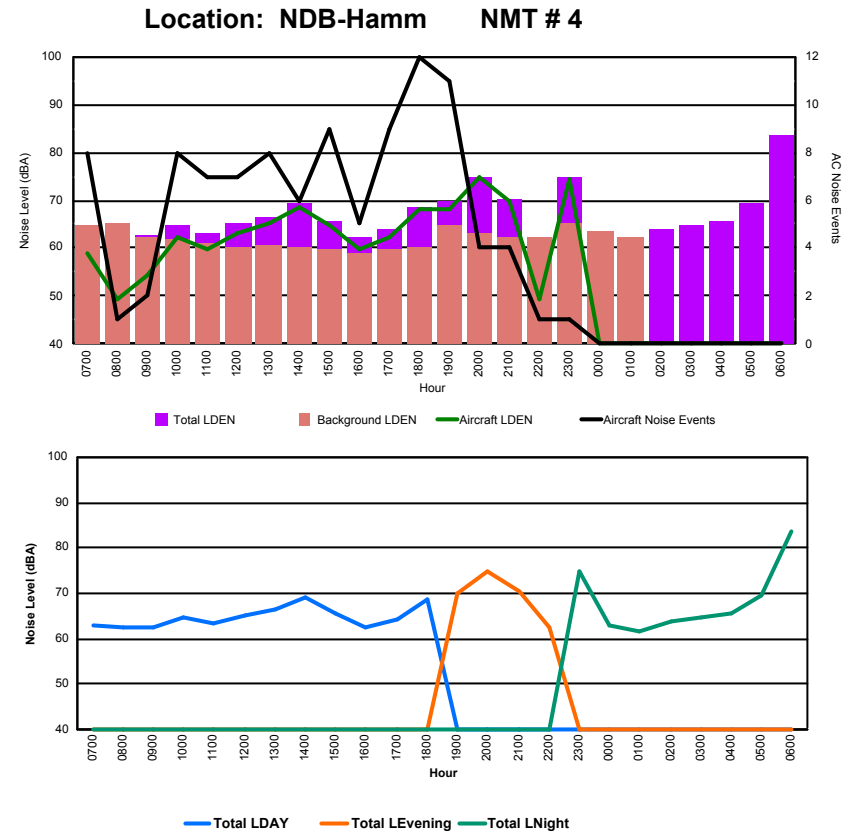

Luxembourg Airport Noise Distribution by Hour

Between 24/04/2023 00:00:00 and 24/04/2023 23:59:59 (Local Time)

Day	Aircraft Events	Total LDEN dB(A)	Aircraft LDEN dB(A)	Background LDEN dB(A)	Total LDay dB(A)	Total LEvening dB(A)	Total LNight dB(A)
24/04/23	7:00	8	62.8	59.1	64.8	62.8	-
24/04/23	8:00	1	62.5	49.3	65.2	62.5	-
24/04/23	9:00	2	62.6	54.5	62.1	62.6	-
24/04/23	10:00	8	64.9	62.3	61.7	64.9	-
24/04/23	11:00	7	63.2	59.9	61.0	63.2	-
24/04/23	12:00	7	65.0	63.2	60.1	65.0	-
24/04/23	13:00	8	66.3	65.0	60.7	66.3	-
24/04/23	14:00	6	69.2	68.6	60.4	69.2	-
24/04/23	15:00	9	65.7	64.6	59.8	65.7	-
24/04/23	16:00	5	62.3	59.8	59.0	62.3	-
24/04/23	17:00	9	64.1	62.4	59.6	64.1	-
24/04/23	18:00	12	68.6	68.0	60.4	68.6	-
24/04/23	19:00	11	69.8	68.3	64.6	-	69.8
24/04/23	20:00	4	74.9	74.6	63.3	-	74.9
24/04/23	21:00	4	70.3	69.6	62.5	-	70.3
24/04/23	22:00	1	62.4	49.4	62.2	-	62.4
24/04/23	23:00	1	74.9	74.4	65.1	-	74.9
25/04/23	0:00	-	63.1	-	63.7	-	63.1
25/04/23	1:00	-	61.7	-	62.2	-	61.7
25/04/23	2:00	-	63.8	-	-	-	63.8
25/04/23	3:00	-	64.7	-	-	-	64.7
25/04/23	4:00	-	65.8	-	-	-	65.8
25/04/23	5:00	-	69.4	-	-	-	69.4
25/04/23	6:00	-	83.6	-	-	-	83.6
	103	71.9	66.2	61.4	65.4	71.2	75.5