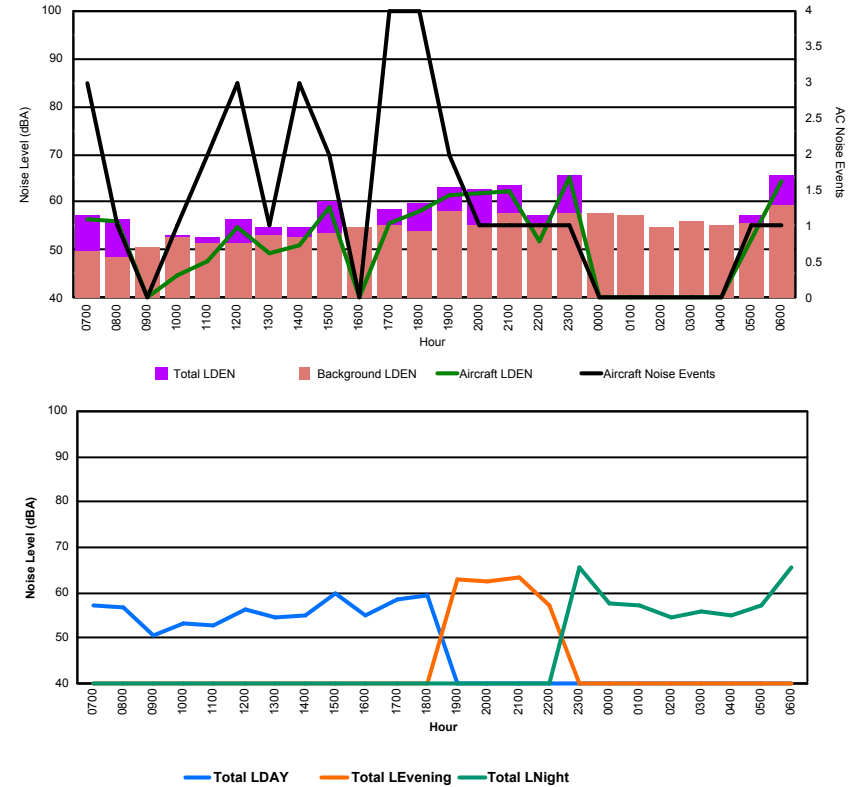

Luxembourg Airport Noise Distribution by Hour

Between 15/04/2023 00:00:00 and 15/04/2023 23:59:59 (Local Time)

Day	Aircraft Events	Total LDEN dB(A)	Aircraft LDEN dB(A)	Background LDEN dB(A)	Total LDay dB(A)	Total LEvening dB(A)	Total LNight dB(A)	
15/04/23	7:00	3	57.3	56.5	49.6	57.3	-	-
15/04/23	8:00	1	56.6	55.9	48.6	56.6	-	-
15/04/23	9:00	-	50.6	-	50.6	50.6	-	-
15/04/23	10:00	1	53.2	44.7	52.6	53.2	-	-
15/04/23	11:00	2	52.8	47.5	51.3	52.8	-	-
15/04/23	12:00	3	56.4	54.7	51.6	56.4	-	-
15/04/23	13:00	1	54.7	49.2	53.2	54.7	-	-
15/04/23	14:00	3	54.9	51.0	52.6	54.9	-	-
15/04/23	15:00	2	60.0	59.0	53.5	60.0	-	-
15/04/23	16:00	-	54.9	-	54.9	54.9	-	-
15/04/23	17:00	4	58.4	55.6	55.3	58.4	-	-
15/04/23	18:00	4	59.6	58.2	54.0	59.6	-	-
15/04/23	19:00	2	63.1	61.5	58.1	-	63.1	-
15/04/23	20:00	1	62.7	61.8	55.2	-	62.7	-
15/04/23	21:00	1	63.6	62.2	57.8	-	63.6	-
15/04/23	22:00	1	57.2	51.9	55.7	-	57.2	-
15/04/23	23:00	1	65.8	65.0	57.9	-	-	65.8
16/04/23	0:00	-	57.6	-	57.7	-	-	57.6
16/04/23	1:00	-	57.3	-	57.4	-	-	57.3
16/04/23	2:00	-	54.6	-	54.7	-	-	54.6
16/04/23	3:00	-	55.9	-	55.9	-	-	55.9
16/04/23	4:00	-	55.1	-	55.1	-	-	55.1
16/04/23	5:00	1	57.2	52.4	55.5	-	-	57.2
16/04/23	6:00	1	65.6	64.4	59.3	-	-	65.6
	32	59.7	57.7	55.3	56.6	62.3	61.0	

Location: Roodt/Syr NMT # 1