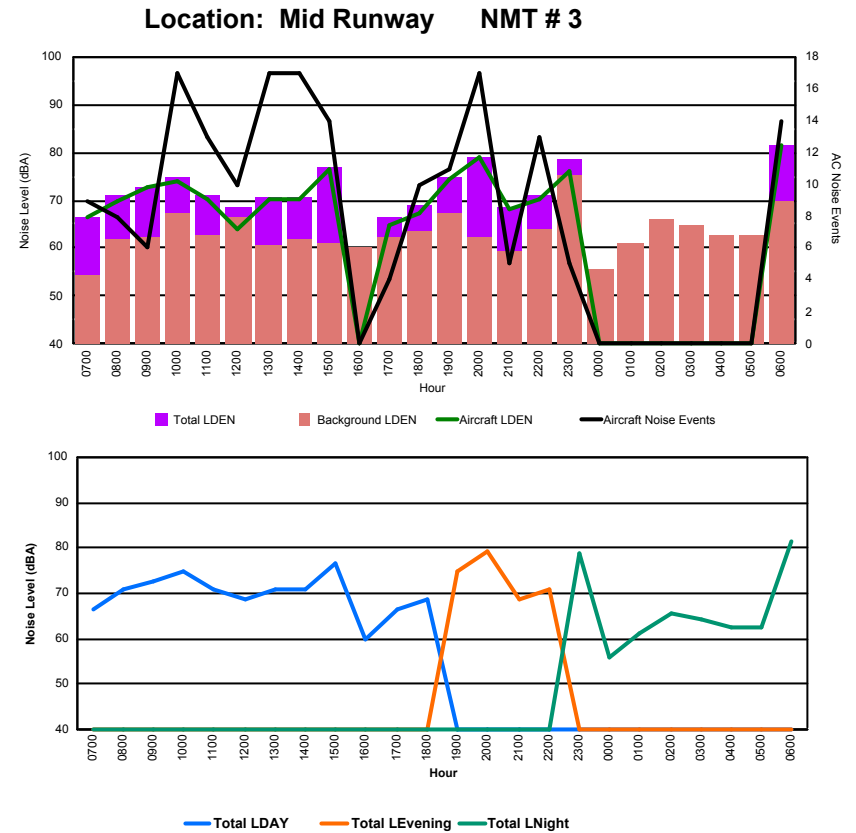

Luxembourg Airport Noise Distribution by Hour

Between 12/04/2023 00:00:00 and 12/04/2023 23:59:59 (Local Time)

Day	Aircraft Events	Total LDEN dB(A)	Aircraft LDEN dB(A)	Background LDEN dB(A)	Total LDay dB(A)	Total LEvening dB(A)	Total LNight dB(A)
12/04/23 7:00	9	66.5	66.3	54.5	66.5	-	-
12/04/23 8:00	8	70.9	70.0	61.9	70.9	-	-
12/04/23 9:00	6	72.8	72.6	62.1	72.8	-	-
12/04/23 10:00	17	74.7	73.9	67.3	74.7	-	-
12/04/23 11:00	13	70.9	70.2	62.6	70.9	-	-
12/04/23 12:00	10	68.5	64.1	66.6	68.5	-	-
12/04/23 13:00	17	70.7	70.3	60.6	70.7	-	-
12/04/23 14:00	17	70.7	70.2	61.9	70.7	-	-
12/04/23 15:00	14	76.7	76.6	61.2	76.7	-	-
12/04/23 16:00	-	59.9	-	60.0	59.9	-	-
12/04/23 17:00	4	66.6	64.7	62.4	66.6	-	-
12/04/23 18:00	10	68.8	67.4	63.5	68.8	-	-
12/04/23 19:00	11	74.9	74.2	67.4	-	74.9	-
12/04/23 20:00	17	79.1	79.0	62.5	-	79.1	-
12/04/23 21:00	5	68.6	68.0	59.3	-	68.6	-
12/04/23 22:00	13	71.0	70.1	63.8	-	71.0	-
12/04/23 23:00	5	78.7	75.9	75.3	-	-	78.7
13/04/23 0:00	-	55.7	-	55.7	-	-	55.7
13/04/23 1:00	-	61.0	-	61.2	-	-	61.0
13/04/23 2:00	-	65.4	-	66.0	-	-	65.4
13/04/23 3:00	-	64.4	-	64.7	-	-	64.4
13/04/23 4:00	-	62.6	-	62.7	-	-	62.6
13/04/23 5:00	-	62.7	-	62.7	-	-	62.7
13/04/23 6:00	14	81.6	81.3	70.0	-	-	81.6
	190	73.4	72.6	65.8	71.5	75.2	74.6