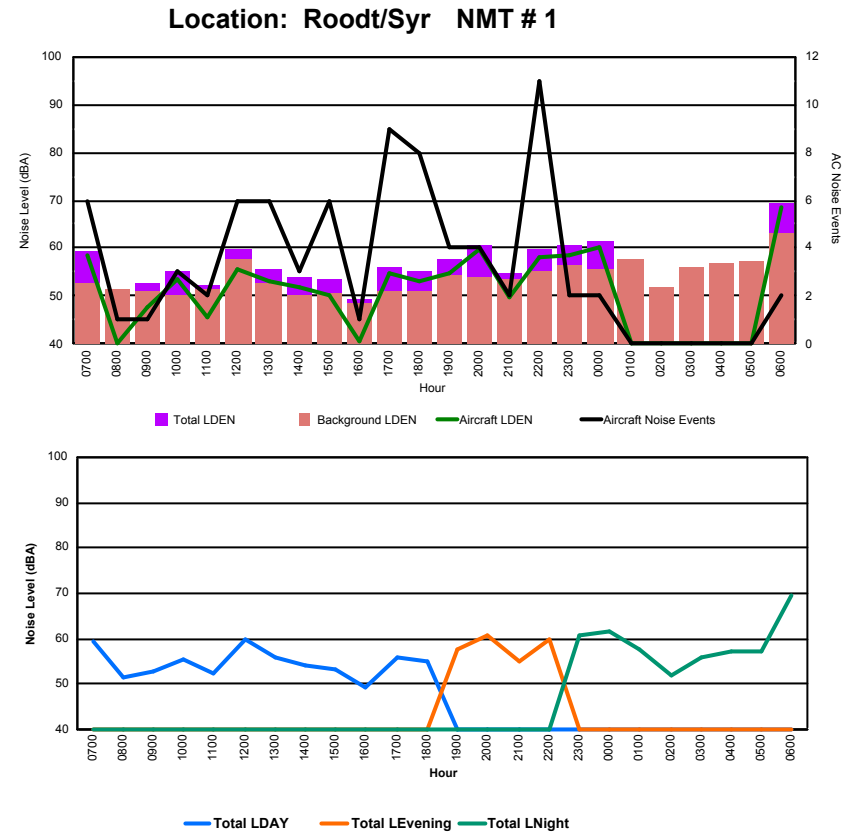

Luxembourg Airport Noise Distribution by Hour

Between 05/04/2023 00:00:00 and 05/04/2023 23:59:59 (Local Time)

Day	Aircraft Events	Total LDEN dB(A)	Aircraft LDEN dB(A)	Background LDEN dB(A)	Total LDay dB(A)	Total LEvening dB(A)	Total LNight dB(A)	
05/04/23	7:00	6	59.4	58.4	52.8	59.4	-	-
05/04/23	8:00	1	51.4	37.0	51.3	51.4	-	-
05/04/23	9:00	1	52.7	47.5	51.1	52.7	-	-
05/04/23	10:00	3	55.4	53.7	50.4	55.4	-	-
05/04/23	11:00	2	52.4	45.6	51.5	52.4	-	-
05/04/23	12:00	6	59.8	55.5	57.9	59.8	-	-
05/04/23	13:00	6	55.8	53.1	52.7	55.8	-	-
05/04/23	14:00	3	54.1	51.8	50.3	54.1	-	-
05/04/23	15:00	6	53.4	50.4	50.5	53.4	-	-
05/04/23	16:00	1	49.3	40.6	48.7	49.3	-	-
05/04/23	17:00	9	56.1	54.6	51.0	56.1	-	-
05/04/23	18:00	8	55.0	53.1	50.9	55.0	-	-
05/04/23	19:00	4	57.5	54.7	54.4	-	57.5	-
05/04/23	20:00	4	60.7	59.7	53.8	-	60.7	-
05/04/23	21:00	2	54.9	49.6	53.4	-	54.9	-
05/04/23	22:00	11	59.7	58.0	55.2	-	59.7	-
05/04/23	23:00	2	60.6	58.6	56.4	-	-	60.6
06/04/23	0:00	2	61.6	60.3	55.7	-	-	61.6
06/04/23	1:00	-	57.5	-	57.6	-	-	57.5
06/04/23	2:00	-	51.9	-	52.0	-	-	51.9
06/04/23	3:00	-	56.1	-	56.2	-	-	56.1
06/04/23	4:00	-	57.0	-	57.0	-	-	57.0
06/04/23	5:00	-	57.0	-	57.1	-	-	57.0
06/04/23	6:00	2	69.5	68.4	63.0	-	-	69.5
	79	59.4	57.3	55.3	55.6	58.7	62.3