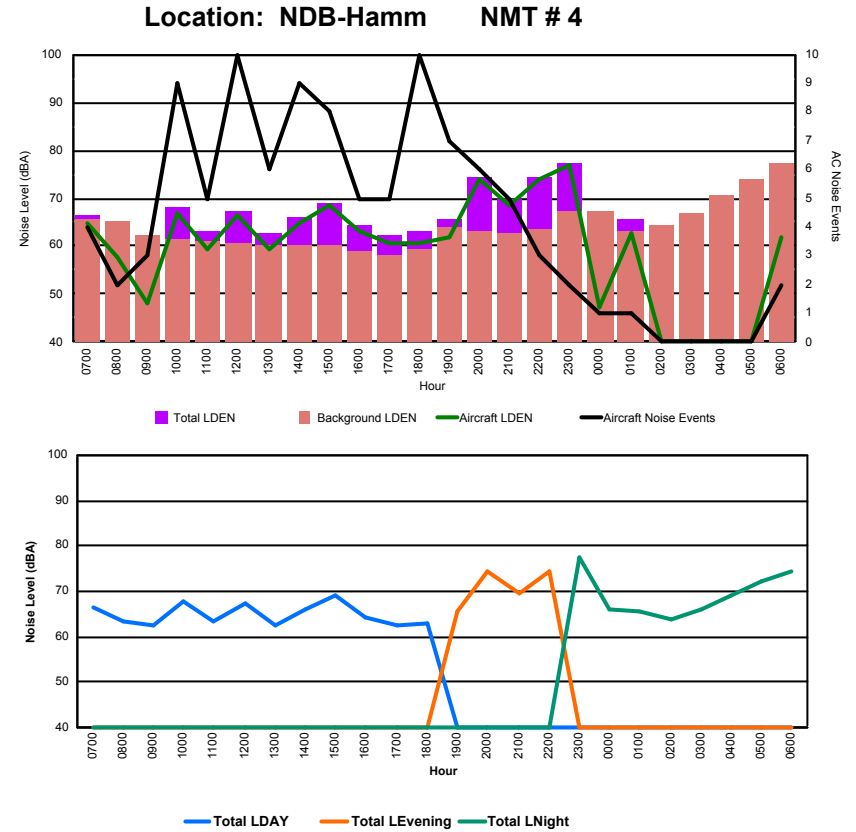

Luxembourg Airport Noise Distribution by Hour

Between 13/04/2023 00:00:00 and 13/04/2023 23:59:59 (Local Time)

Day	Aircraft Events	Total LDEN dB(A)	Aircraft LDEN dB(A)	Background LDEN dB(A)	Total LDay dB(A)	Total LEvening dB(A)	Total LNight dB(A)	
13/04/23	7:00	4	66.5	64.6	65.5	66.5	-	-
13/04/23	8:00	2	63.6	57.7	65.4	63.6	-	-
13/04/23	9:00	3	62.3	48.0	62.4	62.3	-	-
13/04/23	10:00	9	68.0	67.0	61.6	68.0	-	-
13/04/23	11:00	5	63.2	59.5	60.9	63.2	-	-
13/04/23	12:00	10	67.5	66.6	60.6	67.5	-	-
13/04/23	13:00	6	62.6	59.2	60.2	62.6	-	-
13/04/23	14:00	9	66.1	64.8	60.2	66.1	-	-
13/04/23	15:00	8	69.1	68.5	60.1	69.1	-	-
13/04/23	16:00	5	64.3	63.0	58.9	64.3	-	-
13/04/23	17:00	5	62.4	60.5	58.0	62.4	-	-
13/04/23	18:00	10	63.0	60.8	59.3	63.0	-	-
13/04/23	19:00	7	65.8	61.7	63.9	-	65.8	-
13/04/23	20:00	6	74.2	73.9	63.0	-	74.2	-
13/04/23	21:00	5	69.6	68.7	62.6	-	69.6	-
13/04/23	22:00	3	74.3	73.9	63.7	-	74.3	-
13/04/23	23:00	2	77.3	76.9	67.4	-	-	77.3
14/04/23	0:00	1	65.9	47.1	67.1	-	-	65.9
14/04/23	1:00	1	65.7	62.7	63.2	-	-	65.7
14/04/23	2:00	-	63.7	-	64.5	-	-	63.7
14/04/23	3:00	-	66.2	-	66.7	-	-	66.2
14/04/23	4:00	-	69.3	-	70.5	-	-	69.3
14/04/23	5:00	-	72.1	-	73.9	-	-	72.1
14/04/23	6:00	2	74.3	61.9	77.2	-	-	74.3
	103	69.8	67.6	67.5	65.5	72.2	71.7