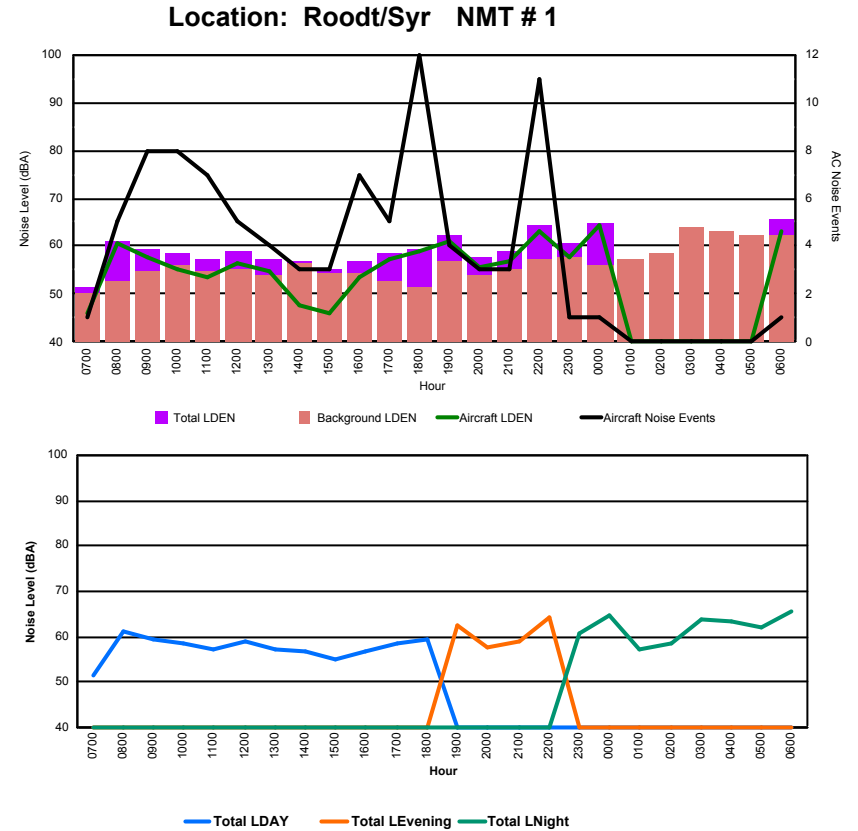

Luxembourg Airport Noise Distribution by Hour

Between 22/03/2023 00:00:00 and 22/03/2023 23:59:59 (Local Time)

Day	Aircraft Events	Total LDEN dB(A)	Aircraft LDEN dB(A)	Background LDEN dB(A)	Total LDay dB(A)	Total LEvening dB(A)	Total LNight dB(A)
22/03/23 7:00	1	51.5	45.9	50.2	51.5	-	-
22/03/23 8:00	5	61.1	60.5	52.6	61.1	-	-
22/03/23 9:00	8	59.5	57.8	54.8	59.5	-	-
22/03/23 10:00	8	58.5	55.1	56.2	58.5	-	-
22/03/23 11:00	7	57.2	53.7	54.8	57.2	-	-
22/03/23 12:00	5	58.8	56.5	55.1	58.8	-	-
22/03/23 13:00	4	57.4	54.9	53.9	57.4	-	-
22/03/23 14:00	3	56.9	47.5	56.4	56.9	-	-
22/03/23 15:00	3	55.0	45.9	54.4	55.0	-	-
22/03/23 16:00	7	56.8	53.6	54.2	56.8	-	-
22/03/23 17:00	5	58.7	57.4	52.8	58.7	-	-
22/03/23 18:00	12	59.4	58.8	51.4	59.4	-	-
22/03/23 19:00	4	62.4	61.0	56.9	-	62.4	-
22/03/23 20:00	3	57.7	55.5	53.8	-	57.7	-
22/03/23 21:00	3	59.1	56.8	55.4	-	59.1	-
22/03/23 22:00	11	64.2	63.3	57.2	-	64.2	-
22/03/23 23:00	1	60.7	57.9	57.6	-	-	60.7
23/03/23 0:00	1	64.9	64.3	56.0	-	-	64.9
23/03/23 1:00	-	57.3	-	57.4	-	-	57.3
23/03/23 2:00	-	58.7	-	58.7	-	-	58.7
23/03/23 3:00	-	63.9	-	63.9	-	-	63.9
23/03/23 4:00	-	63.2	-	63.3	-	-	63.2
23/03/23 5:00	-	62.2	-	62.3	-	-	62.2
23/03/23 6:00	1	65.7	63.0	62.5	-	-	65.7
	92	60.8	57.7	58.0	58.1	61.6	62.9