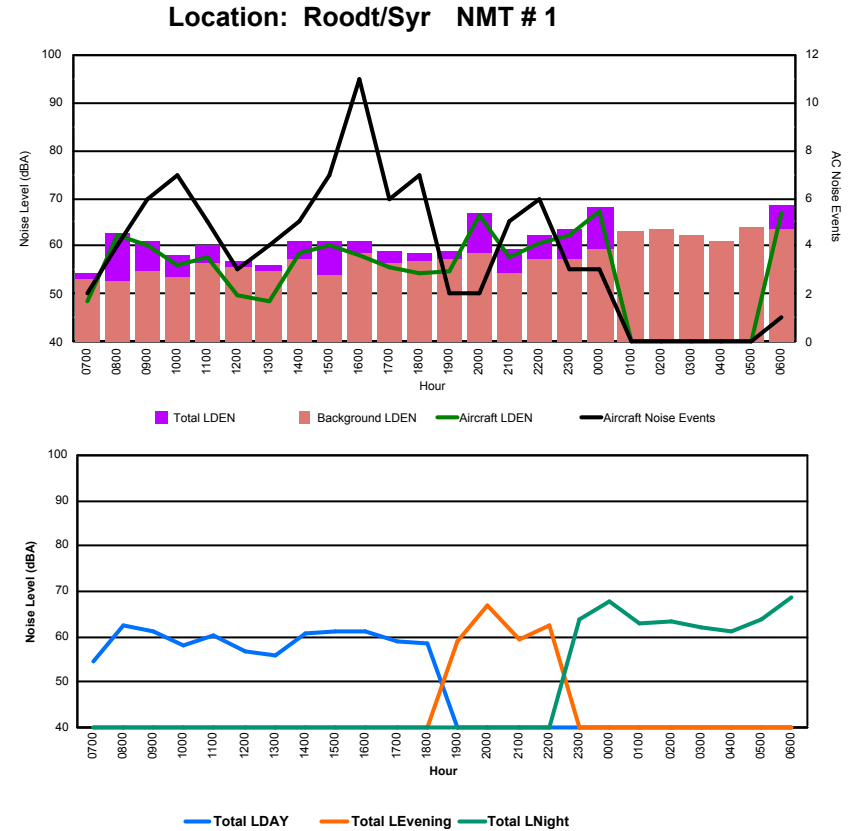

Luxembourg Airport Noise Distribution by Hour

Between 24/03/2023 00:00:00 and 24/03/2023 23:59:59 (Local Time)

Day	Aircraft Events	Total LDEN dB(A)	Aircraft LDEN dB(A)	Background LDEN dB(A)	Total LDay dB(A)	Total LEvening dB(A)	Total LNight dB(A)	
24/03/23	7:00	2	54.4	48.7	53.2	54.4	-	-
24/03/23	8:00	4	62.7	62.4	52.5	62.7	-	-
24/03/23	9:00	6	61.1	60.0	54.9	61.1	-	-
24/03/23	10:00	7	58.0	56.1	53.7	58.0	-	-
24/03/23	11:00	5	60.1	57.9	56.3	60.1	-	-
24/03/23	12:00	3	56.7	49.7	55.8	56.7	-	-
24/03/23	13:00	4	55.9	48.7	54.6	55.9	-	-
24/03/23	14:00	5	60.9	58.7	57.3	60.9	-	-
24/03/23	15:00	7	61.0	60.0	54.0	61.0	-	-
24/03/23	16:00	11	61.2	58.3	58.5	61.2	-	-
24/03/23	17:00	6	58.9	55.6	56.3	58.9	-	-
24/03/23	18:00	7	58.6	54.4	56.7	58.6	-	-
24/03/23	19:00	2	59.1	54.7	57.1	-	59.1	-
24/03/23	20:00	2	66.9	66.3	58.7	-	66.9	-
24/03/23	21:00	5	59.4	57.9	54.4	-	59.4	-
24/03/23	22:00	6	62.3	60.7	57.4	-	62.3	-
24/03/23	23:00	3	63.7	62.5	57.4	-	-	63.7
25/03/23	0:00	3	68.0	67.4	59.2	-	-	68.0
25/03/23	1:00	-	62.9	-	63.3	-	-	62.9
25/03/23	2:00	-	63.2	-	63.7	-	-	63.2
25/03/23	3:00	-	62.1	-	62.1	-	-	62.1
25/03/23	4:00	-	61.1	-	61.1	-	-	61.1
25/03/23	5:00	-	63.7	-	63.8	-	-	63.7
25/03/23	6:00	1	68.6	67.0	63.7	-	-	68.6
		89	62.7	60.3	59.2	59.7	63.2	65.0