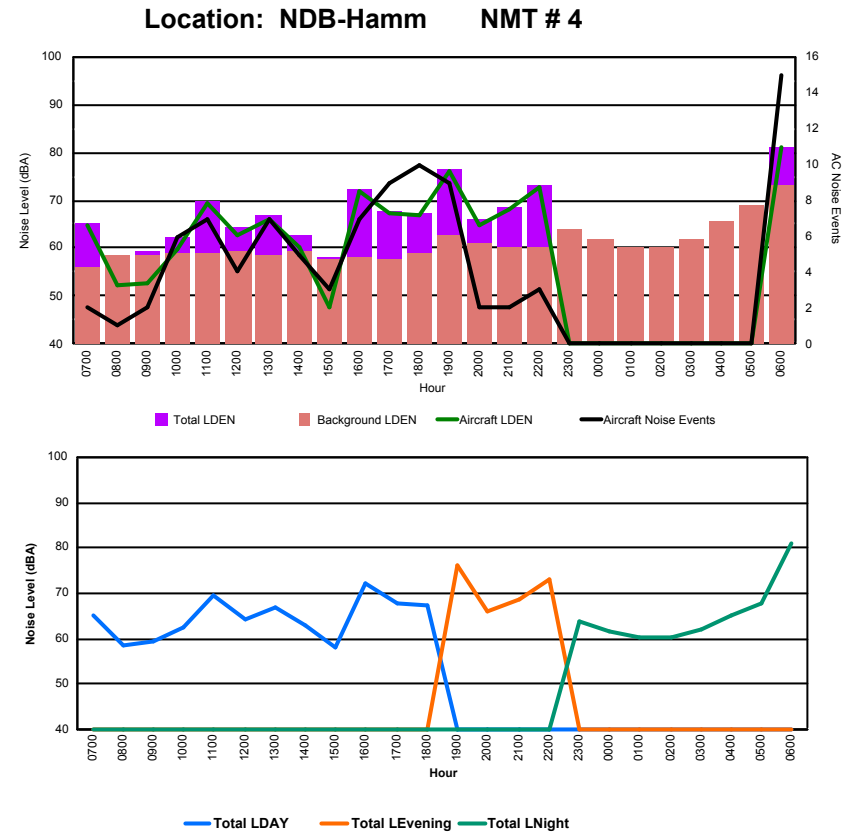

Luxembourg Airport Noise Distribution by Hour

Between 19/03/2023 00:00:00 and 19/03/2023 23:59:59 (Local Time)

Day	Aircraft Events	Total LDEN dB(A)	Aircraft LDEN dB(A)	Background LDEN dB(A)	Total LDay dB(A)	Total LEvening dB(A)	Total LNight dB(A)	
19/03/23	7:00	2	65.2	64.7	56.2	65.2	-	-
19/03/23	8:00	1	58.6	52.2	58.4	58.6	-	-
19/03/23	9:00	2	59.5	52.5	58.5	59.5	-	-
19/03/23	10:00	6	62.4	59.9	59.0	62.4	-	-
19/03/23	11:00	7	69.7	69.4	58.9	69.7	-	-
19/03/23	12:00	4	64.2	62.6	59.3	64.2	-	-
19/03/23	13:00	7	66.9	66.2	58.7	66.9	-	-
19/03/23	14:00	5	62.8	60.1	59.5	62.8	-	-
19/03/23	15:00	3	58.1	47.9	57.7	58.1	-	-
19/03/23	16:00	7	72.1	72.0	58.0	72.1	-	-
19/03/23	17:00	9	67.9	67.5	57.9	67.9	-	-
19/03/23	18:00	10	67.3	66.7	59.0	67.3	-	-
19/03/23	19:00	9	76.3	76.1	62.9	-	76.3	-
19/03/23	20:00	2	66.2	64.6	61.0	-	66.2	-
19/03/23	21:00	2	68.7	68.1	60.0	-	68.7	-
19/03/23	22:00	3	73.0	72.8	60.2	-	73.0	-
19/03/23	23:00	-	64.0	-	64.0	-	-	64.0
20/03/23	0:00	-	61.5	-	61.9	-	-	61.5
20/03/23	1:00	-	60.1	-	60.4	-	-	60.1
20/03/23	2:00	-	60.1	-	60.3	-	-	60.1
20/03/23	3:00	-	61.9	-	62.0	-	-	61.9
20/03/23	4:00	-	65.3	-	65.6	-	-	65.3
20/03/23	5:00	-	68.0	-	69.0	-	-	68.0
20/03/23	6:00	15	81.2	80.9	73.1	-	-	81.2
	94	70.6	70.0	63.5	66.5	72.7	72.7