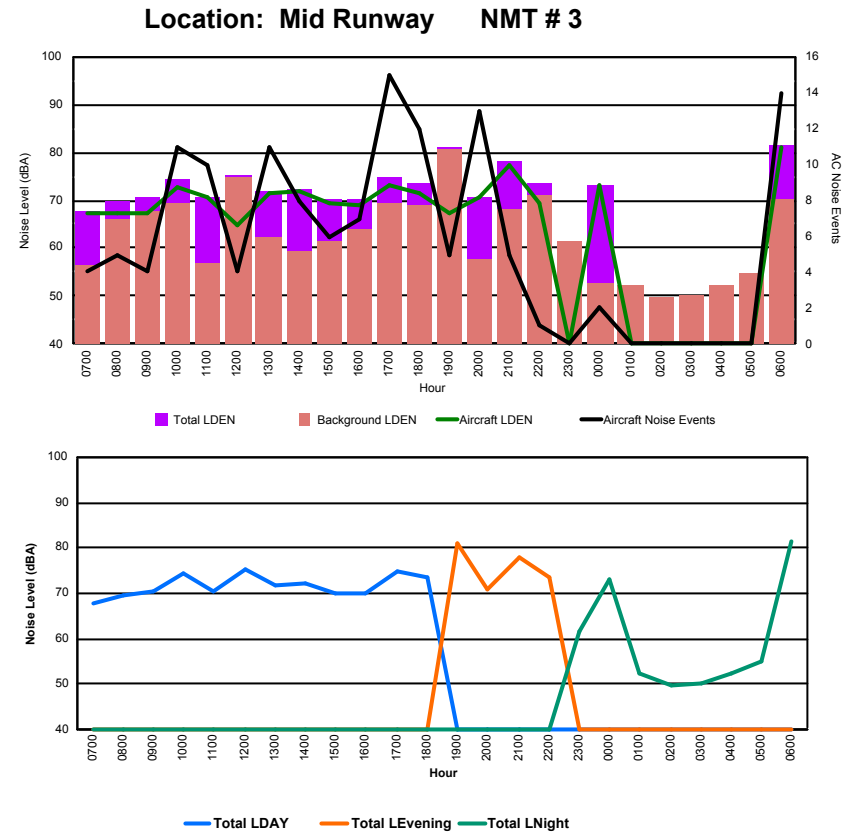

Location: DVOR NMT # 2

Luxembourg Airport Noise Distribution by Hour

Between 16/03/2023 00:00:00 and 16/03/2023 23:59:59 (Local Time)

Day	Aircraft Events	Total LDEN dB(A)	Aircraft LDEN dB(A)	Background LDEN dB(A)	Total LDay dB(A)	Total LEvening dB(A)	Total LNight dB(A)
16/03/23 7:00	4	67.9	67.5	56.5	67.9	-	-
16/03/23 8:00	5	69.6	67.2	66.1	69.6	-	-
16/03/23 9:00	4	70.6	67.1	67.9	70.6	-	-
16/03/23 10:00	11	74.2	72.7	69.2	74.2	-	-
16/03/23 11:00	10	70.6	70.5	57.0	70.6	-	-
16/03/23 12:00	4	75.4	64.7	74.9	75.4	-	-
16/03/23 13:00	11	71.9	71.4	62.3	71.9	-	-
16/03/23 14:00	8	72.1	71.9	59.3	72.1	-	-
16/03/23 15:00	6	70.1	69.5	61.3	70.1	-	-
16/03/23 16:00	7	70.1	68.8	64.1	70.1	-	-
16/03/23 17:00	15	74.8	73.3	69.5	74.8	-	-
16/03/23 18:00	12	73.5	71.6	69.1	73.5	-	-
16/03/23 19:00	5	81.0	67.3	80.8	-	81.0	-
16/03/23 20:00	13	70.7	70.5	57.6	-	70.7	-
16/03/23 21:00	5	78.0	77.5	68.3	-	78.0	-
16/03/23 22:00	1	73.4	69.5	71.1	-	73.4	-
16/03/23 23:00	-	61.5	-	61.6	-	-	61.5
17/03/23 0:00	2	73.3	73.3	52.5	-	-	73.3
17/03/23 1:00	-	52.4	-	52.4	-	-	52.4
17/03/23 2:00	-	49.8	-	49.8	-	-	49.8
17/03/23 3:00	-	50.2	-	50.2	-	-	50.2
17/03/23 4:00	-	52.3	-	52.3	-	-	52.3
17/03/23 5:00	-	54.8	-	54.8	-	-	54.8
17/03/23 6:00	14	81.4	81.1	70.2	-	-	81.4
	137	73.9	71.8	69.8	72.3	77.5	73.1