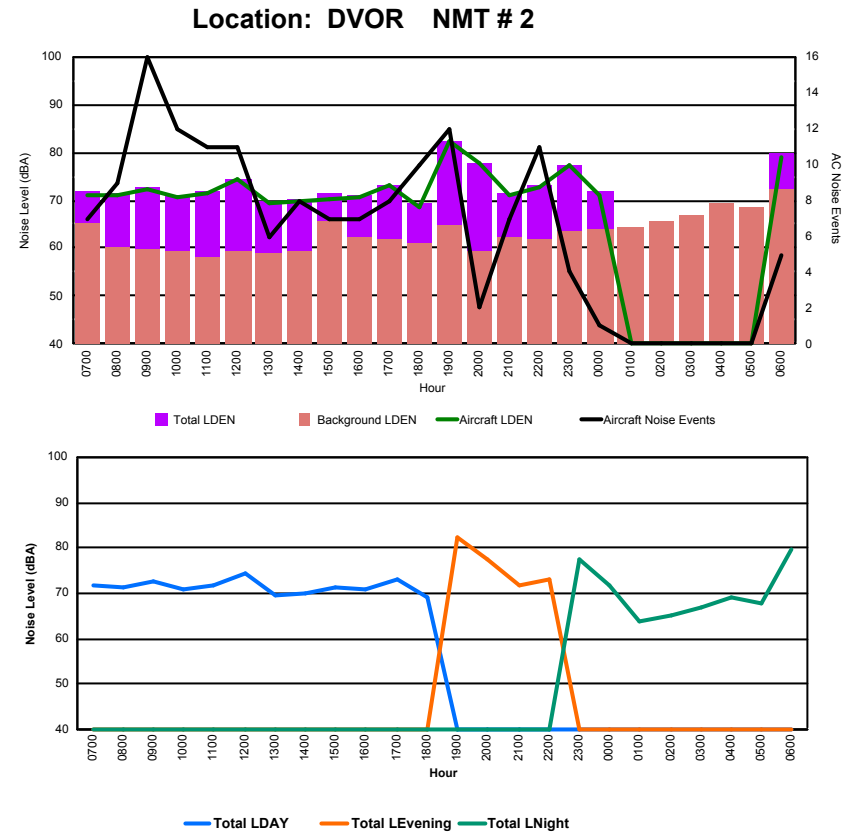

Luxembourg Airport Noise Distribution by Hour

Between 13/03/2023 00:00:00 and 13/03/2023 23:59:59 (Local Time)

Day	Aircraft Events	Total LDEN dB (A)	Aircraft LDEN dB(A)	Background LDEN dB(A)	Total LDay dB(A)	Total LEvening dB(A)	Total LNight dB (A)
13/03/23 7:00	7	71.7	71.0	65.3	71.7	-	-
13/03/23 8:00	9	71.4	71.2	60.4	71.4	-	-
13/03/23 9:00	16	72.7	72.5	59.6	72.7	-	-
13/03/23 10:00	12	71.1	70.8	59.4	71.1	-	-
13/03/23 11:00	11	71.8	71.6	58.3	71.8	-	-
13/03/23 12:00	11	74.4	74.3	59.3	74.4	-	-
13/03/23 13:00	6	69.7	69.4	58.9	69.7	-	-
13/03/23 14:00	8	70.2	69.8	59.2	70.2	-	-
13/03/23 15:00	7	71.3	70.2	65.6	71.3	-	-
13/03/23 16:00	7	71.0	70.5	62.3	71.0	-	-
13/03/23 17:00	8	73.3	73.1	62.0	73.3	-	-
13/03/23 18:00	10	69.2	68.4	61.2	69.2	-	-
13/03/23 19:00	12	82.2	82.2	64.8	-	82.2	-
13/03/23 20:00	2	77.7	77.7	59.3	-	77.7	-
13/03/23 21:00	7	71.6	71.1	62.3	-	71.6	-
13/03/23 22:00	11	73.1	72.8	62.0	-	73.1	-
13/03/23 23:00	4	77.4	77.2	63.7	-	-	77.4
14/03/23 0:00	1	71.7	71.0	64.0	-	-	71.7
14/03/23 1:00	-	63.9	-	64.3	-	-	63.9
14/03/23 2:00	-	65.2	-	65.7	-	-	65.2
14/03/23 3:00	-	66.7	-	67.0	-	-	66.7
14/03/23 4:00	-	69.1	-	69.5	-	-	69.1
14/03/23 5:00	-	67.9	-	68.4	-	-	67.9
14/03/23 6:00	5	79.6	79.0	72.2	-	-	79.6
	154	74.1	73.7	64.9	71.7	78.1	73.7