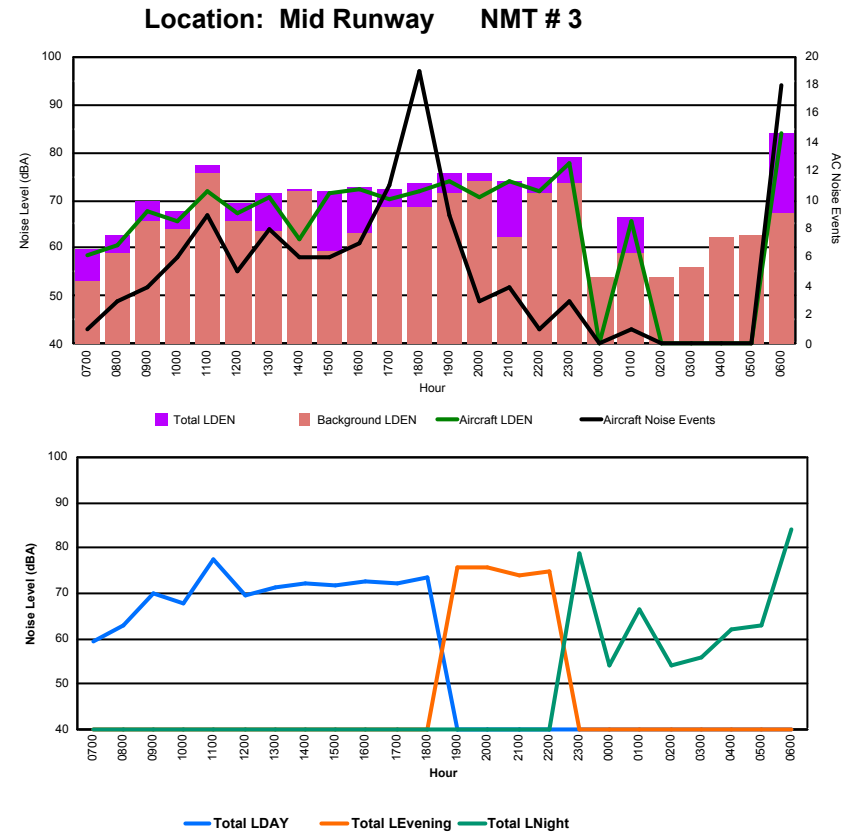

Luxembourg Airport Noise Distribution by Hour

Between 12/03/2023 00:00:00 and 12/03/2023 23:59:59 (Local Time)

Day	Aircraft Events	Total LDEN dB (A)	Aircraft LDEN dB(A)	Background LDEN dB(A)	Total LDay dB(A)	Total LEvening dB(A)	Total LNight dB (A)
12/03/23 7:00	1	59.6	58.5	53.3	59.6	-	-
12/03/23 8:00	3	62.9	60.7	58.9	62.9	-	-
12/03/23 9:00	4	69.9	67.8	65.7	69.9	-	-
12/03/23 10:00	6	67.7	65.5	64.1	67.7	-	-
12/03/23 11:00	9	77.3	72.0	75.8	77.3	-	-
12/03/23 12:00	5	69.5	67.2	65.8	69.5	-	-
12/03/23 13:00	8	71.4	70.7	63.7	71.4	-	-
12/03/23 14:00	6	72.3	61.8	72.0	72.3	-	-
12/03/23 15:00	6	71.8	71.5	59.3	71.8	-	-
12/03/23 16:00	7	72.6	72.1	63.2	72.6	-	-
12/03/23 17:00	11	72.3	70.1	68.5	72.3	-	-
12/03/23 18:00	19	73.5	72.0	68.4	73.5	-	-
12/03/23 19:00	9	75.8	73.8	71.5	-	75.8	-
12/03/23 20:00	3	75.8	70.8	74.1	-	75.8	-
12/03/23 21:00	4	74.1	73.8	62.3	-	74.1	-
12/03/23 22:00	1	74.7	72.0	71.3	-	74.7	-
12/03/23 23:00	3	79.0	77.6	73.4	-	-	79.0
13/03/23 0:00	-	54.0	-	54.0	-	-	54.0
13/03/23 1:00	1	66.4	65.5	59.1	-	-	66.4
13/03/23 2:00	-	53.9	-	53.9	-	-	53.9
13/03/23 3:00	-	56.1	-	56.1	-	-	56.1
13/03/23 4:00	-	62.1	-	62.2	-	-	62.1
13/03/23 5:00	-	62.8	-	62.9	-	-	62.8
13/03/23 6:00	18	84.0	84.0	67.3	-	-	84.0
	124	74.4	73.1	68.5	71.9	75.2	76.3