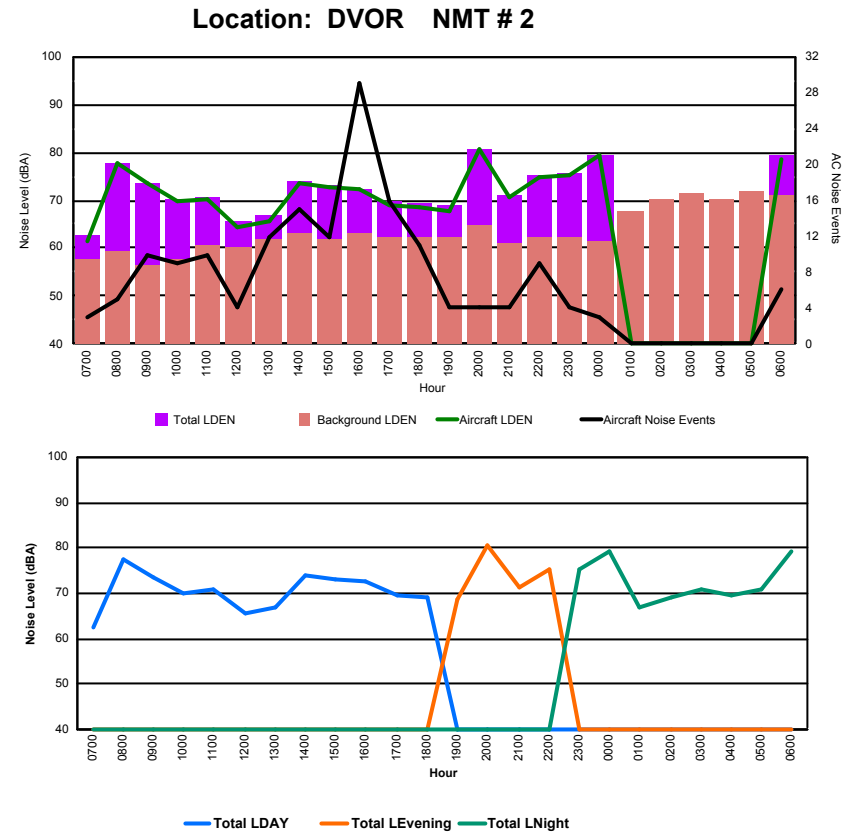

Luxembourg Airport Noise Distribution by Hour

Between 24/03/2023 00:00:00 and 24/03/2023 23:59:59 (Local Time)

Day	Aircraft Events	Total LDEN dB (A)	Aircraft LDEN dB(A)	Background LDEN dB(A)	Total LDay dB(A)	Total LEvening dB(A)	Total LNight dB (A)	
24/03/23	7:00	3	62.7	61.3	57.7	62.7	-	-
24/03/23	8:00	5	77.7	77.6	59.3	77.7	-	-
24/03/23	9:00	10	73.7	73.7	56.6	73.7	-	-
24/03/23	10:00	9	70.1	69.9	57.6	70.1	-	-
24/03/23	11:00	10	70.8	70.4	60.8	70.8	-	-
24/03/23	12:00	4	65.6	64.3	60.1	65.6	-	-
24/03/23	13:00	12	66.8	65.5	61.7	66.8	-	-
24/03/23	14:00	15	73.8	73.4	63.3	73.8	-	-
24/03/23	15:00	12	73.0	72.7	61.9	73.0	-	-
24/03/23	16:00	29	72.5	72.1	63.1	72.5	-	-
24/03/23	17:00	16	69.7	69.0	62.2	69.7	-	-
24/03/23	18:00	11	69.2	68.4	62.4	69.2	-	-
24/03/23	19:00	4	68.8	67.8	62.1	-	68.8	-
24/03/23	20:00	4	80.7	80.6	64.6	-	80.7	-
24/03/23	21:00	4	71.2	70.8	60.9	-	71.2	-
24/03/23	22:00	9	75.2	75.0	62.2	-	75.2	-
24/03/23	23:00	4	75.5	75.3	62.1	-	-	75.5
25/03/23	0:00	3	79.3	79.2	61.5	-	-	79.3
25/03/23	1:00	-	67.0	-	67.6	-	-	67.0
25/03/23	2:00	-	69.3	-	70.3	-	-	69.3
25/03/23	3:00	-	70.8	-	71.5	-	-	70.8
25/03/23	4:00	-	69.4	-	70.2	-	-	69.4
25/03/23	5:00	-	71.1	-	71.9	-	-	71.1
25/03/23	6:00	6	79.2	78.6	71.0	-	-	79.2
	170	74.1	73.5	66.0	72.1	76.3	75.0