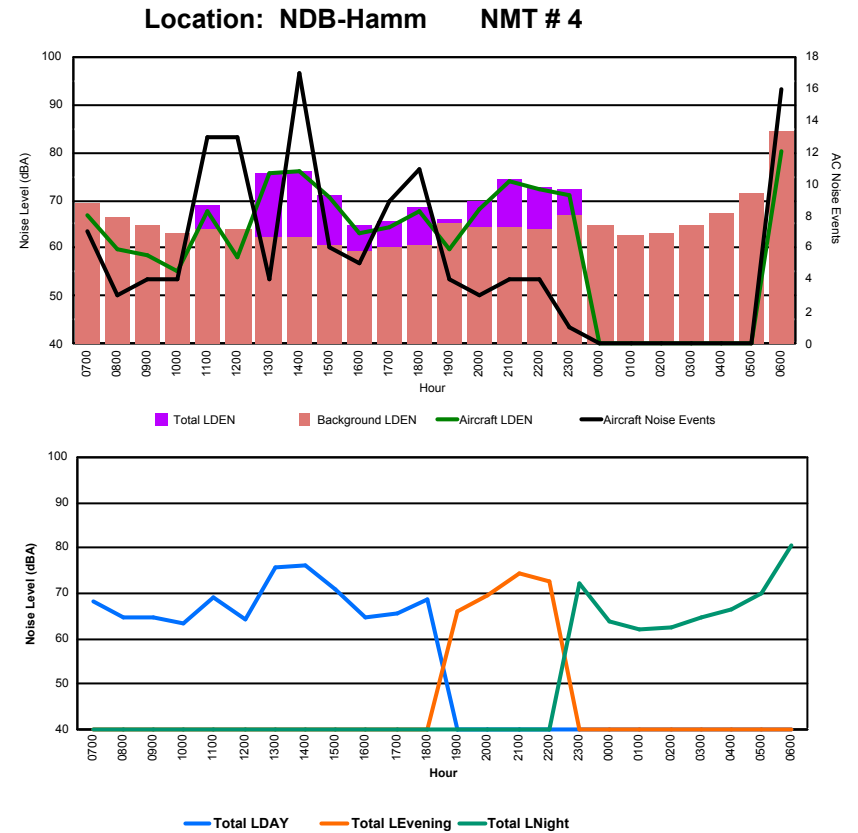

Luxembourg Airport Noise Distribution by Hour

Between 21/03/2023 00:00:00 and 21/03/2023 23:59:59 (Local Time)

Day	Aircraft Events	Total LDEN dB (A)	Aircraft LDEN dB(A)	Background LDEN dB(A)	Total LDay dB(A)	Total LEvening dB(A)	Total LNight dB (A)
21/03/23 7:00	7	68.2	67.0	69.4	68.2	-	-
21/03/23 8:00	3	64.6	59.6	66.4	64.6	-	-
21/03/23 9:00	4	64.6	58.7	64.6	64.6	-	-
21/03/23 10:00	4	63.3	55.3	63.1	63.3	-	-
21/03/23 11:00	13	69.0	67.8	63.9	69.0	-	-
21/03/23 12:00	13	64.1	58.3	63.9	64.1	-	-
21/03/23 13:00	4	75.8	75.6	62.5	75.8	-	-
21/03/23 14:00	17	76.2	76.0	62.4	76.2	-	-
21/03/23 15:00	6	71.0	70.7	60.6	71.0	-	-
21/03/23 16:00	5	64.8	63.3	59.5	64.8	-	-
21/03/23 17:00	9	65.7	64.5	60.1	65.7	-	-
21/03/23 18:00	11	68.5	67.8	60.8	68.5	-	-
21/03/23 19:00	4	66.1	59.6	65.1	-	66.1	-
21/03/23 20:00	3	69.6	68.1	64.3	-	69.6	-
21/03/23 21:00	4	74.2	73.8	64.4	-	74.2	-
21/03/23 22:00	4	72.7	72.1	63.9	-	72.7	-
21/03/23 23:00	1	72.4	71.0	66.7	-	-	72.4
22/03/23 0:00	-	64.0	-	64.9	-	-	64.0
22/03/23 1:00	-	62.2	-	62.7	-	-	62.2
22/03/23 2:00	-	62.7	-	63.2	-	-	62.7
22/03/23 3:00	-	64.5	-	64.6	-	-	64.5
22/03/23 4:00	-	66.5	-	67.1	-	-	66.5
22/03/23 5:00	-	69.9	-	71.6	-	-	69.9
22/03/23 6:00	16	80.6	80.2	84.3	-	-	80.6
	128	71.6	70.6	71.6	70.4	71.6	72.9