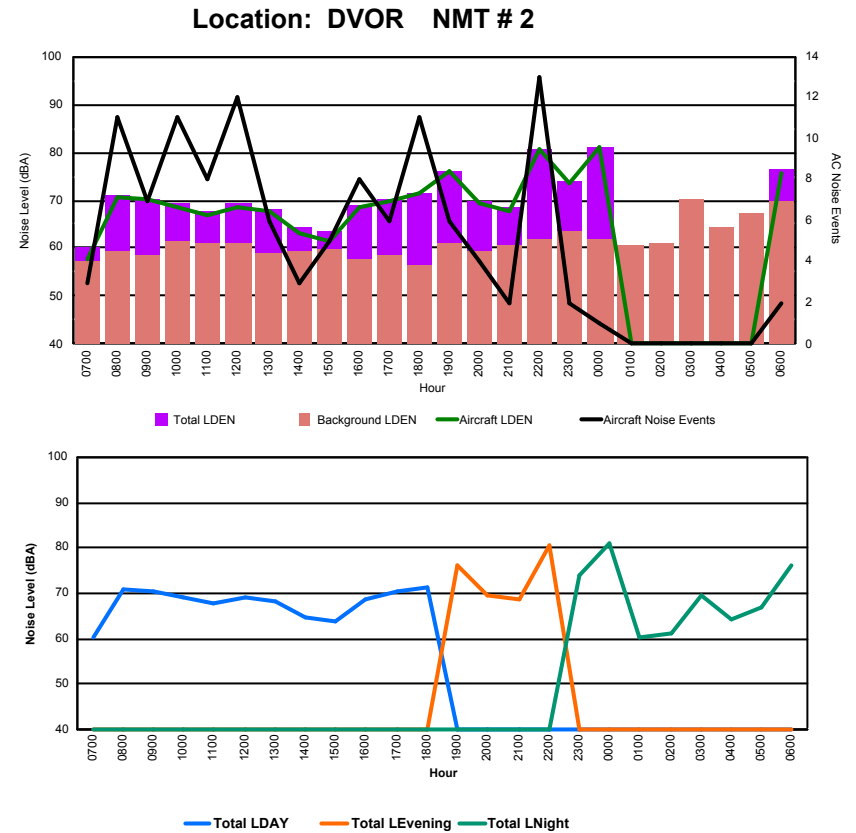

Luxembourg Airport Noise Distribution by Hour

Between 22/03/2023 00:00:00 and 22/03/2023 23:59:59 (Local Time)

Day	Aircraft Events	Total LDEN dB (A)	Aircraft LDEN dB(A)	Background LDEN dB(A)	Total LDay dB(A)	Total LEvening dB(A)	Total LNight dB (A)
22/03/23 7:00	3	60.2	57.7	57.2	60.2	-	-
22/03/23 8:00	11	70.9	70.6	59.3	70.9	-	-
22/03/23 9:00	7	70.4	70.1	58.5	70.4	-	-
22/03/23 10:00	11	69.2	68.4	61.4	69.2	-	-
22/03/23 11:00	8	67.7	66.7	61.0	67.7	-	-
22/03/23 12:00	12	69.2	68.7	60.9	69.2	-	-
22/03/23 13:00	6	68.3	67.8	58.8	68.3	-	-
22/03/23 14:00	3	64.5	63.0	59.5	64.5	-	-
22/03/23 15:00	5	63.7	61.5	59.7	63.7	-	-
22/03/23 16:00	8	68.8	68.5	57.6	68.8	-	-
22/03/23 17:00	6	70.3	70.0	58.5	70.3	-	-
22/03/23 18:00	11	71.4	71.3	56.5	71.4	-	-
22/03/23 19:00	6	76.1	76.0	60.9	-	76.1	-
22/03/23 20:00	4	69.6	69.2	59.5	-	69.6	-
22/03/23 21:00	2	68.6	67.9	60.7	-	68.6	-
22/03/23 22:00	13	80.8	80.7	61.7	-	80.8	-
22/03/23 23:00	2	73.9	73.6	63.6	-	-	73.9
23/03/23 0:00	1	81.1	81.0	61.9	-	-	81.1
23/03/23 1:00	-	60.5	-	60.8	-	-	60.5
23/03/23 2:00	-	61.0	-	61.2	-	-	61.0
23/03/23 3:00	-	69.6	-	70.1	-	-	69.6
23/03/23 4:00	-	64.2	-	64.3	-	-	64.2
23/03/23 5:00	-	66.8	-	67.2	-	-	66.8
23/03/23 6:00	2	76.3	75.5	69.8	-	-	76.3
	121	73.0	72.6	63.1	68.8	76.5	74.3