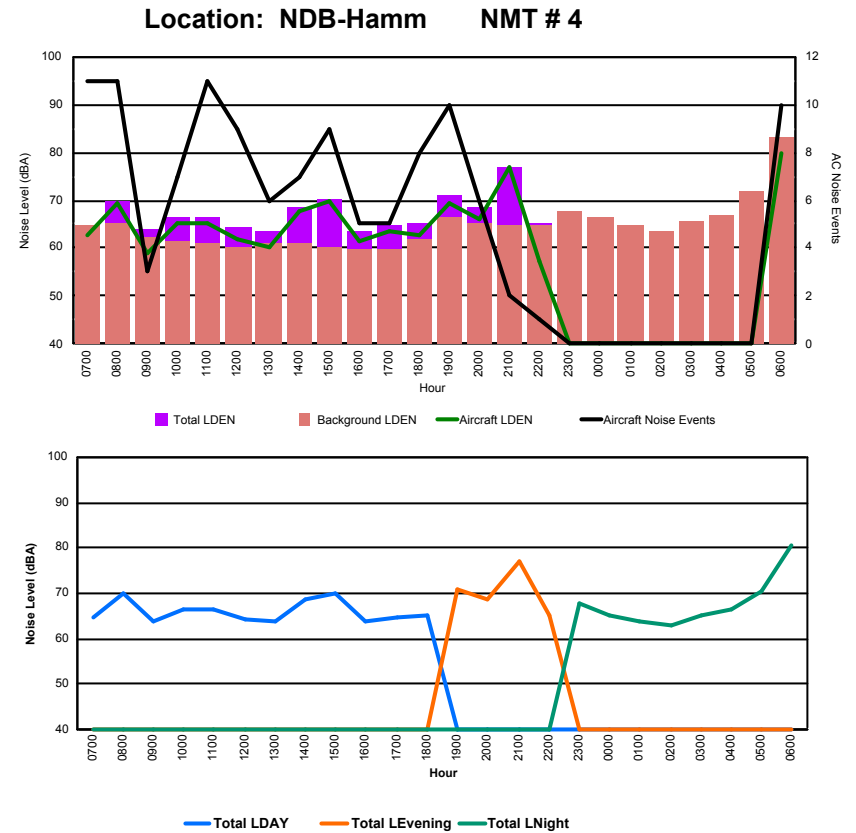

Luxembourg Airport Noise Distribution by Hour

Between 15/03/2023 00:00:00 and 15/03/2023 23:59:59 (Local Time)

Day	Aircraft Events	Total LDEN dB (A)	Aircraft LDEN dB(A)	Background LDEN dB(A)	Total LDay dB(A)	Total LEvening dB(A)	Total LNight dB (A)	
15/03/23	7:00	11	64.6	62.6	64.8	64.6	-	-
15/03/23	8:00	11	69.8	69.3	65.2	69.8	-	-
15/03/23	9:00	3	63.8	58.8	62.4	63.8	-	-
15/03/23	10:00	7	66.6	65.2	61.4	66.6	-	-
15/03/23	11:00	11	66.4	65.1	61.0	66.4	-	-
15/03/23	12:00	9	64.2	62.0	60.4	64.2	-	-
15/03/23	13:00	6	63.7	60.3	61.2	63.7	-	-
15/03/23	14:00	7	68.7	67.9	61.2	68.7	-	-
15/03/23	15:00	9	70.2	69.8	60.3	70.2	-	-
15/03/23	16:00	5	63.7	61.5	59.7	63.7	-	-
15/03/23	17:00	5	64.9	63.5	59.7	64.9	-	-
15/03/23	18:00	8	65.1	62.7	61.7	65.1	-	-
15/03/23	19:00	10	71.0	69.2	66.4	-	71.0	-
15/03/23	20:00	6	68.5	65.9	65.1	-	68.5	-
15/03/23	21:00	2	77.0	76.8	64.7	-	77.0	-
15/03/23	22:00	1	65.3	57.1	64.8	-	65.3	-
15/03/23	23:00	-	67.6	-	67.7	-	-	67.6
16/03/23	0:00	-	65.3	-	66.4	-	-	65.3
16/03/23	1:00	-	64.0	-	64.7	-	-	64.0
16/03/23	2:00	-	63.1	-	63.7	-	-	63.1
16/03/23	3:00	-	65.3	-	65.7	-	-	65.3
16/03/23	4:00	-	66.3	-	66.8	-	-	66.3
16/03/23	5:00	-	70.6	-	72.0	-	-	70.6
16/03/23	6:00	10	80.6	80.0	83.1	-	-	80.6
	121	70.6	69.3	70.6	66.6	72.6	72.7