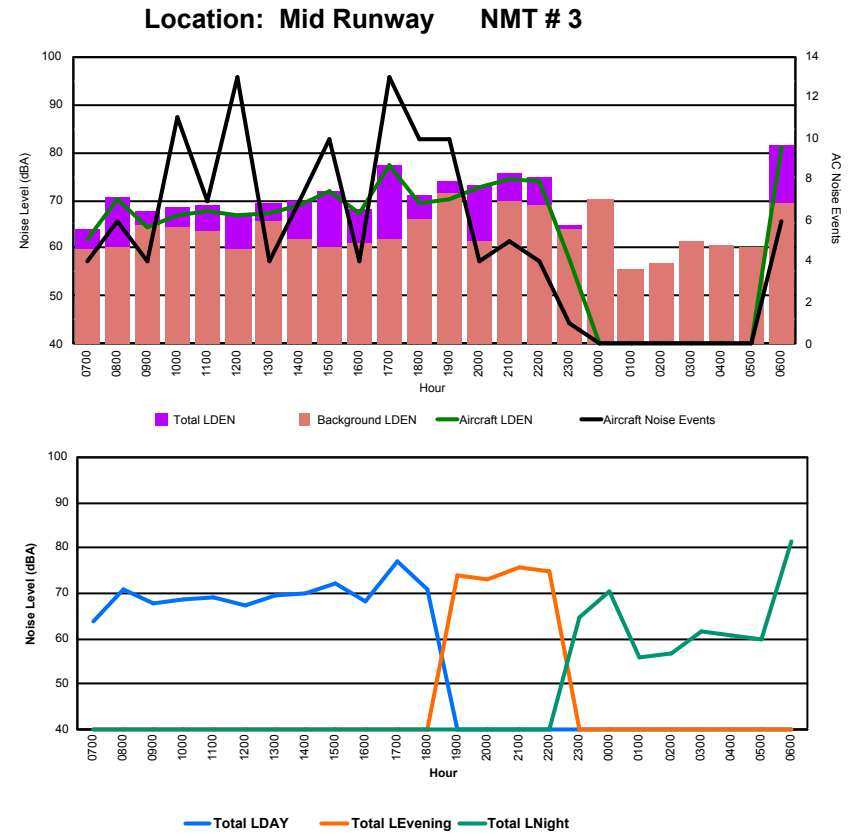

Luxembourg Airport Noise Distribution by Hour

Between 22/03/2023 00:00:00 and 22/03/2023 23:59:59 (Local Time)

Day	Aircraft Events	Total LDEN dB (A)	Aircraft LDEN dB(A)	Background LDEN dB(A)	Total LDay dB(A)	Total LEvening dB(A)	Total LNight dB (A)	
22/03/23	7:00	4	63.8	61.7	59.7	63.8	-	-
22/03/23	8:00	6	70.8	70.4	60.4	70.8	-	-
22/03/23	9:00	4	67.7	64.5	64.9	67.7	-	-
22/03/23	10:00	11	68.7	66.7	64.4	68.7	-	-
22/03/23	11:00	7	69.1	67.7	63.7	69.1	-	-
22/03/23	12:00	13	67.5	66.8	59.8	67.5	-	-
22/03/23	13:00	4	69.5	67.1	65.8	69.5	-	-
22/03/23	14:00	7	69.9	69.1	61.9	69.9	-	-
22/03/23	15:00	10	72.0	71.7	60.4	72.0	-	-
22/03/23	16:00	4	68.2	67.3	61.2	68.2	-	-
22/03/23	17:00	13	77.2	77.1	61.7	77.2	-	-
22/03/23	18:00	10	71.0	69.4	66.0	71.0	-	-
22/03/23	19:00	10	73.9	70.3	71.5	-	73.9	-
22/03/23	20:00	4	73.0	72.7	61.4	-	73.0	-
22/03/23	21:00	5	75.7	74.4	69.8	-	75.7	-
22/03/23	22:00	4	75.0	73.8	69.0	-	75.0	-
22/03/23	23:00	1	64.8	57.7	63.9	-	-	64.8
23/03/23	0:00	-	70.3	-	70.3	-	-	70.3
23/03/23	1:00	-	55.7	-	55.7	-	-	55.7
23/03/23	2:00	-	56.7	-	56.8	-	-	56.7
23/03/23	3:00	-	61.5	-	61.6	-	-	61.5
23/03/23	4:00	-	60.6	-	60.7	-	-	60.6
23/03/23	5:00	-	60.0	-	60.0	-	-	60.0
23/03/23	6:00	6	81.3	81.0	69.3	-	-	81.3
	123	72.4	71.4	65.4	70.9	74.5	72.8