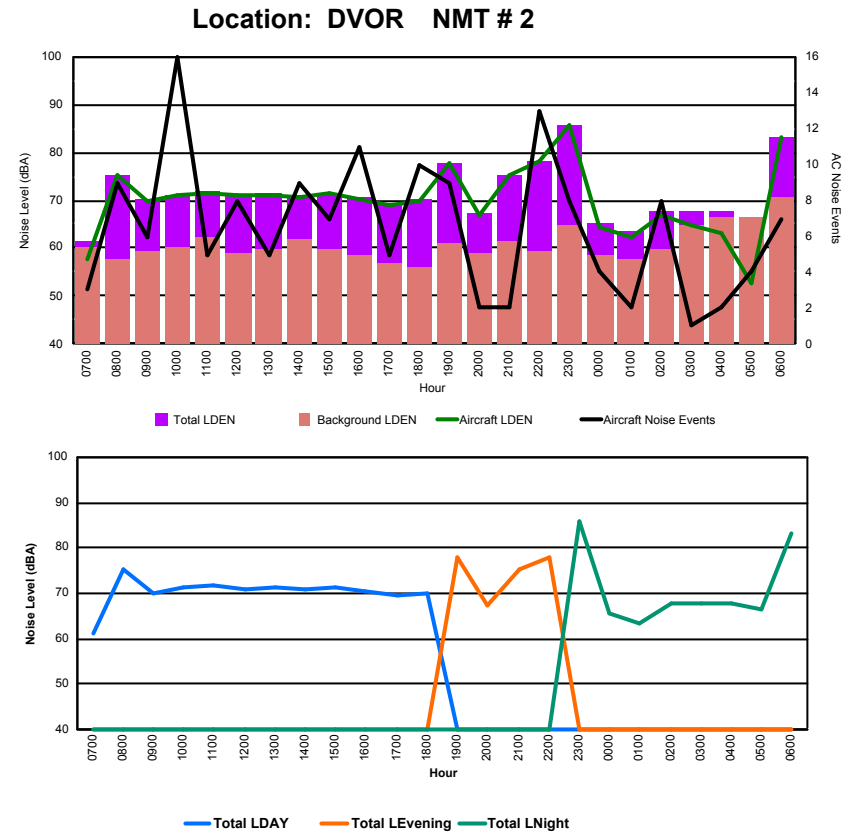

Luxembourg Airport Noise Distribution by Hour

Between 23/03/2023 00:00:00 and 23/03/2023 23:59:59 (Local Time)

Day	Aircraft Events	Total LDEN dB (A)	Aircraft LDEN dB(A)	Background LDEN dB(A)	Total LDay dB(A)	Total LEvening dB(A)	Total LNight dB (A)
23/03/23 7:00	3	61.3	57.5	60.3	61.3	-	-
23/03/23 8:00	9	75.3	75.2	57.7	75.3	-	-
23/03/23 9:00	6	70.2	69.9	59.5	70.2	-	-
23/03/23 10:00	16	71.2	70.9	60.3	71.2	-	-
23/03/23 11:00	5	71.8	71.3	62.1	71.8	-	-
23/03/23 12:00	8	71.1	70.9	58.9	71.1	-	-
23/03/23 13:00	5	71.5	71.2	59.6	71.5	-	-
23/03/23 14:00	9	71.0	70.5	61.7	71.0	-	-
23/03/23 15:00	7	71.5	71.3	59.7	71.5	-	-
23/03/23 16:00	11	70.6	70.4	58.4	70.6	-	-
23/03/23 17:00	5	69.4	69.1	57.0	69.4	-	-
23/03/23 18:00	10	70.1	70.0	56.0	70.1	-	-
23/03/23 19:00	9	77.9	77.9	61.1	-	77.9	-
23/03/23 20:00	2	67.5	66.8	58.9	-	67.5	-
23/03/23 21:00	2	75.2	75.1	61.6	-	75.2	-
23/03/23 22:00	13	78.0	78.0	59.5	-	78.0	-
23/03/23 23:00	8	85.7	85.7	64.6	-	-	85.7
24/03/23 0:00	4	65.4	64.4	58.7	-	-	65.4
24/03/23 1:00	2	63.4	62.1	57.6	-	-	63.4
24/03/23 2:00	8	67.7	67.0	59.7	-	-	67.7
24/03/23 3:00	1	67.7	64.9	64.6	-	-	67.7
24/03/23 4:00	2	67.8	63.1	66.4	-	-	67.8
24/03/23 5:00	4	66.4	52.5	66.6	-	-	66.4
24/03/23 6:00	7	83.1	83.0	70.5	-	-	83.1
	156	75.9	75.7	62.6	71.2	76.1	78.8