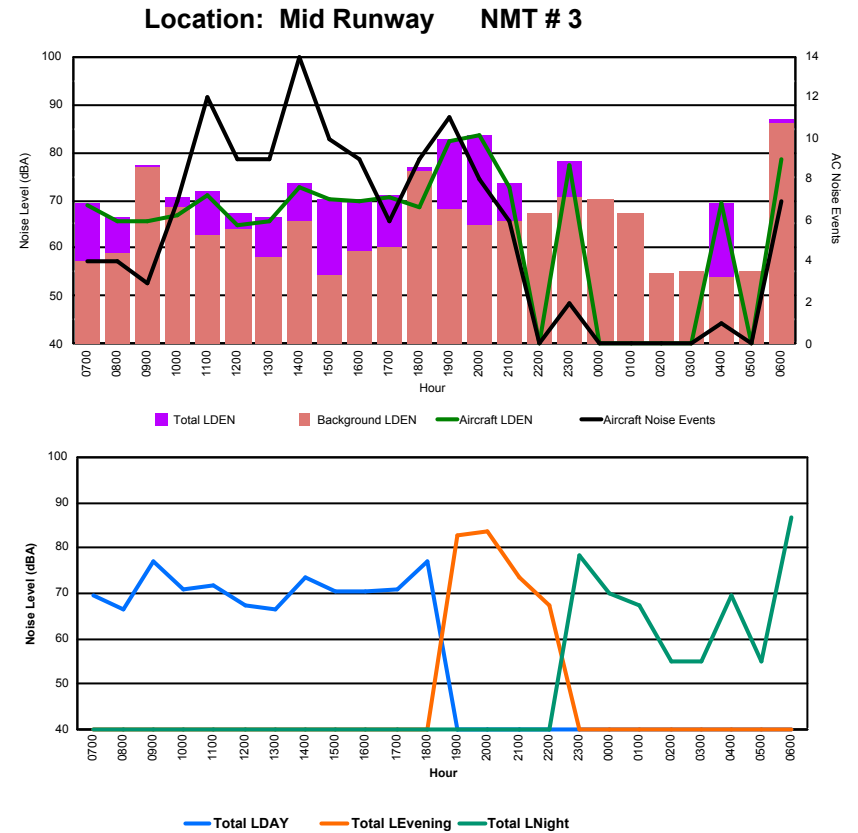

Luxembourg Airport Noise Distribution by Hour

Between 29/03/2023 00:00:00 and 29/03/2023 23:59:59 (Local Time)

Day	Aircraft Events	Total LDEN dB (A)	Aircraft LDEN dB(A)	Background LDEN dB(A)	Total LDay dB(A)	Total LEvening dB(A)	Total LNight dB (A)	
29/03/23	7:00	4	69.4	69.1	57.1	69.4	-	-
29/03/23	8:00	4	66.5	65.7	59.1	66.5	-	-
29/03/23	9:00	3	77.2	65.5	76.9	77.2	-	-
29/03/23	10:00	7	70.8	66.7	68.7	70.8	-	-
29/03/23	11:00	12	71.8	71.2	62.7	71.8	-	-
29/03/23	12:00	9	67.3	64.6	64.0	67.3	-	-
29/03/23	13:00	9	66.4	65.7	58.1	66.4	-	-
29/03/23	14:00	14	73.4	72.6	65.8	73.4	-	-
29/03/23	15:00	10	70.4	70.2	54.2	70.4	-	-
29/03/23	16:00	9	70.4	70.0	59.2	70.4	-	-
29/03/23	17:00	6	71.1	70.8	60.3	71.1	-	-
29/03/23	18:00	9	76.9	68.7	76.2	76.9	-	-
29/03/23	19:00	11	82.7	82.5	68.2	-	82.7	-
29/03/23	20:00	8	83.5	83.4	64.6	-	83.5	-
29/03/23	21:00	6	73.6	72.9	65.7	-	73.6	-
29/03/23	22:00	-	67.5	-	67.5	-	67.5	-
29/03/23	23:00	2	78.3	77.5	70.6	-	-	78.3
30/03/23	0:00	-	70.1	-	70.1	-	-	70.1
30/03/23	1:00	-	67.4	-	67.4	-	-	67.4
30/03/23	2:00	-	54.9	-	54.9	-	-	54.9
30/03/23	3:00	-	55.0	-	55.0	-	-	55.0
30/03/23	4:00	1	69.5	69.3	54.1	-	-	69.5
30/03/23	5:00	-	55.0	-	55.0	-	-	55.0
30/03/23	6:00	7	86.7	78.7	86.0	-	-	86.7
	131	77.0	74.3	73.6	72.4	80.4	78.5