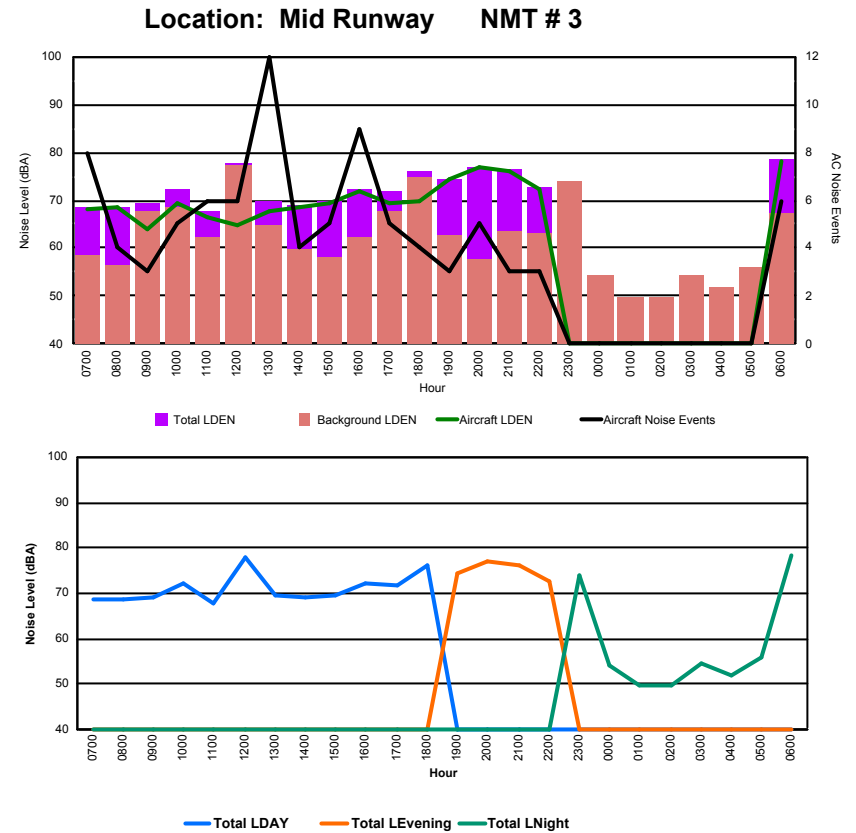

Luxembourg Airport Noise Distribution by Hour

Between 18/03/2023 00:00:00 and 18/03/2023 23:59:59 (Local Time)

Day	Aircraft Events	Total LDEN dB (A)	Aircraft LDEN dB(A)	Background LDEN dB(A)	Total LDay dB(A)	Total LEvening dB(A)	Total LNight dB (A)	
18/03/23	7:00	8	68.5	68.1	58.5	68.5	-	-
18/03/23	8:00	4	68.7	68.5	56.5	68.7	-	-
18/03/23	9:00	3	69.2	63.8	67.7	69.2	-	-
18/03/23	10:00	5	72.1	69.4	68.7	72.1	-	-
18/03/23	11:00	6	67.9	66.5	62.5	67.9	-	-
18/03/23	12:00	6	77.8	64.7	77.5	77.8	-	-
18/03/23	13:00	12	69.6	67.9	64.7	69.6	-	-
18/03/23	14:00	4	69.1	68.5	59.8	69.1	-	-
18/03/23	15:00	5	69.7	69.4	58.3	69.7	-	-
18/03/23	16:00	9	72.3	72.0	62.1	72.3	-	-
18/03/23	17:00	5	71.7	69.3	67.9	71.7	-	-
18/03/23	18:00	4	76.2	70.0	75.0	76.2	-	-
18/03/23	19:00	3	74.5	74.2	62.9	-	74.5	-
18/03/23	20:00	5	77.0	77.0	57.5	-	77.0	-
18/03/23	21:00	3	76.3	76.1	63.5	-	76.3	-
18/03/23	22:00	3	72.7	72.2	63.3	-	72.7	-
18/03/23	23:00	-	73.9	-	73.9	-	-	73.9
19/03/23	0:00	-	54.2	-	54.3	-	-	54.2
19/03/23	1:00	-	49.8	-	49.8	-	-	49.8
19/03/23	2:00	-	49.7	-	49.7	-	-	49.7
19/03/23	3:00	-	54.4	-	54.4	-	-	54.4
19/03/23	4:00	-	51.7	-	51.7	-	-	51.7
19/03/23	5:00	-	56.0	-	56.0	-	-	56.0
19/03/23	6:00	6	78.6	78.3	67.2	-	-	78.6
	91	72.7	70.8	68.1	72.3	75.4	70.9