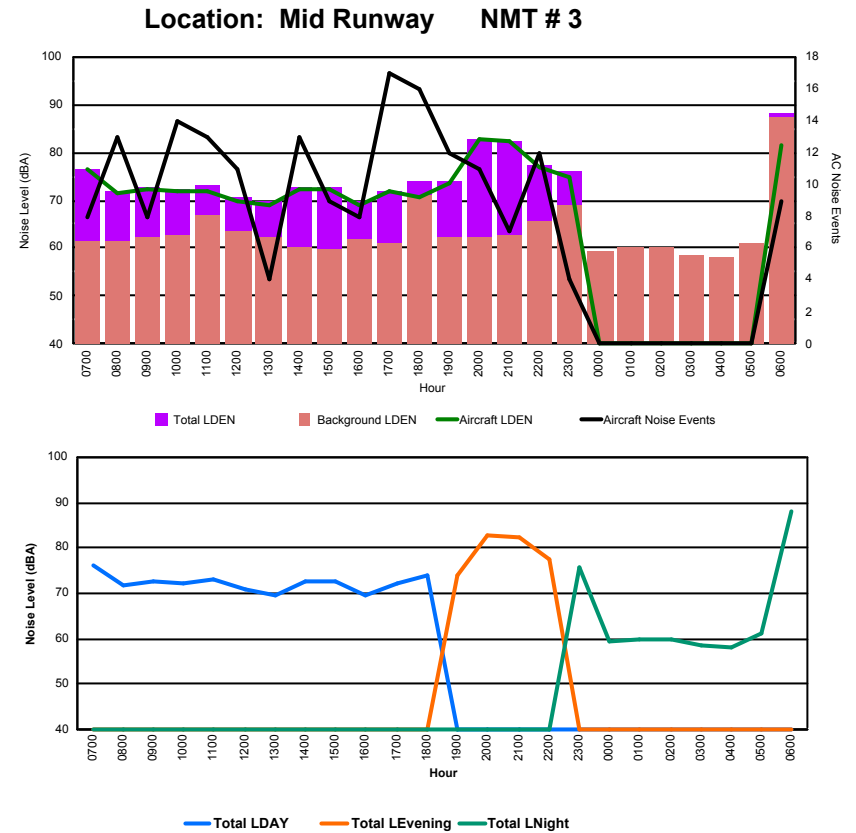

Luxembourg Airport Noise Distribution by Hour

Between 09/03/2023 00:00:00 and 09/03/2023 23:59:59 (Local Time)

Day	Aircraft Events	Total LDEN dB (A)	Aircraft LDEN dB(A)	Background LDEN dB(A)	Total LDay dB(A)	Total LEvening dB(A)	Total LNight dB (A)
09/03/23 7:00	8	76.4	76.4	61.4	76.4	-	-
09/03/23 8:00	13	71.7	71.3	61.6	71.7	-	-
09/03/23 9:00	8	72.8	72.5	62.4	72.8	-	-
09/03/23 10:00	14	72.4	72.0	62.9	72.4	-	-
09/03/23 11:00	13	73.0	71.9	66.7	73.0	-	-
09/03/23 12:00	11	70.7	69.8	63.7	70.7	-	-
09/03/23 13:00	4	69.7	68.9	62.4	69.7	-	-
09/03/23 14:00	13	72.6	72.3	60.0	72.6	-	-
09/03/23 15:00	9	72.7	72.4	59.9	72.7	-	-
09/03/23 16:00	8	69.6	68.8	62.0	69.6	-	-
09/03/23 17:00	17	72.0	71.7	60.9	72.0	-	-
09/03/23 18:00	16	73.9	70.6	71.2	73.9	-	-
09/03/23 19:00	12	73.8	73.5	62.4	-	73.8	-
09/03/23 20:00	11	82.8	82.7	62.3	-	82.8	-
09/03/23 21:00	7	82.2	82.2	62.7	-	82.2	-
09/03/23 22:00	12	77.3	77.0	65.8	-	77.3	-
09/03/23 23:00	4	75.9	74.9	69.1	-	-	75.9
10/03/23 0:00	-	59.2	-	59.2	-	-	59.2
10/03/23 1:00	-	59.8	-	60.0	-	-	59.8
10/03/23 2:00	-	59.8	-	60.0	-	-	59.8
10/03/23 3:00	-	58.4	-	58.4	-	-	58.4
10/03/23 4:00	-	58.2	-	58.3	-	-	58.2
10/03/23 5:00	-	61.1	-	61.2	-	-	61.1
10/03/23 6:00	9	88.1	81.3	87.1	-	-	88.1
	189	77.5	75.1	73.7	72.7	80.4	79.4