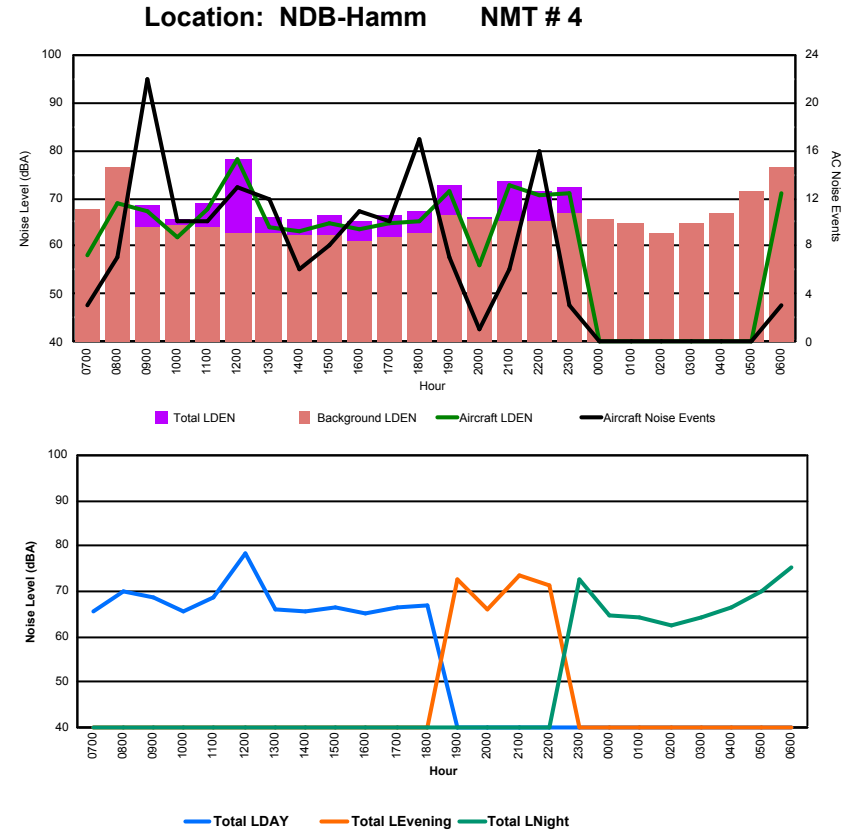

Luxembourg Airport Noise Distribution by Hour

Between 02/03/2023 00:00:00 and 02/03/2023 23:59:59 (Local Time)

Day	Aircraft Events	Total LDEN dB (A)	Aircraft LDEN dB(A)	Background LDEN dB(A)	Total LDay dB(A)	Total LEvening dB(A)	Total LNight dB (A)
02/03/23 7:00	3	65.6	58.1	67.9	65.6	-	-
02/03/23 8:00	7	70.0	68.9	76.4	70.0	-	-
02/03/23 9:00	22	68.5	67.3	64.1	68.5	-	-
02/03/23 10:00	10	65.5	61.7	64.4	65.5	-	-
02/03/23 11:00	10	68.8	67.6	63.8	68.8	-	-
02/03/23 12:00	13	78.2	78.1	62.8	78.2	-	-
02/03/23 13:00	12	66.2	64.0	62.9	66.2	-	-
02/03/23 14:00	6	65.8	63.3	62.3	65.8	-	-
02/03/23 15:00	8	66.6	64.8	62.2	66.6	-	-
02/03/23 16:00	11	65.3	63.5	60.9	65.3	-	-
02/03/23 17:00	10	66.4	64.7	61.8	66.4	-	-
02/03/23 18:00	17	67.1	65.4	62.8	67.1	-	-
02/03/23 19:00	7	72.7	71.6	66.6	-	72.7	-
02/03/23 20:00	1	66.0	56.0	65.6	-	66.0	-
02/03/23 21:00	6	73.4	72.7	65.1	-	73.4	-
02/03/23 22:00	16	71.4	70.5	65.3	-	71.4	-
02/03/23 23:00	3	72.5	71.1	66.9	-	-	72.5
03/03/23 0:00	-	64.8	-	65.7	-	-	64.8
03/03/23 1:00	-	64.1	-	64.7	-	-	64.1
03/03/23 2:00	-	62.4	-	62.9	-	-	62.4
03/03/23 3:00	-	64.3	-	64.6	-	-	64.3
03/03/23 4:00	-	66.3	-	66.8	-	-	66.3
03/03/23 5:00	-	70.2	-	71.6	-	-	70.2
03/03/23 6:00	3	75.2	71.0	76.6	-	-	75.2
	165	70.3	68.6	68.4	70.1	71.6	69.8