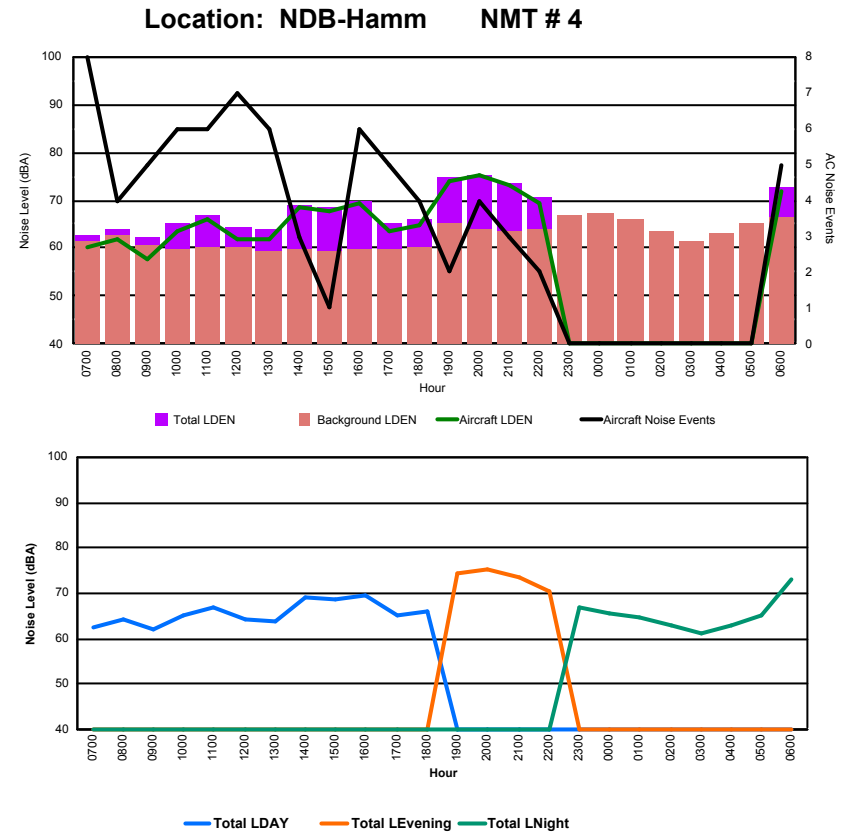

Luxembourg Airport Noise Distribution by Hour

Between 18/03/2023 00:00:00 and 18/03/2023 23:59:59 (Local Time)

Day	Aircraft Events	Total LDEN dB(A)	Aircraft LDEN dB(A)	Background LDEN dB(A)	Total LDay dB(A)	Total LEvening dB(A)	Total LNight dB(A)
18/03/23	7:00	8	62.7	60.4	61.4	62.7	-
18/03/23	8:00	4	64.1	61.9	62.9	64.1	-
18/03/23	9:00	5	62.2	57.5	60.6	62.2	-
18/03/23	10:00	6	65.0	63.5	59.8	65.0	-
18/03/23	11:00	6	66.9	65.9	60.3	66.9	-
18/03/23	12:00	7	64.2	62.0	60.3	64.2	-
18/03/23	13:00	6	63.8	62.0	59.4	63.8	-
18/03/23	14:00	3	69.0	68.4	59.8	69.0	-
18/03/23	15:00	1	68.5	67.9	59.2	68.5	-
18/03/23	16:00	6	69.7	69.3	59.8	69.7	-
18/03/23	17:00	5	65.1	63.6	59.8	65.1	-
18/03/23	18:00	4	66.2	64.9	60.3	66.2	-
18/03/23	19:00	2	74.6	74.1	65.2	-	74.6
18/03/23	20:00	4	75.4	75.1	63.9	-	75.4
18/03/23	21:00	3	73.6	73.2	63.4	-	73.6
18/03/23	22:00	2	70.5	69.5	63.9	-	70.5
18/03/23	23:00	-	66.9	-	66.9	-	66.9
19/03/23	0:00	-	65.7	-	67.3	-	65.7
19/03/23	1:00	-	64.9	-	66.2	-	64.9
19/03/23	2:00	-	62.8	-	63.4	-	62.8
19/03/23	3:00	-	61.3	-	61.3	-	61.3
19/03/23	4:00	-	63.0	-	63.0	-	63.0
19/03/23	5:00	-	65.0	-	65.1	-	65.0
19/03/23	6:00	5	72.9	71.9	66.4	-	72.9
	77	68.9	67.7	63.3	66.3	73.9	66.9