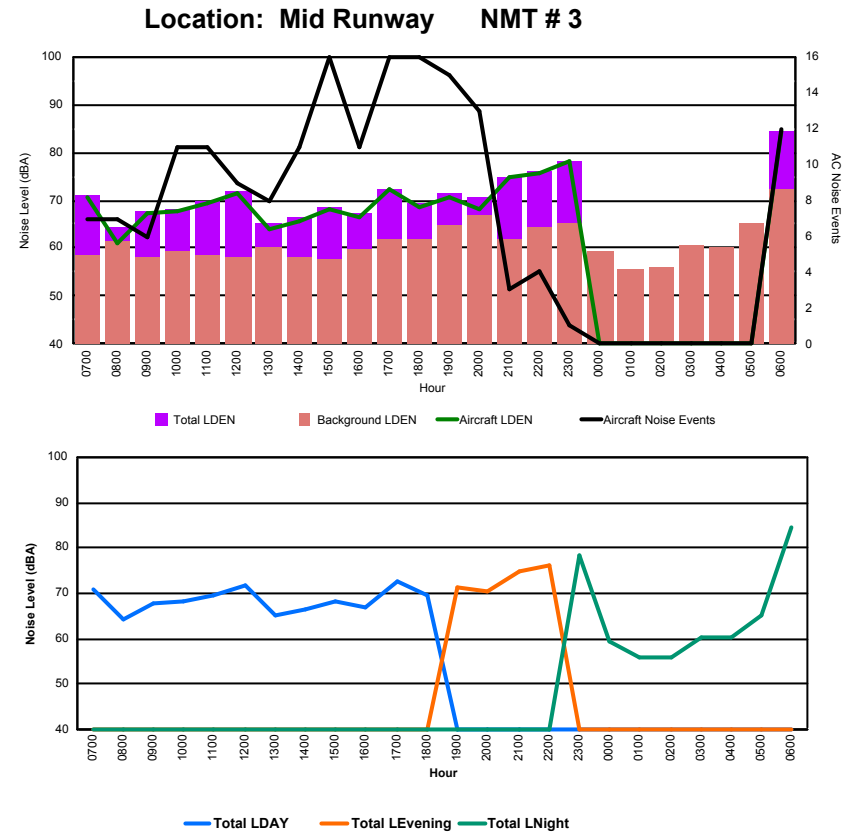

Luxembourg Airport Noise Distribution by Hour

Between 03/03/2023 00:00:00 and 03/03/2023 23:59:59 (Local Time)

Day	Aircraft Events	Total LDEN dB(A)	Aircraft LDEN dB(A)	Background LDEN dB(A)	Total LDay dB(A)	Total LEvening dB(A)	Total LNight dB(A)
03/03/23 7:00	7	71.0	70.8	58.4	71.0	-	-
03/03/23 8:00	7	64.2	60.9	61.5	64.2	-	-
03/03/23 9:00	6	67.7	67.2	58.2	67.7	-	-
03/03/23 10:00	11	68.1	67.6	59.4	68.1	-	-
03/03/23 11:00	11	69.6	69.3	58.7	69.6	-	-
03/03/23 12:00	9	71.7	71.6	58.3	71.7	-	-
03/03/23 13:00	8	65.3	63.8	60.1	65.3	-	-
03/03/23 14:00	11	66.5	65.8	58.1	66.5	-	-
03/03/23 15:00	16	68.4	68.1	57.7	68.4	-	-
03/03/23 16:00	11	67.1	66.4	59.6	67.1	-	-
03/03/23 17:00	16	72.5	72.2	61.7	72.5	-	-
03/03/23 18:00	16	69.4	68.6	62.0	69.4	-	-
03/03/23 19:00	15	71.5	70.6	64.6	-	71.5	-
03/03/23 20:00	13	70.5	68.2	66.7	-	70.5	-
03/03/23 21:00	3	75.0	74.8	61.9	-	75.0	-
03/03/23 22:00	4	76.0	75.7	64.3	-	76.0	-
03/03/23 23:00	1	78.3	78.1	65.2	-	-	78.3
04/03/23 0:00	-	59.3	-	59.4	-	-	59.3
04/03/23 1:00	-	55.8	-	55.8	-	-	55.8
04/03/23 2:00	-	56.1	-	56.1	-	-	56.1
04/03/23 3:00	-	60.5	-	60.7	-	-	60.5
04/03/23 4:00	-	60.2	-	60.2	-	-	60.2
04/03/23 5:00	-	65.2	-	65.1	-	-	65.2
04/03/23 6:00	12	84.5	84.3	72.4	-	-	84.5
	177	73.6	73.3	63.3	69.1	73.8	76.5