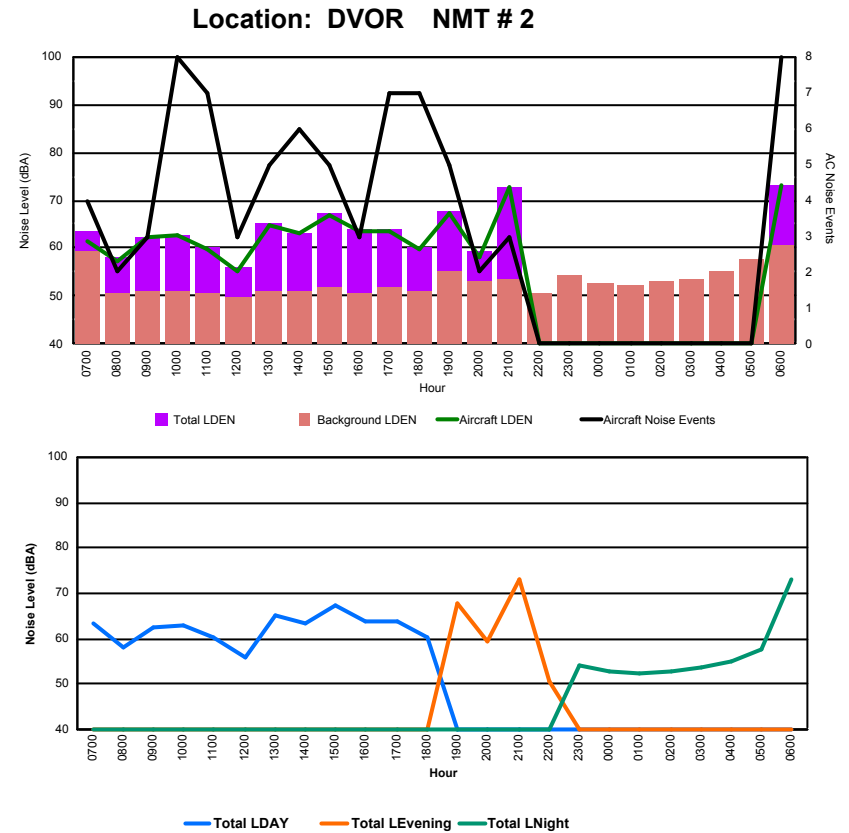

Location: Roodt/Syr NMT # 1

Luxembourg Airport Noise Distribution by Hour

Between 01/03/2023 00:00:00 and 01/03/2023 23:59:59 (Local Time)

Day	Aircraft Events	Total LDEN dB(A)	Aircraft LDEN dB(A)	Background LDEN dB(A)	Total LDay dB(A)	Total LEvening dB(A)	Total LNight dB(A)	
01/03/23	7:00	4	63.4	61.3	59.4	63.4	-	-
01/03/23	8:00	2	58.1	57.2	50.6	58.1	-	-
01/03/23	9:00	3	62.4	62.1	51.0	62.4	-	-
01/03/23	10:00	8	62.8	62.6	50.9	62.8	-	-
01/03/23	11:00	7	60.4	59.9	50.7	60.4	-	-
01/03/23	12:00	3	56.1	55.0	49.8	56.1	-	-
01/03/23	13:00	5	65.1	64.9	50.9	65.1	-	-
01/03/23	14:00	6	63.3	63.0	51.0	63.3	-	-
01/03/23	15:00	5	67.2	67.0	52.0	67.2	-	-
01/03/23	16:00	3	63.9	63.7	50.8	63.9	-	-
01/03/23	17:00	7	63.9	63.6	51.8	63.9	-	-
01/03/23	18:00	7	60.4	59.9	51.2	60.4	-	-
01/03/23	19:00	5	67.8	67.5	55.0	-	67.8	-
01/03/23	20:00	2	59.3	58.0	53.3	-	59.3	-
01/03/23	21:00	3	72.9	72.8	53.4	-	72.9	-
01/03/23	22:00	-	50.8	-	50.8	-	50.8	-
01/03/23	23:00	-	54.3	-	54.3	-	54.3	-
02/03/23	0:00	-	52.8	-	52.8	-	52.8	-
02/03/23	1:00	-	52.3	-	52.3	-	52.3	-
02/03/23	2:00	-	53.0	-	53.0	-	53.0	-
02/03/23	3:00	-	53.6	-	53.6	-	53.6	-
02/03/23	4:00	-	55.1	-	55.1	-	55.1	-
02/03/23	5:00	-	57.8	-	57.8	-	57.8	-
02/03/23	6:00	8	73.2	73.0	60.8	-	73.2	-
	78	64.9	64.5	54.2	63.1	68.2	64.6	