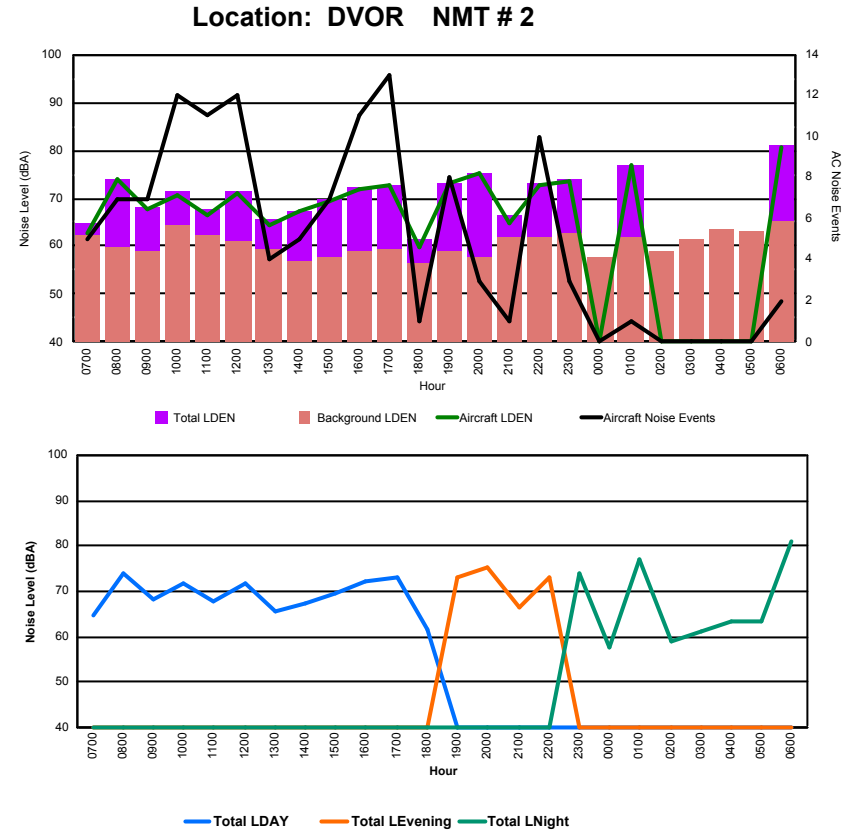

Luxembourg Airport Noise Distribution by Hour

Between 14/03/2023 00:00:00 and 14/03/2023 23:59:59 (Local Time)

Day	Aircraft Events	Total LDEN dB(A)	Aircraft LDEN dB(A)	Background LDEN dB(A)	Total LDay dB(A)	Total LEvening dB(A)	Total LNight dB(A)
14/03/23 7:00	5	64.9	62.8	62.1	64.9	-	-
14/03/23 8:00	7	73.9	73.8	59.9	73.9	-	-
14/03/23 9:00	7	68.2	67.7	58.9	68.2	-	-
14/03/23 10:00	12	71.6	70.8	64.2	71.6	-	-
14/03/23 11:00	11	67.7	66.4	62.2	67.7	-	-
14/03/23 12:00	12	71.6	71.2	61.2	71.6	-	-
14/03/23 13:00	4	65.5	64.3	59.3	65.5	-	-
14/03/23 14:00	5	67.4	67.1	56.7	67.4	-	-
14/03/23 15:00	7	69.7	69.4	57.8	69.7	-	-
14/03/23 16:00	11	72.1	71.9	58.8	72.1	-	-
14/03/23 17:00	13	72.9	72.7	59.4	72.9	-	-
14/03/23 18:00	1	61.5	59.9	56.3	61.5	-	-
14/03/23 19:00	8	73.3	73.2	58.9	-	73.3	-
14/03/23 20:00	3	75.2	75.1	57.7	-	75.2	-
14/03/23 21:00	1	66.4	64.6	61.7	-	66.4	-
14/03/23 22:00	10	73.0	72.6	61.9	-	73.0	-
14/03/23 23:00	3	73.8	73.5	62.8	-	-	73.8
15/03/23 0:00	-	57.8	-	57.9	-	-	57.8
15/03/23 1:00	1	77.0	76.8	62.0	-	-	77.0
15/03/23 2:00	-	58.9	-	58.9	-	-	58.9
15/03/23 3:00	-	61.3	-	61.3	-	-	61.3
15/03/23 4:00	-	63.5	-	63.5	-	-	63.5
15/03/23 5:00	-	63.3	-	63.3	-	-	63.3
15/03/23 6:00	2	81.0	80.8	65.1	-	-	81.0
	123	72.3	72.0	61.1	70.2	72.9	74.1