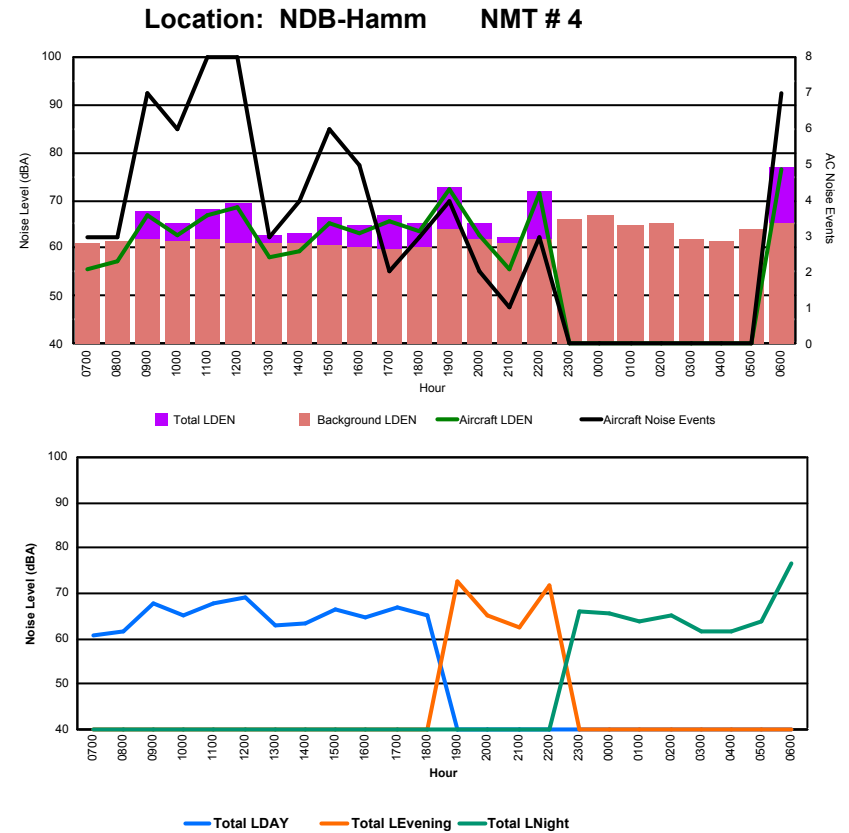

Luxembourg Airport Noise Distribution by Hour

Between 04/03/2023 00:00:00 and 04/03/2023 23:59:59 (Local Time)

Day	Aircraft Events	Total LDEN dB (A)	Aircraft LDEN dB(A)	Background LDEN dB(A)	Total LDay dB(A)	Total LEvening dB(A)	Total LNight dB (A)
04/03/23 7:00	3	60.9	55.5	61.0	60.9	-	-
04/03/23 8:00	3	61.5	57.1	61.3	61.5	-	-
04/03/23 9:00	7	67.8	66.7	61.8	67.8	-	-
04/03/23 10:00	6	65.1	62.8	61.4	65.1	-	-
04/03/23 11:00	8	68.0	66.9	61.8	68.0	-	-
04/03/23 12:00	8	69.3	68.6	61.0	69.3	-	-
04/03/23 13:00	3	62.8	58.2	61.1	62.8	-	-
04/03/23 14:00	4	63.2	59.3	61.0	63.2	-	-
04/03/23 15:00	6	66.4	65.1	60.5	66.4	-	-
04/03/23 16:00	5	64.8	63.2	60.0	64.8	-	-
04/03/23 17:00	2	66.7	65.7	59.7	66.7	-	-
04/03/23 18:00	3	65.1	63.5	60.0	65.1	-	-
04/03/23 19:00	4	72.7	72.1	63.8	-	72.7	-
04/03/23 20:00	2	65.2	62.6	61.9	-	65.2	-
04/03/23 21:00	1	62.3	55.8	61.2	-	62.3	-
04/03/23 22:00	3	71.8	71.3	61.8	-	71.8	-
04/03/23 23:00	-	65.9	-	65.9	-	-	65.9
05/03/23 0:00	-	65.8	-	66.9	-	-	65.8
05/03/23 1:00	-	64.0	-	64.7	-	-	64.0
05/03/23 2:00	-	65.1	-	65.3	-	-	65.1
05/03/23 3:00	-	61.6	-	61.7	-	-	61.6
05/03/23 4:00	-	61.6	-	61.6	-	-	61.6
05/03/23 5:00	-	64.0	-	64.1	-	-	64.0
05/03/23 6:00	7	76.7	76.5	65.2	-	-	76.7
	75	68.0	66.6	62.8	65.8	69.9	69.1