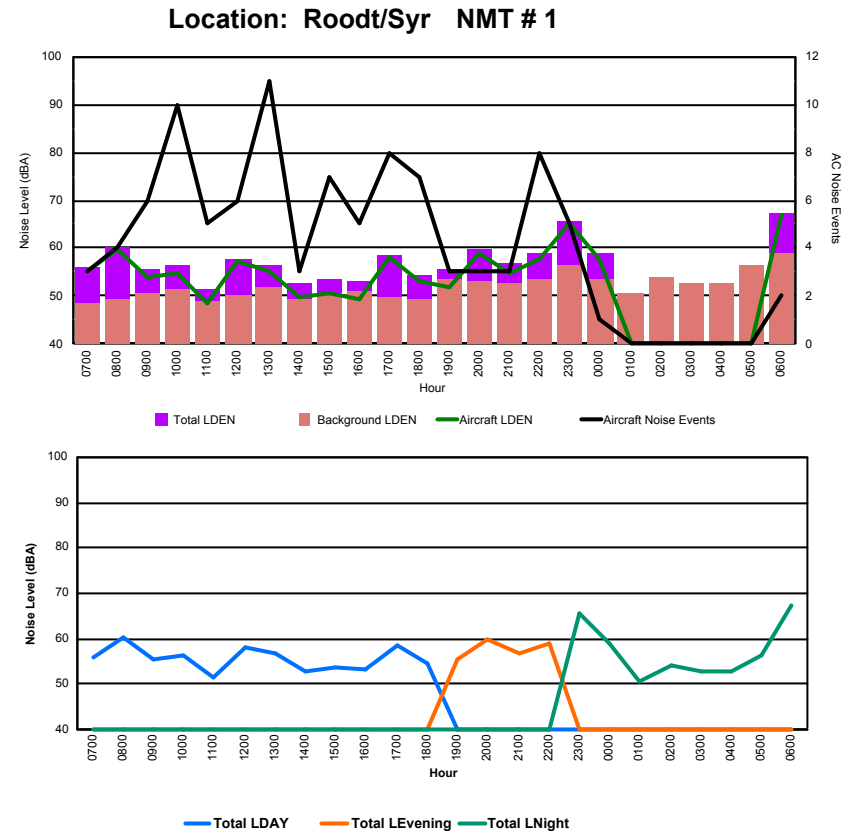

Luxembourg Airport Noise Distribution by Hour

Between 15/03/2023 00:00:00 and 15/03/2023 23:59:59 (Local Time)

Day	Aircraft Events	Total LDEN dB (A)	Aircraft LDEN dB(A)	Background LDEN dB(A)	Total LDay dB(A)	Total LEvening dB(A)	Total LNight dB (A)
15/03/23 7:00	3	56.1	55.3	48.4	56.1	-	-
15/03/23 8:00	4	60.2	59.9	49.4	60.2	-	-
15/03/23 9:00	6	55.5	54.0	50.6	55.5	-	-
15/03/23 10:00	10	56.3	54.8	51.4	56.3	-	-
15/03/23 11:00	5	51.6	48.4	49.0	51.6	-	-
15/03/23 12:00	6	57.9	57.2	50.3	57.9	-	-
15/03/23 13:00	11	56.6	55.1	51.7	56.6	-	-
15/03/23 14:00	3	52.6	49.8	49.5	52.6	-	-
15/03/23 15:00	7	53.7	50.8	50.7	53.7	-	-
15/03/23 16:00	5	53.2	49.5	50.9	53.2	-	-
15/03/23 17:00	8	58.7	58.1	49.8	58.7	-	-
15/03/23 18:00	7	54.5	53.1	49.3	54.5	-	-
15/03/23 19:00	3	55.6	51.7	53.5	-	55.6	-
15/03/23 20:00	3	59.8	58.8	53.1	-	59.8	-
15/03/23 21:00	3	56.8	54.7	52.9	-	56.8	-
15/03/23 22:00	8	59.0	57.8	53.4	-	59.0	-
15/03/23 23:00	5	65.8	65.3	56.6	-	-	65.8
16/03/23 0:00	1	58.9	57.5	53.6	-	-	58.9
16/03/23 1:00	-	50.5	-	50.6	-	-	50.5
16/03/23 2:00	-	53.9	-	54.0	-	-	53.9
16/03/23 3:00	-	52.8	-	52.8	-	-	52.8
16/03/23 4:00	-	52.9	-	52.9	-	-	52.9
16/03/23 5:00	-	56.4	-	56.4	-	-	56.4
16/03/23 6:00	2	67.5	66.9	59.1	-	-	67.5
	100	59.0	57.8	53.0	56.3	58.1	61.5