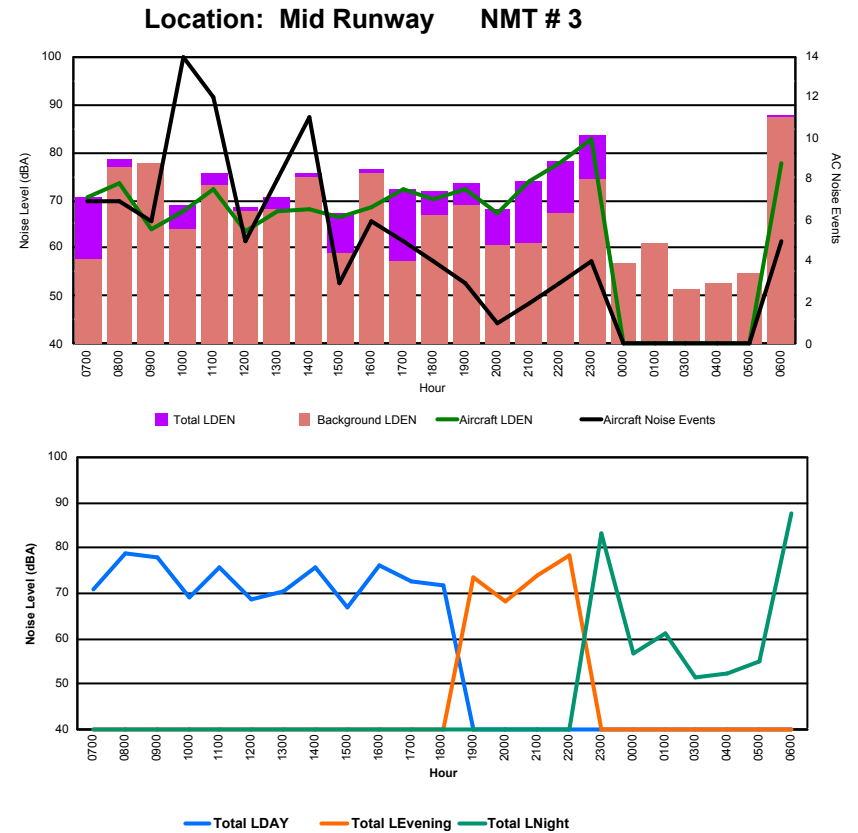

Luxembourg Airport Noise Distribution by Hour

Between 25/03/2023 00:00:00 and 25/03/2023 23:59:59 (Local Time)

Day	Aircraft Events	Total LDEN dB (A)	Aircraft LDEN dB(A)	Background LDEN dB(A)	Total LDay dB(A)	Total LEvening dB(A)	Total LNight dB (A)	
25/03/23	7:00	7	70.7	70.5	57.5	70.7	-	-
25/03/23	8:00	7	78.7	73.7	76.9	78.7	-	-
25/03/23	9:00	6	77.8	64.0	77.7	77.8	-	-
25/03/23	10:00	14	69.1	67.8	64.0	69.1	-	-
25/03/23	11:00	12	75.7	72.4	73.1	75.7	-	-
25/03/23	12:00	5	68.5	63.7	67.6	68.5	-	-
25/03/23	13:00	8	70.6	67.7	68.2	70.6	-	-
25/03/23	14:00	11	75.6	68.2	74.9	75.6	-	-
25/03/23	15:00	3	67.1	66.4	58.9	67.1	-	-
25/03/23	16:00	6	76.3	68.6	75.5	76.3	-	-
25/03/23	17:00	5	72.5	72.4	57.4	72.5	-	-
25/03/23	18:00	4	71.9	70.3	66.8	71.9	-	-
25/03/23	19:00	3	73.7	72.1	68.8	-	73.7	-
25/03/23	20:00	1	68.1	67.2	60.6	-	68.1	-
25/03/23	21:00	2	74.1	73.9	60.9	-	74.1	-
25/03/23	22:00	3	78.2	77.9	67.1	-	78.2	-
25/03/23	23:00	4	83.4	82.8	74.4	-	-	83.4
26/03/23	0:00	-	56.6	-	56.7	-	-	56.6
26/03/23	1:00	-	61.0	-	61.1	-	-	61.0
26/03/23	3:00	-	51.6	-	51.6	-	-	51.6
26/03/23	4:00	-	52.5	-	52.5	-	-	52.5
26/03/23	5:00	-	54.9	-	54.9	-	-	54.9
26/03/23	6:00	5	87.7	77.8	87.3	-	-	87.7
		106	77.4	73.1	75.4	74.4	74.8	80.6