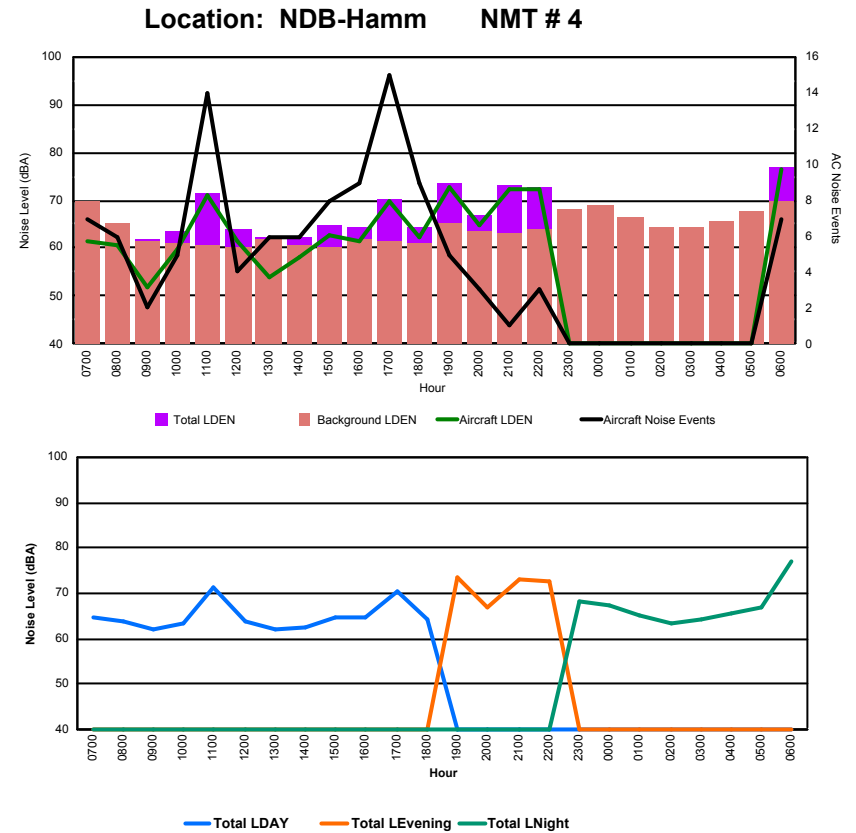

Luxembourg Airport Noise Distribution by Hour

Between 24/03/2023 00:00:00 and 24/03/2023 23:59:59 (Local Time)

Day	Aircraft Events	Total LDEN dB(A)	Aircraft LDEN dB(A)	Background LDEN dB(A)	Total LDay dB(A)	Total LEvening dB(A)	Total LNight dB(A)	
24/03/23	7:00	7	64.5	61.3	69.9	64.5	-	-
24/03/23	8:00	6	63.9	60.8	65.1	63.9	-	-
24/03/23	9:00	2	61.9	51.9	61.5	61.9	-	-
24/03/23	10:00	5	63.5	59.9	61.2	63.5	-	-
24/03/23	11:00	14	71.4	71.1	60.7	71.4	-	-
24/03/23	12:00	4	64.0	61.6	60.3	64.0	-	-
24/03/23	13:00	6	62.2	54.1	61.7	62.2	-	-
24/03/23	14:00	6	62.4	58.3	60.5	62.4	-	-
24/03/23	15:00	8	64.6	62.8	60.0	64.6	-	-
24/03/23	16:00	9	64.5	61.6	61.8	64.5	-	-
24/03/23	17:00	15	70.4	69.9	61.3	70.4	-	-
24/03/23	18:00	9	64.4	62.1	61.0	64.4	-	-
24/03/23	19:00	5	73.5	72.8	65.1	-	73.5	-
24/03/23	20:00	3	66.8	64.7	63.6	-	66.8	-
24/03/23	21:00	1	73.0	72.5	63.1	-	73.0	-
24/03/23	22:00	3	72.8	72.2	63.9	-	72.8	-
24/03/23	23:00	-	68.1	-	68.1	-	-	68.1
25/03/23	0:00	-	67.3	-	69.0	-	-	67.3
25/03/23	1:00	-	65.0	-	66.4	-	-	65.0
25/03/23	2:00	-	63.6	-	64.4	-	-	63.6
25/03/23	3:00	-	64.1	-	64.2	-	-	64.1
25/03/23	4:00	-	65.4	-	65.5	-	-	65.4
25/03/23	5:00	-	67.1	-	67.7	-	-	67.1
25/03/23	6:00	7	77.0	76.5	70.0	-	-	77.0
		110	69.1	67.5	65.2	66.0	72.2	69.9