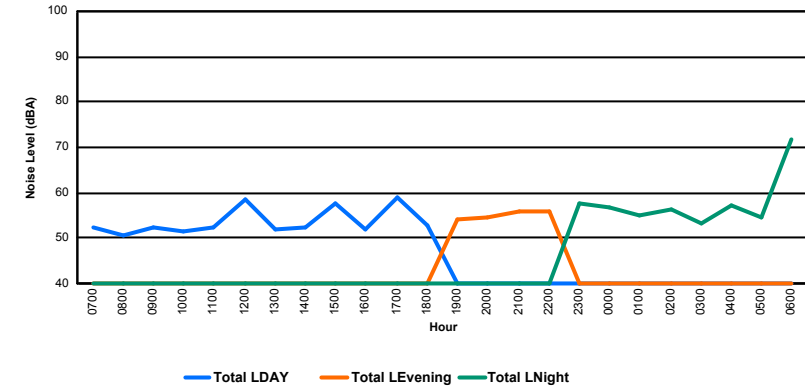

Luxembourg Airport Noise Distribution by Hour

Between 03/03/2023 00:00:00 and 03/03/2023 23:59:59 (Local Time)

Day	Aircraft Events	Total LDEN dB (A)	Aircraft LDEN dB(A)	Background LDEN dB(A)	Total LDay dB(A)	Total LEvening dB(A)	Total LNight dB (A)
03/03/23 7:00	2	52.4	48.5	50.2	52.4	-	-
03/03/23 8:00	1	50.8	44.8	49.5	50.8	-	-
03/03/23 9:00	2	52.5	49.8	49.3	52.5	-	-
03/03/23 10:00	1	51.6	43.2	51.0	51.6	-	-
03/03/23 11:00	1	52.4	44.3	51.7	52.4	-	-
03/03/23 12:00	3	58.5	57.8	50.4	58.5	-	-
03/03/23 13:00	1	51.7	47.5	49.6	51.7	-	-
03/03/23 14:00	2	52.3	47.4	50.7	52.3	-	-
03/03/23 15:00	4	57.8	57.0	50.4	57.8	-	-
03/03/23 16:00	2	51.7	48.0	49.3	51.7	-	-
03/03/23 17:00	5	59.1	58.3	51.2	59.1	-	-
03/03/23 18:00	3	52.8	47.4	51.5	52.8	-	-
03/03/23 19:00	1	54.2	43.5	53.9	-	54.2	-
03/03/23 20:00	1	54.5	49.0	53.1	-	54.5	-
03/03/23 21:00	-	55.8	-	55.8	-	55.8	-
03/03/23 22:00	1	55.8	49.7	54.5	-	55.8	-
03/03/23 23:00	-	57.7	-	57.7	-	-	57.7
04/03/23 0:00	-	56.7	-	56.7	-	-	56.7
04/03/23 1:00	-	55.2	-	55.3	-	-	55.2
04/03/23 2:00	-	56.4	-	56.5	-	-	56.4
04/03/23 3:00	-	53.1	-	53.1	-	-	53.1
04/03/23 4:00	-	57.0	-	57.0	-	-	57.0
04/03/23 5:00	-	54.4	-	54.4	-	-	54.4
04/03/23 6:00	6	71.9	71.6	58.5	-	-	71.9
	36	59.8	58.5	54.0	54.7	55.1	63.6

Location: Roodt/Syr NMT # 1