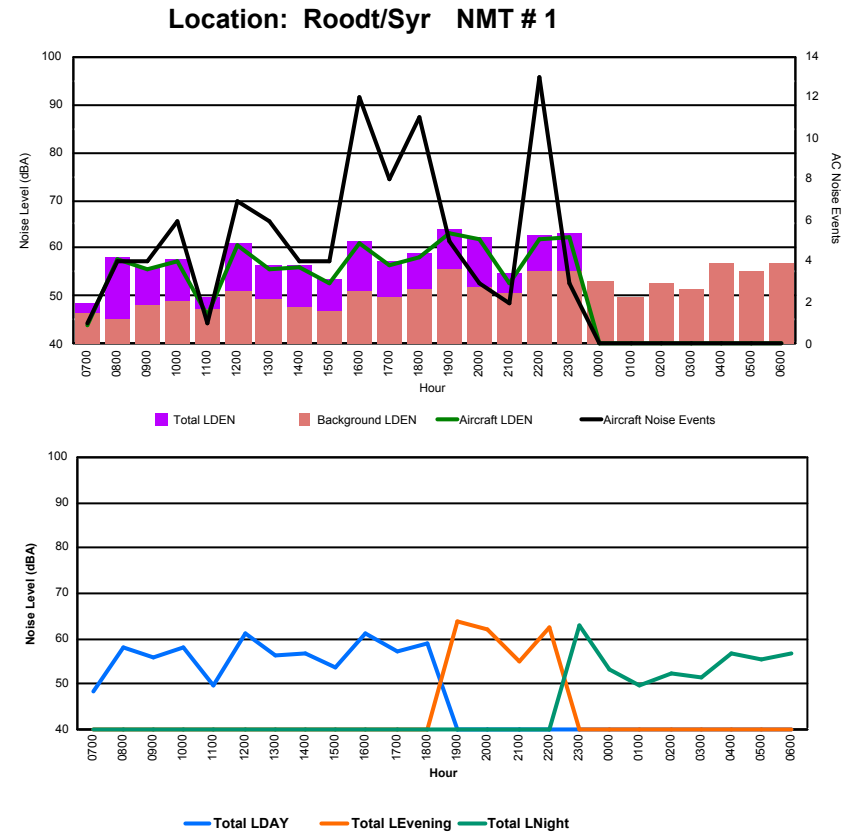

Luxembourg Airport Noise Distribution by Hour

Between 05/03/2023 00:00:00 and 05/03/2023 23:59:59 (Local Time)

Day	Aircraft Events	Total LDEN dB(A)	Aircraft LDEN dB(A)	Background LDEN dB(A)	Total LDay dB(A)	Total LEvening dB(A)	Total LNight dB(A)	
05/03/23	7:00	1	48.5	44.0	46.6	48.5	-	-
05/03/23	8:00	4	58.2	57.9	45.2	58.2	-	-
05/03/23	9:00	4	56.1	55.5	48.0	56.1	-	-
05/03/23	10:00	6	57.9	57.4	48.8	57.9	-	-
05/03/23	11:00	1	49.7	45.9	47.4	49.7	-	-
05/03/23	12:00	7	61.2	60.8	51.0	61.2	-	-
05/03/23	13:00	6	56.5	55.7	49.2	56.5	-	-
05/03/23	14:00	4	56.6	56.0	47.6	56.6	-	-
05/03/23	15:00	4	53.7	52.8	46.8	53.7	-	-
05/03/23	16:00	12	61.3	60.9	51.1	61.3	-	-
05/03/23	17:00	8	57.4	56.6	49.9	57.4	-	-
05/03/23	18:00	11	59.0	58.2	51.5	59.0	-	-
05/03/23	19:00	5	63.9	63.2	55.7	-	63.9	-
05/03/23	20:00	3	62.2	61.8	52.0	-	62.2	-
05/03/23	21:00	2	54.8	52.8	50.6	-	54.8	-
05/03/23	22:00	13	62.7	62.0	55.2	-	62.7	-
05/03/23	23:00	3	63.0	62.3	55.2	-	63.0	-
06/03/23	0:00	-	53.2	-	53.2	-	-	53.2
06/03/23	1:00	-	49.7	-	49.7	-	-	49.7
06/03/23	2:00	-	52.5	-	52.6	-	-	52.5
06/03/23	3:00	-	51.3	-	51.3	-	-	51.3
06/03/23	4:00	-	56.9	-	57.0	-	-	56.9
06/03/23	5:00	-	55.3	-	55.3	-	-	55.3
06/03/23	6:00	-	56.9	-	57.0	-	-	56.9
	94	58.6	57.4	52.5	57.7	62.0	56.9