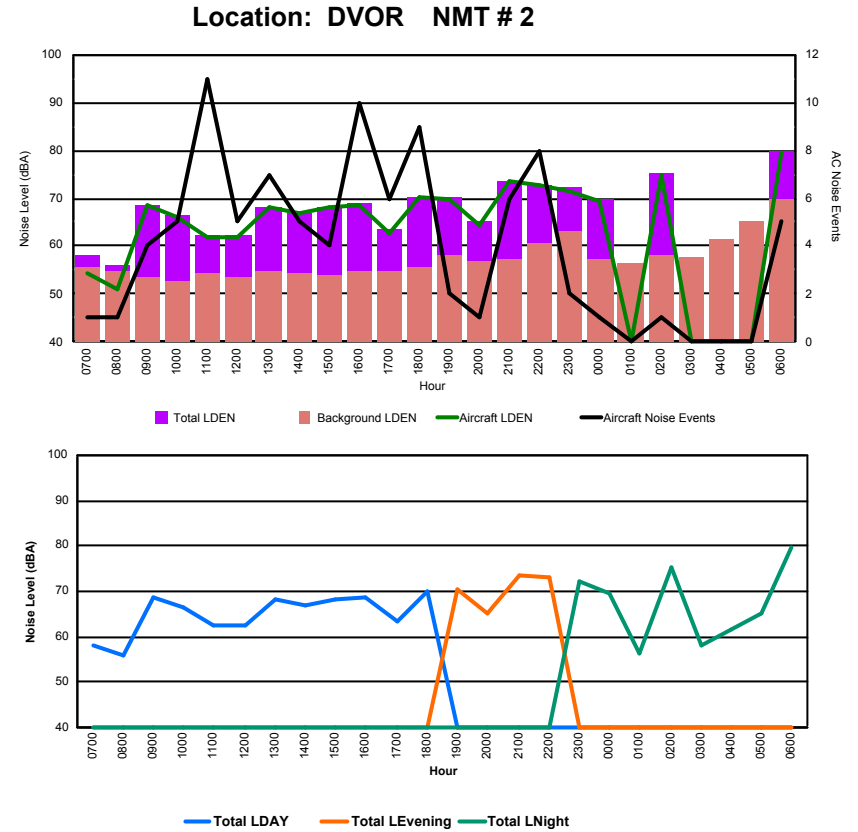

Luxembourg Airport Noise Distribution by Hour

Between 28/03/2023 00:00:00 and 28/03/2023 23:59:59 (Local Time)

Day	Aircraft Events	Total LDEN dB (A)	Aircraft LDEN dB(A)	Background LDEN dB(A)	Total LDay dB(A)	Total LEvening dB(A)	Total LNight dB (A)	
28/03/23	7:00	1	58.0	54.5	55.7	58.0	-	-
28/03/23	8:00	1	56.1	51.0	54.6	56.1	-	-
28/03/23	9:00	4	68.6	68.5	53.5	68.6	-	-
28/03/23	10:00	5	66.3	66.1	52.8	66.3	-	-
28/03/23	11:00	11	62.3	61.7	54.2	62.3	-	-
28/03/23	12:00	5	62.5	61.9	53.5	62.5	-	-
28/03/23	13:00	7	68.3	68.1	54.7	68.3	-	-
28/03/23	14:00	5	67.0	66.8	54.2	67.0	-	-
28/03/23	15:00	4	68.3	68.2	54.1	68.3	-	-
28/03/23	16:00	10	68.8	68.6	54.7	68.8	-	-
28/03/23	17:00	6	63.5	62.9	54.6	63.5	-	-
28/03/23	18:00	9	70.2	70.1	55.7	70.2	-	-
28/03/23	19:00	2	70.3	70.0	58.2	-	70.3	-
28/03/23	20:00	1	65.0	64.3	57.0	-	65.0	-
28/03/23	21:00	6	73.6	73.5	57.2	-	73.6	-
28/03/23	22:00	8	72.9	72.7	60.5	-	72.9	-
28/03/23	23:00	2	72.2	71.6	63.3	-	-	72.2
29/03/23	0:00	1	69.7	69.4	57.2	-	-	69.7
29/03/23	1:00	-	56.5	-	56.5	-	-	56.5
29/03/23	2:00	1	75.2	75.0	58.2	-	-	75.2
29/03/23	3:00	-	57.9	-	57.9	-	-	57.9
29/03/23	4:00	-	61.5	-	61.5	-	-	61.5
29/03/23	5:00	-	65.2	-	65.2	-	-	65.2
29/03/23	6:00	5	79.9	79.5	69.6	-	-	79.9
	94	70.6	70.2	60.1	66.6	71.5	73.1