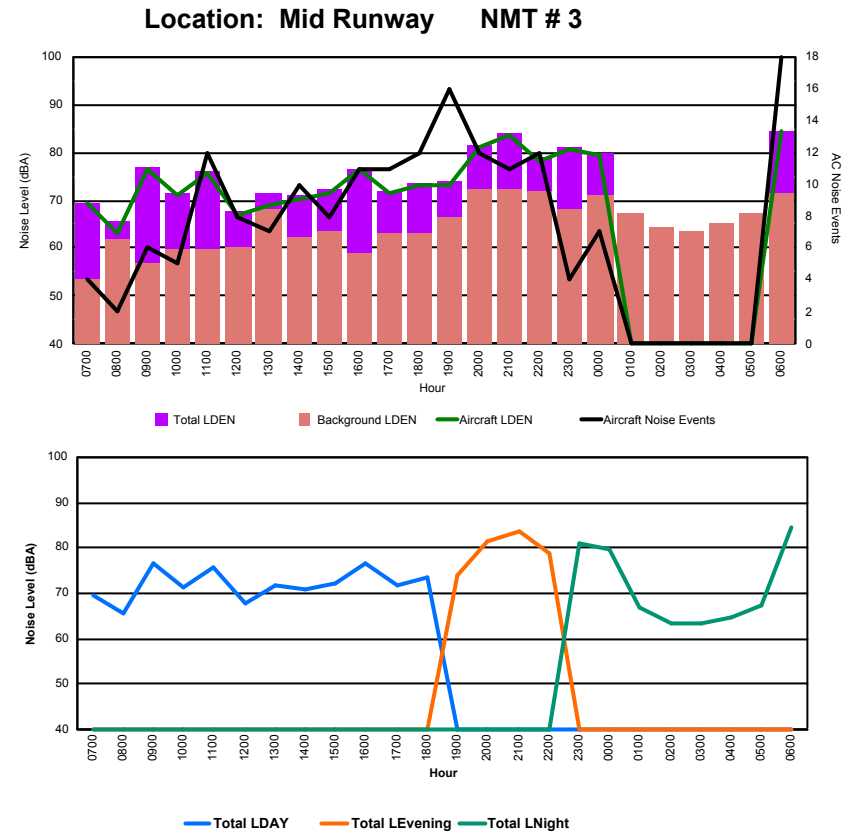

Luxembourg Airport Noise Distribution by Hour

Between 26/03/2023 00:00:00 and 26/03/2023 23:59:59 (Local Time)

Day	Aircraft Events	Total LDEN dB (A)	Aircraft LDEN dB(A)	Background LDEN dB(A)	Total LDay dB(A)	Total LEvening dB(A)	Total LNight dB (A)	
26/03/23	7:00	4	69.5	69.4	53.6	69.5	-	-
26/03/23	8:00	2	65.6	63.2	61.9	65.6	-	-
26/03/23	9:00	6	76.7	76.6	57.0	76.7	-	-
26/03/23	10:00	5	71.4	71.1	59.9	71.4	-	-
26/03/23	11:00	12	75.9	75.8	59.9	75.9	-	-
26/03/23	12:00	8	67.7	67.0	60.1	67.7	-	-
26/03/23	13:00	7	71.6	69.0	68.2	71.6	-	-
26/03/23	14:00	10	70.9	70.3	62.5	70.9	-	-
26/03/23	15:00	8	72.1	71.4	63.7	72.1	-	-
26/03/23	16:00	11	76.6	76.5	58.8	76.6	-	-
26/03/23	17:00	11	71.9	71.4	63.1	71.9	-	-
26/03/23	18:00	12	73.6	73.3	63.0	73.6	-	-
26/03/23	19:00	16	73.8	73.0	66.5	-	73.8	-
26/03/23	20:00	12	81.6	81.1	72.4	-	81.6	-
26/03/23	21:00	11	83.9	83.6	72.5	-	83.9	-
26/03/23	22:00	12	78.9	78.0	71.9	-	78.9	-
26/03/23	23:00	4	81.0	80.7	68.0	-	-	81.0
27/03/23	0:00	7	79.8	79.4	70.9	-	-	79.8
27/03/23	1:00	-	67.1	-	67.4	-	-	67.1
27/03/23	2:00	-	63.6	-	64.3	-	-	63.6
27/03/23	3:00	-	63.6	-	63.7	-	-	63.6
27/03/23	4:00	-	64.9	-	65.2	-	-	64.9
27/03/23	5:00	-	67.3	-	67.4	-	-	67.3
27/03/23	6:00	18	84.5	84.4	71.6	-	-	84.5
	176	77.2	76.8	67.3	73.1	80.9	78.1