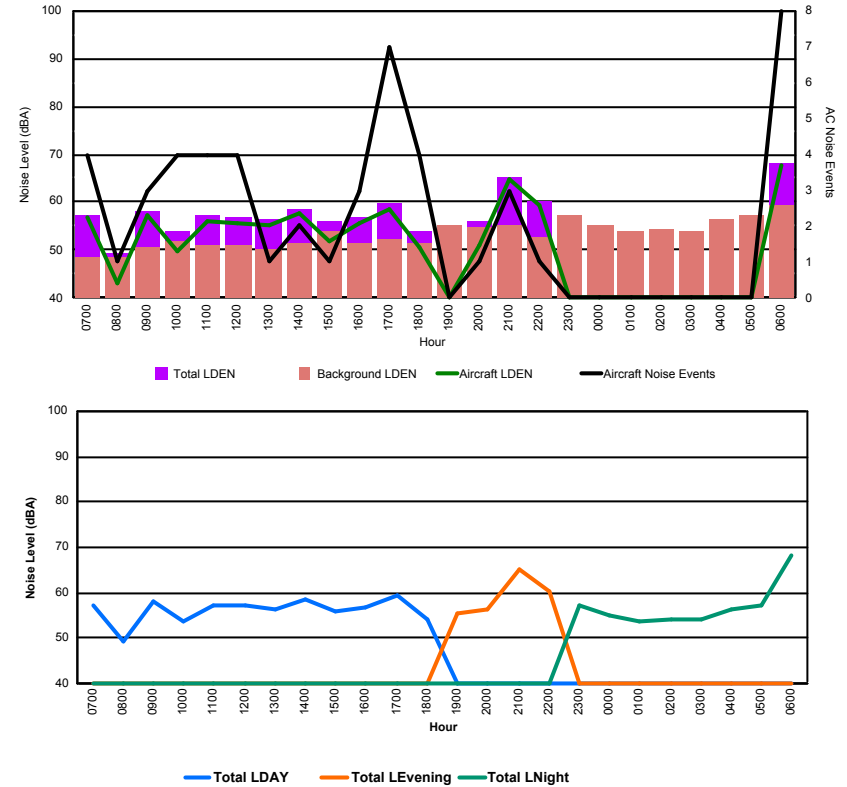

Luxembourg Airport Noise Distribution by Hour

Between 02/03/2023 00:00:00 and 02/03/2023 23:59:59 (Local Time)

Day	Aircraft Events	Total LDEN dB(A)	Aircraft LDEN dB(A)	Background LDEN dB(A)	Total LDay dB(A)	Total LEvening dB(A)	Total LNight dB(A)
02/03/23 7:00	4	57.3	56.7	48.7	57.3	-	-
02/03/23 8:00	1	49.4	43.0	48.4	49.4	-	-
02/03/23 9:00	3	58.0	57.2	50.7	58.0	-	-
02/03/23 10:00	4	53.8	49.9	51.7	53.8	-	-
02/03/23 11:00	4	57.2	56.1	50.9	57.2	-	-
02/03/23 12:00	4	57.0	55.8	51.0	57.0	-	-
02/03/23 13:00	1	56.3	55.0	50.3	56.3	-	-
02/03/23 14:00	2	58.6	57.6	51.6	58.6	-	-
02/03/23 15:00	1	55.9	51.8	53.8	55.9	-	-
02/03/23 16:00	3	56.9	55.6	51.3	56.9	-	-
02/03/23 17:00	7	59.6	58.7	52.2	59.6	-	-
02/03/23 18:00	4	54.0	50.7	51.4	54.0	-	-
02/03/23 19:00	-	55.3	-	55.3	-	55.3	-
02/03/23 20:00	1	56.2	50.9	54.7	-	56.2	-
02/03/23 21:00	3	65.3	64.9	55.0	-	65.3	-
02/03/23 22:00	1	60.4	59.5	52.9	-	60.4	-
02/03/23 23:00	-	57.1	-	57.1	-	-	57.1
03/03/23 0:00	-	55.2	-	55.3	-	-	55.2
03/03/23 1:00	-	53.7	-	53.8	-	-	53.7
03/03/23 2:00	-	54.3	-	54.4	-	-	54.3
03/03/23 3:00	-	53.9	-	53.9	-	-	53.9
03/03/23 4:00	-	56.3	-	56.3	-	-	56.3
03/03/23 5:00	-	57.0	-	57.1	-	-	57.0
03/03/23 6:00	8	68.3	67.7	59.3	-	-	68.3
	51	59.3	57.7	54.1	56.8	61.2	60.6

Location: Roodt/Syr NMT # 1