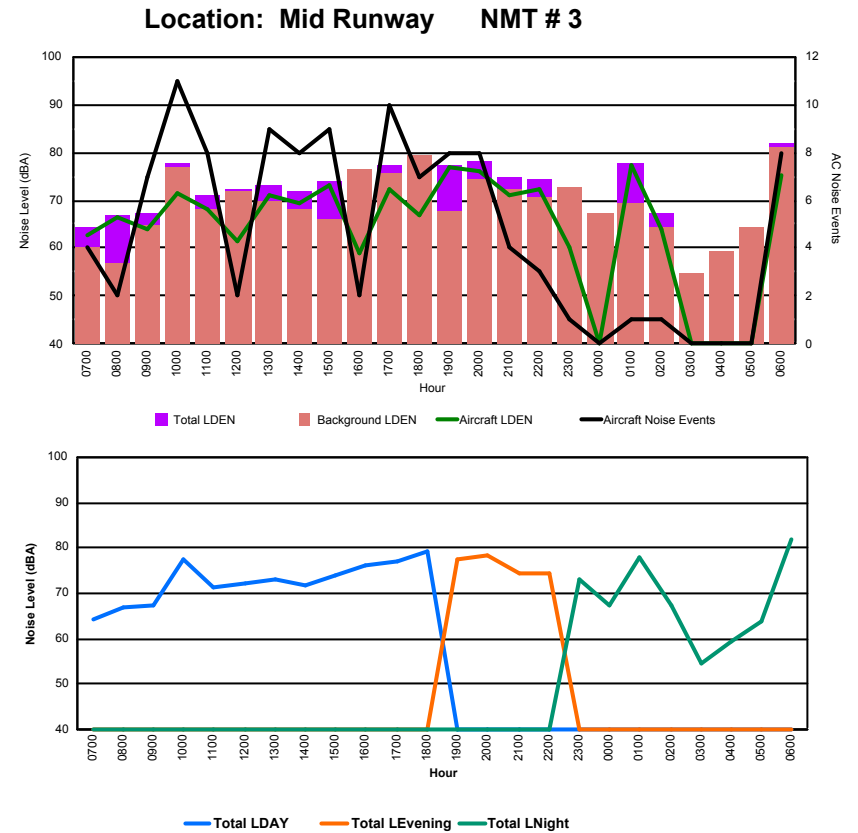

Luxembourg Airport Noise Distribution by Hour

Between 27/03/2023 00:00:00 and 27/03/2023 23:59:59 (Local Time)

Day	Aircraft Events	Total LDEN dB (A)	Aircraft LDEN dB(A)	Background LDEN dB(A)	Total LDay dB(A)	Total LEvening dB(A)	Total LNight dB (A)	
27/03/23	7:00	4	64.3	62.7	60.0	64.3	-	-
27/03/23	8:00	2	67.0	66.5	56.9	67.0	-	-
27/03/23	9:00	7	67.2	64.0	64.6	67.2	-	-
27/03/23	10:00	11	77.7	71.3	76.7	77.7	-	-
27/03/23	11:00	8	71.2	68.2	68.3	71.2	-	-
27/03/23	12:00	2	72.3	61.3	72.0	72.3	-	-
27/03/23	13:00	9	73.3	70.9	69.8	73.3	-	-
27/03/23	14:00	8	71.7	69.4	68.0	71.7	-	-
27/03/23	15:00	9	74.0	73.2	66.0	74.0	-	-
27/03/23	16:00	2	76.3	59.1	76.3	76.3	-	-
27/03/23	17:00	10	77.1	72.1	75.5	77.1	-	-
27/03/23	18:00	7	79.4	66.7	79.2	79.4	-	-
27/03/23	19:00	8	77.5	77.0	67.9	-	77.5	-
27/03/23	20:00	8	78.2	76.0	74.2	-	78.2	-
27/03/23	21:00	4	74.6	71.1	72.2	-	74.6	-
27/03/23	22:00	3	74.4	72.1	70.6	-	74.4	-
27/03/23	23:00	1	72.9	60.3	72.7	-	-	72.9
28/03/23	0:00	-	67.4	-	67.5	-	-	67.4
28/03/23	1:00	1	77.8	77.1	69.2	-	-	77.8
28/03/23	2:00	1	67.2	64.0	64.4	-	-	67.2
28/03/23	3:00	-	54.6	-	54.6	-	-	54.6
28/03/23	4:00	-	59.4	-	59.4	-	-	59.4
28/03/23	5:00	-	63.9	-	64.2	-	-	63.9
28/03/23	6:00	8	81.8	75.2	81.0	-	-	81.8
	113	75.1	71.0	73.0	74.6	76.5	74.9