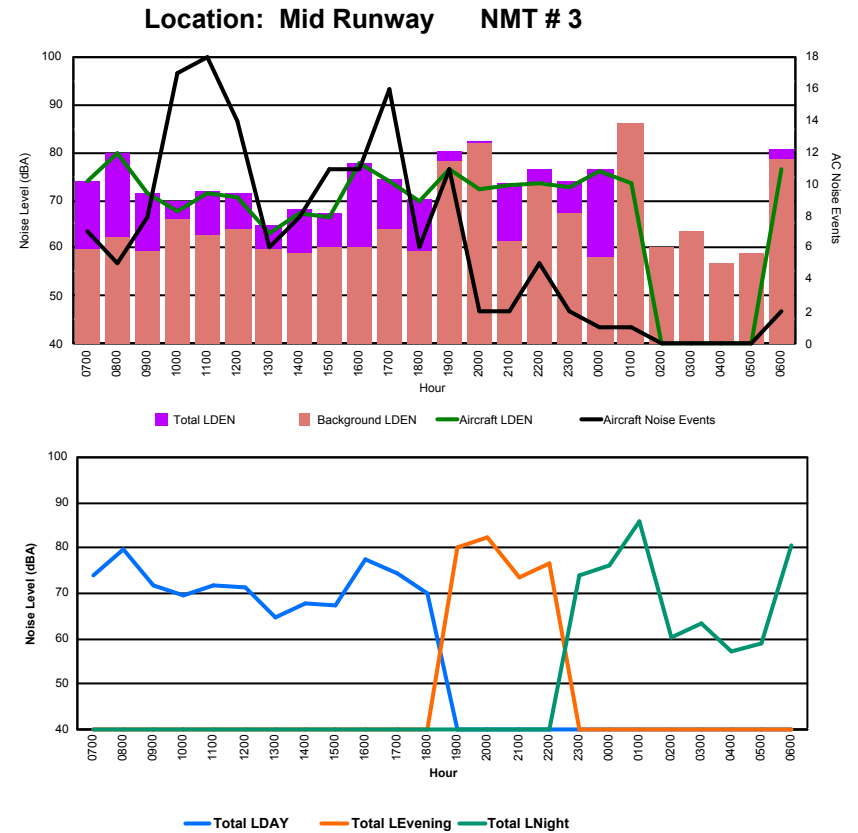

Luxembourg Airport Noise Distribution by Hour

Between 14/03/2023 00:00:00 and 14/03/2023 23:59:59 (Local Time)

Day	Aircraft Events	Total LDEN dB (A)	Aircraft LDEN dB(A)	Background LDEN dB(A)	Total LDay dB(A)	Total LEvening dB(A)	Total LNight dB (A)
14/03/23 7:00	7	73.9	73.8	59.8	73.9	-	-
14/03/23 8:00	5	79.7	79.6	62.1	79.7	-	-
14/03/23 9:00	8	71.6	71.3	59.3	71.6	-	-
14/03/23 10:00	17	69.7	67.8	66.0	69.7	-	-
14/03/23 11:00	18	71.8	71.3	62.8	71.8	-	-
14/03/23 12:00	14	71.4	70.7	64.1	71.4	-	-
14/03/23 13:00	6	64.8	63.3	59.8	64.8	-	-
14/03/23 14:00	8	68.0	67.4	59.0	68.0	-	-
14/03/23 15:00	11	67.4	66.6	60.4	67.4	-	-
14/03/23 16:00	11	77.7	77.6	60.1	77.7	-	-
14/03/23 17:00	16	74.4	74.0	63.9	74.4	-	-
14/03/23 18:00	6	70.1	69.7	59.5	70.1	-	-
14/03/23 19:00	11	80.2	76.4	78.0	-	80.2	-
14/03/23 20:00	2	82.4	72.3	82.0	-	82.4	-
14/03/23 21:00	2	73.5	73.3	61.3	-	73.5	-
14/03/23 22:00	5	76.5	73.7	73.3	-	76.5	-
14/03/23 23:00	2	73.9	72.8	67.4	-	-	73.9
15/03/23 0:00	1	76.3	76.2	58.2	-	-	76.3
15/03/23 1:00	1	86.1	73.7	85.9	-	-	86.1
15/03/23 2:00	-	60.4	-	60.4	-	-	60.4
15/03/23 3:00	-	63.3	-	63.5	-	-	63.3
15/03/23 4:00	-	57.0	-	57.0	-	-	57.0
15/03/23 5:00	-	59.0	-	59.0	-	-	59.0
15/03/23 6:00	2	80.7	76.5	78.7	-	-	80.7
	153	77.1	73.2	74.9	73.7	79.4	78.7