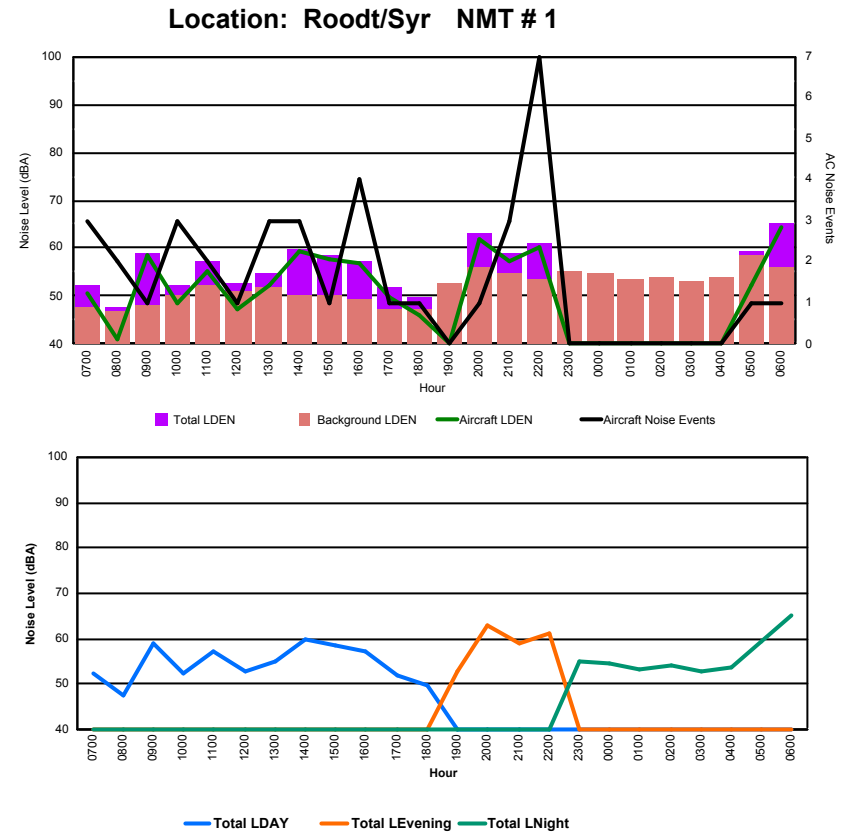

Luxembourg Airport Noise Distribution by Hour

Between 04/03/2023 00:00:00 and 04/03/2023 23:59:59 (Local Time)

Day	Aircraft Events	Total LDEN dB (A)	Aircraft LDEN dB(A)	Background LDEN dB(A)	Total LDay dB(A)	Total LEvening dB(A)	Total LNight dB (A)
04/03/23 7:00	3	52.3	50.7	47.5	52.3	-	-
04/03/23 8:00	2	47.7	41.0	46.7	47.7	-	-
04/03/23 9:00	1	58.8	58.4	48.2	58.8	-	-
04/03/23 10:00	3	52.3	48.4	50.2	52.3	-	-
04/03/23 11:00	2	57.2	55.4	52.4	57.2	-	-
04/03/23 12:00	1	52.6	47.2	51.1	52.6	-	-
04/03/23 13:00	3	54.9	52.2	51.7	54.9	-	-
04/03/23 14:00	3	59.9	59.4	50.3	59.9	-	-
04/03/23 15:00	1	58.6	57.9	50.2	58.6	-	-
04/03/23 16:00	4	57.4	56.7	49.3	57.4	-	-
04/03/23 17:00	1	51.7	49.8	47.2	51.7	-	-
04/03/23 18:00	1	49.6	46.0	47.1	49.6	-	-
04/03/23 19:00	-	52.6	-	52.6	-	52.6	-
04/03/23 20:00	1	63.1	62.0	56.2	-	63.1	-
04/03/23 21:00	3	59.1	57.3	54.6	-	59.1	-
04/03/23 22:00	7	61.2	60.4	53.5	-	61.2	-
04/03/23 23:00	-	55.0	-	55.0	-	-	55.0
05/03/23 0:00	-	54.7	-	54.8	-	-	54.7
05/03/23 1:00	-	53.4	-	53.4	-	-	53.4
05/03/23 2:00	-	53.9	-	53.9	-	-	53.9
05/03/23 3:00	-	53.0	-	53.0	-	-	53.0
05/03/23 4:00	-	53.8	-	53.8	-	-	53.8
05/03/23 5:00	1	59.5	52.2	58.7	-	-	59.5
05/03/23 6:00	1	65.1	64.5	56.0	-	-	65.1
	38	57.9	56.1	53.1	55.9	60.4	58.5