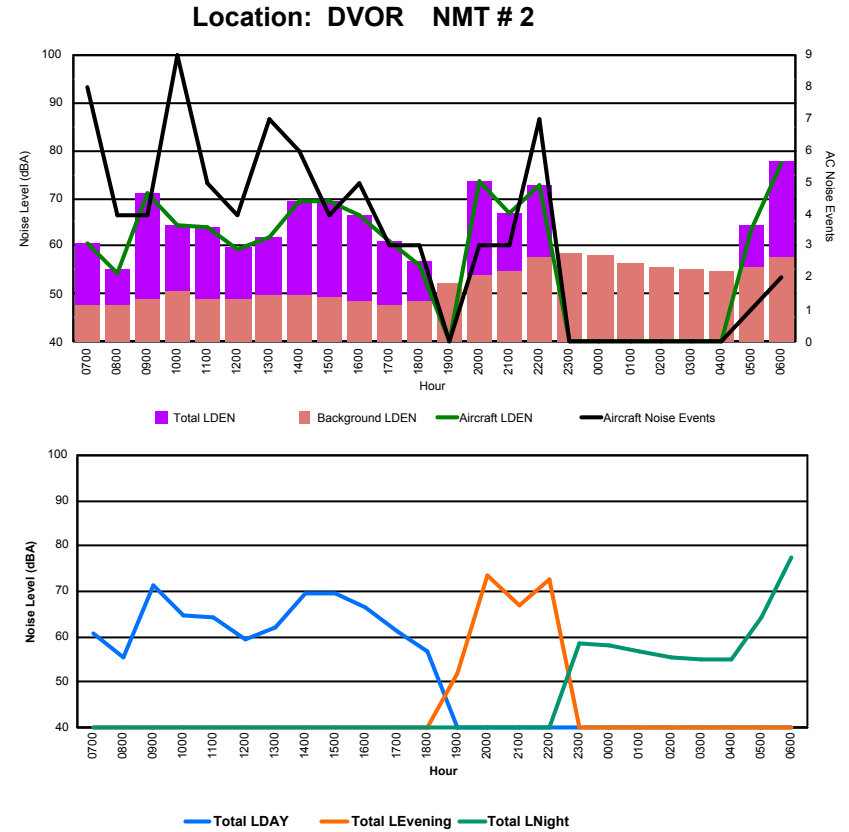

Luxembourg Airport Noise Distribution by Hour

Between 04/03/2023 00:00:00 and 04/03/2023 23:59:59 (Local Time)

Day	Aircraft Events	Total LDEN dB (A)	Aircraft LDEN dB(A)	Background LDEN dB(A)	Total LDay dB(A)	Total LEvening dB(A)	Total LNight dB (A)	
04/03/23	7:00	8	60.7	60.5	47.8	60.7	-	-
04/03/23	8:00	4	55.3	54.5	47.8	55.3	-	-
04/03/23	9:00	4	71.2	71.2	49.1	71.2	-	-
04/03/23	10:00	9	64.5	64.3	50.5	64.5	-	-
04/03/23	11:00	5	64.1	64.0	48.9	64.1	-	-
04/03/23	12:00	4	59.6	59.2	49.1	59.6	-	-
04/03/23	13:00	7	62.0	61.8	49.8	62.0	-	-
04/03/23	14:00	6	69.4	69.3	49.6	69.4	-	-
04/03/23	15:00	4	69.5	69.5	49.4	69.5	-	-
04/03/23	16:00	5	66.6	66.6	48.4	66.6	-	-
04/03/23	17:00	3	61.1	60.9	47.7	61.1	-	-
04/03/23	18:00	3	56.9	56.2	48.5	56.9	-	-
04/03/23	19:00	-	52.1	-	52.1	52.1	-	-
04/03/23	20:00	3	73.6	73.5	54.1	-	73.6	-
04/03/23	21:00	3	66.9	66.7	54.7	-	66.9	-
04/03/23	22:00	7	72.7	72.6	57.9	-	72.7	-
04/03/23	23:00	-	58.5	-	58.5	-	58.5	-
05/03/23	0:00	-	58.1	-	58.1	-	58.1	-
05/03/23	1:00	-	56.6	-	56.6	-	56.6	-
05/03/23	2:00	-	55.5	-	55.5	-	55.5	-
05/03/23	3:00	-	55.0	-	55.0	-	55.0	-
05/03/23	4:00	-	54.8	-	54.8	-	54.8	-
05/03/23	5:00	1	64.3	63.6	55.6	-	64.3	-
05/03/23	6:00	2	77.6	77.5	57.7	-	77.6	-
	78	68.1	67.9	54.0	65.9	70.7	69.0