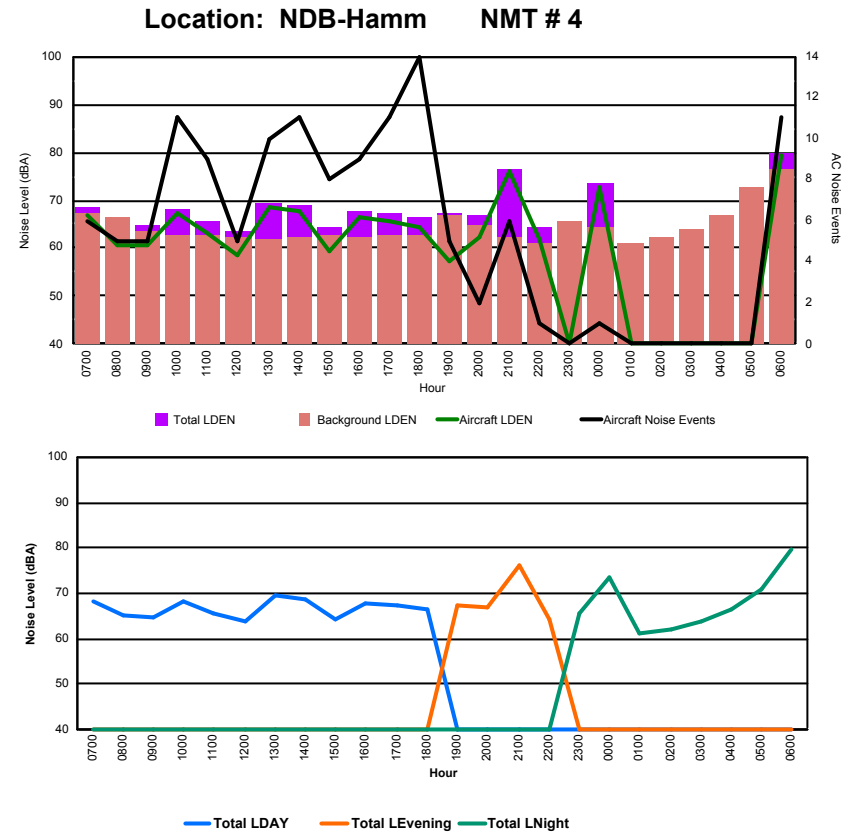

Luxembourg Airport Noise Distribution by Hour

Between 16/03/2023 00:00:00 and 16/03/2023 23:59:59 (Local Time)

Day	Aircraft Events	Total LDEN dB(A)	Aircraft LDEN dB(A)	Background LDEN dB(A)	Total LDay dB(A)	Total LEvening dB(A)	Total LNight dB(A)	
16/03/23	7:00	6	68.4	67.0	67.4	68.4	-	-
16/03/23	8:00	5	65.2	60.7	66.6	65.2	-	-
16/03/23	9:00	5	64.9	60.6	63.6	64.9	-	-
16/03/23	10:00	11	68.3	67.2	62.7	68.3	-	-
16/03/23	11:00	9	65.8	63.3	62.6	65.8	-	-
16/03/23	12:00	5	63.7	58.7	62.2	63.7	-	-
16/03/23	13:00	10	69.4	68.6	61.9	69.4	-	-
16/03/23	14:00	11	68.9	67.9	62.2	68.9	-	-
16/03/23	15:00	8	64.2	59.4	62.8	64.2	-	-
16/03/23	16:00	9	67.7	66.3	62.3	67.7	-	-
16/03/23	17:00	11	67.2	65.7	62.6	67.2	-	-
16/03/23	18:00	14	66.4	64.4	62.6	66.4	-	-
16/03/23	19:00	5	67.3	57.2	67.0	-	67.3	-
16/03/23	20:00	2	66.8	62.4	64.9	-	66.8	-
16/03/23	21:00	6	76.4	76.2	62.2	-	76.4	-
16/03/23	22:00	1	64.4	61.7	61.1	-	64.4	-
16/03/23	23:00	-	65.6	-	65.6	-	-	65.6
17/03/23	0:00	1	73.4	72.9	64.5	-	-	73.4
17/03/23	1:00	-	61.0	-	61.2	-	-	61.0
17/03/23	2:00	-	62.0	-	62.5	-	-	62.0
17/03/23	3:00	-	63.9	-	64.0	-	-	63.9
17/03/23	4:00	-	66.3	-	66.8	-	-	66.3
17/03/23	5:00	-	70.9	-	72.6	-	-	70.9
17/03/23	6:00	11	79.8	79.2	76.6	-	-	79.8
	130	70.4	69.0	67.0	67.0	71.5	72.5