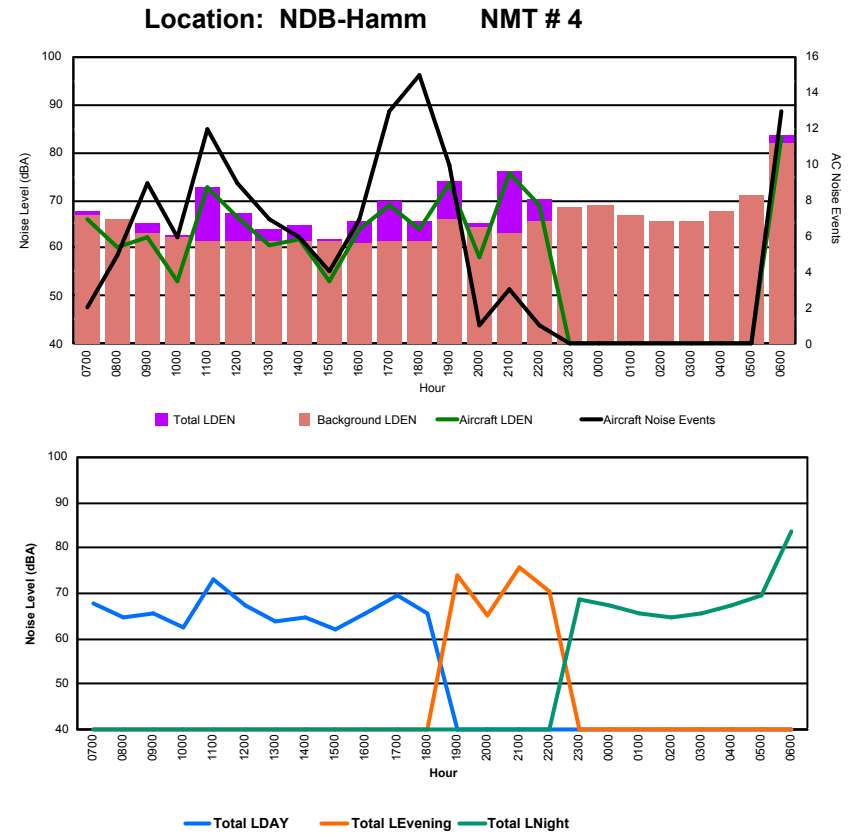

Luxembourg Airport Noise Distribution by Hour

Between 17/03/2023 00:00:00 and 17/03/2023 23:59:59 (Local Time)

Day	Aircraft Events	Total LDEN dB(A)	Aircraft LDEN dB(A)	Background LDEN dB(A)	Total LDay dB(A)	Total LEvening dB(A)	Total LNight dB(A)
17/03/23 7:00	2	67.8	65.9	66.7	67.8	-	-
17/03/23 8:00	5	64.5	60.3	66.0	64.5	-	-
17/03/23 9:00	9	65.4	62.3	63.2	65.4	-	-
17/03/23 10:00	6	62.6	53.3	62.3	62.6	-	-
17/03/23 11:00	12	72.9	72.6	61.6	72.9	-	-
17/03/23 12:00	9	67.4	66.3	61.3	67.4	-	-
17/03/23 13:00	7	63.9	60.5	61.4	63.9	-	-
17/03/23 14:00	6	64.6	62.0	61.3	64.6	-	-
17/03/23 15:00	4	61.9	53.3	61.4	61.9	-	-
17/03/23 16:00	7	65.6	64.0	60.9	65.6	-	-
17/03/23 17:00	13	69.6	68.9	61.5	69.6	-	-
17/03/23 18:00	15	65.7	63.9	61.5	65.7	-	-
17/03/23 19:00	10	74.0	73.4	66.1	-	74.0	-
17/03/23 20:00	1	65.2	58.2	64.3	-	65.2	-
17/03/23 21:00	3	75.9	75.7	63.1	-	75.9	-
17/03/23 22:00	1	70.4	68.8	65.5	-	70.4	-
17/03/23 23:00	-	68.7	-	68.7	-	-	68.7
18/03/23 0:00	-	67.5	-	69.0	-	-	67.5
18/03/23 1:00	-	65.5	-	66.8	-	-	65.5
18/03/23 2:00	-	64.7	-	65.8	-	-	64.7
18/03/23 3:00	-	65.4	-	65.7	-	-	65.4
18/03/23 4:00	-	67.2	-	67.9	-	-	67.2
18/03/23 5:00	-	69.4	-	71.0	-	-	69.4
18/03/23 6:00	13	83.5	83.3	82.0	-	-	83.5
	123	72.2	71.3	70.0	67.2	72.9	75.1