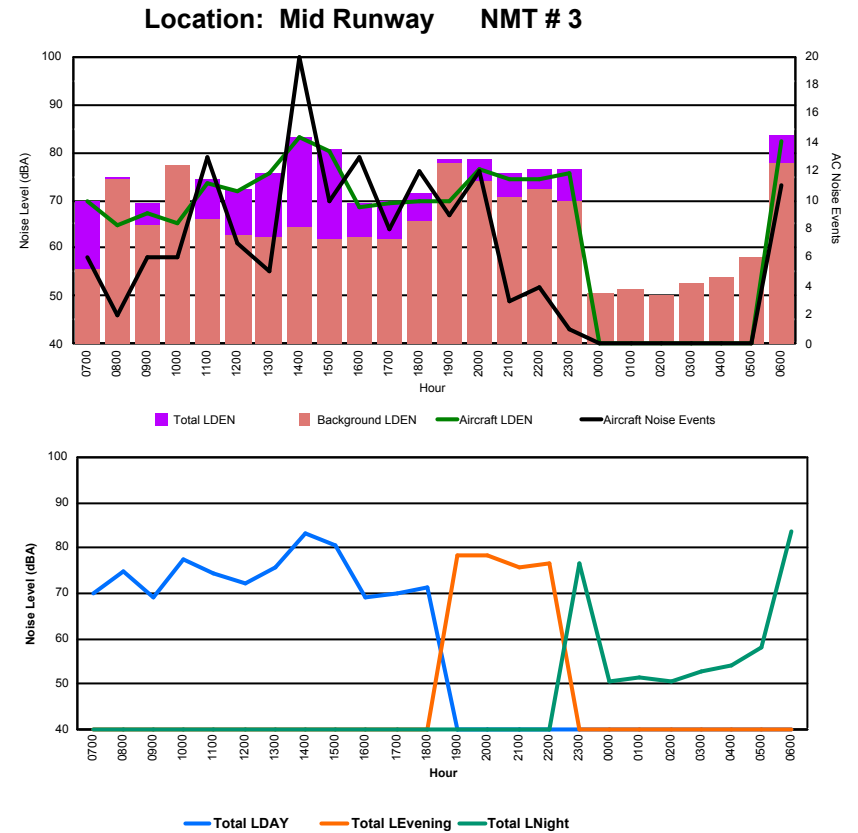

Luxembourg Airport Noise Distribution by Hour

Between 21/03/2023 00:00:00 and 21/03/2023 23:59:59 (Local Time)

Day	Aircraft Events	Total LDEN dB(A)	Aircraft LDEN dB(A)	Background LDEN dB(A)	Total LDay dB(A)	Total LEvening dB(A)	Total LNight dB(A)
21/03/23 7:00	6	70.0	69.8	55.7	70.0	-	-
21/03/23 8:00	2	74.9	64.8	74.5	74.9	-	-
21/03/23 9:00	6	69.2	67.2	64.9	69.2	-	-
21/03/23 10:00	6	77.4	65.4	77.1	77.4	-	-
21/03/23 11:00	13	74.3	73.6	66.0	74.3	-	-
21/03/23 12:00	7	72.4	71.9	62.9	72.4	-	-
21/03/23 13:00	5	75.7	75.5	62.3	75.7	-	-
21/03/23 14:00	20	83.2	83.2	64.5	83.2	-	-
21/03/23 15:00	10	80.5	80.4	61.8	80.5	-	-
21/03/23 16:00	13	69.3	68.4	62.5	69.3	-	-
21/03/23 17:00	8	69.9	69.2	62.0	69.9	-	-
21/03/23 18:00	12	71.4	70.0	65.8	71.4	-	-
21/03/23 19:00	9	78.4	69.7	77.7	-	78.4	-
21/03/23 20:00	12	78.4	76.3	74.1	-	78.4	-
21/03/23 21:00	3	75.8	74.3	70.8	-	75.8	-
21/03/23 22:00	4	76.6	74.4	72.5	-	76.6	-
21/03/23 23:00	1	76.6	75.7	69.6	-	-	76.6
22/03/23 0:00	-	50.7	-	50.7	-	-	50.7
22/03/23 1:00	-	51.5	-	51.5	-	-	51.5
22/03/23 2:00	-	50.4	-	50.4	-	-	50.4
22/03/23 3:00	-	52.7	-	52.7	-	-	52.7
22/03/23 4:00	-	53.9	-	53.9	-	-	53.9
22/03/23 5:00	-	58.1	-	58.1	-	-	58.1
22/03/23 6:00	11	83.7	82.4	77.9	-	-	83.7
	148	76.4	75.0	70.8	76.5	77.4	75.5