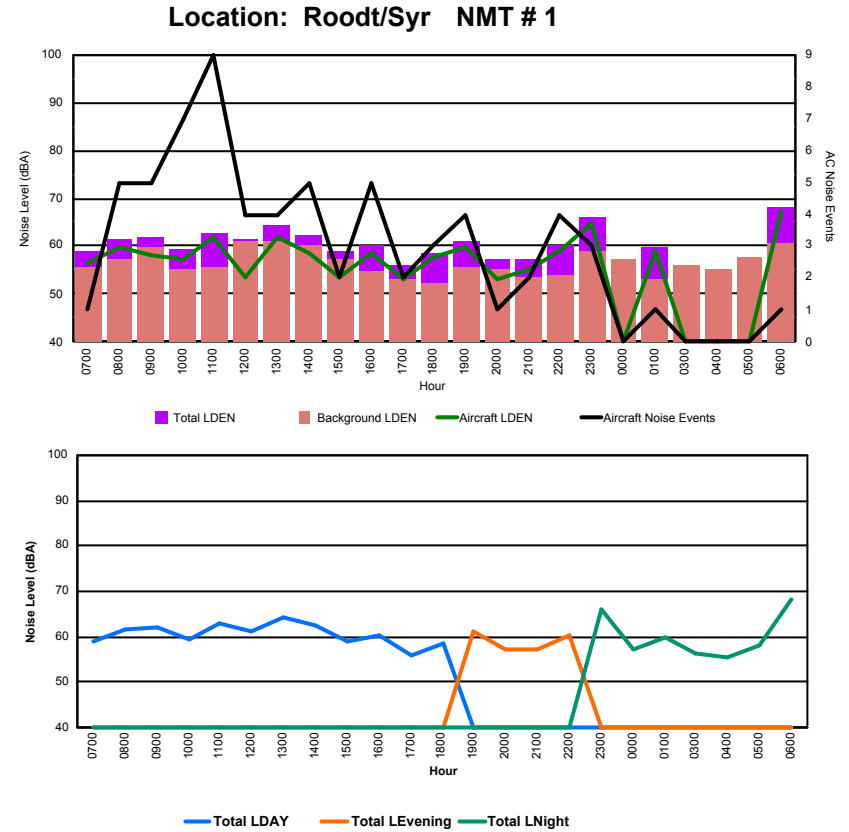

Luxembourg Airport Noise Distribution by Hour

Between 25/03/2023 00:00:00 and 25/03/2023 23:59:59 (Local Time)

Day	Aircraft Events	Total LDEN dB (A)	Aircraft LDEN dB(A)	Background LDEN dB(A)	Total LDay dB(A)	Total LEvening dB(A)	Total LNight dB (A)	
25/03/23	7:00	1	59.0	56.4	55.7	59.0	-	-
25/03/23	8:00	5	61.5	59.8	57.1	61.5	-	-
25/03/23	9:00	5	61.9	58.0	59.8	61.9	-	-
25/03/23	10:00	7	59.4	57.4	55.4	59.4	-	-
25/03/23	11:00	9	62.8	61.9	55.7	62.8	-	-
25/03/23	12:00	4	61.4	53.4	60.9	61.4	-	-
25/03/23	13:00	4	64.3	61.7	61.2	64.3	-	-
25/03/23	14:00	5	62.3	58.6	60.1	62.3	-	-
25/03/23	15:00	2	58.8	53.5	57.4	58.8	-	-
25/03/23	16:00	5	60.2	58.7	54.9	60.2	-	-
25/03/23	17:00	2	56.1	53.0	53.2	56.1	-	-
25/03/23	18:00	3	58.7	57.7	52.1	58.7	-	-
25/03/23	19:00	4	61.1	59.8	55.5	-	61.1	-
25/03/23	20:00	1	57.1	53.0	55.0	-	57.1	-
25/03/23	21:00	2	57.2	55.0	53.4	-	57.2	-
25/03/23	22:00	4	60.1	58.9	54.1	-	60.1	-
25/03/23	23:00	3	65.9	64.9	59.1	-	-	65.9
26/03/23	0:00	-	57.1	-	57.1	-	-	57.1
26/03/23	1:00	1	59.9	58.8	53.3	-	-	59.9
26/03/23	3:00	-	56.2	-	56.2	-	-	56.2
26/03/23	4:00	-	55.4	-	55.4	-	-	55.4
26/03/23	5:00	-	57.9	-	57.9	-	-	57.9
26/03/23	6:00	1	68.1	67.2	60.5	-	-	68.1
	68	61.4	59.3	57.4	61.0	59.2	62.8