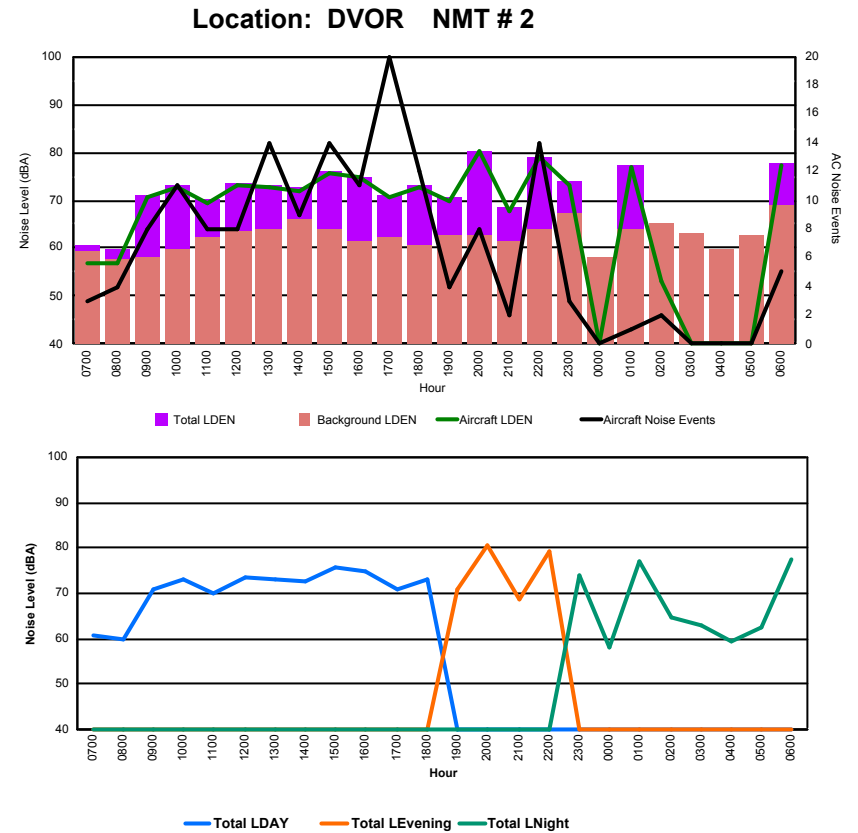

Luxembourg Airport Noise Distribution by Hour

Between 30/03/2023 00:00:00 and 30/03/2023 23:59:59 (Local Time)

Day	Aircraft Events	Total LDEN dB (A)	Aircraft LDEN dB(A)	Background LDEN dB(A)	Total LDay dB(A)	Total LEvening dB(A)	Total LNight dB (A)
30/03/23 7:00	3	60.8	57.0	59.2	60.8	-	-
30/03/23 8:00	4	59.8	56.7	57.5	59.8	-	-
30/03/23 9:00	8	70.9	70.7	58.1	70.9	-	-
30/03/23 10:00	11	73.1	72.9	59.6	73.1	-	-
30/03/23 11:00	8	70.1	69.5	62.2	70.1	-	-
30/03/23 12:00	8	73.6	73.2	63.7	73.6	-	-
30/03/23 13:00	14	73.2	72.8	64.0	73.2	-	-
30/03/23 14:00	9	72.8	71.9	66.0	72.8	-	-
30/03/23 15:00	14	75.9	75.7	63.8	75.9	-	-
30/03/23 16:00	11	74.9	74.7	61.5	74.9	-	-
30/03/23 17:00	20	71.1	70.6	62.5	71.1	-	-
30/03/23 18:00	12	73.1	72.9	60.8	73.1	-	-
30/03/23 19:00	4	70.7	70.0	62.6	-	70.7	-
30/03/23 20:00	8	80.4	80.3	62.7	-	80.4	-
30/03/23 21:00	2	68.6	67.7	61.3	-	68.6	-
30/03/23 22:00	14	79.1	79.0	63.8	-	79.1	-
30/03/23 23:00	3	74.0	73.2	67.1	-	-	74.0
31/03/23 0:00	-	58.0	-	58.0	-	-	58.0
31/03/23 1:00	1	77.2	76.9	64.0	-	-	77.2
31/03/23 2:00	2	64.5	53.2	65.0	-	-	64.5
31/03/23 3:00	-	63.0	-	63.2	-	-	63.0
31/03/23 4:00	-	59.6	-	59.6	-	-	59.6
31/03/23 5:00	-	62.7	-	62.7	-	-	62.7
31/03/23 6:00	5	77.6	77.1	69.1	-	-	77.6
	161	73.7	73.3	63.4	72.5	77.2	72.5