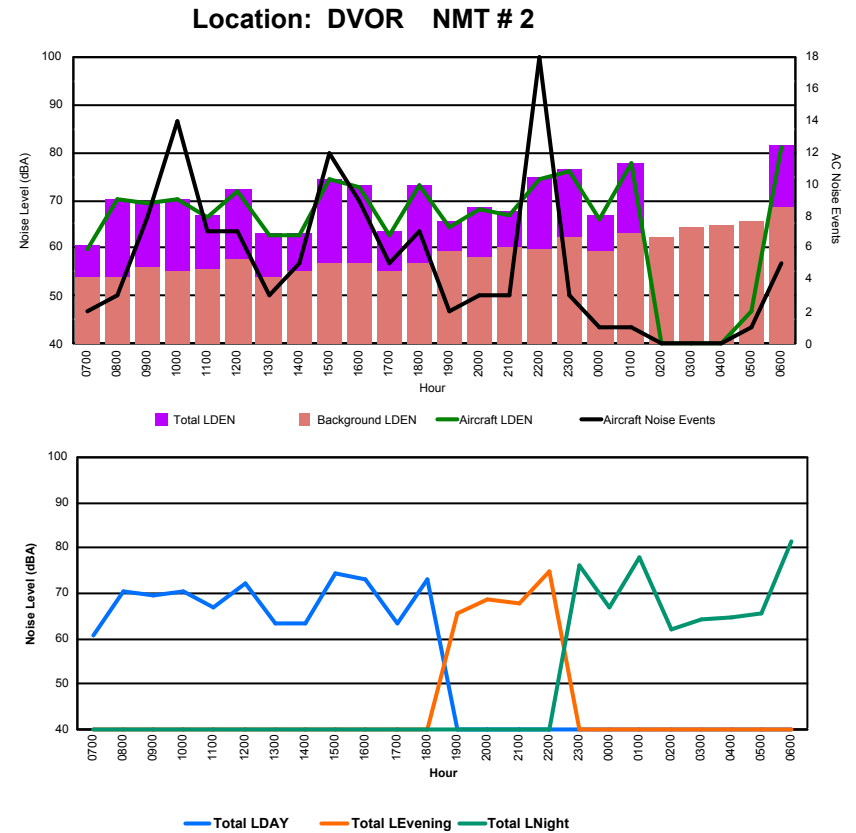

Luxembourg Airport Noise Distribution by Hour

Between 06/03/2023 00:00:00 and 06/03/2023 23:59:59 (Local Time)

Day	Aircraft Events	Total LDEN dB(A)	Aircraft LDEN dB(A)	Background LDEN dB(A)	Total LDay dB(A)	Total LEvening dB(A)	Total LNight dB(A)	
06/03/23	7:00	2	60.6	59.6	54.0	60.6	-	-
06/03/23	8:00	3	70.3	70.2	53.8	70.3	-	-
06/03/23	9:00	8	69.6	69.4	56.1	69.6	-	-
06/03/23	10:00	14	70.4	70.3	55.1	70.4	-	-
06/03/23	11:00	7	66.8	66.5	55.6	66.8	-	-
06/03/23	12:00	7	72.2	72.0	57.5	72.2	-	-
06/03/23	13:00	3	63.2	62.6	53.9	63.2	-	-
06/03/23	14:00	5	63.3	62.6	55.0	63.3	-	-
06/03/23	15:00	12	74.5	74.4	56.8	74.5	-	-
06/03/23	16:00	9	73.0	72.9	56.8	73.0	-	-
06/03/23	17:00	5	63.4	62.7	55.2	63.4	-	-
06/03/23	18:00	7	73.2	73.1	56.9	73.2	-	-
06/03/23	19:00	2	65.6	64.4	59.4	-	65.6	-
06/03/23	20:00	3	68.6	68.1	58.2	-	68.6	-
06/03/23	21:00	3	67.8	67.0	60.4	-	67.8	-
06/03/23	22:00	18	74.7	74.5	59.7	-	74.7	-
06/03/23	23:00	3	76.3	76.2	62.2	-	-	76.3
07/03/23	0:00	1	66.8	66.0	59.2	-	-	66.8
07/03/23	1:00	1	77.8	77.7	63.2	-	-	77.8
07/03/23	2:00	-	62.0	-	62.4	-	-	62.0
07/03/23	3:00	-	64.3	-	64.4	-	-	64.3
07/03/23	4:00	-	64.6	-	64.7	-	-	64.6
07/03/23	5:00	1	65.6	47.0	65.7	-	-	65.6
07/03/23	6:00	5	81.4	81.2	68.4	-	-	81.4
	119	72.5	72.3	61.1	70.3	70.6	75.1