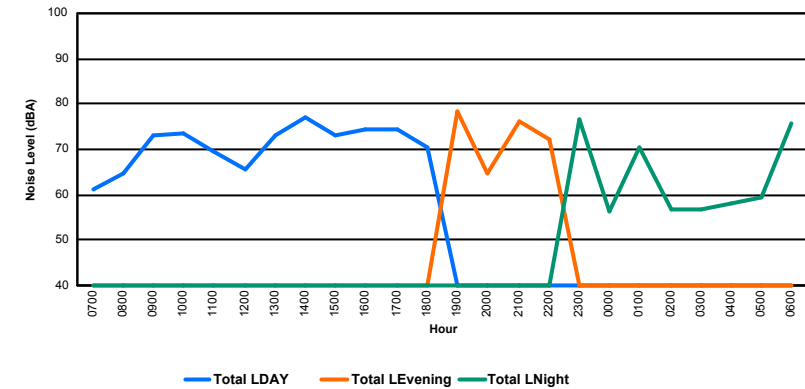

Luxembourg Airport Noise Distribution by Hour

Between 10/03/2023 00:00:00 and 10/03/2023 23:59:59 (Local Time)

Day	Aircraft Events	Total LDEN dB(A)	Aircraft LDEN dB(A)	Background LDEN dB(A)	Total LDay dB(A)	Total LEvening dB(A)	Total LNight dB(A)
10/03/23 7:00	7	61.4	59.0	58.7	61.4	-	-
10/03/23 8:00	6	64.5	63.5	58.6	64.5	-	-
10/03/23 9:00	6	73.2	73.0	58.2	73.2	-	-
10/03/23 10:00	15	73.5	73.4	59.6	73.5	-	-
10/03/23 11:00	5	69.6	69.2	59.8	69.6	-	-
10/03/23 12:00	3	65.4	62.7	62.5	65.4	-	-
10/03/23 13:00	7	73.1	70.0	70.8	73.1	-	-
10/03/23 14:00	15	77.2	76.6	69.3	77.2	-	-
10/03/23 15:00	12	73.2	70.9	69.8	73.2	-	-
10/03/23 16:00	16	74.6	73.7	68.3	74.6	-	-
10/03/23 17:00	21	74.3	73.9	65.8	74.3	-	-
10/03/23 18:00	22	70.5	69.7	63.5	70.5	-	-
10/03/23 19:00	10	78.4	78.3	62.6	-	78.4	-
10/03/23 20:00	1	64.6	63.3	58.5	-	64.6	-
10/03/23 21:00	9	76.4	76.2	62.0	-	76.4	-
10/03/23 22:00	9	72.4	72.2	58.6	-	72.4	-
10/03/23 23:00	5	76.6	76.4	61.8	-	-	76.6
11/03/23 0:00	-	56.4	-	56.4	-	-	56.4
11/03/23 1:00	1	70.5	70.3	55.5	-	-	70.5
11/03/23 2:00	-	56.9	-	56.9	-	-	56.9
11/03/23 3:00	-	56.8	-	56.8	-	-	56.8
11/03/23 4:00	-	58.1	-	58.1	-	-	58.1
11/03/23 5:00	-	59.5	-	59.5	-	-	59.5
11/03/23 6:00	1	75.6	75.2	65.2	-	-	75.6
	171	72.7	72.2	64.1	72.6	75.2	70.8

Location: DVOR NMT # 2