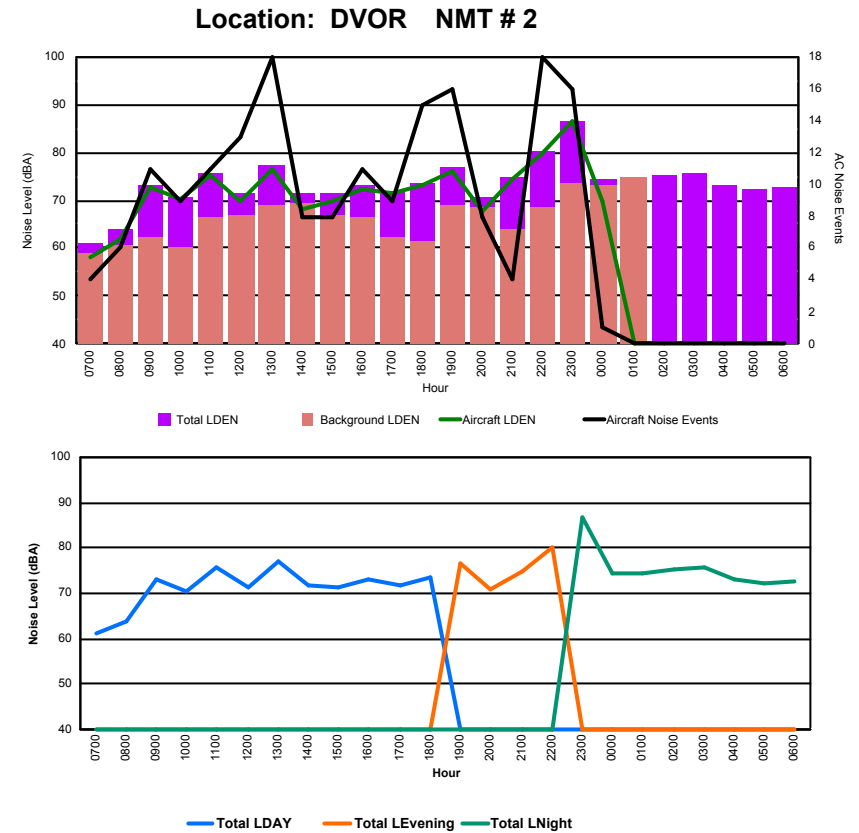

Luxembourg Airport Noise Distribution by Hour

Between 31/03/2023 00:00:00 and 31/03/2023 23:59:59 (Local Time)

Day	Aircraft Events	Total LDEN dB (A)	Aircraft LDEN dB(A)	Background LDEN dB(A)	Total LDay dB(A)	Total LEvening dB(A)	Total LNight dB (A)
31/03/23 7:00	4	61.2	58.2	58.9	61.2	-	-
31/03/23 8:00	6	63.9	61.8	60.8	63.9	-	-
31/03/23 9:00	11	73.2	72.9	62.5	73.2	-	-
31/03/23 10:00	9	70.6	70.3	60.0	70.6	-	-
31/03/23 11:00	11	75.8	75.4	66.4	75.8	-	-
31/03/23 12:00	13	71.3	69.7	66.9	71.3	-	-
31/03/23 13:00	18	77.1	76.4	69.1	77.1	-	-
31/03/23 14:00	8	71.6	68.3	69.3	71.6	-	-
31/03/23 15:00	8	71.3	69.7	66.9	71.3	-	-
31/03/23 16:00	11	73.1	72.3	66.6	73.1	-	-
31/03/23 17:00	9	71.8	71.3	62.3	71.8	-	-
31/03/23 18:00	15	73.4	73.2	61.3	73.4	-	-
31/03/23 19:00	16	76.8	76.2	69.1	-	76.8	-
31/03/23 20:00	8	70.8	67.7	68.5	-	70.8	-
31/03/23 21:00	4	74.9	74.5	64.0	-	74.9	-
31/03/23 22:00	18	80.1	79.8	68.6	-	80.1	-
31/03/23 23:00	16	86.6	86.4	73.4	-	-	86.6
01/04/23 0:00	1	74.3	69.8	73.0	-	-	74.3
01/04/23 1:00	-	74.2	-	74.7	-	-	74.2
01/04/23 2:00	-	75.1	-	-	-	-	75.1
01/04/23 3:00	-	75.7	-	-	-	-	75.7
01/04/23 4:00	-	73.1	-	-	-	-	73.1
01/04/23 5:00	-	72.1	-	-	-	-	72.1
01/04/23 6:00	-	72.7	-	-	-	-	72.7
	186	76.4	75.3	67.6	72.7	76.8	79.0