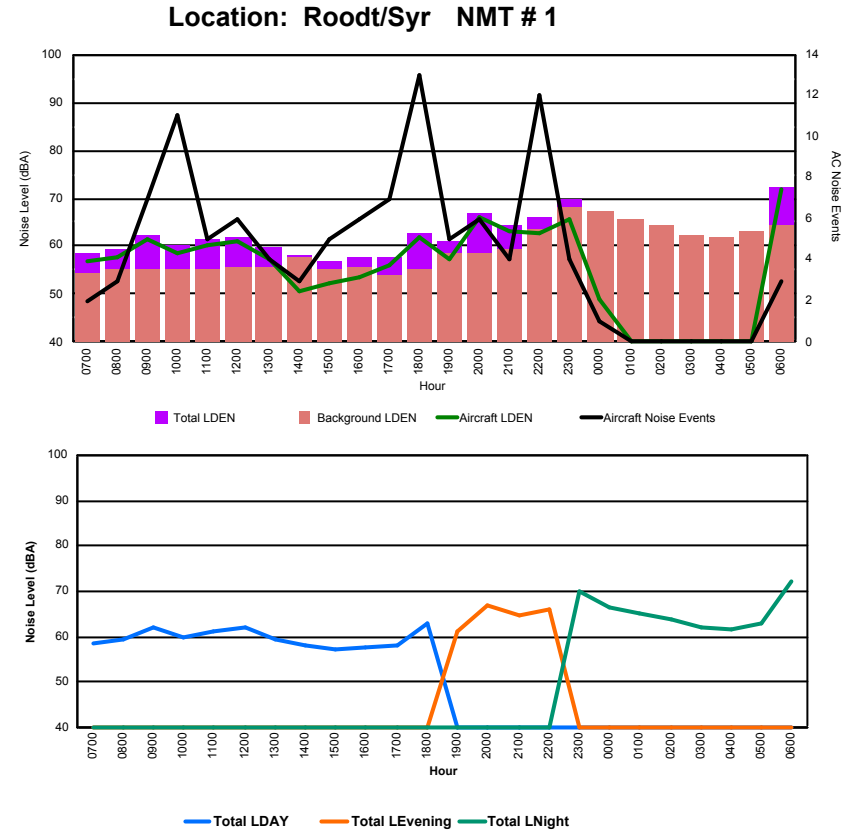

Luxembourg Airport Noise Distribution by Hour

Between 09/03/2023 00:00:00 and 09/03/2023 23:59:59 (Local Time)

Day	Aircraft Events	Total LDEN dB(A)	Aircraft LDEN dB(A)	Background LDEN dB(A)	Total LDay dB(A)	Total LEvening dB(A)	Total LNight dB(A)
09/03/23 7:00	2	58.6	56.7	54.2	58.6	-	-
09/03/23 8:00	3	59.3	57.5	55.1	59.3	-	-
09/03/23 9:00	7	62.2	61.3	55.4	62.2	-	-
09/03/23 10:00	11	60.0	58.6	55.0	60.0	-	-
09/03/23 11:00	5	61.4	60.3	55.4	61.4	-	-
09/03/23 12:00	6	61.9	60.9	55.5	61.9	-	-
09/03/23 13:00	4	59.6	57.3	55.8	59.6	-	-
09/03/23 14:00	3	58.2	50.7	57.5	58.2	-	-
09/03/23 15:00	5	57.0	52.1	55.4	57.0	-	-
09/03/23 16:00	6	57.6	53.4	55.5	57.6	-	-
09/03/23 17:00	7	57.9	56.1	53.8	57.9	-	-
09/03/23 18:00	13	62.8	62.0	55.0	62.8	-	-
09/03/23 19:00	5	61.0	57.4	58.7	-	61.0	-
09/03/23 20:00	6	66.7	66.0	58.4	-	66.7	-
09/03/23 21:00	4	64.5	63.0	59.3	-	64.5	-
09/03/23 22:00	12	65.9	62.7	63.4	-	65.9	-
09/03/23 23:00	4	69.8	65.6	68.0	-	-	69.8
10/03/23 0:00	1	66.6	48.8	67.2	-	-	66.6
10/03/23 1:00	-	65.1	-	65.7	-	-	65.1
10/03/23 2:00	-	63.7	-	64.2	-	-	63.7
10/03/23 3:00	-	62.0	-	62.1	-	-	62.0
10/03/23 4:00	-	61.8	-	61.9	-	-	61.8
10/03/23 5:00	-	62.9	-	63.0	-	-	62.9
10/03/23 6:00	3	72.4	71.7	64.5	-	-	72.4
	107	64.5	61.7	61.6	60.1	65.0	67.2