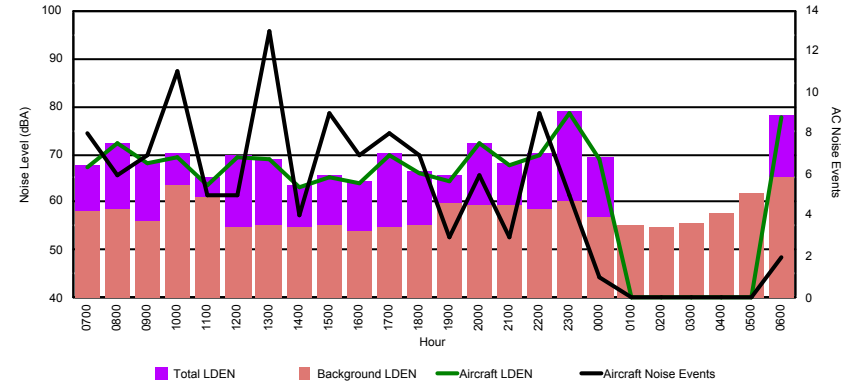

Luxembourg Airport Noise Distribution by Hour

Between 15/03/2023 00:00:00 and 15/03/2023 23:59:59 (Local Time)

Day	Aircraft Events	Total LDEN dB (A)	Aircraft LDEN dB(A)	Background LDEN dB(A)	Total LDay dB(A)	Total LEvening dB(A)	Total LNight dB (A)
15/03/23 7:00	8	67.7	67.3	58.3	67.7	-	-
15/03/23 8:00	6	72.3	72.1	58.7	72.3	-	-
15/03/23 9:00	7	68.4	68.1	56.2	68.4	-	-
15/03/23 10:00	11	70.3	69.4	63.4	70.3	-	-
15/03/23 11:00	5	65.4	63.5	61.0	65.4	-	-
15/03/23 12:00	5	69.7	69.5	54.9	69.7	-	-
15/03/23 13:00	13	69.0	68.8	55.2	69.0	-	-
15/03/23 14:00	4	63.7	63.1	54.6	63.7	-	-
15/03/23 15:00	9	65.7	65.4	55.1	65.7	-	-
15/03/23 16:00	7	64.3	64.0	53.9	64.3	-	-
15/03/23 17:00	8	70.1	70.0	54.7	70.1	-	-
15/03/23 18:00	7	66.5	66.2	55.0	66.5	-	-
15/03/23 19:00	3	65.6	64.4	59.6	-	65.6	-
15/03/23 20:00	6	72.4	72.1	59.2	-	72.4	-
15/03/23 21:00	3	68.3	67.7	59.3	-	68.3	-
15/03/23 22:00	9	70.2	69.9	58.5	-	70.2	-
15/03/23 23:00	5	78.8	78.7	60.2	-	-	78.8
16/03/23 0:00	1	69.3	69.1	56.8	-	-	69.3
16/03/23 1:00	-	55.2	-	55.2	-	-	55.2
16/03/23 2:00	-	54.7	-	54.7	-	-	54.7
16/03/23 3:00	-	55.8	-	55.8	-	-	55.8
16/03/23 4:00	-	57.9	-	57.9	-	-	57.9
16/03/23 5:00	-	62.0	-	62.0	-	-	62.0
16/03/23 6:00	2	78.2	77.9	65.4	-	-	78.2
	119	70.6	70.3	59.0	68.5	69.8	72.8

Location: DVOR NMT # 2