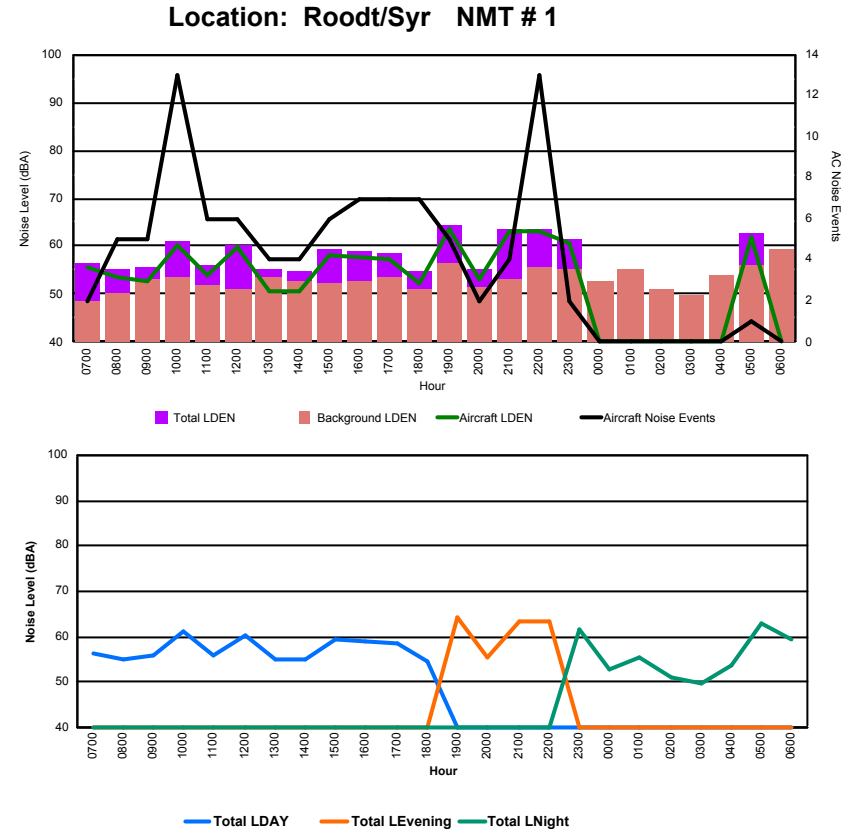

Luxembourg Airport Noise Distribution by Hour

Between 20/03/2023 00:00:00 and 20/03/2023 23:59:59 (Local Time)

Day	Aircraft Events	Total LDEN dB(A)	Aircraft LDEN dB(A)	Background LDEN dB(A)	Total LDay dB(A)	Total LEvening dB(A)	Total LNight dB(A)	
20/03/23	7:00	2	56.4	55.7	48.4	56.4	-	-
20/03/23	8:00	5	55.2	53.6	50.3	55.2	-	-
20/03/23	9:00	5	55.8	52.6	53.1	55.8	-	-
20/03/23	10:00	13	61.1	60.3	53.6	61.1	-	-
20/03/23	11:00	6	56.0	54.1	51.7	56.0	-	-
20/03/23	12:00	6	60.2	59.7	51.1	60.2	-	-
20/03/23	13:00	4	55.1	50.6	53.4	55.1	-	-
20/03/23	14:00	4	54.8	50.8	52.7	54.8	-	-
20/03/23	15:00	6	59.2	58.3	52.1	59.2	-	-
20/03/23	16:00	7	59.0	57.9	52.8	59.0	-	-
20/03/23	17:00	7	58.7	57.2	53.5	58.7	-	-
20/03/23	18:00	7	54.6	52.2	51.2	54.6	-	-
20/03/23	19:00	5	64.2	63.4	56.6	-	64.2	-
20/03/23	20:00	2	55.3	53.1	51.4	-	55.3	-
20/03/23	21:00	4	63.4	63.0	53.2	-	63.4	-
20/03/23	22:00	13	63.6	63.0	55.7	-	63.6	-
20/03/23	23:00	2	61.6	60.5	55.4	-	-	61.6
21/03/23	0:00	-	52.6	-	52.7	-	-	52.6
21/03/23	1:00	-	55.4	-	55.4	-	-	55.4
21/03/23	2:00	-	50.9	-	50.9	-	-	50.9
21/03/23	3:00	-	49.9	-	49.9	-	-	49.9
21/03/23	4:00	-	53.8	-	53.8	-	-	53.8
21/03/23	5:00	1	62.9	62.0	56.0	-	-	62.9
21/03/23	6:00	-	59.3	-	59.3	-	-	59.3
		99	59.2	57.8	53.8	57.8	62.7	58.2