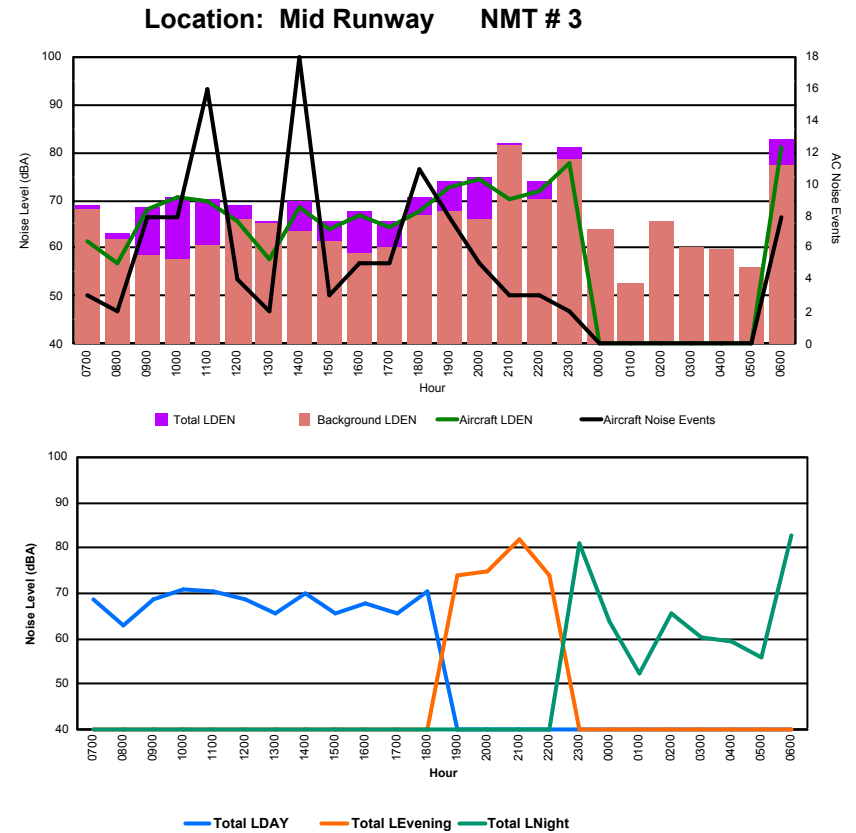

Luxembourg Airport Noise Distribution by Hour

Between 28/03/2023 00:00:00 and 28/03/2023 23:59:59 (Local Time)

Day	Aircraft Events	Total LDEN dB(A)	Aircraft LDEN dB(A)	Background LDEN dB(A)	Total LDay dB(A)	Total LEvening dB(A)	Total LNight dB(A)
28/03/23	7:00	3	68.8	61.6	68.0	68.8	-
28/03/23	8:00	2	63.1	56.9	62.0	63.1	-
28/03/23	9:00	8	68.7	68.2	58.6	68.7	-
28/03/23	10:00	8	70.7	70.5	57.8	70.7	-
28/03/23	11:00	16	70.3	69.9	60.6	70.3	-
28/03/23	12:00	4	68.9	65.6	66.1	68.9	-
28/03/23	13:00	2	65.7	57.8	65.0	65.7	-
28/03/23	14:00	18	69.8	68.7	63.5	69.8	-
28/03/23	15:00	3	65.8	64.0	61.3	65.8	-
28/03/23	16:00	5	67.6	67.0	58.9	67.6	-
28/03/23	17:00	5	65.8	64.5	60.0	65.8	-
28/03/23	18:00	11	70.5	67.9	67.0	70.5	-
28/03/23	19:00	8	73.9	72.8	67.8	-	73.9
28/03/23	20:00	5	74.9	74.3	66.2	-	74.9
28/03/23	21:00	3	81.7	70.2	81.3	-	81.7
28/03/23	22:00	3	74.1	71.8	70.2	-	74.1
28/03/23	23:00	2	81.2	77.7	78.6	-	81.2
29/03/23	0:00	-	63.8	-	63.8	-	63.8
29/03/23	1:00	-	52.5	-	52.5	-	52.5
29/03/23	2:00	-	65.6	-	65.7	-	65.6
29/03/23	3:00	-	60.1	-	60.2	-	60.1
29/03/23	4:00	-	59.6	-	59.7	-	59.6
29/03/23	5:00	-	55.9	-	55.9	-	55.9
29/03/23	6:00	8	82.7	81.2	77.4	-	82.7
	114	74.3	71.2	71.2	68.5	77.6	76.1