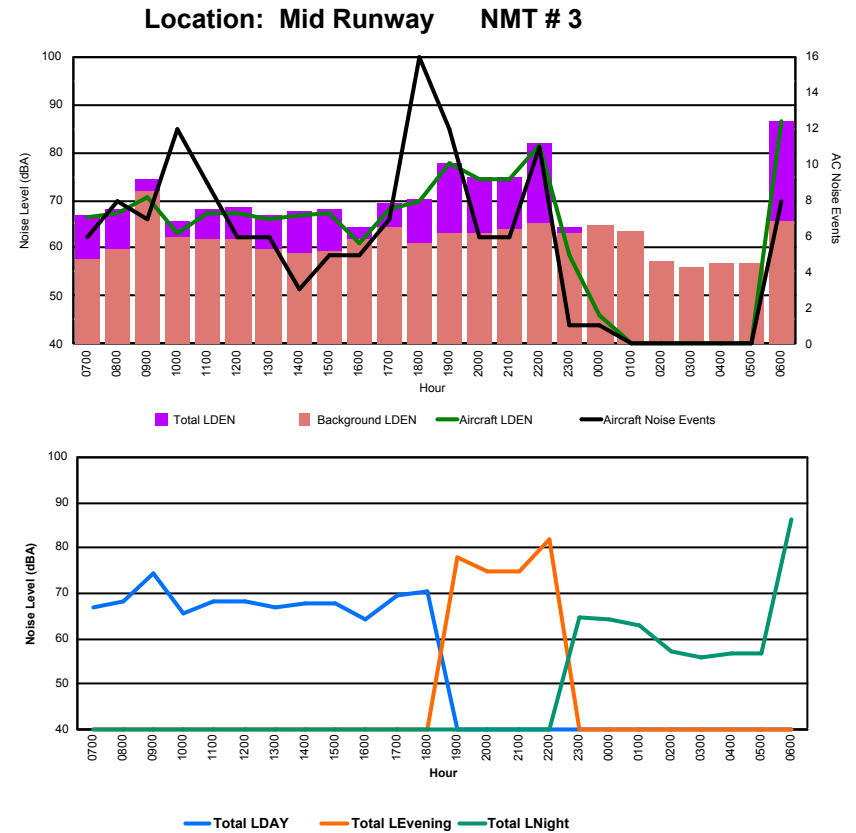

Luxembourg Airport Noise Distribution by Hour

Between 07/03/2023 00:00:00 and 07/03/2023 23:59:59 (Local Time)

Day	Aircraft Events	Total LDEN dB(A)	Aircraft LDEN dB(A)	Background LDEN dB(A)	Total LDay dB(A)	Total LEvening dB(A)	Total LNight dB(A)
07/03/23 7:00	6	67.0	66.5	57.5	67.0	-	-
07/03/23 8:00	8	68.2	67.5	59.6	68.2	-	-
07/03/23 9:00	7	74.4	70.6	72.0	74.4	-	-
07/03/23 10:00	12	65.7	63.1	62.2	65.7	-	-
07/03/23 11:00	9	68.1	67.1	61.8	68.1	-	-
07/03/23 12:00	6	68.4	67.3	61.9	68.4	-	-
07/03/23 13:00	6	67.0	66.1	59.8	67.0	-	-
07/03/23 14:00	3	67.6	67.0	58.8	67.6	-	-
07/03/23 15:00	5	68.0	67.3	59.3	68.0	-	-
07/03/23 16:00	5	64.3	61.1	61.7	64.3	-	-
07/03/23 17:00	7	69.5	68.1	64.3	69.5	-	-
07/03/23 18:00	16	70.4	69.9	61.1	70.4	-	-
07/03/23 19:00	12	77.9	77.8	63.1	-	77.9	-
07/03/23 20:00	6	74.7	74.4	63.3	-	74.7	-
07/03/23 21:00	6	74.8	74.5	63.8	-	74.8	-
07/03/23 22:00	11	81.7	81.6	65.0	-	81.7	-
07/03/23 23:00	1	64.5	58.5	63.3	-	-	64.5
08/03/23 0:00	1	64.2	46.2	64.7	-	-	64.2
08/03/23 1:00	-	62.9	-	63.5	-	-	62.9
08/03/23 2:00	-	57.4	-	57.4	-	-	57.4
08/03/23 3:00	-	56.1	-	56.1	-	-	56.1
08/03/23 4:00	-	56.6	-	56.7	-	-	56.6
08/03/23 5:00	-	56.7	-	56.7	-	-	56.7
08/03/23 6:00	8	86.5	86.4	65.5	-	-	86.5
	135	75.3	75.0	63.4	69.0	78.3	77.6