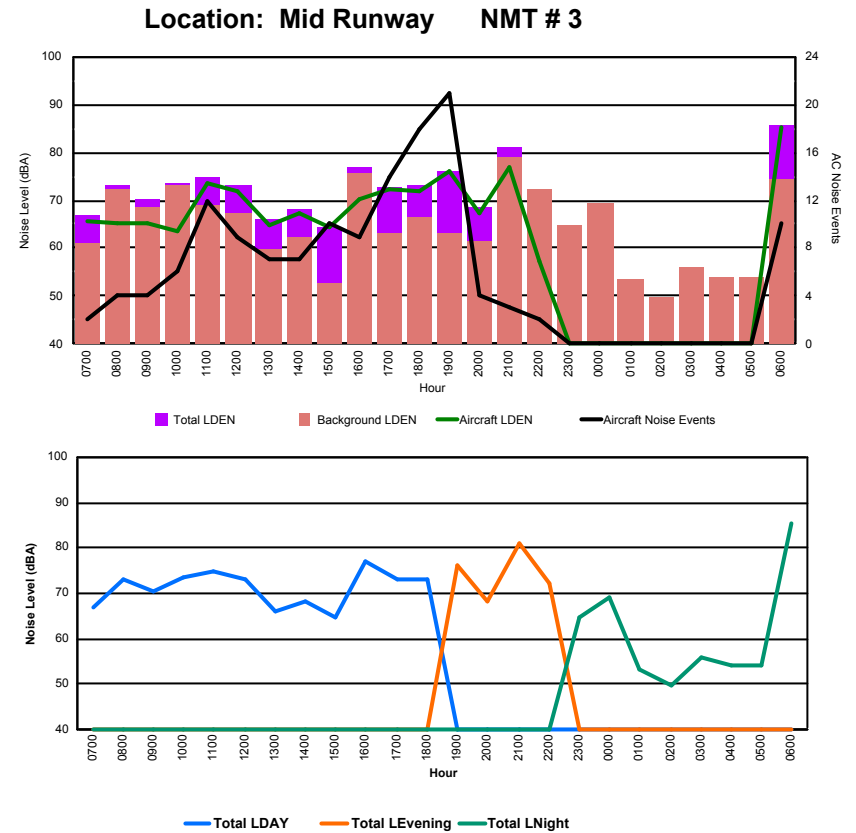

Luxembourg Airport Noise Distribution by Hour

Between 17/03/2023 00:00:00 and 17/03/2023 23:59:59 (Local Time)

Day	Aircraft Events	Total LDEN dB(A)	Aircraft LDEN dB(A)	Background LDEN dB(A)	Total LDay dB(A)	Total LEvening dB(A)	Total LNight dB(A)
17/03/23	7:00	2	66.9	65.8	60.9	66.9	-
17/03/23	8:00	4	73.1	65.0	72.4	73.1	-
17/03/23	9:00	4	70.3	65.3	68.6	70.3	-
17/03/23	10:00	6	73.5	63.6	73.0	73.5	-
17/03/23	11:00	12	75.0	73.7	69.1	75.0	-
17/03/23	12:00	9	73.0	71.7	67.3	73.0	-
17/03/23	13:00	7	66.0	64.8	59.9	66.0	-
17/03/23	14:00	7	68.3	67.1	62.2	68.3	-
17/03/23	15:00	10	64.5	64.3	52.9	64.5	-
17/03/23	16:00	9	76.9	70.4	75.8	76.9	-
17/03/23	17:00	14	72.9	72.4	63.1	72.9	-
17/03/23	18:00	18	73.0	71.9	66.4	73.0	-
17/03/23	19:00	21	76.2	76.0	63.1	-	76.2
17/03/23	20:00	4	68.4	67.4	61.4	-	68.4
17/03/23	21:00	3	81.1	76.9	79.0	-	81.1
17/03/23	22:00	2	72.3	57.3	72.2	-	72.3
17/03/23	23:00	-	64.8	-	64.8	-	64.8
18/03/23	0:00	-	69.2	-	69.2	-	69.2
18/03/23	1:00	-	53.4	-	53.4	-	53.4
18/03/23	2:00	-	49.9	-	49.9	-	49.9
18/03/23	3:00	-	56.1	-	56.2	-	56.1
18/03/23	4:00	-	54.0	-	54.0	-	54.0
18/03/23	5:00	-	54.1	-	54.1	-	54.1
18/03/23	6:00	10	85.6	85.2	74.2	-	85.6
	142	75.1	73.5	70.1	72.5	76.9	76.7