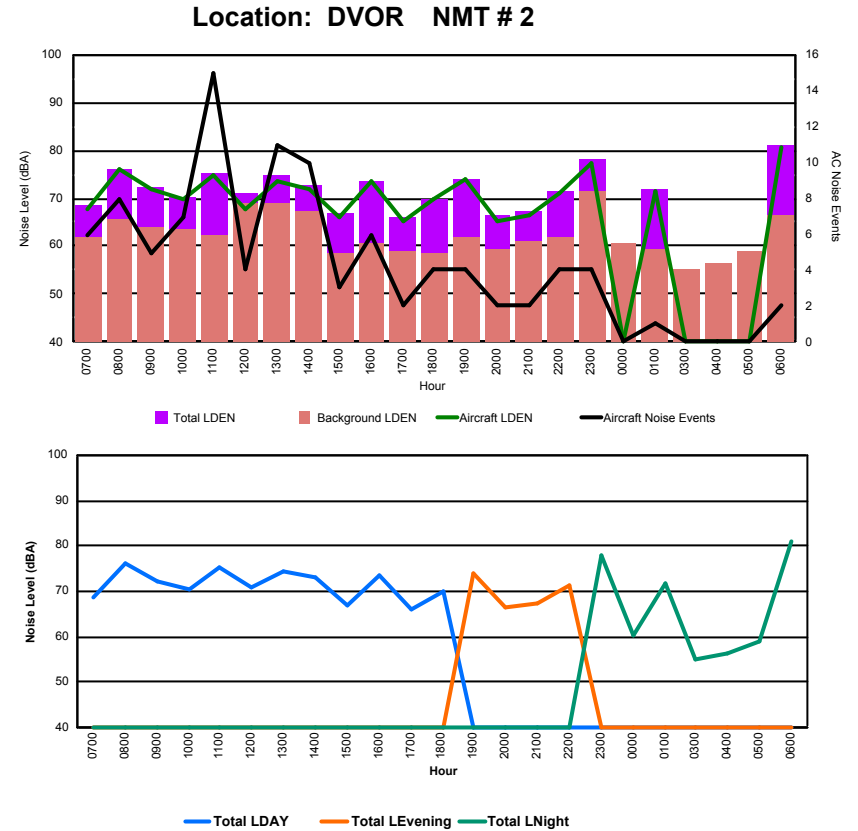

Luxembourg Airport Noise Distribution by Hour

Between 25/03/2023 00:00:00 and 25/03/2023 23:59:59 (Local Time)

Day	Aircraft Events	Total LDEN dB (A)	Aircraft LDEN dB(A)	Background LDEN dB(A)	Total LDay dB(A)	Total LEvening dB(A)	Total LNight dB (A)	
25/03/23	7:00	6	68.6	67.9	61.8	68.6	-	-
25/03/23	8:00	8	76.2	75.9	65.6	76.2	-	-
25/03/23	9:00	5	72.3	71.7	64.1	72.3	-	-
25/03/23	10:00	7	70.4	69.6	63.5	70.4	-	-
25/03/23	11:00	15	75.1	74.9	62.3	75.1	-	-
25/03/23	12:00	4	71.1	67.8	69.0	71.1	-	-
25/03/23	13:00	11	74.6	73.6	68.9	74.6	-	-
25/03/23	14:00	10	72.9	71.7	67.4	72.9	-	-
25/03/23	15:00	3	66.7	66.0	58.5	66.7	-	-
25/03/23	16:00	6	73.6	73.4	60.5	73.6	-	-
25/03/23	17:00	2	66.1	65.2	58.9	66.1	-	-
25/03/23	18:00	4	70.0	69.7	58.6	70.0	-	-
25/03/23	19:00	4	74.1	73.8	61.7	-	74.1	-
25/03/23	20:00	2	66.4	65.4	59.4	-	66.4	-
25/03/23	21:00	2	67.5	66.4	60.9	-	67.5	-
25/03/23	22:00	4	71.5	71.0	61.9	-	71.5	-
25/03/23	23:00	4	78.1	77.2	71.3	-	-	78.1
26/03/23	0:00	-	60.5	-	60.5	-	-	60.5
26/03/23	1:00	1	71.7	71.4	59.4	-	-	71.7
26/03/23	3:00	-	55.1	-	55.1	-	-	55.1
26/03/23	4:00	-	56.5	-	56.5	-	-	56.5
26/03/23	5:00	-	58.9	-	58.9	-	-	58.9
26/03/23	6:00	2	81.0	80.8	66.5	-	-	81.0
	100	73.1	72.5	64.4	72.5	71.0	74.7