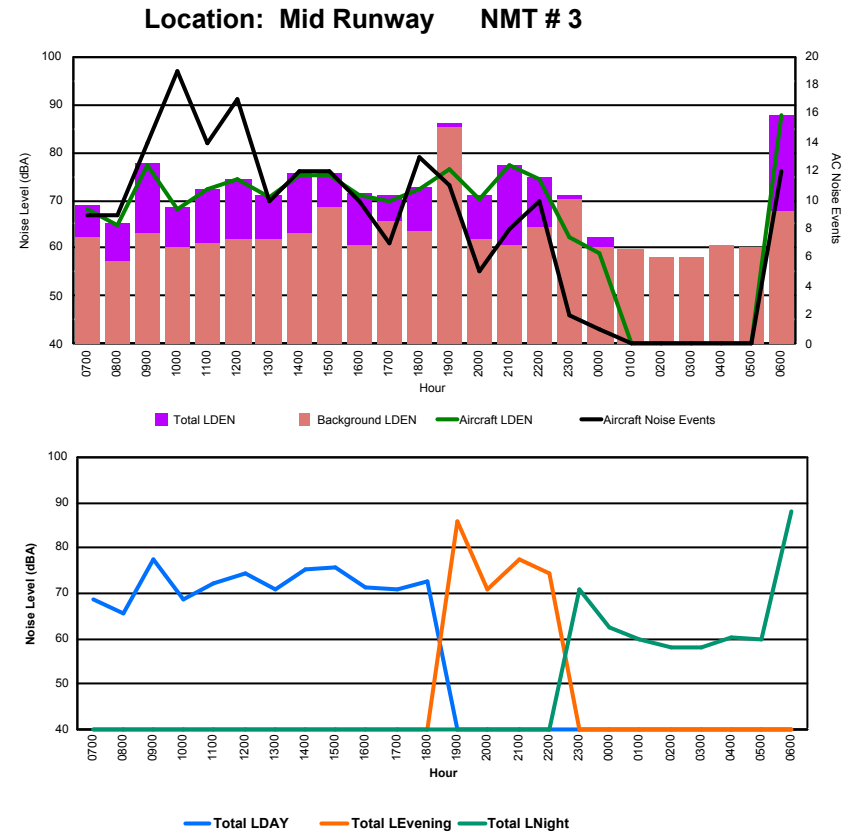

Luxembourg Airport Noise Distribution by Hour

Between 13/03/2023 00:00:00 and 13/03/2023 23:59:59 (Local Time)

Day	Aircraft Events	Total LDEN dB (A)	Aircraft LDEN dB(A)	Background LDEN dB(A)	Total LDay dB(A)	Total LEvening dB(A)	Total LNight dB (A)
13/03/23 7:00	9	68.9	68.0	62.4	68.9	-	-
13/03/23 8:00	9	65.4	64.8	57.1	65.4	-	-
13/03/23 9:00	14	77.6	77.5	63.1	77.6	-	-
13/03/23 10:00	19	68.7	68.1	60.2	68.7	-	-
13/03/23 11:00	14	72.4	72.1	61.2	72.4	-	-
13/03/23 12:00	17	74.5	74.3	62.0	74.5	-	-
13/03/23 13:00	10	71.0	70.5	61.9	71.0	-	-
13/03/23 14:00	12	75.5	75.2	63.2	75.5	-	-
13/03/23 15:00	12	75.7	75.2	68.4	75.7	-	-
13/03/23 16:00	10	71.3	70.9	60.6	71.3	-	-
13/03/23 17:00	7	71.0	69.6	65.6	71.0	-	-
13/03/23 18:00	13	72.8	72.2	63.7	72.8	-	-
13/03/23 19:00	11	85.9	76.4	85.4	-	85.9	-
13/03/23 20:00	5	71.0	70.4	62.0	-	71.0	-
13/03/23 21:00	8	77.5	77.5	60.7	-	77.5	-
13/03/23 22:00	10	74.6	74.2	64.4	-	74.6	-
13/03/23 23:00	2	70.9	62.3	70.3	-	-	70.9
14/03/23 0:00	1	62.4	58.8	60.2	-	-	62.4
14/03/23 1:00	-	59.8	-	59.9	-	-	59.8
14/03/23 2:00	-	58.2	-	58.3	-	-	58.2
14/03/23 3:00	-	58.2	-	58.2	-	-	58.2
14/03/23 4:00	-	60.5	-	60.5	-	-	60.5
14/03/23 5:00	-	60.0	-	60.0	-	-	60.0
14/03/23 6:00	12	87.9	87.8	67.8	-	-	87.9
	195	77.6	76.1	72.2	73.2	80.9	79.0