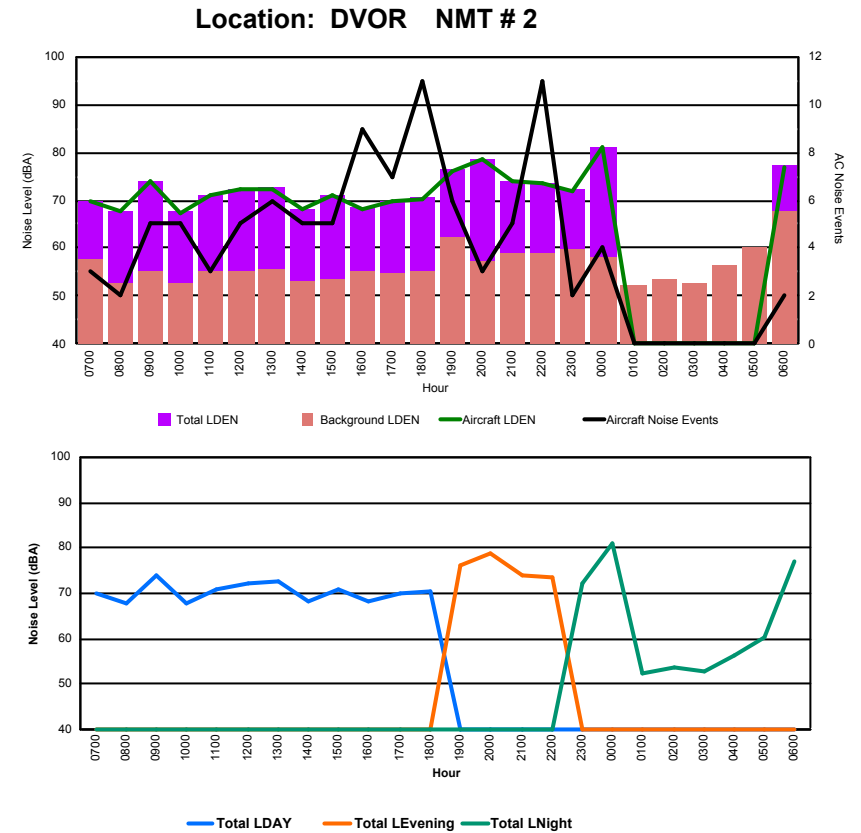

Luxembourg Airport Noise Distribution by Hour

Between 19/03/2023 00:00:00 and 19/03/2023 23:59:59 (Local Time)

Day	Aircraft Events	Total LDEN dB(A)	Aircraft LDEN dB(A)	Background LDEN dB(A)	Total LDay dB(A)	Total LEvening dB(A)	Total LNight dB(A)	
19/03/23	7:00	3	69.9	69.7	57.5	69.9	-	-
19/03/23	8:00	2	67.9	67.7	52.7	67.9	-	-
19/03/23	9:00	5	74.0	73.9	55.1	74.0	-	-
19/03/23	10:00	5	67.7	67.5	52.8	67.7	-	-
19/03/23	11:00	3	71.1	71.1	55.1	71.1	-	-
19/03/23	12:00	5	72.2	72.1	55.3	72.2	-	-
19/03/23	13:00	6	72.6	72.5	55.8	72.6	-	-
19/03/23	14:00	5	68.3	68.1	53.1	68.3	-	-
19/03/23	15:00	5	71.0	71.0	53.6	71.0	-	-
19/03/23	16:00	9	68.4	68.2	55.2	68.4	-	-
19/03/23	17:00	7	70.0	69.9	54.6	70.0	-	-
19/03/23	18:00	11	70.5	70.4	55.3	70.5	-	-
19/03/23	19:00	6	76.3	76.1	62.2	-	76.3	-
19/03/23	20:00	3	78.7	78.6	57.1	-	78.7	-
19/03/23	21:00	5	74.0	73.9	58.8	-	74.0	-
19/03/23	22:00	11	73.6	73.4	59.1	-	73.6	-
19/03/23	23:00	2	72.2	71.9	59.6	-	-	72.2
20/03/23	0:00	4	81.1	81.1	58.1	-	-	81.1
20/03/23	1:00	-	52.4	-	52.4	-	-	52.4
20/03/23	2:00	-	53.6	-	53.6	-	-	53.6
20/03/23	3:00	-	52.9	-	52.9	-	-	52.9
20/03/23	4:00	-	56.4	-	56.4	-	-	56.4
20/03/23	5:00	-	60.4	-	60.4	-	-	60.4
20/03/23	6:00	2	77.2	76.8	67.7	-	-	77.2
	99	73.2	73.1	58.5	70.7	76.1	74.0