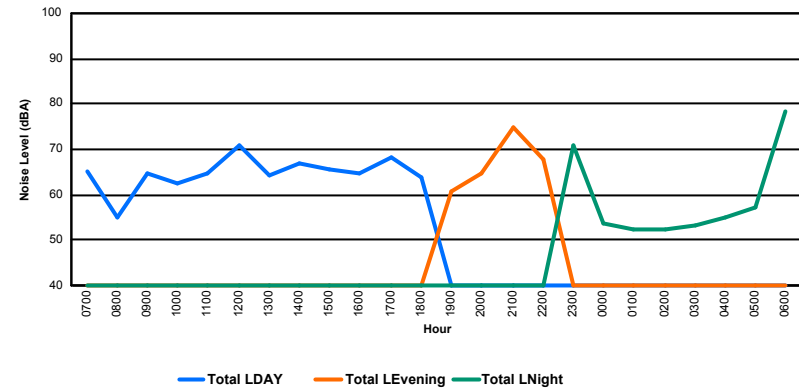

Luxembourg Airport Noise Distribution by Hour

Between 02/03/2023 00:00:00 and 02/03/2023 23:59:59 (Local Time)

Day	Aircraft Events	Total LDEN dB(A)	Aircraft LDEN dB(A)	Background LDEN dB(A)	Total LDay dB(A)	Total LEvening dB(A)	Total LNight dB(A)
02/03/23 7:00	5	65.2	65.0	52.3	65.2	-	-
02/03/23 8:00	2	54.8	52.2	51.3	54.8	-	-
02/03/23 9:00	4	64.5	64.3	50.6	64.5	-	-
02/03/23 10:00	8	62.7	62.4	51.3	62.7	-	-
02/03/23 11:00	9	64.7	64.5	50.8	64.7	-	-
02/03/23 12:00	6	70.9	70.9	51.1	70.9	-	-
02/03/23 13:00	3	64.2	64.0	49.7	64.2	-	-
02/03/23 14:00	5	67.1	67.1	49.7	67.1	-	-
02/03/23 15:00	5	65.8	65.7	50.4	65.8	-	-
02/03/23 16:00	5	64.9	64.7	50.8	64.9	-	-
02/03/23 17:00	9	68.3	68.3	51.3	68.3	-	-
02/03/23 18:00	10	63.9	63.5	52.6	63.9	-	-
02/03/23 19:00	4	60.7	58.9	56.2	-	60.7	-
02/03/23 20:00	3	64.5	64.1	53.6	-	64.5	-
02/03/23 21:00	4	75.0	75.0	54.2	-	75.0	-
02/03/23 22:00	2	67.6	67.5	52.1	-	67.6	-
02/03/23 23:00	1	71.0	70.8	55.5	-	-	71.0
03/03/23 0:00	-	53.7	-	53.7	-	-	53.7
03/03/23 1:00	-	52.4	-	52.4	-	-	52.4
03/03/23 2:00	-	52.4	-	52.4	-	-	52.4
03/03/23 3:00	-	53.3	-	53.3	-	-	53.3
03/03/23 4:00	-	54.8	-	54.8	-	-	54.8
03/03/23 5:00	-	57.3	-	57.3	-	-	57.3
03/03/23 6:00	11	78.6	78.5	60.3	-	-	78.6
	96	68.6	68.5	53.7	66.0	70.1	70.3

Location: DVOR NMT # 2