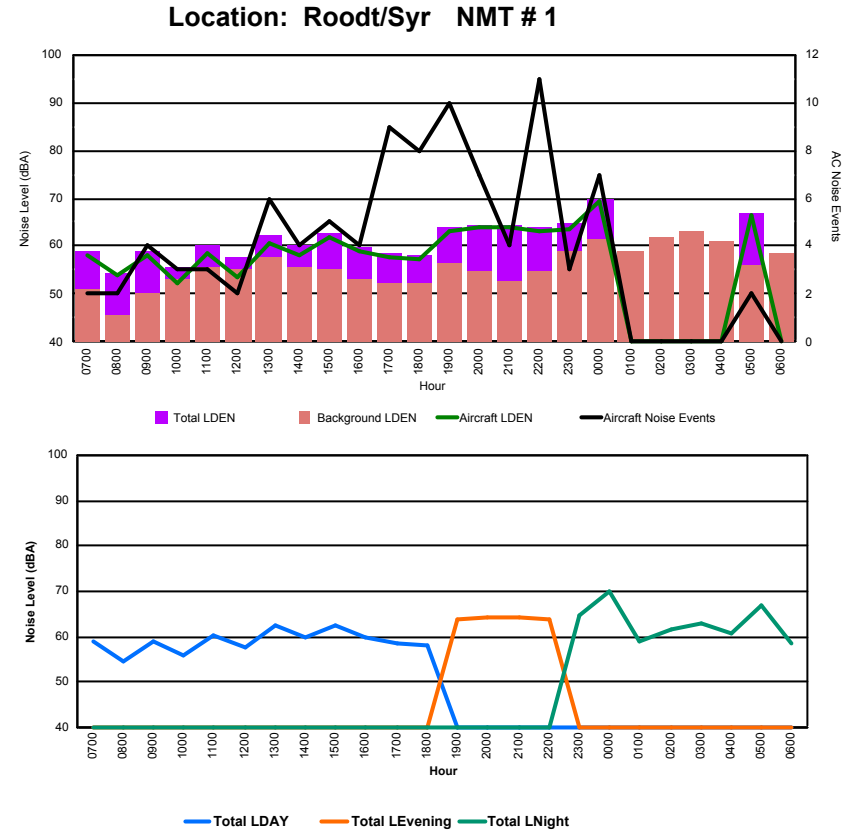

Luxembourg Airport Noise Distribution by Hour

Between 26/03/2023 00:00:00 and 26/03/2023 23:59:59 (Local Time)

Day	Aircraft Events	Total LDEN dB (A)	Aircraft LDEN dB(A)	Background LDEN dB(A)	Total LDay dB(A)	Total LEvening dB(A)	Total LNight dB (A)	
26/03/23	7:00	2	59.0	58.3	50.9	59.0	-	-
26/03/23	8:00	2	54.5	53.9	45.8	54.5	-	-
26/03/23	9:00	4	58.9	58.3	50.1	58.9	-	-
26/03/23	10:00	3	55.7	52.4	53.0	55.7	-	-
26/03/23	11:00	3	60.4	58.7	55.6	60.4	-	-
26/03/23	12:00	2	57.6	53.7	55.4	57.6	-	-
26/03/23	13:00	6	62.5	60.8	57.8	62.5	-	-
26/03/23	14:00	4	60.0	58.2	55.5	60.0	-	-
26/03/23	15:00	5	62.6	61.8	55.2	62.6	-	-
26/03/23	16:00	4	59.9	58.9	53.1	59.9	-	-
26/03/23	17:00	9	58.7	57.7	52.4	58.7	-	-
26/03/23	18:00	8	58.3	57.1	52.4	58.3	-	-
26/03/23	19:00	10	64.0	63.2	56.5	-	64.0	-
26/03/23	20:00	7	64.4	64.0	54.7	-	64.4	-
26/03/23	21:00	4	64.2	63.9	52.5	-	64.2	-
26/03/23	22:00	11	63.9	63.3	54.9	-	63.9	-
26/03/23	23:00	3	64.6	63.4	58.8	-	-	64.6
27/03/23	0:00	7	69.8	69.2	61.5	-	-	69.8
27/03/23	1:00	-	58.8	-	58.9	-	-	58.8
27/03/23	2:00	-	61.6	-	62.0	-	-	61.6
27/03/23	3:00	-	62.9	-	63.0	-	-	62.9
27/03/23	4:00	-	60.9	-	60.9	-	-	60.9
27/03/23	5:00	2	66.9	66.6	55.9	-	-	66.9
27/03/23	6:00	-	58.5	-	58.6	-	-	58.5
	96	62.7	61.3	57.4	59.6	64.1	64.7