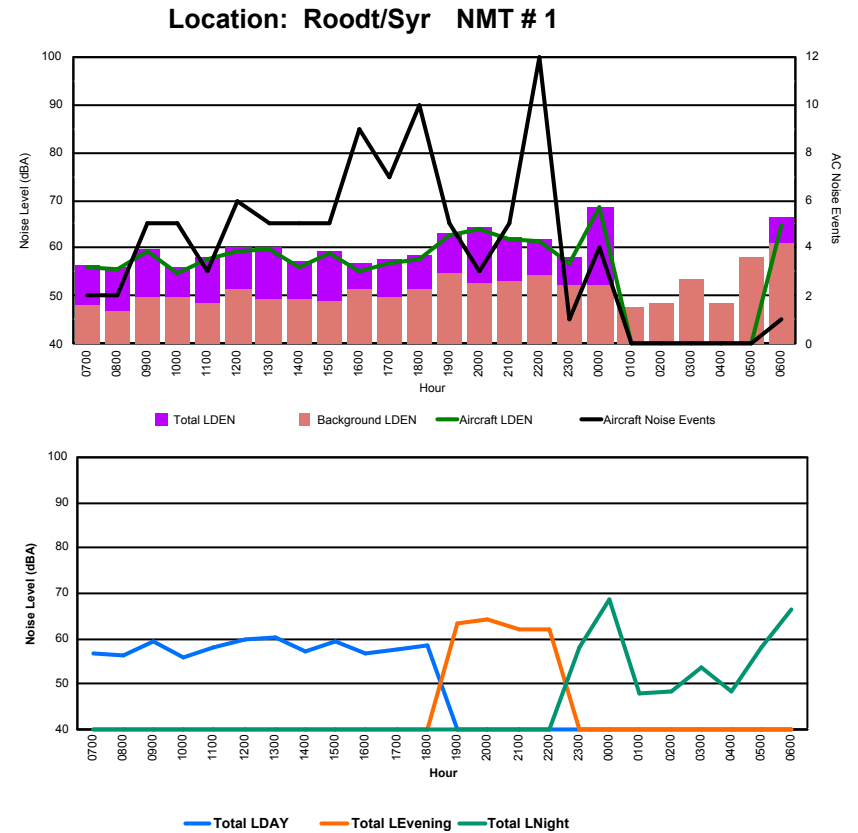

Luxembourg Airport Noise Distribution by Hour

Between 19/03/2023 00:00:00 and 19/03/2023 23:59:59 (Local Time)

Day	Aircraft Events	Total LDEN dB(A)	Aircraft LDEN dB(A)	Background LDEN dB(A)	Total LDay dB(A)	Total LEvening dB(A)	Total LNight dB(A)
19/03/23 7:00	2	56.6	56.0	48.2	56.6	-	-
19/03/23 8:00	2	56.2	55.7	46.9	56.2	-	-
19/03/23 9:00	5	59.6	59.2	49.7	59.6	-	-
19/03/23 10:00	5	56.0	54.9	49.6	56.0	-	-
19/03/23 11:00	3	58.0	57.5	48.6	58.0	-	-
19/03/23 12:00	6	60.0	59.3	51.6	60.0	-	-
19/03/23 13:00	5	60.1	59.7	49.5	60.1	-	-
19/03/23 14:00	5	57.1	56.2	49.5	57.1	-	-
19/03/23 15:00	5	59.3	58.8	49.1	59.3	-	-
19/03/23 16:00	9	56.8	55.4	51.4	56.8	-	-
19/03/23 17:00	7	57.7	57.0	49.6	57.7	-	-
19/03/23 18:00	10	58.4	57.6	51.5	58.4	-	-
19/03/23 19:00	5	63.2	62.6	54.7	-	63.2	-
19/03/23 20:00	3	64.4	64.1	52.5	-	64.4	-
19/03/23 21:00	5	62.2	61.7	53.2	-	62.2	-
19/03/23 22:00	12	62.0	61.3	54.4	-	62.0	-
19/03/23 23:00	1	58.1	56.7	52.4	-	-	58.1
20/03/23 0:00	4	68.7	68.6	52.2	-	-	68.7
20/03/23 1:00	-	47.9	-	47.9	-	-	47.9
20/03/23 2:00	-	48.6	-	48.6	-	-	48.6
20/03/23 3:00	-	53.7	-	53.7	-	-	53.7
20/03/23 4:00	-	48.6	-	48.6	-	-	48.6
20/03/23 5:00	-	58.0	-	58.0	-	-	58.0
20/03/23 6:00	1	66.4	64.9	61.1	-	-	66.4
	95	60.9	60.2	53.0	58.2	63.1	62.3