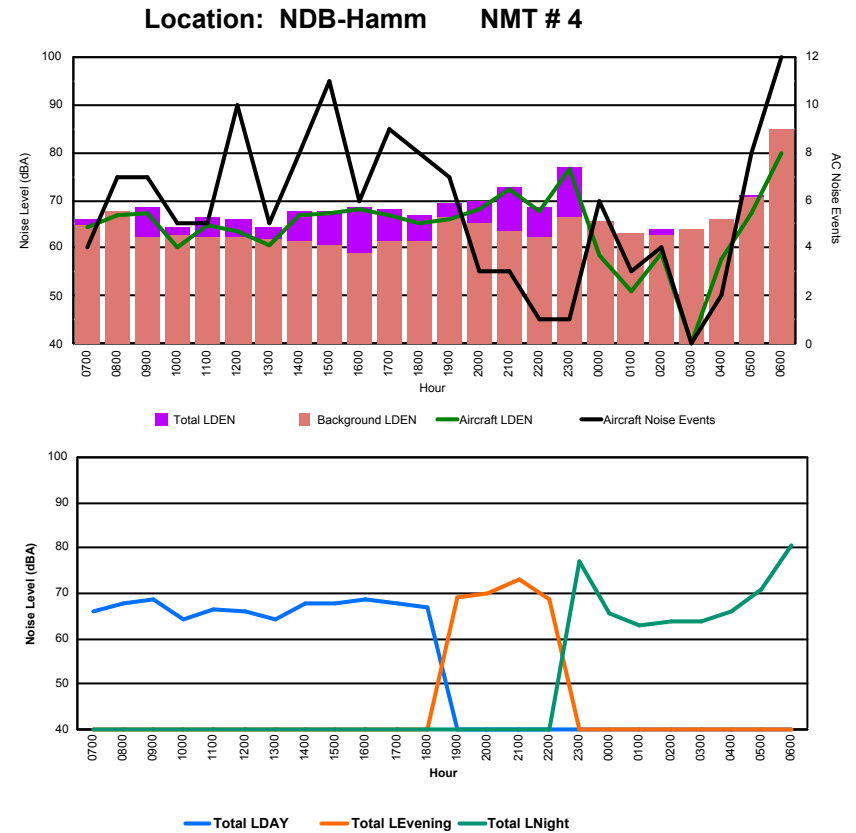

Luxembourg Airport Noise Distribution by Hour

Between 23/03/2023 00:00:00 and 23/03/2023 23:59:59 (Local Time)

Day	Aircraft Events	Total LDEN dB (A)	Aircraft LDEN dB(A)	Background LDEN dB(A)	Total LDay dB(A)	Total LEvening dB(A)	Total LNight dB (A)
23/03/23 7:00	4	66.1	64.3	64.8	66.1	-	-
23/03/23 8:00	7	67.7	66.7	67.6	67.7	-	-
23/03/23 9:00	7	68.5	67.5	62.4	68.5	-	-
23/03/23 10:00	5	64.4	60.0	62.7	64.4	-	-
23/03/23 11:00	5	66.5	64.7	62.2	66.5	-	-
23/03/23 12:00	10	65.9	63.7	62.2	65.9	-	-
23/03/23 13:00	5	64.2	60.5	62.0	64.2	-	-
23/03/23 14:00	8	67.9	66.9	61.5	67.9	-	-
23/03/23 15:00	11	67.9	67.1	60.8	67.9	-	-
23/03/23 16:00	6	68.7	68.2	59.1	68.7	-	-
23/03/23 17:00	9	68.0	67.0	61.4	68.0	-	-
23/03/23 18:00	8	66.7	65.3	61.3	66.7	-	-
23/03/23 19:00	7	69.2	66.2	66.3	-	69.2	-
23/03/23 20:00	3	70.0	68.3	65.2	-	70.0	-
23/03/23 21:00	3	72.9	72.2	63.7	-	72.9	-
23/03/23 22:00	1	68.6	67.7	62.1	-	68.6	-
23/03/23 23:00	1	76.9	76.5	66.4	-	-	76.9
24/03/23 0:00	6	65.6	58.5	65.6	-	-	65.6
24/03/23 1:00	3	62.9	50.9	63.2	-	-	62.9
24/03/23 2:00	4	64.0	58.9	62.9	-	-	64.0
24/03/23 3:00	-	63.9	-	63.9	-	-	63.9
24/03/23 4:00	2	66.2	57.5	66.0	-	-	66.2
24/03/23 5:00	8	71.0	67.4	70.7	-	-	71.0
24/03/23 6:00	12	80.4	79.8	84.7	-	-	80.4
	135	70.9	69.8	71.8	67.1	70.5	73.7