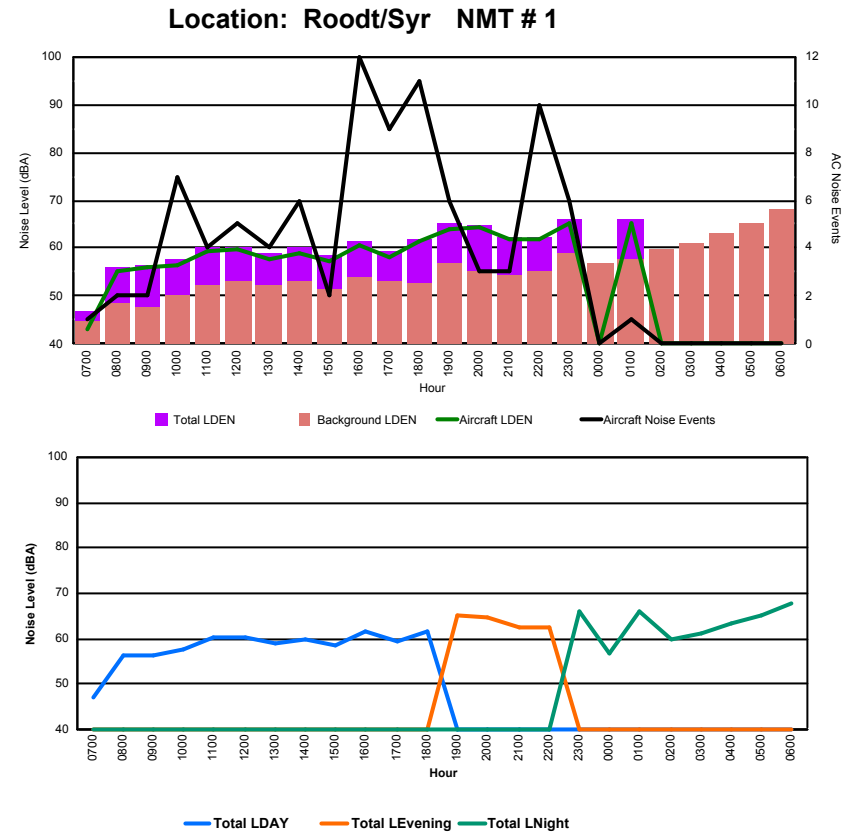

Luxembourg Airport Noise Distribution by Hour

Between 12/03/2023 00:00:00 and 12/03/2023 23:59:59 (Local Time)

Day	Aircraft Events	Total LDEN dB(A)	Aircraft LDEN dB(A)	Background LDEN dB(A)	Total LDay dB(A)	Total LEvening dB(A)	Total LNight dB(A)
12/03/23 7:00	1	47.0	43.2	44.7	47.0	-	-
12/03/23 8:00	2	56.2	55.3	48.7	56.2	-	-
12/03/23 9:00	2	56.5	55.9	47.9	56.5	-	-
12/03/23 10:00	7	57.5	56.6	50.2	57.5	-	-
12/03/23 11:00	4	60.1	59.3	52.3	60.1	-	-
12/03/23 12:00	5	60.4	59.6	53.1	60.4	-	-
12/03/23 13:00	4	58.9	57.9	52.1	58.9	-	-
12/03/23 14:00	6	60.0	59.1	53.1	60.0	-	-
12/03/23 15:00	2	58.4	57.3	51.6	58.4	-	-
12/03/23 16:00	12	61.6	60.8	54.1	61.6	-	-
12/03/23 17:00	9	59.4	58.3	53.3	59.4	-	-
12/03/23 18:00	11	61.7	61.5	52.9	61.7	-	-
12/03/23 19:00	6	65.2	64.1	57.0	-	65.2	-
12/03/23 20:00	3	64.9	64.5	55.0	-	64.9	-
12/03/23 21:00	3	62.5	61.7	54.4	-	62.5	-
12/03/23 22:00	10	62.5	61.7	55.1	-	62.5	-
12/03/23 23:00	6	65.9	65.0	59.1	-	-	65.9
13/03/23 0:00	-	56.9	-	56.9	-	-	56.9
13/03/23 1:00	1	66.0	65.3	57.7	-	-	66.0
13/03/23 2:00	-	59.8	-	59.9	-	-	59.8
13/03/23 3:00	-	61.0	-	61.0	-	-	61.0
13/03/23 4:00	-	63.2	-	63.2	-	-	63.2
13/03/23 5:00	-	65.2	-	65.4	-	-	65.2
13/03/23 6:00	-	67.8	-	68.2	-	-	67.8
	94	62.4	59.8	59.1	59.1	64.0	64.4