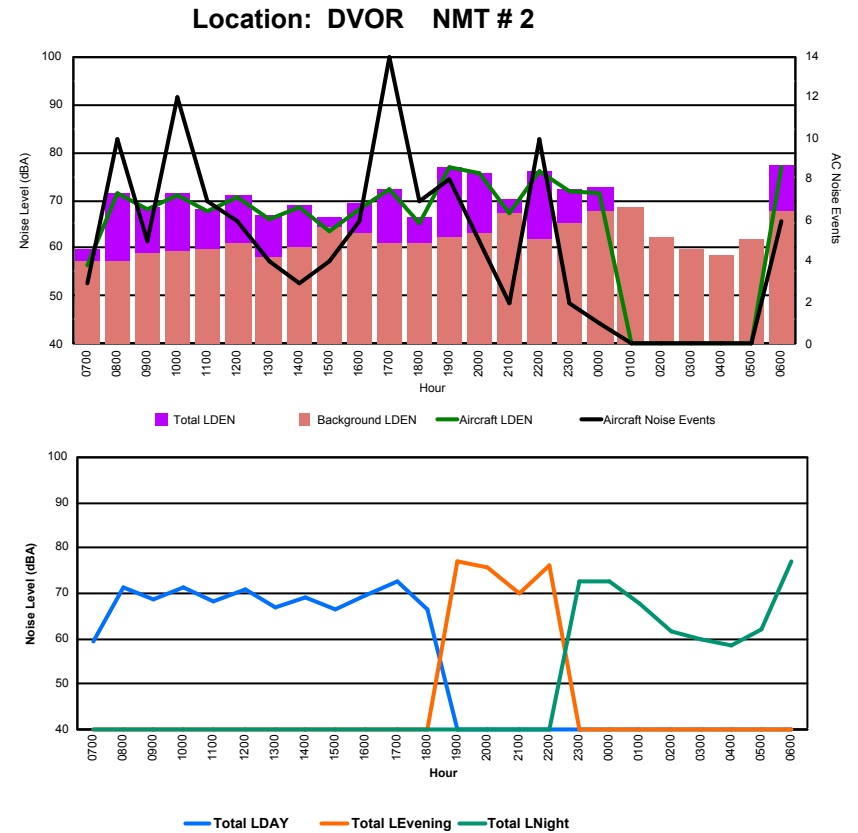

Luxembourg Airport Noise Distribution by Hour

Between 07/03/2023 00:00:00 and 07/03/2023 23:59:59 (Local Time)

Day	Aircraft Events	Total LDEN dB (A)	Aircraft LDEN dB(A)	Background LDEN dB(A)	Total LDay dB(A)	Total LEvening dB(A)	Total LNight dB (A)
07/03/23 7:00	3	59.6	56.5	57.1	59.6	-	-
07/03/23 8:00	10	71.5	71.4	57.3	71.5	-	-
07/03/23 9:00	5	68.5	68.0	59.0	68.5	-	-
07/03/23 10:00	12	71.4	71.1	59.2	71.4	-	-
07/03/23 11:00	7	68.3	67.7	59.9	68.3	-	-
07/03/23 12:00	6	71.1	70.7	61.0	71.1	-	-
07/03/23 13:00	4	66.8	66.1	58.3	66.8	-	-
07/03/23 14:00	3	69.0	68.4	60.3	69.0	-	-
07/03/23 15:00	4	66.4	63.4	64.4	66.4	-	-
07/03/23 16:00	6	69.4	68.3	63.2	69.4	-	-
07/03/23 17:00	14	72.5	72.3	61.1	72.5	-	-
07/03/23 18:00	7	66.6	65.3	60.9	66.6	-	-
07/03/23 19:00	8	76.9	76.8	62.4	-	76.9	-
07/03/23 20:00	5	75.7	75.5	63.1	-	75.7	-
07/03/23 21:00	2	70.2	67.4	67.4	-	70.2	-
07/03/23 22:00	10	76.1	75.9	62.0	-	76.1	-
07/03/23 23:00	2	72.5	71.7	65.3	-	-	72.5
08/03/23 0:00	1	72.8	71.5	67.6	-	-	72.8
08/03/23 1:00	-	67.8	-	68.6	-	-	67.8
08/03/23 2:00	-	61.8	-	62.1	-	-	61.8
08/03/23 3:00	-	59.8	-	59.8	-	-	59.8
08/03/23 4:00	-	58.6	-	58.6	-	-	58.6
08/03/23 5:00	-	62.0	-	62.0	-	-	62.0
08/03/23 6:00	6	77.2	76.8	67.9	-	-	77.2
	115	71.5	70.9	63.4	69.4	75.4	71.0