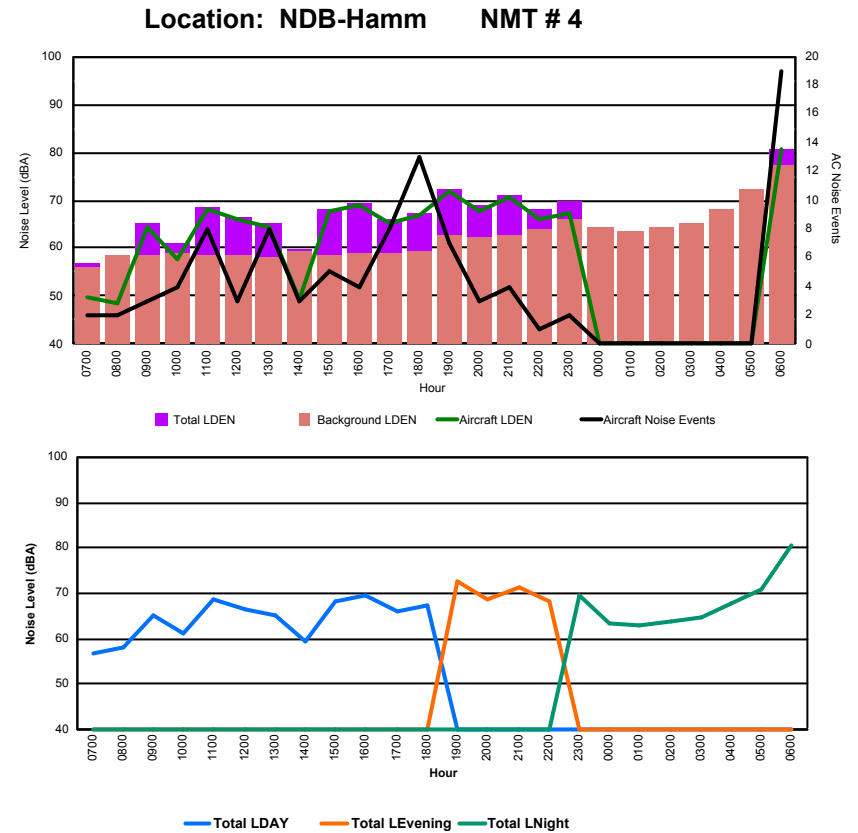

Luxembourg Airport Noise Distribution by Hour

Between 12/03/2023 00:00:00 and 12/03/2023 23:59:59 (Local Time)

Day	Aircraft Events	Total LDEN dB(A)	Aircraft LDEN dB(A)	Background LDEN dB(A)	Total LDay dB(A)	Total LEvening dB(A)	Total LNight dB(A)
12/03/23 7:00	2	56.8	49.7	56.2	56.8	-	-
12/03/23 8:00	2	58.1	48.7	58.7	58.1	-	-
12/03/23 9:00	3	65.3	64.2	58.7	65.3	-	-
12/03/23 10:00	4	61.2	57.5	58.9	61.2	-	-
12/03/23 11:00	8	68.5	68.0	58.5	68.5	-	-
12/03/23 12:00	3	66.6	65.9	58.4	66.6	-	-
12/03/23 13:00	8	65.2	64.3	58.2	65.2	-	-
12/03/23 14:00	3	59.6	49.2	59.2	59.6	-	-
12/03/23 15:00	5	68.2	67.7	58.7	68.2	-	-
12/03/23 16:00	4	69.5	69.1	58.9	69.5	-	-
12/03/23 17:00	8	66.1	65.2	59.1	66.1	-	-
12/03/23 18:00	13	67.5	66.8	59.5	67.5	-	-
12/03/23 19:00	7	72.5	72.0	62.9	-	72.5	-
12/03/23 20:00	3	68.9	67.9	62.1	-	68.9	-
12/03/23 21:00	4	71.2	70.5	62.8	-	71.2	-
12/03/23 22:00	1	68.2	66.0	64.0	-	68.2	-
12/03/23 23:00	2	69.6	67.1	65.9	-	-	69.6
13/03/23 0:00	-	63.5	-	64.3	-	-	63.5
13/03/23 1:00	-	62.8	-	63.5	-	-	62.8
13/03/23 2:00	-	63.8	-	64.5	-	-	63.8
13/03/23 3:00	-	64.8	-	65.0	-	-	64.8
13/03/23 4:00	-	67.6	-	68.2	-	-	67.6
13/03/23 5:00	-	70.7	-	72.3	-	-	70.7
13/03/23 6:00	19	80.7	80.5	77.5	-	-	80.7
	99	70.1	69.1	66.7	65.9	70.5	72.8