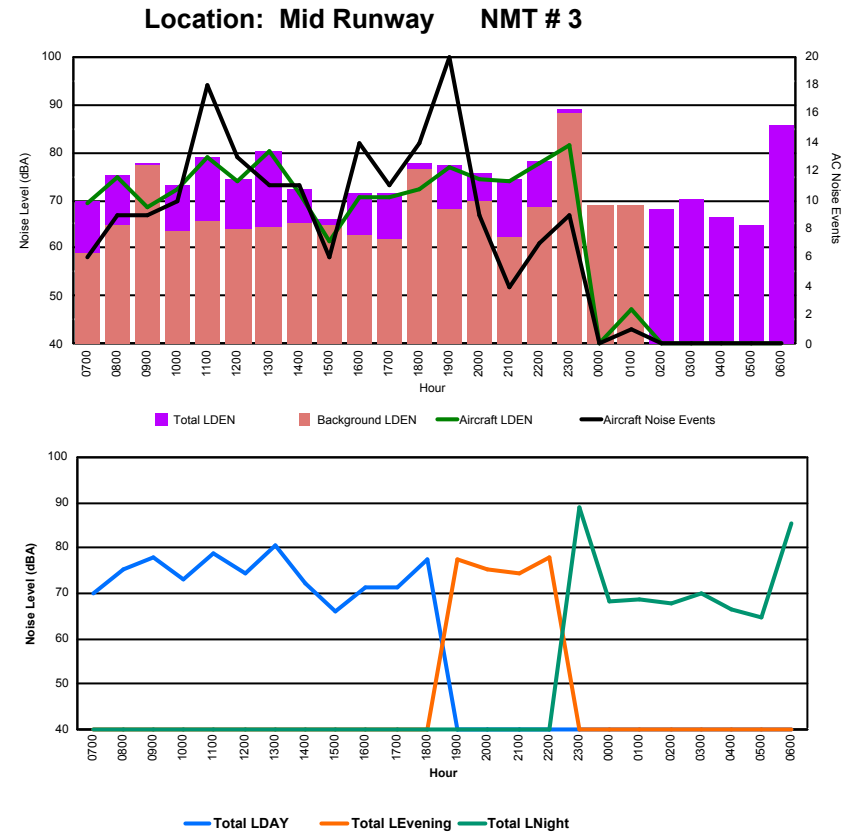

Luxembourg Airport Noise Distribution by Hour

Between 31/03/2023 00:00:00 and 31/03/2023 23:59:59 (Local Time)

Day	Aircraft Events	Total LDEN dB (A)	Aircraft LDEN dB(A)	Background LDEN dB(A)	Total LDay dB(A)	Total LEvening dB(A)	Total LNight dB (A)
31/03/23 7:00	6	69.8	69.4	58.9	69.8	-	-
31/03/23 8:00	9	75.1	74.7	64.6	75.1	-	-
31/03/23 9:00	9	77.8	68.5	77.2	77.8	-	-
31/03/23 10:00	10	73.0	72.5	63.6	73.0	-	-
31/03/23 11:00	18	79.0	78.9	65.6	79.0	-	-
31/03/23 12:00	13	74.4	74.1	63.8	74.4	-	-
31/03/23 13:00	11	80.4	80.4	64.4	80.4	-	-
31/03/23 14:00	11	72.1	71.3	65.4	72.1	-	-
31/03/23 15:00	6	66.1	61.5	64.6	66.1	-	-
31/03/23 16:00	14	71.3	70.8	62.7	71.3	-	-
31/03/23 17:00	11	71.3	70.8	62.0	71.3	-	-
31/03/23 18:00	14	77.7	72.2	76.3	77.7	-	-
31/03/23 19:00	20	77.4	76.9	68.2	-	77.4	-
31/03/23 20:00	9	75.5	74.2	69.6	-	75.5	-
31/03/23 21:00	4	74.2	74.0	62.2	-	74.2	-
31/03/23 22:00	7	78.1	77.6	68.6	-	78.1	-
31/03/23 23:00	9	89.1	81.5	88.3	-	-	89.1
01/04/23 0:00	-	68.4	-	68.9	-	-	68.4
01/04/23 1:00	1	68.5	47.4	69.1	-	-	68.5
01/04/23 2:00	-	68.0	-	-	-	-	68.0
01/04/23 3:00	-	70.1	-	-	-	-	70.1
01/04/23 4:00	-	66.3	-	-	-	-	66.3
01/04/23 5:00	-	64.7	-	-	-	-	64.7
01/04/23 6:00	-	85.5	-	-	-	-	85.5
	182	78.8	74.2	75.4	75.7	76.6	81.8