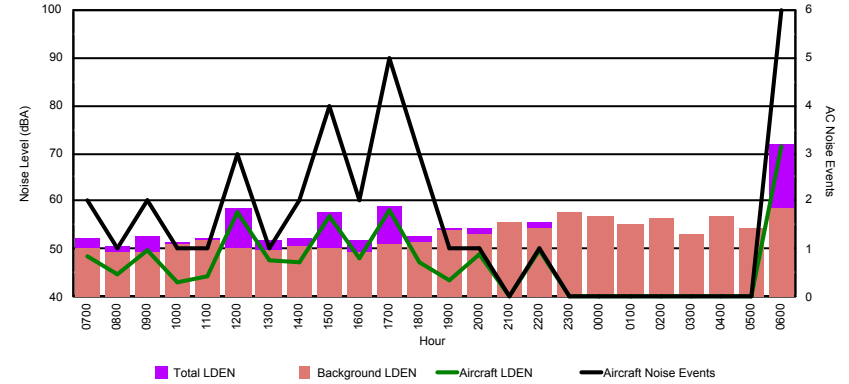

Luxembourg Airport Noise Distribution by Hour

Between 03/03/2023 00:00:00 and 03/03/2023 23:59:59 (Local Time)

Day	Aircraft Events	Total LDEN dB (A)	Aircraft LDEN dB(A)	Background LDEN dB(A)	Total LDay dB(A)	Total LEvening dB(A)	Total LNight dB (A)
03/03/23 7:00	2	52.4	48.5	50.2	52.4	-	-
03/03/23 8:00	1	50.8	44.8	49.5	50.8	-	-
03/03/23 9:00	2	52.5	49.8	49.3	52.5	-	-
03/03/23 10:00	1	51.6	43.2	51.0	51.6	-	-
03/03/23 11:00	1	52.4	44.3	51.7	52.4	-	-
03/03/23 12:00	3	58.5	57.8	50.4	58.5	-	-
03/03/23 13:00	1	51.7	47.5	49.6	51.7	-	-
03/03/23 14:00	2	52.3	47.4	50.7	52.3	-	-
03/03/23 15:00	4	57.8	57.0	50.4	57.8	-	-
03/03/23 16:00	2	51.7	48.0	49.3	51.7	-	-
03/03/23 17:00	5	59.1	58.3	51.2	59.1	-	-
03/03/23 18:00	3	52.8	47.4	51.5	52.8	-	-
03/03/23 19:00	1	54.2	43.5	53.9	-	54.2	-
03/03/23 20:00	1	54.5	49.0	53.1	-	54.5	-
03/03/23 21:00	-	55.8	-	55.8	-	55.8	-
03/03/23 22:00	1	55.8	49.7	54.5	-	55.8	-
03/03/23 23:00	-	57.7	-	57.7	-	-	57.7
04/03/23 0:00	-	56.7	-	56.7	-	-	56.7
04/03/23 1:00	-	55.2	-	55.3	-	-	55.2
04/03/23 2:00	-	56.4	-	56.5	-	-	56.4
04/03/23 3:00	-	53.1	-	53.1	-	-	53.1
04/03/23 4:00	-	57.0	-	57.0	-	-	57.0
04/03/23 5:00	-	54.4	-	54.4	-	-	54.4
04/03/23 6:00	6	71.9	71.6	58.5	-	-	71.9
	36	59.8	58.5	54.0	54.7	55.1	63.6

Location: Roodt/Syr NMT # 1