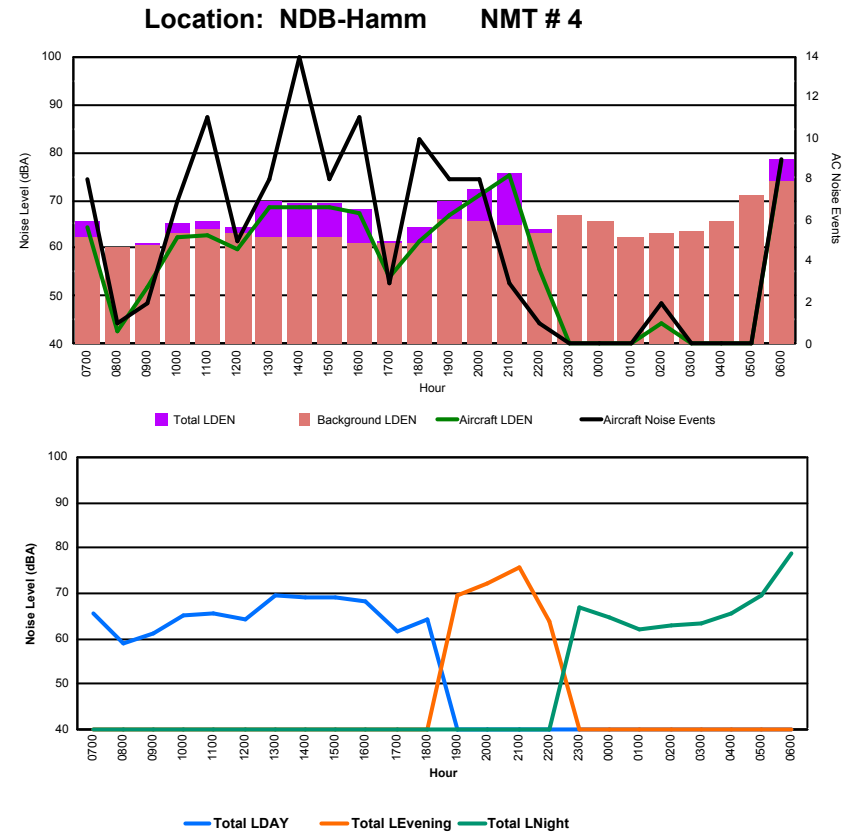

Luxembourg Airport Noise Distribution by Hour

Between 08/03/2023 00:00:00 and 08/03/2023 23:59:59 (Local Time)

Day	Aircraft Events	Total LDEN dB(A)	Aircraft LDEN dB(A)	Background LDEN dB(A)	Total LDay dB(A)	Total LEvening dB(A)	Total LNight dB(A)
08/03/23 7:00	8	65.7	64.5	62.5	65.7	-	-
08/03/23 8:00	1	59.0	42.8	60.2	59.0	-	-
08/03/23 9:00	2	61.0	52.0	60.6	61.0	-	-
08/03/23 10:00	7	65.3	62.1	63.1	65.3	-	-
08/03/23 11:00	11	65.8	62.7	63.9	65.8	-	-
08/03/23 12:00	5	64.4	59.8	63.1	64.4	-	-
08/03/23 13:00	8	69.6	68.7	62.5	69.6	-	-
08/03/23 14:00	14	69.3	68.5	62.3	69.3	-	-
08/03/23 15:00	8	69.3	68.5	62.2	69.3	-	-
08/03/23 16:00	11	68.2	67.4	61.2	68.2	-	-
08/03/23 17:00	3	61.6	53.8	60.9	61.6	-	-
08/03/23 18:00	10	64.2	61.5	61.2	64.2	-	-
08/03/23 19:00	8	69.6	67.0	66.2	-	69.6	-
08/03/23 20:00	8	72.2	71.2	65.5	-	72.2	-
08/03/23 21:00	3	75.7	75.4	64.7	-	75.7	-
08/03/23 22:00	1	63.8	55.6	63.2	-	63.8	-
08/03/23 23:00	-	66.7	-	66.7	-	-	66.7
09/03/23 0:00	-	64.7	-	65.5	-	-	64.7
09/03/23 1:00	-	62.2	-	62.5	-	-	62.2
09/03/23 2:00	2	62.8	44.4	63.2	-	-	62.8
09/03/23 3:00	-	63.5	-	63.5	-	-	63.5
09/03/23 4:00	-	65.6	-	65.8	-	-	65.6
09/03/23 5:00	-	69.5	-	71.0	-	-	69.5
09/03/23 6:00	9	78.7	78.0	74.1	-	-	78.7
	119	69.6	68.0	65.7	66.4	72.1	71.0