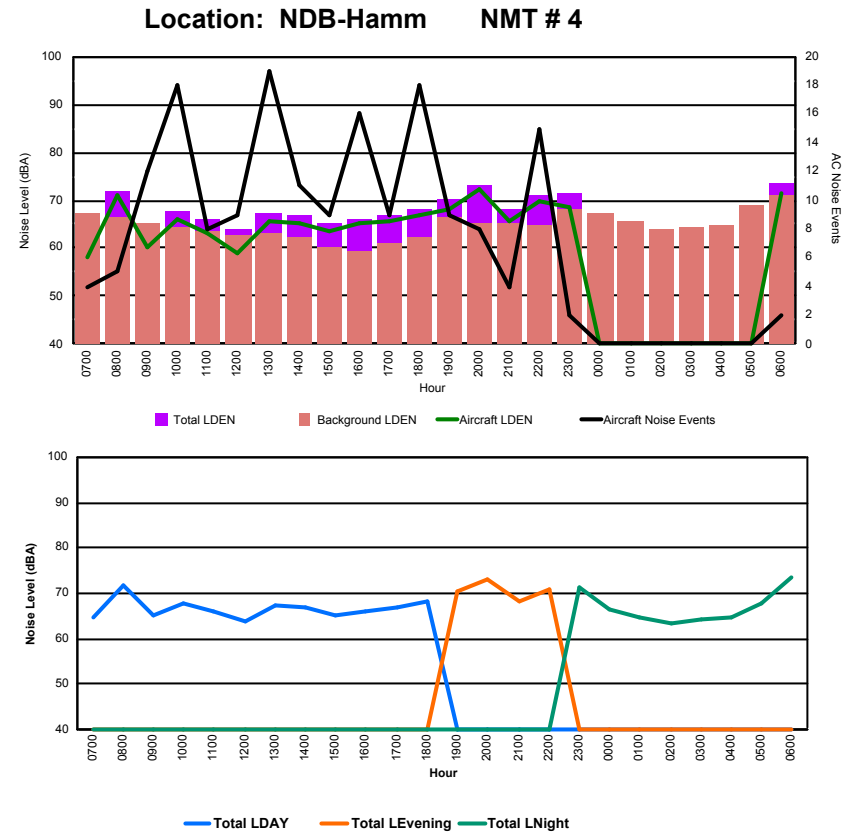

Luxembourg Airport Noise Distribution by Hour

Between 03/03/2023 00:00:00 and 03/03/2023 23:59:59 (Local Time)

Day	Aircraft Events	Total LDEN dB (A)	Aircraft LDEN dB(A)	Background LDEN dB(A)	Total LDay dB(A)	Total LEvening dB(A)	Total LNight dB (A)
03/03/23 7:00	4	64.6	58.0	67.5	64.6	-	-
03/03/23 8:00	5	71.7	71.1	66.5	71.7	-	-
03/03/23 9:00	12	65.3	60.4	65.4	65.3	-	-
03/03/23 10:00	18	67.7	66.0	64.4	67.7	-	-
03/03/23 11:00	8	65.9	63.0	63.5	65.9	-	-
03/03/23 12:00	9	63.9	59.1	62.6	63.9	-	-
03/03/23 13:00	19	67.3	65.7	63.1	67.3	-	-
03/03/23 14:00	11	66.9	65.1	62.4	66.9	-	-
03/03/23 15:00	9	65.1	63.4	60.4	65.1	-	-
03/03/23 16:00	16	65.9	65.0	59.2	65.9	-	-
03/03/23 17:00	9	67.0	65.8	61.0	67.0	-	-
03/03/23 18:00	18	68.1	67.0	62.5	68.1	-	-
03/03/23 19:00	9	70.4	68.3	66.4	-	70.4	-
03/03/23 20:00	8	73.1	72.3	65.2	-	73.1	-
03/03/23 21:00	4	68.3	65.6	65.2	-	68.3	-
03/03/23 22:00	15	70.9	69.8	64.9	-	70.9	-
03/03/23 23:00	2	71.4	68.7	68.3	-	-	71.4
04/03/23 0:00	-	66.3	-	67.4	-	-	66.3
04/03/23 1:00	-	64.7	-	65.5	-	-	64.7
04/03/23 2:00	-	63.2	-	63.8	-	-	63.2
04/03/23 3:00	-	64.1	-	64.3	-	-	64.1
04/03/23 4:00	-	64.5	-	64.7	-	-	64.5
04/03/23 5:00	-	67.8	-	68.8	-	-	67.8
04/03/23 6:00	2	73.7	71.4	71.1	-	-	73.7
	178	68.5	66.2	65.6	67.1	71.0	68.6