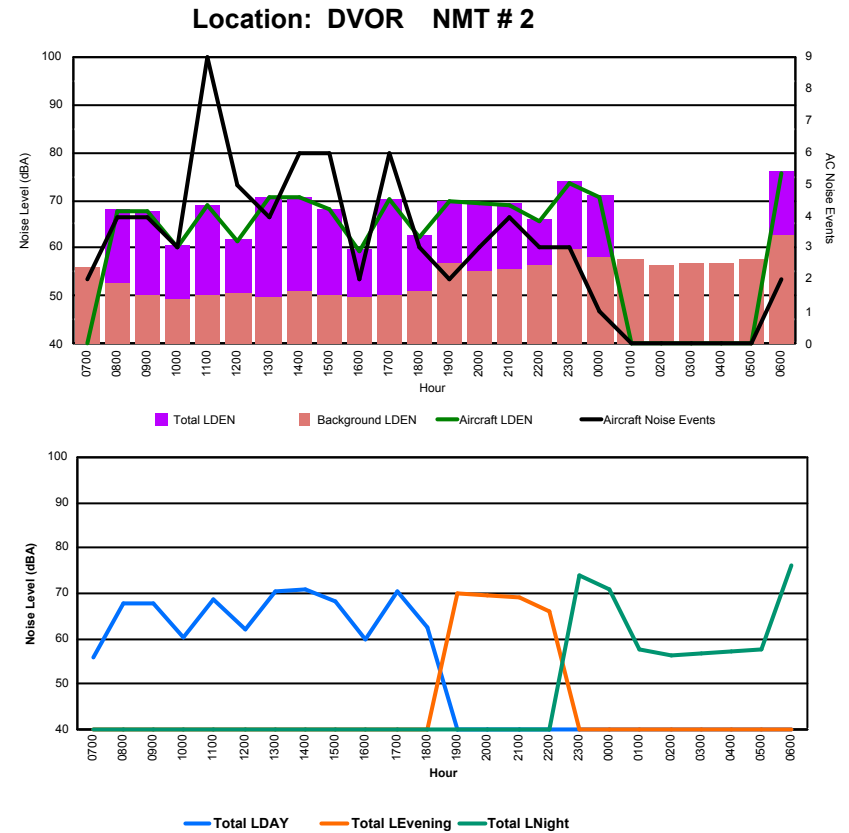

Luxembourg Airport Noise Distribution by Hour

Between 11/03/2023 00:00:00 and 11/03/2023 23:59:59 (Local Time)

Day	Aircraft Events	Total LDEN dB (A)	Aircraft LDEN dB(A)	Background LDEN dB(A)	Total LDay dB(A)	Total LEvening dB(A)	Total LNight dB (A)
11/03/23 7:00	2	56.0	38.7	56.2	56.0	-	-
11/03/23 8:00	4	68.0	67.9	52.6	68.0	-	-
11/03/23 9:00	4	67.8	67.7	50.3	67.8	-	-
11/03/23 10:00	3	60.5	60.1	49.5	60.5	-	-
11/03/23 11:00	9	68.8	68.8	50.0	68.8	-	-
11/03/23 12:00	5	61.9	61.5	50.7	61.9	-	-
11/03/23 13:00	4	70.5	70.5	49.7	70.5	-	-
11/03/23 14:00	6	70.8	70.7	51.1	70.8	-	-
11/03/23 15:00	6	68.1	68.0	50.3	68.1	-	-
11/03/23 16:00	2	59.9	59.4	49.8	59.9	-	-
11/03/23 17:00	6	70.3	70.2	50.1	70.3	-	-
11/03/23 18:00	3	62.6	62.3	50.9	62.6	-	-
11/03/23 19:00	2	70.0	69.7	56.7	-	70.0	-
11/03/23 20:00	3	69.4	69.2	55.3	-	69.4	-
11/03/23 21:00	4	69.2	69.1	55.7	-	69.2	-
11/03/23 22:00	3	66.1	65.6	56.4	-	66.1	-
11/03/23 23:00	3	73.9	73.7	59.6	-	-	73.9
12/03/23 0:00	1	71.0	70.7	58.3	-	-	71.0
12/03/23 1:00	-	57.5	-	57.5	-	-	57.5
12/03/23 2:00	-	56.5	-	56.5	-	-	56.5
12/03/23 3:00	-	56.8	-	56.8	-	-	56.8
12/03/23 4:00	-	57.0	-	57.0	-	-	57.0
12/03/23 5:00	-	57.5	-	57.5	-	-	57.5
12/03/23 6:00	2	76.0	75.7	62.7	-	-	76.0
	72	68.7	68.4	55.9	67.4	68.9	70.0