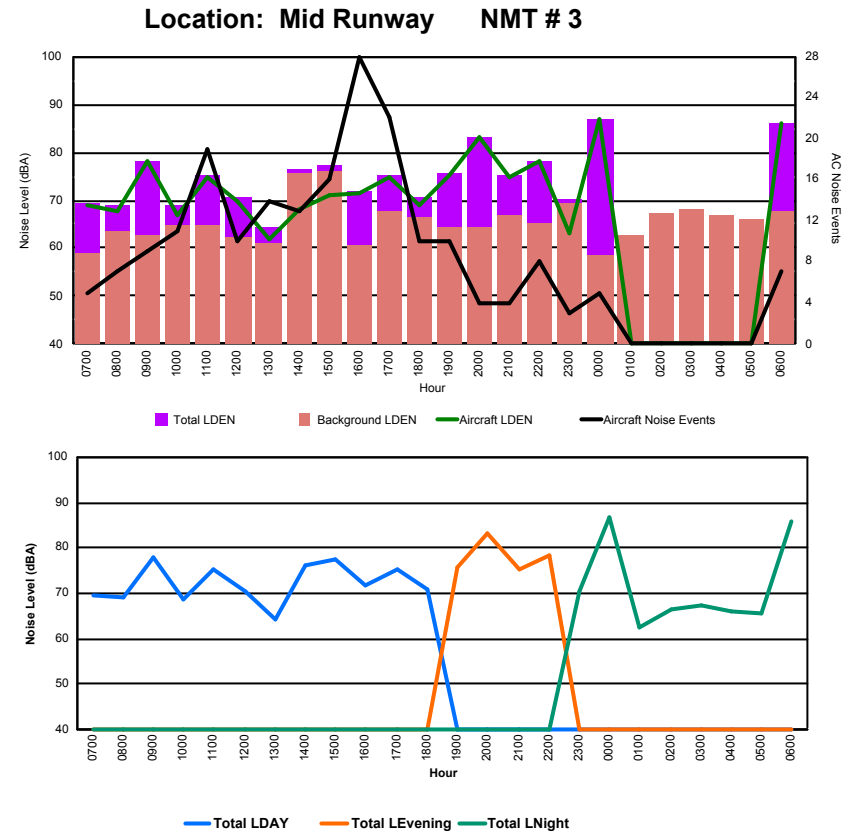

Luxembourg Airport Noise Distribution by Hour

Between 24/03/2023 00:00:00 and 24/03/2023 23:59:59 (Local Time)

Day	Aircraft Events	Total LDEN dB(A)	Aircraft LDEN dB(A)	Background LDEN dB(A)	Total LDay dB(A)	Total LEvening dB(A)	Total LNight dB(A)
24/03/23	7:00	5	69.4	69.0	59.0	69.4	-
24/03/23	8:00	7	69.1	67.7	63.7	69.1	-
24/03/23	9:00	9	78.1	78.0	62.8	78.1	-
24/03/23	10:00	11	68.9	67.0	64.8	68.9	-
24/03/23	11:00	19	75.4	75.0	64.8	75.4	-
24/03/23	12:00	10	70.5	69.9	62.1	70.5	-
24/03/23	13:00	14	64.4	61.8	61.2	64.4	-
24/03/23	14:00	13	76.4	68.0	75.7	76.4	-
24/03/23	15:00	16	77.3	71.0	76.2	77.3	-
24/03/23	16:00	28	71.8	71.5	60.5	71.8	-
24/03/23	17:00	22	75.4	74.6	67.6	75.4	-
24/03/23	18:00	10	70.8	69.0	66.4	70.8	-
24/03/23	19:00	10	75.7	75.4	64.3	-	75.7
24/03/23	20:00	4	83.1	83.1	64.5	-	83.1
24/03/23	21:00	4	75.3	74.7	66.7	-	75.3
24/03/23	22:00	8	78.2	78.0	65.0	-	78.2
24/03/23	23:00	3	70.4	63.1	69.5	-	70.4
25/03/23	0:00	5	86.9	86.9	58.7	-	86.9
25/03/23	1:00	-	62.4	-	62.9	-	62.4
25/03/23	2:00	-	66.5	-	67.1	-	66.5
25/03/23	3:00	-	67.5	-	68.3	-	67.5
25/03/23	4:00	-	66.2	-	66.7	-	66.2
25/03/23	5:00	-	65.8	-	66.2	-	65.8
25/03/23	6:00	7	85.9	85.9	67.8	-	85.9
	205	78.1	77.7	68.1	73.9	79.3	80.6