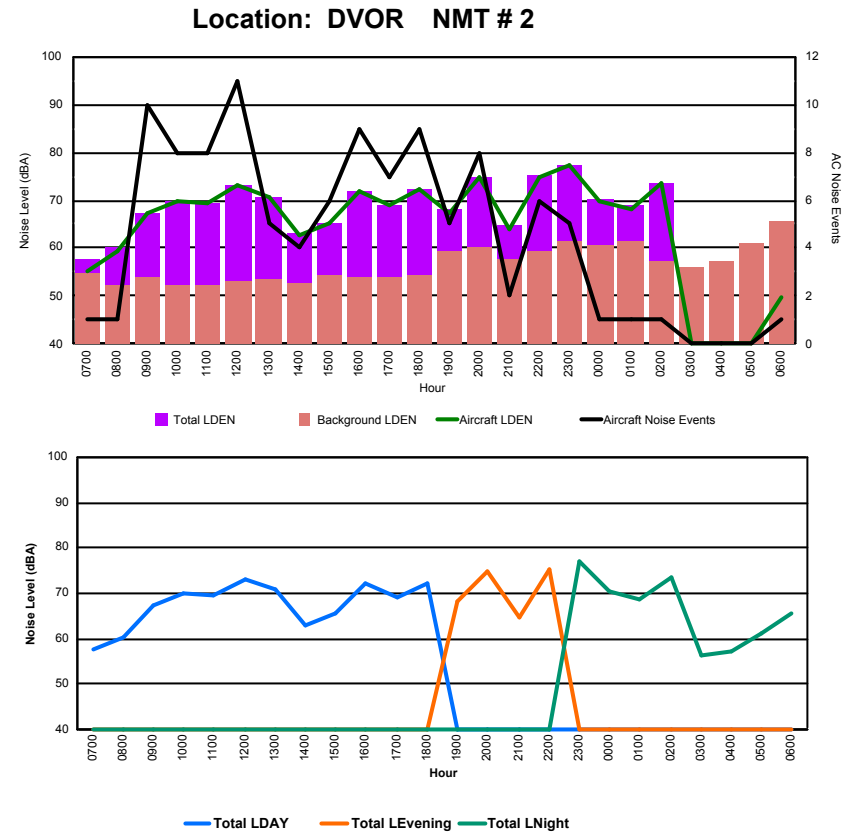

Luxembourg Airport Noise Distribution by Hour

Between 27/03/2023 00:00:00 and 27/03/2023 23:59:59 (Local Time)

Day	Aircraft Events	Total LDEN dB (A)	Aircraft LDEN dB(A)	Background LDEN dB(A)	Total LDay dB(A)	Total LEvening dB(A)	Total LNight dB (A)	
27/03/23	7:00	1	57.7	55.0	54.6	57.7	-	-
27/03/23	8:00	1	60.2	59.4	52.4	60.2	-	-
27/03/23	9:00	10	67.3	67.1	53.9	67.3	-	-
27/03/23	10:00	8	69.9	69.8	52.2	69.9	-	-
27/03/23	11:00	8	69.5	69.4	52.1	69.5	-	-
27/03/23	12:00	11	73.3	73.2	53.3	73.3	-	-
27/03/23	13:00	5	70.8	70.7	53.5	70.8	-	-
27/03/23	14:00	4	63.1	62.6	52.8	63.1	-	-
27/03/23	15:00	6	65.4	65.0	54.3	65.4	-	-
27/03/23	16:00	9	72.0	71.9	53.8	72.0	-	-
27/03/23	17:00	7	69.0	68.9	54.1	69.0	-	-
27/03/23	18:00	9	72.4	72.3	54.2	72.4	-	-
27/03/23	19:00	5	68.1	67.4	59.5	-	68.1	-
27/03/23	20:00	8	74.8	74.6	60.4	-	74.8	-
27/03/23	21:00	2	64.9	63.9	57.9	-	64.9	-
27/03/23	22:00	6	75.1	75.0	59.3	-	75.1	-
27/03/23	23:00	5	77.1	77.1	61.6	-	-	77.1
28/03/23	0:00	1	70.3	69.7	60.6	-	-	70.3
28/03/23	1:00	1	68.9	68.3	61.6	-	-	68.9
28/03/23	2:00	1	73.6	73.4	57.4	-	-	73.6
28/03/23	3:00	-	56.2	-	56.2	-	-	56.2
28/03/23	4:00	-	57.3	-	57.3	-	-	57.3
28/03/23	5:00	-	61.0	-	61.0	-	-	61.0
28/03/23	6:00	1	65.4	49.7	65.6	-	-	65.4
	109	70.6	70.4	58.4	69.5	72.6	70.9