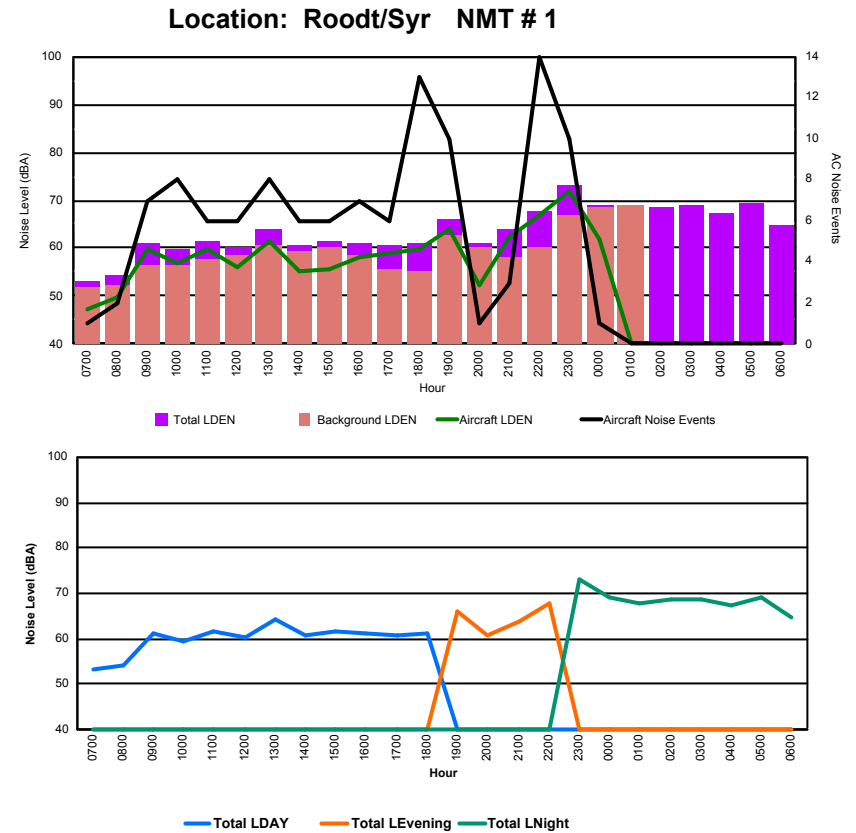

Luxembourg Airport Noise Distribution by Hour

Between 31/03/2023 00:00:00 and 31/03/2023 23:59:59 (Local Time)

Day	Aircraft Events	Total LDEN dB (A)	Aircraft LDEN dB(A)	Background LDEN dB(A)	Total LDay dB(A)	Total LEvening dB(A)	Total LNight dB (A)	
31/03/23	7:00	1	53.2	47.4	52.0	53.2	-	-
31/03/23	8:00	2	54.2	49.9	52.3	54.2	-	-
31/03/23	9:00	7	61.2	59.7	56.3	61.2	-	-
31/03/23	10:00	8	59.6	57.0	56.3	59.6	-	-
31/03/23	11:00	6	61.6	59.6	57.6	61.6	-	-
31/03/23	12:00	6	60.4	56.1	58.6	60.4	-	-
31/03/23	13:00	8	64.1	61.6	60.8	64.1	-	-
31/03/23	14:00	6	60.7	55.2	59.5	60.7	-	-
31/03/23	15:00	6	61.6	55.8	60.4	61.6	-	-
31/03/23	16:00	7	61.2	58.0	58.7	61.2	-	-
31/03/23	17:00	6	60.6	58.9	55.8	60.6	-	-
31/03/23	18:00	13	61.0	59.7	55.4	61.0	-	-
31/03/23	19:00	10	66.1	63.8	62.7	-	66.1	-
31/03/23	20:00	1	60.9	52.3	60.2	-	60.9	-
31/03/23	21:00	3	63.8	62.5	58.3	-	63.8	-
31/03/23	22:00	14	67.6	66.9	60.2	-	67.6	-
31/03/23	23:00	10	73.1	72.0	66.9	-	-	73.1
01/04/23	0:00	1	69.0	61.9	68.7	-	-	69.0
01/04/23	1:00	-	68.0	-	68.8	-	-	68.0
01/04/23	2:00	-	68.6	-	-	-	-	68.6
01/04/23	3:00	-	68.9	-	-	-	-	68.9
01/04/23	4:00	-	67.3	-	-	-	-	67.3
01/04/23	5:00	-	69.3	-	-	-	-	69.3
01/04/23	6:00	-	64.7	-	-	-	-	64.7
	115	65.9	61.5	61.2	60.7	65.3	69.2