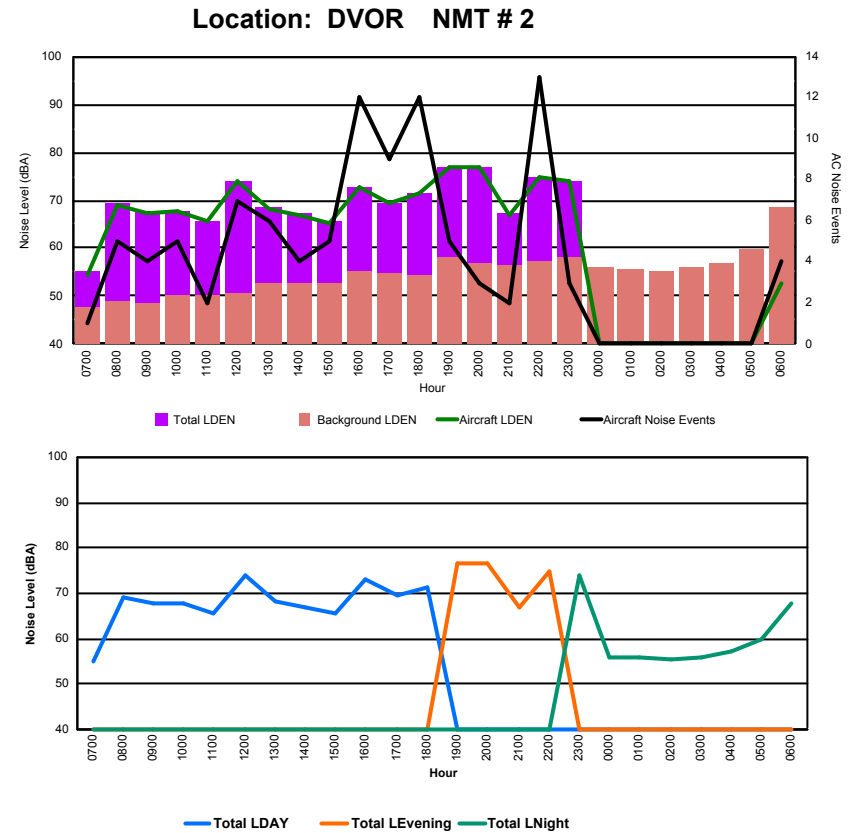

Luxembourg Airport Noise Distribution by Hour

Between 05/03/2023 00:00:00 and 05/03/2023 23:59:59 (Local Time)

Day	Aircraft Events	Total LDEN dB(A)	Aircraft LDEN dB(A)	Background LDEN dB(A)	Total LDay dB(A)	Total LEvening dB(A)	Total LNight dB(A)	
05/03/23	7:00	1	55.2	54.4	47.6	55.2	-	-
05/03/23	8:00	5	69.2	69.1	49.1	69.2	-	-
05/03/23	9:00	4	67.6	67.5	48.6	67.6	-	-
05/03/23	10:00	5	67.9	67.8	50.1	67.9	-	-
05/03/23	11:00	2	65.7	65.6	50.0	65.7	-	-
05/03/23	12:00	7	74.0	74.0	50.6	74.0	-	-
05/03/23	13:00	6	68.4	68.3	52.6	68.4	-	-
05/03/23	14:00	4	67.1	66.9	52.6	67.1	-	-
05/03/23	15:00	5	65.5	65.2	52.7	65.5	-	-
05/03/23	16:00	12	72.9	72.8	55.2	72.9	-	-
05/03/23	17:00	9	69.5	69.3	54.8	69.5	-	-
05/03/23	18:00	12	71.5	71.4	54.5	71.5	-	-
05/03/23	19:00	5	76.8	76.7	58.3	-	76.8	-
05/03/23	20:00	3	76.8	76.8	56.7	-	76.8	-
05/03/23	21:00	2	67.1	66.7	56.6	-	67.1	-
05/03/23	22:00	13	74.7	74.6	57.2	-	74.7	-
05/03/23	23:00	3	74.1	74.0	58.2	-	-	74.1
06/03/23	0:00	-	56.1	-	56.1	-	-	56.1
06/03/23	1:00	-	55.8	-	55.8	-	-	55.8
06/03/23	2:00	-	55.3	-	55.3	-	-	55.3
06/03/23	3:00	-	56.1	-	56.1	-	-	56.1
06/03/23	4:00	-	57.0	-	57.0	-	-	57.0
06/03/23	5:00	-	59.8	-	59.8	-	-	59.8
06/03/23	6:00	4	67.9	52.8	68.4	-	-	67.9
	102	70.6	70.3	57.9	69.5	75.1	66.4