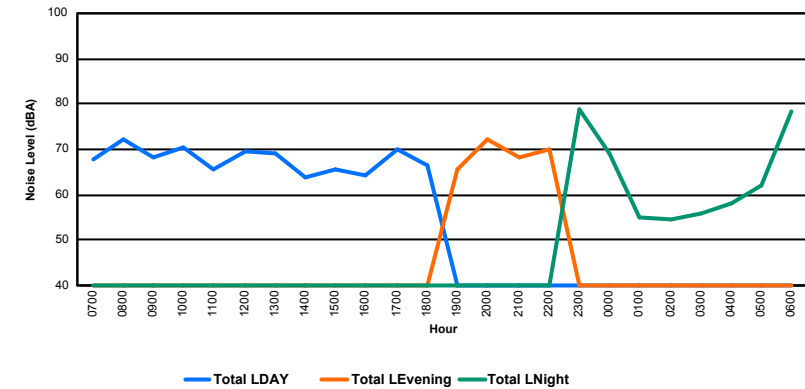

Luxembourg Airport Noise Distribution by Hour

Between 15/03/2023 00:00:00 and 15/03/2023 23:59:59 (Local Time)

Day	Aircraft Events	Total LDEN dB (A)	Aircraft LDEN dB(A)	Background LDEN dB(A)	Total LDay dB(A)	Total LEvening dB(A)	Total LNight dB (A)
15/03/23 7:00	8	67.7	67.3	58.3	67.7	-	-
15/03/23 8:00	6	72.3	72.1	58.7	72.3	-	-
15/03/23 9:00	7	68.4	68.1	56.2	68.4	-	-
15/03/23 10:00	11	70.3	69.4	63.4	70.3	-	-
15/03/23 11:00	5	65.4	63.5	61.0	65.4	-	-
15/03/23 12:00	5	69.7	69.5	54.9	69.7	-	-
15/03/23 13:00	13	69.0	68.8	55.2	69.0	-	-
15/03/23 14:00	4	63.7	63.1	54.6	63.7	-	-
15/03/23 15:00	9	65.7	65.4	55.1	65.7	-	-
15/03/23 16:00	7	64.3	64.0	53.9	64.3	-	-
15/03/23 17:00	8	70.1	70.0	54.7	70.1	-	-
15/03/23 18:00	7	66.5	66.2	55.0	66.5	-	-
15/03/23 19:00	3	65.6	64.4	59.6	-	65.6	-
15/03/23 20:00	6	72.4	72.1	59.2	-	72.4	-
15/03/23 21:00	3	68.3	67.7	59.3	-	68.3	-
15/03/23 22:00	9	70.2	69.9	58.5	-	70.2	-
15/03/23 23:00	5	78.8	78.7	60.2	-	-	78.8
16/03/23 0:00	1	69.3	69.1	56.8	-	-	69.3
16/03/23 1:00	-	55.2	-	55.2	-	-	55.2
16/03/23 2:00	-	54.7	-	54.7	-	-	54.7
16/03/23 3:00	-	55.8	-	55.8	-	-	55.8
16/03/23 4:00	-	57.9	-	57.9	-	-	57.9
16/03/23 5:00	-	62.0	-	62.0	-	-	62.0
16/03/23 6:00	2	78.2	77.9	65.4	-	-	78.2
	119	70.6	70.3	59.0	68.5	69.8	72.8

Location: DVOR NMT # 2