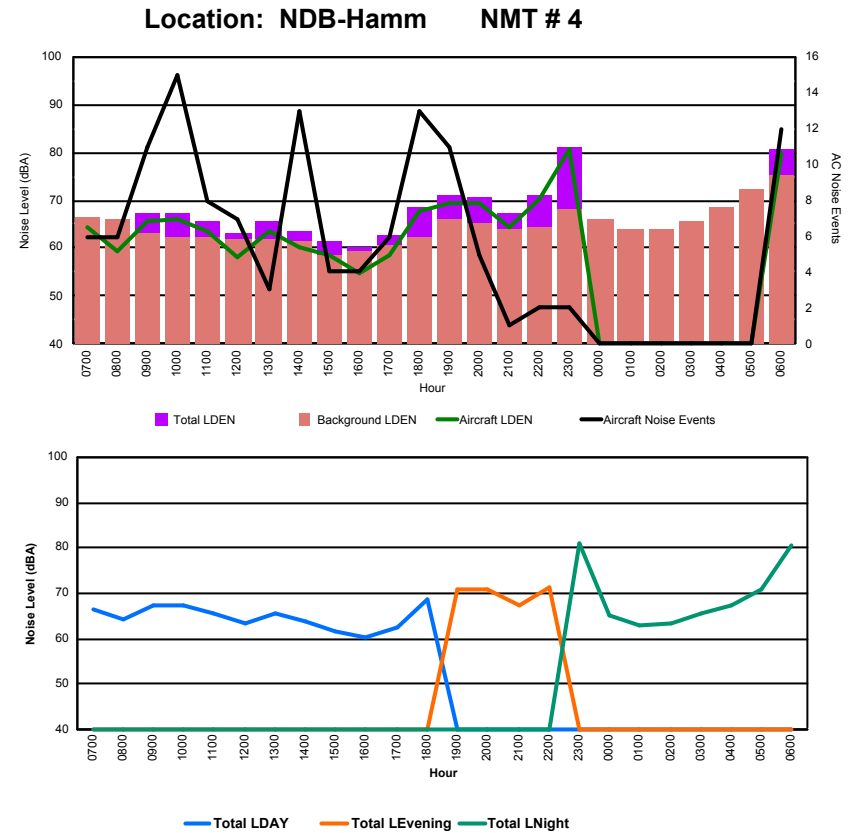

Luxembourg Airport Noise Distribution by Hour

Between 28/03/2023 00:00:00 and 28/03/2023 23:59:59 (Local Time)

Day	Aircraft Events	Total LDEN dB(A)	Aircraft LDEN dB(A)	Background LDEN dB(A)	Total LDay dB(A)	Total LEvening dB(A)	Total LNight dB(A)	
28/03/23	7:00	6	66.5	64.2	66.4	66.5	-	-
28/03/23	8:00	6	64.2	59.3	66.0	64.2	-	-
28/03/23	9:00	11	67.4	65.6	63.2	67.4	-	-
28/03/23	10:00	15	67.5	66.1	62.2	67.5	-	-
28/03/23	11:00	8	65.7	63.4	62.1	65.7	-	-
28/03/23	12:00	7	63.3	58.2	61.9	63.3	-	-
28/03/23	13:00	3	65.7	63.4	61.9	65.7	-	-
28/03/23	14:00	13	63.7	60.2	61.4	63.7	-	-
28/03/23	15:00	4	61.6	58.7	58.7	61.6	-	-
28/03/23	16:00	4	60.4	54.6	59.2	60.4	-	-
28/03/23	17:00	6	62.6	58.7	60.5	62.6	-	-
28/03/23	18:00	13	68.6	67.6	62.3	68.6	-	-
28/03/23	19:00	11	70.9	69.3	66.2	-	70.9	-
28/03/23	20:00	5	70.8	69.5	65.1	-	70.8	-
28/03/23	21:00	1	67.2	64.4	63.9	-	67.2	-
28/03/23	22:00	2	71.2	70.3	64.2	-	71.2	-
28/03/23	23:00	2	81.0	80.8	68.1	-	-	81.0
29/03/23	0:00	-	65.0	-	66.0	-	-	65.0
29/03/23	1:00	-	63.1	-	63.8	-	-	63.1
29/03/23	2:00	-	63.3	-	63.9	-	-	63.3
29/03/23	3:00	-	65.5	-	65.8	-	-	65.5
29/03/23	4:00	-	67.5	-	68.4	-	-	67.5
29/03/23	5:00	-	70.7	-	72.4	-	-	70.7
29/03/23	6:00	12	80.5	80.0	75.3	-	-	80.5
	129	71.6	70.6	66.7	65.4	70.3	75.2