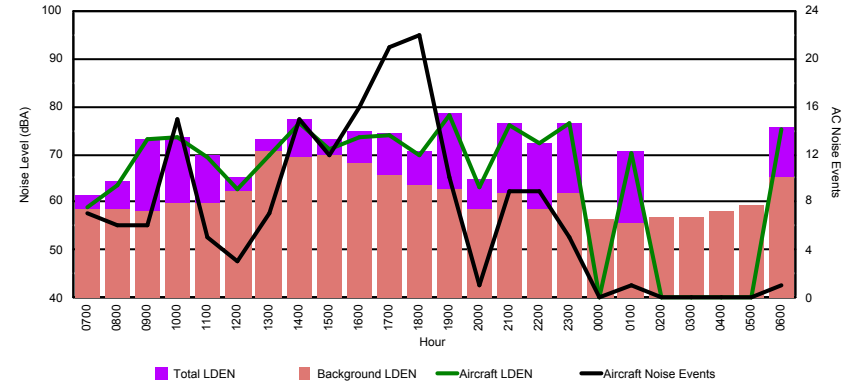

Luxembourg Airport Noise Distribution by Hour

Between 10/03/2023 00:00:00 and 10/03/2023 23:59:59 (Local Time)

Day	Aircraft Events	Total LDEN dB(A)	Aircraft LDEN dB(A)	Background LDEN dB(A)	Total LDay dB(A)	Total LEvening dB(A)	Total LNight dB(A)
10/03/23 7:00	7	61.4	59.0	58.7	61.4	-	-
10/03/23 8:00	6	64.5	63.5	58.6	64.5	-	-
10/03/23 9:00	6	73.2	73.0	58.2	73.2	-	-
10/03/23 10:00	15	73.5	73.4	59.6	73.5	-	-
10/03/23 11:00	5	69.6	69.2	59.8	69.6	-	-
10/03/23 12:00	3	65.4	62.7	62.5	65.4	-	-
10/03/23 13:00	7	73.1	70.0	70.8	73.1	-	-
10/03/23 14:00	15	77.2	76.6	69.3	77.2	-	-
10/03/23 15:00	12	73.2	70.9	69.8	73.2	-	-
10/03/23 16:00	16	74.6	73.7	68.3	74.6	-	-
10/03/23 17:00	21	74.3	73.9	65.8	74.3	-	-
10/03/23 18:00	22	70.5	69.7	63.5	70.5	-	-
10/03/23 19:00	10	78.4	78.3	62.6	-	78.4	-
10/03/23 20:00	1	64.6	63.3	58.5	-	64.6	-
10/03/23 21:00	9	76.4	76.2	62.0	-	76.4	-
10/03/23 22:00	9	72.4	72.2	58.6	-	72.4	-
10/03/23 23:00	5	76.6	76.4	61.8	-	-	76.6
11/03/23 0:00	-	56.4	-	56.4	-	-	56.4
11/03/23 1:00	1	70.5	70.3	55.5	-	-	70.5
11/03/23 2:00	-	56.9	-	56.9	-	-	56.9
11/03/23 3:00	-	56.8	-	56.8	-	-	56.8
11/03/23 4:00	-	58.1	-	58.1	-	-	58.1
11/03/23 5:00	-	59.5	-	59.5	-	-	59.5
11/03/23 6:00	1	75.6	75.2	65.2	-	-	75.6
	171	72.7	72.2	64.1	72.6	75.2	70.8

Location: DVOR NMT # 2