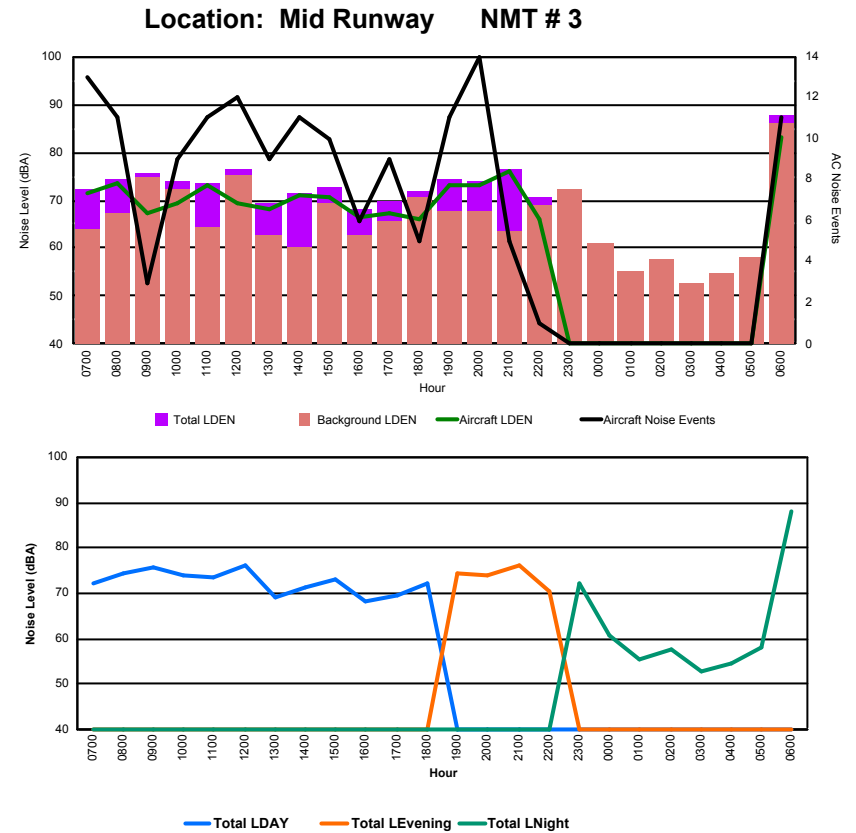

Location: DVOR NMT # 2

Luxembourg Airport Noise Distribution by Hour

Between 15/03/2023 00:00:00 and 15/03/2023 23:59:59 (Local Time)

Day	Aircraft Events	Total LDEN dB (A)	Aircraft LDEN dB(A)	Background LDEN dB(A)	Total LDay dB(A)	Total LEvening dB(A)	Total LNight dB (A)
15/03/23 7:00	13	72.2	71.6	64.1	72.2	-	-
15/03/23 8:00	11	74.5	73.5	67.5	74.5	-	-
15/03/23 9:00	3	75.7	67.3	75.0	75.7	-	-
15/03/23 10:00	9	74.0	69.4	72.2	74.0	-	-
15/03/23 11:00	11	73.7	73.2	64.5	73.7	-	-
15/03/23 12:00	12	76.3	69.2	75.4	76.3	-	-
15/03/23 13:00	9	69.3	68.3	62.6	69.3	-	-
15/03/23 14:00	11	71.4	71.1	60.0	71.4	-	-
15/03/23 15:00	10	72.9	70.5	69.3	72.9	-	-
15/03/23 16:00	6	68.1	66.6	62.9	68.1	-	-
15/03/23 17:00	9	69.7	67.5	65.8	69.7	-	-
15/03/23 18:00	5	72.0	66.1	70.8	72.0	-	-
15/03/23 19:00	11	74.3	73.2	67.7	-	74.3	-
15/03/23 20:00	14	74.1	73.0	67.9	-	74.1	-
15/03/23 21:00	5	76.4	76.1	63.6	-	76.4	-
15/03/23 22:00	1	70.6	65.9	68.8	-	70.6	-
15/03/23 23:00	-	72.1	-	72.2	-	-	72.1
16/03/23 0:00	-	60.9	-	61.0	-	-	60.9
16/03/23 1:00	-	55.4	-	55.4	-	-	55.4
16/03/23 2:00	-	57.7	-	57.8	-	-	57.7
16/03/23 3:00	-	52.9	-	52.9	-	-	52.9
16/03/23 4:00	-	54.6	-	54.6	-	-	54.6
16/03/23 5:00	-	58.1	-	58.1	-	-	58.1
16/03/23 6:00	11	87.9	83.0	86.2	-	-	87.9
	151	76.2	72.3	73.8	73.1	74.3	79.0