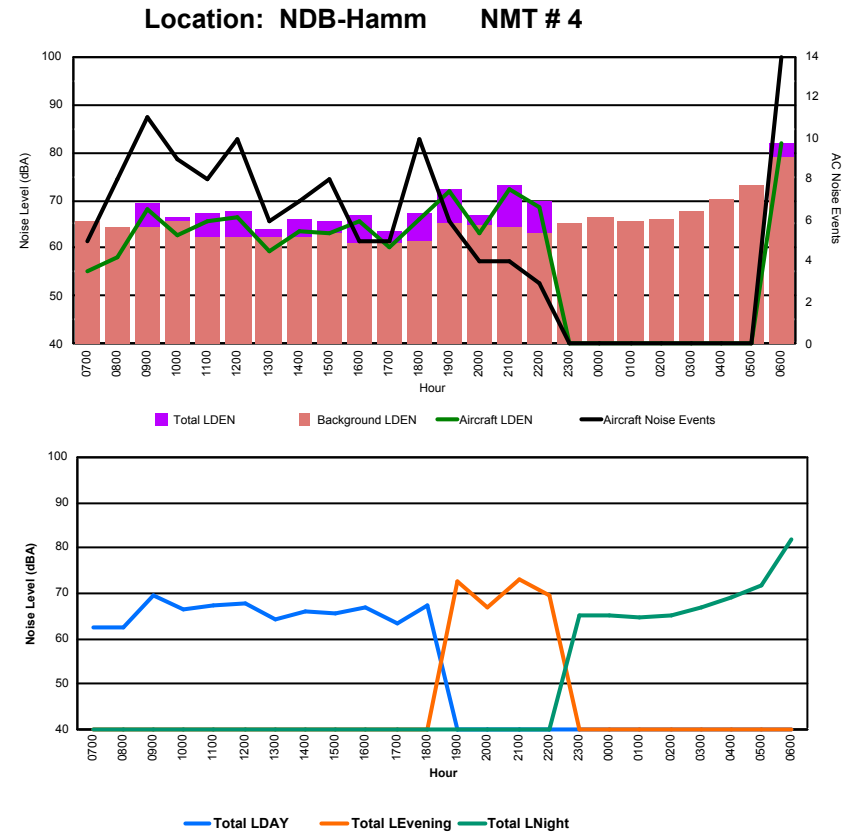

Luxembourg Airport Noise Distribution by Hour

Between 13/03/2023 00:00:00 and 13/03/2023 23:59:59 (Local Time)

Day	Aircraft Events	Total LDEN dB (A)	Aircraft LDEN dB(A)	Background LDEN dB(A)	Total LDay dB(A)	Total LEvening dB(A)	Total LNight dB (A)
13/03/23 7:00	5	62.6	55.2	65.5	62.6	-	-
13/03/23 8:00	8	62.7	58.1	64.3	62.7	-	-
13/03/23 9:00	11	69.4	68.2	64.4	69.4	-	-
13/03/23 10:00	9	66.5	62.7	65.5	66.5	-	-
13/03/23 11:00	8	67.2	65.6	62.5	67.2	-	-
13/03/23 12:00	10	67.9	66.6	62.5	67.9	-	-
13/03/23 13:00	6	64.1	59.5	62.5	64.1	-	-
13/03/23 14:00	7	65.9	63.7	62.2	65.9	-	-
13/03/23 15:00	8	65.8	63.2	63.0	65.8	-	-
13/03/23 16:00	5	66.8	65.6	61.0	66.8	-	-
13/03/23 17:00	5	63.5	60.3	60.9	63.5	-	-
13/03/23 18:00	10	67.3	66.0	61.6	67.3	-	-
13/03/23 19:00	6	72.5	71.7	65.2	-	72.5	-
13/03/23 20:00	4	67.0	63.0	64.9	-	67.0	-
13/03/23 21:00	4	73.0	72.4	64.5	-	73.0	-
13/03/23 22:00	3	69.7	68.6	63.2	-	69.7	-
13/03/23 23:00	-	65.3	-	65.3	-	-	65.3
14/03/23 0:00	-	65.3	-	66.3	-	-	65.3
14/03/23 1:00	-	64.9	-	65.5	-	-	64.9
14/03/23 2:00	-	65.1	-	65.9	-	-	65.1
14/03/23 3:00	-	67.0	-	67.6	-	-	67.0
14/03/23 4:00	-	69.1	-	70.1	-	-	69.1
14/03/23 5:00	-	71.8	-	73.2	-	-	71.8
14/03/23 6:00	14	82.0	81.7	78.8	-	-	82.0
	123	71.0	69.6	68.4	66.3	71.1	74.0