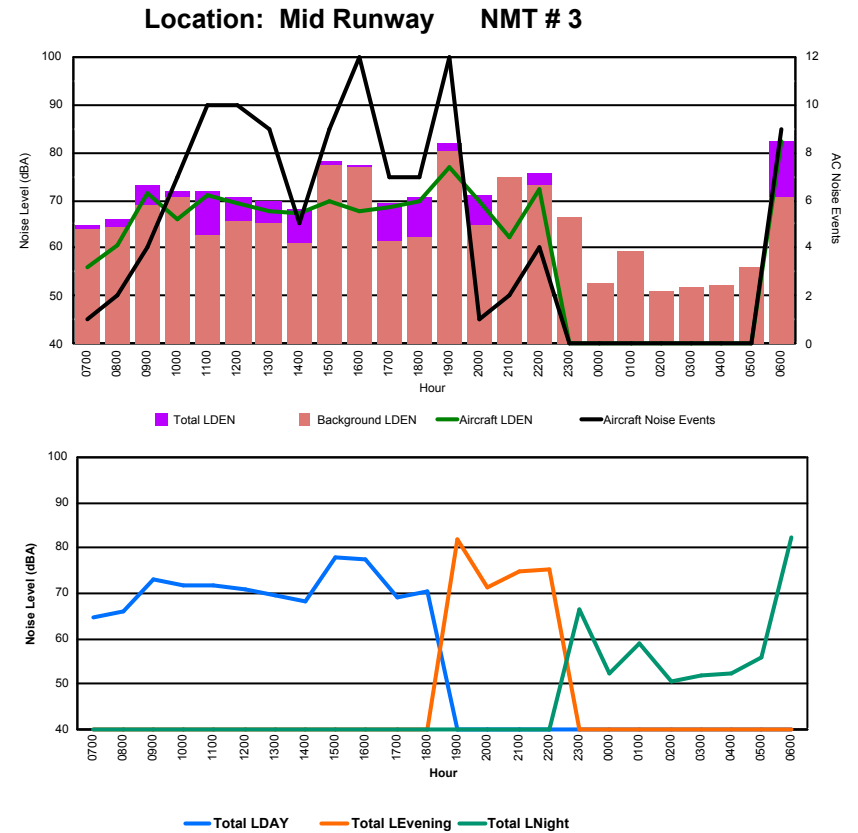

Luxembourg Airport Noise Distribution by Hour

Between 20/03/2023 00:00:00 and 20/03/2023 23:59:59 (Local Time)

Day	Aircraft Events	Total LDEN dB(A)	Aircraft LDEN dB(A)	Background LDEN dB(A)	Total LDay dB(A)	Total LEvening dB(A)	Total LNight dB(A)
20/03/23 7:00	1	64.6	56.0	64.0	64.6	-	-
20/03/23 8:00	2	66.0	60.8	64.4	66.0	-	-
20/03/23 9:00	4	73.3	71.4	68.9	73.3	-	-
20/03/23 10:00	7	71.7	65.9	70.5	71.7	-	-
20/03/23 11:00	10	71.7	71.1	62.7	71.7	-	-
20/03/23 12:00	10	70.8	69.4	65.6	70.8	-	-
20/03/23 13:00	9	69.7	67.7	65.4	69.7	-	-
20/03/23 14:00	5	68.1	67.2	61.1	68.1	-	-
20/03/23 15:00	9	78.0	69.7	77.3	78.0	-	-
20/03/23 16:00	12	77.4	67.6	76.9	77.4	-	-
20/03/23 17:00	7	69.3	68.5	61.4	69.3	-	-
20/03/23 18:00	7	70.6	69.9	62.5	70.6	-	-
20/03/23 19:00	12	81.9	77.0	80.2	-	81.9	-
20/03/23 20:00	1	71.2	70.0	64.8	-	71.2	-
20/03/23 21:00	2	74.9	62.2	74.7	-	74.9	-
20/03/23 22:00	4	75.5	72.1	73.0	-	75.5	-
20/03/23 23:00	-	66.5	-	66.5	-	-	66.5
21/03/23 0:00	-	52.5	-	52.5	-	-	52.5
21/03/23 1:00	-	59.1	-	59.2	-	-	59.1
21/03/23 2:00	-	50.8	-	50.9	-	-	50.8
21/03/23 3:00	-	52.0	-	52.0	-	-	52.0
21/03/23 4:00	-	52.2	-	52.2	-	-	52.2
21/03/23 5:00	-	55.9	-	56.0	-	-	55.9
21/03/23 6:00	9	82.4	82.1	70.5	-	-	82.4
	111	74.2	71.3	71.2	72.7	77.7	73.5