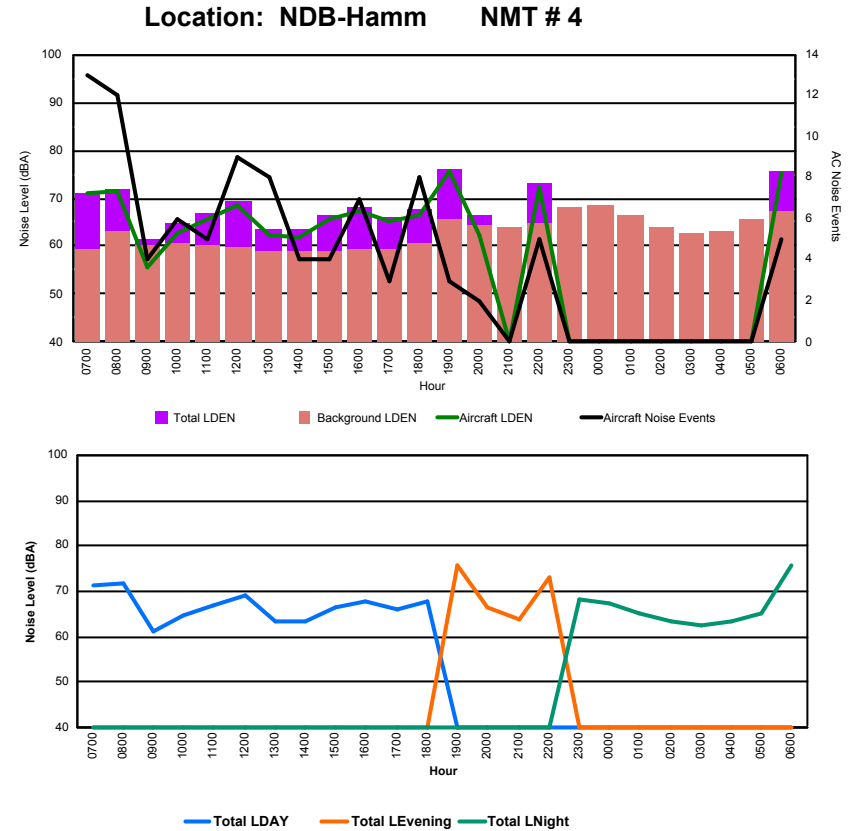

Luxembourg Airport Noise Distribution by Hour

Between 11/03/2023 00:00:00 and 11/03/2023 23:59:59 (Local Time)

Day	Aircraft Events	Total LDEN dB(A)	Aircraft LDEN dB(A)	Background LDEN dB(A)	Total LDay dB(A)	Total LEvening dB(A)	Total LNight dB(A)
11/03/23 7:00	13	71.2	71.0	59.5	71.2	-	-
11/03/23 8:00	12	71.7	71.5	63.3	71.7	-	-
11/03/23 9:00	4	61.3	55.8	60.1	61.3	-	-
11/03/23 10:00	6	64.7	62.6	60.8	64.7	-	-
11/03/23 11:00	5	66.7	65.7	60.0	66.7	-	-
11/03/23 12:00	9	69.2	68.7	59.6	69.2	-	-
11/03/23 13:00	8	63.6	62.3	58.8	63.6	-	-
11/03/23 14:00	4	63.5	61.7	58.8	63.5	-	-
11/03/23 15:00	4	66.5	65.6	58.9	66.5	-	-
11/03/23 16:00	7	68.0	67.4	59.2	68.0	-	-
11/03/23 17:00	3	66.0	65.0	59.3	66.0	-	-
11/03/23 18:00	8	67.6	66.6	60.7	67.6	-	-
11/03/23 19:00	3	75.9	75.5	65.7	-	75.9	-
11/03/23 20:00	2	66.5	62.5	64.3	-	66.5	-
11/03/23 21:00	-	63.9	-	63.9	-	63.9	-
11/03/23 22:00	5	73.2	72.5	64.8	-	73.2	-
11/03/23 23:00	-	68.2	-	68.2	-	-	68.2
12/03/23 0:00	-	67.2	-	68.6	-	-	67.2
12/03/23 1:00	-	65.1	-	66.3	-	-	65.1
12/03/23 2:00	-	63.3	-	63.9	-	-	63.3
12/03/23 3:00	-	62.7	-	62.7	-	-	62.7
12/03/23 4:00	-	63.3	-	63.3	-	-	63.3
12/03/23 5:00	-	65.3	-	65.5	-	-	65.3
12/03/23 6:00	5	75.7	75.1	67.1	-	-	75.7
	98	69.2	67.9	63.8	67.7	72.2	68.9