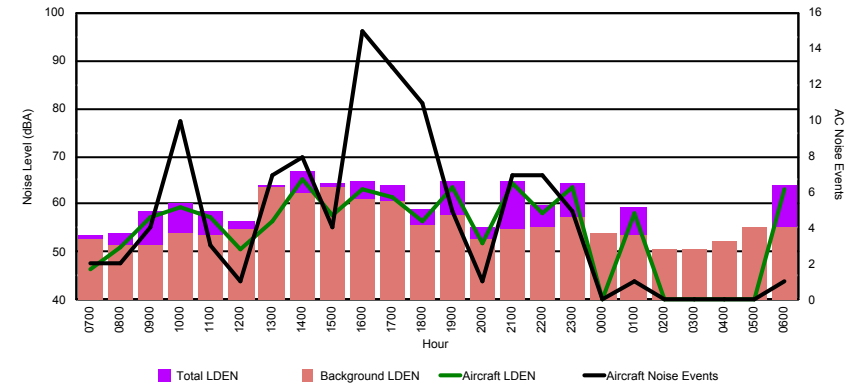

Luxembourg Airport Noise Distribution by Hour

Between 10/03/2023 00:00:00 and 10/03/2023 23:59:59 (Local Time)

Day	Aircraft Events	Total LDEN dB(A)	Aircraft LDEN dB(A)	Background LDEN dB(A)	Total LDay dB(A)	Total LEvening dB(A)	Total LNight dB(A)
10/03/23 7:00	2	53.4	46.3	52.6	53.4	-	-
10/03/23 8:00	2	54.1	50.9	51.4	54.1	-	-
10/03/23 9:00	4	58.4	57.4	51.3	58.4	-	-
10/03/23 10:00	10	60.4	59.4	54.0	60.4	-	-
10/03/23 11:00	3	58.7	57.2	53.4	58.7	-	-
10/03/23 12:00	1	56.3	50.7	54.9	56.3	-	-
10/03/23 13:00	7	64.0	56.4	63.5	64.0	-	-
10/03/23 14:00	8	66.8	65.1	62.3	66.8	-	-
10/03/23 15:00	4	64.3	57.7	63.6	64.3	-	-
10/03/23 16:00	15	64.9	63.0	61.1	64.9	-	-
10/03/23 17:00	13	63.8	61.4	60.5	63.8	-	-
10/03/23 18:00	11	58.9	56.3	55.8	58.9	-	-
10/03/23 19:00	5	64.7	63.7	57.9	-	64.7	-
10/03/23 20:00	1	55.3	52.0	52.5	-	55.3	-
10/03/23 21:00	7	64.9	64.5	54.8	-	64.9	-
10/03/23 22:00	7	59.9	58.1	55.3	-	59.9	-
10/03/23 23:00	5	64.5	63.7	57.2	-	-	64.5
11/03/23 0:00	-	53.9	-	54.0	-	-	53.9
11/03/23 1:00	1	59.5	58.2	53.7	-	-	59.5
11/03/23 2:00	-	50.8	-	50.8	-	-	50.8
11/03/23 3:00	-	50.6	-	50.6	-	-	50.6
11/03/23 4:00	-	52.4	-	52.4	-	-	52.4
11/03/23 5:00	-	55.0	-	55.0	-	-	55.0
11/03/23 6:00	1	63.8	63.1	55.3	-	-	63.8
	107	61.5	59.5	57.6	62.2	62.6	59.5

Location: Roodt/Syr NMT # 1