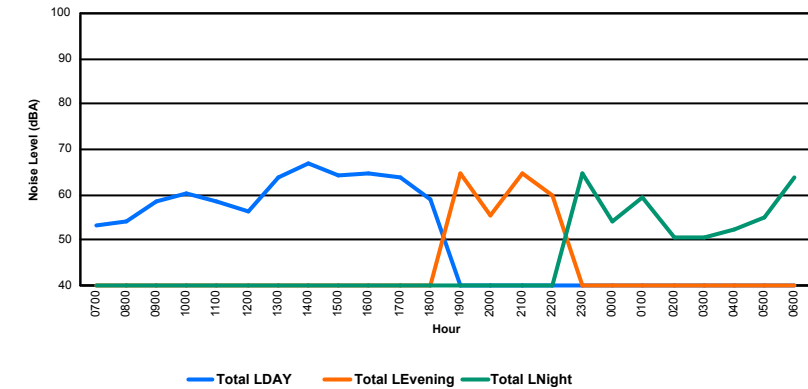

Luxembourg Airport Noise Distribution by Hour

Between 10/03/2023 00:00:00 and 10/03/2023 23:59:59 (Local Time)

Day	Aircraft Events	Total LDEN dB(A)	Aircraft LDEN dB(A)	Background LDEN dB(A)	Total LDay dB(A)	Total LEvening dB(A)	Total LNight dB(A)
10/03/23 7:00	2	53.4	46.3	52.6	53.4	-	-
10/03/23 8:00	2	54.1	50.9	51.4	54.1	-	-
10/03/23 9:00	4	58.4	57.4	51.3	58.4	-	-
10/03/23 10:00	10	60.4	59.4	54.0	60.4	-	-
10/03/23 11:00	3	58.7	57.2	53.4	58.7	-	-
10/03/23 12:00	1	56.3	50.7	54.9	56.3	-	-
10/03/23 13:00	7	64.0	56.4	63.5	64.0	-	-
10/03/23 14:00	8	66.8	65.1	62.3	66.8	-	-
10/03/23 15:00	4	64.3	57.7	63.6	64.3	-	-
10/03/23 16:00	15	64.9	63.0	61.1	64.9	-	-
10/03/23 17:00	13	63.8	61.4	60.5	63.8	-	-
10/03/23 18:00	11	58.9	56.3	55.8	58.9	-	-
10/03/23 19:00	5	64.7	63.7	57.9	-	64.7	-
10/03/23 20:00	1	55.3	52.0	52.5	-	55.3	-
10/03/23 21:00	7	64.9	64.5	54.8	-	64.9	-
10/03/23 22:00	7	59.9	58.1	55.3	-	59.9	-
10/03/23 23:00	5	64.5	63.7	57.2	-	-	64.5
11/03/23 0:00	-	53.9	-	54.0	-	-	53.9
11/03/23 1:00	1	59.5	58.2	53.7	-	-	59.5
11/03/23 2:00	-	50.8	-	50.8	-	-	50.8
11/03/23 3:00	-	50.6	-	50.6	-	-	50.6
11/03/23 4:00	-	52.4	-	52.4	-	-	52.4
11/03/23 5:00	-	55.0	-	55.0	-	-	55.0
11/03/23 6:00	1	63.8	63.1	55.3	-	-	63.8
	107	61.5	59.5	57.6	62.2	62.6	59.5

Location: Roodt/Syr NMT # 1