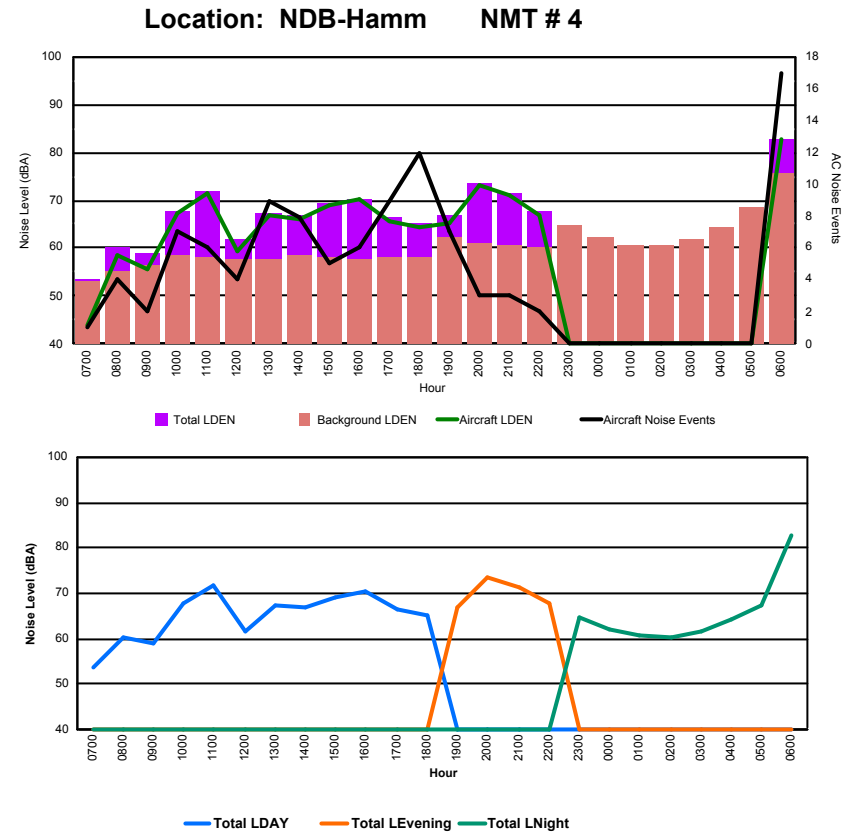

Luxembourg Airport Noise Distribution by Hour

Between 05/03/2023 00:00:00 and 05/03/2023 23:59:59 (Local Time)

Day	Aircraft Events	Total LDEN dB(A)	Aircraft LDEN dB(A)	Background LDEN dB(A)	Total LDay dB(A)	Total LEvening dB(A)	Total LNight dB(A)
05/03/23 7:00	1	53.5	44.0	53.1	53.5	-	-
05/03/23 8:00	4	60.1	58.6	55.2	60.1	-	-
05/03/23 9:00	2	58.9	55.6	56.3	58.9	-	-
05/03/23 10:00	7	67.8	67.3	58.7	67.8	-	-
05/03/23 11:00	6	71.8	71.6	58.2	71.8	-	-
05/03/23 12:00	4	61.7	59.3	57.9	61.7	-	-
05/03/23 13:00	9	67.2	66.8	57.5	67.2	-	-
05/03/23 14:00	8	66.9	66.2	58.6	66.9	-	-
05/03/23 15:00	5	69.2	68.8	58.1	69.2	-	-
05/03/23 16:00	6	70.4	70.2	57.6	70.4	-	-
05/03/23 17:00	9	66.5	65.8	58.0	66.5	-	-
05/03/23 18:00	12	65.2	64.3	58.2	65.2	-	-
05/03/23 19:00	7	66.8	65.0	62.1	-	66.8	-
05/03/23 20:00	3	73.4	73.1	60.9	-	73.4	-
05/03/23 21:00	3	71.4	71.0	60.5	-	71.4	-
05/03/23 22:00	2	67.7	66.9	60.2	-	67.7	-
05/03/23 23:00	-	64.6	-	64.6	-	-	64.6
06/03/23 0:00	-	62.0	-	62.4	-	-	62.0
06/03/23 1:00	-	60.6	-	60.8	-	-	60.6
06/03/23 2:00	-	60.5	-	60.8	-	-	60.5
06/03/23 3:00	-	61.8	-	61.8	-	-	61.8
06/03/23 4:00	-	64.4	-	64.5	-	-	64.4
06/03/23 5:00	-	67.5	-	68.5	-	-	67.5
06/03/23 6:00	17	82.8	82.7	75.7	-	-	82.8
	105	71.2	70.7	64.5	67.1	70.6	74.1