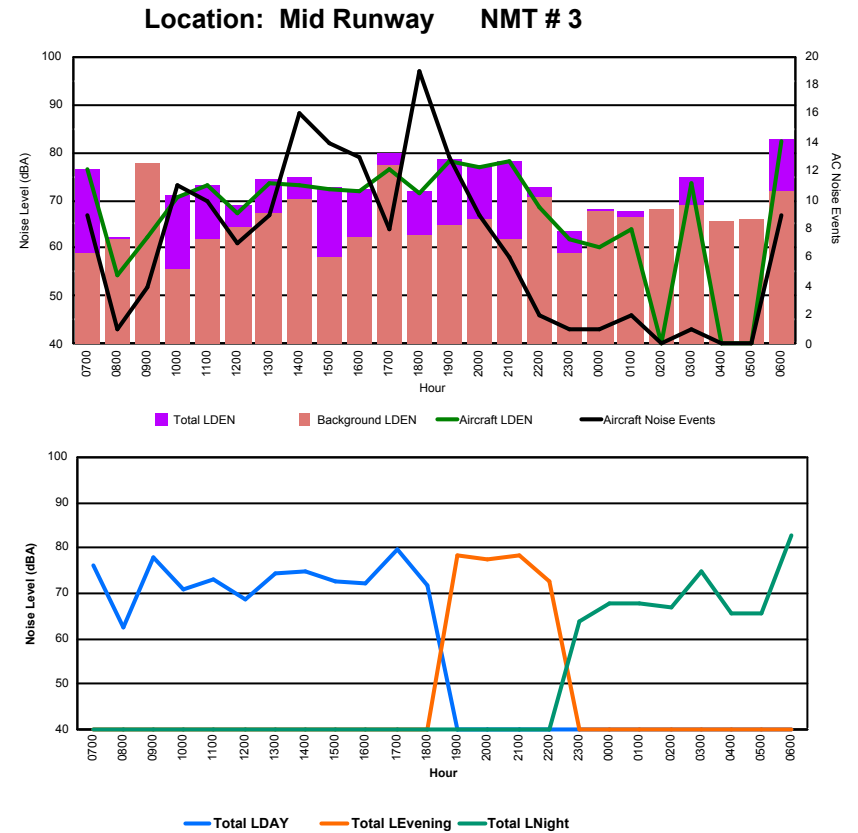

Luxembourg Airport Noise Distribution by Hour

Between 08/03/2023 00:00:00 and 08/03/2023 23:59:59 (Local Time)

Day	Aircraft Events	Total LDEN dB (A)	Aircraft LDEN dB(A)	Background LDEN dB(A)	Total LDay dB(A)	Total LEvening dB(A)	Total LNight dB (A)	
08/03/23	7:00	9	76.4	76.3	59.1	76.4	-	-
08/03/23	8:00	1	62.3	54.2	61.7	62.3	-	-
08/03/23	9:00	4	77.8	62.1	77.7	77.8	-	-
08/03/23	10:00	11	70.9	70.8	55.5	70.9	-	-
08/03/23	11:00	10	73.3	73.0	61.7	73.3	-	-
08/03/23	12:00	7	68.9	67.2	64.3	68.9	-	-
08/03/23	13:00	9	74.4	73.4	67.4	74.4	-	-
08/03/23	14:00	16	74.8	73.0	70.2	74.8	-	-
08/03/23	15:00	14	72.6	72.4	58.1	72.6	-	-
08/03/23	16:00	13	72.2	71.8	62.3	72.2	-	-
08/03/23	17:00	8	79.8	76.5	77.1	79.8	-	-
08/03/23	18:00	19	71.8	71.3	62.6	71.8	-	-
08/03/23	19:00	13	78.4	78.2	64.7	-	78.4	-
08/03/23	20:00	9	77.3	77.0	65.9	-	77.3	-
08/03/23	21:00	6	78.2	78.1	61.9	-	78.2	-
08/03/23	22:00	2	72.6	68.4	70.6	-	72.6	-
08/03/23	23:00	1	63.7	62.0	58.9	-	-	63.7
09/03/23	0:00	1	68.0	60.1	67.6	-	-	68.0
09/03/23	1:00	2	67.7	64.1	66.6	-	-	67.7
09/03/23	2:00	-	66.8	-	68.3	-	-	66.8
09/03/23	3:00	1	74.7	73.4	69.1	-	-	74.7
09/03/23	4:00	-	65.5	-	65.7	-	-	65.5
09/03/23	5:00	-	65.6	-	65.9	-	-	65.6
09/03/23	6:00	9	82.7	82.2	71.9	-	-	82.7
	165	75.2	73.9	69.3	74.7	77.1	74.8