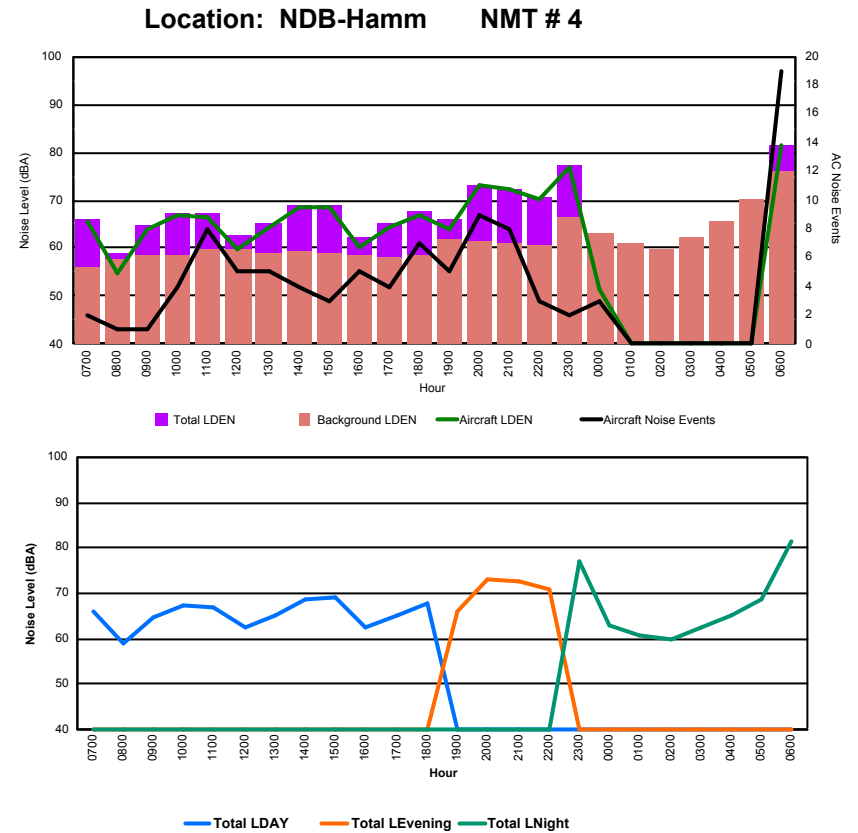

Luxembourg Airport Noise Distribution by Hour

Between 26/03/2023 00:00:00 and 26/03/2023 23:59:59 (Local Time)

Day	Aircraft Events	Total LDEN dB(A)	Aircraft LDEN dB(A)	Background LDEN dB(A)	Total LDay dB(A)	Total LEvening dB(A)	Total LNight dB(A)	
26/03/23	7:00	2	66.0	65.6	55.9	66.0	-	-
26/03/23	8:00	1	58.9	54.7	57.5	58.9	-	-
26/03/23	9:00	1	64.9	63.8	58.5	64.9	-	-
26/03/23	10:00	4	67.3	66.7	58.5	67.3	-	-
26/03/23	11:00	8	67.1	66.4	59.6	67.1	-	-
26/03/23	12:00	5	62.7	59.9	59.7	62.7	-	-
26/03/23	13:00	5	65.3	64.2	59.1	65.3	-	-
26/03/23	14:00	4	68.9	68.4	59.2	68.9	-	-
26/03/23	15:00	3	69.1	68.7	59.1	69.1	-	-
26/03/23	16:00	5	62.3	60.0	58.4	62.3	-	-
26/03/23	17:00	4	65.1	64.2	58.1	65.1	-	-
26/03/23	18:00	7	67.6	67.0	58.7	67.6	-	-
26/03/23	19:00	5	66.0	64.0	62.0	-	66.0	-
26/03/23	20:00	9	73.3	73.0	61.3	-	73.3	-
26/03/23	21:00	8	72.5	72.2	61.1	-	72.5	-
26/03/23	22:00	3	70.7	70.3	60.5	-	70.7	-
26/03/23	23:00	2	77.2	76.8	66.3	-	-	77.2
27/03/23	0:00	3	62.9	51.6	63.2	-	-	62.9
27/03/23	1:00	-	60.8	-	61.1	-	-	60.8
27/03/23	2:00	-	59.7	-	59.8	-	-	59.7
27/03/23	3:00	-	62.3	-	62.4	-	-	62.3
27/03/23	4:00	-	65.1	-	65.5	-	-	65.1
27/03/23	5:00	-	68.9	-	70.2	-	-	68.9
27/03/23	6:00	19	81.4	81.3	76.0	-	-	81.4
	98	71.1	70.6	65.1	66.2	71.4	74.1