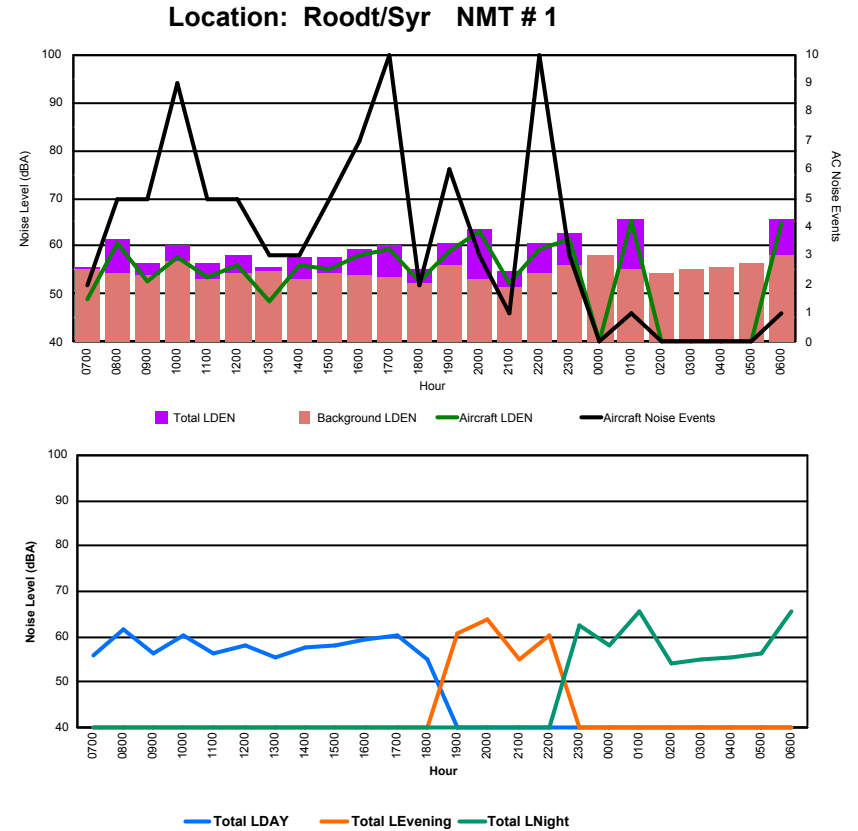

Luxembourg Airport Noise Distribution by Hour

Between 14/03/2023 00:00:00 and 14/03/2023 23:59:59 (Local Time)

Day	Aircraft Events	Total LDEN dB(A)	Aircraft LDEN dB(A)	Background LDEN dB(A)	Total LDay dB(A)	Total LEvening dB(A)	Total LNight dB(A)
14/03/23 7:00	2	55.8	48.8	55.1	55.8	-	-
14/03/23 8:00	5	61.6	60.7	54.3	61.6	-	-
14/03/23 9:00	5	56.3	52.6	54.0	56.3	-	-
14/03/23 10:00	9	60.2	57.7	57.0	60.2	-	-
14/03/23 11:00	5	56.3	53.5	53.1	56.3	-	-
14/03/23 12:00	5	58.3	56.2	54.3	58.3	-	-
14/03/23 13:00	3	55.5	48.4	54.7	55.5	-	-
14/03/23 14:00	3	57.8	56.0	53.1	57.8	-	-
14/03/23 15:00	5	57.9	55.4	54.5	57.9	-	-
14/03/23 16:00	7	59.5	58.2	53.8	59.5	-	-
14/03/23 17:00	10	60.3	59.3	53.7	60.3	-	-
14/03/23 18:00	2	55.2	52.5	52.1	55.2	-	-
14/03/23 19:00	6	60.8	59.1	56.2	-	60.8	-
14/03/23 20:00	3	63.7	63.2	53.3	-	63.7	-
14/03/23 21:00	1	54.8	52.2	51.4	-	54.8	-
14/03/23 22:00	10	60.5	59.5	54.4	-	60.5	-
14/03/23 23:00	3	62.6	61.5	56.1	-	-	62.6
15/03/23 0:00	-	57.9	-	58.0	-	-	57.9
15/03/23 1:00	1	65.8	65.4	55.2	-	-	65.8
15/03/23 2:00	-	54.1	-	54.2	-	-	54.1
15/03/23 3:00	-	54.9	-	55.0	-	-	54.9
15/03/23 4:00	-	55.6	-	55.6	-	-	55.6
15/03/23 5:00	-	56.5	-	56.5	-	-	56.5
15/03/23 6:00	1	65.8	64.9	58.1	-	-	65.8
	86	60.1	58.5	55.1	58.4	60.9	61.5