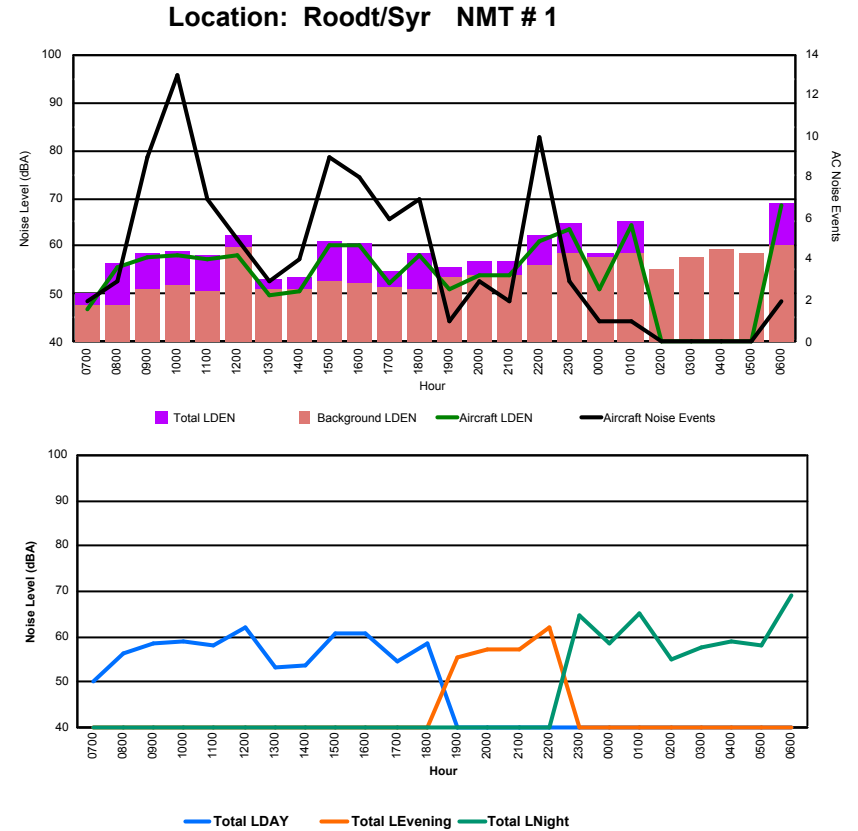

Luxembourg Airport Noise Distribution by Hour

Between 06/03/2023 00:00:00 and 06/03/2023 23:59:59 (Local Time)

Day	Aircraft Events	Total LDEN dB (A)	Aircraft LDEN dB(A)	Background LDEN dB(A)	Total LDay dB(A)	Total LEvening dB(A)	Total LNight dB (A)
06/03/23	7:00	2	50.3	46.8	47.8	50.3	-
06/03/23	8:00	3	56.3	55.6	47.8	56.3	-
06/03/23	9:00	9	58.4	57.7	51.1	58.4	-
06/03/23	10:00	13	59.0	58.2	52.0	59.0	-
06/03/23	11:00	7	58.1	57.3	50.6	58.1	-
06/03/23	12:00	5	62.2	58.3	59.9	62.2	-
06/03/23	13:00	3	53.3	49.7	50.9	53.3	-
06/03/23	14:00	4	53.7	50.5	51.0	53.7	-
06/03/23	15:00	9	60.9	60.2	52.7	60.9	-
06/03/23	16:00	8	60.8	60.1	52.3	60.8	-
06/03/23	17:00	6	54.7	52.1	51.3	54.7	-
06/03/23	18:00	7	58.7	58.0	51.1	58.7	-
06/03/23	19:00	1	55.5	51.1	53.6	-	55.5
06/03/23	20:00	3	57.0	54.1	53.9	-	57.0
06/03/23	21:00	2	57.0	54.1	54.0	-	57.0
06/03/23	22:00	10	62.1	61.1	55.9	-	62.1
06/03/23	23:00	3	64.8	63.7	58.7	-	64.8
07/03/23	0:00	1	58.6	51.1	57.8	-	58.6
07/03/23	1:00	1	65.3	64.2	58.6	-	65.3
07/03/23	2:00	-	55.2	-	55.3	-	55.2
07/03/23	3:00	-	57.7	-	57.8	-	57.7
07/03/23	4:00	-	59.1	-	59.2	-	59.1
07/03/23	5:00	-	58.3	-	58.4	-	58.3
07/03/23	6:00	2	69.1	68.5	60.4	-	69.1
	99	60.8	59.2	55.8	58.4	58.7	63.4