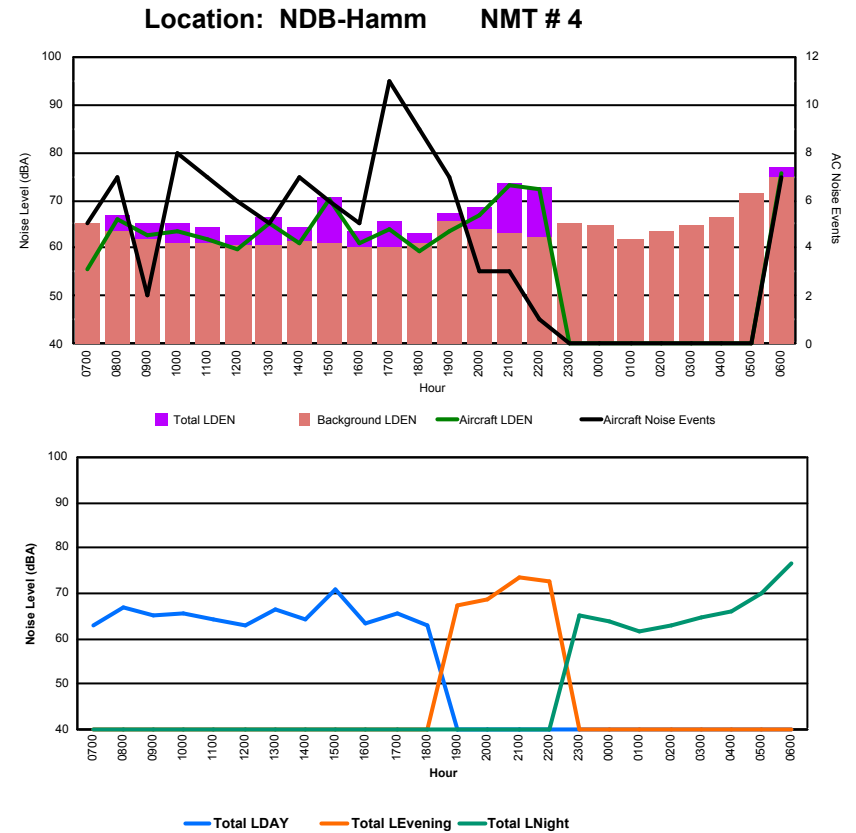

Luxembourg Airport Noise Distribution by Hour

Between 22/03/2023 00:00:00 and 22/03/2023 23:59:59 (Local Time)

Day	Aircraft Events	Total LDEN dB(A)	Aircraft LDEN dB(A)	Background LDEN dB(A)	Total LDay dB(A)	Total LEvening dB(A)	Total LNight dB(A)	
22/03/23	7:00	5	62.8	55.8	65.2	62.8	-	-
22/03/23	8:00	7	67.0	65.9	63.5	67.0	-	-
22/03/23	9:00	2	65.3	62.8	61.9	65.3	-	-
22/03/23	10:00	8	65.4	63.4	61.2	65.4	-	-
22/03/23	11:00	7	64.4	62.0	61.0	64.4	-	-
22/03/23	12:00	6	62.9	59.6	60.5	62.9	-	-
22/03/23	13:00	5	66.5	65.3	60.6	66.5	-	-
22/03/23	14:00	7	64.2	61.0	61.6	64.2	-	-
22/03/23	15:00	6	70.7	70.3	61.0	70.7	-	-
22/03/23	16:00	5	63.5	60.9	60.1	63.5	-	-
22/03/23	17:00	11	65.5	64.1	60.4	65.5	-	-
22/03/23	18:00	9	63.1	59.2	61.1	63.1	-	-
22/03/23	19:00	7	67.5	63.7	65.5	-	67.5	-
22/03/23	20:00	3	68.5	66.7	63.9	-	68.5	-
22/03/23	21:00	3	73.5	73.1	63.1	-	73.5	-
22/03/23	22:00	1	72.8	72.4	62.5	-	72.8	-
22/03/23	23:00	-	65.3	-	65.3	-	-	65.3
23/03/23	0:00	-	64.0	-	64.9	-	-	64.0
23/03/23	1:00	-	61.6	-	62.0	-	-	61.6
23/03/23	2:00	-	62.9	-	63.4	-	-	62.9
23/03/23	3:00	-	64.7	-	64.8	-	-	64.7
23/03/23	4:00	-	65.9	-	66.3	-	-	65.9
23/03/23	5:00	-	69.8	-	71.5	-	-	69.8
23/03/23	6:00	7	76.8	75.6	74.8	-	-	76.8
	99	68.6	66.7	65.7	65.8	71.3	69.6