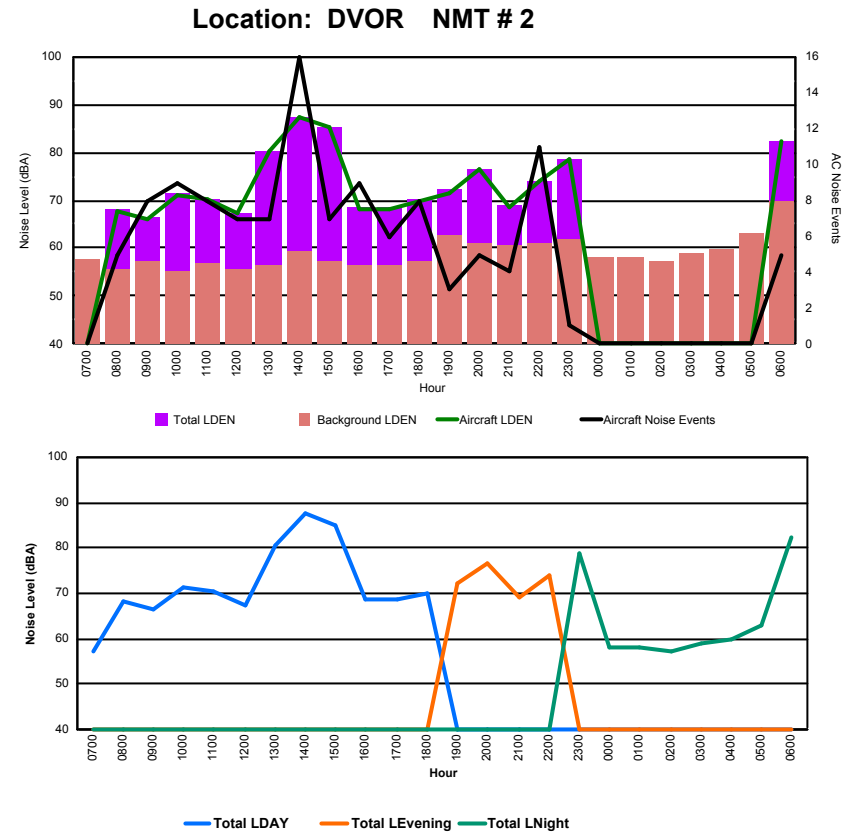

Luxembourg Airport Noise Distribution by Hour

Between 21/03/2023 00:00:00 and 21/03/2023 23:59:59 (Local Time)

Day	Aircraft Events	Total LDEN dB (A)	Aircraft LDEN dB(A)	Background LDEN dB(A)	Total LDay dB(A)	Total LEvening dB(A)	Total LNight dB (A)
21/03/23	7:00	-	57.4	-	57.4	-	-
21/03/23	8:00	5	68.2	67.9	55.6	68.2	-
21/03/23	9:00	8	66.4	65.9	57.2	66.4	-
21/03/23	10:00	9	71.3	71.2	55.2	71.3	-
21/03/23	11:00	8	70.4	70.2	56.8	70.4	-
21/03/23	12:00	7	67.3	67.1	55.8	67.3	-
21/03/23	13:00	7	80.4	80.4	56.6	80.4	-
21/03/23	14:00	16	87.5	87.4	59.4	87.5	-
21/03/23	15:00	7	85.2	85.2	57.1	85.2	-
21/03/23	16:00	9	68.5	68.2	56.4	68.5	-
21/03/23	17:00	6	68.5	68.3	56.6	68.5	-
21/03/23	18:00	8	70.2	70.0	57.3	70.2	-
21/03/23	19:00	3	72.1	71.6	62.7	-	72.1
21/03/23	20:00	5	76.5	76.4	61.0	-	76.5
21/03/23	21:00	4	69.1	68.5	60.5	-	69.1
21/03/23	22:00	11	74.0	73.8	61.1	-	74.0
21/03/23	23:00	1	78.7	78.6	61.8	-	78.7
22/03/23	0:00	-	58.2	-	58.2	-	58.2
22/03/23	1:00	-	58.0	-	58.0	-	58.0
22/03/23	2:00	-	57.4	-	57.4	-	57.4
22/03/23	3:00	-	58.9	-	58.9	-	58.9
22/03/23	4:00	-	59.8	-	59.8	-	59.8
22/03/23	5:00	-	63.1	-	63.1	-	63.1
22/03/23	6:00	5	82.5	82.3	69.7	-	82.5
	119	77.7	77.6	60.7	79.5	73.7	75.1