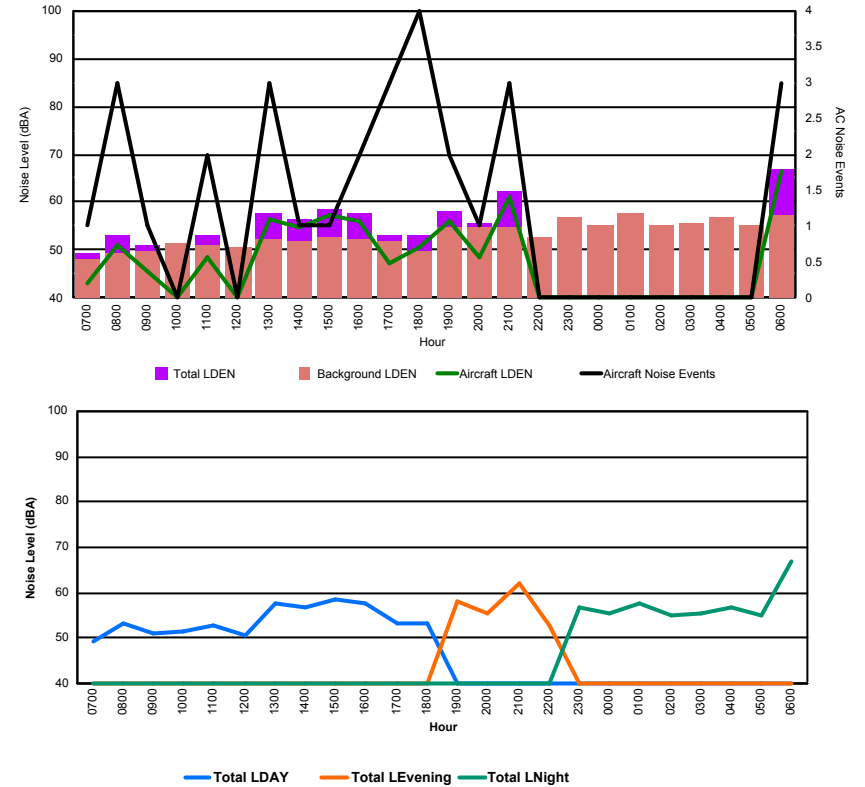

Luxembourg Airport Noise Distribution by Hour

Between 01/03/2023 00:00:00 and 01/03/2023 23:59:59 (Local Time)

Day	Aircraft Events	Total LDEN dB (A)	Aircraft LDEN dB(A)	Background LDEN dB(A)	Total LDay dB(A)	Total LEvening dB(A)	Total LNight dB (A)
01/03/23 7:00	1	49.3	43.2	48.2	49.3	-	-
01/03/23 8:00	3	53.3	50.9	49.5	53.3	-	-
01/03/23 9:00	1	51.0	45.6	49.6	51.0	-	-
01/03/23 10:00	-	51.6	-	51.6	51.6	-	-
01/03/23 11:00	2	53.0	48.5	51.2	53.0	-	-
01/03/23 12:00	-	50.8	-	50.8	50.8	-	-
01/03/23 13:00	3	57.8	56.5	52.3	57.8	-	-
01/03/23 14:00	1	56.6	54.9	51.7	56.6	-	-
01/03/23 15:00	1	58.4	57.1	52.6	58.4	-	-
01/03/23 16:00	2	57.5	56.0	52.1	57.5	-	-
01/03/23 17:00	3	53.2	47.1	52.0	53.2	-	-
01/03/23 18:00	4	53.2	50.6	49.9	53.2	-	-
01/03/23 19:00	2	58.3	56.1	54.6	-	58.3	-
01/03/23 20:00	1	55.6	48.7	54.7	-	55.6	-
01/03/23 21:00	3	62.1	61.2	54.9	-	62.1	-
01/03/23 22:00	-	52.7	-	52.7	-	52.7	-
01/03/23 23:00	-	56.8	-	56.8	-	-	56.8
02/03/23 0:00	-	55.3	-	55.4	-	-	55.3
02/03/23 1:00	-	57.8	-	57.9	-	-	57.8
02/03/23 2:00	-	55.2	-	55.2	-	-	55.2
02/03/23 3:00	-	55.5	-	55.5	-	-	55.5
02/03/23 4:00	-	56.6	-	56.7	-	-	56.6
02/03/23 5:00	-	55.2	-	55.2	-	-	55.2
02/03/23 6:00	3	66.9	66.4	57.3	-	-	66.9
	30	57.7	55.4	54.1	54.8	58.5	59.9

Location: Roodt/Syr NMT # 1