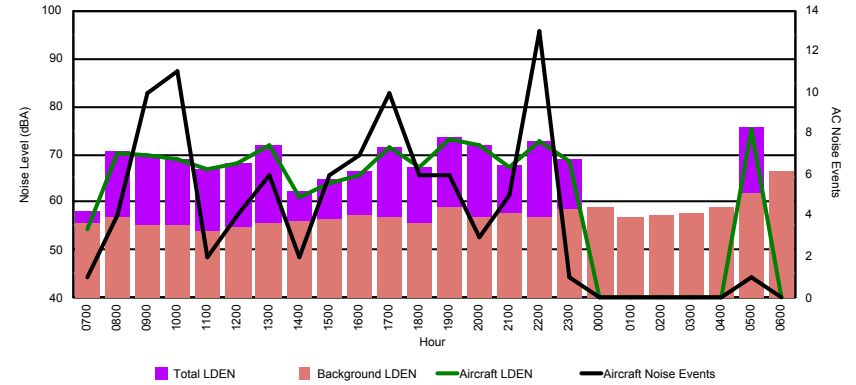

Luxembourg Airport Noise Distribution by Hour

Between 16/03/2023 00:00:00 and 16/03/2023 23:59:59 (Local Time)

Day	Aircraft Events	Total LDEN dB (A)	Aircraft LDEN dB(A)	Background LDEN dB(A)	Total LDay dB(A)	Total LEvening dB(A)	Total LNight dB (A)	
16/03/23	7:00	1	58.1	54.5	55.8	58.1	-	-
16/03/23	8:00	4	70.6	70.4	57.0	70.6	-	-
16/03/23	9:00	10	69.9	69.7	55.4	69.9	-	-
16/03/23	10:00	11	69.0	68.8	55.0	69.0	-	-
16/03/23	11:00	2	66.9	66.7	54.1	66.9	-	-
16/03/23	12:00	4	68.3	68.1	54.6	68.3	-	-
16/03/23	13:00	6	71.9	71.7	55.5	71.9	-	-
16/03/23	14:00	2	62.3	61.0	56.0	62.3	-	-
16/03/23	15:00	6	64.7	64.0	56.6	64.7	-	-
16/03/23	16:00	7	66.4	65.8	57.4	66.4	-	-
16/03/23	17:00	10	71.6	71.4	56.8	71.6	-	-
16/03/23	18:00	6	67.4	67.1	55.5	67.4	-	-
16/03/23	19:00	6	73.5	73.3	58.9	-	73.5	-
16/03/23	20:00	3	72.0	71.9	57.0	-	72.0	-
16/03/23	21:00	5	67.8	67.4	57.7	-	67.8	-
16/03/23	22:00	13	72.9	72.8	57.0	-	72.9	-
16/03/23	23:00	1	69.0	68.5	58.6	-	-	69.0
17/03/23	0:00	-	58.9	-	59.0	-	-	58.9
17/03/23	1:00	-	57.0	-	57.0	-	-	57.0
17/03/23	2:00	-	57.1	-	57.1	-	-	57.1
17/03/23	3:00	-	57.9	-	57.9	-	-	57.9
17/03/23	4:00	-	59.1	-	59.1	-	-	59.1
17/03/23	5:00	1	75.5	75.3	61.7	-	-	75.5
17/03/23	6:00	-	66.3	-	66.6	-	-	66.3
	98	69.2	68.8	58.5	68.6	72.0	68.0	

Location: DVOR NMT # 2