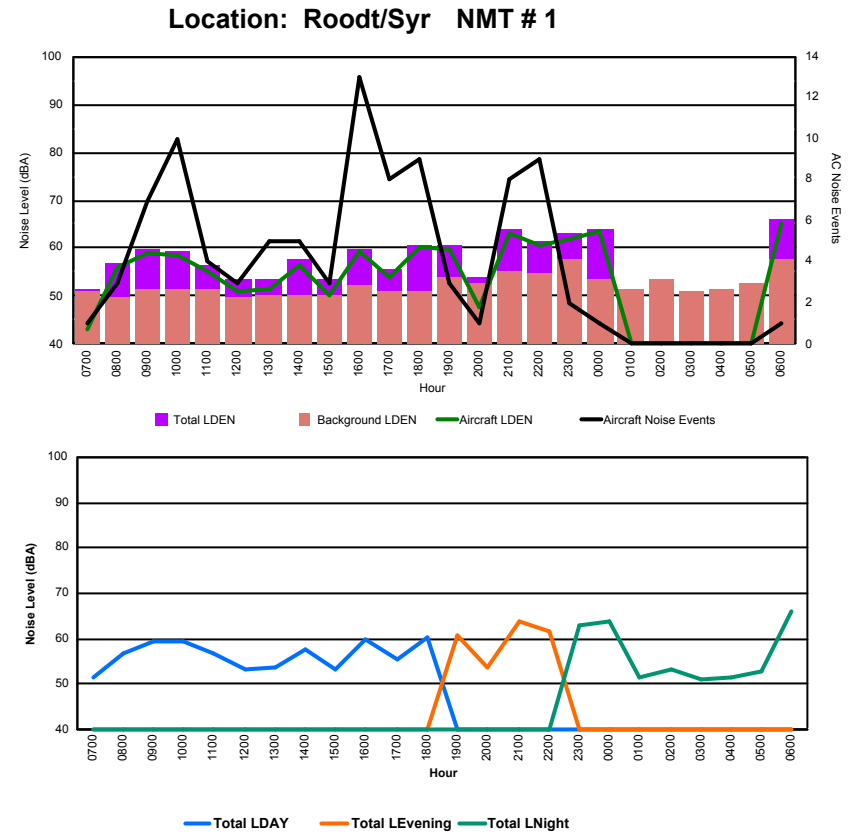

Luxembourg Airport Noise Distribution by Hour

Between 17/03/2023 00:00:00 and 17/03/2023 23:59:59 (Local Time)

Day	Aircraft Events	Total LDEN dB(A)	Aircraft LDEN dB(A)	Background LDEN dB(A)	Total LDay dB(A)	Total LEvening dB(A)	Total LNight dB(A)	
17/03/23	7:00	1	51.6	43.2	51.1	51.6	-	-
17/03/23	8:00	3	56.9	56.0	49.7	56.9	-	-
17/03/23	9:00	7	59.6	58.9	51.3	59.6	-	-
17/03/23	10:00	10	59.2	58.5	51.4	59.2	-	-
17/03/23	11:00	4	56.6	55.0	51.6	56.6	-	-
17/03/23	12:00	3	53.4	51.0	49.8	53.4	-	-
17/03/23	13:00	5	53.7	51.4	50.0	53.7	-	-
17/03/23	14:00	5	57.5	56.6	50.3	57.5	-	-
17/03/23	15:00	3	53.4	50.4	50.3	53.4	-	-
17/03/23	16:00	13	59.9	59.2	52.4	59.9	-	-
17/03/23	17:00	8	55.6	53.9	51.2	55.6	-	-
17/03/23	18:00	9	60.5	60.0	51.0	60.5	-	-
17/03/23	19:00	3	60.8	59.9	53.8	-	60.8	-
17/03/23	20:00	1	53.8	47.6	52.6	-	53.8	-
17/03/23	21:00	8	63.8	63.2	55.4	-	63.8	-
17/03/23	22:00	9	61.5	60.5	54.9	-	61.5	-
17/03/23	23:00	2	63.1	61.7	57.6	-	-	63.1
18/03/23	0:00	1	64.0	63.6	53.4	-	-	64.0
18/03/23	1:00	-	51.4	-	51.5	-	-	51.4
18/03/23	2:00	-	53.4	-	53.5	-	-	53.4
18/03/23	3:00	-	51.1	-	51.1	-	-	51.1
18/03/23	4:00	-	51.3	-	51.3	-	-	51.3
18/03/23	5:00	-	52.6	-	52.6	-	-	52.6
18/03/23	6:00	1	66.0	65.3	57.8	-	-	66.0
	96	59.4	58.4	53.0	57.4	61.2	60.7