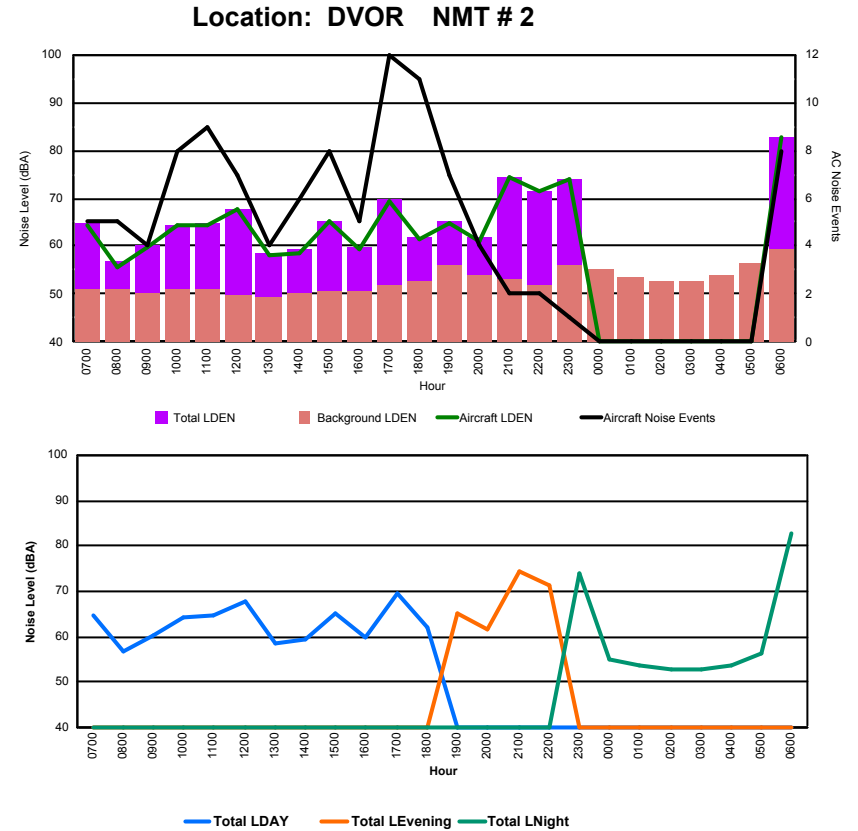

Location: Roodt/Syr NMT # 1

Luxembourg Airport Noise Distribution by Hour

Between 03/03/2023 00:00:00 and 03/03/2023 23:59:59 (Local Time)

Day	Aircraft Events	Total LDEN dB(A)	Aircraft LDEN dB(A)	Background LDEN dB(A)	Total LDay dB(A)	Total LEvening dB(A)	Total LNight dB(A)
03/03/23 7:00	5	64.7	64.5	51.1	64.7	-	-
03/03/23 8:00	5	56.8	55.5	51.0	56.8	-	-
03/03/23 9:00	4	60.4	59.9	50.3	60.4	-	-
03/03/23 10:00	8	64.3	64.2	50.9	64.3	-	-
03/03/23 11:00	9	64.6	64.3	51.1	64.6	-	-
03/03/23 12:00	7	67.8	67.7	49.9	67.8	-	-
03/03/23 13:00	4	58.7	58.2	49.4	58.7	-	-
03/03/23 14:00	6	59.2	58.6	50.4	59.2	-	-
03/03/23 15:00	8	65.3	65.1	50.8	65.3	-	-
03/03/23 16:00	5	59.9	59.4	50.7	59.9	-	-
03/03/23 17:00	12	69.6	69.5	51.8	69.6	-	-
03/03/23 18:00	11	62.0	61.6	52.6	62.0	-	-
03/03/23 19:00	7	65.1	64.6	56.1	-	65.1	-
03/03/23 20:00	4	61.7	60.9	54.1	-	61.7	-
03/03/23 21:00	2	74.5	74.5	53.1	-	74.5	-
03/03/23 22:00	2	71.4	71.3	51.8	-	71.4	-
03/03/23 23:00	1	74.0	73.9	56.0	-	-	74.0
04/03/23 0:00	-	55.1	-	55.1	-	-	55.1
04/03/23 1:00	-	53.7	-	53.7	-	-	53.7
04/03/23 2:00	-	52.6	-	52.6	-	-	52.6
04/03/23 3:00	-	52.9	-	52.9	-	-	52.9
04/03/23 4:00	-	53.8	-	53.8	-	-	53.8
04/03/23 5:00	-	56.4	-	56.4	-	-	56.4
04/03/23 6:00	8	82.9	82.9	59.3	-	-	82.9
	108	71.0	70.9	53.5	64.4	70.7	74.4