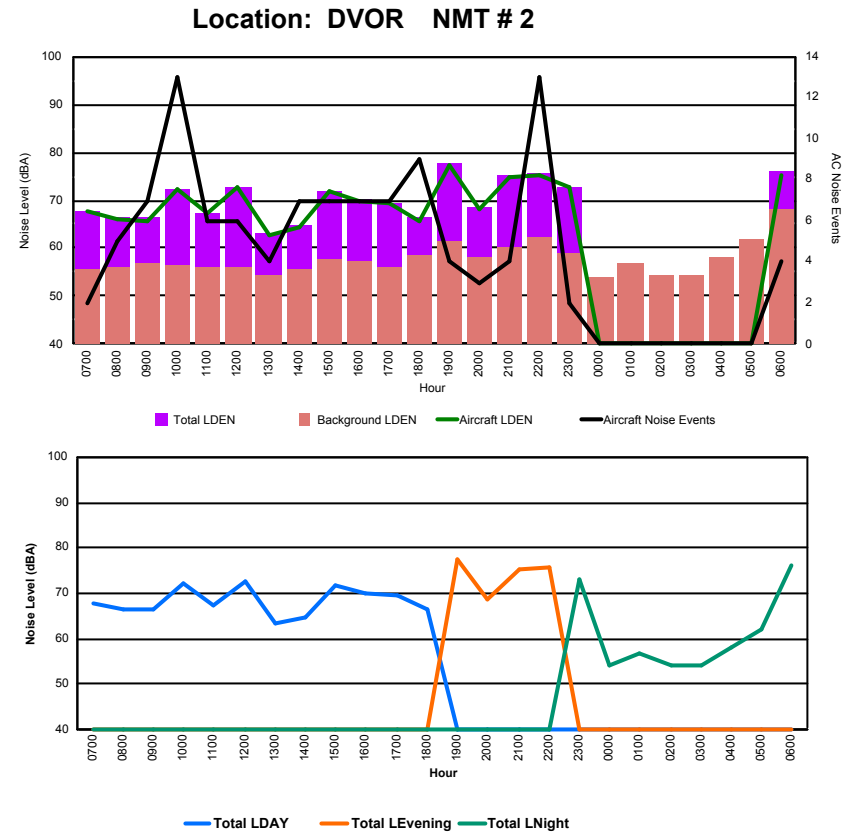

Luxembourg Airport Noise Distribution by Hour

Between 20/03/2023 00:00:00 and 20/03/2023 23:59:59 (Local Time)

Day	Aircraft Events	Total LDEN dB (A)	Aircraft LDEN dB(A)	Background LDEN dB(A)	Total LDay dB(A)	Total LEvening dB(A)	Total LNight dB (A)	
20/03/23	7:00	2	67.8	67.6	55.5	67.8	-	-
20/03/23	8:00	5	66.4	66.1	56.1	66.4	-	-
20/03/23	9:00	7	66.3	65.8	56.9	66.3	-	-
20/03/23	10:00	13	72.2	72.1	56.6	72.2	-	-
20/03/23	11:00	6	67.5	67.2	56.1	67.5	-	-
20/03/23	12:00	6	72.7	72.6	55.9	72.7	-	-
20/03/23	13:00	4	63.3	62.7	54.5	63.3	-	-
20/03/23	14:00	7	64.9	64.3	55.6	64.9	-	-
20/03/23	15:00	7	71.8	71.7	57.8	71.8	-	-
20/03/23	16:00	7	70.2	70.0	57.1	70.2	-	-
20/03/23	17:00	7	69.4	69.2	56.1	69.4	-	-
20/03/23	18:00	9	66.5	65.8	58.4	66.5	-	-
20/03/23	19:00	4	77.6	77.5	61.5	-	77.6	-
20/03/23	20:00	3	68.6	68.2	58.0	-	68.6	-
20/03/23	21:00	4	75.1	75.0	60.2	-	75.1	-
20/03/23	22:00	13	75.6	75.4	62.2	-	75.6	-
20/03/23	23:00	2	72.9	72.7	59.0	-	-	72.9
21/03/23	0:00	-	54.0	-	54.0	-	-	54.0
21/03/23	1:00	-	56.8	-	56.9	-	-	56.8
21/03/23	2:00	-	54.3	-	54.3	-	-	54.3
21/03/23	3:00	-	54.2	-	54.2	-	-	54.2
21/03/23	4:00	-	58.3	-	58.3	-	-	58.3
21/03/23	5:00	-	62.0	-	62.0	-	-	62.0
21/03/23	6:00	4	76.0	75.4	68.2	-	-	76.0
	110	70.9	70.6	59.4	69.2	75.2	69.0