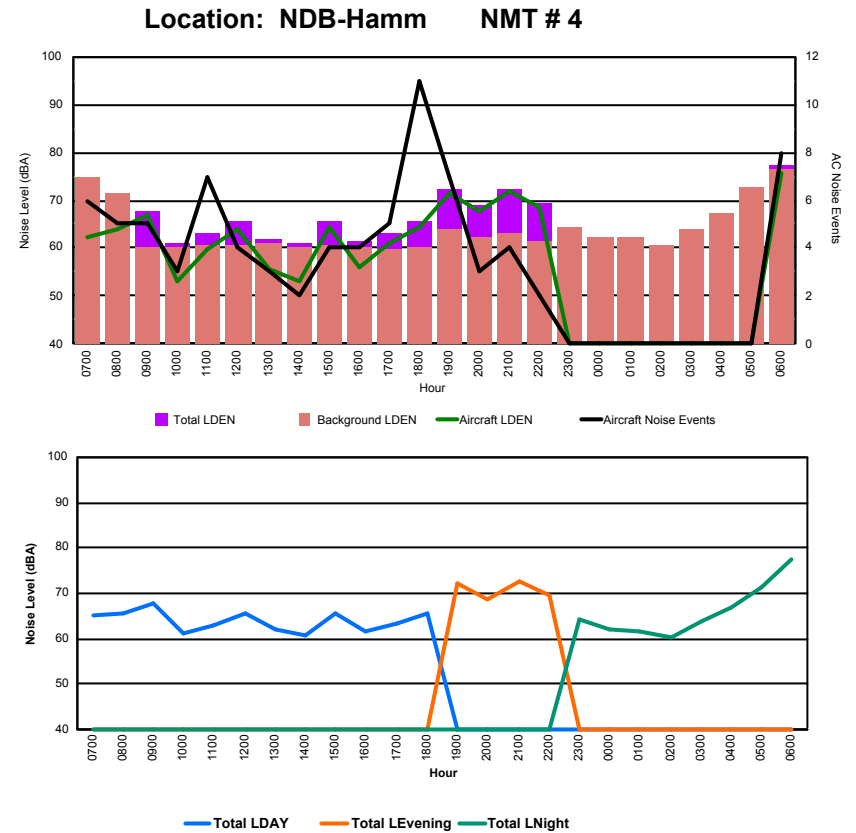

Luxembourg Airport Noise Distribution by Hour

Between 07/03/2023 00:00:00 and 07/03/2023 23:59:59 (Local Time)

Day	Aircraft Events	Total LDEN dB(A)	Aircraft LDEN dB(A)	Background LDEN dB(A)	Total LDay dB(A)	Total LEvening dB(A)	Total LNight dB(A)
07/03/23 7:00	6	65.1	62.5	74.7	65.1	-	-
07/03/23 8:00	5	65.5	63.8	71.3	65.5	-	-
07/03/23 9:00	5	67.6	66.8	60.4	67.6	-	-
07/03/23 10:00	3	61.0	53.2	60.3	61.0	-	-
07/03/23 11:00	7	63.0	59.6	60.6	63.0	-	-
07/03/23 12:00	4	65.5	63.8	60.6	65.5	-	-
07/03/23 13:00	3	61.9	55.7	60.9	61.9	-	-
07/03/23 14:00	2	60.9	53.1	60.2	60.9	-	-
07/03/23 15:00	4	65.8	64.3	60.6	65.8	-	-
07/03/23 16:00	4	61.6	56.2	60.2	61.6	-	-
07/03/23 17:00	5	63.3	60.9	59.7	63.3	-	-
07/03/23 18:00	11	65.6	64.4	60.0	65.6	-	-
07/03/23 19:00	7	72.2	71.5	64.1	-	72.2	-
07/03/23 20:00	3	68.8	67.6	62.5	-	68.8	-
07/03/23 21:00	4	72.5	72.0	63.0	-	72.5	-
07/03/23 22:00	2	69.4	68.7	61.3	-	69.4	-
07/03/23 23:00	-	64.3	-	64.4	-	-	64.3
08/03/23 0:00	-	62.2	-	62.5	-	-	62.2
08/03/23 1:00	-	61.8	-	62.2	-	-	61.8
08/03/23 2:00	-	60.4	-	60.6	-	-	60.4
08/03/23 3:00	-	64.0	-	64.1	-	-	64.0
08/03/23 4:00	-	66.7	-	67.3	-	-	66.7
08/03/23 5:00	-	71.3	-	72.8	-	-	71.3
08/03/23 6:00	8	77.3	75.5	76.6	-	-	77.3
	83	68.4	66.1	67.7	64.4	71.0	70.1