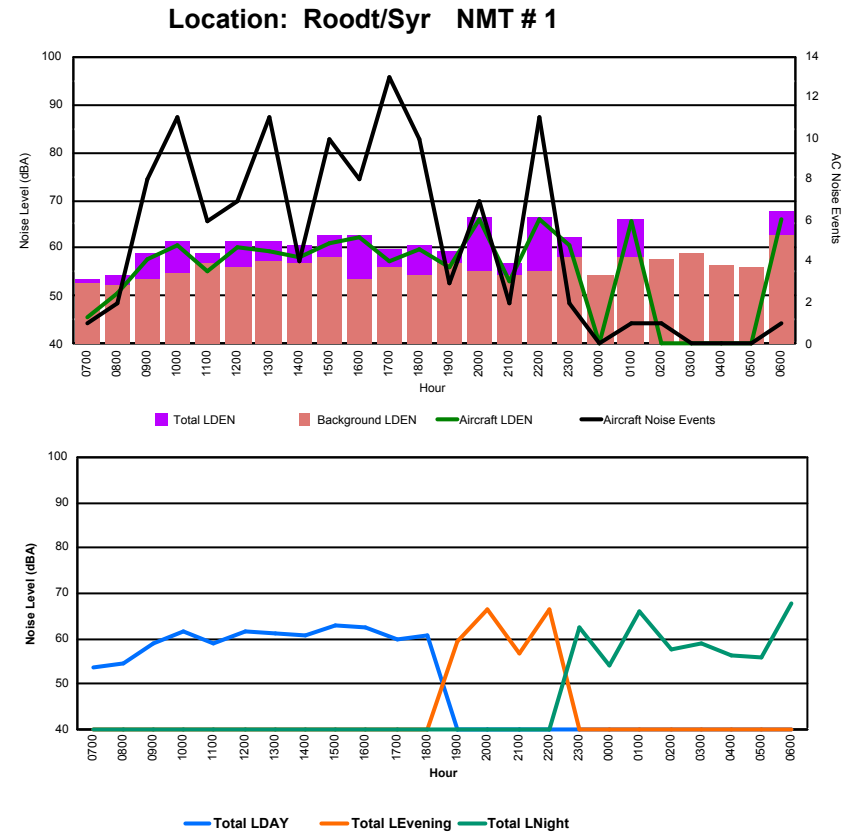

Luxembourg Airport Noise Distribution by Hour

Between 30/03/2023 00:00:00 and 30/03/2023 23:59:59 (Local Time)

Day	Aircraft Events	Total LDEN dB (A)	Aircraft LDEN dB(A)	Background LDEN dB(A)	Total LDay dB(A)	Total LEvening dB(A)	Total LNight dB (A)	
30/03/23	7:00	1	53.5	45.8	52.7	53.5	-	-
30/03/23	8:00	2	54.4	50.6	52.2	54.4	-	-
30/03/23	9:00	8	59.1	57.9	53.5	59.1	-	-
30/03/23	10:00	11	61.5	60.6	54.6	61.5	-	-
30/03/23	11:00	6	58.9	55.1	56.7	58.9	-	-
30/03/23	12:00	7	61.6	60.3	56.2	61.6	-	-
30/03/23	13:00	11	61.3	59.4	57.1	61.3	-	-
30/03/23	14:00	4	60.7	58.3	57.0	60.7	-	-
30/03/23	15:00	10	62.8	61.1	58.3	62.8	-	-
30/03/23	16:00	8	62.7	62.2	53.7	62.7	-	-
30/03/23	17:00	13	59.7	57.4	56.1	59.7	-	-
30/03/23	18:00	10	60.8	59.8	54.3	60.8	-	-
30/03/23	19:00	3	59.4	56.0	56.9	-	59.4	-
30/03/23	20:00	7	66.4	66.0	55.0	-	66.4	-
30/03/23	21:00	2	56.7	53.1	54.4	-	56.7	-
30/03/23	22:00	11	66.4	66.1	55.2	-	66.4	-
30/03/23	23:00	2	62.5	60.6	58.1	-	-	62.5
31/03/23	0:00	-	54.1	-	54.2	-	-	54.1
31/03/23	1:00	1	66.2	65.5	58.1	-	-	66.2
31/03/23	2:00	1	57.7	39.3	57.6	-	-	57.7
31/03/23	3:00	-	59.0	-	59.1	-	-	59.0
31/03/23	4:00	-	56.4	-	56.4	-	-	56.4
31/03/23	5:00	-	56.0	-	56.0	-	-	56.0
31/03/23	6:00	1	67.7	66.0	62.8	-	-	67.7
	119	62.0	60.5	56.8	60.5	64.0	62.5