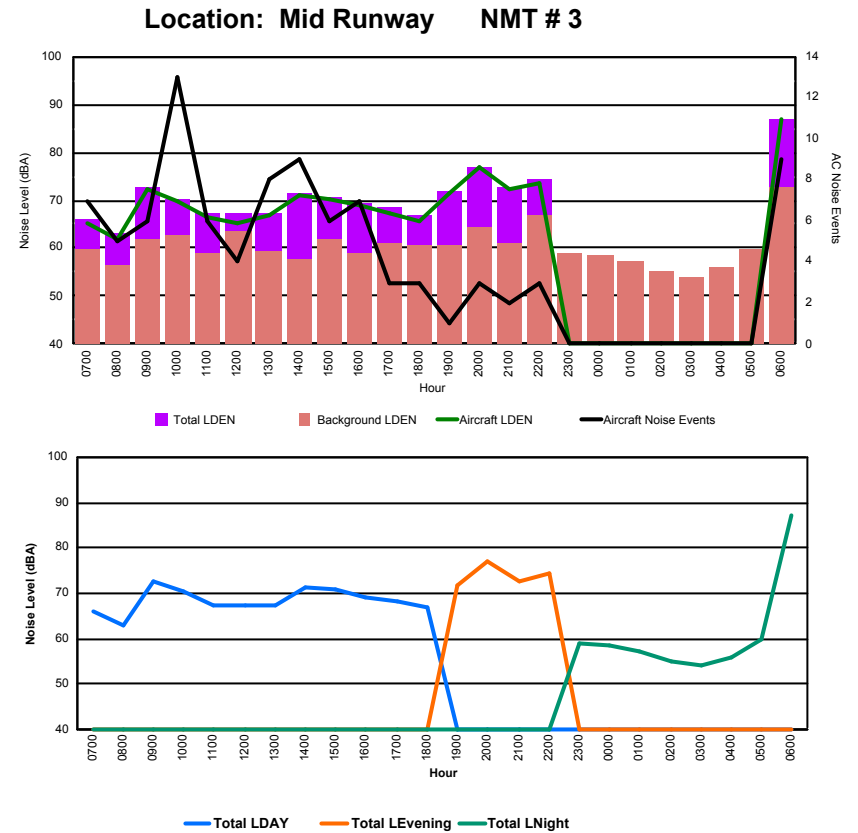

Luxembourg Airport Noise Distribution by Hour

Between 04/03/2023 00:00:00 and 04/03/2023 23:59:59 (Local Time)

Day	Aircraft Events	Total LDEN dB (A)	Aircraft LDEN dB(A)	Background LDEN dB(A)	Total LDay dB(A)	Total LEvening dB(A)	Total LNight dB (A)	
04/03/23	7:00	7	66.2	65.4	59.6	66.2	-	-
04/03/23	8:00	5	63.0	61.9	56.4	63.0	-	-
04/03/23	9:00	6	72.8	72.5	61.8	72.8	-	-
04/03/23	10:00	13	70.4	69.7	62.9	70.4	-	-
04/03/23	11:00	6	67.2	66.6	59.1	67.2	-	-
04/03/23	12:00	4	67.4	65.2	63.5	67.4	-	-
04/03/23	13:00	8	67.4	66.7	59.2	67.4	-	-
04/03/23	14:00	9	71.4	71.1	57.9	71.4	-	-
04/03/23	15:00	6	70.8	70.3	61.7	70.8	-	-
04/03/23	16:00	7	69.2	68.8	59.0	69.2	-	-
04/03/23	17:00	3	68.4	67.5	61.1	68.4	-	-
04/03/23	18:00	3	66.7	65.5	60.6	66.7	-	-
04/03/23	19:00	1	71.9	71.6	60.6	-	71.9	-
04/03/23	20:00	3	77.0	76.7	64.5	-	77.0	-
04/03/23	21:00	2	72.6	72.3	61.2	-	72.6	-
04/03/23	22:00	3	74.3	73.5	66.9	-	74.3	-
04/03/23	23:00	-	58.8	-	58.8	-	-	58.8
05/03/23	0:00	-	58.6	-	58.6	-	-	58.6
05/03/23	1:00	-	57.4	-	57.4	-	-	57.4
05/03/23	2:00	-	55.2	-	55.2	-	-	55.2
05/03/23	3:00	-	54.1	-	54.1	-	-	54.1
05/03/23	4:00	-	56.1	-	56.1	-	-	56.1
05/03/23	5:00	-	59.8	-	59.9	-	-	59.8
05/03/23	6:00	9	87.0	86.8	72.9	-	-	87.0
		95	74.7	74.4	63.0	69.1	74.4	78.0