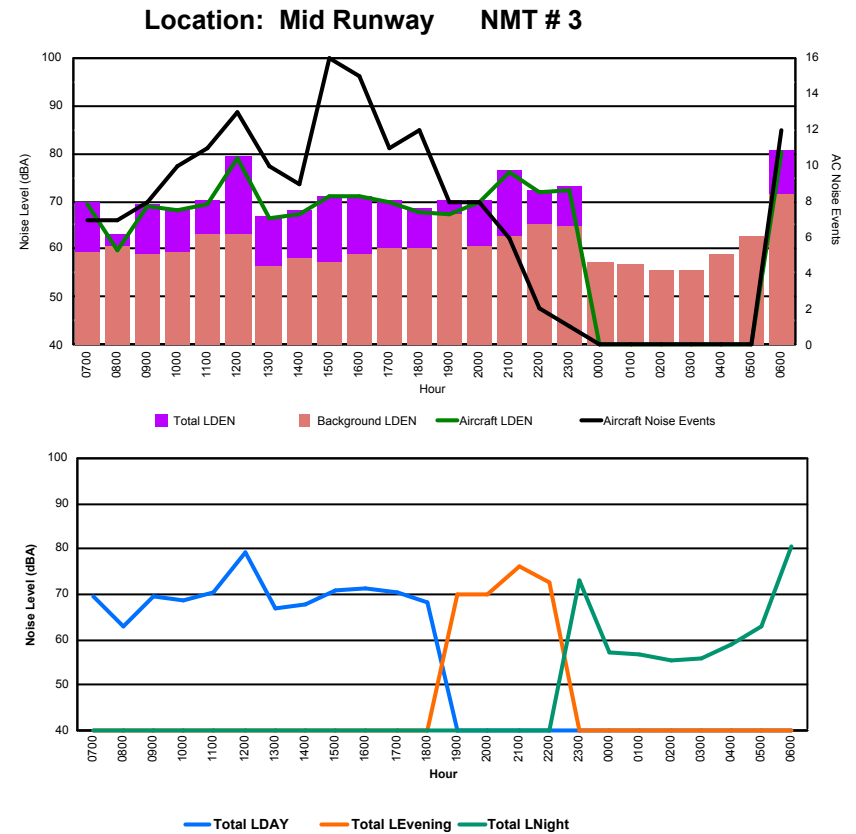

Location: DVOR NMT # 2

Luxembourg Airport Noise Distribution by Hour

Between 02/03/2023 00:00:00 and 02/03/2023 23:59:59 (Local Time)

Day	Aircraft Events	Total LDEN dB (A)	Aircraft LDEN dB(A)	Background LDEN dB(A)	Total LDay dB(A)	Total LEvening dB(A)	Total LNight dB (A)	
02/03/23	7:00	7	69.7	69.4	59.2	69.7	-	-
02/03/23	8:00	7	63.0	59.7	60.5	63.0	-	-
02/03/23	9:00	8	69.4	69.0	59.0	69.4	-	-
02/03/23	10:00	10	68.6	68.1	59.4	68.6	-	-
02/03/23	11:00	11	70.4	69.5	63.3	70.4	-	-
02/03/23	12:00	13	79.2	79.1	63.1	79.2	-	-
02/03/23	13:00	10	66.9	66.4	56.6	66.9	-	-
02/03/23	14:00	9	68.0	67.5	58.0	68.0	-	-
02/03/23	15:00	16	71.1	70.9	57.4	71.1	-	-
02/03/23	16:00	15	71.2	71.0	58.8	71.2	-	-
02/03/23	17:00	11	70.3	69.9	60.0	70.3	-	-
02/03/23	18:00	12	68.4	67.8	60.0	68.4	-	-
02/03/23	19:00	8	70.2	67.1	67.3	-	70.2	-
02/03/23	20:00	8	70.1	69.6	60.5	-	70.1	-
02/03/23	21:00	6	76.4	76.2	62.6	-	76.4	-
02/03/23	22:00	2	72.5	71.8	65.0	-	72.5	-
02/03/23	23:00	1	73.1	72.5	64.6	-	-	73.1
03/03/23	0:00	-	57.0	-	57.1	-	-	57.0
03/03/23	1:00	-	56.7	-	56.7	-	-	56.7
03/03/23	2:00	-	55.5	-	55.5	-	-	55.5
03/03/23	3:00	-	55.7	-	55.7	-	-	55.7
03/03/23	4:00	-	59.0	-	59.0	-	-	59.0
03/03/23	5:00	-	62.9	-	62.8	-	-	62.9
03/03/23	6:00	12	80.5	80.1	71.5	-	-	80.5
	166	72.2	71.7	62.7	71.7	73.1	72.3	