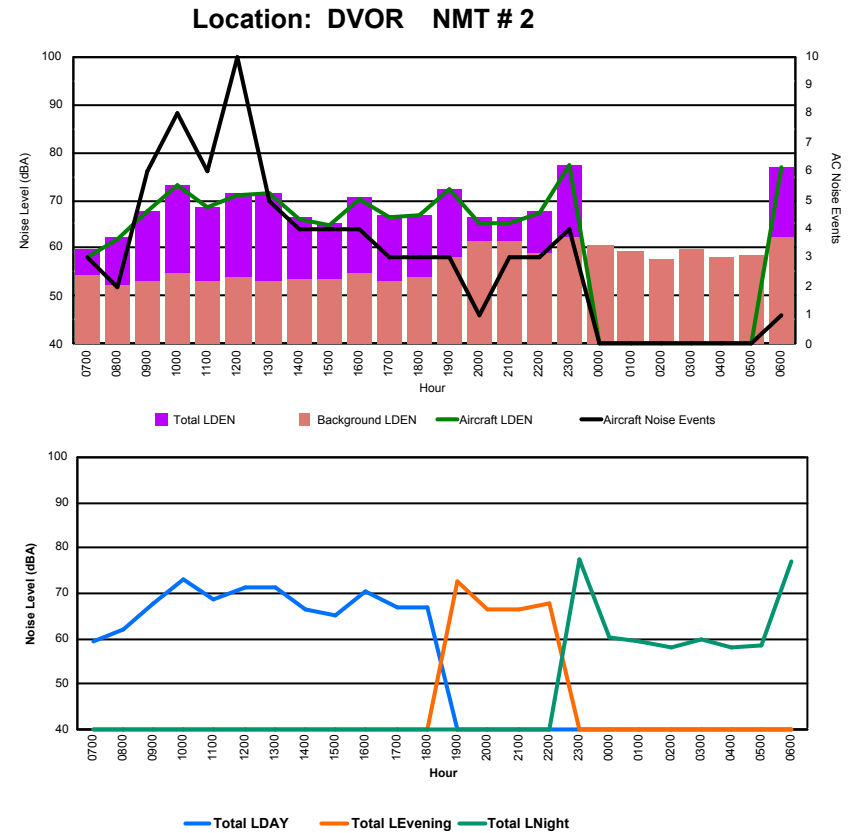

Luxembourg Airport Noise Distribution by Hour

Between 18/03/2023 00:00:00 and 18/03/2023 23:59:59 (Local Time)

Day	Aircraft Events	Total LDEN dB (A)	Aircraft LDEN dB(A)	Background LDEN dB(A)	Total LDay dB(A)	Total LEvening dB(A)	Total LNight dB (A)	
18/03/23	7:00	3	59.6	58.3	54.3	59.6	-	-
18/03/23	8:00	2	62.2	61.8	52.3	62.2	-	-
18/03/23	9:00	6	67.8	67.7	53.3	67.8	-	-
18/03/23	10:00	8	73.3	73.2	54.9	73.3	-	-
18/03/23	11:00	6	68.6	68.5	53.0	68.6	-	-
18/03/23	12:00	10	71.3	71.2	53.9	71.3	-	-
18/03/23	13:00	5	71.3	71.3	53.2	71.3	-	-
18/03/23	14:00	4	66.4	66.2	53.4	66.4	-	-
18/03/23	15:00	4	65.2	64.9	53.6	65.2	-	-
18/03/23	16:00	4	70.5	70.3	54.9	70.5	-	-
18/03/23	17:00	3	66.8	66.5	53.1	66.8	-	-
18/03/23	18:00	3	66.9	66.7	53.8	66.9	-	-
18/03/23	19:00	3	72.5	72.4	58.3	-	72.5	-
18/03/23	20:00	1	66.6	65.0	61.3	-	66.6	-
18/03/23	21:00	3	66.6	65.0	61.6	-	66.6	-
18/03/23	22:00	3	67.7	67.1	58.8	-	67.7	-
18/03/23	23:00	4	77.4	77.3	62.1	-	-	77.4
19/03/23	0:00	-	60.5	-	60.5	-	-	60.5
19/03/23	1:00	-	59.5	-	59.5	-	-	59.5
19/03/23	2:00	-	57.9	-	57.9	-	-	57.9
19/03/23	3:00	-	59.9	-	59.9	-	-	59.9
19/03/23	4:00	-	58.1	-	58.1	-	-	58.1
19/03/23	5:00	-	58.5	-	58.5	-	-	58.5
19/03/23	6:00	1	77.0	76.8	62.3	-	-	77.0
	73	69.9	69.6	58.1	68.9	69.1	71.4