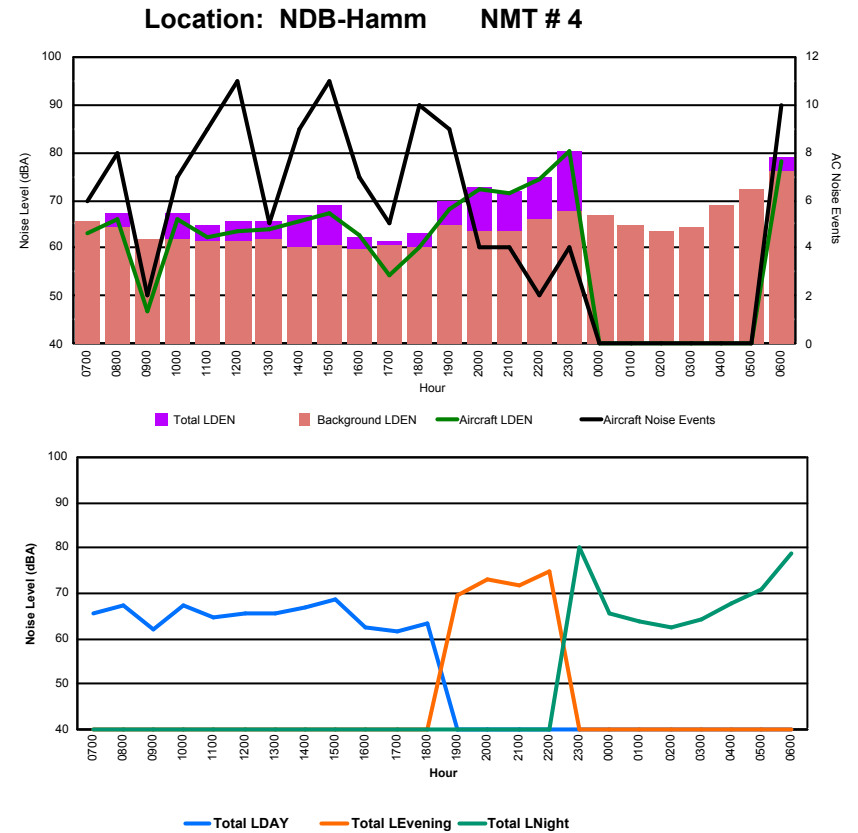

Luxembourg Airport Noise Distribution by Hour

Between 30/03/2023 00:00:00 and 30/03/2023 23:59:59 (Local Time)

Day	Aircraft Events	Total LDEN dB(A)	Aircraft LDEN dB(A)	Background LDEN dB(A)	Total LDay dB(A)	Total LEvening dB(A)	Total LNight dB(A)
30/03/23 7:00	6	65.7	63.1	65.6	65.7	-	-
30/03/23 8:00	8	67.2	66.2	64.4	67.2	-	-
30/03/23 9:00	2	62.0	47.0	62.0	62.0	-	-
30/03/23 10:00	7	67.5	66.2	61.9	67.5	-	-
30/03/23 11:00	9	64.7	62.2	61.6	64.7	-	-
30/03/23 12:00	11	65.6	63.7	61.5	65.6	-	-
30/03/23 13:00	5	65.8	63.8	61.9	65.8	-	-
30/03/23 14:00	9	66.9	65.8	60.4	66.9	-	-
30/03/23 15:00	11	68.8	67.4	60.8	68.8	-	-
30/03/23 16:00	7	62.3	62.6	59.8	62.3	-	-
30/03/23 17:00	5	61.5	54.5	60.8	61.5	-	-
30/03/23 18:00	10	63.2	60.4	60.2	63.2	-	-
30/03/23 19:00	9	69.7	68.1	64.6	-	69.7	-
30/03/23 20:00	4	72.9	72.4	63.7	-	72.9	-
30/03/23 21:00	4	71.9	71.3	63.6	-	71.9	-
30/03/23 22:00	2	74.9	74.3	66.1	-	74.9	-
30/03/23 23:00	4	80.3	80.1	67.9	-	-	80.3
31/03/23 0:00	-	65.6	-	66.8	-	-	65.6
31/03/23 1:00	-	64.0	-	64.8	-	-	64.0
31/03/23 2:00	-	62.7	-	63.4	-	-	62.7
31/03/23 3:00	-	64.3	-	64.3	-	-	64.3
31/03/23 4:00	-	67.8	-	68.8	-	-	67.8
31/03/23 5:00	-	71.1	-	72.5	-	-	71.1
31/03/23 6:00	10	78.9	78.0	76.2	-	-	78.9
	123	71.4	70.3	66.9	65.7	72.7	74.3