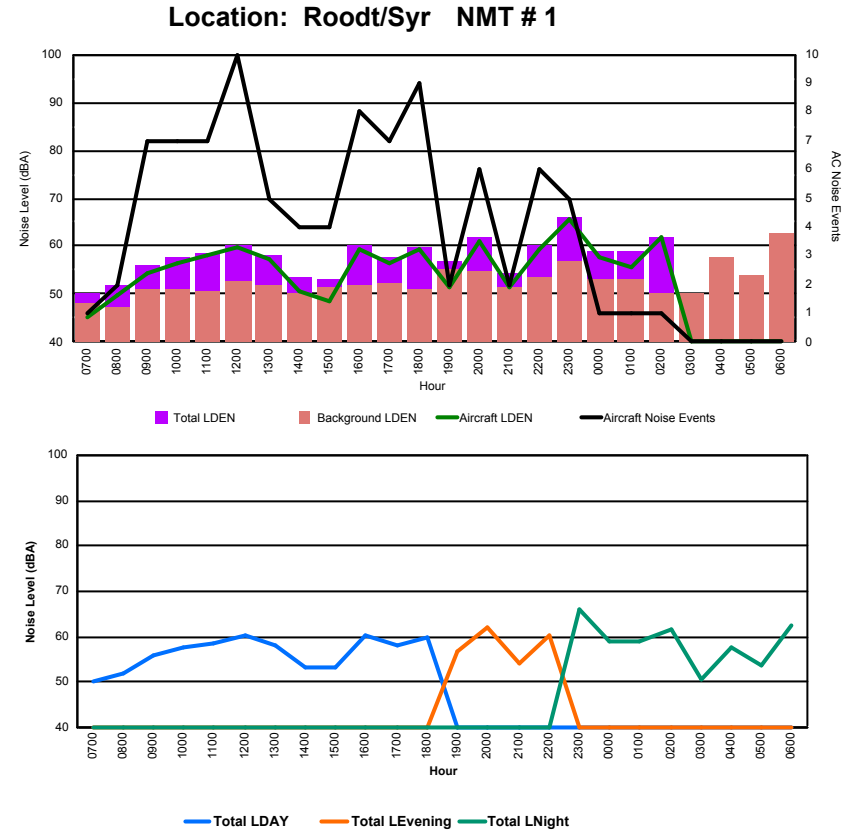

Luxembourg Airport Noise Distribution by Hour

Between 27/03/2023 00:00:00 and 27/03/2023 23:59:59 (Local Time)

Day	Aircraft Events	Total LDEN dB(A)	Aircraft LDEN dB(A)	Background LDEN dB(A)	Total LDay dB(A)	Total LEvening dB(A)	Total LNight dB(A)	
27/03/23	7:00	1	50.0	45.2	48.3	50.0	-	-
27/03/23	8:00	2	51.8	49.8	47.3	51.8	-	-
27/03/23	9:00	7	55.9	54.3	51.2	55.9	-	-
27/03/23	10:00	7	57.6	56.6	51.1	57.6	-	-
27/03/23	11:00	7	58.7	58.0	50.6	58.7	-	-
27/03/23	12:00	10	60.4	59.7	52.5	60.4	-	-
27/03/23	13:00	5	58.3	57.3	51.9	58.3	-	-
27/03/23	14:00	4	53.4	50.5	50.3	53.4	-	-
27/03/23	15:00	4	53.2	48.6	51.5	53.2	-	-
27/03/23	16:00	8	60.1	59.5	52.0	60.1	-	-
27/03/23	17:00	7	57.9	56.6	52.3	57.9	-	-
27/03/23	18:00	9	59.8	59.2	51.2	59.8	-	-
27/03/23	19:00	2	56.7	51.6	55.2	-	56.7	-
27/03/23	20:00	6	62.0	61.1	54.8	-	62.0	-
27/03/23	21:00	2	54.3	51.3	51.5	-	54.3	-
27/03/23	22:00	6	60.3	59.3	53.7	-	60.3	-
27/03/23	23:00	5	66.1	65.6	56.9	-	-	66.1
28/03/23	0:00	1	59.0	57.8	53.0	-	-	59.0
28/03/23	1:00	1	59.0	55.8	53.1	-	-	59.0
28/03/23	2:00	1	61.7	61.9	50.3	-	-	61.7
28/03/23	3:00	-	50.4	-	50.4	-	-	50.4
28/03/23	4:00	-	57.8	-	57.9	-	-	57.8
28/03/23	5:00	-	53.8	-	53.8	-	-	53.8
28/03/23	6:00	-	62.4	-	62.6	-	-	62.4
	95	59.2	57.6	54.2	57.5	59.3	60.9