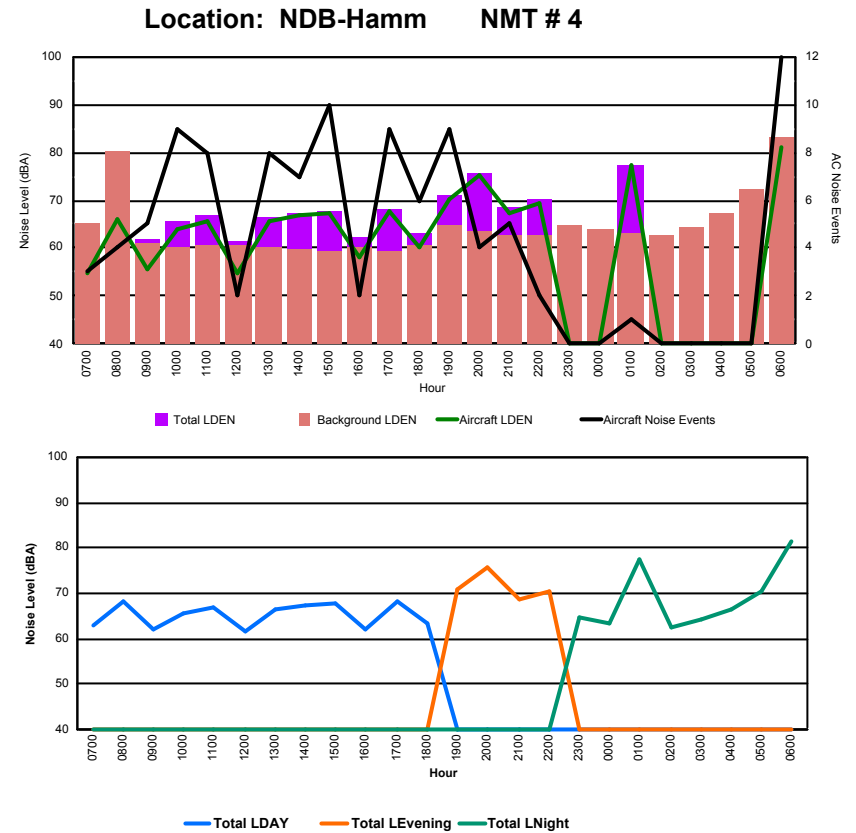

Luxembourg Airport Noise Distribution by Hour

Between 27/03/2023 00:00:00 and 27/03/2023 23:59:59 (Local Time)

Day	Aircraft Events	Total LDEN dB (A)	Aircraft LDEN dB(A)	Background LDEN dB(A)	Total LDay dB(A)	Total LEvening dB(A)	Total LNight dB (A)
27/03/23	7:00	3	62.8	54.9	65.3	62.8	-
27/03/23	8:00	4	68.2	66.2	80.2	68.2	-
27/03/23	9:00	5	61.9	55.8	60.9	61.9	-
27/03/23	10:00	9	65.5	64.1	60.4	65.5	-
27/03/23	11:00	8	66.7	65.5	60.7	66.7	-
27/03/23	12:00	2	61.5	54.9	60.5	61.5	-
27/03/23	13:00	8	66.6	65.5	60.2	66.6	-
27/03/23	14:00	7	67.5	66.7	59.6	67.5	-
27/03/23	15:00	10	67.8	67.2	59.2	67.8	-
27/03/23	16:00	2	62.2	58.0	60.2	62.2	-
27/03/23	17:00	9	68.2	67.6	59.4	68.2	-
27/03/23	18:00	6	63.3	60.4	60.5	63.3	-
27/03/23	19:00	9	71.1	70.1	64.7	-	71.1
27/03/23	20:00	4	75.6	75.3	63.6	-	75.6
27/03/23	21:00	5	68.6	67.4	62.7	-	68.6
27/03/23	22:00	2	70.3	69.5	62.9	-	70.3
27/03/23	23:00	-	64.8	-	64.8	-	64.8
28/03/23	0:00	-	63.2	-	63.9	-	63.2
28/03/23	1:00	1	77.5	77.4	63.0	-	77.5
28/03/23	2:00	-	62.3	-	62.8	-	62.3
28/03/23	3:00	-	64.3	-	64.5	-	64.3
28/03/23	4:00	-	66.6	-	67.1	-	66.6
28/03/23	5:00	-	70.6	-	72.1	-	70.6
28/03/23	6:00	12	81.3	80.9	83.1	-	81.3
	106	71.4	70.5	71.8	65.9	72.2	74.3