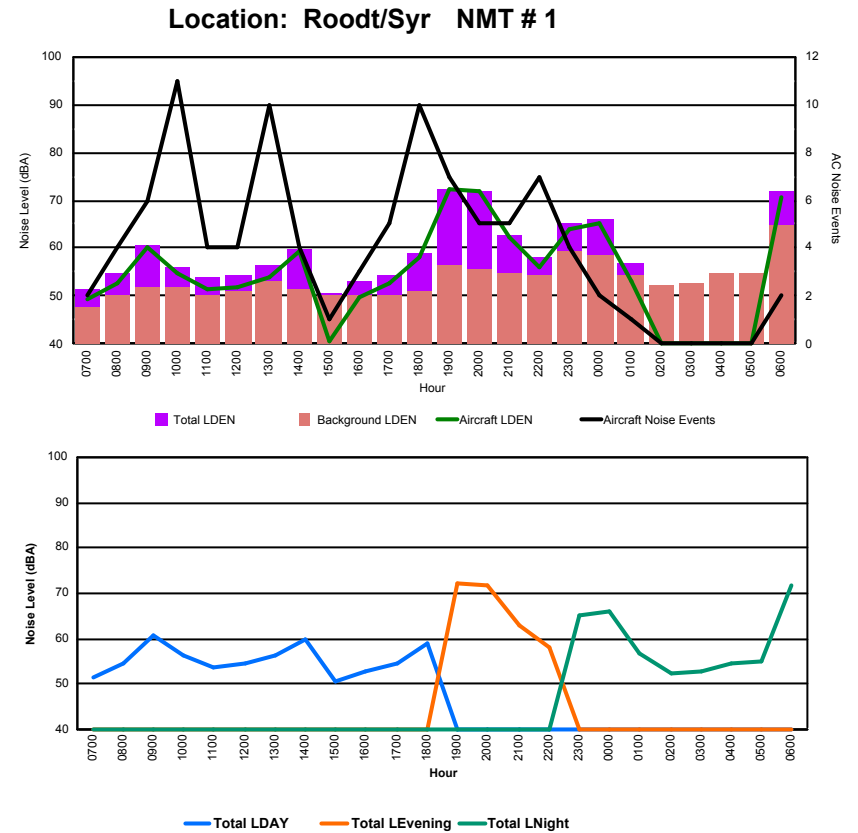

Luxembourg Airport Noise Distribution by Hour

Between 29/03/2023 00:00:00 and 29/03/2023 23:59:59 (Local Time)

Day	Aircraft Events	Total LDEN dB (A)	Aircraft LDEN dB(A)	Background LDEN dB(A)	Total LDay dB(A)	Total LEvening dB(A)	Total LNight dB (A)	
29/03/23	7:00	2	51.6	49.3	47.9	51.6	-	-
29/03/23	8:00	4	54.6	52.6	50.4	54.6	-	-
29/03/23	9:00	6	60.7	60.1	52.0	60.7	-	-
29/03/23	10:00	11	56.2	54.7	52.0	56.2	-	-
29/03/23	11:00	4	53.8	51.3	50.4	53.8	-	-
29/03/23	12:00	4	54.4	51.7	51.2	54.4	-	-
29/03/23	13:00	10	56.4	53.9	53.1	56.4	-	-
29/03/23	14:00	4	59.9	59.3	51.5	59.9	-	-
29/03/23	15:00	1	50.5	40.6	50.1	50.5	-	-
29/03/23	16:00	3	53.0	49.9	50.2	53.0	-	-
29/03/23	17:00	5	54.5	52.6	50.1	54.5	-	-
29/03/23	18:00	10	59.0	58.3	50.9	59.0	-	-
29/03/23	19:00	7	72.2	72.1	56.3	-	72.2	-
29/03/23	20:00	5	71.9	71.8	55.6	-	71.9	-
29/03/23	21:00	5	62.8	62.1	54.6	-	62.8	-
29/03/23	22:00	7	58.1	55.9	54.3	-	58.1	-
29/03/23	23:00	4	65.3	64.1	59.4	-	-	65.3
30/03/23	0:00	2	65.9	65.2	58.4	-	-	65.9
30/03/23	1:00	1	56.7	53.0	54.4	-	-	56.7
30/03/23	2:00	-	52.4	-	52.4	-	-	52.4
30/03/23	3:00	-	52.7	-	52.7	-	-	52.7
30/03/23	4:00	-	54.7	-	54.8	-	-	54.7
30/03/23	5:00	-	54.9	-	54.9	-	-	54.9
30/03/23	6:00	2	71.8	70.8	64.9	-	-	71.8
	97	64.2	63.6	55.6	56.5	69.4	64.7