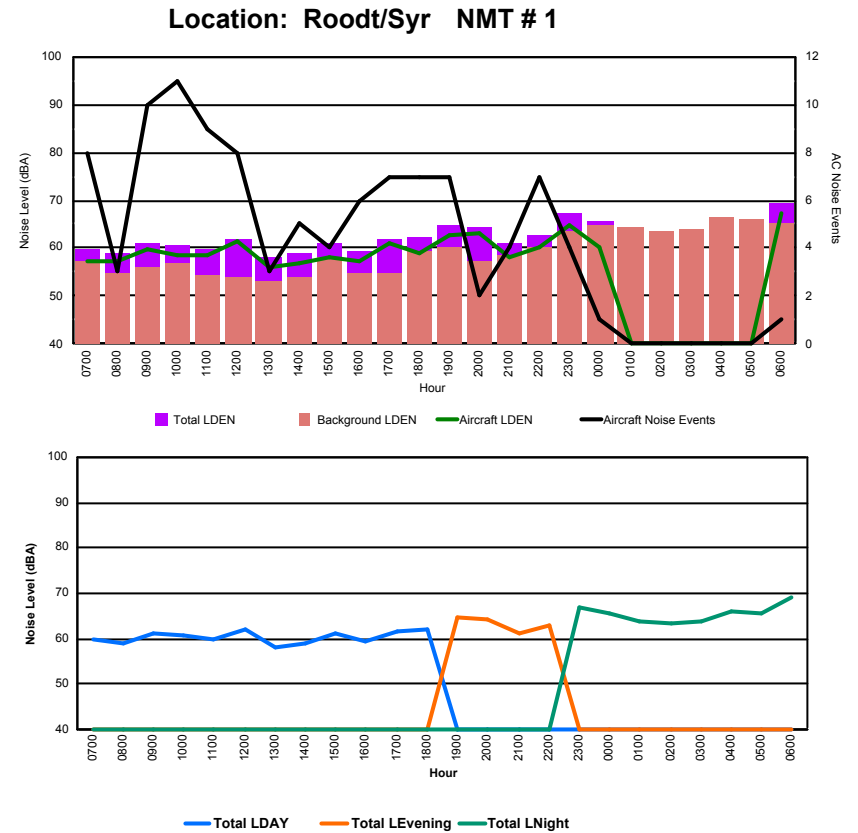

Luxembourg Airport Noise Distribution by Hour

Between 13/03/2023 00:00:00 and 13/03/2023 23:59:59 (Local Time)

Day	Aircraft Events	Total LDEN dB(A)	Aircraft LDEN dB(A)	Background LDEN dB(A)	Total LDay dB(A)	Total LEvening dB(A)	Total LNight dB(A)
13/03/23 7:00	8	59.9	57.1	57.3	59.9	-	-
13/03/23 8:00	3	59.0	57.2	54.7	59.0	-	-
13/03/23 9:00	10	61.2	59.6	56.2	61.2	-	-
13/03/23 10:00	11	60.6	58.6	56.7	60.6	-	-
13/03/23 11:00	9	59.9	58.5	54.5	59.9	-	-
13/03/23 12:00	8	62.0	61.3	54.0	62.0	-	-
13/03/23 13:00	3	58.0	56.2	53.3	58.0	-	-
13/03/23 14:00	5	58.8	57.0	54.1	58.8	-	-
13/03/23 15:00	4	61.2	58.2	58.3	61.2	-	-
13/03/23 16:00	6	59.2	57.4	54.8	59.2	-	-
13/03/23 17:00	7	61.8	60.9	54.6	61.8	-	-
13/03/23 18:00	7	62.1	59.0	59.3	62.1	-	-
13/03/23 19:00	7	64.6	62.9	60.2	-	64.6	-
13/03/23 20:00	2	64.2	63.2	57.1	-	64.2	-
13/03/23 21:00	4	61.2	58.1	58.5	-	61.2	-
13/03/23 22:00	7	62.9	60.0	60.1	-	62.9	-
13/03/23 23:00	4	67.1	64.7	63.6	-	-	67.1
14/03/23 0:00	1	65.5	60.3	64.6	-	-	65.5
14/03/23 1:00	-	63.7	-	64.3	-	-	63.7
14/03/23 2:00	-	63.2	-	63.4	-	-	63.2
14/03/23 3:00	-	63.8	-	63.9	-	-	63.8
14/03/23 4:00	-	66.1	-	66.3	-	-	66.1
14/03/23 5:00	-	65.6	-	66.0	-	-	65.6
14/03/23 6:00	1	69.2	67.2	65.0	-	-	69.2
	107	63.5	60.0	61.3	60.5	63.4	66.0