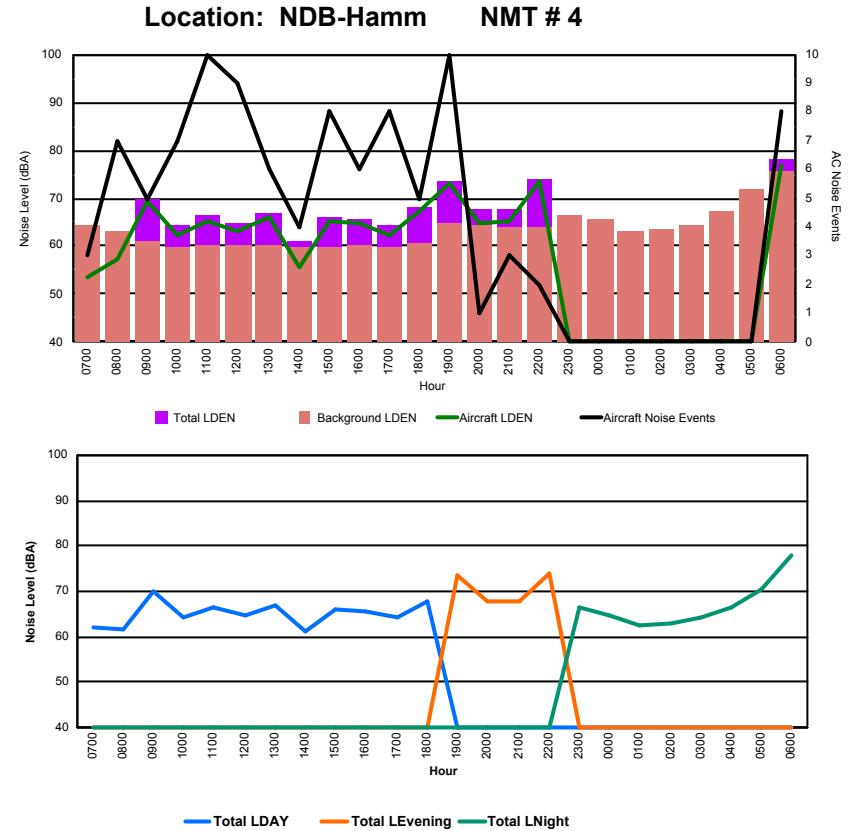

Luxembourg Airport Noise Distribution by Hour

Between 20/03/2023 00:00:00 and 20/03/2023 23:59:59 (Local Time)

Day	Aircraft Events	Total LDEN dB(A)	Aircraft LDEN dB(A)	Background LDEN dB(A)	Total LDay dB(A)	Total LEvening dB(A)	Total LNight dB(A)
20/03/23 7:00	3	61.9	53.7	64.5	61.9	-	-
20/03/23 8:00	7	61.6	57.4	63.0	61.6	-	-
20/03/23 9:00	5	70.0	69.5	60.9	70.0	-	-
20/03/23 10:00	7	64.2	62.4	59.8	64.2	-	-
20/03/23 11:00	10	66.3	65.2	60.3	66.3	-	-
20/03/23 12:00	9	64.8	63.1	60.4	64.8	-	-
20/03/23 13:00	6	67.0	66.0	60.4	67.0	-	-
20/03/23 14:00	4	61.1	55.6	59.8	61.1	-	-
20/03/23 15:00	8	66.1	65.0	59.8	66.1	-	-
20/03/23 16:00	6	65.8	64.6	60.1	65.8	-	-
20/03/23 17:00	8	64.2	62.4	59.8	64.2	-	-
20/03/23 18:00	5	68.0	67.3	60.5	68.0	-	-
20/03/23 19:00	10	73.7	73.1	64.9	-	73.7	-
20/03/23 20:00	1	67.6	64.8	64.3	-	67.6	-
20/03/23 21:00	3	67.6	65.2	64.0	-	67.6	-
20/03/23 22:00	2	74.1	73.6	64.0	-	74.1	-
20/03/23 23:00	-	66.4	-	66.4	-	-	66.4
21/03/23 0:00	-	64.7	-	65.7	-	-	64.7
21/03/23 1:00	-	62.7	-	63.3	-	-	62.7
21/03/23 2:00	-	62.9	-	63.5	-	-	62.9
21/03/23 3:00	-	64.2	-	64.4	-	-	64.2
21/03/23 4:00	-	66.6	-	67.2	-	-	66.6
21/03/23 5:00	-	70.3	-	71.8	-	-	70.3
21/03/23 6:00	8	78.1	76.8	75.8	-	-	78.1
	102	69.2	67.4	66.2	65.8	71.8	70.7