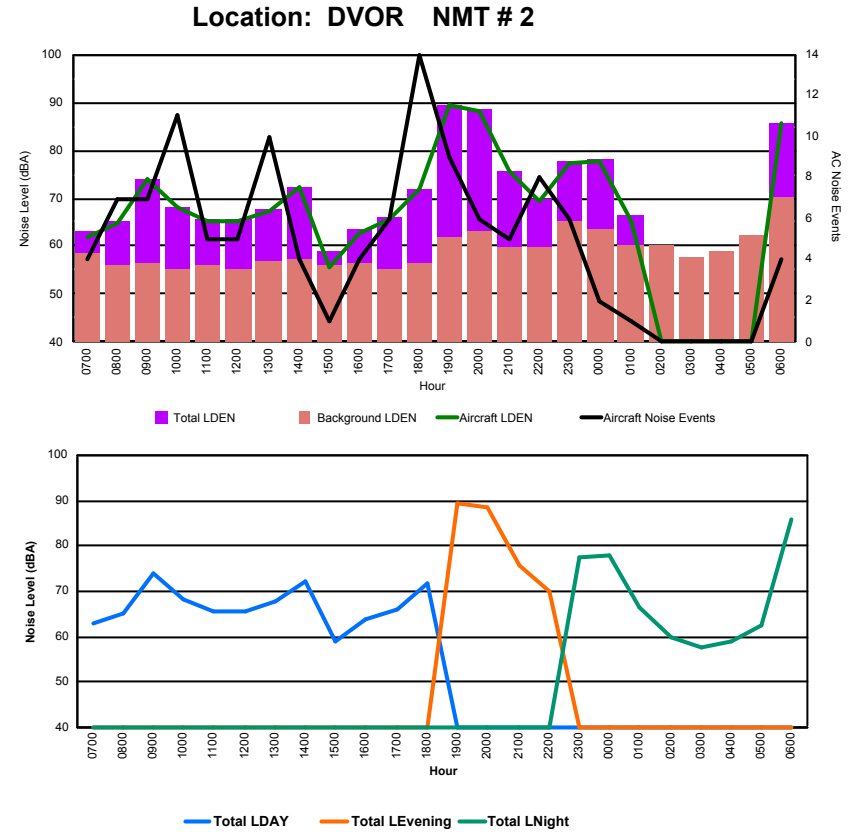

Luxembourg Airport Noise Distribution by Hour

Between 29/03/2023 00:00:00 and 29/03/2023 23:59:59 (Local Time)

Day	Aircraft Events	Total LDEN dB (A)	Aircraft LDEN dB(A)	Background LDEN dB(A)	Total LDay dB(A)	Total LEvening dB(A)	Total LNight dB (A)	
29/03/23	7:00	4	63.1	61.7	58.4	63.1	-	-
29/03/23	8:00	7	65.3	64.8	56.1	65.3	-	-
29/03/23	9:00	7	74.1	74.0	56.3	74.1	-	-
29/03/23	10:00	11	68.3	68.1	55.3	68.3	-	-
29/03/23	11:00	5	65.5	65.0	55.9	65.5	-	-
29/03/23	12:00	5	65.7	65.3	55.4	65.7	-	-
29/03/23	13:00	10	67.6	67.2	56.9	67.6	-	-
29/03/23	14:00	4	72.2	72.1	57.4	72.2	-	-
29/03/23	15:00	1	58.9	55.7	56.0	58.9	-	-
29/03/23	16:00	4	63.7	62.8	56.3	63.7	-	-
29/03/23	17:00	6	65.9	65.5	55.2	65.9	-	-
29/03/23	18:00	14	71.9	71.8	56.6	71.9	-	-
29/03/23	19:00	9	89.3	89.3	61.7	-	89.3	-
29/03/23	20:00	6	88.4	88.3	63.2	-	88.4	-
29/03/23	21:00	5	75.7	75.6	59.9	-	75.7	-
29/03/23	22:00	8	69.9	69.5	59.7	-	69.9	-
29/03/23	23:00	6	77.6	77.4	65.3	-	-	77.6
30/03/23	0:00	2	78.1	77.9	63.5	-	-	78.1
30/03/23	1:00	1	66.3	65.1	60.4	-	-	66.3
30/03/23	2:00	-	59.9	-	60.1	-	-	59.9
30/03/23	3:00	-	57.7	-	57.7	-	-	57.7
30/03/23	4:00	-	59.1	-	59.1	-	-	59.1
30/03/23	5:00	-	62.4	-	62.4	-	-	62.4
30/03/23	6:00	4	85.7	85.6	70.4	-	-	85.7
	119	79.6	79.5	61.3	68.8	86.0	78.0