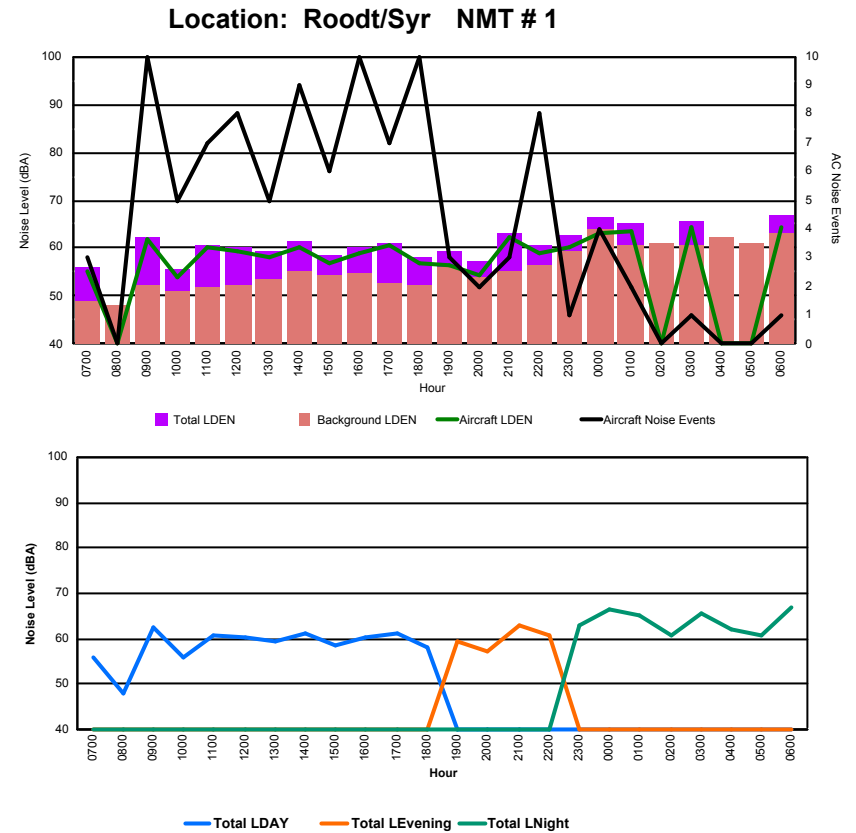

Luxembourg Airport Noise Distribution by Hour

Between 08/03/2023 00:00:00 and 08/03/2023 23:59:59 (Local Time)

Day	Aircraft Events	Total LDEN dB (A)	Aircraft LDEN dB(A)	Background LDEN dB(A)	Total LDay dB(A)	Total LEvening dB(A)	Total LNight dB (A)	
08/03/23	7:00	3	55.9	55.0	48.8	55.9	-	-
08/03/23	8:00	-	48.0	-	48.0	-	-	
08/03/23	9:00	10	62.3	61.8	52.1	62.3	-	
08/03/23	10:00	5	55.7	54.0	51.0	55.7	-	
08/03/23	11:00	7	60.6	60.0	52.0	60.6	-	
08/03/23	12:00	8	60.1	59.4	52.4	60.1	-	
08/03/23	13:00	5	59.4	58.3	53.4	59.4	-	
08/03/23	14:00	9	61.4	60.3	55.0	61.4	-	
08/03/23	15:00	6	58.6	56.7	54.4	58.6	-	
08/03/23	16:00	10	60.2	59.0	54.7	60.2	-	
08/03/23	17:00	7	61.2	60.5	52.9	61.2	-	
08/03/23	18:00	10	58.2	57.0	52.2	58.2	-	
08/03/23	19:00	3	59.3	56.6	56.1	-	59.3	
08/03/23	20:00	2	57.2	54.2	54.1	-	57.2	
08/03/23	21:00	3	63.0	62.3	55.0	-	63.0	
08/03/23	22:00	8	60.8	59.0	56.4	-	60.8	
08/03/23	23:00	1	62.9	60.3	59.4	-	62.9	
09/03/23	0:00	4	66.3	63.0	64.1	-	66.3	
09/03/23	1:00	2	65.2	63.4	60.8	-	65.2	
09/03/23	2:00	-	60.7	-	60.9	-	60.7	
09/03/23	3:00	1	65.8	64.3	60.5	-	65.8	
09/03/23	4:00	-	62.0	-	62.1	-	62.0	
09/03/23	5:00	-	60.9	-	61.1	-	60.9	
09/03/23	6:00	1	66.7	64.2	63.2	-	66.7	
	105	61.9	59.7	58.1	59.5	60.6	64.4