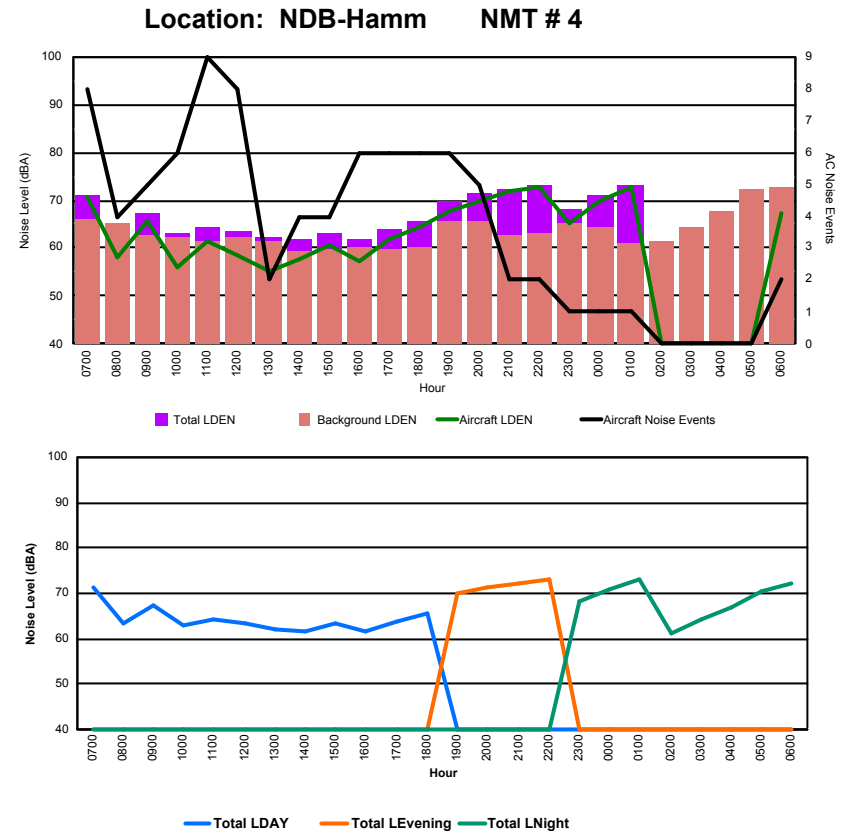

Luxembourg Airport Noise Distribution by Hour

Between 14/03/2023 00:00:00 and 14/03/2023 23:59:59 (Local Time)

Day	Aircraft Events	Total LDEN dB (A)	Aircraft LDEN dB(A)	Background LDEN dB(A)	Total LDay dB(A)	Total LEvening dB(A)	Total LNight dB (A)
14/03/23 7:00	8	71.2	70.7	66.0	71.2	-	-
14/03/23 8:00	4	63.4	58.0	65.0	63.4	-	-
14/03/23 9:00	5	67.3	65.6	62.9	67.3	-	-
14/03/23 10:00	6	63.0	56.0	62.3	63.0	-	-
14/03/23 11:00	9	64.3	61.5	61.5	64.3	-	-
14/03/23 12:00	8	63.5	58.4	62.2	63.5	-	-
14/03/23 13:00	2	62.1	55.3	61.3	62.1	-	-
14/03/23 14:00	4	61.7	57.8	59.5	61.7	-	-
14/03/23 15:00	4	63.2	60.8	59.6	63.2	-	-
14/03/23 16:00	6	61.8	57.4	60.0	61.8	-	-
14/03/23 17:00	6	63.9	62.0	59.6	63.9	-	-
14/03/23 18:00	6	65.6	64.2	60.3	65.6	-	-
14/03/23 19:00	6	69.8	67.9	65.5	-	69.8	-
14/03/23 20:00	5	71.3	70.0	65.6	-	71.3	-
14/03/23 21:00	2	72.3	71.8	62.8	-	72.3	-
14/03/23 22:00	2	73.1	72.7	63.0	-	73.1	-
14/03/23 23:00	1	68.2	65.0	65.4	-	-	68.2
15/03/23 0:00	1	70.9	70.0	64.5	-	-	70.9
15/03/23 1:00	1	73.0	72.7	60.9	-	-	73.0
15/03/23 2:00	-	61.0	-	61.4	-	-	61.0
15/03/23 3:00	-	64.1	-	64.3	-	-	64.1
15/03/23 4:00	-	66.9	-	67.6	-	-	66.9
15/03/23 5:00	-	70.4	-	72.1	-	-	70.4
15/03/23 6:00	2	72.3	67.1	72.6	-	-	72.3
	88	68.7	66.7	65.4	65.3	71.8	69.8