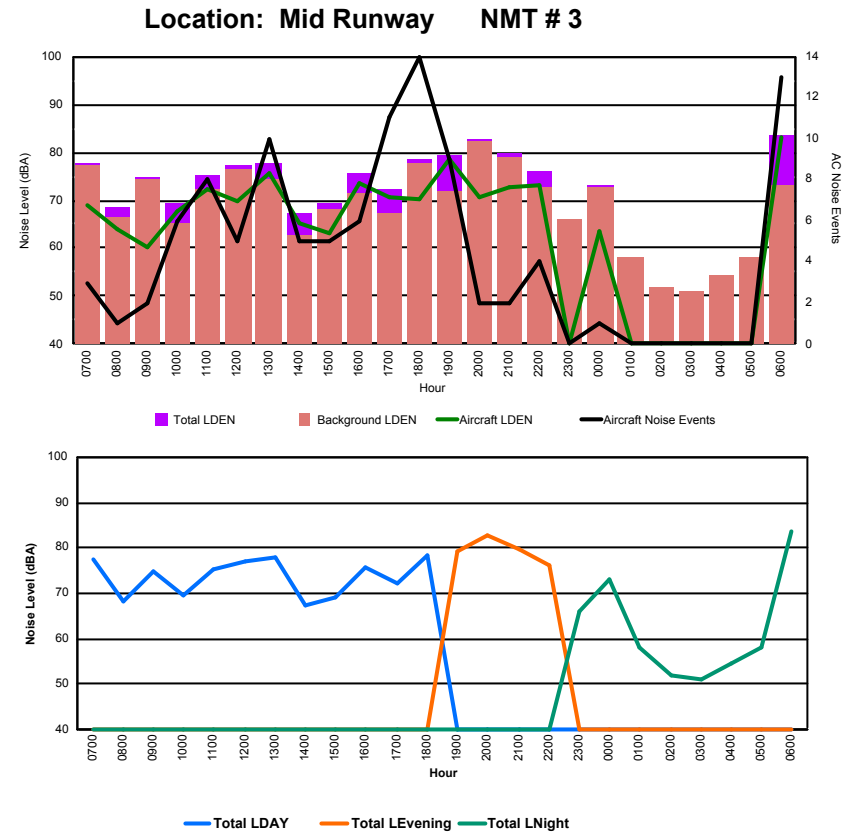

Luxembourg Airport Noise Distribution by Hour

Between 19/03/2023 00:00:00 and 19/03/2023 23:59:59 (Local Time)

Day	Aircraft Events	Total LDEN dB (A)	Aircraft LDEN dB(A)	Background LDEN dB(A)	Total LDay dB(A)	Total LEvening dB(A)	Total LNight dB (A)
19/03/23 7:00	3	77.6	68.8	77.1	77.6	-	-
19/03/23 8:00	1	68.4	64.0	66.4	68.4	-	-
19/03/23 9:00	2	74.7	60.1	74.5	74.7	-	-
19/03/23 10:00	6	69.5	67.6	65.0	69.5	-	-
19/03/23 11:00	8	75.3	72.5	72.2	75.3	-	-
19/03/23 12:00	5	77.1	69.7	76.3	77.1	-	-
19/03/23 13:00	10	77.9	75.5	74.3	77.9	-	-
19/03/23 14:00	5	67.2	65.2	62.7	67.2	-	-
19/03/23 15:00	5	69.3	63.0	68.2	69.3	-	-
19/03/23 16:00	6	75.7	73.7	71.4	75.7	-	-
19/03/23 17:00	11	72.3	70.6	67.5	72.3	-	-
19/03/23 18:00	14	78.6	70.3	77.9	78.6	-	-
19/03/23 19:00	9	79.3	78.4	71.8	-	79.3	-
19/03/23 20:00	2	82.7	70.6	82.5	-	82.7	-
19/03/23 21:00	2	79.9	72.6	79.0	-	79.9	-
19/03/23 22:00	4	76.0	73.3	72.8	-	76.0	-
19/03/23 23:00	-	66.0	-	66.1	-	-	66.0
20/03/23 0:00	1	73.3	63.5	72.9	-	-	73.3
20/03/23 1:00	-	58.2	-	58.3	-	-	58.2
20/03/23 2:00	-	51.9	-	51.9	-	-	51.9
20/03/23 3:00	-	51.0	-	51.0	-	-	51.0
20/03/23 4:00	-	54.5	-	54.5	-	-	54.5
20/03/23 5:00	-	58.2	-	58.2	-	-	58.2
20/03/23 6:00	13	83.5	83.2	73.1	-	-	83.5
	107	76.4	72.8	74.0	75.1	80.1	75.0