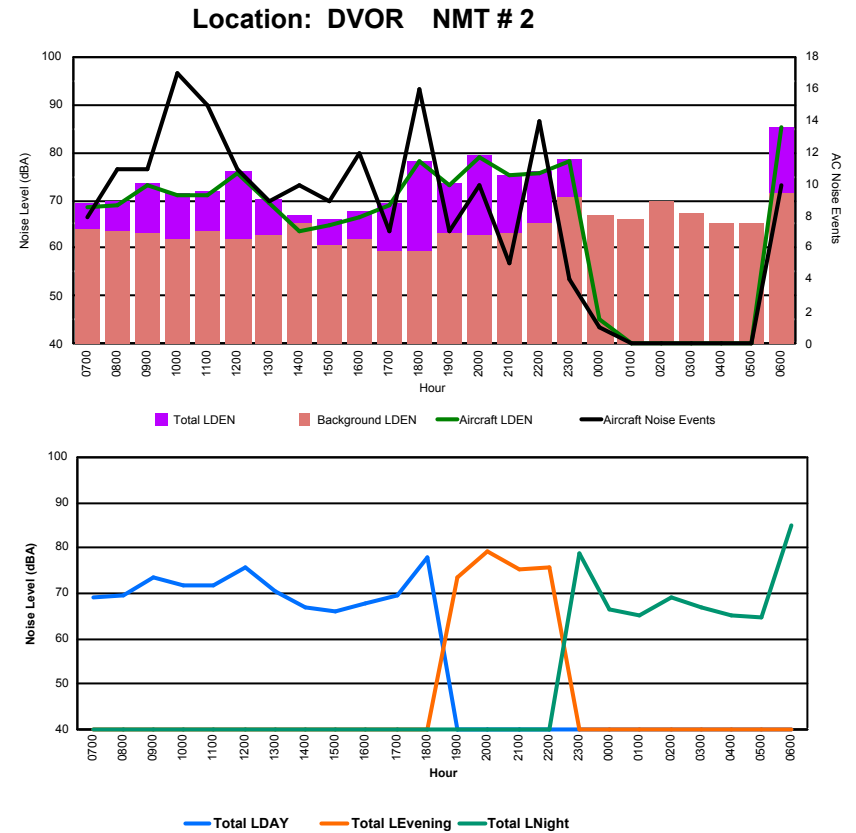

Luxembourg Airport Noise Distribution by Hour

Between 09/03/2023 00:00:00 and 09/03/2023 23:59:59 (Local Time)

Day	Aircraft Events	Total LDEN dB(A)	Aircraft LDEN dB(A)	Background LDEN dB(A)	Total LDay dB(A)	Total LEvening dB(A)	Total LNight dB(A)
09/03/23 7:00	8	69.2	68.5	63.8	69.2	-	-
09/03/23 8:00	11	69.6	69.0	63.4	69.6	-	-
09/03/23 9:00	11	73.5	73.2	63.2	73.5	-	-
09/03/23 10:00	17	71.6	71.2	61.9	71.6	-	-
09/03/23 11:00	15	71.7	71.2	63.7	71.7	-	-
09/03/23 12:00	11	75.9	75.8	61.9	75.9	-	-
09/03/23 13:00	9	70.3	69.5	62.9	70.3	-	-
09/03/23 14:00	10	67.0	63.5	65.1	67.0	-	-
09/03/23 15:00	9	66.0	64.7	60.7	66.0	-	-
09/03/23 16:00	12	67.7	66.5	61.8	67.7	-	-
09/03/23 17:00	7	69.4	69.0	59.4	69.4	-	-
09/03/23 18:00	16	78.0	78.0	59.2	78.0	-	-
09/03/23 19:00	7	73.5	73.1	63.2	-	73.5	-
09/03/23 20:00	10	79.3	79.1	62.7	-	79.3	-
09/03/23 21:00	5	75.4	75.2	63.1	-	75.4	-
09/03/23 22:00	14	75.9	75.5	65.4	-	75.9	-
09/03/23 23:00	4	78.7	78.0	70.5	-	-	78.7
10/03/23 0:00	1	66.4	45.2	67.0	-	-	66.4
10/03/23 1:00	-	65.3	-	65.9	-	-	65.3
10/03/23 2:00	-	69.3	-	69.7	-	-	69.3
10/03/23 3:00	-	67.1	-	67.4	-	-	67.1
10/03/23 4:00	-	65.1	-	65.3	-	-	65.1
10/03/23 5:00	-	64.9	-	65.0	-	-	64.9
10/03/23 6:00	10	85.2	85.1	71.4	-	-	85.2
	187	75.3	74.9	65.6	72.3	76.6	77.3