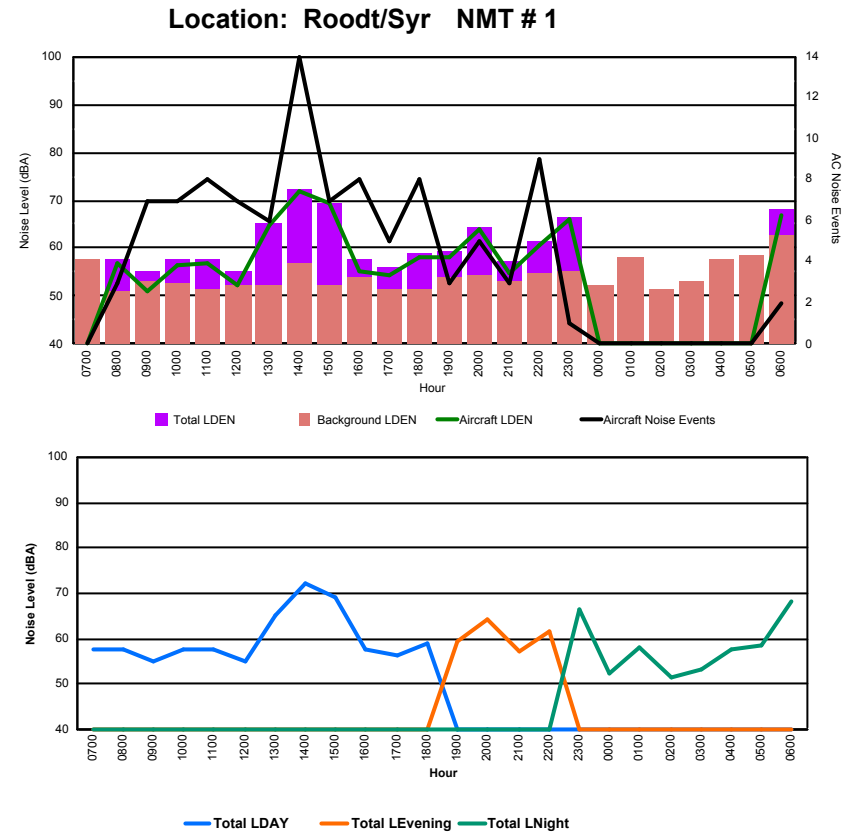

Luxembourg Airport Noise Distribution by Hour

Between 21/03/2023 00:00:00 and 21/03/2023 23:59:59 (Local Time)

Day	Aircraft Events	Total LDEN dB (A)	Aircraft LDEN dB(A)	Background LDEN dB(A)	Total LDay dB(A)	Total LEvening dB(A)	Total LNight dB (A)
21/03/23	7:00	-	57.6	-	57.6	-	-
21/03/23	8:00	3	57.7	56.7	51.1	57.7	-
21/03/23	9:00	7	55.2	51.2	53.2	55.2	-
21/03/23	10:00	7	57.8	56.3	52.6	57.8	-
21/03/23	11:00	8	57.8	56.7	51.6	57.8	-
21/03/23	12:00	7	55.2	52.4	52.1	55.2	-
21/03/23	13:00	6	65.1	64.9	52.4	65.1	-
21/03/23	14:00	14	72.1	71.9	57.0	72.1	-
21/03/23	15:00	7	69.3	69.2	52.4	69.3	-
21/03/23	16:00	8	57.6	55.4	53.8	57.6	-
21/03/23	17:00	5	56.2	54.5	51.4	56.2	-
21/03/23	18:00	8	58.9	58.1	51.4	58.9	-
21/03/23	19:00	3	59.5	58.1	53.9	-	59.5
21/03/23	20:00	5	64.3	63.9	54.3	-	64.3
21/03/23	21:00	3	57.1	54.9	53.3	-	57.1
21/03/23	22:00	9	61.6	60.7	54.7	-	61.6
21/03/23	23:00	1	66.4	66.0	55.1	-	66.4
22/03/23	0:00	-	52.3	-	52.4	-	52.3
22/03/23	1:00	-	58.0	-	58.1	-	58.0
22/03/23	2:00	-	51.6	-	51.6	-	51.6
22/03/23	3:00	-	53.1	-	53.1	-	53.1
22/03/23	4:00	-	57.8	-	57.8	-	57.8
22/03/23	5:00	-	58.4	-	58.5	-	58.4
22/03/23	6:00	2	68.2	66.8	62.8	-	68.2
	103	63.3	62.6	55.5	64.4	61.4	62.2