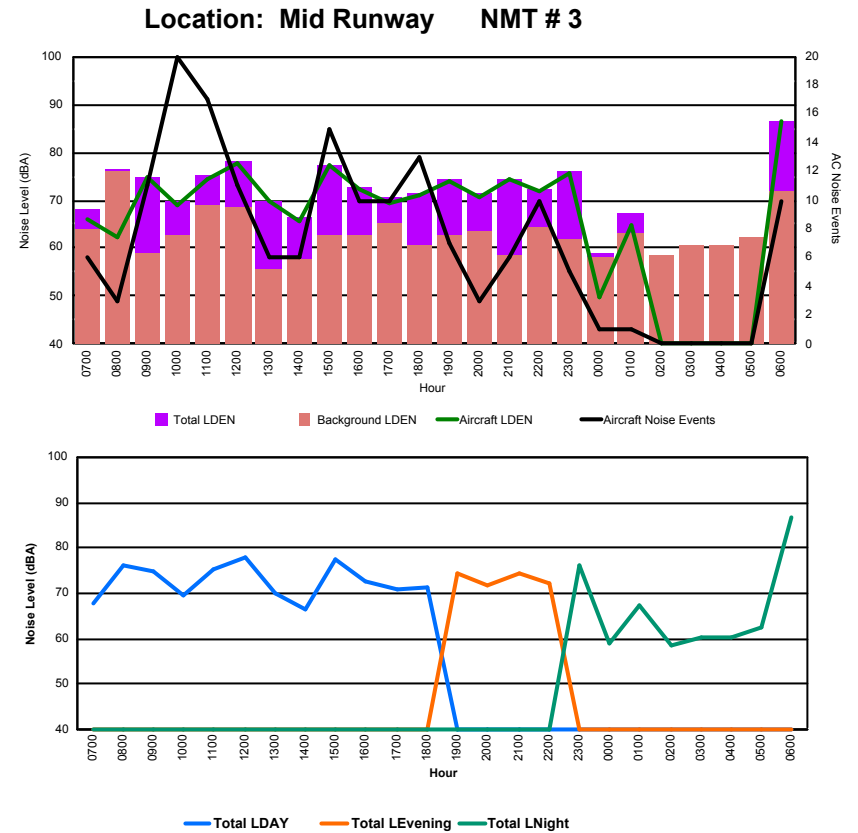

Luxembourg Airport Noise Distribution by Hour

Between 06/03/2023 00:00:00 and 06/03/2023 23:59:59 (Local Time)

Day	Aircraft Events	Total LDEN dB(A)	Aircraft LDEN dB(A)	Background LDEN dB(A)	Total LDay dB(A)	Total LEvening dB(A)	Total LNight dB(A)
06/03/23 7:00	6	68.0	65.9	63.9	68.0	-	-
06/03/23 8:00	3	76.4	62.1	76.2	76.4	-	-
06/03/23 9:00	11	74.9	74.8	58.8	74.9	-	-
06/03/23 10:00	20	69.6	68.8	62.8	69.6	-	-
06/03/23 11:00	17	75.3	74.2	68.9	75.3	-	-
06/03/23 12:00	11	78.1	77.6	68.7	78.1	-	-
06/03/23 13:00	6	69.8	69.7	55.6	69.8	-	-
06/03/23 14:00	6	66.4	65.8	57.8	66.4	-	-
06/03/23 15:00	15	77.3	77.2	62.7	77.3	-	-
06/03/23 16:00	10	72.8	72.3	62.6	72.8	-	-
06/03/23 17:00	10	70.8	69.4	65.2	70.8	-	-
06/03/23 18:00	13	71.3	70.9	60.6	71.3	-	-
06/03/23 19:00	7	74.4	74.1	62.6	-	74.4	-
06/03/23 20:00	3	71.6	70.8	63.4	-	71.6	-
06/03/23 21:00	6	74.5	74.4	58.4	-	74.5	-
06/03/23 22:00	10	72.4	71.7	64.5	-	72.4	-
06/03/23 23:00	5	76.0	75.8	61.8	-	-	76.0
07/03/23 0:00	1	58.9	49.9	58.3	-	-	58.9
07/03/23 1:00	1	67.2	64.9	63.3	-	-	67.2
07/03/23 2:00	-	58.5	-	58.5	-	-	58.5
07/03/23 3:00	-	60.5	-	60.5	-	-	60.5
07/03/23 4:00	-	60.5	-	60.5	-	-	60.5
07/03/23 5:00	-	62.4	-	62.4	-	-	62.4
07/03/23 6:00	10	86.6	86.5	71.8	-	-	86.6
	171	75.7	75.2	66.3	74.0	73.4	78.0