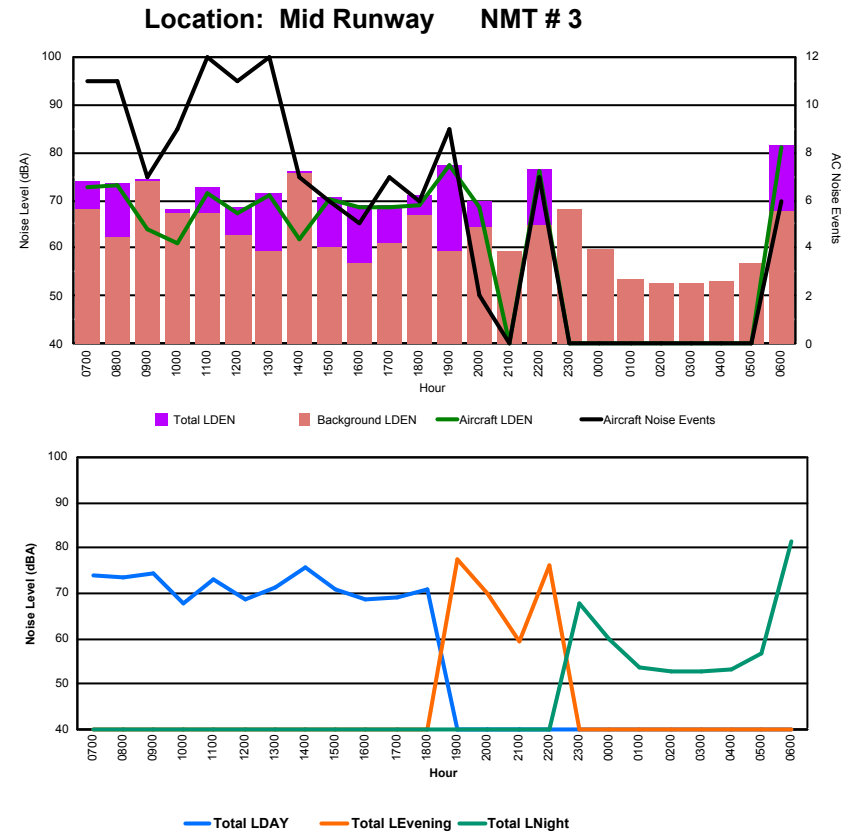

Luxembourg Airport Noise Distribution by Hour

Between 11/03/2023 00:00:00 and 11/03/2023 23:59:59 (Local Time)

Day	Aircraft Events	Total LDEN dB (A)	Aircraft LDEN dB(A)	Background LDEN dB(A)	Total LDay dB(A)	Total LEvening dB(A)	Total LNight dB (A)
11/03/23 7:00	11	73.9	72.7	68.2	73.9	-	-
11/03/23 8:00	11	73.4	73.1	62.3	73.4	-	-
11/03/23 9:00	7	74.4	63.9	74.0	74.4	-	-
11/03/23 10:00	9	68.0	61.1	67.1	68.0	-	-
11/03/23 11:00	12	72.9	71.4	67.5	72.9	-	-
11/03/23 12:00	11	68.7	67.5	62.6	68.7	-	-
11/03/23 13:00	12	71.5	71.2	59.5	71.5	-	-
11/03/23 14:00	7	75.9	61.8	75.8	75.9	-	-
11/03/23 15:00	6	70.7	70.3	60.0	70.7	-	-
11/03/23 16:00	5	68.9	68.6	56.8	68.9	-	-
11/03/23 17:00	7	69.1	68.5	61.1	69.1	-	-
11/03/23 18:00	6	71.1	69.1	66.7	71.1	-	-
11/03/23 19:00	9	77.3	77.3	59.3	-	77.3	-
11/03/23 20:00	2	70.0	68.6	64.3	-	70.0	-
11/03/23 21:00	-	59.2	-	59.3	-	59.2	-
11/03/23 22:00	7	76.4	76.1	64.9	-	76.4	-
11/03/23 23:00	-	68.0	-	68.0	-	-	68.0
12/03/23 0:00	-	59.8	-	59.8	-	-	59.8
12/03/23 1:00	-	53.6	-	53.6	-	-	53.6
12/03/23 2:00	-	52.7	-	52.7	-	-	52.7
12/03/23 3:00	-	52.6	-	52.6	-	-	52.6
12/03/23 4:00	-	53.2	-	53.2	-	-	53.2
12/03/23 5:00	-	56.7	-	56.8	-	-	56.7
12/03/23 6:00	6	81.3	81.2	67.8	-	-	81.3
	128	72.8	71.6	66.8	72.2	74.3	72.5