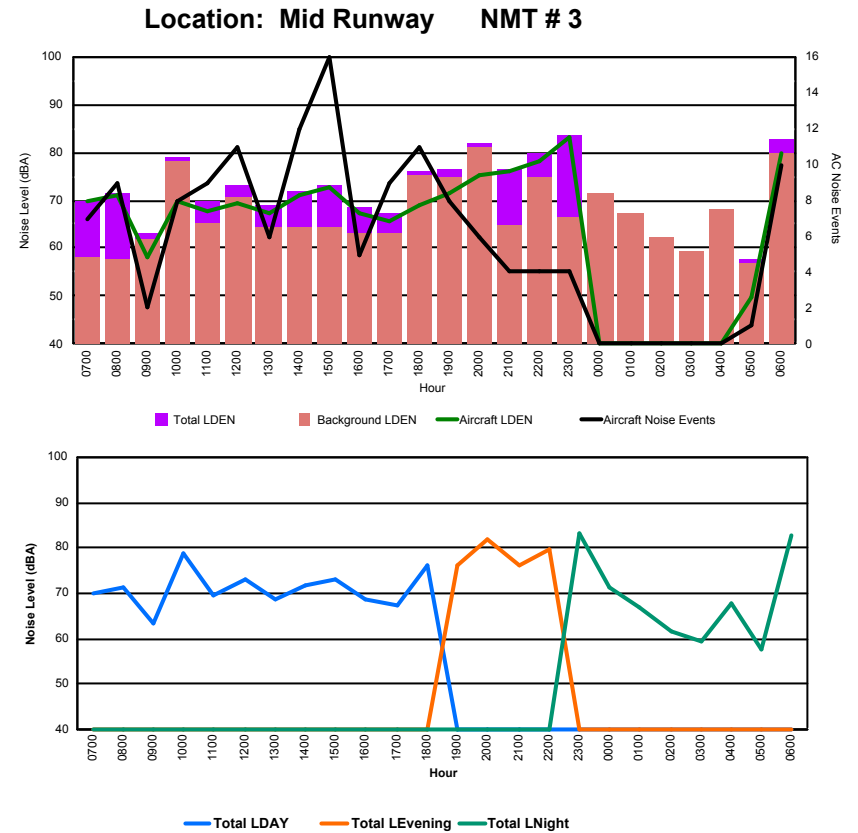

Luxembourg Airport Noise Distribution by Hour

Between 30/03/2023 00:00:00 and 30/03/2023 23:59:59 (Local Time)

Day	Aircraft Events	Total LDEN dB (A)	Aircraft LDEN dB(A)	Background LDEN dB(A)	Total LDay dB(A)	Total LEvening dB(A)	Total LNight dB (A)
30/03/23 7:00	7	69.8	69.6	58.2	69.8	-	-
30/03/23 8:00	9	71.3	71.1	57.9	71.3	-	-
30/03/23 9:00	2	63.2	58.3	61.7	63.2	-	-
30/03/23 10:00	8	78.8	69.9	78.3	78.8	-	-
30/03/23 11:00	9	69.7	67.8	65.3	69.7	-	-
30/03/23 12:00	11	73.1	69.3	70.8	73.1	-	-
30/03/23 13:00	6	68.9	67.2	64.2	68.9	-	-
30/03/23 14:00	12	71.8	71.0	64.2	71.8	-	-
30/03/23 15:00	16	73.3	72.8	64.2	73.3	-	-
30/03/23 16:00	5	68.7	67.4	63.2	68.7	-	-
30/03/23 17:00	9	67.5	65.6	63.2	67.5	-	-
30/03/23 18:00	11	76.2	68.8	75.3	76.2	-	-
30/03/23 19:00	8	76.3	71.4	74.6	-	76.3	-
30/03/23 20:00	6	82.0	75.4	80.9	-	82.0	-
30/03/23 21:00	4	76.3	76.0	64.6	-	76.3	-
30/03/23 22:00	4	79.8	78.1	75.0	-	79.8	-
30/03/23 23:00	4	83.4	83.2	66.6	-	-	83.4
31/03/23 0:00	-	71.4	-	71.5	-	-	71.4
31/03/23 1:00	-	67.1	-	67.2	-	-	67.1
31/03/23 2:00	-	61.8	-	62.1	-	-	61.8
31/03/23 3:00	-	59.3	-	59.3	-	-	59.3
31/03/23 4:00	-	67.9	-	68.0	-	-	67.9
31/03/23 5:00	1	57.5	49.7	56.7	-	-	57.5
31/03/23 6:00	10	82.9	80.0	79.9	-	-	82.9
	142	76.2	73.7	72.7	72.8	79.3	77.4