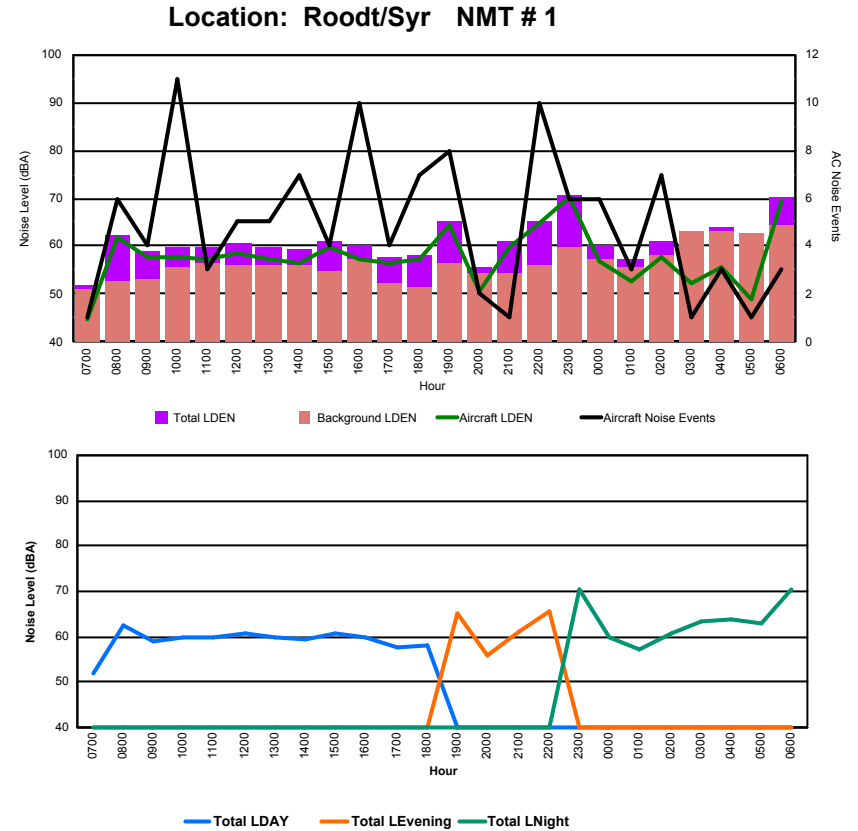

Luxembourg Airport Noise Distribution by Hour

Between 23/03/2023 00:00:00 and 23/03/2023 23:59:59 (Local Time)

Day	Aircraft Events	Total LDEN dB(A)	Aircraft LDEN dB(A)	Background LDEN dB(A)	Total LDay dB(A)	Total LEvening dB(A)	Total LNight dB(A)
23/03/23 7:00	1	51.9	44.8	51.0	51.9	-	-
23/03/23 8:00	6	62.5	62.0	52.9	62.5	-	-
23/03/23 9:00	4	58.9	57.6	53.3	58.9	-	-
23/03/23 10:00	11	59.7	57.8	55.6	59.7	-	-
23/03/23 11:00	3	59.8	57.2	56.5	59.8	-	-
23/03/23 12:00	5	60.6	58.7	56.2	60.6	-	-
23/03/23 13:00	5	59.7	57.2	56.2	59.7	-	-
23/03/23 14:00	7	59.2	56.5	56.0	59.2	-	-
23/03/23 15:00	4	60.9	59.8	54.6	60.9	-	-
23/03/23 16:00	10	60.0	57.1	57.1	60.0	-	-
23/03/23 17:00	4	57.8	56.4	52.4	57.8	-	-
23/03/23 18:00	7	58.2	57.2	51.4	58.2	-	-
23/03/23 19:00	8	65.0	64.4	56.3	-	65.0	-
23/03/23 20:00	2	55.7	50.5	54.2	-	55.7	-
23/03/23 21:00	1	61.0	59.9	54.2	-	61.0	-
23/03/23 22:00	10	65.4	64.9	56.0	-	65.4	-
23/03/23 23:00	6	70.6	70.3	59.7	-	-	70.6
24/03/23 0:00	6	60.0	56.9	57.2	-	-	60.0
24/03/23 1:00	3	57.2	52.6	55.5	-	-	57.2
24/03/23 2:00	7	60.9	57.7	58.2	-	-	60.9
24/03/23 3:00	1	63.3	52.4	63.0	-	-	63.3
24/03/23 4:00	3	63.9	55.7	63.3	-	-	63.9
24/03/23 5:00	1	62.8	48.9	62.7	-	-	62.8
24/03/23 6:00	3	70.3	69.2	64.2	-	-	70.3
	118	63.2	61.7	58.3	59.6	63.1	65.9