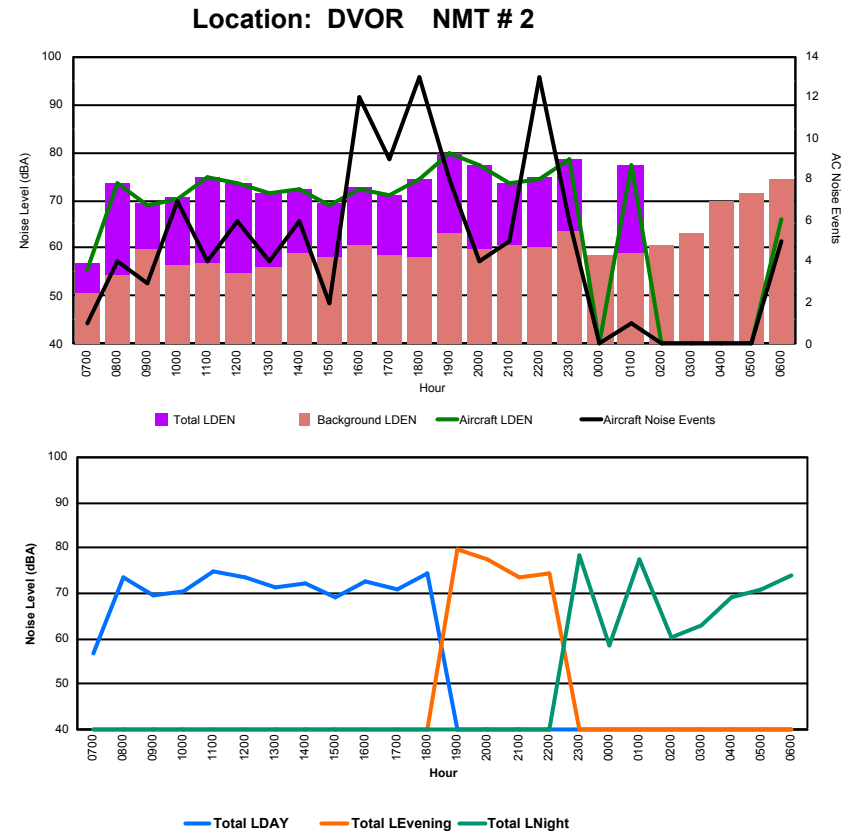

Luxembourg Airport Noise Distribution by Hour

Between 12/03/2023 00:00:00 and 12/03/2023 23:59:59 (Local Time)

Day	Aircraft Events	Total LDEN dB(A)	Aircraft LDEN dB(A)	Background LDEN dB(A)	Total LDay dB(A)	Total LEvening dB(A)	Total LNight dB(A)
12/03/23 7:00	1	56.9	55.7	50.7	56.9	-	-
12/03/23 8:00	4	73.4	73.4	54.5	73.4	-	-
12/03/23 9:00	3	69.4	68.9	59.9	69.4	-	-
12/03/23 10:00	7	70.5	70.3	56.5	70.5	-	-
12/03/23 11:00	4	75.0	75.0	56.8	75.0	-	-
12/03/23 12:00	6	73.5	73.4	54.9	73.5	-	-
12/03/23 13:00	4	71.5	71.4	56.0	71.5	-	-
12/03/23 14:00	6	72.4	72.2	59.1	72.4	-	-
12/03/23 15:00	2	69.3	69.0	58.2	69.3	-	-
12/03/23 16:00	12	72.6	72.3	60.5	72.6	-	-
12/03/23 17:00	9	71.1	70.9	58.6	71.1	-	-
12/03/23 18:00	13	74.4	74.3	58.3	74.4	-	-
12/03/23 19:00	8	79.8	79.7	63.3	-	79.8	-
12/03/23 20:00	4	77.5	77.3	59.9	-	77.5	-
12/03/23 21:00	5	73.7	73.5	60.8	-	73.7	-
12/03/23 22:00	13	74.6	74.4	60.1	-	74.6	-
12/03/23 23:00	6	78.5	78.4	63.7	-	-	78.5
13/03/23 0:00	-	58.5	-	58.5	-	-	58.5
13/03/23 1:00	1	77.5	77.4	59.1	-	-	77.5
13/03/23 2:00	-	60.5	-	60.7	-	-	60.5
13/03/23 3:00	-	63.0	-	63.1	-	-	63.0
13/03/23 4:00	-	69.3	-	69.7	-	-	69.3
13/03/23 5:00	-	71.0	-	71.5	-	-	71.0
13/03/23 6:00	5	73.8	66.1	74.2	-	-	73.8
	113	73.8	73.3	64.6	72.1	77.1	73.4