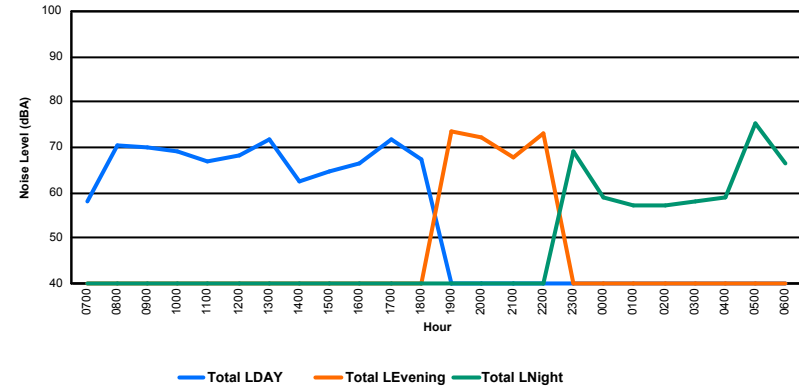

Luxembourg Airport Noise Distribution by Hour

Between 16/03/2023 00:00:00 and 16/03/2023 23:59:59 (Local Time)

Day	Aircraft Events	Total LDEN dB (A)	Aircraft LDEN dB(A)	Background LDEN dB(A)	Total LDay dB(A)	Total LEvening dB(A)	Total LNight dB (A)	
16/03/23	7:00	1	58.1	54.5	55.8	58.1	-	-
16/03/23	8:00	4	70.6	70.4	57.0	70.6	-	-
16/03/23	9:00	10	69.9	69.7	55.4	69.9	-	-
16/03/23	10:00	11	69.0	68.8	55.0	69.0	-	-
16/03/23	11:00	2	66.9	66.7	54.1	66.9	-	-
16/03/23	12:00	4	68.3	68.1	54.6	68.3	-	-
16/03/23	13:00	6	71.9	71.7	55.5	71.9	-	-
16/03/23	14:00	2	62.3	61.0	56.0	62.3	-	-
16/03/23	15:00	6	64.7	64.0	56.6	64.7	-	-
16/03/23	16:00	7	66.4	65.8	57.4	66.4	-	-
16/03/23	17:00	10	71.6	71.4	56.8	71.6	-	-
16/03/23	18:00	6	67.4	67.1	55.5	67.4	-	-
16/03/23	19:00	6	73.5	73.3	58.9	-	73.5	-
16/03/23	20:00	3	72.0	71.9	57.0	-	72.0	-
16/03/23	21:00	5	67.8	67.4	57.7	-	67.8	-
16/03/23	22:00	13	72.9	72.8	57.0	-	72.9	-
16/03/23	23:00	1	69.0	68.5	58.6	-	-	69.0
17/03/23	0:00	-	58.9	-	59.0	-	-	58.9
17/03/23	1:00	-	57.0	-	57.0	-	-	57.0
17/03/23	2:00	-	57.1	-	57.1	-	-	57.1
17/03/23	3:00	-	57.9	-	57.9	-	-	57.9
17/03/23	4:00	-	59.1	-	59.1	-	-	59.1
17/03/23	5:00	1	75.5	75.3	61.7	-	-	75.5
17/03/23	6:00	-	66.3	-	66.6	-	-	66.3
	98	69.2	68.8	58.5	68.6	72.0	68.0	

Location: DVOR NMT # 2