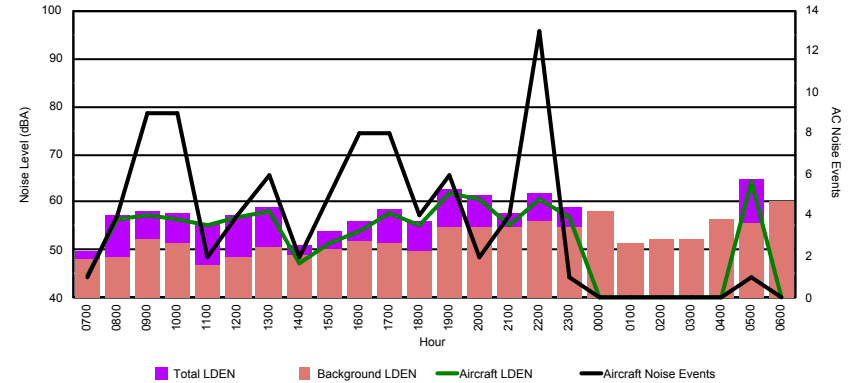

Luxembourg Airport Noise Distribution by Hour

Between 16/03/2023 00:00:00 and 16/03/2023 23:59:59 (Local Time)

Day	Aircraft Events	Total LDEN dB (A)	Aircraft LDEN dB(A)	Background LDEN dB(A)	Total LDay dB(A)	Total LEvening dB(A)	Total LNight dB (A)	
16/03/23	7:00	1	49.8	44.7	48.2	49.8	-	-
16/03/23	8:00	4	57.3	56.6	48.5	57.3	-	-
16/03/23	9:00	9	58.3	57.1	52.3	58.3	-	-
16/03/23	10:00	9	57.5	56.5	51.6	57.5	-	-
16/03/23	11:00	2	55.7	55.0	47.0	55.7	-	-
16/03/23	12:00	4	57.4	56.9	48.6	57.4	-	-
16/03/23	13:00	6	59.0	58.3	50.5	59.0	-	-
16/03/23	14:00	2	51.1	47.3	48.9	51.1	-	-
16/03/23	15:00	5	53.9	51.5	50.4	53.9	-	-
16/03/23	16:00	8	56.0	54.0	51.8	56.0	-	-
16/03/23	17:00	8	58.7	57.9	51.4	58.7	-	-
16/03/23	18:00	4	56.2	55.1	49.8	56.2	-	-
16/03/23	19:00	6	62.6	61.9	54.6	-	62.6	-
16/03/23	20:00	2	61.6	60.7	54.7	-	61.6	-
16/03/23	21:00	4	57.8	55.1	54.7	-	57.8	-
16/03/23	22:00	13	61.8	60.6	56.0	-	61.8	-
16/03/23	23:00	1	58.9	56.9	54.6	-	-	58.9
17/03/23	0:00	-	58.2	-	58.3	-	-	58.2
17/03/23	1:00	-	51.4	-	51.4	-	-	51.4
17/03/23	2:00	-	52.0	-	52.1	-	-	52.0
17/03/23	3:00	-	52.3	-	52.3	-	-	52.3
17/03/23	4:00	-	56.3	-	56.4	-	-	56.3
17/03/23	5:00	1	64.8	64.2	55.5	-	-	64.8
17/03/23	6:00	-	59.9	-	60.0	-	-	59.9
	89	58.6	56.9	53.8	56.6	61.3	59.0	

Location: Roodt/Syr NMT # 1