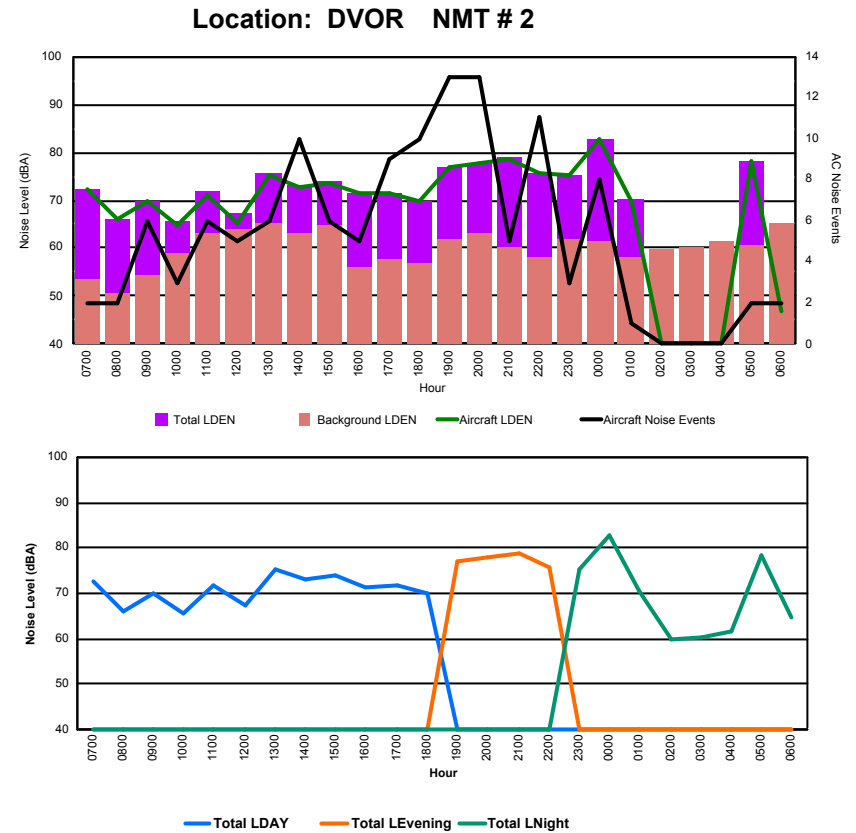

Luxembourg Airport Noise Distribution by Hour

Between 26/03/2023 00:00:00 and 26/03/2023 23:59:59 (Local Time)

Day	Aircraft Events	Total LDEN dB(A)	Aircraft LDEN dB(A)	Background LDEN dB(A)	Total LDay dB(A)	Total LEvening dB(A)	Total LNight dB(A)	
26/03/23	7:00	2	72.5	72.5	53.4	72.5	-	-
26/03/23	8:00	2	66.1	66.0	50.8	66.1	-	-
26/03/23	9:00	6	69.8	69.7	54.5	69.8	-	-
26/03/23	10:00	3	65.7	64.7	59.0	65.7	-	-
26/03/23	11:00	6	71.7	71.1	63.1	71.7	-	-
26/03/23	12:00	5	67.4	65.2	64.1	67.4	-	-
26/03/23	13:00	6	75.5	75.1	65.4	75.5	-	-
26/03/23	14:00	10	73.1	72.7	63.2	73.1	-	-
26/03/23	15:00	6	74.0	73.5	64.7	74.0	-	-
26/03/23	16:00	5	71.4	71.3	55.9	71.4	-	-
26/03/23	17:00	9	71.6	71.4	57.5	71.6	-	-
26/03/23	18:00	10	69.9	69.7	57.0	69.9	-	-
26/03/23	19:00	13	76.9	76.7	61.7	-	76.9	-
26/03/23	20:00	13	77.8	77.7	63.0	-	77.8	-
26/03/23	21:00	5	78.8	78.7	60.1	-	78.8	-
26/03/23	22:00	11	75.6	75.5	58.2	-	75.6	-
26/03/23	23:00	3	75.4	75.2	61.8	-	-	75.4
27/03/23	0:00	8	82.6	82.6	61.3	-	-	82.6
27/03/23	1:00	1	70.3	70.0	58.2	-	-	70.3
27/03/23	2:00	-	59.8	-	59.9	-	-	59.8
27/03/23	3:00	-	60.1	-	60.1	-	-	60.1
27/03/23	4:00	-	61.5	-	61.5	-	-	61.5
27/03/23	5:00	2	78.3	78.2	60.7	-	-	78.3
27/03/23	6:00	2	64.8	46.9	65.0	-	-	64.8
	128	74.6	74.4	61.3	71.6	77.4	75.8