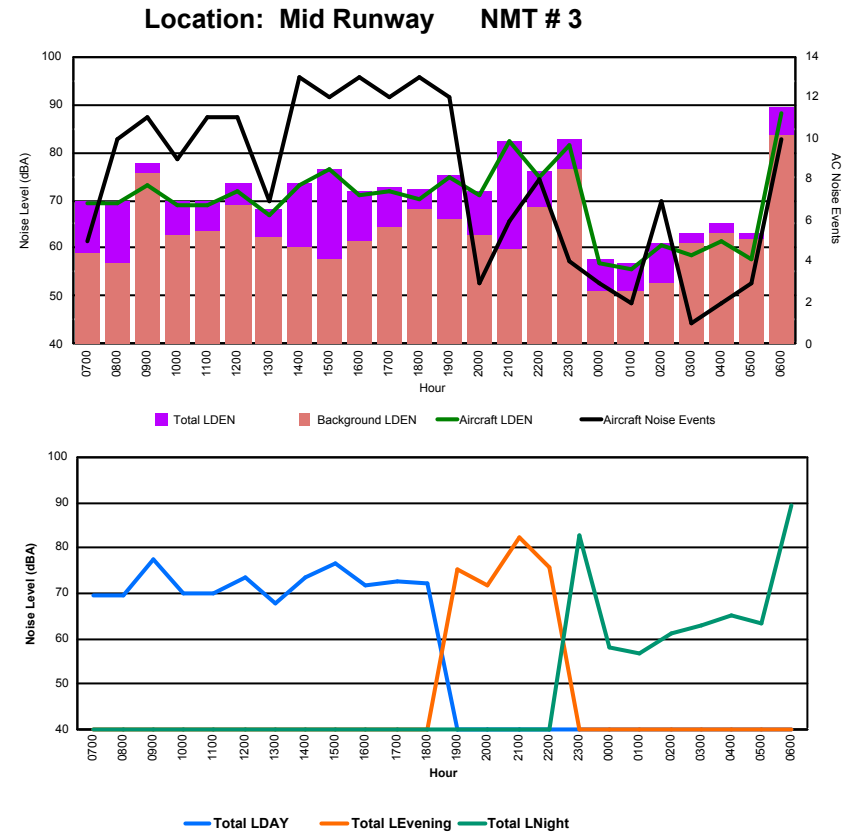

Luxembourg Airport Noise Distribution by Hour

Between 23/03/2023 00:00:00 and 23/03/2023 23:59:59 (Local Time)

Day	Aircraft Events	Total LDEN dB (A)	Aircraft LDEN dB(A)	Background LDEN dB(A)	Total LDay dB(A)	Total LEvening dB(A)	Total LNight dB (A)
23/03/23 7:00	5	69.7	69.3	59.0	69.7	-	-
23/03/23 8:00	10	69.7	69.5	56.9	69.7	-	-
23/03/23 9:00	11	77.6	73.2	75.7	77.6	-	-
23/03/23 10:00	9	69.8	69.0	62.9	69.8	-	-
23/03/23 11:00	11	69.9	68.8	63.5	69.9	-	-
23/03/23 12:00	11	73.5	71.7	69.0	73.5	-	-
23/03/23 13:00	7	68.0	66.7	62.1	68.0	-	-
23/03/23 14:00	13	73.5	73.3	60.1	73.5	-	-
23/03/23 15:00	12	76.6	76.6	57.7	76.6	-	-
23/03/23 16:00	13	71.7	71.2	61.5	71.7	-	-
23/03/23 17:00	12	72.6	71.9	64.3	72.6	-	-
23/03/23 18:00	13	72.3	70.3	68.1	72.3	-	-
23/03/23 19:00	12	75.1	74.6	65.9	-	75.1	-
23/03/23 20:00	3	71.7	71.0	62.9	-	71.7	-
23/03/23 21:00	6	82.4	82.4	59.9	-	82.4	-
23/03/23 22:00	8	75.9	75.0	68.6	-	75.9	-
23/03/23 23:00	4	82.6	81.3	76.5	-	-	82.6
24/03/23 0:00	3	57.9	57.0	51.0	-	-	57.9
24/03/23 1:00	2	56.8	55.5	51.0	-	-	56.8
24/03/23 2:00	7	61.1	60.5	52.5	-	-	61.1
24/03/23 3:00	1	63.0	58.7	61.1	-	-	63.0
24/03/23 4:00	2	65.3	61.4	63.2	-	-	65.3
24/03/23 5:00	3	63.2	57.5	61.9	-	-	63.2
24/03/23 6:00	10	89.5	88.3	83.6	-	-	89.5
	188	78.2	77.1	71.7	73.1	78.1	81.3