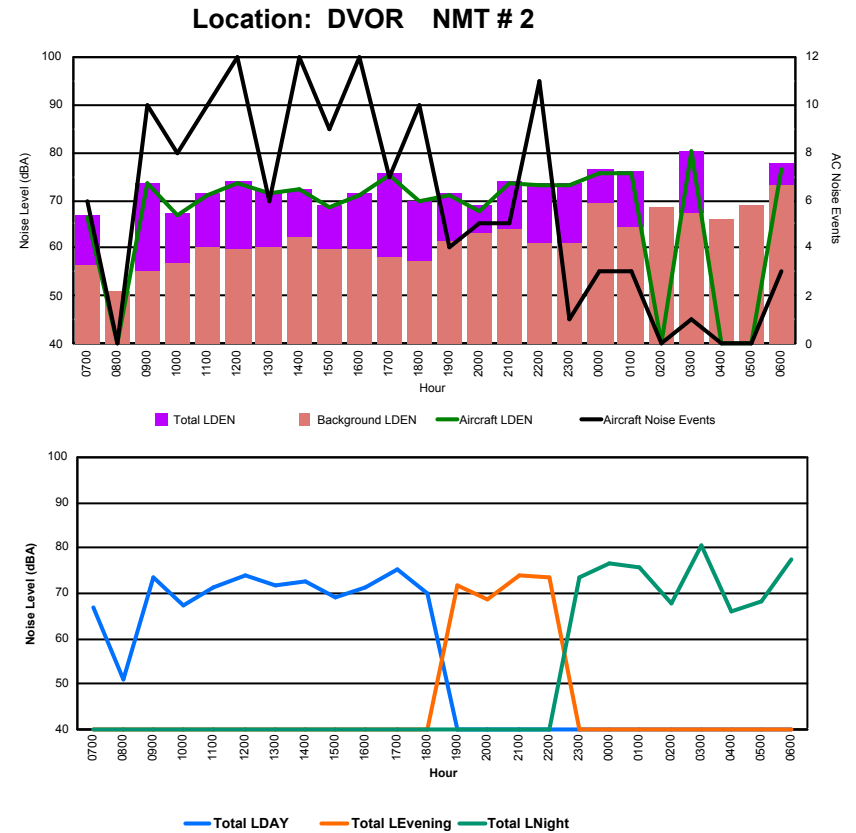

Luxembourg Airport Noise Distribution by Hour

Between 08/03/2023 00:00:00 and 08/03/2023 23:59:59 (Local Time)

Day	Aircraft Events	Total LDEN dB (A)	Aircraft LDEN dB(A)	Background LDEN dB(A)	Total LDay dB(A)	Total LEvening dB(A)	Total LNight dB (A)	
08/03/23	7:00	6	66.7	66.4	56.4	66.7	-	-
08/03/23	8:00	-	51.2	-	51.2	51.2	-	-
08/03/23	9:00	10	73.4	73.4	55.0	73.4	-	-
08/03/23	10:00	8	67.2	66.8	56.9	67.2	-	-
08/03/23	11:00	10	71.3	70.9	60.4	71.3	-	-
08/03/23	12:00	12	73.8	73.7	59.6	73.8	-	-
08/03/23	13:00	6	71.9	71.6	60.3	71.9	-	-
08/03/23	14:00	12	72.5	72.1	62.3	72.5	-	-
08/03/23	15:00	9	69.1	68.6	59.8	69.1	-	-
08/03/23	16:00	12	71.4	71.2	59.8	71.4	-	-
08/03/23	17:00	7	75.5	75.4	58.3	75.5	-	-
08/03/23	18:00	10	69.9	69.7	57.2	69.9	-	-
08/03/23	19:00	4	71.6	71.2	61.6	-	71.6	-
08/03/23	20:00	5	68.9	67.6	63.0	-	68.9	-
08/03/23	21:00	5	73.8	73.4	63.8	-	73.8	-
08/03/23	22:00	11	73.5	73.3	61.1	-	73.5	-
08/03/23	23:00	1	73.4	73.1	60.9	-	-	73.4
09/03/23	0:00	3	76.6	75.8	69.2	-	-	76.6
09/03/23	1:00	3	75.9	75.7	64.4	-	-	75.9
09/03/23	2:00	-	67.8	-	68.5	-	-	67.8
09/03/23	3:00	1	80.4	80.1	67.2	-	-	80.4
09/03/23	4:00	-	65.9	-	66.2	-	-	65.9
09/03/23	5:00	-	68.3	-	69.1	-	-	68.3
09/03/23	6:00	3	77.6	76.3	73.1	-	-	77.6
	138	73.4	72.9	64.9	71.5	72.3	75.6