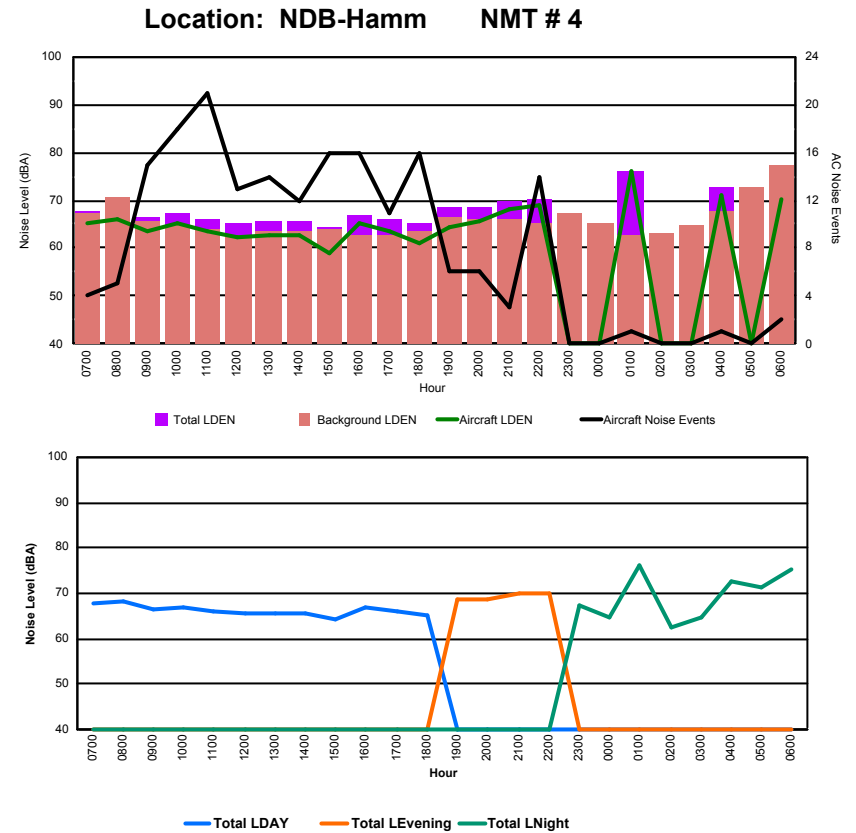

Luxembourg Airport Noise Distribution by Hour

Between 01/03/2023 00:00:00 and 01/03/2023 23:59:59 (Local Time)

Day	Aircraft Events	Total LDEN dB(A)	Aircraft LDEN dB(A)	Background LDEN dB(A)	Total LDay dB(A)	Total LEvening dB(A)	Total LNight dB(A)
01/03/23 7:00	4	67.6	65.3	67.4	67.6	-	-
01/03/23 8:00	5	68.4	65.9	70.7	68.4	-	-
01/03/23 9:00	15	66.4	63.4	65.6	66.4	-	-
01/03/23 10:00	18	67.1	65.1	64.7	67.1	-	-
01/03/23 11:00	21	66.1	63.6	63.9	66.1	-	-
01/03/23 12:00	13	65.4	62.5	62.8	65.4	-	-
01/03/23 13:00	14	65.7	62.7	63.4	65.7	-	-
01/03/23 14:00	12	65.7	62.7	63.4	65.7	-	-
01/03/23 15:00	16	64.3	58.9	63.8	64.3	-	-
01/03/23 16:00	16	66.8	65.0	62.8	66.8	-	-
01/03/23 17:00	11	66.0	63.6	62.6	66.0	-	-
01/03/23 18:00	16	65.0	61.1	63.6	65.0	-	-
01/03/23 19:00	6	68.6	64.4	66.6	-	68.6	-
01/03/23 20:00	6	68.7	65.6	66.1	-	68.7	-
01/03/23 21:00	3	70.0	68.0	65.9	-	70.0	-
01/03/23 22:00	14	70.2	68.8	65.1	-	70.2	-
01/03/23 23:00	-	67.2	-	67.3	-	-	67.2
02/03/23 0:00	-	64.8	-	65.4	-	-	64.8
02/03/23 1:00	1	76.1	75.9	62.6	-	-	76.1
02/03/23 2:00	-	62.5	-	63.1	-	-	62.5
02/03/23 3:00	-	64.7	-	64.9	-	-	64.7
02/03/23 4:00	1	72.6	71.2	67.7	-	-	72.6
02/03/23 5:00	-	71.2	-	72.6	-	-	71.2
02/03/23 6:00	2	75.4	70.2	77.2	-	-	75.4
	194	69.4	66.6	67.9	66.3	69.4	71.8