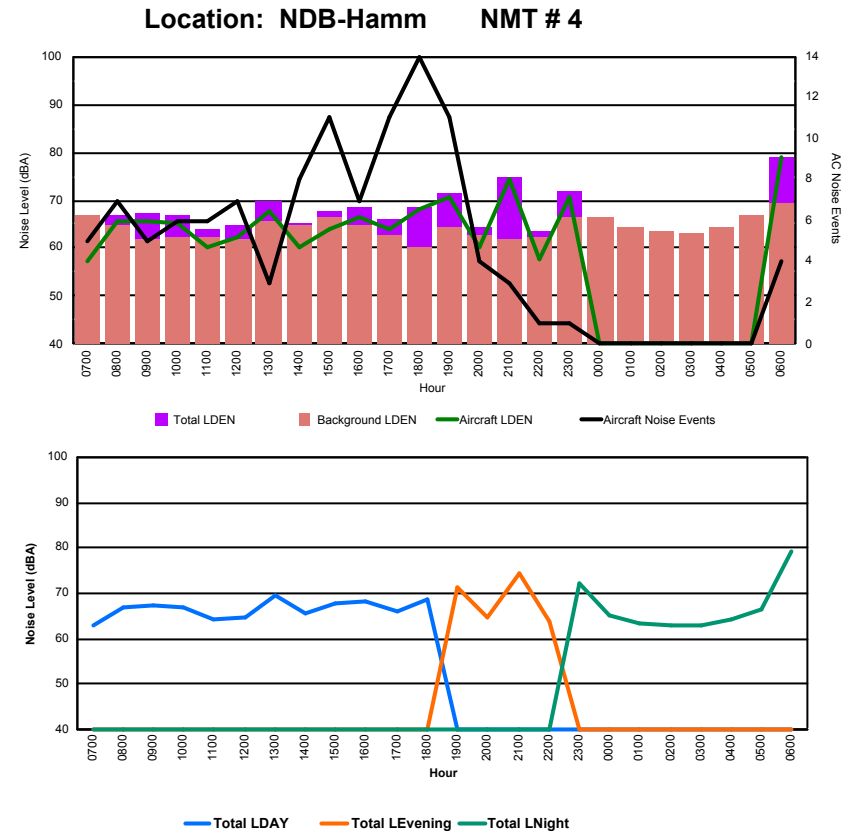

Luxembourg Airport Noise Distribution by Hour

Between 10/03/2023 00:00:00 and 10/03/2023 23:59:59 (Local Time)

Day	Aircraft Events	Total LDEN dB(A)	Aircraft LDEN dB(A)	Background LDEN dB(A)	Total LDay dB(A)	Total LEvening dB(A)	Total LNight dB(A)
10/03/23 7:00	5	63.0	57.1	67.0	63.0	-	-
10/03/23 8:00	7	66.9	65.7	64.6	66.9	-	-
10/03/23 9:00	5	67.2	65.8	61.9	67.2	-	-
10/03/23 10:00	6	66.9	65.3	62.2	66.9	-	-
10/03/23 11:00	6	64.1	60.2	62.1	64.1	-	-
10/03/23 12:00	7	64.9	62.1	61.9	64.9	-	-
10/03/23 13:00	3	69.6	67.8	65.6	69.6	-	-
10/03/23 14:00	8	65.4	60.2	64.7	65.4	-	-
10/03/23 15:00	11	67.9	63.8	66.6	67.9	-	-
10/03/23 16:00	7	68.4	66.4	64.6	68.4	-	-
10/03/23 17:00	11	66.2	63.9	62.9	66.2	-	-
10/03/23 18:00	14	68.7	68.0	60.4	68.7	-	-
10/03/23 19:00	11	71.5	70.6	64.3	-	71.5	-
10/03/23 20:00	4	64.5	60.4	62.6	-	64.5	-
10/03/23 21:00	3	74.6	74.4	61.8	-	74.6	-
10/03/23 22:00	1	63.7	57.9	62.4	-	63.7	-
10/03/23 23:00	1	72.0	70.6	66.4	-	-	72.0
11/03/23 0:00	-	65.0	-	66.3	-	-	65.0
11/03/23 1:00	-	63.6	-	64.5	-	-	63.6
11/03/23 2:00	-	62.9	-	63.5	-	-	62.9
11/03/23 3:00	-	63.0	-	63.1	-	-	63.0
11/03/23 4:00	-	64.2	-	64.2	-	-	64.2
11/03/23 5:00	-	66.4	-	66.9	-	-	66.4
11/03/23 6:00	4	79.1	78.8	69.4	-	-	79.1
	114	69.7	68.4	64.7	67.0	70.8	71.5