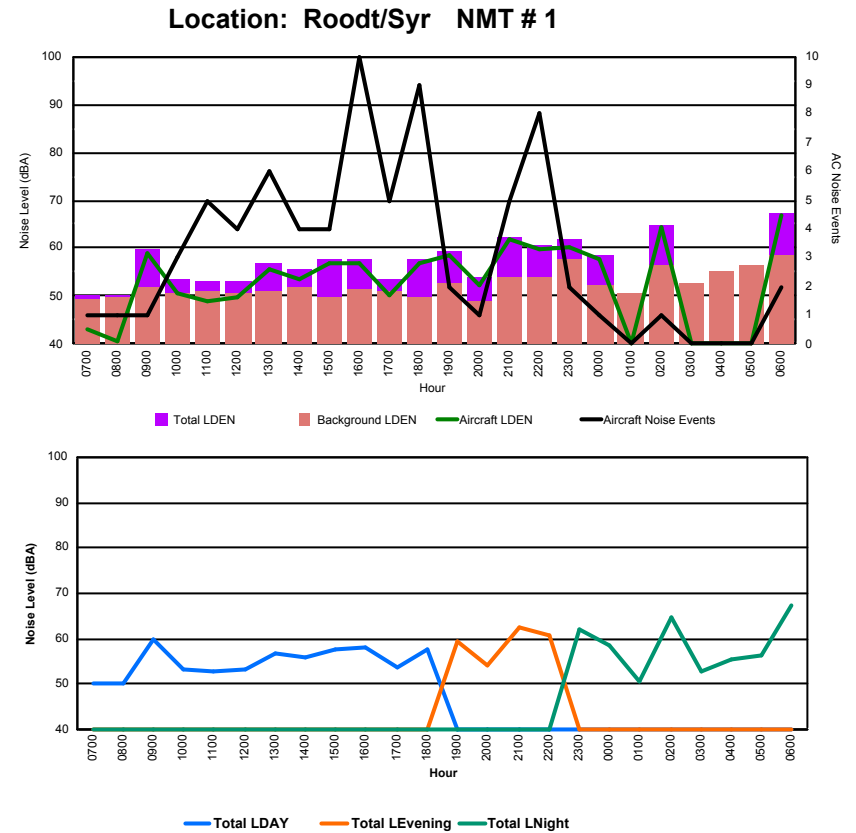

Luxembourg Airport Noise Distribution by Hour

Between 28/03/2023 00:00:00 and 28/03/2023 23:59:59 (Local Time)

Day	Aircraft Events	Total LDEN dB (A)	Aircraft LDEN dB(A)	Background LDEN dB(A)	Total LDay dB(A)	Total LEvening dB(A)	Total LNight dB (A)	
28/03/23	7:00	1	50.2	43.0	49.4	50.2	-	-
28/03/23	8:00	1	50.0	40.5	49.6	50.0	-	-
28/03/23	9:00	1	59.9	59.1	51.7	59.9	-	-
28/03/23	10:00	3	53.4	50.5	50.5	53.4	-	-
28/03/23	11:00	5	53.0	48.8	51.1	53.0	-	-
28/03/23	12:00	4	53.2	49.9	50.7	53.2	-	-
28/03/23	13:00	6	56.8	55.5	51.0	56.8	-	-
28/03/23	14:00	4	55.8	53.7	51.7	55.8	-	-
28/03/23	15:00	4	57.6	56.8	49.8	57.6	-	-
28/03/23	16:00	10	57.9	56.9	51.6	57.9	-	-
28/03/23	17:00	5	53.5	50.2	51.0	53.5	-	-
28/03/23	18:00	9	57.6	56.9	49.8	57.6	-	-
28/03/23	19:00	2	59.5	58.5	52.7	-	59.5	-
28/03/23	20:00	1	53.9	52.3	49.1	-	53.9	-
28/03/23	21:00	5	62.3	61.7	53.9	-	62.3	-
28/03/23	22:00	8	60.7	59.8	54.0	-	60.7	-
28/03/23	23:00	2	62.0	60.2	57.5	-	-	62.0
29/03/23	0:00	1	58.7	57.6	52.1	-	-	58.7
29/03/23	1:00	-	50.4	-	50.5	-	-	50.4
29/03/23	2:00	1	64.9	64.2	56.3	-	-	64.9
29/03/23	3:00	-	52.9	-	52.9	-	-	52.9
29/03/23	4:00	-	55.4	-	55.4	-	-	55.4
29/03/23	5:00	-	56.3	-	56.3	-	-	56.3
29/03/23	6:00	2	67.4	66.8	58.5	-	-	67.4
	75	59.3	58.1	53.3	55.9	60.0	61.8