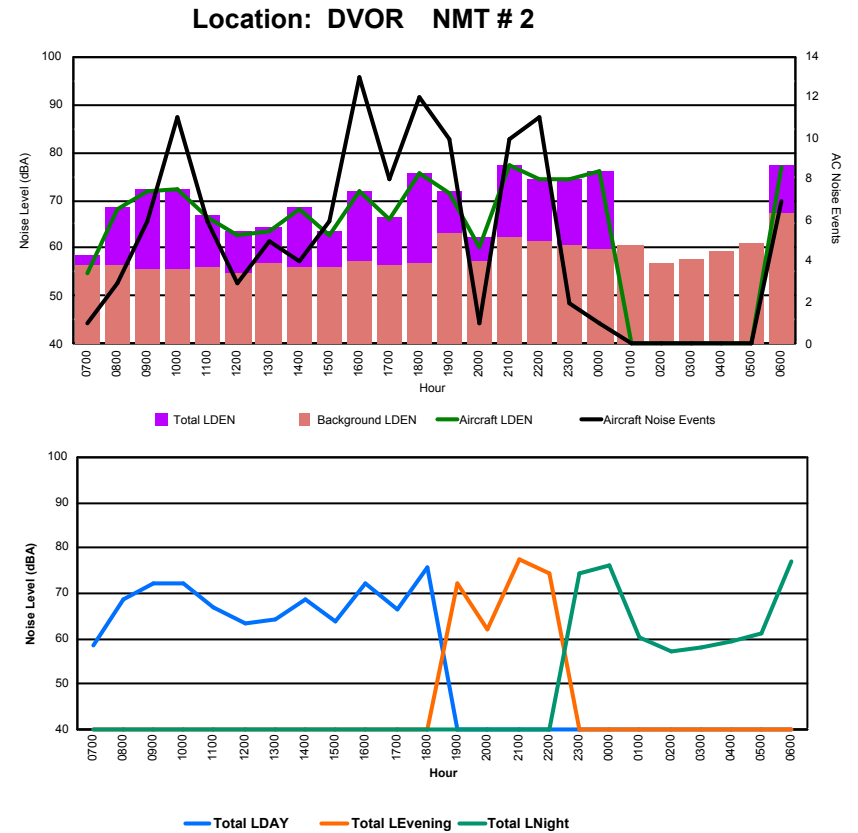

Luxembourg Airport Noise Distribution by Hour

Between 17/03/2023 00:00:00 and 17/03/2023 23:59:59 (Local Time)

Day	Aircraft Events	Total LDEN dB(A)	Aircraft LDEN dB(A)	Background LDEN dB(A)	Total LDay dB(A)	Total LEvening dB(A)	Total LNight dB(A)	
17/03/23	7:00	1	58.5	54.9	56.3	58.5	-	-
17/03/23	8:00	3	68.5	68.2	56.3	68.5	-	-
17/03/23	9:00	6	72.1	72.0	55.6	72.1	-	-
17/03/23	10:00	11	72.4	72.3	55.5	72.4	-	-
17/03/23	11:00	6	66.9	66.6	56.2	66.9	-	-
17/03/23	12:00	3	63.4	62.8	54.6	63.4	-	-
17/03/23	13:00	5	64.3	63.5	56.8	64.3	-	-
17/03/23	14:00	4	68.6	68.3	56.2	68.6	-	-
17/03/23	15:00	6	63.7	62.9	56.2	63.7	-	-
17/03/23	16:00	13	72.0	71.9	57.2	72.0	-	-
17/03/23	17:00	8	66.3	65.9	56.6	66.3	-	-
17/03/23	18:00	12	75.7	75.7	57.0	75.7	-	-
17/03/23	19:00	10	72.0	71.5	63.0	-	72.0	-
17/03/23	20:00	1	62.1	60.3	57.2	-	62.1	-
17/03/23	21:00	10	77.4	77.3	62.5	-	77.4	-
17/03/23	22:00	11	74.4	74.2	61.4	-	74.4	-
17/03/23	23:00	2	74.4	74.2	60.8	-	-	74.4
18/03/23	0:00	1	76.1	76.0	59.6	-	-	76.1
18/03/23	1:00	-	60.5	-	60.8	-	-	60.5
18/03/23	2:00	-	57.0	-	57.0	-	-	57.0
18/03/23	3:00	-	57.9	-	57.9	-	-	57.9
18/03/23	4:00	-	59.2	-	59.2	-	-	59.2
18/03/23	5:00	-	61.0	-	61.0	-	-	61.0
18/03/23	6:00	7	77.2	76.9	67.3	-	-	77.2
	120	71.6	71.3	59.7	69.9	74.0	71.9