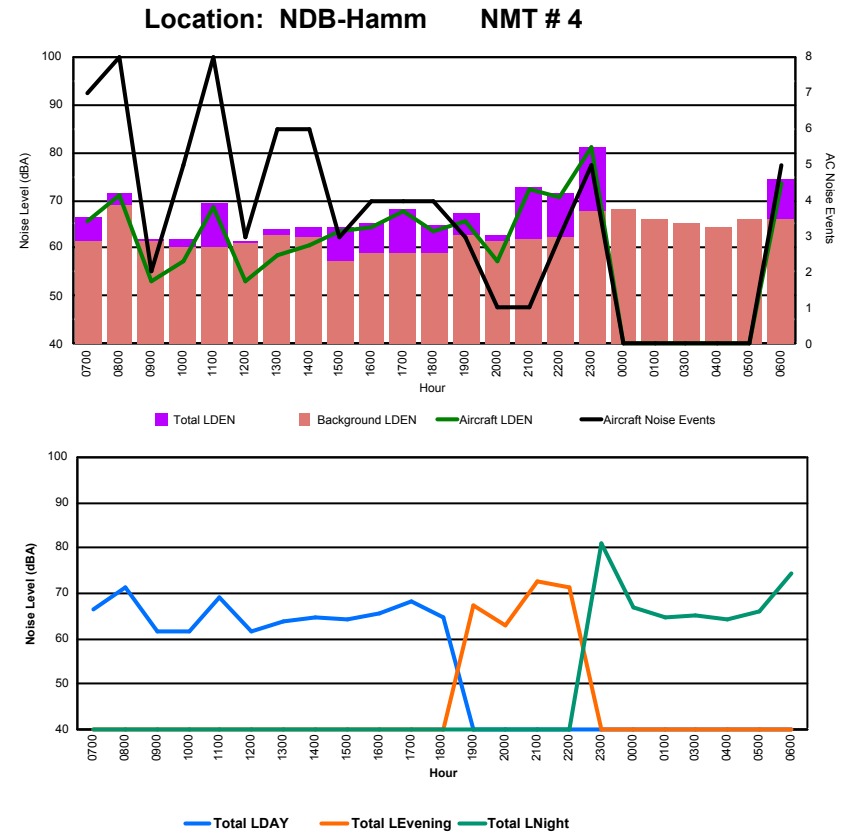

Luxembourg Airport Noise Distribution by Hour

Between 25/03/2023 00:00:00 and 25/03/2023 23:59:59 (Local Time)

Day	Aircraft Events	Total LDEN dB (A)	Aircraft LDEN dB(A)	Background LDEN dB(A)	Total LDay dB(A)	Total LEvening dB(A)	Total LNight dB (A)	
25/03/23	7:00	7	66.5	65.7	61.3	66.5	-	-
25/03/23	8:00	8	71.3	70.9	69.0	71.3	-	-
25/03/23	9:00	2	61.7	53.2	61.3	61.7	-	-
25/03/23	10:00	5	61.7	57.1	60.0	61.7	-	-
25/03/23	11:00	8	69.2	68.7	60.1	69.2	-	-
25/03/23	12:00	3	61.6	53.0	61.1	61.6	-	-
25/03/23	13:00	6	64.0	58.6	62.9	64.0	-	-
25/03/23	14:00	6	64.5	60.7	62.4	64.5	-	-
25/03/23	15:00	3	64.3	63.4	57.2	64.3	-	-
25/03/23	16:00	4	65.4	64.4	59.0	65.4	-	-
25/03/23	17:00	4	68.1	67.6	58.8	68.1	-	-
25/03/23	18:00	4	64.6	63.4	58.9	64.6	-	-
25/03/23	19:00	3	67.5	65.8	62.8	-	67.5	-
25/03/23	20:00	1	62.8	57.3	61.4	-	62.8	-
25/03/23	21:00	1	72.7	72.3	61.8	-	72.7	-
25/03/23	22:00	3	71.3	70.7	62.4	-	71.3	-
25/03/23	23:00	5	81.1	80.9	67.6	-	-	81.1
26/03/23	0:00	-	66.7	-	68.2	-	-	66.7
26/03/23	1:00	-	64.8	-	66.2	-	-	64.8
26/03/23	3:00	-	65.3	-	65.4	-	-	65.3
26/03/23	4:00	-	64.4	-	64.4	-	-	64.4
26/03/23	5:00	-	66.0	-	66.2	-	-	66.0
26/03/23	6:00	5	74.2	73.6	66.2	-	-	74.2
		78	70.6	69.8	64.0	66.3	70.0	73.9