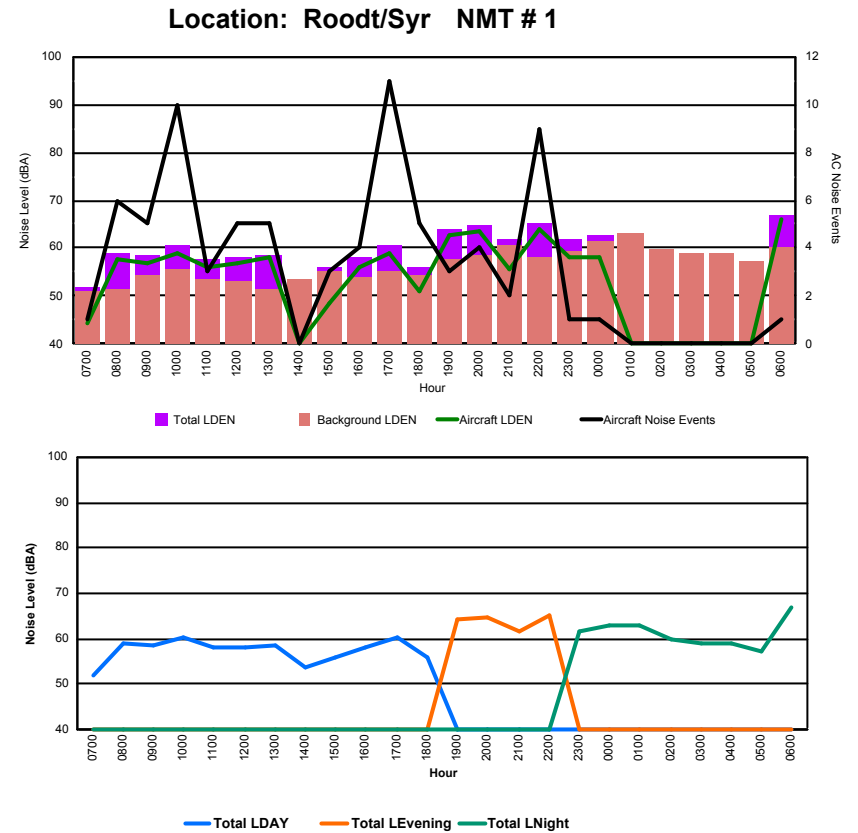

Luxembourg Airport Noise Distribution by Hour

Between 07/03/2023 00:00:00 and 07/03/2023 23:59:59 (Local Time)

Day	Aircraft Events	Total LDEN dB(A)	Aircraft LDEN dB(A)	Background LDEN dB(A)	Total LDay dB(A)	Total LEvening dB(A)	Total LNight dB(A)	
07/03/23	7:00	1	51.9	44.5	51.1	51.9	-	-
07/03/23	8:00	6	58.8	57.9	51.6	58.8	-	-
07/03/23	9:00	5	58.7	56.9	54.2	58.7	-	-
07/03/23	10:00	10	60.5	58.9	55.7	60.5	-	-
07/03/23	11:00	3	57.9	56.0	53.5	57.9	-	-
07/03/23	12:00	5	58.3	56.9	53.1	58.3	-	-
07/03/23	13:00	5	58.6	58.2	51.3	58.6	-	-
07/03/23	14:00	-	53.7	-	53.7	-	-	-
07/03/23	15:00	3	55.9	48.7	55.1	55.9	-	-
07/03/23	16:00	4	58.2	56.1	53.9	58.2	-	-
07/03/23	17:00	11	60.5	59.1	55.4	60.5	-	-
07/03/23	18:00	5	56.0	51.1	54.4	56.0	-	-
07/03/23	19:00	3	64.1	62.9	57.9	-	64.1	-
07/03/23	20:00	4	64.6	63.4	58.4	-	64.6	-
07/03/23	21:00	2	61.7	55.7	60.5	-	61.7	-
07/03/23	22:00	9	65.0	64.1	58.0	-	65.0	-
07/03/23	23:00	1	61.7	58.0	59.2	-	-	61.7
08/03/23	0:00	1	62.8	58.2	61.3	-	-	62.8
08/03/23	1:00	-	62.8	-	63.1	-	-	62.8
08/03/23	2:00	-	59.8	-	59.9	-	-	59.8
08/03/23	3:00	-	58.9	-	58.9	-	-	58.9
08/03/23	4:00	-	58.8	-	58.9	-	-	58.8
08/03/23	5:00	-	57.1	-	57.2	-	-	57.1
08/03/23	6:00	1	66.9	65.9	60.0	-	-	66.9
	79	61.1	58.5	57.7	58.0	64.0	62.2