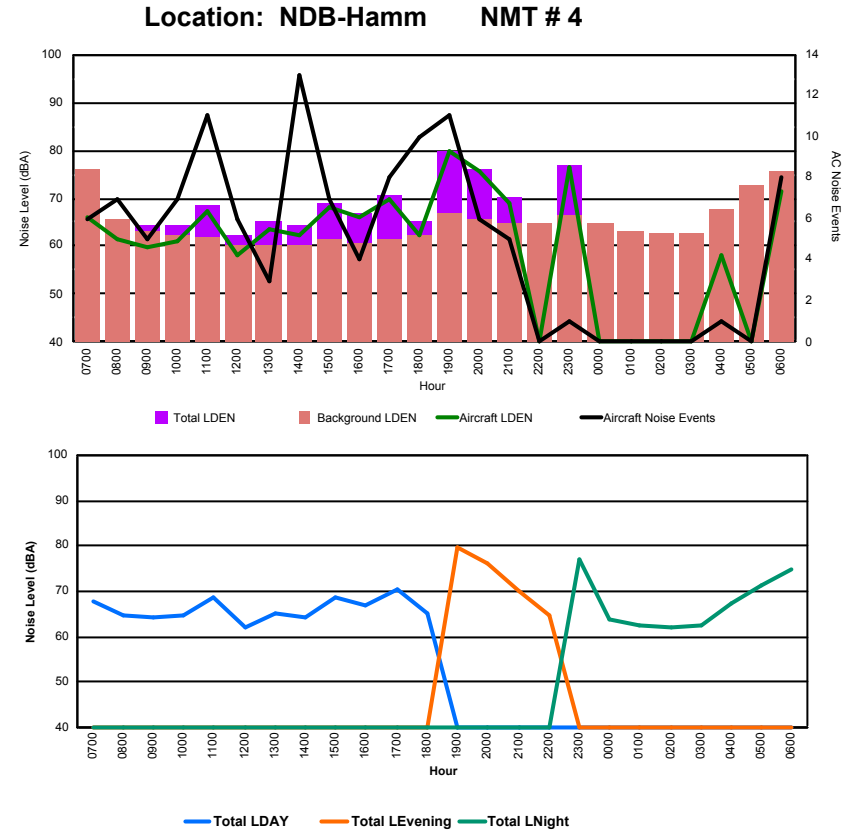

Luxembourg Airport Noise Distribution by Hour

Between 29/03/2023 00:00:00 and 29/03/2023 23:59:59 (Local Time)

Day	Aircraft Events	Total LDEN dB(A)	Aircraft LDEN dB(A)	Background LDEN dB(A)	Total LDay dB(A)	Total LEvening dB(A)	Total LNight dB(A)
29/03/23 7:00	6	67.9	66.1	76.1	67.9	-	-
29/03/23 8:00	7	64.7	61.4	65.7	64.7	-	-
29/03/23 9:00	5	64.4	59.8	63.1	64.4	-	-
29/03/23 10:00	7	64.5	61.1	62.2	64.5	-	-
29/03/23 11:00	11	68.5	67.5	62.0	68.5	-	-
29/03/23 12:00	6	62.2	58.2	60.2	62.2	-	-
29/03/23 13:00	3	65.0	63.4	60.1	65.0	-	-
29/03/23 14:00	13	64.3	62.3	60.4	64.3	-	-
29/03/23 15:00	7	68.9	68.0	61.4	68.9	-	-
29/03/23 16:00	4	67.0	65.9	60.5	67.0	-	-
29/03/23 17:00	8	70.5	69.9	61.6	70.5	-	-
29/03/23 18:00	10	65.1	62.2	62.3	65.1	-	-
29/03/23 19:00	11	79.9	79.7	66.8	-	79.9	-
29/03/23 20:00	6	76.1	75.7	65.8	-	76.1	-
29/03/23 21:00	5	70.2	68.9	64.6	-	70.2	-
29/03/23 22:00	-	64.5	-	64.6	-	64.5	-
29/03/23 23:00	1	76.9	76.4	66.5	-	-	76.9
30/03/23 0:00	-	63.8	-	64.7	-	-	63.8
30/03/23 1:00	-	62.7	-	63.3	-	-	62.7
30/03/23 2:00	-	62.2	-	62.7	-	-	62.2
30/03/23 3:00	-	62.6	-	62.7	-	-	62.6
30/03/23 4:00	1	67.4	58.0	67.6	-	-	67.4
30/03/23 5:00	-	71.4	-	72.7	-	-	71.4
30/03/23 6:00	8	74.7	71.6	75.8	-	-	74.7
	119	71.2	69.9	67.9	66.7	75.8	71.2