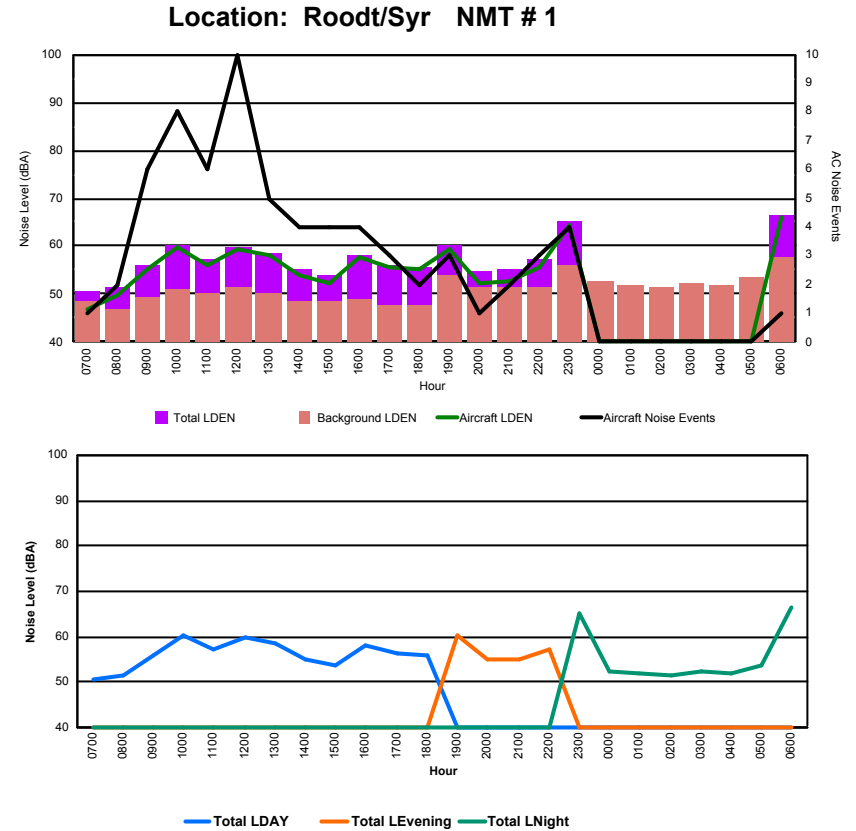

Luxembourg Airport Noise Distribution by Hour

Between 18/03/2023 00:00:00 and 18/03/2023 23:59:59 (Local Time)

Day	Aircraft Events	Total LDEN dB(A)	Aircraft LDEN dB(A)	Background LDEN dB(A)	Total LDay dB(A)	Total LEvening dB(A)	Total LNight dB(A)
18/03/23 7:00	1	50.7	46.8	48.4	50.7	-	-
18/03/23 8:00	2	51.6	49.7	47.0	51.6	-	-
18/03/23 9:00	6	56.1	55.1	49.5	56.1	-	-
18/03/23 10:00	8	60.2	59.7	51.2	60.2	-	-
18/03/23 11:00	6	57.1	56.2	50.0	57.1	-	-
18/03/23 12:00	10	59.9	59.3	51.5	59.9	-	-
18/03/23 13:00	5	58.7	58.1	50.2	58.7	-	-
18/03/23 14:00	4	55.0	53.8	48.6	55.0	-	-
18/03/23 15:00	4	53.8	52.3	48.6	53.8	-	-
18/03/23 16:00	4	58.3	57.8	49.1	58.3	-	-
18/03/23 17:00	3	56.2	55.6	47.6	56.2	-	-
18/03/23 18:00	2	55.7	55.0	47.7	55.7	-	-
18/03/23 19:00	3	60.3	59.2	53.8	-	60.3	-
18/03/23 20:00	1	54.9	52.3	51.6	-	54.9	-
18/03/23 21:00	2	55.0	52.5	51.5	-	55.0	-
18/03/23 22:00	3	57.1	55.7	51.6	-	57.1	-
18/03/23 23:00	4	65.0	64.5	55.9	-	-	65.0
19/03/23 0:00	-	52.5	-	52.5	-	-	52.5
19/03/23 1:00	-	51.8	-	51.9	-	-	51.8
19/03/23 2:00	-	51.3	-	51.3	-	-	51.3
19/03/23 3:00	-	52.2	-	52.2	-	-	52.2
19/03/23 4:00	-	51.7	-	51.7	-	-	51.7
19/03/23 5:00	-	53.6	-	53.6	-	-	53.6
19/03/23 6:00	1	66.6	65.9	57.8	-	-	66.6
	69	58.5	57.4	51.9	57.0	57.4	60.4