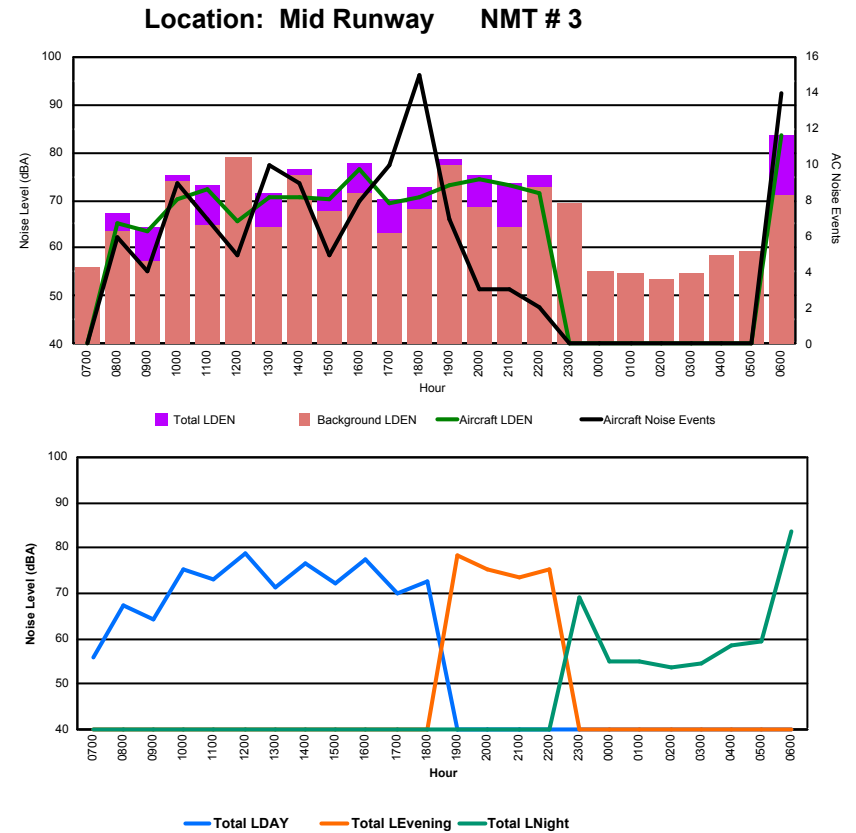

Luxembourg Airport Noise Distribution by Hour

Between 05/03/2023 00:00:00 and 05/03/2023 23:59:59 (Local Time)

Day	Aircraft Events	Total LDEN dB(A)	Aircraft LDEN dB(A)	Background LDEN dB(A)	Total LDay dB(A)	Total LEvening dB(A)	Total LNight dB(A)
05/03/23	7:00	-	56.0	-	56.1	56.0	-
05/03/23	8:00	6	67.4	65.2	63.5	67.4	-
05/03/23	9:00	4	64.4	63.5	57.3	64.4	-
05/03/23	10:00	9	75.4	70.4	73.8	75.4	-
05/03/23	11:00	7	73.1	72.5	64.7	73.1	-
05/03/23	12:00	5	79.0	65.8	78.8	79.0	-
05/03/23	13:00	10	71.5	70.6	64.2	71.5	-
05/03/23	14:00	9	76.6	70.7	75.3	76.6	-
05/03/23	15:00	5	72.3	70.3	67.9	72.3	-
05/03/23	16:00	8	77.7	76.6	71.4	77.7	-
05/03/23	17:00	10	70.1	69.2	63.1	70.1	-
05/03/23	18:00	15	72.6	70.8	68.1	72.6	-
05/03/23	19:00	7	78.6	73.2	77.1	-	78.6
05/03/23	20:00	3	75.3	74.3	68.5	-	75.3
05/03/23	21:00	3	73.5	73.0	64.4	-	73.5
05/03/23	22:00	2	75.2	71.6	72.6	-	75.2
05/03/23	23:00	-	69.2	-	69.2	-	69.2
06/03/23	0:00	-	55.0	-	55.0	-	55.0
06/03/23	1:00	-	54.9	-	54.9	-	54.9
06/03/23	2:00	-	53.7	-	53.7	-	53.7
06/03/23	3:00	-	54.6	-	54.6	-	54.6
06/03/23	4:00	-	58.5	-	58.5	-	58.5
06/03/23	5:00	-	59.3	-	59.3	-	59.3
06/03/23	6:00	14	83.6	83.4	71.1	-	83.6
	117	74.7	72.6	70.6	74.1	76.1	74.8