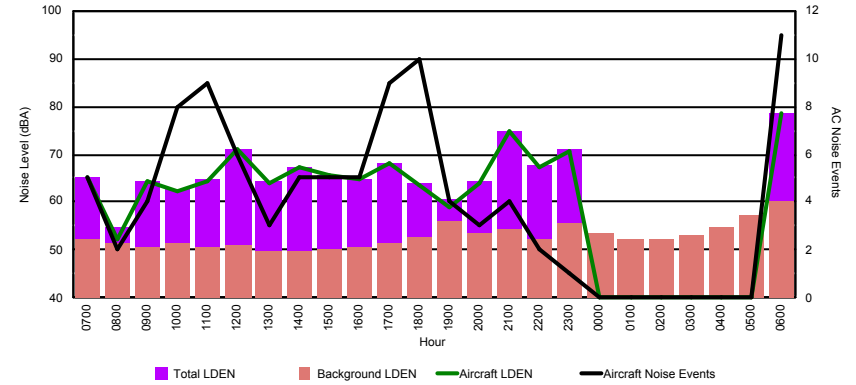

Luxembourg Airport Noise Distribution by Hour

Between 02/03/2023 00:00:00 and 02/03/2023 23:59:59 (Local Time)

Day	Aircraft Events	Total LDEN dB(A)	Aircraft LDEN dB(A)	Background LDEN dB(A)	Total LDay dB(A)	Total LEvening dB(A)	Total LNight dB(A)
02/03/23 7:00	5	65.2	65.0	52.3	65.2	-	-
02/03/23 8:00	2	54.8	52.2	51.3	54.8	-	-
02/03/23 9:00	4	64.5	64.3	50.6	64.5	-	-
02/03/23 10:00	8	62.7	62.4	51.3	62.7	-	-
02/03/23 11:00	9	64.7	64.5	50.8	64.7	-	-
02/03/23 12:00	6	70.9	70.9	51.1	70.9	-	-
02/03/23 13:00	3	64.2	64.0	49.7	64.2	-	-
02/03/23 14:00	5	67.1	67.1	49.7	67.1	-	-
02/03/23 15:00	5	65.8	65.7	50.4	65.8	-	-
02/03/23 16:00	5	64.9	64.7	50.8	64.9	-	-
02/03/23 17:00	9	68.3	68.3	51.3	68.3	-	-
02/03/23 18:00	10	63.9	63.5	52.6	63.9	-	-
02/03/23 19:00	4	60.7	58.9	56.2	-	60.7	-
02/03/23 20:00	3	64.5	64.1	53.6	-	64.5	-
02/03/23 21:00	4	75.0	75.0	54.2	-	75.0	-
02/03/23 22:00	2	67.6	67.5	52.1	-	67.6	-
02/03/23 23:00	1	71.0	70.8	55.5	-	-	71.0
03/03/23 0:00	-	53.7	-	53.7	-	-	53.7
03/03/23 1:00	-	52.4	-	52.4	-	-	52.4
03/03/23 2:00	-	52.4	-	52.4	-	-	52.4
03/03/23 3:00	-	53.3	-	53.3	-	-	53.3
03/03/23 4:00	-	54.8	-	54.8	-	-	54.8
03/03/23 5:00	-	57.3	-	57.3	-	-	57.3
03/03/23 6:00	11	78.6	78.5	60.3	-	-	78.6
	96	68.6	68.5	53.7	66.0	70.1	70.3

Location: DVOR NMT # 2