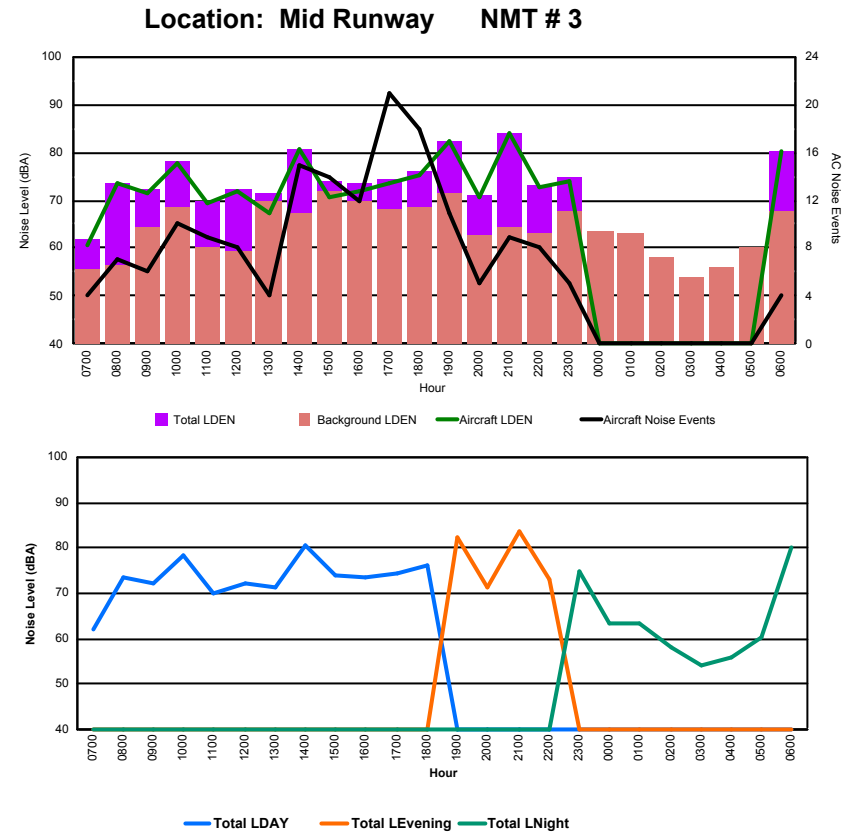

Location: DVOR NMT # 2

Luxembourg Airport Noise Distribution by Hour

Between 10/03/2023 00:00:00 and 10/03/2023 23:59:59 (Local Time)

Day	Aircraft Events	Total LDEN dB(A)	Aircraft LDEN dB(A)	Background LDEN dB(A)	Total LDay dB(A)	Total LEvening dB(A)	Total LNight dB(A)
10/03/23 7:00	4	61.9	60.8	55.7	61.9	-	-
10/03/23 8:00	7	73.7	73.6	56.3	73.7	-	-
10/03/23 9:00	6	72.3	71.5	64.4	72.3	-	-
10/03/23 10:00	10	78.2	77.7	68.4	78.2	-	-
10/03/23 11:00	9	69.9	69.4	60.0	69.9	-	-
10/03/23 12:00	8	72.2	72.0	59.3	72.2	-	-
10/03/23 13:00	4	71.5	67.5	70.0	71.5	-	-
10/03/23 14:00	15	80.8	80.7	67.5	80.8	-	-
10/03/23 15:00	14	73.8	70.5	71.9	73.8	-	-
10/03/23 16:00	12	73.7	71.9	69.8	73.7	-	-
10/03/23 17:00	21	74.5	73.7	68.2	74.5	-	-
10/03/23 18:00	18	76.0	75.3	68.4	76.0	-	-
10/03/23 19:00	11	82.5	82.2	71.4	-	82.5	-
10/03/23 20:00	5	71.2	70.7	62.8	-	71.2	-
10/03/23 21:00	9	83.8	83.8	64.2	-	83.8	-
10/03/23 22:00	8	73.1	72.7	63.2	-	73.1	-
10/03/23 23:00	5	74.9	74.0	67.7	-	-	74.9
11/03/23 0:00	-	63.4	-	63.6	-	-	63.4
11/03/23 1:00	-	63.2	-	63.2	-	-	63.2
11/03/23 2:00	-	58.2	-	58.3	-	-	58.2
11/03/23 3:00	-	54.1	-	54.1	-	-	54.1
11/03/23 4:00	-	55.8	-	55.9	-	-	55.8
11/03/23 5:00	-	60.2	-	60.2	-	-	60.2
11/03/23 6:00	4	80.3	80.1	67.9	-	-	80.3
	170	76.1	75.7	66.4	75.1	80.5	72.6