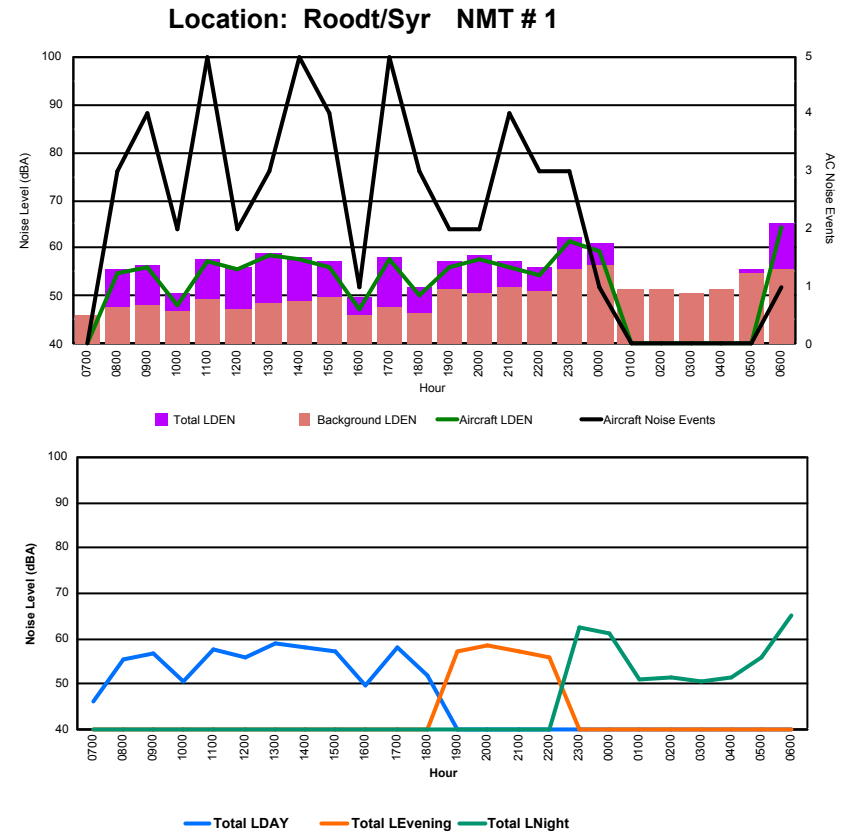

Luxembourg Airport Noise Distribution by Hour

Between 11/03/2023 00:00:00 and 11/03/2023 23:59:59 (Local Time)

Day	Aircraft Events	Total LDEN dB(A)	Aircraft LDEN dB(A)	Background LDEN dB(A)	Total LDay dB(A)	Total LEvening dB(A)	Total LNight dB(A)
11/03/23 7:00	-	46.2	-	46.2	46.2	-	-
11/03/23 8:00	3	55.6	54.9	47.6	55.6	-	-
11/03/23 9:00	4	56.6	56.0	48.1	56.6	-	-
11/03/23 10:00	2	50.5	48.2	46.9	50.5	-	-
11/03/23 11:00	5	57.7	57.1	49.5	57.7	-	-
11/03/23 12:00	2	56.1	55.5	47.4	56.1	-	-
11/03/23 13:00	3	59.0	58.6	48.7	59.0	-	-
11/03/23 14:00	5	58.3	57.9	48.8	58.3	-	-
11/03/23 15:00	4	57.1	56.2	49.8	57.1	-	-
11/03/23 16:00	1	49.6	47.1	46.0	49.6	-	-
11/03/23 17:00	5	58.1	57.7	47.9	58.1	-	-
11/03/23 18:00	3	51.8	50.4	46.5	51.8	-	-
11/03/23 19:00	2	57.2	55.9	51.5	-	57.2	-
11/03/23 20:00	2	58.5	57.8	50.8	-	58.5	-
11/03/23 21:00	4	57.4	56.0	51.9	-	57.4	-
11/03/23 22:00	3	56.0	54.4	51.1	-	56.0	-
11/03/23 23:00	3	62.4	61.5	55.5	-	-	62.4
12/03/23 0:00	1	61.2	59.4	56.4	-	-	61.2
12/03/23 1:00	-	51.2	-	51.3	-	-	51.2
12/03/23 2:00	-	51.3	-	51.4	-	-	51.3
12/03/23 3:00	-	50.8	-	50.8	-	-	50.8
12/03/23 4:00	-	51.5	-	51.5	-	-	51.5
12/03/23 5:00	-	55.7	-	54.7	-	-	55.7
12/03/23 6:00	1	65.0	64.5	55.6	-	-	65.0
	53	57.7	56.6	51.4	56.1	57.4	59.5