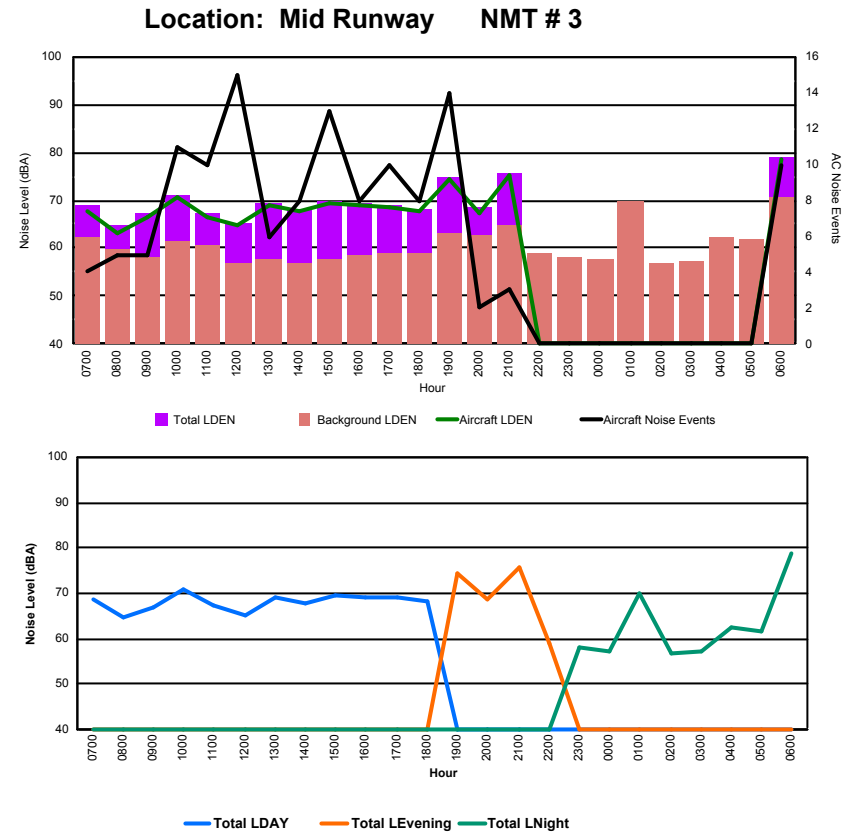

Luxembourg Airport Noise Distribution by Hour

Between 01/03/2023 00:00:00 and 01/03/2023 23:59:59 (Local Time)

Day	Aircraft Events	Total LDEN dB (A)	Aircraft LDEN dB(A)	Background LDEN dB(A)	Total LDay dB(A)	Total LEvening dB(A)	Total LNight dB (A)
01/03/23 7:00	4	68.8	67.8	62.2	68.8	-	-
01/03/23 8:00	5	64.6	63.0	59.8	64.6	-	-
01/03/23 9:00	5	67.1	66.6	58.0	67.1	-	-
01/03/23 10:00	11	71.0	70.6	61.3	71.0	-	-
01/03/23 11:00	10	67.4	66.5	60.6	67.4	-	-
01/03/23 12:00	15	65.3	64.7	56.9	65.3	-	-
01/03/23 13:00	6	69.3	69.1	57.6	69.3	-	-
01/03/23 14:00	8	68.0	67.6	56.8	68.0	-	-
01/03/23 15:00	13	69.7	69.4	57.8	69.7	-	-
01/03/23 16:00	8	69.3	68.9	58.5	69.3	-	-
01/03/23 17:00	10	69.0	68.6	58.8	69.0	-	-
01/03/23 18:00	8	68.1	67.6	59.1	68.1	-	-
01/03/23 19:00	14	74.6	74.2	63.1	-	74.6	-
01/03/23 20:00	2	68.5	67.2	62.6	-	68.5	-
01/03/23 21:00	3	75.6	75.2	64.9	-	75.6	-
01/03/23 22:00	-	58.9	-	58.9	-	58.9	-
01/03/23 23:00	-	58.3	-	58.3	-	-	58.3
02/03/23 0:00	-	57.4	-	57.5	-	-	57.4
02/03/23 1:00	-	70.0	-	70.0	-	-	70.0
02/03/23 2:00	-	56.9	-	56.9	-	-	56.9
02/03/23 3:00	-	57.4	-	57.4	-	-	57.4
02/03/23 4:00	-	62.5	-	62.5	-	-	62.5
02/03/23 5:00	-	61.8	-	61.8	-	-	61.8
02/03/23 6:00	10	78.9	78.4	70.5	-	-	78.9
	132	70.2	69.4	62.7	68.5	72.6	70.7