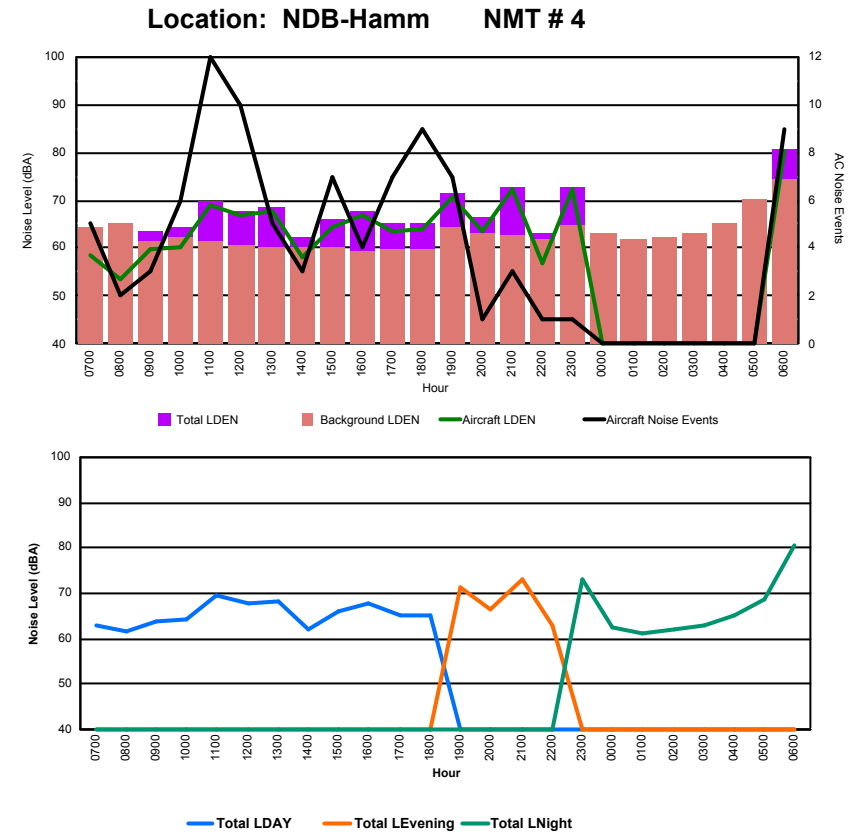

Luxembourg Airport Noise Distribution by Hour

Between 06/03/2023 00:00:00 and 06/03/2023 23:59:59 (Local Time)

Day	Aircraft Events	Total LDEN dB(A)	Aircraft LDEN dB(A)	Background LDEN dB(A)	Total LDay dB(A)	Total LEvening dB(A)	Total LNight dB(A)
06/03/23 7:00	5	63.0	58.4	64.5	63.0	-	-
06/03/23 8:00	2	61.6	53.4	65.0	61.6	-	-
06/03/23 9:00	3	63.7	59.8	61.6	63.7	-	-
06/03/23 10:00	6	64.2	60.2	62.3	64.2	-	-
06/03/23 11:00	12	69.7	69.1	61.4	69.7	-	-
06/03/23 12:00	10	67.7	66.8	60.8	67.7	-	-
06/03/23 13:00	5	68.4	67.7	60.3	68.4	-	-
06/03/23 14:00	3	62.1	58.0	60.1	62.1	-	-
06/03/23 15:00	7	65.9	64.5	60.3	65.9	-	-
06/03/23 16:00	4	67.6	66.9	59.2	67.6	-	-
06/03/23 17:00	7	65.0	63.6	59.6	65.0	-	-
06/03/23 18:00	9	65.2	63.8	59.9	65.2	-	-
06/03/23 19:00	7	71.5	70.6	64.2	-	71.5	-
06/03/23 20:00	1	66.4	63.7	63.0	-	66.4	-
06/03/23 21:00	3	72.9	72.5	62.8	-	72.9	-
06/03/23 22:00	1	63.1	56.7	62.0	-	63.1	-
06/03/23 23:00	1	72.9	72.1	64.7	-	-	72.9
07/03/23 0:00	-	62.7	-	63.3	-	-	62.7
07/03/23 1:00	-	61.3	-	61.7	-	-	61.3
07/03/23 2:00	-	61.9	-	62.3	-	-	61.9
07/03/23 3:00	-	63.1	-	63.2	-	-	63.1
07/03/23 4:00	-	65.1	-	65.4	-	-	65.1
07/03/23 5:00	-	68.8	-	70.2	-	-	68.8
07/03/23 6:00	9	80.7	80.3	74.2	-	-	80.7
	95	70.1	69.0	65.0	66.0	70.0	72.9