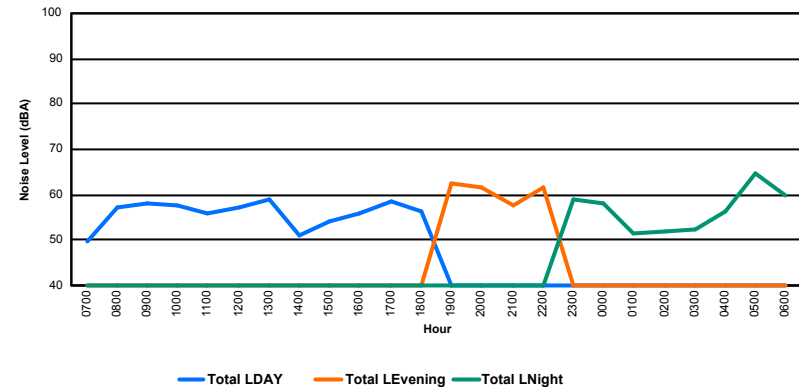

Luxembourg Airport Noise Distribution by Hour

Between 16/03/2023 00:00:00 and 16/03/2023 23:59:59 (Local Time)

Day	Aircraft Events	Total LDEN dB (A)	Aircraft LDEN dB(A)	Background LDEN dB(A)	Total LDay dB(A)	Total LEvening dB(A)	Total LNight dB (A)	
16/03/23	7:00	1	49.8	44.7	48.2	49.8	-	-
16/03/23	8:00	4	57.3	56.6	48.5	57.3	-	-
16/03/23	9:00	9	58.3	57.1	52.3	58.3	-	-
16/03/23	10:00	9	57.5	56.5	51.6	57.5	-	-
16/03/23	11:00	2	55.7	55.0	47.0	55.7	-	-
16/03/23	12:00	4	57.4	56.9	48.6	57.4	-	-
16/03/23	13:00	6	59.0	58.3	50.5	59.0	-	-
16/03/23	14:00	2	51.1	47.3	48.9	51.1	-	-
16/03/23	15:00	5	53.9	51.5	50.4	53.9	-	-
16/03/23	16:00	8	56.0	54.0	51.8	56.0	-	-
16/03/23	17:00	8	58.7	57.9	51.4	58.7	-	-
16/03/23	18:00	4	56.2	55.1	49.8	56.2	-	-
16/03/23	19:00	6	62.6	61.9	54.6	-	62.6	-
16/03/23	20:00	2	61.6	60.7	54.7	-	61.6	-
16/03/23	21:00	4	57.8	55.1	54.7	-	57.8	-
16/03/23	22:00	13	61.8	60.6	56.0	-	61.8	-
16/03/23	23:00	1	58.9	56.9	54.6	-	-	58.9
17/03/23	0:00	-	58.2	-	58.3	-	-	58.2
17/03/23	1:00	-	51.4	-	51.4	-	-	51.4
17/03/23	2:00	-	52.0	-	52.1	-	-	52.0
17/03/23	3:00	-	52.3	-	52.3	-	-	52.3
17/03/23	4:00	-	56.3	-	56.4	-	-	56.3
17/03/23	5:00	1	64.8	64.2	55.5	-	-	64.8
17/03/23	6:00	-	59.9	-	60.0	-	-	59.9
	89	58.6	56.9	53.8	56.6	61.3	59.0	

Location: Roodt/Syr NMT # 1