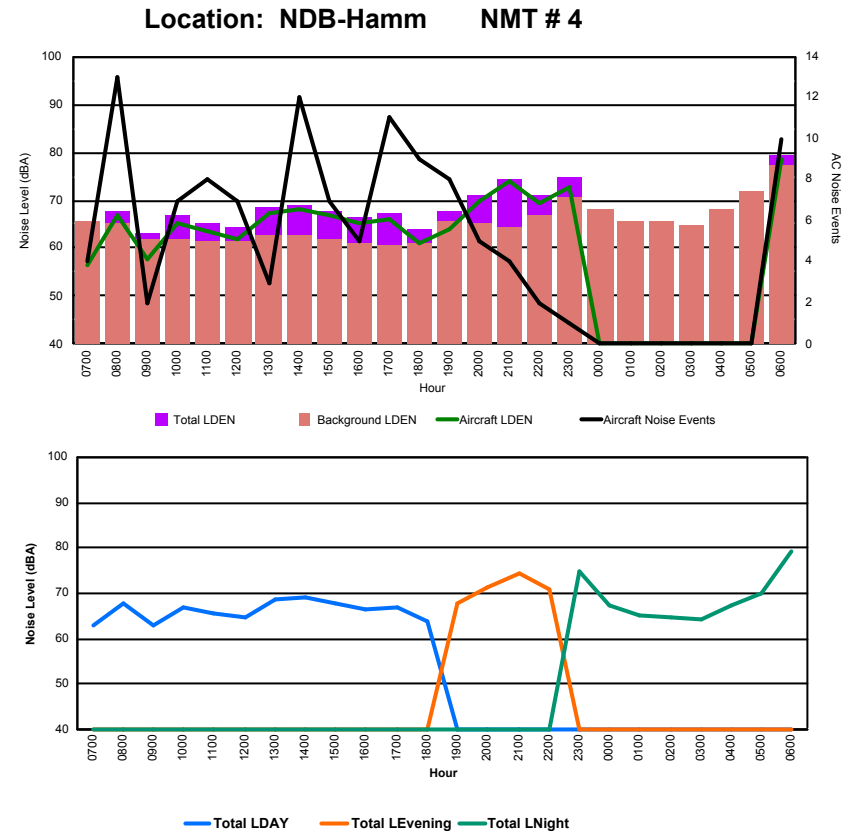

Luxembourg Airport Noise Distribution by Hour

Between 09/03/2023 00:00:00 and 09/03/2023 23:59:59 (Local Time)

Day	Aircraft Events	Total LDEN dB (A)	Aircraft LDEN dB(A)	Background LDEN dB(A)	Total LDay dB(A)	Total LEvening dB(A)	Total LNight dB (A)	
09/03/23	7:00	4	63.1	56.5	65.5	63.1	-	-
09/03/23	8:00	13	67.6	66.7	65.3	67.6	-	-
09/03/23	9:00	2	63.1	57.7	61.9	63.1	-	-
09/03/23	10:00	7	66.8	65.2	62.0	66.8	-	-
09/03/23	11:00	8	65.4	63.4	61.5	65.4	-	-
09/03/23	12:00	7	64.5	61.7	61.6	64.5	-	-
09/03/23	13:00	3	68.6	67.5	62.8	68.6	-	-
09/03/23	14:00	12	69.1	68.1	62.8	69.1	-	-
09/03/23	15:00	7	67.8	66.7	61.7	67.8	-	-
09/03/23	16:00	5	66.4	65.0	61.2	66.4	-	-
09/03/23	17:00	11	67.1	66.1	60.6	67.1	-	-
09/03/23	18:00	9	63.9	61.0	61.1	63.9	-	-
09/03/23	19:00	8	67.8	64.0	65.7	-	67.8	-
09/03/23	20:00	5	71.2	70.0	65.1	-	71.2	-
09/03/23	21:00	4	74.4	73.9	64.4	-	74.4	-
09/03/23	22:00	2	70.9	69.2	66.7	-	70.9	-
09/03/23	23:00	1	74.8	72.7	70.8	-	-	74.8
10/03/23	0:00	-	67.2	-	68.3	-	-	67.2
10/03/23	1:00	-	65.3	-	65.7	-	-	65.3
10/03/23	2:00	-	64.7	-	65.5	-	-	64.7
10/03/23	3:00	-	64.4	-	64.6	-	-	64.4
10/03/23	4:00	-	67.4	-	68.0	-	-	67.4
10/03/23	5:00	-	70.2	-	72.0	-	-	70.2
10/03/23	6:00	10	79.2	78.5	77.2	-	-	79.2
	118	70.3	68.6	67.7	66.6	71.7	72.5