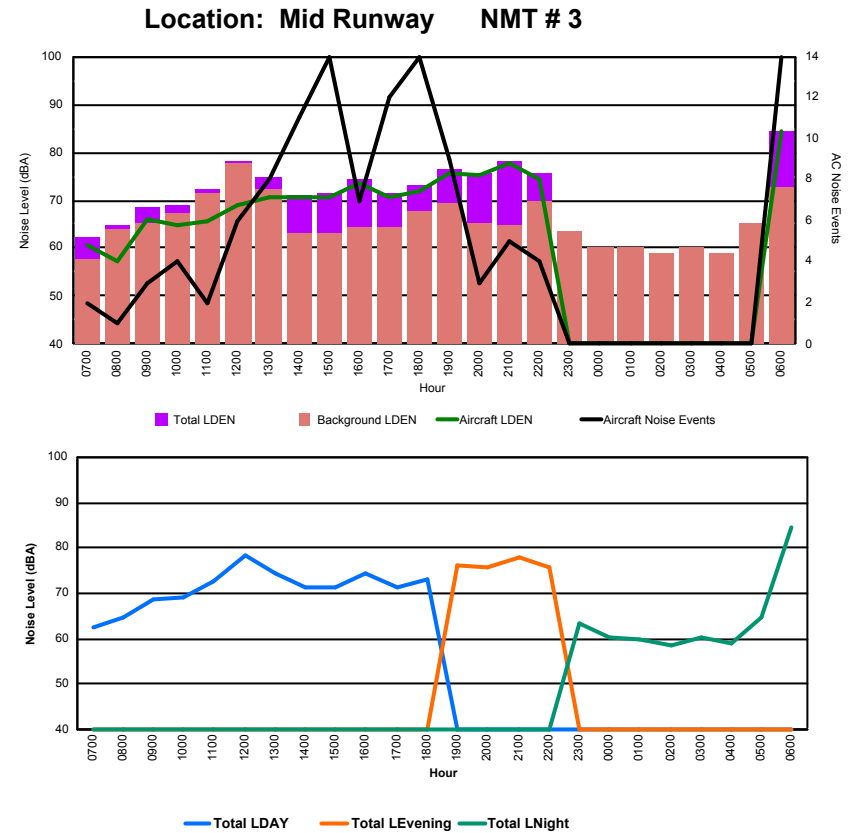

Location: DVOR NMT # 2

Luxembourg Airport Noise Distribution by Hour

Between 05/02/2023 00:00:00 and 05/02/2023 23:59:59 (Local Time)

Day	Aircraft Events	Total LDEN dB (A)	Aircraft LDEN dB(A)	Background LDEN dB(A)	Total LDay dB(A)	Total LEvening dB(A)	Total LNight dB (A)	
05/02/23	7:00	2	62.4	60.7	57.7	62.4	-	-
05/02/23	8:00	1	64.7	57.1	64.0	64.7	-	-
05/02/23	9:00	3	68.7	66.2	65.1	68.7	-	-
05/02/23	10:00	4	69.0	64.6	67.2	69.0	-	-
05/02/23	11:00	2	72.5	65.6	71.5	72.5	-	-
05/02/23	12:00	6	78.3	68.9	77.9	78.3	-	-
05/02/23	13:00	8	74.6	70.8	72.4	74.6	-	-
05/02/23	14:00	11	71.2	70.6	63.1	71.2	-	-
05/02/23	15:00	14	71.4	70.8	63.2	71.4	-	-
05/02/23	16:00	7	74.2	73.7	64.5	74.2	-	-
05/02/23	17:00	12	71.5	70.8	64.3	71.5	-	-
05/02/23	18:00	14	73.1	72.0	67.6	73.1	-	-
05/02/23	19:00	9	76.3	75.5	69.3	-	76.3	-
05/02/23	20:00	3	75.7	75.4	65.1	-	75.7	-
05/02/23	21:00	5	78.0	77.8	64.9	-	78.0	-
05/02/23	22:00	4	75.7	74.5	69.9	-	75.7	-
05/02/23	23:00	-	63.5	-	63.5	-	-	63.5
06/02/23	0:00	-	60.2	-	60.2	-	-	60.2
06/02/23	1:00	-	60.0	-	60.1	-	-	60.0
06/02/23	2:00	-	58.7	-	58.8	-	-	58.7
06/02/23	3:00	-	60.2	-	60.3	-	-	60.2
06/02/23	4:00	-	58.9	-	58.9	-	-	58.9
06/02/23	5:00	-	64.5	-	65.0	-	-	64.5
06/02/23	6:00	14	84.4	84.2	72.7	-	-	84.4
	119	74.6	73.4	68.6	72.7	76.5	75.5	