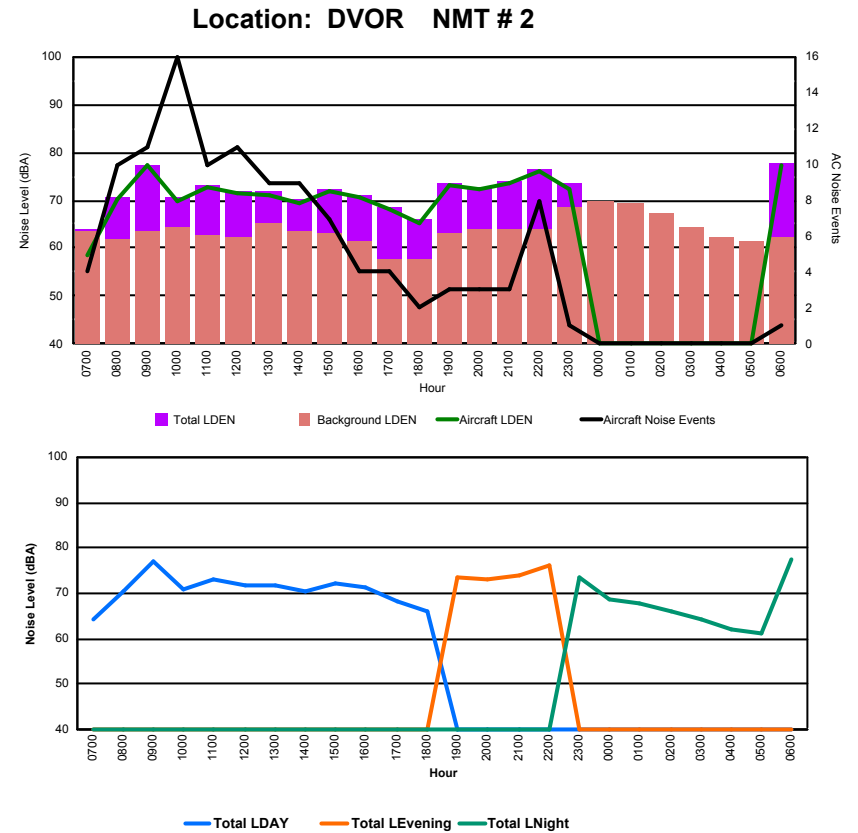

Luxembourg Airport Noise Distribution by Hour

Between 18/02/2023 00:00:00 and 18/02/2023 23:59:59 (Local Time)

Day	Aircraft Events	Total LDEN dB (A)	Aircraft LDEN dB(A)	Background LDEN dB(A)	Total LDay dB(A)	Total LEvening dB(A)	Total LNight dB (A)
18/02/23	7:00	4	64.1	58.7	63.5	64.1	-
18/02/23	8:00	10	70.5	70.1	62.0	70.5	-
18/02/23	9:00	11	77.2	77.1	63.6	77.2	-
18/02/23	10:00	16	70.8	70.0	64.5	70.8	-
18/02/23	11:00	10	73.3	72.9	62.9	73.3	-
18/02/23	12:00	11	71.8	71.4	62.2	71.8	-
18/02/23	13:00	9	71.8	71.0	65.1	71.8	-
18/02/23	14:00	9	70.3	69.4	63.4	70.3	-
18/02/23	15:00	7	72.1	71.7	63.0	72.1	-
18/02/23	16:00	4	71.2	70.7	61.3	71.2	-
18/02/23	17:00	4	68.4	68.0	57.6	68.4	-
18/02/23	18:00	2	65.9	65.2	57.8	65.9	-
18/02/23	19:00	3	73.4	73.0	63.3	-	73.4
18/02/23	20:00	3	72.9	72.3	63.9	-	72.9
18/02/23	21:00	3	73.8	73.4	64.1	-	73.8
18/02/23	22:00	8	76.3	76.0	64.0	-	76.3
18/02/23	23:00	1	73.7	72.2	68.6	-	73.7
19/02/23	0:00	-	68.6	-	69.9	-	68.6
19/02/23	1:00	-	67.9	-	69.2	-	67.9
19/02/23	2:00	-	65.9	-	67.1	-	65.9
19/02/23	3:00	-	64.4	-	64.4	-	64.4
19/02/23	4:00	-	62.2	-	62.2	-	62.2
19/02/23	5:00	-	61.4	-	61.4	-	61.4
19/02/23	6:00	1	77.6	77.4	62.3	-	77.6
	116	72.1	71.4	64.7	71.8	74.3	71.1