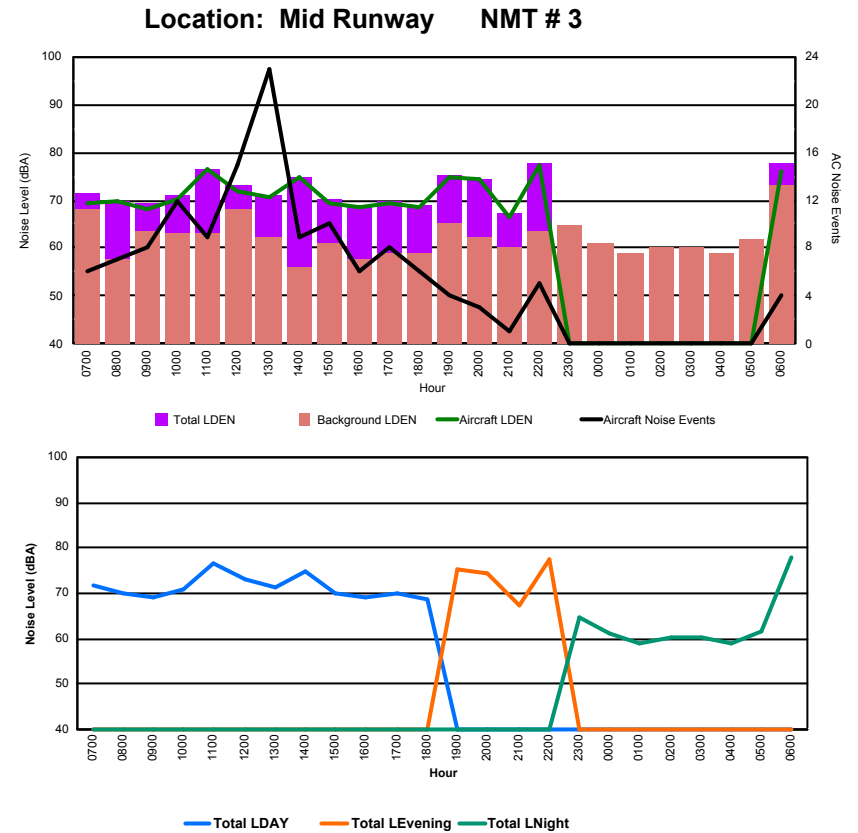

Luxembourg Airport Noise Distribution by Hour

Between 25/02/2023 00:00:00 and 25/02/2023 23:59:59 (Local Time)

Day	Aircraft Events	Total LDEN dB(A)	Aircraft LDEN dB(A)	Background LDEN dB(A)	Total LDay dB(A)	Total LEvening dB(A)	Total LNight dB(A)	
25/02/23	7:00	6	71.6	69.2	68.0	71.6	-	-
25/02/23	8:00	7	69.8	69.6	57.8	69.8	-	-
25/02/23	9:00	8	69.2	68.0	63.4	69.2	-	-
25/02/23	10:00	12	70.9	70.2	63.0	70.9	-	-
25/02/23	11:00	9	76.5	76.3	63.1	76.5	-	-
25/02/23	12:00	15	73.3	71.7	68.3	73.3	-	-
25/02/23	13:00	23	71.2	70.6	62.3	71.2	-	-
25/02/23	14:00	9	74.9	74.8	56.0	74.9	-	-
25/02/23	15:00	10	70.1	69.5	61.1	70.1	-	-
25/02/23	16:00	6	69.1	68.7	57.7	69.1	-	-
25/02/23	17:00	8	69.8	69.4	59.1	69.8	-	-
25/02/23	18:00	6	68.9	68.5	58.9	68.9	-	-
25/02/23	19:00	4	75.4	75.0	65.2	-	75.4	-
25/02/23	20:00	3	74.5	74.3	62.1	-	74.5	-
25/02/23	21:00	1	67.5	66.6	60.0	-	67.5	-
25/02/23	22:00	5	77.7	77.5	63.5	-	77.7	-
25/02/23	23:00	-	64.9	-	64.9	-	-	64.9
26/02/23	0:00	-	61.0	-	61.0	-	-	61.0
26/02/23	1:00	-	58.9	-	58.9	-	-	58.9
26/02/23	2:00	-	60.3	-	60.3	-	-	60.3
26/02/23	3:00	-	60.2	-	60.2	-	-	60.2
26/02/23	4:00	-	58.9	-	58.9	-	-	58.9
26/02/23	5:00	-	61.5	-	61.7	-	-	61.5
26/02/23	6:00	4	77.9	76.2	73.1	-	-	77.9
		136	72.1	71.3	64.2	72.0	75.0	69.5