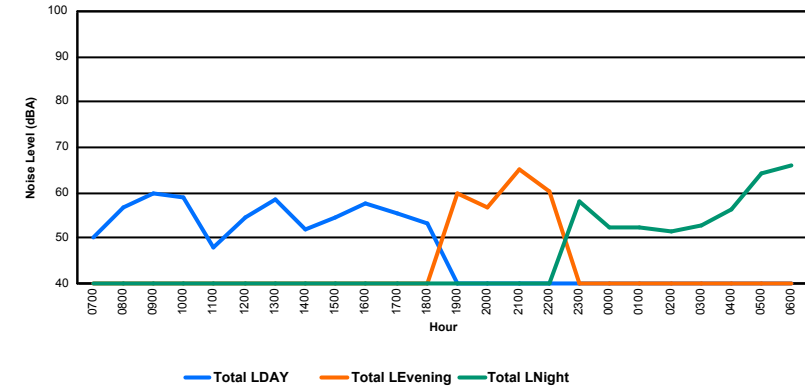

Luxembourg Airport Noise Distribution by Hour

Between 23/02/2023 00:00:00 and 23/02/2023 23:59:59 (Local Time)

Day	Aircraft Events	Total LDEN dB (A)	Aircraft LDEN dB(A)	Background LDEN dB(A)	Total LDay dB(A)	Total LEvening dB(A)	Total LNight dB (A)
23/02/23	7:00	-	50.2	-	50.2	-	-
23/02/23	8:00	-	56.6	-	56.6	-	-
23/02/23	9:00	-	60.0	-	60.0	-	-
23/02/23	10:00	-	58.9	-	58.9	-	-
23/02/23	11:00	-	47.9	-	47.9	-	-
23/02/23	12:00	-	54.7	-	54.7	-	-
23/02/23	13:00	-	58.7	-	58.7	-	-
23/02/23	14:00	-	51.9	-	51.9	-	-
23/02/23	15:00	-	54.7	-	54.7	-	-
23/02/23	16:00	-	57.5	-	57.5	-	-
23/02/23	17:00	-	55.5	-	55.5	-	-
23/02/23	18:00	-	53.4	-	53.4	-	-
23/02/23	19:00	-	59.9	-	-	59.9	-
23/02/23	20:00	-	56.6	-	-	56.6	-
23/02/23	21:00	-	65.3	-	-	65.3	-
23/02/23	22:00	-	60.2	-	-	60.2	-
23/02/23	23:00	-	58.0	-	-	-	58.0
24/02/23	0:00	-	52.3	52.4	-	-	52.3
24/02/23	1:00	-	52.5	52.6	-	-	52.5
24/02/23	2:00	-	51.6	51.7	-	-	51.6
24/02/23	3:00	-	52.8	52.8	-	-	52.8
24/02/23	4:00	-	56.5	56.6	-	-	56.5
24/02/23	5:00	1	64.3	63.8	54.2	-	64.3
24/02/23	6:00	1	66.2	65.6	57.4	-	66.2
	2	59.1	54.0	49.1	56.2	61.7	60.3

Location: Roodt/Syr NMT # 1