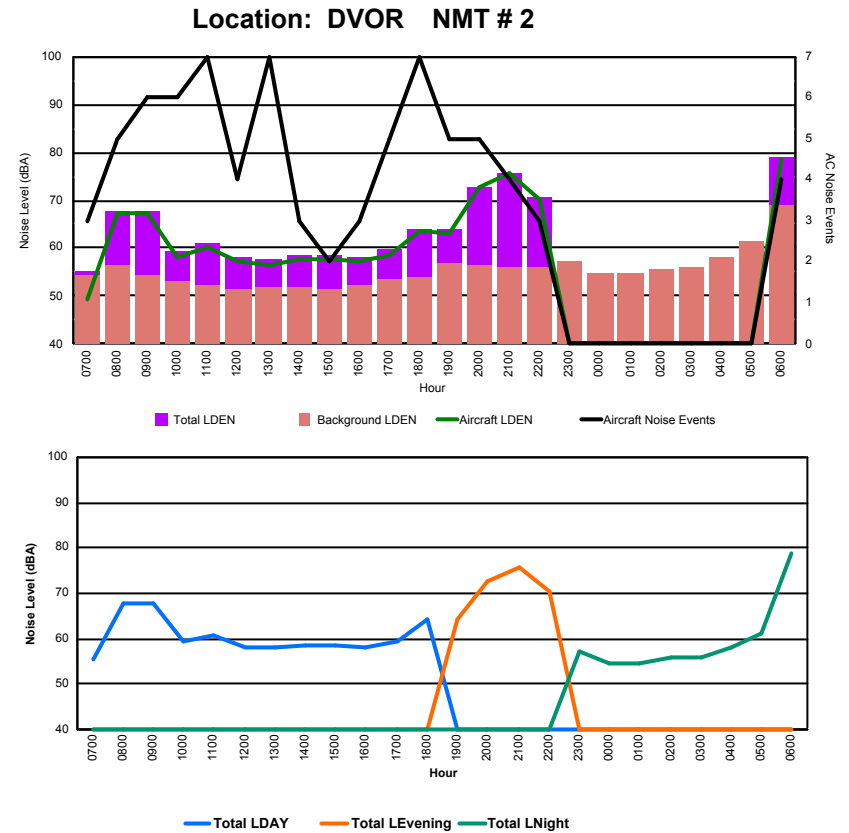

Luxembourg Airport Noise Distribution by Hour

Between 14/02/2023 00:00:00 and 14/02/2023 23:59:59 (Local Time)

Day	Aircraft Events	Total LDEN dB (A)	Aircraft LDEN dB(A)	Background LDEN dB(A)	Total LDay dB(A)	Total LEvening dB(A)	Total LNight dB (A)	
14/02/23	7:00	3	55.4	49.2	54.4	55.4	-	-
14/02/23	8:00	5	67.7	67.4	56.5	67.7	-	-
14/02/23	9:00	6	67.6	67.3	54.5	67.6	-	-
14/02/23	10:00	6	59.3	58.2	53.0	59.3	-	-
14/02/23	11:00	7	60.9	60.3	52.3	60.9	-	-
14/02/23	12:00	4	58.2	57.3	51.5	58.2	-	-
14/02/23	13:00	7	57.9	56.6	52.0	57.9	-	-
14/02/23	14:00	3	58.5	57.5	51.7	58.5	-	-
14/02/23	15:00	2	58.6	57.7	51.6	58.6	-	-
14/02/23	16:00	3	58.3	57.1	52.2	58.3	-	-
14/02/23	17:00	5	59.6	58.5	53.5	59.6	-	-
14/02/23	18:00	7	64.1	63.6	53.9	64.1	-	-
14/02/23	19:00	5	64.1	63.2	56.9	-	64.1	-
14/02/23	20:00	5	72.8	72.6	56.6	-	72.8	-
14/02/23	21:00	4	75.6	75.6	55.9	-	75.6	-
14/02/23	22:00	3	70.6	70.4	56.1	-	70.6	-
14/02/23	23:00	-	57.2	-	57.2	-	-	57.2
15/02/23	0:00	-	54.6	-	54.6	-	-	54.6
15/02/23	1:00	-	54.6	-	54.6	-	-	54.6
15/02/23	2:00	-	55.7	-	55.7	-	-	55.7
15/02/23	3:00	-	56.1	-	56.1	-	-	56.1
15/02/23	4:00	-	58.1	-	58.1	-	-	58.1
15/02/23	5:00	-	61.4	-	61.4	-	-	61.4
15/02/23	6:00	4	78.9	78.5	69.0	-	-	78.9
	79	68.6	68.1	58.3	62.4	72.4	70.1