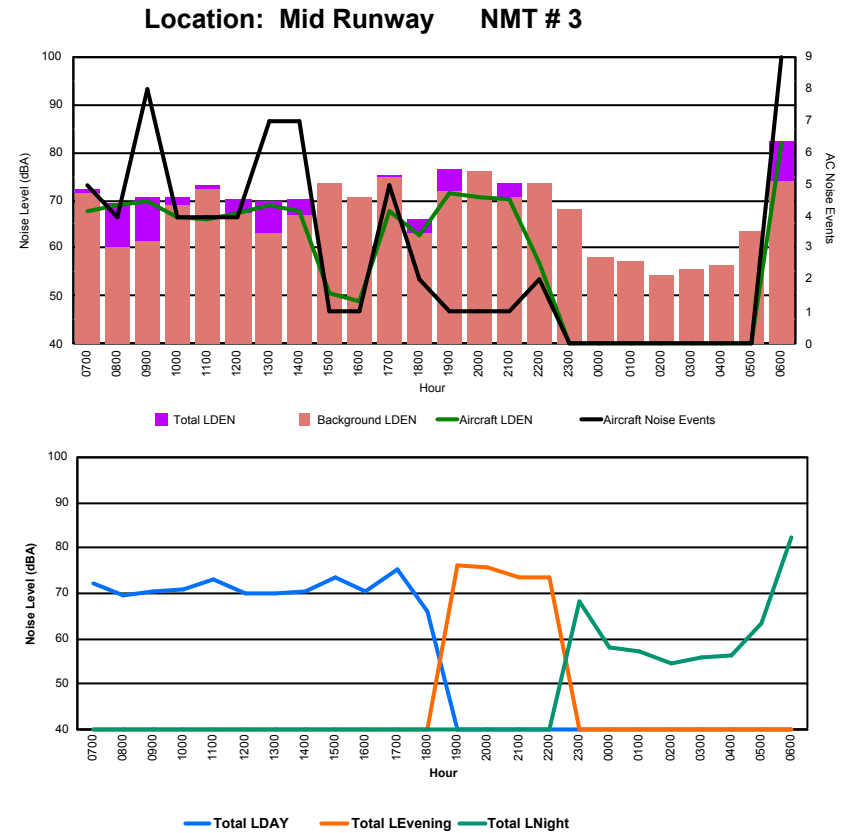

Luxembourg Airport Noise Distribution by Hour

Between 11/02/2023 00:00:00 and 11/02/2023 23:59:59 (Local Time)

Day	Aircraft Events	Total LDEN dB (A)	Aircraft LDEN dB(A)	Background LDEN dB(A)	Total LDay dB(A)	Total LEvening dB(A)	Total LNight dB (A)
11/02/23 7:00	5	72.3	67.7	71.4	72.3	-	-
11/02/23 8:00	4	69.5	69.0	60.1	69.5	-	-
11/02/23 9:00	8	70.5	69.9	61.4	70.5	-	-
11/02/23 10:00	4	70.7	66.3	68.8	70.7	-	-
11/02/23 11:00	4	73.2	66.2	72.3	73.2	-	-
11/02/23 12:00	4	70.1	67.2	67.2	70.1	-	-
11/02/23 13:00	7	69.9	68.8	63.2	69.9	-	-
11/02/23 14:00	7	70.4	67.9	66.9	70.4	-	-
11/02/23 15:00	1	73.5	50.6	73.5	73.5	-	-
11/02/23 16:00	1	70.6	48.8	70.6	70.6	-	-
11/02/23 17:00	5	75.4	67.6	74.6	75.4	-	-
11/02/23 18:00	2	65.9	62.6	63.2	65.9	-	-
11/02/23 19:00	1	76.4	71.6	72.0	-	76.4	-
11/02/23 20:00	1	75.9	70.6	76.0	-	75.9	-
11/02/23 21:00	1	73.6	70.4	70.7	-	73.6	-
11/02/23 22:00	2	73.7	57.0	73.6	-	73.7	-
11/02/23 23:00	-	68.1	-	68.2	-	-	68.1
12/02/23 0:00	-	58.1	-	58.1	-	-	58.1
12/02/23 1:00	-	57.2	-	57.3	-	-	57.2
12/02/23 2:00	-	54.4	-	54.4	-	-	54.4
12/02/23 3:00	-	55.8	-	55.8	-	-	55.8
12/02/23 4:00	-	56.5	-	56.5	-	-	56.5
12/02/23 5:00	-	63.3	-	63.4	-	-	63.3
12/02/23 6:00	9	82.4	81.8	74.1	-	-	82.4
	66	73.1	70.1	70.1	71.6	75.1	73.6