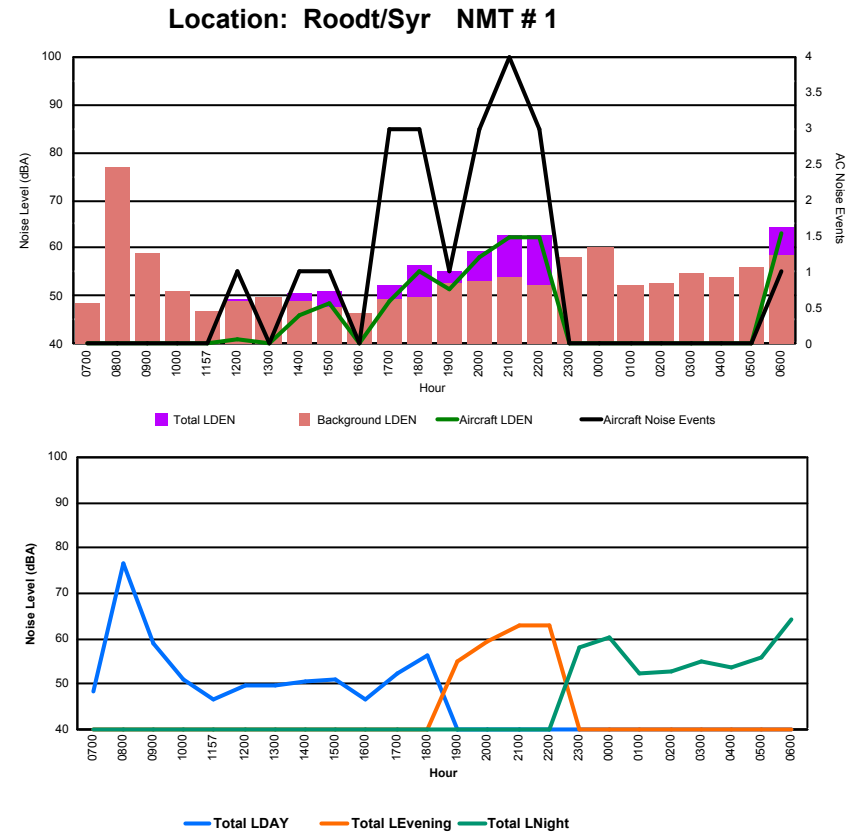

Luxembourg Airport Noise Distribution by Hour

Between 14/02/2023 00:00:00 and 14/02/2023 23:59:59 (Local Time)

Day	Aircraft Events	Total LDEN dB (A)	Aircraft LDEN dB(A)	Background LDEN dB(A)	Total LDay dB(A)	Total LEvening dB(A)	Total LNight dB (A)
14/02/23	7:00	-	48.4	-	48.4	-	-
14/02/23	8:00	-	76.7	-	76.7	-	-
14/02/23	9:00	-	59.1	-	59.1	-	-
14/02/23	10:00	-	51.1	-	51.1	-	-
14/02/23	11:57	-	46.7	-	46.7	-	-
14/02/23	12:00	1	49.5	40.9	48.9	49.5	-
14/02/23	13:00	-	49.9	-	49.9	-	-
14/02/23	14:00	1	50.7	45.9	48.9	50.7	-
14/02/23	15:00	1	51.2	48.4	47.9	51.2	-
14/02/23	16:00	-	46.6	-	46.6	-	-
14/02/23	17:00	3	52.2	49.1	49.3	52.2	-
14/02/23	18:00	3	56.3	55.3	49.8	56.3	-
14/02/23	19:00	1	55.0	51.5	52.5	-	55.0
14/02/23	20:00	3	59.4	58.3	53.0	-	59.4
14/02/23	21:00	4	62.8	62.3	53.9	-	62.8
14/02/23	22:00	3	62.8	62.5	52.2	-	62.8
14/02/23	23:00	-	58.2	-	58.2	-	58.2
15/02/23	0:00	-	60.2	-	60.2	-	60.2
15/02/23	1:00	-	52.2	-	52.3	-	52.2
15/02/23	2:00	-	52.6	-	52.7	-	52.6
15/02/23	3:00	-	54.8	-	54.8	-	54.8
15/02/23	4:00	-	53.8	-	53.8	-	53.8
15/02/23	5:00	-	56.1	-	56.2	-	56.1
15/02/23	6:00	1	64.4	63.1	58.7	-	64.4
	21	64.1	54.7	63.6	66.5	61.0	58.6