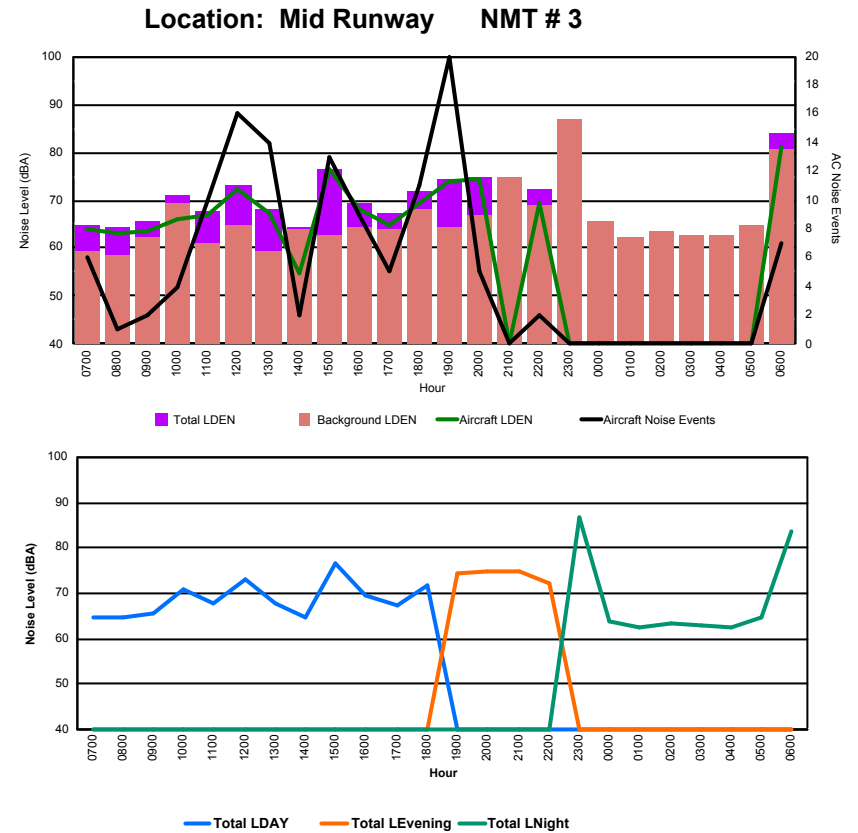

Luxembourg Airport Noise Distribution by Hour

Between 01/02/2023 00:00:00 and 01/02/2023 23:59:59 (Local Time)

Day	Aircraft Events	Total LDEN dB (A)	Aircraft LDEN dB(A)	Background LDEN dB(A)	Total LDay dB(A)	Total LEvening dB(A)	Total LNight dB (A)	
01/02/23	7:00	6	64.9	63.8	59.3	64.9	-	-
01/02/23	8:00	1	64.5	63.2	58.7	64.5	-	-
01/02/23	9:00	2	65.8	63.5	62.1	65.8	-	-
01/02/23	10:00	4	70.9	66.0	69.3	70.9	-	-
01/02/23	11:00	10	67.9	67.0	61.0	67.9	-	-
01/02/23	12:00	16	73.0	72.4	64.6	73.0	-	-
01/02/23	13:00	14	68.0	67.4	59.5	68.0	-	-
01/02/23	14:00	2	64.5	54.6	64.1	64.5	-	-
01/02/23	15:00	13	76.5	76.3	62.7	76.5	-	-
01/02/23	16:00	9	69.5	68.0	64.2	69.5	-	-
01/02/23	17:00	5	67.3	64.8	63.8	67.3	-	-
01/02/23	18:00	11	71.7	69.3	68.2	71.7	-	-
01/02/23	19:00	20	74.3	73.9	64.5	-	74.3	-
01/02/23	20:00	5	75.0	74.2	66.9	-	75.0	-
01/02/23	21:00	-	74.7	-	74.7	-	74.7	-
01/02/23	22:00	2	72.1	69.3	69.0	-	72.1	-
01/02/23	23:00	-	86.9	-	86.9	-	-	86.9
02/02/23	0:00	-	63.9	-	65.5	-	-	63.9
02/02/23	1:00	-	62.3	-	62.5	-	-	62.3
02/02/23	2:00	-	63.2	-	63.6	-	-	63.2
02/02/23	3:00	-	62.8	-	62.8	-	-	62.8
02/02/23	4:00	-	62.6	-	62.7	-	-	62.6
02/02/23	5:00	-	64.7	-	64.7	-	-	64.7
02/02/23	6:00	7	83.9	81.2	80.7	-	-	83.9
	127	76.1	70.8	74.6	70.4	74.2	79.7