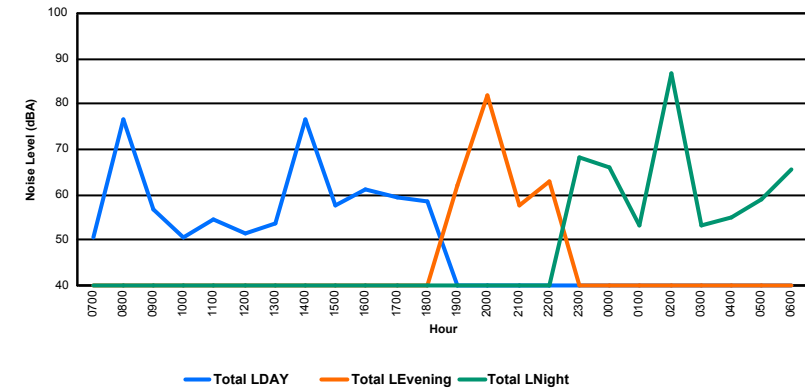

Luxembourg Airport Noise Distribution by Hour

Between 12/02/2023 00:00:00 and 12/02/2023 23:59:59 (Local Time)

Day	Aircraft Events	Total LDEN dB (A)	Aircraft LDEN dB(A)	Background LDEN dB(A)	Total LDay dB(A)	Total LEvening dB(A)	Total LNight dB (A)
12/02/23 7:00	-	50.6	-	50.7	50.6	-	-
12/02/23 8:00	1	76.8	39.5	76.8	76.8	-	-
12/02/23 9:00	-	56.6	-	56.6	56.6	-	-
12/02/23 10:00	-	50.7	-	50.8	50.7	-	-
12/02/23 11:00	1	54.5	43.7	54.1	54.5	-	-
12/02/23 12:00	-	51.4	-	51.5	51.4	-	-
12/02/23 13:00	-	53.8	-	53.9	53.8	-	-
12/02/23 14:00	-	76.8	-	76.7	76.8	-	-
12/02/23 15:00	-	57.8	-	57.8	57.8	-	-
12/02/23 16:00	-	61.4	-	61.5	61.4	-	-
12/02/23 17:00	-	59.3	-	59.4	59.3	-	-
12/02/23 18:00	-	58.4	-	58.4	58.4	-	-
12/02/23 19:00	-	62.0	-	62.0	-	62.0	-
12/02/23 20:00	-	81.8	-	81.7	-	81.8	-
12/02/23 21:00	-	57.8	-	57.8	-	57.8	-
12/02/23 22:00	-	62.9	-	62.9	-	62.9	-
12/02/23 23:00	-	68.2	-	68.3	-	-	68.2
13/02/23 0:00	-	66.0	-	66.0	-	-	66.0
13/02/23 1:00	-	53.4	-	53.4	-	-	53.4
13/02/23 2:00	-	86.7	-	86.6	-	-	86.7
13/02/23 3:00	-	53.3	-	53.3	-	-	53.3
13/02/23 4:00	-	55.1	-	55.1	-	-	55.1
13/02/23 5:00	-	59.1	-	59.2	-	-	59.1
13/02/23 6:00	1	65.8	50.5	65.8	-	-	65.8
	3	74.9	37.8	74.8	69.2	75.9	77.8

Location: Roodt/Syr NMT # 1