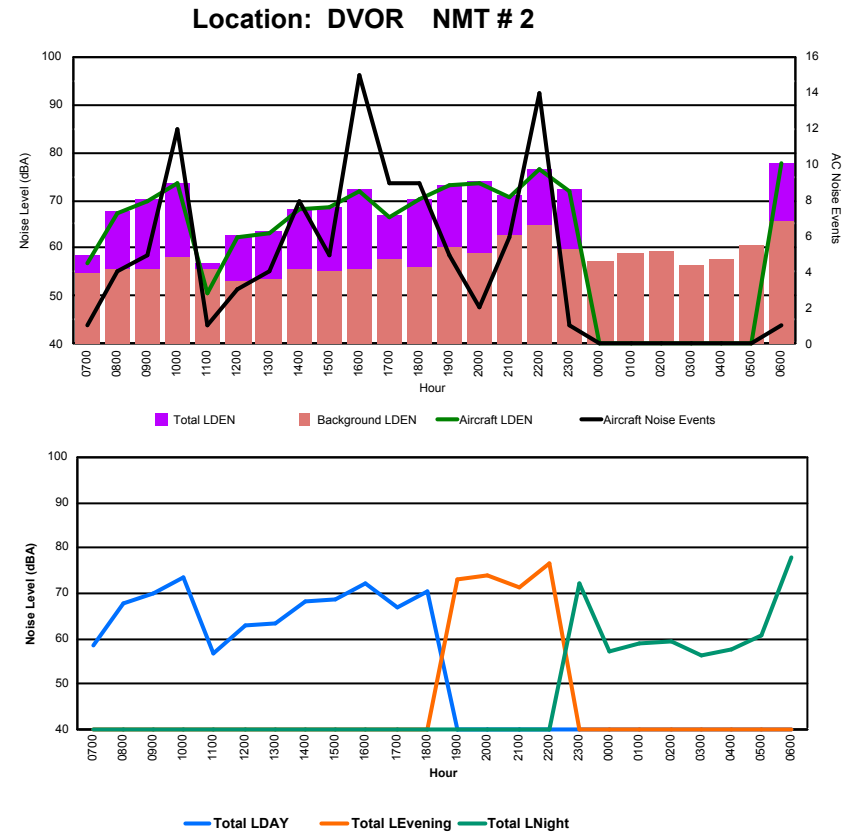

Luxembourg Airport Noise Distribution by Hour

Between 10/02/2023 00:00:00 and 10/02/2023 23:59:59 (Local Time)

Day	Aircraft Events	Total LDEN dB(A)	Aircraft LDEN dB(A)	Background LDEN dB(A)	Total LDay dB(A)	Total LEvening dB(A)	Total LNight dB(A)	
10/02/23	7:00	1	58.7	56.7	54.6	58.7	-	-
10/02/23	8:00	4	67.6	67.3	55.6	67.6	-	-
10/02/23	9:00	5	70.2	70.0	55.6	70.2	-	-
10/02/23	10:00	12	73.5	73.4	58.2	73.5	-	-
10/02/23	11:00	1	56.7	50.6	55.5	56.7	-	-
10/02/23	12:00	3	62.8	62.2	53.3	62.8	-	-
10/02/23	13:00	4	63.6	63.2	53.6	63.6	-	-
10/02/23	14:00	8	68.2	68.0	55.8	68.2	-	-
10/02/23	15:00	5	68.6	68.4	55.0	68.6	-	-
10/02/23	16:00	15	72.1	72.0	55.7	72.1	-	-
10/02/23	17:00	9	67.0	66.5	57.9	67.0	-	-
10/02/23	18:00	9	70.4	70.3	56.0	70.4	-	-
10/02/23	19:00	5	73.2	73.0	60.0	-	73.2	-
10/02/23	20:00	2	73.8	73.6	59.0	-	73.8	-
10/02/23	21:00	6	71.2	70.5	62.9	-	71.2	-
10/02/23	22:00	14	76.6	76.4	64.8	-	76.6	-
10/02/23	23:00	1	72.1	71.8	59.9	-	-	72.1
11/02/23	0:00	-	57.4	-	57.4	-	-	57.4
11/02/23	1:00	-	58.9	-	58.9	-	-	58.9
11/02/23	2:00	-	59.3	-	59.3	-	-	59.3
11/02/23	3:00	-	56.4	-	56.4	-	-	56.4
11/02/23	4:00	-	57.7	-	57.7	-	-	57.7
11/02/23	5:00	-	60.8	-	60.8	-	-	60.8
11/02/23	6:00	1	77.8	77.6	65.6	-	-	77.8
	105	70.6	70.3	59.3	68.8	74.1	70.0