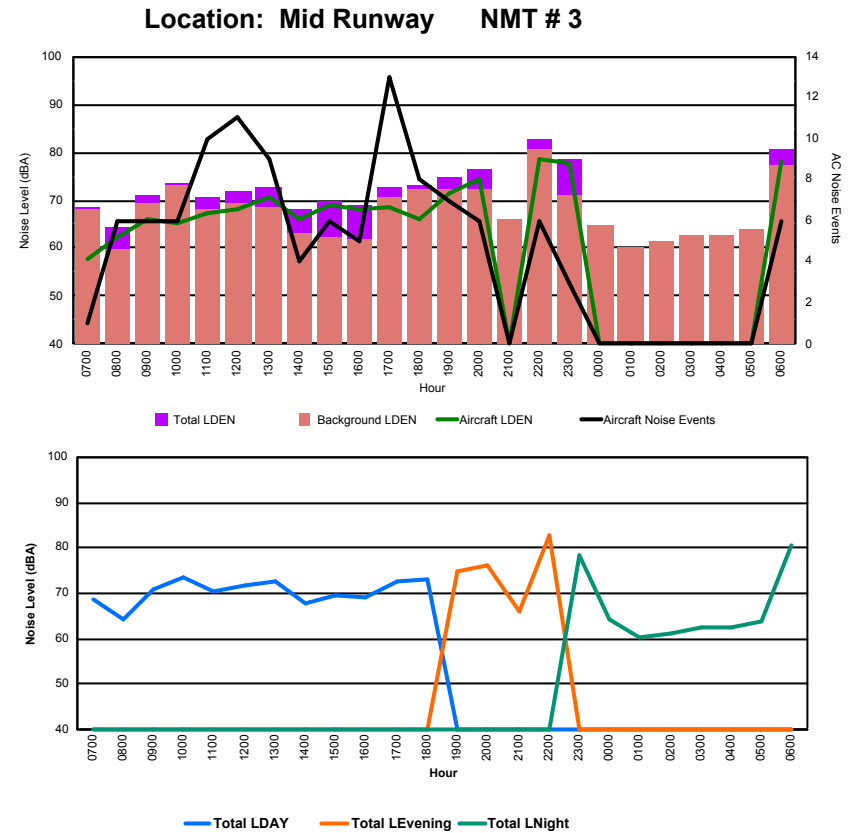

Luxembourg Airport Noise Distribution by Hour

Between 16/02/2023 00:00:00 and 16/02/2023 23:59:59 (Local Time)

Day	Aircraft Events	Total LDEN dB(A)	Aircraft LDEN dB(A)	Background LDEN dB(A)	Total LDay dB(A)	Total LEvening dB(A)	Total LNight dB(A)	
16/02/23	7:00	1	68.6	57.6	68.3	68.6	-	-
16/02/23	8:00	6	64.3	62.5	59.6	64.3	-	-
16/02/23	9:00	6	70.9	65.9	69.2	70.9	-	-
16/02/23	10:00	6	73.6	65.0	73.0	73.6	-	-
16/02/23	11:00	10	70.6	67.1	68.2	70.6	-	-
16/02/23	12:00	11	71.8	68.2	69.3	71.8	-	-
16/02/23	13:00	9	72.6	70.5	68.4	72.6	-	-
16/02/23	14:00	4	68.0	66.2	63.3	68.0	-	-
16/02/23	15:00	6	69.7	68.9	62.1	69.7	-	-
16/02/23	16:00	5	69.0	68.1	61.8	69.0	-	-
16/02/23	17:00	13	72.7	68.7	70.5	72.7	-	-
16/02/23	18:00	8	73.2	66.0	72.3	73.2	-	-
16/02/23	19:00	7	74.9	71.4	72.3	-	74.9	-
16/02/23	20:00	6	76.4	74.2	72.4	-	76.4	-
16/02/23	21:00	-	65.9	-	65.9	-	65.9	-
16/02/23	22:00	6	82.6	78.5	80.5	-	82.6	-
16/02/23	23:00	3	78.6	77.7	71.2	-	-	78.6
17/02/23	0:00	-	64.2	-	64.7	-	-	64.2
17/02/23	1:00	-	60.3	-	60.3	-	-	60.3
17/02/23	2:00	-	61.2	-	61.3	-	-	61.2
17/02/23	3:00	-	62.6	-	62.7	-	-	62.6
17/02/23	4:00	-	62.7	-	62.7	-	-	62.7
17/02/23	5:00	-	64.0	-	64.1	-	-	64.0
17/02/23	6:00	6	80.7	78.0	77.4	-	-	80.7
		113	74.1	70.9	71.3	78.1	74.0