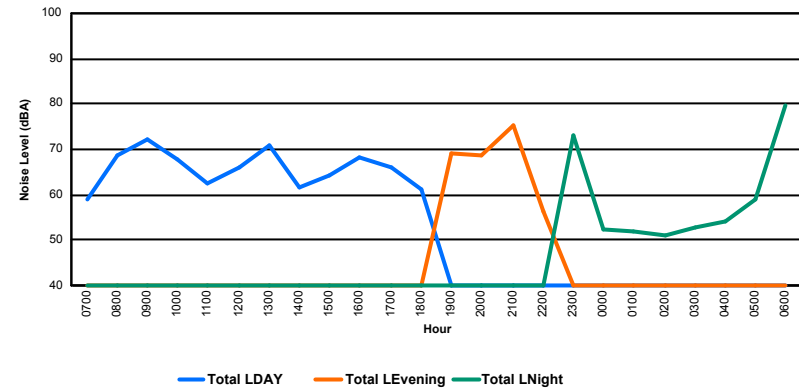

Luxembourg Airport Noise Distribution by Hour

Between 23/02/2023 00:00:00 and 23/02/2023 23:59:59 (Local Time)

Day	Aircraft Events	Total LDEN dB (A)	Aircraft LDEN dB(A)	Background LDEN dB(A)	Total LDay dB(A)	Total LEvening dB(A)	Total LNight dB (A)	
23/02/23	7:00	1	58.9	55.2	56.8	58.9	-	-
23/02/23	8:00	5	68.7	68.5	54.5	68.7	-	-
23/02/23	9:00	10	72.0	71.9	54.5	72.0	-	-
23/02/23	10:00	7	67.7	67.6	52.3	67.7	-	-
23/02/23	11:00	2	62.5	62.3	50.9	62.5	-	-
23/02/23	12:00	3	66.2	66.0	52.7	66.2	-	-
23/02/23	13:00	8	71.0	70.9	53.7	71.0	-	-
23/02/23	14:00	3	61.6	61.0	52.8	61.6	-	-
23/02/23	15:00	4	64.2	64.0	52.2	64.2	-	-
23/02/23	16:00	6	68.2	68.2	51.5	68.2	-	-
23/02/23	17:00	11	65.9	65.8	52.4	65.9	-	-
23/02/23	18:00	8	61.2	60.9	50.8	61.2	-	-
23/02/23	19:00	7	69.2	69.0	54.9	-	69.2	-
23/02/23	20:00	3	68.5	68.4	52.5	-	68.5	-
23/02/23	21:00	6	75.2	75.2	53.4	-	75.2	-
23/02/23	22:00	1	56.3	54.6	51.2	-	56.3	-
23/02/23	23:00	1	72.9	72.8	55.1	-	-	72.9
24/02/23	0:00	-	52.3	-	52.3	-	-	52.3
24/02/23	1:00	-	51.7	-	51.7	-	-	51.7
24/02/23	2:00	-	51.0	-	51.0	-	-	51.0
24/02/23	3:00	-	52.8	-	52.8	-	-	52.8
24/02/23	4:00	-	54.3	-	54.3	-	-	54.3
24/02/23	5:00	-	58.8	-	58.8	-	-	58.8
24/02/23	6:00	2	79.6	79.4	65.8	-	-	79.6
	88	69.7	69.6	55.8	67.3	70.9	71.5	

Location: DVOR NMT # 2