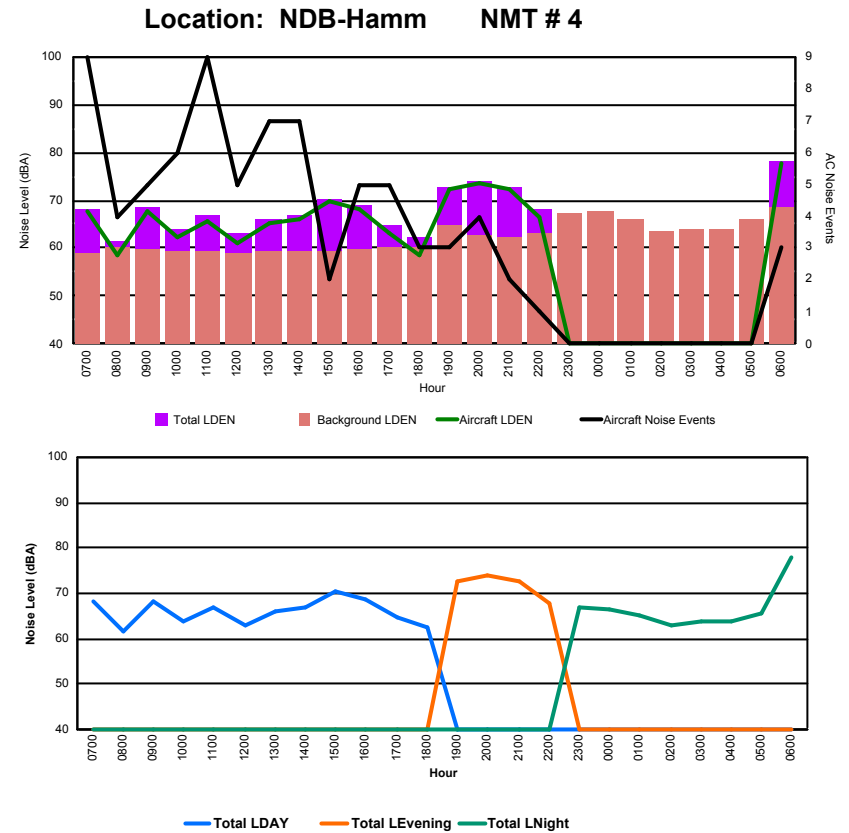

Luxembourg Airport Noise Distribution by Hour

Between 11/02/2023 00:00:00 and 11/02/2023 23:59:59 (Local Time)

Day	Aircraft Events	Total LDEN dB (A)	Aircraft LDEN dB(A)	Background LDEN dB(A)	Total LDay dB(A)	Total LEvening dB(A)	Total LNight dB (A)	
11/02/23	7:00	9	68.2	67.9	59.0	68.2	-	-
11/02/23	8:00	4	61.5	58.4	60.1	61.5	-	-
11/02/23	9:00	5	68.4	67.8	59.6	68.4	-	-
11/02/23	10:00	6	63.9	62.1	59.3	63.9	-	-
11/02/23	11:00	9	66.7	65.8	59.5	66.7	-	-
11/02/23	12:00	5	63.0	60.9	59.0	63.0	-	-
11/02/23	13:00	7	66.1	65.2	59.4	66.1	-	-
11/02/23	14:00	7	66.9	66.1	59.4	66.9	-	-
11/02/23	15:00	2	70.3	70.0	59.3	70.3	-	-
11/02/23	16:00	5	68.8	68.3	59.9	68.8	-	-
11/02/23	17:00	5	64.9	63.2	60.1	64.9	-	-
11/02/23	18:00	3	62.4	58.4	60.4	62.4	-	-
11/02/23	19:00	3	72.8	72.2	64.7	-	72.8	-
11/02/23	20:00	4	73.8	73.4	62.9	-	73.8	-
11/02/23	21:00	2	72.8	72.4	62.5	-	72.8	-
11/02/23	22:00	1	68.0	66.3	63.0	-	68.0	-
11/02/23	23:00	-	67.1	-	67.1	-	-	67.1
12/02/23	0:00	-	66.6	-	67.8	-	-	66.6
12/02/23	1:00	-	65.0	-	65.9	-	-	65.0
12/02/23	2:00	-	63.1	-	63.7	-	-	63.1
12/02/23	3:00	-	63.9	-	64.0	-	-	63.9
12/02/23	4:00	-	63.8	-	64.0	-	-	63.8
12/02/23	5:00	-	65.8	-	66.1	-	-	65.8
12/02/23	6:00	3	78.0	77.6	68.4	-	-	78.0
	80	69.4	68.3	63.4	66.7	72.3	70.3