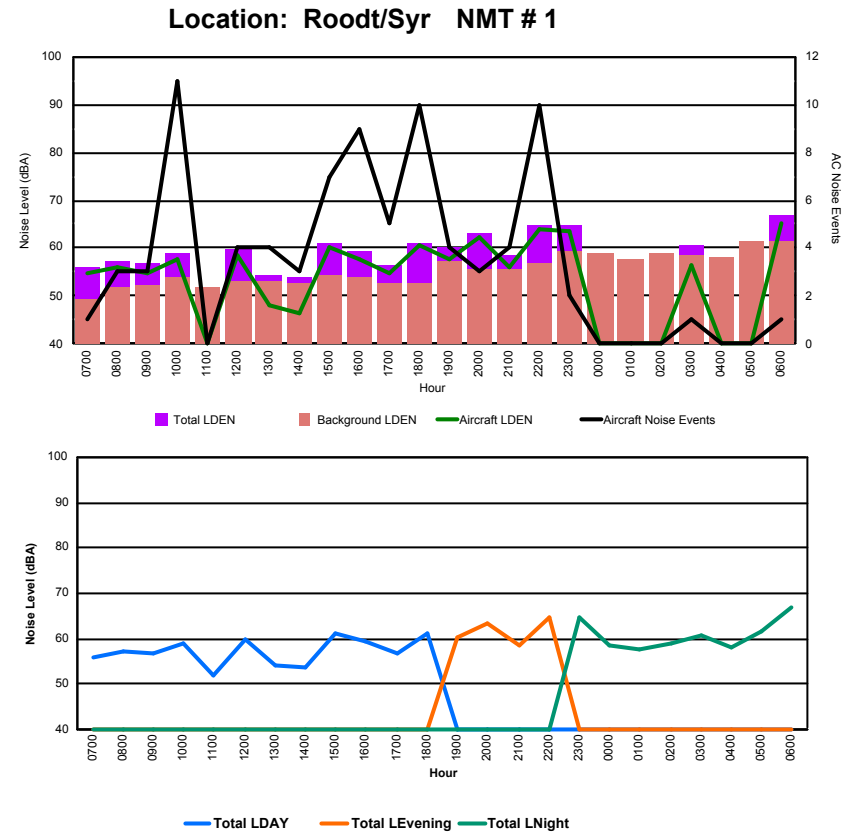

Luxembourg Airport Noise Distribution by Hour

Between 17/02/2023 00:00:00 and 17/02/2023 23:59:59 (Local Time)

Day	Aircraft Events	Total LDEN dB(A)	Aircraft LDEN dB(A)	Background LDEN dB(A)	Total LDay dB(A)	Total LEvening dB(A)	Total LNight dB(A)	
17/02/23	7:00	1	56.0	54.9	49.5	56.0	-	-
17/02/23	8:00	3	57.4	56.0	51.7	57.4	-	-
17/02/23	9:00	3	56.8	54.9	52.3	56.8	-	-
17/02/23	10:00	11	59.1	57.7	53.9	59.1	-	-
17/02/23	11:00	-	51.7	-	51.7	-	-	-
17/02/23	12:00	4	59.8	58.7	53.1	59.8	-	-
17/02/23	13:00	4	54.2	48.1	53.0	54.2	-	-
17/02/23	14:00	3	53.8	46.4	52.9	53.8	-	-
17/02/23	15:00	7	61.1	60.1	54.2	61.1	-	-
17/02/23	16:00	9	59.3	57.9	53.8	59.3	-	-
17/02/23	17:00	5	56.6	54.6	52.5	56.6	-	-
17/02/23	18:00	10	61.2	60.6	52.6	61.2	-	-
17/02/23	19:00	4	60.4	57.6	57.3	-	60.4	-
17/02/23	20:00	3	63.2	62.3	55.8	-	63.2	-
17/02/23	21:00	4	58.7	56.0	55.5	-	58.7	-
17/02/23	22:00	10	64.7	64.0	56.7	-	64.7	-
17/02/23	23:00	2	64.8	63.4	59.5	-	-	64.8
18/02/23	0:00	-	58.7	-	58.8	-	-	58.7
18/02/23	1:00	-	57.5	-	57.6	-	-	57.5
18/02/23	2:00	-	59.0	-	59.1	-	-	59.0
18/02/23	3:00	1	60.6	56.6	58.4	-	-	60.6
18/02/23	4:00	-	58.3	-	58.3	-	-	58.3
18/02/23	5:00	-	61.6	-	61.6	-	-	61.6
18/02/23	6:00	1	66.8	65.3	61.5	-	-	66.8
		85	60.6	58.4	56.7	58.1	62.4	62.2