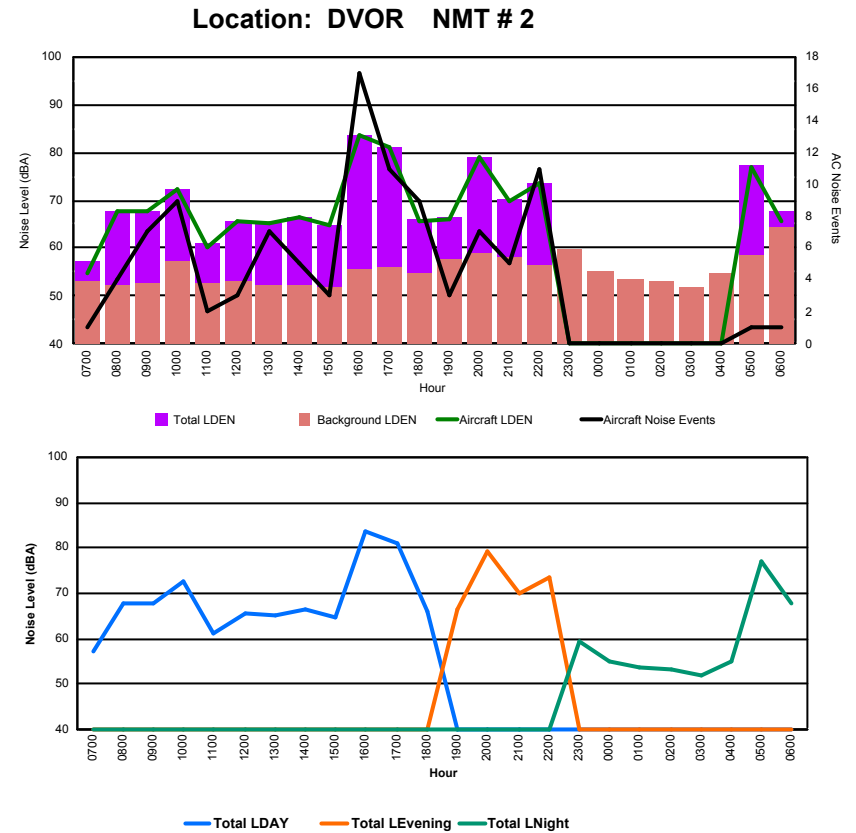

Luxembourg Airport Noise Distribution by Hour

Between 24/02/2023 00:00:00 and 24/02/2023 23:59:59 (Local Time)

Day	Aircraft Events	Total LDEN dB(A)	Aircraft LDEN dB(A)	Background LDEN dB(A)	Total LDay dB(A)	Total LEvening dB(A)	Total LNight dB(A)	
24/02/23	7:00	1	57.1	54.8	53.3	57.1	-	-
24/02/23	8:00	4	67.9	67.7	52.1	67.9	-	-
24/02/23	9:00	7	67.9	67.8	52.5	67.9	-	-
24/02/23	10:00	9	72.5	72.4	57.3	72.5	-	-
24/02/23	11:00	2	61.1	60.4	52.5	61.1	-	-
24/02/23	12:00	3	65.8	65.6	53.3	65.8	-	-
24/02/23	13:00	7	65.3	65.1	52.3	65.3	-	-
24/02/23	14:00	5	66.5	66.3	52.2	66.5	-	-
24/02/23	15:00	3	64.9	64.7	51.9	64.9	-	-
24/02/23	16:00	17	83.5	83.5	55.6	83.5	-	-
24/02/23	17:00	11	81.2	81.2	56.1	81.2	-	-
24/02/23	18:00	9	65.9	65.5	54.7	65.9	-	-
24/02/23	19:00	3	66.5	65.9	57.6	-	66.5	-
24/02/23	20:00	7	79.1	79.0	58.8	-	79.1	-
24/02/23	21:00	5	70.1	69.8	58.2	-	70.1	-
24/02/23	22:00	11	73.6	73.5	56.3	-	73.6	-
24/02/23	23:00	-	59.6	-	59.6	-	-	59.6
25/02/23	0:00	-	55.0	-	55.0	-	-	55.0
25/02/23	1:00	-	53.7	-	53.7	-	-	53.7
25/02/23	2:00	-	53.3	-	53.3	-	-	53.3
25/02/23	3:00	-	51.9	-	51.9	-	-	51.9
25/02/23	4:00	-	54.8	-	54.8	-	-	54.8
25/02/23	5:00	1	77.1	77.0	58.5	-	-	77.1
25/02/23	6:00	1	67.9	65.5	64.2	-	-	67.9
	106	73.9	73.8	56.6	75.3	74.7	68.7