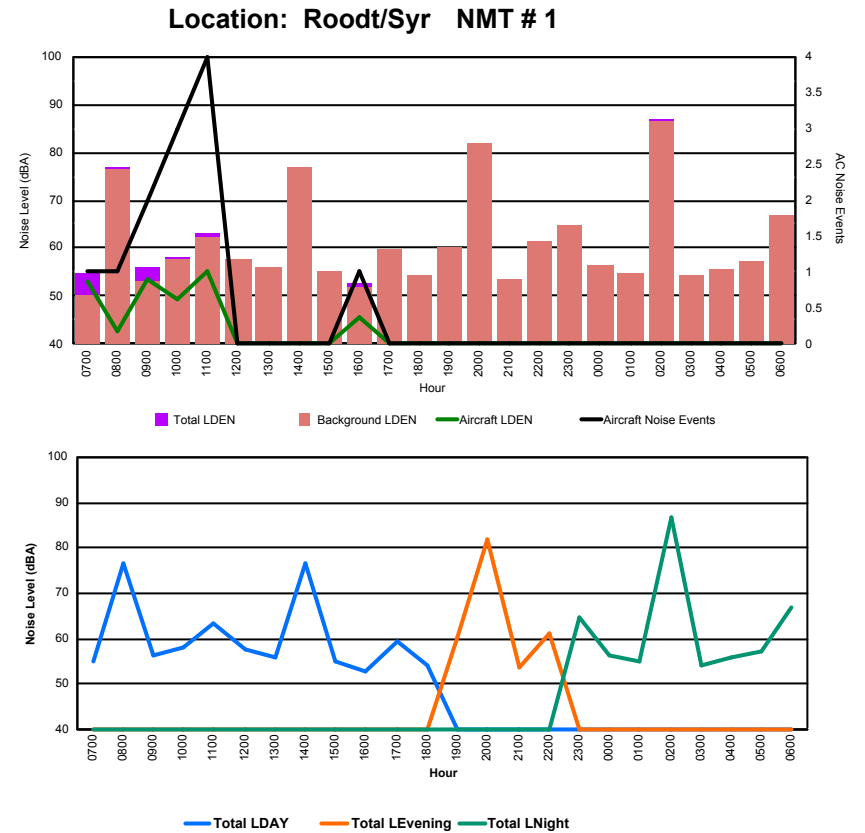

Luxembourg Airport Noise Distribution by Hour

Between 11/02/2023 00:00:00 and 11/02/2023 23:59:59 (Local Time)

Day	Aircraft Events	Total LDEN dB(A)	Aircraft LDEN dB(A)	Background LDEN dB(A)	Total LDay dB(A)	Total LEvening dB(A)	Total LNight dB(A)
11/02/23 7:00	1	54.9	53.0	50.4	54.9	-	-
11/02/23 8:00	1	76.7	42.6	76.6	76.7	-	-
11/02/23 9:00	2	56.2	53.4	53.1	56.2	-	-
11/02/23 10:00	3	58.1	49.2	57.6	58.1	-	-
11/02/23 11:00	4	63.2	55.3	62.5	63.2	-	-
11/02/23 12:00	-	57.6	-	57.6	57.6	-	-
11/02/23 13:00	-	55.7	-	55.9	55.7	-	-
11/02/23 14:00	-	76.7	-	76.7	76.7	-	-
11/02/23 15:00	-	55.1	-	55.1	55.1	-	-
11/02/23 16:00	1	52.9	45.7	52.0	52.9	-	-
11/02/23 17:00	-	59.5	-	59.6	59.5	-	-
11/02/23 18:00	-	54.2	-	54.3	54.2	-	-
11/02/23 19:00	-	60.3	-	60.3	-	60.3	-
11/02/23 20:00	-	81.7	-	81.7	-	81.7	-
11/02/23 21:00	-	53.6	-	53.6	-	53.6	-
11/02/23 22:00	-	61.2	-	61.3	-	61.2	-
11/02/23 23:00	-	64.8	-	64.8	-	-	64.8
12/02/23 0:00	-	56.2	-	56.3	-	-	56.2
12/02/23 1:00	-	54.8	-	54.9	-	-	54.8
12/02/23 2:00	-	86.7	-	86.6	-	-	86.7
12/02/23 3:00	-	54.3	-	54.3	-	-	54.3
12/02/23 4:00	-	55.7	-	55.7	-	-	55.7
12/02/23 5:00	-	57.0	-	57.1	-	-	57.0
12/02/23 6:00	-	66.8	-	66.8	-	-	66.8
	12	74.8	45.7	74.7	69.2	75.8	77.8