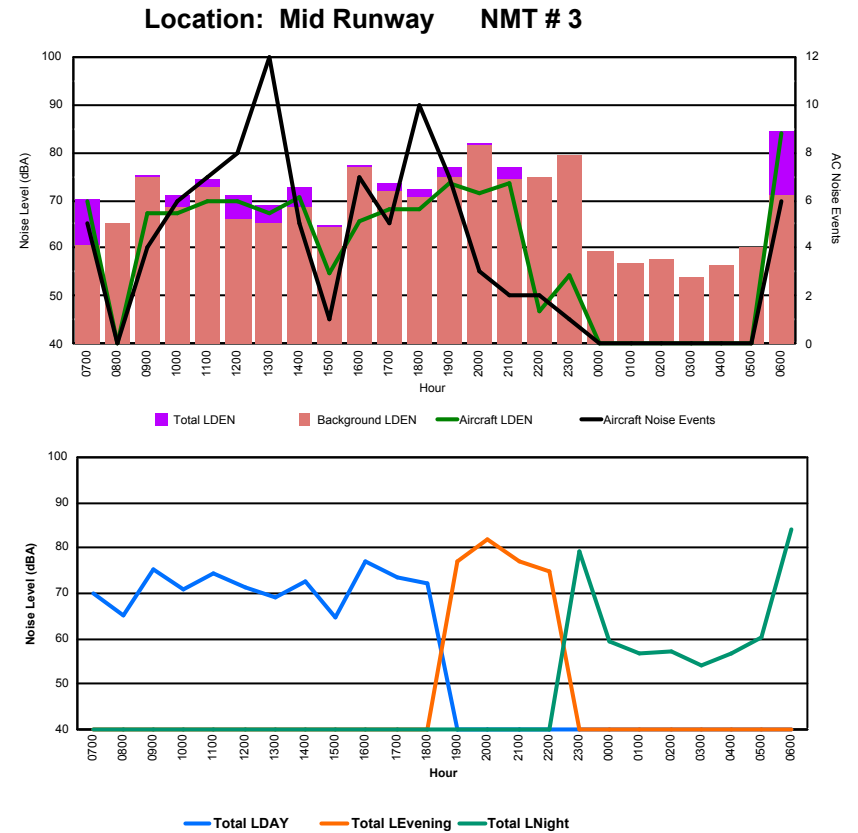

Luxembourg Airport Noise Distribution by Hour

Between 03/02/2023 00:00:00 and 03/02/2023 23:59:59 (Local Time)

Day	Aircraft Events	Total LDEN dB (A)	Aircraft LDEN dB(A)	Background LDEN dB(A)	Total LDay dB(A)	Total LEvening dB(A)	Total LNight dB (A)	
03/02/23	7:00	5	70.2	69.7	60.7	70.2	-	-
03/02/23	8:00	-	65.3	-	65.4	65.3	-	-
03/02/23	9:00	4	75.4	67.1	74.8	75.4	-	-
03/02/23	10:00	6	70.9	67.4	68.5	70.9	-	-
03/02/23	11:00	7	74.5	69.8	72.8	74.5	-	-
03/02/23	12:00	8	71.2	69.8	65.9	71.2	-	-
03/02/23	13:00	12	69.0	67.2	65.2	69.0	-	-
03/02/23	14:00	5	72.7	70.6	68.5	72.7	-	-
03/02/23	15:00	1	64.6	54.6	64.3	64.6	-	-
03/02/23	16:00	7	77.1	65.6	76.9	77.1	-	-
03/02/23	17:00	5	73.4	68.0	71.9	73.4	-	-
03/02/23	18:00	10	72.4	68.0	70.7	72.4	-	-
03/02/23	19:00	7	77.0	73.4	74.6	-	77.0	-
03/02/23	20:00	3	82.0	71.3	81.6	-	82.0	-
03/02/23	21:00	2	76.9	73.6	74.2	-	76.9	-
03/02/23	22:00	2	74.8	46.9	74.8	-	74.8	-
03/02/23	23:00	1	79.3	54.3	79.3	-	-	79.3
04/02/23	0:00	-	59.2	-	59.2	-	-	59.2
04/02/23	1:00	-	56.7	-	56.7	-	-	56.7
04/02/23	2:00	-	57.4	-	57.5	-	-	57.4
04/02/23	3:00	-	54.1	-	54.1	-	-	54.1
04/02/23	4:00	-	56.6	-	56.6	-	-	56.6
04/02/23	5:00	-	60.2	-	60.3	-	-	60.2
04/02/23	6:00	6	84.3	84.1	70.9	-	-	84.3
	91	75.6	72.1	73.1	72.7	78.6	76.5