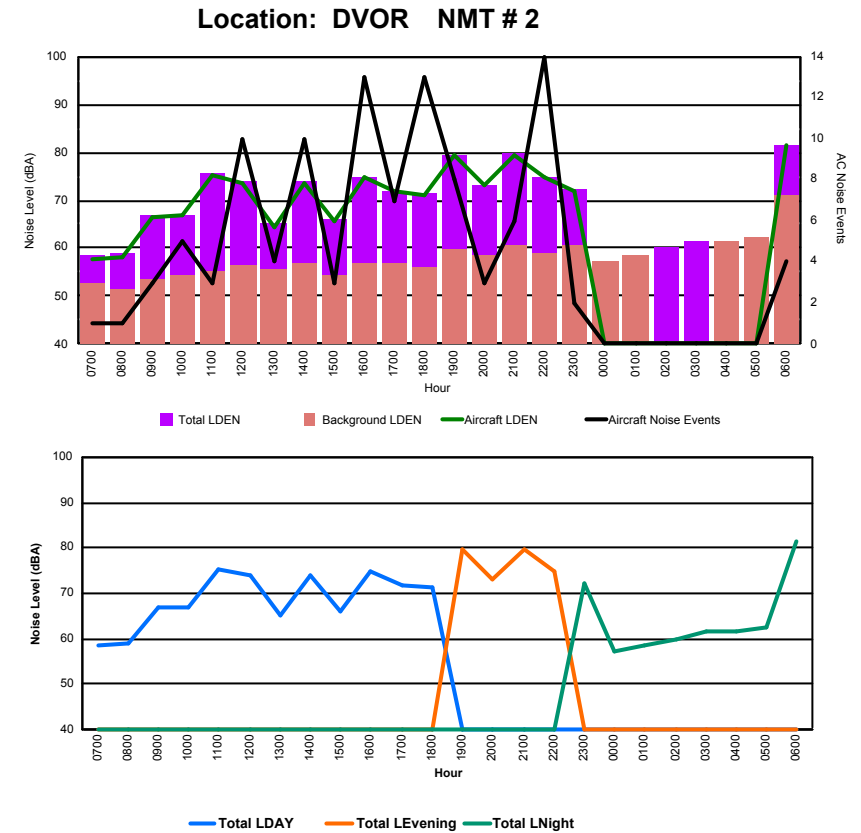

Luxembourg Airport Noise Distribution by Hour

Between 19/02/2023 00:00:00 and 19/02/2023 23:59:59 (Local Time)

Day	Aircraft Events	Total LDEN dB (A)	Aircraft LDEN dB(A)	Background LDEN dB(A)	Total LDay dB(A)	Total LEvening dB(A)	Total LNight dB (A)	
19/02/23	7:00	1	58.7	57.5	52.7	58.7	-	-
19/02/23	8:00	1	59.0	58.0	51.6	59.0	-	-
19/02/23	9:00	3	66.7	66.5	53.6	66.7	-	-
19/02/23	10:00	5	67.0	66.8	54.4	67.0	-	-
19/02/23	11:00	3	75.5	75.4	55.4	75.5	-	-
19/02/23	12:00	10	73.8	73.7	56.4	73.8	-	-
19/02/23	13:00	4	65.0	64.4	55.5	65.0	-	-
19/02/23	14:00	10	73.8	73.7	56.7	73.8	-	-
19/02/23	15:00	3	65.9	65.6	54.5	65.9	-	-
19/02/23	16:00	13	74.8	74.8	57.0	74.8	-	-
19/02/23	17:00	7	71.8	71.7	56.7	71.8	-	-
19/02/23	18:00	13	71.3	71.1	56.1	71.3	-	-
19/02/23	19:00	8	79.5	79.5	59.6	-	79.5	-
19/02/23	20:00	3	73.2	73.1	58.6	-	73.2	-
19/02/23	21:00	6	79.6	79.5	60.5	-	79.6	-
19/02/23	22:00	14	75.0	74.9	58.9	-	75.0	-
19/02/23	23:00	2	72.3	72.0	60.5	-	-	72.3
20/02/23	0:00	-	57.1	-	57.1	-	-	57.1
20/02/23	1:00	-	58.7	-	58.7	-	-	58.7
20/02/23	2:00	-	60.0	-	-	-	-	60.0
20/02/23	3:00	-	61.6	-	-	-	-	61.6
20/02/23	4:00	-	61.5	-	61.5	-	-	61.5
20/02/23	5:00	-	62.5	-	62.5	-	-	62.5
20/02/23	6:00	4	81.5	81.3	70.9	-	-	81.5
	110	73.7	73.5	60.3	71.3	77.7	73.1