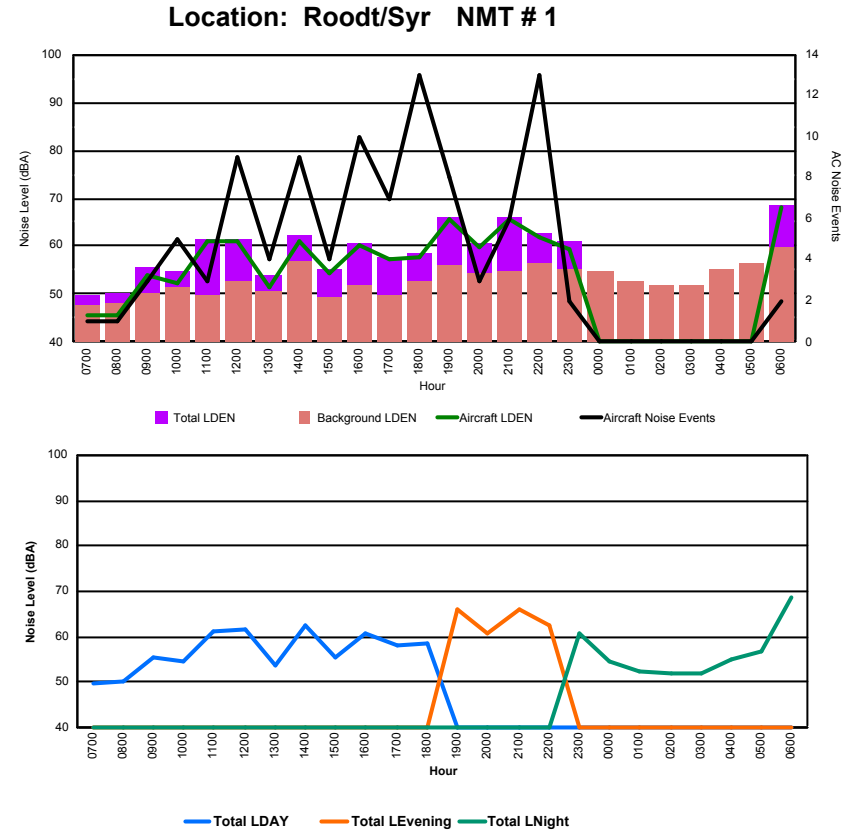

Luxembourg Airport Noise Distribution by Hour

Between 19/02/2023 00:00:00 and 19/02/2023 23:59:59 (Local Time)

Day	Aircraft Events	Total LDEN dB(A)	Aircraft LDEN dB(A)	Background LDEN dB(A)	Total LDay dB(A)	Total LEvening dB(A)	Total LNight dB(A)	
19/02/23	7:00	1	49.7	45.8	47.5	49.7	-	-
19/02/23	8:00	1	50.0	45.8	48.0	50.0	-	-
19/02/23	9:00	3	55.5	54.0	50.1	55.5	-	-
19/02/23	10:00	5	54.7	52.2	51.4	54.7	-	-
19/02/23	11:00	3	61.3	61.0	49.8	61.3	-	-
19/02/23	12:00	9	61.5	60.9	52.7	61.5	-	-
19/02/23	13:00	4	53.8	51.6	50.5	53.8	-	-
19/02/23	14:00	9	62.5	61.2	57.0	62.5	-	-
19/02/23	15:00	4	55.4	54.3	49.4	55.4	-	-
19/02/23	16:00	10	60.7	60.1	51.7	60.7	-	-
19/02/23	17:00	7	57.9	57.3	49.7	57.9	-	-
19/02/23	18:00	13	58.7	57.5	52.9	58.7	-	-
19/02/23	19:00	8	66.0	65.5	56.0	-	66.0	-
19/02/23	20:00	3	60.8	59.6	54.5	-	60.8	-
19/02/23	21:00	6	65.9	65.6	54.7	-	65.9	-
19/02/23	22:00	13	62.7	61.7	56.4	-	62.7	-
19/02/23	23:00	2	60.9	59.5	55.4	-	-	60.9
20/02/23	0:00	-	54.7	-	54.7	-	-	54.7
20/02/23	1:00	-	52.4	-	52.5	-	-	52.4
20/02/23	2:00	-	51.7	-	51.8	-	-	51.7
20/02/23	3:00	-	51.8	-	51.8	-	-	51.8
20/02/23	4:00	-	55.0	-	55.1	-	-	55.0
20/02/23	5:00	-	56.6	-	56.6	-	-	56.6
20/02/23	6:00	2	68.7	68.1	59.6	-	-	68.7
	103	60.9	60.0	54.0	58.5	64.4	61.0