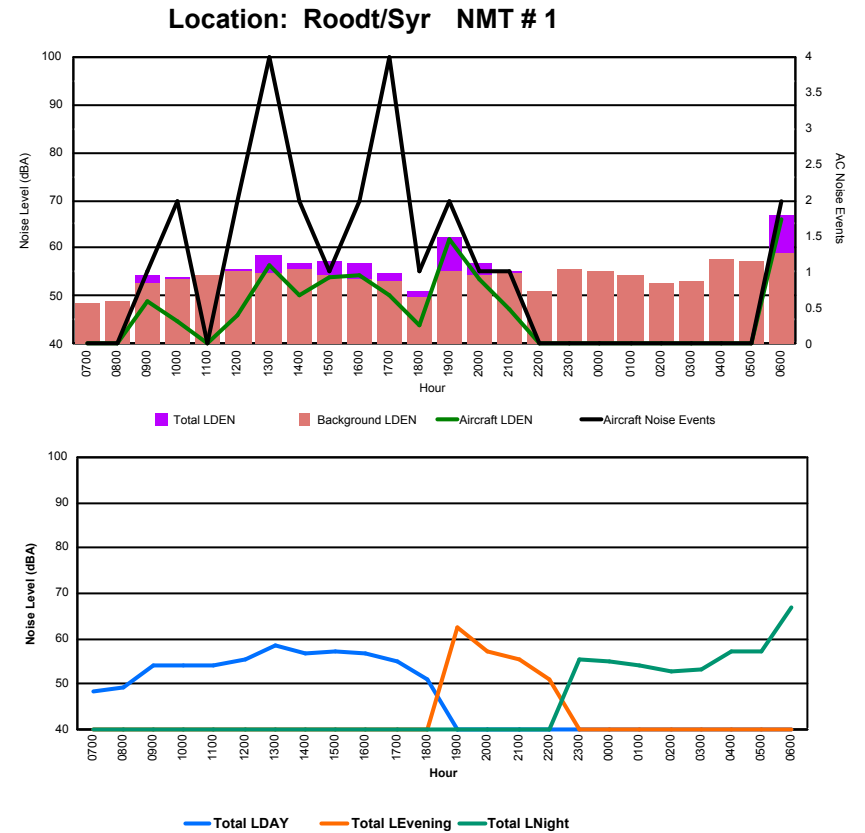

Luxembourg Airport Noise Distribution by Hour

Between 27/02/2023 00:00:00 and 27/02/2023 23:59:59 (Local Time)

Day	Aircraft Events	Total LDEN dB (A)	Aircraft LDEN dB(A)	Background LDEN dB(A)	Total LDay dB(A)	Total LEvening dB(A)	Total LNight dB (A)
27/02/23	7:00	-	48.5	-	48.5	-	-
27/02/23	8:00	-	49.1	-	49.1	-	-
27/02/23	9:00	1	54.3	48.9	52.9	-	-
27/02/23	10:00	2	54.0	44.9	53.5	-	-
27/02/23	11:00	-	54.3	-	54.3	-	-
27/02/23	12:00	2	55.5	46.0	55.1	-	-
27/02/23	13:00	4	58.6	56.6	54.6	-	-
27/02/23	14:00	2	56.7	50.1	55.6	-	-
27/02/23	15:00	1	57.2	53.9	54.5	-	-
27/02/23	16:00	2	56.9	54.3	53.4	-	-
27/02/23	17:00	4	54.8	50.3	53.0	-	-
27/02/23	18:00	1	50.9	43.8	49.9	-	-
27/02/23	19:00	2	62.5	61.7	55.0	-	62.5
27/02/23	20:00	1	57.0	53.6	54.3	-	57.0
27/02/23	21:00	1	55.3	47.1	54.6	-	55.3
27/02/23	22:00	-	51.0	-	51.0	-	51.0
27/02/23	23:00	-	55.6	-	55.6	-	55.6
28/02/23	0:00	-	55.1	-	55.2	-	55.1
28/02/23	1:00	-	54.2	-	54.3	-	54.2
28/02/23	2:00	-	52.8	-	52.9	-	52.8
28/02/23	3:00	-	53.1	-	53.1	-	53.1
28/02/23	4:00	-	57.4	-	57.5	-	57.4
28/02/23	5:00	-	57.3	-	57.4	-	57.3
28/02/23	6:00	2	66.9	66.1	59.0	-	66.9
	25	57.7	54.8	54.6	55.2	58.4	59.6