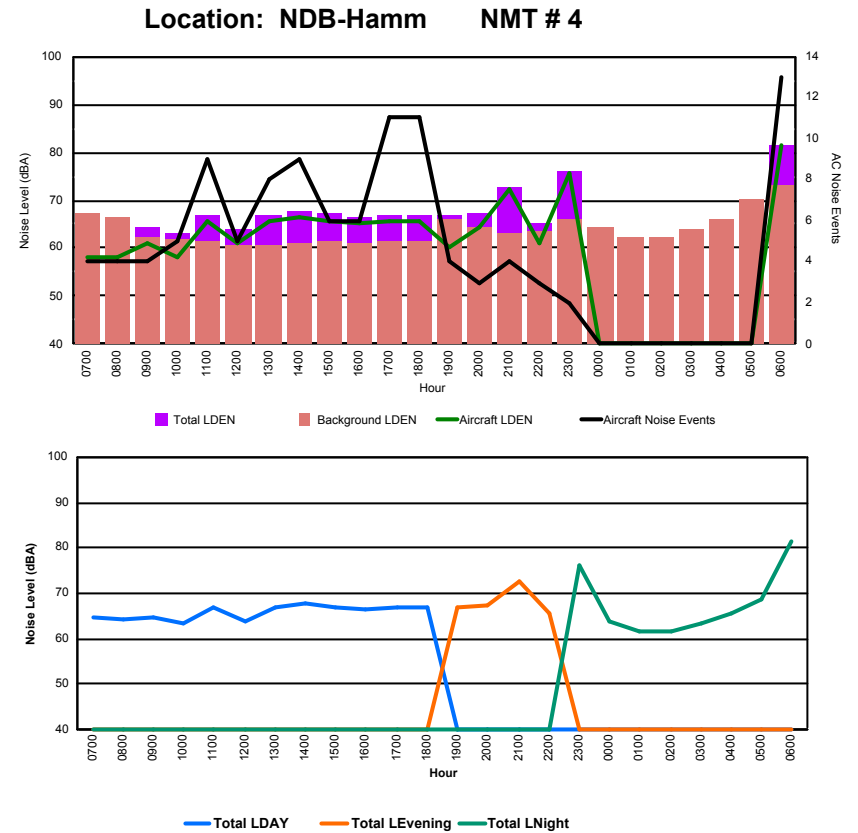

Luxembourg Airport Noise Distribution by Hour

Between 09/02/2023 00:00:00 and 09/02/2023 23:59:59 (Local Time)

Day	Aircraft Events	Total LDEN dB(A)	Aircraft LDEN dB(A)	Background LDEN dB(A)	Total LDay dB(A)	Total LEvening dB(A)	Total LNight dB(A)
09/02/23	7:00	4	64.7	58.1	67.4	64.7	-
09/02/23	8:00	4	64.3	58.1	66.5	64.3	-
09/02/23	9:00	4	64.5	60.9	62.3	64.5	-
09/02/23	10:00	5	63.2	58.0	61.8	63.2	-
09/02/23	11:00	9	67.0	65.7	61.5	67.0	-
09/02/23	12:00	5	63.8	61.1	60.6	63.8	-
09/02/23	13:00	8	66.8	65.8	60.5	66.8	-
09/02/23	14:00	9	67.6	66.6	60.9	67.6	-
09/02/23	15:00	6	67.1	65.8	61.3	67.1	-
09/02/23	16:00	6	66.6	65.3	61.0	66.6	-
09/02/23	17:00	11	66.8	65.5	61.3	66.8	-
09/02/23	18:00	11	67.0	65.7	61.4	67.0	-
09/02/23	19:00	4	66.8	60.0	65.9	-	66.8
09/02/23	20:00	3	67.3	64.3	64.5	-	67.3
09/02/23	21:00	4	72.7	72.3	63.3	-	72.7
09/02/23	22:00	3	65.4	60.9	63.6	-	65.4
09/02/23	23:00	2	76.1	75.7	66.2	-	76.1
10/02/23	0:00	-	63.8	-	64.5	-	63.8
10/02/23	1:00	-	61.8	-	62.2	-	61.8
10/02/23	2:00	-	61.8	-	62.1	-	61.8
10/02/23	3:00	-	63.6	-	63.8	-	63.6
10/02/23	4:00	-	65.6	-	66.0	-	65.6
10/02/23	5:00	-	68.7	-	70.1	-	68.7
10/02/23	6:00	13	81.6	81.4	73.1	-	81.6
	111	70.7	69.8	65.3	66.0	69.1	74.1