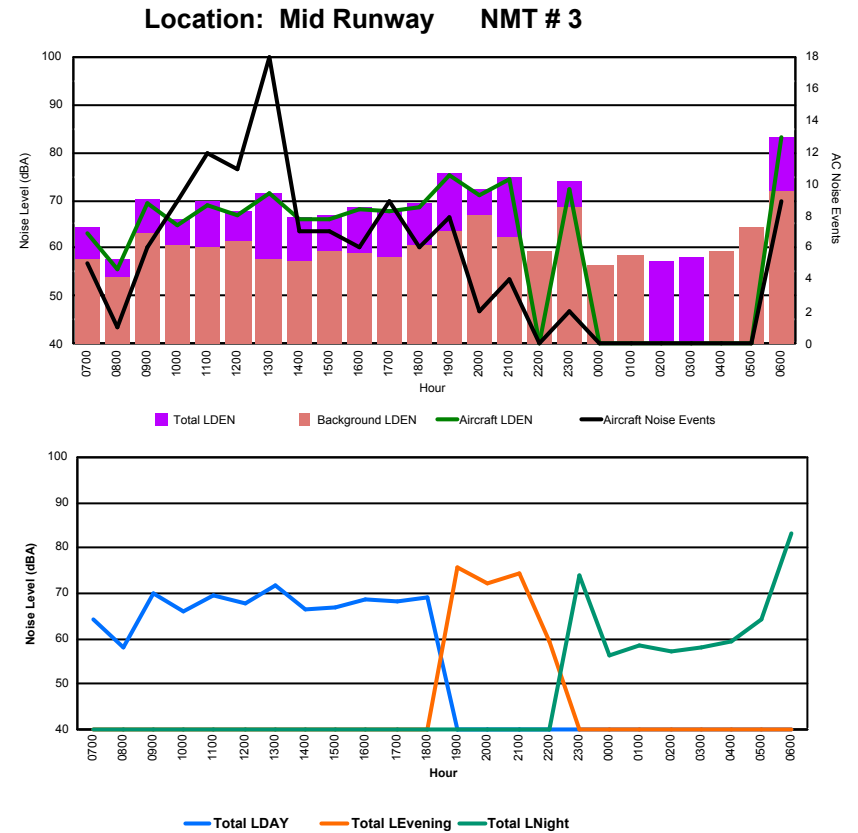

Luxembourg Airport Noise Distribution by Hour

Between 27/02/2023 00:00:00 and 27/02/2023 23:59:59 (Local Time)

Day	Aircraft Events	Total LDEN dB (A)	Aircraft LDEN dB(A)	Background LDEN dB(A)	Total LDay dB(A)	Total LEvening dB(A)	Total LNight dB (A)
27/02/23	7:00	5	64.3	63.3	57.6	64.3	-
27/02/23	8:00	1	57.9	55.6	54.1	57.9	-
27/02/23	9:00	6	70.1	69.2	63.1	70.1	-
27/02/23	10:00	9	66.1	64.9	60.5	66.1	-
27/02/23	11:00	12	69.6	69.1	60.1	69.6	-
27/02/23	12:00	11	67.9	66.9	61.3	67.9	-
27/02/23	13:00	18	71.6	71.4	57.9	71.6	-
27/02/23	14:00	7	66.4	65.9	57.4	66.4	-
27/02/23	15:00	7	67.0	66.2	59.5	67.0	-
27/02/23	16:00	6	68.5	68.1	58.8	68.5	-
27/02/23	17:00	9	68.1	67.6	58.0	68.1	-
27/02/23	18:00	6	69.3	68.7	60.8	69.3	-
27/02/23	19:00	8	75.6	75.3	63.6	-	75.6
27/02/23	20:00	2	72.4	71.1	66.7	-	72.4
27/02/23	21:00	4	74.6	74.4	62.1	-	74.6
27/02/23	22:00	-	59.5	-	59.5	-	59.5
27/02/23	23:00	2	73.8	72.4	68.4	-	73.8
28/02/23	0:00	-	56.5	-	56.5	-	56.5
28/02/23	1:00	-	58.5	-	58.6	-	58.5
28/02/23	2:00	-	57.2	-	-	-	57.2
28/02/23	3:00	-	58.3	-	-	-	58.3
28/02/23	4:00	-	59.3	-	59.3	-	59.3
28/02/23	5:00	-	64.2	-	64.3	-	64.2
28/02/23	6:00	9	83.3	83.1	71.8	-	83.3
	122	72.3	71.8	62.9	68.2	73.2	74.8