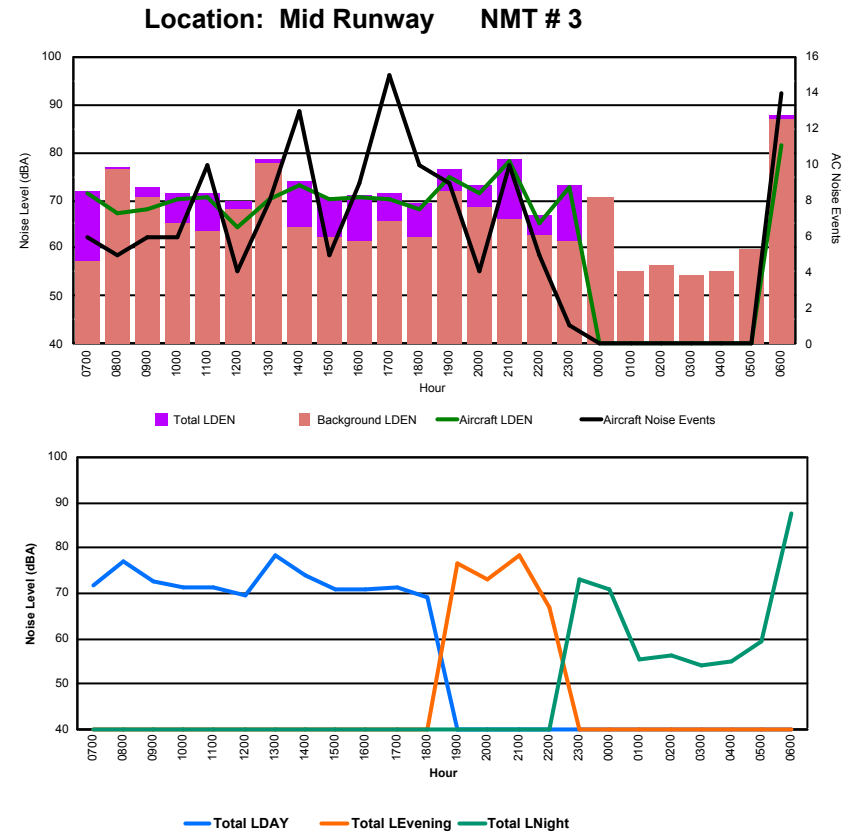

Location: DVOR NMT # 2

Luxembourg Airport Noise Distribution by Hour

Between 23/02/2023 00:00:00 and 23/02/2023 23:59:59 (Local Time)

Day	Aircraft Events	Total LDEN dB (A)	Aircraft LDEN dB(A)	Background LDEN dB(A)	Total LDay dB(A)	Total LEvening dB(A)	Total LNight dB (A)	
23/02/23	7:00	6	71.7	71.6	57.2	71.7	-	-
23/02/23	8:00	5	77.0	67.5	76.5	77.0	-	-
23/02/23	9:00	6	72.7	68.3	70.8	72.7	-	-
23/02/23	10:00	6	71.3	70.2	65.3	71.3	-	-
23/02/23	11:00	10	71.4	70.7	63.6	71.4	-	-
23/02/23	12:00	4	69.7	64.3	68.2	69.7	-	-
23/02/23	13:00	8	78.6	70.2	77.9	78.6	-	-
23/02/23	14:00	13	73.8	73.2	64.5	73.8	-	-
23/02/23	15:00	5	70.8	70.2	62.3	70.8	-	-
23/02/23	16:00	9	71.1	70.7	61.4	71.1	-	-
23/02/23	17:00	15	71.5	70.4	65.5	71.5	-	-
23/02/23	18:00	10	69.2	68.3	62.3	69.2	-	-
23/02/23	19:00	9	76.6	74.9	71.9	-	76.6	-
23/02/23	20:00	4	73.2	71.4	68.7	-	73.2	-
23/02/23	21:00	10	78.4	78.1	66.2	-	78.4	-
23/02/23	22:00	5	66.9	65.0	62.6	-	66.9	-
23/02/23	23:00	1	73.0	72.7	61.3	-	-	73.0
24/02/23	0:00	-	70.7	-	70.8	-	-	70.7
24/02/23	1:00	-	55.4	-	55.4	-	-	55.4
24/02/23	2:00	-	56.3	-	56.3	-	-	56.3
24/02/23	3:00	-	54.3	-	54.3	-	-	54.3
24/02/23	4:00	-	55.1	-	55.1	-	-	55.1
24/02/23	5:00	-	59.6	-	59.6	-	-	59.6
24/02/23	6:00	14	87.8	81.5	86.8	-	-	87.8
	140	76.4	72.2	74.4	73.4	75.5	79.0	