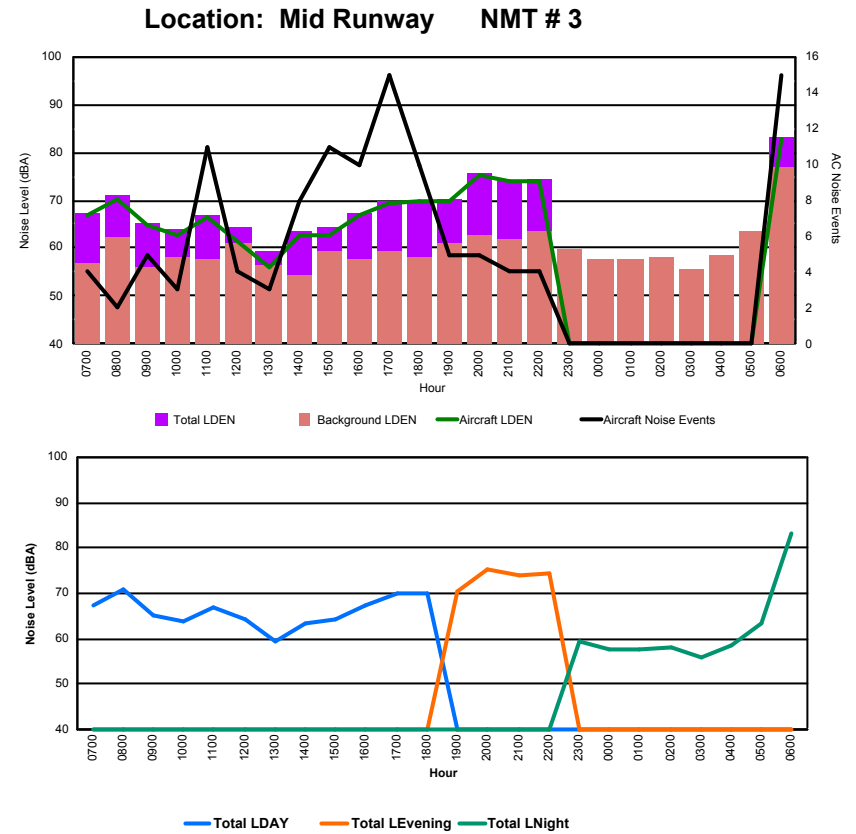

Location: DVOR NMT # 2

Luxembourg Airport Noise Distribution by Hour

Between 28/02/2023 00:00:00 and 28/02/2023 23:59:59 (Local Time)

Day	Aircraft Events	Total LDEN dB (A)	Aircraft LDEN dB(A)	Background LDEN dB(A)	Total LDay dB(A)	Total LEvening dB(A)	Total LNight dB (A)	
28/02/23	7:00	4	67.4	67.0	57.0	67.4	-	-
28/02/23	8:00	2	70.9	70.3	62.2	70.9	-	-
28/02/23	9:00	5	65.2	64.6	55.9	65.2	-	-
28/02/23	10:00	3	63.9	62.6	58.2	63.9	-	-
28/02/23	11:00	11	67.0	66.5	57.5	67.0	-	-
28/02/23	12:00	4	64.2	61.5	60.9	64.2	-	-
28/02/23	13:00	3	59.2	56.2	56.3	59.2	-	-
28/02/23	14:00	8	63.4	62.8	54.5	63.4	-	-
28/02/23	15:00	11	64.4	62.7	59.5	64.4	-	-
28/02/23	16:00	10	67.2	66.7	57.5	67.2	-	-
28/02/23	17:00	15	69.8	69.4	59.3	69.8	-	-
28/02/23	18:00	10	70.0	69.7	58.3	70.0	-	-
28/02/23	19:00	5	70.3	69.7	61.2	-	70.3	-
28/02/23	20:00	5	75.5	75.3	62.7	-	75.5	-
28/02/23	21:00	4	74.1	73.9	61.8	-	74.1	-
28/02/23	22:00	4	74.4	74.1	63.4	-	74.4	-
28/02/23	23:00	-	59.6	-	59.7	-	-	59.6
01/03/23	0:00	-	57.6	-	57.6	-	-	57.6
01/03/23	1:00	-	57.8	-	57.8	-	-	57.8
01/03/23	2:00	-	58.3	-	58.3	-	-	58.3
01/03/23	3:00	-	55.8	-	55.8	-	-	55.8
01/03/23	4:00	-	58.7	-	58.7	-	-	58.7
01/03/23	5:00	-	63.6	-	63.4	-	-	63.6
01/03/23	6:00	15	83.2	82.7	76.7	-	-	83.2
	119	72.0	71.4	64.6	67.1	74.0	74.3	