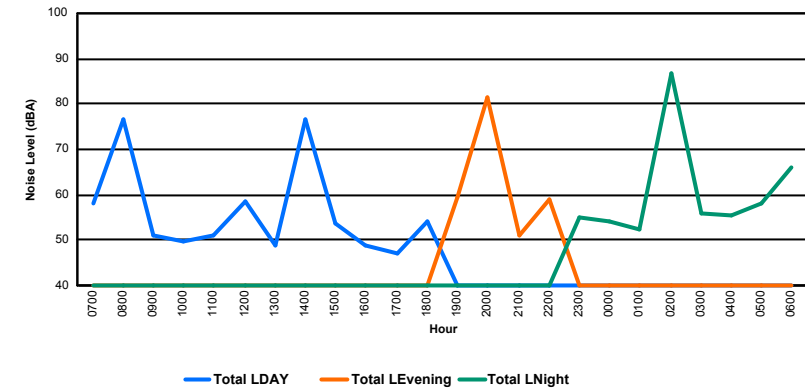

Luxembourg Airport Noise Distribution by Hour

Between 07/02/2023 00:00:00 and 07/02/2023 23:59:59 (Local Time)

Day	Aircraft Events	Total LDEN dB(A)	Aircraft LDEN dB(A)	Background LDEN dB(A)	Total LDay dB(A)	Total LEvening dB(A)	Total LNight dB(A)
07/02/23	7:00	-	58.3	-	58.3	-	-
07/02/23	8:00	-	76.6	-	76.6	-	-
07/02/23	9:00	-	51.2	-	51.2	-	-
07/02/23	10:00	-	49.5	-	49.5	-	-
07/02/23	11:00	-	51.1	-	51.1	-	-
07/02/23	12:00	-	58.4	-	58.4	-	-
07/02/23	13:00	-	48.9	-	48.9	-	-
07/02/23	14:00	-	76.6	-	76.6	-	-
07/02/23	15:00	-	53.8	-	53.9	-	-
07/02/23	16:00	-	48.8	-	48.8	-	-
07/02/23	17:00	-	47.0	-	47.0	-	-
07/02/23	18:00	-	54.3	-	54.3	-	-
07/02/23	19:00	-	59.6	-	59.6	59.6	-
07/02/23	20:00	-	81.6	-	81.5	81.6	-
07/02/23	21:00	-	51.2	-	51.2	51.2	-
07/02/23	22:00	1	58.8	56.9	54.3	-	58.8
07/02/23	23:00	-	55.0	-	55.0	-	55.0
08/02/23	0:00	-	54.3	-	54.4	-	54.3
08/02/23	1:00	-	52.5	-	52.7	-	52.5
08/02/23	2:00	-	86.6	-	86.5	-	86.6
08/02/23	3:00	-	56.0	-	56.0	-	56.0
08/02/23	4:00	-	55.4	-	55.2	-	55.4
08/02/23	5:00	-	57.9	-	58.0	-	57.9
08/02/23	6:00	1	66.1	52.2	66.0	-	66.1
	2	74.7	44.4	74.6	68.9	75.6	77.6

Location: Roodt/Syr NMT # 1