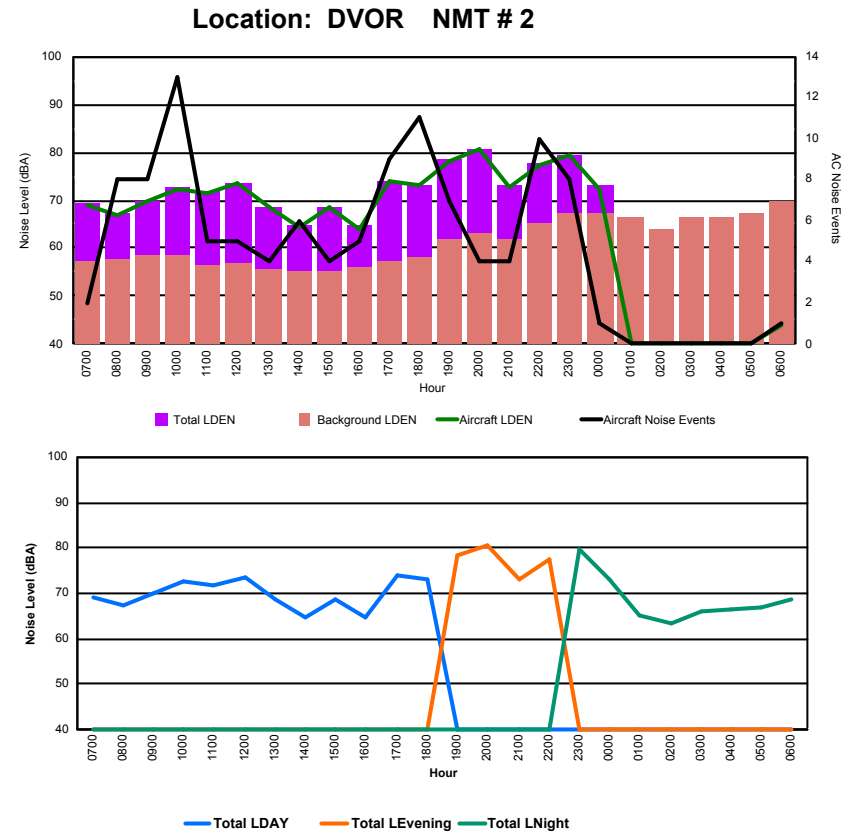

Luxembourg Airport Noise Distribution by Hour

Between 16/02/2023 00:00:00 and 16/02/2023 23:59:59 (Local Time)

Day	Aircraft Events	Total LDEN dB(A)	Aircraft LDEN dB(A)	Background LDEN dB(A)	Total LDay dB(A)	Total LEvening dB(A)	Total LNight dB(A)	
16/02/23	7:00	2	69.2	68.9	57.4	69.2	-	-
16/02/23	8:00	8	67.4	66.9	57.8	67.4	-	-
16/02/23	9:00	8	70.0	69.7	58.5	70.0	-	-
16/02/23	10:00	13	72.6	72.4	58.4	72.6	-	-
16/02/23	11:00	5	71.8	71.6	56.4	71.8	-	-
16/02/23	12:00	5	73.5	73.4	56.7	73.5	-	-
16/02/23	13:00	4	68.6	68.4	55.8	68.6	-	-
16/02/23	14:00	6	64.8	64.3	55.2	64.8	-	-
16/02/23	15:00	4	68.6	68.4	55.0	68.6	-	-
16/02/23	16:00	5	64.7	64.1	56.2	64.7	-	-
16/02/23	17:00	9	74.1	74.1	57.3	74.1	-	-
16/02/23	18:00	11	73.3	73.2	58.0	73.3	-	-
16/02/23	19:00	7	78.4	78.3	61.7	-	78.4	-
16/02/23	20:00	4	80.7	80.6	63.1	-	80.7	-
16/02/23	21:00	4	73.2	72.8	62.0	-	73.2	-
16/02/23	22:00	10	77.7	77.5	65.4	-	77.7	-
16/02/23	23:00	8	79.5	79.3	67.3	-	-	79.5
17/02/23	0:00	1	73.3	72.4	67.1	-	-	73.3
17/02/23	1:00	-	65.3	-	66.3	-	-	65.3
17/02/23	2:00	-	63.2	-	63.8	-	-	63.2
17/02/23	3:00	-	66.2	-	66.6	-	-	66.2
17/02/23	4:00	-	66.3	-	66.6	-	-	66.3
17/02/23	5:00	-	66.7	-	67.1	-	-	66.7
17/02/23	6:00	1	68.6	44.1	69.6	-	-	68.6
	115	73.6	73.2	63.6	70.9	78.2	72.3