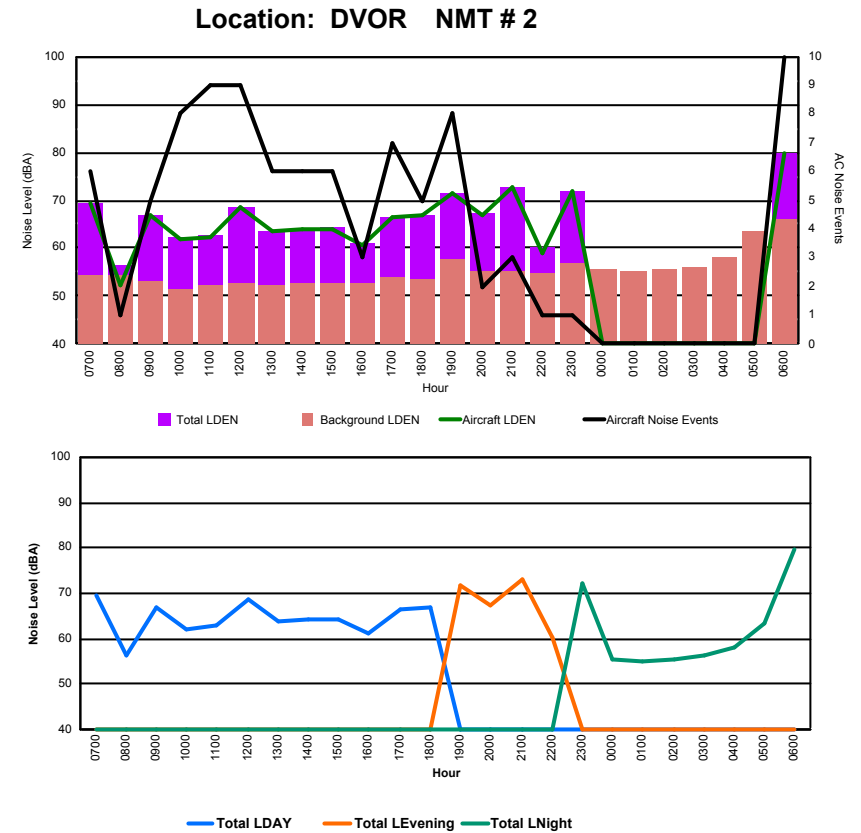

Luxembourg Airport Noise Distribution by Hour

Between 13/02/2023 00:00:00 and 13/02/2023 23:59:59 (Local Time)

Day	Aircraft Events	Total LDEN dB (A)	Aircraft LDEN dB(A)	Background LDEN dB(A)	Total LDay dB(A)	Total LEvening dB(A)	Total LNight dB (A)
13/02/23 7:00	6	69.4	69.2	54.5	69.4	-	-
13/02/23 8:00	1	56.4	52.4	54.2	56.4	-	-
13/02/23 9:00	5	67.0	66.8	53.0	67.0	-	-
13/02/23 10:00	8	62.2	61.9	51.3	62.2	-	-
13/02/23 11:00	9	62.8	62.4	52.3	62.8	-	-
13/02/23 12:00	9	68.7	68.6	52.5	68.7	-	-
13/02/23 13:00	6	63.7	63.4	52.3	63.7	-	-
13/02/23 14:00	6	64.1	63.8	52.5	64.1	-	-
13/02/23 15:00	6	64.3	63.9	52.9	64.3	-	-
13/02/23 16:00	3	61.2	60.6	52.8	61.2	-	-
13/02/23 17:00	7	66.6	66.4	54.0	66.6	-	-
13/02/23 18:00	5	66.9	66.7	53.5	66.9	-	-
13/02/23 19:00	8	71.6	71.4	57.8	-	71.6	-
13/02/23 20:00	2	67.2	66.8	55.4	-	67.2	-
13/02/23 21:00	3	72.9	72.8	55.4	-	72.9	-
13/02/23 22:00	1	60.3	58.8	54.6	-	60.3	-
13/02/23 23:00	1	72.0	71.8	57.0	-	-	72.0
14/02/23 0:00	-	55.5	-	55.5	-	-	55.5
14/02/23 1:00	-	55.1	-	55.1	-	-	55.1
14/02/23 2:00	-	55.5	-	55.5	-	-	55.5
14/02/23 3:00	-	56.2	-	56.2	-	-	56.2
14/02/23 4:00	-	58.0	-	58.0	-	-	58.0
14/02/23 5:00	-	63.4	-	63.4	-	-	63.4
14/02/23 6:00	10	79.8	79.6	65.9	-	-	79.8
	96	69.2	68.9	57.2	65.6	70.0	71.6