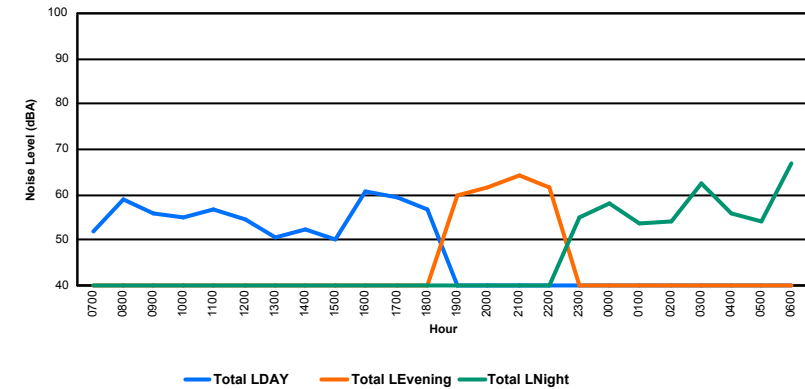

Luxembourg Airport Noise Distribution by Hour

Between 22/02/2023 00:00:00 and 22/02/2023 23:59:59 (Local Time)

Day	Aircraft Events	Total LDEN dB(A)	Aircraft LDEN dB(A)	Background LDEN dB(A)	Total LDay dB(A)	Total LEvening dB(A)	Total LNight dB(A)	
22/02/23	7:00	2	52.0	46.2	50.9	52.0	-	-
22/02/23	8:00	4	59.1	58.3	51.6	59.1	-	-
22/02/23	9:00	6	55.8	53.2	52.6	55.8	-	-
22/02/23	10:00	5	55.0	52.8	51.3	55.0	-	-
22/02/23	11:00	5	56.7	55.8	49.5	56.7	-	-
22/02/23	12:00	4	54.4	52.4	50.2	54.4	-	-
22/02/23	13:00	2	50.6	44.9	49.4	50.6	-	-
22/02/23	14:00	2	52.4	46.6	51.1	52.4	-	-
22/02/23	15:00	1	50.2	40.9	49.7	50.2	-	-
22/02/23	16:00	11	60.6	59.9	52.7	60.6	-	-
22/02/23	17:00	9	59.6	58.8	52.2	59.6	-	-
22/02/23	18:00	8	56.6	55.0	51.8	56.6	-	-
22/02/23	19:00	5	59.9	57.7	56.0	-	59.9	-
22/02/23	20:00	3	61.6	61.0	53.0	-	61.6	-
22/02/23	21:00	3	64.4	64.1	52.7	-	64.4	-
22/02/23	22:00	10	61.8	61.1	54.3	-	61.8	-
22/02/23	23:00	-	55.1	-	55.1	-	-	55.1
23/02/23	0:00	1	58.3	52.4	57.1	-	-	58.3
23/02/23	1:00	-	53.8	-	53.9	-	-	53.8
23/02/23	2:00	-	54.1	-	-	-	-	54.1
23/02/23	3:00	-	62.5	-	-	-	-	62.5
23/02/23	4:00	-	55.8	-	-	-	-	55.8
23/02/23	5:00	-	54.3	-	-	-	-	54.3
23/02/23	6:00	-	66.8	-	-	-	-	66.8
	81	59.4	56.1	51.9	56.5	62.2	60.4	

Location: Roodt/Syr NMT # 1