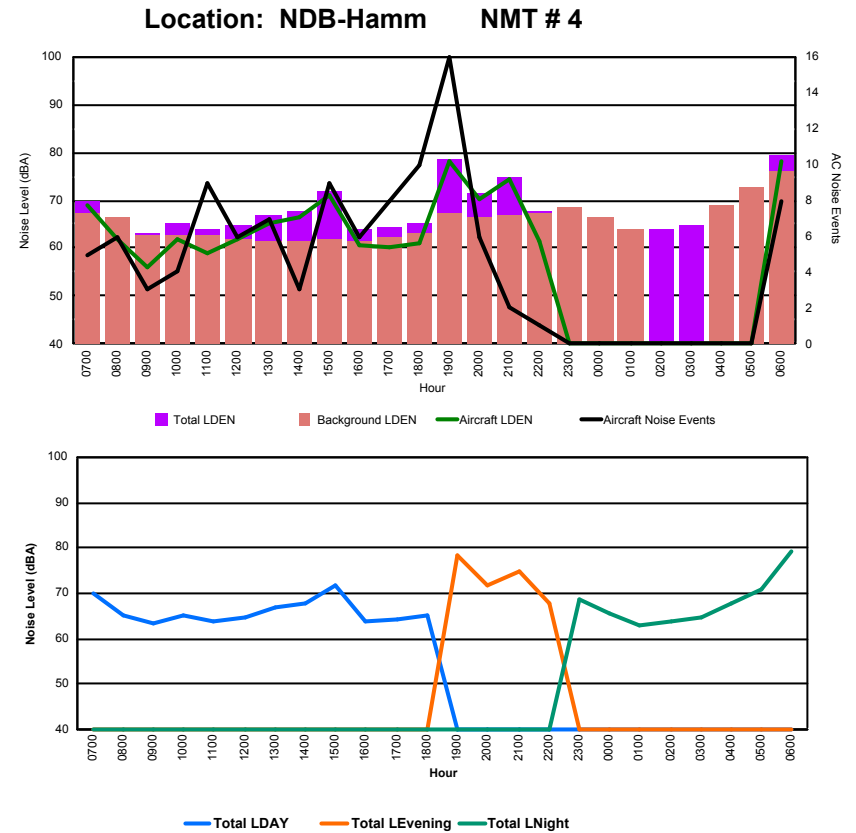

Luxembourg Airport Noise Distribution by Hour

Between 15/02/2023 00:00:00 and 15/02/2023 23:59:59 (Local Time)

Day	Aircraft Events	Total LDEN dB(A)	Aircraft LDEN dB(A)	Background LDEN dB(A)	Total LDay dB(A)	Total LEvening dB(A)	Total LNight dB(A)	
15/02/23	7:00	5	69.9	68.9	67.2	69.9	-	-
15/02/23	8:00	6	65.3	61.8	66.4	65.3	-	-
15/02/23	9:00	3	63.3	56.0	62.7	63.3	-	-
15/02/23	10:00	4	65.3	62.0	62.8	65.3	-	-
15/02/23	11:00	9	64.0	59.1	62.7	64.0	-	-
15/02/23	12:00	6	64.7	61.8	61.9	64.7	-	-
15/02/23	13:00	7	66.9	65.4	61.6	66.9	-	-
15/02/23	14:00	3	67.6	66.5	61.6	67.6	-	-
15/02/23	15:00	9	71.7	71.2	61.8	71.7	-	-
15/02/23	16:00	6	64.0	60.5	61.6	64.0	-	-
15/02/23	17:00	8	64.3	60.3	62.4	64.3	-	-
15/02/23	18:00	10	65.0	61.2	63.3	65.0	-	-
15/02/23	19:00	16	78.4	78.1	67.5	-	78.4	-
15/02/23	20:00	6	71.6	70.1	66.5	-	71.6	-
15/02/23	21:00	2	74.9	74.2	66.7	-	74.9	-
15/02/23	22:00	1	67.6	61.4	67.4	-	67.6	-
15/02/23	23:00	-	68.6	-	68.6	-	-	68.6
16/02/23	0:00	-	65.5	-	66.4	-	-	65.5
16/02/23	1:00	-	63.1	-	63.8	-	-	63.1
16/02/23	2:00	-	63.9	-	-	-	-	63.9
16/02/23	3:00	-	64.8	-	-	-	-	64.8
16/02/23	4:00	-	67.8	-	68.9	-	-	67.8
16/02/23	5:00	-	71.1	-	72.7	-	-	71.1
16/02/23	6:00	8	79.2	78.2	75.9	-	-	79.2
	109	70.9	69.4	67.2	66.8	74.8	71.8