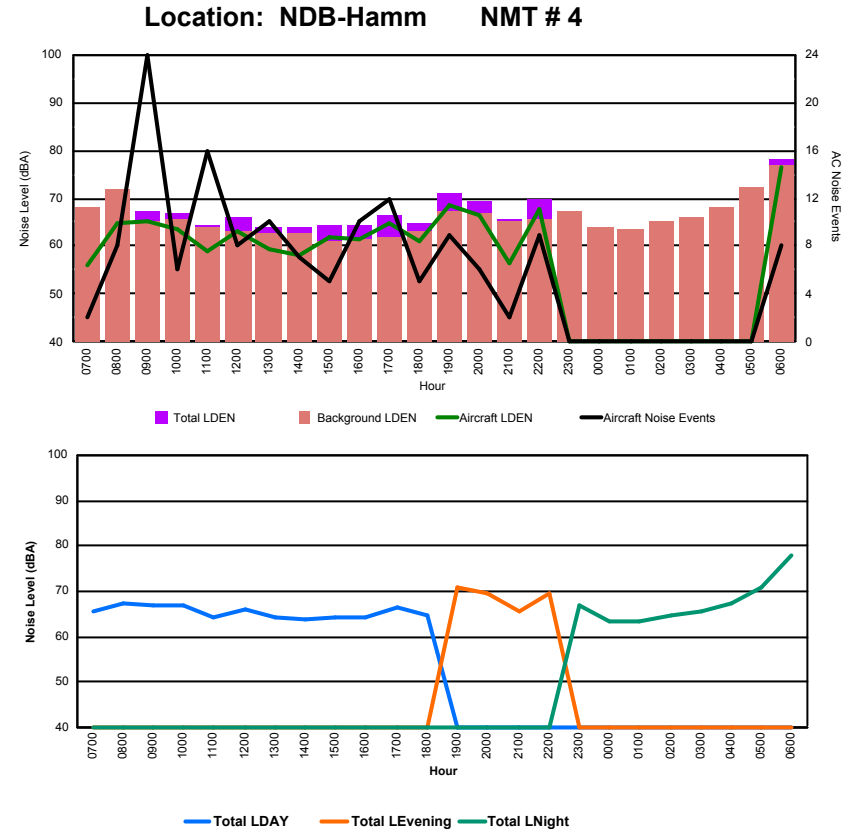

Luxembourg Airport Noise Distribution by Hour

Between 07/02/2023 00:00:00 and 07/02/2023 23:59:59 (Local Time)

Day	Aircraft Events	Total LDEN dB(A)	Aircraft LDEN dB(A)	Background LDEN dB(A)	Total LDay dB(A)	Total LEvening dB(A)	Total LNight dB(A)	
07/02/23	7:00	2	65.6	55.9	68.2	65.6	-	-
07/02/23	8:00	8	67.4	64.8	71.7	67.4	-	-
07/02/23	9:00	24	67.1	65.3	65.1	67.1	-	-
07/02/23	10:00	6	66.7	63.7	65.6	66.7	-	-
07/02/23	11:00	16	64.3	59.0	64.1	64.3	-	-
07/02/23	12:00	8	66.0	63.2	63.1	66.0	-	-
07/02/23	13:00	10	64.1	59.3	62.8	64.1	-	-
07/02/23	14:00	7	63.8	58.2	62.8	63.8	-	-
07/02/23	15:00	5	64.4	61.8	61.2	64.4	-	-
07/02/23	16:00	10	64.3	61.4	61.4	64.3	-	-
07/02/23	17:00	12	66.6	64.9	62.0	66.6	-	-
07/02/23	18:00	5	64.8	60.9	63.0	64.8	-	-
07/02/23	19:00	9	70.9	68.6	67.3	-	70.9	-
07/02/23	20:00	6	69.5	66.5	66.7	-	69.5	-
07/02/23	21:00	2	65.6	56.6	65.0	-	65.6	-
07/02/23	22:00	9	69.7	67.9	65.7	-	69.7	-
07/02/23	23:00	-	67.1	-	67.1	-	-	67.1
08/02/23	0:00	-	63.3	-	63.8	-	-	63.3
08/02/23	1:00	-	63.3	-	63.7	-	-	63.3
08/02/23	2:00	-	64.5	-	65.0	-	-	64.5
08/02/23	3:00	-	65.7	-	66.1	-	-	65.7
08/02/23	4:00	-	67.5	-	68.3	-	-	67.5
08/02/23	5:00	-	71.1	-	72.3	-	-	71.1
08/02/23	6:00	8	78.1	76.6	77.0	-	-	78.1
		147	68.7	65.5	68.0	65.6	69.3	70.9