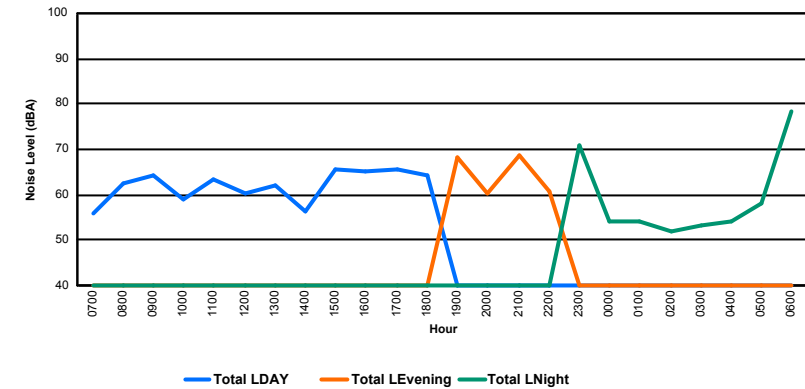

Luxembourg Airport Noise Distribution by Hour

Between 26/02/2023 00:00:00 and 26/02/2023 23:59:59 (Local Time)

Day	Aircraft Events	Total LDEN dB(A)	Aircraft LDEN dB(A)	Background LDEN dB(A)	Total LDay dB(A)	Total LEvening dB(A)	Total LNight dB(A)	
26/02/23	7:00	4	56.0	55.5	47.0	56.0	-	-
26/02/23	8:00	3	62.7	62.5	48.0	62.7	-	-
26/02/23	9:00	3	64.2	64.0	51.3	64.2	-	-
26/02/23	10:00	5	59.0	57.9	52.6	59.0	-	-
26/02/23	11:00	6	63.4	63.0	53.2	63.4	-	-
26/02/23	12:00	4	60.3	59.3	53.7	60.3	-	-
26/02/23	13:00	8	61.9	61.4	53.0	61.9	-	-
26/02/23	14:00	6	56.5	54.7	52.0	56.5	-	-
26/02/23	15:00	4	65.6	65.3	52.0	65.6	-	-
26/02/23	16:00	3	65.1	64.9	50.3	65.1	-	-
26/02/23	17:00	9	65.7	65.6	51.3	65.7	-	-
26/02/23	18:00	11	64.2	63.9	52.4	64.2	-	-
26/02/23	19:00	6	68.1	67.9	55.4	68.1	-	-
26/02/23	20:00	4	60.2	58.7	55.0	60.2	-	-
26/02/23	21:00	3	68.9	68.8	53.8	68.9	-	-
26/02/23	22:00	2	60.7	59.9	53.4	60.7	-	-
26/02/23	23:00	1	71.1	70.8	57.6	-	71.1	-
27/02/23	0:00	-	54.0	-	54.0	-	54.0	-
27/02/23	1:00	-	54.0	-	54.0	-	54.0	-
27/02/23	2:00	-	51.7	-	51.7	-	51.7	-
27/02/23	3:00	-	53.2	-	53.2	-	53.2	-
27/02/23	4:00	-	54.1	-	54.1	-	54.1	-
27/02/23	5:00	-	58.0	-	58.0	-	58.0	-
27/02/23	6:00	14	78.3	78.2	61.9	-	78.3	-
	96	67.1	66.8	54.5	63.0	66.1	70.1	

Location: DVOR NMT # 2