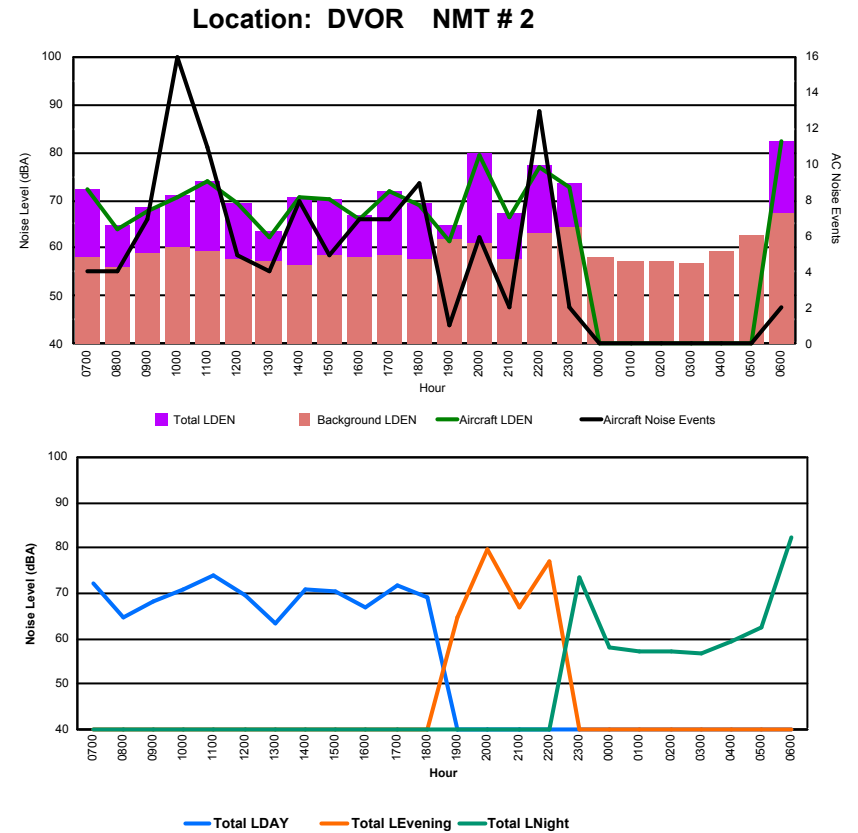

Luxembourg Airport Noise Distribution by Hour

Between 20/02/2023 00:00:00 and 20/02/2023 23:59:59 (Local Time)

Day	Aircraft Events	Total LDEN dB (A)	Aircraft LDEN dB(A)	Background LDEN dB(A)	Total LDay dB(A)	Total LEvening dB(A)	Total LNight dB (A)	
20/02/23	7:00	4	72.3	72.2	58.2	72.3	-	-
20/02/23	8:00	4	64.7	64.1	55.9	64.7	-	-
20/02/23	9:00	7	68.4	67.9	59.0	68.4	-	-
20/02/23	10:00	16	70.9	70.6	60.1	70.9	-	-
20/02/23	11:00	11	74.0	73.8	59.3	74.0	-	-
20/02/23	12:00	5	69.5	69.2	57.6	69.5	-	-
20/02/23	13:00	4	63.4	62.2	57.2	63.4	-	-
20/02/23	14:00	8	70.8	70.6	56.5	70.8	-	-
20/02/23	15:00	5	70.4	70.1	58.5	70.4	-	-
20/02/23	16:00	7	66.8	66.2	58.1	66.8	-	-
20/02/23	17:00	7	71.9	71.7	58.4	71.9	-	-
20/02/23	18:00	9	69.3	69.0	57.6	69.3	-	-
20/02/23	19:00	1	64.8	61.4	62.0	-	64.8	-
20/02/23	20:00	6	79.6	79.5	61.2	-	79.6	-
20/02/23	21:00	2	67.1	66.6	57.6	-	67.1	-
20/02/23	22:00	13	77.1	76.9	63.2	-	77.1	-
20/02/23	23:00	2	73.5	72.9	64.5	-	-	73.5
21/02/23	0:00	-	58.0	-	58.0	-	-	58.0
21/02/23	1:00	-	57.1	-	57.1	-	-	57.1
21/02/23	2:00	-	57.3	-	57.3	-	-	57.3
21/02/23	3:00	-	56.9	-	56.9	-	-	56.9
21/02/23	4:00	-	59.2	-	59.2	-	-	59.2
21/02/23	5:00	-	62.6	-	62.6	-	-	62.6
21/02/23	6:00	2	82.2	82.1	67.5	-	-	82.2
	113	72.9	72.7	60.5	70.3	75.8	73.8