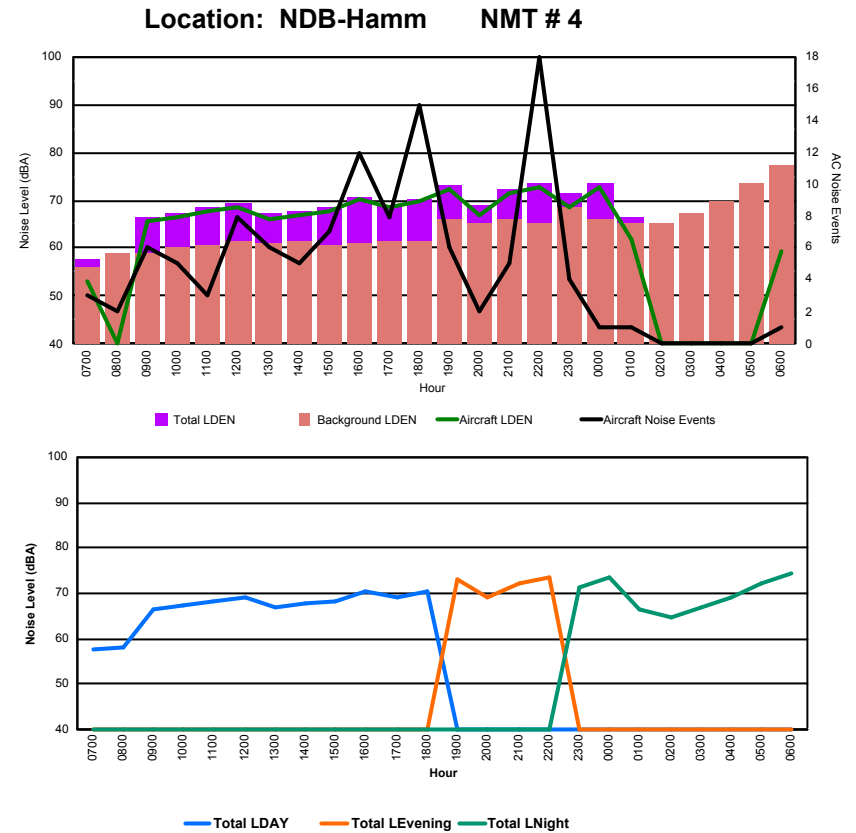

Luxembourg Airport Noise Distribution by Hour

Between 12/02/2023 00:00:00 and 12/02/2023 23:59:59 (Local Time)

Day	Aircraft Events	Total LDEN dB (A)	Aircraft LDEN dB(A)	Background LDEN dB(A)	Total LDay dB(A)	Total LEvening dB(A)	Total LNight dB (A)
12/02/23 7:00	3	57.6	53.2	56.2	57.6	-	-
12/02/23 8:00	2	57.9	39.4	58.9	57.9	-	-
12/02/23 9:00	6	66.6	65.8	59.1	66.6	-	-
12/02/23 10:00	5	67.4	66.5	60.3	67.4	-	-
12/02/23 11:00	3	68.4	67.7	60.5	68.4	-	-
12/02/23 12:00	8	69.3	68.6	61.4	69.3	-	-
12/02/23 13:00	6	67.1	66.0	60.9	67.1	-	-
12/02/23 14:00	5	67.9	66.8	61.6	67.9	-	-
12/02/23 15:00	7	68.4	67.6	60.8	68.4	-	-
12/02/23 16:00	12	70.6	70.1	61.0	70.6	-	-
12/02/23 17:00	8	69.1	68.4	61.3	69.1	-	-
12/02/23 18:00	15	70.3	69.8	61.6	70.3	-	-
12/02/23 19:00	6	73.1	72.2	66.1	-	73.1	-
12/02/23 20:00	2	69.0	66.9	65.0	-	69.0	-
12/02/23 21:00	5	72.3	71.3	65.9	-	72.3	-
12/02/23 22:00	18	73.4	72.8	65.3	-	73.4	-
12/02/23 23:00	4	71.4	68.6	68.4	-	-	71.4
13/02/23 0:00	1	73.5	72.7	66.2	-	-	73.5
13/02/23 1:00	1	66.4	61.9	65.1	-	-	66.4
13/02/23 2:00	-	64.7	-	65.3	-	-	64.7
13/02/23 3:00	-	66.8	-	67.4	-	-	66.8
13/02/23 4:00	-	69.0	-	70.0	-	-	69.0
13/02/23 5:00	-	72.1	-	73.5	-	-	72.1
13/02/23 6:00	1	74.5	59.4	77.3	-	-	74.5
	118	70.1	67.8	67.6	68.0	72.3	71.0