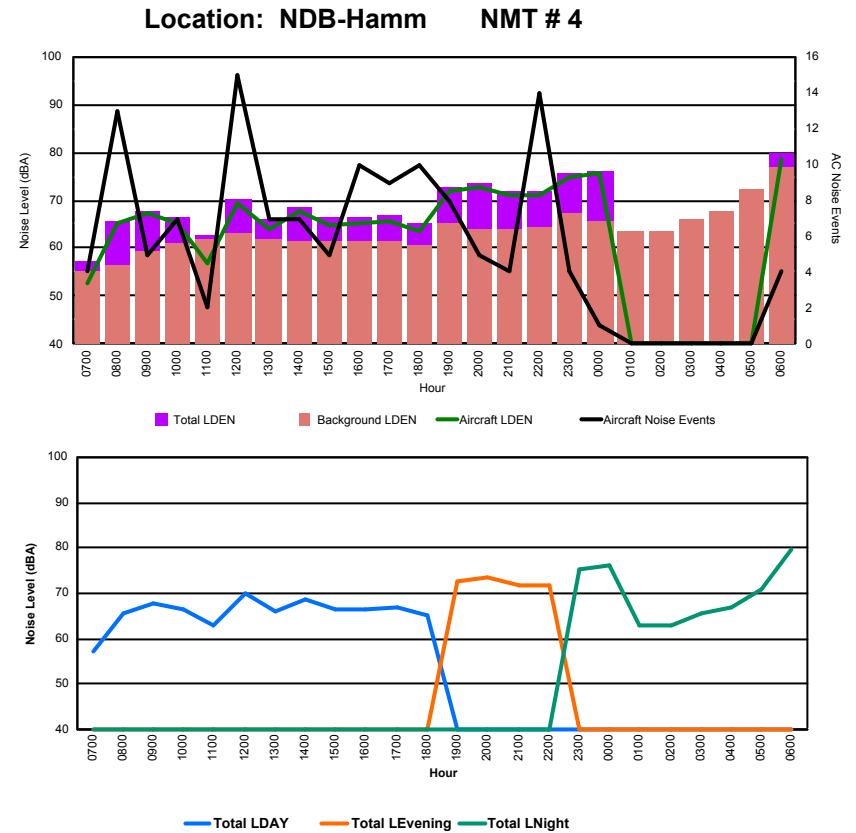

Luxembourg Airport Noise Distribution by Hour

Between 26/02/2023 00:00:00 and 26/02/2023 23:59:59 (Local Time)

Day	Aircraft Events	Total LDEN dB (A)	Aircraft LDEN dB(A)	Background LDEN dB(A)	Total LDay dB(A)	Total LEvening dB(A)	Total LNight dB (A)	
26/02/23	7:00	4	57.2	52.9	55.4	57.2	-	-
26/02/23	8:00	13	65.8	65.3	56.6	65.8	-	-
26/02/23	9:00	5	67.9	67.2	59.2	67.9	-	-
26/02/23	10:00	7	66.6	65.3	61.2	66.6	-	-
26/02/23	11:00	2	62.8	56.8	61.7	62.8	-	-
26/02/23	12:00	15	70.2	69.4	63.3	70.2	-	-
26/02/23	13:00	7	66.0	64.1	61.9	66.0	-	-
26/02/23	14:00	7	68.5	67.6	61.6	68.5	-	-
26/02/23	15:00	5	66.4	64.9	61.4	66.4	-	-
26/02/23	16:00	10	66.6	65.2	61.4	66.6	-	-
26/02/23	17:00	9	67.0	65.7	61.4	67.0	-	-
26/02/23	18:00	10	65.2	63.5	60.7	65.2	-	-
26/02/23	19:00	8	72.6	71.8	65.1	-	72.6	-
26/02/23	20:00	5	73.4	72.9	63.9	-	73.4	-
26/02/23	21:00	4	71.9	71.1	63.9	-	71.9	-
26/02/23	22:00	14	71.8	71.1	64.3	-	71.8	-
26/02/23	23:00	4	75.5	74.8	67.3	-	-	75.5
27/02/23	0:00	1	76.1	75.7	65.8	-	-	76.1
27/02/23	1:00	-	63.0	-	63.6	-	-	63.0
27/02/23	2:00	-	63.1	-	63.6	-	-	63.1
27/02/23	3:00	-	65.5	-	65.9	-	-	65.5
27/02/23	4:00	-	66.9	-	67.7	-	-	66.9
27/02/23	5:00	-	71.0	-	72.3	-	-	71.0
27/02/23	6:00	4	79.9	78.7	77.0	-	-	79.9
	134	71.3	70.1	66.9	66.7	72.5	74.0