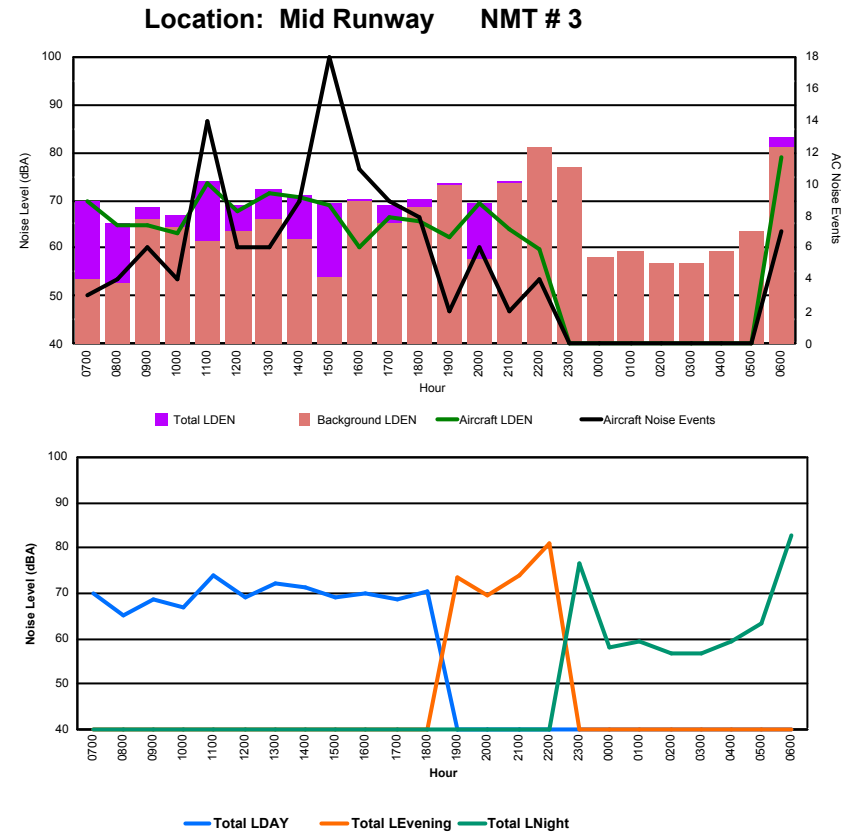

Luxembourg Airport Noise Distribution by Hour

Between 09/02/2023 00:00:00 and 09/02/2023 23:59:59 (Local Time)

Day	Aircraft Events	Total LDEN dB(A)	Aircraft LDEN dB(A)	Background LDEN dB(A)	Total LDay dB(A)	Total LEvening dB(A)	Total LNight dB(A)	
09/02/23	7:00	3	69.9	69.9	53.4	69.9	-	-
09/02/23	8:00	4	65.0	64.6	52.9	65.0	-	-
09/02/23	9:00	6	68.5	64.7	66.2	68.5	-	-
09/02/23	10:00	4	66.8	63.1	64.4	66.8	-	-
09/02/23	11:00	14	73.8	73.6	61.5	73.8	-	-
09/02/23	12:00	6	69.0	67.6	63.6	69.0	-	-
09/02/23	13:00	6	72.4	71.3	66.0	72.4	-	-
09/02/23	14:00	9	71.2	70.7	61.8	71.2	-	-
09/02/23	15:00	18	69.2	69.1	53.8	69.2	-	-
09/02/23	16:00	11	70.2	60.3	69.7	70.2	-	-
09/02/23	17:00	9	68.8	66.4	65.1	68.8	-	-
09/02/23	18:00	8	70.3	65.7	68.6	70.3	-	-
09/02/23	19:00	2	73.6	62.4	73.3	-	73.6	-
09/02/23	20:00	6	69.5	69.2	57.9	-	69.5	-
09/02/23	21:00	2	73.9	63.8	73.5	-	73.9	-
09/02/23	22:00	4	81.0	59.7	81.0	-	81.0	-
09/02/23	23:00	-	76.7	-	76.7	-	-	76.7
10/02/23	0:00	-	58.2	-	58.2	-	-	58.2
10/02/23	1:00	-	59.3	-	59.5	-	-	59.3
10/02/23	2:00	-	56.9	-	56.9	-	-	56.9
10/02/23	3:00	-	56.7	-	56.7	-	-	56.7
10/02/23	4:00	-	59.4	-	59.4	-	-	59.4
10/02/23	5:00	-	63.4	-	63.4	-	-	63.4
10/02/23	6:00	7	83.0	78.8	81.1	-	-	83.0
	119	73.7	68.7	72.1	70.2	76.6	75.0