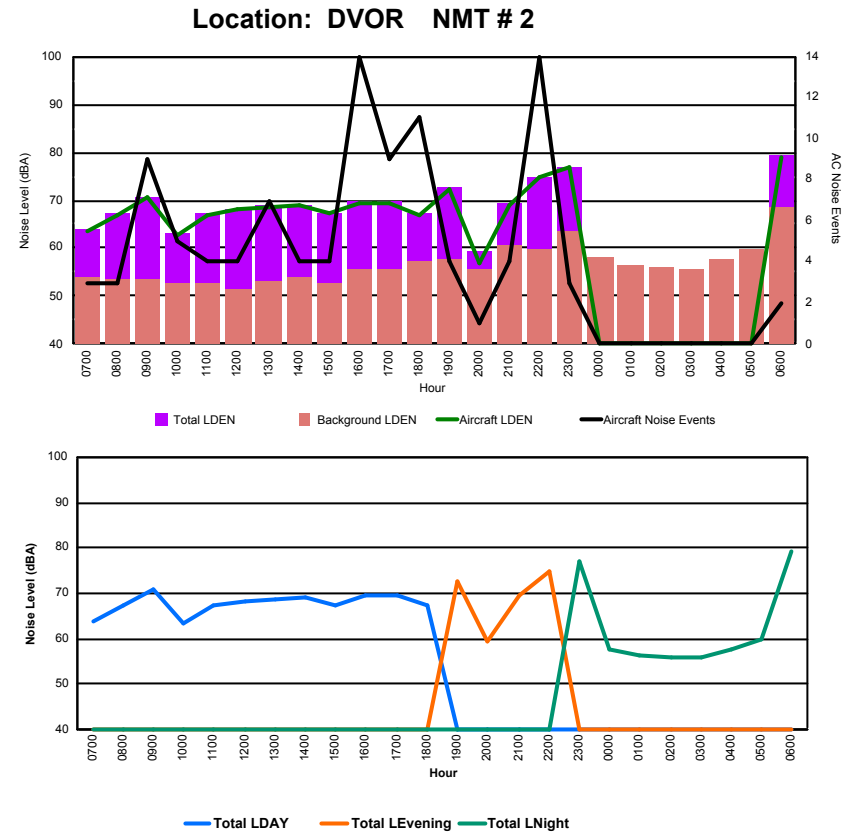

Luxembourg Airport Noise Distribution by Hour

Between 09/02/2023 00:00:00 and 09/02/2023 23:59:59 (Local Time)

Day	Aircraft Events	Total LDEN dB (A)	Aircraft LDEN dB(A)	Background LDEN dB(A)	Total LDay dB(A)	Total LEvening dB(A)	Total LNight dB (A)	
09/02/23	7:00	3	63.9	63.5	53.9	63.9	-	-
09/02/23	8:00	3	67.2	67.0	53.6	67.2	-	-
09/02/23	9:00	9	70.7	70.6	53.5	70.7	-	-
09/02/23	10:00	5	63.2	62.8	52.9	63.2	-	-
09/02/23	11:00	4	67.2	67.0	52.9	67.2	-	-
09/02/23	12:00	4	68.3	68.3	51.5	68.3	-	-
09/02/23	13:00	7	68.9	68.7	53.1	68.9	-	-
09/02/23	14:00	4	69.1	69.0	54.0	69.1	-	-
09/02/23	15:00	4	67.3	67.2	52.9	67.3	-	-
09/02/23	16:00	14	69.6	69.4	55.8	69.6	-	-
09/02/23	17:00	9	69.7	69.5	55.7	69.7	-	-
09/02/23	18:00	11	67.2	66.8	57.2	67.2	-	-
09/02/23	19:00	4	72.6	72.5	57.8	-	72.6	-
09/02/23	20:00	1	59.3	56.9	55.5	-	59.3	-
09/02/23	21:00	4	69.4	68.8	60.8	-	69.4	-
09/02/23	22:00	14	74.7	74.6	59.9	-	74.7	-
09/02/23	23:00	3	77.0	76.8	63.7	-	-	77.0
10/02/23	0:00	-	57.8	-	58.0	-	-	57.8
10/02/23	1:00	-	56.4	-	56.4	-	-	56.4
10/02/23	2:00	-	56.1	-	56.1	-	-	56.1
10/02/23	3:00	-	55.8	-	55.8	-	-	55.8
10/02/23	4:00	-	57.5	-	57.5	-	-	57.5
10/02/23	5:00	-	59.9	-	59.9	-	-	59.9
10/02/23	6:00	2	79.4	79.1	68.5	-	-	79.4
	105	70.6	70.3	59.0	68.2	71.6	72.4