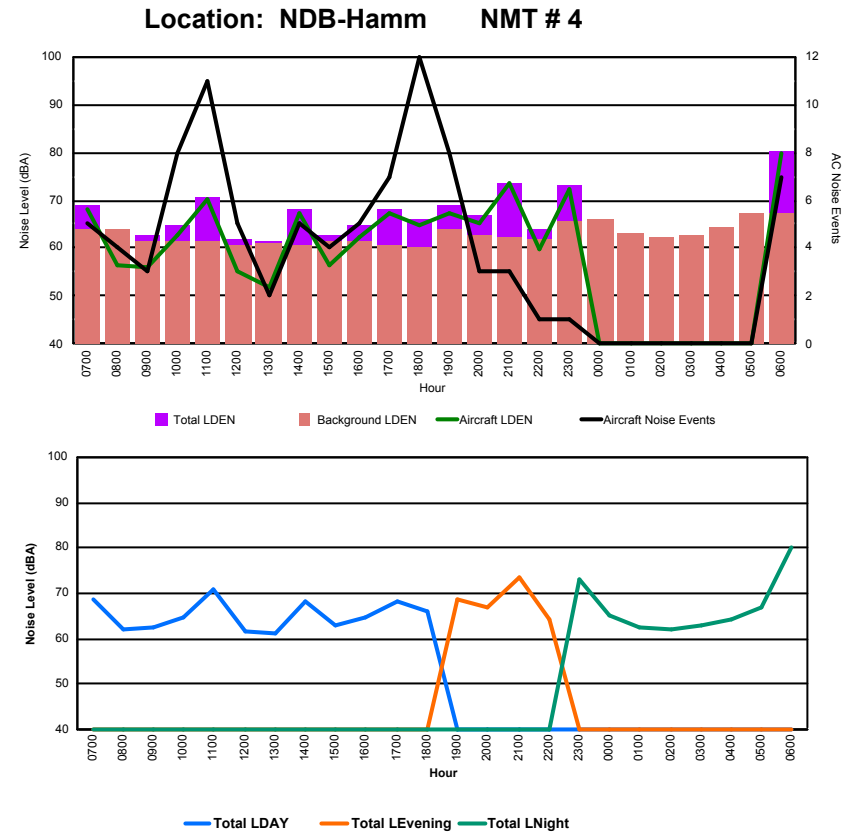

Luxembourg Airport Noise Distribution by Hour

Between 17/02/2023 00:00:00 and 17/02/2023 23:59:59 (Local Time)

Day	Aircraft Events	Total LDEN dB(A)	Aircraft LDEN dB(A)	Background LDEN dB(A)	Total LDay dB(A)	Total LEvening dB(A)	Total LNight dB(A)	
17/02/23	7:00	5	68.8	68.1	64.0	68.8	-	-
17/02/23	8:00	4	62.2	56.6	64.1	62.2	-	-
17/02/23	9:00	3	62.7	56.0	61.4	62.7	-	-
17/02/23	10:00	8	64.9	62.8	61.3	64.9	-	-
17/02/23	11:00	11	70.7	70.2	61.4	70.7	-	-
17/02/23	12:00	5	61.8	55.4	60.8	61.8	-	-
17/02/23	13:00	2	61.4	51.8	61.0	61.4	-	-
17/02/23	14:00	5	68.2	67.3	60.8	68.2	-	-
17/02/23	15:00	4	62.8	56.6	61.6	62.8	-	-
17/02/23	16:00	5	64.7	62.2	61.4	64.7	-	-
17/02/23	17:00	7	68.1	67.3	60.8	68.1	-	-
17/02/23	18:00	12	65.9	64.7	60.1	65.9	-	-
17/02/23	19:00	8	68.8	67.1	64.1	-	68.8	-
17/02/23	20:00	3	67.0	65.0	62.8	-	67.0	-
17/02/23	21:00	3	73.7	73.4	62.4	-	73.7	-
17/02/23	22:00	1	64.1	59.9	62.0	-	64.1	-
17/02/23	23:00	1	73.3	72.5	65.8	-	-	73.3
18/02/23	0:00	-	65.1	-	66.0	-	-	65.1
18/02/23	1:00	-	62.7	-	63.2	-	-	62.7
18/02/23	2:00	-	62.1	-	62.4	-	-	62.1
18/02/23	3:00	-	62.8	-	62.8	-	-	62.8
18/02/23	4:00	-	64.4	-	64.4	-	-	64.4
18/02/23	5:00	-	67.1	-	67.5	-	-	67.1
18/02/23	6:00	7	80.1	80.0	67.3	-	-	80.1
	94	69.8	68.9	63.4	66.3	69.8	72.4