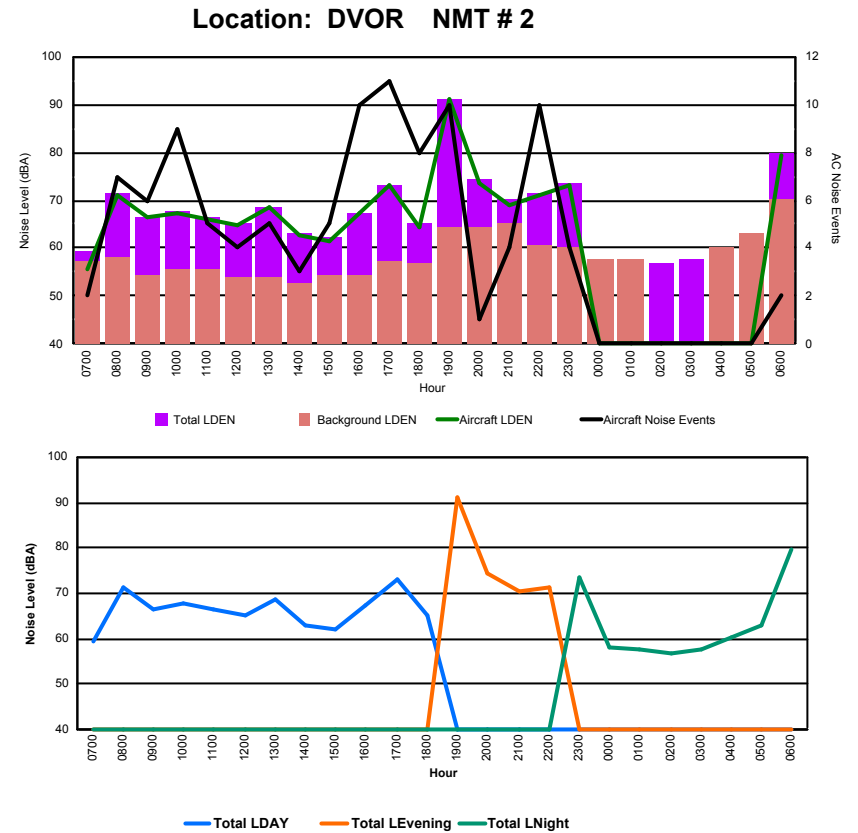

Luxembourg Airport Noise Distribution by Hour

Between 15/02/2023 00:00:00 and 15/02/2023 23:59:59 (Local Time)

Day	Aircraft Events	Total LDEN dB (A)	Aircraft LDEN dB(A)	Background LDEN dB(A)	Total LDay dB(A)	Total LEvening dB(A)	Total LNight dB (A)
15/02/23 7:00	2	59.2	55.6	57.4	59.2	-	-
15/02/23 8:00	7	71.3	71.1	58.0	71.3	-	-
15/02/23 9:00	6	66.6	66.4	54.5	66.6	-	-
15/02/23 10:00	9	67.8	67.5	55.7	67.8	-	-
15/02/23 11:00	5	66.5	66.2	55.6	66.5	-	-
15/02/23 12:00	4	65.0	64.7	53.9	65.0	-	-
15/02/23 13:00	5	68.6	68.4	53.8	68.6	-	-
15/02/23 14:00	3	63.0	62.6	52.5	63.0	-	-
15/02/23 15:00	5	62.1	61.3	54.5	62.1	-	-
15/02/23 16:00	10	67.5	67.3	54.4	67.5	-	-
15/02/23 17:00	11	73.3	73.2	57.1	73.3	-	-
15/02/23 18:00	8	65.0	64.3	56.9	65.0	-	-
15/02/23 19:00	10	91.2	91.2	64.5	-	91.2	-
15/02/23 20:00	1	74.2	73.7	64.4	-	74.2	-
15/02/23 21:00	4	70.4	68.8	65.1	-	70.4	-
15/02/23 22:00	10	71.3	71.0	60.6	-	71.3	-
15/02/23 23:00	4	73.4	73.2	60.4	-	-	73.4
16/02/23 0:00	-	57.9	-	57.9	-	-	57.9
16/02/23 1:00	-	57.8	-	57.8	-	-	57.8
16/02/23 2:00	-	56.9	-	-	-	-	56.9
16/02/23 3:00	-	57.7	-	-	-	-	57.7
16/02/23 4:00	-	60.3	-	60.3	-	-	60.3
16/02/23 5:00	-	63.1	-	63.1	-	-	63.1
16/02/23 6:00	2	79.6	79.2	70.1	-	-	79.6
	106	78.1	78.1	61.0	67.9	85.3	71.7