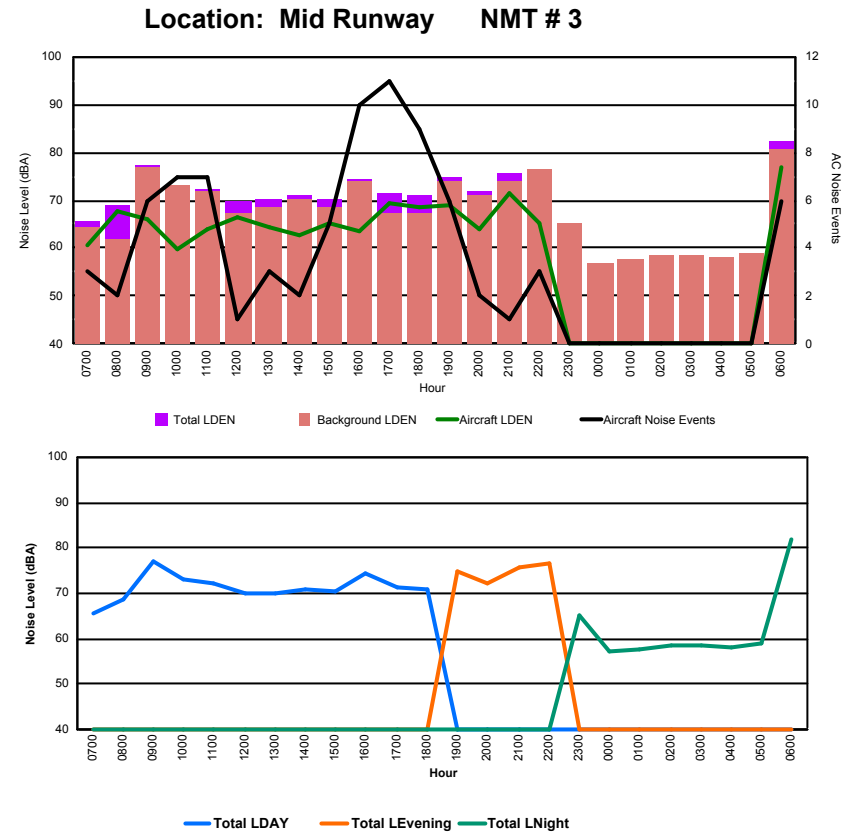

Luxembourg Airport Noise Distribution by Hour

Between 10/02/2023 00:00:00 and 10/02/2023 23:59:59 (Local Time)

Day	Aircraft Events	Total LDEN dB(A)	Aircraft LDEN dB(A)	Background LDEN dB(A)	Total LDay dB(A)	Total LEvening dB(A)	Total LNight dB(A)
10/02/23 7:00	3	65.6	60.5	64.2	65.6	-	-
10/02/23 8:00	2	68.8	67.8	62.0	68.8	-	-
10/02/23 9:00	6	77.2	66.2	76.8	77.2	-	-
10/02/23 10:00	7	73.3	59.8	73.2	73.3	-	-
10/02/23 11:00	7	72.4	63.9	71.8	72.4	-	-
10/02/23 12:00	1	69.8	66.5	67.2	69.8	-	-
10/02/23 13:00	3	70.1	64.5	68.6	70.1	-	-
10/02/23 14:00	2	71.0	62.6	70.3	71.0	-	-
10/02/23 15:00	5	70.3	65.1	68.7	70.3	-	-
10/02/23 16:00	10	74.2	63.5	73.9	74.2	-	-
10/02/23 17:00	11	71.4	69.4	67.3	71.4	-	-
10/02/23 18:00	9	71.0	68.5	67.5	71.0	-	-
10/02/23 19:00	6	75.0	69.1	73.8	-	75.0	-
10/02/23 20:00	2	72.0	63.9	71.2	-	72.0	-
10/02/23 21:00	1	75.8	71.5	73.8	-	75.8	-
10/02/23 22:00	3	76.6	65.1	76.3	-	76.6	-
10/02/23 23:00	-	65.1	-	65.1	-	-	65.1
11/02/23 0:00	-	57.0	-	57.0	-	-	57.0
11/02/23 1:00	-	57.5	-	57.5	-	-	57.5
11/02/23 2:00	-	58.5	-	58.6	-	-	58.5
11/02/23 3:00	-	58.5	-	58.5	-	-	58.5
11/02/23 4:00	-	58.3	-	58.3	-	-	58.3
11/02/23 5:00	-	59.0	-	59.0	-	-	59.0
11/02/23 6:00	6	82.1	76.7	80.7	-	-	82.1
	84	73.2	67.0	72.0	72.2	75.2	73.3