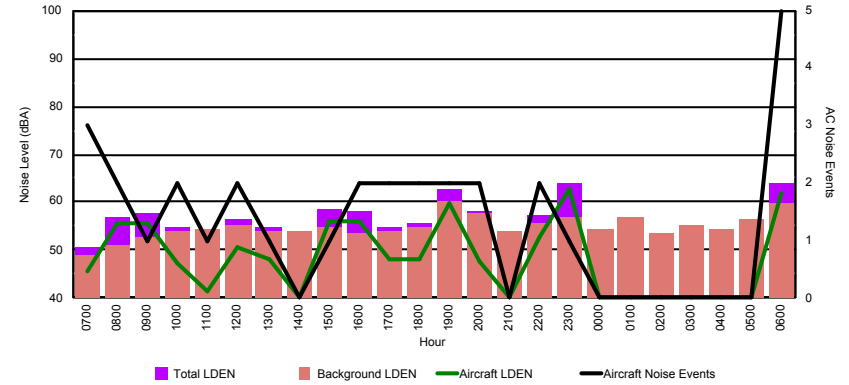

Luxembourg Airport Noise Distribution by Hour

Between 26/02/2023 00:00:00 and 26/02/2023 23:59:59 (Local Time)

Day	Aircraft Events	Total LDEN dB (A)	Aircraft LDEN dB(A)	Background LDEN dB(A)	Total LDay dB(A)	Total LEvening dB(A)	Total LNight dB (A)	
26/02/23	7:00	3	50.5	45.5	48.9	50.5	-	-
26/02/23	8:00	2	56.8	55.5	51.1	56.8	-	-
26/02/23	9:00	1	57.5	55.6	52.8	57.5	-	-
26/02/23	10:00	2	54.6	47.2	53.8	54.6	-	-
26/02/23	11:00	1	54.5	41.3	54.3	54.5	-	-
26/02/23	12:00	2	56.3	50.5	55.0	56.3	-	-
26/02/23	13:00	1	54.9	48.3	53.8	54.9	-	-
26/02/23	14:00	-	54.1	-	54.1	54.1	-	-
26/02/23	15:00	1	58.5	56.0	54.9	58.5	-	-
26/02/23	16:00	2	58.0	56.1	53.7	58.0	-	-
26/02/23	17:00	2	54.9	48.3	53.8	54.9	-	-
26/02/23	18:00	2	55.5	48.3	54.7	55.5	-	-
26/02/23	19:00	2	62.9	59.9	60.0	-	62.9	-
26/02/23	20:00	2	58.1	47.9	57.7	-	58.1	-
26/02/23	21:00	-	53.8	-	53.8	-	53.8	-
26/02/23	22:00	2	57.4	52.9	55.5	-	57.4	-
26/02/23	23:00	1	63.9	62.9	56.9	-	-	63.9
27/02/23	0:00	-	54.4	-	54.5	-	-	54.4
27/02/23	1:00	-	56.6	-	56.7	-	-	56.6
27/02/23	2:00	-	53.5	-	53.6	-	-	53.5
27/02/23	3:00	-	55.4	-	55.4	-	-	55.4
27/02/23	4:00	-	54.4	-	54.4	-	-	54.4
27/02/23	5:00	-	56.6	-	56.6	-	-	56.6
27/02/23	6:00	5	64.0	62.0	59.8	-	-	64.0
	31	58.0	54.5	55.5	55.9	59.3	59.4	

Location: Roodt/Syr NMT # 1