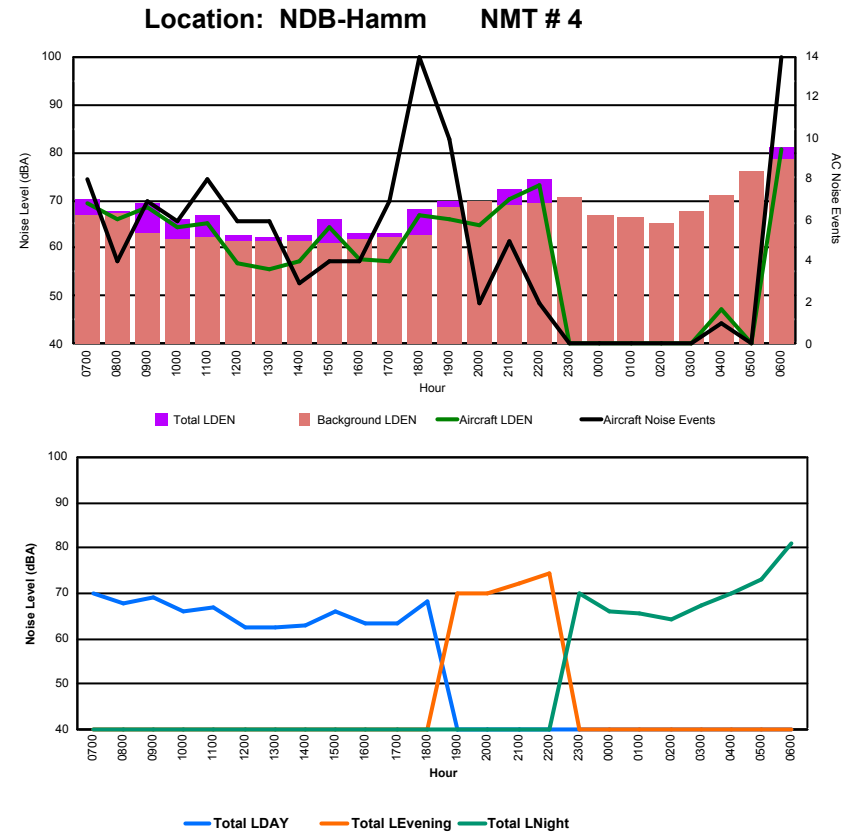

Luxembourg Airport Noise Distribution by Hour

Between 21/02/2023 00:00:00 and 21/02/2023 23:59:59 (Local Time)

Day	Aircraft Events	Total LDEN dB(A)	Aircraft LDEN dB(A)	Background LDEN dB(A)	Total LDay dB(A)	Total LEvening dB(A)	Total LNight dB(A)	
21/02/23	7:00	8	70.2	69.3	66.9	70.2	-	-
21/02/23	8:00	4	67.9	66.2	67.4	67.9	-	-
21/02/23	9:00	7	69.3	68.4	63.2	69.3	-	-
21/02/23	10:00	6	66.1	64.3	61.7	66.1	-	-
21/02/23	11:00	8	66.7	65.0	62.1	66.7	-	-
21/02/23	12:00	6	62.6	57.0	61.5	62.6	-	-
21/02/23	13:00	6	62.4	55.8	61.6	62.4	-	-
21/02/23	14:00	3	62.8	57.2	61.4	62.8	-	-
21/02/23	15:00	4	66.0	64.3	61.2	66.0	-	-
21/02/23	16:00	4	63.2	57.9	61.8	63.2	-	-
21/02/23	17:00	7	63.2	57.4	62.1	63.2	-	-
21/02/23	18:00	14	68.2	67.0	62.7	68.2	-	-
21/02/23	19:00	10	70.0	66.1	68.5	-	70.0	-
21/02/23	20:00	2	70.0	64.6	69.6	-	70.0	-
21/02/23	21:00	5	72.3	70.3	68.9	-	72.3	-
21/02/23	22:00	2	74.2	73.0	69.5	-	74.2	-
21/02/23	23:00	-	70.1	-	70.6	-	-	70.1
22/02/23	0:00	-	66.1	-	67.0	-	-	66.1
22/02/23	1:00	-	65.7	-	66.4	-	-	65.7
22/02/23	2:00	-	64.4	-	65.2	-	-	64.4
22/02/23	3:00	-	67.3	-	67.9	-	-	67.3
22/02/23	4:00	1	69.8	47.1	71.0	-	-	69.8
22/02/23	5:00	-	73.1	-	76.1	-	-	73.1
22/02/23	6:00	14	81.1	80.6	78.6	-	-	81.1
	111	71.0	68.9	69.5	66.5	72.0	73.6