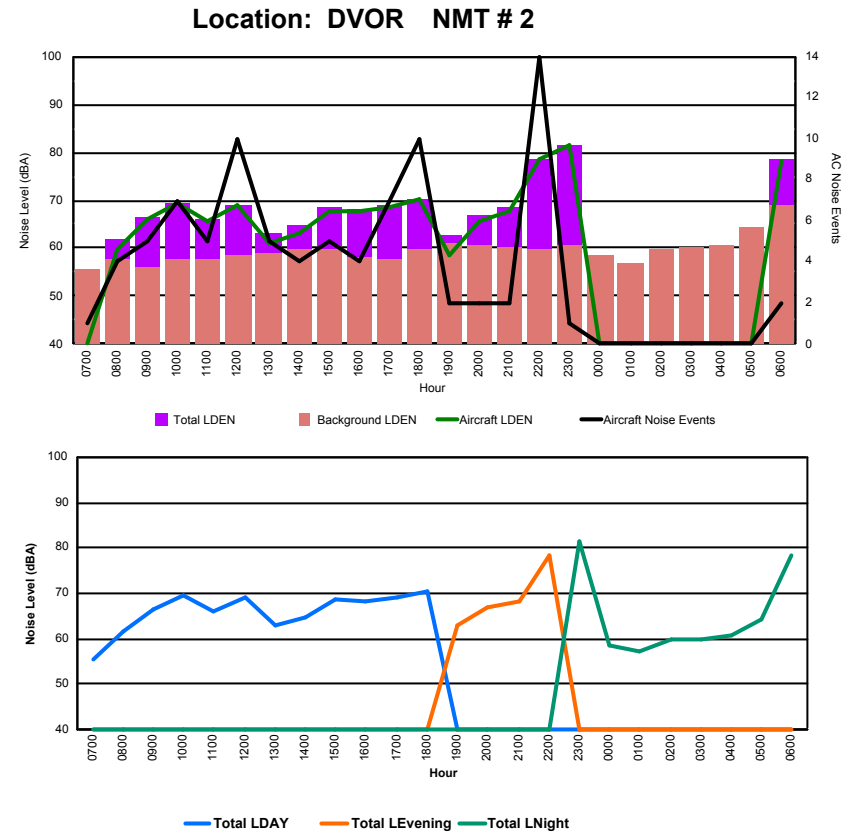

Luxembourg Airport Noise Distribution by Hour

Between 01/02/2023 00:00:00 and 01/02/2023 23:59:59 (Local Time)

Day	Aircraft Events	Total LDEN dB (A)	Aircraft LDEN dB(A)	Background LDEN dB(A)	Total LDay dB(A)	Total LEvening dB(A)	Total LNight dB (A)	
01/02/23	7:00	1	55.5	36.3	55.7	55.5	-	-
01/02/23	8:00	4	61.8	59.9	57.8	61.8	-	-
01/02/23	9:00	5	66.4	66.0	55.9	66.4	-	-
01/02/23	10:00	7	69.5	69.2	57.8	69.5	-	-
01/02/23	11:00	5	66.1	65.5	57.8	66.1	-	-
01/02/23	12:00	10	69.1	68.8	58.4	69.1	-	-
01/02/23	13:00	5	63.1	61.1	58.9	63.1	-	-
01/02/23	14:00	4	64.6	63.0	59.8	64.6	-	-
01/02/23	15:00	5	68.5	67.9	59.9	68.5	-	-
01/02/23	16:00	4	68.2	67.8	58.0	68.2	-	-
01/02/23	17:00	7	69.0	68.7	57.8	69.0	-	-
01/02/23	18:00	10	70.4	70.1	59.9	70.4	-	-
01/02/23	19:00	2	62.8	58.4	60.9	-	62.8	-
01/02/23	20:00	2	67.0	65.8	60.8	-	67.0	-
01/02/23	21:00	2	68.4	67.7	60.1	-	68.4	-
01/02/23	22:00	14	78.6	78.5	59.9	-	78.6	-
01/02/23	23:00	1	81.6	81.5	60.5	-	-	81.6
02/02/23	0:00	-	58.6	-	58.6	-	-	58.6
02/02/23	1:00	-	57.0	-	57.0	-	-	57.0
02/02/23	2:00	-	59.8	-	59.9	-	-	59.8
02/02/23	3:00	-	60.0	-	60.0	-	-	60.0
02/02/23	4:00	-	60.6	-	60.6	-	-	60.6
02/02/23	5:00	-	64.1	-	64.2	-	-	64.1
02/02/23	6:00	2	78.5	78.1	69.0	-	-	78.5
	90	71.9	71.6	60.8	67.3	73.3	74.4