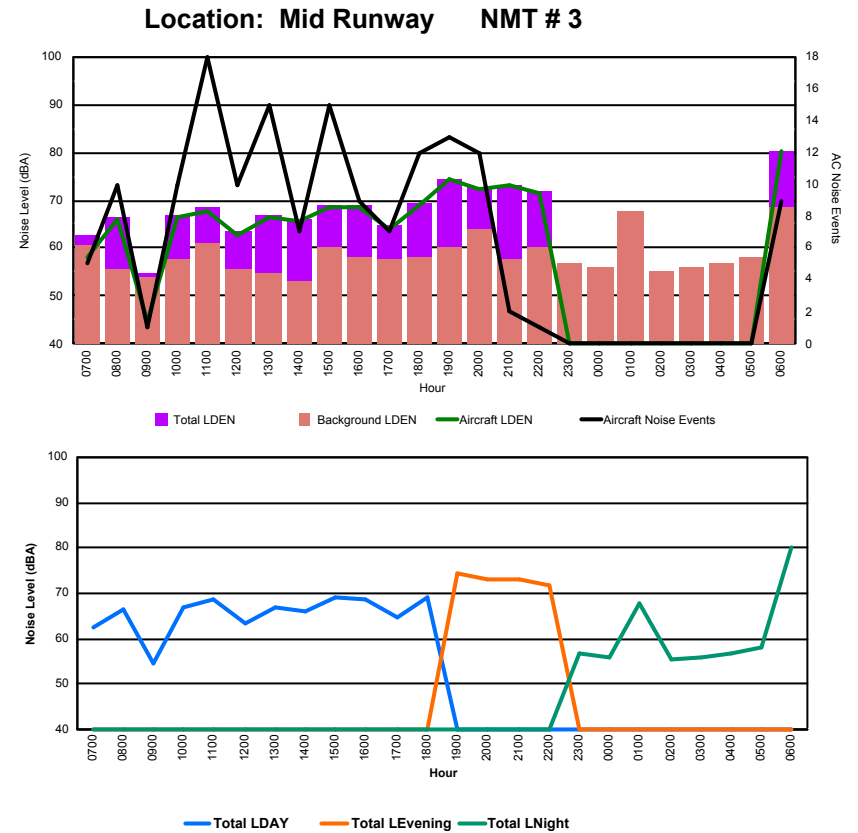

Luxembourg Airport Noise Distribution by Hour

Between 08/02/2023 00:00:00 and 08/02/2023 23:59:59 (Local Time)

Day	Aircraft Events	Total LDEN dB(A)	Aircraft LDEN dB(A)	Background LDEN dB(A)	Total LDay dB(A)	Total LEvening dB(A)	Total LNight dB(A)	
08/02/23	7:00	5	62.6	58.1	60.8	62.6	-	-
08/02/23	8:00	10	66.3	66.0	55.7	66.3	-	-
08/02/23	9:00	1	54.6	44.9	54.1	54.6	-	-
08/02/23	10:00	10	67.0	66.5	57.8	67.0	-	-
08/02/23	11:00	18	68.5	67.7	61.1	68.5	-	-
08/02/23	12:00	10	63.4	62.6	55.7	63.4	-	-
08/02/23	13:00	15	66.8	66.6	54.9	66.8	-	-
08/02/23	14:00	7	66.1	65.8	53.2	66.1	-	-
08/02/23	15:00	15	69.1	68.5	60.2	69.1	-	-
08/02/23	16:00	9	68.8	68.4	58.3	68.8	-	-
08/02/23	17:00	7	64.9	63.9	57.8	64.9	-	-
08/02/23	18:00	12	69.3	69.1	58.0	69.3	-	-
08/02/23	19:00	13	74.4	74.3	60.2	-	74.4	-
08/02/23	20:00	12	72.9	72.3	63.8	-	72.9	-
08/02/23	21:00	2	73.3	73.2	57.7	-	73.3	-
08/02/23	22:00	1	71.8	71.4	60.1	-	71.8	-
08/02/23	23:00	-	56.9	-	56.9	-	-	56.9
09/02/23	0:00	-	55.9	-	55.9	-	-	55.9
09/02/23	1:00	-	67.6	-	67.7	-	-	67.6
09/02/23	2:00	-	55.3	-	55.3	-	-	55.3
09/02/23	3:00	-	56.0	-	56.1	-	-	56.0
09/02/23	4:00	-	56.7	-	56.7	-	-	56.7
09/02/23	5:00	-	58.3	-	58.3	-	-	58.3
09/02/23	6:00	9	80.3	80.1	68.5	-	-	80.3
	156	70.3	69.8	60.7	66.8	73.2	71.6