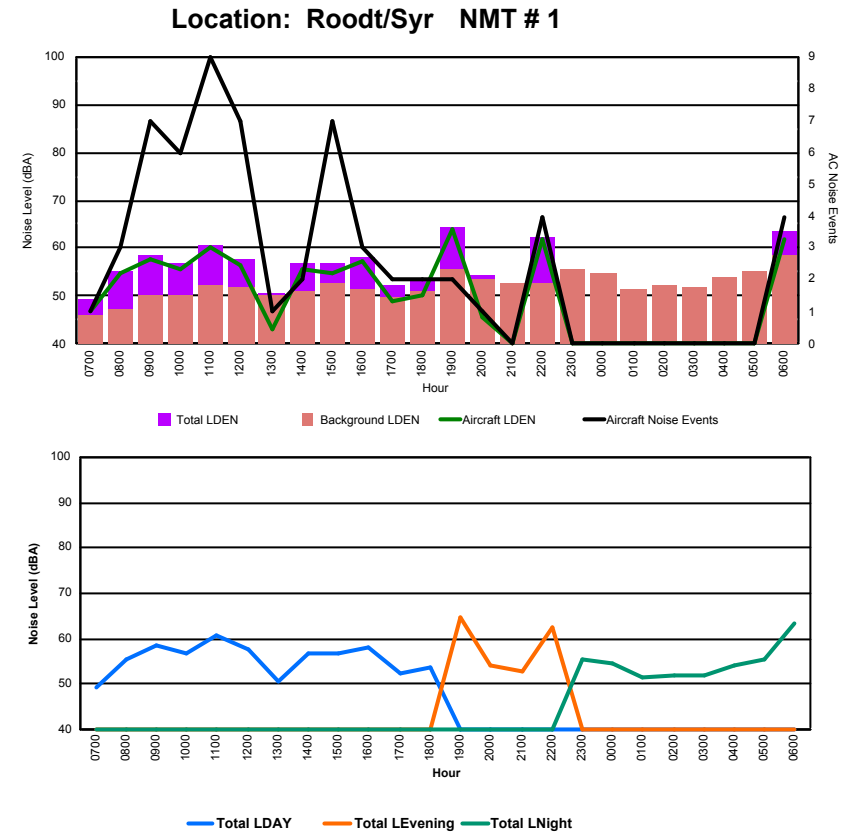

Luxembourg Airport Noise Distribution by Hour

Between 25/02/2023 00:00:00 and 25/02/2023 23:59:59 (Local Time)

Day	Aircraft Events	Total LDEN dB(A)	Aircraft LDEN dB(A)	Background LDEN dB(A)	Total LDay dB(A)	Total LEvening dB(A)	Total LNight dB(A)	
25/02/23	7:00	1	49.4	46.7	46.0	49.4	-	-
25/02/23	8:00	3	55.4	54.7	47.1	55.4	-	-
25/02/23	9:00	7	58.4	57.7	50.3	58.4	-	-
25/02/23	10:00	6	56.7	55.7	50.3	56.7	-	-
25/02/23	11:00	9	60.7	60.1	52.2	60.7	-	-
25/02/23	12:00	7	57.6	56.3	51.9	57.6	-	-
25/02/23	13:00	1	50.8	43.2	50.0	50.8	-	-
25/02/23	14:00	2	56.8	55.5	51.1	56.8	-	-
25/02/23	15:00	7	56.7	54.7	52.5	56.7	-	-
25/02/23	16:00	3	58.3	57.2	51.6	58.3	-	-
25/02/23	17:00	2	52.4	49.1	49.9	52.4	-	-
25/02/23	18:00	2	53.7	50.4	51.1	53.7	-	-
25/02/23	19:00	2	64.5	63.9	55.8	-	64.5	-
25/02/23	20:00	1	54.2	45.8	53.5	-	54.2	-
25/02/23	21:00	-	52.6	-	52.6	-	52.6	-
25/02/23	22:00	4	62.4	61.9	52.8	-	62.4	-
25/02/23	23:00	-	55.6	-	55.6	-	-	55.6
26/02/23	0:00	-	54.7	-	54.8	-	-	54.7
26/02/23	1:00	-	51.5	-	51.6	-	-	51.5
26/02/23	2:00	-	52.0	-	52.1	-	-	52.0
26/02/23	3:00	-	51.8	-	51.8	-	-	51.8
26/02/23	4:00	-	54.1	-	54.1	-	-	54.1
26/02/23	5:00	-	55.4	-	55.4	-	-	55.4
26/02/23	6:00	4	63.5	61.9	58.5	-	-	63.5
	61	57.8	56.1	53.0	56.6	61.0	56.9