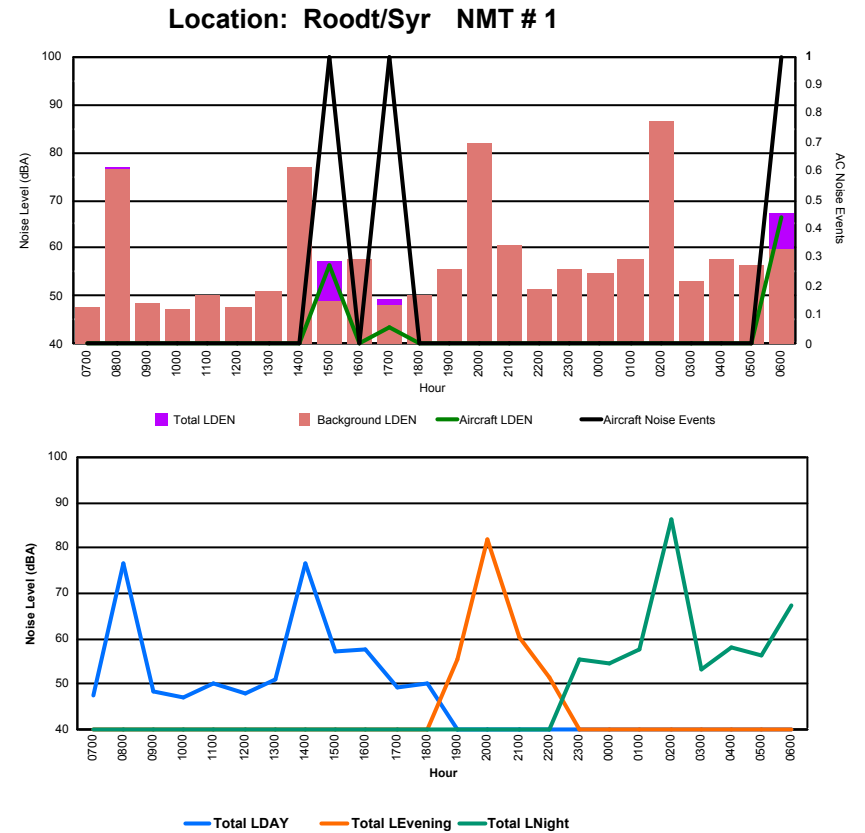

Luxembourg Airport Noise Distribution by Hour

Between 08/02/2023 00:00:00 and 08/02/2023 23:59:59 (Local Time)

Day	Aircraft Events	Total LDEN dB (A)	Aircraft LDEN dB(A)	Background LDEN dB(A)	Total LDay dB(A)	Total LEvening dB(A)	Total LNight dB (A)
08/02/23	7:00	-	47.7	-	47.8	47.7	-
08/02/23	8:00	-	76.7	-	76.6	76.7	-
08/02/23	9:00	-	48.6	-	48.6	48.6	-
08/02/23	10:00	-	47.1	-	47.2	47.1	-
08/02/23	11:00	-	50.0	-	50.0	-	-
08/02/23	12:00	-	47.9	-	47.9	-	-
08/02/23	13:00	-	51.1	-	51.1	-	-
08/02/23	14:00	-	76.8	-	76.8	-	-
08/02/23	15:00	1	57.1	56.3	49.1	57.1	-
08/02/23	16:00	-	57.7	-	57.8	57.7	-
08/02/23	17:00	1	49.2	43.4	48.0	49.2	-
08/02/23	18:00	-	50.1	-	50.2	50.1	-
08/02/23	19:00	-	55.6	-	55.7	-	55.6
08/02/23	20:00	-	81.7	-	81.7	-	81.7
08/02/23	21:00	-	60.5	-	60.6	60.5	-
08/02/23	22:00	-	51.4	-	51.4	51.4	-
08/02/23	23:00	-	55.6	-	55.6	-	55.6
09/02/23	0:00	-	54.6	-	54.6	-	54.6
09/02/23	1:00	-	57.7	-	57.8	-	57.7
09/02/23	2:00	-	86.5	-	86.5	-	86.5
09/02/23	3:00	-	53.3	-	53.3	-	53.3
09/02/23	4:00	-	57.9	-	57.9	-	57.9
09/02/23	5:00	-	56.3	-	56.4	-	56.3
09/02/23	6:00	1	67.2	66.3	59.6	-	67.2
	3	74.7	52.9	74.6	69.0	75.7	77.5