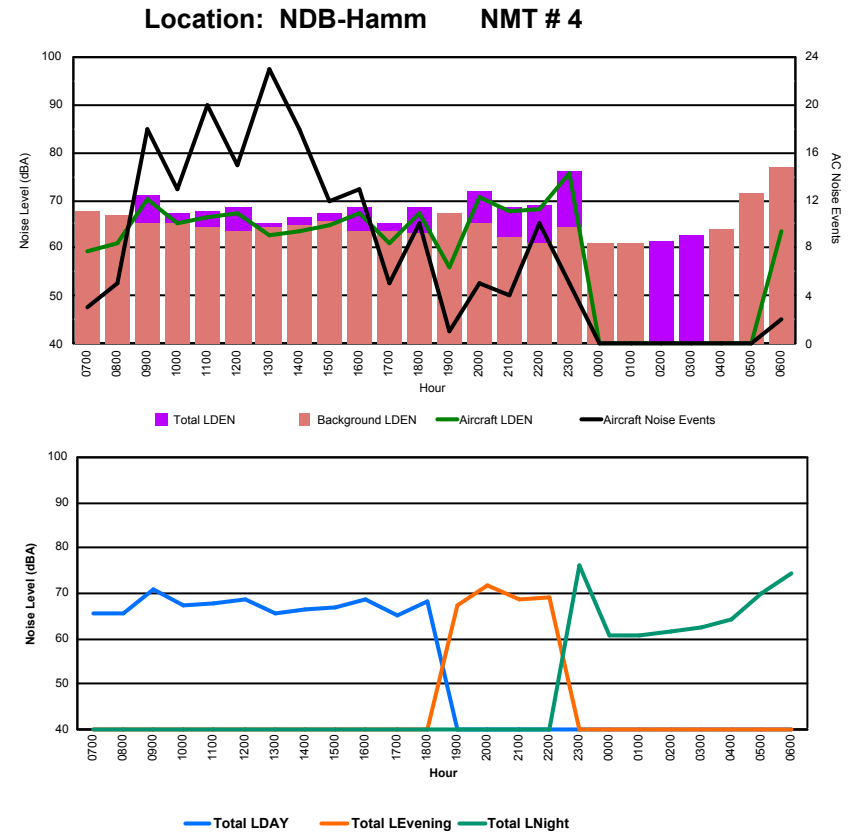

Luxembourg Airport Noise Distribution by Hour

Between 27/02/2023 00:00:00 and 27/02/2023 23:59:59 (Local Time)

Day	Aircraft Events	Total LDEN dB (A)	Aircraft LDEN dB(A)	Background LDEN dB(A)	Total LDay dB(A)	Total LEvening dB(A)	Total LNight dB (A)
27/02/23	7:00	3	65.4	59.2	67.6	65.4	-
27/02/23	8:00	5	65.5	61.2	66.8	65.5	-
27/02/23	9:00	18	71.1	70.4	65.1	71.1	-
27/02/23	10:00	13	67.4	65.4	65.0	67.4	-
27/02/23	11:00	20	67.9	66.4	64.5	67.9	-
27/02/23	12:00	15	68.5	67.2	63.7	68.5	-
27/02/23	13:00	23	65.4	62.7	64.2	65.4	-
27/02/23	14:00	18	66.3	63.6	64.9	66.3	-
27/02/23	15:00	12	67.1	64.6	65.5	67.1	-
27/02/23	16:00	13	68.6	67.3	63.7	68.6	-
27/02/23	17:00	5	65.2	61.2	63.4	65.2	-
27/02/23	18:00	10	68.4	67.2	63.0	68.4	-
27/02/23	19:00	1	67.3	56.2	67.1	-	67.3
27/02/23	20:00	5	71.8	70.8	65.0	-	71.8
27/02/23	21:00	4	68.7	67.6	62.3	-	68.7
27/02/23	22:00	10	69.0	68.3	61.0	-	69.0
27/02/23	23:00	5	76.0	75.7	64.2	-	76.0
28/02/23	0:00	-	60.9	-	61.1	-	60.9
28/02/23	1:00	-	60.8	-	61.0	-	60.8
28/02/23	2:00	-	61.5	-	-	-	61.5
28/02/23	3:00	-	62.6	-	-	-	62.6
28/02/23	4:00	-	64.1	-	64.1	-	64.1
28/02/23	5:00	-	70.2	-	71.4	-	70.2
28/02/23	6:00	2	74.2	63.5	77.0	-	74.2
	182	69.0	66.6	67.0	67.6	69.5	70.3