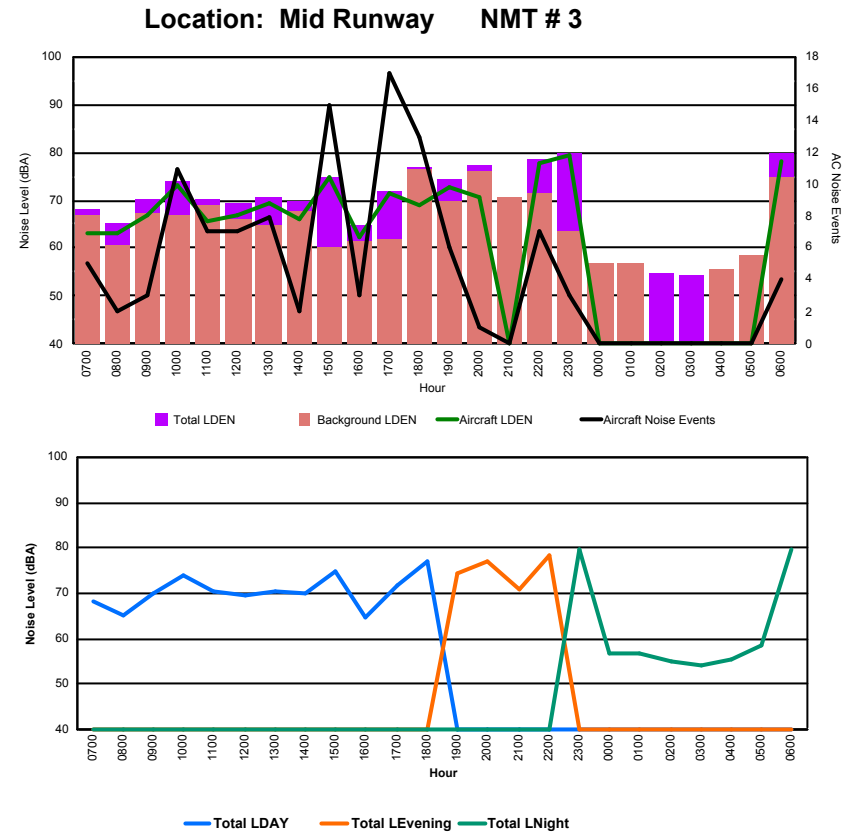

Luxembourg Airport Noise Distribution by Hour

Between 20/02/2023 00:00:00 and 20/02/2023 23:59:59 (Local Time)

Day	Aircraft Events	Total LDEN dB(A)	Aircraft LDEN dB(A)	Background LDEN dB(A)	Total LDay dB(A)	Total LEvening dB(A)	Total LNight dB(A)	
20/02/23	7:00	5	68.2	63.0	66.8	68.2	-	-
20/02/23	8:00	2	65.1	63.3	60.6	65.1	-	-
20/02/23	9:00	3	70.1	66.9	67.3	70.1	-	-
20/02/23	10:00	11	74.1	73.2	66.7	74.1	-	-
20/02/23	11:00	7	70.4	65.6	68.8	70.4	-	-
20/02/23	12:00	7	69.4	66.8	66.0	69.4	-	-
20/02/23	13:00	8	70.6	69.3	64.7	70.6	-	-
20/02/23	14:00	2	70.0	66.2	67.7	70.0	-	-
20/02/23	15:00	15	75.0	74.9	60.0	75.0	-	-
20/02/23	16:00	3	64.8	62.3	61.3	64.8	-	-
20/02/23	17:00	17	71.8	71.3	62.0	71.8	-	-
20/02/23	18:00	13	77.0	68.9	76.3	77.0	-	-
20/02/23	19:00	6	74.4	72.6	69.6	-	74.4	-
20/02/23	20:00	1	77.2	70.5	76.1	-	77.2	-
20/02/23	21:00	-	70.8	-	70.8	-	70.8	-
20/02/23	22:00	7	78.6	77.7	71.5	-	78.6	-
20/02/23	23:00	3	79.6	79.5	63.5	-	-	79.6
21/02/23	0:00	-	56.8	-	56.8	-	-	56.8
21/02/23	1:00	-	56.8	-	56.8	-	-	56.8
21/02/23	2:00	-	54.8	-	-	-	-	54.8
21/02/23	3:00	-	54.3	-	-	-	-	54.3
21/02/23	4:00	-	55.5	-	55.5	-	-	55.5
21/02/23	5:00	-	58.5	-	58.5	-	-	58.5
21/02/23	6:00	4	79.7	78.0	75.0	-	-	79.7
	114	73.5	71.6	69.1	71.9	76.1	73.7