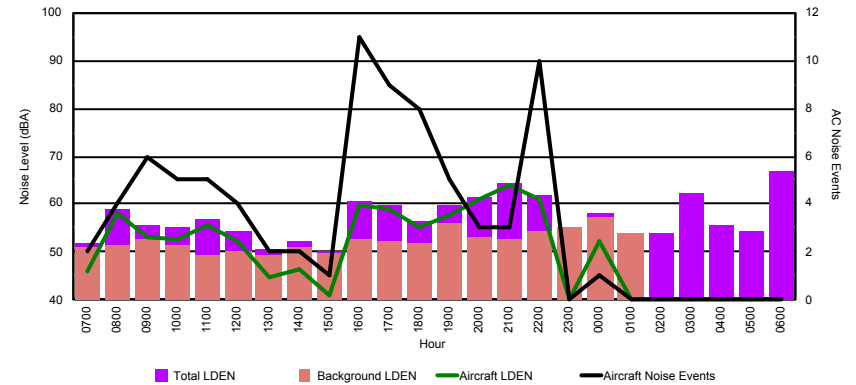

Luxembourg Airport Noise Distribution by Hour

Between 22/02/2023 00:00:00 and 22/02/2023 23:59:59 (Local Time)

Day	Aircraft Events	Total LDEN dB(A)	Aircraft LDEN dB(A)	Background LDEN dB(A)	Total LDay dB(A)	Total LEvening dB(A)	Total LNight dB(A)	
22/02/23	7:00	2	52.0	46.2	50.9	52.0	-	-
22/02/23	8:00	4	59.1	58.3	51.6	59.1	-	-
22/02/23	9:00	6	55.8	53.2	52.6	55.8	-	-
22/02/23	10:00	5	55.0	52.8	51.3	55.0	-	-
22/02/23	11:00	5	56.7	55.8	49.5	56.7	-	-
22/02/23	12:00	4	54.4	52.4	50.2	54.4	-	-
22/02/23	13:00	2	50.6	44.9	49.4	50.6	-	-
22/02/23	14:00	2	52.4	46.6	51.1	52.4	-	-
22/02/23	15:00	1	50.2	40.9	49.7	50.2	-	-
22/02/23	16:00	11	60.6	59.9	52.7	60.6	-	-
22/02/23	17:00	9	59.6	58.8	52.2	59.6	-	-
22/02/23	18:00	8	56.6	55.0	51.8	56.6	-	-
22/02/23	19:00	5	59.9	57.7	56.0	-	59.9	-
22/02/23	20:00	3	61.6	61.0	53.0	-	61.6	-
22/02/23	21:00	3	64.4	64.1	52.7	-	64.4	-
22/02/23	22:00	10	61.8	61.1	54.3	-	61.8	-
22/02/23	23:00	-	55.1	-	55.1	-	-	55.1
23/02/23	0:00	1	58.3	52.4	57.1	-	-	58.3
23/02/23	1:00	-	53.8	-	53.9	-	-	53.8
23/02/23	2:00	-	54.1	-	-	-	-	54.1
23/02/23	3:00	-	62.5	-	-	-	-	62.5
23/02/23	4:00	-	55.8	-	-	-	-	55.8
23/02/23	5:00	-	54.3	-	-	-	-	54.3
23/02/23	6:00	-	66.8	-	-	-	-	66.8
	81	59.4	56.1	51.9	56.5	62.2	60.4	

Location: Roodt/Syr NMT # 1