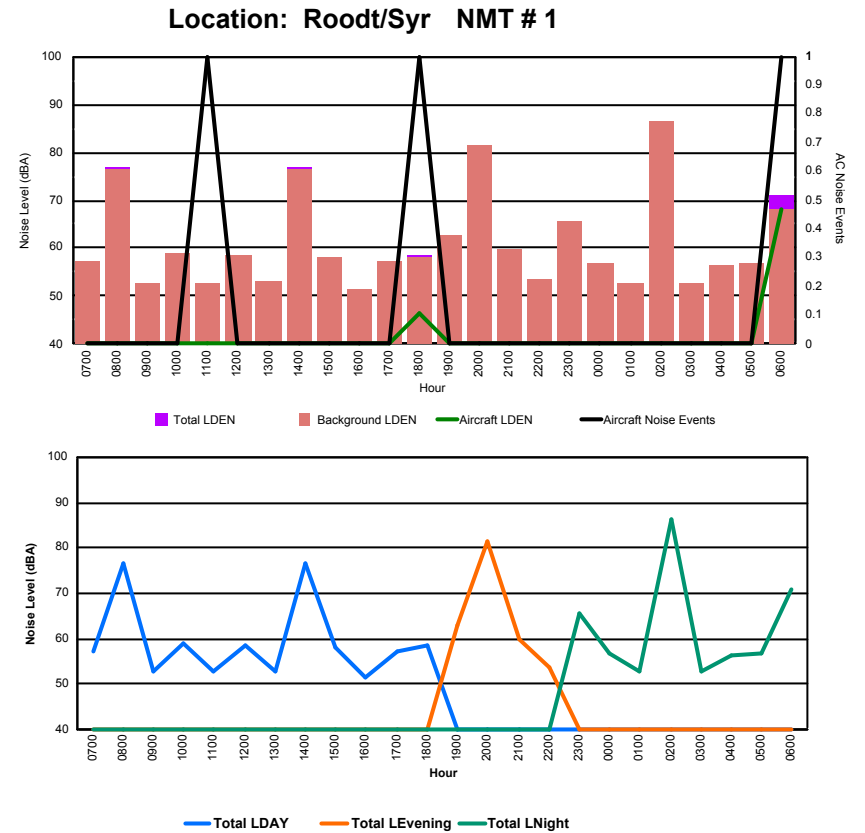

Luxembourg Airport Noise Distribution by Hour

Between 13/02/2023 00:00:00 and 13/02/2023 23:59:59 (Local Time)

Day	Aircraft Events	Total LDEN dB (A)	Aircraft LDEN dB(A)	Background LDEN dB(A)	Total LDay dB(A)	Total LEvening dB(A)	Total LNight dB (A)
13/02/23 7:00	-	57.4	-	57.4	57.4	-	-
13/02/23 8:00	-	76.7	-	76.6	76.7	-	-
13/02/23 9:00	-	52.7	-	52.7	52.7	-	-
13/02/23 10:00	-	59.0	-	59.0	59.0	-	-
13/02/23 11:00	1	52.8	39.7	52.6	52.8	-	-
13/02/23 12:00	-	58.5	-	58.5	58.5	-	-
13/02/23 13:00	-	53.0	-	53.1	53.0	-	-
13/02/23 14:00	-	76.7	-	76.6	76.7	-	-
13/02/23 15:00	-	58.0	-	58.0	58.0	-	-
13/02/23 16:00	-	51.5	-	51.5	51.5	-	-
13/02/23 17:00	-	57.2	-	57.2	57.2	-	-
13/02/23 18:00	1	58.5	46.3	58.3	58.5	-	-
13/02/23 19:00	-	62.9	-	62.9	-	62.9	-
13/02/23 20:00	-	81.5	-	81.5	-	81.5	-
13/02/23 21:00	-	59.8	-	59.8	-	59.8	-
13/02/23 22:00	-	53.6	-	53.7	-	53.6	-
13/02/23 23:00	-	65.6	-	65.6	-	-	65.6
14/02/23 0:00	-	56.8	-	57.0	-	-	56.8
14/02/23 1:00	-	52.8	-	52.9	-	-	52.8
14/02/23 2:00	-	86.4	-	86.4	-	-	86.4
14/02/23 3:00	-	52.7	-	52.7	-	-	52.7
14/02/23 4:00	-	56.5	-	56.6	-	-	56.5
14/02/23 5:00	-	56.7	-	56.7	-	-	56.7
14/02/23 6:00	1	71.1	68.0	68.3	-	-	71.1
	3	74.6	54.2	74.6	69.1	75.6	77.5