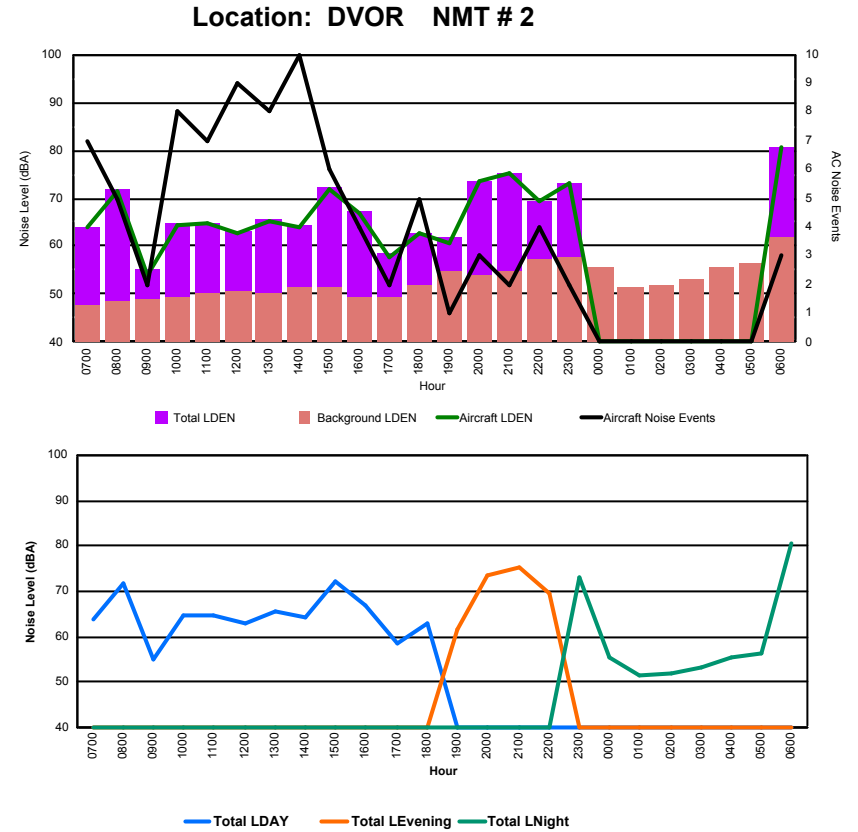

Location: Roodt/Syr NMT # 1

Luxembourg Airport Noise Distribution by Hour

Between 04/02/2023 00:00:00 and 04/02/2023 23:59:59 (Local Time)

Day	Aircraft Events	Total LDEN dB (A)	Aircraft LDEN dB(A)	Background LDEN dB(A)	Total LDay dB(A)	Total LEvening dB(A)	Total LNight dB (A)	
04/02/23	7:00	7	63.9	63.8	47.8	63.9	-	-
04/02/23	8:00	5	71.7	71.6	48.6	71.7	-	-
04/02/23	9:00	2	55.2	54.1	48.9	55.2	-	-
04/02/23	10:00	8	64.6	64.5	49.4	64.6	-	-
04/02/23	11:00	7	64.8	64.6	50.4	64.8	-	-
04/02/23	12:00	9	63.0	62.8	50.6	63.0	-	-
04/02/23	13:00	8	65.5	65.4	50.1	65.5	-	-
04/02/23	14:00	10	64.2	64.0	51.4	64.2	-	-
04/02/23	15:00	6	72.1	72.0	51.3	72.1	-	-
04/02/23	16:00	4	67.1	67.0	49.5	67.1	-	-
04/02/23	17:00	2	58.4	57.8	49.5	58.4	-	-
04/02/23	18:00	5	62.9	62.6	51.8	62.9	-	-
04/02/23	19:00	1	61.8	60.8	54.9	-	61.8	-
04/02/23	20:00	3	73.5	73.4	53.9	-	73.5	-
04/02/23	21:00	2	75.3	75.3	54.8	-	75.3	-
04/02/23	22:00	4	69.5	69.3	57.2	-	69.5	-
04/02/23	23:00	2	73.1	73.0	57.7	-	73.1	-
05/02/23	0:00	-	55.6	-	55.6	-	-	55.6
05/02/23	1:00	-	51.3	-	51.3	-	-	51.3
05/02/23	2:00	-	51.7	-	51.7	-	-	51.7
05/02/23	3:00	-	53.2	-	53.2	-	-	53.2
05/02/23	4:00	-	55.5	-	55.5	-	-	55.5
05/02/23	5:00	-	56.4	-	56.4	-	-	56.4
05/02/23	6:00	3	80.8	80.8	61.9	-	-	80.8
	88	70.4	70.3	54.3	66.7	72.2	72.5	