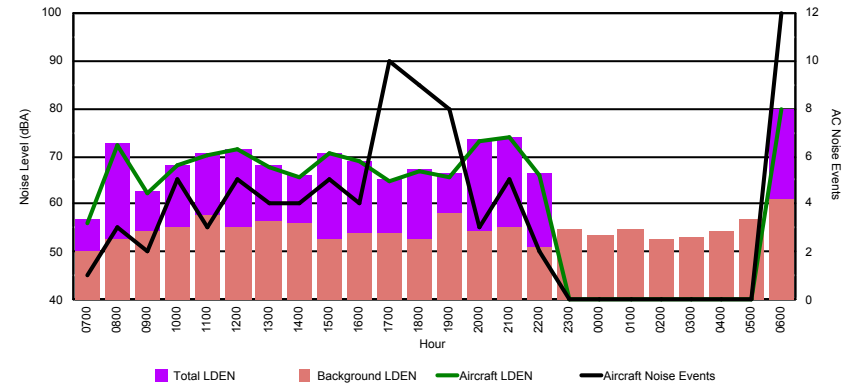

Luxembourg Airport Noise Distribution by Hour

Between 05/02/2023 00:00:00 and 05/02/2023 23:59:59 (Local Time)

Day	Aircraft Events	Total LDEN dB(A)	Aircraft LDEN dB(A)	Background LDEN dB(A)	Total LDay dB(A)	Total LEvening dB(A)	Total LNight dB(A)	
05/02/23	7:00	1	57.0	56.0	50.1	57.0	-	-
05/02/23	8:00	3	72.6	72.5	52.8	72.6	-	-
05/02/23	9:00	2	62.9	62.3	54.2	62.9	-	-
05/02/23	10:00	5	68.3	68.1	55.1	68.3	-	-
05/02/23	11:00	3	70.6	70.4	57.9	70.6	-	-
05/02/23	12:00	5	71.4	71.3	55.1	71.4	-	-
05/02/23	13:00	4	68.0	67.6	56.4	68.0	-	-
05/02/23	14:00	4	66.1	65.6	56.0	66.1	-	-
05/02/23	15:00	5	70.6	70.5	52.7	70.6	-	-
05/02/23	16:00	4	69.1	69.0	54.0	69.1	-	-
05/02/23	17:00	10	65.0	64.7	54.1	65.0	-	-
05/02/23	18:00	9	67.1	66.9	52.9	67.1	-	-
05/02/23	19:00	8	66.3	65.6	58.3	-	66.3	-
05/02/23	20:00	3	73.4	73.3	54.4	-	73.4	-
05/02/23	21:00	5	74.1	74.0	55.0	-	74.1	-
05/02/23	22:00	2	66.4	66.2	51.2	-	66.4	-
05/02/23	23:00	-	54.6	-	54.6	-	-	54.6
06/02/23	0:00	-	53.5	-	53.5	-	-	53.5
06/02/23	1:00	-	54.8	-	54.8	-	-	54.8
06/02/23	2:00	-	52.9	-	52.9	-	-	52.9
06/02/23	3:00	-	53.2	-	53.2	-	-	53.2
06/02/23	4:00	-	54.4	-	54.4	-	-	54.4
06/02/23	5:00	-	56.9	-	56.9	-	-	56.9
06/02/23	6:00	12	79.7	79.7	60.9	-	-	79.7
		85	70.0	69.9	55.3	68.8	71.5	70.8

Location: DVOR NMT # 2