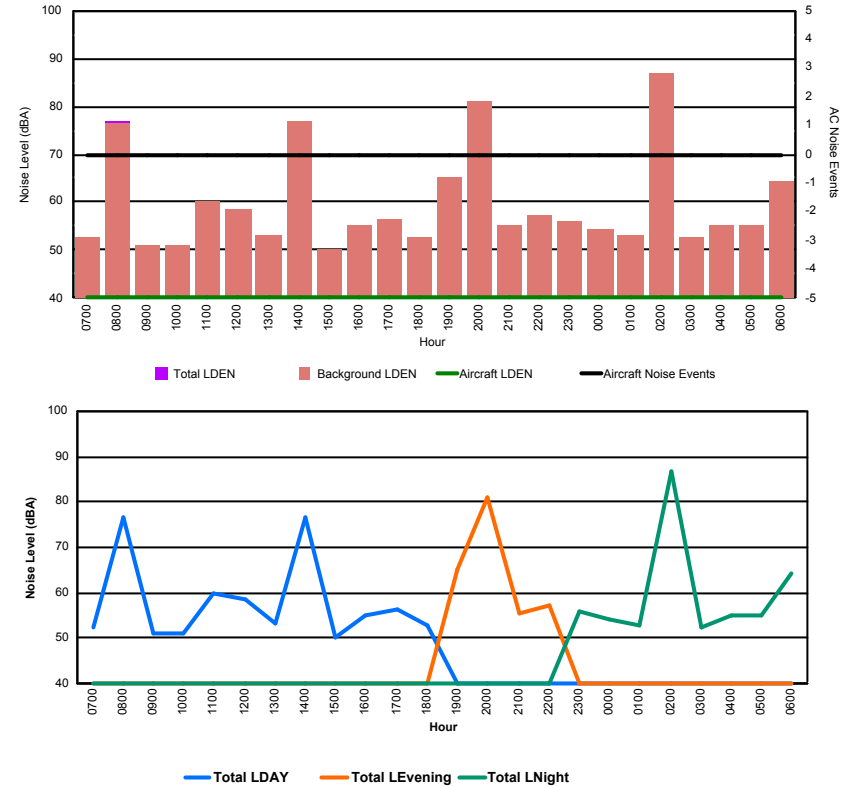

Luxembourg Airport Noise Distribution by Hour

Between 06/02/2023 00:00:00 and 06/02/2023 23:59:59 (Local Time)

Day	Aircraft Events	Total LDEN dB (A)	Aircraft LDEN dB(A)	Background LDEN dB(A)	Total LDay dB(A)	Total LEvening dB(A)	Total LNight dB (A)
06/02/23	7:00	-	52.4	-	52.5	52.4	-
06/02/23	8:00	-	76.7	-	76.6	76.7	-
06/02/23	9:00	-	51.0	-	51.0	51.0	-
06/02/23	10:00	-	51.0	-	51.0	51.0	-
06/02/23	11:00	-	60.0	-	60.1	60.0	-
06/02/23	12:00	-	58.5	-	58.5	58.5	-
06/02/23	13:00	-	53.3	-	53.3	53.3	-
06/02/23	14:00	-	76.7	-	76.7	76.7	-
06/02/23	15:00	-	50.1	-	50.1	50.1	-
06/02/23	16:00	-	55.0	-	55.1	55.0	-
06/02/23	17:00	-	56.3	-	56.4	56.3	-
06/02/23	18:00	-	52.6	-	52.6	52.6	-
06/02/23	19:00	-	65.1	-	65.1	65.1	-
06/02/23	20:00	-	81.2	-	81.2	81.2	-
06/02/23	21:00	-	55.3	-	55.3	55.3	-
06/02/23	22:00	-	57.0	-	57.1	57.0	-
06/02/23	23:00	-	56.1	-	56.1	-	56.1
07/02/23	0:00	-	54.3	-	54.4	-	54.3
07/02/23	1:00	-	53.0	-	53.0	-	53.0
07/02/23	2:00	-	86.7	-	86.7	-	86.7
07/02/23	3:00	-	52.5	-	52.5	-	52.5
07/02/23	4:00	-	55.1	-	55.2	-	55.1
07/02/23	5:00	-	55.2	-	55.2	-	55.2
07/02/23	6:00	-	64.2	-	64.2	-	64.2
	-	74.7	-∞	74.7	69.1	75.3	77.7

Location: Roodt/Syr NMT # 1