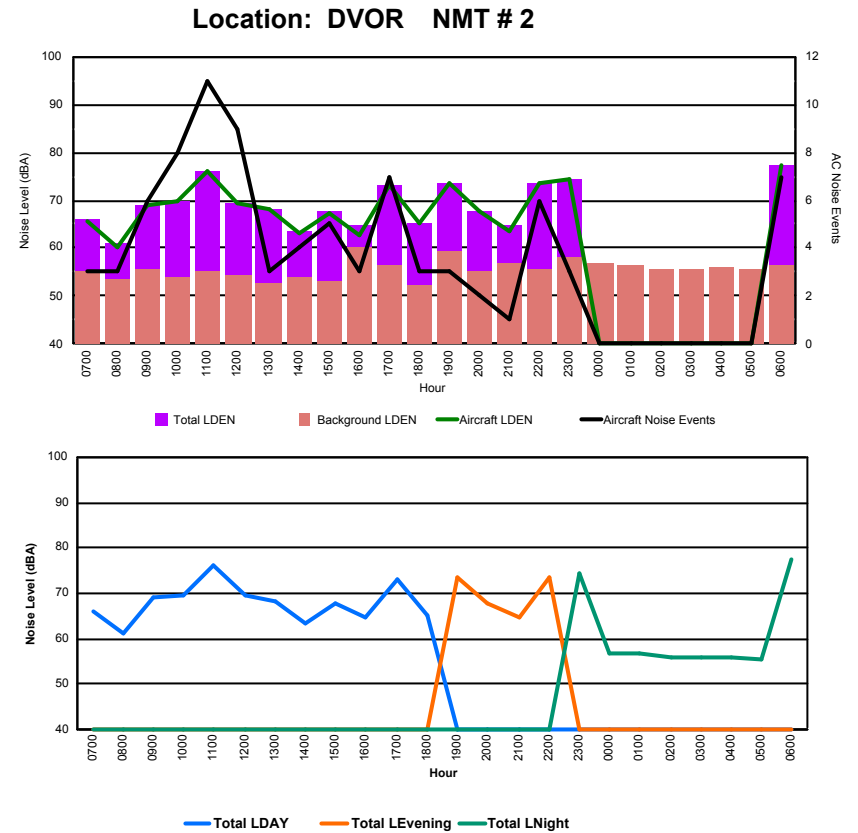

Luxembourg Airport Noise Distribution by Hour

Between 11/02/2023 00:00:00 and 11/02/2023 23:59:59 (Local Time)

Day	Aircraft Events	Total LDEN dB (A)	Aircraft LDEN dB(A)	Background LDEN dB(A)	Total LDay dB(A)	Total LEvening dB(A)	Total LNight dB (A)
11/02/23 7:00	3	66.0	65.6	55.2	66.0	-	-
11/02/23 8:00	3	61.2	60.4	53.5	61.2	-	-
11/02/23 9:00	6	69.1	68.9	55.5	69.1	-	-
11/02/23 10:00	8	69.6	69.6	54.0	69.6	-	-
11/02/23 11:00	11	76.2	76.2	55.0	76.2	-	-
11/02/23 12:00	9	69.5	69.4	54.3	69.5	-	-
11/02/23 13:00	3	68.2	68.0	52.7	68.2	-	-
11/02/23 14:00	4	63.5	63.1	54.0	63.5	-	-
11/02/23 15:00	5	67.6	67.4	53.3	67.6	-	-
11/02/23 16:00	3	64.7	62.8	60.2	64.7	-	-
11/02/23 17:00	7	73.3	73.1	56.6	73.3	-	-
11/02/23 18:00	3	65.2	65.0	52.1	65.2	-	-
11/02/23 19:00	3	73.5	73.4	59.5	-	73.5	-
11/02/23 20:00	2	67.9	67.6	55.3	-	67.9	-
11/02/23 21:00	1	64.6	63.7	57.0	-	64.6	-
11/02/23 22:00	6	73.5	73.4	55.5	-	73.5	-
11/02/23 23:00	3	74.3	74.2	58.3	-	-	74.3
12/02/23 0:00	-	56.9	-	56.9	-	-	56.9
12/02/23 1:00	-	56.6	-	56.6	-	-	56.6
12/02/23 2:00	-	55.8	-	55.8	-	-	55.8
12/02/23 3:00	-	55.7	-	55.7	-	-	55.7
12/02/23 4:00	-	55.9	-	55.9	-	-	55.9
12/02/23 5:00	-	55.6	-	55.6	-	-	55.6
12/02/23 6:00	7	77.3	77.2	56.3	-	-	77.3
	87	70.2	70.0	56.1	69.8	71.3	70.2