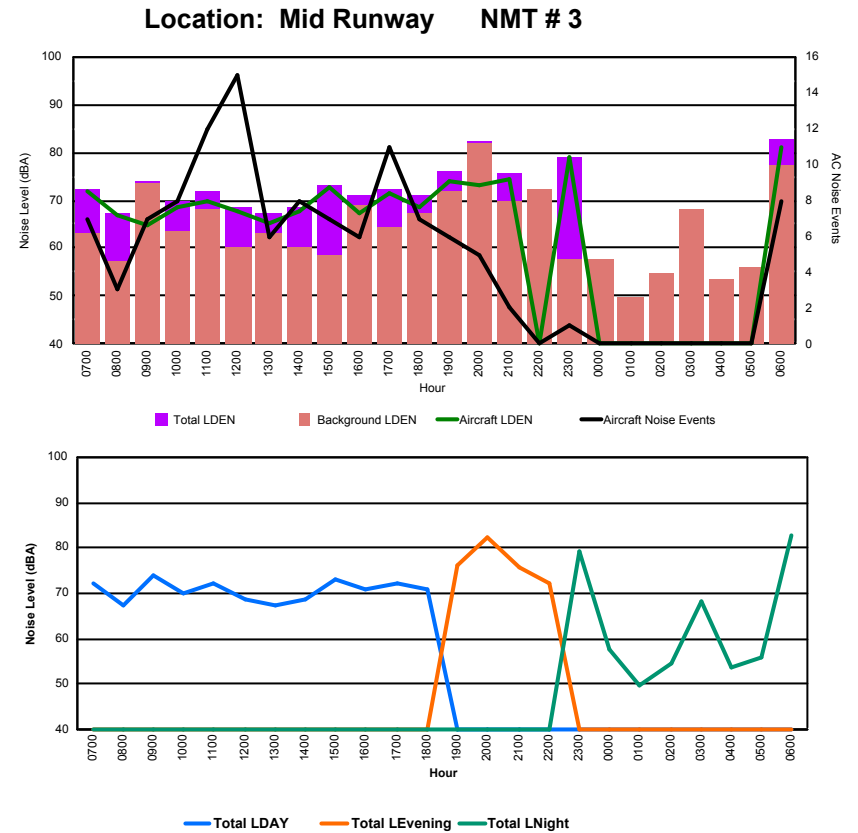

Luxembourg Airport Noise Distribution by Hour

Between 22/02/2023 00:00:00 and 22/02/2023 23:59:59 (Local Time)

Day	Aircraft Events	Total LDEN dB (A)	Aircraft LDEN dB(A)	Background LDEN dB(A)	Total LDay dB(A)	Total LEvening dB(A)	Total LNight dB (A)	
22/02/23	7:00	7	72.4	71.9	63.1	72.4	-	-
22/02/23	8:00	3	67.2	66.7	57.4	67.2	-	-
22/02/23	9:00	7	74.0	64.7	73.5	74.0	-	-
22/02/23	10:00	8	69.8	68.6	63.4	69.8	-	-
22/02/23	11:00	12	72.0	69.6	68.3	72.0	-	-
22/02/23	12:00	15	68.6	67.9	60.0	68.6	-	-
22/02/23	13:00	6	67.2	65.1	63.2	67.2	-	-
22/02/23	14:00	8	68.6	67.9	60.1	68.6	-	-
22/02/23	15:00	7	73.1	72.9	58.7	73.1	-	-
22/02/23	16:00	6	71.1	67.1	69.0	71.1	-	-
22/02/23	17:00	11	72.3	71.5	64.4	72.3	-	-
22/02/23	18:00	7	70.9	68.5	67.2	70.9	-	-
22/02/23	19:00	6	76.0	74.0	71.7	-	76.0	-
22/02/23	20:00	5	82.4	73.3	81.9	-	82.4	-
22/02/23	21:00	2	75.6	74.2	70.0	-	75.6	-
22/02/23	22:00	-	72.1	-	72.2	-	72.1	-
22/02/23	23:00	1	79.1	79.1	57.7	-	-	79.1
23/02/23	0:00	-	57.5	-	57.5	-	-	57.5
23/02/23	1:00	-	49.7	-	49.7	-	-	49.7
23/02/23	2:00	-	54.7	-	54.7	-	-	54.7
23/02/23	3:00	-	68.3	-	68.3	-	-	68.3
23/02/23	4:00	-	53.6	-	53.7	-	-	53.6
23/02/23	5:00	-	55.8	-	55.9	-	-	55.8
23/02/23	6:00	8	82.6	81.0	77.5	-	-	82.6
		119	74.6	72.0	71.2	78.2	75.3