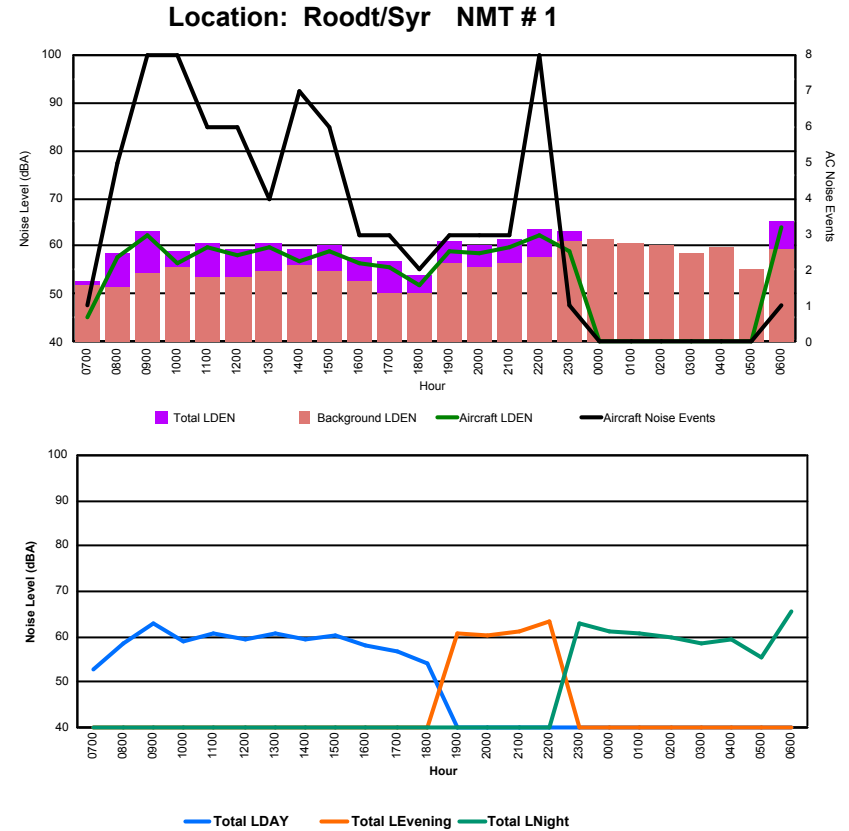

Luxembourg Airport Noise Distribution by Hour

Between 18/02/2023 00:00:00 and 18/02/2023 23:59:59 (Local Time)

Day	Aircraft Events	Total LDEN dB (A)	Aircraft LDEN dB(A)	Background LDEN dB(A)	Total LDay dB(A)	Total LEvening dB(A)	Total LNight dB (A)	
18/02/23	7:00	1	52.7	45.1	51.9	52.7	-	-
18/02/23	8:00	5	58.5	57.6	51.3	58.5	-	-
18/02/23	9:00	8	63.0	62.4	54.4	63.0	-	-
18/02/23	10:00	8	58.9	56.4	55.7	58.9	-	-
18/02/23	11:00	6	60.8	59.9	53.6	60.8	-	-
18/02/23	12:00	6	59.4	58.1	53.6	59.4	-	-
18/02/23	13:00	4	60.8	59.6	54.9	60.8	-	-
18/02/23	14:00	7	59.3	56.8	55.9	59.3	-	-
18/02/23	15:00	6	60.2	58.9	54.7	60.2	-	-
18/02/23	16:00	3	57.9	56.4	52.9	57.9	-	-
18/02/23	17:00	3	56.7	55.6	50.3	56.7	-	-
18/02/23	18:00	2	54.0	51.7	50.2	54.0	-	-
18/02/23	19:00	3	60.9	59.0	56.6	-	60.9	-
18/02/23	20:00	3	60.4	58.7	55.7	-	60.4	-
18/02/23	21:00	3	61.4	59.9	56.4	-	61.4	-
18/02/23	22:00	8	63.4	62.2	57.7	-	63.4	-
18/02/23	23:00	1	63.1	59.1	60.9	-	-	63.1
19/02/23	0:00	-	61.2	-	61.4	-	-	61.2
19/02/23	1:00	-	60.7	-	60.8	-	-	60.7
19/02/23	2:00	-	59.8	-	60.0	-	-	59.8
19/02/23	3:00	-	58.5	-	58.5	-	-	58.5
19/02/23	4:00	-	59.6	-	59.6	-	-	59.6
19/02/23	5:00	-	55.4	-	55.4	-	-	55.4
19/02/23	6:00	1	65.4	64.1	59.5	-	-	65.4
	78	60.5	58.0	57.1	59.3	61.7	61.4