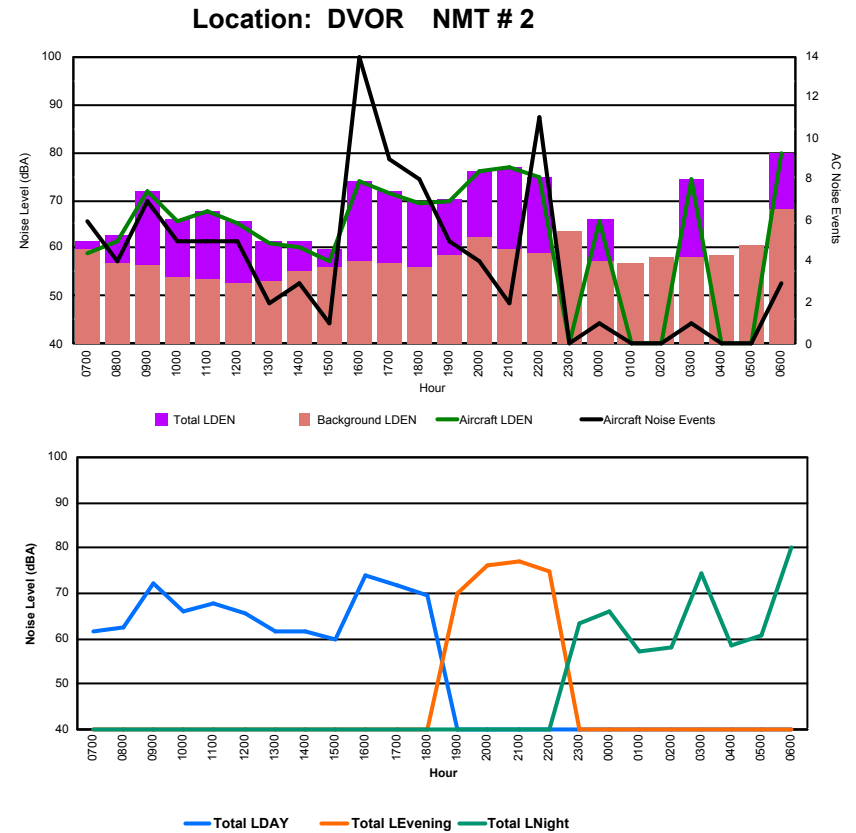

Location: Roodt/Syr NMT # 1

Luxembourg Airport Noise Distribution by Hour

Between 22/02/2023 00:00:00 and 22/02/2023 23:59:59 (Local Time)

Day	Aircraft Events	Total LDEN dB (A)	Aircraft LDEN dB(A)	Background LDEN dB(A)	Total LDay dB(A)	Total LEvening dB(A)	Total LNight dB (A)
22/02/23	7:00	6	61.6	59.0	59.6	61.6	-
22/02/23	8:00	4	62.6	61.4	56.8	62.6	-
22/02/23	9:00	7	72.0	71.9	56.6	72.0	-
22/02/23	10:00	5	66.0	65.7	53.8	66.0	-
22/02/23	11:00	5	67.9	67.7	53.4	67.9	-
22/02/23	12:00	5	65.7	65.4	52.8	65.7	-
22/02/23	13:00	2	61.6	60.9	53.3	61.6	-
22/02/23	14:00	3	61.5	60.3	55.1	61.5	-
22/02/23	15:00	1	59.7	57.1	56.2	59.7	-
22/02/23	16:00	14	74.1	74.0	57.1	74.1	-
22/02/23	17:00	9	71.7	71.5	56.7	71.7	-
22/02/23	18:00	8	69.6	69.3	55.9	69.6	-
22/02/23	19:00	5	70.2	69.9	58.6	-	70.2
22/02/23	20:00	4	76.2	76.0	62.4	-	76.2
22/02/23	21:00	2	76.9	76.9	59.7	-	76.9
22/02/23	22:00	11	75.0	74.9	58.8	-	75.0
22/02/23	23:00	-	63.5	-	63.6	-	63.5
23/02/23	0:00	1	66.2	65.6	57.1	-	66.2
23/02/23	1:00	-	57.0	-	57.0	-	57.0
23/02/23	2:00	-	58.0	-	58.0	-	58.0
23/02/23	3:00	1	74.5	74.4	58.2	-	74.5
23/02/23	4:00	-	58.5	-	58.5	-	58.5
23/02/23	5:00	-	60.7	-	60.7	-	60.7
23/02/23	6:00	3	80.0	79.8	68.0	-	80.0
	96	71.7	71.5	59.6	68.6	75.2	72.4