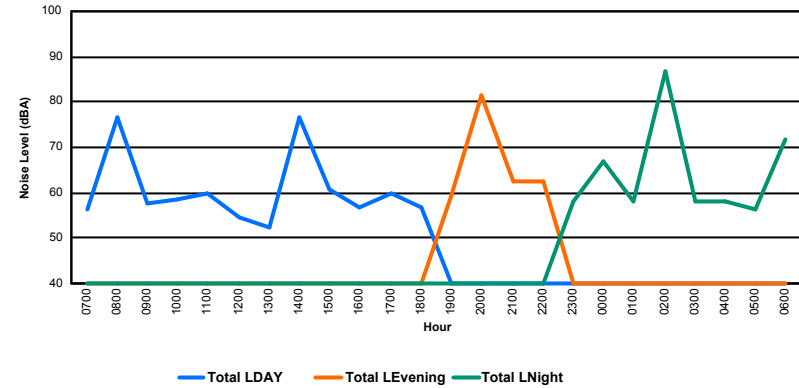

Luxembourg Airport Noise Distribution by Hour

Between 02/02/2023 00:00:00 and 02/02/2023 23:59:59 (Local Time)

Day	Aircraft Events	Total LDEN dB (A)	Aircraft LDEN dB(A)	Background LDEN dB(A)	Total LDay dB(A)	Total LEvening dB(A)	Total LNight dB (A)
02/02/23	7:00	-	56.4	-	56.4	-	-
02/02/23	8:00	-	76.8	-	76.8	-	-
02/02/23	9:00	2	57.6	53.9	55.3	-	-
02/02/23	10:00	-	58.6	-	58.6	-	-
02/02/23	11:00	-	60.0	-	60.0	-	-
02/02/23	12:00	-	54.6	-	54.6	-	-
02/02/23	13:00	-	52.4	-	52.4	-	-
02/02/23	14:00	2	76.7	43.9	76.7	-	-
02/02/23	15:00	-	60.6	-	60.6	-	-
02/02/23	16:00	2	56.9	50.0	56.1	-	-
02/02/23	17:00	2	59.7	51.3	59.1	-	-
02/02/23	18:00	1	56.8	39.2	56.9	-	-
02/02/23	19:00	1	59.2	42.7	59.1	-	59.2
02/02/23	20:00	-	81.6	-	81.6	-	-
02/02/23	21:00	-	62.4	-	62.4	-	-
02/02/23	22:00	3	62.7	55.0	62.0	-	62.7
02/02/23	23:00	-	58.1	-	58.1	-	58.1
03/02/23	0:00	1	66.9	49.4	66.8	-	66.9
03/02/23	1:00	-	58.1	-	58.2	-	58.1
03/02/23	2:00	-	86.8	-	86.7	-	86.8
03/02/23	3:00	-	58.2	-	58.2	-	58.2
03/02/23	4:00	-	57.9	-	57.9	-	57.9
03/02/23	5:00	-	56.4	-	56.4	-	56.4
03/02/23	6:00	3	71.8	65.7	70.6	-	71.8
	17	75.0	52.9	74.9	69.2	75.7	78.0

Location: Roodt/Syr NMT # 1