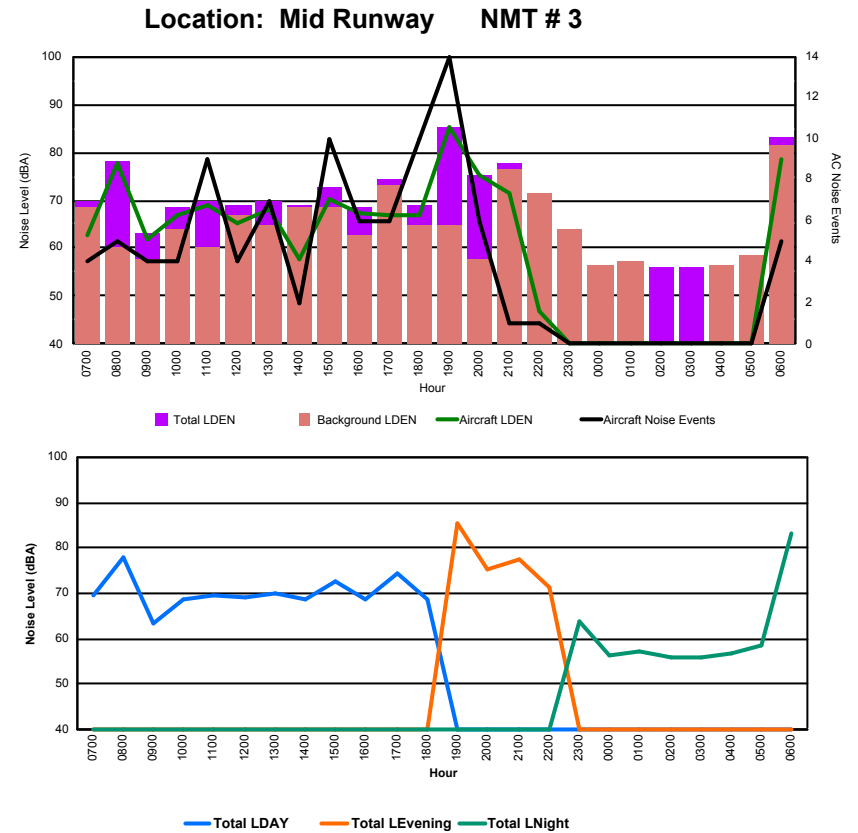

Luxembourg Airport Noise Distribution by Hour

Between 15/02/2023 00:00:00 and 15/02/2023 23:59:59 (Local Time)

Day	Aircraft Events	Total LDEN dB(A)	Aircraft LDEN dB(A)	Background LDEN dB(A)	Total LDay dB(A)	Total LEvening dB(A)	Total LNight dB(A)	
15/02/23	7:00	4	69.6	62.6	68.6	69.6	-	-
15/02/23	8:00	5	78.0	77.9	60.4	78.0	-	-
15/02/23	9:00	4	63.2	61.8	57.9	63.2	-	-
15/02/23	10:00	4	68.5	66.8	63.9	68.5	-	-
15/02/23	11:00	9	69.6	69.0	60.4	69.6	-	-
15/02/23	12:00	4	69.1	65.4	66.7	69.1	-	-
15/02/23	13:00	7	69.8	68.2	64.6	69.8	-	-
15/02/23	14:00	2	68.9	57.5	68.6	68.9	-	-
15/02/23	15:00	10	72.6	70.4	68.5	72.6	-	-
15/02/23	16:00	6	68.7	67.4	62.8	68.7	-	-
15/02/23	17:00	6	74.2	67.0	73.2	74.2	-	-
15/02/23	18:00	10	68.9	66.8	64.8	68.9	-	-
15/02/23	19:00	14	85.4	85.3	64.9	-	85.4	-
15/02/23	20:00	6	75.3	75.2	57.5	-	75.3	-
15/02/23	21:00	1	77.7	71.4	76.6	-	77.7	-
15/02/23	22:00	1	71.4	46.8	71.4	-	71.4	-
15/02/23	23:00	-	63.7	-	63.8	-	-	63.7
16/02/23	0:00	-	56.3	-	56.3	-	-	56.3
16/02/23	1:00	-	57.0	-	57.1	-	-	57.0
16/02/23	2:00	-	56.1	-	-	-	-	56.1
16/02/23	3:00	-	55.9	-	-	-	-	55.9
16/02/23	4:00	-	56.6	-	56.6	-	-	56.6
16/02/23	5:00	-	58.5	-	58.5	-	-	58.5
16/02/23	6:00	5	83.3	78.6	81.5	-	-	83.3
	98	75.5	73.8	70.5	71.7	80.5	74.4