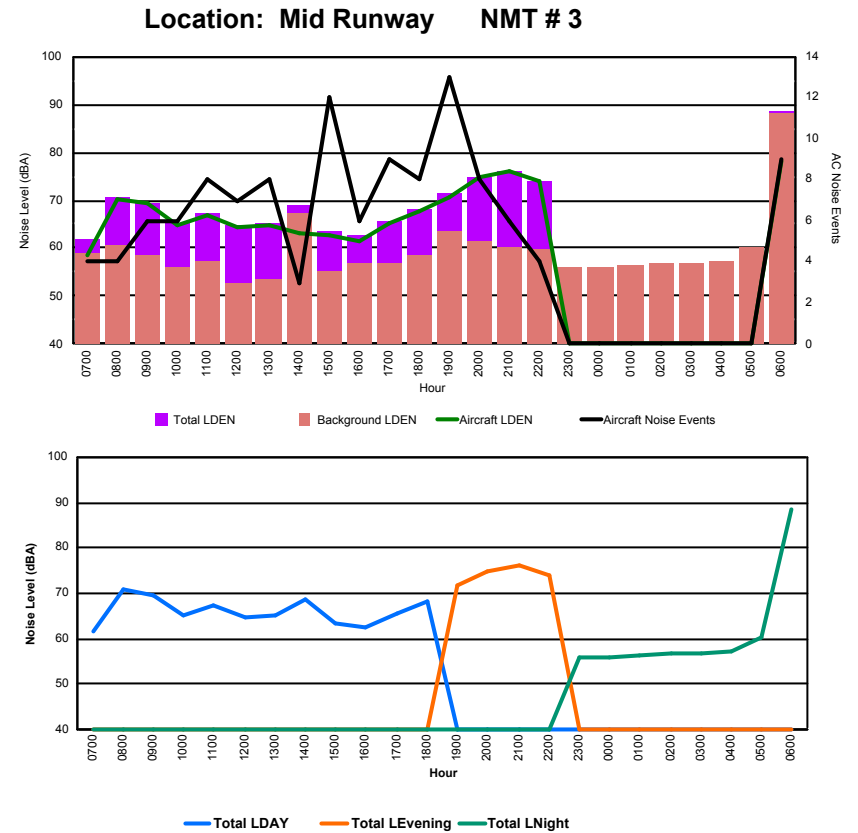

Luxembourg Airport Noise Distribution by Hour

Between 14/02/2023 00:00:00 and 14/02/2023 23:59:59 (Local Time)

Day	Aircraft Events	Total LDEN dB (A)	Aircraft LDEN dB(A)	Background LDEN dB(A)	Total LDay dB(A)	Total LEvening dB(A)	Total LNight dB (A)
14/02/23 7:00	4	61.7	58.6	59.1	61.7	-	-
14/02/23 8:00	4	70.7	70.3	60.5	70.7	-	-
14/02/23 9:00	6	69.5	69.2	58.5	69.5	-	-
14/02/23 10:00	6	65.2	64.7	55.9	65.2	-	-
14/02/23 11:00	8	67.3	66.9	57.3	67.3	-	-
14/02/23 12:00	7	64.6	64.3	52.5	64.6	-	-
14/02/23 13:00	8	65.0	64.7	53.7	65.0	-	-
14/02/23 14:00	3	68.9	63.3	67.4	68.9	-	-
14/02/23 15:00	12	63.4	62.7	55.3	63.4	-	-
14/02/23 16:00	6	62.6	61.3	56.7	62.6	-	-
14/02/23 17:00	9	65.6	65.0	56.9	65.6	-	-
14/02/23 18:00	8	68.3	67.8	58.7	68.3	-	-
14/02/23 19:00	13	71.6	70.8	63.5	-	71.6	-
14/02/23 20:00	8	74.9	74.6	61.4	-	74.9	-
14/02/23 21:00	6	76.2	76.1	60.1	-	76.2	-
14/02/23 22:00	4	74.1	73.9	59.9	-	74.1	-
14/02/23 23:00	-	56.1	-	56.1	-	-	56.1
15/02/23 0:00	-	56.0	-	56.0	-	-	56.0
15/02/23 1:00	-	56.4	-	56.4	-	-	56.4
15/02/23 2:00	-	56.7	-	56.7	-	-	56.7
15/02/23 3:00	-	56.7	-	56.7	-	-	56.7
15/02/23 4:00	-	57.2	-	57.2	-	-	57.2
15/02/23 5:00	-	60.2	-	60.3	-	-	60.2
15/02/23 6:00	9	88.5	78.0	88.2	-	-	88.5
	121	75.7	69.6	74.5	66.9	74.5	79.5