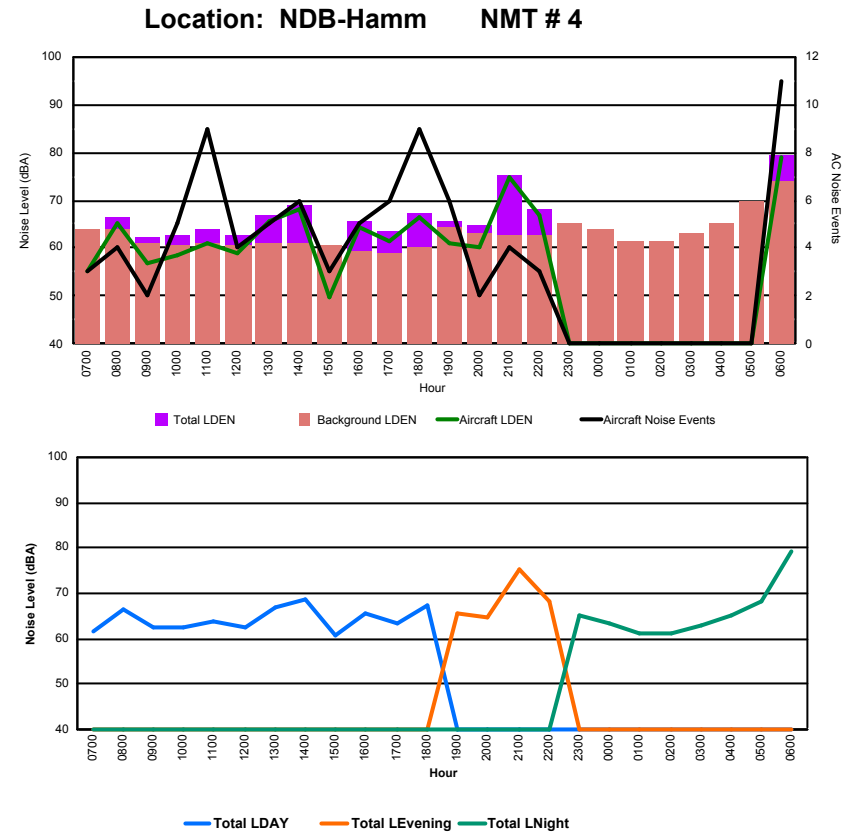

Luxembourg Airport Noise Distribution by Hour

Between 02/02/2023 00:00:00 and 02/02/2023 23:59:59 (Local Time)

Day	Aircraft Events	Total LDEN dB(A)	Aircraft LDEN dB(A)	Background LDEN dB(A)	Total LDay dB(A)	Total LEvening dB(A)	Total LNight dB(A)
02/02/23	7:00	3	61.7	55.0	63.8	61.7	-
02/02/23	8:00	4	66.6	65.3	64.1	66.6	-
02/02/23	9:00	2	62.4	57.0	61.1	62.4	-
02/02/23	10:00	5	62.6	58.5	60.7	62.6	-
02/02/23	11:00	9	64.0	61.2	61.1	64.0	-
02/02/23	12:00	4	62.7	58.8	60.5	62.7	-
02/02/23	13:00	5	66.9	65.7	61.0	66.9	-
02/02/23	14:00	6	68.8	68.0	61.1	68.8	-
02/02/23	15:00	3	60.8	49.6	60.6	60.8	-
02/02/23	16:00	5	65.5	64.3	59.5	65.5	-
02/02/23	17:00	6	63.4	61.5	59.0	63.4	-
02/02/23	18:00	9	67.4	66.5	60.0	67.4	-
02/02/23	19:00	6	65.7	60.9	64.2	-	65.7
02/02/23	20:00	2	64.9	60.1	63.2	-	64.9
02/02/23	21:00	4	75.2	75.0	62.8	-	75.2
02/02/23	22:00	3	68.2	66.8	62.6	-	68.2
02/02/23	23:00	-	65.2	-	65.2	-	65.2
03/02/23	0:00	-	63.3	-	64.0	-	63.3
03/02/23	1:00	-	61.1	-	61.4	-	61.1
03/02/23	2:00	-	61.1	-	61.4	-	61.1
03/02/23	3:00	-	63.1	-	63.1	-	63.1
03/02/23	4:00	-	65.1	-	65.2	-	65.1
03/02/23	5:00	-	68.4	-	69.7	-	68.4
03/02/23	6:00	11	79.3	78.9	74.0	-	79.3
	87	69.0	67.7	64.8	65.1	70.7	71.2