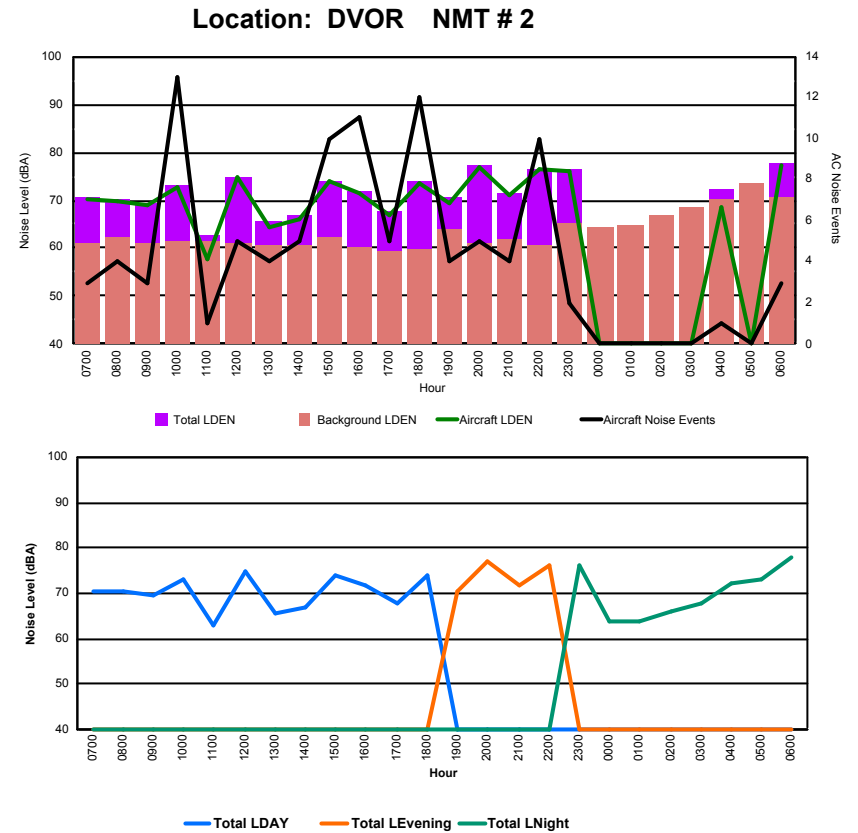

Luxembourg Airport Noise Distribution by Hour

Between 17/02/2023 00:00:00 and 17/02/2023 23:59:59 (Local Time)

Day	Aircraft Events	Total LDEN dB (A)	Aircraft LDEN dB(A)	Background LDEN dB(A)	Total LDay dB(A)	Total LEvening dB(A)	Total LNight dB (A)	
17/02/23	7:00	3	70.6	70.3	60.9	70.6	-	-
17/02/23	8:00	4	70.4	69.9	62.2	70.4	-	-
17/02/23	9:00	3	69.5	68.9	60.9	69.5	-	-
17/02/23	10:00	13	73.0	72.8	61.3	73.0	-	-
17/02/23	11:00	1	62.9	57.6	61.5	62.9	-	-
17/02/23	12:00	5	74.7	74.6	61.0	74.7	-	-
17/02/23	13:00	4	65.7	64.2	60.5	65.7	-	-
17/02/23	14:00	5	66.9	65.9	60.5	66.9	-	-
17/02/23	15:00	10	74.0	73.8	62.2	74.0	-	-
17/02/23	16:00	11	71.8	71.6	60.3	71.8	-	-
17/02/23	17:00	5	67.6	66.8	59.3	67.6	-	-
17/02/23	18:00	12	73.8	73.6	59.6	73.8	-	-
17/02/23	19:00	4	70.5	69.5	63.8	-	70.5	-
17/02/23	20:00	5	77.2	77.0	61.0	-	77.2	-
17/02/23	21:00	4	71.6	71.1	61.7	-	71.6	-
17/02/23	22:00	10	76.4	76.3	60.6	-	76.4	-
17/02/23	23:00	2	76.4	76.0	65.0	-	-	76.4
18/02/23	0:00	-	64.0	-	64.4	-	-	64.0
18/02/23	1:00	-	63.9	-	64.7	-	-	63.9
18/02/23	2:00	-	66.2	-	67.0	-	-	66.2
18/02/23	3:00	-	67.9	-	68.7	-	-	67.9
18/02/23	4:00	1	72.2	68.7	70.4	-	-	72.2
18/02/23	5:00	-	73.1	-	73.7	-	-	73.1
18/02/23	6:00	3	77.9	77.1	70.8	-	-	77.9
	105	72.6	71.8	65.7	71.3	74.8	72.9