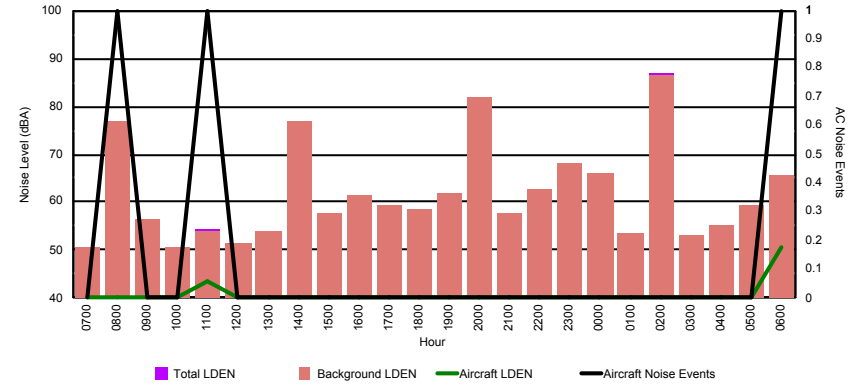

Luxembourg Airport Noise Distribution by Hour

Between 12/02/2023 00:00:00 and 12/02/2023 23:59:59 (Local Time)

Day	Aircraft Events	Total LDEN dB (A)	Aircraft LDEN dB(A)	Background LDEN dB(A)	Total LDay dB(A)	Total LEvening dB(A)	Total LNight dB (A)
12/02/23 7:00	-	50.6	-	50.7	50.6	-	-
12/02/23 8:00	1	76.8	39.5	76.8	76.8	-	-
12/02/23 9:00	-	56.6	-	56.6	56.6	-	-
12/02/23 10:00	-	50.7	-	50.8	50.7	-	-
12/02/23 11:00	1	54.5	43.7	54.1	54.5	-	-
12/02/23 12:00	-	51.4	-	51.5	51.4	-	-
12/02/23 13:00	-	53.8	-	53.9	53.8	-	-
12/02/23 14:00	-	76.8	-	76.7	76.8	-	-
12/02/23 15:00	-	57.8	-	57.8	57.8	-	-
12/02/23 16:00	-	61.4	-	61.5	61.4	-	-
12/02/23 17:00	-	59.3	-	59.4	59.3	-	-
12/02/23 18:00	-	58.4	-	58.4	58.4	-	-
12/02/23 19:00	-	62.0	-	62.0	-	62.0	-
12/02/23 20:00	-	81.8	-	81.7	-	81.8	-
12/02/23 21:00	-	57.8	-	57.8	-	57.8	-
12/02/23 22:00	-	62.9	-	62.9	-	62.9	-
12/02/23 23:00	-	68.2	-	68.3	-	-	68.2
13/02/23 0:00	-	66.0	-	66.0	-	-	66.0
13/02/23 1:00	-	53.4	-	53.4	-	-	53.4
13/02/23 2:00	-	86.7	-	86.6	-	-	86.7
13/02/23 3:00	-	53.3	-	53.3	-	-	53.3
13/02/23 4:00	-	55.1	-	55.1	-	-	55.1
13/02/23 5:00	-	59.1	-	59.2	-	-	59.1
13/02/23 6:00	1	65.8	50.5	65.8	-	-	65.8
	3	74.9	37.8	74.8	69.2	75.9	77.8

Location: Roodt/Syr NMT # 1