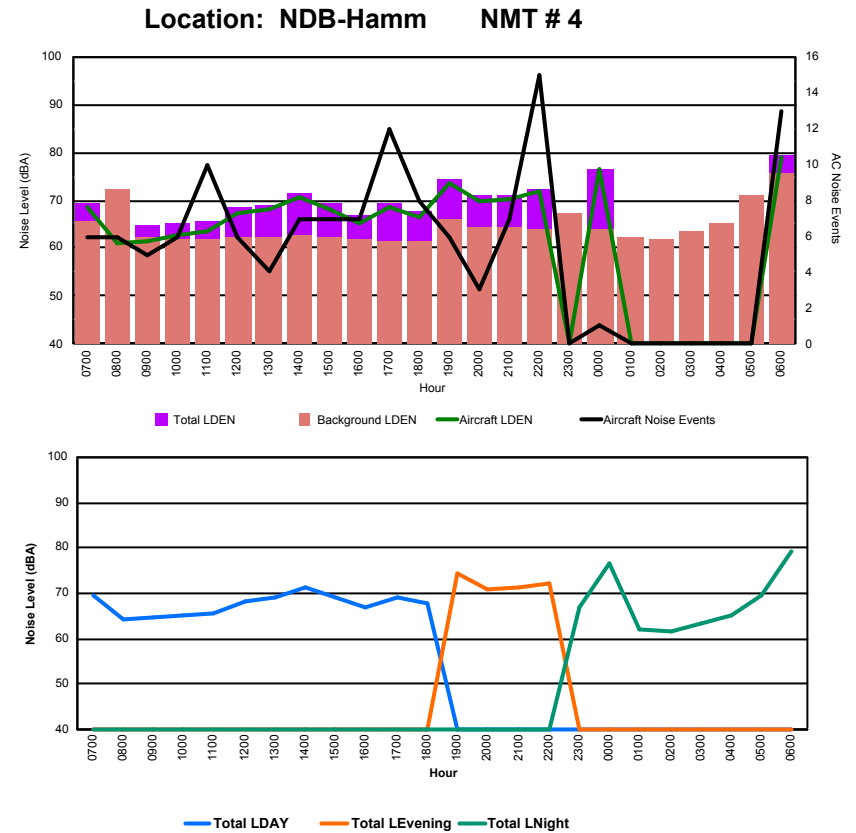

Luxembourg Airport Noise Distribution by Hour

Between 23/02/2023 00:00:00 and 23/02/2023 23:59:59 (Local Time)

Day	Aircraft Events	Total LDEN dB(A)	Aircraft LDEN dB(A)	Background LDEN dB(A)	Total LDay dB(A)	Total LEvening dB(A)	Total LNight dB(A)	
23/02/23	7:00	6	69.4	68.6	65.6	69.4	-	-
23/02/23	8:00	6	64.3	61.0	72.4	64.3	-	-
23/02/23	9:00	5	64.8	61.4	62.5	64.8	-	-
23/02/23	10:00	6	65.3	62.8	61.9	65.3	-	-
23/02/23	11:00	10	65.6	63.5	61.7	65.6	-	-
23/02/23	12:00	6	68.4	67.3	62.2	68.4	-	-
23/02/23	13:00	4	69.0	68.0	62.4	69.0	-	-
23/02/23	14:00	7	71.4	70.8	62.9	71.4	-	-
23/02/23	15:00	7	69.2	68.3	62.5	69.2	-	-
23/02/23	16:00	7	66.9	65.3	62.0	66.9	-	-
23/02/23	17:00	12	69.2	68.5	61.4	69.2	-	-
23/02/23	18:00	8	67.7	66.5	61.5	67.7	-	-
23/02/23	19:00	6	74.2	73.5	66.0	-	74.2	-
23/02/23	20:00	3	71.0	70.0	64.2	-	71.0	-
23/02/23	21:00	7	71.2	70.2	64.2	-	71.2	-
23/02/23	22:00	15	72.3	71.8	64.0	-	72.3	-
23/02/23	23:00	-	67.1	-	67.1	-	-	67.1
24/02/23	0:00	1	76.6	76.3	64.1	-	-	76.6
24/02/23	1:00	-	61.9	-	62.3	-	-	61.9
24/02/23	2:00	-	61.6	-	62.0	-	-	61.6
24/02/23	3:00	-	63.3	-	63.5	-	-	63.3
24/02/23	4:00	-	65.1	-	65.4	-	-	65.1
24/02/23	5:00	-	69.5	-	70.9	-	-	69.5
24/02/23	6:00	13	79.4	78.9	75.6	-	-	79.4
	129	71.0	70.0	66.8	68.1	72.4	72.9