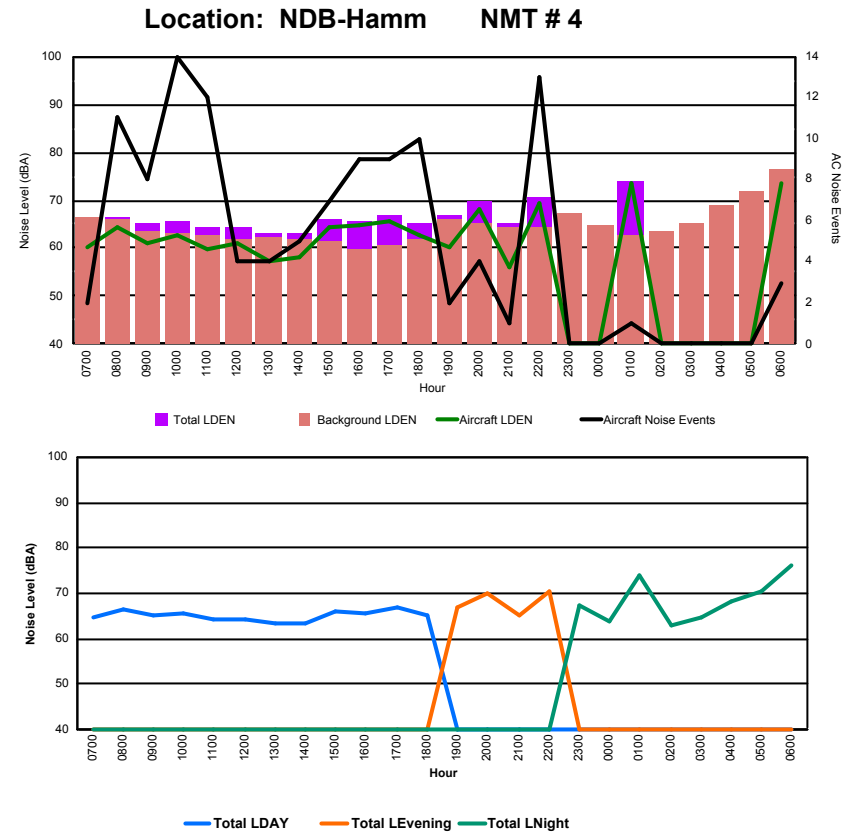

Luxembourg Airport Noise Distribution by Hour

Between 08/02/2023 00:00:00 and 08/02/2023 23:59:59 (Local Time)

Day	Aircraft Events	Total LDEN dB(A)	Aircraft LDEN dB(A)	Background LDEN dB(A)	Total LDay dB(A)	Total LEvening dB(A)	Total LNight dB(A)
08/02/23	7:00	2	64.9	60.1	66.4	64.9	-
08/02/23	8:00	11	66.3	64.3	66.2	66.3	-
08/02/23	9:00	8	65.0	61.0	63.7	65.0	-
08/02/23	10:00	14	65.7	62.9	63.1	65.7	-
08/02/23	11:00	12	64.2	59.6	62.6	64.2	-
08/02/23	12:00	4	64.4	61.2	61.7	64.4	-
08/02/23	13:00	4	63.2	57.3	62.1	63.2	-
08/02/23	14:00	5	63.3	58.0	61.8	63.3	-
08/02/23	15:00	7	66.1	64.3	61.6	66.1	-
08/02/23	16:00	9	65.8	64.7	59.7	65.8	-
08/02/23	17:00	9	66.8	65.7	60.5	66.8	-
08/02/23	18:00	10	65.1	62.7	61.7	65.1	-
08/02/23	19:00	2	67.0	60.2	66.1	67.0	-
08/02/23	20:00	4	69.8	68.1	65.1	69.8	-
08/02/23	21:00	1	65.0	56.1	64.4	65.0	-
08/02/23	22:00	13	70.5	69.5	64.4	70.5	-
08/02/23	23:00	-	67.3	-	67.3	-	67.3
09/02/23	0:00	-	64.0	-	64.8	-	64.0
09/02/23	1:00	1	73.8	73.5	62.9	-	73.8
09/02/23	2:00	-	62.9	-	63.4	-	62.9
09/02/23	3:00	-	64.8	-	65.1	-	64.8
09/02/23	4:00	-	68.2	-	69.1	-	68.2
09/02/23	5:00	-	70.6	-	72.0	-	70.6
09/02/23	6:00	3	76.4	73.7	76.5	-	76.4
	119	68.4	65.5	67.0	65.2	68.6	70.9