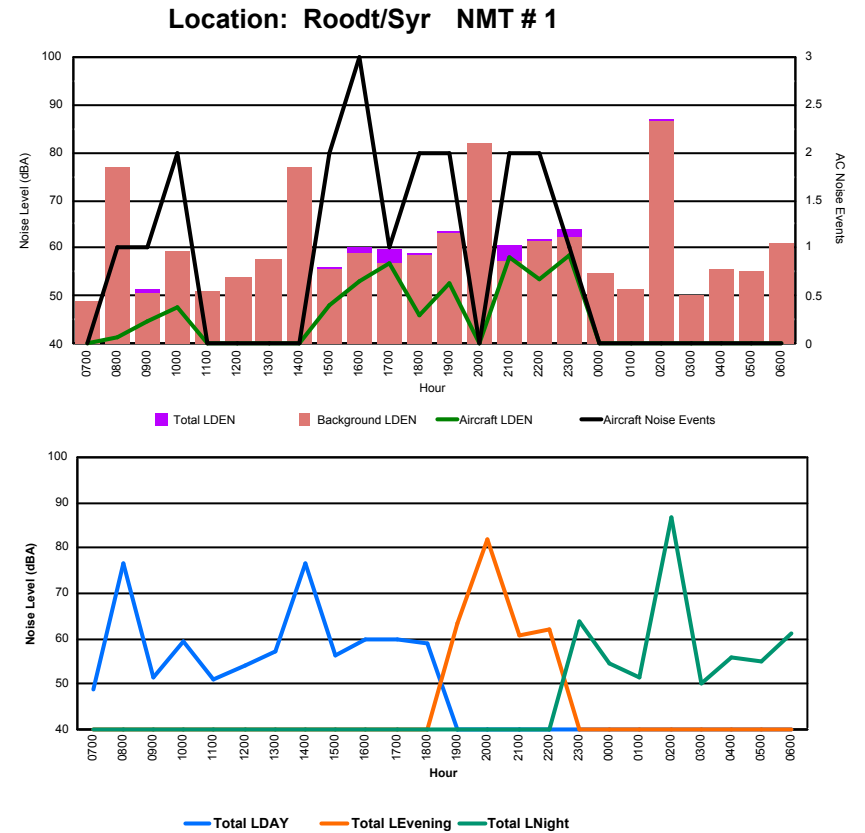

Luxembourg Airport Noise Distribution by Hour

Between 03/02/2023 00:00:00 and 03/02/2023 23:59:59 (Local Time)

Day	Aircraft Events	Total LDEN dB (A)	Aircraft LDEN dB(A)	Background LDEN dB(A)	Total LDay dB(A)	Total LEvening dB(A)	Total LNight dB (A)
03/02/23 7:00	-	49.0	-	49.0	49.0	-	-
03/02/23 8:00	1	76.7	41.4	76.7	76.7	-	-
03/02/23 9:00	1	51.6	44.7	50.7	51.6	-	-
03/02/23 10:00	2	59.5	47.6	59.3	59.5	-	-
03/02/23 11:00	-	51.2	-	51.2	51.2	-	-
03/02/23 12:00	-	53.9	-	54.0	53.9	-	-
03/02/23 13:00	-	57.4	-	57.5	57.4	-	-
03/02/23 14:00	-	76.6	-	76.7	76.6	-	-
03/02/23 15:00	2	56.2	48.0	55.6	56.2	-	-
03/02/23 16:00	3	60.0	53.2	58.9	60.0	-	-
03/02/23 17:00	1	59.7	56.7	57.0	59.7	-	-
03/02/23 18:00	2	58.9	46.1	58.7	58.9	-	-
03/02/23 19:00	2	63.4	52.6	63.1	-	63.4	-
03/02/23 20:00	-	81.7	-	81.7	-	81.7	-
03/02/23 21:00	2	60.7	58.1	57.3	-	60.7	-
03/02/23 22:00	2	61.9	53.7	61.3	-	61.9	-
03/02/23 23:00	1	63.8	58.5	62.4	-	-	63.8
04/02/23 0:00	-	54.5	-	54.6	-	-	54.5
04/02/23 1:00	-	51.5	-	51.5	-	-	51.5
04/02/23 2:00	-	86.7	-	86.6	-	-	86.7
04/02/23 3:00	-	50.2	-	50.2	-	-	50.2
04/02/23 4:00	-	55.8	-	55.8	-	-	55.8
04/02/23 5:00	-	54.9	-	55.0	-	-	54.9
04/02/23 6:00	-	61.0	-	61.0	-	-	61.0
	19	74.8	50.4	74.7	69.1	75.8	77.7