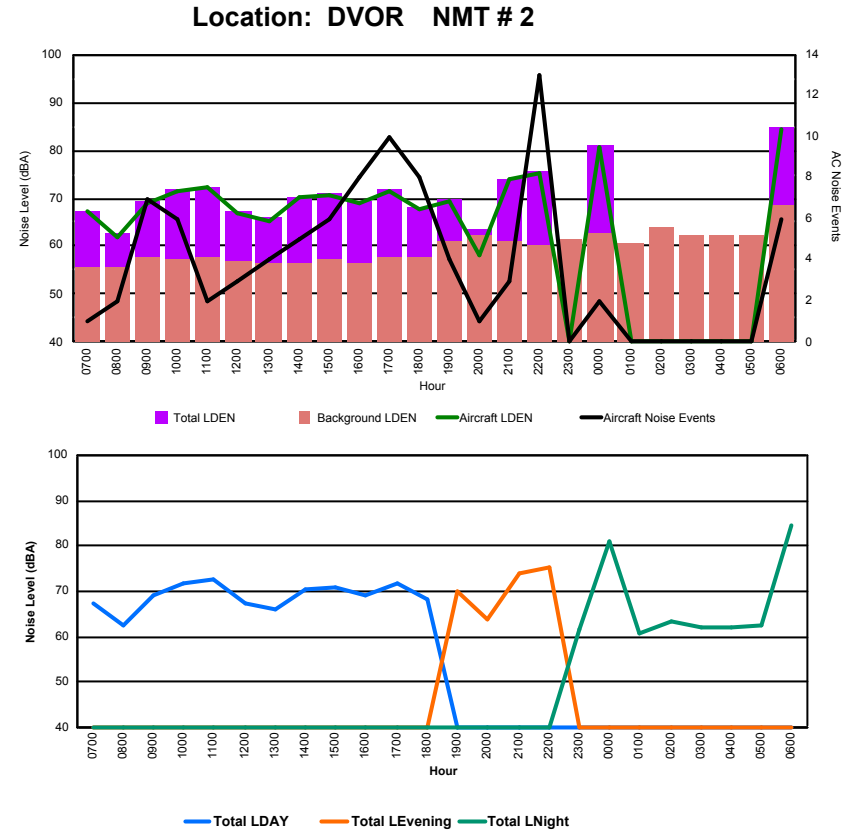

Location: Roodt/Syr NMT # 1

Luxembourg Airport Noise Distribution by Hour

Between 02/02/2023 00:00:00 and 02/02/2023 23:59:59 (Local Time)

Day	Aircraft Events	Total LDEN dB(A)	Aircraft LDEN dB(A)	Background LDEN dB(A)	Total LDay dB(A)	Total LEvening dB(A)	Total LNight dB(A)	
02/02/23	7:00	1	67.4	67.1	55.7	67.4	-	-
02/02/23	8:00	2	62.6	61.7	55.7	62.6	-	-
02/02/23	9:00	7	69.3	69.0	57.7	69.3	-	-
02/02/23	10:00	6	71.7	71.5	57.3	71.7	-	-
02/02/23	11:00	2	72.5	72.3	57.7	72.5	-	-
02/02/23	12:00	3	67.3	66.9	56.7	67.3	-	-
02/02/23	13:00	4	65.9	65.4	56.4	65.9	-	-
02/02/23	14:00	5	70.3	70.1	56.4	70.3	-	-
02/02/23	15:00	6	71.0	70.8	57.4	71.0	-	-
02/02/23	16:00	8	69.3	69.1	56.4	69.3	-	-
02/02/23	17:00	10	71.8	71.6	57.9	71.8	-	-
02/02/23	18:00	8	68.2	67.8	57.9	68.2	-	-
02/02/23	19:00	4	70.0	69.5	61.1	-	70.0	-
02/02/23	20:00	1	63.7	58.3	62.2	-	63.7	-
02/02/23	21:00	3	74.0	73.8	61.0	-	74.0	-
02/02/23	22:00	13	75.5	75.3	60.2	-	75.5	-
02/02/23	23:00	-	61.6	-	61.6	-	-	61.6
03/02/23	0:00	2	80.9	80.8	62.6	-	-	80.9
03/02/23	1:00	-	60.7	-	60.8	-	-	60.7
03/02/23	2:00	-	63.4	-	64.1	-	-	63.4
03/02/23	3:00	-	62.1	-	62.1	-	-	62.1
03/02/23	4:00	-	62.2	-	62.3	-	-	62.2
03/02/23	5:00	-	62.5	-	62.5	-	-	62.5
03/02/23	6:00	6	84.6	84.5	68.4	-	-	84.6
	91	74.0	73.8	61.0	69.7	72.6	77.2	