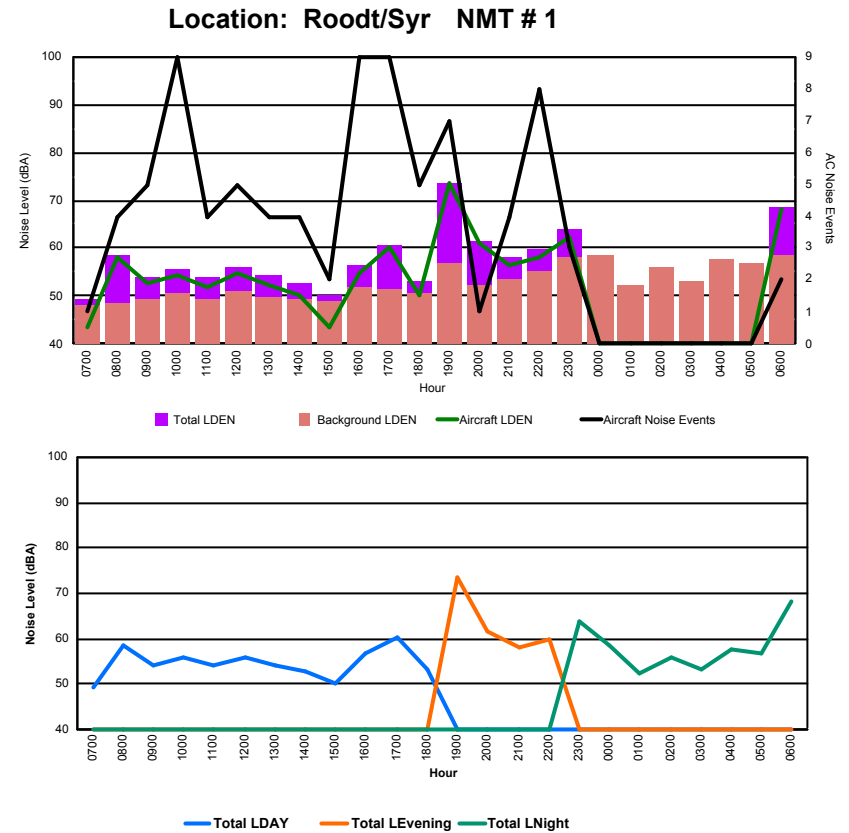

Luxembourg Airport Noise Distribution by Hour

Between 15/02/2023 00:00:00 and 15/02/2023 23:59:59 (Local Time)

Day	Aircraft Events	Total LDEN dB (A)	Aircraft LDEN dB(A)	Background LDEN dB(A)	Total LDay dB(A)	Total LEvening dB(A)	Total LNight dB (A)	
15/02/23	7:00	1	49.4	43.7	48.1	49.4	-	-
15/02/23	8:00	4	58.5	58.0	48.7	58.5	-	-
15/02/23	9:00	5	54.1	52.6	49.2	54.1	-	-
15/02/23	10:00	9	55.7	54.2	50.6	55.7	-	-
15/02/23	11:00	4	53.9	52.0	49.5	53.9	-	-
15/02/23	12:00	5	56.1	54.7	50.9	56.1	-	-
15/02/23	13:00	4	54.2	52.3	49.8	54.2	-	-
15/02/23	14:00	4	52.7	50.1	49.4	52.7	-	-
15/02/23	15:00	2	50.1	43.6	49.1	50.1	-	-
15/02/23	16:00	9	56.6	54.9	52.0	56.6	-	-
15/02/23	17:00	9	60.5	60.0	51.3	60.5	-	-
15/02/23	18:00	5	53.3	50.3	50.6	53.3	-	-
15/02/23	19:00	7	73.5	73.4	57.0	-	73.5	-
15/02/23	20:00	1	61.5	60.9	52.3	-	61.5	-
15/02/23	21:00	4	58.3	56.6	53.5	-	58.3	-
15/02/23	22:00	8	59.8	58.1	55.3	-	59.8	-
15/02/23	23:00	3	63.8	62.5	58.3	-	-	63.8
16/02/23	0:00	-	58.6	-	58.6	-	-	58.6
16/02/23	1:00	-	52.3	-	52.4	-	-	52.3
16/02/23	2:00	-	55.9	-	56.0	-	-	55.9
16/02/23	3:00	-	53.1	-	53.1	-	-	53.1
16/02/23	4:00	-	57.5	-	57.6	-	-	57.5
16/02/23	5:00	-	56.7	-	56.7	-	-	56.7
16/02/23	6:00	2	68.4	68.0	58.4	-	-	68.4
	86	62.4	61.7	54.2	55.7	68.0	61.7