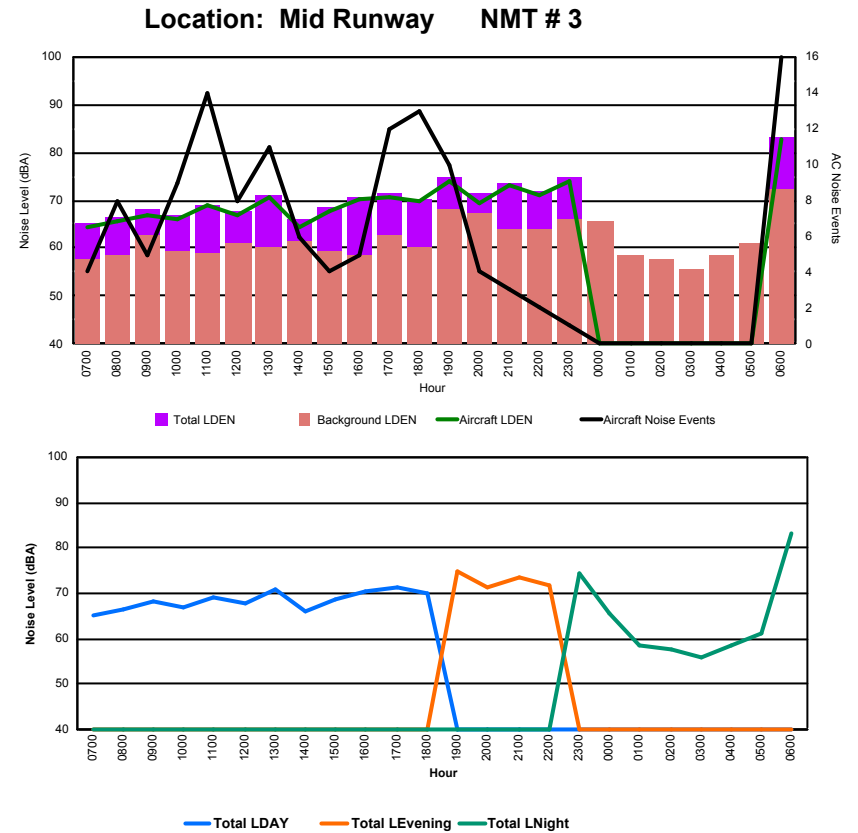

Location: DVOR NMT # 2

Luxembourg Airport Noise Distribution by Hour

Between 26/02/2023 00:00:00 and 26/02/2023 23:59:59 (Local Time)

Day	Aircraft Events	Total LDEN dB(A)	Aircraft LDEN dB(A)	Background LDEN dB(A)	Total LDay dB(A)	Total LEvening dB(A)	Total LNight dB(A)	
26/02/23	7:00	4	65.0	64.2	57.9	65.0	-	-
26/02/23	8:00	8	66.5	65.7	58.7	66.5	-	-
26/02/23	9:00	5	68.2	66.8	62.7	68.2	-	-
26/02/23	10:00	9	66.8	66.0	59.4	66.8	-	-
26/02/23	11:00	14	69.1	68.8	58.9	69.1	-	-
26/02/23	12:00	8	67.8	66.8	61.1	67.8	-	-
26/02/23	13:00	11	71.1	70.8	60.2	71.1	-	-
26/02/23	14:00	6	66.2	64.5	61.3	66.2	-	-
26/02/23	15:00	4	68.5	67.9	59.5	68.5	-	-
26/02/23	16:00	5	70.5	70.2	58.4	70.5	-	-
26/02/23	17:00	12	71.3	70.7	62.6	71.3	-	-
26/02/23	18:00	13	70.1	69.7	60.0	70.1	-	-
26/02/23	19:00	10	74.9	73.9	68.3	-	74.9	-
26/02/23	20:00	4	71.4	69.2	67.3	-	71.4	-
26/02/23	21:00	3	73.6	73.1	64.0	-	73.6	-
26/02/23	22:00	2	71.9	71.2	63.9	-	71.9	-
26/02/23	23:00	1	74.6	73.9	66.2	-	-	74.6
27/02/23	0:00	-	65.5	-	65.6	-	-	65.5
27/02/23	1:00	-	58.5	-	58.6	-	-	58.5
27/02/23	2:00	-	57.6	-	57.7	-	-	57.6
27/02/23	3:00	-	55.7	-	55.7	-	-	55.7
27/02/23	4:00	-	58.6	-	58.6	-	-	58.6
27/02/23	5:00	-	61.0	-	61.0	-	-	61.0
27/02/23	6:00	16	83.1	82.8	72.4	-	-	83.1
	135	72.4	71.8	63.9	68.9	73.2	74.8	