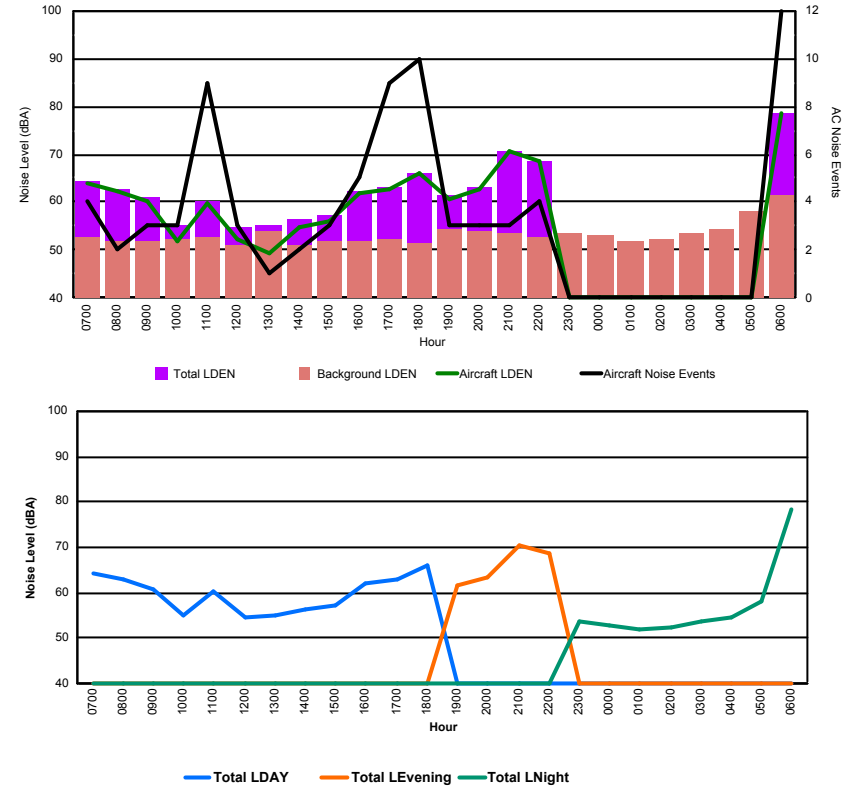

Luxembourg Airport Noise Distribution by Hour

Between 28/02/2023 00:00:00 and 28/02/2023 23:59:59 (Local Time)

Day	Aircraft Events	Total LDEN dB(A)	Aircraft LDEN dB(A)	Background LDEN dB(A)	Total LDay dB(A)	Total LEvening dB(A)	Total LNight dB(A)	
28/02/23	7:00	4	64.3	64.0	52.6	64.3	-	-
28/02/23	8:00	2	62.8	62.5	51.7	62.8	-	-
28/02/23	9:00	3	60.9	60.3	51.8	60.9	-	-
28/02/23	10:00	3	55.1	52.0	52.4	55.1	-	-
28/02/23	11:00	9	60.4	59.7	52.7	60.4	-	-
28/02/23	12:00	3	54.6	52.1	51.1	54.6	-	-
28/02/23	13:00	1	55.1	49.2	53.8	55.1	-	-
28/02/23	14:00	2	56.3	54.7	51.2	56.3	-	-
28/02/23	15:00	3	57.3	55.9	51.8	57.3	-	-
28/02/23	16:00	5	62.2	61.8	51.7	62.2	-	-
28/02/23	17:00	9	63.0	62.7	52.2	63.0	-	-
28/02/23	18:00	10	66.0	65.9	51.3	66.0	-	-
28/02/23	19:00	3	61.5	60.6	54.4	-	61.5	-
28/02/23	20:00	3	63.3	62.8	53.8	-	63.3	-
28/02/23	21:00	3	70.6	70.5	53.7	-	70.6	-
28/02/23	22:00	4	68.7	68.6	52.5	-	68.7	-
28/02/23	23:00	-	53.7	-	53.7	-	-	53.7
01/03/23	0:00	-	53.0	-	53.0	-	-	53.0
01/03/23	1:00	-	51.8	-	51.8	-	-	51.8
01/03/23	2:00	-	52.3	-	52.3	-	-	52.3
01/03/23	3:00	-	53.5	-	53.5	-	-	53.5
01/03/23	4:00	-	54.5	-	54.5	-	-	54.5
01/03/23	5:00	-	58.3	-	58.3	-	-	58.3
01/03/23	6:00	12	78.6	78.5	61.6	-	-	78.6
	79	66.7	66.5	54.2	61.4	67.5	69.7	

Location: DVOR NMT # 2