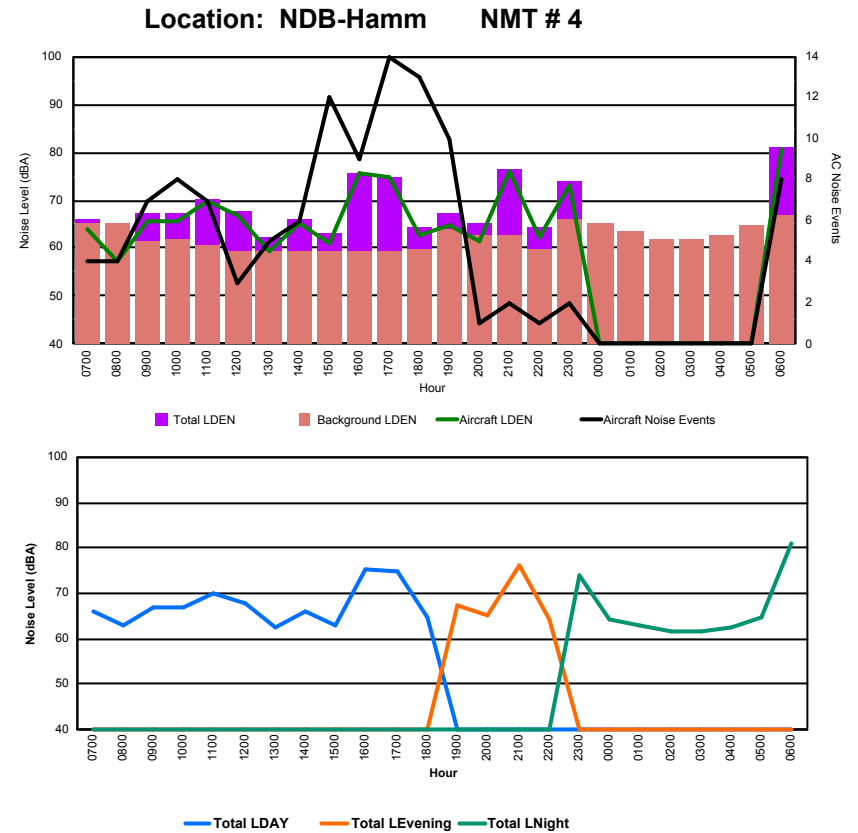

Luxembourg Airport Noise Distribution by Hour

Between 24/02/2023 00:00:00 and 24/02/2023 23:59:59 (Local Time)

Day	Aircraft Events	Total LDEN dB(A)	Aircraft LDEN dB(A)	Background LDEN dB(A)	Total LDay dB(A)	Total LEvening dB(A)	Total LNight dB(A)
24/02/23	7:00	4	66.1	64.0	65.3	66.1	-
24/02/23	8:00	4	63.1	57.3	65.1	63.1	-
24/02/23	9:00	7	67.1	65.8	61.6	67.1	-
24/02/23	10:00	8	67.1	65.7	61.7	67.1	-
24/02/23	11:00	7	70.1	69.6	60.6	70.1	-
24/02/23	12:00	3	67.6	66.8	59.4	67.6	-
24/02/23	13:00	5	62.3	59.3	59.5	62.3	-
24/02/23	14:00	6	66.2	65.2	59.5	66.2	-
24/02/23	15:00	12	63.1	61.0	59.4	63.1	-
24/02/23	16:00	9	75.5	75.5	59.5	75.5	-
24/02/23	17:00	14	74.7	74.6	59.2	74.7	-
24/02/23	18:00	13	64.5	62.9	59.6	64.5	-
24/02/23	19:00	10	67.2	64.7	64.0	-	67.2
24/02/23	20:00	1	65.2	61.6	62.7	-	65.2
24/02/23	21:00	2	76.3	76.2	62.7	-	76.3
24/02/23	22:00	1	64.2	62.2	59.8	-	64.2
24/02/23	23:00	2	74.0	73.3	66.1	-	74.0
25/02/23	0:00	-	64.4	-	65.4	-	64.4
25/02/23	1:00	-	62.8	-	63.5	-	62.8
25/02/23	2:00	-	61.6	-	62.0	-	61.6
25/02/23	3:00	-	61.8	-	61.8	-	61.8
25/02/23	4:00	-	62.7	-	62.7	-	62.7
25/02/23	5:00	-	64.7	-	64.8	-	64.7
25/02/23	6:00	8	81.0	80.8	66.9	-	81.0
	116	71.3	70.8	62.9	69.5	71.3	73.1