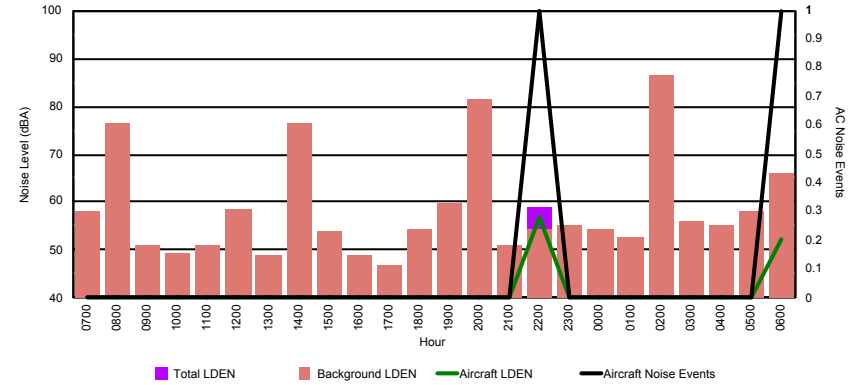

Luxembourg Airport Noise Distribution by Hour

Between 07/02/2023 00:00:00 and 07/02/2023 23:59:59 (Local Time)

Day	Aircraft Events	Total LDEN dB(A)	Aircraft LDEN dB(A)	Background LDEN dB(A)	Total LDay dB(A)	Total LEvening dB(A)	Total LNight dB(A)
07/02/23	7:00	-	58.3	-	58.3	-	-
07/02/23	8:00	-	76.6	-	76.6	-	-
07/02/23	9:00	-	51.2	-	51.2	-	-
07/02/23	10:00	-	49.5	-	49.5	-	-
07/02/23	11:00	-	51.1	-	51.1	-	-
07/02/23	12:00	-	58.4	-	58.4	-	-
07/02/23	13:00	-	48.9	-	48.9	-	-
07/02/23	14:00	-	76.6	-	76.6	-	-
07/02/23	15:00	-	53.8	-	53.9	-	-
07/02/23	16:00	-	48.8	-	48.8	-	-
07/02/23	17:00	-	47.0	-	47.0	-	-
07/02/23	18:00	-	54.3	-	54.3	-	-
07/02/23	19:00	-	59.6	-	59.6	59.6	-
07/02/23	20:00	-	81.6	-	81.5	81.6	-
07/02/23	21:00	-	51.2	-	51.2	51.2	-
07/02/23	22:00	1	58.8	56.9	54.3	-	58.8
07/02/23	23:00	-	55.0	-	55.0	-	55.0
08/02/23	0:00	-	54.3	-	54.4	-	54.3
08/02/23	1:00	-	52.5	-	52.7	-	52.5
08/02/23	2:00	-	86.6	-	86.5	-	86.6
08/02/23	3:00	-	56.0	-	56.0	-	56.0
08/02/23	4:00	-	55.4	-	55.2	-	55.4
08/02/23	5:00	-	57.9	-	58.0	-	57.9
08/02/23	6:00	1	66.1	52.2	66.0	-	66.1
	2	74.7	44.4	74.6	68.9	75.6	77.6

Location: Roodt/Syr NMT # 1