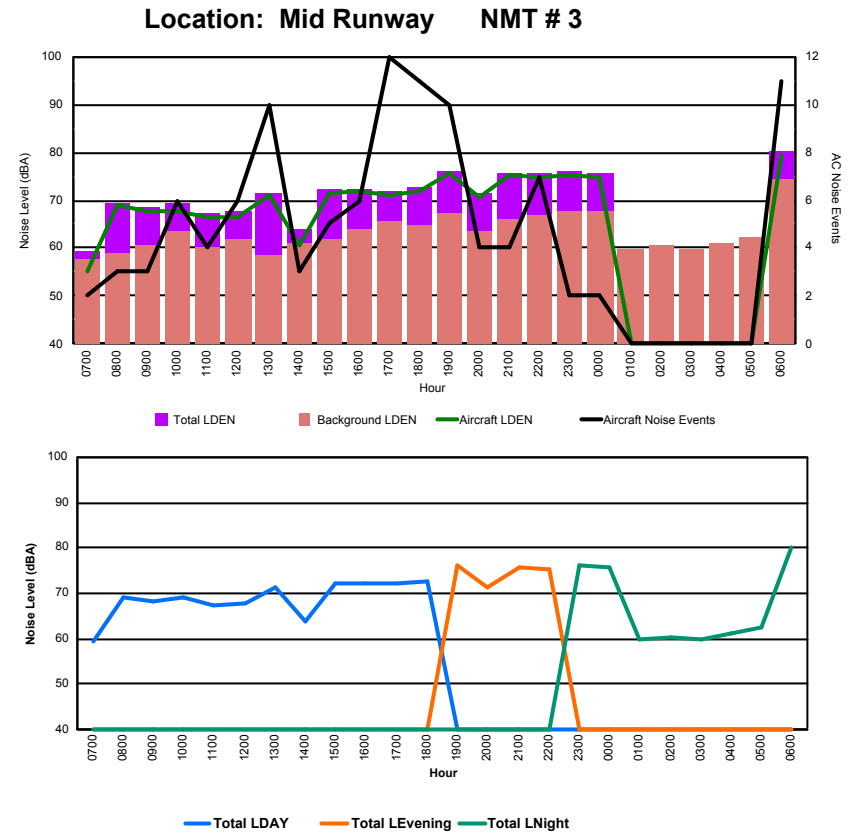

Luxembourg Airport Noise Distribution by Hour

Between 12/02/2023 00:00:00 and 12/02/2023 23:59:59 (Local Time)

Day	Aircraft Events	Total LDEN dB (A)	Aircraft LDEN dB(A)	Background LDEN dB(A)	Total LDay dB(A)	Total LEvening dB(A)	Total LNight dB (A)
12/02/23 7:00	2	59.3	55.0	57.6	59.3	-	-
12/02/23 8:00	3	69.3	68.9	58.9	69.3	-	-
12/02/23 9:00	3	68.4	67.6	60.6	68.4	-	-
12/02/23 10:00	6	69.2	67.9	63.6	69.2	-	-
12/02/23 11:00	4	67.3	66.3	60.3	67.3	-	-
12/02/23 12:00	6	67.6	66.3	61.7	67.6	-	-
12/02/23 13:00	10	71.3	71.1	58.7	71.3	-	-
12/02/23 14:00	3	63.8	60.6	61.0	63.8	-	-
12/02/23 15:00	5	72.1	71.6	61.7	72.1	-	-
12/02/23 16:00	6	72.3	71.7	64.1	72.3	-	-
12/02/23 17:00	12	72.0	71.0	65.6	72.0	-	-
12/02/23 18:00	11	72.6	71.9	64.7	72.6	-	-
12/02/23 19:00	10	76.0	75.5	67.5	-	76.0	-
12/02/23 20:00	4	71.3	70.6	63.4	-	71.3	-
12/02/23 21:00	4	75.8	75.4	66.0	-	75.8	-
12/02/23 22:00	7	75.5	75.0	66.8	-	75.5	-
12/02/23 23:00	2	76.0	75.3	67.7	-	-	76.0
13/02/23 0:00	2	75.6	74.8	67.8	-	-	75.6
13/02/23 1:00	-	59.8	-	59.8	-	-	59.8
13/02/23 2:00	-	60.5	-	60.8	-	-	60.5
13/02/23 3:00	-	59.8	-	59.8	-	-	59.8
13/02/23 4:00	-	61.0	-	61.0	-	-	61.0
13/02/23 5:00	-	62.3	-	62.3	-	-	62.3
13/02/23 6:00	11	80.3	79.4	74.3	-	-	80.3
	111	72.6	71.8	65.3	70.0	75.0	73.7