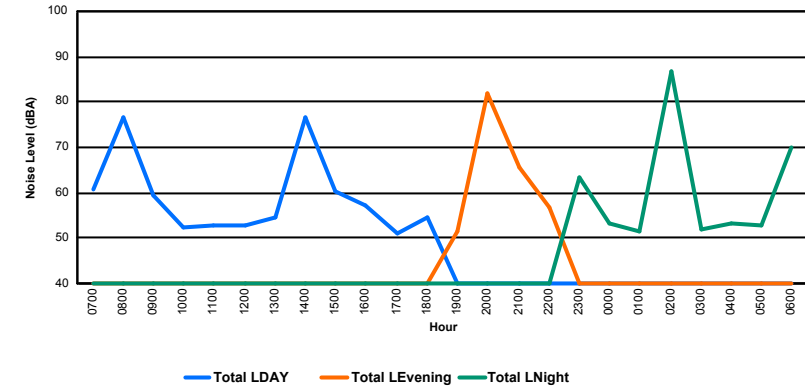

Luxembourg Airport Noise Distribution by Hour

Between 04/02/2023 00:00:00 and 04/02/2023 23:59:59 (Local Time)

Day	Aircraft Events	Total LDEN dB (A)	Aircraft LDEN dB(A)	Background LDEN dB(A)	Total LDay dB(A)	Total LEvening dB(A)	Total LNight dB (A)
04/02/23	7:00	-	60.8	-	60.9	60.8	-
04/02/23	8:00	-	76.7	-	76.6	76.7	-
04/02/23	9:00	-	59.6	-	59.6	59.6	-
04/02/23	10:00	-	52.2	-	52.2	52.2	-
04/02/23	11:00	-	53.0	-	53.1	53.0	-
04/02/23	12:00	-	52.6	-	52.7	52.6	-
04/02/23	13:00	-	54.5	-	54.6	54.5	-
04/02/23	14:00	-	76.7	-	76.7	76.7	-
04/02/23	15:00	-	60.5	-	60.5	60.5	-
04/02/23	16:00	-	57.2	-	57.2	57.2	-
04/02/23	17:00	-	50.9	-	51.0	50.9	-
04/02/23	18:00	-	54.5	-	54.5	54.5	-
04/02/23	19:00	-	51.6	-	51.6	-	51.6
04/02/23	20:00	-	81.7	-	81.7	-	81.7
04/02/23	21:00	-	65.4	-	65.4	-	65.4
04/02/23	22:00	1	56.9	51.7	55.4	-	56.9
04/02/23	23:00	-	63.3	-	63.4	-	63.3
05/02/23	0:00	-	53.4	-	53.5	-	53.4
05/02/23	1:00	-	51.6	-	51.6	-	51.6
05/02/23	2:00	-	86.7	-	86.6	-	86.7
05/02/23	3:00	-	51.7	-	51.7	-	51.7
05/02/23	4:00	-	53.2	-	53.2	-	53.2
05/02/23	5:00	-	53.0	-	53.0	-	53.0
05/02/23	6:00	-	69.9	-	69.9	-	69.9
	1	74.8	37.9	74.8	69.1	75.8	77.8

Location: Roodt/Syr NMT # 1