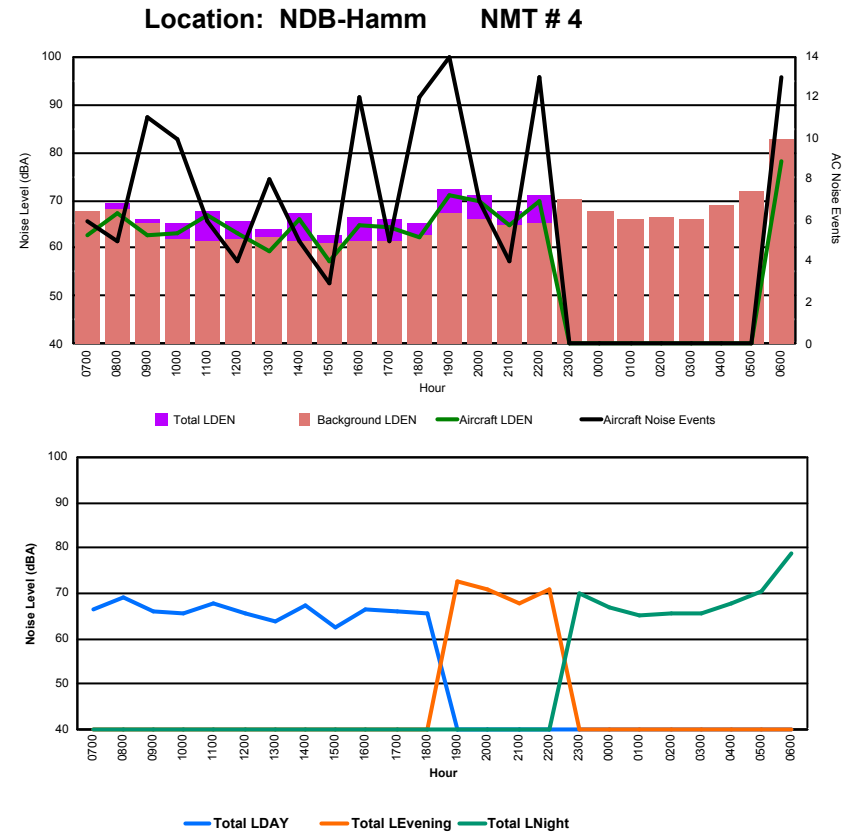

Luxembourg Airport Noise Distribution by Hour

Between 14/02/2023 00:00:00 and 14/02/2023 23:59:59 (Local Time)

Day	Aircraft Events	Total LDEN dB (A)	Aircraft LDEN dB(A)	Background LDEN dB(A)	Total LDay dB(A)	Total LEvening dB(A)	Total LNight dB (A)
14/02/23 7:00	6	66.5	62.8	67.7	66.5	-	-
14/02/23 8:00	5	69.3	67.4	68.3	69.3	-	-
14/02/23 9:00	11	66.2	62.9	65.2	66.2	-	-
14/02/23 10:00	10	65.4	63.0	62.0	65.4	-	-
14/02/23 11:00	6	67.9	66.8	61.6	67.9	-	-
14/02/23 12:00	4	65.5	63.2	61.7	65.5	-	-
14/02/23 13:00	8	63.8	59.2	62.2	63.8	-	-
14/02/23 14:00	5	67.3	66.1	61.4	67.3	-	-
14/02/23 15:00	3	62.6	57.1	61.2	62.6	-	-
14/02/23 16:00	12	66.3	64.7	61.6	66.3	-	-
14/02/23 17:00	5	65.9	64.2	61.3	65.9	-	-
14/02/23 18:00	12	65.4	62.3	62.9	65.4	-	-
14/02/23 19:00	14	72.5	71.1	67.4	-	72.5	-
14/02/23 20:00	7	71.1	69.6	66.0	-	71.1	-
14/02/23 21:00	4	67.7	64.8	64.8	-	67.7	-
14/02/23 22:00	13	71.0	70.0	65.0	-	71.0	-
14/02/23 23:00	-	70.0	-	70.4	-	-	70.0
15/02/23 0:00	-	66.9	-	67.9	-	-	66.9
15/02/23 1:00	-	65.2	-	66.0	-	-	65.2
15/02/23 2:00	-	65.4	-	66.3	-	-	65.4
15/02/23 3:00	-	65.5	-	65.9	-	-	65.5
15/02/23 4:00	-	67.8	-	68.8	-	-	67.8
15/02/23 5:00	-	70.3	-	72.0	-	-	70.3
15/02/23 6:00	13	78.9	78.0	82.9	-	-	78.9
	138	69.6	67.3	70.9	66.3	70.9	71.7