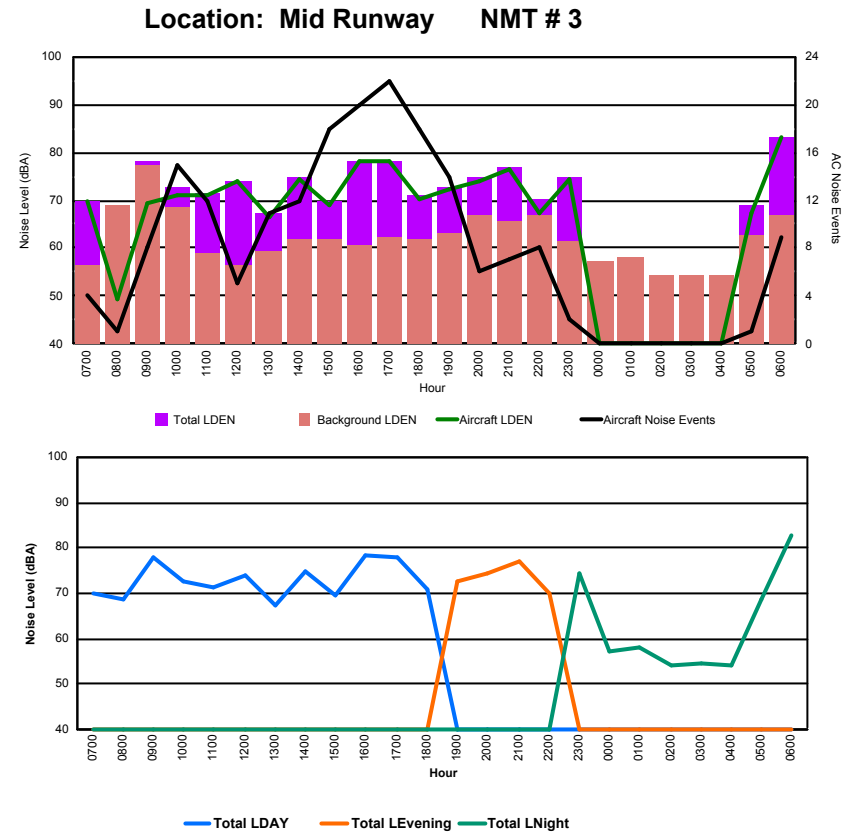

Luxembourg Airport Noise Distribution by Hour

Between 24/02/2023 00:00:00 and 24/02/2023 23:59:59 (Local Time)

Day	Aircraft Events	Total LDEN dB (A)	Aircraft LDEN dB(A)	Background LDEN dB(A)	Total LDay dB(A)	Total LEvening dB(A)	Total LNight dB (A)
24/02/23	7:00	4	69.8	69.6	56.4	69.8	-
24/02/23	8:00	1	68.9	49.5	68.9	-	-
24/02/23	9:00	8	78.1	69.5	77.4	-	-
24/02/23	10:00	15	72.8	70.9	68.6	-	-
24/02/23	11:00	12	71.5	71.2	58.8	-	-
24/02/23	12:00	5	74.1	74.0	56.5	-	-
24/02/23	13:00	11	67.3	66.5	59.5	-	-
24/02/23	14:00	12	74.7	74.5	61.8	-	-
24/02/23	15:00	18	69.6	68.9	61.7	-	-
24/02/23	16:00	20	78.2	78.2	60.7	-	-
24/02/23	17:00	22	78.1	78.0	62.5	-	-
24/02/23	18:00	18	71.0	70.4	61.9	-	-
24/02/23	19:00	14	72.7	72.5	63.3	-	72.7
24/02/23	20:00	6	74.6	73.8	66.7	-	74.6
24/02/23	21:00	7	76.9	76.6	65.5	-	76.9
24/02/23	22:00	8	70.1	67.3	66.9	-	70.1
24/02/23	23:00	2	74.6	74.4	61.5	-	74.6
25/02/23	0:00	-	57.3	-	57.4	-	57.3
25/02/23	1:00	-	58.2	-	58.3	-	58.2
25/02/23	2:00	-	54.2	-	54.2	-	54.2
25/02/23	3:00	-	54.5	-	54.5	-	54.5
25/02/23	4:00	-	54.3	-	54.3	-	54.3
25/02/23	5:00	1	68.8	67.5	62.8	-	68.8
25/02/23	6:00	9	83.0	83.0	66.8	-	83.0
	193	74.5	73.8	66.4	74.4	74.3	74.7