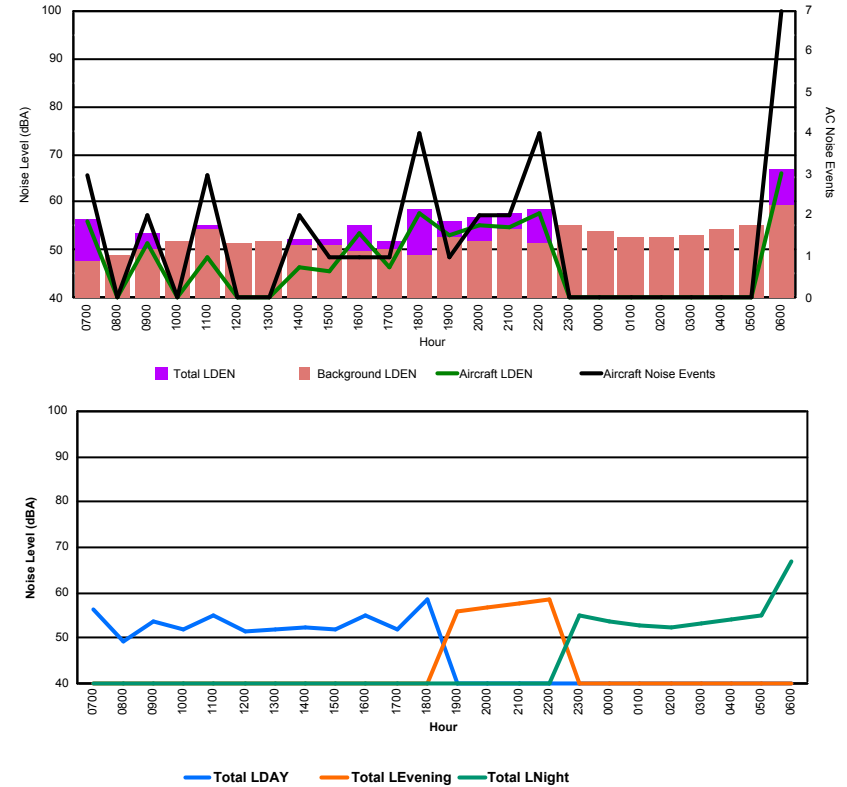

Luxembourg Airport Noise Distribution by Hour

Between 28/02/2023 00:00:00 and 28/02/2023 23:59:59 (Local Time)

Day	Aircraft Events	Total LDEN dB (A)	Aircraft LDEN dB(A)	Background LDEN dB(A)	Total LDay dB(A)	Total LEvening dB(A)	Total LNight dB (A)	
28/02/23	7:00	3	56.5	55.9	47.8	56.5	-	-
28/02/23	8:00	-	49.1	-	49.1	-	-	
28/02/23	9:00	2	53.7	51.3	50.2	53.7	-	
28/02/23	10:00	-	51.8	-	51.8	-	-	
28/02/23	11:00	3	55.2	48.7	54.2	55.2	-	
28/02/23	12:00	-	51.6	-	51.6	-	-	
28/02/23	13:00	-	51.8	-	51.8	-	-	
28/02/23	14:00	2	52.3	46.3	51.2	52.3	-	
28/02/23	15:00	1	52.1	45.7	51.0	52.1	-	
28/02/23	16:00	1	55.2	53.7	49.9	55.2	-	
28/02/23	17:00	1	51.9	46.4	50.4	51.9	-	
28/02/23	18:00	4	58.4	57.8	49.0	58.4	-	
28/02/23	19:00	1	56.0	53.2	52.7	-	56.0	
28/02/23	20:00	2	56.8	55.2	51.9	-	56.8	
28/02/23	21:00	2	57.5	54.6	54.5	-	57.5	
28/02/23	22:00	4	58.4	57.5	51.4	-	58.4	
28/02/23	23:00	-	55.1	-	55.1	-	55.1	
01/03/23	0:00	-	53.7	-	53.9	-	53.7	
01/03/23	1:00	-	52.7	-	52.8	-	52.7	
01/03/23	2:00	-	52.5	-	52.6	-	52.5	
01/03/23	3:00	-	53.2	-	53.2	-	53.2	
01/03/23	4:00	-	54.2	-	54.2	-	54.2	
01/03/23	5:00	-	55.2	-	55.2	-	55.2	
01/03/23	6:00	7	66.8	66.0	59.3	-	66.8	
	33	56.9	54.6	53.1	54.1	57.3	59.1	

Location: Roodt/Syr NMT # 1