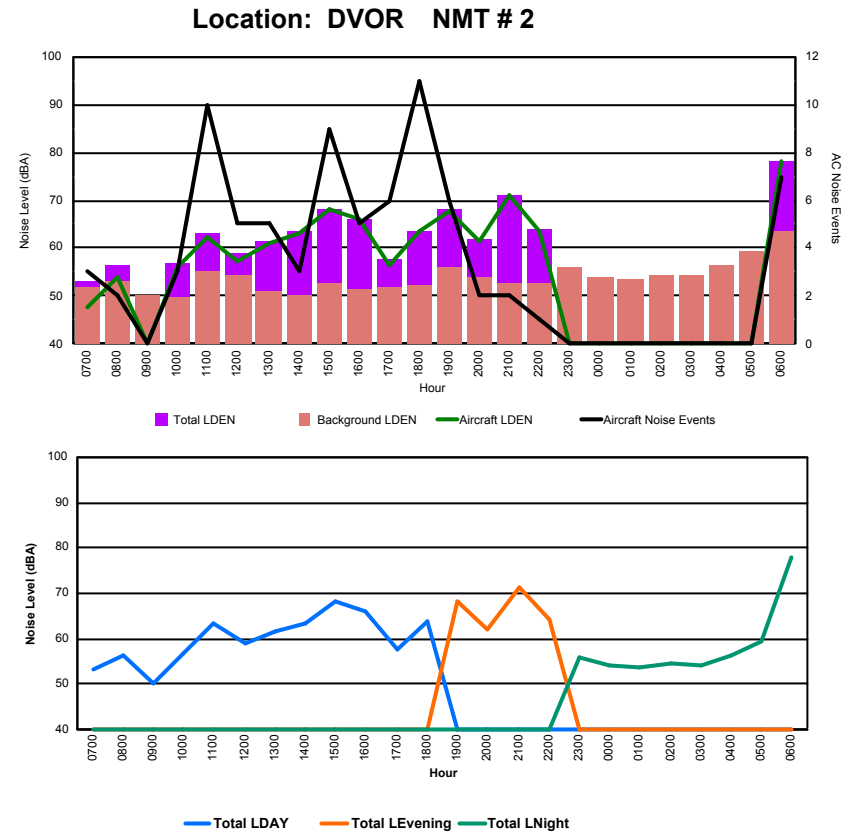

Luxembourg Airport Noise Distribution by Hour

Between 08/02/2023 00:00:00 and 08/02/2023 23:59:59 (Local Time)

Day	Aircraft Events	Total LDEN dB (A)	Aircraft LDEN dB(A)	Background LDEN dB(A)	Total LDay dB(A)	Total LEvening dB(A)	Total LNight dB (A)	
08/02/23	7:00	3	53.3	47.6	52.0	53.3	-	-
08/02/23	8:00	2	56.3	53.8	53.0	56.3	-	-
08/02/23	9:00	-	50.3	-	50.3	-	-	-
08/02/23	10:00	3	56.8	55.9	49.9	56.8	-	-
08/02/23	11:00	10	63.2	62.5	55.2	63.2	-	-
08/02/23	12:00	5	58.9	57.2	54.2	58.9	-	-
08/02/23	13:00	5	61.6	61.2	51.1	61.6	-	-
08/02/23	14:00	3	63.5	63.3	50.4	63.5	-	-
08/02/23	15:00	9	68.1	68.0	52.5	68.1	-	-
08/02/23	16:00	5	66.1	65.9	51.6	66.1	-	-
08/02/23	17:00	6	57.8	56.5	52.0	57.8	-	-
08/02/23	18:00	11	63.7	63.4	52.3	63.7	-	-
08/02/23	19:00	6	68.1	67.8	55.9	-	68.1	-
08/02/23	20:00	2	62.0	61.3	54.1	-	62.0	-
08/02/23	21:00	2	71.2	71.2	52.8	-	71.2	-
08/02/23	22:00	1	64.1	63.7	52.9	-	64.1	-
08/02/23	23:00	-	56.1	-	56.1	-	-	56.1
09/02/23	0:00	-	54.0	-	54.0	-	-	54.0
09/02/23	1:00	-	53.7	-	53.7	-	-	53.7
09/02/23	2:00	-	54.4	-	54.4	-	-	54.4
09/02/23	3:00	-	54.3	-	54.3	-	-	54.3
09/02/23	4:00	-	56.3	-	56.3	-	-	56.3
09/02/23	5:00	-	59.4	-	59.4	-	-	59.4
09/02/23	6:00	7	78.1	78.0	63.6	-	-	78.1
	80	66.7	66.4	55.3	62.5	67.7	69.2