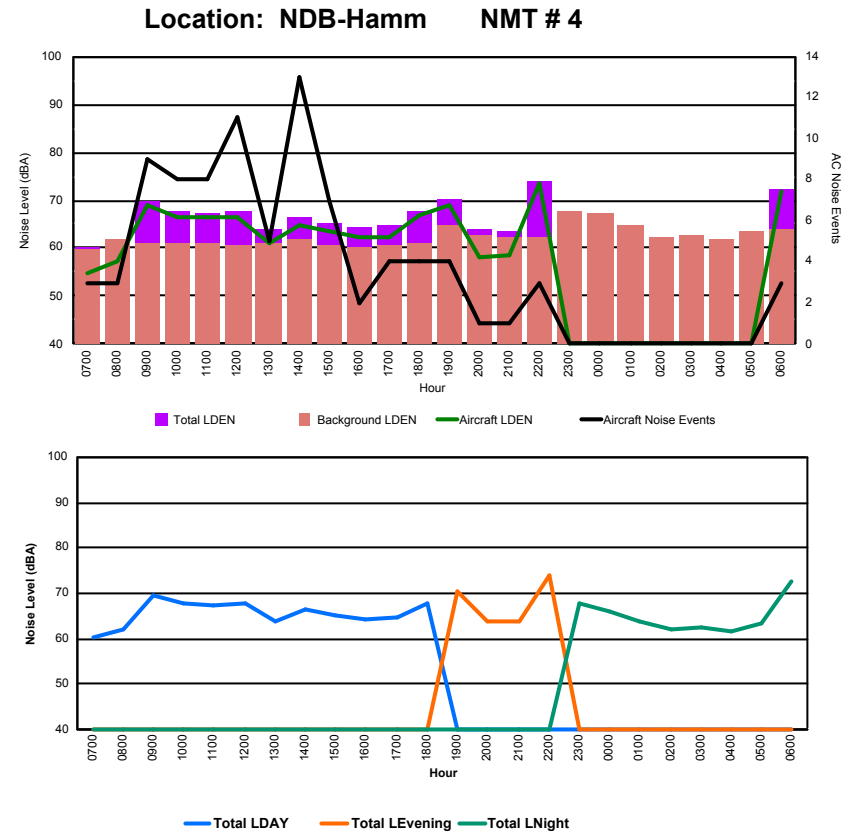

Luxembourg Airport Noise Distribution by Hour

Between 04/02/2023 00:00:00 and 04/02/2023 23:59:59 (Local Time)

Day	Aircraft Events	Total LDEN dB (A)	Aircraft LDEN dB(A)	Background LDEN dB(A)	Total LDay dB(A)	Total LEvening dB(A)	Total LNight dB (A)	
04/02/23	7:00	3	60.2	54.8	59.9	60.2	-	-
04/02/23	8:00	3	62.0	57.2	61.7	62.0	-	-
04/02/23	9:00	9	69.7	69.1	60.9	69.7	-	-
04/02/23	10:00	8	67.6	66.6	61.2	67.6	-	-
04/02/23	11:00	8	67.5	66.5	61.1	67.5	-	-
04/02/23	12:00	11	67.6	66.6	60.8	67.6	-	-
04/02/23	13:00	5	63.9	61.0	60.9	63.9	-	-
04/02/23	14:00	13	66.4	64.8	61.8	66.4	-	-
04/02/23	15:00	7	65.2	63.4	60.6	65.2	-	-
04/02/23	16:00	2	64.4	62.4	60.2	64.4	-	-
04/02/23	17:00	4	64.7	62.5	60.7	64.7	-	-
04/02/23	18:00	4	67.7	66.8	60.9	67.7	-	-
04/02/23	19:00	4	70.4	69.1	64.6	-	70.4	-
04/02/23	20:00	1	64.0	58.0	62.7	-	64.0	-
04/02/23	21:00	1	63.7	58.5	62.1	-	63.7	-
04/02/23	22:00	3	73.9	73.6	62.5	-	73.9	-
04/02/23	23:00	-	67.6	-	67.6	-	-	67.6
05/02/23	0:00	-	66.0	-	67.3	-	-	66.0
05/02/23	1:00	-	64.0	-	64.8	-	-	64.0
05/02/23	2:00	-	62.0	-	62.5	-	-	62.0
05/02/23	3:00	-	62.7	-	62.7	-	-	62.7
05/02/23	4:00	-	61.7	-	61.7	-	-	61.7
05/02/23	5:00	-	63.6	-	63.7	-	-	63.6
05/02/23	6:00	3	72.5	71.9	63.9	-	-	72.5
	89	67.3	65.5	62.9	66.3	70.0	66.7