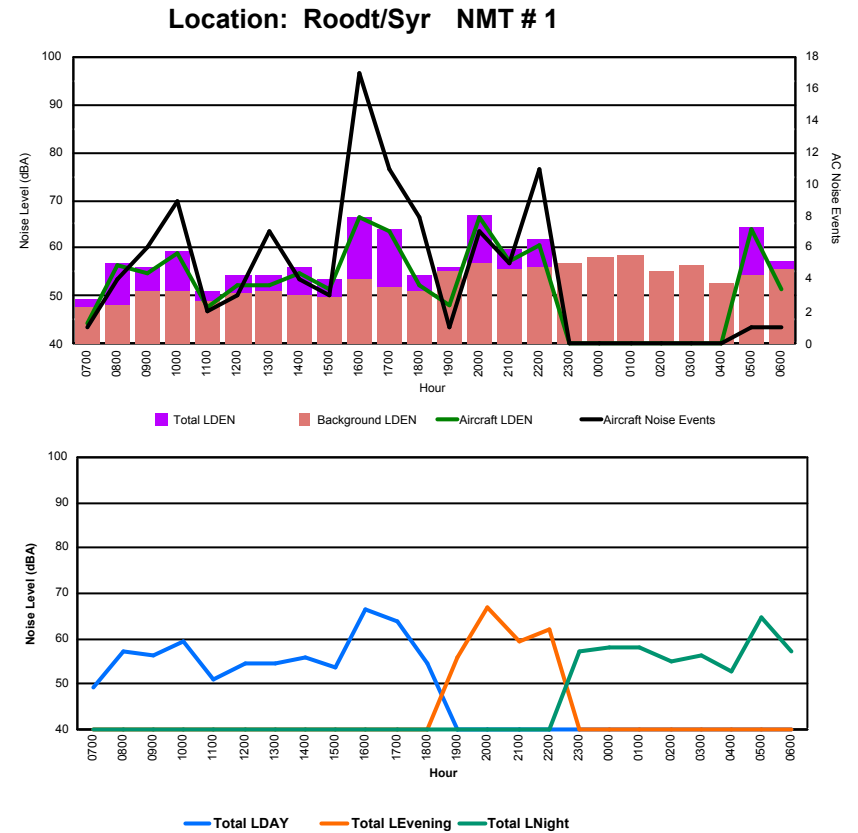

Luxembourg Airport Noise Distribution by Hour

Between 24/02/2023 00:00:00 and 24/02/2023 23:59:59 (Local Time)

Day	Aircraft Events	Total LDEN dB (A)	Aircraft LDEN dB(A)	Background LDEN dB(A)	Total LDay dB(A)	Total LEvening dB(A)	Total LNight dB (A)	
24/02/23	7:00	1	49.4	44.5	47.7	49.4	-	-
24/02/23	8:00	4	57.0	56.4	48.0	57.0	-	-
24/02/23	9:00	6	56.2	54.7	51.0	56.2	-	-
24/02/23	10:00	9	59.5	58.9	50.9	59.5	-	-
24/02/23	11:00	2	51.2	47.5	49.0	51.2	-	-
24/02/23	12:00	3	54.5	52.3	50.7	54.5	-	-
24/02/23	13:00	7	54.5	52.2	50.9	54.5	-	-
24/02/23	14:00	4	56.1	54.9	50.2	56.1	-	-
24/02/23	15:00	3	53.6	51.4	49.6	53.6	-	-
24/02/23	16:00	17	66.5	66.3	53.5	66.5	-	-
24/02/23	17:00	11	63.8	63.5	51.8	63.8	-	-
24/02/23	18:00	8	54.5	52.1	51.0	54.5	-	-
24/02/23	19:00	1	56.0	48.3	55.2	-	56.0	-
24/02/23	20:00	7	67.0	66.6	56.8	-	67.0	-
24/02/23	21:00	5	59.6	57.4	55.8	-	59.6	-
24/02/23	22:00	11	62.0	60.8	56.0	-	62.0	-
24/02/23	23:00	-	57.0	-	57.0	-	-	57.0
25/02/23	0:00	-	58.1	-	58.2	-	-	58.1
25/02/23	1:00	-	58.3	-	58.4	-	-	58.3
25/02/23	2:00	-	54.9	-	55.0	-	-	54.9
25/02/23	3:00	-	56.5	-	56.6	-	-	56.5
25/02/23	4:00	-	52.6	-	52.6	-	-	52.6
25/02/23	5:00	1	64.5	64.0	54.5	-	-	64.5
25/02/23	6:00	1	57.1	51.5	55.5	-	-	57.1
	101	60.1	58.8	54.3	59.4	63.0	58.8