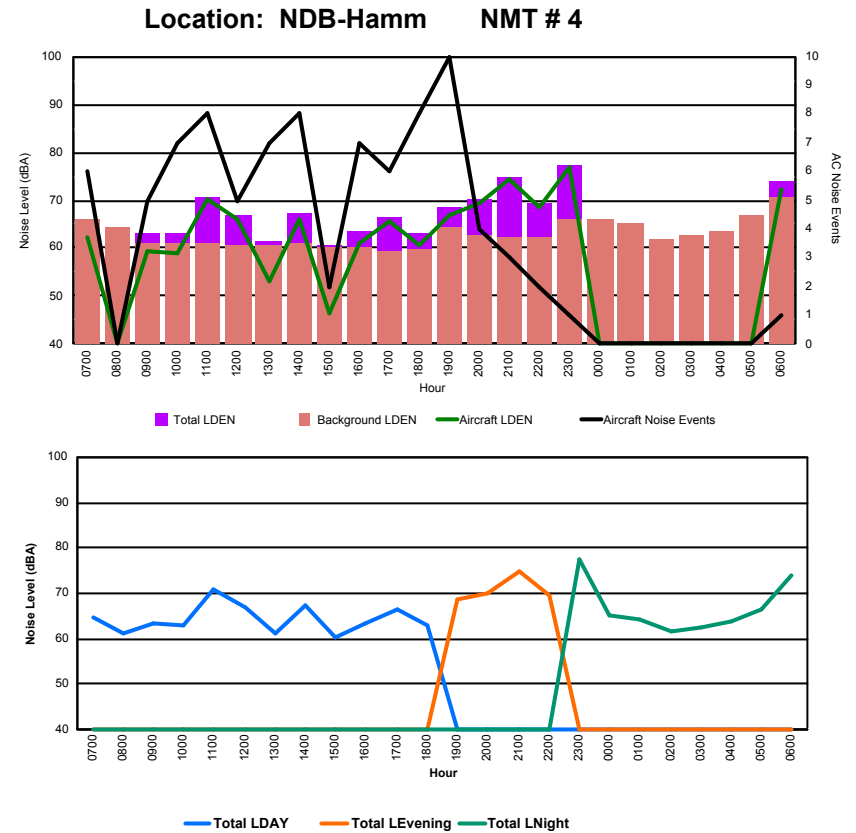

Luxembourg Airport Noise Distribution by Hour

Between 03/02/2023 00:00:00 and 03/02/2023 23:59:59 (Local Time)

Day	Aircraft Events	Total LDEN dB(A)	Aircraft LDEN dB(A)	Background LDEN dB(A)	Total LDay dB(A)	Total LEvening dB(A)	Total LNight dB(A)	
03/02/23	7:00	6	64.5	62.4	66.0	64.5	-	-
03/02/23	8:00	-	61.1	-	64.2	61.1	-	-
03/02/23	9:00	5	63.2	59.4	60.9	63.2	-	-
03/02/23	10:00	7	63.0	59.0	61.0	63.0	-	-
03/02/23	11:00	8	70.8	70.3	61.2	70.8	-	-
03/02/23	12:00	5	67.0	65.9	60.7	67.0	-	-
03/02/23	13:00	7	61.4	53.3	60.8	61.4	-	-
03/02/23	14:00	8	67.2	66.1	60.9	67.2	-	-
03/02/23	15:00	2	60.5	46.4	60.4	60.5	-	-
03/02/23	16:00	7	63.5	61.1	60.1	63.5	-	-
03/02/23	17:00	6	66.5	65.7	59.3	66.5	-	-
03/02/23	18:00	8	63.1	60.6	59.7	63.1	-	-
03/02/23	19:00	10	68.6	66.8	64.3	-	68.6	-
03/02/23	20:00	4	70.2	69.3	62.8	-	70.2	-
03/02/23	21:00	3	74.7	74.4	62.5	-	74.7	-
03/02/23	22:00	2	69.4	68.4	62.4	-	69.4	-
03/02/23	23:00	1	77.4	77.0	66.0	-	-	77.4
04/02/23	0:00	-	65.0	-	66.2	-	-	65.0
04/02/23	1:00	-	64.4	-	65.0	-	-	64.4
04/02/23	2:00	-	61.7	-	62.0	-	-	61.7
04/02/23	3:00	-	62.6	-	62.6	-	-	62.6
04/02/23	4:00	-	63.7	-	63.7	-	-	63.7
04/02/23	5:00	-	66.4	-	66.9	-	-	66.4
04/02/23	6:00	1	74.1	72.4	70.7	-	-	74.1
	90	69.1	67.8	64.0	65.4	71.5	70.8