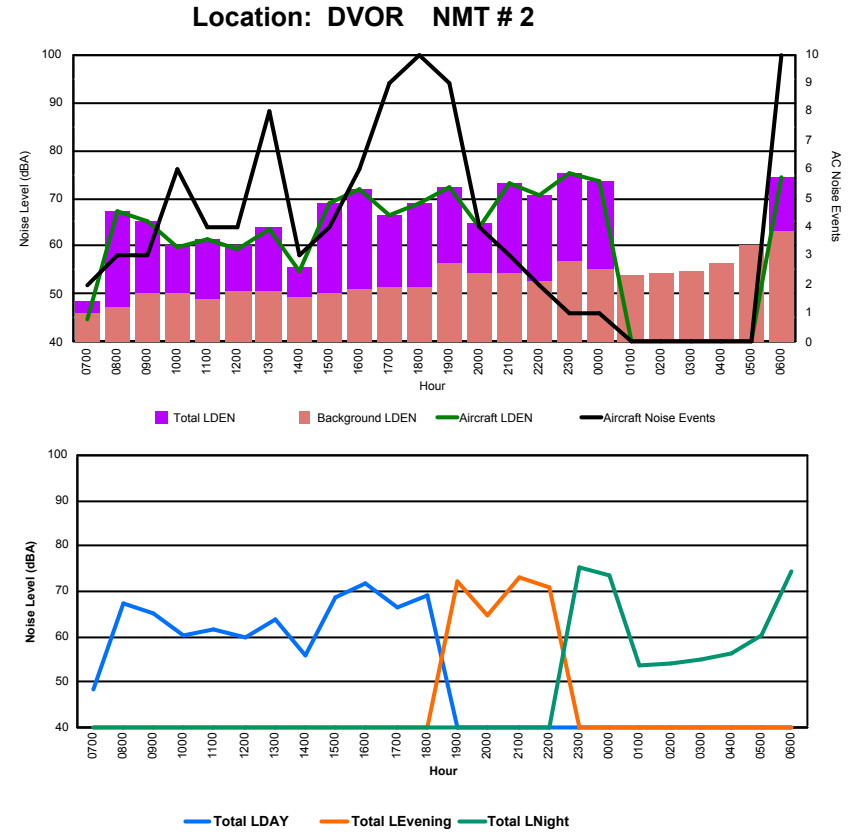

Location: Roodt/Syr NMT # 1

Luxembourg Airport Noise Distribution by Hour

Between 12/02/2023 00:00:00 and 12/02/2023 23:59:59 (Local Time)

Day	Aircraft Events	Total LDEN dB (A)	Aircraft LDEN dB(A)	Background LDEN dB(A)	Total LDay dB(A)	Total LEvening dB(A)	Total LNight dB (A)
12/02/23 7:00	2	48.5	44.7	46.1	48.5	-	-
12/02/23 8:00	3	67.3	67.2	47.3	67.3	-	-
12/02/23 9:00	3	65.3	65.1	50.0	65.3	-	-
12/02/23 10:00	6	60.2	59.8	50.0	60.2	-	-
12/02/23 11:00	4	61.5	61.3	49.0	61.5	-	-
12/02/23 12:00	4	60.0	59.5	50.7	60.0	-	-
12/02/23 13:00	8	63.8	63.6	50.7	63.8	-	-
12/02/23 14:00	3	55.8	54.7	49.4	55.8	-	-
12/02/23 15:00	4	68.9	68.9	50.0	68.9	-	-
12/02/23 16:00	6	71.7	71.7	51.0	71.7	-	-
12/02/23 17:00	9	66.5	66.3	51.5	66.5	-	-
12/02/23 18:00	10	69.0	68.9	51.5	69.0	-	-
12/02/23 19:00	9	72.4	72.3	56.5	-	72.4	-
12/02/23 20:00	4	64.6	64.1	54.5	-	64.6	-
12/02/23 21:00	3	73.2	73.1	54.5	-	73.2	-
12/02/23 22:00	2	70.7	70.7	52.6	-	70.7	-
12/02/23 23:00	1	75.2	75.1	56.7	-	-	75.2
13/02/23 0:00	1	73.5	73.4	55.0	-	-	73.5
13/02/23 1:00	-	53.8	-	53.8	-	-	53.8
13/02/23 2:00	-	54.2	-	54.2	-	-	54.2
13/02/23 3:00	-	54.8	-	54.8	-	-	54.8
13/02/23 4:00	-	56.5	-	56.5	-	-	56.5
13/02/23 5:00	-	60.4	-	60.4	-	-	60.4
13/02/23 6:00	10	74.5	74.3	63.0	-	-	74.5
	92	69.0	68.8	55.0	66.2	71.2	70.3