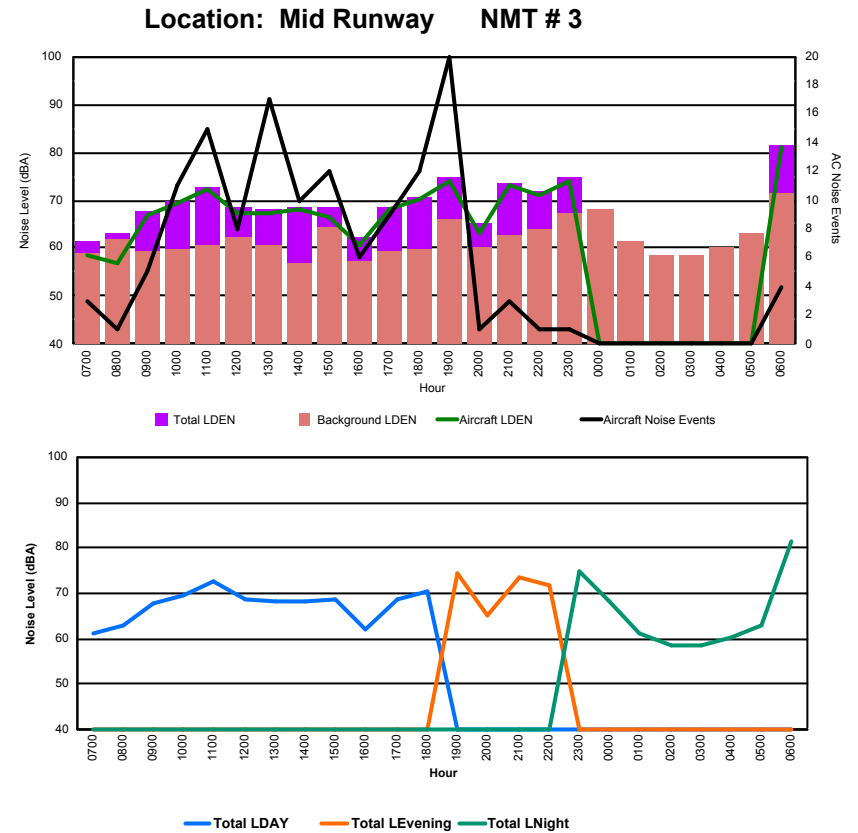

Luxembourg Airport Noise Distribution by Hour

Between 06/02/2023 00:00:00 and 06/02/2023 23:59:59 (Local Time)

Day	Aircraft Events	Total LDEN dB (A)	Aircraft LDEN dB(A)	Background LDEN dB(A)	Total LDay dB(A)	Total LEvening dB(A)	Total LNight dB (A)	
06/02/23	7:00	3	61.3	58.5	58.8	61.3	-	-
06/02/23	8:00	1	63.1	56.7	62.0	63.1	-	-
06/02/23	9:00	5	67.6	67.0	59.4	67.6	-	-
06/02/23	10:00	11	69.7	69.3	59.7	69.7	-	-
06/02/23	11:00	15	72.8	72.5	60.5	72.8	-	-
06/02/23	12:00	8	68.5	67.3	62.5	68.5	-	-
06/02/23	13:00	17	68.1	67.4	60.5	68.1	-	-
06/02/23	14:00	10	68.4	68.1	57.0	68.4	-	-
06/02/23	15:00	12	68.6	66.6	64.2	68.6	-	-
06/02/23	16:00	6	62.2	60.6	57.1	62.2	-	-
06/02/23	17:00	9	68.6	68.1	59.2	68.6	-	-
06/02/23	18:00	12	70.6	70.3	59.8	70.6	-	-
06/02/23	19:00	20	74.6	74.0	66.0	-	74.6	-
06/02/23	20:00	1	65.0	63.3	60.0	-	65.0	-
06/02/23	21:00	3	73.4	73.0	62.7	-	73.4	-
06/02/23	22:00	1	71.9	71.1	64.0	-	71.9	-
06/02/23	23:00	1	74.7	73.8	67.1	-	-	74.7
07/02/23	0:00	-	68.2	-	68.2	-	-	68.2
07/02/23	1:00	-	61.0	-	61.3	-	-	61.0
07/02/23	2:00	-	58.4	-	58.4	-	-	58.4
07/02/23	3:00	-	58.4	-	58.4	-	-	58.4
07/02/23	4:00	-	60.2	-	60.2	-	-	60.2
07/02/23	5:00	-	62.9	-	63.0	-	-	62.9
07/02/23	6:00	4	81.5	81.1	71.4	-	-	81.5
	139	71.5	70.8	63.5	68.5	72.4	73.6