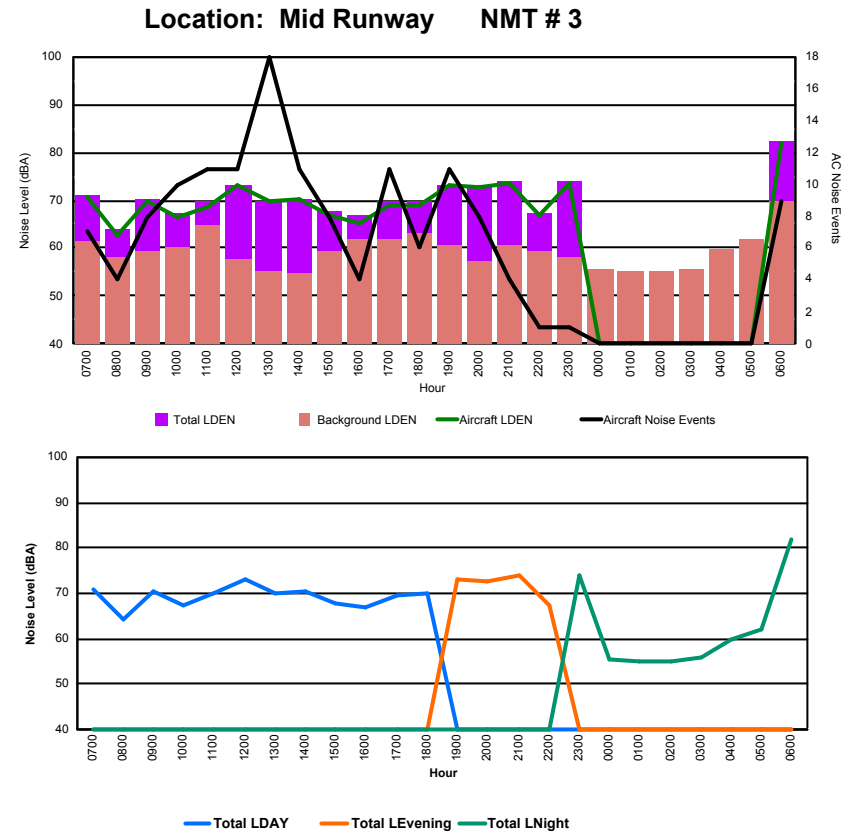

Luxembourg Airport Noise Distribution by Hour

Between 13/02/2023 00:00:00 and 13/02/2023 23:59:59 (Local Time)

Day	Aircraft Events	Total LDEN dB (A)	Aircraft LDEN dB(A)	Background LDEN dB(A)	Total LDay dB(A)	Total LEvening dB(A)	Total LNight dB (A)
13/02/23 7:00	7	70.9	70.5	61.3	70.9	-	-
13/02/23 8:00	4	64.1	62.9	58.2	64.1	-	-
13/02/23 9:00	8	70.3	70.0	59.3	70.3	-	-
13/02/23 10:00	10	67.4	66.6	60.3	67.4	-	-
13/02/23 11:00	11	69.9	68.5	64.6	69.9	-	-
13/02/23 12:00	11	73.3	73.2	57.6	73.3	-	-
13/02/23 13:00	18	70.0	69.9	55.4	70.0	-	-
13/02/23 14:00	11	70.4	70.2	54.7	70.4	-	-
13/02/23 15:00	8	67.7	67.0	59.5	67.7	-	-
13/02/23 16:00	4	66.7	65.0	61.9	66.7	-	-
13/02/23 17:00	11	69.6	68.9	61.8	69.6	-	-
13/02/23 18:00	6	70.0	69.0	63.3	70.0	-	-
13/02/23 19:00	11	73.2	73.0	60.5	-	73.2	-
13/02/23 20:00	8	72.7	72.6	57.2	-	72.7	-
13/02/23 21:00	4	73.8	73.6	60.6	-	73.8	-
13/02/23 22:00	1	67.5	66.7	59.3	-	67.5	-
13/02/23 23:00	1	73.8	73.7	58.2	-	-	73.8
14/02/23 0:00	-	55.5	-	55.5	-	-	55.5
14/02/23 1:00	-	55.1	-	55.2	-	-	55.1
14/02/23 2:00	-	55.0	-	55.0	-	-	55.0
14/02/23 3:00	-	55.7	-	55.7	-	-	55.7
14/02/23 4:00	-	59.9	-	59.9	-	-	59.9
14/02/23 5:00	-	62.0	-	62.0	-	-	62.0
14/02/23 6:00	9	82.1	81.9	70.0	-	-	82.1
	143	71.9	71.6	61.3	69.7	72.4	73.8