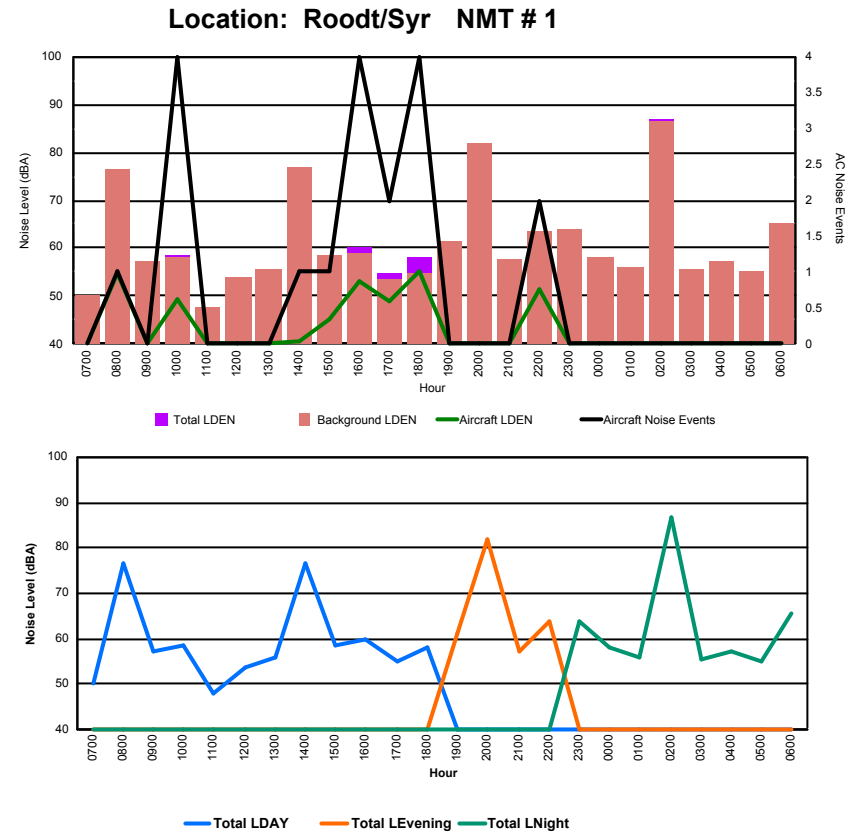

Luxembourg Airport Noise Distribution by Hour

Between 10/02/2023 00:00:00 and 10/02/2023 23:59:59 (Local Time)

Day	Aircraft Events	Total LDEN dB (A)	Aircraft LDEN dB(A)	Background LDEN dB(A)	Total LDay dB(A)	Total LEvening dB(A)	Total LNight dB (A)
10/02/23 7:00	-	50.0	-	50.1	50.0	-	-
10/02/23 8:00	1	76.6	54.6	76.6	76.6	-	-
10/02/23 9:00	-	57.3	-	57.4	57.3	-	-
10/02/23 10:00	4	58.5	49.5	58.0	58.5	-	-
10/02/23 11:00	-	47.9	-	47.9	47.9	-	-
10/02/23 12:00	-	53.8	-	53.8	53.8	-	-
10/02/23 13:00	-	55.8	-	55.8	55.8	-	-
10/02/23 14:00	1	76.7	40.8	76.7	76.7	-	-
10/02/23 15:00	1	58.6	45.2	58.4	58.6	-	-
10/02/23 16:00	4	60.0	53.2	59.1	60.0	-	-
10/02/23 17:00	2	54.8	48.8	53.7	54.8	-	-
10/02/23 18:00	4	58.0	55.4	54.7	58.0	-	-
10/02/23 19:00	-	61.4	-	61.4	-	61.4	-
10/02/23 20:00	-	81.7	-	81.7	-	81.7	-
10/02/23 21:00	-	57.4	-	57.5	-	57.4	-
10/02/23 22:00	2	63.7	51.5	63.5	-	63.7	-
10/02/23 23:00	-	63.9	-	64.0	-	-	63.9
11/02/23 0:00	-	58.0	-	58.1	-	-	58.0
11/02/23 1:00	-	56.0	-	56.1	-	-	56.0
11/02/23 2:00	-	86.7	-	86.6	-	-	86.7
11/02/23 3:00	-	55.5	-	55.5	-	-	55.5
11/02/23 4:00	-	57.1	-	57.2	-	-	57.1
11/02/23 5:00	-	55.0	-	55.0	-	-	55.0
11/02/23 6:00	-	65.4	-	65.4	-	-	65.4
	19	74.8	47.0	74.7	69.1	75.8	77.7