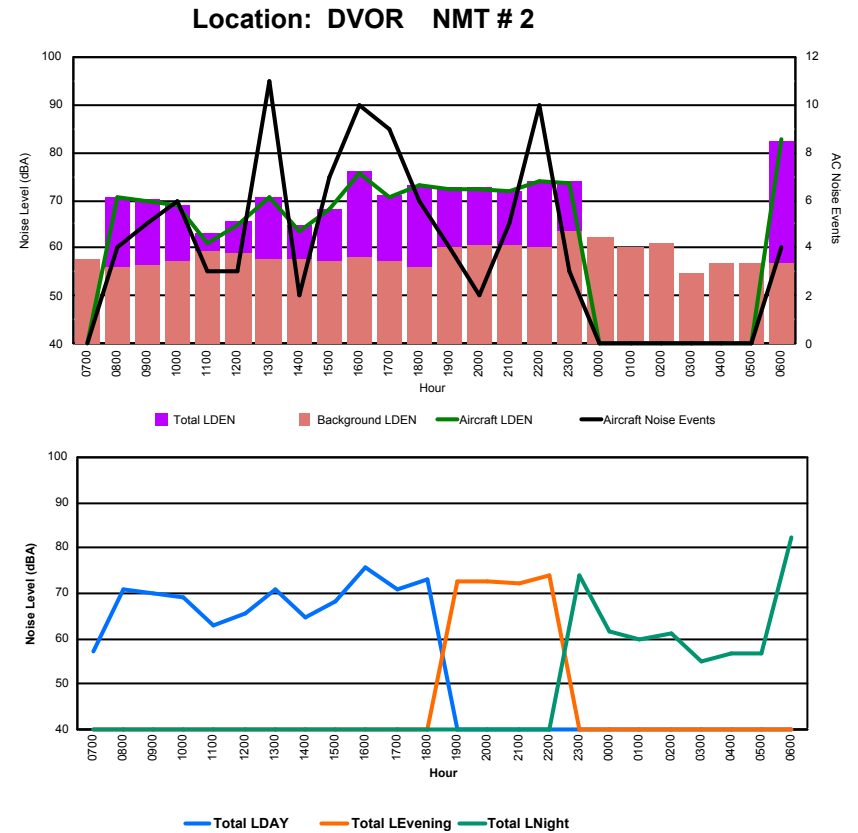

Luxembourg Airport Noise Distribution by Hour

Between 03/02/2023 00:00:00 and 03/02/2023 23:59:59 (Local Time)

Day	Aircraft Events	Total LDEN dB (A)	Aircraft LDEN dB(A)	Background LDEN dB(A)	Total LDay dB(A)	Total LEvening dB(A)	Total LNight dB (A)
03/02/23	7:00	-	57.2	-	57.8	57.2	-
03/02/23	8:00	4	70.7	70.5	55.9	70.7	-
03/02/23	9:00	5	70.1	69.9	56.6	70.1	-
03/02/23	10:00	6	69.1	68.8	57.1	69.1	-
03/02/23	11:00	3	63.1	61.0	59.2	63.1	-
03/02/23	12:00	3	65.7	64.8	58.8	65.7	-
03/02/23	13:00	11	70.8	70.6	57.9	70.8	-
03/02/23	14:00	2	64.6	63.6	57.8	64.6	-
03/02/23	15:00	7	68.3	68.0	57.1	68.3	-
03/02/23	16:00	10	75.9	75.8	58.1	75.9	-
03/02/23	17:00	9	70.9	70.7	57.2	70.9	-
03/02/23	18:00	6	73.3	73.2	56.0	73.3	-
03/02/23	19:00	4	72.6	72.3	60.3	-	72.6
03/02/23	20:00	2	72.8	72.5	60.6	-	72.8
03/02/23	21:00	5	72.0	71.7	60.6	-	72.0
03/02/23	22:00	10	74.1	73.9	60.4	-	74.1
03/02/23	23:00	3	74.0	73.6	63.4	-	74.0
04/02/23	0:00	-	61.7	-	62.2	-	61.7
04/02/23	1:00	-	59.9	-	60.0	-	59.9
04/02/23	2:00	-	61.1	-	61.2	-	61.1
04/02/23	3:00	-	54.8	-	54.8	-	54.8
04/02/23	4:00	-	56.9	-	56.9	-	56.9
04/02/23	5:00	-	56.8	-	56.8	-	56.8
04/02/23	6:00	4	82.5	82.6	56.7	-	82.5
	94	72.4	72.2	59.0	70.4	72.9	74.1