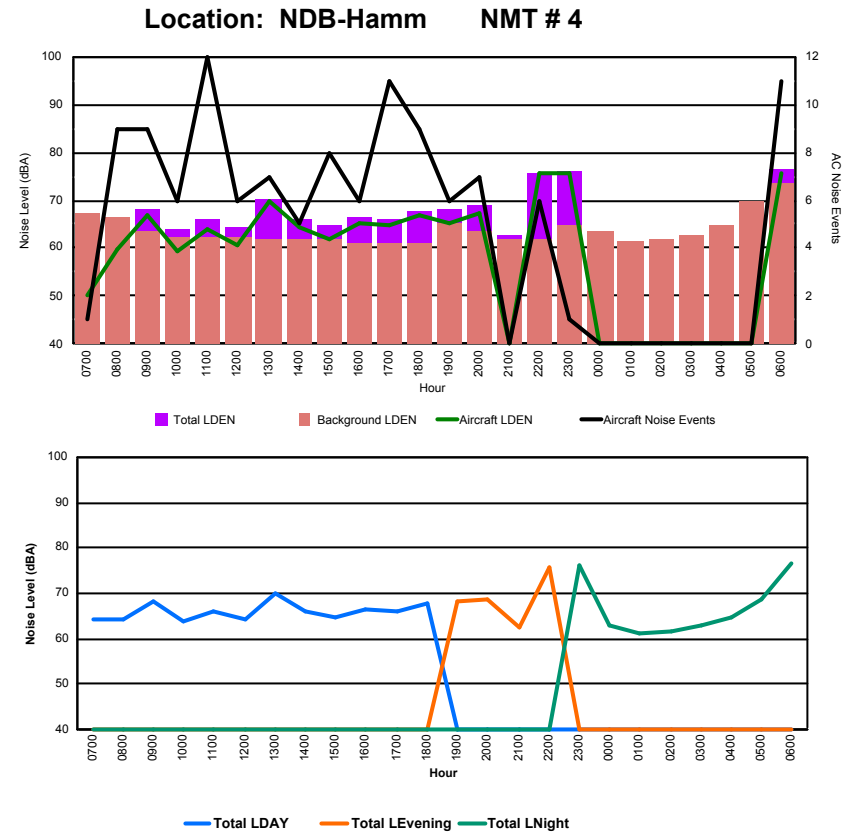

Luxembourg Airport Noise Distribution by Hour

Between 16/02/2023 00:00:00 and 16/02/2023 23:59:59 (Local Time)

Day	Aircraft Events	Total LDEN dB(A)	Aircraft LDEN dB(A)	Background LDEN dB(A)	Total LDay dB(A)	Total LEvening dB(A)	Total LNight dB(A)	
16/02/23	7:00	1	64.4	50.1	67.3	64.4	-	-
16/02/23	8:00	9	64.3	59.8	66.3	64.3	-	-
16/02/23	9:00	9	68.3	66.8	63.7	68.3	-	-
16/02/23	10:00	6	63.8	59.4	62.2	63.8	-	-
16/02/23	11:00	12	65.9	63.8	62.1	65.9	-	-
16/02/23	12:00	6	64.4	60.8	62.2	64.4	-	-
16/02/23	13:00	7	70.2	69.6	61.7	70.2	-	-
16/02/23	14:00	5	66.1	64.3	61.7	66.1	-	-
16/02/23	15:00	8	64.8	61.9	61.9	64.8	-	-
16/02/23	16:00	6	66.6	65.3	61.1	66.6	-	-
16/02/23	17:00	11	66.2	64.9	60.9	66.2	-	-
16/02/23	18:00	9	67.8	66.9	60.9	67.8	-	-
16/02/23	19:00	6	68.1	65.3	65.1	-	68.1	-
16/02/23	20:00	7	68.8	67.4	63.7	-	68.8	-
16/02/23	21:00	-	62.7	-	62.0	-	62.7	-
16/02/23	22:00	6	75.6	75.5	61.8	-	75.6	-
16/02/23	23:00	1	76.2	75.8	64.8	-	-	76.2
17/02/23	0:00	-	63.0	-	63.7	-	-	63.0
17/02/23	1:00	-	61.0	-	61.3	-	-	61.0
17/02/23	2:00	-	61.6	-	62.0	-	-	61.6
17/02/23	3:00	-	62.9	-	62.9	-	-	62.9
17/02/23	4:00	-	64.9	-	64.9	-	-	64.9
17/02/23	5:00	-	68.5	-	70.0	-	-	68.5
17/02/23	6:00	11	76.5	75.7	73.7	-	-	76.5
		120	69.4	68.1	65.3	66.5	71.2	71.1