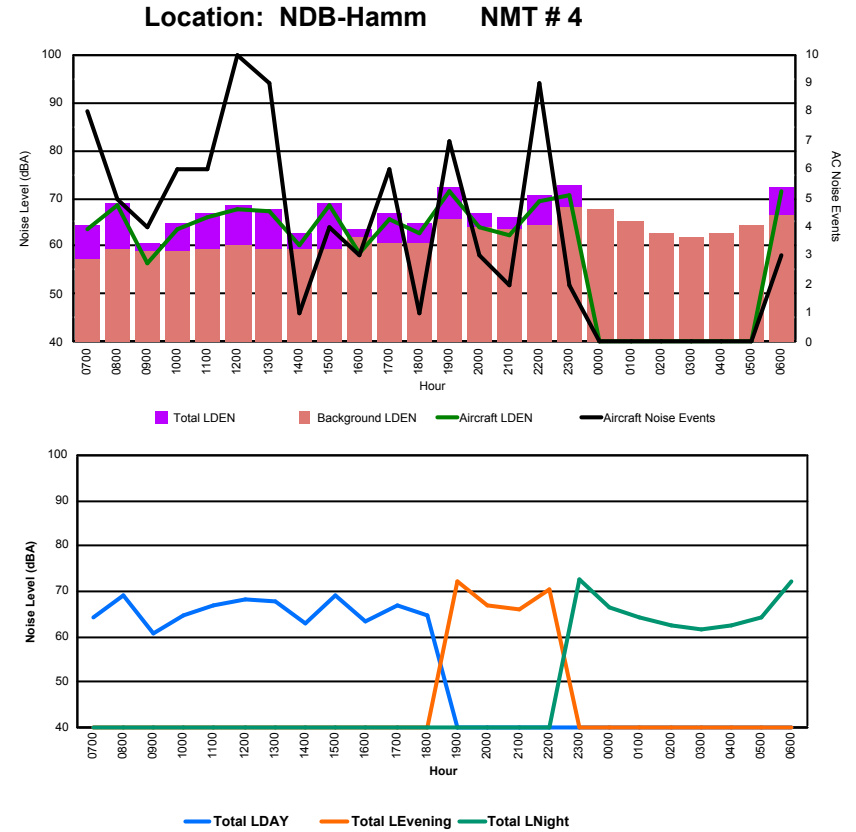

Luxembourg Airport Noise Distribution by Hour

Between 25/02/2023 00:00:00 and 25/02/2023 23:59:59 (Local Time)

Day	Aircraft Events	Total LDEN dB(A)	Aircraft LDEN dB(A)	Background LDEN dB(A)	Total LDay dB(A)	Total LEvening dB(A)	Total LNight dB(A)	
25/02/23	7:00	8	64.3	63.5	57.3	64.3	-	-
25/02/23	8:00	5	69.0	68.6	59.2	69.0	-	-
25/02/23	9:00	4	60.8	56.6	58.9	60.8	-	-
25/02/23	10:00	6	64.9	63.6	59.1	64.9	-	-
25/02/23	11:00	6	66.7	65.9	59.3	66.7	-	-
25/02/23	12:00	10	68.4	67.7	60.0	68.4	-	-
25/02/23	13:00	9	67.8	67.2	59.2	67.8	-	-
25/02/23	14:00	1	62.9	60.3	59.5	62.9	-	-
25/02/23	15:00	4	69.0	68.5	59.4	69.0	-	-
25/02/23	16:00	3	63.4	58.6	61.7	63.4	-	-
25/02/23	17:00	6	66.7	65.6	60.6	66.7	-	-
25/02/23	18:00	1	64.9	62.9	60.6	64.9	-	-
25/02/23	19:00	7	72.4	71.5	65.7	-	72.4	-
25/02/23	20:00	3	67.0	64.1	64.1	-	67.0	-
25/02/23	21:00	2	66.0	62.2	63.7	-	66.0	-
25/02/23	22:00	9	70.6	69.5	64.5	-	70.6	-
25/02/23	23:00	2	72.7	70.8	68.3	-	-	72.7
26/02/23	0:00	-	66.4	-	67.6	-	-	66.4
26/02/23	1:00	-	64.4	-	65.4	-	-	64.4
26/02/23	2:00	-	62.4	-	62.9	-	-	62.4
26/02/23	3:00	-	61.7	-	61.7	-	-	61.7
26/02/23	4:00	-	62.7	-	62.7	-	-	62.7
26/02/23	5:00	-	64.3	-	64.4	-	-	64.3
26/02/23	6:00	3	72.3	71.3	66.4	-	-	72.3
		89	67.7	66.0	63.3	66.4	69.8	68.0