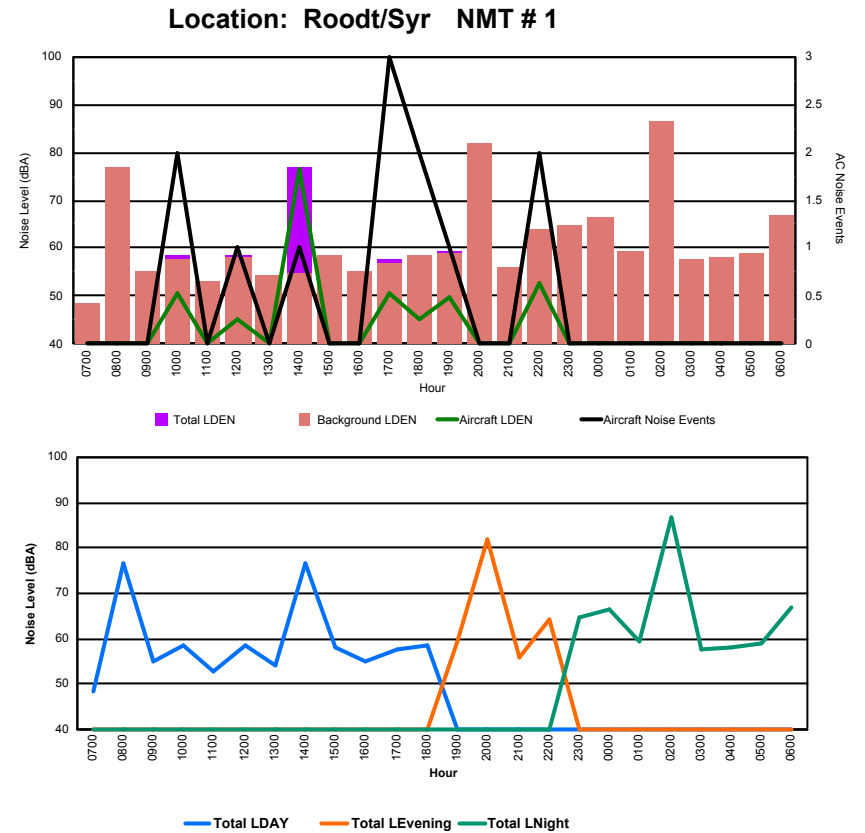

Luxembourg Airport Noise Distribution by Hour

Between 01/02/2023 00:00:00 and 01/02/2023 23:59:59 (Local Time)

Day	Aircraft Events	Total LDEN dB (A)	Aircraft LDEN dB(A)	Background LDEN dB(A)	Total LDay dB(A)	Total LEvening dB(A)	Total LNight dB (A)
01/02/23	7:00	-	48.6	-	48.6	-	-
01/02/23	8:00	-	76.7	-	76.7	-	-
01/02/23	9:00	-	55.2	-	55.3	-	-
01/02/23	10:00	2	58.4	50.7	57.7	58.4	-
01/02/23	11:00	-	53.0	-	53.1	-	-
01/02/23	12:00	1	58.4	45.1	58.3	58.4	-
01/02/23	13:00	-	54.1	-	54.2	54.1	-
01/02/23	14:00	1	76.7	76.6	54.8	76.7	-
01/02/23	15:00	-	58.3	-	58.4	58.3	-
01/02/23	16:00	-	55.0	-	55.1	55.0	-
01/02/23	17:00	3	57.8	50.8	56.9	57.8	-
01/02/23	18:00	2	58.7	45.0	58.6	58.7	-
01/02/23	19:00	1	59.3	49.8	58.9	-	59.3
01/02/23	20:00	-	81.7	-	81.7	-	81.7
01/02/23	21:00	-	55.9	-	55.9	-	55.9
01/02/23	22:00	2	64.1	52.8	63.9	-	64.1
01/02/23	23:00	-	64.9	-	64.9	-	64.9
02/02/23	0:00	-	66.5	-	66.6	-	66.5
02/02/23	1:00	-	59.4	-	59.4	-	59.4
02/02/23	2:00	-	86.6	-	86.6	-	86.6
02/02/23	3:00	-	57.5	-	57.6	-	57.5
02/02/23	4:00	-	58.0	-	58.1	-	58.0
02/02/23	5:00	-	58.8	-	58.9	-	58.8
02/02/23	6:00	-	66.7	-	66.7	-	66.7
	12	74.8	62.9	74.5	69.1	75.8	77.7