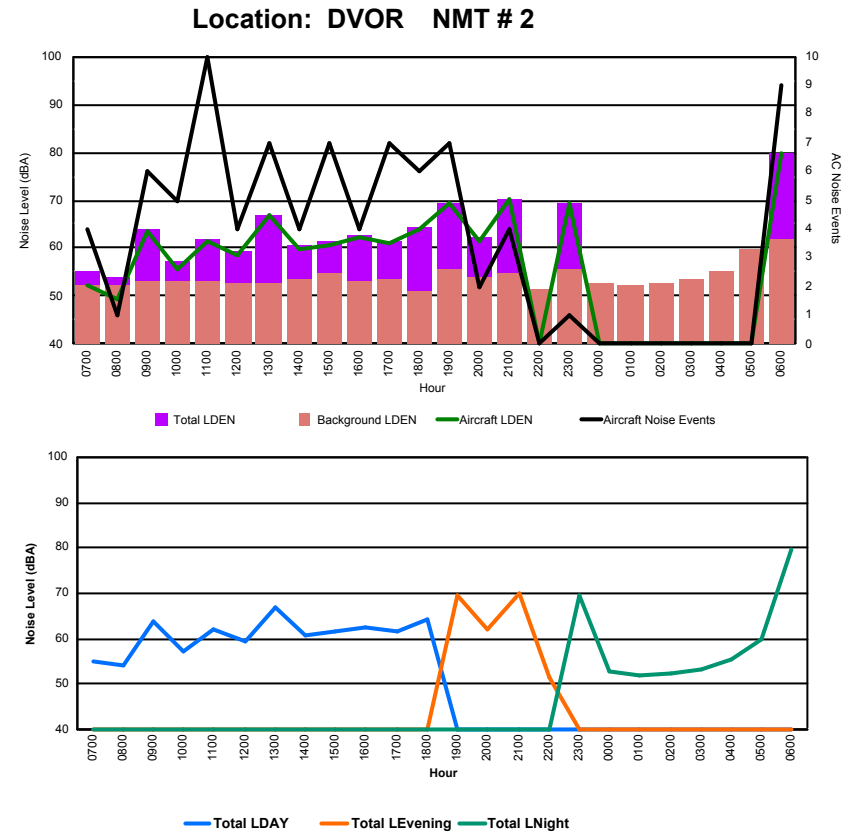

Luxembourg Airport Noise Distribution by Hour

Between 27/02/2023 00:00:00 and 27/02/2023 23:59:59 (Local Time)

Day	Aircraft Events	Total LDEN dB (A)	Aircraft LDEN dB(A)	Background LDEN dB(A)	Total LDay dB(A)	Total LEvening dB(A)	Total LNight dB (A)	
27/02/23	7:00	4	55.2	52.2	52.3	55.2	-	-
27/02/23	8:00	1	54.1	49.5	52.3	54.1	-	-
27/02/23	9:00	6	63.9	63.5	53.1	63.9	-	-
27/02/23	10:00	5	57.4	55.6	53.0	57.4	-	-
27/02/23	11:00	10	61.9	61.4	53.3	61.9	-	-
27/02/23	12:00	4	59.4	58.4	52.9	59.4	-	-
27/02/23	13:00	7	66.9	66.7	52.9	66.9	-	-
27/02/23	14:00	4	60.7	59.8	53.5	60.7	-	-
27/02/23	15:00	7	61.5	60.6	54.6	61.5	-	-
27/02/23	16:00	4	62.7	62.2	53.3	62.7	-	-
27/02/23	17:00	7	61.6	60.9	53.5	61.6	-	-
27/02/23	18:00	6	64.2	64.0	51.1	64.2	-	-
27/02/23	19:00	7	69.4	69.3	55.8	-	69.4	-
27/02/23	20:00	2	62.2	61.6	53.9	-	62.2	-
27/02/23	21:00	4	70.2	70.1	54.6	-	70.2	-
27/02/23	22:00	-	51.6	-	51.6	-	51.6	-
27/02/23	23:00	1	69.5	69.3	55.8	-	-	69.5
28/02/23	0:00	-	52.7	-	52.7	-	-	52.7
28/02/23	1:00	-	52.1	-	52.1	-	-	52.1
28/02/23	2:00	-	52.5	-	52.5	-	-	52.5
28/02/23	3:00	-	53.4	-	53.4	-	-	53.4
28/02/23	4:00	-	55.4	-	55.4	-	-	55.4
28/02/23	5:00	-	59.7	-	59.8	-	-	59.7
28/02/23	6:00	9	79.6	79.6	61.9	-	-	79.6
		88	67.7	67.6	54.9	62.1	67.2	71.1