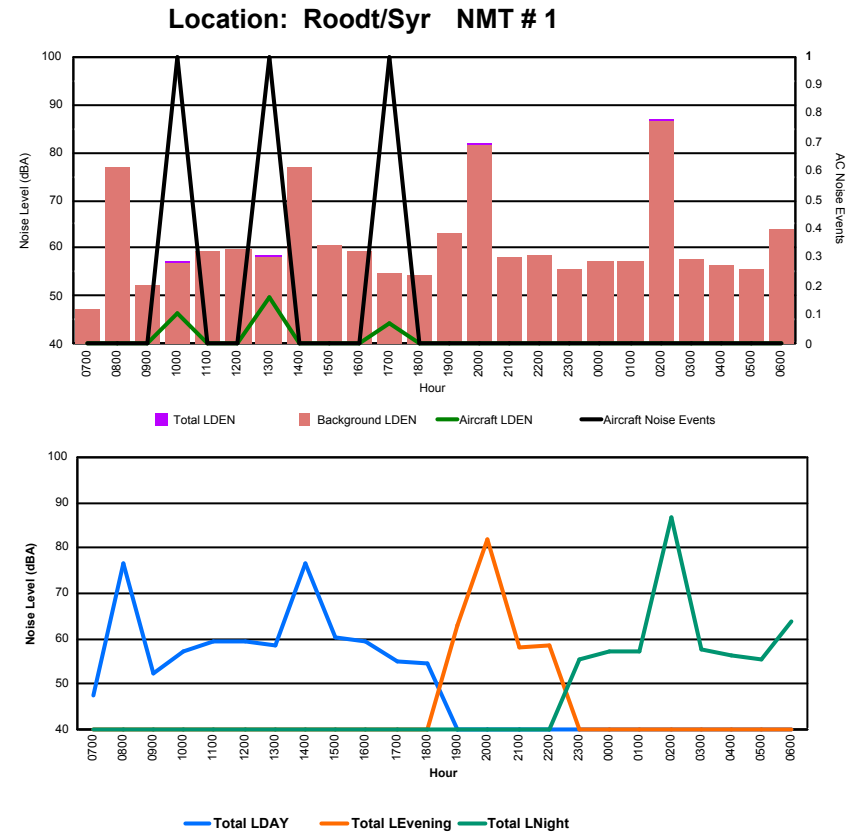

Luxembourg Airport Noise Distribution by Hour

Between 05/02/2023 00:00:00 and 05/02/2023 23:59:59 (Local Time)

Day	Aircraft Events	Total LDEN dB (A)	Aircraft LDEN dB(A)	Background LDEN dB(A)	Total LDay dB(A)	Total LEvening dB(A)	Total LNight dB (A)
05/02/23	7:00	-	47.3	-	47.4	47.3	-
05/02/23	8:00	-	76.7	-	76.7	-	-
05/02/23	9:00	-	52.2	-	52.3	-	-
05/02/23	10:00	1	57.3	46.6	56.9	57.3	-
05/02/23	11:00	-	59.3	-	59.3	-	-
05/02/23	12:00	-	59.5	-	59.6	-	-
05/02/23	13:00	1	58.5	49.6	58.0	58.5	-
05/02/23	14:00	-	76.7	-	76.7	-	-
05/02/23	15:00	-	60.5	-	60.6	-	-
05/02/23	16:00	-	59.2	-	59.2	-	-
05/02/23	17:00	1	54.9	44.5	54.6	54.9	-
05/02/23	18:00	-	54.5	-	54.5	-	-
05/02/23	19:00	-	63.0	-	63.0	63.0	-
05/02/23	20:00	-	81.7	-	81.6	81.7	-
05/02/23	21:00	-	58.1	-	58.2	58.1	-
05/02/23	22:00	-	58.5	-	58.5	58.5	-
05/02/23	23:00	-	55.5	-	55.5	-	55.5
06/02/23	0:00	-	57.3	-	57.3	-	57.3
06/02/23	1:00	-	57.0	-	57.1	-	57.0
06/02/23	2:00	-	86.7	-	86.6	-	86.7
06/02/23	3:00	-	57.6	-	57.6	-	57.6
06/02/23	4:00	-	56.5	-	56.6	-	56.5
06/02/23	5:00	-	55.6	-	55.6	-	55.6
06/02/23	6:00	-	63.8	-	63.8	-	63.8
	3	74.8	38.4	74.7	69.2	75.8	77.7