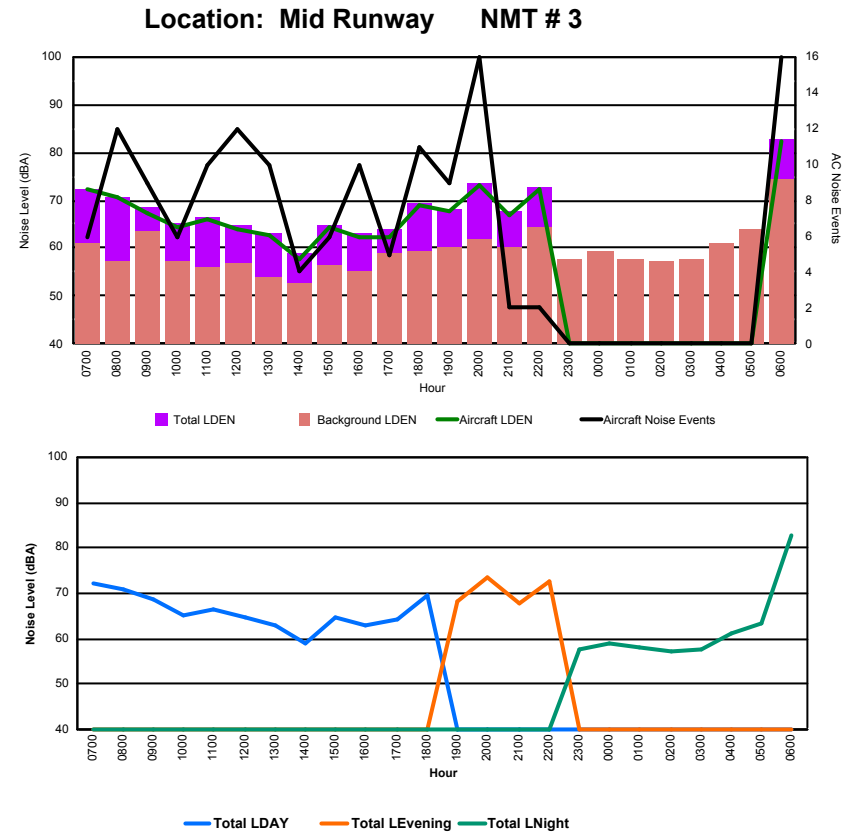

Location: DVOR NMT # 2

Luxembourg Airport Noise Distribution by Hour

Between 07/02/2023 00:00:00 and 07/02/2023 23:59:59 (Local Time)

Day	Aircraft Events	Total LDEN dB (A)	Aircraft LDEN dB(A)	Background LDEN dB(A)	Total LDay dB(A)	Total LEvening dB(A)	Total LNight dB (A)	
07/02/23	7:00	6	72.4	72.1	61.1	72.4	-	-
07/02/23	8:00	12	70.8	70.6	57.1	70.8	-	-
07/02/23	9:00	9	68.6	67.1	63.5	68.6	-	-
07/02/23	10:00	6	65.0	64.2	57.3	65.0	-	-
07/02/23	11:00	10	66.4	66.1	55.9	66.4	-	-
07/02/23	12:00	12	64.7	64.1	56.7	64.7	-	-
07/02/23	13:00	10	63.1	62.6	53.8	63.1	-	-
07/02/23	14:00	4	59.0	57.8	52.7	59.0	-	-
07/02/23	15:00	6	64.8	64.2	56.5	64.8	-	-
07/02/23	16:00	10	63.1	62.3	55.3	63.1	-	-
07/02/23	17:00	5	64.1	62.5	58.9	64.1	-	-
07/02/23	18:00	11	69.4	69.0	59.2	69.4	-	-
07/02/23	19:00	9	68.3	67.6	60.2	-	68.3	-
07/02/23	20:00	16	73.4	73.1	62.0	-	73.4	-
07/02/23	21:00	2	67.6	66.7	60.3	-	67.6	-
07/02/23	22:00	2	72.8	72.2	64.2	-	72.8	-
07/02/23	23:00	-	57.6	-	57.6	-	-	57.6
08/02/23	0:00	-	59.1	-	59.2	-	-	59.1
08/02/23	1:00	-	57.9	-	57.9	-	-	57.9
08/02/23	2:00	-	57.4	-	57.4	-	-	57.4
08/02/23	3:00	-	57.8	-	57.9	-	-	57.8
08/02/23	4:00	-	61.2	-	61.2	-	-	61.2
08/02/23	5:00	-	63.4	-	64.0	-	-	63.4
08/02/23	6:00	16	82.8	82.2	74.2	-	-	82.8
	146	71.2	70.5	63.0	67.4	71.3	73.9	