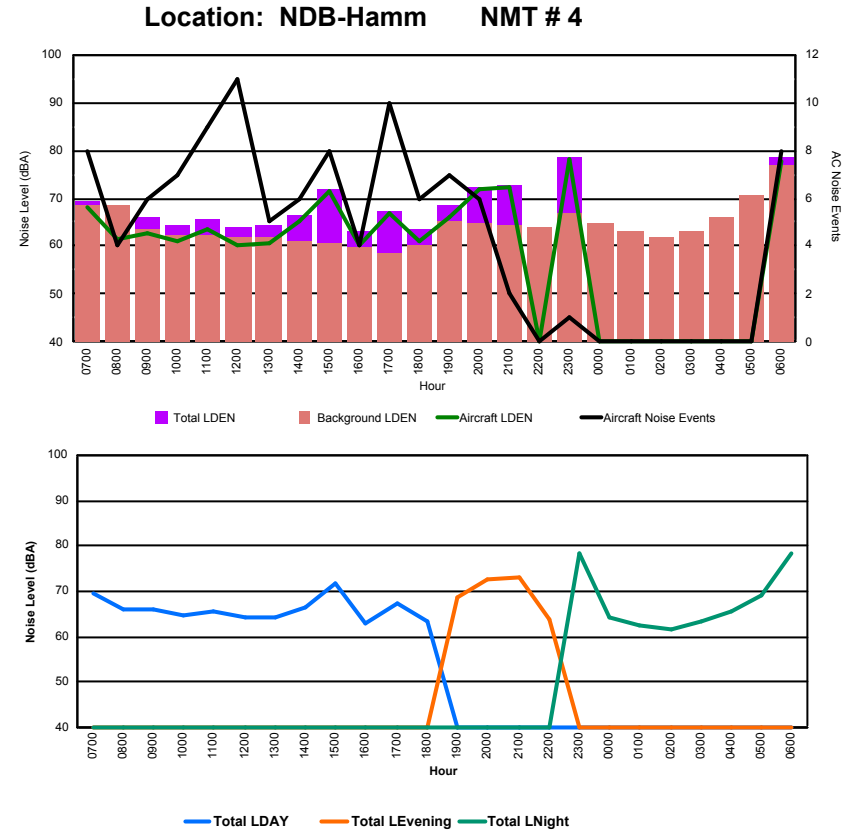

Luxembourg Airport Noise Distribution by Hour

Between 22/02/2023 00:00:00 and 22/02/2023 23:59:59 (Local Time)

Day	Aircraft Events	Total LDEN dB (A)	Aircraft LDEN dB(A)	Background LDEN dB(A)	Total LDay dB(A)	Total LEvening dB(A)	Total LNight dB (A)	
22/02/23	7:00	8	69.5	68.3	68.5	69.5	-	-
22/02/23	8:00	4	66.0	61.6	68.6	66.0	-	-
22/02/23	9:00	6	65.9	62.7	63.7	65.9	-	-
22/02/23	10:00	7	64.5	61.0	62.4	64.5	-	-
22/02/23	11:00	9	65.6	63.4	62.1	65.6	-	-
22/02/23	12:00	11	64.1	60.4	62.0	64.1	-	-
22/02/23	13:00	5	64.2	60.5	62.0	64.2	-	-
22/02/23	14:00	6	66.6	65.3	61.1	66.6	-	-
22/02/23	15:00	8	71.9	71.6	60.5	71.9	-	-
22/02/23	16:00	4	63.0	60.3	59.7	63.0	-	-
22/02/23	17:00	10	67.4	66.8	58.4	67.4	-	-
22/02/23	18:00	6	63.6	61.0	60.3	63.6	-	-
22/02/23	19:00	7	68.7	66.2	65.2	-	68.7	-
22/02/23	20:00	6	72.5	71.7	64.9	-	72.5	-
22/02/23	21:00	2	72.9	72.3	64.3	-	72.9	-
22/02/23	22:00	-	63.8	-	63.8	-	63.8	-
22/02/23	23:00	1	78.4	78.1	66.9	-	-	78.4
23/02/23	0:00	-	64.1	-	64.8	-	-	64.1
23/02/23	1:00	-	62.7	-	63.3	-	-	62.7
23/02/23	2:00	-	61.5	-	61.9	-	-	61.5
23/02/23	3:00	-	63.3	-	63.3	-	-	63.3
23/02/23	4:00	-	65.5	-	65.9	-	-	65.5
23/02/23	5:00	-	69.1	-	70.5	-	-	69.1
23/02/23	6:00	8	78.5	77.6	77.0	-	-	78.5
	108	70.4	69.2	66.9	66.9	70.7	73.0