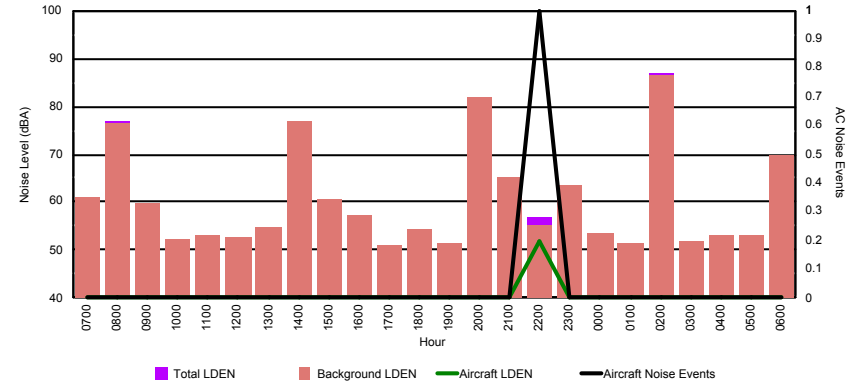

Luxembourg Airport Noise Distribution by Hour

Between 04/02/2023 00:00:00 and 04/02/2023 23:59:59 (Local Time)

Day	Aircraft Events	Total LDEN dB (A)	Aircraft LDEN dB(A)	Background LDEN dB(A)	Total LDay dB(A)	Total LEvening dB(A)	Total LNight dB (A)
04/02/23	7:00	-	60.8	-	60.9	60.8	-
04/02/23	8:00	-	76.7	-	76.6	76.7	-
04/02/23	9:00	-	59.6	-	59.6	59.6	-
04/02/23	10:00	-	52.2	-	52.2	52.2	-
04/02/23	11:00	-	53.0	-	53.1	53.0	-
04/02/23	12:00	-	52.6	-	52.7	52.6	-
04/02/23	13:00	-	54.5	-	54.6	54.5	-
04/02/23	14:00	-	76.7	-	76.7	76.7	-
04/02/23	15:00	-	60.5	-	60.5	60.5	-
04/02/23	16:00	-	57.2	-	57.2	57.2	-
04/02/23	17:00	-	50.9	-	51.0	50.9	-
04/02/23	18:00	-	54.5	-	54.5	54.5	-
04/02/23	19:00	-	51.6	-	51.6	-	51.6
04/02/23	20:00	-	81.7	-	81.7	-	81.7
04/02/23	21:00	-	65.4	-	65.4	-	65.4
04/02/23	22:00	1	56.9	51.7	55.4	-	56.9
04/02/23	23:00	-	63.3	-	63.4	-	63.3
05/02/23	0:00	-	53.4	-	53.5	-	53.4
05/02/23	1:00	-	51.6	-	51.6	-	51.6
05/02/23	2:00	-	86.7	-	86.6	-	86.7
05/02/23	3:00	-	51.7	-	51.7	-	51.7
05/02/23	4:00	-	53.2	-	53.2	-	53.2
05/02/23	5:00	-	53.0	-	53.0	-	53.0
05/02/23	6:00	-	69.9	-	69.9	-	69.9
	1	74.8	37.9	74.8	69.1	75.8	77.8

Location: Roodt/Syr NMT # 1