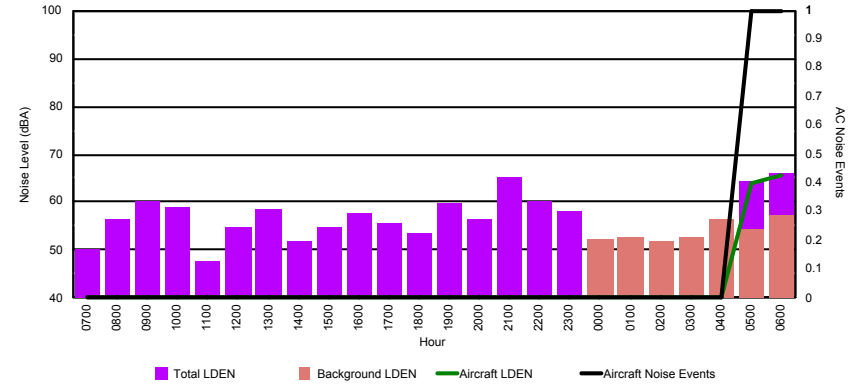

Luxembourg Airport Noise Distribution by Hour

Between 23/02/2023 00:00:00 and 23/02/2023 23:59:59 (Local Time)

Day	Aircraft Events	Total LDEN dB (A)	Aircraft LDEN dB(A)	Background LDEN dB(A)	Total LDay dB(A)	Total LEvening dB(A)	Total LNight dB (A)
23/02/23	7:00	-	50.2	-	50.2	-	-
23/02/23	8:00	-	56.6	-	56.6	-	-
23/02/23	9:00	-	60.0	-	60.0	-	-
23/02/23	10:00	-	58.9	-	58.9	-	-
23/02/23	11:00	-	47.9	-	47.9	-	-
23/02/23	12:00	-	54.7	-	54.7	-	-
23/02/23	13:00	-	58.7	-	58.7	-	-
23/02/23	14:00	-	51.9	-	51.9	-	-
23/02/23	15:00	-	54.7	-	54.7	-	-
23/02/23	16:00	-	57.5	-	57.5	-	-
23/02/23	17:00	-	55.5	-	55.5	-	-
23/02/23	18:00	-	53.4	-	53.4	-	-
23/02/23	19:00	-	59.9	-	-	59.9	-
23/02/23	20:00	-	56.6	-	-	56.6	-
23/02/23	21:00	-	65.3	-	-	65.3	-
23/02/23	22:00	-	60.2	-	-	60.2	-
23/02/23	23:00	-	58.0	-	-	-	58.0
24/02/23	0:00	-	52.3	52.4	-	-	52.3
24/02/23	1:00	-	52.5	52.6	-	-	52.5
24/02/23	2:00	-	51.6	51.7	-	-	51.6
24/02/23	3:00	-	52.8	52.8	-	-	52.8
24/02/23	4:00	-	56.5	56.6	-	-	56.5
24/02/23	5:00	1	64.3	63.8	54.2	-	64.3
24/02/23	6:00	1	66.2	65.6	57.4	-	66.2
	2	59.1	54.0	49.1	56.2	61.7	60.3

Location: Roodt/Syr NMT # 1