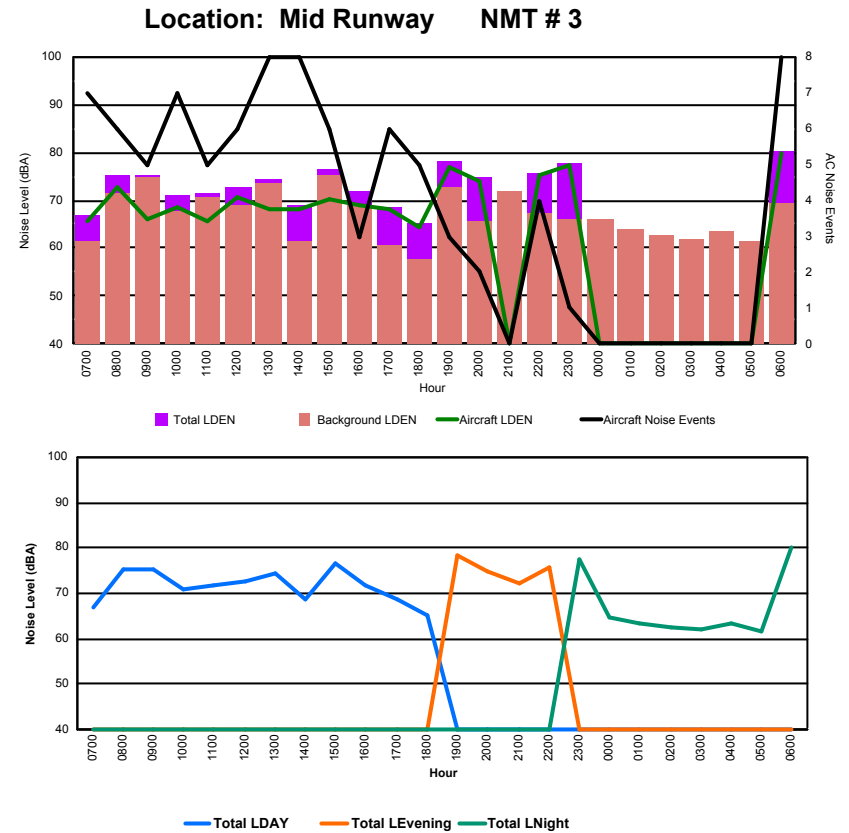

Luxembourg Airport Noise Distribution by Hour

Between 18/02/2023 00:00:00 and 18/02/2023 23:59:59 (Local Time)

Day	Aircraft Events	Total LDEN dB (A)	Aircraft LDEN dB(A)	Background LDEN dB(A)	Total LDay dB(A)	Total LEvening dB(A)	Total LNight dB (A)	
18/02/23	7:00	7	66.8	65.8	61.4	66.8	-	-
18/02/23	8:00	6	75.1	72.6	71.6	75.1	-	-
18/02/23	9:00	5	75.3	66.1	74.7	75.3	-	-
18/02/23	10:00	7	71.0	68.5	67.7	71.0	-	-
18/02/23	11:00	5	71.6	65.6	70.5	71.6	-	-
18/02/23	12:00	6	72.8	70.6	69.0	72.8	-	-
18/02/23	13:00	8	74.5	68.2	73.4	74.5	-	-
18/02/23	14:00	8	68.9	68.1	61.5	68.9	-	-
18/02/23	15:00	6	76.5	70.4	75.3	76.5	-	-
18/02/23	16:00	3	71.8	68.8	69.0	71.8	-	-
18/02/23	17:00	6	68.7	68.0	60.8	68.7	-	-
18/02/23	18:00	5	65.0	64.2	57.6	65.0	-	-
18/02/23	19:00	3	78.2	76.8	72.8	-	78.2	-
18/02/23	20:00	2	74.7	74.1	65.6	-	74.7	-
18/02/23	21:00	-	72.0	-	72.0	-	72.0	-
18/02/23	22:00	4	75.7	75.1	67.1	-	75.7	-
18/02/23	23:00	1	77.7	77.4	66.0	-	-	77.7
19/02/23	0:00	-	64.9	-	66.1	-	-	64.9
19/02/23	1:00	-	63.3	-	64.1	-	-	63.3
19/02/23	2:00	-	62.3	-	62.8	-	-	62.3
19/02/23	3:00	-	62.0	-	62.0	-	-	62.0
19/02/23	4:00	-	63.3	-	63.4	-	-	63.3
19/02/23	5:00	-	61.6	-	61.6	-	-	61.6
19/02/23	6:00	8	80.3	80.0	69.3	-	-	80.3
	90	73.6	71.6	69.4	72.7	75.7	73.5