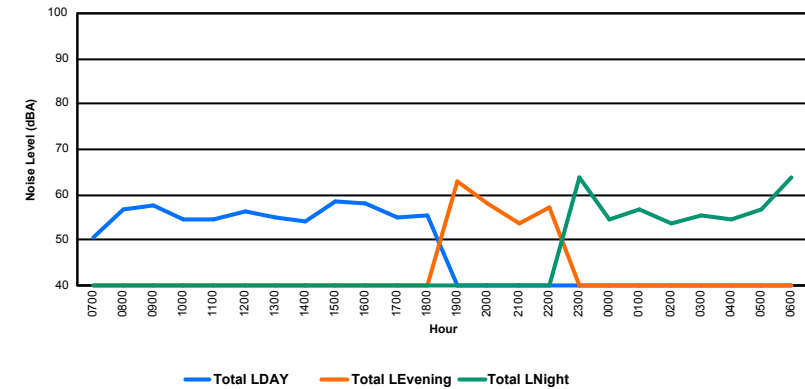

Luxembourg Airport Noise Distribution by Hour

Between 26/02/2023 00:00:00 and 26/02/2023 23:59:59 (Local Time)

Day	Aircraft Events	Total LDEN dB (A)	Aircraft LDEN dB(A)	Background LDEN dB(A)	Total LDay dB(A)	Total LEvening dB(A)	Total LNight dB (A)	
26/02/23	7:00	3	50.5	45.5	48.9	50.5	-	-
26/02/23	8:00	2	56.8	55.5	51.1	56.8	-	-
26/02/23	9:00	1	57.5	55.6	52.8	57.5	-	-
26/02/23	10:00	2	54.6	47.2	53.8	54.6	-	-
26/02/23	11:00	1	54.5	41.3	54.3	54.5	-	-
26/02/23	12:00	2	56.3	50.5	55.0	56.3	-	-
26/02/23	13:00	1	54.9	48.3	53.8	54.9	-	-
26/02/23	14:00	-	54.1	-	54.1	54.1	-	-
26/02/23	15:00	1	58.5	56.0	54.9	58.5	-	-
26/02/23	16:00	2	58.0	56.1	53.7	58.0	-	-
26/02/23	17:00	2	54.9	48.3	53.8	54.9	-	-
26/02/23	18:00	2	55.5	48.3	54.7	55.5	-	-
26/02/23	19:00	2	62.9	59.9	60.0	-	62.9	-
26/02/23	20:00	2	58.1	47.9	57.7	-	58.1	-
26/02/23	21:00	-	53.8	-	53.8	-	53.8	-
26/02/23	22:00	2	57.4	52.9	55.5	-	57.4	-
26/02/23	23:00	1	63.9	62.9	56.9	-	-	63.9
27/02/23	0:00	-	54.4	-	54.5	-	-	54.4
27/02/23	1:00	-	56.6	-	56.7	-	-	56.6
27/02/23	2:00	-	53.5	-	53.6	-	-	53.5
27/02/23	3:00	-	55.4	-	55.4	-	-	55.4
27/02/23	4:00	-	54.4	-	54.4	-	-	54.4
27/02/23	5:00	-	56.6	-	56.6	-	-	56.6
27/02/23	6:00	5	64.0	62.0	59.8	-	-	64.0
	31	58.0	54.5	55.5	55.9	59.3	59.4	

Location: Roodt/Syr NMT # 1