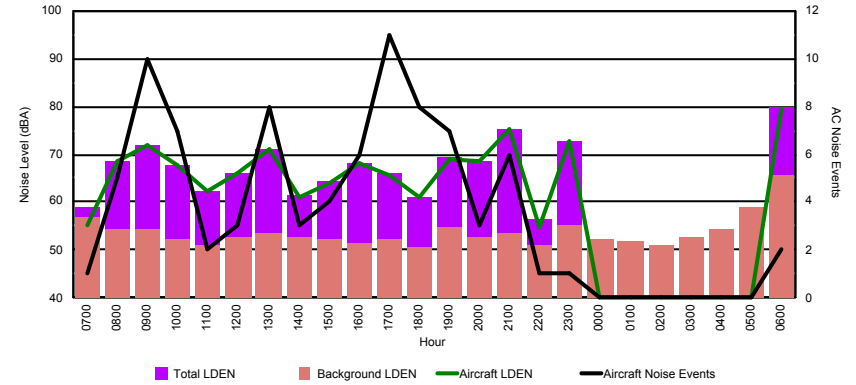

Luxembourg Airport Noise Distribution by Hour

Between 23/02/2023 00:00:00 and 23/02/2023 23:59:59 (Local Time)

Day	Aircraft Events	Total LDEN dB (A)	Aircraft LDEN dB(A)	Background LDEN dB(A)	Total LDay dB(A)	Total LEvening dB(A)	Total LNight dB (A)	
23/02/23	7:00	1	58.9	55.2	56.8	58.9	-	-
23/02/23	8:00	5	68.7	68.5	54.5	68.7	-	-
23/02/23	9:00	10	72.0	71.9	54.5	72.0	-	-
23/02/23	10:00	7	67.7	67.6	52.3	67.7	-	-
23/02/23	11:00	2	62.5	62.3	50.9	62.5	-	-
23/02/23	12:00	3	66.2	66.0	52.7	66.2	-	-
23/02/23	13:00	8	71.0	70.9	53.7	71.0	-	-
23/02/23	14:00	3	61.6	61.0	52.8	61.6	-	-
23/02/23	15:00	4	64.2	64.0	52.2	64.2	-	-
23/02/23	16:00	6	68.2	68.2	51.5	68.2	-	-
23/02/23	17:00	11	65.9	65.8	52.4	65.9	-	-
23/02/23	18:00	8	61.2	60.9	50.8	61.2	-	-
23/02/23	19:00	7	69.2	69.0	54.9	-	69.2	-
23/02/23	20:00	3	68.5	68.4	52.5	-	68.5	-
23/02/23	21:00	6	75.2	75.2	53.4	-	75.2	-
23/02/23	22:00	1	56.3	54.6	51.2	-	56.3	-
23/02/23	23:00	1	72.9	72.8	55.1	-	-	72.9
24/02/23	0:00	-	52.3	-	52.3	-	-	52.3
24/02/23	1:00	-	51.7	-	51.7	-	-	51.7
24/02/23	2:00	-	51.0	-	51.0	-	-	51.0
24/02/23	3:00	-	52.8	-	52.8	-	-	52.8
24/02/23	4:00	-	54.3	-	54.3	-	-	54.3
24/02/23	5:00	-	58.8	-	58.8	-	-	58.8
24/02/23	6:00	2	79.6	79.4	65.8	-	-	79.6
	88	69.7	69.6	55.8	67.3	70.9	71.5	

Location: DVOR NMT # 2