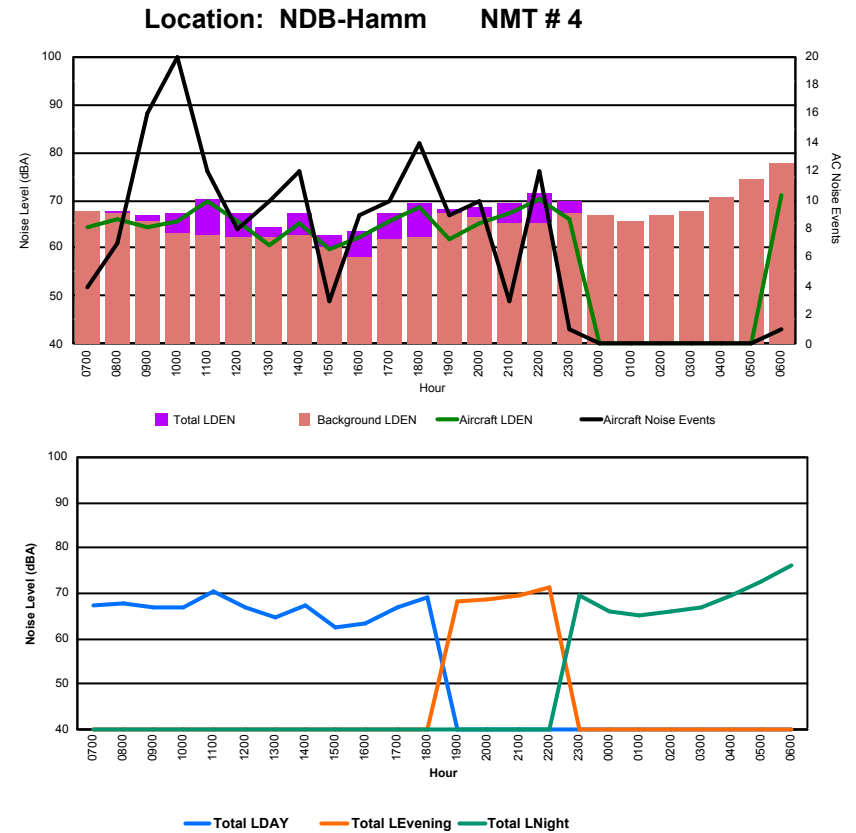

Luxembourg Airport Noise Distribution by Hour

Between 13/02/2023 00:00:00 and 13/02/2023 23:59:59 (Local Time)

Day	Aircraft Events	Total LDEN dB (A)	Aircraft LDEN dB(A)	Background LDEN dB(A)	Total LDay dB(A)	Total LEvening dB(A)	Total LNight dB (A)
13/02/23 7:00	4	67.4	64.4	67.7	67.4	-	-
13/02/23 8:00	7	67.8	66.0	67.5	67.8	-	-
13/02/23 9:00	16	66.8	64.5	65.6	66.8	-	-
13/02/23 10:00	20	67.1	65.5	63.0	67.1	-	-
13/02/23 11:00	12	70.3	69.6	62.7	70.3	-	-
13/02/23 12:00	8	67.1	65.7	62.1	67.1	-	-
13/02/23 13:00	10	64.5	60.6	62.5	64.5	-	-
13/02/23 14:00	12	67.2	65.3	62.6	67.2	-	-
13/02/23 15:00	3	62.7	59.6	60.1	62.7	-	-
13/02/23 16:00	9	63.4	62.2	58.2	63.4	-	-
13/02/23 17:00	10	67.1	65.7	61.7	67.1	-	-
13/02/23 18:00	14	69.3	68.5	62.3	69.3	-	-
13/02/23 19:00	9	68.2	61.7	67.5	-	68.2	-
13/02/23 20:00	10	68.6	65.2	66.3	-	68.6	-
13/02/23 21:00	3	69.5	67.5	65.4	-	69.5	-
13/02/23 22:00	12	71.3	70.3	65.1	-	71.3	-
13/02/23 23:00	1	69.7	66.2	67.1	-	-	69.7
14/02/23 0:00	-	65.9	-	66.8	-	-	65.9
14/02/23 1:00	-	65.2	-	65.7	-	-	65.2
14/02/23 2:00	-	66.0	-	66.8	-	-	66.0
14/02/23 3:00	-	67.1	-	67.7	-	-	67.1
14/02/23 4:00	-	69.4	-	70.6	-	-	69.4
14/02/23 5:00	-	72.7	-	74.5	-	-	72.7
14/02/23 6:00	1	76.2	70.9	77.7	-	-	76.2
	161	69.1	65.3	68.5	67.2	69.6	70.7