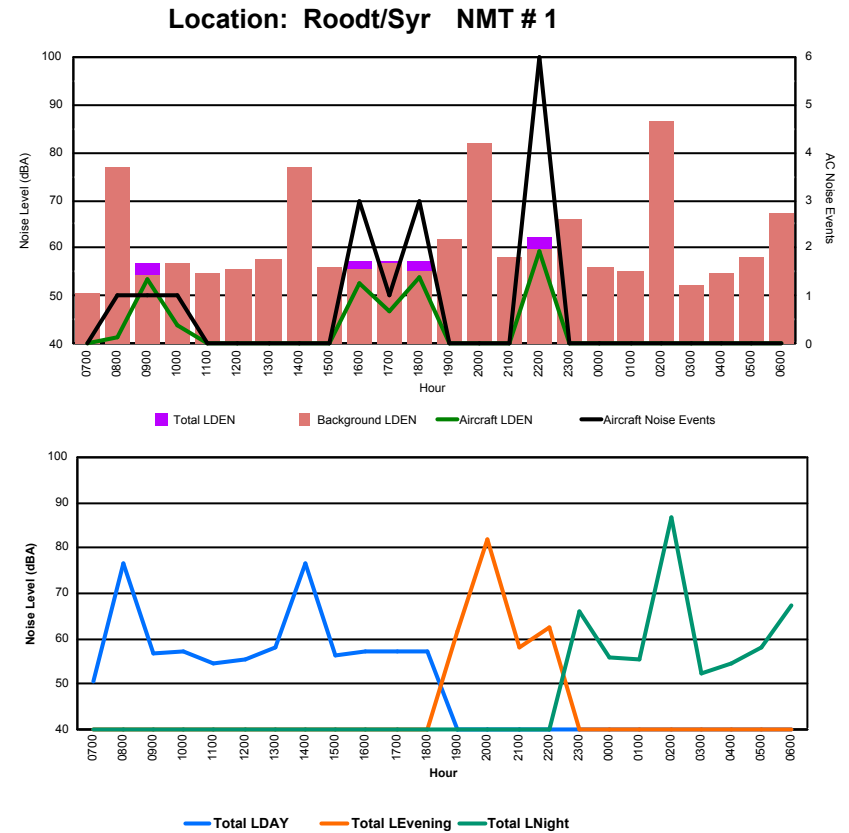

Luxembourg Airport Noise Distribution by Hour

Between 09/02/2023 00:00:00 and 09/02/2023 23:59:59 (Local Time)

Day	Aircraft Events	Total LDEN dB (A)	Aircraft LDEN dB(A)	Background LDEN dB(A)	Total LDay dB(A)	Total LEvening dB(A)	Total LNight dB (A)
09/02/23	7:00	-	50.5	-	50.6	50.5	-
09/02/23	8:00	1	76.8	41.5	76.7	76.8	-
09/02/23	9:00	1	56.9	53.4	54.4	56.9	-
09/02/23	10:00	1	57.0	44.0	56.8	57.0	-
09/02/23	11:00	-	54.6	-	54.6	54.6	-
09/02/23	12:00	-	55.6	-	55.6	55.6	-
09/02/23	13:00	-	57.9	-	57.9	57.9	-
09/02/23	14:00	-	76.7	-	76.7	76.7	-
09/02/23	15:00	-	56.2	-	56.2	56.2	-
09/02/23	16:00	3	57.3	52.7	55.6	57.3	-
09/02/23	17:00	1	57.2	46.8	56.9	57.2	-
09/02/23	18:00	3	57.4	53.8	55.1	57.4	-
09/02/23	19:00	-	61.8	-	61.9	-	61.8
09/02/23	20:00	-	81.7	-	81.7	-	81.7
09/02/23	21:00	-	57.9	-	58.0	-	57.9
09/02/23	22:00	6	62.5	59.4	59.8	-	62.5
09/02/23	23:00	-	66.1	-	66.1	-	66.1
10/02/23	0:00	-	55.7	-	55.9	-	55.7
10/02/23	1:00	-	55.3	-	55.4	-	55.3
10/02/23	2:00	-	86.6	-	86.5	-	86.6
10/02/23	3:00	-	52.4	-	52.4	-	52.4
10/02/23	4:00	-	54.7	-	54.8	-	54.7
10/02/23	5:00	-	58.0	-	58.1	-	58.0
10/02/23	6:00	-	67.3	-	67.4	-	67.3
	16	74.8	48.2	74.7	69.2	75.8	77.7