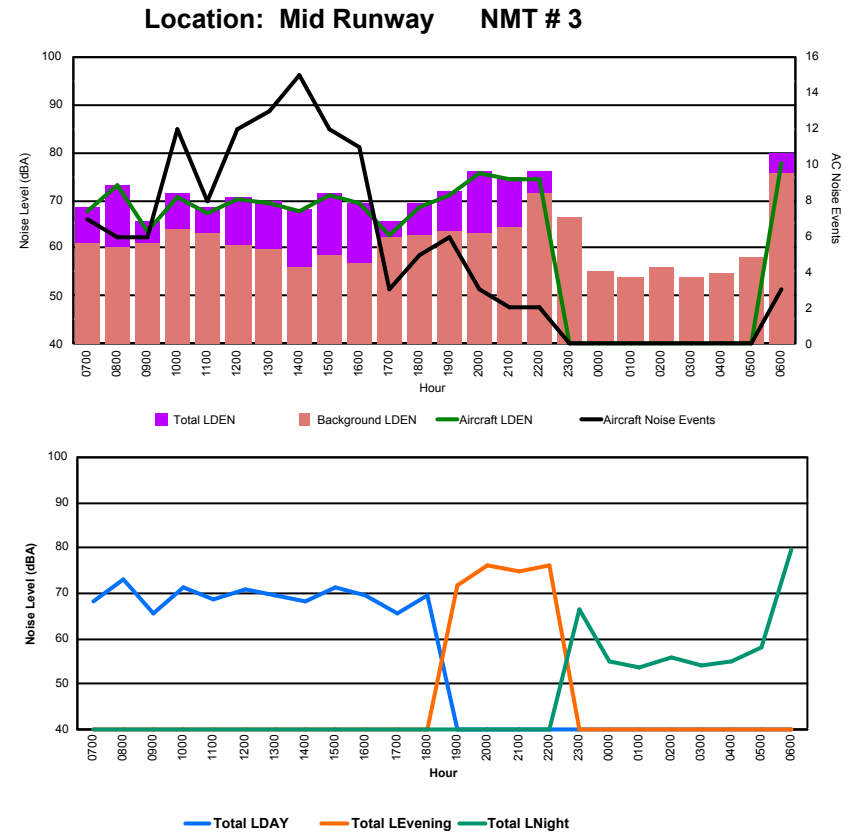

Luxembourg Airport Noise Distribution by Hour

Between 04/02/2023 00:00:00 and 04/02/2023 23:59:59 (Local Time)

Day	Aircraft Events	Total LDEN dB (A)	Aircraft LDEN dB(A)	Background LDEN dB(A)	Total LDay dB(A)	Total LEvening dB(A)	Total LNight dB (A)	
04/02/23	7:00	7	68.4	67.6	61.2	68.4	-	-
04/02/23	8:00	6	73.2	73.0	60.3	73.2	-	-
04/02/23	9:00	6	65.6	63.7	61.2	65.6	-	-
04/02/23	10:00	12	71.3	70.6	63.9	71.3	-	-
04/02/23	11:00	8	68.6	67.2	63.0	68.6	-	-
04/02/23	12:00	12	70.7	70.3	60.5	70.7	-	-
04/02/23	13:00	13	69.7	69.2	59.7	69.7	-	-
04/02/23	14:00	15	68.1	67.9	55.9	68.1	-	-
04/02/23	15:00	12	71.4	71.2	58.7	71.4	-	-
04/02/23	16:00	11	69.4	69.2	57.0	69.4	-	-
04/02/23	17:00	3	65.5	62.8	62.2	65.5	-	-
04/02/23	18:00	5	69.5	68.4	62.8	69.5	-	-
04/02/23	19:00	6	71.8	71.1	63.6	-	71.8	-
04/02/23	20:00	3	76.1	75.8	63.3	-	76.1	-
04/02/23	21:00	2	74.7	74.3	64.2	-	74.7	-
04/02/23	22:00	2	76.1	74.3	71.5	-	76.1	-
04/02/23	23:00	-	66.3	-	66.4	-	-	66.3
05/02/23	0:00	-	55.2	-	55.2	-	-	55.2
05/02/23	1:00	-	53.8	-	53.8	-	-	53.8
05/02/23	2:00	-	56.0	-	56.0	-	-	56.0
05/02/23	3:00	-	54.0	-	54.0	-	-	54.0
05/02/23	4:00	-	54.9	-	54.9	-	-	54.9
05/02/23	5:00	-	58.0	-	58.0	-	-	58.0
05/02/23	6:00	3	79.8	77.6	75.8	-	-	79.8
	126	71.5	70.4	65.3	69.8	75.0	71.1