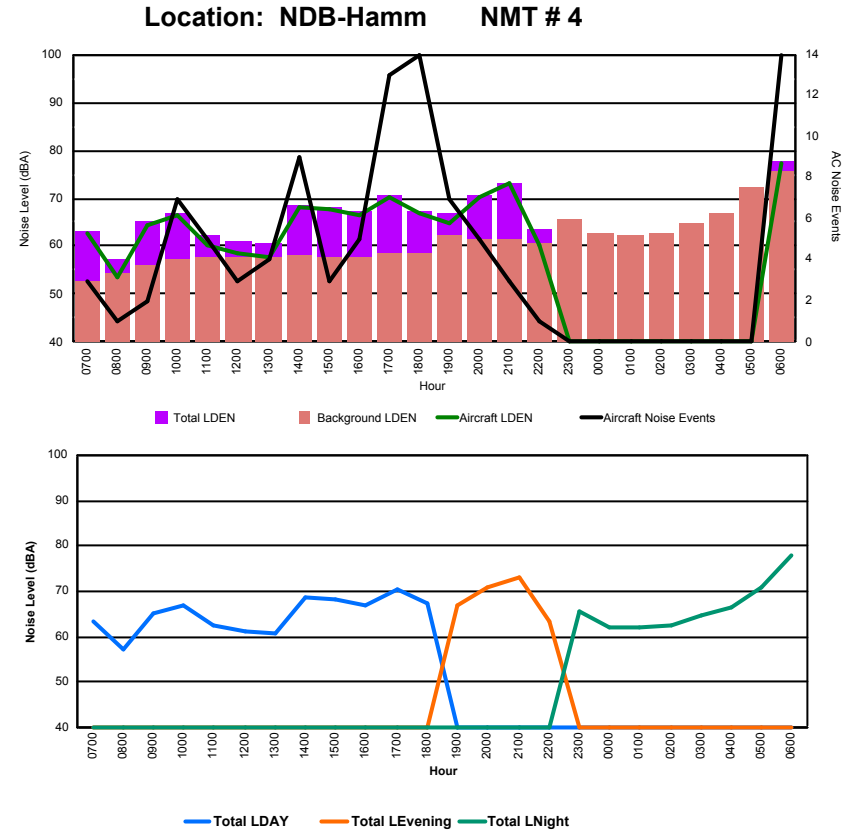

Luxembourg Airport Noise Distribution by Hour

Between 19/02/2023 00:00:00 and 19/02/2023 23:59:59 (Local Time)

Day	Aircraft Events	Total LDEN dB (A)	Aircraft LDEN dB(A)	Background LDEN dB(A)	Total LDay dB(A)	Total LEvening dB(A)	Total LNight dB (A)	
19/02/23	7:00	3	63.3	62.9	52.9	63.3	-	-
19/02/23	8:00	1	57.2	53.7	54.5	57.2	-	-
19/02/23	9:00	2	65.0	64.5	55.9	65.0	-	-
19/02/23	10:00	7	66.8	66.3	57.4	66.8	-	-
19/02/23	11:00	5	62.3	60.4	57.8	62.3	-	-
19/02/23	12:00	3	61.0	58.4	57.6	61.0	-	-
19/02/23	13:00	4	60.6	57.7	57.5	60.6	-	-
19/02/23	14:00	9	68.7	68.3	58.0	68.7	-	-
19/02/23	15:00	3	68.3	67.9	57.9	68.3	-	-
19/02/23	16:00	5	67.1	66.6	57.8	67.1	-	-
19/02/23	17:00	13	70.5	70.2	58.7	70.5	-	-
19/02/23	18:00	14	67.3	66.7	58.6	67.3	-	-
19/02/23	19:00	7	66.7	64.7	62.5	-	66.7	-
19/02/23	20:00	5	70.8	70.3	61.3	-	70.8	-
19/02/23	21:00	3	73.3	73.0	61.3	-	73.3	-
19/02/23	22:00	1	63.5	60.3	60.8	-	63.5	-
19/02/23	23:00	-	65.5	-	65.5	-	-	65.5
20/02/23	0:00	-	62.1	-	62.6	-	-	62.1
20/02/23	1:00	-	61.9	-	62.4	-	-	61.9
20/02/23	2:00	-	62.3	-	62.8	-	-	62.3
20/02/23	3:00	-	64.5	-	64.6	-	-	64.5
20/02/23	4:00	-	66.5	-	67.0	-	-	66.5
20/02/23	5:00	-	70.9	-	72.5	-	-	70.9
20/02/23	6:00	14	77.9	77.1	75.5	-	-	77.9
	99	68.8	67.3	65.4	66.3	70.0	70.5