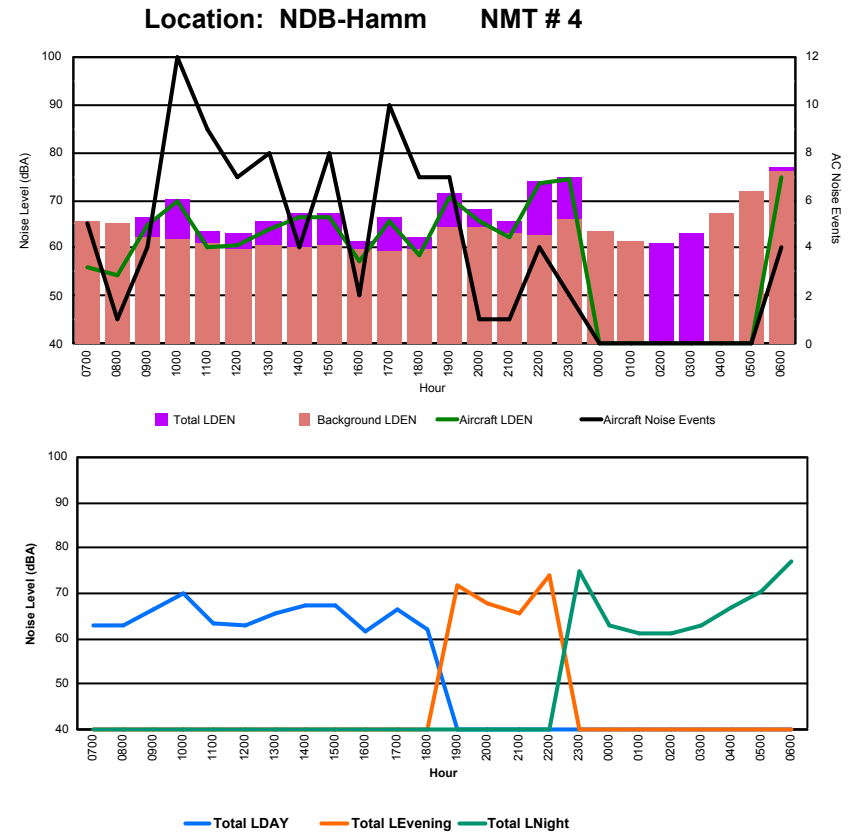

Luxembourg Airport Noise Distribution by Hour

Between 20/02/2023 00:00:00 and 20/02/2023 23:59:59 (Local Time)

Day	Aircraft Events	Total LDEN dB(A)	Aircraft LDEN dB(A)	Background LDEN dB(A)	Total LDay dB(A)	Total LEvening dB(A)	Total LNight dB(A)
20/02/23	7:00	5	63.0	56.1	65.6	63.0	-
20/02/23	8:00	1	62.8	54.3	65.0	62.8	-
20/02/23	9:00	4	66.4	64.6	62.2	66.4	-
20/02/23	10:00	12	70.2	69.6	62.0	70.2	-
20/02/23	11:00	9	63.4	60.0	61.0	63.4	-
20/02/23	12:00	7	63.0	60.5	59.7	63.0	-
20/02/23	13:00	8	65.5	63.9	60.5	65.5	-
20/02/23	14:00	4	67.3	66.5	60.0	67.3	-
20/02/23	15:00	8	67.5	66.6	60.5	67.5	-
20/02/23	16:00	2	61.6	57.3	59.7	61.6	-
20/02/23	17:00	10	66.4	65.6	59.3	66.4	-
20/02/23	18:00	7	62.1	58.6	59.8	62.1	-
20/02/23	19:00	7	71.6	70.7	64.5	-	71.6
20/02/23	20:00	1	68.0	65.6	64.2	-	68.0
20/02/23	21:00	1	65.8	62.4	63.1	-	65.8
20/02/23	22:00	4	73.9	73.6	62.7	-	73.9
20/02/23	23:00	2	74.7	74.2	65.9	-	74.7
21/02/23	0:00	-	63.0	-	63.5	-	63.0
21/02/23	1:00	-	61.2	-	61.6	-	61.2
21/02/23	2:00	-	61.0	-	-	-	61.0
21/02/23	3:00	-	63.1	-	-	-	63.1
21/02/23	4:00	-	66.8	-	67.5	-	66.8
21/02/23	5:00	-	70.6	-	72.0	-	70.6
21/02/23	6:00	4	76.9	74.8	76.2	-	76.9
	96	69.1	67.3	66.1	65.7	70.9	71.0