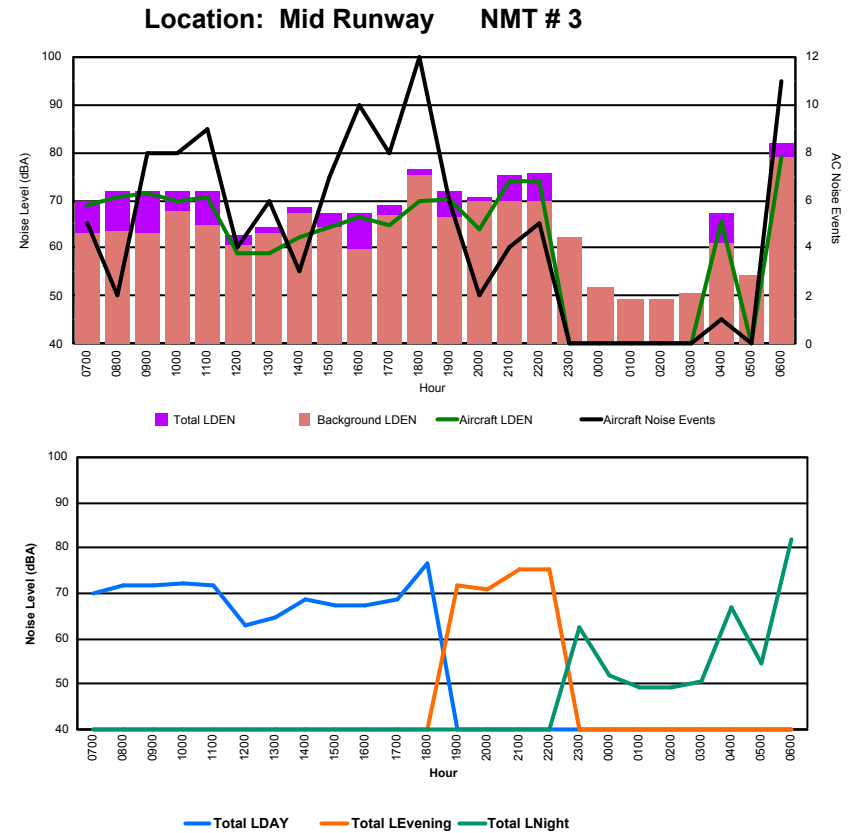

Luxembourg Airport Noise Distribution by Hour

Between 21/02/2023 00:00:00 and 21/02/2023 23:59:59 (Local Time)

Day	Aircraft Events	Total LDEN dB(A)	Aircraft LDEN dB(A)	Background LDEN dB(A)	Total LDay dB(A)	Total LEvening dB(A)	Total LNight dB(A)	
21/02/23	7:00	5	69.8	68.8	63.0	69.8	-	-
21/02/23	8:00	2	71.9	70.8	63.4	71.9	-	-
21/02/23	9:00	8	71.7	71.5	63.0	71.7	-	-
21/02/23	10:00	8	72.0	70.0	67.7	72.0	-	-
21/02/23	11:00	9	71.7	70.8	64.7	71.7	-	-
21/02/23	12:00	4	62.8	59.0	60.5	62.8	-	-
21/02/23	13:00	6	64.5	58.9	63.1	64.5	-	-
21/02/23	14:00	3	68.6	62.5	67.3	68.6	-	-
21/02/23	15:00	7	67.2	64.2	64.2	67.2	-	-
21/02/23	16:00	10	67.3	66.5	59.9	67.3	-	-
21/02/23	17:00	8	68.8	64.7	66.7	68.8	-	-
21/02/23	18:00	12	76.5	69.8	75.4	76.5	-	-
21/02/23	19:00	6	71.8	70.4	66.3	-	71.8	-
21/02/23	20:00	2	70.8	63.8	69.8	-	70.8	-
21/02/23	21:00	4	75.2	73.8	69.8	-	75.2	-
21/02/23	22:00	5	75.5	74.1	69.9	-	75.5	-
21/02/23	23:00	-	62.3	-	62.3	-	-	62.3
22/02/23	0:00	-	51.9	-	51.9	-	-	51.9
22/02/23	1:00	-	49.4	-	49.4	-	-	49.4
22/02/23	2:00	-	49.4	-	49.4	-	-	49.4
22/02/23	3:00	-	50.8	-	50.8	-	-	50.8
22/02/23	4:00	1	67.1	65.8	61.1	-	-	67.1
22/02/23	5:00	-	54.5	-	54.5	-	-	54.5
22/02/23	6:00	11	82.0	79.0	79.1	-	-	82.0
	111	72.3	69.7	68.9	70.8	73.8	73.2