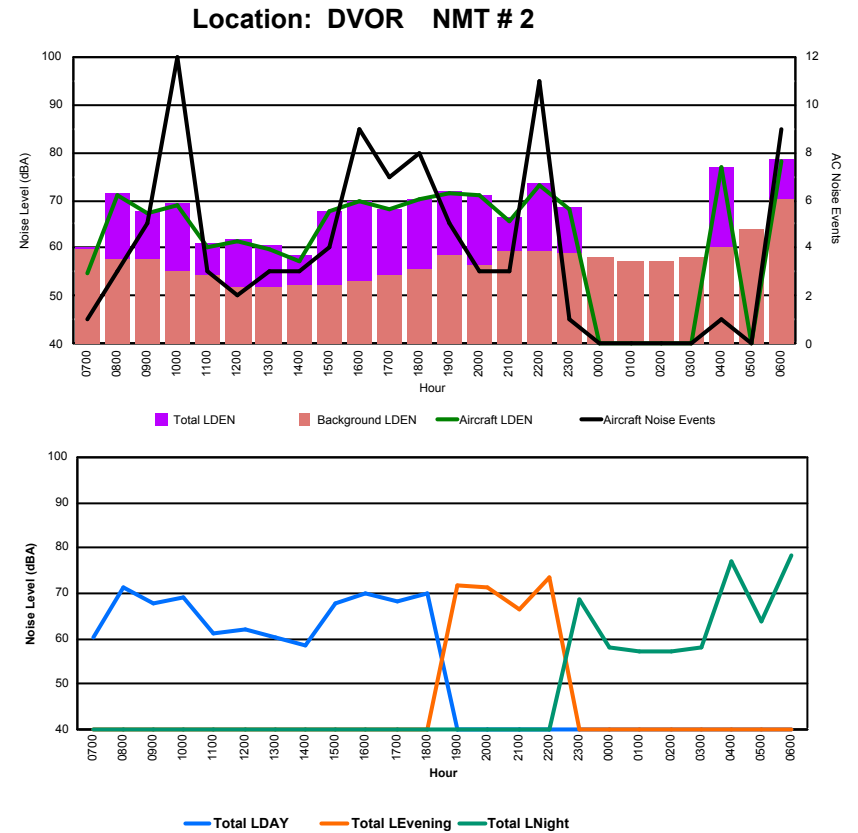

Luxembourg Airport Noise Distribution by Hour

Between 21/02/2023 00:00:00 and 21/02/2023 23:59:59 (Local Time)

Day	Aircraft Events	Total LDEN dB (A)	Aircraft LDEN dB(A)	Background LDEN dB(A)	Total LDay dB(A)	Total LEvening dB(A)	Total LNight dB (A)	
21/02/23	7:00	1	60.2	54.7	59.6	60.2	-	-
21/02/23	8:00	3	71.3	71.1	57.5	71.3	-	-
21/02/23	9:00	5	67.6	67.2	57.5	67.6	-	-
21/02/23	10:00	12	69.3	69.1	55.2	69.3	-	-
21/02/23	11:00	3	61.2	60.2	54.2	61.2	-	-
21/02/23	12:00	2	62.0	61.5	52.0	62.0	-	-
21/02/23	13:00	3	60.5	59.8	51.8	60.5	-	-
21/02/23	14:00	3	58.4	57.2	52.1	58.4	-	-
21/02/23	15:00	4	67.9	67.7	52.3	67.9	-	-
21/02/23	16:00	9	69.8	69.6	53.1	69.8	-	-
21/02/23	17:00	7	68.3	68.1	54.2	68.3	-	-
21/02/23	18:00	8	70.2	70.1	55.6	70.2	-	-
21/02/23	19:00	5	71.8	71.6	58.7	-	71.8	-
21/02/23	20:00	3	71.2	71.0	56.3	-	71.2	-
21/02/23	21:00	3	66.4	65.5	59.3	-	66.4	-
21/02/23	22:00	11	73.4	73.2	59.4	-	73.4	-
21/02/23	23:00	1	68.7	68.2	59.0	-	-	68.7
22/02/23	0:00	-	58.0	-	58.0	-	-	58.0
22/02/23	1:00	-	57.3	-	57.3	-	-	57.3
22/02/23	2:00	-	57.3	-	57.3	-	-	57.3
22/02/23	3:00	-	58.2	-	58.2	-	-	58.2
22/02/23	4:00	1	76.9	76.7	60.1	-	-	76.9
22/02/23	5:00	-	64.0	-	64.0	-	-	64.0
22/02/23	6:00	9	78.5	78.1	70.2	-	-	78.5
	93	70.2	69.8	60.0	67.4	71.3	72.2