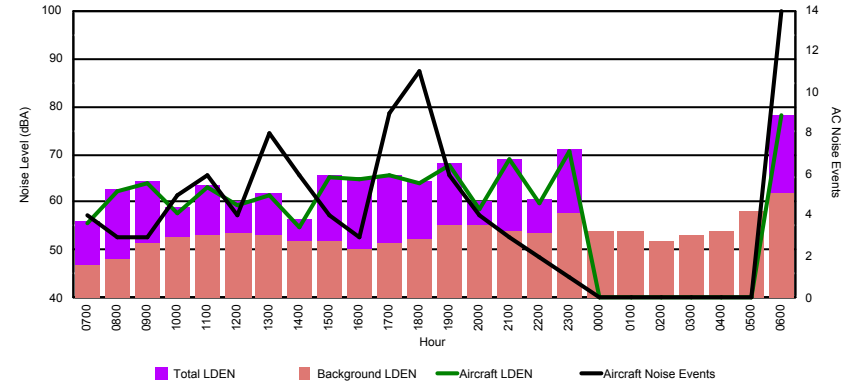

Luxembourg Airport Noise Distribution by Hour

Between 26/02/2023 00:00:00 and 26/02/2023 23:59:59 (Local Time)

Day	Aircraft Events	Total LDEN dB(A)	Aircraft LDEN dB(A)	Background LDEN dB(A)	Total LDay dB(A)	Total LEvening dB(A)	Total LNight dB(A)	
26/02/23	7:00	4	56.0	55.5	47.0	56.0	-	-
26/02/23	8:00	3	62.7	62.5	48.0	62.7	-	-
26/02/23	9:00	3	64.2	64.0	51.3	64.2	-	-
26/02/23	10:00	5	59.0	57.9	52.6	59.0	-	-
26/02/23	11:00	6	63.4	63.0	53.2	63.4	-	-
26/02/23	12:00	4	60.3	59.3	53.7	60.3	-	-
26/02/23	13:00	8	61.9	61.4	53.0	61.9	-	-
26/02/23	14:00	6	56.5	54.7	52.0	56.5	-	-
26/02/23	15:00	4	65.6	65.3	52.0	65.6	-	-
26/02/23	16:00	3	65.1	64.9	50.3	65.1	-	-
26/02/23	17:00	9	65.7	65.6	51.3	65.7	-	-
26/02/23	18:00	11	64.2	63.9	52.4	64.2	-	-
26/02/23	19:00	6	68.1	67.9	55.4	68.1	-	-
26/02/23	20:00	4	60.2	58.7	55.0	60.2	-	-
26/02/23	21:00	3	68.9	68.8	53.8	68.9	-	-
26/02/23	22:00	2	60.7	59.9	53.4	60.7	-	-
26/02/23	23:00	1	71.1	70.8	57.6	-	71.1	-
27/02/23	0:00	-	54.0	-	54.0	-	54.0	-
27/02/23	1:00	-	54.0	-	54.0	-	54.0	-
27/02/23	2:00	-	51.7	-	51.7	-	51.7	-
27/02/23	3:00	-	53.2	-	53.2	-	53.2	-
27/02/23	4:00	-	54.1	-	54.1	-	54.1	-
27/02/23	5:00	-	58.0	-	58.0	-	58.0	-
27/02/23	6:00	14	78.3	78.2	61.9	-	78.3	-
	96	67.1	66.8	54.5	63.0	66.1	70.1	

Location: DVOR NMT # 2