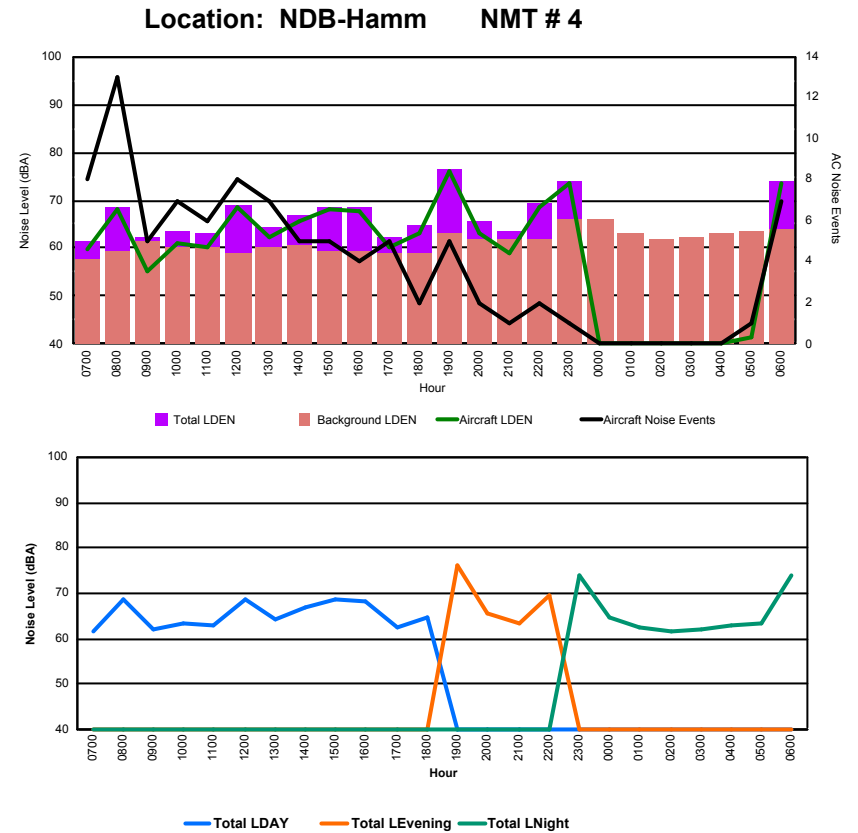

Luxembourg Airport Noise Distribution by Hour

Between 18/02/2023 00:00:00 and 18/02/2023 23:59:59 (Local Time)

Day	Aircraft Events	Total LDEN dB(A)	Aircraft LDEN dB(A)	Background LDEN dB(A)	Total LDay dB(A)	Total LEvening dB(A)	Total LNight dB(A)	
18/02/23	7:00	8	61.6	59.7	57.9	61.6	-	-
18/02/23	8:00	13	68.5	68.2	59.2	68.5	-	-
18/02/23	9:00	5	62.2	55.0	61.6	62.2	-	-
18/02/23	10:00	7	63.6	61.2	60.3	63.6	-	-
18/02/23	11:00	6	63.0	60.1	60.0	63.0	-	-
18/02/23	12:00	8	68.8	68.4	59.1	68.8	-	-
18/02/23	13:00	7	64.3	62.5	60.1	64.3	-	-
18/02/23	14:00	5	66.7	65.6	60.6	66.7	-	-
18/02/23	15:00	5	68.5	68.0	59.3	68.5	-	-
18/02/23	16:00	4	68.4	67.8	59.3	68.4	-	-
18/02/23	17:00	5	62.5	60.1	59.0	62.5	-	-
18/02/23	18:00	2	64.6	63.3	59.0	64.6	-	-
18/02/23	19:00	5	76.3	76.1	63.3	-	76.3	-
18/02/23	20:00	2	65.6	63.2	61.8	-	65.6	-
18/02/23	21:00	1	63.6	58.8	61.8	-	63.6	-
18/02/23	22:00	2	69.5	68.7	61.8	-	69.5	-
18/02/23	23:00	1	74.1	73.4	66.0	-	-	74.1
19/02/23	0:00	-	64.8	-	66.1	-	-	64.8
19/02/23	1:00	-	62.6	-	63.2	-	-	62.6
19/02/23	2:00	-	61.6	-	61.9	-	-	61.6
19/02/23	3:00	-	62.1	-	62.1	-	-	62.1
19/02/23	4:00	-	62.9	-	63.0	-	-	62.9
19/02/23	5:00	1	63.5	41.4	63.5	-	-	63.5
19/02/23	6:00	7	73.9	73.5	64.0	-	-	73.9
	94	68.4	67.4	62.0	66.0	71.6	68.9