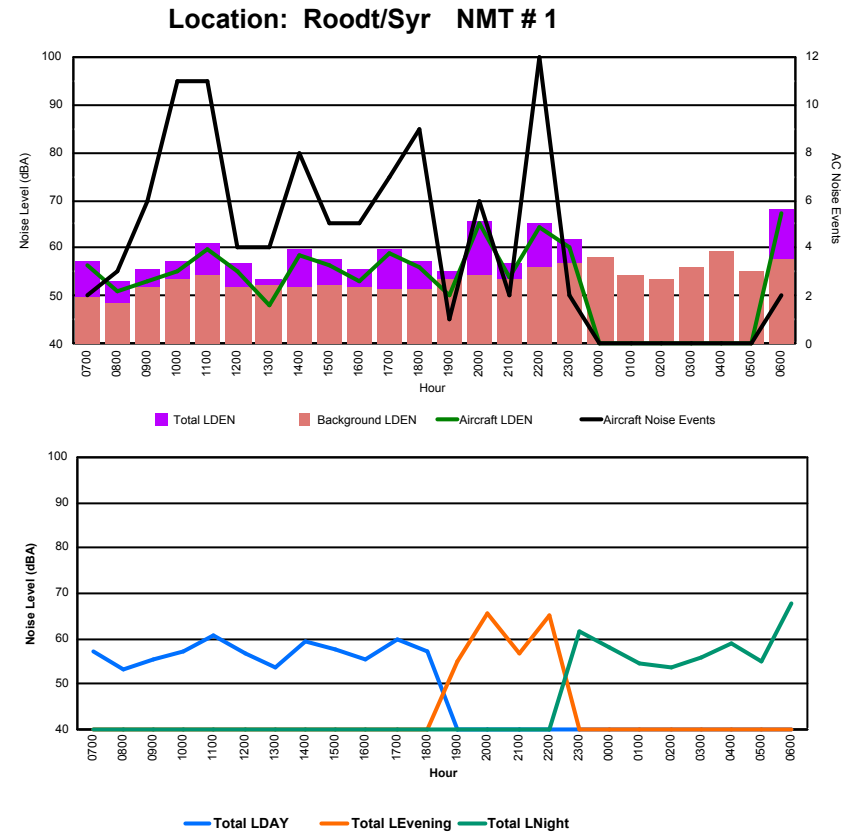

Luxembourg Airport Noise Distribution by Hour

Between 20/02/2023 00:00:00 and 20/02/2023 23:59:59 (Local Time)

Day	Aircraft Events	Total LDEN dB (A)	Aircraft LDEN dB(A)	Background LDEN dB(A)	Total LDay dB(A)	Total LEvening dB(A)	Total LNight dB (A)	
20/02/23	7:00	2	57.2	56.3	49.8	57.2	-	-
20/02/23	8:00	3	53.1	51.2	48.7	53.1	-	-
20/02/23	9:00	6	55.5	53.3	51.9	55.5	-	-
20/02/23	10:00	11	57.4	55.4	53.4	57.4	-	-
20/02/23	11:00	11	60.9	59.9	54.4	60.9	-	-
20/02/23	12:00	4	56.9	55.3	52.0	56.9	-	-
20/02/23	13:00	4	53.7	48.3	52.3	53.7	-	-
20/02/23	14:00	8	59.6	58.7	52.0	59.6	-	-
20/02/23	15:00	5	57.8	56.5	52.2	57.8	-	-
20/02/23	16:00	5	55.5	53.2	51.8	55.5	-	-
20/02/23	17:00	7	59.7	59.0	51.5	59.7	-	-
20/02/23	18:00	9	57.3	56.1	51.4	57.3	-	-
20/02/23	19:00	1	55.0	50.2	53.4	-	55.0	-
20/02/23	20:00	6	65.8	65.4	54.3	-	65.8	-
20/02/23	21:00	2	56.9	54.1	53.7	-	56.9	-
20/02/23	22:00	12	65.0	64.5	55.9	-	65.0	-
20/02/23	23:00	2	61.7	60.0	56.9	-	-	61.7
21/02/23	0:00	-	57.9	-	58.0	-	-	57.9
21/02/23	1:00	-	54.4	-	54.5	-	-	54.4
21/02/23	2:00	-	53.5	-	53.6	-	-	53.5
21/02/23	3:00	-	55.8	-	55.9	-	-	55.8
21/02/23	4:00	-	59.1	-	59.2	-	-	59.1
21/02/23	5:00	-	55.1	-	55.1	-	-	55.1
21/02/23	6:00	2	68.0	67.5	57.9	-	-	68.0
	100	60.2	58.8	54.5	57.6	62.9	61.1