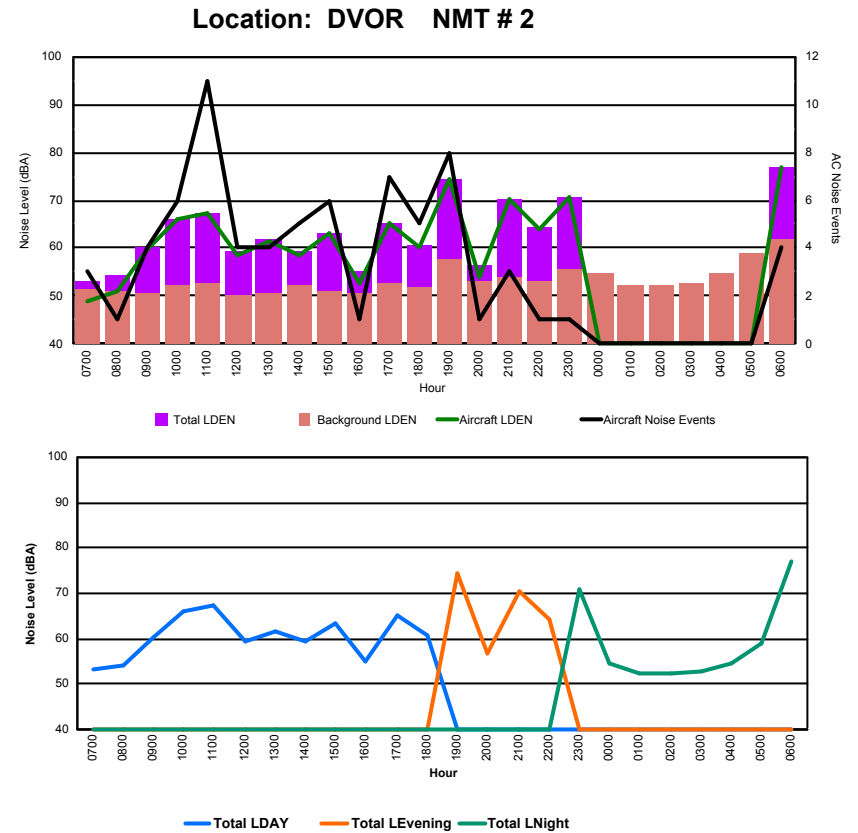

Location: Roodt/Syr NMT # 1

Luxembourg Airport Noise Distribution by Hour

Between 06/02/2023 00:00:00 and 06/02/2023 23:59:59 (Local Time)

Day	Aircraft Events	Total LDEN dB(A)	Aircraft LDEN dB(A)	Background LDEN dB(A)	Total LDay dB(A)	Total LEvening dB(A)	Total LNight dB(A)	
06/02/23	7:00	3	53.3	49.0	51.4	53.3	-	-
06/02/23	8:00	1	54.2	51.2	51.2	54.2	-	-
06/02/23	9:00	4	60.2	59.8	50.5	60.2	-	-
06/02/23	10:00	6	66.2	66.0	52.2	66.2	-	-
06/02/23	11:00	11	67.5	67.3	52.8	67.5	-	-
06/02/23	12:00	4	59.3	58.7	50.3	59.3	-	-
06/02/23	13:00	4	61.8	61.5	50.5	61.8	-	-
06/02/23	14:00	5	59.4	58.5	52.2	59.4	-	-
06/02/23	15:00	6	63.3	63.1	51.2	63.3	-	-
06/02/23	16:00	1	55.0	52.9	50.8	55.0	-	-
06/02/23	17:00	7	65.2	65.0	52.5	65.2	-	-
06/02/23	18:00	5	60.7	60.1	51.7	60.7	-	-
06/02/23	19:00	8	74.3	74.2	57.6	-	74.3	-
06/02/23	20:00	1	56.6	53.9	53.3	-	56.6	-
06/02/23	21:00	3	70.3	70.2	53.9	-	70.3	-
06/02/23	22:00	1	64.3	64.0	53.1	-	64.3	-
06/02/23	23:00	1	70.7	70.6	55.8	-	-	70.7
07/02/23	0:00	-	54.7	-	54.8	-	-	54.7
07/02/23	1:00	-	52.4	-	52.4	-	-	52.4
07/02/23	2:00	-	52.3	-	52.3	-	-	52.3
07/02/23	3:00	-	52.6	-	52.6	-	-	52.6
07/02/23	4:00	-	54.7	-	54.7	-	-	54.7
07/02/23	5:00	-	58.8	-	58.8	-	-	58.8
07/02/23	6:00	4	77.0	76.9	61.8	-	-	77.0
	75	67.2	67.0	54.5	62.5	70.1	69.0	