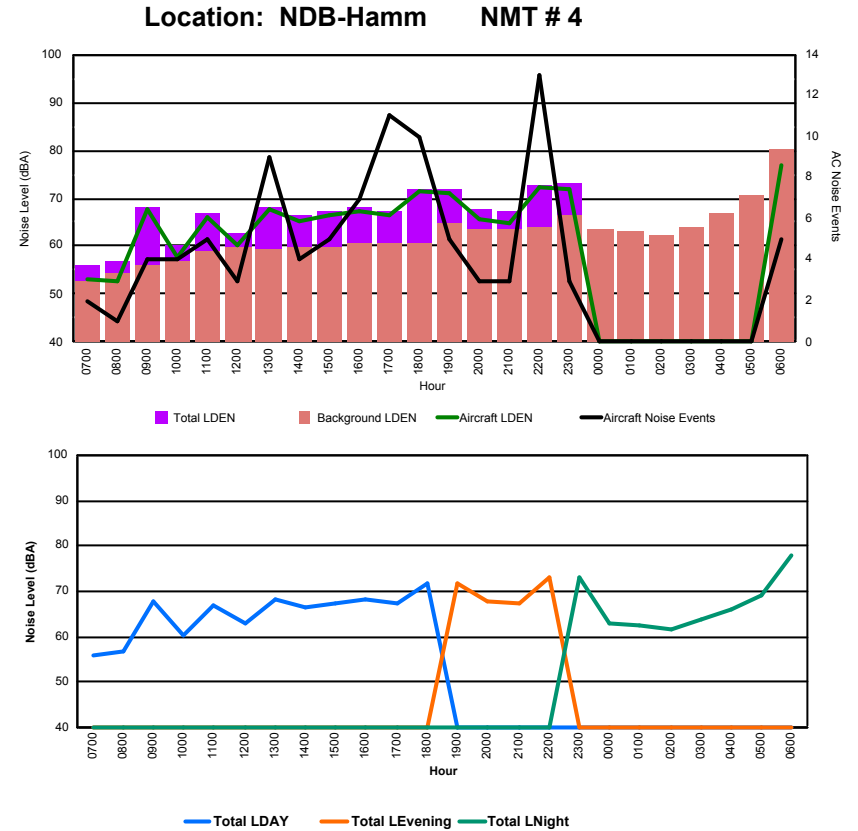

Luxembourg Airport Noise Distribution by Hour

Between 05/02/2023 00:00:00 and 05/02/2023 23:59:59 (Local Time)

Day	Aircraft Events	Total LDEN dB (A)	Aircraft LDEN dB(A)	Background LDEN dB(A)	Total LDay dB(A)	Total LEvening dB(A)	Total LNight dB (A)	
05/02/23	7:00	2	56.0	53.2	52.9	56.0	-	-
05/02/23	8:00	1	56.7	52.8	54.5	56.7	-	-
05/02/23	9:00	4	68.0	67.7	56.1	68.0	-	-
05/02/23	10:00	4	60.3	57.8	56.9	60.3	-	-
05/02/23	11:00	5	66.9	66.1	58.8	66.9	-	-
05/02/23	12:00	3	62.9	60.2	59.7	62.9	-	-
05/02/23	13:00	9	68.2	67.7	59.5	68.2	-	-
05/02/23	14:00	4	66.3	65.2	59.6	66.3	-	-
05/02/23	15:00	5	67.4	66.6	59.9	67.4	-	-
05/02/23	16:00	7	68.3	67.5	60.7	68.3	-	-
05/02/23	17:00	11	67.3	66.4	60.6	67.3	-	-
05/02/23	18:00	10	71.8	71.5	60.6	71.8	-	-
05/02/23	19:00	5	71.8	70.9	64.9	-	71.8	-
05/02/23	20:00	3	67.8	65.7	63.6	-	67.8	-
05/02/23	21:00	3	67.2	64.7	63.6	-	67.2	-
05/02/23	22:00	13	72.9	72.5	63.8	-	72.9	-
05/02/23	23:00	3	73.0	71.9	66.6	-	-	73.0
06/02/23	0:00	-	63.1	-	63.7	-	-	63.1
06/02/23	1:00	-	62.6	-	63.1	-	-	62.6
06/02/23	2:00	-	61.8	-	62.2	-	-	61.8
06/02/23	3:00	-	63.7	-	63.8	-	-	63.7
06/02/23	4:00	-	66.2	-	66.7	-	-	66.2
06/02/23	5:00	-	69.1	-	70.6	-	-	69.1
06/02/23	6:00	5	78.1	76.8	80.1	-	-	78.1
	97	69.4	68.0	68.0	66.9	70.6	71.2