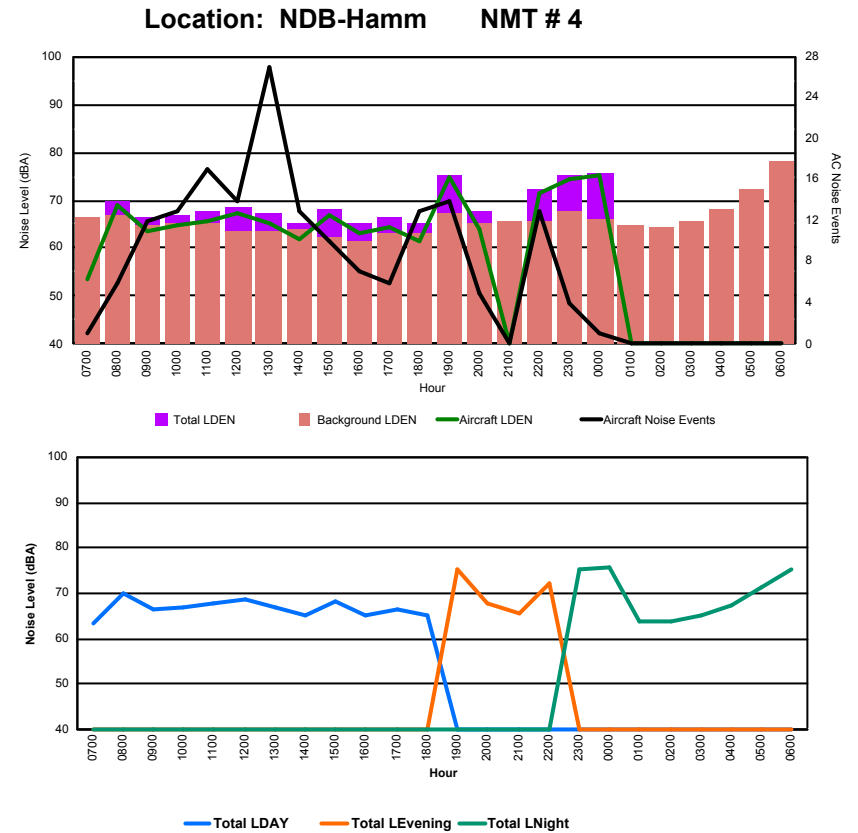

Luxembourg Airport Noise Distribution by Hour

Between 06/02/2023 00:00:00 and 06/02/2023 23:59:59 (Local Time)

Day	Aircraft Events	Total LDEN dB (A)	Aircraft LDEN dB(A)	Background LDEN dB(A)	Total LDay dB(A)	Total LEvening dB(A)	Total LNight dB (A)	
06/02/23	7:00	1	63.5	53.5	66.3	63.5	-	-
06/02/23	8:00	6	69.8	68.8	67.0	69.8	-	-
06/02/23	9:00	12	66.3	63.5	64.8	66.3	-	-
06/02/23	10:00	13	67.0	64.6	65.1	67.0	-	-
06/02/23	11:00	17	67.6	65.7	65.1	67.6	-	-
06/02/23	12:00	14	68.5	67.3	63.6	68.5	-	-
06/02/23	13:00	27	67.1	65.3	63.7	67.1	-	-
06/02/23	14:00	13	65.3	61.8	63.8	65.3	-	-
06/02/23	15:00	10	68.1	66.9	62.1	68.1	-	-
06/02/23	16:00	7	65.3	63.3	61.3	65.3	-	-
06/02/23	17:00	6	66.6	64.4	63.1	66.6	-	-
06/02/23	18:00	13	65.0	61.5	63.0	65.0	-	-
06/02/23	19:00	14	75.4	74.8	67.1	-	75.4	-
06/02/23	20:00	5	67.7	64.1	65.4	-	67.7	-
06/02/23	21:00	-	65.7	-	65.8	-	65.7	-
06/02/23	22:00	13	72.4	71.5	65.8	-	72.4	-
06/02/23	23:00	4	75.2	74.4	67.7	-	-	75.2
07/02/23	0:00	1	75.8	75.3	65.9	-	-	75.8
07/02/23	1:00	-	64.0	-	64.6	-	-	64.0
07/02/23	2:00	-	64.0	-	64.5	-	-	64.0
07/02/23	3:00	-	65.3	-	65.6	-	-	65.3
07/02/23	4:00	-	67.3	-	68.2	-	-	67.3
07/02/23	5:00	-	71.2	-	72.5	-	-	71.2
07/02/23	6:00	-	75.2	-	78.2	-	-	75.2
	176	70.2	67.9	68.2	67.0	71.9	72.1