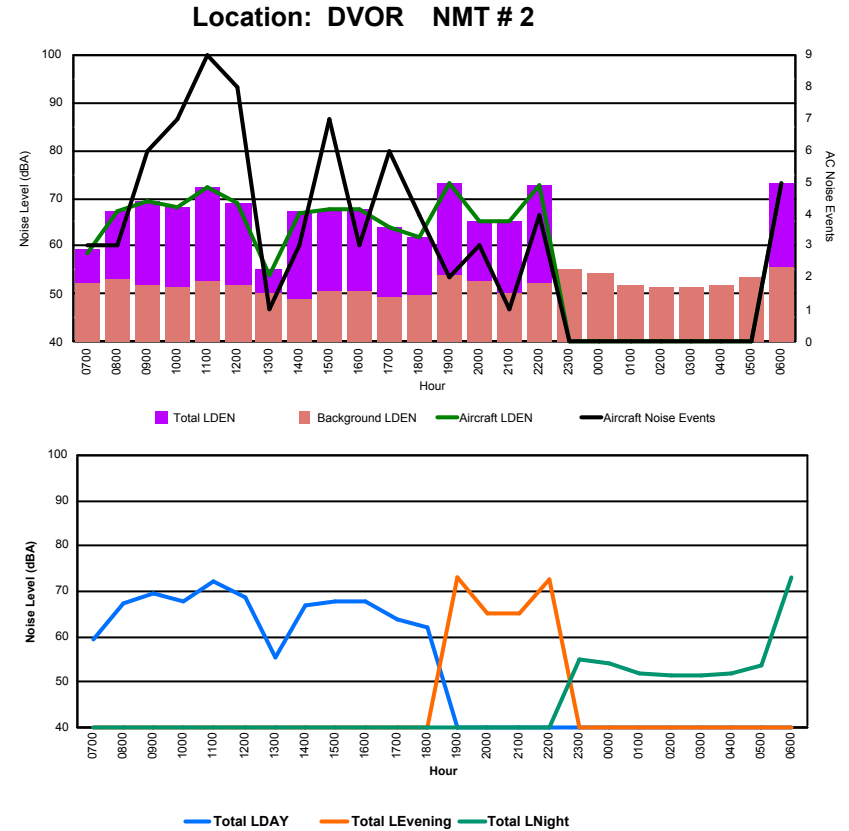

Luxembourg Airport Noise Distribution by Hour

Between 25/02/2023 00:00:00 and 25/02/2023 23:59:59 (Local Time)

Day	Aircraft Events	Total LDEN dB (A)	Aircraft LDEN dB(A)	Background LDEN dB(A)	Total LDay dB(A)	Total LEvening dB(A)	Total LNight dB (A)	
25/02/23	7:00	3	59.5	58.6	52.4	59.5	-	-
25/02/23	8:00	3	67.4	67.3	53.1	67.4	-	-
25/02/23	9:00	6	69.4	69.3	51.9	69.4	-	-
25/02/23	10:00	7	68.0	68.0	51.6	68.0	-	-
25/02/23	11:00	9	72.4	72.3	52.9	72.4	-	-
25/02/23	12:00	8	68.8	68.8	51.8	68.8	-	-
25/02/23	13:00	1	55.4	53.8	50.3	55.4	-	-
25/02/23	14:00	3	67.1	66.9	49.1	67.1	-	-
25/02/23	15:00	7	67.8	67.8	50.5	67.8	-	-
25/02/23	16:00	3	67.9	67.8	50.5	67.9	-	-
25/02/23	17:00	6	64.0	63.8	49.2	64.0	-	-
25/02/23	18:00	4	61.9	61.7	49.9	61.9	-	-
25/02/23	19:00	2	73.3	73.2	53.8	-	73.3	-
25/02/23	20:00	3	65.3	65.1	52.5	-	65.3	-
25/02/23	21:00	1	65.2	65.0	50.3	-	65.2	-
25/02/23	22:00	4	72.6	72.6	52.3	-	72.6	-
25/02/23	23:00	-	55.0	-	55.0	-	-	55.0
26/02/23	0:00	-	54.3	-	54.3	-	-	54.3
26/02/23	1:00	-	51.7	-	51.7	-	-	51.7
26/02/23	2:00	-	51.5	-	51.5	-	-	51.5
26/02/23	3:00	-	51.3	-	51.3	-	-	51.3
26/02/23	4:00	-	51.9	-	51.9	-	-	51.9
26/02/23	5:00	-	53.5	-	53.5	-	-	53.5
26/02/23	6:00	5	73.3	73.2	55.6	-	-	73.3
	75	67.6	67.4	52.3	67.5	70.6	64.5