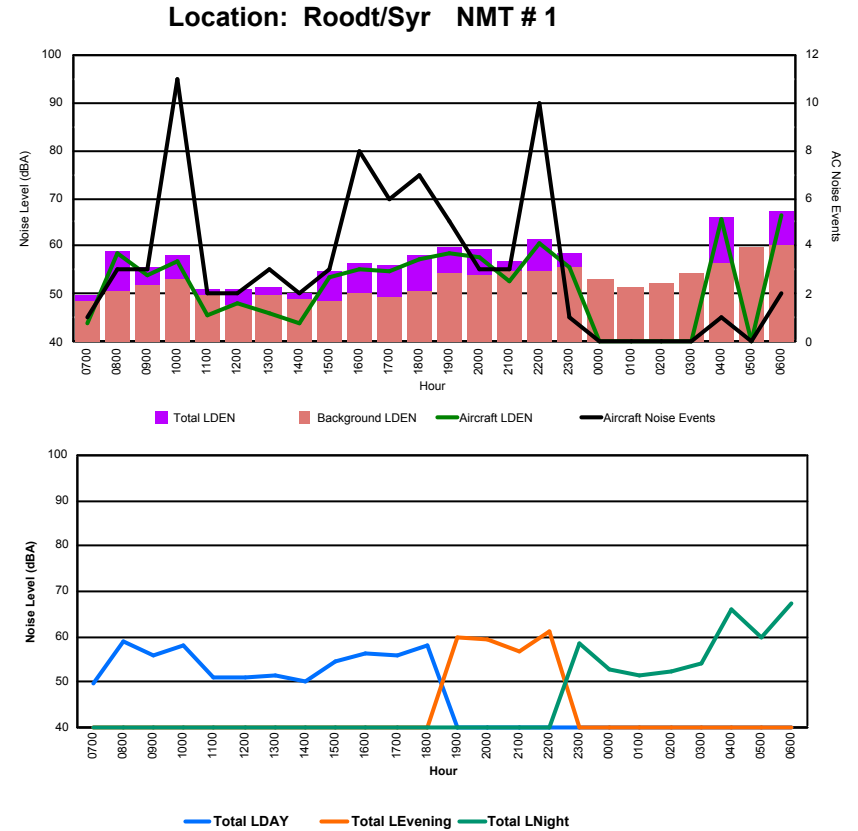

Luxembourg Airport Noise Distribution by Hour

Between 21/02/2023 00:00:00 and 21/02/2023 23:59:59 (Local Time)

Day	Aircraft Events	Total LDEN dB (A)	Aircraft LDEN dB(A)	Background LDEN dB(A)	Total LDay dB(A)	Total LEvening dB(A)	Total LNight dB (A)
21/02/23	7:00	1	49.9	44.0	48.7	49.9	-
21/02/23	8:00	3	59.0	58.4	50.6	59.0	-
21/02/23	9:00	3	55.8	53.8	51.7	55.8	-
21/02/23	10:00	11	58.3	56.9	53.0	58.3	-
21/02/23	11:00	2	51.2	45.6	49.9	51.2	-
21/02/23	12:00	2	51.0	48.1	47.9	51.0	-
21/02/23	13:00	3	51.3	46.0	49.8	51.3	-
21/02/23	14:00	2	50.0	44.1	48.8	50.0	-
21/02/23	15:00	3	54.7	53.6	48.6	54.7	-
21/02/23	16:00	8	56.3	55.2	50.1	56.3	-
21/02/23	17:00	6	55.9	54.9	49.3	55.9	-
21/02/23	18:00	7	58.1	57.3	50.6	58.1	-
21/02/23	19:00	5	59.9	58.6	54.2	-	59.9
21/02/23	20:00	3	59.2	57.7	54.0	-	59.2
21/02/23	21:00	3	56.7	52.7	54.6	-	56.7
21/02/23	22:00	10	61.4	60.5	54.7	-	61.4
21/02/23	23:00	1	58.6	55.6	55.7	-	58.6
22/02/23	0:00	-	52.9	-	53.0	-	52.9
22/02/23	1:00	-	51.5	-	51.5	-	51.5
22/02/23	2:00	-	52.3	-	52.3	-	52.3
22/02/23	3:00	-	54.3	-	54.3	-	54.3
22/02/23	4:00	1	66.0	65.5	56.4	-	66.0
22/02/23	5:00	-	59.7	-	59.8	-	59.7
22/02/23	6:00	2	67.3	66.4	60.1	-	67.3
	76	59.1	57.6	53.9	55.4	59.6	61.7