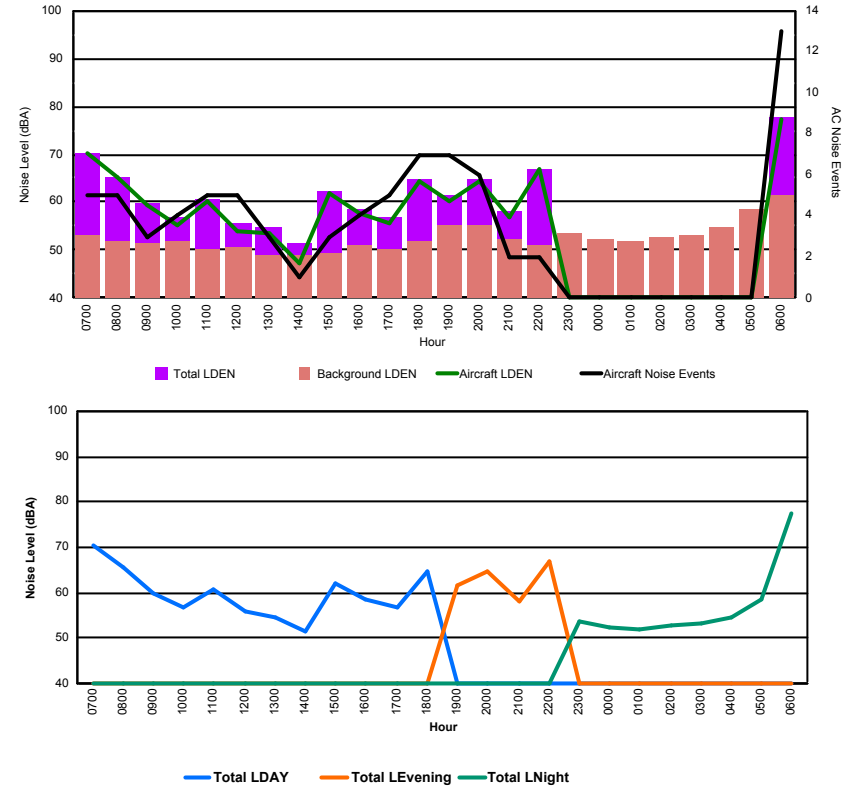

Luxembourg Airport Noise Distribution by Hour

Between 07/02/2023 00:00:00 and 07/02/2023 23:59:59 (Local Time)

Day	Aircraft Events	Total LDEN dB(A)	Aircraft LDEN dB(A)	Background LDEN dB(A)	Total LDay dB(A)	Total LEvening dB(A)	Total LNight dB(A)	
07/02/23	7:00	5	70.3	70.2	53.3	70.3	-	-
07/02/23	8:00	5	65.4	65.2	51.7	65.4	-	-
07/02/23	9:00	3	59.9	59.3	51.3	59.9	-	-
07/02/23	10:00	4	56.8	55.2	51.7	56.8	-	-
07/02/23	11:00	5	60.7	60.3	50.1	60.7	-	-
07/02/23	12:00	5	55.7	54.1	50.7	55.7	-	-
07/02/23	13:00	3	54.7	53.4	49.1	54.7	-	-
07/02/23	14:00	1	51.3	47.3	49.1	51.3	-	-
07/02/23	15:00	3	62.1	61.8	49.5	62.1	-	-
07/02/23	16:00	4	58.4	57.6	50.9	58.4	-	-
07/02/23	17:00	5	56.8	55.8	50.4	56.8	-	-
07/02/23	18:00	7	64.7	64.4	51.8	64.7	-	-
07/02/23	19:00	7	61.5	60.4	55.4	-	61.5	-
07/02/23	20:00	6	64.8	64.3	55.0	-	64.8	-
07/02/23	21:00	2	58.1	56.8	52.4	-	58.1	-
07/02/23	22:00	2	67.0	67.0	51.2	-	67.0	-
07/02/23	23:00	-	53.7	-	53.7	-	-	53.7
08/02/23	0:00	-	52.4	-	52.4	-	-	52.4
08/02/23	1:00	-	51.8	-	51.8	-	-	51.8
08/02/23	2:00	-	52.8	-	52.8	-	-	52.8
08/02/23	3:00	-	53.3	-	53.3	-	-	53.3
08/02/23	4:00	-	54.7	-	54.7	-	-	54.7
08/02/23	5:00	-	58.4	-	58.4	-	-	58.4
08/02/23	6:00	13	77.6	77.5	61.5	-	-	77.6
	80	65.9	65.6	53.9	62.9	64.0	68.7	

Location: DVOR NMT # 2