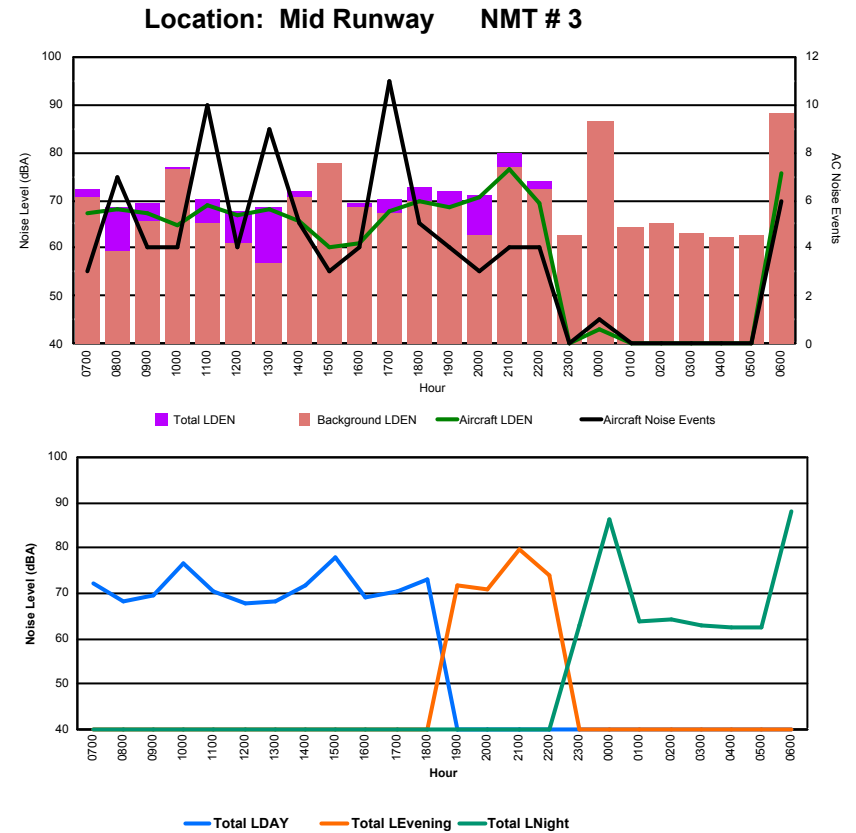

Luxembourg Airport Noise Distribution by Hour

Between 02/02/2023 00:00:00 and 02/02/2023 23:59:59 (Local Time)

Day	Aircraft Events	Total LDEN dB (A)	Aircraft LDEN dB(A)	Background LDEN dB(A)	Total LDay dB(A)	Total LEvening dB(A)	Total LNight dB (A)
02/02/23	7:00	3	72.4	67.5	70.7	72.4	-
02/02/23	8:00	7	68.4	68.0	59.4	68.4	-
02/02/23	9:00	4	69.4	67.3	65.5	69.4	-
02/02/23	10:00	4	76.7	64.7	76.5	76.7	-
02/02/23	11:00	10	70.4	68.9	65.4	70.4	-
02/02/23	12:00	4	67.9	67.0	60.9	67.9	-
02/02/23	13:00	9	68.4	68.1	56.8	68.4	-
02/02/23	14:00	5	71.8	65.7	70.5	71.8	-
02/02/23	15:00	3	77.8	60.0	77.8	77.8	-
02/02/23	16:00	4	69.3	61.0	68.7	69.3	-
02/02/23	17:00	11	70.3	67.6	67.1	70.3	-
02/02/23	18:00	5	72.9	70.0	69.9	72.9	-
02/02/23	19:00	4	71.7	68.7	68.8	-	71.7
02/02/23	20:00	3	71.1	70.5	62.7	-	71.1
02/02/23	21:00	4	79.7	76.5	76.9	-	79.7
02/02/23	22:00	4	74.0	69.3	72.2	-	74.0
02/02/23	23:00	-	62.8	-	62.8	-	62.8
03/02/23	0:00	1	86.4	43.0	86.4	-	86.4
03/02/23	1:00	-	63.9	-	64.5	-	63.9
03/02/23	2:00	-	64.2	-	65.2	-	64.2
03/02/23	3:00	-	62.9	-	63.0	-	62.9
03/02/23	4:00	-	62.5	-	62.5	-	62.5
03/02/23	5:00	-	62.7	-	62.7	-	62.7
03/02/23	6:00	6	88.3	75.5	88.1	-	88.3
	91	77.9	68.5	77.4	72.6	75.6	81.5