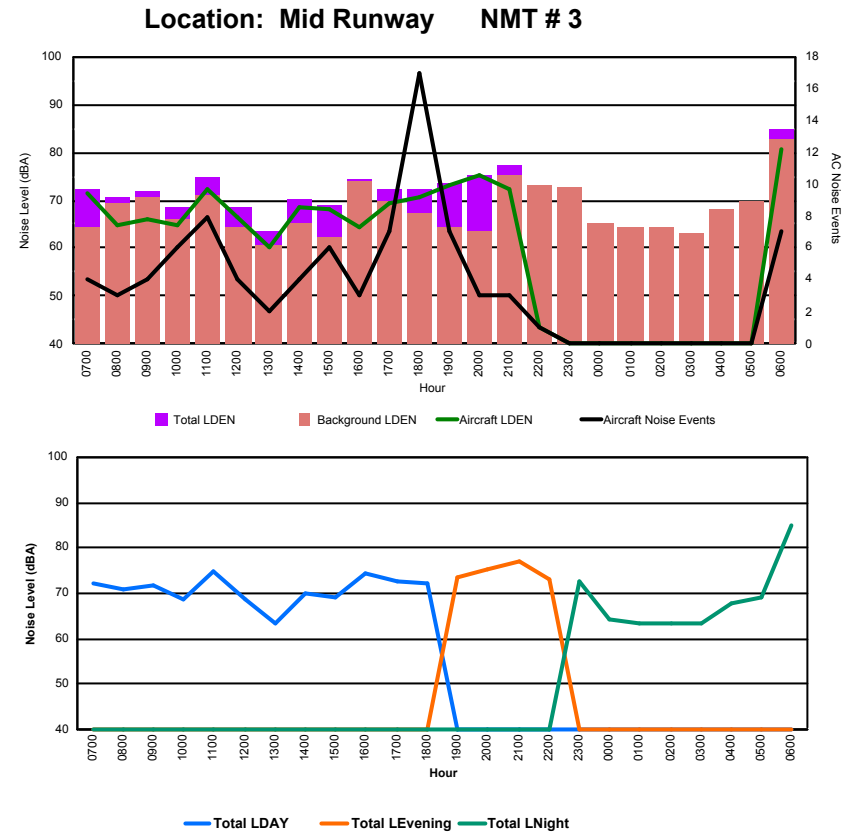

Luxembourg Airport Noise Distribution by Hour

Between 17/02/2023 00:00:00 and 17/02/2023 23:59:59 (Local Time)

Day	Aircraft Events	Total LDEN dB(A)	Aircraft LDEN dB(A)	Background LDEN dB(A)	Total LDay dB(A)	Total LEvening dB(A)	Total LNight dB(A)	
17/02/23	7:00	4	72.4	71.6	64.5	72.4	-	-
17/02/23	8:00	3	70.7	64.9	69.3	70.7	-	-
17/02/23	9:00	4	71.9	66.2	70.6	71.9	-	-
17/02/23	10:00	6	68.5	64.8	66.2	68.5	-	-
17/02/23	11:00	8	74.7	72.2	71.2	74.7	-	-
17/02/23	12:00	4	68.5	66.3	64.5	68.5	-	-
17/02/23	13:00	2	63.5	60.2	60.8	63.5	-	-
17/02/23	14:00	4	70.2	68.5	65.3	70.2	-	-
17/02/23	15:00	6	69.0	68.1	62.2	69.0	-	-
17/02/23	16:00	3	74.5	64.4	74.0	74.5	-	-
17/02/23	17:00	7	72.5	69.4	69.7	72.5	-	-
17/02/23	18:00	17	72.4	70.7	67.5	72.4	-	-
17/02/23	19:00	7	73.7	73.2	64.4	-	73.7	-
17/02/23	20:00	3	75.4	75.1	63.5	-	75.4	-
17/02/23	21:00	3	77.1	72.4	75.4	-	77.1	-
17/02/23	22:00	1	73.1	43.4	73.1	-	73.1	-
17/02/23	23:00	-	72.8	-	72.9	-	-	72.8
18/02/23	0:00	-	64.2	-	65.1	-	-	64.2
18/02/23	1:00	-	63.5	-	64.2	-	-	63.5
18/02/23	2:00	-	63.5	-	64.3	-	-	63.5
18/02/23	3:00	-	63.2	-	63.2	-	-	63.2
18/02/23	4:00	-	67.6	-	68.1	-	-	67.6
18/02/23	5:00	-	69.2	-	69.9	-	-	69.2
18/02/23	6:00	7	84.9	80.7	82.9	-	-	84.9
	89	74.4	70.5	72.1	71.6	75.1	76.4