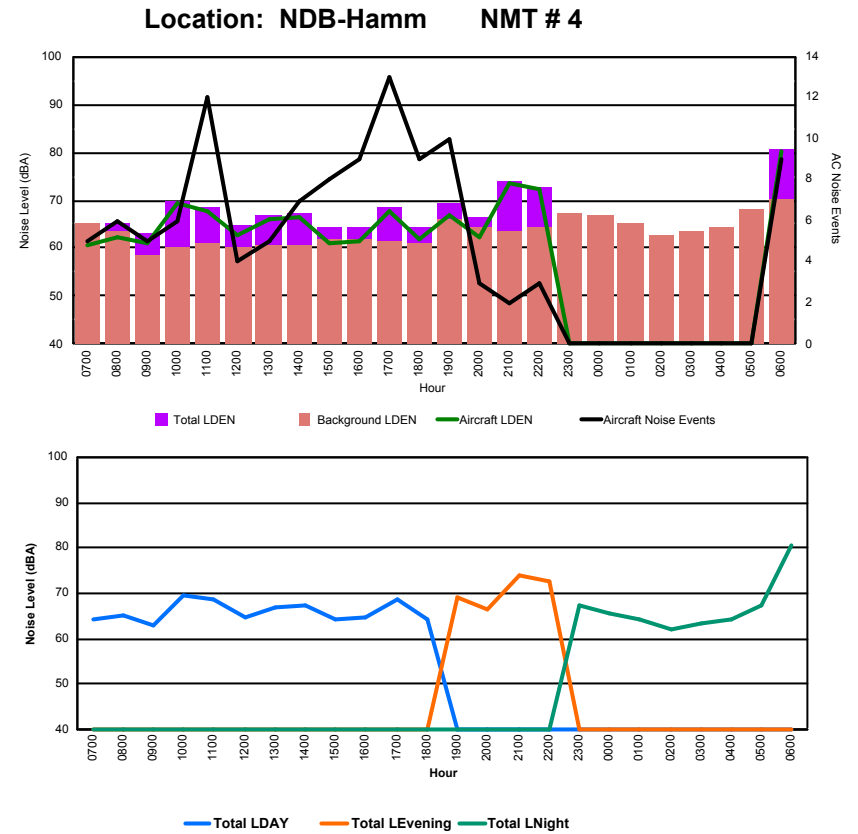

Luxembourg Airport Noise Distribution by Hour

Between 10/02/2023 00:00:00 and 10/02/2023 23:59:59 (Local Time)

Day	Aircraft Events	Total LDEN dB(A)	Aircraft LDEN dB(A)	Background LDEN dB(A)	Total LDay dB(A)	Total LEvening dB(A)	Total LNight dB(A)
10/02/23	7:00	5	64.3	60.5	65.3	64.3	-
10/02/23	8:00	6	65.0	62.3	63.7	65.0	-
10/02/23	9:00	5	63.0	61.1	58.6	63.0	-
10/02/23	10:00	6	69.7	69.3	60.0	69.7	-
10/02/23	11:00	12	68.7	67.9	61.2	68.7	-
10/02/23	12:00	4	64.7	62.8	60.4	64.7	-
10/02/23	13:00	5	67.0	65.9	60.8	67.0	-
10/02/23	14:00	7	67.5	66.6	60.8	67.5	-
10/02/23	15:00	8	64.4	61.2	62.0	64.4	-
10/02/23	16:00	9	64.5	61.3	61.9	64.5	-
10/02/23	17:00	13	68.5	67.6	61.4	68.5	-
10/02/23	18:00	9	64.3	61.7	61.1	64.3	-
10/02/23	19:00	10	69.2	66.8	65.9	-	69.2
10/02/23	20:00	3	66.5	62.5	64.5	-	66.5
10/02/23	21:00	2	74.0	73.6	63.4	-	74.0
10/02/23	22:00	3	72.7	72.1	64.4	-	72.7
10/02/23	23:00	-	67.2	-	67.2	-	67.2
11/02/23	0:00	-	65.6	-	66.9	-	65.6
11/02/23	1:00	-	64.1	-	65.1	-	64.1
11/02/23	2:00	-	62.2	-	62.7	-	62.2
11/02/23	3:00	-	63.4	-	63.4	-	63.4
11/02/23	4:00	-	64.4	-	64.5	-	64.4
11/02/23	5:00	-	67.3	-	68.1	-	67.3
11/02/23	6:00	9	80.5	80.3	70.1	-	80.5
	116	70.1	69.0	64.4	66.5	71.5	72.3