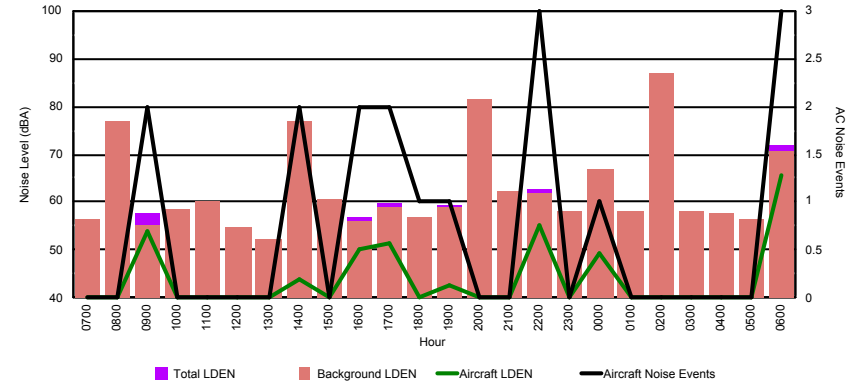

Luxembourg Airport Noise Distribution by Hour

Between 02/02/2023 00:00:00 and 02/02/2023 23:59:59 (Local Time)

Day	Aircraft Events	Total LDEN dB (A)	Aircraft LDEN dB(A)	Background LDEN dB(A)	Total LDay dB(A)	Total LEvening dB(A)	Total LNight dB (A)
02/02/23	7:00	-	56.4	-	56.4	-	-
02/02/23	8:00	-	76.8	-	76.8	-	-
02/02/23	9:00	2	57.6	53.9	55.3	-	-
02/02/23	10:00	-	58.6	-	58.6	-	-
02/02/23	11:00	-	60.0	-	60.0	-	-
02/02/23	12:00	-	54.6	-	54.6	-	-
02/02/23	13:00	-	52.4	-	52.4	-	-
02/02/23	14:00	2	76.7	43.9	76.7	-	-
02/02/23	15:00	-	60.6	-	60.6	-	-
02/02/23	16:00	2	56.9	50.0	56.1	-	-
02/02/23	17:00	2	59.7	51.3	59.1	-	-
02/02/23	18:00	1	56.8	39.2	56.9	-	-
02/02/23	19:00	1	59.2	42.7	59.1	-	59.2
02/02/23	20:00	-	81.6	-	81.6	-	-
02/02/23	21:00	-	62.4	-	62.4	-	-
02/02/23	22:00	3	62.7	55.0	62.0	-	62.7
02/02/23	23:00	-	58.1	-	58.1	-	58.1
03/02/23	0:00	1	66.9	49.4	66.8	-	66.9
03/02/23	1:00	-	58.1	-	58.2	-	58.1
03/02/23	2:00	-	86.8	-	86.7	-	86.8
03/02/23	3:00	-	58.2	-	58.2	-	58.2
03/02/23	4:00	-	57.9	-	57.9	-	57.9
03/02/23	5:00	-	56.4	-	56.4	-	56.4
03/02/23	6:00	3	71.8	65.7	70.6	-	71.8
	17	75.0	52.9	74.9	69.2	75.7	78.0

Location: Roodt/Syr NMT # 1