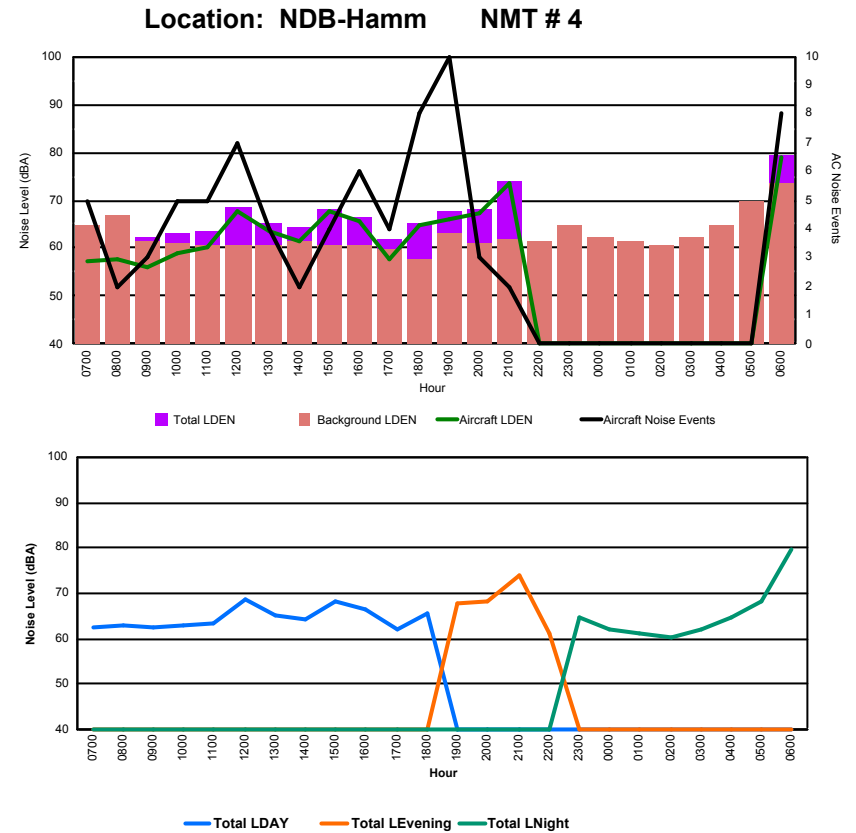

Luxembourg Airport Noise Distribution by Hour

Between 01/02/2023 00:00:00 and 01/02/2023 23:59:59 (Local Time)

Day	Aircraft Events	Total LDEN dB(A)	Aircraft LDEN dB(A)	Background LDEN dB(A)	Total LDay dB(A)	Total LEvening dB(A)	Total LNight dB(A)
01/02/23	7:00	5	62.5	57.4	64.8	62.5	-
01/02/23	8:00	2	63.0	57.8	66.9	63.0	-
01/02/23	9:00	3	62.3	56.0	61.4	62.3	-
01/02/23	10:00	5	63.1	58.9	61.1	63.1	-
01/02/23	11:00	5	63.4	60.1	60.8	63.4	-
01/02/23	12:00	7	68.5	67.8	60.7	68.5	-
01/02/23	13:00	4	65.3	63.5	60.8	65.3	-
01/02/23	14:00	2	64.4	61.3	61.5	64.4	-
01/02/23	15:00	4	68.3	67.6	60.7	68.3	-
01/02/23	16:00	6	66.6	65.5	60.6	66.6	-
01/02/23	17:00	4	61.9	57.8	59.9	61.9	-
01/02/23	18:00	8	65.4	64.6	57.9	65.4	-
01/02/23	19:00	10	67.7	66.0	63.3	-	67.7
01/02/23	20:00	3	68.3	67.4	61.2	-	68.3
01/02/23	21:00	2	74.0	73.7	61.7	-	74.0
01/02/23	22:00	-	61.4	-	61.4	-	61.4
01/02/23	23:00	-	64.9	-	64.9	-	64.9
02/02/23	0:00	-	61.9	-	62.2	-	61.9
02/02/23	1:00	-	61.1	-	61.4	-	61.1
02/02/23	2:00	-	60.4	-	60.6	-	60.4
02/02/23	3:00	-	62.2	-	62.2	-	62.2
02/02/23	4:00	-	64.5	-	64.6	-	64.5
02/02/23	5:00	-	68.2	-	69.6	-	68.2
02/02/23	6:00	8	79.5	79.1	73.6	-	79.5
	78	68.9	67.7	64.6	65.1	69.9	71.3