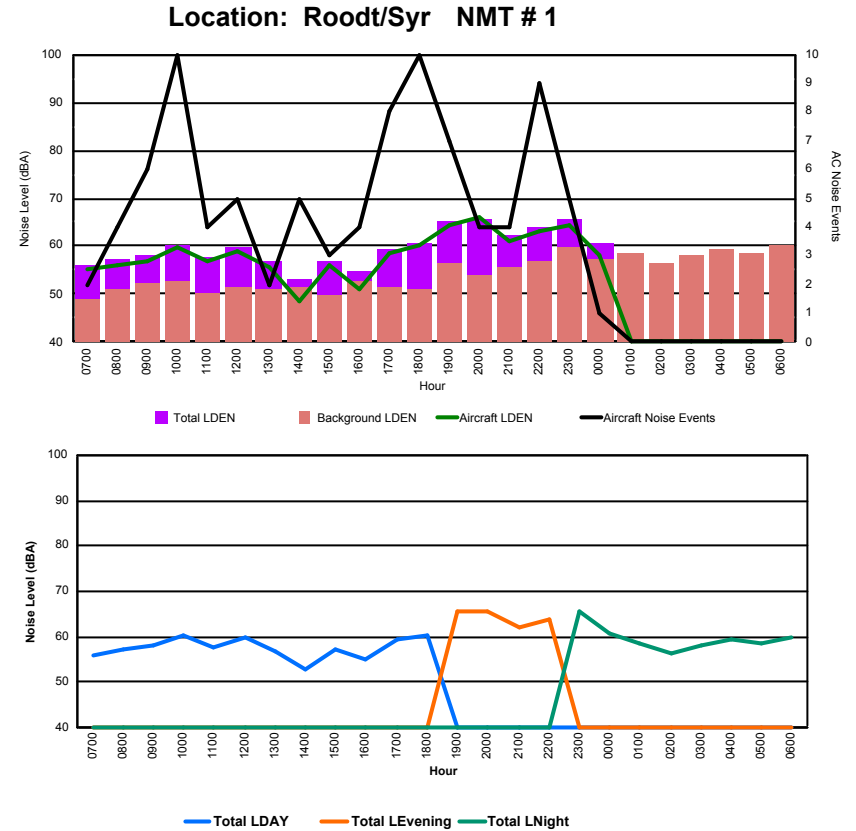

Luxembourg Airport Noise Distribution by Hour

Between 16/02/2023 00:00:00 and 16/02/2023 23:59:59 (Local Time)

Day	Aircraft Events	Total LDEN dB(A)	Aircraft LDEN dB(A)	Background LDEN dB(A)	Total LDay dB(A)	Total LEvening dB(A)	Total LNight dB(A)	
16/02/23	7:00	2	56.0	55.1	49.0	56.0	-	-
16/02/23	8:00	4	57.3	56.1	51.2	57.3	-	-
16/02/23	9:00	6	58.0	56.7	52.2	58.0	-	-
16/02/23	10:00	10	60.3	59.6	52.6	60.3	-	-
16/02/23	11:00	4	57.7	56.9	50.4	57.7	-	-
16/02/23	12:00	5	59.8	59.1	51.5	59.8	-	-
16/02/23	13:00	2	56.8	55.5	51.1	56.8	-	-
16/02/23	14:00	5	53.0	48.5	51.3	53.0	-	-
16/02/23	15:00	3	57.0	56.1	49.7	57.0	-	-
16/02/23	16:00	4	54.8	51.0	52.7	54.8	-	-
16/02/23	17:00	8	59.4	58.6	51.6	59.4	-	-
16/02/23	18:00	10	60.5	60.1	51.2	60.5	-	-
16/02/23	19:00	7	65.4	64.2	56.4	-	65.4	-
16/02/23	20:00	4	65.8	66.0	54.0	-	65.8	-
16/02/23	21:00	4	62.1	61.0	55.7	-	62.1	-
16/02/23	22:00	9	64.0	63.2	56.8	-	64.0	-
16/02/23	23:00	5	65.7	64.5	59.6	-	-	65.7
17/02/23	0:00	1	60.8	58.2	57.4	-	-	60.8
17/02/23	1:00	-	58.4	-	58.5	-	-	58.4
17/02/23	2:00	-	56.4	-	56.5	-	-	56.4
17/02/23	3:00	-	58.0	-	58.0	-	-	58.0
17/02/23	4:00	-	59.4	-	59.5	-	-	59.4
17/02/23	5:00	-	58.7	-	58.7	-	-	58.7
17/02/23	6:00	-	59.9	-	60.0	-	-	59.9
	93	60.7	59.1	55.8	58.0	64.5	60.6