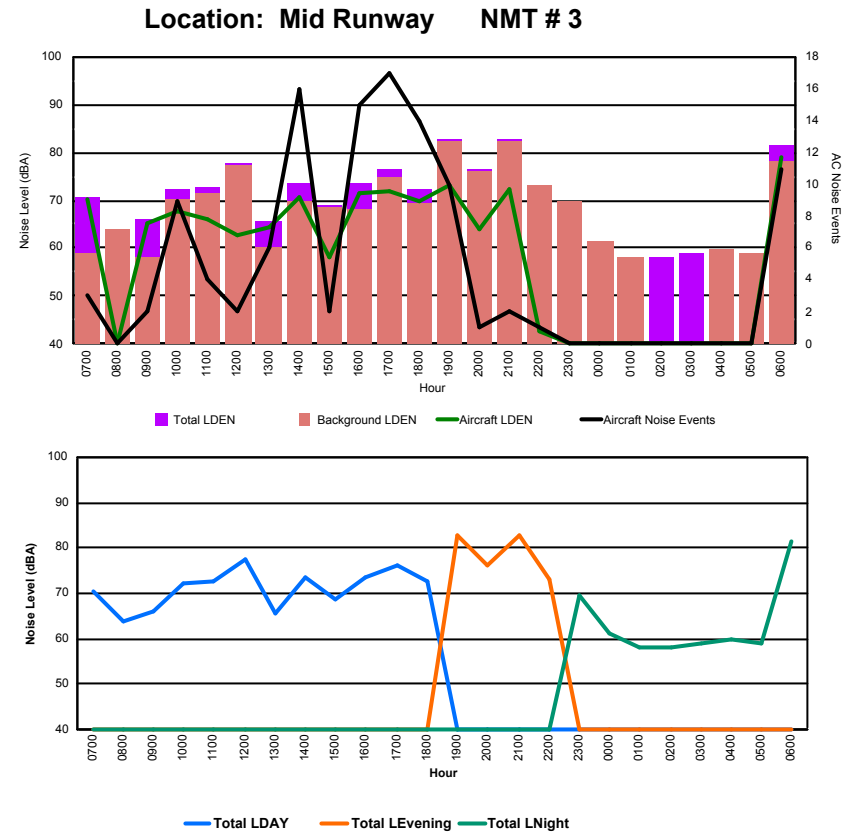

Luxembourg Airport Noise Distribution by Hour

Between 19/02/2023 00:00:00 and 19/02/2023 23:59:59 (Local Time)

Day	Aircraft Events	Total LDEN dB (A)	Aircraft LDEN dB(A)	Background LDEN dB(A)	Total LDay dB(A)	Total LEvening dB(A)	Total LNight dB (A)	
19/02/23	7:00	3	70.5	70.1	59.1	70.5	-	-
19/02/23	8:00	-	63.8	-	63.8	63.8	-	-
19/02/23	9:00	2	66.1	65.3	58.1	66.1	-	-
19/02/23	10:00	9	72.2	67.7	70.4	72.2	-	-
19/02/23	11:00	4	72.6	66.1	71.5	72.6	-	-
19/02/23	12:00	2	77.6	62.6	77.5	77.6	-	-
19/02/23	13:00	6	65.6	64.2	60.0	65.6	-	-
19/02/23	14:00	16	73.4	70.7	70.0	73.4	-	-
19/02/23	15:00	2	68.9	58.3	68.4	68.9	-	-
19/02/23	16:00	15	73.7	71.4	68.1	73.7	-	-
19/02/23	17:00	17	76.3	71.9	74.9	76.3	-	-
19/02/23	18:00	14	72.5	69.8	69.3	72.5	-	-
19/02/23	19:00	10	82.6	73.0	82.1	-	82.6	-
19/02/23	20:00	1	76.3	63.9	76.0	-	76.3	-
19/02/23	21:00	2	82.8	72.4	82.4	-	82.8	-
19/02/23	22:00	1	73.3	42.7	73.3	-	73.3	-
19/02/23	23:00	-	69.7	-	69.7	-	-	69.7
20/02/23	0:00	-	61.3	-	61.5	-	-	61.3
20/02/23	1:00	-	58.1	-	58.2	-	-	58.1
20/02/23	2:00	-	58.2	-	-	-	-	58.2
20/02/23	3:00	-	59.1	-	-	-	-	59.1
20/02/23	4:00	-	59.9	-	59.9	-	-	59.9
20/02/23	5:00	-	58.9	-	58.9	-	-	58.9
20/02/23	6:00	11	81.5	79.0	78.0	-	-	81.5
	115	75.3	69.2	74.1	72.8	80.4	72.9