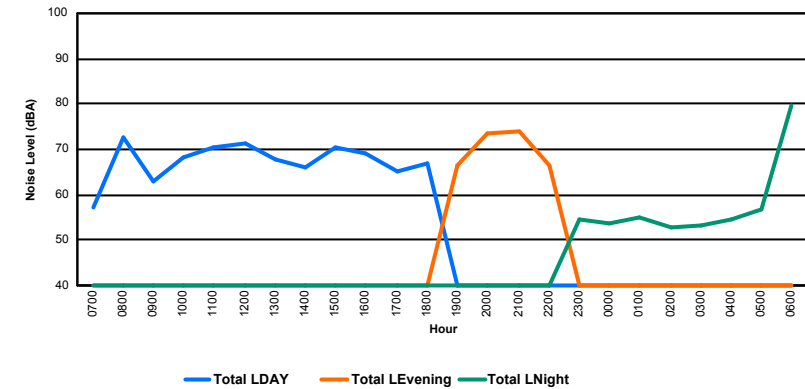

Luxembourg Airport Noise Distribution by Hour

Between 05/02/2023 00:00:00 and 05/02/2023 23:59:59 (Local Time)

Day	Aircraft Events	Total LDEN dB(A)	Aircraft LDEN dB(A)	Background LDEN dB(A)	Total LDay dB(A)	Total LEvening dB(A)	Total LNight dB(A)	
05/02/23	7:00	1	57.0	56.0	50.1	57.0	-	-
05/02/23	8:00	3	72.6	72.5	52.8	72.6	-	-
05/02/23	9:00	2	62.9	62.3	54.2	62.9	-	-
05/02/23	10:00	5	68.3	68.1	55.1	68.3	-	-
05/02/23	11:00	3	70.6	70.4	57.9	70.6	-	-
05/02/23	12:00	5	71.4	71.3	55.1	71.4	-	-
05/02/23	13:00	4	68.0	67.6	56.4	68.0	-	-
05/02/23	14:00	4	66.1	65.6	56.0	66.1	-	-
05/02/23	15:00	5	70.6	70.5	52.7	70.6	-	-
05/02/23	16:00	4	69.1	69.0	54.0	69.1	-	-
05/02/23	17:00	10	65.0	64.7	54.1	65.0	-	-
05/02/23	18:00	9	67.1	66.9	52.9	67.1	-	-
05/02/23	19:00	8	66.3	65.6	58.3	-	66.3	-
05/02/23	20:00	3	73.4	73.3	54.4	-	73.4	-
05/02/23	21:00	5	74.1	74.0	55.0	-	74.1	-
05/02/23	22:00	2	66.4	66.2	51.2	-	66.4	-
05/02/23	23:00	-	54.6	-	54.6	-	-	54.6
06/02/23	0:00	-	53.5	-	53.5	-	-	53.5
06/02/23	1:00	-	54.8	-	54.8	-	-	54.8
06/02/23	2:00	-	52.9	-	52.9	-	-	52.9
06/02/23	3:00	-	53.2	-	53.2	-	-	53.2
06/02/23	4:00	-	54.4	-	54.4	-	-	54.4
06/02/23	5:00	-	56.9	-	56.9	-	-	56.9
06/02/23	6:00	12	79.7	79.7	60.9	-	-	79.7
		85	70.0	69.9	55.3	68.8	71.5	70.8

Location: DVOR NMT # 2