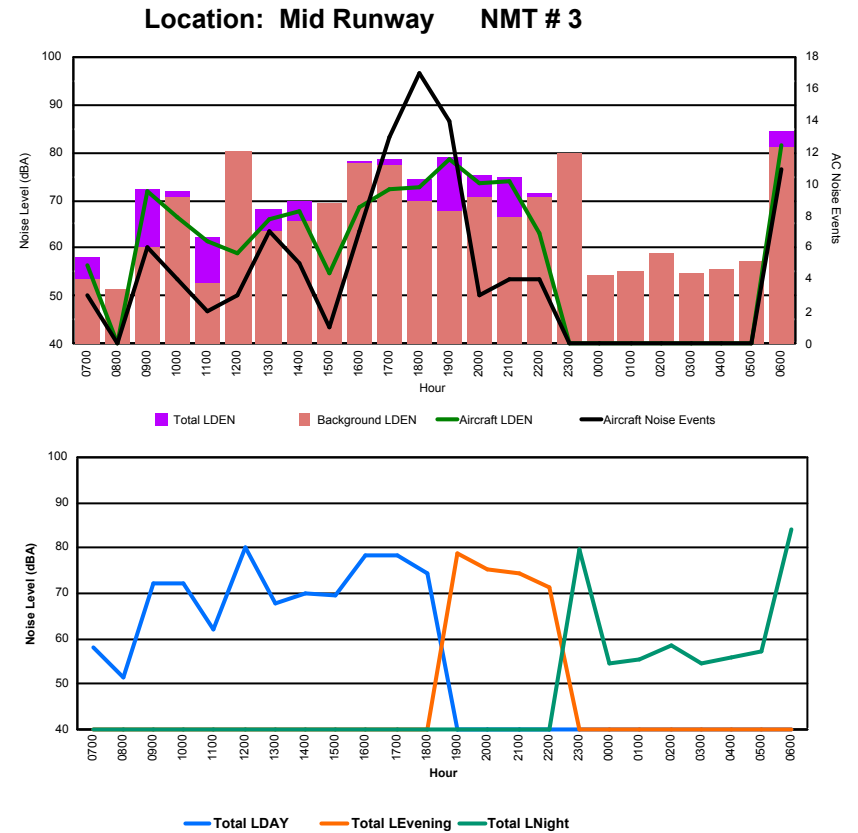

Luxembourg Airport Noise Distribution by Hour

Between 01/01/2023 00:00:00 and 01/01/2023 23:59:59 (Local Time)

Day	Aircraft Events	Total LDEN dB (A)	Aircraft LDEN dB(A)	Background LDEN dB(A)	Total LDay dB(A)	Total LEvening dB(A)	Total LNight dB (A)
01/01/23 7:00	3	58.2	56.5	53.6	58.2	-	-
01/01/23 8:00	-	51.4	-	51.5	51.4	-	-
01/01/23 9:00	6	72.1	71.8	60.0	72.1	-	-
01/01/23 10:00	4	72.0	66.3	70.7	72.0	-	-
01/01/23 11:00	2	62.1	61.6	52.9	62.1	-	-
01/01/23 12:00	3	80.2	58.9	80.2	80.2	-	-
01/01/23 13:00	7	68.0	66.1	63.7	68.0	-	-
01/01/23 14:00	5	69.8	67.7	65.7	69.8	-	-
01/01/23 15:00	1	69.5	54.9	69.4	69.5	-	-
01/01/23 16:00	7	78.3	68.5	77.8	78.3	-	-
01/01/23 17:00	13	78.6	72.1	77.4	78.6	-	-
01/01/23 18:00	17	74.4	72.6	69.6	74.4	-	-
01/01/23 19:00	14	78.9	78.6	67.7	-	78.9	-
01/01/23 20:00	3	75.4	73.6	70.7	-	75.4	-
01/01/23 21:00	4	74.6	74.0	66.3	-	74.6	-
01/01/23 22:00	4	71.4	63.3	70.7	-	71.4	-
01/01/23 23:00	-	79.7	-	79.6	-	-	79.7
02/01/23 0:00	-	54.4	-	54.5	-	-	54.4
02/01/23 1:00	-	55.3	-	55.1	-	-	55.3
02/01/23 2:00	-	58.7	-	58.9	-	-	58.7
02/01/23 3:00	-	54.6	-	54.6	-	-	54.6
02/01/23 4:00	-	55.7	-	55.7	-	-	55.7
02/01/23 5:00	-	57.1	-	57.1	-	-	57.1
02/01/23 6:00	11	84.2	81.6	80.9	-	-	84.2
	104	75.5	71.5	73.3	74.4	75.9	76.5