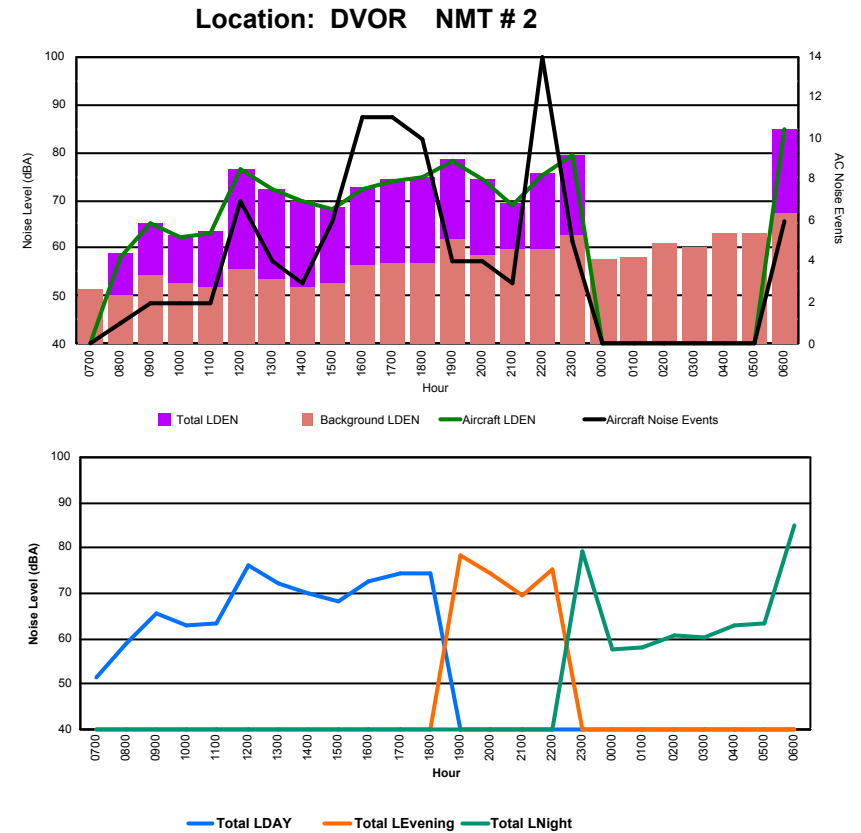

Luxembourg Airport Noise Distribution by Hour

Between 01/01/2023 00:00:00 and 01/01/2023 23:59:59 (Local Time)

Day	Aircraft Events	Total LDEN dB (A)	Aircraft LDEN dB(A)	Background LDEN dB(A)	Total LDay dB(A)	Total LEvening dB(A)	Total LNight dB (A)
01/01/23 7:00	-	51.4	-	51.4	51.4	-	-
01/01/23 8:00	1	59.0	58.3	50.2	59.0	-	-
01/01/23 9:00	2	65.4	65.0	54.4	65.4	-	-
01/01/23 10:00	2	62.9	62.5	52.7	62.9	-	-
01/01/23 11:00	2	63.4	63.1	51.8	63.4	-	-
01/01/23 12:00	7	76.3	76.3	55.6	76.3	-	-
01/01/23 13:00	4	72.4	72.4	53.6	72.4	-	-
01/01/23 14:00	3	69.9	69.8	51.8	69.9	-	-
01/01/23 15:00	6	68.4	68.2	52.9	68.4	-	-
01/01/23 16:00	11	72.7	72.5	56.6	72.7	-	-
01/01/23 17:00	11	74.2	74.1	56.8	74.2	-	-
01/01/23 18:00	10	74.6	74.6	56.8	74.6	-	-
01/01/23 19:00	4	78.4	78.3	61.7	-	78.4	-
01/01/23 20:00	4	74.5	74.4	58.6	-	74.5	-
01/01/23 21:00	3	69.4	68.9	59.8	-	69.4	-
01/01/23 22:00	14	75.5	75.4	59.9	-	75.5	-
01/01/23 23:00	5	79.3	79.2	62.8	-	-	79.3
02/01/23 0:00	-	57.6	-	57.6	-	-	57.6
02/01/23 1:00	-	58.3	-	58.3	-	-	58.3
02/01/23 2:00	-	60.8	-	60.9	-	-	60.8
02/01/23 3:00	-	60.3	-	60.3	-	-	60.3
02/01/23 4:00	-	62.9	-	63.0	-	-	62.9
02/01/23 5:00	-	63.3	-	63.3	-	-	63.3
02/01/23 6:00	6	84.9	84.8	67.4	-	-	84.9
	95	74.7	74.5	59.7	71.2	75.5	77.0