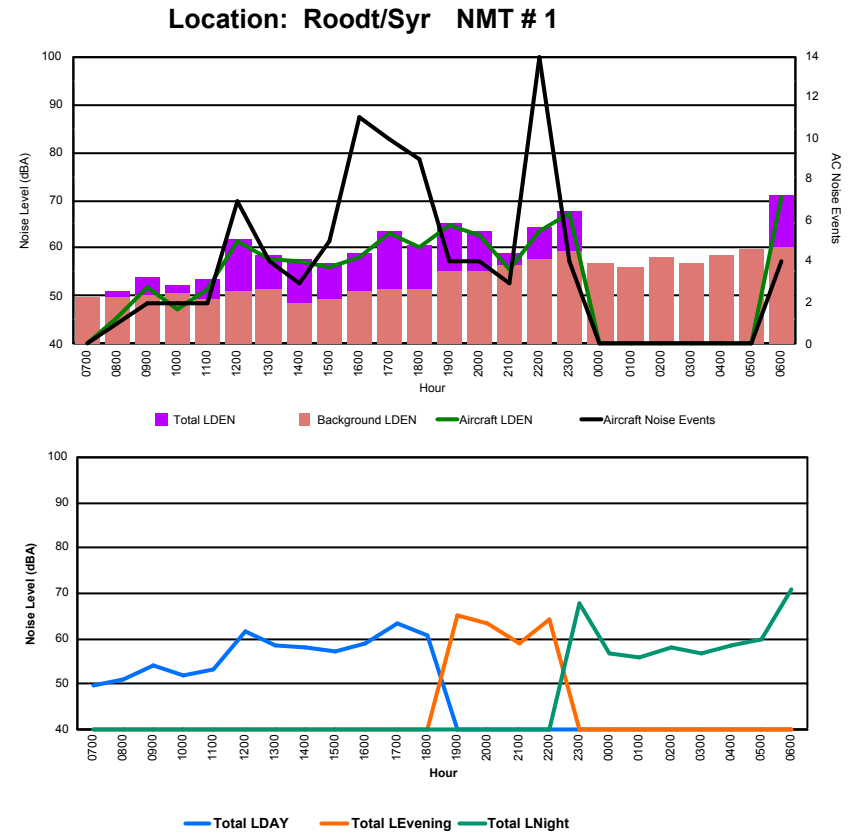

Luxembourg Airport Noise Distribution by Hour

Between 01/01/2023 00:00:00 and 01/01/2023 23:59:59 (Local Time)

Day	Aircraft Events	Total LDEN dB (A)	Aircraft LDEN dB(A)	Background LDEN dB(A)	Total LDay dB(A)	Total LEvening dB(A)	Total LNight dB (A)
01/01/23	7:00	-	49.8	-	49.8	-	-
01/01/23	8:00	1	51.2	45.6	49.9	51.2	-
01/01/23	9:00	2	54.1	52.0	50.1	54.1	-
01/01/23	10:00	2	52.1	47.1	50.5	52.1	-
01/01/23	11:00	2	53.4	51.4	49.3	53.4	-
01/01/23	12:00	7	61.7	61.3	51.2	61.7	-
01/01/23	13:00	4	58.7	57.8	51.6	58.7	-
01/01/23	14:00	3	57.9	57.3	48.5	57.9	-
01/01/23	15:00	5	57.0	56.2	49.5	57.0	-
01/01/23	16:00	11	58.9	58.2	50.9	58.9	-
01/01/23	17:00	10	63.4	63.1	51.3	63.4	-
01/01/23	18:00	9	60.6	60.1	51.5	60.6	-
01/01/23	19:00	4	65.1	64.7	55.0	-	65.1
01/01/23	20:00	4	63.5	62.8	55.2	-	63.5
01/01/23	21:00	3	59.1	55.8	56.4	-	59.1
01/01/23	22:00	14	64.3	63.4	57.5	-	64.3
01/01/23	23:00	4	67.9	67.3	59.4	-	67.9
02/01/23	0:00	-	56.7	-	56.8	-	56.7
02/01/23	1:00	-	55.9	-	55.9	-	55.9
02/01/23	2:00	-	57.9	-	58.0	-	57.9
02/01/23	3:00	-	56.9	-	56.9	-	56.9
02/01/23	4:00	-	58.5	-	58.5	-	58.5
02/01/23	5:00	-	59.7	-	59.7	-	59.7
02/01/23	6:00	4	71.0	70.6	60.3	-	71.0
	89	62.2	61.2	55.5	58.4	63.5	64.5