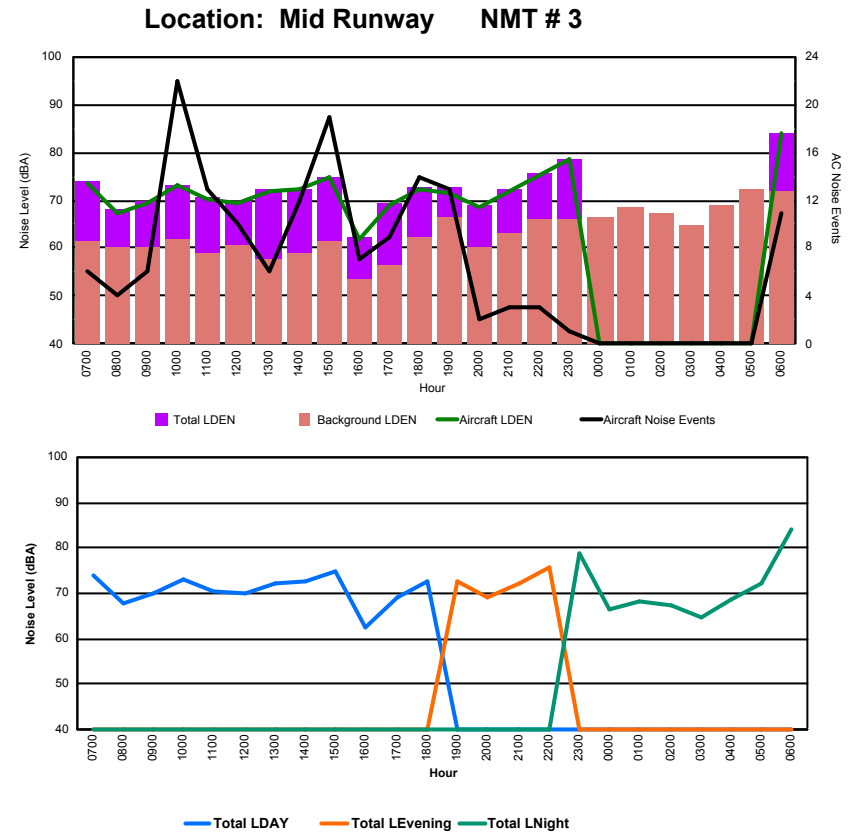

Location: DVOR NMT # 2

Luxembourg Airport Noise Distribution by Hour

Between 01/09/2022 00:00:00 and 01/09/2022 23:59:59 (Local Time)

Day	Aircraft Events	Total LDEN dB (A)	Aircraft LDEN dB(A)	Background LDEN dB(A)	Total LDay dB(A)	Total LEvening dB(A)	Total LNight dB (A)
01/09/22 7:00	6	73.8	73.6	61.3	73.8	-	-
01/09/22 8:00	4	68.0	67.3	60.3	68.0	-	-
01/09/22 9:00	6	69.9	69.4	60.0	69.9	-	-
01/09/22 10:00	22	73.3	73.0	61.8	73.3	-	-
01/09/22 11:00	13	70.5	70.2	58.8	70.5	-	-
01/09/22 12:00	10	70.0	69.5	60.7	70.0	-	-
01/09/22 13:00	6	72.1	72.0	57.8	72.1	-	-
01/09/22 14:00	12	72.5	72.3	58.8	72.5	-	-
01/09/22 15:00	19	74.8	74.6	61.6	74.8	-	-
01/09/22 16:00	7	62.3	61.7	53.7	62.3	-	-
01/09/22 17:00	9	69.3	69.1	56.6	69.3	-	-
01/09/22 18:00	14	72.7	72.3	62.3	72.7	-	-
01/09/22 19:00	13	72.6	71.4	66.4	-	72.6	-
01/09/22 20:00	2	69.1	68.5	60.2	-	69.1	-
01/09/22 21:00	3	72.2	71.7	63.1	-	72.2	-
01/09/22 22:00	3	75.7	75.3	66.1	-	75.7	-
01/09/22 23:00	1	78.7	78.4	66.2	-	-	78.7
02/09/22 0:00	-	66.3	-	66.5	-	-	66.3
02/09/22 1:00	-	68.3	-	68.5	-	-	68.3
02/09/22 2:00	-	67.3	-	67.4	-	-	67.3
02/09/22 3:00	-	64.6	-	64.7	-	-	64.6
02/09/22 4:00	-	68.5	-	68.8	-	-	68.5
02/09/22 5:00	-	72.0	-	72.2	-	-	72.0
02/09/22 6:00	11	84.0	83.8	71.7	-	-	84.0
	161	74.1	73.5	65.6	71.7	73.0	76.6