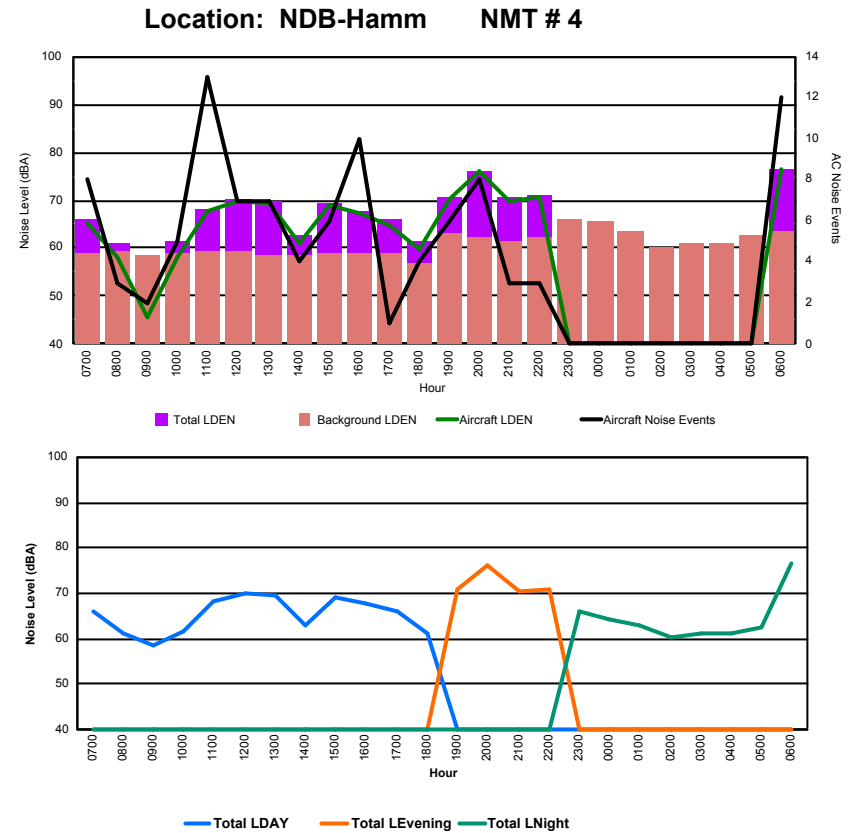

Luxembourg Airport Noise Distribution by Hour

Between 17/09/2022 00:00:00 and 17/09/2022 23:59:59 (Local Time)

Day	Aircraft Events	Total LDEN dB (A)	Aircraft LDEN dB(A)	Background LDEN dB(A)	Total LDay dB(A)	Total LEvening dB(A)	Total LNight dB (A)
17/09/22 7:00	8	66.1	65.4	58.9	66.1	-	-
17/09/22 8:00	3	61.0	58.2	59.3	61.0	-	-
17/09/22 9:00	2	58.6	45.7	58.4	58.6	-	-
17/09/22 10:00	5	61.5	58.3	59.0	61.5	-	-
17/09/22 11:00	13	68.3	67.7	59.3	68.3	-	-
17/09/22 12:00	7	70.2	69.9	59.2	70.2	-	-
17/09/22 13:00	7	69.7	69.4	58.5	69.7	-	-
17/09/22 14:00	4	62.9	61.0	58.5	62.9	-	-
17/09/22 15:00	6	69.3	68.9	59.0	69.3	-	-
17/09/22 16:00	10	67.8	67.2	59.1	67.8	-	-
17/09/22 17:00	1	65.9	64.9	59.1	65.9	-	-
17/09/22 18:00	4	61.4	59.6	56.9	61.4	-	-
17/09/22 19:00	6	70.8	70.1	63.0	-	70.8	-
17/09/22 20:00	8	76.1	75.9	62.1	-	76.1	-
17/09/22 21:00	3	70.5	70.0	61.4	-	70.5	-
17/09/22 22:00	3	71.1	70.5	62.2	-	71.1	-
17/09/22 23:00	-	66.1	-	66.2	-	-	66.1
18/09/22 0:00	-	64.4	-	65.5	-	-	64.4
18/09/22 1:00	-	62.8	-	63.4	-	-	62.8
18/09/22 2:00	-	60.4	-	60.4	-	-	60.4
18/09/22 3:00	-	61.2	-	61.2	-	-	61.2
18/09/22 4:00	-	61.0	-	61.0	-	-	61.0
18/09/22 5:00	-	62.6	-	62.6	-	-	62.6
18/09/22 6:00	12	76.6	76.4	63.7	-	-	76.6
	102	69.0	68.3	61.5	66.7	72.8	68.7