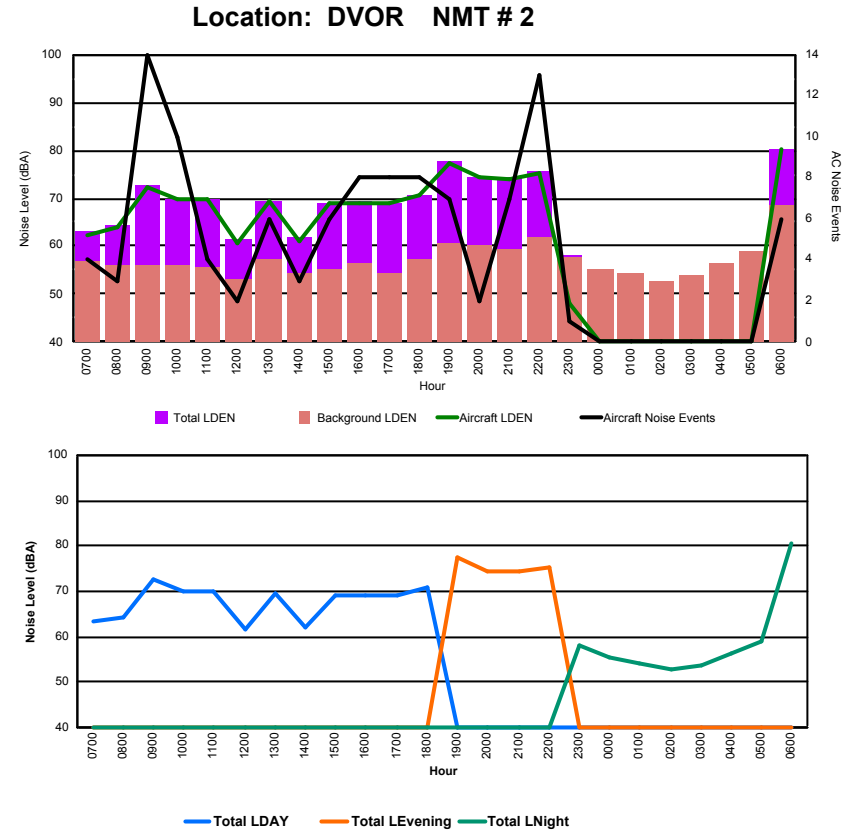

Luxembourg Airport Noise Distribution by Hour

Between 27/09/2022 00:00:00 and 27/09/2022 23:59:59 (Local Time)

Day	Aircraft Events	Total LDEN dB (A)	Aircraft LDEN dB(A)	Background LDEN dB(A)	Total LDay dB(A)	Total LEvening dB(A)	Total LNight dB (A)
27/09/22 7:00	4	63.3	62.2	57.0	63.3	-	-
27/09/22 8:00	3	64.4	63.8	55.9	64.4	-	-
27/09/22 9:00	14	72.6	72.5	56.2	72.6	-	-
27/09/22 10:00	10	69.8	69.6	56.2	69.8	-	-
27/09/22 11:00	4	69.8	69.7	55.7	69.8	-	-
27/09/22 12:00	2	61.5	60.8	53.3	61.5	-	-
27/09/22 13:00	6	69.5	69.3	57.3	69.5	-	-
27/09/22 14:00	3	62.0	61.2	54.2	62.0	-	-
27/09/22 15:00	6	69.0	68.8	55.1	69.0	-	-
27/09/22 16:00	8	69.3	69.1	56.3	69.3	-	-
27/09/22 17:00	8	69.1	69.0	54.3	69.1	-	-
27/09/22 18:00	8	70.7	70.5	57.2	70.7	-	-
27/09/22 19:00	7	77.6	77.5	60.5	-	77.6	-
27/09/22 20:00	2	74.4	74.2	60.1	-	74.4	-
27/09/22 21:00	7	74.2	74.0	59.5	-	74.2	-
27/09/22 22:00	13	75.5	75.3	61.9	-	75.5	-
27/09/22 23:00	1	58.3	48.2	57.9	-	-	58.3
28/09/22 0:00	-	55.3	-	55.3	-	-	55.3
28/09/22 1:00	-	54.2	-	54.2	-	-	54.2
28/09/22 2:00	-	52.9	-	52.9	-	-	52.9
28/09/22 3:00	-	53.8	-	53.8	-	-	53.8
28/09/22 4:00	-	56.3	-	56.3	-	-	56.3
28/09/22 5:00	-	59.0	-	59.0	-	-	59.0
28/09/22 6:00	6	80.4	80.2	68.4	-	-	80.4
	112	71.6	71.4	59.0	68.8	75.6	71.5