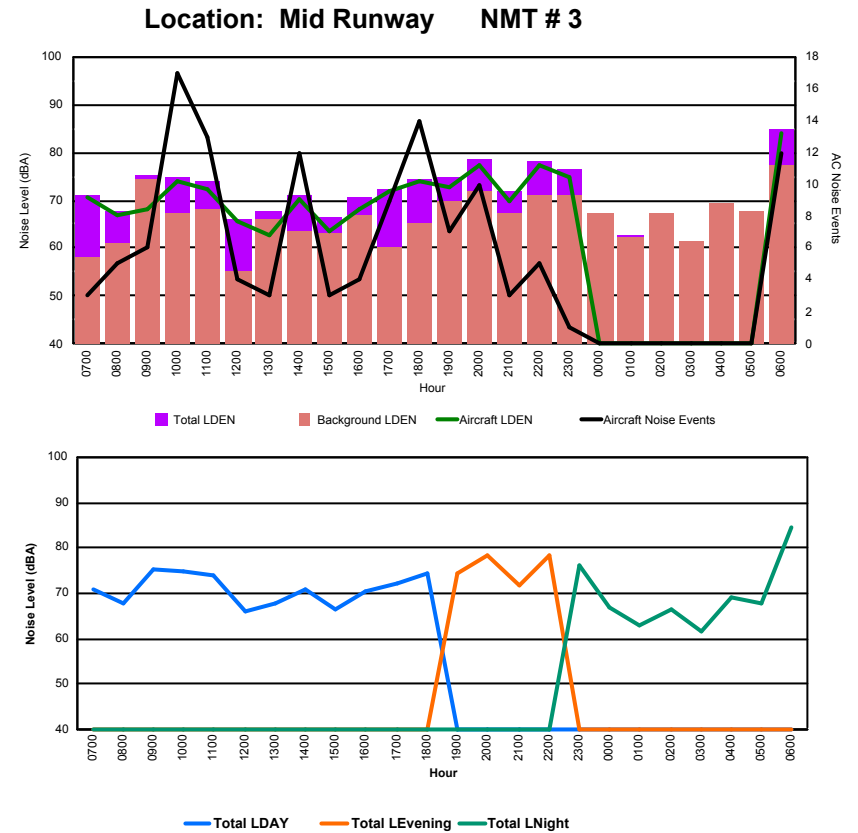

Location: DVOR NMT # 2

Luxembourg Airport Noise Distribution by Hour

Between 06/09/2022 00:00:00 and 06/09/2022 23:59:59 (Local Time)

Day	Aircraft Events	Total LDEN dB (A)	Aircraft LDEN dB(A)	Background LDEN dB(A)	Total LDay dB(A)	Total LEvening dB(A)	Total LNight dB (A)
06/09/22 7:00	3	71.0	70.8	58.2	71.0	-	-
06/09/22 8:00	5	67.9	66.8	61.2	67.9	-	-
06/09/22 9:00	6	75.4	68.1	74.5	75.4	-	-
06/09/22 10:00	17	74.8	73.9	67.5	74.8	-	-
06/09/22 11:00	13	73.8	72.5	68.1	73.8	-	-
06/09/22 12:00	4	66.1	65.8	55.1	66.1	-	-
06/09/22 13:00	3	67.7	62.8	66.1	67.7	-	-
06/09/22 14:00	12	70.9	70.1	63.4	70.9	-	-
06/09/22 15:00	3	66.3	63.4	63.3	66.3	-	-
06/09/22 16:00	4	70.6	68.2	66.8	70.6	-	-
06/09/22 17:00	9	72.3	72.0	60.3	72.3	-	-
06/09/22 18:00	14	74.4	73.9	65.2	74.4	-	-
06/09/22 19:00	7	74.6	72.7	69.9	-	74.6	-
06/09/22 20:00	10	78.4	77.2	72.0	-	78.4	-
06/09/22 21:00	3	71.7	69.8	67.4	-	71.7	-
06/09/22 22:00	5	78.2	77.3	70.9	-	78.2	-
06/09/22 23:00	1	76.3	74.8	71.1	-	-	76.3
07/09/22 0:00	-	66.7	-	67.1	-	-	66.7
07/09/22 1:00	-	62.9	-	62.2	-	-	62.9
07/09/22 2:00	-	66.6	-	67.1	-	-	66.6
07/09/22 3:00	-	61.5	-	61.6	-	-	61.5
07/09/22 4:00	-	69.2	-	69.3	-	-	69.2
07/09/22 5:00	-	67.7	-	67.8	-	-	67.7
07/09/22 6:00	12	84.7	83.9	77.5	-	-	84.7
	131	74.9	73.5	69.2	72.0	76.5	76.6