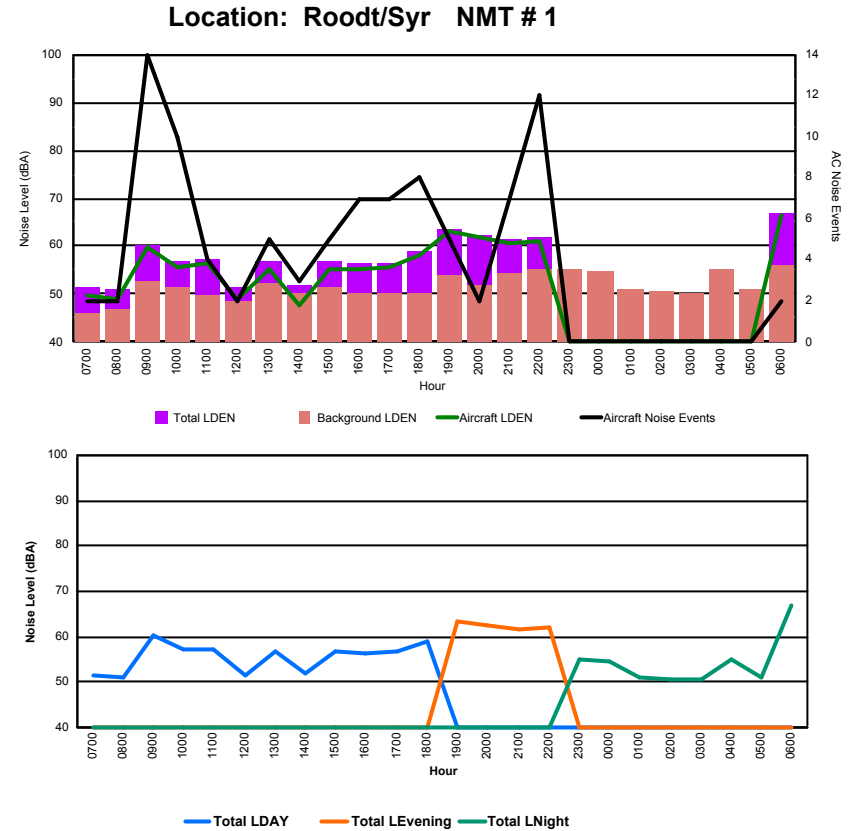

Luxembourg Airport Noise Distribution by Hour

Between 27/09/2022 00:00:00 and 27/09/2022 23:59:59 (Local Time)

Day	Aircraft Events	Total LDEN dB(A)	Aircraft LDEN dB(A)	Background LDEN dB(A)	Total LDay dB(A)	Total LEvening dB(A)	Total LNight dB(A)	
27/09/22	7:00	2	51.3	49.9	46.2	51.3	-	-
27/09/22	8:00	2	51.0	49.0	46.7	51.0	-	-
27/09/22	9:00	14	60.4	59.7	52.6	60.4	-	-
27/09/22	10:00	10	57.0	55.7	51.5	57.0	-	-
27/09/22	11:00	4	57.1	56.3	49.7	57.1	-	-
27/09/22	12:00	2	51.6	48.8	48.5	51.6	-	-
27/09/22	13:00	5	56.9	55.2	52.3	56.9	-	-
27/09/22	14:00	3	52.0	47.7	50.0	52.0	-	-
27/09/22	15:00	5	56.8	55.4	51.3	56.8	-	-
27/09/22	16:00	7	56.3	55.2	50.2	56.3	-	-
27/09/22	17:00	7	56.6	55.6	50.0	56.6	-	-
27/09/22	18:00	8	58.9	58.3	50.1	58.9	-	-
27/09/22	19:00	5	63.6	63.1	54.0	-	63.6	-
27/09/22	20:00	2	62.3	61.9	52.0	-	62.3	-
27/09/22	21:00	7	61.5	60.5	54.5	-	61.5	-
27/09/22	22:00	12	61.9	60.9	55.3	-	61.9	-
27/09/22	23:00	-	55.0	-	55.0	-	-	55.0
28/09/22	0:00	-	54.7	-	54.8	-	-	54.7
28/09/22	1:00	-	51.0	-	51.0	-	-	51.0
28/09/22	2:00	-	50.6	-	50.6	-	-	50.6
28/09/22	3:00	-	50.4	-	50.4	-	-	50.4
28/09/22	4:00	-	55.2	-	55.3	-	-	55.2
28/09/22	5:00	-	51.1	-	51.1	-	-	51.1
28/09/22	6:00	2	66.9	66.5	55.9	-	-	66.9
		97	58.9	57.8	52.4	56.5	62.4	59.0