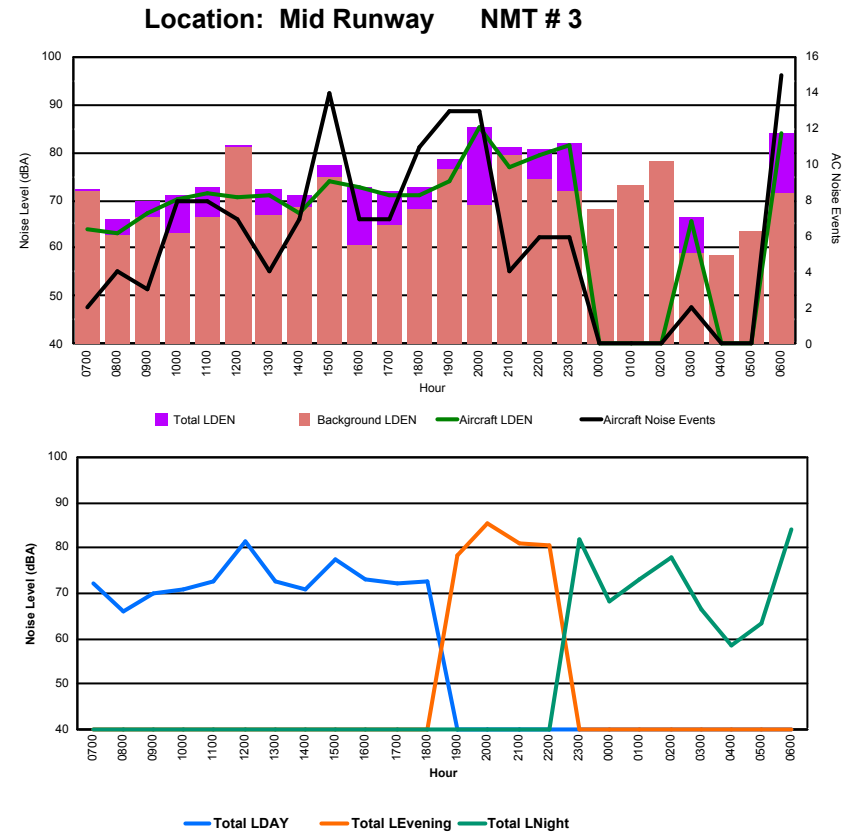

Location: DVOR NMT # 2

Luxembourg Airport Noise Distribution by Hour

Between 11/09/2022 00:00:00 and 11/09/2022 23:59:59 (Local Time)

Day	Aircraft Events	Total LDEN dB (A)	Aircraft LDEN dB(A)	Background LDEN dB(A)	Total LDay dB(A)	Total LEvening dB(A)	Total LNight dB (A)
11/09/22 7:00	2	72.3	63.8	71.7	72.3	-	-
11/09/22 8:00	4	65.9	63.2	62.7	65.9	-	-
11/09/22 9:00	3	69.9	67.4	66.4	69.9	-	-
11/09/22 10:00	8	70.9	70.2	63.2	70.9	-	-
11/09/22 11:00	8	72.7	71.6	66.3	72.7	-	-
11/09/22 12:00	7	81.3	70.6	80.9	81.3	-	-
11/09/22 13:00	4	72.5	71.1	66.8	72.5	-	-
11/09/22 14:00	7	70.9	67.3	68.4	70.9	-	-
11/09/22 15:00	14	77.5	74.0	75.0	77.5	-	-
11/09/22 16:00	7	72.9	72.6	60.8	72.9	-	-
11/09/22 17:00	7	72.0	71.1	64.8	72.0	-	-
11/09/22 18:00	11	72.8	71.1	68.1	72.8	-	-
11/09/22 19:00	13	78.4	73.9	76.5	-	78.4	-
11/09/22 20:00	13	85.3	85.2	68.8	-	85.3	-
11/09/22 21:00	4	81.2	76.9	79.2	-	81.2	-
11/09/22 22:00	6	80.6	79.4	74.4	-	80.6	-
11/09/22 23:00	6	82.0	81.6	72.0	-	-	82.0
12/09/22 0:00	-	68.1	-	68.2	-	-	68.1
12/09/22 1:00	-	73.1	-	73.2	-	-	73.1
12/09/22 2:00	-	78.1	-	78.1	-	-	78.1
12/09/22 3:00	2	66.3	65.5	58.9	-	-	66.3
12/09/22 4:00	-	58.6	-	58.6	-	-	58.6
12/09/22 5:00	-	63.5	-	63.6	-	-	63.5
12/09/22 6:00	15	84.1	83.9	71.4	-	-	84.1
	141	78.0	76.3	73.1	74.5	82.1	78.1