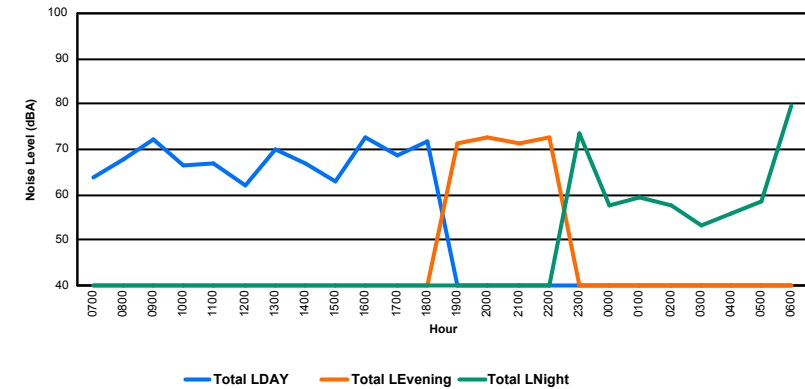

Luxembourg Airport Noise Distribution by Hour

Between 06/09/2022 00:00:00 and 06/09/2022 23:59:59 (Local Time)

Day	Aircraft Events	Total LDEN dB (A)	Aircraft LDEN dB(A)	Background LDEN dB(A)	Total LDay dB(A)	Total LEvening dB(A)	Total LNight dB (A)
06/09/22 7:00	3	64.0	63.8	52.3	64.0	-	-
06/09/22 8:00	2	67.8	67.6	53.2	67.8	-	-
06/09/22 9:00	14	72.4	72.4	54.6	72.4	-	-
06/09/22 10:00	8	66.6	66.4	53.5	66.6	-	-
06/09/22 11:00	6	66.9	66.8	51.4	66.9	-	-
06/09/22 12:00	2	61.9	61.6	50.4	61.9	-	-
06/09/22 13:00	8	70.0	69.9	51.3	70.0	-	-
06/09/22 14:00	6	67.0	66.9	51.0	67.0	-	-
06/09/22 15:00	3	63.1	62.8	50.5	63.1	-	-
06/09/22 16:00	11	72.7	72.7	52.1	72.7	-	-
06/09/22 17:00	8	68.6	68.5	52.1	68.6	-	-
06/09/22 18:00	9	71.9	71.8	53.4	71.9	-	-
06/09/22 19:00	4	71.3	71.1	57.2	-	71.3	-
06/09/22 20:00	3	72.8	72.7	57.0	-	72.8	-
06/09/22 21:00	6	71.2	71.1	55.2	-	71.2	-
06/09/22 22:00	11	72.8	72.7	56.8	-	72.8	-
06/09/22 23:00	2	73.4	73.0	63.1	-	-	73.4
07/09/22 0:00	-	57.7	-	57.9	-	-	57.7
07/09/22 1:00	-	59.3	-	59.5	-	-	59.3
07/09/22 2:00	-	57.7	-	57.8	-	-	57.7
07/09/22 3:00	-	53.2	-	53.2	-	-	53.2
07/09/22 4:00	-	56.1	-	56.1	-	-	56.1
07/09/22 5:00	-	58.5	-	58.5	-	-	58.5
07/09/22 6:00	4	79.6	79.4	64.6	-	-	79.6
	110	70.6	70.4	57.1	69.0	72.1	71.6

Location: DVOR NMT # 2