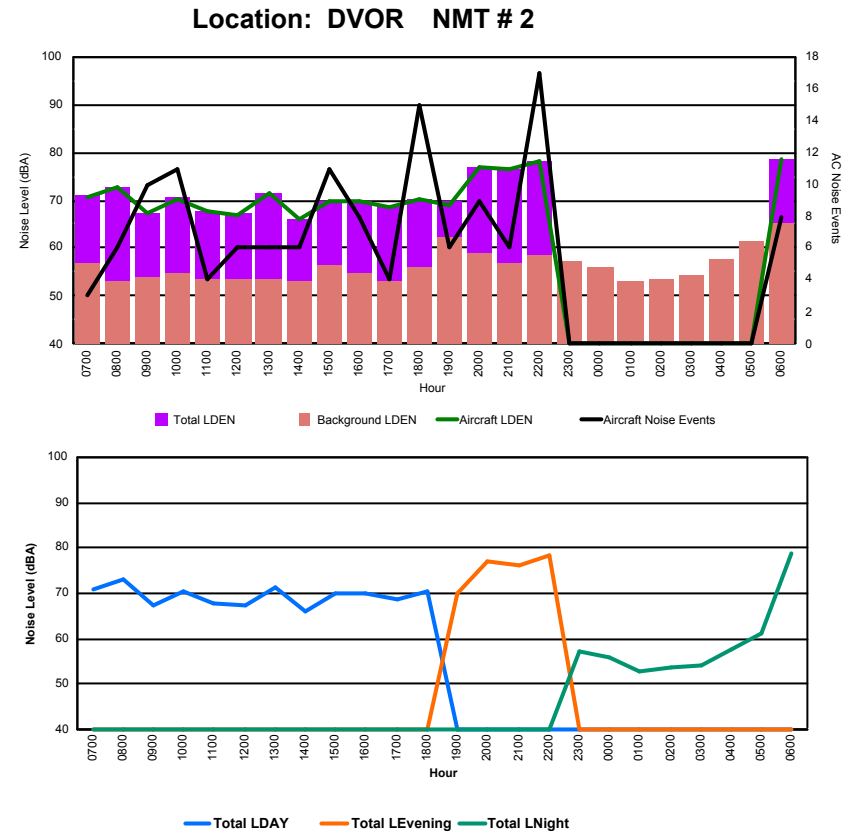

Luxembourg Airport Noise Distribution by Hour

Between 28/09/2022 00:00:00 and 28/09/2022 23:59:59 (Local Time)

Day	Aircraft Events	Total LDEN dB (A)	Aircraft LDEN dB(A)	Background LDEN dB(A)	Total LDay dB(A)	Total LEvening dB(A)	Total LNight dB (A)	
28/09/22	7:00	3	70.9	70.8	56.9	70.9	-	-
28/09/22	8:00	6	72.9	72.8	53.2	72.9	-	-
28/09/22	9:00	10	67.4	67.2	53.8	67.4	-	-
28/09/22	10:00	11	70.5	70.4	54.9	70.5	-	-
28/09/22	11:00	4	67.7	67.6	53.5	67.7	-	-
28/09/22	12:00	6	67.2	67.0	53.6	67.2	-	-
28/09/22	13:00	6	71.5	71.4	53.6	71.5	-	-
28/09/22	14:00	6	66.2	66.0	53.3	66.2	-	-
28/09/22	15:00	11	70.0	69.8	56.5	70.0	-	-
28/09/22	16:00	8	69.8	69.6	54.8	69.8	-	-
28/09/22	17:00	4	68.9	68.7	53.3	68.9	-	-
28/09/22	18:00	15	70.4	70.3	56.0	70.4	-	-
28/09/22	19:00	6	69.8	68.9	62.2	-	69.8	-
28/09/22	20:00	9	76.9	76.9	59.0	-	76.9	-
28/09/22	21:00	6	76.4	76.4	56.9	-	76.4	-
28/09/22	22:00	17	78.3	78.2	58.5	-	78.3	-
28/09/22	23:00	-	57.4	-	57.4	-	-	57.4
29/09/22	0:00	-	56.1	-	56.1	-	-	56.1
29/09/22	1:00	-	53.0	-	53.0	-	-	53.0
29/09/22	2:00	-	53.7	-	53.7	-	-	53.7
29/09/22	3:00	-	54.2	-	54.2	-	-	54.2
29/09/22	4:00	-	57.5	-	57.5	-	-	57.5
29/09/22	5:00	-	61.4	-	61.4	-	-	61.4
29/09/22	6:00	8	78.7	78.5	65.2	-	-	78.7
	136	71.8	71.6	57.7	69.9	76.3	69.9