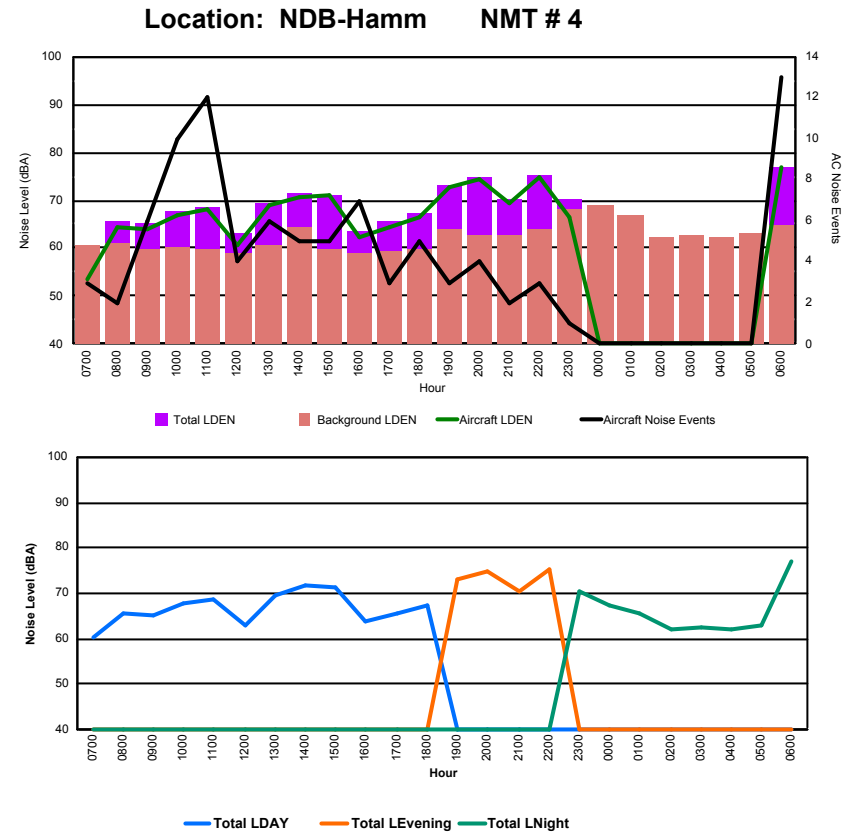

Location: Mid Runway NMT # 3

Luxembourg Airport Noise Distribution by Hour

Between 03/09/2022 00:00:00 and 03/09/2022 23:59:59 (Local Time)

Day	Aircraft Events	Total LDEN dB (A)	Aircraft LDEN dB(A)	Background LDEN dB(A)	Total LDay dB(A)	Total LEvening dB(A)	Total LNight dB (A)
03/09/22 7:00	3	60.2	53.6	60.8	60.2	-	-
03/09/22 8:00	2	65.6	64.4	61.1	65.6	-	-
03/09/22 9:00	6	65.2	63.8	59.7	65.2	-	-
03/09/22 10:00	10	67.6	66.8	60.0	67.6	-	-
03/09/22 11:00	12	68.5	68.0	59.7	68.5	-	-
03/09/22 12:00	4	63.0	60.8	59.0	63.0	-	-
03/09/22 13:00	6	69.5	69.0	60.5	69.5	-	-
03/09/22 14:00	5	71.6	70.8	64.2	71.6	-	-
03/09/22 15:00	5	71.2	70.9	59.6	71.2	-	-
03/09/22 16:00	7	63.7	62.1	59.0	63.7	-	-
03/09/22 17:00	3	65.7	64.5	59.4	65.7	-	-
03/09/22 18:00	5	67.2	66.4	59.6	67.2	-	-
03/09/22 19:00	3	73.2	72.6	64.0	-	73.2	-
03/09/22 20:00	4	74.7	74.4	62.7	-	74.7	-
03/09/22 21:00	2	70.4	69.5	62.8	-	70.4	-
03/09/22 22:00	3	75.3	75.0	63.9	-	75.3	-
03/09/22 23:00	1	70.4	66.6	68.1	-	-	70.4
04/09/22 0:00	-	67.4	-	68.8	-	-	67.4
04/09/22 1:00	-	65.5	-	66.8	-	-	65.5
04/09/22 2:00	-	62.1	-	62.5	-	-	62.1
04/09/22 3:00	-	62.6	-	62.7	-	-	62.6
04/09/22 4:00	-	62.1	-	62.1	-	-	62.1
04/09/22 5:00	-	63.1	-	63.2	-	-	63.1
04/09/22 6:00	13	77.0	76.8	64.8	-	-	77.0
	94	70.1	69.2	63.3	67.7	73.8	69.8