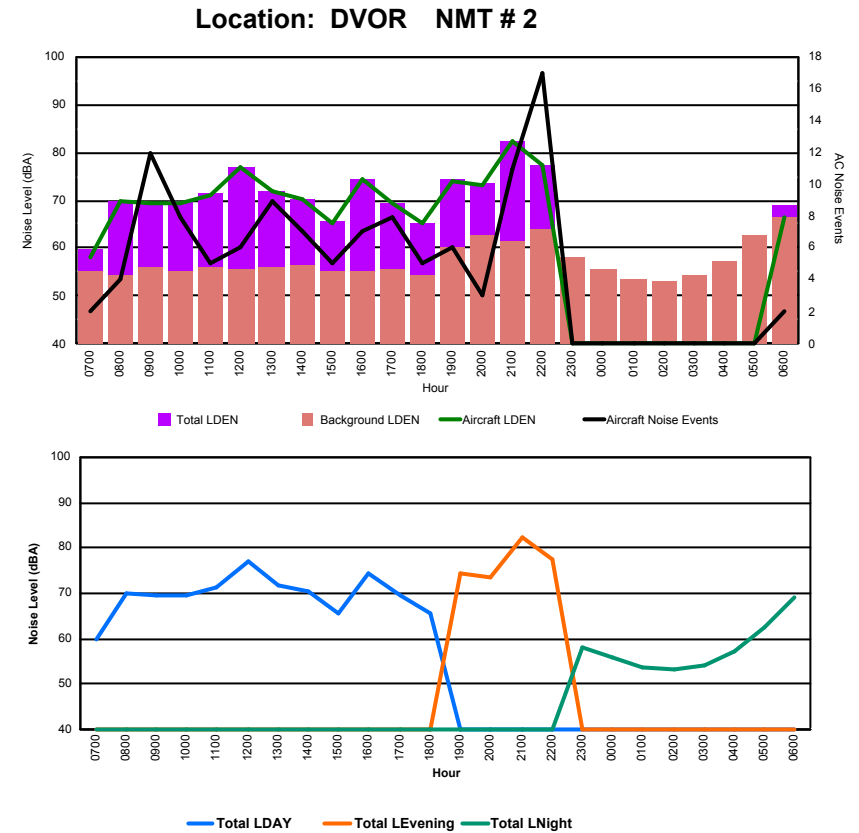

Luxembourg Airport Noise Distribution by Hour

Between 08/09/2022 00:00:00 and 08/09/2022 23:59:59 (Local Time)

Day	Aircraft Events	Total LDEN dB (A)	Aircraft LDEN dB(A)	Background LDEN dB(A)	Total LDay dB(A)	Total LEvening dB(A)	Total LNight dB (A)
08/09/22 7:00	2	59.7	58.1	55.0	59.7	-	-
08/09/22 8:00	4	69.9	69.8	54.4	69.9	-	-
08/09/22 9:00	12	69.5	69.4	56.0	69.5	-	-
08/09/22 10:00	8	69.6	69.4	55.4	69.6	-	-
08/09/22 11:00	5	71.3	71.1	55.9	71.3	-	-
08/09/22 12:00	6	77.0	76.9	55.5	77.0	-	-
08/09/22 13:00	9	71.9	71.7	56.2	71.9	-	-
08/09/22 14:00	7	70.3	70.1	56.6	70.3	-	-
08/09/22 15:00	5	65.7	65.3	55.4	65.7	-	-
08/09/22 16:00	7	74.3	74.2	55.0	74.3	-	-
08/09/22 17:00	8	69.4	69.3	55.8	69.4	-	-
08/09/22 18:00	5	65.4	65.1	54.5	65.4	-	-
08/09/22 19:00	6	74.3	74.1	60.3	-	74.3	-
08/09/22 20:00	3	73.7	73.3	62.7	-	73.7	-
08/09/22 21:00	11	82.3	82.3	61.3	-	82.3	-
08/09/22 22:00	17	77.5	77.4	63.9	-	77.5	-
08/09/22 23:00	-	58.2	-	58.2	-	-	58.2
09/09/22 0:00	-	55.7	-	55.7	-	-	55.7
09/09/22 1:00	-	53.6	-	53.6	-	-	53.6
09/09/22 2:00	-	53.1	-	53.1	-	-	53.1
09/09/22 3:00	-	54.3	-	54.3	-	-	54.3
09/09/22 4:00	-	57.3	-	57.3	-	-	57.3
09/09/22 5:00	-	62.7	-	62.8	-	-	62.7
09/09/22 6:00	2	69.1	66.4	66.3	-	-	69.1
	117	72.7	72.6	59.1	71.3	78.4	61.9