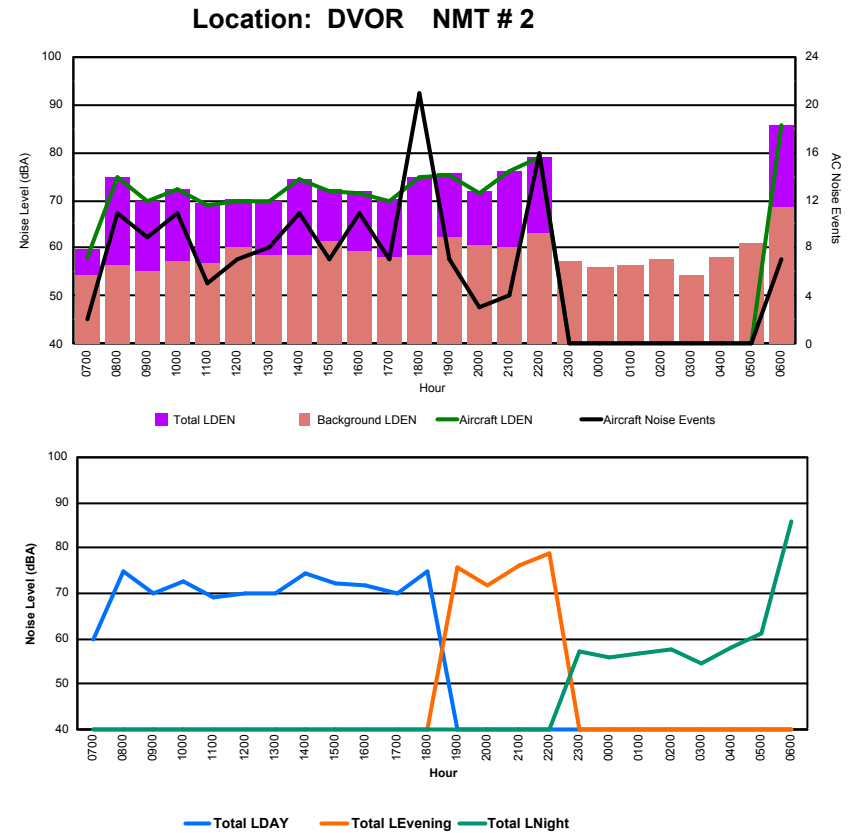

Luxembourg Airport Noise Distribution by Hour

Between 26/09/2022 00:00:00 and 26/09/2022 23:59:59 (Local Time)

Day	Aircraft Events	Total LDEN dB (A)	Aircraft LDEN dB(A)	Background LDEN dB(A)	Total LDay dB(A)	Total LEvening dB(A)	Total LNight dB (A)
26/09/22 7:00	2	59.7	58.2	54.5	59.7	-	-
26/09/22 8:00	11	74.7	74.6	56.4	74.7	-	-
26/09/22 9:00	9	69.8	69.7	55.3	69.8	-	-
26/09/22 10:00	11	72.5	72.4	57.4	72.5	-	-
26/09/22 11:00	5	69.3	69.0	56.9	69.3	-	-
26/09/22 12:00	7	70.1	69.7	60.0	70.1	-	-
26/09/22 13:00	8	70.0	69.7	58.4	70.0	-	-
26/09/22 14:00	11	74.4	74.2	58.6	74.4	-	-
26/09/22 15:00	7	72.3	72.0	61.5	72.3	-	-
26/09/22 16:00	11	71.8	71.6	59.2	71.8	-	-
26/09/22 17:00	7	70.1	69.8	58.0	70.1	-	-
26/09/22 18:00	21	74.7	74.6	58.5	74.7	-	-
26/09/22 19:00	7	75.6	75.4	62.1	-	75.6	-
26/09/22 20:00	3	71.9	71.5	60.8	-	71.9	-
26/09/22 21:00	4	76.0	75.9	60.2	-	76.0	-
26/09/22 22:00	16	79.0	78.9	63.1	-	79.0	-
26/09/22 23:00	-	57.3	-	57.3	-	-	57.3
27/09/22 0:00	-	56.1	-	56.2	-	-	56.1
27/09/22 1:00	-	56.6	-	56.6	-	-	56.6
27/09/22 2:00	-	57.7	-	57.7	-	-	57.7
27/09/22 3:00	-	54.4	-	54.4	-	-	54.4
27/09/22 4:00	-	58.0	-	58.0	-	-	58.0
27/09/22 5:00	-	61.2	-	61.2	-	-	61.2
27/09/22 6:00	7	85.8	85.8	68.5	-	-	85.8
	147	74.9	74.8	60.2	71.9	76.3	76.8