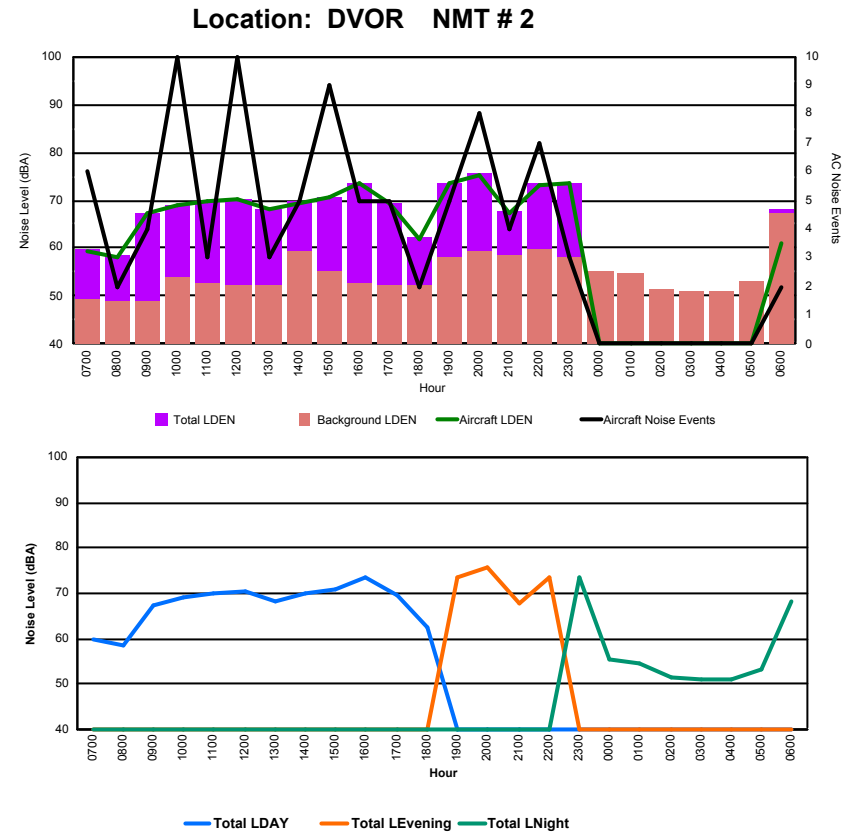

Luxembourg Airport Noise Distribution by Hour

Between 03/09/2022 00:00:00 and 03/09/2022 23:59:59 (Local Time)

Day	Aircraft Events	Total LDEN dB (A)	Aircraft LDEN dB(A)	Background LDEN dB(A)	Total LDay dB(A)	Total LEvening dB(A)	Total LNight dB (A)
03/09/22 7:00	6	59.8	59.4	49.3	59.8	-	-
03/09/22 8:00	2	58.7	58.2	48.9	58.7	-	-
03/09/22 9:00	4	67.5	67.5	48.8	67.5	-	-
03/09/22 10:00	10	69.1	69.0	54.1	69.1	-	-
03/09/22 11:00	3	69.9	69.8	52.7	69.9	-	-
03/09/22 12:00	10	70.4	70.4	52.2	70.4	-	-
03/09/22 13:00	3	68.1	68.1	52.2	68.1	-	-
03/09/22 14:00	5	69.9	69.5	59.3	69.9	-	-
03/09/22 15:00	9	70.7	70.6	55.2	70.7	-	-
03/09/22 16:00	5	73.4	73.4	52.5	73.4	-	-
03/09/22 17:00	5	69.5	69.4	52.1	69.5	-	-
03/09/22 18:00	2	62.5	62.0	52.1	62.5	-	-
03/09/22 19:00	5	73.7	73.6	58.1	-	73.7	-
03/09/22 20:00	8	75.6	75.4	59.4	-	75.6	-
03/09/22 21:00	4	67.8	67.2	58.4	-	67.8	-
03/09/22 22:00	7	73.5	73.3	59.9	-	73.5	-
03/09/22 23:00	3	73.6	73.4	58.0	-	-	73.6
04/09/22 0:00	-	55.3	-	55.3	-	-	55.3
04/09/22 1:00	-	54.6	-	54.6	-	-	54.6
04/09/22 2:00	-	51.4	-	51.4	-	-	51.4
04/09/22 3:00	-	50.9	-	50.9	-	-	50.9
04/09/22 4:00	-	51.1	-	51.1	-	-	51.1
04/09/22 5:00	-	53.3	-	53.3	-	-	53.3
04/09/22 6:00	2	68.1	61.1	67.4	-	-	68.1
	93	69.5	69.3	57.4	69.1	73.4	65.8