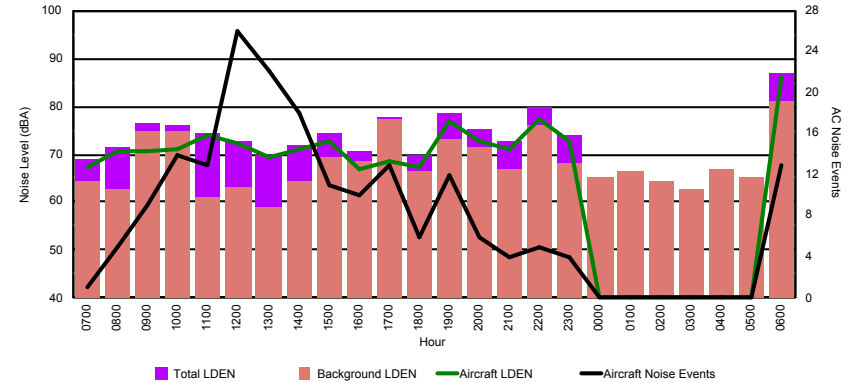

Luxembourg Airport Noise Distribution by Hour

Between 16/09/2022 00:00:00 and 16/09/2022 23:59:59 (Local Time)

Day	Aircraft Events	Total LDEN dB (A)	Aircraft LDEN dB(A)	Background LDEN dB(A)	Total LDay dB(A)	Total LEvening dB(A)	Total LNight dB (A)
16/09/22 7:00	1	69.0	67.1	64.3	69.0	-	-
16/09/22 8:00	5	71.3	70.7	62.6	71.3	-	-
16/09/22 9:00	9	76.3	70.6	75.0	76.3	-	-
16/09/22 10:00	14	76.2	71.1	74.7	76.2	-	-
16/09/22 11:00	13	74.2	74.0	61.1	74.2	-	-
16/09/22 12:00	26	72.8	72.3	63.3	72.8	-	-
16/09/22 13:00	22	69.6	69.3	59.0	69.6	-	-
16/09/22 14:00	18	72.0	71.2	64.4	72.0	-	-
16/09/22 15:00	11	74.4	72.7	69.5	74.4	-	-
16/09/22 16:00	10	70.8	67.0	68.5	70.8	-	-
16/09/22 17:00	13	77.9	68.4	77.4	77.9	-	-
16/09/22 18:00	6	69.8	67.3	66.3	69.8	-	-
16/09/22 19:00	12	78.4	77.0	73.1	-	78.4	-
16/09/22 20:00	6	75.1	72.7	71.3	-	75.1	-
16/09/22 21:00	4	72.6	71.2	66.9	-	72.6	-
16/09/22 22:00	5	79.6	77.2	76.0	-	79.6	-
16/09/22 23:00	4	74.0	72.9	68.0	-	-	74.0
17/09/22 0:00	-	64.5	-	65.0	-	-	64.5
17/09/22 1:00	-	65.5	-	66.3	-	-	65.5
17/09/22 2:00	-	64.0	-	64.3	-	-	64.0
17/09/22 3:00	-	62.7	-	62.8	-	-	62.7
17/09/22 4:00	-	66.6	-	66.8	-	-	66.6
17/09/22 5:00	-	64.8	-	65.0	-	-	64.8
17/09/22 6:00	13	87.0	85.9	81.2	-	-	87.0
	192	76.4	74.5	72.0	73.8	77.2	78.3

Location: Mid Runway NMT # 3