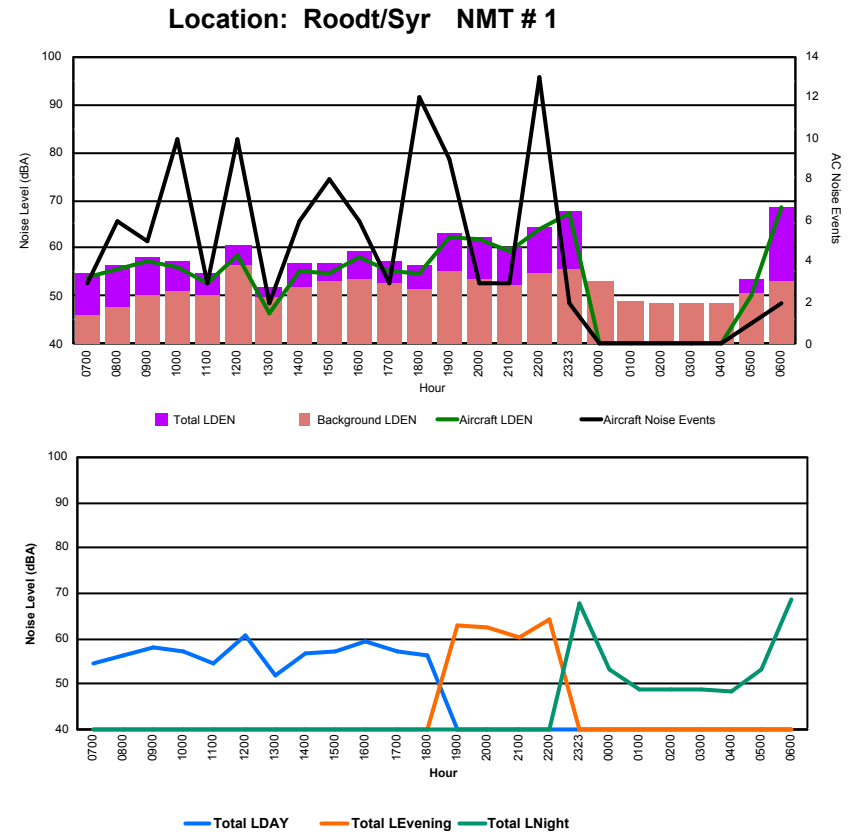

Luxembourg Airport Noise Distribution by Hour

Between 16/09/2022 00:00:00 and 16/09/2022 23:59:59 (Local Time)

Day	Aircraft Events	Total LDEN dB(A)	Aircraft LDEN dB(A)	Background LDEN dB(A)	Total LDay dB(A)	Total LEvening dB(A)	Total LNight dB(A)
16/09/22 7:00	3	54.7	54.1	45.9	54.7	-	-
16/09/22 8:00	6	56.3	55.7	47.5	56.3	-	-
16/09/22 9:00	5	58.0	57.3	50.0	58.0	-	-
16/09/22 10:00	10	57.3	56.2	51.1	57.3	-	-
16/09/22 11:00	3	54.7	52.8	50.3	54.7	-	-
16/09/22 12:00	10	60.6	58.6	56.6	60.6	-	-
16/09/22 13:00	2	51.7	46.5	49.9	51.7	-	-
16/09/22 14:00	6	56.8	55.3	51.9	56.8	-	-
16/09/22 15:00	8	57.0	54.8	53.1	57.0	-	-
16/09/22 16:00	6	59.3	58.0	53.7	59.3	-	-
16/09/22 17:00	3	57.2	55.4	52.5	57.2	-	-
16/09/22 18:00	12	56.4	54.9	51.4	56.4	-	-
16/09/22 19:00	9	63.0	62.3	55.4	-	63.0	-
16/09/22 20:00	3	62.3	61.7	53.6	-	62.3	-
16/09/22 21:00	3	60.1	59.4	52.3	-	60.1	-
16/09/22 22:00	13	64.2	63.8	54.8	-	64.2	-
16/09/22 23:23	2	67.8	67.5	55.8	-	-	67.8
17/09/22 0:00	-	53.2	-	53.3	-	-	53.2
17/09/22 1:00	-	48.9	-	48.9	-	-	48.9
17/09/22 2:00	-	48.7	-	48.7	-	-	48.7
17/09/22 3:00	-	48.7	-	48.7	-	-	48.7
17/09/22 4:00	-	48.5	-	48.5	-	-	48.5
17/09/22 5:00	1	53.4	50.3	50.6	-	-	53.4
17/09/22 6:00	2	68.6	68.5	53.1	-	-	68.6
	107	60.3	59.6	52.3	57.2	62.6	61.8