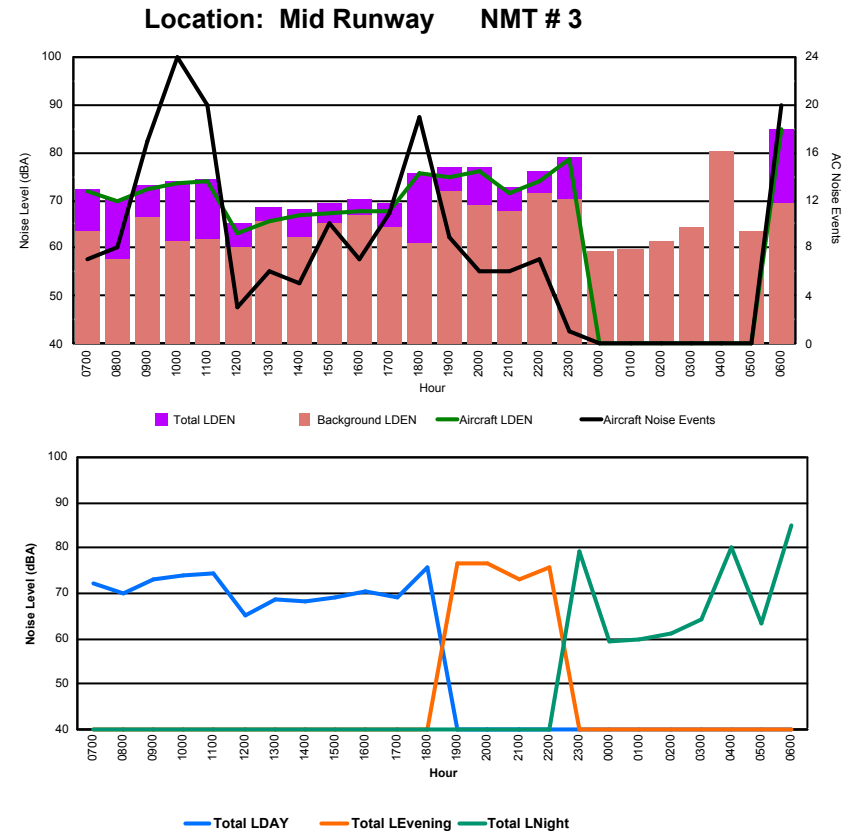

Luxembourg Airport Noise Distribution by Hour

Between 27/09/2022 00:00:00 and 27/09/2022 23:59:59 (Local Time)

Day	Aircraft Events	Total LDEN dB (A)	Aircraft LDEN dB(A)	Background LDEN dB(A)	Total LDay dB(A)	Total LEvening dB(A)	Total LNight dB (A)	
27/09/22	7:00	7	72.4	71.8	63.7	72.4	-	-
27/09/22	8:00	8	70.1	69.9	57.5	70.1	-	-
27/09/22	9:00	17	73.2	72.2	66.6	73.2	-	-
27/09/22	10:00	24	73.8	73.6	61.5	73.8	-	-
27/09/22	11:00	20	74.4	74.1	61.9	74.4	-	-
27/09/22	12:00	3	65.0	63.3	60.2	65.0	-	-
27/09/22	13:00	6	68.5	65.7	65.5	68.5	-	-
27/09/22	14:00	5	68.2	66.9	62.3	68.2	-	-
27/09/22	15:00	10	69.2	67.1	65.2	69.2	-	-
27/09/22	16:00	7	70.3	67.7	66.8	70.3	-	-
27/09/22	17:00	11	69.2	67.6	64.3	69.2	-	-
27/09/22	18:00	19	75.7	75.5	61.1	75.7	-	-
27/09/22	19:00	9	76.7	75.0	71.8	-	76.7	-
27/09/22	20:00	6	76.7	75.9	69.1	-	76.7	-
27/09/22	21:00	6	72.9	71.3	67.9	-	72.9	-
27/09/22	22:00	7	75.9	74.1	71.3	-	75.9	-
27/09/22	23:00	1	79.1	78.5	70.4	-	-	79.1
28/09/22	0:00	-	59.4	-	59.5	-	-	59.4
28/09/22	1:00	-	59.8	-	59.9	-	-	59.8
28/09/22	2:00	-	61.2	-	61.3	-	-	61.2
28/09/22	3:00	-	64.4	-	64.5	-	-	64.4
28/09/22	4:00	-	80.0	-	80.1	-	-	80.0
28/09/22	5:00	-	63.3	-	63.7	-	-	63.3
28/09/22	6:00	20	85.0	85.0	69.3	-	-	85.0
	186	75.4	74.3	69.2	71.8	75.8	78.0