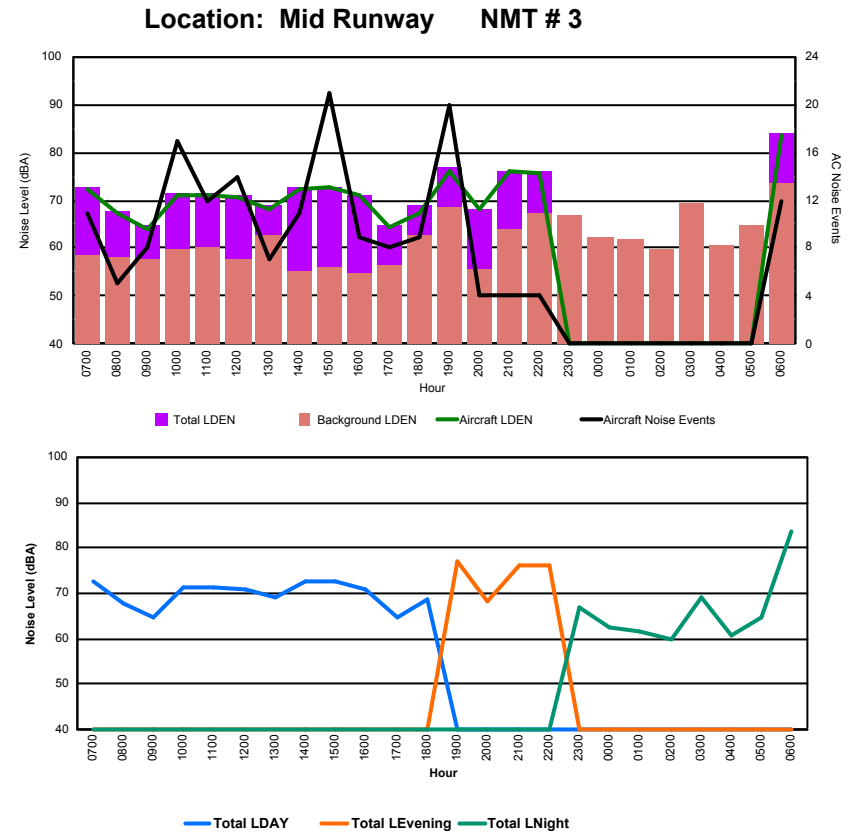

Luxembourg Airport Noise Distribution by Hour

Between 22/09/2022 00:00:00 and 22/09/2022 23:59:59 (Local Time)

Day	Aircraft Events	Total LDEN dB (A)	Aircraft LDEN dB(A)	Background LDEN dB(A)	Total LDay dB(A)	Total LEvening dB(A)	Total LNight dB (A)
22/09/22 7:00	11	72.7	72.5	58.7	72.7	-	-
22/09/22 8:00	5	67.7	67.2	58.2	67.7	-	-
22/09/22 9:00	8	64.9	64.0	57.7	64.9	-	-
22/09/22 10:00	17	71.4	71.2	59.6	71.4	-	-
22/09/22 11:00	12	71.4	71.1	60.1	71.4	-	-
22/09/22 12:00	14	71.0	70.8	57.9	71.0	-	-
22/09/22 13:00	7	69.1	68.0	62.7	69.1	-	-
22/09/22 14:00	11	72.6	72.5	55.4	72.6	-	-
22/09/22 15:00	21	72.8	72.7	56.1	72.8	-	-
22/09/22 16:00	9	71.1	71.0	54.7	71.1	-	-
22/09/22 17:00	8	64.9	64.3	56.3	64.9	-	-
22/09/22 18:00	9	68.8	67.5	62.9	68.8	-	-
22/09/22 19:00	20	76.9	76.2	68.5	-	76.9	-
22/09/22 20:00	4	68.2	68.0	55.7	-	68.2	-
22/09/22 21:00	4	76.2	76.0	64.0	-	76.2	-
22/09/22 22:00	4	76.2	75.7	67.1	-	76.2	-
22/09/22 23:00	-	66.9	-	67.0	-	-	66.9
23/09/22 0:00	-	62.3	-	62.5	-	-	62.3
23/09/22 1:00	-	61.8	-	62.0	-	-	61.8
23/09/22 2:00	-	59.8	-	59.9	-	-	59.8
23/09/22 3:00	-	69.1	-	69.2	-	-	69.1
23/09/22 4:00	-	60.6	-	60.6	-	-	60.6
23/09/22 5:00	-	64.6	-	64.6	-	-	64.6
23/09/22 6:00	12	83.8	83.4	73.4	-	-	83.8
	176	73.5	72.9	64.6	70.6	75.4	75.1