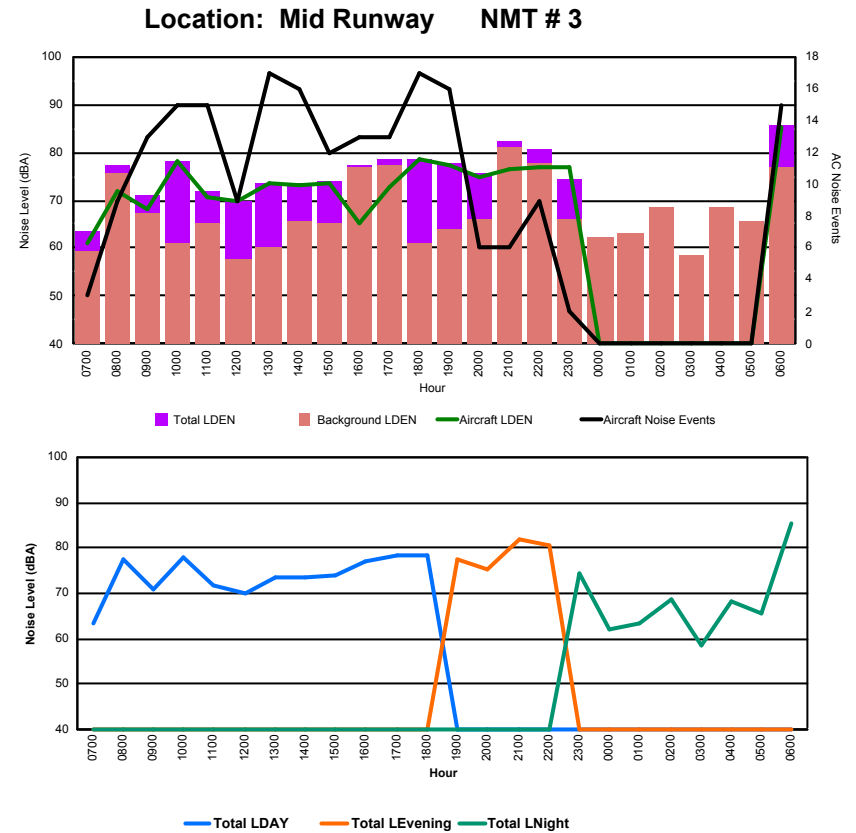

Luxembourg Airport Noise Distribution by Hour

Between 26/09/2022 00:00:00 and 26/09/2022 23:59:59 (Local Time)

Day	Aircraft Events	Total LDEN dB (A)	Aircraft LDEN dB(A)	Background LDEN dB(A)	Total LDay dB(A)	Total LEvening dB(A)	Total LNight dB (A)
26/09/22	7:00	3	63.4	61.2	59.5	63.4	-
26/09/22	8:00	9	77.4	72.0	75.8	77.4	-
26/09/22	9:00	13	70.9	68.3	67.4	70.9	-
26/09/22	10:00	15	78.1	78.0	61.0	78.1	-
26/09/22	11:00	15	71.7	70.7	65.0	71.7	-
26/09/22	12:00	9	69.9	69.6	57.8	69.9	-
26/09/22	13:00	17	73.6	73.4	60.3	73.6	-
26/09/22	14:00	16	73.7	73.0	65.7	73.7	-
26/09/22	15:00	12	73.9	73.4	65.4	73.9	-
26/09/22	16:00	13	77.2	65.3	76.9	77.2	-
26/09/22	17:00	13	78.5	72.8	77.1	78.5	-
26/09/22	18:00	17	78.5	78.4	61.1	78.5	-
26/09/22	19:00	16	77.6	77.5	63.8	-	77.6
26/09/22	20:00	6	75.5	74.9	66.2	-	75.5
26/09/22	21:00	6	82.1	76.3	80.9	-	82.1
26/09/22	22:00	9	80.6	76.9	77.6	-	80.6
26/09/22	23:00	2	74.5	76.9	66.0	-	74.5
27/09/22	0:00	-	62.2	-	62.4	-	62.2
27/09/22	1:00	-	63.2	-	63.3	-	63.2
27/09/22	2:00	-	68.7	-	68.7	-	68.7
27/09/22	3:00	-	58.5	-	58.6	-	58.5
27/09/22	4:00	-	68.3	-	68.4	-	68.3
27/09/22	5:00	-	65.5	-	65.6	-	65.5
27/09/22	6:00	15	85.6	85.1	76.9	-	85.6
	206	77.0	75.3	72.4	75.5	79.7	77.1