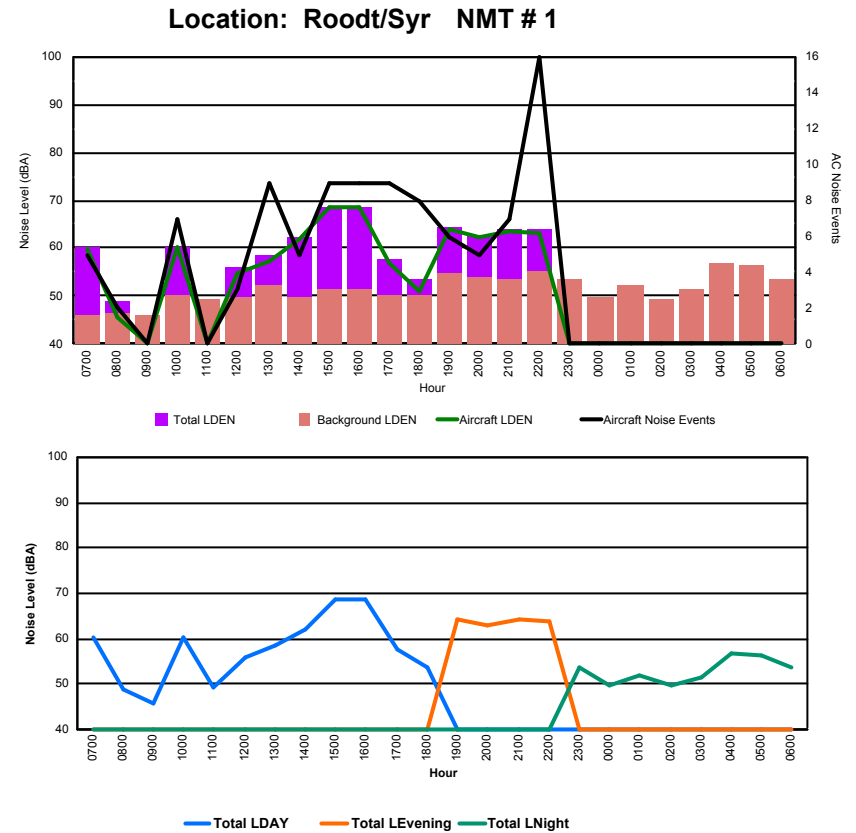

Luxembourg Airport Noise Distribution by Hour

Between 15/09/2022 00:00:00 and 15/09/2022 23:59:59 (Local Time)

Day	Aircraft Events	Total LDEN dB(A)	Aircraft LDEN dB(A)	Background LDEN dB(A)	Total LDay dB(A)	Total LEvening dB(A)	Total LNight dB(A)	
15/09/22	7:00	5	60.1	59.9	46.2	60.1	-	-
15/09/22	8:00	2	48.9	45.5	46.3	48.9	-	-
15/09/22	9:00	-	45.9	-	45.9	45.9	-	-
15/09/22	10:00	7	60.4	60.0	50.0	60.4	-	-
15/09/22	11:00	-	49.2	-	49.2	49.2	-	-
15/09/22	12:00	3	56.0	54.8	49.7	56.0	-	-
15/09/22	13:00	9	58.4	57.3	52.1	58.4	-	-
15/09/22	14:00	5	62.1	61.8	49.6	62.1	-	-
15/09/22	15:00	9	68.7	68.7	51.6	68.7	-	-
15/09/22	16:00	9	68.6	68.5	51.6	68.6	-	-
15/09/22	17:00	9	57.6	56.8	50.3	57.6	-	-
15/09/22	18:00	8	53.5	51.1	50.0	53.5	-	-
15/09/22	19:00	6	64.3	63.8	54.7	-	64.3	-
15/09/22	20:00	5	62.8	62.2	53.9	-	62.8	-
15/09/22	21:00	7	64.1	63.7	53.6	-	64.1	-
15/09/22	22:00	16	63.8	63.3	55.2	-	63.8	-
15/09/22	23:00	-	53.6	-	53.6	-	-	53.6
16/09/22	0:00	-	49.7	-	49.7	-	-	49.7
16/09/22	1:00	-	52.1	-	52.1	-	-	52.1
16/09/22	2:00	-	49.5	-	49.5	-	-	49.5
16/09/22	3:00	-	51.4	-	51.4	-	-	51.4
16/09/22	4:00	-	56.9	-	56.9	-	-	56.9
16/09/22	5:00	-	56.5	-	56.6	-	-	56.5
16/09/22	6:00	-	53.5	-	53.5	-	-	53.5
	100	61.2	60.7	52.4	62.3	63.8	53.7