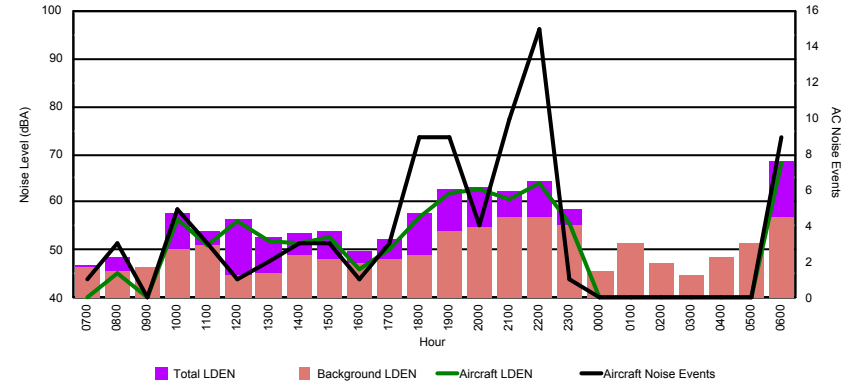

Luxembourg Airport Noise Distribution by Hour

Between 12/09/2022 00:00:00 and 12/09/2022 23:59:59 (Local Time)

Day	Aircraft Events	Total LDEN dB(A)	Aircraft LDEN dB(A)	Background LDEN dB(A)	Total LDay dB(A)	Total LEvening dB(A)	Total LNight dB(A)
12/09/22 7:00	1	46.9	38.1	46.3	46.9	-	-
12/09/22 8:00	3	48.4	45.2	45.5	48.4	-	-
12/09/22 9:00	-	46.6	-	46.6	46.6	-	-
12/09/22 10:00	5	57.5	56.5	50.4	57.5	-	-
12/09/22 11:00	3	54.0	51.0	51.1	54.0	-	-
12/09/22 12:00	1	56.5	56.1	44.9	56.5	-	-
12/09/22 13:00	2	52.7	52.0	45.0	52.7	-	-
12/09/22 14:00	3	53.4	51.4	49.1	53.4	-	-
12/09/22 15:00	3	53.9	52.6	48.2	53.9	-	-
12/09/22 16:00	1	49.8	46.2	47.4	49.8	-	-
12/09/22 17:00	3	52.3	50.3	48.1	52.3	-	-
12/09/22 18:00	9	57.6	57.0	48.9	57.6	-	-
12/09/22 19:00	9	62.6	62.0	53.9	-	62.6	-
12/09/22 20:00	4	63.2	62.6	54.6	-	63.2	-
12/09/22 21:00	10	62.1	60.8	56.7	-	62.1	-
12/09/22 22:00	15	64.5	63.8	56.8	-	64.5	-
12/09/22 23:00	1	58.4	55.8	55.1	-	-	58.4
13/09/22 0:00	-	45.6	-	45.6	-	-	45.6
13/09/22 1:00	-	51.4	-	51.4	-	-	51.4
13/09/22 2:00	-	47.1	-	47.1	-	-	47.1
13/09/22 3:00	-	44.7	-	44.7	-	-	44.7
13/09/22 4:00	-	48.4	-	48.4	-	-	48.4
13/09/22 5:00	-	51.6	-	51.6	-	-	51.6
13/09/22 6:00	9	68.6	68.3	57.0	-	-	68.6
	82	59.1	58.3	51.7	53.9	63.2	60.2

Location: Roodt/Syr NMT # 1