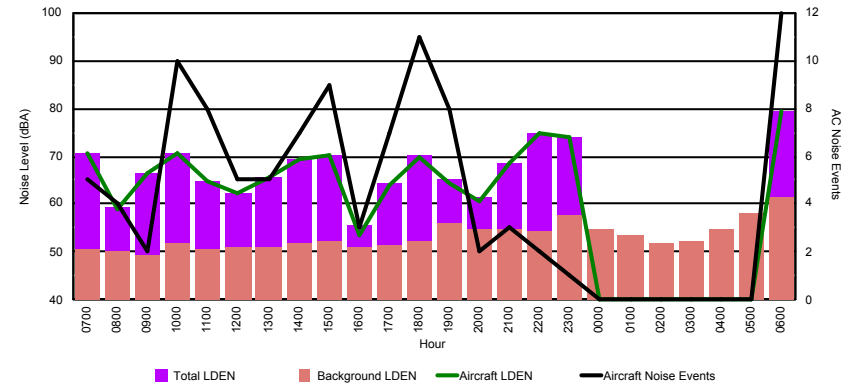

Luxembourg Airport Noise Distribution by Hour

Between 01/09/2022 00:00:00 and 01/09/2022 23:59:59 (Local Time)

Day	Aircraft Events	Total LDEN dB(A)	Aircraft LDEN dB(A)	Background LDEN dB(A)	Total LDay dB(A)	Total LEvening dB(A)	Total LNight dB(A)
01/09/22 7:00	5	70.8	70.8	50.7	70.8	-	-
01/09/22 8:00	4	59.5	59.0	50.1	59.5	-	-
01/09/22 9:00	2	66.4	66.3	49.2	66.4	-	-
01/09/22 10:00	10	70.6	70.6	51.9	70.6	-	-
01/09/22 11:00	8	64.9	64.7	50.7	64.9	-	-
01/09/22 12:00	5	62.5	62.2	51.1	62.5	-	-
01/09/22 13:00	5	65.8	65.7	51.1	65.8	-	-
01/09/22 14:00	7	69.3	69.2	51.7	69.3	-	-
01/09/22 15:00	9	70.4	70.3	52.1	70.4	-	-
01/09/22 16:00	3	55.5	53.6	51.0	55.5	-	-
01/09/22 17:00	7	64.4	64.1	51.5	64.4	-	-
01/09/22 18:00	11	70.1	70.0	52.3	70.1	-	-
01/09/22 19:00	8	65.0	64.4	56.0	-	65.0	-
01/09/22 20:00	2	61.6	60.5	54.9	-	61.6	-
01/09/22 21:00	3	68.6	68.4	54.8	-	68.6	-
01/09/22 22:00	2	74.6	74.6	54.3	-	74.6	-
01/09/22 23:00	1	73.9	73.8	57.8	-	-	73.9
02/09/22 0:00	-	54.7	-	54.7	-	-	54.7
02/09/22 1:00	-	53.6	-	53.6	-	-	53.6
02/09/22 2:00	-	51.7	-	51.7	-	-	51.7
02/09/22 3:00	-	52.3	-	52.3	-	-	52.3
02/09/22 4:00	-	54.6	-	54.6	-	-	54.6
02/09/22 5:00	-	58.2	-	58.2	-	-	58.2
02/09/22 6:00	12	79.5	79.5	61.6	-	-	79.5
	104	69.7	69.7	54.5	67.7	70.1	71.6

Location: DVOR NMT # 2