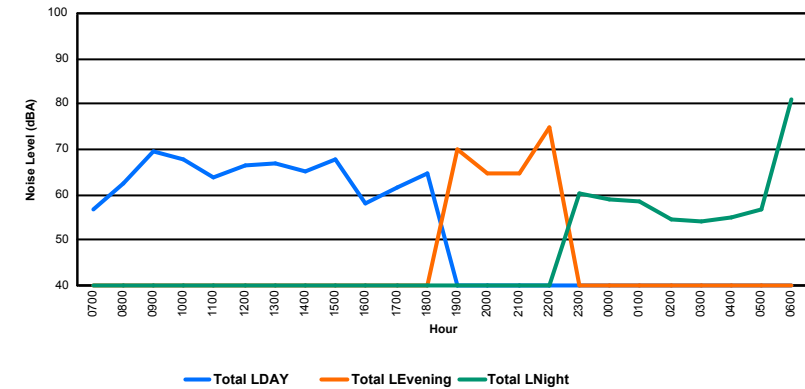

Luxembourg Airport Noise Distribution by Hour

Between 02/09/2022 00:00:00 and 02/09/2022 23:59:59 (Local Time)

Day	Aircraft Events	Total LDEN dB (A)	Aircraft LDEN dB(A)	Background LDEN dB(A)	Total LDay dB(A)	Total LEvening dB(A)	Total LNight dB (A)
02/09/22 7:00	3	56.7	55.2	51.6	56.7	-	-
02/09/22 8:00	4	62.5	54.2	62.2	62.5	-	-
02/09/22 9:00	7	69.4	68.8	60.7	69.4	-	-
02/09/22 10:00	8	68.0	67.9	52.1	68.0	-	-
02/09/22 11:00	9	64.0	63.7	52.5	64.0	-	-
02/09/22 12:00	6	66.3	66.1	54.1	66.3	-	-
02/09/22 13:00	7	66.9	66.7	54.1	66.9	-	-
02/09/22 14:00	8	65.3	65.1	53.3	65.3	-	-
02/09/22 15:00	9	67.6	67.4	53.1	67.6	-	-
02/09/22 16:00	2	58.1	57.4	51.5	58.1	-	-
02/09/22 17:00	6	61.7	61.1	52.4	61.7	-	-
02/09/22 18:00	9	64.7	64.4	53.4	64.7	-	-
02/09/22 19:00	12	70.2	69.9	58.3	-	70.2	-
02/09/22 20:00	4	64.8	64.1	56.9	-	64.8	-
02/09/22 21:00	2	64.9	64.0	57.2	-	64.9	-
02/09/22 22:00	5	75.0	75.0	56.9	-	75.0	-
02/09/22 23:00	-	60.1	-	60.1	-	-	60.1
03/09/22 0:00	-	59.1	-	59.1	-	-	59.1
03/09/22 1:00	-	58.4	-	58.4	-	-	58.4
03/09/22 2:00	-	54.4	-	54.4	-	-	54.4
03/09/22 3:00	-	54.0	-	54.0	-	-	54.0
03/09/22 4:00	-	54.8	-	54.8	-	-	54.8
03/09/22 5:00	-	56.7	-	56.7	-	-	56.7
03/09/22 6:00	14	81.2	81.1	61.3	-	-	81.2
	115	69.8	69.5	57.0	65.6	70.8	72.3

Location: DVOR NMT # 2