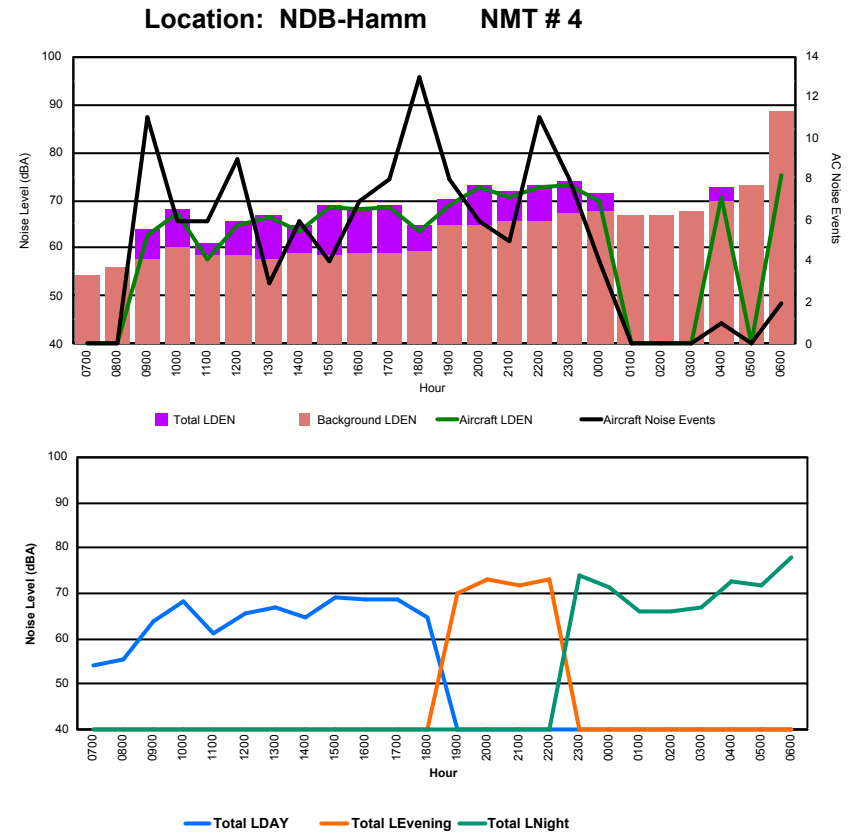

Luxembourg Airport Noise Distribution by Hour

Between 04/09/2022 00:00:00 and 04/09/2022 23:59:59 (Local Time)

Day	Aircraft Events	Total LDEN dB (A)	Aircraft LDEN dB(A)	Background LDEN dB(A)	Total LDay dB(A)	Total LEvening dB(A)	Total LNight dB (A)
04/09/22 7:00	-	54.3	-	54.4	54.3	-	-
04/09/22 8:00	-	55.6	-	55.9	55.6	-	-
04/09/22 9:00	11	63.9	62.8	57.8	63.9	-	-
04/09/22 10:00	6	68.2	67.5	60.3	68.2	-	-
04/09/22 11:00	6	61.1	57.6	58.6	61.1	-	-
04/09/22 12:00	9	65.6	64.7	58.5	65.6	-	-
04/09/22 13:00	3	66.9	66.3	57.9	66.9	-	-
04/09/22 14:00	6	64.7	63.4	59.0	64.7	-	-
04/09/22 15:00	4	69.0	68.6	58.7	69.0	-	-
04/09/22 16:00	7	68.6	68.2	58.9	68.6	-	-
04/09/22 17:00	8	68.8	68.4	58.8	68.8	-	-
04/09/22 18:00	13	64.9	63.6	59.5	64.9	-	-
04/09/22 19:00	8	70.2	68.9	64.7	-	70.2	-
04/09/22 20:00	6	73.3	72.7	64.6	-	73.3	-
04/09/22 21:00	5	71.9	70.8	65.6	-	71.9	-
04/09/22 22:00	11	73.3	72.6	65.8	-	73.3	-
04/09/22 23:00	8	74.0	73.0	67.2	-	-	74.0
05/09/22 0:00	4	71.3	69.6	67.8	-	-	71.3
05/09/22 1:00	-	65.9	-	66.9	-	-	65.9
05/09/22 2:00	-	65.9	-	66.9	-	-	65.9
05/09/22 3:00	-	67.1	-	67.9	-	-	67.1
05/09/22 4:00	1	72.8	70.7	70.0	-	-	72.8
05/09/22 5:00	-	71.6	-	73.3	-	-	71.6
05/09/22 6:00	2	78.1	75.4	88.7	-	-	78.1
	118	70.5	68.6	75.3	66.0	72.4	72.7