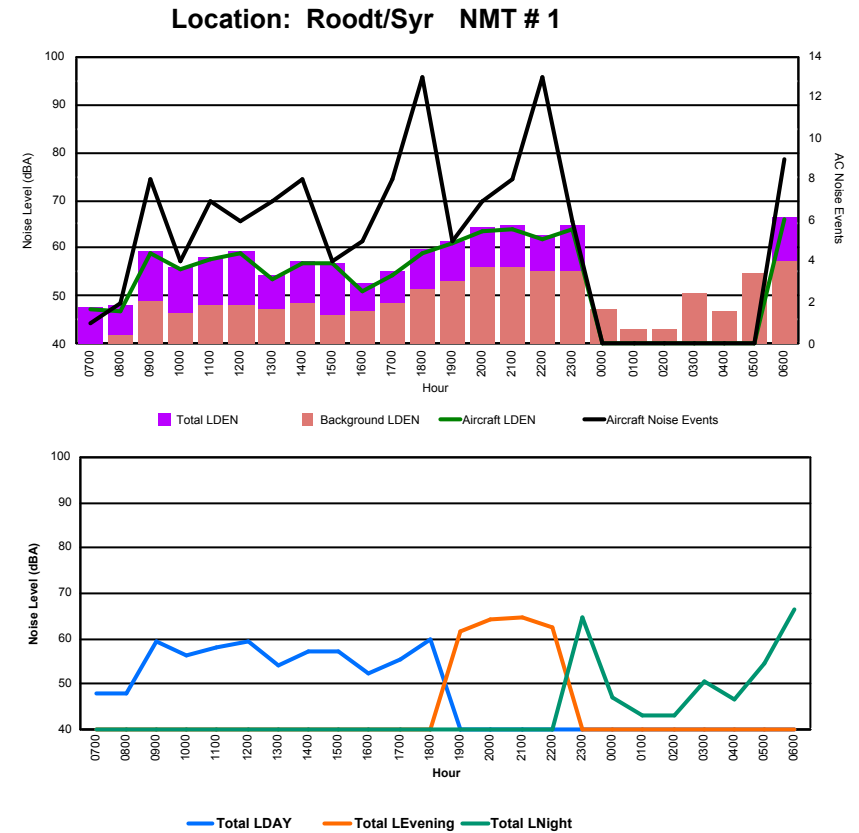

Luxembourg Airport Noise Distribution by Hour

Between 11/09/2022 00:00:00 and 11/09/2022 23:59:59 (Local Time)

Day	Aircraft Events	Total LDEN dB (A)	Aircraft LDEN dB(A)	Background LDEN dB(A)	Total LDay dB(A)	Total LEvening dB(A)	Total LNight dB (A)
11/09/22 7:00	1	47.9	47.2	39.2	47.9	-	-
11/09/22 8:00	2	48.0	46.8	41.8	48.0	-	-
11/09/22 9:00	8	59.3	58.9	49.1	59.3	-	-
11/09/22 10:00	4	56.2	55.8	46.4	56.2	-	-
11/09/22 11:00	7	58.2	57.8	48.2	58.2	-	-
11/09/22 12:00	6	59.2	58.9	48.2	59.2	-	-
11/09/22 13:00	7	54.3	53.5	47.1	54.3	-	-
11/09/22 14:00	8	57.3	56.7	48.5	57.3	-	-
11/09/22 15:00	4	57.0	56.7	46.2	57.0	-	-
11/09/22 16:00	5	52.5	51.2	46.8	52.5	-	-
11/09/22 17:00	8	55.3	54.4	48.7	55.3	-	-
11/09/22 18:00	13	59.7	59.0	51.6	59.7	-	-
11/09/22 19:00	5	61.6	60.9	53.3	-	61.6	-
11/09/22 20:00	7	64.4	63.7	56.2	-	64.4	-
11/09/22 21:00	8	64.6	64.0	55.9	-	64.6	-
11/09/22 22:00	13	62.7	61.9	55.2	-	62.7	-
11/09/22 23:00	6	64.6	64.1	55.1	-	-	64.6
12/09/22 0:00	-	47.2	-	47.2	-	-	47.2
12/09/22 1:00	-	43.3	-	43.3	-	-	43.3
12/09/22 2:00	-	43.1	-	43.1	-	-	43.1
12/09/22 3:00	-	50.5	-	50.6	-	-	50.5
12/09/22 4:00	-	46.7	-	46.7	-	-	46.7
12/09/22 5:00	-	54.6	-	54.7	-	-	54.6
12/09/22 6:00	9	66.5	66.0	57.2	-	-	66.5
	121	59.7	59.0	51.6	56.7	63.5	59.9