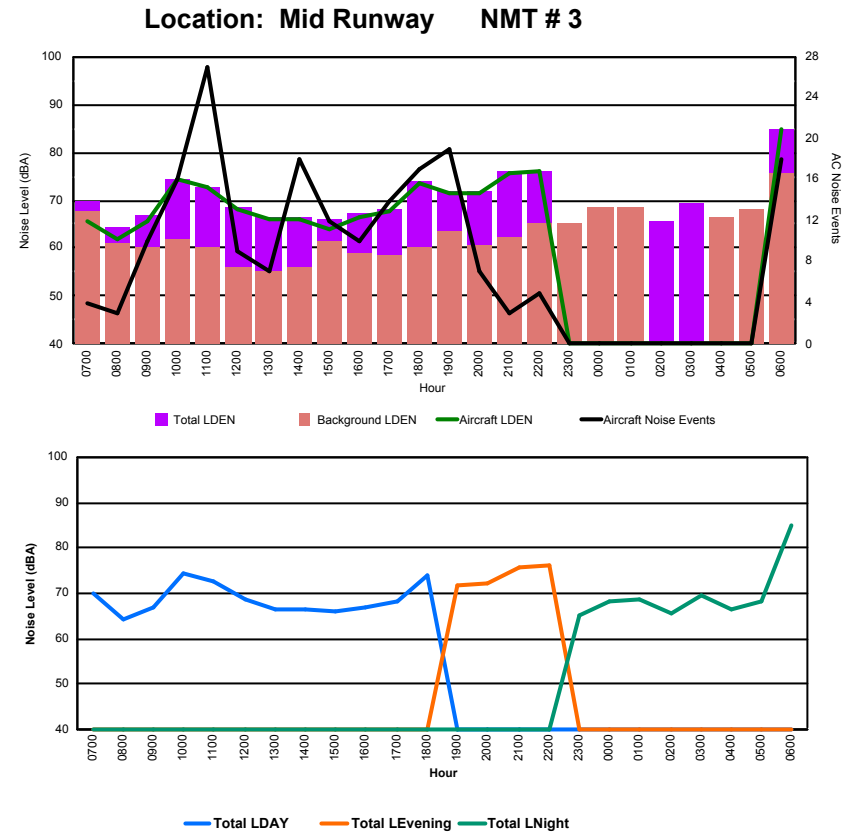

Luxembourg Airport Noise Distribution by Hour

Between 13/09/2022 00:00:00 and 13/09/2022 23:59:59 (Local Time)

Day	Aircraft Events	Total LDEN dB(A)	Aircraft LDEN dB(A)	Background LDEN dB(A)	Total LDay dB(A)	Total LEvening dB(A)	Total LNight dB(A)
13/09/22 7:00	4	69.8	65.6	67.8	69.8	-	-
13/09/22 8:00	3	64.4	61.9	61.2	64.4	-	-
13/09/22 9:00	10	66.8	65.8	60.2	66.8	-	-
13/09/22 10:00	16	74.5	74.3	62.0	74.5	-	-
13/09/22 11:00	27	72.8	72.6	60.0	72.8	-	-
13/09/22 12:00	9	68.5	68.2	56.2	68.5	-	-
13/09/22 13:00	7	66.4	66.1	55.1	66.4	-	-
13/09/22 14:00	18	66.6	66.2	56.2	66.6	-	-
13/09/22 15:00	12	65.9	64.0	61.5	65.9	-	-
13/09/22 16:00	10	67.1	66.3	59.1	67.1	-	-
13/09/22 17:00	14	68.3	67.9	58.5	68.3	-	-
13/09/22 18:00	17	73.9	73.7	60.4	73.9	-	-
13/09/22 19:00	19	71.9	71.3	63.4	-	71.9	-
13/09/22 20:00	7	72.0	71.6	60.8	-	72.0	-
13/09/22 21:00	3	75.9	75.7	62.4	-	75.9	-
13/09/22 22:00	5	76.2	75.9	65.1	-	76.2	-
13/09/22 23:00	-	65.3	-	65.4	-	-	65.3
14/09/22 0:00	-	68.2	-	68.4	-	-	68.2
14/09/22 1:00	-	68.5	-	68.7	-	-	68.5
14/09/22 2:00	-	65.7	-	-	-	-	65.7
14/09/22 3:00	-	69.5	-	-	-	-	69.5
14/09/22 4:00	-	66.3	-	66.5	-	-	66.3
14/09/22 5:00	-	68.2	-	68.2	-	-	68.2
14/09/22 6:00	18	84.9	84.7	75.8	-	-	84.9
	199	73.8	73.2	65.8	70.0	74.5	76.4