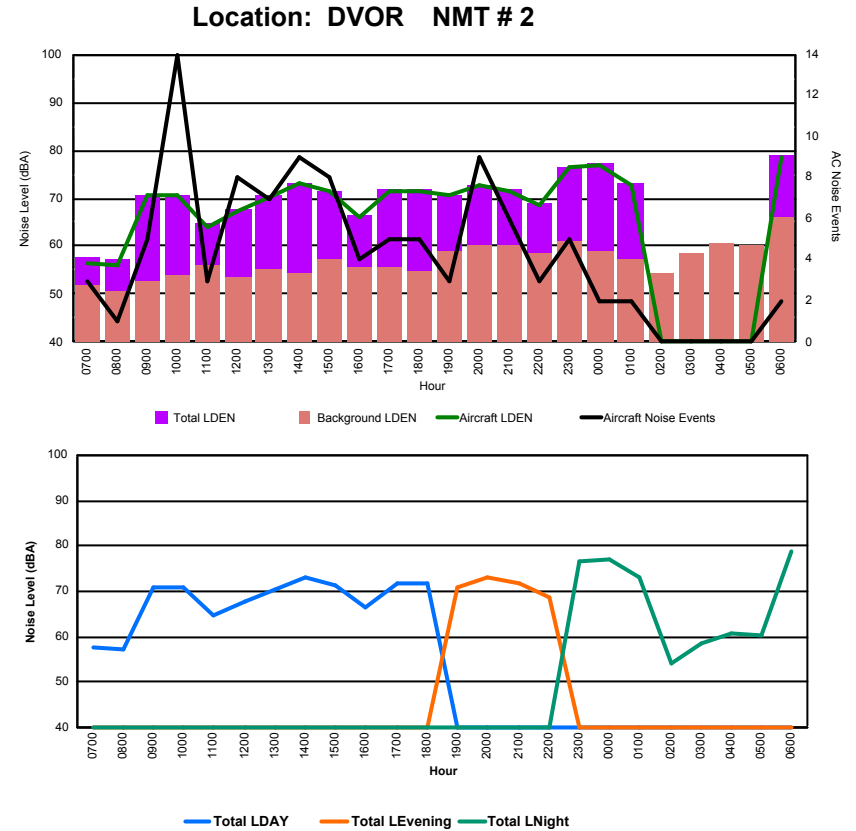

Luxembourg Airport Noise Distribution by Hour

Between 17/09/2022 00:00:00 and 17/09/2022 23:59:59 (Local Time)

Day	Aircraft Events	Total LDEN dB (A)	Aircraft LDEN dB(A)	Background LDEN dB(A)	Total LDay dB(A)	Total LEvening dB(A)	Total LNight dB (A)	
17/09/22	7:00	3	57.8	56.5	52.0	57.8	-	-
17/09/22	8:00	1	57.2	56.1	50.5	57.2	-	-
17/09/22	9:00	5	70.7	70.6	52.7	70.7	-	-
17/09/22	10:00	14	70.8	70.7	54.0	70.8	-	-
17/09/22	11:00	3	64.6	64.0	56.0	64.6	-	-
17/09/22	12:00	8	67.7	67.5	53.6	67.7	-	-
17/09/22	13:00	7	70.6	70.4	55.4	70.6	-	-
17/09/22	14:00	9	73.1	73.0	54.3	73.1	-	-
17/09/22	15:00	8	71.5	71.3	57.2	71.5	-	-
17/09/22	16:00	4	66.5	66.2	55.5	66.5	-	-
17/09/22	17:00	5	71.7	71.6	55.5	71.7	-	-
17/09/22	18:00	5	71.7	71.6	54.9	71.7	-	-
17/09/22	19:00	3	70.8	70.5	59.0	-	70.8	-
17/09/22	20:00	9	72.9	72.7	60.2	-	72.9	-
17/09/22	21:00	6	71.7	71.5	60.0	-	71.7	-
17/09/22	22:00	3	68.8	68.4	58.5	-	68.8	-
17/09/22	23:00	5	76.6	76.5	61.2	-	-	76.6
18/09/22	0:00	2	77.1	77.0	59.1	-	-	77.1
18/09/22	1:00	2	73.0	72.9	57.2	-	-	73.0
18/09/22	2:00	-	54.3	-	54.3	-	-	54.3
18/09/22	3:00	-	58.7	-	58.7	-	-	58.7
18/09/22	4:00	-	60.6	-	60.6	-	-	60.6
18/09/22	5:00	-	60.2	-	60.2	-	-	60.2
18/09/22	6:00	2	78.8	78.5	66.0	-	-	78.8
	104	71.8	71.6	58.5	69.8	71.3	73.9