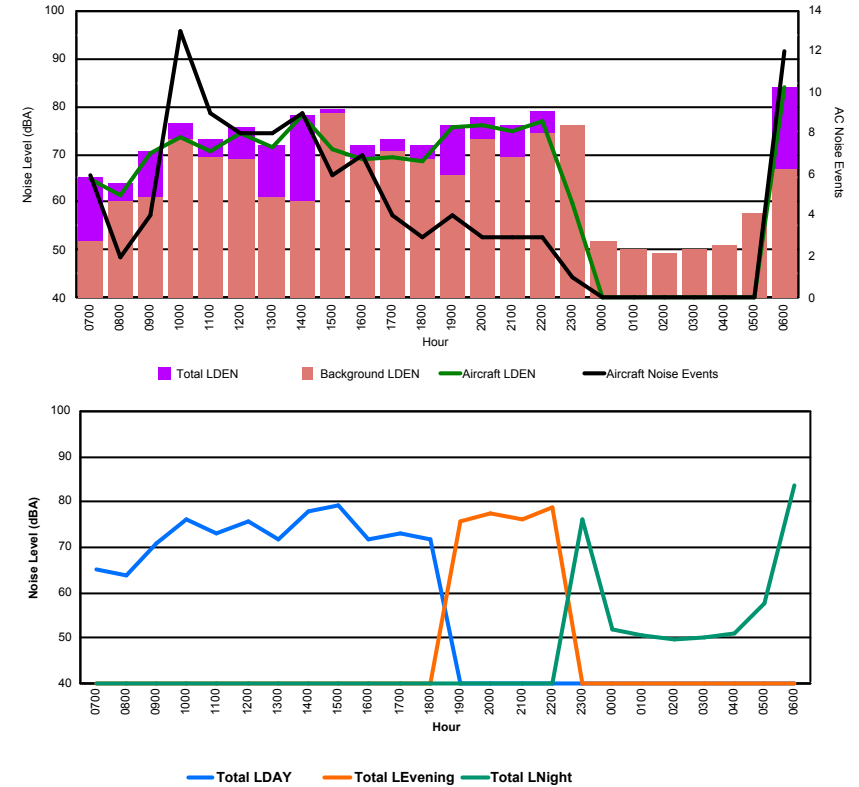

Luxembourg Airport Noise Distribution by Hour

Between 03/09/2022 00:00:00 and 03/09/2022 23:59:59 (Local Time)

Day	Aircraft Events	Total LDEN dB (A)	Aircraft LDEN dB(A)	Background LDEN dB(A)	Total LDay dB(A)	Total LEvening dB(A)	Total LNight dB (A)
03/09/22 7:00	6	65.1	64.8	51.9	65.1	-	-
03/09/22 8:00	2	63.8	61.4	60.0	63.8	-	-
03/09/22 9:00	4	70.7	70.2	61.2	70.7	-	-
03/09/22 10:00	13	76.3	73.4	73.2	76.3	-	-
03/09/22 11:00	9	73.0	70.5	69.4	73.0	-	-
03/09/22 12:00	8	75.6	74.5	69.1	75.6	-	-
03/09/22 13:00	8	71.7	71.4	60.9	71.7	-	-
03/09/22 14:00	9	78.1	78.0	60.0	78.1	-	-
03/09/22 15:00	6	79.2	70.9	78.5	79.2	-	-
03/09/22 16:00	7	71.8	68.8	68.9	71.8	-	-
03/09/22 17:00	4	73.0	69.3	70.6	73.0	-	-
03/09/22 18:00	3	71.7	68.5	68.8	71.7	-	-
03/09/22 19:00	4	75.9	75.5	65.7	-	75.9	-
03/09/22 20:00	3	77.7	75.9	73.0	-	77.7	-
03/09/22 21:00	3	76.0	74.9	69.5	-	76.0	-
03/09/22 22:00	3	78.8	76.8	74.4	-	78.8	-
03/09/22 23:00	1	76.1	59.9	76.0	-	-	76.1
04/09/22 0:00	-	51.7	-	51.7	-	-	51.7
04/09/22 1:00	-	50.4	-	50.4	-	-	50.4
04/09/22 2:00	-	49.5	-	49.5	-	-	49.5
04/09/22 3:00	-	50.2	-	50.2	-	-	50.2
04/09/22 4:00	-	50.9	-	50.9	-	-	50.9
04/09/22 5:00	-	57.5	-	57.5	-	-	57.5
04/09/22 6:00	12	83.8	83.8	66.7	-	-	83.8
	105	75.4	73.9	70.1	74.4	77.3	75.5

Location: Mid Runway NMT # 3