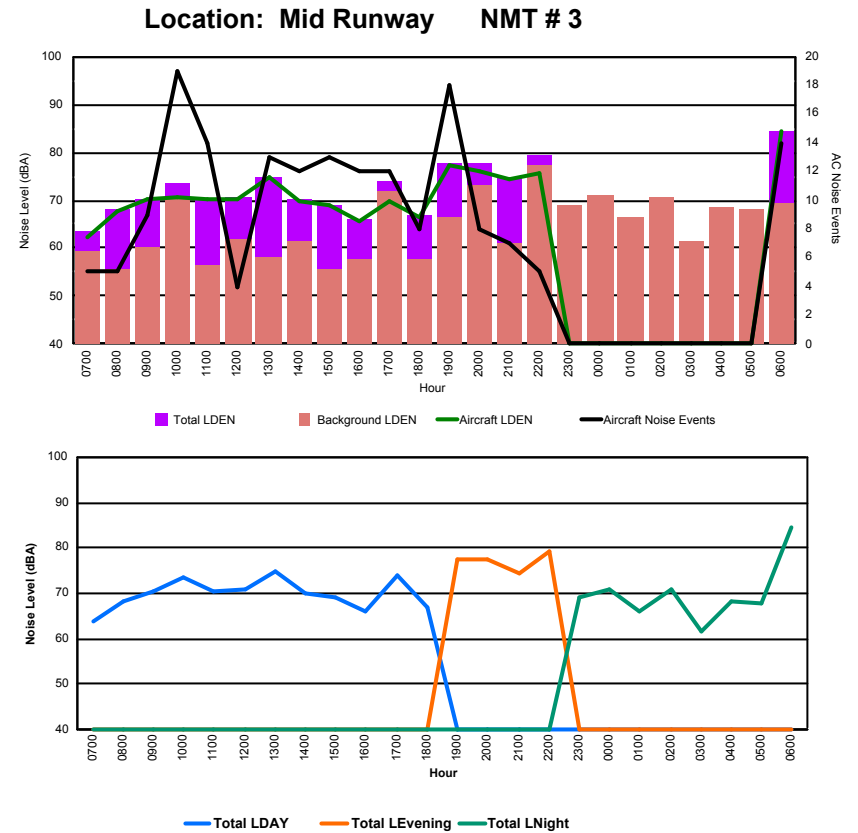

Luxembourg Airport Noise Distribution by Hour

Between 05/09/2022 00:00:00 and 05/09/2022 23:59:59 (Local Time)

Day	Aircraft Events	Total LDEN dB (A)	Aircraft LDEN dB(A)	Background LDEN dB(A)	Total LDay dB(A)	Total LEvening dB(A)	Total LNight dB (A)
05/09/22	7:00	5	63.7	62.2	59.3	63.7	-
05/09/22	8:00	5	68.1	67.9	55.7	68.1	-
05/09/22	9:00	9	70.4	70.1	60.1	70.4	-
05/09/22	10:00	19	73.5	70.5	70.6	73.5	-
05/09/22	11:00	14	70.3	70.1	56.4	70.3	-
05/09/22	12:00	4	70.7	70.1	61.9	70.7	-
05/09/22	13:00	13	74.8	74.7	58.0	74.8	-
05/09/22	14:00	12	70.2	69.6	61.4	70.2	-
05/09/22	15:00	13	69.0	68.8	55.5	69.0	-
05/09/22	16:00	12	66.2	65.6	57.6	66.2	-
05/09/22	17:00	12	73.9	69.7	71.9	73.9	-
05/09/22	18:00	8	66.9	66.4	57.7	66.9	-
05/09/22	19:00	18	77.7	77.3	66.4	-	77.7
05/09/22	20:00	8	77.7	76.0	73.0	-	77.7
05/09/22	21:00	7	74.6	74.4	61.2	-	74.6
05/09/22	22:00	5	79.4	75.5	77.2	-	79.4
05/09/22	23:00	-	69.0	-	69.1	-	69.0
06/09/22	0:00	-	70.7	-	71.0	-	70.7
06/09/22	1:00	-	66.2	-	66.6	-	66.2
06/09/22	2:00	-	70.7	-	70.7	-	70.7
06/09/22	3:00	-	61.5	-	61.6	-	61.5
06/09/22	4:00	-	68.3	-	68.5	-	68.3
06/09/22	5:00	-	68.0	-	68.2	-	68.0
06/09/22	6:00	14	84.5	84.4	69.3	-	84.5
	178	74.7	73.6	68.6	70.9	77.7	76.2