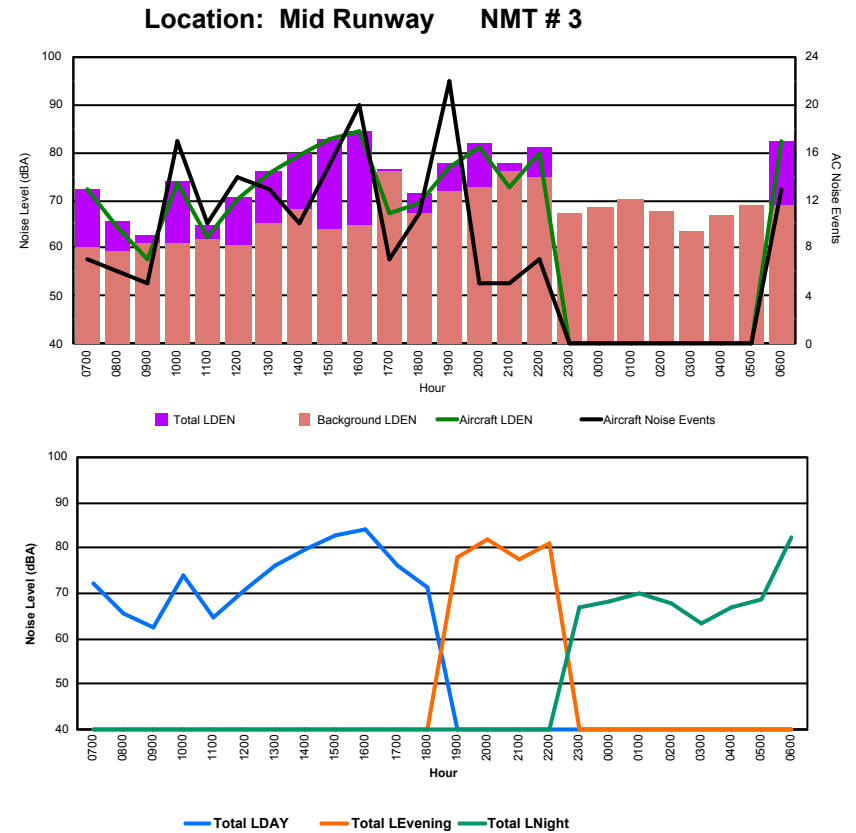

Luxembourg Airport Noise Distribution by Hour

Between 15/09/2022 00:00:00 and 15/09/2022 23:59:59 (Local Time)

Day	Aircraft Events	Total LDEN dB (A)	Aircraft LDEN dB(A)	Background LDEN dB(A)	Total LDay dB(A)	Total LEvening dB(A)	Total LNight dB (A)
15/09/22 7:00	7	72.4	72.2	60.2	72.4	-	-
15/09/22 8:00	6	65.5	64.4	59.5	65.5	-	-
15/09/22 9:00	5	62.6	57.7	61.2	62.6	-	-
15/09/22 10:00	17	73.9	73.7	61.1	73.9	-	-
15/09/22 11:00	10	64.9	62.1	61.9	64.9	-	-
15/09/22 12:00	14	70.8	70.3	60.6	70.8	-	-
15/09/22 13:00	13	76.1	75.8	65.3	76.1	-	-
15/09/22 14:00	10	79.6	79.2	68.1	79.6	-	-
15/09/22 15:00	15	82.6	82.6	63.9	82.6	-	-
15/09/22 16:00	20	84.3	84.2	64.8	84.3	-	-
15/09/22 17:00	7	76.4	67.4	75.9	76.4	-	-
15/09/22 18:00	11	71.4	69.2	67.4	71.4	-	-
15/09/22 19:00	22	77.9	76.8	71.7	-	77.9	-
15/09/22 20:00	5	81.7	81.0	72.6	-	81.7	-
15/09/22 21:00	5	77.6	72.8	75.9	-	77.6	-
15/09/22 22:00	7	81.1	80.0	74.7	-	81.1	-
15/09/22 23:00	-	67.0	-	67.2	-	-	67.0
16/09/22 0:00	-	68.3	-	68.5	-	-	68.3
16/09/22 1:00	-	70.1	-	70.2	-	-	70.1
16/09/22 2:00	-	67.9	-	67.9	-	-	67.9
16/09/22 3:00	-	63.6	-	63.7	-	-	63.6
16/09/22 4:00	-	66.8	-	67.0	-	-	66.8
16/09/22 5:00	-	68.8	-	69.0	-	-	68.8
16/09/22 6:00	13	82.5	82.4	68.9	-	-	82.5
	187	77.4	76.6	69.6	77.7	80.0	74.4