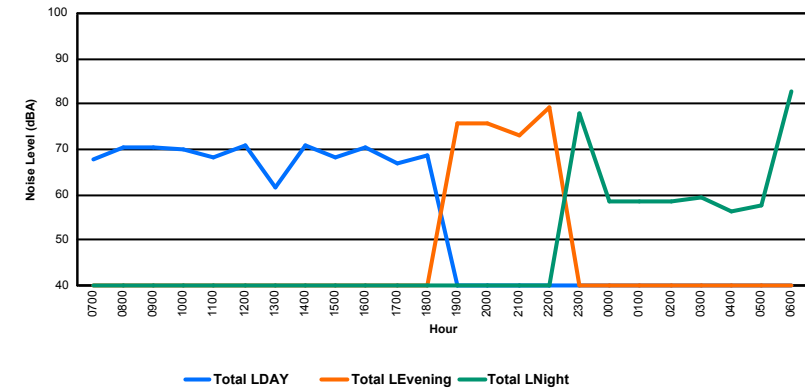

Luxembourg Airport Noise Distribution by Hour

Between 16/09/2022 00:00:00 and 16/09/2022 23:59:59 (Local Time)

Day	Aircraft Events	Total LDEN dB (A)	Aircraft LDEN dB(A)	Background LDEN dB(A)	Total LDay dB(A)	Total LEvening dB(A)	Total LNight dB (A)
16/09/22 7:00	3	67.6	67.5	52.5	67.6	-	-
16/09/22 8:00	7	70.5	70.4	53.3	70.5	-	-
16/09/22 9:00	6	70.4	70.4	53.7	70.4	-	-
16/09/22 10:00	10	70.2	70.2	53.5	70.2	-	-
16/09/22 11:00	4	68.1	67.9	53.8	68.1	-	-
16/09/22 12:00	10	71.1	71.0	54.7	71.1	-	-
16/09/22 13:00	3	61.6	60.9	53.4	61.6	-	-
16/09/22 14:00	7	71.0	70.9	53.0	71.0	-	-
16/09/22 15:00	8	68.4	68.1	55.4	68.4	-	-
16/09/22 16:00	10	70.4	70.3	54.6	70.4	-	-
16/09/22 17:00	5	67.0	66.8	52.3	67.0	-	-
16/09/22 18:00	11	68.6	68.5	53.3	68.6	-	-
16/09/22 19:00	10	75.6	75.4	59.8	-	75.6	-
16/09/22 20:00	5	75.8	75.7	57.6	-	75.8	-
16/09/22 21:00	3	73.0	72.9	56.3	-	73.0	-
16/09/22 22:00	13	79.1	78.8	68.4	-	79.1	-
16/09/22 23:00	4	77.9	77.8	61.4	-	-	77.9
17/09/22 0:00	-	58.5	-	58.5	-	-	58.5
17/09/22 1:00	-	58.4	-	58.4	-	-	58.4
17/09/22 2:00	-	58.7	-	58.7	-	-	58.7
17/09/22 3:00	-	59.6	-	59.6	-	-	59.6
17/09/22 4:00	-	56.3	-	56.3	-	-	56.3
17/09/22 5:00	-	57.7	-	57.7	-	-	57.7
17/09/22 6:00	4	83.0	82.9	66.6	-	-	83.0
	123	73.5	73.4	59.6	69.3	76.4	75.2

Location: DVOR NMT # 2