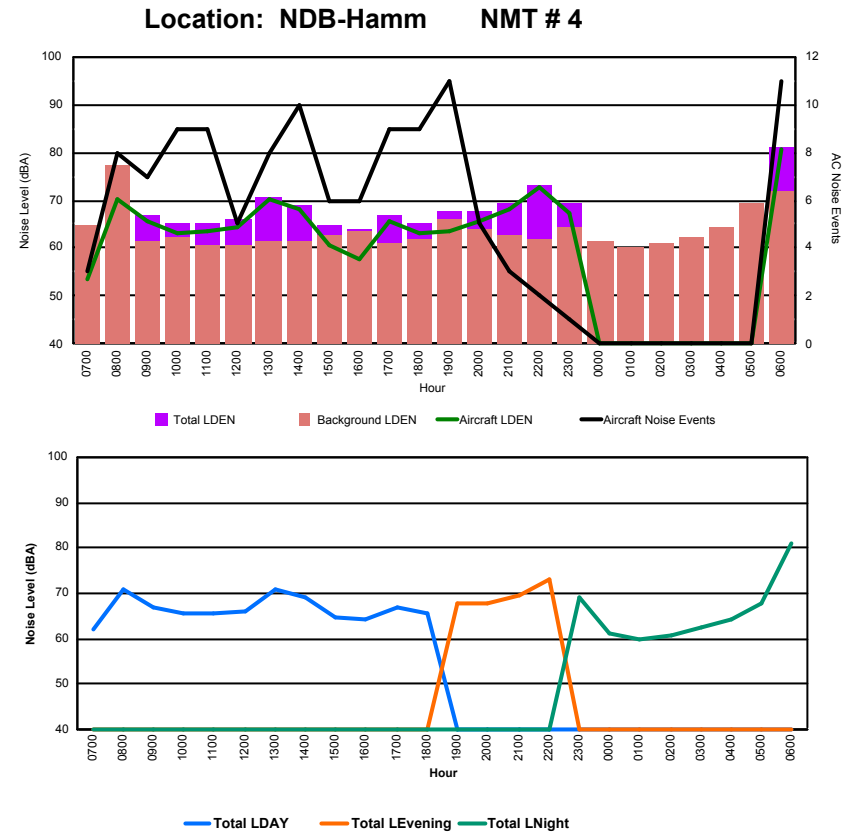

Luxembourg Airport Noise Distribution by Hour

Between 26/09/2022 00:00:00 and 26/09/2022 23:59:59 (Local Time)

Day	Aircraft Events	Total LDEN dB (A)	Aircraft LDEN dB(A)	Background LDEN dB(A)	Total LDay dB(A)	Total LEvening dB(A)	Total LNight dB (A)
26/09/22	7:00	3	62.2	53.4	64.8	62.2	-
26/09/22	8:00	8	70.7	70.1	77.1	70.7	-
26/09/22	9:00	7	67.0	65.7	61.4	67.0	-
26/09/22	10:00	9	65.4	63.0	62.2	65.4	-
26/09/22	11:00	9	65.4	63.6	60.8	65.4	-
26/09/22	12:00	5	65.9	64.4	60.7	65.9	-
26/09/22	13:00	8	70.8	70.3	61.5	70.8	-
26/09/22	14:00	10	69.1	68.3	61.6	69.1	-
26/09/22	15:00	6	64.6	60.6	62.9	64.6	-
26/09/22	16:00	6	64.1	57.5	63.5	64.1	-
26/09/22	17:00	9	66.9	65.6	61.2	66.9	-
26/09/22	18:00	9	65.4	63.2	61.7	65.4	-
26/09/22	19:00	11	67.8	63.5	66.1	-	67.8
26/09/22	20:00	5	67.9	65.7	64.0	-	67.9
26/09/22	21:00	3	69.4	68.3	62.9	-	69.4
26/09/22	22:00	2	73.2	72.8	61.9	-	73.2
26/09/22	23:00	1	69.2	67.5	64.3	-	69.2
27/09/22	0:00	-	61.3	-	61.6	-	61.3
27/09/22	1:00	-	59.9	-	60.1	-	59.9
27/09/22	2:00	-	60.6	-	60.9	-	60.6
27/09/22	3:00	-	62.4	-	62.4	-	62.4
27/09/22	4:00	-	64.1	-	64.2	-	64.1
27/09/22	5:00	-	68.0	-	69.2	-	68.0
27/09/22	6:00	11	80.9	80.6	71.7	-	80.9
	122	70.2	69.2	66.7	67.2	70.2	72.6