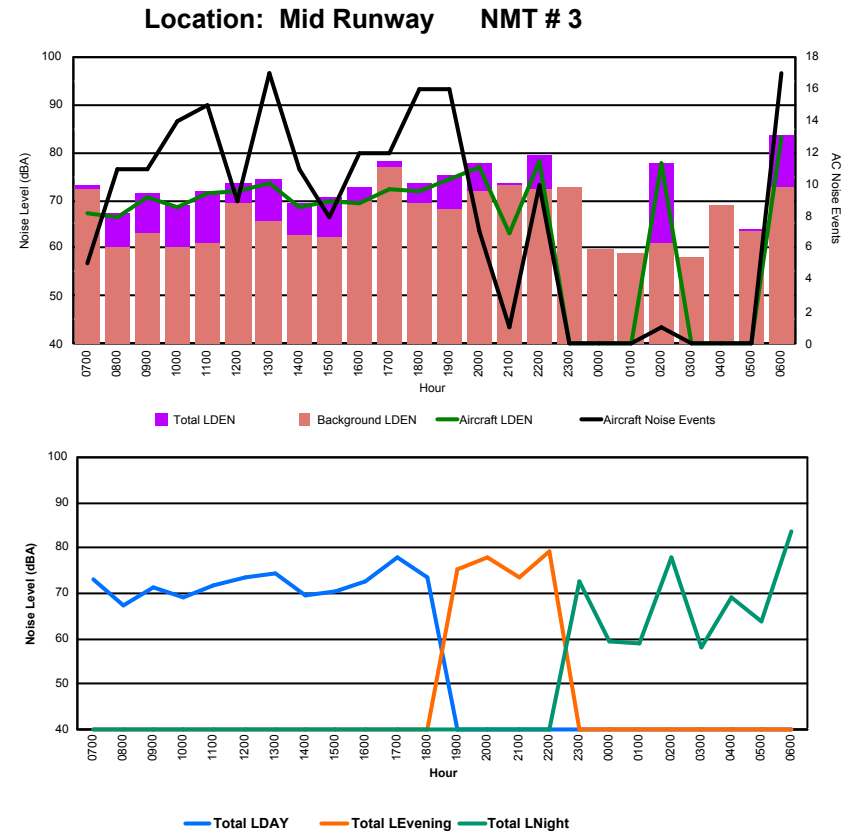

Luxembourg Airport Noise Distribution by Hour

Between 23/09/2022 00:00:00 and 23/09/2022 23:59:59 (Local Time)

Day	Aircraft Events	Total LDEN dB (A)	Aircraft LDEN dB(A)	Background LDEN dB(A)	Total LDay dB(A)	Total LEvening dB(A)	Total LNight dB (A)	
23/09/22	7:00	5	73.3	67.3	72.3	73.3	-	-
23/09/22	8:00	11	67.2	66.3	60.0	67.2	-	-
23/09/22	9:00	11	71.5	70.8	63.1	71.5	-	-
23/09/22	10:00	14	69.0	68.5	60.3	69.0	-	-
23/09/22	11:00	15	71.9	71.5	61.1	71.9	-	-
23/09/22	12:00	9	73.7	71.7	69.4	73.7	-	-
23/09/22	13:00	17	74.2	73.5	65.8	74.2	-	-
23/09/22	14:00	11	69.5	68.6	62.6	69.5	-	-
23/09/22	15:00	8	70.6	69.9	62.1	70.6	-	-
23/09/22	16:00	12	72.7	69.5	69.9	72.7	-	-
23/09/22	17:00	12	78.0	72.2	76.7	78.0	-	-
23/09/22	18:00	16	73.6	71.7	69.4	73.6	-	-
23/09/22	19:00	16	75.1	74.2	68.0	-	75.1	-
23/09/22	20:00	7	77.9	76.7	71.9	-	77.9	-
23/09/22	21:00	1	73.6	63.0	73.3	-	73.6	-
23/09/22	22:00	10	79.2	78.2	72.4	-	79.2	-
23/09/22	23:00	-	72.7	-	72.7	-	-	72.7
24/09/22	0:00	-	59.6	-	59.7	-	-	59.6
24/09/22	1:00	-	58.8	-	58.9	-	-	58.8
24/09/22	2:00	1	77.8	77.6	61.2	-	-	77.8
24/09/22	3:00	-	58.1	-	58.1	-	-	58.1
24/09/22	4:00	-	69.0	-	69.1	-	-	69.0
24/09/22	5:00	-	63.8	-	63.5	-	-	63.8
24/09/22	6:00	17	83.5	83.3	72.9	-	-	83.5
	193	75.0	73.6	69.5	73.0	77.0	76.0