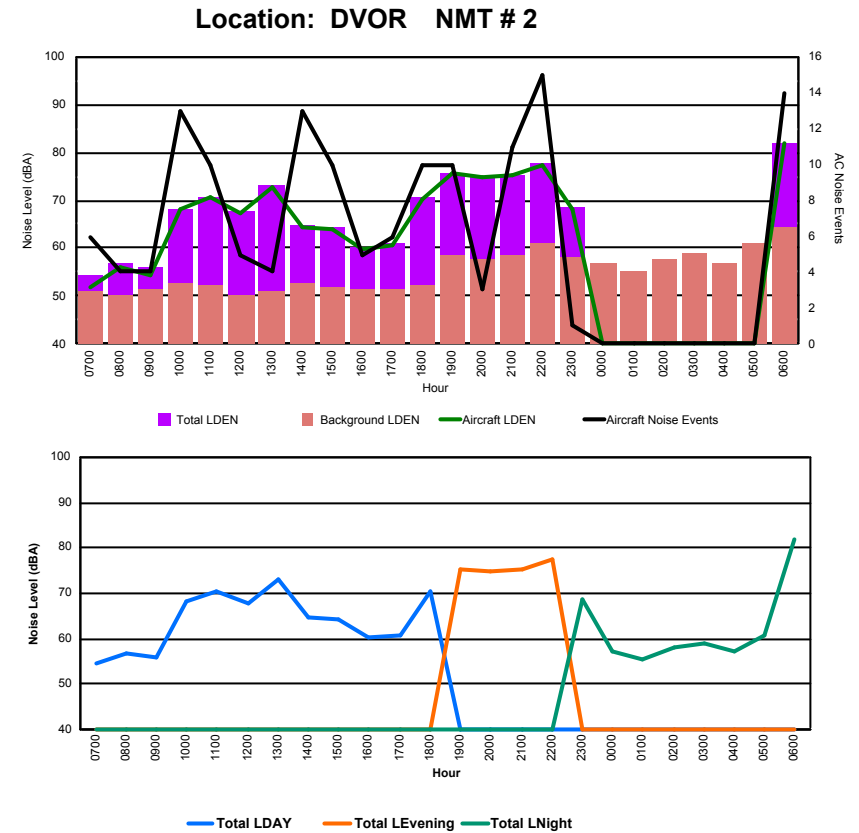

Location: Roodt/Syr NMT # 1

Luxembourg Airport Noise Distribution by Hour

Between 12/09/2022 00:00:00 and 12/09/2022 23:59:59 (Local Time)

Day	Aircraft Events	Total LDEN dB (A)	Aircraft LDEN dB(A)	Background LDEN dB(A)	Total LDay dB(A)	Total LEvening dB(A)	Total LNight dB (A)
12/09/22 7:00	6	54.4	52.0	50.9	54.4	-	-
12/09/22 8:00	4	56.9	55.9	50.1	56.9	-	-
12/09/22 9:00	4	56.1	54.3	51.4	56.1	-	-
12/09/22 10:00	13	68.3	68.2	52.6	68.3	-	-
12/09/22 11:00	10	70.6	70.6	52.3	70.6	-	-
12/09/22 12:00	5	67.6	67.5	50.3	67.6	-	-
12/09/22 13:00	4	73.0	72.9	51.0	73.0	-	-
12/09/22 14:00	13	64.7	64.4	52.5	64.7	-	-
12/09/22 15:00	10	64.4	64.1	52.0	64.4	-	-
12/09/22 16:00	5	60.3	59.7	51.4	60.3	-	-
12/09/22 17:00	6	60.9	60.5	51.3	60.9	-	-
12/09/22 18:00	10	70.6	70.4	52.4	70.6	-	-
12/09/22 19:00	10	75.5	75.5	58.4	-	75.5	-
12/09/22 20:00	3	75.0	75.0	57.5	-	75.0	-
12/09/22 21:00	11	75.4	75.4	58.5	-	75.4	-
12/09/22 22:00	15	77.6	77.5	61.1	-	77.6	-
12/09/22 23:00	1	68.5	68.1	58.0	-	-	68.5
13/09/22 0:00	-	57.0	-	57.0	-	-	57.0
13/09/22 1:00	-	55.4	-	55.4	-	-	55.4
13/09/22 2:00	-	57.9	-	57.9	-	-	57.9
13/09/22 3:00	-	59.0	-	59.0	-	-	59.0
13/09/22 4:00	-	57.0	-	57.0	-	-	57.0
13/09/22 5:00	-	60.9	-	60.9	-	-	60.9
13/09/22 6:00	14	81.7	81.7	64.3	-	-	81.7
	144	72.0	71.9	57.1	67.3	76.0	73.0