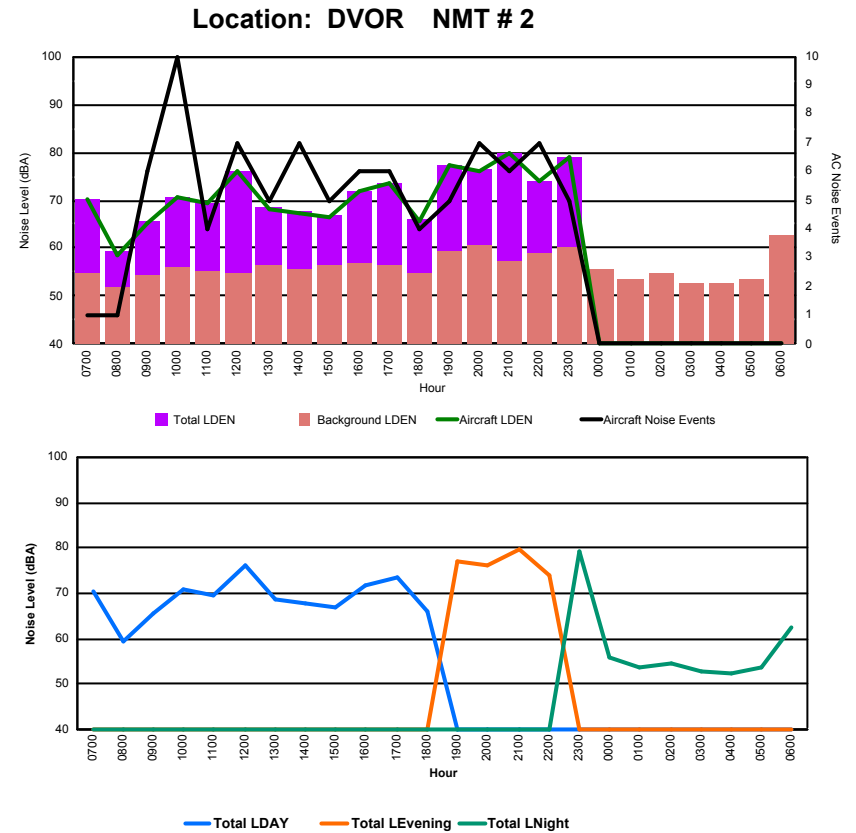

Luxembourg Airport Noise Distribution by Hour

Between 10/09/2022 00:00:00 and 10/09/2022 23:59:59 (Local Time)

Day	Aircraft Events	Total LDEN dB (A)	Aircraft LDEN dB(A)	Background LDEN dB(A)	Total LDay dB(A)	Total LEvening dB(A)	Total LNight dB (A)
10/09/22 7:00	1	70.3	70.2	54.9	70.3	-	-
10/09/22 8:00	1	59.3	58.4	51.9	59.3	-	-
10/09/22 9:00	6	65.6	65.3	54.3	65.6	-	-
10/09/22 10:00	10	70.7	70.6	55.9	70.7	-	-
10/09/22 11:00	4	69.4	69.2	55.4	69.4	-	-
10/09/22 12:00	7	76.1	76.1	54.8	76.1	-	-
10/09/22 13:00	5	68.6	68.3	56.5	68.6	-	-
10/09/22 14:00	7	67.8	67.5	55.5	67.8	-	-
10/09/22 15:00	5	67.0	66.6	56.3	67.0	-	-
10/09/22 16:00	6	71.8	71.7	56.8	71.8	-	-
10/09/22 17:00	6	73.6	73.5	56.6	73.6	-	-
10/09/22 18:00	4	66.2	65.8	54.7	66.2	-	-
10/09/22 19:00	5	77.2	77.1	59.4	-	77.2	-
10/09/22 20:00	7	76.3	76.2	60.8	-	76.3	-
10/09/22 21:00	6	79.6	79.6	57.1	-	79.6	-
10/09/22 22:00	7	73.9	73.8	59.1	-	73.9	-
10/09/22 23:00	5	79.1	79.0	60.3	-	-	79.1
11/09/22 0:00	-	55.7	-	55.7	-	-	55.7
11/09/22 1:00	-	53.7	-	53.7	-	-	53.7
11/09/22 2:00	-	54.6	-	54.6	-	-	54.6
11/09/22 3:00	-	52.6	-	52.6	-	-	52.6
11/09/22 4:00	-	52.5	-	52.5	-	-	52.5
11/09/22 5:00	-	53.6	-	53.6	-	-	53.6
11/09/22 6:00	-	62.6	-	62.7	-	-	62.6
	92	72.6	72.4	57.0	70.6	77.2	70.2