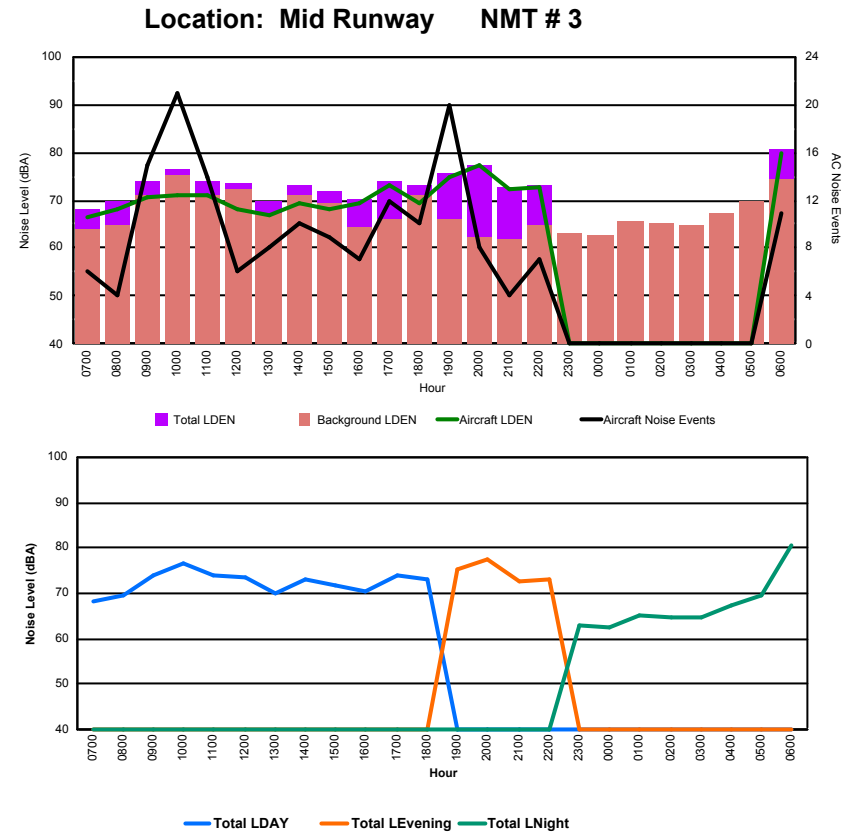

Location: DVOR NMT # 2

Luxembourg Airport Noise Distribution by Hour

Between 20/09/2022 00:00:00 and 20/09/2022 23:59:59 (Local Time)

Day	Aircraft Events	Total LDEN dB(A)	Aircraft LDEN dB(A)	Background LDEN dB(A)	Total LDay dB(A)	Total LEvening dB(A)	Total LNight dB(A)	
20/09/22	7:00	6	68.2	66.5	63.8	68.2	-	-
20/09/22	8:00	4	69.7	68.0	64.9	69.7	-	-
20/09/22	9:00	15	73.9	70.7	71.2	73.9	-	-
20/09/22	10:00	21	76.6	71.1	75.2	76.6	-	-
20/09/22	11:00	14	74.1	71.2	71.1	74.1	-	-
20/09/22	12:00	6	73.7	68.2	72.3	73.7	-	-
20/09/22	13:00	8	70.0	67.0	67.1	70.0	-	-
20/09/22	14:00	10	73.3	69.5	71.1	73.3	-	-
20/09/22	15:00	9	71.7	68.1	69.2	71.7	-	-
20/09/22	16:00	7	70.4	69.2	64.2	70.4	-	-
20/09/22	17:00	12	74.0	73.3	66.0	74.0	-	-
20/09/22	18:00	10	73.2	69.3	71.1	73.2	-	-
20/09/22	19:00	20	75.5	75.0	66.1	-	75.5	-
20/09/22	20:00	8	77.4	77.2	62.5	-	77.4	-
20/09/22	21:00	4	72.6	72.3	61.7	-	72.6	-
20/09/22	22:00	7	73.3	72.7	64.7	-	73.3	-
20/09/22	23:00	-	63.0	-	63.1	-	-	63.0
21/09/22	0:00	-	62.6	-	62.9	-	-	62.6
21/09/22	1:00	-	65.2	-	65.5	-	-	65.2
21/09/22	2:00	-	64.9	-	65.3	-	-	64.9
21/09/22	3:00	-	64.8	-	64.9	-	-	64.8
21/09/22	4:00	-	67.3	-	67.5	-	-	67.3
21/09/22	5:00	-	69.6	-	69.7	-	-	69.6
21/09/22	6:00	11	80.7	79.8	74.3	-	-	80.7
	172	73.3	71.4	69.1	73.0	75.1	72.6	