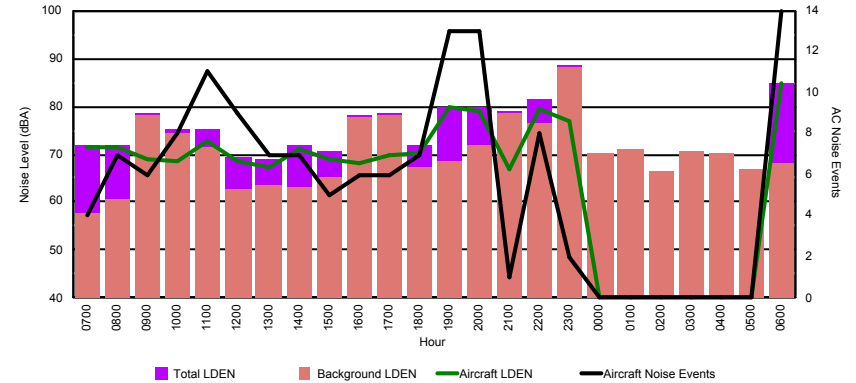

Luxembourg Airport Noise Distribution by Hour

Between 09/09/2022 00:00:00 and 09/09/2022 23:59:59 (Local Time)

Day	Aircraft Events	Total LDEN dB (A)	Aircraft LDEN dB(A)	Background LDEN dB(A)	Total LDay dB(A)	Total LEvening dB(A)	Total LNight dB (A)
09/09/22 7:00	4	71.7	71.5	57.5	71.7	-	-
09/09/22 8:00	7	71.9	71.5	60.8	71.9	-	-
09/09/22 9:00	6	78.5	68.9	78.1	78.5	-	-
09/09/22 10:00	8	75.4	68.5	74.4	75.4	-	-
09/09/22 11:00	11	75.1	72.9	71.3	75.1	-	-
09/09/22 12:00	9	69.4	68.4	62.6	69.4	-	-
09/09/22 13:00	7	68.9	67.4	63.5	68.9	-	-
09/09/22 14:00	7	71.7	71.0	63.2	71.7	-	-
09/09/22 15:00	5	70.5	69.0	65.3	70.5	-	-
09/09/22 16:00	6	78.1	68.3	77.6	78.1	-	-
09/09/22 17:00	6	78.6	69.7	78.0	78.6	-	-
09/09/22 18:00	7	72.0	70.3	67.2	72.0	-	-
09/09/22 19:00	13	79.9	79.6	68.5	-	79.9	-
09/09/22 20:00	13	79.9	79.1	72.0	-	79.9	-
09/09/22 21:00	1	78.8	66.8	78.5	-	78.8	-
09/09/22 22:00	8	81.3	79.5	76.6	-	81.3	-
09/09/22 23:00	2	88.6	77.0	88.3	-	-	88.6
10/09/22 0:00	-	70.4	-	70.4	-	-	70.4
10/09/22 1:00	-	70.9	-	70.9	-	-	70.9
10/09/22 2:00	-	66.3	-	66.4	-	-	66.3
10/09/22 3:00	-	70.8	-	70.8	-	-	70.8
10/09/22 4:00	-	70.1	-	70.2	-	-	70.1
10/09/22 5:00	-	66.9	-	66.9	-	-	66.9
10/09/22 6:00	14	85.0	84.9	68.3	-	-	85.0
	134	78.9	74.9	76.7	74.8	80.1	81.4

Location: Mid Runway NMT # 3