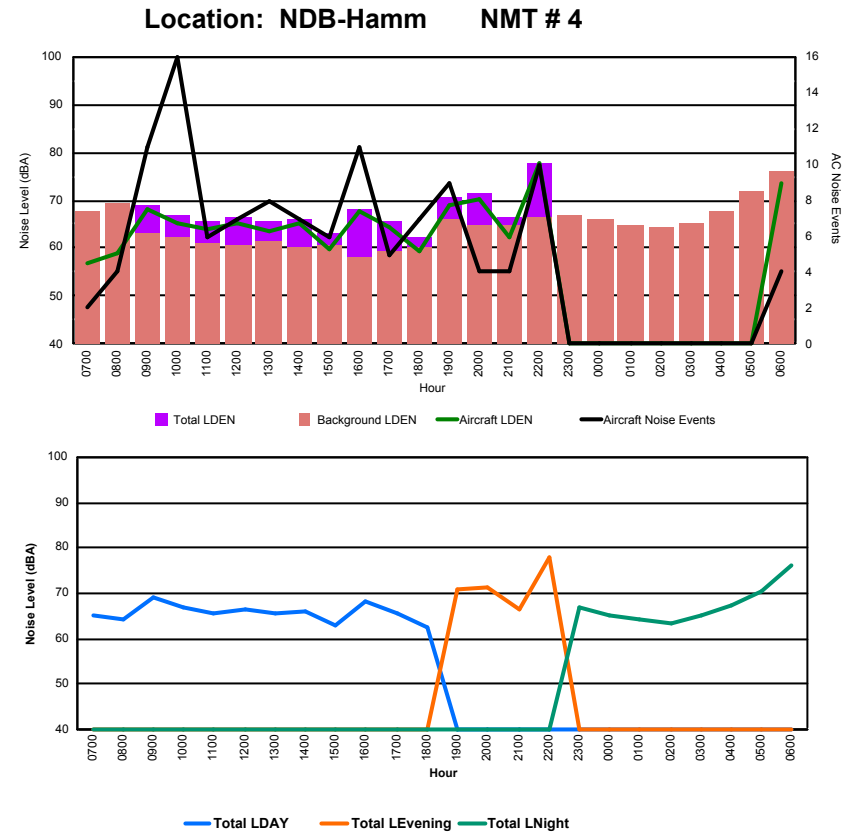

Luxembourg Airport Noise Distribution by Hour

Between 12/09/2022 00:00:00 and 12/09/2022 23:59:59 (Local Time)

Day	Aircraft Events	Total LDEN dB(A)	Aircraft LDEN dB(A)	Background LDEN dB(A)	Total LDay dB(A)	Total LEvening dB(A)	Total LNight dB(A)
12/09/22 7:00	2	65.0	56.7	67.6	65.0	-	-
12/09/22 8:00	4	64.3	59.0	69.3	64.3	-	-
12/09/22 9:00	11	69.1	68.0	63.3	69.1	-	-
12/09/22 10:00	16	66.8	65.2	62.1	66.8	-	-
12/09/22 11:00	6	65.7	63.9	61.0	65.7	-	-
12/09/22 12:00	7	66.6	65.4	60.6	66.6	-	-
12/09/22 13:00	8	65.5	63.6	61.3	65.5	-	-
12/09/22 14:00	7	66.2	65.0	60.4	66.2	-	-
12/09/22 15:00	6	63.1	59.7	60.6	63.1	-	-
12/09/22 16:00	11	68.2	67.8	58.0	68.2	-	-
12/09/22 17:00	5	65.6	64.3	59.2	65.6	-	-
12/09/22 18:00	7	62.5	59.2	60.2	62.5	-	-
12/09/22 19:00	9	70.7	69.0	66.0	-	70.7	-
12/09/22 20:00	4	71.3	70.1	64.9	-	71.3	-
12/09/22 21:00	4	66.6	62.2	64.8	-	66.6	-
12/09/22 22:00	10	77.8	77.6	66.6	-	77.8	-
12/09/22 23:00	-	66.9	-	66.9	-	-	66.9
13/09/22 0:00	-	65.0	-	65.9	-	-	65.0
13/09/22 1:00	-	64.2	-	64.9	-	-	64.2
13/09/22 2:00	-	63.5	-	64.2	-	-	63.5
13/09/22 3:00	-	65.1	-	65.4	-	-	65.1
13/09/22 4:00	-	67.2	-	67.9	-	-	67.2
13/09/22 5:00	-	70.4	-	71.8	-	-	70.4
13/09/22 6:00	4	76.1	73.6	76.0	-	-	76.1
	121	69.5	67.4	67.0	66.1	73.5	69.6