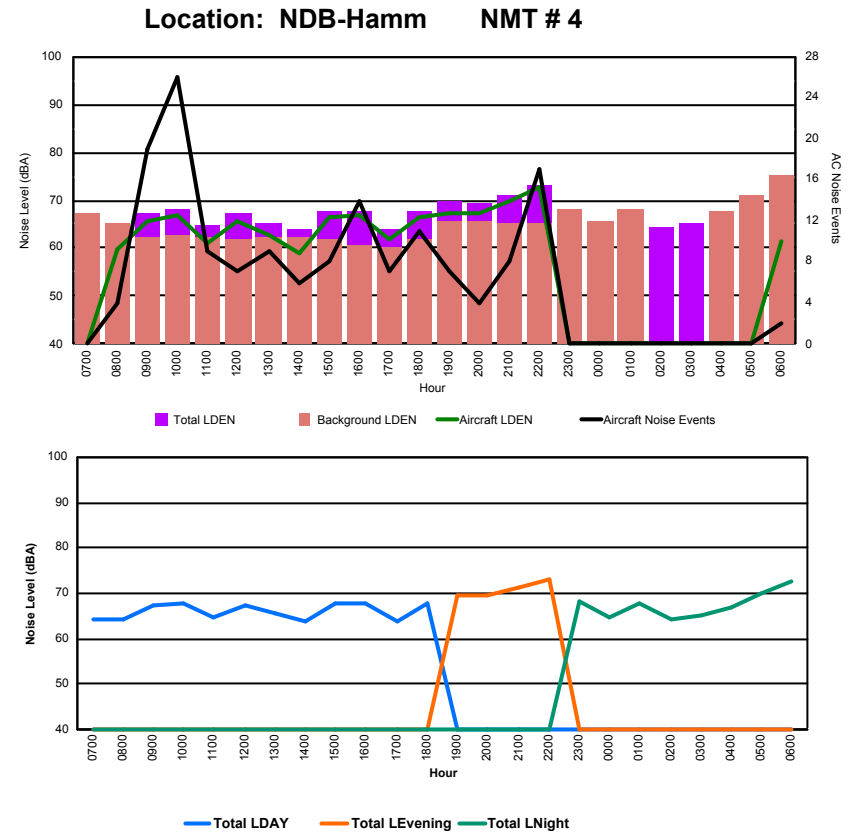

Luxembourg Airport Noise Distribution by Hour

Between 13/09/2022 00:00:00 and 13/09/2022 23:59:59 (Local Time)

Day	Aircraft Events	Total LDEN dB (A)	Aircraft LDEN dB(A)	Background LDEN dB(A)	Total LDay dB(A)	Total LEvening dB(A)	Total LNight dB (A)
13/09/22 7:00	-	64.2	-	67.2	64.2	-	-
13/09/22 8:00	4	64.1	59.6	65.4	64.1	-	-
13/09/22 9:00	19	67.2	65.7	62.4	67.2	-	-
13/09/22 10:00	26	68.0	66.8	62.8	68.0	-	-
13/09/22 11:00	9	64.6	61.2	62.1	64.6	-	-
13/09/22 12:00	7	67.2	65.8	62.0	67.2	-	-
13/09/22 13:00	9	65.4	62.9	62.1	65.4	-	-
13/09/22 14:00	6	63.9	59.1	62.3	63.9	-	-
13/09/22 15:00	8	67.6	66.4	61.7	67.6	-	-
13/09/22 16:00	14	67.8	66.9	60.8	67.8	-	-
13/09/22 17:00	7	64.0	61.9	60.0	64.0	-	-
13/09/22 18:00	11	67.6	66.3	61.9	67.6	-	-
13/09/22 19:00	7	69.6	67.5	65.7	-	69.6	-
13/09/22 20:00	4	69.4	67.1	65.7	-	69.4	-
13/09/22 21:00	8	71.2	70.0	65.2	-	71.2	-
13/09/22 22:00	17	73.3	72.7	65.2	-	73.3	-
13/09/22 23:00	-	68.1	-	68.2	-	-	68.1
14/09/22 0:00	-	64.7	-	65.6	-	-	64.7
14/09/22 1:00	-	67.9	-	68.3	-	-	67.9
14/09/22 2:00	-	64.3	-	-	-	-	64.3
14/09/22 3:00	-	65.0	-	-	-	-	65.0
14/09/22 4:00	-	66.9	-	67.6	-	-	66.9
14/09/22 5:00	-	69.9	-	71.2	-	-	69.9
14/09/22 6:00	2	72.8	61.4	75.1	-	-	72.8
	158	68.2	64.8	66.5	66.3	71.2	68.4