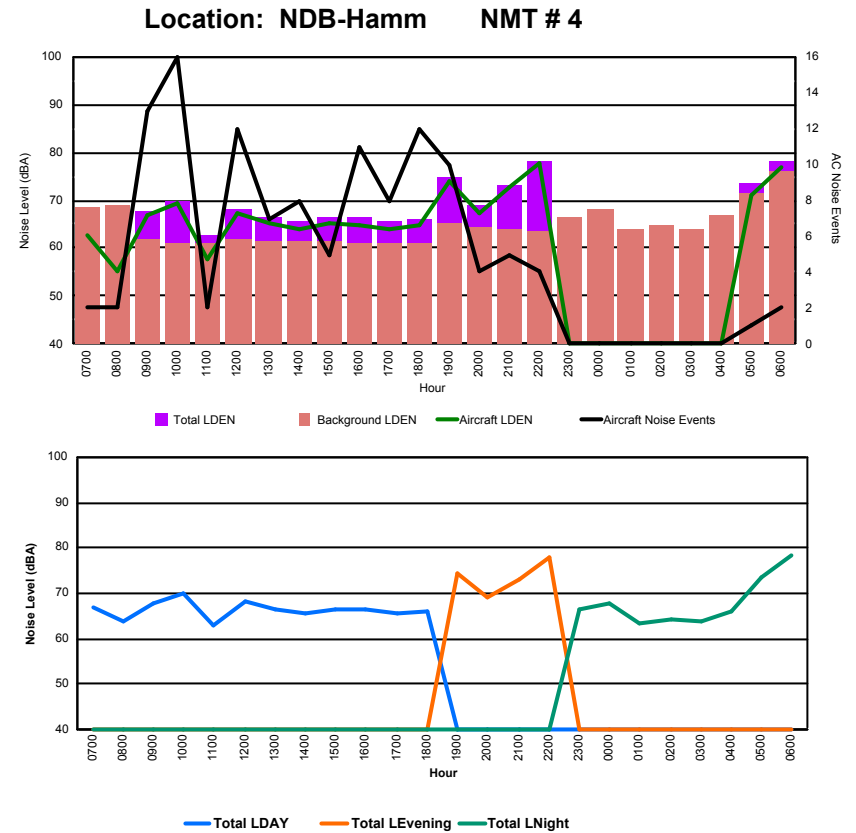

Luxembourg Airport Noise Distribution by Hour

Between 05/09/2022 00:00:00 and 05/09/2022 23:59:59 (Local Time)

Day	Aircraft Events	Total LDEN dB(A)	Aircraft LDEN dB(A)	Background LDEN dB(A)	Total LDay dB(A)	Total LEvening dB(A)	Total LNight dB(A)
05/09/22 7:00	2	66.7	62.9	68.5	66.7	-	-
05/09/22 8:00	2	63.9	55.1	68.9	63.9	-	-
05/09/22 9:00	13	67.9	66.8	61.9	67.9	-	-
05/09/22 10:00	16	70.0	69.5	61.0	70.0	-	-
05/09/22 11:00	2	62.8	57.8	61.2	62.8	-	-
05/09/22 12:00	12	68.3	67.3	61.7	68.3	-	-
05/09/22 13:00	7	66.5	65.0	61.4	66.5	-	-
05/09/22 14:00	8	65.8	63.9	61.5	65.8	-	-
05/09/22 15:00	5	66.5	65.0	61.4	66.5	-	-
05/09/22 16:00	11	66.3	64.8	61.1	66.3	-	-
05/09/22 17:00	8	65.7	64.0	61.2	65.7	-	-
05/09/22 18:00	12	66.1	64.7	60.9	66.1	-	-
05/09/22 19:00	10	74.6	74.1	65.1	-	74.6	-
05/09/22 20:00	4	69.0	67.3	64.2	-	69.0	-
05/09/22 21:00	5	73.2	72.7	63.9	-	73.2	-
05/09/22 22:00	4	78.0	77.9	63.6	-	78.0	-
05/09/22 23:00	-	66.4	-	66.4	-	-	66.4
06/09/22 0:00	-	67.9	-	68.3	-	-	67.9
06/09/22 1:00	-	63.2	-	63.8	-	-	63.2
06/09/22 2:00	-	64.2	-	64.8	-	-	64.2
06/09/22 3:00	-	63.8	-	64.0	-	-	63.8
06/09/22 4:00	-	66.2	-	66.8	-	-	66.2
06/09/22 5:00	1	73.4	71.2	71.3	-	-	73.4
06/09/22 6:00	2	78.2	76.7	75.9	-	-	78.2
	124	70.8	69.4	66.8	66.7	74.8	71.4