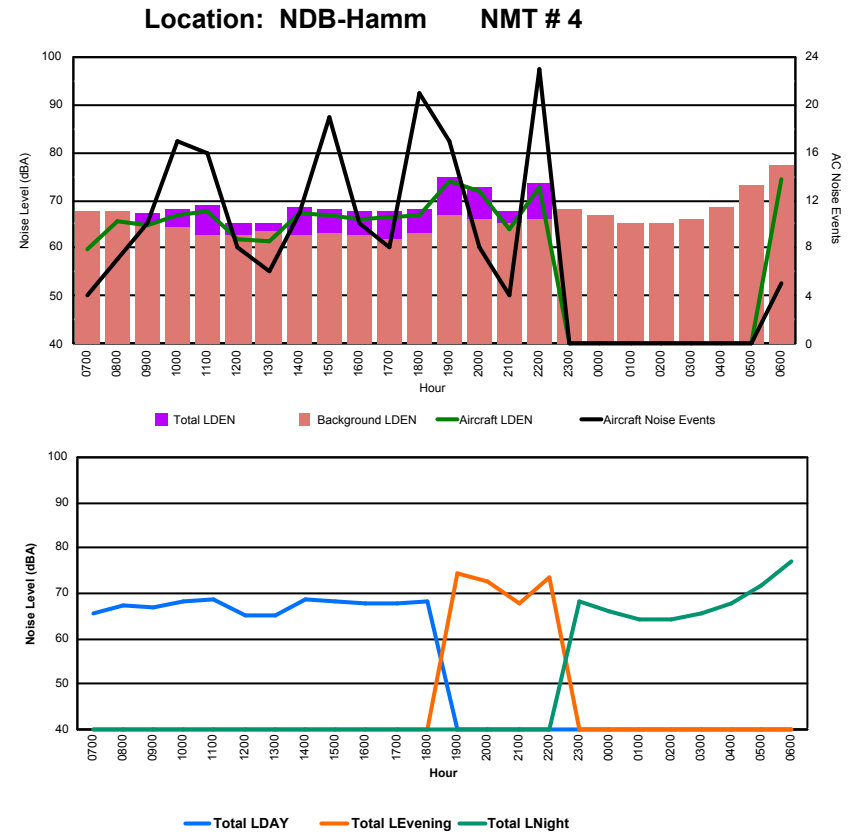

Luxembourg Airport Noise Distribution by Hour

Between 21/09/2022 00:00:00 and 21/09/2022 23:59:59 (Local Time)

Day	Aircraft Events	Total LDEN dB (A)	Aircraft LDEN dB(A)	Background LDEN dB(A)	Total LDay dB(A)	Total LEvening dB(A)	Total LNight dB (A)	
21/09/22	7:00	4	65.4	59.6	67.8	65.4	-	-
21/09/22	8:00	7	67.4	65.5	67.7	67.4	-	-
21/09/22	9:00	10	67.1	64.8	65.2	67.1	-	-
21/09/22	10:00	17	68.3	66.8	64.5	68.3	-	-
21/09/22	11:00	16	68.8	67.7	62.9	68.8	-	-
21/09/22	12:00	8	65.1	62.0	62.8	65.1	-	-
21/09/22	13:00	6	65.2	61.4	63.4	65.2	-	-
21/09/22	14:00	11	68.7	67.5	62.8	68.7	-	-
21/09/22	15:00	19	68.2	67.0	63.0	68.2	-	-
21/09/22	16:00	10	67.6	66.1	62.7	67.6	-	-
21/09/22	17:00	8	67.6	66.4	61.9	67.6	-	-
21/09/22	18:00	21	68.1	66.8	63.2	68.1	-	-
21/09/22	19:00	17	74.6	73.9	66.9	-	74.6	-
21/09/22	20:00	8	72.8	71.9	66.0	-	72.8	-
21/09/22	21:00	4	67.7	64.1	65.3	-	67.7	-
21/09/22	22:00	23	73.4	72.8	66.2	-	73.4	-
21/09/22	23:00	-	68.1	-	68.1	-	-	68.1
22/09/22	0:00	-	66.2	-	67.0	-	-	66.2
22/09/22	1:00	-	64.3	-	65.0	-	-	64.3
22/09/22	2:00	-	64.3	-	65.0	-	-	64.3
22/09/22	3:00	-	65.5	-	65.9	-	-	65.5
22/09/22	4:00	-	67.8	-	68.6	-	-	67.8
22/09/22	5:00	-	71.9	-	73.2	-	-	71.9
22/09/22	6:00	5	77.0	74.2	77.5	-	-	77.0
	194	69.9	67.4	68.1	67.5	72.8	70.6