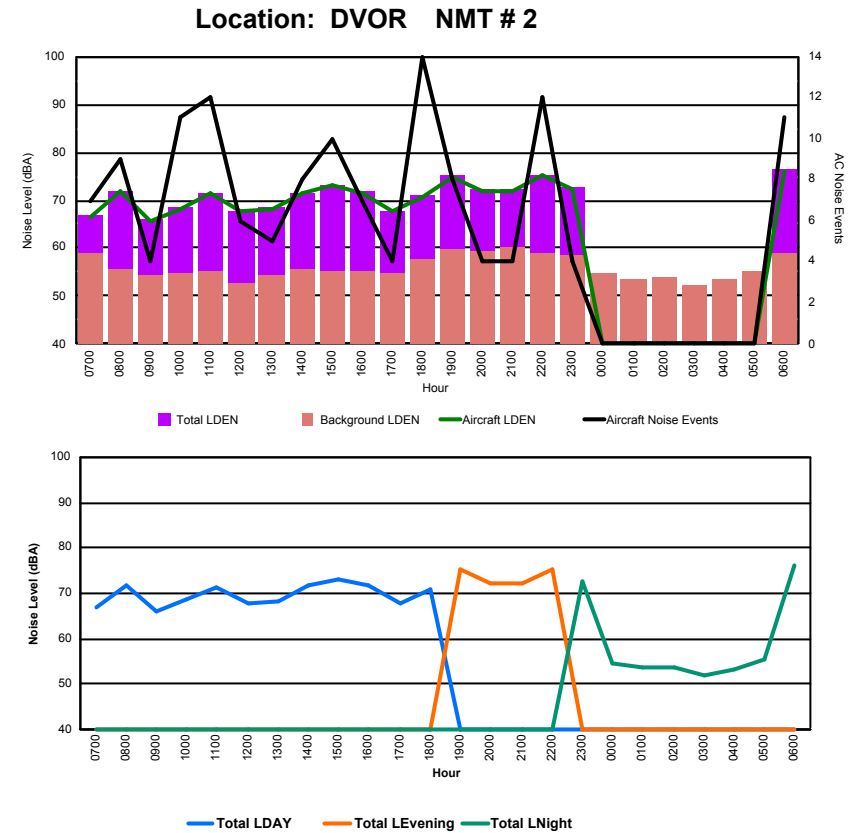

Luxembourg Airport Noise Distribution by Hour

Between 14/09/2022 00:00:00 and 14/09/2022 23:59:59 (Local Time)

Day	Aircraft Events	Total LDEN dB (A)	Aircraft LDEN dB(A)	Background LDEN dB(A)	Total LDay dB(A)	Total LEvening dB(A)	Total LNight dB (A)
14/09/22 7:00	7	66.9	66.3	58.8	66.9	-	-
14/09/22 8:00	9	71.9	71.8	55.7	71.9	-	-
14/09/22 9:00	4	66.0	65.7	54.5	66.0	-	-
14/09/22 10:00	11	68.6	68.1	54.9	68.6	-	-
14/09/22 11:00	12	71.4	71.4	55.1	71.4	-	-
14/09/22 12:00	6	67.8	67.7	52.5	67.8	-	-
14/09/22 13:00	5	68.4	68.3	54.3	68.4	-	-
14/09/22 14:00	8	71.6	71.5	55.5	71.6	-	-
14/09/22 15:00	10	73.3	73.2	55.3	73.3	-	-
14/09/22 16:00	7	71.7	71.6	55.2	71.7	-	-
14/09/22 17:00	4	67.8	67.6	54.9	67.8	-	-
14/09/22 18:00	14	71.0	70.8	57.7	71.0	-	-
14/09/22 19:00	8	75.1	75.0	59.9	-	75.1	-
14/09/22 20:00	4	72.2	71.9	59.2	-	72.2	-
14/09/22 21:00	4	72.1	71.8	60.1	-	72.1	-
14/09/22 22:00	12	75.2	75.1	59.1	-	75.2	-
14/09/22 23:00	4	72.6	72.4	58.6	-	-	72.6
15/09/22 0:00	-	54.6	-	54.6	-	-	54.6
15/09/22 1:00	-	53.6	-	53.6	-	-	53.6
15/09/22 2:00	-	53.8	-	53.8	-	-	53.8
15/09/22 3:00	-	52.1	-	52.1	-	-	52.1
15/09/22 4:00	-	53.4	-	53.4	-	-	53.4
15/09/22 5:00	-	55.4	-	55.4	-	-	55.4
15/09/22 6:00	11	76.3	76.2	58.8	-	-	76.3
	140	70.8	70.6	56.6	70.3	73.9	68.9