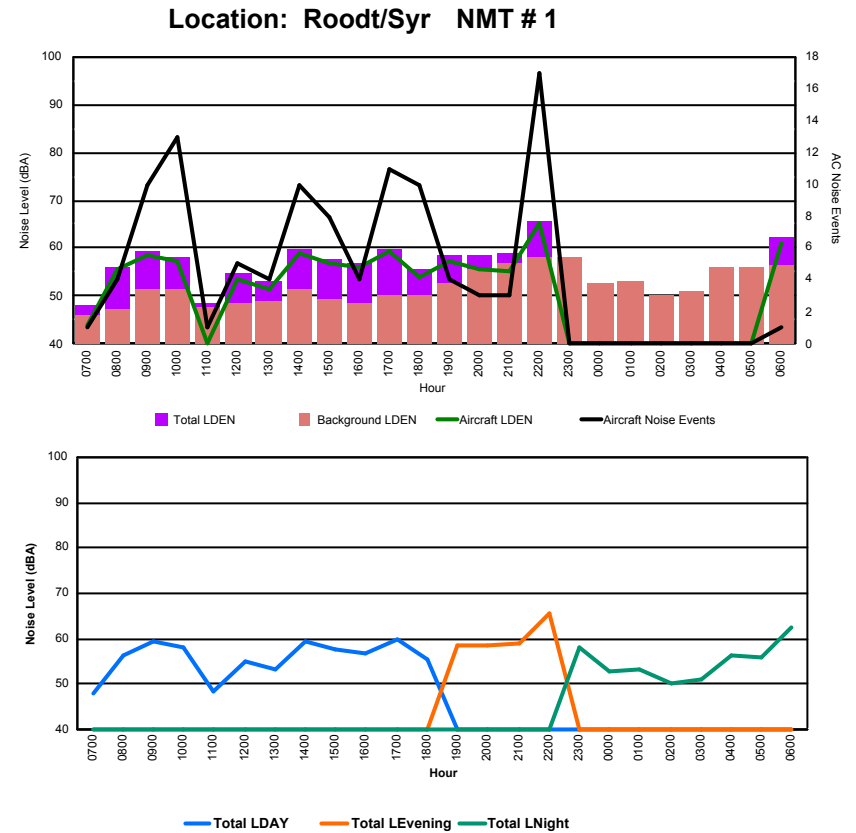

Luxembourg Airport Noise Distribution by Hour

Between 07/09/2022 00:00:00 and 07/09/2022 23:59:59 (Local Time)

Day	Aircraft Events	Total LDEN dB(A)	Aircraft LDEN dB(A)	Background LDEN dB(A)	Total LDay dB(A)	Total LEvening dB(A)	Total LNight dB(A)	
07/09/22	7:00	1	48.1	44.1	45.9	48.1	-	-
07/09/22	8:00	4	56.2	55.6	47.1	56.2	-	-
07/09/22	9:00	10	59.2	58.5	51.6	59.2	-	-
07/09/22	10:00	13	58.3	57.3	51.6	58.3	-	-
07/09/22	11:00	1	48.4	39.4	47.9	48.4	-	-
07/09/22	12:00	5	54.8	53.6	48.7	54.8	-	-
07/09/22	13:00	4	53.2	51.3	49.0	53.2	-	-
07/09/22	14:00	10	59.6	59.0	51.3	59.6	-	-
07/09/22	15:00	8	57.6	57.0	49.5	57.6	-	-
07/09/22	16:00	4	56.7	56.0	48.6	56.7	-	-
07/09/22	17:00	11	59.9	59.5	50.2	59.9	-	-
07/09/22	18:00	10	55.5	54.1	50.3	55.5	-	-
07/09/22	19:00	4	58.6	57.4	52.5	-	58.6	-
07/09/22	20:00	3	58.6	55.7	55.6	-	58.6	-
07/09/22	21:00	3	59.0	55.2	56.9	-	59.0	-
07/09/22	22:00	17	65.7	65.0	58.0	-	65.7	-
07/09/22	23:00	-	58.1	-	58.1	-	-	58.1
08/09/22	0:00	-	52.6	-	52.6	-	-	52.6
08/09/22	1:00	-	53.2	-	53.2	-	-	53.2
08/09/22	2:00	-	50.1	-	50.1	-	-	50.1
08/09/22	3:00	-	51.0	-	51.0	-	-	51.0
08/09/22	4:00	-	56.2	-	56.2	-	-	56.2
08/09/22	5:00	-	56.0	-	56.1	-	-	56.0
08/09/22	6:00	1	62.3	61.1	56.3	-	-	62.3
	109	58.1	56.4	53.4	56.9	61.7	56.7