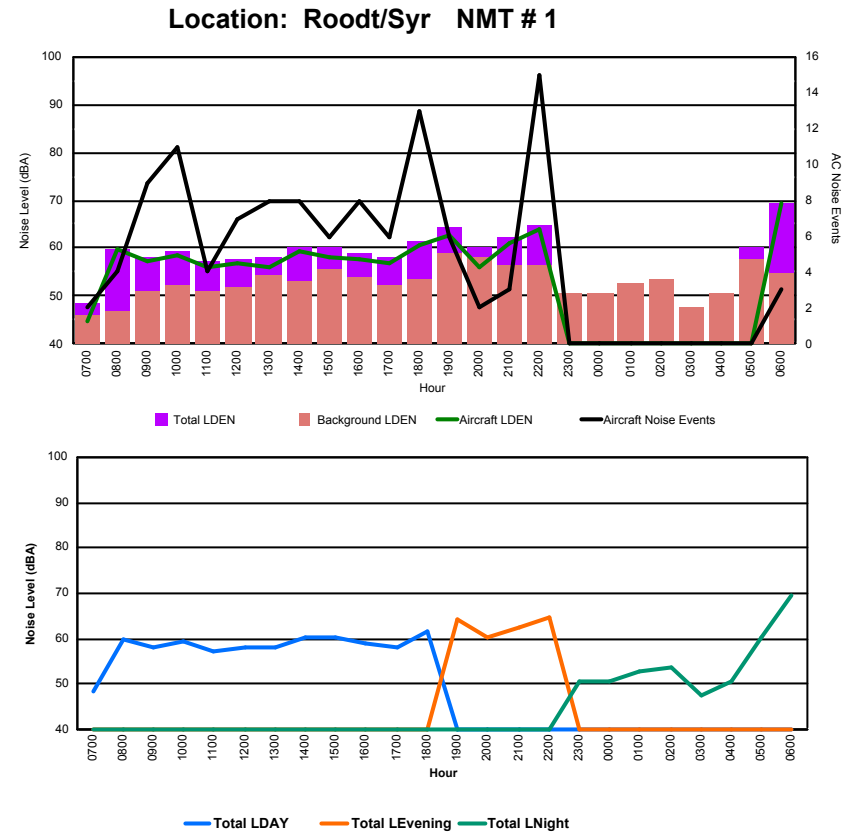

Luxembourg Airport Noise Distribution by Hour

Between 26/09/2022 00:00:00 and 26/09/2022 23:59:59 (Local Time)

Day	Aircraft Events	Total LDEN dB (A)	Aircraft LDEN dB(A)	Background LDEN dB(A)	Total LDay dB(A)	Total LEvening dB(A)	Total LNight dB (A)	
26/09/22	7:00	2	48.4	44.7	46.0	48.4	-	-
26/09/22	8:00	4	59.9	59.7	46.9	59.9	-	-
26/09/22	9:00	9	58.3	57.4	51.2	58.3	-	-
26/09/22	10:00	11	59.4	58.5	52.2	59.4	-	-
26/09/22	11:00	4	57.3	56.2	51.2	57.3	-	-
26/09/22	12:00	7	57.9	56.8	51.9	57.9	-	-
26/09/22	13:00	8	58.1	55.9	54.3	58.1	-	-
26/09/22	14:00	8	60.4	59.4	53.3	60.4	-	-
26/09/22	15:00	6	60.1	58.2	55.7	60.1	-	-
26/09/22	16:00	8	59.1	57.5	54.1	59.1	-	-
26/09/22	17:00	6	58.2	56.9	52.4	58.2	-	-
26/09/22	18:00	13	61.5	60.8	53.5	61.5	-	-
26/09/22	19:00	6	64.2	62.7	58.9	-	64.2	-
26/09/22	20:00	2	60.1	56.0	58.0	-	60.1	-
26/09/22	21:00	3	62.4	61.2	56.6	-	62.4	-
26/09/22	22:00	15	64.6	63.9	56.4	-	64.6	-
26/09/22	23:00	-	50.5	-	50.5	-	-	50.5
27/09/22	0:00	-	50.8	-	50.8	-	-	50.8
27/09/22	1:00	-	52.8	-	52.9	-	-	52.8
27/09/22	2:00	-	53.6	-	53.6	-	-	53.6
27/09/22	3:00	-	47.6	-	47.6	-	-	47.6
27/09/22	4:00	-	50.6	-	50.6	-	-	50.6
27/09/22	5:00	-	60.4	-	57.5	-	-	60.4
27/09/22	6:00	3	69.4	69.5	54.7	-	-	69.4
		115	60.7	59.7	54.1	58.9	63.2	61.2