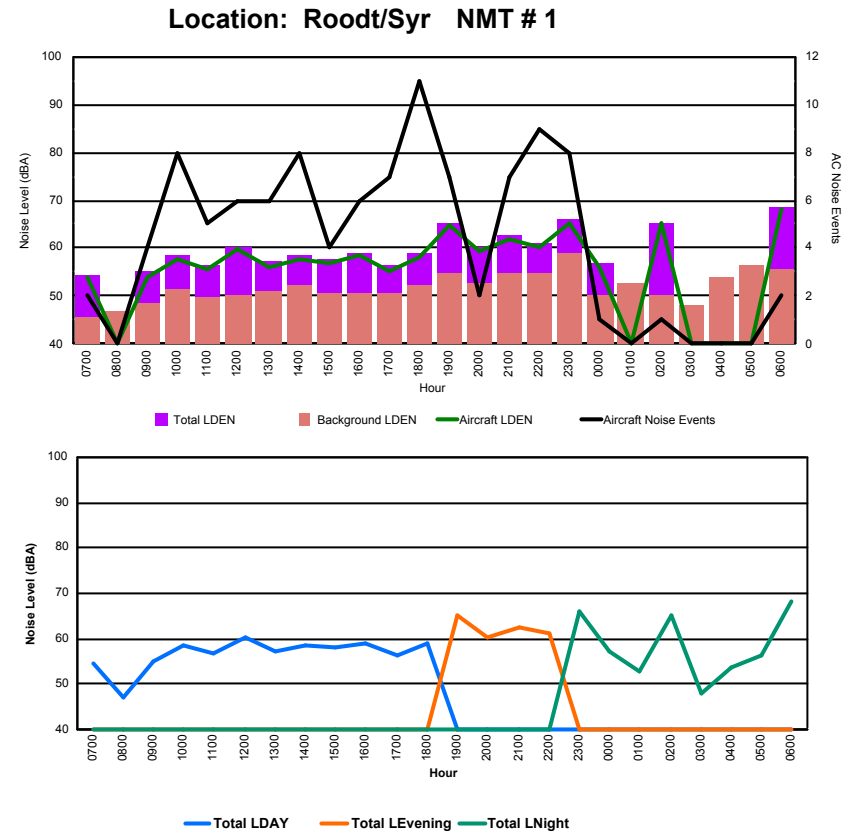

Luxembourg Airport Noise Distribution by Hour

Between 18/09/2022 00:00:00 and 18/09/2022 23:59:59 (Local Time)

Day	Aircraft Events	Total LDEN dB (A)	Aircraft LDEN dB(A)	Background LDEN dB(A)	Total LDay dB(A)	Total LEvening dB(A)	Total LNight dB (A)	
18/09/22	7:00	2	54.5	53.9	45.8	54.5	-	-
18/09/22	8:00	-	46.9	-	46.9	46.9	-	-
18/09/22	9:00	4	55.0	53.8	48.7	55.0	-	-
18/09/22	10:00	8	58.7	57.9	51.5	58.7	-	-
18/09/22	11:00	5	56.6	55.7	49.8	56.6	-	-
18/09/22	12:00	6	60.2	59.8	50.1	60.2	-	-
18/09/22	13:00	6	57.3	56.2	50.9	57.3	-	-
18/09/22	14:00	8	58.7	57.7	52.3	58.7	-	-
18/09/22	15:00	4	57.9	57.0	50.6	57.9	-	-
18/09/22	16:00	6	59.1	58.5	50.6	59.1	-	-
18/09/22	17:00	7	56.5	55.4	50.5	56.5	-	-
18/09/22	18:00	11	59.0	58.1	52.1	59.0	-	-
18/09/22	19:00	7	65.1	64.8	54.9	-	65.1	-
18/09/22	20:00	2	60.1	59.3	52.5	-	60.1	-
18/09/22	21:00	7	62.6	61.9	54.6	-	62.6	-
18/09/22	22:00	9	61.1	60.1	54.6	-	61.1	-
18/09/22	23:00	8	66.1	65.2	59.1	-	-	66.1
19/09/22	0:00	1	57.0	56.0	50.3	-	-	57.0
19/09/22	1:00	-	52.8	-	52.8	-	-	52.8
19/09/22	2:00	1	65.2	65.0	50.3	-	-	65.2
19/09/22	3:00	-	48.1	-	48.1	-	-	48.1
19/09/22	4:00	-	53.8	-	53.9	-	-	53.8
19/09/22	5:00	-	56.3	-	56.3	-	-	56.3
19/09/22	6:00	2	68.4	68.1	55.6	-	-	68.4
	104	61.0	60.2	52.9	57.6	62.7	62.9