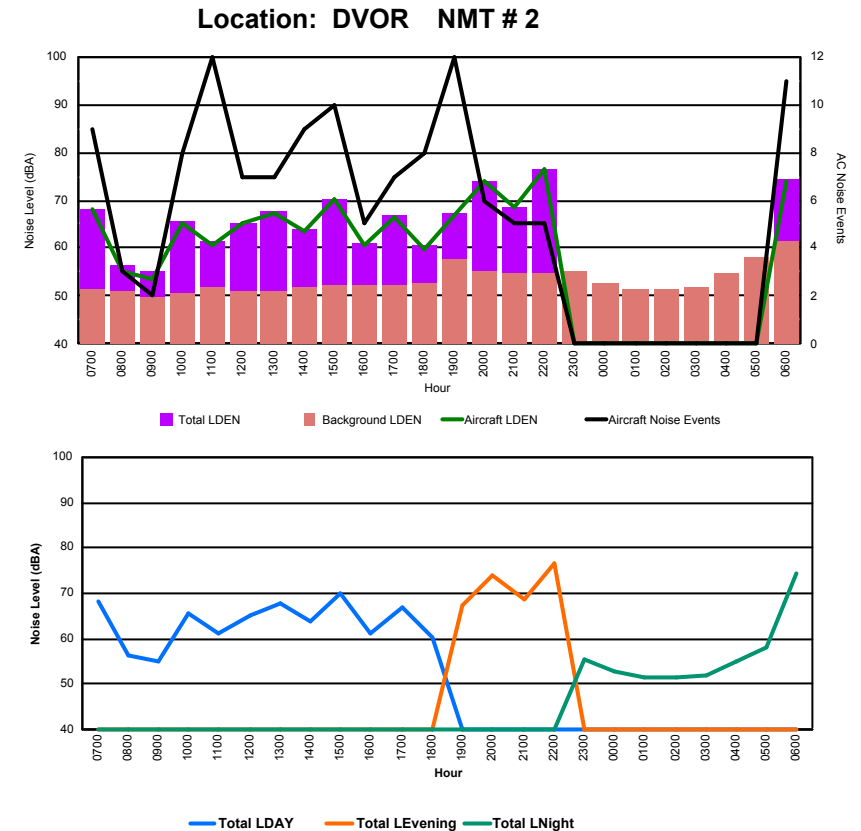

Luxembourg Airport Noise Distribution by Hour

Between 21/09/2022 00:00:00 and 21/09/2022 23:59:59 (Local Time)

Day	Aircraft Events	Total LDEN dB (A)	Aircraft LDEN dB(A)	Background LDEN dB(A)	Total LDay dB(A)	Total LEvening dB(A)	Total LNight dB (A)
21/09/22 7:00	9	68.1	68.0	51.4	68.1	-	-
21/09/22 8:00	3	56.5	55.1	50.9	56.5	-	-
21/09/22 9:00	2	55.1	53.7	49.6	55.1	-	-
21/09/22 10:00	8	65.5	65.4	50.8	65.5	-	-
21/09/22 11:00	12	61.3	60.8	52.0	61.3	-	-
21/09/22 12:00	7	65.2	65.0	51.0	65.2	-	-
21/09/22 13:00	7	67.6	67.5	51.0	67.6	-	-
21/09/22 14:00	9	64.0	63.7	51.7	64.0	-	-
21/09/22 15:00	10	70.2	70.1	52.2	70.2	-	-
21/09/22 16:00	5	61.1	60.6	52.2	61.1	-	-
21/09/22 17:00	7	66.7	66.5	52.3	66.7	-	-
21/09/22 18:00	8	60.5	59.7	52.6	60.5	-	-
21/09/22 19:00	12	67.3	66.9	57.6	-	67.3	-
21/09/22 20:00	6	74.0	73.9	55.3	-	74.0	-
21/09/22 21:00	5	68.6	68.4	54.8	-	68.6	-
21/09/22 22:00	5	76.5	76.5	54.9	-	76.5	-
21/09/22 23:00	-	55.3	-	55.3	-	-	55.3
22/09/22 0:00	-	52.7	-	52.7	-	-	52.7
22/09/22 1:00	-	51.4	-	51.4	-	-	51.4
22/09/22 2:00	-	51.6	-	51.6	-	-	51.6
22/09/22 3:00	-	51.7	-	51.7	-	-	51.7
22/09/22 4:00	-	54.9	-	54.9	-	-	54.9
22/09/22 5:00	-	58.3	-	58.3	-	-	58.3
22/09/22 6:00	11	74.3	74.1	61.4	-	-	74.3
	126	68.0	67.8	54.4	65.4	73.1	65.6