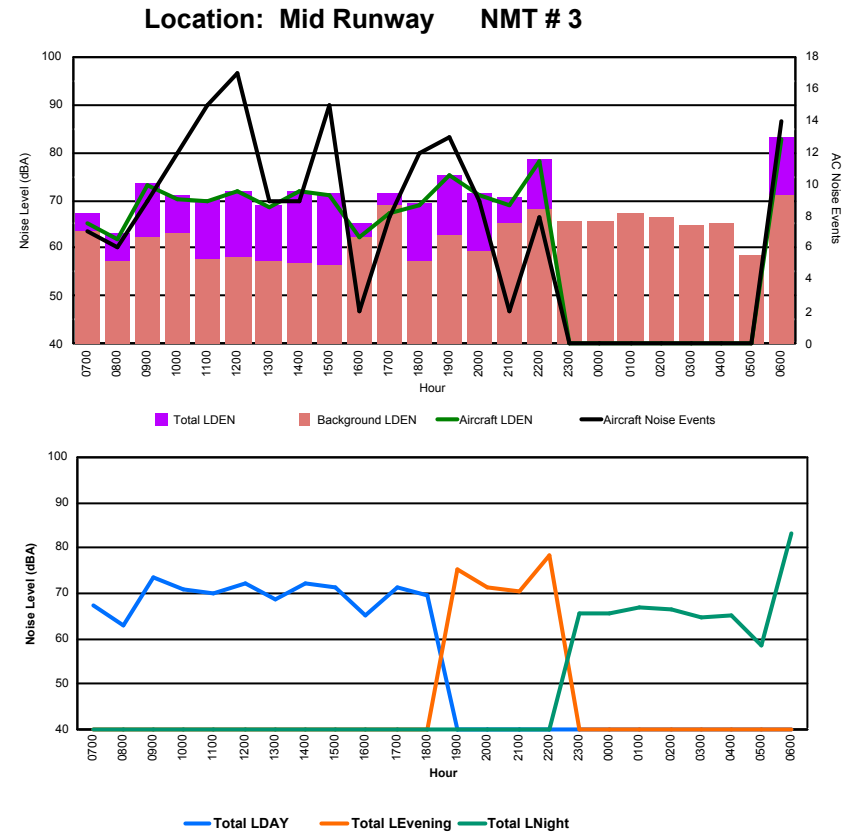

Location: DVOR NMT # 2

Luxembourg Airport Noise Distribution by Hour

Between 02/09/2022 00:00:00 and 02/09/2022 23:59:59 (Local Time)

Day	Aircraft Events	Total LDEN dB (A)	Aircraft LDEN dB(A)	Background LDEN dB(A)	Total LDay dB(A)	Total LEvening dB(A)	Total LNight dB (A)
02/09/22 7:00	7	67.5	65.4	63.5	67.5	-	-
02/09/22 8:00	6	63.1	61.9	57.3	63.1	-	-
02/09/22 9:00	9	73.5	73.2	62.2	73.5	-	-
02/09/22 10:00	12	71.1	70.4	63.2	71.1	-	-
02/09/22 11:00	15	70.1	69.8	57.9	70.1	-	-
02/09/22 12:00	17	72.0	71.9	58.1	72.0	-	-
02/09/22 13:00	9	68.8	68.5	57.2	68.8	-	-
02/09/22 14:00	9	72.0	71.8	56.8	72.0	-	-
02/09/22 15:00	15	71.3	71.2	56.5	71.3	-	-
02/09/22 16:00	2	65.3	62.1	62.5	65.3	-	-
02/09/22 17:00	8	71.3	67.5	68.9	71.3	-	-
02/09/22 18:00	12	69.4	69.1	57.1	69.4	-	-
02/09/22 19:00	13	75.3	75.1	62.7	-	75.3	-
02/09/22 20:00	9	71.4	71.1	59.2	-	71.4	-
02/09/22 21:00	2	70.6	69.1	65.4	-	70.6	-
02/09/22 22:00	8	78.4	78.1	68.0	-	78.4	-
02/09/22 23:00	-	65.6	-	65.7	-	-	65.6
03/09/22 0:00	-	65.4	-	65.6	-	-	65.4
03/09/22 1:00	-	67.1	-	67.2	-	-	67.1
03/09/22 2:00	-	66.5	-	66.6	-	-	66.5
03/09/22 3:00	-	64.8	-	64.8	-	-	64.8
03/09/22 4:00	-	65.2	-	65.4	-	-	65.2
03/09/22 5:00	-	58.4	-	58.4	-	-	58.4
03/09/22 6:00	14	83.1	82.8	71.2	-	-	83.1
	167	73.1	72.4	64.6	70.4	75.1	74.5