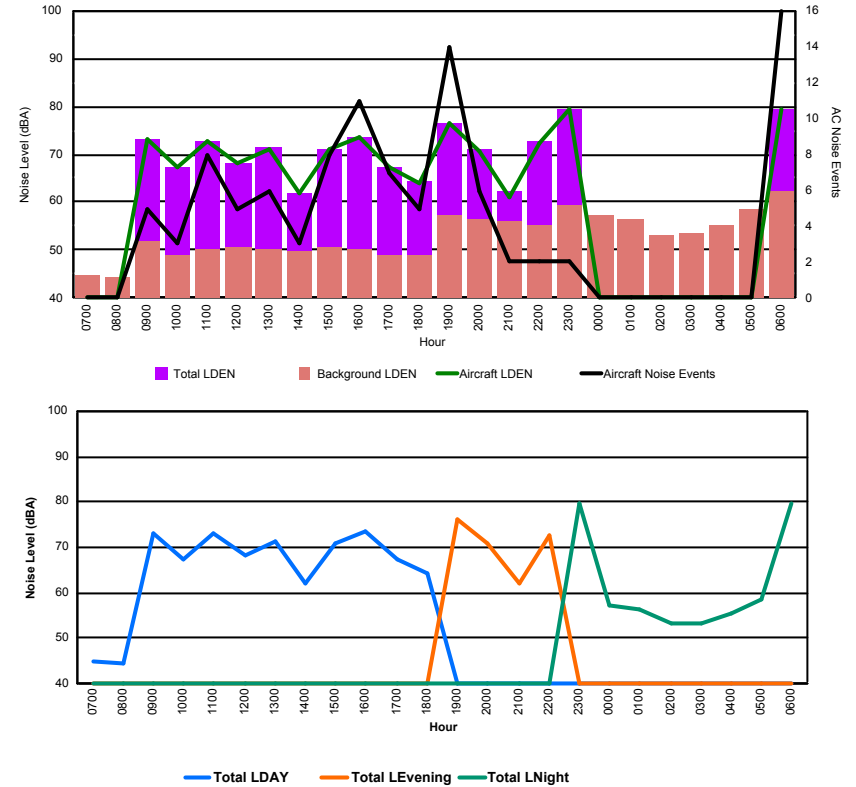

Luxembourg Airport Noise Distribution by Hour

Between 04/09/2022 00:00:00 and 04/09/2022 23:59:59 (Local Time)

Day	Aircraft Events	Total LDEN dB (A)	Aircraft LDEN dB(A)	Background LDEN dB(A)	Total LDay dB(A)	Total LEvening dB(A)	Total LNight dB (A)
04/09/22 7:00	-	44.9	-	44.9	44.9	-	-
04/09/22 8:00	-	44.5	-	44.5	44.5	-	-
04/09/22 9:00	5	73.0	73.0	52.0	73.0	-	-
04/09/22 10:00	3	67.4	67.4	48.8	67.4	-	-
04/09/22 11:00	8	72.9	72.8	50.3	72.9	-	-
04/09/22 12:00	5	68.1	68.0	50.5	68.1	-	-
04/09/22 13:00	6	71.3	71.2	50.4	71.3	-	-
04/09/22 14:00	3	62.0	61.7	49.8	62.0	-	-
04/09/22 15:00	8	71.1	71.1	50.5	71.1	-	-
04/09/22 16:00	11	73.4	73.4	50.4	73.4	-	-
04/09/22 17:00	7	67.4	67.3	49.1	67.4	-	-
04/09/22 18:00	5	64.2	64.1	49.0	64.2	-	-
04/09/22 19:00	14	76.4	76.4	57.2	-	76.4	-
04/09/22 20:00	6	70.9	70.7	56.5	-	70.9	-
04/09/22 21:00	2	62.1	60.9	56.1	-	62.1	-
04/09/22 22:00	2	72.6	72.5	55.0	-	72.6	-
04/09/22 23:00	2	79.5	79.4	59.3	-	-	79.5
05/09/22 0:00	-	57.4	-	57.4	-	-	57.4
05/09/22 1:00	-	56.4	-	56.4	-	-	56.4
05/09/22 2:00	-	53.1	-	53.1	-	-	53.1
05/09/22 3:00	-	53.4	-	53.4	-	-	53.4
05/09/22 4:00	-	55.3	-	55.3	-	-	55.3
05/09/22 5:00	-	58.5	-	58.5	-	-	58.5
05/09/22 6:00	16	79.5	79.4	62.5	-	-	79.5
	103	71.8	71.7	55.2	69.6	72.8	73.5

Location: DVOR NMT # 2