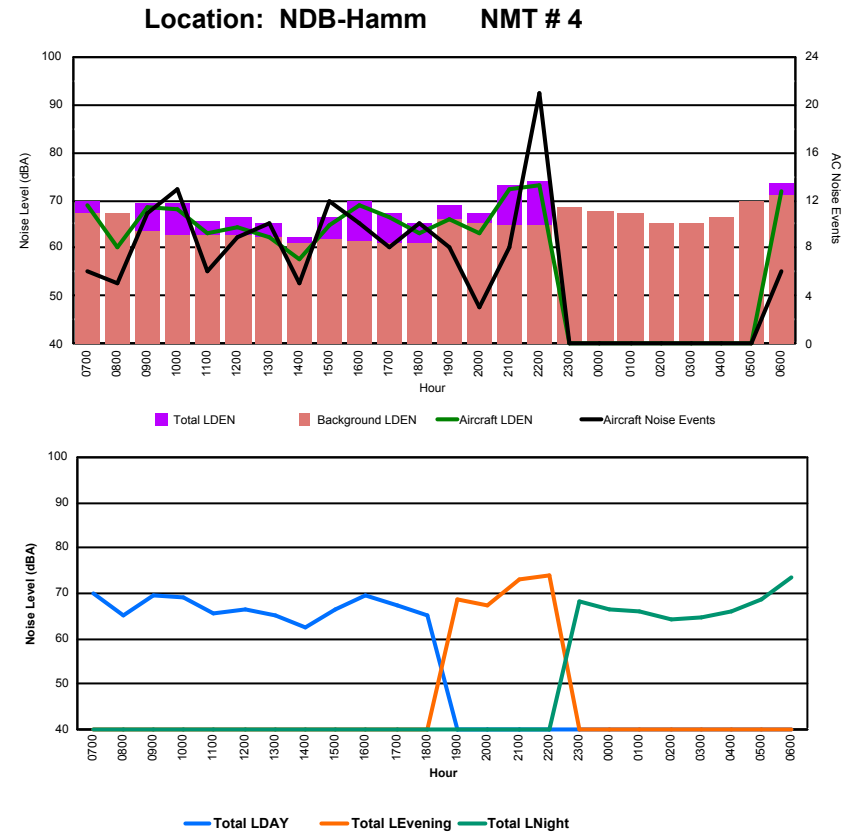

Luxembourg Airport Noise Distribution by Hour

Between 02/09/2022 00:00:00 and 02/09/2022 23:59:59 (Local Time)

Day	Aircraft Events	Total LDEN dB (A)	Aircraft LDEN dB(A)	Background LDEN dB(A)	Total LDay dB(A)	Total LEvening dB(A)	Total LNight dB (A)
02/09/22 7:00	6	70.0	68.9	67.4	70.0	-	-
02/09/22 8:00	5	65.3	60.0	67.4	65.3	-	-
02/09/22 9:00	11	69.5	68.4	63.6	69.5	-	-
02/09/22 10:00	13	69.2	68.2	62.6	69.2	-	-
02/09/22 11:00	6	65.8	63.1	62.7	65.8	-	-
02/09/22 12:00	9	66.5	64.5	62.6	66.5	-	-
02/09/22 13:00	10	65.1	62.2	62.3	65.1	-	-
02/09/22 14:00	5	62.5	57.7	60.9	62.5	-	-
02/09/22 15:00	12	66.5	64.8	61.9	66.5	-	-
02/09/22 16:00	10	69.7	69.1	61.5	69.7	-	-
02/09/22 17:00	8	67.4	66.3	61.0	67.4	-	-
02/09/22 18:00	10	65.2	63.1	61.2	65.2	-	-
02/09/22 19:00	8	68.9	66.0	65.9	-	68.9	-
02/09/22 20:00	3	67.3	63.3	65.2	-	67.3	-
02/09/22 21:00	8	73.0	72.4	64.6	-	73.0	-
02/09/22 22:00	21	73.8	73.3	64.9	-	73.8	-
02/09/22 23:00	-	68.3	-	68.4	-	-	68.3
03/09/22 0:00	-	66.5	-	67.7	-	-	66.5
03/09/22 1:00	-	65.9	-	67.2	-	-	65.9
03/09/22 2:00	-	64.4	-	65.4	-	-	64.4
03/09/22 3:00	-	64.9	-	65.1	-	-	64.9
03/09/22 4:00	-	66.1	-	66.6	-	-	66.1
03/09/22 5:00	-	68.6	-	69.9	-	-	68.6
03/09/22 6:00	6	73.6	71.8	70.9	-	-	73.6
	151	68.7	66.5	65.8	67.4	71.5	68.4