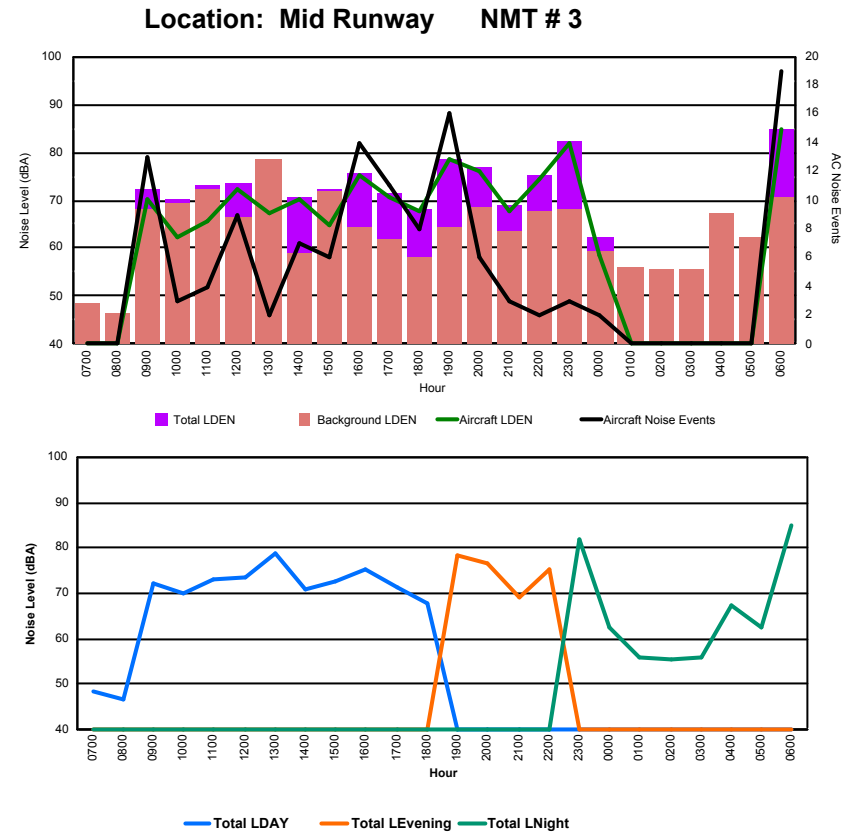

Location: DVOR NMT # 2

Luxembourg Airport Noise Distribution by Hour

Between 04/09/2022 00:00:00 and 04/09/2022 23:59:59 (Local Time)

Day	Aircraft Events	Total LDEN dB (A)	Aircraft LDEN dB(A)	Background LDEN dB(A)	Total LDay dB(A)	Total LEvening dB(A)	Total LNight dB (A)
04/09/22 7:00	-	48.6	-	48.6	48.6	-	-
04/09/22 8:00	-	46.5	-	46.5	46.5	-	-
04/09/22 9:00	13	72.4	70.3	68.3	72.4	-	-
04/09/22 10:00	3	70.2	62.3	69.4	70.2	-	-
04/09/22 11:00	4	73.0	65.6	72.1	73.0	-	-
04/09/22 12:00	9	73.5	72.5	66.5	73.5	-	-
04/09/22 13:00	2	78.7	67.2	78.4	78.7	-	-
04/09/22 14:00	7	70.7	70.4	59.0	70.7	-	-
04/09/22 15:00	6	72.5	64.8	71.7	72.5	-	-
04/09/22 16:00	14	75.5	75.2	64.5	75.5	-	-
04/09/22 17:00	11	71.3	70.7	61.9	71.3	-	-
04/09/22 18:00	8	68.0	67.6	58.2	68.0	-	-
04/09/22 19:00	16	78.6	78.5	64.3	-	78.6	-
04/09/22 20:00	6	76.8	76.1	68.7	-	76.8	-
04/09/22 21:00	3	69.1	67.7	63.5	-	69.1	-
04/09/22 22:00	2	75.3	74.5	67.8	-	75.3	-
04/09/22 23:00	3	82.1	81.9	68.1	-	-	82.1
05/09/22 0:00	2	62.3	58.6	59.4	-	-	62.3
05/09/22 1:00	-	55.9	-	55.9	-	-	55.9
05/09/22 2:00	-	55.6	-	55.6	-	-	55.6
05/09/22 3:00	-	55.8	-	55.8	-	-	55.8
05/09/22 4:00	-	67.5	-	67.5	-	-	67.5
05/09/22 5:00	-	62.3	-	62.4	-	-	62.3
05/09/22 6:00	19	85.0	84.9	70.7	-	-	85.0
	128	75.6	74.7	68.6	72.8	76.1	77.9