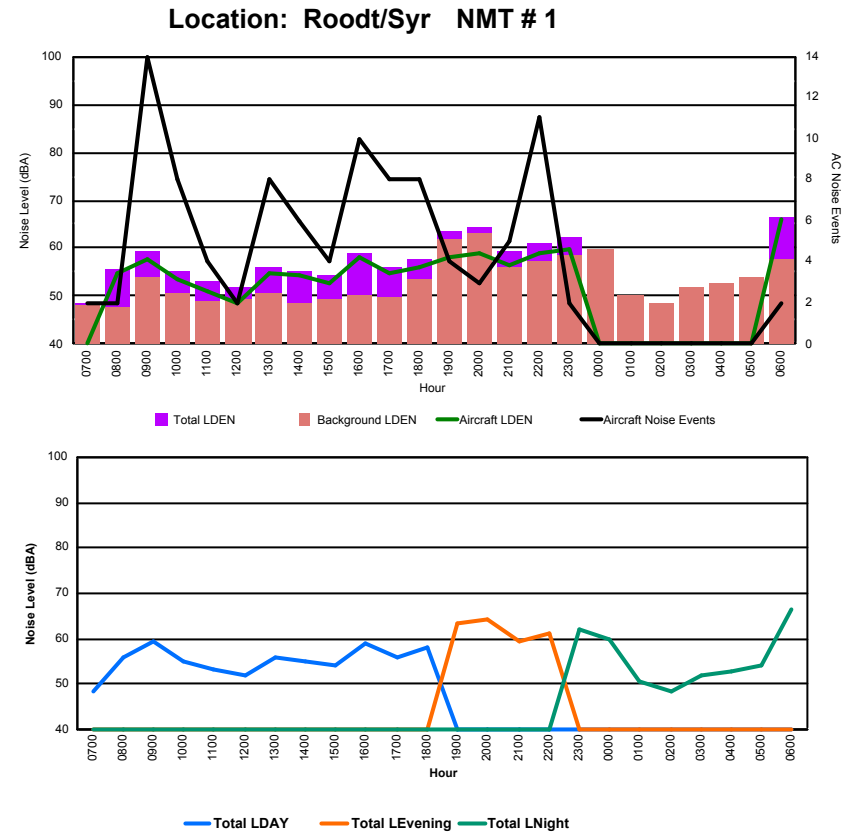

Luxembourg Airport Noise Distribution by Hour

Between 06/09/2022 00:00:00 and 06/09/2022 23:59:59 (Local Time)

Day	Aircraft Events	Total LDEN dB(A)	Aircraft LDEN dB(A)	Background LDEN dB(A)	Total LDay dB(A)	Total LEvening dB(A)	Total LNight dB(A)
06/09/22 7:00	2	48.6	38.8	48.2	48.6	-	-
06/09/22 8:00	2	55.7	54.9	47.6	55.7	-	-
06/09/22 9:00	14	59.3	57.9	53.8	59.3	-	-
06/09/22 10:00	8	55.2	53.5	50.6	55.2	-	-
06/09/22 11:00	4	53.1	51.1	48.9	53.1	-	-
06/09/22 12:00	2	51.8	48.5	49.2	51.8	-	-
06/09/22 13:00	8	56.0	54.6	50.6	56.0	-	-
06/09/22 14:00	6	55.2	54.2	48.5	55.2	-	-
06/09/22 15:00	4	54.2	52.6	49.2	54.2	-	-
06/09/22 16:00	10	58.9	58.3	50.3	58.9	-	-
06/09/22 17:00	8	55.9	54.8	49.9	55.9	-	-
06/09/22 18:00	8	57.9	56.1	53.4	57.9	-	-
06/09/22 19:00	4	63.5	58.2	62.0	-	63.5	-
06/09/22 20:00	3	64.4	59.1	63.0	-	64.4	-
06/09/22 21:00	5	59.2	56.5	56.1	-	59.2	-
06/09/22 22:00	11	61.2	59.1	57.2	-	61.2	-
06/09/22 23:00	2	62.1	59.8	58.5	-	-	62.1
07/09/22 0:00	-	59.8	-	59.9	-	-	59.8
07/09/22 1:00	-	50.4	-	50.4	-	-	50.4
07/09/22 2:00	-	48.6	-	48.6	-	-	48.6
07/09/22 3:00	-	52.0	-	52.0	-	-	52.0
07/09/22 4:00	-	52.7	-	52.7	-	-	52.7
07/09/22 5:00	-	54.1	-	54.1	-	-	54.1
07/09/22 6:00	2	66.6	66.0	57.9	-	-	66.6
	103	59.2	56.7	55.7	56.0	62.5	60.0