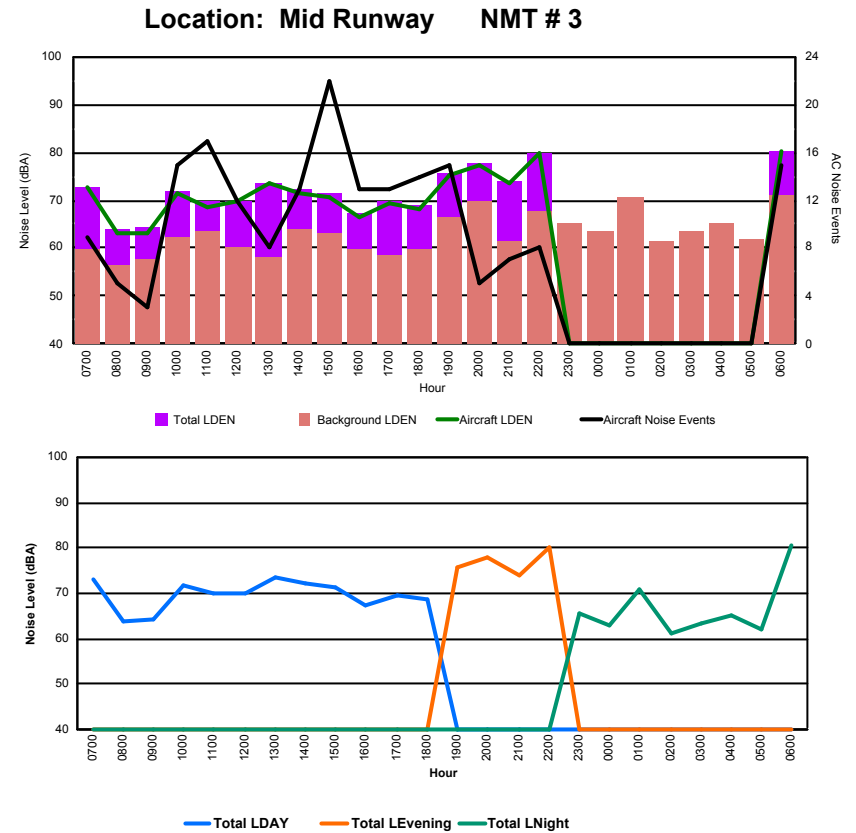

Luxembourg Airport Noise Distribution by Hour

Between 21/09/2022 00:00:00 and 21/09/2022 23:59:59 (Local Time)

Day	Aircraft Events	Total LDEN dB (A)	Aircraft LDEN dB(A)	Background LDEN dB(A)	Total LDay dB(A)	Total LEvening dB(A)	Total LNight dB (A)
21/09/22 7:00	9	72.9	72.7	59.6	72.9	-	-
21/09/22 8:00	5	64.0	63.2	56.6	64.0	-	-
21/09/22 9:00	3	64.3	63.2	57.5	64.3	-	-
21/09/22 10:00	15	71.8	71.3	62.1	71.8	-	-
21/09/22 11:00	17	69.8	68.7	63.4	69.8	-	-
21/09/22 12:00	12	70.0	69.6	60.1	70.0	-	-
21/09/22 13:00	8	73.6	73.5	58.0	73.6	-	-
21/09/22 14:00	13	72.3	71.6	64.1	72.3	-	-
21/09/22 15:00	22	71.5	70.8	63.0	71.5	-	-
21/09/22 16:00	13	67.3	66.5	59.6	67.3	-	-
21/09/22 17:00	13	69.6	69.3	58.4	69.6	-	-
21/09/22 18:00	14	68.8	68.3	59.6	68.8	-	-
21/09/22 19:00	15	75.7	75.1	66.6	-	75.7	-
21/09/22 20:00	5	77.9	77.1	69.9	-	77.9	-
21/09/22 21:00	7	73.9	73.6	61.4	-	73.9	-
21/09/22 22:00	8	80.0	79.8	67.6	-	80.0	-
21/09/22 23:00	-	65.4	-	65.4	-	-	65.4
22/09/22 0:00	-	63.1	-	63.4	-	-	63.1
22/09/22 1:00	-	70.7	-	70.8	-	-	70.7
22/09/22 2:00	-	61.1	-	61.3	-	-	61.1
22/09/22 3:00	-	63.5	-	63.6	-	-	63.5
22/09/22 4:00	-	65.0	-	65.2	-	-	65.0
22/09/22 5:00	-	61.9	-	62.0	-	-	61.9
22/09/22 6:00	15	80.4	80.1	71.0	-	-	80.4
	194	73.1	72.5	64.9	70.5	77.5	72.3