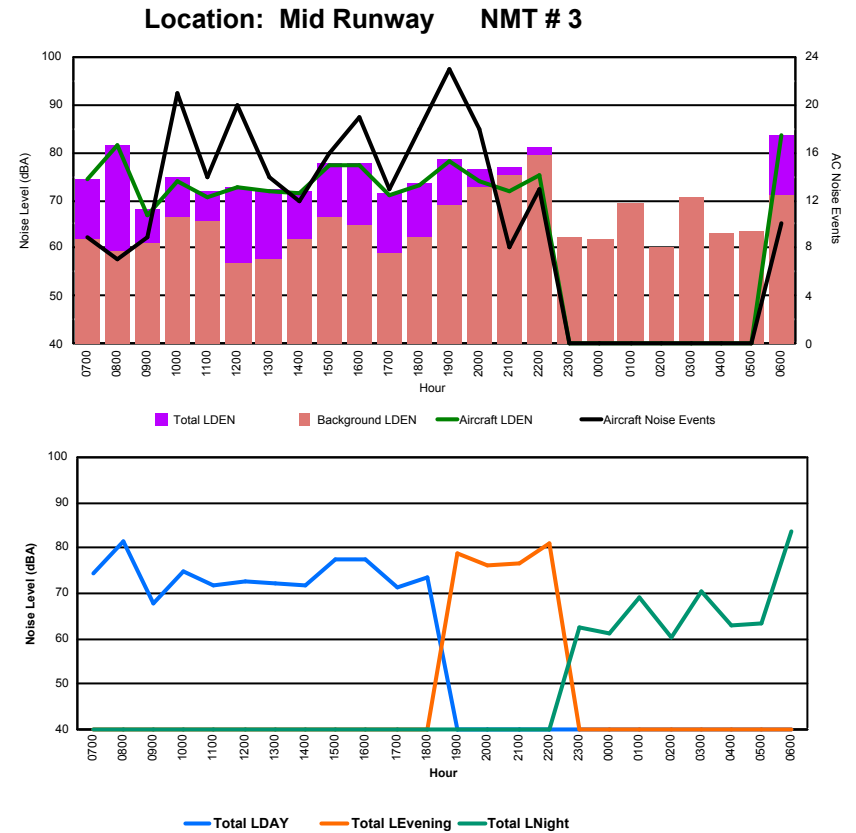

Luxembourg Airport Noise Distribution by Hour

Between 28/09/2022 00:00:00 and 28/09/2022 23:59:59 (Local Time)

Day	Aircraft Events	Total LDEN dB (A)	Aircraft LDEN dB(A)	Background LDEN dB(A)	Total LDay dB(A)	Total LEvening dB(A)	Total LNight dB (A)	
28/09/22	7:00	9	74.4	74.2	61.7	74.4	-	-
28/09/22	8:00	7	81.4	81.4	59.5	81.4	-	-
28/09/22	9:00	9	68.0	67.0	60.9	68.0	-	-
28/09/22	10:00	21	74.7	74.0	66.4	74.7	-	-
28/09/22	11:00	14	71.8	70.7	65.5	71.8	-	-
28/09/22	12:00	20	72.8	72.7	57.0	72.8	-	-
28/09/22	13:00	14	72.2	72.0	57.7	72.2	-	-
28/09/22	14:00	12	71.8	71.4	61.8	71.8	-	-
28/09/22	15:00	16	77.7	77.4	66.5	77.7	-	-
28/09/22	16:00	19	77.6	77.5	64.9	77.6	-	-
28/09/22	17:00	13	71.5	70.9	59.0	71.5	-	-
28/09/22	18:00	18	73.4	73.0	62.3	73.4	-	-
28/09/22	19:00	23	78.7	78.3	69.1	-	78.7	-
28/09/22	20:00	18	76.4	74.0	72.8	-	76.4	-
28/09/22	21:00	8	76.8	71.9	75.1	-	76.8	-
28/09/22	22:00	13	80.9	75.4	79.4	-	80.9	-
28/09/22	23:00	-	62.4	-	62.5	-	-	62.4
29/09/22	0:00	-	61.4	-	61.9	-	-	61.4
29/09/22	1:00	-	69.1	-	69.2	-	-	69.1
29/09/22	2:00	-	60.1	-	60.3	-	-	60.1
29/09/22	3:00	-	70.6	-	70.6	-	-	70.6
29/09/22	4:00	-	63.0	-	63.2	-	-	63.0
29/09/22	5:00	-	63.3	-	63.4	-	-	63.3
29/09/22	6:00	10	83.6	83.4	71.0	-	-	83.6
	244	76.0	75.0	69.5	75.4	78.6	75.1