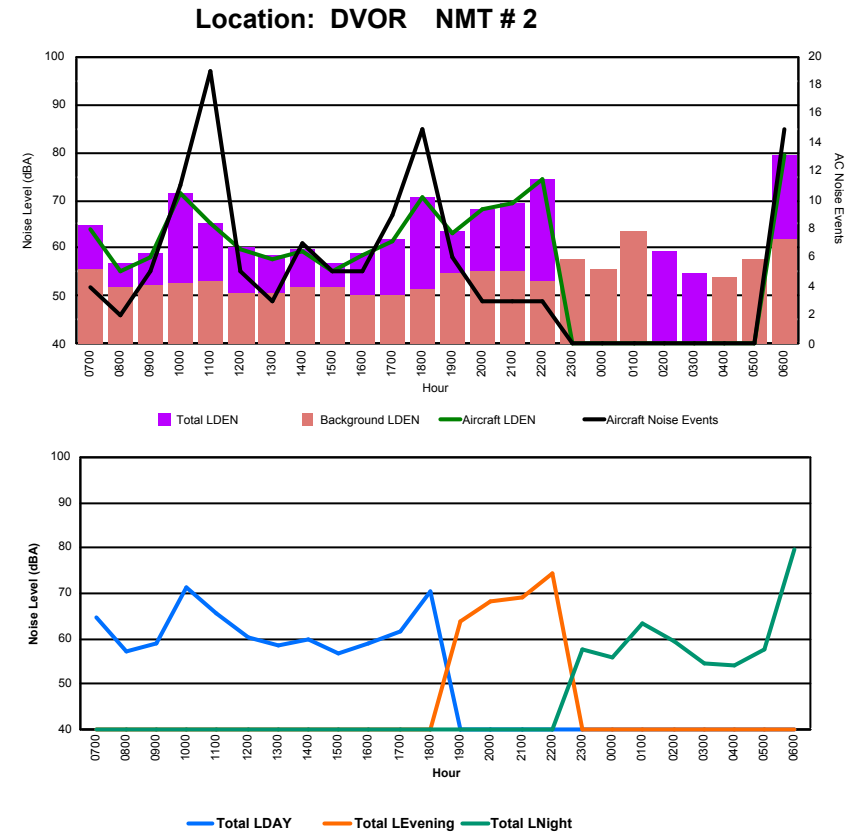

Luxembourg Airport Noise Distribution by Hour

Between 13/09/2022 00:00:00 and 13/09/2022 23:59:59 (Local Time)

Day	Aircraft Events	Total LDEN dB(A)	Aircraft LDEN dB(A)	Background LDEN dB(A)	Total LDay dB(A)	Total LEvening dB(A)	Total LNight dB(A)
13/09/22 7:00	4	64.6	64.0	55.8	64.6	-	-
13/09/22 8:00	2	57.0	55.4	51.9	57.0	-	-
13/09/22 9:00	5	59.1	58.2	52.1	59.1	-	-
13/09/22 10:00	11	71.4	71.3	52.9	71.4	-	-
13/09/22 11:00	19	65.4	65.2	53.2	65.4	-	-
13/09/22 12:00	5	60.1	59.6	50.7	60.1	-	-
13/09/22 13:00	3	58.5	57.7	50.8	58.5	-	-
13/09/22 14:00	7	59.9	59.2	51.9	59.9	-	-
13/09/22 15:00	5	56.9	55.3	51.8	56.9	-	-
13/09/22 16:00	5	59.1	58.5	50.4	59.1	-	-
13/09/22 17:00	9	61.7	61.4	50.0	61.7	-	-
13/09/22 18:00	15	70.5	70.5	51.6	70.5	-	-
13/09/22 19:00	6	63.7	63.1	54.9	-	63.7	-
13/09/22 20:00	3	68.2	68.0	55.2	-	68.2	-
13/09/22 21:00	3	69.3	69.2	55.0	-	69.3	-
13/09/22 22:00	3	74.3	74.3	53.0	-	74.3	-
13/09/22 23:00	-	57.5	-	57.5	-	-	57.5
14/09/22 0:00	-	55.8	-	55.8	-	-	55.8
14/09/22 1:00	-	63.5	-	63.7	-	-	63.5
14/09/22 2:00	-	59.3	-	-	-	-	59.3
14/09/22 3:00	-	54.6	-	-	-	-	54.6
14/09/22 4:00	-	54.1	-	54.1	-	-	54.1
14/09/22 5:00	-	57.7	-	57.7	-	-	57.7
14/09/22 6:00	15	79.5	79.4	61.9	-	-	79.5
	120	68.7	68.4	55.7	65.0	70.5	70.7