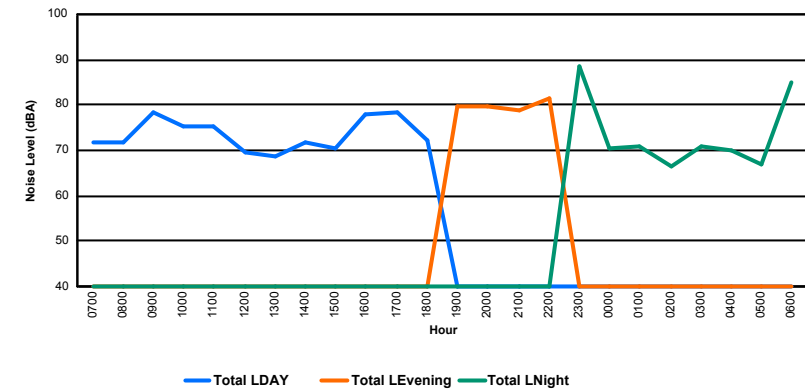

Luxembourg Airport Noise Distribution by Hour

Between 09/09/2022 00:00:00 and 09/09/2022 23:59:59 (Local Time)

Day	Aircraft Events	Total LDEN dB (A)	Aircraft LDEN dB(A)	Background LDEN dB(A)	Total LDay dB(A)	Total LEvening dB(A)	Total LNight dB (A)
09/09/22 7:00	4	71.7	71.5	57.5	71.7	-	-
09/09/22 8:00	7	71.9	71.5	60.8	71.9	-	-
09/09/22 9:00	6	78.5	68.9	78.1	78.5	-	-
09/09/22 10:00	8	75.4	68.5	74.4	75.4	-	-
09/09/22 11:00	11	75.1	72.9	71.3	75.1	-	-
09/09/22 12:00	9	69.4	68.4	62.6	69.4	-	-
09/09/22 13:00	7	68.9	67.4	63.5	68.9	-	-
09/09/22 14:00	7	71.7	71.0	63.2	71.7	-	-
09/09/22 15:00	5	70.5	69.0	65.3	70.5	-	-
09/09/22 16:00	6	78.1	68.3	77.6	78.1	-	-
09/09/22 17:00	6	78.6	69.7	78.0	78.6	-	-
09/09/22 18:00	7	72.0	70.3	67.2	72.0	-	-
09/09/22 19:00	13	79.9	79.6	68.5	-	79.9	-
09/09/22 20:00	13	79.9	79.1	72.0	-	79.9	-
09/09/22 21:00	1	78.8	66.8	78.5	-	78.8	-
09/09/22 22:00	8	81.3	79.5	76.6	-	81.3	-
09/09/22 23:00	2	88.6	77.0	88.3	-	-	88.6
10/09/22 0:00	-	70.4	-	70.4	-	-	70.4
10/09/22 1:00	-	70.9	-	70.9	-	-	70.9
10/09/22 2:00	-	66.3	-	66.4	-	-	66.3
10/09/22 3:00	-	70.8	-	70.8	-	-	70.8
10/09/22 4:00	-	70.1	-	70.2	-	-	70.1
10/09/22 5:00	-	66.9	-	66.9	-	-	66.9
10/09/22 6:00	14	85.0	84.9	68.3	-	-	85.0
	134	78.9	74.9	76.7	74.8	80.1	81.4

Location: Mid Runway NMT # 3