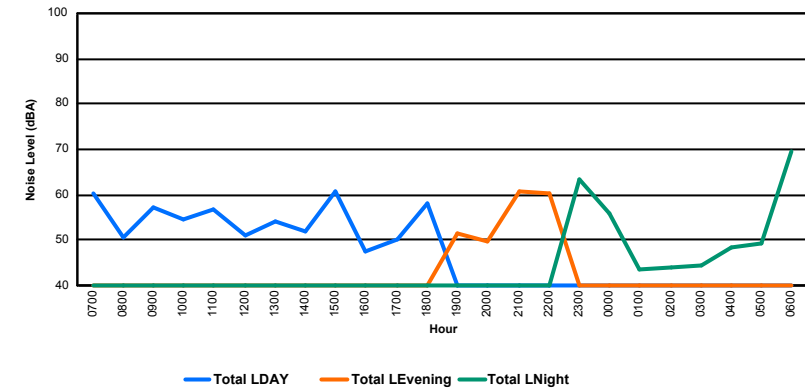

Luxembourg Airport Noise Distribution by Hour

Between 01/09/2022 00:00:00 and 01/09/2022 23:59:59 (Local Time)

Day	Aircraft Events	Total LDEN dB (A)	Aircraft LDEN dB(A)	Background LDEN dB(A)	Total LDay dB(A)	Total LEvening dB(A)	Total LNight dB (A)
01/09/22 7:00	3	60.4	60.2	44.2	60.4	-	-
01/09/22 8:00	1	50.4	48.9	44.8	50.4	-	-
01/09/22 9:00	1	57.4	57.0	45.6	57.4	-	-
01/09/22 10:00	4	54.5	52.4	50.6	54.5	-	-
01/09/22 11:00	3	56.6	55.6	49.9	56.6	-	-
01/09/22 12:00	1	51.1	48.4	47.9	51.1	-	-
01/09/22 13:00	3	54.3	53.5	46.7	54.3	-	-
01/09/22 14:00	3	51.7	49.4	47.8	51.7	-	-
01/09/22 15:00	5	60.6	60.3	48.6	60.6	-	-
01/09/22 16:00	1	47.3	42.1	45.8	47.3	-	-
01/09/22 17:00	2	50.3	47.4	47.3	50.3	-	-
01/09/22 18:00	4	58.1	57.5	48.6	58.1	-	-
01/09/22 19:00	1	51.6	48.1	49.1	-	51.6	-
01/09/22 20:00	-	49.8	-	49.8	-	49.8	-
01/09/22 21:00	2	60.6	58.8	56.1	-	60.6	-
01/09/22 22:00	2	60.5	59.1	55.0	-	60.5	-
01/09/22 23:00	1	63.3	61.3	58.8	-	-	63.3
02/09/22 0:00	-	55.9	-	56.0	-	-	55.9
02/09/22 1:00	-	43.6	-	43.6	-	-	43.6
02/09/22 2:00	-	43.8	-	43.8	-	-	43.8
02/09/22 3:00	-	44.4	-	44.4	-	-	44.4
02/09/22 4:00	-	48.6	-	48.6	-	-	48.6
02/09/22 5:00	-	49.2	-	49.2	-	-	49.2
02/09/22 6:00	7	69.4	69.2	57.0	-	-	69.4
	44	59.0	58.1	51.6	56.2	58.0	61.6

Location: Roodt/Syr NMT # 1