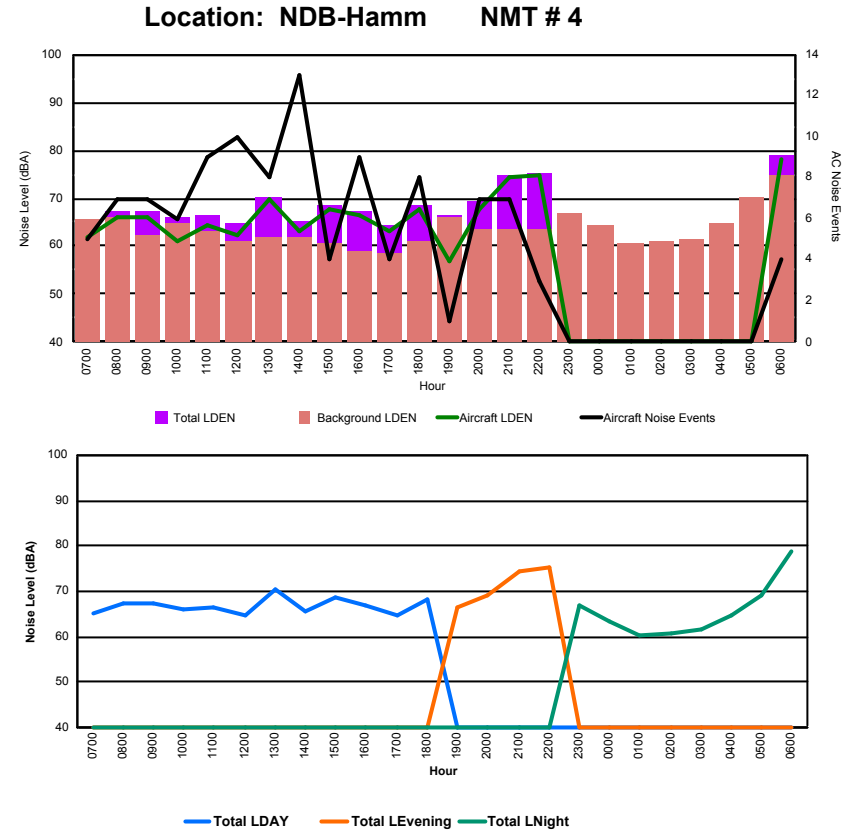

Luxembourg Airport Noise Distribution by Hour

Between 14/09/2022 00:00:00 and 14/09/2022 23:59:59 (Local Time)

Day	Aircraft Events	Total LDEN dB (A)	Aircraft LDEN dB(A)	Background LDEN dB(A)	Total LDay dB(A)	Total LEvening dB(A)	Total LNight dB (A)
14/09/22 7:00	5	65.1	61.7	65.8	65.1	-	-
14/09/22 8:00	7	67.2	65.9	66.1	67.2	-	-
14/09/22 9:00	7	67.5	66.2	62.3	67.5	-	-
14/09/22 10:00	6	66.2	61.0	64.8	66.2	-	-
14/09/22 11:00	9	66.6	64.3	63.2	66.6	-	-
14/09/22 12:00	10	64.7	62.3	61.2	64.7	-	-
14/09/22 13:00	8	70.4	69.8	61.7	70.4	-	-
14/09/22 14:00	13	65.4	63.0	62.0	65.4	-	-
14/09/22 15:00	4	68.5	67.8	60.5	68.5	-	-
14/09/22 16:00	9	67.1	66.4	59.1	67.1	-	-
14/09/22 17:00	4	64.5	63.3	58.6	64.5	-	-
14/09/22 18:00	8	68.4	67.7	60.9	68.4	-	-
14/09/22 19:00	1	66.3	56.7	66.0	-	66.3	-
14/09/22 20:00	7	69.2	67.8	63.7	-	69.2	-
14/09/22 21:00	7	74.6	74.3	63.4	-	74.6	-
14/09/22 22:00	3	75.3	75.0	63.6	-	75.3	-
14/09/22 23:00	-	66.7	-	66.7	-	-	66.7
15/09/22 0:00	-	63.5	-	64.3	-	-	63.5
15/09/22 1:00	-	60.4	-	60.6	-	-	60.4
15/09/22 2:00	-	60.7	-	60.9	-	-	60.7
15/09/22 3:00	-	61.6	-	61.6	-	-	61.6
15/09/22 4:00	-	64.5	-	64.7	-	-	64.5
15/09/22 5:00	-	69.0	-	70.4	-	-	69.0
15/09/22 6:00	4	79.0	78.1	74.6	-	-	79.0
	112	70.0	68.6	65.6	67.1	72.7	71.0