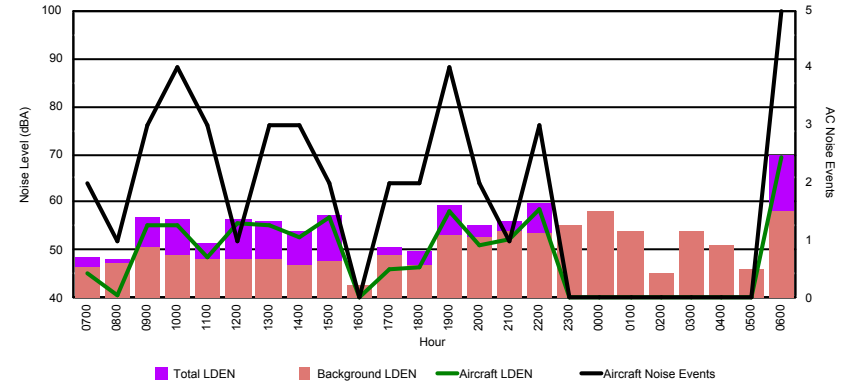

Luxembourg Airport Noise Distribution by Hour

Between 02/09/2022 00:00:00 and 02/09/2022 23:59:59 (Local Time)

Day	Aircraft Events	Total LDEN dB(A)	Aircraft LDEN dB(A)	Background LDEN dB(A)	Total LDay dB(A)	Total LEvening dB(A)	Total LNight dB(A)
02/09/22 7:00	2	48.7	45.0	46.4	48.7	-	-
02/09/22 8:00	1	48.2	40.8	47.4	48.2	-	-
02/09/22 9:00	3	56.7	55.4	50.8	56.7	-	-
02/09/22 10:00	4	56.3	55.4	48.8	56.3	-	-
02/09/22 11:00	3	51.4	48.6	48.2	51.4	-	-
02/09/22 12:00	1	56.3	55.6	48.1	56.3	-	-
02/09/22 13:00	3	56.0	55.3	48.0	56.0	-	-
02/09/22 14:00	3	53.8	52.8	46.9	53.8	-	-
02/09/22 15:00	2	57.3	56.8	47.8	57.3	-	-
02/09/22 16:00	-	42.6	-	42.6	42.6	-	-
02/09/22 17:00	2	50.8	46.2	49.0	50.8	-	-
02/09/22 18:00	2	49.8	46.6	47.0	49.8	-	-
02/09/22 19:00	4	59.3	58.1	53.3	-	59.3	-
02/09/22 20:00	2	55.0	51.1	52.8	-	55.0	-
02/09/22 21:00	1	56.1	52.2	53.9	-	56.1	-
02/09/22 22:00	3	59.8	58.7	53.6	-	59.8	-
02/09/22 23:00	-	55.4	-	55.4	-	-	55.4
03/09/22 0:00	-	58.2	-	58.3	-	-	58.2
03/09/22 1:00	-	54.0	-	54.0	-	-	54.0
03/09/22 2:00	-	45.0	-	45.0	-	-	45.0
03/09/22 3:00	-	53.8	-	53.9	-	-	53.8
03/09/22 4:00	-	50.8	-	50.9	-	-	50.8
03/09/22 5:00	-	46.0	-	46.0	-	-	46.0
03/09/22 6:00	5	69.7	69.4	58.3	-	-	69.7
	41	58.4	57.2	52.2	54.0	58.0	61.4

Location: Roodt/Syr NMT # 1