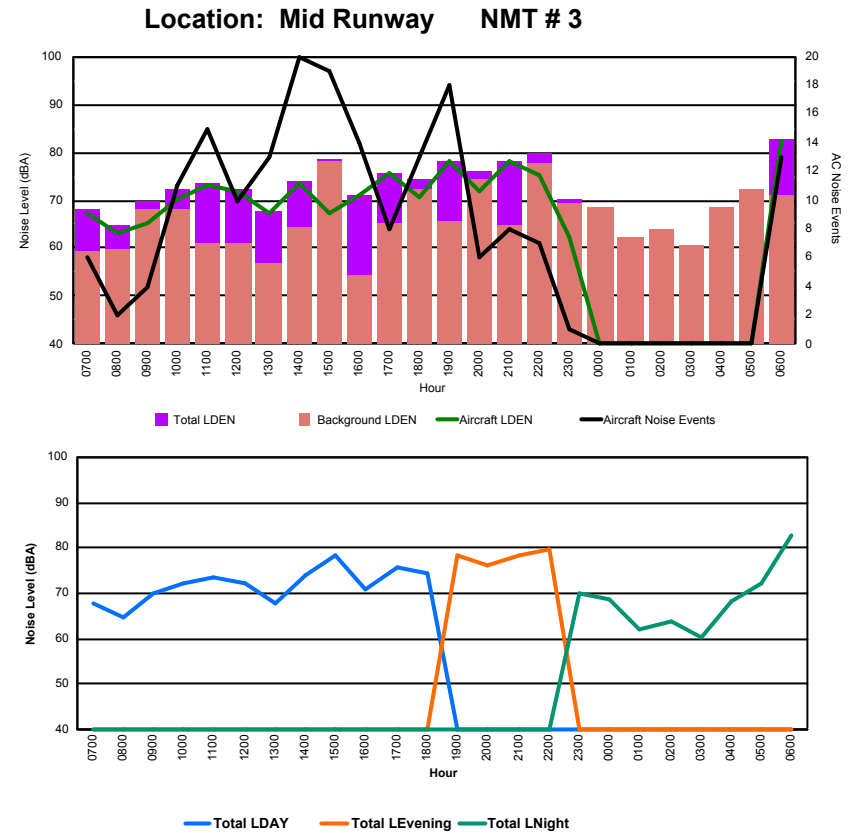

Luxembourg Airport Noise Distribution by Hour

Between 07/09/2022 00:00:00 and 07/09/2022 23:59:59 (Local Time)

Day	Aircraft Events	Total LDEN dB (A)	Aircraft LDEN dB(A)	Background LDEN dB(A)	Total LDay dB(A)	Total LEvening dB(A)	Total LNight dB (A)
07/09/22 7:00	6	68.0	67.4	59.3	68.0	-	-
07/09/22 8:00	2	64.7	63.1	59.7	64.7	-	-
07/09/22 9:00	4	69.8	65.1	68.0	69.8	-	-
07/09/22 10:00	11	72.3	70.1	68.3	72.3	-	-
07/09/22 11:00	15	73.5	73.3	61.1	73.5	-	-
07/09/22 12:00	10	72.3	71.9	61.1	72.3	-	-
07/09/22 13:00	13	67.6	67.3	56.8	67.6	-	-
07/09/22 14:00	20	74.1	73.7	64.3	74.1	-	-
07/09/22 15:00	19	78.4	67.2	78.0	78.4	-	-
07/09/22 16:00	14	71.0	70.9	54.3	71.0	-	-
07/09/22 17:00	8	75.8	75.5	65.1	75.8	-	-
07/09/22 18:00	13	74.4	70.6	72.1	74.4	-	-
07/09/22 19:00	18	78.3	78.1	65.8	-	78.3	-
07/09/22 20:00	6	76.2	71.8	74.2	-	76.2	-
07/09/22 21:00	8	78.2	78.0	64.7	-	78.2	-
07/09/22 22:00	7	79.7	75.1	77.9	-	79.7	-
07/09/22 23:00	1	70.1	62.1	69.4	-	-	70.1
08/09/22 0:00	-	68.5	-	68.7	-	-	68.5
08/09/22 1:00	-	61.9	-	62.2	-	-	61.9
08/09/22 2:00	-	63.8	-	63.9	-	-	63.8
08/09/22 3:00	-	60.5	-	60.6	-	-	60.5
08/09/22 4:00	-	68.3	-	68.4	-	-	68.3
08/09/22 5:00	-	72.3	-	72.3	-	-	72.3
08/09/22 6:00	13	82.7	82.4	71.1	-	-	82.7
	188	75.0	73.2	70.3	73.3	78.3	74.6