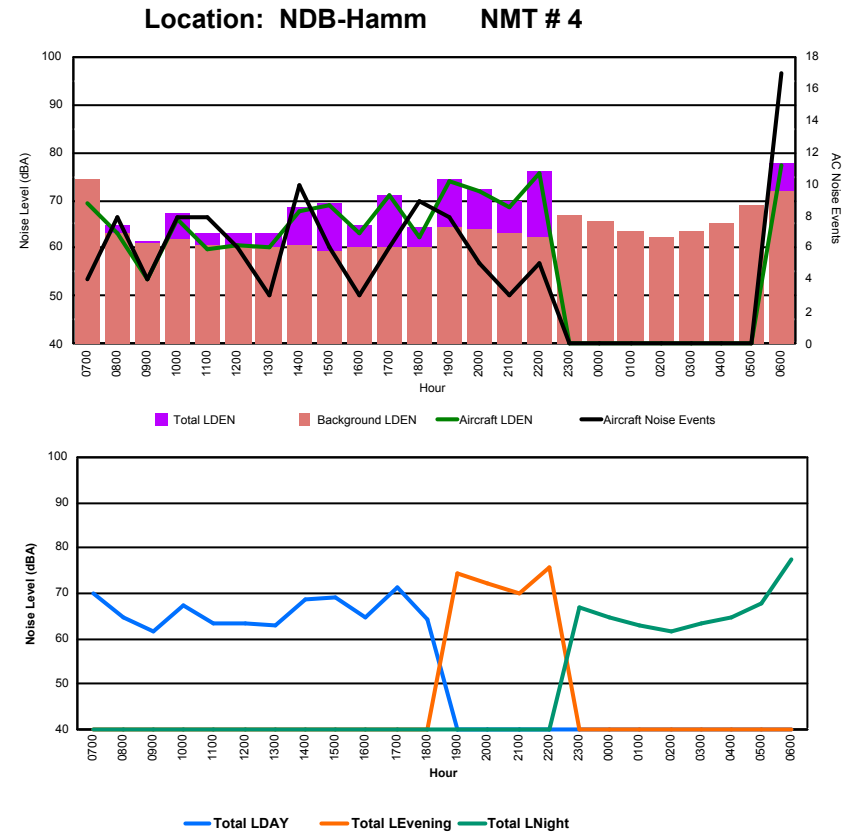

Location: Mid Runway NMT # 3

Luxembourg Airport Noise Distribution by Hour

Between 08/09/2022 00:00:00 and 08/09/2022 23:59:59 (Local Time)

Day	Aircraft Events	Total LDEN dB(A)	Aircraft LDEN dB(A)	Background LDEN dB(A)	Total LDay dB(A)	Total LEvening dB(A)	Total LNight dB(A)
08/09/22 7:00	4	69.8	69.2	74.2	69.8	-	-
08/09/22 8:00	8	64.6	63.0	63.2	64.6	-	-
08/09/22 9:00	4	61.6	53.5	61.1	61.6	-	-
08/09/22 10:00	8	67.3	66.0	61.9	67.3	-	-
08/09/22 11:00	8	63.2	59.9	60.7	63.2	-	-
08/09/22 12:00	6	63.3	60.7	60.0	63.3	-	-
08/09/22 13:00	3	63.1	60.2	60.1	63.1	-	-
08/09/22 14:00	10	68.5	67.8	60.8	68.5	-	-
08/09/22 15:00	6	69.3	68.8	59.2	69.3	-	-
08/09/22 16:00	3	64.9	63.1	60.4	64.9	-	-
08/09/22 17:00	6	71.2	70.9	60.3	71.2	-	-
08/09/22 18:00	9	64.3	62.3	60.1	64.3	-	-
08/09/22 19:00	8	74.3	73.9	64.4	-	74.3	-
08/09/22 20:00	5	72.4	71.7	63.9	-	72.4	-
08/09/22 21:00	3	69.8	68.7	63.1	-	69.8	-
08/09/22 22:00	5	75.9	75.7	62.5	-	75.9	-
08/09/22 23:00	-	66.8	-	66.8	-	-	66.8
09/09/22 0:00	-	64.8	-	65.8	-	-	64.8
09/09/22 1:00	-	63.0	-	63.6	-	-	63.0
09/09/22 2:00	-	61.8	-	62.1	-	-	61.8
09/09/22 3:00	-	63.6	-	63.7	-	-	63.6
09/09/22 4:00	-	64.9	-	65.1	-	-	64.9
09/09/22 5:00	-	67.8	-	68.9	-	-	67.8
09/09/22 6:00	17	77.7	77.3	71.7	-	-	77.7
	113	69.9	68.9	65.7	67.0	73.7	70.1