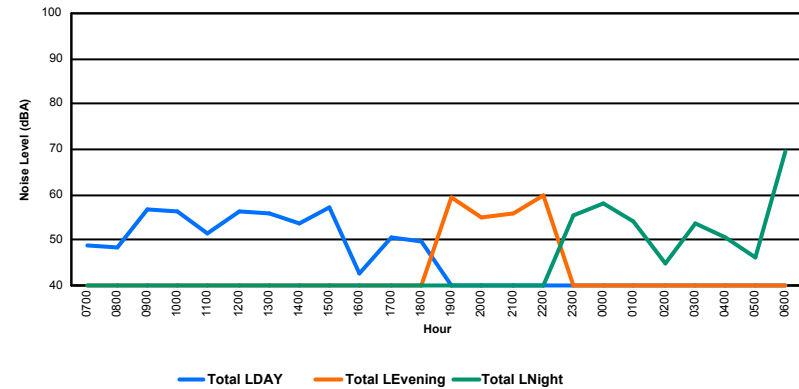

Luxembourg Airport Noise Distribution by Hour

Between 02/09/2022 00:00:00 and 02/09/2022 23:59:59 (Local Time)

Day	Aircraft Events	Total LDEN dB(A)	Aircraft LDEN dB(A)	Background LDEN dB(A)	Total LDay dB(A)	Total LEvening dB(A)	Total LNight dB(A)
02/09/22 7:00	2	48.7	45.0	46.4	48.7	-	-
02/09/22 8:00	1	48.2	40.8	47.4	48.2	-	-
02/09/22 9:00	3	56.7	55.4	50.8	56.7	-	-
02/09/22 10:00	4	56.3	55.4	48.8	56.3	-	-
02/09/22 11:00	3	51.4	48.6	48.2	51.4	-	-
02/09/22 12:00	1	56.3	55.6	48.1	56.3	-	-
02/09/22 13:00	3	56.0	55.3	48.0	56.0	-	-
02/09/22 14:00	3	53.8	52.8	46.9	53.8	-	-
02/09/22 15:00	2	57.3	56.8	47.8	57.3	-	-
02/09/22 16:00	-	42.6	-	42.6	42.6	-	-
02/09/22 17:00	2	50.8	46.2	49.0	50.8	-	-
02/09/22 18:00	2	49.8	46.6	47.0	49.8	-	-
02/09/22 19:00	4	59.3	58.1	53.3	-	59.3	-
02/09/22 20:00	2	55.0	51.1	52.8	-	55.0	-
02/09/22 21:00	1	56.1	52.2	53.9	-	56.1	-
02/09/22 22:00	3	59.8	58.7	53.6	-	59.8	-
02/09/22 23:00	-	55.4	-	55.4	-	-	55.4
03/09/22 0:00	-	58.2	-	58.3	-	-	58.2
03/09/22 1:00	-	54.0	-	54.0	-	-	54.0
03/09/22 2:00	-	45.0	-	45.0	-	-	45.0
03/09/22 3:00	-	53.8	-	53.9	-	-	53.8
03/09/22 4:00	-	50.8	-	50.9	-	-	50.8
03/09/22 5:00	-	46.0	-	46.0	-	-	46.0
03/09/22 6:00	5	69.7	69.4	58.3	-	-	69.7
	41	58.4	57.2	52.2	54.0	58.0	61.4

Location: Roodt/Syr NMT # 1