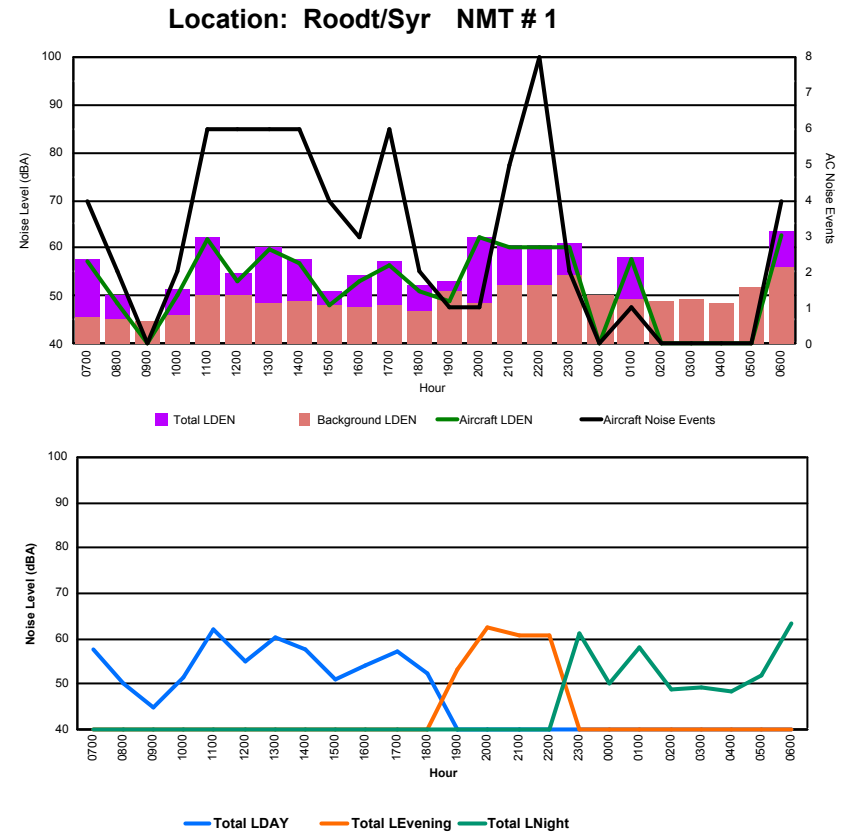

Luxembourg Airport Noise Distribution by Hour

Between 24/09/2022 00:00:00 and 24/09/2022 23:59:59 (Local Time)

Day	Aircraft Events	Total LDEN dB (A)	Aircraft LDEN dB(A)	Background LDEN dB(A)	Total LDay dB(A)	Total LEvening dB(A)	Total LNight dB (A)	
24/09/22	7:00	4	57.7	57.4	45.8	57.7	-	-
24/09/22	8:00	2	50.3	48.7	45.4	50.3	-	-
24/09/22	9:00	-	44.8	-	44.8	44.8	-	-
24/09/22	10:00	2	51.6	50.2	46.2	51.6	-	-
24/09/22	11:00	6	62.1	61.9	50.3	62.1	-	-
24/09/22	12:00	6	54.8	53.2	50.0	54.8	-	-
24/09/22	13:00	6	60.2	59.9	48.4	60.2	-	-
24/09/22	14:00	6	57.6	56.9	49.1	57.6	-	-
24/09/22	15:00	4	51.1	48.2	48.1	51.1	-	-
24/09/22	16:00	3	54.2	53.2	47.7	54.2	-	-
24/09/22	17:00	6	57.1	56.5	48.2	57.1	-	-
24/09/22	18:00	2	52.3	51.0	46.8	52.3	-	-
24/09/22	19:00	1	53.2	48.9	51.2	-	53.2	-
24/09/22	20:00	1	62.3	62.1	48.7	-	62.3	-
24/09/22	21:00	5	60.8	60.2	52.3	-	60.8	-
24/09/22	22:00	8	60.7	60.1	52.3	-	60.7	-
24/09/22	23:00	2	61.0	60.0	54.3	-	-	61.0
25/09/22	0:00	-	50.3	-	50.3	-	-	50.3
25/09/22	1:00	1	58.3	57.7	49.4	-	-	58.3
25/09/22	2:00	-	48.8	-	48.8	-	-	48.8
25/09/22	3:00	-	49.2	-	49.2	-	-	49.2
25/09/22	4:00	-	48.5	-	48.5	-	-	48.5
25/09/22	5:00	-	51.9	-	51.9	-	-	51.9
25/09/22	6:00	4	63.4	62.6	55.9	-	-	63.4
	69	57.8	57.0	50.2	56.6	60.3	57.6