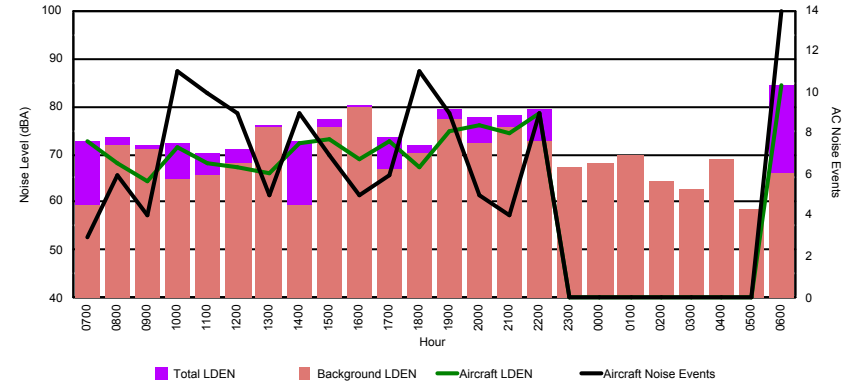

Luxembourg Airport Noise Distribution by Hour

Between 08/09/2022 00:00:00 and 08/09/2022 23:59:59 (Local Time)

Day	Aircraft Events	Total LDEN dB (A)	Aircraft LDEN dB(A)	Background LDEN dB(A)	Total LDay dB(A)	Total LEvening dB(A)	Total LNight dB (A)
08/09/22 7:00	3	72.9	72.8	59.3	72.9	-	-
08/09/22 8:00	6	73.5	68.3	72.0	73.5	-	-
08/09/22 9:00	4	71.9	64.5	71.0	71.9	-	-
08/09/22 10:00	11	72.1	71.3	64.8	72.1	-	-
08/09/22 11:00	10	70.2	68.2	65.8	70.2	-	-
08/09/22 12:00	9	70.9	67.4	68.3	70.9	-	-
08/09/22 13:00	5	76.0	65.9	75.6	76.0	-	-
08/09/22 14:00	9	72.7	72.5	59.5	72.7	-	-
08/09/22 15:00	7	77.5	73.1	75.5	77.5	-	-
08/09/22 16:00	5	80.3	68.8	80.0	80.3	-	-
08/09/22 17:00	6	73.7	72.7	66.9	73.7	-	-
08/09/22 18:00	11	71.9	67.2	70.2	71.9	-	-
08/09/22 19:00	9	79.2	74.7	77.3	-	79.2	-
08/09/22 20:00	5	77.7	76.1	72.5	-	77.7	-
08/09/22 21:00	4	78.1	74.5	75.6	-	78.1	-
08/09/22 22:00	9	79.5	78.6	72.6	-	79.5	-
08/09/22 23:00	-	67.3	-	67.4	-	-	67.3
09/09/22 0:00	-	68.1	-	68.3	-	-	68.1
09/09/22 1:00	-	69.9	-	70.0	-	-	69.9
09/09/22 2:00	-	64.3	-	64.5	-	-	64.3
09/09/22 3:00	-	62.7	-	62.8	-	-	62.7
09/09/22 4:00	-	69.0	-	69.1	-	-	69.0
09/09/22 5:00	-	58.7	-	58.6	-	-	58.7
09/09/22 6:00	14	84.2	84.2	66.2	-	-	84.2
	127	76.0	73.7	72.2	74.7	78.7	75.7

Location: Mid Runway NMT # 3