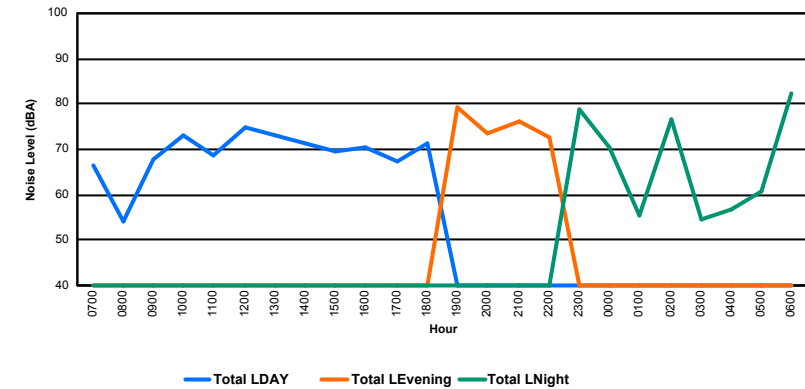

Luxembourg Airport Noise Distribution by Hour

Between 18/09/2022 00:00:00 and 18/09/2022 23:59:59 (Local Time)

Day	Aircraft Events	Total LDEN dB(A)	Aircraft LDEN dB(A)	Background LDEN dB(A)	Total LDay dB(A)	Total LEvening dB(A)	Total LNight dB(A)
18/09/22 7:00	2	66.5	66.2	55.0	66.5	-	-
18/09/22 8:00	2	54.2	38.0	54.3	54.2	-	-
18/09/22 9:00	4	67.7	67.6	52.3	67.7	-	-
18/09/22 10:00	9	73.0	73.0	54.1	73.0	-	-
18/09/22 11:00	5	68.7	68.6	54.0	68.7	-	-
18/09/22 12:00	7	75.0	75.0	55.3	75.0	-	-
18/09/22 13:00	6	73.0	73.0	54.6	73.0	-	-
18/09/22 14:00	9	71.2	71.1	55.7	71.2	-	-
18/09/22 15:00	4	69.4	69.2	55.6	69.4	-	-
18/09/22 16:00	7	70.5	70.3	57.3	70.5	-	-
18/09/22 17:00	8	67.4	67.1	55.3	67.4	-	-
18/09/22 18:00	11	71.4	71.2	55.7	71.4	-	-
18/09/22 19:00	7	79.3	79.2	60.9	-	79.3	-
18/09/22 20:00	2	73.4	73.1	60.7	-	73.4	-
18/09/22 21:00	6	76.4	76.1	59.5	-	76.4	-
18/09/22 22:00	9	72.8	73.1	56.9	-	72.8	-
18/09/22 23:00	9	78.7	78.7	60.9	-	-	78.7
19/09/22 0:00	1	70.3	70.1	55.9	-	-	70.3
19/09/22 1:00	-	55.4	-	55.4	-	-	55.4
19/09/22 2:00	1	76.7	76.6	55.4	-	-	76.7
19/09/22 3:00	-	54.4	-	54.4	-	-	54.4
19/09/22 4:00	-	56.7	-	56.7	-	-	56.7
19/09/22 5:00	-	60.7	-	60.7	-	-	60.7
19/09/22 6:00	7	82.2	82.0	69.9	-	-	82.2
	116	74.1	73.9	59.6	70.7	76.3	75.7

Location: DVOR NMT # 2