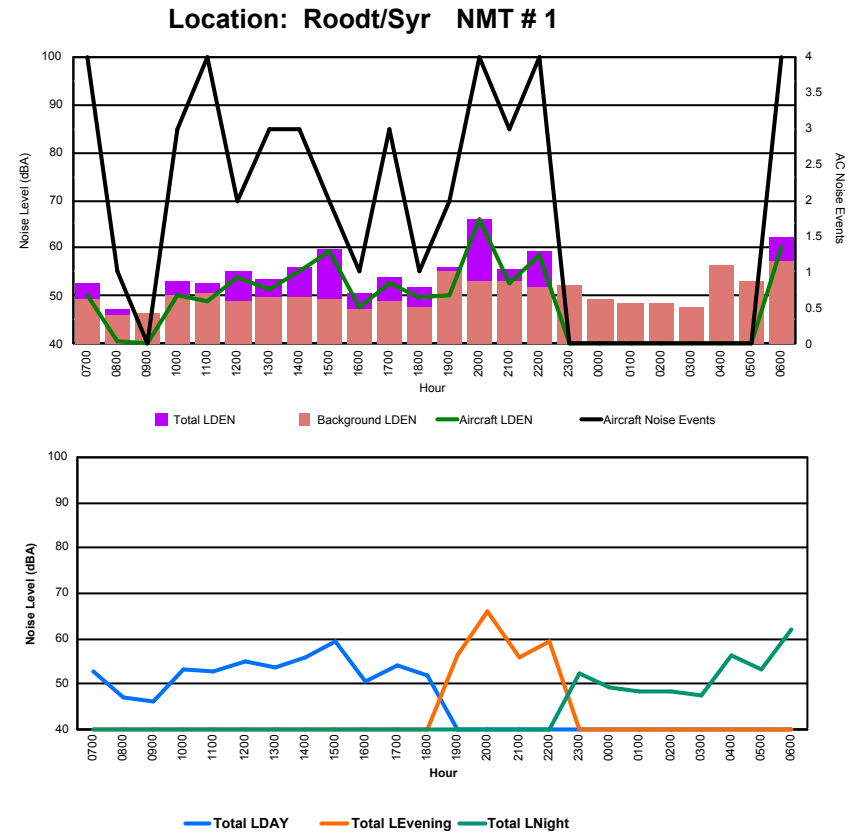

Luxembourg Airport Noise Distribution by Hour

Between 21/09/2022 00:00:00 and 21/09/2022 23:59:59 (Local Time)

Day	Aircraft Events	Total LDEN dB (A)	Aircraft LDEN dB(A)	Background LDEN dB(A)	Total LDay dB(A)	Total LEvening dB(A)	Total LNight dB (A)
21/09/22 7:00	4	52.9	50.4	49.5	52.9	-	-
21/09/22 8:00	1	47.1	40.7	46.0	47.1	-	-
21/09/22 9:00	-	46.3	-	46.3	46.3	-	-
21/09/22 10:00	3	53.2	50.2	50.3	53.2	-	-
21/09/22 11:00	4	52.7	48.8	50.6	52.7	-	-
21/09/22 12:00	2	55.1	53.9	48.9	55.1	-	-
21/09/22 13:00	3	53.7	51.4	49.9	53.7	-	-
21/09/22 14:00	3	56.1	55.0	49.7	56.1	-	-
21/09/22 15:00	2	59.6	59.2	49.3	59.6	-	-
21/09/22 16:00	1	50.5	47.9	47.2	50.5	-	-
21/09/22 17:00	3	54.0	52.5	48.8	54.0	-	-
21/09/22 18:00	1	51.7	49.6	47.7	51.7	-	-
21/09/22 19:00	2	56.2	50.2	55.0	-	56.2	-
21/09/22 20:00	4	66.1	65.9	53.1	-	66.1	-
21/09/22 21:00	3	55.7	52.6	53.0	-	55.7	-
21/09/22 22:00	4	59.2	58.4	51.8	-	59.2	-
21/09/22 23:00	-	52.4	-	52.4	-	-	52.4
22/09/22 0:00	-	49.3	-	49.3	-	-	49.3
22/09/22 1:00	-	48.4	-	48.4	-	-	48.4
22/09/22 2:00	-	48.4	-	48.4	-	-	48.4
22/09/22 3:00	-	47.7	-	47.7	-	-	47.7
22/09/22 4:00	-	56.5	-	56.6	-	-	56.5
22/09/22 5:00	-	53.3	-	53.3	-	-	53.3
22/09/22 6:00	4	62.1	60.3	57.4	-	-	62.1
	44	56.8	55.3	51.6	54.1	61.5	55.3