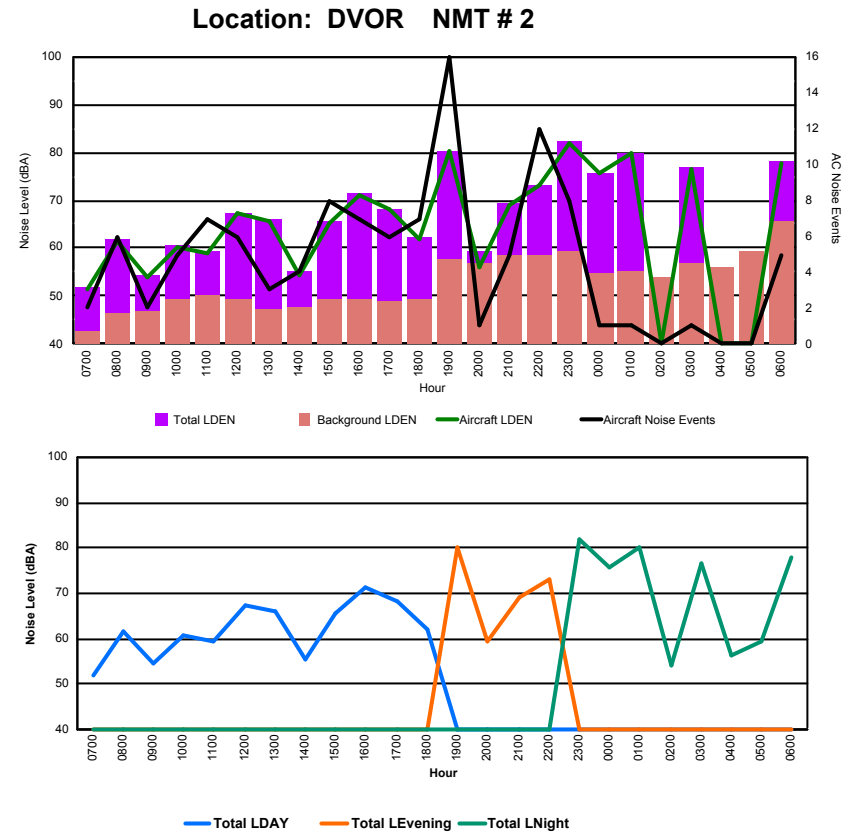

Location: Roodt/Syr NMT # 1

Luxembourg Airport Noise Distribution by Hour

Between 25/09/2022 00:00:00 and 25/09/2022 23:59:59 (Local Time)

Day	Aircraft Events	Total LDEN dB (A)	Aircraft LDEN dB(A)	Background LDEN dB(A)	Total LDay dB(A)	Total LEvening dB(A)	Total LNight dB (A)	
25/09/22	7:00	2	52.0	51.6	42.6	52.0	-	-
25/09/22	8:00	6	61.7	61.6	46.3	61.7	-	-
25/09/22	9:00	2	54.5	53.9	46.8	54.5	-	-
25/09/22	10:00	5	60.6	60.2	49.2	60.6	-	-
25/09/22	11:00	7	59.3	58.8	50.3	59.3	-	-
25/09/22	12:00	6	67.2	67.1	49.5	67.2	-	-
25/09/22	13:00	3	65.9	65.8	47.1	65.9	-	-
25/09/22	14:00	4	55.3	54.5	47.7	55.3	-	-
25/09/22	15:00	8	65.5	65.4	49.3	65.5	-	-
25/09/22	16:00	7	71.3	71.2	49.3	71.3	-	-
25/09/22	17:00	6	68.1	68.1	48.8	68.1	-	-
25/09/22	18:00	7	62.2	62.0	49.5	62.2	-	-
25/09/22	19:00	16	80.1	80.1	57.9	-	80.1	-
25/09/22	20:00	1	59.5	56.1	56.8	-	59.5	-
25/09/22	21:00	5	69.2	68.8	58.7	-	69.2	-
25/09/22	22:00	12	73.3	73.2	58.7	-	73.3	-
25/09/22	23:00	8	82.1	82.0	59.5	-	-	82.1
26/09/22	0:00	1	75.6	75.5	54.7	-	-	75.6
26/09/22	1:00	1	80.0	80.0	55.2	-	-	80.0
26/09/22	2:00	-	54.1	-	54.1	-	-	54.1
26/09/22	3:00	1	76.7	76.6	56.7	-	-	76.7
26/09/22	4:00	-	56.2	-	56.2	-	-	56.2
26/09/22	5:00	-	59.4	-	59.4	-	-	59.4
26/09/22	6:00	5	78.0	77.9	65.5	-	-	78.0
		113	73.8	73.8	56.4	65.1	75.2	77.1