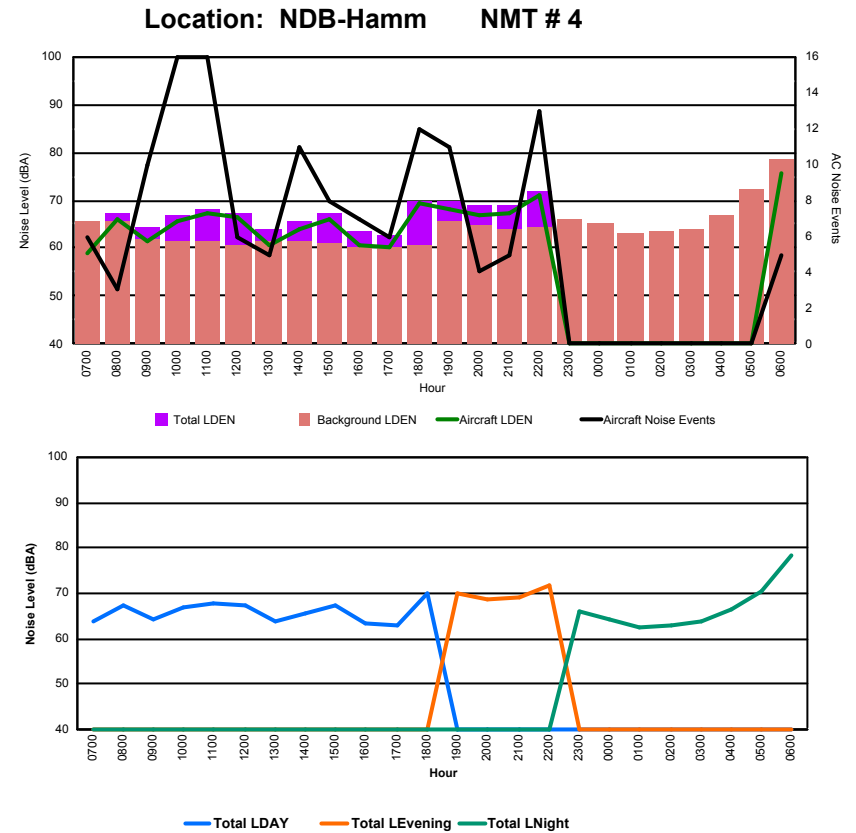

Luxembourg Airport Noise Distribution by Hour

Between 20/09/2022 00:00:00 and 20/09/2022 23:59:59 (Local Time)

Day	Aircraft Events	Total LDEN dB(A)	Aircraft LDEN dB(A)	Background LDEN dB(A)	Total LDay dB(A)	Total LEvening dB(A)	Total LNight dB(A)	
20/09/22	7:00	6	63.7	58.9	65.6	63.7	-	-
20/09/22	8:00	3	67.5	66.0	65.5	67.5	-	-
20/09/22	9:00	10	64.4	61.3	61.8	64.4	-	-
20/09/22	10:00	16	66.9	65.6	61.6	66.9	-	-
20/09/22	11:00	16	68.0	67.2	61.3	68.0	-	-
20/09/22	12:00	6	67.3	66.3	60.8	67.3	-	-
20/09/22	13:00	5	64.0	60.8	61.4	64.0	-	-
20/09/22	14:00	11	65.7	63.8	61.5	65.7	-	-
20/09/22	15:00	8	67.2	66.0	61.2	67.2	-	-
20/09/22	16:00	7	63.4	60.5	60.4	63.4	-	-
20/09/22	17:00	6	62.9	60.1	60.0	62.9	-	-
20/09/22	18:00	12	70.0	69.5	60.7	70.0	-	-
20/09/22	19:00	11	69.9	68.0	65.8	-	69.9	-
20/09/22	20:00	4	68.9	66.8	64.8	-	68.9	-
20/09/22	21:00	5	69.1	67.5	64.1	-	69.1	-
20/09/22	22:00	13	71.8	71.1	64.2	-	71.8	-
20/09/22	23:00	-	65.9	-	65.9	-	-	65.9
21/09/22	0:00	-	64.2	-	65.0	-	-	64.2
21/09/22	1:00	-	62.7	-	63.3	-	-	62.7
21/09/22	2:00	-	62.8	-	63.4	-	-	62.8
21/09/22	3:00	-	63.9	-	64.1	-	-	63.9
21/09/22	4:00	-	66.3	-	66.9	-	-	66.3
21/09/22	5:00	-	70.6	-	72.2	-	-	70.6
21/09/22	6:00	5	78.5	75.7	78.6	-	-	78.5
	144	69.1	66.4	67.7	66.4	70.1	70.9