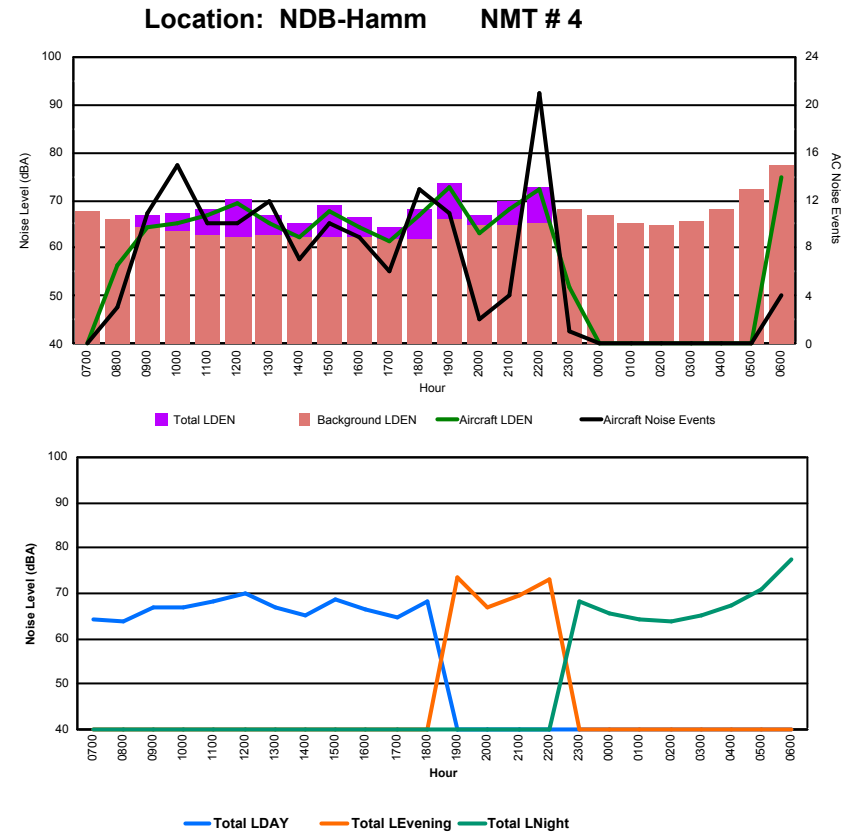

Luxembourg Airport Noise Distribution by Hour

Between 01/09/2022 00:00:00 and 01/09/2022 23:59:59 (Local Time)

Day	Aircraft Events	Total LDEN dB (A)	Aircraft LDEN dB(A)	Background LDEN dB(A)	Total LDay dB(A)	Total LEvening dB(A)	Total LNight dB (A)
01/09/22 7:00	-	64.4	-	67.6	64.4	-	-
01/09/22 8:00	3	63.8	56.6	65.9	63.8	-	-
01/09/22 9:00	11	66.8	64.5	64.4	66.8	-	-
01/09/22 10:00	15	67.1	65.2	63.4	67.1	-	-
01/09/22 11:00	10	68.2	66.9	62.7	68.2	-	-
01/09/22 12:00	10	70.2	69.5	62.2	70.2	-	-
01/09/22 13:00	12	67.0	65.3	62.6	67.0	-	-
01/09/22 14:00	7	65.2	62.2	62.4	65.2	-	-
01/09/22 15:00	10	68.9	67.8	62.5	68.9	-	-
01/09/22 16:00	9	66.5	64.5	62.4	66.5	-	-
01/09/22 17:00	6	64.5	61.4	61.8	64.5	-	-
01/09/22 18:00	13	68.1	67.0	62.0	68.1	-	-
01/09/22 19:00	11	73.6	72.7	66.1	-	73.6	-
01/09/22 20:00	2	66.8	63.0	64.6	-	66.8	-
01/09/22 21:00	4	69.7	68.1	64.6	-	69.7	-
01/09/22 22:00	21	72.9	72.3	65.0	-	72.9	-
01/09/22 23:00	1	68.2	51.8	68.1	-	-	68.2
02/09/22 0:00	-	65.8	-	66.8	-	-	65.8
02/09/22 1:00	-	64.4	-	65.2	-	-	64.4
02/09/22 2:00	-	64.0	-	64.8	-	-	64.0
02/09/22 3:00	-	65.2	-	65.6	-	-	65.2
02/09/22 4:00	-	67.3	-	68.0	-	-	67.3
02/09/22 5:00	-	71.1	-	72.3	-	-	71.1
02/09/22 6:00	4	77.3	74.9	77.1	-	-	77.3
	149	69.4	66.8	67.6	67.1	71.5	70.6