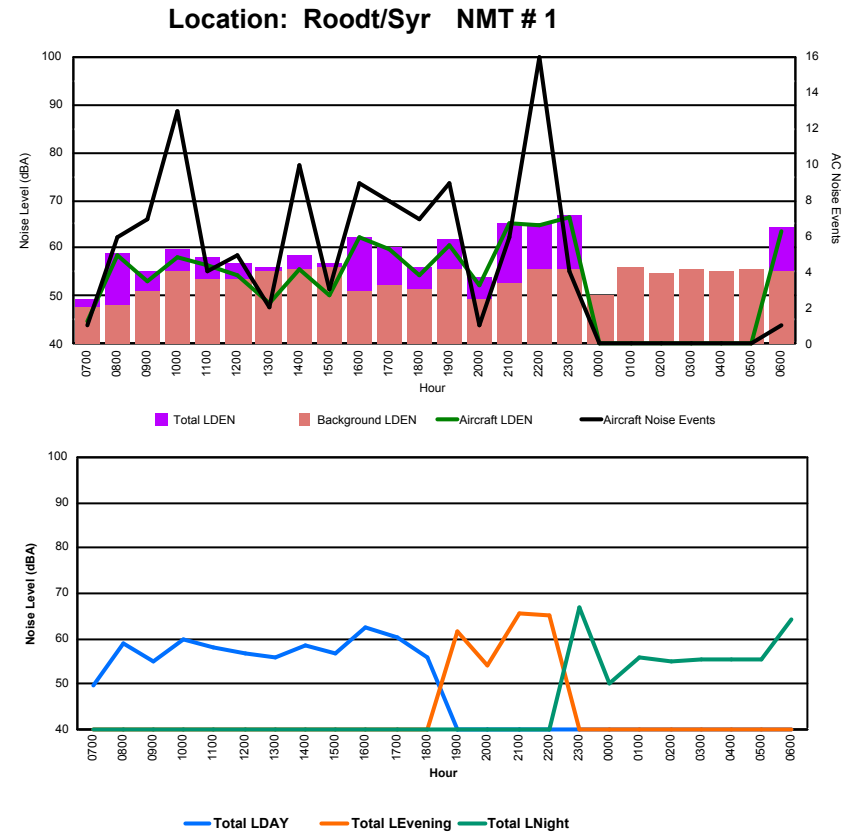

Luxembourg Airport Noise Distribution by Hour

Between 09/09/2022 00:00:00 and 09/09/2022 23:59:59 (Local Time)

Day	Aircraft Events	Total LDEN dB(A)	Aircraft LDEN dB(A)	Background LDEN dB(A)	Total LDay dB(A)	Total LEvening dB(A)	Total LNight dB(A)
09/09/22 7:00	1	49.5	44.6	47.9	49.5	-	-
09/09/22 8:00	6	59.0	58.6	48.1	59.0	-	-
09/09/22 9:00	7	55.1	53.1	51.2	55.1	-	-
09/09/22 10:00	13	59.8	58.3	55.0	59.8	-	-
09/09/22 11:00	4	58.3	56.6	53.6	58.3	-	-
09/09/22 12:00	5	56.9	54.3	53.5	56.9	-	-
09/09/22 13:00	2	55.9	48.5	55.1	55.9	-	-
09/09/22 14:00	10	58.5	55.7	55.5	58.5	-	-
09/09/22 15:00	3	56.8	50.4	56.2	56.8	-	-
09/09/22 16:00	9	62.5	62.2	51.1	62.5	-	-
09/09/22 17:00	8	60.3	59.6	52.1	60.3	-	-
09/09/22 18:00	7	56.1	54.5	51.3	56.1	-	-
09/09/22 19:00	9	61.8	60.7	55.8	-	61.8	-
09/09/22 20:00	1	54.1	52.3	49.4	-	54.1	-
09/09/22 21:00	6	65.4	65.2	52.8	-	65.4	-
09/09/22 22:00	16	65.3	64.9	55.6	-	65.3	-
09/09/22 23:00	4	66.9	66.6	55.6	-	-	66.9
10/09/22 0:00	-	50.3	-	50.3	-	-	50.3
10/09/22 1:00	-	56.1	-	56.2	-	-	56.1
10/09/22 2:00	-	54.8	-	54.9	-	-	54.8
10/09/22 3:00	-	55.4	-	55.5	-	-	55.4
10/09/22 4:00	-	55.3	-	55.3	-	-	55.3
10/09/22 5:00	-	55.5	-	55.5	-	-	55.5
10/09/22 6:00	1	64.3	63.7	55.4	-	-	64.3
	112	60.4	59.3	54.1	58.3	63.3	60.7