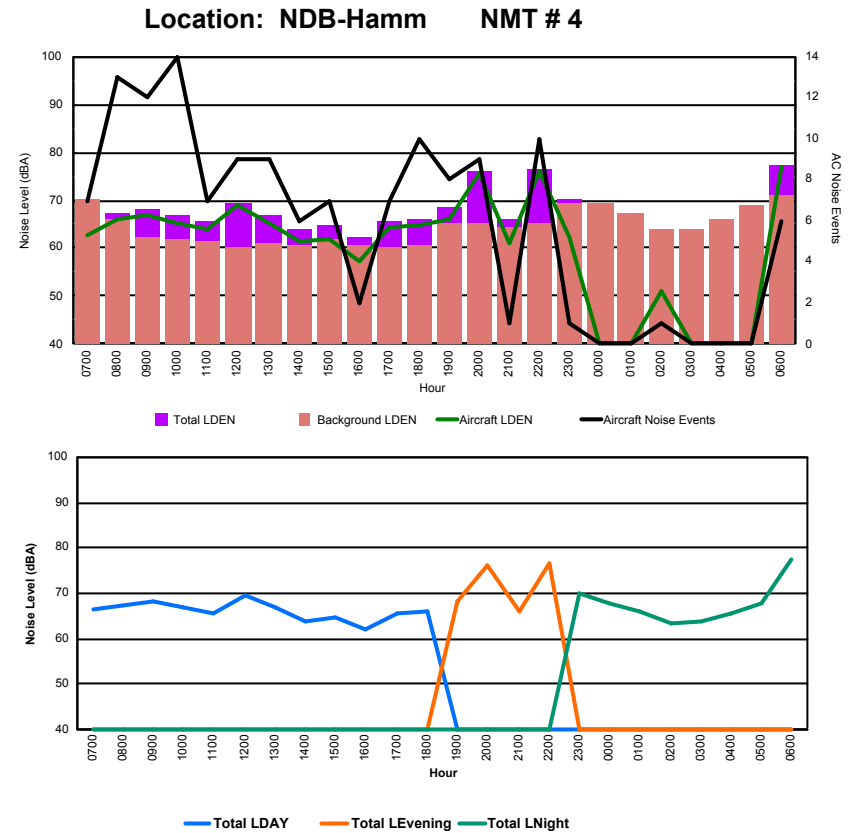

Luxembourg Airport Noise Distribution by Hour

Between 23/09/2022 00:00:00 and 23/09/2022 23:59:59 (Local Time)

Day	Aircraft Events	Total LDEN dB(A)	Aircraft LDEN dB(A)	Background LDEN dB(A)	Total LDay dB(A)	Total LEvening dB(A)	Total LNight dB(A)	
23/09/22	7:00	7	66.3	62.8	70.4	66.3	-	-
23/09/22	8:00	13	67.4	66.1	66.1	67.4	-	-
23/09/22	9:00	12	68.1	67.0	62.3	68.1	-	-
23/09/22	10:00	14	66.9	65.4	61.8	66.9	-	-
23/09/22	11:00	7	65.8	63.9	61.5	65.8	-	-
23/09/22	12:00	9	69.5	69.0	60.2	69.5	-	-
23/09/22	13:00	9	66.7	65.4	61.0	66.7	-	-
23/09/22	14:00	6	63.9	61.3	60.5	63.9	-	-
23/09/22	15:00	7	64.7	61.8	61.7	64.7	-	-
23/09/22	16:00	2	62.2	57.4	60.6	62.2	-	-
23/09/22	17:00	7	65.7	64.4	60.2	65.7	-	-
23/09/22	18:00	10	66.0	64.7	60.5	66.0	-	-
23/09/22	19:00	8	68.4	65.9	65.0	-	68.4	-
23/09/22	20:00	9	76.0	75.6	65.2	-	76.0	-
23/09/22	21:00	1	66.0	60.9	64.5	-	66.0	-
23/09/22	22:00	10	76.5	76.2	65.1	-	76.5	-
23/09/22	23:00	1	70.1	62.2	69.4	-	-	70.1
24/09/22	0:00	-	67.8	-	69.2	-	-	67.8
24/09/22	1:00	-	66.2	-	67.3	-	-	66.2
24/09/22	2:00	1	63.5	51.2	64.0	-	-	63.5
24/09/22	3:00	-	63.8	-	63.9	-	-	63.8
24/09/22	4:00	-	65.8	-	66.1	-	-	65.8
24/09/22	5:00	-	68.0	-	69.0	-	-	68.0
24/09/22	6:00	6	77.5	76.7	71.2	-	-	77.5
	139	70.0	68.5	65.9	66.5	73.8	70.6