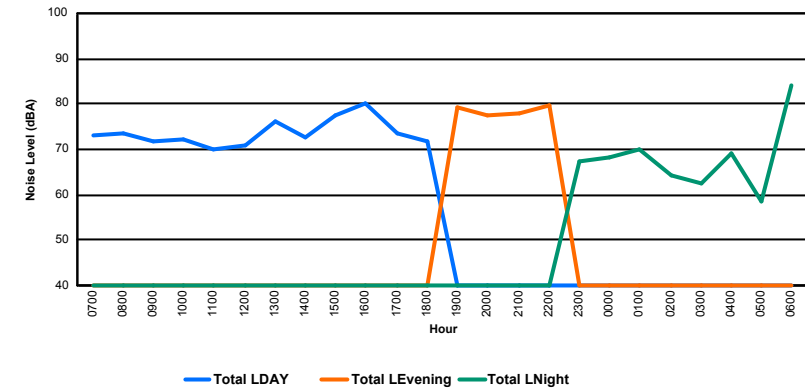

Luxembourg Airport Noise Distribution by Hour

Between 08/09/2022 00:00:00 and 08/09/2022 23:59:59 (Local Time)

Day	Aircraft Events	Total LDEN dB (A)	Aircraft LDEN dB(A)	Background LDEN dB(A)	Total LDay dB(A)	Total LEvening dB(A)	Total LNight dB (A)
08/09/22 7:00	3	72.9	72.8	59.3	72.9	-	-
08/09/22 8:00	6	73.5	68.3	72.0	73.5	-	-
08/09/22 9:00	4	71.9	64.5	71.0	71.9	-	-
08/09/22 10:00	11	72.1	71.3	64.8	72.1	-	-
08/09/22 11:00	10	70.2	68.2	65.8	70.2	-	-
08/09/22 12:00	9	70.9	67.4	68.3	70.9	-	-
08/09/22 13:00	5	76.0	65.9	75.6	76.0	-	-
08/09/22 14:00	9	72.7	72.5	59.5	72.7	-	-
08/09/22 15:00	7	77.5	73.1	75.5	77.5	-	-
08/09/22 16:00	5	80.3	68.8	80.0	80.3	-	-
08/09/22 17:00	6	73.7	72.7	66.9	73.7	-	-
08/09/22 18:00	11	71.9	67.2	70.2	71.9	-	-
08/09/22 19:00	9	79.2	74.7	77.3	-	79.2	-
08/09/22 20:00	5	77.7	76.1	72.5	-	77.7	-
08/09/22 21:00	4	78.1	74.5	75.6	-	78.1	-
08/09/22 22:00	9	79.5	78.6	72.6	-	79.5	-
08/09/22 23:00	-	67.3	-	67.4	-	-	67.3
09/09/22 0:00	-	68.1	-	68.3	-	-	68.1
09/09/22 1:00	-	69.9	-	70.0	-	-	69.9
09/09/22 2:00	-	64.3	-	64.5	-	-	64.3
09/09/22 3:00	-	62.7	-	62.8	-	-	62.7
09/09/22 4:00	-	69.0	-	69.1	-	-	69.0
09/09/22 5:00	-	58.7	-	58.6	-	-	58.7
09/09/22 6:00	14	84.2	84.2	66.2	-	-	84.2
	127	76.0	73.7	72.2	74.7	78.7	75.7

Location: Mid Runway NMT # 3