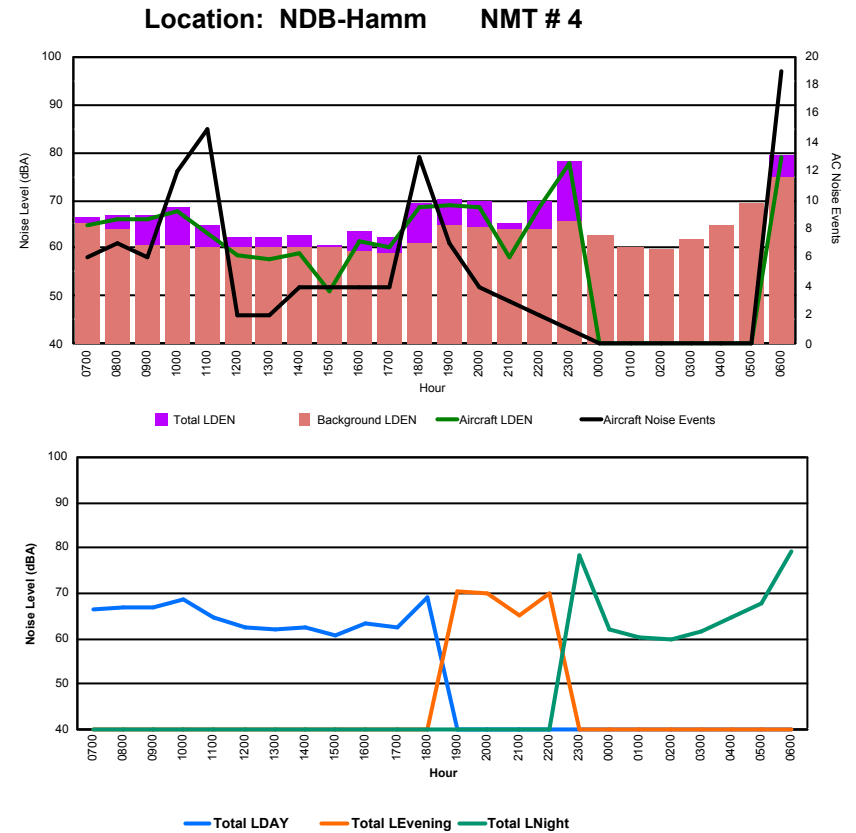

Luxembourg Airport Noise Distribution by Hour

Between 27/09/2022 00:00:00 and 27/09/2022 23:59:59 (Local Time)

Day	Aircraft Events	Total LDEN dB (A)	Aircraft LDEN dB(A)	Background LDEN dB(A)	Total LDay dB(A)	Total LEvening dB(A)	Total LNight dB (A)	
27/09/22	7:00	6	66.3	64.6	65.1	66.3	-	-
27/09/22	8:00	7	67.0	65.9	63.8	67.0	-	-
27/09/22	9:00	6	67.0	65.9	60.7	67.0	-	-
27/09/22	10:00	12	68.6	67.9	60.5	68.6	-	-
27/09/22	11:00	15	64.8	63.2	60.2	64.8	-	-
27/09/22	12:00	2	62.4	58.7	60.0	62.4	-	-
27/09/22	13:00	2	62.2	57.7	60.4	62.2	-	-
27/09/22	14:00	4	62.6	59.0	60.3	62.6	-	-
27/09/22	15:00	4	60.6	51.0	60.2	60.6	-	-
27/09/22	16:00	4	63.5	61.6	59.3	63.5	-	-
27/09/22	17:00	4	62.5	60.1	58.8	62.5	-	-
27/09/22	18:00	13	69.3	68.6	61.0	69.3	-	-
27/09/22	19:00	7	70.4	69.1	64.8	-	70.4	-
27/09/22	20:00	4	69.8	68.5	64.3	-	69.8	-
27/09/22	21:00	3	65.0	58.2	64.1	-	65.0	-
27/09/22	22:00	2	69.8	68.5	63.9	-	69.8	-
27/09/22	23:00	1	78.2	77.9	65.8	-	-	78.2
28/09/22	0:00	-	62.1	-	62.6	-	-	62.1
28/09/22	1:00	-	60.1	-	60.3	-	-	60.1
28/09/22	2:00	-	59.8	-	59.9	-	-	59.8
28/09/22	3:00	-	61.7	-	61.7	-	-	61.7
28/09/22	4:00	-	64.5	-	64.6	-	-	64.5
28/09/22	5:00	-	68.0	-	69.2	-	-	68.0
28/09/22	6:00	19	79.3	79.1	74.9	-	-	79.3
	115	70.0	69.1	65.1	65.6	69.2	73.2