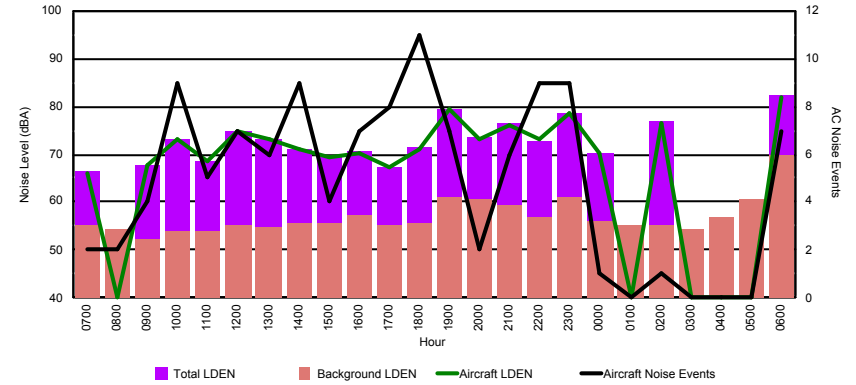

Luxembourg Airport Noise Distribution by Hour

Between 18/09/2022 00:00:00 and 18/09/2022 23:59:59 (Local Time)

Day	Aircraft Events	Total LDEN dB(A)	Aircraft LDEN dB(A)	Background LDEN dB(A)	Total LDay dB(A)	Total LEvening dB(A)	Total LNight dB(A)
18/09/22 7:00	2	66.5	66.2	55.0	66.5	-	-
18/09/22 8:00	2	54.2	38.0	54.3	54.2	-	-
18/09/22 9:00	4	67.7	67.6	52.3	67.7	-	-
18/09/22 10:00	9	73.0	73.0	54.1	73.0	-	-
18/09/22 11:00	5	68.7	68.6	54.0	68.7	-	-
18/09/22 12:00	7	75.0	75.0	55.3	75.0	-	-
18/09/22 13:00	6	73.0	73.0	54.6	73.0	-	-
18/09/22 14:00	9	71.2	71.1	55.7	71.2	-	-
18/09/22 15:00	4	69.4	69.2	55.6	69.4	-	-
18/09/22 16:00	7	70.5	70.3	57.3	70.5	-	-
18/09/22 17:00	8	67.4	67.1	55.3	67.4	-	-
18/09/22 18:00	11	71.4	71.2	55.7	71.4	-	-
18/09/22 19:00	7	79.3	79.2	60.9	-	79.3	-
18/09/22 20:00	2	73.4	73.1	60.7	-	73.4	-
18/09/22 21:00	6	76.4	76.1	59.5	-	76.4	-
18/09/22 22:00	9	72.8	73.1	56.9	-	72.8	-
18/09/22 23:00	9	78.7	78.7	60.9	-	-	78.7
19/09/22 0:00	1	70.3	70.1	55.9	-	-	70.3
19/09/22 1:00	-	55.4	-	55.4	-	-	55.4
19/09/22 2:00	1	76.7	76.6	55.4	-	-	76.7
19/09/22 3:00	-	54.4	-	54.4	-	-	54.4
19/09/22 4:00	-	56.7	-	56.7	-	-	56.7
19/09/22 5:00	-	60.7	-	60.7	-	-	60.7
19/09/22 6:00	7	82.2	82.0	69.9	-	-	82.2
	116	74.1	73.9	59.6	70.7	76.3	75.7

Location: DVOR NMT # 2