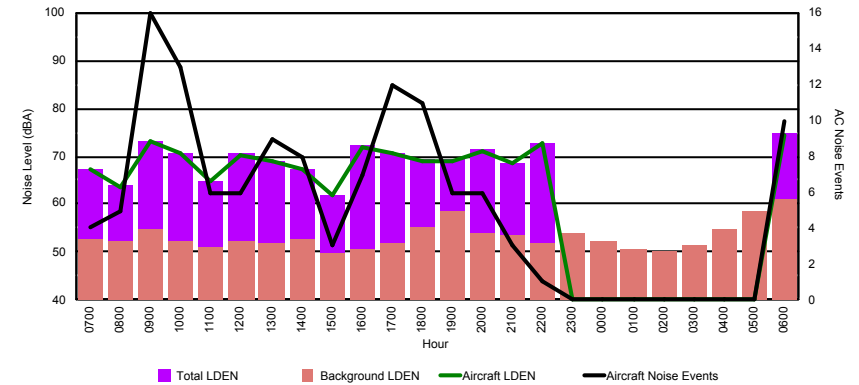

Luxembourg Airport Noise Distribution by Hour

Between 20/09/2022 00:00:00 and 20/09/2022 23:59:59 (Local Time)

Day	Aircraft Events	Total LDEN dB (A)	Aircraft LDEN dB(A)	Background LDEN dB(A)	Total LDay dB(A)	Total LEvening dB(A)	Total LNight dB (A)
20/09/22 7:00	4	67.3	67.1	52.5	67.3	-	-
20/09/22 8:00	5	63.9	63.6	52.1	63.9	-	-
20/09/22 9:00	16	73.1	73.0	54.6	73.1	-	-
20/09/22 10:00	13	70.7	70.7	52.3	70.7	-	-
20/09/22 11:00	6	64.8	64.6	51.0	64.8	-	-
20/09/22 12:00	6	70.5	70.4	52.2	70.5	-	-
20/09/22 13:00	9	69.0	68.9	52.0	69.0	-	-
20/09/22 14:00	8	67.3	67.1	52.6	67.3	-	-
20/09/22 15:00	3	61.9	61.7	49.6	61.9	-	-
20/09/22 16:00	7	72.1	72.0	50.6	72.1	-	-
20/09/22 17:00	12	70.8	70.8	52.0	70.8	-	-
20/09/22 18:00	11	69.2	69.0	55.4	69.2	-	-
20/09/22 19:00	6	69.2	68.9	58.5	-	69.2	-
20/09/22 20:00	6	71.3	71.2	54.1	-	71.3	-
20/09/22 21:00	3	68.7	68.5	53.4	-	68.7	-
20/09/22 22:00	1	72.9	72.9	51.7	-	72.9	-
20/09/22 23:00	-	53.9	-	53.9	-	-	53.9
21/09/22 0:00	-	52.0	-	52.1	-	-	52.0
21/09/22 1:00	-	50.6	-	50.6	-	-	50.6
21/09/22 2:00	-	50.4	-	50.4	-	-	50.4
21/09/22 3:00	-	51.4	-	51.4	-	-	51.4
21/09/22 4:00	-	54.9	-	54.9	-	-	54.9
21/09/22 5:00	-	58.6	-	58.6	-	-	58.6
21/09/22 6:00	10	74.6	74.5	61.0	-	-	74.6
	126	68.9	68.7	54.4	69.4	70.9	65.8

Location: DVOR NMT # 2