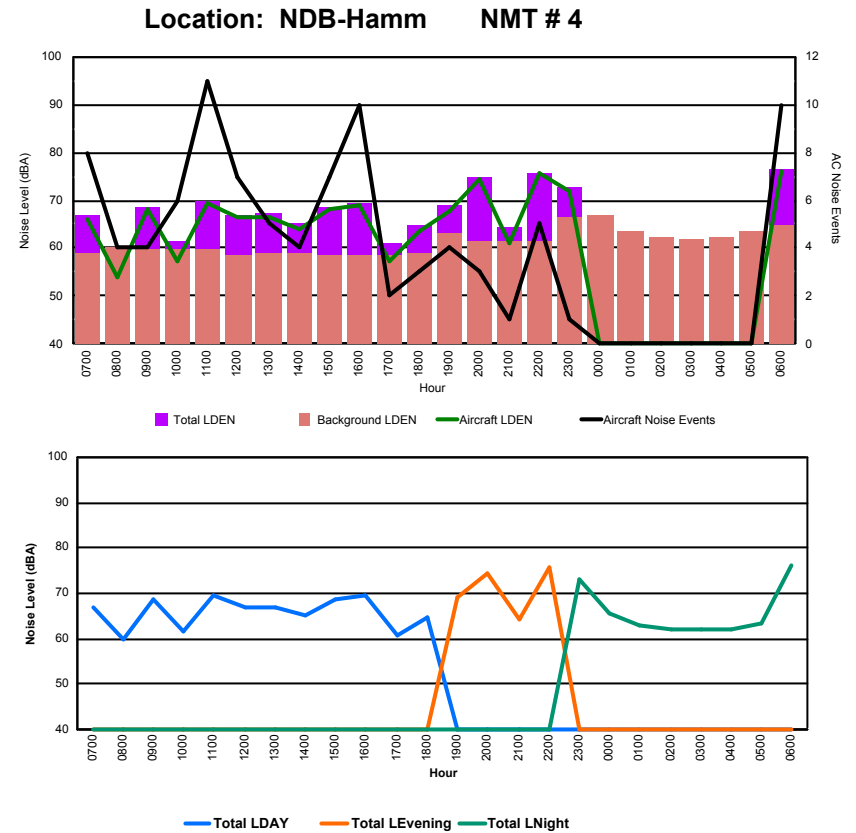

Luxembourg Airport Noise Distribution by Hour

Between 10/09/2022 00:00:00 and 10/09/2022 23:59:59 (Local Time)

Day	Aircraft Events	Total LDEN dB (A)	Aircraft LDEN dB(A)	Background LDEN dB(A)	Total LDay dB(A)	Total LEvening dB(A)	Total LNight dB (A)
10/09/22 7:00	8	66.7	66.2	58.8	66.7	-	-
10/09/22 8:00	4	59.8	54.1	60.2	59.8	-	-
10/09/22 9:00	4	68.6	68.0	59.7	68.6	-	-
10/09/22 10:00	6	61.6	57.2	59.8	61.6	-	-
10/09/22 11:00	11	69.6	69.2	59.6	69.6	-	-
10/09/22 12:00	7	67.0	66.4	58.7	67.0	-	-
10/09/22 13:00	5	67.1	66.4	58.9	67.1	-	-
10/09/22 14:00	4	65.1	63.9	58.9	65.1	-	-
10/09/22 15:00	7	68.5	68.1	58.4	68.5	-	-
10/09/22 16:00	10	69.5	69.1	58.4	69.5	-	-
10/09/22 17:00	2	60.9	57.1	58.7	60.9	-	-
10/09/22 18:00	3	64.7	63.4	58.8	64.7	-	-
10/09/22 19:00	4	69.0	67.8	63.2	-	69.0	-
10/09/22 20:00	3	74.6	74.4	61.5	-	74.6	-
10/09/22 21:00	1	64.2	60.9	61.5	-	64.2	-
10/09/22 22:00	5	75.7	75.5	61.6	-	75.7	-
10/09/22 23:00	1	72.9	71.7	66.3	-	-	72.9
11/09/22 0:00	-	65.4	-	66.9	-	-	65.4
11/09/22 1:00	-	63.1	-	63.7	-	-	63.1
11/09/22 2:00	-	61.9	-	62.3	-	-	61.9
11/09/22 3:00	-	62.0	-	62.0	-	-	62.0
11/09/22 4:00	-	62.1	-	62.1	-	-	62.1
11/09/22 5:00	-	63.4	-	63.4	-	-	63.4
11/09/22 6:00	10	76.4	76.2	64.8	-	-	76.4
	95	69.4	68.6	62.0	66.8	72.8	69.8