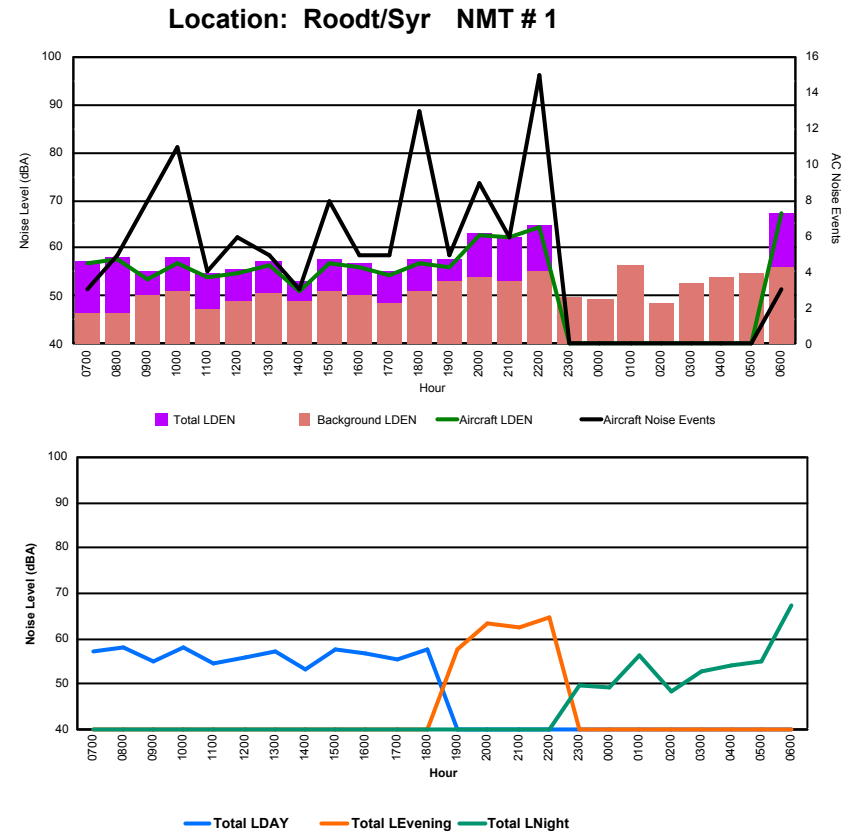

Luxembourg Airport Noise Distribution by Hour

Between 28/09/2022 00:00:00 and 28/09/2022 23:59:59 (Local Time)

Day	Aircraft Events	Total LDEN dB(A)	Aircraft LDEN dB(A)	Background LDEN dB(A)	Total LDay dB(A)	Total LEvening dB(A)	Total LNight dB(A)	
28/09/22	7:00	3	57.3	57.0	46.3	57.3	-	-
28/09/22	8:00	5	58.1	57.8	46.6	58.1	-	-
28/09/22	9:00	8	55.1	53.5	50.3	55.1	-	-
28/09/22	10:00	11	58.0	57.0	51.2	58.0	-	-
28/09/22	11:00	4	54.7	53.9	47.4	54.7	-	-
28/09/22	12:00	6	55.8	54.8	49.1	55.8	-	-
28/09/22	13:00	5	57.3	56.4	50.5	57.3	-	-
28/09/22	14:00	3	53.2	51.1	49.1	53.2	-	-
28/09/22	15:00	8	57.7	56.7	51.0	57.7	-	-
28/09/22	16:00	5	56.9	56.0	50.0	56.9	-	-
28/09/22	17:00	5	55.3	54.4	48.5	55.3	-	-
28/09/22	18:00	13	57.8	56.9	51.1	57.8	-	-
28/09/22	19:00	5	57.6	55.9	53.0	-	57.6	-
28/09/22	20:00	9	63.3	62.7	54.1	-	63.3	-
28/09/22	21:00	6	62.5	62.1	53.0	-	62.5	-
28/09/22	22:00	15	64.9	64.5	55.3	-	64.9	-
28/09/22	23:00	-	49.9	-	49.9	-	-	49.9
29/09/22	0:00	-	49.3	-	49.3	-	-	49.3
29/09/22	1:00	-	56.2	-	56.3	-	-	56.2
29/09/22	2:00	-	48.4	-	48.4	-	-	48.4
29/09/22	3:00	-	52.7	-	52.7	-	-	52.7
29/09/22	4:00	-	54.1	-	54.1	-	-	54.1
29/09/22	5:00	-	54.8	-	54.8	-	-	54.8
29/09/22	6:00	3	67.5	67.2	56.1	-	-	67.5
	114	59.3	58.4	52.1	56.7	62.8	59.4