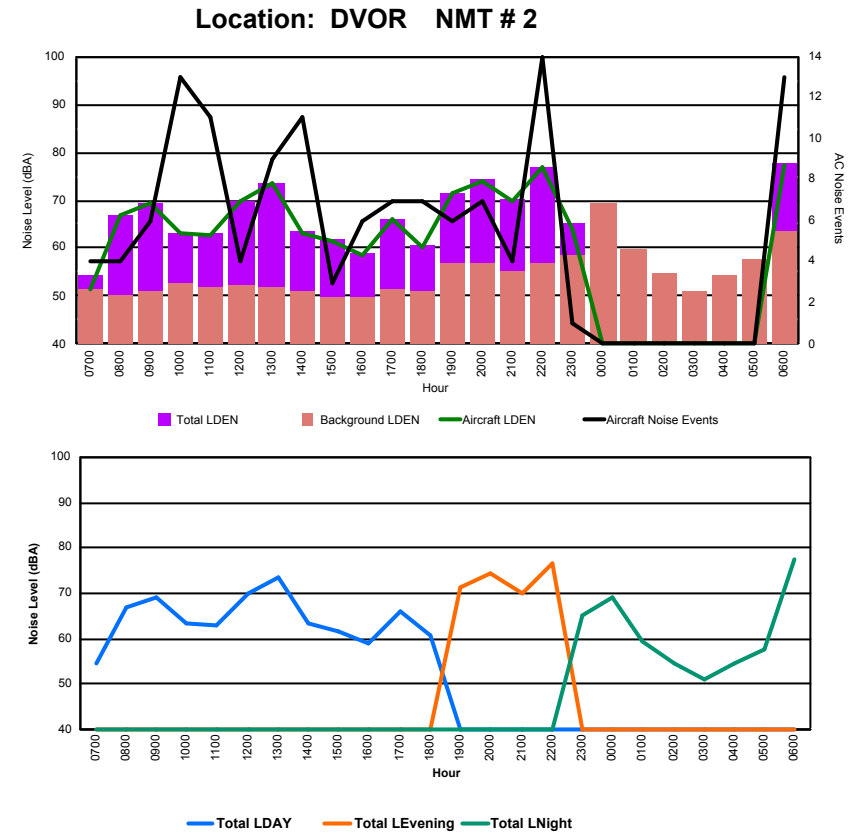

Location: Roodt/Syr NMT # 1

Luxembourg Airport Noise Distribution by Hour

Between 05/09/2022 00:00:00 and 05/09/2022 23:59:59 (Local Time)

Day	Aircraft Events	Total LDEN dB (A)	Aircraft LDEN dB(A)	Background LDEN dB(A)	Total LDay dB(A)	Total LEvening dB(A)	Total LNight dB (A)
05/09/22 7:00	4	54.4	51.5	51.4	54.4	-	-
05/09/22 8:00	4	66.8	66.7	50.2	66.8	-	-
05/09/22 9:00	6	69.2	69.2	51.1	69.2	-	-
05/09/22 10:00	13	63.3	63.0	52.5	63.3	-	-
05/09/22 11:00	11	63.0	62.7	51.7	63.0	-	-
05/09/22 12:00	4	70.0	69.9	52.1	70.0	-	-
05/09/22 13:00	9	73.5	73.5	51.7	73.5	-	-
05/09/22 14:00	11	63.6	63.3	51.2	63.6	-	-
05/09/22 15:00	3	61.8	61.5	49.7	61.8	-	-
05/09/22 16:00	6	59.1	58.7	49.7	59.1	-	-
05/09/22 17:00	7	66.1	66.0	51.4	66.1	-	-
05/09/22 18:00	7	60.7	60.2	51.0	60.7	-	-
05/09/22 19:00	6	71.4	71.3	56.8	-	71.4	-
05/09/22 20:00	7	74.2	74.1	56.7	-	74.2	-
05/09/22 21:00	4	70.1	70.0	55.3	-	70.1	-
05/09/22 22:00	14	76.8	76.8	56.8	-	76.8	-
05/09/22 23:00	1	65.2	64.1	58.5	-	-	65.2
06/09/22 0:00	-	69.2	-	69.4	-	-	69.2
06/09/22 1:00	-	59.6	-	59.7	-	-	59.6
06/09/22 2:00	-	54.6	-	54.6	-	-	54.6
06/09/22 3:00	-	51.1	-	51.1	-	-	51.1
06/09/22 4:00	-	54.4	-	54.4	-	-	54.4
06/09/22 5:00	-	57.8	-	57.8	-	-	57.8
06/09/22 6:00	13	77.6	77.5	63.4	-	-	77.6
	130	69.8	69.5	58.6	67.0	73.9	69.5