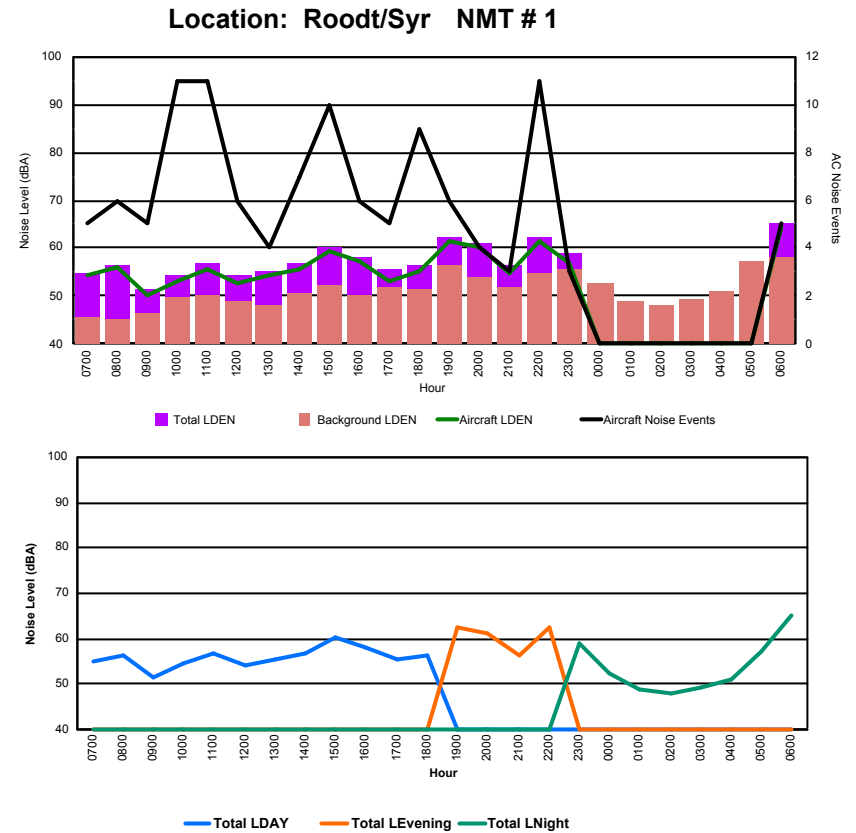

Luxembourg Airport Noise Distribution by Hour

Between 14/09/2022 00:00:00 and 14/09/2022 23:59:59 (Local Time)

Day	Aircraft Events	Total LDEN dB(A)	Aircraft LDEN dB(A)	Background LDEN dB(A)	Total LDay dB(A)	Total LEvening dB(A)	Total LNight dB(A)
14/09/22 7:00	5	54.8	54.3	45.5	54.8	-	-
14/09/22 8:00	6	56.4	56.1	45.4	56.4	-	-
14/09/22 9:00	5	51.4	50.0	46.3	51.4	-	-
14/09/22 10:00	11	54.5	53.0	49.8	54.5	-	-
14/09/22 11:00	11	56.7	55.7	50.3	56.7	-	-
14/09/22 12:00	6	54.3	52.9	49.0	54.3	-	-
14/09/22 13:00	4	55.4	54.5	48.1	55.4	-	-
14/09/22 14:00	7	56.9	55.8	50.6	56.9	-	-
14/09/22 15:00	10	60.1	59.5	52.1	60.1	-	-
14/09/22 16:00	6	58.1	57.3	50.3	58.1	-	-
14/09/22 17:00	5	55.5	53.2	51.7	55.5	-	-
14/09/22 18:00	9	56.5	55.0	51.5	56.5	-	-
14/09/22 19:00	6	62.4	61.3	56.3	-	62.4	-
14/09/22 20:00	4	61.1	60.2	54.1	-	61.1	-
14/09/22 21:00	3	56.5	54.8	51.8	-	56.5	-
14/09/22 22:00	11	62.3	61.6	54.6	-	62.3	-
14/09/22 23:00	3	59.1	56.7	55.7	-	-	59.1
15/09/22 0:00	-	52.5	-	52.5	-	-	52.5
15/09/22 1:00	-	49.0	-	49.0	-	-	49.0
15/09/22 2:00	-	48.0	-	48.0	-	-	48.0
15/09/22 3:00	-	49.3	-	49.3	-	-	49.3
15/09/22 4:00	-	51.1	-	51.1	-	-	51.1
15/09/22 5:00	-	57.1	-	57.2	-	-	57.1
15/09/22 6:00	5	65.2	64.3	58.1	-	-	65.2
	117	58.1	56.8	52.6	56.4	61.1	58.1