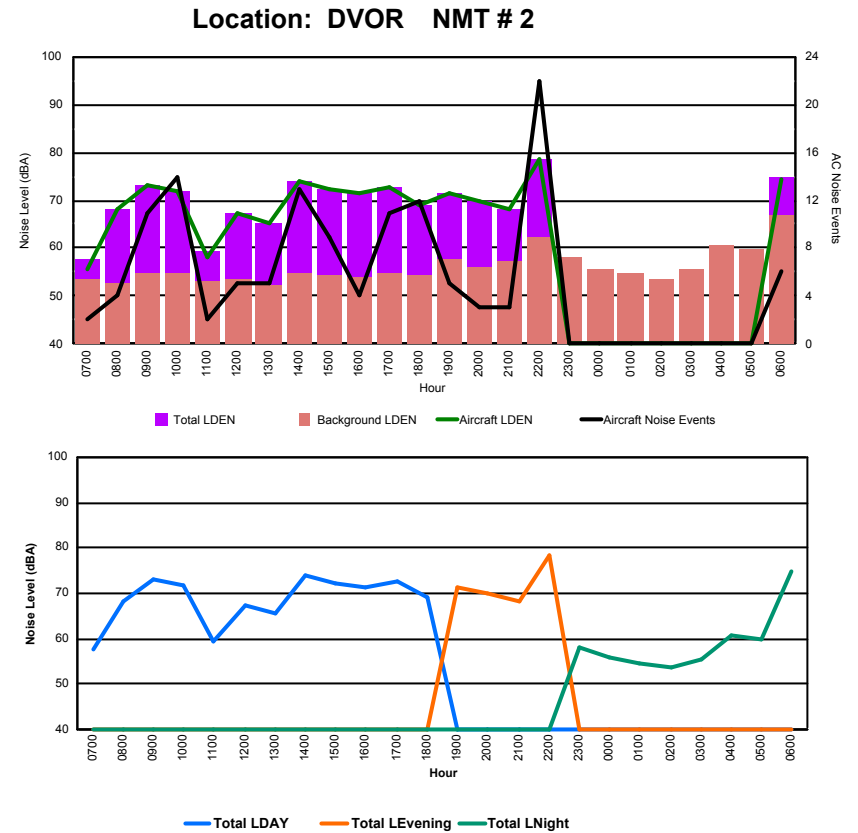

Luxembourg Airport Noise Distribution by Hour

Between 07/09/2022 00:00:00 and 07/09/2022 23:59:59 (Local Time)

Day	Aircraft Events	Total LDEN dB(A)	Aircraft LDEN dB(A)	Background LDEN dB(A)	Total LDay dB(A)	Total LEvening dB(A)	Total LNight dB(A)	
07/09/22	7:00	2	57.7	55.7	53.4	57.7	-	-
07/09/22	8:00	4	68.2	68.0	52.7	68.2	-	-
07/09/22	9:00	11	73.1	73.0	54.8	73.1	-	-
07/09/22	10:00	14	71.8	71.7	54.9	71.8	-	-
07/09/22	11:00	2	59.2	58.0	53.2	59.2	-	-
07/09/22	12:00	5	67.4	67.3	53.5	67.4	-	-
07/09/22	13:00	5	65.4	65.2	52.4	65.4	-	-
07/09/22	14:00	13	74.0	73.9	54.9	74.0	-	-
07/09/22	15:00	9	72.3	72.3	54.3	72.3	-	-
07/09/22	16:00	4	71.4	71.3	54.1	71.4	-	-
07/09/22	17:00	11	72.7	72.7	54.6	72.7	-	-
07/09/22	18:00	12	69.1	69.0	54.2	69.1	-	-
07/09/22	19:00	5	71.5	71.4	57.9	-	71.5	-
07/09/22	20:00	3	69.8	69.6	55.9	-	69.8	-
07/09/22	21:00	3	68.3	68.0	57.1	-	68.3	-
07/09/22	22:00	22	78.5	78.4	62.5	-	78.5	-
07/09/22	23:00	-	58.0	-	58.0	-	-	58.0
08/09/22	0:00	-	55.8	-	55.8	-	-	55.8
08/09/22	1:00	-	54.6	-	54.6	-	-	54.6
08/09/22	2:00	-	53.6	-	53.6	-	-	53.6
08/09/22	3:00	-	55.5	-	55.5	-	-	55.5
08/09/22	4:00	-	60.8	-	60.8	-	-	60.8
08/09/22	5:00	-	59.7	-	59.7	-	-	59.7
08/09/22	6:00	6	75.0	74.5	66.8	-	-	75.0
	131	70.5	70.3	58.0	70.5	74.0	66.5