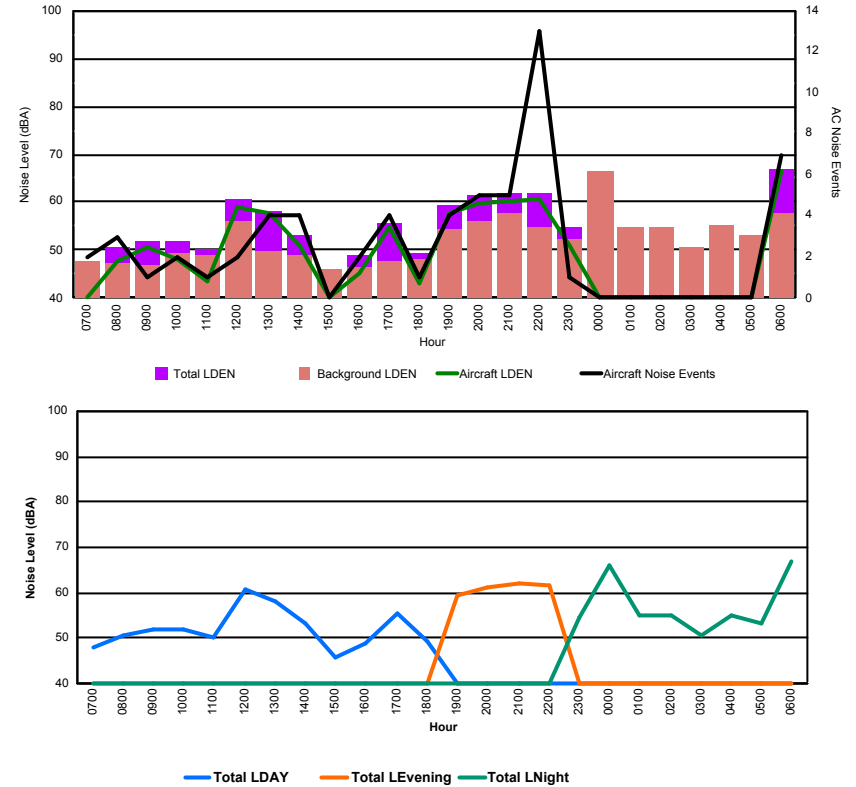

Luxembourg Airport Noise Distribution by Hour

Between 05/09/2022 00:00:00 and 05/09/2022 23:59:59 (Local Time)

Day	Aircraft Events	Total LDEN dB(A)	Aircraft LDEN dB(A)	Background LDEN dB(A)	Total LDay dB(A)	Total LEvening dB(A)	Total LNight dB(A)
05/09/22 7:00	2	47.9	38.3	47.5	47.9	-	-
05/09/22 8:00	3	50.5	47.7	47.2	50.5	-	-
05/09/22 9:00	1	52.0	50.5	46.7	52.0	-	-
05/09/22 10:00	2	51.8	48.3	49.3	51.8	-	-
05/09/22 11:00	1	50.0	43.4	48.9	50.0	-	-
05/09/22 12:00	2	60.7	59.0	56.0	60.7	-	-
05/09/22 13:00	4	58.1	57.5	49.6	58.1	-	-
05/09/22 14:00	4	53.1	51.1	49.1	53.1	-	-
05/09/22 15:00	-	45.9	-	45.9	45.9	-	-
05/09/22 16:00	2	48.8	45.0	46.6	48.8	-	-
05/09/22 17:00	4	55.5	54.7	47.7	55.5	-	-
05/09/22 18:00	1	49.2	43.1	48.0	49.2	-	-
05/09/22 19:00	4	59.4	57.9	54.4	-	59.4	-
05/09/22 20:00	5	61.4	59.9	56.0	-	61.4	-
05/09/22 21:00	5	62.0	60.1	57.7	-	62.0	-
05/09/22 22:00	13	61.7	60.8	54.9	-	61.7	-
05/09/22 23:00	1	54.7	51.0	52.4	-	-	54.7
06/09/22 0:00	-	66.1	-	66.3	-	-	66.1
06/09/22 1:00	-	54.8	-	54.8	-	-	54.8
06/09/22 2:00	-	54.8	-	54.9	-	-	54.8
06/09/22 3:00	-	50.5	-	50.5	-	-	50.5
06/09/22 4:00	-	55.0	-	55.1	-	-	55.0
06/09/22 5:00	-	53.2	-	53.2	-	-	53.2
06/09/22 6:00	7	66.8	66.3	57.8	-	-	66.8
	61	59.0	56.3	55.7	54.2	61.2	61.1

Location: Roodt/Syr NMT # 1