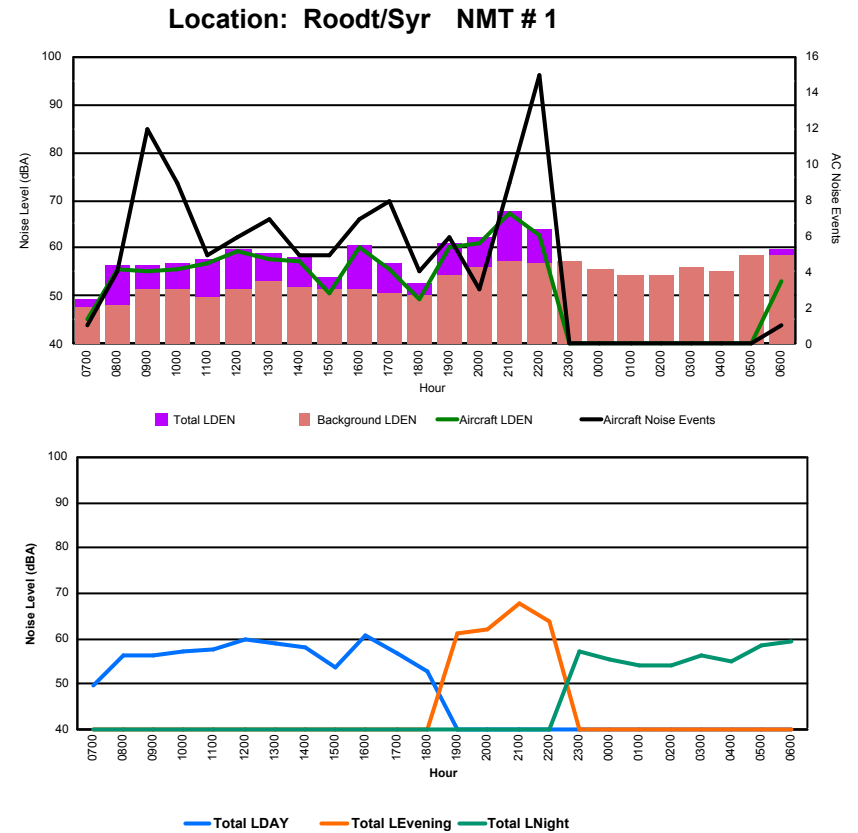

Luxembourg Airport Noise Distribution by Hour

Between 08/09/2022 00:00:00 and 08/09/2022 23:59:59 (Local Time)

Day	Aircraft Events	Total LDEN dB(A)	Aircraft LDEN dB(A)	Background LDEN dB(A)	Total LDay dB(A)	Total LEvening dB(A)	Total LNight dB(A)	
08/09/22	7:00	1	49.5	45.1	47.6	49.5	-	-
08/09/22	8:00	4	56.3	55.7	48.1	56.3	-	-
08/09/22	9:00	12	56.5	55.0	51.5	56.5	-	-
08/09/22	10:00	9	57.0	55.7	51.5	57.0	-	-
08/09/22	11:00	5	57.5	56.7	49.6	57.5	-	-
08/09/22	12:00	6	59.8	59.2	51.3	59.8	-	-
08/09/22	13:00	7	59.1	57.9	53.1	59.1	-	-
08/09/22	14:00	5	58.3	57.1	51.9	58.3	-	-
08/09/22	15:00	5	53.8	50.5	51.3	53.8	-	-
08/09/22	16:00	7	60.6	60.0	51.6	60.6	-	-
08/09/22	17:00	8	56.7	55.6	50.7	56.7	-	-
08/09/22	18:00	4	52.6	49.2	50.1	52.6	-	-
08/09/22	19:00	6	61.1	60.1	54.5	61.1	-	-
08/09/22	20:00	3	62.2	61.1	55.9	62.2	-	-
08/09/22	21:00	9	67.7	67.3	57.3	67.7	-	-
08/09/22	22:00	15	63.8	62.9	56.7	63.8	-	-
08/09/22	23:00	-	57.1	-	57.1	-	57.1	-
09/09/22	0:00	-	55.5	-	55.5	-	55.5	-
09/09/22	1:00	-	54.2	-	54.3	-	54.2	-
09/09/22	2:00	-	54.2	-	54.2	-	54.2	-
09/09/22	3:00	-	56.2	-	56.2	-	56.2	-
09/09/22	4:00	-	55.0	-	55.1	-	55.0	-
09/09/22	5:00	-	58.5	-	58.6	-	58.5	-
09/09/22	6:00	1	59.6	53.3	58.5	-	59.6	-
	107	59.5	57.9	54.5	57.3	64.5	56.7