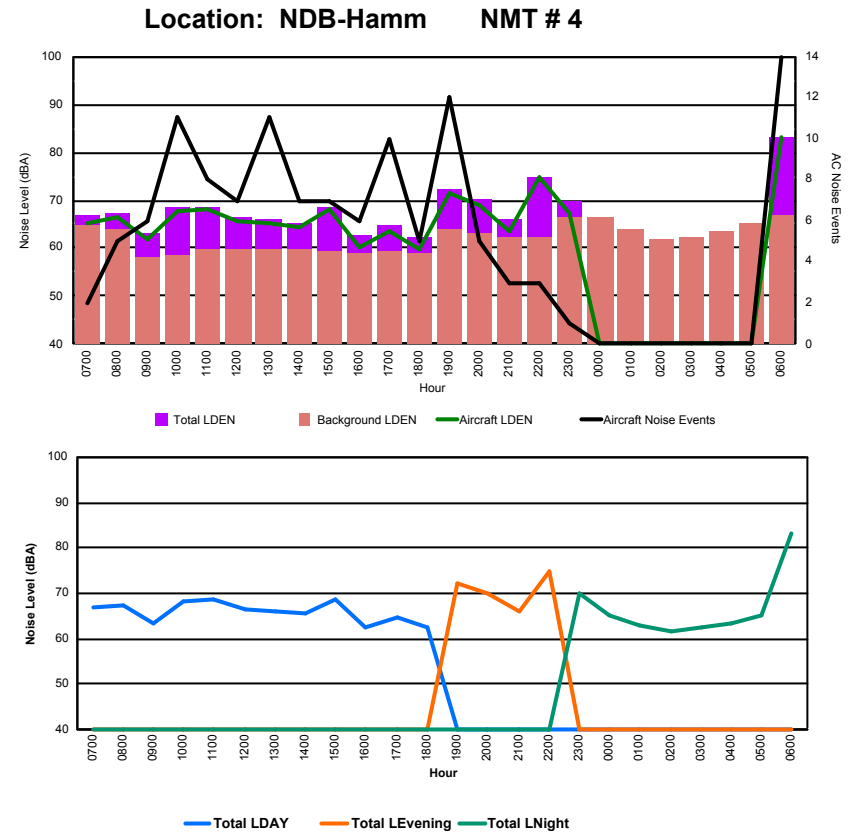

Location: Mid Runway NMT # 3

Luxembourg Airport Noise Distribution by Hour

Between 16/09/2022 00:00:00 and 16/09/2022 23:59:59 (Local Time)

Day	Aircraft Events	Total LDEN dB (A)	Aircraft LDEN dB(A)	Background LDEN dB(A)	Total LDay dB(A)	Total LEvening dB(A)	Total LNight dB (A)
16/09/22 7:00	2	66.7	65.2	64.7	66.7	-	-
16/09/22 8:00	5	67.4	66.4	64.0	67.4	-	-
16/09/22 9:00	6	63.3	61.7	58.3	63.3	-	-
16/09/22 10:00	11	68.4	67.9	58.7	68.4	-	-
16/09/22 11:00	8	68.6	68.0	59.7	68.6	-	-
16/09/22 12:00	7	66.5	65.5	59.6	66.5	-	-
16/09/22 13:00	11	66.2	65.2	59.6	66.2	-	-
16/09/22 14:00	7	65.4	64.2	59.6	65.4	-	-
16/09/22 15:00	7	68.5	68.0	59.3	68.5	-	-
16/09/22 16:00	6	62.6	60.3	59.0	62.6	-	-
16/09/22 17:00	10	64.9	63.6	59.3	64.9	-	-
16/09/22 18:00	5	62.4	59.8	59.1	62.4	-	-
16/09/22 19:00	12	72.2	71.5	64.1	-	72.2	-
16/09/22 20:00	5	70.1	69.1	63.1	-	70.1	-
16/09/22 21:00	3	65.9	63.6	62.3	-	65.9	-
16/09/22 22:00	3	74.9	74.7	62.5	-	74.9	-
16/09/22 23:00	1	69.8	67.1	66.4	-	-	69.8
17/09/22 0:00	-	65.1	-	66.5	-	-	65.1
17/09/22 1:00	-	63.0	-	63.8	-	-	63.0
17/09/22 2:00	-	61.5	-	61.8	-	-	61.5
17/09/22 3:00	-	62.4	-	62.4	-	-	62.4
17/09/22 4:00	-	63.6	-	63.6	-	-	63.6
17/09/22 5:00	-	65.1	-	65.2	-	-	65.1
17/09/22 6:00	14	83.1	83.0	66.9	-	-	83.1
	123	71.5	71.0	62.9	66.4	71.9	74.5