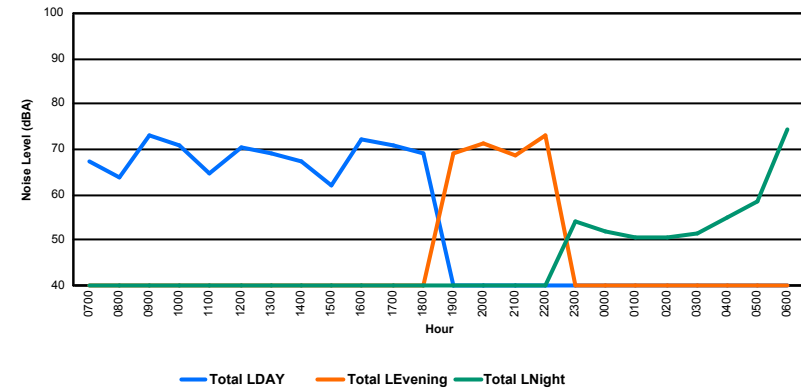

Luxembourg Airport Noise Distribution by Hour

Between 20/09/2022 00:00:00 and 20/09/2022 23:59:59 (Local Time)

Day	Aircraft Events	Total LDEN dB (A)	Aircraft LDEN dB(A)	Background LDEN dB(A)	Total LDay dB(A)	Total LEvening dB(A)	Total LNight dB (A)
20/09/22 7:00	4	67.3	67.1	52.5	67.3	-	-
20/09/22 8:00	5	63.9	63.6	52.1	63.9	-	-
20/09/22 9:00	16	73.1	73.0	54.6	73.1	-	-
20/09/22 10:00	13	70.7	70.7	52.3	70.7	-	-
20/09/22 11:00	6	64.8	64.6	51.0	64.8	-	-
20/09/22 12:00	6	70.5	70.4	52.2	70.5	-	-
20/09/22 13:00	9	69.0	68.9	52.0	69.0	-	-
20/09/22 14:00	8	67.3	67.1	52.6	67.3	-	-
20/09/22 15:00	3	61.9	61.7	49.6	61.9	-	-
20/09/22 16:00	7	72.1	72.0	50.6	72.1	-	-
20/09/22 17:00	12	70.8	70.8	52.0	70.8	-	-
20/09/22 18:00	11	69.2	69.0	55.4	69.2	-	-
20/09/22 19:00	6	69.2	68.9	58.5	-	69.2	-
20/09/22 20:00	6	71.3	71.2	54.1	-	71.3	-
20/09/22 21:00	3	68.7	68.5	53.4	-	68.7	-
20/09/22 22:00	1	72.9	72.9	51.7	-	72.9	-
20/09/22 23:00	-	53.9	-	53.9	-	-	53.9
21/09/22 0:00	-	52.0	-	52.1	-	-	52.0
21/09/22 1:00	-	50.6	-	50.6	-	-	50.6
21/09/22 2:00	-	50.4	-	50.4	-	-	50.4
21/09/22 3:00	-	51.4	-	51.4	-	-	51.4
21/09/22 4:00	-	54.9	-	54.9	-	-	54.9
21/09/22 5:00	-	58.6	-	58.6	-	-	58.6
21/09/22 6:00	10	74.6	74.5	61.0	-	-	74.6
	126	68.9	68.7	54.4	69.4	70.9	65.8

Location: DVOR NMT # 2