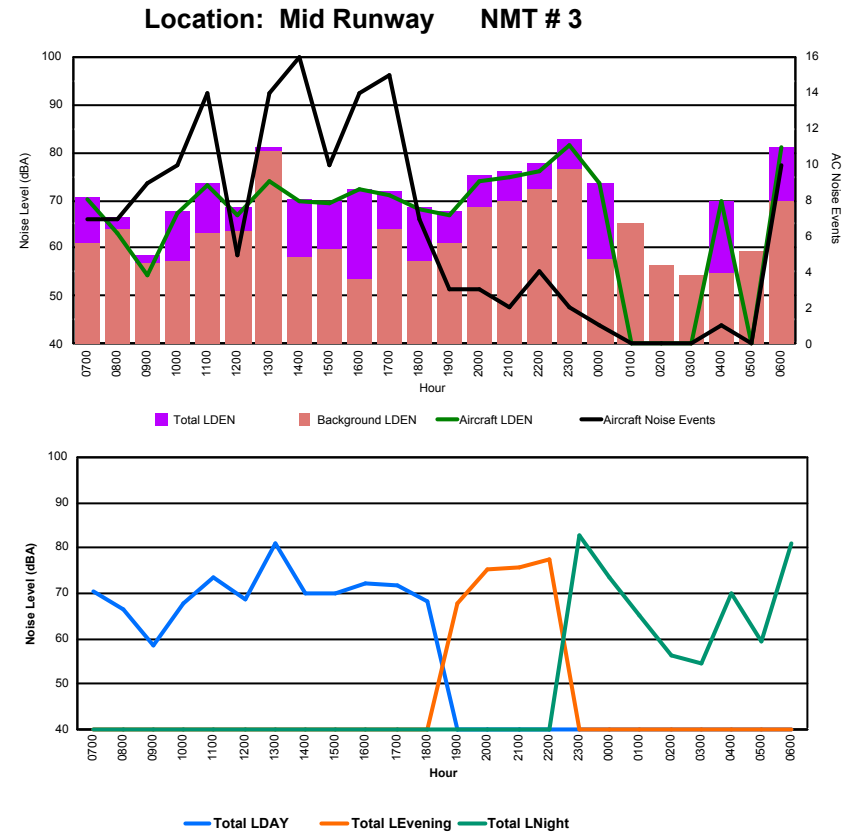

Luxembourg Airport Noise Distribution by Hour

Between 24/09/2022 00:00:00 and 24/09/2022 23:59:59 (Local Time)

Day	Aircraft Events	Total LDEN dB (A)	Aircraft LDEN dB(A)	Background LDEN dB(A)	Total LDay dB(A)	Total LEvening dB(A)	Total LNight dB (A)
24/09/22 7:00	7	70.5	70.1	60.9	70.5	-	-
24/09/22 8:00	7	66.4	63.1	63.9	66.4	-	-
24/09/22 9:00	9	58.7	54.4	56.9	58.7	-	-
24/09/22 10:00	10	67.7	67.4	57.3	67.7	-	-
24/09/22 11:00	14	73.6	73.2	63.3	73.6	-	-
24/09/22 12:00	5	68.5	66.9	63.7	68.5	-	-
24/09/22 13:00	14	81.1	73.8	80.2	81.1	-	-
24/09/22 14:00	16	70.2	69.9	58.3	70.2	-	-
24/09/22 15:00	10	69.9	69.5	59.9	69.9	-	-
24/09/22 16:00	14	72.1	72.1	53.6	72.1	-	-
24/09/22 17:00	15	71.9	71.1	64.1	71.9	-	-
24/09/22 18:00	7	68.4	68.1	57.4	68.4	-	-
24/09/22 19:00	3	67.9	67.0	61.2	-	67.9	-
24/09/22 20:00	3	75.2	74.1	68.7	-	75.2	-
24/09/22 21:00	2	75.9	74.6	70.0	-	75.9	-
24/09/22 22:00	4	77.6	76.1	72.2	-	77.6	-
24/09/22 23:00	2	82.6	81.4	76.5	-	-	82.6
25/09/22 0:00	1	73.7	73.5	57.9	-	-	73.7
25/09/22 1:00	-	65.1	-	65.2	-	-	65.1
25/09/22 2:00	-	56.4	-	56.5	-	-	56.4
25/09/22 3:00	-	54.4	-	54.4	-	-	54.4
25/09/22 4:00	1	70.0	69.8	54.9	-	-	70.0
25/09/22 5:00	-	59.4	-	59.4	-	-	59.4
25/09/22 6:00	10	81.2	80.9	69.9	-	-	81.2
	154	74.8	73.3	69.5	73.0	75.3	76.4