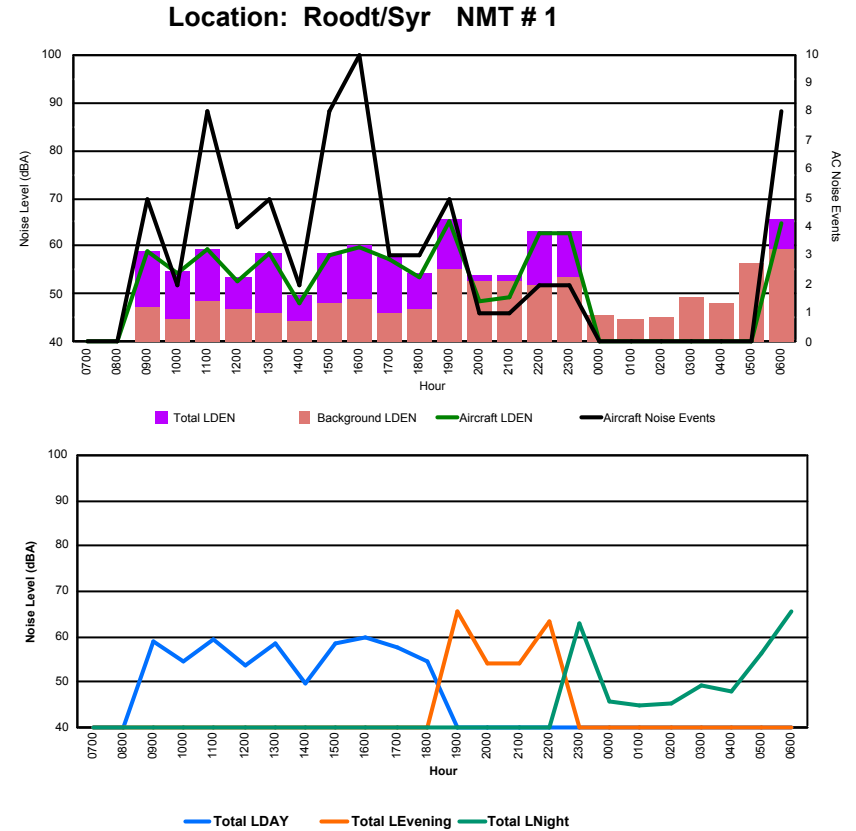

Luxembourg Airport Noise Distribution by Hour

Between 04/09/2022 00:00:00 and 04/09/2022 23:59:59 (Local Time)

Day	Aircraft Events	Total LDEN dB(A)	Aircraft LDEN dB(A)	Background LDEN dB(A)	Total LDay dB(A)	Total LEvening dB(A)	Total LNight dB(A)
04/09/22 7:00	-	38.0	-	38.0	38.0	-	-
04/09/22 8:00	-	35.8	-	35.8	35.8	-	-
04/09/22 9:00	5	59.1	58.9	47.2	59.1	-	-
04/09/22 10:00	2	54.7	54.2	44.8	54.7	-	-
04/09/22 11:00	8	59.5	59.2	48.4	59.5	-	-
04/09/22 12:00	4	53.6	52.7	47.0	53.6	-	-
04/09/22 13:00	5	58.7	58.5	46.1	58.7	-	-
04/09/22 14:00	2	49.6	48.1	44.5	49.6	-	-
04/09/22 15:00	8	58.5	58.1	48.2	58.5	-	-
04/09/22 16:00	10	60.0	59.7	48.8	60.0	-	-
04/09/22 17:00	3	57.5	57.1	45.9	57.5	-	-
04/09/22 18:00	3	54.5	53.7	46.9	54.5	-	-
04/09/22 19:00	5	65.7	65.3	55.2	-	65.7	-
04/09/22 20:00	1	54.0	48.5	52.6	-	54.0	-
04/09/22 21:00	1	54.1	49.2	52.5	-	54.1	-
04/09/22 22:00	2	63.2	62.9	51.9	-	63.2	-
04/09/22 23:00	2	63.1	62.6	53.4	-	-	63.1
05/09/22 0:00	-	45.7	-	45.7	-	-	45.7
05/09/22 1:00	-	44.8	-	44.8	-	-	44.8
05/09/22 2:00	-	45.3	-	45.3	-	-	45.3
05/09/22 3:00	-	49.4	-	49.5	-	-	49.4
05/09/22 4:00	-	48.1	-	48.1	-	-	48.1
05/09/22 5:00	-	56.4	-	56.4	-	-	56.4
05/09/22 6:00	8	65.7	64.7	59.2	-	-	65.7
	69	58.8	58.1	51.1	56.7	62.0	59.1