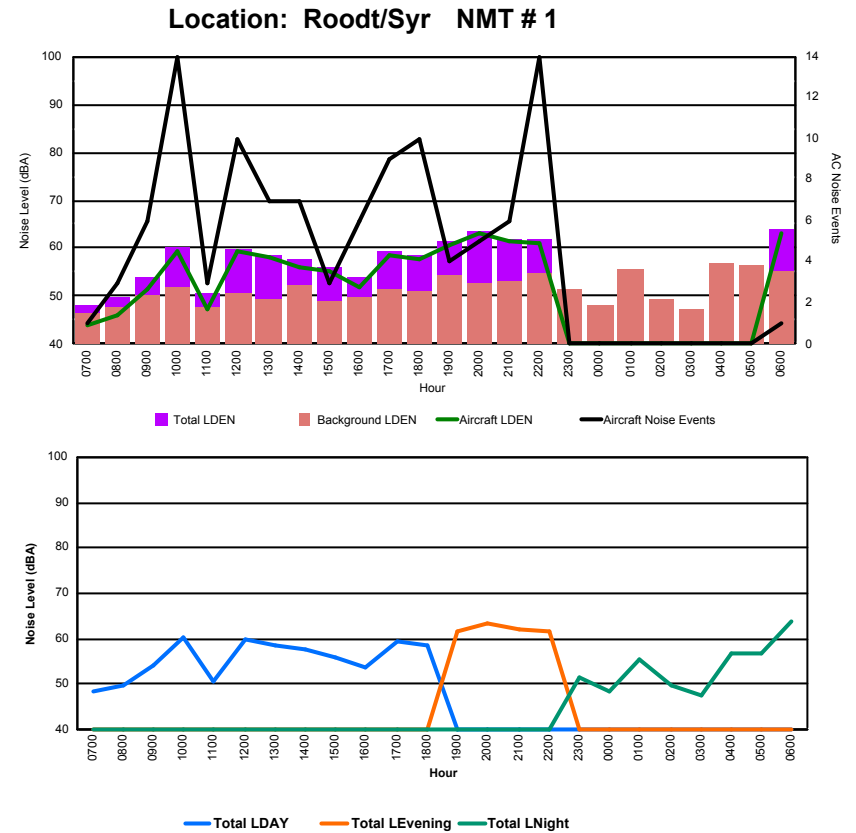

Luxembourg Airport Noise Distribution by Hour

Between 19/09/2022 00:00:00 and 19/09/2022 23:59:59 (Local Time)

Day	Aircraft Events	Total LDEN dB (A)	Aircraft LDEN dB(A)	Background LDEN dB(A)	Total LDay dB(A)	Total LEvening dB(A)	Total LNight dB (A)
19/09/22 7:00	1	48.3	43.8	46.4	48.3	-	-
19/09/22 8:00	3	49.7	45.9	47.5	49.7	-	-
19/09/22 9:00	6	54.0	51.6	50.4	54.0	-	-
19/09/22 10:00	14	60.1	59.5	51.8	60.1	-	-
19/09/22 11:00	3	50.5	47.4	47.7	50.5	-	-
19/09/22 12:00	10	59.9	59.4	50.7	59.9	-	-
19/09/22 13:00	7	58.6	58.2	49.2	58.6	-	-
19/09/22 14:00	7	57.6	56.1	52.2	57.6	-	-
19/09/22 15:00	3	56.1	55.2	48.8	56.1	-	-
19/09/22 16:00	6	53.8	51.8	49.7	53.8	-	-
19/09/22 17:00	9	59.3	58.6	51.4	59.3	-	-
19/09/22 18:00	10	58.4	57.5	51.2	58.4	-	-
19/09/22 19:00	4	61.5	60.5	54.5	-	61.5	-
19/09/22 20:00	5	63.5	63.1	52.8	-	63.5	-
19/09/22 21:00	6	61.9	61.3	53.3	-	61.9	-
19/09/22 22:00	14	61.8	61.0	54.7	-	61.8	-
19/09/22 23:00	-	51.5	-	51.5	-	-	51.5
20/09/22 0:00	-	48.2	-	48.2	-	-	48.2
20/09/22 1:00	-	55.6	-	55.6	-	-	55.6
20/09/22 2:00	-	49.5	-	49.5	-	-	49.5
20/09/22 3:00	-	47.4	-	47.4	-	-	47.4
20/09/22 4:00	-	56.7	-	56.8	-	-	56.7
20/09/22 5:00	-	56.6	-	56.6	-	-	56.6
20/09/22 6:00	1	63.8	63.1	55.4	-	-	63.8
	109	58.4	57.2	52.4	57.0	62.2	57.0