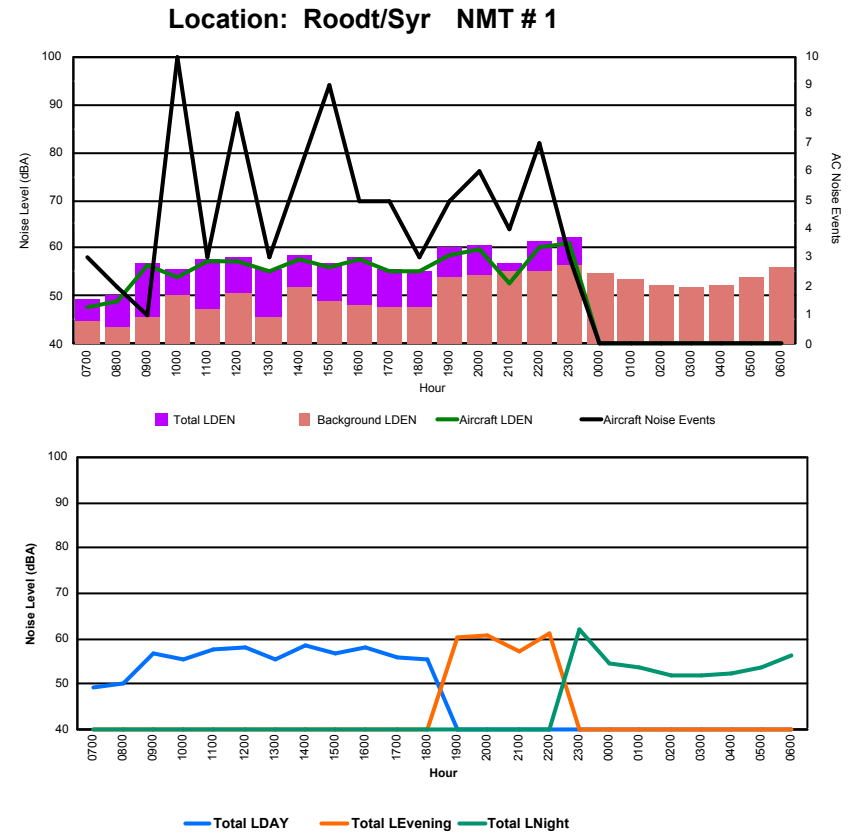

Luxembourg Airport Noise Distribution by Hour

Between 03/09/2022 00:00:00 and 03/09/2022 23:59:59 (Local Time)

Day	Aircraft Events	Total LDEN dB(A)	Aircraft LDEN dB(A)	Background LDEN dB(A)	Total LDay dB(A)	Total LEvening dB(A)	Total LNight dB(A)
03/09/22 7:00	3	49.4	47.7	44.6	49.4	-	-
03/09/22 8:00	2	50.1	49.0	43.7	50.1	-	-
03/09/22 9:00	1	56.8	56.5	45.8	56.8	-	-
03/09/22 10:00	10	55.5	54.1	50.2	55.5	-	-
03/09/22 11:00	3	57.7	57.4	47.1	57.7	-	-
03/09/22 12:00	8	58.1	57.3	50.8	58.1	-	-
03/09/22 13:00	3	55.5	55.1	45.5	55.5	-	-
03/09/22 14:00	6	58.7	57.7	52.0	58.7	-	-
03/09/22 15:00	9	56.9	56.2	49.0	56.9	-	-
03/09/22 16:00	5	58.3	57.9	48.3	58.3	-	-
03/09/22 17:00	5	55.8	55.2	47.5	55.8	-	-
03/09/22 18:00	3	55.4	55.0	47.5	55.4	-	-
03/09/22 19:00	5	60.1	58.6	53.9	-	60.1	-
03/09/22 20:00	6	60.8	59.7	54.4	-	60.8	-
03/09/22 21:00	4	57.0	52.7	55.2	-	57.0	-
03/09/22 22:00	7	61.3	60.1	55.2	-	61.3	-
03/09/22 23:00	3	62.2	60.9	56.6	-	-	62.2
04/09/22 0:00	-	54.7	-	54.8	-	-	54.7
04/09/22 1:00	-	53.7	-	53.7	-	-	53.7
04/09/22 2:00	-	52.1	-	52.1	-	-	52.1
04/09/22 3:00	-	52.0	-	52.0	-	-	52.0
04/09/22 4:00	-	52.3	-	52.3	-	-	52.3
04/09/22 5:00	-	53.8	-	53.8	-	-	53.8
04/09/22 6:00	-	56.2	-	56.2	-	-	56.2
	83	57.2	55.6	52.4	56.4	60.1	56.2