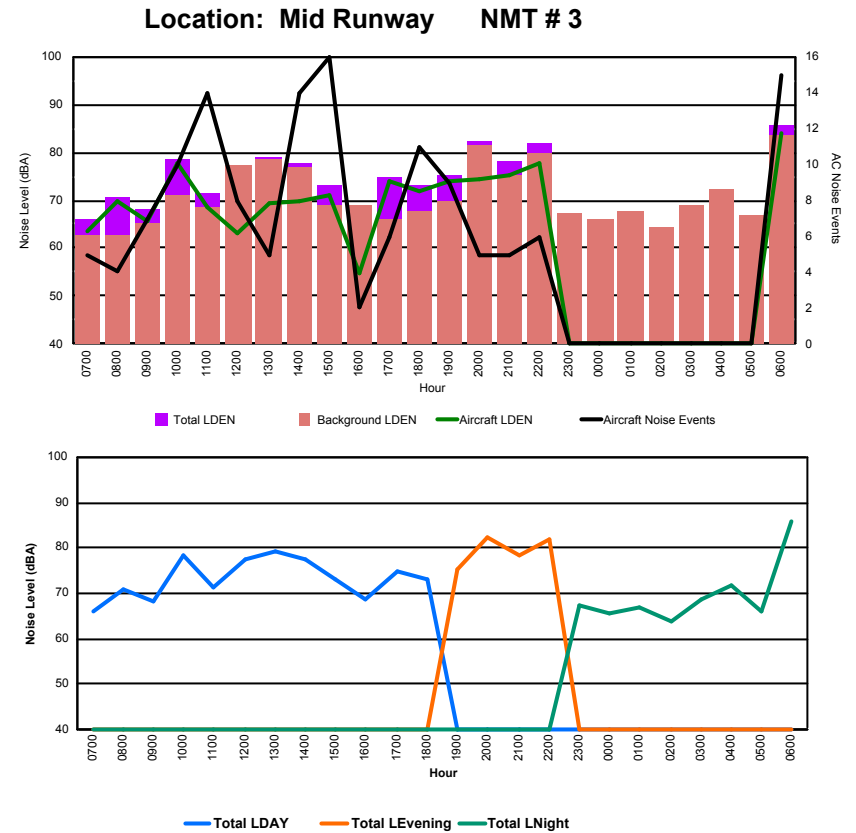

Luxembourg Airport Noise Distribution by Hour

Between 19/09/2022 00:00:00 and 19/09/2022 23:59:59 (Local Time)

Day	Aircraft Events	Total LDEN dB (A)	Aircraft LDEN dB(A)	Background LDEN dB(A)	Total LDay dB(A)	Total LEvening dB(A)	Total LNight dB (A)
19/09/22 7:00	5	65.9	63.7	62.8	65.9	-	-
19/09/22 8:00	4	70.8	70.0	62.9	70.8	-	-
19/09/22 9:00	7	68.3	65.7	65.1	68.3	-	-
19/09/22 10:00	10	78.5	77.7	71.2	78.5	-	-
19/09/22 11:00	14	71.5	68.7	68.4	71.5	-	-
19/09/22 12:00	8	77.3	63.3	77.1	77.3	-	-
19/09/22 13:00	5	79.1	69.2	78.6	79.1	-	-
19/09/22 14:00	14	77.7	69.7	76.9	77.7	-	-
19/09/22 15:00	16	73.1	71.0	69.1	73.1	-	-
19/09/22 16:00	2	68.9	54.7	68.9	68.9	-	-
19/09/22 17:00	6	74.8	74.1	66.2	74.8	-	-
19/09/22 18:00	11	73.3	71.8	67.9	73.3	-	-
19/09/22 19:00	9	75.3	73.8	69.8	-	75.3	-
19/09/22 20:00	5	82.4	74.2	81.6	-	82.4	-
19/09/22 21:00	5	78.3	75.4	75.3	-	78.3	-
19/09/22 22:00	6	81.9	77.8	79.8	-	81.9	-
19/09/22 23:00	-	67.2	-	67.3	-	-	67.2
20/09/22 0:00	-	65.4	-	66.1	-	-	65.4
20/09/22 1:00	-	66.8	-	67.6	-	-	66.8
20/09/22 2:00	-	63.7	-	64.4	-	-	63.7
20/09/22 3:00	-	68.5	-	69.0	-	-	68.5
20/09/22 4:00	-	71.7	-	72.4	-	-	71.7
20/09/22 5:00	-	66.1	-	66.8	-	-	66.1
20/09/22 6:00	15	85.7	83.8	83.6	-	-	85.7
	142	77.1	73.5	75.2	75.0	80.3	77.1