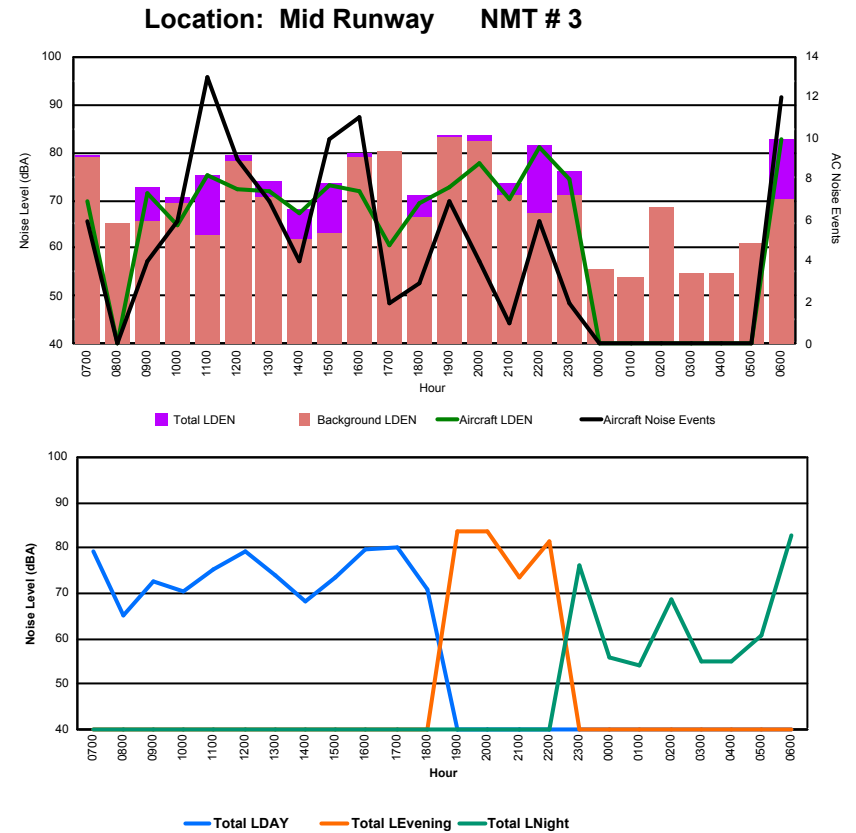

Luxembourg Airport Noise Distribution by Hour

Between 10/09/2022 00:00:00 and 10/09/2022 23:59:59 (Local Time)

Day	Aircraft Events	Total LDEN dB (A)	Aircraft LDEN dB(A)	Background LDEN dB(A)	Total LDay dB(A)	Total LEvening dB(A)	Total LNight dB (A)
10/09/22 7:00	6	79.3	69.6	78.9	79.3	-	-
10/09/22 8:00	-	65.1	-	65.1	65.1	-	-
10/09/22 9:00	4	72.6	71.6	65.6	72.6	-	-
10/09/22 10:00	6	70.6	64.8	69.4	70.6	-	-
10/09/22 11:00	13	75.3	75.1	62.6	75.3	-	-
10/09/22 12:00	9	79.3	72.5	78.3	79.3	-	-
10/09/22 13:00	7	74.1	71.7	70.5	74.1	-	-
10/09/22 14:00	4	68.2	67.1	61.9	68.2	-	-
10/09/22 15:00	10	73.5	73.1	63.0	73.5	-	-
10/09/22 16:00	11	79.9	72.0	79.0	79.9	-	-
10/09/22 17:00	2	80.1	60.7	80.1	80.1	-	-
10/09/22 18:00	3	71.0	69.2	66.4	71.0	-	-
10/09/22 19:00	7	83.7	72.6	83.3	-	83.7	-
10/09/22 20:00	4	83.7	77.9	82.3	-	83.7	-
10/09/22 21:00	1	73.6	70.2	70.9	-	73.6	-
10/09/22 22:00	6	81.4	81.2	67.2	-	81.4	-
10/09/22 23:00	2	76.0	74.3	71.1	-	-	76.0
11/09/22 0:00	-	55.7	-	55.8	-	-	55.7
11/09/22 1:00	-	53.9	-	53.9	-	-	53.9
11/09/22 2:00	-	68.6	-	68.7	-	-	68.6
11/09/22 3:00	-	54.9	-	54.9	-	-	54.9
11/09/22 4:00	-	54.8	-	54.8	-	-	54.8
11/09/22 5:00	-	60.9	-	61.0	-	-	60.9
11/09/22 6:00	12	82.8	82.7	70.1	-	-	82.8
	107	77.6	73.8	75.2	76.2	82.0	74.8