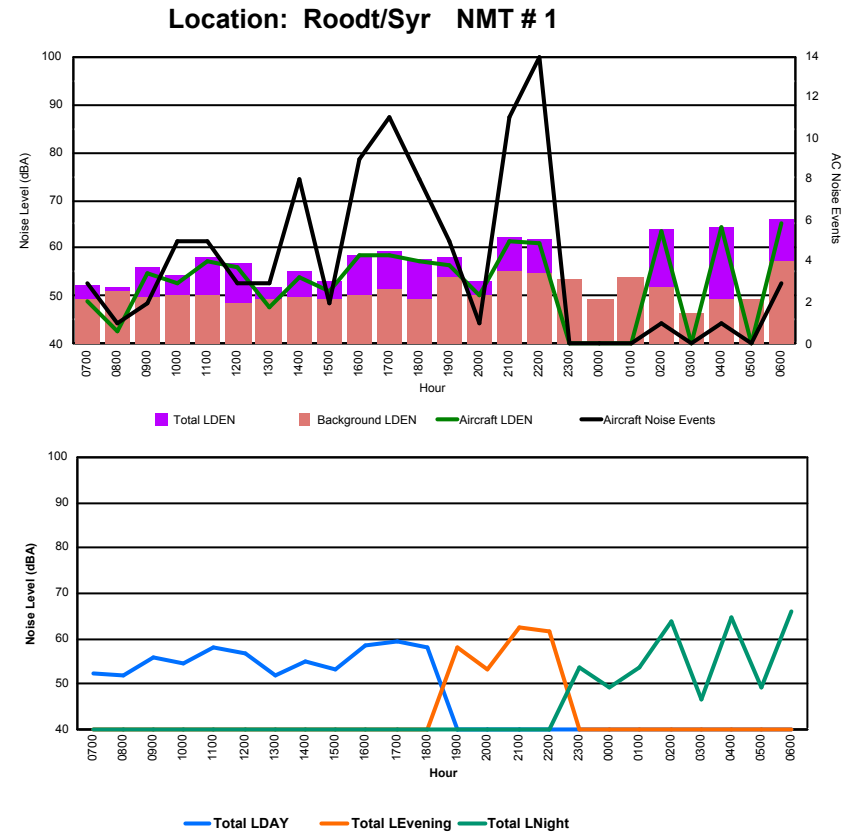

Luxembourg Airport Noise Distribution by Hour

Between 23/09/2022 00:00:00 and 23/09/2022 23:59:59 (Local Time)

Day	Aircraft Events	Total LDEN dB(A)	Aircraft LDEN dB(A)	Background LDEN dB(A)	Total LDay dB(A)	Total LEvening dB(A)	Total LNight dB(A)	
23/09/22	7:00	3	52.2	49.0	49.4	52.2	-	-
23/09/22	8:00	1	51.8	42.5	51.2	51.8	-	-
23/09/22	9:00	2	56.0	54.9	49.9	56.0	-	-
23/09/22	10:00	5	54.4	52.5	50.2	54.4	-	-
23/09/22	11:00	5	58.0	57.2	50.3	58.0	-	-
23/09/22	12:00	3	56.7	56.1	48.5	56.7	-	-
23/09/22	13:00	3	51.7	47.9	49.5	51.7	-	-
23/09/22	14:00	8	55.2	53.9	49.6	55.2	-	-
23/09/22	15:00	2	53.3	51.2	49.2	53.3	-	-
23/09/22	16:00	9	58.7	58.5	50.4	58.7	-	-
23/09/22	17:00	11	59.5	58.5	51.3	59.5	-	-
23/09/22	18:00	8	57.9	57.4	49.4	57.9	-	-
23/09/22	19:00	5	58.3	56.5	53.9	-	58.3	-
23/09/22	20:00	1	53.1	50.2	50.0	-	53.1	-
23/09/22	21:00	11	62.3	61.5	55.2	-	62.3	-
23/09/22	22:00	14	61.8	61.0	54.6	-	61.8	-
23/09/22	23:00	-	53.6	-	53.6	-	-	53.6
24/09/22	0:00	-	49.4	-	49.4	-	-	49.4
24/09/22	1:00	-	53.8	-	53.8	-	-	53.8
24/09/22	2:00	1	64.0	63.7	51.9	-	-	64.0
24/09/22	3:00	-	46.5	-	46.5	-	-	46.5
24/09/22	4:00	1	64.5	64.3	49.3	-	-	64.5
24/09/22	5:00	-	49.4	-	49.4	-	-	49.4
24/09/22	6:00	3	65.9	65.4	57.1	-	-	65.9
	96	59.0	58.1	51.8	56.2	60.1	60.9