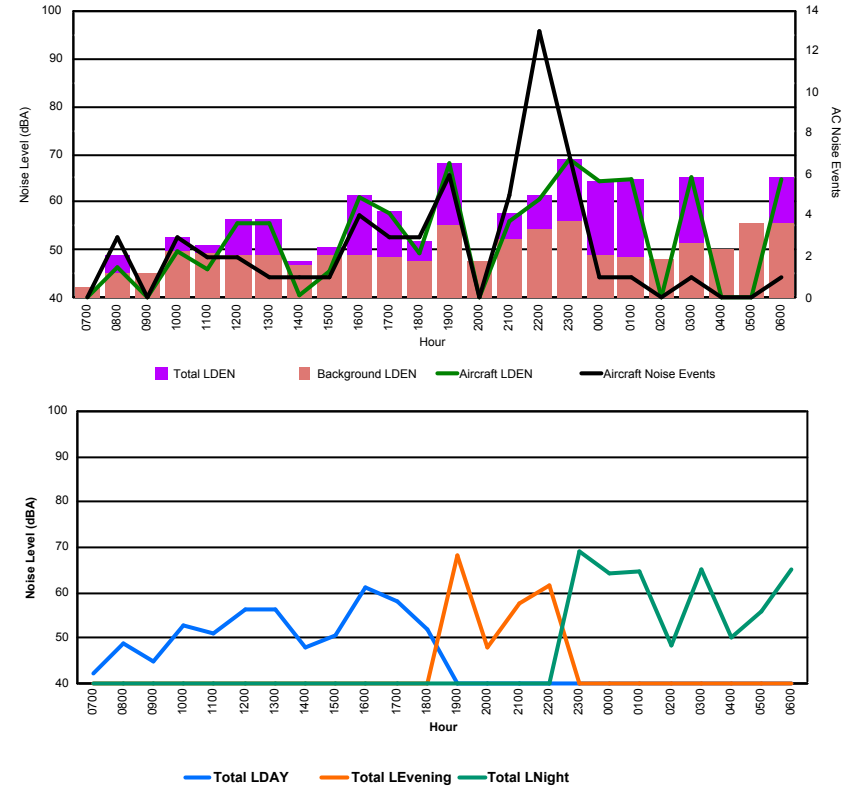

Luxembourg Airport Noise Distribution by Hour

Between 25/09/2022 00:00:00 and 25/09/2022 23:59:59 (Local Time)

Day	Aircraft Events	Total LDEN dB (A)	Aircraft LDEN dB(A)	Background LDEN dB(A)	Total LDay dB(A)	Total LEvening dB(A)	Total LNight dB (A)
25/09/22 7:00	-	42.2	-	42.2	42.2	-	-
25/09/22 8:00	3	48.9	46.4	45.4	48.9	-	-
25/09/22 9:00	-	45.0	-	45.0	45.0	-	-
25/09/22 10:00	3	52.7	49.9	49.6	52.7	-	-
25/09/22 11:00	2	50.9	46.0	49.3	50.9	-	-
25/09/22 12:00	2	56.4	55.6	49.0	56.4	-	-
25/09/22 13:00	1	56.4	55.5	49.1	56.4	-	-
25/09/22 14:00	1	47.8	40.8	46.9	47.8	-	-
25/09/22 15:00	1	50.6	45.5	49.0	50.6	-	-
25/09/22 16:00	4	61.4	61.2	48.8	61.4	-	-
25/09/22 17:00	3	58.1	57.6	48.5	58.1	-	-
25/09/22 18:00	3	51.7	49.4	47.9	51.7	-	-
25/09/22 19:00	6	68.3	68.1	55.4	-	68.3	-
25/09/22 20:00	-	47.8	-	47.8	-	47.8	-
25/09/22 21:00	5	57.7	56.2	52.3	-	57.7	-
25/09/22 22:00	13	61.5	60.6	54.2	-	61.5	-
25/09/22 23:00	7	69.0	68.8	56.2	-	-	69.0
26/09/22 0:00	1	64.3	64.2	48.9	-	-	64.3
26/09/22 1:00	1	64.8	64.6	48.6	-	-	64.8
26/09/22 2:00	-	48.2	-	48.2	-	-	48.2
26/09/22 3:00	1	65.3	65.1	51.5	-	-	65.3
26/09/22 4:00	-	50.1	-	50.1	-	-	50.1
26/09/22 5:00	-	55.7	-	55.8	-	-	55.7
26/09/22 6:00	1	65.2	64.6	55.8	-	-	65.2
	58	61.4	61.0	51.3	54.8	63.4	64.2

Location: Roodt/Syr NMT # 1