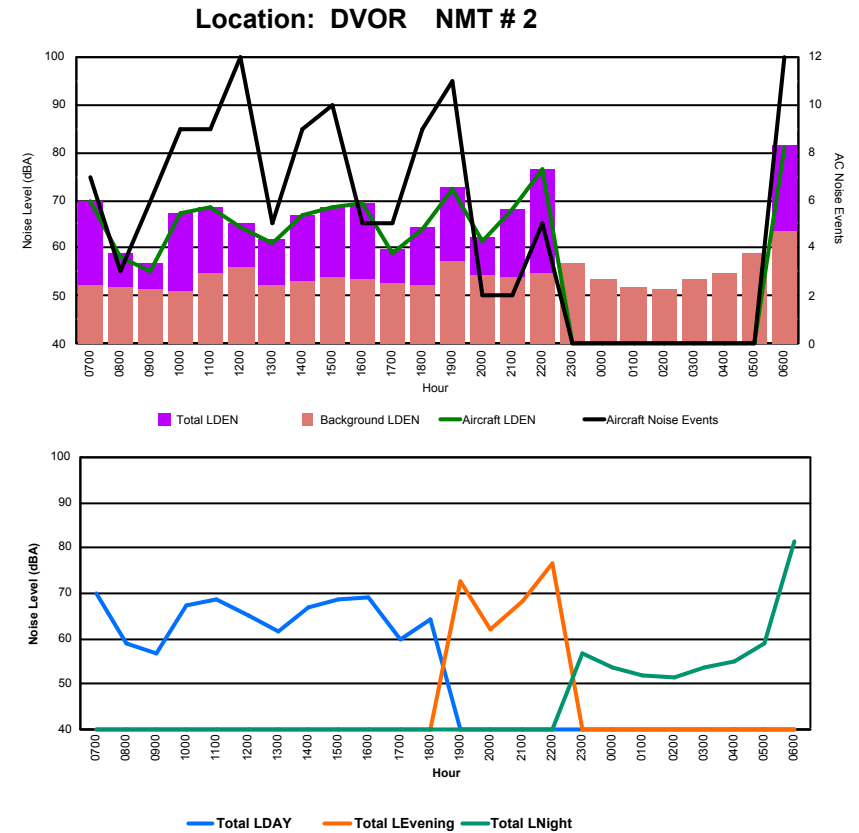

Location: Roodt/Syr NMT # 1

Luxembourg Airport Noise Distribution by Hour

Between 22/09/2022 00:00:00 and 22/09/2022 23:59:59 (Local Time)

Day	Aircraft Events	Total LDEN dB (A)	Aircraft LDEN dB(A)	Background LDEN dB(A)	Total LDay dB(A)	Total LEvening dB(A)	Total LNight dB (A)
22/09/22 7:00	7	69.9	69.8	52.1	69.9	-	-
22/09/22 8:00	3	59.0	58.1	51.8	59.0	-	-
22/09/22 9:00	6	56.8	55.3	51.6	56.8	-	-
22/09/22 10:00	9	67.5	67.4	51.0	67.5	-	-
22/09/22 11:00	9	68.7	68.6	54.6	68.7	-	-
22/09/22 12:00	12	65.0	64.4	56.2	65.0	-	-
22/09/22 13:00	5	61.7	61.2	52.1	61.7	-	-
22/09/22 14:00	9	66.8	66.7	53.0	66.8	-	-
22/09/22 15:00	10	68.6	68.5	54.1	68.6	-	-
22/09/22 16:00	5	69.3	69.2	53.5	69.3	-	-
22/09/22 17:00	5	59.7	58.8	52.7	59.7	-	-
22/09/22 18:00	9	64.4	64.1	52.4	64.4	-	-
22/09/22 19:00	11	72.6	72.5	57.3	-	72.6	-
22/09/22 20:00	2	62.2	61.5	54.3	-	62.2	-
22/09/22 21:00	2	68.3	68.2	54.1	-	68.3	-
22/09/22 22:00	5	76.5	76.5	54.7	-	76.5	-
22/09/22 23:00	-	56.9	-	56.9	-	-	56.9
23/09/22 0:00	-	53.7	-	53.7	-	-	53.7
23/09/22 1:00	-	51.7	-	51.7	-	-	51.7
23/09/22 2:00	-	51.4	-	51.4	-	-	51.4
23/09/22 3:00	-	53.6	-	53.6	-	-	53.6
23/09/22 4:00	-	54.9	-	54.9	-	-	54.9
23/09/22 5:00	-	59.0	-	59.0	-	-	59.0
23/09/22 6:00	12	81.3	81.2	63.5	-	-	81.3
	121	70.4	70.2	55.5	66.4	72.5	72.3