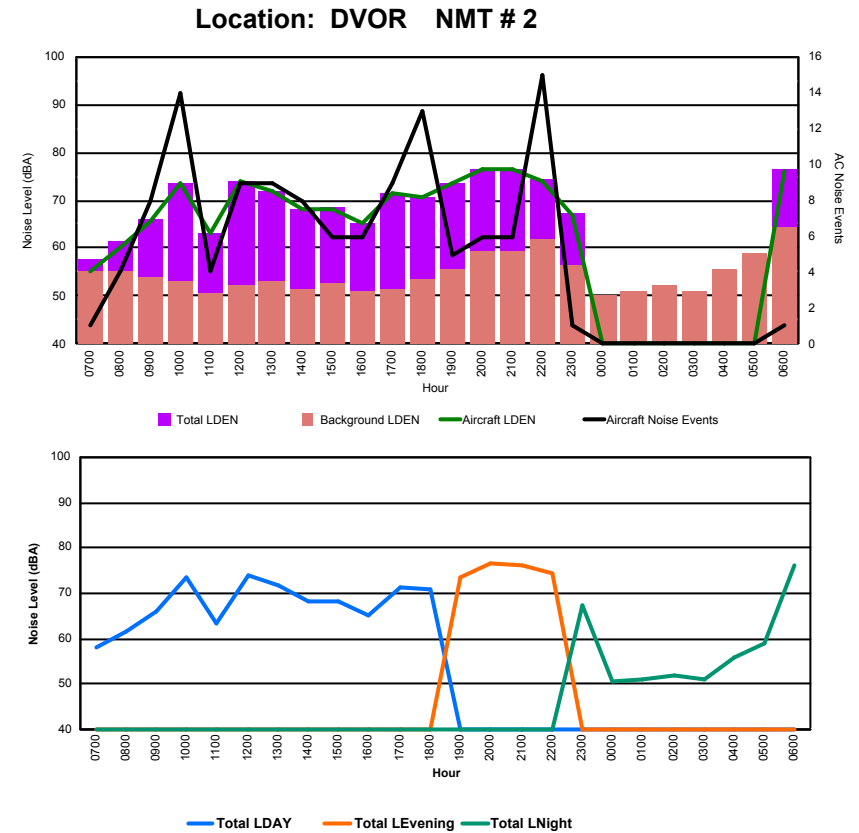

Luxembourg Airport Noise Distribution by Hour

Between 19/09/2022 00:00:00 and 19/09/2022 23:59:59 (Local Time)

Day	Aircraft Events	Total LDEN dB(A)	Aircraft LDEN dB(A)	Background LDEN dB(A)	Total LDay dB(A)	Total LEvening dB(A)	Total LNight dB(A)
19/09/22 7:00	1	57.9	55.0	55.0	57.9	-	-
19/09/22 8:00	4	61.5	60.4	55.0	61.5	-	-
19/09/22 9:00	8	66.1	65.8	53.9	66.1	-	-
19/09/22 10:00	14	73.6	73.6	53.0	73.6	-	-
19/09/22 11:00	4	63.2	63.0	50.7	63.2	-	-
19/09/22 12:00	9	73.9	73.9	52.2	73.9	-	-
19/09/22 13:00	9	71.8	71.7	53.3	71.8	-	-
19/09/22 14:00	8	68.2	68.1	51.4	68.2	-	-
19/09/22 15:00	6	68.4	68.3	52.8	68.4	-	-
19/09/22 16:00	6	65.3	65.2	50.9	65.3	-	-
19/09/22 17:00	9	71.5	71.5	51.6	71.5	-	-
19/09/22 18:00	13	70.7	70.6	53.6	70.7	-	-
19/09/22 19:00	5	73.6	73.5	55.7	-	73.6	-
19/09/22 20:00	6	76.5	76.4	59.4	-	76.5	-
19/09/22 21:00	6	76.4	76.3	59.3	-	76.4	-
19/09/22 22:00	15	74.3	74.1	61.8	-	74.3	-
19/09/22 23:00	1	67.3	67.0	56.3	-	-	67.3
20/09/22 0:00	-	50.4	-	50.4	-	-	50.4
20/09/22 1:00	-	51.1	-	51.1	-	-	51.1
20/09/22 2:00	-	52.1	-	52.1	-	-	52.1
20/09/22 3:00	-	51.2	-	51.2	-	-	51.2
20/09/22 4:00	-	55.8	-	55.8	-	-	55.8
20/09/22 5:00	-	58.8	-	58.8	-	-	58.8
20/09/22 6:00	1	76.3	76.0	64.4	-	-	76.3
	125	71.0	70.8	56.6	69.8	75.4	67.9