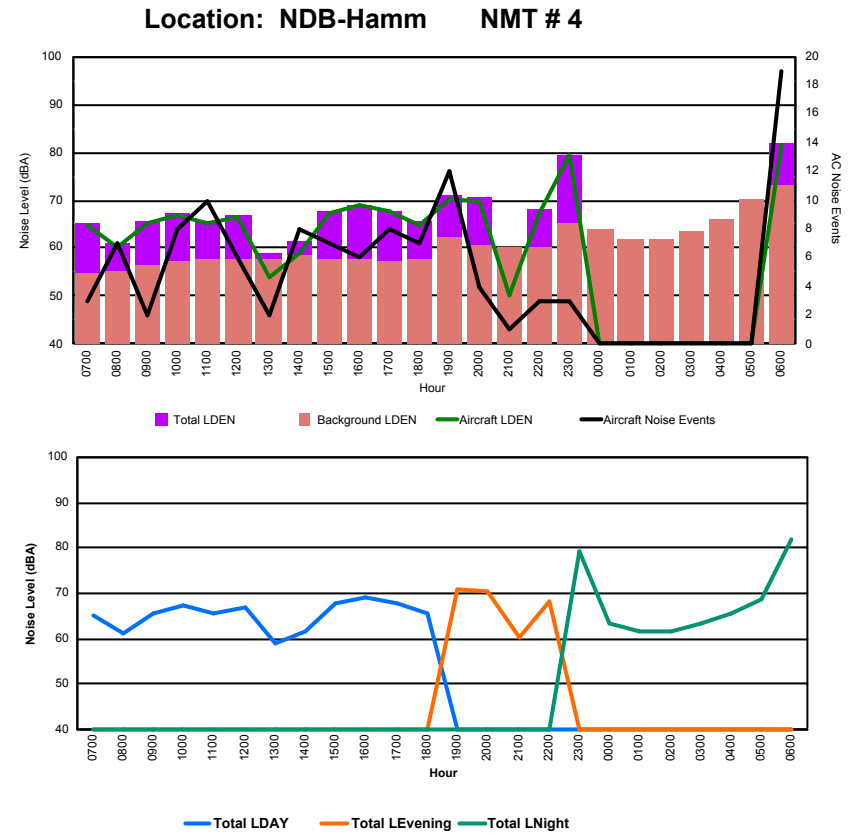

Luxembourg Airport Noise Distribution by Hour

Between 18/09/2022 00:00:00 and 18/09/2022 23:59:59 (Local Time)

Day	Aircraft Events	Total LDEN dB (A)	Aircraft LDEN dB(A)	Background LDEN dB(A)	Total LDay dB(A)	Total LEvening dB(A)	Total LNight dB (A)
18/09/22 7:00	3	65.2	64.8	54.6	65.2	-	-
18/09/22 8:00	7	61.2	60.0	55.2	61.2	-	-
18/09/22 9:00	2	65.7	65.2	56.4	65.7	-	-
18/09/22 10:00	8	67.2	66.8	57.4	67.2	-	-
18/09/22 11:00	10	65.6	65.0	57.5	65.6	-	-
18/09/22 12:00	6	66.8	66.3	57.7	66.8	-	-
18/09/22 13:00	2	59.1	53.9	57.6	59.1	-	-
18/09/22 14:00	8	61.5	58.8	58.4	61.5	-	-
18/09/22 15:00	7	67.7	67.3	57.8	67.7	-	-
18/09/22 16:00	6	69.1	68.8	57.5	69.1	-	-
18/09/22 17:00	8	67.9	67.6	57.3	67.9	-	-
18/09/22 18:00	7	65.5	64.7	57.7	65.5	-	-
18/09/22 19:00	12	71.0	70.3	62.5	-	71.0	-
18/09/22 20:00	4	70.5	70.0	60.6	-	70.5	-
18/09/22 21:00	1	60.4	50.0	60.0	-	60.4	-
18/09/22 22:00	3	68.2	67.5	60.4	-	68.2	-
18/09/22 23:00	3	79.4	79.2	65.4	-	-	79.4
19/09/22 0:00	-	63.2	-	63.9	-	-	63.2
19/09/22 1:00	-	61.5	-	61.9	-	-	61.5
19/09/22 2:00	-	61.6	-	62.0	-	-	61.6
19/09/22 3:00	-	63.5	-	63.6	-	-	63.5
19/09/22 4:00	-	65.6	-	65.9	-	-	65.6
19/09/22 5:00	-	68.8	-	70.2	-	-	68.8
19/09/22 6:00	19	81.8	81.6	73.0	-	-	81.8
	116	71.5	70.9	63.8	66.0	69.0	75.1