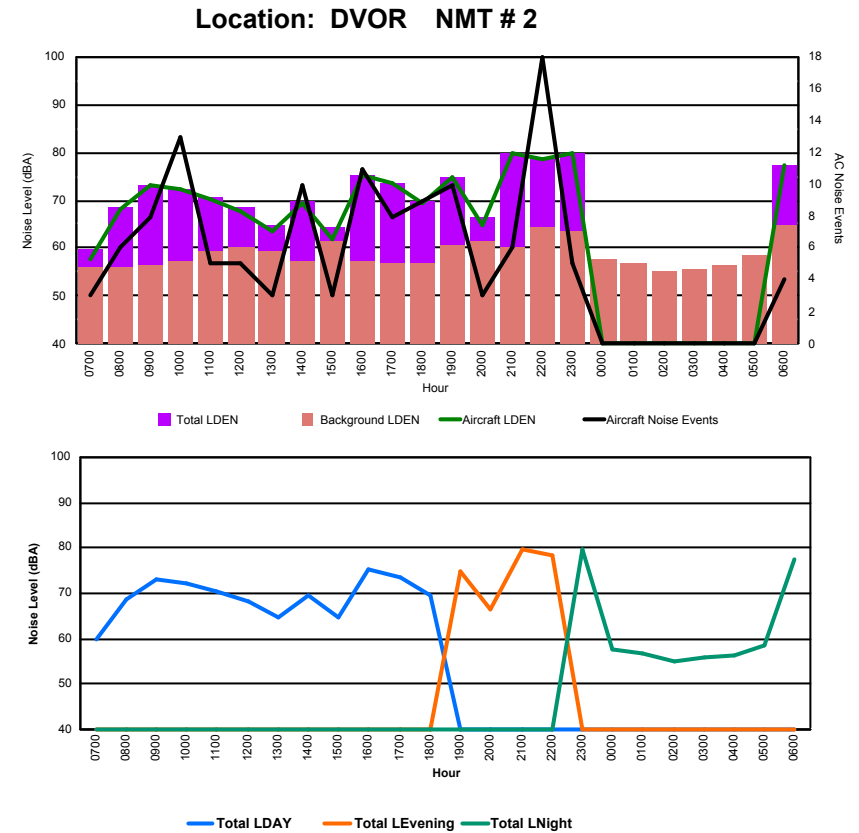

Luxembourg Airport Noise Distribution by Hour

Between 09/09/2022 00:00:00 and 09/09/2022 23:59:59 (Local Time)

Day	Aircraft Events	Total LDEN dB(A)	Aircraft LDEN dB(A)	Background LDEN dB(A)	Total LDay dB(A)	Total LEvening dB(A)	Total LNight dB(A)	
09/09/22	7:00	3	59.9	57.9	55.9	59.9	-	-
09/09/22	8:00	6	68.5	68.3	56.0	68.5	-	-
09/09/22	9:00	8	73.1	73.0	56.3	73.1	-	-
09/09/22	10:00	13	72.2	72.1	57.2	72.2	-	-
09/09/22	11:00	5	70.5	70.3	59.3	70.5	-	-
09/09/22	12:00	5	68.4	67.7	60.2	68.4	-	-
09/09/22	13:00	3	64.8	63.4	59.2	64.8	-	-
09/09/22	14:00	10	69.7	69.5	57.3	69.7	-	-
09/09/22	15:00	3	64.5	61.8	61.3	64.5	-	-
09/09/22	16:00	11	75.3	75.3	57.1	75.3	-	-
09/09/22	17:00	8	73.6	73.5	56.9	73.6	-	-
09/09/22	18:00	9	69.7	69.5	56.8	69.7	-	-
09/09/22	19:00	10	74.8	74.6	60.5	-	74.8	-
09/09/22	20:00	3	66.5	64.8	61.5	-	66.5	-
09/09/22	21:00	6	79.8	79.7	60.1	-	79.8	-
09/09/22	22:00	18	78.6	78.5	64.2	-	78.6	-
09/09/22	23:00	5	79.9	79.8	63.4	-	-	79.9
10/09/22	0:00	-	57.6	-	57.6	-	-	57.6
10/09/22	1:00	-	56.8	-	56.9	-	-	56.8
10/09/22	2:00	-	55.2	-	55.2	-	-	55.2
10/09/22	3:00	-	55.7	-	55.7	-	-	55.7
10/09/22	4:00	-	56.4	-	56.4	-	-	56.4
10/09/22	5:00	-	58.4	-	58.4	-	-	58.4
10/09/22	6:00	4	77.5	77.3	64.6	-	-	77.5
	130	73.2	73.0	59.6	70.8	77.0	72.9