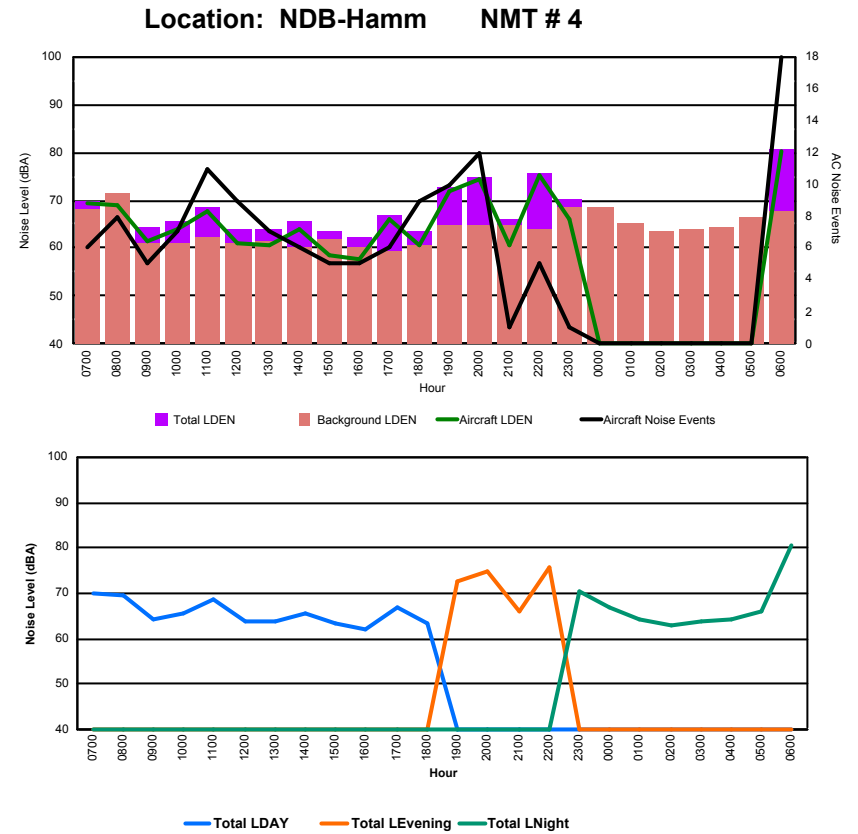

Location: Mid Runway NMT # 3

Luxembourg Airport Noise Distribution by Hour

Between 09/09/2022 00:00:00 and 09/09/2022 23:59:59 (Local Time)

Day	Aircraft Events	Total LDEN dB(A)	Aircraft LDEN dB(A)	Background LDEN dB(A)	Total LDay dB(A)	Total LEvening dB(A)	Total LNight dB(A)
09/09/22 7:00	6	70.0	69.5	68.2	70.0	-	-
09/09/22 8:00	8	69.5	69.0	71.4	69.5	-	-
09/09/22 9:00	5	64.2	61.5	60.9	64.2	-	-
09/09/22 10:00	7	65.8	64.1	61.2	65.8	-	-
09/09/22 11:00	11	68.6	67.7	62.1	68.6	-	-
09/09/22 12:00	9	63.9	60.9	61.1	63.9	-	-
09/09/22 13:00	7	63.9	60.8	61.3	63.9	-	-
09/09/22 14:00	6	65.5	64.0	60.3	65.5	-	-
09/09/22 15:00	5	63.4	58.6	61.9	63.4	-	-
09/09/22 16:00	5	62.1	57.7	60.2	62.1	-	-
09/09/22 17:00	6	66.7	65.9	59.2	66.7	-	-
09/09/22 18:00	9	63.5	60.7	60.6	63.5	-	-
09/09/22 19:00	10	72.6	72.0	64.9	-	72.6	-
09/09/22 20:00	12	74.7	74.2	64.9	-	74.7	-
09/09/22 21:00	1	66.1	60.6	64.7	-	66.1	-
09/09/22 22:00	5	75.6	75.4	63.9	-	75.6	-
09/09/22 23:00	1	70.4	65.9	68.5	-	-	70.4
10/09/22 0:00	-	67.1	-	68.5	-	-	67.1
10/09/22 1:00	-	64.2	-	65.2	-	-	64.2
10/09/22 2:00	-	63.0	-	63.7	-	-	63.0
10/09/22 3:00	-	63.7	-	63.8	-	-	63.7
10/09/22 4:00	-	64.3	-	64.3	-	-	64.3
10/09/22 5:00	-	66.1	-	66.3	-	-	66.1
10/09/22 6:00	18	80.6	80.4	67.8	-	-	80.6
	131	70.7	69.8	65.2	66.3	73.4	72.6