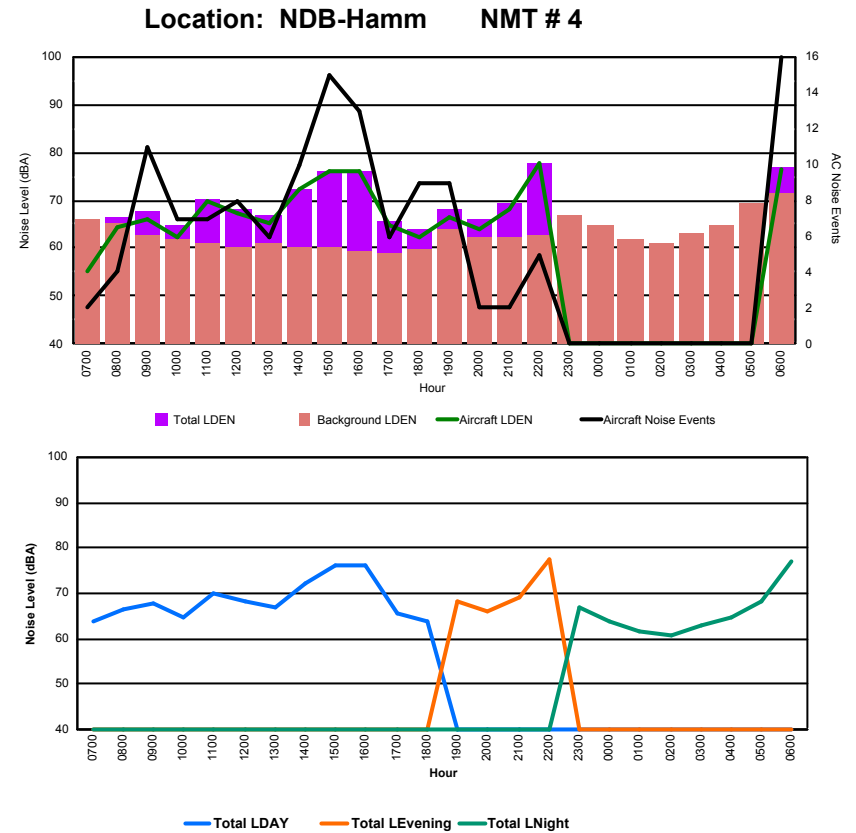

Luxembourg Airport Noise Distribution by Hour

Between 15/09/2022 00:00:00 and 15/09/2022 23:59:59 (Local Time)

Day	Aircraft Events	Total LDEN dB(A)	Aircraft LDEN dB(A)	Background LDEN dB(A)	Total LDay dB(A)	Total LEvening dB(A)	Total LNight dB(A)
15/09/22 7:00	2	63.8	55.4	66.2	63.8	-	-
15/09/22 8:00	4	66.3	64.5	65.3	66.3	-	-
15/09/22 9:00	11	67.6	66.2	62.7	67.6	-	-
15/09/22 10:00	7	64.9	62.2	61.9	64.9	-	-
15/09/22 11:00	7	70.2	69.6	61.1	70.2	-	-
15/09/22 12:00	8	68.1	67.4	60.4	68.1	-	-
15/09/22 13:00	6	66.7	65.4	61.0	66.7	-	-
15/09/22 14:00	10	72.4	72.1	60.0	72.4	-	-
15/09/22 15:00	15	76.1	76.0	60.3	76.1	-	-
15/09/22 16:00	13	76.0	75.9	59.5	76.0	-	-
15/09/22 17:00	6	65.7	64.7	58.9	65.7	-	-
15/09/22 18:00	9	63.9	62.1	59.6	63.9	-	-
15/09/22 19:00	9	68.3	66.6	63.8	-	68.3	-
15/09/22 20:00	2	66.2	63.9	62.3	-	66.2	-
15/09/22 21:00	2	69.2	68.3	62.3	-	69.2	-
15/09/22 22:00	5	77.7	77.6	62.7	-	77.7	-
15/09/22 23:00	-	66.8	-	66.9	-	-	66.8
16/09/22 0:00	-	63.8	-	64.6	-	-	63.8
16/09/22 1:00	-	61.5	-	62.0	-	-	61.5
16/09/22 2:00	-	60.8	-	61.1	-	-	60.8
16/09/22 3:00	-	63.1	-	63.2	-	-	63.1
16/09/22 4:00	-	64.5	-	64.6	-	-	64.5
16/09/22 5:00	-	68.1	-	69.4	-	-	68.1
16/09/22 6:00	16	77.0	76.5	71.5	-	-	77.0
	132	70.8	70.0	64.4	70.7	72.9	69.5