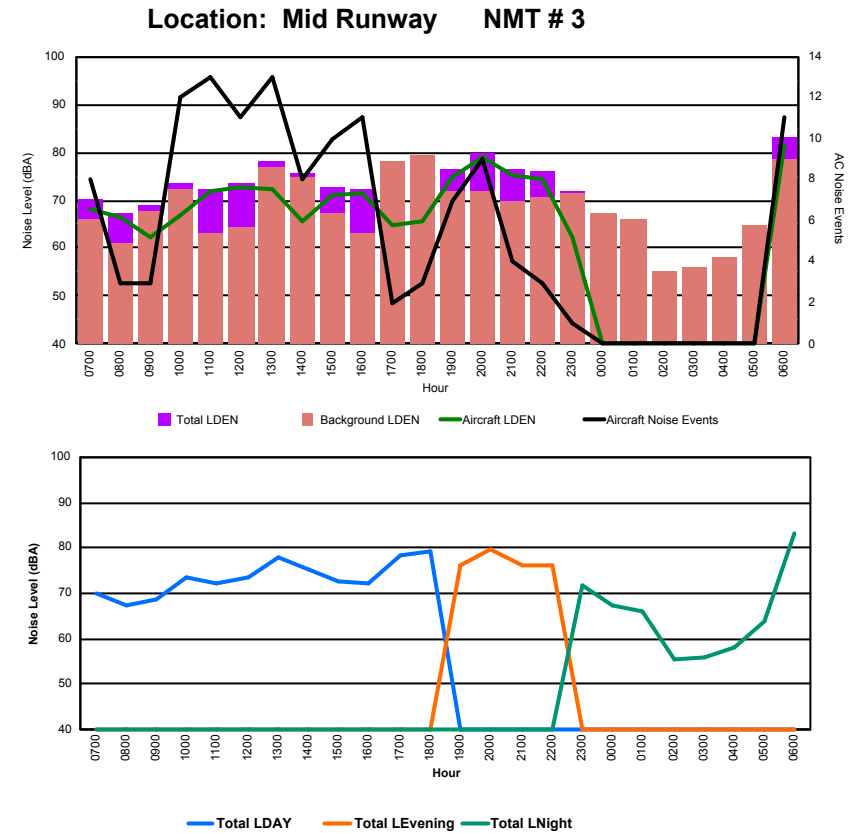

Luxembourg Airport Noise Distribution by Hour

Between 17/09/2022 00:00:00 and 17/09/2022 23:59:59 (Local Time)

Day	Aircraft Events	Total LDEN dB(A)	Aircraft LDEN dB(A)	Background LDEN dB(A)	Total LDay dB(A)	Total LEvening dB(A)	Total LNight dB(A)	
17/09/22	7:00	8	70.1	68.1	65.9	70.1	-	-
17/09/22	8:00	3	67.5	66.3	61.2	67.5	-	-
17/09/22	9:00	3	68.9	62.2	67.9	68.9	-	-
17/09/22	10:00	12	73.5	66.9	72.5	73.5	-	-
17/09/22	11:00	13	72.3	71.7	63.1	72.3	-	-
17/09/22	12:00	11	73.4	72.9	64.3	73.4	-	-
17/09/22	13:00	13	78.1	72.4	76.7	78.1	-	-
17/09/22	14:00	8	75.5	65.5	75.0	75.5	-	-
17/09/22	15:00	10	72.6	71.1	67.2	72.6	-	-
17/09/22	16:00	11	72.1	71.6	63.2	72.1	-	-
17/09/22	17:00	2	78.2	64.8	78.0	78.2	-	-
17/09/22	18:00	3	79.4	65.6	79.3	79.4	-	-
17/09/22	19:00	7	76.4	74.6	71.9	-	76.4	-
17/09/22	20:00	9	79.7	78.9	72.0	-	79.7	-
17/09/22	21:00	4	76.4	75.4	69.6	-	76.4	-
17/09/22	22:00	3	76.0	74.5	70.7	-	76.0	-
17/09/22	23:00	1	71.9	62.1	71.4	-	-	71.9
18/09/22	0:00	-	67.5	-	67.5	-	-	67.5
18/09/22	1:00	-	65.9	-	66.0	-	-	65.9
18/09/22	2:00	-	55.4	-	55.4	-	-	55.4
18/09/22	3:00	-	56.0	-	56.0	-	-	56.0
18/09/22	4:00	-	58.3	-	58.3	-	-	58.3
18/09/22	5:00	-	63.9	-	64.8	-	-	63.9
18/09/22	6:00	11	83.2	81.4	78.6	-	-	83.2
	132	75.4	72.4	72.4	74.9	77.4	74.7