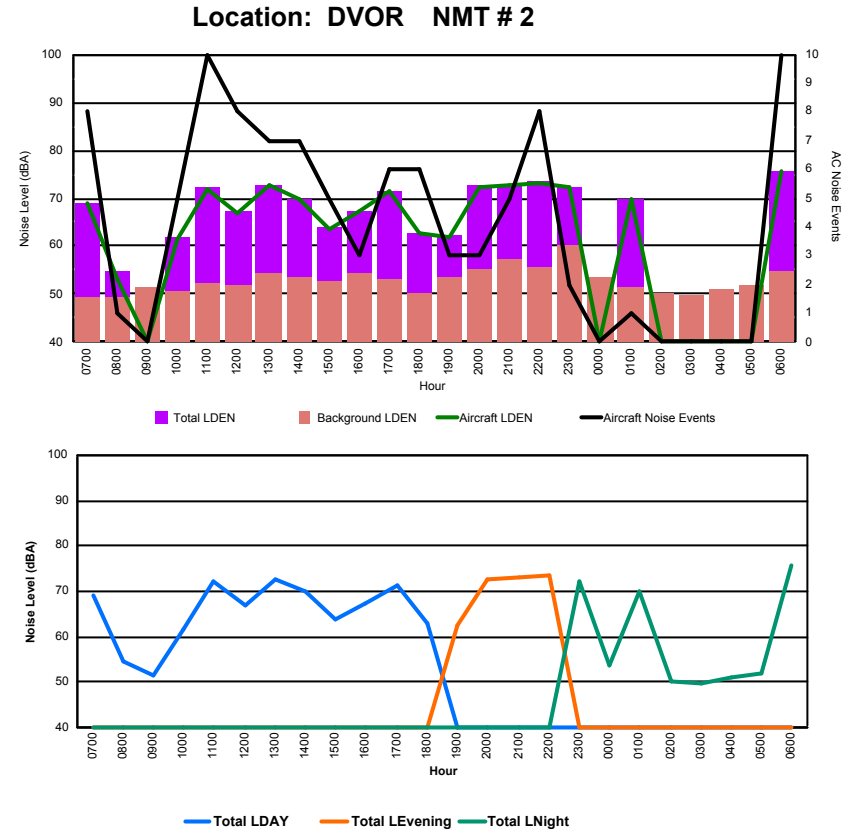

Luxembourg Airport Noise Distribution by Hour

Between 24/09/2022 00:00:00 and 24/09/2022 23:59:59 (Local Time)

Day	Aircraft Events	Total LDEN dB (A)	Aircraft LDEN dB(A)	Background LDEN dB(A)	Total LDay dB(A)	Total LEvening dB(A)	Total LNight dB (A)
24/09/22 7:00	8	69.1	69.1	49.2	69.1	-	-
24/09/22 8:00	1	54.6	53.0	49.4	54.6	-	-
24/09/22 9:00	-	51.5	-	51.6	51.5	-	-
24/09/22 10:00	5	61.7	61.3	50.8	61.7	-	-
24/09/22 11:00	10	72.1	72.0	52.1	72.1	-	-
24/09/22 12:00	8	67.1	66.9	51.9	67.1	-	-
24/09/22 13:00	7	72.8	72.7	54.2	72.8	-	-
24/09/22 14:00	7	69.8	69.6	53.5	69.8	-	-
24/09/22 15:00	5	63.9	63.6	52.8	63.9	-	-
24/09/22 16:00	3	67.4	67.2	54.5	67.4	-	-
24/09/22 17:00	6	71.5	71.4	53.3	71.5	-	-
24/09/22 18:00	6	62.8	62.6	50.0	62.8	-	-
24/09/22 19:00	3	62.3	61.7	53.6	-	62.3	-
24/09/22 20:00	3	72.6	72.5	55.4	-	72.6	-
24/09/22 21:00	5	72.9	72.7	57.4	-	72.9	-
24/09/22 22:00	8	73.4	73.3	55.8	-	73.4	-
24/09/22 23:00	2	72.4	72.1	60.0	-	-	72.4
25/09/22 0:00	-	53.5	-	53.5	-	-	53.5
25/09/22 1:00	1	70.0	69.9	51.5	-	-	70.0
25/09/22 2:00	-	50.3	-	50.3	-	-	50.3
25/09/22 3:00	-	49.8	-	49.8	-	-	49.8
25/09/22 4:00	-	51.2	-	51.2	-	-	51.2
25/09/22 5:00	-	51.9	-	51.9	-	-	51.9
25/09/22 6:00	10	75.6	75.6	54.6	-	-	75.6
	98	69.4	69.3	53.7	68.4	71.9	69.1