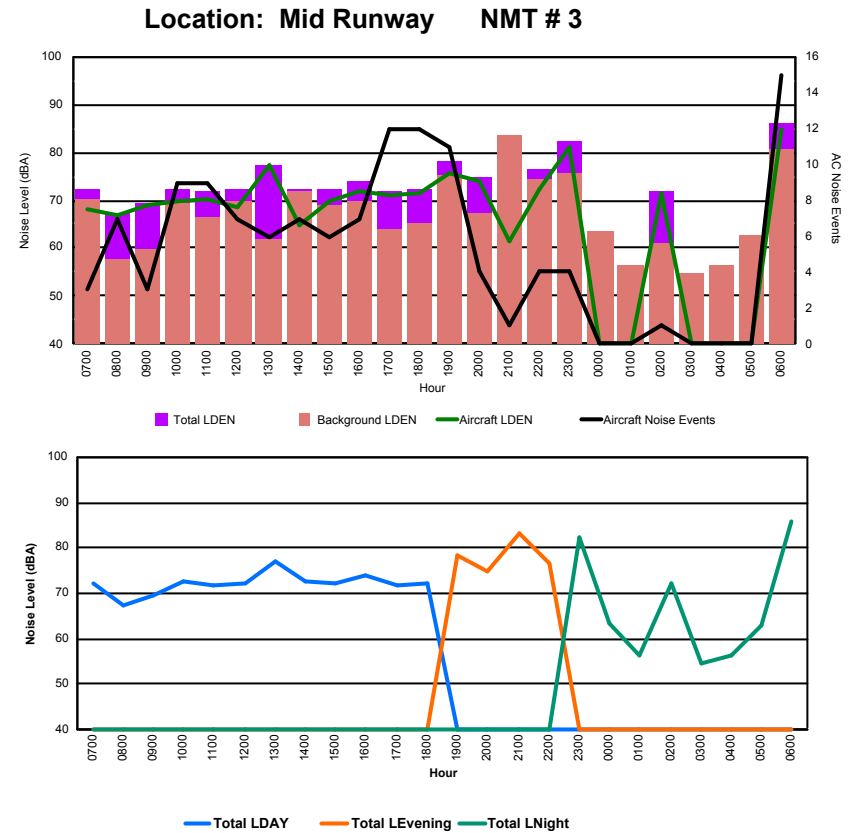

Location: DVOR NMT # 2

Luxembourg Airport Noise Distribution by Hour

Between 18/09/2022 00:00:00 and 18/09/2022 23:59:59 (Local Time)

Day	Aircraft Events	Total LDEN dB(A)	Aircraft LDEN dB(A)	Background LDEN dB(A)	Total LDay dB(A)	Total LEvening dB(A)	Total LNight dB(A)
18/09/22 7:00	3	72.3	68.0	70.4	72.3	-	-
18/09/22 8:00	7	67.3	66.9	57.5	67.3	-	-
18/09/22 9:00	3	69.4	68.9	59.7	69.4	-	-
18/09/22 10:00	9	72.5	69.9	69.2	72.5	-	-
18/09/22 11:00	9	71.7	70.2	66.5	71.7	-	-
18/09/22 12:00	7	72.4	68.7	70.0	72.4	-	-
18/09/22 13:00	6	77.2	77.1	62.0	77.2	-	-
18/09/22 14:00	7	72.5	64.7	71.7	72.5	-	-
18/09/22 15:00	6	72.3	69.7	68.8	72.3	-	-
18/09/22 16:00	7	73.9	71.8	69.9	73.9	-	-
18/09/22 17:00	12	71.7	70.9	64.1	71.7	-	-
18/09/22 18:00	12	72.3	71.4	65.2	72.3	-	-
18/09/22 19:00	11	78.3	75.5	75.1	-	78.3	-
18/09/22 20:00	4	74.8	73.9	67.2	-	74.8	-
18/09/22 21:00	1	83.4	61.5	83.4	-	83.4	-
18/09/22 22:00	4	76.5	72.4	74.4	-	76.5	-
18/09/22 23:00	4	82.3	81.2	75.7	-	-	82.3
19/09/22 0:00	-	63.6	-	63.6	-	-	63.6
19/09/22 1:00	-	56.5	-	56.5	-	-	56.5
19/09/22 2:00	1	72.0	71.6	60.9	-	-	72.0
19/09/22 3:00	-	54.7	-	54.7	-	-	54.7
19/09/22 4:00	-	56.3	-	56.3	-	-	56.3
19/09/22 5:00	-	62.9	-	62.9	-	-	62.9
19/09/22 6:00	15	86.1	84.9	80.6	-	-	86.1
	128	76.9	74.6	73.3	72.7	79.6	78.7