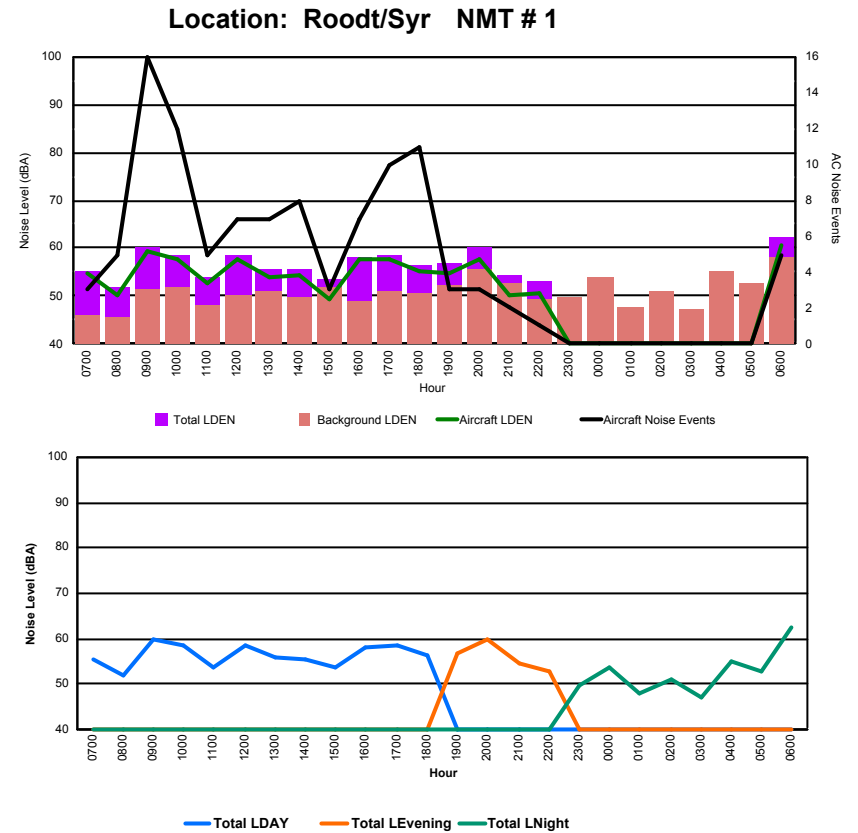

Luxembourg Airport Noise Distribution by Hour

Between 20/09/2022 00:00:00 and 20/09/2022 23:59:59 (Local Time)

Day	Aircraft Events	Total LDEN dB (A)	Aircraft LDEN dB(A)	Background LDEN dB(A)	Total LDay dB(A)	Total LEvening dB(A)	Total LNight dB (A)
20/09/22 7:00	3	55.4	54.9	46.1	55.4	-	-
20/09/22 8:00	5	51.7	50.4	45.8	51.7	-	-
20/09/22 9:00	16	60.0	59.4	51.6	60.0	-	-
20/09/22 10:00	12	58.4	57.5	51.7	58.4	-	-
20/09/22 11:00	5	53.8	52.5	48.3	53.8	-	-
20/09/22 12:00	7	58.4	57.8	50.1	58.4	-	-
20/09/22 13:00	7	55.7	54.0	51.1	55.7	-	-
20/09/22 14:00	8	55.5	54.4	49.6	55.5	-	-
20/09/22 15:00	3	53.6	49.2	51.7	53.6	-	-
20/09/22 16:00	7	58.3	57.7	49.0	58.3	-	-
20/09/22 17:00	10	58.4	57.6	51.1	58.4	-	-
20/09/22 18:00	11	56.5	55.3	50.7	56.5	-	-
20/09/22 19:00	3	56.7	54.9	52.2	-	56.7	-
20/09/22 20:00	3	60.0	57.9	55.8	-	60.0	-
20/09/22 21:00	2	54.5	50.3	52.6	-	54.5	-
20/09/22 22:00	1	53.0	50.5	49.3	-	53.0	-
20/09/22 23:00	-	49.9	-	49.9	-	-	49.9
21/09/22 0:00	-	53.8	-	53.9	-	-	53.8
21/09/22 1:00	-	47.8	-	47.8	-	-	47.8
21/09/22 2:00	-	51.0	-	51.1	-	-	51.0
21/09/22 3:00	-	47.2	-	47.2	-	-	47.2
21/09/22 4:00	-	55.2	-	55.3	-	-	55.2
21/09/22 5:00	-	52.9	-	52.9	-	-	52.9
21/09/22 6:00	5	62.4	60.6	58.1	-	-	62.4
	108	56.5	54.7	52.0	56.9	56.9	55.5