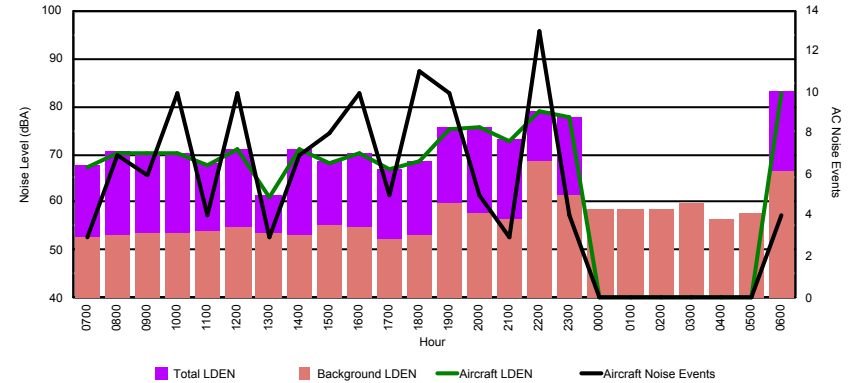

Luxembourg Airport Noise Distribution by Hour

Between 16/09/2022 00:00:00 and 16/09/2022 23:59:59 (Local Time)

Day	Aircraft Events	Total LDEN dB (A)	Aircraft LDEN dB(A)	Background LDEN dB(A)	Total LDay dB(A)	Total LEvening dB(A)	Total LNight dB (A)
16/09/22 7:00	3	67.6	67.5	52.5	67.6	-	-
16/09/22 8:00	7	70.5	70.4	53.3	70.5	-	-
16/09/22 9:00	6	70.4	70.4	53.7	70.4	-	-
16/09/22 10:00	10	70.2	70.2	53.5	70.2	-	-
16/09/22 11:00	4	68.1	67.9	53.8	68.1	-	-
16/09/22 12:00	10	71.1	71.0	54.7	71.1	-	-
16/09/22 13:00	3	61.6	60.9	53.4	61.6	-	-
16/09/22 14:00	7	71.0	70.9	53.0	71.0	-	-
16/09/22 15:00	8	68.4	68.1	55.4	68.4	-	-
16/09/22 16:00	10	70.4	70.3	54.6	70.4	-	-
16/09/22 17:00	5	67.0	66.8	52.3	67.0	-	-
16/09/22 18:00	11	68.6	68.5	53.3	68.6	-	-
16/09/22 19:00	10	75.6	75.4	59.8	-	75.6	-
16/09/22 20:00	5	75.8	75.7	57.6	-	75.8	-
16/09/22 21:00	3	73.0	72.9	56.3	-	73.0	-
16/09/22 22:00	13	79.1	78.8	68.4	-	79.1	-
16/09/22 23:00	4	77.9	77.8	61.4	-	-	77.9
17/09/22 0:00	-	58.5	-	58.5	-	-	58.5
17/09/22 1:00	-	58.4	-	58.4	-	-	58.4
17/09/22 2:00	-	58.7	-	58.7	-	-	58.7
17/09/22 3:00	-	59.6	-	59.6	-	-	59.6
17/09/22 4:00	-	56.3	-	56.3	-	-	56.3
17/09/22 5:00	-	57.7	-	57.7	-	-	57.7
17/09/22 6:00	4	83.0	82.9	66.6	-	-	83.0
	123	73.5	73.4	59.6	69.3	76.4	75.2

Location: DVOR NMT # 2