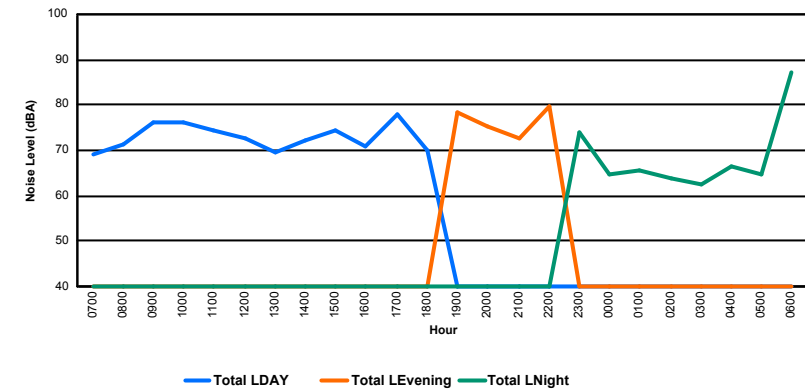

Luxembourg Airport Noise Distribution by Hour

Between 16/09/2022 00:00:00 and 16/09/2022 23:59:59 (Local Time)

Day	Aircraft Events	Total LDEN dB (A)	Aircraft LDEN dB(A)	Background LDEN dB(A)	Total LDay dB(A)	Total LEvening dB(A)	Total LNight dB (A)
16/09/22 7:00	1	69.0	67.1	64.3	69.0	-	-
16/09/22 8:00	5	71.3	70.7	62.6	71.3	-	-
16/09/22 9:00	9	76.3	70.6	75.0	76.3	-	-
16/09/22 10:00	14	76.2	71.1	74.7	76.2	-	-
16/09/22 11:00	13	74.2	74.0	61.1	74.2	-	-
16/09/22 12:00	26	72.8	72.3	63.3	72.8	-	-
16/09/22 13:00	22	69.6	69.3	59.0	69.6	-	-
16/09/22 14:00	18	72.0	71.2	64.4	72.0	-	-
16/09/22 15:00	11	74.4	72.7	69.5	74.4	-	-
16/09/22 16:00	10	70.8	67.0	68.5	70.8	-	-
16/09/22 17:00	13	77.9	68.4	77.4	77.9	-	-
16/09/22 18:00	6	69.8	67.3	66.3	69.8	-	-
16/09/22 19:00	12	78.4	77.0	73.1	-	78.4	-
16/09/22 20:00	6	75.1	72.7	71.3	-	75.1	-
16/09/22 21:00	4	72.6	71.2	66.9	-	72.6	-
16/09/22 22:00	5	79.6	77.2	76.0	-	79.6	-
16/09/22 23:00	4	74.0	72.9	68.0	-	-	74.0
17/09/22 0:00	-	64.5	-	65.0	-	-	64.5
17/09/22 1:00	-	65.5	-	66.3	-	-	65.5
17/09/22 2:00	-	64.0	-	64.3	-	-	64.0
17/09/22 3:00	-	62.7	-	62.8	-	-	62.7
17/09/22 4:00	-	66.6	-	66.8	-	-	66.6
17/09/22 5:00	-	64.8	-	65.0	-	-	64.8
17/09/22 6:00	13	87.0	85.9	81.2	-	-	87.0
	192	76.4	74.5	72.0	73.8	77.2	78.3

Location: Mid Runway NMT # 3