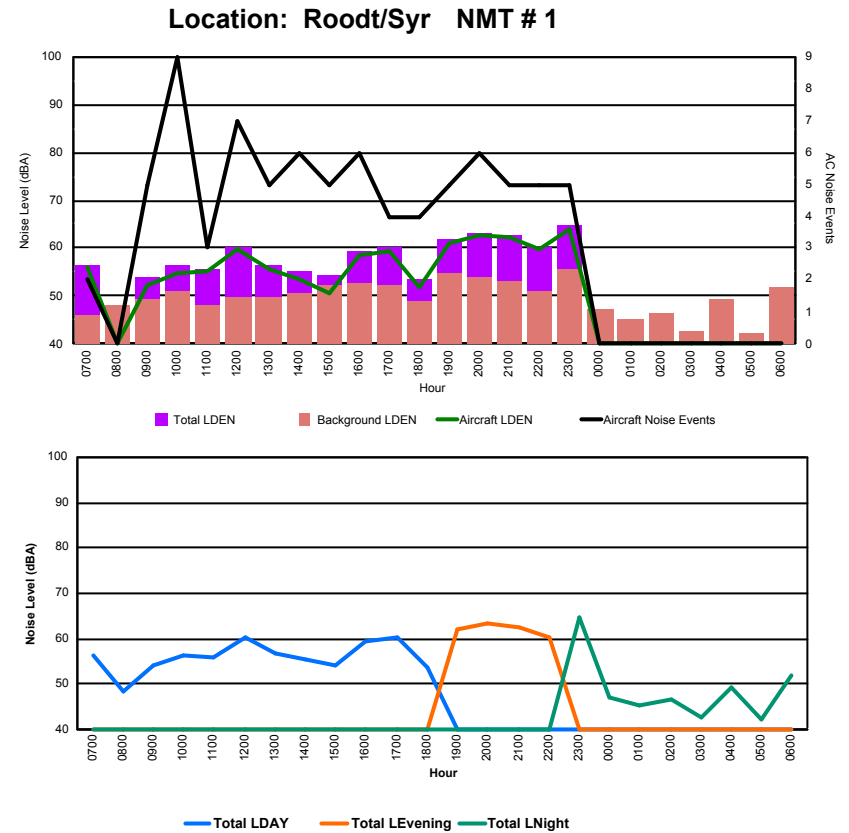

Luxembourg Airport Noise Distribution by Hour

Between 10/09/2022 00:00:00 and 10/09/2022 23:59:59 (Local Time)

Day	Aircraft Events	Total LDEN dB(A)	Aircraft LDEN dB(A)	Background LDEN dB(A)	Total LDay dB(A)	Total LEvening dB(A)	Total LNight dB(A)
10/09/22 7:00	2	56.4	56.1	46.2	56.4	-	-
10/09/22 8:00	-	48.3	-	48.3	48.3	-	-
10/09/22 9:00	5	53.9	52.3	49.2	53.9	-	-
10/09/22 10:00	9	56.3	54.9	51.1	56.3	-	-
10/09/22 11:00	3	55.8	55.0	48.2	55.8	-	-
10/09/22 12:00	7	60.2	59.8	49.9	60.2	-	-
10/09/22 13:00	5	56.6	55.7	49.6	56.6	-	-
10/09/22 14:00	6	55.3	53.6	50.7	55.3	-	-
10/09/22 15:00	5	54.3	50.5	52.1	54.3	-	-
10/09/22 16:00	6	59.4	58.4	52.7	59.4	-	-
10/09/22 17:00	4	60.2	59.4	52.4	60.2	-	-
10/09/22 18:00	4	53.6	51.8	49.1	53.6	-	-
10/09/22 19:00	5	62.0	61.1	54.9	-	62.0	-
10/09/22 20:00	6	63.3	62.8	53.8	-	63.3	-
10/09/22 21:00	5	62.6	62.1	53.3	-	62.6	-
10/09/22 22:00	5	60.2	59.7	51.1	-	60.2	-
10/09/22 23:00	5	64.7	64.1	55.8	-	-	64.7
11/09/22 0:00	-	47.1	-	47.1	-	-	47.1
11/09/22 1:00	-	45.4	-	45.4	-	-	45.4
11/09/22 2:00	-	46.5	-	46.5	-	-	46.5
11/09/22 3:00	-	42.7	-	42.7	-	-	42.7
11/09/22 4:00	-	49.2	-	49.2	-	-	49.2
11/09/22 5:00	-	42.3	-	42.3	-	-	42.3
11/09/22 6:00	-	51.7	-	51.7	-	-	51.7
	82	58.2	57.3	50.9	56.9	62.2	56.2