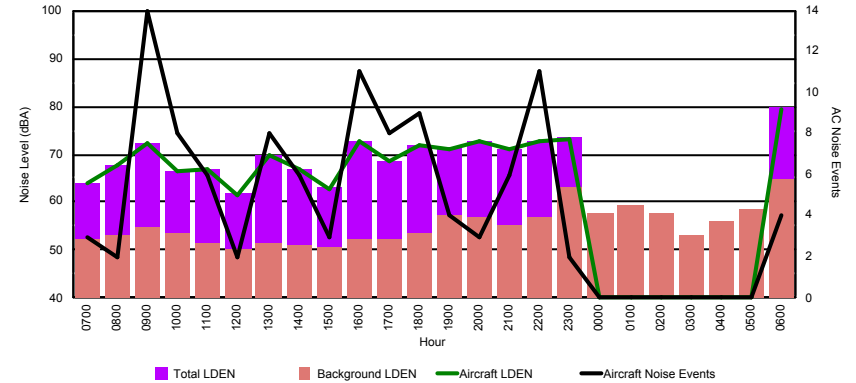

Luxembourg Airport Noise Distribution by Hour

Between 06/09/2022 00:00:00 and 06/09/2022 23:59:59 (Local Time)

Day	Aircraft Events	Total LDEN dB (A)	Aircraft LDEN dB(A)	Background LDEN dB(A)	Total LDay dB(A)	Total LEvening dB(A)	Total LNight dB (A)
06/09/22 7:00	3	64.0	63.8	52.3	64.0	-	-
06/09/22 8:00	2	67.8	67.6	53.2	67.8	-	-
06/09/22 9:00	14	72.4	72.4	54.6	72.4	-	-
06/09/22 10:00	8	66.6	66.4	53.5	66.6	-	-
06/09/22 11:00	6	66.9	66.8	51.4	66.9	-	-
06/09/22 12:00	2	61.9	61.6	50.4	61.9	-	-
06/09/22 13:00	8	70.0	69.9	51.3	70.0	-	-
06/09/22 14:00	6	67.0	66.9	51.0	67.0	-	-
06/09/22 15:00	3	63.1	62.8	50.5	63.1	-	-
06/09/22 16:00	11	72.7	72.7	52.1	72.7	-	-
06/09/22 17:00	8	68.6	68.5	52.1	68.6	-	-
06/09/22 18:00	9	71.9	71.8	53.4	71.9	-	-
06/09/22 19:00	4	71.3	71.1	57.2	-	71.3	-
06/09/22 20:00	3	72.8	72.7	57.0	-	72.8	-
06/09/22 21:00	6	71.2	71.1	55.2	-	71.2	-
06/09/22 22:00	11	72.8	72.7	56.8	-	72.8	-
06/09/22 23:00	2	73.4	73.0	63.1	-	-	73.4
07/09/22 0:00	-	57.7	-	57.9	-	-	57.7
07/09/22 1:00	-	59.3	-	59.5	-	-	59.3
07/09/22 2:00	-	57.7	-	57.8	-	-	57.7
07/09/22 3:00	-	53.2	-	53.2	-	-	53.2
07/09/22 4:00	-	56.1	-	56.1	-	-	56.1
07/09/22 5:00	-	58.5	-	58.5	-	-	58.5
07/09/22 6:00	4	79.6	79.4	64.6	-	-	79.6
	110	70.6	70.4	57.1	69.0	72.1	71.6

Location: DVOR NMT # 2