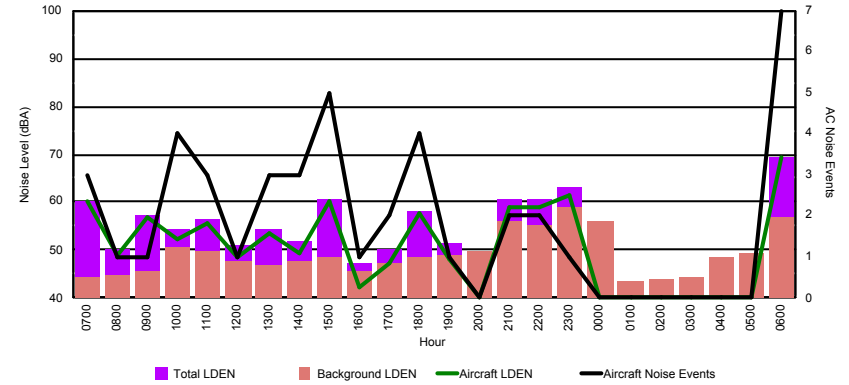

Luxembourg Airport Noise Distribution by Hour

Between 01/09/2022 00:00:00 and 01/09/2022 23:59:59 (Local Time)

Day	Aircraft Events	Total LDEN dB (A)	Aircraft LDEN dB(A)	Background LDEN dB(A)	Total LDay dB(A)	Total LEvening dB(A)	Total LNight dB (A)
01/09/22 7:00	3	60.4	60.2	44.2	60.4	-	-
01/09/22 8:00	1	50.4	48.9	44.8	50.4	-	-
01/09/22 9:00	1	57.4	57.0	45.6	57.4	-	-
01/09/22 10:00	4	54.5	52.4	50.6	54.5	-	-
01/09/22 11:00	3	56.6	55.6	49.9	56.6	-	-
01/09/22 12:00	1	51.1	48.4	47.9	51.1	-	-
01/09/22 13:00	3	54.3	53.5	46.7	54.3	-	-
01/09/22 14:00	3	51.7	49.4	47.8	51.7	-	-
01/09/22 15:00	5	60.6	60.3	48.6	60.6	-	-
01/09/22 16:00	1	47.3	42.1	45.8	47.3	-	-
01/09/22 17:00	2	50.3	47.4	47.3	50.3	-	-
01/09/22 18:00	4	58.1	57.5	48.6	58.1	-	-
01/09/22 19:00	1	51.6	48.1	49.1	-	51.6	-
01/09/22 20:00	-	49.8	-	49.8	-	49.8	-
01/09/22 21:00	2	60.6	58.8	56.1	-	60.6	-
01/09/22 22:00	2	60.5	59.1	55.0	-	60.5	-
01/09/22 23:00	1	63.3	61.3	58.8	-	-	63.3
02/09/22 0:00	-	55.9	-	56.0	-	-	55.9
02/09/22 1:00	-	43.6	-	43.6	-	-	43.6
02/09/22 2:00	-	43.8	-	43.8	-	-	43.8
02/09/22 3:00	-	44.4	-	44.4	-	-	44.4
02/09/22 4:00	-	48.6	-	48.6	-	-	48.6
02/09/22 5:00	-	49.2	-	49.2	-	-	49.2
02/09/22 6:00	7	69.4	69.2	57.0	-	-	69.4
	44	59.0	58.1	51.6	56.2	58.0	61.6

Location: Roodt/Syr NMT # 1