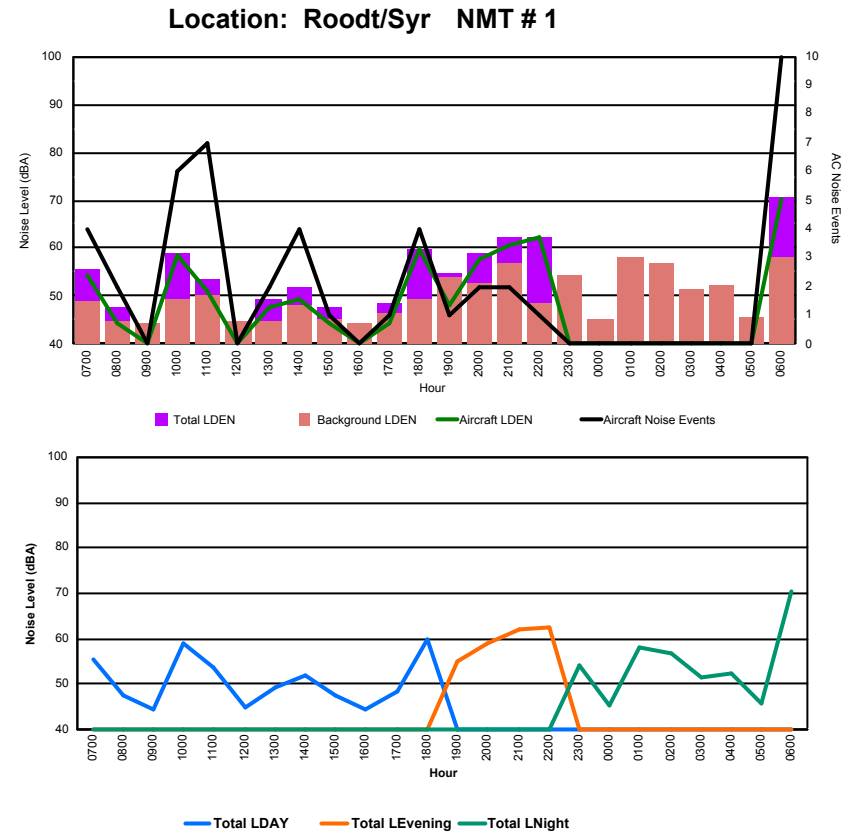

Luxembourg Airport Noise Distribution by Hour

Between 13/09/2022 00:00:00 and 13/09/2022 23:59:59 (Local Time)

Day	Aircraft Events	Total LDEN dB(A)	Aircraft LDEN dB(A)	Background LDEN dB(A)	Total LDay dB(A)	Total LEvening dB(A)	Total LNight dB(A)
13/09/22 7:00	4	55.6	54.5	49.0	55.6	-	-
13/09/22 8:00	2	47.5	44.2	44.8	47.5	-	-
13/09/22 9:00	-	44.4	-	44.4	44.4	-	-
13/09/22 10:00	6	59.1	58.7	49.4	59.1	-	-
13/09/22 11:00	7	53.5	51.0	50.2	53.5	-	-
13/09/22 12:00	-	44.9	-	44.9	44.9	-	-
13/09/22 13:00	2	49.2	47.6	44.6	49.2	-	-
13/09/22 14:00	4	51.8	49.5	48.1	51.8	-	-
13/09/22 15:00	1	47.7	44.4	45.0	47.7	-	-
13/09/22 16:00	-	44.2	-	44.2	44.2	-	-
13/09/22 17:00	1	48.6	44.3	46.6	48.6	-	-
13/09/22 18:00	4	59.9	59.6	49.4	59.9	-	-
13/09/22 19:00	1	54.8	48.0	53.8	-	54.8	-
13/09/22 20:00	2	58.8	57.6	52.6	-	58.8	-
13/09/22 21:00	2	62.1	60.6	56.8	-	62.1	-
13/09/22 22:00	1	62.5	62.3	48.4	-	62.5	-
13/09/22 23:00	-	54.3	-	54.3	-	-	54.3
14/09/22 0:00	-	45.1	-	45.1	-	-	45.1
14/09/22 1:00	-	58.1	-	58.3	-	-	58.1
14/09/22 2:00	-	56.9	-	56.9	-	-	56.9
14/09/22 3:00	-	51.3	-	51.4	-	-	51.3
14/09/22 4:00	-	52.3	-	52.4	-	-	52.3
14/09/22 5:00	-	45.6	-	45.6	-	-	45.6
14/09/22 6:00	10	70.5	70.2	58.2	-	-	70.5
	47	59.3	58.3	52.3	53.8	60.5	62.1