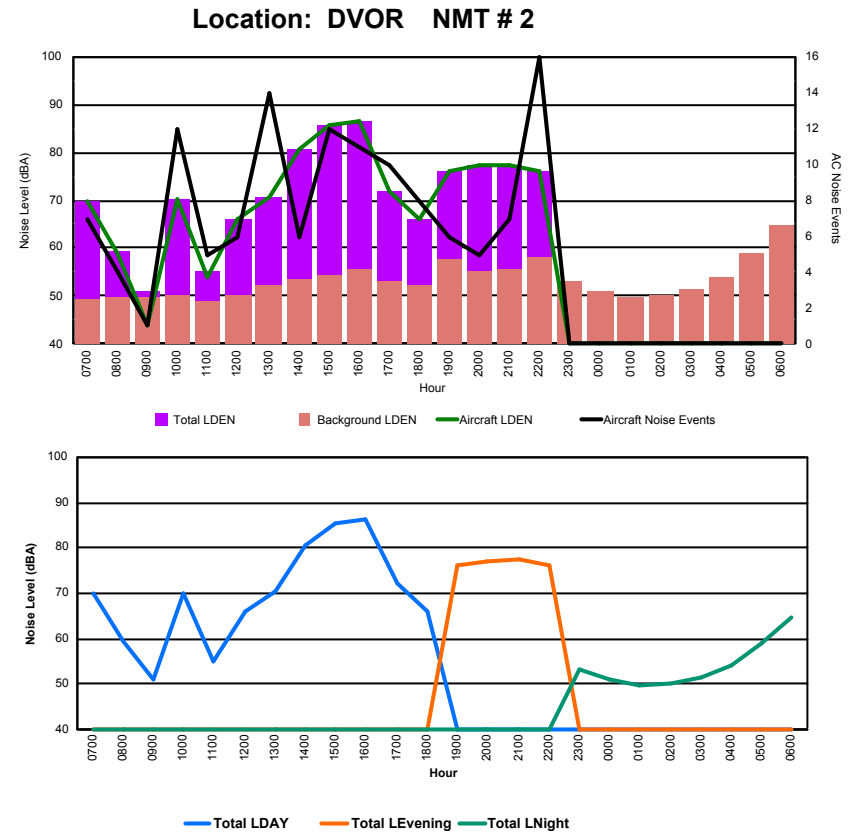

Luxembourg Airport Noise Distribution by Hour

Between 15/09/2022 00:00:00 and 15/09/2022 23:59:59 (Local Time)

Day	Aircraft Events	Total LDEN dB (A)	Aircraft LDEN dB(A)	Background LDEN dB(A)	Total LDay dB(A)	Total LEvening dB(A)	Total LNight dB (A)	
15/09/22	7:00	7	70.0	70.0	49.5	70.0	-	-
15/09/22	8:00	4	59.4	58.9	49.7	59.4	-	-
15/09/22	9:00	1	50.9	44.0	49.9	50.9	-	-
15/09/22	10:00	12	70.2	70.2	50.3	70.2	-	-
15/09/22	11:00	5	55.1	53.9	49.1	55.1	-	-
15/09/22	12:00	6	66.2	66.1	50.0	66.2	-	-
15/09/22	13:00	14	70.6	70.6	52.3	70.6	-	-
15/09/22	14:00	6	80.7	80.7	53.5	80.7	-	-
15/09/22	15:00	12	85.5	85.5	54.2	85.5	-	-
15/09/22	16:00	11	86.5	86.5	55.7	86.5	-	-
15/09/22	17:00	10	72.0	72.0	53.3	72.0	-	-
15/09/22	18:00	8	66.1	65.9	52.2	66.1	-	-
15/09/22	19:00	6	76.2	76.2	57.9	-	76.2	-
15/09/22	20:00	5	77.1	77.1	55.2	-	77.1	-
15/09/22	21:00	7	77.4	77.3	55.5	-	77.4	-
15/09/22	22:00	16	76.1	76.1	58.2	-	76.1	-
15/09/22	23:00	-	53.1	-	53.1	-	-	53.1
16/09/22	0:00	-	51.1	-	51.1	-	-	51.1
16/09/22	1:00	-	49.7	-	49.7	-	-	49.7
16/09/22	2:00	-	50.0	-	50.0	-	-	50.0
16/09/22	3:00	-	51.3	-	51.3	-	-	51.3
16/09/22	4:00	-	54.0	-	54.0	-	-	54.0
16/09/22	5:00	-	58.8	-	58.8	-	-	58.8
16/09/22	6:00	-	64.6	-	64.9	-	-	64.6
	130	76.9	76.9	55.6	79.1	76.7	57.6