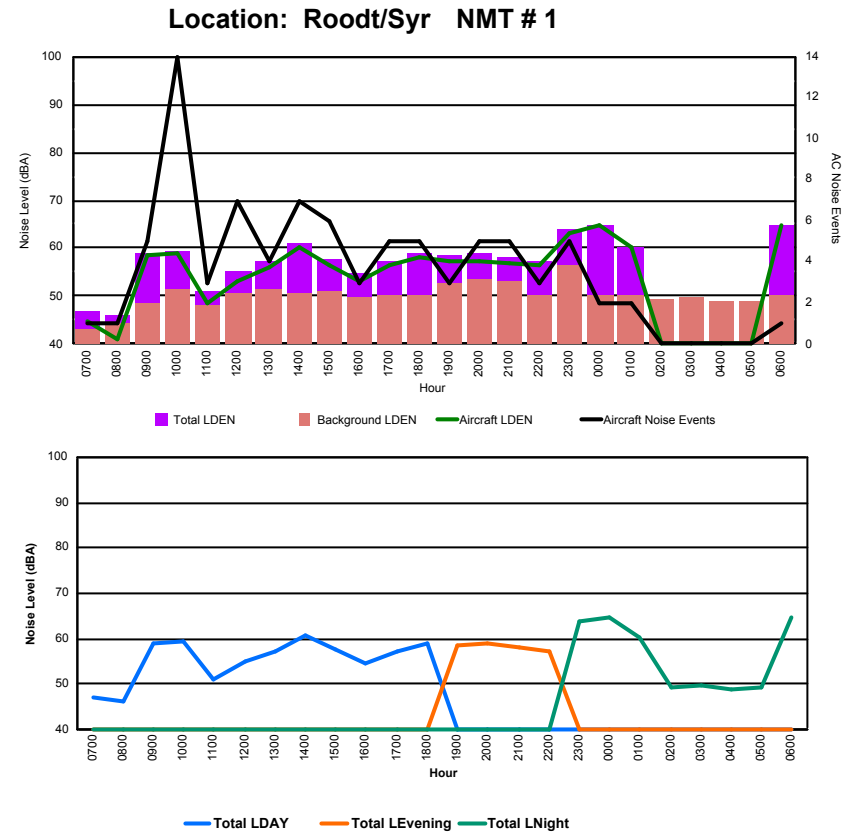

Luxembourg Airport Noise Distribution by Hour

Between 17/09/2022 00:00:00 and 17/09/2022 23:59:59 (Local Time)

Day	Aircraft Events	Total LDEN dB(A)	Aircraft LDEN dB(A)	Background LDEN dB(A)	Total LDay dB(A)	Total LEvening dB(A)	Total LNight dB(A)	
17/09/22	7:00	1	47.0	44.7	43.2	47.0	-	-
17/09/22	8:00	1	46.1	41.2	44.4	46.1	-	-
17/09/22	9:00	5	58.9	58.5	48.7	58.9	-	-
17/09/22	10:00	14	59.5	58.8	51.6	59.5	-	-
17/09/22	11:00	3	51.2	48.4	48.0	51.2	-	-
17/09/22	12:00	7	55.1	53.1	50.8	55.1	-	-
17/09/22	13:00	4	57.4	56.2	51.3	57.4	-	-
17/09/22	14:00	7	60.9	60.4	50.8	60.9	-	-
17/09/22	15:00	6	57.6	56.5	51.2	57.6	-	-
17/09/22	16:00	3	54.6	53.0	49.8	54.6	-	-
17/09/22	17:00	5	57.2	56.3	50.0	57.2	-	-
17/09/22	18:00	5	58.8	58.3	50.0	58.8	-	-
17/09/22	19:00	3	58.6	57.4	52.6	-	58.6	-
17/09/22	20:00	5	58.8	57.3	53.7	-	58.8	-
17/09/22	21:00	5	58.3	56.7	53.3	-	58.3	-
17/09/22	22:00	3	57.3	56.5	50.0	-	57.3	-
17/09/22	23:00	5	64.0	63.3	56.4	-	-	64.0
18/09/22	0:00	2	64.8	64.7	50.2	-	-	64.8
18/09/22	1:00	2	60.4	60.0	50.1	-	-	60.4
18/09/22	2:00	-	49.3	-	49.3	-	-	49.3
18/09/22	3:00	-	49.7	-	49.7	-	-	49.7
18/09/22	4:00	-	49.0	-	49.0	-	-	49.0
18/09/22	5:00	-	49.1	-	49.1	-	-	49.1
18/09/22	6:00	1	64.8	64.7	50.1	-	-	64.8
	87	58.9	58.3	50.9	57.1	58.3	61.0