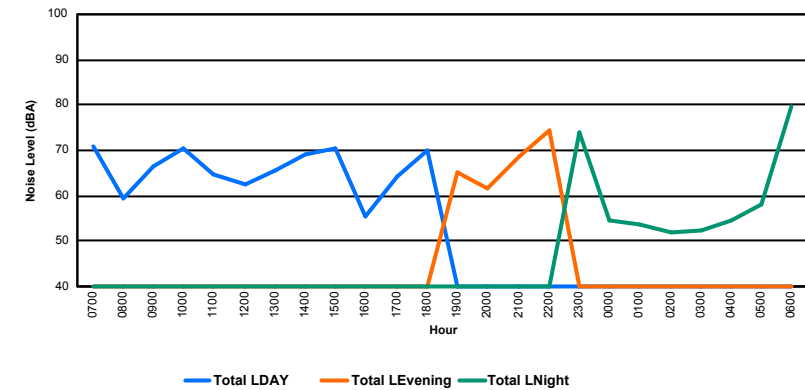

Luxembourg Airport Noise Distribution by Hour

Between 01/09/2022 00:00:00 and 01/09/2022 23:59:59 (Local Time)

Day	Aircraft Events	Total LDEN dB(A)	Aircraft LDEN dB(A)	Background LDEN dB(A)	Total LDay dB(A)	Total LEvening dB(A)	Total LNight dB(A)
01/09/22 7:00	5	70.8	70.8	50.7	70.8	-	-
01/09/22 8:00	4	59.5	59.0	50.1	59.5	-	-
01/09/22 9:00	2	66.4	66.3	49.2	66.4	-	-
01/09/22 10:00	10	70.6	70.6	51.9	70.6	-	-
01/09/22 11:00	8	64.9	64.7	50.7	64.9	-	-
01/09/22 12:00	5	62.5	62.2	51.1	62.5	-	-
01/09/22 13:00	5	65.8	65.7	51.1	65.8	-	-
01/09/22 14:00	7	69.3	69.2	51.7	69.3	-	-
01/09/22 15:00	9	70.4	70.3	52.1	70.4	-	-
01/09/22 16:00	3	55.5	53.6	51.0	55.5	-	-
01/09/22 17:00	7	64.4	64.1	51.5	64.4	-	-
01/09/22 18:00	11	70.1	70.0	52.3	70.1	-	-
01/09/22 19:00	8	65.0	64.4	56.0	-	65.0	-
01/09/22 20:00	2	61.6	60.5	54.9	-	61.6	-
01/09/22 21:00	3	68.6	68.4	54.8	-	68.6	-
01/09/22 22:00	2	74.6	74.6	54.3	-	74.6	-
01/09/22 23:00	1	73.9	73.8	57.8	-	-	73.9
02/09/22 0:00	-	54.7	-	54.7	-	-	54.7
02/09/22 1:00	-	53.6	-	53.6	-	-	53.6
02/09/22 2:00	-	51.7	-	51.7	-	-	51.7
02/09/22 3:00	-	52.3	-	52.3	-	-	52.3
02/09/22 4:00	-	54.6	-	54.6	-	-	54.6
02/09/22 5:00	-	58.2	-	58.2	-	-	58.2
02/09/22 6:00	12	79.5	79.5	61.6	-	-	79.5
	104	69.7	69.7	54.5	67.7	70.1	71.6

Location: DVOR NMT # 2