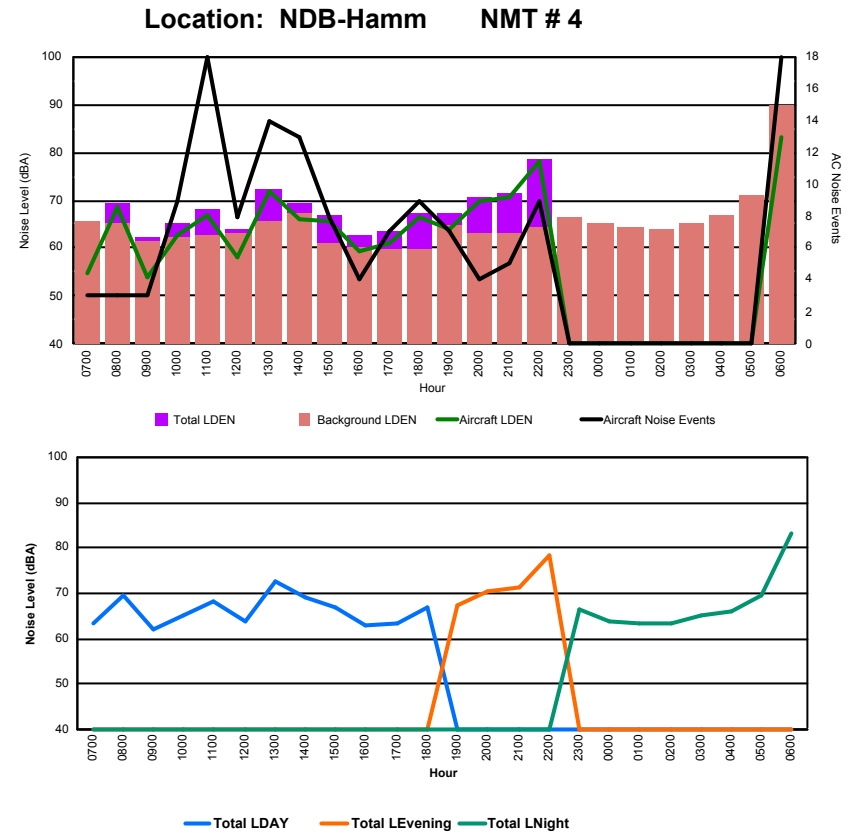

Luxembourg Airport Noise Distribution by Hour

Between 19/09/2022 00:00:00 and 19/09/2022 23:59:59 (Local Time)

Day	Aircraft Events	Total LDEN dB (A)	Aircraft LDEN dB(A)	Background LDEN dB(A)	Total LDay dB(A)	Total LEvening dB(A)	Total LNight dB (A)
19/09/22 7:00	3	63.2	54.7	65.8	63.2	-	-
19/09/22 8:00	3	69.5	68.7	65.3	69.5	-	-
19/09/22 9:00	3	62.2	54.0	61.6	62.2	-	-
19/09/22 10:00	9	65.3	62.8	62.1	65.3	-	-
19/09/22 11:00	18	68.2	66.9	62.6	68.2	-	-
19/09/22 12:00	8	63.8	58.1	63.1	63.8	-	-
19/09/22 13:00	14	72.5	71.8	65.7	72.5	-	-
19/09/22 14:00	13	69.3	66.1	67.3	69.3	-	-
19/09/22 15:00	8	66.9	65.8	61.0	66.9	-	-
19/09/22 16:00	4	62.8	59.4	60.4	62.8	-	-
19/09/22 17:00	7	63.4	61.2	59.6	63.4	-	-
19/09/22 18:00	9	67.1	66.3	59.8	67.1	-	-
19/09/22 19:00	7	67.4	64.1	64.8	-	67.4	-
19/09/22 20:00	4	70.5	69.7	63.2	-	70.5	-
19/09/22 21:00	5	71.5	70.8	63.1	-	71.5	-
19/09/22 22:00	9	78.4	78.2	64.4	-	78.4	-
19/09/22 23:00	-	66.5	-	66.5	-	-	66.5
20/09/22 0:00	-	64.0	-	65.0	-	-	64.0
20/09/22 1:00	-	63.5	-	64.2	-	-	63.5
20/09/22 2:00	-	63.3	-	64.0	-	-	63.3
20/09/22 3:00	-	65.2	-	65.4	-	-	65.2
20/09/22 4:00	-	66.2	-	66.7	-	-	66.2
20/09/22 5:00	-	69.5	-	71.1	-	-	69.5
20/09/22 6:00	18	83.3	83.0	89.6	-	-	83.3
	142	72.3	71.4	76.1	67.4	74.0	74.8