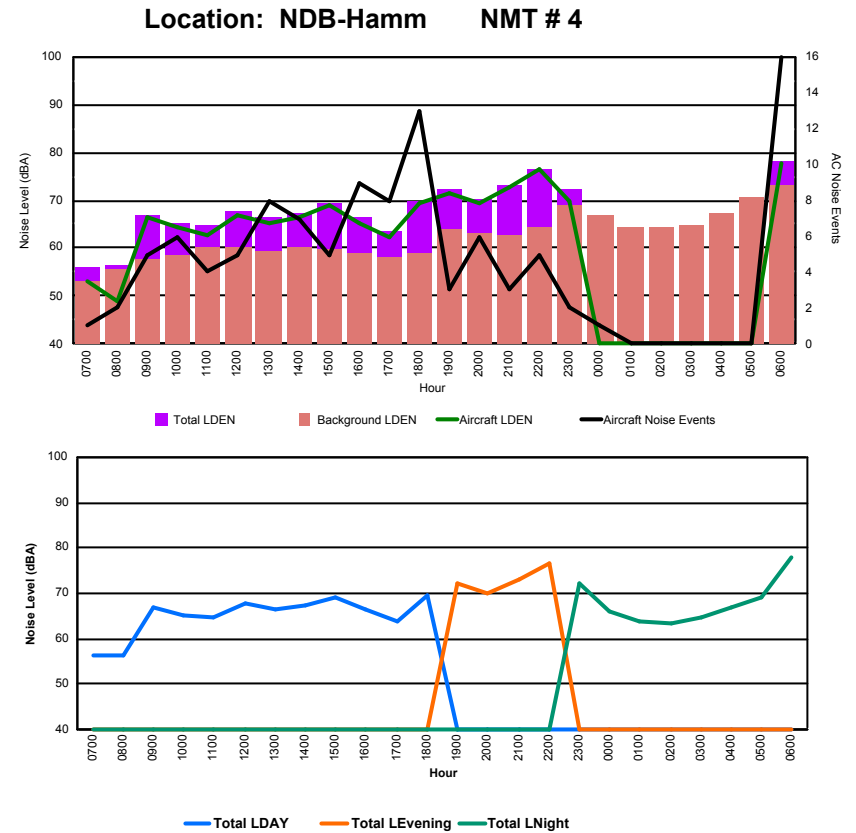

Luxembourg Airport Noise Distribution by Hour

Between 25/09/2022 00:00:00 and 25/09/2022 23:59:59 (Local Time)

Day	Aircraft Events	Total LDEN dB(A)	Aircraft LDEN dB(A)	Background LDEN dB(A)	Total LDay dB(A)	Total LEvening dB(A)	Total LNight dB(A)	
25/09/22	7:00	1	56.2	53.1	53.3	56.2	-	-
25/09/22	8:00	2	56.3	48.9	55.5	56.3	-	-
25/09/22	9:00	5	66.9	66.4	57.5	66.9	-	-
25/09/22	10:00	6	65.2	64.2	58.7	65.2	-	-
25/09/22	11:00	4	64.7	62.9	60.0	64.7	-	-
25/09/22	12:00	5	67.9	67.0	60.4	67.9	-	-
25/09/22	13:00	8	66.3	65.3	59.5	66.3	-	-
25/09/22	14:00	7	67.3	66.4	60.2	67.3	-	-
25/09/22	15:00	5	69.3	68.8	59.6	69.3	-	-
25/09/22	16:00	9	66.3	65.4	59.0	66.3	-	-
25/09/22	17:00	8	63.7	62.3	58.2	63.7	-	-
25/09/22	18:00	13	69.7	69.3	59.0	69.7	-	-
25/09/22	19:00	3	72.2	71.6	63.9	-	72.2	-
25/09/22	20:00	6	70.2	69.3	63.1	-	70.2	-
25/09/22	21:00	3	73.1	72.6	62.8	-	73.1	-
25/09/22	22:00	5	76.6	76.3	64.3	-	76.6	-
25/09/22	23:00	2	72.2	69.6	68.8	-	-	72.2
26/09/22	0:00	1	65.9	38.9	66.7	-	-	65.9
26/09/22	1:00	-	63.7	-	64.3	-	-	63.7
26/09/22	2:00	-	63.5	-	64.2	-	-	63.5
26/09/22	3:00	-	64.6	-	64.8	-	-	64.6
26/09/22	4:00	-	66.9	-	67.5	-	-	66.9
26/09/22	5:00	-	69.1	-	70.8	-	-	69.1
26/09/22	6:00	16	78.0	77.7	73.1	-	-	78.0
	109	70.2	69.1	65.1	66.4	73.7	71.1