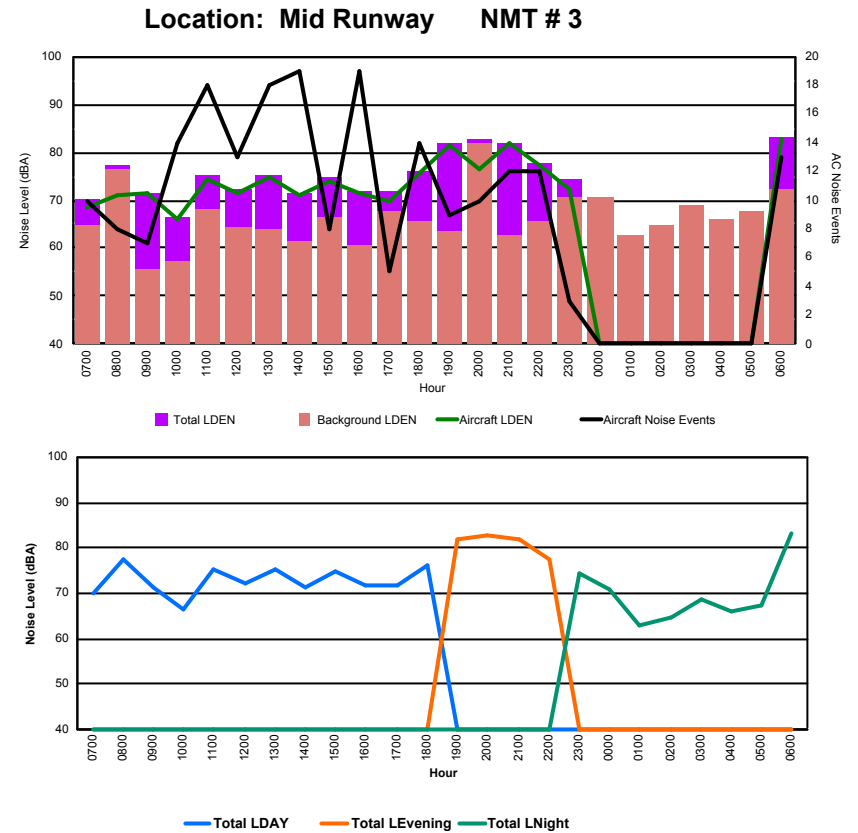

Luxembourg Airport Noise Distribution by Hour

Between 14/09/2022 00:00:00 and 14/09/2022 23:59:59 (Local Time)

Day	Aircraft Events	Total LDEN dB (A)	Aircraft LDEN dB(A)	Background LDEN dB(A)	Total LDay dB(A)	Total LEvening dB(A)	Total LNight dB (A)
14/09/22 7:00	10	70.2	68.7	64.9	70.2	-	-
14/09/22 8:00	8	77.5	71.2	76.3	77.5	-	-
14/09/22 9:00	7	71.3	71.3	55.6	71.3	-	-
14/09/22 10:00	14	66.6	66.2	57.2	66.6	-	-
14/09/22 11:00	18	75.2	74.2	68.1	75.2	-	-
14/09/22 12:00	13	72.1	71.3	64.5	72.1	-	-
14/09/22 13:00	18	75.2	74.9	63.8	75.2	-	-
14/09/22 14:00	19	71.4	70.9	61.5	71.4	-	-
14/09/22 15:00	8	74.7	74.0	66.3	74.7	-	-
14/09/22 16:00	19	71.9	71.6	60.7	71.9	-	-
14/09/22 17:00	5	71.8	69.8	67.6	71.8	-	-
14/09/22 18:00	14	76.1	75.6	65.6	76.1	-	-
14/09/22 19:00	9	81.7	81.6	63.7	-	81.7	-
14/09/22 20:00	10	82.8	76.4	81.7	-	82.8	-
14/09/22 21:00	12	82.0	81.9	62.6	-	82.0	-
14/09/22 22:00	12	77.6	77.4	65.5	-	77.6	-
14/09/22 23:00	3	74.5	72.3	70.6	-	-	74.5
15/09/22 0:00	-	70.7	-	70.7	-	-	70.7
15/09/22 1:00	-	62.8	-	62.8	-	-	62.8
15/09/22 2:00	-	64.7	-	64.8	-	-	64.7
15/09/22 3:00	-	68.8	-	68.8	-	-	68.8
15/09/22 4:00	-	65.9	-	66.1	-	-	65.9
15/09/22 5:00	-	67.5	-	67.6	-	-	67.5
15/09/22 6:00	13	83.1	82.9	72.3	-	-	83.1
	212	76.6	75.3	70.9	73.7	81.4	75.2