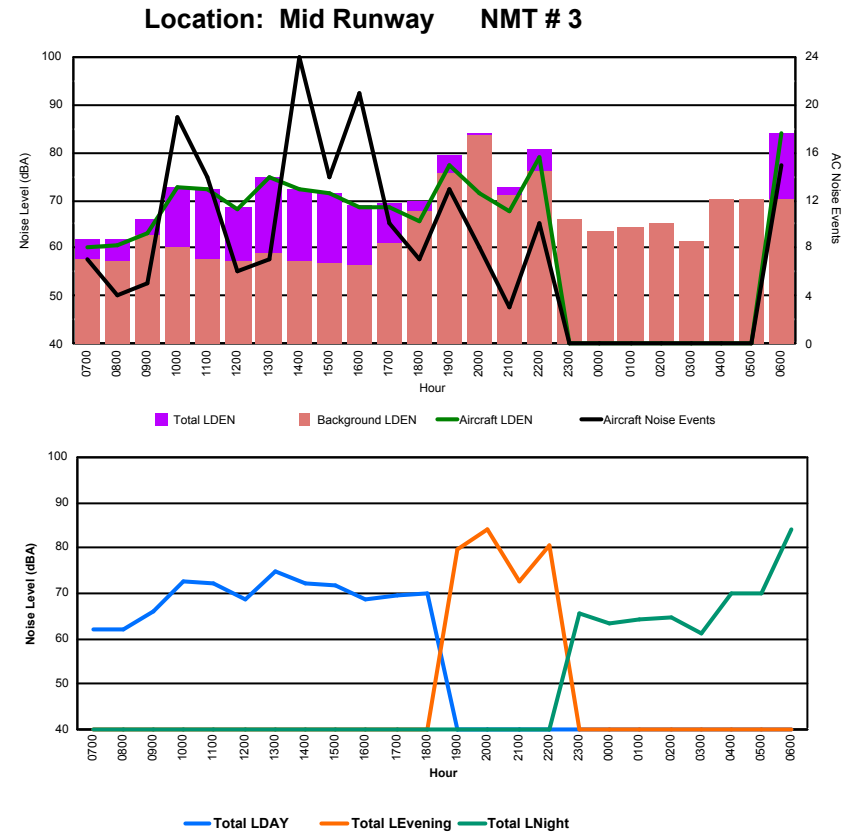

Luxembourg Airport Noise Distribution by Hour

Between 12/09/2022 00:00:00 and 12/09/2022 23:59:59 (Local Time)

Day	Aircraft Events	Total LDEN dB (A)	Aircraft LDEN dB(A)	Background LDEN dB(A)	Total LDay dB(A)	Total LEvening dB(A)	Total LNight dB (A)
12/09/22 7:00	7	61.9	60.0	57.8	61.9	-	-
12/09/22 8:00	4	62.0	60.5	57.1	62.0	-	-
12/09/22 9:00	5	65.9	63.3	62.7	65.9	-	-
12/09/22 10:00	19	72.8	72.6	60.3	72.8	-	-
12/09/22 11:00	14	72.4	72.3	57.7	72.4	-	-
12/09/22 12:00	6	68.5	68.1	57.3	68.5	-	-
12/09/22 13:00	7	74.7	74.6	58.8	74.7	-	-
12/09/22 14:00	24	72.4	72.2	57.3	72.4	-	-
12/09/22 15:00	14	71.6	71.5	56.7	71.6	-	-
12/09/22 16:00	21	68.9	68.7	56.3	68.9	-	-
12/09/22 17:00	10	69.4	68.7	61.1	69.4	-	-
12/09/22 18:00	7	69.8	65.8	67.7	69.8	-	-
12/09/22 19:00	13	79.5	77.1	75.8	-	79.5	-
12/09/22 20:00	8	84.0	71.5	83.7	-	84.0	-
12/09/22 21:00	3	72.6	67.7	70.9	-	72.6	-
12/09/22 22:00	10	80.8	79.1	75.9	-	80.8	-
12/09/22 23:00	-	65.8	-	65.9	-	-	65.8
13/09/22 0:00	-	63.5	-	63.7	-	-	63.5
13/09/22 1:00	-	64.1	-	64.2	-	-	64.1
13/09/22 2:00	-	64.9	-	65.1	-	-	64.9
13/09/22 3:00	-	61.4	-	61.4	-	-	61.4
13/09/22 4:00	-	69.9	-	70.1	-	-	69.9
13/09/22 5:00	-	70.1	-	70.2	-	-	70.1
13/09/22 6:00	15	84.0	83.9	70.1	-	-	84.0
	187	75.7	73.4	72.0	70.6	80.8	75.5