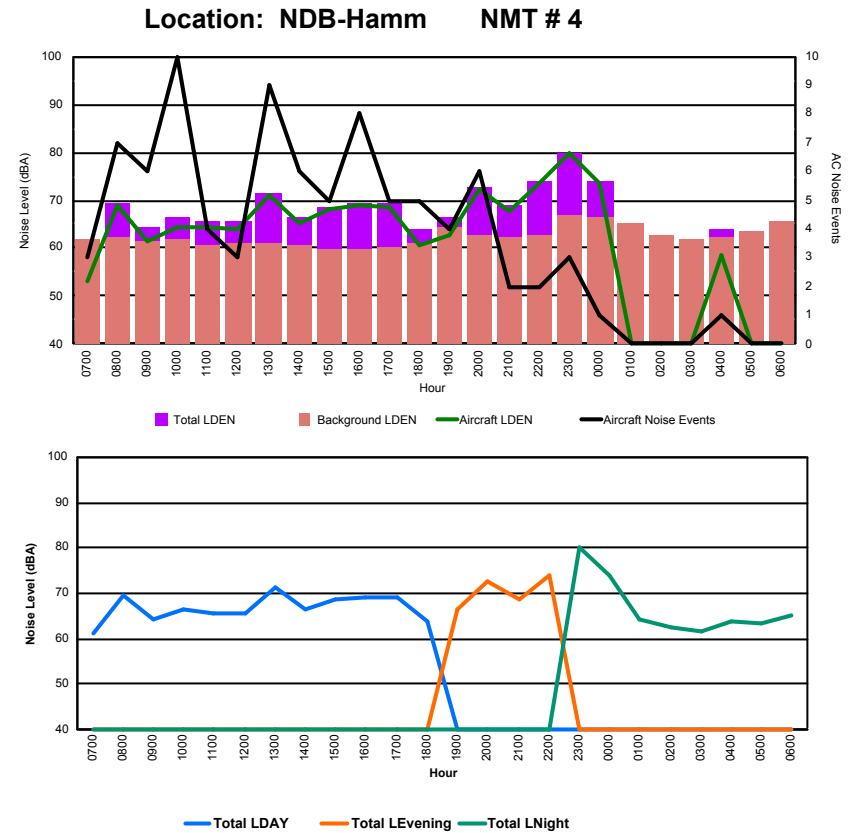

Luxembourg Airport Noise Distribution by Hour

Between 24/09/2022 00:00:00 and 24/09/2022 23:59:59 (Local Time)

Day	Aircraft Events	Total LDEN dB (A)	Aircraft LDEN dB(A)	Background LDEN dB(A)	Total LDay dB(A)	Total LEvening dB(A)	Total LNight dB (A)
24/09/22 7:00	3	61.3	53.0	62.0	61.3	-	-
24/09/22 8:00	7	69.4	68.9	62.1	69.4	-	-
24/09/22 9:00	6	64.4	61.3	61.6	64.4	-	-
24/09/22 10:00	10	66.3	64.5	61.7	66.3	-	-
24/09/22 11:00	4	65.8	64.3	60.7	65.8	-	-
24/09/22 12:00	3	65.6	63.8	60.9	65.6	-	-
24/09/22 13:00	9	71.5	71.2	60.9	71.5	-	-
24/09/22 14:00	6	66.4	65.1	60.6	66.4	-	-
24/09/22 15:00	5	68.7	68.1	59.6	68.7	-	-
24/09/22 16:00	8	69.3	68.8	59.8	69.3	-	-
24/09/22 17:00	5	69.2	68.7	60.2	69.2	-	-
24/09/22 18:00	5	63.9	60.7	61.2	63.9	-	-
24/09/22 19:00	4	66.5	62.8	64.2	-	66.5	-
24/09/22 20:00	6	72.8	72.4	62.9	-	72.8	-
24/09/22 21:00	2	68.9	67.8	62.5	-	68.9	-
24/09/22 22:00	2	73.9	73.6	62.6	-	73.9	-
24/09/22 23:00	3	80.0	79.8	66.7	-	-	80.0
25/09/22 0:00	1	74.0	73.4	66.6	-	-	74.0
25/09/22 1:00	-	64.3	-	65.2	-	-	64.3
25/09/22 2:00	-	62.3	-	62.8	-	-	62.3
25/09/22 3:00	-	61.8	-	61.8	-	-	61.8
25/09/22 4:00	1	63.8	58.5	62.4	-	-	63.8
25/09/22 5:00	-	63.5	-	63.6	-	-	63.5
25/09/22 6:00	-	65.3	-	65.6	-	-	65.3
	90	70.4	69.7	62.9	67.6	71.4	72.4