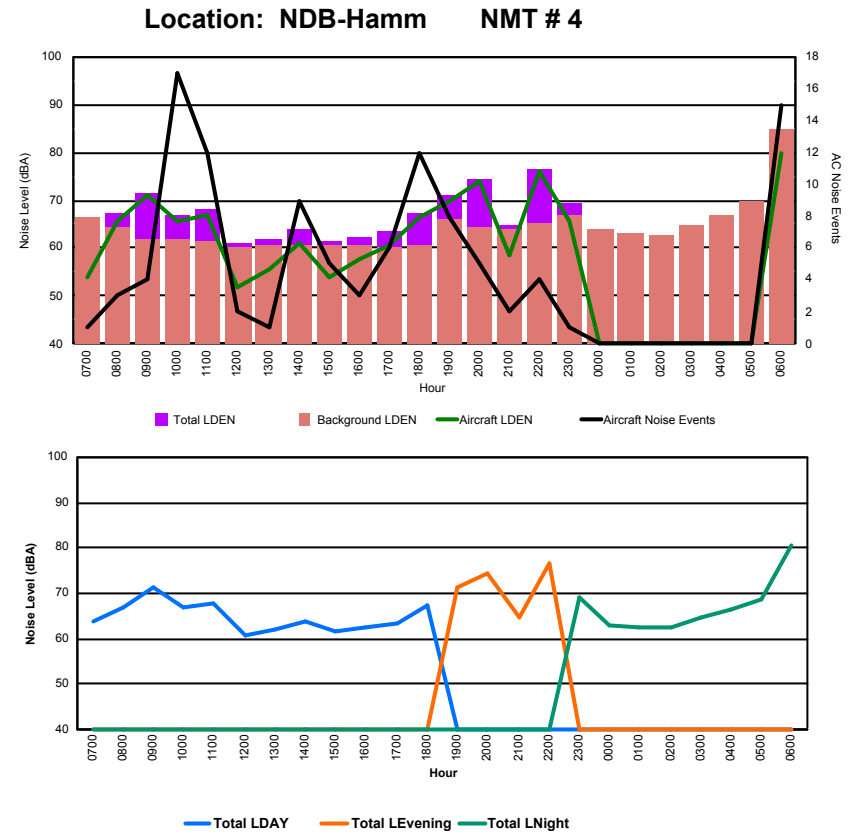

Luxembourg Airport Noise Distribution by Hour

Between 06/09/2022 00:00:00 and 06/09/2022 23:59:59 (Local Time)

Day	Aircraft Events	Total LDEN dB (A)	Aircraft LDEN dB(A)	Background LDEN dB(A)	Total LDay dB(A)	Total LEvening dB(A)	Total LNight dB (A)
06/09/22 7:00	1	63.8	53.8	66.6	63.8	-	-
06/09/22 8:00	3	67.1	65.8	64.5	67.1	-	-
06/09/22 9:00	4	71.4	70.9	62.0	71.4	-	-
06/09/22 10:00	17	67.0	65.6	61.9	67.0	-	-
06/09/22 11:00	12	68.0	67.0	61.5	68.0	-	-
06/09/22 12:00	2	60.9	51.9	60.4	60.9	-	-
06/09/22 13:00	1	61.9	55.6	60.8	61.9	-	-
06/09/22 14:00	9	63.8	61.1	60.7	63.8	-	-
06/09/22 15:00	5	61.5	53.8	60.8	61.5	-	-
06/09/22 16:00	3	62.4	57.7	60.7	62.4	-	-
06/09/22 17:00	6	63.4	60.6	60.4	63.4	-	-
06/09/22 18:00	12	67.5	66.6	60.6	67.5	-	-
06/09/22 19:00	8	71.2	69.7	65.9	-	71.2	-
06/09/22 20:00	5	74.3	73.9	64.4	-	74.3	-
06/09/22 21:00	2	64.9	58.7	63.8	-	64.9	-
06/09/22 22:00	4	76.5	76.2	65.2	-	76.5	-
06/09/22 23:00	1	69.3	65.7	66.8	-	-	69.3
07/09/22 0:00	-	63.1	-	63.8	-	-	63.1
07/09/22 1:00	-	62.7	-	63.3	-	-	62.7
07/09/22 2:00	-	62.4	-	62.9	-	-	62.4
07/09/22 3:00	-	64.6	-	64.8	-	-	64.6
07/09/22 4:00	-	66.4	-	66.9	-	-	66.4
07/09/22 5:00	-	68.6	-	70.0	-	-	68.6
07/09/22 6:00	15	80.5	80.0	84.6	-	-	80.5
	110	70.6	69.5	71.6	66.1	73.4	72.5