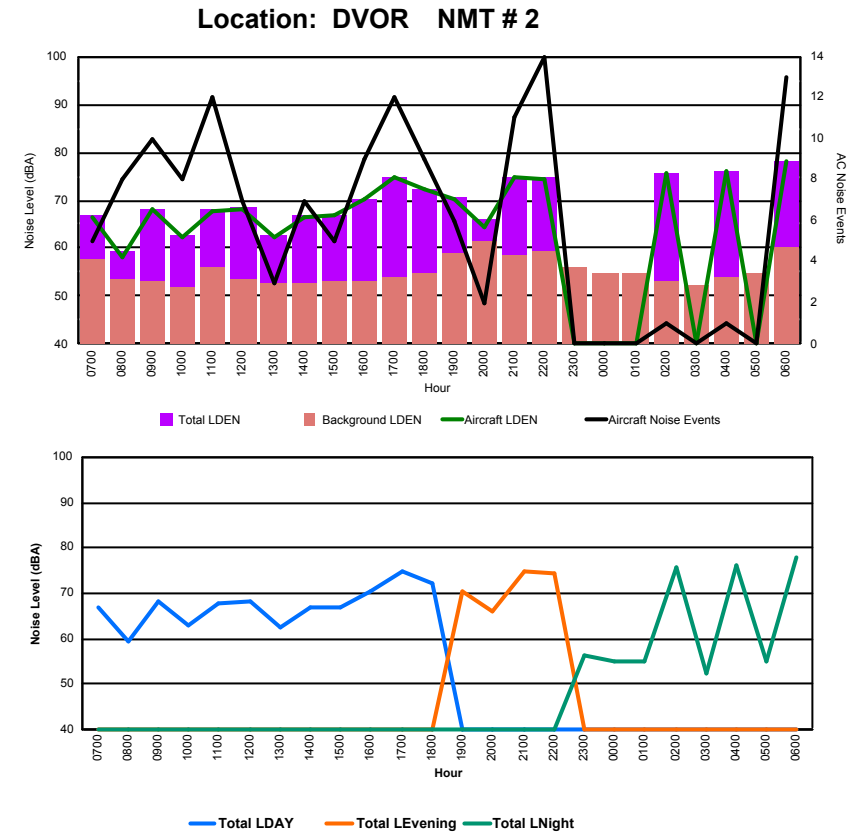

Luxembourg Airport Noise Distribution by Hour

Between 23/09/2022 00:00:00 and 23/09/2022 23:59:59 (Local Time)

Day	Aircraft Events	Total LDEN dB (A)	Aircraft LDEN dB(A)	Background LDEN dB(A)	Total LDay dB(A)	Total LEvening dB(A)	Total LNight dB (A)	
23/09/22	7:00	5	67.0	66.5	57.5	67.0	-	-
23/09/22	8:00	8	59.4	58.2	53.5	59.4	-	-
23/09/22	9:00	10	68.1	68.0	53.1	68.1	-	-
23/09/22	10:00	8	62.8	62.5	52.0	62.8	-	-
23/09/22	11:00	12	68.0	67.7	55.9	68.0	-	-
23/09/22	12:00	7	68.4	68.3	53.5	68.4	-	-
23/09/22	13:00	3	62.7	62.3	52.7	62.7	-	-
23/09/22	14:00	7	66.7	66.5	52.9	66.7	-	-
23/09/22	15:00	5	67.0	66.8	53.1	67.0	-	-
23/09/22	16:00	9	70.4	70.3	53.3	70.4	-	-
23/09/22	17:00	12	75.0	75.0	53.9	75.0	-	-
23/09/22	18:00	9	72.1	72.1	54.6	72.1	-	-
23/09/22	19:00	6	70.6	70.3	59.1	-	70.6	-
23/09/22	20:00	2	66.2	64.5	61.3	-	66.2	-
23/09/22	21:00	11	75.0	74.9	58.7	-	75.0	-
23/09/22	22:00	14	74.6	74.4	59.5	-	74.6	-
23/09/22	23:00	-	56.2	-	56.2	-	-	56.2
24/09/22	0:00	-	54.9	-	54.9	-	-	54.9
24/09/22	1:00	-	54.9	-	54.9	-	-	54.9
24/09/22	2:00	1	75.6	75.5	53.3	-	-	75.6
24/09/22	3:00	-	52.2	-	52.2	-	-	52.2
24/09/22	4:00	1	76.2	76.1	54.1	-	-	76.2
24/09/22	5:00	-	54.8	-	54.8	-	-	54.8
24/09/22	6:00	13	78.0	78.0	60.0	-	-	78.0
	143	71.2	71.1	56.1	69.1	72.8	72.5