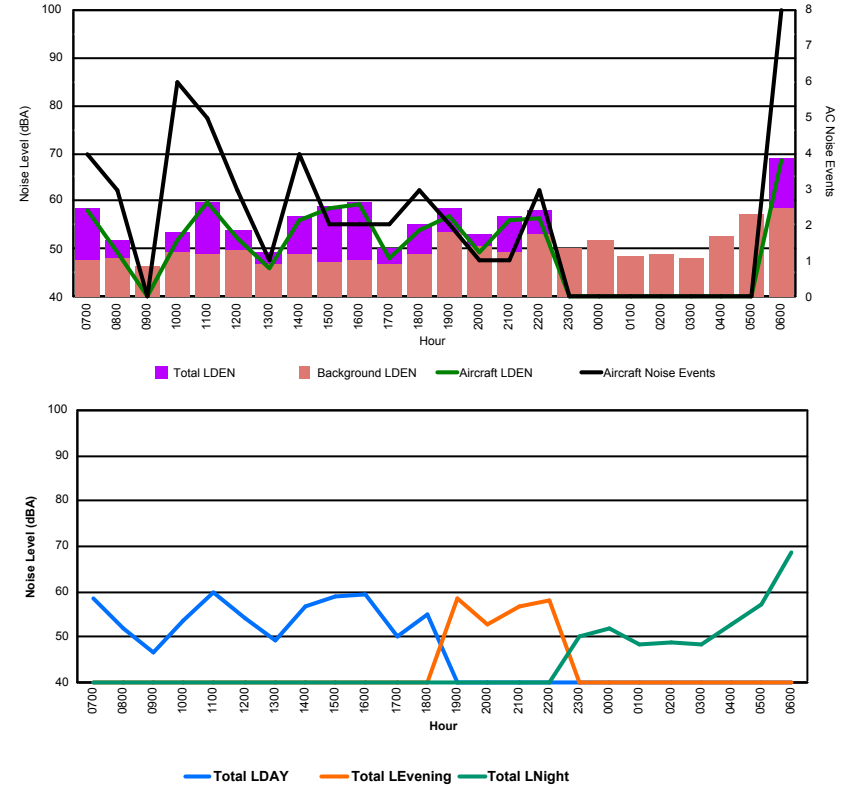

Luxembourg Airport Noise Distribution by Hour

Between 22/09/2022 00:00:00 and 22/09/2022 23:59:59 (Local Time)

Day	Aircraft Events	Total LDEN dB (A)	Aircraft LDEN dB(A)	Background LDEN dB(A)	Total LDay dB(A)	Total LEvening dB(A)	Total LNight dB (A)
22/09/22 7:00	4	58.5	58.2	47.7	58.5	-	-
22/09/22 8:00	3	51.9	49.5	48.3	51.9	-	-
22/09/22 9:00	-	46.4	-	46.4	46.4	-	-
22/09/22 10:00	6	53.6	51.7	49.3	53.6	-	-
22/09/22 11:00	5	59.9	59.6	49.1	59.9	-	-
22/09/22 12:00	3	54.1	52.3	49.7	54.1	-	-
22/09/22 13:00	1	49.4	46.0	46.7	49.4	-	-
22/09/22 14:00	4	56.7	56.0	48.8	56.7	-	-
22/09/22 15:00	2	58.8	58.5	47.4	58.8	-	-
22/09/22 16:00	2	59.6	59.3	47.8	59.6	-	-
22/09/22 17:00	2	50.3	48.0	46.7	50.3	-	-
22/09/22 18:00	3	55.0	53.8	48.9	55.0	-	-
22/09/22 19:00	2	58.5	56.9	53.5	-	58.5	-
22/09/22 20:00	1	53.0	49.2	50.7	-	53.0	-
22/09/22 21:00	1	56.9	56.0	49.4	-	56.9	-
22/09/22 22:00	3	58.2	56.6	53.1	-	58.2	-
22/09/22 23:00	-	50.2	-	50.2	-	-	50.2
23/09/22 0:00	-	51.8	-	51.8	-	-	51.8
23/09/22 1:00	-	48.4	-	48.4	-	-	48.4
23/09/22 2:00	-	48.9	-	48.9	-	-	48.9
23/09/22 3:00	-	48.3	-	48.3	-	-	48.3
23/09/22 4:00	-	52.6	-	52.7	-	-	52.6
23/09/22 5:00	-	57.1	-	57.2	-	-	57.1
23/09/22 6:00	8	68.8	68.4	58.7	-	-	68.8
	50	58.2	57.2	51.4	56.2	57.1	60.4

Location: Roodt/Syr NMT # 1