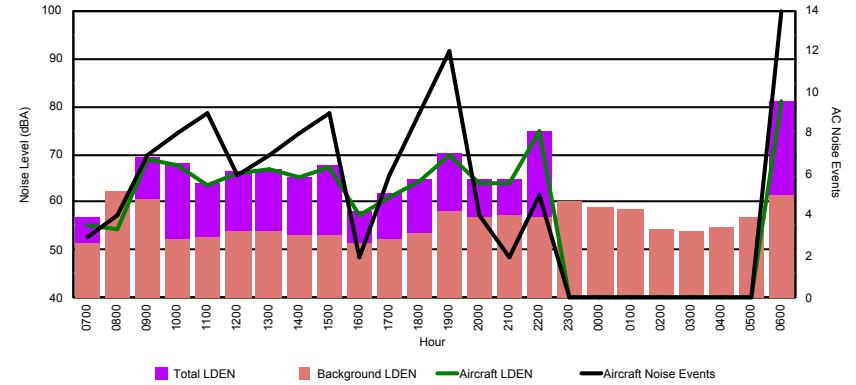

Luxembourg Airport Noise Distribution by Hour

Between 02/09/2022 00:00:00 and 02/09/2022 23:59:59 (Local Time)

Day	Aircraft Events	Total LDEN dB (A)	Aircraft LDEN dB(A)	Background LDEN dB(A)	Total LDay dB(A)	Total LEvening dB(A)	Total LNight dB (A)
02/09/22 7:00	3	56.7	55.2	51.6	56.7	-	-
02/09/22 8:00	4	62.5	54.2	62.2	62.5	-	-
02/09/22 9:00	7	69.4	68.8	60.7	69.4	-	-
02/09/22 10:00	8	68.0	67.9	52.1	68.0	-	-
02/09/22 11:00	9	64.0	63.7	52.5	64.0	-	-
02/09/22 12:00	6	66.3	66.1	54.1	66.3	-	-
02/09/22 13:00	7	66.9	66.7	54.1	66.9	-	-
02/09/22 14:00	8	65.3	65.1	53.3	65.3	-	-
02/09/22 15:00	9	67.6	67.4	53.1	67.6	-	-
02/09/22 16:00	2	58.1	57.4	51.5	58.1	-	-
02/09/22 17:00	6	61.7	61.1	52.4	61.7	-	-
02/09/22 18:00	9	64.7	64.4	53.4	64.7	-	-
02/09/22 19:00	12	70.2	69.9	58.3	-	70.2	-
02/09/22 20:00	4	64.8	64.1	56.9	-	64.8	-
02/09/22 21:00	2	64.9	64.0	57.2	-	64.9	-
02/09/22 22:00	5	75.0	75.0	56.9	-	75.0	-
02/09/22 23:00	-	60.1	-	60.1	-	-	60.1
03/09/22 0:00	-	59.1	-	59.1	-	-	59.1
03/09/22 1:00	-	58.4	-	58.4	-	-	58.4
03/09/22 2:00	-	54.4	-	54.4	-	-	54.4
03/09/22 3:00	-	54.0	-	54.0	-	-	54.0
03/09/22 4:00	-	54.8	-	54.8	-	-	54.8
03/09/22 5:00	-	56.7	-	56.7	-	-	56.7
03/09/22 6:00	14	81.2	81.1	61.3	-	-	81.2
	115	69.8	69.5	57.0	65.6	70.8	72.3

Location: DVOR NMT # 2