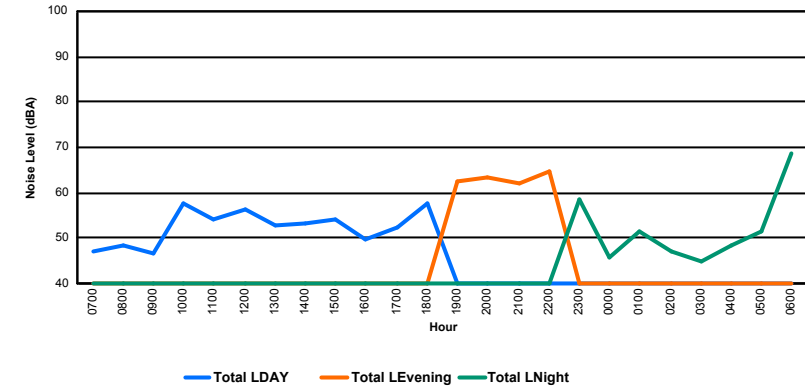

Luxembourg Airport Noise Distribution by Hour

Between 12/09/2022 00:00:00 and 12/09/2022 23:59:59 (Local Time)

Day	Aircraft Events	Total LDEN dB(A)	Aircraft LDEN dB(A)	Background LDEN dB(A)	Total LDay dB(A)	Total LEvening dB(A)	Total LNight dB(A)
12/09/22 7:00	1	46.9	38.1	46.3	46.9	-	-
12/09/22 8:00	3	48.4	45.2	45.5	48.4	-	-
12/09/22 9:00	-	46.6	-	46.6	46.6	-	-
12/09/22 10:00	5	57.5	56.5	50.4	57.5	-	-
12/09/22 11:00	3	54.0	51.0	51.1	54.0	-	-
12/09/22 12:00	1	56.5	56.1	44.9	56.5	-	-
12/09/22 13:00	2	52.7	52.0	45.0	52.7	-	-
12/09/22 14:00	3	53.4	51.4	49.1	53.4	-	-
12/09/22 15:00	3	53.9	52.6	48.2	53.9	-	-
12/09/22 16:00	1	49.8	46.2	47.4	49.8	-	-
12/09/22 17:00	3	52.3	50.3	48.1	52.3	-	-
12/09/22 18:00	9	57.6	57.0	48.9	57.6	-	-
12/09/22 19:00	9	62.6	62.0	53.9	-	62.6	-
12/09/22 20:00	4	63.2	62.6	54.6	-	63.2	-
12/09/22 21:00	10	62.1	60.8	56.7	-	62.1	-
12/09/22 22:00	15	64.5	63.8	56.8	-	64.5	-
12/09/22 23:00	1	58.4	55.8	55.1	-	-	58.4
13/09/22 0:00	-	45.6	-	45.6	-	-	45.6
13/09/22 1:00	-	51.4	-	51.4	-	-	51.4
13/09/22 2:00	-	47.1	-	47.1	-	-	47.1
13/09/22 3:00	-	44.7	-	44.7	-	-	44.7
13/09/22 4:00	-	48.4	-	48.4	-	-	48.4
13/09/22 5:00	-	51.6	-	51.6	-	-	51.6
13/09/22 6:00	9	68.6	68.3	57.0	-	-	68.6
	82	59.1	58.3	51.7	53.9	63.2	60.2

Location: Roodt/Syr NMT # 1