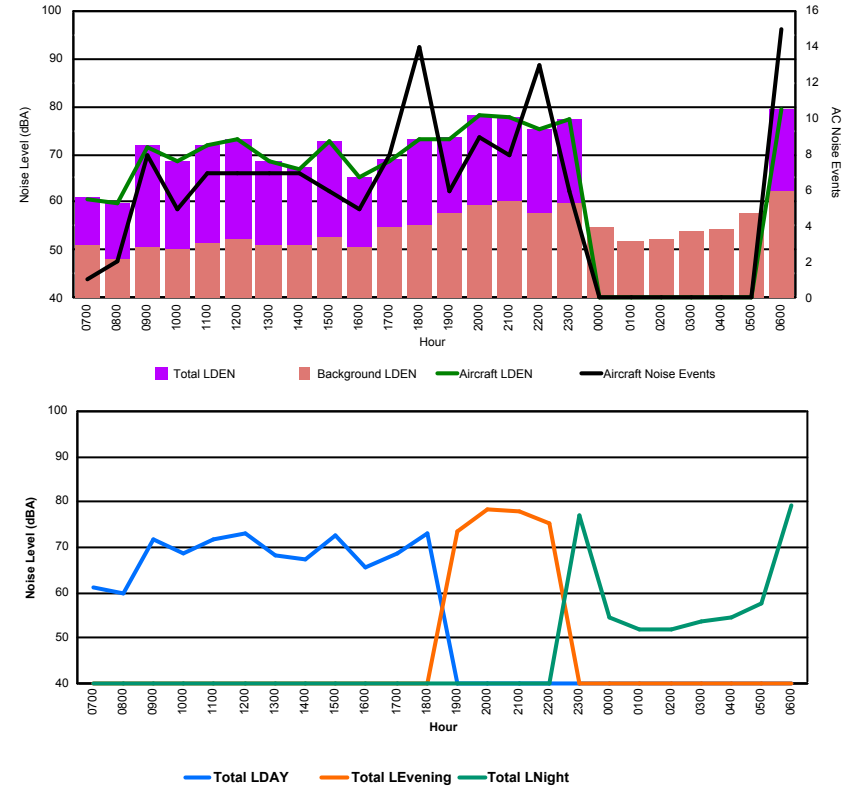

Luxembourg Airport Noise Distribution by Hour

Between 11/09/2022 00:00:00 and 11/09/2022 23:59:59 (Local Time)

Day	Aircraft Events	Total LDEN dB (A)	Aircraft LDEN dB(A)	Background LDEN dB(A)	Total LDay dB(A)	Total LEvening dB(A)	Total LNight dB (A)
11/09/22 7:00	1	61.1	60.7	51.1	61.1	-	-
11/09/22 8:00	2	59.9	59.6	48.3	59.9	-	-
11/09/22 9:00	8	71.7	71.6	50.5	71.7	-	-
11/09/22 10:00	5	68.6	68.6	50.3	68.6	-	-
11/09/22 11:00	7	71.9	71.9	51.3	71.9	-	-
11/09/22 12:00	7	73.0	73.0	52.1	73.0	-	-
11/09/22 13:00	7	68.4	68.4	51.1	68.4	-	-
11/09/22 14:00	7	67.2	67.0	51.2	67.2	-	-
11/09/22 15:00	6	72.6	72.6	52.6	72.6	-	-
11/09/22 16:00	5	65.4	65.2	50.5	65.4	-	-
11/09/22 17:00	8	68.9	68.7	54.9	68.9	-	-
11/09/22 18:00	14	73.3	73.3	55.1	73.3	-	-
11/09/22 19:00	6	73.4	73.3	57.9	-	73.4	-
11/09/22 20:00	9	78.2	78.1	59.2	-	78.2	-
11/09/22 21:00	8	77.8	77.7	60.3	-	77.8	-
11/09/22 22:00	13	75.2	75.1	57.6	-	75.2	-
11/09/22 23:00	6	77.2	77.1	59.8	-	-	77.2
12/09/22 0:00	-	54.6	-	54.6	-	-	54.6
12/09/22 1:00	-	51.8	-	51.8	-	-	51.8
12/09/22 2:00	-	52.1	-	52.1	-	-	52.1
12/09/22 3:00	-	53.8	-	53.8	-	-	53.8
12/09/22 4:00	-	54.5	-	54.5	-	-	54.5
12/09/22 5:00	-	57.5	-	57.5	-	-	57.5
12/09/22 6:00	15	79.4	79.3	62.1	-	-	79.4
	134	72.7	72.6	55.9	70.1	76.6	72.5

Location: DVOR NMT # 2