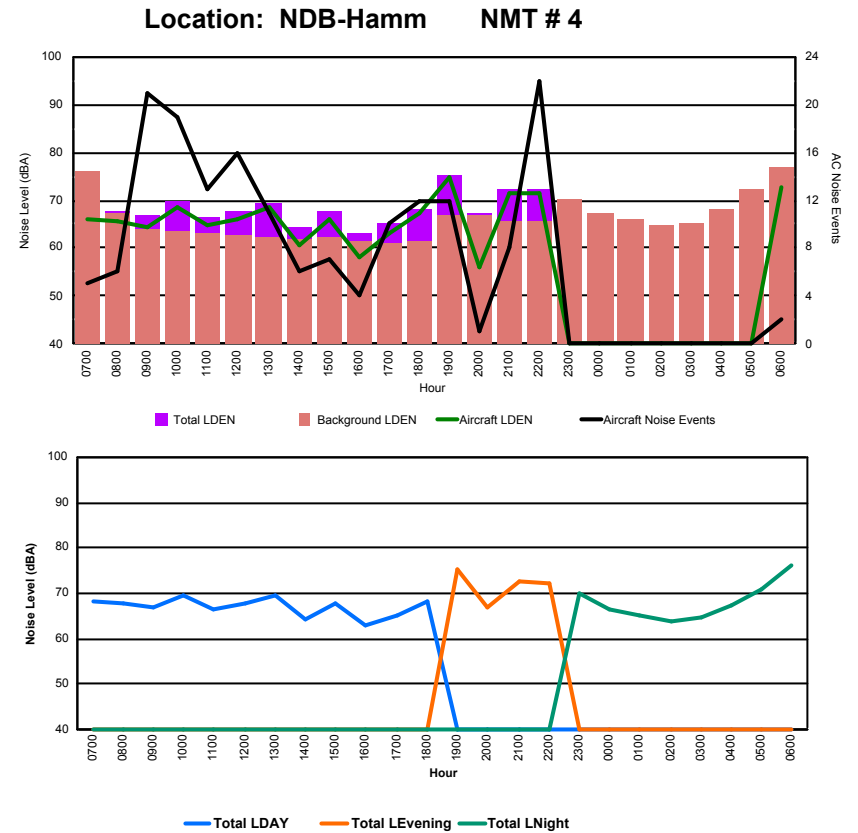

Luxembourg Airport Noise Distribution by Hour

Between 22/09/2022 00:00:00 and 22/09/2022 23:59:59 (Local Time)

Day	Aircraft Events	Total LDEN dB (A)	Aircraft LDEN dB(A)	Background LDEN dB(A)	Total LDay dB(A)	Total LEvening dB(A)	Total LNight dB (A)
22/09/22 7:00	5	68.4	65.9	75.9	68.4	-	-
22/09/22 8:00	6	67.6	65.5	67.5	67.6	-	-
22/09/22 9:00	21	66.7	64.4	64.0	66.7	-	-
22/09/22 10:00	19	69.6	68.7	63.4	69.6	-	-
22/09/22 11:00	13	66.6	64.6	63.1	66.6	-	-
22/09/22 12:00	16	67.6	66.1	62.9	67.6	-	-
22/09/22 13:00	11	69.4	68.5	62.5	69.4	-	-
22/09/22 14:00	6	64.2	60.5	62.0	64.2	-	-
22/09/22 15:00	7	67.7	66.2	62.4	67.7	-	-
22/09/22 16:00	4	63.1	58.3	61.6	63.1	-	-
22/09/22 17:00	10	65.1	63.2	60.9	65.1	-	-
22/09/22 18:00	12	68.2	67.2	61.6	68.2	-	-
22/09/22 19:00	12	75.4	74.8	66.9	-	75.4	-
22/09/22 20:00	1	67.1	56.1	66.8	-	67.1	-
22/09/22 21:00	8	72.5	71.5	65.8	-	72.5	-
22/09/22 22:00	22	72.3	71.5	65.6	-	72.3	-
22/09/22 23:00	-	69.9	-	70.1	-	-	69.9
23/09/22 0:00	-	66.3	-	67.3	-	-	66.3
23/09/22 1:00	-	65.1	-	65.9	-	-	65.1
23/09/22 2:00	-	63.9	-	64.7	-	-	63.9
23/09/22 3:00	-	64.9	-	65.2	-	-	64.9
23/09/22 4:00	-	67.2	-	68.0	-	-	67.2
23/09/22 5:00	-	70.9	-	72.4	-	-	70.9
23/09/22 6:00	2	76.2	72.6	76.9	-	-	76.2
	175	69.7	67.1	68.7	67.4	72.7	70.1