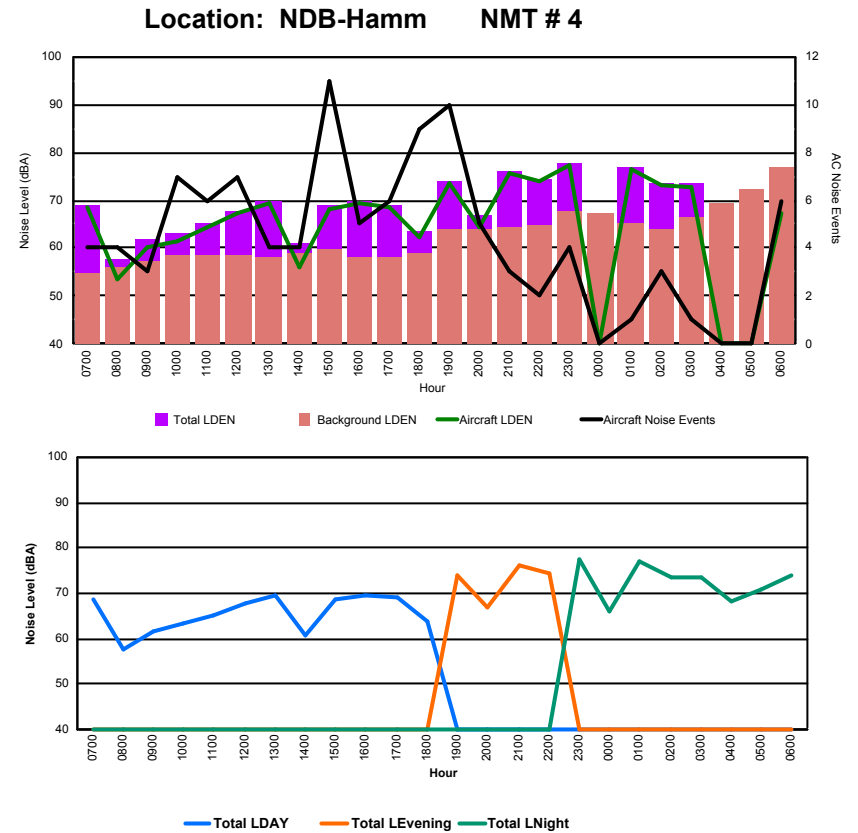

Luxembourg Airport Noise Distribution by Hour

Between 11/09/2022 00:00:00 and 11/09/2022 23:59:59 (Local Time)

Day	Aircraft Events	Total LDEN dB (A)	Aircraft LDEN dB(A)	Background LDEN dB(A)	Total LDay dB(A)	Total LEvening dB(A)	Total LNight dB (A)
11/09/22 7:00	4	68.8	68.6	54.9	68.8	-	-
11/09/22 8:00	4	57.7	53.5	56.1	57.7	-	-
11/09/22 9:00	3	61.8	60.0	57.2	61.8	-	-
11/09/22 10:00	7	63.3	61.6	58.6	63.3	-	-
11/09/22 11:00	6	65.2	64.2	58.7	65.2	-	-
11/09/22 12:00	7	67.8	67.3	58.5	67.8	-	-
11/09/22 13:00	4	69.7	69.4	58.1	69.7	-	-
11/09/22 14:00	4	60.9	56.2	59.1	60.9	-	-
11/09/22 15:00	11	68.8	68.3	59.6	68.8	-	-
11/09/22 16:00	5	69.6	69.2	58.2	69.6	-	-
11/09/22 17:00	6	69.0	68.6	58.1	69.0	-	-
11/09/22 18:00	9	63.7	62.2	59.0	63.7	-	-
11/09/22 19:00	10	73.9	73.5	64.1	-	73.9	-
11/09/22 20:00	5	67.0	64.2	63.8	-	67.0	-
11/09/22 21:00	3	76.0	75.6	64.3	-	76.0	-
11/09/22 22:00	2	74.2	73.8	64.6	-	74.2	-
11/09/22 23:00	4	77.6	77.1	67.8	-	-	77.6
12/09/22 0:00	-	66.2	-	67.3	-	-	66.2
12/09/22 1:00	1	76.9	76.6	65.4	-	-	76.9
12/09/22 2:00	3	73.5	73.1	64.1	-	-	73.5
12/09/22 3:00	1	73.5	72.6	66.6	-	-	73.5
12/09/22 4:00	-	68.3	-	69.3	-	-	68.3
12/09/22 5:00	-	70.9	-	72.4	-	-	70.9
12/09/22 6:00	6	74.1	67.5	76.7	-	-	74.1
	105	71.7	70.6	66.7	66.9	73.8	74.0