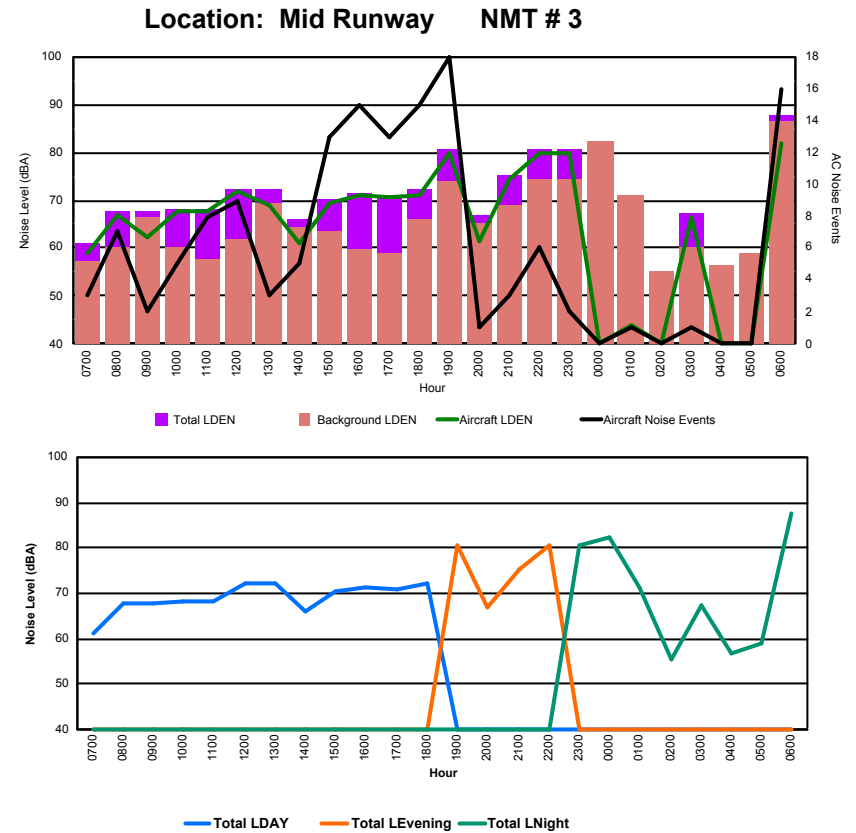

Luxembourg Airport Noise Distribution by Hour

Between 25/09/2022 00:00:00 and 25/09/2022 23:59:59 (Local Time)

Day	Aircraft Events	Total LDEN dB (A)	Aircraft LDEN dB(A)	Background LDEN dB(A)	Total LDay dB(A)	Total LEvening dB(A)	Total LNight dB (A)
25/09/22 7:00	3	61.0	58.9	57.2	61.0	-	-
25/09/22 8:00	7	67.6	66.9	60.4	67.6	-	-
25/09/22 9:00	2	67.8	62.3	66.4	67.8	-	-
25/09/22 10:00	5	68.3	67.7	60.1	68.3	-	-
25/09/22 11:00	8	68.2	67.8	57.8	68.2	-	-
25/09/22 12:00	9	72.1	71.7	62.0	72.1	-	-
25/09/22 13:00	3	72.1	68.8	69.5	72.1	-	-
25/09/22 14:00	5	65.9	61.2	64.3	65.9	-	-
25/09/22 15:00	13	70.4	69.4	63.6	70.4	-	-
25/09/22 16:00	15	71.4	71.1	59.9	71.4	-	-
25/09/22 17:00	13	70.8	70.6	58.9	70.8	-	-
25/09/22 18:00	15	72.3	71.2	66.1	72.3	-	-
25/09/22 19:00	18	80.7	79.7	74.1	-	80.7	-
25/09/22 20:00	1	66.8	61.6	65.4	-	66.8	-
25/09/22 21:00	3	75.3	74.2	69.0	-	75.3	-
25/09/22 22:00	6	80.7	79.7	74.2	-	80.7	-
25/09/22 23:00	2	80.6	79.6	74.3	-	-	80.6
26/09/22 0:00	-	82.3	-	82.3	-	-	82.3
26/09/22 1:00	1	71.2	44.0	71.2	-	-	71.2
26/09/22 2:00	-	55.4	-	55.4	-	-	55.4
26/09/22 3:00	1	67.3	66.4	60.0	-	-	67.3
26/09/22 4:00	-	56.6	-	56.6	-	-	56.6
26/09/22 5:00	-	59.1	-	59.1	-	-	59.1
26/09/22 6:00	16	87.7	82.0	86.5	-	-	87.7
	146	77.3	73.7	75.0	69.9	78.4	80.5