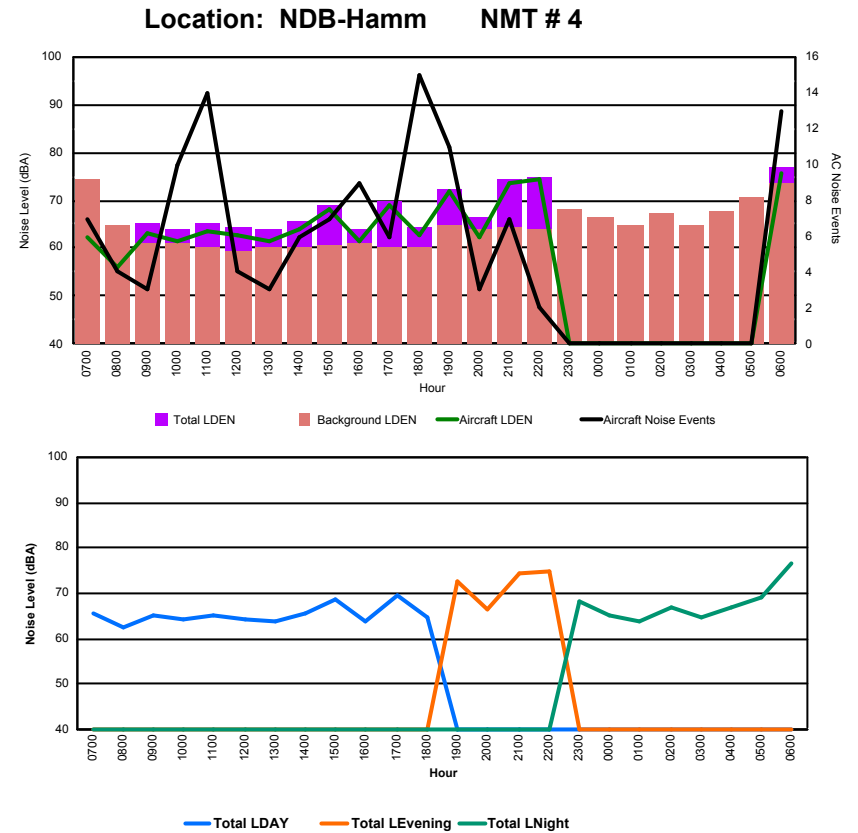

Luxembourg Airport Noise Distribution by Hour

Between 07/09/2022 00:00:00 and 07/09/2022 23:59:59 (Local Time)

Day	Aircraft Events	Total LDEN dB(A)	Aircraft LDEN dB(A)	Background LDEN dB(A)	Total LDay dB(A)	Total LEvening dB(A)	Total LNight dB(A)
07/09/22 7:00	7	65.4	62.4	74.2	65.4	-	-
07/09/22 8:00	4	62.7	55.9	64.8	62.7	-	-
07/09/22 9:00	3	65.1	63.1	60.9	65.1	-	-
07/09/22 10:00	10	64.1	61.6	60.9	64.1	-	-
07/09/22 11:00	14	65.1	63.5	60.3	65.1	-	-
07/09/22 12:00	4	64.3	62.7	59.3	64.3	-	-
07/09/22 13:00	3	63.8	61.4	60.3	63.8	-	-
07/09/22 14:00	6	65.5	64.0	60.1	65.5	-	-
07/09/22 15:00	7	68.9	68.2	60.8	68.9	-	-
07/09/22 16:00	9	64.0	61.4	61.1	64.0	-	-
07/09/22 17:00	6	69.6	69.1	60.4	69.6	-	-
07/09/22 18:00	15	64.5	62.9	60.0	64.5	-	-
07/09/22 19:00	11	72.5	71.8	64.8	-	72.5	-
07/09/22 20:00	3	66.4	62.2	64.0	-	66.4	-
07/09/22 21:00	7	74.2	73.7	64.4	-	74.2	-
07/09/22 22:00	2	74.7	74.3	63.8	-	74.7	-
07/09/22 23:00	-	68.1	-	68.1	-	-	68.1
08/09/22 0:00	-	65.2	-	66.3	-	-	65.2
08/09/22 1:00	-	63.8	-	64.6	-	-	63.8
08/09/22 2:00	-	67.1	-	67.3	-	-	67.1
08/09/22 3:00	-	64.5	-	64.6	-	-	64.5
08/09/22 4:00	-	67.0	-	67.7	-	-	67.0
08/09/22 5:00	-	69.1	-	70.7	-	-	69.1
08/09/22 6:00	13	76.7	75.8	73.6	-	-	76.7
	124	69.3	67.6	66.7	65.8	72.9	70.0