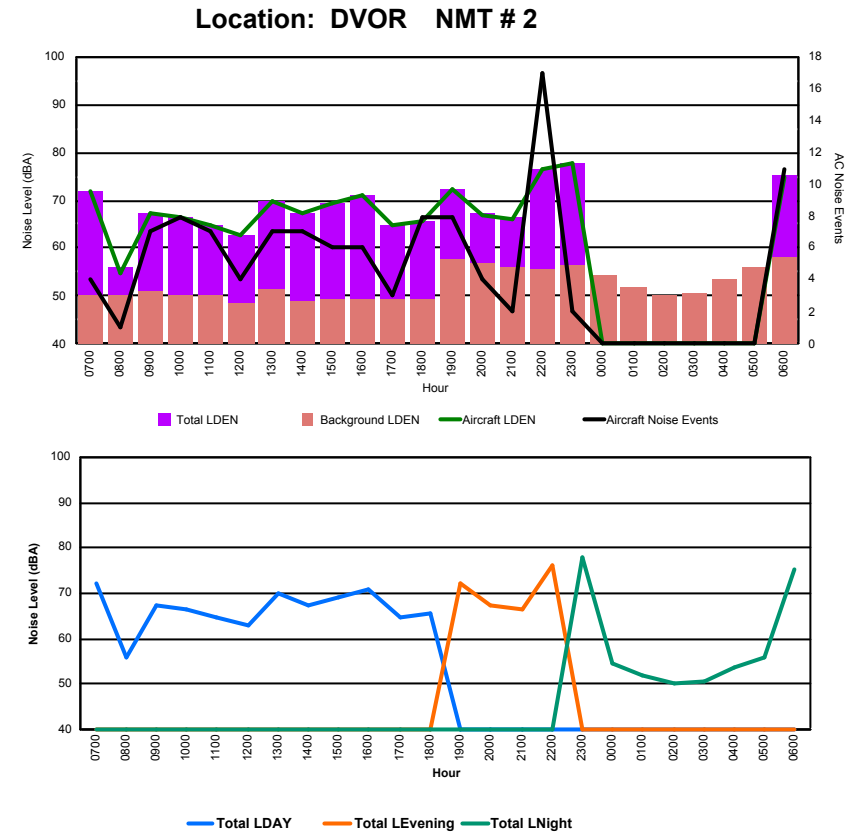

Location: Roodt/Syr NMT # 1

Luxembourg Airport Noise Distribution by Hour

Between 17/08/2022 00:00:00 and 17/08/2022 23:59:59 (Local Time)

Day	Aircraft Events	Total LDEN dB (A)	Aircraft LDEN dB(A)	Background LDEN dB(A)	Total LDay dB(A)	Total LEvening dB(A)	Total LNight dB (A)	
17/08/22	7:00	4	72.0	72.0	50.3	72.0	-	-
17/08/22	8:00	1	56.0	54.7	50.0	56.0	-	-
17/08/22	9:00	7	67.2	67.2	50.9	67.2	-	-
17/08/22	10:00	8	66.6	66.5	50.3	66.6	-	-
17/08/22	11:00	7	64.9	64.8	50.0	64.9	-	-
17/08/22	12:00	4	62.8	62.6	48.4	62.8	-	-
17/08/22	13:00	7	69.8	69.8	51.3	69.8	-	-
17/08/22	14:00	7	67.5	67.4	49.1	67.5	-	-
17/08/22	15:00	6	69.3	69.3	49.3	69.3	-	-
17/08/22	16:00	6	71.1	71.1	49.3	71.1	-	-
17/08/22	17:00	3	64.8	64.7	49.3	64.8	-	-
17/08/22	18:00	8	65.6	65.5	49.5	65.6	-	-
17/08/22	19:00	8	72.3	72.2	57.8	-	72.3	-
17/08/22	20:00	4	67.4	67.0	56.7	-	67.4	-
17/08/22	21:00	2	66.3	65.9	56.1	-	66.3	-
17/08/22	22:00	17	76.3	76.3	55.8	-	76.3	-
17/08/22	23:00	2	77.9	77.9	56.6	-	77.9	-
18/08/22	0:00	-	54.4	-	54.4	-	-	54.4
18/08/22	1:00	-	51.8	-	51.8	-	-	51.8
18/08/22	2:00	-	50.0	-	50.0	-	-	50.0
18/08/22	3:00	-	50.6	-	50.6	-	-	50.6
18/08/22	4:00	-	53.6	-	53.6	-	-	53.6
18/08/22	5:00	-	56.1	-	56.1	-	-	56.1
18/08/22	6:00	11	75.1	75.0	58.2	-	-	75.1
	112	70.0	69.9	53.5	67.9	72.4	70.8	