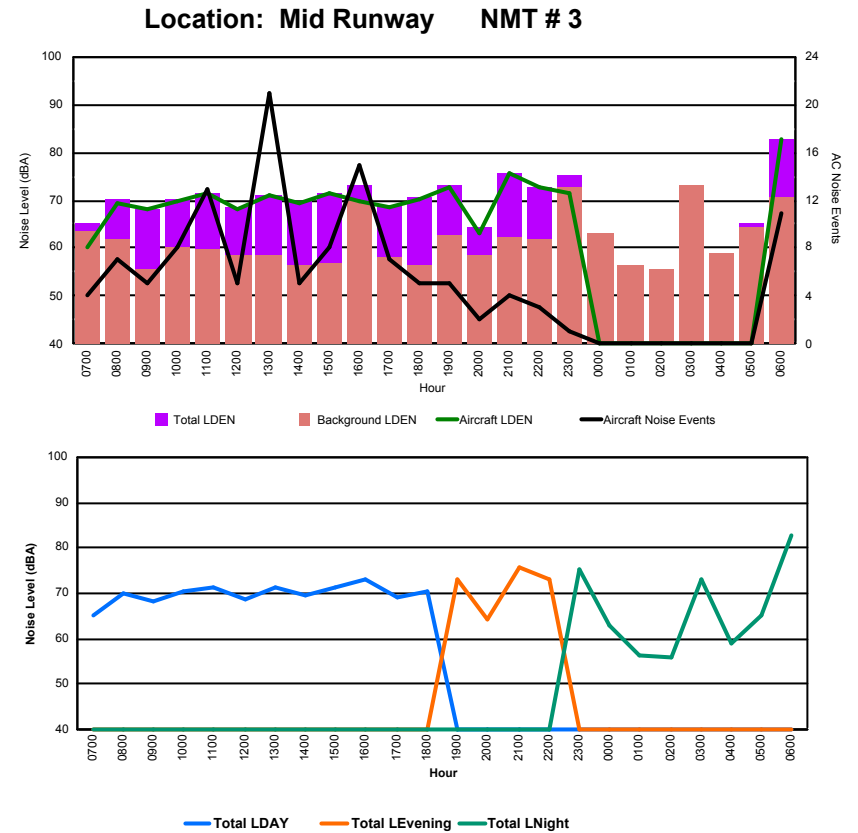

Luxembourg Airport Noise Distribution by Hour

Between 06/08/2022 00:00:00 and 06/08/2022 23:59:59 (Local Time)

Day	Aircraft Events	Total LDEN dB(A)	Aircraft LDEN dB(A)	Background LDEN dB(A)	Total LDay dB(A)	Total LEvening dB(A)	Total LNight dB(A)
06/08/22 7:00	4	65.0	60.3	63.4	65.0	-	-
06/08/22 8:00	7	70.1	69.4	61.9	70.1	-	-
06/08/22 9:00	5	68.2	68.0	55.7	68.2	-	-
06/08/22 10:00	8	70.3	69.8	60.2	70.3	-	-
06/08/22 11:00	13	71.5	71.3	59.6	71.5	-	-
06/08/22 12:00	5	68.6	68.2	58.5	68.6	-	-
06/08/22 13:00	21	71.2	71.0	58.6	71.2	-	-
06/08/22 14:00	5	69.7	69.5	56.3	69.7	-	-
06/08/22 15:00	8	71.5	71.4	57.0	71.5	-	-
06/08/22 16:00	15	73.0	70.0	70.0	73.0	-	-
06/08/22 17:00	7	69.0	68.7	58.2	69.0	-	-
06/08/22 18:00	5	70.5	70.4	56.4	70.5	-	-
06/08/22 19:00	5	73.3	72.9	62.9	-	73.3	-
06/08/22 20:00	2	64.3	63.0	58.4	-	64.3	-
06/08/22 21:00	4	75.7	75.6	62.2	-	75.7	-
06/08/22 22:00	3	72.9	72.6	61.8	-	72.9	-
06/08/22 23:00	1	75.1	71.3	72.7	-	-	75.1
07/08/22 0:00	-	63.0	-	63.1	-	-	63.0
07/08/22 1:00	-	56.4	-	56.4	-	-	56.4
07/08/22 2:00	-	55.8	-	55.8	-	-	55.8
07/08/22 3:00	-	73.0	-	73.0	-	-	73.0
07/08/22 4:00	-	59.1	-	59.1	-	-	59.1
07/08/22 5:00	-	65.1	-	64.5	-	-	65.1
07/08/22 6:00	11	82.8	82.7	70.5	-	-	82.8
	129	72.8	72.1	65.3	70.3	73.0	74.9