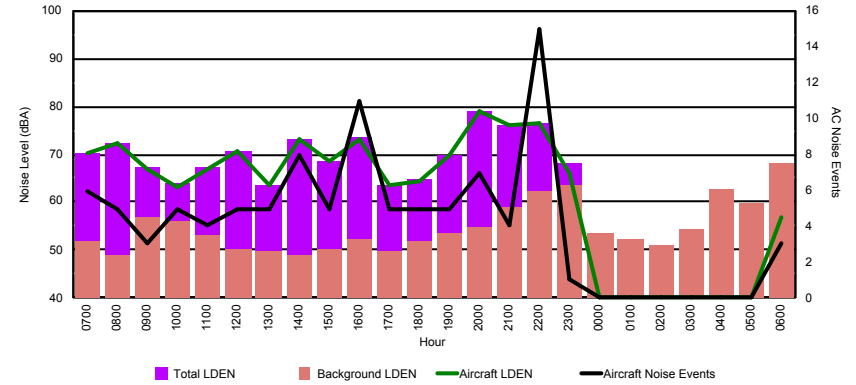

Luxembourg Airport Noise Distribution by Hour

Between 04/08/2022 00:00:00 and 04/08/2022 23:59:59 (Local Time)

Day	Aircraft Events	Total LDEN dB(A)	Aircraft LDEN dB(A)	Background LDEN dB(A)	Total LDay dB(A)	Total LEvening dB(A)	Total LNight dB(A)
04/08/22 7:00	6	70.4	70.4	51.9	70.4	-	-
04/08/22 8:00	5	72.5	72.4	49.1	72.5	-	-
04/08/22 9:00	3	67.2	66.8	56.7	67.2	-	-
04/08/22 10:00	5	63.9	63.2	56.1	63.9	-	-
04/08/22 11:00	4	67.1	66.9	53.2	67.1	-	-
04/08/22 12:00	5	70.5	70.5	50.0	70.5	-	-
04/08/22 13:00	5	63.7	63.5	49.8	63.7	-	-
04/08/22 14:00	8	73.2	73.2	49.1	73.2	-	-
04/08/22 15:00	5	68.7	68.6	50.1	68.7	-	-
04/08/22 16:00	11	73.4	73.3	52.1	73.4	-	-
04/08/22 17:00	5	63.6	63.4	49.9	63.6	-	-
04/08/22 18:00	5	64.7	64.4	52.0	64.7	-	-
04/08/22 19:00	5	69.8	69.8	53.7	-	69.8	-
04/08/22 20:00	7	79.0	79.0	54.9	-	79.0	-
04/08/22 21:00	4	76.1	76.0	59.0	-	76.1	-
04/08/22 22:00	15	76.5	76.3	62.3	-	76.5	-
04/08/22 23:00	1	68.0	66.1	63.6	-	-	68.0
05/08/22 0:00	-	53.6	-	53.6	-	-	53.6
05/08/22 1:00	-	52.3	-	52.3	-	-	52.3
05/08/22 2:00	-	51.2	-	51.2	-	-	51.2
05/08/22 3:00	-	54.4	-	54.4	-	-	54.4
05/08/22 4:00	-	62.7	-	62.9	-	-	62.7
05/08/22 5:00	-	59.8	-	59.8	-	-	59.8
05/08/22 6:00	3	67.7	56.9	68.1	-	-	67.7
	102	71.0	70.7	58.7	69.6	76.4	63.0

Location: DVOR NMT # 2