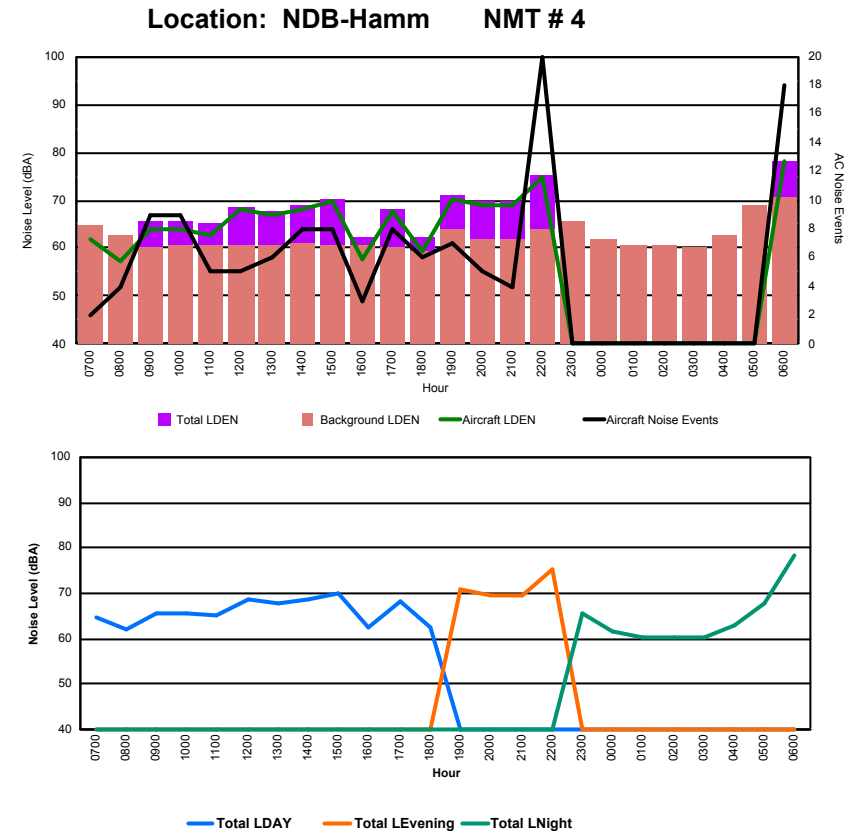

Luxembourg Airport Noise Distribution by Hour

Between 18/08/2022 00:00:00 and 18/08/2022 23:59:59 (Local Time)

Day	Aircraft Events	Total LDEN dB(A)	Aircraft LDEN dB(A)	Background LDEN dB(A)	Total LDay dB(A)	Total LEvening dB(A)	Total LNight dB(A)	
18/08/22	7:00	2	64.9	62.0	64.8	64.9	-	-
18/08/22	8:00	4	62.1	57.3	62.7	62.1	-	-
18/08/22	9:00	9	65.5	64.0	60.2	65.5	-	-
18/08/22	10:00	9	65.6	63.9	60.7	65.6	-	-
18/08/22	11:00	5	65.2	62.9	60.7	65.2	-	-
18/08/22	12:00	5	68.7	68.1	60.6	68.7	-	-
18/08/22	13:00	6	67.7	66.8	60.7	67.7	-	-
18/08/22	14:00	8	68.9	68.2	61.1	68.9	-	-
18/08/22	15:00	8	70.2	69.7	60.7	70.2	-	-
18/08/22	16:00	3	62.3	57.6	60.6	62.3	-	-
18/08/22	17:00	8	68.3	67.6	60.0	68.3	-	-
18/08/22	18:00	6	62.5	59.5	59.5	62.5	-	-
18/08/22	19:00	7	71.1	70.1	64.1	-	71.1	-
18/08/22	20:00	5	69.7	68.9	62.0	-	69.7	-
18/08/22	21:00	4	69.6	68.8	62.0	-	69.6	-
18/08/22	22:00	20	75.1	74.9	64.0	-	75.1	-
18/08/22	23:00	-	65.8	-	65.8	-	-	65.8
19/08/22	0:00	-	61.5	-	61.9	-	-	61.5
19/08/22	1:00	-	60.4	-	60.7	-	-	60.4
19/08/22	2:00	-	60.3	-	60.6	-	-	60.3
19/08/22	3:00	-	60.3	-	60.3	-	-	60.3
19/08/22	4:00	-	62.8	-	62.8	-	-	62.8
19/08/22	5:00	-	67.8	-	68.8	-	-	67.8
19/08/22	6:00	18	78.3	78.0	70.5	-	-	78.3
	127	69.3	68.3	63.5	66.8	72.0	70.2