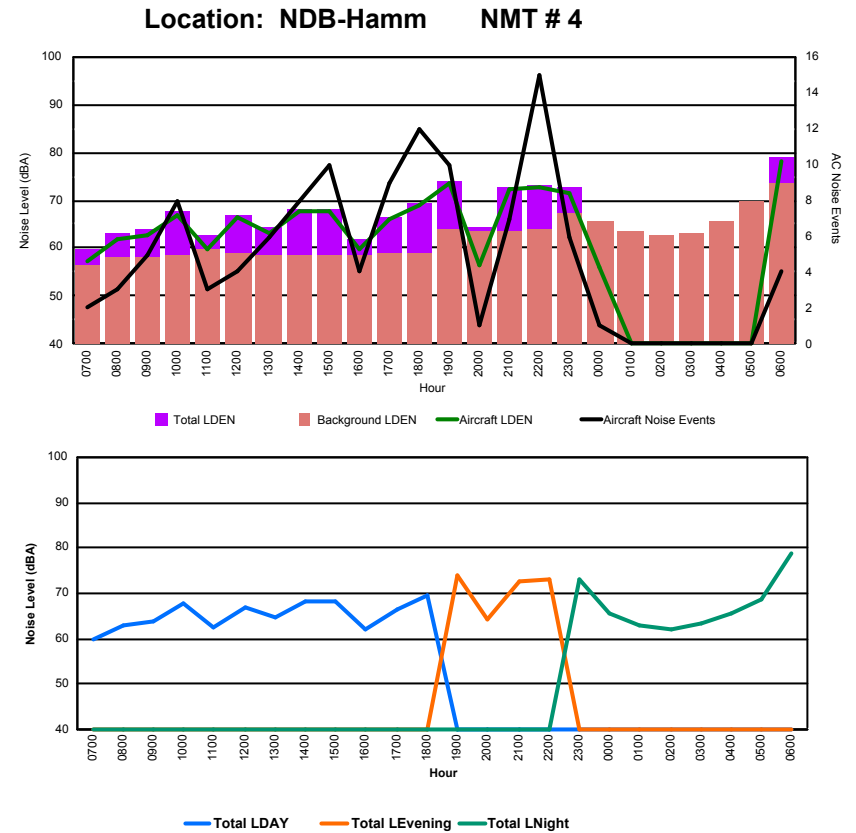

Luxembourg Airport Noise Distribution by Hour

Between 07/08/2022 00:00:00 and 07/08/2022 23:59:59 (Local Time)

Day	Aircraft Events	Total LDEN dB(A)	Aircraft LDEN dB(A)	Background LDEN dB(A)	Total LDay dB(A)	Total LEvening dB(A)	Total LNight dB(A)
07/08/22 7:00	2	59.7	57.2	56.6	59.7	-	-
07/08/22 8:00	3	63.0	61.7	58.1	63.0	-	-
07/08/22 9:00	5	64.0	62.8	58.2	64.0	-	-
07/08/22 10:00	8	67.6	67.0	58.7	67.6	-	-
07/08/22 11:00	3	62.6	59.7	59.6	62.6	-	-
07/08/22 12:00	4	67.0	66.3	59.0	67.0	-	-
07/08/22 13:00	6	64.5	63.3	58.4	64.5	-	-
07/08/22 14:00	8	68.2	67.8	58.6	68.2	-	-
07/08/22 15:00	10	68.2	67.7	58.6	68.2	-	-
07/08/22 16:00	4	62.0	59.6	58.4	62.0	-	-
07/08/22 17:00	9	66.6	65.9	59.0	66.6	-	-
07/08/22 18:00	12	69.5	69.1	59.1	69.5	-	-
07/08/22 19:00	10	73.8	73.4	64.0	-	73.8	-
07/08/22 20:00	1	64.3	56.6	63.5	-	64.3	-
07/08/22 21:00	7	72.6	72.1	63.4	-	72.6	-
07/08/22 22:00	15	73.2	72.8	64.0	-	73.2	-
07/08/22 23:00	6	72.9	71.5	67.4	-	-	72.9
08/08/22 0:00	1	65.4	55.9	65.8	-	-	65.4
08/08/22 1:00	-	63.0	-	63.5	-	-	63.0
08/08/22 2:00	-	62.2	-	62.6	-	-	62.2
08/08/22 3:00	-	63.2	-	63.3	-	-	63.2
08/08/22 4:00	-	65.5	-	65.8	-	-	65.5
08/08/22 5:00	-	68.7	-	70.0	-	-	68.7
08/08/22 6:00	4	78.8	78.0	73.6	-	-	78.8
	118	69.8	68.7	64.7	66.1	72.2	71.6