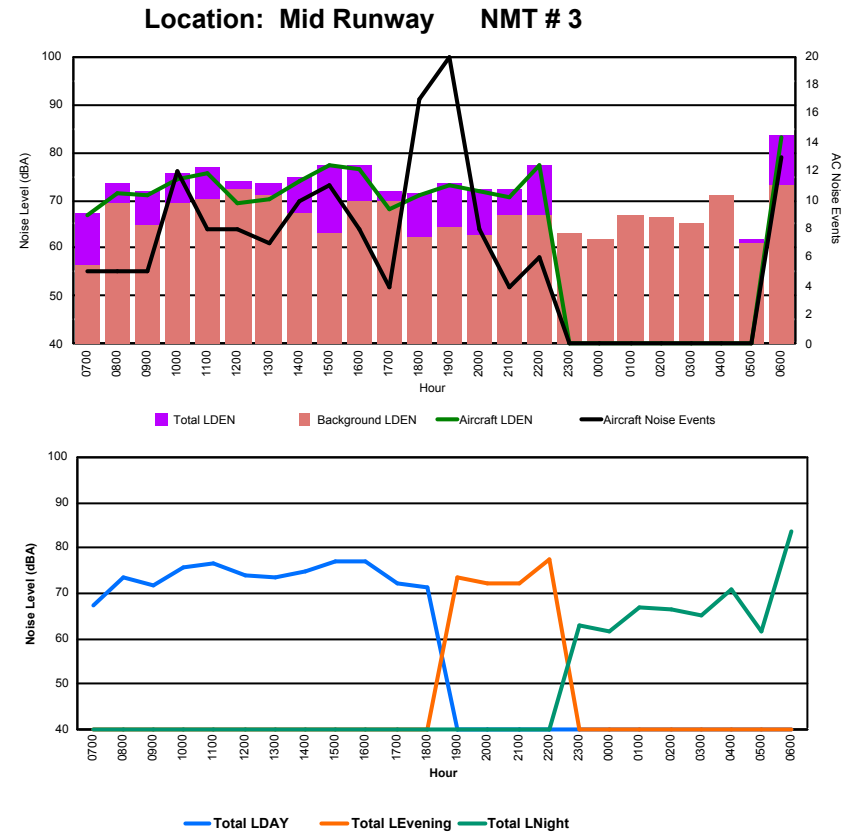

Luxembourg Airport Noise Distribution by Hour

Between 05/08/2022 00:00:00 and 05/08/2022 23:59:59 (Local Time)

Day	Aircraft Events	Total LDEN dB(A)	Aircraft LDEN dB(A)	Background LDEN dB(A)	Total LDay dB(A)	Total LEvening dB(A)	Total LNight dB(A)
05/08/22 7:00	5	67.2	66.8	56.6	67.2	-	-
05/08/22 8:00	5	73.4	71.4	69.2	73.4	-	-
05/08/22 9:00	5	71.9	71.0	64.6	71.9	-	-
05/08/22 10:00	12	75.6	74.5	69.4	75.6	-	-
05/08/22 11:00	8	76.7	75.6	70.3	76.7	-	-
05/08/22 12:00	8	74.1	69.5	72.3	74.1	-	-
05/08/22 13:00	7	73.7	70.4	70.9	73.7	-	-
05/08/22 14:00	10	74.7	73.9	67.1	74.7	-	-
05/08/22 15:00	11	77.2	77.1	63.0	77.2	-	-
05/08/22 16:00	8	77.2	76.3	70.0	77.2	-	-
05/08/22 17:00	4	72.0	68.1	69.7	72.0	-	-
05/08/22 18:00	17	71.5	71.0	62.4	71.5	-	-
05/08/22 19:00	20	73.6	73.0	64.3	-	73.6	-
05/08/22 20:00	8	72.2	71.7	62.7	-	72.2	-
05/08/22 21:00	4	72.2	70.7	66.8	-	72.2	-
05/08/22 22:00	6	77.5	77.1	67.0	-	77.5	-
05/08/22 23:00	-	63.1	-	63.1	-	-	63.1
06/08/22 0:00	-	61.7	-	61.8	-	-	61.7
06/08/22 1:00	-	66.7	-	66.8	-	-	66.7
06/08/22 2:00	-	66.4	-	66.6	-	-	66.4
06/08/22 3:00	-	65.2	-	65.3	-	-	65.2
06/08/22 4:00	-	70.9	-	71.0	-	-	70.9
06/08/22 5:00	-	61.8	-	61.2	-	-	61.8
06/08/22 6:00	13	83.6	83.3	73.2	-	-	83.6
	151	74.7	73.7	68.1	74.5	74.5	75.1