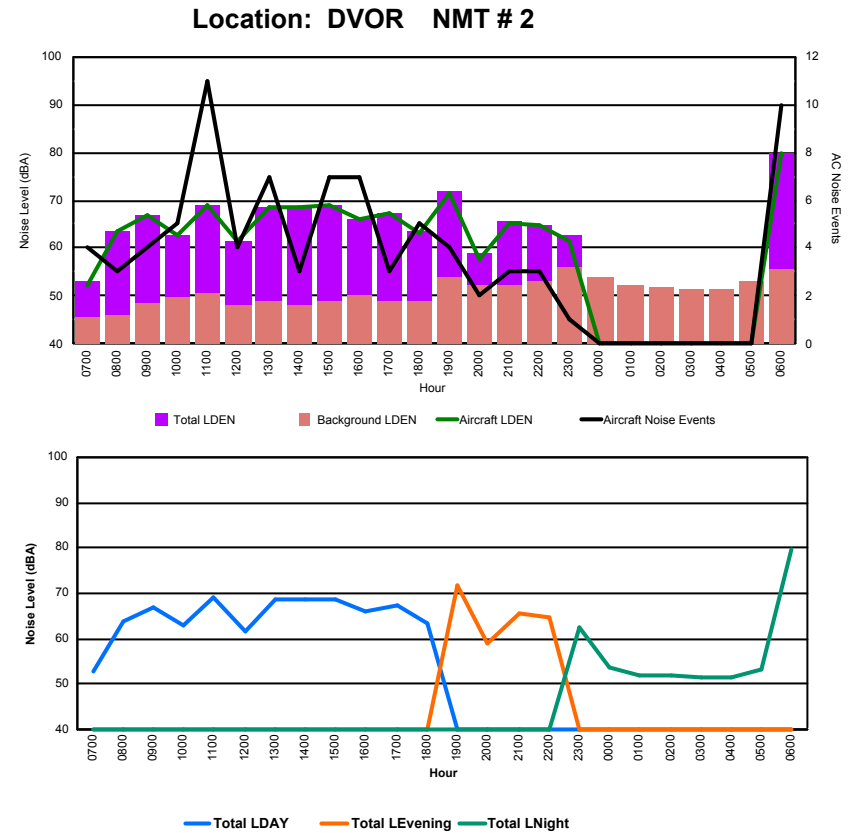

Luxembourg Airport Noise Distribution by Hour

Between 06/08/2022 00:00:00 and 06/08/2022 23:59:59 (Local Time)

Day	Aircraft Events	Total LDEN dB(A)	Aircraft LDEN dB(A)	Background LDEN dB(A)	Total LDay dB(A)	Total LEvening dB(A)	Total LNight dB(A)
06/08/22 7:00	4	53.0	52.1	45.7	53.0	-	-
06/08/22 8:00	3	63.7	63.5	46.1	63.7	-	-
06/08/22 9:00	4	67.0	67.0	48.5	67.0	-	-
06/08/22 10:00	5	62.8	62.6	49.7	62.8	-	-
06/08/22 11:00	11	69.1	69.1	50.7	69.1	-	-
06/08/22 12:00	4	61.5	61.4	48.1	61.5	-	-
06/08/22 13:00	7	68.5	68.5	49.1	68.5	-	-
06/08/22 14:00	3	68.5	68.5	48.3	68.5	-	-
06/08/22 15:00	7	68.9	68.9	48.8	68.9	-	-
06/08/22 16:00	7	66.2	66.1	50.2	66.2	-	-
06/08/22 17:00	3	67.5	67.4	49.0	67.5	-	-
06/08/22 18:00	5	63.5	63.3	48.8	63.5	-	-
06/08/22 19:00	4	71.7	71.6	54.0	-	71.7	-
06/08/22 20:00	2	58.9	57.8	52.3	-	58.9	-
06/08/22 21:00	3	65.6	65.4	52.3	-	65.6	-
06/08/22 22:00	3	64.9	64.6	53.0	-	64.9	-
06/08/22 23:00	1	62.6	61.5	56.0	-	-	62.6
07/08/22 0:00	-	53.8	-	53.8	-	-	53.8
07/08/22 1:00	-	52.1	-	52.1	-	-	52.1
07/08/22 2:00	-	51.9	-	51.9	-	-	51.9
07/08/22 3:00	-	51.3	-	51.3	-	-	51.3
07/08/22 4:00	-	51.3	-	51.3	-	-	51.3
07/08/22 5:00	-	53.2	-	53.2	-	-	53.2
07/08/22 6:00	10	79.6	79.6	55.8	-	-	79.6
	86	68.5	68.4	51.7	66.4	67.5	70.7