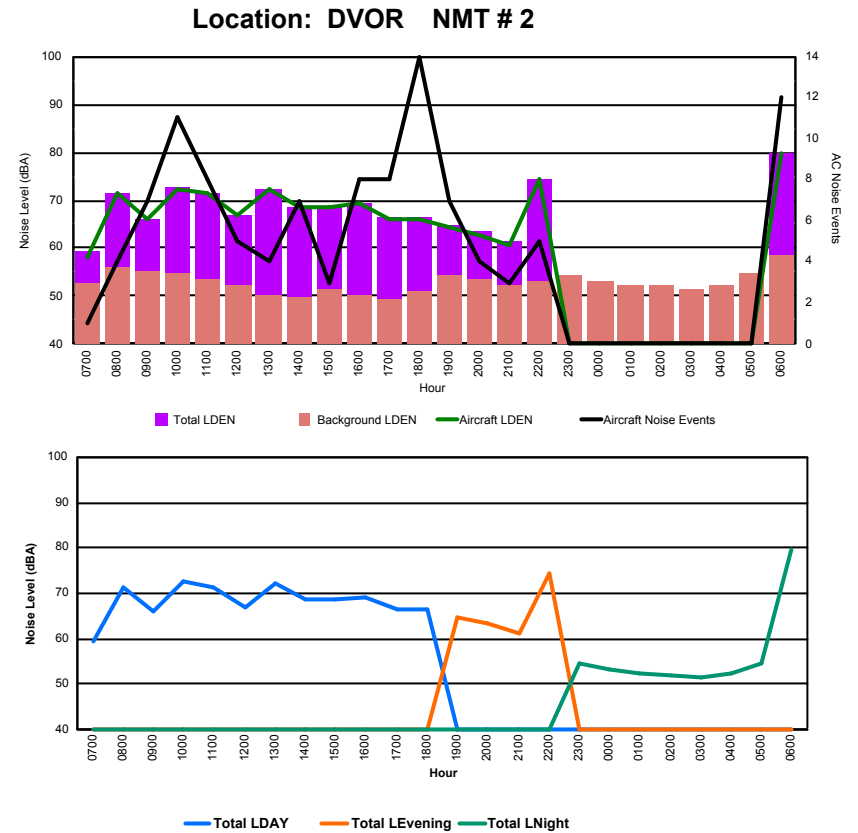

Luxembourg Airport Noise Distribution by Hour

Between 05/08/2022 00:00:00 and 05/08/2022 23:59:59 (Local Time)

Day	Aircraft Events	Total LDEN dB(A)	Aircraft LDEN dB(A)	Background LDEN dB(A)	Total LDay dB(A)	Total LEvening dB(A)	Total LNight dB(A)	
05/08/22	7:00	1	59.3	58.2	52.9	59.3	-	-
05/08/22	8:00	4	71.5	71.3	56.1	71.5	-	-
05/08/22	9:00	7	66.2	65.9	55.0	66.2	-	-
05/08/22	10:00	11	72.6	72.5	54.7	72.6	-	-
05/08/22	11:00	8	71.5	71.4	53.4	71.5	-	-
05/08/22	12:00	5	66.9	66.7	52.4	66.9	-	-
05/08/22	13:00	4	72.1	72.1	50.3	72.1	-	-
05/08/22	14:00	7	68.6	68.5	49.9	68.6	-	-
05/08/22	15:00	3	68.5	68.4	51.3	68.5	-	-
05/08/22	16:00	8	69.2	69.2	50.0	69.2	-	-
05/08/22	17:00	8	66.3	66.2	49.2	66.3	-	-
05/08/22	18:00	14	66.3	66.2	51.0	66.3	-	-
05/08/22	19:00	7	64.8	64.4	54.5	-	64.8	-
05/08/22	20:00	4	63.4	62.9	53.5	-	63.4	-
05/08/22	21:00	3	61.4	60.8	52.3	-	61.4	-
05/08/22	22:00	5	74.2	74.2	53.3	-	74.2	-
05/08/22	23:00	-	54.4	-	54.4	-	-	54.4
06/08/22	0:00	-	53.2	-	53.2	-	-	53.2
06/08/22	1:00	-	52.2	-	52.2	-	-	52.2
06/08/22	2:00	-	52.1	-	52.1	-	-	52.1
06/08/22	3:00	-	51.5	-	51.5	-	-	51.5
06/08/22	4:00	-	52.2	-	52.2	-	-	52.2
06/08/22	5:00	-	54.6	-	54.6	-	-	54.6
06/08/22	6:00	12	79.8	79.7	58.7	-	-	79.8
		111	69.9	69.8	53.4	69.4	69.2	70.8