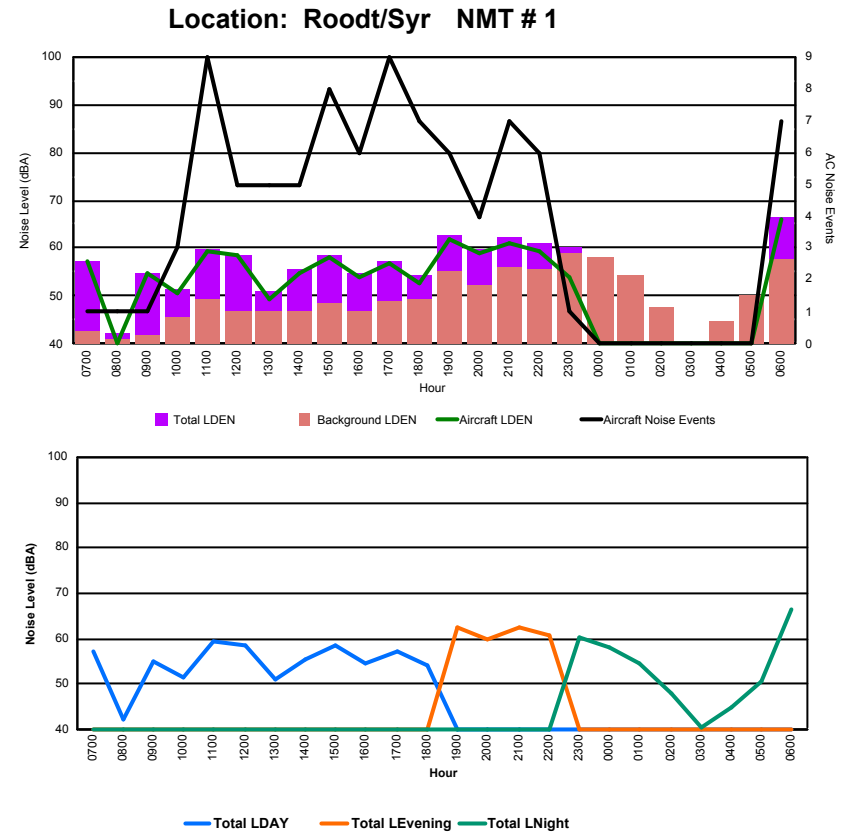

Luxembourg Airport Noise Distribution by Hour

Between 21/08/2022 00:00:00 and 21/08/2022 23:59:59 (Local Time)

Day	Aircraft Events	Total LDEN dB (A)	Aircraft LDEN dB(A)	Background LDEN dB(A)	Total LDay dB(A)	Total LEvening dB(A)	Total LNight dB (A)
21/08/22 7:00	1	57.3	57.1	42.6	57.3	-	-
21/08/22 8:00	1	42.3	36.0	41.2	42.3	-	-
21/08/22 9:00	1	54.9	54.7	41.7	54.9	-	-
21/08/22 10:00	3	51.6	50.5	45.6	51.6	-	-
21/08/22 11:00	9	59.6	59.3	49.2	59.6	-	-
21/08/22 12:00	5	58.7	58.4	46.9	58.7	-	-
21/08/22 13:00	5	51.2	49.3	46.9	51.2	-	-
21/08/22 14:00	5	55.6	54.9	47.0	55.6	-	-
21/08/22 15:00	8	58.5	58.1	48.6	58.5	-	-
21/08/22 16:00	6	54.6	53.8	46.8	54.6	-	-
21/08/22 17:00	9	57.4	56.9	48.8	57.4	-	-
21/08/22 18:00	7	54.3	52.7	49.5	54.3	-	-
21/08/22 19:00	6	62.7	62.0	55.2	-	62.7	-
21/08/22 20:00	4	59.7	58.9	52.4	-	59.7	-
21/08/22 21:00	7	62.3	61.2	55.9	-	62.3	-
21/08/22 22:00	6	60.9	59.4	55.7	-	60.9	-
21/08/22 23:00	1	60.1	54.0	58.9	-	-	60.1
22/08/22 0:00	-	58.1	-	58.1	-	-	58.1
22/08/22 1:00	-	54.4	-	54.4	-	-	54.4
22/08/22 2:00	-	47.8	-	47.9	-	-	47.8
22/08/22 3:00	-	40.4	-	40.4	-	-	40.4
22/08/22 4:00	-	44.9	-	44.9	-	-	44.9
22/08/22 5:00	-	50.4	-	50.4	-	-	50.4
22/08/22 6:00	7	66.5	65.9	57.5	-	-	66.5
	91	58.6	57.4	52.6	56.2	61.6	59.2