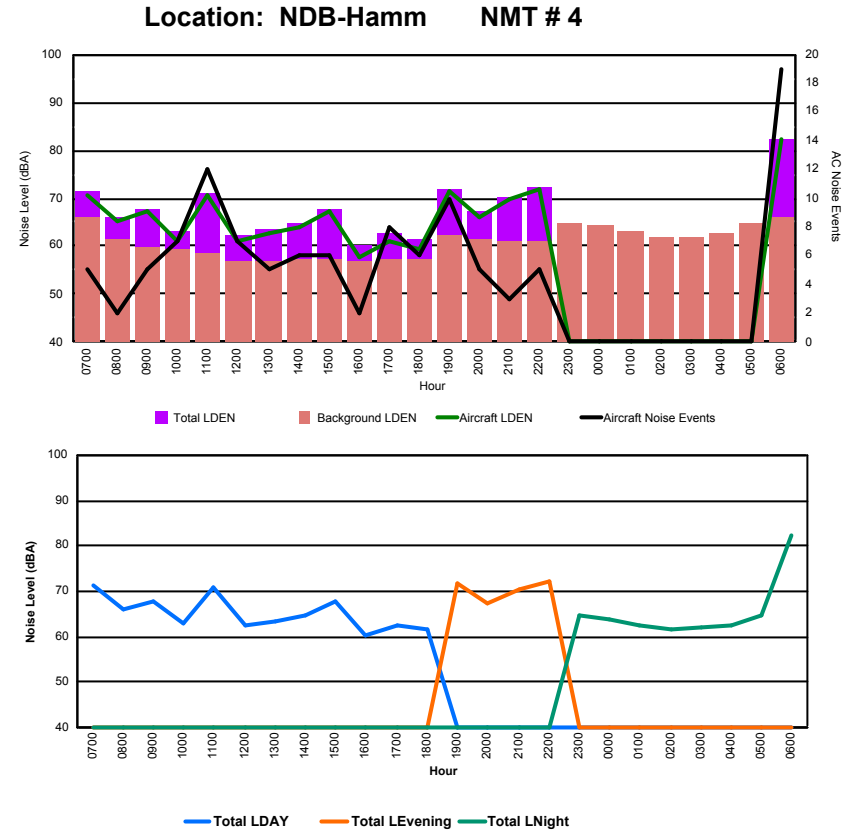

Luxembourg Airport Noise Distribution by Hour

Between 19/08/2022 00:00:00 and 19/08/2022 23:59:59 (Local Time)

Day	Aircraft Events	Total LDEN dB (A)	Aircraft LDEN dB(A)	Background LDEN dB(A)	Total LDay dB(A)	Total LEvening dB(A)	Total LNight dB (A)
19/08/22 7:00	5	71.4	70.8	66.2	71.4	-	-
19/08/22 8:00	2	66.2	65.1	61.5	66.2	-	-
19/08/22 9:00	5	67.9	67.2	59.8	67.9	-	-
19/08/22 10:00	7	63.1	60.9	59.2	63.1	-	-
19/08/22 11:00	12	70.9	70.7	58.7	70.9	-	-
19/08/22 12:00	7	62.4	61.0	56.9	62.4	-	-
19/08/22 13:00	5	63.6	62.6	56.7	63.6	-	-
19/08/22 14:00	6	64.9	64.1	57.3	64.9	-	-
19/08/22 15:00	6	67.8	67.3	57.2	67.8	-	-
19/08/22 16:00	2	60.2	57.5	56.8	60.2	-	-
19/08/22 17:00	8	62.6	61.1	57.4	62.6	-	-
19/08/22 18:00	6	61.5	59.5	57.4	61.5	-	-
19/08/22 19:00	10	71.8	71.4	62.1	-	71.8	-
19/08/22 20:00	5	67.4	66.1	61.5	-	67.4	-
19/08/22 21:00	3	70.3	69.8	61.0	-	70.3	-
19/08/22 22:00	5	72.3	72.0	61.0	-	72.3	-
19/08/22 23:00	-	64.6	-	64.6	-	-	64.6
20/08/22 0:00	-	63.8	-	64.5	-	-	63.8
20/08/22 1:00	-	62.6	-	63.2	-	-	62.6
20/08/22 2:00	-	61.5	-	61.8	-	-	61.5
20/08/22 3:00	-	61.9	-	61.9	-	-	61.9
20/08/22 4:00	-	62.5	-	62.6	-	-	62.5
20/08/22 5:00	-	64.6	-	64.7	-	-	64.6
20/08/22 6:00	19	82.5	82.4	65.9	-	-	82.5
	113	70.9	70.4	61.9	66.7	70.8	73.8