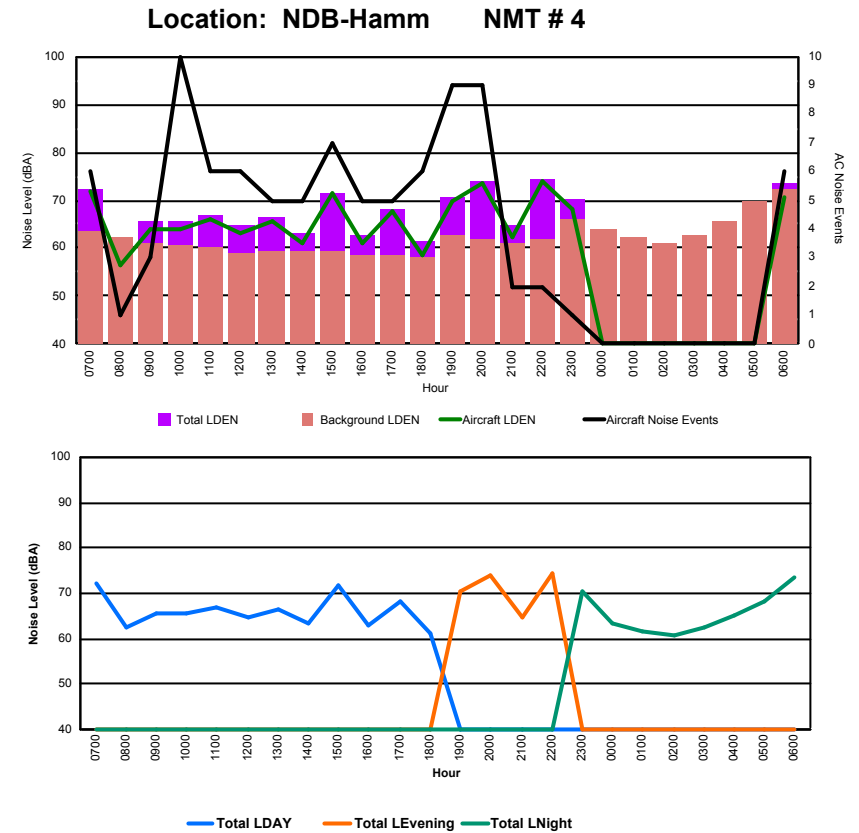

Luxembourg Airport Noise Distribution by Hour

Between 17/08/2022 00:00:00 and 17/08/2022 23:59:59 (Local Time)

Day	Aircraft Events	Total LDEN dB (A)	Aircraft LDEN dB(A)	Background LDEN dB(A)	Total LDay dB(A)	Total LEvening dB(A)	Total LNight dB (A)
17/08/22 7:00	6	72.2	71.9	63.6	72.2	-	-
17/08/22 8:00	1	62.3	56.6	62.1	62.3	-	-
17/08/22 9:00	3	65.5	63.8	61.1	65.5	-	-
17/08/22 10:00	10	65.6	64.0	60.6	65.6	-	-
17/08/22 11:00	6	67.0	66.0	60.4	67.0	-	-
17/08/22 12:00	6	64.6	63.3	59.1	64.6	-	-
17/08/22 13:00	5	66.4	65.5	59.3	66.4	-	-
17/08/22 14:00	5	63.2	61.1	59.2	63.2	-	-
17/08/22 15:00	7	71.6	71.4	59.5	71.6	-	-
17/08/22 16:00	5	62.9	61.1	58.4	62.9	-	-
17/08/22 17:00	5	68.3	67.8	58.4	68.3	-	-
17/08/22 18:00	6	61.4	58.6	58.3	61.4	-	-
17/08/22 19:00	9	70.6	69.9	62.7	-	70.6	-
17/08/22 20:00	9	73.8	73.5	62.0	-	73.8	-
17/08/22 21:00	2	64.6	62.2	61.0	-	64.6	-
17/08/22 22:00	2	74.3	74.1	61.8	-	74.3	-
17/08/22 23:00	1	70.3	68.1	66.2	-	-	70.3
18/08/22 0:00	-	63.4	-	64.1	-	-	63.4
18/08/22 1:00	-	61.8	-	62.2	-	-	61.8
18/08/22 2:00	-	60.9	-	61.2	-	-	60.9
18/08/22 3:00	-	62.6	-	62.6	-	-	62.6
18/08/22 4:00	-	65.2	-	65.5	-	-	65.2
18/08/22 5:00	-	68.4	-	69.6	-	-	68.4
18/08/22 6:00	6	73.5	70.8	72.3	-	-	73.5
	94	68.7	67.4	64.0	67.3	72.1	68.0