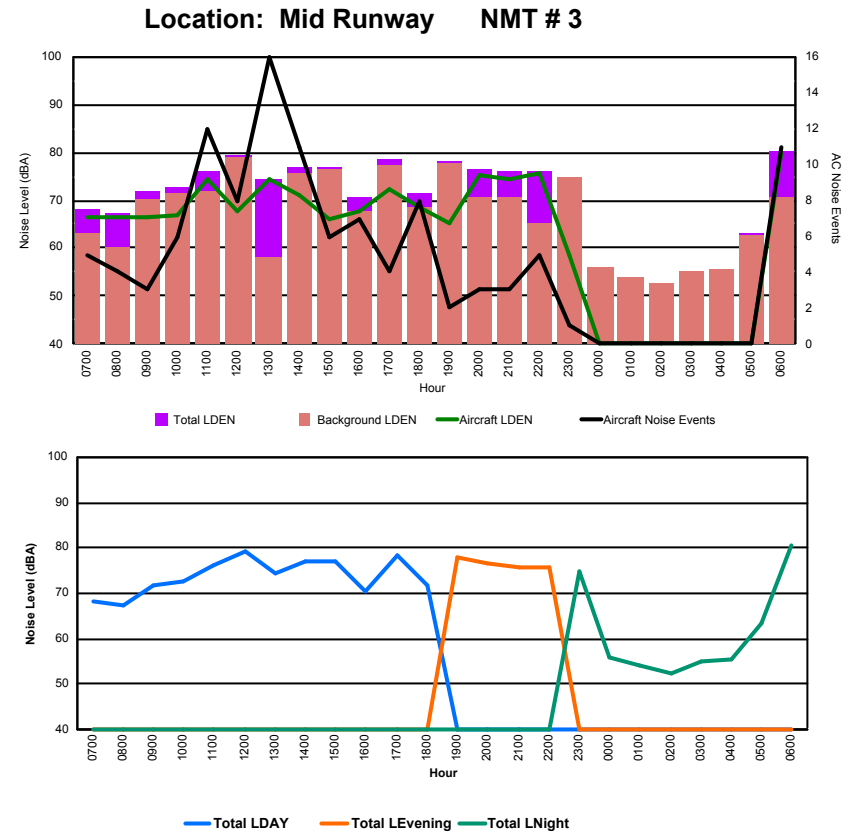

Luxembourg Airport Noise Distribution by Hour

Between 20/08/2022 00:00:00 and 20/08/2022 23:59:59 (Local Time)

Day	Aircraft Events	Total LDEN dB (A)	Aircraft LDEN dB(A)	Background LDEN dB(A)	Total LDay dB(A)	Total LEvening dB(A)	Total LNight dB (A)	
20/08/22	7:00	5	68.2	66.6	63.3	68.2	-	-
20/08/22	8:00	4	67.2	66.4	60.1	67.2	-	-
20/08/22	9:00	3	71.8	66.4	70.4	71.8	-	-
20/08/22	10:00	6	72.6	66.8	71.4	72.6	-	-
20/08/22	11:00	12	76.1	74.2	71.8	76.1	-	-
20/08/22	12:00	8	79.4	67.7	79.1	79.4	-	-
20/08/22	13:00	16	74.4	74.3	58.3	74.4	-	-
20/08/22	14:00	11	77.0	71.1	75.7	77.0	-	-
20/08/22	15:00	6	76.9	66.2	76.5	76.9	-	-
20/08/22	16:00	7	70.6	67.6	67.7	70.6	-	-
20/08/22	17:00	4	78.5	72.2	77.3	78.5	-	-
20/08/22	18:00	8	71.6	68.6	68.6	71.6	-	-
20/08/22	19:00	2	78.0	65.3	77.8	-	78.0	-
20/08/22	20:00	3	76.5	75.2	70.5	-	76.5	-
20/08/22	21:00	3	75.9	74.3	70.7	-	75.9	-
20/08/22	22:00	5	75.9	75.6	65.3	-	75.9	-
20/08/22	23:00	1	74.8	58.5	74.7	-	-	74.8
21/08/22	0:00	-	56.1	-	56.1	-	-	56.1
21/08/22	1:00	-	54.1	-	54.1	-	-	54.1
21/08/22	2:00	-	52.5	-	52.5	-	-	52.5
21/08/22	3:00	-	55.0	-	55.0	-	-	55.0
21/08/22	4:00	-	55.6	-	55.6	-	-	55.6
21/08/22	5:00	-	63.3	-	62.6	-	-	63.3
21/08/22	6:00	11	80.4	80.0	70.7	-	-	80.4
	115	74.8	71.3	72.3	75.2	76.7	72.5