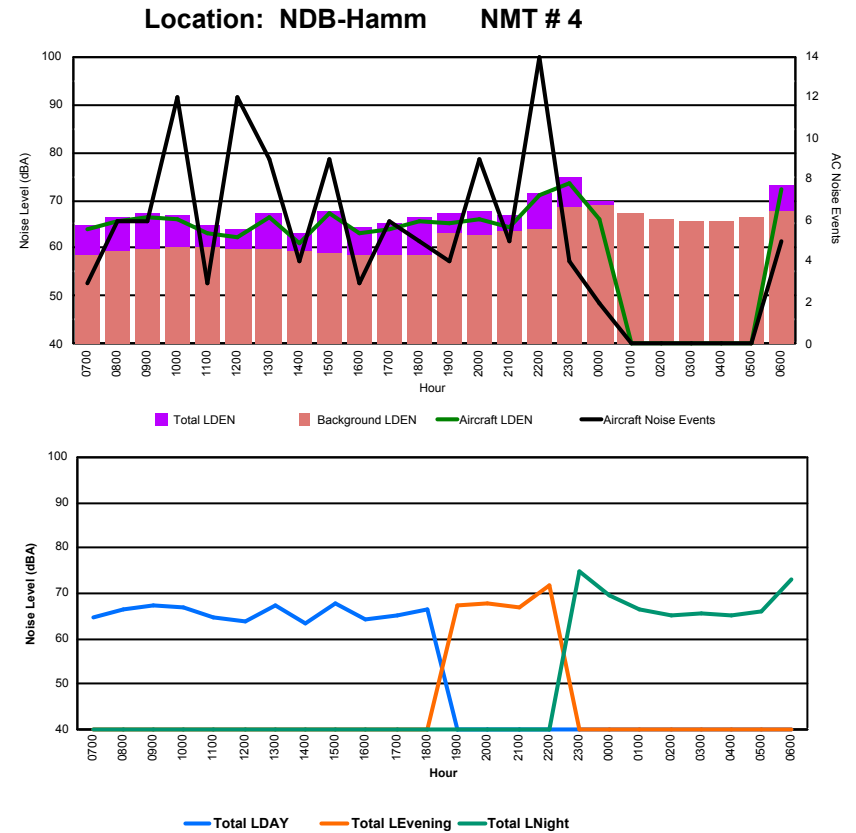

Luxembourg Airport Noise Distribution by Hour

Between 13/08/2022 00:00:00 and 13/08/2022 23:59:59 (Local Time)

Day	Aircraft Events	Total LDEN dB (A)	Aircraft LDEN dB(A)	Background LDEN dB(A)	Total LDay dB(A)	Total LEvening dB(A)	Total LNight dB (A)
13/08/22 7:00	3	64.9	64.0	58.6	64.9	-	-
13/08/22 8:00	6	66.3	65.6	59.3	66.3	-	-
13/08/22 9:00	6	67.2	66.4	59.7	67.2	-	-
13/08/22 10:00	12	66.9	66.0	60.0	66.9	-	-
13/08/22 11:00	3	64.9	63.2	60.2	64.9	-	-
13/08/22 12:00	12	64.0	62.1	59.8	64.0	-	-
13/08/22 13:00	9	67.2	66.5	59.6	67.2	-	-
13/08/22 14:00	4	63.3	61.2	59.4	63.3	-	-
13/08/22 15:00	9	67.7	67.1	59.1	67.7	-	-
13/08/22 16:00	3	64.4	63.2	58.5	64.4	-	-
13/08/22 17:00	6	65.1	64.1	58.7	65.1	-	-
13/08/22 18:00	5	66.5	65.8	58.7	66.5	-	-
13/08/22 19:00	4	67.2	65.1	63.2	-	67.2	-
13/08/22 20:00	9	67.6	65.9	62.9	-	67.6	-
13/08/22 21:00	5	67.0	64.4	63.7	-	67.0	-
13/08/22 22:00	14	71.6	70.9	64.0	-	71.6	-
13/08/22 23:00	4	74.8	73.7	68.7	-	-	74.8
14/08/22 0:00	2	69.7	65.9	68.8	-	-	69.7
14/08/22 1:00	-	66.4	-	67.5	-	-	66.4
14/08/22 2:00	-	65.3	-	66.2	-	-	65.3
14/08/22 3:00	-	65.4	-	65.7	-	-	65.4
14/08/22 4:00	-	65.3	-	65.5	-	-	65.3
14/08/22 5:00	-	66.1	-	66.5	-	-	66.1
14/08/22 6:00	5	73.3	72.2	67.6	-	-	73.3
	121	68.2	66.4	64.1	65.9	68.8	70.0