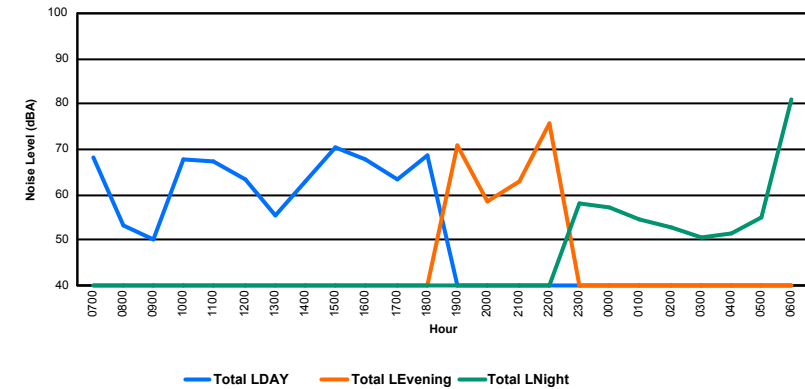

Luxembourg Airport Noise Distribution by Hour

Between 11/08/2022 00:00:00 and 11/08/2022 23:59:59 (Local Time)

Day	Aircraft Events	Total LDEN dB (A)	Aircraft LDEN dB(A)	Background LDEN dB(A)	Total LDay dB(A)	Total LEvening dB(A)	Total LNight dB (A)
11/08/22 7:00	5	68.2	68.1	49.0	68.2	-	-
11/08/22 8:00	3	53.3	51.8	48.0	53.3	-	-
11/08/22 9:00	2	50.1	47.3	47.0	50.1	-	-
11/08/22 10:00	9	67.6	67.5	50.1	67.6	-	-
11/08/22 11:00	9	67.4	67.2	51.2	67.4	-	-
11/08/22 12:00	5	63.6	63.3	52.5	63.6	-	-
11/08/22 13:00	2	55.4	53.0	51.8	55.4	-	-
11/08/22 14:00	6	63.1	62.8	52.1	63.1	-	-
11/08/22 15:00	6	70.6	70.6	50.3	70.6	-	-
11/08/22 16:00	4	67.9	67.8	50.5	67.9	-	-
11/08/22 17:00	5	63.5	63.3	50.3	63.5	-	-
11/08/22 18:00	10	68.9	68.9	50.8	68.9	-	-
11/08/22 19:00	10	70.9	70.8	56.0	-	70.9	-
11/08/22 20:00	2	58.6	57.3	53.1	-	58.6	-
11/08/22 21:00	2	62.8	62.0	55.0	-	62.8	-
11/08/22 22:00	4	75.7	75.6	54.8	-	75.7	-
11/08/22 23:00	-	58.1	-	58.1	-	-	58.1
12/08/22 0:00	-	57.2	-	57.2	-	-	57.2
12/08/22 1:00	-	54.5	-	54.5	-	-	54.5
12/08/22 2:00	-	52.8	-	52.8	-	-	52.8
12/08/22 3:00	-	50.6	-	50.6	-	-	50.6
12/08/22 4:00	-	51.5	-	51.5	-	-	51.5
12/08/22 5:00	-	55.2	-	55.2	-	-	55.2
12/08/22 6:00	14	80.9	80.9	60.0	-	-	80.9
	98	69.8	69.7	53.8	66.2	71.1	71.9

Location: DVOR NMT # 2