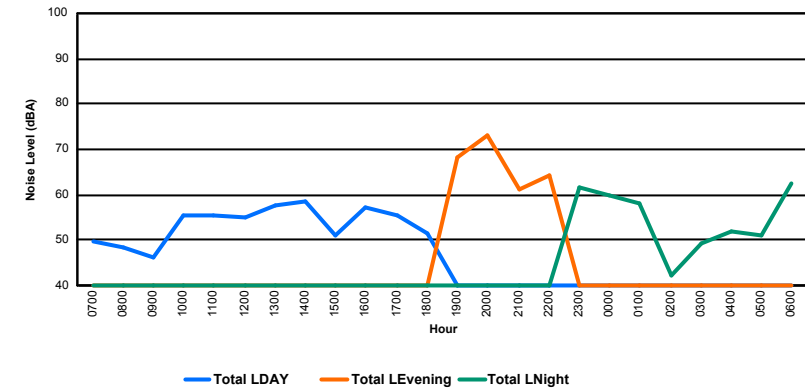

Luxembourg Airport Noise Distribution by Hour

Between 22/08/2022 00:00:00 and 22/08/2022 23:59:59 (Local Time)

Day	Aircraft Events	Total LDEN dB(A)	Aircraft LDEN dB(A)	Background LDEN dB(A)	Total LDay dB(A)	Total LEvening dB(A)	Total LNight dB(A)
22/08/22 7:00	5	49.5	47.7	44.9	49.5	-	-
22/08/22 8:00	2	48.6	46.7	44.1	48.6	-	-
22/08/22 9:00	-	46.2	-	46.2	46.2	-	-
22/08/22 10:00	6	55.6	52.2	53.1	55.6	-	-
22/08/22 11:00	3	55.5	54.5	49.1	55.5	-	-
22/08/22 12:00	4	55.0	54.4	46.8	55.0	-	-
22/08/22 13:00	10	57.8	57.2	49.4	57.8	-	-
22/08/22 14:00	7	58.7	58.3	49.0	58.7	-	-
22/08/22 15:00	3	51.1	48.2	48.2	51.1	-	-
22/08/22 16:00	6	57.0	56.2	49.1	57.0	-	-
22/08/22 17:00	8	55.6	53.7	51.5	55.6	-	-
22/08/22 18:00	4	51.4	49.5	47.2	51.4	-	-
22/08/22 19:00	8	68.1	67.9	54.0	-	68.1	-
22/08/22 20:00	10	72.9	72.8	55.1	-	72.9	-
22/08/22 21:00	5	61.1	58.6	57.6	-	61.1	-
22/08/22 22:00	17	64.2	63.2	58.1	-	64.2	-
22/08/22 23:00	-	61.5	-	61.5	-	-	61.5
23/08/22 0:00	-	59.8	-	59.8	-	-	59.8
23/08/22 1:00	-	58.3	-	58.4	-	-	58.3
23/08/22 2:00	-	42.1	-	42.1	-	-	42.1
23/08/22 3:00	-	49.4	-	49.4	-	-	49.4
23/08/22 4:00	-	52.1	-	52.2	-	-	52.1
23/08/22 5:00	-	50.9	-	50.9	-	-	50.9
23/08/22 6:00	1	62.6	61.7	55.3	-	-	62.6
	99	62.1	61.3	54.3	54.9	68.7	58.2

Location: Roodt/Syr NMT # 1