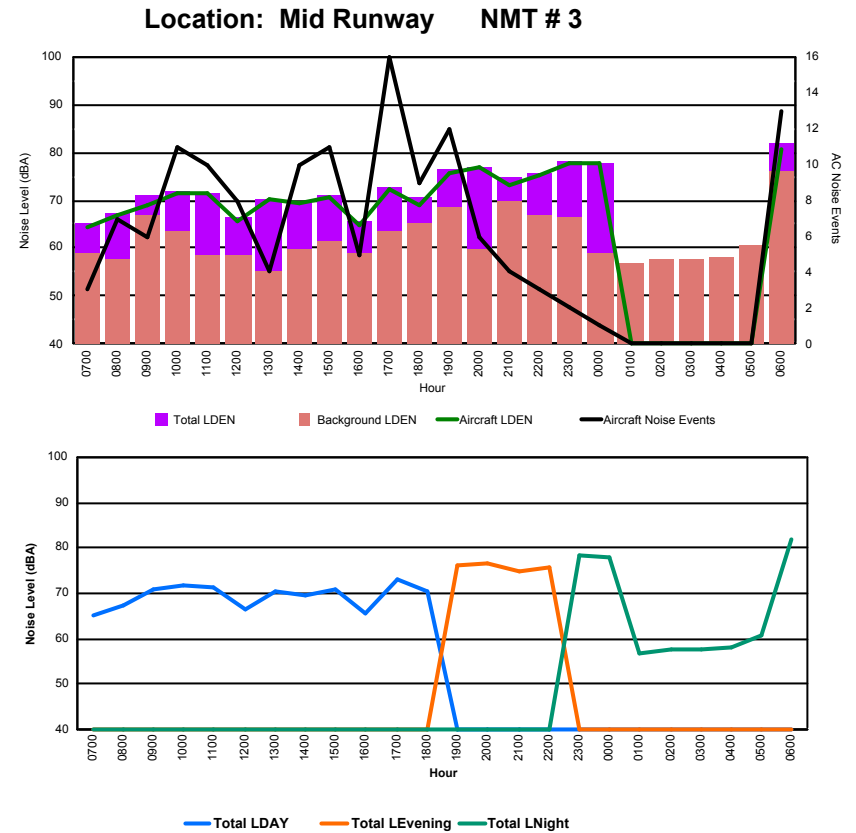

Luxembourg Airport Noise Distribution by Hour

Between 07/08/2022 00:00:00 and 07/08/2022 23:59:59 (Local Time)

Day	Aircraft Events	Total LDEN dB(A)	Aircraft LDEN dB(A)	Background LDEN dB(A)	Total LDay dB(A)	Total LEvening dB(A)	Total LNight dB(A)
07/08/22 7:00	3	65.3	64.3	58.9	65.3	-	-
07/08/22 8:00	7	67.4	66.9	57.8	67.4	-	-
07/08/22 9:00	6	70.9	68.8	66.8	70.9	-	-
07/08/22 10:00	11	71.9	71.3	63.4	71.9	-	-
07/08/22 11:00	10	71.4	71.3	58.4	71.4	-	-
07/08/22 12:00	8	66.3	65.5	58.7	66.3	-	-
07/08/22 13:00	4	70.4	70.3	55.0	70.4	-	-
07/08/22 14:00	10	69.7	69.2	59.6	69.7	-	-
07/08/22 15:00	11	71.1	70.6	61.5	71.1	-	-
07/08/22 16:00	5	65.6	64.7	58.9	65.6	-	-
07/08/22 17:00	16	72.9	72.5	63.4	72.9	-	-
07/08/22 18:00	9	70.6	69.1	65.3	70.6	-	-
07/08/22 19:00	12	76.4	75.7	68.5	-	76.4	-
07/08/22 20:00	6	76.8	76.7	59.9	-	76.8	-
07/08/22 21:00	4	74.9	73.2	70.0	-	74.9	-
07/08/22 22:00	3	75.6	75.1	66.7	-	75.6	-
07/08/22 23:00	2	78.2	77.9	66.6	-	-	78.2
08/08/22 0:00	1	77.8	77.7	59.0	-	-	77.8
08/08/22 1:00	-	56.8	-	56.8	-	-	56.8
08/08/22 2:00	-	57.5	-	57.5	-	-	57.5
08/08/22 3:00	-	57.8	-	57.8	-	-	57.8
08/08/22 4:00	-	58.0	-	58.0	-	-	58.0
08/08/22 5:00	-	60.6	-	60.6	-	-	60.6
08/08/22 6:00	13	81.8	80.6	76.2	-	-	81.8
	141	73.7	73.0	65.8	70.1	76.0	75.5