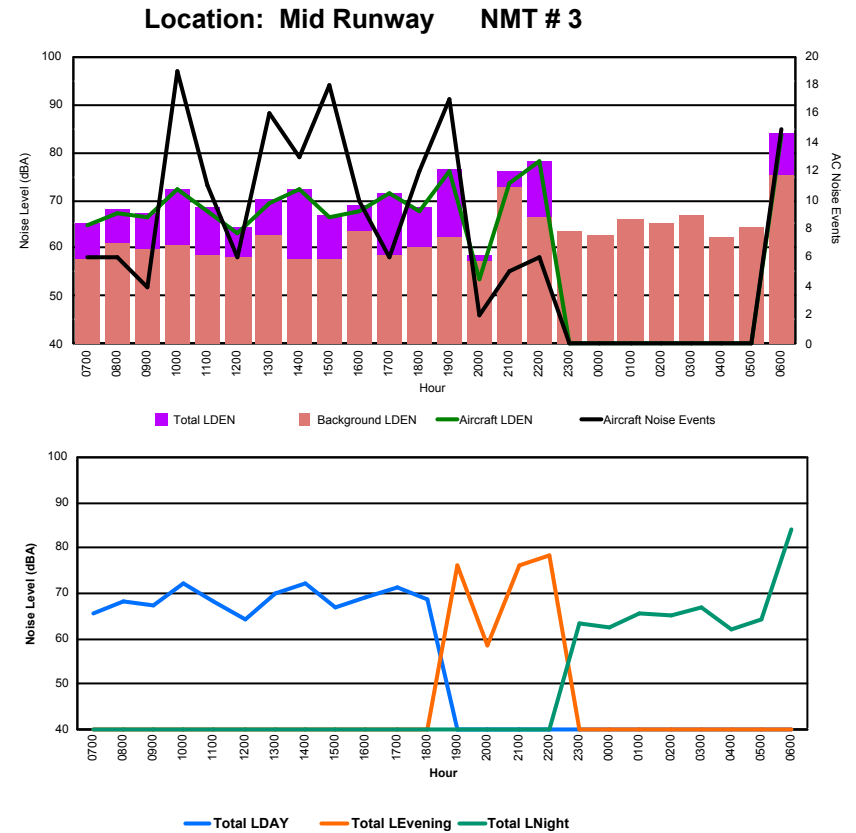

Location: DVOR NMT # 2

Luxembourg Airport Noise Distribution by Hour

Between 08/08/2022 00:00:00 and 08/08/2022 23:59:59 (Local Time)

Day	Aircraft Events	Total LDEN dB(A)	Aircraft LDEN dB(A)	Background LDEN dB(A)	Total LDay dB(A)	Total LEvening dB(A)	Total LNight dB(A)
08/08/22 7:00	6	65.4	64.6	57.7	65.4	-	-
08/08/22 8:00	6	68.1	67.2	61.0	68.1	-	-
08/08/22 9:00	4	67.4	66.6	59.7	67.4	-	-
08/08/22 10:00	19	72.4	72.1	60.7	72.4	-	-
08/08/22 11:00	11	68.4	67.9	58.5	68.4	-	-
08/08/22 12:00	6	64.2	63.0	58.3	64.2	-	-
08/08/22 13:00	16	70.2	69.4	62.6	70.2	-	-
08/08/22 14:00	13	72.3	72.2	57.9	72.3	-	-
08/08/22 15:00	18	66.8	66.3	57.5	66.8	-	-
08/08/22 16:00	10	69.0	67.6	63.5	69.0	-	-
08/08/22 17:00	6	71.5	71.3	58.5	71.5	-	-
08/08/22 18:00	12	68.5	67.8	60.2	68.5	-	-
08/08/22 19:00	17	76.3	76.1	62.2	-	76.3	-
08/08/22 20:00	2	58.6	53.4	57.1	-	58.6	-
08/08/22 21:00	5	76.1	73.6	72.6	-	76.1	-
08/08/22 22:00	6	78.3	78.1	66.5	-	78.3	-
08/08/22 23:00	-	63.4	-	63.5	-	-	63.4
09/08/22 0:00	-	62.5	-	62.7	-	-	62.5
09/08/22 1:00	-	65.7	-	65.9	-	-	65.7
09/08/22 2:00	-	65.3	-	65.4	-	-	65.3
09/08/22 3:00	-	66.7	-	66.8	-	-	66.7
09/08/22 4:00	-	62.2	-	62.3	-	-	62.2
09/08/22 5:00	-	64.3	-	64.5	-	-	64.3
09/08/22 6:00	15	84.0	83.5	75.2	-	-	84.0
	172	73.4	72.7	65.8	69.4	75.8	75.3