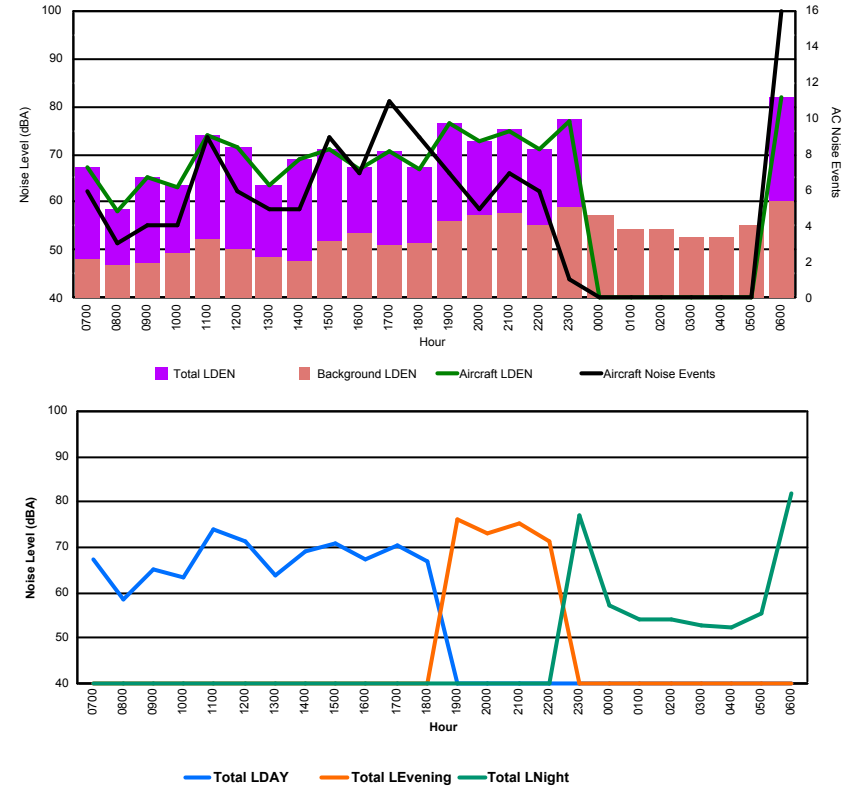

Luxembourg Airport Noise Distribution by Hour

Between 21/08/2022 00:00:00 and 21/08/2022 23:59:59 (Local Time)

Day	Aircraft Events	Total LDEN dB(A)	Aircraft LDEN dB(A)	Background LDEN dB(A)	Total LDay dB(A)	Total LEvening dB(A)	Total LNight dB(A)
21/08/22 7:00	6	67.4	67.3	48.0	67.4	-	-
21/08/22 8:00	3	58.5	58.3	46.9	58.5	-	-
21/08/22 9:00	4	65.3	65.2	47.2	65.3	-	-
21/08/22 10:00	4	63.4	63.3	49.2	63.4	-	-
21/08/22 11:00	9	74.0	74.0	52.1	74.0	-	-
21/08/22 12:00	6	71.3	71.3	50.4	71.3	-	-
21/08/22 13:00	5	63.7	63.6	48.5	63.7	-	-
21/08/22 14:00	5	69.0	68.9	47.9	69.0	-	-
21/08/22 15:00	9	70.9	70.9	51.9	70.9	-	-
21/08/22 16:00	7	67.2	67.0	53.7	67.2	-	-
21/08/22 17:00	11	70.5	70.5	51.2	70.5	-	-
21/08/22 18:00	9	67.1	67.0	51.3	67.1	-	-
21/08/22 19:00	7	76.4	76.4	56.1	-	76.4	-
21/08/22 20:00	5	72.9	72.8	57.4	-	72.9	-
21/08/22 21:00	7	75.1	75.0	57.7	-	75.1	-
21/08/22 22:00	6	71.2	71.1	55.3	-	71.2	-
21/08/22 23:00	1	77.1	77.0	58.9	-	-	77.1
22/08/22 0:00	-	57.1	-	57.1	-	-	57.1
22/08/22 1:00	-	54.2	-	54.2	-	-	54.2
22/08/22 2:00	-	54.2	-	54.2	-	-	54.2
22/08/22 3:00	-	52.6	-	52.6	-	-	52.6
22/08/22 4:00	-	52.5	-	52.5	-	-	52.5
22/08/22 5:00	-	55.3	-	55.3	-	-	55.3
22/08/22 6:00	16	81.8	81.8	60.1	-	-	81.8
	120	72.3	72.2	54.5	69.0	74.3	74.1

Location: DVOR NMT # 2