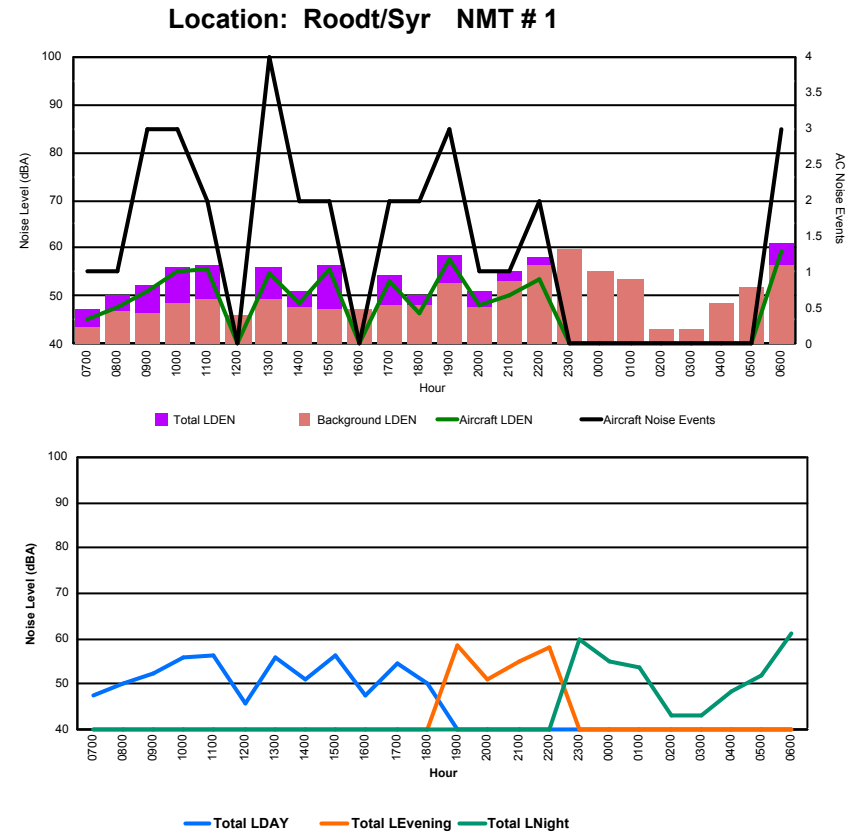

Luxembourg Airport Noise Distribution by Hour

Between 12/08/2022 00:00:00 and 12/08/2022 23:59:59 (Local Time)

Day	Aircraft Events	Total LDEN dB (A)	Aircraft LDEN dB(A)	Background LDEN dB(A)	Total LDay dB(A)	Total LEvening dB(A)	Total LNight dB (A)
12/08/22 7:00	1	47.4	45.0	43.6	47.4	-	-
12/08/22 8:00	1	50.1	47.5	46.7	50.1	-	-
12/08/22 9:00	3	52.3	51.1	46.3	52.3	-	-
12/08/22 10:00	3	56.1	55.2	48.7	56.1	-	-
12/08/22 11:00	2	56.5	55.6	49.3	56.5	-	-
12/08/22 12:00	-	45.9	-	45.9	45.9	-	-
12/08/22 13:00	4	55.9	54.8	49.5	55.9	-	-
12/08/22 14:00	2	50.9	48.4	47.5	50.9	-	-
12/08/22 15:00	2	56.4	55.8	47.2	56.4	-	-
12/08/22 16:00	-	47.4	-	47.4	47.4	-	-
12/08/22 17:00	2	54.5	53.3	48.1	54.5	-	-
12/08/22 18:00	2	50.3	46.6	48.0	50.3	-	-
12/08/22 19:00	3	58.7	57.5	52.8	-	58.7	-
12/08/22 20:00	1	50.9	48.3	47.5	-	50.9	-
12/08/22 21:00	1	55.0	50.4	53.2	-	55.0	-
12/08/22 22:00	2	58.1	53.4	56.4	-	58.1	-
12/08/22 23:00	-	59.8	-	59.8	-	-	59.8
13/08/22 0:00	-	55.2	-	55.2	-	-	55.2
13/08/22 1:00	-	53.6	-	53.6	-	-	53.6
13/08/22 2:00	-	43.2	-	43.2	-	-	43.2
13/08/22 3:00	-	43.1	-	43.1	-	-	43.1
13/08/22 4:00	-	48.4	-	48.4	-	-	48.4
13/08/22 5:00	-	51.8	-	51.8	-	-	51.8
13/08/22 6:00	3	61.0	59.2	56.4	-	-	61.0
	32	54.9	51.9	52.0	53.4	56.6	55.8