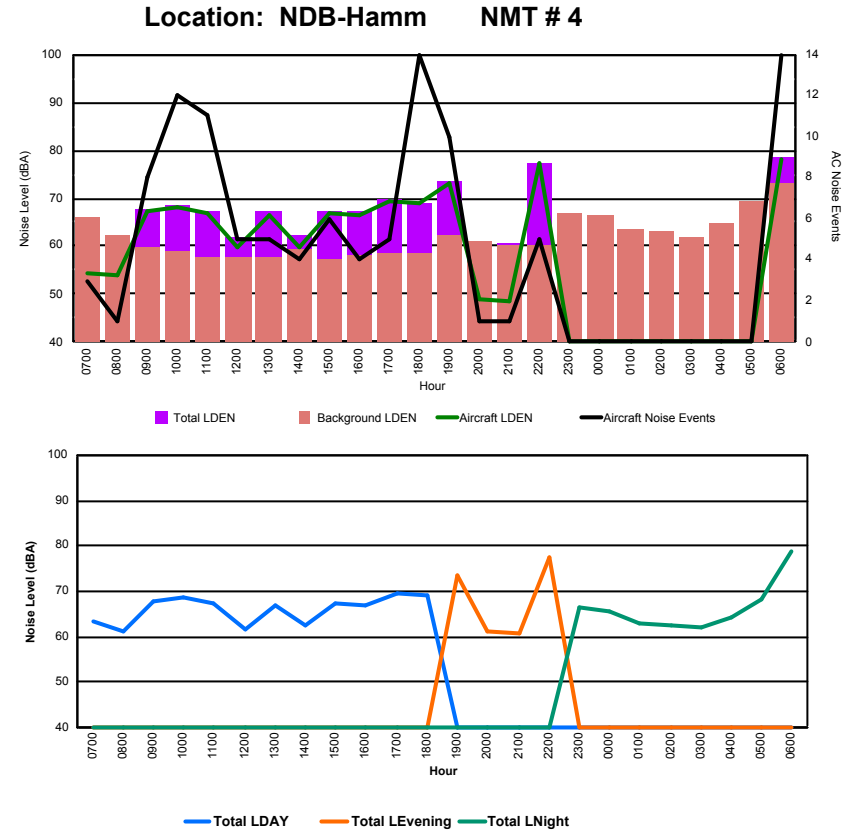

Luxembourg Airport Noise Distribution by Hour

Between 04/08/2022 00:00:00 and 04/08/2022 23:59:59 (Local Time)

Day	Aircraft Events	Total LDEN dB (A)	Aircraft LDEN dB(A)	Background LDEN dB(A)	Total LDay dB(A)	Total LEvening dB(A)	Total LNight dB (A)
04/08/22 7:00	3	63.3	54.5	65.9	63.3	-	-
04/08/22 8:00	1	61.3	54.0	62.4	61.3	-	-
04/08/22 9:00	8	67.9	67.3	59.9	67.9	-	-
04/08/22 10:00	12	68.6	68.1	59.0	68.6	-	-
04/08/22 11:00	11	67.4	66.9	57.9	67.4	-	-
04/08/22 12:00	5	61.8	59.7	57.6	61.8	-	-
04/08/22 13:00	5	67.1	66.6	57.9	67.1	-	-
04/08/22 14:00	4	62.5	59.8	59.2	62.5	-	-
04/08/22 15:00	6	67.3	66.8	57.3	67.3	-	-
04/08/22 16:00	4	67.1	66.5	58.0	67.1	-	-
04/08/22 17:00	5	69.7	69.4	58.4	69.7	-	-
04/08/22 18:00	14	69.1	68.8	58.4	69.1	-	-
04/08/22 19:00	10	73.4	73.1	62.5	-	73.4	-
04/08/22 20:00	1	61.2	49.1	61.0	-	61.2	-
04/08/22 21:00	1	60.6	48.5	60.3	-	60.6	-
04/08/22 22:00	5	77.3	77.2	60.4	-	77.3	-
04/08/22 23:00	-	66.6	-	66.8	-	-	66.6
05/08/22 0:00	-	65.4	-	66.4	-	-	65.4
05/08/22 1:00	-	62.8	-	63.5	-	-	62.8
05/08/22 2:00	-	62.5	-	63.1	-	-	62.5
05/08/22 3:00	-	61.9	-	61.9	-	-	61.9
05/08/22 4:00	-	64.4	-	64.6	-	-	64.4
05/08/22 5:00	-	68.3	-	69.5	-	-	68.3
05/08/22 6:00	14	78.7	78.3	73.3	-	-	78.7
	109	69.9	69.0	64.4	66.9	72.9	70.8