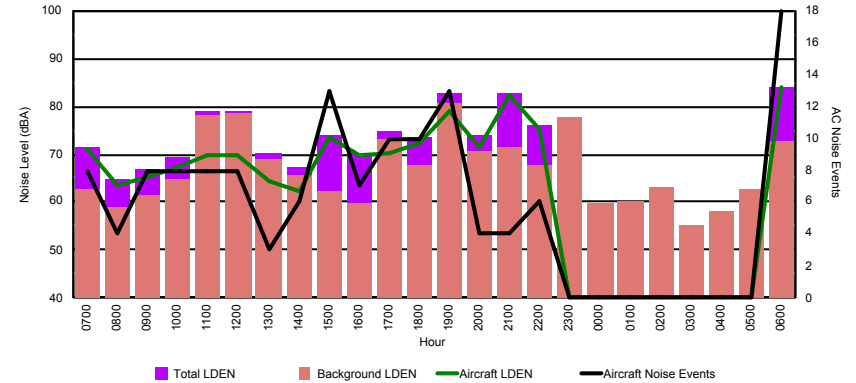

Luxembourg Airport Noise Distribution by Hour

Between 21/08/2022 00:00:00 and 21/08/2022 23:59:59 (Local Time)

Day	Aircraft Events	Total LDEN dB (A)	Aircraft LDEN dB(A)	Background LDEN dB(A)	Total LDay dB(A)	Total LEvening dB(A)	Total LNight dB (A)
21/08/22 7:00	8	71.5	70.9	62.9	71.5	-	-
21/08/22 8:00	4	64.8	63.6	58.8	64.8	-	-
21/08/22 9:00	8	66.8	65.3	61.3	66.8	-	-
21/08/22 10:00	8	69.2	67.2	64.8	69.2	-	-
21/08/22 11:00	8	78.8	70.0	78.2	78.8	-	-
21/08/22 12:00	8	79.1	70.0	78.6	79.1	-	-
21/08/22 13:00	3	70.2	64.5	68.9	70.2	-	-
21/08/22 14:00	6	67.3	62.4	65.6	67.3	-	-
21/08/22 15:00	13	73.8	73.5	62.5	73.8	-	-
21/08/22 16:00	7	70.1	69.7	59.7	70.1	-	-
21/08/22 17:00	10	75.0	70.3	73.2	75.0	-	-
21/08/22 18:00	10	73.6	72.4	67.6	73.6	-	-
21/08/22 19:00	13	82.8	78.9	80.6	-	82.8	-
21/08/22 20:00	4	74.1	71.5	70.6	-	74.1	-
21/08/22 21:00	4	82.6	82.2	71.5	-	82.6	-
21/08/22 22:00	6	76.0	75.3	67.6	-	76.0	-
21/08/22 23:00	-	77.8	-	77.8	-	-	77.8
22/08/22 0:00	-	59.6	-	59.7	-	-	59.6
22/08/22 1:00	-	60.1	-	60.2	-	-	60.1
22/08/22 2:00	-	63.0	-	63.0	-	-	63.0
22/08/22 3:00	-	55.3	-	55.3	-	-	55.3
22/08/22 4:00	-	58.3	-	58.3	-	-	58.3
22/08/22 5:00	-	62.7	-	62.9	-	-	62.7
22/08/22 6:00	18	83.9	83.8	72.7	-	-	83.9
	138	76.4	74.3	72.4	73.9	80.4	75.9

Location: Mid Runway NMT # 3