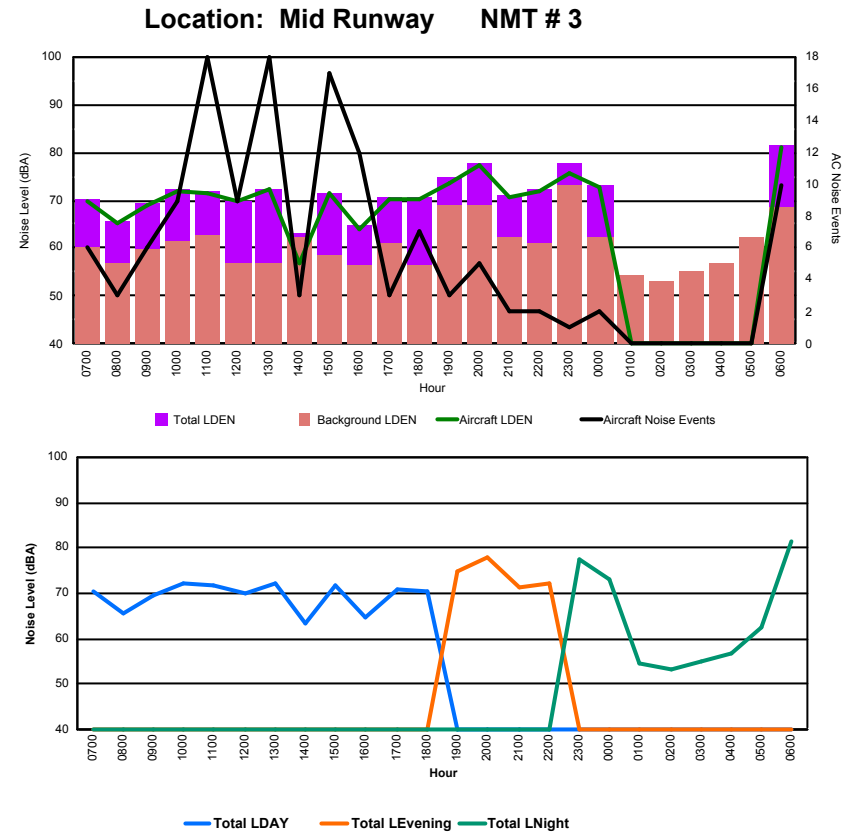

Luxembourg Airport Noise Distribution by Hour

Between 27/08/2022 00:00:00 and 27/08/2022 23:59:59 (Local Time)

Day	Aircraft Events	Total LDEN dB (A)	Aircraft LDEN dB(A)	Background LDEN dB(A)	Total LDay dB(A)	Total LEvening dB(A)	Total LNight dB (A)	
27/08/22	7:00	6	70.3	70.0	60.3	70.3	-	-
27/08/22	8:00	3	65.7	65.1	56.8	65.7	-	-
27/08/22	9:00	6	69.4	68.9	59.9	69.4	-	-
27/08/22	10:00	9	72.1	71.8	61.3	72.1	-	-
27/08/22	11:00	18	71.8	71.3	62.8	71.8	-	-
27/08/22	12:00	9	70.0	69.7	56.9	70.0	-	-
27/08/22	13:00	18	72.2	72.1	56.9	72.2	-	-
27/08/22	14:00	3	63.3	56.9	62.3	63.3	-	-
27/08/22	15:00	17	71.6	71.4	58.5	71.6	-	-
27/08/22	16:00	12	64.7	64.0	56.5	64.7	-	-
27/08/22	17:00	3	70.7	70.2	61.1	70.7	-	-
27/08/22	18:00	7	70.6	70.4	56.6	70.6	-	-
27/08/22	19:00	3	74.8	73.5	69.0	-	74.8	-
27/08/22	20:00	5	77.9	77.4	68.9	-	77.9	-
27/08/22	21:00	2	71.2	70.7	62.2	-	71.2	-
27/08/22	22:00	2	72.1	71.8	61.1	-	72.1	-
27/08/22	23:00	1	77.6	75.6	73.2	-	-	77.6
28/08/22	0:00	2	73.1	72.7	62.3	-	-	73.1
28/08/22	1:00	-	54.4	-	54.4	-	-	54.4
28/08/22	2:00	-	53.1	-	53.1	-	-	53.1
28/08/22	3:00	-	55.2	-	55.2	-	-	55.2
28/08/22	4:00	-	56.7	-	56.7	-	-	56.7
28/08/22	5:00	-	62.4	-	62.5	-	-	62.4
28/08/22	6:00	10	81.3	81.1	68.6	-	-	81.3
	136	72.8	72.2	64.2	70.1	74.8	74.3