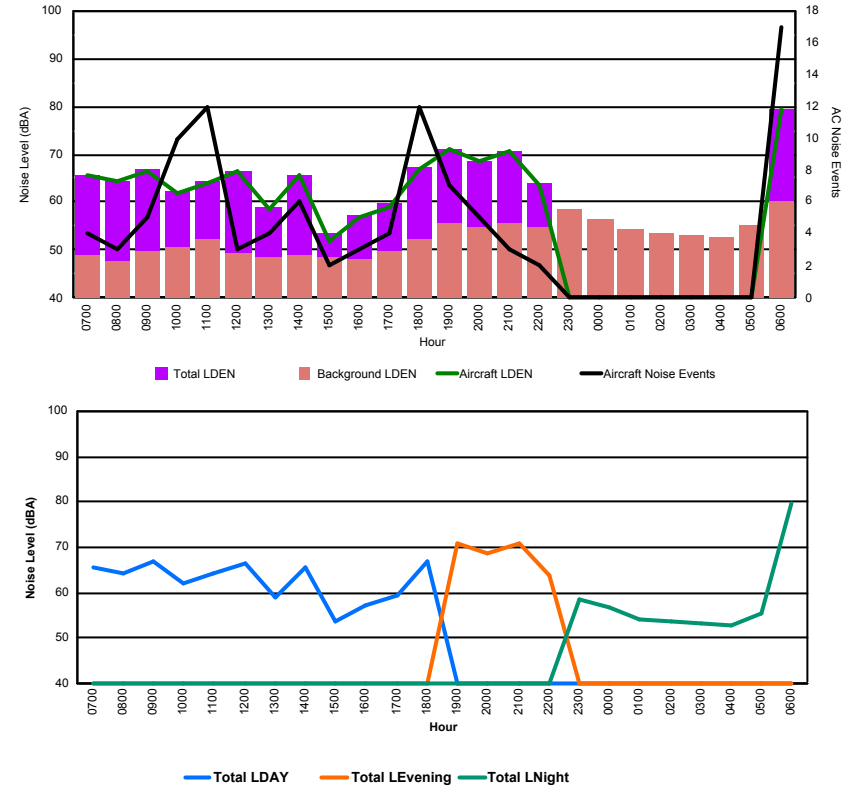

Luxembourg Airport Noise Distribution by Hour

Between 09/08/2022 00:00:00 and 09/08/2022 23:59:59 (Local Time)

Day	Aircraft Events	Total LDEN dB(A)	Aircraft LDEN dB(A)	Background LDEN dB(A)	Total LDay dB(A)	Total LEvening dB(A)	Total LNight dB(A)
09/08/22 7:00	4	65.6	65.5	48.8	65.6	-	-
09/08/22 8:00	3	64.3	64.2	47.9	64.3	-	-
09/08/22 9:00	5	66.7	66.6	49.6	66.7	-	-
09/08/22 10:00	10	62.1	61.8	50.5	62.1	-	-
09/08/22 11:00	12	64.2	64.0	52.2	64.2	-	-
09/08/22 12:00	3	66.6	66.5	49.5	66.6	-	-
09/08/22 13:00	4	59.1	58.7	48.6	59.1	-	-
09/08/22 14:00	6	65.6	65.5	48.9	65.6	-	-
09/08/22 15:00	2	53.5	51.9	48.4	53.5	-	-
09/08/22 16:00	3	57.3	56.8	48.1	57.3	-	-
09/08/22 17:00	4	59.6	59.1	49.8	59.6	-	-
09/08/22 18:00	12	67.1	67.0	52.3	67.1	-	-
09/08/22 19:00	7	71.1	71.0	55.7	-	71.1	-
09/08/22 20:00	5	68.6	68.4	54.6	-	68.6	-
09/08/22 21:00	3	70.8	70.6	55.8	-	70.8	-
09/08/22 22:00	2	63.9	63.4	54.7	-	63.9	-
09/08/22 23:00	-	58.4	-	58.4	-	-	58.4
10/08/22 0:00	-	56.6	-	56.6	-	-	56.6
10/08/22 1:00	-	54.3	-	54.3	-	-	54.3
10/08/22 2:00	-	53.7	-	53.7	-	-	53.7
10/08/22 3:00	-	53.3	-	53.3	-	-	53.3
10/08/22 4:00	-	52.8	-	52.8	-	-	52.8
10/08/22 5:00	-	55.4	-	55.4	-	-	55.4
10/08/22 6:00	17	79.5	79.4	60.3	-	-	79.5
	102	68.2	68.0	53.9	64.1	69.4	70.6

Location: DVOR NMT # 2