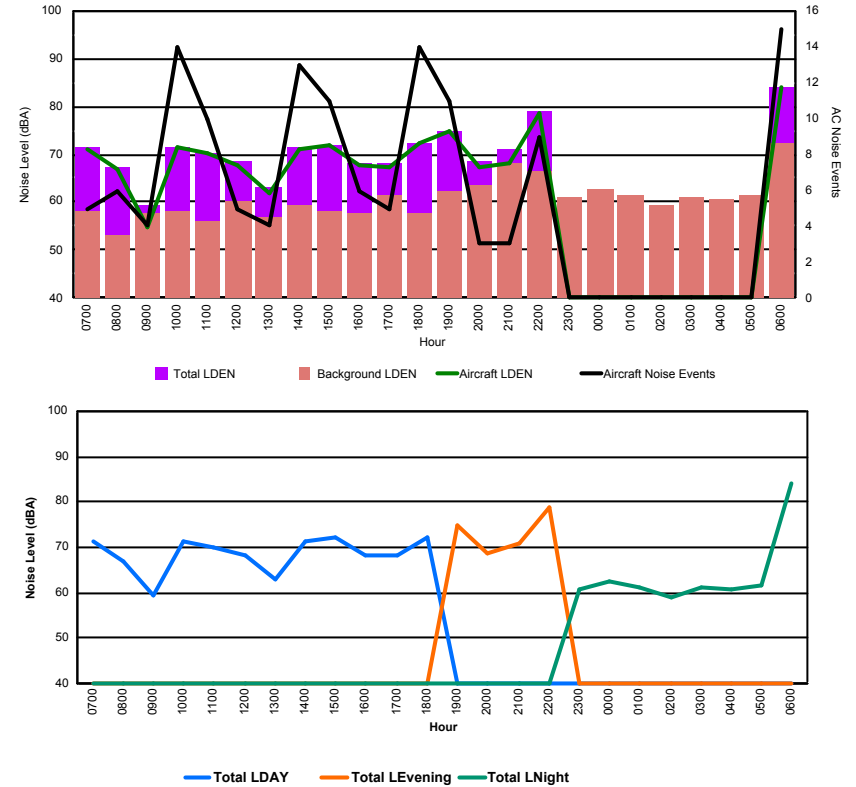

Luxembourg Airport Noise Distribution by Hour

Between 11/08/2022 00:00:00 and 11/08/2022 23:59:59 (Local Time)

Day	Aircraft Events	Total LDEN dB (A)	Aircraft LDEN dB(A)	Background LDEN dB(A)	Total LDay dB(A)	Total LEvening dB(A)	Total LNight dB (A)
11/08/22 7:00	5	71.4	71.2	58.2	71.4	-	-
11/08/22 8:00	6	67.1	66.9	53.0	67.1	-	-
11/08/22 9:00	4	59.5	54.8	57.8	59.5	-	-
11/08/22 10:00	14	71.5	71.3	58.2	71.5	-	-
11/08/22 11:00	10	70.2	70.1	55.9	70.2	-	-
11/08/22 12:00	5	68.4	67.7	60.2	68.4	-	-
11/08/22 13:00	4	63.0	61.8	56.7	63.0	-	-
11/08/22 14:00	13	71.5	71.2	59.5	71.5	-	-
11/08/22 15:00	11	72.0	71.8	58.3	72.0	-	-
11/08/22 16:00	6	68.3	67.9	57.8	68.3	-	-
11/08/22 17:00	5	68.2	67.2	61.4	68.2	-	-
11/08/22 18:00	14	72.4	72.2	57.5	72.4	-	-
11/08/22 19:00	11	74.9	74.7	62.3	-	74.9	-
11/08/22 20:00	3	68.7	67.1	63.7	-	68.7	-
11/08/22 21:00	3	71.1	68.2	68.2	-	71.1	-
11/08/22 22:00	9	78.8	78.5	66.4	-	78.8	-
11/08/22 23:00	-	60.9	-	60.9	-	-	60.9
12/08/22 0:00	-	62.6	-	62.7	-	-	62.6
12/08/22 1:00	-	61.4	-	61.5	-	-	61.4
12/08/22 2:00	-	59.1	-	59.2	-	-	59.1
12/08/22 3:00	-	61.2	-	61.2	-	-	61.2
12/08/22 4:00	-	60.7	-	60.8	-	-	60.7
12/08/22 5:00	-	61.5	-	61.6	-	-	61.5
12/08/22 6:00	15	84.1	83.9	72.4	-	-	84.1
	138	73.3	72.9	63.2	69.8	75.0	75.2

Location: Mid Runway NMT # 3