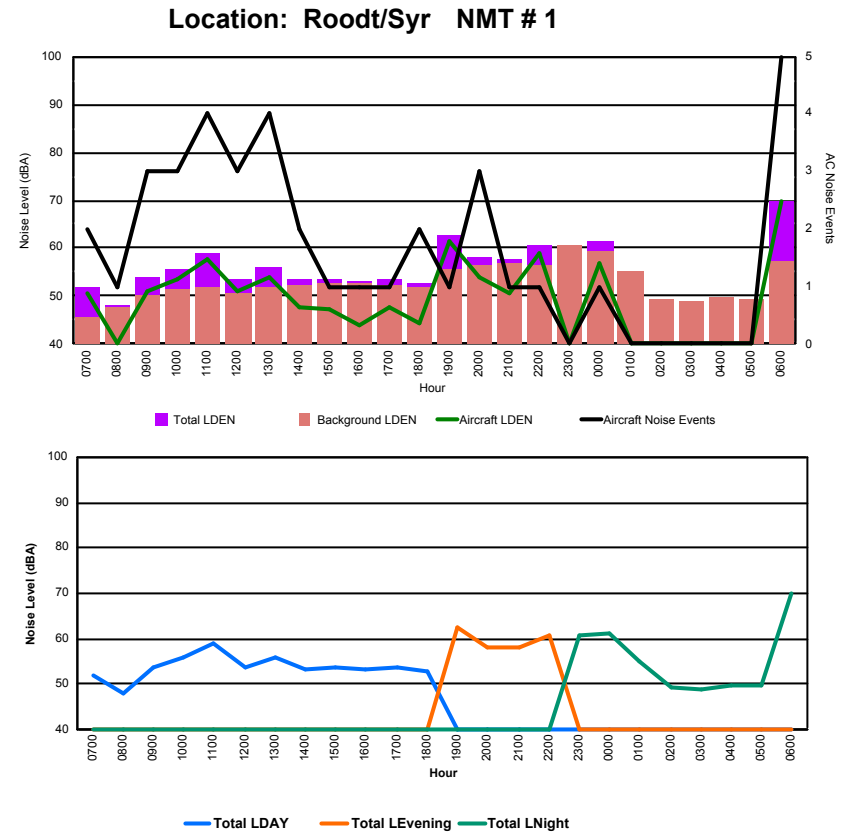

Luxembourg Airport Noise Distribution by Hour

Between 26/08/2022 00:00:00 and 26/08/2022 23:59:59 (Local Time)

Day	Aircraft Events	Total LDEN dB (A)	Aircraft LDEN dB(A)	Background LDEN dB(A)	Total LDay dB(A)	Total LEvening dB(A)	Total LNight dB (A)	
26/08/22	7:00	2	51.8	50.6	45.7	51.8	-	-
26/08/22	8:00	1	48.0	36.0	47.8	48.0	-	-
26/08/22	9:00	3	53.8	51.1	50.4	53.8	-	-
26/08/22	10:00	3	55.7	53.7	51.3	55.7	-	-
26/08/22	11:00	4	58.8	57.8	51.8	58.8	-	-
26/08/22	12:00	3	53.7	50.9	50.7	53.7	-	-
26/08/22	13:00	4	56.0	54.0	51.9	56.0	-	-
26/08/22	14:00	2	53.4	47.8	52.1	53.4	-	-
26/08/22	15:00	1	53.7	47.4	52.6	53.7	-	-
26/08/22	16:00	1	53.3	43.9	52.8	53.3	-	-
26/08/22	17:00	1	53.5	47.6	52.2	53.5	-	-
26/08/22	18:00	2	52.6	44.2	52.0	52.6	-	-
26/08/22	19:00	1	62.6	61.6	55.7	-	62.6	-
26/08/22	20:00	3	58.2	53.9	56.3	-	58.2	-
26/08/22	21:00	1	57.9	50.5	57.0	-	57.9	-
26/08/22	22:00	1	60.8	58.9	56.3	-	60.8	-
26/08/22	23:00	-	60.8	-	60.8	-	-	60.8
27/08/22	0:00	1	61.3	56.9	59.4	-	-	61.3
27/08/22	1:00	-	55.2	-	55.2	-	-	55.2
27/08/22	2:00	-	49.3	-	49.4	-	-	49.3
27/08/22	3:00	-	48.8	-	48.8	-	-	48.8
27/08/22	4:00	-	49.7	-	49.7	-	-	49.7
27/08/22	5:00	-	49.5	-	49.5	-	-	49.5
27/08/22	6:00	5	70.0	69.7	57.4	-	-	70.0
	39	59.4	57.7	54.4	54.4	60.3	62.2