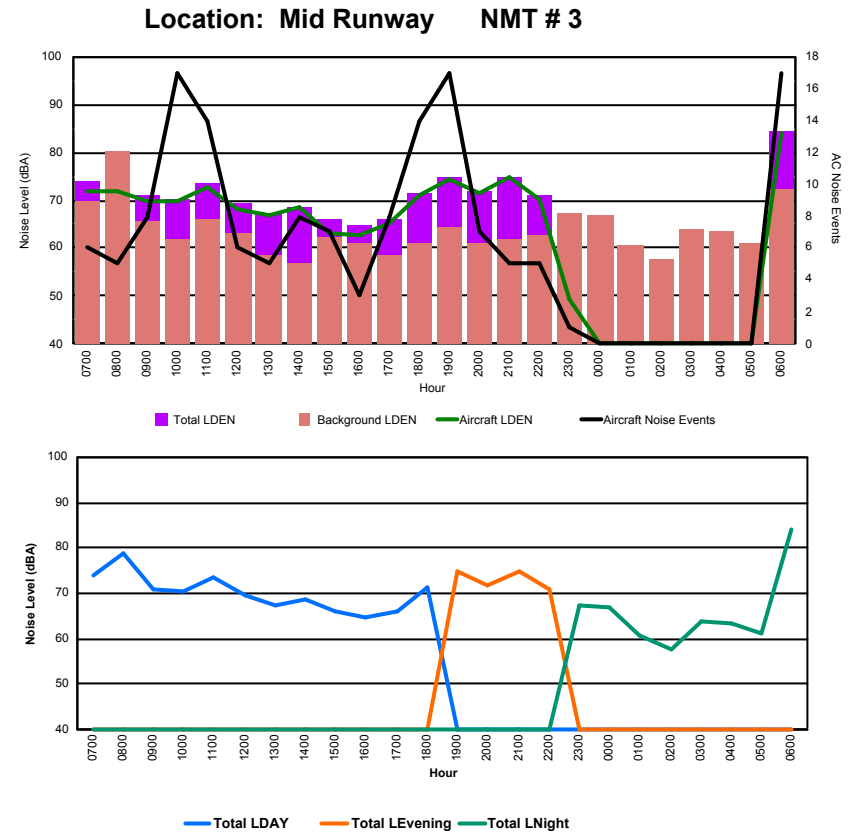

Location: DVOR NMT # 2

Luxembourg Airport Noise Distribution by Hour

Between 09/08/2022 00:00:00 and 09/08/2022 23:59:59 (Local Time)

Day	Aircraft Events	Total LDEN dB (A)	Aircraft LDEN dB(A)	Background LDEN dB(A)	Total LDay dB(A)	Total LEvening dB(A)	Total LNight dB (A)
09/08/22 7:00	6	73.8	71.9	69.6	73.8	-	-
09/08/22 8:00	5	78.8	72.0	80.2	78.8	-	-
09/08/22 9:00	8	71.1	69.8	65.6	71.1	-	-
09/08/22 10:00	17	70.4	69.9	61.7	70.4	-	-
09/08/22 11:00	14	73.5	72.8	66.1	73.5	-	-
09/08/22 12:00	6	69.5	68.3	63.3	69.5	-	-
09/08/22 13:00	5	67.4	66.8	58.6	67.4	-	-
09/08/22 14:00	8	68.7	68.4	56.9	68.7	-	-
09/08/22 15:00	7	65.9	63.3	62.5	65.9	-	-
09/08/22 16:00	3	64.9	62.6	61.1	64.9	-	-
09/08/22 17:00	8	66.0	65.2	58.6	66.0	-	-
09/08/22 18:00	14	71.4	71.0	61.1	71.4	-	-
09/08/22 19:00	17	74.7	74.3	64.2	-	74.7	-
09/08/22 20:00	7	71.9	71.5	61.1	-	71.9	-
09/08/22 21:00	5	74.9	74.7	62.0	-	74.9	-
09/08/22 22:00	5	71.1	70.4	62.7	-	71.1	-
09/08/22 23:00	1	67.2	49.3	67.3	-	-	67.2
10/08/22 0:00	-	66.7	-	66.8	-	-	66.7
10/08/22 1:00	-	60.6	-	60.7	-	-	60.6
10/08/22 2:00	-	57.6	-	57.6	-	-	57.6
10/08/22 3:00	-	63.9	-	64.0	-	-	63.9
10/08/22 4:00	-	63.6	-	63.7	-	-	63.6
10/08/22 5:00	-	61.0	-	61.0	-	-	61.0
10/08/22 6:00	17	84.2	84.0	72.5	-	-	84.2
	153	73.7	72.6	68.6	72.1	73.5	75.5