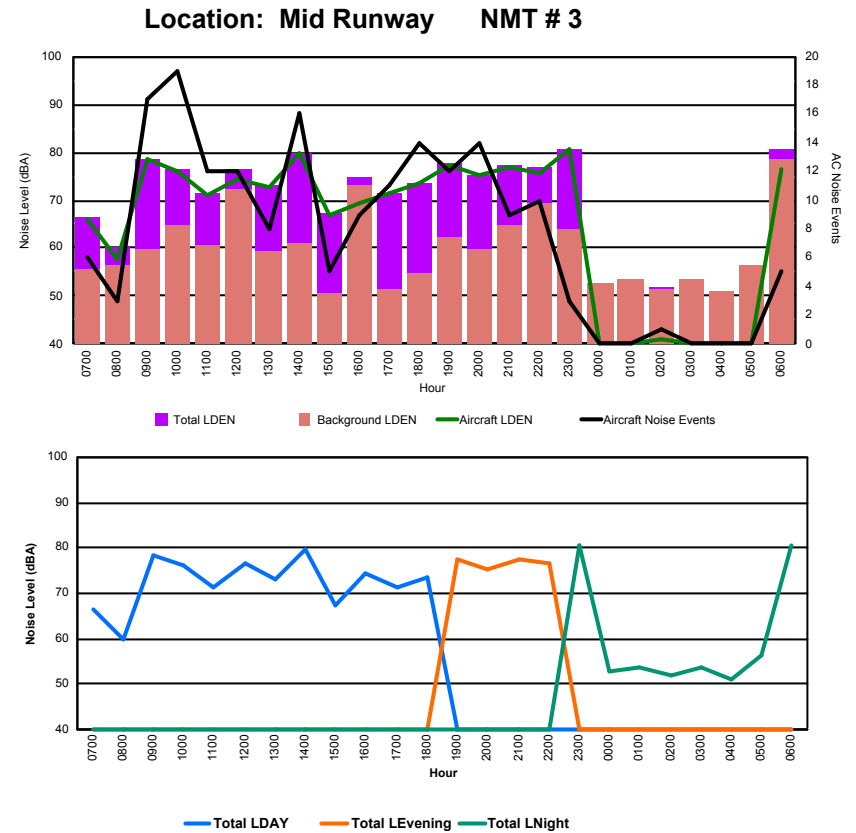

Location: DVOR NMT # 2

Luxembourg Airport Noise Distribution by Hour

Between 15/08/2022 00:00:00 and 15/08/2022 23:59:59 (Local Time)

Day	Aircraft Events	Total LDEN dB (A)	Aircraft LDEN dB(A)	Background LDEN dB(A)	Total LDay dB(A)	Total LEvening dB(A)	Total LNight dB (A)
15/08/22 7:00	6	66.6	66.2	55.8	66.6	-	-
15/08/22 8:00	3	60.0	57.7	56.4	60.0	-	-
15/08/22 9:00	17	78.6	78.5	59.9	78.6	-	-
15/08/22 10:00	19	76.4	76.1	64.6	76.4	-	-
15/08/22 11:00	12	71.5	71.2	60.7	71.5	-	-
15/08/22 12:00	12	76.6	74.5	72.4	76.6	-	-
15/08/22 13:00	8	73.0	72.8	59.3	73.0	-	-
15/08/22 14:00	16	79.7	79.6	60.9	79.7	-	-
15/08/22 15:00	5	67.3	66.7	50.8	67.3	-	-
15/08/22 16:00	9	74.6	69.2	73.3	74.6	-	-
15/08/22 17:00	11	71.3	71.3	51.4	71.3	-	-
15/08/22 18:00	14	73.7	73.7	54.7	73.7	-	-
15/08/22 19:00	12	77.7	77.5	62.5	-	77.7	-
15/08/22 20:00	14	75.3	75.2	59.8	-	75.3	-
15/08/22 21:00	9	77.3	77.0	64.7	-	77.3	-
15/08/22 22:00	10	76.7	75.8	69.5	-	76.7	-
15/08/22 23:00	3	80.6	80.6	63.8	-	-	80.6
16/08/22 0:00	-	52.8	-	52.8	-	-	52.8
16/08/22 1:00	-	53.6	-	53.6	-	-	53.6
16/08/22 2:00	1	51.9	40.9	51.6	-	-	51.9
16/08/22 3:00	-	53.6	-	53.6	-	-	53.6
16/08/22 4:00	-	51.0	-	51.0	-	-	51.0
16/08/22 5:00	-	56.3	-	56.3	-	-	56.3
16/08/22 6:00	5	80.5	76.4	78.5	-	-	80.5
	186	75.2	74.4	67.5	74.8	76.8	74.6