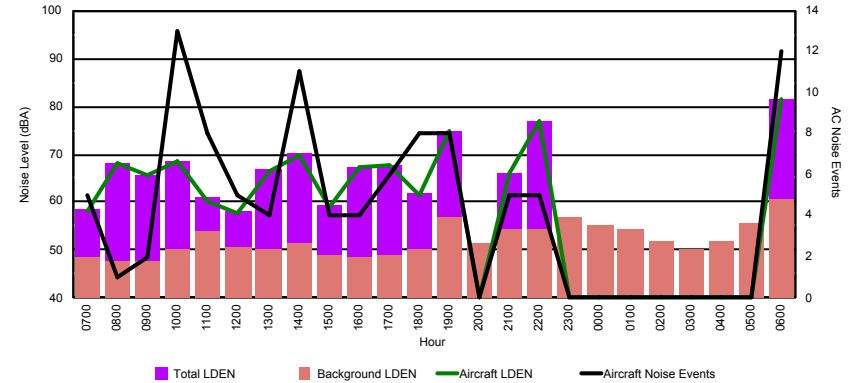

Luxembourg Airport Noise Distribution by Hour

Between 08/08/2022 00:00:00 and 08/08/2022 23:59:59 (Local Time)

Day	Aircraft Events	Total LDEN dB (A)	Aircraft LDEN dB(A)	Background LDEN dB(A)	Total LDay dB(A)	Total LEvening dB(A)	Total LNight dB (A)
08/08/22 7:00	5	58.7	58.3	48.5	58.7	-	-
08/08/22 8:00	1	68.1	68.0	47.6	68.1	-	-
08/08/22 9:00	2	65.6	65.5	47.9	65.6	-	-
08/08/22 10:00	13	68.7	68.6	50.3	68.7	-	-
08/08/22 11:00	8	61.2	60.4	53.8	61.2	-	-
08/08/22 12:00	5	58.3	57.5	50.8	58.3	-	-
08/08/22 13:00	4	66.7	66.6	50.2	66.7	-	-
08/08/22 14:00	11	70.1	70.0	51.5	70.1	-	-
08/08/22 15:00	4	59.4	59.0	49.0	59.4	-	-
08/08/22 16:00	4	67.3	67.2	48.6	67.3	-	-
08/08/22 17:00	6	67.6	67.6	49.0	67.6	-	-
08/08/22 18:00	8	61.8	61.5	50.0	61.8	-	-
08/08/22 19:00	8	74.9	74.8	56.7	-	74.9	-
08/08/22 20:00	-	51.4	-	51.4	-	51.4	-
08/08/22 21:00	5	66.2	65.9	54.4	-	66.2	-
08/08/22 22:00	5	76.8	76.8	54.4	-	76.8	-
08/08/22 23:00	-	57.0	-	57.0	-	-	57.0
09/08/22 0:00	-	55.4	-	55.4	-	-	55.4
09/08/22 1:00	-	54.4	-	54.4	-	-	54.4
09/08/22 2:00	-	51.8	-	51.8	-	-	51.8
09/08/22 3:00	-	50.2	-	50.2	-	-	50.2
09/08/22 4:00	-	51.8	-	51.8	-	-	51.8
09/08/22 5:00	-	55.6	-	55.6	-	-	55.6
09/08/22 6:00	12	81.3	81.3	60.6	-	-	81.3
	101	70.5	70.4	53.5	66.1	73.2	72.3

Location: DVOR NMT # 2