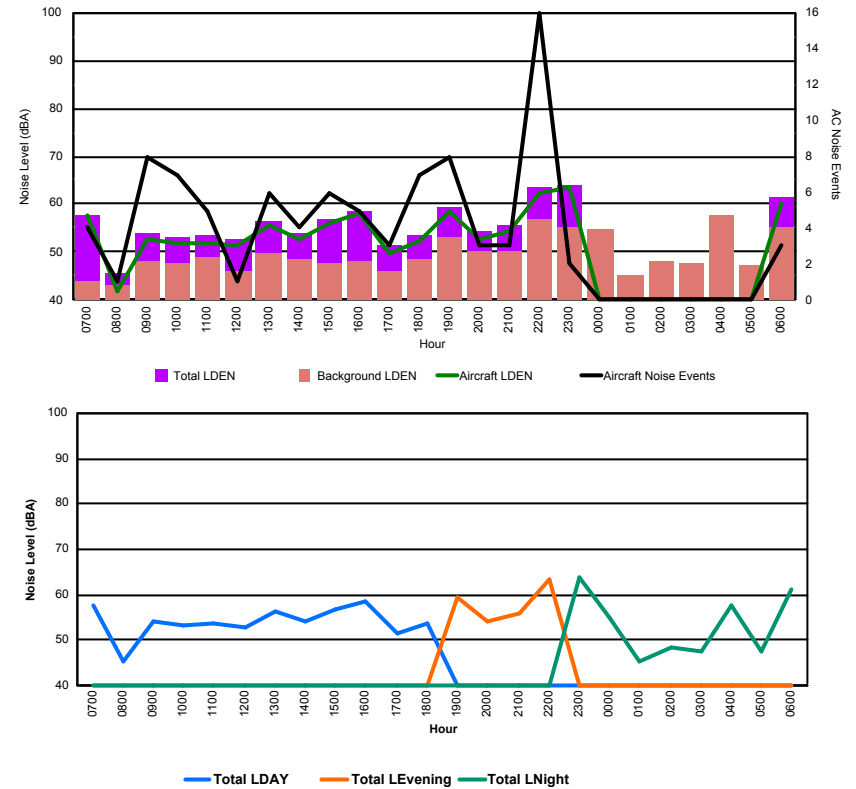

Luxembourg Airport Noise Distribution by Hour

Between 17/08/2022 00:00:00 and 17/08/2022 23:59:59 (Local Time)

Day	Aircraft Events	Total LDEN dB(A)	Aircraft LDEN dB(A)	Background LDEN dB(A)	Total LDay dB(A)	Total LEvening dB(A)	Total LNight dB(A)
17/08/22 7:00	4	57.8	57.6	44.0	57.8	-	-
17/08/22 8:00	1	45.5	41.9	43.1	45.5	-	-
17/08/22 9:00	8	54.1	52.9	48.2	54.1	-	-
17/08/22 10:00	7	53.3	52.0	47.8	53.3	-	-
17/08/22 11:00	5	53.6	51.9	48.8	53.6	-	-
17/08/22 12:00	1	52.6	51.6	45.9	52.6	-	-
17/08/22 13:00	6	56.5	55.6	49.6	56.5	-	-
17/08/22 14:00	4	54.1	52.7	48.5	54.1	-	-
17/08/22 15:00	6	56.7	56.2	47.5	56.7	-	-
17/08/22 16:00	5	58.4	58.0	48.3	58.4	-	-
17/08/22 17:00	3	51.4	49.8	46.2	51.4	-	-
17/08/22 18:00	7	53.6	52.2	48.5	53.6	-	-
17/08/22 19:00	8	59.4	58.4	53.2	-	59.4	-
17/08/22 20:00	3	54.3	52.5	50.0	-	54.3	-
17/08/22 21:00	3	55.8	54.5	50.2	-	55.8	-
17/08/22 22:00	16	63.4	62.5	56.8	-	63.4	-
17/08/22 23:00	2	64.0	63.4	55.4	-	-	64.0
18/08/22 0:00	-	54.8	-	54.9	-	-	54.8
18/08/22 1:00	-	45.4	-	45.4	-	-	45.4
18/08/22 2:00	-	48.3	-	48.3	-	-	48.3
18/08/22 3:00	-	47.6	-	47.6	-	-	47.6
18/08/22 4:00	-	57.8	-	57.8	-	-	57.8
18/08/22 5:00	-	47.3	-	47.3	-	-	47.3
18/08/22 6:00	3	61.4	60.2	55.3	-	-	61.4
	92	57.2	55.9	51.5	54.9	59.7	58.0

Location: Roodt/Syr NMT # 1