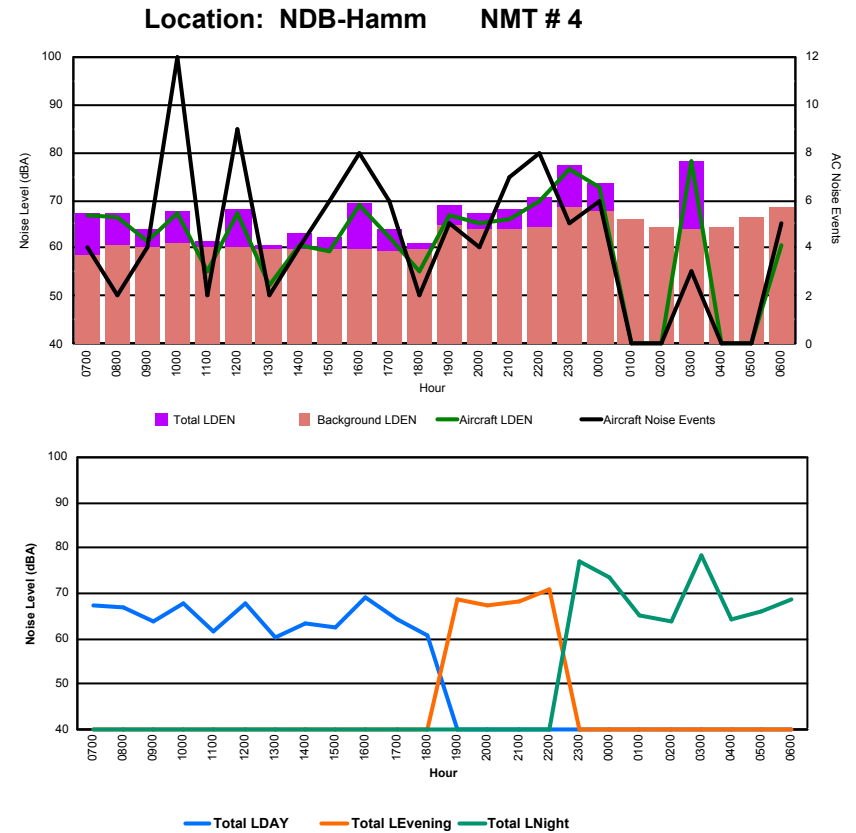

Luxembourg Airport Noise Distribution by Hour

Between 06/08/2022 00:00:00 and 06/08/2022 23:59:59 (Local Time)

Day	Aircraft Events	Total LDEN dB (A)	Aircraft LDEN dB(A)	Background LDEN dB(A)	Total LDay dB(A)	Total LEvening dB(A)	Total LNight dB (A)
06/08/22 7:00	4	67.5	67.0	58.4	67.5	-	-
06/08/22 8:00	2	67.1	66.3	60.7	67.1	-	-
06/08/22 9:00	4	64.0	61.6	60.3	64.0	-	-
06/08/22 10:00	12	67.9	67.1	60.9	67.9	-	-
06/08/22 11:00	2	61.6	55.4	60.4	61.6	-	-
06/08/22 12:00	9	68.0	67.2	60.1	68.0	-	-
06/08/22 13:00	2	60.5	52.3	59.8	60.5	-	-
06/08/22 14:00	4	63.2	60.8	59.6	63.2	-	-
06/08/22 15:00	6	62.5	59.5	59.6	62.5	-	-
06/08/22 16:00	8	69.3	68.8	59.7	69.3	-	-
06/08/22 17:00	6	64.1	62.3	59.4	64.1	-	-
06/08/22 18:00	2	60.9	55.3	59.6	60.9	-	-
06/08/22 19:00	5	68.9	66.8	64.9	-	68.9	-
06/08/22 20:00	4	67.5	65.1	63.9	-	67.5	-
06/08/22 21:00	7	68.2	66.2	63.9	-	68.2	-
06/08/22 22:00	8	70.8	69.8	64.3	-	70.8	-
06/08/22 23:00	5	77.1	76.5	68.5	-	-	77.1
07/08/22 0:00	6	73.7	72.8	67.8	-	-	73.7
07/08/22 1:00	-	65.1	-	66.1	-	-	65.1
07/08/22 2:00	-	63.8	-	64.5	-	-	63.8
07/08/22 3:00	3	78.2	78.1	63.9	-	-	78.2
07/08/22 4:00	-	64.2	-	64.3	-	-	64.2
07/08/22 5:00	-	66.0	-	66.4	-	-	66.0
07/08/22 6:00	5	68.5	60.5	68.7	-	-	68.5
	104	69.9	68.9	63.9	65.7	69.0	73.0