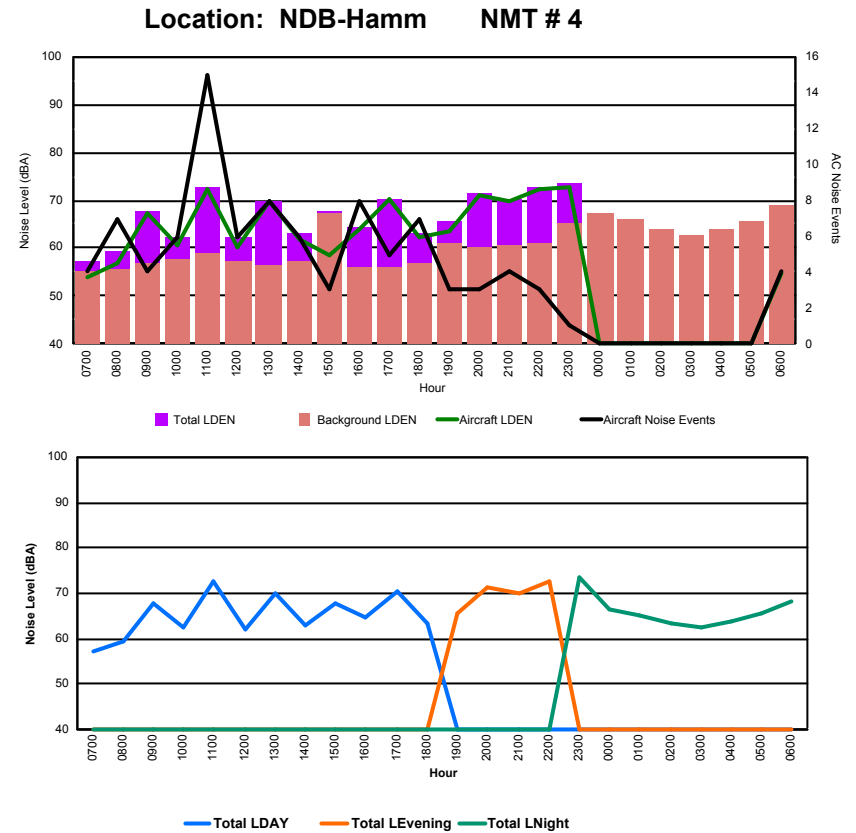

Luxembourg Airport Noise Distribution by Hour

Between 20/08/2022 00:00:00 and 20/08/2022 23:59:59 (Local Time)

Day	Aircraft Events	Total LDEN dB (A)	Aircraft LDEN dB(A)	Background LDEN dB(A)	Total LDay dB(A)	Total LEvening dB(A)	Total LNight dB (A)
20/08/22 7:00	4	57.4	54.0	55.0	57.4	-	-
20/08/22 8:00	7	59.2	56.9	55.7	59.2	-	-
20/08/22 9:00	4	67.7	67.3	56.9	67.7	-	-
20/08/22 10:00	6	62.3	60.5	57.7	62.3	-	-
20/08/22 11:00	15	72.6	72.4	58.8	72.6	-	-
20/08/22 12:00	6	62.1	60.4	57.4	62.1	-	-
20/08/22 13:00	8	69.9	69.8	56.5	69.9	-	-
20/08/22 14:00	6	63.1	61.8	57.3	63.1	-	-
20/08/22 15:00	3	67.7	58.5	67.2	67.7	-	-
20/08/22 16:00	8	64.5	63.8	56.2	64.5	-	-
20/08/22 17:00	5	70.3	70.1	56.2	70.3	-	-
20/08/22 18:00	7	63.2	62.1	56.8	63.2	-	-
20/08/22 19:00	3	65.5	63.6	61.0	-	65.5	-
20/08/22 20:00	3	71.5	71.2	60.3	-	71.5	-
20/08/22 21:00	4	70.2	69.8	60.5	-	70.2	-
20/08/22 22:00	3	72.6	72.3	60.9	-	72.6	-
20/08/22 23:00	1	73.5	72.8	65.1	-	-	73.5
21/08/22 0:00	-	66.3	-	67.5	-	-	66.3
21/08/22 1:00	-	65.2	-	66.2	-	-	65.2
21/08/22 2:00	-	63.3	-	63.9	-	-	63.3
21/08/22 3:00	-	62.6	-	62.6	-	-	62.6
21/08/22 4:00	-	63.9	-	64.0	-	-	63.9
21/08/22 5:00	-	65.4	-	65.7	-	-	65.4
21/08/22 6:00	4	68.2	54.8	68.9	-	-	68.2
	97	68.1	66.7	62.9	67.1	70.6	67.6