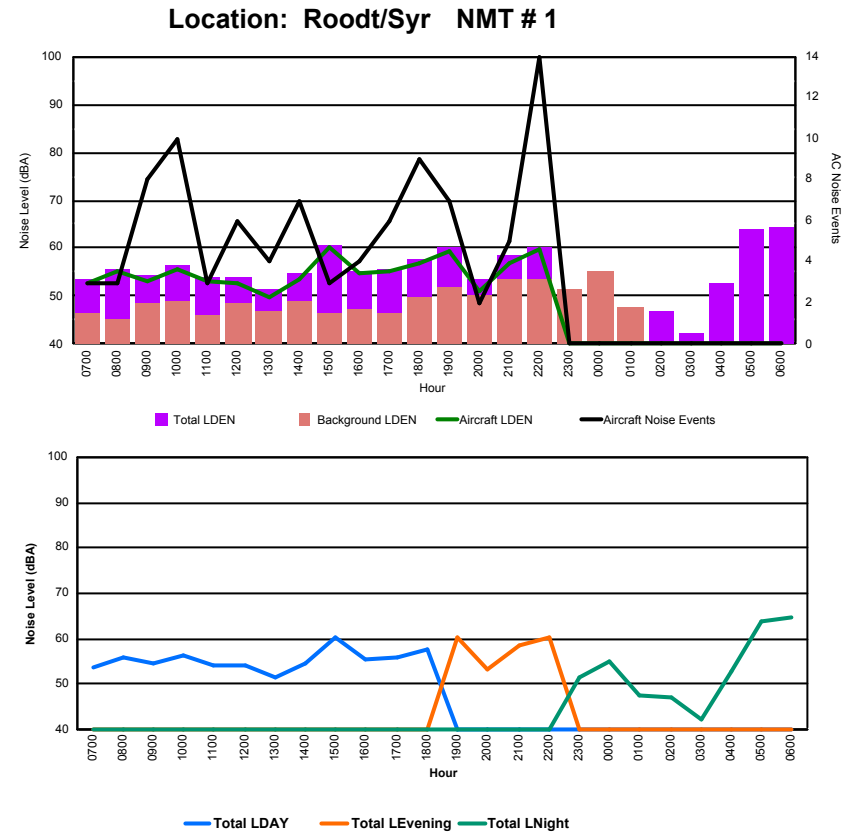

Luxembourg Airport Noise Distribution by Hour

Between 03/08/2022 00:00:00 and 03/08/2022 23:59:59 (Local Time)

Day	Aircraft Events	Total LDEN dB(A)	Aircraft LDEN dB(A)	Background LDEN dB(A)	Total LDay dB(A)	Total LEvening dB(A)	Total LNight dB(A)
03/08/22 7:00	3	53.7	52.9	46.3	53.7	-	-
03/08/22 8:00	3	55.7	55.3	45.0	55.7	-	-
03/08/22 9:00	8	54.4	53.2	48.4	54.4	-	-
03/08/22 10:00	10	56.4	55.6	49.0	56.4	-	-
03/08/22 11:00	3	53.9	53.2	46.0	53.9	-	-
03/08/22 12:00	6	54.1	52.7	48.7	54.1	-	-
03/08/22 13:00	4	51.6	49.9	47.0	51.6	-	-
03/08/22 14:00	7	54.7	53.4	49.1	54.7	-	-
03/08/22 15:00	3	60.5	60.3	46.6	60.5	-	-
03/08/22 16:00	4	55.4	54.7	47.3	55.4	-	-
03/08/22 17:00	6	55.8	55.3	46.5	55.8	-	-
03/08/22 18:00	9	57.5	56.8	49.6	57.5	-	-
03/08/22 19:00	7	60.1	59.4	52.0	-	60.1	-
03/08/22 20:00	2	53.4	50.9	50.0	-	53.4	-
03/08/22 21:00	5	58.4	56.8	53.6	-	58.4	-
03/08/22 22:00	14	60.4	59.6	53.5	-	60.4	-
03/08/22 23:00	-	51.3	-	51.3	-	-	51.3
04/08/22 0:00	-	55.2	-	55.2	-	-	55.2
04/08/22 1:00	-	47.5	-	47.5	-	-	47.5
04/08/22 2:00	-	46.9	-	-	-	-	46.9
04/08/22 3:00	-	42.4	-	-	-	-	42.4
04/08/22 4:00	-	52.6	-	-	-	-	52.6
04/08/22 5:00	-	63.9	-	-	-	-	63.9
04/08/22 6:00	-	64.5	-	-	-	-	64.5
	94	57.6	54.3	49.1	55.9	58.8	58.8