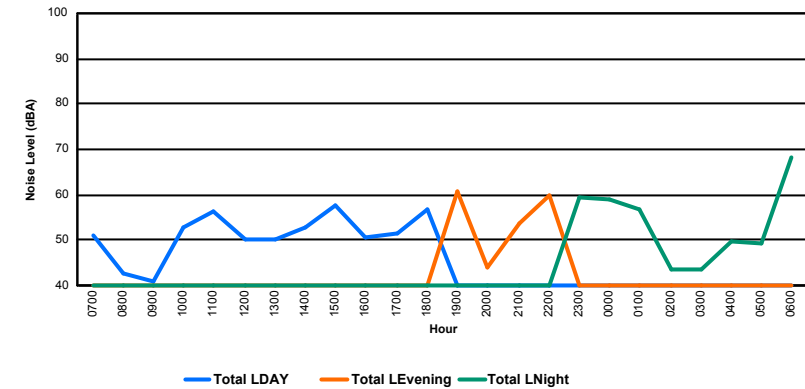

Luxembourg Airport Noise Distribution by Hour

Between 11/08/2022 00:00:00 and 11/08/2022 23:59:59 (Local Time)

Day	Aircraft Events	Total LDEN dB (A)	Aircraft LDEN dB(A)	Background LDEN dB(A)	Total LDay dB(A)	Total LEvening dB(A)	Total LNight dB (A)
11/08/22 7:00	4	51.0	49.9	44.9	51.0	-	-
11/08/22 8:00	-	42.5	-	42.5	42.5	-	-
11/08/22 9:00	-	41.1	-	41.1	41.1	-	-
11/08/22 10:00	5	53.0	51.2	48.6	53.0	-	-
11/08/22 11:00	3	56.5	55.7	48.9	56.5	-	-
11/08/22 12:00	1	50.0	45.1	48.4	50.0	-	-
11/08/22 13:00	1	50.0	43.7	48.9	50.0	-	-
11/08/22 14:00	3	52.9	50.5	49.3	52.9	-	-
11/08/22 15:00	2	57.8	57.3	48.9	57.8	-	-
11/08/22 16:00	1	50.8	40.9	50.3	50.8	-	-
11/08/22 17:00	3	51.5	48.0	49.1	51.5	-	-
11/08/22 18:00	2	56.9	56.2	49.2	56.9	-	-
11/08/22 19:00	1	60.9	60.3	52.1	-	60.9	-
11/08/22 20:00	-	44.1	-	44.1	-	44.1	-
11/08/22 21:00	1	53.6	48.1	52.3	-	53.6	-
11/08/22 22:00	3	60.0	56.7	57.4	-	60.0	-
11/08/22 23:00	-	59.2	-	59.2	-	-	59.2
12/08/22 0:00	-	58.8	-	58.9	-	-	58.8
12/08/22 1:00	-	56.9	-	56.9	-	-	56.9
12/08/22 2:00	-	43.6	-	43.6	-	-	43.6
12/08/22 3:00	-	43.5	-	43.5	-	-	43.5
12/08/22 4:00	-	49.8	-	49.8	-	-	49.8
12/08/22 5:00	-	49.4	-	49.4	-	-	49.4
12/08/22 6:00	6	68.1	67.8	56.7	-	-	68.1
	36	57.6	55.9	52.7	53.3	57.9	60.4

Location: Roodt/Syr NMT # 1