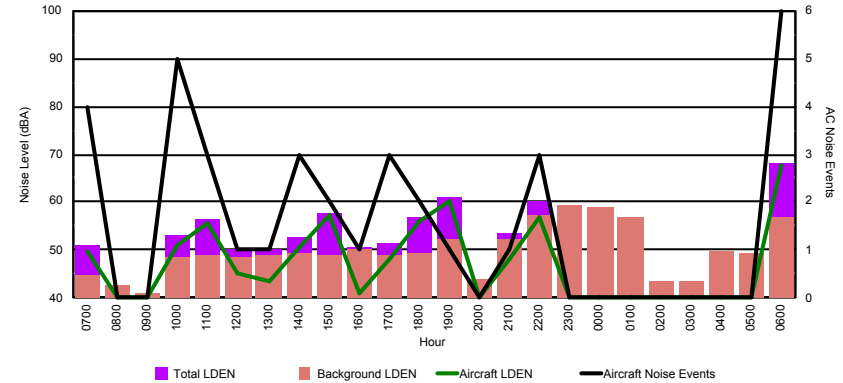

Luxembourg Airport Noise Distribution by Hour

Between 11/08/2022 00:00:00 and 11/08/2022 23:59:59 (Local Time)

Day	Aircraft Events	Total LDEN dB (A)	Aircraft LDEN dB(A)	Background LDEN dB(A)	Total LDay dB(A)	Total LEvening dB(A)	Total LNight dB (A)
11/08/22 7:00	4	51.0	49.9	44.9	51.0	-	-
11/08/22 8:00	-	42.5	-	42.5	42.5	-	-
11/08/22 9:00	-	41.1	-	41.1	41.1	-	-
11/08/22 10:00	5	53.0	51.2	48.6	53.0	-	-
11/08/22 11:00	3	56.5	55.7	48.9	56.5	-	-
11/08/22 12:00	1	50.0	45.1	48.4	50.0	-	-
11/08/22 13:00	1	50.0	43.7	48.9	50.0	-	-
11/08/22 14:00	3	52.9	50.5	49.3	52.9	-	-
11/08/22 15:00	2	57.8	57.3	48.9	57.8	-	-
11/08/22 16:00	1	50.8	40.9	50.3	50.8	-	-
11/08/22 17:00	3	51.5	48.0	49.1	51.5	-	-
11/08/22 18:00	2	56.9	56.2	49.2	56.9	-	-
11/08/22 19:00	1	60.9	60.3	52.1	-	60.9	-
11/08/22 20:00	-	44.1	-	44.1	-	44.1	-
11/08/22 21:00	1	53.6	48.1	52.3	-	53.6	-
11/08/22 22:00	3	60.0	56.7	57.4	-	60.0	-
11/08/22 23:00	-	59.2	-	59.2	-	-	59.2
12/08/22 0:00	-	58.8	-	58.9	-	-	58.8
12/08/22 1:00	-	56.9	-	56.9	-	-	56.9
12/08/22 2:00	-	43.6	-	43.6	-	-	43.6
12/08/22 3:00	-	43.5	-	43.5	-	-	43.5
12/08/22 4:00	-	49.8	-	49.8	-	-	49.8
12/08/22 5:00	-	49.4	-	49.4	-	-	49.4
12/08/22 6:00	6	68.1	67.8	56.7	-	-	68.1
	36	57.6	55.9	52.7	53.3	57.9	60.4

Location: Roodt/Syr NMT # 1