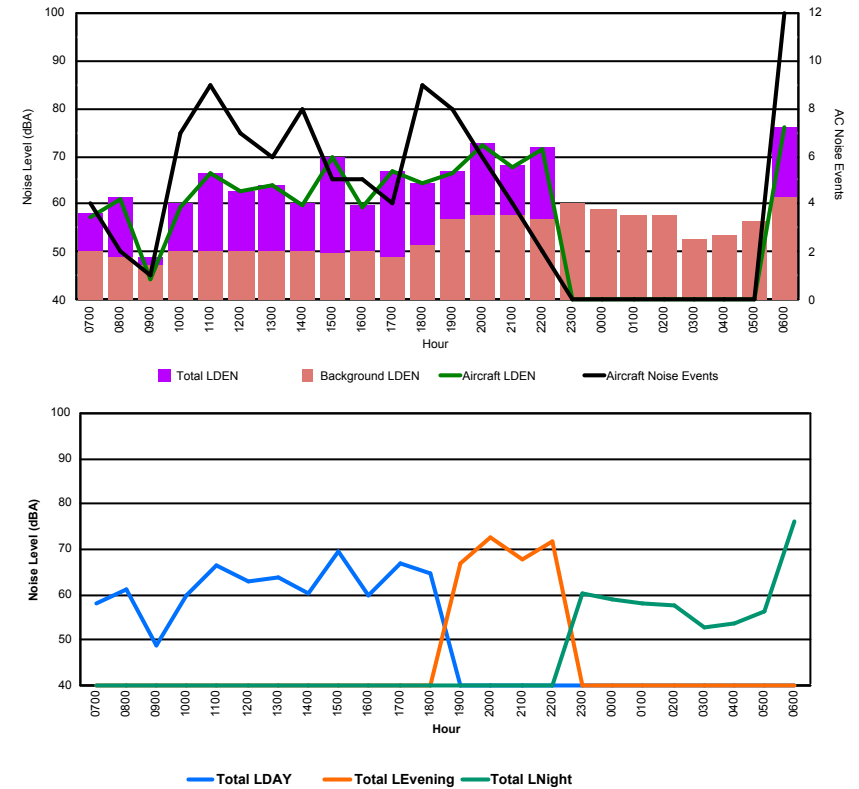

Luxembourg Airport Noise Distribution by Hour

Between 24/08/2022 00:00:00 and 24/08/2022 23:59:59 (Local Time)

Day	Aircraft Events	Total LDEN dB(A)	Aircraft LDEN dB(A)	Background LDEN dB(A)	Total LDay dB(A)	Total LEvening dB(A)	Total LNight dB(A)
24/08/22 7:00	4	58.0	57.3	50.2	58.0	-	-
24/08/22 8:00	2	61.3	61.1	49.1	61.3	-	-
24/08/22 9:00	1	49.0	44.5	47.2	49.0	-	-
24/08/22 10:00	7	60.0	59.5	50.2	60.0	-	-
24/08/22 11:00	9	66.5	66.4	50.3	66.5	-	-
24/08/22 12:00	7	62.9	62.7	50.1	62.9	-	-
24/08/22 13:00	6	63.9	63.8	50.2	63.9	-	-
24/08/22 14:00	8	60.3	59.8	50.2	60.3	-	-
24/08/22 15:00	5	69.6	69.6	49.6	69.6	-	-
24/08/22 16:00	5	59.8	59.4	50.0	59.8	-	-
24/08/22 17:00	4	66.7	66.7	48.8	66.7	-	-
24/08/22 18:00	9	64.5	64.3	51.3	64.5	-	-
24/08/22 19:00	8	66.7	66.3	56.7	-	66.7	-
24/08/22 20:00	6	72.6	72.5	57.6	-	72.6	-
24/08/22 21:00	4	68.0	67.6	57.6	-	68.0	-
24/08/22 22:00	2	71.7	71.5	56.9	-	71.7	-
24/08/22 23:00	-	60.1	-	60.1	-	-	60.1
25/08/22 0:00	-	59.0	-	59.0	-	-	59.0
25/08/22 1:00	-	57.9	-	57.9	-	-	57.9
25/08/22 2:00	-	57.7	-	57.7	-	-	57.7
25/08/22 3:00	-	52.6	-	52.6	-	-	52.6
25/08/22 4:00	-	53.5	-	53.5	-	-	53.5
25/08/22 5:00	-	56.5	-	56.5	-	-	56.5
25/08/22 6:00	12	76.2	76.1	61.5	-	-	76.2
	99	67.0	66.7	55.5	64.1	70.4	67.6

Location: DVOR NMT # 2