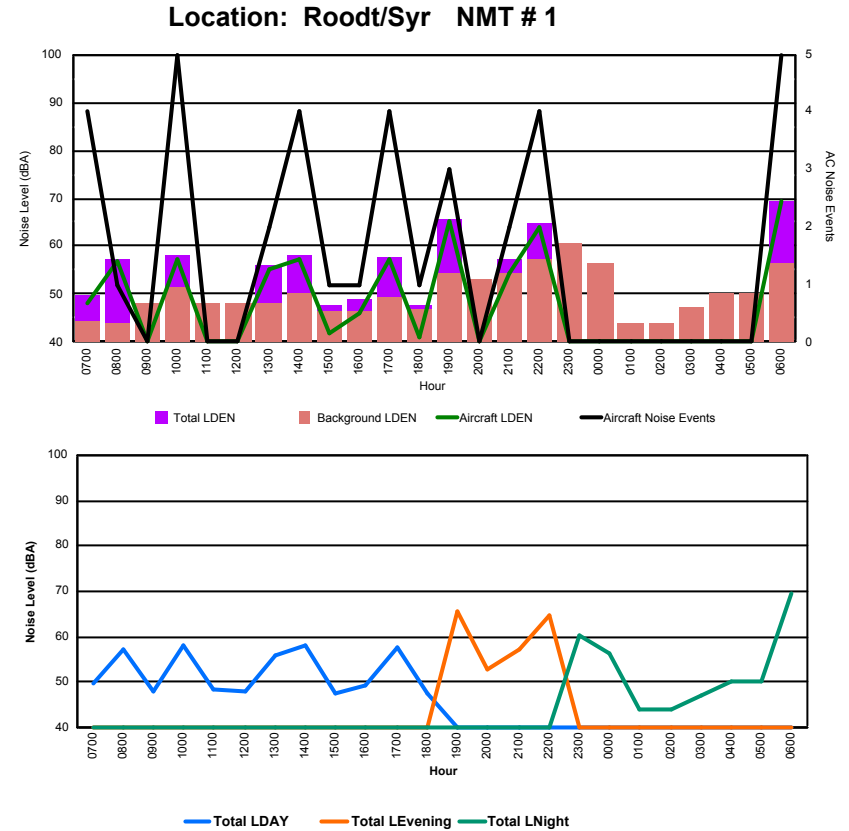

Luxembourg Airport Noise Distribution by Hour

Between 08/08/2022 00:00:00 and 08/08/2022 23:59:59 (Local Time)

Day	Aircraft Events	Total LDEN dB (A)	Aircraft LDEN dB(A)	Background LDEN dB(A)	Total LDay dB(A)	Total LEvening dB(A)	Total LNight dB (A)
08/08/22 7:00	4	49.7	48.3	44.2	49.7	-	-
08/08/22 8:00	1	57.2	56.9	43.9	57.2	-	-
08/08/22 9:00	-	48.1	-	48.1	48.1	-	-
08/08/22 10:00	5	58.2	57.2	51.4	58.2	-	-
08/08/22 11:00	-	48.2	-	48.2	48.2	-	-
08/08/22 12:00	-	48.1	-	48.1	48.1	-	-
08/08/22 13:00	2	56.0	55.3	48.0	56.0	-	-
08/08/22 14:00	4	58.2	57.4	50.1	58.2	-	-
08/08/22 15:00	1	47.7	41.9	46.3	47.7	-	-
08/08/22 16:00	1	49.1	45.9	46.3	49.1	-	-
08/08/22 17:00	4	57.7	57.1	49.4	57.7	-	-
08/08/22 18:00	1	47.7	40.9	46.7	47.7	-	-
08/08/22 19:00	3	65.6	65.3	54.3	-	65.6	-
08/08/22 20:00	-	53.0	-	53.0	-	53.0	-
08/08/22 21:00	2	57.3	54.3	54.5	-	57.3	-
08/08/22 22:00	4	64.8	64.0	57.3	-	64.8	-
08/08/22 23:00	-	60.5	-	60.5	-	-	60.5
09/08/22 0:00	-	56.3	-	56.3	-	-	56.3
09/08/22 1:00	-	44.0	-	44.0	-	-	44.0
09/08/22 2:00	-	43.8	-	43.8	-	-	43.8
09/08/22 3:00	-	47.2	-	47.2	-	-	47.2
09/08/22 4:00	-	50.2	-	50.2	-	-	50.2
09/08/22 5:00	-	50.2	-	50.2	-	-	50.2
09/08/22 6:00	5	69.5	69.3	56.6	-	-	69.5
	37	59.5	58.6	52.6	54.4	62.7	61.3