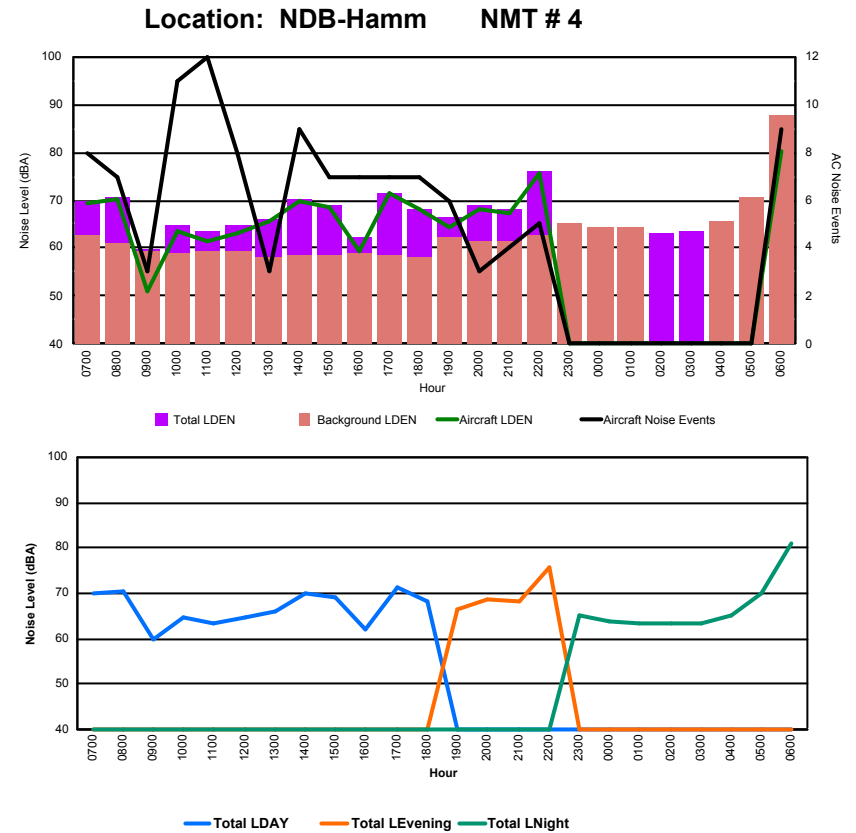

Luxembourg Airport Noise Distribution by Hour

Between 01/08/2022 00:00:00 and 01/08/2022 23:59:59 (Local Time)

Day	Aircraft Events	Total LDEN dB (A)	Aircraft LDEN dB(A)	Background LDEN dB(A)	Total LDay dB(A)	Total LEvening dB(A)	Total LNight dB (A)
01/08/22 7:00	8	69.8	69.5	62.9	69.8	-	-
01/08/22 8:00	7	70.5	70.2	61.2	70.5	-	-
01/08/22 9:00	3	59.9	51.1	59.3	59.9	-	-
01/08/22 10:00	11	64.9	63.7	58.9	64.9	-	-
01/08/22 11:00	12	63.4	61.5	59.3	63.4	-	-
01/08/22 12:00	8	64.6	63.2	59.2	64.6	-	-
01/08/22 13:00	3	66.2	65.5	58.2	66.2	-	-
01/08/22 14:00	9	70.2	70.0	58.5	70.2	-	-
01/08/22 15:00	7	69.1	68.7	58.5	69.1	-	-
01/08/22 16:00	7	62.1	59.5	58.8	62.1	-	-
01/08/22 17:00	7	71.5	71.3	58.5	71.5	-	-
01/08/22 18:00	7	68.3	68.0	58.0	68.3	-	-
01/08/22 19:00	6	66.5	64.4	62.4	-	66.5	-
01/08/22 20:00	3	68.9	68.0	61.6	-	68.9	-
01/08/22 21:00	4	68.3	67.3	61.5	-	68.3	-
01/08/22 22:00	5	75.9	75.7	62.7	-	75.9	-
01/08/22 23:00	-	65.2	-	65.2	-	-	65.2
02/08/22 0:00	-	63.7	-	64.4	-	-	63.7
02/08/22 1:00	-	63.6	-	64.4	-	-	63.6
02/08/22 2:00	-	63.2	-	-	-	-	63.2
02/08/22 3:00	-	63.5	-	-	-	-	63.5
02/08/22 4:00	-	65.2	-	65.6	-	-	65.2
02/08/22 5:00	-	70.2	-	70.6	-	-	70.2
02/08/22 6:00	9	81.0	80.4	87.9	-	-	81.0
	116	70.7	69.8	74.4	68.0	71.6	72.8