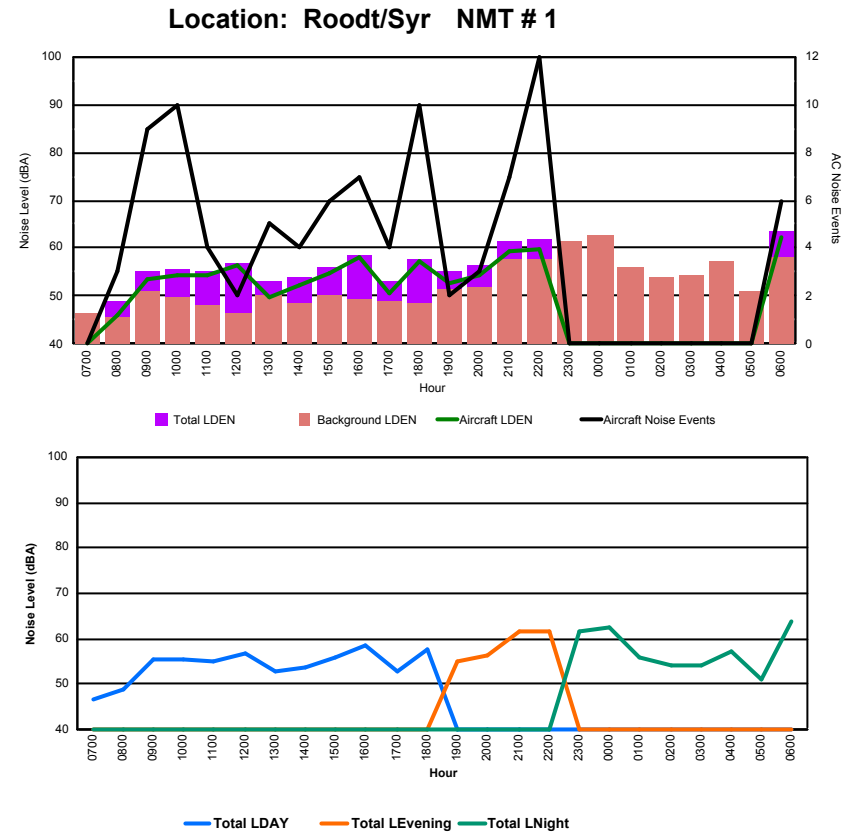

Luxembourg Airport Noise Distribution by Hour

Between 23/08/2022 00:00:00 and 23/08/2022 23:59:59 (Local Time)

Day	Aircraft Events	Total LDEN dB(A)	Aircraft LDEN dB(A)	Background LDEN dB(A)	Total LDay dB(A)	Total LEvening dB(A)	Total LNight dB(A)
23/08/22 7:00	-	46.4	-	46.4	46.4	-	-
23/08/22 8:00	3	48.9	46.2	45.6	48.9	-	-
23/08/22 9:00	9	55.3	53.5	51.1	55.3	-	-
23/08/22 10:00	10	55.6	54.3	49.9	55.6	-	-
23/08/22 11:00	4	55.1	54.2	48.1	55.1	-	-
23/08/22 12:00	2	56.8	56.5	46.5	56.8	-	-
23/08/22 13:00	5	53.0	49.9	50.3	53.0	-	-
23/08/22 14:00	4	53.8	52.4	48.4	53.8	-	-
23/08/22 15:00	6	55.9	54.6	50.2	55.9	-	-
23/08/22 16:00	7	58.7	58.2	49.2	58.7	-	-
23/08/22 17:00	4	53.0	50.8	48.9	53.0	-	-
23/08/22 18:00	10	57.8	57.3	48.7	57.8	-	-
23/08/22 19:00	2	55.2	52.9	51.5	-	55.2	-
23/08/22 20:00	3	56.3	54.4	51.9	-	56.3	-
23/08/22 21:00	7	61.6	59.5	57.7	-	61.6	-
23/08/22 22:00	12	61.7	59.8	57.5	-	61.7	-
23/08/22 23:00	-	61.5	-	61.5	-	-	61.5
24/08/22 0:00	-	62.5	-	62.6	-	-	62.5
24/08/22 1:00	-	55.9	-	55.9	-	-	55.9
24/08/22 2:00	-	54.1	-	54.1	-	-	54.1
24/08/22 3:00	-	54.1	-	54.3	-	-	54.1
24/08/22 4:00	-	57.4	-	57.4	-	-	57.4
24/08/22 5:00	-	51.0	-	51.0	-	-	51.0
24/08/22 6:00	6	63.7	62.4	58.0	-	-	63.7
	94	57.9	54.8	55.1	55.2	59.6	59.5