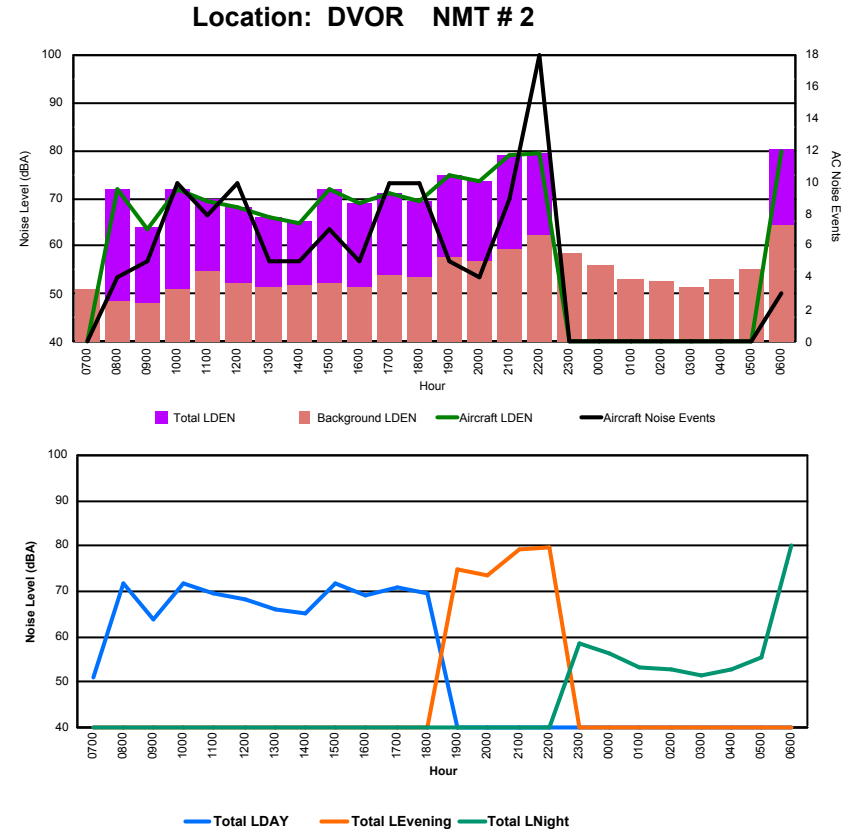

Luxembourg Airport Noise Distribution by Hour

Between 19/08/2022 00:00:00 and 19/08/2022 23:59:59 (Local Time)

Day	Aircraft Events	Total LDEN dB (A)	Aircraft LDEN dB(A)	Background LDEN dB(A)	Total LDay dB(A)	Total LEvening dB(A)	Total LNight dB (A)
19/08/22 7:00	-	51.1	-	51.2	51.1	-	-
19/08/22 8:00	4	71.9	71.8	48.5	71.9	-	-
19/08/22 9:00	5	63.8	63.7	48.0	63.8	-	-
19/08/22 10:00	10	71.8	71.8	51.2	71.8	-	-
19/08/22 11:00	8	69.6	69.4	54.9	69.6	-	-
19/08/22 12:00	10	68.2	68.0	52.1	68.2	-	-
19/08/22 13:00	5	66.1	65.9	51.5	66.1	-	-
19/08/22 14:00	5	65.0	64.8	52.0	65.0	-	-
19/08/22 15:00	7	71.9	71.9	52.1	71.9	-	-
19/08/22 16:00	5	69.1	69.0	51.4	69.1	-	-
19/08/22 17:00	10	71.0	71.0	53.9	71.0	-	-
19/08/22 18:00	10	69.5	69.4	53.5	69.5	-	-
19/08/22 19:00	5	75.0	74.9	57.8	-	75.0	-
19/08/22 20:00	4	73.5	73.4	56.9	-	73.5	-
19/08/22 21:00	9	79.1	79.1	59.2	-	79.1	-
19/08/22 22:00	18	79.5	79.4	62.3	-	79.5	-
19/08/22 23:00	-	58.4	-	58.4	-	-	58.4
20/08/22 0:00	-	56.2	-	56.2	-	-	56.2
20/08/22 1:00	-	53.3	-	53.3	-	-	53.3
20/08/22 2:00	-	52.8	-	52.8	-	-	52.8
20/08/22 3:00	-	51.6	-	51.6	-	-	51.6
20/08/22 4:00	-	53.0	-	53.0	-	-	53.0
20/08/22 5:00	-	55.3	-	55.3	-	-	55.3
20/08/22 6:00	3	80.1	80.0	64.2	-	-	80.1
	118	72.5	72.4	56.4	69.3	77.5	71.2