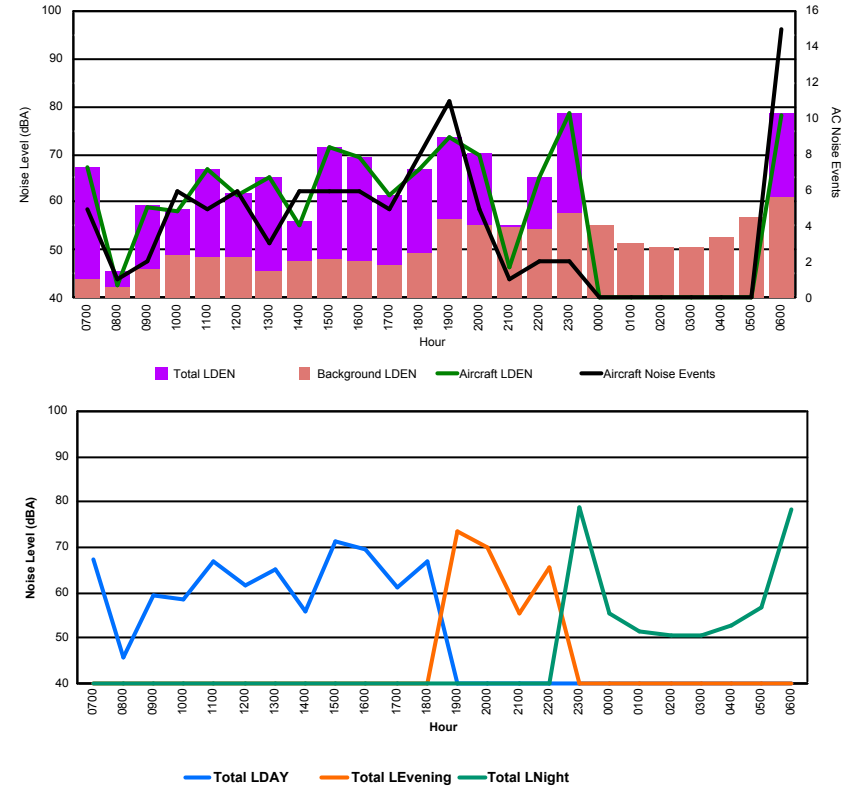

Luxembourg Airport Noise Distribution by Hour

Between 28/08/2022 00:00:00 and 28/08/2022 23:59:59 (Local Time)

Day	Aircraft Events	Total LDEN dB(A)	Aircraft LDEN dB(A)	Background LDEN dB(A)	Total LDay dB(A)	Total LEvening dB(A)	Total LNight dB(A)
28/08/22 7:00	5	67.2	67.2	44.1	67.2	-	-
28/08/22 8:00	1	45.6	42.8	42.3	45.6	-	-
28/08/22 9:00	2	59.2	59.0	46.1	59.2	-	-
28/08/22 10:00	6	58.7	58.3	48.8	58.7	-	-
28/08/22 11:00	5	66.9	66.9	48.6	66.9	-	-
28/08/22 12:00	6	61.7	61.5	48.6	61.7	-	-
28/08/22 13:00	3	65.0	65.0	45.7	65.0	-	-
28/08/22 14:00	6	55.9	55.2	47.8	55.9	-	-
28/08/22 15:00	6	71.4	71.3	48.1	71.4	-	-
28/08/22 16:00	6	69.5	69.5	47.8	69.5	-	-
28/08/22 17:00	5	61.4	61.3	46.9	61.4	-	-
28/08/22 18:00	8	67.0	66.9	49.2	67.0	-	-
28/08/22 19:00	11	73.6	73.6	56.5	-	73.6	-
28/08/22 20:00	5	70.1	69.9	55.4	-	70.1	-
28/08/22 21:00	1	55.4	46.5	54.8	-	55.4	-
28/08/22 22:00	2	65.4	65.0	54.2	-	65.4	-
28/08/22 23:00	2	78.7	78.7	57.9	-	-	78.7
29/08/22 0:00	-	55.3	-	55.3	-	-	55.3
29/08/22 1:00	-	51.3	-	51.3	-	-	51.3
29/08/22 2:00	-	50.5	-	50.5	-	-	50.5
29/08/22 3:00	-	50.6	-	50.6	-	-	50.6
29/08/22 4:00	-	52.9	-	52.9	-	-	52.9
29/08/22 5:00	-	56.8	-	56.8	-	-	56.8
29/08/22 6:00	15	78.4	78.3	61.0	-	-	78.4
	95	69.8	69.7	53.4	65.8	69.7	72.6

Location: DVOR NMT # 2