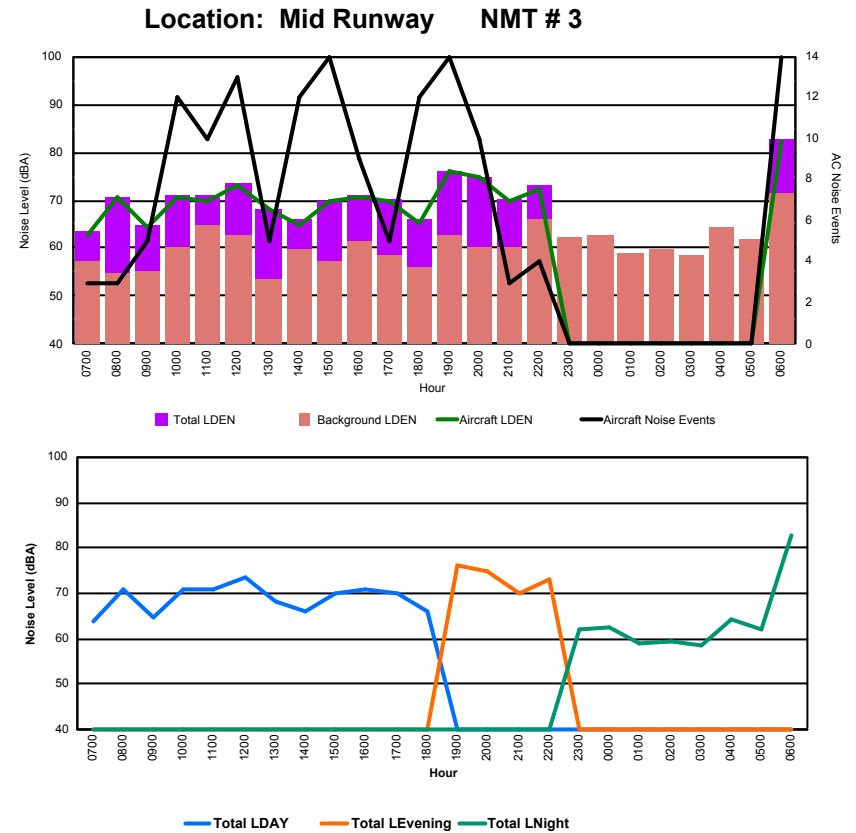

Location: DVOR NMT # 2

Luxembourg Airport Noise Distribution by Hour

Between 10/08/2022 00:00:00 and 10/08/2022 23:59:59 (Local Time)

Day	Aircraft Events	Total LDEN dB (A)	Aircraft LDEN dB(A)	Background LDEN dB(A)	Total LDay dB(A)	Total LEvening dB(A)	Total LNight dB (A)
10/08/22 7:00	3	63.7	62.7	57.4	63.7	-	-
10/08/22 8:00	3	70.8	70.6	54.7	70.8	-	-
10/08/22 9:00	5	64.9	64.4	55.2	64.9	-	-
10/08/22 10:00	12	71.0	70.6	60.4	71.0	-	-
10/08/22 11:00	10	71.1	70.0	64.7	71.1	-	-
10/08/22 12:00	13	73.4	73.1	62.7	73.4	-	-
10/08/22 13:00	5	68.2	68.0	53.5	68.2	-	-
10/08/22 14:00	12	65.9	64.8	59.6	65.9	-	-
10/08/22 15:00	14	70.0	69.8	57.3	70.0	-	-
10/08/22 16:00	9	71.0	70.6	61.3	71.0	-	-
10/08/22 17:00	5	70.1	69.8	58.6	70.1	-	-
10/08/22 18:00	12	66.0	65.4	56.2	66.0	-	-
10/08/22 19:00	14	76.1	75.9	62.8	-	76.1	-
10/08/22 20:00	10	74.8	74.7	60.2	-	74.8	-
10/08/22 21:00	3	70.2	69.7	60.1	-	70.2	-
10/08/22 22:00	4	73.0	72.1	65.9	-	73.0	-
10/08/22 23:00	-	62.1	-	62.1	-	-	62.1
11/08/22 0:00	-	62.7	-	62.8	-	-	62.7
11/08/22 1:00	-	59.0	-	59.0	-	-	59.0
11/08/22 2:00	-	59.6	-	59.6	-	-	59.6
11/08/22 3:00	-	58.4	-	58.4	-	-	58.4
11/08/22 4:00	-	64.3	-	64.4	-	-	64.3
11/08/22 5:00	-	61.9	-	61.9	-	-	61.9
11/08/22 6:00	14	82.7	82.4	71.4	-	-	82.7
	148	72.3	71.9	62.5	69.7	74.0	73.9