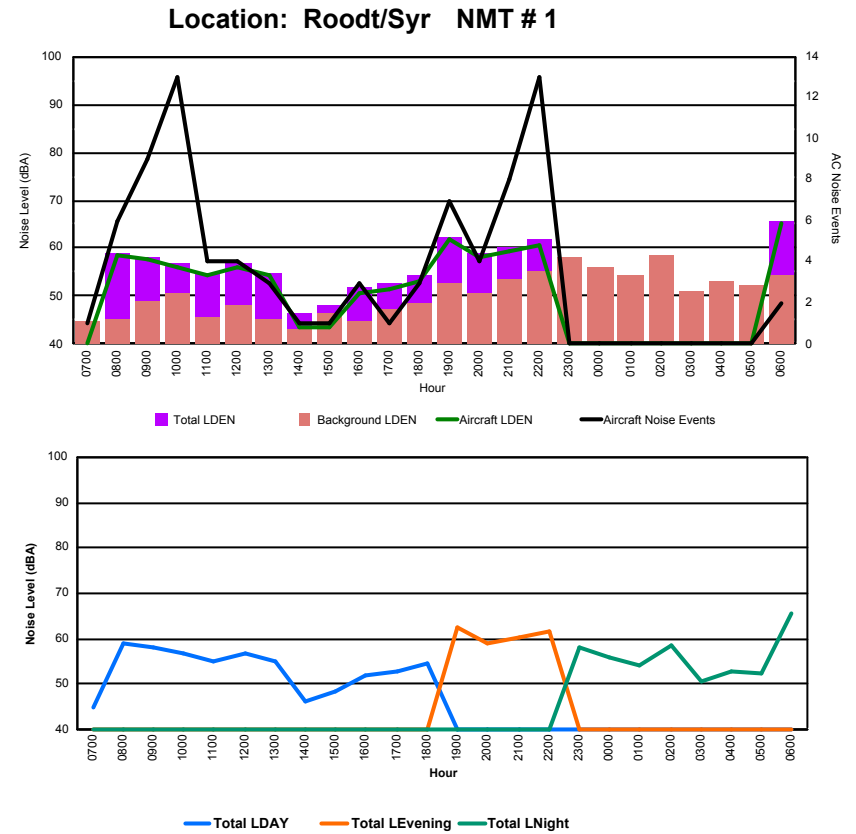

Luxembourg Airport Noise Distribution by Hour

Between 16/08/2022 00:00:00 and 16/08/2022 23:59:59 (Local Time)

Day	Aircraft Events	Total LDEN dB(A)	Aircraft LDEN dB(A)	Background LDEN dB(A)	Total LDay dB(A)	Total LEvening dB(A)	Total LNight dB(A)
16/08/22 7:00	1	44.9	32.0	44.7	44.9	-	-
16/08/22 8:00	6	58.9	58.7	45.2	58.9	-	-
16/08/22 9:00	9	58.3	57.9	49.1	58.3	-	-
16/08/22 10:00	13	56.9	55.9	50.6	56.9	-	-
16/08/22 11:00	4	54.9	54.3	45.7	54.9	-	-
16/08/22 12:00	4	56.7	56.1	48.0	56.7	-	-
16/08/22 13:00	3	54.8	54.4	45.1	54.8	-	-
16/08/22 14:00	1	46.3	43.5	43.1	46.3	-	-
16/08/22 15:00	1	48.2	43.7	46.3	48.2	-	-
16/08/22 16:00	3	51.7	50.8	44.8	51.7	-	-
16/08/22 17:00	1	52.8	51.3	47.4	52.8	-	-
16/08/22 18:00	3	54.5	53.3	48.5	54.5	-	-
16/08/22 19:00	7	62.4	62.0	52.6	-	62.4	-
16/08/22 20:00	4	58.8	58.1	50.6	-	58.8	-
16/08/22 21:00	8	60.3	59.4	53.7	-	60.3	-
16/08/22 22:00	13	61.8	60.8	55.3	-	61.8	-
16/08/22 23:00	-	58.2	-	58.2	-	-	58.2
17/08/22 0:00	-	56.1	-	56.1	-	-	56.1
17/08/22 1:00	-	54.1	-	54.2	-	-	54.1
17/08/22 2:00	-	58.4	-	58.4	-	-	58.4
17/08/22 3:00	-	50.8	-	50.9	-	-	50.8
17/08/22 4:00	-	53.0	-	53.1	-	-	53.0
17/08/22 5:00	-	52.2	-	52.3	-	-	52.2
17/08/22 6:00	2	65.5	65.1	54.4	-	-	65.5
	83	57.9	56.5	52.5	55.0	61.0	58.8