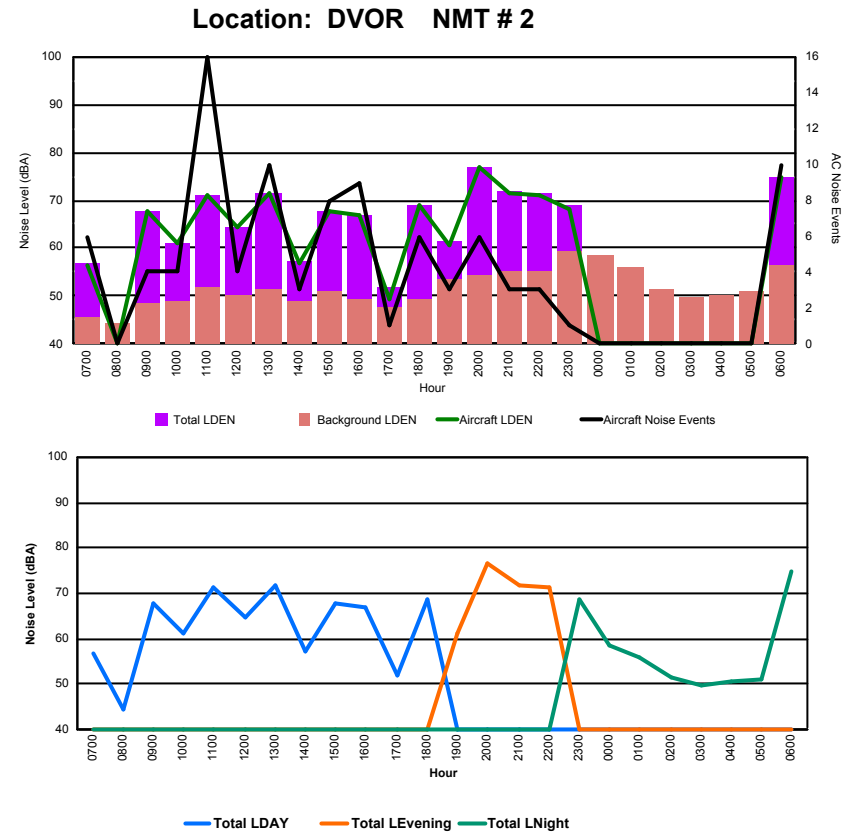

Luxembourg Airport Noise Distribution by Hour

Between 13/08/2022 00:00:00 and 13/08/2022 23:59:59 (Local Time)

Day	Aircraft Events	Total LDEN dB(A)	Aircraft LDEN dB(A)	Background LDEN dB(A)	Total LDay dB(A)	Total LEvening dB(A)	Total LNight dB(A)
13/08/22 7:00	6	56.7	56.4	45.5	56.7	-	-
13/08/22 8:00	-	44.5	-	44.5	44.5	-	-
13/08/22 9:00	4	67.9	67.9	48.4	67.9	-	-
13/08/22 10:00	4	61.2	60.9	48.9	61.2	-	-
13/08/22 11:00	16	71.2	71.1	51.9	71.2	-	-
13/08/22 12:00	4	64.5	64.3	50.4	64.5	-	-
13/08/22 13:00	10	71.6	71.6	51.3	71.6	-	-
13/08/22 14:00	3	57.4	56.8	49.1	57.4	-	-
13/08/22 15:00	8	67.7	67.6	50.9	67.7	-	-
13/08/22 16:00	9	66.9	66.8	49.5	66.9	-	-
13/08/22 17:00	1	51.7	49.4	47.7	51.7	-	-
13/08/22 18:00	6	68.9	68.9	49.5	68.9	-	-
13/08/22 19:00	3	61.3	60.5	53.7	-	61.3	-
13/08/22 20:00	6	76.8	76.8	54.4	-	76.8	-
13/08/22 21:00	3	71.7	71.6	55.2	-	71.7	-
13/08/22 22:00	3	71.3	71.1	55.3	-	71.3	-
13/08/22 23:00	1	68.8	68.2	59.5	-	-	68.8
14/08/22 0:00	-	58.4	-	58.4	-	-	58.4
14/08/22 1:00	-	55.9	-	55.9	-	-	55.9
14/08/22 2:00	-	51.3	-	51.3	-	-	51.3
14/08/22 3:00	-	49.7	-	49.7	-	-	49.7
14/08/22 4:00	-	50.4	-	50.4	-	-	50.4
14/08/22 5:00	-	51.2	-	51.2	-	-	51.2
14/08/22 6:00	10	75.0	74.9	56.5	-	-	75.0
	97	68.7	68.5	53.3	66.8	72.9	67.1