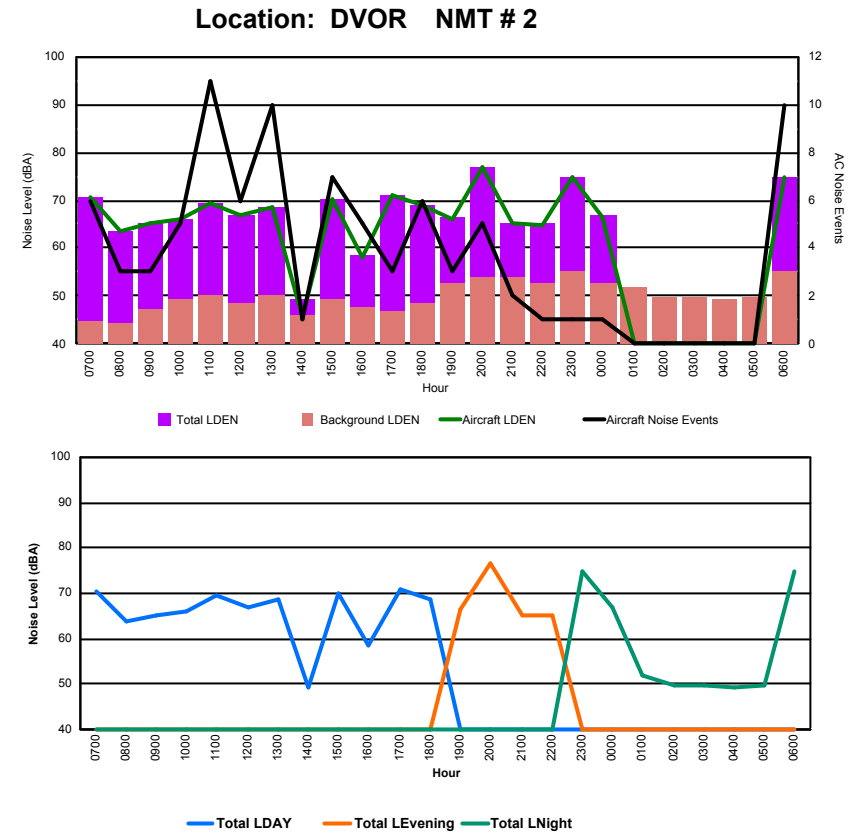

Location: Roodt/Syr NMT # 1

Luxembourg Airport Noise Distribution by Hour

Between 27/08/2022 00:00:00 and 27/08/2022 23:59:59 (Local Time)

Day	Aircraft Events	Total LDEN dB (A)	Aircraft LDEN dB(A)	Background LDEN dB(A)	Total LDay dB(A)	Total LEvening dB(A)	Total LNight dB (A)	
27/08/22	7:00	6	70.6	70.6	44.8	70.6	-	-
27/08/22	8:00	3	63.7	63.7	44.3	63.7	-	-
27/08/22	9:00	3	65.0	65.0	47.2	65.0	-	-
27/08/22	10:00	5	66.1	66.0	49.2	66.1	-	-
27/08/22	11:00	11	69.4	69.4	50.0	69.4	-	-
27/08/22	12:00	6	66.8	66.8	48.5	66.8	-	-
27/08/22	13:00	10	68.6	68.5	50.1	68.6	-	-
27/08/22	14:00	1	49.2	45.7	46.1	49.2	-	-
27/08/22	15:00	7	70.2	70.2	49.2	70.2	-	-
27/08/22	16:00	5	58.6	58.3	47.6	58.6	-	-
27/08/22	17:00	3	71.0	71.0	46.9	71.0	-	-
27/08/22	18:00	6	68.9	68.9	48.5	68.9	-	-
27/08/22	19:00	3	66.4	66.2	52.5	-	66.4	-
27/08/22	20:00	5	76.7	76.7	53.8	-	76.7	-
27/08/22	21:00	2	65.3	65.0	53.9	-	65.3	-
27/08/22	22:00	1	65.2	64.9	52.9	-	65.2	-
27/08/22	23:00	1	75.0	75.0	55.0	-	-	75.0
28/08/22	0:00	1	66.7	66.5	52.9	-	-	66.7
28/08/22	1:00	-	51.8	-	51.8	-	-	51.8
28/08/22	2:00	-	49.9	-	49.9	-	-	49.9
28/08/22	3:00	-	49.6	-	49.6	-	-	49.6
28/08/22	4:00	-	49.2	-	49.2	-	-	49.2
28/08/22	5:00	-	49.6	-	49.6	-	-	49.6
28/08/22	6:00	10	74.9	74.9	55.1	-	-	74.9
	89	69.2	69.1	50.9	67.9	71.6	69.3	