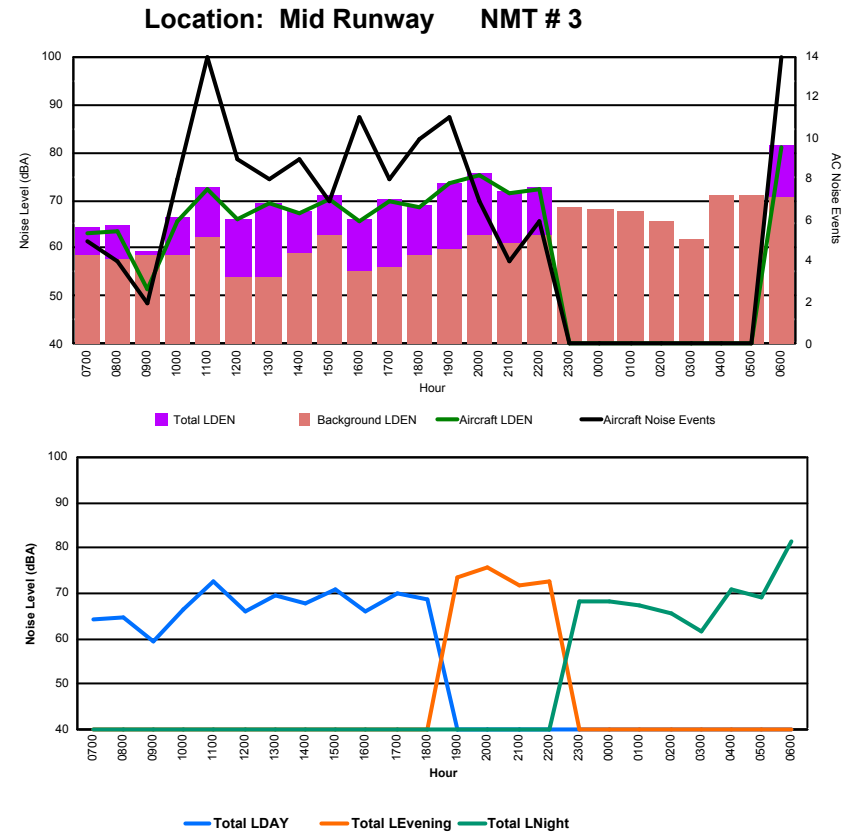

Location: DVOR NMT # 2

Luxembourg Airport Noise Distribution by Hour

Between 24/08/2022 00:00:00 and 24/08/2022 23:59:59 (Local Time)

Day	Aircraft Events	Total LDEN dB(A)	Aircraft LDEN dB(A)	Background LDEN dB(A)	Total LDay dB(A)	Total LEvening dB(A)	Total LNight dB(A)
24/08/22 7:00	5	64.4	63.1	58.7	64.4	-	-
24/08/22 8:00	4	64.6	63.6	57.7	64.6	-	-
24/08/22 9:00	2	59.3	51.5	58.6	59.3	-	-
24/08/22 10:00	8	66.5	65.8	58.6	66.5	-	-
24/08/22 11:00	14	72.7	72.3	62.2	72.7	-	-
24/08/22 12:00	9	66.2	66.0	54.0	66.2	-	-
24/08/22 13:00	8	69.4	69.3	54.1	69.4	-	-
24/08/22 14:00	9	67.7	67.1	59.0	67.7	-	-
24/08/22 15:00	7	70.9	70.2	62.8	70.9	-	-
24/08/22 16:00	11	66.0	65.6	55.3	66.0	-	-
24/08/22 17:00	8	70.2	70.0	56.2	70.2	-	-
24/08/22 18:00	10	68.8	68.4	58.4	68.8	-	-
24/08/22 19:00	11	73.7	73.5	59.6	-	73.7	-
24/08/22 20:00	7	75.6	75.4	62.8	-	75.6	-
24/08/22 21:00	4	71.8	71.4	61.0	-	71.8	-
24/08/22 22:00	6	72.7	72.3	62.7	-	72.7	-
24/08/22 23:00	-	68.3	-	68.5	-	-	68.3
25/08/22 0:00	-	68.1	-	68.3	-	-	68.1
25/08/22 1:00	-	67.5	-	67.9	-	-	67.5
25/08/22 2:00	-	65.6	-	65.7	-	-	65.6
25/08/22 3:00	-	61.8	-	62.0	-	-	61.8
25/08/22 4:00	-	70.9	-	70.9	-	-	70.9
25/08/22 5:00	-	69.3	-	70.9	-	-	69.3
25/08/22 6:00	14	81.4	80.9	70.8	-	-	81.4
	137	71.7	70.7	65.1	68.4	73.7	73.6