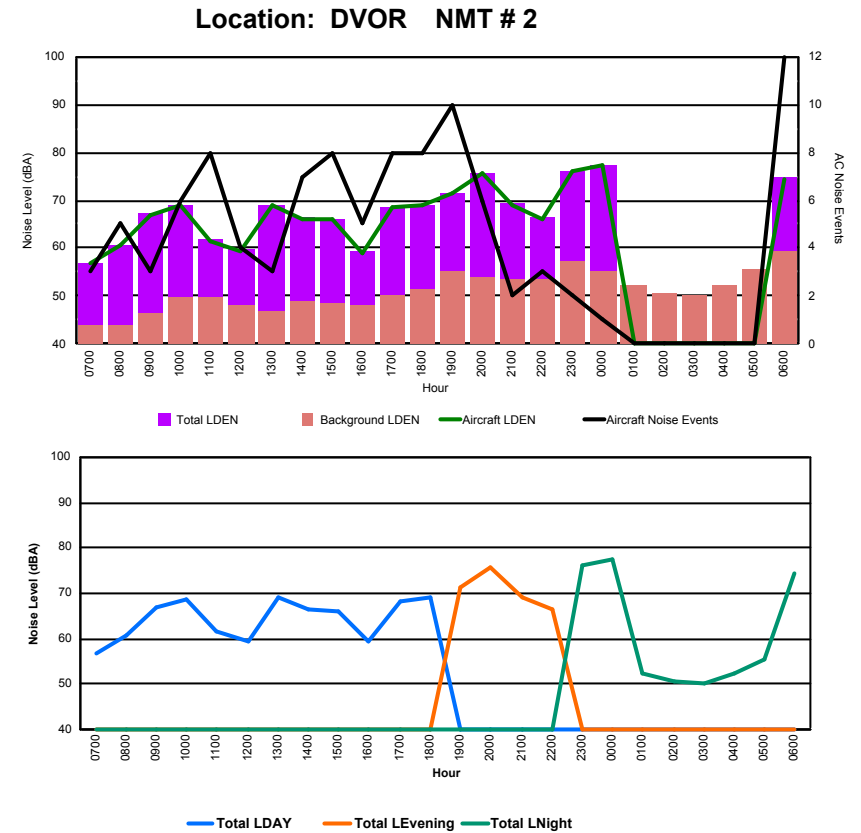

Luxembourg Airport Noise Distribution by Hour

Between 07/08/2022 00:00:00 and 07/08/2022 23:59:59 (Local Time)

Day	Aircraft Events	Total LDEN dB(A)	Aircraft LDEN dB(A)	Background LDEN dB(A)	Total LDay dB(A)	Total LEvening dB(A)	Total LNight dB(A)
07/08/22 7:00	3	56.9	56.7	44.1	56.9	-	-
07/08/22 8:00	5	60.6	60.5	43.9	60.6	-	-
07/08/22 9:00	3	67.1	67.0	46.4	67.1	-	-
07/08/22 10:00	6	68.8	68.8	49.7	68.8	-	-
07/08/22 11:00	8	61.7	61.5	49.8	61.7	-	-
07/08/22 12:00	4	59.6	59.3	48.1	59.6	-	-
07/08/22 13:00	3	69.0	69.0	46.7	69.0	-	-
07/08/22 14:00	7	66.3	66.1	48.8	66.3	-	-
07/08/22 15:00	8	66.1	66.1	48.7	66.1	-	-
07/08/22 16:00	5	59.4	59.0	48.3	59.4	-	-
07/08/22 17:00	8	68.4	68.4	50.1	68.4	-	-
07/08/22 18:00	8	69.0	68.9	51.6	69.0	-	-
07/08/22 19:00	10	71.4	71.3	55.3	-	71.4	-
07/08/22 20:00	6	75.7	75.6	53.8	-	75.7	-
07/08/22 21:00	2	69.2	69.1	53.4	-	69.2	-
07/08/22 22:00	3	66.4	66.2	53.7	-	66.4	-
07/08/22 23:00	2	76.0	75.9	57.4	-	-	76.0
08/08/22 0:00	1	77.3	77.2	55.3	-	-	77.3
08/08/22 1:00	-	52.4	-	52.4	-	-	52.4
08/08/22 2:00	-	50.7	-	50.7	-	-	50.7
08/08/22 3:00	-	50.3	-	50.3	-	-	50.3
08/08/22 4:00	-	52.2	-	52.2	-	-	52.2
08/08/22 5:00	-	55.6	-	55.6	-	-	55.6
08/08/22 6:00	12	74.6	74.5	59.3	-	-	74.6
	104	69.9	69.8	52.8	66.1	72.0	71.9