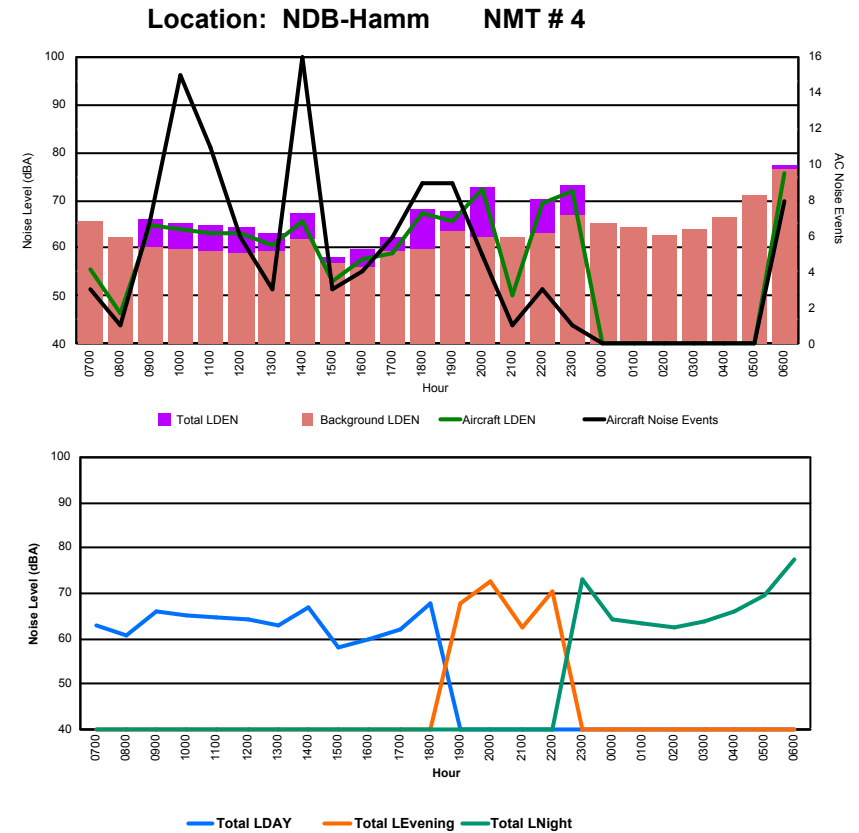

Luxembourg Airport Noise Distribution by Hour

Between 23/08/2022 00:00:00 and 23/08/2022 23:59:59 (Local Time)

Day	Aircraft Events	Total LDEN dB (A)	Aircraft LDEN dB(A)	Background LDEN dB(A)	Total LDay dB(A)	Total LEvening dB(A)	Total LNight dB (A)	
23/08/22	7:00	3	62.8	55.6	65.5	62.8	-	-
23/08/22	8:00	1	60.6	46.4	62.4	60.6	-	-
23/08/22	9:00	7	65.9	64.6	60.0	65.9	-	-
23/08/22	10:00	15	65.2	63.9	59.9	65.2	-	-
23/08/22	11:00	11	64.6	63.3	59.3	64.6	-	-
23/08/22	12:00	6	64.4	63.0	59.0	64.4	-	-
23/08/22	13:00	3	63.0	60.6	59.5	63.0	-	-
23/08/22	14:00	16	67.1	65.6	61.7	67.1	-	-
23/08/22	15:00	3	58.3	53.0	56.9	58.3	-	-
23/08/22	16:00	4	59.9	57.6	56.0	59.9	-	-
23/08/22	17:00	6	62.1	58.8	59.5	62.1	-	-
23/08/22	18:00	9	68.0	67.3	59.9	68.0	-	-
23/08/22	19:00	9	67.6	65.7	63.4	-	67.6	-
23/08/22	20:00	5	72.7	72.3	62.3	-	72.7	-
23/08/22	21:00	1	62.4	50.3	62.1	-	62.4	-
23/08/22	22:00	3	70.3	69.4	63.0	-	70.3	-
23/08/22	23:00	1	73.0	71.8	66.8	-	-	73.0
24/08/22	0:00	-	64.4	-	65.3	-	-	64.4
24/08/22	1:00	-	63.5	-	64.2	-	-	63.5
24/08/22	2:00	-	62.3	-	62.8	-	-	62.3
24/08/22	3:00	-	63.9	-	64.0	-	-	63.9
24/08/22	4:00	-	65.9	-	66.4	-	-	65.9
24/08/22	5:00	-	69.7	-	71.1	-	-	69.7
24/08/22	6:00	8	77.4	75.6	76.4	-	-	77.4
	111	68.4	66.3	66.1	64.3	69.6	70.8