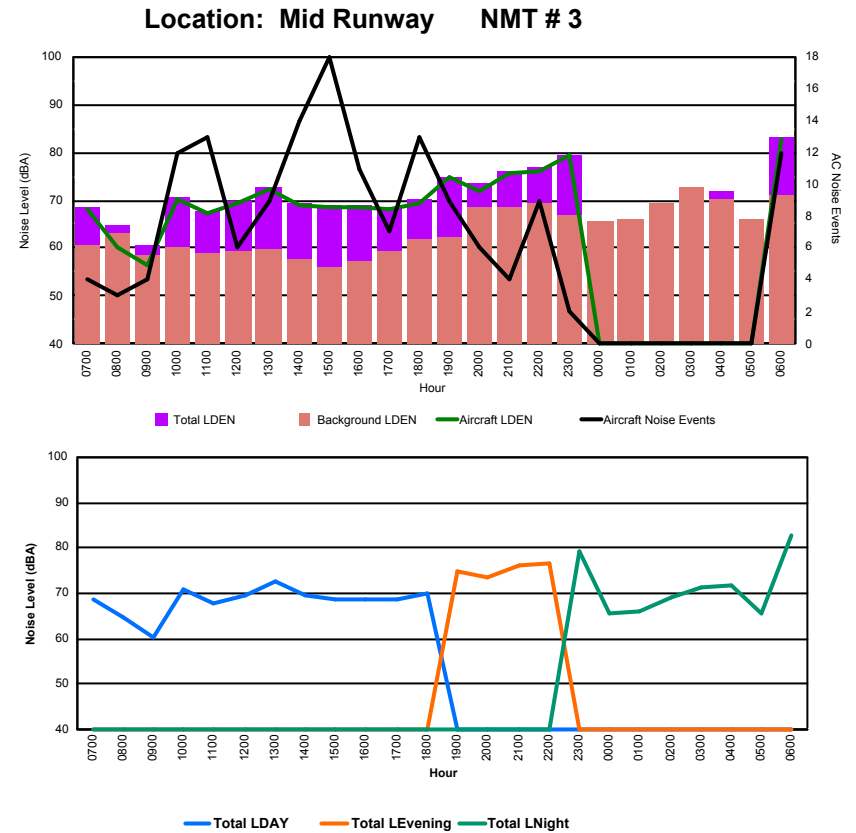

Luxembourg Airport Noise Distribution by Hour

Between 29/08/2022 00:00:00 and 29/08/2022 23:59:59 (Local Time)

Day	Aircraft Events	Total LDEN dB(A)	Aircraft LDEN dB(A)	Background LDEN dB(A)	Total LDay dB(A)	Total LEvening dB(A)	Total LNight dB(A)
29/08/22 7:00	4	68.7	68.0	60.5	68.7	-	-
29/08/22 8:00	3	64.8	60.2	63.1	64.8	-	-
29/08/22 9:00	4	60.5	56.3	58.6	60.5	-	-
29/08/22 10:00	12	70.7	70.3	60.0	70.7	-	-
29/08/22 11:00	13	67.8	67.2	58.9	67.8	-	-
29/08/22 12:00	6	69.7	69.3	59.3	69.7	-	-
29/08/22 13:00	9	72.7	72.5	59.9	72.7	-	-
29/08/22 14:00	14	69.4	69.1	57.7	69.4	-	-
29/08/22 15:00	18	68.9	68.7	56.0	68.9	-	-
29/08/22 16:00	11	68.9	68.7	57.2	68.9	-	-
29/08/22 17:00	7	68.7	68.2	59.4	68.7	-	-
29/08/22 18:00	13	70.2	69.5	61.8	70.2	-	-
29/08/22 19:00	9	75.0	74.7	62.4	-	75.0	-
29/08/22 20:00	6	73.5	71.8	68.7	-	73.5	-
29/08/22 21:00	4	76.2	75.5	68.4	-	76.2	-
29/08/22 22:00	9	76.7	75.9	69.2	-	76.7	-
29/08/22 23:00	2	79.4	79.2	66.8	-	-	79.4
30/08/22 0:00	-	65.5	-	65.7	-	-	65.5
30/08/22 1:00	-	66.0	-	66.1	-	-	66.0
30/08/22 2:00	-	69.0	-	69.2	-	-	69.0
30/08/22 3:00	-	71.2	-	72.6	-	-	71.2
30/08/22 4:00	-	71.7	-	70.2	-	-	71.7
30/08/22 5:00	-	65.8	-	66.0	-	-	65.8
30/08/22 6:00	12	83.0	82.8	70.9	-	-	83.0
	156	73.8	73.0	66.3	69.2	75.5	76.2