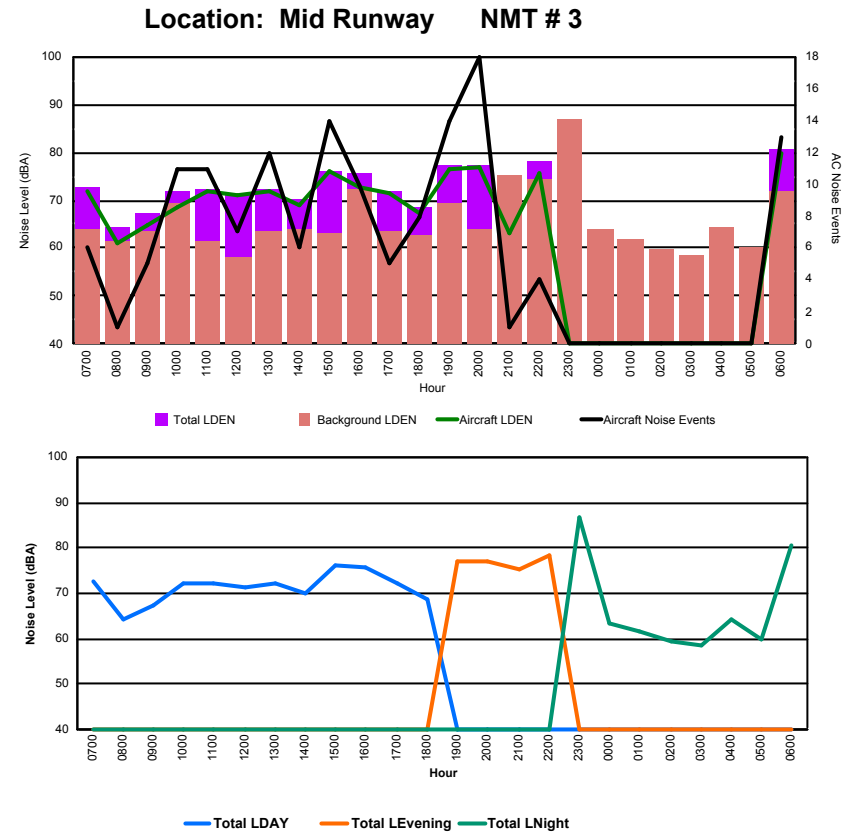

Luxembourg Airport Noise Distribution by Hour

Between 17/08/2022 00:00:00 and 17/08/2022 23:59:59 (Local Time)

Day	Aircraft Events	Total LDEN dB (A)	Aircraft LDEN dB(A)	Background LDEN dB(A)	Total LDay dB(A)	Total LEvening dB(A)	Total LNight dB (A)
17/08/22 7:00	6	72.7	72.0	64.0	72.7	-	-
17/08/22 8:00	1	64.2	61.1	61.4	64.2	-	-
17/08/22 9:00	5	67.2	64.9	63.5	67.2	-	-
17/08/22 10:00	11	72.0	68.7	69.4	72.0	-	-
17/08/22 11:00	11	72.1	71.7	61.5	72.1	-	-
17/08/22 12:00	7	71.2	71.0	58.1	71.2	-	-
17/08/22 13:00	12	72.4	71.8	63.6	72.4	-	-
17/08/22 14:00	6	70.2	69.0	64.0	70.2	-	-
17/08/22 15:00	14	76.2	76.0	63.2	76.2	-	-
17/08/22 16:00	10	75.6	72.7	72.5	75.6	-	-
17/08/22 17:00	5	72.0	71.3	63.6	72.0	-	-
17/08/22 18:00	8	68.6	67.3	62.6	68.6	-	-
17/08/22 19:00	14	77.2	76.5	69.4	-	77.2	-
17/08/22 20:00	18	77.1	76.9	63.9	-	77.1	-
17/08/22 21:00	1	75.4	63.3	75.1	-	75.4	-
17/08/22 22:00	4	78.2	75.8	74.5	-	78.2	-
17/08/22 23:00	-	86.8	-	86.8	-	-	86.8
18/08/22 0:00	-	63.4	-	63.9	-	-	63.4
18/08/22 1:00	-	61.8	-	62.0	-	-	61.8
18/08/22 2:00	-	59.6	-	59.6	-	-	59.6
18/08/22 3:00	-	58.5	-	58.5	-	-	58.5
18/08/22 4:00	-	64.2	-	64.3	-	-	64.2
18/08/22 5:00	-	60.0	-	60.0	-	-	60.0
18/08/22 6:00	13	80.5	80.0	71.7	-	-	80.5
	146	76.2	72.1	74.1	72.2	77.1	78.7