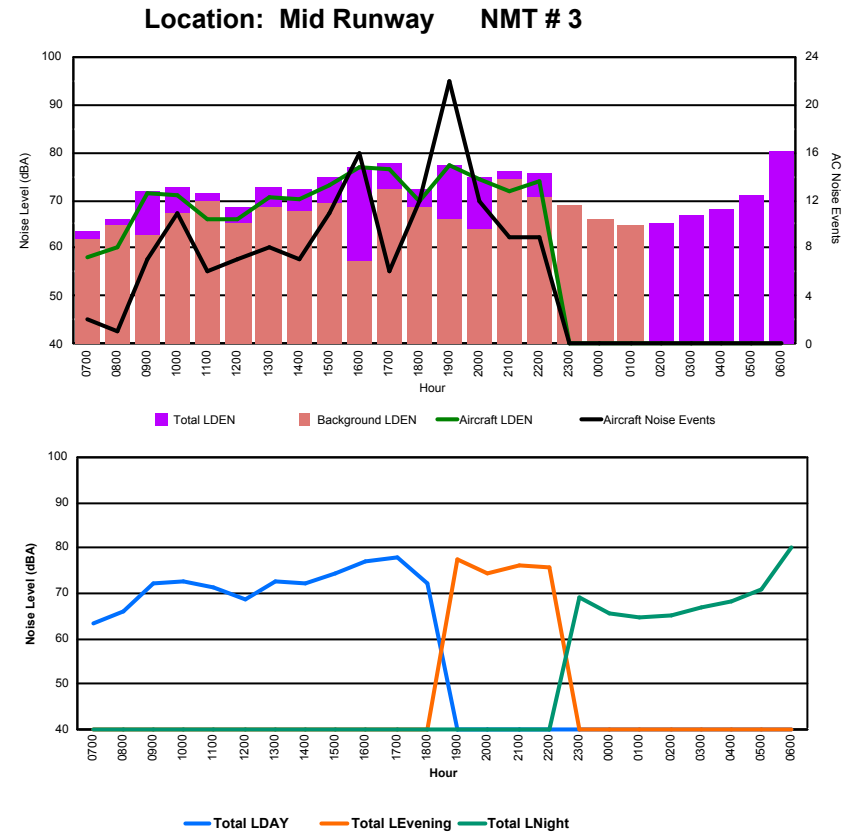

Luxembourg Airport Noise Distribution by Hour

Between 03/08/2022 00:00:00 and 03/08/2022 23:59:59 (Local Time)

Day	Aircraft Events	Total LDEN dB(A)	Aircraft LDEN dB(A)	Background LDEN dB(A)	Total LDay dB(A)	Total LEvening dB(A)	Total LNight dB(A)
03/08/22 7:00	2	63.4	58.2	62.0	63.4	-	-
03/08/22 8:00	1	66.0	60.1	64.6	66.0	-	-
03/08/22 9:00	7	72.0	71.5	62.7	72.0	-	-
03/08/22 10:00	11	72.6	71.1	67.4	72.6	-	-
03/08/22 11:00	6	71.5	66.2	70.0	71.5	-	-
03/08/22 12:00	7	68.6	66.2	65.0	68.6	-	-
03/08/22 13:00	8	72.7	70.6	68.6	72.7	-	-
03/08/22 14:00	7	72.3	70.4	67.9	72.3	-	-
03/08/22 15:00	11	74.6	73.1	69.3	74.6	-	-
03/08/22 16:00	16	77.0	77.0	57.2	77.0	-	-
03/08/22 17:00	6	77.9	76.6	72.1	77.9	-	-
03/08/22 18:00	12	72.3	69.9	68.5	72.3	-	-
03/08/22 19:00	22	77.4	77.1	65.9	-	77.4	-
03/08/22 20:00	12	74.6	74.2	63.8	-	74.6	-
03/08/22 21:00	9	76.2	71.7	74.4	-	76.2	-
03/08/22 22:00	9	75.7	74.1	70.8	-	75.7	-
03/08/22 23:00	-	69.0	-	69.1	-	-	69.0
04/08/22 0:00	-	65.6	-	66.2	-	-	65.6
04/08/22 1:00	-	64.7	-	64.8	-	-	64.7
04/08/22 2:00	-	65.3	-	-	-	-	65.3
04/08/22 3:00	-	67.0	-	-	-	-	67.0
04/08/22 4:00	-	68.2	-	-	-	-	68.2
04/08/22 5:00	-	71.1	-	-	-	-	71.1
04/08/22 6:00	-	80.2	-	-	-	-	80.2
	146	73.7	71.0	67.4	73.3	76.1	72.6