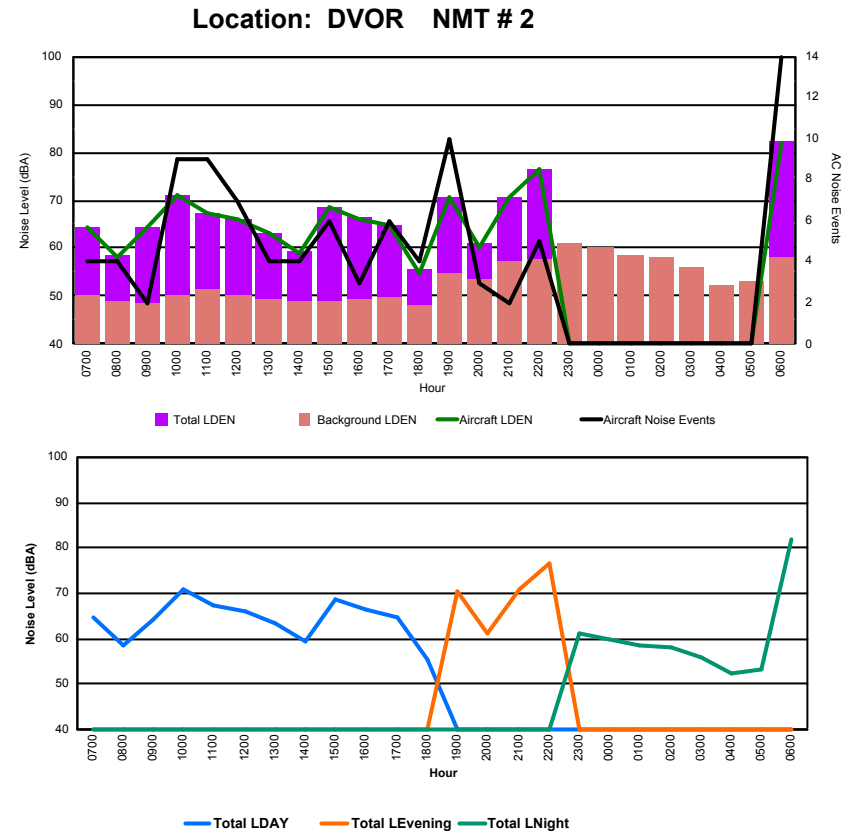

Location: Roodt/Syr NMT # 1

Luxembourg Airport Noise Distribution by Hour

Between 25/08/2022 00:00:00 and 25/08/2022 23:59:59 (Local Time)

Day	Aircraft Events	Total LDEN dB(A)	Aircraft LDEN dB(A)	Background LDEN dB(A)	Total LDay dB(A)	Total LEvening dB(A)	Total LNight dB(A)	
25/08/22	7:00	4	64.5	64.4	50.1	64.5	-	-
25/08/22	8:00	4	58.5	58.1	48.9	58.5	-	-
25/08/22	9:00	2	64.4	64.3	48.7	64.4	-	-
25/08/22	10:00	9	71.0	70.9	50.2	71.0	-	-
25/08/22	11:00	9	67.4	67.2	51.3	67.4	-	-
25/08/22	12:00	7	66.1	66.0	50.0	66.1	-	-
25/08/22	13:00	4	63.2	63.0	49.3	63.2	-	-
25/08/22	14:00	4	59.5	59.1	48.8	59.5	-	-
25/08/22	15:00	6	68.7	68.7	49.1	68.7	-	-
25/08/22	16:00	3	66.3	66.2	49.4	66.3	-	-
25/08/22	17:00	6	64.9	64.8	49.6	64.9	-	-
25/08/22	18:00	4	55.6	54.8	48.3	55.6	-	-
25/08/22	19:00	10	70.6	70.5	54.8	-	70.6	-
25/08/22	20:00	3	61.1	60.3	53.6	-	61.1	-
25/08/22	21:00	2	70.7	70.5	57.3	-	70.7	-
25/08/22	22:00	5	76.6	76.6	57.6	-	76.6	-
25/08/22	23:00	-	61.0	-	61.0	-	-	61.0
26/08/22	0:00	-	60.0	-	60.0	-	-	60.0
26/08/22	1:00	-	58.6	-	58.6	-	-	58.6
26/08/22	2:00	-	58.1	-	58.1	-	-	58.1
26/08/22	3:00	-	56.1	-	56.1	-	-	56.1
26/08/22	4:00	-	52.3	-	52.3	-	-	52.3
26/08/22	5:00	-	53.1	-	53.1	-	-	53.1
26/08/22	6:00	14	82.1	82.0	58.1	-	-	82.1
		96	70.7	70.6	55.1	65.9	72.4	73.2