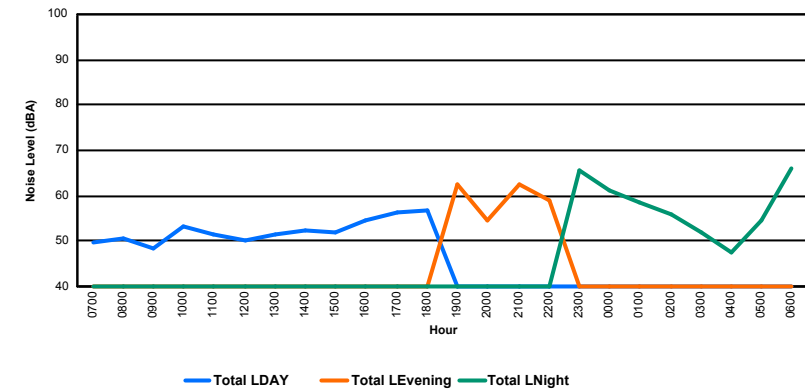

Luxembourg Airport Noise Distribution by Hour

Between 29/08/2022 00:00:00 and 29/08/2022 23:59:59 (Local Time)

Day	Aircraft Events	Total LDEN dB(A)	Aircraft LDEN dB(A)	Background LDEN dB(A)	Total LDay dB(A)	Total LEvening dB(A)	Total LNight dB(A)	
29/08/22	7:00	1	49.7	47.6	45.6	49.7	-	-
29/08/22	8:00	1	50.5	43.8	49.5	50.5	-	-
29/08/22	9:00	-	48.3	-	48.3	48.3	-	-
29/08/22	10:00	5	53.3	51.2	49.2	53.3	-	-
29/08/22	11:00	1	51.5	40.8	51.1	51.5	-	-
29/08/22	12:00	2	50.0	47.0	47.0	50.0	-	-
29/08/22	13:00	2	51.4	45.1	50.3	51.4	-	-
29/08/22	14:00	1	52.3	48.4	50.1	52.3	-	-
29/08/22	15:00	2	51.9	49.4	48.5	51.9	-	-
29/08/22	16:00	1	54.7	53.8	47.1	54.7	-	-
29/08/22	17:00	2	56.4	55.5	49.2	56.4	-	-
29/08/22	18:00	1	56.7	55.8	49.4	56.7	-	-
29/08/22	19:00	2	62.6	62.3	51.5	-	62.6	-
29/08/22	20:00	-	54.7	-	54.7	-	54.7	-
29/08/22	21:00	2	62.6	60.3	58.9	-	62.6	-
29/08/22	22:00	2	59.0	55.0	56.9	-	59.0	-
29/08/22	23:00	2	65.8	63.7	61.7	-	-	65.8
30/08/22	0:00	-	61.0	-	61.0	-	-	61.0
30/08/22	1:00	-	58.6	-	58.7	-	-	58.6
30/08/22	2:00	-	55.8	-	55.8	-	-	55.8
30/08/22	3:00	-	51.8	-	51.9	-	-	51.8
30/08/22	4:00	-	47.3	-	47.3	-	-	47.3
30/08/22	5:00	-	54.6	-	54.7	-	-	54.6
30/08/22	6:00	7	66.1	65.5	58.1	-	-	66.1
	34	58.7	56.4	55.0	53.0	60.7	61.3	

Location: Roodt/Syr NMT # 1