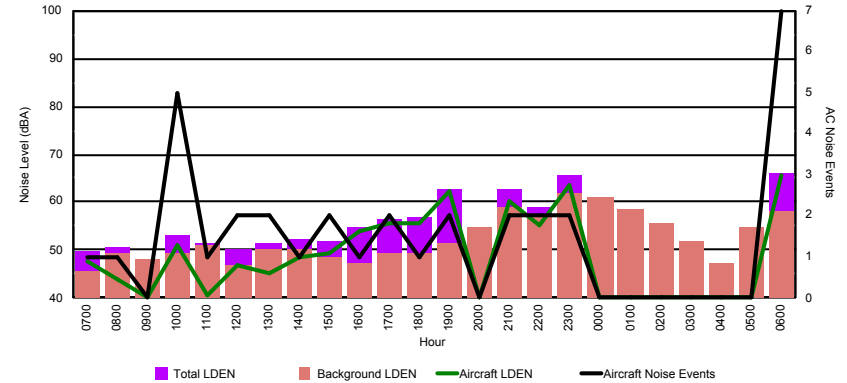

Luxembourg Airport Noise Distribution by Hour

Between 29/08/2022 00:00:00 and 29/08/2022 23:59:59 (Local Time)

Day	Aircraft Events	Total LDEN dB(A)	Aircraft LDEN dB(A)	Background LDEN dB(A)	Total LDay dB(A)	Total LEvening dB(A)	Total LNight dB(A)	
29/08/22	7:00	1	49.7	47.6	45.6	49.7	-	-
29/08/22	8:00	1	50.5	43.8	49.5	50.5	-	-
29/08/22	9:00	-	48.3	-	48.3	48.3	-	-
29/08/22	10:00	5	53.3	51.2	49.2	53.3	-	-
29/08/22	11:00	1	51.5	40.8	51.1	51.5	-	-
29/08/22	12:00	2	50.0	47.0	47.0	50.0	-	-
29/08/22	13:00	2	51.4	45.1	50.3	51.4	-	-
29/08/22	14:00	1	52.3	48.4	50.1	52.3	-	-
29/08/22	15:00	2	51.9	49.4	48.5	51.9	-	-
29/08/22	16:00	1	54.7	53.8	47.1	54.7	-	-
29/08/22	17:00	2	56.4	55.5	49.2	56.4	-	-
29/08/22	18:00	1	56.7	55.8	49.4	56.7	-	-
29/08/22	19:00	2	62.6	62.3	51.5	-	62.6	-
29/08/22	20:00	-	54.7	-	54.7	-	54.7	-
29/08/22	21:00	2	62.6	60.3	58.9	-	62.6	-
29/08/22	22:00	2	59.0	55.0	56.9	-	59.0	-
29/08/22	23:00	2	65.8	63.7	61.7	-	-	65.8
30/08/22	0:00	-	61.0	-	61.0	-	-	61.0
30/08/22	1:00	-	58.6	-	58.7	-	-	58.6
30/08/22	2:00	-	55.8	-	55.8	-	-	55.8
30/08/22	3:00	-	51.8	-	51.9	-	-	51.8
30/08/22	4:00	-	47.3	-	47.3	-	-	47.3
30/08/22	5:00	-	54.6	-	54.7	-	-	54.6
30/08/22	6:00	7	66.1	65.5	58.1	-	-	66.1
	34	58.7	56.4	55.0	53.0	60.7	61.3	

Location: Roodt/Syr NMT # 1