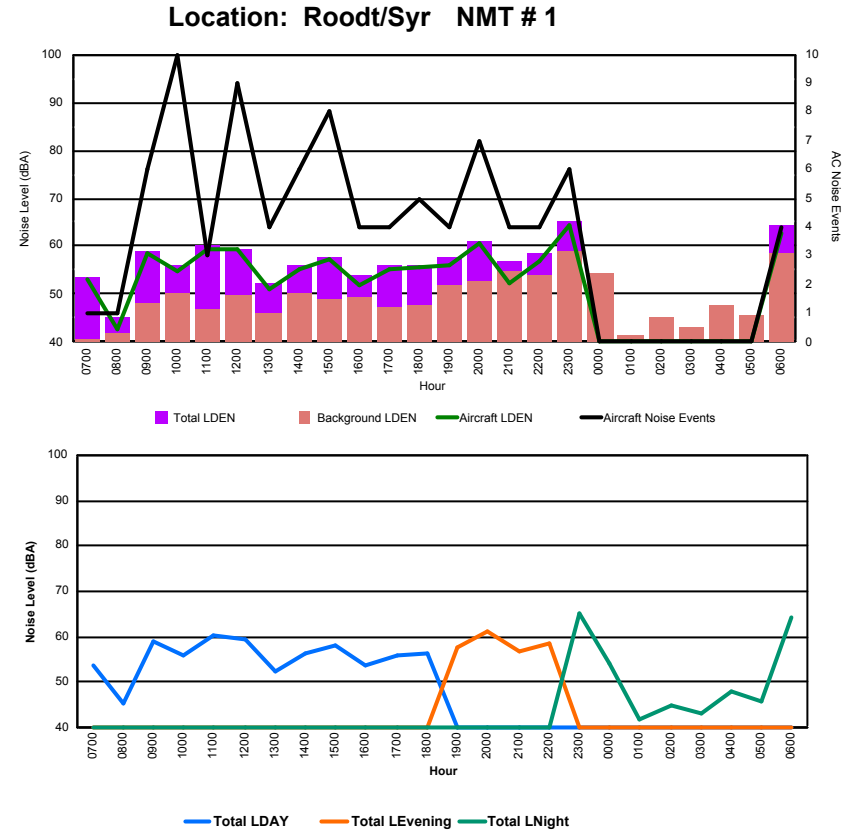

Luxembourg Airport Noise Distribution by Hour

Between 20/08/2022 00:00:00 and 20/08/2022 23:59:59 (Local Time)

Day	Aircraft Events	Total LDEN dB (A)	Aircraft LDEN dB(A)	Background LDEN dB(A)	Total LDay dB(A)	Total LEvening dB(A)	Total LNight dB (A)
20/08/22 7:00	1	53.6	53.3	40.7	53.6	-	-
20/08/22 8:00	1	45.4	42.7	42.0	45.4	-	-
20/08/22 9:00	6	58.8	58.5	48.0	58.8	-	-
20/08/22 10:00	10	56.1	54.9	50.2	56.1	-	-
20/08/22 11:00	3	60.1	59.5	47.0	60.1	-	-
20/08/22 12:00	9	59.2	59.2	49.7	59.2	-	-
20/08/22 13:00	4	52.3	51.2	46.1	52.3	-	-
20/08/22 14:00	6	56.2	55.1	50.1	56.2	-	-
20/08/22 15:00	8	57.9	57.4	49.0	57.9	-	-
20/08/22 16:00	4	53.8	52.0	49.4	53.8	-	-
20/08/22 17:00	4	55.9	55.3	47.2	55.9	-	-
20/08/22 18:00	5	56.2	55.6	47.9	56.2	-	-
20/08/22 19:00	4	57.5	56.2	51.8	-	57.5	-
20/08/22 20:00	7	61.2	60.6	52.5	-	61.2	-
20/08/22 21:00	4	56.7	52.2	54.9	-	56.7	-
20/08/22 22:00	4	58.5	56.7	54.0	-	58.5	-
20/08/22 23:00	6	65.3	64.2	59.0	-	-	65.3
21/08/22 0:00	-	54.3	-	54.3	-	-	54.3
21/08/22 1:00	-	41.6	-	41.6	-	-	41.6
21/08/22 2:00	-	45.0	-	45.0	-	-	45.0
21/08/22 3:00	-	43.2	-	43.2	-	-	43.2
21/08/22 4:00	-	47.9	-	47.9	-	-	47.9
21/08/22 5:00	-	45.7	-	45.7	-	-	45.7
21/08/22 6:00	4	64.2	62.8	58.6	-	-	64.2
	90	58.0	56.8	51.8	56.6	58.8	59.1