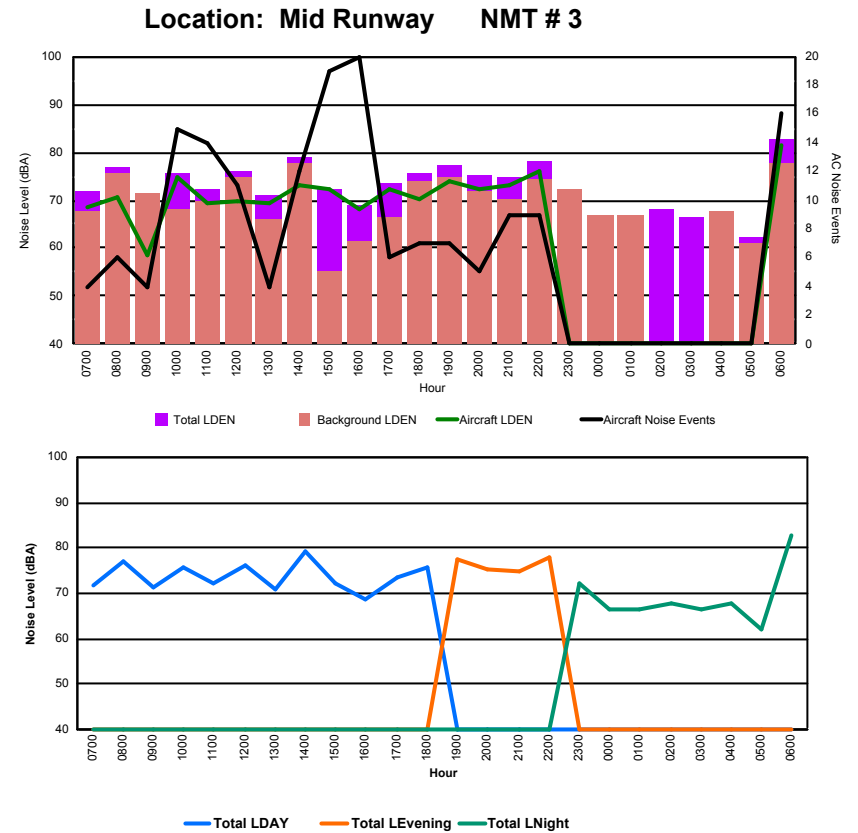

Luxembourg Airport Noise Distribution by Hour

Between 01/08/2022 00:00:00 and 01/08/2022 23:59:59 (Local Time)

Day	Aircraft Events	Total LDEN dB (A)	Aircraft LDEN dB(A)	Background LDEN dB(A)	Total LDay dB(A)	Total LEvening dB(A)	Total LNight dB (A)
01/08/22 7:00	4	71.7	68.6	67.9	71.7	-	-
01/08/22 8:00	6	76.9	70.7	75.6	76.9	-	-
01/08/22 9:00	4	71.5	58.7	71.4	71.5	-	-
01/08/22 10:00	15	75.8	74.9	68.3	75.8	-	-
01/08/22 11:00	14	72.4	69.2	69.7	72.4	-	-
01/08/22 12:00	11	76.0	69.7	74.8	76.0	-	-
01/08/22 13:00	4	70.9	69.3	66.0	70.9	-	-
01/08/22 14:00	12	79.1	73.3	77.8	79.1	-	-
01/08/22 15:00	19	72.3	72.2	55.4	72.3	-	-
01/08/22 16:00	20	68.8	68.0	61.6	68.8	-	-
01/08/22 17:00	6	73.5	72.5	66.4	73.5	-	-
01/08/22 18:00	7	75.6	70.3	74.0	75.6	-	-
01/08/22 19:00	7	77.3	74.0	74.6	-	77.3	-
01/08/22 20:00	5	75.1	72.4	71.7	-	75.1	-
01/08/22 21:00	9	74.9	73.2	70.2	-	74.9	-
01/08/22 22:00	9	78.1	75.9	74.3	-	78.1	-
01/08/22 23:00	-	72.4	-	72.5	-	-	72.4
02/08/22 0:00	-	66.5	-	66.7	-	-	66.5
02/08/22 1:00	-	66.6	-	66.9	-	-	66.6
02/08/22 2:00	-	68.0	-	-	-	-	68.0
02/08/22 3:00	-	66.4	-	-	-	-	66.4
02/08/22 4:00	-	67.7	-	67.9	-	-	67.7
02/08/22 5:00	-	62.2	-	61.1	-	-	62.2
02/08/22 6:00	16	82.9	81.4	77.8	-	-	82.9
	168	75.1	72.1	71.9	74.6	76.6	74.8