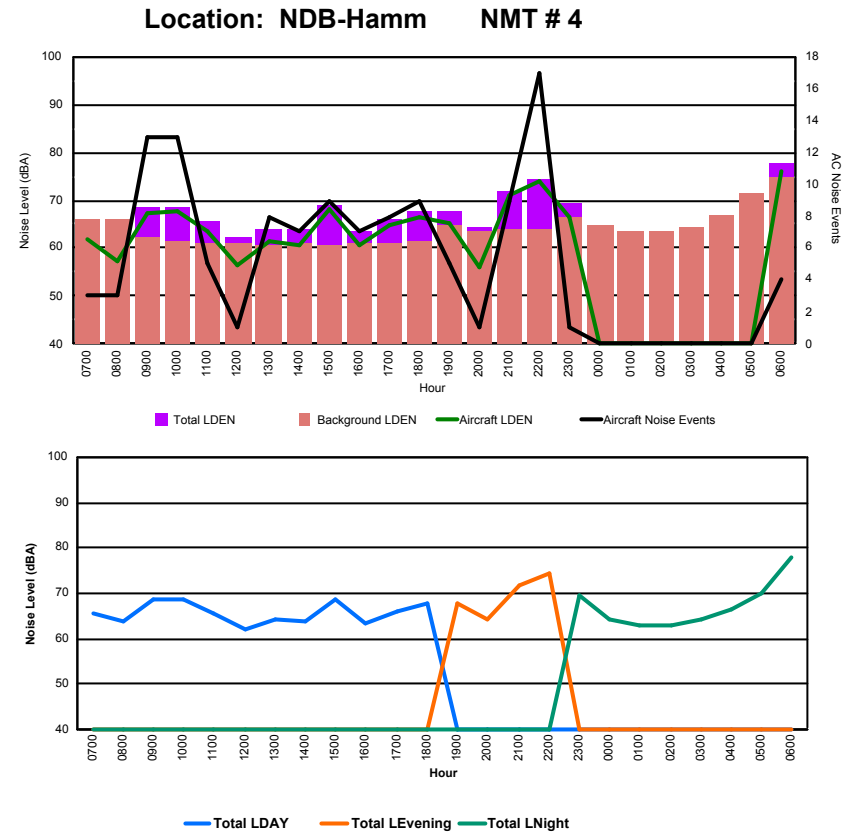

Luxembourg Airport Noise Distribution by Hour

Between 09/08/2022 00:00:00 and 09/08/2022 23:59:59 (Local Time)

Day	Aircraft Events	Total LDEN dB(A)	Aircraft LDEN dB(A)	Background LDEN dB(A)	Total LDay dB(A)	Total LEvening dB(A)	Total LNight dB(A)
09/08/22 7:00	3	65.4	61.7	66.0	65.4	-	-
09/08/22 8:00	3	63.7	57.3	66.0	63.7	-	-
09/08/22 9:00	13	68.5	67.5	62.2	68.5	-	-
09/08/22 10:00	13	68.6	67.8	61.5	68.6	-	-
09/08/22 11:00	5	65.5	63.6	61.2	65.5	-	-
09/08/22 12:00	1	62.2	56.3	60.9	62.2	-	-
09/08/22 13:00	8	64.1	61.6	60.6	64.1	-	-
09/08/22 14:00	7	63.8	60.8	60.9	63.8	-	-
09/08/22 15:00	9	68.9	68.3	60.7	68.9	-	-
09/08/22 16:00	7	63.6	60.6	60.9	63.6	-	-
09/08/22 17:00	8	66.2	64.6	61.2	66.2	-	-
09/08/22 18:00	9	67.7	66.6	61.5	67.7	-	-
09/08/22 19:00	5	67.9	65.0	64.9	-	67.9	-
09/08/22 20:00	1	64.3	56.1	63.6	-	64.3	-
09/08/22 21:00	9	71.7	70.9	63.9	-	71.7	-
09/08/22 22:00	17	74.4	74.1	64.1	-	74.4	-
09/08/22 23:00	1	69.5	66.6	66.4	-	-	69.5
10/08/22 0:00	-	64.1	-	64.9	-	-	64.1
10/08/22 1:00	-	62.8	-	63.4	-	-	62.8
10/08/22 2:00	-	63.1	-	63.6	-	-	63.1
10/08/22 3:00	-	64.2	-	64.4	-	-	64.2
10/08/22 4:00	-	66.4	-	66.9	-	-	66.4
10/08/22 5:00	-	69.8	-	71.3	-	-	69.8
10/08/22 6:00	4	77.8	76.2	74.7	-	-	77.8
	123	69.1	67.1	65.9	66.2	71.1	70.6