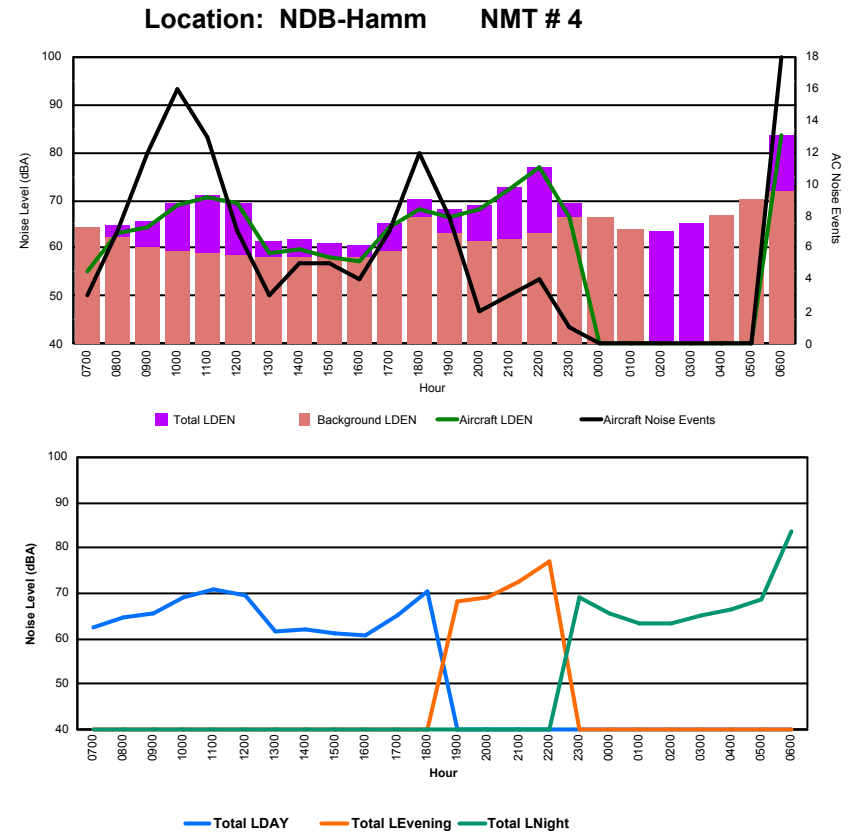

Luxembourg Airport Noise Distribution by Hour

Between 02/08/2022 00:00:00 and 02/08/2022 23:59:59 (Local Time)

Day	Aircraft Events	Total LDEN dB(A)	Aircraft LDEN dB(A)	Background LDEN dB(A)	Total LDay dB(A)	Total LEvening dB(A)	Total LNight dB(A)
02/08/22	7:00	3	62.6	55.2	64.5	62.6	-
02/08/22	8:00	7	64.8	63.3	62.5	64.8	-
02/08/22	9:00	12	65.6	64.4	60.0	65.6	-
02/08/22	10:00	16	69.2	68.8	59.3	69.2	-
02/08/22	11:00	13	71.0	70.7	58.9	71.0	-
02/08/22	12:00	7	69.5	69.2	58.4	69.5	-
02/08/22	13:00	3	61.6	58.9	58.3	61.6	-
02/08/22	14:00	5	62.0	59.6	58.3	62.0	-
02/08/22	15:00	5	61.0	58.0	58.0	61.0	-
02/08/22	16:00	4	60.6	57.3	58.0	60.6	-
02/08/22	17:00	7	65.3	64.2	59.2	65.3	-
02/08/22	18:00	12	70.4	68.2	66.6	70.4	-
02/08/22	19:00	8	68.1	66.6	63.0	-	68.1
02/08/22	20:00	2	69.1	68.3	61.3	-	69.1
02/08/22	21:00	3	72.6	72.2	61.7	-	72.6
02/08/22	22:00	4	76.9	76.7	63.0	-	76.9
02/08/22	23:00	1	69.3	66.5	66.4	-	69.3
03/08/22	0:00	-	65.4	-	66.6	-	65.4
03/08/22	1:00	-	63.2	-	63.8	-	63.2
03/08/22	2:00	-	63.4	-	-	-	63.4
03/08/22	3:00	-	65.3	-	-	-	65.3
03/08/22	4:00	-	66.3	-	66.8	-	66.3
03/08/22	5:00	-	68.8	-	70.2	-	68.8
03/08/22	6:00	18	83.5	83.4	71.8	-	83.5
	130	72.2	71.5	64.3	66.8	73.1	75.0