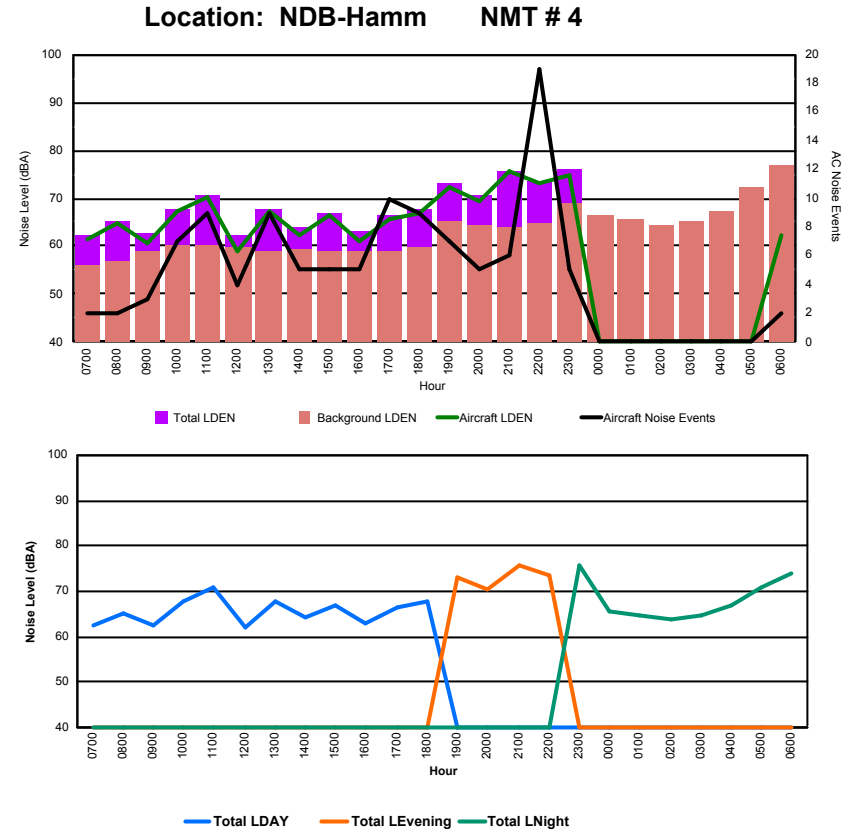

Luxembourg Airport Noise Distribution by Hour

Between 28/08/2022 00:00:00 and 28/08/2022 23:59:59 (Local Time)

Day	Aircraft Events	Total LDEN dB(A)	Aircraft LDEN dB(A)	Background LDEN dB(A)	Total LDay dB(A)	Total LEvening dB(A)	Total LNight dB(A)
28/08/22 7:00	2	62.5	61.6	55.9	62.5	-	-
28/08/22 8:00	2	65.2	64.6	57.0	65.2	-	-
28/08/22 9:00	3	62.7	60.5	58.8	62.7	-	-
28/08/22 10:00	7	67.8	67.1	60.1	67.8	-	-
28/08/22 11:00	9	70.8	70.4	60.2	70.8	-	-
28/08/22 12:00	4	62.2	58.8	59.7	62.2	-	-
28/08/22 13:00	9	67.9	67.3	59.0	67.9	-	-
28/08/22 14:00	5	64.1	62.4	59.3	64.1	-	-
28/08/22 15:00	5	67.0	66.3	59.1	67.0	-	-
28/08/22 16:00	5	63.0	61.0	58.9	63.0	-	-
28/08/22 17:00	10	66.4	65.6	59.0	66.4	-	-
28/08/22 18:00	9	67.6	66.9	59.8	67.6	-	-
28/08/22 19:00	7	73.1	72.4	65.1	-	73.1	-
28/08/22 20:00	5	70.6	69.4	64.4	-	70.6	-
28/08/22 21:00	6	75.8	75.6	63.8	-	75.8	-
28/08/22 22:00	19	73.6	73.1	64.8	-	73.6	-
28/08/22 23:00	5	75.9	75.0	69.1	-	-	75.9
29/08/22 0:00	-	65.5	-	66.4	-	-	65.5
29/08/22 1:00	-	64.6	-	65.5	-	-	64.6
29/08/22 2:00	-	63.7	-	64.3	-	-	63.7
29/08/22 3:00	-	64.9	-	65.2	-	-	64.9
29/08/22 4:00	-	66.8	-	67.5	-	-	66.8
29/08/22 5:00	-	70.8	-	72.1	-	-	70.8
29/08/22 6:00	2	73.9	62.5	76.7	-	-	73.9
	114	70.0	68.2	66.7	66.4	73.7	70.6