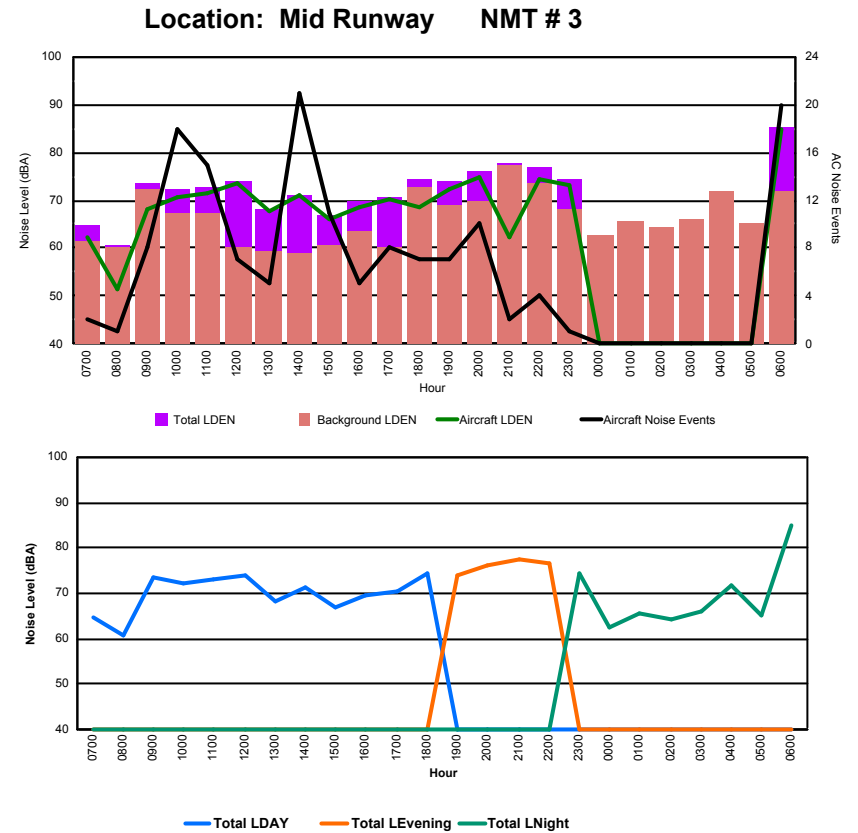

Location: DVOR NMT # 2

Luxembourg Airport Noise Distribution by Hour

Between 23/08/2022 00:00:00 and 23/08/2022 23:59:59 (Local Time)

Day	Aircraft Events	Total LDEN dB (A)	Aircraft LDEN dB(A)	Background LDEN dB(A)	Total LDay dB(A)	Total LEvening dB(A)	Total LNight dB (A)
23/08/22 7:00	2	64.8	62.5	61.5	64.8	-	-
23/08/22 8:00	1	60.8	51.6	60.3	60.8	-	-
23/08/22 9:00	8	73.7	68.2	72.2	73.7	-	-
23/08/22 10:00	18	72.3	70.7	67.5	72.3	-	-
23/08/22 11:00	15	72.9	71.5	67.5	72.9	-	-
23/08/22 12:00	7	73.8	73.6	60.0	73.8	-	-
23/08/22 13:00	5	68.3	67.8	59.4	68.3	-	-
23/08/22 14:00	21	71.2	70.9	58.9	71.2	-	-
23/08/22 15:00	11	67.0	66.0	60.5	67.0	-	-
23/08/22 16:00	5	69.7	68.6	63.6	69.7	-	-
23/08/22 17:00	8	70.6	70.2	60.4	70.6	-	-
23/08/22 18:00	7	74.2	68.6	72.9	74.2	-	-
23/08/22 19:00	7	73.9	72.2	68.9	-	73.9	-
23/08/22 20:00	10	76.0	74.9	69.6	-	76.0	-
23/08/22 21:00	2	77.6	62.1	77.5	-	77.6	-
23/08/22 22:00	4	76.8	74.2	73.5	-	76.8	-
23/08/22 23:00	1	74.3	73.0	68.2	-	-	74.3
24/08/22 0:00	-	62.7	-	62.8	-	-	62.7
24/08/22 1:00	-	65.4	-	65.5	-	-	65.4
24/08/22 2:00	-	64.3	-	64.4	-	-	64.3
24/08/22 3:00	-	65.9	-	66.0	-	-	65.9
24/08/22 4:00	-	71.6	-	71.8	-	-	71.6
24/08/22 5:00	-	65.0	-	65.4	-	-	65.0
24/08/22 6:00	20	85.1	85.0	71.9	-	-	85.1
	152	74.7	73.3	69.3	71.3	76.3	76.8