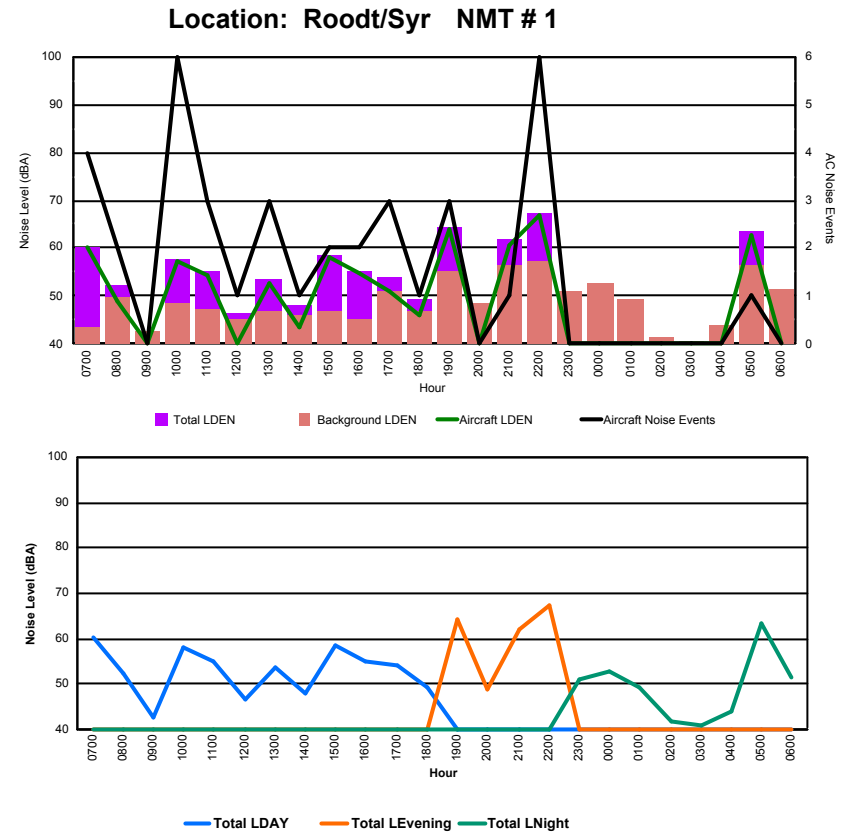

Luxembourg Airport Noise Distribution by Hour

Between 18/08/2022 00:00:00 and 18/08/2022 23:59:59 (Local Time)

Day	Aircraft Events	Total LDEN dB(A)	Aircraft LDEN dB(A)	Background LDEN dB(A)	Total LDay dB(A)	Total LEvening dB(A)	Total LNight dB(A)
18/08/22 7:00	4	60.2	60.1	43.7	60.2	-	-
18/08/22 8:00	2	52.4	49.1	49.7	52.4	-	-
18/08/22 9:00	-	42.8	-	42.8	42.8	-	-
18/08/22 10:00	6	57.9	57.4	48.4	57.9	-	-
18/08/22 11:00	3	55.0	54.2	47.3	55.0	-	-
18/08/22 12:00	1	46.5	40.2	45.4	46.5	-	-
18/08/22 13:00	3	53.6	52.7	46.7	53.6	-	-
18/08/22 14:00	1	48.1	43.6	46.2	48.1	-	-
18/08/22 15:00	2	58.5	58.2	46.8	58.5	-	-
18/08/22 16:00	2	55.2	54.8	45.3	55.2	-	-
18/08/22 17:00	3	53.9	50.9	51.0	53.9	-	-
18/08/22 18:00	1	49.4	46.1	46.7	49.4	-	-
18/08/22 19:00	3	64.4	63.8	55.2	-	64.4	-
18/08/22 20:00	-	48.7	-	48.7	-	48.7	-
18/08/22 21:00	1	62.0	60.7	56.3	-	62.0	-
18/08/22 22:00	6	67.2	66.8	57.3	-	67.2	-
18/08/22 23:00	-	50.9	-	50.9	-	-	50.9
19/08/22 0:00	-	52.8	-	52.8	-	-	52.8
19/08/22 1:00	-	49.2	-	49.3	-	-	49.2
19/08/22 2:00	-	41.6	-	41.6	-	-	41.6
19/08/22 3:00	-	40.7	-	40.7	-	-	40.7
19/08/22 4:00	-	44.1	-	44.1	-	-	44.1
19/08/22 5:00	1	63.6	62.7	56.4	-	-	63.6
19/08/22 6:00	-	51.5	-	51.5	-	-	51.5
	39	58.4	57.5	51.0	55.1	63.8	55.6