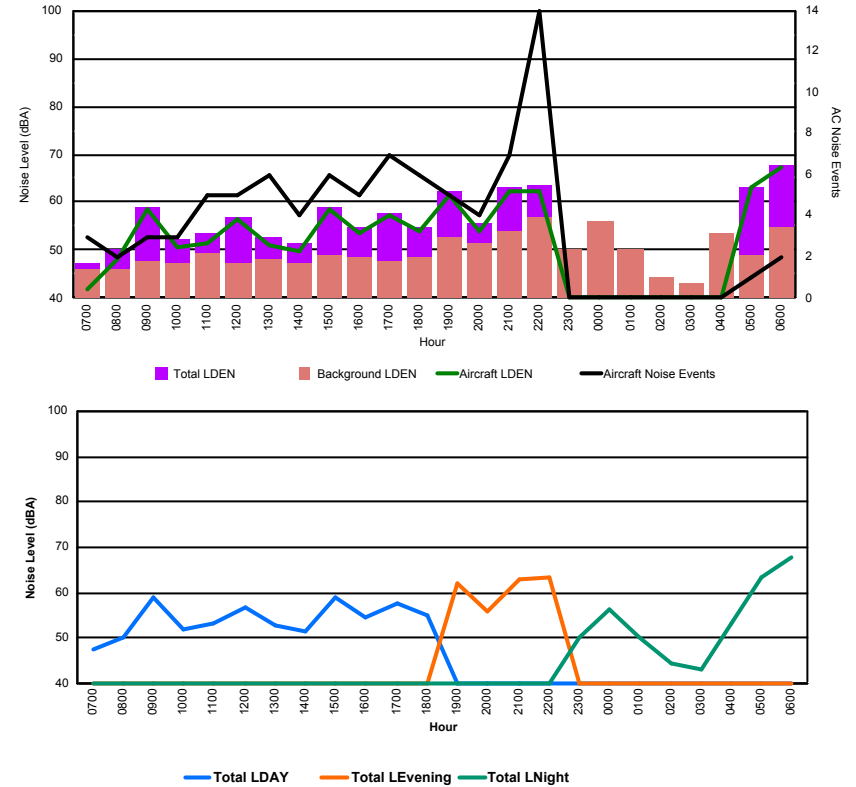

Luxembourg Airport Noise Distribution by Hour

Between 02/08/2022 00:00:00 and 02/08/2022 23:59:59 (Local Time)

Day	Aircraft Events	Total LDEN dB (A)	Aircraft LDEN dB(A)	Background LDEN dB(A)	Total LDay dB(A)	Total LEvening dB(A)	Total LNight dB (A)
02/08/22 7:00	3	47.3	41.7	46.0	47.3	-	-
02/08/22 8:00	2	50.2	48.2	46.0	50.2	-	-
02/08/22 9:00	3	58.9	58.6	47.5	58.9	-	-
02/08/22 10:00	3	52.1	50.5	47.1	52.1	-	-
02/08/22 11:00	5	53.4	51.4	49.2	53.4	-	-
02/08/22 12:00	5	56.9	56.5	47.3	56.9	-	-
02/08/22 13:00	6	52.6	50.9	48.0	52.6	-	-
02/08/22 14:00	4	51.5	49.7	47.1	51.5	-	-
02/08/22 15:00	6	58.8	58.4	49.1	58.8	-	-
02/08/22 16:00	5	54.7	53.5	48.6	54.7	-	-
02/08/22 17:00	7	57.6	57.1	47.8	57.6	-	-
02/08/22 18:00	6	54.9	53.8	48.5	54.9	-	-
02/08/22 19:00	5	62.1	61.6	52.7	-	62.1	-
02/08/22 20:00	4	55.8	53.9	51.4	-	55.8	-
02/08/22 21:00	7	63.0	62.4	54.1	-	63.0	-
02/08/22 22:00	14	63.4	62.5	56.8	-	63.4	-
02/08/22 23:00	-	50.1	-	50.1	-	-	50.1
03/08/22 0:00	-	56.2	-	56.2	-	-	56.2
03/08/22 1:00	-	50.0	-	50.0	-	-	50.0
03/08/22 2:00	-	44.5	-	44.5	-	-	44.5
03/08/22 3:00	-	43.3	-	43.3	-	-	43.3
03/08/22 4:00	-	53.4	-	53.5	-	-	53.4
03/08/22 5:00	1	63.2	63.1	48.8	-	-	63.2
03/08/22 6:00	2	67.7	67.5	54.9	-	-	67.7
	88	59.0	58.3	51.1	55.3	61.9	60.4

Location: Roodt/Syr NMT # 1