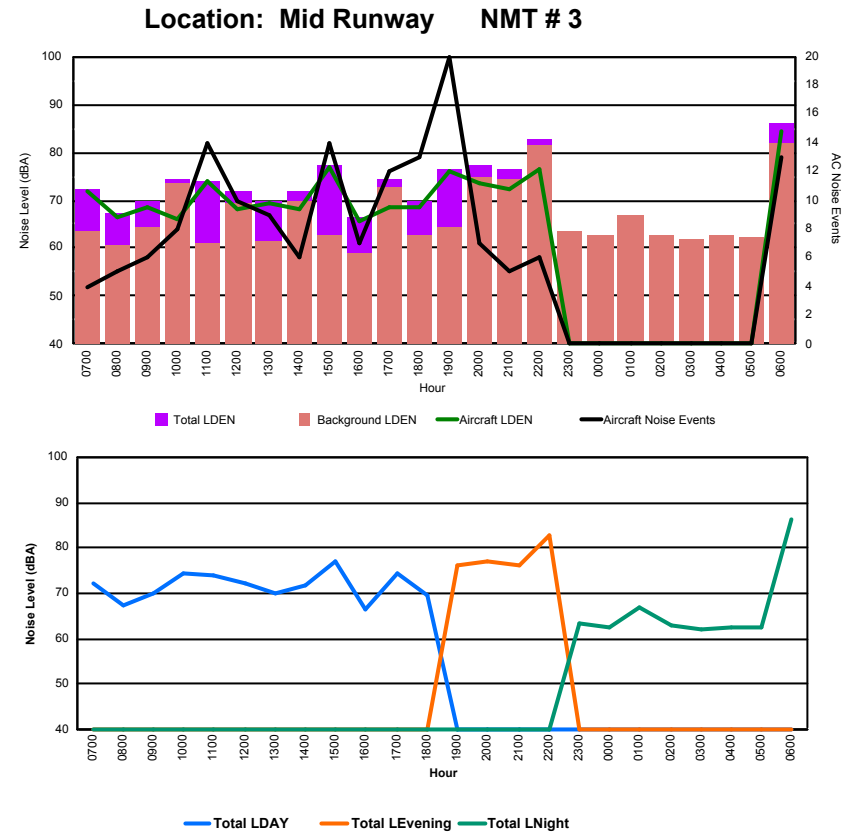

Luxembourg Airport Noise Distribution by Hour

Between 19/08/2022 00:00:00 and 19/08/2022 23:59:59 (Local Time)

Day	Aircraft Events	Total LDEN dB(A)	Aircraft LDEN dB(A)	Background LDEN dB(A)	Total LDay dB(A)	Total LEvening dB(A)	Total LNight dB(A)
19/08/22 7:00	4	72.3	71.7	63.7	72.3	-	-
19/08/22 8:00	5	67.4	66.5	60.6	67.4	-	-
19/08/22 9:00	6	69.8	68.4	64.3	69.8	-	-
19/08/22 10:00	8	74.4	66.0	73.7	74.4	-	-
19/08/22 11:00	14	74.1	73.8	60.9	74.1	-	-
19/08/22 12:00	10	72.0	68.3	69.5	72.0	-	-
19/08/22 13:00	9	70.0	69.4	61.4	70.0	-	-
19/08/22 14:00	6	71.9	68.0	69.6	71.9	-	-
19/08/22 15:00	14	77.2	77.0	62.9	77.2	-	-
19/08/22 16:00	7	66.5	65.7	59.1	66.5	-	-
19/08/22 17:00	12	74.2	68.7	72.7	74.2	-	-
19/08/22 18:00	13	69.6	68.6	62.8	69.6	-	-
19/08/22 19:00	20	76.3	76.0	64.3	-	76.3	-
19/08/22 20:00	7	77.2	73.6	74.7	-	77.2	-
19/08/22 21:00	5	76.3	72.1	74.2	-	76.3	-
19/08/22 22:00	6	82.7	76.5	81.5	-	82.7	-
19/08/22 23:00	-	63.5	-	63.6	-	-	63.5
20/08/22 0:00	-	62.7	-	62.8	-	-	62.7
20/08/22 1:00	-	66.7	-	66.7	-	-	66.7
20/08/22 2:00	-	62.8	-	62.8	-	-	62.8
20/08/22 3:00	-	61.9	-	61.9	-	-	61.9
20/08/22 4:00	-	62.6	-	62.7	-	-	62.6
20/08/22 5:00	-	62.3	-	62.3	-	-	62.3
20/08/22 6:00	13	86.2	84.2	82.0	-	-	86.2
	159	76.1	73.4	72.7	72.6	79.1	77.3