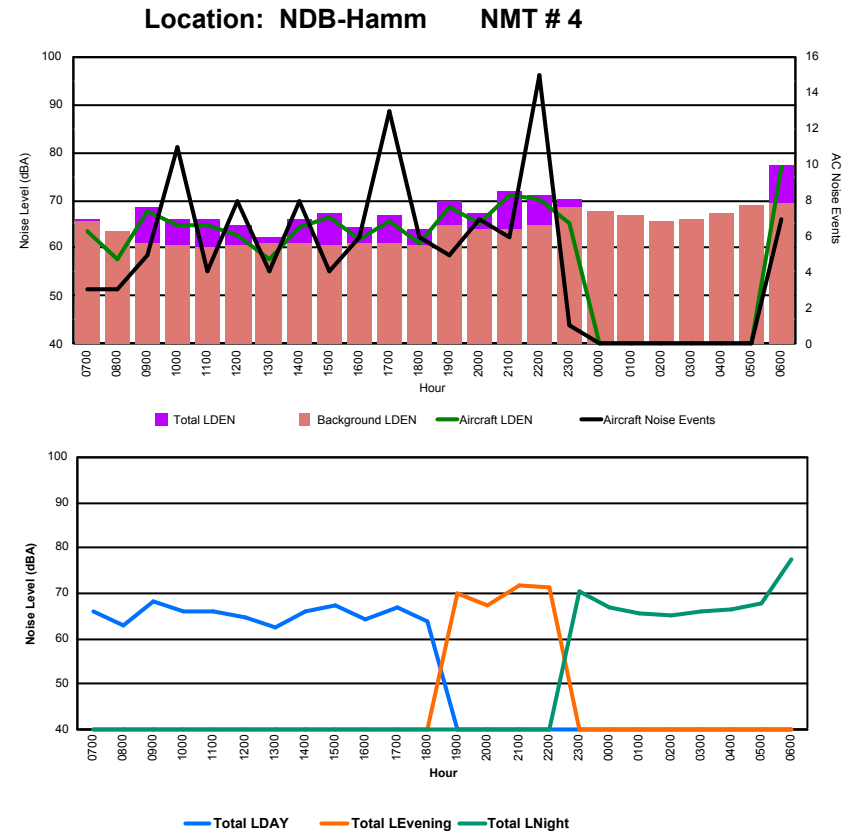

Luxembourg Airport Noise Distribution by Hour

Between 12/08/2022 00:00:00 and 12/08/2022 23:59:59 (Local Time)

Day	Aircraft Events	Total LDEN dB(A)	Aircraft LDEN dB(A)	Background LDEN dB(A)	Total LDay dB(A)	Total LEvening dB(A)	Total LNight dB(A)
12/08/22 7:00	3	66.1	63.5	65.6	66.1	-	-
12/08/22 8:00	3	63.1	57.9	63.7	63.1	-	-
12/08/22 9:00	5	68.4	67.6	61.1	68.4	-	-
12/08/22 10:00	11	66.1	64.8	60.6	66.1	-	-
12/08/22 11:00	4	66.1	64.7	60.4	66.1	-	-
12/08/22 12:00	8	64.8	62.9	60.6	64.8	-	-
12/08/22 13:00	4	62.5	57.7	60.9	62.5	-	-
12/08/22 14:00	8	65.9	64.2	61.1	65.9	-	-
12/08/22 15:00	4	67.3	66.3	60.6	67.3	-	-
12/08/22 16:00	6	64.4	61.9	60.9	64.4	-	-
12/08/22 17:00	13	67.0	65.8	61.1	67.0	-	-
12/08/22 18:00	6	63.9	61.2	60.8	63.9	-	-
12/08/22 19:00	5	70.0	68.4	64.9	-	70.0	-
12/08/22 20:00	7	67.5	65.1	63.9	-	67.5	-
12/08/22 21:00	6	71.9	71.1	63.9	-	71.9	-
12/08/22 22:00	15	71.2	70.3	64.6	-	71.2	-
12/08/22 23:00	1	70.3	65.3	68.7	-	-	70.3
13/08/22 0:00	-	66.7	-	67.8	-	-	66.7
13/08/22 1:00	-	65.8	-	66.7	-	-	65.8
13/08/22 2:00	-	65.0	-	65.8	-	-	65.0
13/08/22 3:00	-	65.9	-	66.2	-	-	65.9
13/08/22 4:00	-	66.5	-	67.1	-	-	66.5
13/08/22 5:00	-	68.0	-	69.0	-	-	68.0
13/08/22 6:00	7	77.3	76.7	69.4	-	-	77.3
	116	68.8	66.8	65.1	65.8	70.4	70.5