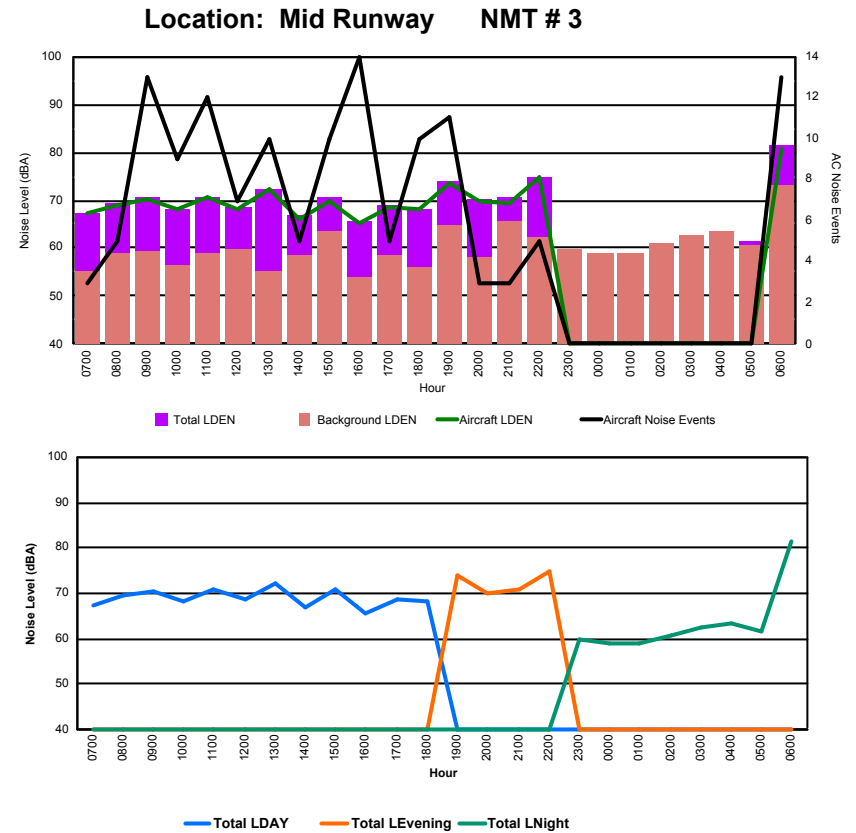

Luxembourg Airport Noise Distribution by Hour

Between 12/08/2022 00:00:00 and 12/08/2022 23:59:59 (Local Time)

Day	Aircraft Events	Total LDEN dB(A)	Aircraft LDEN dB(A)	Background LDEN dB(A)	Total LDay dB(A)	Total LEvening dB(A)	Total LNight dB(A)
12/08/22 7:00	3	67.4	67.1	55.3	67.4	-	-
12/08/22 8:00	5	69.4	68.9	59.1	69.4	-	-
12/08/22 9:00	13	70.5	70.2	59.2	70.5	-	-
12/08/22 10:00	9	68.3	68.1	56.4	68.3	-	-
12/08/22 11:00	12	70.7	70.5	58.9	70.7	-	-
12/08/22 12:00	7	68.7	68.2	59.7	68.7	-	-
12/08/22 13:00	10	72.4	72.3	55.1	72.4	-	-
12/08/22 14:00	5	66.9	66.2	58.4	66.9	-	-
12/08/22 15:00	10	70.7	69.8	63.5	70.7	-	-
12/08/22 16:00	14	65.5	65.2	54.1	65.5	-	-
12/08/22 17:00	5	68.8	68.4	58.4	68.8	-	-
12/08/22 18:00	10	68.3	68.1	56.1	68.3	-	-
12/08/22 19:00	11	74.1	73.6	64.6	-	74.1	-
12/08/22 20:00	3	70.1	69.9	58.1	-	70.1	-
12/08/22 21:00	3	70.8	69.3	65.6	-	70.8	-
12/08/22 22:00	5	74.9	74.7	62.4	-	74.9	-
12/08/22 23:00	-	59.8	-	59.8	-	-	59.8
13/08/22 0:00	-	58.8	-	59.0	-	-	58.8
13/08/22 1:00	-	59.0	-	59.1	-	-	59.0
13/08/22 2:00	-	60.8	-	60.9	-	-	60.8
13/08/22 3:00	-	62.6	-	62.7	-	-	62.6
13/08/22 4:00	-	63.2	-	63.4	-	-	63.2
13/08/22 5:00	-	61.6	-	60.8	-	-	61.6
13/08/22 6:00	13	81.3	80.7	73.0	-	-	81.3
	138	71.3	70.7	62.9	69.3	72.9	72.6