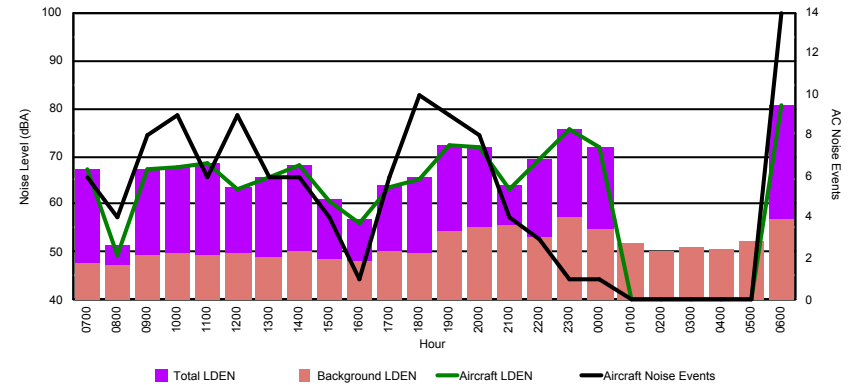

Luxembourg Airport Noise Distribution by Hour

Between 26/08/2022 00:00:00 and 26/08/2022 23:59:59 (Local Time)

Day	Aircraft Events	Total LDEN dB (A)	Aircraft LDEN dB(A)	Background LDEN dB(A)	Total LDay dB(A)	Total LEvening dB(A)	Total LNight dB (A)	
26/08/22	7:00	6	67.5	67.5	47.6	67.5	-	-
26/08/22	8:00	4	51.4	49.4	47.2	51.4	-	-
26/08/22	9:00	8	67.4	67.3	49.3	67.4	-	-
26/08/22	10:00	9	67.8	67.8	49.9	67.8	-	-
26/08/22	11:00	6	68.6	68.5	49.4	68.6	-	-
26/08/22	12:00	9	63.4	63.3	49.7	63.4	-	-
26/08/22	13:00	6	65.8	65.7	48.9	65.8	-	-
26/08/22	14:00	6	68.3	68.2	50.4	68.3	-	-
26/08/22	15:00	4	60.9	60.7	48.4	60.9	-	-
26/08/22	16:00	1	56.8	56.2	48.2	56.8	-	-
26/08/22	17:00	6	63.9	63.7	50.0	63.9	-	-
26/08/22	18:00	10	65.5	65.4	49.8	65.5	-	-
26/08/22	19:00	9	72.4	72.4	54.4	-	72.4	-
26/08/22	20:00	8	72.0	71.8	55.0	-	72.0	-
26/08/22	21:00	4	63.8	63.1	55.7	-	63.8	-
26/08/22	22:00	3	69.3	69.2	53.1	-	69.3	-
26/08/22	23:00	1	75.8	75.7	57.2	-	-	75.8
27/08/22	0:00	1	71.8	71.7	54.8	-	-	71.8
27/08/22	1:00	-	51.9	-	51.9	-	-	51.9
27/08/22	2:00	-	50.3	-	50.3	-	-	50.3
27/08/22	3:00	-	51.2	-	51.2	-	-	51.2
27/08/22	4:00	-	50.7	-	50.7	-	-	50.7
27/08/22	5:00	-	52.2	-	52.2	-	-	52.2
27/08/22	6:00	14	80.7	80.7	56.9	-	-	80.7
	115	70.4	70.3	52.4	65.7	70.4	73.3	

Location: DVOR NMT # 2