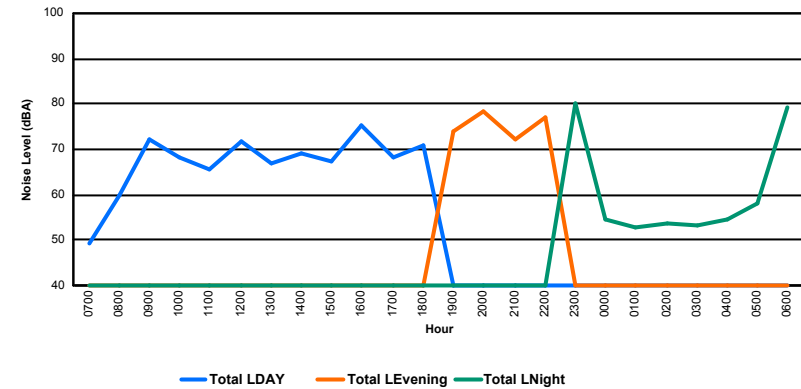

Luxembourg Airport Noise Distribution by Hour

Between 15/08/2022 00:00:00 and 15/08/2022 23:59:59 (Local Time)

Day	Aircraft Events	Total LDEN dB (A)	Aircraft LDEN dB(A)	Background LDEN dB(A)	Total LDay dB(A)	Total LEvening dB(A)	Total LNight dB (A)
15/08/22 7:00	-	49.2	-	49.3	49.2	-	-
15/08/22 8:00	2	59.7	59.4	46.7	59.7	-	-
15/08/22 9:00	13	72.4	72.4	53.0	72.4	-	-
15/08/22 10:00	9	68.3	68.2	52.7	68.3	-	-
15/08/22 11:00	5	65.7	65.5	52.7	65.7	-	-
15/08/22 12:00	7	71.8	71.7	55.6	71.8	-	-
15/08/22 13:00	8	67.0	66.9	51.5	67.0	-	-
15/08/22 14:00	7	69.2	69.1	50.1	69.2	-	-
15/08/22 15:00	2	67.2	67.2	48.5	67.2	-	-
15/08/22 16:00	9	75.3	75.3	52.3	75.3	-	-
15/08/22 17:00	8	68.3	68.3	51.9	68.3	-	-
15/08/22 18:00	7	70.8	70.8	54.8	70.8	-	-
15/08/22 19:00	6	73.8	73.7	57.3	-	73.8	-
15/08/22 20:00	8	78.4	78.4	57.1	-	78.4	-
15/08/22 21:00	6	72.4	72.1	59.3	-	72.4	-
15/08/22 22:00	18	76.9	76.8	61.6	-	76.9	-
15/08/22 23:00	4	80.0	79.9	60.0	-	-	80.0
16/08/22 0:00	-	54.4	-	54.4	-	-	54.4
16/08/22 1:00	-	52.8	-	52.8	-	-	52.8
16/08/22 2:00	-	53.8	-	53.8	-	-	53.8
16/08/22 3:00	-	53.4	-	53.4	-	-	53.4
16/08/22 4:00	-	54.5	-	54.5	-	-	54.5
16/08/22 5:00	-	58.0	-	58.0	-	-	58.0
16/08/22 6:00	3	79.2	78.9	67.4	-	-	79.2
	122	72.8	72.7	57.6	69.8	76.0	73.6

Location: DVOR NMT # 2