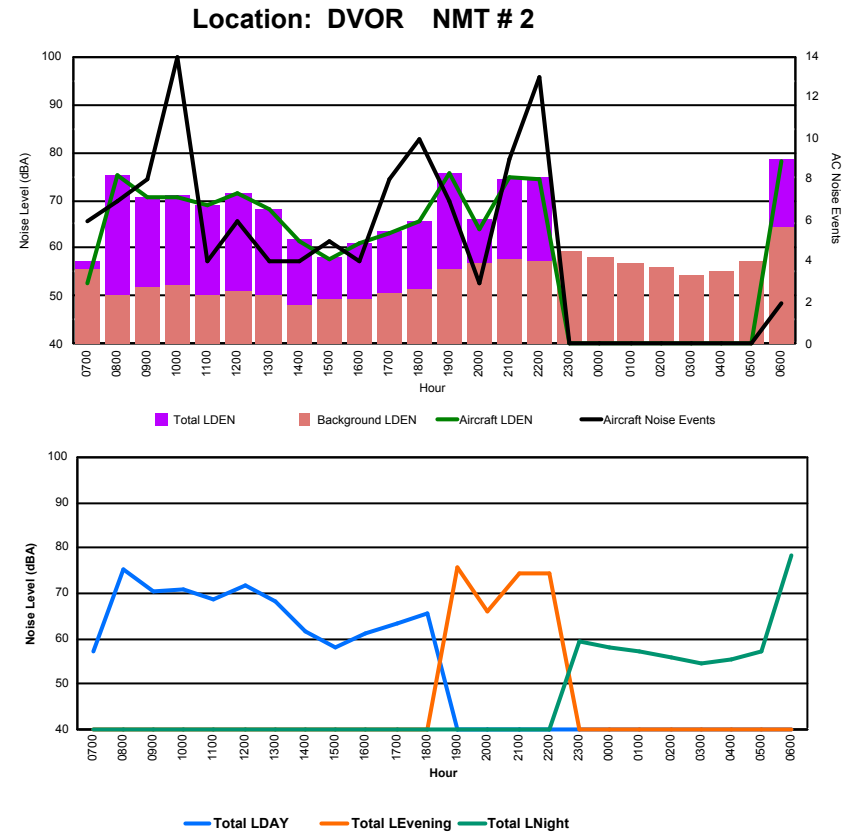

Luxembourg Airport Noise Distribution by Hour

Between 16/08/2022 00:00:00 and 16/08/2022 23:59:59 (Local Time)

Day	Aircraft Events	Total LDEN dB(A)	Aircraft LDEN dB(A)	Background LDEN dB(A)	Total LDay dB(A)	Total LEvening dB(A)	Total LNight dB(A)
16/08/22 7:00	6	57.1	52.6	55.8	57.1	-	-
16/08/22 8:00	7	75.2	75.2	50.2	75.2	-	-
16/08/22 9:00	8	70.6	70.5	51.8	70.6	-	-
16/08/22 10:00	14	70.9	70.8	52.3	70.9	-	-
16/08/22 11:00	4	68.9	68.9	50.2	68.9	-	-
16/08/22 12:00	6	71.6	71.5	50.9	71.6	-	-
16/08/22 13:00	4	68.2	68.1	50.3	68.2	-	-
16/08/22 14:00	4	61.8	61.6	48.3	61.8	-	-
16/08/22 15:00	5	58.3	57.7	49.4	58.3	-	-
16/08/22 16:00	4	61.2	60.9	49.2	61.2	-	-
16/08/22 17:00	8	63.5	63.3	50.5	63.5	-	-
16/08/22 18:00	10	65.7	65.6	51.4	65.7	-	-
16/08/22 19:00	7	75.7	75.7	55.8	-	75.7	-
16/08/22 20:00	3	66.2	64.1	56.8	-	66.2	-
16/08/22 21:00	9	74.5	74.6	57.9	-	74.5	-
16/08/22 22:00	13	74.6	74.5	57.3	-	74.6	-
16/08/22 23:00	-	59.4	-	59.4	-	-	59.4
17/08/22 0:00	-	58.3	-	58.3	-	-	58.3
17/08/22 1:00	-	57.0	-	57.0	-	-	57.0
17/08/22 2:00	-	56.0	-	56.0	-	-	56.0
17/08/22 3:00	-	54.4	-	54.4	-	-	54.4
17/08/22 4:00	-	55.3	-	55.3	-	-	55.3
17/08/22 5:00	-	57.3	-	57.3	-	-	57.3
17/08/22 6:00	2	78.4	78.2	64.3	-	-	78.4
	114	70.5	70.3	56.2	69.0	73.9	69.6