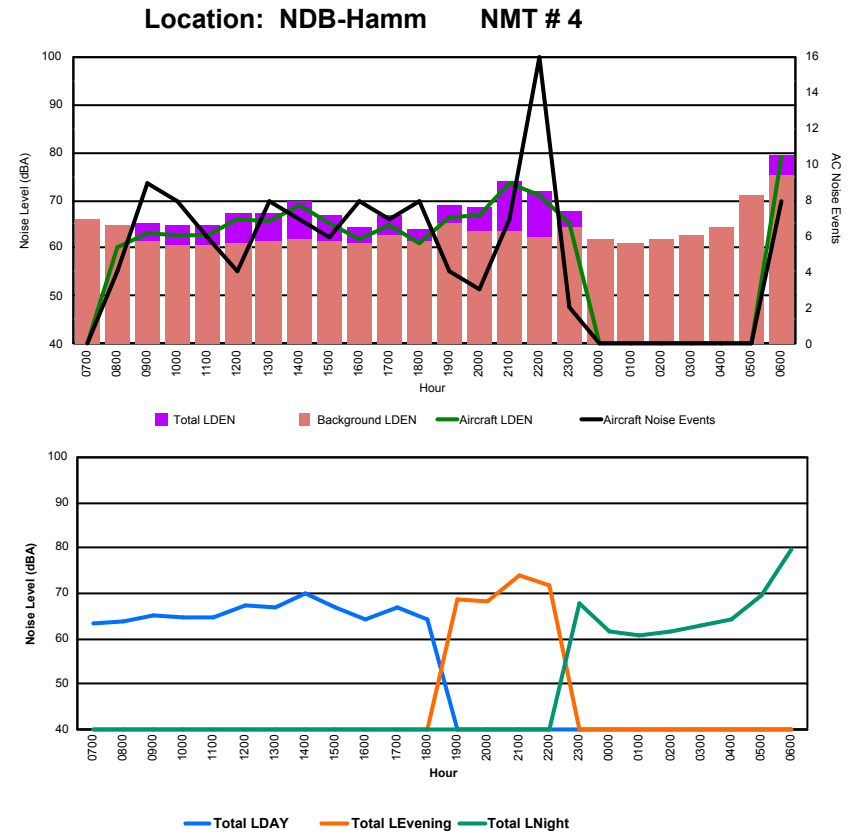

Location: Mid Runway NMT # 3

Luxembourg Airport Noise Distribution by Hour

Between 11/08/2022 00:00:00 and 11/08/2022 23:59:59 (Local Time)

Day	Aircraft Events	Total LDEN dB (A)	Aircraft LDEN dB(A)	Background LDEN dB(A)	Total LDay dB(A)	Total LEvening dB(A)	Total LNight dB (A)
11/08/22 7:00	-	63.4	-	66.1	63.4	-	-
11/08/22 8:00	4	64.0	60.4	64.9	64.0	-	-
11/08/22 9:00	9	65.3	63.0	61.6	65.3	-	-
11/08/22 10:00	8	64.8	62.8	60.8	64.8	-	-
11/08/22 11:00	6	64.9	62.8	60.8	64.9	-	-
11/08/22 12:00	4	67.3	66.2	61.2	67.3	-	-
11/08/22 13:00	8	67.1	65.8	61.4	67.1	-	-
11/08/22 14:00	7	69.8	69.1	61.7	69.8	-	-
11/08/22 15:00	6	66.7	65.3	61.5	66.7	-	-
11/08/22 16:00	8	64.4	62.0	61.0	64.4	-	-
11/08/22 17:00	7	66.7	64.7	62.8	66.7	-	-
11/08/22 18:00	8	64.1	60.9	61.4	64.1	-	-
11/08/22 19:00	4	68.8	66.4	65.0	-	68.8	-
11/08/22 20:00	3	68.4	66.7	63.6	-	68.4	-
11/08/22 21:00	7	74.0	73.7	63.4	-	74.0	-
11/08/22 22:00	16	71.7	71.2	62.3	-	71.7	-
11/08/22 23:00	2	67.8	65.4	64.2	-	-	67.8
12/08/22 0:00	-	61.5	-	61.8	-	-	61.5
12/08/22 1:00	-	60.9	-	61.1	-	-	60.9
12/08/22 2:00	-	61.5	-	61.9	-	-	61.5
12/08/22 3:00	-	62.8	-	62.8	-	-	62.8
12/08/22 4:00	-	64.3	-	64.3	-	-	64.3
12/08/22 5:00	-	69.7	-	71.1	-	-	69.7
12/08/22 6:00	8	79.5	78.8	75.4	-	-	79.5
	115	69.6	68.2	65.7	66.1	71.3	71.5