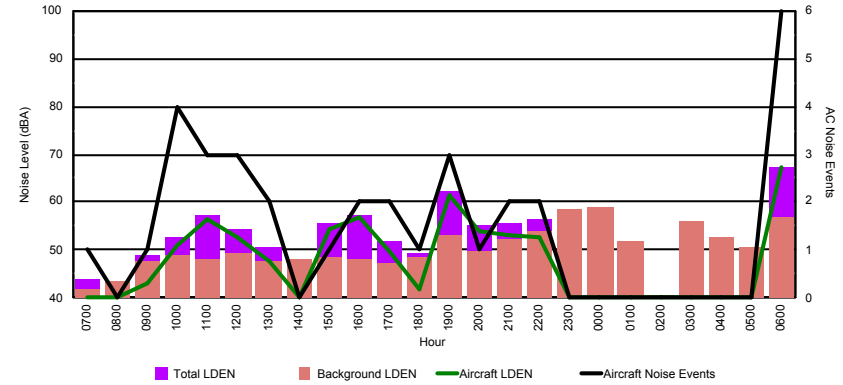

Luxembourg Airport Noise Distribution by Hour

Between 10/08/2022 00:00:00 and 10/08/2022 23:59:59 (Local Time)

Day	Aircraft Events	Total LDEN dB(A)	Aircraft LDEN dB(A)	Background LDEN dB(A)	Total LDay dB(A)	Total LEvening dB(A)	Total LNight dB(A)
10/08/22 7:00	1	44.0	40.1	41.7	44.0	-	-
10/08/22 8:00	-	43.4	-	43.4	43.4	-	-
10/08/22 9:00	1	48.8	43.1	47.5	48.8	-	-
10/08/22 10:00	4	52.9	50.9	48.8	52.9	-	-
10/08/22 11:00	3	57.1	56.5	48.2	57.1	-	-
10/08/22 12:00	3	54.4	52.8	49.4	54.4	-	-
10/08/22 13:00	2	50.8	47.8	47.9	50.8	-	-
10/08/22 14:00	-	48.1	-	48.1	48.1	-	-
10/08/22 15:00	1	55.5	54.5	48.4	55.5	-	-
10/08/22 16:00	2	57.3	56.7	48.1	57.3	-	-
10/08/22 17:00	2	51.8	49.8	47.4	51.8	-	-
10/08/22 18:00	1	49.4	42.0	48.5	49.4	-	-
10/08/22 19:00	3	62.2	61.6	53.3	-	62.2	-
10/08/22 20:00	1	55.4	53.9	49.8	-	55.4	-
10/08/22 21:00	2	55.8	53.2	52.4	-	55.8	-
10/08/22 22:00	2	56.5	52.8	54.1	-	56.5	-
10/08/22 23:00	-	58.7	-	58.7	-	-	58.7
11/08/22 0:00	-	58.8	-	58.8	-	-	58.8
11/08/22 1:00	-	51.8	-	51.8	-	-	51.8
11/08/22 2:00	-	40.7	-	40.7	-	-	40.7
11/08/22 3:00	-	56.0	-	56.0	-	-	56.0
11/08/22 4:00	-	52.6	-	52.7	-	-	52.6
11/08/22 5:00	-	50.6	-	50.6	-	-	50.6
11/08/22 6:00	6	67.5	67.1	57.0	-	-	67.5
	34	57.4	55.7	52.5	53.0	58.5	60.0

Location: Roodt/Syr NMT # 1