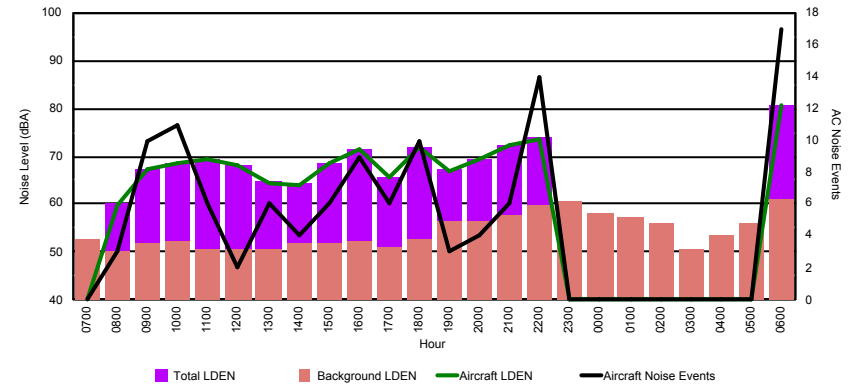

Luxembourg Airport Noise Distribution by Hour

Between 23/08/2022 00:00:00 and 23/08/2022 23:59:59 (Local Time)

Day	Aircraft Events	Total LDEN dB (A)	Aircraft LDEN dB(A)	Background LDEN dB(A)	Total LDay dB(A)	Total LEvening dB(A)	Total LNight dB (A)
23/08/22 7:00	-	52.8	-	52.8	52.8	-	-
23/08/22 8:00	3	60.2	59.7	50.2	60.2	-	-
23/08/22 9:00	10	67.3	67.2	51.7	67.3	-	-
23/08/22 10:00	11	68.6	68.6	52.4	68.6	-	-
23/08/22 11:00	6	69.5	69.4	50.7	69.5	-	-
23/08/22 12:00	2	68.1	68.0	50.5	68.1	-	-
23/08/22 13:00	6	64.7	64.5	50.8	64.7	-	-
23/08/22 14:00	4	64.2	64.0	52.0	64.2	-	-
23/08/22 15:00	6	68.5	68.4	52.0	68.5	-	-
23/08/22 16:00	9	71.6	71.5	52.3	71.6	-	-
23/08/22 17:00	6	65.6	65.5	51.1	65.6	-	-
23/08/22 18:00	10	71.7	71.7	52.9	71.7	-	-
23/08/22 19:00	3	67.3	66.9	56.6	-	67.3	-
23/08/22 20:00	4	69.5	69.3	56.3	-	69.5	-
23/08/22 21:00	6	72.5	72.4	57.8	-	72.5	-
23/08/22 22:00	14	73.8	73.6	59.9	-	73.8	-
23/08/22 23:00	-	60.7	-	60.7	-	-	60.7
24/08/22 0:00	-	58.0	-	58.0	-	-	58.0
24/08/22 1:00	-	57.1	-	57.1	-	-	57.1
24/08/22 2:00	-	56.1	-	56.1	-	-	56.1
24/08/22 3:00	-	50.6	-	50.6	-	-	50.6
24/08/22 4:00	-	53.5	-	53.5	-	-	53.5
24/08/22 5:00	-	55.9	-	55.9	-	-	55.9
24/08/22 6:00	17	80.7	80.6	60.9	-	-	80.7
	117	70.2	70.0	55.7	67.9	71.5	71.8

Location: DVOR NMT # 2