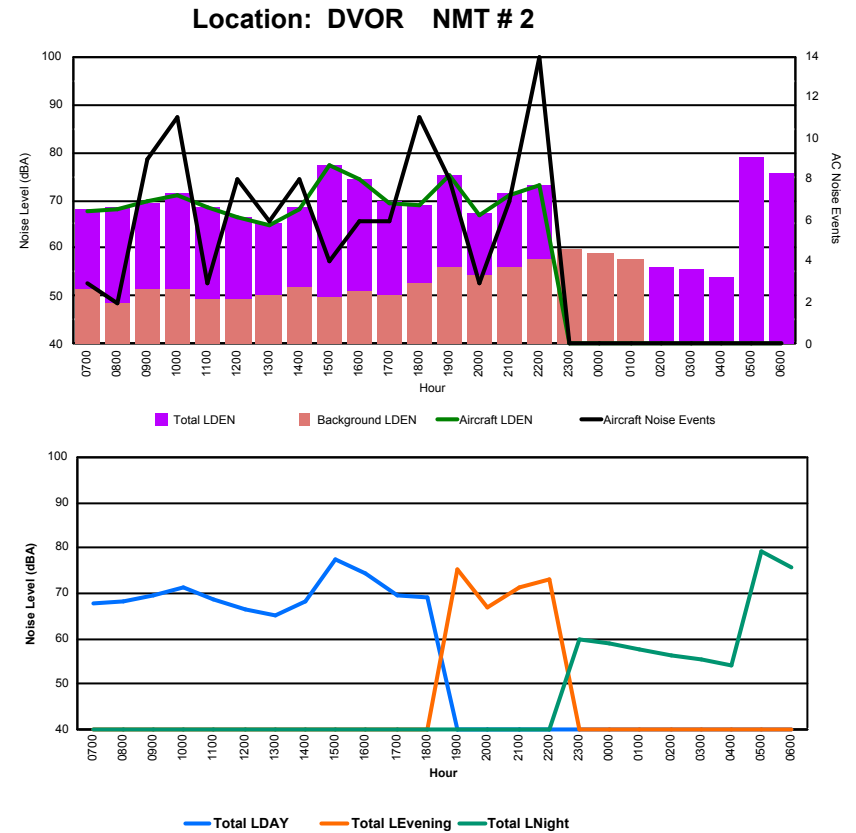

Luxembourg Airport Noise Distribution by Hour

Between 03/08/2022 00:00:00 and 03/08/2022 23:59:59 (Local Time)

Day	Aircraft Events	Total LDEN dB(A)	Aircraft LDEN dB(A)	Background LDEN dB(A)	Total LDay dB(A)	Total LEvening dB(A)	Total LNight dB(A)
03/08/22 7:00	3	68.0	67.9	51.5	68.0	-	-
03/08/22 8:00	2	68.4	68.0	48.5	68.4	-	-
03/08/22 9:00	9	69.5	69.7	51.4	69.5	-	-
03/08/22 10:00	11	71.3	71.2	51.3	71.3	-	-
03/08/22 11:00	3	68.5	68.5	49.5	68.5	-	-
03/08/22 12:00	8	66.6	66.5	49.2	66.6	-	-
03/08/22 13:00	6	65.1	64.9	50.1	65.1	-	-
03/08/22 14:00	8	68.4	68.3	51.8	68.4	-	-
03/08/22 15:00	4	77.5	77.4	49.9	77.5	-	-
03/08/22 16:00	6	74.3	74.2	51.2	74.3	-	-
03/08/22 17:00	6	69.6	69.5	50.1	69.6	-	-
03/08/22 18:00	11	69.1	69.0	52.7	69.1	-	-
03/08/22 19:00	8	75.4	75.4	55.9	-	75.4	-
03/08/22 20:00	3	67.1	66.8	54.4	-	67.1	-
03/08/22 21:00	7	71.4	71.2	56.1	-	71.4	-
03/08/22 22:00	14	73.2	73.1	57.5	-	73.2	-
03/08/22 23:00	-	59.9	-	59.9	-	-	59.9
04/08/22 0:00	-	59.0	-	59.0	-	-	59.0
04/08/22 1:00	-	57.7	-	57.7	-	-	57.7
04/08/22 2:00	-	56.2	-	-	-	-	56.2
04/08/22 3:00	-	55.5	-	-	-	-	55.5
04/08/22 4:00	-	54.1	-	-	-	-	54.1
04/08/22 5:00	-	79.1	-	-	-	-	79.1
04/08/22 6:00	-	75.7	-	-	-	-	75.7
	109	71.7	69.8	53.5	71.2	72.7	71.8