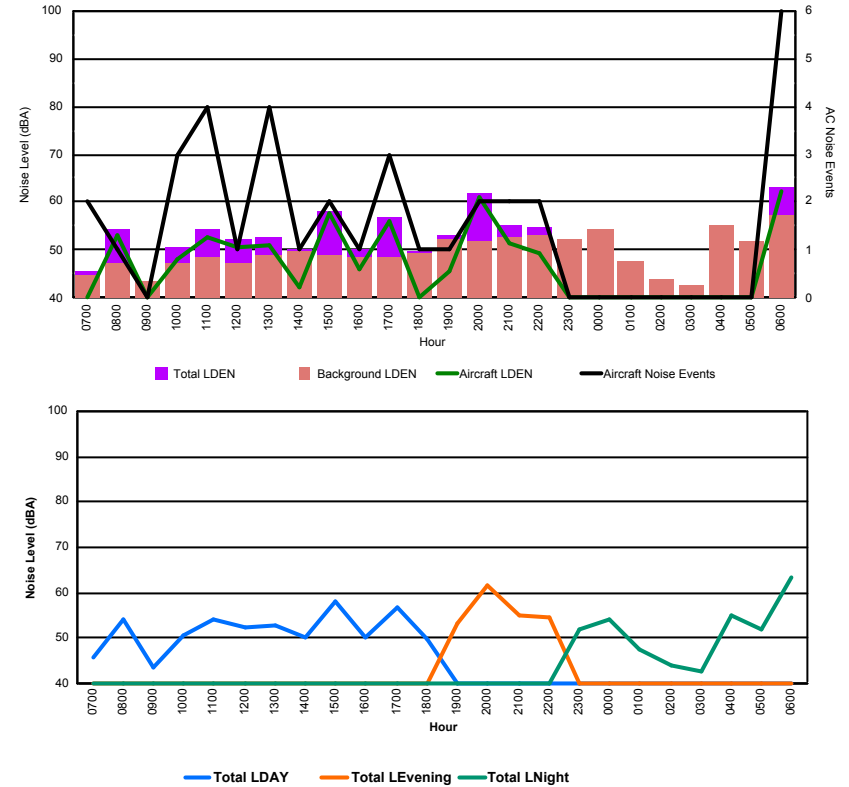

Luxembourg Airport Noise Distribution by Hour

Between 24/08/2022 00:00:00 and 24/08/2022 23:59:59 (Local Time)

Day	Aircraft Events	Total LDEN dB (A)	Aircraft LDEN dB(A)	Background LDEN dB(A)	Total LDay dB(A)	Total LEvening dB(A)	Total LNight dB (A)	
24/08/22	7:00	2	45.7	38.8	44.8	45.7	-	-
24/08/22	8:00	1	54.2	53.2	47.3	54.2	-	-
24/08/22	9:00	-	43.5	-	43.5	43.5	-	-
24/08/22	10:00	3	50.7	48.2	47.2	50.7	-	-
24/08/22	11:00	4	54.2	52.8	48.6	54.2	-	-
24/08/22	12:00	1	52.3	50.7	47.1	52.3	-	-
24/08/22	13:00	4	52.9	50.9	48.9	52.9	-	-
24/08/22	14:00	1	50.3	42.2	49.6	50.3	-	-
24/08/22	15:00	2	58.2	57.7	48.9	58.2	-	-
24/08/22	16:00	1	50.3	45.9	48.4	50.3	-	-
24/08/22	17:00	3	56.7	56.0	48.4	56.7	-	-
24/08/22	18:00	1	49.7	39.0	49.3	49.7	-	-
24/08/22	19:00	1	53.1	45.5	52.3	-	53.1	-
24/08/22	20:00	2	61.7	61.2	51.7	-	61.7	-
24/08/22	21:00	2	55.2	51.4	52.9	-	55.2	-
24/08/22	22:00	2	54.7	49.3	53.3	-	54.7	-
24/08/22	23:00	-	52.1	-	52.1	-	-	52.1
25/08/22	0:00	-	54.2	-	54.2	-	-	54.2
25/08/22	1:00	-	47.5	-	47.5	-	-	47.5
25/08/22	2:00	-	44.1	-	44.1	-	-	44.1
25/08/22	3:00	-	42.5	-	42.5	-	-	42.5
25/08/22	4:00	-	55.2	-	55.3	-	-	55.2
25/08/22	5:00	-	51.7	-	51.8	-	-	51.7
25/08/22	6:00	6	63.3	62.2	57.2	-	-	63.3
	36	55.2	53.2	51.0	53.2	57.6	55.9	

Location: Roodt/Syr NMT # 1