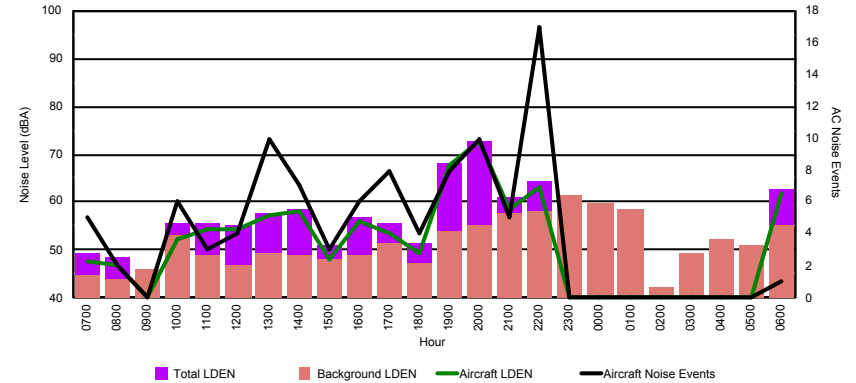

Luxembourg Airport Noise Distribution by Hour

Between 22/08/2022 00:00:00 and 22/08/2022 23:59:59 (Local Time)

Day	Aircraft Events	Total LDEN dB(A)	Aircraft LDEN dB(A)	Background LDEN dB(A)	Total LDay dB(A)	Total LEvening dB(A)	Total LNight dB(A)
22/08/22 7:00	5	49.5	47.7	44.9	49.5	-	-
22/08/22 8:00	2	48.6	46.7	44.1	48.6	-	-
22/08/22 9:00	-	46.2	-	46.2	46.2	-	-
22/08/22 10:00	6	55.6	52.2	53.1	55.6	-	-
22/08/22 11:00	3	55.5	54.5	49.1	55.5	-	-
22/08/22 12:00	4	55.0	54.4	46.8	55.0	-	-
22/08/22 13:00	10	57.8	57.2	49.4	57.8	-	-
22/08/22 14:00	7	58.7	58.3	49.0	58.7	-	-
22/08/22 15:00	3	51.1	48.2	48.2	51.1	-	-
22/08/22 16:00	6	57.0	56.2	49.1	57.0	-	-
22/08/22 17:00	8	55.6	53.7	51.5	55.6	-	-
22/08/22 18:00	4	51.4	49.5	47.2	51.4	-	-
22/08/22 19:00	8	68.1	67.9	54.0	-	68.1	-
22/08/22 20:00	10	72.9	72.8	55.1	-	72.9	-
22/08/22 21:00	5	61.1	58.6	57.6	-	61.1	-
22/08/22 22:00	17	64.2	63.2	58.1	-	64.2	-
22/08/22 23:00	-	61.5	-	61.5	-	-	61.5
23/08/22 0:00	-	59.8	-	59.8	-	-	59.8
23/08/22 1:00	-	58.3	-	58.4	-	-	58.3
23/08/22 2:00	-	42.1	-	42.1	-	-	42.1
23/08/22 3:00	-	49.4	-	49.4	-	-	49.4
23/08/22 4:00	-	52.1	-	52.2	-	-	52.1
23/08/22 5:00	-	50.9	-	50.9	-	-	50.9
23/08/22 6:00	1	62.6	61.7	55.3	-	-	62.6
	99	62.1	61.3	54.3	54.9	68.7	58.2

Location: Roodt/Syr NMT # 1