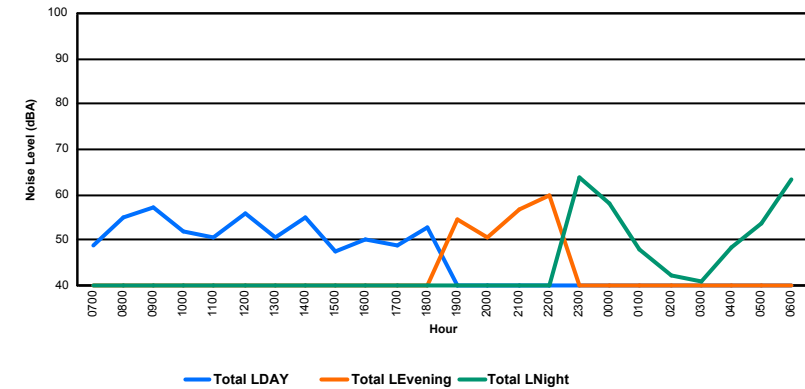

Luxembourg Airport Noise Distribution by Hour

Between 09/08/2022 00:00:00 and 09/08/2022 23:59:59 (Local Time)

Day	Aircraft Events	Total LDEN dB(A)	Aircraft LDEN dB(A)	Background LDEN dB(A)	Total LDay dB(A)	Total LEvening dB(A)	Total LNight dB(A)	
09/08/22	7:00	2	49.0	42.9	47.9	49.0	-	-
09/08/22	8:00	1	55.2	54.4	47.2	55.2	-	-
09/08/22	9:00	3	57.2	56.5	48.7	57.2	-	-
09/08/22	10:00	3	51.7	49.3	48.2	51.7	-	-
09/08/22	11:00	1	50.4	40.0	50.0	50.4	-	-
09/08/22	12:00	2	56.1	55.4	48.0	56.1	-	-
09/08/22	13:00	2	50.8	47.0	48.5	50.8	-	-
09/08/22	14:00	2	55.2	53.9	49.5	55.2	-	-
09/08/22	15:00	-	47.6	-	47.6	47.6	-	-
09/08/22	16:00	1	50.2	47.7	46.5	50.2	-	-
09/08/22	17:00	1	48.8	42.9	47.5	48.8	-	-
09/08/22	18:00	3	52.6	49.5	49.8	52.6	-	-
09/08/22	19:00	-	54.7	-	54.7	54.7	-	-
09/08/22	20:00	1	50.6	45.2	49.2	-	50.6	-
09/08/22	21:00	1	56.8	52.3	54.9	-	56.8	-
09/08/22	22:00	1	59.9	49.2	59.5	-	59.9	-
09/08/22	23:00	-	63.9	-	63.9	-	63.9	-
10/08/22	0:00	-	58.0	-	58.0	-	58.0	-
10/08/22	1:00	-	48.1	-	48.1	-	48.1	-
10/08/22	2:00	-	42.4	-	42.4	-	42.4	-
10/08/22	3:00	-	40.7	-	40.7	-	40.7	-
10/08/22	4:00	-	48.3	-	48.3	-	48.3	-
10/08/22	5:00	-	53.6	-	53.7	-	53.6	-
10/08/22	6:00	8	63.4	62.3	57.3	-	63.4	-
	32	56.2	51.8	54.3	53.1	56.7	58.5	

Location: Roodt/Syr NMT # 1