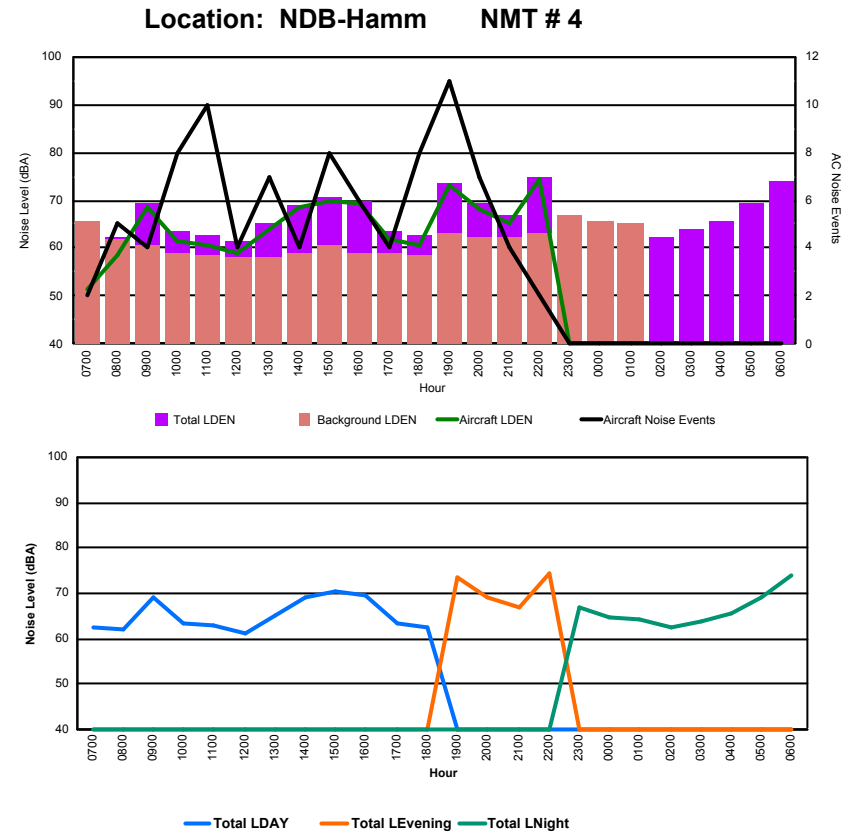

Luxembourg Airport Noise Distribution by Hour

Between 03/08/2022 00:00:00 and 03/08/2022 23:59:59 (Local Time)

Day	Aircraft Events	Total LDEN dB(A)	Aircraft LDEN dB(A)	Background LDEN dB(A)	Total LDay dB(A)	Total LEvening dB(A)	Total LNight dB(A)
03/08/22 7:00	2	62.3	51.5	65.5	62.3	-	-
03/08/22 8:00	5	62.1	58.7	61.9	62.1	-	-
03/08/22 9:00	4	69.2	68.6	60.6	69.2	-	-
03/08/22 10:00	8	63.4	61.5	59.1	63.4	-	-
03/08/22 11:00	10	62.8	60.8	58.7	62.8	-	-
03/08/22 12:00	4	61.4	58.9	58.0	61.4	-	-
03/08/22 13:00	7	65.0	64.1	58.1	65.0	-	-
03/08/22 14:00	4	69.1	68.6	59.0	69.1	-	-
03/08/22 15:00	8	70.5	70.0	60.8	70.5	-	-
03/08/22 16:00	6	69.6	69.2	58.9	69.6	-	-
03/08/22 17:00	4	63.6	61.8	58.9	63.6	-	-
03/08/22 18:00	8	62.6	60.5	58.7	62.6	-	-
03/08/22 19:00	11	73.5	73.2	63.0	-	73.5	-
03/08/22 20:00	7	69.3	68.3	62.2	-	69.3	-
03/08/22 21:00	4	66.8	65.0	62.4	-	66.8	-
03/08/22 22:00	2	74.6	74.3	63.2	-	74.6	-
03/08/22 23:00	-	67.0	-	67.0	-	-	67.0
04/08/22 0:00	-	64.8	-	65.8	-	-	64.8
04/08/22 1:00	-	64.4	-	65.0	-	-	64.4
04/08/22 2:00	-	62.4	-	-	-	-	62.4
04/08/22 3:00	-	63.8	-	-	-	-	63.8
04/08/22 4:00	-	65.8	-	-	-	-	65.8
04/08/22 5:00	-	69.3	-	-	-	-	69.3
04/08/22 6:00	-	73.9	-	-	-	-	73.9
	94	68.5	66.2	61.4	66.4	72.1	68.1