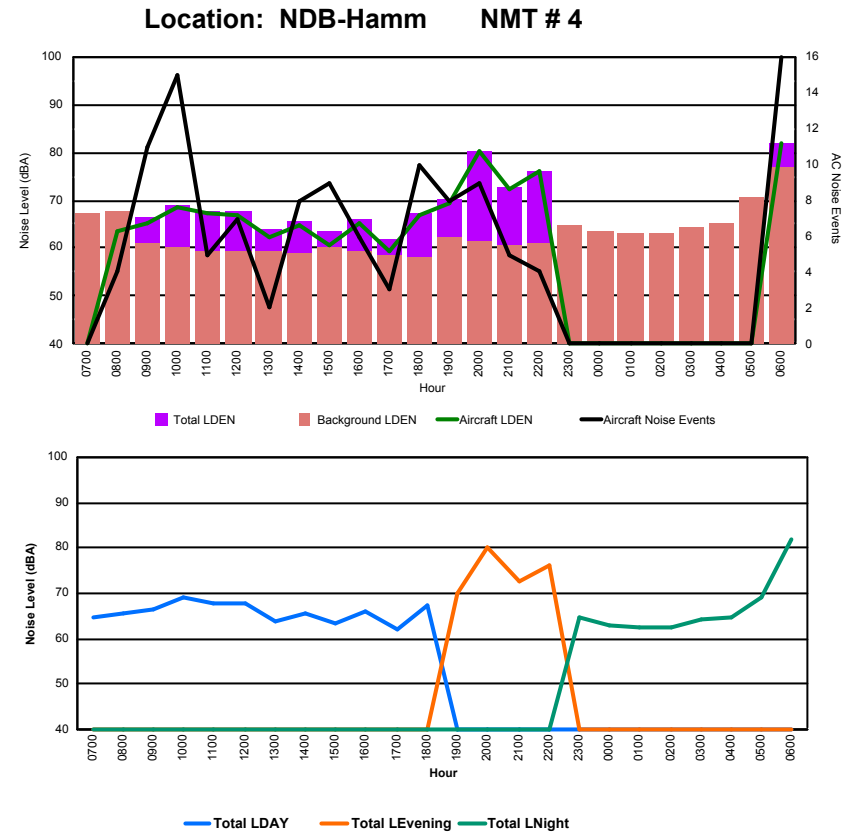

Location: Mid Runway NMT # 3

Luxembourg Airport Noise Distribution by Hour

Between 22/08/2022 00:00:00 and 22/08/2022 23:59:59 (Local Time)

Day	Aircraft Events	Total LDEN dB(A)	Aircraft LDEN dB(A)	Background LDEN dB(A)	Total LDay dB(A)	Total LEvening dB(A)	Total LNight dB(A)
22/08/22 7:00	-	64.9	-	67.5	64.9	-	-
22/08/22 8:00	4	65.6	63.6	67.9	65.6	-	-
22/08/22 9:00	11	66.5	65.1	61.0	66.5	-	-
22/08/22 10:00	15	69.0	68.4	60.3	69.0	-	-
22/08/22 11:00	5	67.9	67.2	59.5	67.9	-	-
22/08/22 12:00	7	67.6	66.9	59.3	67.6	-	-
22/08/22 13:00	2	64.0	62.2	59.4	64.0	-	-
22/08/22 14:00	8	65.6	64.6	59.1	65.6	-	-
22/08/22 15:00	9	63.4	60.7	60.2	63.4	-	-
22/08/22 16:00	6	66.2	65.2	59.4	66.2	-	-
22/08/22 17:00	3	61.9	59.2	58.7	61.9	-	-
22/08/22 18:00	10	67.3	66.8	58.3	67.3	-	-
22/08/22 19:00	8	70.1	69.3	62.5	-	70.1	-
22/08/22 20:00	9	80.3	80.2	61.4	-	80.3	-
22/08/22 21:00	5	72.6	72.4	60.8	-	72.6	-
22/08/22 22:00	4	76.0	75.9	61.0	-	76.0	-
22/08/22 23:00	-	64.6	-	64.6	-	-	64.6
23/08/22 0:00	-	62.8	-	63.4	-	-	62.8
23/08/22 1:00	-	62.5	-	63.1	-	-	62.5
23/08/22 2:00	-	62.6	-	63.1	-	-	62.6
23/08/22 3:00	-	64.2	-	64.3	-	-	64.2
23/08/22 4:00	-	64.8	-	65.0	-	-	64.8
23/08/22 5:00	-	69.0	-	70.5	-	-	69.0
23/08/22 6:00	16	82.0	81.8	76.7	-	-	82.0
	122	72.3	71.7	66.2	66.2	76.4	73.5