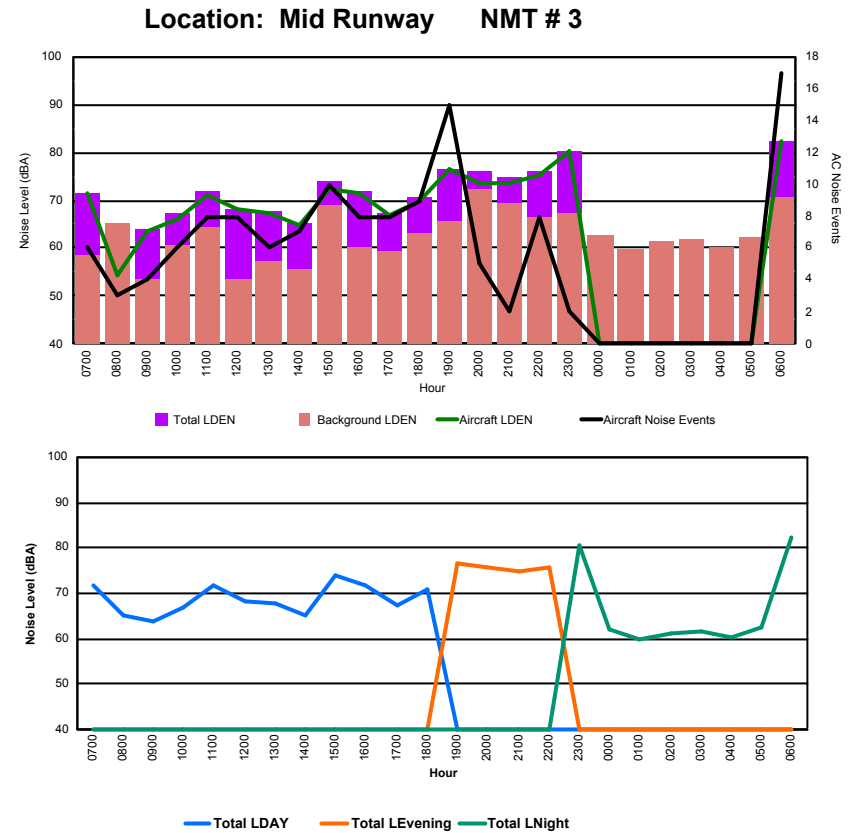

Location: DVOR NMT # 2

Luxembourg Airport Noise Distribution by Hour

Between 28/08/2022 00:00:00 and 28/08/2022 23:59:59 (Local Time)

Day	Aircraft Events	Total LDEN dB(A)	Aircraft LDEN dB(A)	Background LDEN dB(A)	Total LDay dB(A)	Total LEvening dB(A)	Total LNight dB(A)
28/08/22 7:00	6	71.6	71.4	58.7	71.6	-	-
28/08/22 8:00	3	65.0	54.4	65.1	65.0	-	-
28/08/22 9:00	4	63.9	63.5	53.4	63.9	-	-
28/08/22 10:00	6	67.1	66.1	60.8	67.1	-	-
28/08/22 11:00	8	71.9	71.0	64.5	71.9	-	-
28/08/22 12:00	8	68.3	68.1	53.7	68.3	-	-
28/08/22 13:00	6	67.8	67.4	57.1	67.8	-	-
28/08/22 14:00	7	65.3	64.8	55.5	65.3	-	-
28/08/22 15:00	10	74.0	72.5	68.9	74.0	-	-
28/08/22 16:00	8	71.9	71.6	60.4	71.9	-	-
28/08/22 17:00	8	67.4	66.7	59.5	67.4	-	-
28/08/22 18:00	9	70.7	69.8	63.3	70.7	-	-
28/08/22 19:00	15	76.6	76.3	65.7	-	76.6	-
28/08/22 20:00	5	75.9	73.5	72.3	-	75.9	-
28/08/22 21:00	2	74.9	73.5	69.4	-	74.9	-
28/08/22 22:00	8	75.9	75.4	66.3	-	75.9	-
28/08/22 23:00	2	80.4	80.2	67.4	-	-	80.4
29/08/22 0:00	-	62.2	-	62.6	-	-	62.2
29/08/22 1:00	-	59.7	-	59.7	-	-	59.7
29/08/22 2:00	-	61.1	-	61.3	-	-	61.1
29/08/22 3:00	-	61.8	-	61.9	-	-	61.8
29/08/22 4:00	-	60.2	-	60.2	-	-	60.2
29/08/22 5:00	-	62.5	-	62.5	-	-	62.5
29/08/22 6:00	17	82.5	82.3	70.8	-	-	82.5
	132	73.7	73.1	65.3	69.8	75.9	75.7