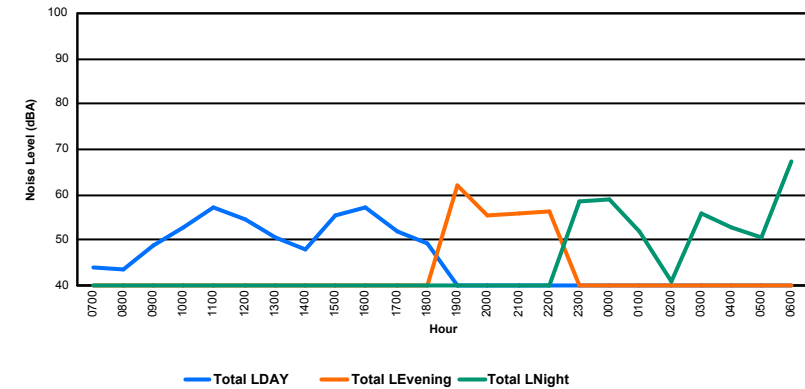

Luxembourg Airport Noise Distribution by Hour

Between 10/08/2022 00:00:00 and 10/08/2022 23:59:59 (Local Time)

Day	Aircraft Events	Total LDEN dB(A)	Aircraft LDEN dB(A)	Background LDEN dB(A)	Total LDay dB(A)	Total LEvening dB(A)	Total LNight dB(A)
10/08/22 7:00	1	44.0	40.1	41.7	44.0	-	-
10/08/22 8:00	-	43.4	-	43.4	43.4	-	-
10/08/22 9:00	1	48.8	43.1	47.5	48.8	-	-
10/08/22 10:00	4	52.9	50.9	48.8	52.9	-	-
10/08/22 11:00	3	57.1	56.5	48.2	57.1	-	-
10/08/22 12:00	3	54.4	52.8	49.4	54.4	-	-
10/08/22 13:00	2	50.8	47.8	47.9	50.8	-	-
10/08/22 14:00	-	48.1	-	48.1	48.1	-	-
10/08/22 15:00	1	55.5	54.5	48.4	55.5	-	-
10/08/22 16:00	2	57.3	56.7	48.1	57.3	-	-
10/08/22 17:00	2	51.8	49.8	47.4	51.8	-	-
10/08/22 18:00	1	49.4	42.0	48.5	49.4	-	-
10/08/22 19:00	3	62.2	61.6	53.3	-	62.2	-
10/08/22 20:00	1	55.4	53.9	49.8	-	55.4	-
10/08/22 21:00	2	55.8	53.2	52.4	-	55.8	-
10/08/22 22:00	2	56.5	52.8	54.1	-	56.5	-
10/08/22 23:00	-	58.7	-	58.7	-	-	58.7
11/08/22 0:00	-	58.8	-	58.8	-	-	58.8
11/08/22 1:00	-	51.8	-	51.8	-	-	51.8
11/08/22 2:00	-	40.7	-	40.7	-	-	40.7
11/08/22 3:00	-	56.0	-	56.0	-	-	56.0
11/08/22 4:00	-	52.6	-	52.7	-	-	52.6
11/08/22 5:00	-	50.6	-	50.6	-	-	50.6
11/08/22 6:00	6	67.5	67.1	57.0	-	-	67.5
	34	57.4	55.7	52.5	53.0	58.5	60.0

Location: Roodt/Syr NMT # 1