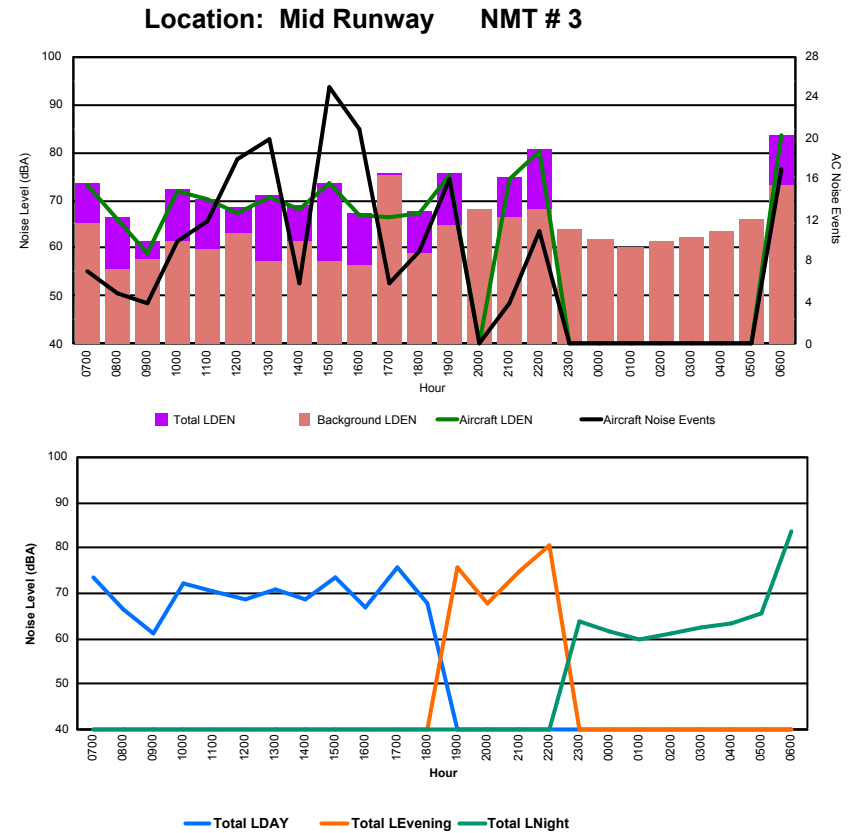

Luxembourg Airport Noise Distribution by Hour

Between 18/08/2022 00:00:00 and 18/08/2022 23:59:59 (Local Time)

Day	Aircraft Events	Total LDEN dB(A)	Aircraft LDEN dB(A)	Background LDEN dB(A)	Total LDay dB(A)	Total LEvening dB(A)	Total LNight dB(A)	
18/08/22	7:00	7	73.7	73.1	65.0	73.7	-	-
18/08/22	8:00	5	66.5	66.2	55.5	66.5	-	-
18/08/22	9:00	4	61.3	58.9	57.9	61.3	-	-
18/08/22	10:00	10	72.3	72.0	61.5	72.3	-	-
18/08/22	11:00	12	70.4	70.1	59.9	70.4	-	-
18/08/22	12:00	18	68.7	67.3	63.2	68.7	-	-
18/08/22	13:00	20	71.0	70.8	57.1	71.0	-	-
18/08/22	14:00	6	68.9	68.0	61.4	68.9	-	-
18/08/22	15:00	25	73.7	73.6	57.2	73.7	-	-
18/08/22	16:00	21	67.1	66.7	56.4	67.1	-	-
18/08/22	17:00	6	75.8	66.6	75.3	75.8	-	-
18/08/22	18:00	9	67.9	67.3	59.0	67.9	-	-
18/08/22	19:00	16	75.7	75.4	64.6	-	75.7	-
18/08/22	20:00	-	67.8	-	68.0	-	67.8	-
18/08/22	21:00	4	74.9	74.3	66.3	-	74.9	-
18/08/22	22:00	11	80.5	80.2	68.2	-	80.5	-
18/08/22	23:00	-	63.8	-	63.9	-	-	63.8
19/08/22	0:00	-	61.7	-	61.9	-	-	61.7
19/08/22	1:00	-	59.9	-	60.1	-	-	59.9
19/08/22	2:00	-	61.3	-	61.4	-	-	61.3
19/08/22	3:00	-	62.5	-	62.5	-	-	62.5
19/08/22	4:00	-	63.5	-	63.7	-	-	63.5
19/08/22	5:00	-	65.8	-	66.2	-	-	65.8
19/08/22	6:00	17	83.7	83.5	73.2	-	-	83.7
	191	73.9	73.2	66.3	71.2	76.7	74.9