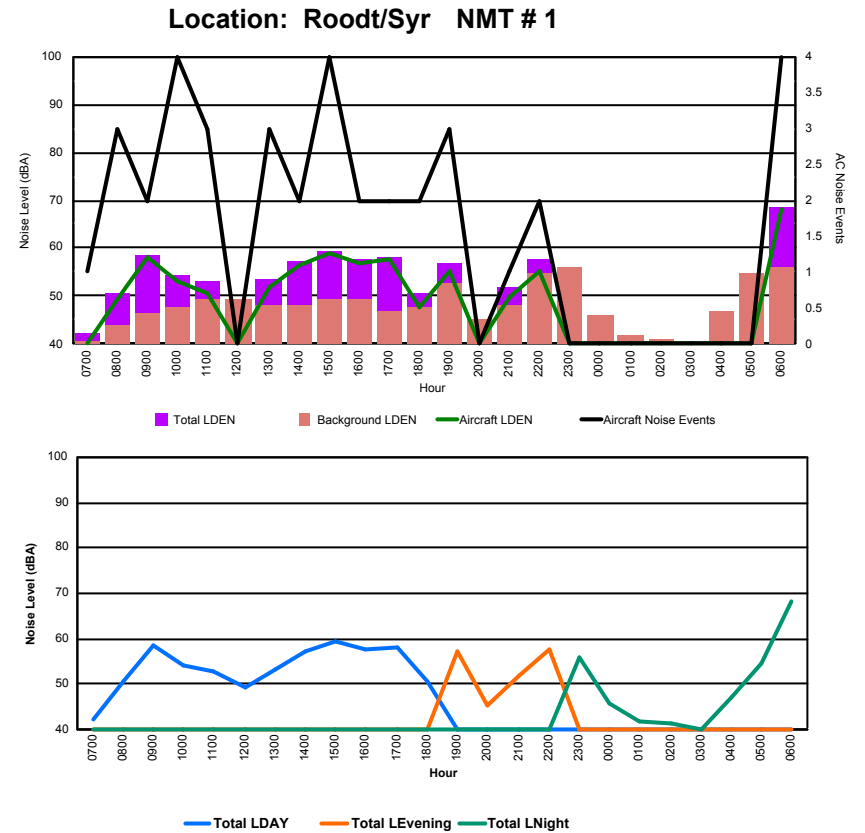

Luxembourg Airport Noise Distribution by Hour

Between 06/08/2022 00:00:00 and 06/08/2022 23:59:59 (Local Time)

Day	Aircraft Events	Total LDEN dB (A)	Aircraft LDEN dB(A)	Background LDEN dB(A)	Total LDay dB(A)	Total LEvening dB(A)	Total LNight dB (A)	
06/08/22	7:00	1	42.2	37.1	40.6	42.2	-	-
06/08/22	8:00	3	50.5	49.4	43.9	50.5	-	-
06/08/22	9:00	2	58.5	58.2	46.4	58.5	-	-
06/08/22	10:00	4	54.3	53.2	47.9	54.3	-	-
06/08/22	11:00	3	53.0	50.6	49.3	53.0	-	-
06/08/22	12:00	-	49.3	-	49.3	49.3	-	-
06/08/22	13:00	3	53.4	51.9	48.1	53.4	-	-
06/08/22	14:00	2	57.2	56.6	48.1	57.2	-	-
06/08/22	15:00	4	59.3	58.8	49.4	59.3	-	-
06/08/22	16:00	2	57.5	56.8	49.3	57.5	-	-
06/08/22	17:00	2	58.3	57.9	46.8	58.3	-	-
06/08/22	18:00	2	50.6	47.8	47.5	50.6	-	-
06/08/22	19:00	3	57.0	55.2	52.6	-	57.0	-
06/08/22	20:00	-	45.3	-	45.3	-	45.3	-
06/08/22	21:00	1	51.9	49.6	48.0	-	51.9	-
06/08/22	22:00	2	57.8	55.1	54.6	-	57.8	-
06/08/22	23:00	-	56.1	-	56.1	-	-	56.1
07/08/22	0:00	-	45.9	-	45.9	-	-	45.9
07/08/22	1:00	-	41.9	-	41.9	-	-	41.9
07/08/22	2:00	-	41.2	-	41.2	-	-	41.2
07/08/22	3:00	-	39.7	-	39.7	-	-	39.7
07/08/22	4:00	-	47.0	-	47.0	-	-	47.0
07/08/22	5:00	-	54.6	-	54.6	-	-	54.6
07/08/22	6:00	4	68.4	68.2	56.1	-	-	68.4
	38	57.5	56.6	50.2	55.6	55.1	59.9