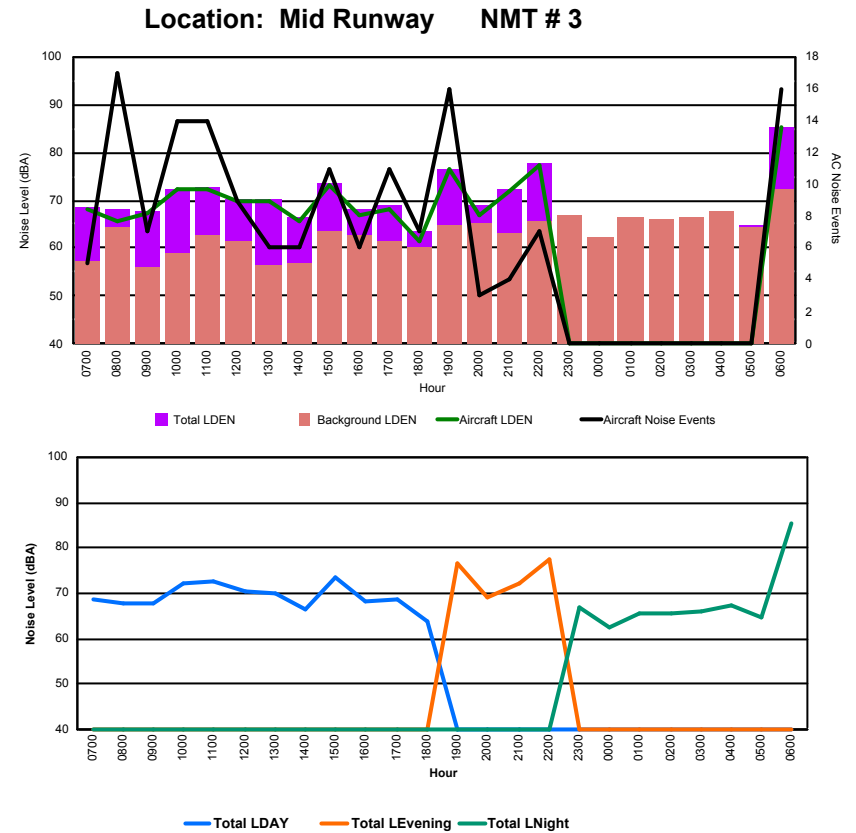

Luxembourg Airport Noise Distribution by Hour

Between 25/08/2022 00:00:00 and 25/08/2022 23:59:59 (Local Time)

Day	Aircraft Events	Total LDEN dB(A)	Aircraft LDEN dB(A)	Background LDEN dB(A)	Total LDay dB(A)	Total LEvening dB(A)	Total LNight dB(A)	
25/08/22	7:00	5	68.7	68.3	57.4	68.7	-	-
25/08/22	8:00	17	68.0	65.6	64.4	68.0	-	-
25/08/22	9:00	7	67.6	67.3	55.9	67.6	-	-
25/08/22	10:00	14	72.3	72.1	58.9	72.3	-	-
25/08/22	11:00	14	72.6	72.1	62.8	72.6	-	-
25/08/22	12:00	9	70.4	69.8	61.4	70.4	-	-
25/08/22	13:00	6	70.1	69.9	56.6	70.1	-	-
25/08/22	14:00	6	66.3	65.7	56.7	66.3	-	-
25/08/22	15:00	11	73.6	73.2	63.4	73.6	-	-
25/08/22	16:00	6	68.2	66.8	62.7	68.2	-	-
25/08/22	17:00	11	68.8	68.0	61.4	68.8	-	-
25/08/22	18:00	7	63.7	61.3	60.1	63.7	-	-
25/08/22	19:00	16	76.6	76.4	64.6	-	76.6	-
25/08/22	20:00	3	69.0	66.7	65.1	-	69.0	-
25/08/22	21:00	4	72.4	71.9	63.2	-	72.4	-
25/08/22	22:00	7	77.6	77.3	65.6	-	77.6	-
25/08/22	23:00	-	66.7	-	66.8	-	-	66.7
26/08/22	0:00	-	62.3	-	62.4	-	-	62.3
26/08/22	1:00	-	65.5	-	66.3	-	-	65.5
26/08/22	2:00	-	65.6	-	66.0	-	-	65.6
26/08/22	3:00	-	66.1	-	66.3	-	-	66.1
26/08/22	4:00	-	67.5	-	67.8	-	-	67.5
26/08/22	5:00	-	64.7	-	64.5	-	-	64.7
26/08/22	6:00	16	85.4	85.3	72.5	-	-	85.4
	159	74.1	73.7	64.8	70.0	75.1	76.7