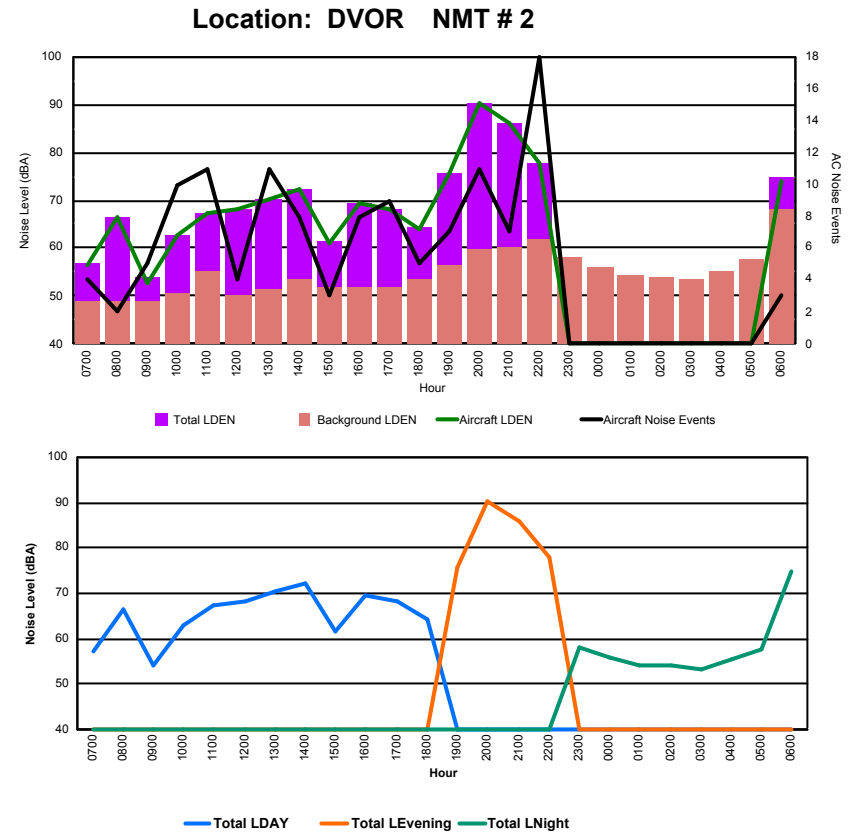

Location: Roodt/Syr NMT # 1

Luxembourg Airport Noise Distribution by Hour

Between 22/08/2022 00:00:00 and 22/08/2022 23:59:59 (Local Time)

Day	Aircraft Events	Total LDEN dB (A)	Aircraft LDEN dB(A)	Background LDEN dB(A)	Total LDay dB(A)	Total LEvening dB(A)	Total LNight dB (A)
22/08/22 7:00	4	57.0	56.3	48.8	57.0	-	-
22/08/22 8:00	2	66.4	66.3	48.8	66.4	-	-
22/08/22 9:00	5	54.1	52.8	48.8	54.1	-	-
22/08/22 10:00	10	62.9	62.7	50.6	62.9	-	-
22/08/22 11:00	11	67.4	67.1	55.2	67.4	-	-
22/08/22 12:00	4	68.1	68.0	50.2	68.1	-	-
22/08/22 13:00	11	70.4	70.4	51.5	70.4	-	-
22/08/22 14:00	8	72.4	72.3	53.4	72.4	-	-
22/08/22 15:00	3	61.6	61.1	51.7	61.6	-	-
22/08/22 16:00	8	69.5	69.4	52.0	69.5	-	-
22/08/22 17:00	9	68.2	68.1	51.9	68.2	-	-
22/08/22 18:00	5	64.3	63.9	53.7	64.3	-	-
22/08/22 19:00	7	75.7	75.7	56.5	-	75.7	-
22/08/22 20:00	11	90.1	90.1	59.9	-	90.1	-
22/08/22 21:00	7	86.1	86.1	60.0	-	86.1	-
22/08/22 22:00	18	77.9	77.8	61.7	-	77.9	-
22/08/22 23:00	-	58.3	-	58.3	-	-	58.3
23/08/22 0:00	-	56.1	-	56.2	-	-	56.1
23/08/22 1:00	-	54.2	-	54.2	-	-	54.2
23/08/22 2:00	-	54.1	-	54.1	-	-	54.1
23/08/22 3:00	-	53.4	-	53.4	-	-	53.4
23/08/22 4:00	-	55.3	-	55.3	-	-	55.3
23/08/22 5:00	-	57.7	-	57.7	-	-	57.7
23/08/22 6:00	3	74.8	73.9	68.3	-	-	74.8
	126	78.3	78.3	58.0	67.5	85.8	66.1