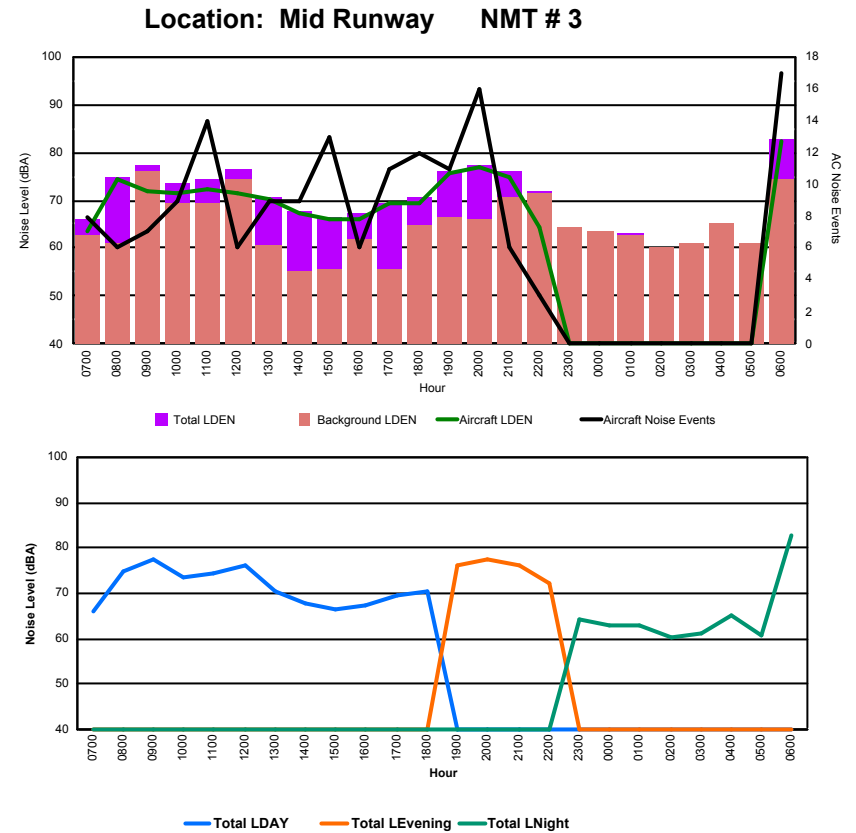

Luxembourg Airport Noise Distribution by Hour

Between 16/08/2022 00:00:00 and 16/08/2022 23:59:59 (Local Time)

Day	Aircraft Events	Total LDEN dB(A)	Aircraft LDEN dB(A)	Background LDEN dB(A)	Total LDay dB(A)	Total LEvening dB(A)	Total LNight dB(A)
16/08/22 7:00	8	66.0	63.6	62.8	66.0	-	-
16/08/22 8:00	6	74.7	74.5	61.0	74.7	-	-
16/08/22 9:00	7	77.5	71.9	76.1	77.5	-	-
16/08/22 10:00	9	73.4	71.3	69.4	73.4	-	-
16/08/22 11:00	14	74.2	72.4	69.5	74.2	-	-
16/08/22 12:00	6	76.3	71.5	74.5	76.3	-	-
16/08/22 13:00	9	70.6	70.1	60.6	70.6	-	-
16/08/22 14:00	9	67.7	67.5	55.2	67.7	-	-
16/08/22 15:00	13	66.4	66.1	55.8	66.4	-	-
16/08/22 16:00	6	67.5	66.0	62.0	67.5	-	-
16/08/22 17:00	11	69.5	69.3	55.5	69.5	-	-
16/08/22 18:00	12	70.6	69.4	64.7	70.6	-	-
16/08/22 19:00	11	76.1	75.6	66.6	-	76.1	-
16/08/22 20:00	16	77.3	76.9	66.2	-	77.3	-
16/08/22 21:00	6	76.2	74.8	70.7	-	76.2	-
16/08/22 22:00	3	72.0	64.5	71.3	-	72.0	-
16/08/22 23:00	-	64.4	-	64.5	-	-	64.4
17/08/22 0:00	-	62.9	-	63.4	-	-	62.9
17/08/22 1:00	-	63.0	-	62.9	-	-	63.0
17/08/22 2:00	-	60.1	-	60.1	-	-	60.1
17/08/22 3:00	-	61.0	-	61.1	-	-	61.0
17/08/22 4:00	-	65.3	-	65.4	-	-	65.3
17/08/22 5:00	-	60.9	-	61.0	-	-	60.9
17/08/22 6:00	17	82.8	82.1	74.5	-	-	82.8
	163	73.9	72.4	68.6	72.8	75.8	74.1