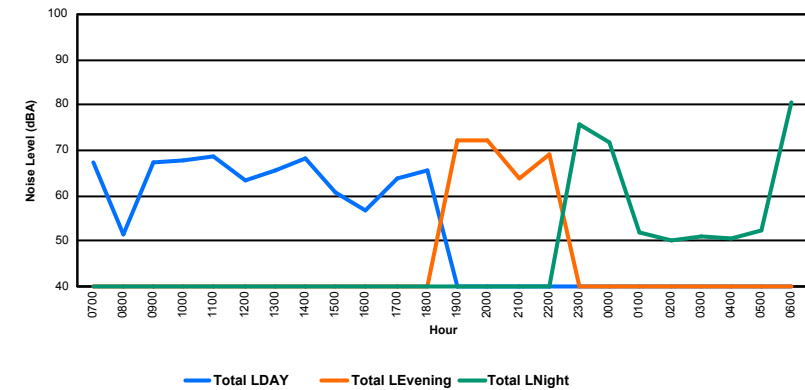

Luxembourg Airport Noise Distribution by Hour

Between 26/08/2022 00:00:00 and 26/08/2022 23:59:59 (Local Time)

Day	Aircraft Events	Total LDEN dB (A)	Aircraft LDEN dB(A)	Background LDEN dB(A)	Total LDay dB(A)	Total LEvening dB(A)	Total LNight dB (A)	
26/08/22	7:00	6	67.5	67.5	47.6	67.5	-	-
26/08/22	8:00	4	51.4	49.4	47.2	51.4	-	-
26/08/22	9:00	8	67.4	67.3	49.3	67.4	-	-
26/08/22	10:00	9	67.8	67.8	49.9	67.8	-	-
26/08/22	11:00	6	68.6	68.5	49.4	68.6	-	-
26/08/22	12:00	9	63.4	63.3	49.7	63.4	-	-
26/08/22	13:00	6	65.8	65.7	48.9	65.8	-	-
26/08/22	14:00	6	68.3	68.2	50.4	68.3	-	-
26/08/22	15:00	4	60.9	60.7	48.4	60.9	-	-
26/08/22	16:00	1	56.8	56.2	48.2	56.8	-	-
26/08/22	17:00	6	63.9	63.7	50.0	63.9	-	-
26/08/22	18:00	10	65.5	65.4	49.8	65.5	-	-
26/08/22	19:00	9	72.4	72.4	54.4	-	72.4	-
26/08/22	20:00	8	72.0	71.8	55.0	-	72.0	-
26/08/22	21:00	4	63.8	63.1	55.7	-	63.8	-
26/08/22	22:00	3	69.3	69.2	53.1	-	69.3	-
26/08/22	23:00	1	75.8	75.7	57.2	-	-	75.8
27/08/22	0:00	1	71.8	71.7	54.8	-	-	71.8
27/08/22	1:00	-	51.9	-	51.9	-	-	51.9
27/08/22	2:00	-	50.3	-	50.3	-	-	50.3
27/08/22	3:00	-	51.2	-	51.2	-	-	51.2
27/08/22	4:00	-	50.7	-	50.7	-	-	50.7
27/08/22	5:00	-	52.2	-	52.2	-	-	52.2
27/08/22	6:00	14	80.7	80.7	56.9	-	-	80.7
	115	70.4	70.3	52.4	65.7	70.4	73.3	

Location: DVOR NMT # 2