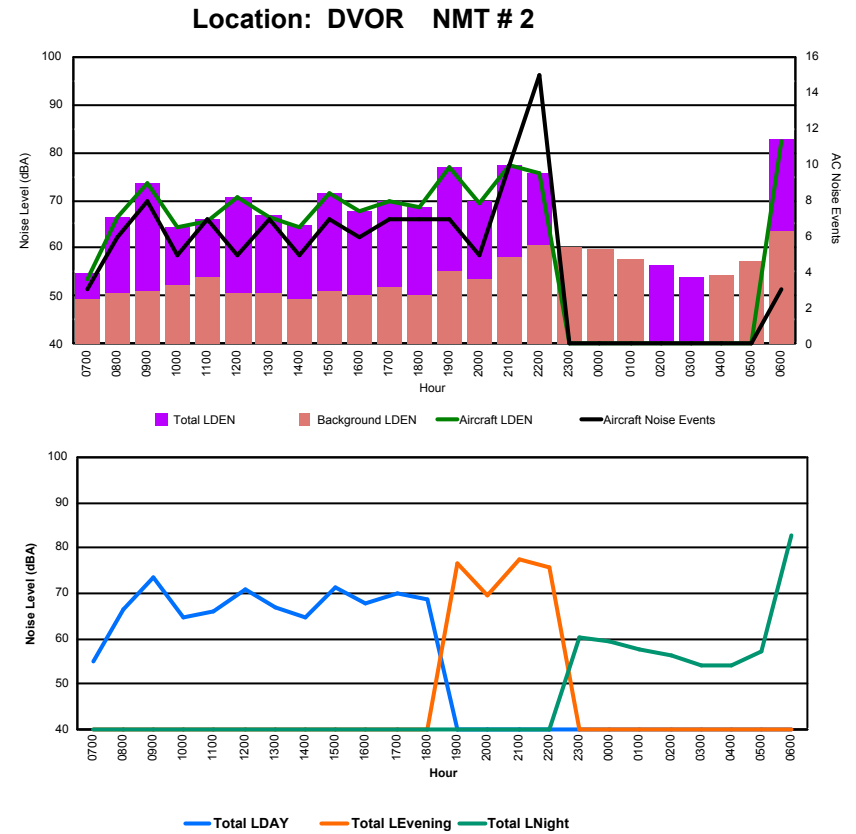

Location: Roodt/Syr NMT # 1

Luxembourg Airport Noise Distribution by Hour

Between 02/08/2022 00:00:00 and 02/08/2022 23:59:59 (Local Time)

Day	Aircraft Events	Total LDEN dB (A)	Aircraft LDEN dB(A)	Background LDEN dB(A)	Total LDay dB(A)	Total LEvening dB(A)	Total LNight dB (A)	
02/08/22	7:00	3	54.9	53.6	49.3	54.9	-	-
02/08/22	8:00	6	66.5	66.4	50.8	66.5	-	-
02/08/22	9:00	8	73.5	73.5	51.1	73.5	-	-
02/08/22	10:00	5	64.5	64.3	52.3	64.5	-	-
02/08/22	11:00	7	65.9	65.6	53.9	65.9	-	-
02/08/22	12:00	5	70.8	70.8	50.8	70.8	-	-
02/08/22	13:00	7	66.7	66.6	50.6	66.7	-	-
02/08/22	14:00	5	64.7	64.5	49.2	64.7	-	-
02/08/22	15:00	7	71.3	71.3	51.2	71.3	-	-
02/08/22	16:00	6	67.9	67.8	50.1	67.9	-	-
02/08/22	17:00	7	69.9	69.8	51.8	69.9	-	-
02/08/22	18:00	7	68.6	68.5	50.4	68.6	-	-
02/08/22	19:00	7	76.7	76.7	55.4	-	76.7	-
02/08/22	20:00	5	69.7	69.5	53.5	-	69.7	-
02/08/22	21:00	10	77.3	77.3	58.3	-	77.3	-
02/08/22	22:00	15	75.7	75.6	60.7	-	75.7	-
02/08/22	23:00	-	60.2	-	60.2	-	-	60.2
03/08/22	0:00	-	59.6	-	59.6	-	-	59.6
03/08/22	1:00	-	57.7	-	57.7	-	-	57.7
03/08/22	2:00	-	56.5	-	-	-	-	56.5
03/08/22	3:00	-	54.1	-	-	-	-	54.1
03/08/22	4:00	-	54.3	-	54.3	-	-	54.3
03/08/22	5:00	-	57.1	-	57.1	-	-	57.1
03/08/22	6:00	3	82.6	82.5	63.7	-	-	82.6
	113	72.5	72.4	56.0	68.8	75.7	73.7	