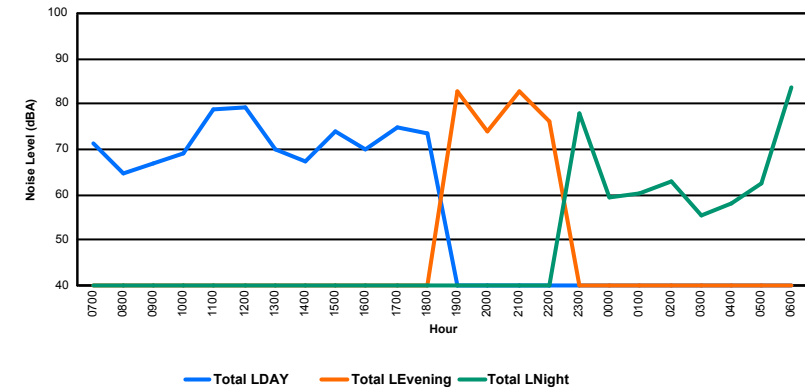

Luxembourg Airport Noise Distribution by Hour

Between 21/08/2022 00:00:00 and 21/08/2022 23:59:59 (Local Time)

Day	Aircraft Events	Total LDEN dB (A)	Aircraft LDEN dB(A)	Background LDEN dB(A)	Total LDay dB(A)	Total LEvening dB(A)	Total LNight dB (A)
21/08/22 7:00	8	71.5	70.9	62.9	71.5	-	-
21/08/22 8:00	4	64.8	63.6	58.8	64.8	-	-
21/08/22 9:00	8	66.8	65.3	61.3	66.8	-	-
21/08/22 10:00	8	69.2	67.2	64.8	69.2	-	-
21/08/22 11:00	8	78.8	70.0	78.2	78.8	-	-
21/08/22 12:00	8	79.1	70.0	78.6	79.1	-	-
21/08/22 13:00	3	70.2	64.5	68.9	70.2	-	-
21/08/22 14:00	6	67.3	62.4	65.6	67.3	-	-
21/08/22 15:00	13	73.8	73.5	62.5	73.8	-	-
21/08/22 16:00	7	70.1	69.7	59.7	70.1	-	-
21/08/22 17:00	10	75.0	70.3	73.2	75.0	-	-
21/08/22 18:00	10	73.6	72.4	67.6	73.6	-	-
21/08/22 19:00	13	82.8	78.9	80.6	-	82.8	-
21/08/22 20:00	4	74.1	71.5	70.6	-	74.1	-
21/08/22 21:00	4	82.6	82.2	71.5	-	82.6	-
21/08/22 22:00	6	76.0	75.3	67.6	-	76.0	-
21/08/22 23:00	-	77.8	-	77.8	-	-	77.8
22/08/22 0:00	-	59.6	-	59.7	-	-	59.6
22/08/22 1:00	-	60.1	-	60.2	-	-	60.1
22/08/22 2:00	-	63.0	-	63.0	-	-	63.0
22/08/22 3:00	-	55.3	-	55.3	-	-	55.3
22/08/22 4:00	-	58.3	-	58.3	-	-	58.3
22/08/22 5:00	-	62.7	-	62.9	-	-	62.7
22/08/22 6:00	18	83.9	83.8	72.7	-	-	83.9
	138	76.4	74.3	72.4	73.9	80.4	75.9

Location: Mid Runway NMT # 3