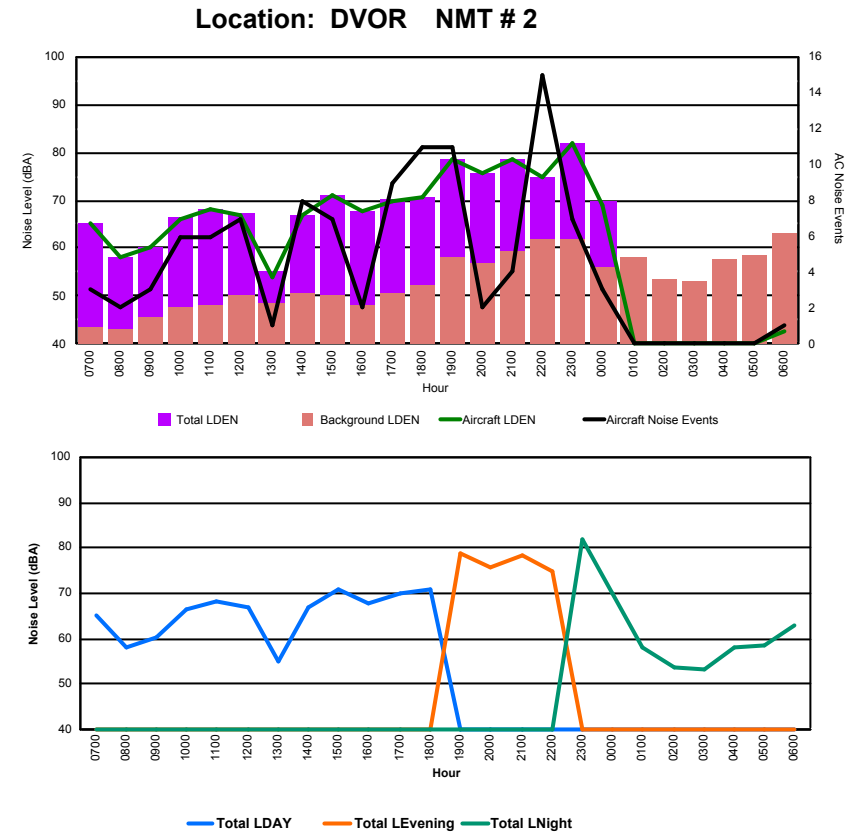

Luxembourg Airport Noise Distribution by Hour

Between 14/08/2022 00:00:00 and 14/08/2022 23:59:59 (Local Time)

Day	Aircraft Events	Total LDEN dB (A)	Aircraft LDEN dB(A)	Background LDEN dB(A)	Total LDay dB(A)	Total LEvening dB(A)	Total LNight dB (A)
14/08/22 7:00	3	65.1	65.1	43.7	65.1	-	-
14/08/22 8:00	2	58.1	58.0	43.2	58.1	-	-
14/08/22 9:00	3	60.4	60.2	45.7	60.4	-	-
14/08/22 10:00	6	66.3	66.2	47.7	66.3	-	-
14/08/22 11:00	6	68.1	68.0	48.0	68.1	-	-
14/08/22 12:00	7	67.1	67.0	50.3	67.1	-	-
14/08/22 13:00	1	55.2	54.1	48.4	55.2	-	-
14/08/22 14:00	8	66.8	66.7	50.6	66.8	-	-
14/08/22 15:00	7	71.0	71.0	50.2	71.0	-	-
14/08/22 16:00	2	67.8	67.8	48.1	67.8	-	-
14/08/22 17:00	9	70.1	70.0	50.5	70.1	-	-
14/08/22 18:00	11	70.8	70.8	52.4	70.8	-	-
14/08/22 19:00	11	78.7	78.7	58.3	-	78.7	-
14/08/22 20:00	2	75.7	75.6	56.7	-	75.7	-
14/08/22 21:00	4	78.6	78.6	59.2	-	78.6	-
14/08/22 22:00	15	75.0	74.8	61.7	-	75.0	-
14/08/22 23:00	7	81.8	81.8	61.8	-	-	81.8
15/08/22 0:00	3	69.9	69.1	56.0	-	-	69.9
15/08/22 1:00	-	58.3	-	58.3	-	-	58.3
15/08/22 2:00	-	53.7	-	53.7	-	-	53.7
15/08/22 3:00	-	53.3	-	53.3	-	-	53.3
15/08/22 4:00	-	57.9	-	57.9	-	-	57.9
15/08/22 5:00	-	58.5	-	58.5	-	-	58.5
15/08/22 6:00	1	63.1	42.7	63.2	-	-	63.1
	108	72.7	72.6	56.6	67.5	77.3	73.2