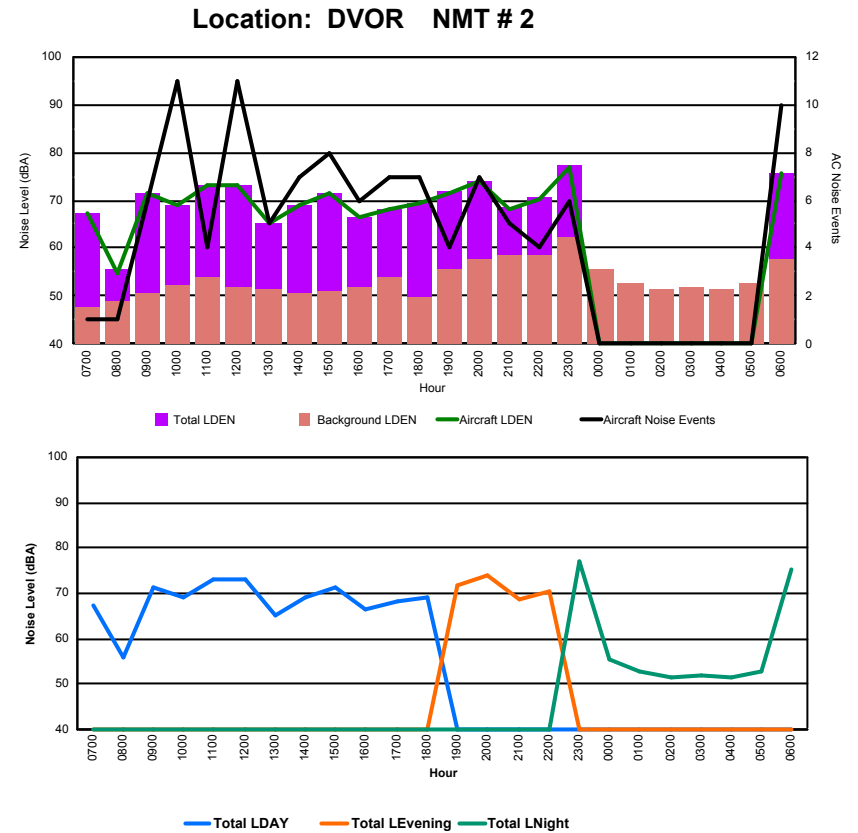

Luxembourg Airport Noise Distribution by Hour

Between 20/08/2022 00:00:00 and 20/08/2022 23:59:59 (Local Time)

Day	Aircraft Events	Total LDEN dB (A)	Aircraft LDEN dB(A)	Background LDEN dB(A)	Total LDay dB(A)	Total LEvening dB(A)	Total LNight dB (A)
20/08/22 7:00	1	67.2	67.1	47.9	67.2	-	-
20/08/22 8:00	1	55.8	54.8	48.8	55.8	-	-
20/08/22 9:00	6	71.3	71.3	50.6	71.3	-	-
20/08/22 10:00	11	69.0	68.9	52.2	69.0	-	-
20/08/22 11:00	4	73.3	73.2	53.8	73.3	-	-
20/08/22 12:00	11	73.1	73.1	51.8	73.1	-	-
20/08/22 13:00	5	65.2	65.1	51.3	65.2	-	-
20/08/22 14:00	7	69.0	68.9	50.7	69.0	-	-
20/08/22 15:00	8	71.3	71.3	51.2	71.3	-	-
20/08/22 16:00	6	66.6	66.5	52.0	66.6	-	-
20/08/22 17:00	7	68.3	68.2	53.8	68.3	-	-
20/08/22 18:00	7	69.3	69.2	49.9	69.3	-	-
20/08/22 19:00	4	71.7	71.6	55.7	-	71.7	-
20/08/22 20:00	7	74.1	74.0	57.8	-	74.1	-
20/08/22 21:00	5	68.6	68.1	58.7	-	68.6	-
20/08/22 22:00	4	70.5	70.2	58.6	-	70.5	-
20/08/22 23:00	6	77.1	77.0	62.1	-	-	77.1
21/08/22 0:00	-	55.6	-	55.6	-	-	55.6
21/08/22 1:00	-	52.8	-	52.8	-	-	52.8
21/08/22 2:00	-	51.5	-	51.5	-	-	51.5
21/08/22 3:00	-	51.8	-	51.8	-	-	51.8
21/08/22 4:00	-	51.3	-	51.3	-	-	51.3
21/08/22 5:00	-	52.9	-	52.9	-	-	52.9
21/08/22 6:00	10	75.5	75.5	57.5	-	-	75.5
	110	70.4	70.2	54.9	69.8	71.7	70.4