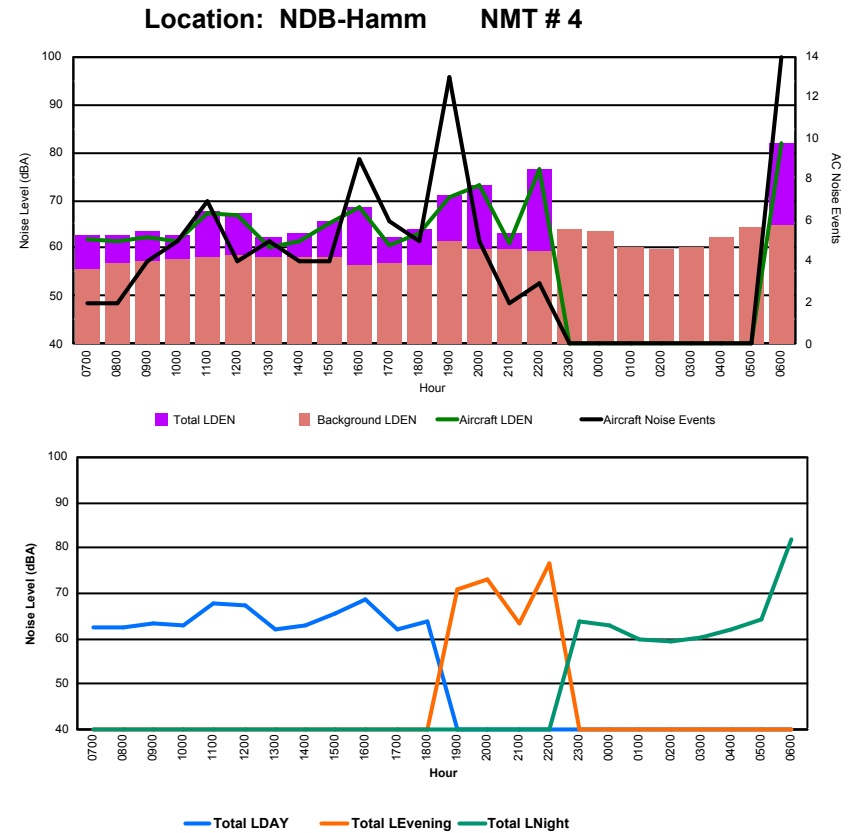

Luxembourg Airport Noise Distribution by Hour

Between 14/08/2022 00:00:00 and 14/08/2022 23:59:59 (Local Time)

Day	Aircraft Events	Total LDEN dB(A)	Aircraft LDEN dB(A)	Background LDEN dB(A)	Total LDay dB(A)	Total LEvening dB(A)	Total LNight dB(A)
14/08/22 7:00	2	62.7	61.8	55.7	62.7	-	-
14/08/22 8:00	2	62.7	61.5	56.8	62.7	-	-
14/08/22 9:00	4	63.6	62.5	57.1	63.6	-	-
14/08/22 10:00	5	62.8	61.3	57.5	62.8	-	-
14/08/22 11:00	7	67.7	67.2	58.2	67.7	-	-
14/08/22 12:00	4	67.4	66.8	58.5	67.4	-	-
14/08/22 13:00	5	62.2	60.1	58.1	62.2	-	-
14/08/22 14:00	4	63.1	61.4	58.2	63.1	-	-
14/08/22 15:00	4	65.8	65.0	58.0	65.8	-	-
14/08/22 16:00	9	68.6	68.4	56.6	68.6	-	-
14/08/22 17:00	6	62.2	60.8	56.7	62.2	-	-
14/08/22 18:00	5	63.9	63.1	56.5	63.9	-	-
14/08/22 19:00	13	71.0	70.5	61.3	-	71.0	-
14/08/22 20:00	5	73.2	73.0	59.9	-	73.2	-
14/08/22 21:00	2	63.2	60.9	59.6	-	63.2	-
14/08/22 22:00	3	76.5	76.4	59.4	-	76.5	-
14/08/22 23:00	-	63.9	-	63.9	-	-	63.9
15/08/22 0:00	-	62.9	-	63.5	-	-	62.9
15/08/22 1:00	-	60.0	-	60.2	-	-	60.0
15/08/22 2:00	-	59.6	-	59.7	-	-	59.6
15/08/22 3:00	-	60.2	-	60.2	-	-	60.2
15/08/22 4:00	-	62.1	-	62.1	-	-	62.1
15/08/22 5:00	-	64.2	-	64.3	-	-	64.2
15/08/22 6:00	14	81.9	81.8	64.6	-	-	81.9
	94	70.7	70.3	60.3	65.0	73.0	73.2