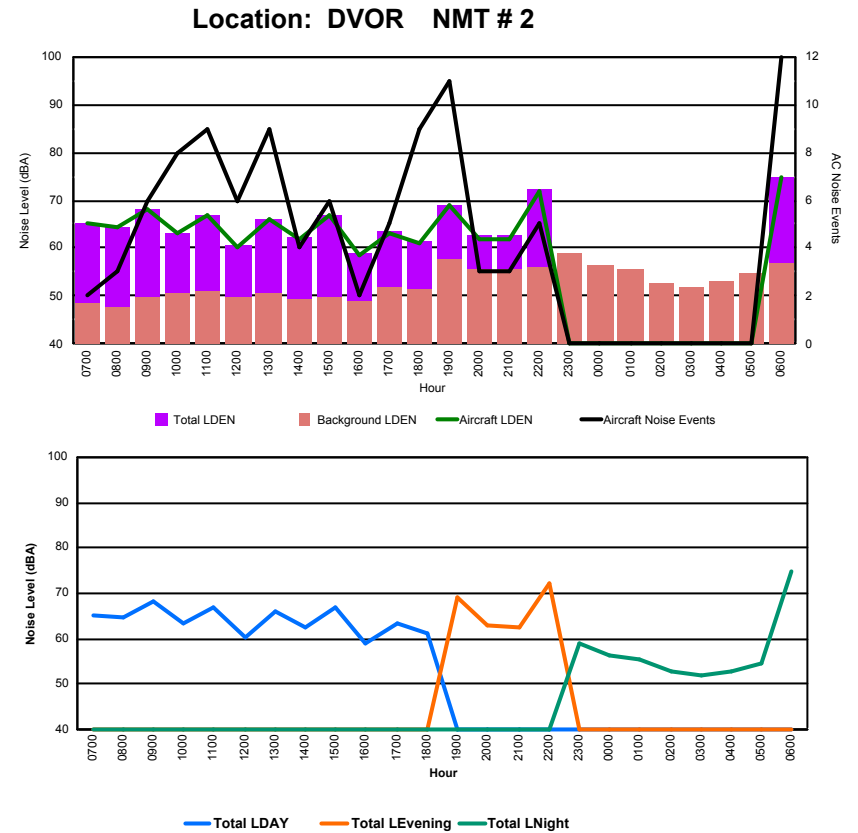

Luxembourg Airport Noise Distribution by Hour

Between 12/08/2022 00:00:00 and 12/08/2022 23:59:59 (Local Time)

Day	Aircraft Events	Total LDEN dB(A)	Aircraft LDEN dB(A)	Background LDEN dB(A)	Total LDay dB(A)	Total LEvening dB(A)	Total LNight dB(A)
12/08/22 7:00	2	65.1	65.1	48.5	65.1	-	-
12/08/22 8:00	3	64.5	64.4	47.6	64.5	-	-
12/08/22 9:00	6	68.2	68.2	49.7	68.2	-	-
12/08/22 10:00	8	63.3	63.0	50.5	63.3	-	-
12/08/22 11:00	9	66.8	66.7	51.0	66.8	-	-
12/08/22 12:00	6	60.5	60.1	49.6	60.5	-	-
12/08/22 13:00	9	66.2	66.1	50.7	66.2	-	-
12/08/22 14:00	4	62.3	62.0	49.4	62.3	-	-
12/08/22 15:00	6	67.0	66.9	49.8	67.0	-	-
12/08/22 16:00	2	58.9	58.5	48.9	58.9	-	-
12/08/22 17:00	5	63.6	63.3	52.0	63.6	-	-
12/08/22 18:00	9	61.4	61.0	51.6	61.4	-	-
12/08/22 19:00	11	69.1	68.8	57.5	-	69.1	-
12/08/22 20:00	3	62.8	61.8	55.7	-	62.8	-
12/08/22 21:00	3	62.7	61.8	55.8	-	62.7	-
12/08/22 22:00	5	72.1	71.9	56.2	-	72.1	-
12/08/22 23:00	-	58.8	-	58.8	-	-	58.8
13/08/22 0:00	-	56.5	-	56.5	-	-	56.5
13/08/22 1:00	-	55.5	-	55.5	-	-	55.5
13/08/22 2:00	-	52.7	-	52.7	-	-	52.7
13/08/22 3:00	-	51.9	-	51.9	-	-	51.9
13/08/22 4:00	-	53.0	-	53.0	-	-	53.0
13/08/22 5:00	-	54.7	-	54.7	-	-	54.7
13/08/22 6:00	12	75.0	74.9	57.0	-	-	75.0
	103	66.1	65.8	53.9	64.8	68.5	66.3