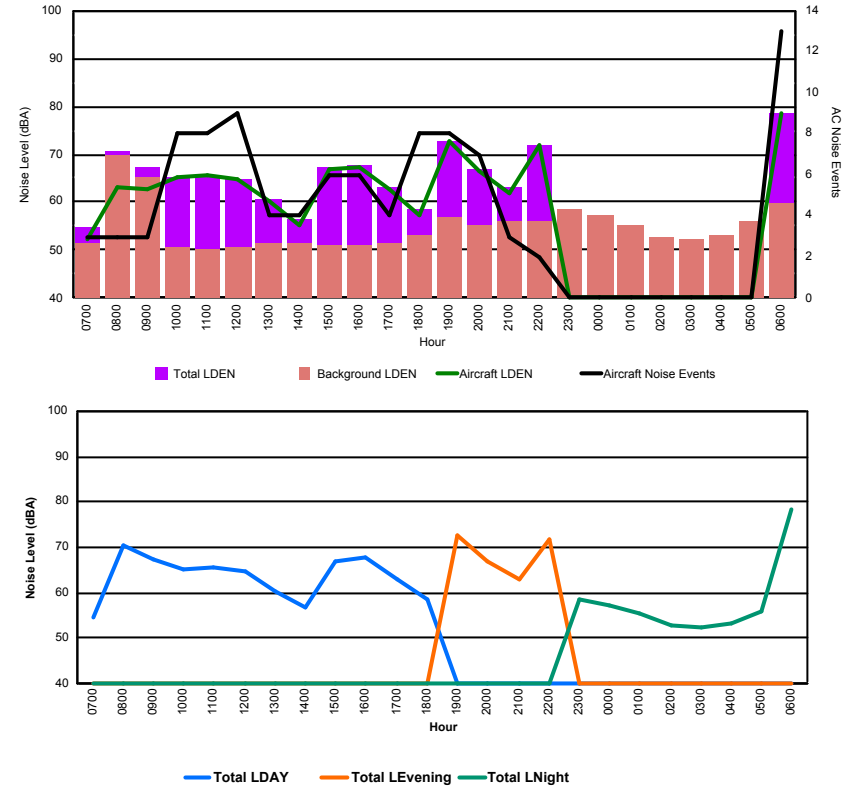

Luxembourg Airport Noise Distribution by Hour

Between 10/08/2022 00:00:00 and 10/08/2022 23:59:59 (Local Time)

Day	Aircraft Events	Total LDEN dB (A)	Aircraft LDEN dB(A)	Background LDEN dB(A)	Total LDay dB(A)	Total LEvening dB(A)	Total LNight dB (A)
10/08/22 7:00	3	54.7	52.1	51.4	54.7	-	-
10/08/22 8:00	3	70.5	63.0	69.8	70.5	-	-
10/08/22 9:00	3	67.2	62.8	65.1	67.2	-	-
10/08/22 10:00	8	65.3	65.2	50.5	65.3	-	-
10/08/22 11:00	8	65.6	65.5	50.3	65.6	-	-
10/08/22 12:00	9	64.9	64.7	50.7	64.9	-	-
10/08/22 13:00	4	60.5	60.0	51.5	60.5	-	-
10/08/22 14:00	4	56.6	55.1	51.3	56.6	-	-
10/08/22 15:00	6	67.1	67.0	51.0	67.1	-	-
10/08/22 16:00	6	67.6	67.5	51.1	67.6	-	-
10/08/22 17:00	4	63.0	62.7	51.4	63.0	-	-
10/08/22 18:00	8	58.6	57.2	53.3	58.6	-	-
10/08/22 19:00	8	72.8	72.7	56.8	-	72.8	-
10/08/22 20:00	7	66.9	66.6	55.4	-	66.9	-
10/08/22 21:00	3	63.0	62.0	56.1	-	63.0	-
10/08/22 22:00	2	71.9	71.8	56.1	-	71.9	-
10/08/22 23:00	-	58.6	-	58.6	-	-	58.6
11/08/22 0:00	-	57.2	-	57.2	-	-	57.2
11/08/22 1:00	-	55.3	-	55.3	-	-	55.3
11/08/22 2:00	-	52.9	-	52.9	-	-	52.9
11/08/22 3:00	-	52.2	-	52.2	-	-	52.2
11/08/22 4:00	-	53.3	-	53.3	-	-	53.3
11/08/22 5:00	-	56.1	-	56.1	-	-	56.1
11/08/22 6:00	13	78.6	78.5	59.8	-	-	78.6
	99	68.2	67.6	59.1	65.4	70.2	69.7

Location: DVOR NMT # 2