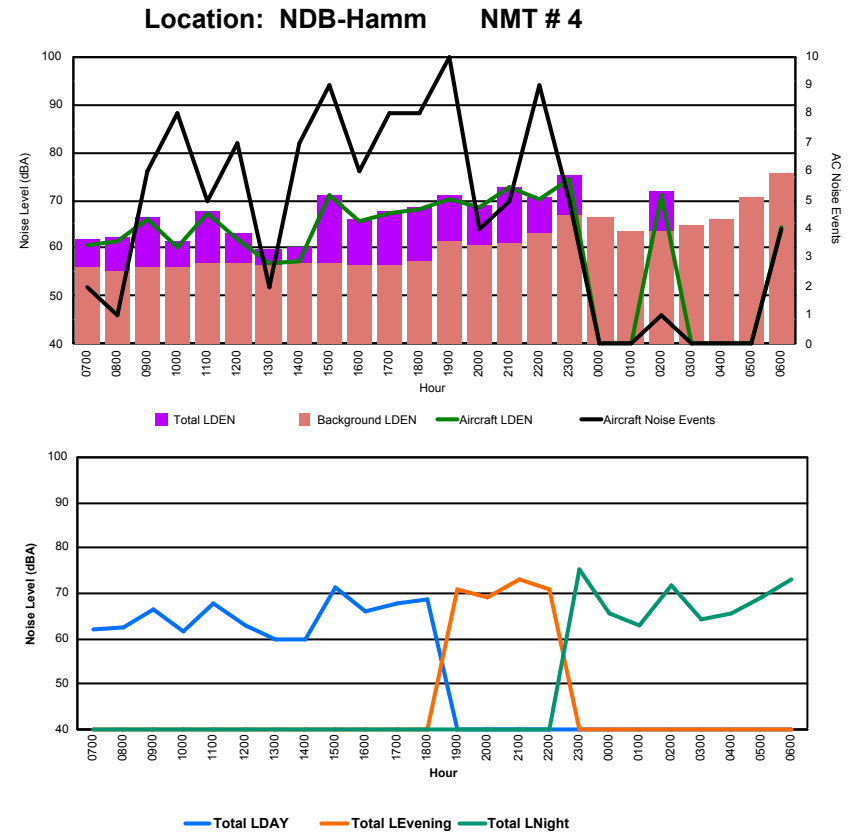

Location: Mid Runway NMT # 3

Luxembourg Airport Noise Distribution by Hour

Between 21/08/2022 00:00:00 and 21/08/2022 23:59:59 (Local Time)

Day	Aircraft Events	Total LDEN dB(A)	Aircraft LDEN dB(A)	Background LDEN dB(A)	Total LDay dB(A)	Total LEvening dB(A)	Total LNight dB(A)	
21/08/22	7:00	2	61.9	60.6	56.1	61.9	-	-
21/08/22	8:00	1	62.5	61.6	55.2	62.5	-	-
21/08/22	9:00	6	66.5	66.1	55.9	66.5	-	-
21/08/22	10:00	8	61.6	60.3	56.1	61.6	-	-
21/08/22	11:00	5	67.8	67.4	57.0	67.8	-	-
21/08/22	12:00	7	63.0	61.9	56.8	63.0	-	-
21/08/22	13:00	2	59.7	57.0	56.5	59.7	-	-
21/08/22	14:00	7	60.0	57.2	56.9	60.0	-	-
21/08/22	15:00	9	71.2	71.1	56.8	71.2	-	-
21/08/22	16:00	6	66.1	65.6	56.6	66.1	-	-
21/08/22	17:00	8	67.6	67.2	56.5	67.6	-	-
21/08/22	18:00	8	68.6	68.3	57.1	68.6	-	-
21/08/22	19:00	10	70.9	70.4	61.5	-	70.9	-
21/08/22	20:00	4	69.1	68.5	60.6	-	69.1	-
21/08/22	21:00	5	72.9	72.7	61.0	-	72.9	-
21/08/22	22:00	9	70.8	70.1	63.0	-	70.8	-
21/08/22	23:00	5	75.2	74.5	66.7	-	-	75.2
22/08/22	0:00	-	65.7	-	66.4	-	-	65.7
22/08/22	1:00	-	62.8	-	63.4	-	-	62.8
22/08/22	2:00	1	71.8	71.1	63.7	-	-	71.8
22/08/22	3:00	-	64.4	-	64.7	-	-	64.4
22/08/22	4:00	-	65.6	-	66.0	-	-	65.6
22/08/22	5:00	-	69.1	-	70.5	-	-	69.1
22/08/22	6:00	4	73.1	64.2	75.8	-	-	73.1
	107	69.0	67.5	65.3	66.1	71.1	70.5	