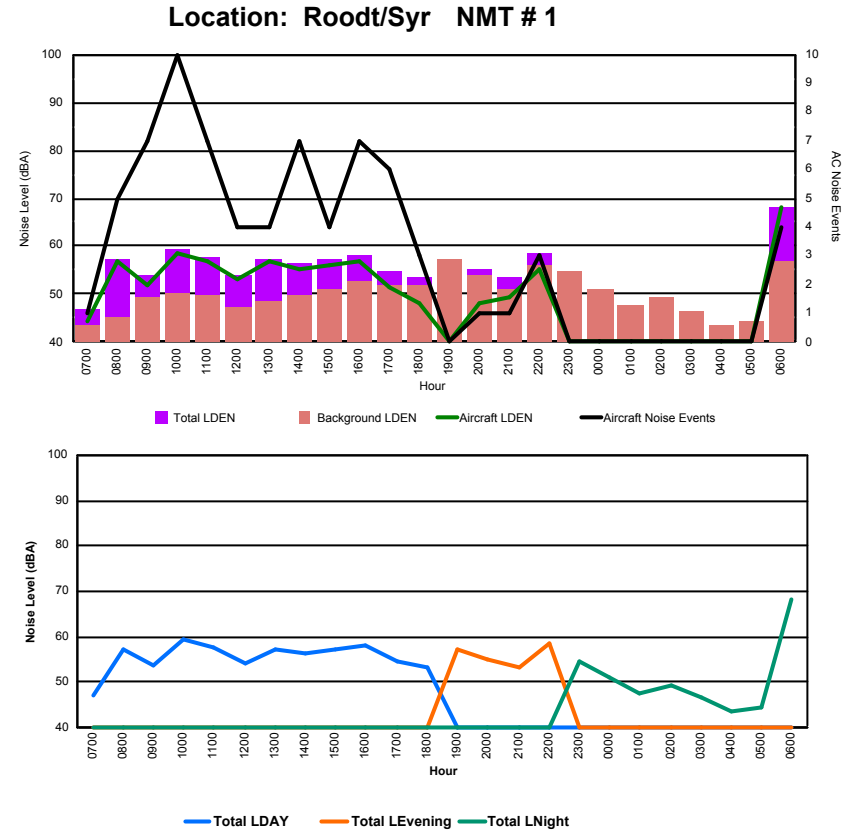

Luxembourg Airport Noise Distribution by Hour

Between 05/08/2022 00:00:00 and 05/08/2022 23:59:59 (Local Time)

Day	Aircraft Events	Total LDEN dB (A)	Aircraft LDEN dB(A)	Background LDEN dB(A)	Total LDay dB(A)	Total LEvening dB(A)	Total LNight dB (A)	
05/08/22	7:00	1	47.0	44.5	43.4	47.0	-	-
05/08/22	8:00	5	57.2	56.9	45.4	57.2	-	-
05/08/22	9:00	7	53.8	52.0	49.5	53.8	-	-
05/08/22	10:00	10	59.2	58.5	50.3	59.2	-	-
05/08/22	11:00	7	57.5	56.9	49.7	57.5	-	-
05/08/22	12:00	4	54.1	53.1	47.4	54.1	-	-
05/08/22	13:00	4	57.3	56.7	48.5	57.3	-	-
05/08/22	14:00	7	56.3	55.2	49.7	56.3	-	-
05/08/22	15:00	4	57.2	56.0	51.1	57.2	-	-
05/08/22	16:00	7	58.2	56.8	52.7	58.2	-	-
05/08/22	17:00	6	54.6	51.5	51.9	54.6	-	-
05/08/22	18:00	3	53.4	48.0	52.0	53.4	-	-
05/08/22	19:00	-	57.1	-	57.1	57.1	-	-
05/08/22	20:00	1	55.0	48.0	54.1	-	55.0	-
05/08/22	21:00	1	53.4	49.3	51.2	-	53.4	-
05/08/22	22:00	3	58.5	55.0	56.1	-	58.5	-
05/08/22	23:00	-	54.7	-	54.7	-	-	54.7
06/08/22	0:00	-	51.0	-	51.1	-	-	51.0
06/08/22	1:00	-	47.7	-	47.7	-	-	47.7
06/08/22	2:00	-	49.4	-	49.5	-	-	49.4
06/08/22	3:00	-	46.6	-	46.6	-	-	46.6
06/08/22	4:00	-	43.5	-	43.5	-	-	43.5
06/08/22	5:00	-	44.5	-	44.5	-	-	44.5
06/08/22	6:00	4	68.3	68.0	56.7	-	-	68.3
	74	57.8	56.5	51.8	56.3	56.4	59.7