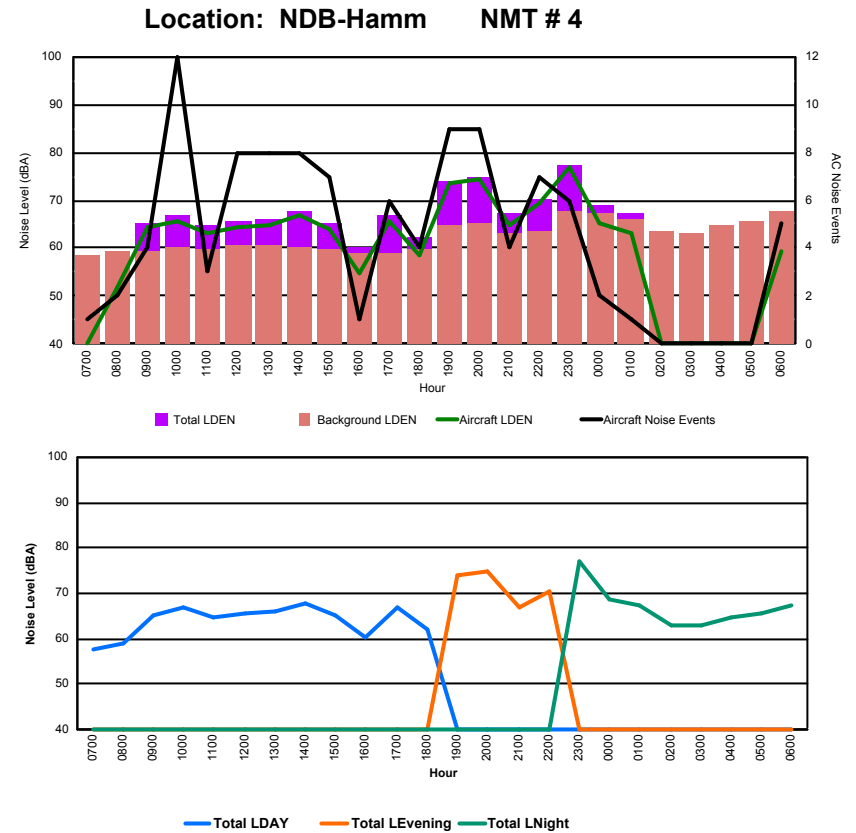

Luxembourg Airport Noise Distribution by Hour

Between 27/08/2022 00:00:00 and 27/08/2022 23:59:59 (Local Time)

Day	Aircraft Events	Total LDEN dB (A)	Aircraft LDEN dB(A)	Background LDEN dB(A)	Total LDay dB(A)	Total LEvening dB(A)	Total LNight dB (A)	
27/08/22	7:00	1	57.6	34.5	58.7	57.6	-	-
27/08/22	8:00	2	59.1	51.8	59.5	59.1	-	-
27/08/22	9:00	4	65.3	64.2	59.3	65.3	-	-
27/08/22	10:00	12	66.7	65.7	60.2	66.7	-	-
27/08/22	11:00	3	64.7	63.0	59.9	64.7	-	-
27/08/22	12:00	8	65.7	64.2	60.6	65.7	-	-
27/08/22	13:00	8	66.2	64.9	60.6	66.2	-	-
27/08/22	14:00	8	67.8	67.0	60.3	67.8	-	-
27/08/22	15:00	7	65.1	63.8	59.7	65.1	-	-
27/08/22	16:00	1	60.3	54.9	58.9	60.3	-	-
27/08/22	17:00	6	66.7	65.8	59.1	66.7	-	-
27/08/22	18:00	4	62.2	58.7	59.6	62.2	-	-
27/08/22	19:00	9	74.0	73.4	64.7	-	74.0	-
27/08/22	20:00	9	74.7	74.2	65.1	-	74.7	-
27/08/22	21:00	4	67.1	64.8	63.1	-	67.1	-
27/08/22	22:00	7	70.4	69.4	63.4	-	70.4	-
27/08/22	23:00	6	77.2	76.7	67.8	-	-	77.2
28/08/22	0:00	2	68.8	65.4	67.3	-	-	68.8
28/08/22	1:00	1	67.3	63.2	66.1	-	-	67.3
28/08/22	2:00	-	63.0	-	63.7	-	-	63.0
28/08/22	3:00	-	63.1	-	63.1	-	-	63.1
28/08/22	4:00	-	64.7	-	64.8	-	-	64.7
28/08/22	5:00	-	65.5	-	65.8	-	-	65.5
28/08/22	6:00	5	67.5	59.5	67.8	-	-	67.5
	107	69.0	67.6	63.6	64.9	72.5	70.1