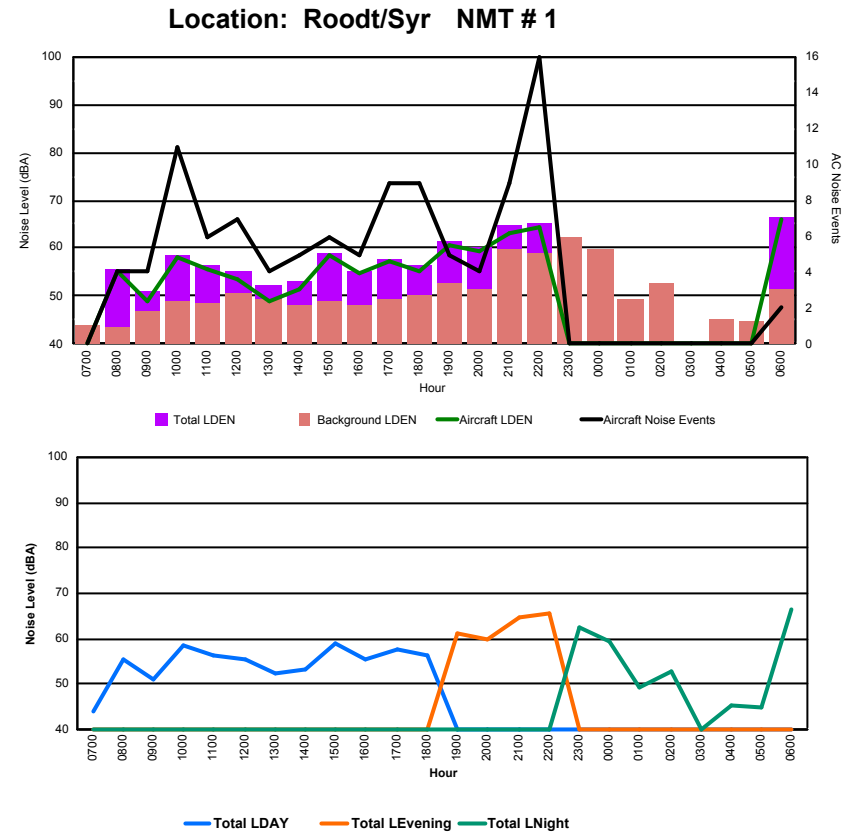

Luxembourg Airport Noise Distribution by Hour

Between 19/08/2022 00:00:00 and 19/08/2022 23:59:59 (Local Time)

Day	Aircraft Events	Total LDEN dB (A)	Aircraft LDEN dB(A)	Background LDEN dB(A)	Total LDay dB(A)	Total LEvening dB(A)	Total LNight dB (A)
19/08/22 7:00	-	44.0	-	44.0	44.0	-	-
19/08/22 8:00	4	55.5	55.1	43.7	55.5	-	-
19/08/22 9:00	4	51.1	49.1	47.0	51.1	-	-
19/08/22 10:00	11	58.4	58.0	49.1	58.4	-	-
19/08/22 11:00	6	56.3	55.5	48.5	56.3	-	-
19/08/22 12:00	7	55.3	53.4	50.8	55.3	-	-
19/08/22 13:00	4	52.2	49.0	49.5	52.2	-	-
19/08/22 14:00	5	53.2	51.6	48.3	53.2	-	-
19/08/22 15:00	6	58.9	58.5	48.8	58.9	-	-
19/08/22 16:00	5	55.4	54.6	48.0	55.4	-	-
19/08/22 17:00	9	57.8	57.2	49.3	57.8	-	-
19/08/22 18:00	9	56.4	55.3	50.2	56.4	-	-
19/08/22 19:00	5	61.4	60.8	52.7	-	61.4	-
19/08/22 20:00	4	60.0	59.4	51.3	-	60.0	-
19/08/22 21:00	9	64.8	63.2	59.8	-	64.8	-
19/08/22 22:00	16	65.4	64.4	59.1	-	65.4	-
19/08/22 23:00	-	62.4	-	62.4	-	-	62.4
20/08/22 0:00	-	59.6	-	59.6	-	-	59.6
20/08/22 1:00	-	49.3	-	49.3	-	-	49.3
20/08/22 2:00	-	52.9	-	52.9	-	-	52.9
20/08/22 3:00	-	40.1	-	40.1	-	-	40.1
20/08/22 4:00	-	45.2	-	45.2	-	-	45.2
20/08/22 5:00	-	44.7	-	44.7	-	-	44.7
20/08/22 6:00	2	66.3	66.1	51.4	-	-	66.3
	106	59.3	57.9	54.0	55.7	63.5	59.6