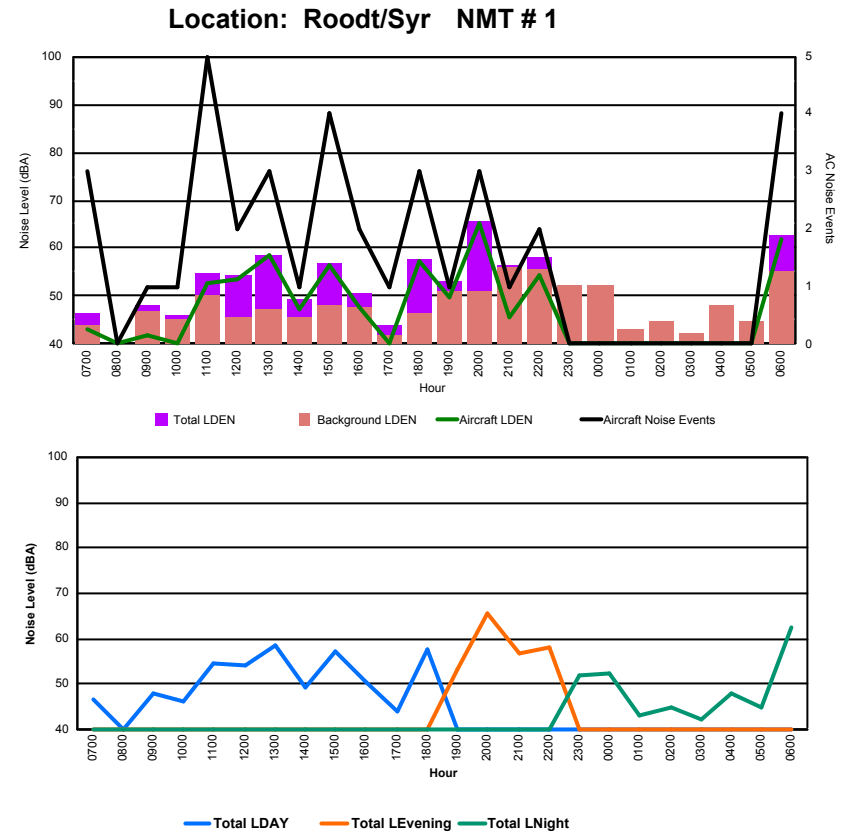

Luxembourg Airport Noise Distribution by Hour

Between 13/08/2022 00:00:00 and 13/08/2022 23:59:59 (Local Time)

Day	Aircraft Events	Total LDEN dB (A)	Aircraft LDEN dB(A)	Background LDEN dB(A)	Total LDay dB(A)	Total LEvening dB(A)	Total LNight dB (A)
13/08/22 7:00	3	46.5	43.3	43.9	46.5	-	-
13/08/22 8:00	-	39.8	-	39.8	39.8	-	-
13/08/22 9:00	1	48.0	42.0	46.9	48.0	-	-
13/08/22 10:00	1	46.0	39.2	45.1	46.0	-	-
13/08/22 11:00	5	54.6	52.6	50.4	54.6	-	-
13/08/22 12:00	2	54.2	53.6	45.6	54.2	-	-
13/08/22 13:00	3	58.7	58.5	47.4	58.7	-	-
13/08/22 14:00	1	49.3	47.1	45.5	49.3	-	-
13/08/22 15:00	4	57.0	56.4	48.0	57.0	-	-
13/08/22 16:00	2	50.7	47.7	47.7	50.7	-	-
13/08/22 17:00	1	44.1	40.2	42.0	44.1	-	-
13/08/22 18:00	3	57.6	57.3	46.3	57.6	-	-
13/08/22 19:00	1	53.3	49.6	50.9	-	53.3	-
13/08/22 20:00	3	65.5	65.3	50.9	-	65.5	-
13/08/22 21:00	1	56.6	45.7	56.2	-	56.6	-
13/08/22 22:00	2	58.0	54.4	55.7	-	58.0	-
13/08/22 23:00	-	52.1	-	52.1	-	-	52.1
14/08/22 0:00	-	52.2	-	52.3	-	-	52.2
14/08/22 1:00	-	43.2	-	43.2	-	-	43.2
14/08/22 2:00	-	44.8	-	44.8	-	-	44.8
14/08/22 3:00	-	42.4	-	42.4	-	-	42.4
14/08/22 4:00	-	48.1	-	48.1	-	-	48.1
14/08/22 5:00	-	44.8	-	44.8	-	-	44.8
14/08/22 6:00	4	62.7	61.9	55.4	-	-	62.7
	37	56.2	55.0	50.0	53.6	60.8	54.7