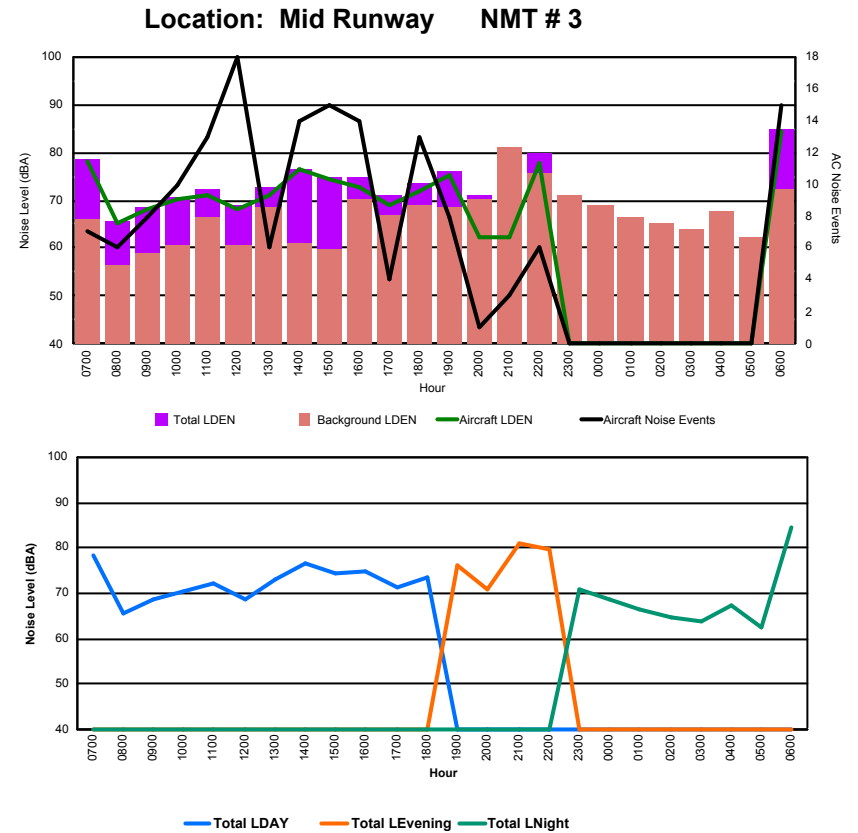

Location: DVOR NMT # 2

Luxembourg Airport Noise Distribution by Hour

Between 04/08/2022 00:00:00 and 04/08/2022 23:59:59 (Local Time)

Day	Aircraft Events	Total LDEN dB (A)	Aircraft LDEN dB(A)	Background LDEN dB(A)	Total LDay dB(A)	Total LEvening dB(A)	Total LNight dB (A)
04/08/22 7:00	7	78.4	78.2	66.0	78.4	-	-
04/08/22 8:00	6	65.6	65.0	56.6	65.6	-	-
04/08/22 9:00	8	68.5	68.1	58.9	68.5	-	-
04/08/22 10:00	10	70.5	70.1	60.8	70.5	-	-
04/08/22 11:00	13	72.3	70.9	66.6	72.3	-	-
04/08/22 12:00	18	68.8	68.1	60.7	68.8	-	-
04/08/22 13:00	6	72.9	71.0	68.6	72.9	-	-
04/08/22 14:00	14	76.5	76.3	61.0	76.5	-	-
04/08/22 15:00	15	74.6	74.4	59.7	74.6	-	-
04/08/22 16:00	14	74.7	72.9	70.1	74.7	-	-
04/08/22 17:00	4	71.2	69.1	66.9	71.2	-	-
04/08/22 18:00	13	73.7	72.0	68.8	73.7	-	-
04/08/22 19:00	8	76.2	75.4	68.5	-	76.2	-
04/08/22 20:00	1	70.9	62.1	70.3	-	70.9	-
04/08/22 21:00	3	81.0	62.3	81.0	-	81.0	-
04/08/22 22:00	6	79.7	77.6	75.6	-	79.7	-
04/08/22 23:00	-	70.9	-	70.9	-	-	70.9
05/08/22 0:00	-	68.5	-	69.0	-	-	68.5
05/08/22 1:00	-	66.3	-	66.6	-	-	66.3
05/08/22 2:00	-	64.9	-	65.1	-	-	64.9
05/08/22 3:00	-	63.8	-	64.0	-	-	63.8
05/08/22 4:00	-	67.5	-	67.6	-	-	67.5
05/08/22 5:00	-	62.3	-	62.3	-	-	62.3
05/08/22 6:00	15	84.7	84.4	72.4	-	-	84.7
	161	75.6	74.0	70.7	73.6	78.3	76.2