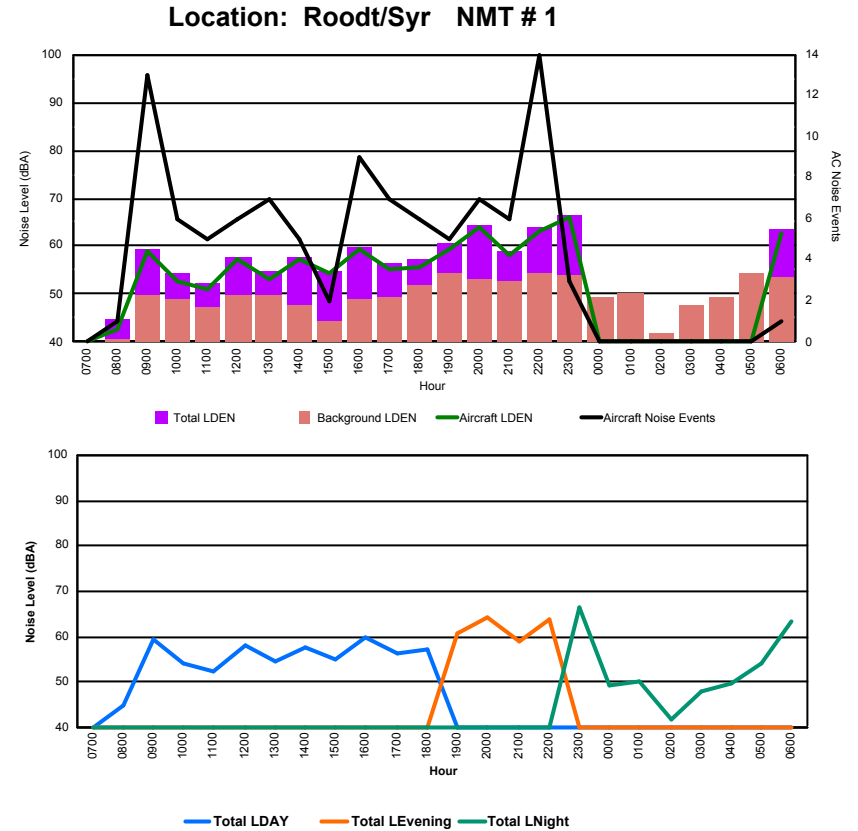

Luxembourg Airport Noise Distribution by Hour

Between 15/08/2022 00:00:00 and 15/08/2022 23:59:59 (Local Time)

Day	Aircraft Events	Total LDEN dB (A)	Aircraft LDEN dB(A)	Background LDEN dB(A)	Total LDay dB(A)	Total LEvening dB(A)	Total LNight dB (A)
15/08/22 7:00	-	40.0	-	40.0	40.0	-	-
15/08/22 8:00	1	44.9	42.9	40.5	44.9	-	-
15/08/22 9:00	13	59.4	59.0	49.8	59.4	-	-
15/08/22 10:00	6	54.3	52.8	49.0	54.3	-	-
15/08/22 11:00	5	52.3	50.9	47.1	52.3	-	-
15/08/22 12:00	6	57.9	57.3	49.6	57.9	-	-
15/08/22 13:00	7	54.6	53.1	49.6	54.6	-	-
15/08/22 14:00	5	57.8	57.3	47.6	57.8	-	-
15/08/22 15:00	2	54.8	54.4	44.5	54.8	-	-
15/08/22 16:00	9	59.8	59.5	48.8	59.8	-	-
15/08/22 17:00	7	56.3	55.4	49.2	56.3	-	-
15/08/22 18:00	6	57.2	55.8	51.7	57.2	-	-
15/08/22 19:00	5	60.6	59.5	54.2	-	60.6	-
15/08/22 20:00	7	64.4	64.0	53.3	-	64.4	-
15/08/22 21:00	6	59.1	58.1	52.5	-	59.1	-
15/08/22 22:00	14	63.8	63.3	54.3	-	63.8	-
15/08/22 23:00	3	66.3	66.1	53.8	-	-	66.3
16/08/22 0:00	-	49.4	-	49.5	-	-	49.4
16/08/22 1:00	-	50.3	-	50.3	-	-	50.3
16/08/22 2:00	-	41.7	-	41.7	-	-	41.7
16/08/22 3:00	-	47.9	-	47.9	-	-	47.9
16/08/22 4:00	-	49.5	-	49.5	-	-	49.5
16/08/22 5:00	-	54.3	-	54.4	-	-	54.3
16/08/22 6:00	1	63.4	62.9	53.6	-	-	63.4
	103	59.0	58.4	50.8	56.3	62.5	59.5