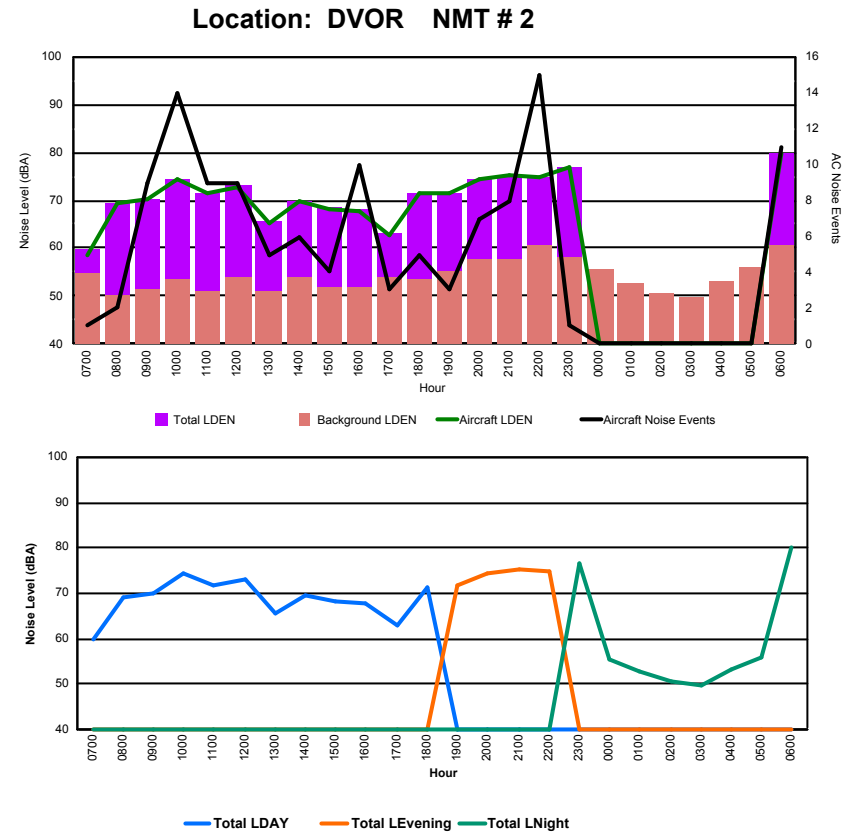

Luxembourg Airport Noise Distribution by Hour

Between 01/08/2022 00:00:00 and 01/08/2022 23:59:59 (Local Time)

Day	Aircraft Events	Total LDEN dB (A)	Aircraft LDEN dB(A)	Background LDEN dB(A)	Total LDay dB(A)	Total LEvening dB(A)	Total LNight dB (A)
01/08/22 7:00	1	59.9	58.4	54.9	59.9	-	-
01/08/22 8:00	2	69.3	69.3	50.4	69.3	-	-
01/08/22 9:00	9	70.2	70.1	51.3	70.2	-	-
01/08/22 10:00	14	74.2	74.2	53.4	74.2	-	-
01/08/22 11:00	9	71.6	71.6	51.1	71.6	-	-
01/08/22 12:00	9	73.0	72.9	53.8	73.0	-	-
01/08/22 13:00	5	65.5	65.4	51.2	65.5	-	-
01/08/22 14:00	6	69.7	69.6	53.8	69.7	-	-
01/08/22 15:00	4	68.4	68.3	51.7	68.4	-	-
01/08/22 16:00	10	68.0	67.9	52.0	68.0	-	-
01/08/22 17:00	3	63.1	62.6	53.8	63.1	-	-
01/08/22 18:00	5	71.5	71.5	53.5	71.5	-	-
01/08/22 19:00	3	71.6	71.4	55.0	-	71.6	-
01/08/22 20:00	7	74.5	74.4	57.6	-	74.5	-
01/08/22 21:00	8	75.2	75.1	57.6	-	75.2	-
01/08/22 22:00	15	74.9	74.7	60.8	-	74.9	-
01/08/22 23:00	1	76.8	76.7	58.3	-	-	76.8
02/08/22 0:00	-	55.6	-	55.6	-	-	55.6
02/08/22 1:00	-	52.8	-	52.8	-	-	52.8
02/08/22 2:00	-	50.8	-	50.8	-	-	50.8
02/08/22 3:00	-	49.9	-	49.9	-	-	49.9
02/08/22 4:00	-	53.2	-	53.2	-	-	53.2
02/08/22 5:00	-	56.1	-	56.1	-	-	56.1
02/08/22 6:00	11	80.0	79.9	60.8	-	-	80.0
	122	72.0	71.9	55.3	70.1	74.3	72.7