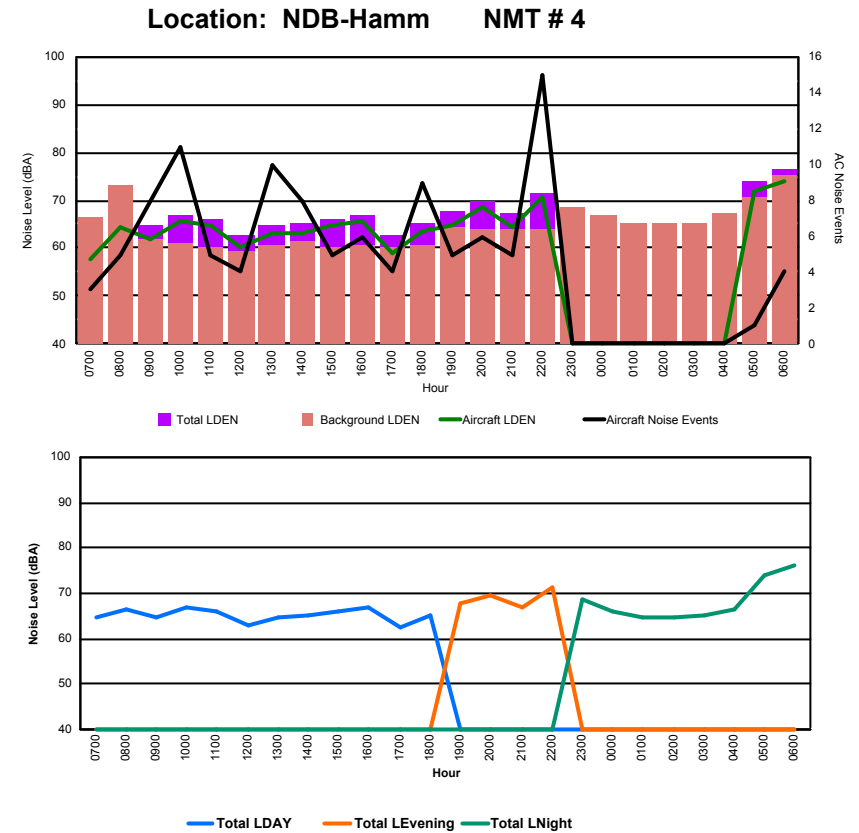

Luxembourg Airport Noise Distribution by Hour

Between 24/08/2022 00:00:00 and 24/08/2022 23:59:59 (Local Time)

Day	Aircraft Events	Total LDEN dB (A)	Aircraft LDEN dB(A)	Background LDEN dB(A)	Total LDay dB(A)	Total LEvening dB(A)	Total LNight dB (A)	
24/08/22	7:00	3	64.5	57.9	66.6	64.5	-	-
24/08/22	8:00	5	66.5	64.4	73.0	66.5	-	-
24/08/22	9:00	8	64.9	62.0	62.0	64.9	-	-
24/08/22	10:00	11	67.0	65.8	61.1	67.0	-	-
24/08/22	11:00	5	66.1	64.8	60.4	66.1	-	-
24/08/22	12:00	4	62.9	60.2	59.5	62.9	-	-
24/08/22	13:00	10	64.9	63.0	60.7	64.9	-	-
24/08/22	14:00	8	65.3	63.2	61.5	65.3	-	-
24/08/22	15:00	5	66.1	64.8	60.3	66.1	-	-
24/08/22	16:00	6	66.8	65.7	60.6	66.8	-	-
24/08/22	17:00	4	62.7	59.1	60.3	62.7	-	-
24/08/22	18:00	9	65.3	63.6	60.6	65.3	-	-
24/08/22	19:00	5	67.6	64.8	64.5	-	67.6	-
24/08/22	20:00	6	69.7	68.4	63.8	-	69.7	-
24/08/22	21:00	5	67.1	64.5	63.8	-	67.1	-
24/08/22	22:00	15	71.4	70.7	64.1	-	71.4	-
24/08/22	23:00	-	68.6	-	68.6	-	-	68.6
25/08/22	0:00	-	65.9	-	66.9	-	-	65.9
25/08/22	1:00	-	64.6	-	65.4	-	-	64.6
25/08/22	2:00	-	64.5	-	65.2	-	-	64.5
25/08/22	3:00	-	65.1	-	65.4	-	-	65.1
25/08/22	4:00	-	66.5	-	67.1	-	-	66.5
25/08/22	5:00	1	73.8	71.8	70.6	-	-	73.8
25/08/22	6:00	4	76.4	74.1	75.1	-	-	76.4
	114	68.5	65.8	66.9	65.4	69.3	70.6