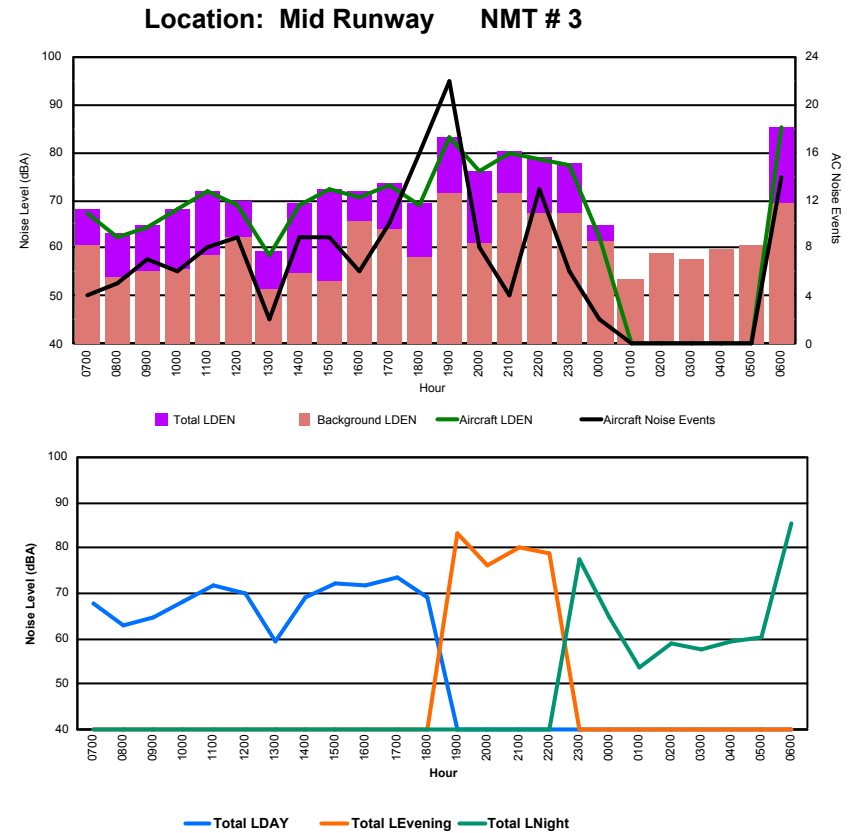

Luxembourg Airport Noise Distribution by Hour

Between 14/08/2022 00:00:00 and 14/08/2022 23:59:59 (Local Time)

Day	Aircraft Events	Total LDEN dB(A)	Aircraft LDEN dB(A)	Background LDEN dB(A)	Total LDay dB(A)	Total LEvening dB(A)	Total LNight dB(A)
14/08/22 7:00	4	68.0	67.3	60.7	68.0	-	-
14/08/22 8:00	5	63.0	62.4	53.9	63.0	-	-
14/08/22 9:00	7	64.9	64.5	55.2	64.9	-	-
14/08/22 10:00	6	68.3	68.0	55.5	68.3	-	-
14/08/22 11:00	8	71.9	71.8	58.6	71.9	-	-
14/08/22 12:00	9	69.9	69.1	62.4	69.9	-	-
14/08/22 13:00	2	59.4	58.7	51.5	59.4	-	-
14/08/22 14:00	9	69.2	69.0	54.8	69.2	-	-
14/08/22 15:00	9	72.3	72.2	53.3	72.3	-	-
14/08/22 16:00	6	71.8	70.6	65.7	71.8	-	-
14/08/22 17:00	10	73.5	73.0	63.8	73.5	-	-
14/08/22 18:00	16	69.3	69.0	58.0	69.3	-	-
14/08/22 19:00	22	83.3	83.0	71.4	-	83.3	-
14/08/22 20:00	8	76.1	75.9	61.2	-	76.1	-
14/08/22 21:00	4	80.2	79.6	71.3	-	80.2	-
14/08/22 22:00	13	78.8	78.5	67.2	-	78.8	-
14/08/22 23:00	6	77.7	77.3	67.5	-	-	77.7
15/08/22 0:00	2	64.9	62.5	61.4	-	-	64.9
15/08/22 1:00	-	53.5	-	53.5	-	-	53.5
15/08/22 2:00	-	58.8	-	58.9	-	-	58.8
15/08/22 3:00	-	57.8	-	57.8	-	-	57.8
15/08/22 4:00	-	59.6	-	59.7	-	-	59.6
15/08/22 5:00	-	60.5	-	60.5	-	-	60.5
15/08/22 6:00	14	85.4	85.4	69.5	-	-	85.4
	160	76.0	75.8	64.4	69.8	80.4	77.1