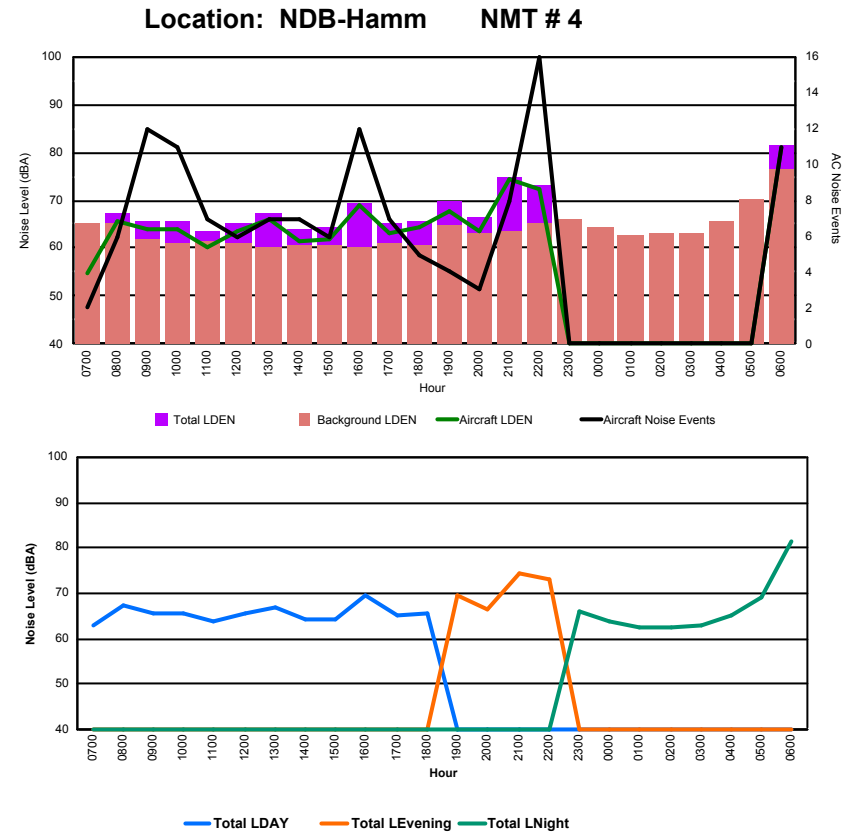

Luxembourg Airport Noise Distribution by Hour

Between 08/08/2022 00:00:00 and 08/08/2022 23:59:59 (Local Time)

Day	Aircraft Events	Total LDEN dB(A)	Aircraft LDEN dB(A)	Background LDEN dB(A)	Total LDay dB(A)	Total LEvening dB(A)	Total LNight dB(A)
08/08/22 7:00	2	63.0	54.7	65.2	63.0	-	-
08/08/22 8:00	6	67.2	65.8	65.2	67.2	-	-
08/08/22 9:00	12	65.8	63.8	62.0	65.8	-	-
08/08/22 10:00	11	65.8	64.1	61.2	65.8	-	-
08/08/22 11:00	7	63.7	60.2	61.3	63.7	-	-
08/08/22 12:00	6	65.4	63.6	60.9	65.4	-	-
08/08/22 13:00	7	67.1	66.2	60.4	67.1	-	-
08/08/22 14:00	7	64.1	61.6	60.7	64.1	-	-
08/08/22 15:00	6	64.4	62.0	60.7	64.4	-	-
08/08/22 16:00	12	69.5	69.0	60.3	69.5	-	-
08/08/22 17:00	7	65.0	63.1	60.9	65.0	-	-
08/08/22 18:00	5	65.8	64.3	60.5	65.8	-	-
08/08/22 19:00	4	69.6	67.9	64.8	-	69.6	-
08/08/22 20:00	3	66.4	63.7	63.1	-	66.4	-
08/08/22 21:00	8	74.6	74.3	63.7	-	74.6	-
08/08/22 22:00	16	73.0	72.4	65.0	-	73.0	-
08/08/22 23:00	-	66.1	-	66.1	-	-	66.1
09/08/22 0:00	-	63.8	-	64.5	-	-	63.8
09/08/22 1:00	-	62.5	-	62.9	-	-	62.5
09/08/22 2:00	-	62.5	-	63.0	-	-	62.5
09/08/22 3:00	-	62.8	-	63.0	-	-	62.8
09/08/22 4:00	-	65.3	-	65.6	-	-	65.3
09/08/22 5:00	-	69.2	-	70.3	-	-	69.2
09/08/22 6:00	11	81.5	81.0	76.5	-	-	81.5
	130	70.6	69.4	66.3	65.9	71.9	73.1