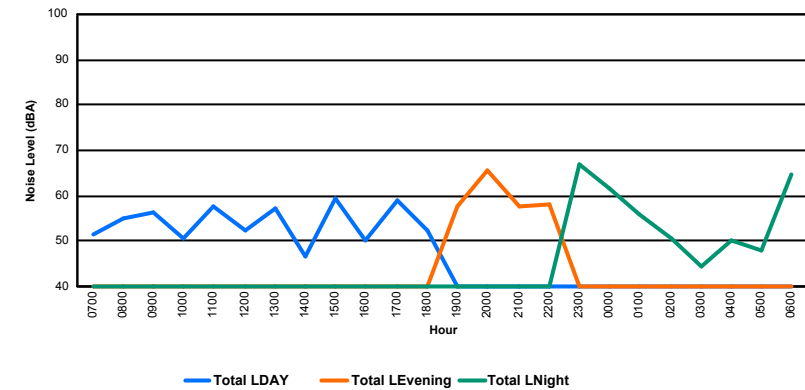

Luxembourg Airport Noise Distribution by Hour

Between 27/08/2022 00:00:00 and 27/08/2022 23:59:59 (Local Time)

Day	Aircraft Events	Total LDEN dB(A)	Aircraft LDEN dB(A)	Background LDEN dB(A)	Total LDay dB(A)	Total LEvening dB(A)	Total LNight dB(A)	
27/08/22	7:00	5	51.4	50.3	45.1	51.4	-	-
27/08/22	8:00	2	55.0	54.6	44.0	55.0	-	-
27/08/22	9:00	1	56.5	55.9	47.8	56.5	-	-
27/08/22	10:00	2	50.8	46.5	48.8	50.8	-	-
27/08/22	11:00	3	57.7	56.9	50.0	57.7	-	-
27/08/22	12:00	2	52.2	48.0	50.2	52.2	-	-
27/08/22	13:00	3	57.1	56.4	48.9	57.1	-	-
27/08/22	14:00	-	46.6	-	46.6	46.6	-	-
27/08/22	15:00	4	59.4	59.0	49.3	59.4	-	-
27/08/22	16:00	1	50.1	46.7	47.5	50.1	-	-
27/08/22	17:00	2	59.0	58.6	47.8	59.0	-	-
27/08/22	18:00	3	52.2	49.8	48.7	52.2	-	-
27/08/22	19:00	1	57.5	55.5	53.2	-	57.5	-
27/08/22	20:00	4	65.4	65.1	53.8	-	65.4	-
27/08/22	21:00	1	57.8	52.8	56.1	-	57.8	-
27/08/22	22:00	1	58.2	55.0	55.4	-	58.2	-
27/08/22	23:00	1	67.1	66.5	58.6	-	-	67.1
28/08/22	0:00	-	61.8	-	61.8	-	-	61.8
28/08/22	1:00	-	55.7	-	55.7	-	-	55.7
28/08/22	2:00	-	50.4	-	50.4	-	-	50.4
28/08/22	3:00	-	44.2	-	44.2	-	-	44.2
28/08/22	4:00	-	50.0	-	50.0	-	-	50.0
28/08/22	5:00	-	48.1	-	48.1	-	-	48.1
28/08/22	6:00	5	64.6	63.9	56.7	-	-	64.6
	41	59.2	57.8	53.5	55.5	61.2	61.1	

Location: Roodt/Syr NMT # 1