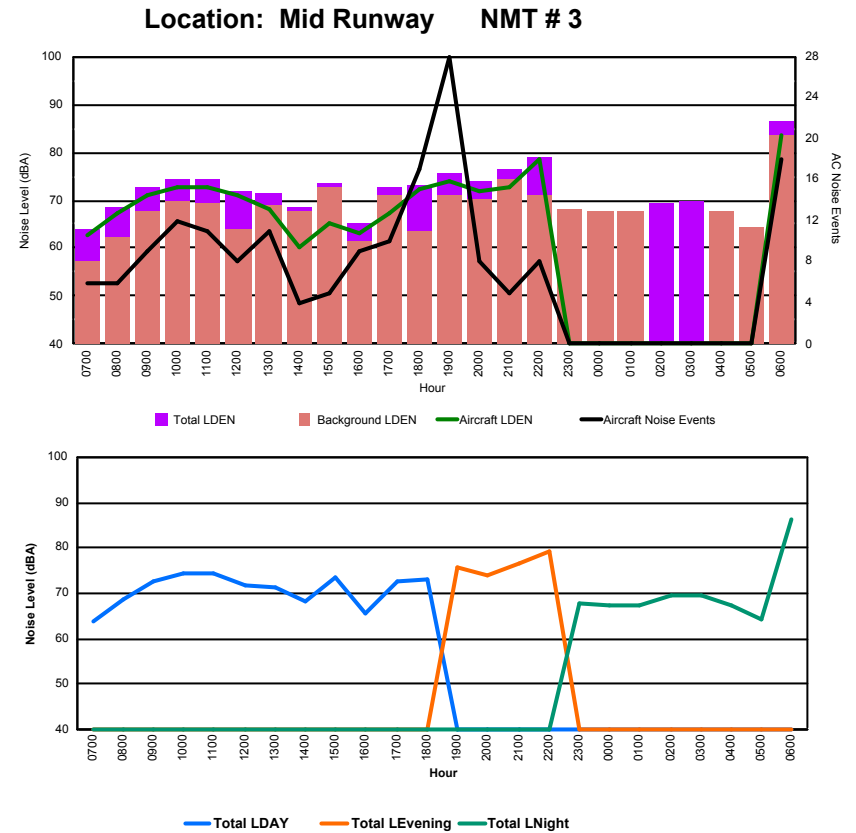

Luxembourg Airport Noise Distribution by Hour

Between 02/08/2022 00:00:00 and 02/08/2022 23:59:59 (Local Time)

Day	Aircraft Events	Total LDEN dB(A)	Aircraft LDEN dB(A)	Background LDEN dB(A)	Total LDay dB(A)	Total LEvening dB(A)	Total LNight dB(A)
02/08/22 7:00	6	64.0	62.9	57.4	64.0	-	-
02/08/22 8:00	6	68.6	67.4	62.5	68.6	-	-
02/08/22 9:00	9	72.7	71.0	67.9	72.7	-	-
02/08/22 10:00	12	74.5	72.7	69.9	74.5	-	-
02/08/22 11:00	11	74.4	72.9	69.3	74.4	-	-
02/08/22 12:00	8	71.9	71.2	64.0	71.9	-	-
02/08/22 13:00	11	71.4	68.0	68.8	71.4	-	-
02/08/22 14:00	4	68.4	60.2	67.7	68.4	-	-
02/08/22 15:00	5	73.5	65.2	72.8	73.5	-	-
02/08/22 16:00	9	65.4	63.1	61.5	65.4	-	-
02/08/22 17:00	10	72.6	67.5	71.0	72.6	-	-
02/08/22 18:00	17	73.0	72.5	63.4	73.0	-	-
02/08/22 19:00	28	75.7	74.1	71.1	-	75.7	-
02/08/22 20:00	8	74.0	71.7	70.1	-	74.0	-
02/08/22 21:00	5	76.5	72.7	74.2	-	76.5	-
02/08/22 22:00	8	79.1	78.4	71.0	-	79.1	-
02/08/22 23:00	-	68.0	-	68.2	-	-	68.0
03/08/22 0:00	-	67.3	-	67.6	-	-	67.3
03/08/22 1:00	-	67.2	-	67.6	-	-	67.2
03/08/22 2:00	-	69.5	-	-	-	-	69.5
03/08/22 3:00	-	69.6	-	-	-	-	69.6
03/08/22 4:00	-	67.5	-	67.6	-	-	67.5
03/08/22 5:00	-	64.1	-	64.3	-	-	64.1
03/08/22 6:00	18	86.3	83.7	83.6	-	-	86.3
	175	75.5	72.9	72.2	71.9	76.7	77.7