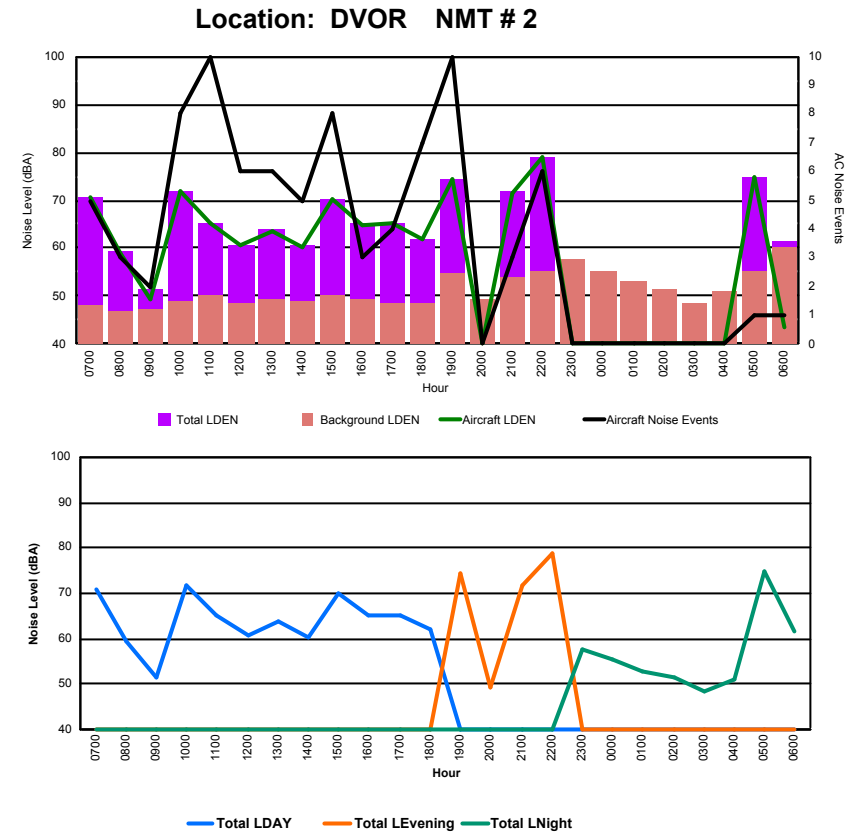

Luxembourg Airport Noise Distribution by Hour

Between 18/08/2022 00:00:00 and 18/08/2022 23:59:59 (Local Time)

Day	Aircraft Events	Total LDEN dB (A)	Aircraft LDEN dB(A)	Background LDEN dB(A)	Total LDay dB(A)	Total LEvening dB(A)	Total LNight dB (A)	
18/08/22	7:00	5	70.8	70.8	48.2	70.8	-	-
18/08/22	8:00	3	59.4	59.1	47.0	59.4	-	-
18/08/22	9:00	2	51.4	49.4	47.1	51.4	-	-
18/08/22	10:00	8	71.8	71.7	48.9	71.8	-	-
18/08/22	11:00	10	65.2	65.1	50.2	65.2	-	-
18/08/22	12:00	6	60.8	60.5	48.4	60.8	-	-
18/08/22	13:00	6	63.8	63.7	49.2	63.8	-	-
18/08/22	14:00	5	60.5	60.2	48.9	60.5	-	-
18/08/22	15:00	8	70.2	70.1	50.0	70.2	-	-
18/08/22	16:00	3	65.0	64.9	49.3	65.0	-	-
18/08/22	17:00	4	65.1	65.0	48.6	65.1	-	-
18/08/22	18:00	7	62.0	61.8	48.6	62.0	-	-
18/08/22	19:00	10	74.2	74.2	54.7	-	74.2	-
18/08/22	20:00	-	49.4	-	49.4	-	49.4	-
18/08/22	21:00	3	71.7	71.6	54.1	-	71.7	-
18/08/22	22:00	6	78.9	78.8	55.4	-	78.9	-
18/08/22	23:00	-	57.5	-	57.5	-	-	57.5
19/08/22	0:00	-	55.3	-	55.3	-	-	55.3
19/08/22	1:00	-	53.0	-	53.0	-	-	53.0
19/08/22	2:00	-	51.4	-	51.4	-	-	51.4
19/08/22	3:00	-	48.5	-	48.5	-	-	48.5
19/08/22	4:00	-	51.2	-	51.2	-	-	51.2
19/08/22	5:00	1	74.9	74.8	55.2	-	-	74.9
19/08/22	6:00	1	61.5	43.6	60.3	-	-	61.5
	88	69.4	69.2	53.0	66.6	74.7	66.3