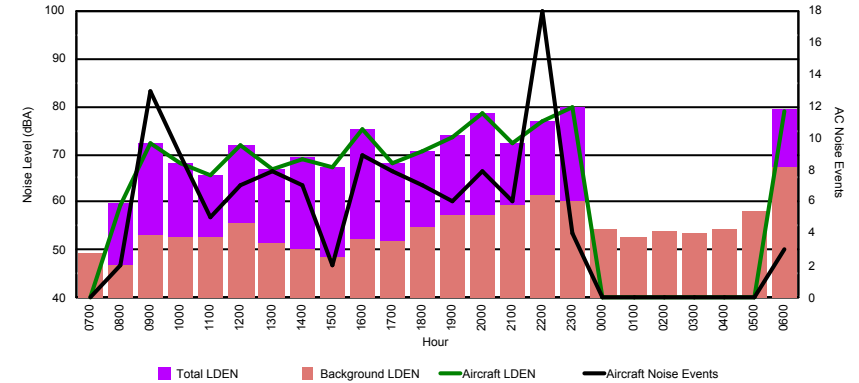

Luxembourg Airport Noise Distribution by Hour

Between 15/08/2022 00:00:00 and 15/08/2022 23:59:59 (Local Time)

Day	Aircraft Events	Total LDEN dB (A)	Aircraft LDEN dB(A)	Background LDEN dB(A)	Total LDay dB(A)	Total LEvening dB(A)	Total LNight dB (A)
15/08/22 7:00	-	49.2	-	49.3	49.2	-	-
15/08/22 8:00	2	59.7	59.4	46.7	59.7	-	-
15/08/22 9:00	13	72.4	72.4	53.0	72.4	-	-
15/08/22 10:00	9	68.3	68.2	52.7	68.3	-	-
15/08/22 11:00	5	65.7	65.5	52.7	65.7	-	-
15/08/22 12:00	7	71.8	71.7	55.6	71.8	-	-
15/08/22 13:00	8	67.0	66.9	51.5	67.0	-	-
15/08/22 14:00	7	69.2	69.1	50.1	69.2	-	-
15/08/22 15:00	2	67.2	67.2	48.5	67.2	-	-
15/08/22 16:00	9	75.3	75.3	52.3	75.3	-	-
15/08/22 17:00	8	68.3	68.3	51.9	68.3	-	-
15/08/22 18:00	7	70.8	70.8	54.8	70.8	-	-
15/08/22 19:00	6	73.8	73.7	57.3	-	73.8	-
15/08/22 20:00	8	78.4	78.4	57.1	-	78.4	-
15/08/22 21:00	6	72.4	72.1	59.3	-	72.4	-
15/08/22 22:00	18	76.9	76.8	61.6	-	76.9	-
15/08/22 23:00	4	80.0	79.9	60.0	-	-	80.0
16/08/22 0:00	-	54.4	-	54.4	-	-	54.4
16/08/22 1:00	-	52.8	-	52.8	-	-	52.8
16/08/22 2:00	-	53.8	-	53.8	-	-	53.8
16/08/22 3:00	-	53.4	-	53.4	-	-	53.4
16/08/22 4:00	-	54.5	-	54.5	-	-	54.5
16/08/22 5:00	-	58.0	-	58.0	-	-	58.0
16/08/22 6:00	3	79.2	78.9	67.4	-	-	79.2
	122	72.8	72.7	57.6	69.8	76.0	73.6

Location: DVOR NMT # 2