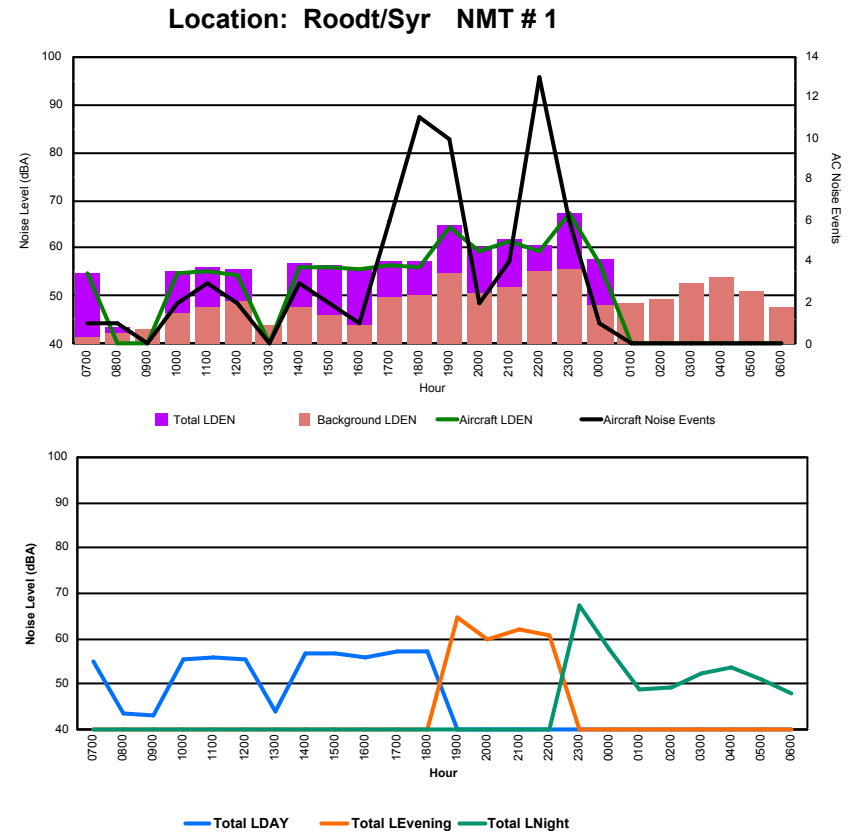

Luxembourg Airport Noise Distribution by Hour

Between 14/08/2022 00:00:00 and 14/08/2022 23:59:59 (Local Time)

Day	Aircraft Events	Total LDEN dB(A)	Aircraft LDEN dB(A)	Background LDEN dB(A)	Total LDay dB(A)	Total LEvening dB(A)	Total LNight dB(A)
14/08/22 7:00	1	54.8	54.6	41.3	54.8	-	-
14/08/22 8:00	1	43.5	37.0	42.4	43.5	-	-
14/08/22 9:00	-	43.0	-	43.0	43.0	-	-
14/08/22 10:00	2	55.3	54.7	46.4	55.3	-	-
14/08/22 11:00	3	56.1	55.4	47.7	56.1	-	-
14/08/22 12:00	2	55.5	54.5	48.9	55.5	-	-
14/08/22 13:00	-	43.8	-	43.8	43.8	-	-
14/08/22 14:00	3	56.7	56.1	47.8	56.7	-	-
14/08/22 15:00	2	56.6	56.2	45.9	56.6	-	-
14/08/22 16:00	1	55.8	55.5	43.8	55.8	-	-
14/08/22 17:00	6	57.3	56.5	49.6	57.3	-	-
14/08/22 18:00	11	57.1	56.2	50.2	57.1	-	-
14/08/22 19:00	10	64.6	64.2	54.8	-	64.6	-
14/08/22 20:00	2	60.0	59.4	50.5	-	60.0	-
14/08/22 21:00	4	62.0	61.6	51.9	-	62.0	-
14/08/22 22:00	13	60.8	59.5	55.2	-	60.8	-
14/08/22 23:00	6	67.5	67.2	55.6	-	-	67.5
15/08/22 0:00	1	57.5	56.9	48.1	-	-	57.5
15/08/22 1:00	-	48.7	-	48.7	-	-	48.7
15/08/22 2:00	-	49.3	-	49.3	-	-	49.3
15/08/22 3:00	-	52.5	-	52.5	-	-	52.5
15/08/22 4:00	-	53.8	-	53.8	-	-	53.8
15/08/22 5:00	-	51.0	-	51.0	-	-	51.0
15/08/22 6:00	-	47.9	-	47.9	-	-	47.9
	68	58.6	57.9	50.5	55.0	62.2	59.4