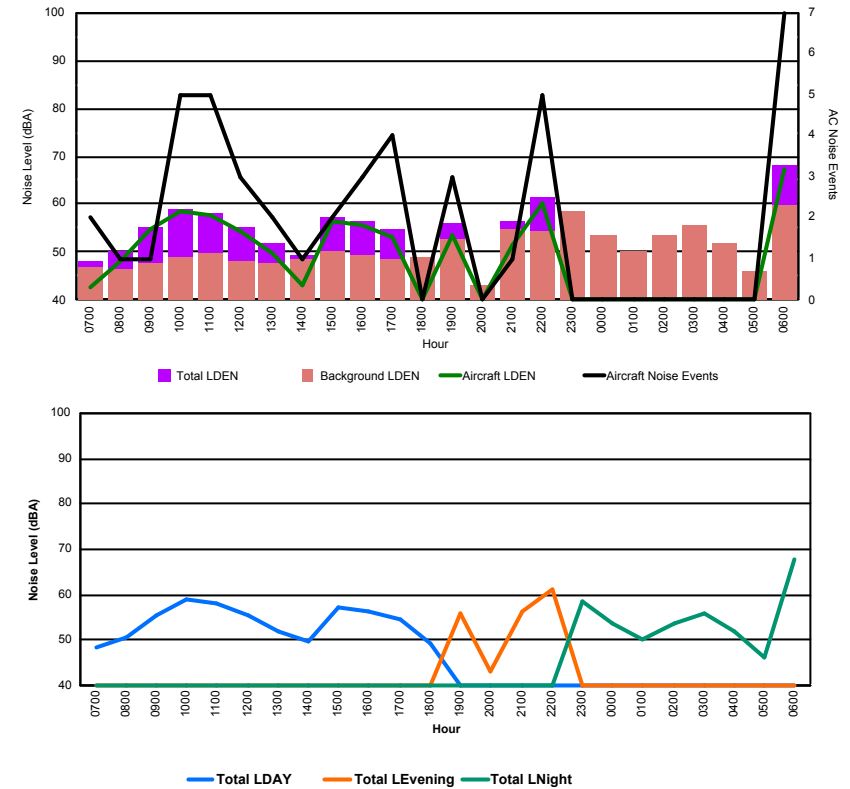

Luxembourg Airport Noise Distribution by Hour

Between 25/08/2022 00:00:00 and 25/08/2022 23:59:59 (Local Time)

Day	Aircraft Events	Total LDEN dB (A)	Aircraft LDEN dB(A)	Background LDEN dB(A)	Total LDay dB(A)	Total LEvening dB(A)	Total LNight dB (A)	
25/08/22	7:00	2	48.2	42.5	47.0	48.2	-	-
25/08/22	8:00	1	50.4	48.0	46.5	50.4	-	-
25/08/22	9:00	1	55.4	54.6	47.7	55.4	-	-
25/08/22	10:00	5	59.1	58.7	48.8	59.1	-	-
25/08/22	11:00	5	58.1	57.5	49.7	58.1	-	-
25/08/22	12:00	3	55.3	54.5	48.0	55.3	-	-
25/08/22	13:00	2	51.8	49.7	47.8	51.8	-	-
25/08/22	14:00	1	49.5	43.1	48.4	49.5	-	-
25/08/22	15:00	2	57.3	56.3	50.4	57.3	-	-
25/08/22	16:00	3	56.5	55.7	49.2	56.5	-	-
25/08/22	17:00	4	54.6	53.3	48.7	54.6	-	-
25/08/22	18:00	-	49.1	-	49.1	49.1	-	-
25/08/22	19:00	3	56.1	53.5	52.7	-	56.1	-
25/08/22	20:00	-	43.1	-	43.1	-	43.1	-
25/08/22	21:00	1	56.3	51.3	54.7	-	56.3	-
25/08/22	22:00	5	61.3	60.3	54.5	-	61.3	-
25/08/22	23:00	-	58.7	-	58.7	-	-	58.7
26/08/22	0:00	-	53.5	-	53.5	-	-	53.5
26/08/22	1:00	-	50.0	-	50.0	-	-	50.0
26/08/22	2:00	-	53.5	-	53.5	-	-	53.5
26/08/22	3:00	-	55.8	-	55.8	-	-	55.8
26/08/22	4:00	-	51.8	-	51.8	-	-	51.8
26/08/22	5:00	-	46.2	-	46.2	-	-	46.2
26/08/22	6:00	7	68.0	67.4	59.7	-	-	68.0
	45	57.7	56.2	52.7	55.1	57.4	60.1	

Location: Roodt/Syr NMT # 1