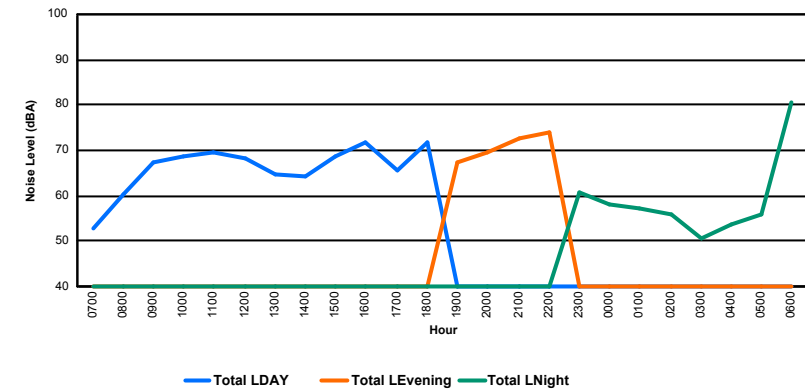

Luxembourg Airport Noise Distribution by Hour

Between 23/08/2022 00:00:00 and 23/08/2022 23:59:59 (Local Time)

Day	Aircraft Events	Total LDEN dB (A)	Aircraft LDEN dB(A)	Background LDEN dB(A)	Total LDay dB(A)	Total LEvening dB(A)	Total LNight dB (A)
23/08/22 7:00	-	52.8	-	52.8	52.8	-	-
23/08/22 8:00	3	60.2	59.7	50.2	60.2	-	-
23/08/22 9:00	10	67.3	67.2	51.7	67.3	-	-
23/08/22 10:00	11	68.6	68.6	52.4	68.6	-	-
23/08/22 11:00	6	69.5	69.4	50.7	69.5	-	-
23/08/22 12:00	2	68.1	68.0	50.5	68.1	-	-
23/08/22 13:00	6	64.7	64.5	50.8	64.7	-	-
23/08/22 14:00	4	64.2	64.0	52.0	64.2	-	-
23/08/22 15:00	6	68.5	68.4	52.0	68.5	-	-
23/08/22 16:00	9	71.6	71.5	52.3	71.6	-	-
23/08/22 17:00	6	65.6	65.5	51.1	65.6	-	-
23/08/22 18:00	10	71.7	71.7	52.9	71.7	-	-
23/08/22 19:00	3	67.3	66.9	56.6	-	67.3	-
23/08/22 20:00	4	69.5	69.3	56.3	-	69.5	-
23/08/22 21:00	6	72.5	72.4	57.8	-	72.5	-
23/08/22 22:00	14	73.8	73.6	59.9	-	73.8	-
23/08/22 23:00	-	60.7	-	60.7	-	-	60.7
24/08/22 0:00	-	58.0	-	58.0	-	-	58.0
24/08/22 1:00	-	57.1	-	57.1	-	-	57.1
24/08/22 2:00	-	56.1	-	56.1	-	-	56.1
24/08/22 3:00	-	50.6	-	50.6	-	-	50.6
24/08/22 4:00	-	53.5	-	53.5	-	-	53.5
24/08/22 5:00	-	55.9	-	55.9	-	-	55.9
24/08/22 6:00	17	80.7	80.6	60.9	-	-	80.7
	117	70.2	70.0	55.7	67.9	71.5	71.8

Location: DVOR NMT # 2