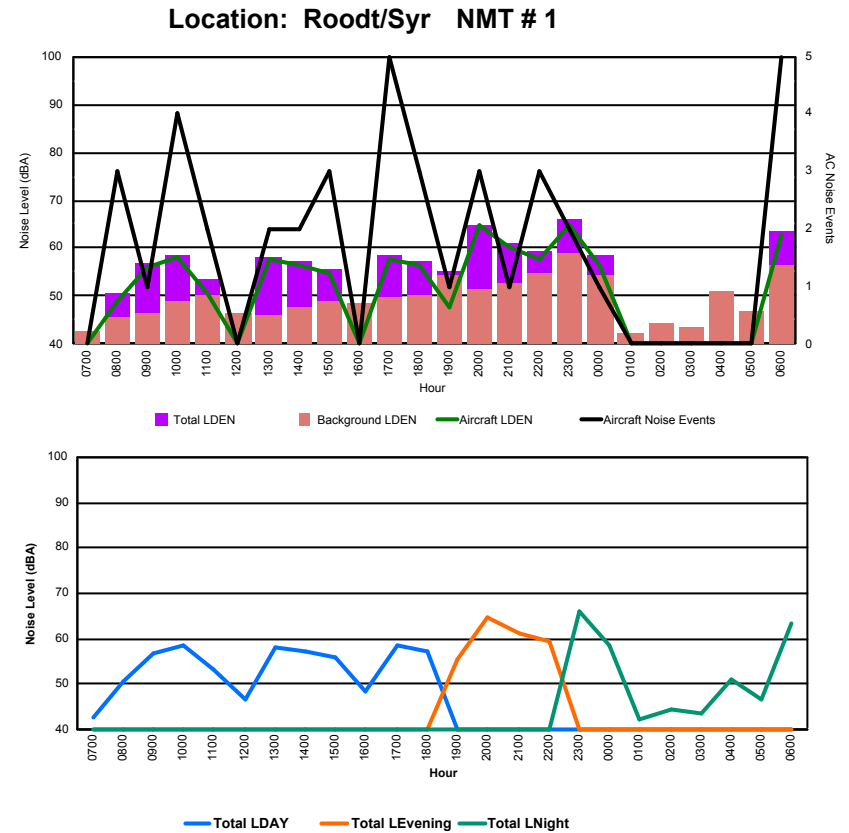

Luxembourg Airport Noise Distribution by Hour

Between 07/08/2022 00:00:00 and 07/08/2022 23:59:59 (Local Time)

Day	Aircraft Events	Total LDEN dB (A)	Aircraft LDEN dB(A)	Background LDEN dB(A)	Total LDay dB(A)	Total LEvening dB(A)	Total LNight dB (A)
07/08/22	7:00	-	42.5	-	42.5	-	-
07/08/22	8:00	3	50.5	48.9	45.7	50.5	-
07/08/22	9:00	1	56.7	56.2	46.6	56.7	-
07/08/22	10:00	4	58.4	58.0	49.0	58.4	-
07/08/22	11:00	2	53.4	50.5	50.3	53.4	-
07/08/22	12:00	-	46.5	-	46.5	-	-
07/08/22	13:00	2	58.2	57.9	45.9	58.2	-
07/08/22	14:00	2	57.2	56.6	47.7	57.2	-
07/08/22	15:00	3	55.7	54.8	48.8	55.7	-
07/08/22	16:00	-	48.4	-	48.4	-	-
07/08/22	17:00	5	58.5	57.9	49.9	58.5	-
07/08/22	18:00	3	57.4	56.5	50.3	57.4	-
07/08/22	19:00	1	55.3	47.8	54.5	-	55.3
07/08/22	20:00	3	64.8	64.6	51.3	-	64.8
07/08/22	21:00	1	61.0	60.2	52.7	-	61.0
07/08/22	22:00	3	59.5	57.8	54.6	-	59.5
07/08/22	23:00	2	65.9	64.9	58.9	-	65.9
08/08/22	0:00	1	58.5	56.5	54.2	-	58.5
08/08/22	1:00	-	42.1	-	42.1	-	42.1
08/08/22	2:00	-	44.4	-	44.4	-	44.4
08/08/22	3:00	-	43.4	-	43.4	-	43.4
08/08/22	4:00	-	51.1	-	51.2	-	51.1
08/08/22	5:00	-	46.7	-	46.7	-	46.7
08/08/22	6:00	5	63.5	62.6	56.5	-	63.5
	41	58.5	57.5	51.5	55.7	61.4	59.5