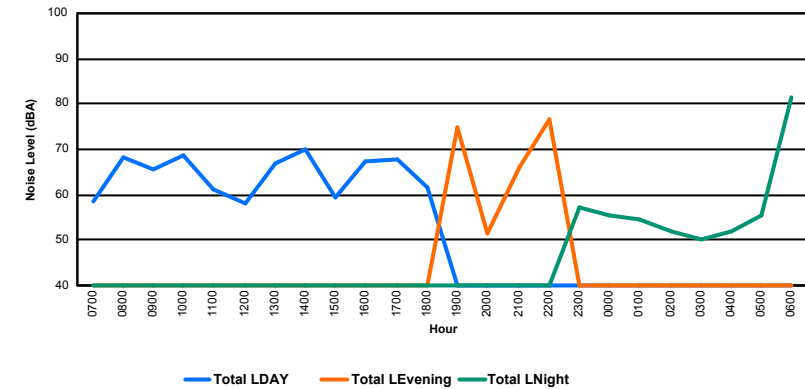

Luxembourg Airport Noise Distribution by Hour

Between 08/08/2022 00:00:00 and 08/08/2022 23:59:59 (Local Time)

Day	Aircraft Events	Total LDEN dB (A)	Aircraft LDEN dB(A)	Background LDEN dB(A)	Total LDay dB(A)	Total LEvening dB(A)	Total LNight dB (A)
08/08/22 7:00	5	58.7	58.3	48.5	58.7	-	-
08/08/22 8:00	1	68.1	68.0	47.6	68.1	-	-
08/08/22 9:00	2	65.6	65.5	47.9	65.6	-	-
08/08/22 10:00	13	68.7	68.6	50.3	68.7	-	-
08/08/22 11:00	8	61.2	60.4	53.8	61.2	-	-
08/08/22 12:00	5	58.3	57.5	50.8	58.3	-	-
08/08/22 13:00	4	66.7	66.6	50.2	66.7	-	-
08/08/22 14:00	11	70.1	70.0	51.5	70.1	-	-
08/08/22 15:00	4	59.4	59.0	49.0	59.4	-	-
08/08/22 16:00	4	67.3	67.2	48.6	67.3	-	-
08/08/22 17:00	6	67.6	67.6	49.0	67.6	-	-
08/08/22 18:00	8	61.8	61.5	50.0	61.8	-	-
08/08/22 19:00	8	74.9	74.8	56.7	-	74.9	-
08/08/22 20:00	-	51.4	-	51.4	-	51.4	-
08/08/22 21:00	5	66.2	65.9	54.4	-	66.2	-
08/08/22 22:00	5	76.8	76.8	54.4	-	76.8	-
08/08/22 23:00	-	57.0	-	57.0	-	-	57.0
09/08/22 0:00	-	55.4	-	55.4	-	-	55.4
09/08/22 1:00	-	54.4	-	54.4	-	-	54.4
09/08/22 2:00	-	51.8	-	51.8	-	-	51.8
09/08/22 3:00	-	50.2	-	50.2	-	-	50.2
09/08/22 4:00	-	51.8	-	51.8	-	-	51.8
09/08/22 5:00	-	55.6	-	55.6	-	-	55.6
09/08/22 6:00	12	81.3	81.3	60.6	-	-	81.3
	101	70.5	70.4	53.5	66.1	73.2	72.3

Location: DVOR NMT # 2