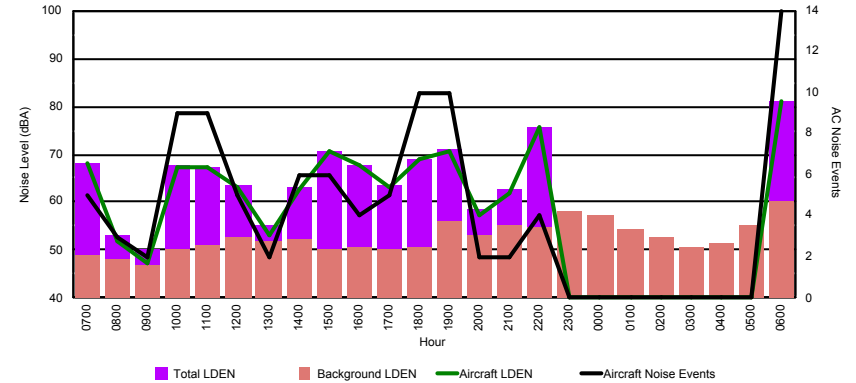

Luxembourg Airport Noise Distribution by Hour

Between 11/08/2022 00:00:00 and 11/08/2022 23:59:59 (Local Time)

Day	Aircraft Events	Total LDEN dB (A)	Aircraft LDEN dB(A)	Background LDEN dB(A)	Total LDay dB(A)	Total LEvening dB(A)	Total LNight dB (A)
11/08/22 7:00	5	68.2	68.1	49.0	68.2	-	-
11/08/22 8:00	3	53.3	51.8	48.0	53.3	-	-
11/08/22 9:00	2	50.1	47.3	47.0	50.1	-	-
11/08/22 10:00	9	67.6	67.5	50.1	67.6	-	-
11/08/22 11:00	9	67.4	67.2	51.2	67.4	-	-
11/08/22 12:00	5	63.6	63.3	52.5	63.6	-	-
11/08/22 13:00	2	55.4	53.0	51.8	55.4	-	-
11/08/22 14:00	6	63.1	62.8	52.1	63.1	-	-
11/08/22 15:00	6	70.6	70.6	50.3	70.6	-	-
11/08/22 16:00	4	67.9	67.8	50.5	67.9	-	-
11/08/22 17:00	5	63.5	63.3	50.3	63.5	-	-
11/08/22 18:00	10	68.9	68.9	50.8	68.9	-	-
11/08/22 19:00	10	70.9	70.8	56.0	-	70.9	-
11/08/22 20:00	2	58.6	57.3	53.1	-	58.6	-
11/08/22 21:00	2	62.8	62.0	55.0	-	62.8	-
11/08/22 22:00	4	75.7	75.6	54.8	-	75.7	-
11/08/22 23:00	-	58.1	-	58.1	-	-	58.1
12/08/22 0:00	-	57.2	-	57.2	-	-	57.2
12/08/22 1:00	-	54.5	-	54.5	-	-	54.5
12/08/22 2:00	-	52.8	-	52.8	-	-	52.8
12/08/22 3:00	-	50.6	-	50.6	-	-	50.6
12/08/22 4:00	-	51.5	-	51.5	-	-	51.5
12/08/22 5:00	-	55.2	-	55.2	-	-	55.2
12/08/22 6:00	14	80.9	80.9	60.0	-	-	80.9
	98	69.8	69.7	53.8	66.2	71.1	71.9

Location: DVOR NMT # 2