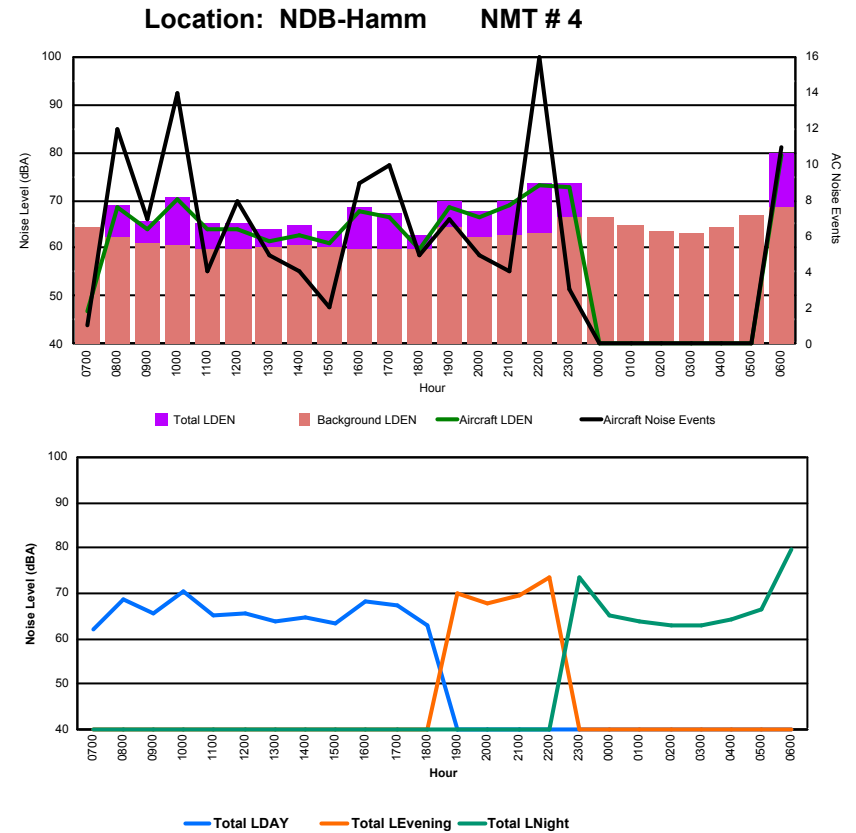

Luxembourg Airport Noise Distribution by Hour

Between 26/08/2022 00:00:00 and 26/08/2022 23:59:59 (Local Time)

Day	Aircraft Events	Total LDEN dB(A)	Aircraft LDEN dB(A)	Background LDEN dB(A)	Total LDay dB(A)	Total LEvening dB(A)	Total LNight dB(A)	
26/08/22	7:00	1	62.0	46.9	64.5	62.0	-	-
26/08/22	8:00	12	68.8	68.4	62.4	68.8	-	-
26/08/22	9:00	7	65.5	63.8	61.1	65.5	-	-
26/08/22	10:00	14	70.5	70.1	60.8	70.5	-	-
26/08/22	11:00	4	65.3	64.0	59.7	65.3	-	-
26/08/22	12:00	8	65.4	64.1	59.9	65.4	-	-
26/08/22	13:00	5	63.9	61.6	60.2	63.9	-	-
26/08/22	14:00	4	64.7	62.6	60.5	64.7	-	-
26/08/22	15:00	2	63.6	61.1	60.2	63.6	-	-
26/08/22	16:00	9	68.4	67.7	59.9	68.4	-	-
26/08/22	17:00	10	67.2	66.3	59.9	67.2	-	-
26/08/22	18:00	5	62.8	59.9	59.9	62.8	-	-
26/08/22	19:00	7	69.8	68.4	64.3	-	69.8	-
26/08/22	20:00	5	67.8	66.3	62.4	-	67.8	-
26/08/22	21:00	4	69.7	68.8	62.6	-	69.7	-
26/08/22	22:00	16	73.7	73.3	63.2	-	73.7	-
26/08/22	23:00	3	73.7	72.8	66.6	-	-	73.7
27/08/22	0:00	-	65.1	-	66.3	-	-	65.1
27/08/22	1:00	-	63.9	-	64.7	-	-	63.9
27/08/22	2:00	-	62.9	-	63.6	-	-	62.9
27/08/22	3:00	-	63.1	-	63.2	-	-	63.1
27/08/22	4:00	-	64.3	-	64.4	-	-	64.3
27/08/22	5:00	-	66.3	-	66.7	-	-	66.3
27/08/22	6:00	11	79.6	79.3	68.4	-	-	79.6
	127	69.9	68.9	63.5	66.4	70.8	72.2