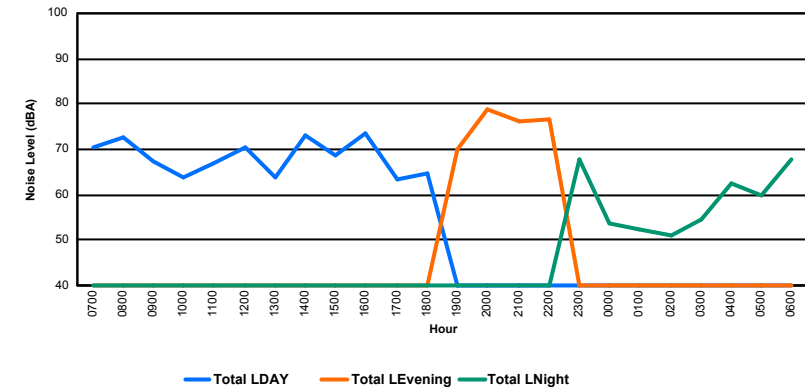

Luxembourg Airport Noise Distribution by Hour

Between 04/08/2022 00:00:00 and 04/08/2022 23:59:59 (Local Time)

Day	Aircraft Events	Total LDEN dB(A)	Aircraft LDEN dB(A)	Background LDEN dB(A)	Total LDay dB(A)	Total LEvening dB(A)	Total LNight dB(A)
04/08/22 7:00	6	70.4	70.4	51.9	70.4	-	-
04/08/22 8:00	5	72.5	72.4	49.1	72.5	-	-
04/08/22 9:00	3	67.2	66.8	56.7	67.2	-	-
04/08/22 10:00	5	63.9	63.2	56.1	63.9	-	-
04/08/22 11:00	4	67.1	66.9	53.2	67.1	-	-
04/08/22 12:00	5	70.5	70.5	50.0	70.5	-	-
04/08/22 13:00	5	63.7	63.5	49.8	63.7	-	-
04/08/22 14:00	8	73.2	73.2	49.1	73.2	-	-
04/08/22 15:00	5	68.7	68.6	50.1	68.7	-	-
04/08/22 16:00	11	73.4	73.3	52.1	73.4	-	-
04/08/22 17:00	5	63.6	63.4	49.9	63.6	-	-
04/08/22 18:00	5	64.7	64.4	52.0	64.7	-	-
04/08/22 19:00	5	69.8	69.8	53.7	-	69.8	-
04/08/22 20:00	7	79.0	79.0	54.9	-	79.0	-
04/08/22 21:00	4	76.1	76.0	59.0	-	76.1	-
04/08/22 22:00	15	76.5	76.3	62.3	-	76.5	-
04/08/22 23:00	1	68.0	66.1	63.6	-	-	68.0
05/08/22 0:00	-	53.6	-	53.6	-	-	53.6
05/08/22 1:00	-	52.3	-	52.3	-	-	52.3
05/08/22 2:00	-	51.2	-	51.2	-	-	51.2
05/08/22 3:00	-	54.4	-	54.4	-	-	54.4
05/08/22 4:00	-	62.7	-	62.9	-	-	62.7
05/08/22 5:00	-	59.8	-	59.8	-	-	59.8
05/08/22 6:00	3	67.7	56.9	68.1	-	-	67.7
	102	71.0	70.7	58.7	69.6	76.4	63.0

Location: DVOR NMT # 2