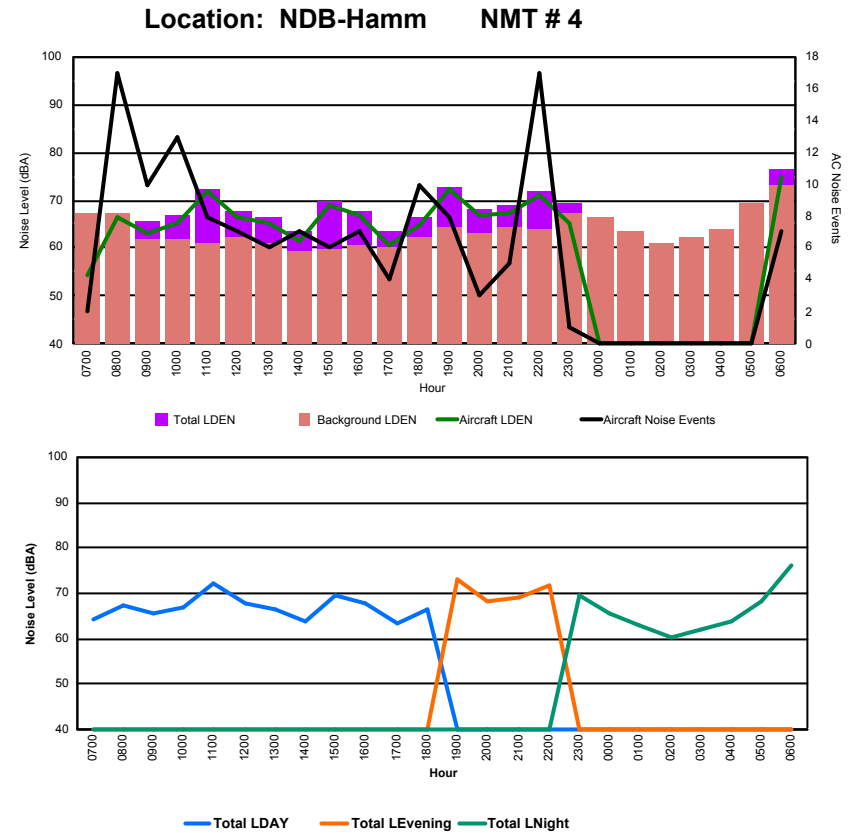

Luxembourg Airport Noise Distribution by Hour

Between 25/08/2022 00:00:00 and 25/08/2022 23:59:59 (Local Time)

Day	Aircraft Events	Total LDEN dB(A)	Aircraft LDEN dB(A)	Background LDEN dB(A)	Total LDay dB(A)	Total LEvening dB(A)	Total LNight dB(A)	
25/08/22	7:00	2	64.3	54.3	67.1	64.3	-	-
25/08/22	8:00	17	67.3	66.6	67.1	67.3	-	-
25/08/22	9:00	10	65.5	63.3	61.9	65.5	-	-
25/08/22	10:00	13	66.8	65.3	61.7	66.8	-	-
25/08/22	11:00	8	72.3	71.9	61.2	72.3	-	-
25/08/22	12:00	7	67.8	66.6	62.2	67.8	-	-
25/08/22	13:00	6	66.6	65.2	61.2	66.6	-	-
25/08/22	14:00	7	63.7	61.6	59.5	63.7	-	-
25/08/22	15:00	6	69.6	69.1	59.8	69.6	-	-
25/08/22	16:00	7	67.8	66.9	60.8	67.8	-	-
25/08/22	17:00	4	63.4	60.5	60.3	63.4	-	-
25/08/22	18:00	10	66.6	64.9	62.2	66.6	-	-
25/08/22	19:00	8	72.9	72.3	64.3	-	72.9	-
25/08/22	20:00	3	68.3	66.7	63.2	-	68.3	-
25/08/22	21:00	5	69.0	67.3	64.2	-	69.0	-
25/08/22	22:00	17	71.7	71.0	63.9	-	71.7	-
25/08/22	23:00	1	69.4	65.4	67.2	-	-	69.4
26/08/22	0:00	-	65.6	-	66.5	-	-	65.6
26/08/22	1:00	-	63.0	-	63.7	-	-	63.0
26/08/22	2:00	-	60.5	-	60.9	-	-	60.5
26/08/22	3:00	-	62.1	-	62.1	-	-	62.1
26/08/22	4:00	-	63.8	-	63.8	-	-	63.8
26/08/22	5:00	-	68.1	-	69.2	-	-	68.1
26/08/22	6:00	7	76.3	74.9	73.1	-	-	76.3
	138	68.9	67.2	65.2	67.5	70.9	69.3