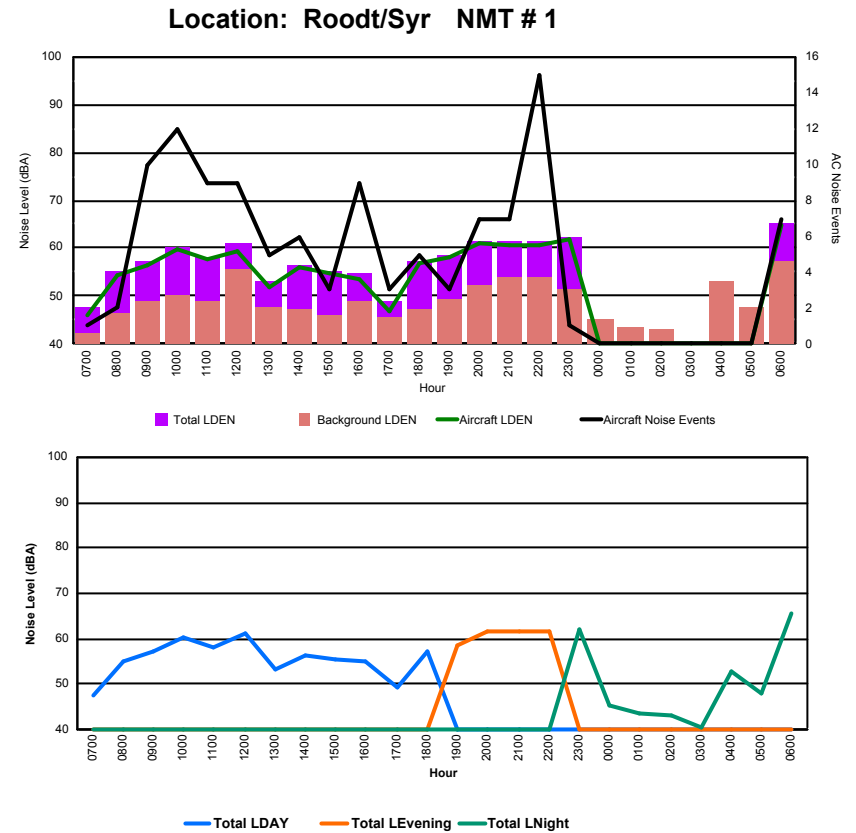

Luxembourg Airport Noise Distribution by Hour

Between 01/08/2022 00:00:00 and 01/08/2022 23:59:59 (Local Time)

Day	Aircraft Events	Total LDEN dB (A)	Aircraft LDEN dB(A)	Background LDEN dB(A)	Total LDay dB(A)	Total LEvening dB(A)	Total LNight dB (A)	
01/08/22	7:00	1	47.7	46.2	42.1	47.7	-	-
01/08/22	8:00	2	55.1	54.4	46.6	55.1	-	-
01/08/22	9:00	10	57.1	56.4	49.0	57.1	-	-
01/08/22	10:00	12	60.3	59.9	50.3	60.3	-	-
01/08/22	11:00	9	58.2	57.7	48.8	58.2	-	-
01/08/22	12:00	9	61.0	59.5	55.7	61.0	-	-
01/08/22	13:00	5	53.1	51.7	47.6	53.1	-	-
01/08/22	14:00	6	56.5	56.0	47.3	56.5	-	-
01/08/22	15:00	3	55.4	54.9	46.2	55.4	-	-
01/08/22	16:00	9	54.8	53.6	49.0	54.8	-	-
01/08/22	17:00	3	49.1	46.8	45.5	49.1	-	-
01/08/22	18:00	5	57.4	57.0	47.4	57.4	-	-
01/08/22	19:00	3	58.6	58.0	49.5	-	58.6	-
01/08/22	20:00	7	61.6	61.1	52.4	-	61.6	-
01/08/22	21:00	7	61.5	60.7	54.0	-	61.5	-
01/08/22	22:00	15	61.5	60.7	54.1	-	61.5	-
01/08/22	23:00	1	62.2	61.8	51.6	-	-	62.2
02/08/22	0:00	-	45.3	-	45.3	-	-	45.3
02/08/22	1:00	-	43.7	-	43.7	-	-	43.7
02/08/22	2:00	-	43.1	-	43.1	-	-	43.1
02/08/22	3:00	-	40.4	-	40.4	-	-	40.4
02/08/22	4:00	-	53.0	-	53.1	-	-	53.0
02/08/22	5:00	-	47.9	-	47.9	-	-	47.9
02/08/22	6:00	7	65.4	64.7	57.4	-	-	65.4
	114	58.3	57.5	50.7	56.9	61.0	58.4	