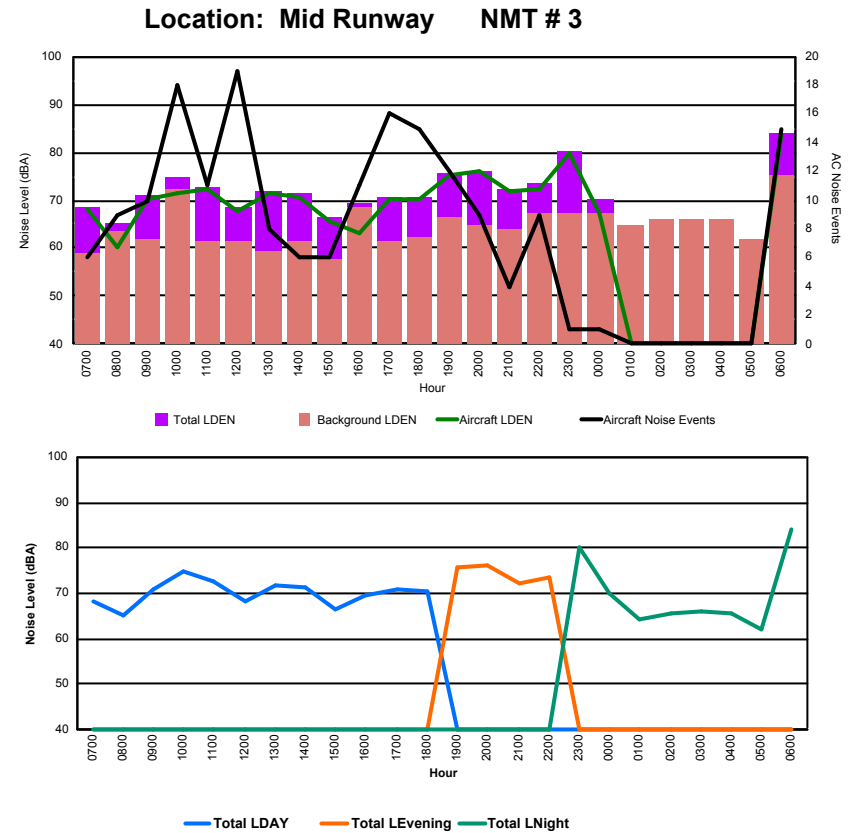

Location: DVOR NMT # 2

Luxembourg Airport Noise Distribution by Hour

Between 26/08/2022 00:00:00 and 26/08/2022 23:59:59 (Local Time)

Day	Aircraft Events	Total LDEN dB(A)	Aircraft LDEN dB(A)	Background LDEN dB(A)	Total LDay dB(A)	Total LEvening dB(A)	Total LNight dB(A)	
26/08/22	7:00	6	68.4	68.0	59.1	68.4	-	-
26/08/22	8:00	9	65.2	60.4	63.5	65.2	-	-
26/08/22	9:00	10	70.9	70.3	61.9	70.9	-	-
26/08/22	10:00	18	74.9	71.4	72.4	74.9	-	-
26/08/22	11:00	11	72.7	72.4	61.4	72.7	-	-
26/08/22	12:00	19	68.4	67.6	61.3	68.4	-	-
26/08/22	13:00	8	71.7	71.5	59.3	71.7	-	-
26/08/22	14:00	6	71.3	70.8	61.3	71.3	-	-
26/08/22	15:00	6	66.3	65.7	57.6	66.3	-	-
26/08/22	16:00	11	69.5	63.1	68.4	69.5	-	-
26/08/22	17:00	16	70.7	70.2	61.6	70.7	-	-
26/08/22	18:00	15	70.6	70.1	62.4	70.6	-	-
26/08/22	19:00	12	75.6	75.1	66.6	-	75.6	-
26/08/22	20:00	9	76.2	75.9	64.7	-	76.2	-
26/08/22	21:00	4	72.4	71.8	63.8	-	72.4	-
26/08/22	22:00	9	73.4	72.4	67.3	-	73.4	-
26/08/22	23:00	1	80.1	79.8	67.1	-	-	80.1
27/08/22	0:00	1	70.1	67.2	67.1	-	-	70.1
27/08/22	1:00	-	64.4	-	64.6	-	-	64.4
27/08/22	2:00	-	65.6	-	65.9	-	-	65.6
27/08/22	3:00	-	66.0	-	66.1	-	-	66.0
27/08/22	4:00	-	65.7	-	65.9	-	-	65.7
27/08/22	5:00	-	61.9	-	62.0	-	-	61.9
27/08/22	6:00	15	84.1	83.5	75.1	-	-	84.1
	186	74.3	73.5	66.7	70.8	74.7	76.8	