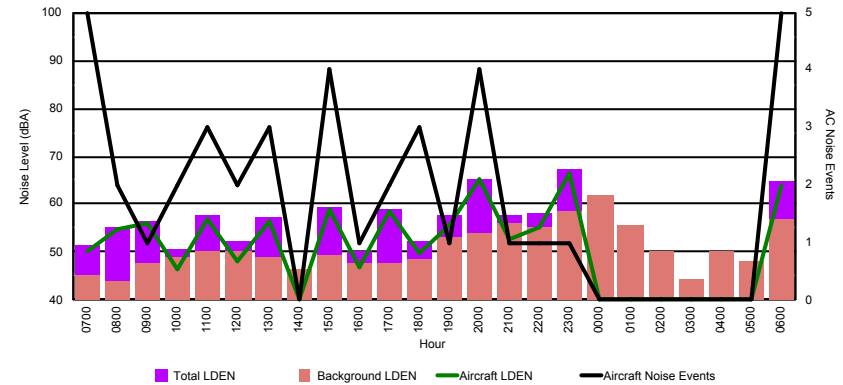

Luxembourg Airport Noise Distribution by Hour

Between 27/08/2022 00:00:00 and 27/08/2022 23:59:59 (Local Time)

Day	Aircraft Events	Total LDEN dB(A)	Aircraft LDEN dB(A)	Background LDEN dB(A)	Total LDay dB(A)	Total LEvening dB(A)	Total LNight dB(A)	
27/08/22	7:00	5	51.4	50.3	45.1	51.4	-	-
27/08/22	8:00	2	55.0	54.6	44.0	55.0	-	-
27/08/22	9:00	1	56.5	55.9	47.8	56.5	-	-
27/08/22	10:00	2	50.8	46.5	48.8	50.8	-	-
27/08/22	11:00	3	57.7	56.9	50.0	57.7	-	-
27/08/22	12:00	2	52.2	48.0	50.2	52.2	-	-
27/08/22	13:00	3	57.1	56.4	48.9	57.1	-	-
27/08/22	14:00	-	46.6	-	46.6	46.6	-	-
27/08/22	15:00	4	59.4	59.0	49.3	59.4	-	-
27/08/22	16:00	1	50.1	46.7	47.5	50.1	-	-
27/08/22	17:00	2	59.0	58.6	47.8	59.0	-	-
27/08/22	18:00	3	52.2	49.8	48.7	52.2	-	-
27/08/22	19:00	1	57.5	55.5	53.2	-	57.5	-
27/08/22	20:00	4	65.4	65.1	53.8	-	65.4	-
27/08/22	21:00	1	57.8	52.8	56.1	-	57.8	-
27/08/22	22:00	1	58.2	55.0	55.4	-	58.2	-
27/08/22	23:00	1	67.1	66.5	58.6	-	-	67.1
28/08/22	0:00	-	61.8	-	61.8	-	-	61.8
28/08/22	1:00	-	55.7	-	55.7	-	-	55.7
28/08/22	2:00	-	50.4	-	50.4	-	-	50.4
28/08/22	3:00	-	44.2	-	44.2	-	-	44.2
28/08/22	4:00	-	50.0	-	50.0	-	-	50.0
28/08/22	5:00	-	48.1	-	48.1	-	-	48.1
28/08/22	6:00	5	64.6	63.9	56.7	-	-	64.6
	41	59.2	57.8	53.5	55.5	61.2	61.1	

Location: Roodt/Syr NMT # 1