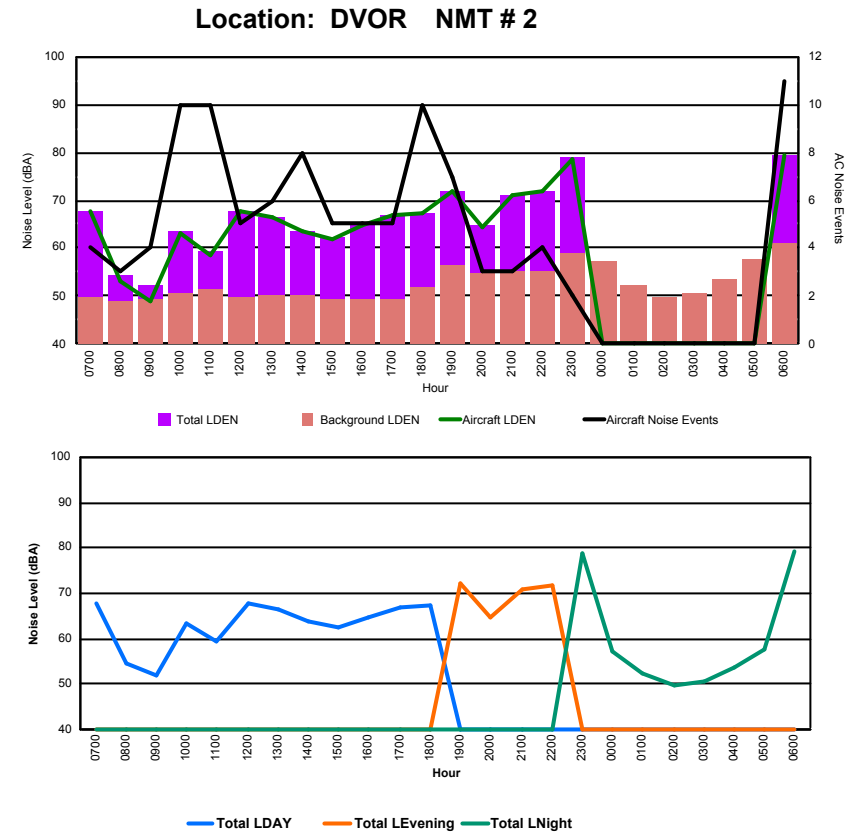

Location: Roodt/Syr NMT # 1

Luxembourg Airport Noise Distribution by Hour

Between 29/08/2022 00:00:00 and 29/08/2022 23:59:59 (Local Time)

Day	Aircraft Events	Total LDEN dB (A)	Aircraft LDEN dB(A)	Background LDEN dB(A)	Total LDay dB(A)	Total LEvening dB(A)	Total LNight dB (A)	
29/08/22	7:00	4	67.8	67.8	49.9	67.8	-	-
29/08/22	8:00	3	54.4	53.0	49.0	54.4	-	-
29/08/22	9:00	4	52.1	49.1	49.2	52.1	-	-
29/08/22	10:00	10	63.5	63.3	50.8	63.5	-	-
29/08/22	11:00	10	59.2	58.6	51.3	59.2	-	-
29/08/22	12:00	5	67.6	67.6	49.9	67.6	-	-
29/08/22	13:00	6	66.6	66.5	50.2	66.6	-	-
29/08/22	14:00	8	63.7	63.4	50.4	63.7	-	-
29/08/22	15:00	5	62.3	62.0	49.4	62.3	-	-
29/08/22	16:00	5	64.8	64.6	49.5	64.8	-	-
29/08/22	17:00	5	66.7	66.7	49.3	66.7	-	-
29/08/22	18:00	10	67.3	67.2	52.0	67.3	-	-
29/08/22	19:00	7	72.0	71.9	56.4	-	72.0	-
29/08/22	20:00	3	64.8	64.4	54.9	-	64.8	-
29/08/22	21:00	3	71.0	70.9	55.1	-	71.0	-
29/08/22	22:00	4	71.9	71.8	55.3	-	71.9	-
29/08/22	23:00	2	78.8	78.7	58.9	-	-	78.8
30/08/22	0:00	-	57.4	-	57.4	-	-	57.4
30/08/22	1:00	-	52.2	-	52.2	-	-	52.2
30/08/22	2:00	-	49.6	-	49.6	-	-	49.6
30/08/22	3:00	-	50.8	-	50.8	-	-	50.8
30/08/22	4:00	-	53.6	-	53.6	-	-	53.6
30/08/22	5:00	-	57.5	-	57.5	-	-	57.5
30/08/22	6:00	11	79.3	79.2	61.2	-	-	79.3
	105	70.1	70.0	54.3	64.9	70.7	73.1	