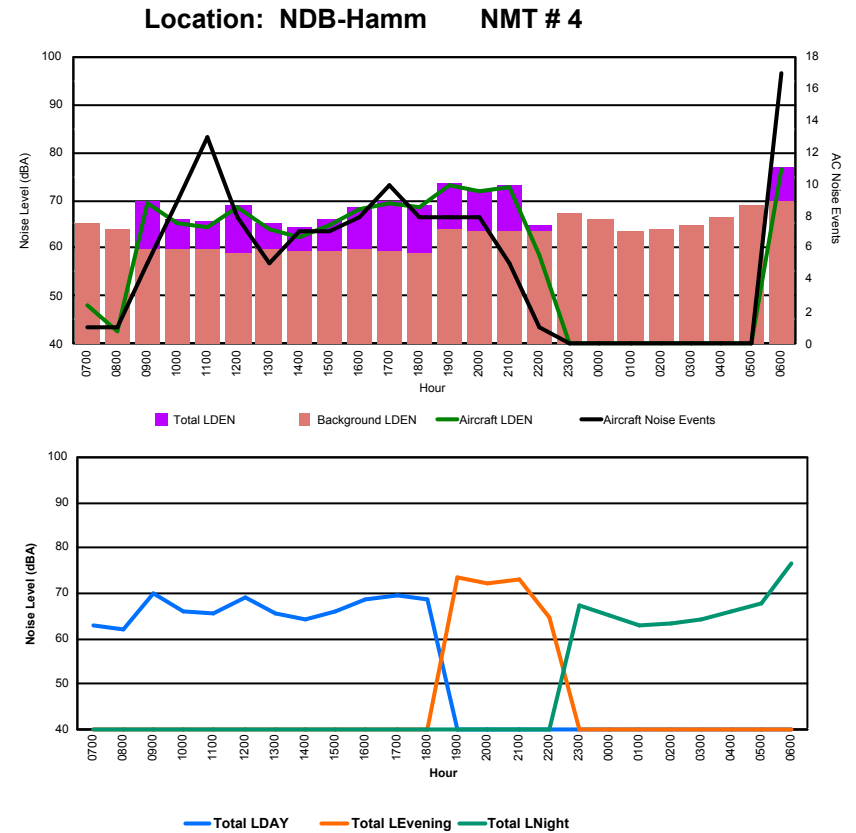

Luxembourg Airport Noise Distribution by Hour

Between 16/08/2022 00:00:00 and 16/08/2022 23:59:59 (Local Time)

Day	Aircraft Events	Total LDEN dB (A)	Aircraft LDEN dB(A)	Background LDEN dB(A)	Total LDay dB(A)	Total LEvening dB(A)	Total LNight dB (A)
16/08/22 7:00	1	63.1	48.2	65.2	63.1	-	-
16/08/22 8:00	1	62.1	42.6	63.8	62.1	-	-
16/08/22 9:00	5	69.8	69.4	59.9	69.8	-	-
16/08/22 10:00	9	66.2	65.1	59.6	66.2	-	-
16/08/22 11:00	13	65.6	64.5	59.7	65.6	-	-
16/08/22 12:00	8	69.1	68.7	58.8	69.1	-	-
16/08/22 13:00	5	65.4	64.1	59.8	65.4	-	-
16/08/22 14:00	7	64.2	62.5	59.3	64.2	-	-
16/08/22 15:00	7	65.9	64.8	59.2	65.9	-	-
16/08/22 16:00	8	68.6	68.0	59.9	68.6	-	-
16/08/22 17:00	10	69.7	69.3	59.2	69.7	-	-
16/08/22 18:00	8	68.9	68.5	58.9	68.9	-	-
16/08/22 19:00	8	73.6	73.1	64.0	-	73.6	-
16/08/22 20:00	8	72.4	71.8	63.6	-	72.4	-
16/08/22 21:00	5	73.3	72.8	63.7	-	73.3	-
16/08/22 22:00	1	64.8	58.5	63.7	-	64.8	-
16/08/22 23:00	-	67.2	-	67.2	-	-	67.2
17/08/22 0:00	-	65.1	-	66.0	-	-	65.1
17/08/22 1:00	-	63.0	-	63.6	-	-	63.0
17/08/22 2:00	-	63.4	-	64.1	-	-	63.4
17/08/22 3:00	-	64.3	-	64.6	-	-	64.3
17/08/22 4:00	-	66.1	-	66.5	-	-	66.1
17/08/22 5:00	-	67.9	-	69.0	-	-	67.9
17/08/22 6:00	17	76.8	76.4	69.6	-	-	76.8
	121	69.2	68.0	64.2	67.2	72.1	69.6