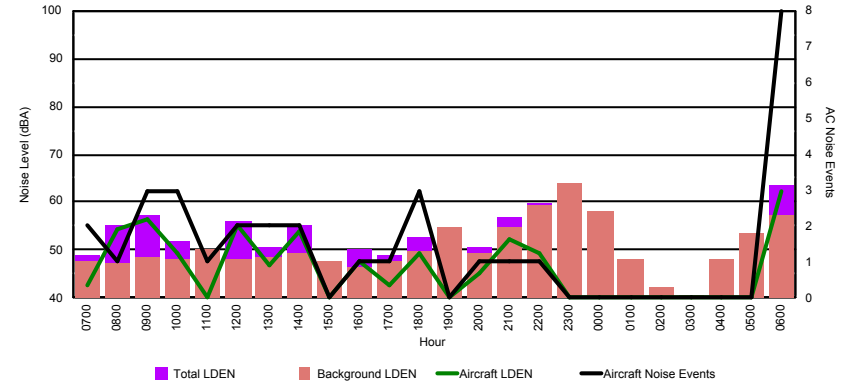

Luxembourg Airport Noise Distribution by Hour

Between 09/08/2022 00:00:00 and 09/08/2022 23:59:59 (Local Time)

Day	Aircraft Events	Total LDEN dB(A)	Aircraft LDEN dB(A)	Background LDEN dB(A)	Total LDay dB(A)	Total LEvening dB(A)	Total LNight dB(A)	
09/08/22	7:00	2	49.0	42.9	47.9	49.0	-	-
09/08/22	8:00	1	55.2	54.4	47.2	55.2	-	-
09/08/22	9:00	3	57.2	56.5	48.7	57.2	-	-
09/08/22	10:00	3	51.7	49.3	48.2	51.7	-	-
09/08/22	11:00	1	50.4	40.0	50.0	50.4	-	-
09/08/22	12:00	2	56.1	55.4	48.0	56.1	-	-
09/08/22	13:00	2	50.8	47.0	48.5	50.8	-	-
09/08/22	14:00	2	55.2	53.9	49.5	55.2	-	-
09/08/22	15:00	-	47.6	-	47.6	47.6	-	-
09/08/22	16:00	1	50.2	47.7	46.5	50.2	-	-
09/08/22	17:00	1	48.8	42.9	47.5	48.8	-	-
09/08/22	18:00	3	52.6	49.5	49.8	52.6	-	-
09/08/22	19:00	-	54.7	-	54.7	54.7	-	-
09/08/22	20:00	1	50.6	45.2	49.2	-	50.6	-
09/08/22	21:00	1	56.8	52.3	54.9	-	56.8	-
09/08/22	22:00	1	59.9	49.2	59.5	-	59.9	-
09/08/22	23:00	-	63.9	-	63.9	-	63.9	-
10/08/22	0:00	-	58.0	-	58.0	-	58.0	-
10/08/22	1:00	-	48.1	-	48.1	-	48.1	-
10/08/22	2:00	-	42.4	-	42.4	-	42.4	-
10/08/22	3:00	-	40.7	-	40.7	-	40.7	-
10/08/22	4:00	-	48.3	-	48.3	-	48.3	-
10/08/22	5:00	-	53.6	-	53.7	-	53.6	-
10/08/22	6:00	8	63.4	62.3	57.3	-	63.4	-
	32	56.2	51.8	54.3	53.1	56.7	58.5	

Location: Roodt/Syr NMT # 1