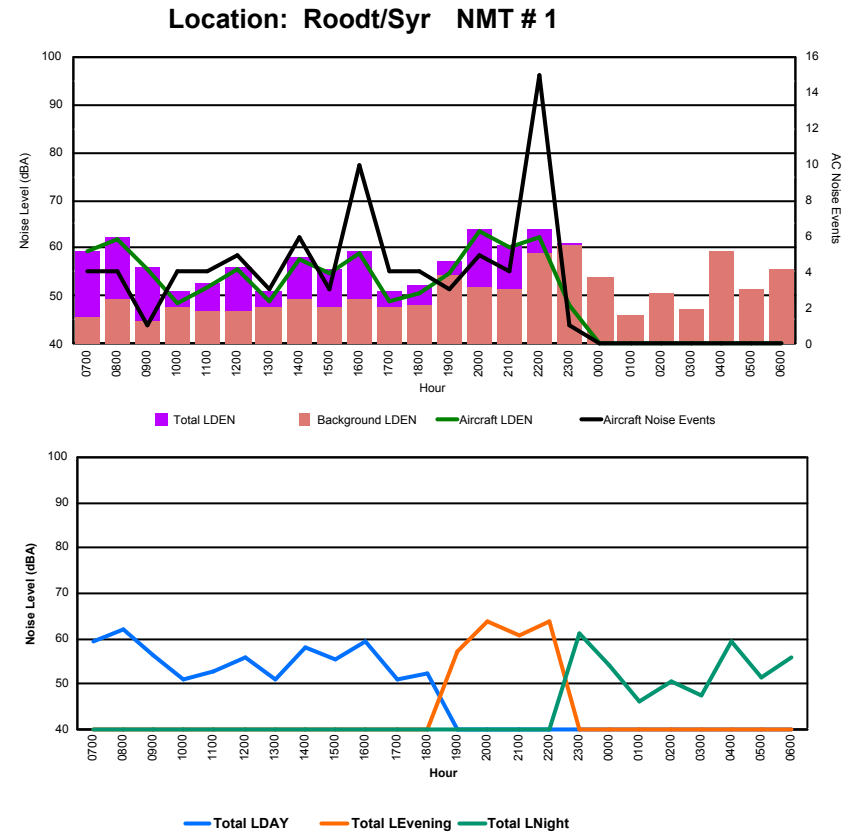

Luxembourg Airport Noise Distribution by Hour

Between 04/08/2022 00:00:00 and 04/08/2022 23:59:59 (Local Time)

Day	Aircraft Events	Total LDEN dB(A)	Aircraft LDEN dB(A)	Background LDEN dB(A)	Total LDay dB(A)	Total LEvening dB(A)	Total LNight dB(A)
04/08/22 7:00	4	59.5	59.3	45.8	59.5	-	-
04/08/22 8:00	4	62.1	61.9	49.2	62.1	-	-
04/08/22 9:00	1	56.2	55.8	44.8	56.2	-	-
04/08/22 10:00	4	51.0	48.5	47.7	51.0	-	-
04/08/22 11:00	4	52.9	51.7	46.7	52.9	-	-
04/08/22 12:00	5	56.1	55.6	47.0	56.1	-	-
04/08/22 13:00	3	51.2	48.8	47.7	51.2	-	-
04/08/22 14:00	6	58.1	57.5	49.2	58.1	-	-
04/08/22 15:00	3	55.5	54.7	47.9	55.5	-	-
04/08/22 16:00	10	59.4	59.0	49.3	59.4	-	-
04/08/22 17:00	4	51.2	49.0	47.5	51.2	-	-
04/08/22 18:00	4	52.4	50.5	48.0	52.4	-	-
04/08/22 19:00	3	57.4	54.6	54.3	-	57.4	-
04/08/22 20:00	5	63.9	63.6	51.9	-	63.9	-
04/08/22 21:00	4	60.6	60.1	51.3	-	60.6	-
04/08/22 22:00	15	63.9	62.4	59.1	-	63.9	-
04/08/22 23:00	1	61.0	48.3	60.8	-	-	61.0
05/08/22 0:00	-	53.9	-	53.9	-	-	53.9
05/08/22 1:00	-	46.0	-	46.0	-	-	46.0
05/08/22 2:00	-	50.5	-	50.6	-	-	50.5
05/08/22 3:00	-	47.4	-	47.4	-	-	47.4
05/08/22 4:00	-	59.3	-	59.4	-	-	59.3
05/08/22 5:00	-	51.4	-	51.4	-	-	51.4
05/08/22 6:00	-	55.7	-	55.7	-	-	55.7
	80	58.1	56.5	53.3	57.0	62.2	55.8