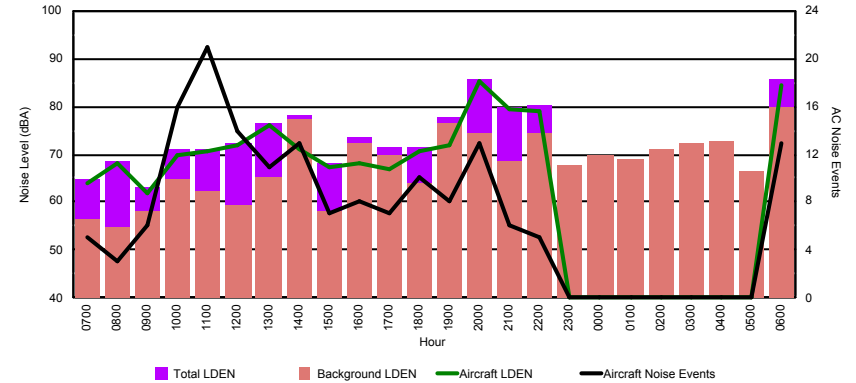

Luxembourg Airport Noise Distribution by Hour

Between 22/08/2022 00:00:00 and 22/08/2022 23:59:59 (Local Time)

Day	Aircraft Events	Total LDEN dB(A)	Aircraft LDEN dB(A)	Background LDEN dB(A)	Total LDay dB(A)	Total LEvening dB(A)	Total LNight dB(A)
22/08/22 7:00	5	64.6	63.9	56.4	64.6	-	-
22/08/22 8:00	3	68.5	68.3	54.9	68.5	-	-
22/08/22 9:00	6	63.3	61.9	58.0	63.3	-	-
22/08/22 10:00	16	70.9	69.7	64.7	70.9	-	-
22/08/22 11:00	21	71.1	70.6	62.3	71.1	-	-
22/08/22 12:00	14	72.3	72.0	59.5	72.3	-	-
22/08/22 13:00	11	76.4	76.2	65.0	76.4	-	-
22/08/22 14:00	13	78.3	70.9	77.3	78.3	-	-
22/08/22 15:00	7	68.0	67.5	58.2	68.0	-	-
22/08/22 16:00	8	73.7	68.3	72.2	73.7	-	-
22/08/22 17:00	7	71.4	66.8	69.7	71.4	-	-
22/08/22 18:00	10	71.6	70.8	64.0	71.6	-	-
22/08/22 19:00	8	77.8	71.9	76.6	-	77.8	-
22/08/22 20:00	13	85.7	85.3	74.5	-	85.7	-
22/08/22 21:00	6	79.8	79.4	68.4	-	79.8	-
22/08/22 22:00	5	80.1	78.9	74.2	-	80.1	-
22/08/22 23:00	-	67.8	-	67.9	-	-	67.8
23/08/22 0:00	-	69.2	-	69.8	-	-	69.2
23/08/22 1:00	-	68.0	-	68.8	-	-	68.0
23/08/22 2:00	-	70.5	-	70.9	-	-	70.5
23/08/22 3:00	-	71.8	-	72.4	-	-	71.8
23/08/22 4:00	-	72.4	-	72.6	-	-	72.4
23/08/22 5:00	-	66.1	-	66.4	-	-	66.1
23/08/22 6:00	13	85.7	84.5	80.0	-	-	85.7
	166	77.3	75.9	71.9	72.7	82.0	77.4

Location: Mid Runway NMT # 3