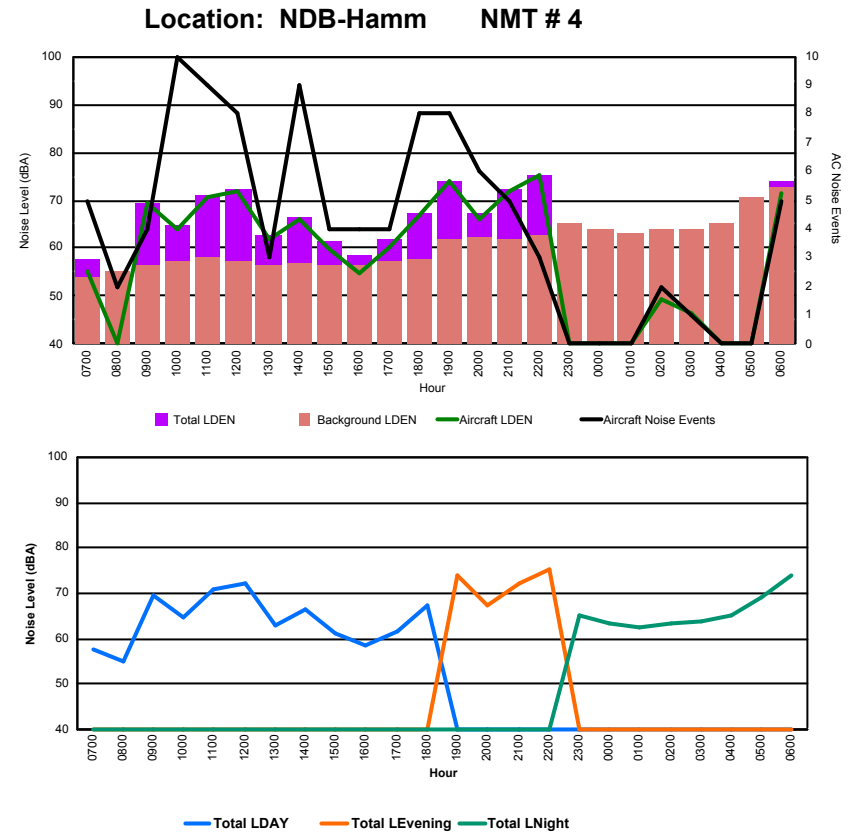

Luxembourg Airport Noise Distribution by Hour

Between 15/08/2022 00:00:00 and 15/08/2022 23:59:59 (Local Time)

Day	Aircraft Events	Total LDEN dB (A)	Aircraft LDEN dB(A)	Background LDEN dB(A)	Total LDay dB(A)	Total LEvening dB(A)	Total LNight dB (A)
15/08/22 7:00	5	57.6	55.4	53.9	57.6	-	-
15/08/22 8:00	2	55.1	39.6	55.1	55.1	-	-
15/08/22 9:00	4	69.5	69.3	56.6	69.5	-	-
15/08/22 10:00	10	64.8	64.0	57.4	64.8	-	-
15/08/22 11:00	9	70.9	70.7	58.0	70.9	-	-
15/08/22 12:00	8	72.1	72.0	57.2	72.1	-	-
15/08/22 13:00	3	62.9	61.8	56.5	62.9	-	-
15/08/22 14:00	9	66.5	66.1	56.9	66.5	-	-
15/08/22 15:00	4	61.3	59.6	56.6	61.3	-	-
15/08/22 16:00	4	58.6	54.7	56.4	58.6	-	-
15/08/22 17:00	4	61.8	60.0	57.3	61.8	-	-
15/08/22 18:00	8	67.3	66.9	57.7	67.3	-	-
15/08/22 19:00	8	74.1	73.8	61.9	-	74.1	-
15/08/22 20:00	6	67.4	65.9	62.4	-	67.4	-
15/08/22 21:00	5	72.3	71.8	61.8	-	72.3	-
15/08/22 22:00	3	75.4	75.1	62.8	-	75.4	-
15/08/22 23:00	-	65.2	-	65.2	-	-	65.2
16/08/22 0:00	-	63.3	-	64.1	-	-	63.3
16/08/22 1:00	-	62.7	-	63.2	-	-	62.7
16/08/22 2:00	2	63.4	49.4	63.9	-	-	63.4
16/08/22 3:00	1	63.9	46.4	63.9	-	-	63.9
16/08/22 4:00	-	65.2	-	65.4	-	-	65.2
16/08/22 5:00	-	69.1	-	70.5	-	-	69.1
16/08/22 6:00	5	73.9	71.3	72.6	-	-	73.9
	100	68.9	67.7	63.8	66.7	73.2	67.8