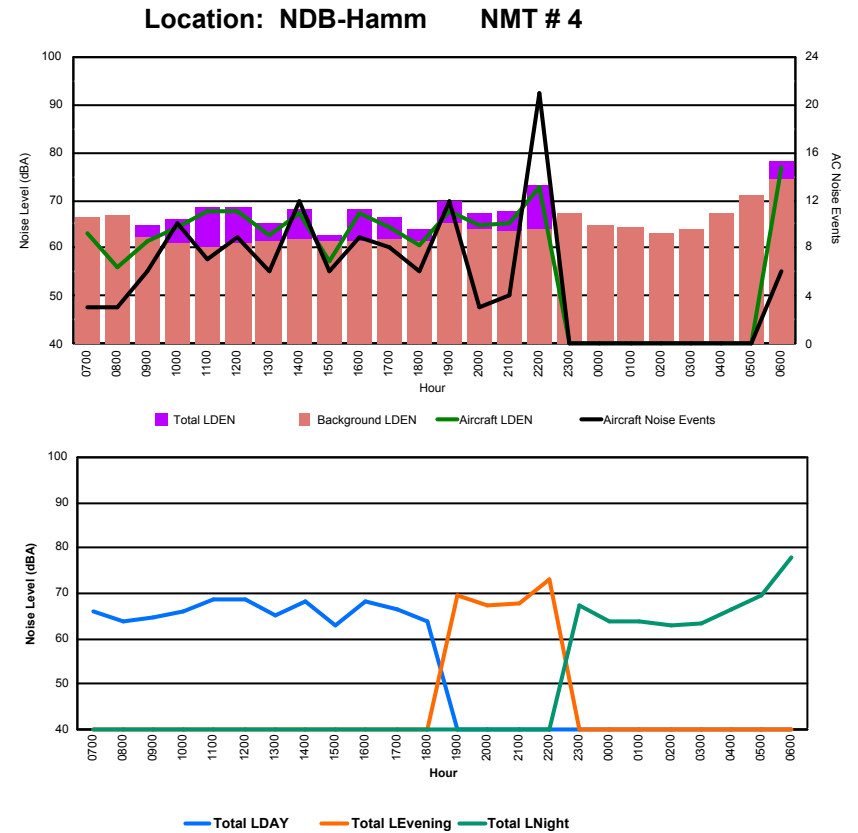

Luxembourg Airport Noise Distribution by Hour

Between 10/08/2022 00:00:00 and 10/08/2022 23:59:59 (Local Time)

Day	Aircraft Events	Total LDEN dB(A)	Aircraft LDEN dB(A)	Background LDEN dB(A)	Total LDay dB(A)	Total LEvening dB(A)	Total LNight dB(A)
10/08/22 7:00	3	66.0	63.1	66.5	66.0	-	-
10/08/22 8:00	3	63.9	55.9	66.9	63.9	-	-
10/08/22 9:00	6	64.7	61.4	62.3	64.7	-	-
10/08/22 10:00	10	65.9	64.3	61.0	65.9	-	-
10/08/22 11:00	7	68.6	67.9	60.3	68.6	-	-
10/08/22 12:00	9	68.5	67.7	61.1	68.5	-	-
10/08/22 13:00	6	65.0	62.6	61.5	65.0	-	-
10/08/22 14:00	12	68.2	67.2	62.0	68.2	-	-
10/08/22 15:00	6	62.8	57.4	61.4	62.8	-	-
10/08/22 16:00	9	68.3	67.3	61.6	68.3	-	-
10/08/22 17:00	8	66.3	64.5	61.7	66.3	-	-
10/08/22 18:00	6	64.0	60.8	61.3	64.0	-	-
10/08/22 19:00	12	69.7	67.9	65.2	-	69.7	-
10/08/22 20:00	3	67.4	64.9	63.9	-	67.4	-
10/08/22 21:00	4	67.6	65.4	63.7	-	67.6	-
10/08/22 22:00	21	73.1	72.6	63.9	-	73.1	-
10/08/22 23:00	-	67.3	-	67.4	-	-	67.3
11/08/22 0:00	-	64.0	-	64.7	-	-	64.0
11/08/22 1:00	-	63.9	-	64.4	-	-	63.9
11/08/22 2:00	-	62.8	-	63.3	-	-	62.8
11/08/22 3:00	-	63.6	-	63.8	-	-	63.6
11/08/22 4:00	-	66.6	-	67.2	-	-	66.6
11/08/22 5:00	-	69.7	-	71.0	-	-	69.7
11/08/22 6:00	6	78.0	76.8	74.3	-	-	78.0
	131	68.9	66.8	65.9	66.4	70.1	70.6