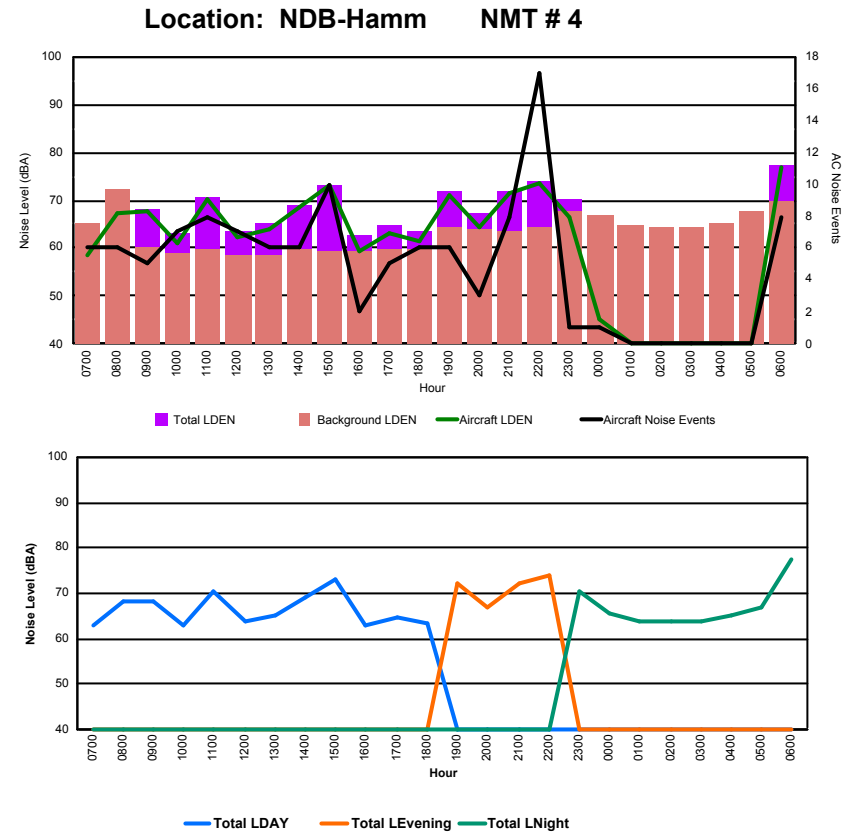

Luxembourg Airport Noise Distribution by Hour

Between 05/08/2022 00:00:00 and 05/08/2022 23:59:59 (Local Time)

Day	Aircraft Events	Total LDEN dB(A)	Aircraft LDEN dB(A)	Background LDEN dB(A)	Total LDay dB(A)	Total LEvening dB(A)	Total LNight dB(A)
05/08/22 7:00	6	62.9	58.4	65.2	62.9	-	-
05/08/22 8:00	6	68.1	67.2	72.3	68.1	-	-
05/08/22 9:00	5	68.3	67.6	60.3	68.3	-	-
05/08/22 10:00	7	63.1	61.0	59.1	63.1	-	-
05/08/22 11:00	8	70.6	70.3	59.7	70.6	-	-
05/08/22 12:00	7	63.7	62.2	58.7	63.7	-	-
05/08/22 13:00	6	65.0	63.9	58.6	65.0	-	-
05/08/22 14:00	6	69.1	68.6	59.7	69.1	-	-
05/08/22 15:00	10	73.2	73.1	59.2	73.2	-	-
05/08/22 16:00	2	62.9	59.2	59.2	62.9	-	-
05/08/22 17:00	5	64.7	63.1	59.6	64.7	-	-
05/08/22 18:00	6	63.6	61.4	59.6	63.6	-	-
05/08/22 19:00	6	72.0	71.2	64.4	-	72.0	-
05/08/22 20:00	3	67.1	64.4	63.9	-	67.1	-
05/08/22 21:00	8	72.0	71.3	63.7	-	72.0	-
05/08/22 22:00	17	73.9	73.5	64.2	-	73.9	-
05/08/22 23:00	1	70.3	66.6	67.9	-	-	70.3
06/08/22 0:00	1	65.7	45.1	66.7	-	-	65.7
06/08/22 1:00	-	63.9	-	64.8	-	-	63.9
06/08/22 2:00	-	63.7	-	64.5	-	-	63.7
06/08/22 3:00	-	64.0	-	64.2	-	-	64.0
06/08/22 4:00	-	65.2	-	65.4	-	-	65.2
06/08/22 5:00	-	66.9	-	67.7	-	-	66.9
06/08/22 6:00	8	77.3	76.7	69.6	-	-	77.3
	118	69.5	68.3	65.1	67.7	71.9	70.2