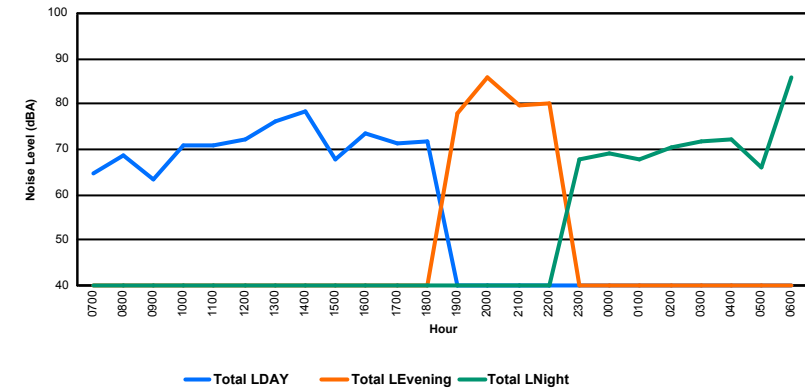

Luxembourg Airport Noise Distribution by Hour

Between 22/08/2022 00:00:00 and 22/08/2022 23:59:59 (Local Time)

Day	Aircraft Events	Total LDEN dB(A)	Aircraft LDEN dB(A)	Background LDEN dB(A)	Total LDay dB(A)	Total LEvening dB(A)	Total LNight dB(A)
22/08/22 7:00	5	64.6	63.9	56.4	64.6	-	-
22/08/22 8:00	3	68.5	68.3	54.9	68.5	-	-
22/08/22 9:00	6	63.3	61.9	58.0	63.3	-	-
22/08/22 10:00	16	70.9	69.7	64.7	70.9	-	-
22/08/22 11:00	21	71.1	70.6	62.3	71.1	-	-
22/08/22 12:00	14	72.3	72.0	59.5	72.3	-	-
22/08/22 13:00	11	76.4	76.2	65.0	76.4	-	-
22/08/22 14:00	13	78.3	70.9	77.3	78.3	-	-
22/08/22 15:00	7	68.0	67.5	58.2	68.0	-	-
22/08/22 16:00	8	73.7	68.3	72.2	73.7	-	-
22/08/22 17:00	7	71.4	66.8	69.7	71.4	-	-
22/08/22 18:00	10	71.6	70.8	64.0	71.6	-	-
22/08/22 19:00	8	77.8	71.9	76.6	-	77.8	-
22/08/22 20:00	13	85.7	85.3	74.5	-	85.7	-
22/08/22 21:00	6	79.8	79.4	68.4	-	79.8	-
22/08/22 22:00	5	80.1	78.9	74.2	-	80.1	-
22/08/22 23:00	-	67.8	-	67.9	-	-	67.8
23/08/22 0:00	-	69.2	-	69.8	-	-	69.2
23/08/22 1:00	-	68.0	-	68.8	-	-	68.0
23/08/22 2:00	-	70.5	-	70.9	-	-	70.5
23/08/22 3:00	-	71.8	-	72.4	-	-	71.8
23/08/22 4:00	-	72.4	-	72.6	-	-	72.4
23/08/22 5:00	-	66.1	-	66.4	-	-	66.1
23/08/22 6:00	13	85.7	84.5	80.0	-	-	85.7
	166	77.3	75.9	71.9	72.7	82.0	77.4

Location: Mid Runway NMT # 3