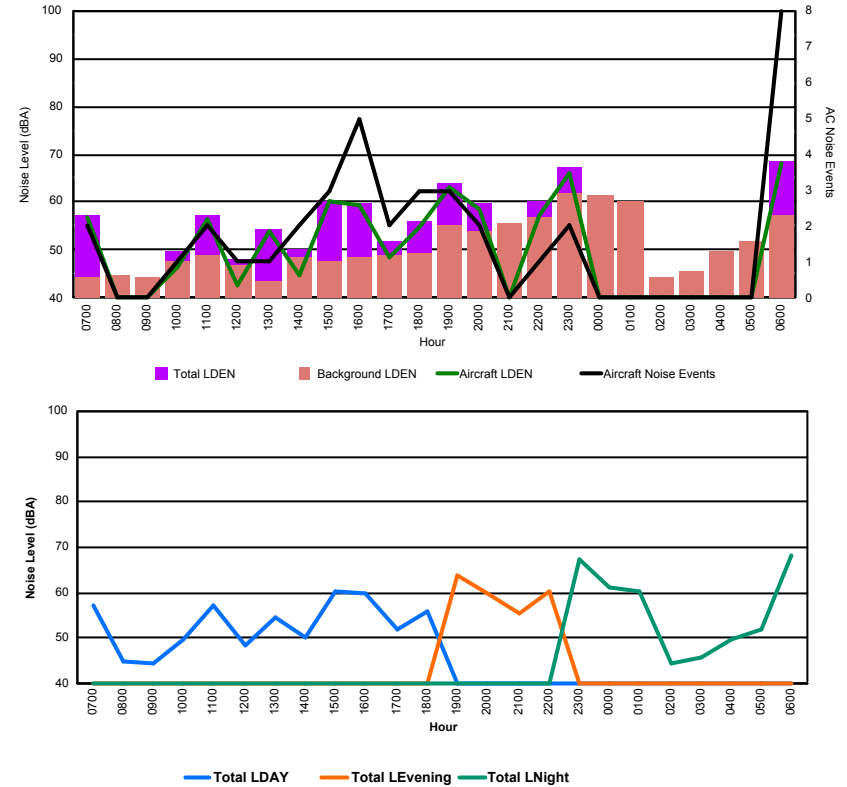

Luxembourg Airport Noise Distribution by Hour

Between 28/08/2022 00:00:00 and 28/08/2022 23:59:59 (Local Time)

Day	Aircraft Events	Total LDEN dB (A)	Aircraft LDEN dB(A)	Background LDEN dB(A)	Total LDay dB(A)	Total LEvening dB(A)	Total LNight dB (A)
28/08/22 7:00	2	57.2	57.0	44.4	57.2	-	-
28/08/22 8:00	-	44.7	-	44.7	44.7	-	-
28/08/22 9:00	-	44.5	-	44.5	44.5	-	-
28/08/22 10:00	1	49.9	46.3	47.5	49.9	-	-
28/08/22 11:00	2	57.2	56.5	48.8	57.2	-	-
28/08/22 12:00	1	48.2	42.6	46.9	48.2	-	-
28/08/22 13:00	1	54.5	54.1	43.7	54.5	-	-
28/08/22 14:00	2	50.0	44.6	48.6	50.0	-	-
28/08/22 15:00	3	60.2	60.0	47.7	60.2	-	-
28/08/22 16:00	5	59.8	59.5	48.6	59.8	-	-
28/08/22 17:00	2	51.7	48.5	48.9	51.7	-	-
28/08/22 18:00	3	56.0	54.9	49.3	56.0	-	-
28/08/22 19:00	3	63.8	63.2	55.2	-	63.8	-
28/08/22 20:00	2	59.8	58.6	53.8	-	59.8	-
28/08/22 21:00	-	55.6	-	55.6	-	55.6	-
28/08/22 22:00	1	60.1	57.4	56.9	-	60.1	-
28/08/22 23:00	2	67.4	66.0	61.8	-	-	67.4
29/08/22 0:00	-	61.3	-	61.3	-	-	61.3
29/08/22 1:00	-	60.3	-	60.3	-	-	60.3
29/08/22 2:00	-	44.4	-	44.4	-	-	44.4
29/08/22 3:00	-	45.8	-	45.8	-	-	45.8
29/08/22 4:00	-	49.8	-	49.8	-	-	49.8
29/08/22 5:00	-	51.7	-	51.8	-	-	51.7
29/08/22 6:00	8	68.4	68.1	57.4	-	-	68.4
	38	60.0	58.6	54.6	55.4	60.7	62.8

Location: Roodt/Syr NMT # 1