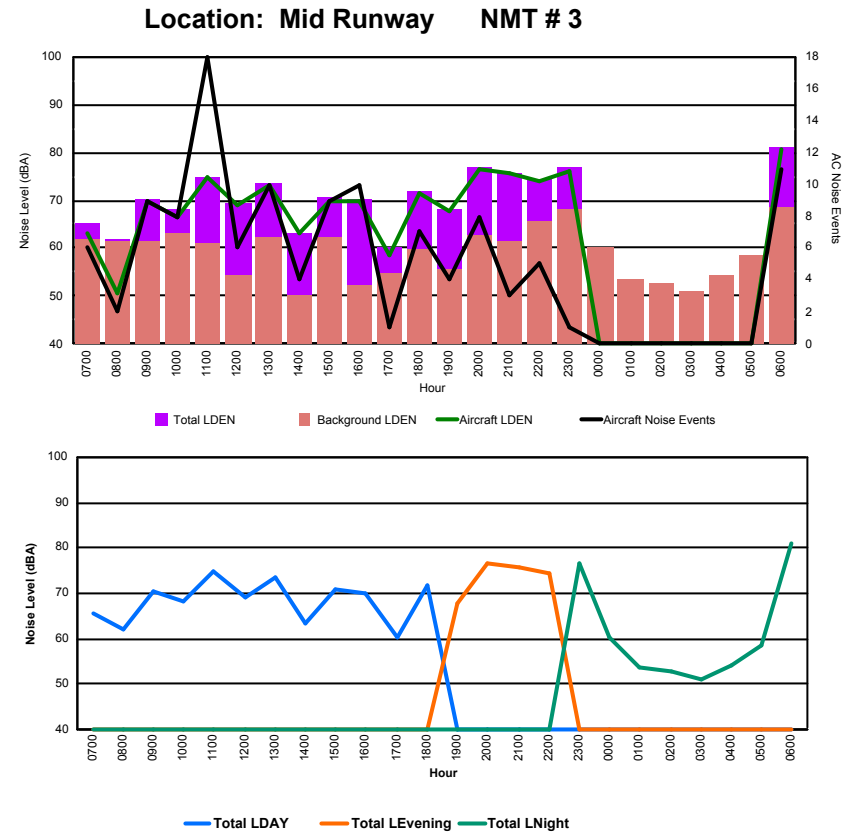

Luxembourg Airport Noise Distribution by Hour

Between 13/08/2022 00:00:00 and 13/08/2022 23:59:59 (Local Time)

Day	Aircraft Events	Total LDEN dB(A)	Aircraft LDEN dB(A)	Background LDEN dB(A)	Total LDay dB(A)	Total LEvening dB(A)	Total LNight dB(A)
13/08/22 7:00	6	65.4	63.2	61.7	65.4	-	-
13/08/22 8:00	2	61.9	50.7	61.5	61.9	-	-
13/08/22 9:00	9	70.3	69.8	61.4	70.3	-	-
13/08/22 10:00	8	68.1	66.5	63.0	68.1	-	-
13/08/22 11:00	18	75.0	74.9	61.0	75.0	-	-
13/08/22 12:00	6	69.2	69.1	54.5	69.2	-	-
13/08/22 13:00	10	73.4	73.1	62.1	73.4	-	-
13/08/22 14:00	4	63.3	63.1	50.1	63.3	-	-
13/08/22 15:00	9	70.7	70.0	62.2	70.7	-	-
13/08/22 16:00	10	70.1	70.0	52.3	70.1	-	-
13/08/22 17:00	1	60.1	58.6	54.7	60.1	-	-
13/08/22 18:00	7	71.7	71.4	59.9	71.7	-	-
13/08/22 19:00	4	68.0	67.7	55.8	-	68.0	-
13/08/22 20:00	8	76.7	76.5	62.9	-	76.7	-
13/08/22 21:00	3	75.6	75.5	61.3	-	75.6	-
13/08/22 22:00	5	74.5	74.0	65.6	-	74.5	-
13/08/22 23:00	1	76.7	76.0	68.0	-	-	76.7
14/08/22 0:00	-	60.2	-	60.3	-	-	60.2
14/08/22 1:00	-	53.6	-	53.6	-	-	53.6
14/08/22 2:00	-	52.8	-	52.8	-	-	52.8
14/08/22 3:00	-	51.2	-	51.2	-	-	51.2
14/08/22 4:00	-	54.2	-	54.2	-	-	54.2
14/08/22 5:00	-	58.6	-	58.6	-	-	58.6
14/08/22 6:00	11	80.9	80.8	68.5	-	-	80.9
	122	72.4	72.0	61.8	70.1	74.7	73.3