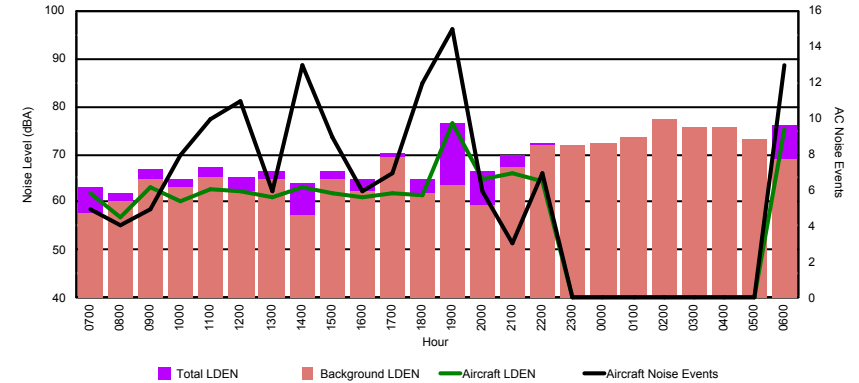

Luxembourg Airport Noise Distribution by Hour

Between 10/06/2022 00:00:00 and 10/06/2022 23:59:59 (Local Time)

Day	Aircraft Events	Total LDEN dB(A)	Aircraft LDEN dB(A)	Background LDEN dB(A)	Total LDay dB(A)	Total LEvening dB(A)	Total LNight dB(A)
10/06/22 7:00	5	63.2	61.7	57.9	63.2	-	-
10/06/22 8:00	4	61.8	56.7	60.2	61.8	-	-
10/06/22 9:00	5	67.0	63.3	64.6	67.0	-	-
10/06/22 10:00	8	64.7	60.1	63.0	64.7	-	-
10/06/22 11:00	10	67.1	62.7	65.2	67.1	-	-
10/06/22 12:00	11	65.4	62.4	62.3	65.4	-	-
10/06/22 13:00	6	66.4	61.1	64.9	66.4	-	-
10/06/22 14:00	13	64.1	63.1	57.2	64.1	-	-
10/06/22 15:00	9	66.4	62.0	64.6	66.4	-	-
10/06/22 16:00	6	64.8	61.1	62.4	64.8	-	-
10/06/22 17:00	7	70.2	61.9	69.5	70.2	-	-
10/06/22 18:00	12	64.8	61.6	62.0	64.8	-	-
10/06/22 19:00	15	76.5	76.4	63.6	-	76.5	-
10/06/22 20:00	6	66.4	64.7	59.4	-	66.4	-
10/06/22 21:00	3	69.8	66.2	67.2	-	69.8	-
10/06/22 22:00	7	72.5	64.4	71.8	-	72.5	-
10/06/22 23:00	-	71.8	-	71.9	-	-	71.8
11/06/22 0:00	-	70.1	-	72.3	-	-	70.1
11/06/22 1:00	-	72.2	-	73.7	-	-	72.2
11/06/22 2:00	-	75.0	-	77.1	-	-	75.0
11/06/22 3:00	-	74.9	-	75.7	-	-	74.9
11/06/22 4:00	-	75.1	-	75.7	-	-	75.1
11/06/22 5:00	-	73.0	-	73.2	-	-	73.0
11/06/22 6:00	13	76.1	75.3	69.0	-	-	76.1
	140	71.3	66.4	70.4	66.0	72.8	73.9

Location: Mid Runway NMT # 3