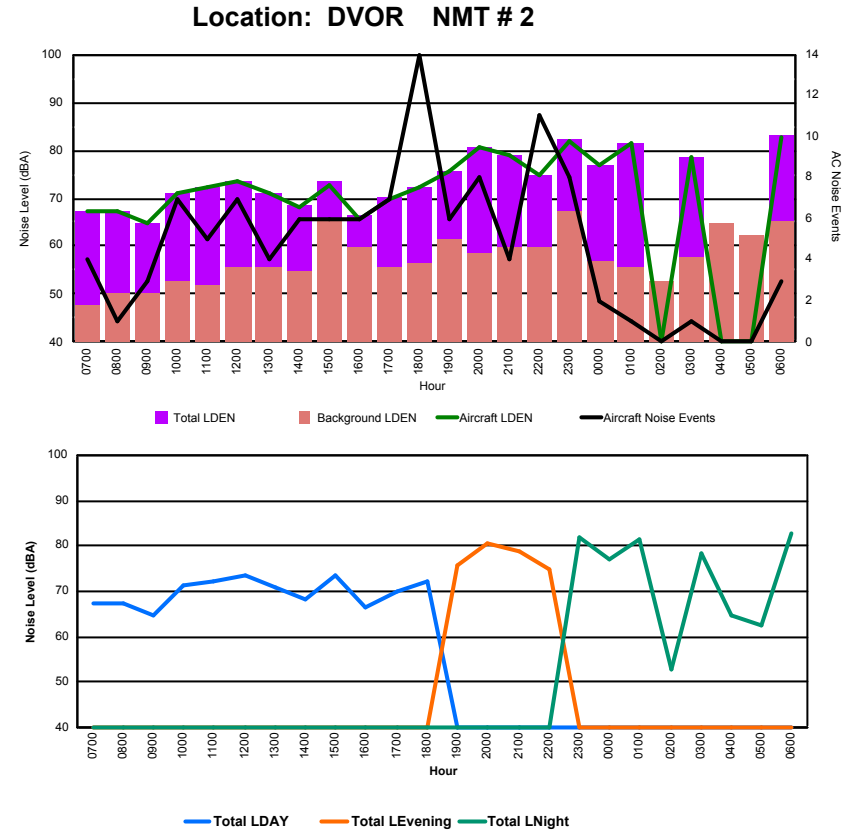

Luxembourg Airport Noise Distribution by Hour

Between 05/06/2022 00:00:00 and 05/06/2022 23:59:59 (Local Time)

Day	Aircraft Events	Total LDEN dB (A)	Aircraft LDEN dB(A)	Background LDEN dB(A)	Total LDay dB(A)	Total LEvening dB(A)	Total LNight dB (A)	
05/06/22	7:00	4	67.3	67.2	47.6	67.3	-	-
05/06/22	8:00	1	67.2	67.1	50.1	67.2	-	-
05/06/22	9:00	3	64.9	64.7	50.2	64.9	-	-
05/06/22	10:00	7	71.2	71.1	52.7	71.2	-	-
05/06/22	11:00	5	72.2	72.2	51.9	72.2	-	-
05/06/22	12:00	7	73.7	73.7	55.7	73.7	-	-
05/06/22	13:00	4	71.0	70.9	55.6	71.0	-	-
05/06/22	14:00	6	68.4	68.2	54.9	68.4	-	-
05/06/22	15:00	6	73.5	72.9	65.0	73.5	-	-
05/06/22	16:00	6	66.6	65.6	59.8	66.6	-	-
05/06/22	17:00	7	70.2	70.0	55.8	70.2	-	-
05/06/22	18:00	14	72.2	72.2	56.4	72.2	-	-
05/06/22	19:00	6	75.8	75.6	61.4	-	75.8	-
05/06/22	20:00	8	80.6	80.5	58.6	-	80.6	-
05/06/22	21:00	4	78.9	78.8	59.7	-	78.9	-
05/06/22	22:00	11	75.0	74.8	59.9	-	75.0	-
05/06/22	23:00	8	82.1	81.9	67.4	-	-	82.1
06/06/22	0:00	2	76.9	76.8	57.0	-	-	76.9
06/06/22	1:00	1	81.4	81.4	55.7	-	-	81.4
06/06/22	2:00	-	52.8	-	52.8	-	-	52.8
06/06/22	3:00	1	78.5	78.4	57.8	-	-	78.5
06/06/22	4:00	-	64.5	-	64.7	-	-	64.5
06/06/22	5:00	-	62.5	-	62.5	-	-	62.5
06/06/22	6:00	3	83.0	82.9	65.1	-	-	83.0
	114	76.3	76.2	60.3	70.7	78.2	78.9