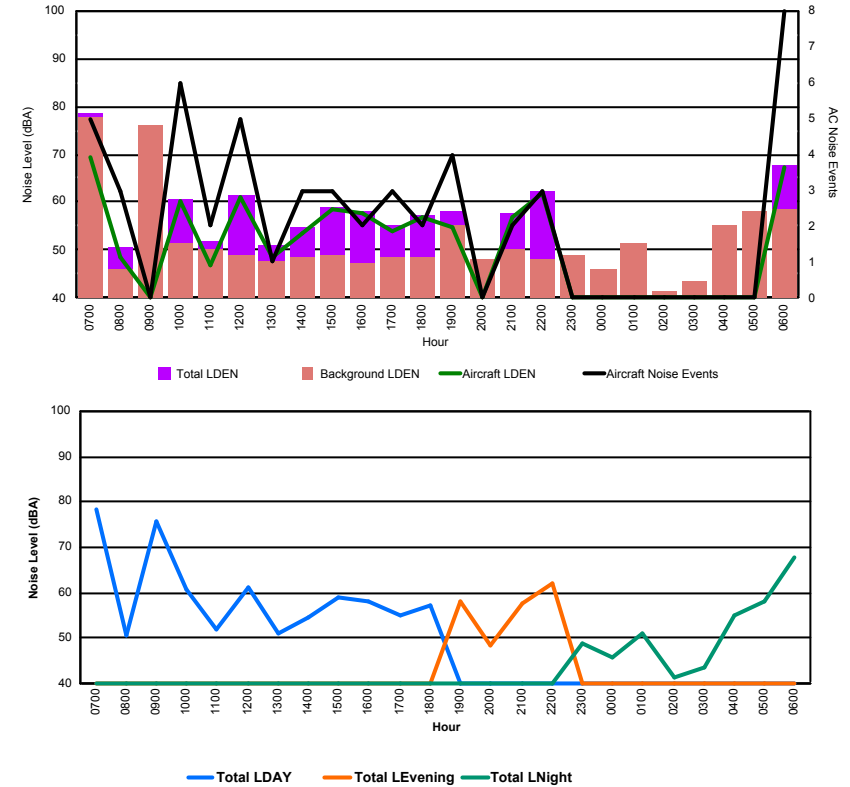

Luxembourg Airport Noise Distribution by Hour

Between 02/06/2022 00:00:00 and 02/06/2022 23:59:59 (Local Time)

Day	Aircraft Events	Total LDEN dB(A)	Aircraft LDEN dB(A)	Background LDEN dB(A)	Total LDay dB(A)	Total LEvening dB(A)	Total LNight dB(A)
02/06/22 7:00	5	78.4	69.4	77.9	78.4	-	-
02/06/22 8:00	3	50.5	48.6	46.1	50.5	-	-
02/06/22 9:00	-	75.8	-	75.9	75.8	-	-
02/06/22 10:00	6	60.7	60.2	51.4	60.7	-	-
02/06/22 11:00	2	51.8	47.0	50.1	51.8	-	-
02/06/22 12:00	5	61.4	61.2	49.1	61.4	-	-
02/06/22 13:00	1	51.1	48.5	47.7	51.1	-	-
02/06/22 14:00	3	54.7	53.5	48.6	54.7	-	-
02/06/22 15:00	3	59.1	58.7	48.9	59.1	-	-
02/06/22 16:00	2	58.3	57.9	47.1	58.3	-	-
02/06/22 17:00	3	55.0	53.9	48.7	55.0	-	-
02/06/22 18:00	2	57.4	56.8	48.4	57.4	-	-
02/06/22 19:00	4	58.1	54.8	55.4	-	58.1	-
02/06/22 20:00	-	48.2	-	48.2	-	48.2	-
02/06/22 21:00	2	57.8	57.0	50.2	-	57.8	-
02/06/22 22:00	3	62.2	62.0	48.3	-	62.2	-
02/06/22 23:00	-	48.9	-	48.9	-	-	48.9
03/06/22 0:00	-	45.9	-	45.9	-	-	45.9
03/06/22 1:00	-	51.2	-	51.3	-	-	51.2
03/06/22 2:00	-	41.5	-	41.5	-	-	41.5
03/06/22 3:00	-	43.4	-	43.4	-	-	43.4
03/06/22 4:00	-	55.0	-	55.1	-	-	55.0
03/06/22 5:00	-	58.1	-	58.1	-	-	58.1
03/06/22 6:00	8	67.9	67.4	58.6	-	-	67.9
	52	67.1	59.5	66.4	69.7	58.7	59.7

Location: Roodt/Syr NMT # 1