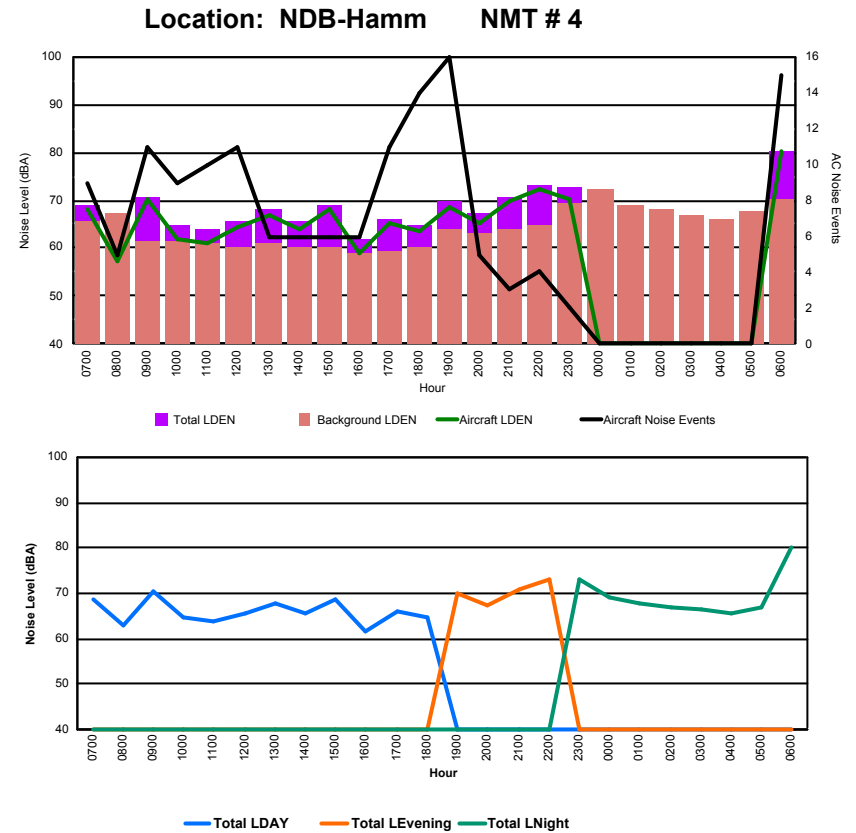

Location: Mid Runway NMT # 3

Luxembourg Airport Noise Distribution by Hour

Between 10/06/2022 00:00:00 and 10/06/2022 23:59:59 (Local Time)

Day	Aircraft Events	Total LDEN dB (A)	Aircraft LDEN dB(A)	Background LDEN dB(A)	Total LDay dB(A)	Total LEvening dB(A)	Total LNight dB (A)
10/06/22 7:00	9	68.8	68.0	65.7	68.8	-	-
10/06/22 8:00	5	62.9	57.4	67.5	62.9	-	-
10/06/22 9:00	11	70.6	70.1	61.6	70.6	-	-
10/06/22 10:00	9	64.6	61.9	61.5	64.6	-	-
10/06/22 11:00	10	63.8	60.9	60.9	63.8	-	-
10/06/22 12:00	11	65.5	64.2	60.1	65.5	-	-
10/06/22 13:00	6	68.0	67.0	61.2	68.0	-	-
10/06/22 14:00	6	65.6	64.1	60.3	65.6	-	-
10/06/22 15:00	6	68.8	68.2	60.4	68.8	-	-
10/06/22 16:00	6	61.7	58.8	58.8	61.7	-	-
10/06/22 17:00	11	65.9	65.0	59.3	65.9	-	-
10/06/22 18:00	14	64.9	63.4	60.0	64.9	-	-
10/06/22 19:00	16	69.9	68.7	64.0	-	69.9	-
10/06/22 20:00	5	67.2	65.1	63.1	-	67.2	-
10/06/22 21:00	3	70.7	69.7	63.9	-	70.7	-
10/06/22 22:00	4	73.1	72.4	64.7	-	73.1	-
10/06/22 23:00	2	72.9	70.4	69.3	-	-	72.9
11/06/22 0:00	-	69.3	-	72.2	-	-	69.3
11/06/22 1:00	-	67.7	-	69.0	-	-	67.7
11/06/22 2:00	-	66.9	-	68.1	-	-	66.9
11/06/22 3:00	-	66.5	-	66.9	-	-	66.5
11/06/22 4:00	-	65.7	-	66.0	-	-	65.7
11/06/22 5:00	-	67.1	-	67.8	-	-	67.1
11/06/22 6:00	15	80.3	80.2	70.3	-	-	80.3
	149	70.4	69.1	66.0	66.7	70.7	73.0