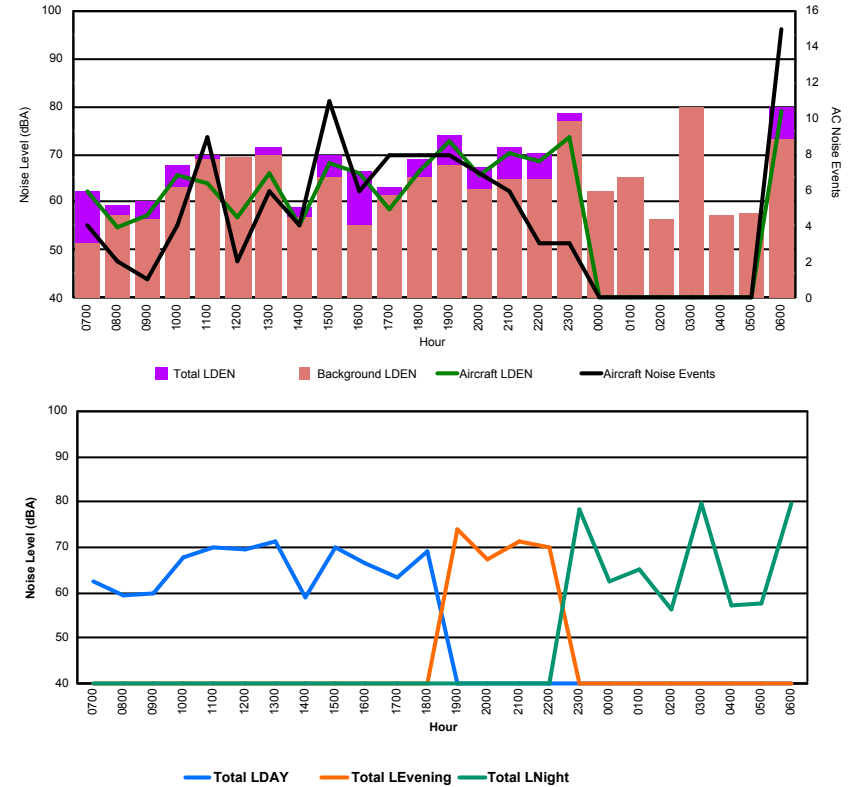

Luxembourg Airport Noise Distribution by Hour

Between 05/06/2022 00:00:00 and 05/06/2022 23:59:59 (Local Time)

Day	Aircraft Events	Total LDEN dB(A)	Aircraft LDEN dB(A)	Background LDEN dB(A)	Total LDay dB(A)	Total LEvening dB(A)	Total LNight dB(A)
05/06/22 7:00	4	62.5	62.2	51.3	62.5	-	-
05/06/22 8:00	2	59.2	54.7	57.3	59.2	-	-
05/06/22 9:00	1	60.0	57.3	56.6	60.0	-	-
05/06/22 10:00	4	67.7	65.8	63.2	67.7	-	-
05/06/22 11:00	9	70.0	63.8	68.9	70.0	-	-
05/06/22 12:00	2	69.5	56.9	69.2	69.5	-	-
05/06/22 13:00	6	71.3	65.9	69.8	71.3	-	-
05/06/22 14:00	4	59.1	55.3	56.8	59.1	-	-
05/06/22 15:00	11	69.9	68.2	65.0	69.9	-	-
05/06/22 16:00	6	66.4	66.1	55.3	66.4	-	-
05/06/22 17:00	8	63.3	58.6	61.5	63.3	-	-
05/06/22 18:00	8	69.0	66.5	65.4	69.0	-	-
05/06/22 19:00	8	73.9	72.7	67.7	-	73.9	-
05/06/22 20:00	7	67.4	65.7	62.6	-	67.4	-
05/06/22 21:00	6	71.3	70.2	64.7	-	71.3	-
05/06/22 22:00	3	70.2	68.7	64.8	-	70.2	-
05/06/22 23:00	3	78.5	73.6	76.8	-	-	78.5
06/06/22 0:00	-	62.5	-	62.5	-	-	62.5
06/06/22 1:00	-	65.3	-	65.4	-	-	65.3
06/06/22 2:00	-	56.4	-	56.4	-	-	56.4
06/06/22 3:00	-	79.8	-	79.9	-	-	79.8
06/06/22 4:00	-	57.3	-	57.3	-	-	57.3
06/06/22 5:00	-	57.7	-	57.7	-	-	57.7
06/06/22 6:00	15	79.9	79.0	73.2	-	-	79.9
	107	72.1	68.5	69.7	67.5	71.3	75.3

Location: Mid Runway NMT # 3