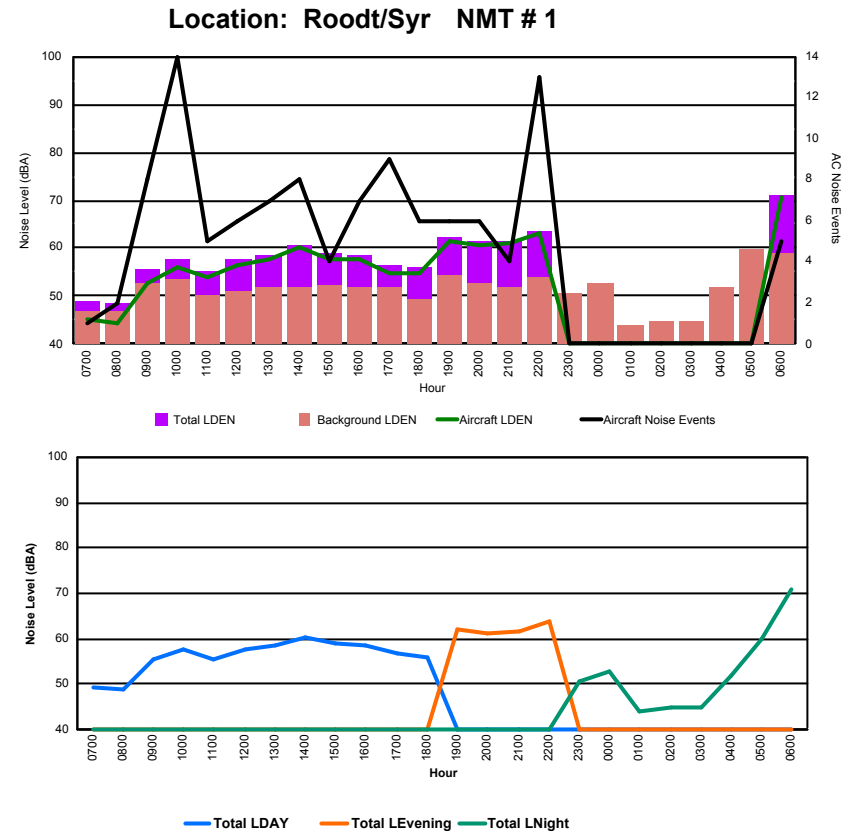

Luxembourg Airport Noise Distribution by Hour

Between 07/06/2022 00:00:00 and 07/06/2022 23:59:59 (Local Time)

Day	Aircraft Events	Total LDEN dB(A)	Aircraft LDEN dB(A)	Background LDEN dB(A)	Total LDay dB(A)	Total LEvening dB(A)	Total LNight dB(A)
07/06/22 7:00	1	49.1	45.4	46.7	49.1	-	-
07/06/22 8:00	2	48.7	44.4	46.8	48.7	-	-
07/06/22 9:00	8	55.6	52.9	52.6	55.6	-	-
07/06/22 10:00	14	57.8	55.9	53.6	57.8	-	-
07/06/22 11:00	5	55.4	54.0	50.0	55.4	-	-
07/06/22 12:00	6	57.6	56.6	51.1	57.6	-	-
07/06/22 13:00	7	58.5	57.6	51.7	58.5	-	-
07/06/22 14:00	8	60.5	60.0	51.7	60.5	-	-
07/06/22 15:00	4	58.9	57.8	52.4	58.9	-	-
07/06/22 16:00	7	58.6	57.6	51.8	58.6	-	-
07/06/22 17:00	9	56.6	54.9	51.9	56.6	-	-
07/06/22 18:00	6	55.9	54.8	49.4	55.9	-	-
07/06/22 19:00	6	62.1	61.4	54.4	-	62.1	-
07/06/22 20:00	6	61.4	60.7	52.8	-	61.4	-
07/06/22 21:00	4	61.6	61.1	52.0	-	61.6	-
07/06/22 22:00	13	63.7	63.2	54.1	-	63.7	-
07/06/22 23:00	-	50.8	-	50.8	-	-	50.8
08/06/22 0:00	-	52.6	-	52.7	-	-	52.6
08/06/22 1:00	-	43.8	-	43.8	-	-	43.8
08/06/22 2:00	-	44.9	-	44.9	-	-	44.9
08/06/22 3:00	-	44.9	-	44.9	-	-	44.9
08/06/22 4:00	-	51.8	-	51.8	-	-	51.8
08/06/22 5:00	-	59.9	-	59.9	-	-	59.9
08/06/22 6:00	5	71.1	70.8	58.9	-	-	71.1
	111	60.6	59.8	53.0	57.1	62.3	62.6