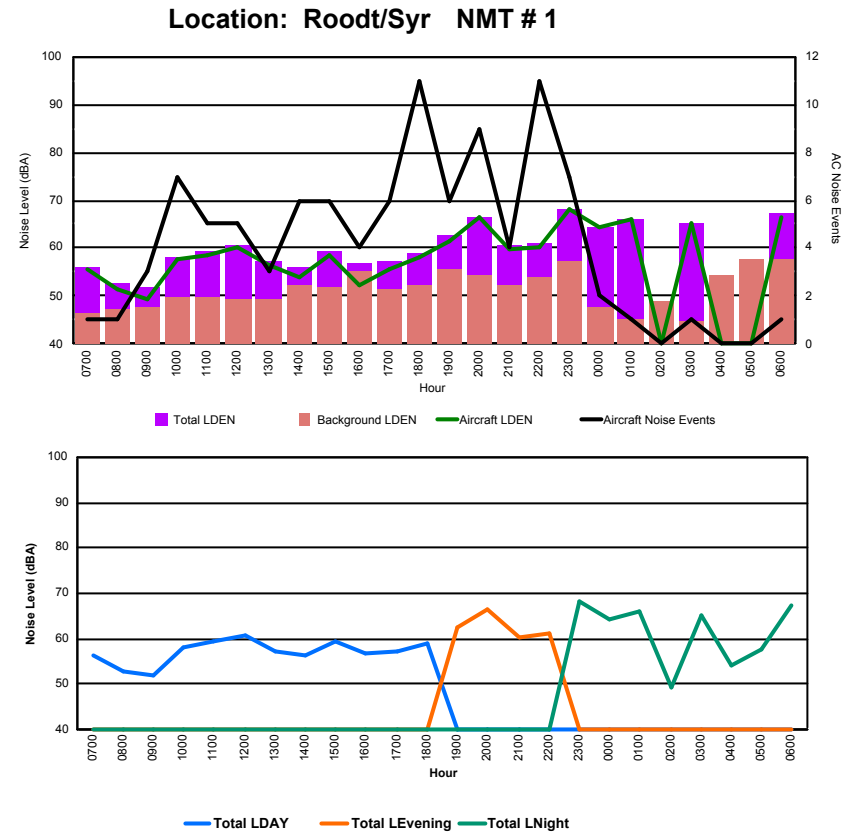

Luxembourg Airport Noise Distribution by Hour

Between 05/06/2022 00:00:00 and 05/06/2022 23:59:59 (Local Time)

Day	Aircraft Events	Total LDEN dB(A)	Aircraft LDEN dB(A)	Background LDEN dB(A)	Total LDay dB(A)	Total LEvening dB(A)	Total LNight dB(A)	
05/06/22	7:00	1	56.2	55.7	46.3	56.2	-	-
05/06/22	8:00	1	52.8	51.4	47.2	52.8	-	-
05/06/22	9:00	3	51.7	49.4	47.9	51.7	-	-
05/06/22	10:00	7	58.2	57.5	49.9	58.2	-	-
05/06/22	11:00	5	59.2	58.7	49.6	59.2	-	-
05/06/22	12:00	5	60.6	60.2	49.4	60.6	-	-
05/06/22	13:00	3	57.3	56.6	49.5	57.3	-	-
05/06/22	14:00	6	56.2	54.1	52.1	56.2	-	-
05/06/22	15:00	6	59.5	58.7	52.0	59.5	-	-
05/06/22	16:00	4	56.8	52.1	55.1	56.8	-	-
05/06/22	17:00	6	57.1	55.8	51.5	57.1	-	-
05/06/22	18:00	11	59.1	58.1	52.4	59.1	-	-
05/06/22	19:00	6	62.6	61.6	55.7	-	62.6	-
05/06/22	20:00	9	66.6	66.3	54.5	-	66.6	-
05/06/22	21:00	4	60.5	59.8	52.3	-	60.5	-
05/06/22	22:00	11	61.2	60.4	54.0	-	61.2	-
05/06/22	23:00	7	68.3	68.0	57.1	-	-	68.3
06/06/22	0:00	2	64.3	64.2	47.5	-	-	64.3
06/06/22	1:00	1	66.1	66.1	45.2	-	-	66.1
06/06/22	2:00	-	49.1	-	49.1	-	-	49.1
06/06/22	3:00	1	65.1	65.0	44.6	-	-	65.1
06/06/22	4:00	-	54.1	-	54.2	-	-	54.1
06/06/22	5:00	-	57.7	-	57.7	-	-	57.7
06/06/22	6:00	1	67.2	66.6	57.6	-	-	67.2
	100	62.1	61.5	52.9	57.7	63.4	64.6