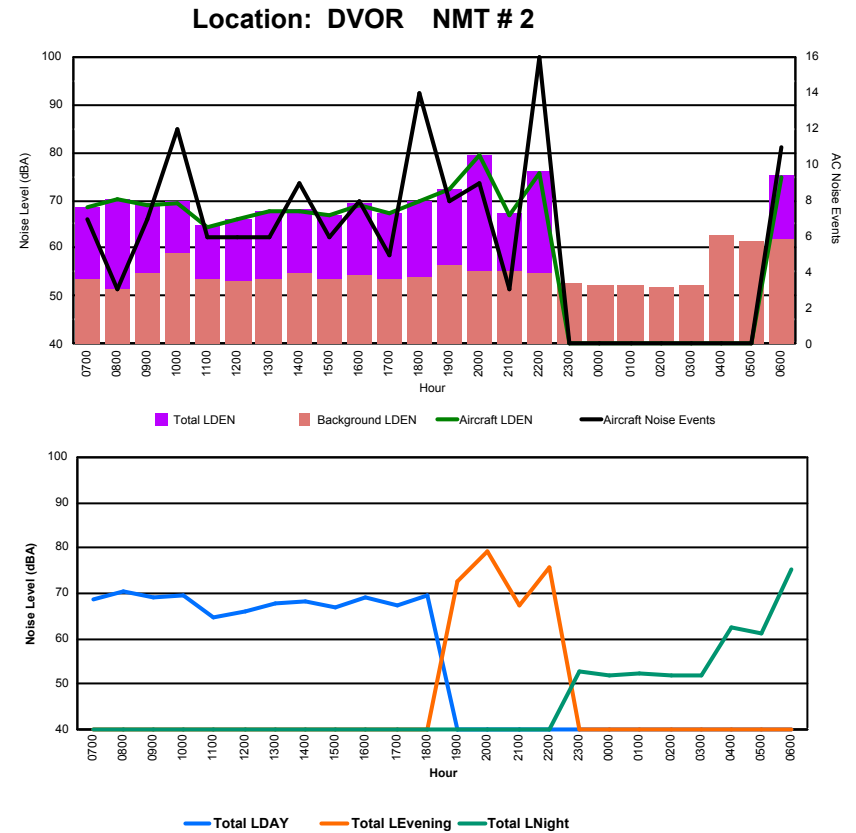

Luxembourg Airport Noise Distribution by Hour

Between 01/06/2022 00:00:00 and 01/06/2022 23:59:59 (Local Time)

Day	Aircraft Events	Total LDEN dB(A)	Aircraft LDEN dB(A)	Background LDEN dB(A)	Total LDay dB(A)	Total LEvening dB(A)	Total LNight dB(A)
01/06/22 7:00	7	68.7	68.6	53.7	68.7	-	-
01/06/22 8:00	3	70.3	70.2	51.4	70.3	-	-
01/06/22 9:00	7	69.2	69.0	54.9	69.2	-	-
01/06/22 10:00	12	69.7	69.3	58.9	69.7	-	-
01/06/22 11:00	6	64.7	64.4	53.4	64.7	-	-
01/06/22 12:00	6	66.1	65.9	53.1	66.1	-	-
01/06/22 13:00	6	67.9	67.8	53.5	67.9	-	-
01/06/22 14:00	9	68.1	67.9	54.9	68.1	-	-
01/06/22 15:00	6	67.0	66.8	53.7	67.0	-	-
01/06/22 16:00	8	69.2	69.0	54.2	69.2	-	-
01/06/22 17:00	5	67.5	67.3	53.5	67.5	-	-
01/06/22 18:00	14	69.7	69.6	53.9	69.7	-	-
01/06/22 19:00	8	72.5	72.4	56.5	-	72.5	-
01/06/22 20:00	9	79.2	79.2	55.3	-	79.2	-
01/06/22 21:00	3	67.2	66.9	55.1	-	67.2	-
01/06/22 22:00	16	75.9	75.8	54.7	-	75.9	-
01/06/22 23:00	-	52.6	-	52.6	-	-	52.6
02/06/22 0:00	-	52.1	-	52.1	-	-	52.1
02/06/22 1:00	-	52.4	-	52.4	-	-	52.4
02/06/22 2:00	-	51.9	-	51.9	-	-	51.9
02/06/22 3:00	-	52.1	-	52.1	-	-	52.1
02/06/22 4:00	-	62.5	-	62.6	-	-	62.5
02/06/22 5:00	-	61.4	-	61.4	-	-	61.4
02/06/22 6:00	11	75.2	75.0	61.7	-	-	75.2
	136	70.4	70.3	56.3	68.4	75.6	66.7