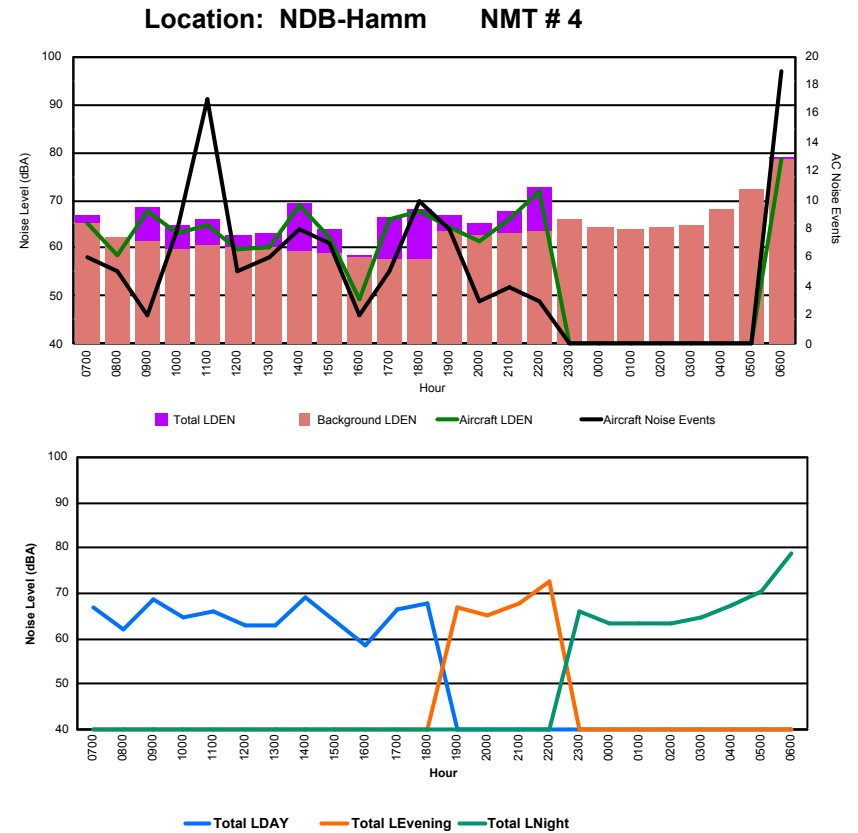

Luxembourg Airport Noise Distribution by Hour

Between 07/06/2022 00:00:00 and 07/06/2022 23:59:59 (Local Time)

Day	Aircraft Events	Total LDEN dB(A)	Aircraft LDEN dB(A)	Background LDEN dB(A)	Total LDay dB(A)	Total LEvening dB(A)	Total LNight dB(A)
07/06/22 7:00	6	66.9	65.4	65.1	66.9	-	-
07/06/22 8:00	5	62.1	58.6	62.5	62.1	-	-
07/06/22 9:00	2	68.7	67.8	61.4	68.7	-	-
07/06/22 10:00	8	64.8	63.3	59.8	64.8	-	-
07/06/22 11:00	17	66.1	64.8	60.7	66.1	-	-
07/06/22 12:00	5	62.8	59.7	60.1	62.8	-	-
07/06/22 13:00	6	63.1	60.1	60.3	63.1	-	-
07/06/22 14:00	8	69.3	68.9	59.5	69.3	-	-
07/06/22 15:00	7	64.0	62.4	59.0	64.0	-	-
07/06/22 16:00	2	58.5	49.3	58.0	58.5	-	-
07/06/22 17:00	5	66.6	66.0	57.7	66.6	-	-
07/06/22 18:00	10	68.0	67.7	57.9	68.0	-	-
07/06/22 19:00	8	66.8	64.2	63.6	-	66.8	-
07/06/22 20:00	3	65.2	61.4	62.9	-	65.2	-
07/06/22 21:00	4	67.8	65.9	63.3	-	67.8	-
07/06/22 22:00	3	72.6	72.0	63.4	-	72.6	-
07/06/22 23:00	-	66.1	-	66.1	-	-	66.1
08/06/22 0:00	-	63.5	-	64.3	-	-	63.5
08/06/22 1:00	-	63.3	-	64.1	-	-	63.3
08/06/22 2:00	-	63.6	-	64.3	-	-	63.6
08/06/22 3:00	-	64.6	-	64.8	-	-	64.6
08/06/22 4:00	-	67.4	-	68.3	-	-	67.4
08/06/22 5:00	-	70.5	-	72.1	-	-	70.5
08/06/22 6:00	19	78.8	78.4	78.5	-	-	78.8
	118	68.9	67.3	67.4	66.0	69.1	71.2