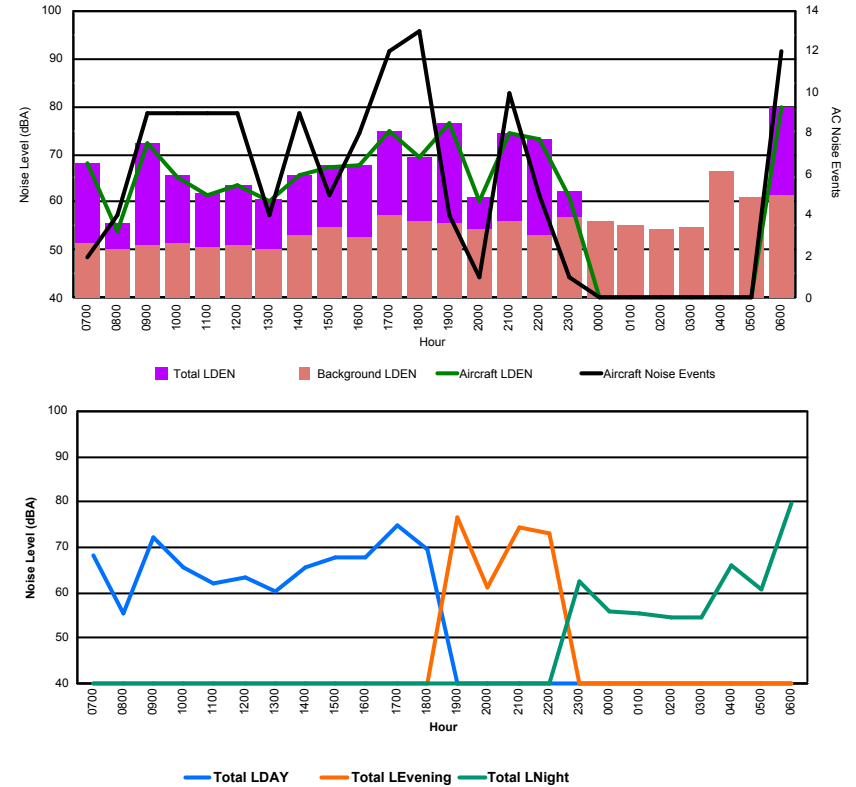

Luxembourg Airport Noise Distribution by Hour

Between 03/06/2022 00:00:00 and 03/06/2022 23:59:59 (Local Time)

Day	Aircraft Events	Total LDEN dB(A)	Aircraft LDEN dB(A)	Background LDEN dB(A)	Total LDay dB(A)	Total LEvening dB(A)	Total LNight dB(A)
03/06/22 7:00	2	68.3	68.2	51.5	68.3	-	-
03/06/22 8:00	4	55.5	54.1	50.1	55.5	-	-
03/06/22 9:00	9	72.3	72.3	51.2	72.3	-	-
03/06/22 10:00	9	65.6	65.4	51.4	65.6	-	-
03/06/22 11:00	9	61.9	61.6	50.6	61.9	-	-
03/06/22 12:00	9	63.6	63.4	50.9	63.6	-	-
03/06/22 13:00	4	60.5	60.1	50.2	60.5	-	-
03/06/22 14:00	9	65.8	65.6	53.0	65.8	-	-
03/06/22 15:00	5	67.6	67.4	54.9	67.6	-	-
03/06/22 16:00	8	67.7	67.6	52.8	67.7	-	-
03/06/22 17:00	12	74.7	74.7	57.3	74.7	-	-
03/06/22 18:00	13	69.5	69.4	55.9	69.5	-	-
03/06/22 19:00	4	76.6	76.6	55.6	-	76.6	-
03/06/22 20:00	1	61.1	60.1	54.4	-	61.1	-
03/06/22 21:00	10	74.5	74.4	55.9	-	74.5	-
03/06/22 22:00	5	73.2	73.1	53.3	-	73.2	-
03/06/22 23:00	1	62.5	61.1	57.0	-	-	62.5
04/06/22 0:00	-	56.1	-	56.1	-	-	56.1
04/06/22 1:00	-	55.4	-	55.4	-	-	55.4
04/06/22 2:00	-	54.5	-	54.5	-	-	54.5
04/06/22 3:00	-	54.6	-	54.6	-	-	54.6
04/06/22 4:00	-	66.1	-	66.3	-	-	66.1
04/06/22 5:00	-	60.9	-	60.9	-	-	60.9
04/06/22 6:00	12	79.8	79.7	61.5	-	-	79.8
	126	70.8	70.6	57.2	68.6	73.8	71.1

Location: DVOR NMT # 2