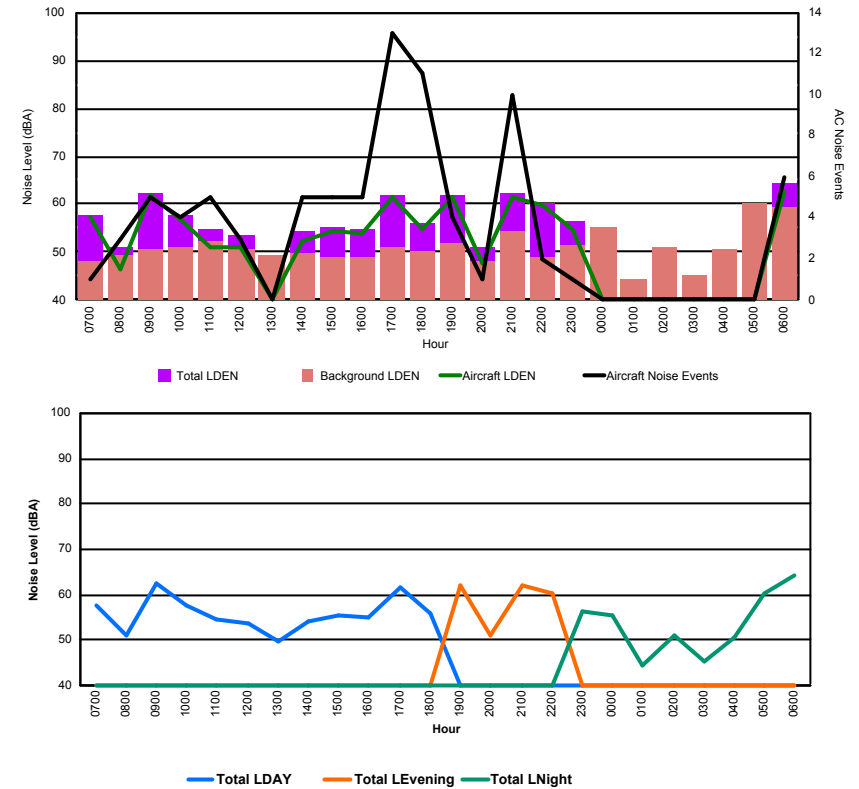

Luxembourg Airport Noise Distribution by Hour

Between 03/06/2022 00:00:00 and 03/06/2022 23:59:59 (Local Time)

Day	Aircraft Events	Total LDEN dB (A)	Aircraft LDEN dB(A)	Background LDEN dB(A)	Total LDay dB(A)	Total LEvening dB(A)	Total LNight dB (A)	
03/06/22	7:00	1	57.8	57.3	48.0	57.8	-	-
03/06/22	8:00	3	51.0	46.4	49.2	51.0	-	-
03/06/22	9:00	5	62.3	62.0	50.8	62.3	-	-
03/06/22	10:00	4	57.8	56.8	51.0	57.8	-	-
03/06/22	11:00	5	54.6	51.0	52.3	54.6	-	-
03/06/22	12:00	3	53.7	51.1	50.5	53.7	-	-
03/06/22	13:00	-	49.5	-	49.5	49.5	-	-
03/06/22	14:00	5	54.3	52.4	49.8	54.3	-	-
03/06/22	15:00	5	55.4	54.4	49.0	55.4	-	-
03/06/22	16:00	5	54.9	53.8	48.8	54.9	-	-
03/06/22	17:00	13	61.8	61.5	51.1	61.8	-	-
03/06/22	18:00	11	56.0	54.8	50.3	56.0	-	-
03/06/22	19:00	4	61.9	61.4	52.0	-	61.9	-
03/06/22	20:00	1	51.1	47.9	48.3	-	51.1	-
03/06/22	21:00	10	62.1	61.3	54.5	-	62.1	-
03/06/22	22:00	2	60.3	59.9	49.1	-	60.3	-
03/06/22	23:00	1	56.4	54.7	51.6	-	-	56.4
04/06/22	0:00	-	55.4	-	55.4	-	-	55.4
04/06/22	1:00	-	44.3	-	44.3	-	-	44.3
04/06/22	2:00	-	51.1	-	51.2	-	-	51.1
04/06/22	3:00	-	45.2	-	45.2	-	-	45.2
04/06/22	4:00	-	50.5	-	50.5	-	-	50.5
04/06/22	5:00	-	60.4	-	60.4	-	-	60.4
04/06/22	6:00	6	64.3	62.9	59.2	-	-	64.3
	84	58.2	56.7	52.8	57.3	60.4	57.8	

Location: Roodt/Syr NMT # 1