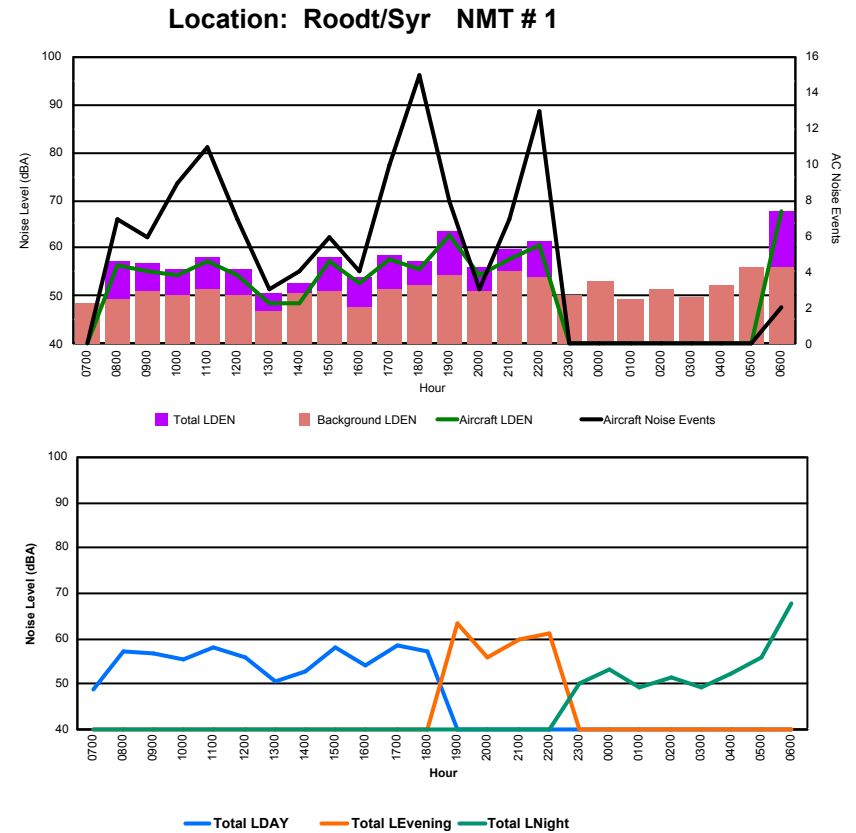

Luxembourg Airport Noise Distribution by Hour

Between 10/06/2022 00:00:00 and 10/06/2022 23:59:59 (Local Time)

Day	Aircraft Events	Total LDEN dB (A)	Aircraft LDEN dB(A)	Background LDEN dB(A)	Total LDay dB(A)	Total LEvening dB(A)	Total LNight dB (A)
10/06/22 7:00	-	48.7	-	48.7	48.7	-	-
10/06/22 8:00	7	57.2	56.5	49.3	57.2	-	-
10/06/22 9:00	6	56.7	55.3	51.2	56.7	-	-
10/06/22 10:00	9	55.6	54.2	50.4	55.6	-	-
10/06/22 11:00	11	58.1	57.2	51.3	58.1	-	-
10/06/22 12:00	7	55.7	54.4	50.0	55.7	-	-
10/06/22 13:00	3	50.8	48.6	46.9	50.8	-	-
10/06/22 14:00	4	52.6	48.4	50.7	52.6	-	-
10/06/22 15:00	6	58.2	57.4	50.9	58.2	-	-
10/06/22 16:00	4	54.0	52.9	47.8	54.0	-	-
10/06/22 17:00	10	58.5	57.6	51.6	58.5	-	-
10/06/22 18:00	15	57.1	55.5	52.4	57.1	-	-
10/06/22 19:00	8	63.4	62.9	54.4	-	63.4	-
10/06/22 20:00	3	56.0	54.4	51.1	-	56.0	-
10/06/22 21:00	7	59.7	57.8	55.4	-	59.7	-
10/06/22 22:00	13	61.3	60.5	54.0	-	61.3	-
10/06/22 23:00	-	50.1	-	50.1	-	-	50.1
11/06/22 0:00	-	53.2	-	53.3	-	-	53.2
11/06/22 1:00	-	49.4	-	49.4	-	-	49.4
11/06/22 2:00	-	51.5	-	51.5	-	-	51.5
11/06/22 3:00	-	49.2	-	49.7	-	-	49.2
11/06/22 4:00	-	52.4	-	52.4	-	-	52.4
11/06/22 5:00	-	56.1	-	56.1	-	-	56.1
11/06/22 6:00	2	67.9	67.6	56.0	-	-	67.9
	115	58.5	57.5	52.1	56.1	60.9	59.6