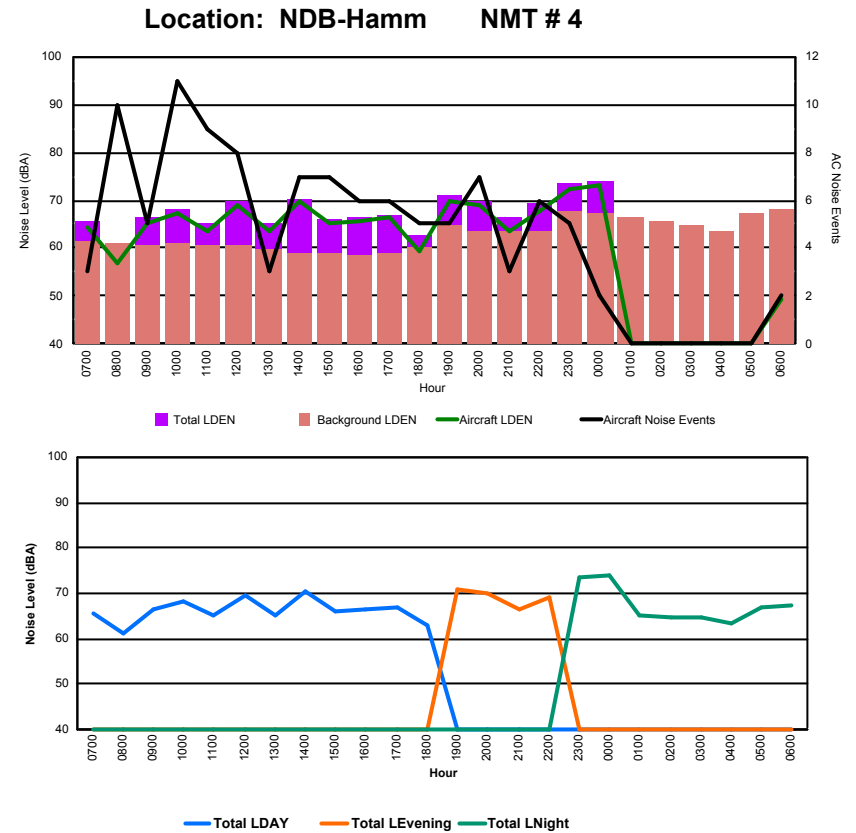

Luxembourg Airport Noise Distribution by Hour

Between 04/06/2022 00:00:00 and 04/06/2022 23:59:59 (Local Time)

Day	Aircraft Events	Total LDEN dB(A)	Aircraft LDEN dB(A)	Background LDEN dB(A)	Total LDay dB(A)	Total LEvening dB(A)	Total LNight dB(A)
04/06/22 7:00	3	65.5	64.2	61.3	65.5	-	-
04/06/22 8:00	10	61.0	56.9	61.1	61.0	-	-
04/06/22 9:00	5	66.3	65.0	60.5	66.3	-	-
04/06/22 10:00	11	68.3	67.5	61.0	68.3	-	-
04/06/22 11:00	9	65.3	63.7	60.6	65.3	-	-
04/06/22 12:00	8	69.6	69.0	60.7	69.6	-	-
04/06/22 13:00	3	65.1	63.6	59.8	65.1	-	-
04/06/22 14:00	7	70.3	69.9	58.8	70.3	-	-
04/06/22 15:00	7	66.2	65.3	59.0	66.2	-	-
04/06/22 16:00	6	66.5	65.8	58.6	66.5	-	-
04/06/22 17:00	6	67.0	66.3	59.0	67.0	-	-
04/06/22 18:00	5	62.8	59.5	60.2	62.8	-	-
04/06/22 19:00	5	71.0	69.9	64.8	-	71.0	-
04/06/22 20:00	7	70.0	68.9	63.5	-	70.0	-
04/06/22 21:00	3	66.5	63.7	63.4	-	66.5	-
04/06/22 22:00	6	69.2	67.9	63.6	-	69.2	-
04/06/22 23:00	5	73.7	72.5	67.8	-	-	73.7
05/06/22 0:00	2	73.9	73.2	67.2	-	-	73.9
05/06/22 1:00	-	65.2	-	66.3	-	-	65.2
05/06/22 2:00	-	64.7	-	65.5	-	-	64.7
05/06/22 3:00	-	64.5	-	64.6	-	-	64.5
05/06/22 4:00	-	63.6	-	63.7	-	-	63.6
05/06/22 5:00	-	66.7	-	67.3	-	-	66.7
05/06/22 6:00	2	67.3	49.4	68.2	-	-	67.3
	110	68.3	66.7	63.9	66.8	69.5	69.4