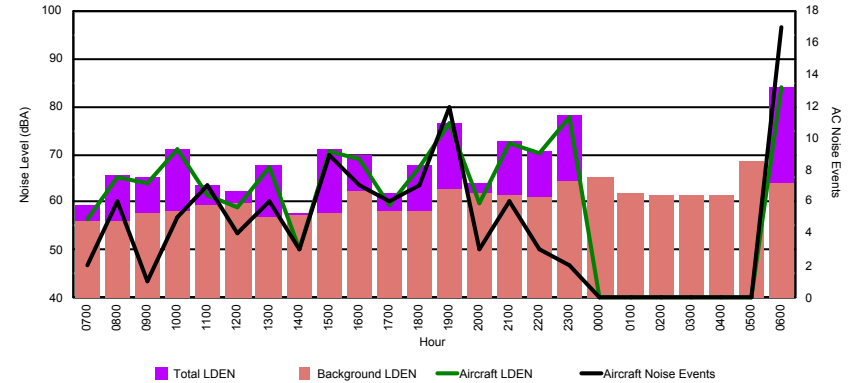

Luxembourg Airport Noise Distribution by Hour

Between 05/06/2022 00:00:00 and 05/06/2022 23:59:59 (Local Time)

Day	Aircraft Events	Total LDEN dB(A)	Aircraft LDEN dB(A)	Background LDEN dB(A)	Total LDay dB(A)	Total LEvening dB(A)	Total LNight dB(A)
05/06/22 7:00	2	59.3	56.6	56.2	59.3	-	-
05/06/22 8:00	6	65.6	65.1	55.9	65.6	-	-
05/06/22 9:00	1	65.1	64.1	57.8	65.1	-	-
05/06/22 10:00	5	71.2	70.9	58.2	71.2	-	-
05/06/22 11:00	7	63.4	61.3	59.5	63.4	-	-
05/06/22 12:00	4	62.2	58.8	59.7	62.2	-	-
05/06/22 13:00	6	67.8	67.5	56.7	67.8	-	-
05/06/22 14:00	3	57.9	50.0	57.2	57.9	-	-
05/06/22 15:00	9	70.9	70.6	57.7	70.9	-	-
05/06/22 16:00	7	69.7	68.9	62.1	69.7	-	-
05/06/22 17:00	6	61.8	59.4	58.2	61.8	-	-
05/06/22 18:00	7	67.8	67.4	58.2	67.8	-	-
05/06/22 19:00	12	76.5	76.3	62.6	-	76.5	-
05/06/22 20:00	3	63.8	59.7	61.7	-	63.8	-
05/06/22 21:00	6	72.6	72.3	61.5	-	72.6	-
05/06/22 22:00	3	70.7	70.2	61.2	-	70.7	-
05/06/22 23:00	2	78.0	77.9	64.2	-	-	78.0
06/06/22 0:00	-	64.0	-	65.0	-	-	64.0
06/06/22 1:00	-	61.4	-	61.7	-	-	61.4
06/06/22 2:00	-	61.0	-	61.3	-	-	61.0
06/06/22 3:00	-	61.4	-	61.4	-	-	61.4
06/06/22 4:00	-	61.5	-	61.5	-	-	61.5
06/06/22 5:00	-	68.5	-	68.5	-	-	68.5
06/06/22 6:00	17	84.0	84.0	64.0	-	-	84.0
	106	72.9	72.6	61.7	67.0	72.8	76.1

Location: NDB-Hamm NMT # 4