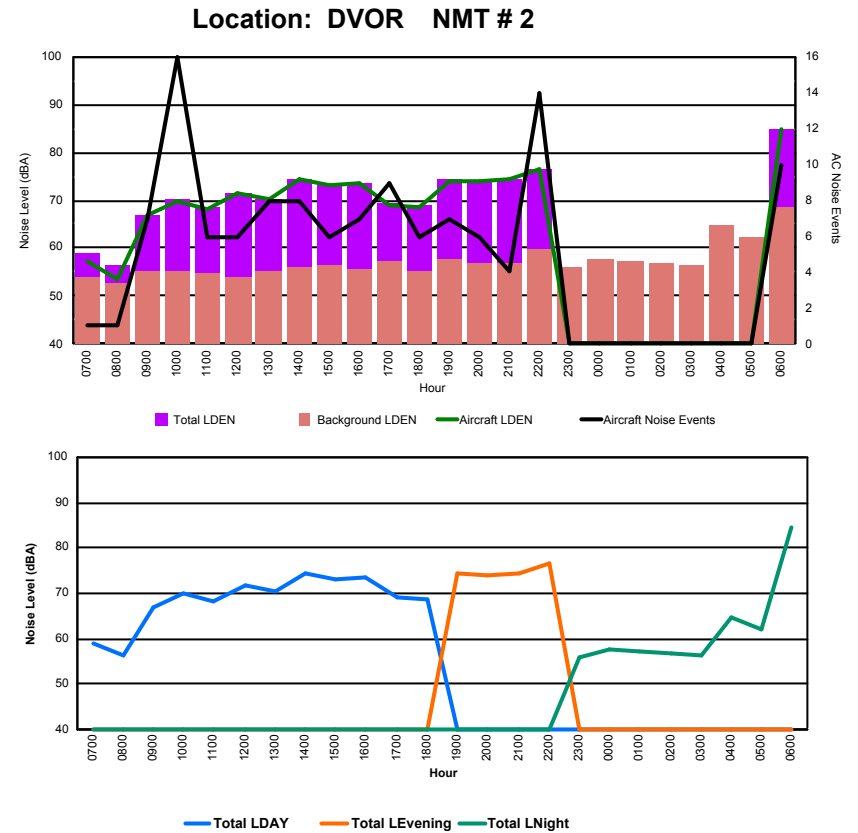

Luxembourg Airport Noise Distribution by Hour

Between 07/06/2022 00:00:00 and 07/06/2022 23:59:59 (Local Time)

Day	Aircraft Events	Total LDEN dB (A)	Aircraft LDEN dB(A)	Background LDEN dB(A)	Total LDay dB(A)	Total LEvening dB(A)	Total LNight dB (A)	
07/06/22	7:00	1	59.0	57.4	54.0	59.0	-	-
07/06/22	8:00	1	56.4	53.7	52.9	56.4	-	-
07/06/22	9:00	7	67.0	66.7	55.4	67.0	-	-
07/06/22	10:00	16	70.1	69.9	55.3	70.1	-	-
07/06/22	11:00	6	68.4	68.3	54.9	68.4	-	-
07/06/22	12:00	6	71.6	71.5	53.9	71.6	-	-
07/06/22	13:00	8	70.4	70.2	55.1	70.4	-	-
07/06/22	14:00	8	74.3	74.2	56.2	74.3	-	-
07/06/22	15:00	6	73.2	73.1	56.5	73.2	-	-
07/06/22	16:00	7	73.6	73.6	55.5	73.6	-	-
07/06/22	17:00	9	69.2	68.9	57.3	69.2	-	-
07/06/22	18:00	6	68.8	68.7	55.3	68.8	-	-
07/06/22	19:00	7	74.2	74.0	57.6	-	74.2	-
07/06/22	20:00	6	74.0	73.9	56.8	-	74.0	-
07/06/22	21:00	4	74.3	74.2	57.0	-	74.3	-
07/06/22	22:00	14	76.6	76.5	59.8	-	76.6	-
07/06/22	23:00	-	55.9	-	55.9	-	-	55.9
08/06/22	0:00	-	57.5	-	57.5	-	-	57.5
08/06/22	1:00	-	57.3	-	57.3	-	-	57.3
08/06/22	2:00	-	56.9	-	56.9	-	-	56.9
08/06/22	3:00	-	56.5	-	56.5	-	-	56.5
08/06/22	4:00	-	64.5	-	64.7	-	-	64.5
08/06/22	5:00	-	62.2	-	62.2	-	-	62.2
08/06/22	6:00	10	84.7	84.6	68.5	-	-	84.7
	122	73.7	73.5	59.4	70.5	74.9	75.8