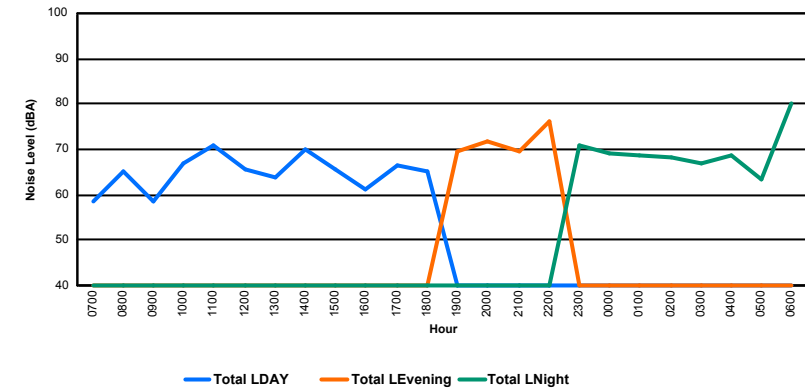

Luxembourg Airport Noise Distribution by Hour

Between 06/06/2022 00:00:00 and 06/06/2022 23:59:59 (Local Time)

Day	Aircraft Events	Total LDEN dB(A)	Aircraft LDEN dB(A)	Background LDEN dB(A)	Total LDay dB(A)	Total LEvening dB(A)	Total LNight dB(A)
06/06/22 7:00	4	58.6	57.6	51.9	58.6	-	-
06/06/22 8:00	4	65.3	64.7	55.9	65.3	-	-
06/06/22 9:00	3	58.7	52.5	57.6	58.7	-	-
06/06/22 10:00	11	67.0	63.6	64.3	67.0	-	-
06/06/22 11:00	8	71.1	61.2	70.7	71.1	-	-
06/06/22 12:00	11	65.8	64.1	61.0	65.8	-	-
06/06/22 13:00	1	63.9	61.6	60.0	63.9	-	-
06/06/22 14:00	10	70.0	64.9	68.4	70.0	-	-
06/06/22 15:00	8	65.7	65.2	55.8	65.7	-	-
06/06/22 16:00	6	61.3	60.2	54.6	61.3	-	-
06/06/22 17:00	3	66.3	58.2	65.5	66.3	-	-
06/06/22 18:00	6	65.0	61.6	62.5	65.0	-	-
06/06/22 19:00	11	69.7	67.2	66.2	-	69.7	-
06/06/22 20:00	7	71.6	67.3	69.5	-	71.6	-
06/06/22 21:00	6	69.7	68.5	63.4	-	69.7	-
06/06/22 22:00	4	76.3	69.0	75.4	-	76.3	-
06/06/22 23:00	-	70.9	-	71.2	-	-	70.9
07/06/22 0:00	-	69.3	-	71.7	-	-	69.3
07/06/22 1:00	-	68.9	-	70.5	-	-	68.9
07/06/22 2:00	-	68.1	-	69.8	-	-	68.1
07/06/22 3:00	-	67.0	-	67.4	-	-	67.0
07/06/22 4:00	-	68.5	-	69.0	-	-	68.5
07/06/22 5:00	-	63.4	-	63.5	-	-	63.4
07/06/22 6:00	19	80.3	77.3	77.2	-	-	80.3
	122	70.7	66.2	69.2	66.3	72.8	72.9

Location: Mid Runway NMT # 3