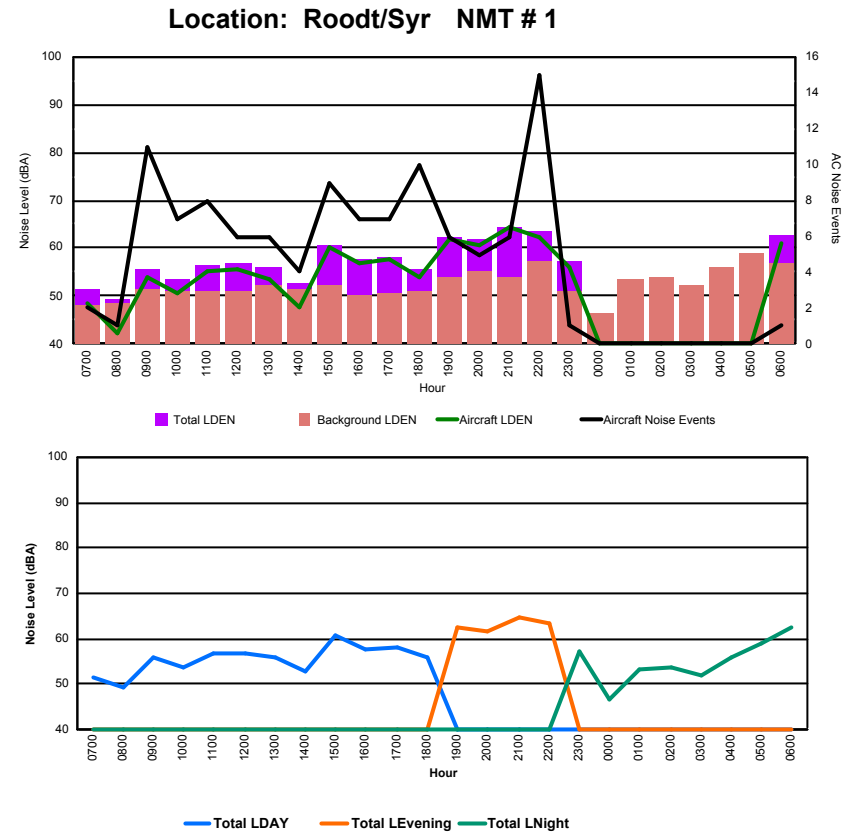

Luxembourg Airport Noise Distribution by Hour

Between 08/06/2022 00:00:00 and 08/06/2022 23:59:59 (Local Time)

Day	Aircraft Events	Total LDEN dB (A)	Aircraft LDEN dB(A)	Background LDEN dB(A)	Total LDay dB(A)	Total LEvening dB(A)	Total LNight dB (A)
08/06/22 7:00	2	51.4	48.6	48.2	51.4	-	-
08/06/22 8:00	1	49.3	42.3	48.4	49.3	-	-
08/06/22 9:00	11	55.8	54.1	51.3	55.8	-	-
08/06/22 10:00	7	53.7	50.7	51.0	53.7	-	-
08/06/22 11:00	8	56.6	55.3	51.2	56.6	-	-
08/06/22 12:00	6	56.9	55.8	51.1	56.9	-	-
08/06/22 13:00	6	56.1	53.6	52.4	56.1	-	-
08/06/22 14:00	4	52.8	47.8	51.3	52.8	-	-
08/06/22 15:00	9	60.7	60.0	52.4	60.7	-	-
08/06/22 16:00	7	57.6	56.8	50.1	57.6	-	-
08/06/22 17:00	7	58.3	57.5	50.6	58.3	-	-
08/06/22 18:00	10	55.7	54.1	51.0	55.7	-	-
08/06/22 19:00	6	62.4	61.8	53.8	-	62.4	-
08/06/22 20:00	5	61.8	60.8	55.1	-	61.8	-
08/06/22 21:00	6	64.5	64.2	54.0	-	64.5	-
08/06/22 22:00	15	63.6	62.5	57.4	-	63.6	-
08/06/22 23:00	1	57.3	56.2	51.0	-	-	57.3
09/06/22 0:00	-	46.4	-	46.4	-	-	46.4
09/06/22 1:00	-	53.3	-	53.4	-	-	53.3
09/06/22 2:00	-	53.8	-	53.8	-	-	53.8
09/06/22 3:00	-	52.0	-	52.1	-	-	52.0
09/06/22 4:00	-	55.9	-	55.9	-	-	55.9
09/06/22 5:00	-	59.0	-	59.0	-	-	59.0
09/06/22 6:00	1	62.6	61.2	56.9	-	-	62.6
	112	58.7	57.2	53.4	56.4	63.2	57.2