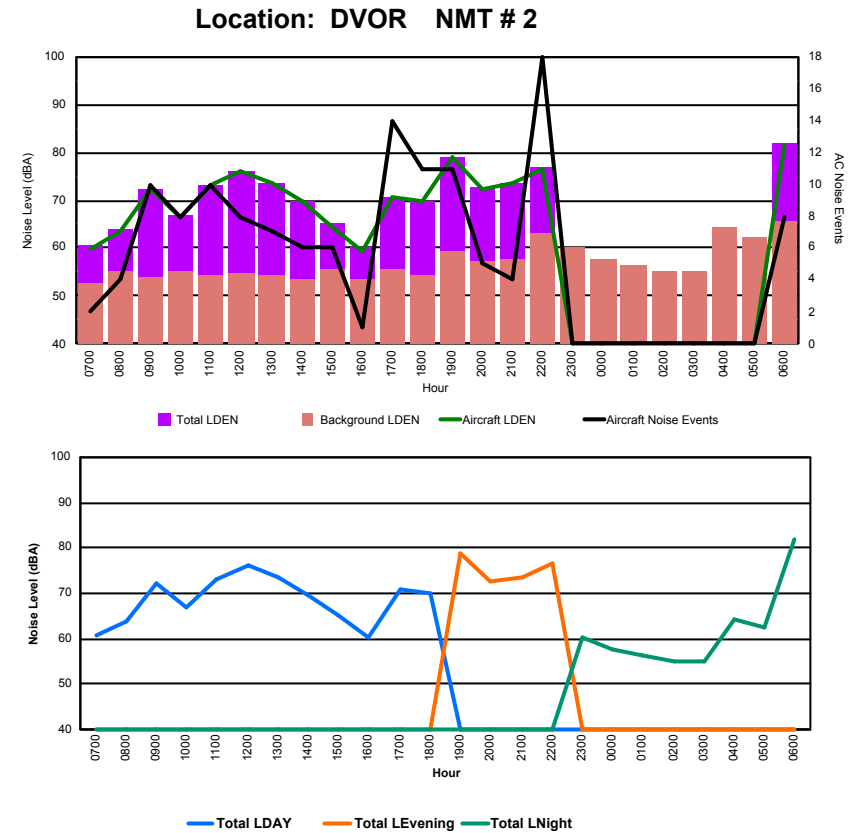

Luxembourg Airport Noise Distribution by Hour

Between 09/06/2022 00:00:00 and 09/06/2022 23:59:59 (Local Time)

Day	Aircraft Events	Total LDEN dB(A)	Aircraft LDEN dB(A)	Background LDEN dB(A)	Total LDay dB(A)	Total LEvening dB(A)	Total LNight dB(A)
09/06/22 7:00	2	60.6	59.9	52.8	60.6	-	-
09/06/22 8:00	4	64.0	63.4	55.4	64.0	-	-
09/06/22 9:00	10	72.2	72.2	54.0	72.2	-	-
09/06/22 10:00	8	66.9	66.5	55.0	66.9	-	-
09/06/22 11:00	10	73.3	73.2	54.3	73.3	-	-
09/06/22 12:00	8	76.1	76.1	54.9	76.1	-	-
09/06/22 13:00	7	73.5	73.4	54.3	73.5	-	-
09/06/22 14:00	6	69.7	69.6	53.6	69.7	-	-
09/06/22 15:00	6	65.0	64.5	55.7	65.0	-	-
09/06/22 16:00	1	60.4	59.4	53.7	60.4	-	-
09/06/22 17:00	14	70.8	70.7	55.7	70.8	-	-
09/06/22 18:00	11	70.0	69.9	54.3	70.0	-	-
09/06/22 19:00	11	79.0	78.9	59.5	-	79.0	-
09/06/22 20:00	5	72.6	72.5	57.3	-	72.6	-
09/06/22 21:00	4	73.7	73.6	57.7	-	73.7	-
09/06/22 22:00	18	76.7	76.5	63.2	-	76.7	-
09/06/22 23:00	-	60.1	-	60.1	-	-	60.1
10/06/22 0:00	-	57.6	-	57.6	-	-	57.6
10/06/22 1:00	-	56.4	-	56.4	-	-	56.4
10/06/22 2:00	-	55.0	-	55.0	-	-	55.0
10/06/22 3:00	-	55.2	-	55.2	-	-	55.2
10/06/22 4:00	-	64.1	-	64.3	-	-	64.1
10/06/22 5:00	-	62.3	-	62.3	-	-	62.3
10/06/22 6:00	8	81.7	81.6	65.6	-	-	81.7
	133	72.9	72.7	58.8	70.8	76.2	72.9