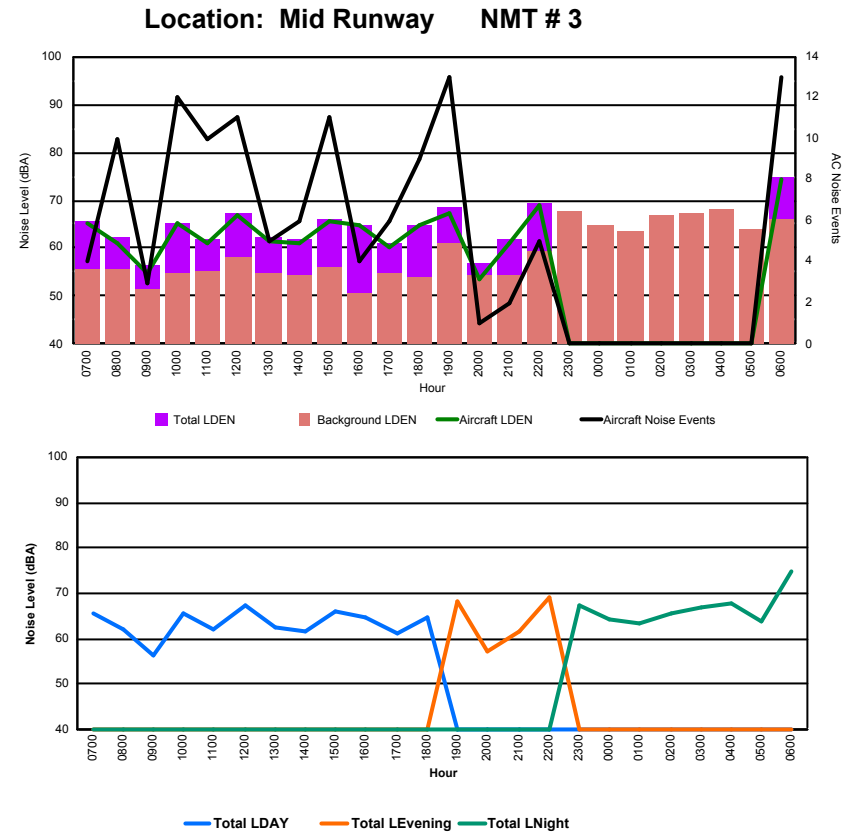

Luxembourg Airport Noise Distribution by Hour

Between 02/06/2022 00:00:00 and 02/06/2022 23:59:59 (Local Time)

Day	Aircraft Events	Total LDEN dB (A)	Aircraft LDEN dB(A)	Background LDEN dB(A)	Total LDay dB(A)	Total LEvening dB(A)	Total LNight dB (A)
02/06/22 7:00	4	65.5	65.1	55.6	65.5	-	-
02/06/22 8:00	10	62.2	61.1	55.8	62.2	-	-
02/06/22 9:00	3	56.3	54.6	51.5	56.3	-	-
02/06/22 10:00	12	65.4	65.1	54.9	65.4	-	-
02/06/22 11:00	10	62.0	61.1	55.0	62.0	-	-
02/06/22 12:00	11	67.4	66.8	58.0	67.4	-	-
02/06/22 13:00	5	62.3	61.5	54.8	62.3	-	-
02/06/22 14:00	6	61.8	60.9	54.4	61.8	-	-
02/06/22 15:00	11	66.1	65.7	56.0	66.1	-	-
02/06/22 16:00	4	64.9	64.7	50.5	64.9	-	-
02/06/22 17:00	6	61.2	60.2	54.8	61.2	-	-
02/06/22 18:00	9	64.9	64.6	54.0	64.9	-	-
02/06/22 19:00	13	68.4	67.5	61.2	-	68.4	-
02/06/22 20:00	1	57.0	53.4	54.4	-	57.0	-
02/06/22 21:00	2	61.8	61.0	54.3	-	61.8	-
02/06/22 22:00	5	69.3	68.8	59.3	-	69.3	-
02/06/22 23:00	-	67.5	-	67.8	-	-	67.5
03/06/22 0:00	-	64.1	-	64.8	-	-	64.1
03/06/22 1:00	-	63.2	-	63.6	-	-	63.2
03/06/22 2:00	-	65.6	-	67.0	-	-	65.6
03/06/22 3:00	-	66.9	-	67.4	-	-	66.9
03/06/22 4:00	-	67.8	-	68.1	-	-	67.8
03/06/22 5:00	-	63.7	-	63.8	-	-	63.7
03/06/22 6:00	13	74.9	74.3	66.1	-	-	74.9
	125	66.5	64.6	62.4	64.1	66.4	68.6