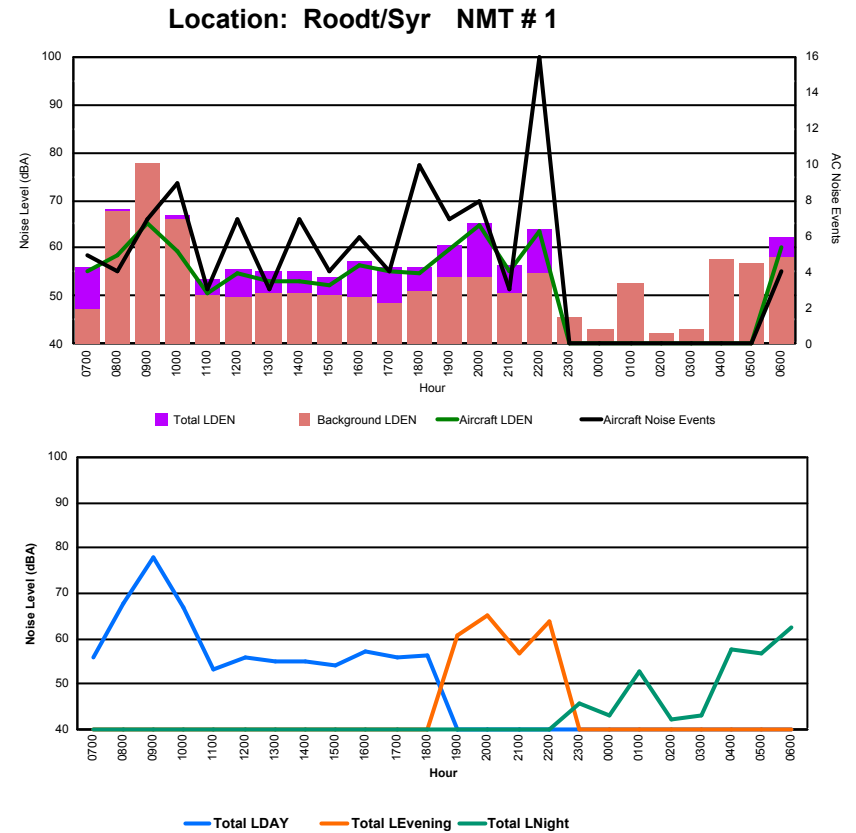

Luxembourg Airport Noise Distribution by Hour

Between 01/06/2022 00:00:00 and 01/06/2022 23:59:59 (Local Time)

Day	Aircraft Events	Total LDEN dB(A)	Aircraft LDEN dB(A)	Background LDEN dB(A)	Total LDay dB(A)	Total LEvening dB(A)	Total LNight dB(A)	
01/06/22	7:00	5	55.9	55.3	47.1	55.9	-	-
01/06/22	8:00	4	68.0	58.4	67.7	68.0	-	-
01/06/22	9:00	7	77.8	65.1	77.9	77.8	-	-
01/06/22	10:00	9	67.0	59.5	66.2	67.0	-	-
01/06/22	11:00	3	53.4	50.5	50.4	53.4	-	-
01/06/22	12:00	7	55.7	54.6	49.7	55.7	-	-
01/06/22	13:00	3	55.0	53.2	50.5	55.0	-	-
01/06/22	14:00	7	55.1	53.3	50.6	55.1	-	-
01/06/22	15:00	4	54.1	52.1	50.1	54.1	-	-
01/06/22	16:00	6	57.1	56.3	49.7	57.1	-	-
01/06/22	17:00	4	56.0	55.1	48.7	56.0	-	-
01/06/22	18:00	10	56.2	54.7	51.1	56.2	-	-
01/06/22	19:00	7	60.6	59.6	53.9	-	60.6	-
01/06/22	20:00	8	65.1	64.8	54.1	-	65.1	-
01/06/22	21:00	3	56.6	55.4	50.8	-	56.6	-
01/06/22	22:00	16	64.0	63.5	54.6	-	64.0	-
01/06/22	23:00	-	45.7	-	45.7	-	-	45.7
02/06/22	0:00	-	43.2	-	43.2	-	-	43.2
02/06/22	1:00	-	52.7	-	52.8	-	-	52.7
02/06/22	2:00	-	42.1	-	42.1	-	-	42.1
02/06/22	3:00	-	43.2	-	43.2	-	-	43.2
02/06/22	4:00	-	57.5	-	57.6	-	-	57.5
02/06/22	5:00	-	56.9	-	56.9	-	-	56.9
02/06/22	6:00	4	62.5	60.4	58.2	-	-	62.5
	107	65.5	57.9	65.0	67.9	62.6	55.9	