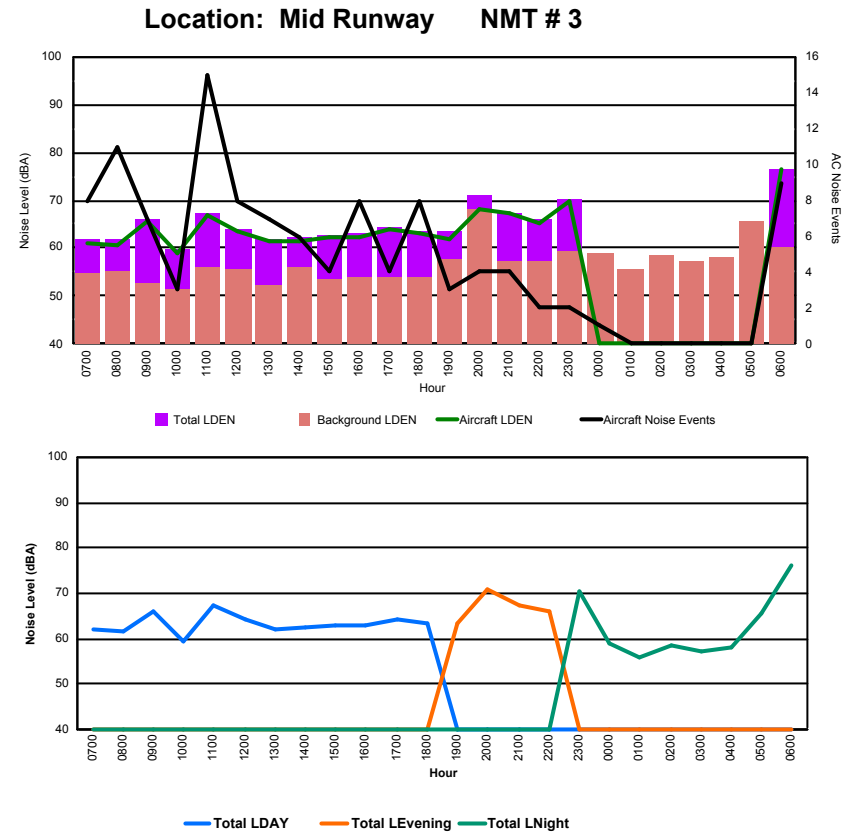

Luxembourg Airport Noise Distribution by Hour

Between 04/06/2022 00:00:00 and 04/06/2022 23:59:59 (Local Time)

Day	Aircraft Events	Total LDEN dB (A)	Aircraft LDEN dB(A)	Background LDEN dB(A)	Total LDay dB(A)	Total LEvening dB(A)	Total LNight dB (A)
04/06/22 7:00	8	61.9	61.0	54.6	61.9	-	-
04/06/22 8:00	11	61.7	60.6	55.0	61.7	-	-
04/06/22 9:00	7	65.9	65.7	52.8	65.9	-	-
04/06/22 10:00	3	59.6	58.8	51.6	59.6	-	-
04/06/22 11:00	15	67.4	67.0	56.2	67.4	-	-
04/06/22 12:00	8	64.1	63.4	55.8	64.1	-	-
04/06/22 13:00	7	62.0	61.5	52.4	62.0	-	-
04/06/22 14:00	6	62.5	61.3	56.0	62.5	-	-
04/06/22 15:00	4	62.8	62.3	53.4	62.8	-	-
04/06/22 16:00	8	63.1	62.5	54.0	63.1	-	-
04/06/22 17:00	4	64.4	64.0	53.8	64.4	-	-
04/06/22 18:00	8	63.6	63.1	54.1	63.6	-	-
04/06/22 19:00	3	63.4	62.0	57.9	-	63.4	-
04/06/22 20:00	4	71.1	68.3	68.1	-	71.1	-
04/06/22 21:00	4	67.5	67.1	57.2	-	67.5	-
04/06/22 22:00	2	66.0	65.3	57.2	-	66.0	-
04/06/22 23:00	2	70.3	69.9	59.3	-	-	70.3
05/06/22 0:00	1	58.8	40.1	58.8	-	-	58.8
05/06/22 1:00	-	55.8	-	55.8	-	-	55.8
05/06/22 2:00	-	58.5	-	58.5	-	-	58.5
05/06/22 3:00	-	57.3	-	57.3	-	-	57.3
05/06/22 4:00	-	58.3	-	58.3	-	-	58.3
05/06/22 5:00	-	65.6	-	65.6	-	-	65.6
05/06/22 6:00	9	76.4	76.3	60.3	-	-	76.4
	114	66.8	65.9	59.2	63.7	67.9	68.8