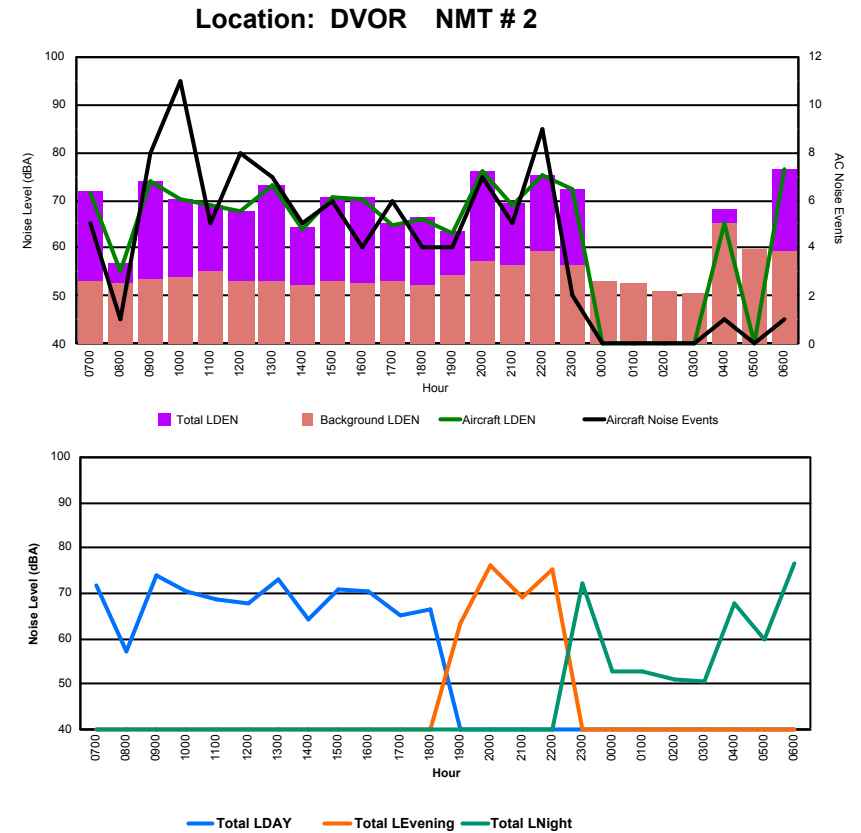

Luxembourg Airport Noise Distribution by Hour

Between 11/06/2022 00:00:00 and 11/06/2022 23:59:59 (Local Time)

Day	Aircraft Events	Total LDEN dB (A)	Aircraft LDEN dB(A)	Background LDEN dB(A)	Total LDay dB(A)	Total LEvening dB(A)	Total LNight dB (A)
11/06/22 7:00	5	71.7	71.6	53.3	71.7	-	-
11/06/22 8:00	1	57.0	55.0	52.5	57.0	-	-
11/06/22 9:00	8	74.0	74.0	53.6	74.0	-	-
11/06/22 10:00	11	70.3	70.2	53.8	70.3	-	-
11/06/22 11:00	5	68.9	68.8	55.3	68.9	-	-
11/06/22 12:00	8	67.8	67.7	53.3	67.8	-	-
11/06/22 13:00	7	73.2	73.1	53.2	73.2	-	-
11/06/22 14:00	5	64.3	64.0	52.2	64.3	-	-
11/06/22 15:00	6	70.7	70.6	53.0	70.7	-	-
11/06/22 16:00	4	70.5	70.4	52.7	70.5	-	-
11/06/22 17:00	6	65.2	64.9	53.3	65.2	-	-
11/06/22 18:00	4	66.3	66.1	52.2	66.3	-	-
11/06/22 19:00	4	63.6	63.1	54.3	-	63.6	-
11/06/22 20:00	7	76.1	76.1	57.4	-	76.1	-
11/06/22 21:00	5	69.3	69.1	56.5	-	69.3	-
11/06/22 22:00	9	75.3	75.2	59.5	-	75.3	-
11/06/22 23:00	2	72.2	72.2	56.4	-	-	72.2
12/06/22 0:00	-	53.0	-	53.0	-	-	53.0
12/06/22 1:00	-	52.6	-	52.6	-	-	52.6
12/06/22 2:00	-	51.0	-	51.0	-	-	51.0
12/06/22 3:00	-	50.7	-	50.7	-	-	50.7
12/06/22 4:00	1	68.0	65.0	65.1	-	-	68.0
12/06/22 5:00	-	59.9	-	59.9	-	-	59.9
12/06/22 6:00	1	76.5	76.4	59.3	-	-	76.5
	99	70.6	70.4	56.5	70.0	73.3	69.4