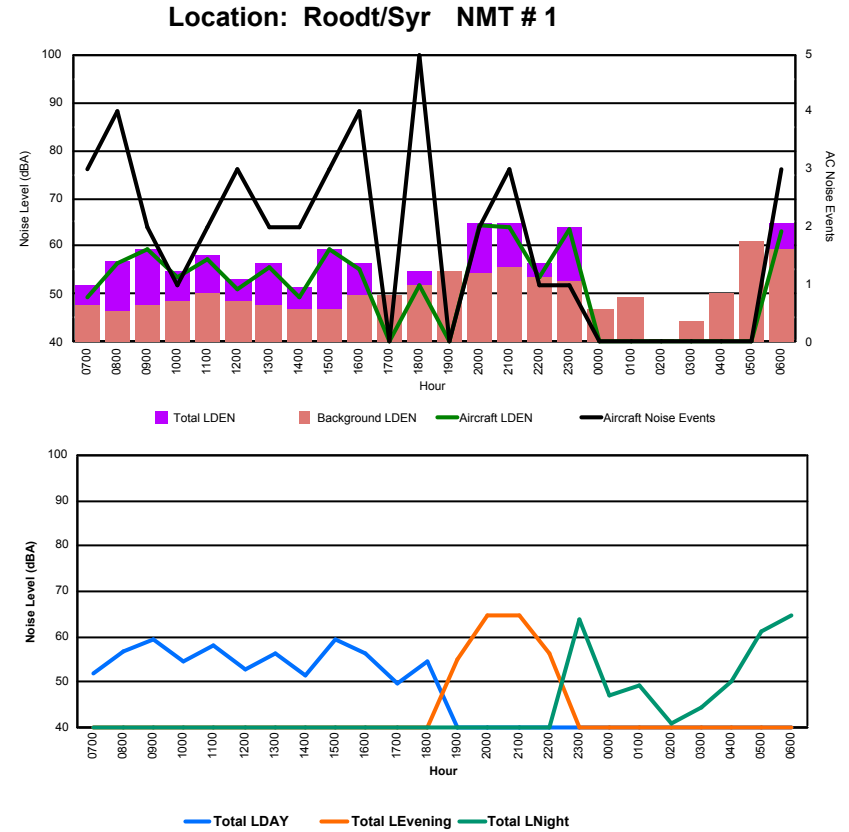

Luxembourg Airport Noise Distribution by Hour

Between 04/06/2022 00:00:00 and 04/06/2022 23:59:59 (Local Time)

Day	Aircraft Events	Total LDEN dB (A)	Aircraft LDEN dB(A)	Background LDEN dB(A)	Total LDay dB(A)	Total LEvening dB(A)	Total LNight dB (A)
04/06/22 7:00	3	51.7	49.3	47.9	51.7	-	-
04/06/22 8:00	4	56.8	56.3	46.3	56.8	-	-
04/06/22 9:00	2	59.5	59.3	47.7	59.5	-	-
04/06/22 10:00	1	54.7	53.5	48.7	54.7	-	-
04/06/22 11:00	2	58.1	57.2	50.4	58.1	-	-
04/06/22 12:00	3	53.0	51.1	48.7	53.0	-	-
04/06/22 13:00	2	56.3	55.6	47.8	56.3	-	-
04/06/22 14:00	2	51.3	49.4	46.9	51.3	-	-
04/06/22 15:00	3	59.5	59.3	46.9	59.5	-	-
04/06/22 16:00	4	56.3	55.3	49.9	56.3	-	-
04/06/22 17:00	-	49.6	-	49.6	49.6	-	-
04/06/22 18:00	5	54.7	51.8	51.9	54.7	-	-
04/06/22 19:00	-	54.8	-	54.8	-	54.8	-
04/06/22 20:00	2	64.7	64.2	54.3	-	64.7	-
04/06/22 21:00	3	64.7	64.1	55.8	-	64.7	-
04/06/22 22:00	1	56.5	53.5	53.5	-	56.5	-
04/06/22 23:00	1	63.9	63.5	52.9	-	-	63.9
05/06/22 0:00	-	46.9	-	46.9	-	-	46.9
05/06/22 1:00	-	49.1	-	49.2	-	-	49.1
05/06/22 2:00	-	40.8	-	40.8	-	-	40.8
05/06/22 3:00	-	44.3	-	44.3	-	-	44.3
05/06/22 4:00	-	50.0	-	50.0	-	-	50.0
05/06/22 5:00	-	61.0	-	61.1	-	-	61.0
05/06/22 6:00	3	64.6	63.1	59.5	-	-	64.6
	41	58.9	57.6	53.0	56.1	62.2	59.3