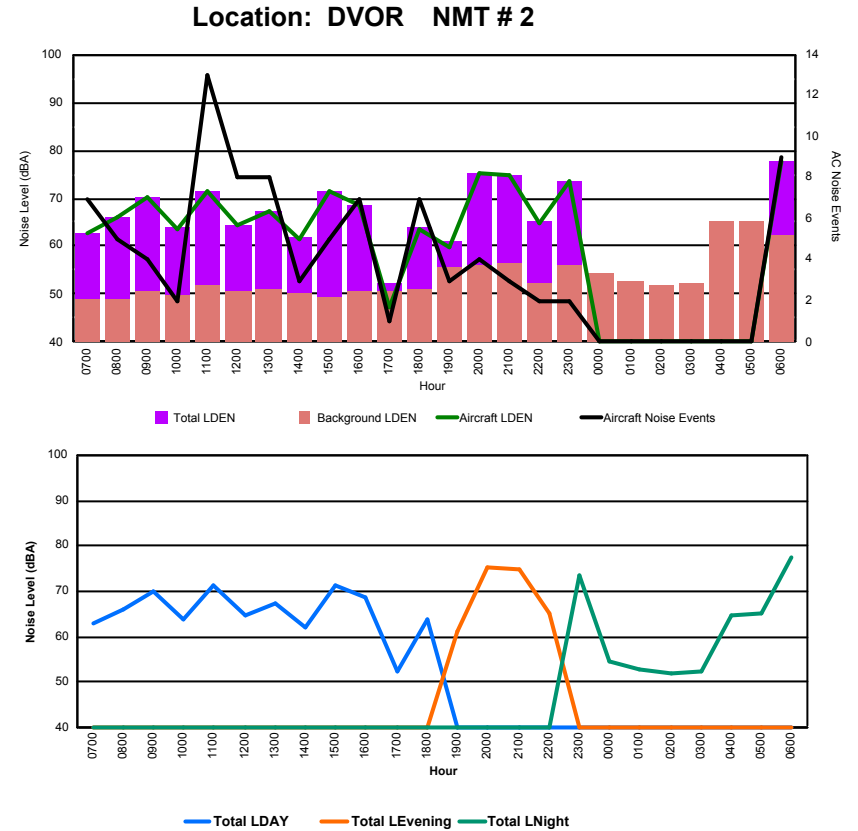

Luxembourg Airport Noise Distribution by Hour

Between 04/06/2022 00:00:00 and 04/06/2022 23:59:59 (Local Time)

Day	Aircraft Events	Total LDEN dB(A)	Aircraft LDEN dB(A)	Background LDEN dB(A)	Total LDay dB(A)	Total LEvening dB(A)	Total LNight dB(A)
04/06/22 7:00	7	62.8	62.6	49.1	62.8	-	-
04/06/22 8:00	5	66.0	65.9	49.0	66.0	-	-
04/06/22 9:00	4	70.1	70.1	50.7	70.1	-	-
04/06/22 10:00	2	63.8	63.6	49.9	63.8	-	-
04/06/22 11:00	13	71.4	71.4	51.9	71.4	-	-
04/06/22 12:00	8	64.5	64.3	50.8	64.5	-	-
04/06/22 13:00	8	67.2	67.1	51.0	67.2	-	-
04/06/22 14:00	3	62.0	61.6	50.4	62.0	-	-
04/06/22 15:00	5	71.5	71.5	49.4	71.5	-	-
04/06/22 16:00	7	68.6	68.5	50.5	68.6	-	-
04/06/22 17:00	1	52.2	47.4	50.5	52.2	-	-
04/06/22 18:00	7	63.9	63.7	51.0	63.9	-	-
04/06/22 19:00	3	61.0	59.6	55.5	-	61.0	-
04/06/22 20:00	4	75.4	75.3	56.2	-	75.4	-
04/06/22 21:00	3	75.0	74.9	56.3	-	75.0	-
04/06/22 22:00	2	65.1	64.9	52.3	-	65.1	-
04/06/22 23:00	2	73.7	73.7	56.0	-	-	73.7
05/06/22 0:00	-	54.5	-	54.5	-	-	54.5
05/06/22 1:00	-	52.6	-	52.6	-	-	52.6
05/06/22 2:00	-	51.7	-	51.7	-	-	51.7
05/06/22 3:00	-	52.3	-	52.3	-	-	52.3
05/06/22 4:00	-	64.9	-	65.1	-	-	64.9
05/06/22 5:00	-	65.0	-	65.1	-	-	65.0
05/06/22 6:00	9	77.7	77.6	62.4	-	-	77.7
	93	69.7	69.5	57.0	67.4	72.5	70.5