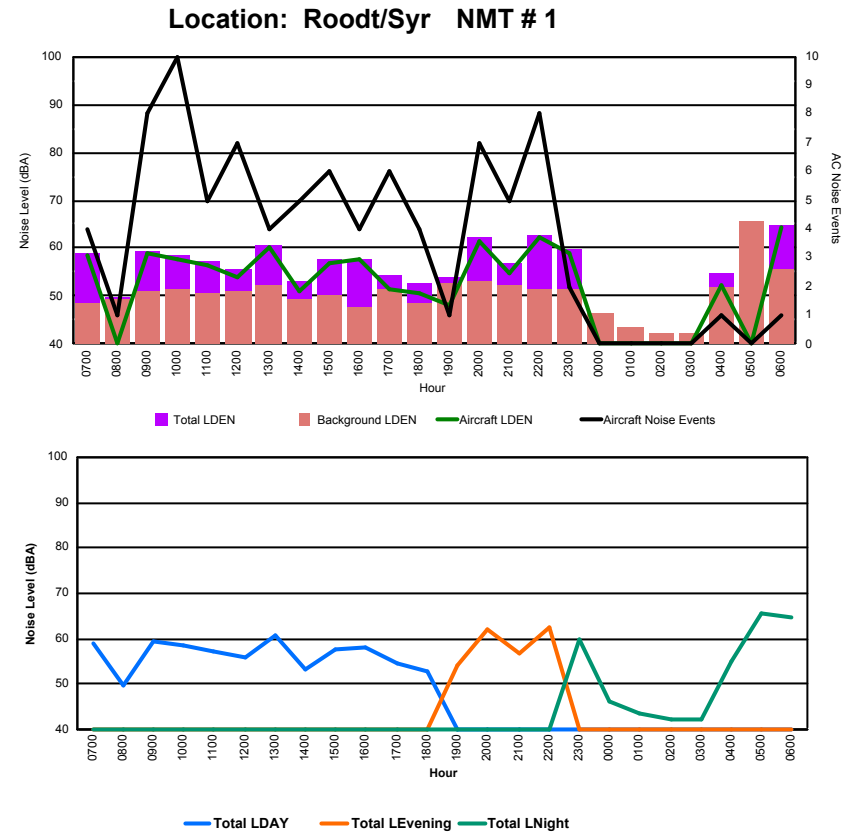

Luxembourg Airport Noise Distribution by Hour

Between 11/06/2022 00:00:00 and 11/06/2022 23:59:59 (Local Time)

Day	Aircraft Events	Total LDEN dB(A)	Aircraft LDEN dB(A)	Background LDEN dB(A)	Total LDay dB(A)	Total LEvening dB(A)	Total LNight dB(A)
11/06/22 7:00	4	59.0	58.6	48.7	59.0	-	-
11/06/22 8:00	1	49.7	40.2	49.2	49.7	-	-
11/06/22 9:00	8	59.4	58.8	50.9	59.4	-	-
11/06/22 10:00	10	58.6	57.7	51.6	58.6	-	-
11/06/22 11:00	5	57.4	56.4	50.8	57.4	-	-
11/06/22 12:00	7	55.7	53.9	51.2	55.7	-	-
11/06/22 13:00	4	60.7	60.1	52.3	60.7	-	-
11/06/22 14:00	5	53.2	51.1	49.3	53.2	-	-
11/06/22 15:00	6	57.8	57.0	50.3	57.8	-	-
11/06/22 16:00	4	57.9	57.5	47.6	57.9	-	-
11/06/22 17:00	6	54.5	51.6	51.6	54.5	-	-
11/06/22 18:00	4	52.6	50.5	48.6	52.6	-	-
11/06/22 19:00	1	54.0	48.1	52.8	-	54.0	-
11/06/22 20:00	7	62.1	61.6	53.3	-	62.1	-
11/06/22 21:00	5	56.7	54.9	52.4	-	56.7	-
11/06/22 22:00	8	62.7	62.4	51.6	-	62.7	-
11/06/22 23:00	2	59.7	59.1	51.5	-	-	59.7
12/06/22 0:00	-	46.3	-	46.3	-	-	46.3
12/06/22 1:00	-	43.5	-	43.5	-	-	43.5
12/06/22 2:00	-	42.4	-	42.4	-	-	42.4
12/06/22 3:00	-	42.1	-	42.1	-	-	42.1
12/06/22 4:00	1	54.9	52.1	51.8	-	-	54.9
12/06/22 5:00	-	65.5	-	65.5	-	-	65.5
12/06/22 6:00	1	64.8	64.2	55.7	-	-	64.8
	89	58.9	57.1	54.2	57.3	60.2	60.0