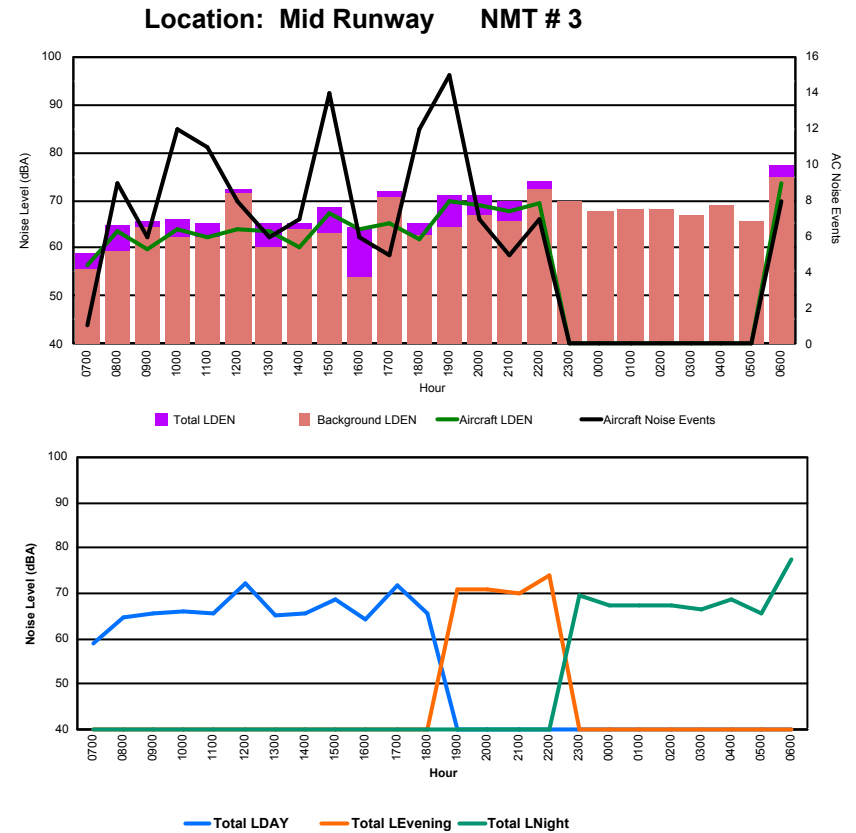

Luxembourg Airport Noise Distribution by Hour

Between 09/06/2022 00:00:00 and 09/06/2022 23:59:59 (Local Time)

Day	Aircraft Events	Total LDEN dB (A)	Aircraft LDEN dB(A)	Background LDEN dB(A)	Total LDay dB(A)	Total LEvening dB(A)	Total LNight dB (A)
09/06/22 7:00	1	58.9	56.3	55.6	58.9	-	-
09/06/22 8:00	9	64.8	63.4	59.3	64.8	-	-
09/06/22 9:00	6	65.7	59.8	64.5	65.7	-	-
09/06/22 10:00	12	66.0	63.8	62.2	66.0	-	-
09/06/22 11:00	11	65.4	62.5	62.4	65.4	-	-
09/06/22 12:00	8	72.1	64.0	71.3	72.1	-	-
09/06/22 13:00	6	65.3	63.6	60.4	65.3	-	-
09/06/22 14:00	7	65.4	60.2	63.9	65.4	-	-
09/06/22 15:00	14	68.6	67.2	63.1	68.6	-	-
09/06/22 16:00	6	64.2	63.8	53.8	64.2	-	-
09/06/22 17:00	5	71.7	65.4	70.5	71.7	-	-
09/06/22 18:00	12	65.4	62.0	62.9	65.4	-	-
09/06/22 19:00	15	70.9	69.8	64.5	-	70.9	-
09/06/22 20:00	7	71.1	69.1	66.9	-	71.1	-
09/06/22 21:00	5	69.8	67.9	65.5	-	69.8	-
09/06/22 22:00	7	73.9	69.3	72.1	-	73.9	-
09/06/22 23:00	-	69.6	-	69.6	-	-	69.6
10/06/22 0:00	-	67.2	-	67.9	-	-	67.2
10/06/22 1:00	-	67.3	-	68.1	-	-	67.3
10/06/22 2:00	-	67.3	-	68.2	-	-	67.3
10/06/22 3:00	-	66.3	-	66.7	-	-	66.3
10/06/22 4:00	-	68.5	-	69.0	-	-	68.5
10/06/22 5:00	-	65.6	-	65.7	-	-	65.6
10/06/22 6:00	8	77.3	73.6	75.0	-	-	77.3
	139	69.6	65.3	67.8	67.4	71.7	70.7