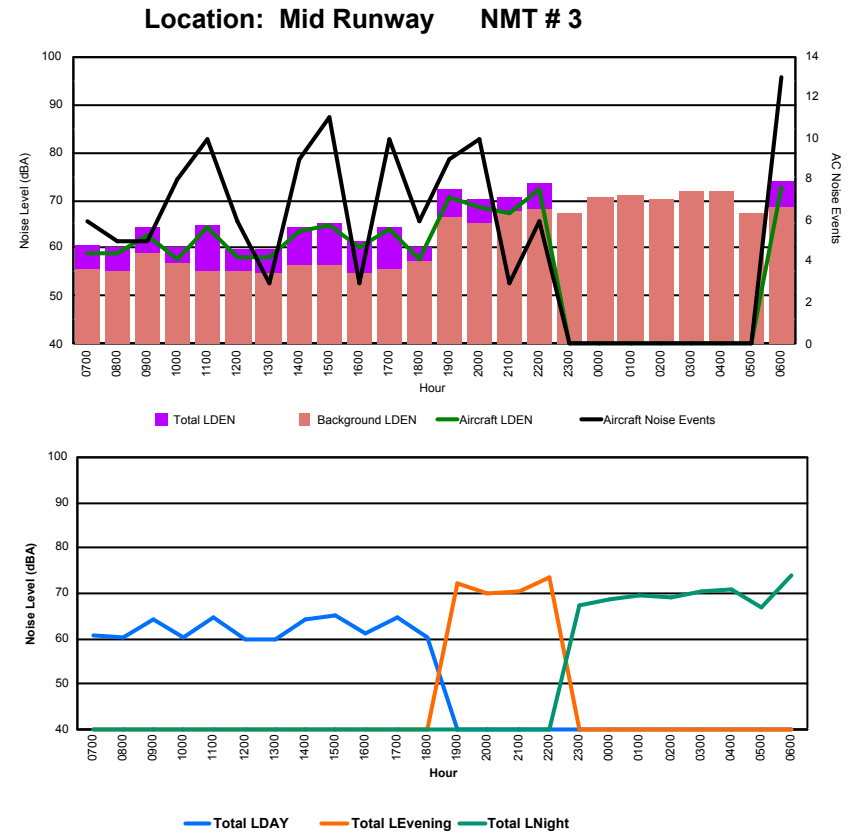

Luxembourg Airport Noise Distribution by Hour

Between 01/06/2022 00:00:00 and 01/06/2022 23:59:59 (Local Time)

Day	Aircraft Events	Total LDEN dB (A)	Aircraft LDEN dB(A)	Background LDEN dB(A)	Total LDay dB(A)	Total LEvening dB(A)	Total LNight dB (A)
01/06/22 7:00	6	60.6	58.9	55.7	60.6	-	-
01/06/22 8:00	5	60.3	58.8	55.1	60.3	-	-
01/06/22 9:00	5	64.3	62.9	58.8	64.3	-	-
01/06/22 10:00	8	60.2	57.5	56.9	60.2	-	-
01/06/22 11:00	10	64.8	64.4	55.0	64.8	-	-
01/06/22 12:00	6	59.9	58.2	55.1	59.9	-	-
01/06/22 13:00	3	59.7	58.1	54.6	59.7	-	-
01/06/22 14:00	9	64.2	63.4	56.5	64.2	-	-
01/06/22 15:00	11	65.2	64.6	56.6	65.2	-	-
01/06/22 16:00	3	61.3	60.3	54.6	61.3	-	-
01/06/22 17:00	10	64.5	64.0	55.5	64.5	-	-
01/06/22 18:00	6	60.4	57.9	57.1	60.4	-	-
01/06/22 19:00	9	72.1	70.7	66.6	-	72.1	-
01/06/22 20:00	10	70.1	68.4	65.4	-	70.1	-
01/06/22 21:00	3	70.6	67.4	67.8	-	70.6	-
01/06/22 22:00	6	73.7	72.2	68.3	-	73.7	-
01/06/22 23:00	-	67.2	-	67.2	-	-	67.2
02/06/22 0:00	-	68.8	-	70.5	-	-	68.8
02/06/22 1:00	-	69.7	-	71.2	-	-	69.7
02/06/22 2:00	-	69.3	-	70.2	-	-	69.3
02/06/22 3:00	-	70.6	-	71.8	-	-	70.6
02/06/22 4:00	-	70.8	-	71.8	-	-	70.8
02/06/22 5:00	-	67.0	-	67.1	-	-	67.0
02/06/22 6:00	13	74.0	72.8	68.5	-	-	74.0
	123	68.4	65.1	66.5	62.7	71.9	70.2