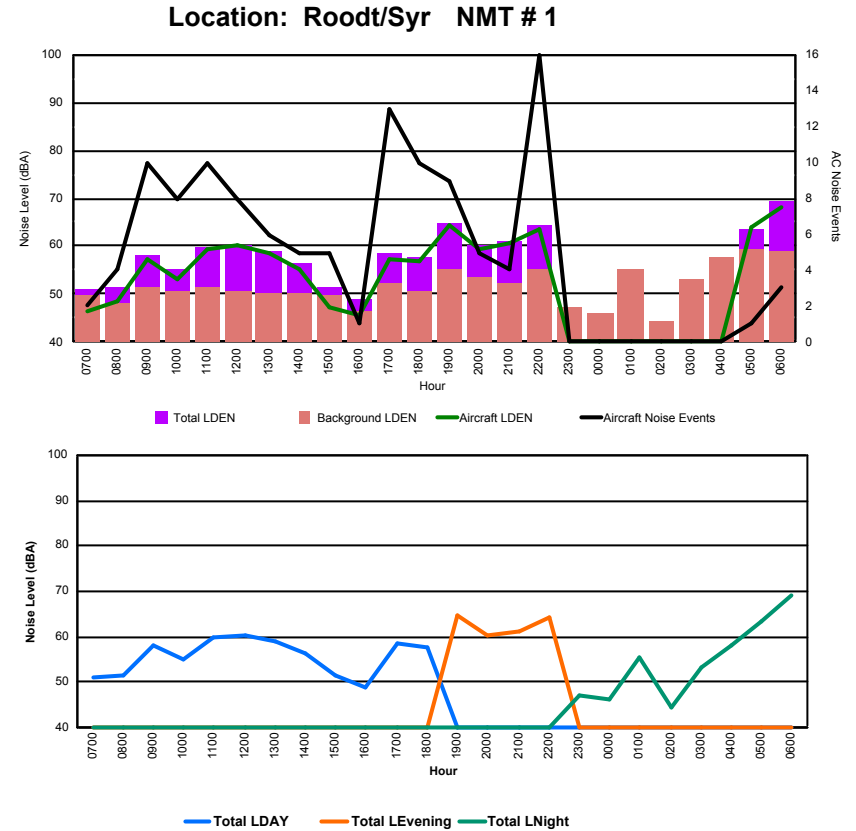

Luxembourg Airport Noise Distribution by Hour

Between 09/06/2022 00:00:00 and 09/06/2022 23:59:59 (Local Time)

Day	Aircraft Events	Total LDEN dB (A)	Aircraft LDEN dB(A)	Background LDEN dB(A)	Total LDay dB(A)	Total LEvening dB(A)	Total LNight dB (A)	
09/06/22	7:00	2	51.2	46.4	49.6	51.2	-	-
09/06/22	8:00	4	51.3	48.4	48.3	51.3	-	-
09/06/22	9:00	10	58.1	57.2	51.5	58.1	-	-
09/06/22	10:00	8	55.1	53.3	50.5	55.1	-	-
09/06/22	11:00	10	59.9	59.3	51.3	59.9	-	-
09/06/22	12:00	8	60.4	60.0	50.6	60.4	-	-
09/06/22	13:00	6	59.0	58.4	50.4	59.0	-	-
09/06/22	14:00	5	56.3	55.1	50.3	56.3	-	-
09/06/22	15:00	5	51.4	47.2	49.6	51.4	-	-
09/06/22	16:00	1	49.0	45.7	46.4	49.0	-	-
09/06/22	17:00	13	58.4	57.3	52.2	58.4	-	-
09/06/22	18:00	10	57.7	56.8	50.8	57.7	-	-
09/06/22	19:00	9	64.8	64.3	55.0	-	64.8	-
09/06/22	20:00	5	60.3	59.3	53.7	-	60.3	-
09/06/22	21:00	4	61.2	60.6	52.1	-	61.2	-
09/06/22	22:00	16	64.2	63.7	55.0	-	64.2	-
09/06/22	23:00	-	47.2	-	47.2	-	-	47.2
10/06/22	0:00	-	46.1	-	46.1	-	-	46.1
10/06/22	1:00	-	55.3	-	55.3	-	-	55.3
10/06/22	2:00	-	44.5	-	44.5	-	-	44.5
10/06/22	3:00	-	53.2	-	53.2	-	-	53.2
10/06/22	4:00	-	57.9	-	57.9	-	-	57.9
10/06/22	5:00	1	63.4	63.9	59.3	-	-	63.4
10/06/22	6:00	3	69.3	68.1	58.8	-	-	69.3
	120	60.4	59.4	53.4	57.0	63.0	61.8