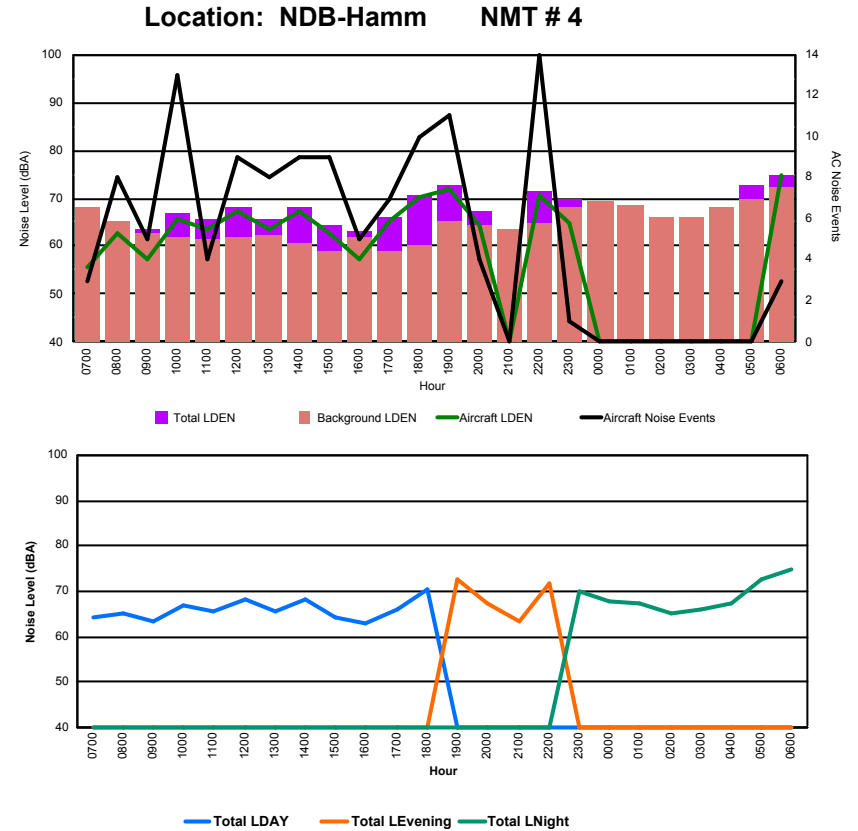

Luxembourg Airport Noise Distribution by Hour

Between 03/06/2022 00:00:00 and 03/06/2022 23:59:59 (Local Time)

Day	Aircraft Events	Total LDEN dB(A)	Aircraft LDEN dB(A)	Background LDEN dB(A)	Total LDay dB(A)	Total LEvening dB(A)	Total LNight dB(A)
03/06/22 7:00	3	64.4	55.6	68.0	64.4	-	-
03/06/22 8:00	8	65.1	62.7	65.3	65.1	-	-
03/06/22 9:00	5	63.5	57.1	62.6	63.5	-	-
03/06/22 10:00	13	66.9	65.5	61.9	66.9	-	-
03/06/22 11:00	4	65.6	63.6	61.5	65.6	-	-
03/06/22 12:00	9	68.2	67.2	61.7	68.2	-	-
03/06/22 13:00	8	65.8	63.7	62.1	65.8	-	-
03/06/22 14:00	9	68.3	67.5	60.6	68.3	-	-
03/06/22 15:00	9	64.2	62.8	58.9	64.2	-	-
03/06/22 16:00	5	63.0	57.1	61.8	63.0	-	-
03/06/22 17:00	7	66.2	65.3	59.1	66.2	-	-
03/06/22 18:00	10	70.5	70.1	60.1	70.5	-	-
03/06/22 19:00	11	72.8	72.0	65.2	-	72.8	-
03/06/22 20:00	4	67.3	64.5	64.2	-	67.3	-
03/06/22 21:00	-	63.6	-	63.6	-	63.6	-
03/06/22 22:00	14	71.6	70.8	64.7	-	71.6	-
03/06/22 23:00	1	69.8	64.9	68.1	-	-	69.8
04/06/22 0:00	-	68.0	-	69.5	-	-	68.0
04/06/22 1:00	-	67.4	-	68.6	-	-	67.4
04/06/22 2:00	-	65.0	-	66.2	-	-	65.0
04/06/22 3:00	-	65.9	-	66.2	-	-	65.9
04/06/22 4:00	-	67.2	-	68.0	-	-	67.2
04/06/22 5:00	-	72.7	-	69.7	-	-	72.7
04/06/22 6:00	3	75.0	74.9	72.3	-	-	75.0
	123	68.7	66.3	66.1	66.5	70.1	70.2