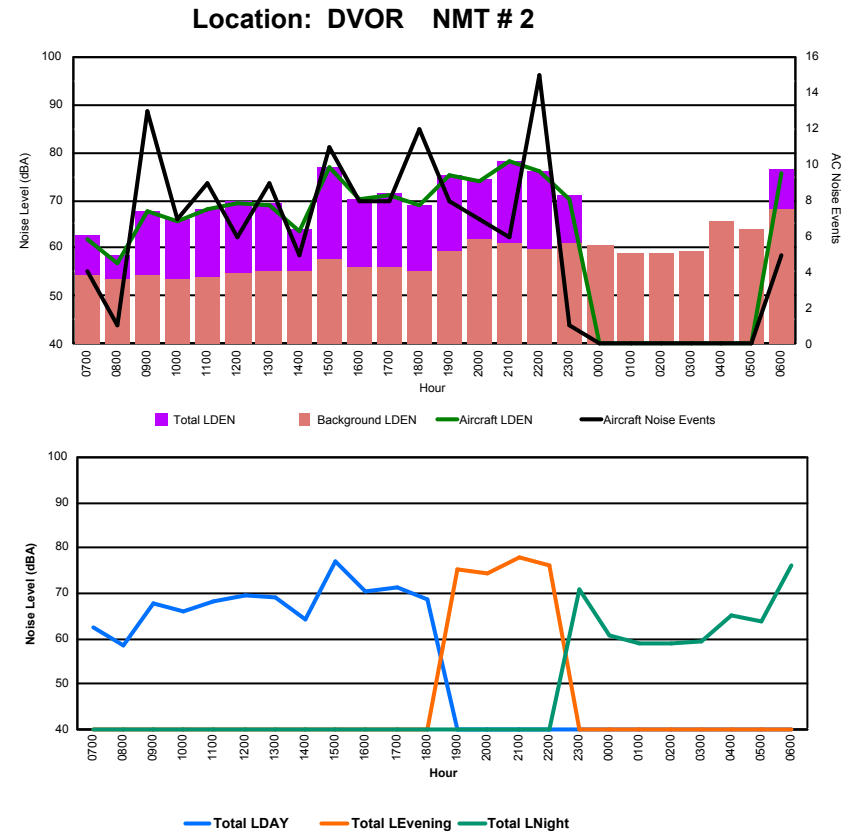

Luxembourg Airport Noise Distribution by Hour

Between 08/06/2022 00:00:00 and 08/06/2022 23:59:59 (Local Time)

Day	Aircraft Events	Total LDEN dB(A)	Aircraft LDEN dB(A)	Background LDEN dB(A)	Total LDay dB(A)	Total LEvening dB(A)	Total LNight dB(A)
08/06/22 7:00	4	62.6	61.9	54.2	62.6	-	-
08/06/22 8:00	1	58.6	57.0	53.5	58.6	-	-
08/06/22 9:00	13	67.9	67.7	54.4	67.9	-	-
08/06/22 10:00	7	66.1	65.8	53.6	66.1	-	-
08/06/22 11:00	9	68.2	68.0	53.8	68.2	-	-
08/06/22 12:00	6	69.7	69.5	54.8	69.7	-	-
08/06/22 13:00	9	69.2	69.1	55.4	69.2	-	-
08/06/22 14:00	5	64.1	63.5	55.0	64.1	-	-
08/06/22 15:00	11	77.0	77.0	57.6	77.0	-	-
08/06/22 16:00	8	70.4	70.2	56.0	70.4	-	-
08/06/22 17:00	8	71.4	71.2	55.9	71.4	-	-
08/06/22 18:00	12	68.9	68.8	55.2	68.9	-	-
08/06/22 19:00	8	75.3	75.2	59.2	-	75.3	-
08/06/22 20:00	7	74.4	74.1	62.0	-	74.4	-
08/06/22 21:00	6	78.0	78.0	60.9	-	78.0	-
08/06/22 22:00	15	76.2	76.1	59.6	-	76.2	-
08/06/22 23:00	1	70.9	70.4	61.0	-	-	70.9
09/06/22 0:00	-	60.7	-	60.8	-	-	60.7
09/06/22 1:00	-	59.1	-	59.1	-	-	59.1
09/06/22 2:00	-	59.0	-	59.0	-	-	59.0
09/06/22 3:00	-	59.3	-	59.3	-	-	59.3
09/06/22 4:00	-	65.3	-	65.5	-	-	65.3
09/06/22 5:00	-	63.8	-	63.8	-	-	63.8
09/06/22 6:00	5	76.3	75.7	68.1	-	-	76.3
	135	71.7	71.4	60.3	70.1	76.2	69.1