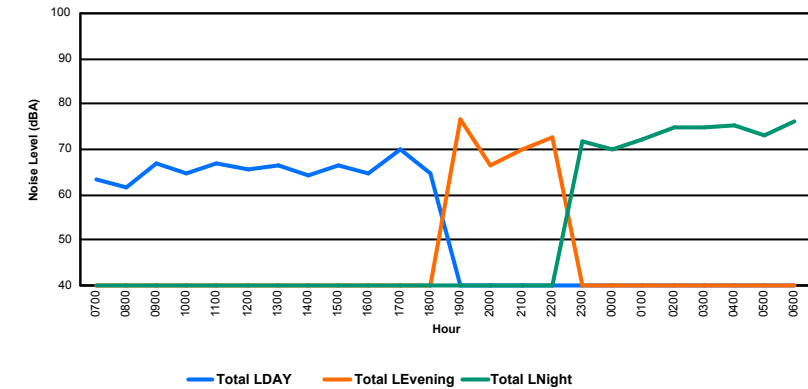

Luxembourg Airport Noise Distribution by Hour

Between 10/06/2022 00:00:00 and 10/06/2022 23:59:59 (Local Time)

Day	Aircraft Events	Total LDEN dB(A)	Aircraft LDEN dB(A)	Background LDEN dB(A)	Total LDay dB(A)	Total LEvening dB(A)	Total LNight dB(A)
10/06/22 7:00	5	63.2	61.7	57.9	63.2	-	-
10/06/22 8:00	4	61.8	56.7	60.2	61.8	-	-
10/06/22 9:00	5	67.0	63.3	64.6	67.0	-	-
10/06/22 10:00	8	64.7	60.1	63.0	64.7	-	-
10/06/22 11:00	10	67.1	62.7	65.2	67.1	-	-
10/06/22 12:00	11	65.4	62.4	62.3	65.4	-	-
10/06/22 13:00	6	66.4	61.1	64.9	66.4	-	-
10/06/22 14:00	13	64.1	63.1	57.2	64.1	-	-
10/06/22 15:00	9	66.4	62.0	64.6	66.4	-	-
10/06/22 16:00	6	64.8	61.1	62.4	64.8	-	-
10/06/22 17:00	7	70.2	61.9	69.5	70.2	-	-
10/06/22 18:00	12	64.8	61.6	62.0	64.8	-	-
10/06/22 19:00	15	76.5	76.4	63.6	-	76.5	-
10/06/22 20:00	6	66.4	64.7	59.4	-	66.4	-
10/06/22 21:00	3	69.8	66.2	67.2	-	69.8	-
10/06/22 22:00	7	72.5	64.4	71.8	-	72.5	-
10/06/22 23:00	-	71.8	-	71.9	-	-	71.8
11/06/22 0:00	-	70.1	-	72.3	-	-	70.1
11/06/22 1:00	-	72.2	-	73.7	-	-	72.2
11/06/22 2:00	-	75.0	-	77.1	-	-	75.0
11/06/22 3:00	-	74.9	-	75.7	-	-	74.9
11/06/22 4:00	-	75.1	-	75.7	-	-	75.1
11/06/22 5:00	-	73.0	-	73.2	-	-	73.0
11/06/22 6:00	13	76.1	75.3	69.0	-	-	76.1
	140	71.3	66.4	70.4	66.0	72.8	73.9

Location: Mid Runway NMT # 3