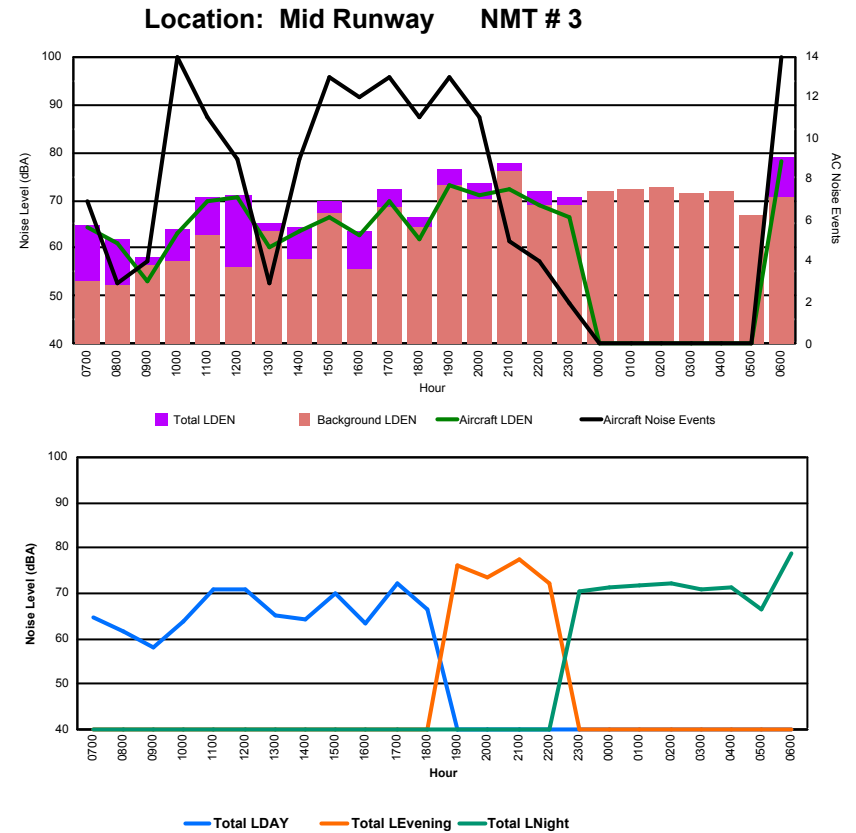

Luxembourg Airport Noise Distribution by Hour

Between 08/06/2022 00:00:00 and 08/06/2022 23:59:59 (Local Time)

Day	Aircraft Events	Total LDEN dB(A)	Aircraft LDEN dB(A)	Background LDEN dB(A)	Total LDay dB(A)	Total LEvening dB(A)	Total LNight dB(A)
08/06/22 7:00	7	64.7	64.4	53.1	64.7	-	-
08/06/22 8:00	3	61.7	61.1	52.3	61.7	-	-
08/06/22 9:00	4	58.2	53.3	56.6	58.2	-	-
08/06/22 10:00	14	64.0	63.0	57.2	64.0	-	-
08/06/22 11:00	11	70.7	70.0	62.6	70.7	-	-
08/06/22 12:00	9	70.9	70.8	56.2	70.9	-	-
08/06/22 13:00	3	65.3	60.4	63.6	65.3	-	-
08/06/22 14:00	9	64.4	63.4	57.6	64.4	-	-
08/06/22 15:00	13	70.0	66.5	67.5	70.0	-	-
08/06/22 16:00	12	63.5	62.8	55.5	63.5	-	-
08/06/22 17:00	13	72.1	69.6	68.6	72.1	-	-
08/06/22 18:00	11	66.4	61.9	64.5	66.4	-	-
08/06/22 19:00	13	76.3	73.3	73.2	-	76.3	-
08/06/22 20:00	11	73.6	70.9	70.2	-	73.6	-
08/06/22 21:00	5	77.6	72.3	76.1	-	77.6	-
08/06/22 22:00	4	72.0	69.1	68.9	-	72.0	-
08/06/22 23:00	2	70.6	66.3	68.8	-	-	70.6
09/06/22 0:00	-	71.3	-	71.9	-	-	71.3
09/06/22 1:00	-	71.6	-	72.3	-	-	71.6
09/06/22 2:00	-	72.4	-	72.7	-	-	72.4
09/06/22 3:00	-	71.1	-	71.3	-	-	71.1
09/06/22 4:00	-	71.5	-	71.8	-	-	71.5
09/06/22 5:00	-	66.6	-	66.8	-	-	66.6
09/06/22 6:00	14	78.9	78.3	70.6	-	-	78.9
	158	71.9	68.7	69.3	67.7	75.4	73.2