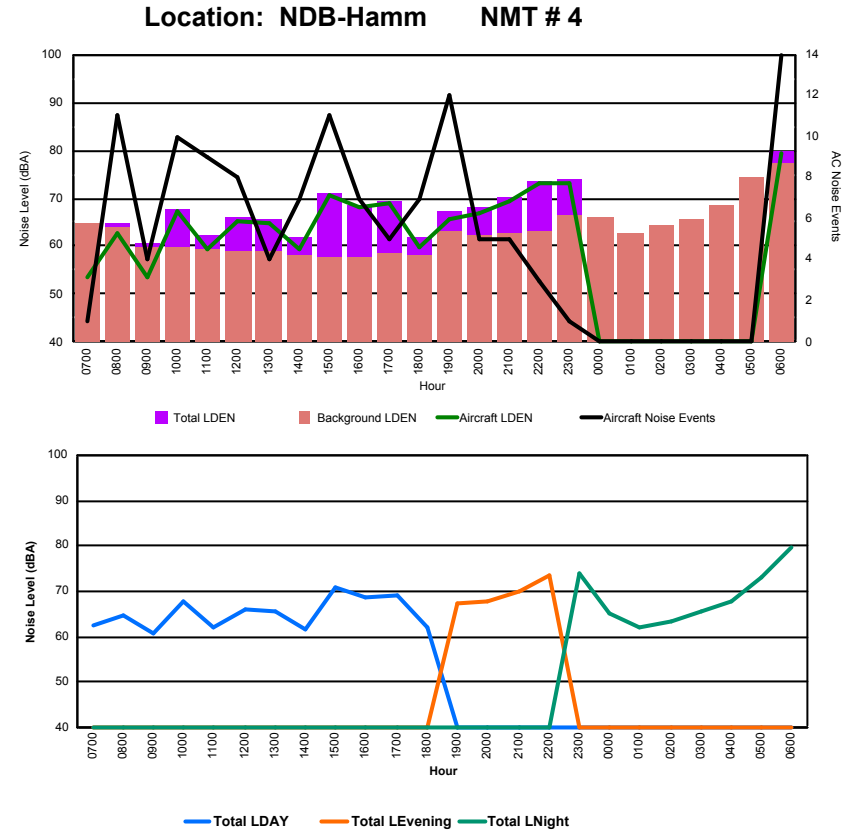

Luxembourg Airport Noise Distribution by Hour

Between 09/06/2022 00:00:00 and 09/06/2022 23:59:59 (Local Time)

Day	Aircraft Events	Total LDEN dB (A)	Aircraft LDEN dB(A)	Background LDEN dB(A)	Total LDay dB(A)	Total LEvening dB(A)	Total LNight dB (A)
09/06/22 7:00	1	62.6	53.6	64.7	62.6	-	-
09/06/22 8:00	11	64.6	62.8	64.1	64.6	-	-
09/06/22 9:00	4	60.6	53.6	59.7	60.6	-	-
09/06/22 10:00	10	67.9	67.2	59.9	67.9	-	-
09/06/22 11:00	9	62.2	59.4	59.3	62.2	-	-
09/06/22 12:00	8	66.1	65.2	58.9	66.1	-	-
09/06/22 13:00	4	65.8	64.9	59.0	65.8	-	-
09/06/22 14:00	7	61.7	59.2	58.3	61.7	-	-
09/06/22 15:00	11	71.0	70.8	57.8	71.0	-	-
09/06/22 16:00	7	68.5	68.1	57.9	68.5	-	-
09/06/22 17:00	5	69.2	68.8	58.6	69.2	-	-
09/06/22 18:00	7	62.0	59.9	58.0	62.0	-	-
09/06/22 19:00	12	67.4	65.7	63.0	-	67.4	-
09/06/22 20:00	5	68.0	66.7	62.4	-	68.0	-
09/06/22 21:00	5	70.2	69.3	62.8	-	70.2	-
09/06/22 22:00	3	73.7	73.3	63.3	-	73.7	-
09/06/22 23:00	1	73.9	73.0	66.4	-	-	73.9
10/06/22 0:00	-	65.2	-	66.1	-	-	65.2
10/06/22 1:00	-	62.2	-	62.7	-	-	62.2
10/06/22 2:00	-	63.5	-	64.2	-	-	63.5
10/06/22 3:00	-	65.5	-	65.8	-	-	65.5
10/06/22 4:00	-	67.8	-	68.7	-	-	67.8
10/06/22 5:00	-	72.9	-	74.2	-	-	72.9
10/06/22 6:00	14	79.8	79.3	77.1	-	-	79.8
	124	70.3	68.9	67.1	66.4	70.6	72.9