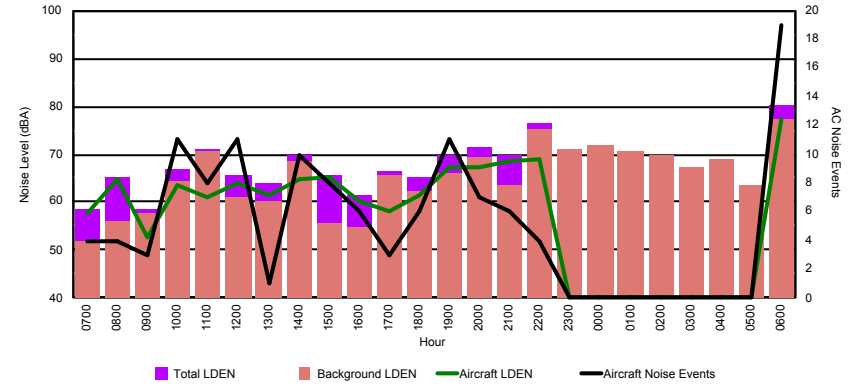

Luxembourg Airport Noise Distribution by Hour

Between 06/06/2022 00:00:00 and 06/06/2022 23:59:59 (Local Time)

Day	Aircraft Events	Total LDEN dB(A)	Aircraft LDEN dB(A)	Background LDEN dB(A)	Total LDay dB(A)	Total LEvening dB(A)	Total LNight dB(A)
06/06/22 7:00	4	58.6	57.6	51.9	58.6	-	-
06/06/22 8:00	4	65.3	64.7	55.9	65.3	-	-
06/06/22 9:00	3	58.7	52.5	57.6	58.7	-	-
06/06/22 10:00	11	67.0	63.6	64.3	67.0	-	-
06/06/22 11:00	8	71.1	61.2	70.7	71.1	-	-
06/06/22 12:00	11	65.8	64.1	61.0	65.8	-	-
06/06/22 13:00	1	63.9	61.6	60.0	63.9	-	-
06/06/22 14:00	10	70.0	64.9	68.4	70.0	-	-
06/06/22 15:00	8	65.7	65.2	55.8	65.7	-	-
06/06/22 16:00	6	61.3	60.2	54.6	61.3	-	-
06/06/22 17:00	3	66.3	58.2	65.5	66.3	-	-
06/06/22 18:00	6	65.0	61.6	62.5	65.0	-	-
06/06/22 19:00	11	69.7	67.2	66.2	-	69.7	-
06/06/22 20:00	7	71.6	67.3	69.5	-	71.6	-
06/06/22 21:00	6	69.7	68.5	63.4	-	69.7	-
06/06/22 22:00	4	76.3	69.0	75.4	-	76.3	-
06/06/22 23:00	-	70.9	-	71.2	-	-	70.9
07/06/22 0:00	-	69.3	-	71.7	-	-	69.3
07/06/22 1:00	-	68.9	-	70.5	-	-	68.9
07/06/22 2:00	-	68.1	-	69.8	-	-	68.1
07/06/22 3:00	-	67.0	-	67.4	-	-	67.0
07/06/22 4:00	-	68.5	-	69.0	-	-	68.5
07/06/22 5:00	-	63.4	-	63.5	-	-	63.4
07/06/22 6:00	19	80.3	77.3	77.2	-	-	80.3
	122	70.7	66.2	69.2	66.3	72.8	72.9

Location: Mid Runway NMT # 3