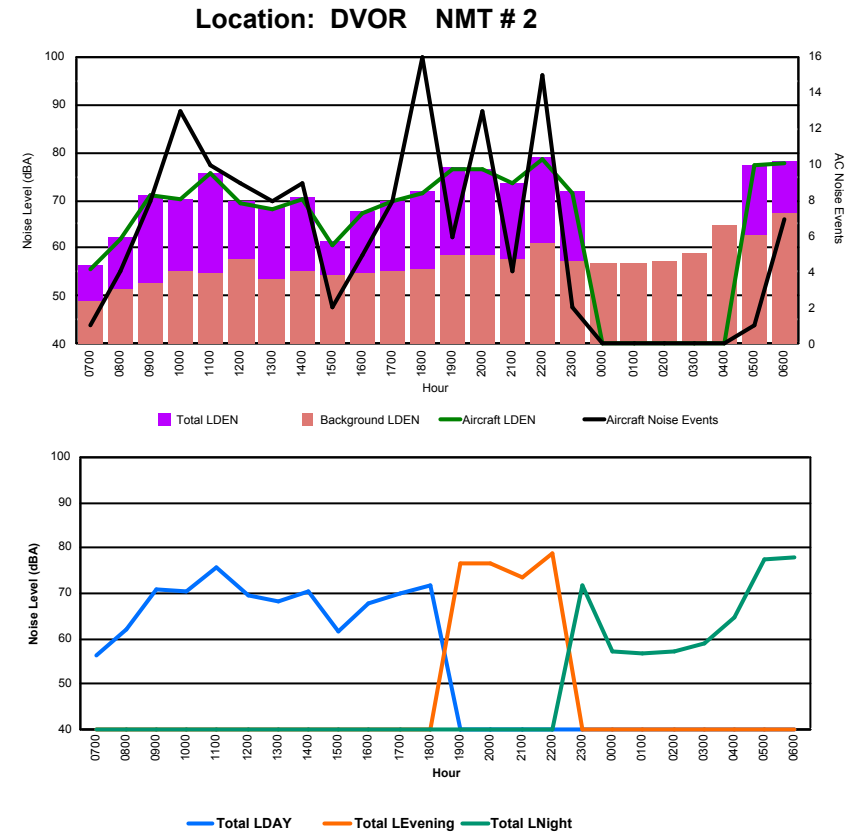

Luxembourg Airport Noise Distribution by Hour

Between 06/06/2022 00:00:00 and 06/06/2022 23:59:59 (Local Time)

Day	Aircraft Events	Total LDEN dB(A)	Aircraft LDEN dB(A)	Background LDEN dB(A)	Total LDay dB(A)	Total LEvening dB(A)	Total LNight dB(A)	
06/06/22	7:00	1	56.4	55.5	48.8	56.4	-	-
06/06/22	8:00	4	62.1	61.7	51.3	62.1	-	-
06/06/22	9:00	8	71.1	71.0	52.9	71.1	-	-
06/06/22	10:00	13	70.4	70.2	55.3	70.4	-	-
06/06/22	11:00	10	75.7	75.6	54.9	75.7	-	-
06/06/22	12:00	9	69.6	69.3	57.6	69.6	-	-
06/06/22	13:00	8	68.4	68.3	53.7	68.4	-	-
06/06/22	14:00	9	70.5	70.3	55.1	70.5	-	-
06/06/22	15:00	2	61.5	60.5	54.5	61.5	-	-
06/06/22	16:00	5	67.6	67.3	54.9	67.6	-	-
06/06/22	17:00	8	70.0	69.9	55.0	70.0	-	-
06/06/22	18:00	16	71.7	71.6	55.7	71.7	-	-
06/06/22	19:00	6	76.7	76.6	58.6	-	76.7	-
06/06/22	20:00	13	76.6	76.5	58.4	-	76.6	-
06/06/22	21:00	4	73.5	73.4	57.5	-	73.5	-
06/06/22	22:00	15	78.8	78.7	61.2	-	78.8	-
06/06/22	23:00	2	71.8	71.6	57.4	-	-	71.8
07/06/22	0:00	-	57.0	-	57.0	-	-	57.0
07/06/22	1:00	-	56.7	-	56.7	-	-	56.7
07/06/22	2:00	-	57.4	-	57.4	-	-	57.4
07/06/22	3:00	-	58.8	-	58.8	-	-	58.8
07/06/22	4:00	-	64.5	-	64.7	-	-	64.5
07/06/22	5:00	1	77.4	77.2	62.8	-	-	77.4
07/06/22	6:00	7	78.0	77.7	67.2	-	-	78.0
	141	72.7	72.5	59.1	70.1	76.8	72.4