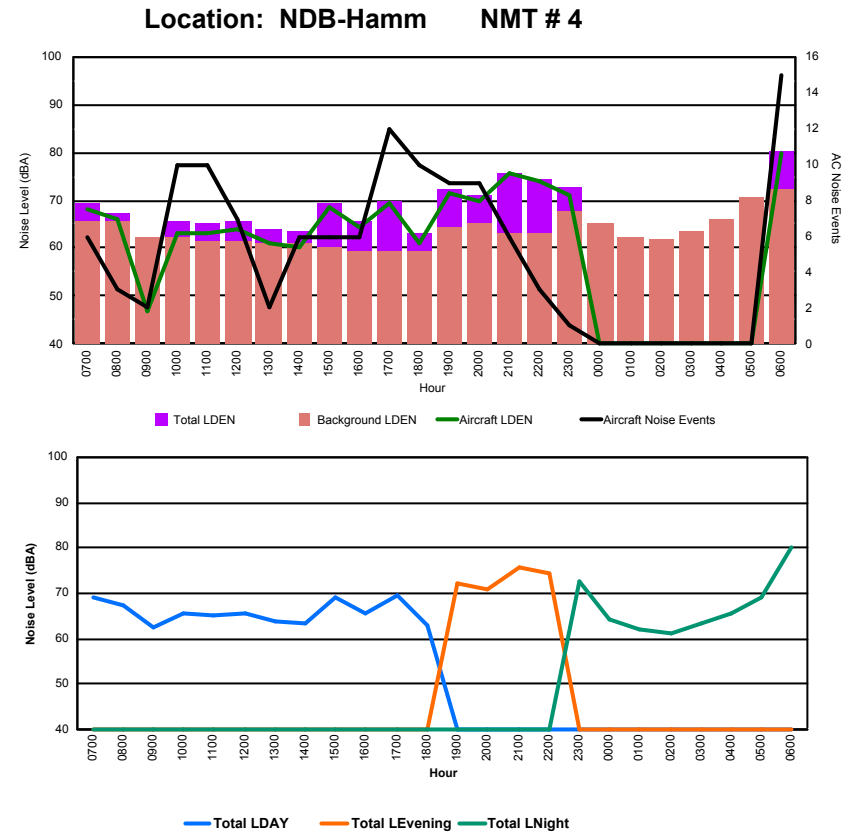

Luxembourg Airport Noise Distribution by Hour

Between 08/06/2022 00:00:00 and 08/06/2022 23:59:59 (Local Time)

Day	Aircraft Events	Total LDEN dB(A)	Aircraft LDEN dB(A)	Background LDEN dB(A)	Total LDay dB(A)	Total LEvening dB(A)	Total LNight dB(A)
08/06/22 7:00	6	69.2	68.3	65.5	69.2	-	-
08/06/22 8:00	3	67.5	65.9	65.8	67.5	-	-
08/06/22 9:00	2	62.4	47.0	62.5	62.4	-	-
08/06/22 10:00	10	65.8	63.3	62.3	65.8	-	-
08/06/22 11:00	10	65.2	63.2	61.5	65.2	-	-
08/06/22 12:00	7	65.8	64.1	61.3	65.8	-	-
08/06/22 13:00	2	64.0	61.1	60.9	64.0	-	-
08/06/22 14:00	6	63.4	60.1	60.9	63.4	-	-
08/06/22 15:00	6	69.2	68.6	60.4	69.2	-	-
08/06/22 16:00	6	65.7	64.5	59.5	65.7	-	-
08/06/22 17:00	12	69.7	69.3	59.2	69.7	-	-
08/06/22 18:00	10	63.1	60.9	59.4	63.1	-	-
08/06/22 19:00	9	72.1	71.4	64.3	-	72.1	-
08/06/22 20:00	9	71.0	69.9	65.1	-	71.0	-
08/06/22 21:00	6	75.7	75.5	63.2	-	75.7	-
08/06/22 22:00	3	74.3	74.0	63.3	-	74.3	-
08/06/22 23:00	1	72.8	71.2	67.6	-	-	72.8
09/06/22 0:00	-	64.3	-	65.2	-	-	64.3
09/06/22 1:00	-	61.9	-	62.4	-	-	61.9
09/06/22 2:00	-	61.4	-	61.8	-	-	61.4
09/06/22 3:00	-	63.6	-	63.7	-	-	63.6
09/06/22 4:00	-	65.7	-	66.0	-	-	65.7
09/06/22 5:00	-	69.0	-	70.5	-	-	69.0
09/06/22 6:00	15	80.2	79.9	72.5	-	-	80.2
	123	70.8	69.9	65.1	66.6	73.7	72.5