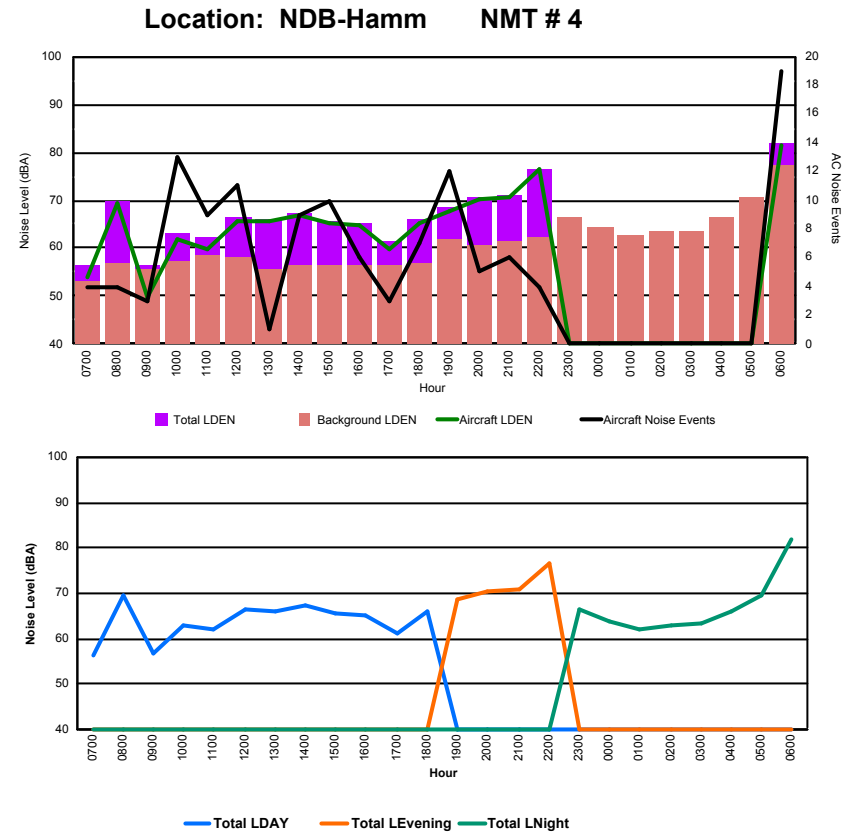

Location: Mid Runway NMT # 3

Luxembourg Airport Noise Distribution by Hour

Between 06/06/2022 00:00:00 and 06/06/2022 23:59:59 (Local Time)

Day	Aircraft Events	Total LDEN dB (A)	Aircraft LDEN dB(A)	Background LDEN dB(A)	Total LDay dB(A)	Total LEvening dB(A)	Total LNight dB (A)
06/06/22 7:00	4	56.5	53.9	53.1	56.5	-	-
06/06/22 8:00	4	69.7	69.5	56.7	69.7	-	-
06/06/22 9:00	3	56.6	49.6	55.7	56.6	-	-
06/06/22 10:00	13	63.0	61.8	57.3	63.0	-	-
06/06/22 11:00	9	62.1	59.8	58.5	62.1	-	-
06/06/22 12:00	11	66.4	65.7	58.3	66.4	-	-
06/06/22 13:00	1	66.2	65.7	55.7	66.2	-	-
06/06/22 14:00	9	67.4	67.0	56.6	67.4	-	-
06/06/22 15:00	10	65.7	65.2	56.3	65.7	-	-
06/06/22 16:00	6	65.3	64.8	56.3	65.3	-	-
06/06/22 17:00	3	61.4	59.8	56.4	61.4	-	-
06/06/22 18:00	7	65.9	65.3	56.8	65.9	-	-
06/06/22 19:00	12	68.5	67.6	61.7	-	68.5	-
06/06/22 20:00	5	70.5	70.1	60.7	-	70.5	-
06/06/22 21:00	6	71.0	70.5	61.4	-	71.0	-
06/06/22 22:00	4	76.5	76.3	62.1	-	76.5	-
06/06/22 23:00	-	66.3	-	66.3	-	-	66.3
07/06/22 0:00	-	63.7	-	64.5	-	-	63.7
07/06/22 1:00	-	62.2	-	62.6	-	-	62.2
07/06/22 2:00	-	63.0	-	63.7	-	-	63.0
07/06/22 3:00	-	63.6	-	63.7	-	-	63.6
07/06/22 4:00	-	66.1	-	66.5	-	-	66.1
07/06/22 5:00	-	69.4	-	70.8	-	-	69.4
07/06/22 6:00	19	81.8	81.6	77.1	-	-	81.8
	126	70.9	70.2	65.9	65.3	72.8	73.4