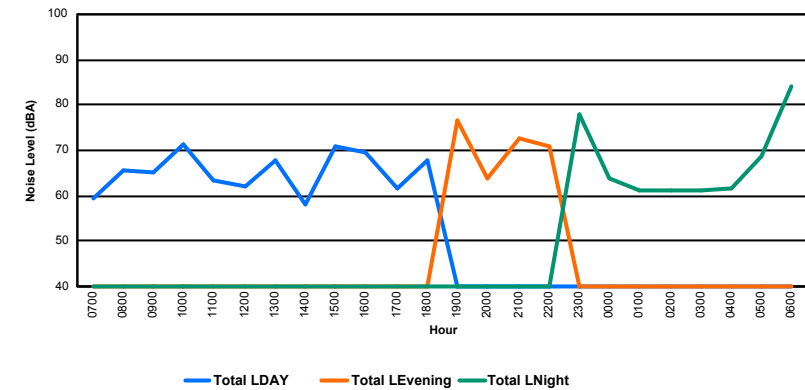

Luxembourg Airport Noise Distribution by Hour

Between 05/06/2022 00:00:00 and 05/06/2022 23:59:59 (Local Time)

Day	Aircraft Events	Total LDEN dB(A)	Aircraft LDEN dB(A)	Background LDEN dB(A)	Total LDay dB(A)	Total LEvening dB(A)	Total LNight dB(A)
05/06/22 7:00	2	59.3	56.6	56.2	59.3	-	-
05/06/22 8:00	6	65.6	65.1	55.9	65.6	-	-
05/06/22 9:00	1	65.1	64.1	57.8	65.1	-	-
05/06/22 10:00	5	71.2	70.9	58.2	71.2	-	-
05/06/22 11:00	7	63.4	61.3	59.5	63.4	-	-
05/06/22 12:00	4	62.2	58.8	59.7	62.2	-	-
05/06/22 13:00	6	67.8	67.5	56.7	67.8	-	-
05/06/22 14:00	3	57.9	50.0	57.2	57.9	-	-
05/06/22 15:00	9	70.9	70.6	57.7	70.9	-	-
05/06/22 16:00	7	69.7	68.9	62.1	69.7	-	-
05/06/22 17:00	6	61.8	59.4	58.2	61.8	-	-
05/06/22 18:00	7	67.8	67.4	58.2	67.8	-	-
05/06/22 19:00	12	76.5	76.3	62.6	-	76.5	-
05/06/22 20:00	3	63.8	59.7	61.7	-	63.8	-
05/06/22 21:00	6	72.6	72.3	61.5	-	72.6	-
05/06/22 22:00	3	70.7	70.2	61.2	-	70.7	-
05/06/22 23:00	2	78.0	77.9	64.2	-	-	78.0
06/06/22 0:00	-	64.0	-	65.0	-	-	64.0
06/06/22 1:00	-	61.4	-	61.7	-	-	61.4
06/06/22 2:00	-	61.0	-	61.3	-	-	61.0
06/06/22 3:00	-	61.4	-	61.4	-	-	61.4
06/06/22 4:00	-	61.5	-	61.5	-	-	61.5
06/06/22 5:00	-	68.5	-	68.5	-	-	68.5
06/06/22 6:00	17	84.0	84.0	64.0	-	-	84.0
	106	72.9	72.6	61.7	67.0	72.8	76.1

Location: NDB-Hamm NMT # 4