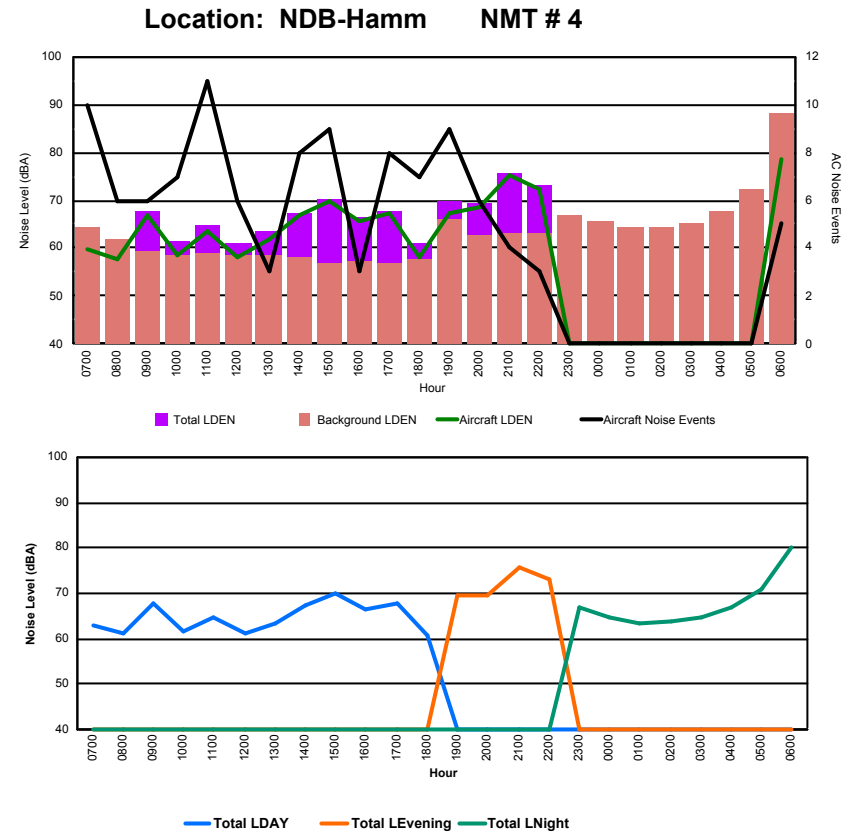

Luxembourg Airport Noise Distribution by Hour

Between 01/06/2022 00:00:00 and 01/06/2022 23:59:59 (Local Time)

Day	Aircraft Events	Total LDEN dB(A)	Aircraft LDEN dB(A)	Background LDEN dB(A)	Total LDay dB(A)	Total LEvening dB(A)	Total LNight dB(A)
01/06/22 7:00	10	63.1	59.9	64.4	63.1	-	-
01/06/22 8:00	6	61.4	57.7	61.7	61.4	-	-
01/06/22 9:00	6	67.6	67.0	59.2	67.6	-	-
01/06/22 10:00	7	61.6	58.7	58.7	61.6	-	-
01/06/22 11:00	11	64.8	63.7	58.9	64.8	-	-
01/06/22 12:00	6	61.2	58.0	58.5	61.2	-	-
01/06/22 13:00	3	63.4	61.7	58.5	63.4	-	-
01/06/22 14:00	8	67.3	66.8	58.2	67.3	-	-
01/06/22 15:00	9	70.1	69.9	56.9	70.1	-	-
01/06/22 16:00	3	66.3	65.8	57.2	66.3	-	-
01/06/22 17:00	8	67.6	67.3	56.9	67.6	-	-
01/06/22 18:00	7	60.9	58.3	57.7	60.9	-	-
01/06/22 19:00	9	69.7	67.5	65.9	-	69.7	-
01/06/22 20:00	6	69.4	68.4	62.7	-	69.4	-
01/06/22 21:00	4	75.6	75.3	63.1	-	75.6	-
01/06/22 22:00	3	73.0	72.5	63.2	-	73.0	-
01/06/22 23:00	-	66.7	-	66.8	-	-	66.7
02/06/22 0:00	-	64.6	-	65.5	-	-	64.6
02/06/22 1:00	-	63.5	-	64.2	-	-	63.5
02/06/22 2:00	-	63.8	-	64.5	-	-	63.8
02/06/22 3:00	-	64.7	-	65.0	-	-	64.7
02/06/22 4:00	-	67.0	-	67.8	-	-	67.0
02/06/22 5:00	-	70.8	-	72.2	-	-	70.8
02/06/22 6:00	5	80.1	78.7	88.3	-	-	80.1
	111	70.2	68.6	74.9	65.6	72.7	72.3