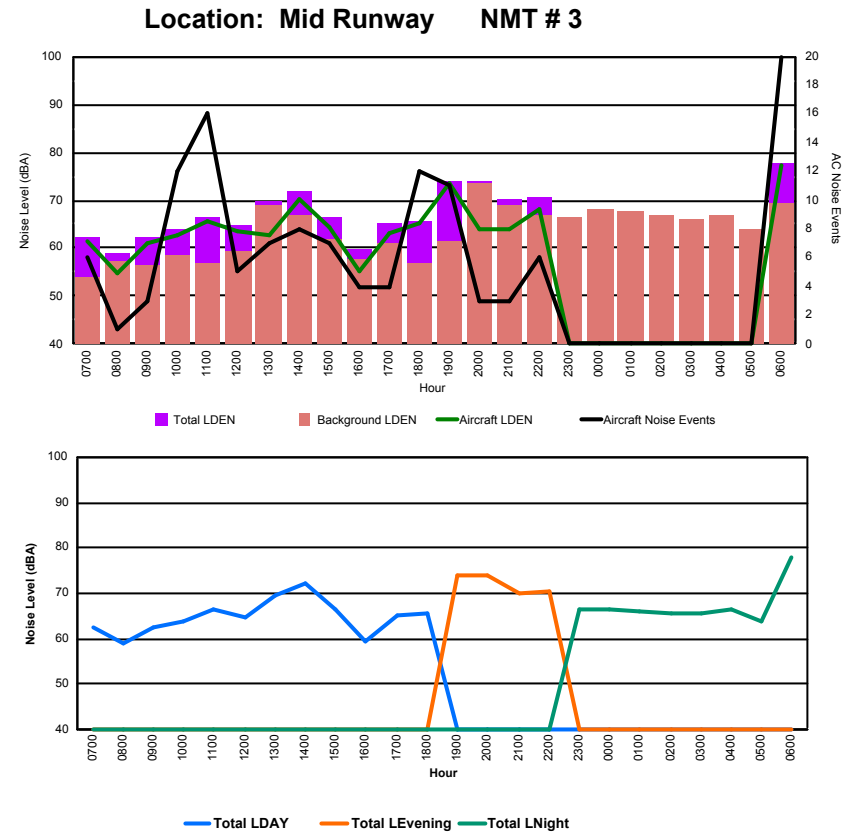

Luxembourg Airport Noise Distribution by Hour

Between 07/06/2022 00:00:00 and 07/06/2022 23:59:59 (Local Time)

Day	Aircraft Events	Total LDEN dB(A)	Aircraft LDEN dB(A)	Background LDEN dB(A)	Total LDay dB(A)	Total LEvening dB(A)	Total LNight dB(A)
07/06/22 7:00	6	62.3	61.6	54.1	62.3	-	-
07/06/22 8:00	1	59.1	54.7	57.1	59.1	-	-
07/06/22 9:00	3	62.5	61.2	56.5	62.5	-	-
07/06/22 10:00	12	64.0	62.6	58.5	64.0	-	-
07/06/22 11:00	16	66.3	65.8	56.9	66.3	-	-
07/06/22 12:00	5	64.9	63.6	59.3	64.9	-	-
07/06/22 13:00	7	69.7	62.9	68.8	69.7	-	-
07/06/22 14:00	8	72.0	70.4	66.8	72.0	-	-
07/06/22 15:00	7	66.4	64.5	62.0	66.4	-	-
07/06/22 16:00	4	59.6	55.0	57.9	59.6	-	-
07/06/22 17:00	4	65.3	63.2	61.2	65.3	-	-
07/06/22 18:00	12	65.6	65.0	56.8	65.6	-	-
07/06/22 19:00	11	73.9	73.6	61.3	-	73.9	-
07/06/22 20:00	3	74.1	64.0	73.6	-	74.1	-
07/06/22 21:00	3	70.1	64.1	68.8	-	70.1	-
07/06/22 22:00	6	70.6	68.3	66.8	-	70.6	-
07/06/22 23:00	-	66.6	-	66.6	-	-	66.6
08/06/22 0:00	-	66.4	-	68.1	-	-	66.4
08/06/22 1:00	-	66.2	-	67.6	-	-	66.2
08/06/22 2:00	-	65.7	-	67.0	-	-	65.7
08/06/22 3:00	-	65.8	-	66.1	-	-	65.8
08/06/22 4:00	-	66.5	-	66.8	-	-	66.5
08/06/22 5:00	-	64.0	-	64.1	-	-	64.0
08/06/22 6:00	20	77.8	77.2	69.2	-	-	77.8
	128	69.5	67.0	66.1	66.3	72.6	70.4