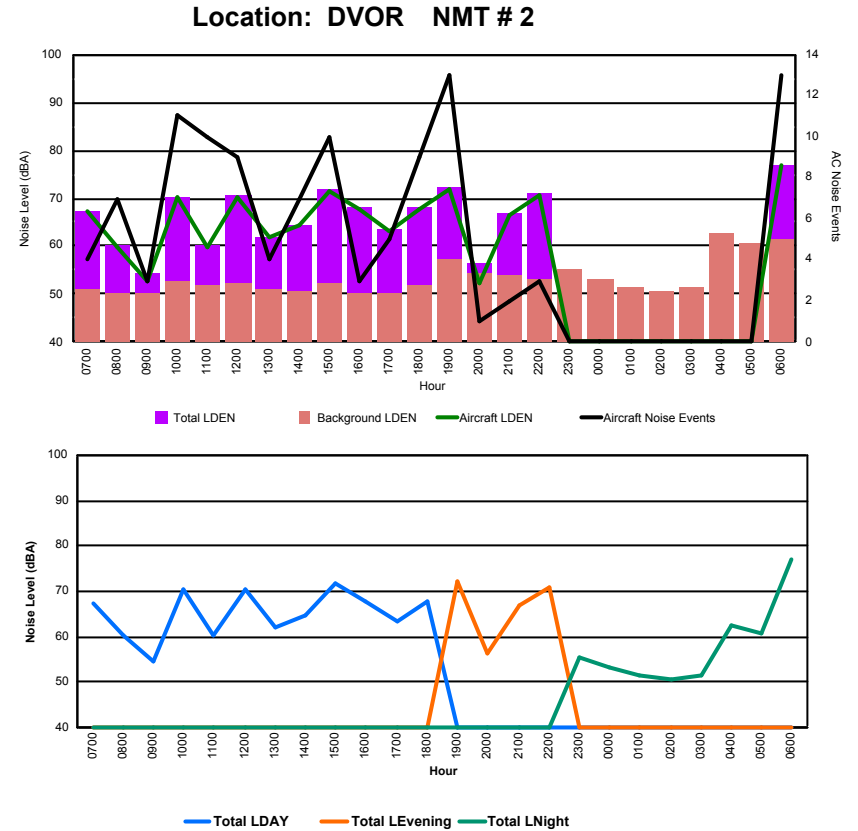

Location: Roodt/Syr NMT # 1

Luxembourg Airport Noise Distribution by Hour

Between 02/06/2022 00:00:00 and 02/06/2022 23:59:59 (Local Time)

Day	Aircraft Events	Total LDEN dB(A)	Aircraft LDEN dB(A)	Background LDEN dB(A)	Total LDay dB(A)	Total LEvening dB(A)	Total LNight dB(A)
02/06/22 7:00	4	67.5	67.4	50.9	67.5	-	-
02/06/22 8:00	7	60.2	59.8	50.3	60.2	-	-
02/06/22 9:00	3	54.5	52.6	50.1	54.5	-	-
02/06/22 10:00	11	70.4	70.4	52.6	70.4	-	-
02/06/22 11:00	10	60.3	59.7	51.8	60.3	-	-
02/06/22 12:00	9	70.5	70.4	52.3	70.5	-	-
02/06/22 13:00	4	62.0	61.9	51.1	62.0	-	-
02/06/22 14:00	7	64.5	64.3	50.6	64.5	-	-
02/06/22 15:00	10	71.7	71.6	52.3	71.7	-	-
02/06/22 16:00	3	68.0	67.9	50.2	68.0	-	-
02/06/22 17:00	5	63.4	63.2	50.2	63.4	-	-
02/06/22 18:00	9	68.0	67.9	51.9	68.0	-	-
02/06/22 19:00	13	72.1	72.0	57.4	-	72.1	-
02/06/22 20:00	1	56.3	52.1	54.2	-	56.3	-
02/06/22 21:00	2	66.7	66.4	54.1	-	66.7	-
02/06/22 22:00	3	70.9	70.8	53.0	-	70.9	-
02/06/22 23:00	-	55.4	-	55.4	-	-	55.4
03/06/22 0:00	-	53.1	-	53.1	-	-	53.1
03/06/22 1:00	-	51.5	-	51.5	-	-	51.5
03/06/22 2:00	-	50.5	-	50.5	-	-	50.5
03/06/22 3:00	-	51.4	-	51.4	-	-	51.4
03/06/22 4:00	-	62.7	-	62.7	-	-	62.7
03/06/22 5:00	-	60.6	-	60.6	-	-	60.6
03/06/22 6:00	13	76.9	76.8	61.3	-	-	76.9
	114	68.0	67.7	55.3	67.3	69.2	68.2