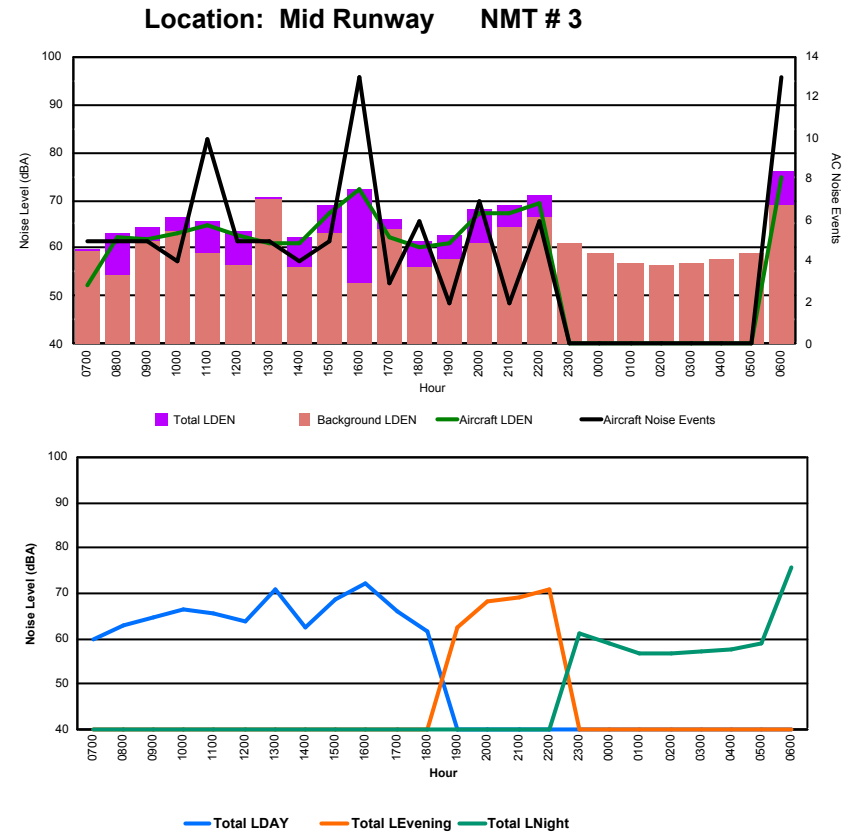

Luxembourg Airport Noise Distribution by Hour

Between 11/06/2022 00:00:00 and 11/06/2022 23:59:59 (Local Time)

Day	Aircraft Events	Total LDEN dB (A)	Aircraft LDEN dB(A)	Background LDEN dB(A)	Total LDay dB(A)	Total LEvening dB(A)	Total LNight dB (A)
11/06/22 7:00	5	59.8	52.1	59.2	59.8	-	-
11/06/22 8:00	5	63.1	62.5	54.2	63.1	-	-
11/06/22 9:00	5	64.5	61.7	61.4	64.5	-	-
11/06/22 10:00	4	66.3	63.0	63.6	66.3	-	-
11/06/22 11:00	10	65.7	64.6	59.1	65.7	-	-
11/06/22 12:00	5	63.7	62.8	56.5	63.7	-	-
11/06/22 13:00	5	70.8	60.9	70.3	70.8	-	-
11/06/22 14:00	4	62.3	61.2	56.0	62.3	-	-
11/06/22 15:00	5	68.8	67.5	63.0	68.8	-	-
11/06/22 16:00	13	72.2	72.1	52.6	72.2	-	-
11/06/22 17:00	3	66.2	62.1	64.1	66.2	-	-
11/06/22 18:00	6	61.6	60.3	55.9	61.6	-	-
11/06/22 19:00	2	62.6	61.0	57.7	-	62.6	-
11/06/22 20:00	7	68.3	67.4	61.2	-	68.3	-
11/06/22 21:00	2	69.0	67.3	64.2	-	69.0	-
11/06/22 22:00	6	71.1	69.3	66.5	-	71.1	-
11/06/22 23:00	-	61.1	-	61.1	-	-	61.1
12/06/22 0:00	-	58.9	-	59.0	-	-	58.9
12/06/22 1:00	-	56.9	-	56.9	-	-	56.9
12/06/22 2:00	-	56.6	-	56.6	-	-	56.6
12/06/22 3:00	-	57.0	-	57.0	-	-	57.0
12/06/22 4:00	-	57.8	-	57.8	-	-	57.8
12/06/22 5:00	-	59.1	-	59.1	-	-	59.1
12/06/22 6:00	13	75.9	75.0	69.1	-	-	75.9
	100	67.4	65.7	62.7	67.0	68.7	67.4