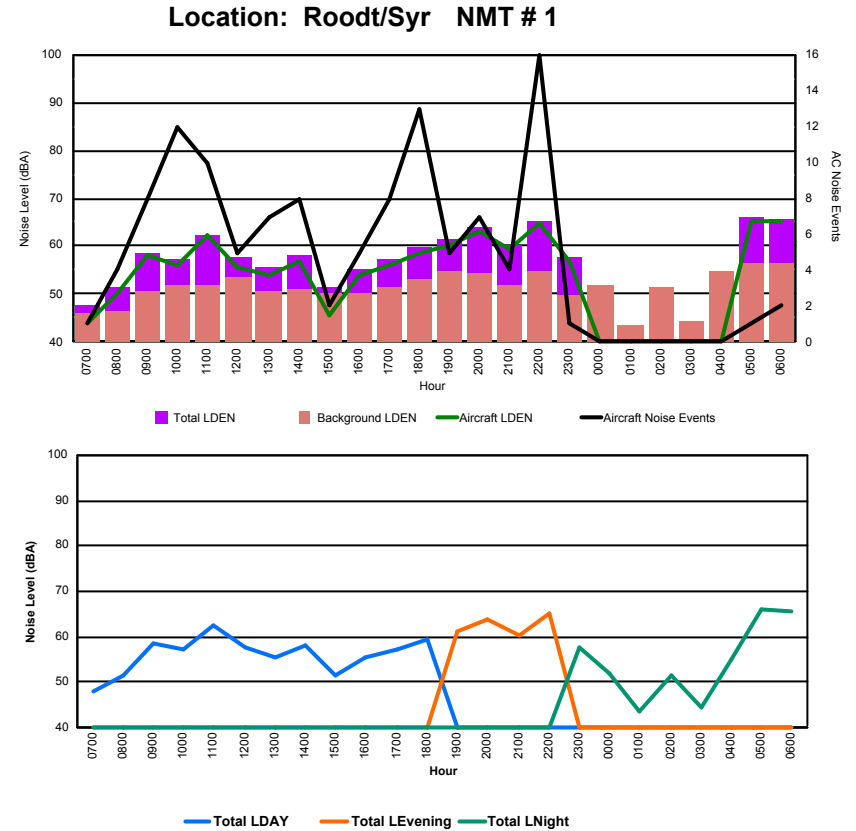

Location: NDB-Hamm NMT # 4

Luxembourg Airport Noise Distribution by Hour

Between 06/06/2022 00:00:00 and 06/06/2022 23:59:59 (Local Time)

Day	Aircraft Events	Total LDEN dB (A)	Aircraft LDEN dB(A)	Background LDEN dB(A)	Total LDay dB(A)	Total LEvening dB(A)	Total LNight dB (A)	
06/06/22	7:00	1	47.9	43.8	45.9	47.9	-	-
06/06/22	8:00	4	51.5	50.0	46.3	51.5	-	-
06/06/22	9:00	8	58.7	58.0	50.7	58.7	-	-
06/06/22	10:00	12	57.4	56.1	52.0	57.4	-	-
06/06/22	11:00	10	62.4	62.1	51.8	62.4	-	-
06/06/22	12:00	5	57.5	55.5	53.5	57.5	-	-
06/06/22	13:00	7	55.5	53.9	50.6	55.5	-	-
06/06/22	14:00	8	58.0	57.0	51.2	58.0	-	-
06/06/22	15:00	2	51.4	45.7	50.2	51.4	-	-
06/06/22	16:00	5	55.4	53.9	50.2	55.4	-	-
06/06/22	17:00	8	57.2	56.0	51.3	57.2	-	-
06/06/22	18:00	13	59.6	58.6	53.0	59.6	-	-
06/06/22	19:00	5	61.3	60.3	54.6	-	61.3	-
06/06/22	20:00	7	63.8	63.3	54.4	-	63.8	-
06/06/22	21:00	4	60.1	59.5	51.9	-	60.1	-
06/06/22	22:00	16	65.2	64.8	54.8	-	65.2	-
06/06/22	23:00	1	57.5	56.7	49.9	-	-	57.5
07/06/22	0:00	-	52.0	-	52.0	-	-	52.0
07/06/22	1:00	-	43.7	-	43.7	-	-	43.7
07/06/22	2:00	-	51.5	-	51.5	-	-	51.5
07/06/22	3:00	-	44.3	-	44.3	-	-	44.3
07/06/22	4:00	-	54.9	-	54.9	-	-	54.9
07/06/22	5:00	1	66.0	65.4	56.4	-	-	66.0
07/06/22	6:00	2	65.5	65.0	56.5	-	-	65.5
	119	59.9	59.1	52.4	57.5	63.1	60.4	