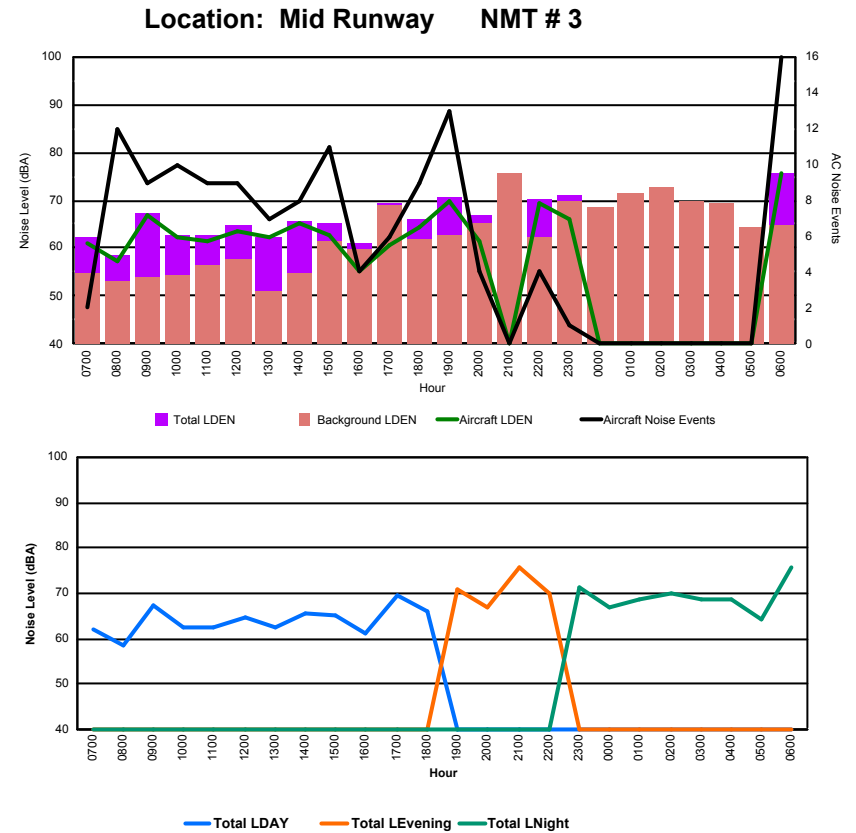

Location: DVOR NMT # 2

Luxembourg Airport Noise Distribution by Hour

Between 03/06/2022 00:00:00 and 03/06/2022 23:59:59 (Local Time)

Day	Aircraft Events	Total LDEN dB (A)	Aircraft LDEN dB(A)	Background LDEN dB(A)	Total LDay dB(A)	Total LEvening dB(A)	Total LNight dB (A)
03/06/22 7:00	2	62.1	61.2	54.6	62.1	-	-
03/06/22 8:00	12	58.5	57.1	53.1	58.5	-	-
03/06/22 9:00	9	67.2	67.0	53.8	67.2	-	-
03/06/22 10:00	10	62.7	62.1	54.2	62.7	-	-
03/06/22 11:00	9	62.7	61.6	56.4	62.7	-	-
03/06/22 12:00	9	64.6	63.5	57.9	64.6	-	-
03/06/22 13:00	7	62.5	62.2	50.9	62.5	-	-
03/06/22 14:00	8	65.7	65.3	54.7	65.7	-	-
03/06/22 15:00	11	65.3	62.9	61.6	65.3	-	-
03/06/22 16:00	4	61.1	55.0	59.8	61.1	-	-
03/06/22 17:00	6	69.5	60.8	68.8	69.5	-	-
03/06/22 18:00	9	66.2	64.2	61.9	66.2	-	-
03/06/22 19:00	13	70.7	70.0	62.7	-	70.7	-
03/06/22 20:00	4	66.7	61.5	65.1	-	66.7	-
03/06/22 21:00	-	75.7	-	75.7	-	75.7	-
03/06/22 22:00	4	70.2	69.4	62.4	-	70.2	-
03/06/22 23:00	1	71.2	66.2	69.8	-	-	71.2
04/06/22 0:00	-	66.9	-	68.5	-	-	66.9
04/06/22 1:00	-	68.6	-	71.3	-	-	68.6
04/06/22 2:00	-	69.9	-	72.8	-	-	69.9
04/06/22 3:00	-	68.8	-	69.9	-	-	68.8
04/06/22 4:00	-	68.6	-	69.5	-	-	68.6
04/06/22 5:00	-	64.1	-	64.2	-	-	64.1
04/06/22 6:00	16	75.8	75.5	64.9	-	-	75.8
	134	69.0	65.4	67.4	64.9	72.0	70.5