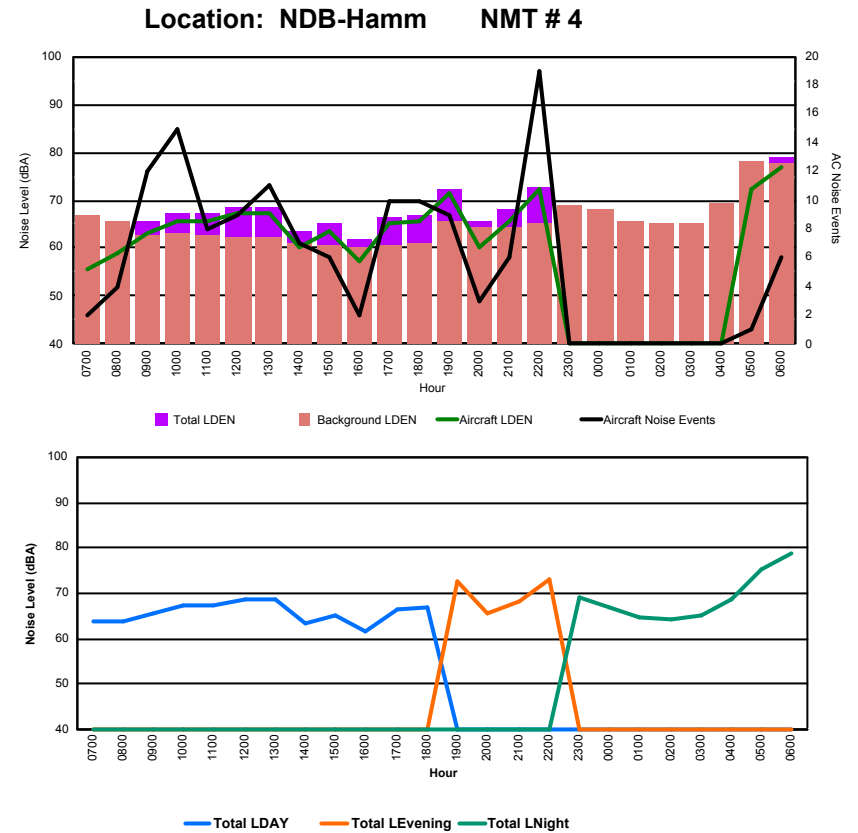

Luxembourg Airport Noise Distribution by Hour

Between 02/06/2022 00:00:00 and 02/06/2022 23:59:59 (Local Time)

Day	Aircraft Events	Total LDEN dB (A)	Aircraft LDEN dB(A)	Background LDEN dB(A)	Total LDay dB(A)	Total LEvening dB(A)	Total LNight dB (A)
02/06/22 7:00	2	64.0	55.8	66.9	64.0	-	-
02/06/22 8:00	4	64.0	59.1	65.5	64.0	-	-
02/06/22 9:00	12	65.7	63.2	62.7	65.7	-	-
02/06/22 10:00	15	67.3	65.6	63.3	67.3	-	-
02/06/22 11:00	8	67.4	65.8	62.7	67.4	-	-
02/06/22 12:00	9	68.5	67.4	62.4	68.5	-	-
02/06/22 13:00	11	68.5	67.4	62.4	68.5	-	-
02/06/22 14:00	7	63.5	60.2	60.9	63.5	-	-
02/06/22 15:00	6	65.3	63.6	60.7	65.3	-	-
02/06/22 16:00	2	61.8	57.1	60.0	61.8	-	-
02/06/22 17:00	10	66.6	65.4	60.6	66.6	-	-
02/06/22 18:00	10	67.0	65.7	61.2	67.0	-	-
02/06/22 19:00	9	72.5	71.6	65.5	-	72.5	-
02/06/22 20:00	3	65.7	60.3	64.2	-	65.7	-
02/06/22 21:00	6	68.2	65.8	64.5	-	68.2	-
02/06/22 22:00	19	72.9	72.2	65.3	-	72.9	-
02/06/22 23:00	-	69.0	-	69.0	-	-	69.0
03/06/22 0:00	-	67.0	-	68.2	-	-	67.0
03/06/22 1:00	-	64.9	-	65.8	-	-	64.9
03/06/22 2:00	-	64.4	-	65.1	-	-	64.4
03/06/22 3:00	-	65.1	-	65.3	-	-	65.1
03/06/22 4:00	-	68.7	-	69.5	-	-	68.7
03/06/22 5:00	1	75.2	72.1	78.0	-	-	75.2
03/06/22 6:00	6	78.8	77.0	77.8	-	-	78.8
	140	69.9	67.5	69.1	66.2	70.8	72.4