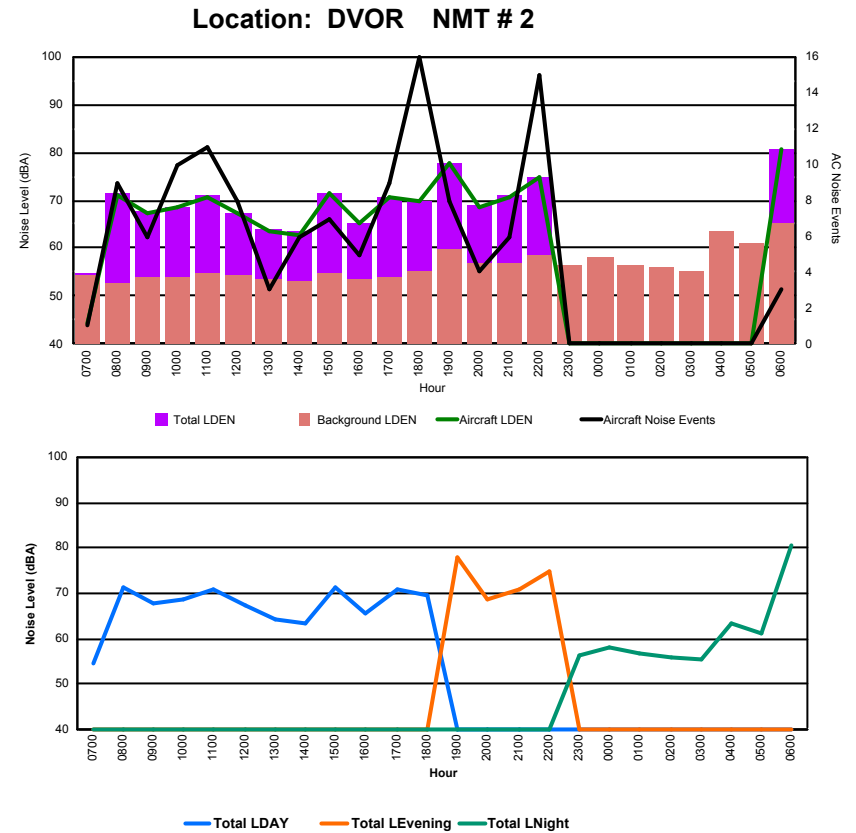

Luxembourg Airport Noise Distribution by Hour

Between 10/06/2022 00:00:00 and 10/06/2022 23:59:59 (Local Time)

Day	Aircraft Events	Total LDEN dB(A)	Aircraft LDEN dB(A)	Background LDEN dB(A)	Total LDay dB(A)	Total LEvening dB(A)	Total LNight dB(A)
10/06/22 7:00	1	54.7	44.2	54.5	54.7	-	-
10/06/22 8:00	9	71.3	71.2	52.8	71.3	-	-
10/06/22 9:00	6	67.6	67.4	53.9	67.6	-	-
10/06/22 10:00	10	68.6	68.5	53.9	68.6	-	-
10/06/22 11:00	11	70.9	70.8	54.8	70.9	-	-
10/06/22 12:00	8	67.5	67.3	54.4	67.5	-	-
10/06/22 13:00	3	64.1	63.7	53.4	64.1	-	-
10/06/22 14:00	6	63.4	62.9	53.1	63.4	-	-
10/06/22 15:00	7	71.5	71.4	54.9	71.5	-	-
10/06/22 16:00	5	65.4	65.1	53.4	65.4	-	-
10/06/22 17:00	9	70.7	70.6	53.9	70.7	-	-
10/06/22 18:00	16	69.7	69.6	55.0	69.7	-	-
10/06/22 19:00	8	77.9	77.8	59.8	-	77.9	-
10/06/22 20:00	4	68.9	68.7	57.0	-	68.9	-
10/06/22 21:00	6	71.0	70.8	56.9	-	71.0	-
10/06/22 22:00	15	74.9	74.8	58.6	-	74.9	-
10/06/22 23:00	-	56.3	-	56.3	-	-	56.3
11/06/22 0:00	-	58.0	-	58.0	-	-	58.0
11/06/22 1:00	-	56.6	-	56.6	-	-	56.6
11/06/22 2:00	-	56.1	-	56.1	-	-	56.1
11/06/22 3:00	-	55.4	-	55.4	-	-	55.4
11/06/22 4:00	-	63.6	-	63.7	-	-	63.6
11/06/22 5:00	-	61.0	-	61.0	-	-	61.0
11/06/22 6:00	3	80.6	80.5	65.3	-	-	80.6
	127	71.3	71.1	58.0	68.7	74.5	71.8