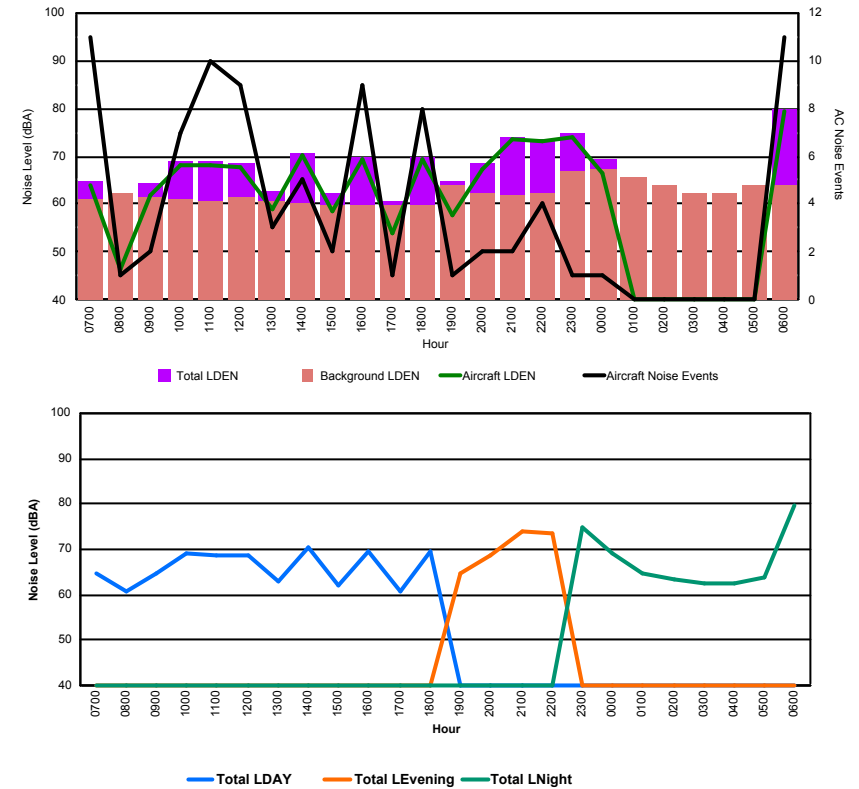

Luxembourg Airport Noise Distribution by Hour

Between 01/10/2022 00:00:00 and 01/10/2022 23:59:59 (Local Time)

Day	Aircraft Events	Total LDEN dB (A)	Aircraft LDEN dB(A)	Background LDEN dB(A)	Total LDay dB(A)	Total LEvening dB(A)	Total LNight dB (A)
01/10/22 7:00	11	64.9	63.9	60.9	64.9	-	-
01/10/22 8:00	1	60.7	46.4	62.5	60.7	-	-
01/10/22 9:00	2	64.5	61.8	61.3	64.5	-	-
01/10/22 10:00	7	69.0	68.3	61.0	69.0	-	-
01/10/22 11:00	10	68.8	68.2	60.6	68.8	-	-
01/10/22 12:00	9	68.5	67.6	61.5	68.5	-	-
01/10/22 13:00	3	62.8	59.0	60.6	62.8	-	-
01/10/22 14:00	5	70.6	70.2	60.4	70.6	-	-
01/10/22 15:00	2	62.2	58.5	59.9	62.2	-	-
01/10/22 16:00	9	69.7	69.4	59.6	69.7	-	-
01/10/22 17:00	1	60.7	53.9	59.8	60.7	-	-
01/10/22 18:00	8	69.6	69.2	59.6	69.6	-	-
01/10/22 19:00	1	64.9	57.8	64.0	-	64.9	-
01/10/22 20:00	2	68.6	67.4	62.1	-	68.6	-
01/10/22 21:00	2	73.8	73.6	61.9	-	73.8	-
01/10/22 22:00	4	73.4	73.0	62.2	-	73.4	-
01/10/22 23:00	1	74.8	74.0	66.8	-	-	74.8
02/10/22 0:00	1	69.2	66.3	67.5	-	-	69.2
02/10/22 1:00	-	64.5	-	65.7	-	-	64.5
02/10/22 2:00	-	63.2	-	63.9	-	-	63.2
02/10/22 3:00	-	62.4	-	62.4	-	-	62.4
02/10/22 4:00	-	62.4	-	62.4	-	-	62.4
02/10/22 5:00	-	64.0	-	64.0	-	-	64.0
02/10/22 6:00	11	79.6	79.5	64.1	-	-	79.6
	90	70.4	69.6	62.9	67.3	71.5	72.4

Location: NDB-Hamm NMT # 4