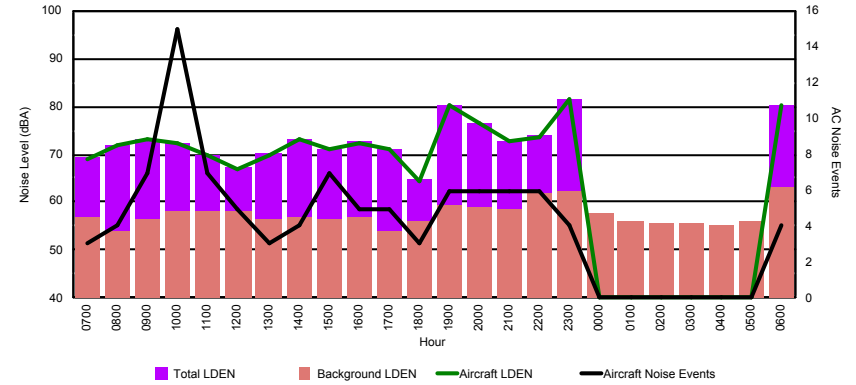

Luxembourg Airport Noise Distribution by Hour

Between 01/10/2022 00:00:00 and 01/10/2022 23:59:59 (Local Time)

Day	Aircraft Events	Total LDEN dB (A)	Aircraft LDEN dB(A)	Background LDEN dB(A)	Total LDay dB(A)	Total LEvening dB(A)	Total LNight dB (A)
01/10/22 7:00	3	69.3	69.0	57.0	69.3	-	-
01/10/22 8:00	4	71.8	71.7	54.0	71.8	-	-
01/10/22 9:00	7	73.1	73.0	56.3	73.1	-	-
01/10/22 10:00	15	72.5	72.4	58.3	72.5	-	-
01/10/22 11:00	7	70.0	69.7	58.1	70.0	-	-
01/10/22 12:00	5	67.3	66.8	58.2	67.3	-	-
01/10/22 13:00	3	70.2	70.0	56.6	70.2	-	-
01/10/22 14:00	4	73.1	73.0	56.7	73.1	-	-
01/10/22 15:00	7	71.0	70.9	56.4	71.0	-	-
01/10/22 16:00	5	72.6	72.5	56.8	72.6	-	-
01/10/22 17:00	5	71.1	71.0	54.0	71.1	-	-
01/10/22 18:00	3	64.9	64.3	55.9	64.9	-	-
01/10/22 19:00	6	80.3	80.3	59.5	-	80.3	-
01/10/22 20:00	6	76.6	76.5	58.9	-	76.6	-
01/10/22 21:00	6	72.9	72.7	58.6	-	72.9	-
01/10/22 22:00	6	73.8	73.6	61.9	-	73.8	-
01/10/22 23:00	4	81.6	81.5	62.5	-	-	81.6
02/10/22 0:00	-	57.5	-	57.5	-	-	57.5
02/10/22 1:00	-	56.0	-	56.0	-	-	56.0
02/10/22 2:00	-	55.8	-	55.8	-	-	55.8
02/10/22 3:00	-	55.5	-	55.5	-	-	55.5
02/10/22 4:00	-	55.3	-	55.3	-	-	55.3
02/10/22 5:00	-	56.0	-	56.0	-	-	56.0
02/10/22 6:00	4	80.4	80.3	63.1	-	-	80.4
	100	74.0	73.9	58.2	71.1	76.9	75.1

Location: DVOR NMT # 2