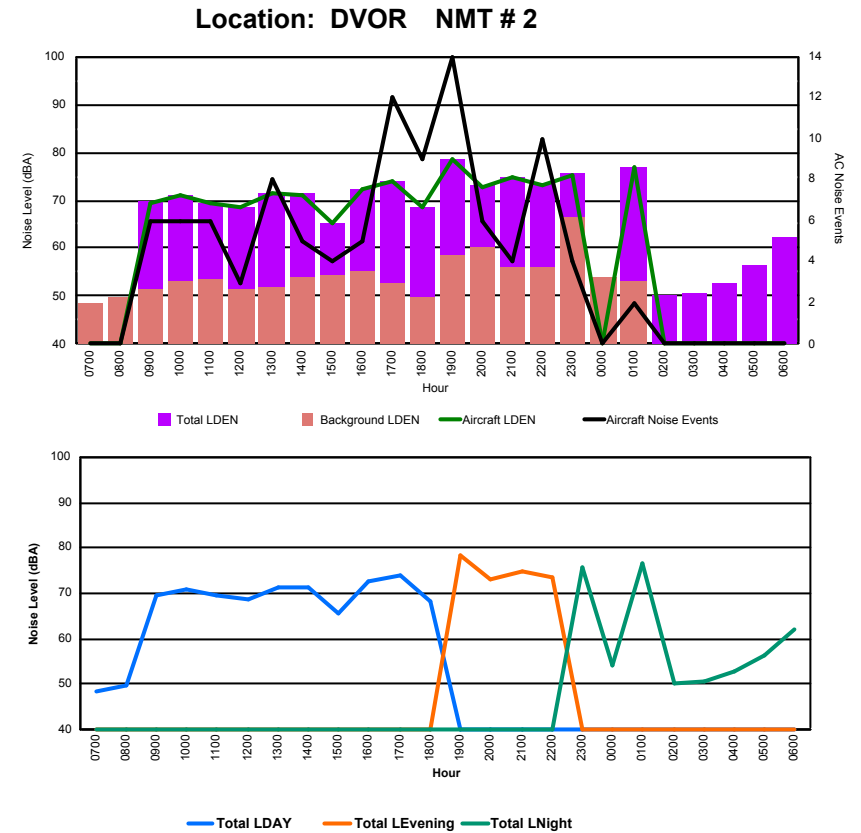

Luxembourg Airport Noise Distribution by Hour

Between 02/10/2022 00:00:00 and 02/10/2022 23:59:59 (Local Time)

Day	Aircraft Events	Total LDEN dB (A)	Aircraft LDEN dB(A)	Background LDEN dB(A)	Total LDay dB(A)	Total LEvening dB(A)	Total LNight dB (A)
02/10/22 7:00	-	48.4	-	48.4	48.4	-	-
02/10/22 8:00	-	49.6	-	49.7	49.6	-	-
02/10/22 9:00	6	69.6	69.5	51.4	69.6	-	-
02/10/22 10:00	6	71.1	71.0	53.0	71.1	-	-
02/10/22 11:00	6	69.5	69.3	53.7	69.5	-	-
02/10/22 12:00	3	68.7	68.6	51.5	68.7	-	-
02/10/22 13:00	8	71.5	71.4	51.8	71.5	-	-
02/10/22 14:00	5	71.3	71.2	53.8	71.3	-	-
02/10/22 15:00	4	65.4	65.0	54.4	65.4	-	-
02/10/22 16:00	5	72.5	72.4	55.0	72.5	-	-
02/10/22 17:00	12	73.9	73.9	52.7	73.9	-	-
02/10/22 18:00	9	68.4	68.4	49.9	68.4	-	-
02/10/22 19:00	14	78.5	78.4	58.7	-	78.5	-
02/10/22 20:00	6	73.0	72.7	60.4	-	73.0	-
02/10/22 21:00	4	74.9	74.8	56.1	-	74.9	-
02/10/22 22:00	10	73.4	73.3	56.0	-	73.4	-
02/10/22 23:00	4	75.8	75.3	66.4	-	-	75.8
03/10/22 0:00	-	54.1	-	54.1	-	-	54.1
03/10/22 1:00	2	76.8	76.8	53.3	-	-	76.8
03/10/22 2:00	-	50.3	-	-	-	-	50.3
03/10/22 3:00	-	50.8	-	-	-	-	50.8
03/10/22 4:00	-	52.7	-	-	-	-	52.7
03/10/22 5:00	-	56.4	-	-	-	-	56.4
03/10/22 6:00	-	62.1	-	-	-	-	62.1
	104	71.7	71.5	56.0	70.0	75.5	70.4