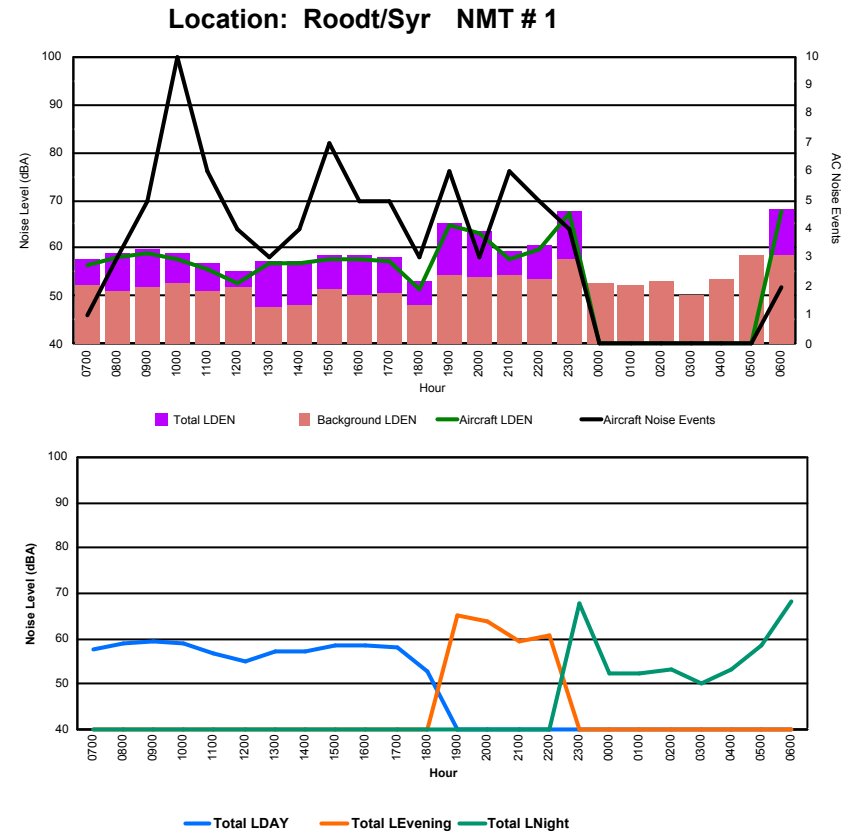

Luxembourg Airport Noise Distribution by Hour

Between 01/10/2022 00:00:00 and 01/10/2022 23:59:59 (Local Time)

Day	Aircraft Events	Total LDEN dB (A)	Aircraft LDEN dB(A)	Background LDEN dB(A)	Total LDay dB(A)	Total LEvening dB(A)	Total LNight dB (A)
01/10/22 7:00	1	57.8	56.4	52.2	57.8	-	-
01/10/22 8:00	3	58.9	58.1	51.2	58.9	-	-
01/10/22 9:00	5	59.6	58.8	51.8	59.6	-	-
01/10/22 10:00	10	59.0	57.8	52.6	59.0	-	-
01/10/22 11:00	6	56.7	55.5	51.1	56.7	-	-
01/10/22 12:00	4	55.1	52.5	51.7	55.1	-	-
01/10/22 13:00	3	57.2	56.7	47.9	57.2	-	-
01/10/22 14:00	4	57.3	56.7	48.3	57.3	-	-
01/10/22 15:00	7	58.7	57.9	51.4	58.7	-	-
01/10/22 16:00	5	58.5	57.9	50.1	58.5	-	-
01/10/22 17:00	5	58.0	57.2	50.5	58.0	-	-
01/10/22 18:00	3	53.0	51.4	48.1	53.0	-	-
01/10/22 19:00	6	65.2	64.8	54.5	-	65.2	-
01/10/22 20:00	3	63.7	63.2	53.9	-	63.7	-
01/10/22 21:00	6	59.3	57.6	54.5	-	59.3	-
01/10/22 22:00	5	60.7	59.8	53.7	-	60.7	-
01/10/22 23:00	4	67.9	67.5	57.5	-	-	67.9
02/10/22 0:00	-	52.5	-	52.5	-	-	52.5
02/10/22 1:00	-	52.4	-	52.4	-	-	52.4
02/10/22 2:00	-	53.1	-	53.1	-	-	53.1
02/10/22 3:00	-	50.3	-	50.3	-	-	50.3
02/10/22 4:00	-	53.4	-	53.4	-	-	53.4
02/10/22 5:00	-	58.5	-	58.5	-	-	58.5
02/10/22 6:00	2	68.1	67.6	58.7	-	-	68.1
	82	60.8	60.0	53.5	57.8	62.8	62.5