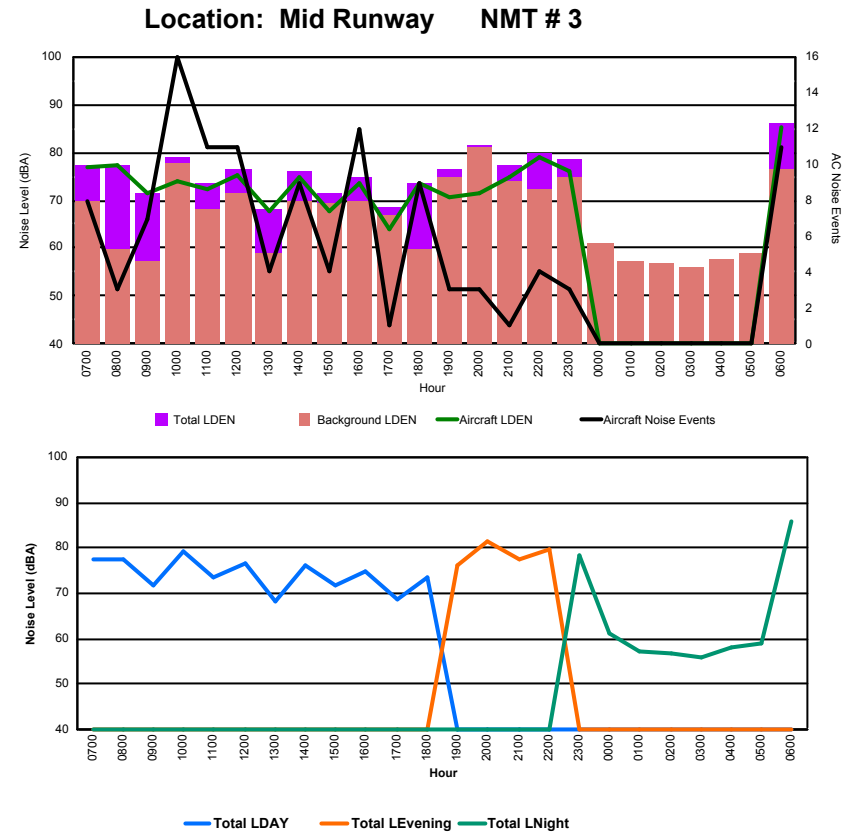

Location: DVOR NMT # 2

Luxembourg Airport Noise Distribution by Hour

Between 01/10/2022 00:00:00 and 01/10/2022 23:59:59 (Local Time)

Day	Aircraft Events	Total LDEN dB (A)	Aircraft LDEN dB(A)	Background LDEN dB(A)	Total LDay dB(A)	Total LEvening dB(A)	Total LNight dB (A)
01/10/22 7:00	8	77.5	76.7	69.7	77.5	-	-
01/10/22 8:00	3	77.3	77.2	59.7	77.3	-	-
01/10/22 9:00	7	71.6	71.4	57.2	71.6	-	-
01/10/22 10:00	16	79.1	73.8	77.7	79.1	-	-
01/10/22 11:00	11	73.7	72.4	68.1	73.7	-	-
01/10/22 12:00	11	76.6	75.1	71.5	76.6	-	-
01/10/22 13:00	4	68.3	67.8	59.0	68.3	-	-
01/10/22 14:00	9	76.0	74.7	70.0	76.0	-	-
01/10/22 15:00	4	71.6	67.6	69.5	71.6	-	-
01/10/22 16:00	12	74.9	73.4	69.7	74.9	-	-
01/10/22 17:00	1	68.6	64.0	66.8	68.6	-	-
01/10/22 18:00	9	73.6	73.4	59.8	73.6	-	-
01/10/22 19:00	3	76.3	70.6	75.0	-	76.3	-
01/10/22 20:00	3	81.6	71.3	81.2	-	81.6	-
01/10/22 21:00	1	77.5	75.0	74.0	-	77.5	-
01/10/22 22:00	4	79.7	78.9	72.4	-	79.7	-
01/10/22 23:00	3	78.5	76.0	75.0	-	-	78.5
02/10/22 0:00	-	61.1	-	61.2	-	-	61.1
02/10/22 1:00	-	57.2	-	57.3	-	-	57.2
02/10/22 2:00	-	56.9	-	57.0	-	-	56.9
02/10/22 3:00	-	56.1	-	56.2	-	-	56.1
02/10/22 4:00	-	57.9	-	57.9	-	-	57.9
02/10/22 5:00	-	58.8	-	58.8	-	-	58.8
02/10/22 6:00	11	85.9	85.4	76.3	-	-	85.9
	120	77.0	75.2	72.3	75.2	79.3	77.6