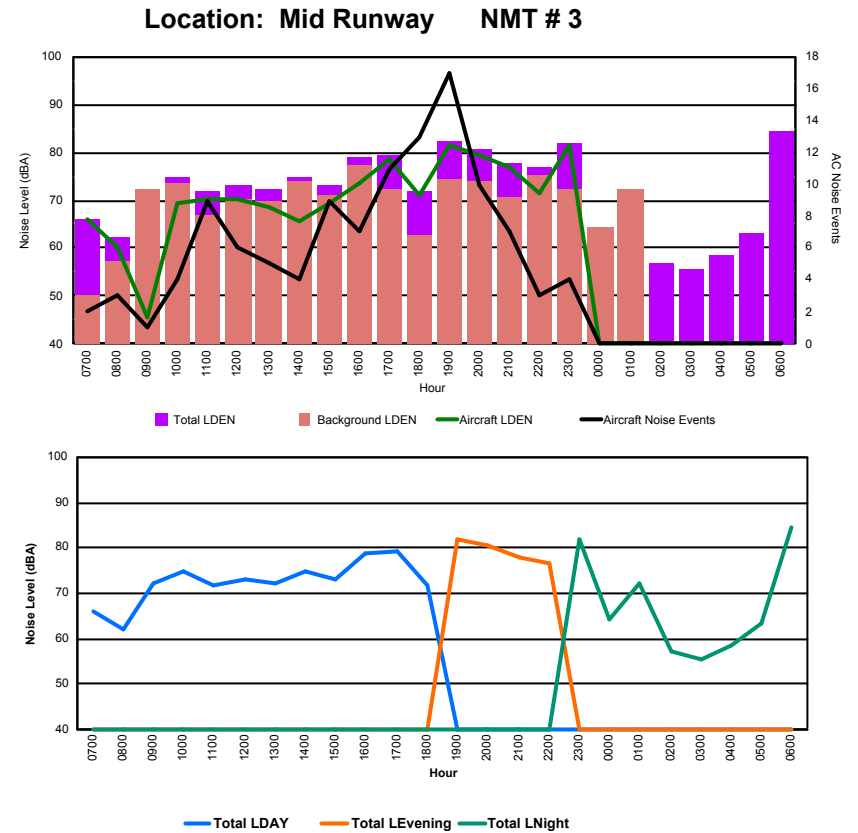

Luxembourg Airport Noise Distribution by Hour

Between 02/10/2022 00:00:00 and 02/10/2022 23:59:59 (Local Time)

Day	Aircraft Events	Total LDEN dB(A)	Aircraft LDEN dB(A)	Background LDEN dB(A)	Total LDay dB(A)	Total LEvening dB(A)	Total LNight dB(A)
02/10/22 7:00	2	66.0	65.9	50.3	66.0	-	-
02/10/22 8:00	3	62.1	60.3	57.4	62.1	-	-
02/10/22 9:00	1	72.1	45.6	72.1	72.1	-	-
02/10/22 10:00	4	74.8	69.5	73.4	74.8	-	-
02/10/22 11:00	9	71.8	70.2	66.9	71.8	-	-
02/10/22 12:00	6	73.3	70.4	70.2	73.3	-	-
02/10/22 13:00	5	72.2	68.5	69.8	72.2	-	-
02/10/22 14:00	4	74.7	65.8	74.0	74.7	-	-
02/10/22 15:00	9	73.3	69.4	71.1	73.3	-	-
02/10/22 16:00	7	78.9	73.7	77.3	78.9	-	-
02/10/22 17:00	11	79.4	78.5	72.4	79.4	-	-
02/10/22 18:00	13	71.7	71.2	62.7	71.7	-	-
02/10/22 19:00	17	82.1	81.4	74.5	-	82.1	-
02/10/22 20:00	10	80.5	79.5	73.8	-	80.5	-
02/10/22 21:00	7	77.8	76.9	70.6	-	77.8	-
02/10/22 22:00	3	76.7	71.6	75.2	-	76.7	-
02/10/22 23:00	4	81.9	81.3	72.5	-	-	81.9
03/10/22 0:00	-	64.2	-	64.5	-	-	64.2
03/10/22 1:00	-	72.2	-	72.3	-	-	72.2
03/10/22 2:00	-	57.0	-	-	-	-	57.0
03/10/22 3:00	-	55.6	-	-	-	-	55.6
03/10/22 4:00	-	58.7	-	-	-	-	58.7
03/10/22 5:00	-	63.2	-	-	-	-	63.2
03/10/22 6:00	-	84.4	-	-	-	-	84.4
	115	76.9	73.9	71.1	74.5	79.8	77.5