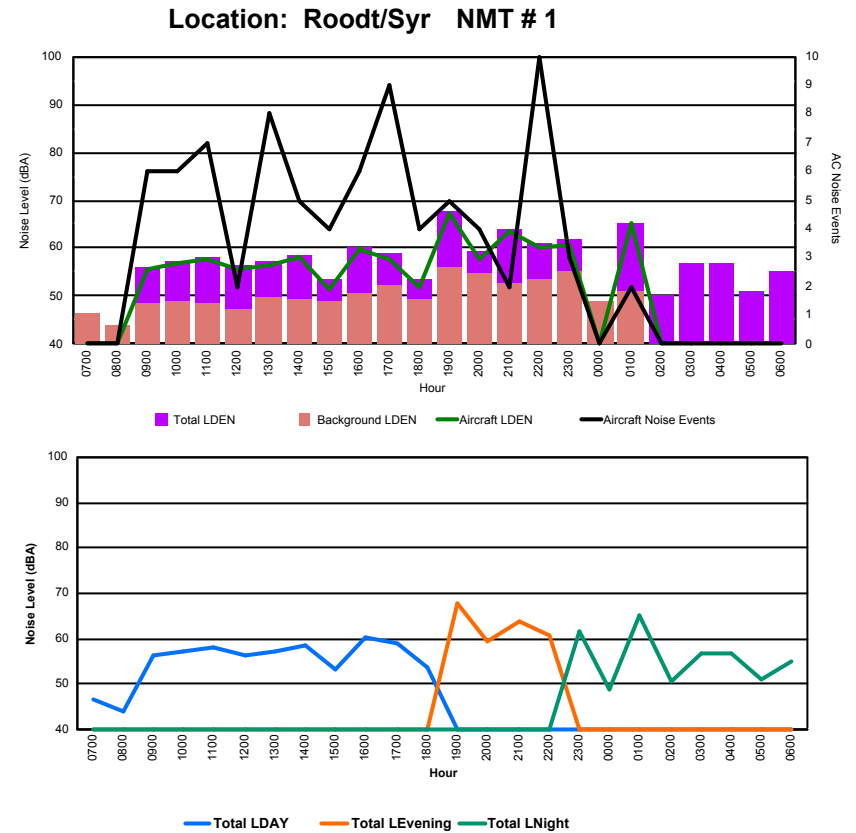

Location: NDB-Hamm NMT # 4

Luxembourg Airport Noise Distribution by Hour

Between 02/10/2022 00:00:00 and 02/10/2022 23:59:59 (Local Time)

Day	Aircraft Events	Total LDEN dB(A)	Aircraft LDEN dB(A)	Background LDEN dB(A)	Total LDay dB(A)	Total LEvening dB(A)	Total LNight dB(A)
02/10/22 7:00	-	46.4	-	46.4	46.4	-	-
02/10/22 8:00	-	44.0	-	44.0	44.0	-	-
02/10/22 9:00	6	56.2	55.5	48.7	56.2	-	-
02/10/22 10:00	6	57.3	56.7	48.8	57.3	-	-
02/10/22 11:00	7	58.0	57.5	48.6	58.0	-	-
02/10/22 12:00	2	56.3	55.8	47.1	56.3	-	-
02/10/22 13:00	8	57.2	56.4	49.8	57.2	-	-
02/10/22 14:00	5	58.5	58.0	49.2	58.5	-	-
02/10/22 15:00	4	53.4	51.6	48.8	53.4	-	-
02/10/22 16:00	6	60.2	59.8	50.5	60.2	-	-
02/10/22 17:00	9	58.9	57.9	52.1	58.9	-	-
02/10/22 18:00	4	53.7	51.8	49.4	53.7	-	-
02/10/22 19:00	5	67.8	67.5	56.0	-	67.8	-
02/10/22 20:00	4	59.3	57.6	54.8	-	59.3	-
02/10/22 21:00	2	63.9	63.5	52.7	-	63.9	-
02/10/22 22:00	10	60.9	60.1	53.7	-	60.9	-
02/10/22 23:00	3	61.7	60.7	55.1	-	-	61.7
03/10/22 0:00	-	48.8	-	48.8	-	-	48.8
03/10/22 1:00	2	65.3	65.1	51.2	-	-	65.3
03/10/22 2:00	-	50.4	-	-	-	-	50.4
03/10/22 3:00	-	56.7	-	-	-	-	56.7
03/10/22 4:00	-	56.7	-	-	-	-	56.7
03/10/22 5:00	-	51.2	-	-	-	-	51.2
03/10/22 6:00	-	55.2	-	-	-	-	55.2
	83	59.7	58.9	50.4	56.7	64.2	59.1