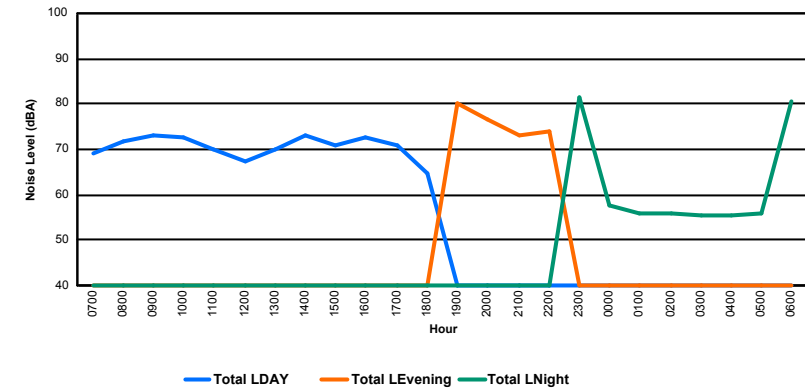

Luxembourg Airport Noise Distribution by Hour

Between 01/10/2022 00:00:00 and 01/10/2022 23:59:59 (Local Time)

Day	Aircraft Events	Total LDEN dB (A)	Aircraft LDEN dB(A)	Background LDEN dB(A)	Total LDay dB(A)	Total LEvening dB(A)	Total LNight dB (A)
01/10/22 7:00	3	69.3	69.0	57.0	69.3	-	-
01/10/22 8:00	4	71.8	71.7	54.0	71.8	-	-
01/10/22 9:00	7	73.1	73.0	56.3	73.1	-	-
01/10/22 10:00	15	72.5	72.4	58.3	72.5	-	-
01/10/22 11:00	7	70.0	69.7	58.1	70.0	-	-
01/10/22 12:00	5	67.3	66.8	58.2	67.3	-	-
01/10/22 13:00	3	70.2	70.0	56.6	70.2	-	-
01/10/22 14:00	4	73.1	73.0	56.7	73.1	-	-
01/10/22 15:00	7	71.0	70.9	56.4	71.0	-	-
01/10/22 16:00	5	72.6	72.5	56.8	72.6	-	-
01/10/22 17:00	5	71.1	71.0	54.0	71.1	-	-
01/10/22 18:00	3	64.9	64.3	55.9	64.9	-	-
01/10/22 19:00	6	80.3	80.3	59.5	-	80.3	-
01/10/22 20:00	6	76.6	76.5	58.9	-	76.6	-
01/10/22 21:00	6	72.9	72.7	58.6	-	72.9	-
01/10/22 22:00	6	73.8	73.6	61.9	-	73.8	-
01/10/22 23:00	4	81.6	81.5	62.5	-	-	81.6
02/10/22 0:00	-	57.5	-	57.5	-	-	57.5
02/10/22 1:00	-	56.0	-	56.0	-	-	56.0
02/10/22 2:00	-	55.8	-	55.8	-	-	55.8
02/10/22 3:00	-	55.5	-	55.5	-	-	55.5
02/10/22 4:00	-	55.3	-	55.3	-	-	55.3
02/10/22 5:00	-	56.0	-	56.0	-	-	56.0
02/10/22 6:00	4	80.4	80.3	63.1	-	-	80.4
	100	74.0	73.9	58.2	71.1	76.9	75.1

Location: DVOR NMT # 2