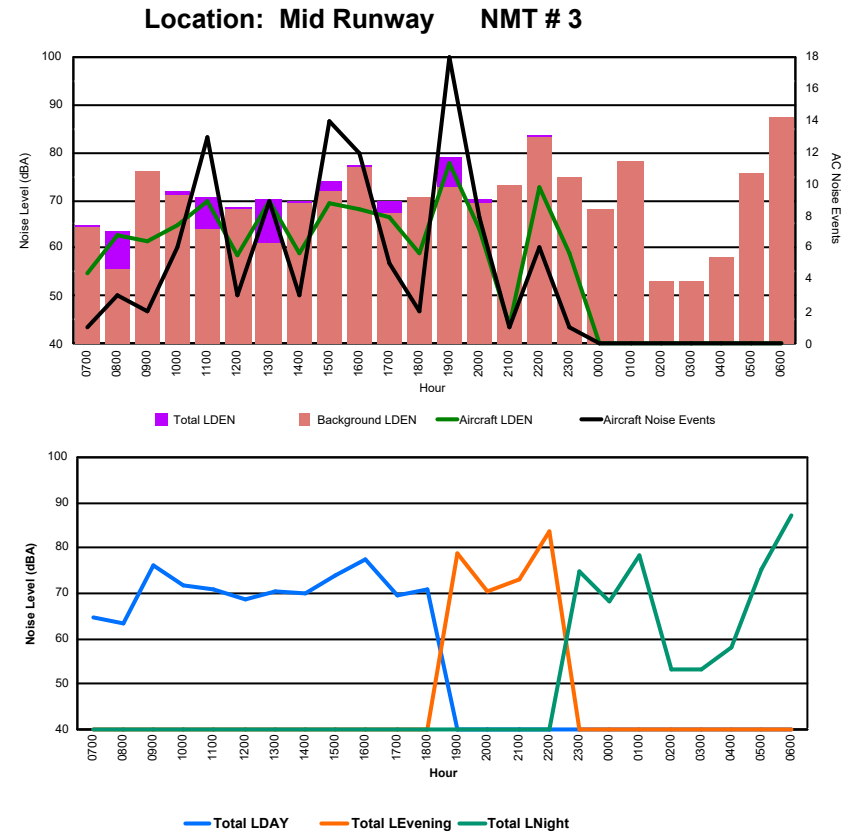

Location: DVOR NMT # 2

Luxembourg Airport Noise Distribution by Hour

Between 06/06/2024 00:00:00 and 06/06/2024 23:59:59 (Local Time)

Day	Aircraft Events	Total LDEN dB (A)	Aircraft LDEN dB(A)	Background LDEN dB(A)	Total LDay dB(A)	Total LEvening dB(A)	Total LNight dB (A)
06/06/24 7:00	1	64.8	54.6	64.5	64.8	-	-
06/06/24 8:00	3	63.5	62.7	55.6	63.5	-	-
06/06/24 9:00	2	76.2	61.5	76.1	76.2	-	-
06/06/24 10:00	6	71.9	64.8	71.0	71.9	-	-
06/06/24 11:00	13	70.8	69.8	63.8	70.8	-	-
06/06/24 12:00	3	68.5	58.4	68.1	68.5	-	-
06/06/24 13:00	9	70.4	69.9	61.0	70.4	-	-
06/06/24 14:00	3	69.8	58.8	69.5	69.8	-	-
06/06/24 15:00	14	73.8	69.5	71.9	73.8	-	-
06/06/24 16:00	12	77.5	68.3	77.0	77.5	-	-
06/06/24 17:00	5	69.7	66.4	67.1	69.7	-	-
06/06/24 18:00	2	70.8	59.0	70.5	70.8	-	-
06/06/24 19:00	18	79.0	77.9	72.6	-	79.0	-
06/06/24 20:00	8	70.4	64.0	69.3	-	70.4	-
06/06/24 21:00	1	73.1	43.9	73.1	-	73.1	-
06/06/24 22:00	6	83.6	72.9	83.3	-	83.6	-
06/06/24 23:00	1	74.9	58.9	74.8	-	-	74.9
07/06/24 0:00	-	68.2	-	68.3	-	-	68.2
07/06/24 1:00	-	78.3	-	78.3	-	-	78.3
07/06/24 2:00	-	53.1	-	53.1	-	-	53.1
07/06/24 3:00	-	53.1	-	53.1	-	-	53.1
07/06/24 4:00	-	58.2	-	58.3	-	-	58.2
07/06/24 5:00	-	75.4	-	75.8	-	-	75.4
07/06/24 6:00	-	87.2	-	87.2	-	-	87.2
	107	77.0	67.4	76.6	72.3	79.3	79.2