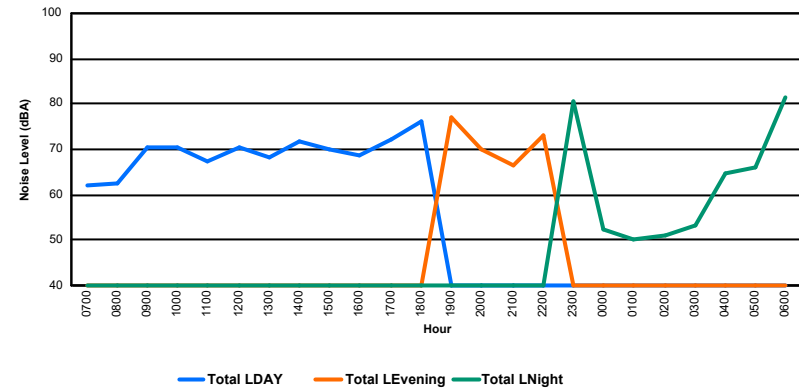

Luxembourg Airport Noise Distribution by Hour

Between 05/06/2024 00:00:00 and 05/06/2024 23:59:59 (Local Time)

Day	Aircraft Events	Total LDEN dB(A)	Aircraft LDEN dB(A)	Background LDEN dB(A)	Total LDay dB(A)	Total LEvening dB(A)	Total LNight dB(A)	
05/06/24	7:00	4	61.9	61.2	53.9	61.9	-	-
05/06/24	8:00	3	62.3	61.7	53.3	62.3	-	-
05/06/24	9:00	4	70.6	65.4	69.0	-	-	
05/06/24	10:00	8	70.3	70.2	55.2	70.3	-	
05/06/24	11:00	6	67.5	67.3	54.8	67.5	-	
05/06/24	12:00	8	70.4	69.5	63.4	70.4	-	
05/06/24	13:00	9	68.1	67.6	59.3	68.1	-	
05/06/24	14:00	9	71.7	71.5	57.3	71.7	-	
05/06/24	15:00	6	70.1	69.9	54.7	70.1	-	
05/06/24	16:00	8	68.5	68.3	55.0	68.5	-	
05/06/24	17:00	11	72.4	72.3	56.0	72.4	-	
05/06/24	18:00	15	76.2	76.2	57.7	76.2	-	
05/06/24	19:00	3	77.1	77.0	59.9	-	77.1	
05/06/24	20:00	2	70.2	64.3	68.9	-	70.2	
05/06/24	21:00	2	66.4	66.0	56.2	-	66.4	
05/06/24	22:00	6	73.2	71.9	67.4	-	73.2	
05/06/24	23:00	11	80.8	80.7	65.4	-	80.8	
06/06/24	0:00	-	52.5	-	-	-	52.5	
06/06/24	1:00	-	50.3	-	50.3	-	50.3	
06/06/24	2:00	-	51.0	-	51.0	-	51.0	
06/06/24	3:00	-	53.3	-	53.3	-	53.3	
06/06/24	4:00	-	64.9	-	64.9	-	64.9	
06/06/24	5:00	-	65.9	-	66.2	-	65.9	
06/06/24	6:00	3	81.3	81.1	64.8	-	81.3	
	118	73.1	72.7	62.5	70.7	73.4	75.2	

Location: DVOR NMT # 2