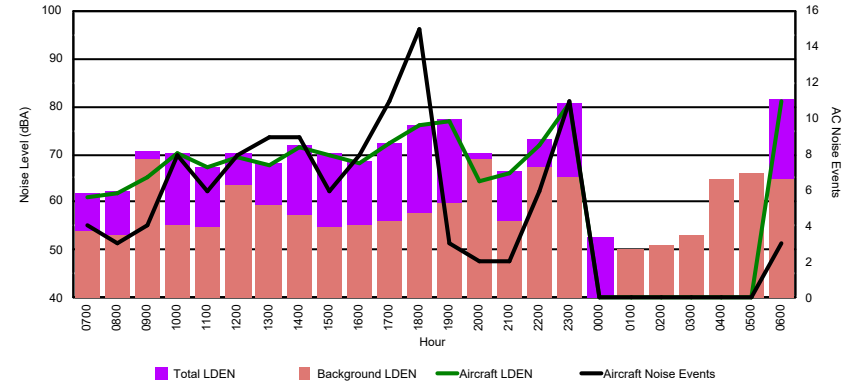

Luxembourg Airport Noise Distribution by Hour

Between 05/06/2024 00:00:00 and 05/06/2024 23:59:59 (Local Time)

Day	Aircraft Events	Total LDEN dB(A)	Aircraft LDEN dB(A)	Background LDEN dB(A)	Total LDay dB(A)	Total LEvening dB(A)	Total LNight dB(A)	
05/06/24	7:00	4	61.9	61.2	53.9	61.9	-	-
05/06/24	8:00	3	62.3	61.7	53.3	62.3	-	-
05/06/24	9:00	4	70.6	65.4	69.0	-	-	
05/06/24	10:00	8	70.3	70.2	55.2	70.3	-	
05/06/24	11:00	6	67.5	67.3	54.8	67.5	-	
05/06/24	12:00	8	70.4	69.5	63.4	70.4	-	
05/06/24	13:00	9	68.1	67.6	59.3	68.1	-	
05/06/24	14:00	9	71.7	71.5	57.3	71.7	-	
05/06/24	15:00	6	70.1	69.9	54.7	70.1	-	
05/06/24	16:00	8	68.5	68.3	55.0	68.5	-	
05/06/24	17:00	11	72.4	72.3	56.0	72.4	-	
05/06/24	18:00	15	76.2	76.2	57.7	76.2	-	
05/06/24	19:00	3	77.1	77.0	59.9	-	77.1	
05/06/24	20:00	2	70.2	64.3	68.9	-	70.2	
05/06/24	21:00	2	66.4	66.0	56.2	-	66.4	
05/06/24	22:00	6	73.2	71.9	67.4	-	73.2	
05/06/24	23:00	11	80.8	80.7	65.4	-	80.8	
06/06/24	0:00	-	52.5	-	-	-	52.5	
06/06/24	1:00	-	50.3	-	50.3	-	50.3	
06/06/24	2:00	-	51.0	-	51.0	-	51.0	
06/06/24	3:00	-	53.3	-	53.3	-	53.3	
06/06/24	4:00	-	64.9	-	64.9	-	64.9	
06/06/24	5:00	-	65.9	-	66.2	-	65.9	
06/06/24	6:00	3	81.3	81.1	64.8	-	81.3	
	118	73.1	72.7	62.5	70.7	73.4	75.2	

Location: DVOR NMT # 2