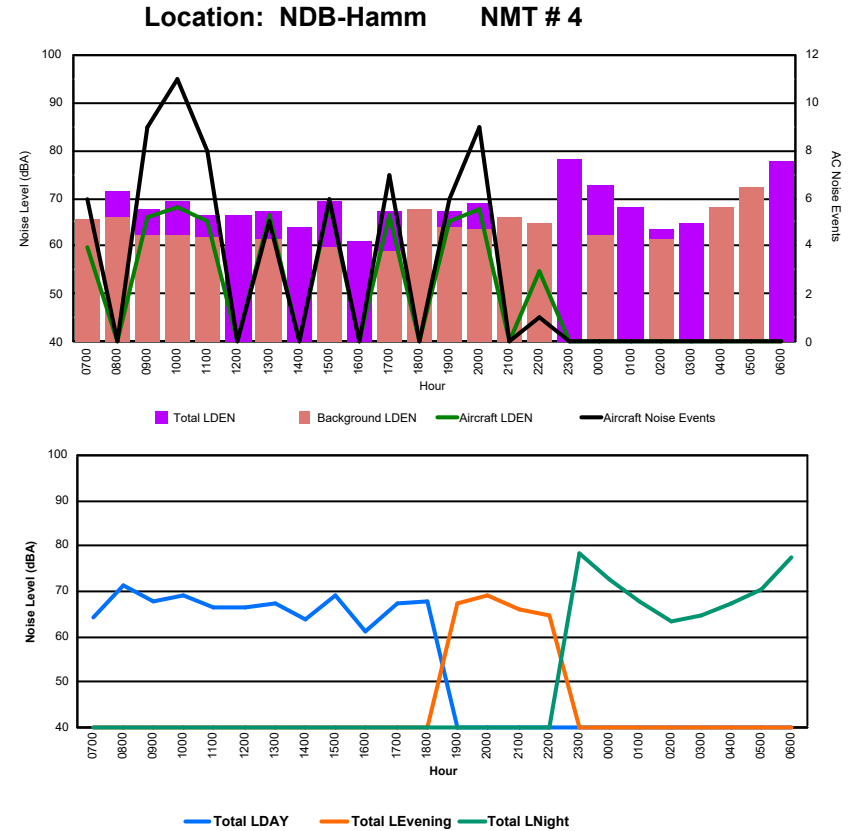

Luxembourg Airport Noise Distribution by Hour

Between 26/06/2024 00:00:00 and 26/06/2024 23:59:59 (Local Time)

Day	Aircraft Events	Total LDEN dB(A)	Aircraft LDEN dB(A)	Background LDEN dB(A)	Total LDay dB(A)	Total LEvening dB(A)	Total LNight dB(A)	
26/06/24	7:00	6	64.1	59.6	65.6	64.1	-	-
26/06/24	8:00	-	71.4	-	65.9	71.4	-	-
26/06/24	9:00	9	67.6	66.2	62.4	67.6	-	-
26/06/24	10:00	11	69.2	68.3	62.2	69.2	-	-
26/06/24	11:00	8	66.5	65.0	61.9	66.5	-	-
26/06/24	12:00	-	66.3	-	-	66.3	-	-
26/06/24	13:00	5	67.4	66.3	61.4	67.4	-	-
26/06/24	14:00	-	64.0	-	-	64.0	-	-
26/06/24	15:00	6	69.3	68.8	59.8	69.3	-	-
26/06/24	16:00	-	61.1	-	-	61.1	-	-
26/06/24	17:00	7	67.3	66.6	58.8	67.3	-	-
26/06/24	18:00	-	67.7	-	-	67.7	-	-
26/06/24	19:00	6	67.4	65.1	63.8	-	67.4	-
26/06/24	20:00	9	69.0	67.7	63.4	-	69.0	-
26/06/24	21:00	-	66.0	-	-	66.0	-	-
26/06/24	22:00	1	64.9	54.8	64.7	-	64.9	-
26/06/24	23:00	-	78.3	-	-	-	-	78.3
27/06/24	0:00	-	72.7	-	62.5	-	-	72.7
27/06/24	1:00	-	68.0	-	-	-	-	68.0
27/06/24	2:00	-	63.4	-	61.4	-	-	63.4
27/06/24	3:00	-	64.7	-	-	-	-	64.7
27/06/24	4:00	-	67.3	-	68.0	-	-	67.3
27/06/24	5:00	-	70.6	-	72.2	-	-	70.6
27/06/24	6:00	-	77.7	-	-	-	-	77.7
	68	70.4	62.3	63.9	67.5	67.1	73.4