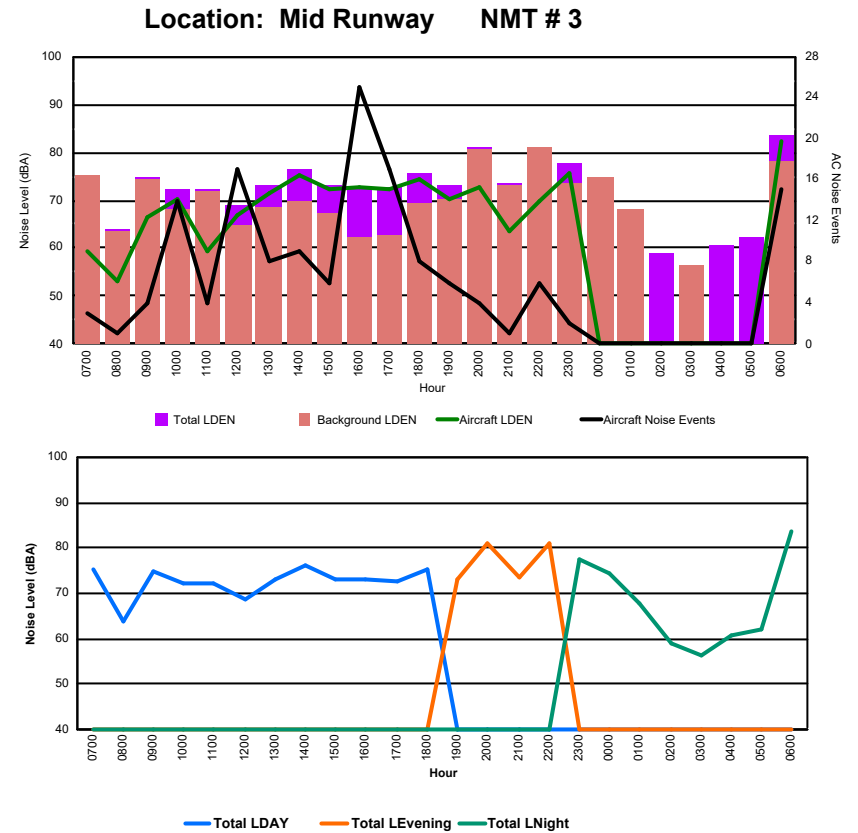

Luxembourg Airport Noise Distribution by Hour

Between 10/06/2024 00:00:00 and 10/06/2024 23:59:59 (Local Time)

Day	Aircraft Events	Total LDEN dB(A)	Aircraft LDEN dB(A)	Background LDEN dB(A)	Total LDay dB(A)	Total LEvening dB(A)	Total LNight dB(A)
10/06/24 7:00	3	75.4	59.2	75.4	75.4	-	-
10/06/24 8:00	1	64.0	53.0	63.7	64.0	-	-
10/06/24 9:00	4	75.0	66.4	74.4	75.0	-	-
10/06/24 10:00	14	72.3	70.4	68.1	72.3	-	-
10/06/24 11:00	4	72.1	59.2	71.9	72.1	-	-
10/06/24 12:00	17	68.9	66.7	64.9	68.9	-	-
10/06/24 13:00	8	73.3	71.6	68.5	73.3	-	-
10/06/24 14:00	9	76.4	75.4	69.9	76.4	-	-
10/06/24 15:00	6	73.3	72.2	67.2	73.3	-	-
10/06/24 16:00	25	72.9	72.6	62.3	72.9	-	-
10/06/24 17:00	17	72.6	72.1	62.7	72.6	-	-
10/06/24 18:00	8	75.5	74.3	69.2	75.5	-	-
10/06/24 19:00	6	73.3	70.4	70.4	-	73.3	-
10/06/24 20:00	4	81.2	72.7	80.5	-	81.2	-
10/06/24 21:00	1	73.7	63.7	73.3	-	73.7	-
10/06/24 22:00	6	81.2	69.9	80.9	-	81.2	-
10/06/24 23:00	2	77.6	75.5	73.5	-	-	77.6
11/06/24 0:00	-	74.5	-	74.6	-	-	74.5
11/06/24 1:00	-	68.0	-	68.1	-	-	68.0
11/06/24 2:00	-	58.8	-	-	-	-	58.8
11/06/24 3:00	-	56.5	-	56.5	-	-	56.5
11/06/24 4:00	-	60.7	-	-	-	-	60.7
11/06/24 5:00	-	62.2	-	-	-	-	62.2
11/06/24 6:00	15	83.7	82.3	78.3	-	-	83.7
	150	75.8	72.2	73.3	73.5	78.9	76.2