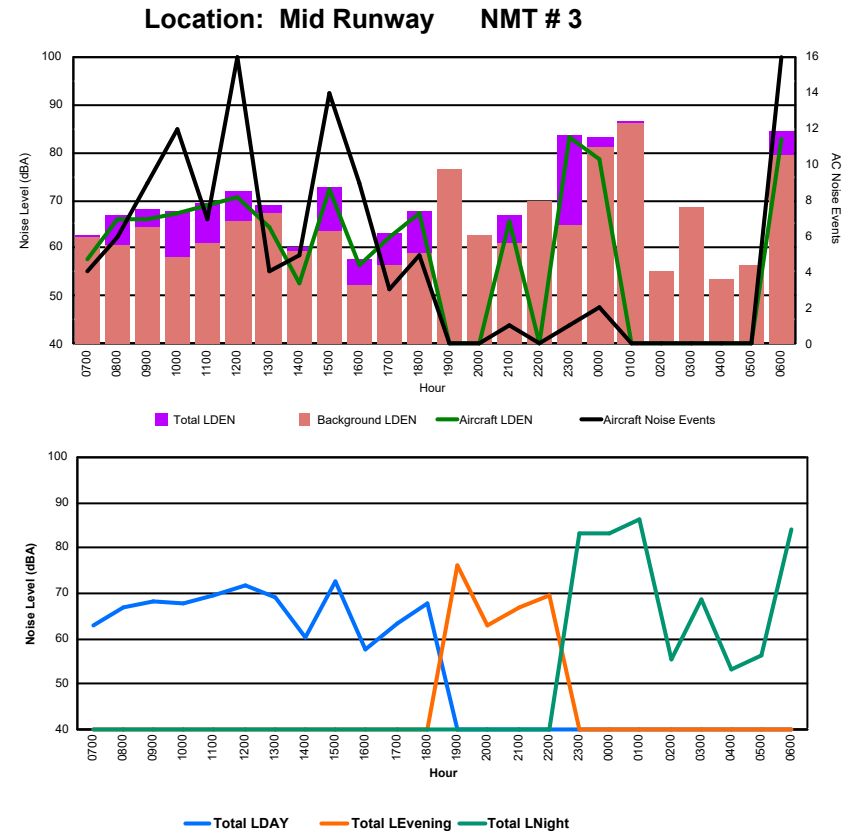

Luxembourg Airport Noise Distribution by Hour

Between 29/06/2024 00:00:00 and 29/06/2024 23:59:59 (Local Time)

Day	Aircraft Events	Total LDEN dB (A)	Aircraft LDEN dB(A)	Background LDEN dB(A)	Total LDay dB(A)	Total LEvening dB(A)	Total LNight dB (A)	
29/06/24	7:00	4	62.9	57.5	62.3	62.9	-	-
29/06/24	8:00	6	67.0	65.9	60.8	67.0	-	-
29/06/24	9:00	9	68.3	66.0	64.5	68.3	-	-
29/06/24	10:00	12	67.7	67.3	58.1	67.7	-	-
29/06/24	11:00	7	69.5	68.9	60.9	69.5	-	-
29/06/24	12:00	16	71.9	70.7	65.5	71.9	-	-
29/06/24	13:00	4	69.0	64.2	67.2	69.0	-	-
29/06/24	14:00	5	60.1	52.6	59.3	60.1	-	-
29/06/24	15:00	14	72.6	72.1	63.7	72.6	-	-
29/06/24	16:00	9	57.8	56.5	52.1	57.8	-	-
29/06/24	17:00	3	63.3	62.3	56.6	63.3	-	-
29/06/24	18:00	5	67.8	67.2	59.1	67.8	-	-
29/06/24	19:00	-	76.3	-	76.3	76.3	-	-
29/06/24	20:00	-	62.8	-	62.8	62.8	-	-
29/06/24	21:00	1	66.9	65.6	61.0	66.9	-	-
29/06/24	22:00	-	69.5	-	69.7	69.5	-	-
29/06/24	23:00	1	83.4	83.3	64.6	-	83.4	-
30/06/24	0:00	2	83.1	78.5	81.2	-	83.1	-
30/06/24	1:00	-	86.3	-	86.0	-	86.3	-
30/06/24	2:00	-	55.3	-	55.4	-	55.3	-
30/06/24	3:00	-	68.6	-	68.6	-	68.6	-
30/06/24	4:00	-	53.4	-	53.4	-	53.4	-
30/06/24	5:00	-	56.4	-	56.4	-	56.4	-
30/06/24	6:00	16	84.2	82.6	79.4	-	84.2	-
	114	77.2	73.4	74.7	68.2	71.6	81.5