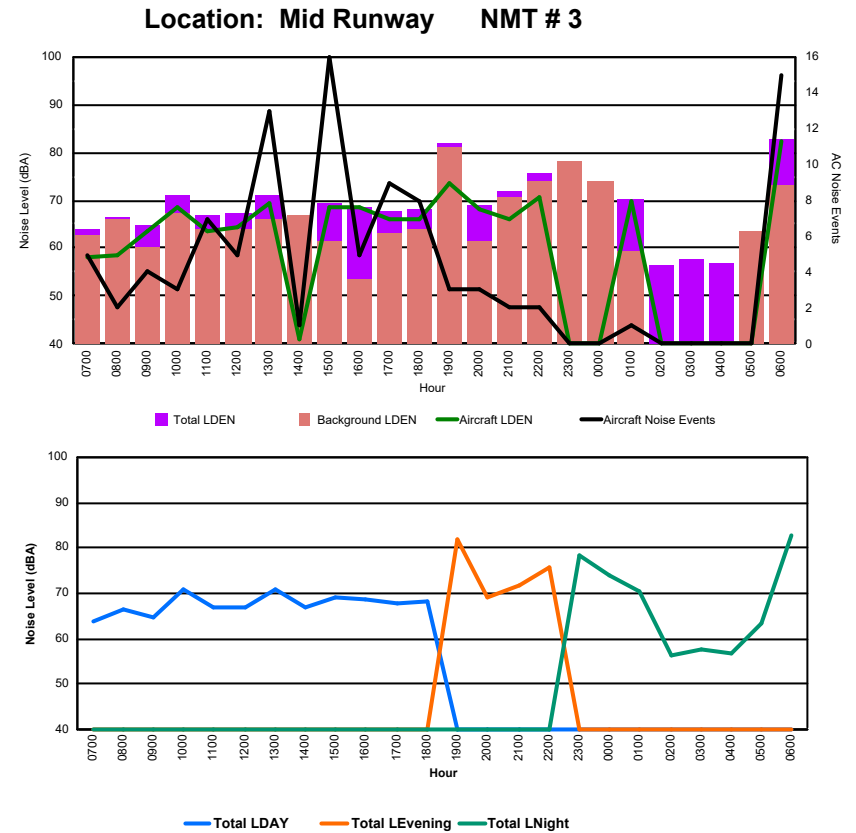

Location: DVOR NMT # 2

Luxembourg Airport Noise Distribution by Hour

Between 25/06/2024 00:00:00 and 25/06/2024 23:59:59 (Local Time)

Day	Aircraft Events	Total LDEN dB(A)	Aircraft LDEN dB(A)	Background LDEN dB(A)	Total LDay dB(A)	Total LEvening dB(A)	Total LNight dB(A)	
25/06/24	7:00	5	63.9	58.3	62.6	63.9	-	-
25/06/24	8:00	2	66.6	58.4	65.9	66.6	-	-
25/06/24	9:00	4	64.9	63.4	60.0	64.9	-	-
25/06/24	10:00	3	71.0	68.6	67.4	71.0	-	-
25/06/24	11:00	7	66.8	63.5	64.1	66.8	-	-
25/06/24	12:00	5	67.1	64.2	64.0	67.1	-	-
25/06/24	13:00	13	71.0	69.4	65.9	71.0	-	-
25/06/24	14:00	1	66.9	40.9	66.9	66.9	-	-
25/06/24	15:00	16	69.2	68.4	61.4	69.2	-	-
25/06/24	16:00	5	68.7	68.5	53.7	68.7	-	-
25/06/24	17:00	9	67.8	66.1	63.1	67.8	-	-
25/06/24	18:00	8	68.1	66.1	64.0	68.1	-	-
25/06/24	19:00	3	81.8	73.5	81.1	-	81.8	-
25/06/24	20:00	3	69.1	68.3	61.3	-	69.1	-
25/06/24	21:00	2	71.8	65.9	70.5	-	71.8	-
25/06/24	22:00	2	75.6	70.7	73.8	-	75.6	-
25/06/24	23:00	-	78.2	-	78.3	-	-	78.2
26/06/24	0:00	-	73.8	-	73.9	-	-	73.8
26/06/24	1:00	1	70.4	70.0	59.2	-	-	70.4
26/06/24	2:00	-	56.5	-	-	-	-	56.5
26/06/24	3:00	-	57.7	-	-	-	-	57.7
26/06/24	4:00	-	56.7	-	-	-	-	56.7
26/06/24	5:00	-	63.5	-	63.5	-	-	63.5
26/06/24	6:00	15	82.6	82.1	73.3	-	-	82.6
	104	73.8	70.4	71.2	68.1	77.2	75.5	