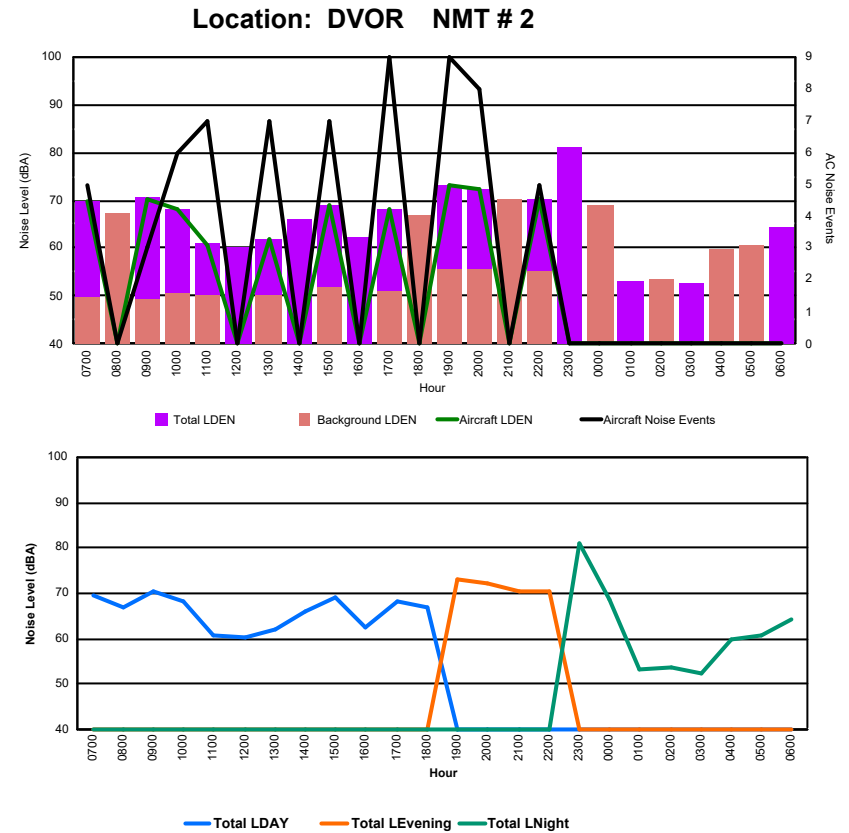

Luxembourg Airport Noise Distribution by Hour

Between 26/06/2024 00:00:00 and 26/06/2024 23:59:59 (Local Time)

Day	Aircraft Events	Total LDEN dB(A)	Aircraft LDEN dB(A)	Background LDEN dB(A)	Total LDay dB(A)	Total LEvening dB(A)	Total LNight dB(A)	
26/06/24	7:00	5	69.6	69.6	49.9	69.6	-	-
26/06/24	8:00	-	67.1	-	67.1	-	-	
26/06/24	9:00	3	70.5	70.4	49.2	-	-	
26/06/24	10:00	6	68.2	68.2	50.5	-	-	
26/06/24	11:00	7	60.9	60.5	50.4	-	-	
26/06/24	12:00	-	60.4	-	60.4	-	-	
26/06/24	13:00	7	61.9	61.7	50.2	-	-	
26/06/24	14:00	-	66.1	-	66.1	-	-	
26/06/24	15:00	7	69.0	69.0	51.7	-	-	
26/06/24	16:00	-	62.4	-	62.4	-	-	
26/06/24	17:00	9	68.1	68.1	51.2	-	-	
26/06/24	18:00	-	66.9	-	66.9	-	-	
26/06/24	19:00	9	73.1	73.1	55.6	-	73.1	
26/06/24	20:00	8	72.4	72.3	55.6	-	72.4	
26/06/24	21:00	-	70.3	-	70.3	-	-	
26/06/24	22:00	5	70.3	70.2	55.3	-	70.3	
26/06/24	23:00	-	81.1	-	-	-	81.1	
27/06/24	0:00	-	68.9	-	68.9	-	68.9	
27/06/24	1:00	-	53.2	-	-	-	53.2	
27/06/24	2:00	-	53.5	-	53.5	-	53.5	
27/06/24	3:00	-	52.5	-	-	-	52.5	
27/06/24	4:00	-	59.8	-	59.8	-	59.8	
27/06/24	5:00	-	60.8	-	60.8	-	60.8	
27/06/24	6:00	-	64.2	-	-	-	64.2	
	66	70.4	65.8	61.3	67.1	71.7	72.5