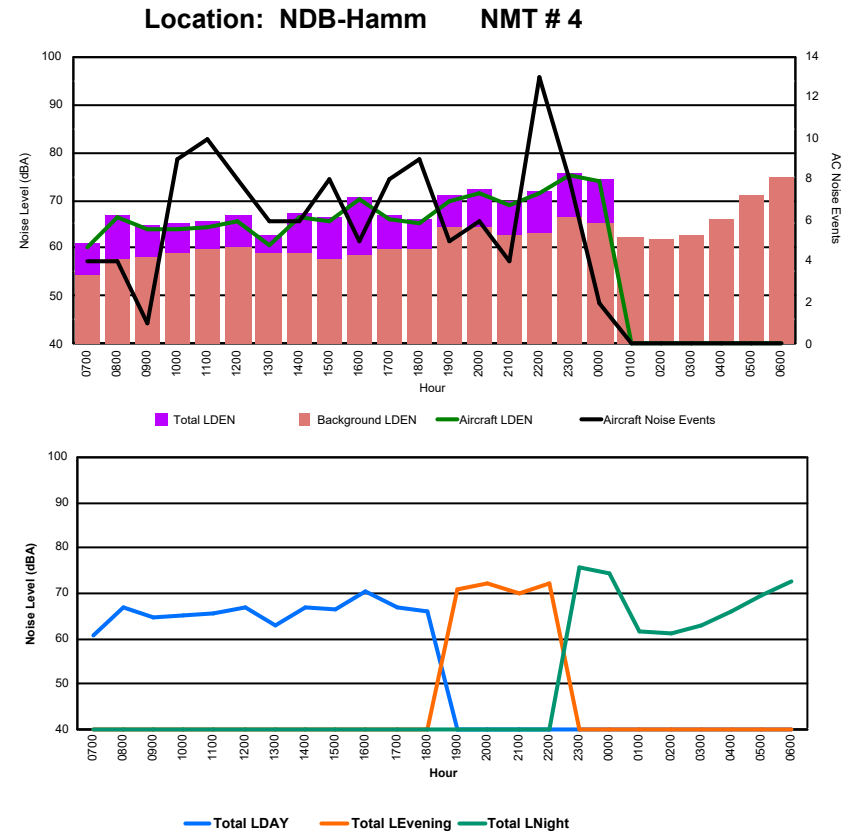

Luxembourg Airport Noise Distribution by Hour

Between 02/06/2024 00:00:00 and 02/06/2024 23:59:59 (Local Time)

Day	Aircraft Events	Total LDEN dB(A)	Aircraft LDEN dB(A)	Background LDEN dB(A)	Total LDay dB(A)	Total LEvening dB(A)	Total LNight dB(A)
02/06/24 7:00	4	60.9	60.0	54.2	60.9	-	-
02/06/24 8:00	4	66.8	66.3	57.9	66.8	-	-
02/06/24 9:00	1	64.9	63.9	58.2	64.9	-	-
02/06/24 10:00	9	65.1	63.9	59.0	65.1	-	-
02/06/24 11:00	10	65.7	64.5	59.7	65.7	-	-
02/06/24 12:00	8	66.7	65.7	60.2	66.7	-	-
02/06/24 13:00	6	62.8	60.7	58.9	62.8	-	-
02/06/24 14:00	6	67.1	66.3	59.0	67.1	-	-
02/06/24 15:00	8	66.3	65.7	57.7	66.3	-	-
02/06/24 16:00	5	70.6	70.4	58.6	70.6	-	-
02/06/24 17:00	8	67.0	66.1	59.7	67.0	-	-
02/06/24 18:00	9	66.1	65.0	59.8	66.1	-	-
02/06/24 19:00	5	70.9	69.8	64.2	-	70.9	-
02/06/24 20:00	6	72.1	71.4	64.2	-	72.1	-
02/06/24 21:00	4	69.8	68.9	62.9	-	69.8	-
02/06/24 22:00	13	72.0	71.4	63.2	-	72.0	-
02/06/24 23:00	8	75.7	75.2	66.5	-	-	75.7
03/06/24 0:00	2	74.3	73.9	65.0	-	-	74.3
03/06/24 1:00	-	61.8	-	62.3	-	-	61.8
03/06/24 2:00	-	61.4	-	61.7	-	-	61.4
03/06/24 3:00	-	62.9	-	62.9	-	-	62.9
03/06/24 4:00	-	66.1	-	66.0	-	-	66.1
03/06/24 5:00	-	69.4	-	70.9	-	-	69.4
03/06/24 6:00	-	72.7	-	75.0	-	-	72.7
	116	69.4	67.9	65.2	66.4	71.3	71.0