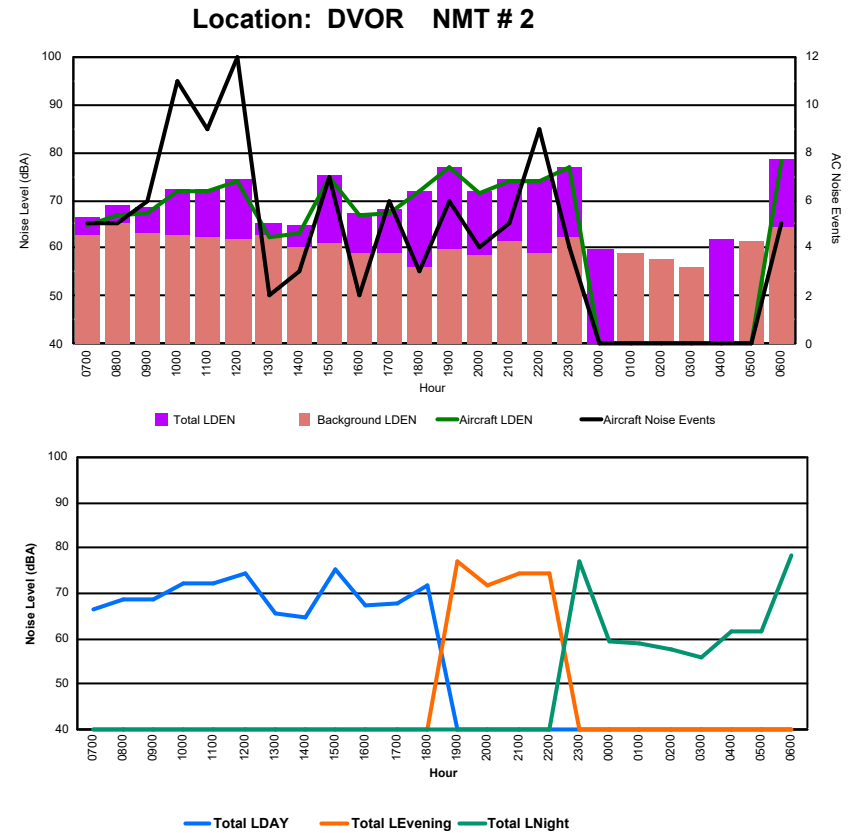

Luxembourg Airport Noise Distribution by Hour

Between 15/06/2024 00:00:00 and 15/06/2024 23:59:59 (Local Time)

Day	Aircraft Events	Total LDEN dB(A)	Aircraft LDEN dB(A)	Background LDEN dB(A)	Total LDay dB(A)	Total LEvening dB(A)	Total LNight dB(A)	
15/06/24	7:00	5	66.6	64.8	62.7	66.6	-	-
15/06/24	8:00	5	68.8	67.0	65.1	68.8	-	-
15/06/24	9:00	6	68.6	67.4	63.1	68.6	-	-
15/06/24	10:00	11	72.1	71.7	62.9	72.1	-	-
15/06/24	11:00	9	72.3	72.0	62.2	72.3	-	-
15/06/24	12:00	12	74.3	74.1	61.8	74.3	-	-
15/06/24	13:00	2	65.4	62.1	62.8	65.4	-	-
15/06/24	14:00	3	64.9	63.2	60.4	64.9	-	-
15/06/24	15:00	7	75.1	75.0	60.9	75.1	-	-
15/06/24	16:00	2	67.5	66.9	59.1	67.5	-	-
15/06/24	17:00	6	68.0	67.5	59.1	68.0	-	-
15/06/24	18:00	3	71.8	71.7	56.2	71.8	-	-
15/06/24	19:00	6	77.0	77.0	59.7	-	77.0	-
15/06/24	20:00	4	71.8	71.6	58.5	-	71.8	-
15/06/24	21:00	5	74.4	74.1	61.3	-	74.4	-
15/06/24	22:00	9	74.2	74.0	59.1	-	74.2	-
15/06/24	23:00	4	76.9	76.8	62.3	-	-	76.9
16/06/24	0:00	-	59.6	-	-	-	-	59.6
16/06/24	1:00	-	59.0	-	59.1	-	-	59.0
16/06/24	2:00	-	57.6	-	57.6	-	-	57.6
16/06/24	3:00	-	56.0	-	56.0	-	-	56.0
16/06/24	4:00	-	61.8	-	-	-	-	61.8
16/06/24	5:00	-	61.6	-	61.6	-	-	61.6
16/06/24	6:00	5	78.4	78.2	64.3	-	-	78.4
	104	72.1	71.8	61.0	70.8	74.7	71.9