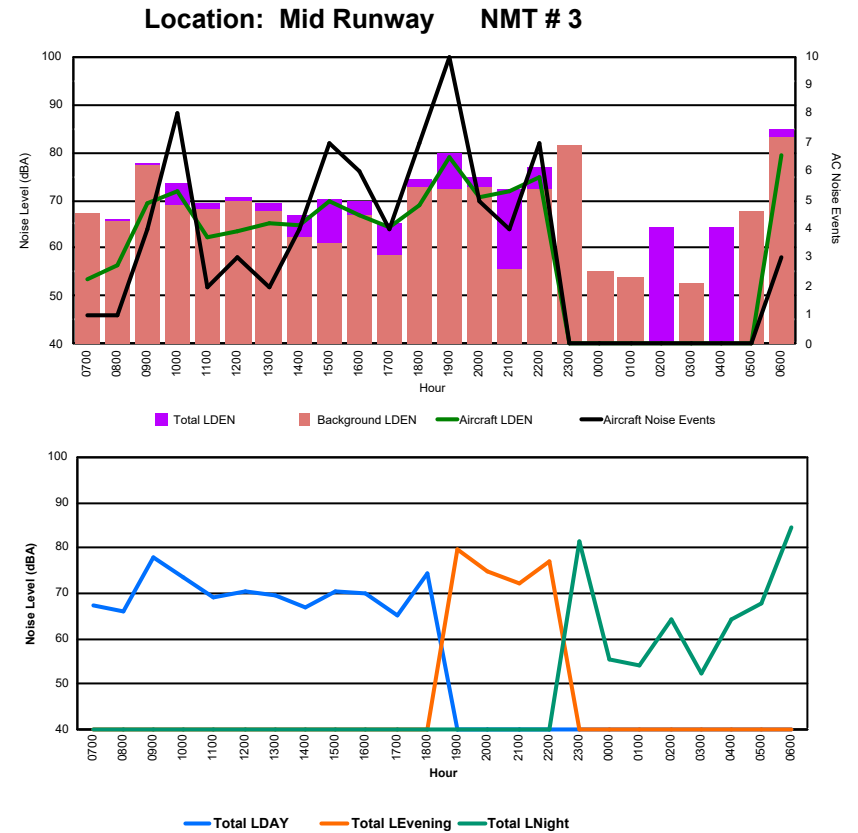

Location: DVOR NMT # 2

Luxembourg Airport Noise Distribution by Hour

Between 14/06/2024 00:00:00 and 14/06/2024 23:59:59 (Local Time)

Day	Aircraft Events	Total LDEN dB(A)	Aircraft LDEN dB(A)	Background LDEN dB(A)	Total LDay dB(A)	Total LEvening dB(A)	Total LNight dB(A)	
14/06/24	7:00	1	67.4	53.5	67.4	67.4	-	-
14/06/24	8:00	1	66.2	56.4	65.7	66.2	-	-
14/06/24	9:00	4	77.9	69.4	77.2	77.9	-	-
14/06/24	10:00	8	73.6	71.8	68.9	73.6	-	-
14/06/24	11:00	2	69.2	62.1	68.3	69.2	-	-
14/06/24	12:00	3	70.6	63.4	69.7	70.6	-	-
14/06/24	13:00	2	69.5	65.2	67.6	69.5	-	-
14/06/24	14:00	4	66.7	64.9	62.1	66.7	-	-
14/06/24	15:00	7	70.3	69.7	61.1	70.3	-	-
14/06/24	16:00	6	69.8	66.8	66.9	69.8	-	-
14/06/24	17:00	4	65.3	64.3	58.5	65.3	-	-
14/06/24	18:00	7	74.3	68.8	72.8	74.3	-	-
14/06/24	19:00	10	79.7	78.9	72.4	-	79.7	-
14/06/24	20:00	5	74.8	70.8	72.7	-	74.8	-
14/06/24	21:00	4	72.1	72.0	55.6	-	72.1	-
14/06/24	22:00	7	76.9	74.9	72.5	-	76.9	-
14/06/24	23:00	-	81.5	-	81.5	-	-	81.5
15/06/24	0:00	-	55.3	-	55.4	-	-	55.3
15/06/24	1:00	-	54.0	-	54.0	-	-	54.0
15/06/24	2:00	-	64.3	-	-	-	-	64.3
15/06/24	3:00	-	52.5	-	52.5	-	-	52.5
15/06/24	4:00	-	64.3	-	-	-	-	64.3
15/06/24	5:00	-	67.7	-	67.8	-	-	67.7
15/06/24	6:00	3	84.6	79.4	83.1	-	-	84.6
	78	75.3	70.7	73.4	71.7	76.7	77.4	