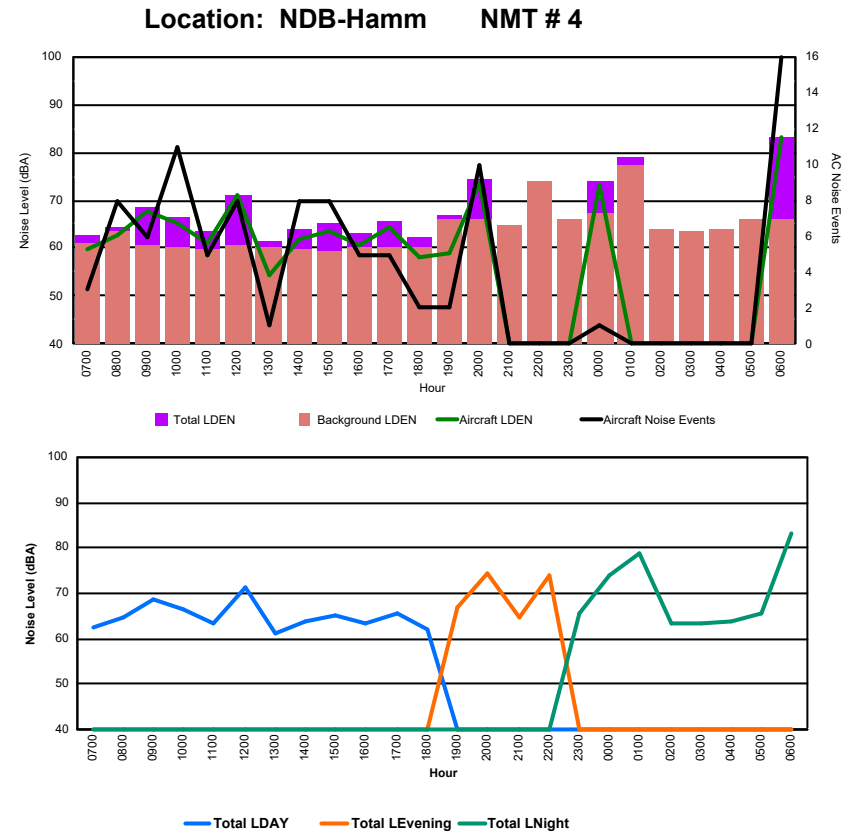

Luxembourg Airport Noise Distribution by Hour

Between 29/06/2024 00:00:00 and 29/06/2024 23:59:59 (Local Time)

Day	Aircraft Events	Total LDEN dB (A)	Aircraft LDEN dB(A)	Background LDEN dB(A)	Total LDay dB(A)	Total LEvening dB(A)	Total LNight dB (A)	
29/06/24	7:00	3	62.6	59.6	61.2	62.6	-	-
29/06/24	8:00	8	64.5	62.7	63.7	64.5	-	-
29/06/24	9:00	6	68.5	67.8	60.8	68.5	-	-
29/06/24	10:00	11	66.3	65.2	60.1	66.3	-	-
29/06/24	11:00	5	63.4	61.1	59.7	63.4	-	-
29/06/24	12:00	8	71.2	70.9	60.5	71.2	-	-
29/06/24	13:00	1	61.3	54.5	60.3	61.3	-	-
29/06/24	14:00	8	63.8	61.8	59.7	63.8	-	-
29/06/24	15:00	8	65.0	63.7	59.4	65.0	-	-
29/06/24	16:00	5	63.3	60.7	60.0	63.3	-	-
29/06/24	17:00	5	65.7	64.4	60.1	65.7	-	-
29/06/24	18:00	2	62.2	58.2	60.1	62.2	-	-
29/06/24	19:00	2	67.0	59.0	66.2	-	67.0	-
29/06/24	20:00	10	74.3	73.6	66.0	-	74.3	-
29/06/24	21:00	-	64.6	-	64.8	-	64.6	-
29/06/24	22:00	-	74.0	-	74.1	-	74.0	-
29/06/24	23:00	-	65.8	-	65.9	-	-	65.8
30/06/24	0:00	1	74.1	73.3	67.5	-	-	74.1
30/06/24	1:00	-	78.8	-	77.4	-	-	78.8
30/06/24	2:00	-	63.3	-	63.9	-	-	63.3
30/06/24	3:00	-	63.6	-	63.4	-	-	63.6
30/06/24	4:00	-	64.0	-	64.1	-	-	64.0
30/06/24	5:00	-	65.8	-	65.9	-	-	65.8
30/06/24	6:00	16	83.2	83.2	66.1	-	-	83.2
	99	72.5	70.8	67.4	65.8	71.8	76.1