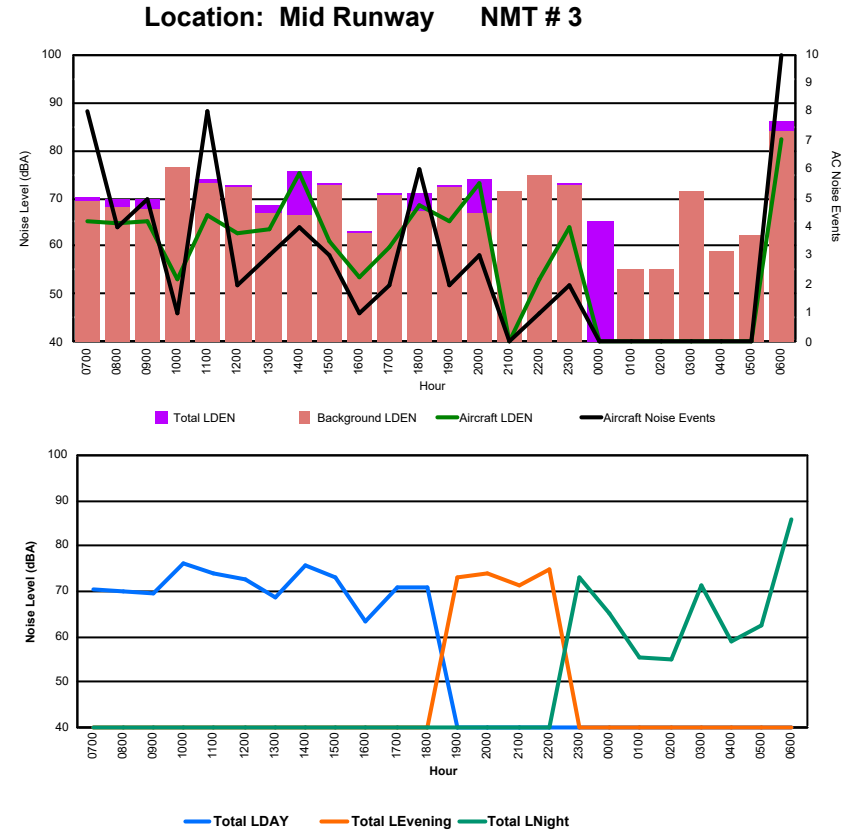

Luxembourg Airport Noise Distribution by Hour

Between 22/06/2024 00:00:00 and 22/06/2024 23:59:59 (Local Time)

Day	Aircraft Events	Total LDEN dB (A)	Aircraft LDEN dB(A)	Background LDEN dB(A)	Total LDay dB(A)	Total LEvening dB(A)	Total LNight dB (A)
22/06/24	7:00	8	70.4	65.0	69.4	70.4	-
22/06/24	8:00	4	69.9	64.6	68.3	69.9	-
22/06/24	9:00	5	69.7	65.4	67.7	69.7	-
22/06/24	10:00	1	76.3	53.0	76.3	76.3	-
22/06/24	11:00	8	73.8	66.3	73.0	73.8	-
22/06/24	12:00	2	72.7	62.8	72.2	72.7	-
22/06/24	13:00	3	68.6	63.6	66.9	68.6	-
22/06/24	14:00	4	75.8	75.2	66.4	75.8	-
22/06/24	15:00	3	73.0	61.2	72.8	73.0	-
22/06/24	16:00	1	63.3	53.7	62.8	63.3	-
22/06/24	17:00	2	71.1	59.9	70.7	71.1	-
22/06/24	18:00	6	71.0	68.5	67.5	71.0	-
22/06/24	19:00	2	72.9	65.1	72.1	-	72.9
22/06/24	20:00	3	73.9	73.0	66.8	-	73.9
22/06/24	21:00	-	71.3	-	71.3	-	-
22/06/24	22:00	1	74.7	53.0	74.6	-	74.7
22/06/24	23:00	2	73.3	63.8	72.9	-	73.3
23/06/24	0:00	-	65.2	-	-	-	65.2
23/06/24	1:00	-	55.4	-	55.4	-	55.4
23/06/24	2:00	-	55.2	-	55.2	-	55.2
23/06/24	3:00	-	71.3	-	71.3	-	71.3
23/06/24	4:00	-	59.1	-	59.1	-	59.1
23/06/24	5:00	-	62.3	-	62.3	-	62.3
23/06/24	6:00	10	85.9	82.2	84.0	-	85.9
	65	74.8	70.2	73.2	72.4	73.4	77.3