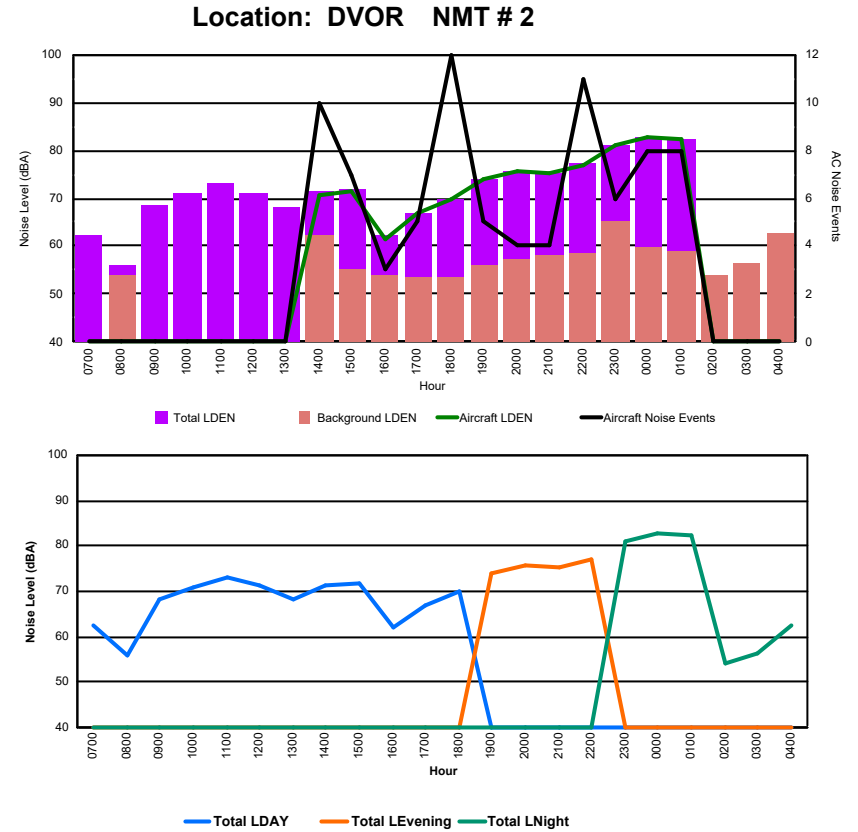

Luxembourg Airport Noise Distribution by Hour

Between 27/06/2024 00:00:00 and 27/06/2024 23:59:59 (Local Time)

Day	Aircraft Events	Total LDEN dB (A)	Aircraft LDEN dB(A)	Background LDEN dB(A)	Total LDay dB(A)	Total LEvening dB(A)	Total LNight dB (A)
27/06/24	7:00	-	62.3	-	62.3	-	-
27/06/24	8:00	-	56.0	-	56.0	-	-
27/06/24	9:00	-	68.4	-	68.4	-	-
27/06/24	10:00	-	71.1	-	71.1	-	-
27/06/24	11:00	-	73.0	-	73.0	-	-
27/06/24	12:00	-	71.2	-	71.2	-	-
27/06/24	13:00	-	68.3	-	68.3	-	-
27/06/24	14:00	10	71.4	70.8	62.4	71.4	-
27/06/24	15:00	7	71.7	71.6	55.3	71.7	-
27/06/24	16:00	3	62.2	61.4	54.1	62.2	-
27/06/24	17:00	5	66.9	66.7	53.7	66.9	-
27/06/24	18:00	12	69.9	69.8	53.6	69.9	-
27/06/24	19:00	5	74.0	74.0	56.1	-	74.0
27/06/24	20:00	4	75.6	75.5	57.3	-	75.6
27/06/24	21:00	4	75.4	75.4	58.2	-	75.4
27/06/24	22:00	11	77.1	77.0	58.5	-	77.1
27/06/24	23:00	6	81.1	81.0	65.4	-	81.1
28/06/24	0:00	8	82.6	82.6	59.7	-	82.6
28/06/24	1:00	8	82.2	82.2	58.8	-	82.2
28/06/24	2:00	-	54.1	-	54.1	-	54.1
28/06/24	3:00	-	56.3	-	56.3	-	56.3
28/06/24	4:00	-	62.7	-	62.7	-	62.7
	83	75.2	74.8	57.7	69.5	75.7	79.0