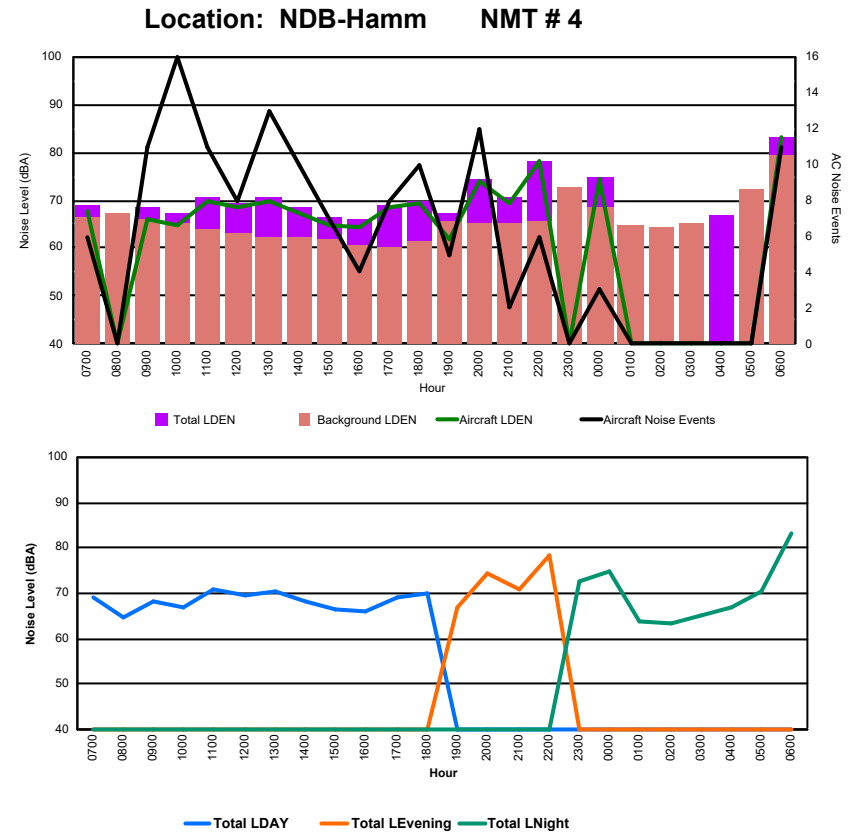

Luxembourg Airport Noise Distribution by Hour

Between 20/06/2024 00:00:00 and 20/06/2024 23:59:59 (Local Time)

Day	Aircraft Events	Total LDEN dB(A)	Aircraft LDEN dB(A)	Background LDEN dB(A)	Total LDay dB(A)	Total LEvening dB(A)	Total LNight dB(A)	
20/06/24	7:00	6	69.0	67.9	66.5	69.0	-	-
20/06/24	8:00	-	64.5	-	67.3	64.5	-	-
20/06/24	9:00	11	68.4	66.1	66.0	68.4	-	-
20/06/24	10:00	16	67.1	64.9	65.1	67.1	-	-
20/06/24	11:00	11	70.7	69.9	64.1	70.7	-	-
20/06/24	12:00	8	69.5	68.5	63.0	69.5	-	-
20/06/24	13:00	13	70.5	69.8	62.4	70.5	-	-
20/06/24	14:00	10	68.4	67.3	62.5	68.4	-	-
20/06/24	15:00	7	66.5	64.8	61.8	66.5	-	-
20/06/24	16:00	4	65.9	64.4	60.6	65.9	-	-
20/06/24	17:00	8	69.1	68.5	60.2	69.1	-	-
20/06/24	18:00	10	70.0	69.3	61.5	70.0	-	-
20/06/24	19:00	5	67.1	61.7	65.7	-	67.1	-
20/06/24	20:00	12	74.3	73.8	65.4	-	74.3	-
20/06/24	21:00	2	70.7	69.3	65.3	-	70.7	-
20/06/24	22:00	6	78.2	78.0	65.7	-	78.2	-
20/06/24	23:00	-	72.7	-	72.7	-	-	72.7
21/06/24	0:00	3	75.0	74.3	68.4	-	-	75.0
21/06/24	1:00	-	63.9	-	64.7	-	-	63.9
21/06/24	2:00	-	63.6	-	64.4	-	-	63.6
21/06/24	3:00	-	65.0	-	65.2	-	-	65.0
21/06/24	4:00	-	66.7	-	-	-	-	66.7
21/06/24	5:00	-	70.5	-	72.1	-	-	70.5
21/06/24	6:00	11	83.3	83.1	79.5	-	-	83.3
		143	73.1	72.2	68.9	68.7	74.4	75.6