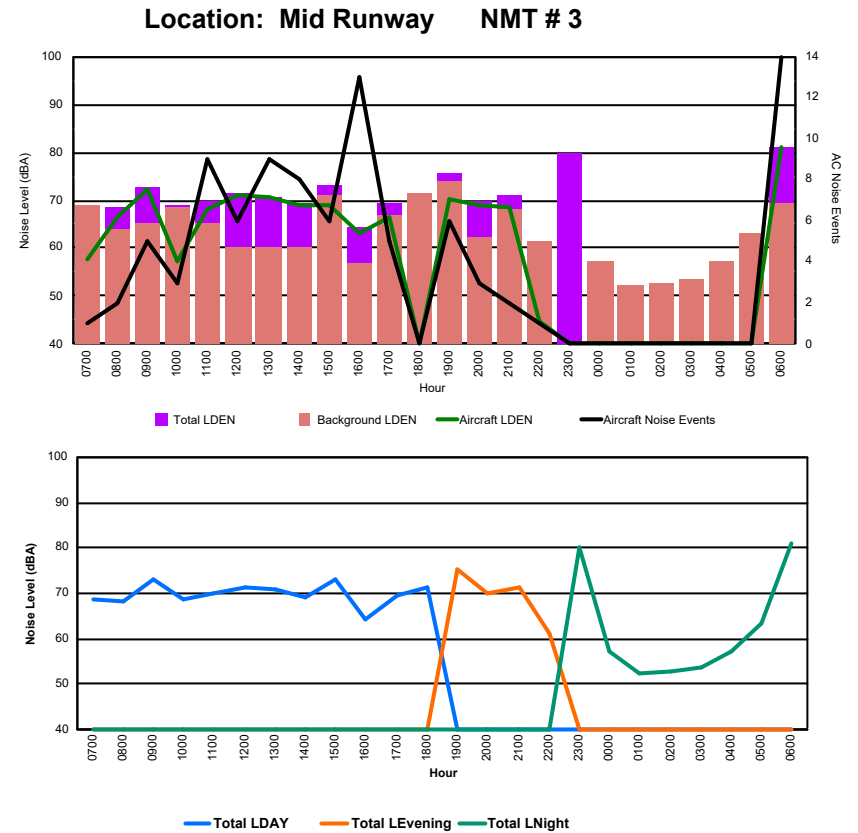

Location: DVOR NMT # 2

Luxembourg Airport Noise Distribution by Hour

Between 19/06/2024 00:00:00 and 19/06/2024 23:59:59 (Local Time)

Day	Aircraft Events	Total LDEN dB(A)	Aircraft LDEN dB(A)	Background LDEN dB(A)	Total LDay dB(A)	Total LEvening dB(A)	Total LNight dB(A)
19/06/24 7:00	1	68.6	57.7	69.0	68.6	-	-
19/06/24 8:00	2	68.4	66.5	64.0	68.4	-	-
19/06/24 9:00	5	72.9	72.2	65.1	72.9	-	-
19/06/24 10:00	3	68.9	57.4	68.7	68.9	-	-
19/06/24 11:00	9	69.9	68.2	65.2	69.9	-	-
19/06/24 12:00	6	71.4	71.1	60.0	71.4	-	-
19/06/24 13:00	9	70.8	70.5	60.0	70.8	-	-
19/06/24 14:00	8	69.3	68.8	60.2	69.3	-	-
19/06/24 15:00	6	73.1	69.1	71.0	73.1	-	-
19/06/24 16:00	13	64.2	63.3	56.9	64.2	-	-
19/06/24 17:00	5	69.5	66.3	66.8	69.5	-	-
19/06/24 18:00	-	71.5	-	71.6	71.5	-	-
19/06/24 19:00	6	75.5	70.3	74.0	-	75.5	-
19/06/24 20:00	3	69.9	69.1	62.3	-	69.9	-
19/06/24 21:00	2	71.2	68.4	68.0	-	71.2	-
19/06/24 22:00	1	61.3	44.8	61.3	-	61.3	-
19/06/24 23:00	-	80.0	-	-	-	-	80.0
20/06/24 0:00	-	57.3	-	57.4	-	-	57.3
20/06/24 1:00	-	52.4	-	52.4	-	-	52.4
20/06/24 2:00	-	52.9	-	52.9	-	-	52.9
20/06/24 3:00	-	53.7	-	53.7	-	-	53.7
20/06/24 4:00	-	57.1	-	57.1	-	-	57.1
20/06/24 5:00	-	63.2	-	63.3	-	-	63.2
20/06/24 6:00	14	81.2	81.0	69.3	-	-	81.2
	93	72.5	69.8	66.5	70.4	71.7	74.7