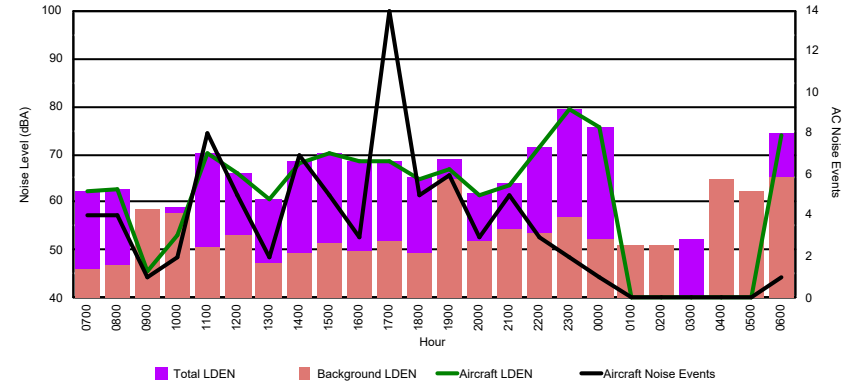

Luxembourg Airport Noise Distribution by Hour

Between 09/06/2024 00:00:00 and 09/06/2024 23:59:59 (Local Time)

Day	Aircraft Events	Total LDEN dB (A)	Aircraft LDEN dB(A)	Background LDEN dB(A)	Total LDay dB(A)	Total LEvening dB(A)	Total LNight dB (A)
09/06/24 7:00	4	62.2	62.1	46.2	62.2	-	-
09/06/24 8:00	4	62.8	62.7	46.7	62.8	-	-
09/06/24 9:00	1	58.6	45.5	58.4	58.6	-	-
09/06/24 10:00	2	58.9	53.3	57.5	58.9	-	-
09/06/24 11:00	8	70.2	70.1	50.5	70.2	-	-
09/06/24 12:00	5	66.2	66.0	53.0	66.2	-	-
09/06/24 13:00	2	60.8	60.6	47.2	60.8	-	-
09/06/24 14:00	7	68.4	68.3	49.2	68.4	-	-
09/06/24 15:00	5	70.4	70.4	51.4	70.4	-	-
09/06/24 16:00	3	68.5	68.4	49.9	68.5	-	-
09/06/24 17:00	14	68.5	68.5	51.9	68.5	-	-
09/06/24 18:00	5	65.0	64.9	49.5	65.0	-	-
09/06/24 19:00	6	68.9	66.8	64.8	-	68.9	-
09/06/24 20:00	3	61.7	61.3	51.7	-	61.7	-
09/06/24 21:00	5	63.9	63.4	54.3	-	63.9	-
09/06/24 22:00	3	71.5	71.4	53.4	-	71.5	-
09/06/24 23:00	2	79.5	79.5	56.8	-	-	79.5
10/06/24 0:00	1	75.7	75.7	52.2	-	-	75.7
10/06/24 1:00	-	51.2	-	51.2	-	-	51.2
10/06/24 2:00	-	51.2	-	51.2	-	-	51.2
10/06/24 3:00	-	52.3	-	-	-	-	52.3
10/06/24 4:00	-	64.6	-	64.9	-	-	64.6
10/06/24 5:00	-	62.4	-	62.4	-	-	62.4
10/06/24 6:00	1	74.3	73.8	65.2	-	-	74.3
	81	70.0	69.7	58.0	66.7	68.1	73.0

Location: DVOR NMT # 2