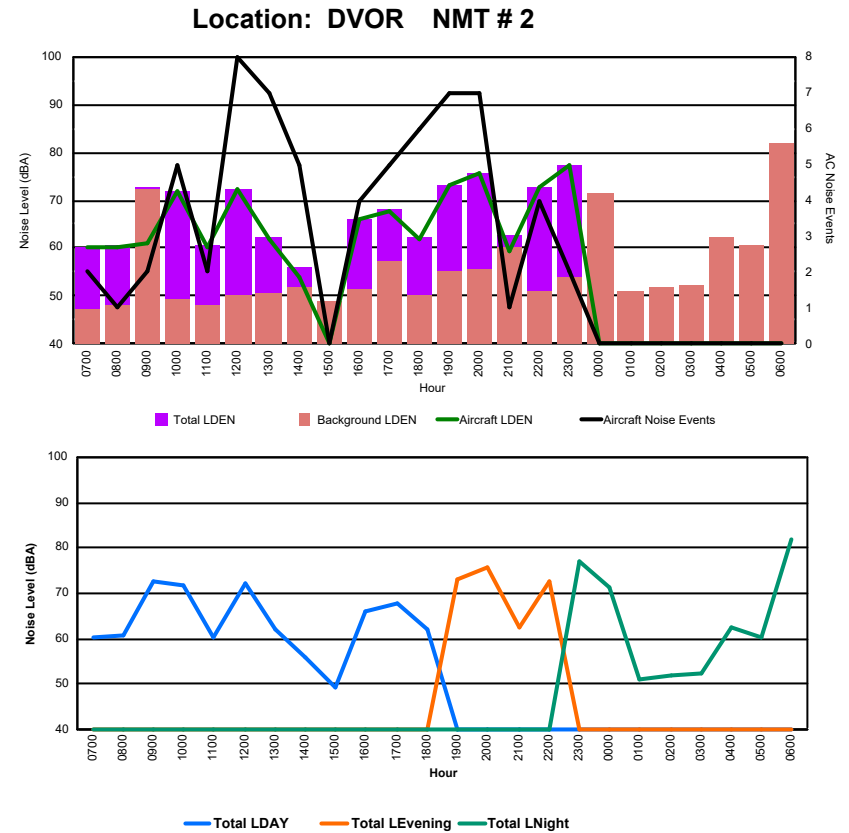

Luxembourg Airport Noise Distribution by Hour

Between 02/06/2024 00:00:00 and 02/06/2024 23:59:59 (Local Time)

Day	Aircraft Events	Total LDEN dB(A)	Aircraft LDEN dB(A)	Background LDEN dB(A)	Total LDay dB(A)	Total LEvening dB(A)	Total LNight dB(A)	
02/06/24	7:00	2	60.4	60.2	47.2	60.4	-	-
02/06/24	8:00	1	60.7	60.4	48.0	60.7	-	-
02/06/24	9:00	2	72.6	61.2	72.3	72.6	-	-
02/06/24	10:00	5	71.9	71.9	49.3	71.9	-	-
02/06/24	11:00	2	60.5	60.2	48.2	60.5	-	-
02/06/24	12:00	8	72.2	72.2	50.1	72.2	-	-
02/06/24	13:00	7	62.1	61.9	50.5	62.1	-	-
02/06/24	14:00	5	56.0	54.1	51.8	56.0	-	-
02/06/24	15:00	-	49.1	-	49.1	49.1	-	-
02/06/24	16:00	4	66.2	66.1	51.5	66.2	-	-
02/06/24	17:00	5	68.0	67.7	57.2	68.0	-	-
02/06/24	18:00	6	62.1	61.9	50.0	62.1	-	-
02/06/24	19:00	7	73.2	73.1	55.3	-	73.2	-
02/06/24	20:00	7	75.6	75.5	55.8	-	75.6	-
02/06/24	21:00	1	62.7	59.2	60.1	-	62.7	-
02/06/24	22:00	4	72.7	72.7	51.1	-	72.7	-
02/06/24	23:00	2	77.2	77.2	53.9	-	77.2	-
03/06/24	0:00	-	71.4	-	71.5	-	-	71.4
03/06/24	1:00	-	51.0	-	51.0	-	-	51.0
03/06/24	2:00	-	51.7	-	51.7	-	-	51.7
03/06/24	3:00	-	52.4	-	52.4	-	-	52.4
03/06/24	4:00	-	62.4	-	62.4	-	-	62.4
03/06/24	5:00	-	60.5	-	60.5	-	-	60.5
03/06/24	6:00	-	81.7	-	81.7	-	-	81.7
	68	71.8	68.7	68.9	67.5	72.9	74.3