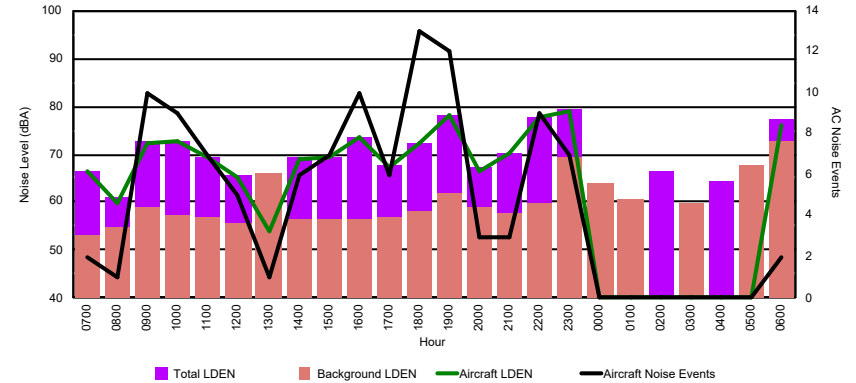

Luxembourg Airport Noise Distribution by Hour

Between 14/06/2024 00:00:00 and 14/06/2024 23:59:59 (Local Time)

Day	Aircraft Events	Total LDEN dB(A)	Aircraft LDEN dB(A)	Background LDEN dB(A)	Total LDay dB(A)	Total LEvening dB(A)	Total LNight dB(A)
14/06/24 7:00	2	66.5	66.3	53.3	66.5	-	-
14/06/24 8:00	1	61.1	59.9	54.8	61.1	-	-
14/06/24 9:00	10	72.6	72.4	58.8	72.6	-	-
14/06/24 10:00	9	72.8	72.6	57.3	72.8	-	-
14/06/24 11:00	7	69.5	69.3	56.7	69.5	-	-
14/06/24 12:00	5	65.8	65.4	55.7	65.8	-	-
14/06/24 13:00	1	66.2	53.8	65.9	66.2	-	-
14/06/24 14:00	6	69.2	68.9	56.3	69.2	-	-
14/06/24 15:00	7	69.4	69.2	56.3	69.4	-	-
14/06/24 16:00	10	73.4	73.4	56.4	73.4	-	-
14/06/24 17:00	6	67.7	67.3	56.9	67.7	-	-
14/06/24 18:00	13	72.2	72.1	58.3	72.2	-	-
14/06/24 19:00	12	78.3	78.2	61.9	-	78.3	-
14/06/24 20:00	3	67.1	66.3	58.8	-	67.1	-
14/06/24 21:00	3	70.3	70.1	57.7	-	70.3	-
14/06/24 22:00	9	77.7	77.6	59.6	-	77.7	-
14/06/24 23:00	7	79.5	79.1	69.2	-	-	79.5
15/06/24 0:00	-	63.8	-	64.0	-	-	63.8
15/06/24 1:00	-	60.4	-	60.6	-	-	60.4
15/06/24 2:00	-	66.6	-	-	-	-	66.6
15/06/24 3:00	-	59.6	-	59.7	-	-	59.6
15/06/24 4:00	-	64.2	-	-	-	-	64.2
15/06/24 5:00	-	67.0	-	67.6	-	-	67.0
15/06/24 6:00	2	77.5	76.2	72.8	-	-	77.5
	113	72.5	71.9	63.2	70.0	75.5	73.1

Location: DVOR NMT # 2