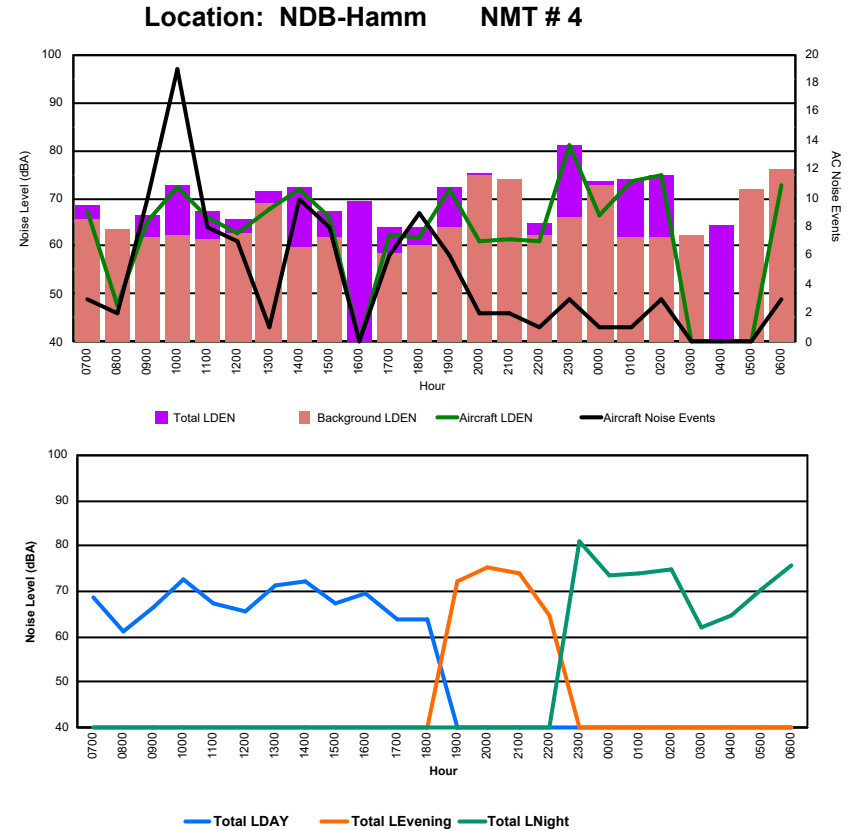

Luxembourg Airport Noise Distribution by Hour

Between 03/06/2024 00:00:00 and 03/06/2024 23:59:59 (Local Time)

Day	Aircraft Events	Total LDEN dB(A)	Aircraft LDEN dB(A)	Background LDEN dB(A)	Total LDay dB(A)	Total LEvening dB(A)	Total LNight dB(A)
03/06/24 7:00	3	68.6	67.4	65.8	68.6	-	-
03/06/24 8:00	2	61.3	47.7	63.5	61.3	-	-
03/06/24 9:00	10	66.6	65.1	61.9	66.6	-	-
03/06/24 10:00	19	72.6	72.3	62.1	72.6	-	-
03/06/24 11:00	8	67.2	65.9	61.6	67.2	-	-
03/06/24 12:00	7	65.8	62.9	62.9	65.8	-	-
03/06/24 13:00	1	71.4	67.6	69.0	71.4	-	-
03/06/24 14:00	10	72.1	71.8	59.7	72.1	-	-
03/06/24 15:00	8	67.4	66.0	61.8	67.4	-	-
03/06/24 16:00	-	69.5	-	-	69.5	-	-
03/06/24 17:00	6	63.9	62.4	58.7	63.9	-	-
03/06/24 18:00	9	64.0	62.0	60.0	64.0	-	-
03/06/24 19:00	6	72.3	71.7	64.0	-	72.3	-
03/06/24 20:00	2	75.3	61.0	75.0	-	75.3	-
03/06/24 21:00	2	74.1	61.3	73.8	-	74.1	-
03/06/24 22:00	1	64.6	61.1	62.1	-	64.6	-
03/06/24 23:00	3	81.2	81.1	66.2	-	-	81.2
04/06/24 0:00	1	73.6	66.4	72.8	-	-	73.6
04/06/24 1:00	1	73.8	73.5	61.9	-	-	73.8
04/06/24 2:00	3	74.9	74.7	61.7	-	-	74.9
04/06/24 3:00	-	62.2	-	62.3	-	-	62.2
04/06/24 4:00	-	64.5	-	-	-	-	64.5
04/06/24 5:00	-	70.3	-	71.7	-	-	70.3
04/06/24 6:00	3	75.8	72.7	76.0	-	-	75.8
	105	72.6	70.7	68.4	68.7	73.0	75.2