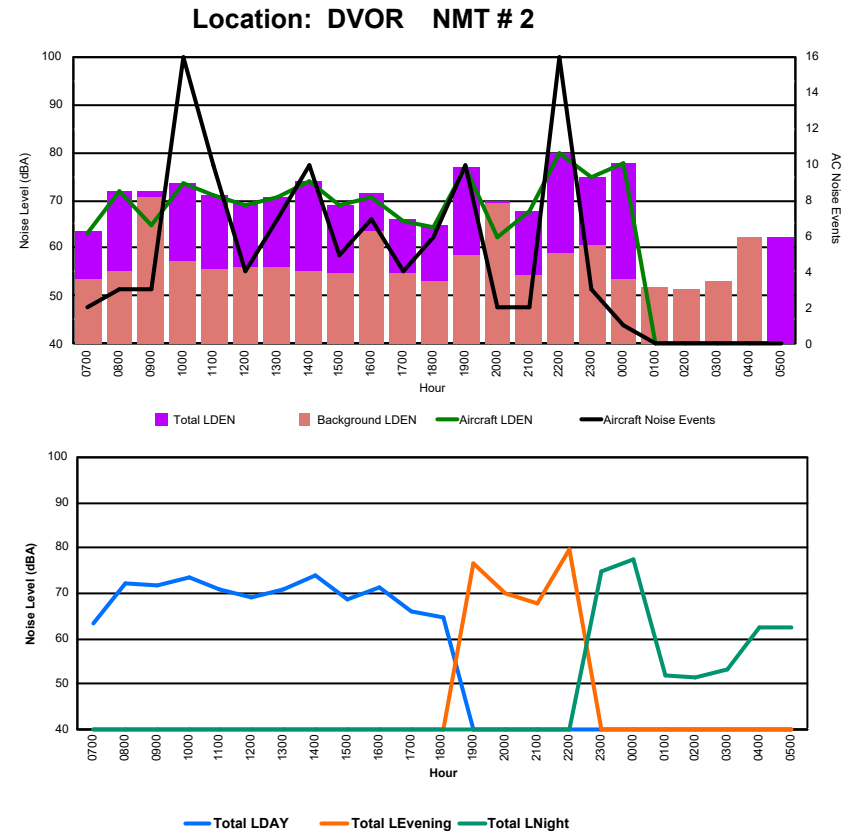

Luxembourg Airport Noise Distribution by Hour

Between 17/06/2024 00:00:00 and 17/06/2024 23:59:59 (Local Time)

Day	Aircraft Events	Total LDEN dB (A)	Aircraft LDEN dB(A)	Background LDEN dB(A)	Total LDay dB(A)	Total LEvening dB(A)	Total LNight dB (A)	
17/06/24	7:00	2	63.6	63.2	53.7	63.6	-	-
17/06/24	8:00	3	72.0	71.9	55.4	72.0	-	-
17/06/24	9:00	3	71.7	64.8	70.7	71.7	-	-
17/06/24	10:00	16	73.5	73.4	57.3	73.5	-	-
17/06/24	11:00	10	71.0	70.9	55.7	71.0	-	-
17/06/24	12:00	4	69.3	69.0	56.1	69.3	-	-
17/06/24	13:00	7	70.7	70.5	56.2	70.7	-	-
17/06/24	14:00	10	73.8	73.8	55.3	73.8	-	-
17/06/24	15:00	5	68.9	68.8	54.9	68.9	-	-
17/06/24	16:00	7	71.4	70.6	63.7	71.4	-	-
17/06/24	17:00	4	66.0	65.7	54.9	66.0	-	-
17/06/24	18:00	6	64.9	64.2	53.3	64.9	-	-
17/06/24	19:00	10	76.8	76.8	58.7	-	76.8	-
17/06/24	20:00	2	70.0	62.5	69.2	-	70.0	-
17/06/24	21:00	2	67.9	67.7	54.5	-	67.9	-
17/06/24	22:00	16	79.9	79.8	58.9	-	79.9	-
17/06/24	23:00	3	74.7	74.6	60.8	-	-	74.7
18/06/24	0:00	1	77.7	77.7	53.6	-	-	77.7
18/06/24	1:00	-	52.0	-	52.0	-	-	52.0
18/06/24	2:00	-	51.5	-	51.5	-	-	51.5
18/06/24	3:00	-	53.1	-	53.1	-	-	53.1
18/06/24	4:00	-	62.5	-	62.5	-	-	62.5
18/06/24	5:00	-	62.5	-	-	-	-	62.5
	111	72.3	72.0	61.4	70.7	76.1	71.2