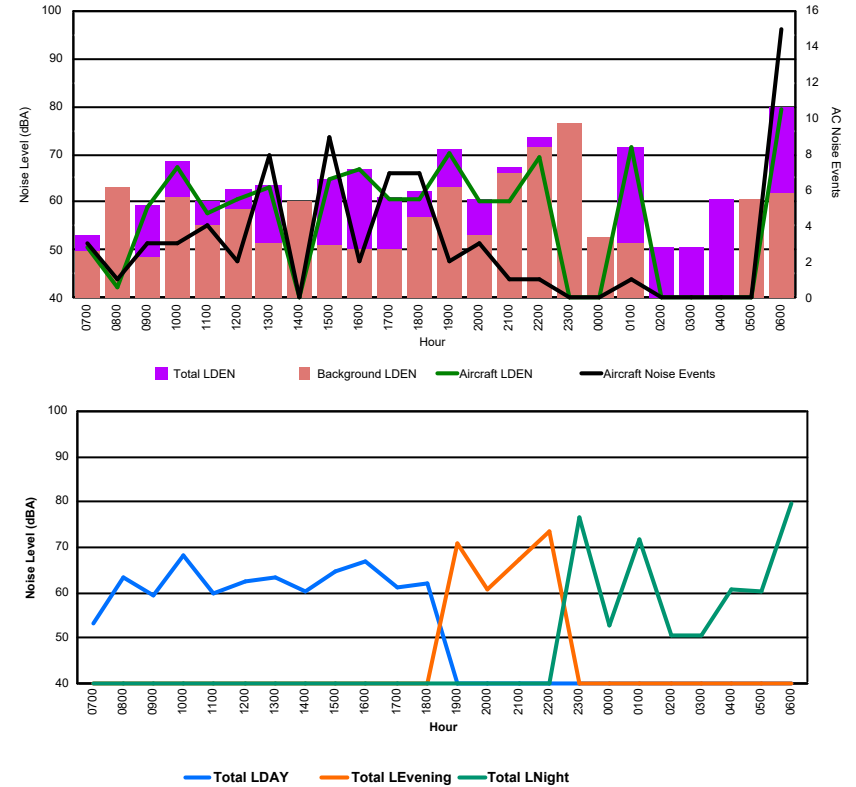

Luxembourg Airport Noise Distribution by Hour

Between 25/06/2024 00:00:00 and 25/06/2024 23:59:59 (Local Time)

Day	Aircraft Events	Total LDEN dB(A)	Aircraft LDEN dB(A)	Background LDEN dB(A)	Total LDay dB(A)	Total LEvening dB(A)	Total LNight dB(A)	
25/06/24	7:00	3	53.3	50.8	49.7	53.3	-	-
25/06/24	8:00	1	63.2	42.4	63.1	63.2	-	-
25/06/24	9:00	3	59.2	58.8	48.6	59.2	-	-
25/06/24	10:00	3	68.4	67.5	61.2	68.4	-	-
25/06/24	11:00	4	60.0	57.9	55.0	60.0	-	-
25/06/24	12:00	2	62.6	60.7	58.5	62.6	-	-
25/06/24	13:00	8	63.4	63.1	51.3	63.4	-	-
25/06/24	14:00	-	60.3	-	60.3	60.3	-	-
25/06/24	15:00	9	64.9	64.7	51.1	64.9	-	-
25/06/24	16:00	2	67.0	66.8	50.2	67.0	-	-
25/06/24	17:00	7	61.0	60.7	50.3	61.0	-	-
25/06/24	18:00	7	62.1	60.7	56.8	62.1	-	-
25/06/24	19:00	2	70.9	70.2	63.1	-	70.9	-
25/06/24	20:00	3	60.7	60.0	53.0	-	60.7	-
25/06/24	21:00	1	67.3	60.4	66.2	-	67.3	-
25/06/24	22:00	1	73.5	69.3	71.3	-	73.5	-
25/06/24	23:00	-	76.5	-	76.5	-	-	76.5
26/06/24	0:00	-	52.6	-	52.6	-	-	52.6
26/06/24	1:00	1	71.6	71.6	51.5	-	-	71.6
26/06/24	2:00	-	50.5	-	-	-	-	50.5
26/06/24	3:00	-	50.7	-	-	-	-	50.7
26/06/24	4:00	-	60.6	-	-	-	-	60.6
26/06/24	5:00	-	60.5	-	60.5	-	-	60.5
26/06/24	6:00	15	79.6	79.5	61.9	-	-	79.6
		72	69.6	67.8	64.9	63.5	70.1	72.8

Location: DVOR NMT # 2