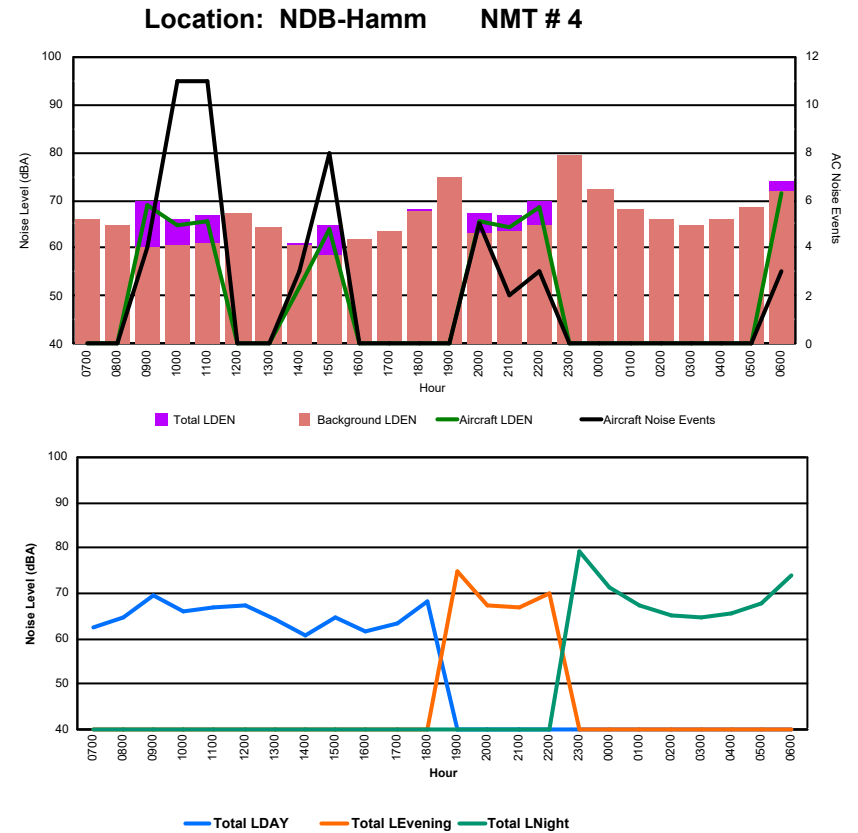

Luxembourg Airport Noise Distribution by Hour

Between 28/06/2024 00:00:00 and 28/06/2024 23:59:59 (Local Time)

Day	Aircraft Events	Total LDEN dB (A)	Aircraft LDEN dB(A)	Background LDEN dB(A)	Total LDay dB(A)	Total LEvening dB(A)	Total LNight dB (A)
28/06/24	7:00	-	62.5	-	66.1	62.5	-
28/06/24	8:00	-	64.8	-	64.8	-	-
28/06/24	9:00	4	69.6	69.0	60.3	69.6	-
28/06/24	10:00	11	66.1	64.8	60.7	66.1	-
28/06/24	11:00	11	66.8	65.7	60.9	66.8	-
28/06/24	12:00	-	67.3	-	67.3	-	-
28/06/24	13:00	-	64.3	-	64.3	-	-
28/06/24	14:00	3	60.9	51.9	60.6	60.9	-
28/06/24	15:00	8	64.9	63.9	58.7	64.9	-
28/06/24	16:00	-	61.7	-	61.7	-	-
28/06/24	17:00	-	63.6	-	63.7	63.6	-
28/06/24	18:00	-	68.1	-	67.9	68.1	-
28/06/24	19:00	-	74.9	-	74.9	-	74.9
28/06/24	20:00	5	67.4	65.5	63.0	-	67.4
28/06/24	21:00	2	67.0	64.4	63.6	-	67.0
28/06/24	22:00	3	69.9	68.5	64.6	-	69.9
28/06/24	23:00	-	79.2	-	79.2	-	79.2
29/06/24	0:00	-	71.2	-	72.1	-	71.2
29/06/24	1:00	-	67.2	-	68.0	-	67.2
29/06/24	2:00	-	65.0	-	66.0	-	65.0
29/06/24	3:00	-	64.8	-	64.9	-	64.8
29/06/24	4:00	-	65.6	-	65.9	-	65.6
29/06/24	5:00	-	67.8	-	68.6	-	67.8
29/06/24	6:00	3	74.0	71.5	71.9	-	74.0
	50	70.0	62.7	69.4	65.8	71.1	72.5