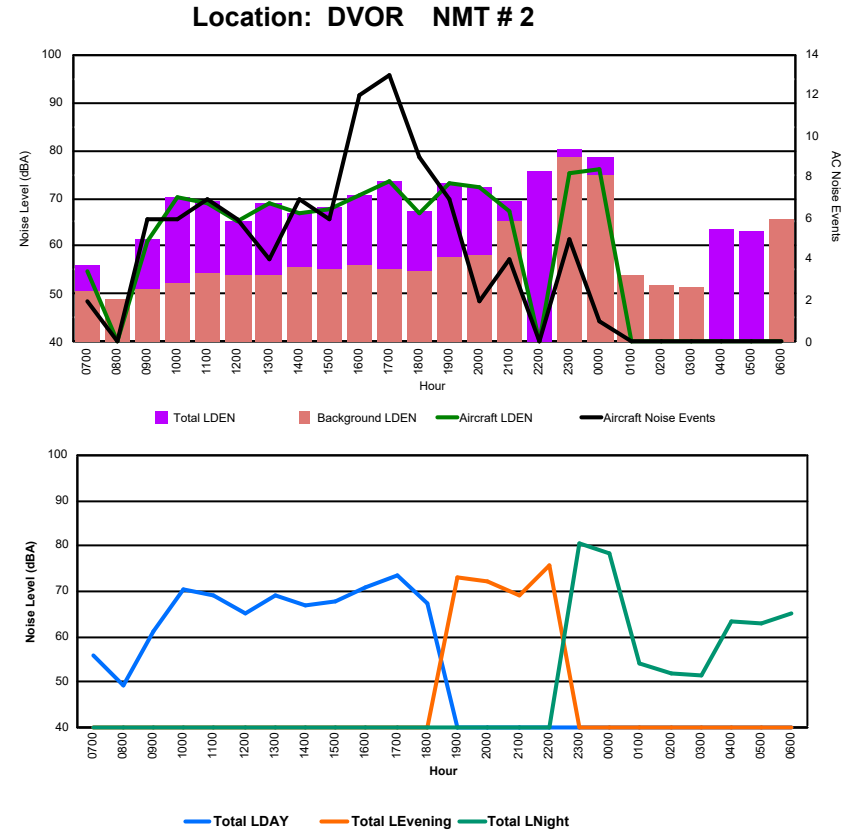

Luxembourg Airport Noise Distribution by Hour

Between 07/06/2024 00:00:00 and 07/06/2024 23:59:59 (Local Time)

Day	Aircraft Events	Total LDEN dB(A)	Aircraft LDEN dB(A)	Background LDEN dB(A)	Total LDay dB(A)	Total LEvening dB(A)	Total LNight dB(A)	
07/06/24	7:00	2	56.1	54.6	50.8	56.1	-	-
07/06/24	8:00	-	49.1	-	49.1	49.1	-	-
07/06/24	9:00	6	61.3	60.9	50.9	61.3	-	-
07/06/24	10:00	6	70.3	70.2	52.1	70.3	-	-
07/06/24	11:00	7	69.3	69.1	54.5	69.3	-	-
07/06/24	12:00	6	65.3	65.0	54.0	65.3	-	-
07/06/24	13:00	4	69.0	68.8	54.1	69.0	-	-
07/06/24	14:00	7	67.0	66.7	55.6	67.0	-	-
07/06/24	15:00	6	68.0	67.8	55.3	68.0	-	-
07/06/24	16:00	12	70.7	70.5	56.2	70.7	-	-
07/06/24	17:00	13	73.6	73.5	55.2	73.6	-	-
07/06/24	18:00	9	67.2	67.0	54.9	67.2	-	-
07/06/24	19:00	7	73.1	73.0	57.8	-	73.1	-
07/06/24	20:00	2	72.4	72.1	58.0	-	72.4	-
07/06/24	21:00	4	69.2	67.1	65.1	-	69.2	-
07/06/24	22:00	-	75.6	-	-	-	75.6	-
07/06/24	23:00	5	80.4	75.4	78.7	-	-	80.4
08/06/24	0:00	1	78.5	76.2	74.6	-	-	78.5
08/06/24	1:00	-	53.9	-	53.9	-	-	53.9
08/06/24	2:00	-	51.8	-	51.8	-	-	51.8
08/06/24	3:00	-	51.6	-	51.6	-	-	51.6
08/06/24	4:00	-	63.6	-	-	-	-	63.6
08/06/24	5:00	-	63.1	-	-	-	-	63.1
08/06/24	6:00	-	65.2	-	65.5	-	-	65.2
		97	71.7	69.2	66.8	68.4	73.1	73.7