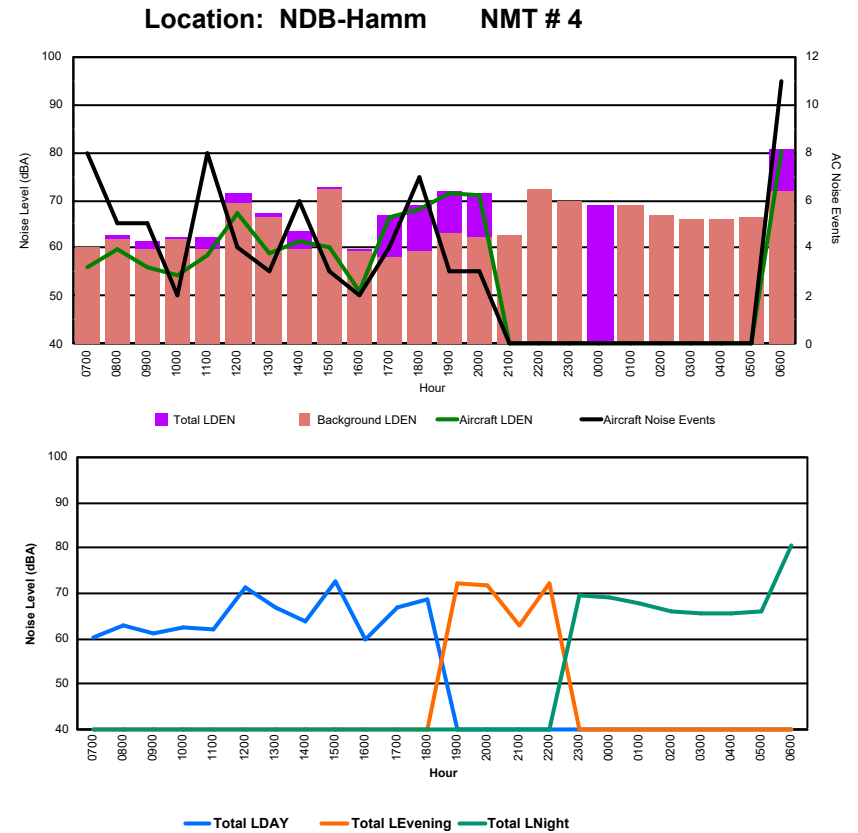

Luxembourg Airport Noise Distribution by Hour

Between 22/06/2024 00:00:00 and 22/06/2024 23:59:59 (Local Time)

Day	Aircraft Events	Total LDEN dB(A)	Aircraft LDEN dB(A)	Background LDEN dB(A)	Total LDay dB(A)	Total LEvening dB(A)	Total LNight dB(A)	
22/06/24	7:00	8	60.4	56.2	60.1	60.4	-	-
22/06/24	8:00	5	62.8	59.9	61.8	62.8	-	-
22/06/24	9:00	5	61.3	56.2	59.8	61.3	-	-
22/06/24	10:00	2	62.5	54.3	61.9	62.5	-	-
22/06/24	11:00	8	62.2	58.6	59.9	62.2	-	-
22/06/24	12:00	4	71.3	67.2	69.2	71.3	-	-
22/06/24	13:00	3	67.1	59.1	66.4	67.1	-	-
22/06/24	14:00	6	63.7	61.6	59.7	63.7	-	-
22/06/24	15:00	3	72.6	60.1	72.3	72.6	-	-
22/06/24	16:00	2	59.8	51.1	59.2	59.8	-	-
22/06/24	17:00	4	66.9	66.3	58.0	66.9	-	-
22/06/24	18:00	7	68.8	68.2	59.3	68.8	-	-
22/06/24	19:00	3	72.0	71.4	63.2	-	72.0	-
22/06/24	20:00	3	71.6	71.0	62.4	-	71.6	-
22/06/24	21:00	-	62.9	-	62.9	-	62.9	-
22/06/24	22:00	-	72.4	-	72.4	-	72.4	-
22/06/24	23:00	-	69.5	-	69.7	-	-	69.5
23/06/24	0:00	-	69.1	-	-	-	-	69.1
23/06/24	1:00	-	67.7	-	69.0	-	-	67.7
23/06/24	2:00	-	65.9	-	66.9	-	-	65.9
23/06/24	3:00	-	65.8	-	66.2	-	-	65.8
23/06/24	4:00	-	65.6	-	65.9	-	-	65.6
23/06/24	5:00	-	66.1	-	66.3	-	-	66.1
23/06/24	6:00	11	80.7	80.1	71.7	-	-	80.7
	74	70.4	68.0	66.7	67.0	70.9	72.9