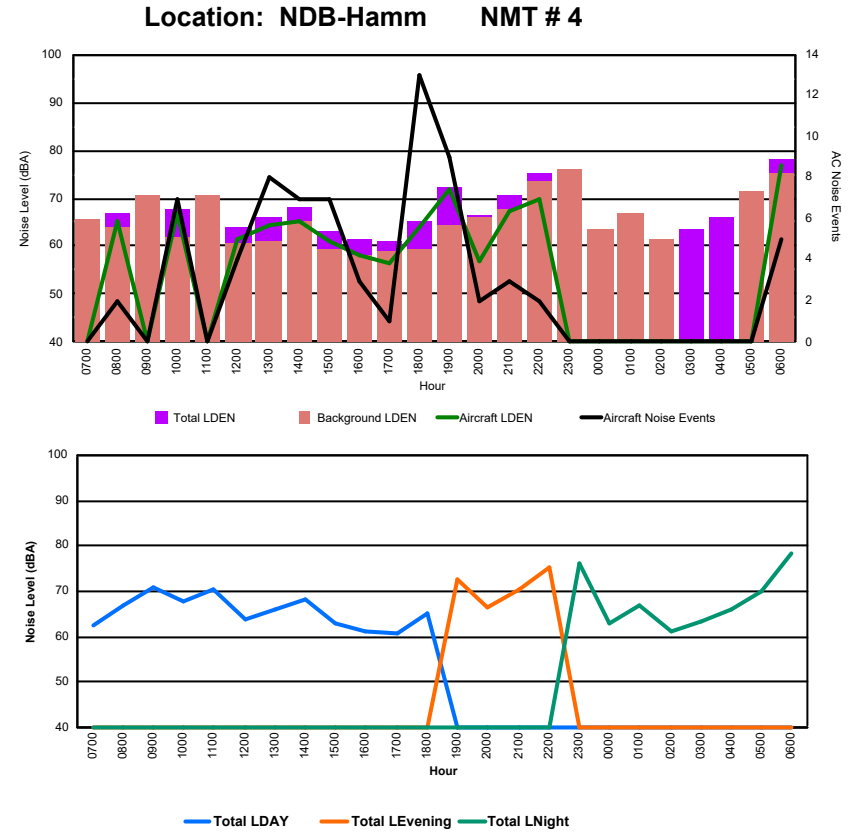

Luxembourg Airport Noise Distribution by Hour

Between 11/06/2024 00:00:00 and 11/06/2024 23:59:59 (Local Time)

Day	Aircraft Events	Total LDEN dB(A)	Aircraft LDEN dB(A)	Background LDEN dB(A)	Total LDay dB(A)	Total LEvening dB(A)	Total LNight dB(A)
11/06/24 7:00	-	62.3	-	65.7	62.3	-	-
11/06/24 8:00	2	66.7	65.4	64.0	66.7	-	-
11/06/24 9:00	-	70.7	-	70.7	70.7	-	-
11/06/24 10:00	7	67.9	66.7	61.9	67.9	-	-
11/06/24 11:00	-	70.5	-	70.5	70.5	-	-
11/06/24 12:00	4	63.9	61.3	60.6	63.9	-	-
11/06/24 13:00	8	65.9	64.3	61.1	65.9	-	-
11/06/24 14:00	7	68.1	65.1	65.2	68.1	-	-
11/06/24 15:00	7	63.1	61.0	59.3	63.1	-	-
11/06/24 16:00	3	61.3	58.3	58.3	61.3	-	-
11/06/24 17:00	1	60.9	56.3	59.0	60.9	-	-
11/06/24 18:00	13	65.0	63.8	59.2	65.0	-	-
11/06/24 19:00	9	72.5	71.8	64.3	-	72.5	-
11/06/24 20:00	2	66.4	56.9	65.9	-	66.4	-
11/06/24 21:00	3	70.5	67.1	67.9	-	70.5	-
11/06/24 22:00	2	75.1	69.7	73.7	-	75.1	-
11/06/24 23:00	-	76.2	-	76.2	-	-	76.2
12/06/24 0:00	-	62.9	-	63.5	-	-	62.9
12/06/24 1:00	-	66.7	-	66.8	-	-	66.7
12/06/24 2:00	-	61.2	-	61.6	-	-	61.2
12/06/24 3:00	-	63.6	-	-	-	-	63.6
12/06/24 4:00	-	66.0	-	-	-	-	66.0
12/06/24 5:00	-	70.2	-	71.5	-	-	70.2
12/06/24 6:00	5	78.2	76.9	75.2	-	-	78.2
	73	70.3	66.2	68.6	66.7	72.2	72.2