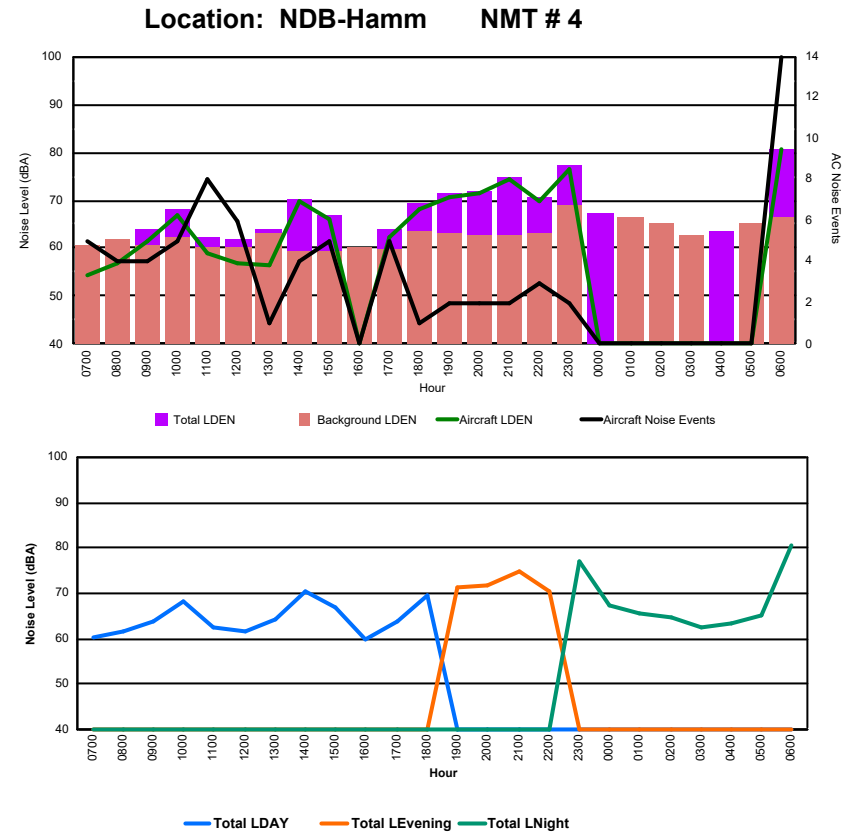

Luxembourg Airport Noise Distribution by Hour

Between 15/06/2024 00:00:00 and 15/06/2024 23:59:59 (Local Time)

Day	Aircraft Events	Total LDEN dB(A)	Aircraft LDEN dB(A)	Background LDEN dB(A)	Total LDay dB(A)	Total LEvening dB(A)	Total LNight dB(A)
15/06/24 7:00	5	60.3	54.4	60.7	60.3	-	-
15/06/24 8:00	4	61.5	56.9	61.7	61.5	-	-
15/06/24 9:00	4	63.9	61.4	60.8	63.9	-	-
15/06/24 10:00	5	68.2	67.0	62.2	68.2	-	-
15/06/24 11:00	8	62.4	59.0	60.1	62.4	-	-
15/06/24 12:00	6	61.7	56.8	60.3	61.7	-	-
15/06/24 13:00	1	64.1	56.5	63.3	64.1	-	-
15/06/24 14:00	4	70.3	69.9	59.5	70.3	-	-
15/06/24 15:00	5	66.8	66.0	59.4	66.8	-	-
15/06/24 16:00	-	59.9	-	60.0	59.9	-	-
15/06/24 17:00	5	64.0	62.1	59.6	64.0	-	-
15/06/24 18:00	1	69.5	68.2	63.4	69.5	-	-
15/06/24 19:00	2	71.3	70.6	63.1	-	71.3	-
15/06/24 20:00	2	71.9	71.3	62.9	-	71.9	-
15/06/24 21:00	2	74.7	74.4	62.9	-	74.7	-
15/06/24 22:00	3	70.6	69.7	63.3	-	70.6	-
15/06/24 23:00	2	77.1	76.4	68.8	-	-	77.1
16/06/24 0:00	-	67.4	-	-	-	-	67.4
16/06/24 1:00	-	65.4	-	66.3	-	-	65.4
16/06/24 2:00	-	64.8	-	65.2	-	-	64.8
16/06/24 3:00	-	62.6	-	62.6	-	-	62.6
16/06/24 4:00	-	63.5	-	-	-	-	63.5
16/06/24 5:00	-	65.3	-	65.4	-	-	65.3
16/06/24 6:00	14	80.8	80.7	66.3	-	-	80.8
	73	71.1	70.2	63.0	65.8	72.4	73.8