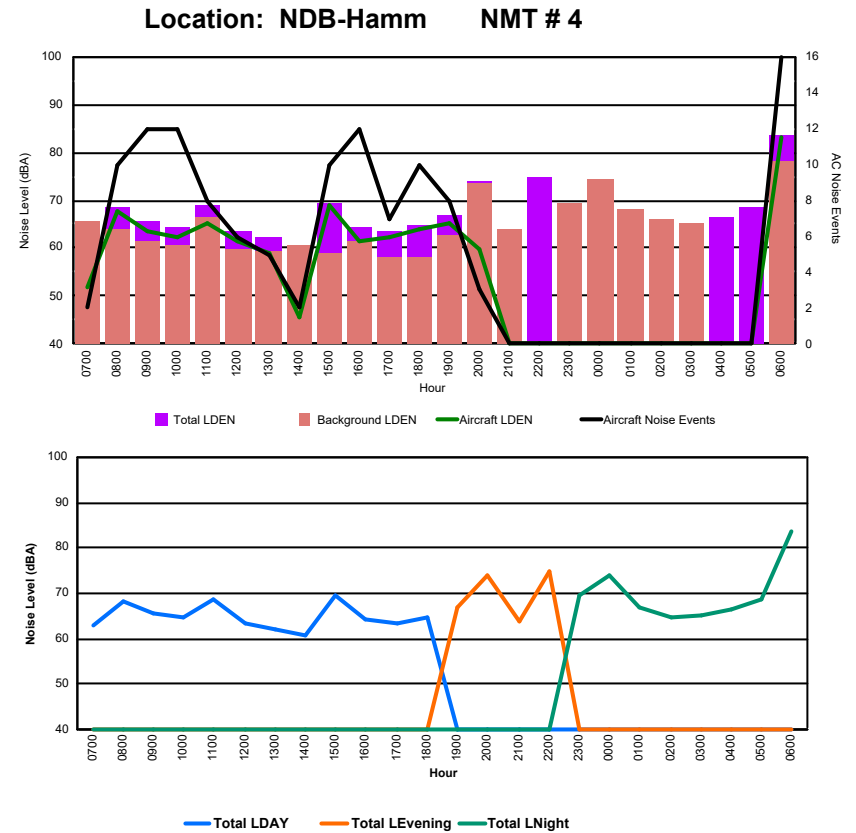

Luxembourg Airport Noise Distribution by Hour

Between 07/06/2024 00:00:00 and 07/06/2024 23:59:59 (Local Time)

Day	Aircraft Events	Total LDEN dB(A)	Aircraft LDEN dB(A)	Background LDEN dB(A)	Total LDay dB(A)	Total LEvening dB(A)	Total LNight dB(A)	
07/06/24	7:00	2	63.0	51.8	65.7	63.0	-	-
07/06/24	8:00	10	68.4	67.7	63.9	68.4	-	-
07/06/24	9:00	12	65.6	63.7	61.3	65.6	-	-
07/06/24	10:00	12	64.5	62.5	60.6	64.5	-	-
07/06/24	11:00	8	68.9	65.1	66.6	68.9	-	-
07/06/24	12:00	6	63.6	61.3	59.9	63.6	-	-
07/06/24	13:00	5	62.2	59.1	59.4	62.2	-	-
07/06/24	14:00	2	60.8	45.7	60.7	60.8	-	-
07/06/24	15:00	10	69.4	69.0	59.1	69.4	-	-
07/06/24	16:00	12	64.4	61.6	61.5	64.4	-	-
07/06/24	17:00	7	63.6	62.4	58.0	63.6	-	-
07/06/24	18:00	10	64.7	63.8	58.1	64.7	-	-
07/06/24	19:00	8	67.0	65.1	62.7	-	67.0	-
07/06/24	20:00	3	73.9	59.6	73.7	-	73.9	-
07/06/24	21:00	-	63.9	-	64.0	-	63.9	-
07/06/24	22:00	-	74.7	-	-	-	74.7	-
07/06/24	23:00	-	69.4	-	69.4	-	-	69.4
08/06/24	0:00	-	74.0	-	74.3	-	-	74.0
08/06/24	1:00	-	67.1	-	68.3	-	-	67.1
08/06/24	2:00	-	64.9	-	65.9	-	-	64.9
08/06/24	3:00	-	65.0	-	65.3	-	-	65.0
08/06/24	4:00	-	66.3	-	-	-	-	66.3
08/06/24	5:00	-	68.7	-	-	-	-	68.7
08/06/24	6:00	16	83.6	83.3	78.3	-	-	83.6
	123	72.1	70.1	68.4	65.7	71.9	75.5