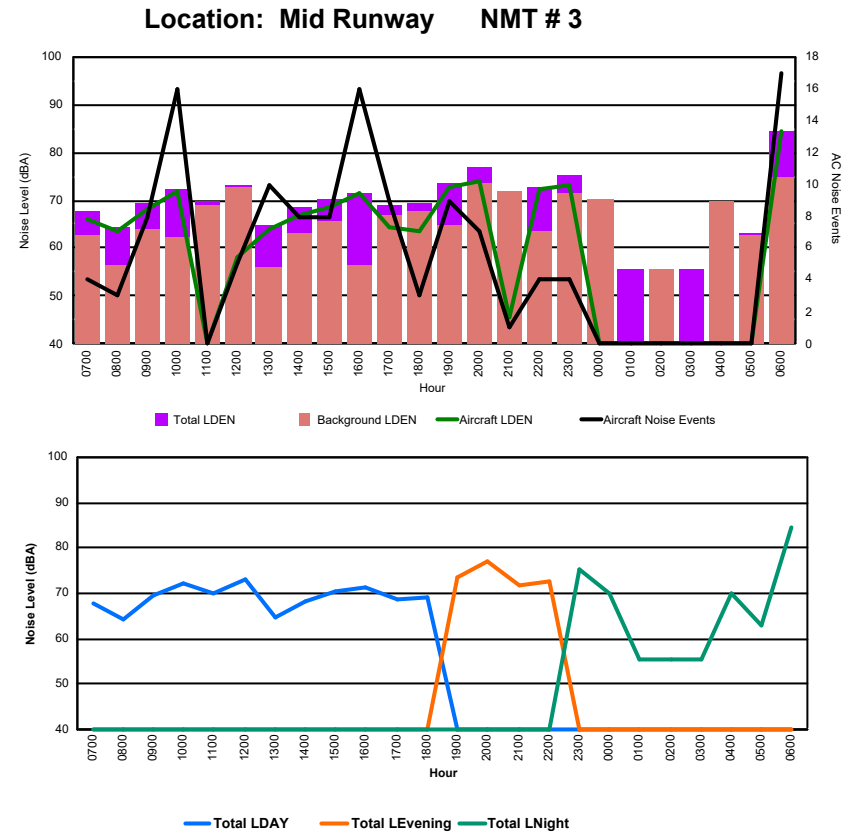

Location: DVOR NMT # 2

Luxembourg Airport Noise Distribution by Hour

Between 24/06/2024 00:00:00 and 24/06/2024 23:59:59 (Local Time)

Day	Aircraft Events	Total LDEN dB (A)	Aircraft LDEN dB(A)	Background LDEN dB(A)	Total LDay dB(A)	Total LEvening dB(A)	Total LNight dB (A)
24/06/24 7:00	4	67.9	66.2	62.9	67.9	-	-
24/06/24 8:00	3	64.3	63.5	56.3	64.3	-	-
24/06/24 9:00	8	69.5	68.2	63.9	69.5	-	-
24/06/24 10:00	16	72.2	71.8	62.1	72.2	-	-
24/06/24 11:00	-	70.0	-	69.1	70.0	-	-
24/06/24 12:00	5	73.0	58.0	72.9	73.0	-	-
24/06/24 13:00	10	64.6	64.0	56.1	64.6	-	-
24/06/24 14:00	8	68.4	66.9	63.2	68.4	-	-
24/06/24 15:00	8	70.4	68.7	65.5	70.4	-	-
24/06/24 16:00	16	71.4	71.3	56.4	71.4	-	-
24/06/24 17:00	9	68.8	64.4	67.0	68.8	-	-
24/06/24 18:00	3	69.3	63.6	67.9	69.3	-	-
24/06/24 19:00	9	73.4	72.8	64.7	-	73.4	-
24/06/24 20:00	7	76.9	74.1	73.7	-	76.9	-
24/06/24 21:00	1	71.9	45.8	71.9	-	71.9	-
24/06/24 22:00	4	72.7	72.3	63.4	-	72.7	-
24/06/24 23:00	4	75.3	73.0	71.5	-	-	75.3
25/06/24 0:00	-	70.1	-	70.1	-	-	70.1
25/06/24 1:00	-	55.5	-	-	-	-	55.5
25/06/24 2:00	-	55.5	-	55.5	-	-	55.5
25/06/24 3:00	-	55.5	-	-	-	-	55.5
25/06/24 4:00	-	70.0	-	70.0	-	-	70.0
25/06/24 5:00	-	63.0	-	62.9	-	-	63.0
25/06/24 6:00	17	84.5	84.2	74.9	-	-	84.5
	132	73.7	72.3	68.3	69.8	74.2	76.3