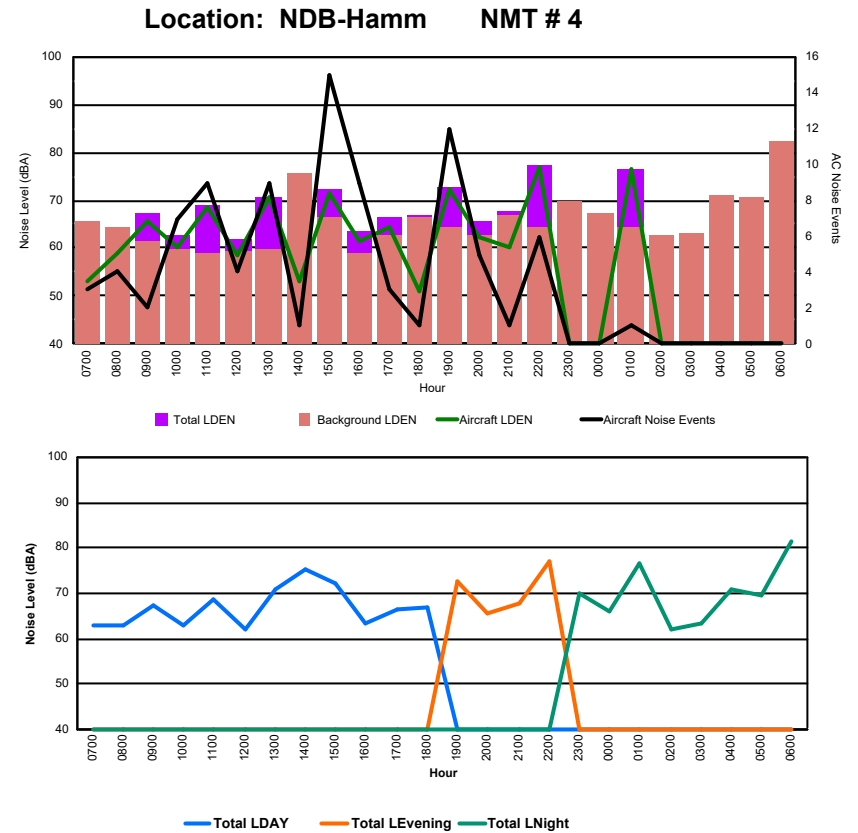

Luxembourg Airport Noise Distribution by Hour

Between 06/06/2024 00:00:00 and 06/06/2024 23:59:59 (Local Time)

Day	Aircraft Events	Total LDEN dB (A)	Aircraft LDEN dB(A)	Background LDEN dB(A)	Total LDay dB(A)	Total LEvening dB(A)	Total LNight dB (A)
06/06/24	7:00	3	62.8	53.3	65.7	62.8	-
06/06/24	8:00	4	63.0	58.8	64.3	63.0	-
06/06/24	9:00	2	67.2	65.8	61.6	67.2	-
06/06/24	10:00	7	62.8	60.0	59.7	62.8	-
06/06/24	11:00	9	68.8	68.4	58.9	68.8	-
06/06/24	12:00	4	61.9	58.6	59.4	61.9	-
06/06/24	13:00	9	70.8	70.5	59.7	70.8	-
06/06/24	14:00	1	75.4	53.1	75.5	75.4	-
06/06/24	15:00	15	72.4	71.3	66.3	72.4	-
06/06/24	16:00	9	63.4	61.6	59.0	63.4	-
06/06/24	17:00	3	66.6	64.4	62.6	66.6	-
06/06/24	18:00	1	66.7	51.0	66.6	66.7	-
06/06/24	19:00	12	72.7	72.1	64.4	-	72.7
06/06/24	20:00	5	65.5	62.3	62.9	-	65.5
06/06/24	21:00	1	67.6	60.3	66.8	-	67.6
06/06/24	22:00	6	77.1	76.8	64.5	-	77.1
06/06/24	23:00	-	69.9	-	69.9	-	69.9
07/06/24	0:00	-	66.1	-	67.1	-	66.1
07/06/24	1:00	1	76.6	76.3	64.3	-	76.6
07/06/24	2:00	-	62.2	-	62.7	-	62.2
07/06/24	3:00	-	63.2	-	63.2	-	63.2
07/06/24	4:00	-	70.9	-	71.0	-	70.9
07/06/24	5:00	-	69.4	-	70.8	-	69.4
07/06/24	6:00	-	81.4	-	82.2	-	81.4
	92	72.2	68.0	70.7	69.0	73.0	74.4