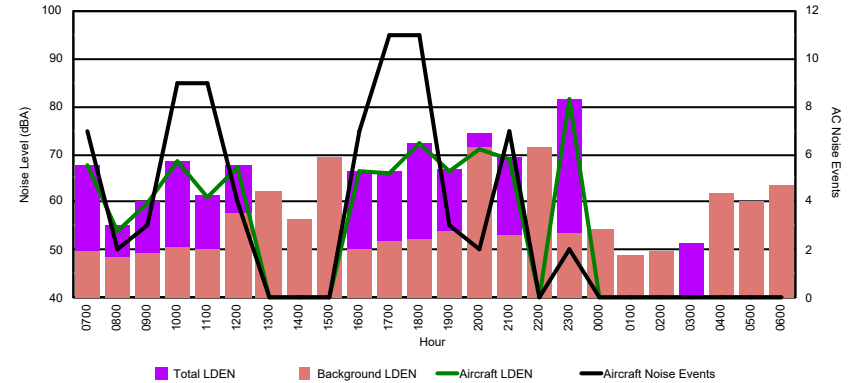

Luxembourg Airport Noise Distribution by Hour

Between 12/06/2024 00:00:00 and 12/06/2024 23:59:59 (Local Time)

Day	Aircraft Events	Total LDEN dB(A)	Aircraft LDEN dB(A)	Background LDEN dB(A)	Total LDay dB(A)	Total LEvening dB(A)	Total LNight dB(A)	
12/06/24	7:00	7	67.9	67.9	49.9	67.9	-	-
12/06/24	8:00	2	55.2	53.8	48.5	55.2	-	-
12/06/24	9:00	3	60.0	59.7	49.3	60.0	-	-
12/06/24	10:00	9	68.6	68.5	50.5	68.6	-	-
12/06/24	11:00	9	61.3	61.1	50.2	61.3	-	-
12/06/24	12:00	4	67.6	67.1	57.9	67.6	-	-
12/06/24	13:00	-	62.4	-	62.4	62.4	-	-
12/06/24	14:00	-	56.3	-	56.4	56.3	-	-
12/06/24	15:00	-	69.3	-	69.3	69.3	-	-
12/06/24	16:00	7	66.5	66.4	50.0	66.5	-	-
12/06/24	17:00	11	66.4	66.2	51.9	66.4	-	-
12/06/24	18:00	11	72.3	72.2	52.2	72.3	-	-
12/06/24	19:00	3	66.7	66.4	54.0	-	66.7	-
12/06/24	20:00	2	74.3	71.1	71.5	-	74.3	-
12/06/24	21:00	7	69.2	69.1	53.2	-	69.2	-
12/06/24	22:00	-	71.3	-	71.4	-	71.3	-
12/06/24	23:00	2	81.3	81.3	53.7	-	-	81.3
13/06/24	0:00	-	54.5	-	54.5	-	-	54.5
13/06/24	1:00	-	49.1	-	49.1	-	-	49.1
13/06/24	2:00	-	49.9	-	49.9	-	-	49.9
13/06/24	3:00	-	51.4	-	-	-	-	51.4
13/06/24	4:00	-	61.7	-	61.7	-	-	61.7
13/06/24	5:00	-	60.3	-	60.3	-	-	60.3
13/06/24	6:00	-	63.3	-	63.4	-	-	63.3
	77	70.2	69.3	62.8	66.9	71.3	72.4	

Location: DVOR NMT # 2