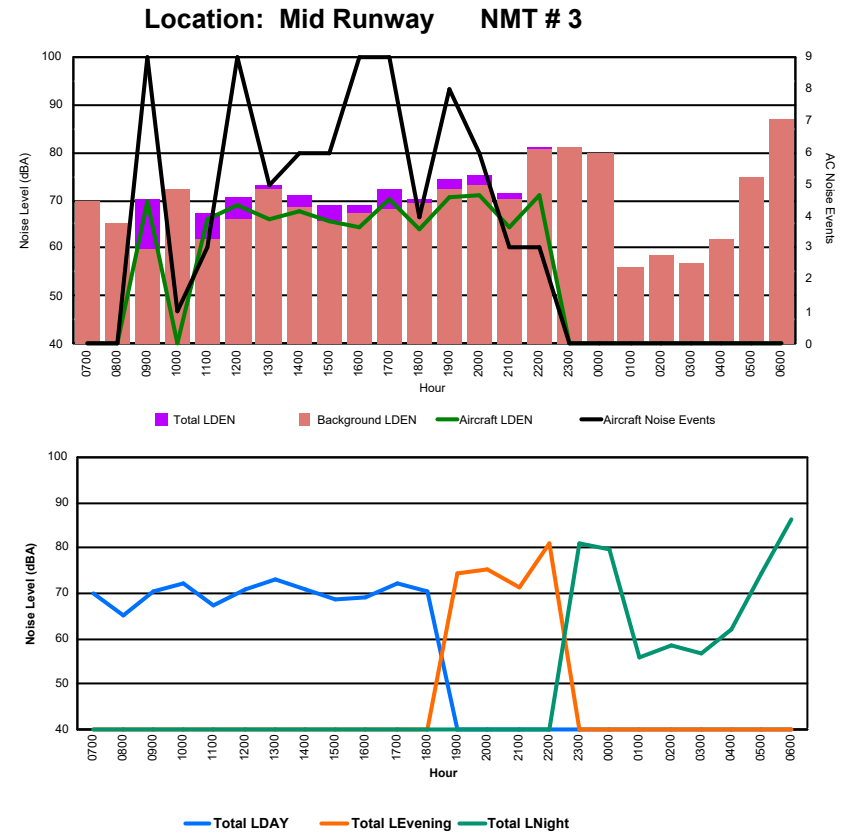

Luxembourg Airport Noise Distribution by Hour

Between 18/06/2024 00:00:00 and 18/06/2024 23:59:59 (Local Time)

Day	Aircraft Events	Total LDEN dB (A)	Aircraft LDEN dB(A)	Background LDEN dB(A)	Total LDay dB(A)	Total LEvening dB(A)	Total LNight dB (A)
18/06/24	7:00	-	69.9	-	70.0	69.9	-
18/06/24	8:00	-	65.0	-	65.0	-	-
18/06/24	9:00	9	70.3	69.9	59.7	70.3	-
18/06/24	10:00	1	72.2	40.2	72.2	-	-
18/06/24	11:00	3	67.5	66.2	61.9	67.5	-
18/06/24	12:00	9	70.7	69.0	65.9	70.7	-
18/06/24	13:00	5	73.0	66.0	72.1	73.0	-
18/06/24	14:00	6	71.1	67.8	68.4	71.1	-
18/06/24	15:00	6	68.8	65.8	65.7	68.8	-
18/06/24	16:00	9	69.1	64.3	67.2	69.1	-
18/06/24	17:00	9	72.2	70.1	68.3	72.2	-
18/06/24	18:00	4	70.3	64.0	69.2	70.3	-
18/06/24	19:00	8	74.5	70.6	72.3	-	74.5
18/06/24	20:00	6	75.2	71.1	73.1	-	75.2
18/06/24	21:00	3	71.4	64.5	70.4	-	71.4
18/06/24	22:00	3	81.0	71.2	80.5	-	81.0
18/06/24	23:00	-	81.1	-	81.1	-	81.1
19/06/24	0:00	-	79.6	-	79.6	-	79.6
19/06/24	1:00	-	56.0	-	56.1	-	56.0
19/06/24	2:00	-	58.5	-	58.7	-	58.5
19/06/24	3:00	-	56.8	-	56.8	-	56.8
19/06/24	4:00	-	61.9	-	62.0	-	61.9
19/06/24	5:00	-	74.6	-	74.8	-	74.6
19/06/24	6:00	-	86.5	-	86.7	-	86.5
	81	76.3	65.8	76.0	70.5	77.0	79.4