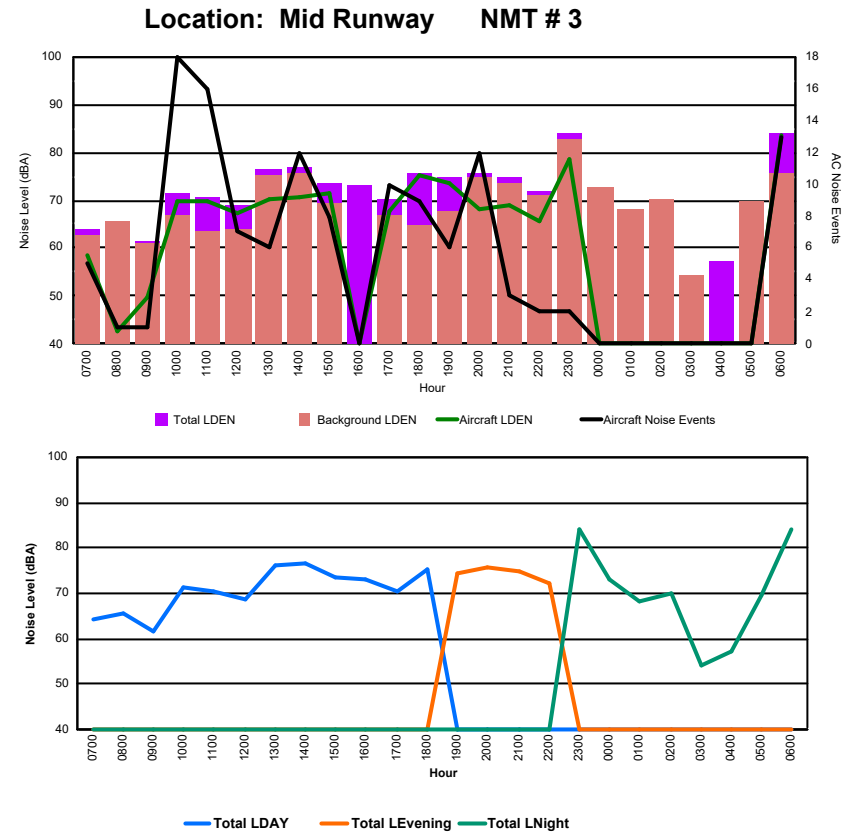

Luxembourg Airport Noise Distribution by Hour

Between 03/06/2024 00:00:00 and 03/06/2024 23:59:59 (Local Time)

Day	Aircraft Events	Total LDEN dB(A)	Aircraft LDEN dB(A)	Background LDEN dB(A)	Total LDay dB(A)	Total LEvening dB(A)	Total LNight dB(A)
03/06/24 7:00	5	64.1	58.6	62.9	64.1	-	-
03/06/24 8:00	1	65.5	42.9	65.7	65.5	-	-
03/06/24 9:00	1	61.5	49.8	61.2	61.5	-	-
03/06/24 10:00	18	71.3	69.6	66.8	71.3	-	-
03/06/24 11:00	16	70.6	69.7	63.4	70.6	-	-
03/06/24 12:00	7	68.8	67.2	63.9	68.8	-	-
03/06/24 13:00	6	76.4	70.2	75.1	76.4	-	-
03/06/24 14:00	12	76.8	70.6	75.5	76.8	-	-
03/06/24 15:00	8	73.6	71.6	69.2	73.6	-	-
03/06/24 16:00	-	73.1	-	-	73.1	-	-
03/06/24 17:00	10	70.3	67.6	67.0	70.3	-	-
03/06/24 18:00	9	75.5	75.2	64.9	75.5	-	-
03/06/24 19:00	6	74.6	73.7	67.6	-	74.6	-
03/06/24 20:00	12	75.8	68.3	75.0	-	75.8	-
03/06/24 21:00	3	74.9	68.8	73.7	-	74.9	-
03/06/24 22:00	2	72.0	65.5	71.0	-	72.0	-
03/06/24 23:00	2	84.0	78.4	82.7	-	-	84.0
04/06/24 0:00	-	72.9	-	72.9	-	-	72.9
04/06/24 1:00	-	68.1	-	68.1	-	-	68.1
04/06/24 2:00	-	70.1	-	70.1	-	-	70.1
04/06/24 3:00	-	54.3	-	54.3	-	-	54.3
04/06/24 4:00	-	57.4	-	-	-	-	57.4
04/06/24 5:00	-	69.6	-	69.7	-	-	69.6
04/06/24 6:00	13	84.0	83.4	75.6	-	-	84.0
	131	75.7	72.5	72.7	72.7	74.5	78.4