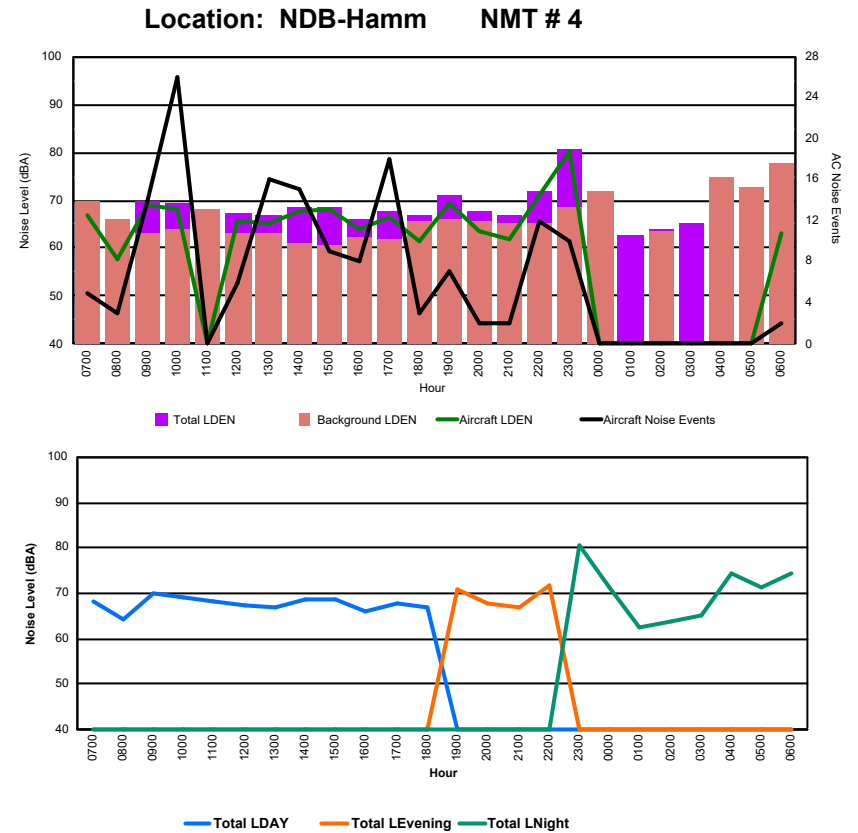

Luxembourg Airport Noise Distribution by Hour

Between 24/06/2024 00:00:00 and 24/06/2024 23:59:59 (Local Time)

Day	Aircraft Events	Total LDEN dB (A)	Aircraft LDEN dB(A)	Background LDEN dB(A)	Total LDay dB(A)	Total LEvening dB(A)	Total LNight dB (A)
24/06/24 7:00	5	68.4	66.7	69.7	68.4	-	-
24/06/24 8:00	3	64.1	57.8	66.0	64.1	-	-
24/06/24 9:00	14	69.8	69.0	63.0	69.8	-	-
24/06/24 10:00	26	69.2	68.2	63.8	69.2	-	-
24/06/24 11:00	-	68.1	-	68.3	68.1	-	-
24/06/24 12:00	6	67.5	65.8	63.1	67.5	-	-
24/06/24 13:00	16	67.0	65.1	63.1	67.0	-	-
24/06/24 14:00	15	68.5	67.7	61.1	68.5	-	-
24/06/24 15:00	9	68.7	68.0	60.8	68.7	-	-
24/06/24 16:00	8	66.2	64.0	62.5	66.2	-	-
24/06/24 17:00	18	67.6	66.5	61.7	67.6	-	-
24/06/24 18:00	3	67.0	61.6	65.6	67.0	-	-
24/06/24 19:00	7	71.1	69.5	66.2	-	71.1	-
24/06/24 20:00	2	67.6	63.6	65.5	-	67.6	-
24/06/24 21:00	2	66.9	61.8	65.3	-	66.9	-
24/06/24 22:00	12	71.8	70.9	65.1	-	71.8	-
24/06/24 23:00	10	80.6	80.4	68.4	-	-	80.6
25/06/24 0:00	-	71.5	-	71.8	-	-	71.5
25/06/24 1:00	-	62.7	-	-	-	-	62.7
25/06/24 2:00	-	63.8	-	63.4	-	-	63.8
25/06/24 3:00	-	65.2	-	-	-	-	65.2
25/06/24 4:00	-	74.5	-	74.7	-	-	74.5
25/06/24 5:00	-	71.5	-	72.9	-	-	71.5
25/06/24 6:00	2	74.6	63.2	77.6	-	-	74.6
	158	71.3	68.9	68.8	67.9	69.9	74.1