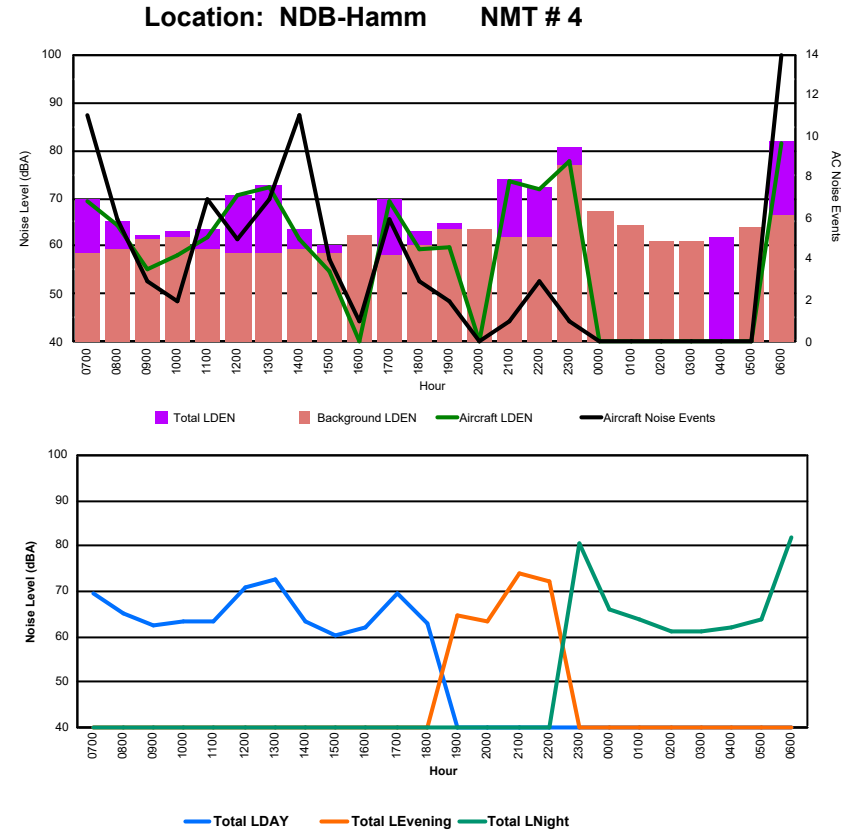

Luxembourg Airport Noise Distribution by Hour

Between 01/06/2024 00:00:00 and 01/06/2024 23:59:59 (Local Time)

Day	Aircraft Events	Total LDEN dB(A)	Aircraft LDEN dB(A)	Background LDEN dB(A)	Total LDay dB(A)	Total LEvening dB(A)	Total LNight dB(A)
01/06/24 7:00	11	69.7	69.5	58.4	69.7	-	-
01/06/24 8:00	6	65.3	64.4	59.2	65.3	-	-
01/06/24 9:00	3	62.4	55.1	61.6	62.4	-	-
01/06/24 10:00	2	63.3	58.3	61.8	63.3	-	-
01/06/24 11:00	7	63.6	61.7	59.2	63.6	-	-
01/06/24 12:00	5	70.8	70.6	58.6	70.8	-	-
01/06/24 13:00	7	72.6	72.4	58.4	72.6	-	-
01/06/24 14:00	11	63.6	61.6	59.4	63.6	-	-
01/06/24 15:00	4	60.1	54.8	58.6	60.1	-	-
01/06/24 16:00	1	62.1	37.7	62.2	62.1	-	-
01/06/24 17:00	6	69.6	69.2	58.3	69.6	-	-
01/06/24 18:00	3	63.0	59.3	60.4	63.0	-	-
01/06/24 19:00	2	64.7	59.7	63.4	-	64.7	-
01/06/24 20:00	-	63.5	-	63.5	-	63.5	-
01/06/24 21:00	1	73.8	73.5	61.7	-	73.8	-
01/06/24 22:00	3	72.1	71.7	61.7	-	72.1	-
01/06/24 23:00	1	80.5	77.9	77.0	-	-	80.5
02/06/24 0:00	-	65.9	-	67.2	-	-	65.9
02/06/24 1:00	-	63.7	-	64.3	-	-	63.7
02/06/24 2:00	-	61.2	-	61.2	-	-	61.2
02/06/24 3:00	-	61.1	-	61.2	-	-	61.1
02/06/24 4:00	-	61.9	-	-	-	-	61.9
02/06/24 5:00	-	63.9	-	63.9	-	-	63.9
02/06/24 6:00	14	81.7	81.6	66.3	-	-	81.7
	87	72.0	70.9	65.6	67.3	70.5	75.3