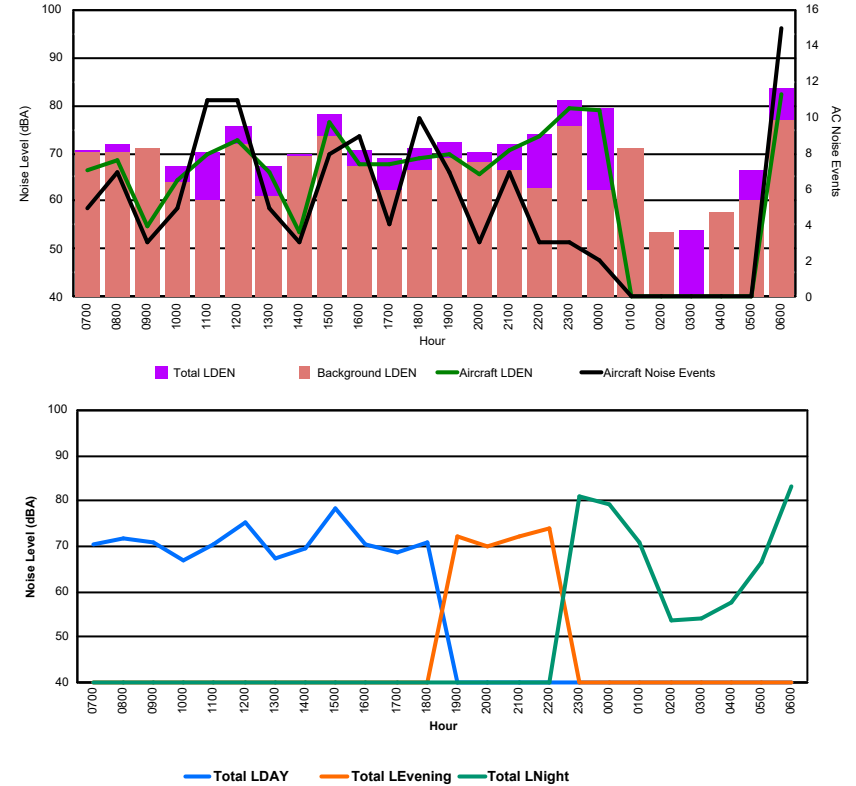

Luxembourg Airport Noise Distribution by Hour

Between 09/06/2024 00:00:00 and 09/06/2024 23:59:59 (Local Time)

Day	Aircraft Events	Total LDEN dB(A)	Aircraft LDEN dB(A)	Background LDEN dB(A)	Total LDay dB(A)	Total LEvening dB(A)	Total LNight dB(A)
09/06/24 7:00	5	70.6	66.5	70.1	70.6	-	-
09/06/24 8:00	7	71.9	68.4	70.1	71.9	-	-
09/06/24 9:00	3	71.0	54.8	70.9	71.0	-	-
09/06/24 10:00	5	67.1	64.2	64.1	67.1	-	-
09/06/24 11:00	11	70.3	70.0	60.0	70.3	-	-
09/06/24 12:00	11	75.5	72.9	72.0	75.5	-	-
09/06/24 13:00	5	67.3	66.2	60.9	67.3	-	-
09/06/24 14:00	3	69.6	53.4	69.5	69.6	-	-
09/06/24 15:00	8	78.2	76.4	73.6	78.2	-	-
09/06/24 16:00	9	70.6	67.7	67.5	70.6	-	-
09/06/24 17:00	4	68.9	67.9	62.3	68.9	-	-
09/06/24 18:00	10	70.9	69.0	66.5	70.9	-	-
09/06/24 19:00	7	72.4	69.8	69.1	-	72.4	-
09/06/24 20:00	3	70.1	65.6	68.2	-	70.1	-
09/06/24 21:00	7	72.0	70.5	66.6	-	72.0	-
09/06/24 22:00	3	73.8	73.4	62.7	-	73.8	-
09/06/24 23:00	3	81.0	79.5	75.6	-	-	81.0
10/06/24 0:00	2	79.2	79.0	62.5	-	-	79.2
10/06/24 1:00	-	70.9	-	70.9	-	-	70.9
10/06/24 2:00	-	53.5	-	53.5	-	-	53.5
10/06/24 3:00	-	54.1	-	-	-	-	54.1
10/06/24 4:00	-	57.6	-	57.6	-	-	57.6
10/06/24 5:00	-	66.3	-	60.1	-	-	66.3
10/06/24 6:00	15	83.4	82.5	76.8	-	-	83.4
	121	74.7	73.2	69.6	72.3	72.3	77.5

Location: Mid Runway NMT # 3