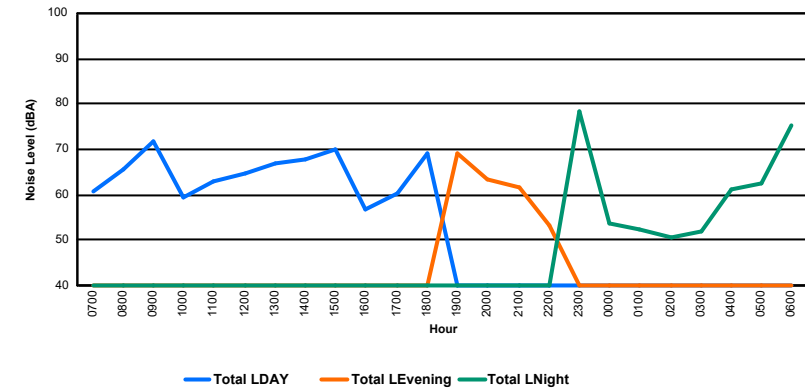

Luxembourg Airport Noise Distribution by Hour

Between 19/06/2024 00:00:00 and 19/06/2024 23:59:59 (Local Time)

Day	Aircraft Events	Total LDEN dB (A)	Aircraft LDEN dB(A)	Background LDEN dB(A)	Total LDay dB(A)	Total LEvening dB(A)	Total LNight dB (A)
19/06/24 7:00	3	60.6	60.2	50.3	60.6	-	-
19/06/24 8:00	2	65.6	65.2	53.9	65.6	-	-
19/06/24 9:00	4	71.8	71.6	56.1	71.8	-	-
19/06/24 10:00	1	59.3	51.4	58.6	59.3	-	-
19/06/24 11:00	7	63.0	62.2	55.5	63.0	-	-
19/06/24 12:00	6	64.6	64.5	51.1	64.6	-	-
19/06/24 13:00	8	66.8	66.6	53.3	66.8	-	-
19/06/24 14:00	6	67.9	67.7	51.6	67.9	-	-
19/06/24 15:00	5	70.1	67.8	66.2	70.1	-	-
19/06/24 16:00	4	56.9	54.5	53.3	56.9	-	-
19/06/24 17:00	4	60.4	59.8	51.7	60.4	-	-
19/06/24 18:00	-	69.2	-	69.2	69.2	-	-
19/06/24 19:00	5	69.1	66.9	65.1	-	69.1	-
19/06/24 20:00	3	63.4	62.9	54.1	-	63.4	-
19/06/24 21:00	1	61.6	58.6	58.5	-	61.6	-
19/06/24 22:00	-	53.4	-	53.4	-	53.4	-
19/06/24 23:00	-	78.2	-	-	-	-	78.2
20/06/24 0:00	-	53.8	-	53.8	-	-	53.8
20/06/24 1:00	-	52.5	-	52.6	-	-	52.5
20/06/24 2:00	-	50.6	-	50.6	-	-	50.6
20/06/24 3:00	-	51.7	-	51.7	-	-	51.7
20/06/24 4:00	-	61.0	-	61.0	-	-	61.0
20/06/24 5:00	-	62.5	-	62.5	-	-	62.5
20/06/24 6:00	15	75.4	75.2	62.7	-	-	75.4
	74	68.6	65.3	60.2	66.7	64.8	71.2

Location: DVOR NMT # 2