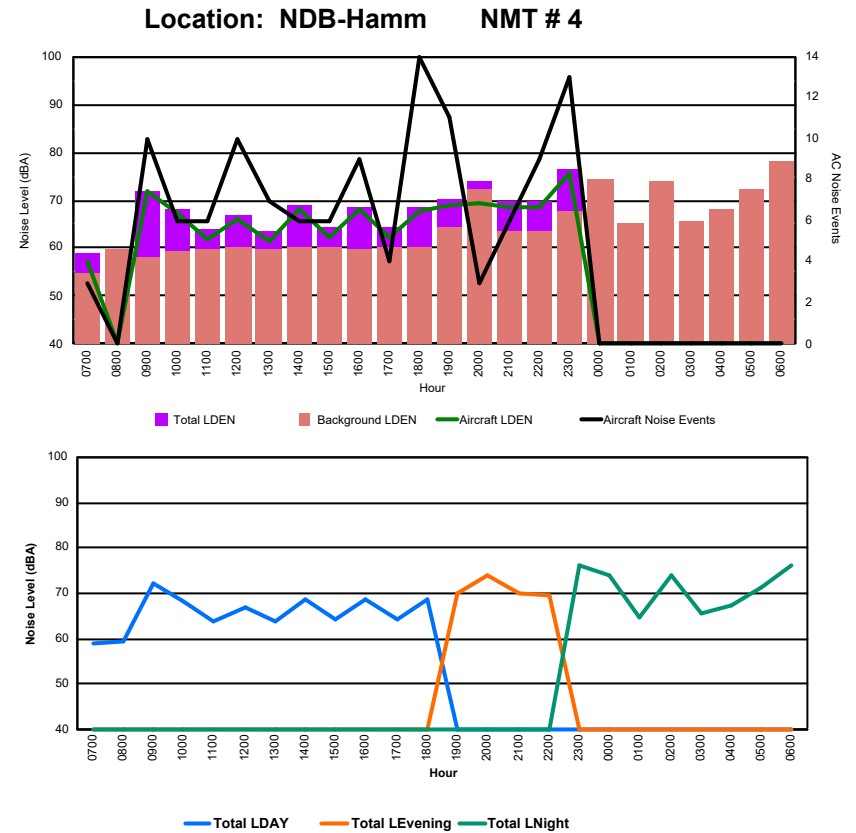

Luxembourg Airport Noise Distribution by Hour

Between 23/06/2024 00:00:00 and 23/06/2024 23:59:59 (Local Time)

Day	Aircraft Events	Total LDEN dB(A)	Aircraft LDEN dB(A)	Background LDEN dB(A)	Total LDay dB(A)	Total LEvening dB(A)	Total LNight dB(A)	
23/06/24	7:00	3	58.9	57.1	54.6	58.9	-	-
23/06/24	8:00	-	59.3	-	59.6	59.3	-	-
23/06/24	9:00	10	72.0	71.8	58.0	72.0	-	-
23/06/24	10:00	6	68.1	67.5	59.5	68.1	-	-
23/06/24	11:00	6	63.8	61.8	59.6	63.8	-	-
23/06/24	12:00	10	66.9	65.9	60.2	66.9	-	-
23/06/24	13:00	7	63.7	61.6	59.8	63.7	-	-
23/06/24	14:00	6	68.8	68.2	60.1	68.8	-	-
23/06/24	15:00	6	64.4	62.5	60.0	64.4	-	-
23/06/24	16:00	9	68.7	68.1	59.9	68.7	-	-
23/06/24	17:00	4	64.4	62.4	60.1	64.4	-	-
23/06/24	18:00	14	68.5	67.8	60.0	68.5	-	-
23/06/24	19:00	11	70.1	68.9	64.3	-	70.1	-
23/06/24	20:00	3	74.1	69.4	72.3	-	74.1	-
23/06/24	21:00	6	69.8	68.7	63.6	-	69.8	-
23/06/24	22:00	9	69.6	68.4	63.6	-	69.6	-
23/06/24	23:00	13	76.3	75.7	67.8	-	-	76.3
24/06/24	0:00	-	74.0	-	74.2	-	-	74.0
24/06/24	1:00	-	64.6	-	65.4	-	-	64.6
24/06/24	2:00	-	73.8	-	73.8	-	-	73.8
24/06/24	3:00	-	65.5	-	65.8	-	-	65.5
24/06/24	4:00	-	67.3	-	68.1	-	-	67.3
24/06/24	5:00	-	71.5	-	72.5	-	-	71.5
24/06/24	6:00	-	76.0	-	78.1	-	-	76.0
	123	70.6	66.9	68.9	67.1	71.4	72.9