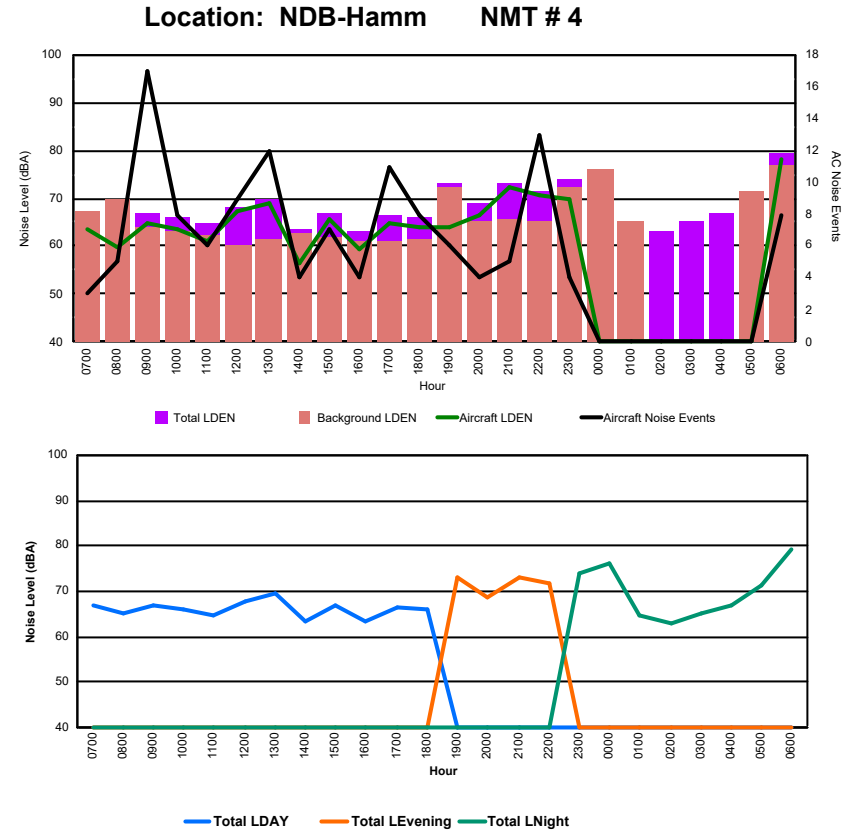

Luxembourg Airport Noise Distribution by Hour

Between 25/06/2024 00:00:00 and 25/06/2024 23:59:59 (Local Time)

Day	Aircraft Events	Total LDEN dB(A)	Aircraft LDEN dB(A)	Background LDEN dB(A)	Total LDay dB(A)	Total LEvening dB(A)	Total LNight dB(A)
25/06/24	7:00	3	66.8	63.4	67.5	66.8	-
25/06/24	8:00	5	65.2	59.7	69.9	65.2	-
25/06/24	9:00	17	67.0	64.9	64.1	67.0	-
25/06/24	10:00	8	66.1	63.4	63.2	66.1	-
25/06/24	11:00	6	64.7	61.1	62.5	64.7	-
25/06/24	12:00	9	68.0	67.3	60.0	68.0	-
25/06/24	13:00	12	69.7	69.1	61.3	69.7	-
25/06/24	14:00	4	63.6	56.5	62.9	63.6	-
25/06/24	15:00	7	67.0	65.5	61.9	67.0	-
25/06/24	16:00	4	63.3	59.4	61.2	63.3	-
25/06/24	17:00	11	66.3	64.7	61.2	66.3	-
25/06/24	18:00	8	65.9	64.0	61.4	65.9	-
25/06/24	19:00	6	73.0	64.0	72.5	-	73.0
25/06/24	20:00	4	68.9	66.6	65.1	-	68.9
25/06/24	21:00	5	73.1	72.3	65.6	-	73.1
25/06/24	22:00	13	71.6	70.7	65.2	-	71.6
25/06/24	23:00	4	74.1	69.7	72.3	-	74.1
26/06/24	0:00	-	76.1	-	76.2	-	76.1
26/06/24	1:00	-	64.5	-	65.2	-	64.5
26/06/24	2:00	-	63.0	-	-	-	63.0
26/06/24	3:00	-	65.0	-	-	-	65.0
26/06/24	4:00	-	67.0	-	-	-	67.0
26/06/24	5:00	-	71.3	-	71.3	-	71.3
26/06/24	6:00	8	79.3	78.2	76.7	-	79.3
	134	70.9	67.8	68.8	66.5	71.9	73.5