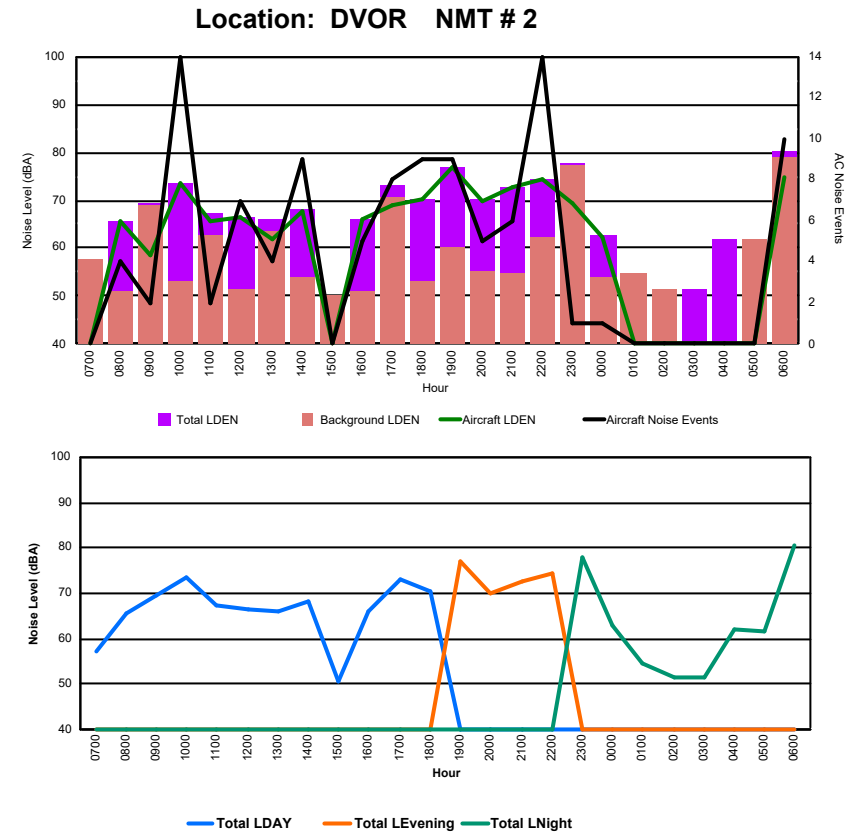

Luxembourg Airport Noise Distribution by Hour

Between 11/06/2024 00:00:00 and 11/06/2024 23:59:59 (Local Time)

Day	Aircraft Events	Total LDEN dB (A)	Aircraft LDEN dB(A)	Background LDEN dB(A)	Total LDay dB(A)	Total LEvening dB(A)	Total LNight dB (A)
11/06/24 7:00	-	57.4	-	57.5	57.4	-	-
11/06/24 8:00	4	65.7	65.5	50.9	65.7	-	-
11/06/24 9:00	2	69.4	58.7	69.0	69.4	-	-
11/06/24 10:00	14	73.6	73.6	53.2	73.6	-	-
11/06/24 11:00	2	67.4	65.7	62.6	67.4	-	-
11/06/24 12:00	7	66.5	66.3	51.5	66.5	-	-
11/06/24 13:00	4	66.0	62.0	63.7	66.0	-	-
11/06/24 14:00	9	68.1	67.9	54.0	68.1	-	-
11/06/24 15:00	-	50.4	-	50.4	50.4	-	-
11/06/24 16:00	5	66.2	66.1	51.1	66.2	-	-
11/06/24 17:00	8	73.0	69.1	70.8	73.0	-	-
11/06/24 18:00	9	70.4	70.3	53.0	70.4	-	-
11/06/24 19:00	9	77.0	76.9	60.2	-	77.0	-
11/06/24 20:00	5	70.2	70.0	55.2	-	70.2	-
11/06/24 21:00	6	72.8	72.8	54.7	-	72.8	-
11/06/24 22:00	14	74.5	74.3	62.4	-	74.5	-
11/06/24 23:00	1	77.8	69.3	77.1	-	-	77.8
12/06/24 0:00	1	62.9	62.3	54.0	-	-	62.9
12/06/24 1:00	-	54.5	-	54.6	-	-	54.5
12/06/24 2:00	-	51.6	-	51.6	-	-	51.6
12/06/24 3:00	-	51.6	-	-	-	-	51.6
12/06/24 4:00	-	62.0	-	-	-	-	62.0
12/06/24 5:00	-	61.8	-	61.8	-	-	61.8
12/06/24 6:00	10	80.4	75.0	78.9	-	-	80.4
	110	71.9	69.5	68.2	68.8	74.3	73.4