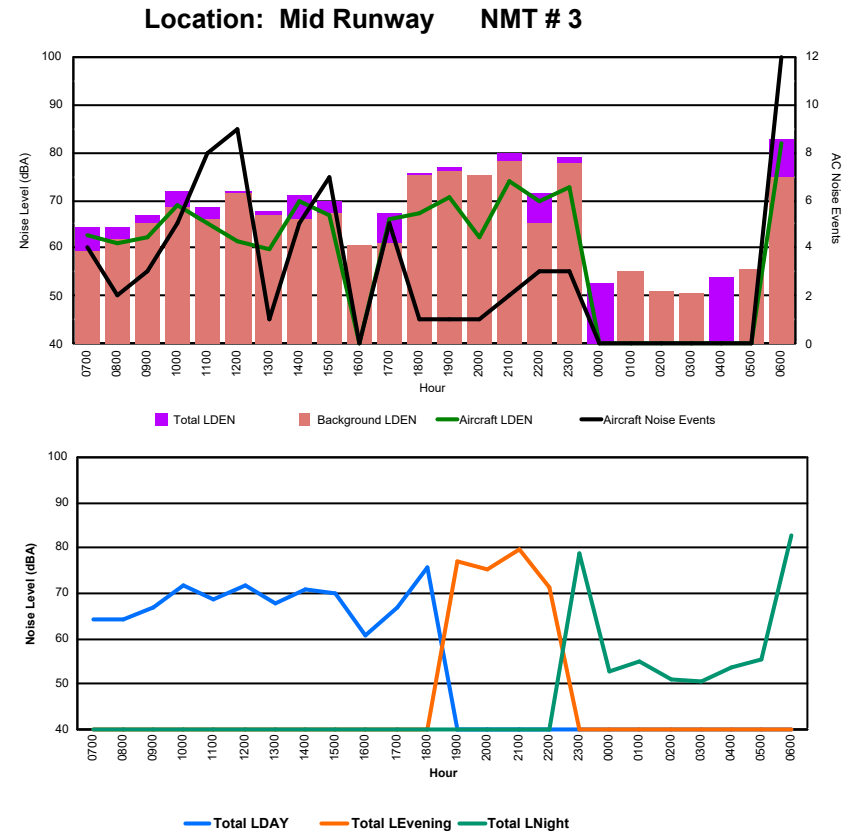

Luxembourg Airport Noise Distribution by Hour

Between 15/06/2024 00:00:00 and 15/06/2024 23:59:59 (Local Time)

Day	Aircraft Events	Total LDEN dB (A)	Aircraft LDEN dB(A)	Background LDEN dB(A)	Total LDay dB(A)	Total LEvening dB(A)	Total LNight dB (A)
15/06/24 7:00	4	64.4	62.9	59.2	64.4	-	-
15/06/24 8:00	2	64.2	61.2	61.7	64.2	-	-
15/06/24 9:00	3	67.0	62.3	65.3	67.0	-	-
15/06/24 10:00	5	71.8	69.1	68.6	71.8	-	-
15/06/24 11:00	8	68.6	65.2	66.0	68.6	-	-
15/06/24 12:00	9	71.8	61.5	71.3	71.8	-	-
15/06/24 13:00	1	67.7	59.6	67.0	67.7	-	-
15/06/24 14:00	5	71.1	69.6	66.0	71.1	-	-
15/06/24 15:00	7	70.0	66.9	67.2	70.0	-	-
15/06/24 16:00	-	60.8	-	60.8	60.8	-	-
15/06/24 17:00	5	67.1	65.9	60.9	67.1	-	-
15/06/24 18:00	1	75.8	67.1	75.2	75.8	-	-
15/06/24 19:00	1	76.9	70.5	75.9	-	76.9	-
15/06/24 20:00	1	75.3	62.2	75.1	-	75.3	-
15/06/24 21:00	2	79.7	74.0	78.3	-	79.7	-
15/06/24 22:00	3	71.3	70.0	65.3	-	71.3	-
15/06/24 23:00	3	78.8	72.6	77.7	-	-	78.8
16/06/24 0:00	-	52.7	-	-	-	-	52.7
16/06/24 1:00	-	55.1	-	55.1	-	-	55.1
16/06/24 2:00	-	51.1	-	51.1	-	-	51.1
16/06/24 3:00	-	50.6	-	50.6	-	-	50.6
16/06/24 4:00	-	53.8	-	-	-	-	53.8
16/06/24 5:00	-	55.5	-	55.5	-	-	55.5
16/06/24 6:00	12	82.7	82.0	74.9	-	-	82.7
	72	73.8	70.5	71.2	70.0	76.8	75.2