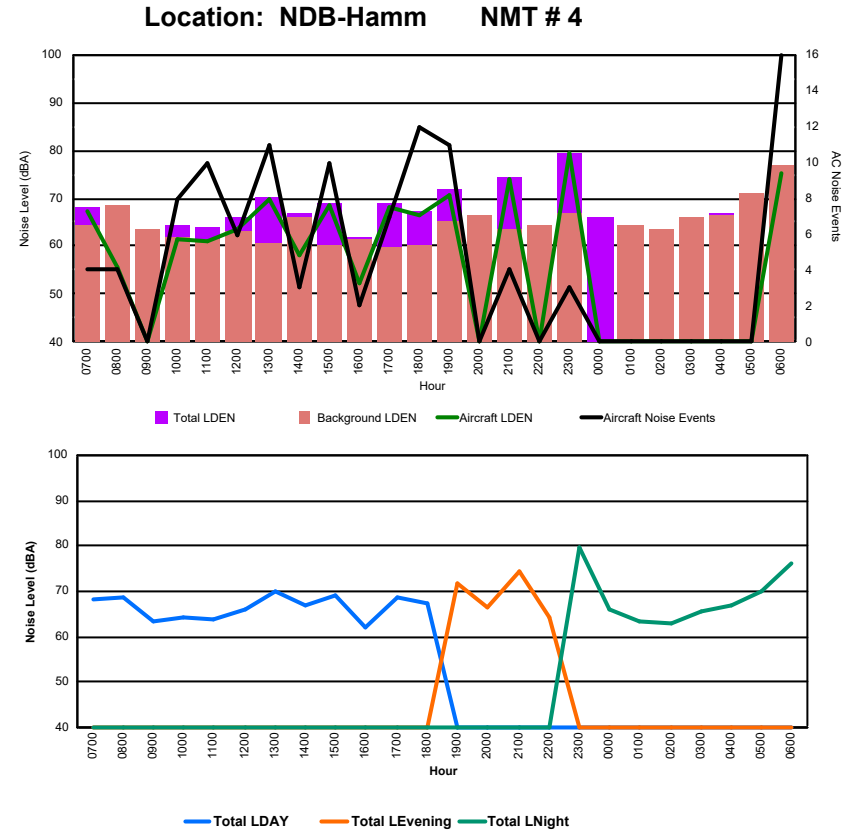

Luxembourg Airport Noise Distribution by Hour

Between 05/06/2024 00:00:00 and 05/06/2024 23:59:59 (Local Time)

Day	Aircraft Events	Total LDEN dB(A)	Aircraft LDEN dB(A)	Background LDEN dB(A)	Total LDay dB(A)	Total LEvening dB(A)	Total LNight dB(A)
05/06/24 7:00	4	68.1	67.1	64.4	68.1	-	-
05/06/24 8:00	4	68.5	55.8	68.7	68.5	-	-
05/06/24 9:00	-	63.4	-	63.4	63.4	-	-
05/06/24 10:00	8	64.4	61.4	61.9	64.4	-	-
05/06/24 11:00	10	63.9	60.9	61.3	63.9	-	-
05/06/24 12:00	6	66.2	63.5	63.2	66.2	-	-
05/06/24 13:00	11	70.2	69.7	60.7	70.2	-	-
05/06/24 14:00	3	66.7	58.0	66.1	66.7	-	-
05/06/24 15:00	10	69.1	68.6	60.1	69.1	-	-
05/06/24 16:00	2	62.0	52.1	61.6	62.0	-	-
05/06/24 17:00	7	68.9	68.3	59.9	68.9	-	-
05/06/24 18:00	12	67.3	66.4	60.2	67.3	-	-
05/06/24 19:00	11	71.7	70.7	65.3	-	71.7	-
05/06/24 20:00	-	66.3	-	66.4	-	66.3	-
05/06/24 21:00	4	74.2	73.8	63.4	-	74.2	-
05/06/24 22:00	-	64.4	-	64.4	-	64.4	-
05/06/24 23:00	3	79.5	79.2	66.8	-	-	79.5
06/06/24 0:00	-	66.0	-	-	-	-	66.0
06/06/24 1:00	-	63.5	-	64.2	-	-	63.5
06/06/24 2:00	-	63.1	-	63.6	-	-	63.1
06/06/24 3:00	-	65.7	-	66.0	-	-	65.7
06/06/24 4:00	-	66.7	-	66.6	-	-	66.7
06/06/24 5:00	-	70.1	-	71.0	-	-	70.1
06/06/24 6:00	16	76.2	75.4	77.0	-	-	76.2
	111	70.5	69.0	67.0	67.2	70.8	72.9