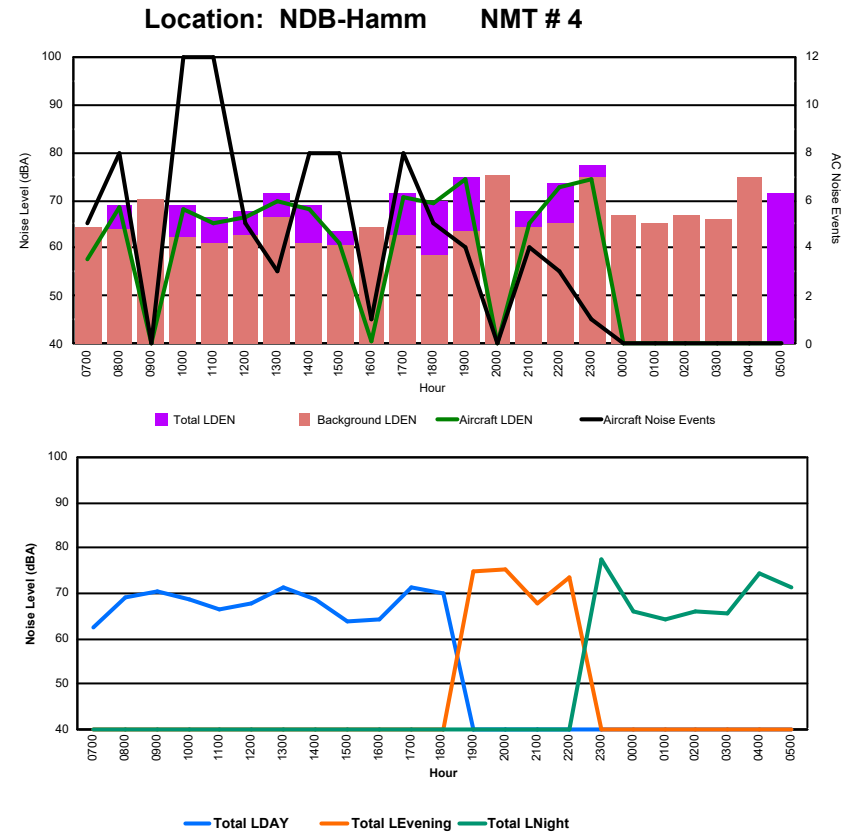

Luxembourg Airport Noise Distribution by Hour

Between 17/06/2024 00:00:00 and 17/06/2024 23:59:59 (Local Time)

Day	Aircraft Events	Total LDEN dB (A)	Aircraft LDEN dB(A)	Background LDEN dB(A)	Total LDay dB(A)	Total LEvening dB(A)	Total LNight dB (A)	
17/06/24	7:00	5	62.5	57.7	64.3	62.5	-	-
17/06/24	8:00	8	69.1	68.6	63.9	69.1	-	-
17/06/24	9:00	-	70.4	-	70.4	-	-	-
17/06/24	10:00	12	68.8	68.0	62.1	68.8	-	-
17/06/24	11:00	12	66.4	65.2	60.9	66.4	-	-
17/06/24	12:00	5	67.9	66.6	62.6	67.9	-	-
17/06/24	13:00	3	71.5	69.9	66.3	71.5	-	-
17/06/24	14:00	8	68.9	68.2	61.0	68.9	-	-
17/06/24	15:00	8	63.7	61.0	60.7	63.7	-	-
17/06/24	16:00	1	64.2	40.6	64.2	64.2	-	-
17/06/24	17:00	8	71.3	70.7	62.6	71.3	-	-
17/06/24	18:00	5	69.8	69.5	58.4	69.8	-	-
17/06/24	19:00	4	74.7	74.4	63.5	-	74.7	-
17/06/24	20:00	-	75.3	-	75.3	-	75.3	-
17/06/24	21:00	4	67.8	65.4	64.3	-	67.8	-
17/06/24	22:00	3	73.4	72.8	65.0	-	73.4	-
17/06/24	23:00	1	77.5	74.5	74.6	-	-	77.5
18/06/24	0:00	-	65.9	-	67.0	-	-	65.9
18/06/24	1:00	-	64.4	-	65.2	-	-	64.4
18/06/24	2:00	-	66.0	-	66.9	-	-	66.0
18/06/24	3:00	-	65.6	-	65.9	-	-	65.6
18/06/24	4:00	-	74.6	-	74.8	-	-	74.6
18/06/24	5:00	-	71.4	-	-	-	-	71.4
	87	71.1	67.8	68.2	68.7	73.6	72.1