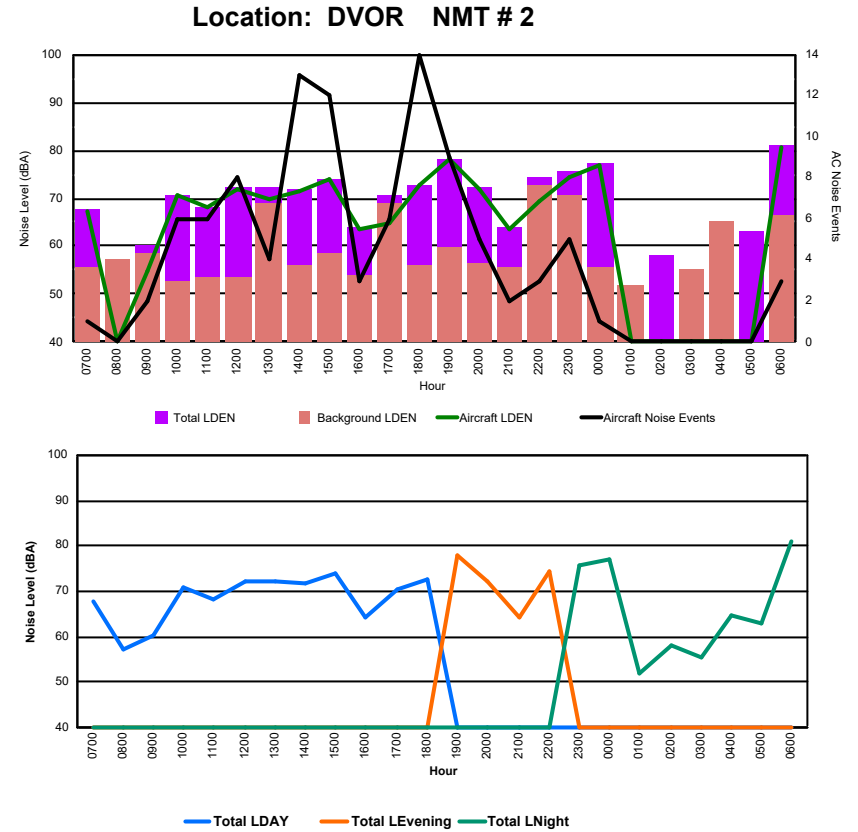

Luxembourg Airport Noise Distribution by Hour

Between 13/06/2024 00:00:00 and 13/06/2024 23:59:59 (Local Time)

Day	Aircraft Events	Total LDEN dB (A)	Aircraft LDEN dB(A)	Background LDEN dB(A)	Total LDay dB(A)	Total LEvening dB(A)	Total LNight dB (A)
13/06/24 7:00	1	67.7	67.4	55.8	67.7	-	-
13/06/24 8:00	-	57.0	-	57.1	57.0	-	-
13/06/24 9:00	2	60.1	54.7	58.6	60.1	-	-
13/06/24 10:00	6	70.7	70.6	52.6	70.7	-	-
13/06/24 11:00	6	68.1	68.0	53.6	68.1	-	-
13/06/24 12:00	8	72.1	72.0	53.4	72.1	-	-
13/06/24 13:00	4	72.3	69.6	68.9	72.3	-	-
13/06/24 14:00	13	71.7	71.6	56.2	71.7	-	-
13/06/24 15:00	12	74.1	74.0	58.7	74.1	-	-
13/06/24 16:00	3	64.1	63.7	53.9	64.1	-	-
13/06/24 17:00	6	70.5	64.8	69.1	70.5	-	-
13/06/24 18:00	14	72.8	72.7	56.1	72.8	-	-
13/06/24 19:00	9	78.0	78.0	59.7	-	78.0	-
13/06/24 20:00	5	72.1	72.0	56.5	-	72.1	-
13/06/24 21:00	2	64.1	63.5	55.8	-	64.1	-
13/06/24 22:00	3	74.3	69.4	72.7	-	74.3	-
13/06/24 23:00	5	75.8	74.2	70.7	-	-	75.8
14/06/24 0:00	1	77.1	77.0	55.8	-	-	77.1
14/06/24 1:00	-	51.9	-	51.9	-	-	51.9
14/06/24 2:00	-	58.1	-	-	-	-	58.1
14/06/24 3:00	-	55.3	-	55.3	-	-	55.3
14/06/24 4:00	-	64.9	-	65.0	-	-	64.9
14/06/24 5:00	-	63.0	-	-	-	-	63.0
14/06/24 6:00	3	80.9	80.7	66.6	-	-	80.9
	103	72.8	72.2	64.0	70.4	74.3	74.4