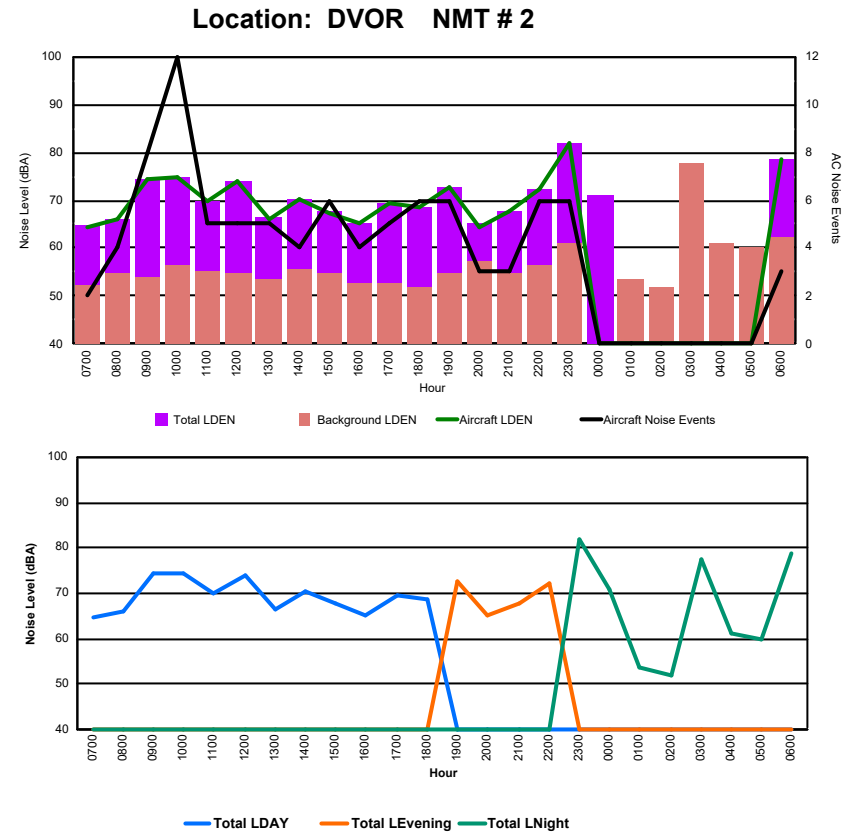

Luxembourg Airport Noise Distribution by Hour

Between 22/06/2024 00:00:00 and 22/06/2024 23:59:59 (Local Time)

Day	Aircraft Events	Total LDEN dB(A)	Aircraft LDEN dB(A)	Background LDEN dB(A)	Total LDay dB(A)	Total LEvening dB(A)	Total LNight dB(A)	
22/06/24	7:00	2	64.7	64.5	52.1	64.7	-	-
22/06/24	8:00	4	66.2	65.9	54.6	66.2	-	-
22/06/24	9:00	8	74.3	74.2	54.0	74.3	-	-
22/06/24	10:00	12	74.6	74.6	56.6	74.6	-	-
22/06/24	11:00	5	69.8	69.7	55.0	69.8	-	-
22/06/24	12:00	5	73.8	73.8	54.6	73.8	-	-
22/06/24	13:00	5	66.4	66.2	53.7	66.4	-	-
22/06/24	14:00	4	70.4	70.2	55.7	70.4	-	-
22/06/24	15:00	6	67.6	67.3	54.8	67.6	-	-
22/06/24	16:00	4	65.3	65.1	52.5	65.3	-	-
22/06/24	17:00	5	69.4	69.4	52.7	69.4	-	-
22/06/24	18:00	6	68.7	68.6	51.9	68.7	-	-
22/06/24	19:00	6	72.8	72.7	54.7	-	72.8	-
22/06/24	20:00	3	65.1	64.4	57.3	-	65.1	-
22/06/24	21:00	3	67.8	67.6	54.6	-	67.8	-
22/06/24	22:00	6	72.2	72.1	56.5	-	72.2	-
22/06/24	23:00	6	81.7	81.7	61.1	-	-	81.7
23/06/24	0:00	-	71.0	-	-	-	-	71.0
23/06/24	1:00	-	53.7	-	53.7	-	-	53.7
23/06/24	2:00	-	52.0	-	52.0	-	-	52.0
23/06/24	3:00	-	77.6	-	77.7	-	-	77.6
23/06/24	4:00	-	61.0	-	61.0	-	-	61.0
23/06/24	5:00	-	60.0	-	60.0	-	-	60.0
23/06/24	6:00	3	78.7	78.6	62.3	-	-	78.7
		93	73.0	72.2	64.6	70.6	70.5	75.7