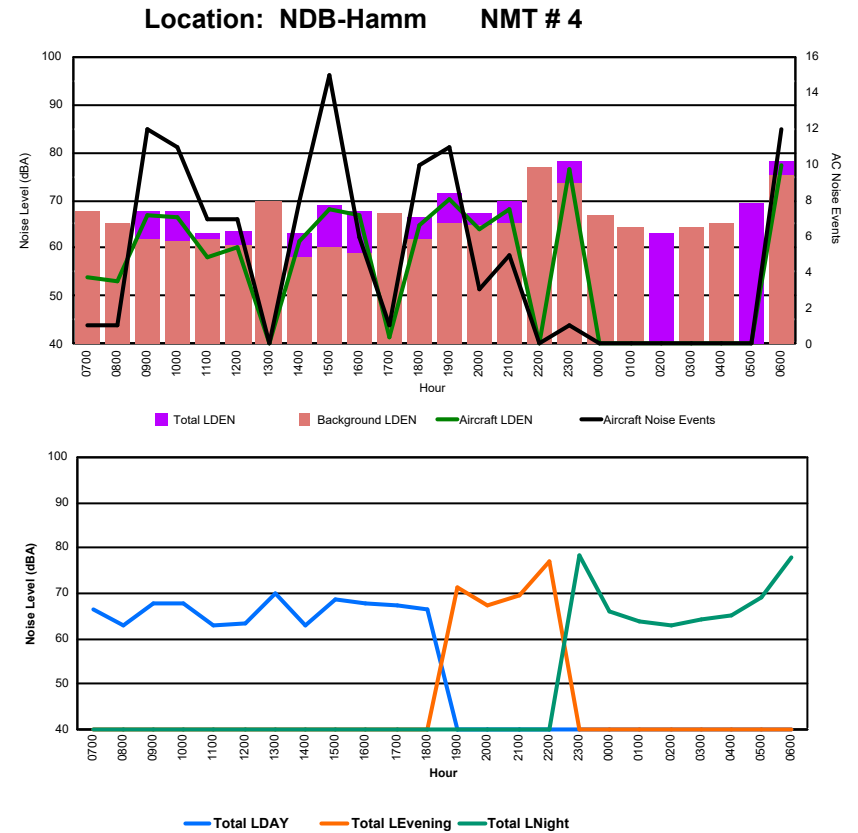

Luxembourg Airport Noise Distribution by Hour

Between 13/06/2024 00:00:00 and 13/06/2024 23:59:59 (Local Time)

Day	Aircraft Events	Total LDEN dB (A)	Aircraft LDEN dB(A)	Background LDEN dB(A)	Total LDay dB(A)	Total LEvening dB(A)	Total LNight dB (A)
13/06/24 7:00	1	66.5	53.9	67.9	66.5	-	-
13/06/24 8:00	1	62.8	53.0	65.3	62.8	-	-
13/06/24 9:00	12	67.9	66.9	61.7	67.9	-	-
13/06/24 10:00	11	67.6	66.5	61.5	67.6	-	-
13/06/24 11:00	7	63.1	58.1	61.8	63.1	-	-
13/06/24 12:00	7	63.4	60.2	60.7	63.4	-	-
13/06/24 13:00	-	69.8	-	69.8	69.8	-	-
13/06/24 14:00	8	63.0	61.3	58.2	63.0	-	-
13/06/24 15:00	15	68.8	68.2	60.3	68.8	-	-
13/06/24 16:00	6	67.6	67.0	58.9	67.6	-	-
13/06/24 17:00	1	67.3	41.3	67.3	67.3	-	-
13/06/24 18:00	10	66.5	64.9	61.8	66.5	-	-
13/06/24 19:00	11	71.3	70.3	65.2	-	71.3	-
13/06/24 20:00	3	67.4	64.0	64.9	-	67.4	-
13/06/24 21:00	5	69.7	68.0	65.0	-	69.7	-
13/06/24 22:00	-	76.9	-	77.0	-	76.9	-
13/06/24 23:00	1	78.2	76.3	73.6	-	-	78.2
14/06/24 0:00	-	65.9	-	67.0	-	-	65.9
14/06/24 1:00	-	63.8	-	64.5	-	-	63.8
14/06/24 2:00	-	63.1	-	-	-	-	63.1
14/06/24 3:00	-	64.3	-	64.2	-	-	64.3
14/06/24 4:00	-	65.3	-	65.4	-	-	65.3
14/06/24 5:00	-	69.3	-	-	-	-	69.3
14/06/24 6:00	12	78.1	77.2	75.1	-	-	78.1
	111	70.8	67.7	68.3	66.8	72.9	72.8