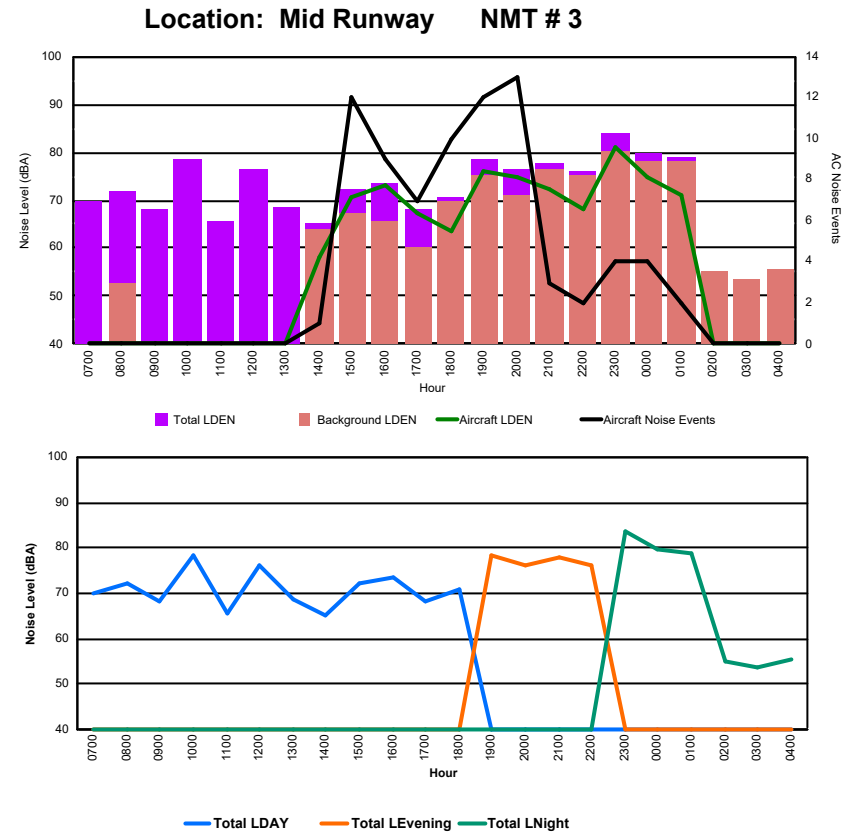

Luxembourg Airport Noise Distribution by Hour

Between 27/06/2024 00:00:00 and 27/06/2024 23:59:59 (Local Time)

Day	Aircraft Events	Total LDEN dB (A)	Aircraft LDEN dB(A)	Background LDEN dB(A)	Total LDay dB(A)	Total LEvening dB(A)	Total LNight dB (A)
27/06/24	7:00	-	69.8	-	69.8	-	-
27/06/24	8:00	-	72.0	-	72.0	52.7	-
27/06/24	9:00	-	68.1	-	68.1	-	-
27/06/24	10:00	-	78.5	-	78.5	-	-
27/06/24	11:00	-	65.5	-	65.5	-	-
27/06/24	12:00	-	76.3	-	76.3	-	-
27/06/24	13:00	-	68.7	-	68.7	-	-
27/06/24	14:00	1	65.0	58.2	64.0	65.0	-
27/06/24	15:00	12	72.1	70.5	67.3	72.1	-
27/06/24	16:00	9	73.7	73.0	65.7	73.7	-
27/06/24	17:00	7	68.1	67.5	60.1	68.1	-
27/06/24	18:00	10	70.7	63.7	69.8	70.7	-
27/06/24	19:00	12	78.6	76.1	75.2	-	78.6
27/06/24	20:00	13	76.3	74.8	71.1	-	76.3
27/06/24	21:00	3	77.9	72.1	76.5	-	77.9
27/06/24	22:00	2	76.1	68.3	75.3	-	76.1
27/06/24	23:00	4	83.8	81.1	80.4	-	83.8
28/06/24	0:00	4	79.8	74.6	78.2	-	79.8
28/06/24	1:00	2	78.8	71.0	78.0	-	78.8
28/06/24	2:00	-	55.1	-	55.1	-	55.1
28/06/24	3:00	-	53.6	-	53.6	-	53.6
28/06/24	4:00	-	55.6	-	55.6	-	55.6
	79	75.9	71.4	72.4	72.6	77.4	78.4