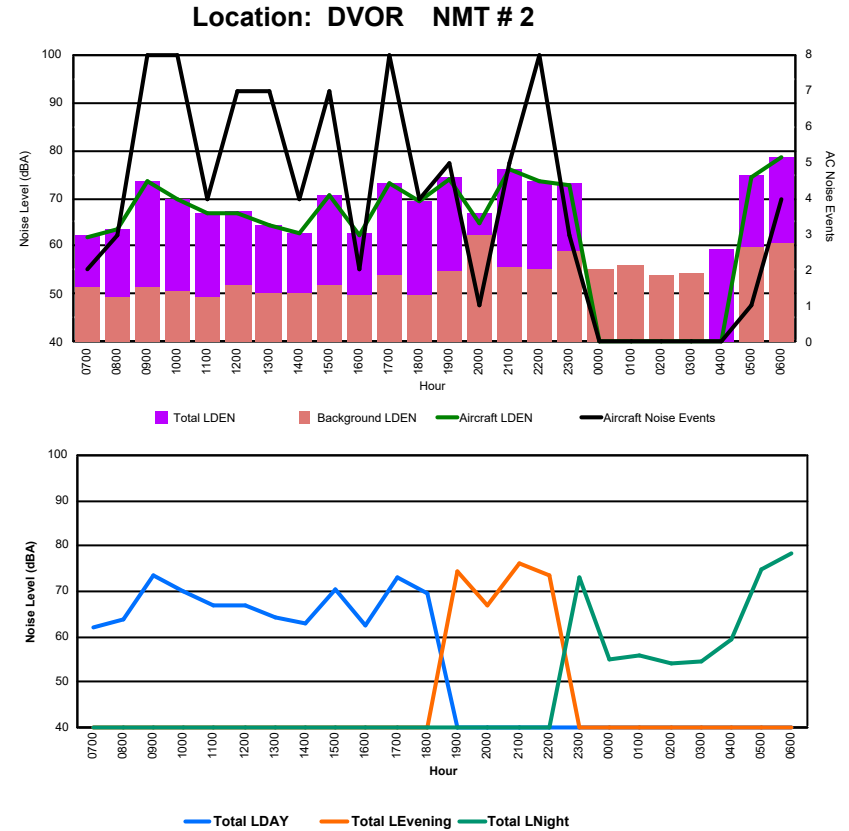

Luxembourg Airport Noise Distribution by Hour

Between 01/06/2024 00:00:00 and 01/06/2024 23:59:59 (Local Time)

Day	Aircraft Events	Total LDEN dB(A)	Aircraft LDEN dB(A)	Background LDEN dB(A)	Total LDay dB(A)	Total LEvening dB(A)	Total LNight dB(A)
01/06/24 7:00	2	62.2	61.9	51.5	62.2	-	-
01/06/24 8:00	3	63.7	63.5	49.5	63.7	-	-
01/06/24 9:00	8	73.5	73.5	51.4	73.5	-	-
01/06/24 10:00	8	69.8	69.8	50.5	69.8	-	-
01/06/24 11:00	4	66.8	66.7	49.5	66.8	-	-
01/06/24 12:00	7	67.1	67.0	51.8	67.1	-	-
01/06/24 13:00	7	64.4	64.2	50.4	64.4	-	-
01/06/24 14:00	4	62.9	62.6	50.1	62.9	-	-
01/06/24 15:00	7	70.5	70.5	51.7	70.5	-	-
01/06/24 16:00	2	62.7	62.5	49.7	62.7	-	-
01/06/24 17:00	8	73.3	73.3	54.1	73.3	-	-
01/06/24 18:00	4	69.4	69.4	49.7	69.4	-	-
01/06/24 19:00	5	74.2	74.1	54.7	-	74.2	-
01/06/24 20:00	1	66.8	64.9	62.2	-	66.8	-
01/06/24 21:00	5	76.2	76.1	55.5	-	76.2	-
01/06/24 22:00	8	73.5	73.4	55.1	-	73.5	-
01/06/24 23:00	3	73.0	72.8	59.1	-	-	73.0
02/06/24 0:00	-	55.1	-	55.1	-	-	55.1
02/06/24 1:00	-	56.1	-	56.1	-	-	56.1
02/06/24 2:00	-	53.9	-	53.9	-	-	53.9
02/06/24 3:00	-	54.4	-	54.4	-	-	54.4
02/06/24 4:00	-	59.5	-	-	-	-	59.5
02/06/24 5:00	1	74.7	74.5	59.8	-	-	74.7
02/06/24 6:00	4	78.6	78.6	60.5	-	-	78.6
	91	71.2	71.0	55.4	68.9	73.8	71.9