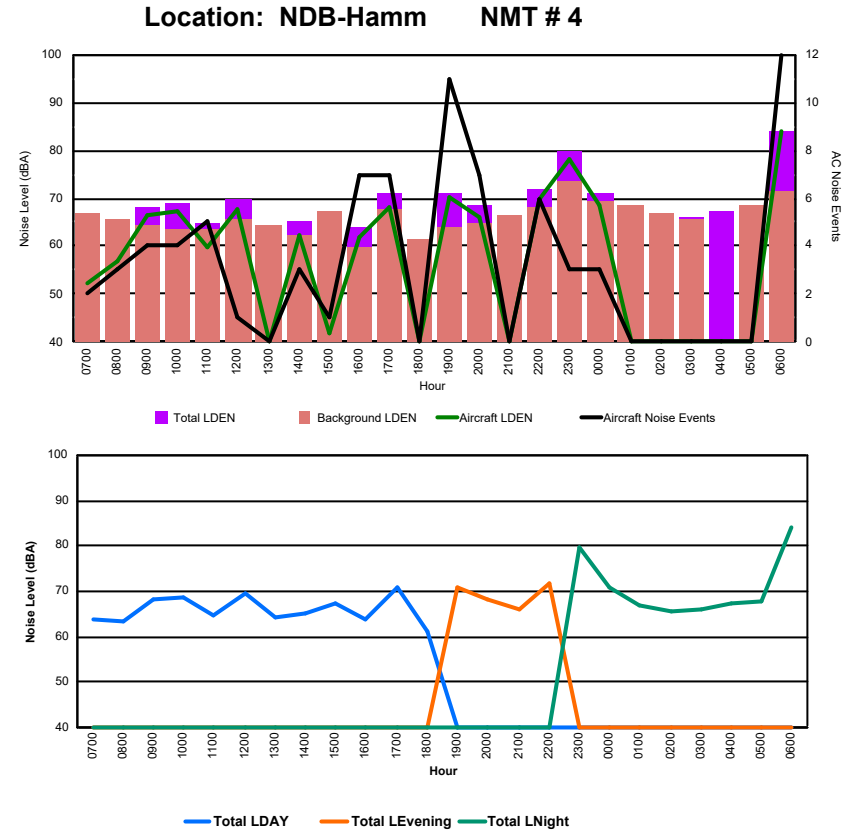

Luxembourg Airport Noise Distribution by Hour

Between 21/06/2024 00:00:00 and 21/06/2024 23:59:59 (Local Time)

Day	Aircraft Events	Total LDEN dB(A)	Aircraft LDEN dB(A)	Background LDEN dB(A)	Total LDay dB(A)	Total LEvening dB(A)	Total LNight dB(A)
21/06/24 7:00	2	63.9	52.2	66.9	63.9	-	-
21/06/24 8:00	3	63.6	57.0	65.7	63.6	-	-
21/06/24 9:00	4	68.2	66.4	64.3	-	-	-
21/06/24 10:00	4	68.8	67.3	63.7	68.8	-	-
21/06/24 11:00	5	64.9	59.8	63.7	64.9	-	-
21/06/24 12:00	1	69.7	67.8	65.6	69.7	-	-
21/06/24 13:00	-	64.1	-	64.4	64.1	-	-
21/06/24 14:00	3	65.0	62.1	62.1	65.0	-	-
21/06/24 15:00	1	67.2	41.8	67.2	67.2	-	-
21/06/24 16:00	7	63.9	61.8	59.9	63.9	-	-
21/06/24 17:00	7	70.9	68.0	67.9	70.9	-	-
21/06/24 18:00	-	61.4	-	61.5	61.4	-	-
21/06/24 19:00	11	71.0	70.2	64.1	-	71.0	-
21/06/24 20:00	7	68.4	66.2	64.7	-	68.4	-
21/06/24 21:00	-	66.2	-	66.3	-	66.2	-
21/06/24 22:00	6	71.9	69.6	68.1	-	71.9	-
21/06/24 23:00	3	79.6	78.3	73.7	-	-	79.6
22/06/24 0:00	3	71.0	68.6	69.2	-	-	71.0
22/06/24 1:00	-	67.1	-	68.4	-	-	67.1
22/06/24 2:00	-	65.8	-	67.0	-	-	65.8
22/06/24 3:00	-	66.2	-	65.8	-	-	66.2
22/06/24 4:00	-	67.3	-	-	-	-	67.3
22/06/24 5:00	-	67.9	-	68.7	-	-	67.9
22/06/24 6:00	12	84.1	83.9	71.4	-	-	84.1
	79	73.0	71.9	67.1	66.9	69.9	76.8