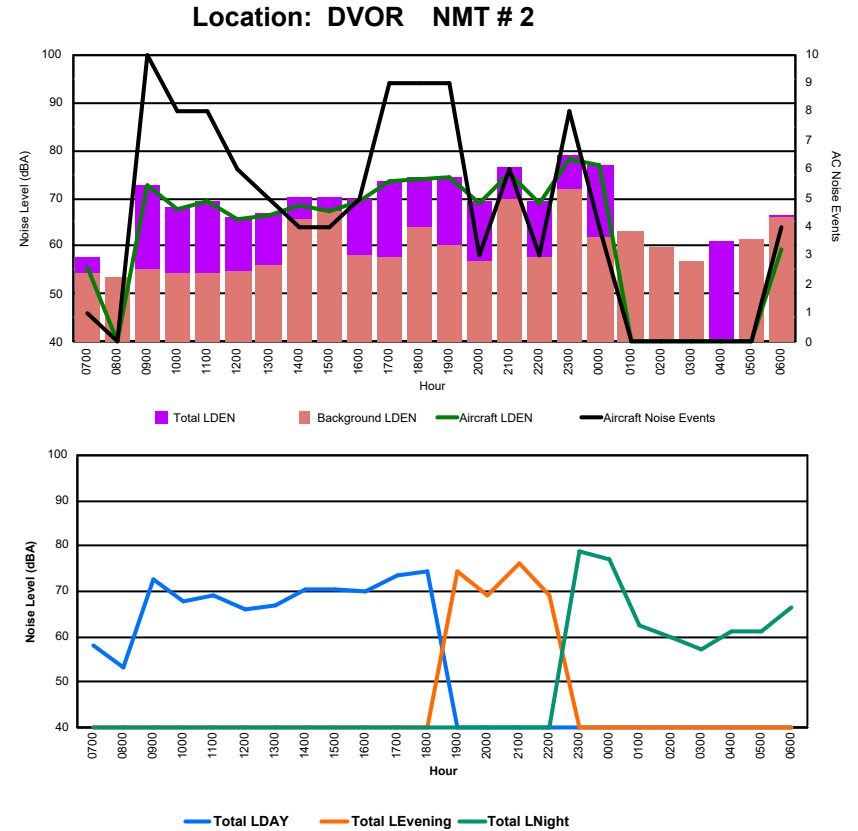

Luxembourg Airport Noise Distribution by Hour

Between 21/06/2024 00:00:00 and 21/06/2024 23:59:59 (Local Time)

Day	Aircraft Events	Total LDEN dB (A)	Aircraft LDEN dB(A)	Background LDEN dB(A)	Total LDay dB(A)	Total LEvening dB(A)	Total LNight dB (A)	
21/06/24	7:00	1	57.9	55.5	54.3	57.9	-	-
21/06/24	8:00	-	53.4	-	53.4	-	-	
21/06/24	9:00	10	72.6	72.6	55.4	72.6	-	
21/06/24	10:00	8	68.0	67.8	54.2	68.0	-	
21/06/24	11:00	8	69.3	69.2	54.3	69.3	-	
21/06/24	12:00	6	66.1	65.8	54.7	66.1	-	
21/06/24	13:00	5	66.7	66.3	55.9	66.7	-	
21/06/24	14:00	4	70.4	68.6	65.5	70.4	-	
21/06/24	15:00	4	70.4	67.4	67.4	70.4	-	
21/06/24	16:00	5	69.8	69.5	58.2	69.8	-	
21/06/24	17:00	9	73.7	73.5	57.9	73.7	-	
21/06/24	18:00	9	74.3	73.9	63.8	74.3	-	
21/06/24	19:00	9	74.5	74.3	60.4	-	74.5	
21/06/24	20:00	3	69.2	68.9	56.7	-	69.2	
21/06/24	21:00	6	76.4	75.2	70.0	-	76.4	
21/06/24	22:00	3	69.2	68.9	57.7	-	69.2	
21/06/24	23:00	8	79.0	78.1	71.7	-	79.0	
22/06/24	0:00	4	77.0	76.9	61.8	-	77.0	
22/06/24	1:00	-	62.7	-	63.0	-	62.7	
22/06/24	2:00	-	59.7	-	59.7	-	59.7	
22/06/24	3:00	-	57.0	-	57.0	-	57.0	
22/06/24	4:00	-	61.2	-	-	-	61.2	
22/06/24	5:00	-	61.4	-	61.4	-	61.4	
22/06/24	6:00	4	66.5	59.4	66.2	-	66.5	
	106	71.7	71.0	63.4	70.2	73.4	72.4