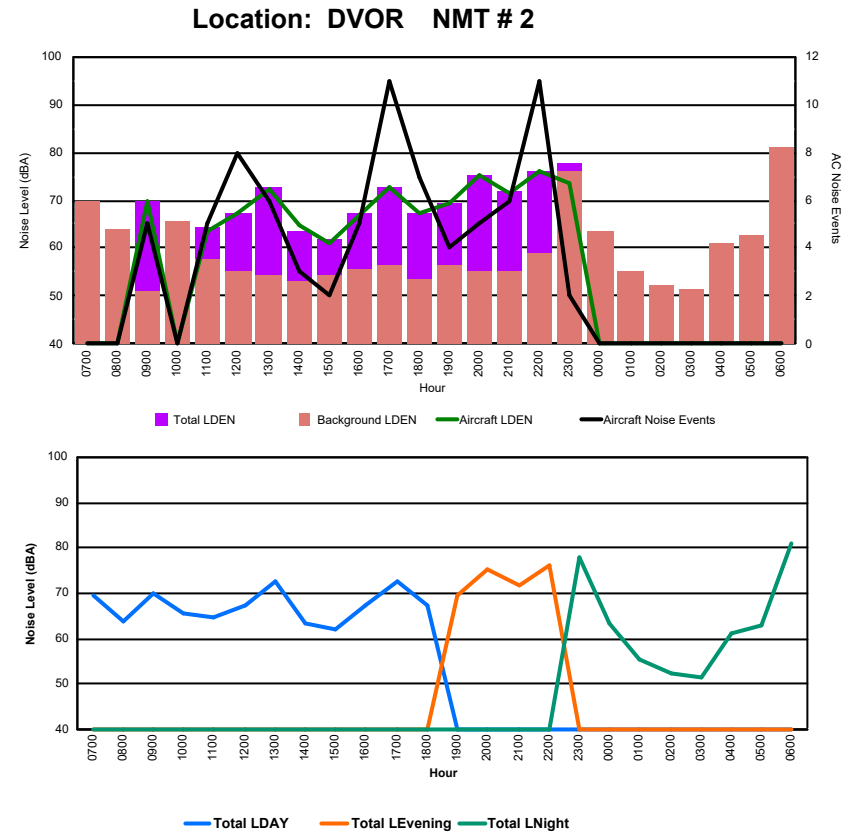

Luxembourg Airport Noise Distribution by Hour

Between 18/06/2024 00:00:00 and 18/06/2024 23:59:59 (Local Time)

Day	Aircraft Events	Total LDEN dB (A)	Aircraft LDEN dB(A)	Background LDEN dB(A)	Total LDay dB(A)	Total LEvening dB(A)	Total LNight dB (A)
18/06/24	7:00	-	69.6	-	69.6	-	-
18/06/24	8:00	-	63.9	-	63.9	-	-
18/06/24	9:00	5	69.9	69.8	51.2	69.9	-
18/06/24	10:00	-	65.7	-	65.8	65.7	-
18/06/24	11:00	5	64.5	63.5	57.8	64.5	-
18/06/24	12:00	8	67.5	67.3	55.1	67.5	-
18/06/24	13:00	6	72.7	72.4	54.3	72.7	-
18/06/24	14:00	3	63.6	64.6	53.3	63.6	-
18/06/24	15:00	2	61.9	61.0	54.2	61.9	-
18/06/24	16:00	5	67.2	66.9	55.5	67.2	-
18/06/24	17:00	11	72.6	72.6	56.4	72.6	-
18/06/24	18:00	7	67.3	67.1	53.7	67.3	-
18/06/24	19:00	4	69.5	69.3	56.4	-	69.5
18/06/24	20:00	5	75.2	75.1	55.2	-	75.2
18/06/24	21:00	6	71.7	71.6	55.4	-	71.7
18/06/24	22:00	11	76.1	76.0	58.9	-	76.1
18/06/24	23:00	2	77.8	73.4	75.9	-	77.8
19/06/24	0:00	-	63.6	-	63.6	-	63.6
19/06/24	1:00	-	55.3	-	55.3	-	55.3
19/06/24	2:00	-	52.4	-	52.4	-	52.4
19/06/24	3:00	-	51.5	-	51.5	-	51.5
19/06/24	4:00	-	61.2	-	61.2	-	61.2
19/06/24	5:00	-	62.8	-	62.8	-	62.8
19/06/24	6:00	-	80.9	-	80.9	-	80.9
	80	71.9	68.8	68.9	68.5	73.9	73.7