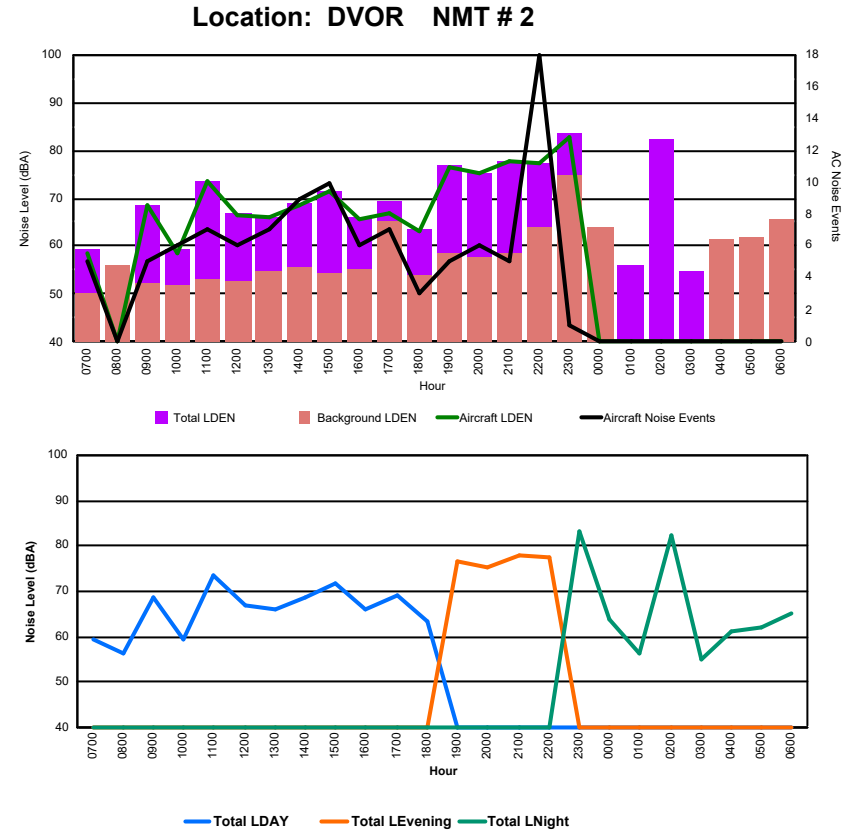

Luxembourg Airport Noise Distribution by Hour

Between 04/06/2024 00:00:00 and 04/06/2024 23:59:59 (Local Time)

Day	Aircraft Events	Total LDEN dB (A)	Aircraft LDEN dB(A)	Background LDEN dB(A)	Total LDay dB(A)	Total LEvening dB(A)	Total LNight dB (A)
04/06/24 7:00	5	59.2	58.6	50.2	59.2	-	-
04/06/24 8:00	-	56.2	-	56.2	56.2	-	-
04/06/24 9:00	5	68.6	68.5	52.1	68.6	-	-
04/06/24 10:00	6	59.4	58.6	51.8	59.4	-	-
04/06/24 11:00	7	73.4	73.4	53.2	73.4	-	-
04/06/24 12:00	6	66.7	66.6	52.7	66.7	-	-
04/06/24 13:00	7	66.2	65.9	54.7	66.2	-	-
04/06/24 14:00	9	68.9	68.7	55.5	68.9	-	-
04/06/24 15:00	10	71.6	71.5	54.5	71.6	-	-
04/06/24 16:00	6	65.9	65.5	55.4	65.9	-	-
04/06/24 17:00	7	69.2	66.8	65.4	69.2	-	-
04/06/24 18:00	3	63.6	63.1	54.0	63.6	-	-
04/06/24 19:00	5	76.7	76.6	58.5	-	76.7	-
04/06/24 20:00	6	75.2	75.1	57.5	-	75.2	-
04/06/24 21:00	5	77.8	77.8	58.7	-	77.8	-
04/06/24 22:00	18	77.4	77.2	63.8	-	77.4	-
04/06/24 23:00	1	83.4	82.7	74.8	-	-	83.4
05/06/24 0:00	-	63.9	-	64.0	-	-	63.9
05/06/24 1:00	-	56.2	-	-	-	-	56.2
05/06/24 2:00	-	82.4	-	-	-	-	82.4
05/06/24 3:00	-	54.8	-	-	-	-	54.8
05/06/24 4:00	-	61.3	-	61.3	-	-	61.3
05/06/24 5:00	-	62.0	-	62.0	-	-	62.0
05/06/24 6:00	-	65.3	-	65.7	-	-	65.3
	106	74.5	72.7	63.2	68.1	76.9	77.0