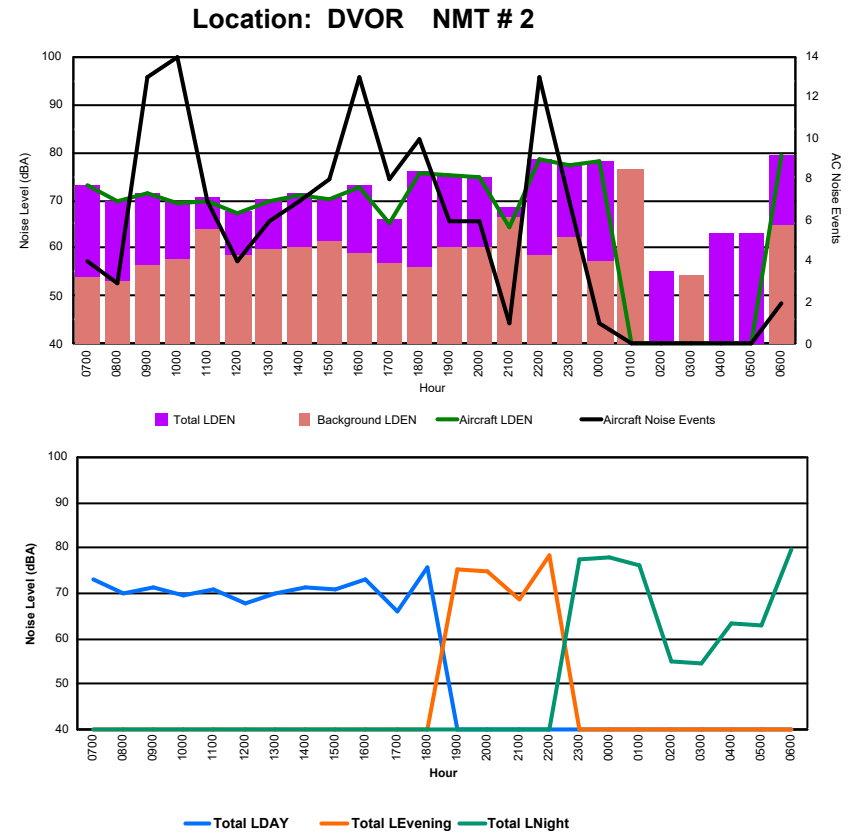

Luxembourg Airport Noise Distribution by Hour

Between 10/06/2024 00:00:00 and 10/06/2024 23:59:59 (Local Time)

Day	Aircraft Events	Total LDEN dB (A)	Aircraft LDEN dB(A)	Background LDEN dB(A)	Total LDay dB(A)	Total LEvening dB(A)	Total LNight dB (A)
10/06/24 7:00	4	73.0	73.0	54.1	73.0	-	-
10/06/24 8:00	3	69.9	69.8	53.2	69.9	-	-
10/06/24 9:00	13	71.5	71.3	56.5	71.5	-	-
10/06/24 10:00	14	69.6	69.4	57.8	69.6	-	-
10/06/24 11:00	7	70.7	69.7	64.1	70.7	-	-
10/06/24 12:00	4	67.8	67.4	58.4	67.8	-	-
10/06/24 13:00	6	70.1	69.6	59.6	70.1	-	-
10/06/24 14:00	7	71.5	71.2	60.2	71.5	-	-
10/06/24 15:00	8	70.8	70.3	61.5	70.8	-	-
10/06/24 16:00	13	73.0	72.8	58.9	73.0	-	-
10/06/24 17:00	8	65.9	65.4	56.8	65.9	-	-
10/06/24 18:00	10	75.9	75.8	55.9	75.9	-	-
10/06/24 19:00	6	75.4	75.3	60.4	-	75.4	-
10/06/24 20:00	6	75.0	74.8	60.1	-	75.0	-
10/06/24 21:00	1	68.5	64.2	66.5	-	68.5	-
10/06/24 22:00	13	78.5	78.5	58.7	-	78.5	-
10/06/24 23:00	7	77.6	77.5	62.1	-	-	77.6
11/06/24 0:00	1	78.1	78.1	57.1	-	-	78.1
11/06/24 1:00	-	76.4	-	76.3	-	-	76.4
11/06/24 2:00	-	55.1	-	-	-	-	55.1
11/06/24 3:00	-	54.4	-	54.4	-	-	54.4
11/06/24 4:00	-	63.3	-	-	-	-	63.3
11/06/24 5:00	-	63.1	-	-	-	-	63.1
11/06/24 6:00	2	79.5	79.3	64.9	-	-	79.5
	133	73.8	73.2	64.3	71.5	75.6	75.1