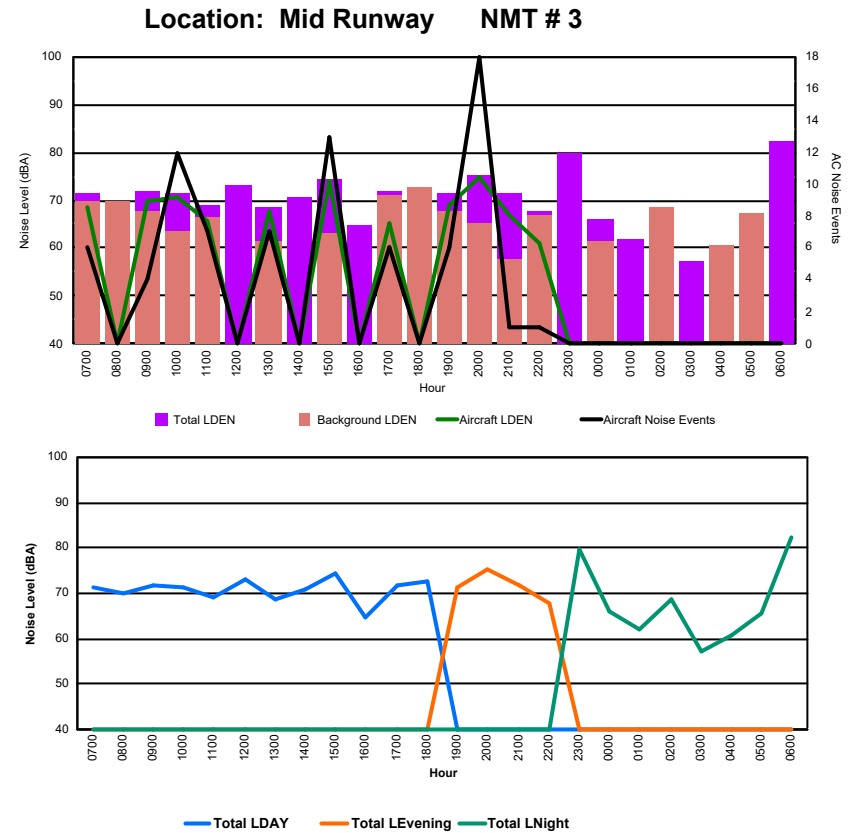

Luxembourg Airport Noise Distribution by Hour

Between 26/06/2024 00:00:00 and 26/06/2024 23:59:59 (Local Time)

Day	Aircraft Events	Total LDEN dB(A)	Aircraft LDEN dB(A)	Background LDEN dB(A)	Total LDay dB(A)	Total LEvening dB(A)	Total LNight dB(A)	
26/06/24	7:00	6	71.3	68.5	69.8	71.3	-	-
26/06/24	8:00	-	69.8	-	69.8	69.8	-	-
26/06/24	9:00	4	71.9	69.9	67.9	71.9	-	-
26/06/24	10:00	12	71.4	70.7	63.6	71.4	-	-
26/06/24	11:00	7	69.1	65.8	66.4	69.1	-	-
26/06/24	12:00	-	73.3	-	-	73.3	-	-
26/06/24	13:00	7	68.7	67.8	61.5	68.7	-	-
26/06/24	14:00	-	70.7	-	-	70.7	-	-
26/06/24	15:00	13	74.4	74.1	63.2	74.4	-	-
26/06/24	16:00	-	64.6	-	-	64.6	-	-
26/06/24	17:00	6	71.9	65.3	70.9	71.9	-	-
26/06/24	18:00	-	72.7	-	-	72.7	-	-
26/06/24	19:00	6	71.5	68.9	67.8	-	71.5	-
26/06/24	20:00	18	75.2	74.8	65.0	-	75.2	-
26/06/24	21:00	1	71.6	67.0	57.9	-	71.6	-
26/06/24	22:00	1	67.9	61.0	67.0	-	67.9	-
26/06/24	23:00	-	79.9	-	-	-	-	79.9
27/06/24	0:00	-	66.1	-	61.5	-	-	66.1
27/06/24	1:00	-	62.0	-	-	-	-	62.0
27/06/24	2:00	-	68.6	-	68.6	-	-	68.6
27/06/24	3:00	-	57.2	-	-	-	-	57.2
27/06/24	4:00	-	60.6	-	60.6	-	-	60.6
27/06/24	5:00	-	65.8	-	67.4	-	-	65.8
27/06/24	6:00	-	82.4	-	-	-	-	82.4
	81	73.4	66.7	66.0	71.4	72.3	75.6