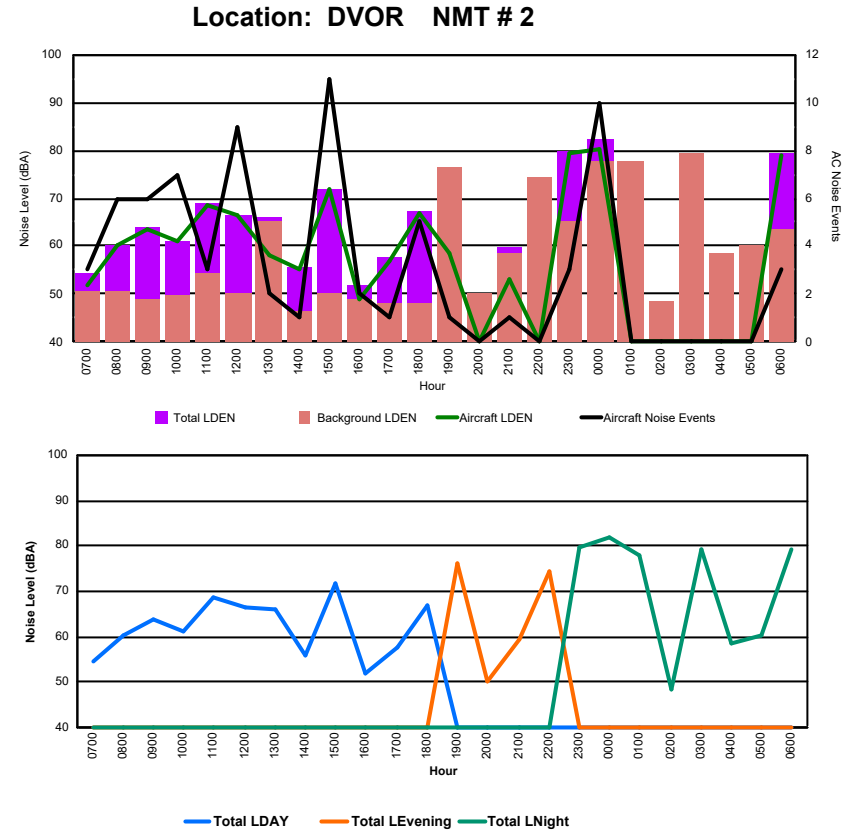

Luxembourg Airport Noise Distribution by Hour

Between 29/06/2024 00:00:00 and 29/06/2024 23:59:59 (Local Time)

Day	Aircraft Events	Total LDEN dB(A)	Aircraft LDEN dB(A)	Background LDEN dB(A)	Total LDay dB(A)	Total LEvening dB(A)	Total LNight dB(A)	
29/06/24	7:00	3	54.4	52.0	50.8	54.4	-	-
29/06/24	8:00	6	60.4	60.0	50.8	60.4	-	-
29/06/24	9:00	6	63.8	63.7	49.1	63.8	-	-
29/06/24	10:00	7	61.2	60.9	49.6	61.2	-	-
29/06/24	11:00	3	68.8	68.7	54.5	68.8	-	-
29/06/24	12:00	9	66.5	66.4	50.1	66.5	-	-
29/06/24	13:00	2	65.9	58.3	65.1	65.9	-	-
29/06/24	14:00	1	55.8	55.2	46.6	55.8	-	-
29/06/24	15:00	11	71.9	71.8	50.0	71.9	-	-
29/06/24	16:00	2	51.9	49.1	48.8	51.9	-	-
29/06/24	17:00	1	57.5	57.0	48.0	57.5	-	-
29/06/24	18:00	5	67.1	67.0	48.1	67.1	-	-
29/06/24	19:00	1	76.3	58.6	76.3	76.3	-	-
29/06/24	20:00	-	50.1	-	50.1	50.1	-	-
29/06/24	21:00	1	59.6	53.1	58.6	59.6	-	-
29/06/24	22:00	-	74.5	-	74.5	74.5	-	-
29/06/24	23:00	3	79.6	79.5	65.3	-	79.6	-
30/06/24	0:00	10	82.1	80.1	77.7	-	82.1	-
30/06/24	1:00	-	77.8	-	77.8	-	77.8	-
30/06/24	2:00	-	48.6	-	48.6	-	48.6	-
30/06/24	3:00	-	79.4	-	79.4	-	79.4	-
30/06/24	4:00	-	58.5	-	58.5	-	58.5	-
30/06/24	5:00	-	60.4	-	60.4	-	60.4	-
30/06/24	6:00	3	79.2	79.1	63.7	-	79.2	-
	74	74.0	71.1	70.8	65.5	72.5	77.8