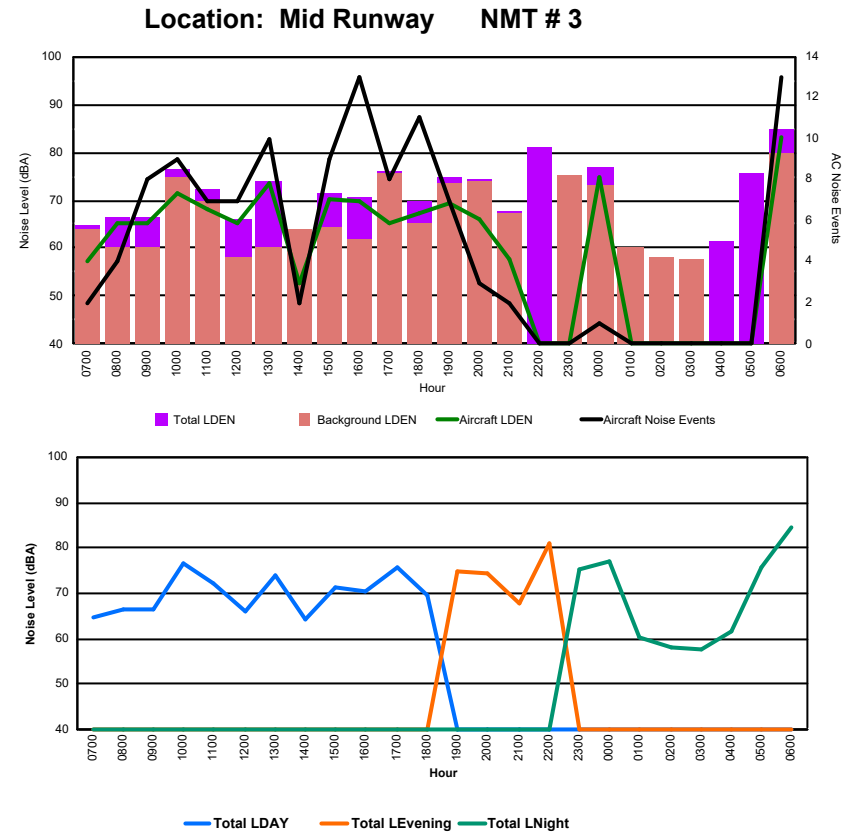

Luxembourg Airport Noise Distribution by Hour

Between 07/06/2024 00:00:00 and 07/06/2024 23:59:59 (Local Time)

Day	Aircraft Events	Total LDEN dB(A)	Aircraft LDEN dB(A)	Background LDEN dB(A)	Total LDay dB(A)	Total LEvening dB(A)	Total LNight dB(A)	
07/06/24	7:00	2	64.9	57.2	64.1	64.9	-	-
07/06/24	8:00	4	66.5	65.3	60.2	66.5	-	-
07/06/24	9:00	8	66.5	65.4	60.3	66.5	-	-
07/06/24	10:00	9	76.5	71.4	74.9	76.5	-	-
07/06/24	11:00	7	72.1	68.1	69.9	72.1	-	-
07/06/24	12:00	7	66.1	65.4	58.0	66.1	-	-
07/06/24	13:00	10	73.8	73.6	60.3	73.8	-	-
07/06/24	14:00	2	64.1	52.6	63.8	64.1	-	-
07/06/24	15:00	9	71.3	70.3	64.4	71.3	-	-
07/06/24	16:00	13	70.5	69.8	61.9	70.5	-	-
07/06/24	17:00	8	75.9	65.0	75.5	75.9	-	-
07/06/24	18:00	11	69.6	67.5	65.4	69.6	-	-
07/06/24	19:00	7	75.0	69.5	73.6	-	75.0	-
07/06/24	20:00	3	74.5	66.2	73.8	-	74.5	-
07/06/24	21:00	2	67.6	57.6	67.2	-	67.6	-
07/06/24	22:00	-	81.2	-	-	-	81.2	-
07/06/24	23:00	-	75.1	-	75.1	-	-	75.1
08/06/24	0:00	1	77.0	74.7	73.0	-	-	77.0
08/06/24	1:00	-	60.2	-	60.3	-	-	60.2
08/06/24	2:00	-	57.9	-	58.0	-	-	57.9
08/06/24	3:00	-	57.7	-	57.7	-	-	57.7
08/06/24	4:00	-	61.5	-	-	-	-	61.5
08/06/24	5:00	-	75.6	-	-	-	-	75.6
08/06/24	6:00	13	84.7	83.1	79.8	-	-	84.7
	116	75.2	71.4	70.9	71.7	76.9	77.2