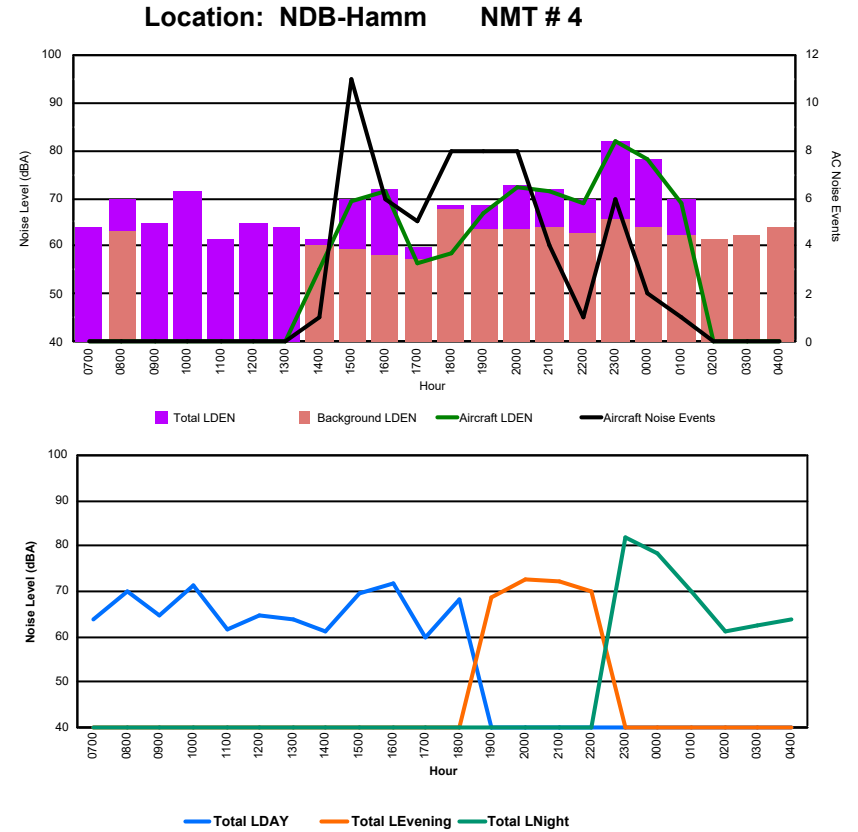

Luxembourg Airport Noise Distribution by Hour

Between 27/06/2024 00:00:00 and 27/06/2024 23:59:59 (Local Time)

Day	Aircraft Events	Total LDEN dB(A)	Aircraft LDEN dB(A)	Background LDEN dB(A)	Total LDay dB(A)	Total LEvening dB(A)	Total LNight dB(A)
27/06/24	7:00	-	63.9	-	63.9	-	-
27/06/24	8:00	-	69.8	-	69.8	-	-
27/06/24	9:00	-	64.7	-	64.7	-	-
27/06/24	10:00	-	71.3	-	71.3	-	-
27/06/24	11:00	-	61.5	-	61.5	-	-
27/06/24	12:00	-	64.7	-	64.7	-	-
27/06/24	13:00	-	63.9	-	63.9	-	-
27/06/24	14:00	1	61.3	55.0	60.2	61.3	-
27/06/24	15:00	11	69.6	69.2	59.2	69.6	-
27/06/24	16:00	6	71.7	71.5	58.2	71.7	-
27/06/24	17:00	5	59.9	56.6	57.4	59.9	-
27/06/24	18:00	8	68.4	58.7	67.9	68.4	-
27/06/24	19:00	8	68.5	66.8	63.6	-	68.5
27/06/24	20:00	8	72.7	72.2	63.6	-	72.7
27/06/24	21:00	4	72.0	71.3	63.9	-	72.0
27/06/24	22:00	1	69.8	68.8	62.7	-	69.8
27/06/24	23:00	6	81.9	81.8	65.6	-	81.9
28/06/24	0:00	2	78.3	78.1	64.1	-	78.3
28/06/24	1:00	1	69.9	69.1	62.4	-	69.9
28/06/24	2:00	-	61.3	-	61.6	-	61.3
28/06/24	3:00	-	62.3	-	62.3	-	62.3
28/06/24	4:00	-	63.9	-	63.8	-	63.9
	61	72.1	71.2	61.8	67.6	71.1	76.0