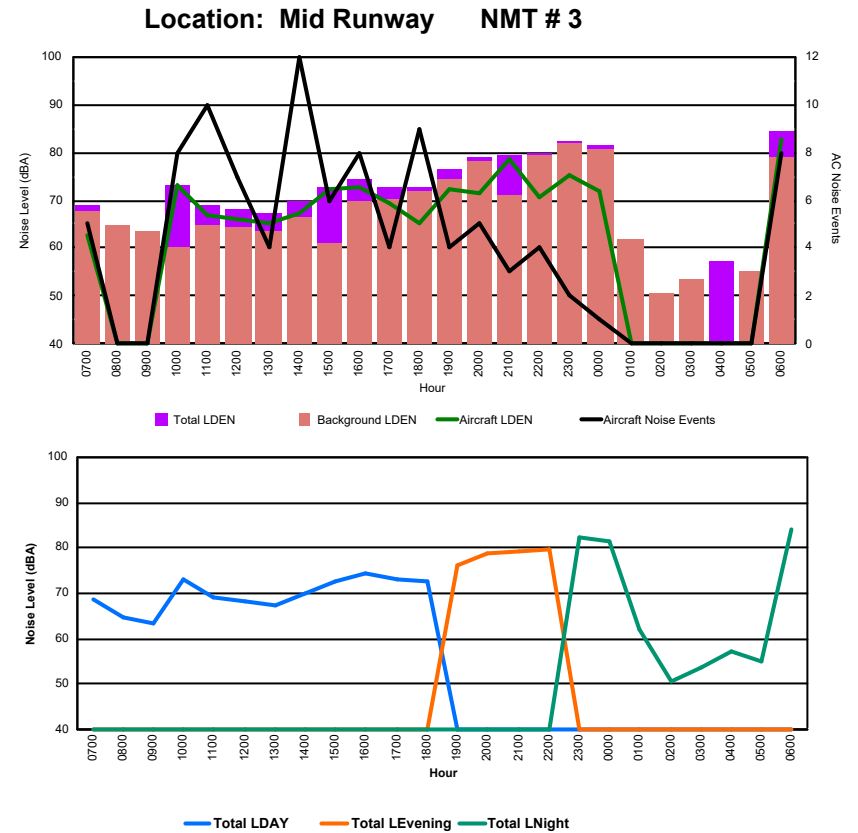

Luxembourg Airport Noise Distribution by Hour

Between 20/06/2024 00:00:00 and 20/06/2024 23:59:59 (Local Time)

Day	Aircraft Events	Total LDEN dB (A)	Aircraft LDEN dB(A)	Background LDEN dB(A)	Total LDay dB(A)	Total LEvening dB(A)	Total LNight dB (A)
20/06/24 7:00	5	68.8	62.6	67.6	68.8	-	-
20/06/24 8:00	-	64.7	-	64.7	64.7	-	-
20/06/24 9:00	-	63.6	-	63.7	63.6	-	-
20/06/24 10:00	8	73.3	73.1	60.4	73.3	-	-
20/06/24 11:00	10	69.0	66.8	64.9	69.0	-	-
20/06/24 12:00	7	68.3	66.0	64.3	68.3	-	-
20/06/24 13:00	4	67.5	65.3	63.4	67.5	-	-
20/06/24 14:00	12	69.9	67.3	66.5	69.9	-	-
20/06/24 15:00	6	72.7	72.3	61.0	72.7	-	-
20/06/24 16:00	8	74.3	72.6	69.7	74.3	-	-
20/06/24 17:00	4	72.9	69.4	70.4	72.9	-	-
20/06/24 18:00	9	72.7	65.4	71.9	72.7	-	-
20/06/24 19:00	4	76.4	72.2	74.4	-	76.4	-
20/06/24 20:00	5	79.0	71.5	78.2	-	79.0	-
20/06/24 21:00	3	79.3	78.6	71.1	-	79.3	-
20/06/24 22:00	4	79.8	70.7	79.3	-	79.8	-
20/06/24 23:00	2	82.5	75.1	81.7	-	-	82.5
21/06/24 0:00	1	81.3	71.7	80.8	-	-	81.3
21/06/24 1:00	-	61.9	-	62.0	-	-	61.9
21/06/24 2:00	-	50.8	-	50.8	-	-	50.8
21/06/24 3:00	-	53.7	-	53.7	-	-	53.7
21/06/24 4:00	-	57.2	-	-	-	-	57.2
21/06/24 5:00	-	55.1	-	55.1	-	-	55.1
21/06/24 6:00	8	84.2	82.7	78.9	-	-	84.2
	100	76.3	72.6	74.0	70.9	78.8	78.6