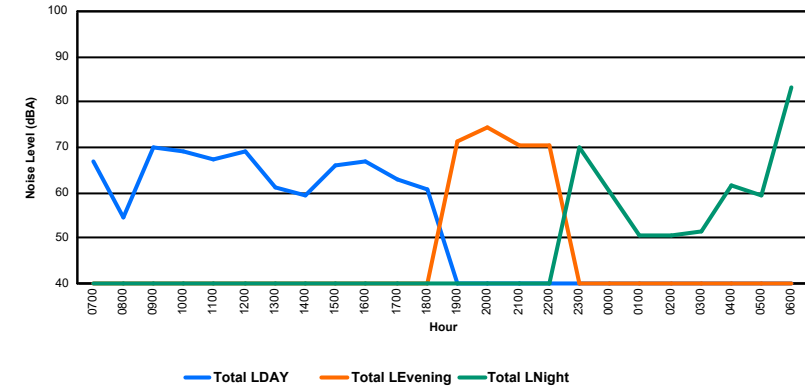

Luxembourg Airport Noise Distribution by Hour

Between 24/06/2024 00:00:00 and 24/06/2024 23:59:59 (Local Time)

Day	Aircraft Events	Total LDEN dB(A)	Aircraft LDEN dB(A)	Background LDEN dB(A)	Total LDay dB(A)	Total LEvening dB(A)	Total LNight dB(A)
24/06/24 7:00	4	66.7	66.5	52.8	66.7	-	-
24/06/24 8:00	3	54.5	50.6	52.3	54.5	-	-
24/06/24 9:00	2	70.2	70.1	50.2	70.2	-	-
24/06/24 10:00	10	69.3	69.2	51.2	69.3	-	-
24/06/24 11:00	-	67.4	-	67.0	67.4	-	-
24/06/24 12:00	-	69.2	-	69.2	69.2	-	-
24/06/24 13:00	3	61.4	61.1	50.1	61.4	-	-
24/06/24 14:00	5	59.4	58.6	51.6	59.4	-	-
24/06/24 15:00	5	66.2	65.2	59.3	66.2	-	-
24/06/24 16:00	5	67.1	67.0	51.9	67.1	-	-
24/06/24 17:00	4	63.0	60.5	59.5	63.0	-	-
24/06/24 18:00	3	60.8	54.8	59.5	60.8	-	-
24/06/24 19:00	6	71.5	71.4	54.0	-	71.5	-
24/06/24 20:00	6	74.6	71.8	71.3	-	74.6	-
24/06/24 21:00	-	70.5	-	70.5	-	70.5	-
24/06/24 22:00	3	70.6	70.6	51.8	-	70.6	-
24/06/24 23:00	1	70.1	70.0	54.3	-	-	70.1
25/06/24 0:00	-	60.2	-	60.2	-	-	60.2
25/06/24 1:00	-	50.5	-	-	-	-	50.5
25/06/24 2:00	-	50.6	-	50.6	-	-	50.6
25/06/24 3:00	-	51.4	-	-	-	-	51.4
25/06/24 4:00	-	61.8	-	61.8	-	-	61.8
25/06/24 5:00	-	59.6	-	59.6	-	-	59.6
25/06/24 6:00	16	83.3	83.3	61.0	-	-	83.3
	76	71.6	71.0	62.9	66.4	72.2	74.5

Location: DVOR NMT # 2