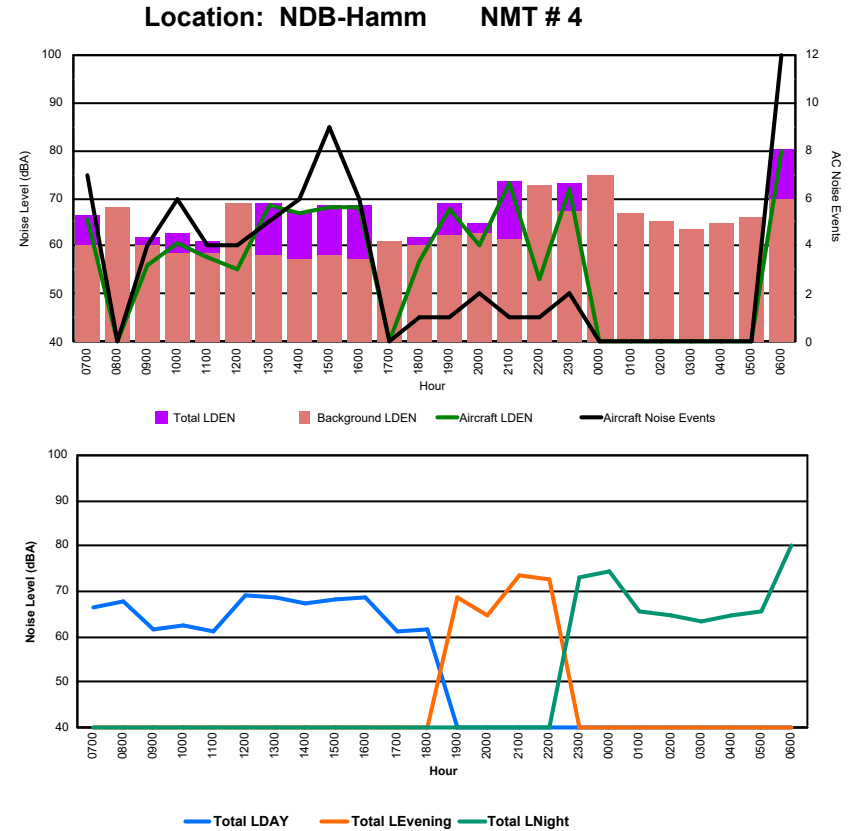

Luxembourg Airport Noise Distribution by Hour

Between 08/06/2024 00:00:00 and 08/06/2024 23:59:59 (Local Time)

Day	Aircraft Events	Total LDEN dB(A)	Aircraft LDEN dB(A)	Background LDEN dB(A)	Total LDay dB(A)	Total LEvening dB(A)	Total LNight dB(A)	
08/06/24	7:00	7	66.5	65.8	60.1	66.5	-	-
08/06/24	8:00	-	67.8	-	68.1	67.8	-	-
08/06/24	9:00	4	61.7	56.0	60.4	61.7	-	-
08/06/24	10:00	6	62.7	60.6	58.7	62.7	-	-
08/06/24	11:00	4	61.1	57.5	58.7	61.1	-	-
08/06/24	12:00	4	69.0	55.3	68.8	69.0	-	-
08/06/24	13:00	5	68.8	68.5	58.1	68.8	-	-
08/06/24	14:00	6	67.5	67.0	57.3	67.5	-	-
08/06/24	15:00	9	68.4	68.0	58.1	68.4	-	-
08/06/24	16:00	6	68.5	68.2	57.3	68.5	-	-
08/06/24	17:00	-	61.2	-	61.2	61.2	-	-
08/06/24	18:00	1	61.8	56.9	60.1	61.8	-	-
08/06/24	19:00	1	68.9	67.8	62.3	-	68.9	-
08/06/24	20:00	2	64.7	60.3	62.8	-	64.7	-
08/06/24	21:00	1	73.4	73.1	61.6	-	73.4	-
08/06/24	22:00	1	72.8	53.1	72.8	-	72.8	-
08/06/24	23:00	2	73.1	71.7	67.4	-	-	73.1
09/06/24	0:00	-	74.6	-	74.8	-	-	74.6
09/06/24	1:00	-	65.6	-	66.7	-	-	65.6
09/06/24	2:00	-	64.6	-	65.1	-	-	64.6
09/06/24	3:00	-	63.5	-	63.5	-	-	63.5
09/06/24	4:00	-	64.5	-	64.6	-	-	64.5
09/06/24	5:00	-	65.7	-	66.0	-	-	65.7
09/06/24	6:00	12	80.3	79.9	69.8	-	-	80.3
		71	70.6	68.6	66.6	66.5	71.1	73.3