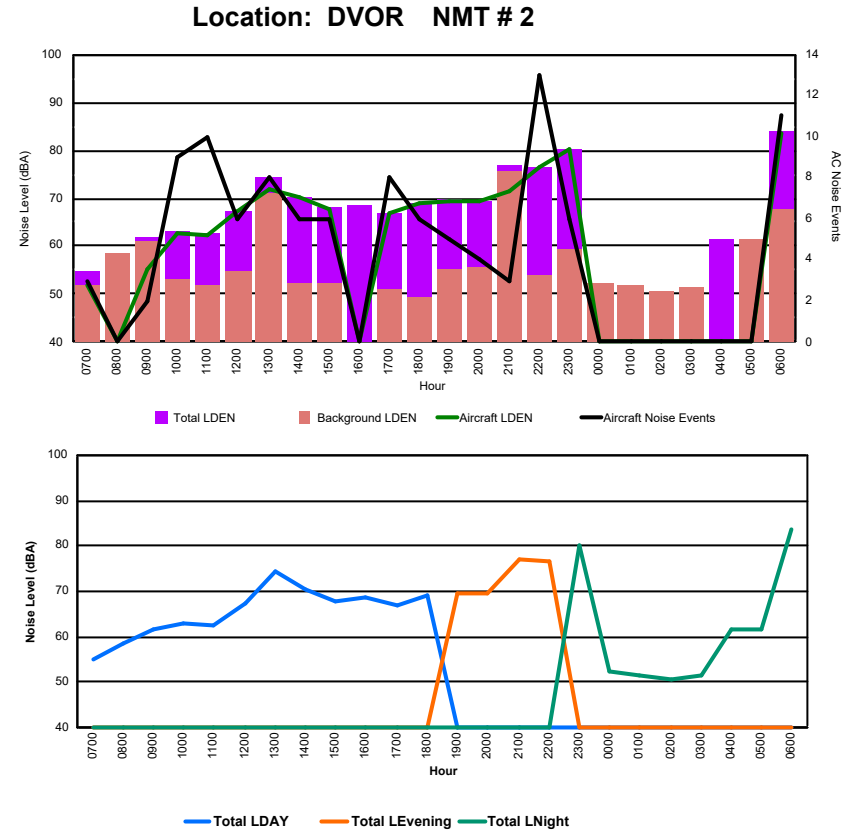

Luxembourg Airport Noise Distribution by Hour

Between 03/06/2024 00:00:00 and 03/06/2024 23:59:59 (Local Time)

Day	Aircraft Events	Total LDEN dB (A)	Aircraft LDEN dB(A)	Background LDEN dB(A)	Total LDay dB(A)	Total LEvening dB(A)	Total LNight dB (A)
03/06/24	7:00	3	54.8	51.7	52.0	54.8	-
03/06/24	8:00	-	58.4	-	58.6	58.4	-
03/06/24	9:00	2	61.7	55.0	61.1	61.7	-
03/06/24	10:00	9	63.1	62.7	53.0	63.1	-
03/06/24	11:00	10	62.6	62.3	51.7	62.6	-
03/06/24	12:00	6	67.3	67.1	54.7	67.3	-
03/06/24	13:00	8	74.5	71.8	71.1	74.5	-
03/06/24	14:00	6	70.3	70.3	52.4	70.3	-
03/06/24	15:00	6	68.0	67.9	52.3	68.0	-
03/06/24	16:00	-	68.7	-	-	68.7	-
03/06/24	17:00	8	66.8	66.7	51.1	66.8	-
03/06/24	18:00	6	69.1	69.1	49.5	69.1	-
03/06/24	19:00	5	69.7	69.5	55.4	-	69.7
03/06/24	20:00	4	69.4	69.2	55.5	-	69.4
03/06/24	21:00	3	76.9	71.6	75.5	-	76.9
03/06/24	22:00	13	76.5	76.5	53.8	-	76.5
03/06/24	23:00	6	80.3	80.3	59.3	-	80.3
04/06/24	0:00	-	52.3	-	52.3	-	52.3
04/06/24	1:00	-	51.6	-	51.7	-	51.6
04/06/24	2:00	-	50.8	-	50.8	-	50.8
04/06/24	3:00	-	51.6	-	51.6	-	51.6
04/06/24	4:00	-	61.5	-	-	-	61.5
04/06/24	5:00	-	61.5	-	61.5	-	61.5
04/06/24	6:00	11	83.8	83.7	67.9	-	83.8
	106	73.5	72.9	64.1	68.1	74.5	76.4