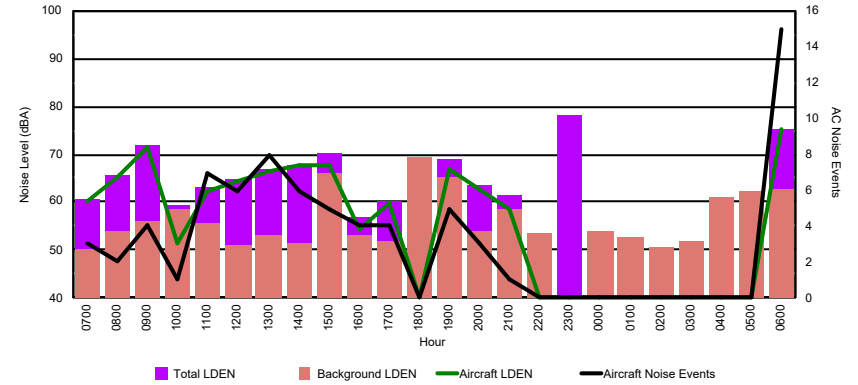

Luxembourg Airport Noise Distribution by Hour

Between 19/06/2024 00:00:00 and 19/06/2024 23:59:59 (Local Time)

Day	Aircraft Events	Total LDEN dB (A)	Aircraft LDEN dB(A)	Background LDEN dB(A)	Total LDay dB(A)	Total LEvening dB(A)	Total LNight dB (A)
19/06/24 7:00	3	60.6	60.2	50.3	60.6	-	-
19/06/24 8:00	2	65.6	65.2	53.9	65.6	-	-
19/06/24 9:00	4	71.8	71.6	56.1	71.8	-	-
19/06/24 10:00	1	59.3	51.4	58.6	59.3	-	-
19/06/24 11:00	7	63.0	62.2	55.5	63.0	-	-
19/06/24 12:00	6	64.6	64.5	51.1	64.6	-	-
19/06/24 13:00	8	66.8	66.6	53.3	66.8	-	-
19/06/24 14:00	6	67.9	67.7	51.6	67.9	-	-
19/06/24 15:00	5	70.1	67.8	66.2	70.1	-	-
19/06/24 16:00	4	56.9	54.5	53.3	56.9	-	-
19/06/24 17:00	4	60.4	59.8	51.7	60.4	-	-
19/06/24 18:00	-	69.2	-	69.2	69.2	-	-
19/06/24 19:00	5	69.1	66.9	65.1	-	69.1	-
19/06/24 20:00	3	63.4	62.9	54.1	-	63.4	-
19/06/24 21:00	1	61.6	58.6	58.5	-	61.6	-
19/06/24 22:00	-	53.4	-	53.4	-	53.4	-
19/06/24 23:00	-	78.2	-	-	-	-	78.2
20/06/24 0:00	-	53.8	-	53.8	-	-	53.8
20/06/24 1:00	-	52.5	-	52.6	-	-	52.5
20/06/24 2:00	-	50.6	-	50.6	-	-	50.6
20/06/24 3:00	-	51.7	-	51.7	-	-	51.7
20/06/24 4:00	-	61.0	-	61.0	-	-	61.0
20/06/24 5:00	-	62.5	-	62.5	-	-	62.5
20/06/24 6:00	15	75.4	75.2	62.7	-	-	75.4
	74	68.6	65.3	60.2	66.7	64.8	71.2

Location: DVOR NMT # 2