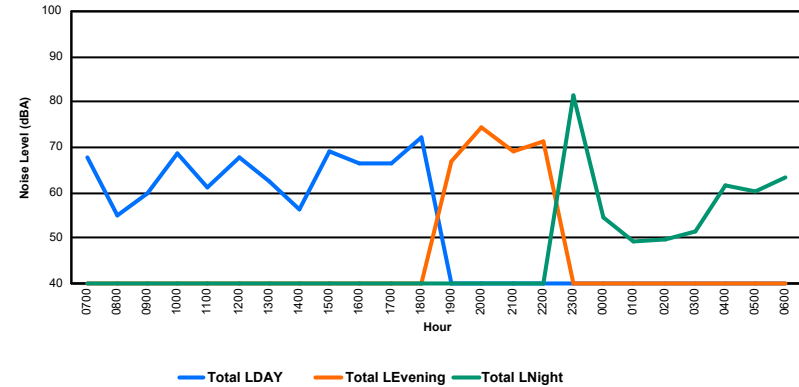

Luxembourg Airport Noise Distribution by Hour

Between 12/06/2024 00:00:00 and 12/06/2024 23:59:59 (Local Time)

Day	Aircraft Events	Total LDEN dB(A)	Aircraft LDEN dB(A)	Background LDEN dB(A)	Total LDay dB(A)	Total LEvening dB(A)	Total LNight dB(A)	
12/06/24	7:00	7	67.9	67.9	49.9	67.9	-	-
12/06/24	8:00	2	55.2	53.8	48.5	55.2	-	-
12/06/24	9:00	3	60.0	59.7	49.3	60.0	-	-
12/06/24	10:00	9	68.6	68.5	50.5	68.6	-	-
12/06/24	11:00	9	61.3	61.1	50.2	61.3	-	-
12/06/24	12:00	4	67.6	67.1	57.9	67.6	-	-
12/06/24	13:00	-	62.4	-	62.4	62.4	-	-
12/06/24	14:00	-	56.3	-	56.4	56.3	-	-
12/06/24	15:00	-	69.3	-	69.3	69.3	-	-
12/06/24	16:00	7	66.5	66.4	50.0	66.5	-	-
12/06/24	17:00	11	66.4	66.2	51.9	66.4	-	-
12/06/24	18:00	11	72.3	72.2	52.2	72.3	-	-
12/06/24	19:00	3	66.7	66.4	54.0	-	66.7	-
12/06/24	20:00	2	74.3	71.1	71.5	-	74.3	-
12/06/24	21:00	7	69.2	69.1	53.2	-	69.2	-
12/06/24	22:00	-	71.3	-	71.4	-	71.3	-
12/06/24	23:00	2	81.3	81.3	53.7	-	-	81.3
13/06/24	0:00	-	54.5	-	54.5	-	-	54.5
13/06/24	1:00	-	49.1	-	49.1	-	-	49.1
13/06/24	2:00	-	49.9	-	49.9	-	-	49.9
13/06/24	3:00	-	51.4	-	-	-	-	51.4
13/06/24	4:00	-	61.7	-	61.7	-	-	61.7
13/06/24	5:00	-	60.3	-	60.3	-	-	60.3
13/06/24	6:00	-	63.3	-	63.4	-	-	63.3
	77	70.2	69.3	62.8	66.9	71.3	72.4	

Location: DVOR NMT # 2