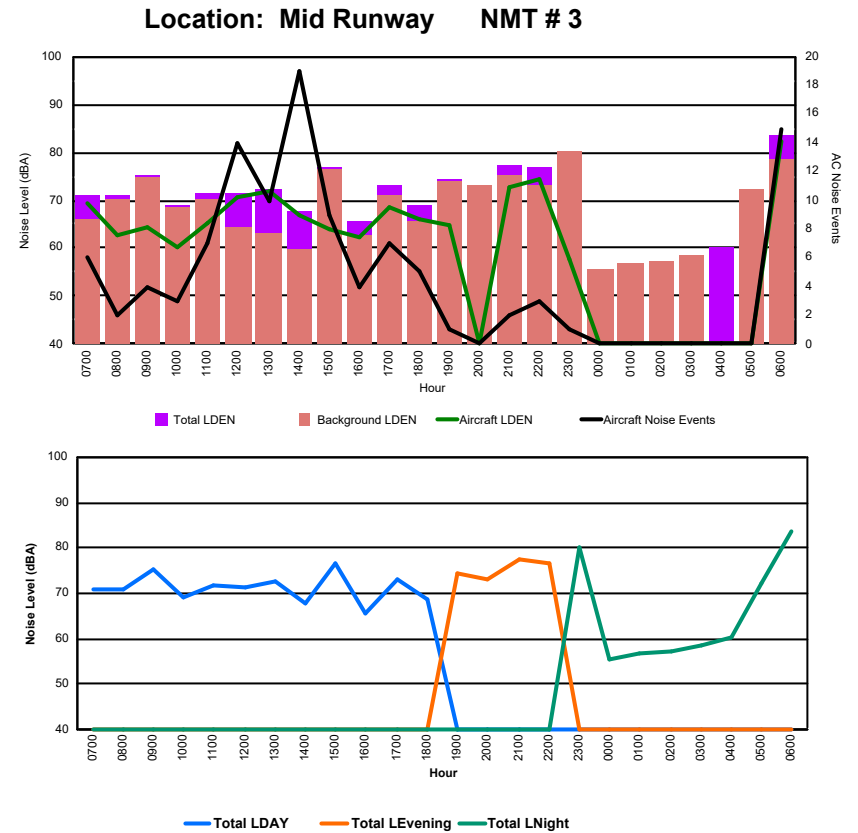

Luxembourg Airport Noise Distribution by Hour

Between 01/06/2024 00:00:00 and 01/06/2024 23:59:59 (Local Time)

Day	Aircraft Events	Total LDEN dB (A)	Aircraft LDEN dB(A)	Background LDEN dB(A)	Total LDay dB(A)	Total LEvening dB(A)	Total LNight dB (A)
01/06/24 7:00	6	70.9	69.3	66.2	70.9	-	-
01/06/24 8:00	2	71.1	62.9	70.4	71.1	-	-
01/06/24 9:00	4	75.3	64.4	75.0	75.3	-	-
01/06/24 10:00	3	69.0	60.2	68.5	69.0	-	-
01/06/24 11:00	7	71.6	65.3	70.4	71.6	-	-
01/06/24 12:00	14	71.4	70.5	64.3	71.4	-	-
01/06/24 13:00	10	72.5	71.9	63.2	72.5	-	-
01/06/24 14:00	19	67.7	67.0	59.6	67.7	-	-
01/06/24 15:00	9	76.7	64.0	76.5	76.7	-	-
01/06/24 16:00	4	65.5	62.3	62.8	65.5	-	-
01/06/24 17:00	7	73.0	68.7	71.0	73.0	-	-
01/06/24 18:00	5	68.8	65.9	65.7	68.8	-	-
01/06/24 19:00	1	74.5	64.9	74.1	-	74.5	-
01/06/24 20:00	-	73.1	-	73.1	-	73.1	-
01/06/24 21:00	2	77.4	72.9	75.4	-	77.4	-
01/06/24 22:00	3	76.8	74.2	73.2	-	76.8	-
01/06/24 23:00	1	80.3	57.9	80.2	-	-	80.3
02/06/24 0:00	-	55.5	-	55.5	-	-	55.5
02/06/24 1:00	-	56.8	-	56.8	-	-	56.8
02/06/24 2:00	-	57.2	-	57.1	-	-	57.2
02/06/24 3:00	-	58.4	-	58.4	-	-	58.4
02/06/24 4:00	-	60.3	-	-	-	-	60.3
02/06/24 5:00	-	72.3	-	72.3	-	-	72.3
02/06/24 6:00	15	83.6	82.2	78.4	-	-	83.6
	112	74.7	70.7	72.5	72.1	75.8	76.5