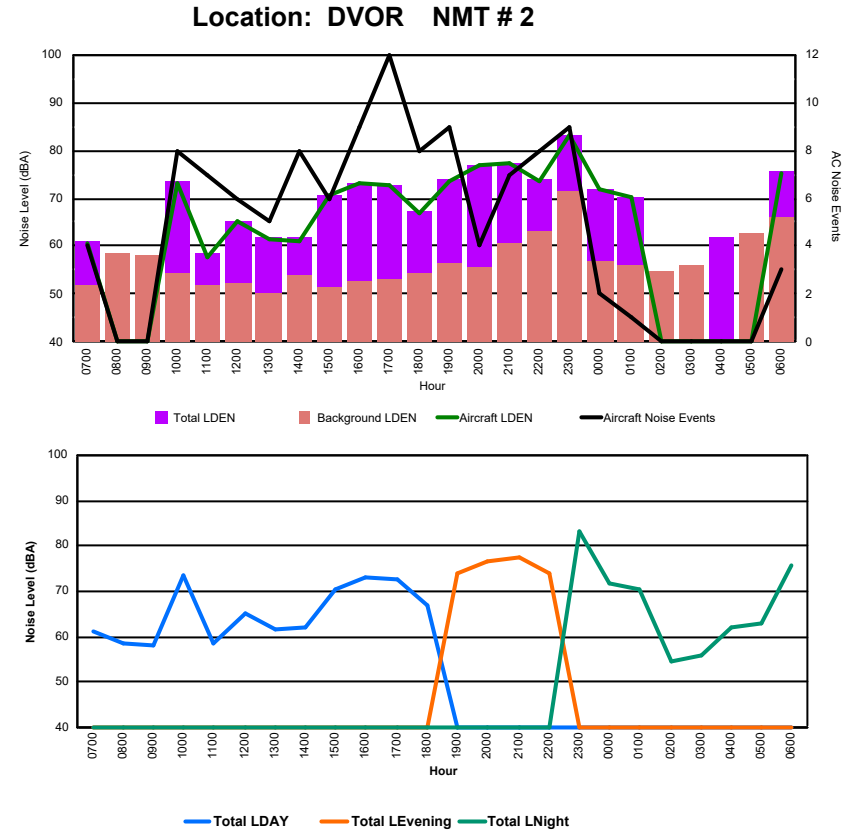

Luxembourg Airport Noise Distribution by Hour

Between 20/06/2024 00:00:00 and 20/06/2024 23:59:59 (Local Time)

Day	Aircraft Events	Total LDEN dB(A)	Aircraft LDEN dB(A)	Background LDEN dB(A)	Total LDay dB(A)	Total LEvening dB(A)	Total LNight dB(A)	
20/06/24	7:00	4	61.1	60.6	51.8	61.1	-	-
20/06/24	8:00	-	58.7	-	58.7	58.7	-	-
20/06/24	9:00	-	58.2	-	58.2	58.2	-	-
20/06/24	10:00	8	73.4	73.3	54.2	73.4	-	-
20/06/24	11:00	7	58.7	57.6	51.9	58.7	-	-
20/06/24	12:00	6	65.2	65.0	52.1	65.2	-	-
20/06/24	13:00	5	61.7	61.5	50.3	61.7	-	-
20/06/24	14:00	8	61.9	61.2	53.8	61.9	-	-
20/06/24	15:00	6	70.6	70.5	51.4	70.6	-	-
20/06/24	16:00	9	73.0	73.0	52.8	73.0	-	-
20/06/24	17:00	12	72.6	72.6	53.3	72.6	-	-
20/06/24	18:00	8	67.1	66.8	54.2	67.1	-	-
20/06/24	19:00	9	73.8	73.7	56.4	-	73.8	-
20/06/24	20:00	4	76.8	76.7	55.5	-	76.8	-
20/06/24	21:00	7	77.3	77.3	60.5	-	77.3	-
20/06/24	22:00	8	73.8	73.5	63.0	-	73.8	-
20/06/24	23:00	9	83.3	83.0	71.4	-	-	83.3
21/06/24	0:00	2	71.8	71.7	56.9	-	-	71.8
21/06/24	1:00	1	70.4	70.2	56.2	-	-	70.4
21/06/24	2:00	-	54.7	-	54.7	-	-	54.7
21/06/24	3:00	-	56.1	-	56.1	-	-	56.1
21/06/24	4:00	-	62.0	-	-	-	-	62.0
21/06/24	5:00	-	62.8	-	62.8	-	-	62.8
21/06/24	6:00	3	75.6	75.2	66.2	-	-	75.6
		116	73.3	73.1	60.8	68.6	75.7	75.4