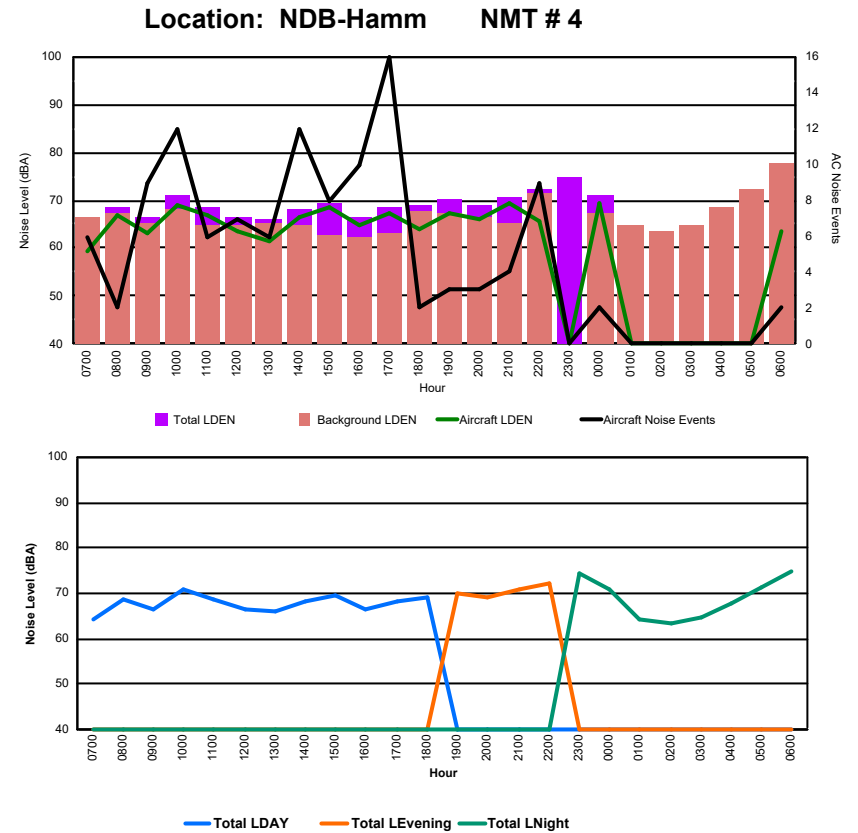

Luxembourg Airport Noise Distribution by Hour

Between 19/06/2024 00:00:00 and 19/06/2024 23:59:59 (Local Time)

Day	Aircraft Events	Total LDEN dB (A)	Aircraft LDEN dB(A)	Background LDEN dB(A)	Total LDay dB(A)	Total LEvening dB(A)	Total LNight dB (A)	
19/06/24	7:00	6	64.2	59.4	66.3	64.2	-	-
19/06/24	8:00	2	68.7	67.0	67.2	68.7	-	-
19/06/24	9:00	9	66.3	63.1	65.4	66.3	-	-
19/06/24	10:00	12	71.1	68.9	68.1	71.1	-	-
19/06/24	11:00	6	68.5	67.0	64.6	68.5	-	-
19/06/24	12:00	7	66.4	63.4	64.6	66.4	-	-
19/06/24	13:00	6	65.9	61.6	65.4	65.9	-	-
19/06/24	14:00	12	68.1	66.4	64.7	68.1	-	-
19/06/24	15:00	8	69.4	68.6	62.8	69.4	-	-
19/06/24	16:00	10	66.5	64.6	62.3	66.5	-	-
19/06/24	17:00	16	68.4	67.1	63.2	68.4	-	-
19/06/24	18:00	2	69.0	64.0	67.8	69.0	-	-
19/06/24	19:00	3	70.1	67.1	67.2	-	70.1	-
19/06/24	20:00	3	69.0	66.0	66.3	-	69.0	-
19/06/24	21:00	4	70.8	69.5	65.4	-	70.8	-
19/06/24	22:00	9	72.4	65.7	71.6	-	72.4	-
19/06/24	23:00	-	74.6	-	-	-	-	74.6
20/06/24	0:00	2	71.0	69.3	67.2	-	-	71.0
20/06/24	1:00	-	64.2	-	64.9	-	-	64.2
20/06/24	2:00	-	63.4	-	63.4	-	-	63.4
20/06/24	3:00	-	64.5	-	64.7	-	-	64.5
20/06/24	4:00	-	67.7	-	68.6	-	-	67.7
20/06/24	5:00	-	71.2	-	72.2	-	-	71.2
20/06/24	6:00	2	75.0	63.5	77.9	-	-	75.0
	119	69.7	65.2	68.5	68.1	70.8	71.0