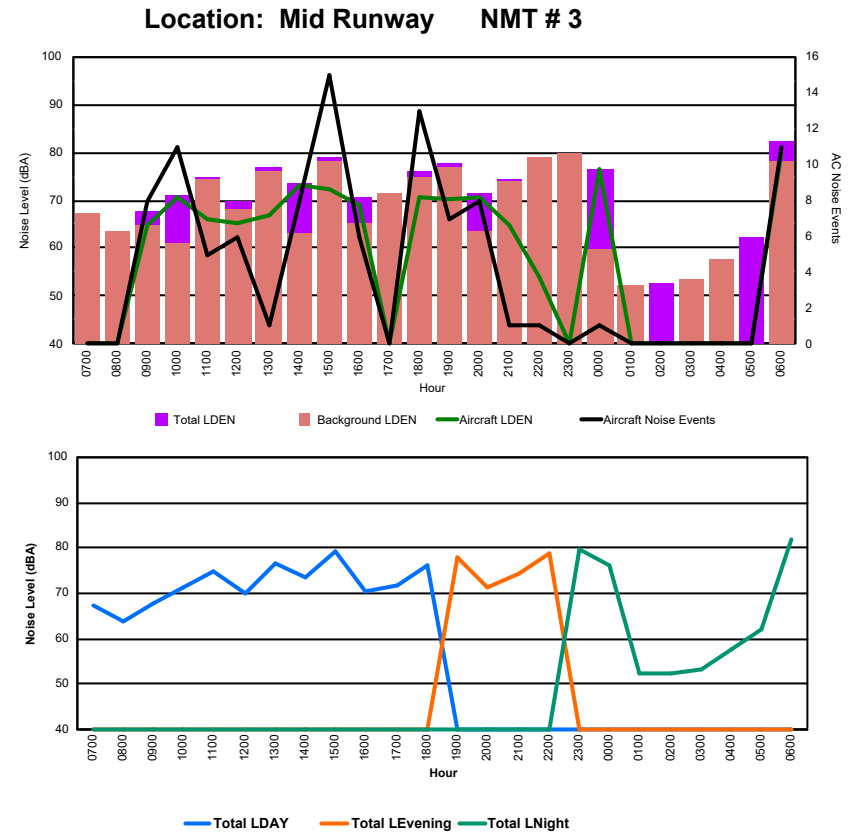

Luxembourg Airport Noise Distribution by Hour

Between 13/06/2024 00:00:00 and 13/06/2024 23:59:59 (Local Time)

Day	Aircraft Events	Total LDEN dB(A)	Aircraft LDEN dB(A)	Background LDEN dB(A)	Total LDay dB(A)	Total LEvening dB(A)	Total LNight dB(A)
13/06/24 7:00	-	67.3	-	67.4	67.3	-	-
13/06/24 8:00	-	63.7	-	63.7	63.7	-	-
13/06/24 9:00	8	67.9	64.9	64.9	67.9	-	-
13/06/24 10:00	11	71.2	70.8	61.0	71.2	-	-
13/06/24 11:00	5	74.9	66.0	74.3	74.9	-	-
13/06/24 12:00	6	70.0	65.3	68.2	70.0	-	-
13/06/24 13:00	1	76.7	66.8	76.2	76.7	-	-
13/06/24 14:00	8	73.6	73.2	63.3	73.6	-	-
13/06/24 15:00	15	79.1	72.1	78.2	79.1	-	-
13/06/24 16:00	6	70.5	69.0	65.2	70.5	-	-
13/06/24 17:00	-	71.6	-	71.6	71.6	-	-
13/06/24 18:00	13	76.1	70.6	74.7	76.1	-	-
13/06/24 19:00	7	77.8	70.1	77.0	-	77.8	-
13/06/24 20:00	8	71.4	70.6	63.5	-	71.4	-
13/06/24 21:00	1	74.4	64.7	73.9	-	74.4	-
13/06/24 22:00	1	79.0	53.9	79.0	-	79.0	-
13/06/24 23:00	-	79.5	-	79.6	-	-	79.5
14/06/24 0:00	1	76.4	76.3	59.9	-	-	76.4
14/06/24 1:00	-	52.4	-	52.4	-	-	52.4
14/06/24 2:00	-	52.5	-	-	-	-	52.5
14/06/24 3:00	-	53.4	-	53.4	-	-	53.4
14/06/24 4:00	-	57.8	-	57.8	-	-	57.8
14/06/24 5:00	-	62.2	-	-	-	-	62.2
14/06/24 6:00	11	82.1	79.8	78.2	-	-	82.1
	102	75.0	70.1	73.3	73.8	76.6	75.7