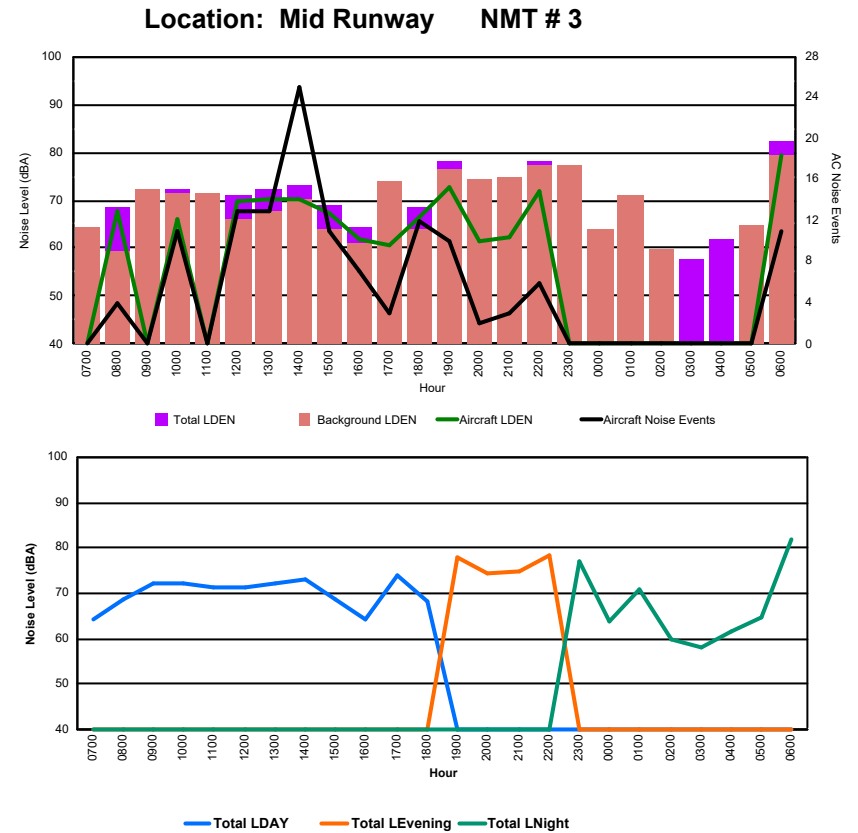

Luxembourg Airport Noise Distribution by Hour

Between 11/06/2024 00:00:00 and 11/06/2024 23:59:59 (Local Time)

Day	Aircraft Events	Total LDEN dB(A)	Aircraft LDEN dB(A)	Background LDEN dB(A)	Total LDay dB(A)	Total LEvening dB(A)	Total LNight dB(A)
11/06/24 7:00	-	64.4	-	64.4	64.4	-	-
11/06/24 8:00	4	68.5	67.9	59.5	68.5	-	-
11/06/24 9:00	-	72.0	-	72.1	72.0	-	-
11/06/24 10:00	11	72.4	66.0	71.4	72.4	-	-
11/06/24 11:00	-	71.5	-	71.5	71.5	-	-
11/06/24 12:00	13	71.2	69.6	66.2	71.2	-	-
11/06/24 13:00	13	72.3	70.4	67.7	72.3	-	-
11/06/24 14:00	25	73.2	70.2	70.2	73.2	-	-
11/06/24 15:00	11	68.8	67.1	64.1	68.8	-	-
11/06/24 16:00	7	64.3	61.8	61.1	64.3	-	-
11/06/24 17:00	3	74.1	60.5	73.9	74.1	-	-
11/06/24 18:00	12	68.4	66.5	63.9	68.4	-	-
11/06/24 19:00	10	78.1	72.7	76.6	-	78.1	-
11/06/24 20:00	2	74.4	61.6	74.2	-	74.4	-
11/06/24 21:00	3	74.8	62.2	74.6	-	74.8	-
11/06/24 22:00	6	78.3	71.8	77.3	-	78.3	-
11/06/24 23:00	-	77.1	-	77.1	-	-	77.1
12/06/24 0:00	-	63.8	-	63.9	-	-	63.8
12/06/24 1:00	-	70.9	-	71.0	-	-	70.9
12/06/24 2:00	-	59.8	-	59.9	-	-	59.8
12/06/24 3:00	-	57.9	-	-	-	-	57.9
12/06/24 4:00	-	61.7	-	-	-	-	61.7
12/06/24 5:00	-	64.9	-	64.7	-	-	64.9
12/06/24 6:00	11	82.1	79.2	79.3	-	-	82.1
	131	73.8	68.6	72.3	71.0	76.8	74.7