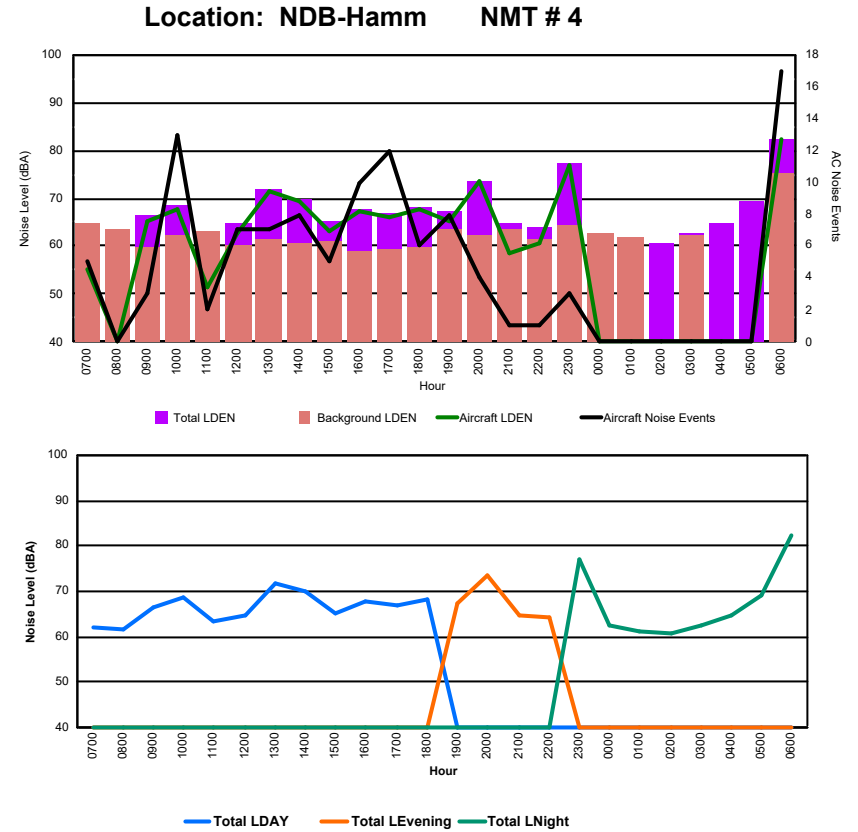

Luxembourg Airport Noise Distribution by Hour

Between 10/06/2024 00:00:00 and 10/06/2024 23:59:59 (Local Time)

Day	Aircraft Events	Total LDEN dB (A)	Aircraft LDEN dB(A)	Background LDEN dB(A)	Total LDay dB(A)	Total LEvening dB(A)	Total LNight dB (A)
10/06/24 7:00	5	62.1	55.1	64.7	62.1	-	-
10/06/24 8:00	-	61.5	-	63.4	61.5	-	-
10/06/24 9:00	3	66.5	65.4	59.9	66.5	-	-
10/06/24 10:00	13	68.7	67.8	62.3	68.7	-	-
10/06/24 11:00	2	63.2	51.6	63.2	63.2	-	-
10/06/24 12:00	7	64.6	62.8	60.1	64.6	-	-
10/06/24 13:00	7	71.8	71.4	61.6	71.8	-	-
10/06/24 14:00	8	69.9	69.4	60.5	69.9	-	-
10/06/24 15:00	5	65.1	63.1	60.9	65.1	-	-
10/06/24 16:00	10	67.7	67.1	58.8	67.7	-	-
10/06/24 17:00	12	66.7	65.9	59.4	66.7	-	-
10/06/24 18:00	6	68.2	67.6	59.7	68.2	-	-
10/06/24 19:00	8	67.3	65.0	63.5	-	67.3	-
10/06/24 20:00	4	73.7	73.4	62.5	-	73.7	-
10/06/24 21:00	1	64.7	58.6	63.5	-	64.7	-
10/06/24 22:00	1	64.1	60.8	61.4	-	64.1	-
10/06/24 23:00	3	77.1	76.9	64.2	-	-	77.1
11/06/24 0:00	-	62.4	-	62.8	-	-	62.4
11/06/24 1:00	-	61.4	-	61.7	-	-	61.4
11/06/24 2:00	-	60.6	-	-	-	-	60.6
11/06/24 3:00	-	62.6	-	62.4	-	-	62.6
11/06/24 4:00	-	64.8	-	-	-	-	64.8
11/06/24 5:00	-	69.3	-	-	-	-	69.3
11/06/24 6:00	17	82.5	82.4	75.1	-	-	82.5
	112	71.6	71.0	64.3	67.4	69.3	74.9