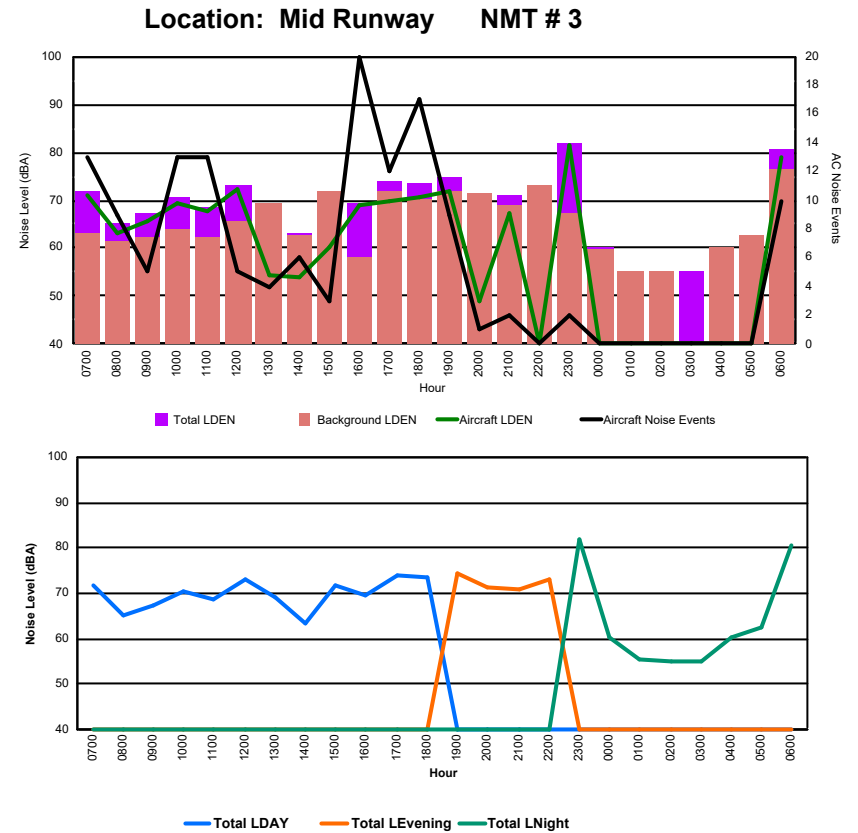

Location: DVOR NMT # 2

Luxembourg Airport Noise Distribution by Hour

Between 12/06/2024 00:00:00 and 12/06/2024 23:59:59 (Local Time)

Day	Aircraft Events	Total LDEN dB(A)	Aircraft LDEN dB(A)	Background LDEN dB(A)	Total LDay dB(A)	Total LEvening dB(A)	Total LNight dB(A)
12/06/24 7:00	13	71.8	71.2	63.0	71.8	-	-
12/06/24 8:00	9	65.3	63.1	61.5	65.3	-	-
12/06/24 9:00	5	67.3	65.6	62.5	67.3	-	-
12/06/24 10:00	13	70.5	69.5	64.0	70.5	-	-
12/06/24 11:00	13	68.5	67.6	62.2	68.5	-	-
12/06/24 12:00	5	73.1	72.2	65.6	73.1	-	-
12/06/24 13:00	4	69.2	54.3	69.2	69.2	-	-
12/06/24 14:00	6	63.3	53.8	62.9	63.3	-	-
12/06/24 15:00	3	71.9	60.0	71.7	71.9	-	-
12/06/24 16:00	20	69.5	69.1	58.1	69.5	-	-
12/06/24 17:00	12	73.8	69.7	71.7	73.8	-	-
12/06/24 18:00	17	73.5	70.6	70.4	73.5	-	-
12/06/24 19:00	9	74.6	71.7	71.7	-	74.6	-
12/06/24 20:00	1	71.3	49.1	71.3	-	71.3	-
12/06/24 21:00	2	71.1	67.1	69.0	-	71.1	-
12/06/24 22:00	-	73.1	-	73.1	-	73.1	-
12/06/24 23:00	2	81.8	81.6	67.4	-	-	81.8
13/06/24 0:00	-	60.4	-	59.6	-	-	60.4
13/06/24 1:00	-	55.4	-	55.4	-	-	55.4
13/06/24 2:00	-	55.1	-	55.1	-	-	55.1
13/06/24 3:00	-	55.0	-	-	-	-	55.0
13/06/24 4:00	-	60.4	-	60.4	-	-	60.4
13/06/24 5:00	-	62.6	-	62.7	-	-	62.6
13/06/24 6:00	10	80.8	78.8	76.6	-	-	80.8
	144	73.2	71.3	68.7	70.8	72.8	75.4