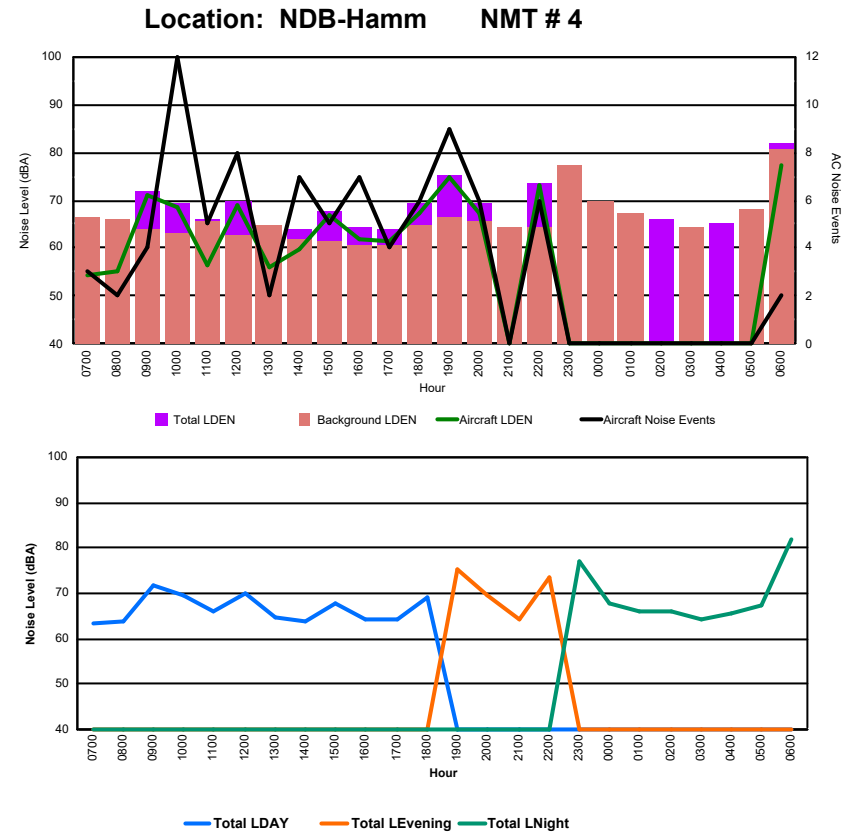

Luxembourg Airport Noise Distribution by Hour

Between 14/06/2024 00:00:00 and 14/06/2024 23:59:59 (Local Time)

Day	Aircraft Events	Total LDEN dB (A)	Aircraft LDEN dB(A)	Background LDEN dB(A)	Total LDay dB(A)	Total LEvening dB(A)	Total LNight dB (A)
14/06/24 7:00	3	63.6	54.2	66.4	63.6	-	-
14/06/24 8:00	2	64.0	55.1	66.1	64.0	-	-
14/06/24 9:00	4	71.7	71.0	63.8	71.7	-	-
14/06/24 10:00	12	69.5	68.5	63.3	69.5	-	-
14/06/24 11:00	5	66.0	56.6	65.8	66.0	-	-
14/06/24 12:00	8	69.8	68.9	62.9	69.8	-	-
14/06/24 13:00	2	64.8	56.1	64.6	64.8	-	-
14/06/24 14:00	7	63.8	59.7	62.0	63.8	-	-
14/06/24 15:00	5	67.9	66.8	61.4	67.9	-	-
14/06/24 16:00	7	64.2	61.8	60.7	64.2	-	-
14/06/24 17:00	4	64.1	61.6	60.7	64.1	-	-
14/06/24 18:00	6	69.2	67.4	64.6	69.2	-	-
14/06/24 19:00	9	75.2	74.7	66.3	-	75.2	-
14/06/24 20:00	6	69.4	67.1	65.7	-	69.4	-
14/06/24 21:00	-	64.3	-	64.3	-	64.3	-
14/06/24 22:00	6	73.5	73.0	64.2	-	73.5	-
14/06/24 23:00	-	77.0	-	77.1	-	-	77.0
15/06/24 0:00	-	68.0	-	69.7	-	-	68.0
15/06/24 1:00	-	65.9	-	67.3	-	-	65.9
15/06/24 2:00	-	65.9	-	-	-	-	65.9
15/06/24 3:00	-	64.2	-	64.3	-	-	64.2
15/06/24 4:00	-	65.4	-	-	-	-	65.4
15/06/24 5:00	-	67.3	-	68.1	-	-	67.3
15/06/24 6:00	2	82.0	77.5	80.5	-	-	82.0
	88	71.9	68.1	69.8	67.5	72.2	74.7