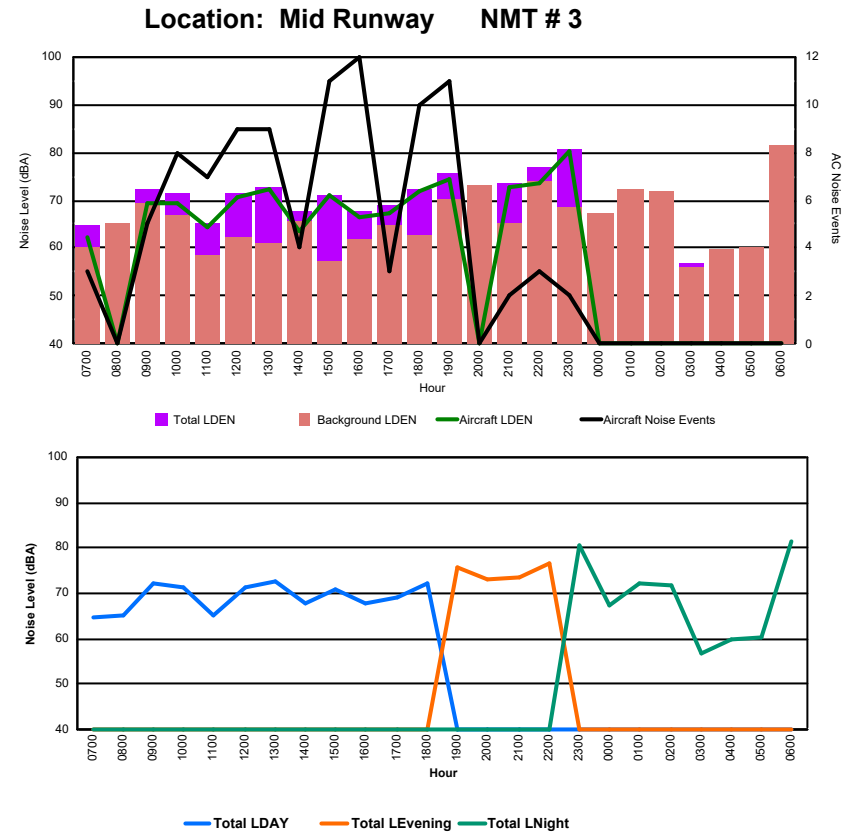

Luxembourg Airport Noise Distribution by Hour

Between 23/06/2024 00:00:00 and 23/06/2024 23:59:59 (Local Time)

Day	Aircraft Events	Total LDEN dB(A)	Aircraft LDEN dB(A)	Background LDEN dB(A)	Total LDay dB(A)	Total LEvening dB(A)	Total LNight dB(A)
23/06/24 7:00	3	64.6	62.5	60.4	64.6	-	-
23/06/24 8:00	-	65.1	-	65.0	65.1	-	-
23/06/24 9:00	5	72.1	69.2	69.2	72.1	-	-
23/06/24 10:00	8	71.4	69.5	66.9	71.4	-	-
23/06/24 11:00	7	65.3	64.4	58.5	65.3	-	-
23/06/24 12:00	9	71.3	70.8	62.1	71.3	-	-
23/06/24 13:00	9	72.8	72.5	61.0	72.8	-	-
23/06/24 14:00	4	67.8	63.6	65.8	67.8	-	-
23/06/24 15:00	11	71.1	70.9	57.1	71.1	-	-
23/06/24 16:00	12	67.7	66.5	61.7	67.7	-	-
23/06/24 17:00	3	69.0	67.1	64.6	69.0	-	-
23/06/24 18:00	10	72.3	71.8	62.8	72.3	-	-
23/06/24 19:00	11	75.7	74.3	70.4	-	75.7	-
23/06/24 20:00	-	73.2	-	73.2	-	73.2	-
23/06/24 21:00	2	73.5	72.6	65.0	-	73.5	-
23/06/24 22:00	3	76.7	73.5	74.1	-	76.7	-
23/06/24 23:00	2	80.6	80.3	68.7	-	-	80.6
24/06/24 0:00	-	67.2	-	67.3	-	-	67.2
24/06/24 1:00	-	72.2	-	72.2	-	-	72.2
24/06/24 2:00	-	71.8	-	71.9	-	-	71.8
24/06/24 3:00	-	56.8	-	56.2	-	-	56.8
24/06/24 4:00	-	59.7	-	59.8	-	-	59.7
24/06/24 5:00	-	60.1	-	60.1	-	-	60.1
24/06/24 6:00	-	81.6	-	81.4	-	-	81.6
	99	73.6	70.4	70.6	70.1	75.0	75.7