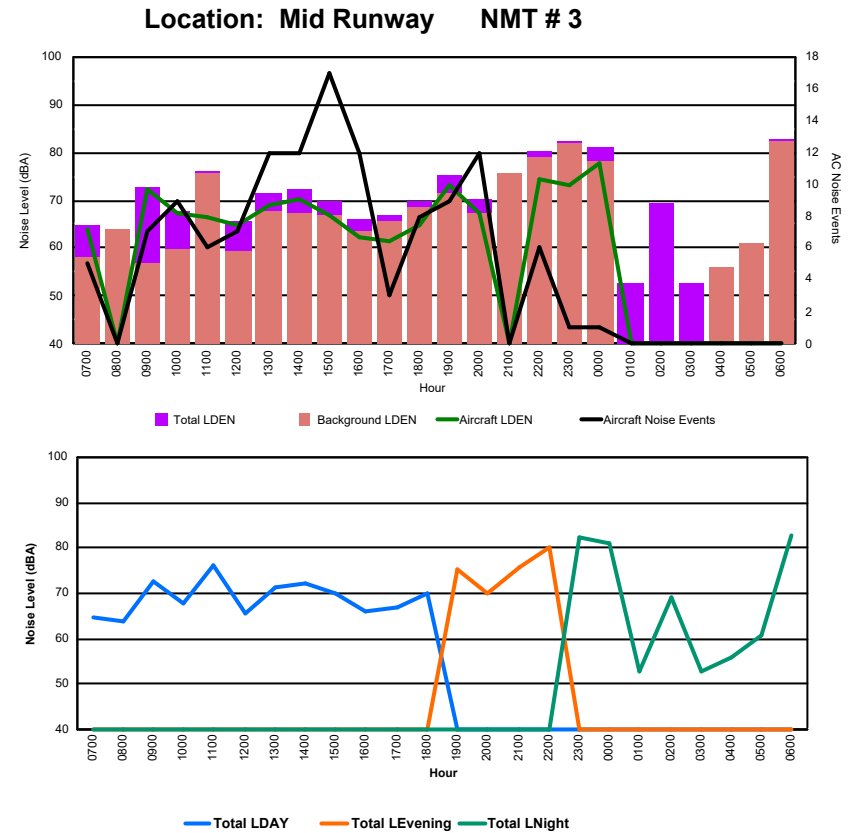

Luxembourg Airport Noise Distribution by Hour

Between 04/06/2024 00:00:00 and 04/06/2024 23:59:59 (Local Time)

Day	Aircraft Events	Total LDEN dB (A)	Aircraft LDEN dB(A)	Background LDEN dB(A)	Total LDay dB(A)	Total LEvening dB(A)	Total LNight dB (A)
04/06/24 7:00	5	64.8	63.8	58.2	64.8	-	-
04/06/24 8:00	-	63.9	-	63.9	63.9	-	-
04/06/24 9:00	7	72.6	72.5	56.7	72.6	-	-
04/06/24 10:00	9	67.8	67.1	59.9	67.8	-	-
04/06/24 11:00	6	76.0	66.6	75.5	76.0	-	-
04/06/24 12:00	7	65.8	64.7	59.2	65.8	-	-
04/06/24 13:00	12	71.3	68.8	67.7	71.3	-	-
04/06/24 14:00	12	72.1	70.4	67.4	72.1	-	-
04/06/24 15:00	17	69.8	66.9	66.9	69.8	-	-
04/06/24 16:00	12	66.0	62.4	63.5	66.0	-	-
04/06/24 17:00	3	67.0	61.3	65.7	67.0	-	-
04/06/24 18:00	8	69.9	64.9	68.4	69.9	-	-
04/06/24 19:00	9	75.4	73.1	71.5	-	75.4	-
04/06/24 20:00	12	70.2	67.1	67.3	-	70.2	-
04/06/24 21:00	-	75.6	-	75.6	-	75.6	-
04/06/24 22:00	6	80.1	74.2	78.8	-	80.1	-
04/06/24 23:00	1	82.3	73.3	81.7	-	-	82.3
05/06/24 0:00	1	81.1	77.9	78.3	-	-	81.1
05/06/24 1:00	-	52.7	-	-	-	-	52.7
05/06/24 2:00	-	69.2	-	-	-	-	69.2
05/06/24 3:00	-	52.7	-	-	-	-	52.7
05/06/24 4:00	-	56.0	-	56.0	-	-	56.0
05/06/24 5:00	-	60.9	-	60.9	-	-	60.9
05/06/24 6:00	-	82.6	-	82.5	-	-	82.6
	127	75.3	69.2	74.0	70.4	76.6	77.9