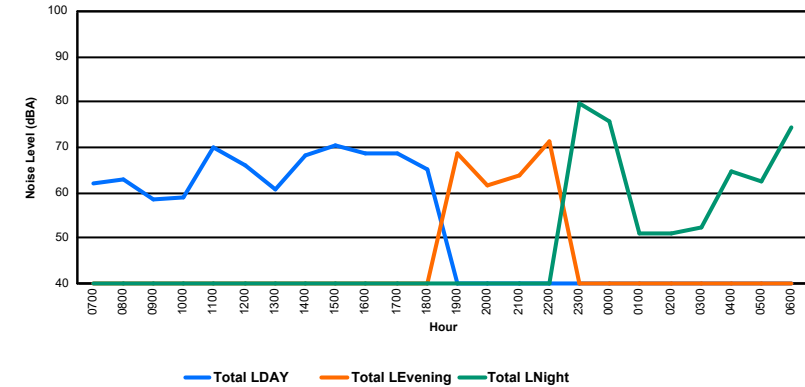

Luxembourg Airport Noise Distribution by Hour

Between 09/06/2024 00:00:00 and 09/06/2024 23:59:59 (Local Time)

Day	Aircraft Events	Total LDEN dB (A)	Aircraft LDEN dB(A)	Background LDEN dB(A)	Total LDay dB(A)	Total LEvening dB(A)	Total LNight dB (A)
09/06/24 7:00	4	62.2	62.1	46.2	62.2	-	-
09/06/24 8:00	4	62.8	62.7	46.7	62.8	-	-
09/06/24 9:00	1	58.6	45.5	58.4	58.6	-	-
09/06/24 10:00	2	58.9	53.3	57.5	58.9	-	-
09/06/24 11:00	8	70.2	70.1	50.5	70.2	-	-
09/06/24 12:00	5	66.2	66.0	53.0	66.2	-	-
09/06/24 13:00	2	60.8	60.6	47.2	60.8	-	-
09/06/24 14:00	7	68.4	68.3	49.2	68.4	-	-
09/06/24 15:00	5	70.4	70.4	51.4	70.4	-	-
09/06/24 16:00	3	68.5	68.4	49.9	68.5	-	-
09/06/24 17:00	14	68.5	68.5	51.9	68.5	-	-
09/06/24 18:00	5	65.0	64.9	49.5	65.0	-	-
09/06/24 19:00	6	68.9	66.8	64.8	-	68.9	-
09/06/24 20:00	3	61.7	61.3	51.7	-	61.7	-
09/06/24 21:00	5	63.9	63.4	54.3	-	63.9	-
09/06/24 22:00	3	71.5	71.4	53.4	-	71.5	-
09/06/24 23:00	2	79.5	79.5	56.8	-	-	79.5
10/06/24 0:00	1	75.7	75.7	52.2	-	-	75.7
10/06/24 1:00	-	51.2	-	51.2	-	-	51.2
10/06/24 2:00	-	51.2	-	51.2	-	-	51.2
10/06/24 3:00	-	52.3	-	-	-	-	52.3
10/06/24 4:00	-	64.6	-	64.9	-	-	64.6
10/06/24 5:00	-	62.4	-	62.4	-	-	62.4
10/06/24 6:00	1	74.3	73.8	65.2	-	-	74.3
	81	70.0	69.7	58.0	66.7	68.1	73.0

Location: DVOR NMT # 2