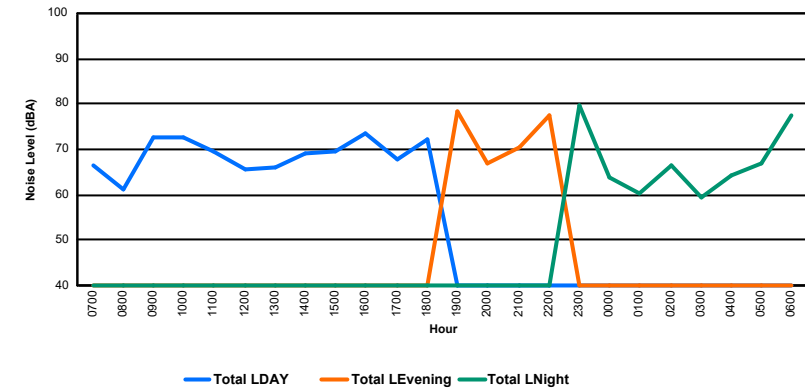

Luxembourg Airport Noise Distribution by Hour

Between 14/06/2024 00:00:00 and 14/06/2024 23:59:59 (Local Time)

Day	Aircraft Events	Total LDEN dB(A)	Aircraft LDEN dB(A)	Background LDEN dB(A)	Total LDay dB(A)	Total LEvening dB(A)	Total LNight dB(A)
14/06/24 7:00	2	66.5	66.3	53.3	66.5	-	-
14/06/24 8:00	1	61.1	59.9	54.8	61.1	-	-
14/06/24 9:00	10	72.6	72.4	58.8	72.6	-	-
14/06/24 10:00	9	72.8	72.6	57.3	72.8	-	-
14/06/24 11:00	7	69.5	69.3	56.7	69.5	-	-
14/06/24 12:00	5	65.8	65.4	55.7	65.8	-	-
14/06/24 13:00	1	66.2	53.8	65.9	66.2	-	-
14/06/24 14:00	6	69.2	68.9	56.3	69.2	-	-
14/06/24 15:00	7	69.4	69.2	56.3	69.4	-	-
14/06/24 16:00	10	73.4	73.4	56.4	73.4	-	-
14/06/24 17:00	6	67.7	67.3	56.9	67.7	-	-
14/06/24 18:00	13	72.2	72.1	58.3	72.2	-	-
14/06/24 19:00	12	78.3	78.2	61.9	-	78.3	-
14/06/24 20:00	3	67.1	66.3	58.8	-	67.1	-
14/06/24 21:00	3	70.3	70.1	57.7	-	70.3	-
14/06/24 22:00	9	77.7	77.6	59.6	-	77.7	-
14/06/24 23:00	7	79.5	79.1	69.2	-	-	79.5
15/06/24 0:00	-	63.8	-	64.0	-	-	63.8
15/06/24 1:00	-	60.4	-	60.6	-	-	60.4
15/06/24 2:00	-	66.6	-	-	-	-	66.6
15/06/24 3:00	-	59.6	-	59.7	-	-	59.6
15/06/24 4:00	-	64.2	-	-	-	-	64.2
15/06/24 5:00	-	67.0	-	67.6	-	-	67.0
15/06/24 6:00	2	77.5	76.2	72.8	-	-	77.5
	113	72.5	71.9	63.2	70.0	75.5	73.1

Location: DVOR NMT # 2