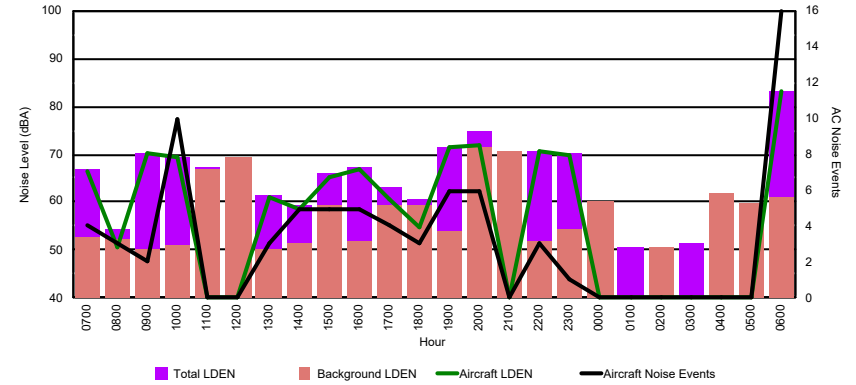

Luxembourg Airport Noise Distribution by Hour

Between 24/06/2024 00:00:00 and 24/06/2024 23:59:59 (Local Time)

Day	Aircraft Events	Total LDEN dB(A)	Aircraft LDEN dB(A)	Background LDEN dB(A)	Total LDay dB(A)	Total LEvening dB(A)	Total LNight dB(A)
24/06/24 7:00	4	66.7	66.5	52.8	66.7	-	-
24/06/24 8:00	3	54.5	50.6	52.3	54.5	-	-
24/06/24 9:00	2	70.2	70.1	50.2	70.2	-	-
24/06/24 10:00	10	69.3	69.2	51.2	69.3	-	-
24/06/24 11:00	-	67.4	-	67.0	67.4	-	-
24/06/24 12:00	-	69.2	-	69.2	69.2	-	-
24/06/24 13:00	3	61.4	61.1	50.1	61.4	-	-
24/06/24 14:00	5	59.4	58.6	51.6	59.4	-	-
24/06/24 15:00	5	66.2	65.2	59.3	66.2	-	-
24/06/24 16:00	5	67.1	67.0	51.9	67.1	-	-
24/06/24 17:00	4	63.0	60.5	59.5	63.0	-	-
24/06/24 18:00	3	60.8	54.8	59.5	60.8	-	-
24/06/24 19:00	6	71.5	71.4	54.0	-	71.5	-
24/06/24 20:00	6	74.6	71.8	71.3	-	74.6	-
24/06/24 21:00	-	70.5	-	70.5	-	70.5	-
24/06/24 22:00	3	70.6	70.6	51.8	-	70.6	-
24/06/24 23:00	1	70.1	70.0	54.3	-	-	70.1
25/06/24 0:00	-	60.2	-	60.2	-	-	60.2
25/06/24 1:00	-	50.5	-	-	-	-	50.5
25/06/24 2:00	-	50.6	-	50.6	-	-	50.6
25/06/24 3:00	-	51.4	-	-	-	-	51.4
25/06/24 4:00	-	61.8	-	61.8	-	-	61.8
25/06/24 5:00	-	59.6	-	59.6	-	-	59.6
25/06/24 6:00	16	83.3	83.3	61.0	-	-	83.3
	76	71.6	71.0	62.9	66.4	72.2	74.5

Location: DVOR NMT # 2