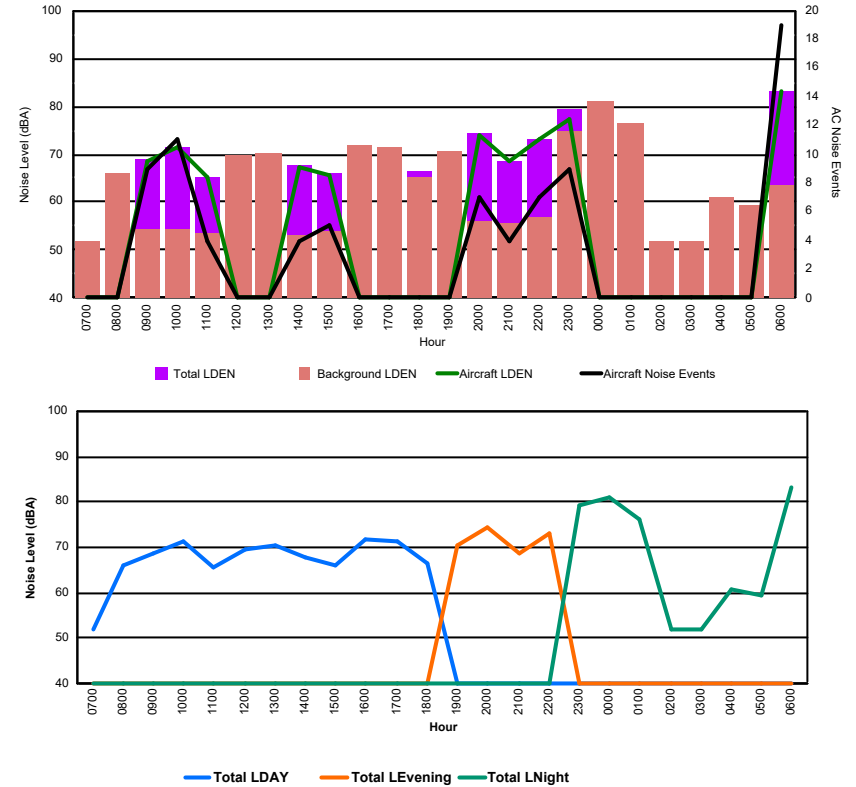

Luxembourg Airport Noise Distribution by Hour

Between 28/06/2024 00:00:00 and 28/06/2024 23:59:59 (Local Time)

Day	Aircraft Events	Total LDEN dB (A)	Aircraft LDEN dB(A)	Background LDEN dB(A)	Total LDay dB(A)	Total LEvening dB(A)	Total LNight dB (A)
28/06/24	7:00	-	52.0	-	52.0	-	-
28/06/24	8:00	-	66.0	-	66.0	-	-
28/06/24	9:00	9	68.8	68.7	54.5	-	-
28/06/24	10:00	11	71.5	71.5	54.3	-	-
28/06/24	11:00	4	65.4	65.1	53.6	-	-
28/06/24	12:00	-	69.6	-	69.6	-	-
28/06/24	13:00	-	70.4	-	70.4	-	-
28/06/24	14:00	4	67.7	67.5	53.3	-	-
28/06/24	15:00	5	65.9	65.6	53.9	-	-
28/06/24	16:00	-	71.9	-	71.9	-	-
28/06/24	17:00	-	71.3	-	71.3	-	-
28/06/24	18:00	-	66.3	-	65.4	-	-
28/06/24	19:00	-	70.6	-	70.6	70.6	-
28/06/24	20:00	7	74.2	74.1	56.0	-	74.2
28/06/24	21:00	4	68.6	68.4	55.7	-	68.6
28/06/24	22:00	7	73.1	73.1	57.0	-	73.1
28/06/24	23:00	9	79.3	77.5	74.8	-	79.3
29/06/24	0:00	-	81.2	-	81.1	-	81.2
29/06/24	1:00	-	76.3	-	76.4	-	76.3
29/06/24	2:00	-	51.8	-	51.8	-	51.8
29/06/24	3:00	-	52.0	-	52.0	-	52.0
29/06/24	4:00	-	60.8	-	60.9	-	60.8
29/06/24	5:00	-	59.4	-	59.4	-	59.4
29/06/24	6:00	19	83.3	83.2	63.6	-	83.3
	79	74.2	71.7	70.6	68.9	72.1	77.7

Location: DVOR NMT # 2