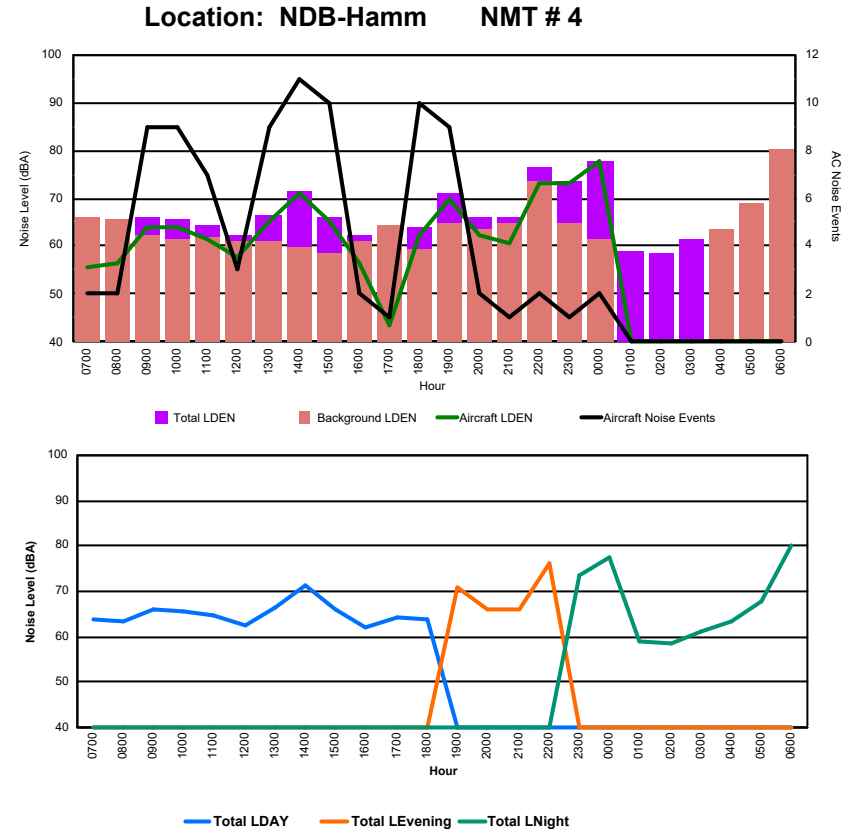

Luxembourg Airport Noise Distribution by Hour

Between 04/06/2024 00:00:00 and 04/06/2024 23:59:59 (Local Time)

Day	Aircraft Events	Total LDEN dB(A)	Aircraft LDEN dB(A)	Background LDEN dB(A)	Total LDay dB(A)	Total LEvening dB(A)	Total LNight dB(A)
04/06/24	7:00	2	63.8	55.6	66.2	63.8	-
04/06/24	8:00	2	63.5	56.6	65.7	63.5	-
04/06/24	9:00	9	65.9	63.8	62.1	65.9	-
04/06/24	10:00	9	65.8	63.9	61.4	65.8	-
04/06/24	11:00	7	64.5	61.5	61.7	64.5	-
04/06/24	12:00	3	62.5	57.6	60.9	62.5	-
04/06/24	13:00	9	66.6	65.3	61.1	66.6	-
04/06/24	14:00	11	71.5	71.2	59.6	71.5	-
04/06/24	15:00	10	66.2	65.4	58.5	66.2	-
04/06/24	16:00	2	62.2	56.3	61.0	62.2	-
04/06/24	17:00	1	64.3	43.7	64.2	64.3	-
04/06/24	18:00	10	63.9	62.1	59.5	63.9	-
04/06/24	19:00	9	71.1	70.0	64.7	-	71.1
04/06/24	20:00	2	66.0	62.2	63.7	-	66.0
04/06/24	21:00	1	66.1	60.8	64.7	-	66.1
04/06/24	22:00	2	76.4	73.0	73.7	-	76.4
04/06/24	23:00	1	73.7	73.1	64.7	-	73.7
05/06/24	0:00	2	77.7	77.6	61.4	-	77.7
05/06/24	1:00	-	58.9	-	-	-	58.9
05/06/24	2:00	-	58.7	-	-	-	58.7
05/06/24	3:00	-	61.4	-	-	-	61.4
05/06/24	4:00	-	63.6	-	63.5	-	63.6
05/06/24	5:00	-	67.7	-	68.8	-	67.7
05/06/24	6:00	-	80.2	-	80.4	-	80.2
	92	71.1	67.7	68.7	65.9	72.1	73.9