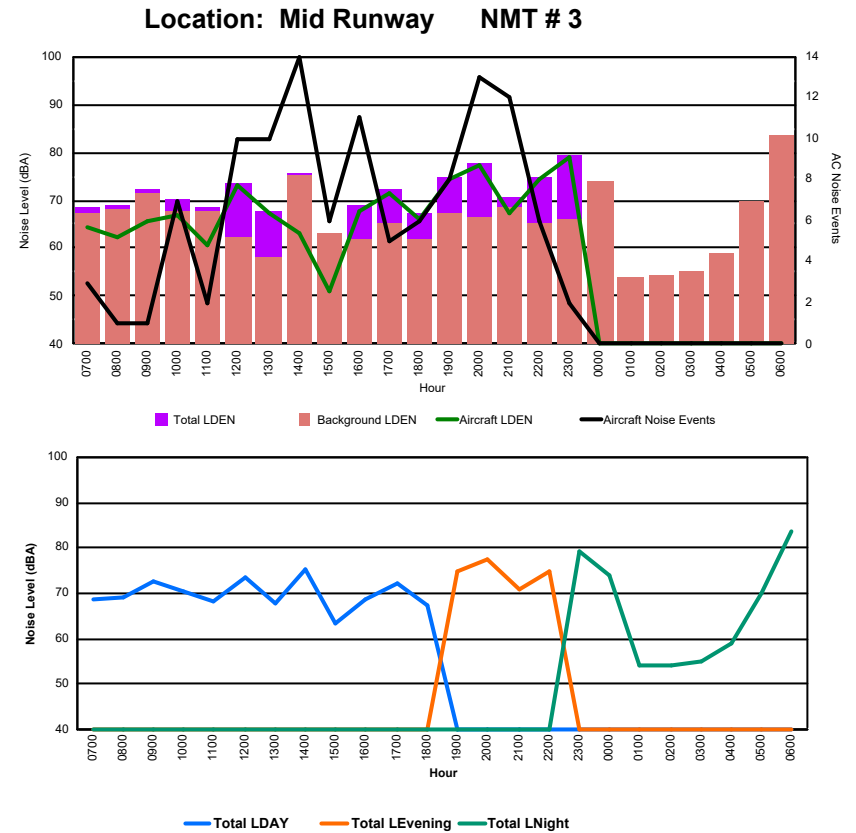

Luxembourg Airport Noise Distribution by Hour

Between 02/06/2024 00:00:00 and 02/06/2024 23:59:59 (Local Time)

Day	Aircraft Events	Total LDEN dB(A)	Aircraft LDEN dB(A)	Background LDEN dB(A)	Total LDay dB(A)	Total LEvening dB(A)	Total LNight dB(A)
02/06/24 7:00	3	68.5	64.3	67.4	68.5	-	-
02/06/24 8:00	1	69.1	62.2	68.2	69.1	-	-
02/06/24 9:00	1	72.5	65.7	71.5	72.5	-	-
02/06/24 10:00	7	70.3	66.8	67.8	70.3	-	-
02/06/24 11:00	2	68.4	60.7	67.7	68.4	-	-
02/06/24 12:00	10	73.4	73.1	62.4	73.4	-	-
02/06/24 13:00	10	67.7	67.2	58.3	67.7	-	-
02/06/24 14:00	14	75.5	63.3	75.2	75.5	-	-
02/06/24 15:00	6	63.3	51.1	63.2	63.3	-	-
02/06/24 16:00	11	68.8	67.9	61.8	68.8	-	-
02/06/24 17:00	5	72.3	71.4	65.3	72.3	-	-
02/06/24 18:00	6	67.5	66.2	62.0	67.5	-	-
02/06/24 19:00	8	75.0	74.2	67.5	-	75.0	-
02/06/24 20:00	13	77.6	77.3	66.4	-	77.6	-
02/06/24 21:00	12	70.8	67.2	68.4	-	70.8	-
02/06/24 22:00	6	75.0	74.5	65.0	-	75.0	-
02/06/24 23:00	2	79.3	79.1	65.9	-	-	79.3
03/06/24 0:00	-	74.0	-	74.1	-	-	74.0
03/06/24 1:00	-	53.9	-	53.9	-	-	53.9
03/06/24 2:00	-	54.2	-	54.2	-	-	54.2
03/06/24 3:00	-	55.1	-	55.1	-	-	55.1
03/06/24 4:00	-	58.9	-	58.9	-	-	58.9
03/06/24 5:00	-	69.8	-	69.8	-	-	69.8
03/06/24 6:00	-	83.6	-	83.7	-	-	83.6
	117	74.2	70.4	72.0	70.9	75.2	76.4