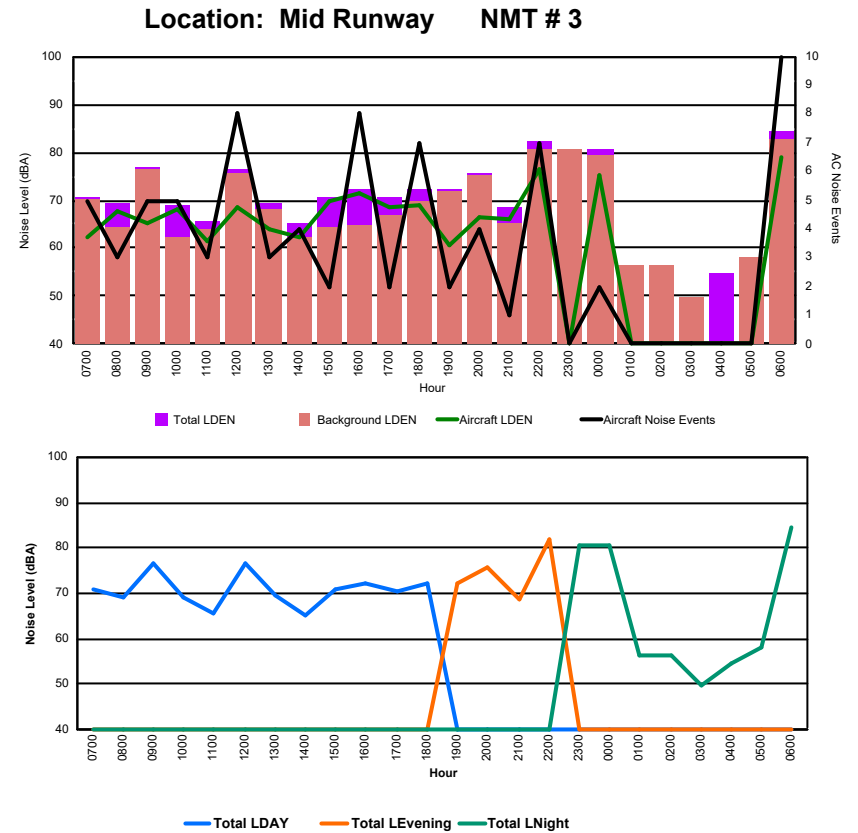

Luxembourg Airport Noise Distribution by Hour

Between 16/06/2024 00:00:00 and 16/06/2024 23:59:59 (Local Time)

Day	Aircraft Events	Total LDEN dB (A)	Aircraft LDEN dB(A)	Background LDEN dB(A)	Total LDay dB(A)	Total LEvening dB(A)	Total LNight dB (A)	
16/06/24	7:00	5	70.7	62.2	70.2	70.7	-	-
16/06/24	8:00	3	69.2	67.6	64.3	69.2	-	-
16/06/24	9:00	5	76.8	65.3	76.4	76.8	-	-
16/06/24	10:00	5	69.0	68.0	62.2	69.0	-	-
16/06/24	11:00	3	65.8	61.5	63.8	65.8	-	-
16/06/24	12:00	8	76.5	68.7	75.8	76.5	-	-
16/06/24	13:00	3	69.5	63.9	68.1	69.5	-	-
16/06/24	14:00	4	65.1	62.1	62.1	65.1	-	-
16/06/24	15:00	2	70.8	69.7	64.4	70.8	-	-
16/06/24	16:00	8	72.3	71.4	64.9	72.3	-	-
16/06/24	17:00	2	70.6	68.4	66.7	70.6	-	-
16/06/24	18:00	7	72.4	68.9	69.9	72.4	-	-
16/06/24	19:00	2	72.1	60.6	71.8	-	72.1	-
16/06/24	20:00	4	75.7	66.4	75.1	-	75.7	-
16/06/24	21:00	1	68.5	65.9	65.1	-	68.5	-
16/06/24	22:00	7	82.1	76.4	80.7	-	82.1	-
16/06/24	23:00	-	80.5	-	80.6	-	-	80.5
17/06/24	0:00	2	80.8	75.1	79.5	-	-	80.8
17/06/24	1:00	-	56.4	-	56.4	-	-	56.4
17/06/24	2:00	-	56.4	-	56.5	-	-	56.4
17/06/24	3:00	-	49.8	-	49.8	-	-	49.8
17/06/24	4:00	-	54.7	-	-	-	-	54.7
17/06/24	5:00	-	58.2	-	58.2	-	-	58.2
17/06/24	6:00	10	84.4	79.1	82.8	-	-	84.4
	81	75.9	69.9	74.6	72.1	77.5	78.0