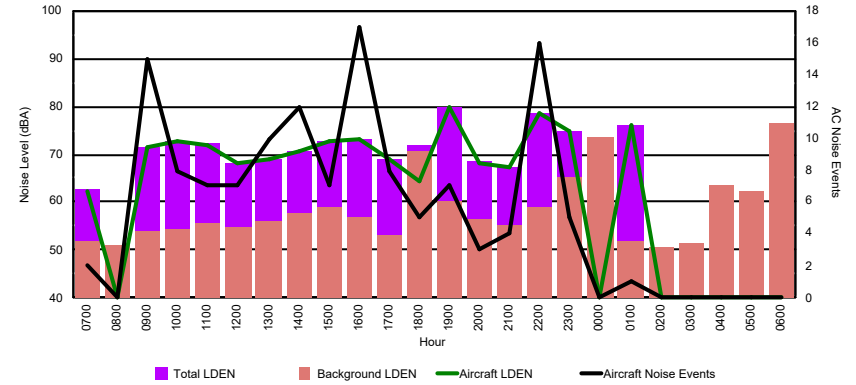

Luxembourg Airport Noise Distribution by Hour

Between 06/06/2024 00:00:00 and 06/06/2024 23:59:59 (Local Time)

Day	Aircraft Events	Total LDEN dB(A)	Aircraft LDEN dB(A)	Background LDEN dB(A)	Total LDay dB(A)	Total LEvening dB(A)	Total LNight dB(A)
06/06/24 7:00	2	62.8	62.5	52.0	62.8	-	-
06/06/24 8:00	-	50.9	-	50.9	50.9	-	-
06/06/24 9:00	15	71.6	71.6	54.1	71.6	-	-
06/06/24 10:00	8	72.7	72.7	54.2	72.7	-	-
06/06/24 11:00	7	72.1	72.0	55.5	72.1	-	-
06/06/24 12:00	7	68.2	68.0	54.6	68.2	-	-
06/06/24 13:00	10	69.0	68.8	56.0	69.0	-	-
06/06/24 14:00	12	70.7	70.5	57.6	70.7	-	-
06/06/24 15:00	7	72.9	72.7	58.8	72.9	-	-
06/06/24 16:00	17	73.1	73.0	56.7	73.1	-	-
06/06/24 17:00	8	69.1	69.0	53.0	69.1	-	-
06/06/24 18:00	5	71.7	64.5	70.8	71.7	-	-
06/06/24 19:00	7	79.8	79.7	60.2	-	79.8	-
06/06/24 20:00	3	68.6	68.3	56.6	-	68.6	-
06/06/24 21:00	4	67.3	67.1	55.4	-	67.3	-
06/06/24 22:00	16	78.6	78.6	59.1	-	78.6	-
06/06/24 23:00	5	75.0	74.6	65.0	-	-	75.0
07/06/24 0:00	-	73.3	-	73.4	-	-	73.3
07/06/24 1:00	1	76.1	76.1	51.7	-	-	76.1
07/06/24 2:00	-	50.6	-	50.6	-	-	50.6
07/06/24 3:00	-	51.4	-	51.4	-	-	51.4
07/06/24 4:00	-	63.5	-	63.7	-	-	63.5
07/06/24 5:00	-	62.3	-	62.3	-	-	62.3
07/06/24 6:00	-	76.2	-	76.3	-	-	76.2
	134	72.8	71.9	65.8	70.7	76.5	72.4

Location: DVOR NMT # 2