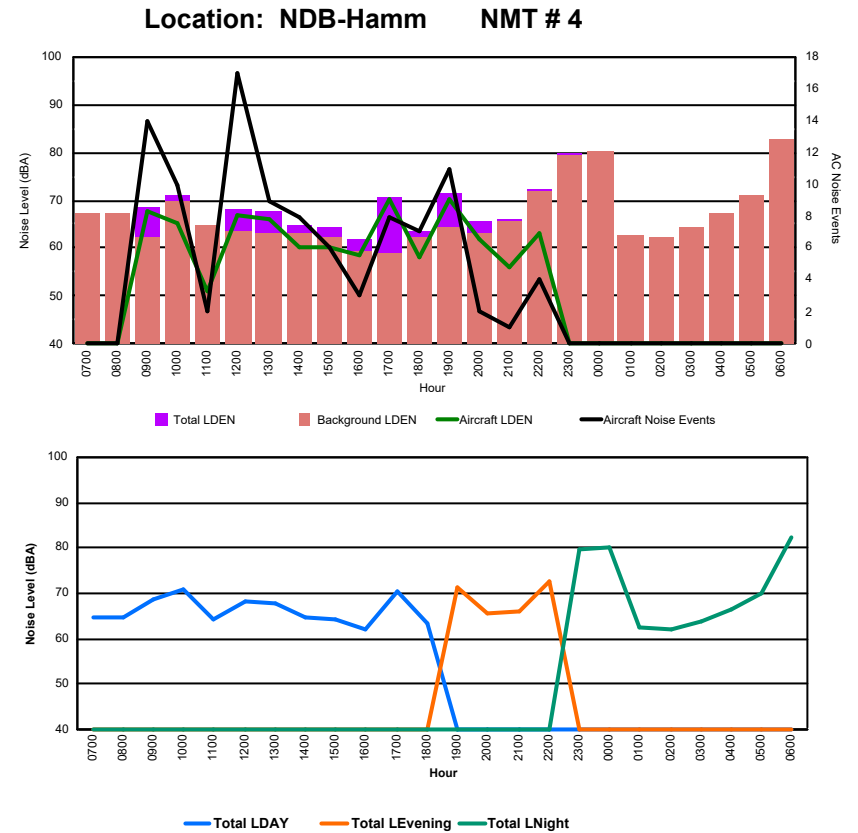

Luxembourg Airport Noise Distribution by Hour

Between 18/06/2024 00:00:00 and 18/06/2024 23:59:59 (Local Time)

Day	Aircraft Events	Total LDEN dB(A)	Aircraft LDEN dB(A)	Background LDEN dB(A)	Total LDay dB(A)	Total LEvening dB(A)	Total LNight dB(A)
18/06/24	7:00	-	64.6	-	67.3	64.6	-
18/06/24	8:00	-	64.9	-	67.1	64.9	-
18/06/24	9:00	14	68.7	67.7	62.4	68.7	-
18/06/24	10:00	10	71.0	65.0	69.9	71.0	-
18/06/24	11:00	2	64.1	51.0	64.8	64.1	-
18/06/24	12:00	17	68.3	67.0	63.5	68.3	-
18/06/24	13:00	9	67.6	65.9	63.3	67.6	-
18/06/24	14:00	8	64.7	60.3	63.0	64.7	-
18/06/24	15:00	6	64.4	60.4	62.4	64.4	-
18/06/24	16:00	3	62.0	58.6	59.3	62.0	-
18/06/24	17:00	8	70.6	70.3	59.1	70.6	-
18/06/24	18:00	7	63.6	58.0	62.3	63.6	-
18/06/24	19:00	11	71.3	70.3	64.4	-	71.3
18/06/24	20:00	2	65.5	61.7	63.3	-	65.5
18/06/24	21:00	1	66.2	56.2	65.8	-	66.2
18/06/24	22:00	4	72.5	63.2	72.0	-	72.5
18/06/24	23:00	-	79.6	-	79.5	-	79.6
19/06/24	0:00	-	80.3	-	80.3	-	80.3
19/06/24	1:00	-	62.6	-	62.9	-	62.6
19/06/24	2:00	-	61.9	-	62.3	-	61.9
19/06/24	3:00	-	64.0	-	64.2	-	64.0
19/06/24	4:00	-	66.6	-	67.3	-	66.6
19/06/24	5:00	-	70.1	-	71.2	-	70.1
19/06/24	6:00	-	82.2	-	82.9	-	82.2
	102	73.1	62.9	73.0	67.1	69.9	76.8