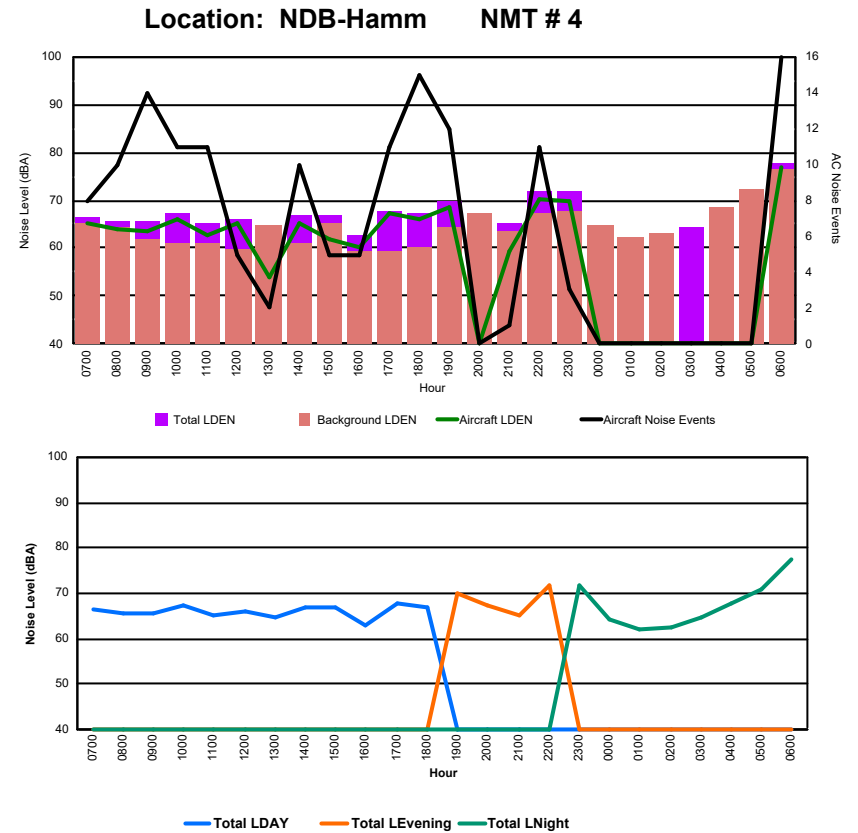

Luxembourg Airport Noise Distribution by Hour

Between 12/06/2024 00:00:00 and 12/06/2024 23:59:59 (Local Time)

Day	Aircraft Events	Total LDEN dB(A)	Aircraft LDEN dB(A)	Background LDEN dB(A)	Total LDay dB(A)	Total LEvening dB(A)	Total LNight dB(A)
12/06/24 7:00	8	66.6	65.2	65.3	66.6	-	-
12/06/24 8:00	10	65.5	63.9	64.4	65.5	-	-
12/06/24 9:00	14	65.6	63.4	62.0	65.6	-	-
12/06/24 10:00	11	67.3	66.2	60.9	67.3	-	-
12/06/24 11:00	11	65.0	62.9	61.1	65.0	-	-
12/06/24 12:00	5	66.1	65.0	59.8	66.1	-	-
12/06/24 13:00	2	64.9	54.0	64.6	64.9	-	-
12/06/24 14:00	10	66.7	65.4	60.9	66.7	-	-
12/06/24 15:00	5	66.9	61.7	65.4	66.9	-	-
12/06/24 16:00	5	62.8	60.3	59.3	62.8	-	-
12/06/24 17:00	11	67.9	67.3	59.4	67.9	-	-
12/06/24 18:00	15	67.1	66.2	60.2	67.1	-	-
12/06/24 19:00	12	69.9	68.6	64.3	-	69.9	-
12/06/24 20:00	-	67.2	-	67.2	-	67.2	-
12/06/24 21:00	1	65.0	59.4	63.7	-	65.0	-
12/06/24 22:00	11	71.8	70.1	67.3	-	71.8	-
12/06/24 23:00	3	71.8	69.9	67.7	-	-	71.8
13/06/24 0:00	-	64.3	-	64.9	-	-	64.3
13/06/24 1:00	-	62.2	-	62.5	-	-	62.2
13/06/24 2:00	-	62.7	-	63.0	-	-	62.7
13/06/24 3:00	-	64.5	-	-	-	-	64.5
13/06/24 4:00	-	67.8	-	68.7	-	-	67.8
13/06/24 5:00	-	70.7	-	72.1	-	-	70.7
13/06/24 6:00	16	77.7	76.9	76.4	-	-	77.7
	150	68.9	66.6	66.9	66.2	69.2	71.0