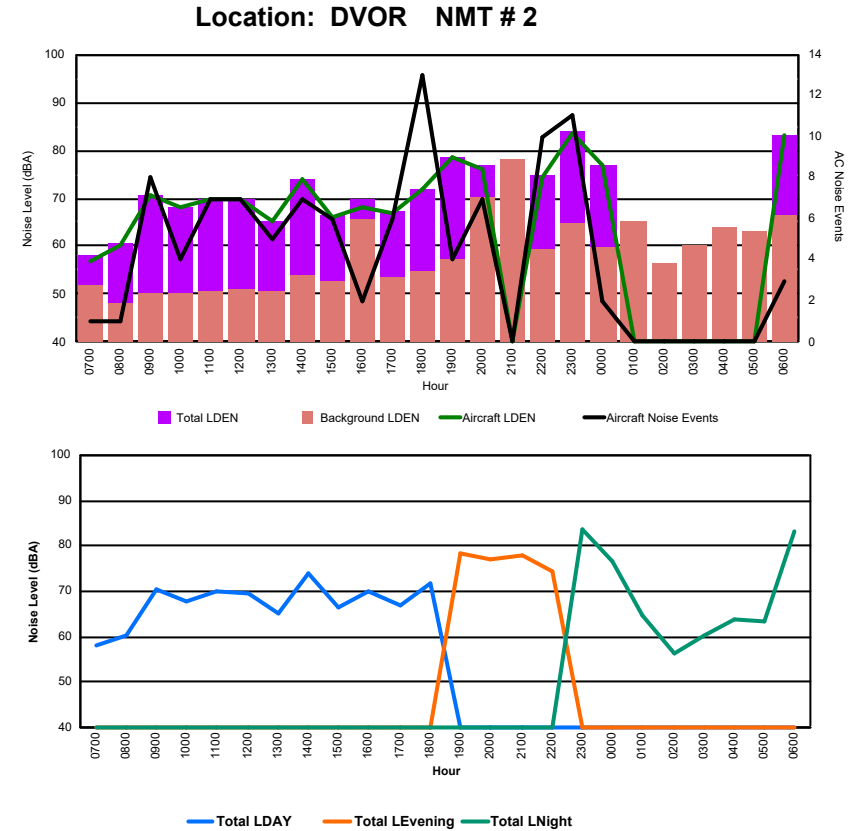

Luxembourg Airport Noise Distribution by Hour

Between 30/06/2024 00:00:00 and 30/06/2024 23:59:59 (Local Time)

Day	Aircraft Events	Total LDEN dB(A)	Aircraft LDEN dB(A)	Background LDEN dB(A)	Total LDay dB(A)	Total LEvening dB(A)	Total LNight dB(A)
30/06/24	7:00	1	58.1	56.9	51.7	58.1	-
30/06/24	8:00	1	60.5	60.2	48.1	60.5	-
30/06/24	9:00	8	70.6	70.5	50.4	70.6	-
30/06/24	10:00	4	68.0	68.0	50.0	68.0	-
30/06/24	11:00	7	69.8	69.7	50.8	69.8	-
30/06/24	12:00	7	69.6	69.6	51.0	69.6	-
30/06/24	13:00	5	65.3	65.1	50.6	65.3	-
30/06/24	14:00	7	73.9	73.8	54.0	73.9	-
30/06/24	15:00	6	66.3	66.1	52.9	66.3	-
30/06/24	16:00	2	70.0	68.0	65.7	70.0	-
30/06/24	17:00	6	67.1	66.9	53.7	67.1	-
30/06/24	18:00	13	71.8	71.7	54.8	71.8	-
30/06/24	19:00	4	78.6	78.6	57.4	-	78.6
30/06/24	20:00	7	76.9	75.9	70.1	-	76.9
30/06/24	21:00	-	78.0	-	78.0	-	78.0
30/06/24	22:00	10	74.6	74.5	59.5	-	74.6
30/06/24	23:00	11	83.8	83.7	64.6	-	83.8
01/07/24	0:00	2	76.8	76.7	59.7	-	76.8
01/07/24	1:00	-	64.8	-	65.0	-	64.8
01/07/24	2:00	-	56.5	-	56.5	-	56.5
01/07/24	3:00	-	60.4	-	60.4	-	60.4
01/07/24	4:00	-	63.8	-	63.8	-	63.8
01/07/24	5:00	-	63.3	-	63.3	-	63.3
01/07/24	6:00	3	83.3	83.3	66.3	-	83.3
	104	75.4	74.8	66.1	69.2	77.3	78.1