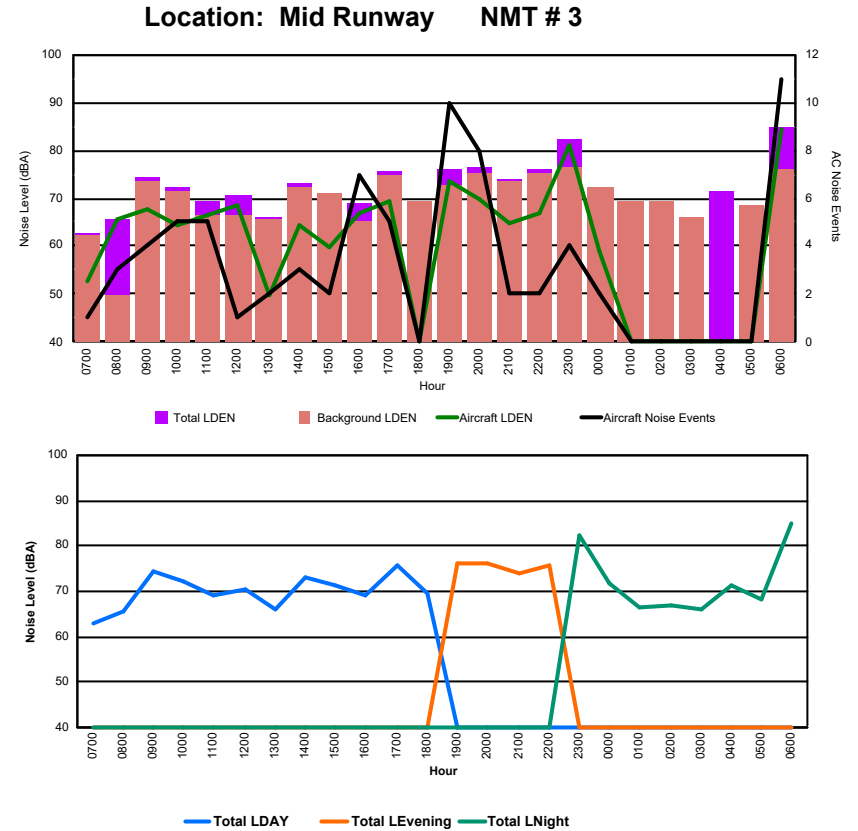

Luxembourg Airport Noise Distribution by Hour

Between 21/06/2024 00:00:00 and 21/06/2024 23:59:59 (Local Time)

Day	Aircraft Events	Total LDEN dB (A)	Aircraft LDEN dB(A)	Background LDEN dB(A)	Total LDay dB(A)	Total LEvening dB(A)	Total LNight dB (A)
21/06/24 7:00	1	62.9	52.7	62.4	62.9	-	-
21/06/24 8:00	3	65.7	65.6	49.6	65.7	-	-
21/06/24 9:00	4	74.5	67.9	73.5	74.5	-	-
21/06/24 10:00	5	72.3	64.4	71.6	72.3	-	-
21/06/24 11:00	5	69.3	66.3	66.4	69.3	-	-
21/06/24 12:00	1	70.6	68.6	66.3	70.6	-	-
21/06/24 13:00	2	65.9	49.9	65.8	65.9	-	-
21/06/24 14:00	3	73.0	64.5	72.3	73.0	-	-
21/06/24 15:00	2	71.2	59.6	70.9	71.2	-	-
21/06/24 16:00	7	69.1	66.9	65.2	69.1	-	-
21/06/24 17:00	5	75.7	69.4	74.6	75.7	-	-
21/06/24 18:00	-	69.5	-	69.5	69.5	-	-
21/06/24 19:00	10	76.1	73.6	72.8	-	76.1	-
21/06/24 20:00	8	76.3	69.8	75.3	-	76.3	-
21/06/24 21:00	2	74.0	64.9	73.5	-	74.0	-
21/06/24 22:00	2	75.9	67.0	75.3	-	75.9	-
21/06/24 23:00	4	82.3	80.9	76.6	-	-	82.3
22/06/24 0:00	2	71.7	58.8	72.2	-	-	71.7
22/06/24 1:00	-	66.3	-	69.2	-	-	66.3
22/06/24 2:00	-	66.7	-	69.5	-	-	66.7
22/06/24 3:00	-	65.9	-	65.9	-	-	65.9
22/06/24 4:00	-	71.5	-	-	-	-	71.5
22/06/24 5:00	-	68.4	-	68.4	-	-	68.4
22/06/24 6:00	11	85.0	84.4	76.2	-	-	85.0
	77	75.5	73.0	71.8	71.3	75.7	78.3