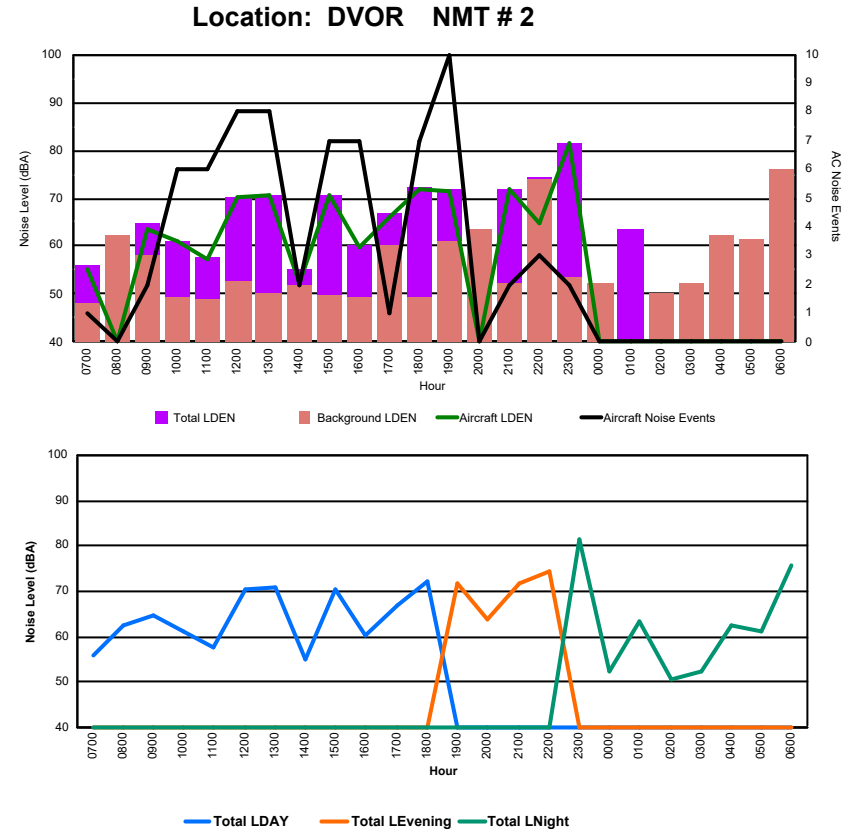

Luxembourg Airport Noise Distribution by Hour

Between 23/06/2024 00:00:00 and 23/06/2024 23:59:59 (Local Time)

Day	Aircraft Events	Total LDEN dB(A)	Aircraft LDEN dB(A)	Background LDEN dB(A)	Total LDay dB(A)	Total LEvening dB(A)	Total LNight dB(A)	
23/06/24	7:00	1	56.1	55.3	48.3	56.1	-	-
23/06/24	8:00	-	62.5	-	62.4	62.5	-	-
23/06/24	9:00	2	64.7	63.7	58.3	64.7	-	-
23/06/24	10:00	6	61.2	60.9	49.4	61.2	-	-
23/06/24	11:00	6	57.8	57.2	49.1	57.8	-	-
23/06/24	12:00	8	70.4	70.3	52.6	70.4	-	-
23/06/24	13:00	8	70.7	70.6	50.0	70.7	-	-
23/06/24	14:00	2	55.0	52.1	51.9	55.0	-	-
23/06/24	15:00	7	70.6	70.6	49.6	70.6	-	-
23/06/24	16:00	7	60.2	59.9	49.3	60.2	-	-
23/06/24	17:00	1	67.0	65.9	60.2	67.0	-	-
23/06/24	18:00	7	72.1	72.0	49.4	72.1	-	-
23/06/24	19:00	10	71.8	71.4	61.0	-	71.8	-
23/06/24	20:00	-	63.7	-	63.7	-	63.7	-
23/06/24	21:00	2	71.8	71.8	52.3	-	71.8	-
23/06/24	22:00	3	74.4	64.7	74.0	-	74.4	-
23/06/24	23:00	2	81.5	81.5	53.7	-	-	81.5
24/06/24	0:00	-	52.2	-	52.2	-	-	52.2
24/06/24	1:00	-	63.5	-	-	-	-	63.5
24/06/24	2:00	-	50.4	-	50.4	-	-	50.4
24/06/24	3:00	-	52.3	-	52.3	-	-	52.3
24/06/24	4:00	-	62.5	-	62.5	-	-	62.5
24/06/24	5:00	-	61.3	-	61.3	-	-	61.3
24/06/24	6:00	-	75.9	-	75.9	-	-	75.9
		72	71.1	69.9	65.0	67.3	71.8	73.7