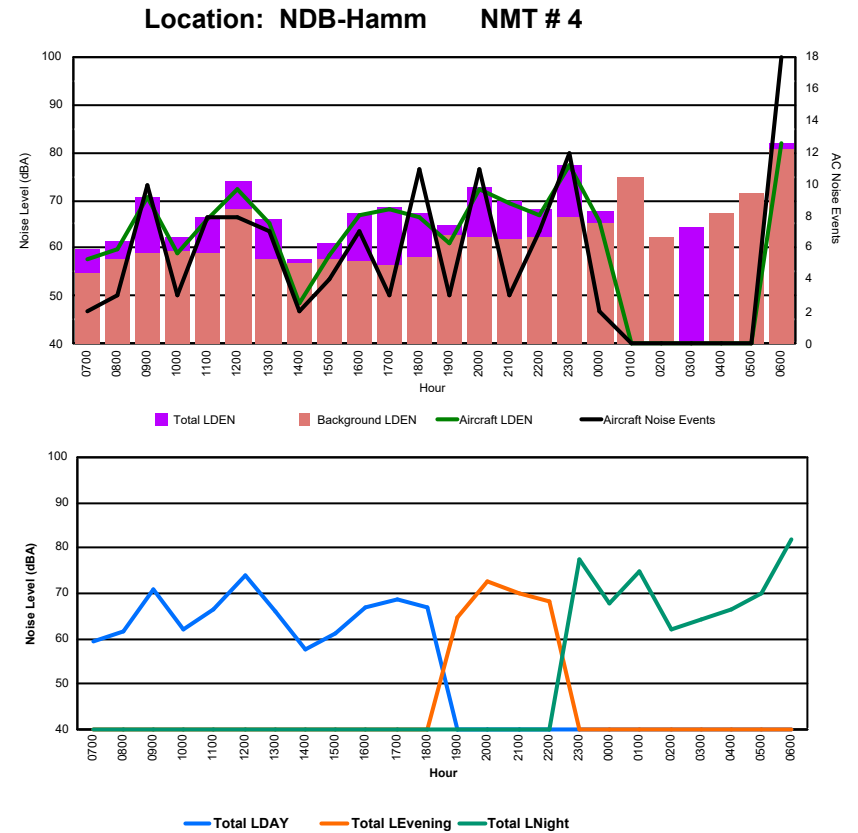

Location: Mid Runway NMT # 3

Luxembourg Airport Noise Distribution by Hour

Between 09/06/2024 00:00:00 and 09/06/2024 23:59:59 (Local Time)

Day	Aircraft Events	Total LDEN dB(A)	Aircraft LDEN dB(A)	Background LDEN dB(A)	Total LDay dB(A)	Total LEvening dB(A)	Total LNight dB(A)
09/06/24 7:00	2	59.6	57.9	54.8	59.6	-	-
09/06/24 8:00	3	61.6	59.8	57.9	61.6	-	-
09/06/24 9:00	10	70.7	70.5	59.0	70.7	-	-
09/06/24 10:00	3	62.2	59.0	59.4	62.2	-	-
09/06/24 11:00	8	66.6	65.9	59.0	66.6	-	-
09/06/24 12:00	8	73.9	72.5	68.2	73.9	-	-
09/06/24 13:00	7	65.9	65.3	57.9	65.9	-	-
09/06/24 14:00	2	57.5	48.7	56.9	57.5	-	-
09/06/24 15:00	4	61.1	58.4	57.8	61.1	-	-
09/06/24 16:00	7	67.1	66.7	57.1	67.1	-	-
09/06/24 17:00	3	68.5	68.2	56.6	68.5	-	-
09/06/24 18:00	11	67.1	66.6	58.2	67.1	-	-
09/06/24 19:00	3	64.9	61.0	62.7	-	64.9	-
09/06/24 20:00	11	72.7	72.3	62.3	-	72.7	-
09/06/24 21:00	3	70.0	69.2	62.0	-	70.0	-
09/06/24 22:00	7	68.2	67.0	62.4	-	68.2	-
09/06/24 23:00	12	77.4	77.1	66.3	-	-	77.4
10/06/24 0:00	2	67.9	65.6	65.0	-	-	67.9
10/06/24 1:00	-	74.8	-	74.9	-	-	74.8
10/06/24 2:00	-	62.0	-	62.5	-	-	62.0
10/06/24 3:00	-	64.2	-	-	-	-	64.2
10/06/24 4:00	-	66.6	-	67.1	-	-	66.6
10/06/24 5:00	-	70.2	-	71.6	-	-	70.2
10/06/24 6:00	18	81.9	81.7	80.6	-	-	81.9
	124	71.9	70.8	69.1	67.5	69.8	75.2