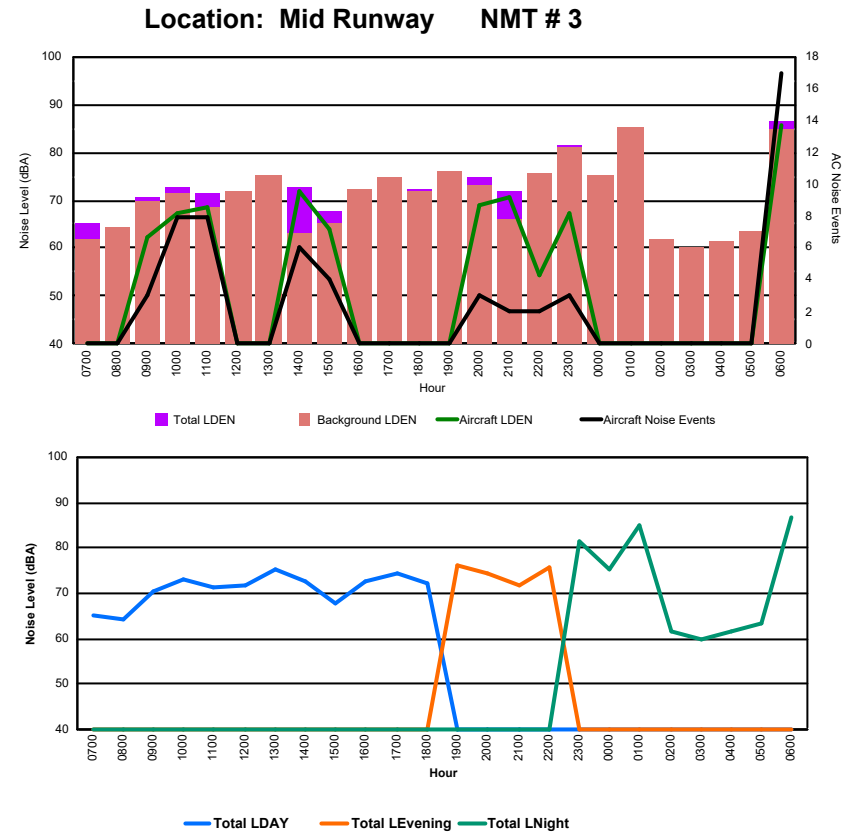

Location: DVOR NMT # 2

Luxembourg Airport Noise Distribution by Hour

Between 28/06/2024 00:00:00 and 28/06/2024 23:59:59 (Local Time)

Day	Aircraft Events	Total LDEN dB(A)	Aircraft LDEN dB(A)	Background LDEN dB(A)	Total LDay dB(A)	Total LEvening dB(A)	Total LNight dB(A)
28/06/24	7:00	-	65.1	-	62.0	65.1	-
28/06/24	8:00	-	64.3	-	64.3	-	-
28/06/24	9:00	3	70.5	62.3	69.8	70.5	-
28/06/24	10:00	8	72.9	67.4	71.5	72.9	-
28/06/24	11:00	8	71.5	68.6	68.5	71.5	-
28/06/24	12:00	-	71.7	-	71.7	-	-
28/06/24	13:00	-	75.2	-	75.2	-	-
28/06/24	14:00	6	72.6	72.0	63.2	72.6	-
28/06/24	15:00	4	67.6	64.0	65.2	67.6	-
28/06/24	16:00	-	72.5	-	72.5	-	-
28/06/24	17:00	-	74.6	-	74.6	-	-
28/06/24	18:00	-	72.3	-	71.7	72.3	-
28/06/24	19:00	-	76.0	-	76.0	76.0	-
28/06/24	20:00	3	74.6	69.1	73.2	-	74.6
28/06/24	21:00	2	71.9	70.6	66.0	-	71.9
28/06/24	22:00	2	75.8	54.4	75.8	-	75.8
28/06/24	23:00	3	81.3	67.1	81.2	-	81.3
29/06/24	0:00	-	75.3	-	75.4	-	75.3
29/06/24	1:00	-	85.1	-	85.1	-	85.1
29/06/24	2:00	-	61.5	-	61.8	-	61.5
29/06/24	3:00	-	60.0	-	60.1	-	60.0
29/06/24	4:00	-	61.5	-	61.6	-	61.5
29/06/24	5:00	-	63.3	-	63.4	-	63.3
29/06/24	6:00	17	86.6	85.5	84.6	-	86.6
	56	77.2	72.4	76.4	71.9	74.8	80.8