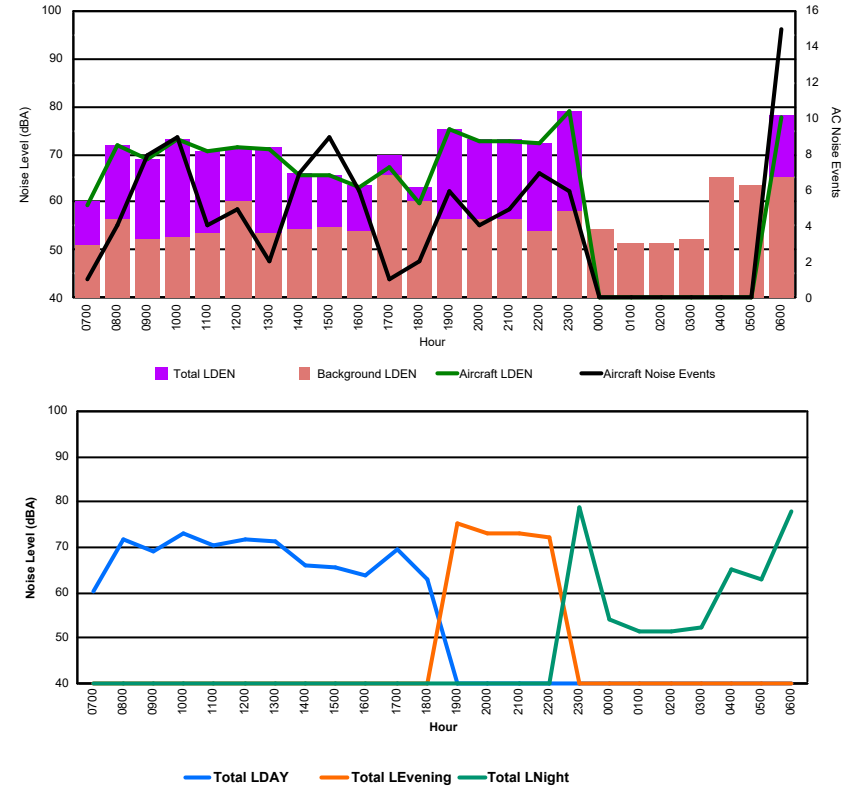

Luxembourg Airport Noise Distribution by Hour

Between 08/06/2024 00:00:00 and 08/06/2024 23:59:59 (Local Time)

Day	Aircraft Events	Total LDEN dB(A)	Aircraft LDEN dB(A)	Background LDEN dB(A)	Total LDay dB(A)	Total LEvening dB(A)	Total LNight dB(A)
08/06/24 7:00	1	60.1	59.5	51.1	60.1	-	-
08/06/24 8:00	4	71.9	71.8	56.6	71.9	-	-
08/06/24 9:00	8	69.0	68.9	52.2	69.0	-	-
08/06/24 10:00	9	73.1	73.0	52.9	73.1	-	-
08/06/24 11:00	4	70.6	70.5	53.4	70.6	-	-
08/06/24 12:00	5	71.6	71.3	60.4	71.6	-	-
08/06/24 13:00	2	71.3	71.2	53.5	71.3	-	-
08/06/24 14:00	7	66.1	65.8	54.3	66.1	-	-
08/06/24 15:00	9	65.8	65.5	54.8	65.8	-	-
08/06/24 16:00	6	63.7	63.2	54.1	63.7	-	-
08/06/24 17:00	1	69.6	67.1	65.8	69.6	-	-
08/06/24 18:00	2	63.0	59.9	60.0	63.0	-	-
08/06/24 19:00	6	75.2	75.2	56.5	-	75.2	-
08/06/24 20:00	4	73.0	72.9	56.6	-	73.0	-
08/06/24 21:00	5	73.0	72.9	56.5	-	73.0	-
08/06/24 22:00	7	72.3	72.2	54.1	-	72.3	-
08/06/24 23:00	6	78.8	78.8	58.0	-	-	78.8
09/06/24 0:00	-	54.3	-	54.3	-	-	54.3
09/06/24 1:00	-	51.6	-	51.6	-	-	51.6
09/06/24 2:00	-	51.3	-	51.3	-	-	51.3
09/06/24 3:00	-	52.4	-	52.4	-	-	52.4
09/06/24 4:00	-	65.2	-	65.2	-	-	65.2
09/06/24 5:00	-	63.1	-	63.5	-	-	63.1
09/06/24 6:00	15	78.1	77.9	65.0	-	-	78.1
	101	71.5	71.3	59.2	69.4	73.5	72.6

Location: DVOR NMT # 2