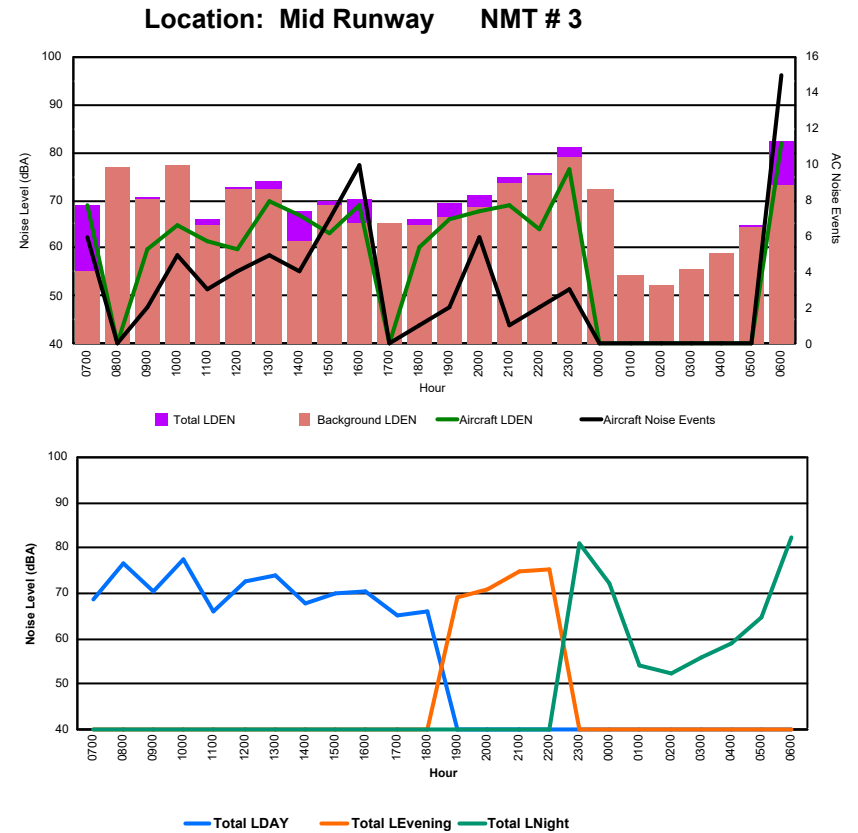

Location: DVOR NMT # 2

Luxembourg Airport Noise Distribution by Hour

Between 08/06/2024 00:00:00 and 08/06/2024 23:59:59 (Local Time)

Day	Aircraft Events	Total LDEN dB(A)	Aircraft LDEN dB(A)	Background LDEN dB(A)	Total LDay dB(A)	Total LEvening dB(A)	Total LNight dB(A)	
08/06/24	7:00	6	68.9	68.8	55.4	68.9	-	-
08/06/24	8:00	-	76.8	-	76.8	-	-	
08/06/24	9:00	2	70.5	59.7	70.2	-	-	
08/06/24	10:00	5	77.5	64.6	77.2	-	-	
08/06/24	11:00	3	66.2	61.3	64.6	-	-	
08/06/24	12:00	4	72.7	59.7	72.5	-	-	
08/06/24	13:00	5	74.1	69.8	72.1	-	-	
08/06/24	14:00	4	67.8	66.7	61.5	-	-	
08/06/24	15:00	7	69.9	63.1	68.9	-	-	
08/06/24	16:00	10	70.4	68.8	65.3	-	-	
08/06/24	17:00	-	65.3	-	65.4	-	-	
08/06/24	18:00	1	66.1	60.4	64.7	-	-	
08/06/24	19:00	2	69.3	66.1	66.6	-	69.3	
08/06/24	20:00	6	71.1	67.6	68.6	-	71.1	
08/06/24	21:00	1	75.0	69.1	73.7	-	75.0	
08/06/24	22:00	2	75.5	64.1	75.2	-	75.5	
08/06/24	23:00	3	81.0	76.5	79.0	-	81.0	
09/06/24	0:00	-	72.4	-	72.3	-	72.4	
09/06/24	1:00	-	54.2	-	54.2	-	54.2	
09/06/24	2:00	-	52.4	-	52.4	-	52.4	
09/06/24	3:00	-	55.7	-	55.7	-	55.7	
09/06/24	4:00	-	58.8	-	58.8	-	58.8	
09/06/24	5:00	-	64.7	-	64.3	-	64.7	
09/06/24	6:00	15	82.4	81.9	73.0	-	82.4	
	76	74.1	70.3	71.7	72.3	73.4	76.0	