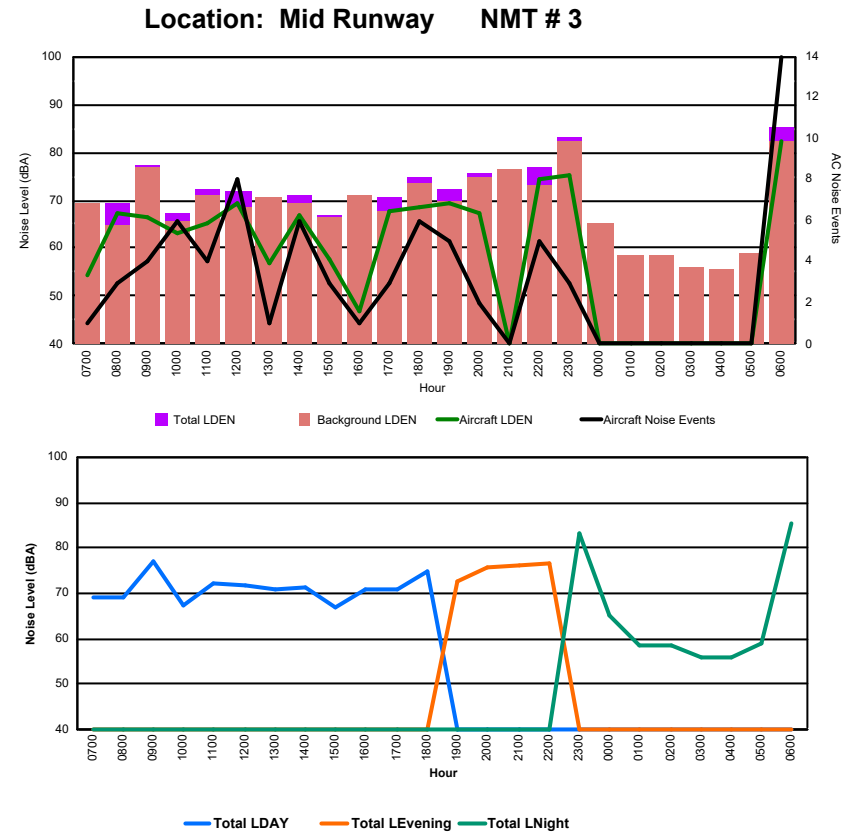

Luxembourg Airport Noise Distribution by Hour

Between 30/06/2024 00:00:00 and 30/06/2024 23:59:59 (Local Time)

Day	Aircraft Events	Total LDEN dB(A)	Aircraft LDEN dB(A)	Background LDEN dB(A)	Total LDay dB(A)	Total LEvening dB(A)	Total LNight dB(A)
30/06/24 7:00	1	69.3	54.2	69.5	69.3	-	-
30/06/24 8:00	3	69.2	67.2	64.9	69.2	-	-
30/06/24 9:00	4	77.2	66.6	76.8	77.2	-	-
30/06/24 10:00	6	67.5	63.1	65.5	67.5	-	-
30/06/24 11:00	4	72.1	65.0	71.2	72.1	-	-
30/06/24 12:00	8	71.9	69.4	68.4	71.9	-	-
30/06/24 13:00	1	70.8	56.9	70.7	70.8	-	-
30/06/24 14:00	6	71.2	66.9	69.2	71.2	-	-
30/06/24 15:00	3	66.8	57.7	66.3	66.8	-	-
30/06/24 16:00	1	71.1	47.0	71.1	71.1	-	-
30/06/24 17:00	3	70.7	67.7	67.8	70.7	-	-
30/06/24 18:00	6	74.7	68.5	73.5	74.7	-	-
30/06/24 19:00	5	72.5	69.3	69.8	-	72.5	-
30/06/24 20:00	2	75.6	67.2	75.0	-	75.6	-
30/06/24 21:00	-	76.3	-	76.4	-	76.3	-
30/06/24 22:00	5	76.8	74.5	73.1	-	76.8	-
30/06/24 23:00	3	83.2	75.2	82.4	-	-	83.2
01/07/24 0:00	-	65.3	-	65.3	-	-	65.3
01/07/24 1:00	-	58.4	-	58.5	-	-	58.4
01/07/24 2:00	-	58.5	-	58.6	-	-	58.5
01/07/24 3:00	-	56.1	-	56.1	-	-	56.1
01/07/24 4:00	-	55.8	-	55.8	-	-	55.8
01/07/24 5:00	-	58.8	-	58.9	-	-	58.8
01/07/24 6:00	14	85.3	82.4	82.2	-	-	85.3
	75	75.7	70.8	74.0	72.0	75.6	78.4