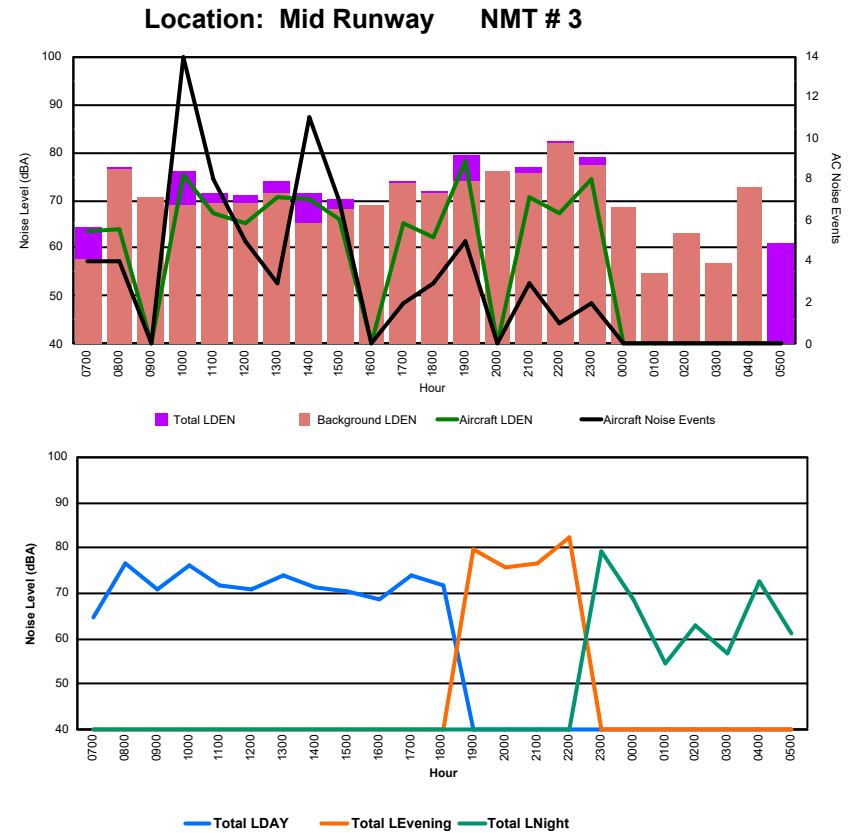

Luxembourg Airport Noise Distribution by Hour

Between 17/06/2024 00:00:00 and 17/06/2024 23:59:59 (Local Time)

Day	Aircraft Events	Total LDEN dB(A)	Aircraft LDEN dB(A)	Background LDEN dB(A)	Total LDay dB(A)	Total LEvening dB(A)	Total LNight dB(A)
17/06/24 7:00	4	64.5	63.5	57.6	64.5	-	-
17/06/24 8:00	4	76.7	63.9	76.5	76.7	-	-
17/06/24 9:00	-	70.8	-	70.8	70.8	-	-
17/06/24 10:00	14	76.2	75.4	69.0	76.2	-	-
17/06/24 11:00	8	71.6	67.5	69.5	71.6	-	-
17/06/24 12:00	5	70.9	65.4	69.4	70.9	-	-
17/06/24 13:00	3	74.0	70.5	71.4	74.0	-	-
17/06/24 14:00	11	71.3	70.1	65.2	71.3	-	-
17/06/24 15:00	7	70.4	66.2	68.3	70.4	-	-
17/06/24 16:00	-	68.9	-	69.0	68.9	-	-
17/06/24 17:00	2	74.0	65.3	73.4	74.0	-	-
17/06/24 18:00	3	71.9	62.2	71.4	71.9	-	-
17/06/24 19:00	5	79.5	78.1	74.0	-	79.5	-
17/06/24 20:00	-	75.8	-	75.9	-	75.8	-
17/06/24 21:00	3	76.8	70.8	75.6	-	76.8	-
17/06/24 22:00	1	82.2	67.4	82.0	-	82.2	-
17/06/24 23:00	2	79.1	74.3	77.3	-	-	79.1
18/06/24 0:00	-	68.6	-	68.6	-	-	68.6
18/06/24 1:00	-	54.6	-	54.6	-	-	54.6
18/06/24 2:00	-	63.1	-	63.2	-	-	63.1
18/06/24 3:00	-	56.7	-	56.7	-	-	56.7
18/06/24 4:00	-	72.8	-	72.8	-	-	72.8
18/06/24 5:00	-	61.2	-	-	-	-	61.2
	72	74.7	69.1	73.3	72.8	79.3	72.0