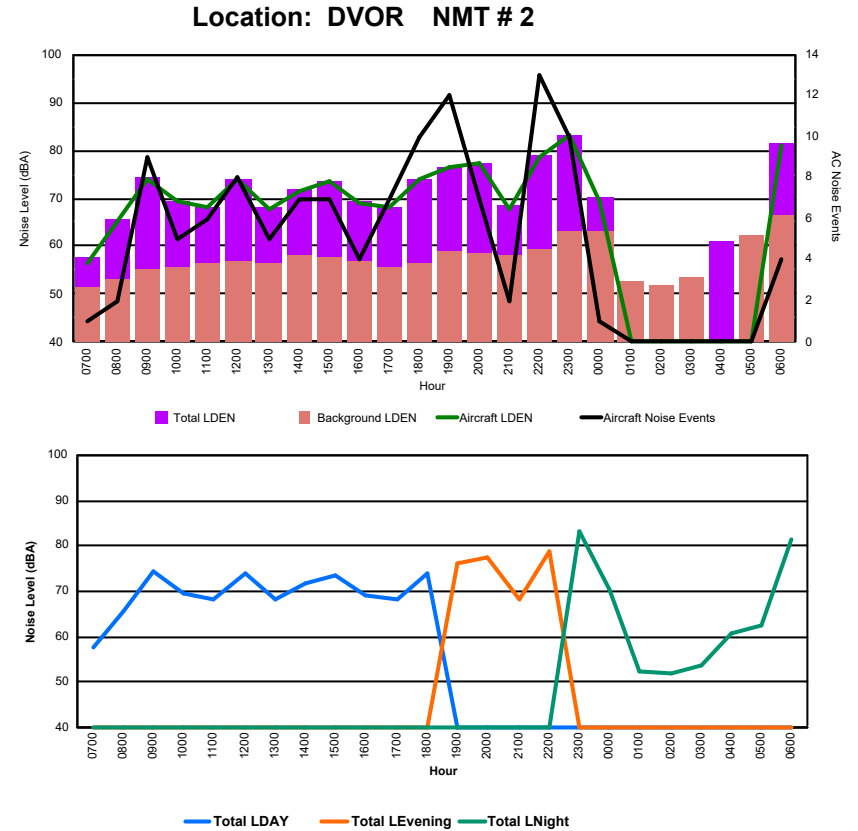

Luxembourg Airport Noise Distribution by Hour

Between 16/06/2024 00:00:00 and 16/06/2024 23:59:59 (Local Time)

Day	Aircraft Events	Total LDEN dB(A)	Aircraft LDEN dB(A)	Background LDEN dB(A)	Total LDay dB(A)	Total LEvening dB(A)	Total LNight dB(A)	
16/06/24	7:00	1	57.5	56.3	51.5	57.5	-	-
16/06/24	8:00	2	65.6	65.3	53.3	65.6	-	-
16/06/24	9:00	9	74.2	74.1	55.3	74.2	-	-
16/06/24	10:00	5	69.5	69.3	55.8	69.5	-	-
16/06/24	11:00	6	68.2	68.0	56.4	68.2	-	-
16/06/24	12:00	8	73.9	73.8	56.8	73.9	-	-
16/06/24	13:00	5	68.2	67.9	56.3	68.2	-	-
16/06/24	14:00	7	71.7	71.5	58.1	71.7	-	-
16/06/24	15:00	7	73.7	73.6	57.9	73.7	-	-
16/06/24	16:00	4	69.3	69.1	56.8	69.3	-	-
16/06/24	17:00	7	68.2	68.0	55.7	68.2	-	-
16/06/24	18:00	10	74.0	73.9	56.4	74.0	-	-
16/06/24	19:00	12	76.4	76.3	59.0	-	76.4	-
16/06/24	20:00	7	77.3	77.2	58.7	-	77.3	-
16/06/24	21:00	2	68.4	67.9	58.2	-	68.4	-
16/06/24	22:00	13	78.8	78.7	59.5	-	78.8	-
16/06/24	23:00	10	83.3	83.2	63.1	-	-	83.3
17/06/24	0:00	1	70.4	69.4	63.3	-	-	70.4
17/06/24	1:00	-	52.5	-	52.5	-	-	52.5
17/06/24	2:00	-	51.7	-	51.7	-	-	51.7
17/06/24	3:00	-	53.6	-	53.6	-	-	53.6
17/06/24	4:00	-	60.9	-	-	-	-	60.9
17/06/24	5:00	-	62.4	-	62.4	-	-	62.4
17/06/24	6:00	4	81.3	81.1	66.6	-	-	81.3
	120	74.6	74.5	59.0	71.1	76.5	76.6