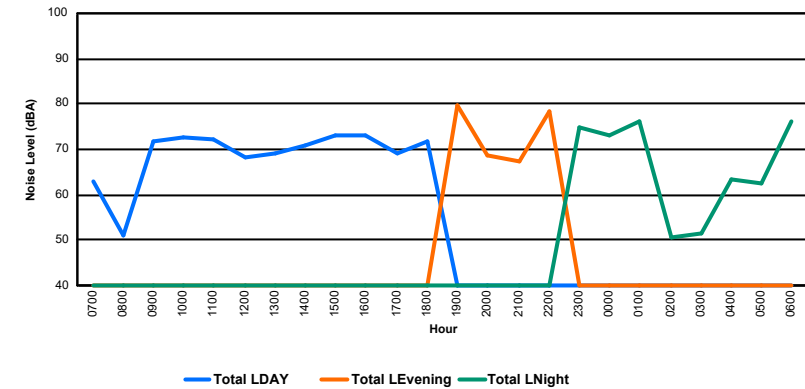

Luxembourg Airport Noise Distribution by Hour

Between 06/06/2024 00:00:00 and 06/06/2024 23:59:59 (Local Time)

Day	Aircraft Events	Total LDEN dB(A)	Aircraft LDEN dB(A)	Background LDEN dB(A)	Total LDay dB(A)	Total LEvening dB(A)	Total LNight dB(A)
06/06/24 7:00	2	62.8	62.5	52.0	62.8	-	-
06/06/24 8:00	-	50.9	-	50.9	50.9	-	-
06/06/24 9:00	15	71.6	71.6	54.1	71.6	-	-
06/06/24 10:00	8	72.7	72.7	54.2	72.7	-	-
06/06/24 11:00	7	72.1	72.0	55.5	72.1	-	-
06/06/24 12:00	7	68.2	68.0	54.6	68.2	-	-
06/06/24 13:00	10	69.0	68.8	56.0	69.0	-	-
06/06/24 14:00	12	70.7	70.5	57.6	70.7	-	-
06/06/24 15:00	7	72.9	72.7	58.8	72.9	-	-
06/06/24 16:00	17	73.1	73.0	56.7	73.1	-	-
06/06/24 17:00	8	69.1	69.0	53.0	69.1	-	-
06/06/24 18:00	5	71.7	64.5	70.8	71.7	-	-
06/06/24 19:00	7	79.8	79.7	60.2	-	79.8	-
06/06/24 20:00	3	68.6	68.3	56.6	-	68.6	-
06/06/24 21:00	4	67.3	67.1	55.4	-	67.3	-
06/06/24 22:00	16	78.6	78.6	59.1	-	78.6	-
06/06/24 23:00	5	75.0	74.6	65.0	-	-	75.0
07/06/24 0:00	-	73.3	-	73.4	-	-	73.3
07/06/24 1:00	1	76.1	76.1	51.7	-	-	76.1
07/06/24 2:00	-	50.6	-	50.6	-	-	50.6
07/06/24 3:00	-	51.4	-	51.4	-	-	51.4
07/06/24 4:00	-	63.5	-	63.7	-	-	63.5
07/06/24 5:00	-	62.3	-	62.3	-	-	62.3
07/06/24 6:00	-	76.2	-	76.3	-	-	76.2
	134	72.8	71.9	65.8	70.7	76.5	72.4

Location: DVOR NMT # 2