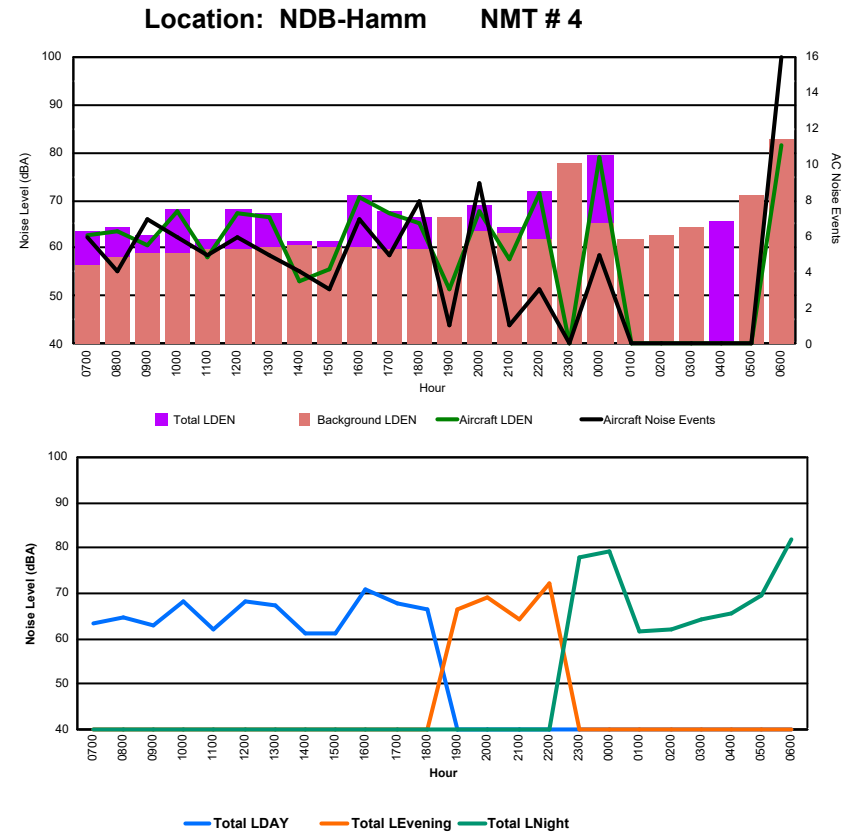

Luxembourg Airport Noise Distribution by Hour

Between 16/06/2024 00:00:00 and 16/06/2024 23:59:59 (Local Time)

Day	Aircraft Events	Total LDEN dB (A)	Aircraft LDEN dB(A)	Background LDEN dB(A)	Total LDay dB(A)	Total LEvening dB(A)	Total LNight dB (A)
16/06/24 7:00	6	63.5	62.6	56.6	63.5	-	-
16/06/24 8:00	4	64.5	63.5	58.0	64.5	-	-
16/06/24 9:00	7	62.8	60.7	58.8	62.8	-	-
16/06/24 10:00	6	68.1	67.6	58.9	68.1	-	-
16/06/24 11:00	5	62.0	58.2	59.8	62.0	-	-
16/06/24 12:00	6	68.1	67.5	59.8	68.1	-	-
16/06/24 13:00	5	67.3	66.4	60.1	67.3	-	-
16/06/24 14:00	4	61.4	53.2	60.8	61.4	-	-
16/06/24 15:00	3	61.3	55.6	60.0	61.3	-	-
16/06/24 16:00	7	70.9	70.6	60.1	70.9	-	-
16/06/24 17:00	5	67.9	67.2	59.9	67.9	-	-
16/06/24 18:00	8	66.3	65.2	59.9	66.3	-	-
16/06/24 19:00	1	66.4	51.3	66.4	-	66.4	-
16/06/24 20:00	9	69.1	67.8	63.4	-	69.1	-
16/06/24 21:00	1	64.2	57.8	63.1	-	64.2	-
16/06/24 22:00	3	72.0	71.5	61.7	-	72.0	-
16/06/24 23:00	-	77.8	-	77.8	-	-	77.8
17/06/24 0:00	5	79.2	79.1	65.1	-	-	79.2
17/06/24 1:00	-	61.5	-	61.9	-	-	61.5
17/06/24 2:00	-	62.2	-	62.7	-	-	62.2
17/06/24 3:00	-	64.1	-	64.2	-	-	64.1
17/06/24 4:00	-	65.6	-	-	-	-	65.6
17/06/24 5:00	-	69.6	-	70.9	-	-	69.6
17/06/24 6:00	16	81.8	81.6	82.8	-	-	81.8
	101	72.2	70.8	70.9	66.4	68.9	75.9