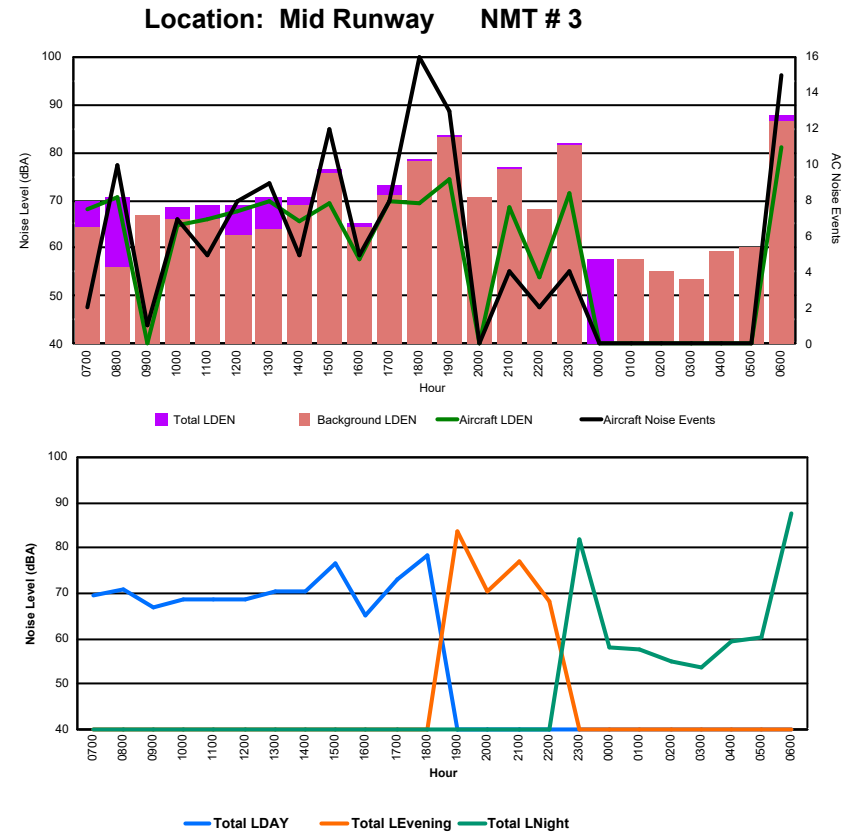

Location: DVOR NMT # 2

Luxembourg Airport Noise Distribution by Hour

Between 05/06/2024 00:00:00 and 05/06/2024 23:59:59 (Local Time)

Day	Aircraft Events	Total LDEN dB(A)	Aircraft LDEN dB(A)	Background LDEN dB(A)	Total LDay dB(A)	Total LEvening dB(A)	Total LNight dB(A)
05/06/24 7:00	2	69.6	68.2	64.3	69.6	-	-
05/06/24 8:00	10	70.7	70.6	56.0	70.7	-	-
05/06/24 9:00	1	66.7	39.9	66.7	66.7	-	-
05/06/24 10:00	7	68.5	64.8	66.2	68.5	-	-
05/06/24 11:00	5	68.9	66.0	65.9	68.9	-	-
05/06/24 12:00	8	68.9	67.8	62.6	68.9	-	-
05/06/24 13:00	9	70.6	69.6	63.8	70.6	-	-
05/06/24 14:00	5	70.5	65.5	68.9	70.5	-	-
05/06/24 15:00	12	76.6	69.5	75.7	76.6	-	-
05/06/24 16:00	5	65.1	57.8	64.3	65.1	-	-
05/06/24 17:00	8	73.2	69.8	71.1	73.2	-	-
05/06/24 18:00	16	78.5	69.3	78.0	78.5	-	-
05/06/24 19:00	13	83.6	74.2	83.1	-	83.6	-
05/06/24 20:00	-	70.5	-	70.5	-	70.5	-
05/06/24 21:00	4	76.9	68.4	76.3	-	76.9	-
05/06/24 22:00	2	68.3	53.9	68.2	-	68.3	-
05/06/24 23:00	4	81.9	71.5	81.5	-	-	81.9
06/06/24 0:00	-	57.9	-	-	-	-	57.9
06/06/24 1:00	-	57.6	-	57.6	-	-	57.6
06/06/24 2:00	-	55.2	-	55.2	-	-	55.2
06/06/24 3:00	-	53.6	-	53.6	-	-	53.6
06/06/24 4:00	-	59.2	-	59.2	-	-	59.2
06/06/24 5:00	-	60.2	-	60.1	-	-	60.2
06/06/24 6:00	15	87.7	81.2	86.6	-	-	87.7
	126	77.2	70.2	76.2	72.5	78.7	79.7