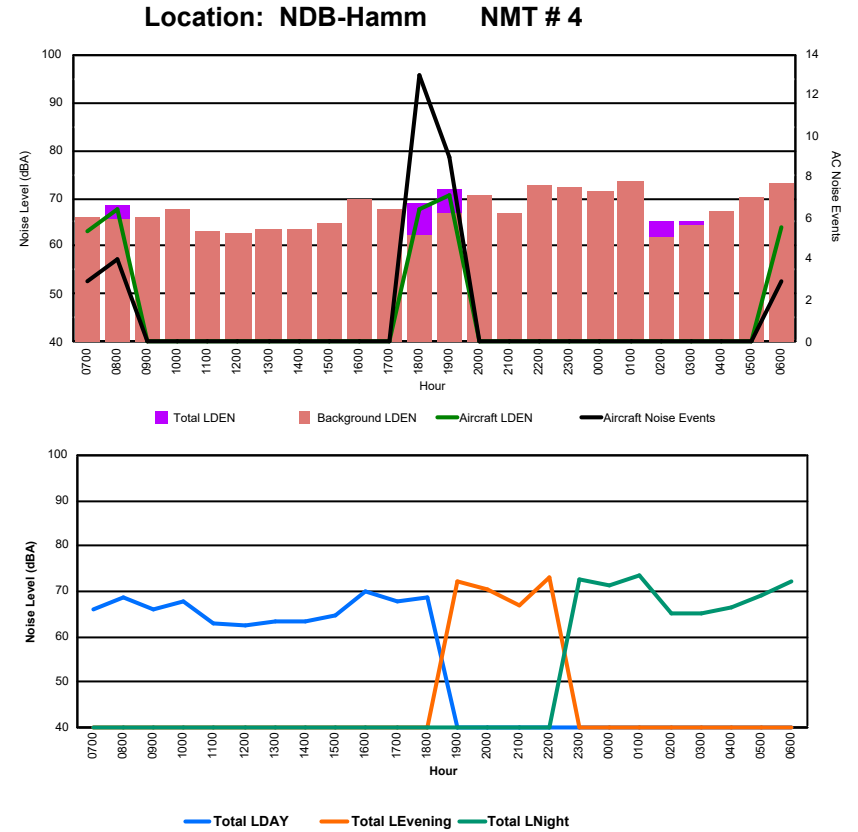

Luxembourg Airport Noise Distribution by Hour

Between 10/05/2024 00:00:00 and 10/05/2024 23:59:59 (Local Time)

Day	Aircraft Events	Total LDEN dB(A)	Aircraft LDEN dB(A)	Background LDEN dB(A)	Total LDay dB(A)	Total LEvening dB(A)	Total LNight dB(A)
10/05/24 7:00	3	65.9	63.0	66.0	65.9	-	-
10/05/24 8:00	4	68.7	67.8	65.8	68.7	-	-
10/05/24 9:00	-	66.2	-	66.2	66.2	-	-
10/05/24 10:00	-	67.7	-	67.7	67.7	-	-
10/05/24 11:00	-	63.1	-	63.1	63.1	-	-
10/05/24 12:00	-	62.6	-	62.6	62.6	-	-
10/05/24 13:00	-	63.5	-	63.5	63.5	-	-
10/05/24 14:00	-	63.5	-	63.5	63.5	-	-
10/05/24 15:00	-	64.7	-	64.7	64.7	-	-
10/05/24 16:00	-	69.8	-	69.8	69.8	-	-
10/05/24 17:00	-	67.6	-	67.6	67.6	-	-
10/05/24 18:00	13	68.9	67.9	62.2	68.9	-	-
10/05/24 19:00	9	72.0	70.6	66.7	-	72.0	-
10/05/24 20:00	-	70.6	-	70.6	-	70.6	-
10/05/24 21:00	-	67.0	-	67.0	-	67.0	-
10/05/24 22:00	-	72.9	-	72.9	-	72.9	-
10/05/24 23:00	-	72.5	-	72.5	-	-	72.5
11/05/24 0:00	-	71.4	-	71.4	-	-	71.4
11/05/24 1:00	-	73.6	-	73.6	-	-	73.6
11/05/24 2:00	-	65.2	-	61.8	-	-	65.2
11/05/24 3:00	-	65.3	-	64.4	-	-	65.3
11/05/24 4:00	-	66.6	-	67.2	-	-	66.6
11/05/24 5:00	-	69.0	-	70.3	-	-	69.0
11/05/24 6:00	3	72.4	64.1	73.0	-	-	72.4
	32	69.2	60.7	68.8	66.7	71.1	70.6