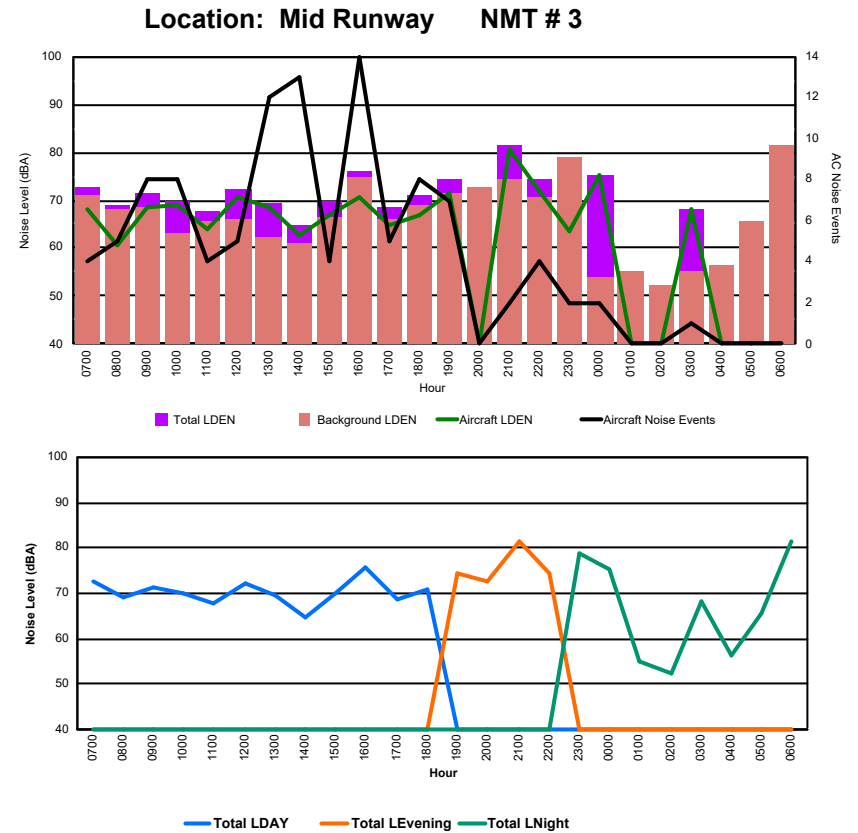

Location: DVOR NMT # 2

Luxembourg Airport Noise Distribution by Hour

Between 22/05/2024 00:00:00 and 22/05/2024 23:59:59 (Local Time)

Day	Aircraft Events	Total LDEN dB (A)	Aircraft LDEN dB(A)	Background LDEN dB(A)	Total LDay dB(A)	Total LEvening dB(A)	Total LNight dB (A)	
22/05/24	7:00	4	72.8	68.2	71.0	72.8	-	-
22/05/24	8:00	5	69.0	60.7	68.3	69.0	-	-
22/05/24	9:00	8	71.5	68.6	68.4	71.5	-	-
22/05/24	10:00	8	70.0	69.1	63.0	70.0	-	-
22/05/24	11:00	4	67.9	64.1	65.7	67.9	-	-
22/05/24	12:00	5	72.1	70.8	66.0	72.1	-	-
22/05/24	13:00	12	69.4	68.6	62.2	69.4	-	-
22/05/24	14:00	13	64.8	62.6	60.9	64.8	-	-
22/05/24	15:00	4	69.9	66.7	66.4	69.9	-	-
22/05/24	16:00	14	75.9	70.8	74.6	75.9	-	-
22/05/24	17:00	5	68.5	64.6	66.1	68.5	-	-
22/05/24	18:00	8	71.1	67.0	69.0	71.1	-	-
22/05/24	19:00	7	74.5	71.5	71.5	-	74.5	-
22/05/24	20:00	-	72.6	-	72.6	-	72.6	-
22/05/24	21:00	2	81.6	80.7	74.4	-	81.6	-
22/05/24	22:00	4	74.5	72.0	70.8	-	74.5	-
22/05/24	23:00	2	79.0	63.4	78.9	-	-	79.0
23/05/24	0:00	2	75.4	75.3	53.9	-	-	75.4
23/05/24	1:00	-	55.0	-	55.0	-	-	55.0
23/05/24	2:00	-	52.2	-	52.2	-	-	52.2
23/05/24	3:00	1	68.3	68.0	55.2	-	-	68.3
23/05/24	4:00	-	56.5	-	56.5	-	-	56.5
23/05/24	5:00	-	65.7	-	65.7	-	-	65.7
23/05/24	6:00	-	81.5	-	81.5	-	-	81.5
	108	74.3	70.4	72.0	71.1	77.4	75.2	