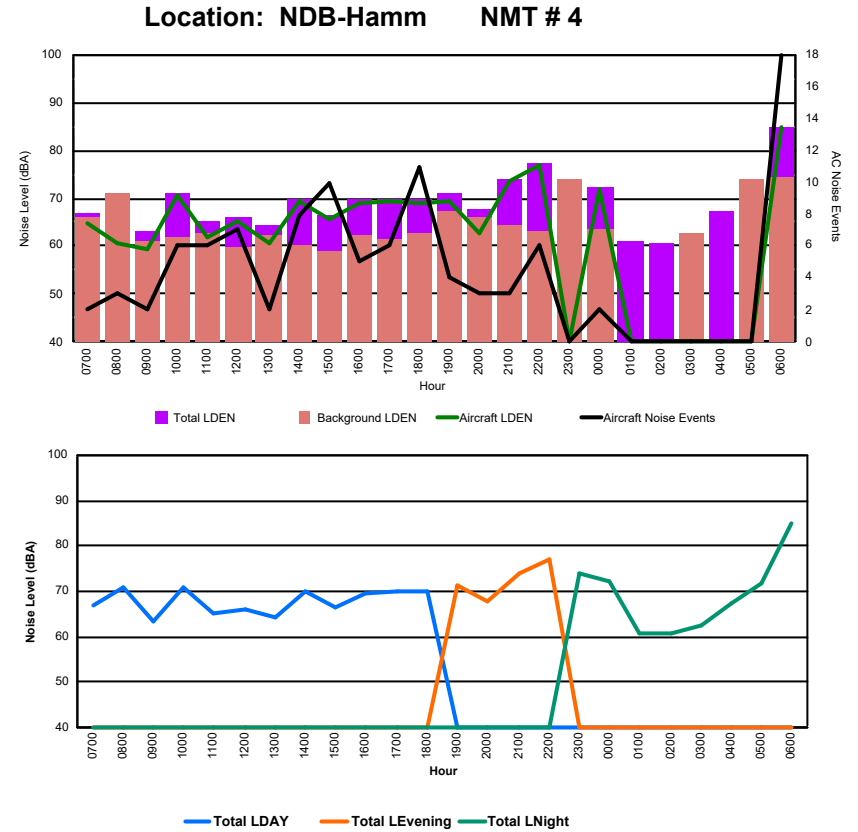

Luxembourg Airport Noise Distribution by Hour

Between 30/05/2024 00:00:00 and 30/05/2024 23:59:59 (Local Time)

Day	Aircraft Events	Total LDEN dB(A)	Aircraft LDEN dB(A)	Background LDEN dB(A)	Total LDay dB(A)	Total LEvening dB(A)	Total LNight dB(A)	
30/05/24	7:00	2	66.9	64.9	65.9	66.9	-	-
30/05/24	8:00	3	71.0	60.7	71.2	71.0	-	-
30/05/24	9:00	2	63.2	59.2	61.2	63.2	-	-
30/05/24	10:00	6	71.0	70.5	61.7	71.0	-	-
30/05/24	11:00	6	65.2	62.0	62.7	65.2	-	-
30/05/24	12:00	7	66.1	65.1	59.6	66.1	-	-
30/05/24	13:00	2	64.3	60.6	62.1	64.3	-	-
30/05/24	14:00	8	69.9	69.4	60.1	69.9	-	-
30/05/24	15:00	10	66.4	65.6	59.0	66.4	-	-
30/05/24	16:00	5	69.6	68.8	62.5	69.6	-	-
30/05/24	17:00	6	69.9	69.4	61.3	69.9	-	-
30/05/24	18:00	11	69.9	69.1	62.8	69.9	-	-
30/05/24	19:00	4	71.2	69.2	67.1	-	71.2	-
30/05/24	20:00	3	67.7	62.9	66.0	-	67.7	-
30/05/24	21:00	3	73.8	73.4	64.2	-	73.8	-
30/05/24	22:00	6	77.1	76.9	63.2	-	77.1	-
30/05/24	23:00	-	74.0	-	74.0	-	-	74.0
31/05/24	0:00	2	72.4	71.8	63.4	-	-	72.4
31/05/24	1:00	-	60.9	-	-	-	-	60.9
31/05/24	2:00	-	60.7	-	-	-	-	60.7
31/05/24	3:00	-	62.7	-	62.6	-	-	62.7
31/05/24	4:00	-	67.2	-	-	-	-	67.2
31/05/24	5:00	-	71.8	-	73.9	-	-	71.8
31/05/24	6:00	18	84.9	84.8	74.4	-	-	84.9
	104	73.6	72.8	67.2	68.5	73.7	76.7