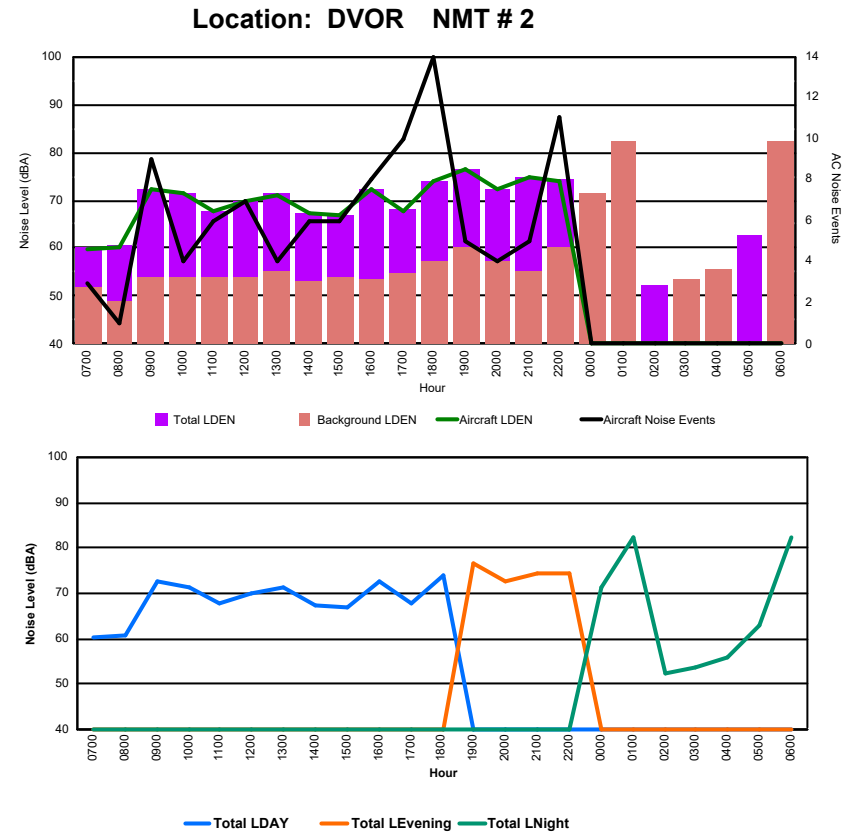

Luxembourg Airport Noise Distribution by Hour

Between 05/05/2024 00:00:00 and 05/05/2024 23:59:59 (Local Time)

Day	Aircraft Events	Total LDEN dB(A)	Aircraft LDEN dB(A)	Background LDEN dB(A)	Total LDay dB(A)	Total LEvening dB(A)	Total LNight dB(A)
05/05/24 7:00	3	60.4	59.7	52.0	60.4	-	-
05/05/24 8:00	1	60.7	60.3	49.1	60.7	-	-
05/05/24 9:00	9	72.5	72.4	54.1	72.5	-	-
05/05/24 10:00	4	71.3	71.3	53.9	71.3	-	-
05/05/24 11:00	6	67.7	67.6	53.8	67.7	-	-
05/05/24 12:00	7	69.8	69.7	53.9	69.8	-	-
05/05/24 13:00	4	71.3	71.2	55.0	71.3	-	-
05/05/24 14:00	6	67.4	67.2	53.0	67.4	-	-
05/05/24 15:00	6	66.9	66.7	54.0	66.9	-	-
05/05/24 16:00	8	72.5	72.4	53.4	72.5	-	-
05/05/24 17:00	10	68.0	67.9	54.6	68.0	-	-
05/05/24 18:00	14	74.0	73.9	57.2	74.0	-	-
05/05/24 19:00	5	76.6	76.5	60.3	-	76.6	-
05/05/24 20:00	4	72.5	72.3	57.4	-	72.5	-
05/05/24 21:00	5	74.6	74.6	55.1	-	74.6	-
05/05/24 22:00	11	74.2	74.0	60.0	-	74.2	-
06/05/24 0:00	-	71.4	-	71.4	-	-	71.4
06/05/24 1:00	-	82.2	-	82.2	-	-	82.2
06/05/24 2:00	-	52.4	-	-	-	-	52.4
06/05/24 3:00	-	53.6	-	53.6	-	-	53.6
06/05/24 4:00	-	55.7	-	55.7	-	-	55.7
06/05/24 5:00	-	62.9	-	-	-	-	62.9
06/05/24 6:00	-	82.3	-	82.3	-	-	82.3
	103	74.1	70.1	71.9	70.1	74.7	77.0