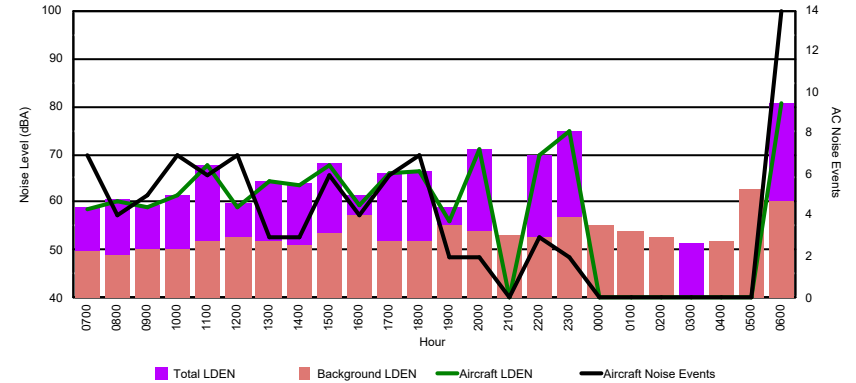

Luxembourg Airport Noise Distribution by Hour

Between 11/05/2024 00:00:00 and 11/05/2024 23:59:59 (Local Time)

Day	Aircraft Events	Total LDEN dB (A)	Aircraft LDEN dB(A)	Background LDEN dB(A)	Total LDay dB(A)	Total LEvening dB(A)	Total LNight dB (A)
11/05/24 7:00	7	59.1	58.6	49.7	59.1	-	-
11/05/24 8:00	4	60.5	60.2	49.0	60.5	-	-
11/05/24 9:00	5	59.4	58.9	50.3	59.4	-	-
11/05/24 10:00	7	61.6	61.3	50.2	61.6	-	-
11/05/24 11:00	6	67.8	67.7	51.7	67.8	-	-
11/05/24 12:00	7	59.8	59.0	52.7	59.8	-	-
11/05/24 13:00	3	64.4	64.2	51.8	64.4	-	-
11/05/24 14:00	3	64.0	63.7	51.2	64.0	-	-
11/05/24 15:00	6	68.1	67.9	53.5	68.1	-	-
11/05/24 16:00	4	61.5	59.5	57.2	61.5	-	-
11/05/24 17:00	6	66.2	66.0	51.9	66.2	-	-
11/05/24 18:00	7	66.6	66.5	51.7	66.6	-	-
11/05/24 19:00	2	58.8	56.2	55.1	-	58.8	-
11/05/24 20:00	2	71.0	70.9	53.9	-	71.0	-
11/05/24 21:00	-	53.1	-	53.1	-	53.1	-
11/05/24 22:00	3	70.0	70.0	52.8	-	70.0	-
11/05/24 23:00	2	74.7	74.7	56.7	-	-	74.7
12/05/24 0:00	-	55.2	-	55.2	-	-	55.2
12/05/24 1:00	-	54.0	-	54.0	-	-	54.0
12/05/24 2:00	-	52.9	-	52.9	-	-	52.9
12/05/24 3:00	-	51.6	-	-	-	-	51.6
12/05/24 4:00	-	52.0	-	52.0	-	-	52.0
12/05/24 5:00	-	62.6	-	62.6	-	-	62.6
12/05/24 6:00	14	80.6	80.6	60.0	-	-	80.6
	88	69.3	69.2	54.8	64.4	67.7	72.6

Location: DVOR NMT # 2