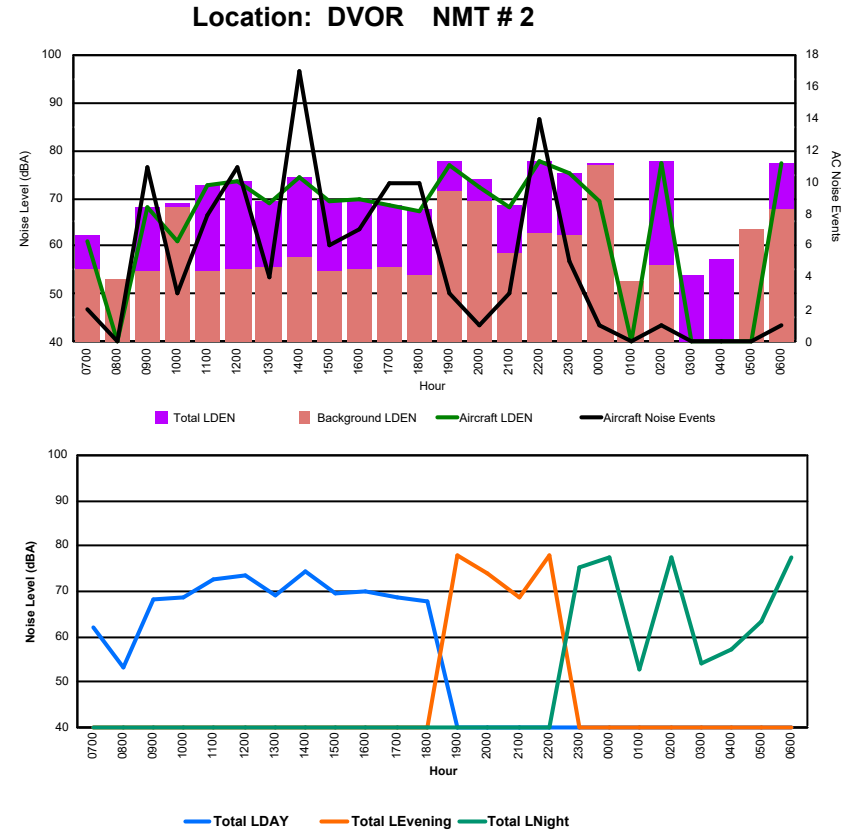

Luxembourg Airport Noise Distribution by Hour

Between 23/05/2024 00:00:00 and 23/05/2024 23:59:59 (Local Time)

Day	Aircraft Events	Total LDEN dB (A)	Aircraft LDEN dB(A)	Background LDEN dB(A)	Total LDay dB(A)	Total LEvening dB(A)	Total LNight dB (A)	
23/05/24	7:00	2	62.2	61.2	55.3	62.2	-	-
23/05/24	8:00	-	53.3	-	53.3	53.3	-	-
23/05/24	9:00	11	68.2	68.0	54.7	68.2	-	-
23/05/24	10:00	3	68.9	60.9	68.2	68.9	-	-
23/05/24	11:00	8	72.6	72.6	54.9	72.6	-	-
23/05/24	12:00	11	73.5	73.4	55.1	73.5	-	-
23/05/24	13:00	4	69.3	69.1	55.6	69.3	-	-
23/05/24	14:00	17	74.3	74.2	57.7	74.3	-	-
23/05/24	15:00	6	69.7	69.5	54.9	69.7	-	-
23/05/24	16:00	7	69.9	69.8	55.3	69.9	-	-
23/05/24	17:00	10	68.7	68.5	55.6	68.7	-	-
23/05/24	18:00	10	67.7	67.5	54.0	67.7	-	-
23/05/24	19:00	3	77.9	76.8	71.4	-	77.9	-
23/05/24	20:00	1	74.0	72.1	69.5	-	74.0	-
23/05/24	21:00	3	68.6	68.1	58.4	-	68.6	-
23/05/24	22:00	14	77.9	77.8	62.7	-	77.9	-
23/05/24	23:00	5	75.3	75.1	62.2	-	-	75.3
24/05/24	0:00	1	77.4	69.2	76.7	-	-	77.4
24/05/24	1:00	-	52.8	-	52.8	-	-	52.8
24/05/24	2:00	1	77.6	77.5	56.1	-	-	77.6
24/05/24	3:00	-	54.0	-	-	-	-	54.0
24/05/24	4:00	-	57.2	-	-	-	-	57.2
24/05/24	5:00	-	63.5	-	63.5	-	-	63.5
24/05/24	6:00	1	77.5	77.1	67.8	-	-	77.5
	118	73.1	72.1	65.9	70.2	75.9	74.1