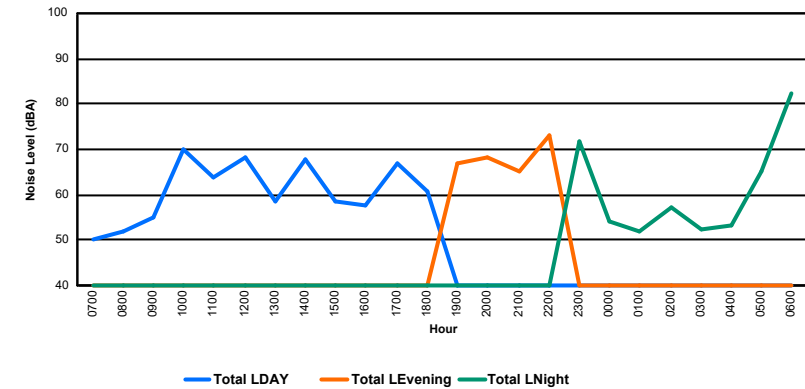

Luxembourg Airport Noise Distribution by Hour

Between 10/05/2024 00:00:00 and 10/05/2024 23:59:59 (Local Time)

Day	Aircraft Events	Total LDEN dB (A)	Aircraft LDEN dB(A)	Background LDEN dB(A)	Total LDay dB(A)	Total LEvening dB(A)	Total LNight dB (A)
10/05/24 7:00	-	50.3	-	50.3	50.3	-	-
10/05/24 8:00	1	51.8	48.0	49.5	51.8	-	-
10/05/24 9:00	-	55.1	-	-	55.1	-	-
10/05/24 10:00	1	69.9	64.7	49.8	69.9	-	-
10/05/24 11:00	15	63.9	63.6	52.6	63.9	-	-
10/05/24 12:00	-	68.2	-	68.2	68.2	-	-
10/05/24 13:00	3	58.5	57.6	51.7	58.5	-	-
10/05/24 14:00	1	67.6	63.4	50.9	67.6	-	-
10/05/24 15:00	-	58.6	-	58.6	58.6	-	-
10/05/24 16:00	-	57.6	-	57.6	57.6	-	-
10/05/24 17:00	-	66.7	-	66.7	66.7	-	-
10/05/24 18:00	6	60.9	60.4	51.9	60.9	-	-
10/05/24 19:00	9	67.0	66.6	57.0	-	67.0	-
10/05/24 20:00	6	68.3	68.0	56.0	-	68.3	-
10/05/24 21:00	3	65.1	64.6	55.0	-	65.1	-
10/05/24 22:00	3	72.9	72.8	53.7	-	72.9	-
10/05/24 23:00	2	71.9	71.8	57.0	-	-	71.9
11/05/24 0:00	-	54.0	-	54.0	-	-	54.0
11/05/24 1:00	-	51.9	-	51.9	-	-	51.9
11/05/24 2:00	1	57.1	55.3	52.2	-	-	57.1
11/05/24 3:00	-	52.5	-	52.5	-	-	52.5
11/05/24 4:00	-	53.2	-	53.2	-	-	53.2
11/05/24 5:00	-	65.1	-	65.1	-	-	65.1
11/05/24 6:00	15	82.5	82.5	60.5	-	-	82.5
	66	70.4	69.9	59.4	64.4	69.4	73.9

Location: DVOR NMT # 2