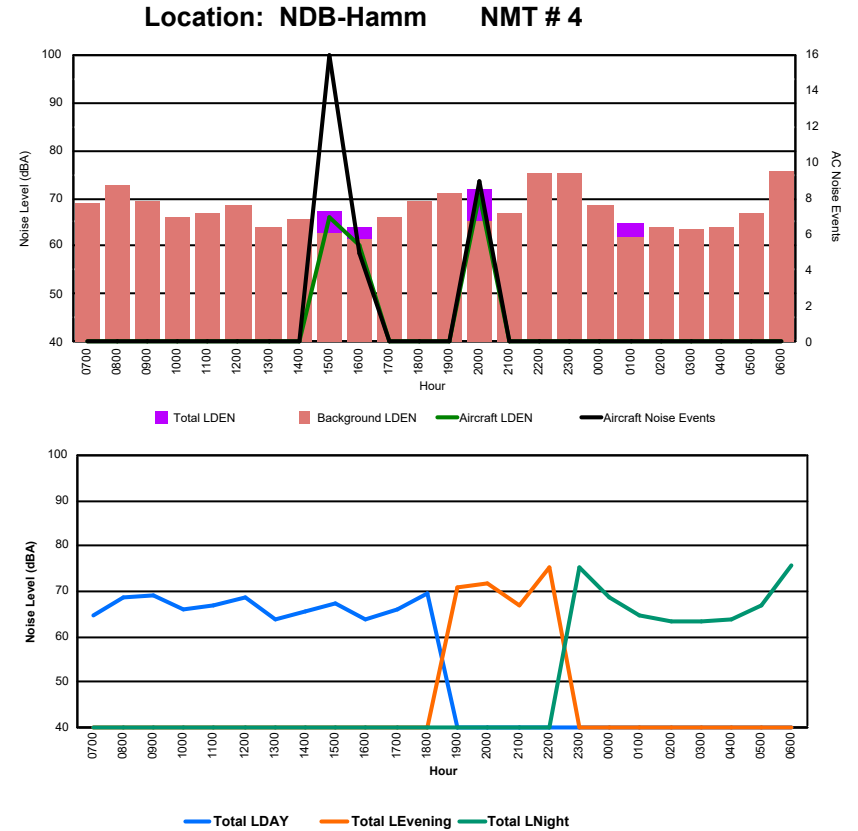

Luxembourg Airport Noise Distribution by Hour

Between 08/05/2024 00:00:00 and 08/05/2024 23:59:59 (Local Time)

Day	Aircraft Events	Total LDEN dB(A)	Aircraft LDEN dB(A)	Background LDEN dB(A)	Total LDay dB(A)	Total LEvening dB(A)	Total LNight dB(A)
08/05/24	7:00	-	64.6	-	69.1	64.6	-
08/05/24	8:00	-	68.9	-	72.7	68.9	-
08/05/24	9:00	-	69.3	-	69.3	-	-
08/05/24	10:00	-	66.2	-	66.2	-	-
08/05/24	11:00	-	66.9	-	66.9	-	-
08/05/24	12:00	-	68.6	-	68.6	-	-
08/05/24	13:00	-	64.0	-	64.0	-	-
08/05/24	14:00	-	65.6	-	65.6	-	-
08/05/24	15:00	16	67.4	65.9	62.6	67.4	-
08/05/24	16:00	5	63.8	60.3	61.4	63.8	-
08/05/24	17:00	-	66.2	-	66.2	-	-
08/05/24	18:00	-	69.5	-	69.5	69.5	-
08/05/24	19:00	-	70.9	-	70.9	-	70.9
08/05/24	20:00	9	71.8	70.7	65.4	-	71.8
08/05/24	21:00	-	66.7	-	66.7	-	66.7
08/05/24	22:00	-	75.3	-	75.3	-	75.3
08/05/24	23:00	-	75.4	-	75.4	-	75.4
09/05/24	0:00	-	68.5	-	68.5	-	68.5
09/05/24	1:00	-	64.9	-	61.7	-	64.9
09/05/24	2:00	-	63.4	-	64.0	-	63.4
09/05/24	3:00	-	63.6	-	63.6	-	63.6
09/05/24	4:00	-	63.9	-	63.9	-	63.9
09/05/24	5:00	-	66.9	-	66.9	-	66.9
09/05/24	6:00	-	75.7	-	75.7	-	75.7
	30	69.7	58.4	69.6	67.2	72.2	70.7