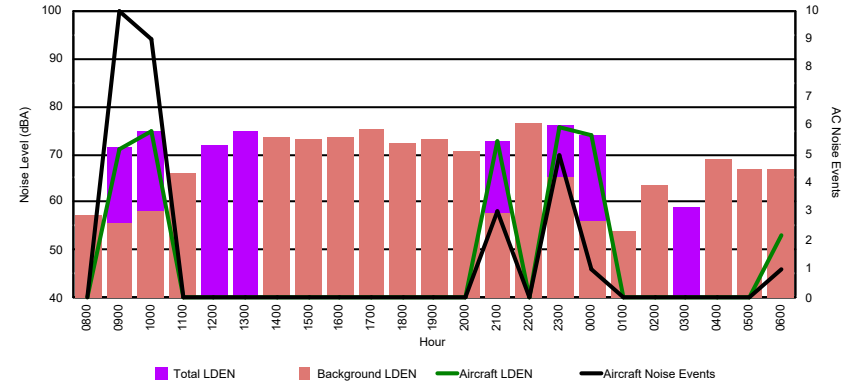

Luxembourg Airport Noise Distribution by Hour

Between 16/05/2024 00:00:00 and 16/05/2024 23:59:59 (Local Time)

Day	Aircraft Events	Total LDEN dB(A)	Aircraft LDEN dB(A)	Background LDEN dB(A)	Total LDay dB(A)	Total LEvening dB(A)	Total LNight dB(A)
16/05/24	8:00	-	57.3	-	57.3	-	-
16/05/24	9:00	10	71.3	71.1	55.6	71.3	-
16/05/24	10:00	9	74.7	74.6	58.0	74.7	-
16/05/24	11:00	-	66.2	-	66.2	-	-
16/05/24	12:00	-	71.9	-	71.9	-	-
16/05/24	13:00	-	74.9	-	74.9	-	-
16/05/24	14:00	-	73.5	-	73.5	-	-
16/05/24	15:00	-	73.2	-	73.2	-	-
16/05/24	16:00	-	73.7	-	73.7	-	-
16/05/24	17:00	-	75.3	-	75.3	-	-
16/05/24	18:00	-	72.5	-	72.5	-	-
16/05/24	19:00	-	73.1	-	73.1	73.1	-
16/05/24	20:00	-	70.7	-	70.7	70.7	-
16/05/24	21:00	3	72.9	72.7	57.9	72.9	-
16/05/24	22:00	-	76.4	-	76.4	-	-
16/05/24	23:00	5	75.9	75.5	65.3	-	75.9
17/05/24	0:00	1	74.1	74.0	56.2	-	74.1
17/05/24	1:00	-	53.8	-	53.8	-	53.8
17/05/24	2:00	-	62.8	-	63.4	-	62.8
17/05/24	3:00	-	58.9	-	-	-	58.9
17/05/24	4:00	-	69.0	-	69.1	-	69.0
17/05/24	5:00	-	66.5	-	66.8	-	66.5
17/05/24	6:00	1	66.5	53.0	66.8	-	66.5
	29	72.3	67.2	69.9	72.9	73.8	70.2

Location: DVOR NMT # 2