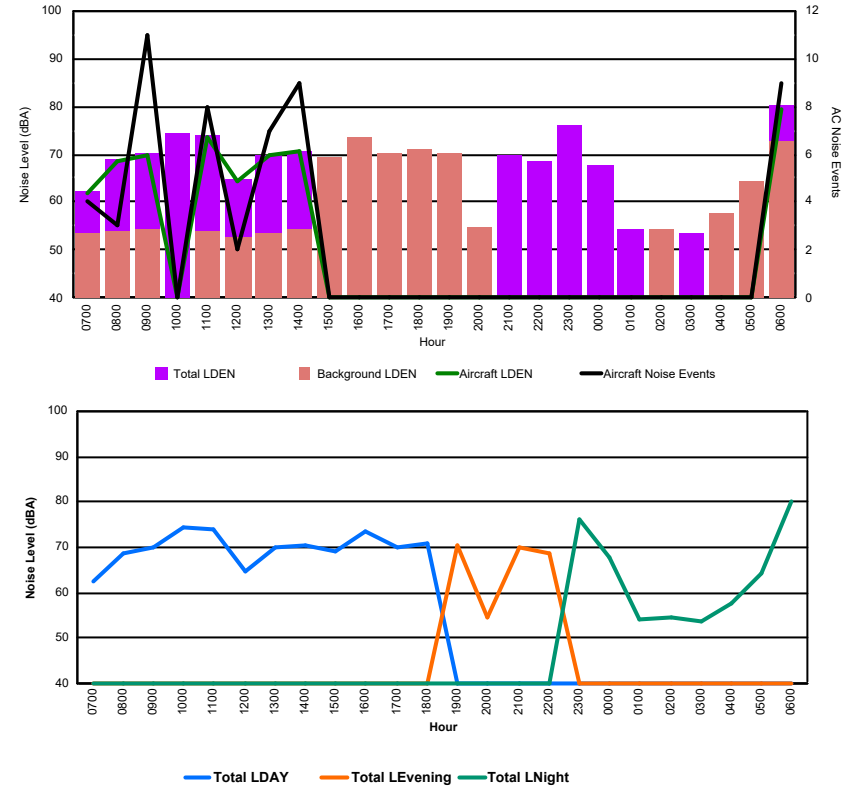

Luxembourg Airport Noise Distribution by Hour

Between 13/05/2024 00:00:00 and 13/05/2024 23:59:59 (Local Time)

Day	Aircraft Events	Total LDEN dB(A)	Aircraft LDEN dB(A)	Background LDEN dB(A)	Total LDay dB(A)	Total LEvening dB(A)	Total LNight dB(A)
13/05/24	7:00	4	62.5	61.9	53.7	62.5	-
13/05/24	8:00	3	68.9	68.7	53.9	68.9	-
13/05/24	9:00	11	70.1	69.9	54.5	70.1	-
13/05/24	10:00	-	74.2	-	74.2	-	-
13/05/24	11:00	8	73.8	73.7	53.8	73.8	-
13/05/24	12:00	2	64.8	64.5	52.8	64.8	-
13/05/24	13:00	7	70.0	69.9	53.6	70.0	-
13/05/24	14:00	9	70.6	70.5	54.5	70.6	-
13/05/24	15:00	-	69.2	-	69.2	-	-
13/05/24	16:00	-	73.6	-	73.6	-	-
13/05/24	17:00	-	70.1	-	70.1	-	-
13/05/24	18:00	-	71.1	-	71.1	-	-
13/05/24	19:00	-	70.4	-	70.4	70.4	-
13/05/24	20:00	-	54.6	-	54.6	54.6	-
13/05/24	21:00	-	69.9	-	-	69.9	-
13/05/24	22:00	-	68.7	-	-	68.7	-
13/05/24	23:00	-	76.1	-	-	-	76.1
14/05/24	0:00	-	67.7	-	-	-	67.7
14/05/24	1:00	-	54.3	-	-	-	54.3
14/05/24	2:00	-	54.5	-	54.5	-	54.5
14/05/24	3:00	-	53.7	-	-	-	53.7
14/05/24	4:00	-	57.7	-	57.7	-	57.7
14/05/24	5:00	-	64.3	-	64.3	-	64.3
14/05/24	6:00	9	80.3	79.5	72.8	-	80.3
	53	71.5	68.1	65.7	70.9	68.5	73.0

Location: DVOR NMT # 2