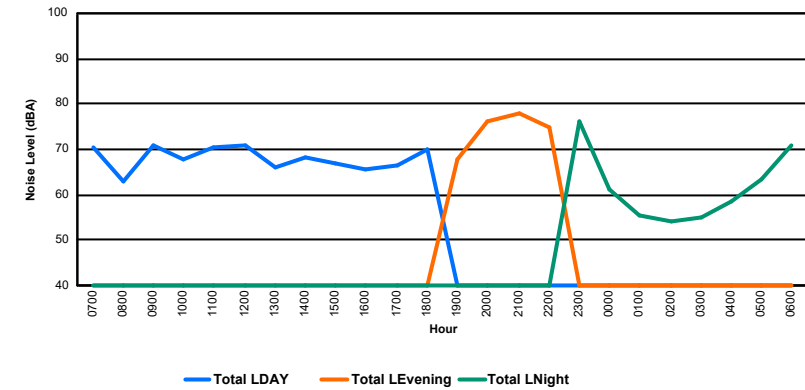

Luxembourg Airport Noise Distribution by Hour

Between 22/05/2024 00:00:00 and 22/05/2024 23:59:59 (Local Time)

Day	Aircraft Events	Total LDEN dB(A)	Aircraft LDEN dB(A)	Background LDEN dB(A)	Total LDay dB(A)	Total LEvening dB(A)	Total LNight dB(A)	
22/05/24	7:00	4	70.6	70.4	56.8	70.6	-	-
22/05/24	8:00	3	63.1	62.2	56.3	63.1	-	-
22/05/24	9:00	8	71.0	70.9	56.4	71.0	-	-
22/05/24	10:00	6	67.6	67.3	56.2	67.6	-	-
22/05/24	11:00	9	70.4	70.2	57.4	70.4	-	-
22/05/24	12:00	5	70.9	70.6	58.0	70.9	-	-
22/05/24	13:00	3	66.0	65.6	55.5	66.0	-	-
22/05/24	14:00	7	68.2	67.9	56.2	68.2	-	-
22/05/24	15:00	5	67.1	66.7	57.3	67.1	-	-
22/05/24	16:00	9	65.6	65.2	55.8	65.6	-	-
22/05/24	17:00	6	66.5	66.2	54.5	66.5	-	-
22/05/24	18:00	13	70.2	70.1	55.9	70.2	-	-
22/05/24	19:00	3	67.9	67.2	59.8	-	67.9	-
22/05/24	20:00	1	76.2	73.7	72.4	-	76.2	-
22/05/24	21:00	9	77.8	76.5	71.8	-	77.8	-
22/05/24	22:00	10	74.7	74.3	63.8	-	74.7	-
22/05/24	23:00	5	76.2	76.0	62.9	-	-	76.2
23/05/24	0:00	-	61.4	-	61.8	-	-	61.4
23/05/24	1:00	-	55.4	-	55.4	-	-	55.4
23/05/24	2:00	-	54.1	-	54.1	-	-	54.1
23/05/24	3:00	-	55.0	-	55.0	-	-	55.0
23/05/24	4:00	-	58.5	-	58.5	-	-	58.5
23/05/24	5:00	-	63.5	-	63.5	-	-	63.5
23/05/24	6:00	-	70.7	-	71.0	-	-	70.7
	106	70.8	69.7	64.1	68.7	75.4	68.7	

Location: DVOR NMT # 2