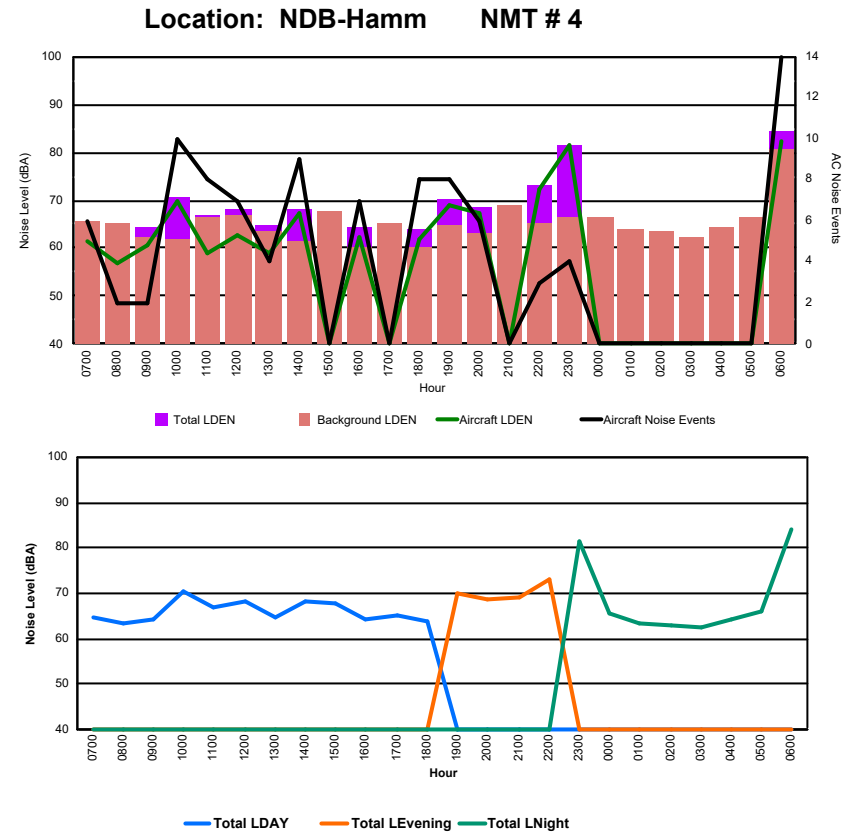

Luxembourg Airport Noise Distribution by Hour

Between 17/05/2024 00:00:00 and 17/05/2024 23:59:59 (Local Time)

Day	Aircraft Events	Total LDEN dB(A)	Aircraft LDEN dB(A)	Background LDEN dB(A)	Total LDay dB(A)	Total LEvening dB(A)	Total LNight dB(A)
17/05/24 7:00	6	64.5	61.4	65.8	64.5	-	-
17/05/24 8:00	2	63.2	56.8	65.2	63.2	-	-
17/05/24 9:00	2	64.3	60.8	62.1	64.3	-	-
17/05/24 10:00	10	70.5	69.9	61.8	70.5	-	-
17/05/24 11:00	8	67.0	59.1	66.3	67.0	-	-
17/05/24 12:00	7	68.2	62.8	66.9	68.2	-	-
17/05/24 13:00	4	64.7	58.9	63.5	64.7	-	-
17/05/24 14:00	9	68.3	67.4	61.3	68.3	-	-
17/05/24 15:00	-	67.9	-	67.9	67.9	-	-
17/05/24 16:00	7	64.2	62.1	60.3	64.2	-	-
17/05/24 17:00	-	65.2	-	65.3	65.2	-	-
17/05/24 18:00	8	64.0	62.0	60.0	64.0	-	-
17/05/24 19:00	8	70.2	68.9	64.9	-	70.2	-
17/05/24 20:00	6	68.6	67.2	63.1	-	68.6	-
17/05/24 21:00	-	69.1	-	69.1	-	69.1	-
17/05/24 22:00	3	73.0	72.2	65.2	-	73.0	-
17/05/24 23:00	4	81.6	81.5	66.4	-	-	81.6
18/05/24 0:00	-	65.4	-	66.6	-	-	65.4
18/05/24 1:00	-	63.3	-	63.9	-	-	63.3
18/05/24 2:00	-	62.8	-	63.5	-	-	62.8
18/05/24 3:00	-	62.3	-	62.4	-	-	62.3
18/05/24 4:00	-	64.1	-	64.2	-	-	64.1
18/05/24 5:00	-	66.1	-	66.3	-	-	66.1
18/05/24 6:00	14	84.3	82.1	80.5	-	-	84.3
	98	73.4	71.7	68.9	66.6	70.6	77.3