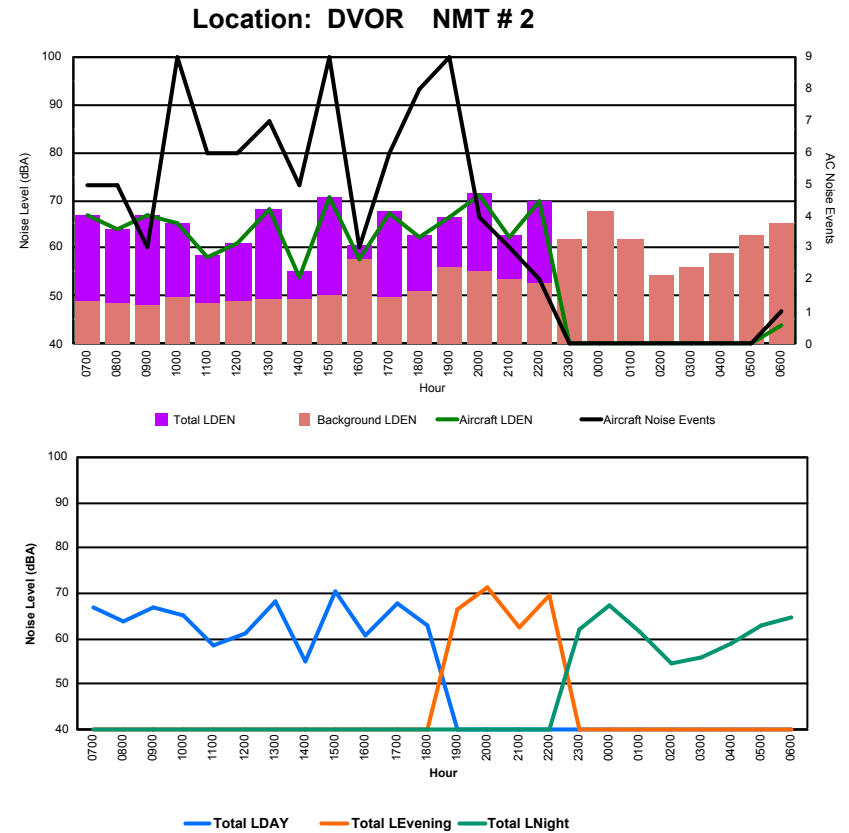

Luxembourg Airport Noise Distribution by Hour

Between 01/05/2024 00:00:00 and 01/05/2024 23:59:59 (Local Time)

Day	Aircraft Events	Total LDEN dB (A)	Aircraft LDEN dB(A)	Background LDEN dB(A)	Total LDay dB(A)	Total LEvening dB(A)	Total LNight dB (A)
01/05/24 7:00	5	66.9	66.8	49.1	66.9	-	-
01/05/24 8:00	5	64.0	63.8	48.4	64.0	-	-
01/05/24 9:00	3	66.9	66.8	48.2	66.9	-	-
01/05/24 10:00	9	65.2	65.0	49.7	65.2	-	-
01/05/24 11:00	6	58.7	58.3	48.7	58.7	-	-
01/05/24 12:00	6	61.2	61.0	49.1	61.2	-	-
01/05/24 13:00	7	68.1	68.0	49.5	68.1	-	-
01/05/24 14:00	5	55.2	53.9	49.3	55.2	-	-
01/05/24 15:00	9	70.5	70.5	50.3	70.5	-	-
01/05/24 16:00	3	60.6	57.8	57.5	60.6	-	-
01/05/24 17:00	6	67.6	67.5	49.6	67.6	-	-
01/05/24 18:00	8	62.8	62.5	51.0	62.8	-	-
01/05/24 19:00	9	66.6	66.3	56.1	-	66.6	-
01/05/24 20:00	4	71.4	71.2	55.2	-	71.4	-
01/05/24 21:00	3	62.6	62.1	53.4	-	62.6	-
01/05/24 22:00	2	69.7	69.6	52.5	-	69.7	-
01/05/24 23:00	-	62.0	-	62.0	-	-	62.0
02/05/24 0:00	-	67.5	-	67.9	-	-	67.5
02/05/24 1:00	-	61.8	-	61.8	-	-	61.8
02/05/24 2:00	-	54.4	-	54.5	-	-	54.4
02/05/24 3:00	-	55.9	-	55.9	-	-	55.9
02/05/24 4:00	-	59.1	-	59.1	-	-	59.1
02/05/24 5:00	-	62.9	-	62.9	-	-	62.9
02/05/24 6:00	1	64.8	44.1	65.0	-	-	64.8
	91	65.7	64.7	58.9	65.7	68.7	62.8