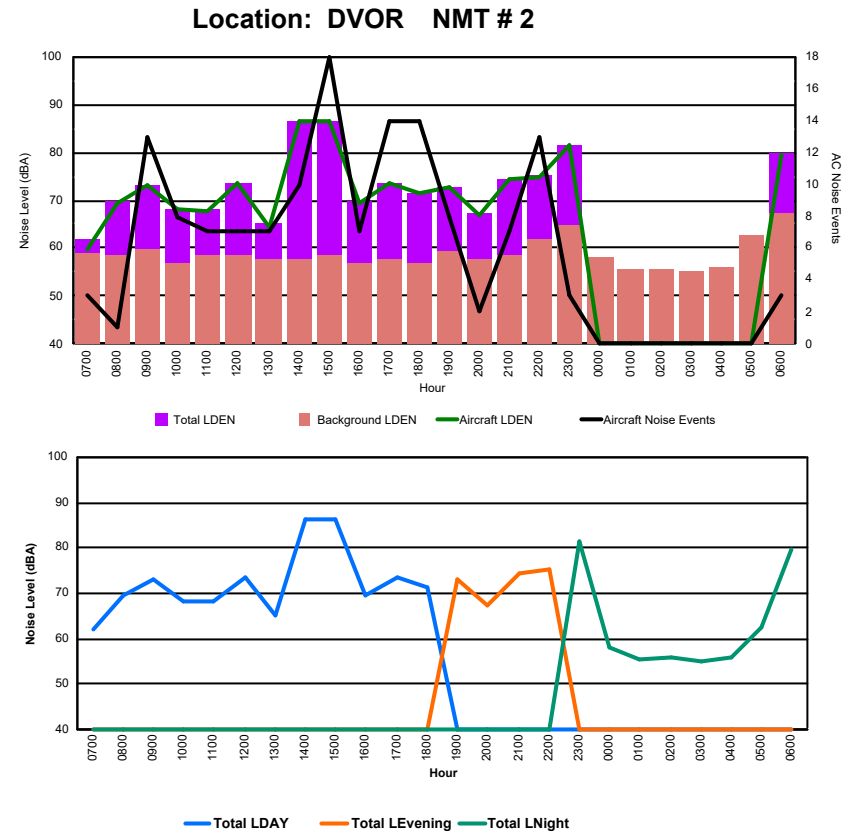

Luxembourg Airport Noise Distribution by Hour

Between 03/05/2024 00:00:00 and 03/05/2024 23:59:59 (Local Time)

Day	Aircraft Events	Total LDEN dB (A)	Aircraft LDEN dB(A)	Background LDEN dB(A)	Total LDay dB(A)	Total LEvening dB(A)	Total LNight dB (A)	
03/05/24	7:00	3	62.0	59.8	59.0	62.0	-	-
03/05/24	8:00	1	69.7	69.4	58.6	69.7	-	-
03/05/24	9:00	13	73.3	73.1	59.9	73.3	-	-
03/05/24	10:00	8	68.3	68.0	57.0	68.3	-	-
03/05/24	11:00	7	68.2	67.7	58.4	68.2	-	-
03/05/24	12:00	7	73.7	73.6	58.7	73.7	-	-
03/05/24	13:00	7	65.1	64.2	57.5	65.1	-	-
03/05/24	14:00	10	86.4	86.3	57.6	86.4	-	-
03/05/24	15:00	18	86.5	86.5	58.6	86.5	-	-
03/05/24	16:00	7	69.6	69.3	56.9	69.6	-	-
03/05/24	17:00	14	73.5	73.4	57.5	73.5	-	-
03/05/24	18:00	14	71.5	71.4	56.7	71.5	-	-
03/05/24	19:00	8	72.9	72.7	59.4	-	72.9	-
03/05/24	20:00	2	67.3	66.8	57.8	-	67.3	-
03/05/24	21:00	7	74.3	74.2	58.7	-	74.3	-
03/05/24	22:00	13	75.1	74.9	62.0	-	75.1	-
03/05/24	23:00	3	81.5	81.4	64.6	-	-	81.5
04/05/24	0:00	-	58.0	-	58.0	-	-	58.0
04/05/24	1:00	-	55.6	-	55.6	-	-	55.6
04/05/24	2:00	-	55.7	-	55.7	-	-	55.7
04/05/24	3:00	-	55.1	-	55.1	-	-	55.1
04/05/24	4:00	-	56.1	-	56.1	-	-	56.1
04/05/24	5:00	-	62.7	-	62.7	-	-	62.7
04/05/24	6:00	3	79.8	79.5	67.5	-	-	79.8
	145	77.4	77.3	60.0	79.2	73.2	74.8