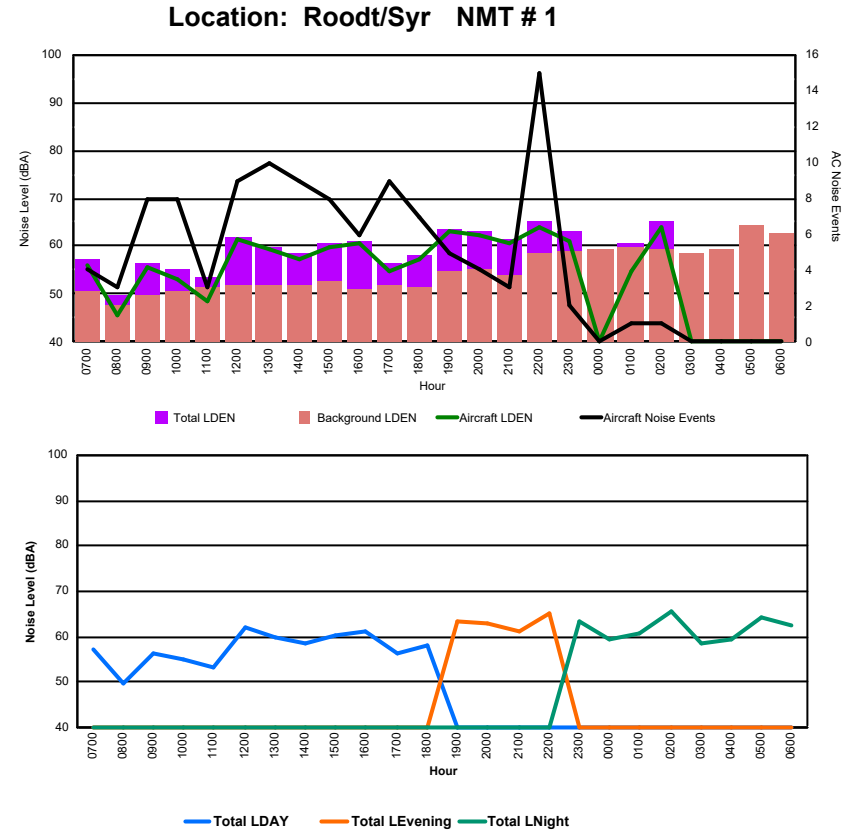

Luxembourg Airport Noise Distribution by Hour

Between 02/05/2024 00:00:00 and 02/05/2024 23:59:59 (Local Time)

Day	Aircraft Events	Total LDEN dB(A)	Aircraft LDEN dB(A)	Background LDEN dB(A)	Total LDay dB(A)	Total LEvening dB(A)	Total LNight dB(A)
02/05/24 7:00	4	57.2	56.2	50.7	57.2	-	-
02/05/24 8:00	3	49.8	45.6	47.8	49.8	-	-
02/05/24 9:00	8	56.5	55.5	49.9	56.5	-	-
02/05/24 10:00	8	55.1	53.3	50.7	55.1	-	-
02/05/24 11:00	3	53.4	48.7	51.6	53.4	-	-
02/05/24 12:00	9	62.0	61.6	51.9	62.0	-	-
02/05/24 13:00	10	59.9	59.2	51.8	59.9	-	-
02/05/24 14:00	9	58.4	57.4	51.7	58.4	-	-
02/05/24 15:00	8	60.5	59.8	52.5	60.5	-	-
02/05/24 16:00	6	61.1	60.7	51.1	61.1	-	-
02/05/24 17:00	9	56.5	54.6	51.8	56.5	-	-
02/05/24 18:00	7	58.1	57.1	51.3	58.1	-	-
02/05/24 19:00	5	63.6	63.0	54.9	-	63.6	-
02/05/24 20:00	4	63.0	62.3	55.1	-	63.0	-
02/05/24 21:00	3	61.3	60.6	53.9	-	61.3	-
02/05/24 22:00	15	65.0	64.0	58.5	-	65.0	-
02/05/24 23:00	2	63.2	61.2	58.9	-	-	63.2
03/05/24 0:00	-	59.3	-	59.4	-	-	59.3
03/05/24 1:00	1	60.7	54.6	59.6	-	-	60.7
03/05/24 2:00	1	65.4	64.1	59.4	-	-	65.4
03/05/24 3:00	-	58.4	-	58.4	-	-	58.4
03/05/24 4:00	-	59.3	-	59.3	-	-	59.3
03/05/24 5:00	-	64.1	-	64.2	-	-	64.1
03/05/24 6:00	-	62.6	-	62.7	-	-	62.6
	115	61.1	58.8	57.2	58.4	63.4	62.3