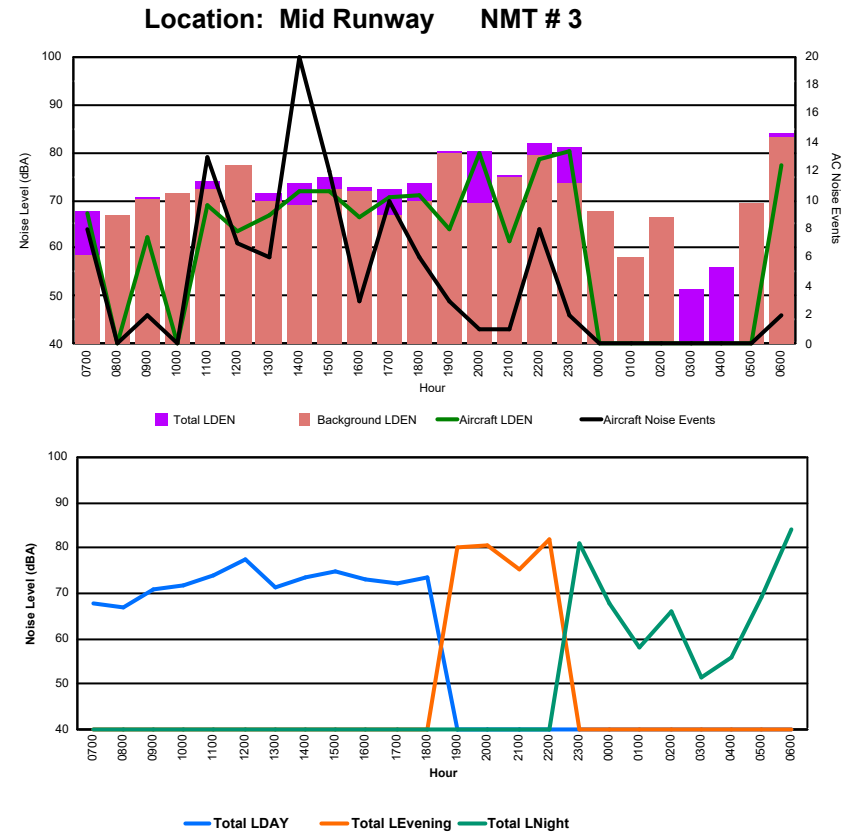

Luxembourg Airport Noise Distribution by Hour

Between 23/05/2024 00:00:00 and 23/05/2024 23:59:59 (Local Time)

Day	Aircraft Events	Total LDEN dB (A)	Aircraft LDEN dB(A)	Background LDEN dB(A)	Total LDay dB(A)	Total LEvening dB(A)	Total LNight dB (A)
23/05/24 7:00	8	67.7	67.3	58.7	67.7	-	-
23/05/24 8:00	-	66.9	-	66.8	66.9	-	-
23/05/24 9:00	2	70.8	62.4	70.2	70.8	-	-
23/05/24 10:00	-	71.6	-	71.6	71.6	-	-
23/05/24 11:00	13	74.0	68.8	72.5	74.0	-	-
23/05/24 12:00	7	77.3	63.4	77.1	77.3	-	-
23/05/24 13:00	6	71.5	67.0	69.6	71.5	-	-
23/05/24 14:00	20	73.7	71.9	68.9	73.7	-	-
23/05/24 15:00	12	75.0	71.7	72.3	75.0	-	-
23/05/24 16:00	3	72.9	66.5	71.9	72.9	-	-
23/05/24 17:00	10	72.1	70.5	67.0	72.1	-	-
23/05/24 18:00	6	73.4	71.0	69.7	73.4	-	-
23/05/24 19:00	3	80.1	64.1	80.0	-	80.1	-
23/05/24 20:00	1	80.4	80.0	69.4	-	80.4	-
23/05/24 21:00	1	75.2	61.3	75.0	-	75.2	-
23/05/24 22:00	8	81.9	78.5	79.2	-	81.9	-
23/05/24 23:00	2	80.9	80.1	73.4	-	-	80.9
24/05/24 0:00	-	67.6	-	67.6	-	-	67.6
24/05/24 1:00	-	58.1	-	58.2	-	-	58.1
24/05/24 2:00	-	66.2	-	66.3	-	-	66.2
24/05/24 3:00	-	51.4	-	-	-	-	51.4
24/05/24 4:00	-	55.9	-	-	-	-	55.9
24/05/24 5:00	-	69.2	-	69.2	-	-	69.2
24/05/24 6:00	2	84.0	77.2	83.0	-	-	84.0
	104	76.4	72.3	74.2	73.1	80.0	76.9