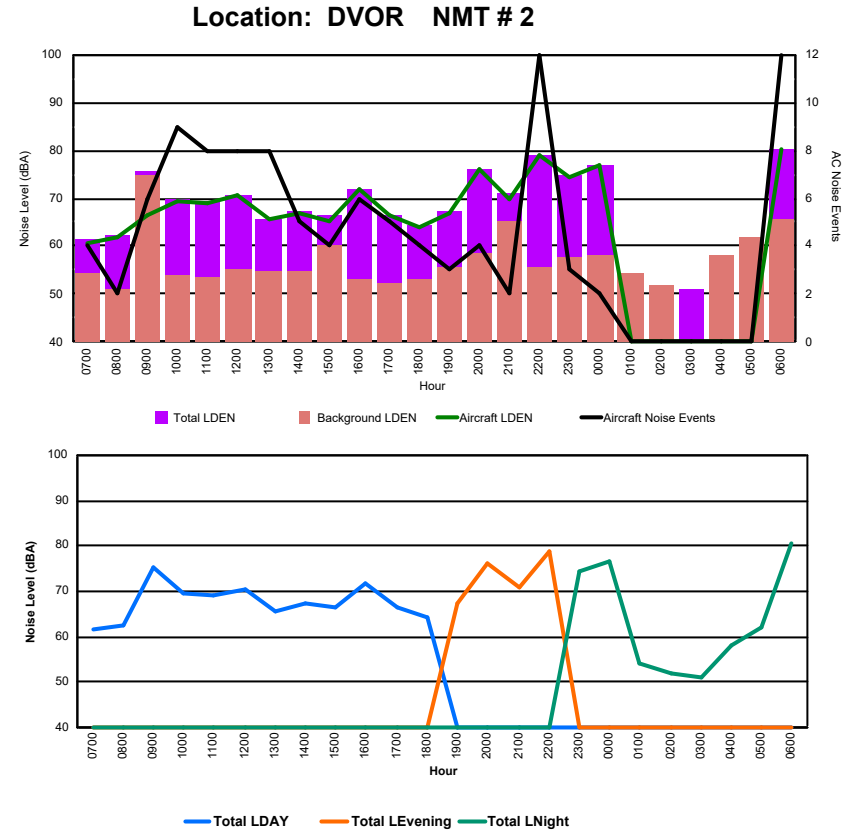

Luxembourg Airport Noise Distribution by Hour

Between 25/05/2024 00:00:00 and 25/05/2024 23:59:59 (Local Time)

Day	Aircraft Events	Total LDEN dB (A)	Aircraft LDEN dB(A)	Background LDEN dB(A)	Total LDay dB(A)	Total LEvening dB(A)	Total LNight dB (A)	
25/05/24	7:00	4	61.6	60.8	54.5	61.6	-	-
25/05/24	8:00	2	62.3	61.9	51.2	62.3	-	-
25/05/24	9:00	6	75.5	66.4	74.9	75.5	-	-
25/05/24	10:00	9	69.6	69.4	54.0	69.6	-	-
25/05/24	11:00	8	69.2	69.1	53.6	69.2	-	-
25/05/24	12:00	8	70.6	70.5	55.0	70.6	-	-
25/05/24	13:00	8	65.8	65.5	54.6	65.8	-	-
25/05/24	14:00	5	67.2	67.0	54.8	67.2	-	-
25/05/24	15:00	4	66.3	65.1	60.3	66.3	-	-
25/05/24	16:00	6	71.9	71.8	53.3	71.9	-	-
25/05/24	17:00	5	66.4	66.3	52.3	66.4	-	-
25/05/24	18:00	4	64.2	63.8	53.2	64.2	-	-
25/05/24	19:00	3	67.2	66.9	55.6	-	67.2	-
25/05/24	20:00	4	76.2	76.1	58.7	-	76.2	-
25/05/24	21:00	2	71.0	69.6	65.4	-	71.0	-
25/05/24	22:00	12	78.8	78.8	55.7	-	78.8	-
25/05/24	23:00	3	74.6	74.5	57.7	-	-	74.6
26/05/24	0:00	2	76.7	76.7	58.0	-	-	76.7
26/05/24	1:00	-	54.3	-	54.3	-	-	54.3
26/05/24	2:00	-	52.0	-	52.0	-	-	52.0
26/05/24	3:00	-	51.0	-	-	-	-	51.0
26/05/24	4:00	-	58.0	-	58.0	-	-	58.0
26/05/24	5:00	-	61.9	-	61.9	-	-	61.9
26/05/24	6:00	12	80.4	80.3	65.8	-	-	80.4
	107	72.5	72.0	62.9	69.4	75.3	73.7