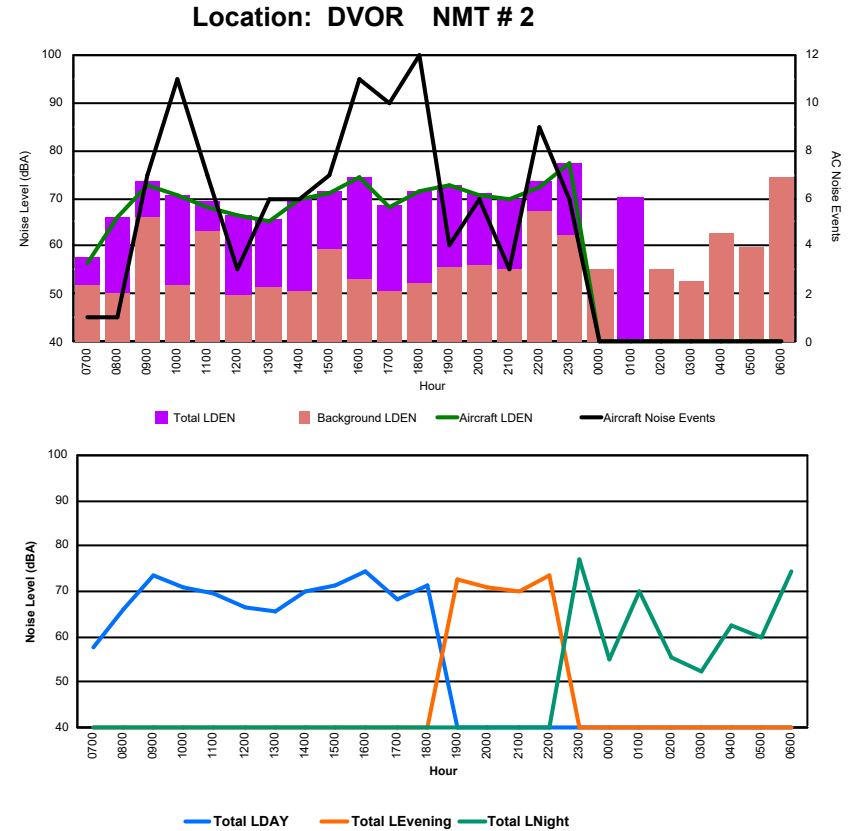

Luxembourg Airport Noise Distribution by Hour

Between 31/05/2024 00:00:00 and 31/05/2024 23:59:59 (Local Time)

Day	Aircraft Events	Total LDEN dB (A)	Aircraft LDEN dB(A)	Background LDEN dB(A)	Total LDay dB(A)	Total LEvening dB(A)	Total LNight dB (A)
31/05/24 7:00	1	57.7	56.4	52.0	57.7	-	-
31/05/24 8:00	1	66.1	65.9	50.2	66.1	-	-
31/05/24 9:00	7	73.5	72.7	66.2	73.5	-	-
31/05/24 10:00	11	70.7	70.6	52.0	70.7	-	-
31/05/24 11:00	7	69.5	68.3	63.3	69.5	-	-
31/05/24 12:00	3	66.6	66.6	49.9	66.6	-	-
31/05/24 13:00	6	65.5	65.4	51.3	65.5	-	-
31/05/24 14:00	6	70.0	69.9	50.5	70.0	-	-
31/05/24 15:00	7	71.4	71.1	59.5	71.4	-	-
31/05/24 16:00	11	74.2	74.2	53.2	74.2	-	-
31/05/24 17:00	10	68.4	68.3	50.8	68.4	-	-
31/05/24 18:00	12	71.4	71.3	52.3	71.4	-	-
31/05/24 19:00	4	72.7	72.6	55.8	-	72.7	-
31/05/24 20:00	6	70.9	70.8	56.1	-	70.9	-
31/05/24 21:00	3	69.9	69.8	55.3	-	69.9	-
31/05/24 22:00	9	73.6	72.4	67.4	-	73.6	-
31/05/24 23:00	6	77.2	77.1	62.5	-	-	77.2
01/06/24 0:00	-	55.0	-	55.0	-	-	55.0
01/06/24 1:00	-	70.1	-	-	-	-	70.1
01/06/24 2:00	-	55.4	-	55.4	-	-	55.4
01/06/24 3:00	-	52.5	-	52.5	-	-	52.5
01/06/24 4:00	-	62.6	-	62.6	-	-	62.6
01/06/24 5:00	-	59.8	-	59.8	-	-	59.8
01/06/24 6:00	-	74.3	-	74.3	-	-	74.3
	110	70.7	69.8	63.0	70.2	72.0	70.7