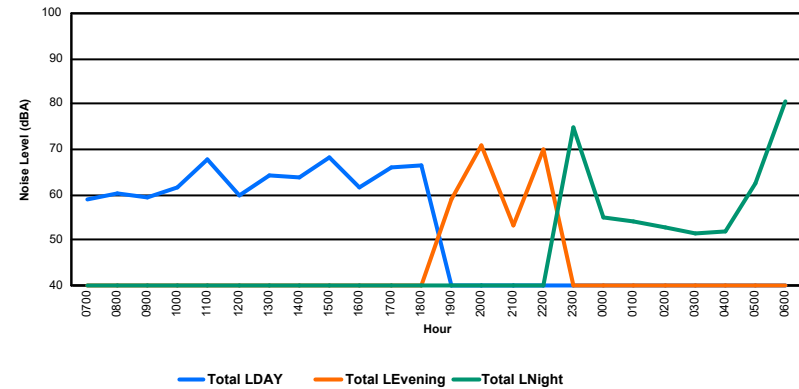

Luxembourg Airport Noise Distribution by Hour

Between 11/05/2024 00:00:00 and 11/05/2024 23:59:59 (Local Time)

Day	Aircraft Events	Total LDEN dB (A)	Aircraft LDEN dB(A)	Background LDEN dB(A)	Total LDay dB(A)	Total LEvening dB(A)	Total LNight dB (A)
11/05/24 7:00	7	59.1	58.6	49.7	59.1	-	-
11/05/24 8:00	4	60.5	60.2	49.0	60.5	-	-
11/05/24 9:00	5	59.4	58.9	50.3	59.4	-	-
11/05/24 10:00	7	61.6	61.3	50.2	61.6	-	-
11/05/24 11:00	6	67.8	67.7	51.7	67.8	-	-
11/05/24 12:00	7	59.8	59.0	52.7	59.8	-	-
11/05/24 13:00	3	64.4	64.2	51.8	64.4	-	-
11/05/24 14:00	3	64.0	63.7	51.2	64.0	-	-
11/05/24 15:00	6	68.1	67.9	53.5	68.1	-	-
11/05/24 16:00	4	61.5	59.5	57.2	61.5	-	-
11/05/24 17:00	6	66.2	66.0	51.9	66.2	-	-
11/05/24 18:00	7	66.6	66.5	51.7	66.6	-	-
11/05/24 19:00	2	58.8	56.2	55.1	-	58.8	-
11/05/24 20:00	2	71.0	70.9	53.9	-	71.0	-
11/05/24 21:00	-	53.1	-	53.1	-	53.1	-
11/05/24 22:00	3	70.0	70.0	52.8	-	70.0	-
11/05/24 23:00	2	74.7	74.7	56.7	-	-	74.7
12/05/24 0:00	-	55.2	-	55.2	-	-	55.2
12/05/24 1:00	-	54.0	-	54.0	-	-	54.0
12/05/24 2:00	-	52.9	-	52.9	-	-	52.9
12/05/24 3:00	-	51.6	-	-	-	-	51.6
12/05/24 4:00	-	52.0	-	52.0	-	-	52.0
12/05/24 5:00	-	62.6	-	62.6	-	-	62.6
12/05/24 6:00	14	80.6	80.6	60.0	-	-	80.6
	88	69.3	69.2	54.8	64.4	67.7	72.6

Location: DVOR NMT # 2