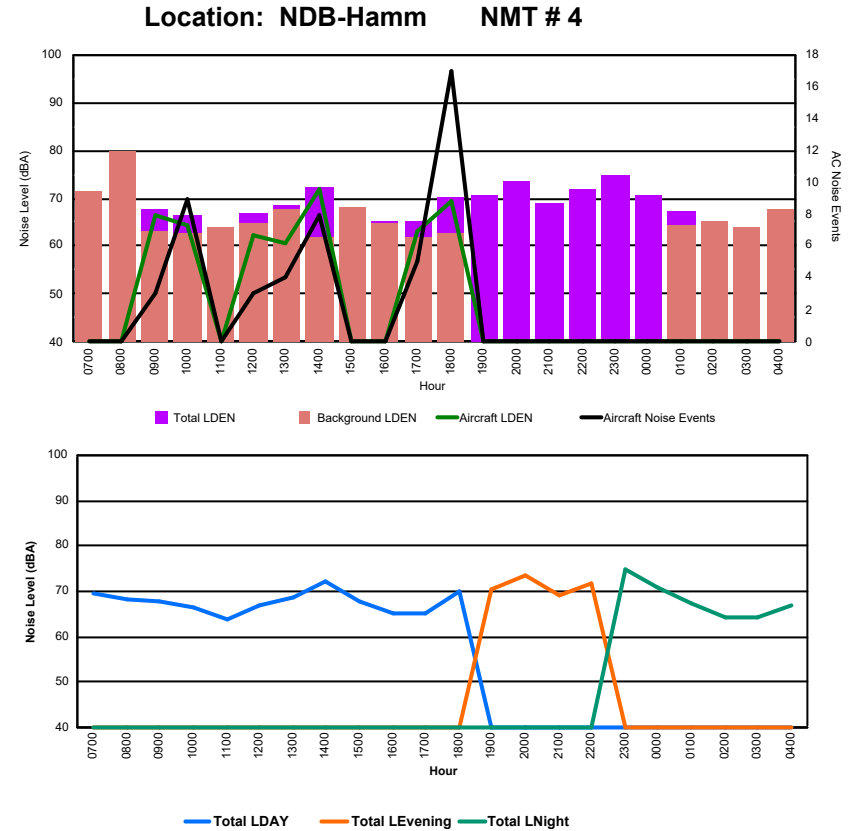

Luxembourg Airport Noise Distribution by Hour

Between 15/05/2024 00:00:00 and 15/05/2024 23:59:59 (Local Time)

Day	Aircraft Events	Total LDEN dB(A)	Aircraft LDEN dB(A)	Background LDEN dB(A)	Total LDay dB(A)	Total LEvening dB(A)	Total LNight dB(A)
15/05/24	7:00	-	69.6	-	71.3	69.6	-
15/05/24	8:00	-	68.1	-	80.0	68.1	-
15/05/24	9:00	3	67.8	66.3	63.0	67.8	-
15/05/24	10:00	9	66.3	64.2	62.9	66.3	-
15/05/24	11:00	-	63.7	-	63.8	63.7	-
15/05/24	12:00	3	66.7	62.5	64.7	66.7	-
15/05/24	13:00	4	68.5	60.8	67.8	68.5	-
15/05/24	14:00	8	72.2	71.8	61.9	72.2	-
15/05/24	15:00	-	68.0	-	68.2	68.0	-
15/05/24	16:00	-	65.1	-	64.6	65.1	-
15/05/24	17:00	5	65.3	63.0	61.8	65.3	-
15/05/24	18:00	17	70.2	69.4	62.6	70.2	-
15/05/24	19:00	-	70.6	-	-	70.6	-
15/05/24	20:00	-	73.4	-	-	73.4	-
15/05/24	21:00	-	69.0	-	-	69.0	-
15/05/24	22:00	-	71.8	-	-	71.8	-
15/05/24	23:00	-	74.8	-	-	-	74.8
16/05/24	0:00	-	70.8	-	-	-	70.8
16/05/24	1:00	-	67.3	-	64.2	-	67.3
16/05/24	2:00	-	64.2	-	65.2	-	64.2
16/05/24	3:00	-	64.1	-	64.1	-	64.1
16/05/24	4:00	-	67.0	-	67.8	-	67.0
	49	69.5	62.1	68.6	68.2	71.5	69.8