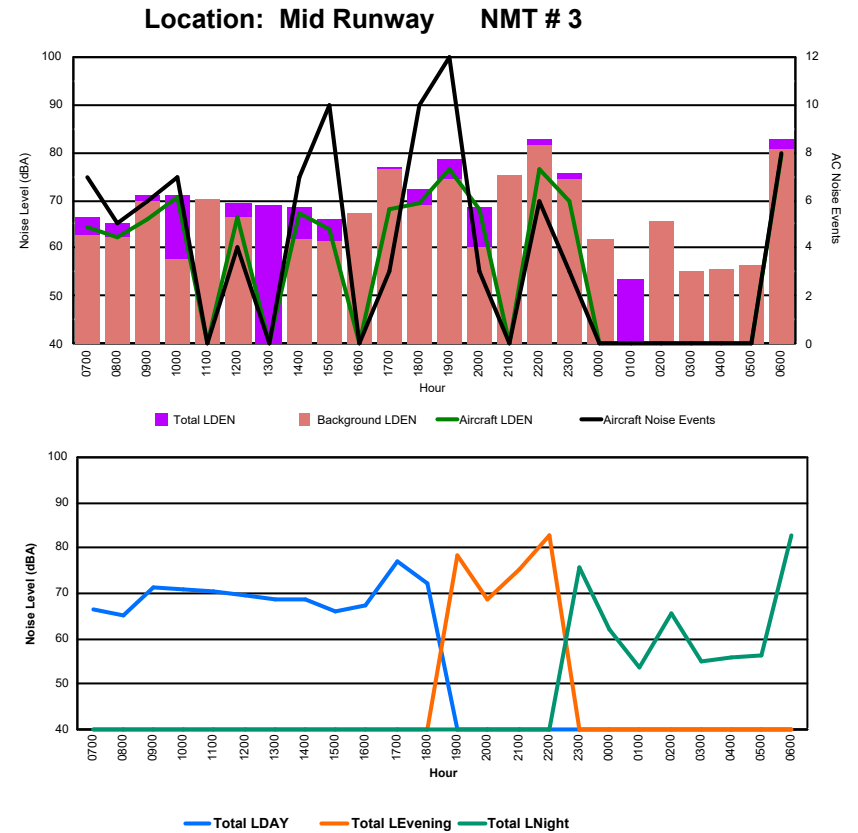

Location: DVOR NMT # 2

Luxembourg Airport Noise Distribution by Hour

Between 14/05/2024 00:00:00 and 14/05/2024 23:59:59 (Local Time)

Day	Aircraft Events	Total LDEN dB(A)	Aircraft LDEN dB(A)	Background LDEN dB(A)	Total LDay dB(A)	Total LEvening dB(A)	Total LNight dB(A)
14/05/24 7:00	7	66.6	64.3	62.9	66.6	-	-
14/05/24 8:00	5	65.2	62.4	62.5	65.2	-	-
14/05/24 9:00	6	71.2	65.9	69.7	71.2	-	-
14/05/24 10:00	7	70.9	70.6	57.7	70.9	-	-
14/05/24 11:00	-	70.3	-	70.3	70.3	-	-
14/05/24 12:00	4	69.5	66.3	66.6	69.5	-	-
14/05/24 13:00	-	68.8	-	-	68.8	-	-
14/05/24 14:00	7	68.6	67.5	62.0	68.6	-	-
14/05/24 15:00	10	66.0	64.0	61.6	66.0	-	-
14/05/24 16:00	-	67.3	-	67.3	67.3	-	-
14/05/24 17:00	3	77.0	68.0	76.5	77.0	-	-
14/05/24 18:00	10	72.3	69.5	69.1	72.3	-	-
14/05/24 19:00	12	78.6	76.5	74.3	-	78.6	-
14/05/24 20:00	3	68.6	68.0	60.0	-	68.6	-
14/05/24 21:00	-	75.3	-	75.3	-	75.3	-
14/05/24 22:00	6	82.8	76.3	81.6	-	82.8	-
14/05/24 23:00	3	75.6	69.8	74.4	-	-	75.6
15/05/24 0:00	-	62.0	-	62.0	-	-	62.0
15/05/24 1:00	-	53.7	-	-	-	-	53.7
15/05/24 2:00	-	65.8	-	65.8	-	-	65.8
15/05/24 3:00	-	54.9	-	55.0	-	-	54.9
15/05/24 4:00	-	55.7	-	55.7	-	-	55.7
15/05/24 5:00	-	56.5	-	56.5	-	-	56.5
15/05/24 6:00	8	82.9	79.3	80.5	-	-	82.9
	91	74.6	69.9	72.7	70.8	78.8	74.7