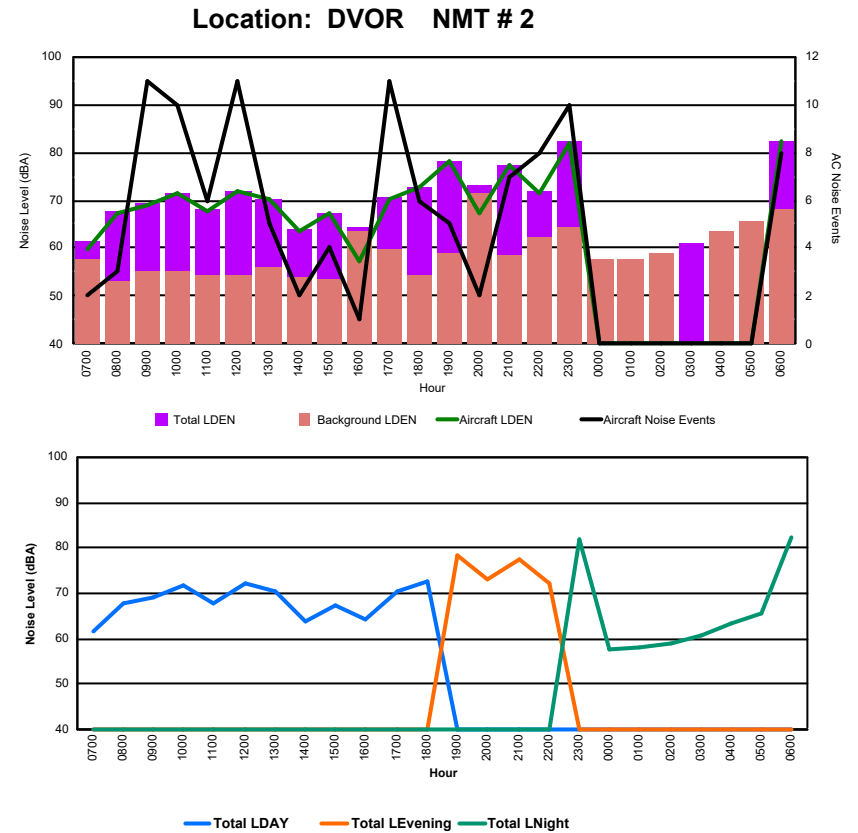

Luxembourg Airport Noise Distribution by Hour

Between 21/05/2024 00:00:00 and 21/05/2024 23:59:59 (Local Time)

Day	Aircraft Events	Total LDEN dB(A)	Aircraft LDEN dB(A)	Background LDEN dB(A)	Total LDay dB(A)	Total LEvening dB(A)	Total LNight dB(A)	
21/05/24	7:00	2	61.5	59.6	57.5	61.5	-	-
21/05/24	8:00	3	67.7	67.5	53.2	67.7	-	-
21/05/24	9:00	11	69.3	69.1	55.3	69.3	-	-
21/05/24	10:00	10	71.6	71.6	55.1	71.6	-	-
21/05/24	11:00	6	68.0	67.8	54.3	68.0	-	-
21/05/24	12:00	11	72.0	72.0	54.3	72.0	-	-
21/05/24	13:00	5	70.3	70.2	56.1	70.3	-	-
21/05/24	14:00	2	63.9	63.4	53.8	63.9	-	-
21/05/24	15:00	4	67.3	67.1	53.6	67.3	-	-
21/05/24	16:00	1	64.4	57.4	63.4	64.4	-	-
21/05/24	17:00	11	70.6	70.2	59.9	70.6	-	-
21/05/24	18:00	6	72.6	72.6	54.3	72.6	-	-
21/05/24	19:00	5	78.2	78.1	59.0	-	78.2	-
21/05/24	20:00	2	73.0	67.5	71.6	-	73.0	-
21/05/24	21:00	7	77.5	77.4	58.6	-	77.5	-
21/05/24	22:00	8	72.0	71.6	62.1	-	72.0	-
21/05/24	23:00	10	82.1	82.0	64.3	-	-	82.1
22/05/24	0:00	-	57.5	-	57.6	-	-	57.5
22/05/24	1:00	-	57.9	-	57.9	-	-	57.9
22/05/24	2:00	-	58.9	-	58.9	-	-	58.9
22/05/24	3:00	-	60.9	-	-	-	-	60.9
22/05/24	4:00	-	63.4	-	63.4	-	-	63.4
22/05/24	5:00	-	65.4	-	65.5	-	-	65.4
22/05/24	6:00	8	82.5	82.3	68.1	-	-	82.5
	112	74.1	73.7	62.3	69.4	76.0	76.4