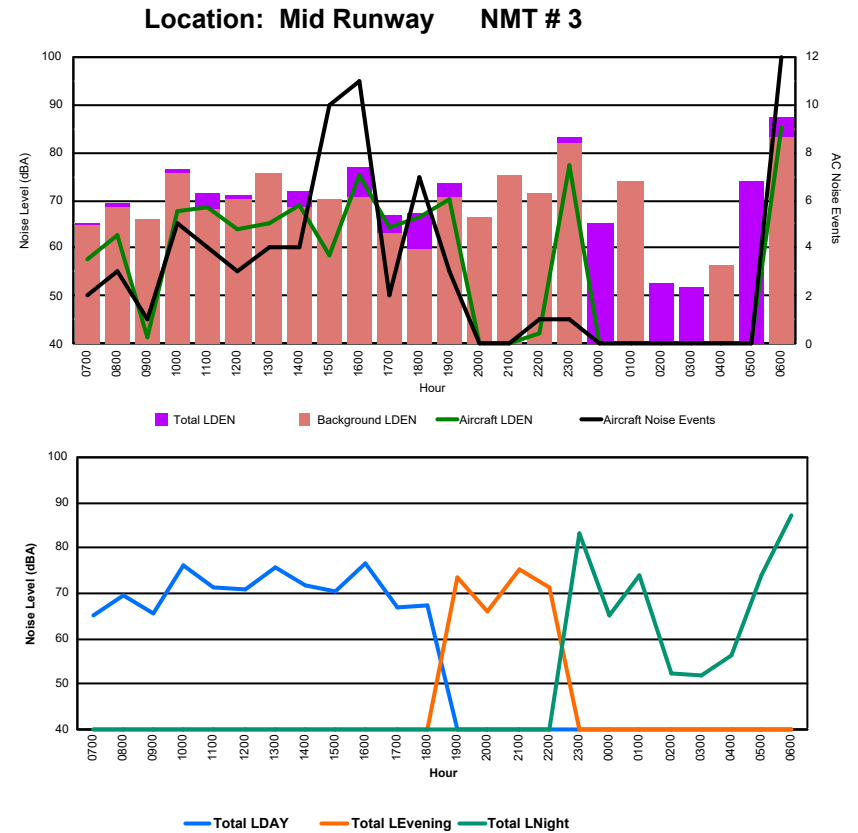

Luxembourg Airport Noise Distribution by Hour

Between 18/05/2024 00:00:00 and 18/05/2024 23:59:59 (Local Time)

Day	Aircraft Events	Total LDEN dB(A)	Aircraft LDEN dB(A)	Background LDEN dB(A)	Total LDay dB(A)	Total LEvening dB(A)	Total LNight dB(A)
18/05/24	7:00	2	65.3	57.5	64.6	65.3	-
18/05/24	8:00	3	69.5	62.9	68.5	69.5	-
18/05/24	9:00	1	65.8	41.3	65.9	65.8	-
18/05/24	10:00	5	76.4	67.9	75.8	76.4	-
18/05/24	11:00	4	71.4	68.6	68.2	71.4	-
18/05/24	12:00	3	71.0	63.8	70.2	71.0	-
18/05/24	13:00	4	75.8	65.0	75.5	75.8	-
18/05/24	14:00	4	71.7	68.9	68.6	71.7	-
18/05/24	15:00	10	70.4	58.6	70.1	70.4	-
18/05/24	16:00	11	76.7	75.4	70.6	76.7	-
18/05/24	17:00	2	66.7	64.2	63.2	66.7	-
18/05/24	18:00	7	67.4	66.6	59.9	67.4	-
18/05/24	19:00	3	73.4	70.4	70.5	-	73.4
18/05/24	20:00	-	66.2	-	66.3	-	66.2
18/05/24	21:00	-	75.1	-	75.1	-	75.1
18/05/24	22:00	1	71.3	42.2	71.4	-	71.3
18/05/24	23:00	1	83.1	77.2	81.8	-	83.1
19/05/24	0:00	-	65.0	-	-	-	65.0
19/05/24	1:00	-	74.0	-	74.0	-	74.0
19/05/24	2:00	-	52.5	-	-	-	52.5
19/05/24	3:00	-	51.7	-	-	-	51.7
19/05/24	4:00	-	56.4	-	56.4	-	56.4
19/05/24	5:00	-	73.8	-	-	-	73.8
19/05/24	6:00	12	87.1	85.1	83.2	-	87.1
	73	76.4	72.8	73.9	72.4	72.5	79.8