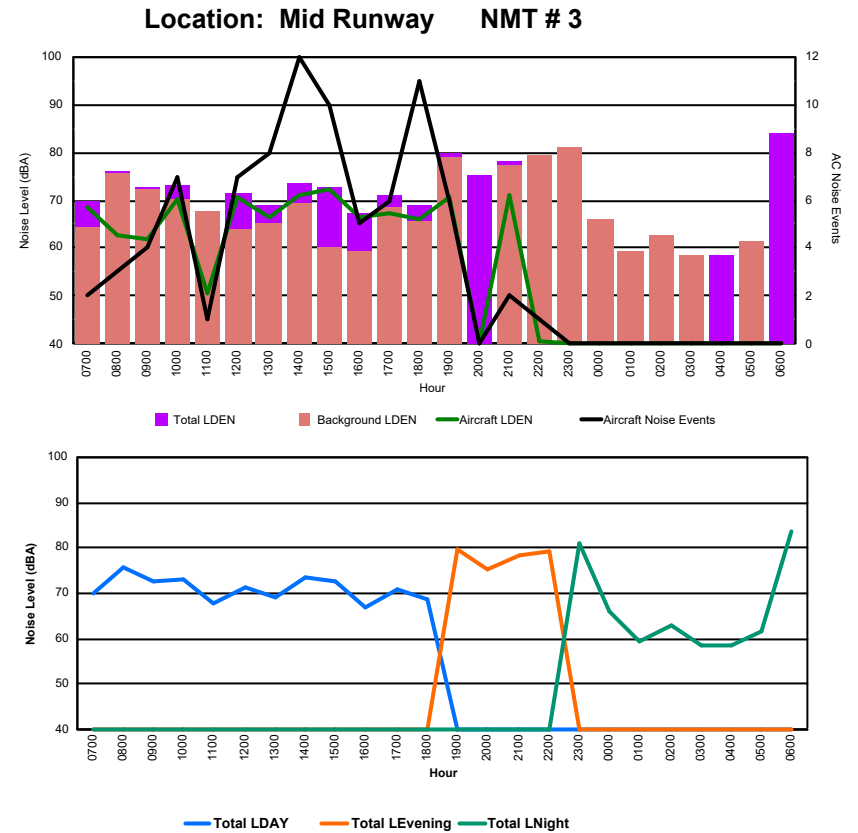

Location: DVOR NMT # 2

Luxembourg Airport Noise Distribution by Hour

Between 29/05/2024 00:00:00 and 29/05/2024 23:59:59 (Local Time)

Day	Aircraft Events	Total LDEN dB(A)	Aircraft LDEN dB(A)	Background LDEN dB(A)	Total LDay dB(A)	Total LEvening dB(A)	Total LNight dB(A)
29/05/24	7:00	2	69.9	68.5	64.2	69.9	-
29/05/24	8:00	3	75.9	62.7	75.6	75.9	-
29/05/24	9:00	4	72.6	62.0	72.2	72.6	-
29/05/24	10:00	7	73.2	70.3	70.2	73.2	-
29/05/24	11:00	1	67.7	50.5	67.7	-	-
29/05/24	12:00	7	71.5	70.7	64.0	71.5	-
29/05/24	13:00	8	69.0	66.5	65.4	69.0	-
29/05/24	14:00	12	73.4	71.0	69.5	73.4	-
29/05/24	15:00	10	72.7	72.4	60.2	72.7	-
29/05/24	16:00	5	67.1	66.4	59.2	67.1	-
29/05/24	17:00	6	70.9	67.1	68.6	70.9	-
29/05/24	18:00	11	68.8	66.1	65.5	68.8	-
29/05/24	19:00	6	79.7	70.5	79.1	79.7	-
29/05/24	20:00	-	75.3	-	-	75.3	-
29/05/24	21:00	2	78.2	71.0	77.3	78.2	-
29/05/24	22:00	1	79.4	40.7	79.4	79.4	-
29/05/24	23:00	-	81.2	-	81.1	-	81.2
30/05/24	0:00	-	66.2	-	66.2	-	66.2
30/05/24	1:00	-	59.2	-	59.3	-	59.2
30/05/24	2:00	-	62.9	-	62.9	-	62.9
30/05/24	3:00	-	58.7	-	58.7	-	58.7
30/05/24	4:00	-	58.4	-	-	-	58.4
30/05/24	5:00	-	61.5	-	61.5	-	61.5
30/05/24	6:00	-	83.9	-	-	-	83.9
	85	75.5	66.4	72.8	71.8	78.5	76.8