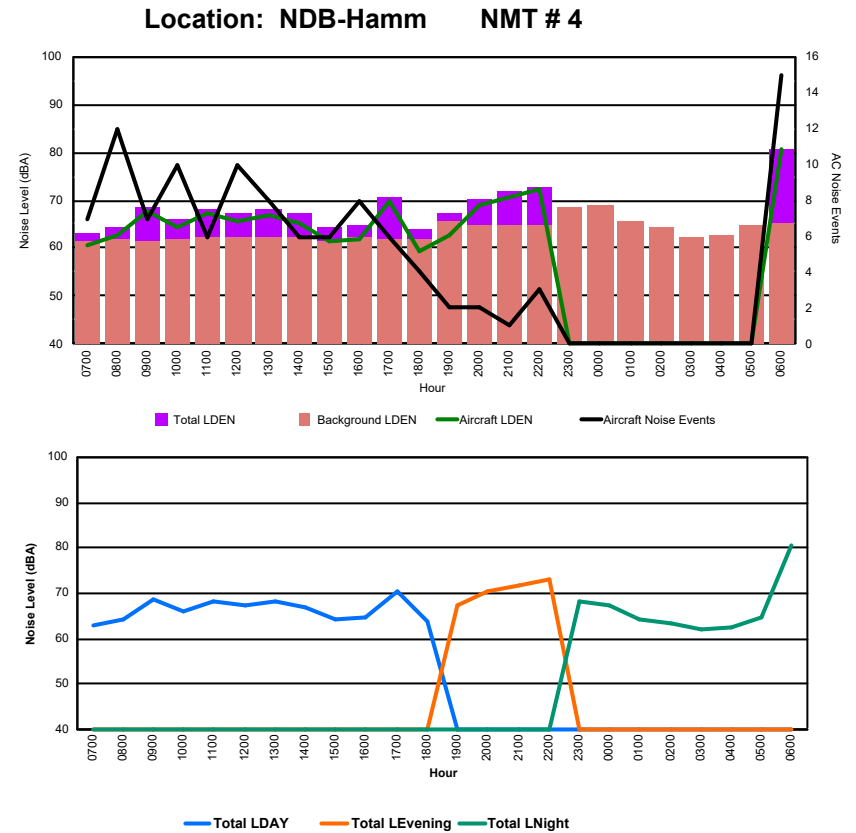

Luxembourg Airport Noise Distribution by Hour

Between 04/05/2024 00:00:00 and 04/05/2024 23:59:59 (Local Time)

Day	Aircraft Events	Total LDEN dB(A)	Aircraft LDEN dB(A)	Background LDEN dB(A)	Total LDay dB(A)	Total LEvening dB(A)	Total LNight dB(A)	
04/05/24	7:00	7	63.0	60.5	61.3	63.0	-	-
04/05/24	8:00	12	64.3	62.8	62.0	64.3	-	-
04/05/24	9:00	7	68.7	67.8	61.6	68.7	-	-
04/05/24	10:00	10	66.1	64.3	61.8	66.1	-	-
04/05/24	11:00	6	68.3	67.2	62.2	68.3	-	-
04/05/24	12:00	10	67.3	65.8	62.2	67.3	-	-
04/05/24	13:00	8	68.1	66.9	62.4	68.1	-	-
04/05/24	14:00	6	67.1	65.4	62.4	67.1	-	-
04/05/24	15:00	6	64.4	61.3	61.6	64.4	-	-
04/05/24	16:00	8	64.7	61.7	62.1	64.7	-	-
04/05/24	17:00	6	70.5	69.8	61.8	70.5	-	-
04/05/24	18:00	4	63.8	59.5	61.9	63.8	-	-
04/05/24	19:00	2	67.4	62.6	65.7	-	67.4	-
04/05/24	20:00	2	70.4	69.0	64.9	-	70.4	-
04/05/24	21:00	1	71.7	70.7	64.7	-	71.7	-
04/05/24	22:00	3	72.9	72.3	64.6	-	72.9	-
04/05/24	23:00	-	68.4	-	68.4	-	-	68.4
05/05/24	0:00	-	67.2	-	69.0	-	-	67.2
05/05/24	1:00	-	64.4	-	65.6	-	-	64.4
05/05/24	2:00	-	63.6	-	64.4	-	-	63.6
05/05/24	3:00	-	62.2	-	62.2	-	-	62.2
05/05/24	4:00	-	62.5	-	62.6	-	-	62.5
05/05/24	5:00	-	64.5	-	64.6	-	-	64.5
05/05/24	6:00	15	80.6	80.5	65.0	-	-	80.6
		113	70.1	69.1	64.1	66.9	71.0	72.4