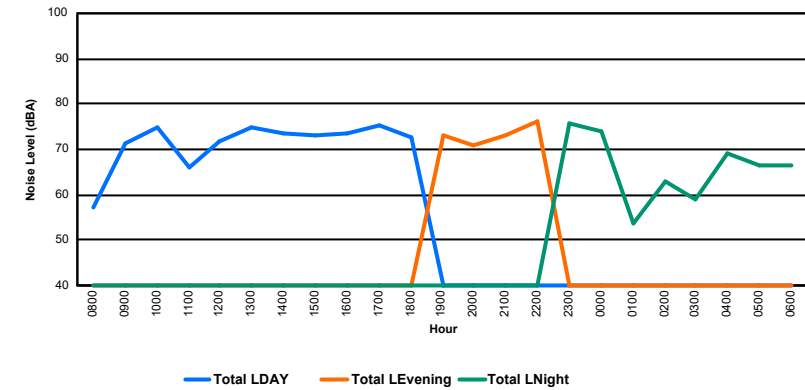

Luxembourg Airport Noise Distribution by Hour

Between 16/05/2024 00:00:00 and 16/05/2024 23:59:59 (Local Time)

Day	Aircraft Events	Total LDEN dB(A)	Aircraft LDEN dB(A)	Background LDEN dB(A)	Total LDay dB(A)	Total LEvening dB(A)	Total LNight dB(A)
16/05/24	8:00	-	57.3	-	57.3	-	-
16/05/24	9:00	10	71.3	71.1	55.6	71.3	-
16/05/24	10:00	9	74.7	74.6	58.0	74.7	-
16/05/24	11:00	-	66.2	-	66.2	-	-
16/05/24	12:00	-	71.9	-	71.9	-	-
16/05/24	13:00	-	74.9	-	74.9	-	-
16/05/24	14:00	-	73.5	-	73.5	-	-
16/05/24	15:00	-	73.2	-	73.2	-	-
16/05/24	16:00	-	73.7	-	73.7	-	-
16/05/24	17:00	-	75.3	-	75.3	-	-
16/05/24	18:00	-	72.5	-	72.5	-	-
16/05/24	19:00	-	73.1	-	73.1	73.1	-
16/05/24	20:00	-	70.7	-	70.7	70.7	-
16/05/24	21:00	3	72.9	72.7	57.9	72.9	-
16/05/24	22:00	-	76.4	-	76.4	-	-
16/05/24	23:00	5	75.9	75.5	65.3	-	75.9
17/05/24	0:00	1	74.1	74.0	56.2	-	74.1
17/05/24	1:00	-	53.8	-	53.8	-	53.8
17/05/24	2:00	-	62.8	-	63.4	-	62.8
17/05/24	3:00	-	58.9	-	-	-	58.9
17/05/24	4:00	-	69.0	-	69.1	-	69.0
17/05/24	5:00	-	66.5	-	66.8	-	66.5
17/05/24	6:00	1	66.5	53.0	66.8	-	66.5
	29	72.3	67.2	69.9	72.9	73.8	70.2

Location: DVOR NMT # 2