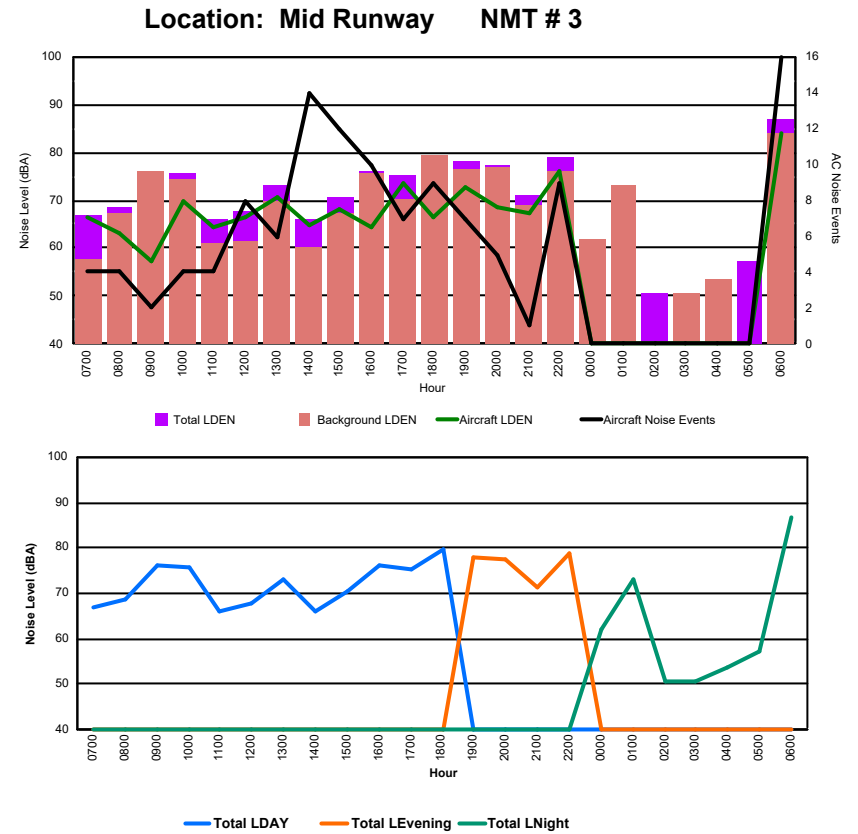

Luxembourg Airport Noise Distribution by Hour

Between 05/05/2024 00:00:00 and 05/05/2024 23:59:59 (Local Time)

Day	Aircraft Events	Total LDEN dB (A)	Aircraft LDEN dB(A)	Background LDEN dB(A)	Total LDay dB(A)	Total LEvening dB(A)	Total LNight dB (A)
05/05/24 7:00	4	66.9	66.3	57.7	66.9	-	-
05/05/24 8:00	4	68.6	63.2	67.2	68.6	-	-
05/05/24 9:00	2	76.0	57.4	76.0	76.0	-	-
05/05/24 10:00	4	75.6	69.6	74.4	75.6	-	-
05/05/24 11:00	4	66.0	64.4	60.9	66.0	-	-
05/05/24 12:00	8	67.7	66.6	61.4	67.7	-	-
05/05/24 13:00	6	73.2	70.7	69.6	73.2	-	-
05/05/24 14:00	14	66.0	64.6	60.4	66.0	-	-
05/05/24 15:00	12	70.6	68.0	67.2	70.6	-	-
05/05/24 16:00	10	76.1	64.2	75.8	76.1	-	-
05/05/24 17:00	7	75.2	73.6	70.1	75.2	-	-
05/05/24 18:00	9	79.5	66.4	79.2	79.5	-	-
05/05/24 19:00	7	78.0	72.9	76.3	-	78.0	-
05/05/24 20:00	5	77.4	68.5	76.8	-	77.4	-
05/05/24 21:00	1	71.2	67.2	69.1	-	71.2	-
05/05/24 22:00	9	78.9	75.9	75.9	-	78.9	-
06/05/24 0:00	-	61.9	-	61.9	-	-	61.9
06/05/24 1:00	-	73.3	-	73.3	-	-	73.3
06/05/24 2:00	-	50.8	-	-	-	-	50.8
06/05/24 3:00	-	50.6	-	50.6	-	-	50.6
06/05/24 4:00	-	53.6	-	53.6	-	-	53.6
06/05/24 5:00	-	57.1	-	-	-	-	57.1
06/05/24 6:00	16	86.8	83.8	83.8	-	-	86.8
	122	76.4	72.2	74.3	73.9	77.2	78.6