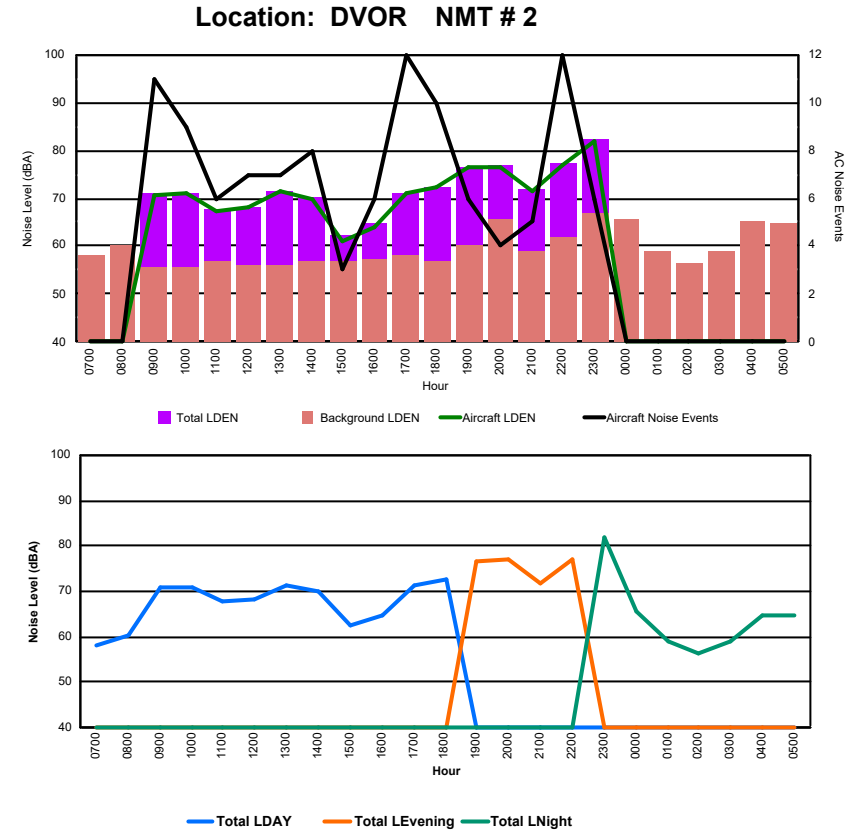

Luxembourg Airport Noise Distribution by Hour

Between 28/05/2024 00:00:00 and 28/05/2024 23:59:59 (Local Time)

Day	Aircraft Events	Total LDEN dB (A)	Aircraft LDEN dB(A)	Background LDEN dB(A)	Total LDay dB(A)	Total LEvening dB(A)	Total LNight dB (A)
28/05/24	7:00	-	58.0	-	58.2	58.0	-
28/05/24	8:00	-	60.4	-	60.4	-	-
28/05/24	9:00	11	71.0	70.8	55.8	71.0	-
28/05/24	10:00	9	71.1	71.0	55.5	71.1	-
28/05/24	11:00	6	67.6	67.2	56.9	67.6	-
28/05/24	12:00	7	68.3	68.0	56.0	68.3	-
28/05/24	13:00	7	71.4	71.3	56.0	71.4	-
28/05/24	14:00	8	70.2	70.0	56.9	70.2	-
28/05/24	15:00	3	62.5	61.0	56.7	62.5	-
28/05/24	16:00	6	64.7	63.9	57.1	64.7	-
28/05/24	17:00	12	71.2	71.0	58.1	71.2	-
28/05/24	18:00	10	72.5	72.4	56.9	72.5	-
28/05/24	19:00	6	76.5	76.3	60.2	-	76.5
28/05/24	20:00	4	76.9	76.5	65.6	-	76.9
28/05/24	21:00	5	71.9	71.6	58.8	-	71.9
28/05/24	22:00	12	77.1	77.0	61.8	-	77.1
28/05/24	23:00	6	82.1	81.9	66.7	-	82.1
29/05/24	0:00	-	65.4	-	65.8	-	65.4
29/05/24	1:00	-	58.8	-	58.9	-	58.8
29/05/24	2:00	-	56.4	-	56.4	-	56.4
29/05/24	3:00	-	58.8	-	58.8	-	58.8
29/05/24	4:00	-	64.9	-	65.1	-	64.9
29/05/24	5:00	-	64.6	-	64.6	-	64.6
	112	72.8	72.4	61.1	69.2	76.0	73.9