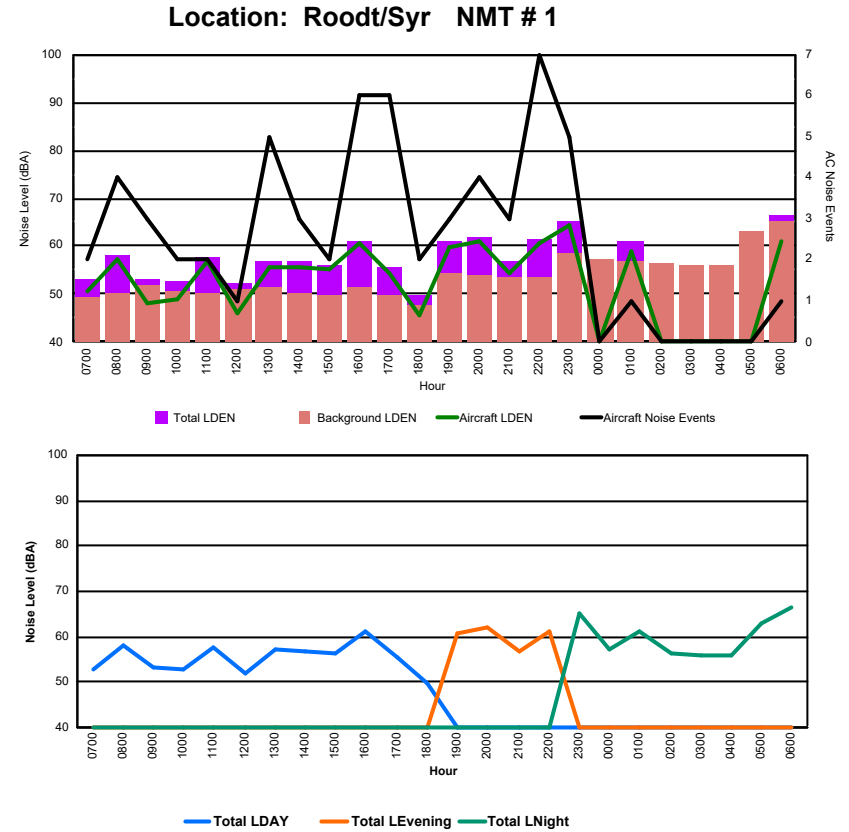

Luxembourg Airport Noise Distribution by Hour

Between 04/05/2024 00:00:00 and 04/05/2024 23:59:59 (Local Time)

Day	Aircraft Events	Total LDEN dB (A)	Aircraft LDEN dB(A)	Background LDEN dB(A)	Total LDay dB(A)	Total LEvening dB(A)	Total LNight dB (A)	
04/05/24	7:00	2	53.0	50.6	49.4	53.0	-	-
04/05/24	8:00	4	58.1	57.3	50.4	58.1	-	-
04/05/24	9:00	3	53.3	48.1	51.9	53.3	-	-
04/05/24	10:00	2	52.7	48.8	50.5	52.7	-	-
04/05/24	11:00	2	57.8	57.0	50.3	57.8	-	-
04/05/24	12:00	1	52.1	46.1	50.9	52.1	-	-
04/05/24	13:00	5	57.0	55.6	51.5	57.0	-	-
04/05/24	14:00	3	56.9	55.8	50.2	56.9	-	-
04/05/24	15:00	2	56.2	55.2	49.8	56.2	-	-
04/05/24	16:00	6	61.1	60.6	51.6	61.1	-	-
04/05/24	17:00	6	55.5	54.3	49.6	55.5	-	-
04/05/24	18:00	2	49.7	45.8	47.5	49.7	-	-
04/05/24	19:00	3	60.9	59.9	54.3	-	60.9	-
04/05/24	20:00	4	62.0	61.2	54.1	-	62.0	-
04/05/24	21:00	3	56.9	54.3	53.6	-	56.9	-
04/05/24	22:00	7	61.3	60.6	53.7	-	61.3	-
04/05/24	23:00	5	65.3	64.3	58.6	-	-	65.3
05/05/24	0:00	-	57.3	-	57.3	-	-	57.3
05/05/24	1:00	1	61.2	59.1	57.0	-	-	61.2
05/05/24	2:00	-	56.5	-	56.5	-	-	56.5
05/05/24	3:00	-	56.1	-	56.1	-	-	56.1
05/05/24	4:00	-	56.0	-	56.0	-	-	56.0
05/05/24	5:00	-	63.1	-	63.1	-	-	63.1
05/05/24	6:00	1	66.4	61.2	65.0	-	-	66.4
	62	59.8	57.1	56.4	56.3	60.7	62.1