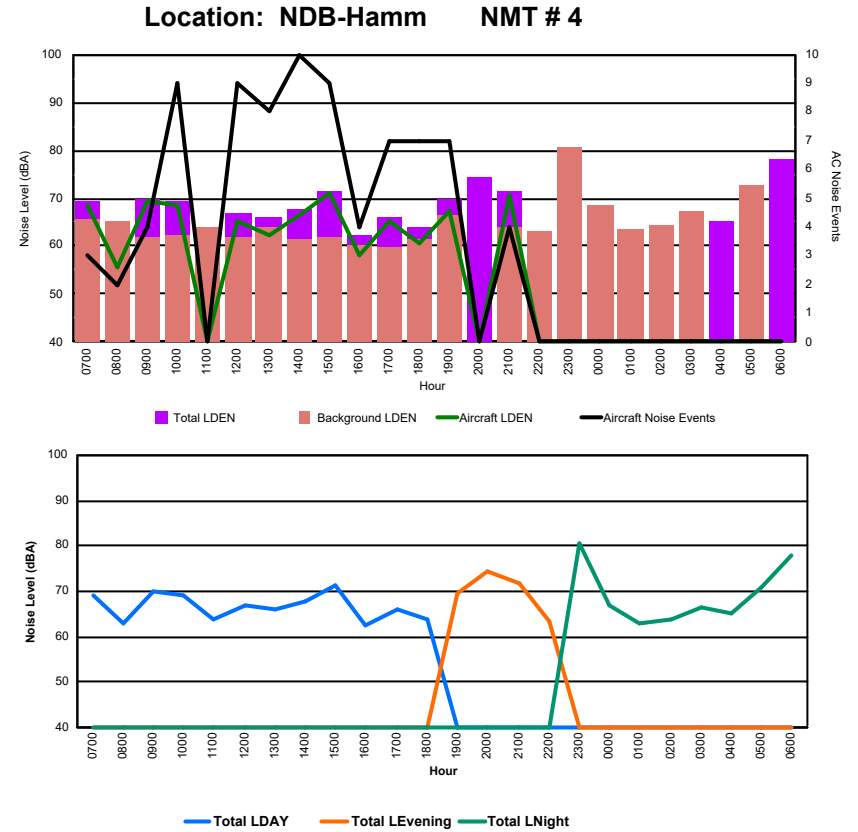

Luxembourg Airport Noise Distribution by Hour

Between 29/05/2024 00:00:00 and 29/05/2024 23:59:59 (Local Time)

Day	Aircraft Events	Total LDEN dB(A)	Aircraft LDEN dB(A)	Background LDEN dB(A)	Total LDay dB(A)	Total LEvening dB(A)	Total LNight dB(A)	
29/05/24	7:00	3	69.3	68.4	65.5	69.3	-	-
29/05/24	8:00	2	62.9	55.5	65.4	62.9	-	-
29/05/24	9:00	4	70.0	69.3	61.7	70.0	-	-
29/05/24	10:00	9	69.3	68.4	62.1	69.3	-	-
29/05/24	11:00	-	63.7	-	64.0	63.7	-	-
29/05/24	12:00	9	66.7	65.3	61.7	66.7	-	-
29/05/24	13:00	8	65.9	62.1	64.0	65.9	-	-
29/05/24	14:00	10	67.6	66.4	61.6	67.6	-	-
29/05/24	15:00	9	71.4	71.0	61.7	71.4	-	-
29/05/24	16:00	4	62.3	58.3	60.0	62.3	-	-
29/05/24	17:00	7	66.1	65.1	59.9	66.1	-	-
29/05/24	18:00	7	64.0	60.8	61.5	64.0	-	-
29/05/24	19:00	7	69.7	67.3	66.3	-	69.7	-
29/05/24	20:00	-	74.2	-	-	-	74.2	-
29/05/24	21:00	4	71.6	70.7	64.1	-	71.6	-
29/05/24	22:00	-	63.2	-	63.2	-	63.2	-
29/05/24	23:00	-	80.5	-	80.5	-	-	80.5
30/05/24	0:00	-	67.0	-	68.5	-	-	67.0
30/05/24	1:00	-	63.0	-	63.5	-	-	63.0
30/05/24	2:00	-	63.8	-	64.4	-	-	63.8
30/05/24	3:00	-	66.6	-	67.1	-	-	66.6
30/05/24	4:00	-	65.0	-	-	-	-	65.0
30/05/24	5:00	-	70.8	-	72.8	-	-	70.8
30/05/24	6:00	-	78.1	-	-	-	-	78.1
	83	71.3	64.5	68.8	67.5	71.2	74.1