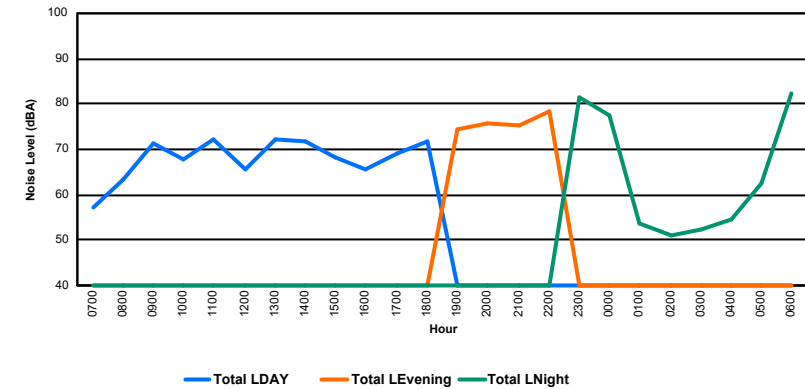

Luxembourg Airport Noise Distribution by Hour

Between 19/05/2024 00:00:00 and 19/05/2024 23:59:59 (Local Time)

Day	Aircraft Events	Total LDEN dB(A)	Aircraft LDEN dB(A)	Background LDEN dB(A)	Total LDay dB(A)	Total LEvening dB(A)	Total LNight dB(A)	
19/05/24	7:00	1	57.0	55.9	50.3	57.0	-	-
19/05/24	8:00	2	63.5	63.3	50.3	63.5	-	-
19/05/24	9:00	6	71.4	71.3	51.8	71.4	-	-
19/05/24	10:00	5	68.0	67.8	55.1	68.0	-	-
19/05/24	11:00	8	72.2	72.1	50.8	72.2	-	-
19/05/24	12:00	5	65.5	65.2	52.5	65.5	-	-
19/05/24	13:00	7	72.3	72.3	55.8	72.3	-	-
19/05/24	14:00	1	71.8	62.0	71.3	71.8	-	-
19/05/24	15:00	6	68.3	68.1	55.3	68.3	-	-
19/05/24	16:00	3	65.6	65.1	55.4	65.6	-	-
19/05/24	17:00	7	69.0	68.7	57.5	69.0	-	-
19/05/24	18:00	13	71.7	71.5	58.7	71.7	-	-
19/05/24	19:00	6	74.6	74.4	59.8	-	74.6	-
19/05/24	20:00	5	75.8	75.6	59.5	-	75.8	-
19/05/24	21:00	6	75.1	75.1	56.3	-	75.1	-
19/05/24	22:00	12	78.3	78.3	55.4	-	78.3	-
19/05/24	23:00	10	81.3	81.2	58.8	-	-	81.3
20/05/24	0:00	1	77.6	77.5	56.0	-	-	77.6
20/05/24	1:00	-	53.7	-	53.7	-	-	53.7
20/05/24	2:00	-	51.0	-	-	-	-	51.0
20/05/24	3:00	-	52.2	-	-	-	-	52.2
20/05/24	4:00	-	54.4	-	-	-	-	54.4
20/05/24	5:00	-	62.4	-	62.4	-	-	62.4
20/05/24	6:00	3	82.5	82.3	67.9	-	-	82.5
	107	74.3	74.1	60.8	69.6	76.2	76.7	

Location: DVOR NMT # 2