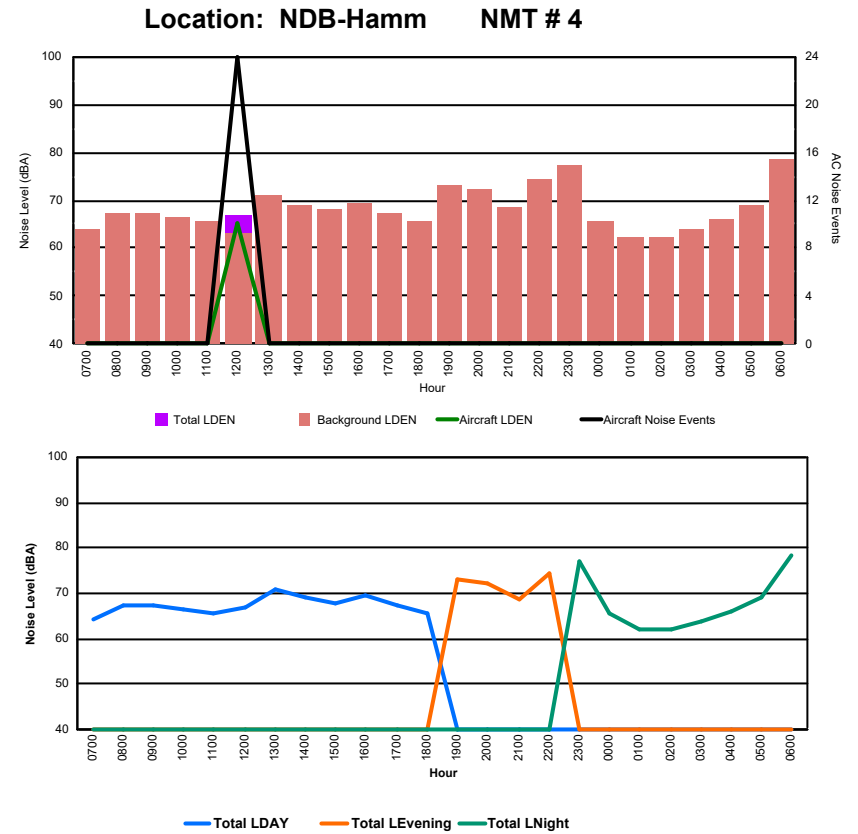

Luxembourg Airport Noise Distribution by Hour

Between 07/05/2024 00:00:00 and 07/05/2024 23:59:59 (Local Time)

Day	Aircraft Events	Total LDEN dB(A)	Aircraft LDEN dB(A)	Background LDEN dB(A)	Total LDay dB(A)	Total LEvening dB(A)	Total LNight dB(A)
07/05/24	7:00	-	64.1	-	64.1	-	-
07/05/24	8:00	-	67.3	-	67.3	-	-
07/05/24	9:00	-	67.3	-	67.3	-	-
07/05/24	10:00	-	66.5	-	66.5	-	-
07/05/24	11:00	-	65.8	-	65.8	-	-
07/05/24	12:00	24	67.0	65.4	63.0	67.0	-
07/05/24	13:00	-	71.0	-	71.0	-	-
07/05/24	14:00	-	69.1	-	69.1	-	-
07/05/24	15:00	-	68.0	-	68.0	-	-
07/05/24	16:00	-	69.4	-	69.4	-	-
07/05/24	17:00	-	67.5	-	67.5	-	-
07/05/24	18:00	-	65.8	-	65.8	-	-
07/05/24	19:00	-	73.3	-	73.3	-	73.3
07/05/24	20:00	-	72.4	-	72.4	-	72.4
07/05/24	21:00	-	68.7	-	68.7	-	68.7
07/05/24	22:00	-	74.5	-	74.5	-	-
07/05/24	23:00	-	77.2	-	77.2	-	77.2
08/05/24	0:00	-	65.5	-	65.5	-	65.5
08/05/24	1:00	-	62.1	-	62.1	-	62.1
08/05/24	2:00	-	62.2	-	62.2	-	62.2
08/05/24	3:00	-	64.0	-	64.0	-	64.0
08/05/24	4:00	-	66.0	-	66.0	-	66.0
08/05/24	5:00	-	69.0	-	69.0	-	69.0
08/05/24	6:00	-	78.5	-	78.5	-	78.5
	24	70.8	51.6	70.8	67.8	72.7	72.6