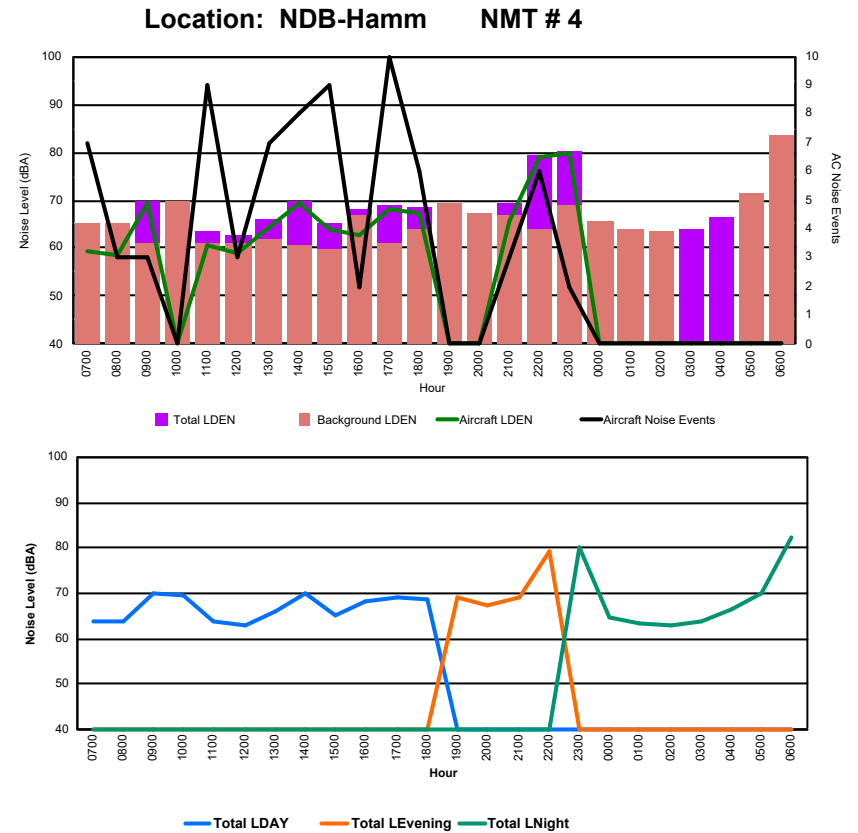

Luxembourg Airport Noise Distribution by Hour

Between 23/05/2024 00:00:00 and 23/05/2024 23:59:59 (Local Time)

Day	Aircraft Events	Total LDEN dB(A)	Aircraft LDEN dB(A)	Background LDEN dB(A)	Total LDay dB(A)	Total LEvening dB(A)	Total LNight dB(A)	
23/05/24	7:00	7	63.7	59.4	65.2	63.7	-	-
23/05/24	8:00	3	63.8	58.7	65.4	63.8	-	-
23/05/24	9:00	3	69.9	69.4	60.9	69.9	-	-
23/05/24	10:00	-	69.6	-	69.6	69.6	-	-
23/05/24	11:00	9	63.7	60.5	61.1	63.7	-	-
23/05/24	12:00	3	62.9	58.9	60.9	62.9	-	-
23/05/24	13:00	7	66.2	64.5	62.0	66.2	-	-
23/05/24	14:00	8	70.0	69.5	60.5	70.0	-	-
23/05/24	15:00	9	65.3	64.0	59.7	65.3	-	-
23/05/24	16:00	2	68.3	62.6	67.0	68.3	-	-
23/05/24	17:00	10	69.0	68.3	61.1	69.0	-	-
23/05/24	18:00	6	68.7	67.2	63.8	68.7	-	-
23/05/24	19:00	-	69.3	-	69.4	-	69.3	-
23/05/24	20:00	-	67.3	-	67.4	-	67.3	-
23/05/24	21:00	3	69.2	65.7	66.7	-	69.2	-
23/05/24	22:00	6	79.2	79.0	63.9	-	79.2	-
23/05/24	23:00	2	80.1	79.8	68.8	-	-	80.1
24/05/24	0:00	-	64.6	-	65.6	-	-	64.6
24/05/24	1:00	-	63.2	-	63.8	-	-	63.2
24/05/24	2:00	-	63.1	-	63.7	-	-	63.1
24/05/24	3:00	-	63.9	-	-	-	-	63.9
24/05/24	4:00	-	66.3	-	-	-	-	66.3
24/05/24	5:00	-	70.0	-	71.5	-	-	70.0
24/05/24	6:00	-	82.4	-	83.4	-	-	82.4
	78	72.9	69.6	71.0	67.5	74.2	75.7