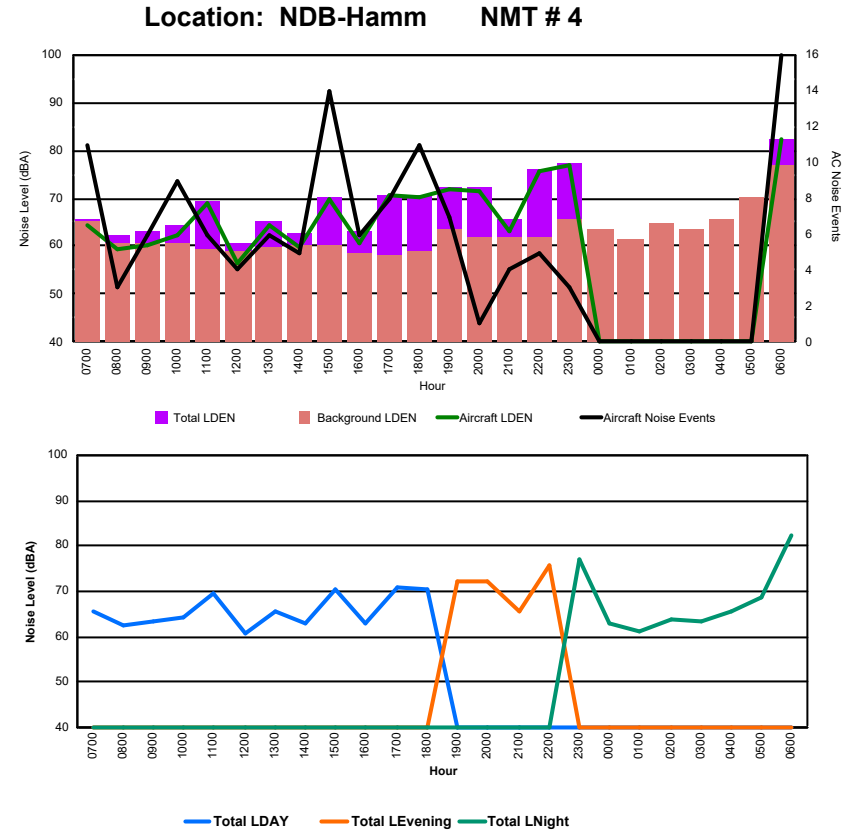

Luxembourg Airport Noise Distribution by Hour

Between 02/05/2024 00:00:00 and 02/05/2024 23:59:59 (Local Time)

Day	Aircraft Events	Total LDEN dB(A)	Aircraft LDEN dB(A)	Background LDEN dB(A)	Total LDay dB(A)	Total LEvening dB(A)	Total LNight dB(A)
02/05/24 7:00	11	65.8	64.4	65.2	65.8	-	-
02/05/24 8:00	3	62.3	59.5	60.6	62.3	-	-
02/05/24 9:00	6	63.2	60.1	60.7	63.2	-	-
02/05/24 10:00	9	64.2	62.4	60.5	64.2	-	-
02/05/24 11:00	6	69.4	68.9	59.2	69.4	-	-
02/05/24 12:00	4	60.8	56.5	58.9	60.8	-	-
02/05/24 13:00	6	65.4	64.2	59.7	65.4	-	-
02/05/24 14:00	5	62.9	59.7	60.2	62.9	-	-
02/05/24 15:00	14	70.3	69.9	60.0	70.3	-	-
02/05/24 16:00	6	63.0	60.7	58.5	63.0	-	-
02/05/24 17:00	8	70.8	70.7	58.1	70.8	-	-
02/05/24 18:00	11	70.5	70.2	59.0	70.5	-	-
02/05/24 19:00	7	72.4	71.8	63.5	-	72.4	-
02/05/24 20:00	1	72.1	71.6	61.9	-	72.1	-
02/05/24 21:00	4	65.6	63.3	61.9	-	65.6	-
02/05/24 22:00	5	75.9	75.8	62.0	-	75.9	-
02/05/24 23:00	3	77.2	76.9	65.8	-	-	77.2
03/05/24 0:00	-	62.8	-	63.5	-	-	62.8
03/05/24 1:00	-	61.1	-	61.4	-	-	61.1
03/05/24 2:00	-	64.0	-	64.6	-	-	64.0
03/05/24 3:00	-	63.6	-	63.7	-	-	63.6
03/05/24 4:00	-	65.4	-	65.5	-	-	65.4
03/05/24 5:00	-	68.5	-	70.1	-	-	68.5
03/05/24 6:00	16	82.2	82.1	77.0	-	-	82.2
	125	71.9	71.4	66.1	67.1	72.8	74.7