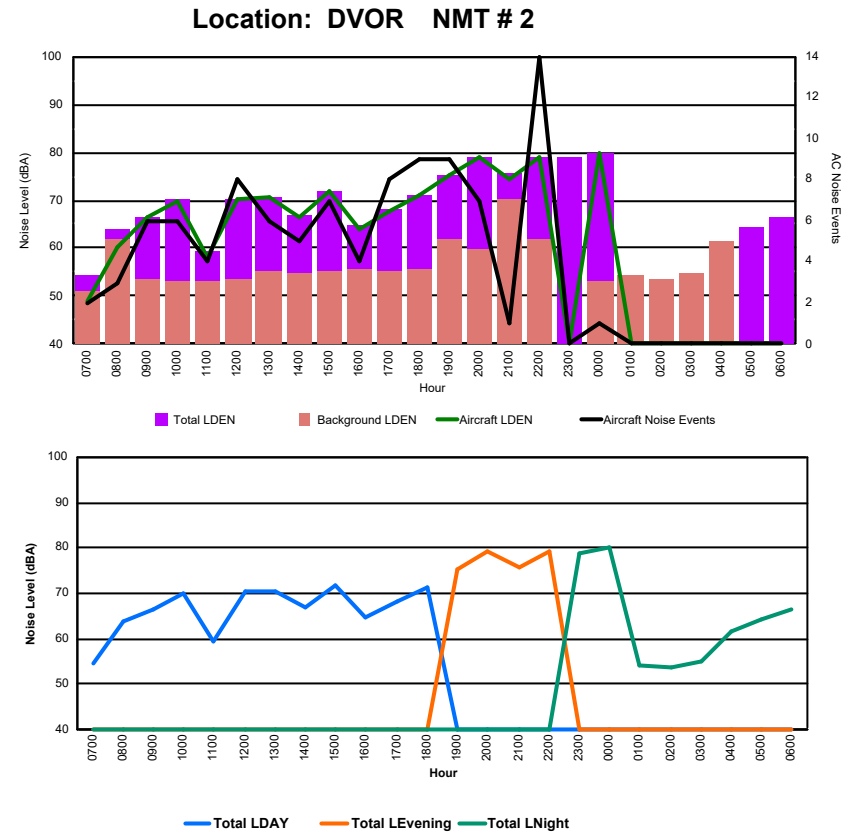

Luxembourg Airport Noise Distribution by Hour

Between 26/05/2024 00:00:00 and 26/05/2024 23:59:59 (Local Time)

Day	Aircraft Events	Total LDEN dB (A)	Aircraft LDEN dB(A)	Background LDEN dB(A)	Total LDay dB(A)	Total LEvening dB(A)	Total LNight dB (A)	
26/05/24	7:00	2	54.5	48.9	51.2	54.5	-	-
26/05/24	8:00	3	63.9	60.1	61.8	63.9	-	-
26/05/24	9:00	6	66.5	66.3	53.4	66.5	-	-
26/05/24	10:00	6	70.1	70.0	53.1	70.1	-	-
26/05/24	11:00	4	59.3	58.2	53.0	59.3	-	-
26/05/24	12:00	8	70.3	70.2	53.5	70.3	-	-
26/05/24	13:00	6	70.6	70.5	55.3	70.6	-	-
26/05/24	14:00	5	66.8	66.6	54.6	66.8	-	-
26/05/24	15:00	7	71.9	71.8	55.3	71.9	-	-
26/05/24	16:00	4	64.6	64.0	55.5	64.6	-	-
26/05/24	17:00	8	68.1	67.9	55.0	68.1	-	-
26/05/24	18:00	9	71.2	71.1	55.7	71.2	-	-
26/05/24	19:00	9	75.4	75.2	61.8	-	75.4	-
26/05/24	20:00	7	79.1	79.1	59.7	-	79.1	-
26/05/24	21:00	1	75.7	74.2	70.3	-	75.7	-
26/05/24	22:00	14	79.1	79.0	62.0	-	79.1	-
26/05/24	23:00	-	78.9	-	-	-	-	78.9
27/05/24	0:00	1	80.0	79.9	53.3	-	-	80.0
27/05/24	1:00	-	54.3	-	54.5	-	-	54.3
27/05/24	2:00	-	53.5	-	53.5	-	-	53.5
27/05/24	3:00	-	54.8	-	54.8	-	-	54.8
27/05/24	4:00	-	61.5	-	61.5	-	-	61.5
27/05/24	5:00	-	64.4	-	-	-	-	64.4
27/05/24	6:00	-	66.6	-	-	-	-	66.6
	100	73.2	72.2	59.6	68.4	77.7	73.7