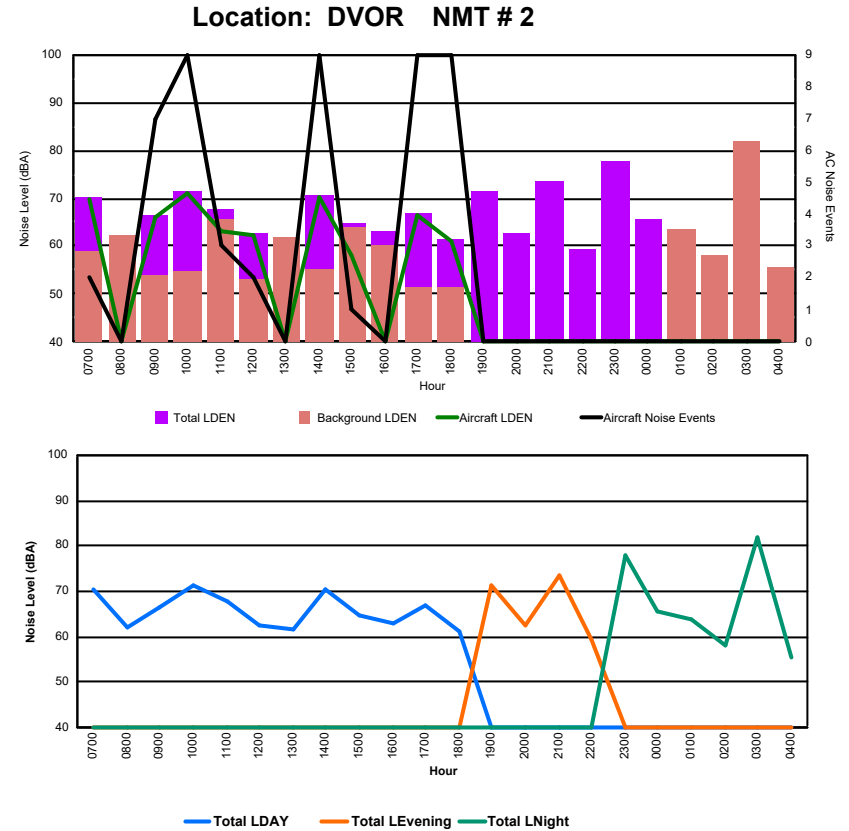

Luxembourg Airport Noise Distribution by Hour

Between 15/05/2024 00:00:00 and 15/05/2024 23:59:59 (Local Time)

Day	Aircraft Events	Total LDEN dB(A)	Aircraft LDEN dB(A)	Background LDEN dB(A)	Total LDay dB(A)	Total LEvening dB(A)	Total LNight dB(A)
15/05/24 7:00	2	70.3	70.0	58.9	70.3	-	-
15/05/24 8:00	-	62.1	-	62.1	62.1	-	-
15/05/24 9:00	7	66.5	66.2	53.8	66.5	-	-
15/05/24 10:00	9	71.3	71.2	54.7	71.3	-	-
15/05/24 11:00	3	67.6	63.1	65.7	67.6	-	-
15/05/24 12:00	2	62.7	62.2	53.3	62.7	-	-
15/05/24 13:00	-	61.7	-	61.7	61.7	-	-
15/05/24 14:00	9	70.5	70.3	55.4	70.5	-	-
15/05/24 15:00	1	64.9	58.3	63.8	64.9	-	-
15/05/24 16:00	-	63.0	-	60.2	63.0	-	-
15/05/24 17:00	9	66.8	66.6	51.6	66.8	-	-
15/05/24 18:00	9	61.4	60.9	51.6	61.4	-	-
15/05/24 19:00	-	71.3	-	-	-	71.3	-
15/05/24 20:00	-	62.7	-	-	-	62.7	-
15/05/24 21:00	-	73.6	-	-	-	73.6	-
15/05/24 22:00	-	59.3	-	-	-	59.3	-
15/05/24 23:00	-	77.8	-	-	-	-	77.8
16/05/24 0:00	-	65.8	-	-	-	-	65.8
16/05/24 1:00	-	63.7	-	63.7	-	-	63.7
16/05/24 2:00	-	58.2	-	58.2	-	-	58.2
16/05/24 3:00	-	81.8	-	81.8	-	-	81.8
16/05/24 4:00	-	55.6	-	55.6	-	-	55.6
	51	71.6	63.4	68.8	67.1	69.9	75.6