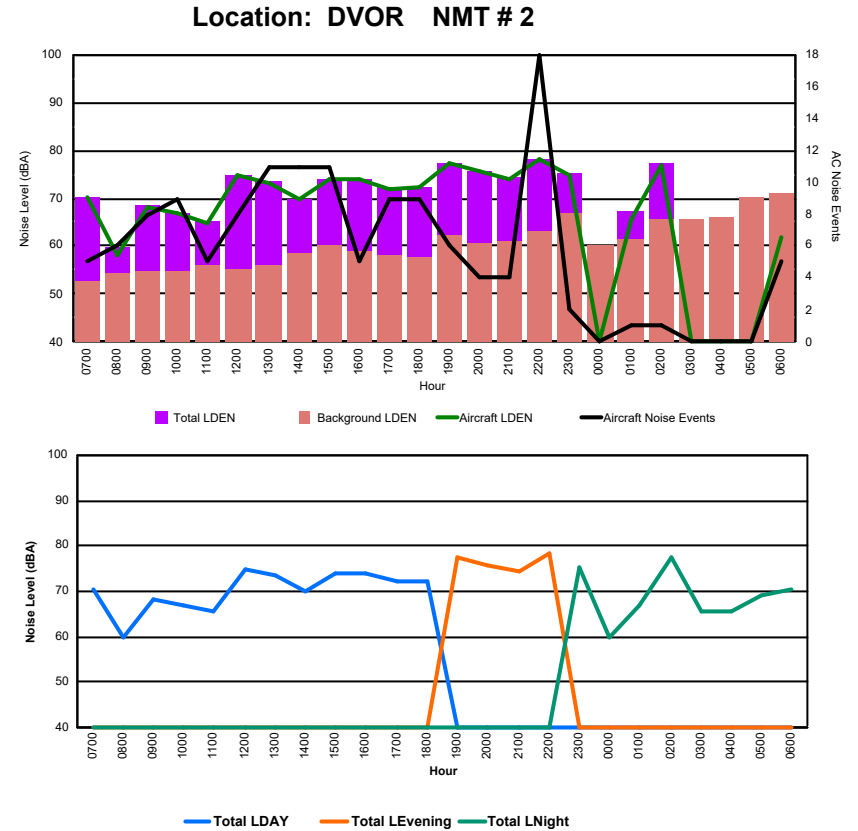

Luxembourg Airport Noise Distribution by Hour

Between 02/05/2024 00:00:00 and 02/05/2024 23:59:59 (Local Time)

Day	Aircraft Events	Total LDEN dB(A)	Aircraft LDEN dB(A)	Background LDEN dB(A)	Total LDay dB(A)	Total LEvening dB(A)	Total LNight dB(A)	
02/05/24	7:00	5	70.4	70.4	52.6	70.4	-	-
02/05/24	8:00	6	59.7	58.3	54.2	59.7	-	-
02/05/24	9:00	8	68.4	68.3	54.6	68.4	-	-
02/05/24	10:00	9	67.0	66.7	54.8	67.0	-	-
02/05/24	11:00	5	65.4	64.9	56.0	65.4	-	-
02/05/24	12:00	8	75.0	74.9	55.2	75.0	-	-
02/05/24	13:00	11	73.4	73.3	56.1	73.4	-	-
02/05/24	14:00	11	70.0	69.7	58.7	70.0	-	-
02/05/24	15:00	11	74.1	74.0	60.4	74.1	-	-
02/05/24	16:00	5	74.1	74.0	58.8	74.1	-	-
02/05/24	17:00	9	72.2	72.0	58.1	72.2	-	-
02/05/24	18:00	9	72.3	72.1	57.7	72.3	-	-
02/05/24	19:00	6	77.5	77.4	62.4	-	77.5	-
02/05/24	20:00	4	75.7	75.5	60.7	-	75.7	-
02/05/24	21:00	4	74.3	74.1	61.2	-	74.3	-
02/05/24	22:00	18	78.2	78.0	63.2	-	78.2	-
02/05/24	23:00	2	75.4	74.7	67.0	-	-	75.4
03/05/24	0:00	-	60.0	-	60.0	-	-	60.0
03/05/24	1:00	1	67.1	65.8	61.3	-	-	67.1
03/05/24	2:00	1	77.3	77.0	65.5	-	-	77.3
03/05/24	3:00	-	65.4	-	65.7	-	-	65.4
03/05/24	4:00	-	65.8	-	66.1	-	-	65.8
03/05/24	5:00	-	69.1	-	70.2	-	-	69.1
03/05/24	6:00	5	70.4	61.9	71.2	-	-	70.4
	138	73.0	72.6	63.6	71.7	76.7	71.8