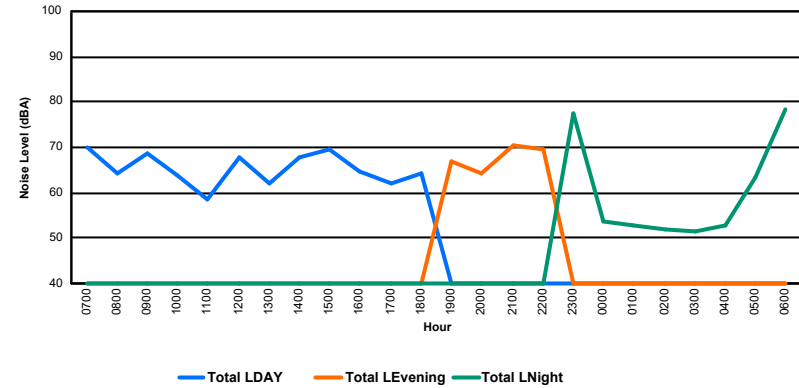

Luxembourg Airport Noise Distribution by Hour

Between 08/05/2024 00:00:00 and 08/05/2024 23:59:59 (Local Time)

Day	Aircraft Events	Total LDEN dB(A)	Aircraft LDEN dB(A)	Background LDEN dB(A)	Total LDay dB(A)	Total LEvening dB(A)	Total LNight dB(A)
08/05/24	7:00	-	70.0	-	70.0	-	-
08/05/24	8:00	5	64.2	64.0	51.2	64.2	-
08/05/24	9:00	-	68.8	-	68.8	-	-
08/05/24	10:00	8	64.0	63.7	51.1	64.0	-
08/05/24	11:00	5	58.7	58.1	50.0	58.7	-
08/05/24	12:00	-	67.9	-	67.9	-	-
08/05/24	13:00	-	62.1	-	62.1	-	-
08/05/24	14:00	7	67.6	67.5	52.4	67.6	-
08/05/24	15:00	5	69.4	69.3	51.7	69.4	-
08/05/24	16:00	7	64.6	64.4	51.8	64.6	-
08/05/24	17:00	1	62.2	45.2	50.9	62.2	-
08/05/24	18:00	1	64.1	46.3	51.8	64.1	-
08/05/24	19:00	9	67.0	66.6	56.3	-	67.0
08/05/24	20:00	3	64.1	63.6	54.4	-	64.1
08/05/24	21:00	5	70.3	70.3	53.6	-	70.3
08/05/24	22:00	-	69.6	-	69.6	-	69.6
08/05/24	23:00	-	77.3	-	77.3	-	77.3
09/05/24	0:00	-	53.8	-	53.8	-	53.8
09/05/24	1:00	-	53.0	-	53.0	-	53.0
09/05/24	2:00	-	52.1	-	52.1	-	52.1
09/05/24	3:00	-	51.5	-	51.5	-	51.5
09/05/24	4:00	-	52.7	-	52.7	-	52.7
09/05/24	5:00	-	63.5	-	63.5	-	63.5
09/05/24	6:00	14	78.4	78.3	61.1	-	78.4
	70	69.3	66.5	66.0	66.4	68.4	72.0

Location: DVOR NMT # 2