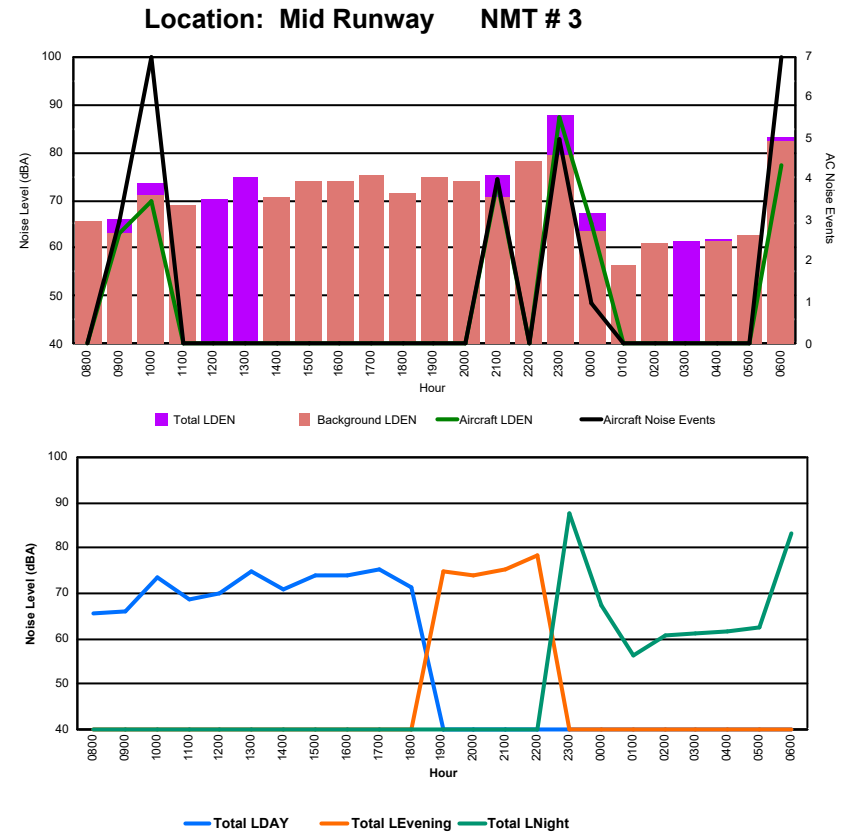

Location: DVOR NMT # 2

Luxembourg Airport Noise Distribution by Hour

Between 16/05/2024 00:00:00 and 16/05/2024 23:59:59 (Local Time)

Day	Aircraft Events	Total LDEN dB(A)	Aircraft LDEN dB(A)	Background LDEN dB(A)	Total LDay dB(A)	Total LEvening dB(A)	Total LNight dB(A)
16/05/24	8:00	-	65.7	-	65.7	-	-
16/05/24	9:00	3	66.1	63.2	66.1	-	-
16/05/24	10:00	7	73.5	69.9	73.5	-	-
16/05/24	11:00	-	68.8	-	68.8	-	-
16/05/24	12:00	-	70.1	-	70.1	-	-
16/05/24	13:00	-	75.0	-	75.0	-	-
16/05/24	14:00	-	70.8	-	70.8	-	-
16/05/24	15:00	-	73.8	-	73.8	-	-
16/05/24	16:00	-	73.9	-	73.9	-	-
16/05/24	17:00	-	75.2	-	75.2	-	-
16/05/24	18:00	-	71.4	-	71.4	-	-
16/05/24	19:00	-	75.0	-	75.0	75.0	-
16/05/24	20:00	-	74.0	-	74.0	74.0	-
16/05/24	21:00	4	75.4	73.7	75.4	75.4	-
16/05/24	22:00	-	78.3	-	78.3	78.3	-
16/05/24	23:00	5	87.7	87.1	79.2	-	87.7
17/05/24	0:00	1	67.3	65.1	63.5	-	67.3
17/05/24	1:00	-	56.3	-	56.3	-	56.3
17/05/24	2:00	-	60.8	-	61.0	-	60.8
17/05/24	3:00	-	61.3	-	-	-	61.3
17/05/24	4:00	-	61.8	-	61.5	-	61.8
17/05/24	5:00	-	62.7	-	62.7	-	62.7
17/05/24	6:00	7	83.3	77.1	82.3	-	83.3
	27	77.0	74.2	73.6	72.3	76.0	80.1