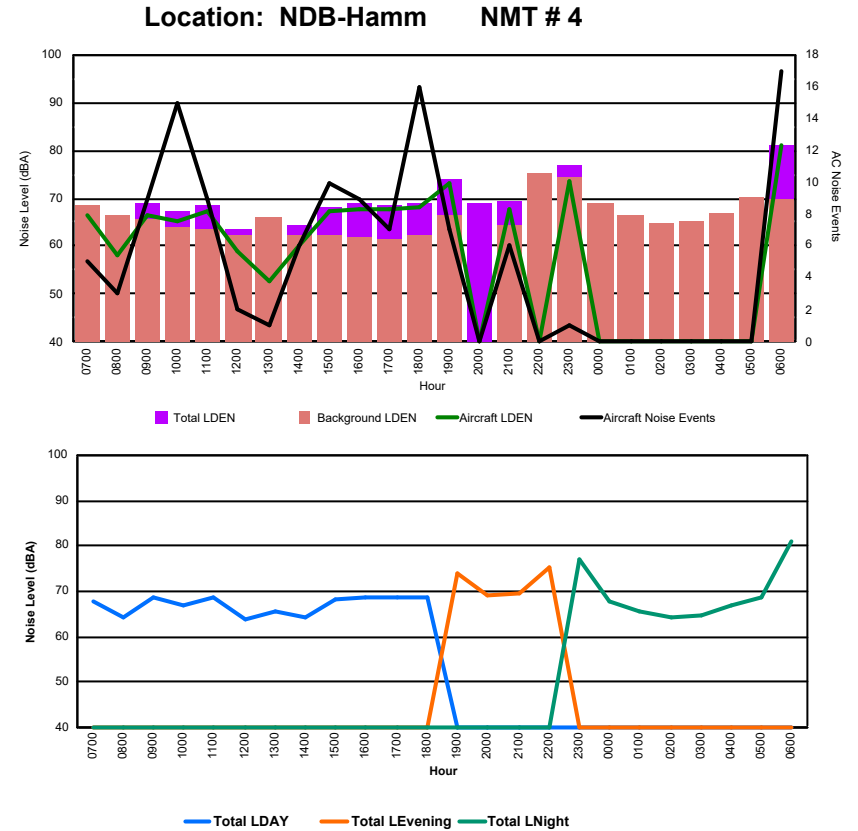

Luxembourg Airport Noise Distribution by Hour

Between 24/05/2024 00:00:00 and 24/05/2024 23:59:59 (Local Time)

Day	Aircraft Events	Total LDEN dB(A)	Aircraft LDEN dB(A)	Background LDEN dB(A)	Total LDay dB(A)	Total LEvening dB(A)	Total LNight dB(A)
24/05/24	7:00	5	67.9	66.4	68.7	67.9	-
24/05/24	8:00	3	64.3	58.3	66.3	64.3	-
24/05/24	9:00	9	68.8	66.6	65.8	68.8	-
24/05/24	10:00	15	67.1	65.1	64.1	67.1	-
24/05/24	11:00	9	68.7	67.5	63.7	68.7	-
24/05/24	12:00	2	63.7	59.0	62.2	63.7	-
24/05/24	13:00	1	65.7	52.5	65.9	65.7	-
24/05/24	14:00	6	64.2	60.2	62.4	64.2	-
24/05/24	15:00	10	68.3	67.2	62.2	68.3	-
24/05/24	16:00	9	68.8	67.9	61.8	68.8	-
24/05/24	17:00	7	68.7	67.8	61.4	68.7	-
24/05/24	18:00	16	68.9	68.0	62.5	68.9	-
24/05/24	19:00	7	73.9	73.2	66.4	-	73.9
24/05/24	20:00	-	69.1	-	-	-	69.1
24/05/24	21:00	6	69.4	67.9	64.4	-	69.4
24/05/24	22:00	-	75.3	-	75.2	-	75.3
24/05/24	23:00	1	77.0	73.4	74.5	-	77.0
25/05/24	0:00	-	67.7	-	69.1	-	67.7
25/05/24	1:00	-	65.6	-	66.5	-	65.6
25/05/24	2:00	-	64.1	-	64.6	-	64.1
25/05/24	3:00	-	64.7	-	65.0	-	64.7
25/05/24	4:00	-	66.8	-	66.8	-	66.8
25/05/24	5:00	-	68.8	-	70.1	-	68.8
25/05/24	6:00	17	81.1	81.0	69.9	-	81.1
	123	71.6	69.6	67.8	67.5	72.7	74.1