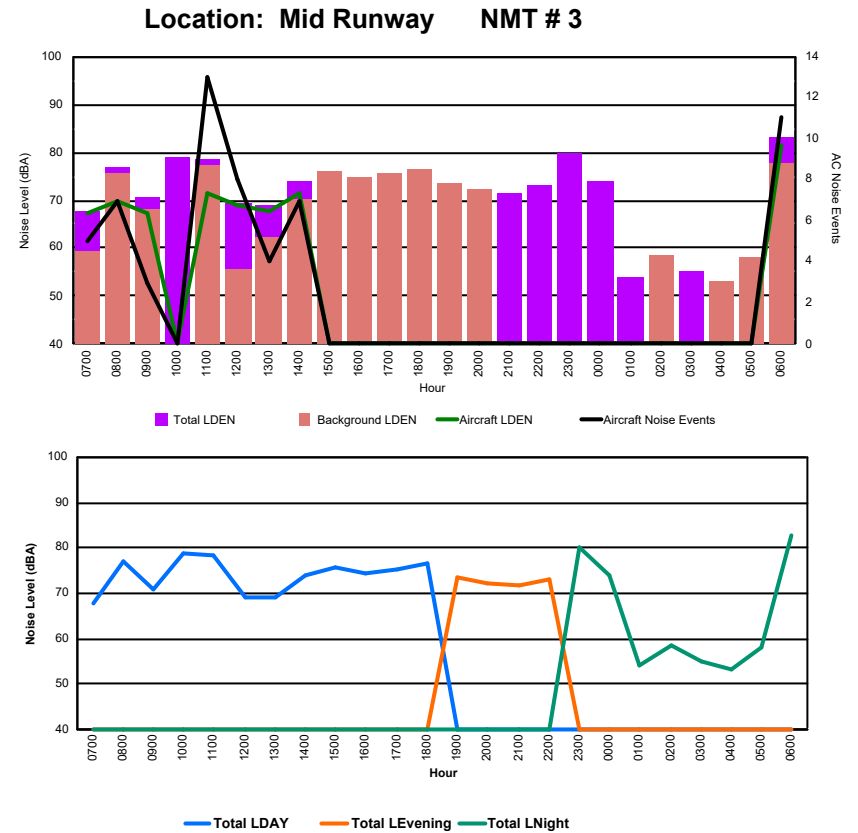

Location: DVOR NMT # 2

Luxembourg Airport Noise Distribution by Hour

Between 13/05/2024 00:00:00 and 13/05/2024 23:59:59 (Local Time)

Day	Aircraft Events	Total LDEN dB (A)	Aircraft LDEN dB(A)	Background LDEN dB(A)	Total LDay dB(A)	Total LEvening dB(A)	Total LNight dB (A)
13/05/24	7:00	5	67.8	67.2	59.5	67.8	-
13/05/24	8:00	7	76.9	70.0	75.8	76.9	-
13/05/24	9:00	3	70.8	67.3	68.3	70.8	-
13/05/24	10:00	-	78.9	-	78.9	78.9	-
13/05/24	11:00	13	78.4	71.4	77.4	78.4	-
13/05/24	12:00	8	69.2	69.0	55.5	69.2	-
13/05/24	13:00	4	69.0	67.9	62.4	69.0	-
13/05/24	14:00	7	74.0	71.6	70.2	74.0	-
13/05/24	15:00	-	75.9	-	75.9	75.9	-
13/05/24	16:00	-	74.6	-	74.6	74.6	-
13/05/24	17:00	-	75.5	-	75.5	75.5	-
13/05/24	18:00	-	76.5	-	76.5	76.5	-
13/05/24	19:00	-	73.7	-	73.7	73.7	-
13/05/24	20:00	-	72.2	-	72.2	72.2	-
13/05/24	21:00	-	71.6	-	71.6	71.6	-
13/05/24	22:00	-	73.3	-	73.3	73.3	-
13/05/24	23:00	-	80.0	-	-	-	80.0
14/05/24	0:00	-	73.8	-	-	-	73.8
14/05/24	1:00	-	54.1	-	-	-	54.1
14/05/24	2:00	-	58.6	-	58.6	-	58.6
14/05/24	3:00	-	55.1	-	-	-	55.1
14/05/24	4:00	-	53.3	-	53.3	-	53.3
14/05/24	5:00	-	58.2	-	58.2	-	58.2
14/05/24	6:00	11	83.0	81.6	77.6	-	83.0
	58	75.3	69.4	71.8	75.3	72.8	76.1