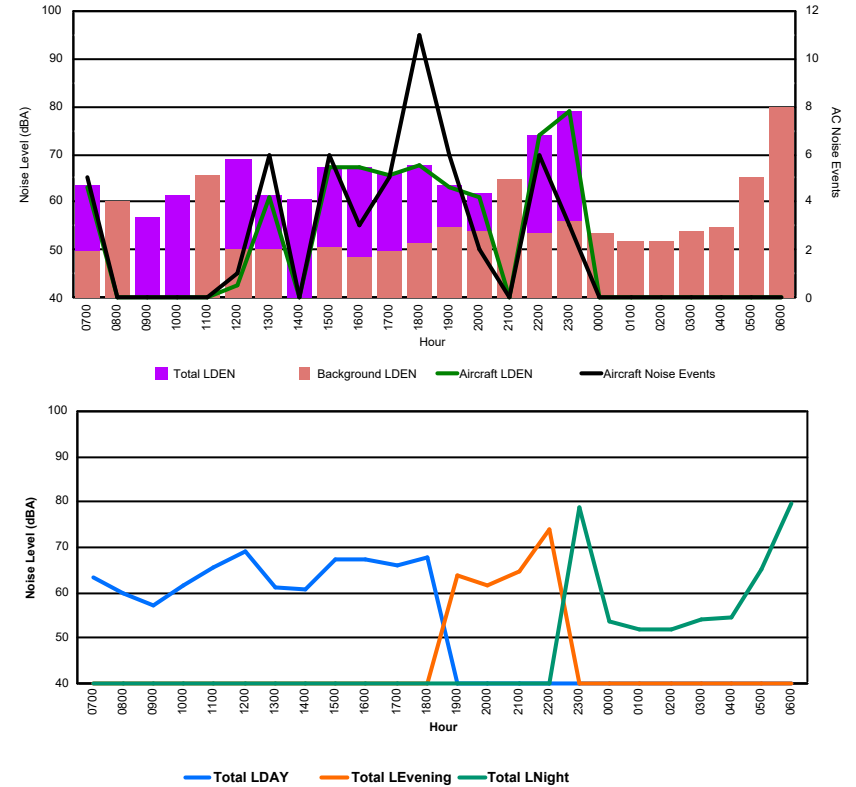

Luxembourg Airport Noise Distribution by Hour

Between 09/05/2024 00:00:00 and 09/05/2024 23:59:59 (Local Time)

Day	Aircraft Events	Total LDEN dB(A)	Aircraft LDEN dB(A)	Background LDEN dB(A)	Total LDay dB(A)	Total LEvening dB(A)	Total LNight dB(A)	
09/05/24	7:00	5	63.5	63.3	49.8	63.5	-	-
09/05/24	8:00	-	60.0	-	60.0	60.0	-	-
09/05/24	9:00	-	57.0	-	-	57.0	-	-
09/05/24	10:00	-	61.5	-	-	61.5	-	-
09/05/24	11:00	-	65.6	-	65.6	-	-	-
09/05/24	12:00	1	69.1	42.7	50.4	69.1	-	-
09/05/24	13:00	6	61.4	61.1	50.2	61.4	-	-
09/05/24	14:00	-	60.7	-	-	60.7	-	-
09/05/24	15:00	6	67.2	67.1	50.7	67.2	-	-
09/05/24	16:00	3	67.5	67.4	48.5	67.5	-	-
09/05/24	17:00	5	65.9	65.8	49.8	65.9	-	-
09/05/24	18:00	11	67.8	67.7	51.4	67.8	-	-
09/05/24	19:00	6	63.7	63.2	54.8	-	63.7	-
09/05/24	20:00	2	61.8	61.0	54.1	-	61.8	-
09/05/24	21:00	-	64.7	-	64.7	-	64.7	-
09/05/24	22:00	6	73.9	73.8	53.7	-	73.9	-
09/05/24	23:00	3	79.0	79.0	56.2	-	-	79.0
10/05/24	0:00	-	53.6	-	53.6	-	-	53.6
10/05/24	1:00	-	52.0	-	52.0	-	-	52.0
10/05/24	2:00	-	51.7	-	51.7	-	-	51.7
10/05/24	3:00	-	54.1	-	54.1	-	-	54.1
10/05/24	4:00	-	54.6	-	54.6	-	-	54.6
10/05/24	5:00	-	65.3	-	65.3	-	-	65.3
10/05/24	6:00	-	79.6	-	79.6	-	-	79.6
		54	70.1	67.4	66.4	65.3	68.9	73.4

Location: DVOR NMT # 2