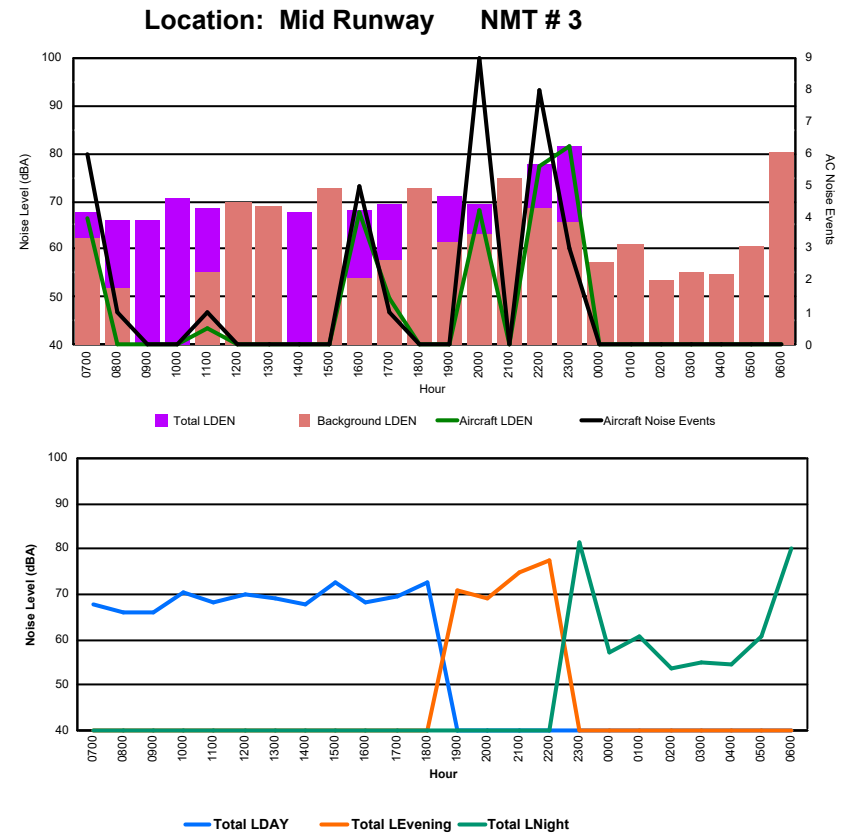

Location: DVOR NMT # 2

Luxembourg Airport Noise Distribution by Hour

Between 09/05/2024 00:00:00 and 09/05/2024 23:59:59 (Local Time)

Day	Aircraft Events	Total LDEN dB(A)	Aircraft LDEN dB(A)	Background LDEN dB(A)	Total LDay dB(A)	Total LEvening dB(A)	Total LNight dB(A)
09/05/24 7:00	6	67.8	66.4	62.5	67.8	-	-
09/05/24 8:00	1	66.1	36.9	51.9	66.1	-	-
09/05/24 9:00	-	65.9	-	-	65.9	-	-
09/05/24 10:00	-	70.6	-	-	70.6	-	-
09/05/24 11:00	1	68.4	43.4	55.4	68.4	-	-
09/05/24 12:00	-	70.0	-	70.0	70.0	-	-
09/05/24 13:00	-	69.1	-	69.1	69.1	-	-
09/05/24 14:00	-	67.9	-	-	67.9	-	-
09/05/24 15:00	-	72.6	-	72.6	72.6	-	-
09/05/24 16:00	5	68.1	67.9	54.0	68.1	-	-
09/05/24 17:00	1	69.5	49.9	57.6	69.5	-	-
09/05/24 18:00	-	72.7	-	72.7	72.7	-	-
09/05/24 19:00	-	70.9	-	61.3	-	70.9	-
09/05/24 20:00	9	69.3	68.1	63.1	-	69.3	-
09/05/24 21:00	-	74.7	-	74.7	-	74.7	-
09/05/24 22:00	8	77.7	77.2	68.5	-	77.7	-
09/05/24 23:00	3	81.5	81.4	65.7	-	-	81.5
10/05/24 0:00	-	57.3	-	57.3	-	-	57.3
10/05/24 1:00	-	60.7	-	60.9	-	-	60.7
10/05/24 2:00	-	53.5	-	53.5	-	-	53.5
10/05/24 3:00	-	55.2	-	55.2	-	-	55.2
10/05/24 4:00	-	54.6	-	54.6	-	-	54.6
10/05/24 5:00	-	60.8	-	60.8	-	-	60.8
10/05/24 6:00	-	80.2	-	80.2	-	-	80.2
	34	72.9	69.4	69.4	69.6	74.4	74.9