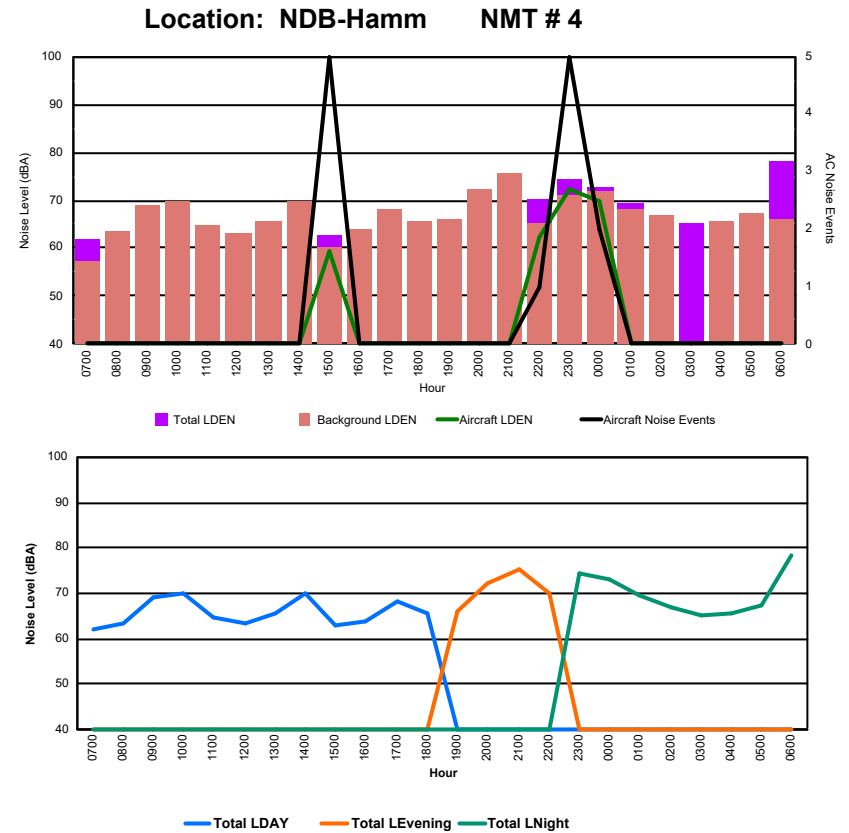

Luxembourg Airport Noise Distribution by Hour

Between 11/05/2024 00:00:00 and 11/05/2024 23:59:59 (Local Time)

Day	Aircraft Events	Total LDEN dB(A)	Aircraft LDEN dB(A)	Background LDEN dB(A)	Total LDay dB(A)	Total LEvening dB(A)	Total LNight dB(A)
11/05/24 7:00	-	61.9	-	57.2	61.9	-	-
11/05/24 8:00	-	63.6	-	63.6	63.6	-	-
11/05/24 9:00	-	69.0	-	69.0	69.0	-	-
11/05/24 10:00	-	69.8	-	69.8	69.8	-	-
11/05/24 11:00	-	64.7	-	64.7	64.7	-	-
11/05/24 12:00	-	63.3	-	63.3	63.3	-	-
11/05/24 13:00	-	65.5	-	65.5	65.5	-	-
11/05/24 14:00	-	70.0	-	70.0	70.0	-	-
11/05/24 15:00	5	62.8	59.3	60.3	62.8	-	-
11/05/24 16:00	-	64.0	-	64.0	64.0	-	-
11/05/24 17:00	-	68.2	-	68.2	68.2	-	-
11/05/24 18:00	-	65.7	-	65.7	65.7	-	-
11/05/24 19:00	-	66.0	-	66.0	-	66.0	-
11/05/24 20:00	-	72.1	-	72.1	-	72.1	-
11/05/24 21:00	-	75.5	-	75.5	-	75.5	-
11/05/24 22:00	1	70.1	62.3	65.4	-	70.1	-
11/05/24 23:00	5	74.5	72.3	71.0	-	-	74.5
12/05/24 0:00	2	72.9	69.9	72.0	-	-	72.9
12/05/24 1:00	-	69.4	-	68.0	-	-	69.4
12/05/24 2:00	-	66.7	-	66.7	-	-	66.7
12/05/24 3:00	-	65.2	-	-	-	-	65.2
12/05/24 4:00	-	65.6	-	65.6	-	-	65.6
12/05/24 5:00	-	67.3	-	67.3	-	-	67.3
12/05/24 6:00	-	78.2	-	66.2	-	-	78.2
	13	70.3	60.9	68.4	66.6	72.2	72.4