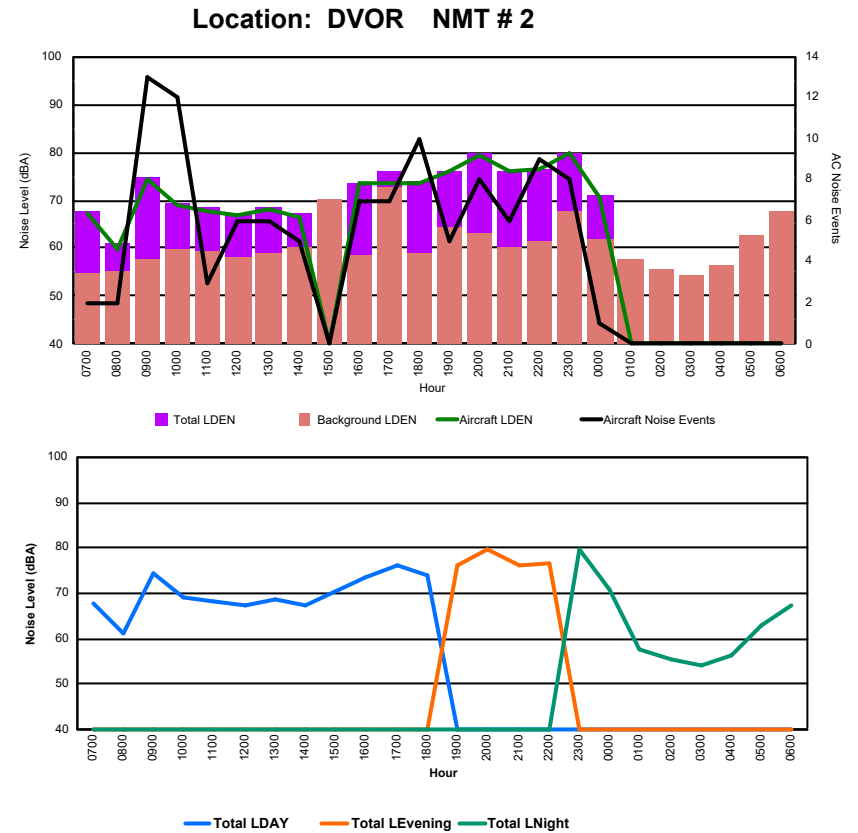

Luxembourg Airport Noise Distribution by Hour

Between 17/05/2024 00:00:00 and 17/05/2024 23:59:59 (Local Time)

Day	Aircraft Events	Total LDEN dB(A)	Aircraft LDEN dB(A)	Background LDEN dB(A)	Total LDay dB(A)	Total LEvening dB(A)	Total LNight dB(A)
17/05/24 7:00	2	67.6	67.4	54.7	67.6	-	-
17/05/24 8:00	2	61.1	59.9	55.1	61.1	-	-
17/05/24 9:00	13	74.6	74.5	57.8	74.6	-	-
17/05/24 10:00	12	69.2	68.8	59.6	69.2	-	-
17/05/24 11:00	3	68.4	67.8	59.5	68.4	-	-
17/05/24 12:00	6	67.4	66.8	58.2	67.4	-	-
17/05/24 13:00	6	68.6	68.1	59.0	68.6	-	-
17/05/24 14:00	5	67.2	66.3	60.1	67.2	-	-
17/05/24 15:00	-	70.3	-	70.4	70.3	-	-
17/05/24 16:00	7	73.7	73.6	58.7	73.7	-	-
17/05/24 17:00	7	76.1	73.6	72.6	76.1	-	-
17/05/24 18:00	10	73.8	73.6	58.8	73.8	-	-
17/05/24 19:00	5	76.2	75.9	64.4	-	76.2	-
17/05/24 20:00	8	79.6	79.5	63.3	-	79.6	-
17/05/24 21:00	6	76.2	76.1	60.1	-	76.2	-
17/05/24 22:00	9	76.5	76.4	61.6	-	76.5	-
17/05/24 23:00	8	79.9	79.7	67.6	-	-	79.9
18/05/24 0:00	1	71.1	70.6	62.0	-	-	71.1
18/05/24 1:00	-	57.5	-	57.5	-	-	57.5
18/05/24 2:00	-	55.6	-	55.6	-	-	55.6
18/05/24 3:00	-	54.3	-	54.3	-	-	54.3
18/05/24 4:00	-	56.3	-	56.3	-	-	56.3
18/05/24 5:00	-	62.8	-	62.8	-	-	62.8
18/05/24 6:00	-	67.5	-	67.8	-	-	67.5
	110	73.2	72.7	64.0	71.5	77.4	71.8