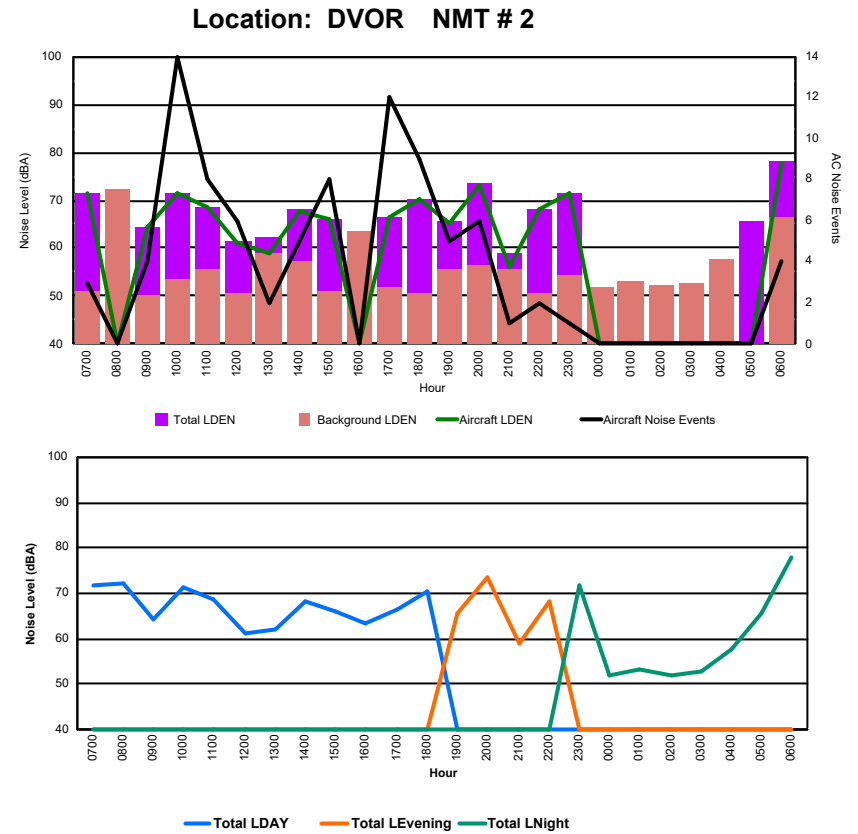

Luxembourg Airport Noise Distribution by Hour

Between 20/05/2024 00:00:00 and 20/05/2024 23:59:59 (Local Time)

Day	Aircraft Events	Total LDEN dB (A)	Aircraft LDEN dB(A)	Background LDEN dB(A)	Total LDay dB(A)	Total LEvening dB(A)	Total LNight dB (A)	
20/05/24	7:00	3	71.6	71.6	51.2	71.6	-	-
20/05/24	8:00	-	72.4	-	72.4	-	-	
20/05/24	9:00	4	64.4	64.3	50.3	64.4	-	
20/05/24	10:00	14	71.4	71.3	53.5	71.4	-	
20/05/24	11:00	8	68.6	68.4	55.7	68.6	-	
20/05/24	12:00	6	61.3	60.9	50.5	61.3	-	
20/05/24	13:00	2	62.1	59.0	59.0	62.1	-	
20/05/24	14:00	5	68.1	67.7	57.4	68.1	-	
20/05/24	15:00	8	66.2	66.1	51.2	66.2	-	
20/05/24	16:00	-	63.5	-	63.5	-	-	
20/05/24	17:00	12	66.5	66.4	52.0	66.5	-	
20/05/24	18:00	9	70.3	70.3	50.8	70.3	-	
20/05/24	19:00	5	65.6	65.1	55.6	-	65.6	
20/05/24	20:00	6	73.4	73.3	56.5	-	73.4	
20/05/24	21:00	1	58.9	56.1	55.7	-	58.9	
20/05/24	22:00	2	68.1	68.1	50.7	-	68.1	
20/05/24	23:00	1	71.6	71.5	54.3	-	71.6	
21/05/24	0:00	-	51.7	-	51.7	-	51.7	
21/05/24	1:00	-	53.2	-	53.2	-	53.2	
21/05/24	2:00	-	52.1	-	52.1	-	52.1	
21/05/24	3:00	-	52.9	-	52.9	-	52.9	
21/05/24	4:00	-	57.7	-	57.7	-	57.7	
21/05/24	5:00	-	65.6	-	-	-	65.6	
21/05/24	6:00	4	78.0	77.7	66.6	-	78.0	
	90	69.2	68.5	60.9	68.6	69.1	70.1