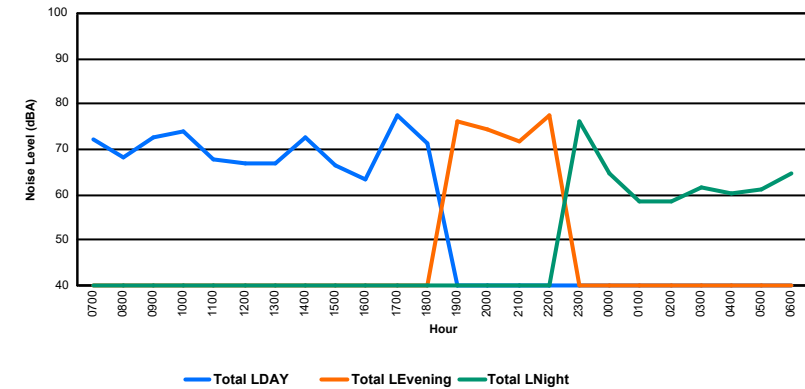

Luxembourg Airport Noise Distribution by Hour

Between 29/05/2024 00:00:00 and 29/05/2024 23:59:59 (Local Time)

Day	Aircraft Events	Total LDEN dB (A)	Aircraft LDEN dB(A)	Background LDEN dB(A)	Total LDay dB(A)	Total LEvening dB(A)	Total LNight dB (A)	
29/05/24	7:00	4	72.0	71.9	56.0	72.0	-	-
29/05/24	8:00	3	68.3	68.0	56.4	68.3	-	-
29/05/24	9:00	9	72.5	72.4	57.2	72.5	-	-
29/05/24	10:00	8	73.8	73.7	57.5	73.8	-	-
29/05/24	11:00	2	68.0	61.9	66.8	68.0	-	-
29/05/24	12:00	5	66.9	66.4	57.5	66.9	-	-
29/05/24	13:00	4	66.7	66.0	58.3	66.7	-	-
29/05/24	14:00	13	72.6	72.4	58.0	72.6	-	-
29/05/24	15:00	5	66.6	65.7	59.4	66.6	-	-
29/05/24	16:00	2	63.5	61.7	58.6	63.5	-	-
29/05/24	17:00	11	77.4	77.3	57.9	77.4	-	-
29/05/24	18:00	12	71.2	71.1	56.8	71.2	-	-
29/05/24	19:00	7	76.4	76.3	60.2	-	76.4	-
29/05/24	20:00	-	74.3	-	-	-	74.3	-
29/05/24	21:00	4	71.6	71.3	60.6	-	71.6	-
29/05/24	22:00	12	77.4	77.0	66.9	-	77.4	-
29/05/24	23:00	3	76.1	75.9	63.4	-	-	76.1
30/05/24	0:00	-	64.6	-	65.6	-	-	64.6
30/05/24	1:00	-	58.6	-	58.7	-	-	58.6
30/05/24	2:00	-	58.5	-	58.5	-	-	58.5
30/05/24	3:00	-	61.8	-	62.0	-	-	61.8
30/05/24	4:00	-	60.3	-	-	-	-	60.3
30/05/24	5:00	-	61.4	-	61.4	-	-	61.4
30/05/24	6:00	-	64.8	-	-	-	-	64.8
	104	71.8	71.1	60.8	71.6	75.4	68.1	

Location: DVOR NMT # 2