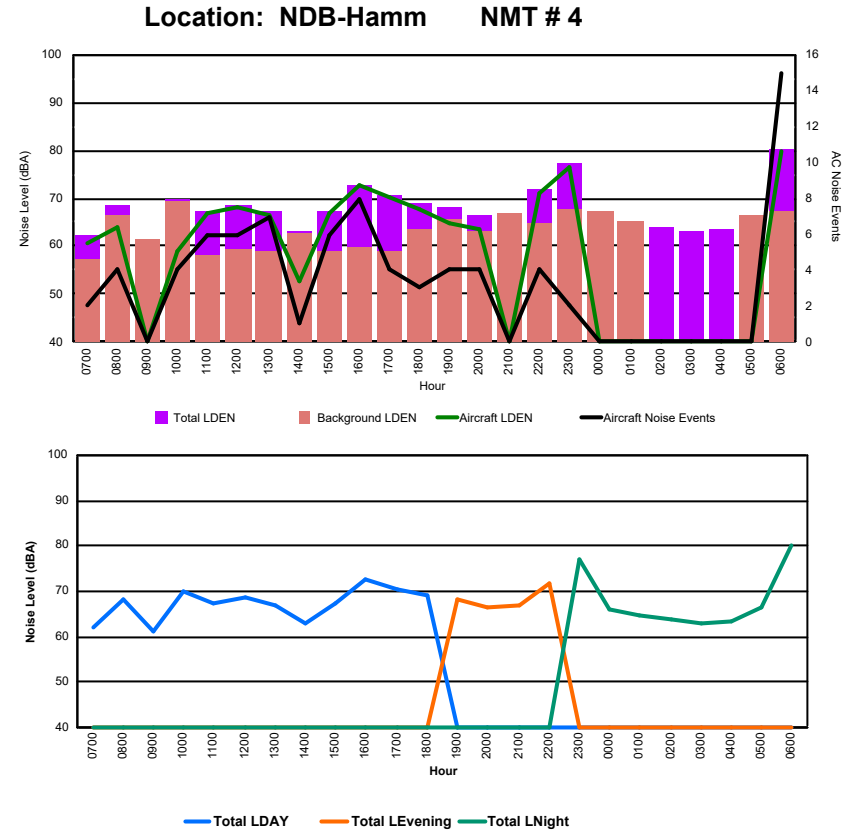

Location: Mid Runway NMT # 3

Luxembourg Airport Noise Distribution by Hour

Between 19/05/2024 00:00:00 and 19/05/2024 23:59:59 (Local Time)

Day	Aircraft Events	Total LDEN dB (A)	Aircraft LDEN dB(A)	Background LDEN dB(A)	Total LDay dB(A)	Total LEvening dB(A)	Total LNight dB (A)	
19/05/24	7:00	2	62.2	60.8	57.1	62.2	-	-
19/05/24	8:00	4	68.4	64.0	66.6	68.4	-	-
19/05/24	9:00	-	61.4	-	61.4	-	-	
19/05/24	10:00	4	69.9	59.0	69.5	69.9	-	
19/05/24	11:00	6	67.5	66.9	58.3	67.5	-	
19/05/24	12:00	6	68.6	68.1	59.2	68.6	-	
19/05/24	13:00	7	67.1	66.4	58.9	67.1	-	
19/05/24	14:00	1	63.0	52.7	62.9	63.0	-	
19/05/24	15:00	6	67.3	66.7	58.8	67.3	-	
19/05/24	16:00	8	72.8	72.6	59.9	72.8	-	
19/05/24	17:00	4	70.6	70.3	59.0	70.6	-	
19/05/24	18:00	3	69.1	67.6	63.7	69.1	-	
19/05/24	19:00	4	68.3	64.8	65.8	-	68.3	
19/05/24	20:00	4	66.3	63.4	63.2	-	66.3	
19/05/24	21:00	-	66.8	-	66.8	-	66.8	
19/05/24	22:00	4	71.8	71.0	64.6	-	71.8	
19/05/24	23:00	2	77.2	76.6	67.6	-	77.2	
20/05/24	0:00	-	66.2	-	67.3	-	66.2	
20/05/24	1:00	-	64.5	-	65.3	-	64.5	
20/05/24	2:00	-	63.8	-	-	-	63.8	
20/05/24	3:00	-	63.0	-	-	-	63.0	
20/05/24	4:00	-	63.5	-	-	-	63.5	
20/05/24	5:00	-	66.6	-	66.6	-	66.6	
20/05/24	6:00	15	80.2	80.0	67.3	-	80.2	
	80	70.8	69.7	64.2	68.4	68.9	73.4	