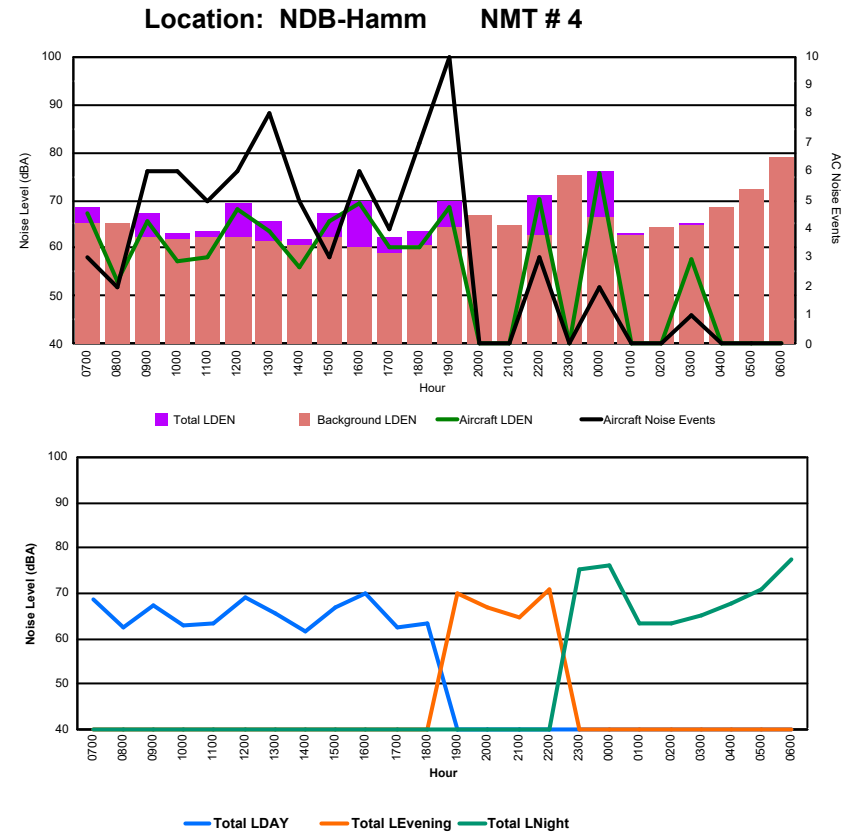

Luxembourg Airport Noise Distribution by Hour

Between 22/05/2024 00:00:00 and 22/05/2024 23:59:59 (Local Time)

Day	Aircraft Events	Total LDEN dB(A)	Aircraft LDEN dB(A)	Background LDEN dB(A)	Total LDay dB(A)	Total LEvening dB(A)	Total LNight dB(A)	
22/05/24	7:00	3	68.6	67.5	65.1	68.6	-	-
22/05/24	8:00	2	62.6	53.1	65.2	62.6	-	-
22/05/24	9:00	6	67.2	65.8	62.2	67.2	-	-
22/05/24	10:00	6	63.0	57.4	61.9	63.0	-	-
22/05/24	11:00	5	63.5	58.3	62.1	63.5	-	-
22/05/24	12:00	6	69.2	68.3	62.4	69.2	-	-
22/05/24	13:00	8	65.6	63.7	61.4	65.6	-	-
22/05/24	14:00	5	61.8	55.9	60.6	61.8	-	-
22/05/24	15:00	3	67.1	65.5	62.1	67.1	-	-
22/05/24	16:00	6	69.9	69.4	60.1	69.9	-	-
22/05/24	17:00	4	62.4	60.0	58.9	62.4	-	-
22/05/24	18:00	7	63.4	60.3	60.8	63.4	-	-
22/05/24	19:00	10	69.9	68.6	64.5	69.9	-	-
22/05/24	20:00	-	66.9	-	66.9	66.9	-	-
22/05/24	21:00	-	64.8	-	64.8	64.8	-	-
22/05/24	22:00	3	70.9	70.3	62.6	70.9	-	-
22/05/24	23:00	-	75.3	-	75.3	-	75.3	-
23/05/24	0:00	2	76.2	75.8	66.5	-	-	76.2
23/05/24	1:00	-	63.2	-	62.9	-	-	63.2
23/05/24	2:00	-	63.5	-	64.2	-	-	63.5
23/05/24	3:00	1	65.3	57.5	64.7	-	-	65.3
23/05/24	4:00	-	67.8	-	68.7	-	-	67.8
23/05/24	5:00	-	70.9	-	72.3	-	-	70.9
23/05/24	6:00	-	77.7	-	79.1	-	-	77.7
	77	70.0	65.8	68.9	66.3	68.7	73.0