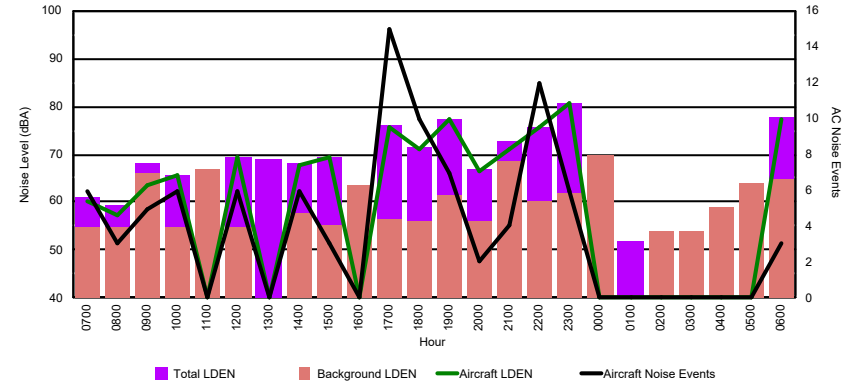

Luxembourg Airport Noise Distribution by Hour

Between 14/05/2024 00:00:00 and 14/05/2024 23:59:59 (Local Time)

Day	Aircraft Events	Total LDEN dB(A)	Aircraft LDEN dB(A)	Background LDEN dB(A)	Total LDay dB(A)	Total LEvening dB(A)	Total LNight dB(A)
14/05/24 7:00	6	61.2	60.2	54.6	61.2	-	-
14/05/24 8:00	3	59.2	57.4	54.7	59.2	-	-
14/05/24 9:00	5	68.0	63.7	66.0	68.0	-	-
14/05/24 10:00	6	65.8	65.5	54.6	65.8	-	-
14/05/24 11:00	-	66.8	-	66.8	66.8	-	-
14/05/24 12:00	6	69.4	69.2	54.9	69.4	-	-
14/05/24 13:00	-	69.1	-	-	69.1	-	-
14/05/24 14:00	6	68.0	67.6	57.5	68.0	-	-
14/05/24 15:00	3	69.4	69.3	55.1	69.4	-	-
14/05/24 16:00	-	63.7	-	63.7	63.7	-	-
14/05/24 17:00	15	75.9	75.8	56.6	75.9	-	-
14/05/24 18:00	10	71.3	71.2	56.1	71.3	-	-
14/05/24 19:00	7	77.4	77.3	61.4	-	77.4	-
14/05/24 20:00	2	66.7	66.3	56.2	-	66.7	-
14/05/24 21:00	4	72.9	70.9	68.6	-	72.9	-
14/05/24 22:00	12	75.7	75.6	60.1	-	75.7	-
14/05/24 23:00	6	80.8	80.7	61.9	-	-	80.8
15/05/24 0:00	-	69.6	-	69.7	-	-	69.6
15/05/24 1:00	-	51.7	-	-	-	-	51.7
15/05/24 2:00	-	53.8	-	53.8	-	-	53.8
15/05/24 3:00	-	54.0	-	54.0	-	-	54.0
15/05/24 4:00	-	58.8	-	58.8	-	-	58.8
15/05/24 5:00	-	63.9	-	63.9	-	-	63.9
15/05/24 6:00	3	77.7	77.5	64.6	-	-	77.7
	94	72.3	71.8	62.4	69.4	74.6	73.8

Location: DVOR NMT # 2