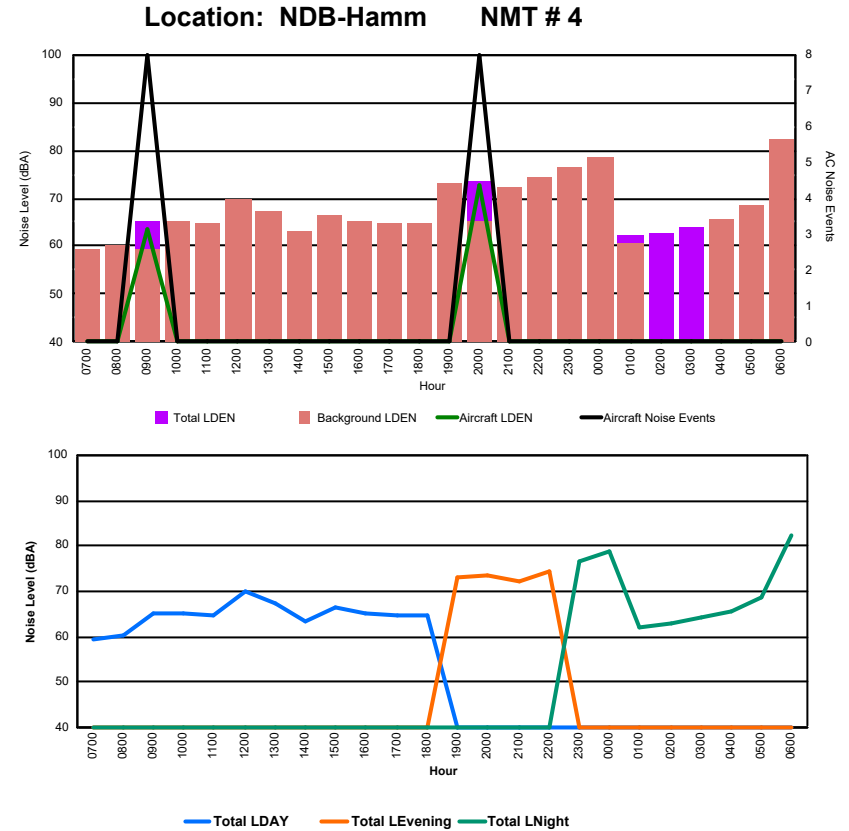

Luxembourg Airport Noise Distribution by Hour

Between 12/05/2024 00:00:00 and 12/05/2024 23:59:59 (Local Time)

Day	Aircraft Events	Total LDEN dB(A)	Aircraft LDEN dB(A)	Background LDEN dB(A)	Total LDay dB(A)	Total LEvening dB(A)	Total LNight dB(A)
12/05/24 7:00	-	59.5	-	59.5	59.5	-	-
12/05/24 8:00	-	60.1	-	60.1	60.1	-	-
12/05/24 9:00	8	65.0	63.7	59.2	65.0	-	-
12/05/24 10:00	-	65.0	-	65.0	65.0	-	-
12/05/24 11:00	-	64.6	-	64.6	64.6	-	-
12/05/24 12:00	-	69.9	-	69.9	69.9	-	-
12/05/24 13:00	-	67.3	-	67.3	67.3	-	-
12/05/24 14:00	-	63.2	-	63.2	63.2	-	-
12/05/24 15:00	-	66.4	-	66.4	66.4	-	-
12/05/24 16:00	-	65.2	-	65.2	65.2	-	-
12/05/24 17:00	-	64.8	-	64.8	64.8	-	-
12/05/24 18:00	-	64.8	-	64.8	64.8	-	-
12/05/24 19:00	-	73.3	-	73.3	-	73.3	-
12/05/24 20:00	8	73.5	72.8	65.0	-	73.5	-
12/05/24 21:00	-	72.3	-	72.3	-	72.3	-
12/05/24 22:00	-	74.3	-	74.3	-	74.3	-
12/05/24 23:00	-	76.5	-	76.5	-	-	76.5
13/05/24 0:00	-	78.7	-	78.7	-	-	78.7
13/05/24 1:00	-	62.2	-	60.6	-	-	62.2
13/05/24 2:00	-	62.8	-	-	-	-	62.8
13/05/24 3:00	-	64.1	-	-	-	-	64.1
13/05/24 4:00	-	65.5	-	65.5	-	-	65.5
13/05/24 5:00	-	68.5	-	68.5	-	-	68.5
13/05/24 6:00	-	82.2	-	82.2	-	-	82.2
	16	72.5	59.5	72.3	65.4	73.4	75.8