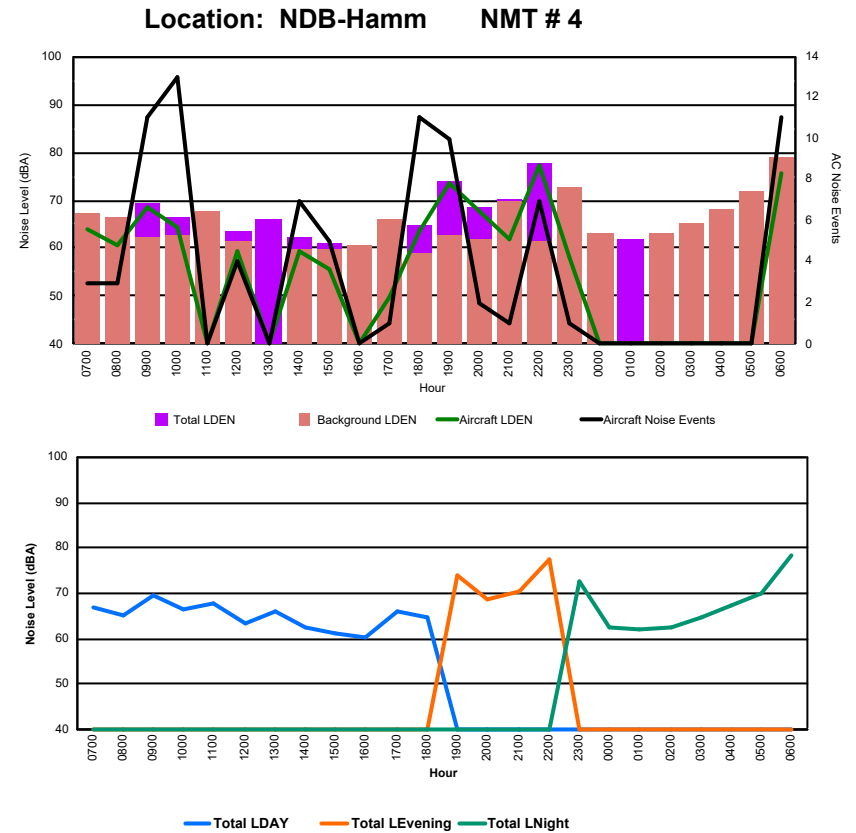

Luxembourg Airport Noise Distribution by Hour

Between 14/05/2024 00:00:00 and 14/05/2024 23:59:59 (Local Time)

Day	Aircraft Events	Total LDEN dB(A)	Aircraft LDEN dB(A)	Background LDEN dB(A)	Total LDay dB(A)	Total LEvening dB(A)	Total LNight dB(A)
14/05/24 7:00	3	67.0	64.1	67.1	67.0	-	-
14/05/24 8:00	3	65.0	60.6	66.3	65.0	-	-
14/05/24 9:00	11	69.4	68.5	62.5	69.4	-	-
14/05/24 10:00	13	66.4	64.4	62.7	66.4	-	-
14/05/24 11:00	-	67.8	-	67.9	67.8	-	-
14/05/24 12:00	4	63.5	59.3	61.5	63.5	-	-
14/05/24 13:00	-	65.9	-	-	65.9	-	-
14/05/24 14:00	7	62.4	59.2	59.7	62.4	-	-
14/05/24 15:00	5	61.2	55.7	59.8	61.2	-	-
14/05/24 16:00	-	60.4	-	60.5	60.4	-	-
14/05/24 17:00	1	66.1	49.7	66.0	66.1	-	-
14/05/24 18:00	11	64.8	63.5	59.1	64.8	-	-
14/05/24 19:00	10	73.9	73.6	62.9	-	73.9	-
14/05/24 20:00	2	68.7	67.7	61.9	-	68.7	-
14/05/24 21:00	1	70.3	61.9	69.7	-	70.3	-
14/05/24 22:00	7	77.6	77.5	61.6	-	77.6	-
14/05/24 23:00	1	72.7	58.0	72.6	-	-	72.7
15/05/24 0:00	-	62.7	-	63.2	-	-	62.7
15/05/24 1:00	-	62.0	-	-	-	-	62.0
15/05/24 2:00	-	62.7	-	63.2	-	-	62.7
15/05/24 3:00	-	64.9	-	65.1	-	-	64.9
15/05/24 4:00	-	67.4	-	68.2	-	-	67.4
15/05/24 5:00	-	70.0	-	71.7	-	-	70.0
15/05/24 6:00	11	78.2	75.8	78.9	-	-	78.2
	90	70.2	67.8	68.4	65.7	74.0	71.3