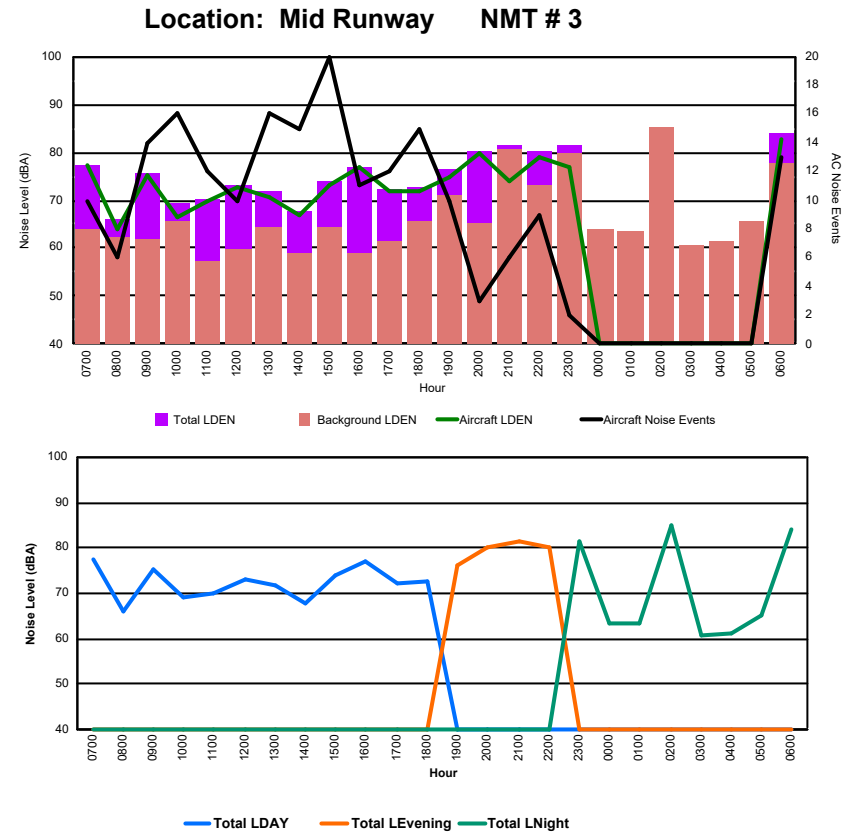

Luxembourg Airport Noise Distribution by Hour

Between 02/05/2024 00:00:00 and 02/05/2024 23:59:59 (Local Time)

Day	Aircraft Events	Total LDEN dB(A)	Aircraft LDEN dB(A)	Background LDEN dB(A)	Total LDay dB(A)	Total LEvening dB(A)	Total LNight dB(A)
02/05/24 7:00	10	77.4	77.2	64.1	77.4	-	-
02/05/24 8:00	6	66.1	63.8	62.2	66.1	-	-
02/05/24 9:00	14	75.5	75.3	61.7	75.5	-	-
02/05/24 10:00	16	69.2	66.6	65.8	69.2	-	-
02/05/24 11:00	12	70.1	69.8	57.2	70.1	-	-
02/05/24 12:00	10	73.0	72.8	59.8	73.0	-	-
02/05/24 13:00	16	71.7	70.8	64.2	71.7	-	-
02/05/24 14:00	15	67.6	67.0	58.8	67.6	-	-
02/05/24 15:00	20	73.8	73.3	64.2	73.8	-	-
02/05/24 16:00	11	76.9	76.9	58.9	76.9	-	-
02/05/24 17:00	12	72.2	71.8	61.3	72.2	-	-
02/05/24 18:00	15	72.8	71.9	65.6	72.8	-	-
02/05/24 19:00	10	76.3	74.7	71.2	-	76.3	-
02/05/24 20:00	3	80.2	80.0	65.2	-	80.2	-
02/05/24 21:00	6	81.3	73.9	80.5	-	81.3	-
02/05/24 22:00	9	80.1	79.1	73.3	-	80.1	-
02/05/24 23:00	2	81.6	76.7	79.9	-	-	81.6
03/05/24 0:00	-	63.4	-	64.0	-	-	63.4
03/05/24 1:00	-	63.2	-	63.6	-	-	63.2
03/05/24 2:00	-	85.1	-	85.1	-	-	85.1
03/05/24 3:00	-	60.7	-	60.8	-	-	60.7
03/05/24 4:00	-	61.4	-	61.4	-	-	61.4
03/05/24 5:00	-	65.3	-	65.6	-	-	65.3
03/05/24 6:00	13	84.0	82.9	77.8	-	-	84.0
	200	77.6	74.8	74.4	73.4	79.8	79.6