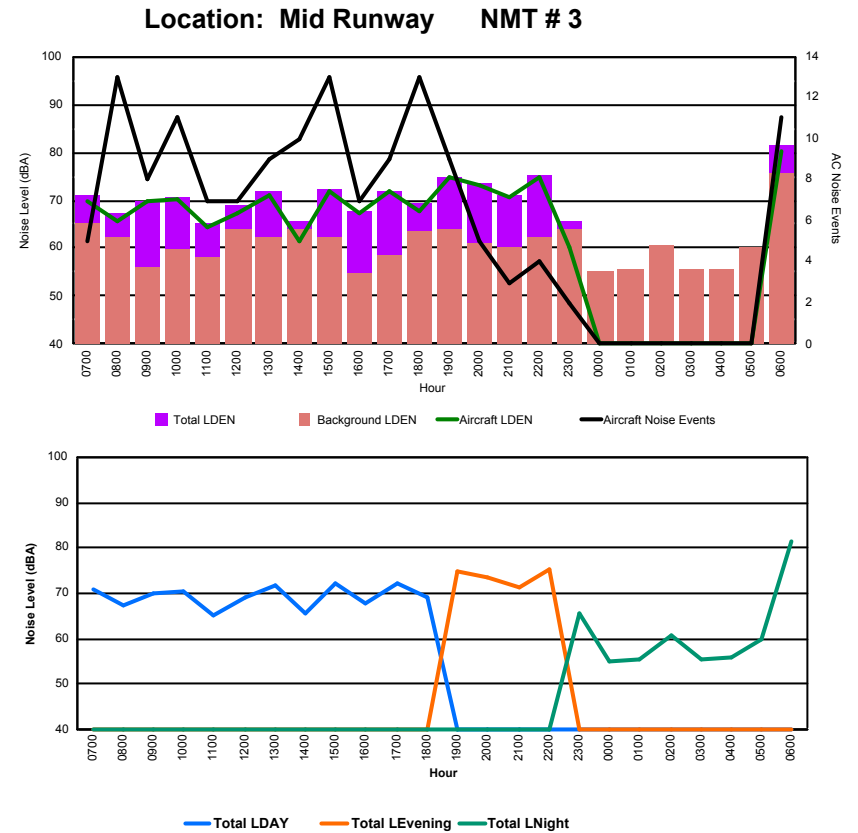

Luxembourg Airport Noise Distribution by Hour

Between 01/05/2024 00:00:00 and 01/05/2024 23:59:59 (Local Time)

Day	Aircraft Events	Total LDEN dB (A)	Aircraft LDEN dB(A)	Background LDEN dB(A)	Total LDay dB(A)	Total LEvening dB(A)	Total LNight dB (A)
01/05/24 7:00	5	71.1	69.9	65.2	71.1	-	-
01/05/24 8:00	13	67.2	65.5	62.1	67.2	-	-
01/05/24 9:00	8	69.8	69.6	56.1	69.8	-	-
01/05/24 10:00	11	70.5	70.2	59.9	70.5	-	-
01/05/24 11:00	7	65.1	64.2	58.0	65.1	-	-
01/05/24 12:00	7	69.0	67.2	64.1	69.0	-	-
01/05/24 13:00	9	71.8	71.2	62.3	71.8	-	-
01/05/24 14:00	10	65.7	61.4	63.8	65.7	-	-
01/05/24 15:00	13	72.4	71.9	62.4	72.4	-	-
01/05/24 16:00	7	67.8	67.5	54.9	67.8	-	-
01/05/24 17:00	9	72.0	71.8	58.5	72.0	-	-
01/05/24 18:00	13	69.3	67.9	63.6	69.3	-	-
01/05/24 19:00	9	74.9	74.6	64.0	-	74.9	-
01/05/24 20:00	5	73.5	73.3	61.2	-	73.5	-
01/05/24 21:00	3	71.2	70.8	60.2	-	71.2	-
01/05/24 22:00	4	75.3	75.0	62.2	-	75.3	-
01/05/24 23:00	2	65.5	60.2	64.1	-	-	65.5
02/05/24 0:00	-	55.0	-	55.1	-	-	55.0
02/05/24 1:00	-	55.5	-	55.6	-	-	55.5
02/05/24 2:00	-	60.8	-	60.8	-	-	60.8
02/05/24 3:00	-	55.6	-	55.6	-	-	55.6
02/05/24 4:00	-	55.7	-	55.7	-	-	55.7
02/05/24 5:00	-	60.0	-	60.0	-	-	60.0
02/05/24 6:00	11	81.5	80.3	75.6	-	-	81.5
	146	71.8	71.0	64.5	69.9	74.0	72.7