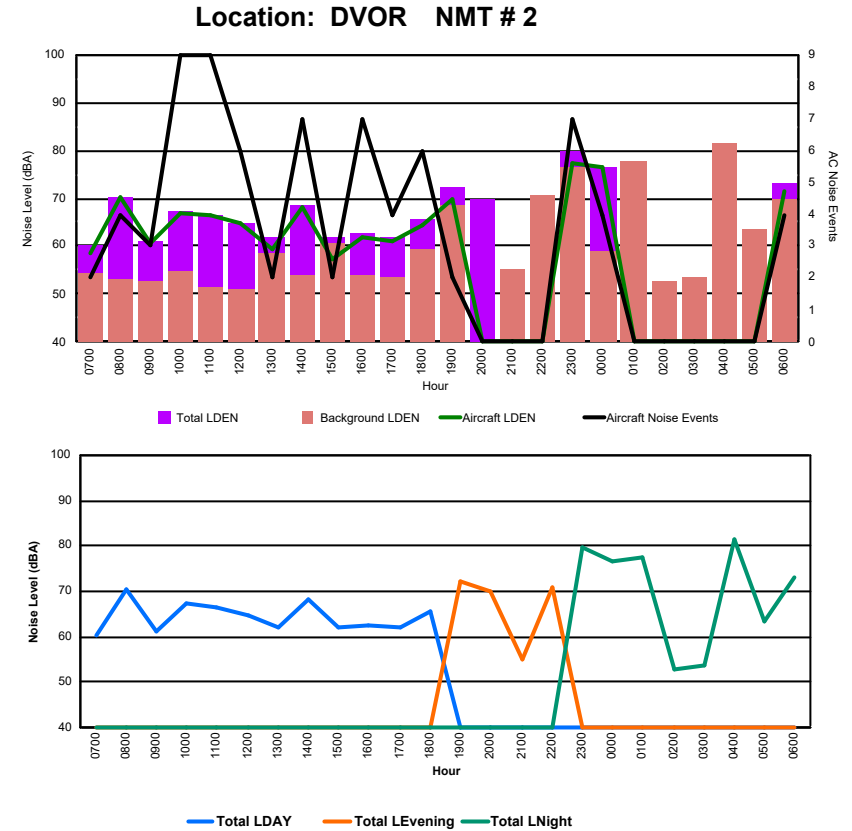

Luxembourg Airport Noise Distribution by Hour

Between 24/05/2024 00:00:00 and 24/05/2024 23:59:59 (Local Time)

Day	Aircraft Events	Total LDEN dB(A)	Aircraft LDEN dB(A)	Background LDEN dB(A)	Total LDay dB(A)	Total LEvening dB(A)	Total LNight dB(A)	
24/05/24	7:00	2	60.1	58.7	54.5	60.1	-	-
24/05/24	8:00	4	70.3	70.1	53.0	70.3	-	-
24/05/24	9:00	3	61.2	60.5	52.5	61.2	-	-
24/05/24	10:00	9	67.3	67.0	54.6	67.3	-	-
24/05/24	11:00	9	66.5	66.4	51.4	66.5	-	-
24/05/24	12:00	6	64.7	64.6	51.1	64.7	-	-
24/05/24	13:00	2	61.9	59.3	58.4	61.9	-	-
24/05/24	14:00	7	68.4	68.2	53.8	68.4	-	-
24/05/24	15:00	2	62.0	57.1	60.6	62.0	-	-
24/05/24	16:00	7	62.6	62.0	53.9	62.6	-	-
24/05/24	17:00	4	61.9	61.2	53.7	61.9	-	-
24/05/24	18:00	6	65.6	64.4	59.5	65.6	-	-
24/05/24	19:00	2	72.2	69.6	68.7	-	72.2	-
24/05/24	20:00	-	70.0	-	-	-	70.0	-
24/05/24	21:00	-	55.2	-	55.2	-	55.2	-
24/05/24	22:00	-	70.7	-	70.7	-	70.7	-
24/05/24	23:00	7	79.8	77.3	76.4	-	-	79.8
25/05/24	0:00	4	76.5	76.5	59.0	-	-	76.5
25/05/24	1:00	-	77.6	-	77.6	-	-	77.6
25/05/24	2:00	-	52.8	-	52.8	-	-	52.8
25/05/24	3:00	-	53.7	-	53.7	-	-	53.7
25/05/24	4:00	-	81.3	-	81.3	-	-	81.3
25/05/24	5:00	-	63.4	-	63.4	-	-	63.4
25/05/24	6:00	4	73.3	71.3	69.9	-	-	73.3
	78	72.6	68.2	70.6	65.5	69.9	76.5