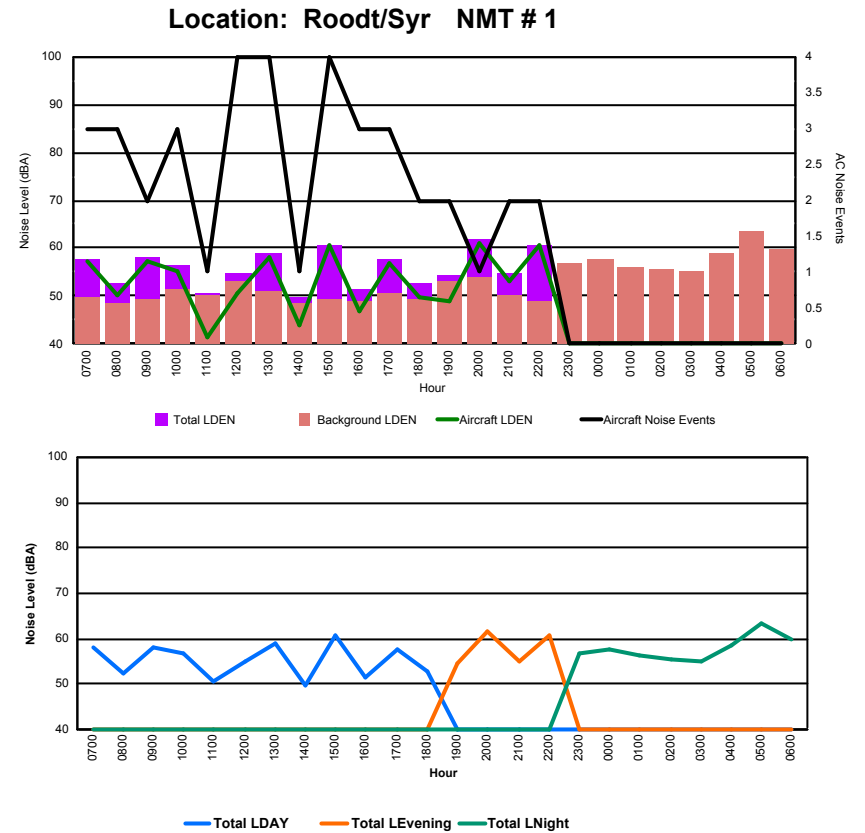

Luxembourg Airport Noise Distribution by Hour

Between 01/05/2024 00:00:00 and 01/05/2024 23:59:59 (Local Time)

Day	Aircraft Events	Total LDEN dB (A)	Aircraft LDEN dB(A)	Background LDEN dB(A)	Total LDay dB(A)	Total LEvening dB(A)	Total LNight dB (A)
01/05/24 7:00	3	57.9	57.2	49.9	57.9	-	-
01/05/24 8:00	3	52.5	50.4	48.5	52.5	-	-
01/05/24 9:00	2	58.0	57.4	49.3	58.0	-	-
01/05/24 10:00	3	56.6	55.1	51.6	56.6	-	-
01/05/24 11:00	1	50.5	41.4	50.0	50.5	-	-
01/05/24 12:00	4	54.9	50.6	53.0	54.9	-	-
01/05/24 13:00	4	59.0	58.2	51.1	59.0	-	-
01/05/24 14:00	1	49.9	43.9	48.6	49.9	-	-
01/05/24 15:00	4	60.8	60.5	49.4	60.8	-	-
01/05/24 16:00	3	51.4	46.7	49.1	51.4	-	-
01/05/24 17:00	3	57.6	56.7	50.6	57.6	-	-
01/05/24 18:00	2	52.6	49.9	49.3	52.6	-	-
01/05/24 19:00	2	54.5	49.1	53.2	-	54.5	-
01/05/24 20:00	1	61.8	61.0	53.8	-	61.8	-
01/05/24 21:00	2	54.9	53.2	50.0	-	54.9	-
01/05/24 22:00	2	60.8	60.5	49.1	-	60.8	-
01/05/24 23:00	-	56.9	-	56.9	-	-	56.9
02/05/24 0:00	-	57.7	-	57.8	-	-	57.7
02/05/24 1:00	-	56.2	-	56.2	-	-	56.2
02/05/24 2:00	-	55.5	-	55.5	-	-	55.5
02/05/24 3:00	-	55.1	-	55.1	-	-	55.1
02/05/24 4:00	-	58.7	-	58.8	-	-	58.7
02/05/24 5:00	-	63.5	-	63.5	-	-	63.5
02/05/24 6:00	-	59.8	-	59.9	-	-	59.8
	40	57.9	54.5	55.3	56.4	59.2	58.8