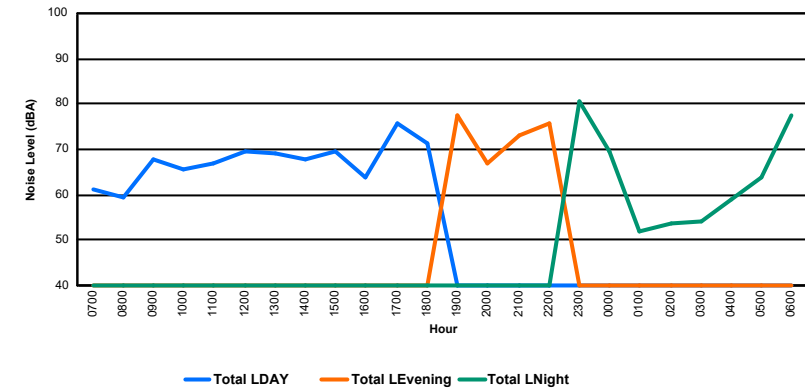

Luxembourg Airport Noise Distribution by Hour

Between 14/05/2024 00:00:00 and 14/05/2024 23:59:59 (Local Time)

Day	Aircraft Events	Total LDEN dB(A)	Aircraft LDEN dB(A)	Background LDEN dB(A)	Total LDay dB(A)	Total LEvening dB(A)	Total LNight dB(A)
14/05/24 7:00	6	61.2	60.2	54.6	61.2	-	-
14/05/24 8:00	3	59.2	57.4	54.7	59.2	-	-
14/05/24 9:00	5	68.0	63.7	66.0	68.0	-	-
14/05/24 10:00	6	65.8	65.5	54.6	65.8	-	-
14/05/24 11:00	-	66.8	-	66.8	66.8	-	-
14/05/24 12:00	6	69.4	69.2	54.9	69.4	-	-
14/05/24 13:00	-	69.1	-	-	69.1	-	-
14/05/24 14:00	6	68.0	67.6	57.5	68.0	-	-
14/05/24 15:00	3	69.4	69.3	55.1	69.4	-	-
14/05/24 16:00	-	63.7	-	63.7	63.7	-	-
14/05/24 17:00	15	75.9	75.8	56.6	75.9	-	-
14/05/24 18:00	10	71.3	71.2	56.1	71.3	-	-
14/05/24 19:00	7	77.4	77.3	61.4	-	77.4	-
14/05/24 20:00	2	66.7	66.3	56.2	-	66.7	-
14/05/24 21:00	4	72.9	70.9	68.6	-	72.9	-
14/05/24 22:00	12	75.7	75.6	60.1	-	75.7	-
14/05/24 23:00	6	80.8	80.7	61.9	-	-	80.8
15/05/24 0:00	-	69.6	-	69.7	-	-	69.6
15/05/24 1:00	-	51.7	-	-	-	-	51.7
15/05/24 2:00	-	53.8	-	53.8	-	-	53.8
15/05/24 3:00	-	54.0	-	54.0	-	-	54.0
15/05/24 4:00	-	58.8	-	58.8	-	-	58.8
15/05/24 5:00	-	63.9	-	63.9	-	-	63.9
15/05/24 6:00	3	77.7	77.5	64.6	-	-	77.7
	94	72.3	71.8	62.4	69.4	74.6	73.8

Location: DVOR NMT # 2