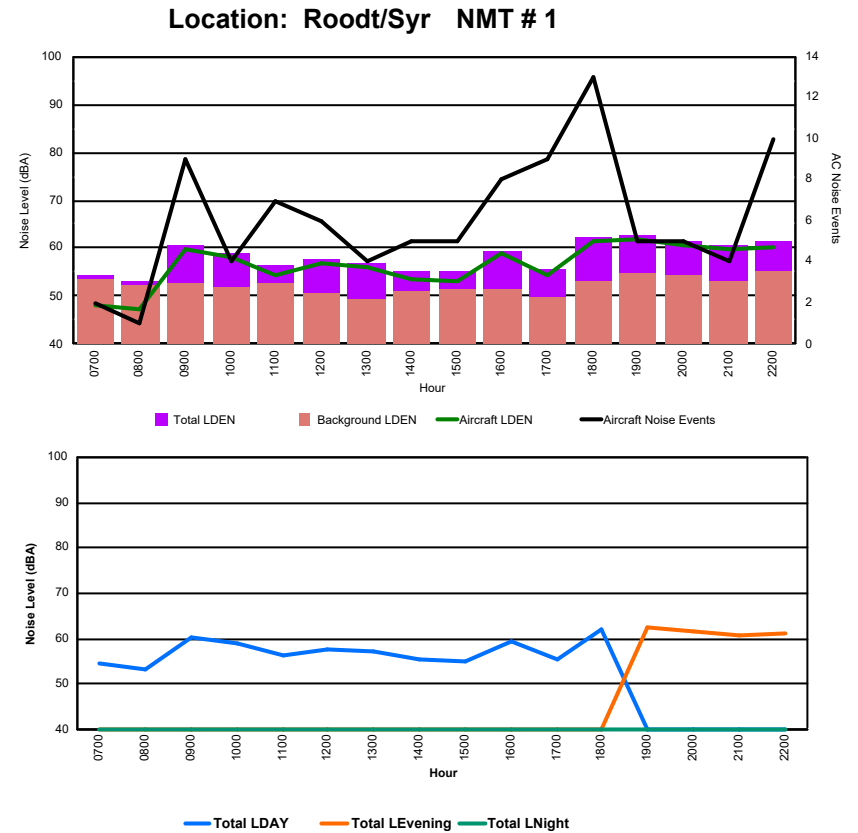

Luxembourg Airport Noise Distribution by Hour

Between 05/05/2024 00:00:00 and 05/05/2024 23:59:59 (Local Time)

Day	Aircraft Events	Total LDEN dB (A)	Aircraft LDEN dB(A)	Background LDEN dB(A)	Total LDay dB(A)	Total LEvening dB(A)	Total LNight dB (A)
05/05/24 7:00	2	54.4	48.2	53.4	54.4	-	-
05/05/24 8:00	1	53.3	47.2	52.1	53.3	-	-
05/05/24 9:00	9	60.5	59.7	52.6	60.5	-	-
05/05/24 10:00	4	59.1	58.3	51.8	59.1	-	-
05/05/24 11:00	7	56.5	54.2	52.9	56.5	-	-
05/05/24 12:00	6	57.6	56.7	50.7	57.6	-	-
05/05/24 13:00	4	57.0	56.2	49.5	57.0	-	-
05/05/24 14:00	5	55.4	53.4	51.1	55.4	-	-
05/05/24 15:00	5	55.2	53.1	51.4	55.2	-	-
05/05/24 16:00	8	59.5	58.9	51.3	59.5	-	-
05/05/24 17:00	9	55.6	54.4	49.8	55.6	-	-
05/05/24 18:00	13	62.1	61.6	53.0	62.1	-	-
05/05/24 19:00	5	62.6	61.9	54.6	-	62.6	-
05/05/24 20:00	5	61.5	60.7	54.2	-	61.5	-
05/05/24 21:00	4	60.7	59.9	53.3	-	60.7	-
05/05/24 22:00	10	61.3	60.2	55.0	-	61.3	-
	97	59.2	58.2	52.6	58.0	61.6	0.0