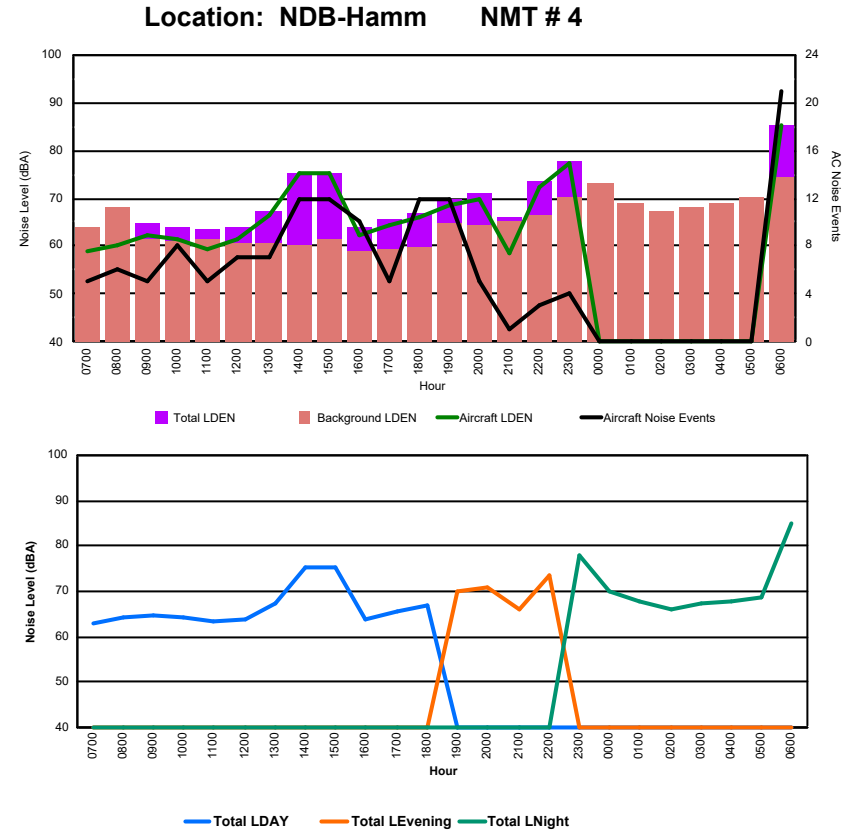

Luxembourg Airport Noise Distribution by Hour

Between 03/05/2024 00:00:00 and 03/05/2024 23:59:59 (Local Time)

Day	Aircraft Events	Total LDEN dB(A)	Aircraft LDEN dB(A)	Background LDEN dB(A)	Total LDay dB(A)	Total LEvening dB(A)	Total LNight dB(A)
03/05/24	7:00	5	62.9	58.9	64.0	62.9	-
03/05/24	8:00	6	64.4	60.3	68.1	64.4	-
03/05/24	9:00	5	64.7	62.3	61.4	64.7	-
03/05/24	10:00	8	64.1	61.6	61.0	64.1	-
03/05/24	11:00	5	63.4	59.5	61.3	63.4	-
03/05/24	12:00	7	64.0	61.6	60.5	64.0	-
03/05/24	13:00	7	67.5	66.5	60.6	67.5	-
03/05/24	14:00	12	75.4	75.3	60.0	75.4	-
03/05/24	15:00	12	75.4	75.2	61.3	75.4	-
03/05/24	16:00	10	64.0	62.4	59.1	64.0	-
03/05/24	17:00	5	65.5	64.3	59.4	65.5	-
03/05/24	18:00	12	66.9	66.1	59.7	66.9	-
03/05/24	19:00	12	70.0	68.7	64.7	-	70.0
03/05/24	20:00	5	70.9	69.9	64.2	-	70.9
03/05/24	21:00	1	66.0	58.6	65.2	-	66.0
03/05/24	22:00	3	73.4	72.5	66.6	-	73.4
03/05/24	23:00	4	77.9	77.1	70.4	-	77.9
04/05/24	0:00	-	70.2	-	73.1	-	70.2
04/05/24	1:00	-	67.6	-	68.8	-	67.6
04/05/24	2:00	-	66.0	-	67.1	-	66.0
04/05/24	3:00	-	67.4	-	68.3	-	67.4
04/05/24	4:00	-	67.8	-	68.9	-	67.8
04/05/24	5:00	-	68.8	-	70.2	-	68.8
04/05/24	6:00	21	85.2	85.1	74.3	-	85.2
	140	73.8	73.2	67.3	69.2	70.8	77.3