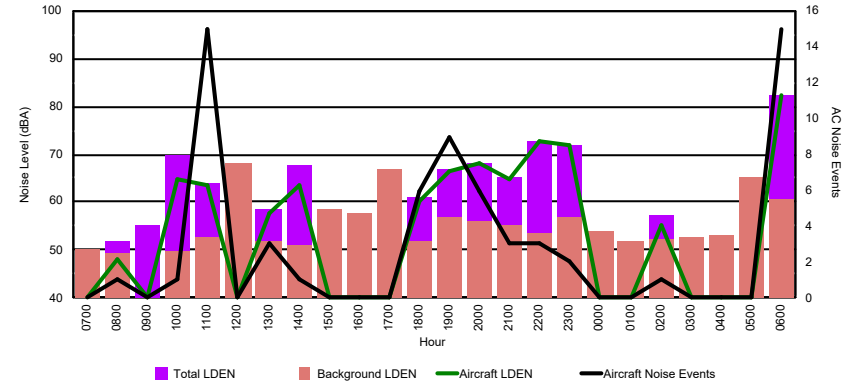

Luxembourg Airport Noise Distribution by Hour

Between 10/05/2024 00:00:00 and 10/05/2024 23:59:59 (Local Time)

Day	Aircraft Events	Total LDEN dB (A)	Aircraft LDEN dB(A)	Background LDEN dB(A)	Total LDay dB(A)	Total LEvening dB(A)	Total LNight dB (A)
10/05/24 7:00	-	50.3	-	50.3	50.3	-	-
10/05/24 8:00	1	51.8	48.0	49.5	51.8	-	-
10/05/24 9:00	-	55.1	-	-	55.1	-	-
10/05/24 10:00	1	69.9	64.7	49.8	69.9	-	-
10/05/24 11:00	15	63.9	63.6	52.6	63.9	-	-
10/05/24 12:00	-	68.2	-	68.2	68.2	-	-
10/05/24 13:00	3	58.5	57.6	51.7	58.5	-	-
10/05/24 14:00	1	67.6	63.4	50.9	67.6	-	-
10/05/24 15:00	-	58.6	-	58.6	58.6	-	-
10/05/24 16:00	-	57.6	-	57.6	57.6	-	-
10/05/24 17:00	-	66.7	-	66.7	66.7	-	-
10/05/24 18:00	6	60.9	60.4	51.9	60.9	-	-
10/05/24 19:00	9	67.0	66.6	57.0	-	67.0	-
10/05/24 20:00	6	68.3	68.0	56.0	-	68.3	-
10/05/24 21:00	3	65.1	64.6	55.0	-	65.1	-
10/05/24 22:00	3	72.9	72.8	53.7	-	72.9	-
10/05/24 23:00	2	71.9	71.8	57.0	-	-	71.9
11/05/24 0:00	-	54.0	-	54.0	-	-	54.0
11/05/24 1:00	-	51.9	-	51.9	-	-	51.9
11/05/24 2:00	1	57.1	55.3	52.2	-	-	57.1
11/05/24 3:00	-	52.5	-	52.5	-	-	52.5
11/05/24 4:00	-	53.2	-	53.2	-	-	53.2
11/05/24 5:00	-	65.1	-	65.1	-	-	65.1
11/05/24 6:00	15	82.5	82.5	60.5	-	-	82.5
	66	70.4	69.9	59.4	64.4	69.4	73.9

Location: DVOR NMT # 2