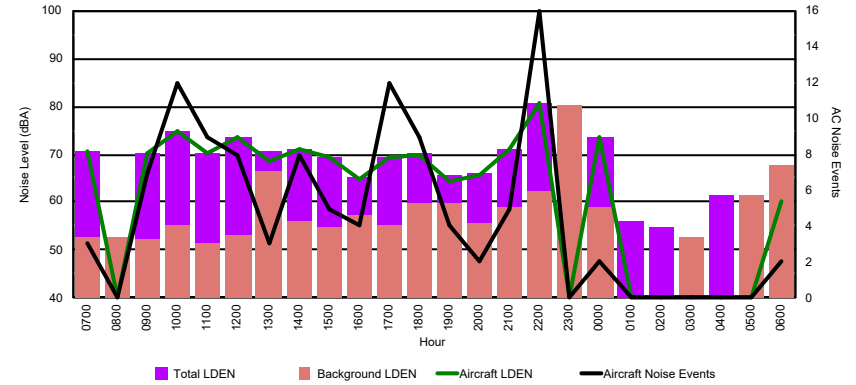

Luxembourg Airport Noise Distribution by Hour

Between 30/05/2024 00:00:00 and 30/05/2024 23:59:59 (Local Time)

Day	Aircraft Events	Total LDEN dB(A)	Aircraft LDEN dB(A)	Background LDEN dB(A)	Total LDay dB(A)	Total LEvening dB(A)	Total LNight dB(A)	
30/05/24	7:00	3	70.7	70.6	52.5	70.7	-	-
30/05/24	8:00	-	52.7	-	52.8	52.7	-	-
30/05/24	9:00	7	70.2	70.1	52.4	70.2	-	-
30/05/24	10:00	12	74.9	74.9	55.0	74.9	-	-
30/05/24	11:00	9	70.1	70.1	51.5	70.1	-	-
30/05/24	12:00	8	73.6	73.5	53.0	73.6	-	-
30/05/24	13:00	3	70.7	68.6	66.3	70.7	-	-
30/05/24	14:00	8	71.1	71.0	56.0	71.1	-	-
30/05/24	15:00	5	69.5	69.4	54.7	69.5	-	-
30/05/24	16:00	4	65.4	64.7	57.1	65.4	-	-
30/05/24	17:00	12	69.3	69.2	55.3	69.3	-	-
30/05/24	18:00	9	70.1	69.8	59.8	70.1	-	-
30/05/24	19:00	4	65.7	64.5	59.6	-	65.7	-
30/05/24	20:00	2	66.2	65.7	55.7	-	66.2	-
30/05/24	21:00	5	71.1	70.9	59.0	-	71.1	-
30/05/24	22:00	16	80.6	80.6	62.2	-	80.6	-
30/05/24	23:00	-	80.3	-	80.2	-	-	80.3
31/05/24	0:00	2	73.7	73.6	59.0	-	-	73.7
31/05/24	1:00	-	55.9	-	-	-	-	55.9
31/05/24	2:00	-	54.7	-	-	-	-	54.7
31/05/24	3:00	-	52.8	-	52.8	-	-	52.8
31/05/24	4:00	-	61.4	-	-	-	-	61.4
31/05/24	5:00	-	61.5	-	61.5	-	-	61.5
31/05/24	6:00	2	67.9	60.4	67.7	-	-	67.9
	111	72.4	70.9	67.2	70.7	75.3	72.4	

Location: DVOR NMT # 2