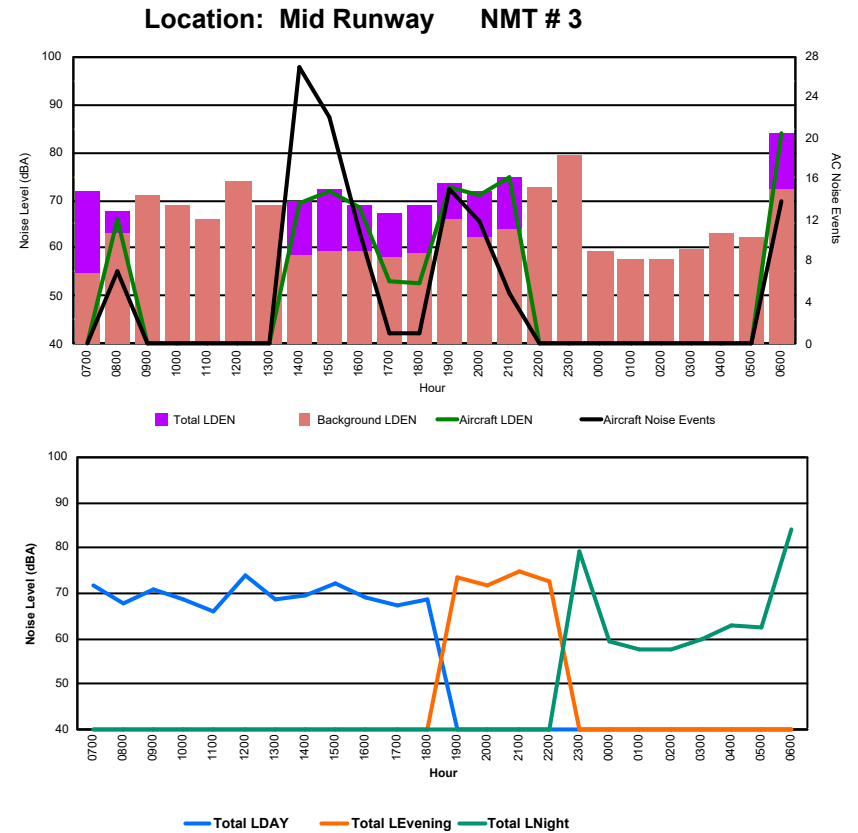

Location: DVOR NMT # 2

Luxembourg Airport Noise Distribution by Hour

Between 08/05/2024 00:00:00 and 08/05/2024 23:59:59 (Local Time)

Day	Aircraft Events	Total LDEN dB (A)	Aircraft LDEN dB(A)	Background LDEN dB(A)	Total LDay dB(A)	Total LEvening dB(A)	Total LNight dB (A)
08/05/24	7:00	-	71.8	-	54.9	71.8	-
08/05/24	8:00	7	67.7	65.9	63.1	67.7	-
08/05/24	9:00	-	71.0	-	71.0	-	-
08/05/24	10:00	-	68.9	-	68.9	-	-
08/05/24	11:00	-	65.9	-	65.9	-	-
08/05/24	12:00	-	74.1	-	74.1	-	-
08/05/24	13:00	-	68.9	-	68.9	-	-
08/05/24	14:00	27	69.7	69.3	58.5	69.7	-
08/05/24	15:00	22	72.2	72.0	59.5	72.2	-
08/05/24	16:00	11	69.1	68.6	59.3	69.1	-
08/05/24	17:00	1	67.2	53.0	58.0	67.2	-
08/05/24	18:00	1	68.8	52.6	59.1	68.8	-
08/05/24	19:00	15	73.5	72.7	66.2	-	73.5
08/05/24	20:00	12	71.7	71.2	62.4	-	71.7
08/05/24	21:00	5	75.0	74.6	64.1	-	75.0
08/05/24	22:00	-	72.7	-	72.7	-	72.7
08/05/24	23:00	-	79.2	-	79.2	-	79.2
09/05/24	0:00	-	59.3	-	59.3	-	59.3
09/05/24	1:00	-	57.5	-	57.6	-	57.5
09/05/24	2:00	-	57.6	-	57.7	-	57.6
09/05/24	3:00	-	59.7	-	59.7	-	59.7
09/05/24	4:00	-	62.9	-	63.0	-	62.9
09/05/24	5:00	-	62.4	-	62.4	-	62.4
09/05/24	6:00	14	84.0	83.8	72.2	-	84.0
	115	73.6	71.5	69.2	70.2	73.4	76.3