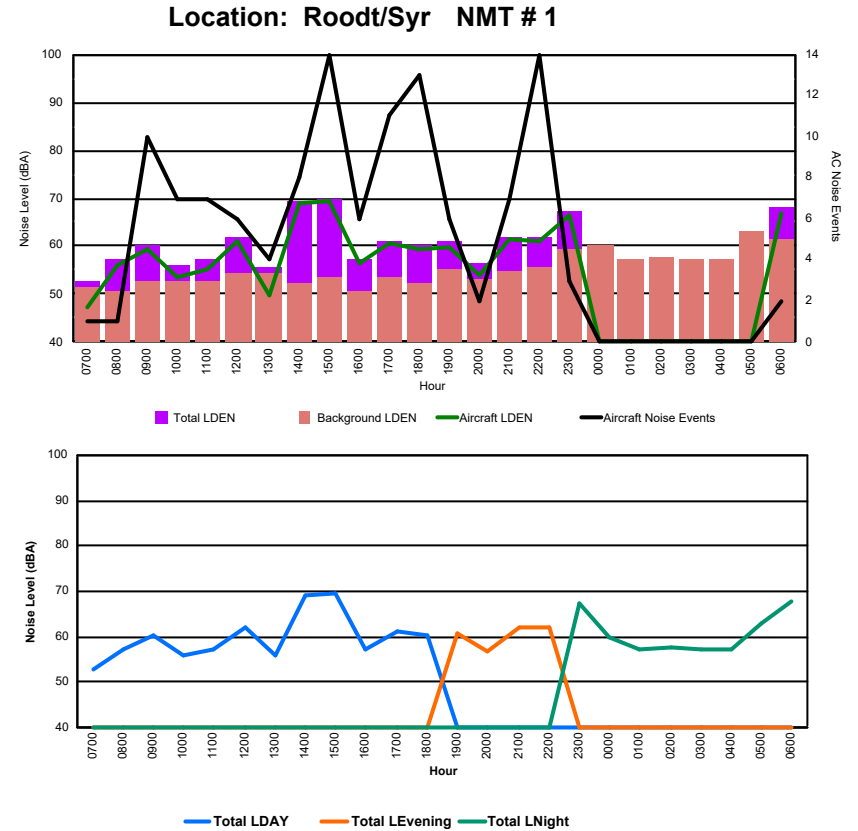

Luxembourg Airport Noise Distribution by Hour

Between 03/05/2024 00:00:00 and 03/05/2024 23:59:59 (Local Time)

Day	Aircraft Events	Total LDEN dB (A)	Aircraft LDEN dB(A)	Background LDEN dB(A)	Total LDay dB(A)	Total LEvening dB(A)	Total LNight dB (A)	
03/05/24	7:00	1	52.9	47.4	51.5	52.9	-	-
03/05/24	8:00	1	57.3	56.2	50.6	57.3	-	-
03/05/24	9:00	10	60.1	59.3	52.6	60.1	-	-
03/05/24	10:00	7	56.0	53.7	52.5	56.0	-	-
03/05/24	11:00	7	57.2	55.3	52.8	57.2	-	-
03/05/24	12:00	6	61.9	61.1	54.5	61.9	-	-
03/05/24	13:00	4	55.7	49.9	54.4	55.7	-	-
03/05/24	14:00	8	69.2	69.1	52.4	69.2	-	-
03/05/24	15:00	14	69.6	69.5	53.5	69.6	-	-
03/05/24	16:00	6	57.2	56.3	50.5	57.2	-	-
03/05/24	17:00	11	61.2	60.5	53.4	61.2	-	-
03/05/24	18:00	13	60.1	59.5	52.2	60.1	-	-
03/05/24	19:00	6	60.9	59.7	55.0	-	60.9	-
03/05/24	20:00	2	56.6	54.1	53.1	-	56.6	-
03/05/24	21:00	7	62.0	61.3	54.6	-	62.0	-
03/05/24	22:00	14	62.0	60.9	55.8	-	62.0	-
03/05/24	23:00	3	67.2	66.4	59.2	-	-	67.2
04/05/24	0:00	-	60.0	-	60.2	-	-	60.0
04/05/24	1:00	-	57.3	-	57.1	-	-	57.3
04/05/24	2:00	-	57.6	-	57.8	-	-	57.6
04/05/24	3:00	-	57.3	-	57.4	-	-	57.3
04/05/24	4:00	-	57.1	-	57.1	-	-	57.1
04/05/24	5:00	-	63.0	-	63.0	-	-	63.0
04/05/24	6:00	2	68.0	66.9	61.6	-	-	68.0
	122	62.9	61.7	56.6	63.2	60.8	63.2