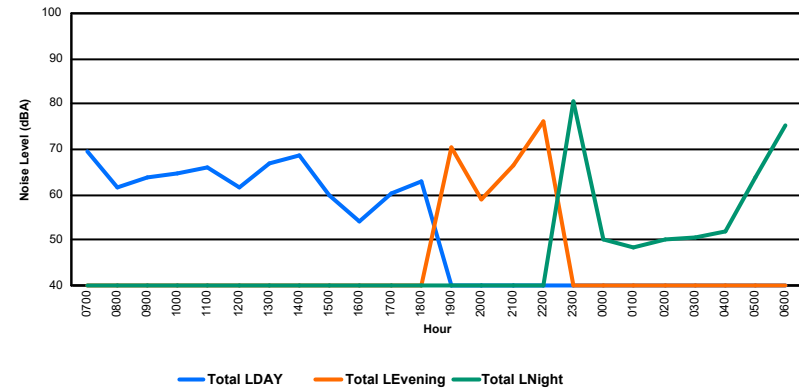

Luxembourg Airport Noise Distribution by Hour

Between 07/05/2024 00:00:00 and 07/05/2024 23:59:59 (Local Time)

Day	Aircraft Events	Total LDEN dB(A)	Aircraft LDEN dB(A)	Background LDEN dB(A)	Total LDay dB(A)	Total LEvening dB(A)	Total LNight dB(A)	
07/05/24	7:00	3	69.4	69.2	55.3	69.4	-	-
07/05/24	8:00	-	61.7	-	61.7	-	-	
07/05/24	9:00	4	63.9	63.7	50.6	63.9	-	
07/05/24	10:00	-	64.8	-	64.8	-	-	
07/05/24	11:00	-	66.1	-	66.1	-	-	
07/05/24	12:00	9	61.6	61.3	51.0	61.6	-	
07/05/24	13:00	-	66.8	-	66.8	-	-	
07/05/24	14:00	-	68.7	-	68.7	-	-	
07/05/24	15:00	9	59.9	59.3	51.5	59.9	-	
07/05/24	16:00	2	53.9	50.5	51.3	53.9	-	
07/05/24	17:00	5	60.3	59.8	51.2	60.3	-	
07/05/24	18:00	12	63.1	62.7	52.8	63.1	-	
07/05/24	19:00	8	70.4	70.2	56.3	-	70.4	
07/05/24	20:00	-	58.9	-	58.9	-	58.9	
07/05/24	21:00	-	66.4	-	-	66.4	-	
07/05/24	22:00	-	76.2	-	-	76.2	-	
07/05/24	23:00	-	80.4	-	80.4	-	80.4	
08/05/24	0:00	-	50.1	-	50.1	-	50.1	
08/05/24	1:00	-	48.4	-	48.4	-	48.4	
08/05/24	2:00	-	50.2	-	50.2	-	50.2	
08/05/24	3:00	-	50.5	-	50.5	-	50.5	
08/05/24	4:00	-	52.1	-	52.1	-	52.1	
08/05/24	5:00	-	63.8	-	63.8	-	63.8	
08/05/24	6:00	14	75.4	75.2	62.1	-	75.4	
	66	70.1	63.9	67.6	65.0	71.6	72.7	

Location: DVOR NMT # 2