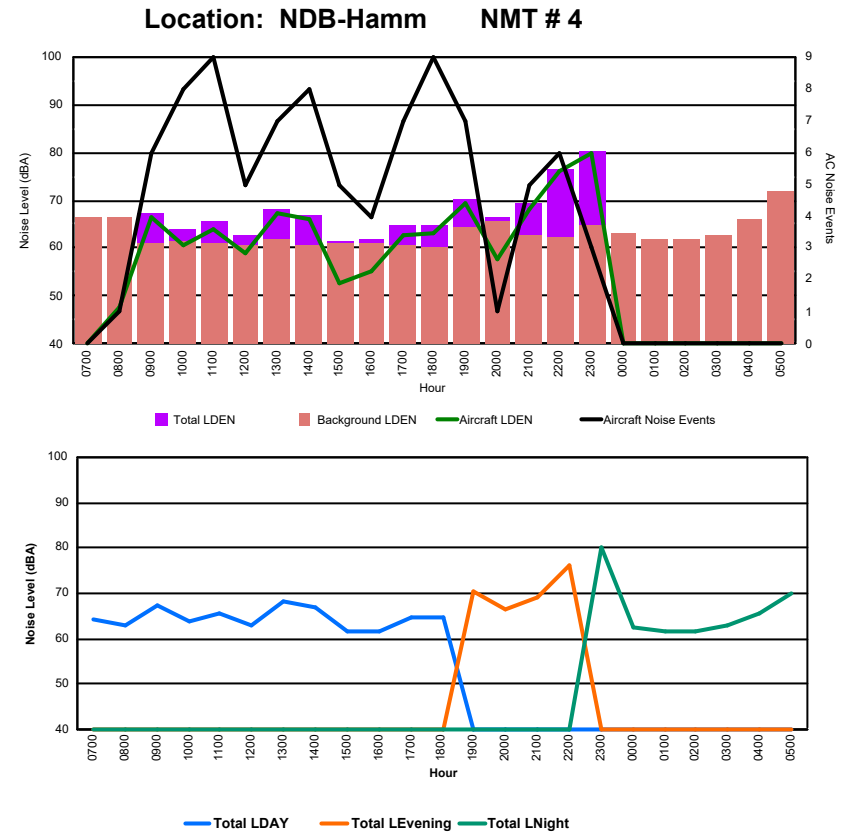

Luxembourg Airport Noise Distribution by Hour

Between 28/05/2024 00:00:00 and 28/05/2024 23:59:59 (Local Time)

Day	Aircraft Events	Total LDEN dB (A)	Aircraft LDEN dB(A)	Background LDEN dB(A)	Total LDay dB(A)	Total LEvening dB(A)	Total LNight dB (A)	
28/05/24	7:00	-	64.2	-	66.6	64.2	-	-
28/05/24	8:00	1	62.8	47.7	66.5	62.8	-	-
28/05/24	9:00	6	67.4	66.3	61.2	67.4	-	-
28/05/24	10:00	8	63.9	60.7	61.3	63.9	-	-
28/05/24	11:00	9	65.6	64.0	60.9	65.6	-	-
28/05/24	12:00	5	62.9	58.9	60.8	62.9	-	-
28/05/24	13:00	7	68.1	67.2	61.7	68.1	-	-
28/05/24	14:00	8	67.0	66.0	60.6	67.0	-	-
28/05/24	15:00	5	61.5	52.8	61.1	61.5	-	-
28/05/24	16:00	4	61.8	55.4	60.9	61.8	-	-
28/05/24	17:00	7	64.6	62.6	60.5	64.6	-	-
28/05/24	18:00	9	64.9	63.3	60.0	64.9	-	-
28/05/24	19:00	7	70.4	69.3	64.3	-	70.4	-
28/05/24	20:00	1	66.3	57.8	65.7	-	66.3	-
28/05/24	21:00	5	69.3	68.3	62.8	-	69.3	-
28/05/24	22:00	6	76.4	76.2	62.2	-	76.4	-
28/05/24	23:00	3	80.1	80.0	64.9	-	-	80.1
29/05/24	0:00	-	62.7	-	63.2	-	-	62.7
29/05/24	1:00	-	61.6	-	61.9	-	-	61.6
29/05/24	2:00	-	61.5	-	61.9	-	-	61.5
29/05/24	3:00	-	62.9	-	62.8	-	-	62.9
29/05/24	4:00	-	65.7	-	66.0	-	-	65.7
29/05/24	5:00	-	70.0	-	71.7	-	-	70.0
	91	70.0	68.9	64.2	65.1	72.3	72.4