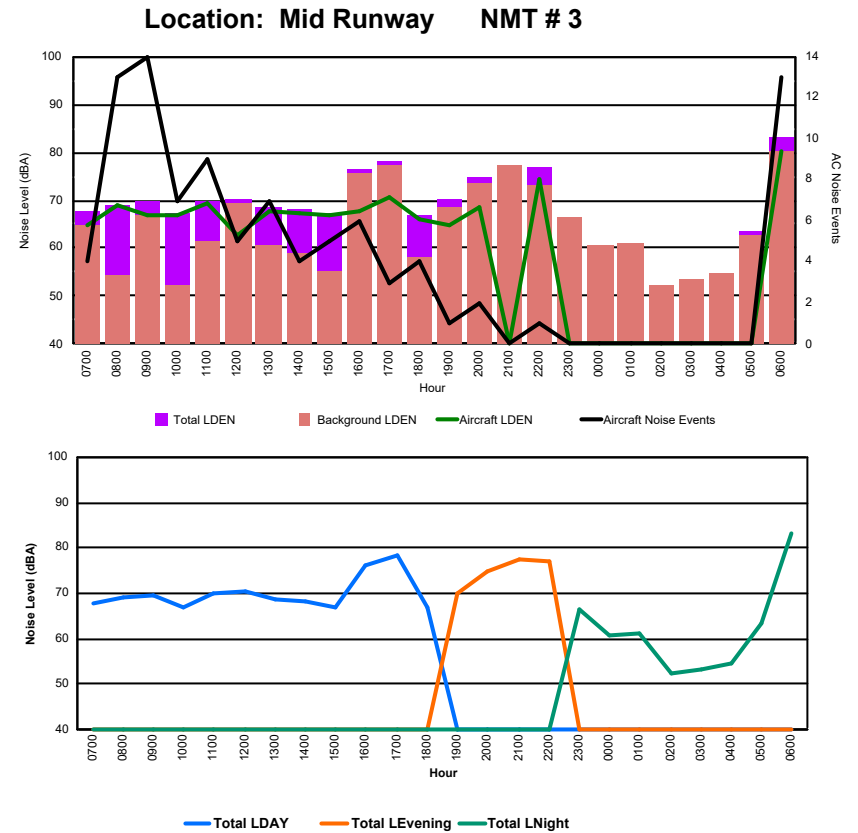

Luxembourg Airport Noise Distribution by Hour

Between 04/05/2024 00:00:00 and 04/05/2024 23:59:59 (Local Time)

Day	Aircraft Events	Total LDEN dB(A)	Aircraft LDEN dB(A)	Background LDEN dB(A)	Total LDay dB(A)	Total LEvening dB(A)	Total LNight dB(A)
04/05/24 7:00	4	67.8	64.8	64.8	67.8	-	-
04/05/24 8:00	13	69.1	69.0	54.2	69.1	-	-
04/05/24 9:00	14	69.7	66.7	66.7	69.7	-	-
04/05/24 10:00	7	67.1	66.9	52.4	67.1	-	-
04/05/24 11:00	9	69.9	69.2	61.3	69.9	-	-
04/05/24 12:00	5	70.3	62.8	69.4	70.3	-	-
04/05/24 13:00	7	68.6	67.9	60.5	68.6	-	-
04/05/24 14:00	4	68.1	67.5	58.8	68.1	-	-
04/05/24 15:00	5	67.1	66.8	55.1	67.1	-	-
04/05/24 16:00	6	76.4	67.7	75.8	76.4	-	-
04/05/24 17:00	3	78.3	70.8	77.4	78.3	-	-
04/05/24 18:00	4	66.7	66.0	58.3	66.7	-	-
04/05/24 19:00	1	70.1	64.8	68.6	-	70.1	-
04/05/24 20:00	2	74.8	68.7	73.5	-	74.8	-
04/05/24 21:00	-	77.5	-	77.5	-	77.5	-
04/05/24 22:00	1	76.9	74.4	73.3	-	76.9	-
04/05/24 23:00	-	66.5	-	66.5	-	-	66.5
05/05/24 0:00	-	60.7	-	60.7	-	-	60.7
05/05/24 1:00	-	61.1	-	61.2	-	-	61.1
05/05/24 2:00	-	52.3	-	52.3	-	-	52.3
05/05/24 3:00	-	53.4	-	53.4	-	-	53.4
05/05/24 4:00	-	54.7	-	54.7	-	-	54.7
05/05/24 5:00	-	63.5	-	62.7	-	-	63.5
05/05/24 6:00	13	83.2	80.3	80.1	-	-	83.2
	98	73.6	69.5	71.4	71.9	75.6	74.4