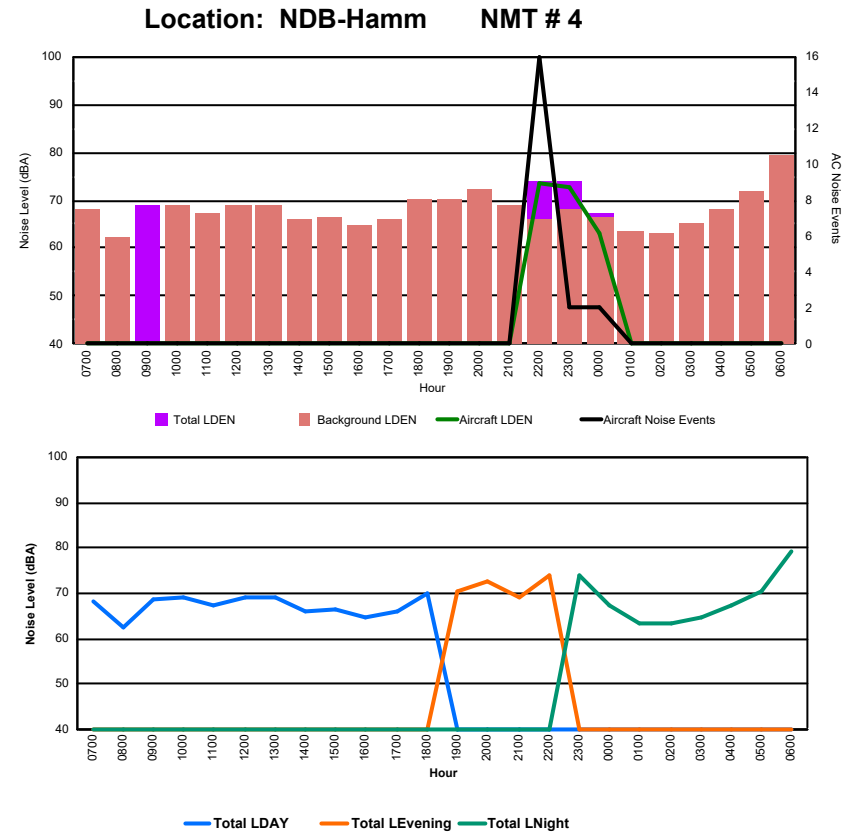

Luxembourg Airport Noise Distribution by Hour

Between 09/05/2024 00:00:00 and 09/05/2024 23:59:59 (Local Time)

Day	Aircraft Events	Total LDEN dB(A)	Aircraft LDEN dB(A)	Background LDEN dB(A)	Total LDay dB(A)	Total LEvening dB(A)	Total LNight dB(A)
09/05/24	7:00	-	68.1	-	68.1	-	-
09/05/24	8:00	-	62.5	-	62.5	-	-
09/05/24	9:00	-	68.9	-	68.9	-	-
09/05/24	10:00	-	69.1	-	69.1	-	-
09/05/24	11:00	-	67.3	-	67.3	-	-
09/05/24	12:00	-	69.1	-	69.1	-	-
09/05/24	13:00	-	69.1	-	69.1	-	-
09/05/24	14:00	-	66.0	-	66.0	-	-
09/05/24	15:00	-	66.5	-	66.5	-	-
09/05/24	16:00	-	64.9	-	64.9	-	-
09/05/24	17:00	-	66.2	-	66.2	-	-
09/05/24	18:00	-	70.1	-	70.1	-	-
09/05/24	19:00	-	70.3	-	70.3	70.3	-
09/05/24	20:00	-	72.5	-	72.5	72.5	-
09/05/24	21:00	-	69.0	-	69.0	69.0	-
09/05/24	22:00	16	74.0	73.4	65.9	-	74.0
09/05/24	23:00	2	74.0	72.7	68.3	-	74.0
10/05/24	0:00	2	67.4	63.1	66.3	-	67.4
10/05/24	1:00	-	63.6	-	63.6	-	63.6
10/05/24	2:00	-	63.3	-	63.3	-	63.3
10/05/24	3:00	-	64.7	-	65.0	-	64.7
10/05/24	4:00	-	67.4	-	68.2	-	67.4
10/05/24	5:00	-	70.5	-	71.9	-	70.5
10/05/24	6:00	-	79.3	-	79.3	-	79.3
	20	70.6	62.5	69.8	67.8	71.9	72.4