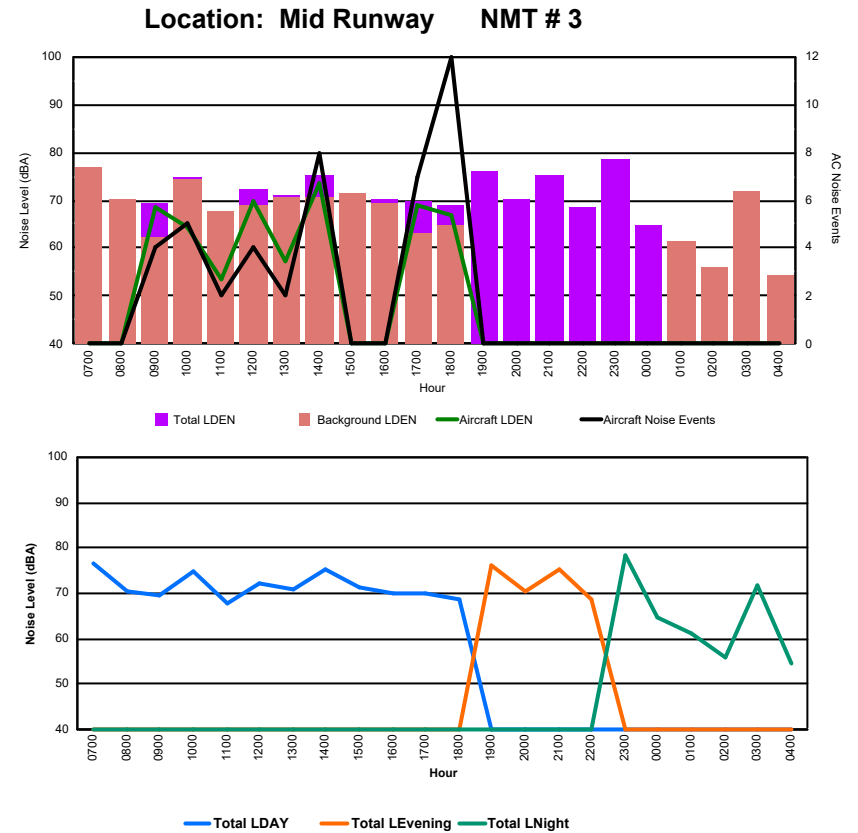

Luxembourg Airport Noise Distribution by Hour

Between 15/05/2024 00:00:00 and 15/05/2024 23:59:59 (Local Time)

Day	Aircraft Events	Total LDEN dB (A)	Aircraft LDEN dB(A)	Background LDEN dB(A)	Total LDay dB(A)	Total LEvening dB(A)	Total LNight dB (A)
15/05/24	7:00	-	76.7	-	76.7	-	-
15/05/24	8:00	-	70.3	-	70.3	-	-
15/05/24	9:00	4	69.4	68.6	62.2	69.4	-
15/05/24	10:00	5	74.8	64.5	74.4	74.8	-
15/05/24	11:00	2	67.9	53.4	67.7	67.9	-
15/05/24	12:00	4	72.2	69.6	69.0	72.2	-
15/05/24	13:00	2	71.0	57.2	70.8	71.0	-
15/05/24	14:00	8	75.4	73.6	70.5	75.4	-
15/05/24	15:00	-	71.4	-	71.4	-	-
15/05/24	16:00	-	70.1	-	69.2	70.1	-
15/05/24	17:00	7	70.0	68.9	63.3	70.0	-
15/05/24	18:00	12	68.8	66.7	64.7	68.8	-
15/05/24	19:00	-	76.2	-	-	76.2	-
15/05/24	20:00	-	70.3	-	-	70.3	-
15/05/24	21:00	-	75.3	-	-	75.3	-
15/05/24	22:00	-	68.5	-	-	68.5	-
15/05/24	23:00	-	78.4	-	-	-	78.4
16/05/24	0:00	-	64.6	-	-	-	64.6
16/05/24	1:00	-	61.3	-	61.3	-	61.3
16/05/24	2:00	-	55.9	-	55.9	-	55.9
16/05/24	3:00	-	71.7	-	71.7	-	71.7
16/05/24	4:00	-	54.4	-	54.4	-	54.4
	44	72.5	64.0	68.8	72.4	73.7	71.7