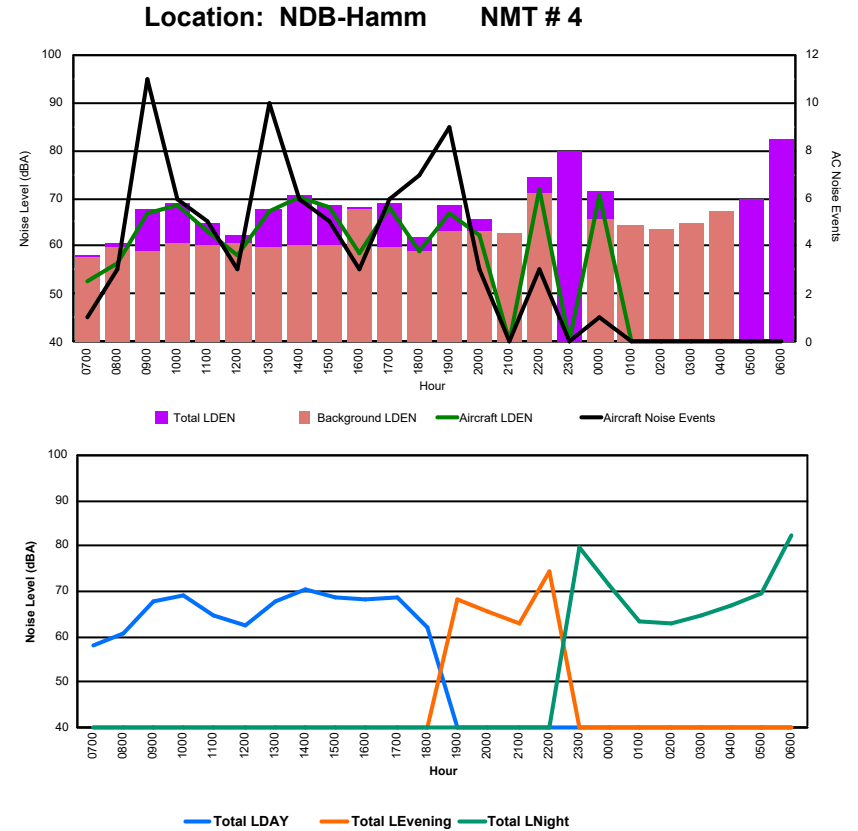

Luxembourg Airport Noise Distribution by Hour

Between 26/05/2024 00:00:00 and 26/05/2024 23:59:59 (Local Time)

Day	Aircraft Events	Total LDEN dB(A)	Aircraft LDEN dB(A)	Background LDEN dB(A)	Total LDay dB(A)	Total LEvening dB(A)	Total LNight dB(A)	
26/05/24	7:00	1	58.3	52.8	57.5	58.3	-	-
26/05/24	8:00	3	60.6	56.6	59.6	60.6	-	-
26/05/24	9:00	11	67.6	67.0	58.9	67.6	-	-
26/05/24	10:00	6	69.1	68.5	60.6	69.1	-	-
26/05/24	11:00	5	64.7	63.0	60.0	64.7	-	-
26/05/24	12:00	3	62.4	58.1	60.5	62.4	-	-
26/05/24	13:00	10	67.8	67.1	59.9	67.8	-	-
26/05/24	14:00	6	70.6	70.2	60.3	70.6	-	-
26/05/24	15:00	5	68.6	68.0	60.0	68.6	-	-
26/05/24	16:00	3	68.3	58.6	67.8	68.3	-	-
26/05/24	17:00	6	68.8	68.3	59.6	68.8	-	-
26/05/24	18:00	7	61.9	59.0	58.9	61.9	-	-
26/05/24	19:00	9	68.4	67.0	63.3	-	68.4	-
26/05/24	20:00	3	65.7	62.4	63.1	-	65.7	-
26/05/24	21:00	-	62.8	-	62.8	-	62.8	-
26/05/24	22:00	3	74.5	71.9	71.0	-	74.5	-
26/05/24	23:00	-	79.9	-	-	-	-	79.9
27/05/24	0:00	1	71.5	70.5	65.6	-	-	71.5
27/05/24	1:00	-	63.5	-	64.2	-	-	63.5
27/05/24	2:00	-	63.0	-	63.6	-	-	63.0
27/05/24	3:00	-	64.7	-	64.9	-	-	64.7
27/05/24	4:00	-	66.7	-	67.3	-	-	66.7
27/05/24	5:00	-	69.7	-	-	-	-	69.7
27/05/24	6:00	-	82.2	-	-	-	-	82.2
	82	72.2	65.2	63.4	67.1	70.1	75.7