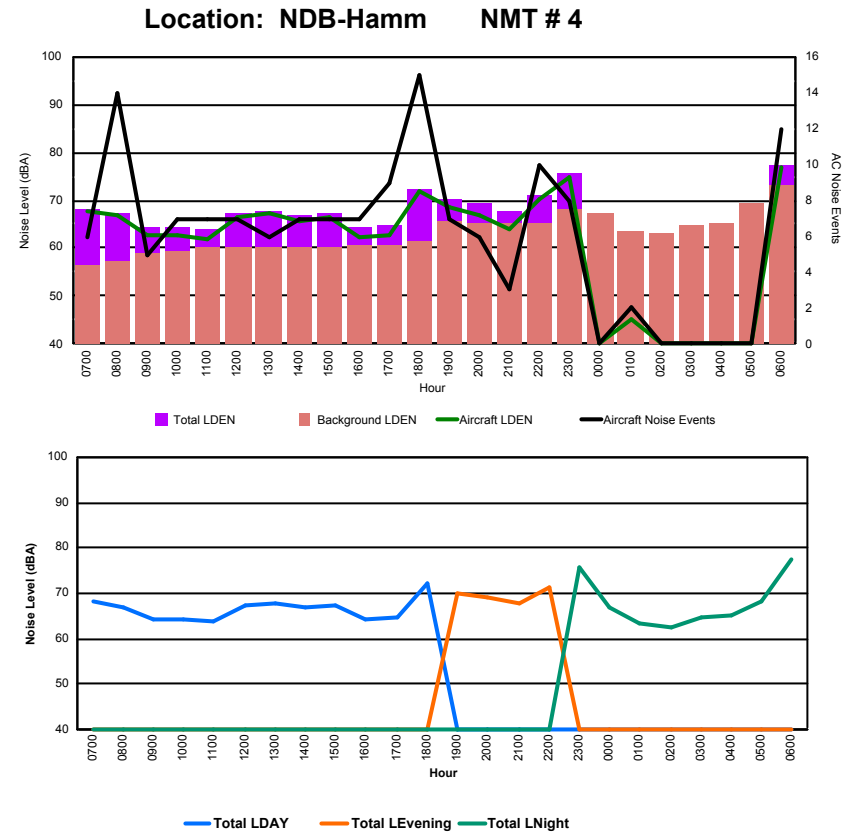

Luxembourg Airport Noise Distribution by Hour

Between 01/05/2024 00:00:00 and 01/05/2024 23:59:59 (Local Time)

Day	Aircraft Events	Total LDEN dB (A)	Aircraft LDEN dB(A)	Background LDEN dB(A)	Total LDay dB(A)	Total LEvening dB(A)	Total LNight dB (A)
01/05/24 7:00	6	68.1	67.9	56.4	68.1	-	-
01/05/24 8:00	14	67.1	66.7	57.2	67.1	-	-
01/05/24 9:00	5	64.3	62.8	59.1	64.3	-	-
01/05/24 10:00	7	64.3	62.6	59.5	64.3	-	-
01/05/24 11:00	7	64.0	61.8	60.2	64.0	-	-
01/05/24 12:00	7	67.5	66.6	60.2	67.5	-	-
01/05/24 13:00	6	67.9	67.1	60.0	67.9	-	-
01/05/24 14:00	7	66.7	65.6	60.1	66.7	-	-
01/05/24 15:00	7	67.3	66.4	60.0	67.3	-	-
01/05/24 16:00	7	64.4	62.2	60.5	64.4	-	-
01/05/24 17:00	9	64.9	62.8	60.8	64.9	-	-
01/05/24 18:00	15	72.3	71.9	61.4	72.3	-	-
01/05/24 19:00	7	70.2	68.4	65.7	-	70.2	-
01/05/24 20:00	6	69.2	67.0	65.3	-	69.2	-
01/05/24 21:00	3	67.6	63.9	65.2	-	67.6	-
01/05/24 22:00	10	71.2	70.2	65.2	-	71.2	-
01/05/24 23:00	8	75.6	74.7	68.1	-	-	75.6
02/05/24 0:00	-	66.7	-	67.5	-	-	66.7
02/05/24 1:00	2	63.2	45.1	63.7	-	-	63.2
02/05/24 2:00	-	62.6	-	63.0	-	-	62.6
02/05/24 3:00	-	64.5	-	64.8	-	-	64.5
02/05/24 4:00	-	65.2	-	65.4	-	-	65.2
02/05/24 5:00	-	68.3	-	69.5	-	-	68.3
02/05/24 6:00	12	77.5	76.8	73.1	-	-	77.5
	145	69.5	68.1	65.1	67.3	69.7	71.5