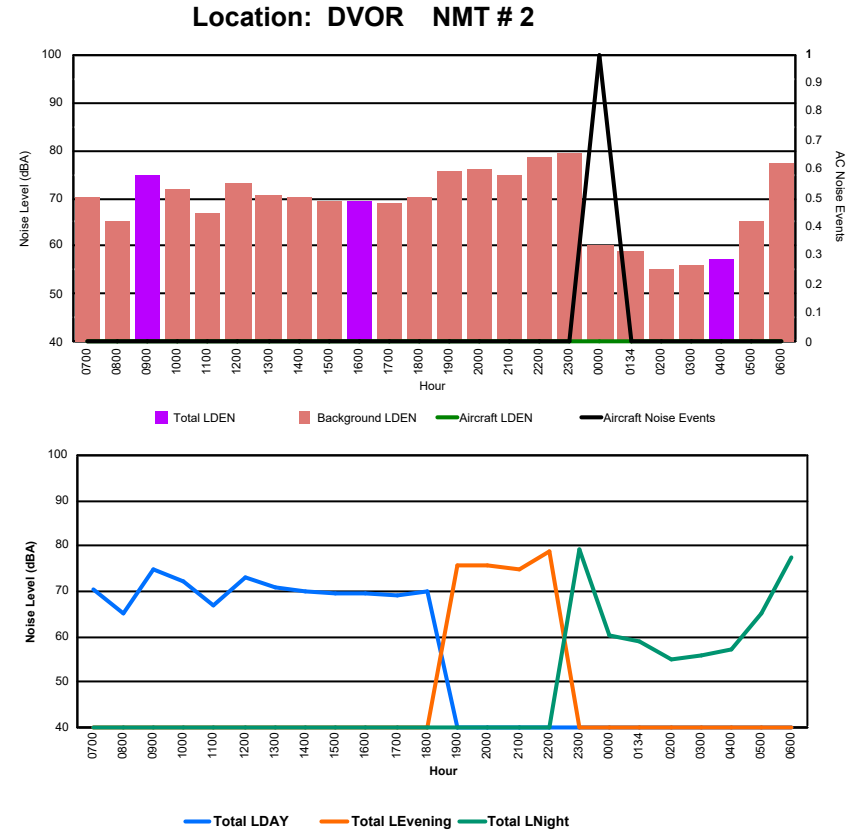

Luxembourg Airport Noise Distribution by Hour

Between 06/05/2024 00:00:00 and 06/05/2024 23:59:59 (Local Time)

Day	Aircraft Events	Total LDEN dB (A)	Aircraft LDEN dB(A)	Background LDEN dB(A)	Total LDay dB(A)	Total LEvening dB(A)	Total LNight dB (A)
06/05/24	7:00	-	70.4	-	70.4	-	-
06/05/24	8:00	-	65.2	-	65.2	-	-
06/05/24	9:00	-	74.7	-	74.7	-	-
06/05/24	10:00	-	72.0	-	72.0	-	-
06/05/24	11:00	-	66.8	-	66.8	-	-
06/05/24	12:00	-	73.2	-	73.2	-	-
06/05/24	13:00	-	70.8	-	70.8	-	-
06/05/24	14:00	-	70.1	-	70.1	-	-
06/05/24	15:00	-	69.5	-	69.5	-	-
06/05/24	16:00	-	69.5	-	69.5	-	-
06/05/24	17:00	-	69.0	-	69.0	-	-
06/05/24	18:00	-	70.2	-	70.2	-	-
06/05/24	19:00	-	75.8	-	75.8	75.8	-
06/05/24	20:00	-	75.9	-	75.9	75.9	-
06/05/24	21:00	-	74.7	-	74.7	74.7	-
06/05/24	22:00	-	78.7	-	78.7	78.7	-
06/05/24	23:00	-	79.4	-	79.4	-	79.4
07/05/24	0:00	1	60.3	38.3	60.3	-	60.3
07/05/24	1:34	-	58.8	-	58.8	-	58.8
07/05/24	2:00	-	55.1	-	55.1	-	55.1
07/05/24	3:00	-	55.9	-	55.9	-	55.9
07/05/24	4:00	-	57.2	-	57.2	-	57.2
07/05/24	5:00	-	65.1	-	65.1	-	65.1
07/05/24	6:00	-	77.5	-	77.5	-	77.5
	1	73.1	24.6	72.7	70.8	76.5	73.0