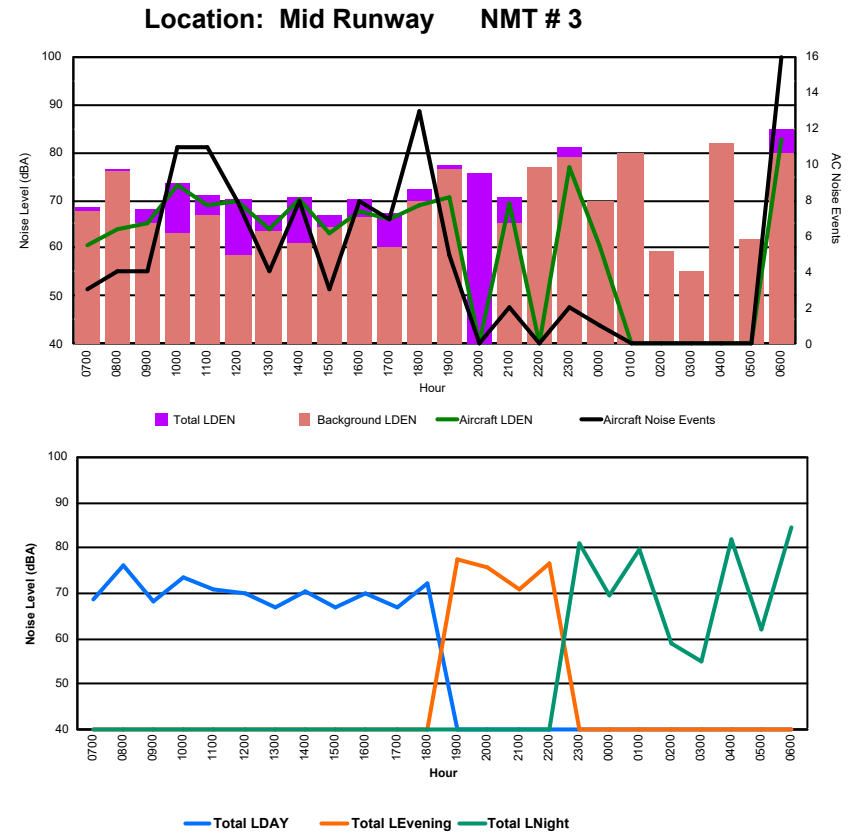

Luxembourg Airport Noise Distribution by Hour

Between 24/05/2024 00:00:00 and 24/05/2024 23:59:59 (Local Time)

Day	Aircraft Events	Total LDEN dB(A)	Aircraft LDEN dB(A)	Background LDEN dB(A)	Total LDay dB(A)	Total LEvening dB(A)	Total LNight dB(A)
24/05/24 7:00	3	68.7	60.5	67.9	68.7	-	-
24/05/24 8:00	4	76.3	63.9	76.0	76.3	-	-
24/05/24 9:00	4	68.3	65.4	65.4	68.3	-	-
24/05/24 10:00	11	73.6	73.2	63.0	73.6	-	-
24/05/24 11:00	11	71.0	69.1	66.9	71.0	-	-
24/05/24 12:00	8	70.2	69.9	58.5	70.2	-	-
24/05/24 13:00	4	66.7	64.1	63.5	66.7	-	-
24/05/24 14:00	8	70.6	70.1	61.0	70.6	-	-
24/05/24 15:00	3	66.9	63.3	64.5	66.9	-	-
24/05/24 16:00	8	70.2	67.9	66.3	70.2	-	-
24/05/24 17:00	7	67.1	66.0	60.4	67.1	-	-
24/05/24 18:00	13	72.4	68.9	69.9	72.4	-	-
24/05/24 19:00	5	77.5	70.6	76.6	-	77.5	-
24/05/24 20:00	-	75.6	-	-	-	75.6	-
24/05/24 21:00	2	70.7	69.5	65.0	-	70.7	-
24/05/24 22:00	-	76.7	-	76.7	-	76.7	-
24/05/24 23:00	2	81.1	77.0	79.0	-	-	81.1
25/05/24 0:00	1	69.4	60.6	69.6	-	-	69.4
25/05/24 1:00	-	79.6	-	79.6	-	-	79.6
25/05/24 2:00	-	59.0	-	59.2	-	-	59.0
25/05/24 3:00	-	55.2	-	55.2	-	-	55.2
25/05/24 4:00	-	81.7	-	81.7	-	-	81.7
25/05/24 5:00	-	62.0	-	61.7	-	-	62.0
25/05/24 6:00	16	84.6	82.9	79.8	-	-	84.6
	110	76.1	71.6	74.0	71.2	75.8	79.2