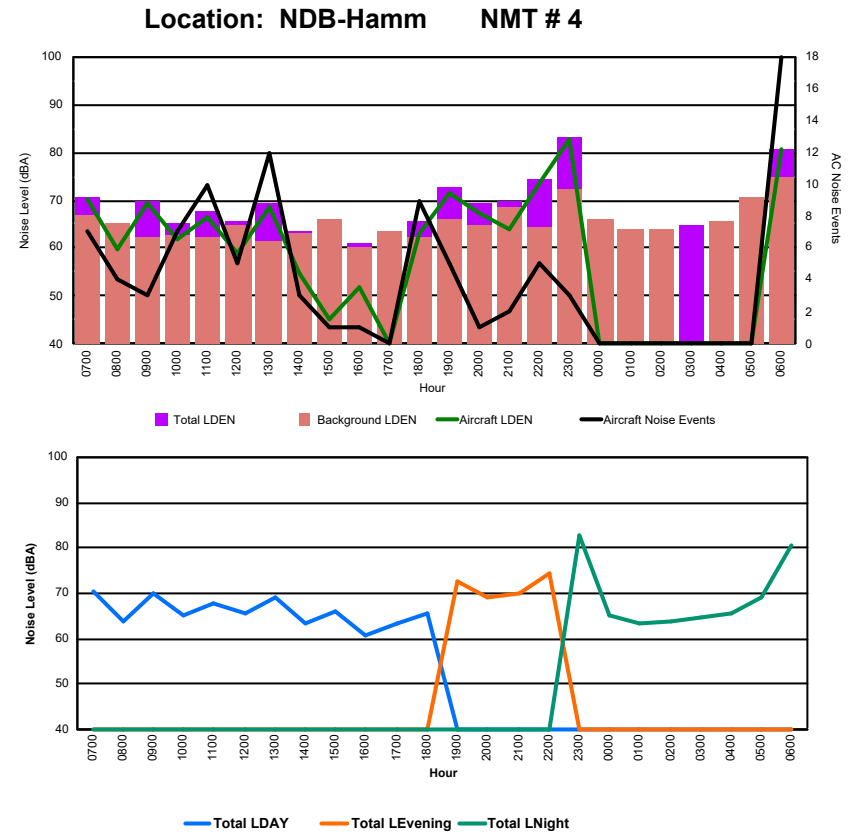

Luxembourg Airport Noise Distribution by Hour

Between 21/05/2024 00:00:00 and 21/05/2024 23:59:59 (Local Time)

Day	Aircraft Events	Total LDEN dB(A)	Aircraft LDEN dB(A)	Background LDEN dB(A)	Total LDay dB(A)	Total LEvening dB(A)	Total LNight dB(A)
21/05/24 7:00	7	70.6	70.1	66.8	70.6	-	-
21/05/24 8:00	4	63.9	59.6	65.0	63.9	-	-
21/05/24 9:00	3	70.0	69.3	62.5	70.0	-	-
21/05/24 10:00	7	65.1	61.8	62.7	65.1	-	-
21/05/24 11:00	10	67.6	66.3	62.3	67.6	-	-
21/05/24 12:00	5	65.8	58.9	64.9	65.8	-	-
21/05/24 13:00	12	69.3	68.6	61.6	69.3	-	-
21/05/24 14:00	3	63.5	54.8	63.0	63.5	-	-
21/05/24 15:00	1	65.9	45.1	65.9	65.9	-	-
21/05/24 16:00	1	60.9	52.0	60.4	60.9	-	-
21/05/24 17:00	-	63.4	-	63.5	63.4	-	-
21/05/24 18:00	9	65.6	63.0	62.5	65.6	-	-
21/05/24 19:00	5	72.6	71.6	66.2	-	72.6	-
21/05/24 20:00	1	69.2	67.1	64.9	-	69.2	-
21/05/24 21:00	2	69.9	64.0	68.7	-	69.9	-
21/05/24 22:00	5	74.2	73.7	64.3	-	74.2	-
21/05/24 23:00	3	83.0	82.7	72.5	-	-	83.0
22/05/24 0:00	-	65.1	-	66.2	-	-	65.1
22/05/24 1:00	-	63.3	-	63.9	-	-	63.3
22/05/24 2:00	-	63.7	-	64.1	-	-	63.7
22/05/24 3:00	-	64.7	-	-	-	-	64.7
22/05/24 4:00	-	65.4	-	65.7	-	-	65.4
22/05/24 5:00	-	69.1	-	70.5	-	-	69.1
22/05/24 6:00	18	80.7	80.5	75.0	-	-	80.7
	96	72.8	72.0	67.0	66.9	71.9	76.3