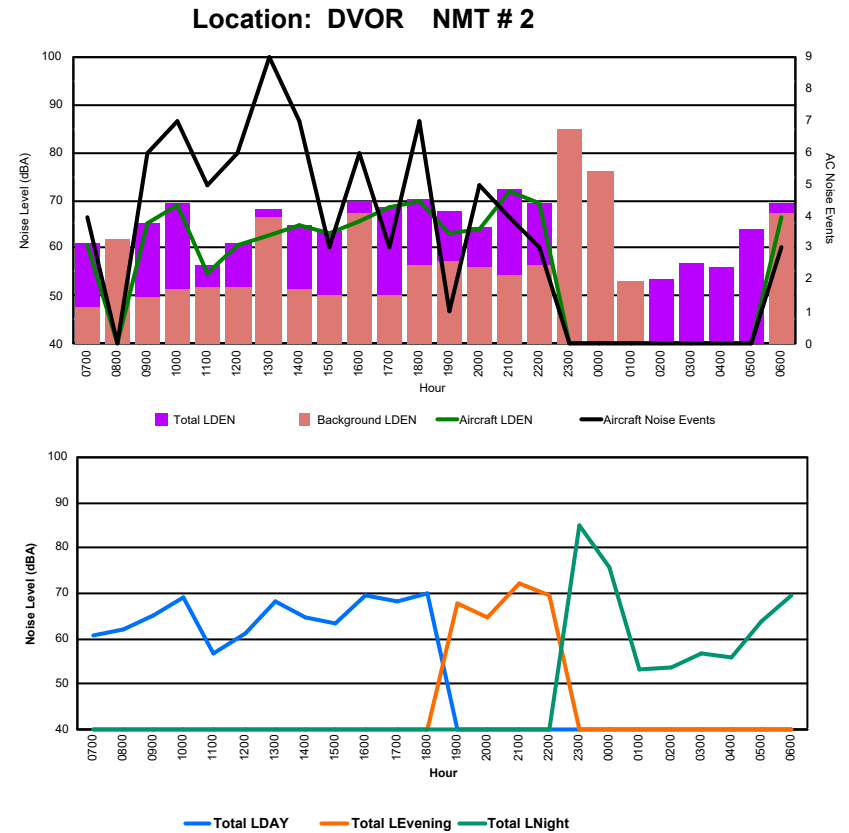

Luxembourg Airport Noise Distribution by Hour

Between 12/05/2024 00:00:00 and 12/05/2024 23:59:59 (Local Time)

Day	Aircraft Events	Total LDEN dB(A)	Aircraft LDEN dB(A)	Background LDEN dB(A)	Total LDay dB(A)	Total LEvening dB(A)	Total LNight dB(A)	
12/05/24	7:00	4	60.9	60.7	47.9	60.9	-	-
12/05/24	8:00	-	61.9	-	61.9	-	-	
12/05/24	9:00	6	65.3	65.2	49.9	65.3	-	
12/05/24	10:00	7	69.2	69.1	51.6	69.2	-	
12/05/24	11:00	5	56.6	54.9	51.8	56.6	-	
12/05/24	12:00	6	61.1	60.6	51.8	61.1	-	
12/05/24	13:00	9	68.1	62.9	66.5	68.1	-	
12/05/24	14:00	7	64.9	64.7	51.4	64.9	-	
12/05/24	15:00	3	63.4	63.2	50.3	63.4	-	
12/05/24	16:00	6	69.6	65.6	67.4	69.6	-	
12/05/24	17:00	3	68.4	68.4	50.0	68.4	-	
12/05/24	18:00	7	70.1	70.0	56.3	70.1	-	
12/05/24	19:00	1	67.9	63.3	57.2	-	67.9	
12/05/24	20:00	5	64.5	63.9	56.2	-	64.5	
12/05/24	21:00	4	72.1	72.0	54.5	-	72.1	
12/05/24	22:00	3	69.4	69.2	56.5	-	69.4	
12/05/24	23:00	-	85.0	-	85.0	-	85.0	
13/05/24	0:00	-	75.9	-	75.9	-	75.9	
13/05/24	1:00	-	53.3	-	53.3	-	53.3	
13/05/24	2:00	-	53.6	-	-	-	53.6	
13/05/24	3:00	-	56.9	-	-	-	56.9	
13/05/24	4:00	-	55.9	-	-	-	55.9	
13/05/24	5:00	-	63.8	-	-	-	63.8	
13/05/24	6:00	3	69.4	66.3	67.1	-	69.4	
	79	72.8	64.9	71.9	66.6	69.3	76.6