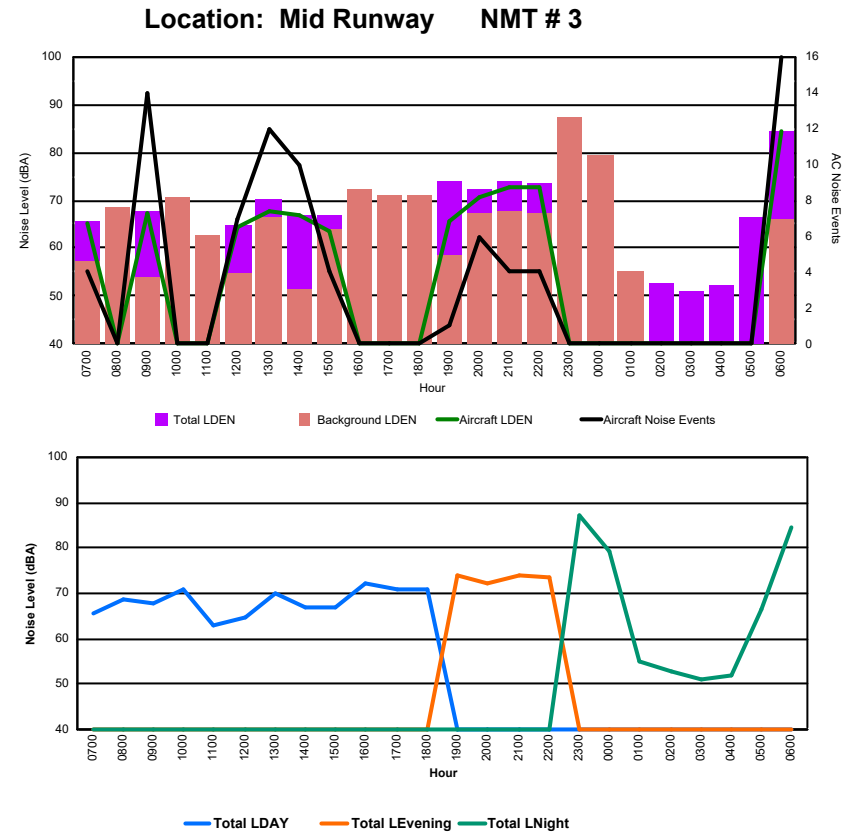

Luxembourg Airport Noise Distribution by Hour

Between 12/05/2024 00:00:00 and 12/05/2024 23:59:59 (Local Time)

Day	Aircraft Events	Total LDEN dB (A)	Aircraft LDEN dB(A)	Background LDEN dB(A)	Total LDay dB(A)	Total LEvening dB(A)	Total LNight dB (A)
12/05/24 7:00	4	65.7	65.1	57.3	65.7	-	-
12/05/24 8:00	-	68.5	-	68.5	68.5	-	-
12/05/24 9:00	14	67.7	67.5	53.9	67.7	-	-
12/05/24 10:00	-	70.8	-	70.8	70.8	-	-
12/05/24 11:00	-	62.9	-	62.9	62.9	-	-
12/05/24 12:00	7	64.8	64.4	54.8	64.8	-	-
12/05/24 13:00	12	70.2	67.8	66.5	70.2	-	-
12/05/24 14:00	10	66.9	66.7	51.5	66.9	-	-
12/05/24 15:00	4	66.9	63.7	64.1	66.9	-	-
12/05/24 16:00	-	72.2	-	72.2	72.2	-	-
12/05/24 17:00	-	71.0	-	71.0	71.0	-	-
12/05/24 18:00	-	71.1	-	71.1	71.1	-	-
12/05/24 19:00	1	73.9	65.6	58.7	-	73.9	-
12/05/24 20:00	6	72.3	70.6	67.5	-	72.3	-
12/05/24 21:00	4	74.1	72.9	67.9	-	74.1	-
12/05/24 22:00	4	73.6	72.6	67.2	-	73.6	-
12/05/24 23:00	-	87.2	-	87.2	-	-	87.2
13/05/24 0:00	-	79.4	-	79.4	-	-	79.4
13/05/24 1:00	-	55.1	-	55.2	-	-	55.1
13/05/24 2:00	-	52.8	-	-	-	-	52.8
13/05/24 3:00	-	51.0	-	-	-	-	51.0
13/05/24 4:00	-	52.1	-	-	-	-	52.1
13/05/24 5:00	-	66.3	-	-	-	-	66.3
13/05/24 6:00	16	84.5	84.4	65.9	-	-	84.5
	82	76.6	71.7	74.7	69.0	73.5	80.5