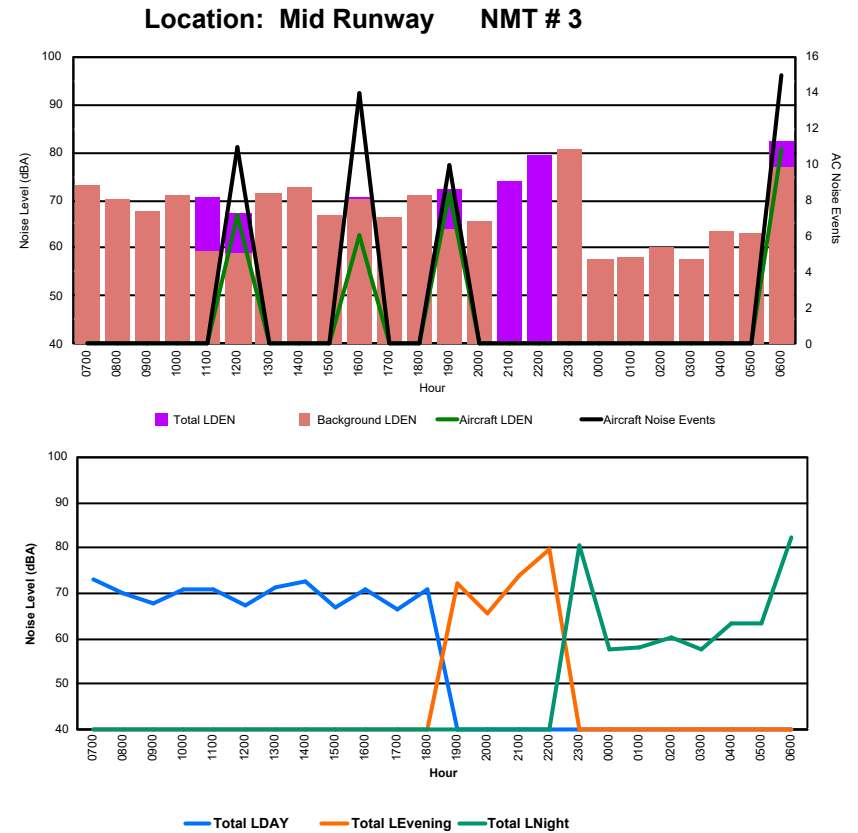

Location: DVOR NMT # 2

Luxembourg Airport Noise Distribution by Hour

Between 07/05/2024 00:00:00 and 07/05/2024 23:59:59 (Local Time)

Day	Aircraft Events	Total LDEN dB(A)	Aircraft LDEN dB(A)	Background LDEN dB(A)	Total LDay dB(A)	Total LEvening dB(A)	Total LNight dB(A)
07/05/24	7:00	-	73.1	-	73.1	-	-
07/05/24	8:00	-	70.1	-	70.1	-	-
07/05/24	9:00	-	67.6	-	67.6	-	-
07/05/24	10:00	-	71.0	-	71.0	-	-
07/05/24	11:00	-	70.7	-	59.5	70.7	-
07/05/24	12:00	11	67.4	66.7	59.1	67.4	-
07/05/24	13:00	-	71.5	-	71.5	-	-
07/05/24	14:00	-	72.8	-	72.8	-	-
07/05/24	15:00	-	66.8	-	66.8	-	-
07/05/24	16:00	14	70.8	62.7	70.1	70.8	-
07/05/24	17:00	-	66.4	-	66.4	-	-
07/05/24	18:00	-	70.9	-	70.9	-	-
07/05/24	19:00	10	72.1	71.4	64.0	-	72.1
07/05/24	20:00	-	65.7	-	65.7	-	65.7
07/05/24	21:00	-	74.0	-	-	74.0	-
07/05/24	22:00	-	79.5	-	-	79.5	-
07/05/24	23:00	-	80.8	-	80.8	-	80.8
08/05/24	0:00	-	57.7	-	57.7	-	57.7
08/05/24	1:00	-	58.0	-	58.0	-	58.0
08/05/24	2:00	-	60.4	-	60.4	-	60.4
08/05/24	3:00	-	57.5	-	57.5	-	57.5
08/05/24	4:00	-	63.6	-	63.6	-	63.6
08/05/24	5:00	-	63.3	-	63.3	-	63.3
08/05/24	6:00	15	82.2	80.8	76.9	-	82.2
	50	73.7	67.7	70.9	70.4	75.3	75.6