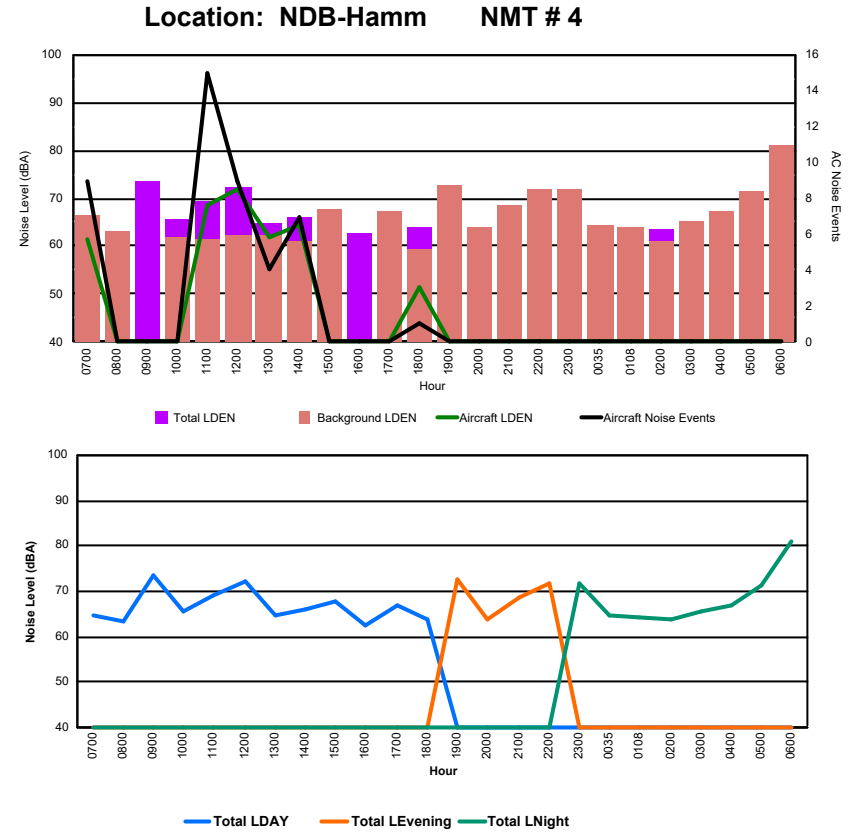

Luxembourg Airport Noise Distribution by Hour

Between 06/05/2024 00:00:00 and 06/05/2024 23:59:59 (Local Time)

Day	Aircraft Events	Total LDEN dB(A)	Aircraft LDEN dB(A)	Background LDEN dB(A)	Total LDay dB(A)	Total LEvening dB(A)	Total LNight dB(A)
06/05/24	7:00	9	64.8	61.5	66.5	64.8	-
06/05/24	8:00	-	63.2	-	63.2	-	-
06/05/24	9:00	-	73.6	-	73.6	-	-
06/05/24	10:00	-	65.6	-	61.9	65.6	-
06/05/24	11:00	15	69.3	68.7	61.5	69.3	-
06/05/24	12:00	9	72.3	71.9	62.2	72.3	-
06/05/24	13:00	4	64.9	61.8	62.1	64.9	-
06/05/24	14:00	7	65.9	64.4	60.9	65.9	-
06/05/24	15:00	-	67.8	-	67.8	-	-
06/05/24	16:00	-	62.6	-	62.6	-	-
06/05/24	17:00	-	67.1	-	67.1	-	-
06/05/24	18:00	1	63.8	51.6	59.5	63.8	-
06/05/24	19:00	-	72.8	-	72.8	72.8	-
06/05/24	20:00	-	64.0	-	64.0	64.0	-
06/05/24	21:00	-	68.5	-	68.5	68.5	-
06/05/24	22:00	-	71.8	-	71.8	71.8	-
06/05/24	23:00	-	71.8	-	71.8	-	71.8
07/05/24	0:35	-	64.5	-	64.5	-	64.5
07/05/24	1:08	-	64.1	-	64.1	-	64.1
07/05/24	2:00	-	63.7	-	61.1	-	63.7
07/05/24	3:00	-	65.4	-	65.4	-	65.4
07/05/24	4:00	-	67.1	-	67.1	-	67.1
07/05/24	5:00	-	71.4	-	71.4	-	71.4
07/05/24	6:00	-	81.1	-	81.1	-	81.1
	45	71.0	60.9	70.2	68.2	70.4	73.7