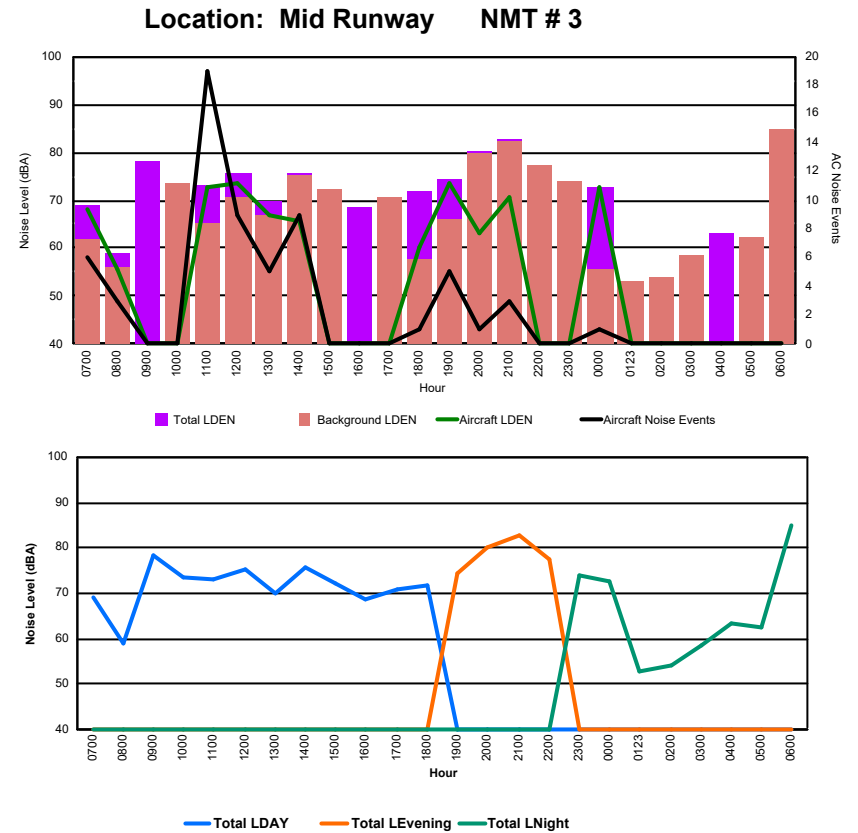

Luxembourg Airport Noise Distribution by Hour

Between 06/05/2024 00:00:00 and 06/05/2024 23:59:59 (Local Time)

Day	Aircraft Events	Total LDEN dB (A)	Aircraft LDEN dB(A)	Background LDEN dB(A)	Total LDay dB(A)	Total LEvening dB(A)	Total LNight dB (A)	
06/05/24	7:00	6	69.0	68.0	62.0	69.0	-	-
06/05/24	8:00	3	58.9	55.5	56.2	58.9	-	-
06/05/24	9:00	-	78.3	-	-	78.3	-	-
06/05/24	10:00	-	73.4	-	73.4	73.4	-	-
06/05/24	11:00	19	73.3	72.7	65.0	73.3	-	-
06/05/24	12:00	9	75.5	73.7	70.8	75.5	-	-
06/05/24	13:00	5	69.9	67.0	66.8	69.9	-	-
06/05/24	14:00	9	75.7	65.6	75.2	75.7	-	-
06/05/24	15:00	-	72.4	-	72.4	72.4	-	-
06/05/24	16:00	-	68.5	-	-	68.5	-	-
06/05/24	17:00	-	70.7	-	70.7	70.7	-	-
06/05/24	18:00	1	71.9	60.2	57.6	71.9	-	-
06/05/24	19:00	5	74.3	73.6	66.0	-	74.3	-
06/05/24	20:00	1	80.1	63.1	80.0	-	80.1	-
06/05/24	21:00	3	82.6	70.8	82.4	-	82.6	-
06/05/24	22:00	-	77.5	-	77.5	-	77.5	-
06/05/24	23:00	-	74.0	-	74.0	-	-	74.0
07/05/24	0:00	1	72.7	72.6	55.7	-	-	72.7
07/05/24	1:23	-	53.0	-	53.0	-	-	53.0
07/05/24	2:00	-	53.9	-	53.9	-	-	53.9
07/05/24	3:00	-	58.5	-	58.5	-	-	58.5
07/05/24	4:00	-	63.2	-	-	-	-	63.2
07/05/24	5:00	-	62.5	-	62.5	-	-	62.5
07/05/24	6:00	-	85.0	-	85.0	-	-	85.0
		62	76.2	66.8	75.2	79.6	76.8