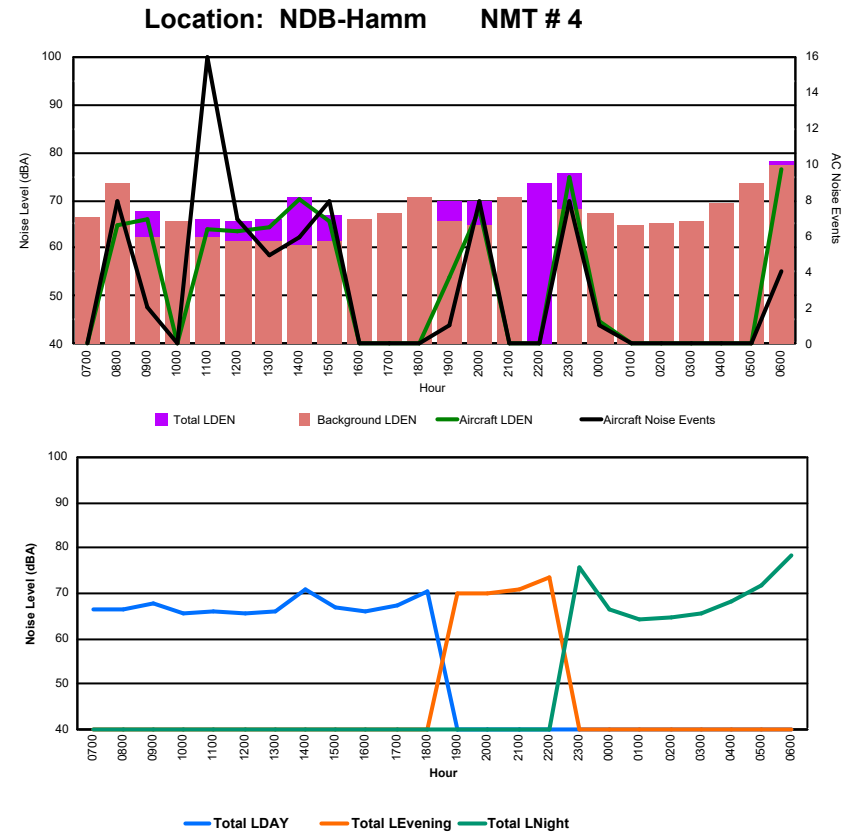

Luxembourg Airport Noise Distribution by Hour

Between 13/05/2024 00:00:00 and 13/05/2024 23:59:59 (Local Time)

Day	Aircraft Events	Total LDEN dB (A)	Aircraft LDEN dB(A)	Background LDEN dB(A)	Total LDay dB(A)	Total LEvening dB(A)	Total LNight dB (A)
13/05/24	7:00	-	66.5	-	66.5	-	-
13/05/24	8:00	8	66.4	64.8	73.4	-	-
13/05/24	9:00	2	67.7	66.2	62.5	-	-
13/05/24	10:00	-	65.7	-	65.7	-	-
13/05/24	11:00	16	65.9	63.9	62.4	-	-
13/05/24	12:00	7	65.5	63.4	61.6	-	-
13/05/24	13:00	5	66.1	64.3	61.5	-	-
13/05/24	14:00	6	70.8	70.3	60.8	-	-
13/05/24	15:00	8	67.0	65.8	61.4	-	-
13/05/24	16:00	-	66.0	-	66.0	-	-
13/05/24	17:00	-	67.2	-	67.2	-	-
13/05/24	18:00	-	70.6	-	70.6	-	-
13/05/24	19:00	1	70.0	53.9	65.6	-	70.0
13/05/24	20:00	8	69.9	68.3	64.9	-	69.9
13/05/24	21:00	-	70.7	-	70.7	-	-
13/05/24	22:00	-	73.6	-	-	-	73.6
13/05/24	23:00	8	75.6	74.8	68.0	-	75.6
14/05/24	0:00	1	66.3	44.9	67.3	-	66.3
14/05/24	1:00	-	64.1	-	64.7	-	64.1
14/05/24	2:00	-	64.7	-	65.4	-	64.7
14/05/24	3:00	-	65.5	-	65.8	-	65.5
14/05/24	4:00	-	68.3	-	69.3	-	68.3
14/05/24	5:00	-	71.6	-	73.4	-	71.6
14/05/24	6:00	4	78.3	76.5	77.2	-	78.3
	74	70.4	66.6	68.8	67.5	71.3	72.4