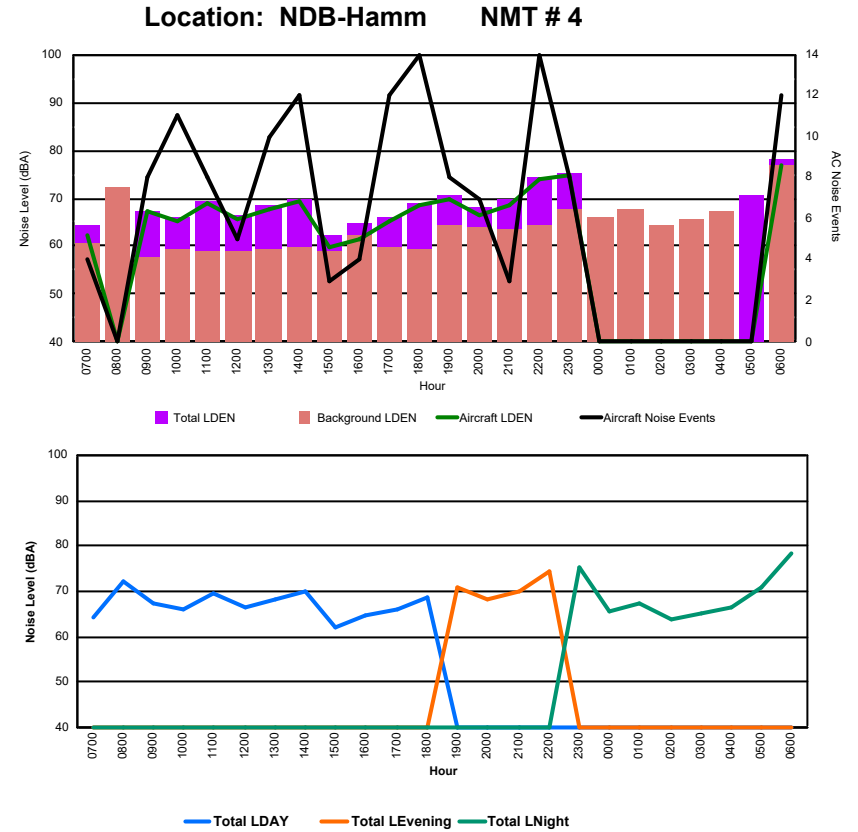

Luxembourg Airport Noise Distribution by Hour

Between 20/05/2024 00:00:00 and 20/05/2024 23:59:59 (Local Time)

Day	Aircraft Events	Total LDEN dB(A)	Aircraft LDEN dB(A)	Background LDEN dB(A)	Total LDay dB(A)	Total LEvening dB(A)	Total LNight dB(A)
20/05/24 7:00	4	64.3	62.2	60.5	64.3	-	-
20/05/24 8:00	-	72.2	-	72.2	72.2	-	-
20/05/24 9:00	8	67.5	67.1	57.6	67.5	-	-
20/05/24 10:00	11	66.1	65.1	59.5	66.1	-	-
20/05/24 11:00	8	69.4	69.0	59.1	69.4	-	-
20/05/24 12:00	5	66.5	65.6	59.0	66.5	-	-
20/05/24 13:00	10	68.4	67.9	59.2	68.4	-	-
20/05/24 14:00	12	69.8	69.3	59.8	69.8	-	-
20/05/24 15:00	3	62.2	59.6	58.9	62.2	-	-
20/05/24 16:00	4	64.8	61.6	62.1	64.8	-	-
20/05/24 17:00	12	66.2	65.2	59.6	66.2	-	-
20/05/24 18:00	14	68.9	68.5	59.5	68.9	-	-
20/05/24 19:00	8	70.7	69.7	64.2	-	70.7	-
20/05/24 20:00	7	68.3	66.4	63.8	-	68.3	-
20/05/24 21:00	3	69.9	68.7	63.6	-	69.9	-
20/05/24 22:00	14	74.2	73.9	64.2	-	74.2	-
20/05/24 23:00	8	75.4	74.6	67.9	-	-	75.4
21/05/24 0:00	-	65.6	-	66.2	-	-	65.6
21/05/24 1:00	-	67.4	-	67.7	-	-	67.4
21/05/24 2:00	-	63.9	-	64.3	-	-	63.9
21/05/24 3:00	-	65.3	-	65.6	-	-	65.3
21/05/24 4:00	-	66.6	-	67.3	-	-	66.6
21/05/24 5:00	-	70.7	-	-	-	-	70.7
21/05/24 6:00	12	78.2	76.9	76.7	-	-	78.2
	143	70.4	68.6	66.7	68.0	71.4	72.2