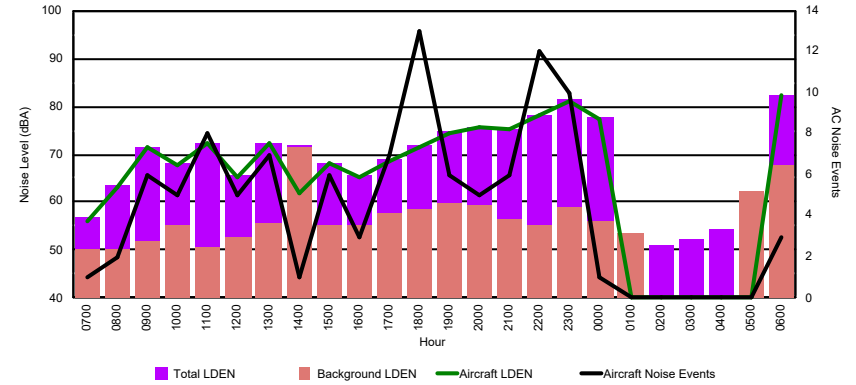

Luxembourg Airport Noise Distribution by Hour

Between 19/05/2024 00:00:00 and 19/05/2024 23:59:59 (Local Time)

Day	Aircraft Events	Total LDEN dB(A)	Aircraft LDEN dB(A)	Background LDEN dB(A)	Total LDay dB(A)	Total LEvening dB(A)	Total LNight dB(A)	
19/05/24	7:00	1	57.0	55.9	50.3	57.0	-	-
19/05/24	8:00	2	63.5	63.3	50.3	63.5	-	-
19/05/24	9:00	6	71.4	71.3	51.8	71.4	-	-
19/05/24	10:00	5	68.0	67.8	55.1	68.0	-	-
19/05/24	11:00	8	72.2	72.1	50.8	72.2	-	-
19/05/24	12:00	5	65.5	65.2	52.5	65.5	-	-
19/05/24	13:00	7	72.3	72.3	55.8	72.3	-	-
19/05/24	14:00	1	71.8	62.0	71.3	71.8	-	-
19/05/24	15:00	6	68.3	68.1	55.3	68.3	-	-
19/05/24	16:00	3	65.6	65.1	55.4	65.6	-	-
19/05/24	17:00	7	69.0	68.7	57.5	69.0	-	-
19/05/24	18:00	13	71.7	71.5	58.7	71.7	-	-
19/05/24	19:00	6	74.6	74.4	59.8	-	74.6	-
19/05/24	20:00	5	75.8	75.6	59.5	-	75.8	-
19/05/24	21:00	6	75.1	75.1	56.3	-	75.1	-
19/05/24	22:00	12	78.3	78.3	55.4	-	78.3	-
19/05/24	23:00	10	81.3	81.2	58.8	-	-	81.3
20/05/24	0:00	1	77.6	77.5	56.0	-	-	77.6
20/05/24	1:00	-	53.7	-	53.7	-	-	53.7
20/05/24	2:00	-	51.0	-	-	-	-	51.0
20/05/24	3:00	-	52.2	-	-	-	-	52.2
20/05/24	4:00	-	54.4	-	-	-	-	54.4
20/05/24	5:00	-	62.4	-	62.4	-	-	62.4
20/05/24	6:00	3	82.5	82.3	67.9	-	-	82.5
	107	74.3	74.1	60.8	69.6	76.2	76.7	

Location: DVOR NMT # 2