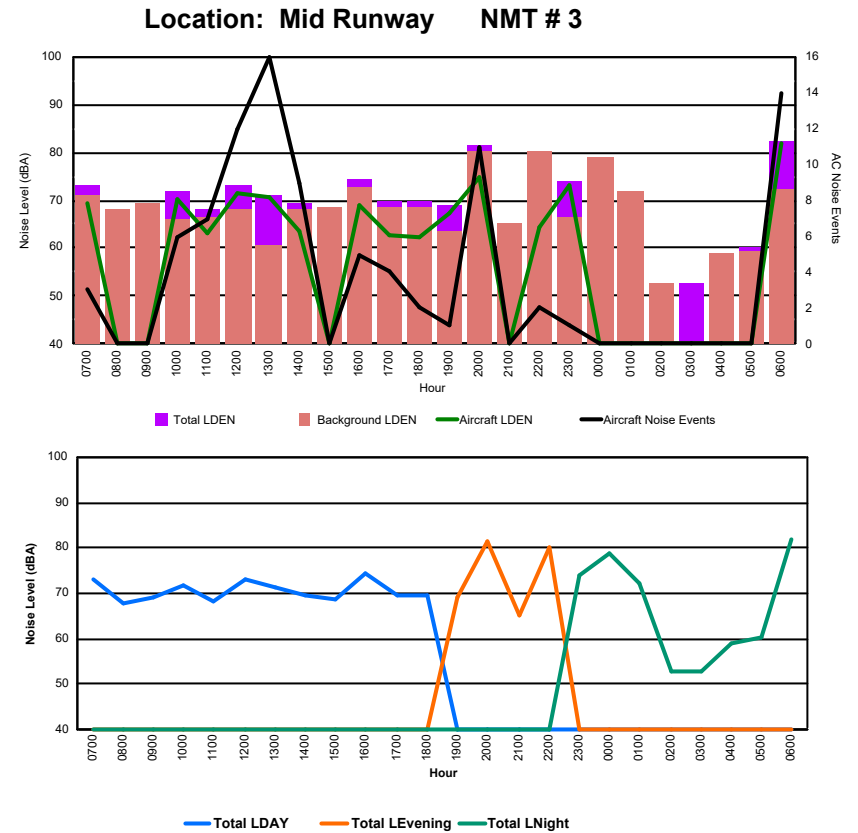

Luxembourg Airport Noise Distribution by Hour

Between 25/05/2024 00:00:00 and 25/05/2024 23:59:59 (Local Time)

Day	Aircraft Events	Total LDEN dB (A)	Aircraft LDEN dB(A)	Background LDEN dB(A)	Total LDay dB(A)	Total LEvening dB(A)	Total LNight dB (A)
25/05/24	7:00	3	73.1	69.3	71.0	73.1	-
25/05/24	8:00	-	68.0	-	68.0	-	-
25/05/24	9:00	-	69.3	-	69.4	-	-
25/05/24	10:00	6	71.8	70.4	66.2	71.8	-
25/05/24	11:00	7	68.1	63.0	66.6	68.1	-
25/05/24	12:00	12	73.1	71.4	68.3	73.1	-
25/05/24	13:00	16	71.2	70.8	60.8	71.2	-
25/05/24	14:00	9	69.5	63.5	68.3	69.5	-
25/05/24	15:00	-	68.6	-	68.5	68.6	-
25/05/24	16:00	5	74.2	68.9	72.7	74.2	-
25/05/24	17:00	4	69.7	62.6	68.7	69.7	-
25/05/24	18:00	2	69.6	62.4	68.7	69.6	-
25/05/24	19:00	1	69.0	67.5	63.4	-	69.0
25/05/24	20:00	11	81.4	75.0	80.2	-	81.4
25/05/24	21:00	-	65.3	-	65.3	-	65.3
25/05/24	22:00	2	80.2	64.5	80.1	-	80.2
25/05/24	23:00	1	74.0	73.0	66.6	-	74.0
26/05/24	0:00	-	78.9	-	78.9	-	78.9
26/05/24	1:00	-	72.0	-	72.0	-	72.0
26/05/24	2:00	-	52.9	-	52.9	-	52.9
26/05/24	3:00	-	52.9	-	-	-	52.9
26/05/24	4:00	-	58.8	-	58.8	-	58.8
26/05/24	5:00	-	60.4	-	59.5	-	60.4
26/05/24	6:00	14	82.1	81.7	72.4	-	82.1
	93	74.6	70.5	72.4	71.0	78.0	75.5