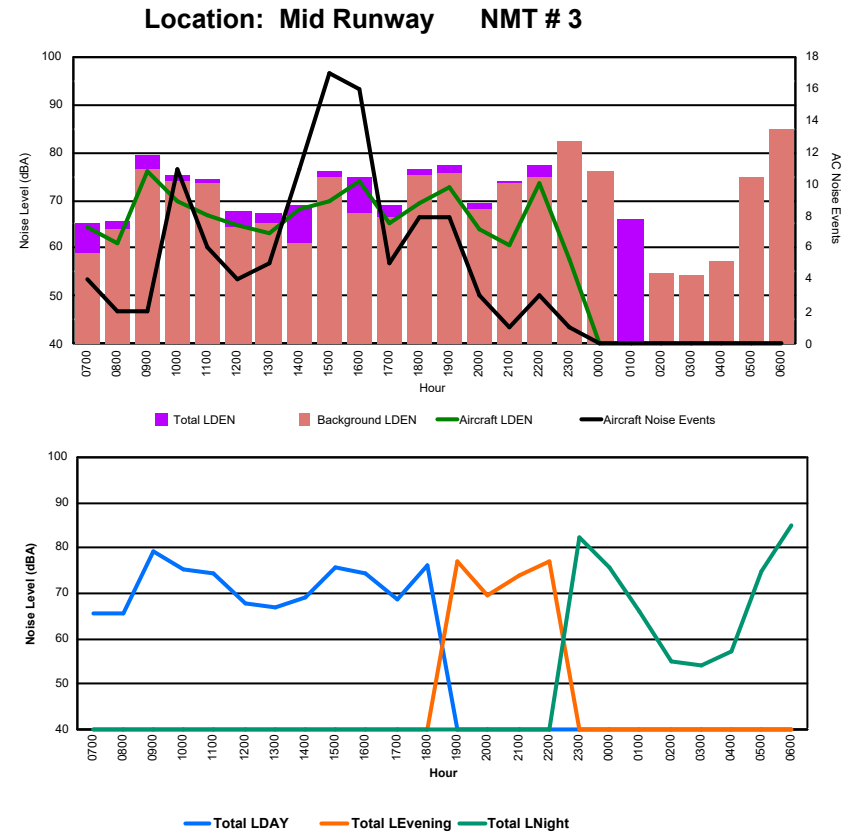

Luxembourg Airport Noise Distribution by Hour

Between 31/05/2024 00:00:00 and 31/05/2024 23:59:59 (Local Time)

Day	Aircraft Events	Total LDEN dB (A)	Aircraft LDEN dB(A)	Background LDEN dB(A)	Total LDay dB(A)	Total LEvening dB(A)	Total LNight dB (A)
31/05/24 7:00	4	65.4	64.4	58.8	65.4	-	-
31/05/24 8:00	2	65.7	60.9	64.0	65.7	-	-
31/05/24 9:00	2	79.3	76.1	76.5	79.3	-	-
31/05/24 10:00	11	75.4	69.8	74.1	75.4	-	-
31/05/24 11:00	6	74.4	66.9	73.6	74.4	-	-
31/05/24 12:00	4	67.6	64.9	64.2	67.6	-	-
31/05/24 13:00	5	67.1	63.3	65.0	67.1	-	-
31/05/24 14:00	11	69.1	68.3	61.2	69.1	-	-
31/05/24 15:00	17	75.9	69.6	74.7	75.9	-	-
31/05/24 16:00	16	74.6	73.8	67.1	74.6	-	-
31/05/24 17:00	5	68.9	65.4	66.3	68.9	-	-
31/05/24 18:00	8	76.3	69.3	75.3	76.3	-	-
31/05/24 19:00	8	77.2	72.7	75.5	-	77.2	-
31/05/24 20:00	3	69.5	63.9	68.1	-	69.5	-
31/05/24 21:00	1	73.8	60.5	73.7	-	73.8	-
31/05/24 22:00	3	77.2	73.6	74.7	-	77.2	-
31/05/24 23:00	1	82.3	57.8	82.3	-	-	82.3
01/06/24 0:00	-	75.8	-	75.9	-	-	75.8
01/06/24 1:00	-	66.1	-	-	-	-	66.1
01/06/24 2:00	-	54.8	-	54.8	-	-	54.8
01/06/24 3:00	-	54.3	-	54.3	-	-	54.3
01/06/24 4:00	-	57.2	-	57.2	-	-	57.2
01/06/24 5:00	-	74.9	-	74.9	-	-	74.9
01/06/24 6:00	-	84.9	-	84.9	-	-	84.9
	107	76.1	68.3	75.3	73.9	75.4	78.4