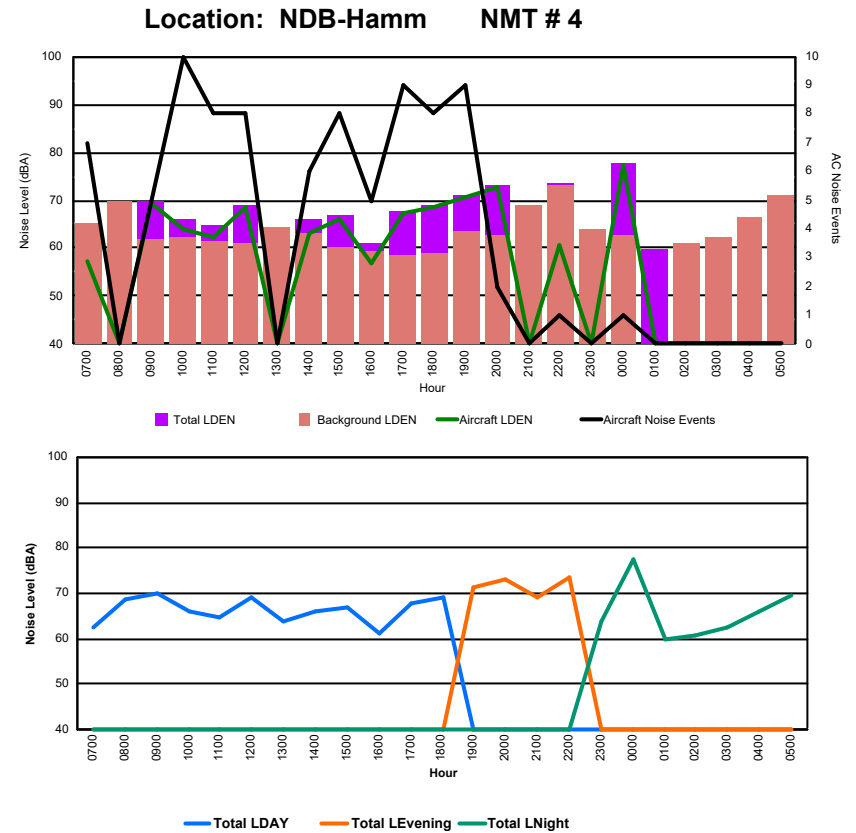

Luxembourg Airport Noise Distribution by Hour

Between 27/05/2024 00:00:00 and 27/05/2024 23:59:59 (Local Time)

Day	Aircraft Events	Total LDEN dB(A)	Aircraft LDEN dB(A)	Background LDEN dB(A)	Total LDay dB(A)	Total LEvening dB(A)	Total LNight dB(A)	
27/05/24	7:00	7	62.7	57.3	65.2	62.7	-	-
27/05/24	8:00	-	68.9	-	69.7	68.9	-	-
27/05/24	9:00	5	70.0	69.4	61.8	70.0	-	-
27/05/24	10:00	10	66.1	64.0	62.3	66.1	-	-
27/05/24	11:00	8	64.8	62.3	61.5	64.8	-	-
27/05/24	12:00	8	69.1	68.4	61.2	69.1	-	-
27/05/24	13:00	-	64.0	-	64.2	64.0	-	-
27/05/24	14:00	6	66.0	63.2	63.1	66.0	-	-
27/05/24	15:00	8	67.0	66.0	60.3	67.0	-	-
27/05/24	16:00	5	61.1	56.7	59.4	61.1	-	-
27/05/24	17:00	9	67.8	67.3	58.6	67.8	-	-
27/05/24	18:00	8	69.0	68.5	58.9	69.0	-	-
27/05/24	19:00	9	71.2	70.5	63.4	-	71.2	-
27/05/24	20:00	2	73.2	72.8	62.6	-	73.2	-
27/05/24	21:00	-	69.1	-	69.1	-	69.1	-
27/05/24	22:00	1	73.4	60.7	73.1	-	73.4	-
27/05/24	23:00	-	64.0	-	64.0	-	-	64.0
28/05/24	0:00	1	77.6	77.4	62.8	-	-	77.6
28/05/24	1:00	-	59.7	-	-	-	-	59.7
28/05/24	2:00	-	60.8	-	61.0	-	-	60.8
28/05/24	3:00	-	62.4	-	62.4	-	-	62.4
28/05/24	4:00	-	66.0	-	66.3	-	-	66.0
28/05/24	5:00	-	69.5	-	70.9	-	-	69.5
	87	69.4	67.4	65.6	67.1	72.0	70.4