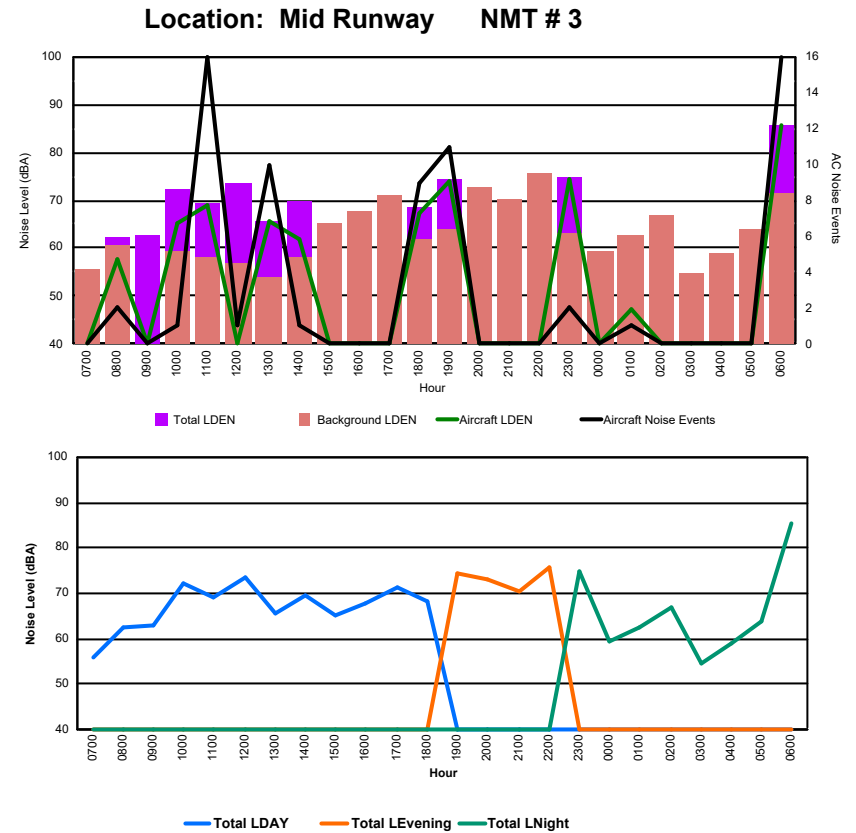

Location: DVOR NMT # 2

Luxembourg Airport Noise Distribution by Hour

Between 10/05/2024 00:00:00 and 10/05/2024 23:59:59 (Local Time)

Day	Aircraft Events	Total LDEN dB(A)	Aircraft LDEN dB(A)	Background LDEN dB(A)	Total LDay dB(A)	Total LEvening dB(A)	Total LNight dB(A)
10/05/24 7:00	-	55.7	-	55.8	55.7	-	-
10/05/24 8:00	2	62.3	57.6	60.6	62.3	-	-
10/05/24 9:00	-	62.9	-	-	62.9	-	-
10/05/24 10:00	1	72.2	65.2	59.5	72.2	-	-
10/05/24 11:00	16	69.2	68.9	58.3	69.2	-	-
10/05/24 12:00	1	73.6	39.1	56.8	73.6	-	-
10/05/24 13:00	10	65.8	65.6	54.0	65.8	-	-
10/05/24 14:00	1	69.7	61.7	58.0	69.7	-	-
10/05/24 15:00	-	65.3	-	65.3	65.3	-	-
10/05/24 16:00	-	67.8	-	67.8	67.8	-	-
10/05/24 17:00	-	71.2	-	71.2	71.2	-	-
10/05/24 18:00	9	68.4	67.3	61.9	68.4	-	-
10/05/24 19:00	11	74.2	73.8	64.0	-	74.2	-
10/05/24 20:00	-	72.9	-	72.9	-	72.9	-
10/05/24 21:00	-	70.4	-	70.4	-	70.4	-
10/05/24 22:00	-	75.6	-	75.6	-	75.6	-
10/05/24 23:00	2	74.7	74.4	63.0	-	-	74.7
11/05/24 0:00	-	59.4	-	59.4	-	-	59.4
11/05/24 1:00	1	62.6	47.3	62.6	-	-	62.6
11/05/24 2:00	-	66.9	-	66.9	-	-	66.9
11/05/24 3:00	-	54.7	-	54.7	-	-	54.7
11/05/24 4:00	-	58.8	-	58.8	-	-	58.8
11/05/24 5:00	-	63.9	-	63.9	-	-	63.9
11/05/24 6:00	16	85.6	85.5	71.4	-	-	85.6
	70	73.9	72.5	67.2	69.0	73.7	77.0