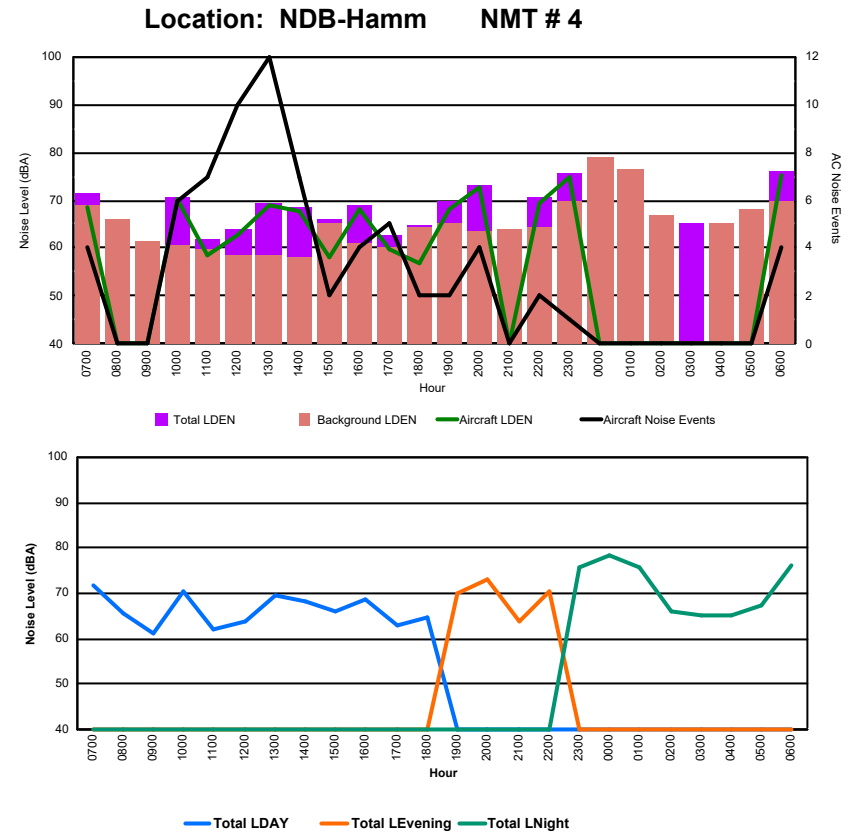

Luxembourg Airport Noise Distribution by Hour

Between 25/05/2024 00:00:00 and 25/05/2024 23:59:59 (Local Time)

Day	Aircraft Events	Total LDEN dB (A)	Aircraft LDEN dB(A)	Background LDEN dB(A)	Total LDay dB(A)	Total LEvening dB(A)	Total LNight dB (A)	
25/05/24	7:00	4	71.6	68.5	69.1	71.6	-	-
25/05/24	8:00	-	65.7	-	66.1	65.7	-	-
25/05/24	9:00	-	61.4	-	61.5	61.4	-	-
25/05/24	10:00	6	70.6	70.1	60.7	70.6	-	-
25/05/24	11:00	7	62.0	58.5	59.7	62.0	-	-
25/05/24	12:00	10	64.0	62.6	58.5	64.0	-	-
25/05/24	13:00	12	69.4	69.1	58.5	69.4	-	-
25/05/24	14:00	7	68.4	67.9	58.0	68.4	-	-
25/05/24	15:00	2	65.9	58.1	65.2	65.9	-	-
25/05/24	16:00	4	68.8	68.0	61.1	68.8	-	-
25/05/24	17:00	5	62.8	59.7	60.0	62.8	-	-
25/05/24	18:00	2	64.9	57.0	64.2	64.9	-	-
25/05/24	19:00	2	69.8	68.0	65.2	-	69.8	-
25/05/24	20:00	4	73.3	72.8	63.4	-	73.3	-
25/05/24	21:00	-	63.7	-	63.8	-	63.7	-
25/05/24	22:00	2	70.6	69.4	64.4	-	70.6	-
25/05/24	23:00	1	75.8	74.6	69.8	-	-	75.8
26/05/24	0:00	-	78.2	-	78.9	-	-	78.2
26/05/24	1:00	-	75.8	-	76.5	-	-	75.8
26/05/24	2:00	-	65.9	-	66.9	-	-	65.9
26/05/24	3:00	-	65.1	-	-	-	-	65.1
26/05/24	4:00	-	65.0	-	65.2	-	-	65.0
26/05/24	5:00	-	67.3	-	68.0	-	-	67.3
26/05/24	6:00	4	76.2	75.4	69.9	-	-	76.2
		72	71.1	67.7	69.0	67.5	70.5	74.0