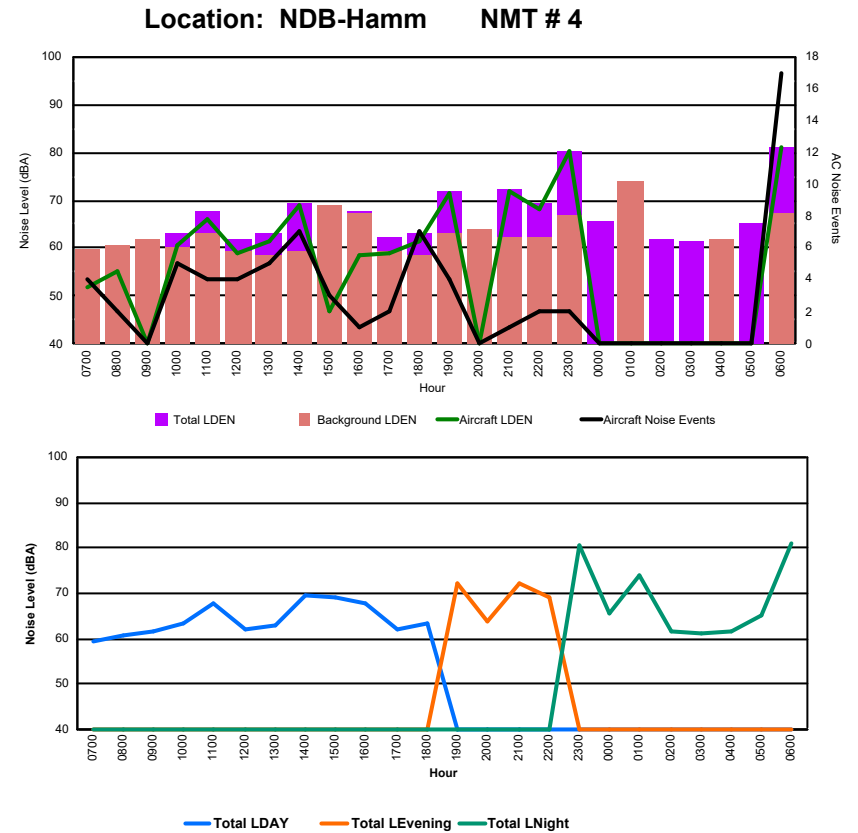

Luxembourg Airport Noise Distribution by Hour

Between 18/05/2024 00:00:00 and 18/05/2024 23:59:59 (Local Time)

Day	Aircraft Events	Total LDEN dB(A)	Aircraft LDEN dB(A)	Background LDEN dB(A)	Total LDay dB(A)	Total LEvening dB(A)	Total LNight dB(A)	
18/05/24	7:00	4	59.3	51.9	59.8	59.3	-	-
18/05/24	8:00	2	60.6	55.2	60.8	60.6	-	-
18/05/24	9:00	-	61.7	-	61.8	61.7	-	-
18/05/24	10:00	5	63.3	60.7	60.0	63.3	-	-
18/05/24	11:00	4	67.9	66.2	63.1	67.9	-	-
18/05/24	12:00	4	62.0	58.8	59.3	62.0	-	-
18/05/24	13:00	5	63.1	61.4	58.5	63.1	-	-
18/05/24	14:00	7	69.4	68.9	59.4	69.4	-	-
18/05/24	15:00	3	69.0	47.0	69.0	69.0	-	-
18/05/24	16:00	1	67.7	58.7	67.2	67.7	-	-
18/05/24	17:00	2	62.1	58.9	59.4	62.1	-	-
18/05/24	18:00	7	63.2	61.4	58.7	63.2	-	-
18/05/24	19:00	4	72.0	71.4	63.3	-	72.0	-
18/05/24	20:00	-	63.7	-	63.8	-	63.7	-
18/05/24	21:00	1	72.4	71.9	62.2	-	72.4	-
18/05/24	22:00	2	69.2	68.3	62.3	-	69.2	-
18/05/24	23:00	2	80.4	80.3	66.8	-	-	80.4
19/05/24	0:00	-	65.6	-	-	-	-	65.6
19/05/24	1:00	-	73.9	-	73.9	-	-	73.9
19/05/24	2:00	-	61.8	-	-	-	-	61.8
19/05/24	3:00	-	61.4	-	-	-	-	61.4
19/05/24	4:00	-	61.7	-	61.7	-	-	61.7
19/05/24	5:00	-	65.2	-	-	-	-	65.2
19/05/24	6:00	17	81.0	80.9	67.3	-	-	81.0
	70	71.7	70.7	64.5	65.4	70.4	75.3