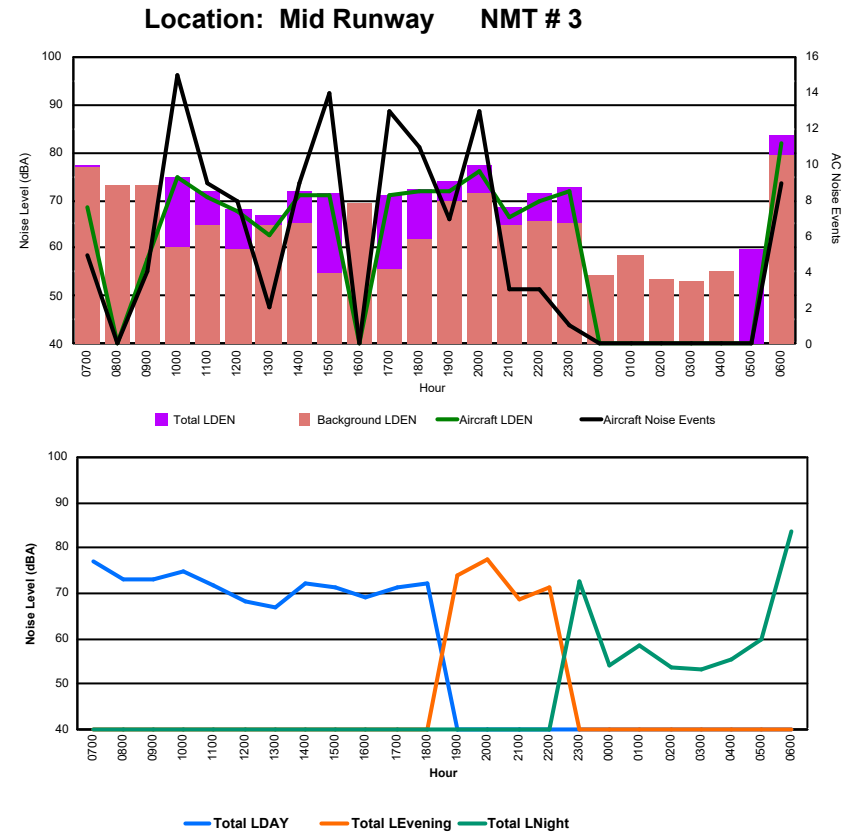

Luxembourg Airport Noise Distribution by Hour

Between 20/05/2024 00:00:00 and 20/05/2024 23:59:59 (Local Time)

Day	Aircraft Events	Total LDEN dB(A)	Aircraft LDEN dB(A)	Background LDEN dB(A)	Total LDay dB(A)	Total LEvening dB(A)	Total LNight dB(A)	
20/05/24	7:00	5	77.2	68.5	76.7	77.2	-	-
20/05/24	8:00	-	73.2	-	73.2	73.2	-	-
20/05/24	9:00	4	73.2	57.5	73.3	73.2	-	-
20/05/24	10:00	15	74.8	74.6	60.4	74.8	-	-
20/05/24	11:00	9	71.7	70.8	64.8	71.7	-	-
20/05/24	12:00	8	68.2	67.6	59.6	68.2	-	-
20/05/24	13:00	2	67.0	62.8	64.9	67.0	-	-
20/05/24	14:00	9	72.0	71.0	65.3	72.0	-	-
20/05/24	15:00	14	71.3	71.2	54.7	71.3	-	-
20/05/24	16:00	-	69.2	-	69.3	69.2	-	-
20/05/24	17:00	13	71.2	71.1	55.7	71.2	-	-
20/05/24	18:00	11	72.4	71.9	62.0	72.4	-	-
20/05/24	19:00	7	74.0	72.0	69.7	-	74.0	-
20/05/24	20:00	13	77.3	76.1	71.4	-	77.3	-
20/05/24	21:00	3	68.7	66.4	64.8	-	68.7	-
20/05/24	22:00	3	71.3	69.8	65.8	-	71.3	-
20/05/24	23:00	1	72.6	71.7	65.4	-	-	72.6
21/05/24	0:00	-	54.1	-	54.2	-	-	54.1
21/05/24	1:00	-	58.5	-	58.6	-	-	58.5
21/05/24	2:00	-	53.7	-	53.5	-	-	53.7
21/05/24	3:00	-	53.1	-	53.1	-	-	53.1
21/05/24	4:00	-	55.4	-	55.4	-	-	55.4
21/05/24	5:00	-	59.8	-	-	-	-	59.8
21/05/24	6:00	9	83.7	81.8	79.4	-	-	83.7
	126	73.8	71.6	69.9	72.6	74.0	75.0