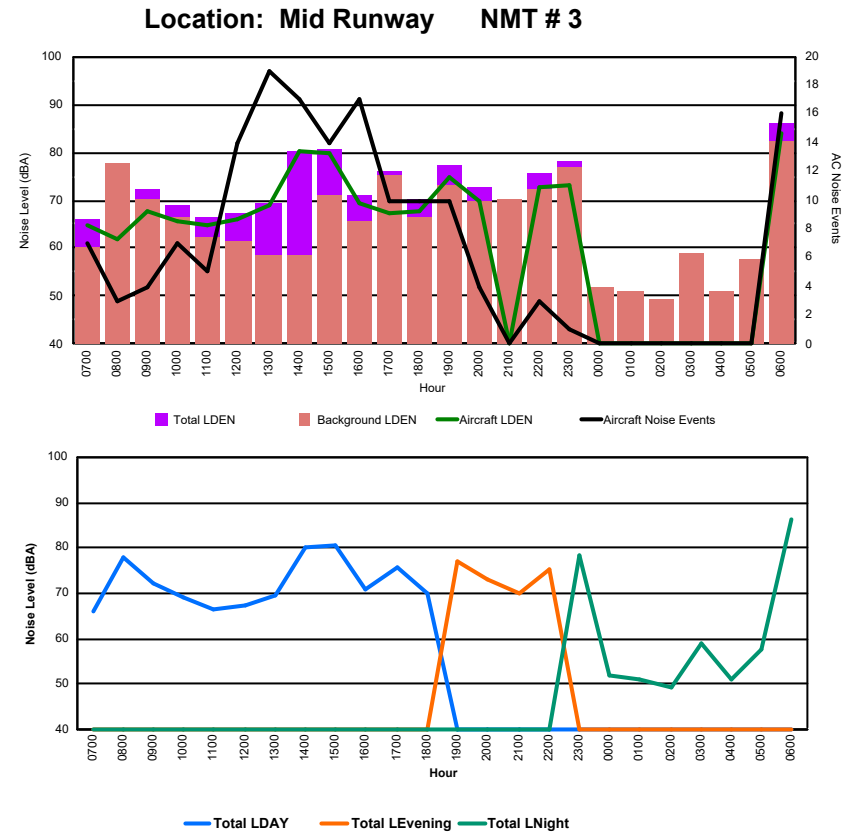

Luxembourg Airport Noise Distribution by Hour

Between 03/05/2024 00:00:00 and 03/05/2024 23:59:59 (Local Time)

Day	Aircraft Events	Total LDEN dB (A)	Aircraft LDEN dB(A)	Background LDEN dB(A)	Total LDay dB(A)	Total LEvening dB(A)	Total LNight dB (A)	
03/05/24	7:00	7	65.9	64.8	60.1	65.9	-	-
03/05/24	8:00	3	77.9	61.9	77.8	77.9	-	-
03/05/24	9:00	4	72.3	67.7	70.4	72.3	-	-
03/05/24	10:00	7	69.0	65.7	66.3	69.0	-	-
03/05/24	11:00	5	66.5	64.7	62.1	66.5	-	-
03/05/24	12:00	14	67.4	66.2	61.5	67.4	-	-
03/05/24	13:00	19	69.5	69.1	58.7	69.5	-	-
03/05/24	14:00	17	80.3	80.2	58.6	80.3	-	-
03/05/24	15:00	14	80.6	80.0	71.2	80.6	-	-
03/05/24	16:00	17	71.0	69.5	65.5	71.0	-	-
03/05/24	17:00	10	75.9	67.1	75.3	75.9	-	-
03/05/24	18:00	10	70.1	67.9	66.3	70.1	-	-
03/05/24	19:00	10	77.2	74.9	73.2	-	77.2	-
03/05/24	20:00	4	72.9	69.8	69.9	-	72.9	-
03/05/24	21:00	-	70.2	-	70.2	-	70.2	-
03/05/24	22:00	3	75.5	72.8	72.2	-	75.5	-
03/05/24	23:00	1	78.3	73.3	76.7	-	-	78.3
04/05/24	0:00	-	51.7	-	51.7	-	-	51.7
04/05/24	1:00	-	51.2	-	51.2	-	-	51.2
04/05/24	2:00	-	49.3	-	49.3	-	-	49.3
04/05/24	3:00	-	59.0	-	59.0	-	-	59.0
04/05/24	4:00	-	51.1	-	51.1	-	-	51.1
04/05/24	5:00	-	57.6	-	57.6	-	-	57.6
04/05/24	6:00	16	86.2	84.0	82.1	-	-	86.2
	161	76.2	73.9	72.3	75.2	74.7	77.8