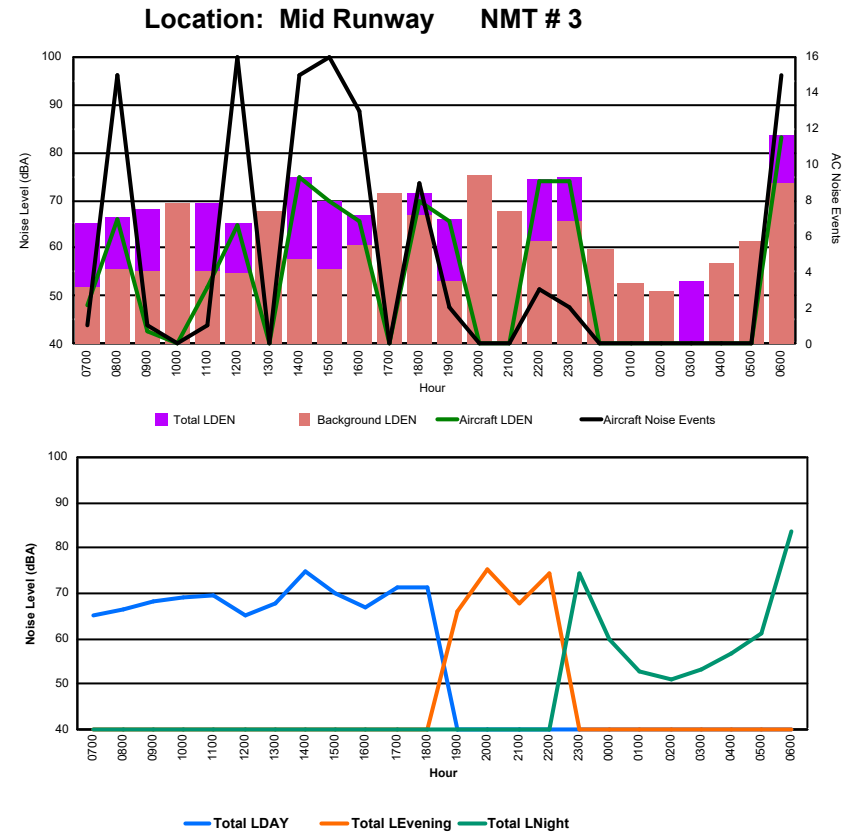

Location: DVOR NMT # 2

Luxembourg Airport Noise Distribution by Hour

Between 11/05/2024 00:00:00 and 11/05/2024 23:59:59 (Local Time)

Day	Aircraft Events	Total LDEN dB(A)	Aircraft LDEN dB(A)	Background LDEN dB(A)	Total LDay dB(A)	Total LEvening dB(A)	Total LNight dB(A)
11/05/24 7:00	1	65.3	48.1	51.7	65.3	-	-
11/05/24 8:00	15	66.3	65.9	55.6	66.3	-	-
11/05/24 9:00	1	68.1	42.8	55.0	68.1	-	-
11/05/24 10:00	-	69.3	-	69.3	69.3	-	-
11/05/24 11:00	1	69.4	51.8	55.2	69.4	-	-
11/05/24 12:00	16	65.0	64.6	54.7	65.0	-	-
11/05/24 13:00	-	67.7	-	67.7	67.7	-	-
11/05/24 14:00	15	74.7	74.6	57.7	74.7	-	-
11/05/24 15:00	16	69.8	69.6	55.7	69.8	-	-
11/05/24 16:00	13	66.9	65.7	60.8	66.9	-	-
11/05/24 17:00	-	71.5	-	71.5	71.5	-	-
11/05/24 18:00	9	71.4	69.6	66.8	71.4	-	-
11/05/24 19:00	2	65.9	65.6	53.0	-	65.9	-
11/05/24 20:00	-	75.4	-	75.4	-	75.4	-
11/05/24 21:00	-	67.8	-	67.8	-	67.8	-
11/05/24 22:00	3	74.2	73.9	61.5	-	74.2	-
11/05/24 23:00	2	74.6	74.0	65.7	-	-	74.6
12/05/24 0:00	-	59.9	-	59.9	-	-	59.9
12/05/24 1:00	-	52.6	-	52.7	-	-	52.6
12/05/24 2:00	-	50.9	-	50.9	-	-	50.9
12/05/24 3:00	-	53.2	-	-	-	-	53.2
12/05/24 4:00	-	56.8	-	56.8	-	-	56.8
12/05/24 5:00	-	61.3	-	61.3	-	-	61.3
12/05/24 6:00	15	83.5	83.2	73.7	-	-	83.5
	109	72.6	71.2	66.6	69.7	72.5	75.1