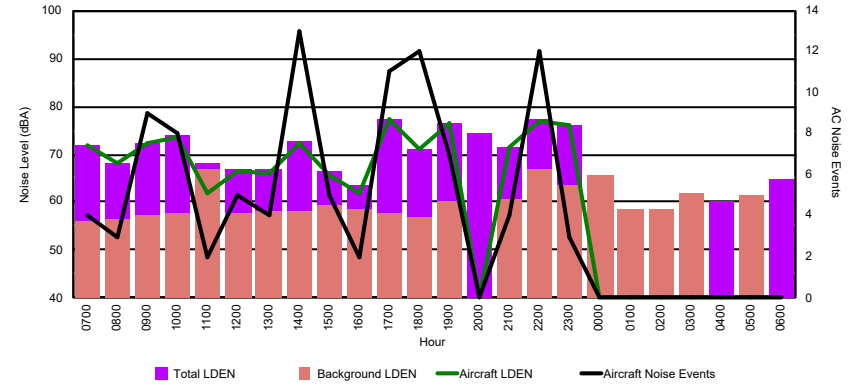

Luxembourg Airport Noise Distribution by Hour

Between 29/05/2024 00:00:00 and 29/05/2024 23:59:59 (Local Time)

Day	Aircraft Events	Total LDEN dB (A)	Aircraft LDEN dB(A)	Background LDEN dB(A)	Total LDay dB(A)	Total LEvening dB(A)	Total LNight dB (A)	
29/05/24	7:00	4	72.0	71.9	56.0	72.0	-	-
29/05/24	8:00	3	68.3	68.0	56.4	68.3	-	-
29/05/24	9:00	9	72.5	72.4	57.2	72.5	-	-
29/05/24	10:00	8	73.8	73.7	57.5	73.8	-	-
29/05/24	11:00	2	68.0	61.9	66.8	68.0	-	-
29/05/24	12:00	5	66.9	66.4	57.5	66.9	-	-
29/05/24	13:00	4	66.7	66.0	58.3	66.7	-	-
29/05/24	14:00	13	72.6	72.4	58.0	72.6	-	-
29/05/24	15:00	5	66.6	65.7	59.4	66.6	-	-
29/05/24	16:00	2	63.5	61.7	58.6	63.5	-	-
29/05/24	17:00	11	77.4	77.3	57.9	77.4	-	-
29/05/24	18:00	12	71.2	71.1	56.8	71.2	-	-
29/05/24	19:00	7	76.4	76.3	60.2	-	76.4	-
29/05/24	20:00	-	74.3	-	-	-	74.3	-
29/05/24	21:00	4	71.6	71.3	60.6	-	71.6	-
29/05/24	22:00	12	77.4	77.0	66.9	-	77.4	-
29/05/24	23:00	3	76.1	75.9	63.4	-	-	76.1
30/05/24	0:00	-	64.6	-	65.6	-	-	64.6
30/05/24	1:00	-	58.6	-	58.7	-	-	58.6
30/05/24	2:00	-	58.5	-	58.5	-	-	58.5
30/05/24	3:00	-	61.8	-	62.0	-	-	61.8
30/05/24	4:00	-	60.3	-	-	-	-	60.3
30/05/24	5:00	-	61.4	-	61.4	-	-	61.4
30/05/24	6:00	-	64.8	-	-	-	-	64.8
	104	71.8	71.1	60.8	71.6	75.4	68.1	

Location: DVOR NMT # 2