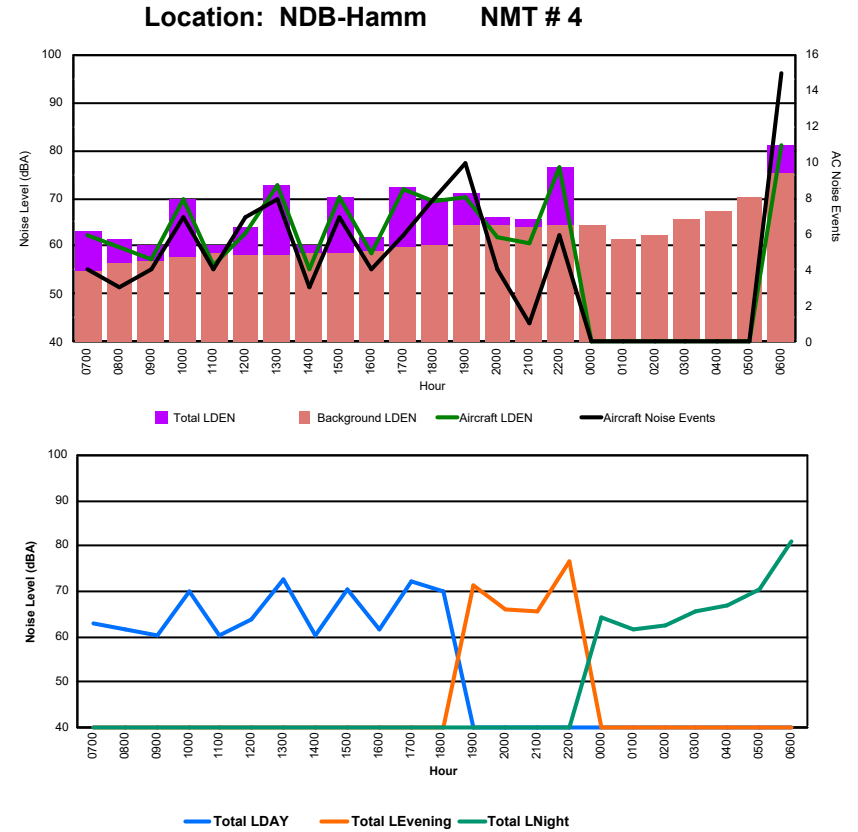

Luxembourg Airport Noise Distribution by Hour

Between 05/05/2024 00:00:00 and 05/05/2024 23:59:59 (Local Time)

Day	Aircraft Events	Total LDEN dB (A)	Aircraft LDEN dB(A)	Background LDEN dB(A)	Total LDay dB(A)	Total LEvening dB(A)	Total LNight dB (A)	
05/05/24	7:00	4	63.1	62.4	54.8	63.1	-	-
05/05/24	8:00	3	61.5	59.9	56.6	61.5	-	-
05/05/24	9:00	4	60.1	57.3	57.0	60.1	-	-
05/05/24	10:00	7	70.0	69.7	57.8	70.0	-	-
05/05/24	11:00	4	60.3	55.9	58.4	60.3	-	-
05/05/24	12:00	7	64.0	62.8	58.1	64.0	-	-
05/05/24	13:00	8	72.8	72.7	58.0	72.8	-	-
05/05/24	14:00	3	60.2	55.4	58.5	60.2	-	-
05/05/24	15:00	7	70.4	70.1	58.5	70.4	-	-
05/05/24	16:00	4	61.8	58.6	59.0	61.8	-	-
05/05/24	17:00	6	72.1	71.9	59.7	72.1	-	-
05/05/24	18:00	8	69.8	69.4	60.0	69.8	-	-
05/05/24	19:00	10	71.2	70.3	64.3	-	71.2	-
05/05/24	20:00	4	66.2	61.9	64.3	-	66.2	-
05/05/24	21:00	1	65.7	60.8	64.1	-	65.7	-
05/05/24	22:00	6	76.6	76.3	64.2	-	76.6	-
06/05/24	0:00	-	64.2	-	64.2	-	-	64.2
06/05/24	1:00	-	61.6	-	61.6	-	-	61.6
06/05/24	2:00	-	62.5	-	62.5	-	-	62.5
06/05/24	3:00	-	65.6	-	65.6	-	-	65.6
06/05/24	4:00	-	67.1	-	67.1	-	-	67.1
06/05/24	5:00	-	70.3	-	70.3	-	-	70.3
06/05/24	6:00	15	81.2	80.9	75.2	-	-	81.2
	101	71.2	70.3	65.2	68.0	72.2	73.5