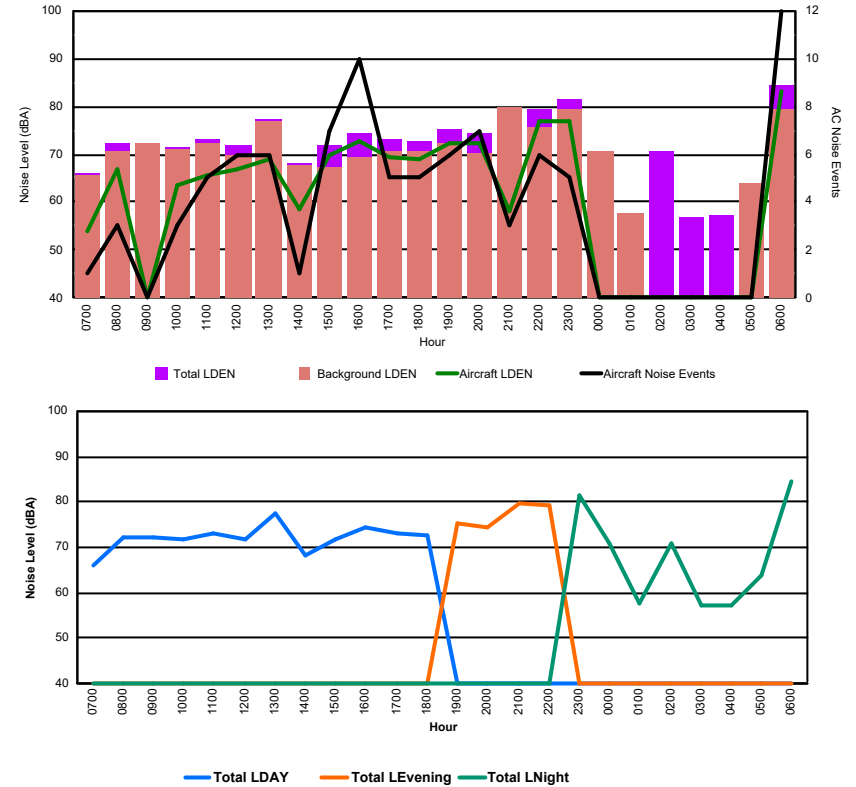

Luxembourg Airport Noise Distribution by Hour

Between 19/05/2024 00:00:00 and 19/05/2024 23:59:59 (Local Time)

Day	Aircraft Events	Total LDEN dB(A)	Aircraft LDEN dB(A)	Background LDEN dB(A)	Total LDay dB(A)	Total LEvening dB(A)	Total LNight dB(A)
19/05/24 7:00	1	66.0	54.0	65.7	66.0	-	-
19/05/24 8:00	3	72.2	67.0	70.6	72.2	-	-
19/05/24 9:00	-	72.3	-	72.3	72.3	-	-
19/05/24 10:00	3	71.6	63.7	70.9	71.6	-	-
19/05/24 11:00	5	73.0	65.6	72.2	73.0	-	-
19/05/24 12:00	6	71.7	66.8	69.9	71.7	-	-
19/05/24 13:00	6	77.4	69.0	76.7	77.4	-	-
19/05/24 14:00	1	68.2	58.7	67.8	68.2	-	-
19/05/24 15:00	7	71.9	70.0	67.3	71.9	-	-
19/05/24 16:00	10	74.3	72.6	69.3	74.3	-	-
19/05/24 17:00	5	73.2	69.4	70.8	73.2	-	-
19/05/24 18:00	5	72.6	68.8	70.5	72.6	-	-
19/05/24 19:00	6	75.3	72.4	72.4	-	75.3	-
19/05/24 20:00	7	74.5	72.5	70.1	-	74.5	-
19/05/24 21:00	3	79.9	58.2	79.9	-	79.9	-
19/05/24 22:00	6	79.4	77.0	75.7	-	79.4	-
19/05/24 23:00	5	81.3	76.7	79.5	-	-	81.3
20/05/24 0:00	-	70.8	-	70.8	-	-	70.8
20/05/24 1:00	-	57.6	-	57.6	-	-	57.6
20/05/24 2:00	-	70.7	-	-	-	-	70.7
20/05/24 3:00	-	57.0	-	-	-	-	57.0
20/05/24 4:00	-	57.1	-	-	-	-	57.1
20/05/24 5:00	-	63.9	-	63.9	-	-	63.9
20/05/24 6:00	12	84.5	83.2	79.4	-	-	84.5
	91	75.8	72.3	73.3	72.8	77.9	77.4

Location: Mid Runway NMT # 3