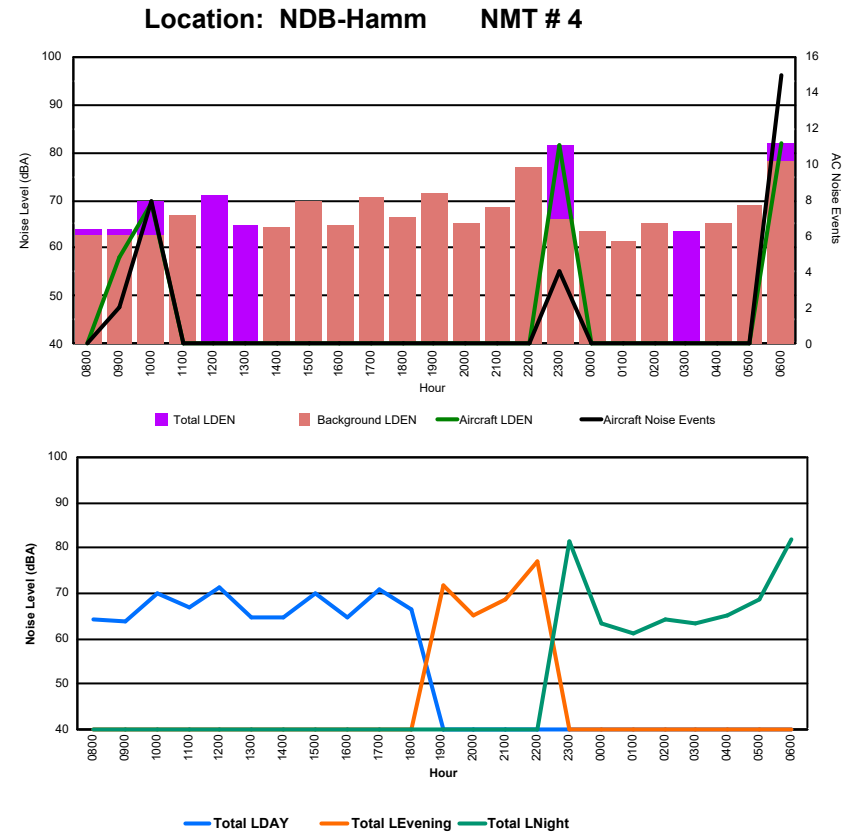

Luxembourg Airport Noise Distribution by Hour

Between 16/05/2024 00:00:00 and 16/05/2024 23:59:59 (Local Time)

Day	Aircraft Events	Total LDEN dB(A)	Aircraft LDEN dB(A)	Background LDEN dB(A)	Total LDay dB(A)	Total LEvening dB(A)	Total LNight dB(A)
16/05/24	8:00	-	64.1	-	62.9	64.1	-
16/05/24	9:00	2	63.9	58.3	62.8	63.9	-
16/05/24	10:00	8	70.0	69.2	62.6	70.0	-
16/05/24	11:00	-	66.9	-	66.9	66.9	-
16/05/24	12:00	-	71.2	-	71.2	-	-
16/05/24	13:00	-	64.6	-	64.6	-	-
16/05/24	14:00	-	64.5	-	64.5	-	-
16/05/24	15:00	-	69.8	-	69.8	-	-
16/05/24	16:00	-	64.6	-	64.6	-	-
16/05/24	17:00	-	70.8	-	70.8	-	-
16/05/24	18:00	-	66.4	-	66.4	-	-
16/05/24	19:00	-	71.6	-	71.6	71.6	-
16/05/24	20:00	-	65.1	-	65.1	65.1	-
16/05/24	21:00	-	68.5	-	68.5	68.5	-
16/05/24	22:00	-	76.9	-	76.9	76.9	-
16/05/24	23:00	4	81.4	81.3	66.1	-	81.4
17/05/24	0:00	-	63.5	-	63.5	-	63.5
17/05/24	1:00	-	61.2	-	61.6	-	61.2
17/05/24	2:00	-	64.2	-	65.1	-	64.2
17/05/24	3:00	-	63.5	-	-	-	63.5
17/05/24	4:00	-	65.2	-	65.0	-	65.2
17/05/24	5:00	-	68.6	-	69.0	-	68.6
17/05/24	6:00	15	81.9	81.8	78.3	-	81.9
	29	72.9	71.1	69.5	67.9	72.7	75.9