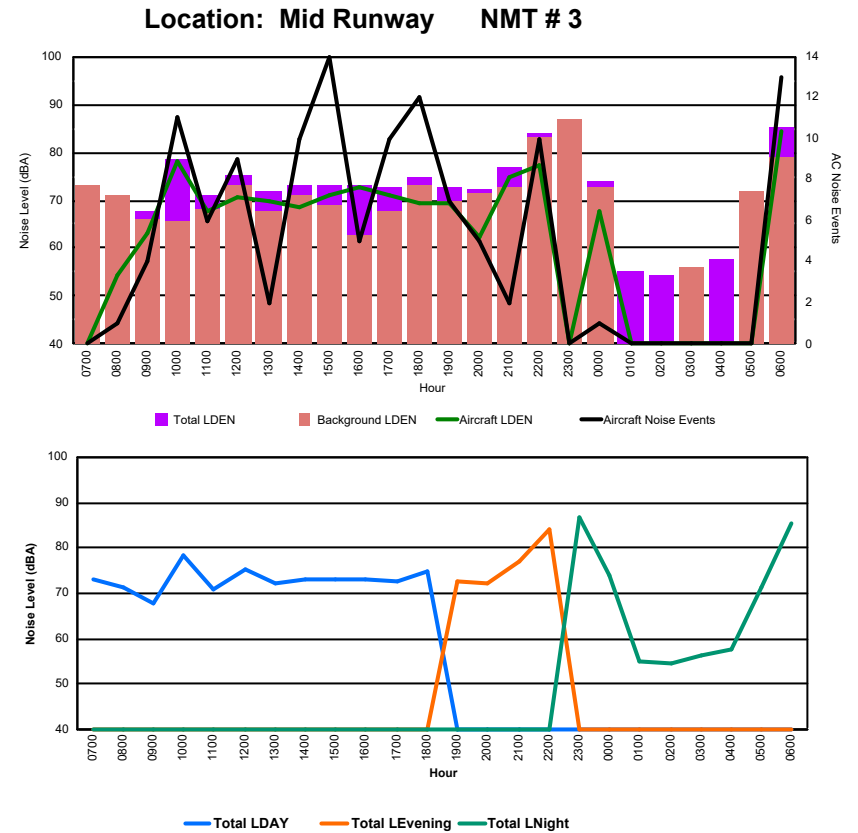

Location: DVOR NMT # 2

Luxembourg Airport Noise Distribution by Hour

Between 30/05/2024 00:00:00 and 30/05/2024 23:59:59 (Local Time)

Day	Aircraft Events	Total LDEN dB(A)	Aircraft LDEN dB(A)	Background LDEN dB(A)	Total LDay dB(A)	Total LEvening dB(A)	Total LNight dB(A)
30/05/24	7:00	-	73.2	-	73.3	73.2	-
30/05/24	8:00	1	71.2	54.5	71.1	71.2	-
30/05/24	9:00	4	67.7	63.0	66.2	67.7	-
30/05/24	10:00	11	78.5	78.3	65.7	78.5	-
30/05/24	11:00	6	70.9	67.7	68.2	70.9	-
30/05/24	12:00	9	75.1	70.7	73.2	75.1	-
30/05/24	13:00	2	72.0	69.9	67.9	72.0	-
30/05/24	14:00	10	73.0	68.7	71.1	73.0	-
30/05/24	15:00	14	73.0	71.0	68.9	73.0	-
30/05/24	16:00	5	73.2	72.8	62.7	73.2	-
30/05/24	17:00	10	72.8	71.2	67.8	72.8	-
30/05/24	18:00	12	74.7	69.4	73.3	74.7	-
30/05/24	19:00	7	72.6	69.5	70.0	-	72.6
30/05/24	20:00	5	72.1	62.1	71.6	-	72.1
30/05/24	21:00	2	76.9	74.9	72.7	-	76.9
30/05/24	22:00	10	84.0	77.2	83.0	-	84.0
30/05/24	23:00	-	86.7	-	86.7	-	86.7
31/05/24	0:00	1	73.9	67.9	72.7	-	73.9
31/05/24	1:00	-	55.2	-	-	-	55.2
31/05/24	2:00	-	54.5	-	-	-	54.5
31/05/24	3:00	-	56.2	-	56.2	-	56.2
31/05/24	4:00	-	57.8	-	-	-	57.8
31/05/24	5:00	-	71.5	-	72.0	-	71.5
31/05/24	6:00	13	85.4	84.3	79.0	-	85.4
	122	77.9	73.4	76.0	73.7	79.2	80.3