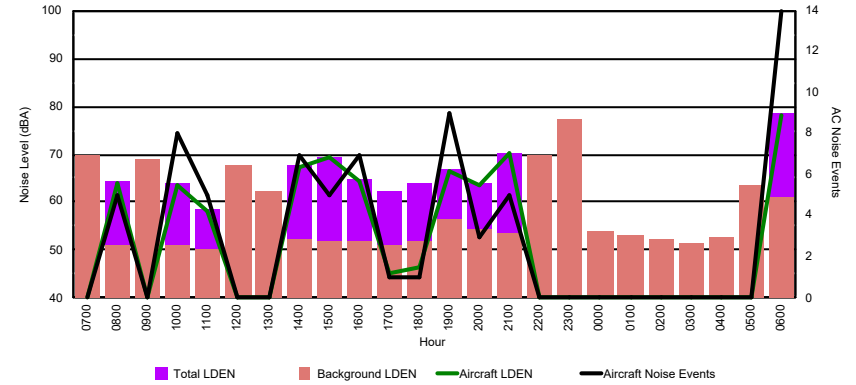

Luxembourg Airport Noise Distribution by Hour

Between 08/05/2024 00:00:00 and 08/05/2024 23:59:59 (Local Time)

Day	Aircraft Events	Total LDEN dB(A)	Aircraft LDEN dB(A)	Background LDEN dB(A)	Total LDay dB(A)	Total LEvening dB(A)	Total LNight dB(A)
08/05/24	7:00	-	70.0	-	70.0	-	-
08/05/24	8:00	5	64.2	64.0	51.2	64.2	-
08/05/24	9:00	-	68.8	-	68.8	-	-
08/05/24	10:00	8	64.0	63.7	51.1	64.0	-
08/05/24	11:00	5	58.7	58.1	50.0	58.7	-
08/05/24	12:00	-	67.9	-	67.9	-	-
08/05/24	13:00	-	62.1	-	62.1	-	-
08/05/24	14:00	7	67.6	67.5	52.4	67.6	-
08/05/24	15:00	5	69.4	69.3	51.7	69.4	-
08/05/24	16:00	7	64.6	64.4	51.8	64.6	-
08/05/24	17:00	1	62.2	45.2	50.9	62.2	-
08/05/24	18:00	1	64.1	46.3	51.8	64.1	-
08/05/24	19:00	9	67.0	66.6	56.3	-	67.0
08/05/24	20:00	3	64.1	63.6	54.4	-	64.1
08/05/24	21:00	5	70.3	70.3	53.6	-	70.3
08/05/24	22:00	-	69.6	-	69.6	-	69.6
08/05/24	23:00	-	77.3	-	77.3	-	77.3
09/05/24	0:00	-	53.8	-	53.8	-	53.8
09/05/24	1:00	-	53.0	-	53.0	-	53.0
09/05/24	2:00	-	52.1	-	52.1	-	52.1
09/05/24	3:00	-	51.5	-	51.5	-	51.5
09/05/24	4:00	-	52.7	-	52.7	-	52.7
09/05/24	5:00	-	63.5	-	63.5	-	63.5
09/05/24	6:00	14	78.4	78.3	61.1	-	78.4
	70	69.3	66.5	66.0	66.4	68.4	72.0

Location: DVOR NMT # 2