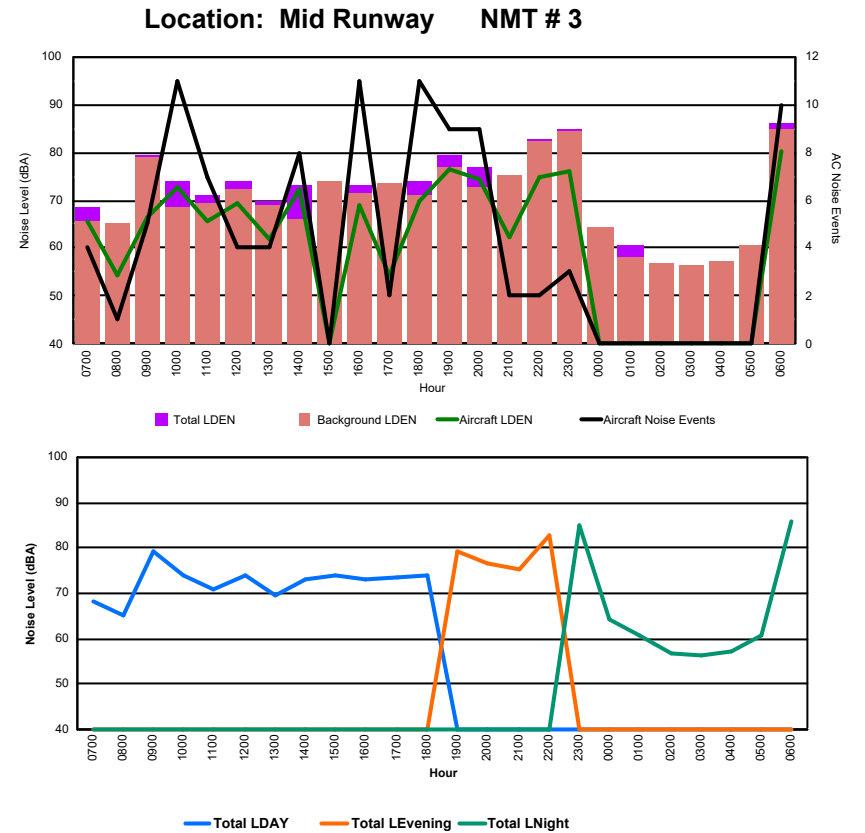

Luxembourg Airport Noise Distribution by Hour

Between 17/05/2024 00:00:00 and 17/05/2024 23:59:59 (Local Time)

Day	Aircraft Events	Total LDEN dB(A)	Aircraft LDEN dB(A)	Background LDEN dB(A)	Total LDay dB(A)	Total LEvening dB(A)	Total LNight dB(A)
17/05/24 7:00	4	68.4	65.5	65.6	68.4	-	-
17/05/24 8:00	1	65.3	54.5	65.0	65.3	-	-
17/05/24 9:00	5	79.2	66.6	78.9	79.2	-	-
17/05/24 10:00	11	74.0	72.6	68.7	74.0	-	-
17/05/24 11:00	7	70.9	65.5	69.4	70.9	-	-
17/05/24 12:00	4	74.0	69.3	72.2	74.0	-	-
17/05/24 13:00	4	69.6	61.9	69.1	69.6	-	-
17/05/24 14:00	8	73.3	72.5	65.9	73.3	-	-
17/05/24 15:00	-	73.8	-	73.8	73.8	-	-
17/05/24 16:00	11	73.3	68.8	71.4	73.3	-	-
17/05/24 17:00	2	73.4	54.3	73.4	73.4	-	-
17/05/24 18:00	11	73.8	70.0	70.9	73.8	-	-
17/05/24 19:00	9	79.2	76.3	76.8	-	79.2	-
17/05/24 20:00	9	76.7	74.4	72.7	-	76.7	-
17/05/24 21:00	2	75.3	62.1	75.1	-	75.3	-
17/05/24 22:00	2	82.8	74.7	82.1	-	82.8	-
17/05/24 23:00	3	85.0	76.1	84.4	-	-	85.0
18/05/24 0:00	-	64.2	-	64.4	-	-	64.2
18/05/24 1:00	-	60.6	-	58.2	-	-	60.6
18/05/24 2:00	-	56.6	-	56.7	-	-	56.6
18/05/24 3:00	-	56.5	-	56.5	-	-	56.5
18/05/24 4:00	-	57.4	-	57.4	-	-	57.4
18/05/24 5:00	-	60.8	-	60.8	-	-	60.8
18/05/24 6:00	10	86.0	80.2	84.7	-	-	86.0
	103	77.5	71.3	76.4	73.6	79.5	79.5