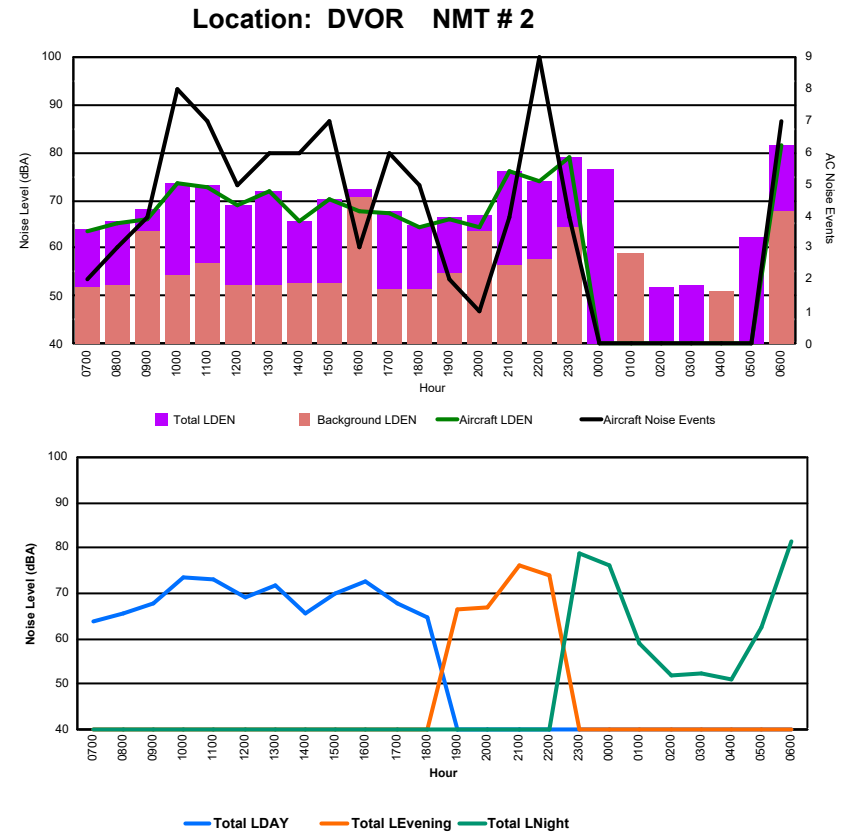

Luxembourg Airport Noise Distribution by Hour

Between 18/05/2024 00:00:00 and 18/05/2024 23:59:59 (Local Time)

Day	Aircraft Events	Total LDEN dB(A)	Aircraft LDEN dB(A)	Background LDEN dB(A)	Total LDay dB(A)	Total LEvening dB(A)	Total LNight dB(A)	
18/05/24	7:00	2	63.8	63.5	51.9	63.8	-	-
18/05/24	8:00	3	65.5	65.2	52.3	65.5	-	-
18/05/24	9:00	4	68.0	66.1	63.4	68.0	-	-
18/05/24	10:00	8	73.7	73.6	54.4	73.7	-	-
18/05/24	11:00	7	73.1	72.9	56.9	73.1	-	-
18/05/24	12:00	5	69.1	69.0	52.3	69.1	-	-
18/05/24	13:00	6	71.9	71.9	52.3	71.9	-	-
18/05/24	14:00	6	65.7	65.5	52.7	65.7	-	-
18/05/24	15:00	7	70.2	70.1	52.8	70.2	-	-
18/05/24	16:00	3	72.5	67.7	70.7	72.5	-	-
18/05/24	17:00	6	67.6	67.5	51.6	67.6	-	-
18/05/24	18:00	5	64.6	64.3	51.5	64.6	-	-
18/05/24	19:00	2	66.5	66.2	54.8	-	66.5	-
18/05/24	20:00	1	67.0	64.5	63.5	-	67.0	-
18/05/24	21:00	4	76.2	76.2	56.6	-	76.2	-
18/05/24	22:00	9	74.0	73.9	57.6	-	74.0	-
18/05/24	23:00	4	78.9	78.8	64.4	-	-	78.9
19/05/24	0:00	-	76.3	-	-	-	-	76.3
19/05/24	1:00	-	58.8	-	58.8	-	-	58.8
19/05/24	2:00	-	51.7	-	-	-	-	51.7
19/05/24	3:00	-	52.2	-	-	-	-	52.2
19/05/24	4:00	-	51.1	-	51.1	-	-	51.1
19/05/24	5:00	-	62.3	-	-	-	-	62.3
19/05/24	6:00	7	81.4	81.3	67.6	-	-	81.4
	89	72.8	72.1	60.8	70.0	72.8	75.1