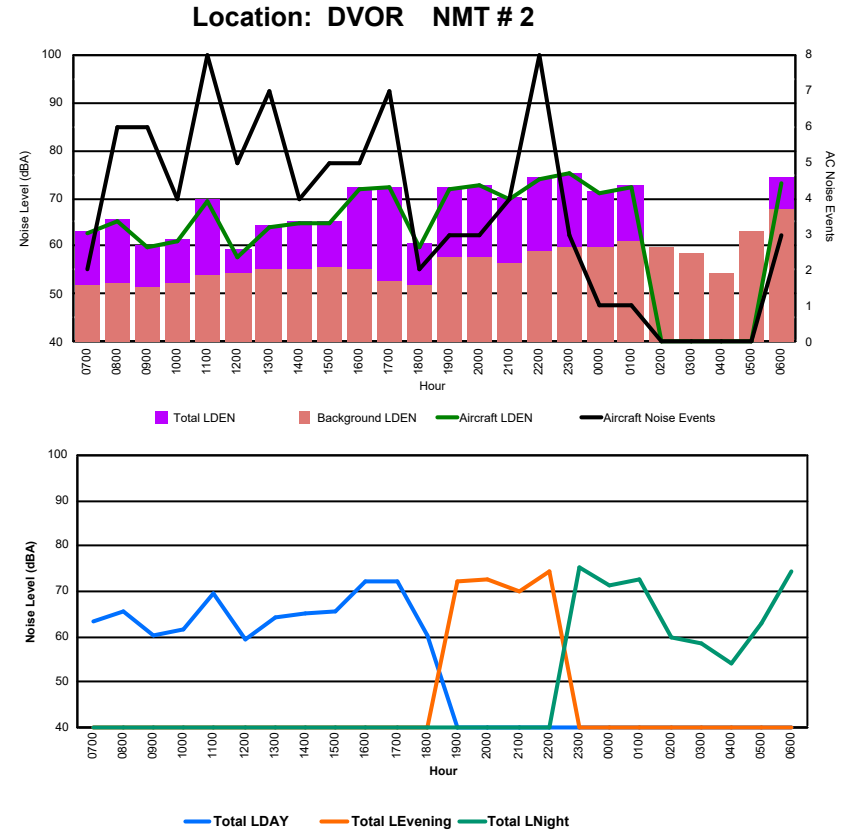

Luxembourg Airport Noise Distribution by Hour

Between 04/05/2024 00:00:00 and 04/05/2024 23:59:59 (Local Time)

Day	Aircraft Events	Total LDEN dB(A)	Aircraft LDEN dB(A)	Background LDEN dB(A)	Total LDay dB(A)	Total LEvening dB(A)	Total LNight dB(A)	
04/05/24	7:00	2	63.2	62.9	51.8	63.2	-	-
04/05/24	8:00	6	65.7	65.4	52.1	65.7	-	-
04/05/24	9:00	6	60.4	59.9	51.5	60.4	-	-
04/05/24	10:00	4	61.5	60.9	52.4	61.5	-	-
04/05/24	11:00	8	69.6	69.5	54.0	69.6	-	-
04/05/24	12:00	5	59.4	57.9	54.3	59.4	-	-
04/05/24	13:00	7	64.4	63.9	55.2	64.4	-	-
04/05/24	14:00	4	65.1	64.6	55.4	65.1	-	-
04/05/24	15:00	5	65.4	64.9	55.7	65.4	-	-
04/05/24	16:00	5	72.2	72.0	55.1	72.2	-	-
04/05/24	17:00	7	72.4	72.4	52.9	72.4	-	-
04/05/24	18:00	2	60.5	59.9	52.0	60.5	-	-
04/05/24	19:00	3	72.2	72.0	57.5	-	72.2	-
04/05/24	20:00	3	72.7	72.6	57.5	-	72.7	-
04/05/24	21:00	4	70.2	70.0	56.5	-	70.2	-
04/05/24	22:00	8	74.3	74.1	59.1	-	74.3	-
04/05/24	23:00	3	75.4	75.3	59.8	-	-	75.4
05/05/24	0:00	1	71.5	71.1	59.7	-	-	71.5
05/05/24	1:00	1	72.7	72.3	61.0	-	-	72.7
05/05/24	2:00	-	59.9	-	59.9	-	-	59.9
05/05/24	3:00	-	58.5	-	58.5	-	-	58.5
05/05/24	4:00	-	54.3	-	54.3	-	-	54.3
05/05/24	5:00	-	63.1	-	63.1	-	-	63.1
05/05/24	6:00	3	74.2	73.2	67.6	-	-	74.2
	87	69.9	69.5	58.8	67.2	72.6	70.9