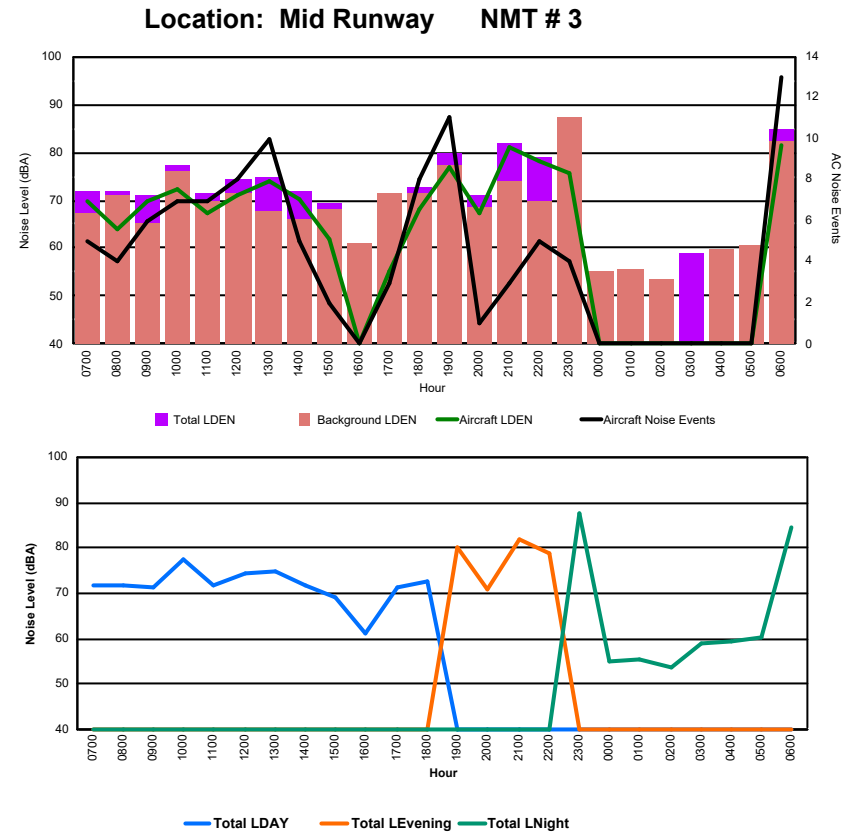

Luxembourg Airport Noise Distribution by Hour

Between 21/05/2024 00:00:00 and 21/05/2024 23:59:59 (Local Time)

Day	Aircraft Events	Total LDEN dB (A)	Aircraft LDEN dB(A)	Background LDEN dB(A)	Total LDay dB(A)	Total LEvening dB(A)	Total LNight dB (A)	
21/05/24	7:00	5	71.8	69.9	67.5	71.8	-	-
21/05/24	8:00	4	71.8	64.1	71.2	71.8	-	-
21/05/24	9:00	6	71.2	69.8	65.4	71.2	-	-
21/05/24	10:00	7	77.5	72.1	76.0	77.5	-	-
21/05/24	11:00	7	71.6	67.5	69.6	71.6	-	-
21/05/24	12:00	8	74.3	71.1	71.5	74.3	-	-
21/05/24	13:00	10	75.0	74.0	67.8	75.0	-	-
21/05/24	14:00	5	71.7	70.4	65.9	71.7	-	-
21/05/24	15:00	2	69.2	61.8	68.3	69.2	-	-
21/05/24	16:00	-	61.1	-	61.2	61.1	-	-
21/05/24	17:00	3	71.4	55.2	71.3	71.4	-	-
21/05/24	18:00	8	72.7	68.1	71.5	72.7	-	-
21/05/24	19:00	11	80.0	77.0	77.1	-	80.0	-
21/05/24	20:00	1	70.9	67.2	68.5	-	70.9	-
21/05/24	21:00	3	81.7	80.9	74.1	-	81.7	-
21/05/24	22:00	5	78.8	78.2	69.7	-	78.8	-
21/05/24	23:00	4	87.5	75.5	87.2	-	-	87.5
22/05/24	0:00	-	55.0	-	55.0	-	-	55.0
22/05/24	1:00	-	55.6	-	55.6	-	-	55.6
22/05/24	2:00	-	53.5	-	53.5	-	-	53.5
22/05/24	3:00	-	58.9	-	-	-	-	58.9
22/05/24	4:00	-	59.6	-	59.6	-	-	59.6
22/05/24	5:00	-	60.4	-	60.5	-	-	60.4
22/05/24	6:00	13	84.6	81.5	82.2	-	-	84.6
	102	77.7	73.4	75.8	72.8	79.2	80.3