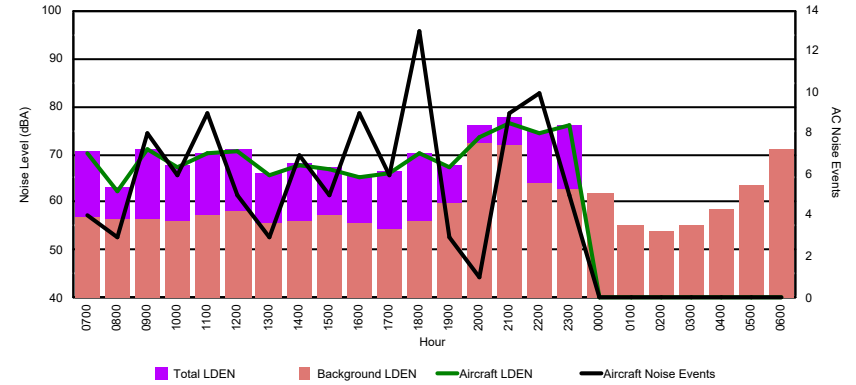

Luxembourg Airport Noise Distribution by Hour

Between 22/05/2024 00:00:00 and 22/05/2024 23:59:59 (Local Time)

Day	Aircraft Events	Total LDEN dB(A)	Aircraft LDEN dB(A)	Background LDEN dB(A)	Total LDay dB(A)	Total LEvening dB(A)	Total LNight dB(A)	
22/05/24	7:00	4	70.6	70.4	56.8	70.6	-	-
22/05/24	8:00	3	63.1	62.2	56.3	63.1	-	-
22/05/24	9:00	8	71.0	70.9	56.4	71.0	-	-
22/05/24	10:00	6	67.6	67.3	56.2	67.6	-	-
22/05/24	11:00	9	70.4	70.2	57.4	70.4	-	-
22/05/24	12:00	5	70.9	70.6	58.0	70.9	-	-
22/05/24	13:00	3	66.0	65.6	55.5	66.0	-	-
22/05/24	14:00	7	68.2	67.9	56.2	68.2	-	-
22/05/24	15:00	5	67.1	66.7	57.3	67.1	-	-
22/05/24	16:00	9	65.6	65.2	55.8	65.6	-	-
22/05/24	17:00	6	66.5	66.2	54.5	66.5	-	-
22/05/24	18:00	13	70.2	70.1	55.9	70.2	-	-
22/05/24	19:00	3	67.9	67.2	59.8	-	67.9	-
22/05/24	20:00	1	76.2	73.7	72.4	-	76.2	-
22/05/24	21:00	9	77.8	76.5	71.8	-	77.8	-
22/05/24	22:00	10	74.7	74.3	63.8	-	74.7	-
22/05/24	23:00	5	76.2	76.0	62.9	-	-	76.2
23/05/24	0:00	-	61.4	-	61.8	-	-	61.4
23/05/24	1:00	-	55.4	-	55.4	-	-	55.4
23/05/24	2:00	-	54.1	-	54.1	-	-	54.1
23/05/24	3:00	-	55.0	-	55.0	-	-	55.0
23/05/24	4:00	-	58.5	-	58.5	-	-	58.5
23/05/24	5:00	-	63.5	-	63.5	-	-	63.5
23/05/24	6:00	-	70.7	-	71.0	-	-	70.7
	106	70.8	69.7	64.1	68.7	75.4	68.7	

Location: DVOR NMT # 2