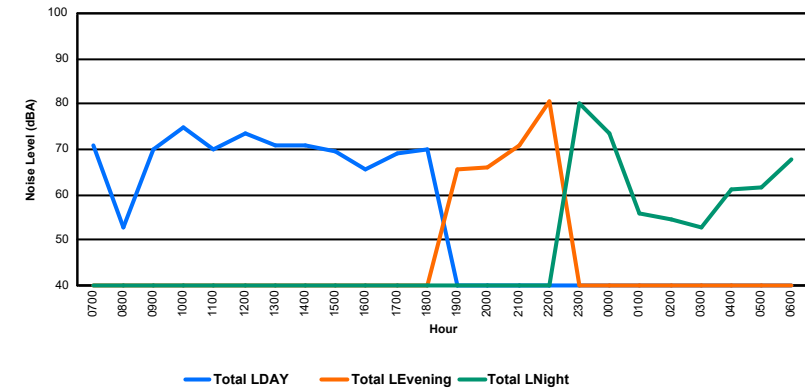

Luxembourg Airport Noise Distribution by Hour

Between 30/05/2024 00:00:00 and 30/05/2024 23:59:59 (Local Time)

Day	Aircraft Events	Total LDEN dB(A)	Aircraft LDEN dB(A)	Background LDEN dB(A)	Total LDay dB(A)	Total LEvening dB(A)	Total LNight dB(A)	
30/05/24	7:00	3	70.7	70.6	52.5	70.7	-	-
30/05/24	8:00	-	52.7	-	52.8	52.7	-	-
30/05/24	9:00	7	70.2	70.1	52.4	70.2	-	-
30/05/24	10:00	12	74.9	74.9	55.0	74.9	-	-
30/05/24	11:00	9	70.1	70.1	51.5	70.1	-	-
30/05/24	12:00	8	73.6	73.5	53.0	73.6	-	-
30/05/24	13:00	3	70.7	68.6	66.3	70.7	-	-
30/05/24	14:00	8	71.1	71.0	56.0	71.1	-	-
30/05/24	15:00	5	69.5	69.4	54.7	69.5	-	-
30/05/24	16:00	4	65.4	64.7	57.1	65.4	-	-
30/05/24	17:00	12	69.3	69.2	55.3	69.3	-	-
30/05/24	18:00	9	70.1	69.8	59.8	70.1	-	-
30/05/24	19:00	4	65.7	64.5	59.6	-	65.7	-
30/05/24	20:00	2	66.2	65.7	55.7	-	66.2	-
30/05/24	21:00	5	71.1	70.9	59.0	-	71.1	-
30/05/24	22:00	16	80.6	80.6	62.2	-	80.6	-
30/05/24	23:00	-	80.3	-	80.2	-	-	80.3
31/05/24	0:00	2	73.7	73.6	59.0	-	-	73.7
31/05/24	1:00	-	55.9	-	-	-	-	55.9
31/05/24	2:00	-	54.7	-	-	-	-	54.7
31/05/24	3:00	-	52.8	-	52.8	-	-	52.8
31/05/24	4:00	-	61.4	-	-	-	-	61.4
31/05/24	5:00	-	61.5	-	61.5	-	-	61.5
31/05/24	6:00	2	67.9	60.4	67.7	-	-	67.9
	111	72.4	70.9	67.2	70.7	75.3	72.4	

Location: DVOR NMT # 2