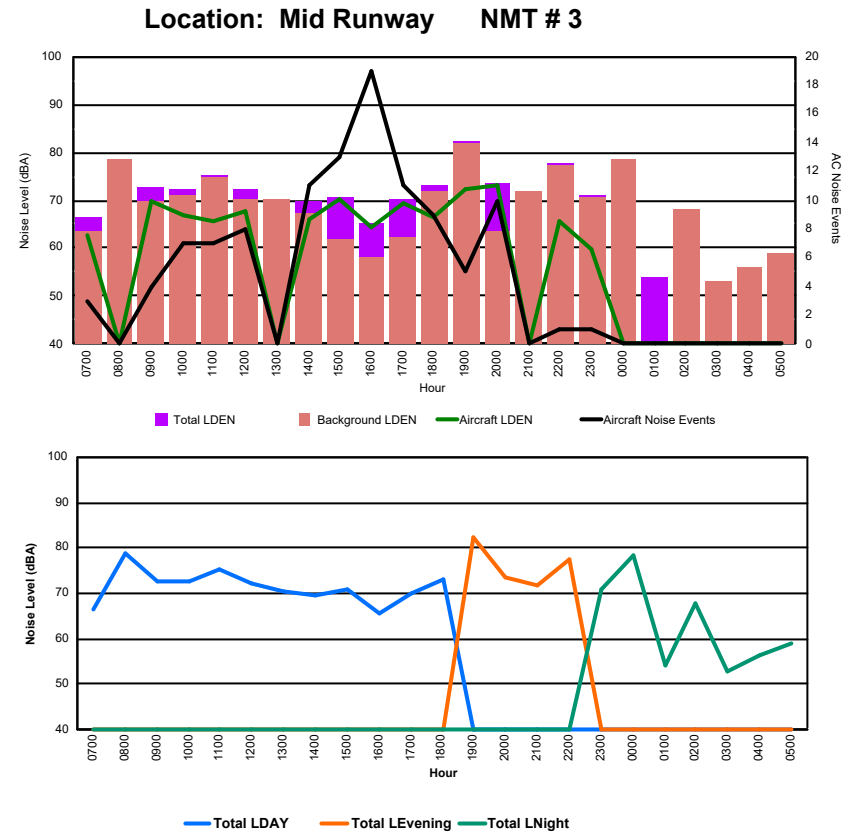

Luxembourg Airport Noise Distribution by Hour

Between 27/05/2024 00:00:00 and 27/05/2024 23:59:59 (Local Time)

Day	Aircraft Events	Total LDEN dB (A)	Aircraft LDEN dB(A)	Background LDEN dB(A)	Total LDay dB(A)	Total LEvening dB(A)	Total LNight dB (A)
27/05/24	7:00	3	66.3	62.9	63.7	66.3	-
27/05/24	8:00	-	78.7	-	78.7	78.7	-
27/05/24	9:00	4	72.8	69.7	69.8	72.8	-
27/05/24	10:00	7	72.5	66.8	71.2	72.5	-
27/05/24	11:00	7	75.3	65.5	74.8	75.3	-
27/05/24	12:00	8	72.1	67.8	70.2	72.1	-
27/05/24	13:00	-	70.3	-	70.3	70.3	-
27/05/24	14:00	11	69.7	65.9	67.4	69.7	-
27/05/24	15:00	13	70.8	70.3	61.7	70.8	-
27/05/24	16:00	19	65.4	64.5	58.0	65.4	-
27/05/24	17:00	11	70.2	69.5	62.5	70.2	-
27/05/24	18:00	9	73.0	66.4	72.0	73.0	-
27/05/24	19:00	5	82.2	72.2	81.8	-	82.2
27/05/24	20:00	10	73.6	73.2	63.6	-	73.6
27/05/24	21:00	-	71.8	-	71.8	-	71.8
27/05/24	22:00	1	77.6	65.8	77.4	-	77.6
27/05/24	23:00	1	70.9	59.7	70.6	-	70.9
28/05/24	0:00	-	78.5	-	78.4	-	78.5
28/05/24	1:00	-	54.0	-	-	-	54.0
28/05/24	2:00	-	68.0	-	68.0	-	68.0
28/05/24	3:00	-	53.0	-	53.0	-	53.0
28/05/24	4:00	-	56.2	-	56.2	-	56.2
28/05/24	5:00	-	59.1	-	59.1	-	59.1
	109	74.0	66.3	73.3	72.8	78.2	71.1