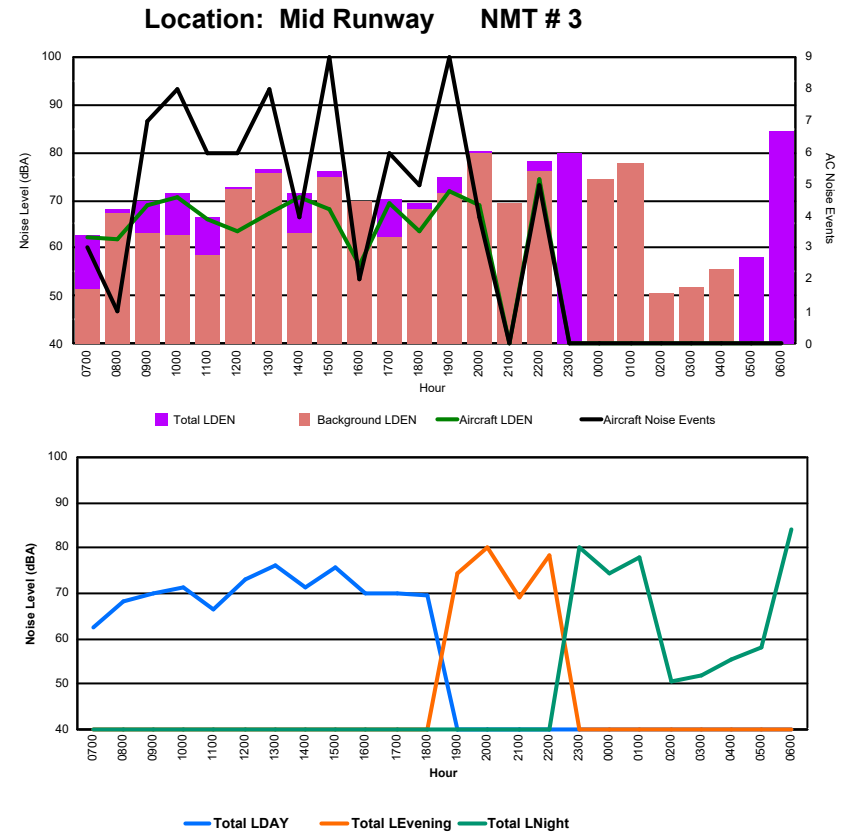

Luxembourg Airport Noise Distribution by Hour

Between 26/05/2024 00:00:00 and 26/05/2024 23:59:59 (Local Time)

Day	Aircraft Events	Total LDEN dB (A)	Aircraft LDEN dB(A)	Background LDEN dB(A)	Total LDay dB(A)	Total LEvening dB(A)	Total LNight dB (A)
26/05/24	7:00	3	62.6	62.3	51.4	62.6	-
26/05/24	8:00	1	68.3	61.7	67.2	68.3	-
26/05/24	9:00	7	69.9	69.0	63.0	69.9	-
26/05/24	10:00	8	71.3	70.7	62.7	71.3	-
26/05/24	11:00	6	66.6	65.9	58.5	66.6	-
26/05/24	12:00	6	72.9	63.7	72.4	72.9	-
26/05/24	13:00	8	76.3	67.2	75.7	76.3	-
26/05/24	14:00	4	71.3	70.6	63.3	71.3	-
26/05/24	15:00	9	75.9	68.3	75.0	75.9	-
26/05/24	16:00	2	70.0	56.3	69.8	70.0	-
26/05/24	17:00	6	70.1	69.3	62.5	70.1	-
26/05/24	18:00	5	69.4	63.7	68.1	69.4	-
26/05/24	19:00	9	74.6	71.9	71.3	-	74.6
26/05/24	20:00	4	80.1	68.9	79.7	-	80.1
26/05/24	21:00	-	69.2	-	69.2	-	69.2
26/05/24	22:00	5	78.3	74.3	76.1	-	78.3
26/05/24	23:00	-	80.0	-	-	-	80.0
27/05/24	0:00	-	74.4	-	74.3	-	74.4
27/05/24	1:00	-	77.8	-	77.8	-	77.8
27/05/24	2:00	-	50.4	-	50.5	-	50.4
27/05/24	3:00	-	51.7	-	51.7	-	51.7
27/05/24	4:00	-	55.6	-	55.6	-	55.6
27/05/24	5:00	-	58.3	-	-	-	58.3
27/05/24	6:00	-	84.2	-	-	-	84.2
	83	75.4	66.8	71.8	71.8	77.1	77.5