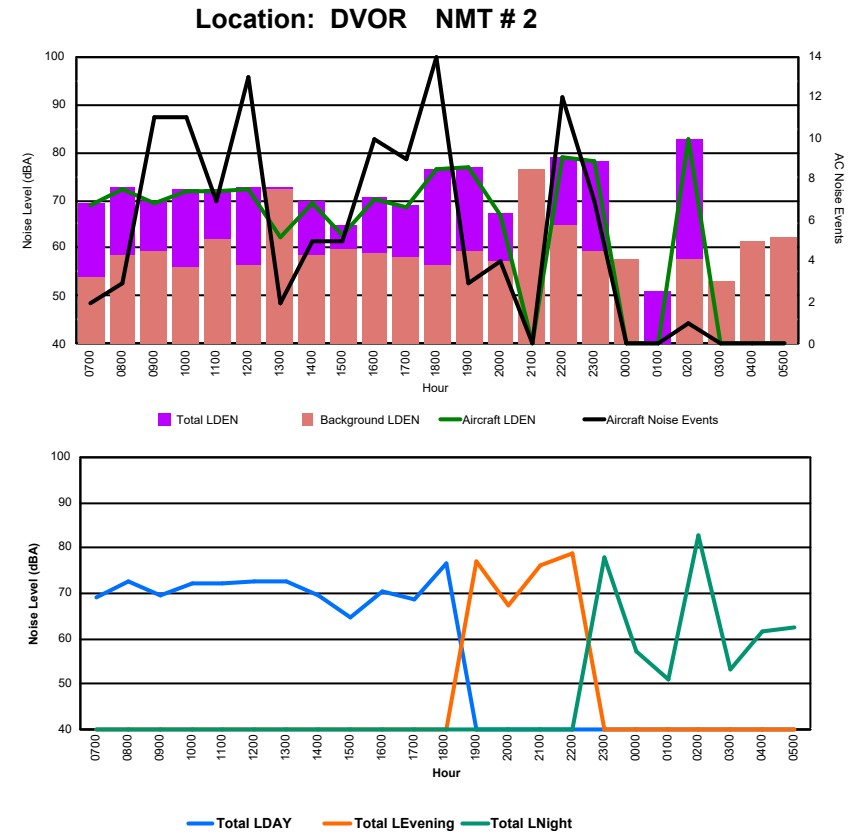

Luxembourg Airport Noise Distribution by Hour

Between 27/05/2024 00:00:00 and 27/05/2024 23:59:59 (Local Time)

Day	Aircraft Events	Total LDEN dB (A)	Aircraft LDEN dB(A)	Background LDEN dB(A)	Total LDay dB(A)	Total LEvening dB(A)	Total LNight dB (A)	
27/05/24	7:00	2	69.2	69.1	53.8	69.2	-	-
27/05/24	8:00	3	72.6	72.4	58.5	72.6	-	-
27/05/24	9:00	11	69.7	69.3	59.2	69.7	-	-
27/05/24	10:00	11	72.1	72.0	56.2	72.1	-	-
27/05/24	11:00	7	72.3	71.9	61.9	72.3	-	-
27/05/24	12:00	13	72.7	72.5	56.6	72.7	-	-
27/05/24	13:00	2	72.7	62.3	72.2	72.7	-	-
27/05/24	14:00	5	69.7	69.4	58.6	69.7	-	-
27/05/24	15:00	5	64.6	62.9	59.9	64.6	-	-
27/05/24	16:00	10	70.5	70.2	59.0	70.5	-	-
27/05/24	17:00	9	68.9	68.5	58.2	68.9	-	-
27/05/24	18:00	14	76.5	76.4	56.3	76.5	-	-
27/05/24	19:00	3	76.9	76.8	59.3	-	76.9	-
27/05/24	20:00	4	67.4	67.0	57.2	-	67.4	-
27/05/24	21:00	-	76.3	-	76.4	-	76.3	-
27/05/24	22:00	12	79.0	78.8	64.8	-	79.0	-
27/05/24	23:00	7	78.0	78.0	59.4	-	-	78.0
28/05/24	0:00	-	57.4	-	57.5	-	-	57.4
28/05/24	1:00	-	51.1	-	-	-	-	51.1
28/05/24	2:00	1	82.9	82.8	57.5	-	-	82.9
28/05/24	3:00	-	53.3	-	53.3	-	-	53.3
28/05/24	4:00	-	61.6	-	61.6	-	-	61.6
28/05/24	5:00	-	62.3	-	62.3	-	-	62.3
		119	74.3	73.7	65.3	71.8	76.4	75.7