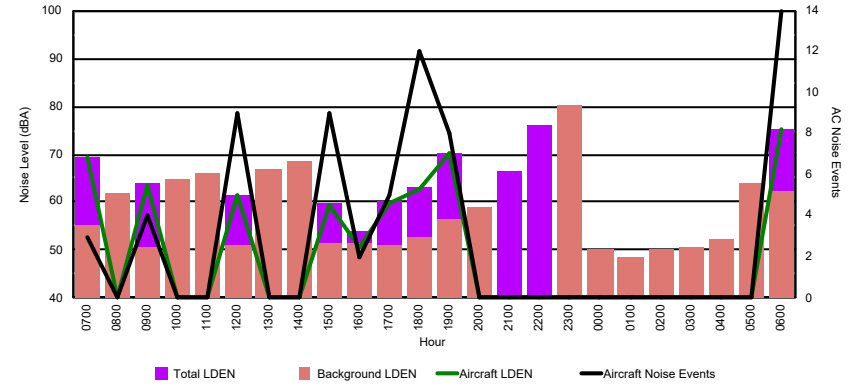

Luxembourg Airport Noise Distribution by Hour

Between 07/05/2024 00:00:00 and 07/05/2024 23:59:59 (Local Time)

Day	Aircraft Events	Total LDEN dB(A)	Aircraft LDEN dB(A)	Background LDEN dB(A)	Total LDay dB(A)	Total LEvening dB(A)	Total LNight dB(A)	
07/05/24	7:00	3	69.4	69.2	55.3	69.4	-	-
07/05/24	8:00	-	61.7	-	61.7	-	-	
07/05/24	9:00	4	63.9	63.7	50.6	63.9	-	
07/05/24	10:00	-	64.8	-	64.8	-	-	
07/05/24	11:00	-	66.1	-	66.1	-	-	
07/05/24	12:00	9	61.6	61.3	51.0	61.6	-	
07/05/24	13:00	-	66.8	-	66.8	-	-	
07/05/24	14:00	-	68.7	-	68.7	-	-	
07/05/24	15:00	9	59.9	59.3	51.5	59.9	-	
07/05/24	16:00	2	53.9	50.5	51.3	53.9	-	
07/05/24	17:00	5	60.3	59.8	51.2	60.3	-	
07/05/24	18:00	12	63.1	62.7	52.8	63.1	-	
07/05/24	19:00	8	70.4	70.2	56.3	-	70.4	
07/05/24	20:00	-	58.9	-	58.9	-	58.9	
07/05/24	21:00	-	66.4	-	-	66.4	-	
07/05/24	22:00	-	76.2	-	-	76.2	-	
07/05/24	23:00	-	80.4	-	80.4	-	80.4	
08/05/24	0:00	-	50.1	-	50.1	-	50.1	
08/05/24	1:00	-	48.4	-	48.4	-	48.4	
08/05/24	2:00	-	50.2	-	50.2	-	50.2	
08/05/24	3:00	-	50.5	-	50.5	-	50.5	
08/05/24	4:00	-	52.1	-	52.1	-	52.1	
08/05/24	5:00	-	63.8	-	63.8	-	63.8	
08/05/24	6:00	14	75.4	75.2	62.1	-	75.4	
	66	70.1	63.9	67.6	65.0	71.6	72.7	

Location: DVOR NMT # 2