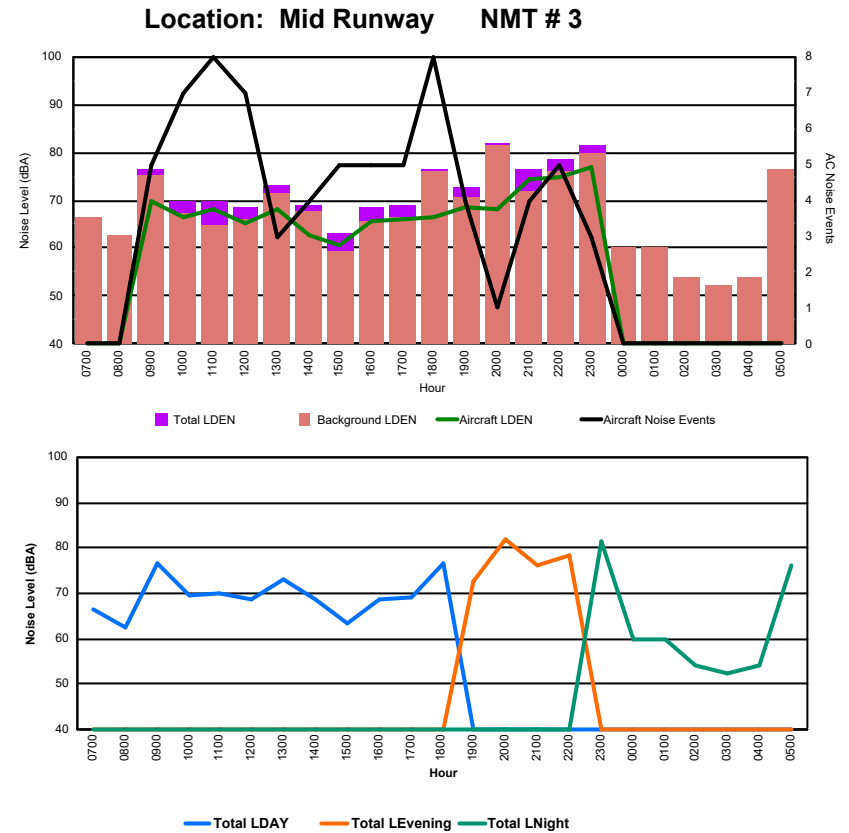

Luxembourg Airport Noise Distribution by Hour

Between 28/05/2024 00:00:00 and 28/05/2024 23:59:59 (Local Time)

Day	Aircraft Events	Total LDEN dB (A)	Aircraft LDEN dB(A)	Background LDEN dB(A)	Total LDay dB(A)	Total LEvening dB(A)	Total LNight dB (A)
28/05/24	7:00	-	66.5	-	66.5	-	-
28/05/24	8:00	-	62.6	-	62.6	-	-
28/05/24	9:00	5	76.5	69.7	75.4	76.5	-
28/05/24	10:00	7	69.7	66.3	67.2	69.7	-
28/05/24	11:00	8	69.8	68.2	64.7	69.8	-
28/05/24	12:00	7	68.7	65.3	66.1	68.7	-
28/05/24	13:00	3	73.0	68.2	71.3	73.0	-
28/05/24	14:00	4	68.8	62.6	67.6	68.8	-
28/05/24	15:00	5	63.2	60.8	59.5	63.2	-
28/05/24	16:00	5	68.7	65.8	65.7	68.7	-
28/05/24	17:00	5	69.1	65.9	66.4	69.1	-
28/05/24	18:00	8	76.6	66.5	76.2	76.6	-
28/05/24	19:00	4	72.7	68.5	70.6	-	72.7
28/05/24	20:00	1	81.8	68.0	81.6	-	81.8
28/05/24	21:00	4	76.3	74.4	71.9	-	76.3
28/05/24	22:00	5	78.5	74.6	76.2	-	78.5
28/05/24	23:00	3	81.5	76.9	79.7	-	81.5
29/05/24	0:00	-	59.9	-	60.0	-	59.9
29/05/24	1:00	-	60.0	-	60.1	-	60.0
29/05/24	2:00	-	53.9	-	53.9	-	53.9
29/05/24	3:00	-	52.4	-	52.4	-	52.4
29/05/24	4:00	-	54.0	-	54.0	-	54.0
29/05/24	5:00	-	76.3	-	76.3	-	76.3
	74	74.4	68.5	73.1	71.5	78.5	74.3