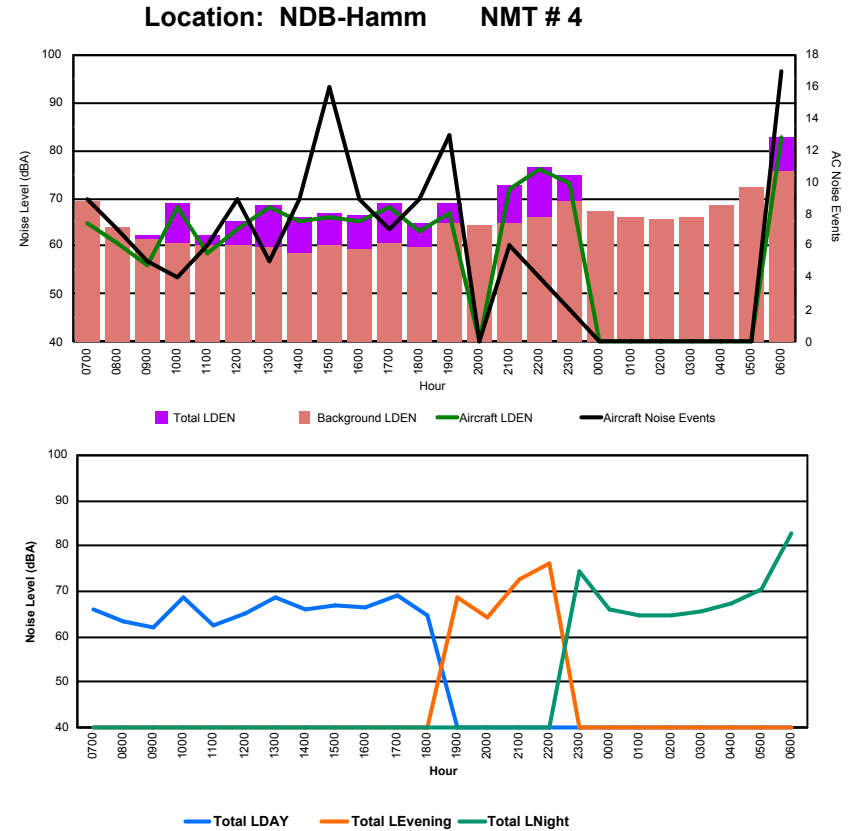

Luxembourg Airport Noise Distribution by Hour

Between 25/04/2024 00:00:00 and 25/04/2024 23:59:59 (Local Time)

Day	Aircraft Events	Total LDEN dB(A)	Aircraft LDEN dB(A)	Background LDEN dB(A)	Total LDay dB(A)	Total LEvening dB(A)	Total LNight dB(A)
25/04/24	7:00	9	66.1	64.8	69.4	66.1	-
25/04/24	8:00	7	63.5	60.5	64.0	63.5	-
25/04/24	9:00	5	62.2	56.1	61.3	62.2	-
25/04/24	10:00	4	68.9	68.2	60.7	68.9	-
25/04/24	11:00	6	62.5	58.6	60.4	62.5	-
25/04/24	12:00	9	65.0	63.4	60.1	65.0	-
25/04/24	13:00	5	68.7	68.1	59.9	68.7	-
25/04/24	14:00	9	65.9	65.0	58.6	65.9	-
25/04/24	15:00	16	67.0	66.1	60.1	67.0	-
25/04/24	16:00	9	66.3	65.4	59.2	66.3	-
25/04/24	17:00	7	69.0	68.3	60.6	69.0	-
25/04/24	18:00	9	64.6	63.0	59.7	64.6	-
25/04/24	19:00	13	68.8	66.8	64.9	-	68.8
25/04/24	20:00	-	64.2	-	64.2	-	64.2
25/04/24	21:00	6	72.7	72.0	64.7	-	72.7
25/04/24	22:00	4	76.4	76.0	65.9	-	76.4
25/04/24	23:00	2	74.6	73.2	69.3	-	74.6
26/04/24	0:00	-	66.2	-	67.4	-	66.2
26/04/24	1:00	-	64.9	-	65.9	-	64.9
26/04/24	2:00	-	64.9	-	65.8	-	64.9
26/04/24	3:00	-	65.7	-	66.1	-	65.7
26/04/24	4:00	-	67.5	-	68.4	-	67.5
26/04/24	5:00	-	70.4	-	72.1	-	70.4
26/04/24	6:00	17	82.9	82.7	75.8	-	82.9
	137	72.0	71.1	67.0	66.4	72.6	75.0