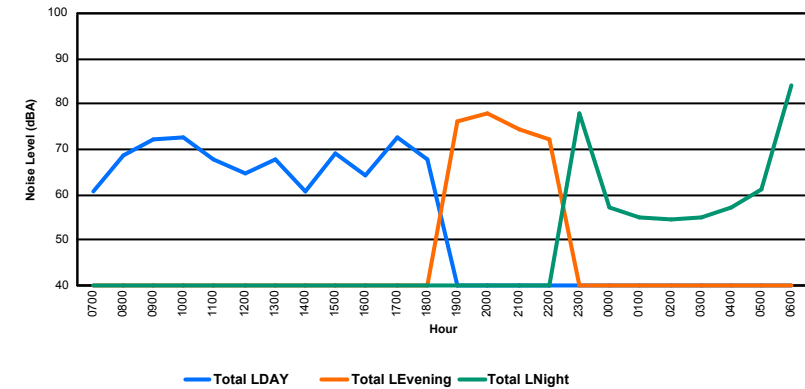

Luxembourg Airport Noise Distribution by Hour

Between 26/04/2024 00:00:00 and 26/04/2024 23:59:59 (Local Time)

Day	Aircraft Events	Total LDEN dB(A)	Aircraft LDEN dB(A)	Background LDEN dB(A)	Total LDay dB(A)	Total LEvening dB(A)	Total LNight dB(A)	
26/04/24	7:00	3	60.8	59.1	56.0	60.8	-	-
26/04/24	8:00	3	68.6	68.5	53.5	68.6	-	-
26/04/24	9:00	11	72.0	72.0	53.9	72.0	-	-
26/04/24	10:00	11	72.8	72.8	55.2	72.8	-	-
26/04/24	11:00	5	67.7	67.5	55.2	67.7	-	-
26/04/24	12:00	4	64.8	64.4	55.0	64.8	-	-
26/04/24	13:00	8	68.0	67.8	56.2	68.0	-	-
26/04/24	14:00	3	60.6	59.4	54.5	60.6	-	-
26/04/24	15:00	7	69.0	68.8	54.6	69.0	-	-
26/04/24	16:00	5	64.3	63.8	54.5	64.3	-	-
26/04/24	17:00	13	72.8	72.7	55.9	72.8	-	-
26/04/24	18:00	11	67.9	67.7	55.4	67.9	-	-
26/04/24	19:00	5	76.0	75.9	59.4	-	76.0	-
26/04/24	20:00	7	77.9	77.8	58.9	-	77.9	-
26/04/24	21:00	7	74.4	74.2	59.9	-	74.4	-
26/04/24	22:00	8	72.4	72.1	60.5	-	72.4	-
26/04/24	23:00	6	77.8	77.6	63.7	-	-	77.8
27/04/24	0:00	-	57.0	-	57.0	-	-	57.0
27/04/24	1:00	-	55.2	-	55.2	-	-	55.2
27/04/24	2:00	-	54.4	-	54.4	-	-	54.4
27/04/24	3:00	-	54.9	-	54.9	-	-	54.9
27/04/24	4:00	-	57.4	-	57.4	-	-	57.4
27/04/24	5:00	-	61.0	-	61.0	-	-	61.0
27/04/24	6:00	12	84.0	83.9	66.7	-	-	84.0
	129	73.7	73.5	58.7	69.0	75.6	75.9	

Location: DVOR NMT # 2