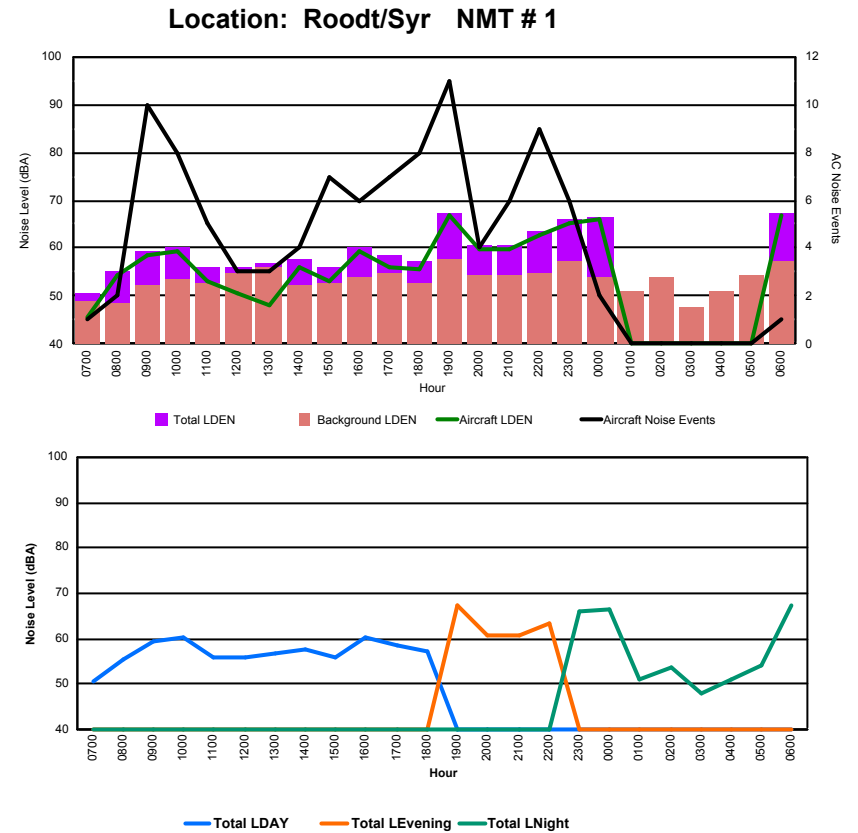

Luxembourg Airport Noise Distribution by Hour

Between 05/04/2024 00:00:00 and 05/04/2024 23:59:59 (Local Time)

Day	Aircraft Events	Total LDEN dB(A)	Aircraft LDEN dB(A)	Background LDEN dB(A)	Total LDay dB(A)	Total LEvening dB(A)	Total LNight dB(A)	
05/04/24	7:00	1	50.6	45.7	48.9	50.6	-	-
05/04/24	8:00	2	55.4	54.4	48.7	55.4	-	-
05/04/24	9:00	10	59.4	58.6	52.2	59.4	-	-
05/04/24	10:00	8	60.2	59.2	53.7	60.2	-	-
05/04/24	11:00	5	56.0	53.3	52.8	56.0	-	-
05/04/24	12:00	3	56.0	50.6	54.7	56.0	-	-
05/04/24	13:00	3	56.7	48.1	56.2	56.7	-	-
05/04/24	14:00	4	57.6	56.1	52.4	57.6	-	-
05/04/24	15:00	7	55.9	53.3	52.7	55.9	-	-
05/04/24	16:00	6	60.3	59.2	54.0	60.3	-	-
05/04/24	17:00	7	58.4	56.0	54.9	58.4	-	-
05/04/24	18:00	8	57.2	55.5	52.8	57.2	-	-
05/04/24	19:00	11	67.3	66.9	57.7	-	67.3	-
05/04/24	20:00	4	60.8	59.7	54.3	-	60.8	-
05/04/24	21:00	6	60.8	59.9	54.2	-	60.8	-
05/04/24	22:00	9	63.5	62.9	54.6	-	63.5	-
05/04/24	23:00	6	66.0	65.4	57.4	-	-	66.0
06/04/24	0:00	2	66.4	66.1	54.1	-	-	66.4
06/04/24	1:00	-	51.2	-	51.2	-	-	51.2
06/04/24	2:00	-	53.8	-	53.9	-	-	53.8
06/04/24	3:00	-	47.8	-	47.8	-	-	47.8
06/04/24	4:00	-	51.1	-	51.1	-	-	51.1
06/04/24	5:00	-	54.3	-	54.3	-	-	54.3
06/04/24	6:00	1	67.2	66.7	57.3	-	-	67.2
	103	61.2	60.3	54.1	57.6	64.0	62.6