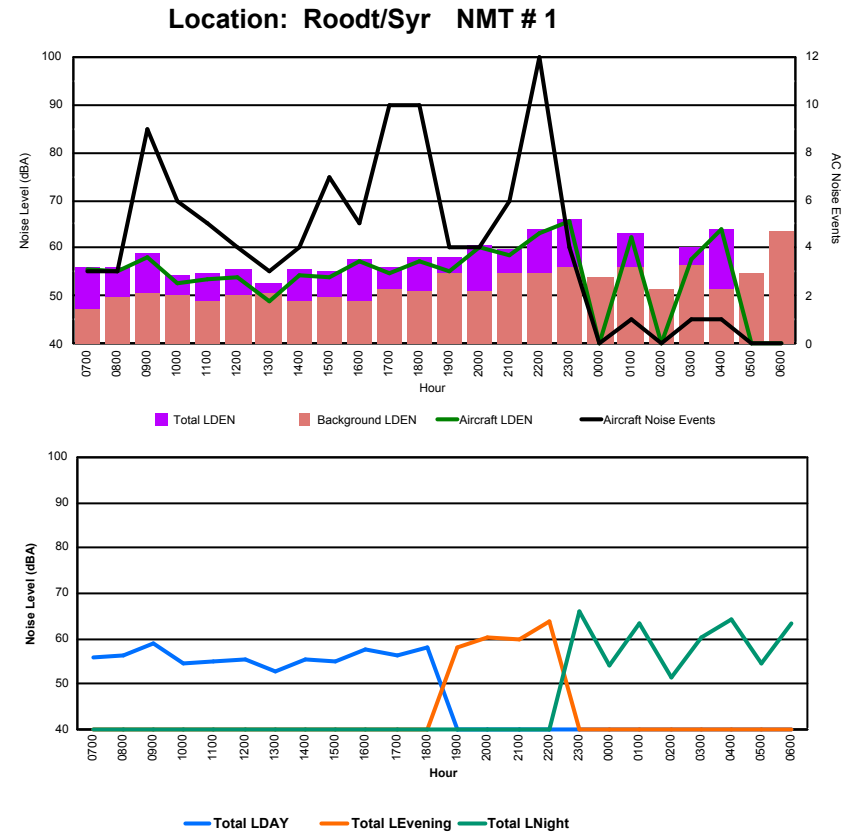

Luxembourg Airport Noise Distribution by Hour

Between 12/04/2024 00:00:00 and 12/04/2024 23:59:59 (Local Time)

Day	Aircraft Events	Total LDEN dB(A)	Aircraft LDEN dB(A)	Background LDEN dB(A)	Total LDay dB(A)	Total LEvening dB(A)	Total LNight dB(A)
12/04/24 7:00	3	56.1	55.5	47.4	56.1	-	-
12/04/24 8:00	3	56.2	55.3	49.6	56.2	-	-
12/04/24 9:00	9	58.9	58.3	50.6	58.9	-	-
12/04/24 10:00	6	54.4	52.6	50.0	54.4	-	-
12/04/24 11:00	5	54.8	53.6	48.9	54.8	-	-
12/04/24 12:00	4	55.5	54.0	50.4	55.5	-	-
12/04/24 13:00	3	52.7	48.8	50.6	52.7	-	-
12/04/24 14:00	4	55.5	54.5	48.9	55.5	-	-
12/04/24 15:00	7	55.2	53.9	49.7	55.2	-	-
12/04/24 16:00	5	57.8	57.3	48.8	57.8	-	-
12/04/24 17:00	10	56.2	54.6	51.5	56.2	-	-
12/04/24 18:00	10	58.0	57.2	51.0	58.0	-	-
12/04/24 19:00	4	58.3	55.1	54.8	-	58.3	-
12/04/24 20:00	4	60.5	60.2	51.1	-	60.5	-
12/04/24 21:00	6	59.9	58.4	54.8	-	59.9	-
12/04/24 22:00	12	63.8	63.3	54.7	-	63.8	-
12/04/24 23:00	4	66.0	65.5	55.9	-	-	66.0
13/04/24 0:00	-	54.1	-	54.1	-	-	54.1
13/04/24 1:00	1	63.2	62.2	56.1	-	-	63.2
13/04/24 2:00	-	51.5	-	51.5	-	-	51.5
13/04/24 3:00	1	60.1	57.7	56.5	-	-	60.1
13/04/24 4:00	1	64.1	63.8	51.5	-	-	64.1
13/04/24 5:00	-	54.6	-	54.6	-	-	54.6
13/04/24 6:00	-	63.4	-	63.4	-	-	63.4
	102	59.8	58.3	54.3	56.2	61.1	62.0