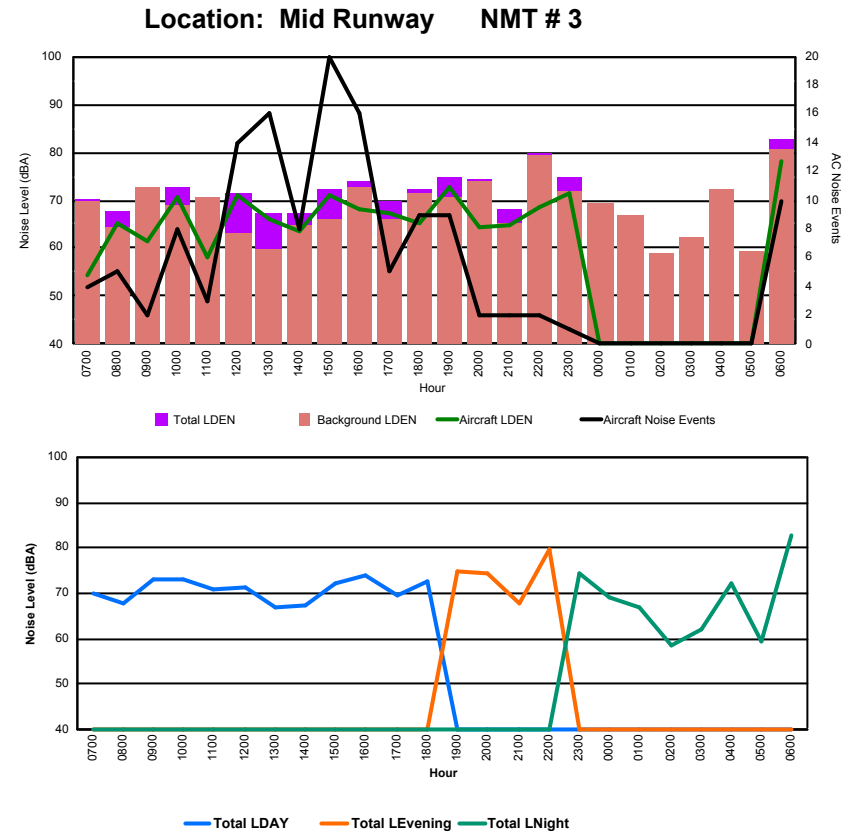

Luxembourg Airport Noise Distribution by Hour

Between 12/04/2024 00:00:00 and 12/04/2024 23:59:59 (Local Time)

Day	Aircraft Events	Total LDEN dB (A)	Aircraft LDEN dB(A)	Background LDEN dB(A)	Total LDay dB(A)	Total LEvening dB(A)	Total LNight dB (A)
12/04/24 7:00	4	70.1	54.4	70.0	70.1	-	-
12/04/24 8:00	5	67.7	65.1	64.3	67.7	-	-
12/04/24 9:00	2	72.9	61.3	72.6	72.9	-	-
12/04/24 10:00	8	72.9	70.6	69.1	72.9	-	-
12/04/24 11:00	3	70.8	58.3	70.5	70.8	-	-
12/04/24 12:00	14	71.5	70.9	63.1	71.5	-	-
12/04/24 13:00	16	67.1	66.2	59.8	67.1	-	-
12/04/24 14:00	8	67.2	63.4	64.9	67.2	-	-
12/04/24 15:00	20	72.2	71.0	66.1	72.2	-	-
12/04/24 16:00	16	74.0	68.2	72.7	74.0	-	-
12/04/24 17:00	5	69.6	67.2	65.9	69.6	-	-
12/04/24 18:00	9	72.5	65.4	71.6	72.5	-	-
12/04/24 19:00	9	74.8	72.8	70.6	-	74.8	-
12/04/24 20:00	2	74.2	64.5	73.8	-	74.2	-
12/04/24 21:00	2	68.0	64.7	65.4	-	68.0	-
12/04/24 22:00	2	79.8	68.4	79.5	-	79.8	-
12/04/24 23:00	1	74.6	71.3	71.9	-	-	74.6
13/04/24 0:00	-	69.3	-	69.2	-	-	69.3
13/04/24 1:00	-	66.9	-	67.0	-	-	66.9
13/04/24 2:00	-	58.7	-	58.8	-	-	58.7
13/04/24 3:00	-	62.2	-	62.3	-	-	62.2
13/04/24 4:00	-	72.2	-	72.1	-	-	72.2
13/04/24 5:00	-	59.3	-	59.4	-	-	59.3
13/04/24 6:00	10	82.7	78.3	80.8	-	-	82.7
	136	73.7	68.7	72.2	71.3	76.0	74.9