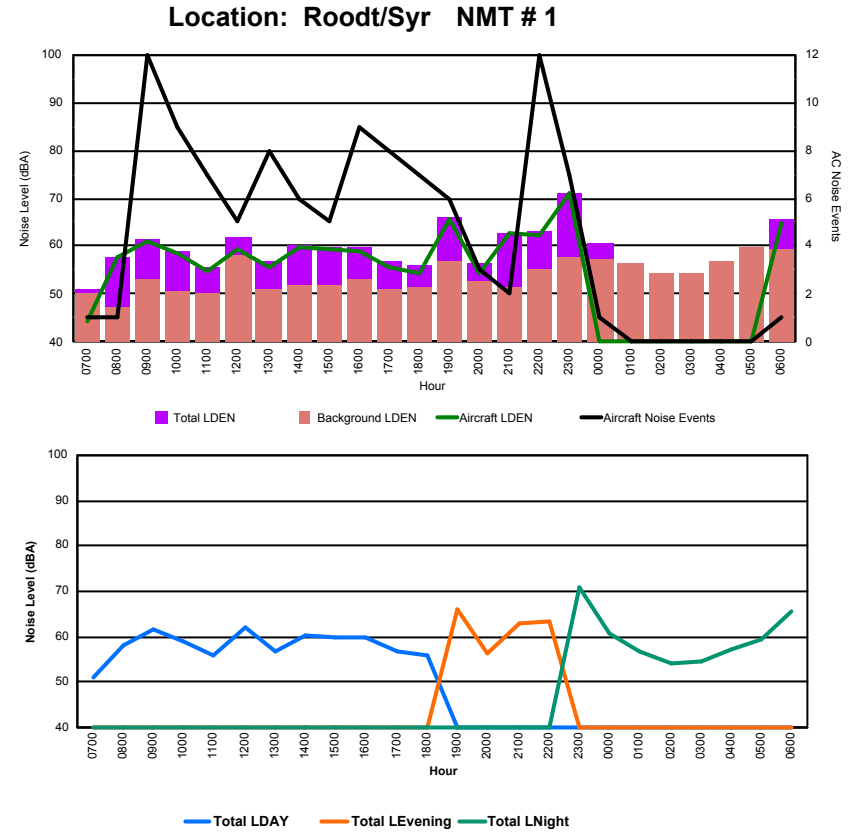

## Luxembourg Airport Noise Distribution by Hour

Between 01/04/2024 00:00:00 and 01/04/2024 23:59:59 (Local Time)

Day	Aircraft Events	Total LDEN dB(A)	Aircraft LDEN dB(A)	Background LDEN dB(A)	Total LDay dB(A)	Total LEvening dB(A)	Total LNight dB(A)
01/04/24 7:00	1	51.0	44.2	50.0	51.0	-	-
01/04/24 8:00	1	57.9	57.5	47.4	57.9	-	-
01/04/24 9:00	12	61.6	61.0	53.1	61.6	-	-
01/04/24 10:00	9	59.0	58.4	50.6	59.0	-	-
01/04/24 11:00	7	55.8	54.6	50.0	55.8	-	-
01/04/24 12:00	5	61.9	59.4	58.3	61.9	-	-
01/04/24 13:00	8	56.9	55.8	51.0	56.9	-	-
01/04/24 14:00	6	60.3	59.6	51.7	60.3	-	-
01/04/24 15:00	5	59.9	59.2	51.7	59.9	-	-
01/04/24 16:00	9	59.8	58.8	53.1	59.8	-	-
01/04/24 17:00	8	56.9	55.8	51.2	56.9	-	-
01/04/24 18:00	7	56.0	54.2	51.5	56.0	-	-
01/04/24 19:00	6	66.2	65.7	56.7	-	66.2	-
01/04/24 20:00	3	56.4	54.2	52.5	-	56.4	-
01/04/24 21:00	2	62.9	62.6	51.5	-	62.9	-
01/04/24 22:00	12	63.2	62.5	55.3	-	63.2	-
01/04/24 23:00	7	71.1	71.1	57.8	-	-	71.1
02/04/24 0:00	1	60.6	39.7	57.2	-	-	60.6
02/04/24 1:00	-	56.6	-	56.6	-	-	56.6
02/04/24 2:00	-	54.3	-	54.3	-	-	54.3
02/04/24 3:00	-	54.5	-	54.5	-	-	54.5
02/04/24 4:00	-	57.0	-	57.0	-	-	57.0
02/04/24 5:00	-	59.5	-	59.6	-	-	59.5
02/04/24 6:00	1	65.8	64.7	59.5	-	-	65.8
	<b>110</b>	<b>62.0</b>	<b>61.1</b>	<b>55.1</b>	<b>58.9</b>	<b>63.3</b>	<b>64.0</b>