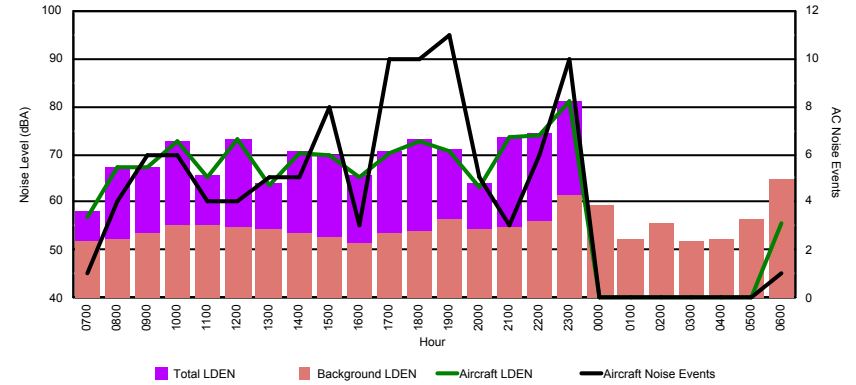

Luxembourg Airport Noise Distribution by Hour

Between 07/04/2024 00:00:00 and 07/04/2024 23:59:59 (Local Time)

Day	Aircraft Events	Total LDEN dB(A)	Aircraft LDEN dB(A)	Background LDEN dB(A)	Total LDay dB(A)	Total LEvening dB(A)	Total LNight dB(A)
07/04/24 7:00	1	58.1	57.0	51.7	58.1	-	-
07/04/24 8:00	4	67.5	67.3	52.3	67.5	-	-
07/04/24 9:00	6	67.5	67.4	53.5	67.5	-	-
07/04/24 10:00	6	72.9	72.9	55.3	72.9	-	-
07/04/24 11:00	4	65.5	65.1	55.0	65.5	-	-
07/04/24 12:00	4	73.1	73.0	54.7	73.1	-	-
07/04/24 13:00	5	64.1	63.6	54.2	64.1	-	-
07/04/24 14:00	5	70.5	70.3	53.5	70.5	-	-
07/04/24 15:00	8	69.7	69.6	52.7	69.7	-	-
07/04/24 16:00	3	65.6	65.4	51.5	65.6	-	-
07/04/24 17:00	10	70.5	70.4	53.5	70.5	-	-
07/04/24 18:00	10	73.0	72.9	54.0	73.0	-	-
07/04/24 19:00	11	70.9	70.8	56.3	-	70.9	-
07/04/24 20:00	5	63.8	63.3	54.4	-	63.8	-
07/04/24 21:00	3	73.7	73.7	54.6	-	73.7	-
07/04/24 22:00	6	74.2	74.1	56.2	-	74.2	-
07/04/24 23:00	10	81.0	80.9	61.6	-	-	81.0
08/04/24 0:00	-	59.2	-	59.2	-	-	59.2
08/04/24 1:00	-	52.3	-	52.3	-	-	52.3
08/04/24 2:00	-	55.8	-	55.8	-	-	55.8
08/04/24 3:00	-	51.7	-	51.7	-	-	51.7
08/04/24 4:00	-	52.4	-	52.4	-	-	52.4
08/04/24 5:00	-	56.4	-	56.4	-	-	56.4
08/04/24 6:00	1	64.9	55.5	64.6	-	-	64.9
	102	71.1	70.9	56.5	69.7	72.1	72.1

Location: DVOR NMT # 2