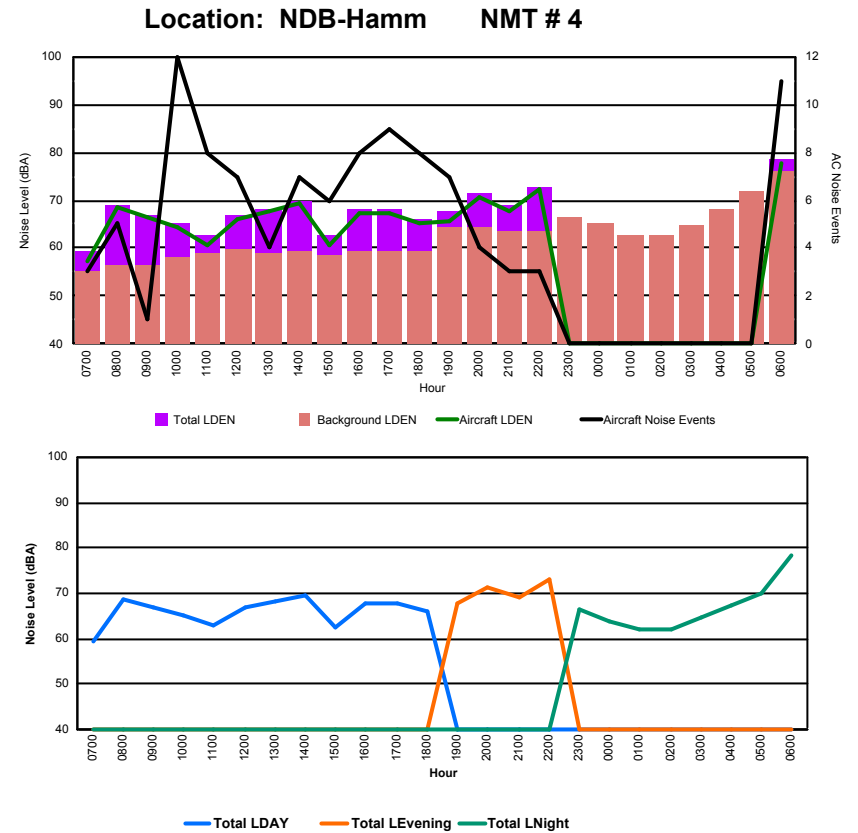

Luxembourg Airport Noise Distribution by Hour

Between 01/04/2024 00:00:00 and 01/04/2024 23:59:59 (Local Time)

Day	Aircraft Events	Total LDEN dB (A)	Aircraft LDEN dB(A)	Background LDEN dB(A)	Total LDay dB(A)	Total LEvening dB(A)	Total LNight dB (A)
01/04/24 7:00	3	59.4	57.4	55.4	59.4	-	-
01/04/24 8:00	5	68.8	68.5	56.4	68.8	-	-
01/04/24 9:00	1	67.0	66.5	56.5	67.0	-	-
01/04/24 10:00	12	65.3	64.5	58.0	65.3	-	-
01/04/24 11:00	8	62.8	60.6	59.1	62.8	-	-
01/04/24 12:00	7	66.8	65.9	59.7	66.8	-	-
01/04/24 13:00	4	68.3	67.8	58.8	68.3	-	-
01/04/24 14:00	7	69.7	69.3	59.2	69.7	-	-
01/04/24 15:00	6	62.6	60.5	58.7	62.6	-	-
01/04/24 16:00	8	68.0	67.4	59.2	68.0	-	-
01/04/24 17:00	9	68.0	67.3	59.4	68.0	-	-
01/04/24 18:00	8	66.2	65.3	59.2	66.2	-	-
01/04/24 19:00	7	67.9	65.5	64.5	-	67.9	-
01/04/24 20:00	4	71.5	70.5	64.4	-	71.5	-
01/04/24 21:00	3	69.0	67.6	63.4	-	69.0	-
01/04/24 22:00	3	72.9	72.4	63.6	-	72.9	-
01/04/24 23:00	-	66.3	-	66.3	-	-	66.3
02/04/24 0:00	-	64.0	-	65.0	-	-	64.0
02/04/24 1:00	-	62.2	-	62.8	-	-	62.2
02/04/24 2:00	-	62.2	-	62.7	-	-	62.2
02/04/24 3:00	-	64.8	-	64.9	-	-	64.8
02/04/24 4:00	-	67.3	-	68.0	-	-	67.3
02/04/24 5:00	-	69.9	-	71.7	-	-	69.9
02/04/24 6:00	11	78.4	77.7	76.1	-	-	78.4
	106	69.3	67.9	66.0	66.9	70.8	70.9