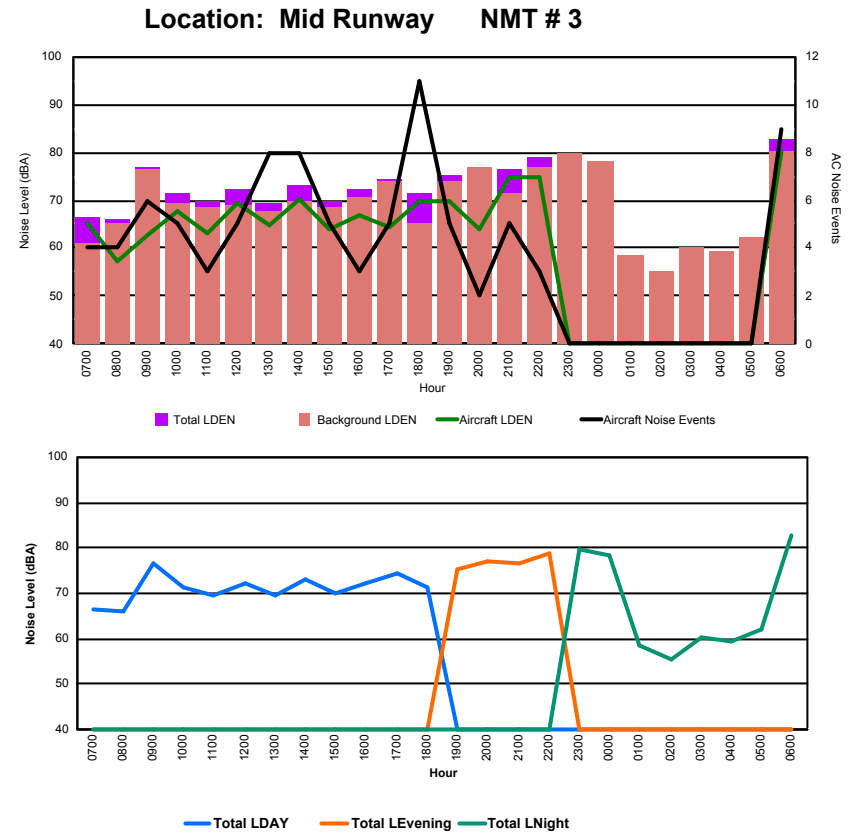

Luxembourg Airport Noise Distribution by Hour

Between 11/04/2024 00:00:00 and 11/04/2024 23:59:59 (Local Time)

Day	Aircraft Events	Total LDEN dB (A)	Aircraft LDEN dB(A)	Background LDEN dB(A)	Total LDay dB(A)	Total LEvening dB(A)	Total LNight dB (A)
11/04/24 7:00	4	66.5	65.1	61.1	66.5	-	-
11/04/24 8:00	4	66.1	57.1	65.4	66.1	-	-
11/04/24 9:00	6	76.7	62.7	76.5	76.7	-	-
11/04/24 10:00	5	71.5	67.6	69.2	71.5	-	-
11/04/24 11:00	3	69.7	63.1	68.7	69.7	-	-
11/04/24 12:00	5	72.1	69.4	68.8	72.1	-	-
11/04/24 13:00	8	69.4	64.8	67.7	69.4	-	-
11/04/24 14:00	8	73.1	70.2	69.9	73.1	-	-
11/04/24 15:00	5	70.0	64.1	68.7	70.0	-	-
11/04/24 16:00	3	72.1	66.8	70.6	72.1	-	-
11/04/24 17:00	5	74.4	64.2	73.9	74.4	-	-
11/04/24 18:00	11	71.3	70.0	65.4	71.3	-	-
11/04/24 19:00	5	75.3	69.6	74.0	-	75.3	-
11/04/24 20:00	2	76.9	64.1	76.7	-	76.9	-
11/04/24 21:00	5	76.5	74.9	71.5	-	76.5	-
11/04/24 22:00	3	79.0	74.8	77.0	-	79.0	-
11/04/24 23:00	-	79.6	-	79.6	-	-	79.6
12/04/24 0:00	-	78.3	-	78.3	-	-	78.3
12/04/24 1:00	-	58.4	-	58.5	-	-	58.4
12/04/24 2:00	-	55.3	-	55.3	-	-	55.3
12/04/24 3:00	-	60.3	-	60.3	-	-	60.3
12/04/24 4:00	-	59.4	-	59.4	-	-	59.4
12/04/24 5:00	-	62.0	-	62.1	-	-	62.0
12/04/24 6:00	9	82.8	80.2	80.3	-	-	82.8
	91	75.0	69.9	73.5	72.0	77.1	76.5