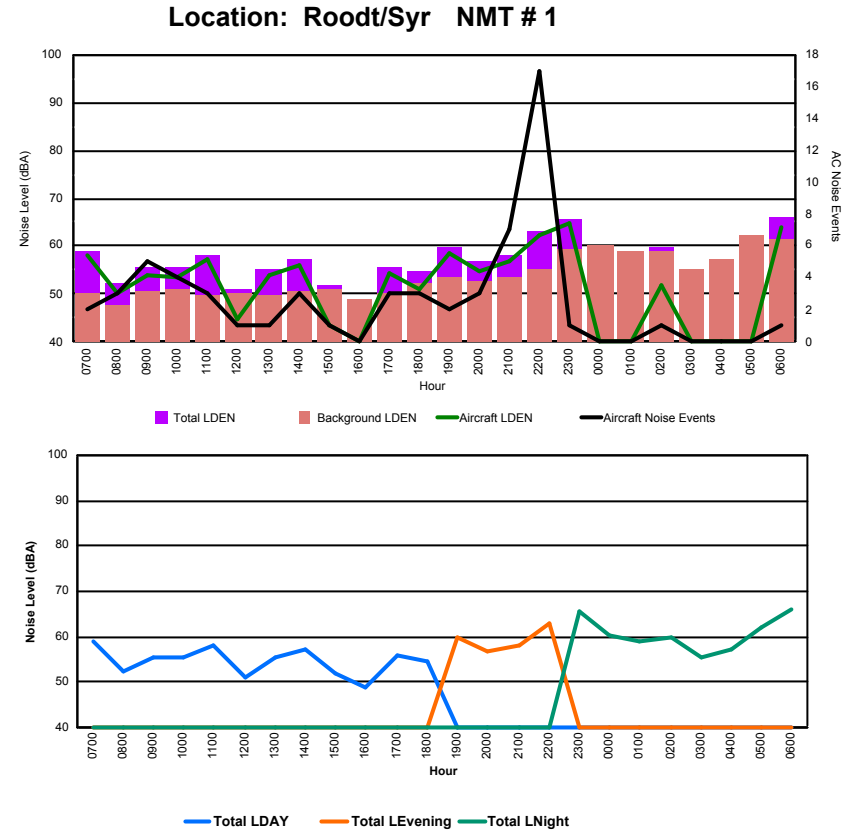

Luxembourg Airport Noise Distribution by Hour

Between 23/04/2024 00:00:00 and 23/04/2024 23:59:59 (Local Time)

Day	Aircraft Events	Total LDEN dB(A)	Aircraft LDEN dB(A)	Background LDEN dB(A)	Total LDay dB(A)	Total LEvening dB(A)	Total LNight dB(A)	
23/04/24	7:00	2	58.8	58.2	50.2	58.8	-	-
23/04/24	8:00	3	52.2	50.4	47.7	52.2	-	-
23/04/24	9:00	5	55.6	54.1	50.6	55.6	-	-
23/04/24	10:00	4	55.5	53.6	51.0	55.5	-	-
23/04/24	11:00	3	58.1	57.4	49.8	58.1	-	-
23/04/24	12:00	1	51.2	44.7	50.2	51.2	-	-
23/04/24	13:00	1	55.3	53.9	49.9	55.3	-	-
23/04/24	14:00	3	57.1	55.9	50.8	57.1	-	-
23/04/24	15:00	1	51.8	43.7	51.1	51.8	-	-
23/04/24	16:00	-	48.9	-	48.9	48.9	-	-
23/04/24	17:00	3	55.8	54.4	50.2	55.8	-	-
23/04/24	18:00	3	54.6	51.1	52.1	54.6	-	-
23/04/24	19:00	2	59.9	58.7	53.6	-	59.9	-
23/04/24	20:00	3	56.7	54.8	52.5	-	56.7	-
23/04/24	21:00	7	58.3	56.7	53.5	-	58.3	-
23/04/24	22:00	17	63.0	62.3	55.4	-	63.0	-
23/04/24	23:00	1	65.8	64.7	59.4	-	-	65.8
24/04/24	0:00	-	60.1	-	60.2	-	-	60.1
24/04/24	1:00	-	58.9	-	58.9	-	-	58.9
24/04/24	2:00	1	59.8	52.0	59.1	-	-	59.8
24/04/24	3:00	-	55.4	-	55.4	-	-	55.4
24/04/24	4:00	-	57.4	-	57.4	-	-	57.4
24/04/24	5:00	-	62.0	-	62.1	-	-	62.0
24/04/24	6:00	1	65.9	64.0	61.5	-	-	65.9
	61	59.5	56.9	56.1	55.4	60.1	62.1