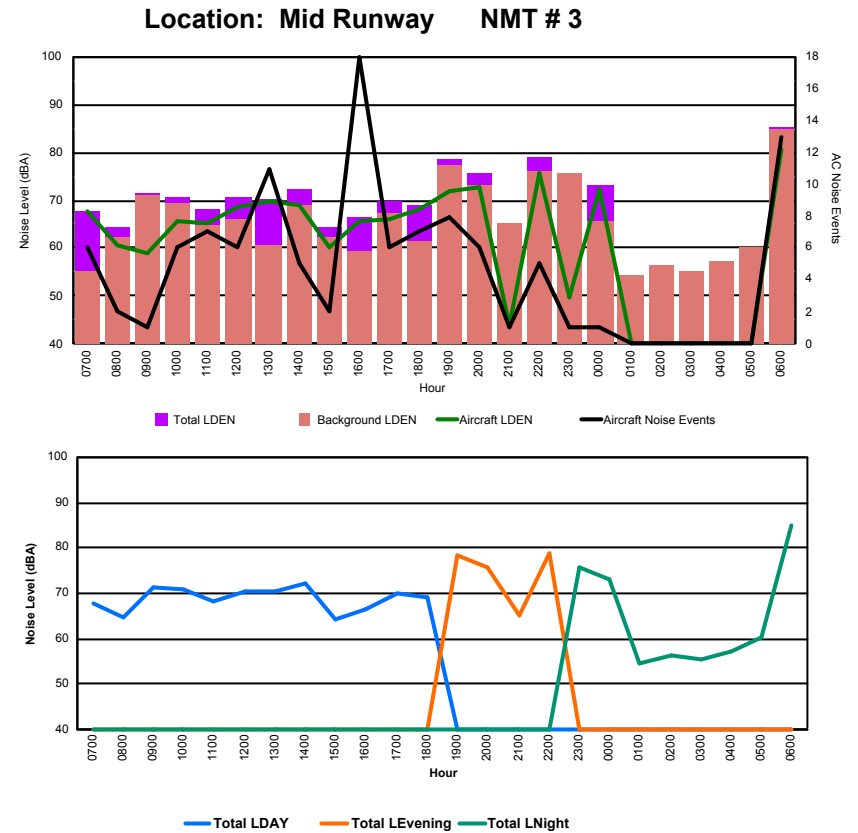

Luxembourg Airport Noise Distribution by Hour

Between 05/04/2024 00:00:00 and 05/04/2024 23:59:59 (Local Time)

Day	Aircraft Events	Total LDEN dB(A)	Aircraft LDEN dB(A)	Background LDEN dB(A)	Total LDay dB(A)	Total LEvening dB(A)	Total LNight dB(A)
05/04/24 7:00	6	67.9	67.6	55.3	67.9	-	-
05/04/24 8:00	2	64.5	60.8	62.2	64.5	-	-
05/04/24 9:00	1	71.3	59.0	71.1	71.3	-	-
05/04/24 10:00	6	70.8	65.8	69.2	70.8	-	-
05/04/24 11:00	7	68.1	65.4	64.8	68.1	-	-
05/04/24 12:00	6	70.6	68.6	66.2	70.6	-	-
05/04/24 13:00	11	70.4	69.9	60.8	70.4	-	-
05/04/24 14:00	5	72.1	69.1	69.0	72.1	-	-
05/04/24 15:00	2	64.3	60.2	62.2	64.3	-	-
05/04/24 16:00	18	66.5	65.7	59.3	66.5	-	-
05/04/24 17:00	6	69.8	66.0	67.5	69.8	-	-
05/04/24 18:00	7	69.0	68.2	61.3	69.0	-	-
05/04/24 19:00	8	78.5	72.0	77.4	-	78.5	-
05/04/24 20:00	6	75.8	72.6	73.1	-	75.8	-
05/04/24 21:00	1	65.0	43.9	65.0	-	65.0	-
05/04/24 22:00	5	78.8	75.6	76.1	-	78.8	-
05/04/24 23:00	1	75.8	49.7	75.8	-	-	75.8
06/04/24 0:00	1	73.1	72.2	65.7	-	-	73.1
06/04/24 1:00	-	54.4	-	54.5	-	-	54.4
06/04/24 2:00	-	56.4	-	56.4	-	-	56.4
06/04/24 3:00	-	55.4	-	55.4	-	-	55.4
06/04/24 4:00	-	57.3	-	57.4	-	-	57.3
06/04/24 5:00	-	60.3	-	60.4	-	-	60.3
06/04/24 6:00	13	85.2	80.5	84.6	-	-	85.2
	112	74.6	70.3	73.2	69.4	76.7	76.9