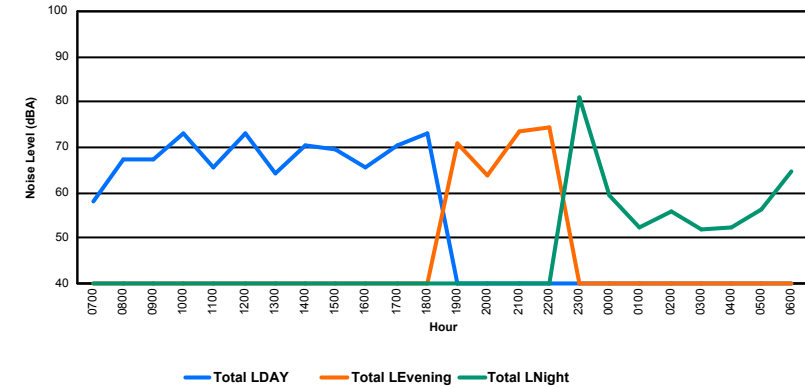

Luxembourg Airport Noise Distribution by Hour

Between 07/04/2024 00:00:00 and 07/04/2024 23:59:59 (Local Time)

Day	Aircraft Events	Total LDEN dB(A)	Aircraft LDEN dB(A)	Background LDEN dB(A)	Total LDay dB(A)	Total LEvening dB(A)	Total LNight dB(A)
07/04/24 7:00	1	58.1	57.0	51.7	58.1	-	-
07/04/24 8:00	4	67.5	67.3	52.3	67.5	-	-
07/04/24 9:00	6	67.5	67.4	53.5	67.5	-	-
07/04/24 10:00	6	72.9	72.9	55.3	72.9	-	-
07/04/24 11:00	4	65.5	65.1	55.0	65.5	-	-
07/04/24 12:00	4	73.1	73.0	54.7	73.1	-	-
07/04/24 13:00	5	64.1	63.6	54.2	64.1	-	-
07/04/24 14:00	5	70.5	70.3	53.5	70.5	-	-
07/04/24 15:00	8	69.7	69.6	52.7	69.7	-	-
07/04/24 16:00	3	65.6	65.4	51.5	65.6	-	-
07/04/24 17:00	10	70.5	70.4	53.5	70.5	-	-
07/04/24 18:00	10	73.0	72.9	54.0	73.0	-	-
07/04/24 19:00	11	70.9	70.8	56.3	-	70.9	-
07/04/24 20:00	5	63.8	63.3	54.4	-	63.8	-
07/04/24 21:00	3	73.7	73.7	54.6	-	73.7	-
07/04/24 22:00	6	74.2	74.1	56.2	-	74.2	-
07/04/24 23:00	10	81.0	80.9	61.6	-	-	81.0
08/04/24 0:00	-	59.2	-	59.2	-	-	59.2
08/04/24 1:00	-	52.3	-	52.3	-	-	52.3
08/04/24 2:00	-	55.8	-	55.8	-	-	55.8
08/04/24 3:00	-	51.7	-	51.7	-	-	51.7
08/04/24 4:00	-	52.4	-	52.4	-	-	52.4
08/04/24 5:00	-	56.4	-	56.4	-	-	56.4
08/04/24 6:00	1	64.9	55.5	64.6	-	-	64.9
	102	71.1	70.9	56.5	69.7	72.1	72.1

Location: DVOR NMT # 2