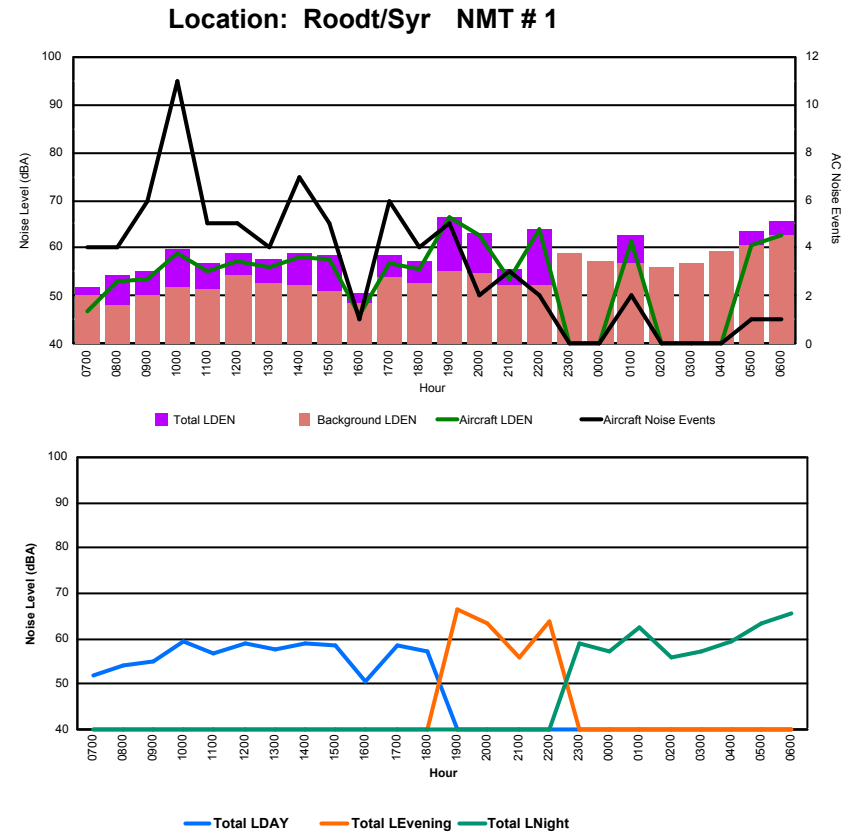

Luxembourg Airport Noise Distribution by Hour

Between 27/04/2024 00:00:00 and 27/04/2024 23:59:59 (Local Time)

Day	Aircraft Events	Total LDEN dB(A)	Aircraft LDEN dB(A)	Background LDEN dB(A)	Total LDay dB(A)	Total LEvening dB(A)	Total LNight dB(A)	
27/04/24	7:00	4	51.7	46.9	50.1	51.7	-	-
27/04/24	8:00	4	54.2	53.1	48.1	54.2	-	-
27/04/24	9:00	6	55.0	53.4	50.1	55.0	-	-
27/04/24	10:00	11	59.6	58.8	51.7	59.6	-	-
27/04/24	11:00	5	56.8	55.4	51.5	56.8	-	-
27/04/24	12:00	5	59.1	57.4	54.2	59.1	-	-
27/04/24	13:00	4	57.8	56.2	52.9	57.8	-	-
27/04/24	14:00	7	59.1	58.2	52.3	59.1	-	-
27/04/24	15:00	5	58.4	57.5	51.2	58.4	-	-
27/04/24	16:00	1	50.5	45.9	48.7	50.5	-	-
27/04/24	17:00	6	58.7	57.0	54.0	58.7	-	-
27/04/24	18:00	4	57.4	55.5	52.9	57.4	-	-
27/04/24	19:00	5	66.6	66.3	55.1	-	66.6	-
27/04/24	20:00	2	63.3	62.7	54.9	-	63.3	-
27/04/24	21:00	3	55.8	53.5	52.2	-	55.8	-
27/04/24	22:00	2	64.0	63.8	52.1	-	64.0	-
27/04/24	23:00	-	59.0	-	59.0	-	-	59.0
28/04/24	0:00	-	57.2	-	57.3	-	-	57.2
28/04/24	1:00	2	62.6	61.3	56.9	-	-	62.6
28/04/24	2:00	-	56.1	-	56.1	-	-	56.1
28/04/24	3:00	-	57.0	-	57.0	-	-	57.0
28/04/24	4:00	-	59.3	-	59.3	-	-	59.3
28/04/24	5:00	1	63.5	60.5	60.6	-	-	63.5
28/04/24	6:00	1	65.7	62.9	62.6	-	-	65.7
	78	60.5	58.7	55.9	57.3	63.8	61.3