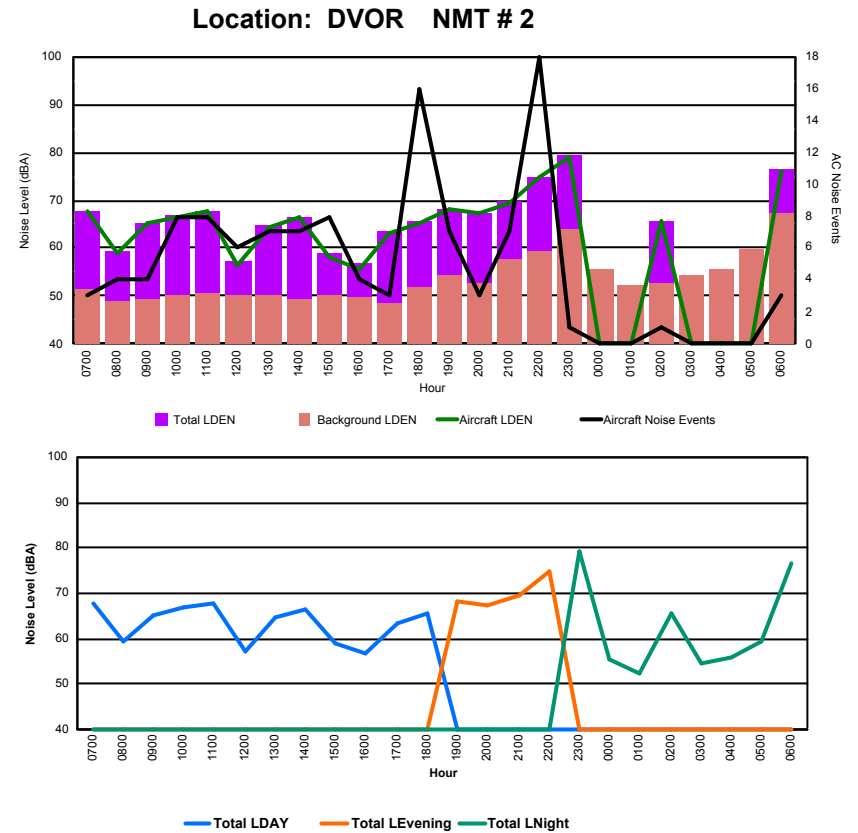

Luxembourg Airport Noise Distribution by Hour

Between 23/04/2024 00:00:00 and 23/04/2024 23:59:59 (Local Time)

Day	Aircraft Events	Total LDEN dB(A)	Aircraft LDEN dB(A)	Background LDEN dB(A)	Total LDay dB(A)	Total LEvening dB(A)	Total LNight dB(A)	
23/04/24	7:00	3	67.8	67.8	51.4	67.8	-	-
23/04/24	8:00	4	59.4	59.0	49.1	59.4	-	-
23/04/24	9:00	4	65.3	65.2	49.2	65.3	-	-
23/04/24	10:00	8	66.7	66.6	50.4	66.7	-	-
23/04/24	11:00	8	67.8	67.8	50.8	67.8	-	-
23/04/24	12:00	6	57.2	56.4	50.0	57.2	-	-
23/04/24	13:00	7	64.6	64.5	50.2	64.6	-	-
23/04/24	14:00	7	66.3	66.3	49.4	66.3	-	-
23/04/24	15:00	8	58.9	58.2	50.4	58.9	-	-
23/04/24	16:00	4	56.7	55.7	49.8	56.7	-	-
23/04/24	17:00	3	63.5	63.3	48.7	63.5	-	-
23/04/24	18:00	16	65.6	65.4	51.7	65.6	-	-
23/04/24	19:00	7	68.2	68.0	54.4	-	68.2	-
23/04/24	20:00	3	67.3	67.2	52.8	-	67.3	-
23/04/24	21:00	7	69.7	69.5	57.9	-	69.7	-
23/04/24	22:00	18	74.8	74.7	59.3	-	74.8	-
23/04/24	23:00	1	79.2	79.1	64.0	-	-	79.2
24/04/24	0:00	-	55.4	-	55.5	-	-	55.4
24/04/24	1:00	-	52.2	-	52.2	-	-	52.2
24/04/24	2:00	1	65.8	65.5	52.6	-	-	65.8
24/04/24	3:00	-	54.5	-	54.5	-	-	54.5
24/04/24	4:00	-	55.8	-	55.8	-	-	55.8
24/04/24	5:00	-	59.6	-	59.6	-	-	59.6
24/04/24	6:00	3	76.6	76.1	67.3	-	-	76.6
	118	69.7	69.4	57.5	64.7	71.1	72.3