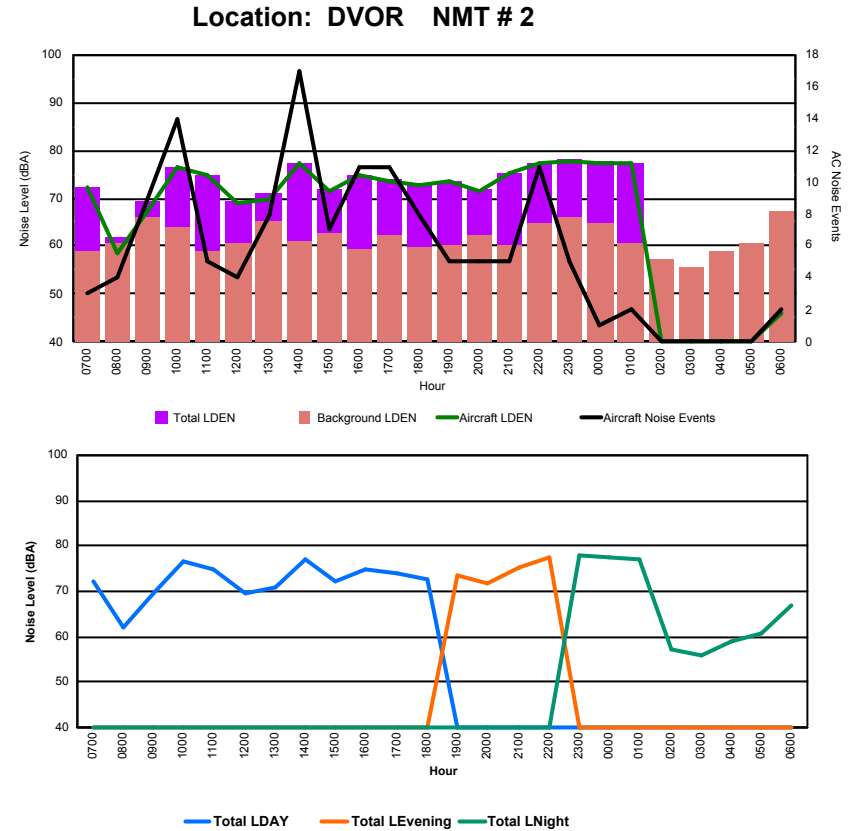

Luxembourg Airport Noise Distribution by Hour

Between 04/04/2024 00:00:00 and 04/04/2024 23:59:59 (Local Time)

Day	Aircraft Events	Total LDEN dB(A)	Aircraft LDEN dB(A)	Background LDEN dB(A)	Total LDay dB(A)	Total LEvening dB(A)	Total LNight dB(A)	
04/04/24	7:00	3	72.4	72.3	59.0	72.4	-	-
04/04/24	8:00	4	61.9	58.5	60.5	61.9	-	-
04/04/24	9:00	9	69.5	67.3	65.9	69.5	-	-
04/04/24	10:00	14	76.6	76.4	63.8	76.6	-	-
04/04/24	11:00	5	74.7	74.6	59.0	74.7	-	-
04/04/24	12:00	4	69.5	68.9	60.6	69.5	-	-
04/04/24	13:00	8	71.0	69.9	65.0	71.0	-	-
04/04/24	14:00	17	77.2	77.1	60.9	77.2	-	-
04/04/24	15:00	7	72.0	71.5	62.7	72.0	-	-
04/04/24	16:00	11	74.8	74.6	59.5	74.8	-	-
04/04/24	17:00	11	74.0	73.7	62.3	74.0	-	-
04/04/24	18:00	8	72.8	72.6	59.9	72.8	-	-
04/04/24	19:00	5	73.7	73.5	60.3	-	73.7	-
04/04/24	20:00	5	71.8	71.4	62.2	-	71.8	-
04/04/24	21:00	5	75.4	75.2	60.4	-	75.4	-
04/04/24	22:00	11	77.4	77.2	64.8	-	77.4	-
04/04/24	23:00	5	78.0	77.7	65.9	-	-	78.0
05/04/24	0:00	1	77.7	77.5	64.6	-	-	77.7
05/04/24	1:00	2	77.2	77.1	60.6	-	-	77.2
05/04/24	2:00	-	57.1	-	57.1	-	-	57.1
05/04/24	3:00	-	55.8	-	55.8	-	-	55.8
05/04/24	4:00	-	58.9	-	58.9	-	-	58.9
05/04/24	5:00	-	60.6	-	60.6	-	-	60.6
05/04/24	6:00	2	66.8	46.1	67.3	-	-	66.8
	137	73.8	73.5	62.5	73.5	75.1	73.6