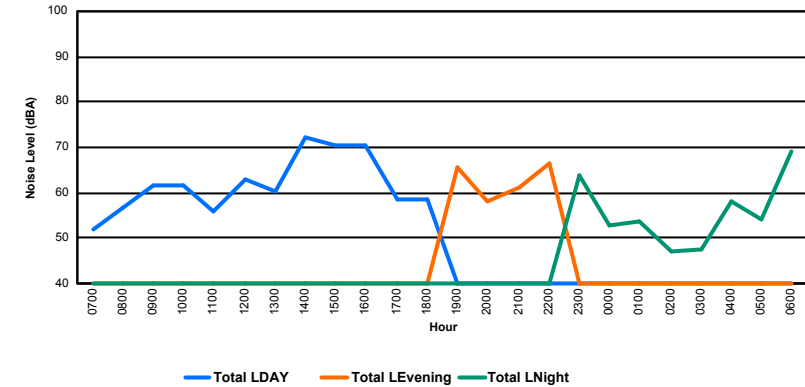

Luxembourg Airport Noise Distribution by Hour

Between 02/04/2024 00:00:00 and 02/04/2024 23:59:59 (Local Time)

Day	Aircraft Events	Total LDEN dB(A)	Aircraft LDEN dB(A)	Background LDEN dB(A)	Total LDay dB(A)	Total LEvening dB(A)	Total LNight dB(A)	
02/04/24	7:00	1	51.9	45.8	50.7	51.9	-	-
02/04/24	8:00	4	56.8	54.9	52.6	56.8	-	-
02/04/24	9:00	11	61.6	60.8	54.4	61.6	-	-
02/04/24	10:00	9	61.6	61.0	53.3	61.6	-	-
02/04/24	11:00	3	55.7	51.9	53.5	55.7	-	-
02/04/24	12:00	11	62.8	61.8	56.4	62.8	-	-
02/04/24	13:00	10	60.1	57.6	56.7	60.1	-	-
02/04/24	14:00	8	72.3	72.0	58.9	72.3	-	-
02/04/24	15:00	8	70.6	70.4	58.0	70.6	-	-
02/04/24	16:00	9	70.3	70.2	55.6	70.3	-	-
02/04/24	17:00	6	58.6	56.0	55.4	58.6	-	-
02/04/24	18:00	6	58.6	56.5	54.6	58.6	-	-
02/04/24	19:00	7	65.4	64.4	58.6	-	65.4	-
02/04/24	20:00	3	58.3	55.7	54.8	-	58.3	-
02/04/24	21:00	6	61.3	60.2	55.0	-	61.3	-
02/04/24	22:00	15	66.6	66.3	56.2	-	66.6	-
02/04/24	23:00	3	63.9	63.3	55.6	-	-	63.9
03/04/24	0:00	-	53.0	-	53.0	-	-	53.0
03/04/24	1:00	-	53.6	-	53.6	-	-	53.6
03/04/24	2:00	-	47.0	-	47.0	-	-	47.0
03/04/24	3:00	-	47.3	-	47.3	-	-	47.3
03/04/24	4:00	-	58.2	-	58.3	-	-	58.2
03/04/24	5:00	-	54.1	-	54.2	-	-	54.1
03/04/24	6:00	3	69.1	68.8	58.6	-	-	69.1
	123	64.6	64.1	55.6	66.0	64.0	61.8	

Location: Roodt/Syr NMT # 1