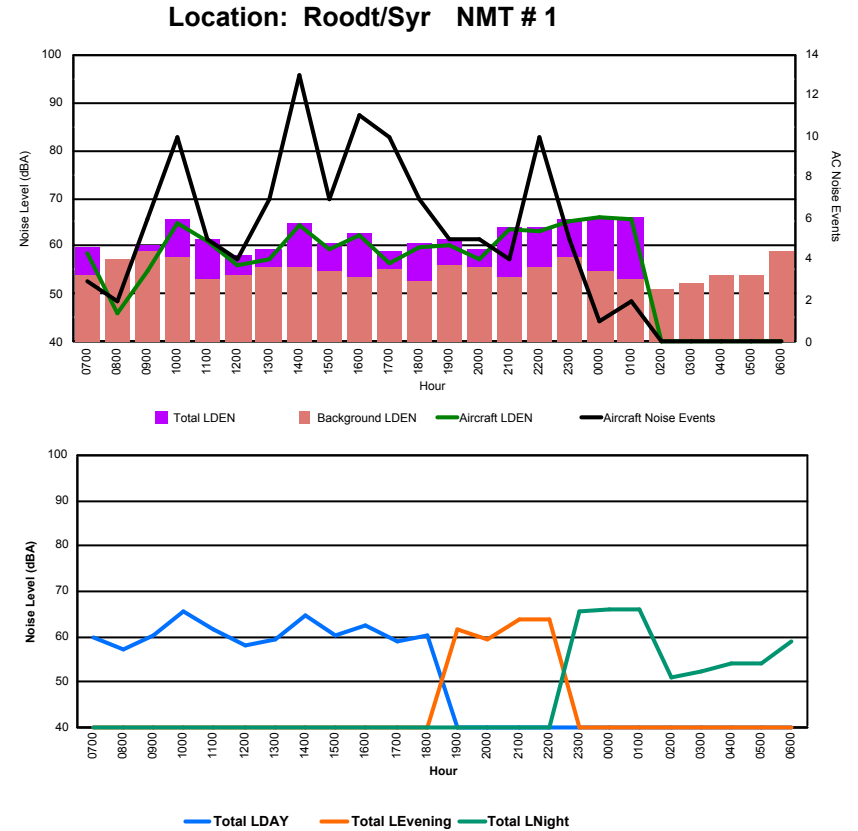

Luxembourg Airport Noise Distribution by Hour

Between 04/04/2024 00:00:00 and 04/04/2024 23:59:59 (Local Time)

Day	Aircraft Events	Total LDEN dB (A)	Aircraft LDEN dB(A)	Background LDEN dB(A)	Total LDay dB(A)	Total LEvening dB(A)	Total LNight dB (A)	
04/04/24	7:00	3	59.7	58.4	54.0	59.7	-	-
04/04/24	8:00	2	57.3	46.2	57.3	57.3	-	-
04/04/24	9:00	6	60.3	54.9	59.0	60.3	-	-
04/04/24	10:00	10	65.6	64.8	57.9	65.6	-	-
04/04/24	11:00	5	61.5	60.9	53.1	61.5	-	-
04/04/24	12:00	4	58.1	56.1	54.1	58.1	-	-
04/04/24	13:00	7	59.4	57.4	55.5	59.4	-	-
04/04/24	14:00	13	64.7	64.2	55.5	64.7	-	-
04/04/24	15:00	7	60.5	59.3	54.6	60.5	-	-
04/04/24	16:00	11	62.6	62.2	53.4	62.6	-	-
04/04/24	17:00	10	58.9	56.3	55.1	58.9	-	-
04/04/24	18:00	7	60.5	59.8	52.5	60.5	-	-
04/04/24	19:00	5	61.6	60.2	55.9	-	61.6	-
04/04/24	20:00	5	59.5	57.2	55.7	-	59.5	-
04/04/24	21:00	4	63.8	63.4	53.4	-	63.8	-
04/04/24	22:00	10	63.8	63.1	55.6	-	63.8	-
04/04/24	23:00	5	65.7	65.0	57.8	-	-	65.7
05/04/24	0:00	1	66.2	65.9	54.9	-	-	66.2
05/04/24	1:00	2	66.0	65.8	53.2	-	-	66.0
05/04/24	2:00	-	51.2	-	51.2	-	-	51.2
05/04/24	3:00	-	52.3	-	52.3	-	-	52.3
05/04/24	4:00	-	54.0	-	54.0	-	-	54.0
05/04/24	5:00	-	54.0	-	54.0	-	-	54.0
05/04/24	6:00	-	59.0	-	59.0	-	-	59.0
	117	61.9	60.9	55.5	61.5	62.5	62.3