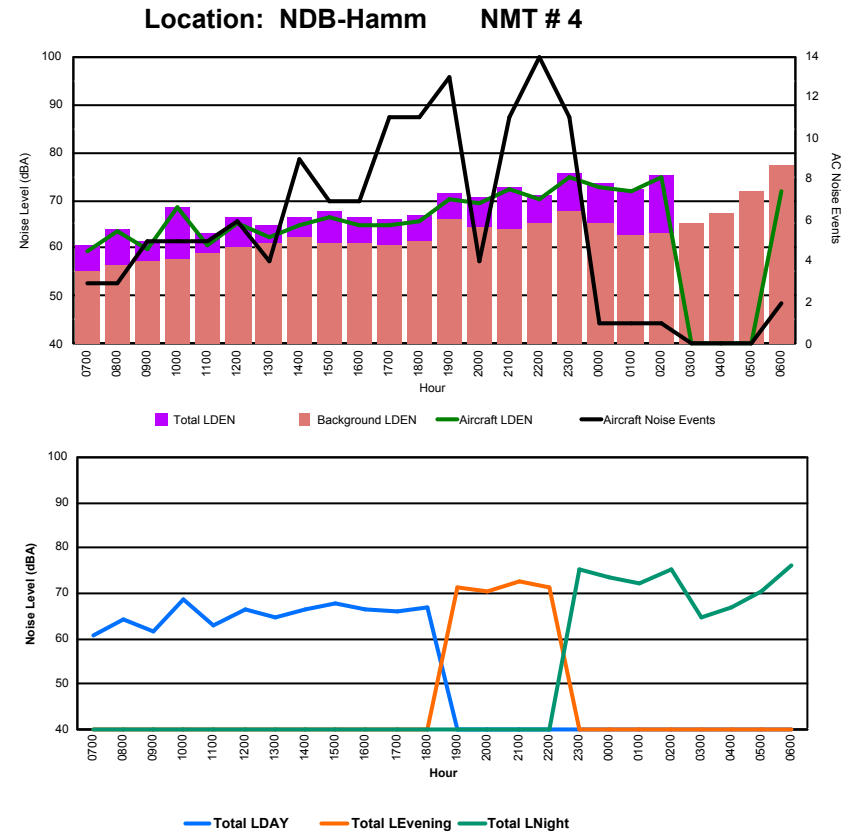

Luxembourg Airport Noise Distribution by Hour

Between 21/04/2024 00:00:00 and 21/04/2024 23:59:59 (Local Time)

Day	Aircraft Events	Total LDEN dB(A)	Aircraft LDEN dB(A)	Background LDEN dB(A)	Total LDay dB(A)	Total LEvening dB(A)	Total LNight dB(A)	
21/04/24	7:00	3	60.8	59.5	55.3	60.8	-	-
21/04/24	8:00	3	64.1	63.4	56.3	64.1	-	-
21/04/24	9:00	5	61.6	59.8	57.1	61.6	-	-
21/04/24	10:00	5	68.7	68.4	57.8	68.7	-	-
21/04/24	11:00	5	63.0	60.8	59.0	63.0	-	-
21/04/24	12:00	6	66.3	65.1	60.3	66.3	-	-
21/04/24	13:00	4	64.7	62.5	61.0	64.7	-	-
21/04/24	14:00	9	66.5	64.6	62.3	66.5	-	-
21/04/24	15:00	7	67.6	66.5	61.2	67.6	-	-
21/04/24	16:00	7	66.3	64.9	60.9	66.3	-	-
21/04/24	17:00	11	66.1	64.7	60.8	66.1	-	-
21/04/24	18:00	11	66.8	65.5	61.3	66.8	-	-
21/04/24	19:00	13	71.5	70.2	66.0	-	71.5	-
21/04/24	20:00	4	70.5	69.2	64.4	-	70.5	-
21/04/24	21:00	11	72.8	72.2	64.1	-	72.8	-
21/04/24	22:00	14	71.2	70.2	65.1	-	71.2	-
21/04/24	23:00	11	75.5	74.8	67.6	-	-	75.5
22/04/24	0:00	1	73.4	72.8	65.3	-	-	73.4
22/04/24	1:00	1	72.4	71.9	62.9	-	-	72.4
22/04/24	2:00	1	75.2	74.9	63.3	-	-	75.2
22/04/24	3:00	-	64.7	-	65.0	-	-	64.7
22/04/24	4:00	-	66.7	-	67.4	-	-	66.7
22/04/24	5:00	-	70.6	-	72.0	-	-	70.6
22/04/24	6:00	2	76.3	71.7	77.3	-	-	76.3
	134	70.5	69.0	66.8	65.8	71.6	73.3