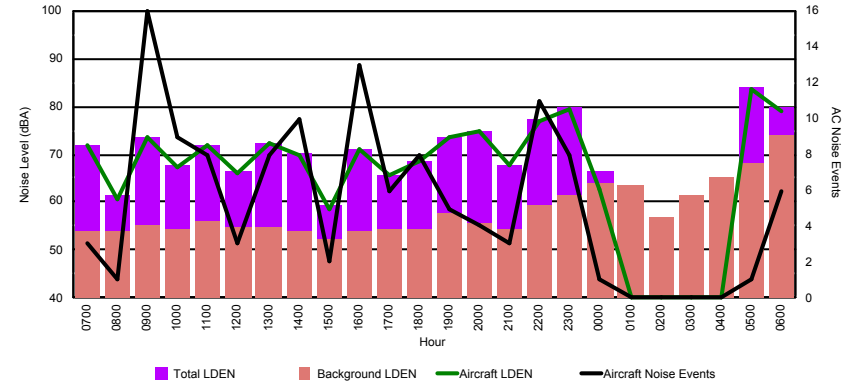

Luxembourg Airport Noise Distribution by Hour

Between 08/04/2024 00:00:00 and 08/04/2024 23:59:59 (Local Time)

Day	Aircraft Events	Total LDEN dB (A)	Aircraft LDEN dB(A)	Background LDEN dB(A)	Total LDay dB(A)	Total LEvening dB(A)	Total LNight dB (A)
08/04/24 7:00	3	71.8	71.8	53.8	71.8	-	-
08/04/24 8:00	1	61.4	60.5	53.9	61.4	-	-
08/04/24 9:00	16	73.5	73.4	55.2	73.5	-	-
08/04/24 10:00	9	67.7	67.5	54.2	67.7	-	-
08/04/24 11:00	8	72.0	71.9	56.0	72.0	-	-
08/04/24 12:00	3	66.5	66.2	54.6	66.5	-	-
08/04/24 13:00	8	72.3	72.2	54.6	72.3	-	-
08/04/24 14:00	10	70.1	70.0	54.1	70.1	-	-
08/04/24 15:00	2	59.5	58.6	52.4	59.5	-	-
08/04/24 16:00	13	71.1	71.0	53.8	71.1	-	-
08/04/24 17:00	6	65.8	65.5	54.3	65.8	-	-
08/04/24 18:00	8	68.7	68.6	54.5	68.7	-	-
08/04/24 19:00	5	73.5	73.4	57.7	-	73.5	-
08/04/24 20:00	4	74.9	74.8	55.8	-	74.9	-
08/04/24 21:00	3	67.8	67.6	54.4	-	67.8	-
08/04/24 22:00	11	77.1	77.0	59.5	-	77.1	-
08/04/24 23:00	8	79.6	79.5	61.6	-	-	79.6
09/04/24 0:00	1	66.3	62.9	63.8	-	-	66.3
09/04/24 1:00	-	62.9	-	63.6	-	-	62.9
09/04/24 2:00	-	56.7	-	56.7	-	-	56.7
09/04/24 3:00	-	61.6	-	61.6	-	-	61.6
09/04/24 4:00	-	65.2	-	65.4	-	-	65.2
09/04/24 5:00	1	83.8	83.7	68.0	-	-	83.8
09/04/24 6:00	6	79.9	79.0	73.8	-	-	79.9
	126	74.4	74.2	62.9	69.9	74.4	77.4

Location: DVOR NMT # 2