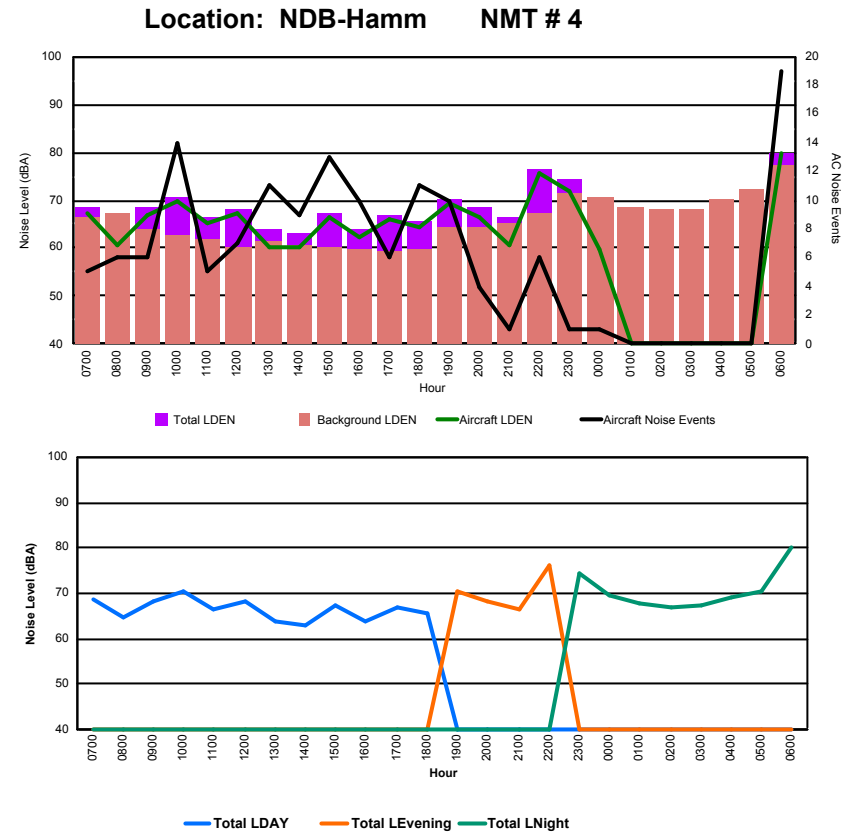

Luxembourg Airport Noise Distribution by Hour

Between 12/04/2024 00:00:00 and 12/04/2024 23:59:59 (Local Time)

Day	Aircraft Events	Total LDEN dB(A)	Aircraft LDEN dB(A)	Background LDEN dB(A)	Total LDay dB(A)	Total LEvening dB(A)	Total LNight dB(A)
12/04/24 7:00	5	68.6	67.1	66.6	68.6	-	-
12/04/24 8:00	6	64.7	60.7	67.1	64.7	-	-
12/04/24 9:00	6	68.4	66.9	63.8	68.4	-	-
12/04/24 10:00	14	70.5	69.9	62.9	70.5	-	-
12/04/24 11:00	5	66.6	65.0	61.7	66.6	-	-
12/04/24 12:00	7	68.2	67.4	60.2	68.2	-	-
12/04/24 13:00	11	63.8	60.4	61.6	63.8	-	-
12/04/24 14:00	9	63.1	60.0	60.5	63.1	-	-
12/04/24 15:00	13	67.2	66.3	60.1	67.2	-	-
12/04/24 16:00	10	64.0	62.2	59.6	64.0	-	-
12/04/24 17:00	6	66.8	66.0	59.4	66.8	-	-
12/04/24 18:00	11	65.6	64.4	59.8	65.6	-	-
12/04/24 19:00	10	70.4	69.2	64.5	-	70.4	-
12/04/24 20:00	4	68.4	66.4	64.3	-	68.4	-
12/04/24 21:00	1	66.5	60.5	65.3	-	66.5	-
12/04/24 22:00	6	76.3	75.8	67.4	-	76.3	-
12/04/24 23:00	1	74.4	71.9	71.4	-	-	74.4
13/04/24 0:00	1	69.6	59.6	70.5	-	-	69.6
13/04/24 1:00	-	67.7	-	68.6	-	-	67.7
13/04/24 2:00	-	67.0	-	68.1	-	-	67.0
13/04/24 3:00	-	67.4	-	68.1	-	-	67.4
13/04/24 4:00	-	69.1	-	70.4	-	-	69.1
13/04/24 5:00	-	70.6	-	72.2	-	-	70.6
13/04/24 6:00	19	80.0	79.7	77.4	-	-	80.0
	145	70.9	69.3	68.4	67.0	72.1	73.3