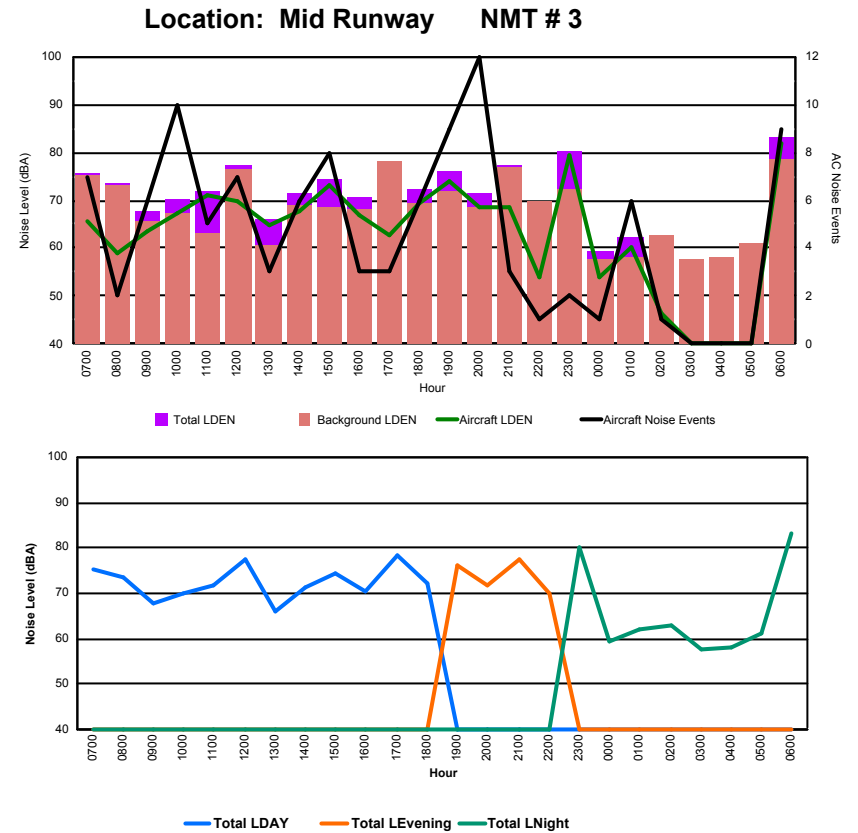

Luxembourg Airport Noise Distribution by Hour

Between 17/04/2024 00:00:00 and 17/04/2024 23:59:59 (Local Time)

Day	Aircraft Events	Total LDEN dB(A)	Aircraft LDEN dB(A)	Background LDEN dB(A)	Total LDay dB(A)	Total LEvening dB(A)	Total LNight dB(A)
17/04/24 7:00	7	75.5	65.5	75.1	75.5	-	-
17/04/24 8:00	2	73.5	59.1	73.3	73.5	-	-
17/04/24 9:00	6	67.6	63.5	65.6	67.6	-	-
17/04/24 10:00	10	70.2	67.4	67.1	70.2	-	-
17/04/24 11:00	5	71.8	71.1	63.0	71.8	-	-
17/04/24 12:00	7	77.5	69.8	76.6	77.5	-	-
17/04/24 13:00	3	66.1	64.8	60.5	66.1	-	-
17/04/24 14:00	6	71.4	67.8	68.9	71.4	-	-
17/04/24 15:00	8	74.3	73.1	68.4	74.3	-	-
17/04/24 16:00	3	70.5	66.8	68.1	70.5	-	-
17/04/24 17:00	3	78.3	62.6	78.2	78.3	-	-
17/04/24 18:00	6	72.3	69.3	69.3	72.3	-	-
17/04/24 19:00	9	76.0	74.0	71.9	-	76.0	-
17/04/24 20:00	12	71.6	68.5	68.7	-	71.6	-
17/04/24 21:00	3	77.4	68.4	76.8	-	77.4	-
17/04/24 22:00	1	69.9	54.1	69.8	-	69.9	-
17/04/24 23:00	2	80.2	79.4	72.4	-	-	80.2
18/04/24 0:00	1	59.3	54.1	57.8	-	-	59.3
18/04/24 1:00	6	62.1	60.0	58.2	-	-	62.1
18/04/24 2:00	1	62.9	46.3	62.9	-	-	62.9
18/04/24 3:00	-	57.6	-	57.6	-	-	57.6
18/04/24 4:00	-	58.3	-	58.3	-	-	58.3
18/04/24 5:00	-	61.0	-	61.0	-	-	61.0
18/04/24 6:00	9	83.3	81.7	78.7	-	-	83.3
	110	74.8	71.7	72.0	73.8	74.7	76.1