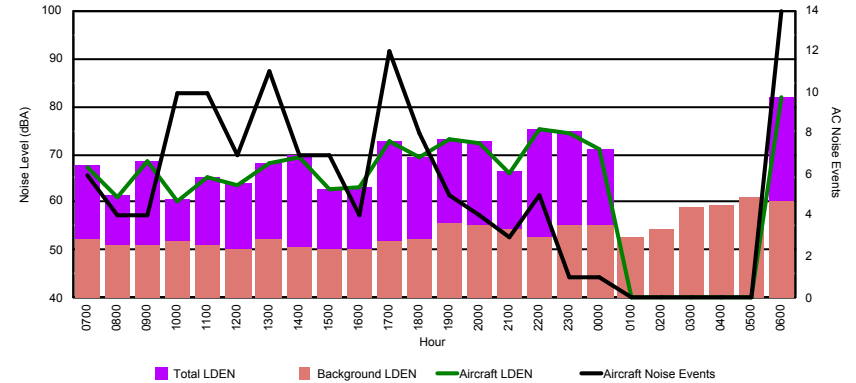

Luxembourg Airport Noise Distribution by Hour

Between 30/04/2024 00:00:00 and 30/04/2024 23:59:59 (Local Time)

Day	Aircraft Events	Total LDEN dB(A)	Aircraft LDEN dB(A)	Background LDEN dB(A)	Total LDay dB(A)	Total LEvening dB(A)	Total LNight dB(A)	
30/04/24	7:00	6	67.6	67.4	52.1	67.6	-	-
30/04/24	8:00	4	61.5	61.2	51.1	61.5	-	-
30/04/24	9:00	4	68.7	68.7	50.9	68.7	-	-
30/04/24	10:00	10	60.6	60.0	51.7	60.6	-	-
30/04/24	11:00	10	65.4	65.2	51.1	65.4	-	-
30/04/24	12:00	7	63.9	63.7	50.1	63.9	-	-
30/04/24	13:00	11	68.2	68.1	52.3	68.2	-	-
30/04/24	14:00	7	69.6	69.5	50.8	69.6	-	-
30/04/24	15:00	7	62.8	62.6	50.0	62.8	-	-
30/04/24	16:00	4	63.2	63.1	50.0	63.2	-	-
30/04/24	17:00	12	72.7	72.7	52.0	72.7	-	-
30/04/24	18:00	8	69.4	69.3	52.1	69.4	-	-
30/04/24	19:00	5	73.2	73.1	55.6	-	73.2	-
30/04/24	20:00	4	72.7	72.5	55.2	-	72.7	-
30/04/24	21:00	3	66.4	66.1	54.3	-	66.4	-
30/04/24	22:00	5	75.1	75.1	52.9	-	75.1	-
30/04/24	23:00	1	74.6	74.5	55.4	-	-	74.6
01/05/24	0:00	1	71.1	70.9	55.1	-	-	71.1
01/05/24	1:00	-	52.7	-	52.7	-	-	52.7
01/05/24	2:00	-	54.3	-	54.3	-	-	54.3
01/05/24	3:00	-	58.9	-	58.9	-	-	58.9
01/05/24	4:00	-	59.4	-	59.4	-	-	59.4
01/05/24	5:00	-	60.9	-	60.9	-	-	60.9
01/05/24	6:00	14	81.8	81.8	60.1	-	-	81.8
		123	71.5	71.4	55.1	67.6	72.8	73.9

Location: DVOR NMT # 2