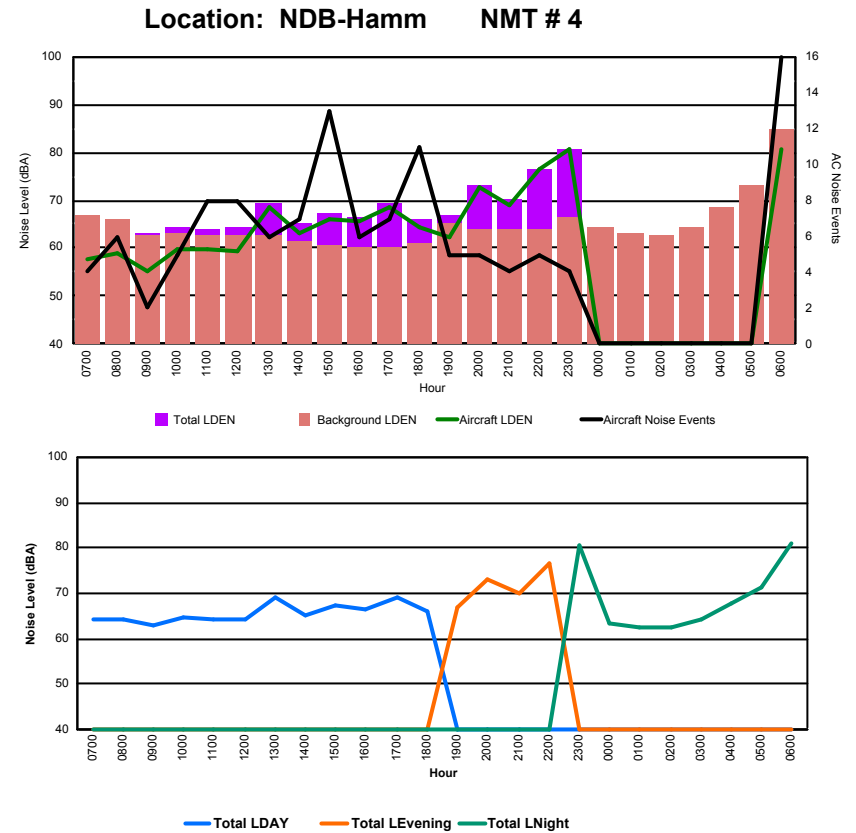

Luxembourg Airport Noise Distribution by Hour

Between 04/04/2024 00:00:00 and 04/04/2024 23:59:59 (Local Time)

Day	Aircraft Events	Total LDEN dB(A)	Aircraft LDEN dB(A)	Background LDEN dB(A)	Total LDay dB(A)	Total LEvening dB(A)	Total LNight dB(A)
04/04/24 7:00	4	64.3	57.5	66.8	64.3	-	-
04/04/24 8:00	6	64.2	59.1	66.2	64.2	-	-
04/04/24 9:00	2	63.0	55.0	62.6	63.0	-	-
04/04/24 10:00	5	64.5	59.8	63.2	64.5	-	-
04/04/24 11:00	8	64.1	59.7	62.6	64.1	-	-
04/04/24 12:00	8	64.2	59.5	62.9	64.2	-	-
04/04/24 13:00	6	69.3	68.4	62.6	69.3	-	-
04/04/24 14:00	7	65.3	63.3	61.4	65.3	-	-
04/04/24 15:00	13	67.2	66.2	60.6	67.2	-	-
04/04/24 16:00	6	66.6	65.6	60.1	66.6	-	-
04/04/24 17:00	7	69.2	68.7	60.2	69.2	-	-
04/04/24 18:00	11	65.9	64.4	60.9	65.9	-	-
04/04/24 19:00	5	66.9	62.1	65.4	-	66.9	-
04/04/24 20:00	5	73.1	72.6	64.0	-	73.1	-
04/04/24 21:00	4	70.2	69.1	63.8	-	70.2	-
04/04/24 22:00	5	76.6	76.4	64.0	-	76.6	-
04/04/24 23:00	4	80.8	80.7	66.5	-	-	80.8
05/04/24 0:00	-	63.4	-	64.2	-	-	63.4
05/04/24 1:00	-	62.7	-	63.2	-	-	62.7
05/04/24 2:00	-	62.4	-	62.8	-	-	62.4
05/04/24 3:00	-	64.1	-	64.2	-	-	64.1
05/04/24 4:00	-	67.6	-	68.5	-	-	67.6
05/04/24 5:00	-	71.3	-	73.3	-	-	71.3
05/04/24 6:00	16	81.2	80.8	84.7	-	-	81.2
	122	72.3	71.5	71.9	66.1	73.1	75.4