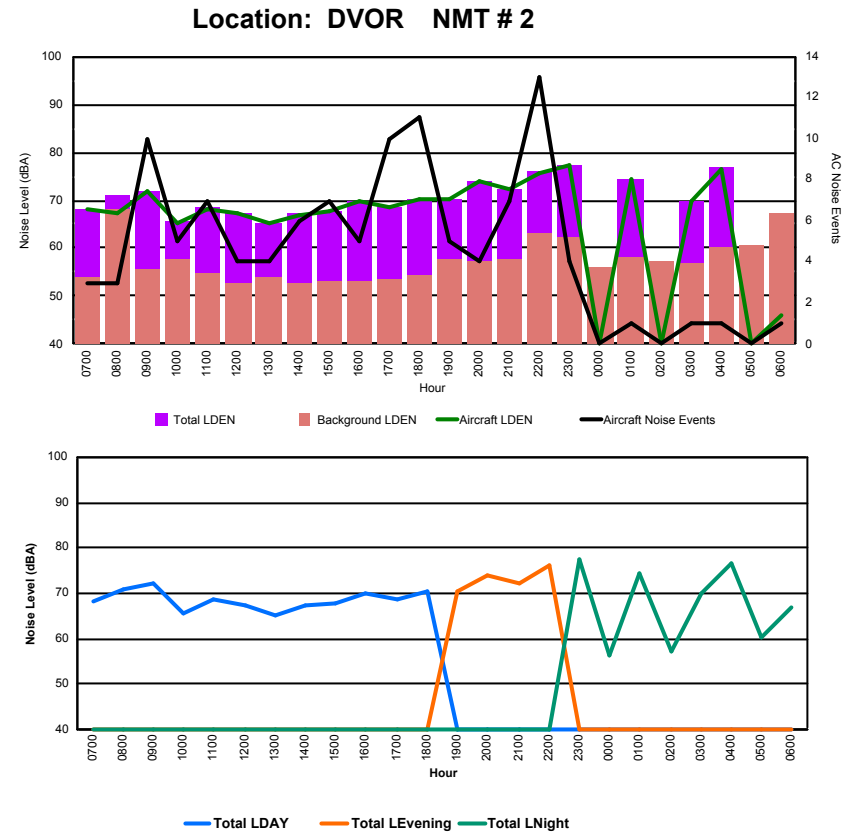

Luxembourg Airport Noise Distribution by Hour

Between 12/04/2024 00:00:00 and 12/04/2024 23:59:59 (Local Time)

Day	Aircraft Events	Total LDEN dB(A)	Aircraft LDEN dB(A)	Background LDEN dB(A)	Total LDay dB(A)	Total LEvening dB(A)	Total LNight dB(A)
12/04/24 7:00	3	68.3	68.1	54.1	68.3	-	-
12/04/24 8:00	3	70.9	67.5	68.2	70.9	-	-
12/04/24 9:00	10	72.0	71.9	55.7	72.0	-	-
12/04/24 10:00	5	65.8	65.0	57.8	65.8	-	-
12/04/24 11:00	7	68.5	68.3	54.6	68.5	-	-
12/04/24 12:00	4	67.3	67.2	52.9	67.3	-	-
12/04/24 13:00	4	65.3	65.0	53.8	65.3	-	-
12/04/24 14:00	6	67.2	67.0	52.7	67.2	-	-
12/04/24 15:00	7	67.8	67.6	53.0	67.8	-	-
12/04/24 16:00	5	69.9	69.8	53.1	69.9	-	-
12/04/24 17:00	10	68.5	68.4	53.5	68.5	-	-
12/04/24 18:00	11	70.3	70.2	54.2	70.3	-	-
12/04/24 19:00	5	70.4	70.1	57.8	-	70.4	-
12/04/24 20:00	4	74.0	73.9	57.3	-	74.0	-
12/04/24 21:00	7	72.4	72.3	57.5	-	72.4	-
12/04/24 22:00	13	76.0	75.8	63.1	-	76.0	-
12/04/24 23:00	4	77.5	77.4	62.3	-	-	77.5
13/04/24 0:00	-	56.2	-	56.2	-	-	56.2
13/04/24 1:00	1	74.4	74.2	58.2	-	-	74.4
13/04/24 2:00	-	57.4	-	57.4	-	-	57.4
13/04/24 3:00	1	70.0	69.8	56.8	-	-	70.0
13/04/24 4:00	1	76.7	76.5	60.0	-	-	76.7
13/04/24 5:00	-	60.5	-	60.5	-	-	60.5
13/04/24 6:00	1	67.1	46.0	67.5	-	-	67.1
	112	71.4	71.1	60.2	68.9	73.7	72.7