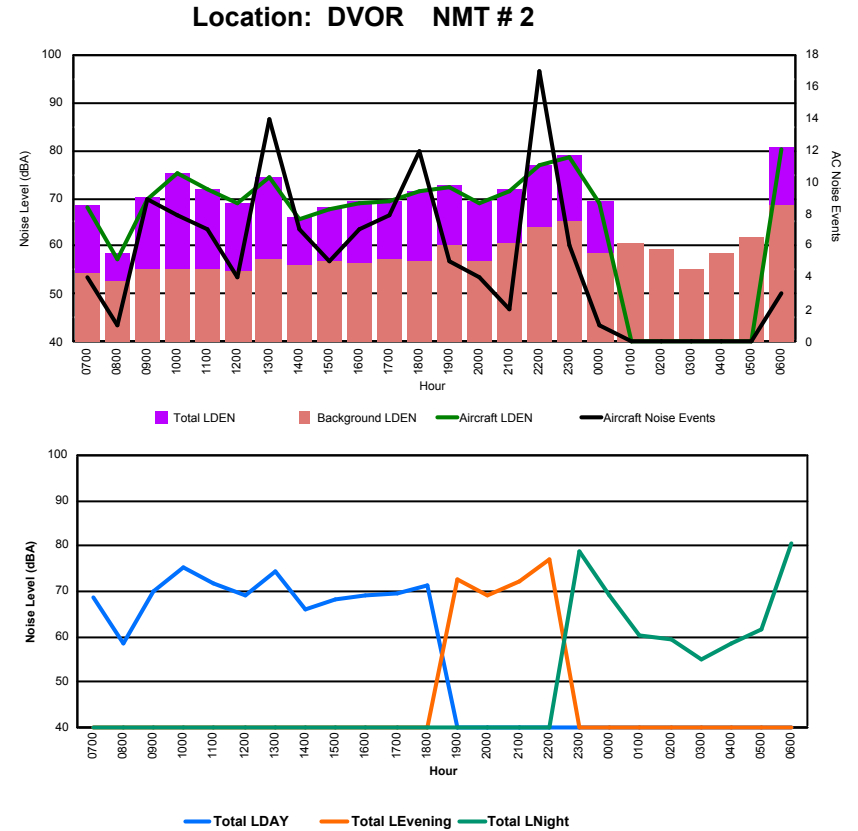

Luxembourg Airport Noise Distribution by Hour

Between 25/04/2024 00:00:00 and 25/04/2024 23:59:59 (Local Time)

Day	Aircraft Events	Total LDEN dB(A)	Aircraft LDEN dB(A)	Background LDEN dB(A)	Total LDay dB(A)	Total LEvening dB(A)	Total LNight dB(A)	
25/04/24	7:00	4	68.5	68.3	54.5	68.5	-	-
25/04/24	8:00	1	58.7	57.4	52.8	58.7	-	-
25/04/24	9:00	9	70.1	69.9	55.4	70.1	-	-
25/04/24	10:00	8	75.3	75.3	55.2	75.3	-	-
25/04/24	11:00	7	71.8	71.7	55.3	71.8	-	-
25/04/24	12:00	4	69.1	68.9	54.6	69.1	-	-
25/04/24	13:00	14	74.5	74.4	57.3	74.5	-	-
25/04/24	14:00	7	66.0	65.5	56.0	66.0	-	-
25/04/24	15:00	5	68.2	67.9	57.0	68.2	-	-
25/04/24	16:00	7	69.3	69.1	56.5	69.3	-	-
25/04/24	17:00	8	69.5	69.3	57.1	69.5	-	-
25/04/24	18:00	12	71.5	71.4	56.7	71.5	-	-
25/04/24	19:00	5	72.8	72.5	60.1	-	72.8	-
25/04/24	20:00	4	69.2	68.9	56.9	-	69.2	-
25/04/24	21:00	2	72.0	71.6	60.7	-	72.0	-
25/04/24	22:00	17	77.0	76.8	63.9	-	77.0	-
25/04/24	23:00	6	78.9	78.7	65.3	-	-	78.9
26/04/24	0:00	1	69.2	68.8	58.7	-	-	69.2
26/04/24	1:00	-	60.4	-	60.6	-	-	60.4
26/04/24	2:00	-	59.3	-	59.4	-	-	59.3
26/04/24	3:00	-	55.1	-	55.1	-	-	55.1
26/04/24	4:00	-	58.7	-	58.7	-	-	58.7
26/04/24	5:00	-	61.8	-	61.8	-	-	61.8
26/04/24	6:00	3	80.5	80.3	68.4	-	-	80.5
	124	72.6	72.4	60.3	70.8	73.7	74.0