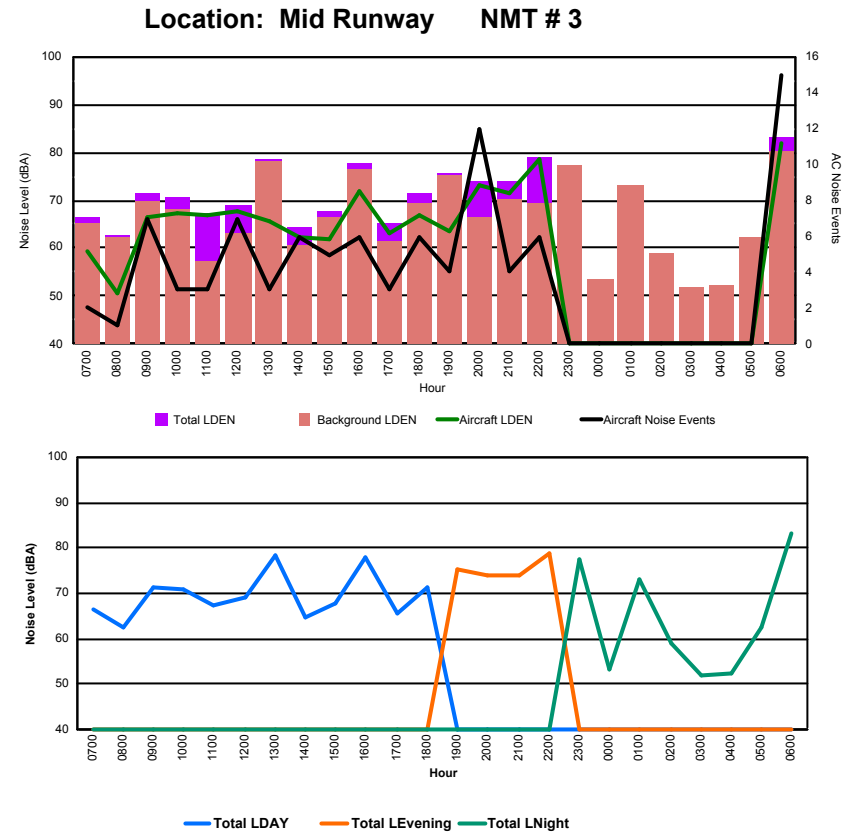

Luxembourg Airport Noise Distribution by Hour

Between 14/04/2024 00:00:00 and 14/04/2024 23:59:59 (Local Time)

Day	Aircraft Events	Total LDEN dB(A)	Aircraft LDEN dB(A)	Background LDEN dB(A)	Total LDay dB(A)	Total LEvening dB(A)	Total LNight dB(A)
14/04/24 7:00	2	66.3	59.5	65.3	66.3	-	-
14/04/24 8:00	1	62.6	50.5	62.3	62.6	-	-
14/04/24 9:00	7	71.4	66.6	69.7	71.4	-	-
14/04/24 10:00	3	70.8	67.5	68.1	70.8	-	-
14/04/24 11:00	3	67.4	67.0	57.1	67.4	-	-
14/04/24 12:00	7	69.0	67.8	63.2	69.0	-	-
14/04/24 13:00	3	78.4	65.8	78.1	78.4	-	-
14/04/24 14:00	6	64.5	62.4	60.7	64.5	-	-
14/04/24 15:00	5	67.6	61.8	66.3	67.6	-	-
14/04/24 16:00	6	77.8	72.0	76.4	77.8	-	-
14/04/24 17:00	3	65.4	63.1	61.6	65.4	-	-
14/04/24 18:00	6	71.3	66.8	69.4	71.3	-	-
14/04/24 19:00	4	75.5	63.5	75.3	-	75.5	-
14/04/24 20:00	12	73.9	73.2	66.3	-	73.9	-
14/04/24 21:00	4	74.0	71.6	70.4	-	74.0	-
14/04/24 22:00	6	79.0	78.5	69.4	-	79.0	-
14/04/24 23:00	-	77.4	-	77.4	-	-	77.4
15/04/24 0:00	-	53.4	-	53.4	-	-	53.4
15/04/24 1:00	-	73.0	-	73.0	-	-	73.0
15/04/24 2:00	-	58.9	-	58.9	-	-	58.9
15/04/24 3:00	-	51.7	-	51.7	-	-	51.7
15/04/24 4:00	-	52.2	-	52.2	-	-	52.2
15/04/24 5:00	-	62.4	-	62.5	-	-	62.4
15/04/24 6:00	15	83.3	82.0	80.1	-	-	83.3
	93	74.4	71.2	72.1	72.2	76.1	75.6