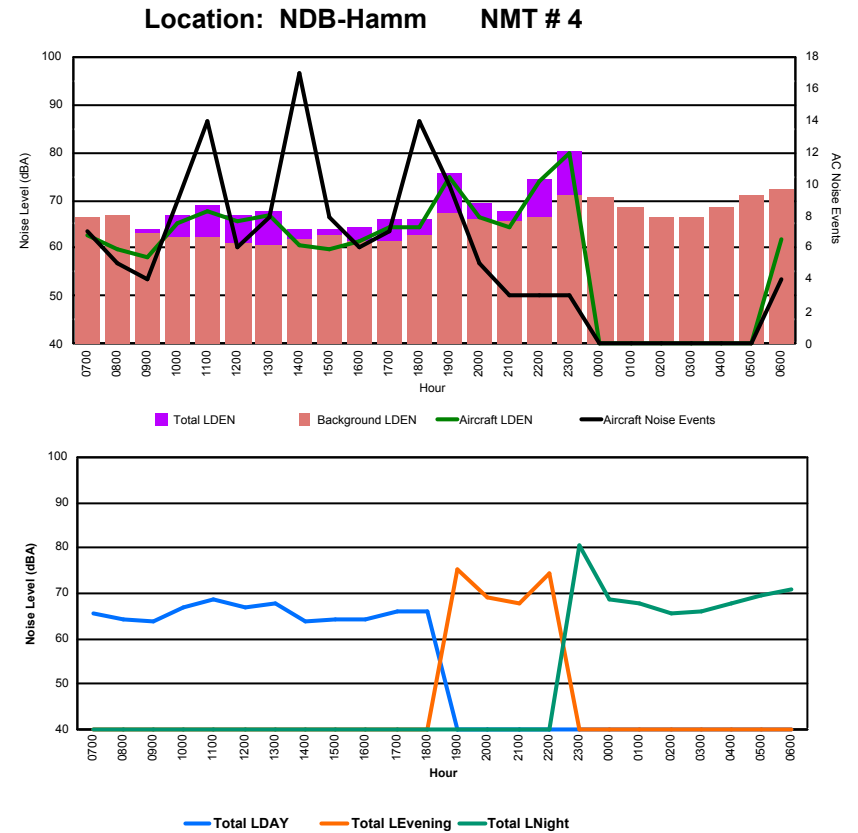

Luxembourg Airport Noise Distribution by Hour

Between 26/04/2024 00:00:00 and 26/04/2024 23:59:59 (Local Time)

Day	Aircraft Events	Total LDEN dB(A)	Aircraft LDEN dB(A)	Background LDEN dB(A)	Total LDay dB(A)	Total LEvening dB(A)	Total LNight dB(A)	
26/04/24	7:00	7	65.6	62.7	66.5	65.6	-	-
26/04/24	8:00	5	64.4	59.7	66.8	64.4	-	-
26/04/24	9:00	4	63.9	58.3	63.1	63.9	-	-
26/04/24	10:00	9	67.0	65.4	62.4	67.0	-	-
26/04/24	11:00	14	68.8	67.9	62.2	68.8	-	-
26/04/24	12:00	6	67.0	65.8	60.9	67.0	-	-
26/04/24	13:00	8	67.6	66.7	60.8	67.6	-	-
26/04/24	14:00	17	64.0	60.7	61.7	64.0	-	-
26/04/24	15:00	8	64.1	59.6	62.9	64.1	-	-
26/04/24	16:00	6	64.4	61.5	61.5	64.4	-	-
26/04/24	17:00	7	66.1	64.4	61.5	66.1	-	-
26/04/24	18:00	14	66.2	64.2	62.7	66.2	-	-
26/04/24	19:00	10	75.5	74.9	67.2	-	75.5	-
26/04/24	20:00	5	69.2	66.6	66.1	-	69.2	-
26/04/24	21:00	3	67.9	64.2	65.5	-	67.9	-
26/04/24	22:00	3	74.5	74.0	66.6	-	74.5	-
26/04/24	23:00	3	80.4	79.9	70.9	-	-	80.4
27/04/24	0:00	-	68.9	-	70.5	-	-	68.9
27/04/24	1:00	-	67.7	-	68.7	-	-	67.7
27/04/24	2:00	-	65.5	-	66.5	-	-	65.5
27/04/24	3:00	-	66.1	-	66.5	-	-	66.1
27/04/24	4:00	-	67.6	-	68.6	-	-	67.6
27/04/24	5:00	-	69.4	-	70.9	-	-	69.4
27/04/24	6:00	4	71.0	61.8	72.3	-	-	71.0
	133	70.7	69.1	67.0	66.0	72.9	73.0