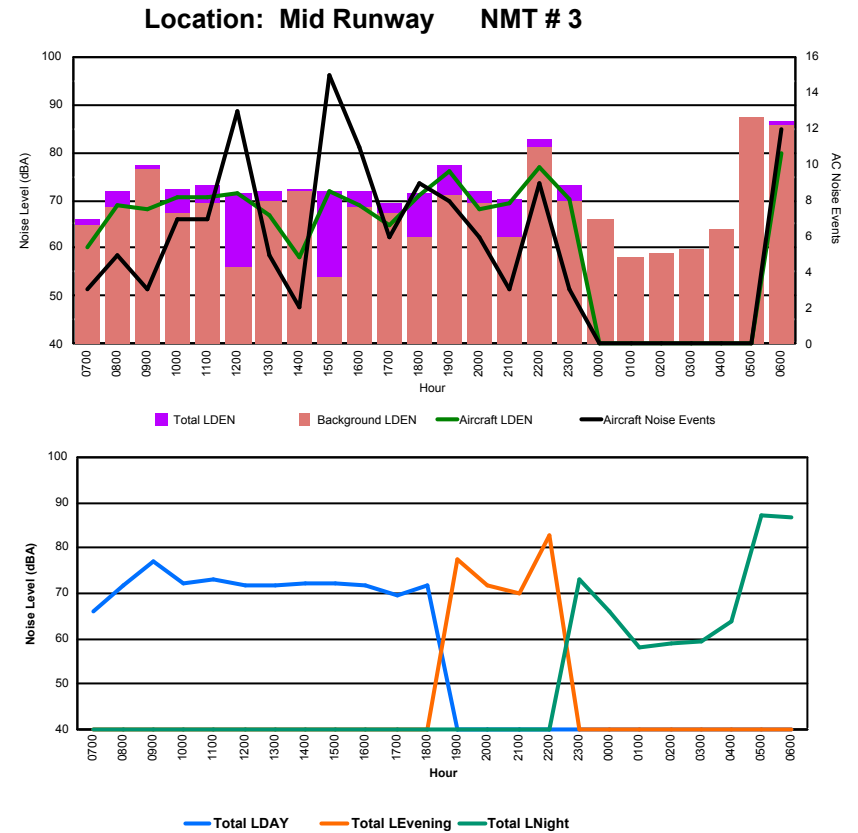

Luxembourg Airport Noise Distribution by Hour

Between 08/04/2024 00:00:00 and 08/04/2024 23:59:59 (Local Time)

Day	Aircraft Events	Total LDEN dB(A)	Aircraft LDEN dB(A)	Background LDEN dB(A)	Total LDay dB(A)	Total LEvening dB(A)	Total LNight dB(A)
08/04/24 7:00	3	66.0	60.4	64.6	66.0	-	-
08/04/24 8:00	5	71.7	68.8	68.6	71.7	-	-
08/04/24 9:00	3	77.2	68.2	76.6	77.2	-	-
08/04/24 10:00	7	72.2	70.5	67.3	72.2	-	-
08/04/24 11:00	7	73.0	70.7	69.2	73.0	-	-
08/04/24 12:00	13	71.6	71.5	56.1	71.6	-	-
08/04/24 13:00	5	71.7	67.0	69.9	71.7	-	-
08/04/24 14:00	2	72.1	58.3	71.9	72.1	-	-
08/04/24 15:00	15	72.0	71.9	54.0	72.0	-	-
08/04/24 16:00	11	71.8	69.0	68.6	71.8	-	-
08/04/24 17:00	6	69.4	64.9	67.5	69.4	-	-
08/04/24 18:00	9	71.6	71.1	62.1	71.6	-	-
08/04/24 19:00	8	77.3	76.1	70.9	-	77.3	-
08/04/24 20:00	6	71.9	68.1	69.5	-	71.9	-
08/04/24 21:00	3	70.1	69.3	62.2	-	70.1	-
08/04/24 22:00	9	82.6	76.9	81.2	-	82.6	-
08/04/24 23:00	3	73.0	70.2	69.9	-	-	73.0
09/04/24 0:00	-	66.2	-	66.2	-	-	66.2
09/04/24 1:00	-	58.0	-	58.1	-	-	58.0
09/04/24 2:00	-	59.0	-	59.0	-	-	59.0
09/04/24 3:00	-	59.6	-	59.6	-	-	59.6
09/04/24 4:00	-	64.0	-	64.0	-	-	64.0
09/04/24 5:00	-	87.2	-	87.2	-	-	87.2
09/04/24 6:00	12	86.6	79.8	85.7	-	-	86.6
	127	77.9	71.1	76.9	72.4	78.2	81.0