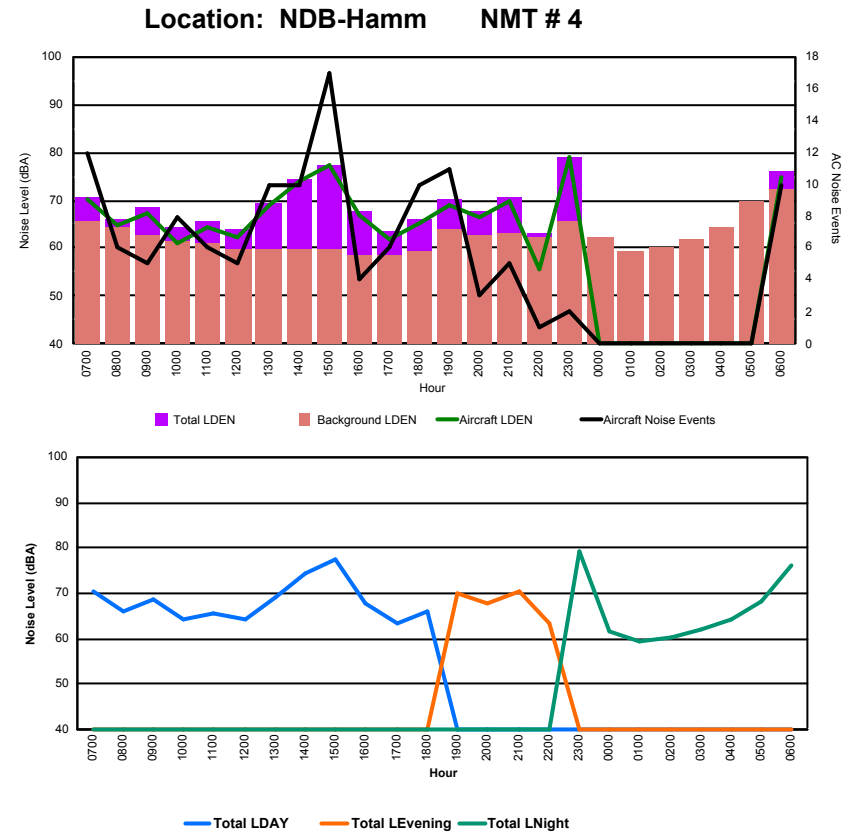

Luxembourg Airport Noise Distribution by Hour

Between 24/04/2024 00:00:00 and 24/04/2024 23:59:59 (Local Time)

Day	Aircraft Events	Total LDEN dB (A)	Aircraft LDEN dB(A)	Background LDEN dB(A)	Total LDay dB(A)	Total LEvening dB(A)	Total LNight dB (A)
24/04/24 7:00	12	70.6	70.2	65.7	70.6	-	-
24/04/24 8:00	6	66.2	64.6	64.5	66.2	-	-
24/04/24 9:00	5	68.6	67.5	62.6	68.6	-	-
24/04/24 10:00	8	64.2	61.1	61.5	64.2	-	-
24/04/24 11:00	6	65.8	64.2	61.0	65.8	-	-
24/04/24 12:00	5	64.1	62.2	59.8	64.1	-	-
24/04/24 13:00	10	69.3	68.8	59.6	69.3	-	-
24/04/24 14:00	10	74.3	74.1	59.9	74.3	-	-
24/04/24 15:00	17	77.4	77.3	59.9	77.4	-	-
24/04/24 16:00	4	67.7	66.8	58.7	67.7	-	-
24/04/24 17:00	6	63.4	61.7	58.6	63.4	-	-
24/04/24 18:00	10	66.1	65.2	59.3	66.1	-	-
24/04/24 19:00	11	70.1	69.0	63.9	-	70.1	-
24/04/24 20:00	3	67.9	66.3	62.8	-	67.9	-
24/04/24 21:00	5	70.6	69.9	63.0	-	70.6	-
24/04/24 22:00	1	63.2	55.5	62.5	-	63.2	-
24/04/24 23:00	2	79.1	78.9	65.6	-	-	79.1
25/04/24 0:00	-	61.8	-	62.2	-	-	61.8
25/04/24 1:00	-	59.3	-	59.4	-	-	59.3
25/04/24 2:00	-	60.1	-	60.3	-	-	60.1
25/04/24 3:00	-	61.9	-	61.9	-	-	61.9
25/04/24 4:00	-	64.3	-	64.4	-	-	64.3
25/04/24 5:00	-	68.4	-	69.8	-	-	68.4
25/04/24 6:00	10	76.0	75.0	72.4	-	-	76.0
	131	71.0	70.2	64.2	70.5	68.7	72.3