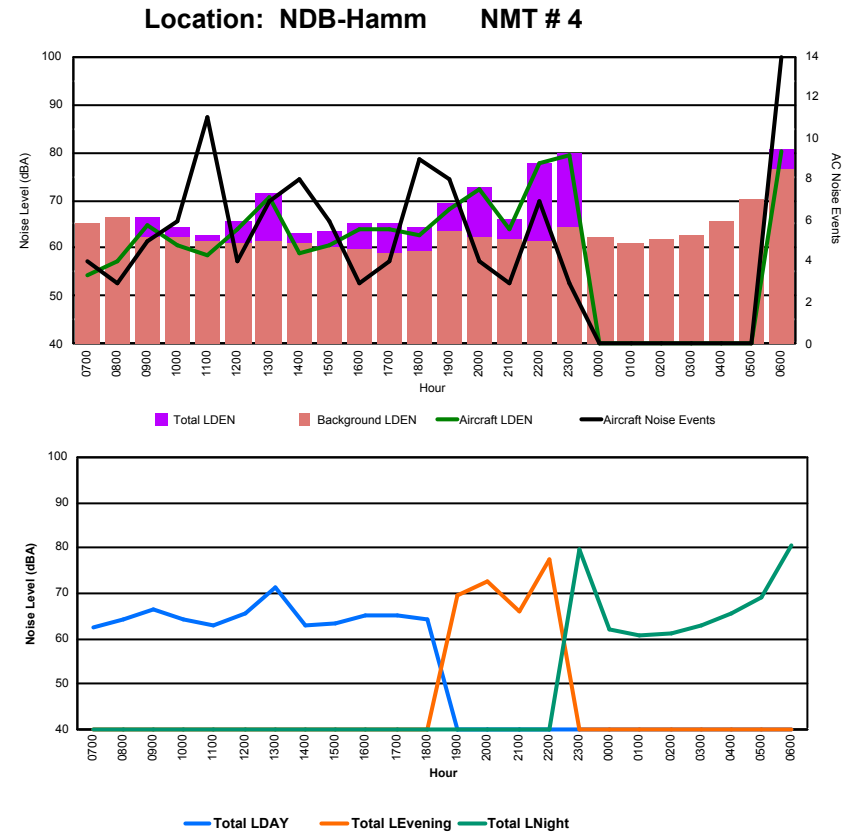

Luxembourg Airport Noise Distribution by Hour

Between 16/04/2024 00:00:00 and 16/04/2024 23:59:59 (Local Time)

Day	Aircraft Events	Total LDEN dB(A)	Aircraft LDEN dB(A)	Background LDEN dB(A)	Total LDay dB(A)	Total LEvening dB(A)	Total LNight dB(A)
16/04/24 7:00	4	62.6	54.4	65.1	62.6	-	-
16/04/24 8:00	3	64.3	57.2	66.4	64.3	-	-
16/04/24 9:00	5	66.5	64.6	62.4	66.5	-	-
16/04/24 10:00	6	64.4	60.8	62.3	64.4	-	-
16/04/24 11:00	11	62.9	58.6	61.4	62.9	-	-
16/04/24 12:00	4	65.6	63.8	61.1	65.6	-	-
16/04/24 13:00	7	71.3	70.8	61.3	71.3	-	-
16/04/24 14:00	8	63.0	59.1	61.0	63.0	-	-
16/04/24 15:00	6	63.4	60.6	60.4	63.4	-	-
16/04/24 16:00	3	65.3	63.9	59.9	65.3	-	-
16/04/24 17:00	4	65.0	63.9	58.8	65.0	-	-
16/04/24 18:00	9	64.4	62.9	59.3	64.4	-	-
16/04/24 19:00	8	69.4	68.2	63.7	-	69.4	-
16/04/24 20:00	4	72.6	72.2	62.4	-	72.6	-
16/04/24 21:00	3	66.0	64.1	61.7	-	66.0	-
16/04/24 22:00	7	77.7	77.6	61.3	-	77.7	-
16/04/24 23:00	3	79.6	79.4	64.5	-	-	79.6
17/04/24 0:00	-	62.0	-	62.4	-	-	62.0
17/04/24 1:00	-	60.8	-	61.1	-	-	60.8
17/04/24 2:00	-	61.3	-	61.7	-	-	61.3
17/04/24 3:00	-	62.8	-	62.9	-	-	62.8
17/04/24 4:00	-	65.4	-	65.7	-	-	65.4
17/04/24 5:00	-	69.0	-	70.4	-	-	69.0
17/04/24 6:00	14	80.7	80.4	76.4	-	-	80.7
	109	71.8	71.1	66.0	65.7	73.5	74.5