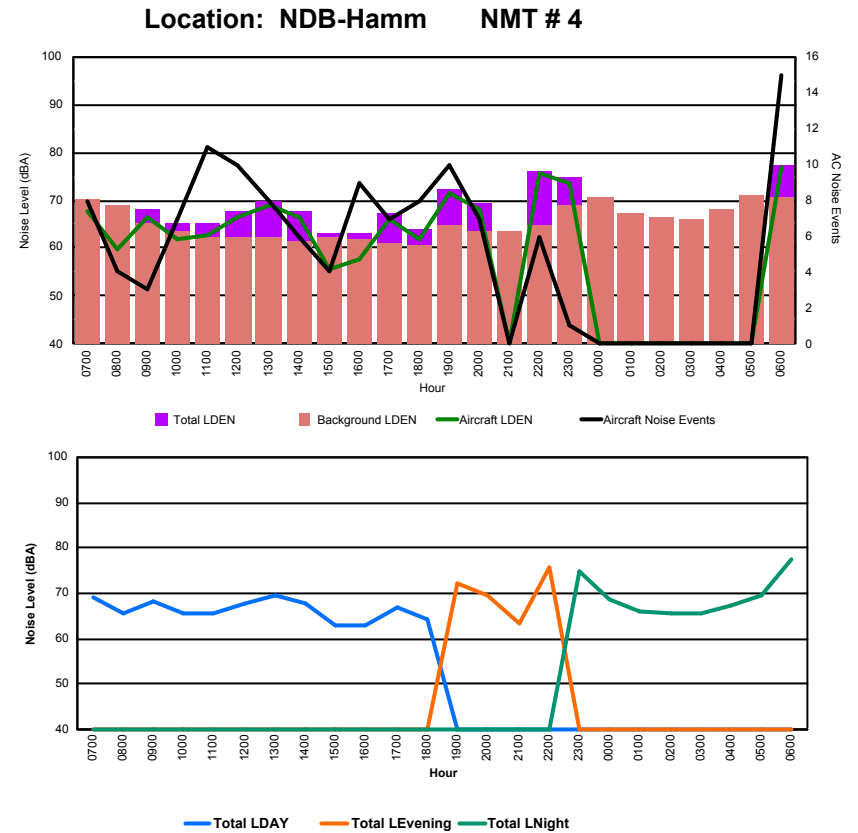

Luxembourg Airport Noise Distribution by Hour

Between 05/04/2024 00:00:00 and 05/04/2024 23:59:59 (Local Time)

Day	Aircraft Events	Total LDEN dB(A)	Aircraft LDEN dB(A)	Background LDEN dB(A)	Total LDay dB(A)	Total LEvening dB(A)	Total LNight dB(A)
05/04/24 7:00	8	69.1	67.6	70.3	69.1	-	-
05/04/24 8:00	4	65.6	59.9	68.9	65.6	-	-
05/04/24 9:00	3	68.2	66.4	65.0	68.2	-	-
05/04/24 10:00	7	65.4	62.0	63.6	65.4	-	-
05/04/24 11:00	11	65.4	62.8	62.5	65.4	-	-
05/04/24 12:00	10	67.7	66.4	62.1	67.7	-	-
05/04/24 13:00	8	69.6	68.9	62.1	69.6	-	-
05/04/24 14:00	6	67.6	66.5	61.3	67.6	-	-
05/04/24 15:00	4	63.0	55.5	62.4	63.0	-	-
05/04/24 16:00	9	63.1	57.9	62.0	63.1	-	-
05/04/24 17:00	7	67.1	66.0	60.9	67.1	-	-
05/04/24 18:00	8	64.1	61.8	60.5	64.1	-	-
05/04/24 19:00	10	72.2	71.4	64.8	-	72.2	-
05/04/24 20:00	7	69.5	68.3	63.6	-	69.5	-
05/04/24 21:00	-	63.5	-	63.5	-	63.5	-
05/04/24 22:00	6	75.9	75.6	64.8	-	75.9	-
05/04/24 23:00	1	74.7	73.4	68.9	-	-	74.7
06/04/24 0:00	-	68.7	-	70.8	-	-	68.7
06/04/24 1:00	-	66.2	-	67.3	-	-	66.2
06/04/24 2:00	-	65.5	-	66.5	-	-	65.5
06/04/24 3:00	-	65.6	-	65.9	-	-	65.6
06/04/24 4:00	-	67.3	-	68.0	-	-	67.3
06/04/24 5:00	-	69.4	-	71.0	-	-	69.4
06/04/24 6:00	15	77.5	77.0	70.5	-	-	77.5
	124	70.1	68.4	66.6	66.8	72.2	71.7