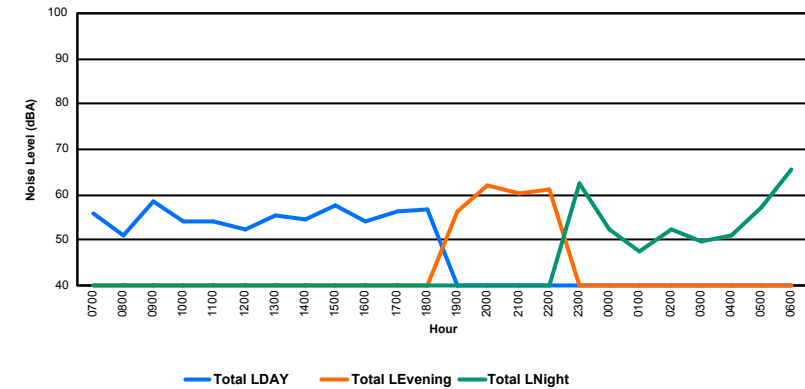

Luxembourg Airport Noise Distribution by Hour

Between 10/04/2024 00:00:00 and 10/04/2024 23:59:59 (Local Time)

Day	Aircraft Events	Total LDEN dB(A)	Aircraft LDEN dB(A)	Background LDEN dB(A)	Total LDay dB(A)	Total LEvening dB(A)	Total LNight dB(A)
10/04/24 7:00	4	56.0	55.3	48.3	56.0	-	-
10/04/24 8:00	-	51.0	-	50.7	51.0	-	-
10/04/24 9:00	8	58.4	57.7	50.6	58.4	-	-
10/04/24 10:00	5	54.0	51.2	51.0	54.0	-	-
10/04/24 11:00	6	54.1	52.0	50.1	54.1	-	-
10/04/24 12:00	2	52.5	50.5	48.3	52.5	-	-
10/04/24 13:00	6	55.4	53.7	50.8	55.4	-	-
10/04/24 14:00	5	54.5	52.8	49.8	54.5	-	-
10/04/24 15:00	5	57.8	57.1	49.5	57.8	-	-
10/04/24 16:00	5	54.2	52.2	49.9	54.2	-	-
10/04/24 17:00	6	56.5	55.5	50.0	56.5	-	-
10/04/24 18:00	12	56.8	55.8	50.3	56.8	-	-
10/04/24 19:00	3	56.2	52.9	53.5	-	56.2	-
10/04/24 20:00	7	62.0	61.4	53.6	-	62.0	-
10/04/24 21:00	3	60.5	60.1	50.8	-	60.5	-
10/04/24 22:00	10	61.1	60.3	53.8	-	61.1	-
10/04/24 23:00	3	62.3	60.4	58.0	-	-	62.3
11/04/24 0:00	-	52.5	-	52.6	-	-	52.5
11/04/24 1:00	-	47.6	-	47.6	-	-	47.6
11/04/24 2:00	-	52.2	-	52.3	-	-	52.2
11/04/24 3:00	-	49.7	-	49.8	-	-	49.7
11/04/24 4:00	-	51.2	-	51.2	-	-	51.2
11/04/24 5:00	-	57.4	-	57.6	-	-	57.4
11/04/24 6:00	1	65.6	64.0	60.7	-	-	65.6
	91	58.0	56.4	53.2	55.6	60.4	59.1

Location: Roodt/Syr NMT # 1