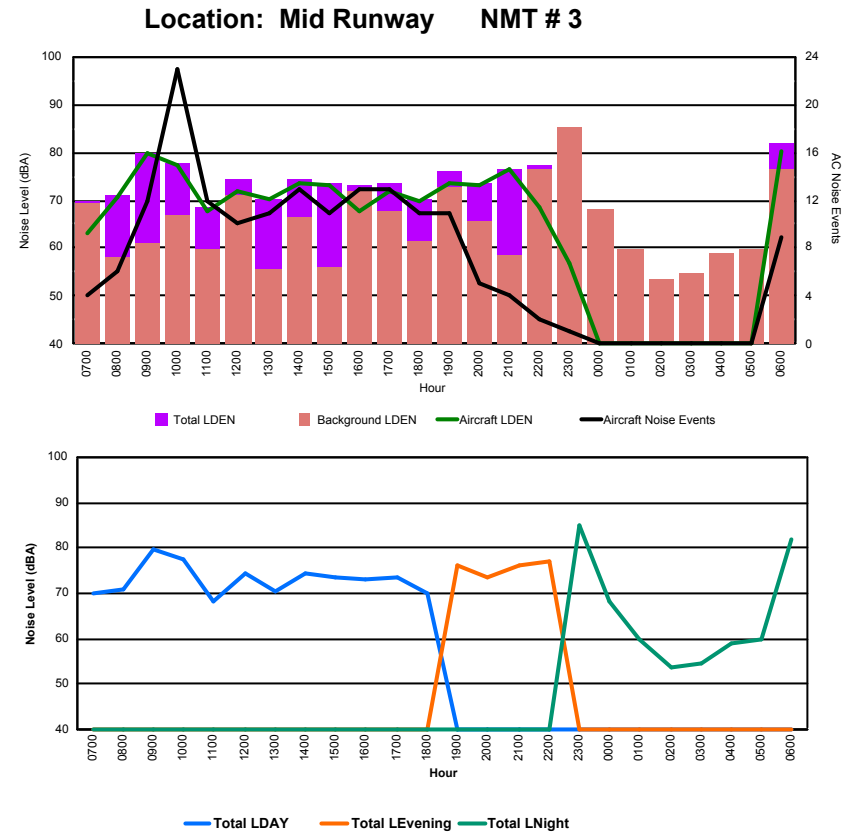

## Luxembourg Airport Noise Distribution by Hour

Between 01/04/2024 00:00:00 and 01/04/2024 23:59:59 (Local Time)

Day	Aircraft Events	Total LDEN dB (A)	Aircraft LDEN dB(A)	Background LDEN dB(A)	Total LDay dB(A)	Total LEvening dB(A)	Total LNight dB (A)
01/04/24 7:00	4	69.9	63.3	69.5	69.9	-	-
01/04/24 8:00	6	71.0	70.8	58.1	71.0	-	-
01/04/24 9:00	12	79.8	79.8	61.0	79.8	-	-
01/04/24 10:00	23	77.6	77.2	66.8	77.6	-	-
01/04/24 11:00	12	68.4	67.8	59.6	68.4	-	-
01/04/24 12:00	10	74.3	71.7	71.0	74.3	-	-
01/04/24 13:00	11	70.3	70.2	55.7	70.3	-	-
01/04/24 14:00	13	74.4	73.6	66.6	74.4	-	-
01/04/24 15:00	11	73.4	73.3	56.2	73.4	-	-
01/04/24 16:00	13	73.3	67.7	71.9	73.3	-	-
01/04/24 17:00	13	73.4	71.9	67.9	73.4	-	-
01/04/24 18:00	11	70.2	69.6	61.3	70.2	-	-
01/04/24 19:00	11	76.1	73.4	72.7	-	76.1	-
01/04/24 20:00	5	73.7	73.0	65.7	-	73.7	-
01/04/24 21:00	4	76.4	76.3	58.7	-	76.4	-
01/04/24 22:00	2	77.1	68.7	76.4	-	77.1	-
01/04/24 23:00	1	85.0	56.8	85.1	-	-	85.0
02/04/24 0:00	-	68.2	-	68.2	-	-	68.2
02/04/24 1:00	-	59.7	-	59.8	-	-	59.7
02/04/24 2:00	-	53.5	-	53.5	-	-	53.5
02/04/24 3:00	-	54.6	-	54.7	-	-	54.6
02/04/24 4:00	-	59.1	-	59.1	-	-	59.1
02/04/24 5:00	-	59.8	-	59.9	-	-	59.8
02/04/24 6:00	9	81.7	80.2	76.5	-	-	81.7
	<b>171</b>	<b>76.0</b>	<b>72.9</b>	<b>73.2</b>	<b>74.3</b>	<b>76.0</b>	<b>77.7</b>