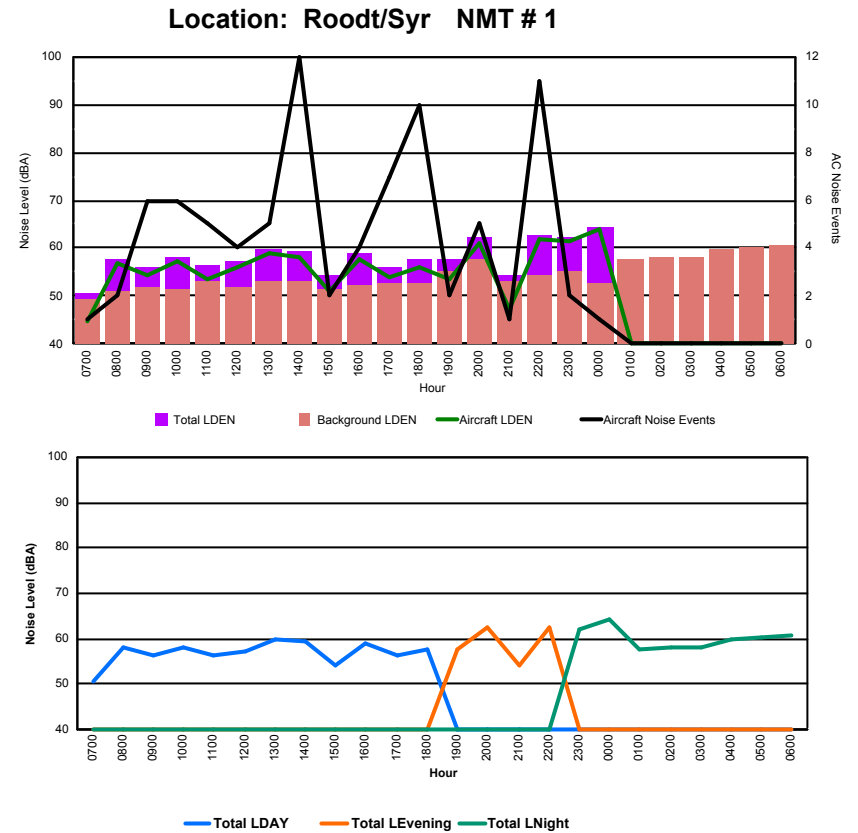

Luxembourg Airport Noise Distribution by Hour

Between 03/04/2024 00:00:00 and 03/04/2024 23:59:59 (Local Time)

Day	Aircraft Events	Total LDEN dB(A)	Aircraft LDEN dB(A)	Background LDEN dB(A)	Total LDay dB(A)	Total LEvening dB(A)	Total LNight dB(A)	
03/04/24	7:00	1	50.7	44.9	49.4	50.7	-	-
03/04/24	8:00	2	57.9	56.9	51.1	57.9	-	-
03/04/24	9:00	6	56.2	54.3	51.8	56.2	-	-
03/04/24	10:00	6	58.2	57.2	51.6	58.2	-	-
03/04/24	11:00	5	56.3	53.6	53.1	56.3	-	-
03/04/24	12:00	4	57.3	55.9	51.7	57.3	-	-
03/04/24	13:00	5	59.9	59.0	53.1	59.9	-	-
03/04/24	14:00	12	59.3	58.1	53.2	59.3	-	-
03/04/24	15:00	2	54.2	50.9	51.5	54.2	-	-
03/04/24	16:00	4	58.9	57.9	52.1	58.9	-	-
03/04/24	17:00	7	56.2	54.0	52.5	56.2	-	-
03/04/24	18:00	10	57.5	55.9	52.8	57.5	-	-
03/04/24	19:00	2	57.5	53.7	55.3	-	57.5	-
03/04/24	20:00	5	62.5	60.9	57.5	-	62.5	-
03/04/24	21:00	1	54.3	47.3	53.3	-	54.3	-
03/04/24	22:00	11	62.7	62.0	54.4	-	62.7	-
03/04/24	23:00	2	62.2	61.3	55.0	-	-	62.2
04/04/24	0:00	1	64.2	63.8	52.6	-	-	64.2
04/04/24	1:00	-	57.8	-	57.8	-	-	57.8
04/04/24	2:00	-	58.1	-	58.1	-	-	58.1
04/04/24	3:00	-	58.1	-	58.1	-	-	58.1
04/04/24	4:00	-	59.8	-	59.8	-	-	59.8
04/04/24	5:00	-	60.3	-	60.3	-	-	60.3
04/04/24	6:00	-	60.8	-	60.8	-	-	60.8
	86	59.3	56.8	55.7	57.4	60.5	60.7