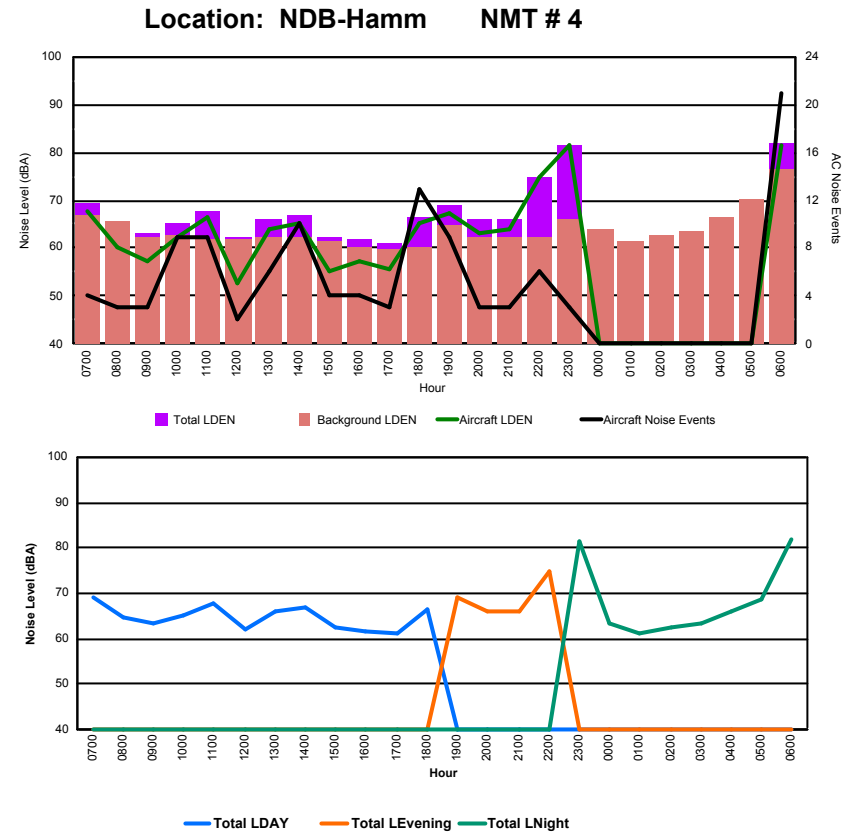

Luxembourg Airport Noise Distribution by Hour

Between 09/04/2024 00:00:00 and 09/04/2024 23:59:59 (Local Time)

Day	Aircraft Events	Total LDEN dBA	Aircraft LDEN dBA	Background LDEN dBA	Total LDay dB(A)	Total LEvening dB(A)	Total LNight dB(A)
09/04/24 7:00	4	69.2	67.9	66.7	69.2	-	-
09/04/24 8:00	3	64.6	60.1	65.5	64.6	-	-
09/04/24 9:00	3	63.3	57.2	62.4	63.3	-	-
09/04/24 10:00	9	65.3	62.5	62.8	65.3	-	-
09/04/24 11:00	9	67.7	66.5	62.0	67.7	-	-
09/04/24 12:00	2	62.2	52.8	61.8	62.2	-	-
09/04/24 13:00	6	66.0	63.8	62.3	66.0	-	-
09/04/24 14:00	10	67.0	65.4	62.1	67.0	-	-
09/04/24 15:00	4	62.4	55.2	61.6	62.4	-	-
09/04/24 16:00	4	61.8	57.2	60.0	61.8	-	-
09/04/24 17:00	3	61.2	55.5	59.9	61.2	-	-
09/04/24 18:00	13	66.3	65.3	60.0	66.3	-	-
09/04/24 19:00	9	69.1	67.4	64.7	-	69.1	-
09/04/24 20:00	3	65.9	63.3	62.5	-	65.9	-
09/04/24 21:00	3	66.1	63.9	62.3	-	66.1	-
09/04/24 22:00	6	74.8	74.6	62.4	-	74.8	-
09/04/24 23:00	3	81.5	81.4	66.1	-	-	81.5
10/04/24 0:00	-	63.4	-	64.1	-	-	63.4
10/04/24 1:00	-	61.2	-	61.6	-	-	61.2
10/04/24 2:00	-	62.3	-	62.8	-	-	62.3
10/04/24 3:00	-	63.4	-	63.5	-	-	63.4
10/04/24 4:00	-	66.1	-	66.5	-	-	66.1
10/04/24 5:00	-	68.8	-	70.2	-	-	68.8
10/04/24 6:00	21	81.7	81.6	76.6	-	-	81.7
	115	72.2	71.6	66.4	65.5	70.6	75.9