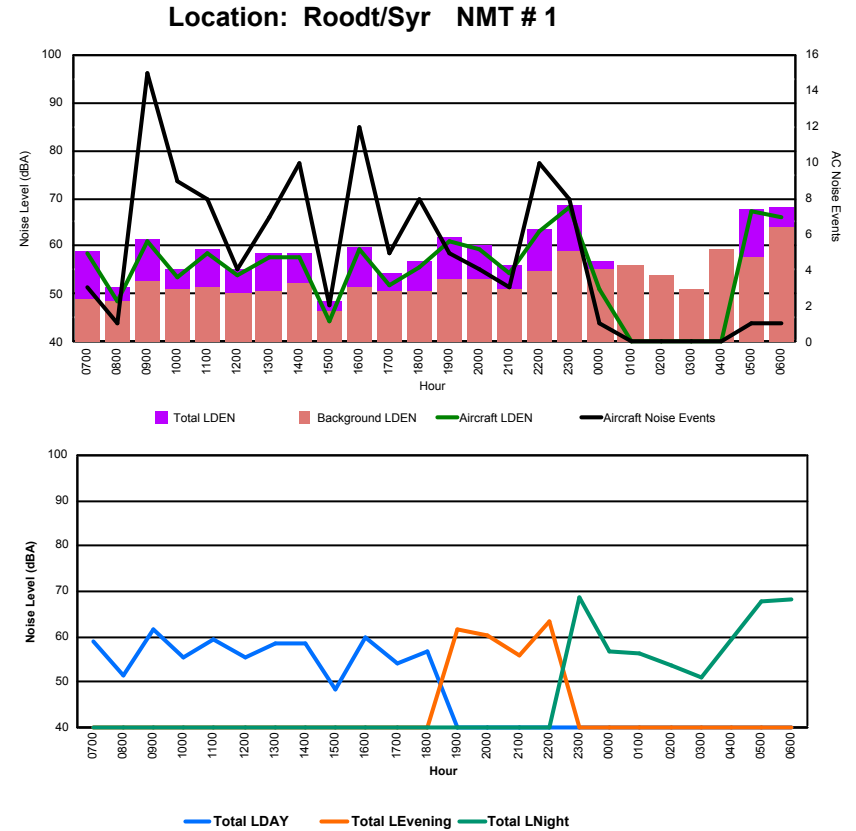

Luxembourg Airport Noise Distribution by Hour

Between 08/04/2024 00:00:00 and 08/04/2024 23:59:59 (Local Time)

Day	Aircraft Events	Total LDEN dB(A)	Aircraft LDEN dB(A)	Background LDEN dB(A)	Total LDay dB(A)	Total LEvening dB(A)	Total LNight dB(A)	
08/04/24	7:00	3	59.0	58.5	49.1	59.0	-	-
08/04/24	8:00	1	51.6	48.7	48.6	51.6	-	-
08/04/24	9:00	15	61.5	61.0	52.6	61.5	-	-
08/04/24	10:00	9	55.4	53.6	51.0	55.4	-	-
08/04/24	11:00	8	59.3	58.6	51.4	59.3	-	-
08/04/24	12:00	4	55.4	53.9	50.0	55.4	-	-
08/04/24	13:00	7	58.5	57.8	50.8	58.5	-	-
08/04/24	14:00	10	58.6	57.5	52.1	58.6	-	-
08/04/24	15:00	2	48.4	44.4	46.3	48.4	-	-
08/04/24	16:00	12	59.9	59.3	51.4	59.9	-	-
08/04/24	17:00	5	54.2	51.8	50.7	54.2	-	-
08/04/24	18:00	8	56.8	55.6	50.7	56.8	-	-
08/04/24	19:00	5	61.8	61.2	53.1	-	61.8	-
08/04/24	20:00	4	60.1	59.3	53.0	-	60.1	-
08/04/24	21:00	3	55.9	54.3	51.1	-	55.9	-
08/04/24	22:00	10	63.6	63.0	54.6	-	63.6	-
08/04/24	23:00	8	68.5	68.0	58.9	-	-	68.5
09/04/24	0:00	1	56.7	51.1	55.4	-	-	56.7
09/04/24	1:00	-	56.2	-	56.2	-	-	56.2
09/04/24	2:00	-	53.8	-	53.8	-	-	53.8
09/04/24	3:00	-	51.2	-	51.2	-	-	51.2
09/04/24	4:00	-	59.2	-	59.2	-	-	59.2
09/04/24	5:00	1	67.8	67.3	57.8	-	-	67.8
09/04/24	6:00	1	68.2	66.1	64.0	-	-	68.2
	117	61.5	60.4	55.3	57.7	61.2	64.4