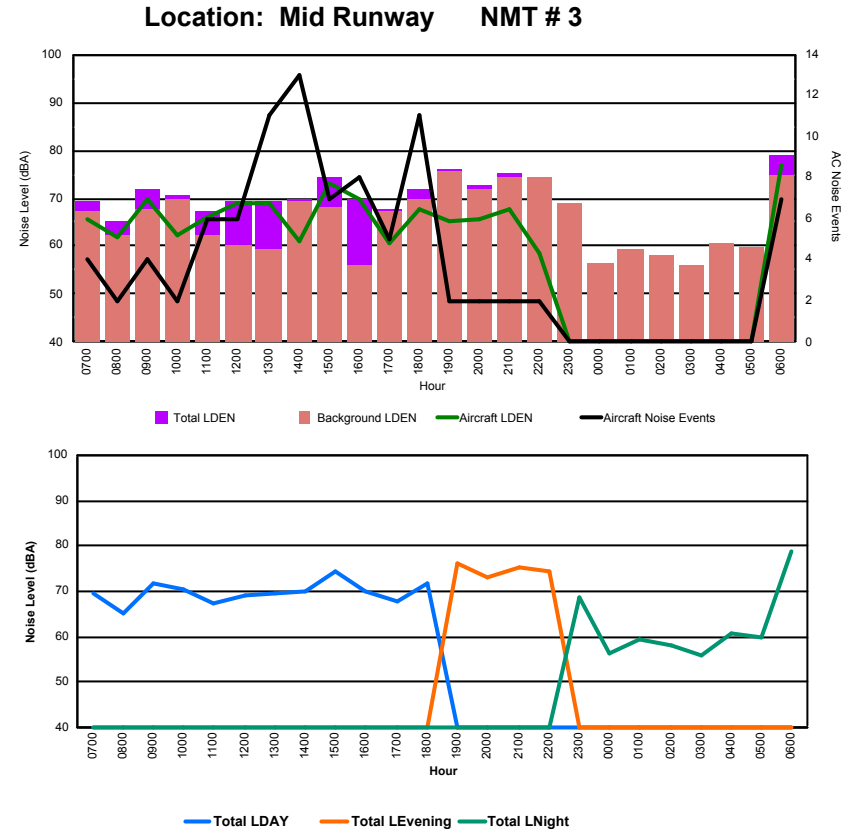

Luxembourg Airport Noise Distribution by Hour

Between 10/04/2024 00:00:00 and 10/04/2024 23:59:59 (Local Time)

Day	Aircraft Events	Total LDEN dB(A)	Aircraft LDEN dB(A)	Background LDEN dB(A)	Total LDay dB(A)	Total LEvening dB(A)	Total LNight dB(A)
10/04/24 7:00	4	69.4	65.5	67.3	69.4	-	-
10/04/24 8:00	2	65.1	62.0	62.3	65.1	-	-
10/04/24 9:00	4	71.8	69.7	67.7	71.8	-	-
10/04/24 10:00	2	70.5	62.3	69.8	70.5	-	-
10/04/24 11:00	6	67.4	66.0	62.1	67.4	-	-
10/04/24 12:00	6	69.3	68.8	60.0	69.3	-	-
10/04/24 13:00	11	69.5	69.1	59.4	69.5	-	-
10/04/24 14:00	13	69.9	61.2	69.4	69.9	-	-
10/04/24 15:00	7	74.2	73.1	68.0	74.2	-	-
10/04/24 16:00	8	70.0	69.8	56.0	70.0	-	-
10/04/24 17:00	5	67.9	60.5	67.1	67.9	-	-
10/04/24 18:00	11	71.7	67.6	69.6	71.7	-	-
10/04/24 19:00	2	76.0	65.2	75.6	-	76.0	-
10/04/24 20:00	2	72.9	65.7	72.0	-	72.9	-
10/04/24 21:00	2	75.2	67.6	74.4	-	75.2	-
10/04/24 22:00	2	74.3	58.6	74.2	-	74.3	-
10/04/24 23:00	-	68.8	-	68.8	-	-	68.8
11/04/24 0:00	-	56.4	-	56.5	-	-	56.4
11/04/24 1:00	-	59.3	-	59.4	-	-	59.3
11/04/24 2:00	-	58.2	-	58.3	-	-	58.2
11/04/24 3:00	-	56.1	-	56.1	-	-	56.1
11/04/24 4:00	-	60.6	-	60.6	-	-	60.6
11/04/24 5:00	-	59.7	-	59.8	-	-	59.7
11/04/24 6:00	7	78.9	76.9	74.7	-	-	78.9
	94	71.5	67.5	69.3	70.3	74.7	70.5