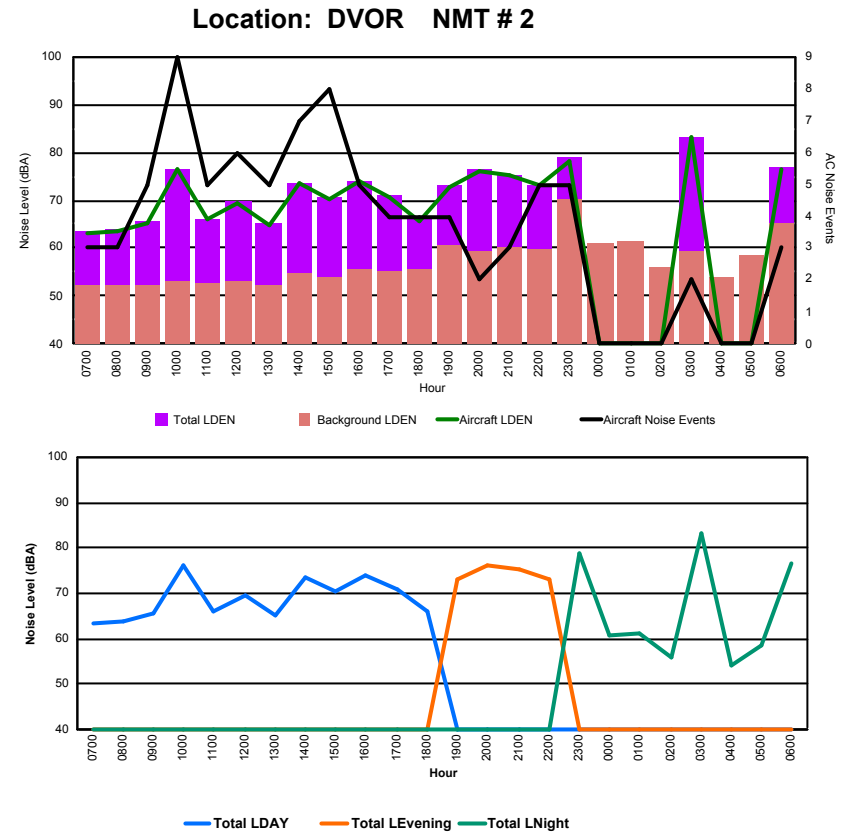

Luxembourg Airport Noise Distribution by Hour

Between 13/04/2024 00:00:00 and 13/04/2024 23:59:59 (Local Time)

Day	Aircraft Events	Total LDEN dB(A)	Aircraft LDEN dB(A)	Background LDEN dB(A)	Total LDay dB(A)	Total LEvening dB(A)	Total LNight dB(A)	
13/04/24	7:00	3	63.4	63.1	52.2	63.4	-	-
13/04/24	8:00	3	63.9	63.6	52.3	63.9	-	-
13/04/24	9:00	5	65.5	65.3	52.3	65.5	-	-
13/04/24	10:00	9	76.4	76.4	53.1	76.4	-	-
13/04/24	11:00	5	66.1	65.9	52.6	66.1	-	-
13/04/24	12:00	6	69.6	69.5	53.0	69.6	-	-
13/04/24	13:00	5	65.0	64.7	52.4	65.0	-	-
13/04/24	14:00	7	73.4	73.4	54.8	73.4	-	-
13/04/24	15:00	8	70.5	70.4	53.9	70.5	-	-
13/04/24	16:00	5	73.9	73.8	55.5	73.9	-	-
13/04/24	17:00	4	70.9	70.8	55.4	70.9	-	-
13/04/24	18:00	4	66.0	65.5	55.8	66.0	-	-
13/04/24	19:00	4	73.1	72.8	60.7	-	73.1	-
13/04/24	20:00	2	76.3	76.1	59.2	-	76.3	-
13/04/24	21:00	3	75.3	75.1	60.0	-	75.3	-
13/04/24	22:00	5	73.3	73.1	59.6	-	73.3	-
13/04/24	23:00	5	78.8	78.1	70.4	-	-	78.8
14/04/24	0:00	-	60.9	-	60.9	-	-	60.9
14/04/24	1:00	-	61.3	-	61.3	-	-	61.3
14/04/24	2:00	-	56.1	-	56.1	-	-	56.1
14/04/24	3:00	2	83.3	83.3	59.5	-	-	83.3
14/04/24	4:00	-	54.1	-	54.1	-	-	54.1
14/04/24	5:00	-	58.4	-	58.4	-	-	58.4
14/04/24	6:00	3	76.8	76.6	65.3	-	-	76.8
	88	74.0	73.8	60.3	70.7	74.7	76.3