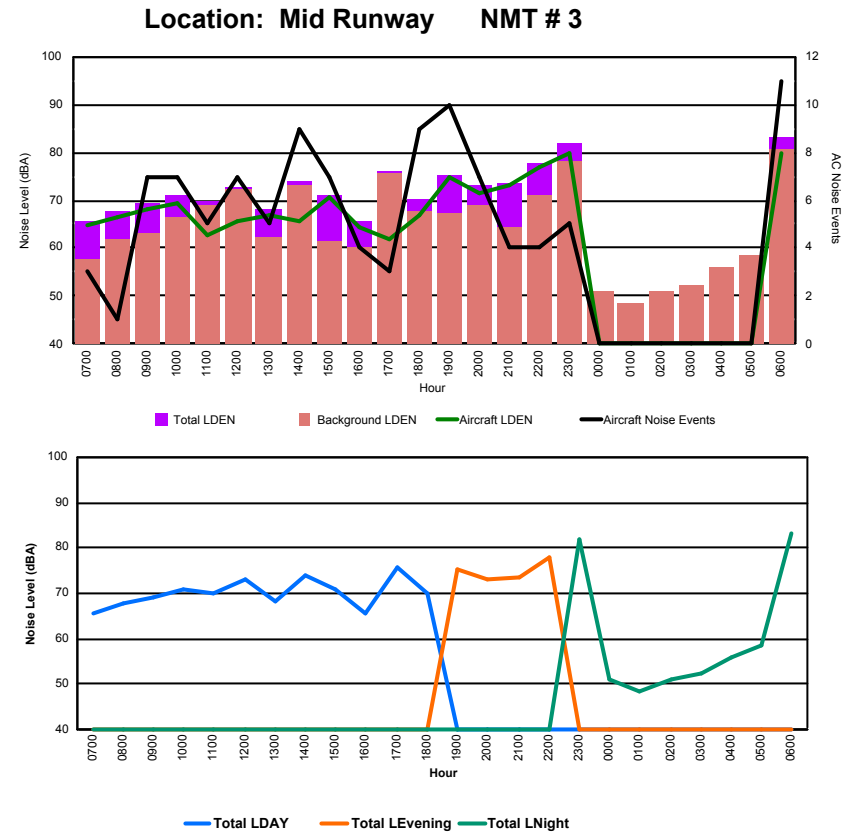

Luxembourg Airport Noise Distribution by Hour

Between 07/04/2024 00:00:00 and 07/04/2024 23:59:59 (Local Time)

Day	Aircraft Events	Total LDEN dB(A)	Aircraft LDEN dB(A)	Background LDEN dB(A)	Total LDay dB(A)	Total LEvening dB(A)	Total LNight dB(A)
07/04/24 7:00	3	65.5	64.8	57.7	65.5	-	-
07/04/24 8:00	1	67.7	66.3	61.9	67.7	-	-
07/04/24 9:00	7	69.2	68.0	63.0	69.2	-	-
07/04/24 10:00	7	71.1	69.4	66.4	71.1	-	-
07/04/24 11:00	5	69.8	62.6	68.9	69.8	-	-
07/04/24 12:00	7	72.9	65.5	72.1	72.9	-	-
07/04/24 13:00	5	68.3	67.0	62.2	68.3	-	-
07/04/24 14:00	9	73.8	65.7	73.1	73.8	-	-
07/04/24 15:00	7	71.1	70.6	61.6	71.1	-	-
07/04/24 16:00	4	65.6	64.2	60.2	65.6	-	-
07/04/24 17:00	3	75.9	61.9	75.7	75.9	-	-
07/04/24 18:00	9	70.2	66.8	67.6	70.2	-	-
07/04/24 19:00	10	75.4	74.7	67.4	-	75.4	-
07/04/24 20:00	7	73.2	71.3	68.8	-	73.2	-
07/04/24 21:00	4	73.5	73.0	64.5	-	73.5	-
07/04/24 22:00	4	77.9	76.9	71.1	-	77.9	-
07/04/24 23:00	5	82.0	79.8	78.0	-	-	82.0
08/04/24 0:00	-	50.9	-	50.9	-	-	50.9
08/04/24 1:00	-	48.5	-	48.5	-	-	48.5
08/04/24 2:00	-	51.0	-	51.0	-	-	51.0
08/04/24 3:00	-	52.4	-	52.4	-	-	52.4
08/04/24 4:00	-	56.0	-	56.0	-	-	56.0
08/04/24 5:00	-	58.6	-	58.6	-	-	58.6
08/04/24 6:00	11	83.2	79.7	80.8	-	-	83.2
	108	74.4	71.7	71.2	71.1	75.4	76.6