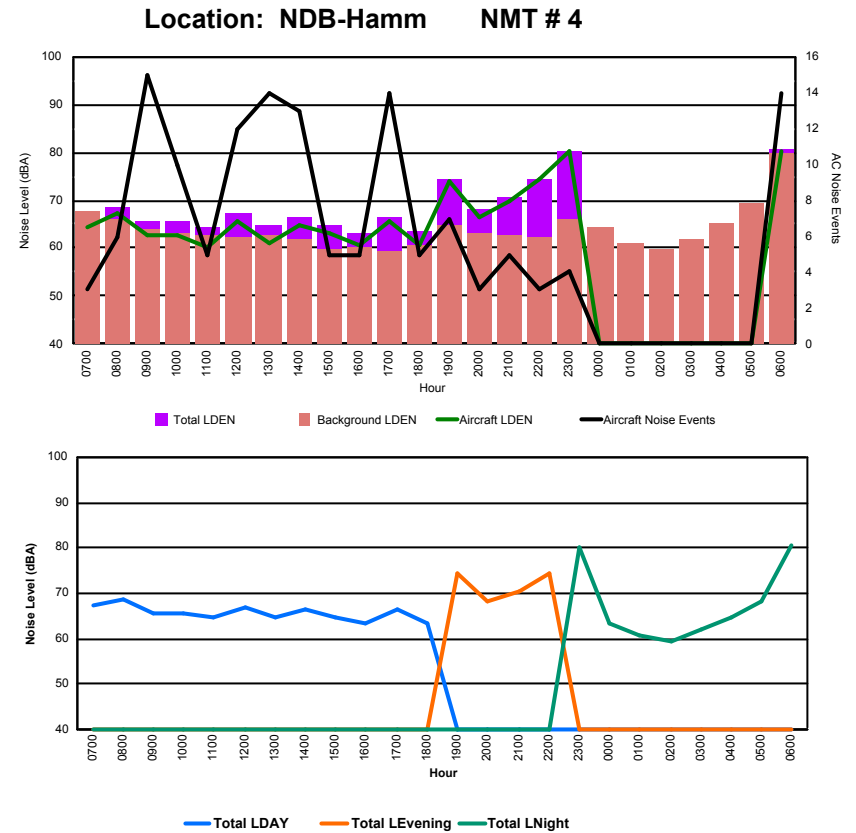

Luxembourg Airport Noise Distribution by Hour

Between 23/04/2024 00:00:00 and 23/04/2024 23:59:59 (Local Time)

Day	Aircraft Events	Total LDEN dB (A)	Aircraft LDEN dB(A)	Background LDEN dB(A)	Total LDay dB(A)	Total LEvening dB(A)	Total LNight dB (A)
23/04/24 7:00	3	67.4	64.3	67.9	67.4	-	-
23/04/24 8:00	6	68.5	67.3	66.2	68.5	-	-
23/04/24 9:00	15	65.8	62.9	63.9	65.8	-	-
23/04/24 10:00	10	65.6	62.7	63.2	65.6	-	-
23/04/24 11:00	5	64.5	60.3	62.8	64.5	-	-
23/04/24 12:00	12	67.1	65.6	62.2	67.1	-	-
23/04/24 13:00	14	64.7	61.1	62.8	64.7	-	-
23/04/24 14:00	13	66.6	64.9	62.0	66.6	-	-
23/04/24 15:00	5	64.9	63.3	59.8	64.9	-	-
23/04/24 16:00	5	63.3	60.6	60.1	63.3	-	-
23/04/24 17:00	14	66.4	65.5	59.3	66.4	-	-
23/04/24 18:00	5	63.5	60.6	60.5	63.5	-	-
23/04/24 19:00	7	74.3	73.9	64.8	-	74.3	-
23/04/24 20:00	3	68.2	66.5	63.1	-	68.2	-
23/04/24 21:00	5	70.5	69.7	62.9	-	70.5	-
23/04/24 22:00	3	74.4	74.2	62.5	-	74.4	-
23/04/24 23:00	4	80.2	80.1	65.9	-	-	80.2
24/04/24 0:00	-	63.6	-	64.3	-	-	63.6
24/04/24 1:00	-	60.8	-	61.1	-	-	60.8
24/04/24 2:00	-	59.5	-	59.6	-	-	59.5
24/04/24 3:00	-	62.0	-	62.0	-	-	62.0
24/04/24 4:00	-	64.8	-	65.0	-	-	64.8
24/04/24 5:00	-	68.3	-	69.5	-	-	68.3
24/04/24 6:00	14	80.6	80.3	79.6	-	-	80.6
	143	71.7	71.0	67.9	66.0	72.6	74.7