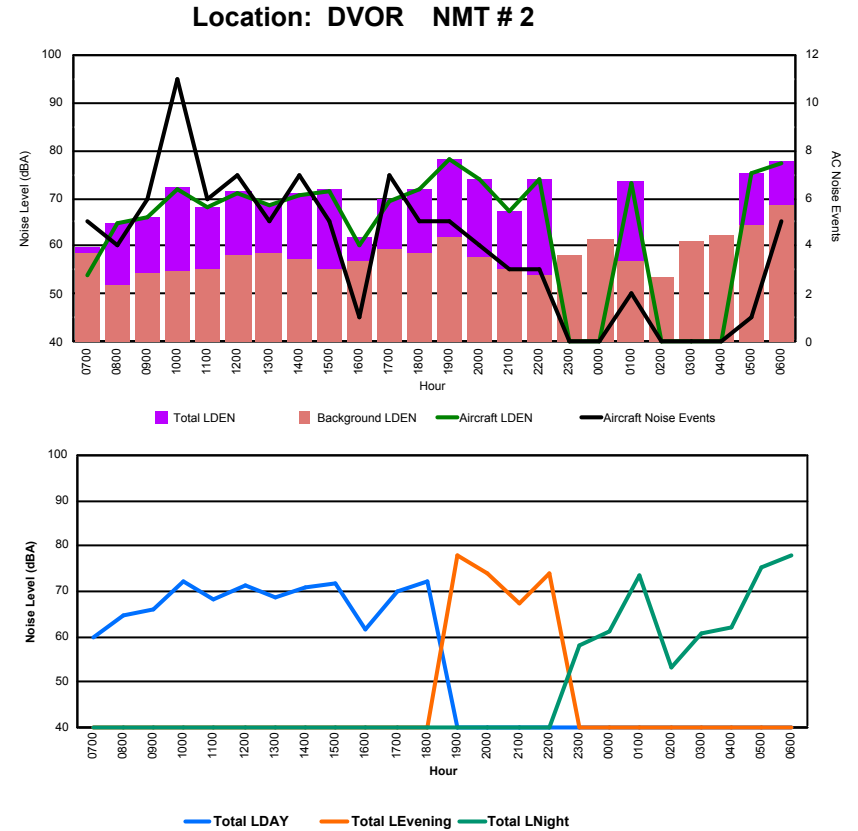

Luxembourg Airport Noise Distribution by Hour

Between 27/04/2024 00:00:00 and 27/04/2024 23:59:59 (Local Time)

Day	Aircraft Events	Total LDEN dB(A)	Aircraft LDEN dB(A)	Background LDEN dB(A)	Total LDay dB(A)	Total LEvening dB(A)	Total LNight dB(A)	
27/04/24	7:00	5	59.7	54.1	58.4	59.7	-	-
27/04/24	8:00	4	64.9	64.7	52.0	64.9	-	-
27/04/24	9:00	6	66.2	65.9	54.2	66.2	-	-
27/04/24	10:00	11	72.1	72.0	54.8	72.1	-	-
27/04/24	11:00	6	68.3	68.1	55.3	68.3	-	-
27/04/24	12:00	7	71.3	71.1	58.0	71.3	-	-
27/04/24	13:00	5	68.9	68.5	58.6	68.9	-	-
27/04/24	14:00	7	70.9	70.7	57.2	70.9	-	-
27/04/24	15:00	5	71.7	71.6	55.3	71.7	-	-
27/04/24	16:00	1	61.8	60.2	56.7	61.8	-	-
27/04/24	17:00	7	69.8	69.4	59.4	69.8	-	-
27/04/24	18:00	5	72.0	71.8	58.4	72.0	-	-
27/04/24	19:00	5	78.1	78.0	61.9	-	78.1	-
27/04/24	20:00	4	74.0	73.9	57.8	-	74.0	-
27/04/24	21:00	3	67.4	67.2	55.2	-	67.4	-
27/04/24	22:00	3	73.9	73.8	53.8	-	73.9	-
27/04/24	23:00	-	58.2	-	58.2	-	-	58.2
28/04/24	0:00	-	61.0	-	61.5	-	-	61.0
28/04/24	1:00	2	73.4	73.2	56.8	-	-	73.4
28/04/24	2:00	-	53.4	-	53.4	-	-	53.4
28/04/24	3:00	-	60.8	-	60.9	-	-	60.8
28/04/24	4:00	-	62.0	-	62.1	-	-	62.0
28/04/24	5:00	1	75.4	75.1	64.4	-	-	75.4
28/04/24	6:00	5	77.9	77.4	68.4	-	-	77.9
	92	71.6	71.3	60.0	69.5	74.8	71.9