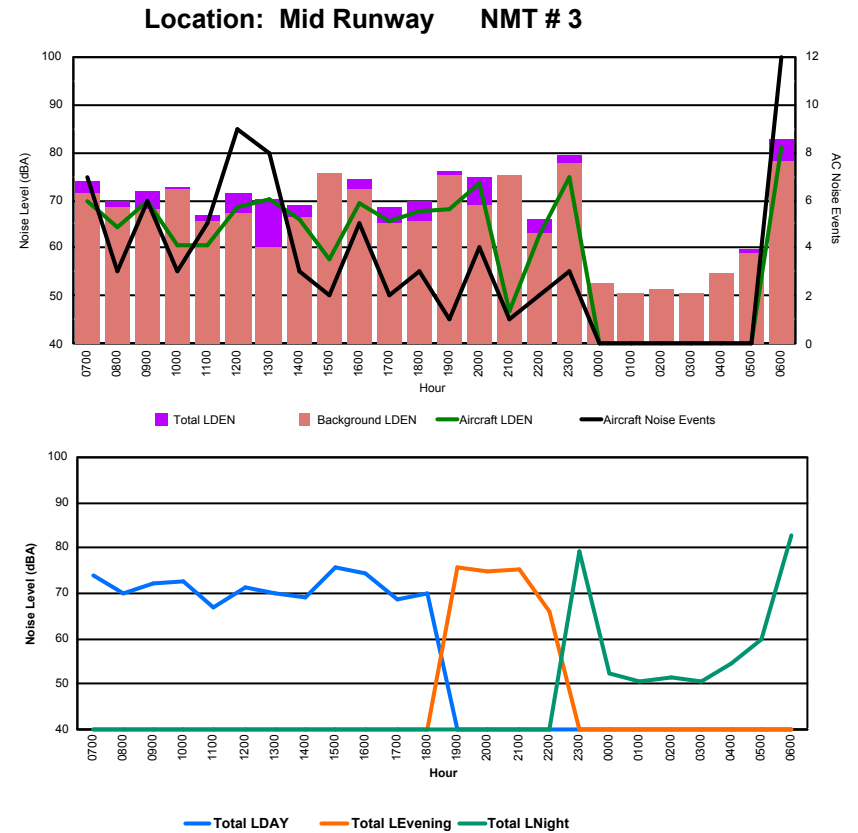

Luxembourg Airport Noise Distribution by Hour

Between 06/04/2024 00:00:00 and 06/04/2024 23:59:59 (Local Time)

Day	Aircraft Events	Total LDEN dB(A)	Aircraft LDEN dB(A)	Background LDEN dB(A)	Total LDay dB(A)	Total LEvening dB(A)	Total LNight dB(A)
06/04/24 7:00	7	73.8	69.9	71.6	73.8	-	-
06/04/24 8:00	3	70.0	64.5	68.6	70.0	-	-
06/04/24 9:00	6	72.0	69.7	68.1	72.0	-	-
06/04/24 10:00	3	72.8	60.6	72.5	72.8	-	-
06/04/24 11:00	5	66.8	60.7	65.5	66.8	-	-
06/04/24 12:00	9	71.4	68.7	67.5	71.4	-	-
06/04/24 13:00	8	70.1	70.1	60.0	70.1	-	-
06/04/24 14:00	3	69.1	65.9	66.3	69.1	-	-
06/04/24 15:00	2	75.7	57.9	75.7	75.7	-	-
06/04/24 16:00	5	74.2	69.2	72.5	74.2	-	-
06/04/24 17:00	2	68.6	65.8	65.4	68.6	-	-
06/04/24 18:00	3	69.9	67.8	65.8	69.9	-	-
06/04/24 19:00	1	75.9	68.3	75.2	-	75.9	-
06/04/24 20:00	4	74.9	73.6	68.9	-	74.9	-
06/04/24 21:00	1	75.3	46.7	75.3	-	75.3	-
06/04/24 22:00	2	66.0	62.7	63.2	-	66.0	-
06/04/24 23:00	3	79.4	74.7	77.7	-	-	79.4
07/04/24 0:00	-	52.5	-	52.5	-	-	52.5
07/04/24 1:00	-	50.8	-	50.8	-	-	50.8
07/04/24 2:00	-	51.5	-	51.5	-	-	51.5
07/04/24 3:00	-	50.8	-	50.8	-	-	50.8
07/04/24 4:00	-	54.7	-	54.7	-	-	54.7
07/04/24 5:00	-	59.7	-	58.9	-	-	59.7
07/04/24 6:00	12	82.9	81.2	78.2	-	-	82.9
	79	73.8	70.3	71.3	71.9	74.3	75.5