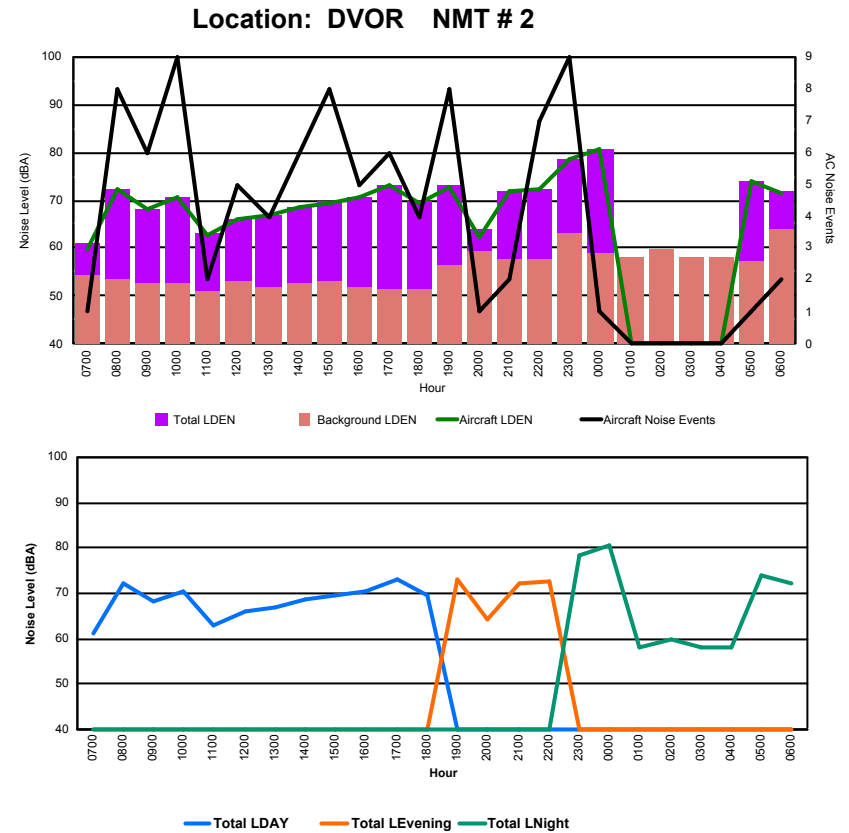

Luxembourg Airport Noise Distribution by Hour

Between 20/04/2024 00:00:00 and 20/04/2024 23:59:59 (Local Time)

Day	Aircraft Events	Total LDEN dB(A)	Aircraft LDEN dB(A)	Background LDEN dB(A)	Total LDay dB(A)	Total LEvening dB(A)	Total LNight dB(A)	
20/04/24	7:00	1	61.0	59.9	54.4	61.0	-	-
20/04/24	8:00	8	72.1	72.1	53.6	72.1	-	-
20/04/24	9:00	6	68.3	68.1	52.5	68.3	-	-
20/04/24	10:00	9	70.5	70.5	52.6	70.5	-	-
20/04/24	11:00	2	63.0	62.7	51.2	63.0	-	-
20/04/24	12:00	5	66.1	65.9	53.3	66.1	-	-
20/04/24	13:00	4	66.9	66.8	52.0	66.9	-	-
20/04/24	14:00	6	68.5	68.4	52.6	68.5	-	-
20/04/24	15:00	8	69.6	69.5	53.1	69.6	-	-
20/04/24	16:00	5	70.6	70.6	52.0	70.6	-	-
20/04/24	17:00	6	73.1	73.1	51.5	73.1	-	-
20/04/24	18:00	4	69.6	69.5	51.5	69.6	-	-
20/04/24	19:00	8	73.0	72.9	56.4	-	73.0	-
20/04/24	20:00	1	64.1	62.3	59.2	-	64.1	-
20/04/24	21:00	2	72.0	71.8	57.5	-	72.0	-
20/04/24	22:00	7	72.5	72.3	57.8	-	72.5	-
20/04/24	23:00	9	78.6	78.5	63.2	-	-	78.6
21/04/24	0:00	1	80.7	80.6	58.9	-	-	80.7
21/04/24	1:00	-	58.0	-	58.0	-	-	58.0
21/04/24	2:00	-	59.8	-	59.8	-	-	59.8
21/04/24	3:00	-	58.2	-	58.2	-	-	58.2
21/04/24	4:00	-	58.0	-	58.0	-	-	58.0
21/04/24	5:00	1	73.9	73.8	57.4	-	-	73.9
21/04/24	6:00	2	72.0	71.3	63.9	-	-	72.0
	95	72.1	72.0	57.5	69.4	71.5	74.6