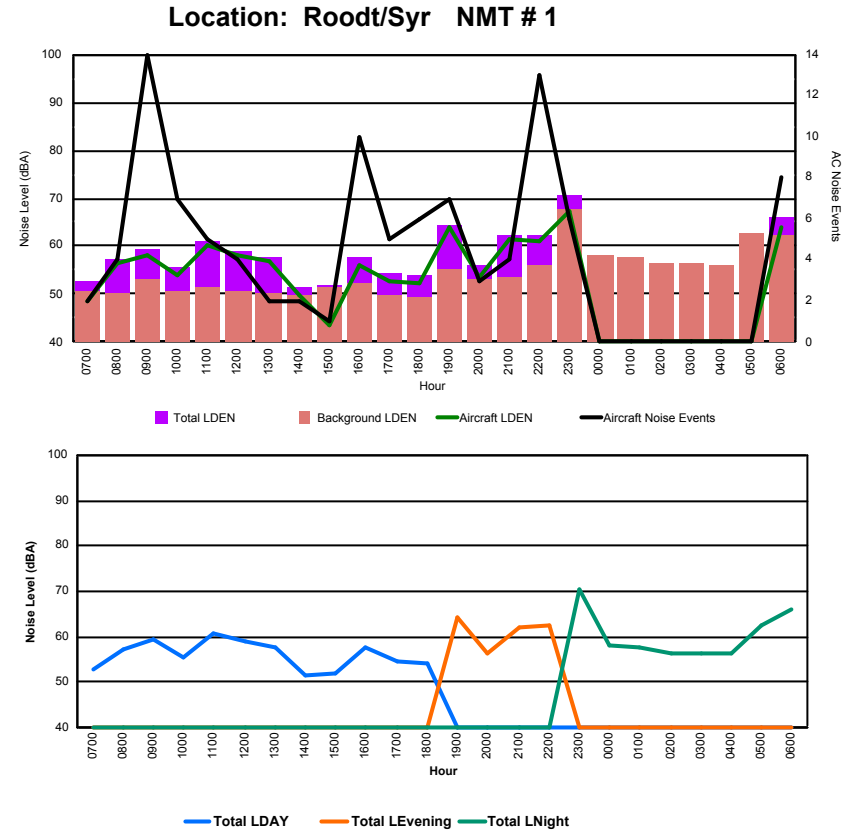

Luxembourg Airport Noise Distribution by Hour

Between 29/04/2024 00:00:00 and 29/04/2024 23:59:59 (Local Time)

Day	Aircraft Events	Total LDEN dB(A)	Aircraft LDEN dB(A)	Background LDEN dB(A)	Total LDay dB(A)	Total LEvening dB(A)	Total LNight dB(A)	
29/04/24	7:00	2	52.7	48.7	50.6	52.7	-	-
29/04/24	8:00	4	57.3	56.4	50.1	57.3	-	-
29/04/24	9:00	14	59.3	58.2	53.1	59.3	-	-
29/04/24	10:00	7	55.6	53.9	50.8	55.6	-	-
29/04/24	11:00	5	60.9	60.4	51.5	60.9	-	-
29/04/24	12:00	4	58.8	58.2	50.6	58.8	-	-
29/04/24	13:00	2	57.8	56.7	50.2	57.8	-	-
29/04/24	14:00	2	51.6	49.7	49.7	51.6	-	-
29/04/24	15:00	1	52.0	43.6	51.3	52.0	-	-
29/04/24	16:00	10	57.5	56.1	52.3	57.5	-	-
29/04/24	17:00	5	54.4	52.7	49.6	54.4	-	-
29/04/24	18:00	6	53.9	52.1	49.4	53.9	-	-
29/04/24	19:00	7	64.4	63.9	55.2	-	64.4	-
29/04/24	20:00	3	56.2	53.4	53.1	-	56.2	-
29/04/24	21:00	4	62.1	61.5	53.6	-	62.1	-
29/04/24	22:00	13	62.4	61.2	56.2	-	62.4	-
29/04/24	23:00	6	70.6	67.5	67.8	-	-	70.6
30/04/24	0:00	-	58.0	-	58.1	-	-	58.0
30/04/24	1:00	-	57.7	-	57.8	-	-	57.7
30/04/24	2:00	-	56.3	-	56.3	-	-	56.3
30/04/24	3:00	-	56.5	-	56.5	-	-	56.5
30/04/24	4:00	-	56.2	-	56.2	-	-	56.2
30/04/24	5:00	-	62.7	-	62.8	-	-	62.7
30/04/24	6:00	8	66.1	64.0	62.3	-	-	66.1
		103	61.3	58.8	57.9	56.9	62.1	64.0