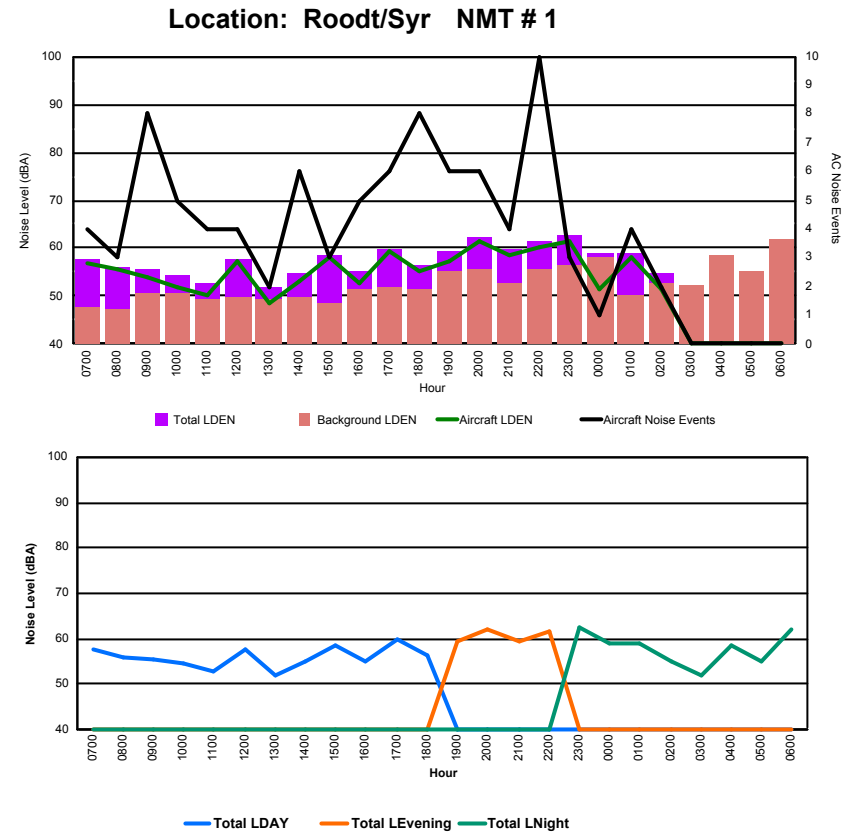

Luxembourg Airport Noise Distribution by Hour

Between 17/04/2024 00:00:00 and 17/04/2024 23:59:59 (Local Time)

Day	Aircraft Events	Total LDEN dB(A)	Aircraft LDEN dB(A)	Background LDEN dB(A)	Total LDay dB(A)	Total LEvening dB(A)	Total LNight dB(A)	
17/04/24	7:00	4	57.5	57.0	47.9	57.5	-	-
17/04/24	8:00	3	56.1	55.5	47.1	56.1	-	-
17/04/24	9:00	8	55.5	53.9	50.5	55.5	-	-
17/04/24	10:00	5	54.4	52.0	50.7	54.4	-	-
17/04/24	11:00	4	52.7	50.3	49.2	52.7	-	-
17/04/24	12:00	4	57.8	57.1	49.6	57.8	-	-
17/04/24	13:00	2	51.9	48.6	49.2	51.9	-	-
17/04/24	14:00	6	54.8	53.2	49.7	54.8	-	-
17/04/24	15:00	3	58.7	58.2	48.7	58.7	-	-
17/04/24	16:00	5	55.0	52.7	51.3	55.0	-	-
17/04/24	17:00	6	59.9	59.2	51.9	59.9	-	-
17/04/24	18:00	8	56.5	55.0	51.3	56.5	-	-
17/04/24	19:00	6	59.4	57.3	55.3	-	59.4	-
17/04/24	20:00	6	62.2	61.3	55.5	-	62.2	-
17/04/24	21:00	4	59.6	58.6	52.9	-	59.6	-
17/04/24	22:00	10	61.5	60.4	55.5	-	61.5	-
17/04/24	23:00	3	62.7	61.5	56.5	-	-	62.7
18/04/24	0:00	1	59.0	51.4	58.3	-	-	59.0
18/04/24	1:00	4	58.8	58.1	50.1	-	-	58.8
18/04/24	2:00	2	54.9	51.3	52.5	-	-	54.9
18/04/24	3:00	-	52.1	-	52.1	-	-	52.1
18/04/24	4:00	-	58.4	-	58.5	-	-	58.4
18/04/24	5:00	-	55.1	-	55.1	-	-	55.1
18/04/24	6:00	-	62.0	-	62.0	-	-	62.0
	94	58.4	56.3	54.4	56.5	60.8	59.1