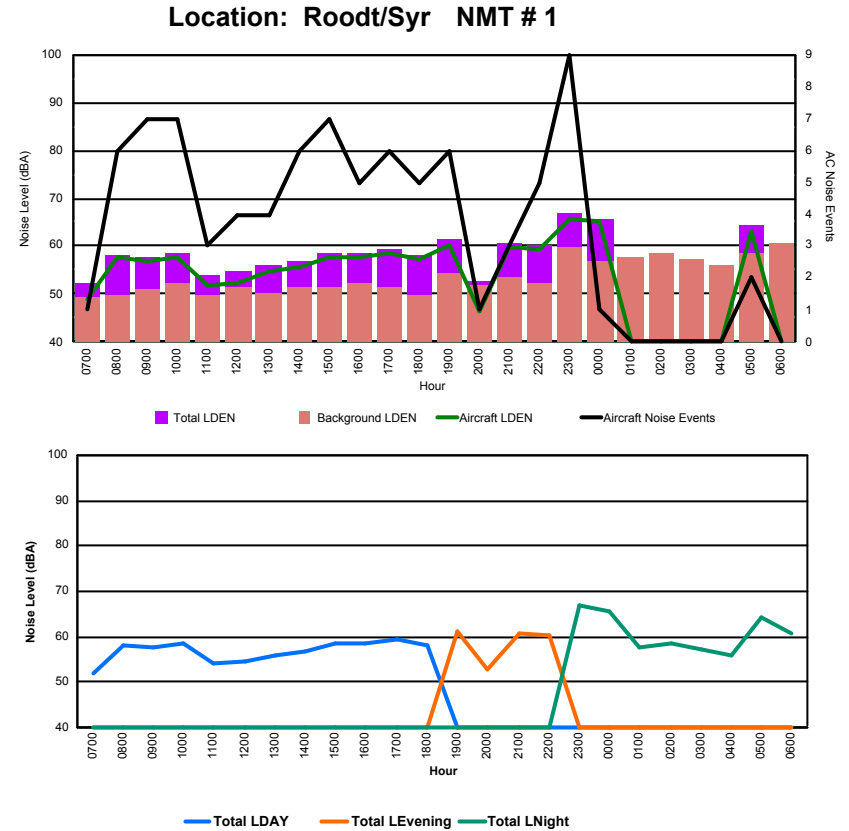

Luxembourg Airport Noise Distribution by Hour

Between 20/04/2024 00:00:00 and 20/04/2024 23:59:59 (Local Time)

Day	Aircraft Events	Total LDEN dB(A)	Aircraft LDEN dB(A)	Background LDEN dB(A)	Total LDay dB(A)	Total LEvening dB(A)	Total LNight dB(A)	
20/04/24	7:00	1	52.1	48.9	49.4	52.1	-	-
20/04/24	8:00	6	58.2	57.6	49.7	58.2	-	-
20/04/24	9:00	7	57.8	56.9	50.9	57.8	-	-
20/04/24	10:00	7	58.6	57.5	52.2	58.6	-	-
20/04/24	11:00	3	53.9	51.9	49.9	53.9	-	-
20/04/24	12:00	4	54.7	52.1	51.3	54.7	-	-
20/04/24	13:00	4	56.0	54.7	50.3	56.0	-	-
20/04/24	14:00	6	56.9	55.5	51.5	56.9	-	-
20/04/24	15:00	7	58.7	57.9	51.6	58.7	-	-
20/04/24	16:00	5	58.7	57.6	52.3	58.7	-	-
20/04/24	17:00	6	59.2	58.4	51.3	59.2	-	-
20/04/24	18:00	5	58.0	57.3	49.8	58.0	-	-
20/04/24	19:00	6	61.3	60.4	54.3	-	61.3	-
20/04/24	20:00	1	52.9	46.6	51.8	-	52.9	-
20/04/24	21:00	3	60.7	59.7	53.6	-	60.7	-
20/04/24	22:00	5	60.1	59.3	52.2	-	60.1	-
20/04/24	23:00	9	66.7	65.8	59.9	-	-	66.7
21/04/24	0:00	1	65.7	65.1	56.9	-	-	65.7
21/04/24	1:00	-	57.6	-	57.6	-	-	57.6
21/04/24	2:00	-	58.5	-	58.6	-	-	58.5
21/04/24	3:00	-	57.3	-	57.3	-	-	57.3
21/04/24	4:00	-	56.0	-	56.1	-	-	56.0
21/04/24	5:00	2	64.3	63.0	58.4	-	-	64.3
21/04/24	6:00	-	60.8	-	60.8	-	-	60.8
	88	60.1	58.5	55.2	57.4	59.7	62.6