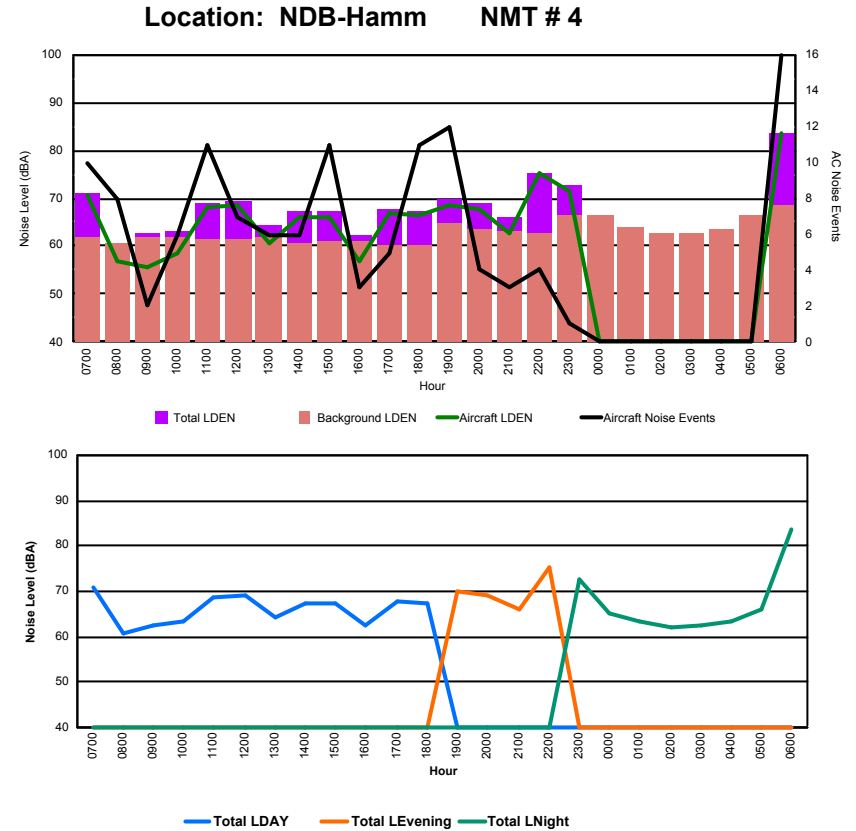

Luxembourg Airport Noise Distribution by Hour

Between 19/04/2024 00:00:00 and 19/04/2024 23:59:59 (Local Time)

Day	Aircraft Events	Total LDEN dB(A)	Aircraft LDEN dB(A)	Background LDEN dB(A)	Total LDay dB(A)	Total LEvening dB(A)	Total LNight dB(A)
19/04/24 7:00	10	71.1	70.8	61.9	71.1	-	-
19/04/24 8:00	8	60.6	56.9	60.6	60.6	-	-
19/04/24 9:00	2	62.6	55.5	61.9	62.6	-	-
19/04/24 10:00	6	63.2	58.4	61.7	63.2	-	-
19/04/24 11:00	11	68.9	68.1	61.6	68.9	-	-
19/04/24 12:00	7	69.3	68.6	61.6	69.3	-	-
19/04/24 13:00	6	64.2	60.7	62.0	64.2	-	-
19/04/24 14:00	6	67.2	66.1	60.7	67.2	-	-
19/04/24 15:00	11	67.3	66.1	61.2	67.3	-	-
19/04/24 16:00	3	62.4	57.0	61.1	62.4	-	-
19/04/24 17:00	5	67.8	67.0	60.4	67.8	-	-
19/04/24 18:00	11	67.2	66.3	60.4	67.2	-	-
19/04/24 19:00	12	69.9	68.4	64.9	-	69.9	-
19/04/24 20:00	4	69.1	67.7	63.6	-	69.1	-
19/04/24 21:00	3	65.9	62.8	63.1	-	65.9	-
19/04/24 22:00	4	75.3	75.1	62.7	-	75.3	-
19/04/24 23:00	1	72.7	71.5	66.6	-	-	72.7
20/04/24 0:00	-	65.2	-	66.5	-	-	65.2
20/04/24 1:00	-	63.2	-	63.9	-	-	63.2
20/04/24 2:00	-	62.1	-	62.6	-	-	62.1
20/04/24 3:00	-	62.5	-	62.6	-	-	62.5
20/04/24 4:00	-	63.6	-	63.7	-	-	63.6
20/04/24 5:00	-	66.0	-	66.4	-	-	66.0
20/04/24 6:00	16	83.7	83.6	68.5	-	-	83.7
	126	72.0	71.5	63.6	67.0	71.4	75.3