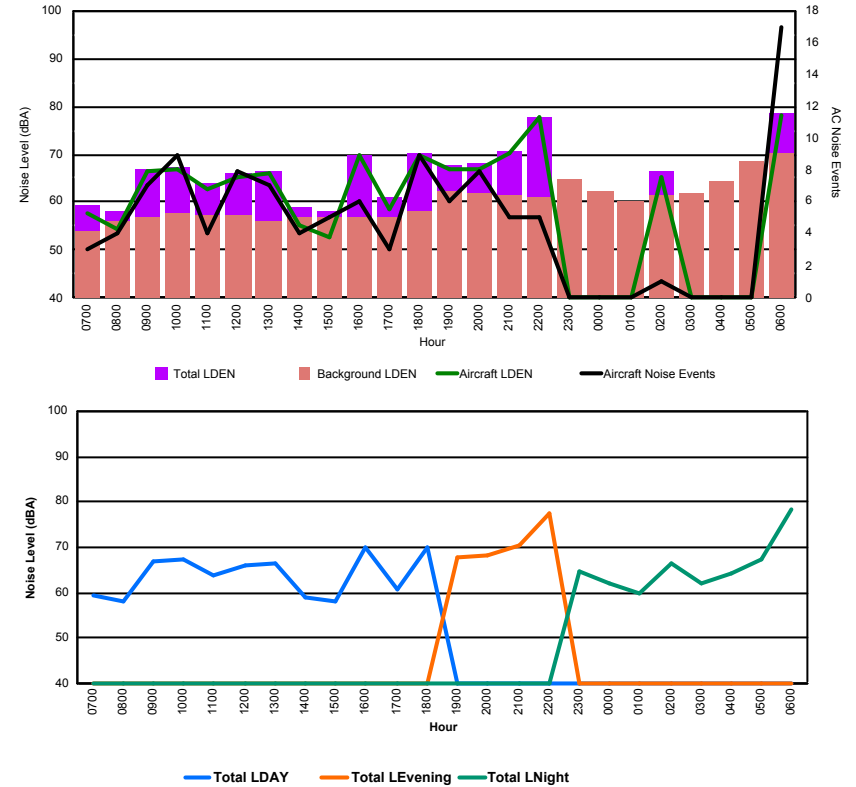

Luxembourg Airport Noise Distribution by Hour

Between 14/04/2024 00:00:00 and 14/04/2024 23:59:59 (Local Time)

Day	Aircraft Events	Total LDEN dB(A)	Aircraft LDEN dB(A)	Background LDEN dB(A)	Total LDay dB(A)	Total LEvening dB(A)	Total LNight dB(A)
14/04/24 7:00	3	59.3	57.8	54.0	59.3	-	-
14/04/24 8:00	4	58.0	54.4	55.9	58.0	-	-
14/04/24 9:00	7	66.7	66.3	57.0	66.7	-	-
14/04/24 10:00	9	67.4	66.9	57.7	67.4	-	-
14/04/24 11:00	4	63.8	62.8	57.2	63.8	-	-
14/04/24 12:00	8	65.9	65.3	57.2	65.9	-	-
14/04/24 13:00	7	66.5	66.1	56.2	66.5	-	-
14/04/24 14:00	4	59.1	55.4	56.8	59.1	-	-
14/04/24 15:00	5	58.3	52.8	57.0	58.3	-	-
14/04/24 16:00	6	70.0	69.7	57.0	70.0	-	-
14/04/24 17:00	3	60.9	58.7	56.9	60.9	-	-
14/04/24 18:00	9	70.2	70.0	58.2	70.2	-	-
14/04/24 19:00	6	67.9	66.7	62.1	-	67.9	-
14/04/24 20:00	8	68.1	66.9	61.9	-	68.1	-
14/04/24 21:00	5	70.6	70.1	61.6	-	70.6	-
14/04/24 22:00	5	77.7	77.6	60.9	-	77.7	-
14/04/24 23:00	-	64.8	-	64.8	-	-	64.8
15/04/24 0:00	-	62.1	-	62.5	-	-	62.1
15/04/24 1:00	-	59.8	-	60.0	-	-	59.8
15/04/24 2:00	1	66.6	65.1	61.3	-	-	66.6
15/04/24 3:00	-	61.9	-	61.9	-	-	61.9
15/04/24 4:00	-	64.3	-	64.4	-	-	64.3
15/04/24 5:00	-	67.5	-	68.4	-	-	67.5
15/04/24 6:00	17	78.5	78.3	70.4	-	-	78.5
	111	69.6	68.9	62.3	65.8	73.2	70.6

Location: NDB-Hamm NMT # 4