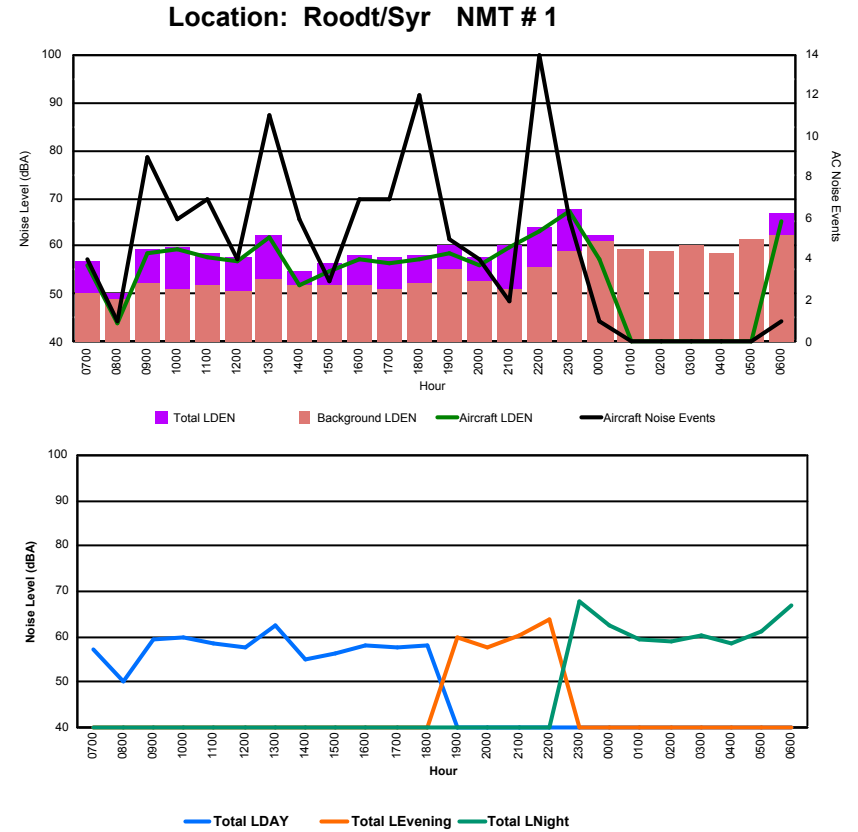

Luxembourg Airport Noise Distribution by Hour

Between 25/04/2024 00:00:00 and 25/04/2024 23:59:59 (Local Time)

Day	Aircraft Events	Total LDEN dB(A)	Aircraft LDEN dB(A)	Background LDEN dB(A)	Total LDay dB(A)	Total LEvening dB(A)	Total LNight dB(A)	
25/04/24	7:00	4	57.0	56.1	50.2	57.0	-	-
25/04/24	8:00	1	50.2	43.9	49.1	50.2	-	-
25/04/24	9:00	9	59.2	58.4	52.2	59.2	-	-
25/04/24	10:00	6	59.9	59.4	50.9	59.9	-	-
25/04/24	11:00	7	58.6	57.7	51.8	58.6	-	-
25/04/24	12:00	4	57.6	56.7	50.5	57.6	-	-
25/04/24	13:00	11	62.3	61.8	53.0	62.3	-	-
25/04/24	14:00	6	54.8	52.0	51.8	54.8	-	-
25/04/24	15:00	3	56.5	54.7	51.9	56.5	-	-
25/04/24	16:00	7	58.3	57.2	51.7	58.3	-	-
25/04/24	17:00	7	57.5	56.4	51.2	57.5	-	-
25/04/24	18:00	12	58.3	57.1	52.2	58.3	-	-
25/04/24	19:00	5	60.0	58.4	55.2	-	60.0	-
25/04/24	20:00	4	57.8	56.2	52.8	-	57.8	-
25/04/24	21:00	2	60.2	59.7	51.2	-	60.2	-
25/04/24	22:00	14	63.9	63.2	55.8	-	63.9	-
25/04/24	23:00	6	67.7	67.1	59.0	-	-	67.7
26/04/24	0:00	1	62.3	57.1	60.9	-	-	62.3
26/04/24	1:00	-	59.4	-	59.4	-	-	59.4
26/04/24	2:00	-	58.9	-	59.0	-	-	58.9
26/04/24	3:00	-	60.2	-	60.2	-	-	60.2
26/04/24	4:00	-	58.7	-	58.7	-	-	58.7
26/04/24	5:00	-	61.4	-	61.4	-	-	61.4
26/04/24	6:00	1	66.9	65.1	62.1	-	-	66.9
		110	61.0	59.1	56.7	58.3	61.1	63.3