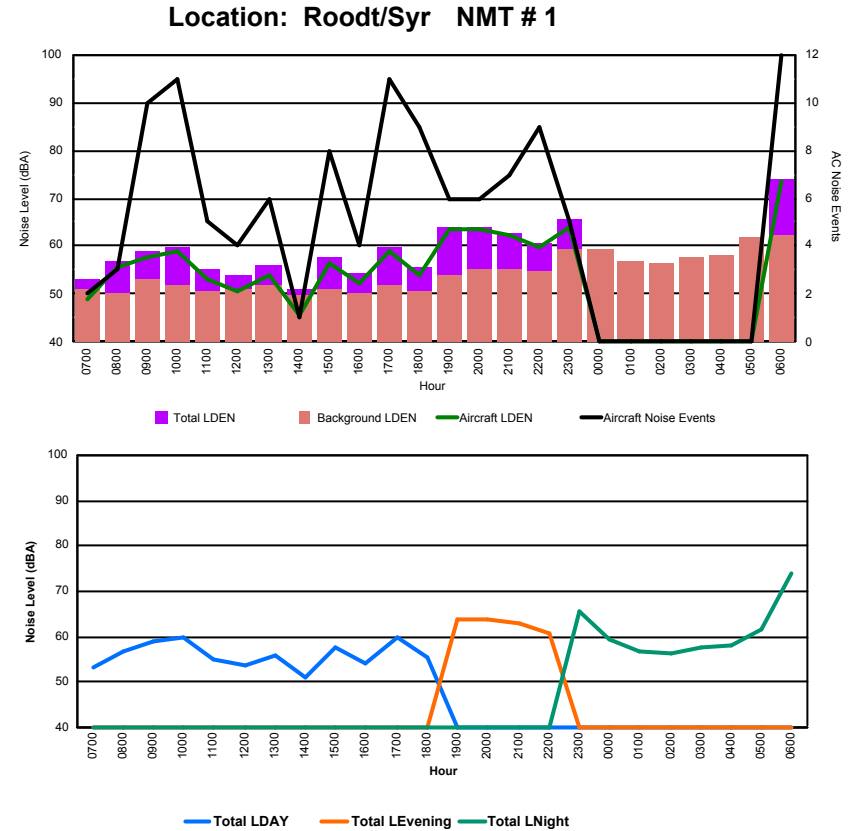

Luxembourg Airport Noise Distribution by Hour

Between 26/04/2024 00:00:00 and 26/04/2024 23:59:59 (Local Time)

Day	Aircraft Events	Total LDEN dB(A)	Aircraft LDEN dB(A)	Background LDEN dB(A)	Total LDay dB(A)	Total LEvening dB(A)	Total LNight dB(A)	
26/04/24	7:00	2	53.1	48.9	51.0	53.1	-	-
26/04/24	8:00	3	56.8	55.7	50.3	56.8	-	-
26/04/24	9:00	10	58.8	57.5	53.0	58.8	-	-
26/04/24	10:00	11	59.7	59.0	51.9	59.7	-	-
26/04/24	11:00	5	55.0	53.2	50.6	55.0	-	-
26/04/24	12:00	4	53.8	50.6	51.1	53.8	-	-
26/04/24	13:00	6	56.1	54.1	51.8	56.1	-	-
26/04/24	14:00	1	51.1	45.7	49.7	51.1	-	-
26/04/24	15:00	8	57.5	56.5	51.0	57.5	-	-
26/04/24	16:00	4	54.3	52.4	50.2	54.3	-	-
26/04/24	17:00	11	59.8	59.1	51.7	59.8	-	-
26/04/24	18:00	9	55.5	54.0	50.7	55.5	-	-
26/04/24	19:00	6	64.0	63.6	54.1	-	64.0	-
26/04/24	20:00	6	64.0	63.5	55.2	-	64.0	-
26/04/24	21:00	7	62.8	62.1	55.1	-	62.8	-
26/04/24	22:00	9	60.7	59.7	54.8	-	60.7	-
26/04/24	23:00	5	65.5	64.1	59.2	-	-	65.5
27/04/24	0:00	-	59.2	-	59.3	-	-	59.2
27/04/24	1:00	-	56.9	-	56.9	-	-	56.9
27/04/24	2:00	-	56.4	-	56.4	-	-	56.4
27/04/24	3:00	-	57.7	-	57.7	-	-	57.7
27/04/24	4:00	-	58.0	-	58.0	-	-	58.0
27/04/24	5:00	-	61.6	-	61.7	-	-	61.6
27/04/24	6:00	12	74.0	73.7	62.4	-	-	74.0
		119	62.9	61.9	56.1	56.7	63.1	66.2