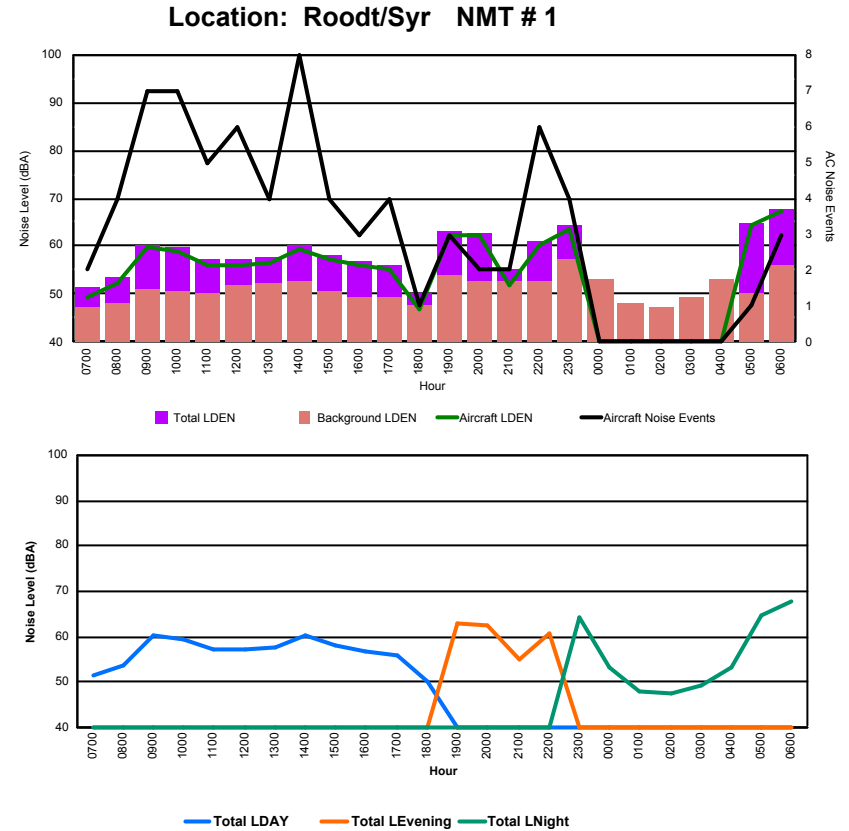

Luxembourg Airport Noise Distribution by Hour

Between 06/04/2024 00:00:00 and 06/04/2024 23:59:59 (Local Time)

Day	Aircraft Events	Total LDEN dB(A)	Aircraft LDEN dB(A)	Background LDEN dB(A)	Total LDay dB(A)	Total LEvening dB(A)	Total LNight dB(A)	
06/04/24	7:00	2	51.6	49.5	47.4	51.6	-	-
06/04/24	8:00	4	53.7	52.3	48.2	53.7	-	-
06/04/24	9:00	7	60.2	59.7	50.9	60.2	-	-
06/04/24	10:00	7	59.6	59.0	50.6	59.6	-	-
06/04/24	11:00	5	57.2	56.2	50.4	57.2	-	-
06/04/24	12:00	6	57.4	56.0	51.9	57.4	-	-
06/04/24	13:00	4	57.8	56.5	52.3	57.8	-	-
06/04/24	14:00	8	60.1	59.3	52.9	60.1	-	-
06/04/24	15:00	4	58.1	57.2	50.8	58.1	-	-
06/04/24	16:00	3	56.8	56.0	49.5	56.8	-	-
06/04/24	17:00	4	56.1	55.1	49.4	56.1	-	-
06/04/24	18:00	1	50.2	46.8	47.6	50.2	-	-
06/04/24	19:00	3	63.0	62.4	53.8	-	63.0	-
06/04/24	20:00	2	62.6	62.1	52.8	-	62.6	-
06/04/24	21:00	2	55.2	52.0	52.5	-	55.2	-
06/04/24	22:00	6	60.9	60.3	52.5	-	60.9	-
06/04/24	23:00	4	64.3	63.4	57.4	-	64.3	-
07/04/24	0:00	-	53.2	-	53.3	-	-	53.2
07/04/24	1:00	-	48.1	-	48.1	-	-	48.1
07/04/24	2:00	-	47.3	-	47.3	-	-	47.3
07/04/24	3:00	-	49.2	-	49.2	-	-	49.2
07/04/24	4:00	-	53.3	-	53.3	-	-	53.3
07/04/24	5:00	1	64.7	64.5	50.3	-	-	64.7
07/04/24	6:00	3	67.6	67.3	56.1	-	-	67.6
	76	60.0	59.3	52.0	57.5	61.3	61.8