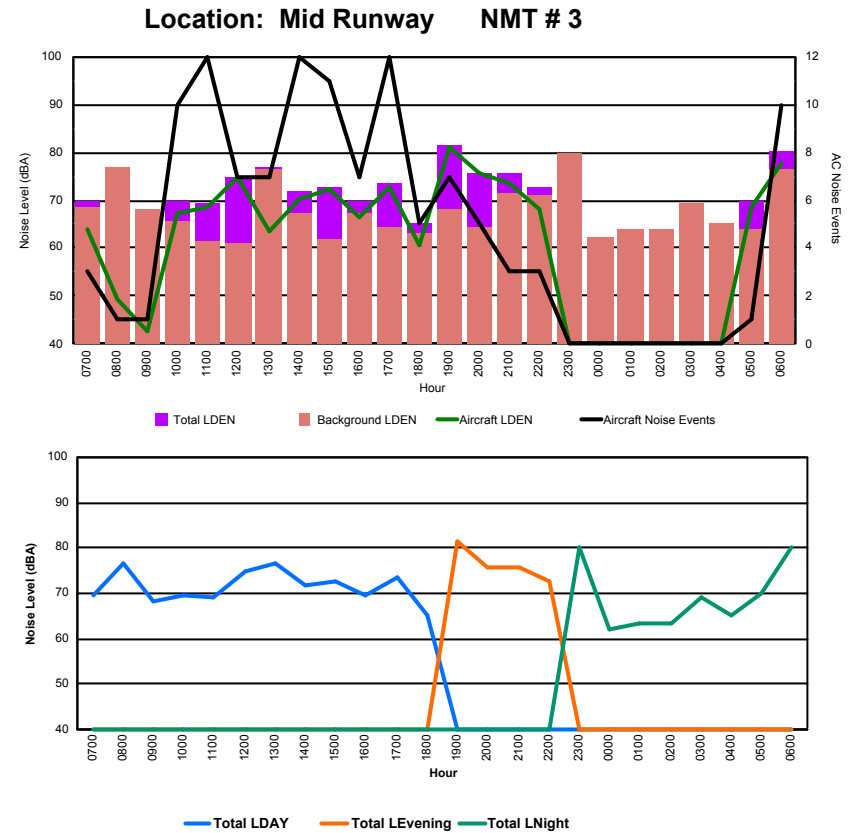

Luxembourg Airport Noise Distribution by Hour

Between 15/04/2024 00:00:00 and 15/04/2024 23:59:59 (Local Time)

Day	Aircraft Events	Total LDEN dB(A)	Aircraft LDEN dB(A)	Background LDEN dB(A)	Total LDay dB(A)	Total LEvening dB(A)	Total LNight dB(A)
15/04/24 7:00	3	69.7	63.9	68.5	69.7	-	-
15/04/24 8:00	1	76.7	49.3	76.7	76.7	-	-
15/04/24 9:00	1	68.2	42.8	68.3	68.2	-	-
15/04/24 10:00	10	69.6	67.4	65.7	69.6	-	-
15/04/24 11:00	12	69.2	68.4	61.5	69.2	-	-
15/04/24 12:00	7	74.9	74.7	60.9	74.9	-	-
15/04/24 13:00	7	76.8	63.7	76.6	76.8	-	-
15/04/24 14:00	12	71.8	70.1	67.1	71.8	-	-
15/04/24 15:00	11	72.7	72.3	61.9	72.7	-	-
15/04/24 16:00	7	69.6	66.4	67.2	69.6	-	-
15/04/24 17:00	12	73.4	72.9	64.5	73.4	-	-
15/04/24 18:00	5	65.0	60.6	63.3	65.0	-	-
15/04/24 19:00	7	81.3	81.1	68.2	-	81.3	-
15/04/24 20:00	5	75.8	75.5	64.3	-	75.8	-
15/04/24 21:00	3	75.6	73.6	71.4	-	75.6	-
15/04/24 22:00	3	72.8	68.1	71.0	-	72.8	-
15/04/24 23:00	-	80.0	-	80.0	-	-	80.0
16/04/24 0:00	-	61.9	-	62.1	-	-	61.9
16/04/24 1:00	-	63.5	-	64.0	-	-	63.5
16/04/24 2:00	-	63.4	-	63.8	-	-	63.4
16/04/24 3:00	-	69.1	-	69.3	-	-	69.1
16/04/24 4:00	-	65.2	-	65.4	-	-	65.2
16/04/24 5:00	1	70.0	68.7	64.0	-	-	70.0
16/04/24 6:00	10	80.1	77.9	76.4	-	-	80.1
	117	74.6	71.8	71.4	72.8	77.6	74.6