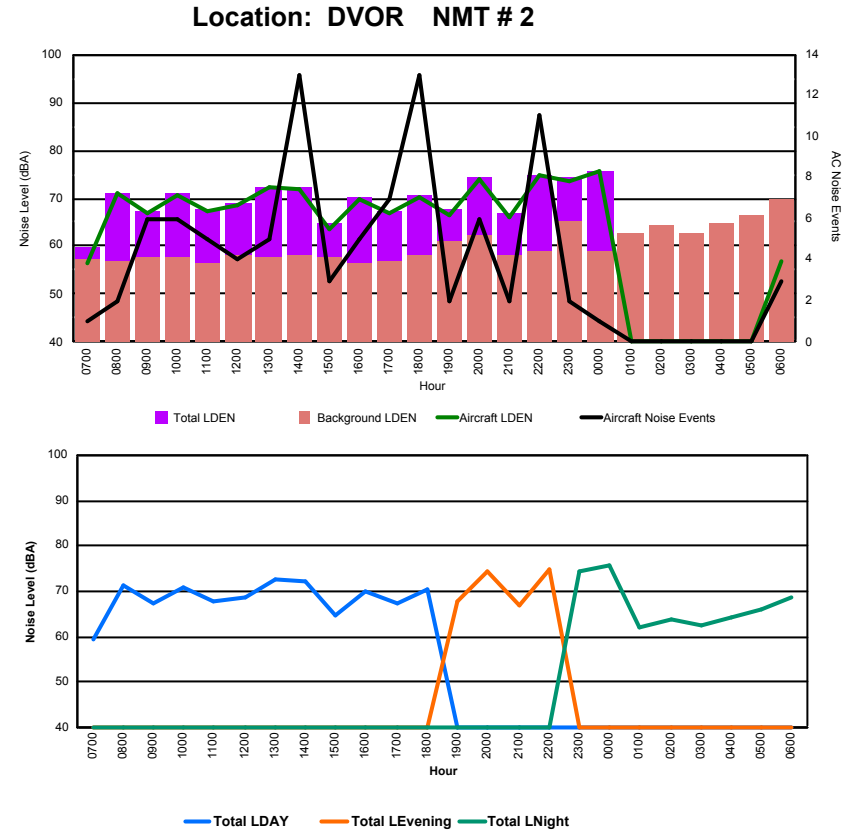

Luxembourg Airport Noise Distribution by Hour

Between 03/04/2024 00:00:00 and 03/04/2024 23:59:59 (Local Time)

Day	Aircraft Events	Total LDEN dB (A)	Aircraft LDEN dB(A)	Background LDEN dB(A)	Total LDay dB(A)	Total LEvening dB(A)	Total LNight dB (A)	
03/04/24	7:00	1	59.6	56.6	57.3	59.6	-	-
03/04/24	8:00	2	71.2	71.1	56.9	71.2	-	-
03/04/24	9:00	6	67.3	66.8	57.7	67.3	-	-
03/04/24	10:00	6	71.0	70.8	57.8	71.0	-	-
03/04/24	11:00	5	67.7	67.4	56.4	67.7	-	-
03/04/24	12:00	4	68.9	68.5	58.3	68.9	-	-
03/04/24	13:00	5	72.5	72.4	57.8	72.5	-	-
03/04/24	14:00	13	72.1	71.9	58.0	72.1	-	-
03/04/24	15:00	3	64.7	63.7	57.9	64.7	-	-
03/04/24	16:00	5	70.2	70.0	56.5	70.2	-	-
03/04/24	17:00	7	67.4	67.0	56.7	67.4	-	-
03/04/24	18:00	13	70.6	70.4	58.1	70.6	-	-
03/04/24	19:00	2	67.6	66.5	61.1	-	67.6	-
03/04/24	20:00	6	74.4	74.1	62.3	-	74.4	-
03/04/24	21:00	2	66.7	66.1	58.0	-	66.7	-
03/04/24	22:00	11	74.7	74.6	59.0	-	74.7	-
03/04/24	23:00	2	74.3	73.7	65.3	-	-	74.3
04/04/24	0:00	1	75.7	75.6	59.1	-	-	75.7
04/04/24	1:00	-	62.0	-	62.6	-	-	62.0
04/04/24	2:00	-	63.7	-	64.4	-	-	63.7
04/04/24	3:00	-	62.6	-	62.7	-	-	62.6
04/04/24	4:00	-	64.4	-	64.6	-	-	64.4
04/04/24	5:00	-	66.1	-	66.4	-	-	66.1
04/04/24	6:00	3	68.8	57.0	69.8	-	-	68.8
	97	70.4	69.8	62.1	69.6	72.3	70.2