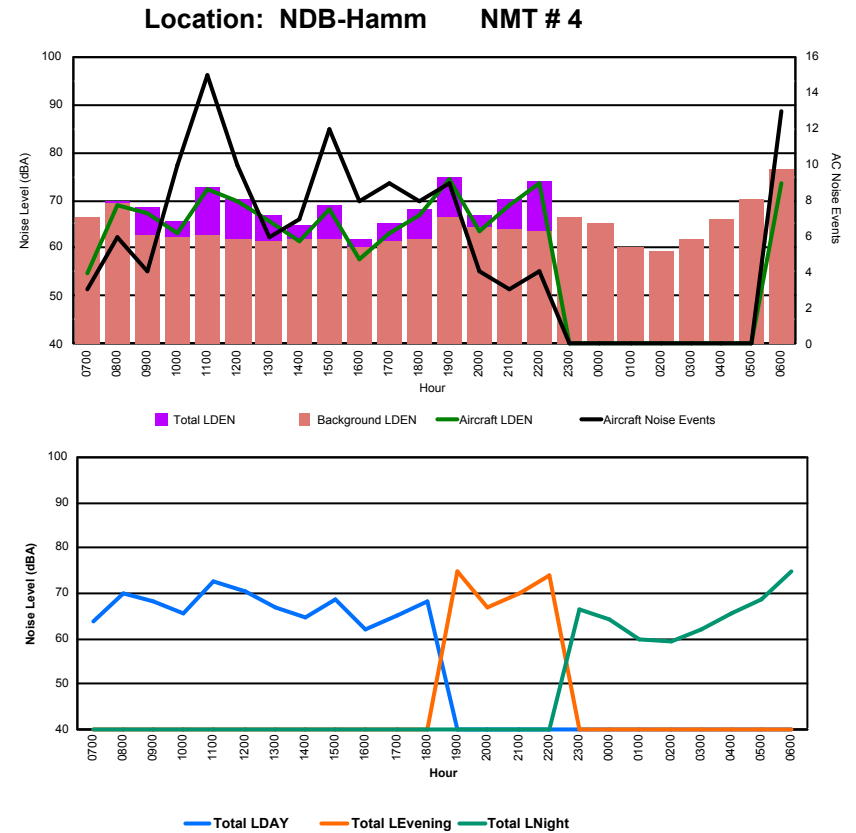

Luxembourg Airport Noise Distribution by Hour

Between 08/04/2024 00:00:00 and 08/04/2024 23:59:59 (Local Time)

Day	Aircraft Events	Total LDEN dB(A)	Aircraft LDEN dB(A)	Background LDEN dB(A)	Total LDay dB(A)	Total LEvening dB(A)	Total LNight dB(A)
08/04/24 7:00	3	63.7	54.6	66.5	63.7	-	-
08/04/24 8:00	6	69.8	69.0	69.4	69.8	-	-
08/04/24 9:00	4	68.4	67.2	62.6	68.4	-	-
08/04/24 10:00	10	65.5	63.2	62.1	65.5	-	-
08/04/24 11:00	15	72.8	72.5	62.6	72.8	-	-
08/04/24 12:00	10	70.4	69.9	61.9	70.4	-	-
08/04/24 13:00	6	67.0	65.6	61.4	67.0	-	-
08/04/24 14:00	7	64.6	61.4	62.0	64.6	-	-
08/04/24 15:00	12	68.8	68.0	61.8	68.8	-	-
08/04/24 16:00	8	62.0	57.6	60.3	62.0	-	-
08/04/24 17:00	9	65.2	63.0	61.5	65.2	-	-
08/04/24 18:00	8	68.1	67.0	61.9	68.1	-	-
08/04/24 19:00	9	74.9	74.4	66.3	-	74.9	-
08/04/24 20:00	4	66.9	63.7	64.3	-	66.9	-
08/04/24 21:00	3	70.1	68.9	64.1	-	70.1	-
08/04/24 22:00	4	73.9	73.5	63.7	-	73.9	-
08/04/24 23:00	-	66.6	-	66.6	-	-	66.6
09/04/24 0:00	-	64.2	-	65.1	-	-	64.2
09/04/24 1:00	-	60.0	-	60.1	-	-	60.0
09/04/24 2:00	-	59.3	-	59.4	-	-	59.3
09/04/24 3:00	-	62.0	-	62.0	-	-	62.0
09/04/24 4:00	-	65.7	-	66.0	-	-	65.7
09/04/24 5:00	-	68.7	-	70.2	-	-	68.7
09/04/24 6:00	13	74.8	73.7	76.4	-	-	74.8
	131	69.2	67.8	66.6	68.2	72.5	68.1