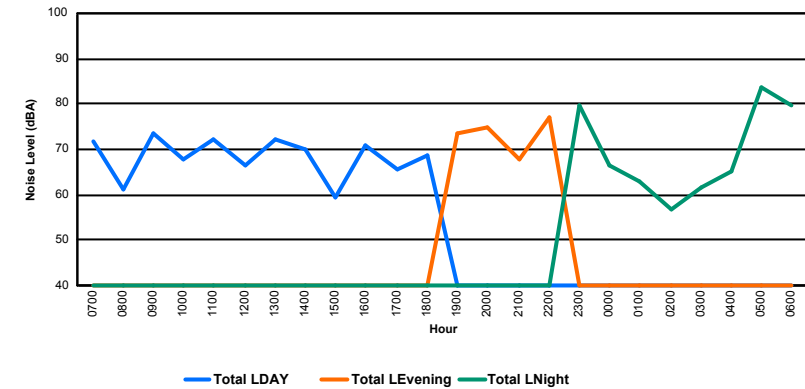

Luxembourg Airport Noise Distribution by Hour

Between 08/04/2024 00:00:00 and 08/04/2024 23:59:59 (Local Time)

Day	Aircraft Events	Total LDEN dB (A)	Aircraft LDEN dB(A)	Background LDEN dB(A)	Total LDay dB(A)	Total LEvening dB(A)	Total LNight dB (A)
08/04/24 7:00	3	71.8	71.8	53.8	71.8	-	-
08/04/24 8:00	1	61.4	60.5	53.9	61.4	-	-
08/04/24 9:00	16	73.5	73.4	55.2	73.5	-	-
08/04/24 10:00	9	67.7	67.5	54.2	67.7	-	-
08/04/24 11:00	8	72.0	71.9	56.0	72.0	-	-
08/04/24 12:00	3	66.5	66.2	54.6	66.5	-	-
08/04/24 13:00	8	72.3	72.2	54.6	72.3	-	-
08/04/24 14:00	10	70.1	70.0	54.1	70.1	-	-
08/04/24 15:00	2	59.5	58.6	52.4	59.5	-	-
08/04/24 16:00	13	71.1	71.0	53.8	71.1	-	-
08/04/24 17:00	6	65.8	65.5	54.3	65.8	-	-
08/04/24 18:00	8	68.7	68.6	54.5	68.7	-	-
08/04/24 19:00	5	73.5	73.4	57.7	-	73.5	-
08/04/24 20:00	4	74.9	74.8	55.8	-	74.9	-
08/04/24 21:00	3	67.8	67.6	54.4	-	67.8	-
08/04/24 22:00	11	77.1	77.0	59.5	-	77.1	-
08/04/24 23:00	8	79.6	79.5	61.6	-	-	79.6
09/04/24 0:00	1	66.3	62.9	63.8	-	-	66.3
09/04/24 1:00	-	62.9	-	63.6	-	-	62.9
09/04/24 2:00	-	56.7	-	56.7	-	-	56.7
09/04/24 3:00	-	61.6	-	61.6	-	-	61.6
09/04/24 4:00	-	65.2	-	65.4	-	-	65.2
09/04/24 5:00	1	83.8	83.7	68.0	-	-	83.8
09/04/24 6:00	6	79.9	79.0	73.8	-	-	79.9
	126	74.4	74.2	62.9	69.9	74.4	77.4

Location: DVOR NMT # 2