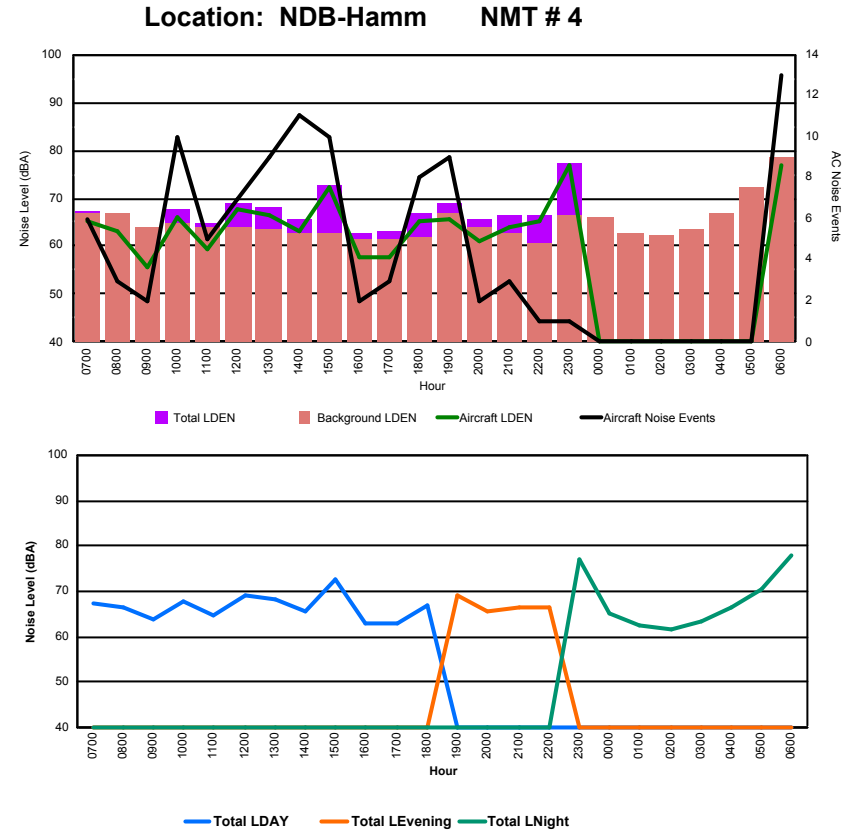

Luxembourg Airport Noise Distribution by Hour

Between 03/04/2024 00:00:00 and 03/04/2024 23:59:59 (Local Time)

Day	Aircraft Events	Total LDEN dB(A)	Aircraft LDEN dB(A)	Background LDEN dB(A)	Total LDay dB(A)	Total LEvening dB(A)	Total LNight dB(A)
03/04/24 7:00	6	67.2	65.2	66.7	67.2	-	-
03/04/24 8:00	3	66.3	63.3	66.8	66.3	-	-
03/04/24 9:00	2	63.9	55.6	64.0	63.9	-	-
03/04/24 10:00	10	67.8	65.9	64.8	67.8	-	-
03/04/24 11:00	5	64.6	59.5	63.9	64.6	-	-
03/04/24 12:00	7	69.1	67.9	63.8	69.1	-	-
03/04/24 13:00	9	68.1	66.6	63.6	68.1	-	-
03/04/24 14:00	11	65.8	63.3	62.9	65.8	-	-
03/04/24 15:00	10	72.8	72.5	62.7	72.8	-	-
03/04/24 16:00	2	62.8	57.6	61.4	62.8	-	-
03/04/24 17:00	3	63.0	57.6	61.6	63.0	-	-
03/04/24 18:00	8	66.9	65.4	62.0	66.9	-	-
03/04/24 19:00	9	69.0	65.6	66.8	-	69.0	-
03/04/24 20:00	2	65.7	60.9	64.0	-	65.7	-
03/04/24 21:00	3	66.4	63.9	62.9	-	66.4	-
03/04/24 22:00	1	66.6	65.3	60.7	-	66.6	-
03/04/24 23:00	1	77.2	76.8	66.5	-	-	77.2
04/04/24 0:00	-	65.1	-	66.2	-	-	65.1
04/04/24 1:00	-	62.3	-	62.8	-	-	62.3
04/04/24 2:00	-	61.7	-	62.2	-	-	61.7
04/04/24 3:00	-	63.6	-	63.7	-	-	63.6
04/04/24 4:00	-	66.3	-	66.9	-	-	66.3
04/04/24 5:00	-	70.6	-	72.2	-	-	70.6
04/04/24 6:00	13	77.8	76.8	78.5	-	-	77.8
	105	69.7	68.0	67.9	67.5	67.1	72.3