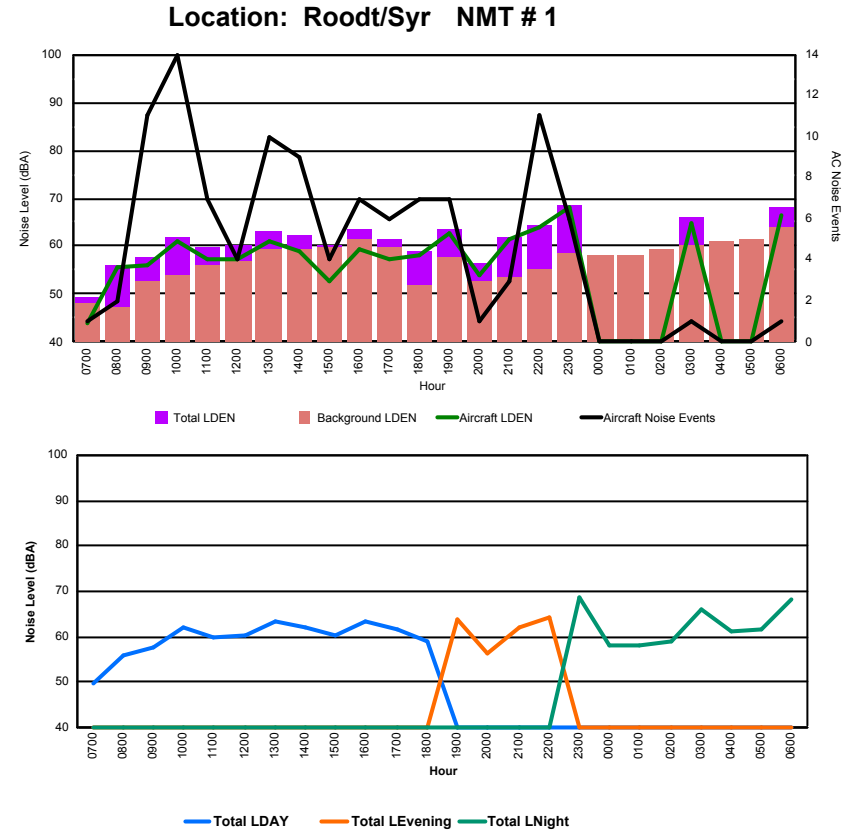

Luxembourg Airport Noise Distribution by Hour

Between 15/04/2024 00:00:00 and 15/04/2024 23:59:59 (Local Time)

Day	Aircraft Events	Total LDEN dB(A)	Aircraft LDEN dB(A)	Background LDEN dB(A)	Total LDay dB(A)	Total LEvening dB(A)	Total LNight dB(A)	
15/04/24	7:00	1	49.5	43.8	48.2	49.5	-	-
15/04/24	8:00	2	56.1	55.5	47.3	56.1	-	-
15/04/24	9:00	11	57.5	55.9	52.8	57.5	-	-
15/04/24	10:00	14	61.9	61.2	53.9	61.9	-	-
15/04/24	11:00	7	59.7	57.4	56.1	59.7	-	-
15/04/24	12:00	4	60.1	57.4	57.0	60.1	-	-
15/04/24	13:00	10	63.3	61.1	59.5	63.3	-	-
15/04/24	14:00	9	62.2	59.1	59.4	62.2	-	-
15/04/24	15:00	4	60.4	52.9	59.8	60.4	-	-
15/04/24	16:00	7	63.4	59.3	61.6	63.4	-	-
15/04/24	17:00	6	61.5	57.2	59.7	61.5	-	-
15/04/24	18:00	7	58.8	58.0	51.8	58.8	-	-
15/04/24	19:00	7	63.7	62.6	57.5	-	63.7	-
15/04/24	20:00	1	56.4	54.0	52.8	-	56.4	-
15/04/24	21:00	3	62.0	61.3	53.7	-	62.0	-
15/04/24	22:00	11	64.4	63.9	55.1	-	64.4	-
15/04/24	23:00	6	68.6	68.2	58.5	-	-	68.6
16/04/24	0:00	-	58.1	-	58.2	-	-	58.1
16/04/24	1:00	-	58.2	-	58.3	-	-	58.2
16/04/24	2:00	-	59.1	-	59.2	-	-	59.1
16/04/24	3:00	1	66.1	64.8	60.2	-	-	66.1
16/04/24	4:00	-	61.1	-	61.2	-	-	61.1
16/04/24	5:00	-	61.5	-	61.5	-	-	61.5
16/04/24	6:00	1	68.3	66.4	64.0	-	-	68.3
	112	62.6	60.6	58.6	60.6	62.5	64.6