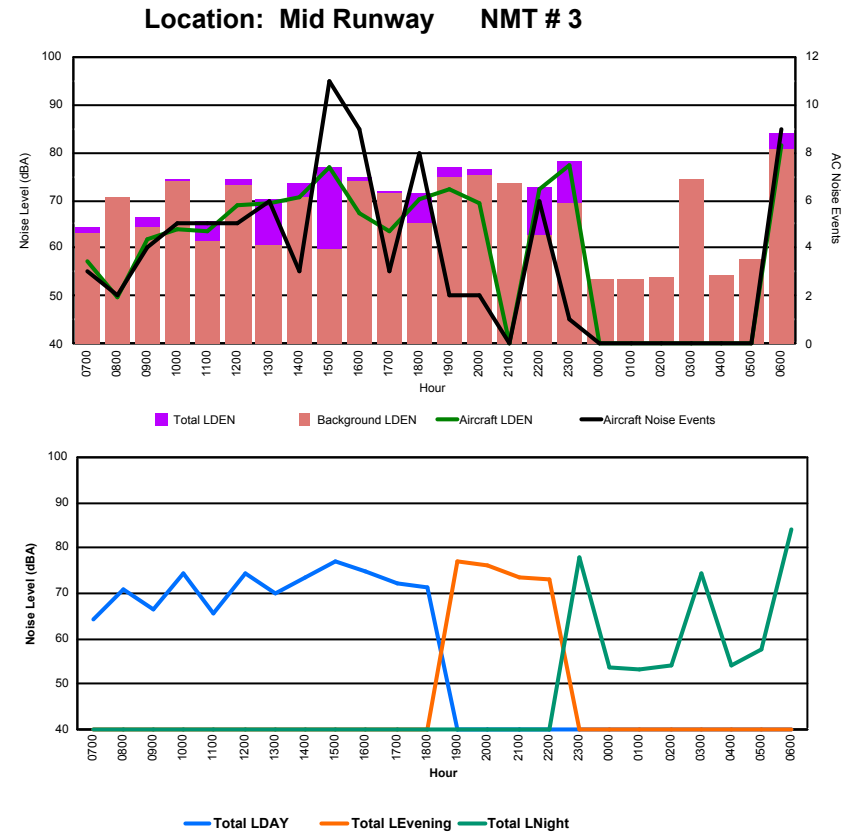

Luxembourg Airport Noise Distribution by Hour

Between 13/04/2024 00:00:00 and 13/04/2024 23:59:59 (Local Time)

Day	Aircraft Events	Total LDEN dB(A)	Aircraft LDEN dB(A)	Background LDEN dB(A)	Total LDay dB(A)	Total LEvening dB(A)	Total LNight dB(A)
13/04/24 7:00	3	64.2	57.2	63.2	64.2	-	-
13/04/24 8:00	2	70.8	49.8	70.7	70.8	-	-
13/04/24 9:00	4	66.3	62.0	64.2	66.3	-	-
13/04/24 10:00	5	74.3	64.1	73.9	74.3	-	-
13/04/24 11:00	5	65.6	63.6	61.3	65.6	-	-
13/04/24 12:00	5	74.4	68.9	73.0	74.4	-	-
13/04/24 13:00	6	70.1	69.5	60.5	70.1	-	-
13/04/24 14:00	3	73.7	70.7	70.5	73.7	-	-
13/04/24 15:00	11	77.0	76.9	59.9	77.0	-	-
13/04/24 16:00	9	74.8	67.5	73.8	74.8	-	-
13/04/24 17:00	3	72.0	63.4	71.4	72.0	-	-
13/04/24 18:00	8	71.4	70.3	65.0	71.4	-	-
13/04/24 19:00	2	76.9	72.4	75.0	-	76.9	-
13/04/24 20:00	2	76.3	69.2	75.3	-	76.3	-
13/04/24 21:00	-	73.4	-	73.4	-	73.4	-
13/04/24 22:00	6	72.9	72.5	62.7	-	72.9	-
13/04/24 23:00	1	78.1	77.4	69.5	-	-	78.1
14/04/24 0:00	-	53.5	-	53.5	-	-	53.5
14/04/24 1:00	-	53.4	-	53.4	-	-	53.4
14/04/24 2:00	-	53.9	-	53.9	-	-	53.9
14/04/24 3:00	-	74.5	-	74.5	-	-	74.5
14/04/24 4:00	-	54.3	-	54.3	-	-	54.3
14/04/24 5:00	-	57.7	-	57.7	-	-	57.7
14/04/24 6:00	9	84.1	81.3	80.8	-	-	84.1
	84	74.7	71.5	71.8	72.6	75.2	76.4