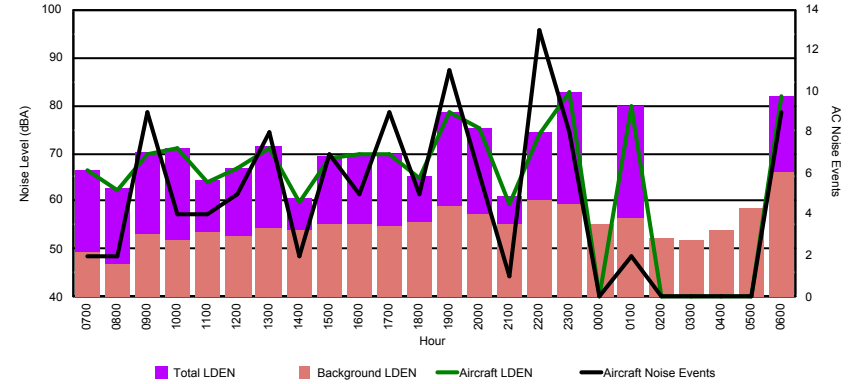

Luxembourg Airport Noise Distribution by Hour

Between 14/04/2024 00:00:00 and 14/04/2024 23:59:59 (Local Time)

Day	Aircraft Events	Total LDEN dB (A)	Aircraft LDEN dB(A)	Background LDEN dB(A)	Total LDay dB(A)	Total LEvening dB(A)	Total LNight dB (A)
14/04/24 7:00	2	66.5	66.4	49.3	66.5	-	-
14/04/24 8:00	2	62.7	62.5	46.7	62.7	-	-
14/04/24 9:00	9	70.1	70.0	53.0	70.1	-	-
14/04/24 10:00	4	71.1	71.0	52.0	71.1	-	-
14/04/24 11:00	4	64.4	64.0	53.6	64.4	-	-
14/04/24 12:00	5	67.0	66.8	52.9	67.0	-	-
14/04/24 13:00	8	71.3	71.2	54.4	71.3	-	-
14/04/24 14:00	2	60.6	59.6	54.1	60.6	-	-
14/04/24 15:00	7	69.2	69.1	55.0	69.2	-	-
14/04/24 16:00	5	69.7	69.6	55.1	69.7	-	-
14/04/24 17:00	9	69.8	69.7	54.9	69.8	-	-
14/04/24 18:00	5	65.3	64.8	55.7	65.3	-	-
14/04/24 19:00	11	78.5	78.4	58.8	-	78.5	-
14/04/24 20:00	6	75.4	75.3	57.4	-	75.4	-
14/04/24 21:00	1	60.9	59.4	55.4	-	60.9	-
14/04/24 22:00	13	74.2	74.0	60.0	-	74.2	-
14/04/24 23:00	8	82.9	82.9	59.5	-	-	82.9
15/04/24 0:00	-	55.0	-	55.0	-	-	55.0
15/04/24 1:00	2	79.7	79.7	56.3	-	-	79.7
15/04/24 2:00	-	52.3	-	52.3	-	-	52.3
15/04/24 3:00	-	52.0	-	52.0	-	-	52.0
15/04/24 4:00	-	53.9	-	53.9	-	-	53.9
15/04/24 5:00	-	58.6	-	58.6	-	-	58.6
15/04/24 6:00	9	81.8	81.7	65.9	-	-	81.8
	112	74.4	74.3	57.1	68.4	75.2	77.4

Location: DVOR NMT # 2