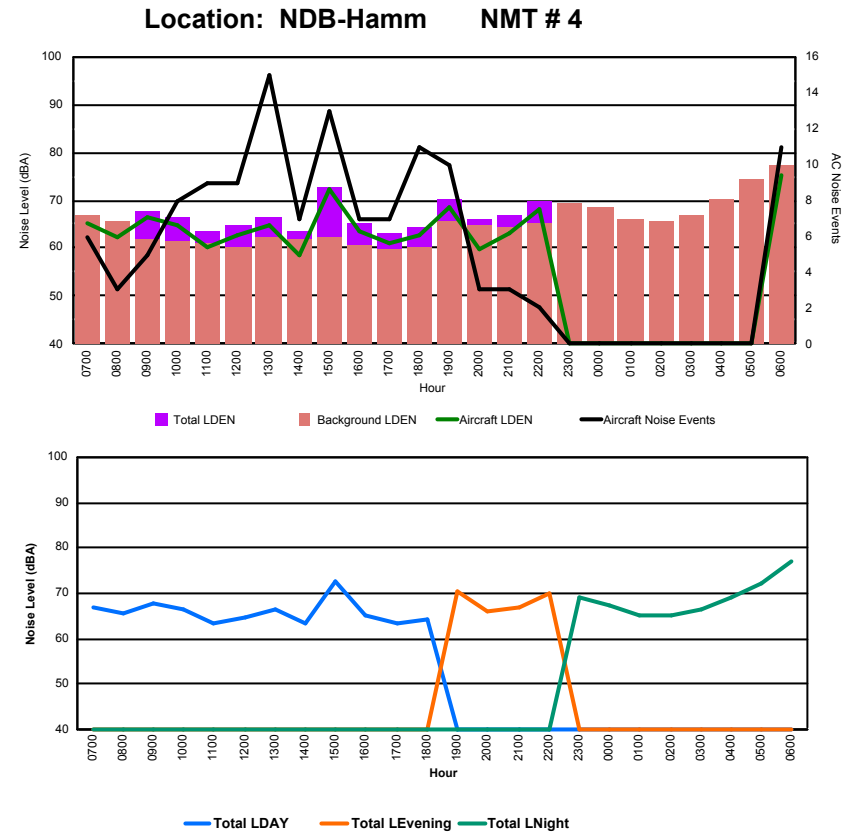

Luxembourg Airport Noise Distribution by Hour

Between 10/04/2024 00:00:00 and 10/04/2024 23:59:59 (Local Time)

Day	Aircraft Events	Total LDEN dB (A)	Aircraft LDEN dB(A)	Background LDEN dB(A)	Total LDay dB(A)	Total LEvening dB(A)	Total LNight dB (A)
10/04/24 7:00	6	66.8	65.0	66.8	66.8	-	-
10/04/24 8:00	3	65.4	62.2	65.8	65.4	-	-
10/04/24 9:00	5	67.6	66.5	61.7	67.6	-	-
10/04/24 10:00	8	66.4	64.8	61.4	66.4	-	-
10/04/24 11:00	9	63.6	60.3	61.1	63.6	-	-
10/04/24 12:00	9	64.6	62.8	60.2	64.6	-	-
10/04/24 13:00	15	66.3	64.6	62.1	66.3	-	-
10/04/24 14:00	7	63.4	58.7	61.8	63.4	-	-
10/04/24 15:00	13	72.8	72.4	62.2	72.8	-	-
10/04/24 16:00	7	65.2	63.5	60.6	65.2	-	-
10/04/24 17:00	7	63.3	60.9	59.7	63.3	-	-
10/04/24 18:00	11	64.4	62.7	60.0	64.4	-	-
10/04/24 19:00	10	70.3	68.6	65.7	-	70.3	-
10/04/24 20:00	3	65.9	59.7	64.9	-	65.9	-
10/04/24 21:00	3	66.7	63.3	64.2	-	66.7	-
10/04/24 22:00	2	70.0	68.3	65.4	-	70.0	-
10/04/24 23:00	-	69.1	-	69.2	-	-	69.1
11/04/24 0:00	-	67.5	-	68.6	-	-	67.5
11/04/24 1:00	-	65.3	-	66.1	-	-	65.3
11/04/24 2:00	-	65.0	-	65.8	-	-	65.0
11/04/24 3:00	-	66.4	-	67.0	-	-	66.4
11/04/24 4:00	-	69.0	-	70.1	-	-	69.0
11/04/24 5:00	-	72.3	-	74.2	-	-	72.3
11/04/24 6:00	11	77.0	75.2	77.3	-	-	77.0
	129	68.9	65.8	68.1	66.8	68.6	71.0