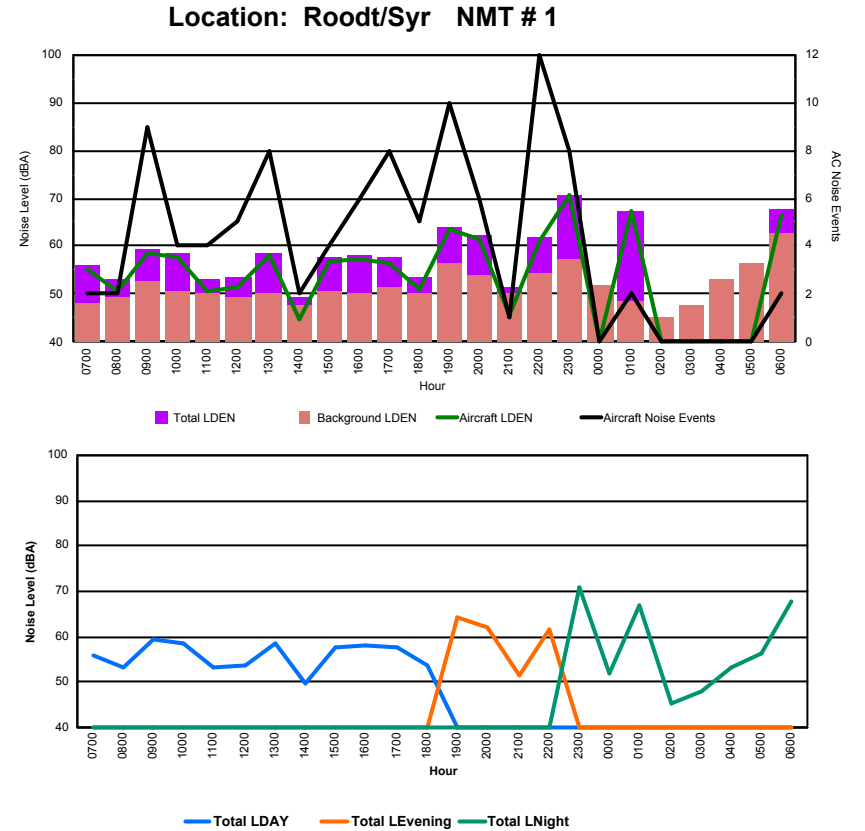

Luxembourg Airport Noise Distribution by Hour

Between 14/04/2024 00:00:00 and 14/04/2024 23:59:59 (Local Time)

Day	Aircraft Events	Total LDEN dB(A)	Aircraft LDEN dB(A)	Background LDEN dB(A)	Total LDay dB(A)	Total LEvening dB(A)	Total LNight dB(A)
14/04/24 7:00	2	55.9	55.1	48.0	55.9	-	-
14/04/24 8:00	2	53.2	50.8	49.5	53.2	-	-
14/04/24 9:00	9	59.4	58.4	52.7	59.4	-	-
14/04/24 10:00	4	58.4	57.7	50.5	58.4	-	-
14/04/24 11:00	4	53.3	50.5	50.1	53.3	-	-
14/04/24 12:00	5	53.5	51.6	49.3	53.5	-	-
14/04/24 13:00	8	58.7	58.1	50.2	58.7	-	-
14/04/24 14:00	2	49.5	44.7	47.9	49.5	-	-
14/04/24 15:00	4	57.7	56.7	50.8	57.7	-	-
14/04/24 16:00	6	58.0	57.3	50.2	58.0	-	-
14/04/24 17:00	8	57.6	56.5	51.3	57.6	-	-
14/04/24 18:00	5	53.7	51.1	50.4	53.7	-	-
14/04/24 19:00	10	64.1	63.4	56.3	-	64.1	-
14/04/24 20:00	6	62.2	61.6	53.8	-	62.2	-
14/04/24 21:00	1	51.5	45.6	50.2	-	51.5	-
14/04/24 22:00	12	61.7	61.0	54.2	-	61.7	-
14/04/24 23:00	8	70.7	70.5	57.3	-	-	70.7
15/04/24 0:00	-	51.7	-	51.8	-	-	51.7
15/04/24 1:00	2	67.1	67.1	48.4	-	-	67.1
15/04/24 2:00	-	45.4	-	45.4	-	-	45.4
15/04/24 3:00	-	47.9	-	47.9	-	-	47.9
15/04/24 4:00	-	53.1	-	53.1	-	-	53.1
15/04/24 5:00	-	56.5	-	56.6	-	-	56.5
15/04/24 6:00	2	67.9	66.4	62.7	-	-	67.9
	100	61.7	61.0	53.7	56.6	61.7	64.8