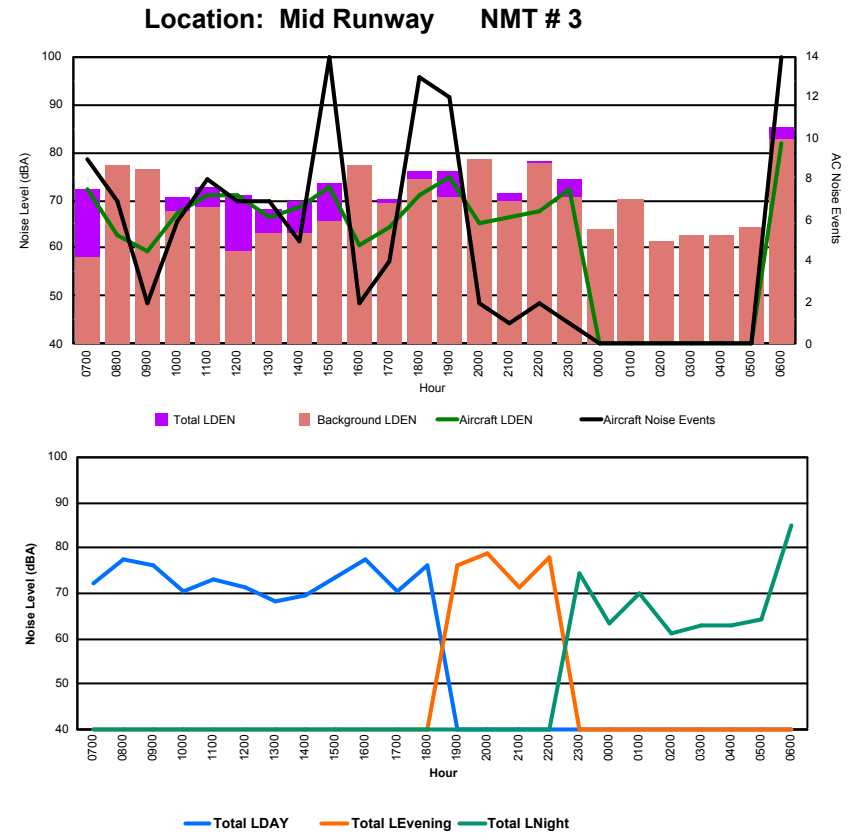

Luxembourg Airport Noise Distribution by Hour

Between 19/04/2024 00:00:00 and 19/04/2024 23:59:59 (Local Time)

Day	Aircraft Events	Total LDEN dB(A)	Aircraft LDEN dB(A)	Background LDEN dB(A)	Total LDay dB(A)	Total LEvening dB(A)	Total LNight dB(A)
19/04/24 7:00	9	72.4	72.3	58.1	72.4	-	-
19/04/24 8:00	7	77.4	62.9	77.3	77.4	-	-
19/04/24 9:00	2	76.4	59.2	76.4	76.4	-	-
19/04/24 10:00	6	70.6	67.3	67.9	70.6	-	-
19/04/24 11:00	8	72.9	71.0	68.5	72.9	-	-
19/04/24 12:00	7	71.2	70.9	59.4	71.2	-	-
19/04/24 13:00	7	68.2	66.6	63.3	68.2	-	-
19/04/24 14:00	5	69.7	68.6	63.3	69.7	-	-
19/04/24 15:00	14	73.5	72.8	65.6	73.5	-	-
19/04/24 16:00	2	77.5	60.5	77.4	77.5	-	-
19/04/24 17:00	4	70.4	64.3	69.2	70.4	-	-
19/04/24 18:00	13	76.0	71.2	74.5	76.0	-	-
19/04/24 19:00	12	76.1	74.7	70.6	-	76.1	-
19/04/24 20:00	2	78.7	65.2	78.5	-	78.7	-
19/04/24 21:00	1	71.5	66.3	69.9	-	71.5	-
19/04/24 22:00	2	78.1	67.6	77.7	-	78.1	-
19/04/24 23:00	1	74.3	72.1	70.5	-	-	74.3
20/04/24 0:00	-	63.6	-	64.0	-	-	63.6
20/04/24 1:00	-	70.1	-	70.2	-	-	70.1
20/04/24 2:00	-	61.3	-	61.5	-	-	61.3
20/04/24 3:00	-	62.9	-	62.9	-	-	62.9
20/04/24 4:00	-	62.8	-	62.9	-	-	62.8
20/04/24 5:00	-	64.3	-	64.4	-	-	64.3
20/04/24 6:00	14	85.2	81.8	82.8	-	-	85.2
	116	75.6	71.1	73.9	74.1	76.8	76.7