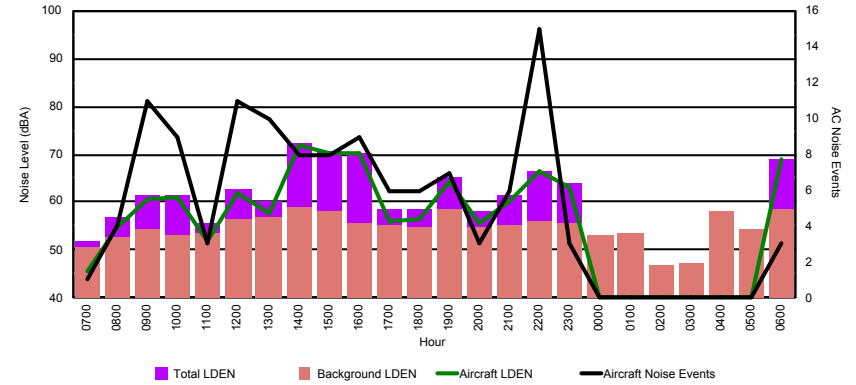

Luxembourg Airport Noise Distribution by Hour

Between 02/04/2024 00:00:00 and 02/04/2024 23:59:59 (Local Time)

Day	Aircraft Events	Total LDEN dB(A)	Aircraft LDEN dB(A)	Background LDEN dB(A)	Total LDay dB(A)	Total LEvening dB(A)	Total LNight dB(A)	
02/04/24	7:00	1	51.9	45.8	50.7	51.9	-	-
02/04/24	8:00	4	56.8	54.9	52.6	56.8	-	-
02/04/24	9:00	11	61.6	60.8	54.4	61.6	-	-
02/04/24	10:00	9	61.6	61.0	53.3	61.6	-	-
02/04/24	11:00	3	55.7	51.9	53.5	55.7	-	-
02/04/24	12:00	11	62.8	61.8	56.4	62.8	-	-
02/04/24	13:00	10	60.1	57.6	56.7	60.1	-	-
02/04/24	14:00	8	72.3	72.0	58.9	72.3	-	-
02/04/24	15:00	8	70.6	70.4	58.0	70.6	-	-
02/04/24	16:00	9	70.3	70.2	55.6	70.3	-	-
02/04/24	17:00	6	58.6	56.0	55.4	58.6	-	-
02/04/24	18:00	6	58.6	56.5	54.6	58.6	-	-
02/04/24	19:00	7	65.4	64.4	58.6	-	65.4	-
02/04/24	20:00	3	58.3	55.7	54.8	-	58.3	-
02/04/24	21:00	6	61.3	60.2	55.0	-	61.3	-
02/04/24	22:00	15	66.6	66.3	56.2	-	66.6	-
02/04/24	23:00	3	63.9	63.3	55.6	-	-	63.9
03/04/24	0:00	-	53.0	-	53.0	-	-	53.0
03/04/24	1:00	-	53.6	-	53.6	-	-	53.6
03/04/24	2:00	-	47.0	-	47.0	-	-	47.0
03/04/24	3:00	-	47.3	-	47.3	-	-	47.3
03/04/24	4:00	-	58.2	-	58.3	-	-	58.2
03/04/24	5:00	-	54.1	-	54.2	-	-	54.1
03/04/24	6:00	3	69.1	68.8	58.6	-	-	69.1
	123	64.6	64.1	55.6	66.0	64.0	61.8	

Location: Roodt/Syr NMT # 1