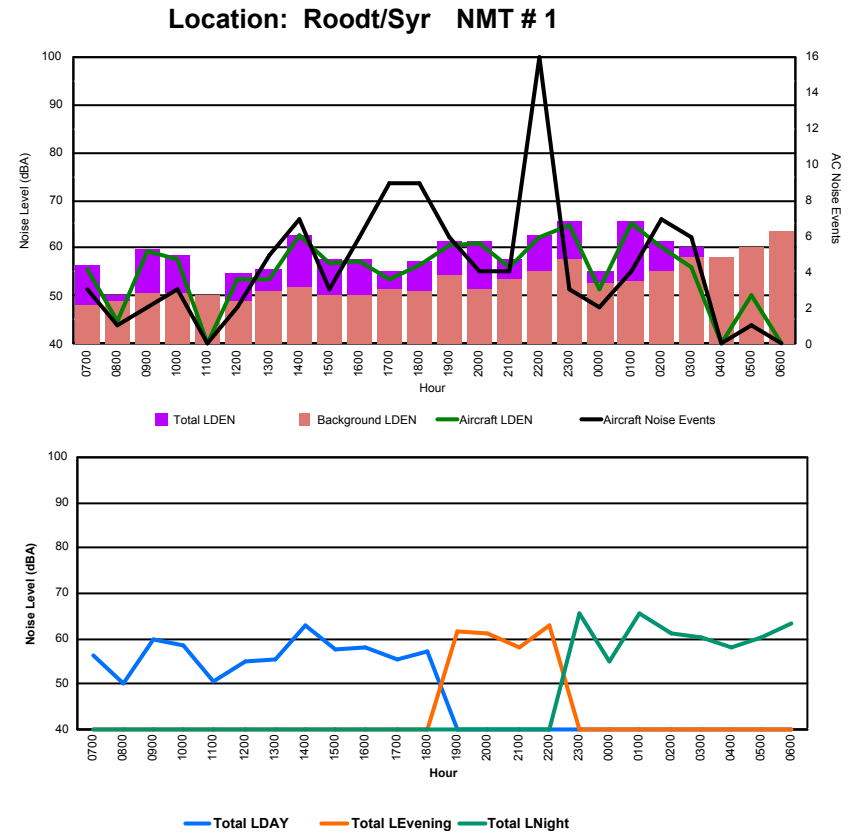

Luxembourg Airport Noise Distribution by Hour

Between 18/04/2024 00:00:00 and 18/04/2024 23:59:59 (Local Time)

Day	Aircraft Events	Total LDEN dB(A)	Aircraft LDEN dB(A)	Background LDEN dB(A)	Total LDay dB(A)	Total LEvening dB(A)	Total LNight dB(A)	
18/04/24	7:00	3	56.5	55.8	48.3	56.5	-	-
18/04/24	8:00	1	50.3	44.9	48.9	50.3	-	-
18/04/24	9:00	2	59.8	59.2	50.6	59.8	-	-
18/04/24	10:00	3	58.6	57.9	50.6	58.6	-	-
18/04/24	11:00	-	50.4	-	50.4	-	-	-
18/04/24	12:00	2	54.8	53.5	49.1	54.8	-	-
18/04/24	13:00	5	55.5	53.7	50.9	55.5	-	-
18/04/24	14:00	7	62.9	62.6	51.7	62.9	-	-
18/04/24	15:00	3	57.7	57.0	50.0	57.7	-	-
18/04/24	16:00	6	57.9	57.1	50.4	57.9	-	-
18/04/24	17:00	9	55.4	53.5	51.3	55.4	-	-
18/04/24	18:00	9	57.4	56.4	51.1	57.4	-	-
18/04/24	19:00	6	61.5	60.7	54.5	-	61.5	-
18/04/24	20:00	4	61.4	60.9	51.6	-	61.4	-
18/04/24	21:00	4	57.9	56.0	53.5	-	57.9	-
18/04/24	22:00	16	62.9	62.1	55.2	-	62.9	-
18/04/24	23:00	3	65.5	64.7	57.8	-	-	65.5
19/04/24	0:00	2	55.0	51.4	52.6	-	-	55.0
19/04/24	1:00	4	65.6	65.4	53.0	-	-	65.6
19/04/24	2:00	7	61.3	60.1	55.3	-	-	61.3
19/04/24	3:00	6	60.1	55.9	58.2	-	-	60.1
19/04/24	4:00	-	58.3	-	58.3	-	-	58.3
19/04/24	5:00	1	60.4	50.1	60.1	-	-	60.4
19/04/24	6:00	-	63.4	-	63.4	-	-	63.4
	103	60.4	58.8	55.3	57.7	61.3	62.4