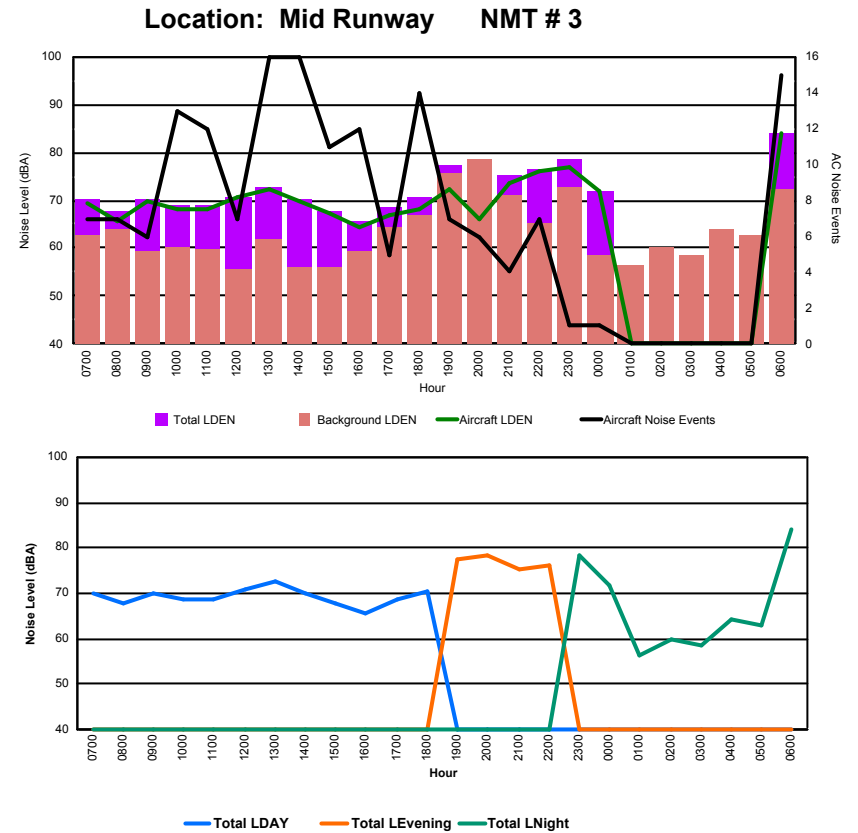

Luxembourg Airport Noise Distribution by Hour

Between 30/04/2024 00:00:00 and 30/04/2024 23:59:59 (Local Time)

Day	Aircraft Events	Total LDEN dB (A)	Aircraft LDEN dB(A)	Background LDEN dB(A)	Total LDay dB(A)	Total LEvening dB(A)	Total LNight dB (A)
30/04/24 7:00	7	70.2	69.4	62.7	70.2	-	-
30/04/24 8:00	7	67.7	65.8	63.8	67.7	-	-
30/04/24 9:00	6	70.2	69.8	59.5	70.2	-	-
30/04/24 10:00	13	68.9	68.3	60.4	68.9	-	-
30/04/24 11:00	12	68.8	68.3	59.8	68.8	-	-
30/04/24 12:00	7	70.7	70.6	55.5	70.7	-	-
30/04/24 13:00	16	72.6	72.3	61.7	72.6	-	-
30/04/24 14:00	16	70.1	69.9	55.9	70.1	-	-
30/04/24 15:00	11	67.6	67.3	55.9	67.6	-	-
30/04/24 16:00	12	65.5	64.4	59.4	65.5	-	-
30/04/24 17:00	5	68.7	66.8	64.3	68.7	-	-
30/04/24 18:00	14	70.5	68.2	66.9	70.5	-	-
30/04/24 19:00	7	77.4	72.2	75.8	-	77.4	-
30/04/24 20:00	6	78.6	65.9	78.4	-	78.6	-
30/04/24 21:00	4	75.3	73.4	70.9	-	75.3	-
30/04/24 22:00	7	76.3	76.0	65.4	-	76.3	-
30/04/24 23:00	1	78.4	77.0	72.8	-	-	78.4
01/05/24 0:00	1	71.9	71.7	58.4	-	-	71.9
01/05/24 1:00	-	56.3	-	56.3	-	-	56.3
01/05/24 2:00	-	60.0	-	60.2	-	-	60.0
01/05/24 3:00	-	58.7	-	58.7	-	-	58.7
01/05/24 4:00	-	64.1	-	64.1	-	-	64.1
01/05/24 5:00	-	62.8	-	62.8	-	-	62.8
01/05/24 6:00	15	84.0	83.8	72.2	-	-	84.0
	167	74.4	73.0	68.9	69.6	77.1	76.3