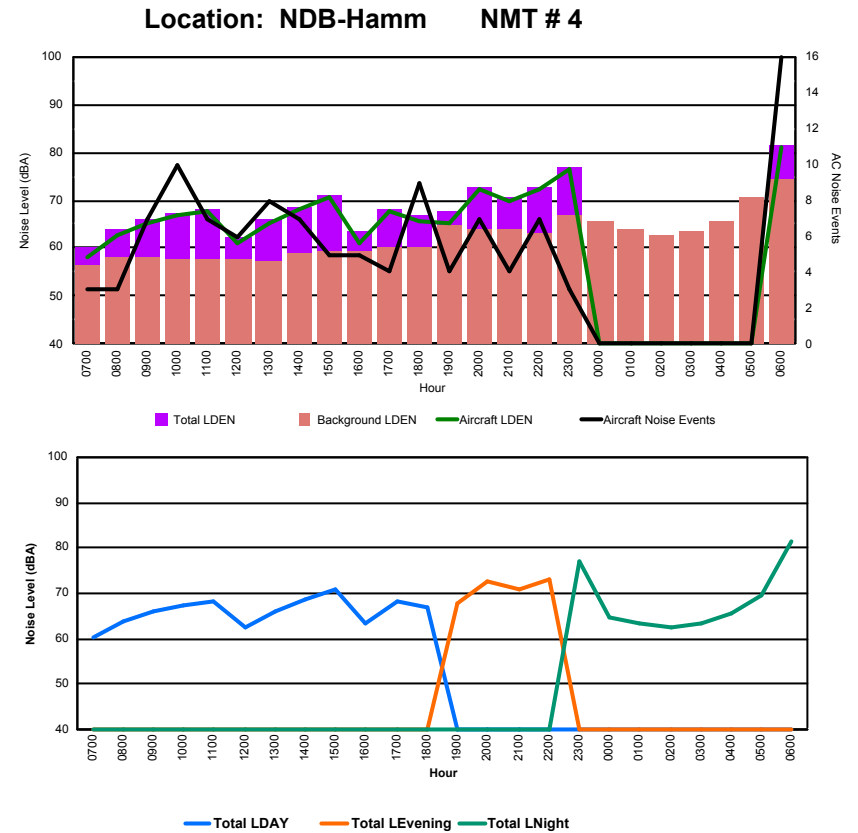

Luxembourg Airport Noise Distribution by Hour

Between 07/04/2024 00:00:00 and 07/04/2024 23:59:59 (Local Time)

Day	Aircraft Events	Total LDEN dB(A)	Aircraft LDEN dB(A)	Background LDEN dB(A)	Total LDay dB(A)	Total LEvening dB(A)	Total LNight dB(A)
07/04/24 7:00	3	60.2	58.0	56.5	60.2	-	-
07/04/24 8:00	3	63.9	62.8	58.1	63.9	-	-
07/04/24 9:00	7	66.1	65.4	58.0	66.1	-	-
07/04/24 10:00	10	67.3	66.8	57.8	67.3	-	-
07/04/24 11:00	7	68.1	67.7	57.9	68.1	-	-
07/04/24 12:00	6	62.5	60.9	57.7	62.5	-	-
07/04/24 13:00	8	65.9	65.3	57.3	65.9	-	-
07/04/24 14:00	7	68.7	68.2	58.8	68.7	-	-
07/04/24 15:00	5	70.9	70.6	59.2	70.9	-	-
07/04/24 16:00	5	63.4	61.2	59.5	63.4	-	-
07/04/24 17:00	4	68.3	67.6	60.3	68.3	-	-
07/04/24 18:00	9	66.7	65.7	60.2	66.7	-	-
07/04/24 19:00	4	67.9	65.3	64.6	-	67.9	-
07/04/24 20:00	7	72.7	72.1	64.0	-	72.7	-
07/04/24 21:00	4	70.7	69.7	64.1	-	70.7	-
07/04/24 22:00	7	72.9	72.4	63.3	-	72.9	-
07/04/24 23:00	3	76.9	76.6	66.8	-	-	76.9
08/04/24 0:00	-	64.6	-	65.6	-	-	64.6
08/04/24 1:00	-	63.3	-	63.9	-	-	63.3
08/04/24 2:00	-	62.3	-	62.8	-	-	62.3
08/04/24 3:00	-	63.3	-	63.4	-	-	63.3
08/04/24 4:00	-	65.4	-	65.7	-	-	65.4
08/04/24 5:00	-	69.4	-	70.8	-	-	69.4
08/04/24 6:00	16	81.4	81.2	74.5	-	-	81.4
	115	71.3	70.6	65.1	66.9	71.5	74.2