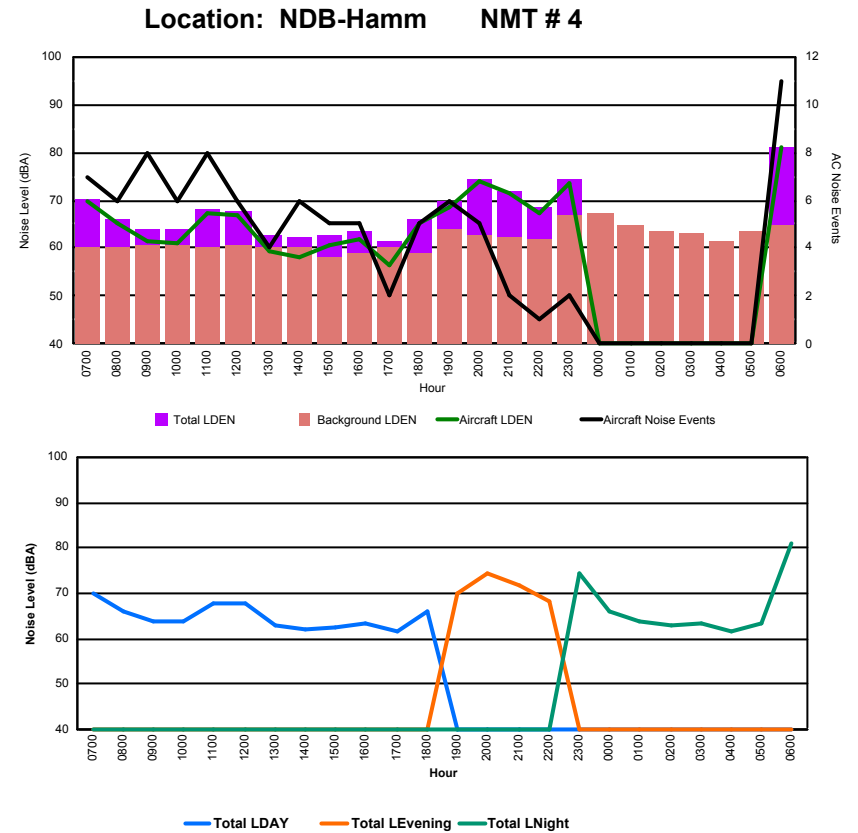

Luxembourg Airport Noise Distribution by Hour

Between 20/04/2024 00:00:00 and 20/04/2024 23:59:59 (Local Time)

Day	Aircraft Events	Total LDEN dB(A)	Aircraft LDEN dB(A)	Background LDEN dB(A)	Total LDay dB(A)	Total LEvening dB(A)	Total LNight dB(A)	
20/04/24	7:00	7	70.2	70.0	60.0	70.2	-	-
20/04/24	8:00	6	66.2	65.4	60.4	66.2	-	-
20/04/24	9:00	8	63.8	61.4	60.5	63.8	-	-
20/04/24	10:00	6	63.8	61.1	60.7	63.8	-	-
20/04/24	11:00	8	68.0	67.3	60.0	68.0	-	-
20/04/24	12:00	6	67.6	66.7	60.5	67.6	-	-
20/04/24	13:00	4	62.8	59.4	60.2	62.8	-	-
20/04/24	14:00	6	62.1	58.0	60.1	62.1	-	-
20/04/24	15:00	5	62.6	60.8	58.2	62.6	-	-
20/04/24	16:00	5	63.6	61.9	58.8	63.6	-	-
20/04/24	17:00	2	61.5	56.3	60.0	61.5	-	-
20/04/24	18:00	5	66.1	65.2	59.0	66.1	-	-
20/04/24	19:00	6	69.8	68.5	64.1	-	69.8	-
20/04/24	20:00	5	74.4	74.1	62.7	-	74.4	-
20/04/24	21:00	2	71.8	71.3	62.3	-	71.8	-
20/04/24	22:00	1	68.4	67.2	62.0	-	68.4	-
20/04/24	23:00	2	74.4	73.7	66.7	-	-	74.4
21/04/24	0:00	-	66.1	-	67.4	-	-	66.1
21/04/24	1:00	-	63.7	-	64.6	-	-	63.7
21/04/24	2:00	-	63.0	-	63.6	-	-	63.0
21/04/24	3:00	-	63.2	-	63.2	-	-	63.2
21/04/24	4:00	-	61.5	-	61.5	-	-	61.5
21/04/24	5:00	-	63.4	-	63.4	-	-	63.4
21/04/24	6:00	11	81.1	80.9	64.9	-	-	81.1
		95	70.6	69.9	62.6	65.7	71.7	73.3