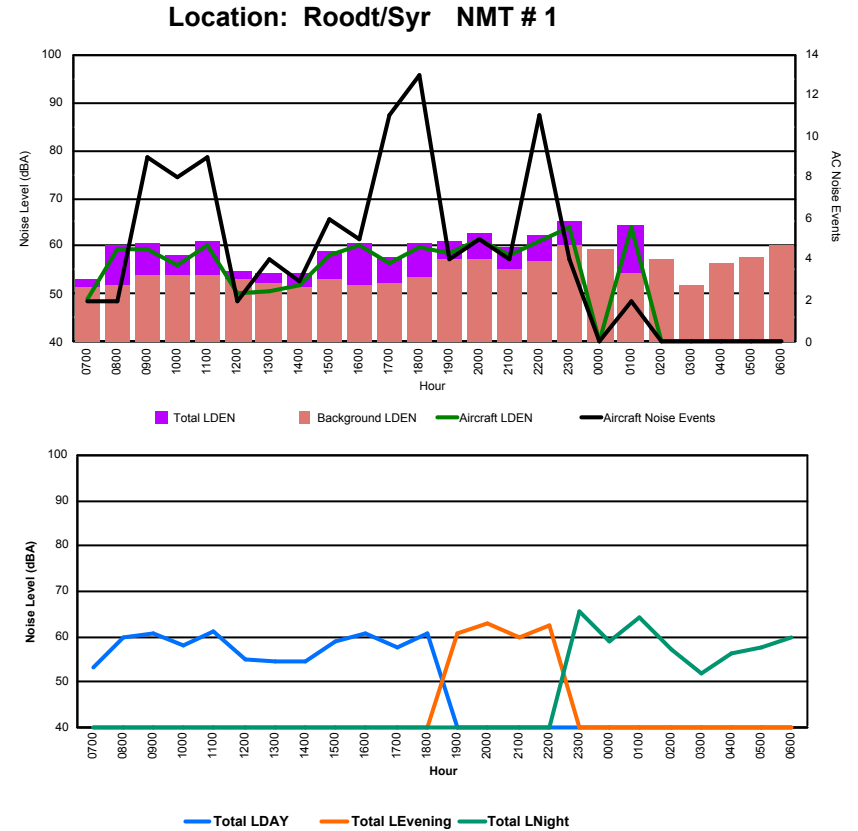

Luxembourg Airport Noise Distribution by Hour

Between 19/04/2024 00:00:00 and 19/04/2024 23:59:59 (Local Time)

Day	Aircraft Events	Total LDEN dB (A)	Aircraft LDEN dB(A)	Background LDEN dB(A)	Total LDay dB(A)	Total LEvening dB(A)	Total LNight dB (A)
19/04/24 7:00	2	53.2	48.8	51.4	53.2	-	-
19/04/24 8:00	2	60.0	59.2	52.0	60.0	-	-
19/04/24 9:00	9	60.6	59.5	54.1	60.6	-	-
19/04/24 10:00	8	58.0	56.1	53.8	58.0	-	-
19/04/24 11:00	9	61.0	60.1	54.1	61.0	-	-
19/04/24 12:00	2	54.9	50.4	53.0	54.9	-	-
19/04/24 13:00	4	54.5	50.7	52.2	54.5	-	-
19/04/24 14:00	3	54.5	51.7	51.4	54.5	-	-
19/04/24 15:00	6	59.1	58.0	53.0	59.1	-	-
19/04/24 16:00	5	60.8	60.2	51.8	60.8	-	-
19/04/24 17:00	11	57.8	56.6	52.1	57.8	-	-
19/04/24 18:00	13	60.7	59.9	53.6	60.7	-	-
19/04/24 19:00	4	60.9	58.5	57.2	-	60.9	-
19/04/24 20:00	5	62.8	61.5	57.1	-	62.8	-
19/04/24 21:00	4	59.9	58.1	55.3	-	59.9	-
19/04/24 22:00	11	62.3	61.0	56.9	-	62.3	-
19/04/24 23:00	4	65.4	64.0	60.0	-	-	65.4
20/04/24 0:00	-	59.1	-	59.3	-	-	59.1
20/04/24 1:00	2	64.3	63.8	54.2	-	-	64.3
20/04/24 2:00	-	57.3	-	57.4	-	-	57.3
20/04/24 3:00	-	51.7	-	51.7	-	-	51.7
20/04/24 4:00	-	56.3	-	56.3	-	-	56.3
20/04/24 5:00	-	57.8	-	57.8	-	-	57.8
20/04/24 6:00	-	60.0	-	60.0	-	-	60.0
	104	60.1	58.1	55.7	58.7	61.6	60.8