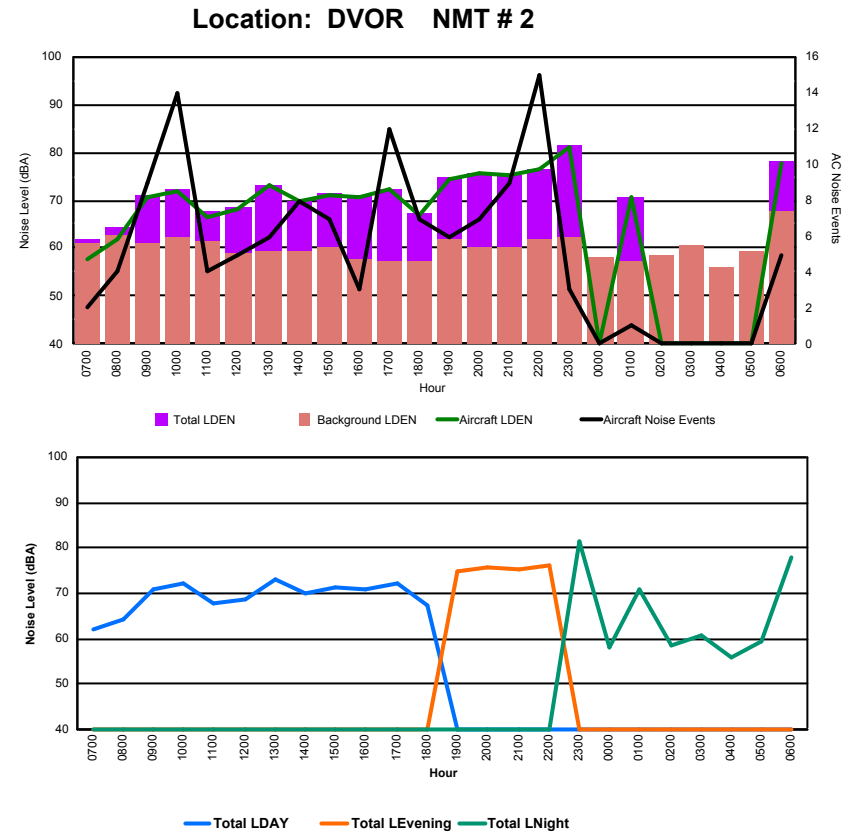

Luxembourg Airport Noise Distribution by Hour

Between 16/04/2024 00:00:00 and 16/04/2024 23:59:59 (Local Time)

Day	Aircraft Events	Total LDEN dB(A)	Aircraft LDEN dB(A)	Background LDEN dB(A)	Total LDay dB(A)	Total LEvening dB(A)	Total LNight dB(A)
16/04/24 7:00	2	61.9	57.7	61.1	61.9	-	-
16/04/24 8:00	4	64.4	61.9	62.6	64.4	-	-
16/04/24 9:00	9	70.9	70.5	60.9	70.9	-	-
16/04/24 10:00	14	72.1	71.7	62.4	72.1	-	-
16/04/24 11:00	4	67.7	66.6	61.6	67.7	-	-
16/04/24 12:00	5	68.5	68.0	59.0	68.5	-	-
16/04/24 13:00	6	73.3	73.2	59.2	73.3	-	-
16/04/24 14:00	8	70.0	69.6	59.5	70.0	-	-
16/04/24 15:00	7	71.5	71.2	60.3	71.5	-	-
16/04/24 16:00	3	71.0	70.7	57.5	71.0	-	-
16/04/24 17:00	12	72.3	72.2	57.3	72.3	-	-
16/04/24 18:00	7	67.3	66.8	57.4	67.3	-	-
16/04/24 19:00	6	74.7	74.5	61.9	-	74.7	-
16/04/24 20:00	7	75.7	75.5	60.0	-	75.7	-
16/04/24 21:00	9	75.4	75.3	60.0	-	75.4	-
16/04/24 22:00	15	76.4	76.3	61.8	-	76.4	-
16/04/24 23:00	3	81.3	81.2	62.5	-	-	81.3
17/04/24 0:00	-	58.0	-	58.0	-	-	58.0
17/04/24 1:00	1	70.8	70.6	57.4	-	-	70.8
17/04/24 2:00	-	58.7	-	58.7	-	-	58.7
17/04/24 3:00	-	60.7	-	60.7	-	-	60.7
17/04/24 4:00	-	55.9	-	55.9	-	-	55.9
17/04/24 5:00	-	59.4	-	59.4	-	-	59.4
17/04/24 6:00	5	78.1	77.7	67.9	-	-	78.1
	127	73.1	72.8	61.0	70.2	75.6	74.3