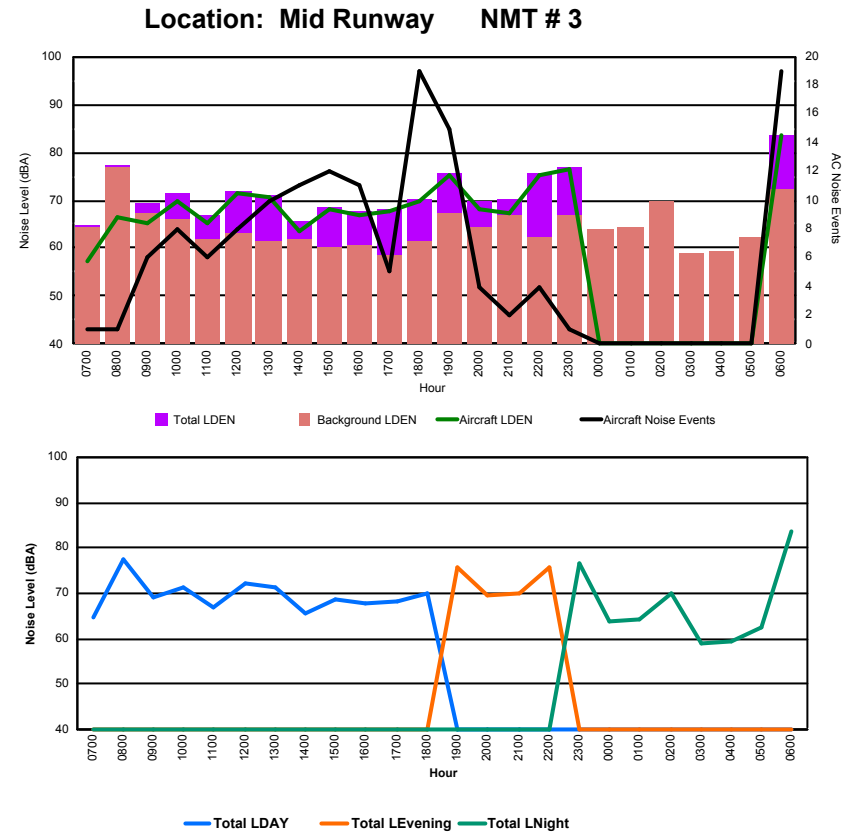

Luxembourg Airport Noise Distribution by Hour

Between 21/04/2024 00:00:00 and 21/04/2024 23:59:59 (Local Time)

Day	Aircraft Events	Total LDEN dB(A)	Aircraft LDEN dB(A)	Background LDEN dB(A)	Total LDay dB(A)	Total LEvening dB(A)	Total LNight dB(A)	
21/04/24	7:00	1	64.9	57.1	64.2	64.9	-	-
21/04/24	8:00	1	77.4	66.6	77.0	77.4	-	-
21/04/24	9:00	6	69.3	65.1	67.3	69.3	-	-
21/04/24	10:00	8	71.3	69.9	65.9	71.3	-	-
21/04/24	11:00	6	66.9	65.2	62.0	66.9	-	-
21/04/24	12:00	8	72.0	71.4	63.3	72.0	-	-
21/04/24	13:00	10	71.2	70.8	61.3	71.2	-	-
21/04/24	14:00	11	65.7	63.5	61.8	65.7	-	-
21/04/24	15:00	12	68.6	68.0	60.1	68.6	-	-
21/04/24	16:00	11	67.7	66.7	60.6	67.7	-	-
21/04/24	17:00	5	68.2	67.8	58.5	68.2	-	-
21/04/24	18:00	19	70.2	69.7	61.5	70.2	-	-
21/04/24	19:00	15	75.7	75.1	67.2	-	75.7	-
21/04/24	20:00	4	69.6	68.1	64.4	-	69.6	-
21/04/24	21:00	2	70.2	67.5	66.9	-	70.2	-
21/04/24	22:00	4	75.6	75.4	62.5	-	75.6	-
21/04/24	23:00	1	76.8	76.3	66.8	-	-	76.8
22/04/24	0:00	-	63.7	-	63.8	-	-	63.7
22/04/24	1:00	-	64.4	-	64.5	-	-	64.4
22/04/24	2:00	-	69.9	-	69.9	-	-	69.9
22/04/24	3:00	-	59.1	-	59.1	-	-	59.1
22/04/24	4:00	-	59.4	-	59.4	-	-	59.4
22/04/24	5:00	-	62.4	-	62.4	-	-	62.4
22/04/24	6:00	19	83.5	83.4	72.1	-	-	83.5
	143	73.4	72.4	67.2	70.9	73.7	75.6