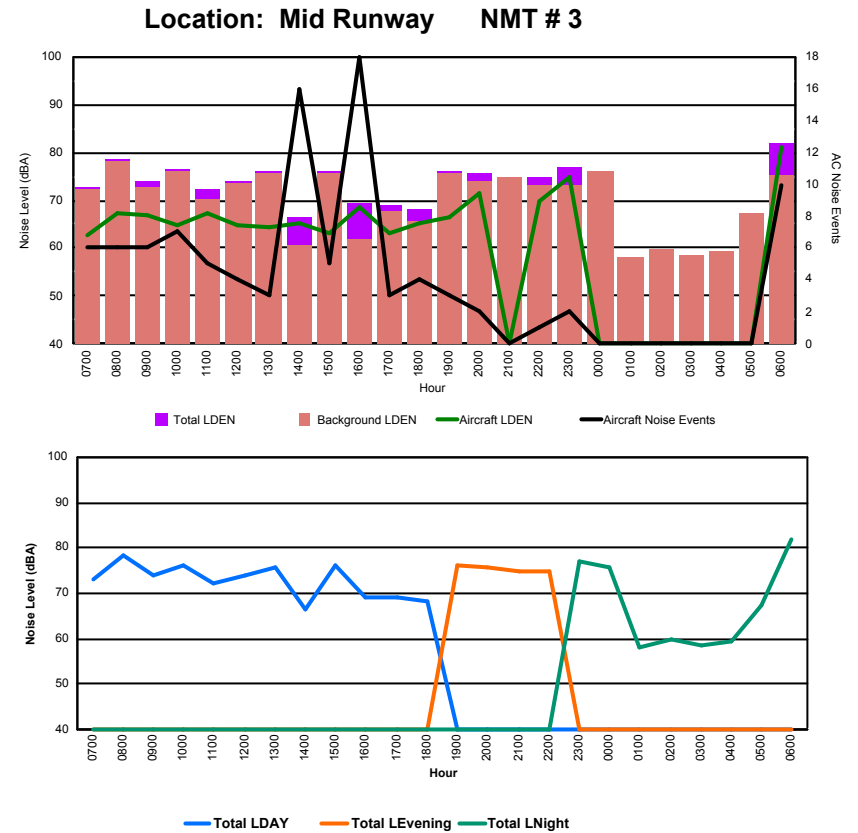

Luxembourg Airport Noise Distribution by Hour

Between 20/04/2024 00:00:00 and 20/04/2024 23:59:59 (Local Time)

Day	Aircraft Events	Total LDEN dB(A)	Aircraft LDEN dB(A)	Background LDEN dB(A)	Total LDay dB(A)	Total LEvening dB(A)	Total LNight dB(A)
20/04/24 7:00	6	72.9	62.9	72.5	72.9	-	-
20/04/24 8:00	6	78.5	67.1	78.1	78.5	-	-
20/04/24 9:00	6	73.8	66.7	72.9	73.8	-	-
20/04/24 10:00	7	76.4	64.8	76.2	76.4	-	-
20/04/24 11:00	5	72.1	67.3	70.4	72.1	-	-
20/04/24 12:00	4	73.9	64.6	73.4	73.9	-	-
20/04/24 13:00	3	75.9	64.2	75.6	75.9	-	-
20/04/24 14:00	16	66.6	65.4	60.7	66.6	-	-
20/04/24 15:00	5	76.0	63.2	75.8	76.0	-	-
20/04/24 16:00	18	69.2	68.4	62.0	69.2	-	-
20/04/24 17:00	3	69.0	63.0	67.7	69.0	-	-
20/04/24 18:00	4	68.3	65.2	65.5	68.3	-	-
20/04/24 19:00	3	76.0	66.3	75.5	-	76.0	-
20/04/24 20:00	2	75.8	71.4	73.9	-	75.8	-
20/04/24 21:00	-	75.0	-	75.0	-	75.0	-
20/04/24 22:00	1	74.7	69.7	73.0	-	74.7	-
20/04/24 23:00	2	77.0	74.7	73.2	-	-	77.0
21/04/24 0:00	-	75.9	-	75.9	-	-	75.9
21/04/24 1:00	-	58.0	-	58.0	-	-	58.0
21/04/24 2:00	-	59.9	-	59.9	-	-	59.9
21/04/24 3:00	-	58.6	-	58.6	-	-	58.6
21/04/24 4:00	-	59.4	-	59.4	-	-	59.4
21/04/24 5:00	-	67.4	-	67.4	-	-	67.4
21/04/24 6:00	10	81.9	80.9	75.3	-	-	81.9
	101	74.6	69.7	73.0	74.1	75.4	75.0