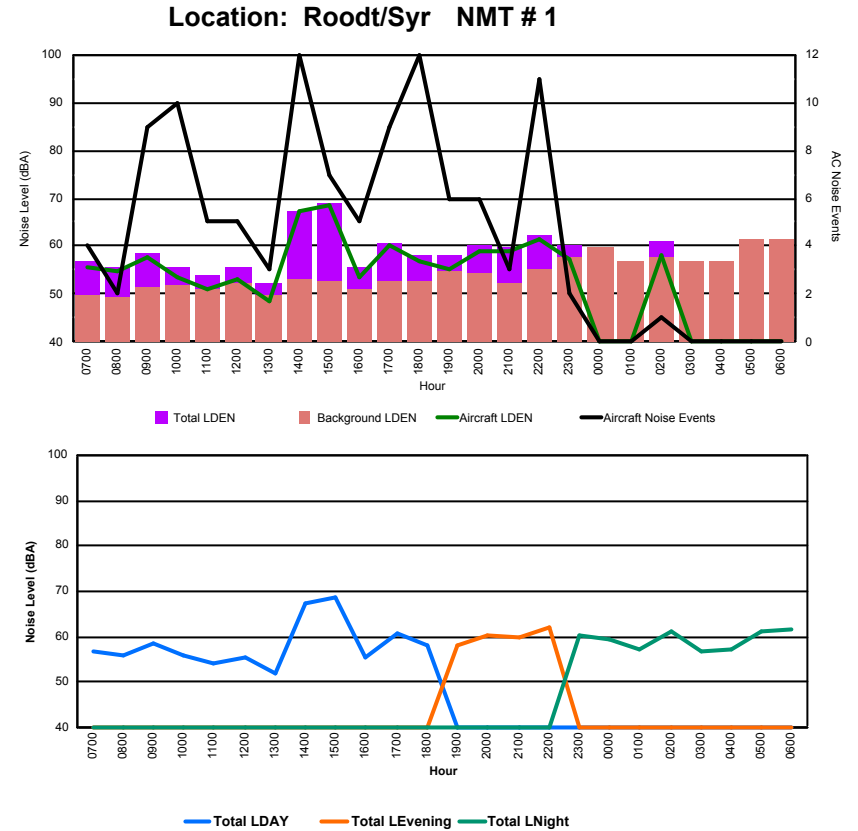

Luxembourg Airport Noise Distribution by Hour

Between 24/04/2024 00:00:00 and 24/04/2024 23:59:59 (Local Time)

Day	Aircraft Events	Total LDEN dB(A)	Aircraft LDEN dB(A)	Background LDEN dB(A)	Total LDay dB(A)	Total LEvening dB(A)	Total LNight dB(A)
24/04/24 7:00	4	56.7	55.8	49.8	56.7	-	-
24/04/24 8:00	2	55.8	54.8	49.2	55.8	-	-
24/04/24 9:00	9	58.6	57.8	51.3	58.6	-	-
24/04/24 10:00	10	55.8	53.6	51.9	55.8	-	-
24/04/24 11:00	5	54.0	51.2	50.9	54.0	-	-
24/04/24 12:00	5	55.6	53.1	52.2	55.6	-	-
24/04/24 13:00	3	52.1	48.6	49.8	52.1	-	-
24/04/24 14:00	12	67.3	67.1	53.1	67.3	-	-
24/04/24 15:00	7	68.8	68.7	52.7	68.8	-	-
24/04/24 16:00	5	55.5	53.7	50.9	55.5	-	-
24/04/24 17:00	9	60.7	60.0	52.6	60.7	-	-
24/04/24 18:00	12	58.0	56.7	52.6	58.0	-	-
24/04/24 19:00	6	58.1	55.4	54.9	-	58.1	-
24/04/24 20:00	6	60.1	58.8	54.2	-	60.1	-
24/04/24 21:00	3	59.9	59.1	52.4	-	59.9	-
24/04/24 22:00	11	62.2	61.3	55.4	-	62.2	-
24/04/24 23:00	2	60.3	57.1	57.5	-	-	60.3
25/04/24 0:00	-	59.5	-	59.6	-	-	59.5
25/04/24 1:00	-	57.0	-	57.0	-	-	57.0
25/04/24 2:00	1	61.0	58.3	57.7	-	-	61.0
25/04/24 3:00	-	56.7	-	56.7	-	-	56.7
25/04/24 4:00	-	57.0	-	57.0	-	-	57.0
25/04/24 5:00	-	61.3	-	61.4	-	-	61.3
25/04/24 6:00	-	61.5	-	61.5	-	-	61.5
	112	60.9	59.3	55.8	61.7	60.3	59.7