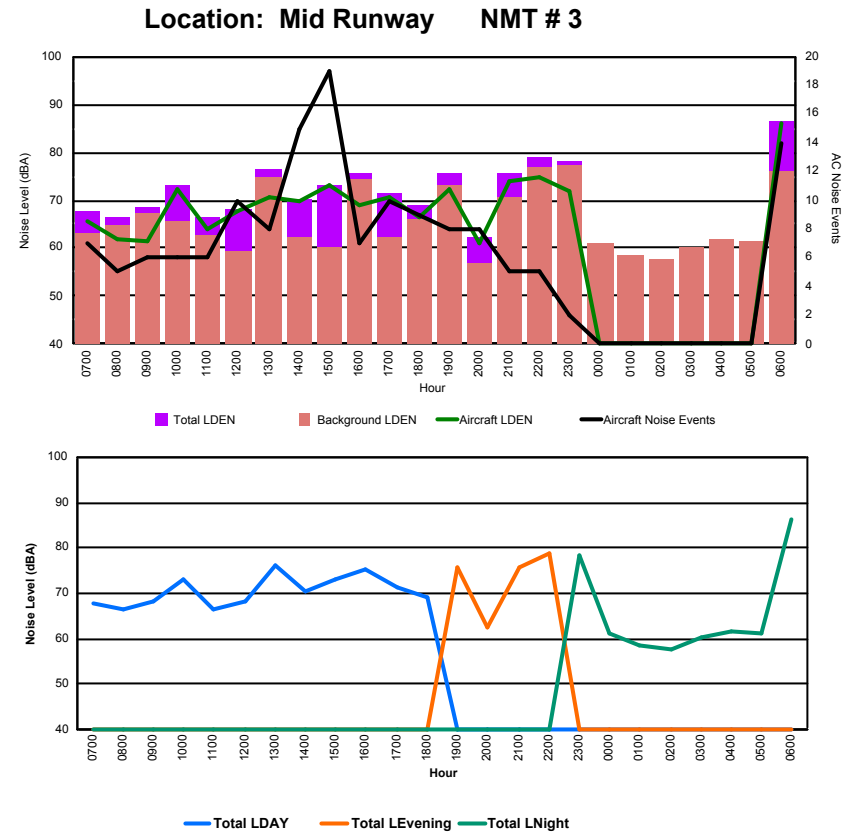

Luxembourg Airport Noise Distribution by Hour

Between 25/04/2024 00:00:00 and 25/04/2024 23:59:59 (Local Time)

Day	Aircraft Events	Total LDEN dB(A)	Aircraft LDEN dB(A)	Background LDEN dB(A)	Total LDay dB(A)	Total LEvening dB(A)	Total LNight dB(A)	
25/04/24	7:00	7	67.6	65.7	63.2	67.6	-	-
25/04/24	8:00	5	66.4	61.7	64.7	66.4	-	-
25/04/24	9:00	6	68.4	61.4	67.5	68.4	-	-
25/04/24	10:00	6	73.1	72.3	65.7	73.1	-	-
25/04/24	11:00	6	66.4	63.9	62.8	66.4	-	-
25/04/24	12:00	10	68.2	67.7	59.3	68.2	-	-
25/04/24	13:00	8	76.4	70.7	75.0	76.4	-	-
25/04/24	14:00	15	70.4	69.8	62.2	70.4	-	-
25/04/24	15:00	19	73.1	73.0	60.1	73.1	-	-
25/04/24	16:00	7	75.5	69.1	74.4	75.5	-	-
25/04/24	17:00	10	71.4	70.8	62.2	71.4	-	-
25/04/24	18:00	9	69.1	66.4	65.9	69.1	-	-
25/04/24	19:00	8	75.7	72.4	73.0	-	75.7	-
25/04/24	20:00	8	62.5	61.2	56.9	-	62.5	-
25/04/24	21:00	5	75.6	73.8	70.8	-	75.6	-
25/04/24	22:00	5	78.9	74.8	76.8	-	78.9	-
25/04/24	23:00	2	78.2	71.7	77.1	-	-	78.2
26/04/24	0:00	-	61.0	-	61.1	-	-	61.0
26/04/24	1:00	-	58.5	-	58.5	-	-	58.5
26/04/24	2:00	-	57.7	-	57.8	-	-	57.7
26/04/24	3:00	-	60.3	-	60.4	-	-	60.3
26/04/24	4:00	-	61.7	-	61.7	-	-	61.7
26/04/24	5:00	-	61.2	-	61.3	-	-	61.2
26/04/24	6:00	14	86.5	86.2	75.9	-	-	86.5
	150	75.5	74.0	70.4	71.8	75.8	78.1