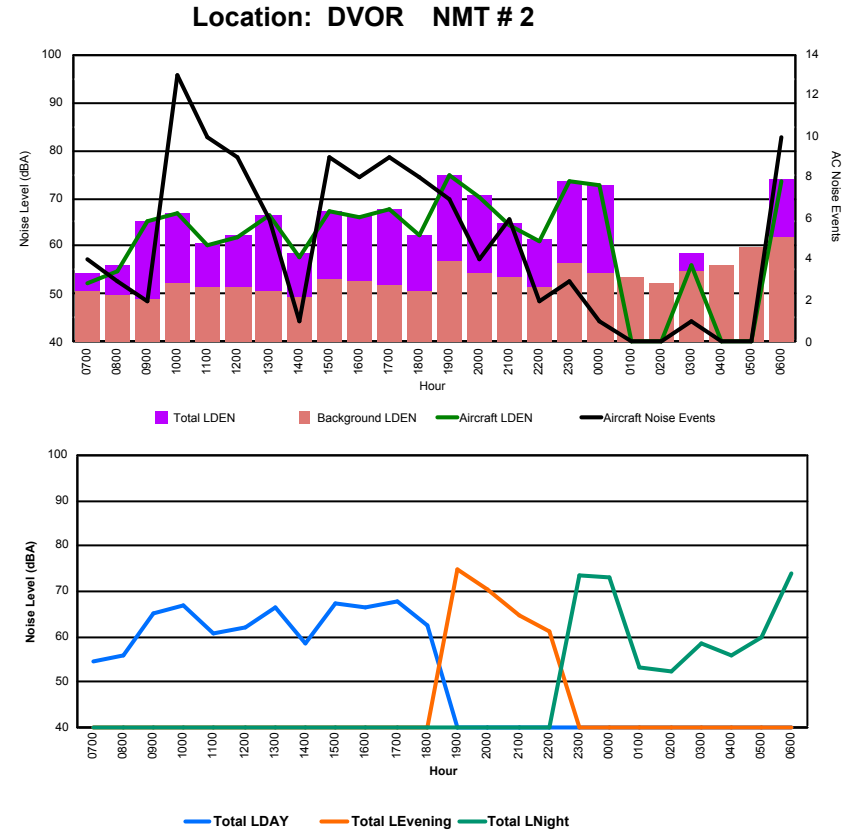

Luxembourg Airport Noise Distribution by Hour

Between 22/04/2024 00:00:00 and 22/04/2024 23:59:59 (Local Time)

Day	Aircraft Events	Total LDEN dB(A)	Aircraft LDEN dB(A)	Background LDEN dB(A)	Total LDay dB(A)	Total LEvening dB(A)	Total LNight dB(A)	
22/04/24	7:00	4	54.5	52.1	50.8	54.5	-	-
22/04/24	8:00	3	55.9	54.8	49.7	55.9	-	-
22/04/24	9:00	2	65.0	65.0	49.1	65.0	-	-
22/04/24	10:00	13	67.0	66.8	52.1	67.0	-	-
22/04/24	11:00	10	60.6	60.1	51.4	60.6	-	-
22/04/24	12:00	9	62.2	61.9	51.6	62.2	-	-
22/04/24	13:00	6	66.6	66.5	50.7	66.6	-	-
22/04/24	14:00	1	58.5	57.9	49.3	58.5	-	-
22/04/24	15:00	9	67.5	67.4	53.0	67.5	-	-
22/04/24	16:00	8	66.3	66.2	52.5	66.3	-	-
22/04/24	17:00	9	67.9	67.8	51.9	67.9	-	-
22/04/24	18:00	8	62.4	62.2	50.8	62.4	-	-
22/04/24	19:00	7	74.8	74.7	56.8	-	74.8	-
22/04/24	20:00	4	70.5	70.4	54.4	-	70.5	-
22/04/24	21:00	6	64.7	64.4	53.5	-	64.7	-
22/04/24	22:00	2	61.4	60.9	51.3	-	61.4	-
22/04/24	23:00	3	73.5	73.5	56.4	-	-	73.5
23/04/24	0:00	1	72.9	72.8	54.5	-	-	72.9
23/04/24	1:00	-	53.4	-	53.4	-	-	53.4
23/04/24	2:00	-	52.4	-	52.4	-	-	52.4
23/04/24	3:00	1	58.4	55.9	54.8	-	-	58.4
23/04/24	4:00	-	56.1	-	56.1	-	-	56.1
23/04/24	5:00	-	59.9	-	59.9	-	-	59.9
23/04/24	6:00	10	73.8	73.5	61.7	-	-	73.8
		116	67.9	67.7	54.6	70.6	69.3