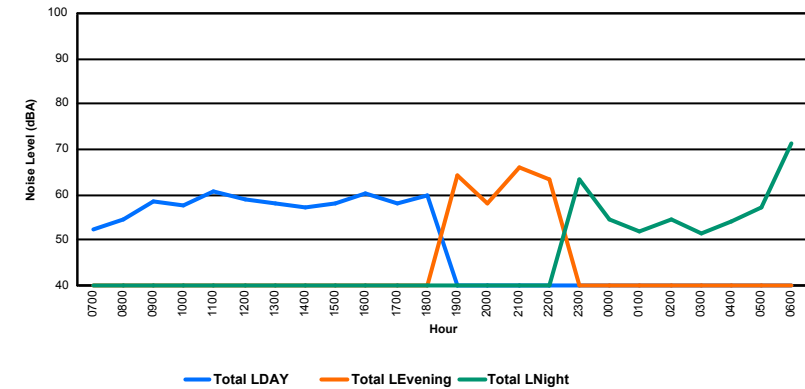

Luxembourg Airport Noise Distribution by Hour

Between 09/04/2024 00:00:00 and 09/04/2024 23:59:59 (Local Time)

Day	Aircraft Events	Total LDEN dB(A)	Aircraft LDEN dB(A)	Background LDEN dB(A)	Total LDay dB(A)	Total LEvening dB(A)	Total LNight dB(A)	
09/04/24	7:00	1	52.3	45.4	51.4	52.3	-	-
09/04/24	8:00	2	54.4	50.3	52.4	54.4	-	-
09/04/24	9:00	8	58.6	56.0	55.4	58.6	-	-
09/04/24	10:00	6	57.5	55.2	53.9	57.5	-	-
09/04/24	11:00	6	60.6	59.7	53.4	60.6	-	-
09/04/24	12:00	6	59.1	57.4	54.5	59.1	-	-
09/04/24	13:00	6	58.0	53.0	56.5	58.0	-	-
09/04/24	14:00	2	57.2	49.3	56.5	57.2	-	-
09/04/24	15:00	3	58.0	55.1	55.0	58.0	-	-
09/04/24	16:00	5	60.1	58.4	55.3	60.1	-	-
09/04/24	17:00	8	58.3	56.6	53.7	58.3	-	-
09/04/24	18:00	6	59.9	58.1	55.4	59.9	-	-
09/04/24	19:00	5	64.2	62.9	58.5	-	64.2	-
09/04/24	20:00	3	58.3	54.9	55.7	-	58.3	-
09/04/24	21:00	8	66.1	65.7	55.2	-	66.1	-
09/04/24	22:00	13	63.5	62.6	56.9	-	63.5	-
09/04/24	23:00	3	63.5	61.5	59.3	-	-	63.5
10/04/24	0:00	-	54.7	-	54.7	-	-	54.7
10/04/24	1:00	-	51.8	-	51.8	-	-	51.8
10/04/24	2:00	-	54.4	-	-	-	-	54.4
10/04/24	3:00	-	51.6	-	-	-	-	51.6
10/04/24	4:00	-	54.0	-	54.0	-	-	54.0
10/04/24	5:00	-	57.4	-	57.5	-	-	57.4
10/04/24	6:00	4	71.3	70.9	60.5	-	-	71.3
		95	61.7	60.4	55.6	58.3	63.8	63.4

Location: Roodt/Syr NMT # 1