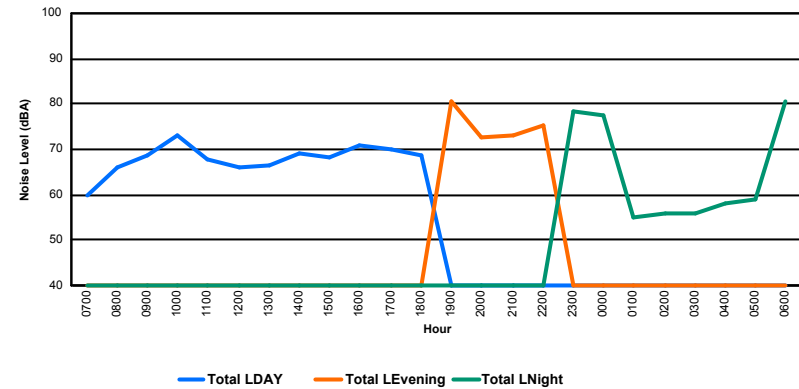

Luxembourg Airport Noise Distribution by Hour

Between 05/04/2024 00:00:00 and 05/04/2024 23:59:59 (Local Time)

Day	Aircraft Events	Total LDEN dB(A)	Aircraft LDEN dB(A)	Background LDEN dB(A)	Total LDay dB(A)	Total LEvening dB(A)	Total LNight dB(A)
05/04/24 7:00	2	59.7	57.1	56.6	59.7	-	-
05/04/24 8:00	2	66.2	65.8	55.9	66.2	-	-
05/04/24 9:00	9	68.8	68.5	56.9	68.8	-	-
05/04/24 10:00	9	72.9	72.8	58.6	72.9	-	-
05/04/24 11:00	5	67.8	67.4	57.2	67.8	-	-
05/04/24 12:00	6	66.2	65.4	58.6	66.2	-	-
05/04/24 13:00	8	66.4	64.7	62.2	66.4	-	-
05/04/24 14:00	5	69.0	68.5	58.9	69.0	-	-
05/04/24 15:00	7	68.3	67.8	58.6	68.3	-	-
05/04/24 16:00	8	71.0	70.7	59.8	71.0	-	-
05/04/24 17:00	13	69.9	69.5	60.1	69.9	-	-
05/04/24 18:00	10	68.9	68.3	60.7	68.9	-	-
05/04/24 19:00	11	80.7	80.6	63.1	-	80.7	-
05/04/24 20:00	5	72.8	72.5	61.3	-	72.8	-
05/04/24 21:00	6	72.9	72.7	58.4	-	72.9	-
05/04/24 22:00	10	75.5	75.3	62.5	-	75.5	-
05/04/24 23:00	6	78.2	78.0	62.3	-	-	78.2
06/04/24 0:00	2	77.5	77.4	59.2	-	-	77.5
06/04/24 1:00	-	55.1	-	55.1	-	-	55.1
06/04/24 2:00	-	56.1	-	56.1	-	-	56.1
06/04/24 3:00	-	55.7	-	55.7	-	-	55.7
06/04/24 4:00	-	58.2	-	58.2	-	-	58.2
06/04/24 5:00	-	59.0	-	59.0	-	-	59.0
06/04/24 6:00	4	80.7	80.6	68.2	-	-	80.7
	128	73.4	73.2	60.5	68.8	76.8	74.8

Location: DVOR NMT # 2