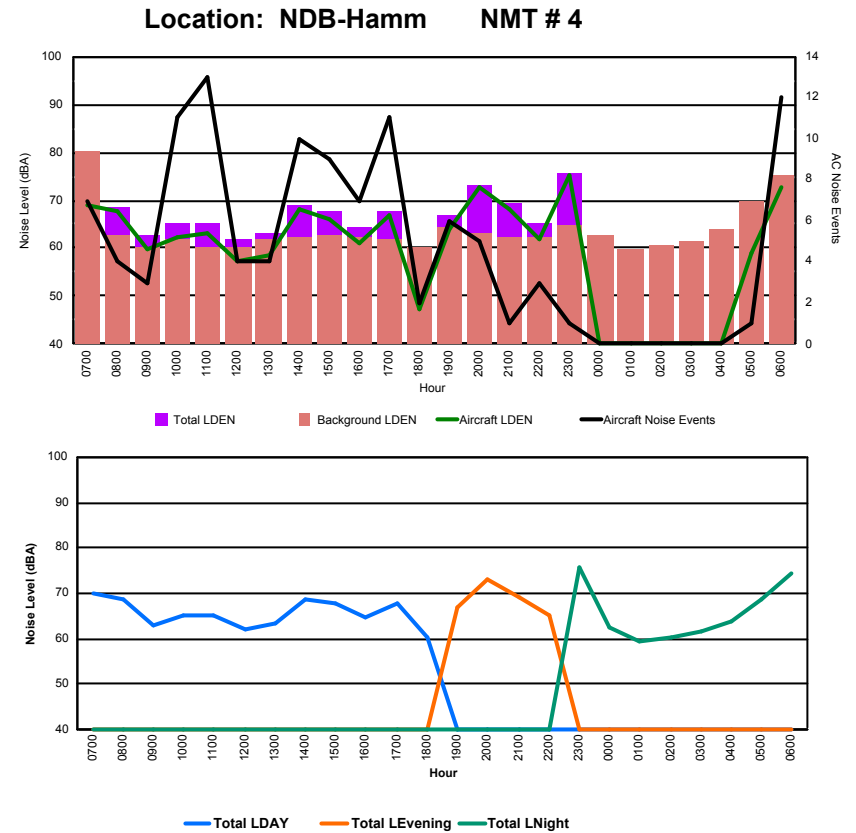

Luxembourg Airport Noise Distribution by Hour

Between 15/04/2024 00:00:00 and 15/04/2024 23:59:59 (Local Time)

Day	Aircraft Events	Total LDEN dB(A)	Aircraft LDEN dB(A)	Background LDEN dB(A)	Total LDay dB(A)	Total LEvening dB(A)	Total LNight dB(A)	
15/04/24	7:00	7	69.9	68.8	80.2	69.9	-	-
15/04/24	8:00	4	68.6	67.8	62.7	68.6	-	-
15/04/24	9:00	3	62.9	59.8	60.1	62.9	-	-
15/04/24	10:00	11	65.0	62.4	62.0	65.0	-	-
15/04/24	11:00	13	65.0	63.3	60.3	65.0	-	-
15/04/24	12:00	4	61.9	57.3	60.2	61.9	-	-
15/04/24	13:00	4	63.3	58.4	61.9	63.3	-	-
15/04/24	14:00	10	68.9	68.0	62.1	68.9	-	-
15/04/24	15:00	9	67.6	66.2	62.9	67.6	-	-
15/04/24	16:00	7	64.5	61.2	62.3	64.5	-	-
15/04/24	17:00	11	67.9	66.8	61.9	67.9	-	-
15/04/24	18:00	2	60.4	47.1	60.2	60.4	-	-
15/04/24	19:00	6	66.9	63.8	64.2	-	66.9	-
15/04/24	20:00	5	73.2	72.7	63.1	-	73.2	-
15/04/24	21:00	1	69.2	68.1	62.5	-	69.2	-
15/04/24	22:00	3	65.1	61.8	62.5	-	65.1	-
15/04/24	23:00	1	75.8	75.4	64.8	-	-	75.8
16/04/24	0:00	-	62.4	-	62.9	-	-	62.4
16/04/24	1:00	-	59.6	-	59.7	-	-	59.6
16/04/24	2:00	-	60.5	-	60.7	-	-	60.5
16/04/24	3:00	-	61.5	-	61.5	-	-	61.5
16/04/24	4:00	-	63.9	-	64.0	-	-	63.9
16/04/24	5:00	1	68.7	59.1	69.7	-	-	68.7
16/04/24	6:00	12	74.2	72.6	75.1	-	-	74.2
		114	68.5	67.0	68.8	66.4	69.7	70.0