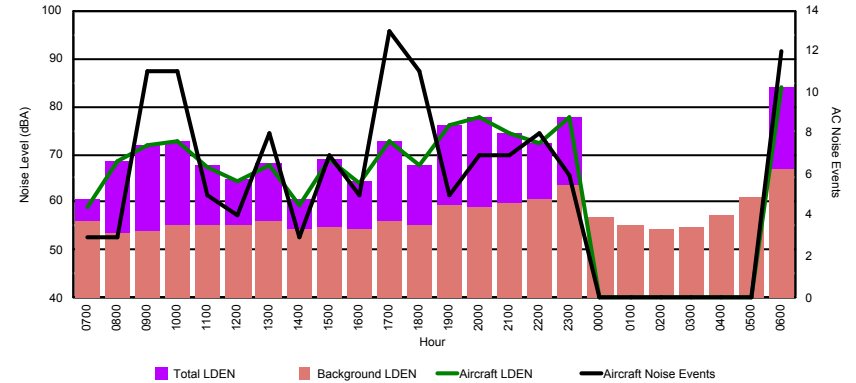

Luxembourg Airport Noise Distribution by Hour

Between 26/04/2024 00:00:00 and 26/04/2024 23:59:59 (Local Time)

Day	Aircraft Events	Total LDEN dB(A)	Aircraft LDEN dB(A)	Background LDEN dB(A)	Total LDay dB(A)	Total LEvening dB(A)	Total LNight dB(A)	
26/04/24	7:00	3	60.8	59.1	56.0	60.8	-	-
26/04/24	8:00	3	68.6	68.5	53.5	68.6	-	-
26/04/24	9:00	11	72.0	72.0	53.9	72.0	-	-
26/04/24	10:00	11	72.8	72.8	55.2	72.8	-	-
26/04/24	11:00	5	67.7	67.5	55.2	67.7	-	-
26/04/24	12:00	4	64.8	64.4	55.0	64.8	-	-
26/04/24	13:00	8	68.0	67.8	56.2	68.0	-	-
26/04/24	14:00	3	60.6	59.4	54.5	60.6	-	-
26/04/24	15:00	7	69.0	68.8	54.6	69.0	-	-
26/04/24	16:00	5	64.3	63.8	54.5	64.3	-	-
26/04/24	17:00	13	72.8	72.7	55.9	72.8	-	-
26/04/24	18:00	11	67.9	67.7	55.4	67.9	-	-
26/04/24	19:00	5	76.0	75.9	59.4	-	76.0	-
26/04/24	20:00	7	77.9	77.8	58.9	-	77.9	-
26/04/24	21:00	7	74.4	74.2	59.9	-	74.4	-
26/04/24	22:00	8	72.4	72.1	60.5	-	72.4	-
26/04/24	23:00	6	77.8	77.6	63.7	-	-	77.8
27/04/24	0:00	-	57.0	-	57.0	-	-	57.0
27/04/24	1:00	-	55.2	-	55.2	-	-	55.2
27/04/24	2:00	-	54.4	-	54.4	-	-	54.4
27/04/24	3:00	-	54.9	-	54.9	-	-	54.9
27/04/24	4:00	-	57.4	-	57.4	-	-	57.4
27/04/24	5:00	-	61.0	-	61.0	-	-	61.0
27/04/24	6:00	12	84.0	83.9	66.7	-	-	84.0
	129	73.7	73.5	58.7	69.0	75.6	75.9	

Location: DVOR NMT # 2