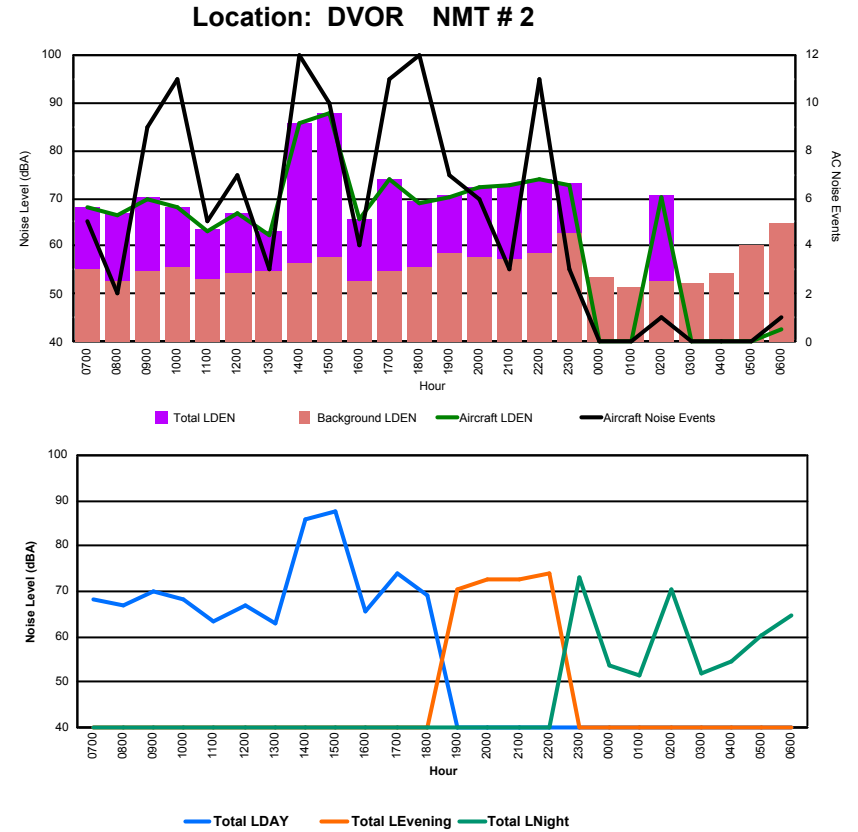

Luxembourg Airport Noise Distribution by Hour

Between 24/04/2024 00:00:00 and 24/04/2024 23:59:59 (Local Time)

Day	Aircraft Events	Total LDEN dB(A)	Aircraft LDEN dB(A)	Background LDEN dB(A)	Total LDay dB(A)	Total LEvening dB(A)	Total LNight dB(A)
24/04/24 7:00	5	68.3	68.1	55.3	68.3	-	-
24/04/24 8:00	2	66.7	66.5	52.6	66.7	-	-
24/04/24 9:00	9	70.1	70.0	54.9	70.1	-	-
24/04/24 10:00	11	68.2	68.0	55.7	68.2	-	-
24/04/24 11:00	5	63.5	63.1	53.1	63.5	-	-
24/04/24 12:00	7	67.0	66.8	54.2	67.0	-	-
24/04/24 13:00	3	63.1	62.3	54.7	63.1	-	-
24/04/24 14:00	12	85.8	85.8	56.5	85.8	-	-
24/04/24 15:00	10	87.8	87.8	57.5	87.8	-	-
24/04/24 16:00	4	65.8	65.6	52.7	65.8	-	-
24/04/24 17:00	11	73.8	73.8	54.8	73.8	-	-
24/04/24 18:00	12	69.2	69.0	55.6	69.2	-	-
24/04/24 19:00	7	70.5	70.2	58.4	-	70.5	-
24/04/24 20:00	6	72.5	72.4	57.5	-	72.5	-
24/04/24 21:00	3	72.6	72.6	57.3	-	72.6	-
24/04/24 22:00	11	73.9	73.8	58.5	-	73.9	-
24/04/24 23:00	3	73.2	72.8	62.9	-	-	73.2
25/04/24 0:00	-	53.5	-	53.5	-	-	53.5
25/04/24 1:00	-	51.6	-	51.6	-	-	51.6
25/04/24 2:00	1	70.5	70.3	52.5	-	-	70.5
25/04/24 3:00	-	52.1	-	52.1	-	-	52.1
25/04/24 4:00	-	54.4	-	54.4	-	-	54.4
25/04/24 5:00	-	60.3	-	60.3	-	-	60.3
25/04/24 6:00	1	64.8	42.7	64.9	-	-	64.8
	123	76.9	76.8	57.5	79.4	72.5	66.7