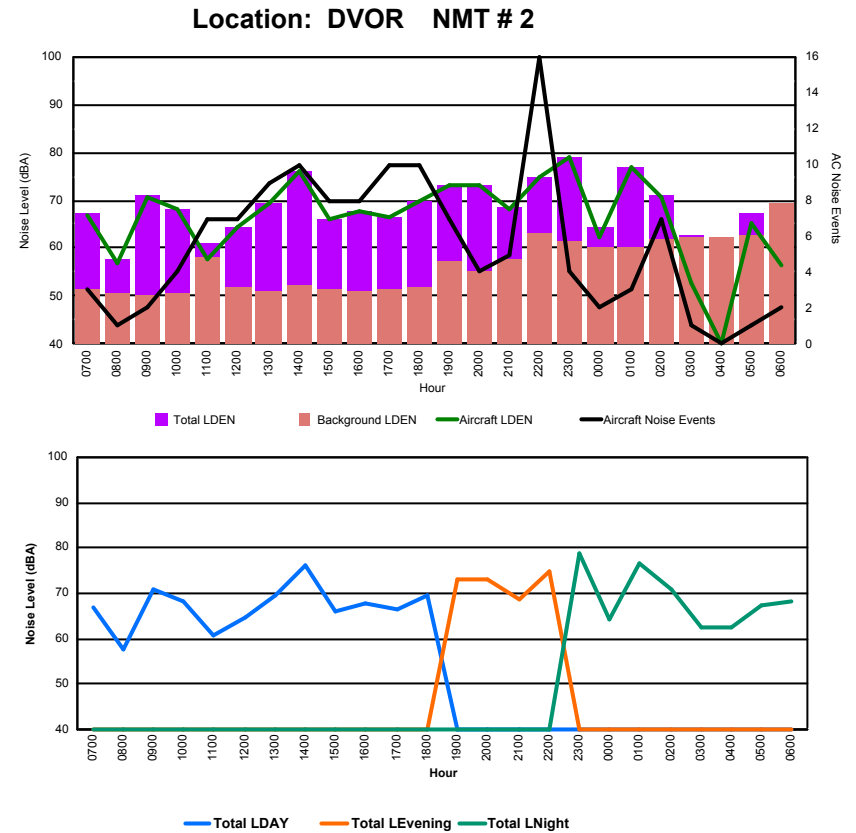

Luxembourg Airport Noise Distribution by Hour

Between 18/04/2024 00:00:00 and 18/04/2024 23:59:59 (Local Time)

Day	Aircraft Events	Total LDEN dB (A)	Aircraft LDEN dB(A)	Background LDEN dB(A)	Total LDay dB(A)	Total LEvening dB(A)	Total LNight dB (A)	
18/04/24	7:00	3	67.1	67.0	51.6	67.1	-	-
18/04/24	8:00	1	57.7	56.7	50.8	57.7	-	-
18/04/24	9:00	2	70.9	70.8	50.1	70.9	-	-
18/04/24	10:00	4	68.1	68.0	50.8	68.1	-	-
18/04/24	11:00	7	60.9	57.8	58.2	60.9	-	-
18/04/24	12:00	7	64.5	64.3	51.8	64.5	-	-
18/04/24	13:00	9	69.4	69.3	51.1	69.4	-	-
18/04/24	14:00	10	76.2	76.2	52.2	76.2	-	-
18/04/24	15:00	8	66.2	66.1	51.6	66.2	-	-
18/04/24	16:00	8	67.6	67.6	51.0	67.6	-	-
18/04/24	17:00	10	66.6	66.4	51.3	66.6	-	-
18/04/24	18:00	10	69.7	69.6	51.9	69.7	-	-
18/04/24	19:00	7	73.1	73.0	57.3	-	73.1	-
18/04/24	20:00	4	73.3	73.1	55.3	-	73.3	-
18/04/24	21:00	5	68.7	68.3	57.8	-	68.7	-
18/04/24	22:00	16	75.0	74.7	63.1	-	75.0	-
18/04/24	23:00	4	79.0	78.9	61.5	-	-	79.0
19/04/24	0:00	2	64.4	62.3	60.3	-	-	64.4
19/04/24	1:00	3	76.8	76.7	60.1	-	-	76.8
19/04/24	2:00	7	71.1	70.5	61.7	-	-	71.1
19/04/24	3:00	1	62.7	52.5	62.3	-	-	62.7
19/04/24	4:00	-	62.3	-	62.4	-	-	62.3
19/04/24	5:00	1	67.2	65.3	62.7	-	-	67.2
19/04/24	6:00	2	68.4	56.5	69.4	-	-	68.4
	131	71.5	71.2	60.1	69.3	73.1	73.0