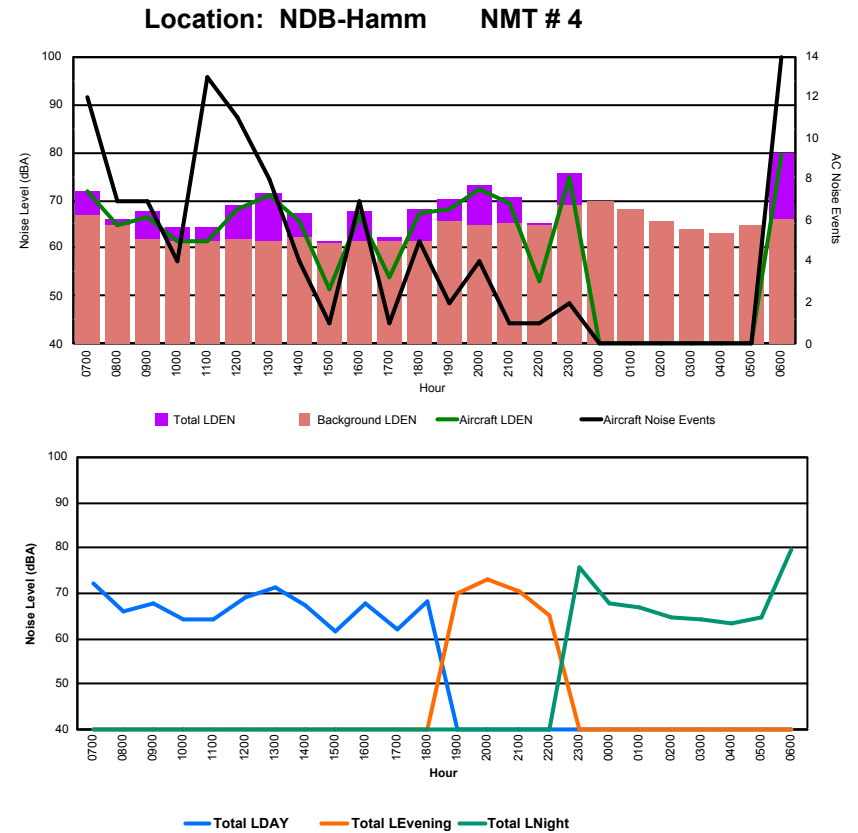

Luxembourg Airport Noise Distribution by Hour

Between 06/04/2024 00:00:00 and 06/04/2024 23:59:59 (Local Time)

Day	Aircraft Events	Total LDEN dB(A)	Aircraft LDEN dB(A)	Background LDEN dB(A)	Total LDay dB(A)	Total LEvening dB(A)	Total LNight dB(A)
06/04/24 7:00	12	72.0	71.8	66.7	72.0	-	-
06/04/24 8:00	7	65.9	64.6	64.6	65.9	-	-
06/04/24 9:00	7	67.8	66.6	61.8	67.8	-	-
06/04/24 10:00	4	64.4	61.4	61.5	64.4	-	-
06/04/24 11:00	13	64.3	61.5	61.5	64.3	-	-
06/04/24 12:00	11	69.0	68.1	61.8	69.0	-	-
06/04/24 13:00	8	71.4	71.0	61.6	71.4	-	-
06/04/24 14:00	4	67.2	65.7	62.2	67.2	-	-
06/04/24 15:00	1	61.6	51.4	61.2	61.6	-	-
06/04/24 16:00	7	67.7	66.7	61.4	67.7	-	-
06/04/24 17:00	1	62.2	54.1	61.5	62.2	-	-
06/04/24 18:00	5	68.2	67.2	61.3	68.2	-	-
06/04/24 19:00	2	70.2	68.2	65.8	-	70.2	-
06/04/24 20:00	4	73.0	72.3	64.8	-	73.0	-
06/04/24 21:00	1	70.6	69.2	65.2	-	70.6	-
06/04/24 22:00	1	65.0	53.0	64.9	-	65.0	-
06/04/24 23:00	2	75.6	74.6	69.0	-	-	75.6
07/04/24 0:00	-	67.9	-	69.6	-	-	67.9
07/04/24 1:00	-	66.7	-	68.0	-	-	66.7
07/04/24 2:00	-	64.5	-	65.5	-	-	64.5
07/04/24 3:00	-	64.1	-	64.1	-	-	64.1
07/04/24 4:00	-	63.3	-	63.3	-	-	63.3
07/04/24 5:00	-	64.6	-	64.6	-	-	64.6
07/04/24 6:00	14	79.7	79.5	66.0	-	-	79.7
	104	70.5	69.4	64.9	67.9	70.5	72.8