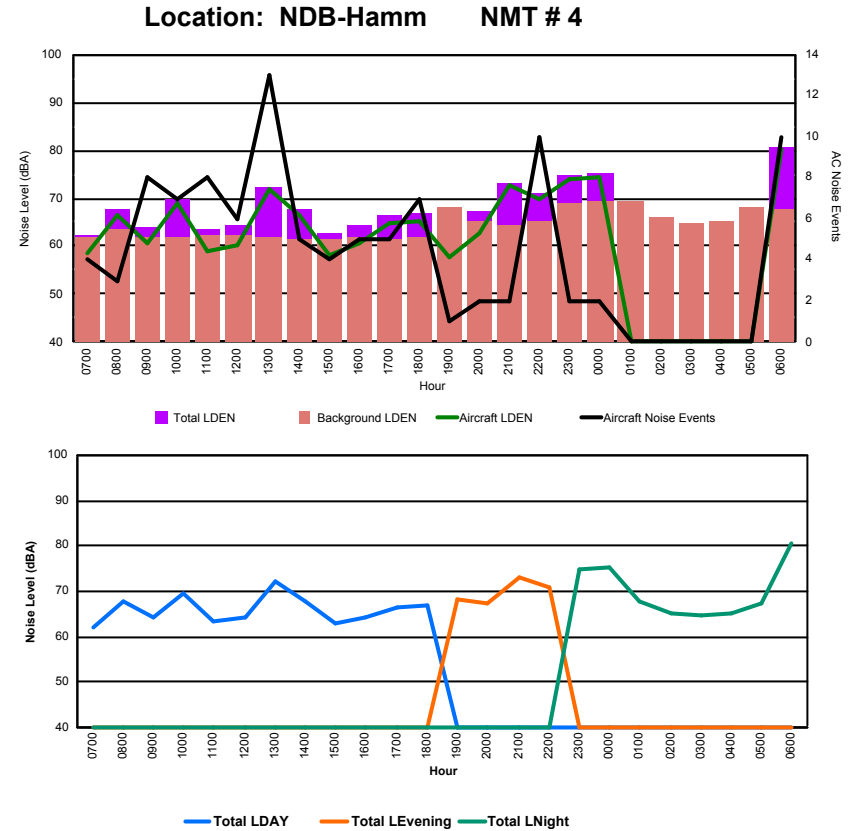

Luxembourg Airport Noise Distribution by Hour

Between 27/04/2024 00:00:00 and 27/04/2024 23:59:59 (Local Time)

Day	Aircraft Events	Total LDEN dB (A)	Aircraft LDEN dB(A)	Background LDEN dB(A)	Total LDay dB(A)	Total LEvening dB(A)	Total LNight dB (A)	
27/04/24	7:00	4	62.2	58.4	61.9	62.2	-	-
27/04/24	8:00	3	67.6	66.5	63.5	67.6	-	-
27/04/24	9:00	8	64.1	60.5	62.0	64.1	-	-
27/04/24	10:00	7	69.7	69.0	61.8	69.7	-	-
27/04/24	11:00	8	63.6	59.1	62.1	63.6	-	-
27/04/24	12:00	6	64.2	60.2	62.4	64.2	-	-
27/04/24	13:00	13	72.1	71.7	61.8	72.1	-	-
27/04/24	14:00	5	67.6	66.3	61.6	67.6	-	-
27/04/24	15:00	4	62.9	58.0	61.3	62.9	-	-
27/04/24	16:00	5	64.2	60.7	61.8	64.2	-	-
27/04/24	17:00	5	66.4	64.8	61.4	66.4	-	-
27/04/24	18:00	7	66.8	65.4	61.7	66.8	-	-
27/04/24	19:00	1	68.2	57.5	68.3	-	68.2	-
27/04/24	20:00	2	67.2	62.9	65.2	-	67.2	-
27/04/24	21:00	2	73.2	72.6	64.4	-	73.2	-
27/04/24	22:00	10	70.9	69.8	65.3	-	70.9	-
27/04/24	23:00	2	74.9	73.8	68.8	-	-	74.9
28/04/24	0:00	2	75.3	74.5	69.5	-	-	75.3
28/04/24	1:00	-	68.0	-	69.4	-	-	68.0
28/04/24	2:00	-	65.1	-	66.2	-	-	65.1
28/04/24	3:00	-	64.8	-	64.9	-	-	64.8
28/04/24	4:00	-	65.0	-	65.2	-	-	65.0
28/04/24	5:00	-	67.3	-	68.3	-	-	67.3
28/04/24	6:00	10	80.5	80.3	67.8	-	-	80.5
	104	71.0	69.9	65.4	67.0	70.5	73.9