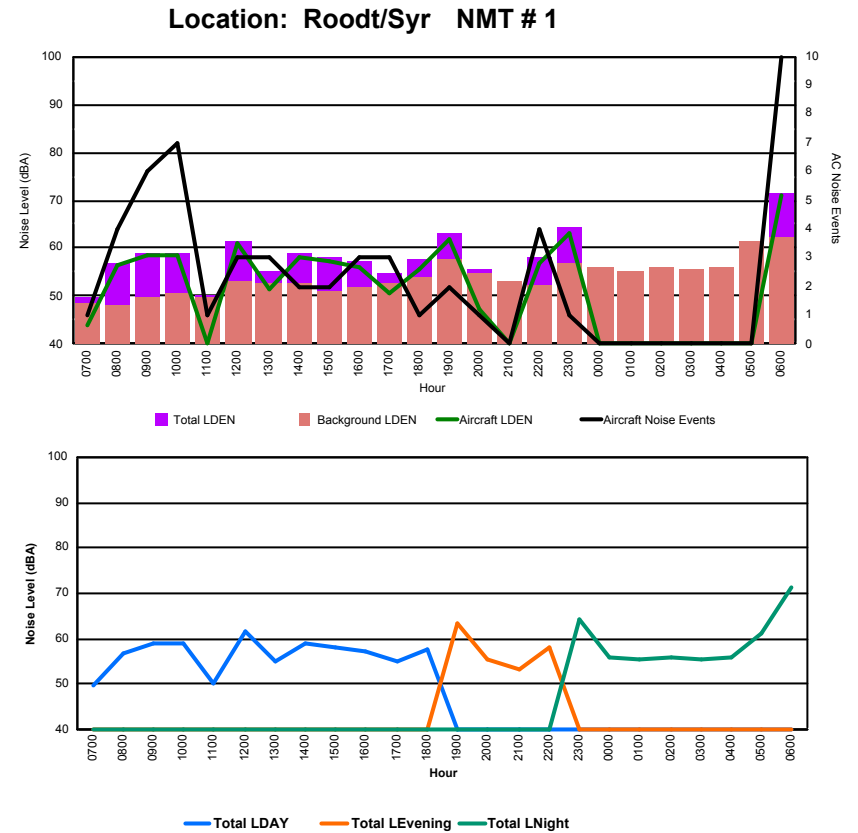

Luxembourg Airport Noise Distribution by Hour

Between 21/04/2024 00:00:00 and 21/04/2024 23:59:59 (Local Time)

Day	Aircraft Events	Total LDEN dB (A)	Aircraft LDEN dB(A)	Background LDEN dB(A)	Total LDay dB(A)	Total LEvening dB(A)	Total LNight dB (A)	
21/04/24	7:00	1	49.8	44.1	48.4	49.8	-	-
21/04/24	8:00	4	56.9	56.3	48.3	56.9	-	-
21/04/24	9:00	6	59.0	58.4	49.8	59.0	-	-
21/04/24	10:00	7	59.1	58.5	50.5	59.1	-	-
21/04/24	11:00	1	50.3	40.4	49.9	50.3	-	-
21/04/24	12:00	3	61.5	60.9	53.2	61.5	-	-
21/04/24	13:00	3	55.0	51.5	52.8	55.0	-	-
21/04/24	14:00	2	59.1	58.0	52.7	59.1	-	-
21/04/24	15:00	2	58.2	57.3	51.2	58.2	-	-
21/04/24	16:00	3	57.4	56.1	51.8	57.4	-	-
21/04/24	17:00	3	54.8	50.6	52.8	54.8	-	-
21/04/24	18:00	1	57.8	55.6	53.8	57.8	-	-
21/04/24	19:00	2	63.3	61.9	57.9	-	63.3	-
21/04/24	20:00	1	55.5	47.1	54.8	-	55.5	-
21/04/24	21:00	-	53.1	-	53.1	-	53.1	-
21/04/24	22:00	4	58.2	57.0	52.2	-	58.2	-
21/04/24	23:00	1	64.2	63.3	57.0	-	-	64.2
22/04/24	0:00	-	56.1	-	56.2	-	-	56.1
22/04/24	1:00	-	55.3	-	55.3	-	-	55.3
22/04/24	2:00	-	56.0	-	56.1	-	-	56.0
22/04/24	3:00	-	55.5	-	55.5	-	-	55.5
22/04/24	4:00	-	56.0	-	56.0	-	-	56.0
22/04/24	5:00	-	61.4	-	61.5	-	-	61.4
22/04/24	6:00	10	71.5	71.0	62.3	-	-	71.5
		54	61.0	59.6	55.5	57.6	59.2	64.0