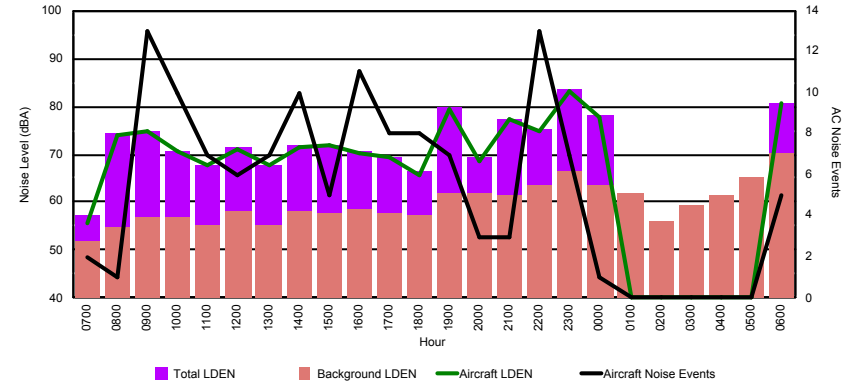

Luxembourg Airport Noise Distribution by Hour

Between 01/04/2024 00:00:00 and 01/04/2024 23:59:59 (Local Time)

Day	Aircraft Events	Total LDEN dB(A)	Aircraft LDEN dB(A)	Background LDEN dB(A)	Total LDay dB(A)	Total LEvening dB(A)	Total LNight dB(A)
01/04/24 7:00	2	57.3	55.8	52.0	57.3	-	-
01/04/24 8:00	1	74.2	74.1	54.9	74.2	-	-
01/04/24 9:00	13	74.8	74.7	56.8	74.8	-	-
01/04/24 10:00	10	70.7	70.5	56.9	70.7	-	-
01/04/24 11:00	7	67.9	67.7	55.2	67.9	-	-
01/04/24 12:00	6	71.4	71.2	58.3	71.4	-	-
01/04/24 13:00	7	67.8	67.6	55.3	67.8	-	-
01/04/24 14:00	10	71.9	71.6	58.2	71.9	-	-
01/04/24 15:00	5	72.0	71.9	57.8	72.0	-	-
01/04/24 16:00	11	70.6	70.3	58.6	70.6	-	-
01/04/24 17:00	8	69.5	69.2	57.9	69.5	-	-
01/04/24 18:00	8	66.4	65.8	57.2	66.4	-	-
01/04/24 19:00	7	79.6	79.5	61.9	-	79.6	-
01/04/24 20:00	3	69.3	68.4	61.8	-	69.3	-
01/04/24 21:00	3	77.5	77.4	61.4	-	77.5	-
01/04/24 22:00	13	75.2	75.0	63.4	-	75.2	-
01/04/24 23:00	7	83.4	83.3	66.4	-	-	83.4
02/04/24 0:00	1	78.0	77.8	63.6	-	-	78.0
02/04/24 1:00	-	61.5	-	61.9	-	-	61.5
02/04/24 2:00	-	56.1	-	56.1	-	-	56.1
02/04/24 3:00	-	59.5	-	59.5	-	-	59.5
02/04/24 4:00	-	61.4	-	61.4	-	-	61.4
02/04/24 5:00	-	64.9	-	65.1	-	-	64.9
02/04/24 6:00	5	80.8	80.5	70.3	-	-	80.8
	127	74.9	74.7	61.9	71.0	76.7	77.1

Location: DVOR NMT # 2