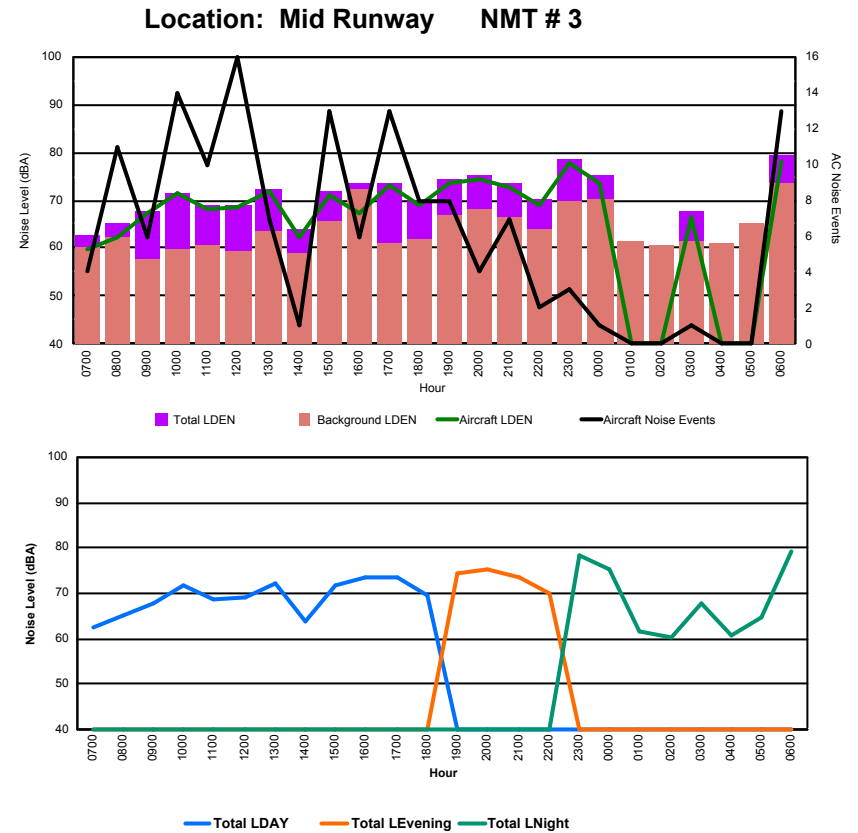

Luxembourg Airport Noise Distribution by Hour

Between 22/04/2024 00:00:00 and 22/04/2024 23:59:59 (Local Time)

Day	Aircraft Events	Total LDEN dB(A)	Aircraft LDEN dB(A)	Background LDEN dB(A)	Total LDay dB(A)	Total LEvening dB(A)	Total LNight dB(A)	
22/04/24	7:00	4	62.6	59.7	60.1	62.6	-	-
22/04/24	8:00	11	65.2	62.4	62.1	65.2	-	-
22/04/24	9:00	6	67.9	67.5	57.5	67.9	-	-
22/04/24	10:00	14	71.6	71.3	59.7	71.6	-	-
22/04/24	11:00	10	68.9	68.3	60.8	68.9	-	-
22/04/24	12:00	16	69.1	68.6	59.4	69.1	-	-
22/04/24	13:00	7	72.3	71.7	63.6	72.3	-	-
22/04/24	14:00	1	63.9	62.1	59.1	63.9	-	-
22/04/24	15:00	13	71.9	70.9	65.5	71.9	-	-
22/04/24	16:00	6	73.6	67.3	72.5	73.6	-	-
22/04/24	17:00	13	73.5	73.3	60.9	73.5	-	-
22/04/24	18:00	8	69.7	68.9	62.0	69.7	-	-
22/04/24	19:00	8	74.2	73.4	66.9	-	74.2	-
22/04/24	20:00	4	75.2	74.3	68.2	-	75.2	-
22/04/24	21:00	7	73.6	72.7	66.4	-	73.6	-
22/04/24	22:00	2	70.2	69.0	64.1	-	70.2	-
22/04/24	23:00	3	78.4	77.8	70.0	-	-	78.4
23/04/24	0:00	1	75.2	73.6	70.1	-	-	75.2
23/04/24	1:00	-	61.6	-	61.6	-	-	61.6
23/04/24	2:00	-	60.4	-	60.6	-	-	60.4
23/04/24	3:00	1	67.7	66.5	61.3	-	-	67.7
23/04/24	4:00	-	60.9	-	60.9	-	-	60.9
23/04/24	5:00	-	64.9	-	65.0	-	-	64.9
23/04/24	6:00	13	79.3	78.1	73.6	-	-	79.3
	148	72.5	71.3	66.3	70.4	73.7	74.0