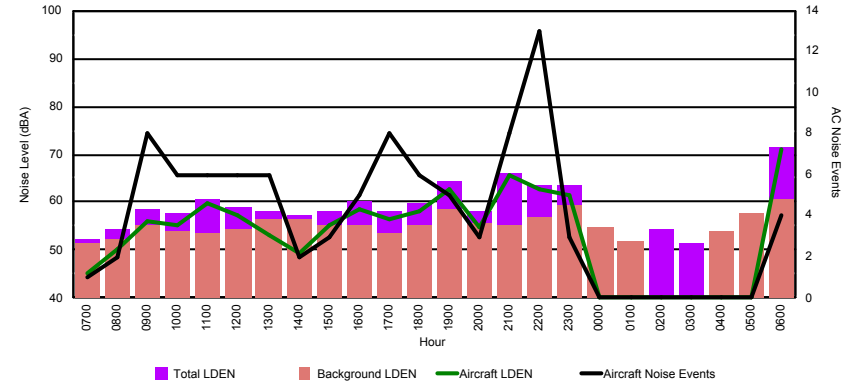

Luxembourg Airport Noise Distribution by Hour

Between 09/04/2024 00:00:00 and 09/04/2024 23:59:59 (Local Time)

Day	Aircraft Events	Total LDEN dB(A)	Aircraft LDEN dB(A)	Background LDEN dB(A)	Total LDay dB(A)	Total LEvening dB(A)	Total LNight dB(A)	
09/04/24	7:00	1	52.3	45.4	51.4	52.3	-	-
09/04/24	8:00	2	54.4	50.3	52.4	54.4	-	-
09/04/24	9:00	8	58.6	56.0	55.4	58.6	-	-
09/04/24	10:00	6	57.5	55.2	53.9	57.5	-	-
09/04/24	11:00	6	60.6	59.7	53.4	60.6	-	-
09/04/24	12:00	6	59.1	57.4	54.5	59.1	-	-
09/04/24	13:00	6	58.0	53.0	56.5	58.0	-	-
09/04/24	14:00	2	57.2	49.3	56.5	57.2	-	-
09/04/24	15:00	3	58.0	55.1	55.0	58.0	-	-
09/04/24	16:00	5	60.1	58.4	55.3	60.1	-	-
09/04/24	17:00	8	58.3	56.6	53.7	58.3	-	-
09/04/24	18:00	6	59.9	58.1	55.4	59.9	-	-
09/04/24	19:00	5	64.2	62.9	58.5	-	64.2	-
09/04/24	20:00	3	58.3	54.9	55.7	-	58.3	-
09/04/24	21:00	8	66.1	65.7	55.2	-	66.1	-
09/04/24	22:00	13	63.5	62.6	56.9	-	63.5	-
09/04/24	23:00	3	63.5	61.5	59.3	-	-	63.5
10/04/24	0:00	-	54.7	-	54.7	-	-	54.7
10/04/24	1:00	-	51.8	-	51.8	-	-	51.8
10/04/24	2:00	-	54.4	-	-	-	-	54.4
10/04/24	3:00	-	51.6	-	-	-	-	51.6
10/04/24	4:00	-	54.0	-	54.0	-	-	54.0
10/04/24	5:00	-	57.4	-	57.5	-	-	57.4
10/04/24	6:00	4	71.3	70.9	60.5	-	-	71.3
		95	61.7	60.4	55.6	58.3	63.8	63.4

Location: Roodt/Syr NMT # 1