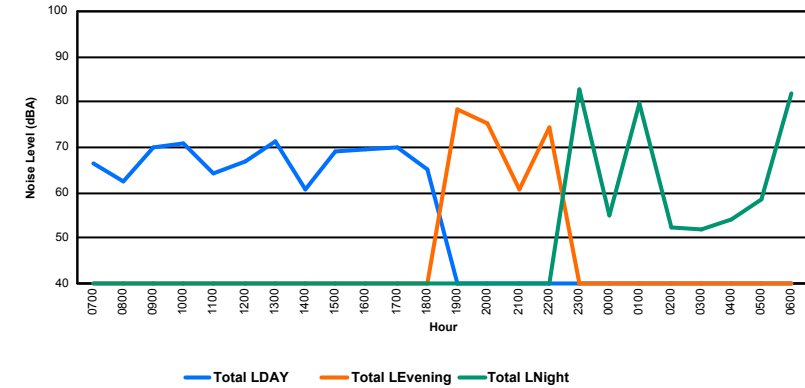

Luxembourg Airport Noise Distribution by Hour

Between 14/04/2024 00:00:00 and 14/04/2024 23:59:59 (Local Time)

Day	Aircraft Events	Total LDEN dB (A)	Aircraft LDEN dB(A)	Background LDEN dB(A)	Total LDay dB(A)	Total LEvening dB(A)	Total LNight dB (A)
14/04/24 7:00	2	66.5	66.4	49.3	66.5	-	-
14/04/24 8:00	2	62.7	62.5	46.7	62.7	-	-
14/04/24 9:00	9	70.1	70.0	53.0	70.1	-	-
14/04/24 10:00	4	71.1	71.0	52.0	71.1	-	-
14/04/24 11:00	4	64.4	64.0	53.6	64.4	-	-
14/04/24 12:00	5	67.0	66.8	52.9	67.0	-	-
14/04/24 13:00	8	71.3	71.2	54.4	71.3	-	-
14/04/24 14:00	2	60.6	59.6	54.1	60.6	-	-
14/04/24 15:00	7	69.2	69.1	55.0	69.2	-	-
14/04/24 16:00	5	69.7	69.6	55.1	69.7	-	-
14/04/24 17:00	9	69.8	69.7	54.9	69.8	-	-
14/04/24 18:00	5	65.3	64.8	55.7	65.3	-	-
14/04/24 19:00	11	78.5	78.4	58.8	-	78.5	-
14/04/24 20:00	6	75.4	75.3	57.4	-	75.4	-
14/04/24 21:00	1	60.9	59.4	55.4	-	60.9	-
14/04/24 22:00	13	74.2	74.0	60.0	-	74.2	-
14/04/24 23:00	8	82.9	82.9	59.5	-	-	82.9
15/04/24 0:00	-	55.0	-	55.0	-	-	55.0
15/04/24 1:00	2	79.7	79.7	56.3	-	-	79.7
15/04/24 2:00	-	52.3	-	52.3	-	-	52.3
15/04/24 3:00	-	52.0	-	52.0	-	-	52.0
15/04/24 4:00	-	53.9	-	53.9	-	-	53.9
15/04/24 5:00	-	58.6	-	58.6	-	-	58.6
15/04/24 6:00	9	81.8	81.7	65.9	-	-	81.8
	112	74.4	74.3	57.1	68.4	75.2	77.4

Location: DVOR NMT # 2