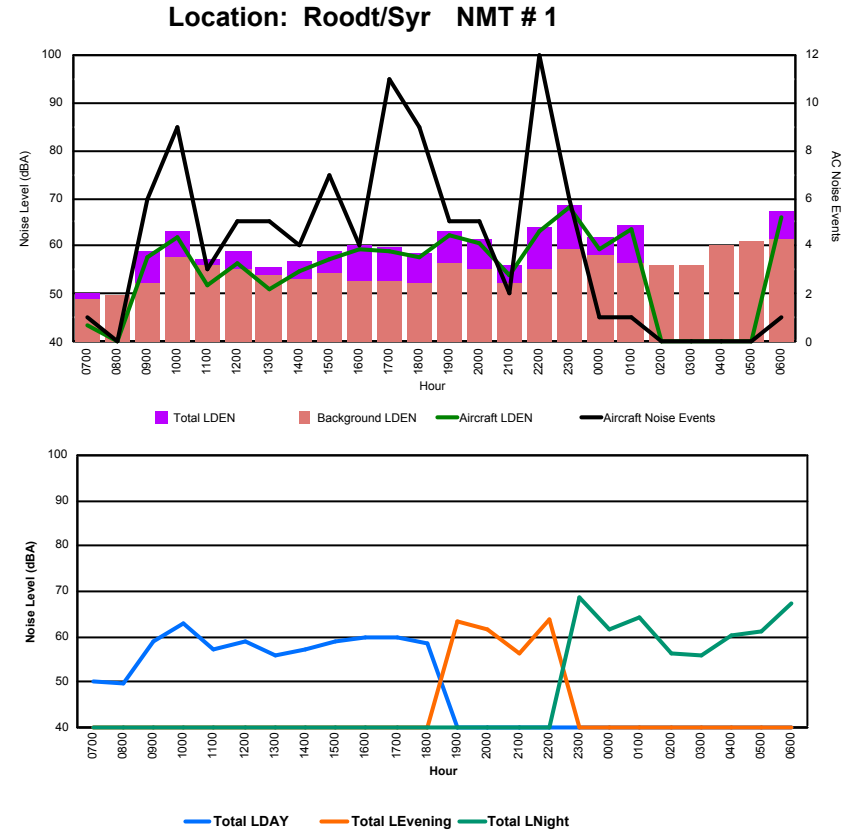

Luxembourg Airport Noise Distribution by Hour

Between 28/04/2024 00:00:00 and 28/04/2024 23:59:59 (Local Time)

Day	Aircraft Events	Total LDEN dB(A)	Aircraft LDEN dB(A)	Background LDEN dB(A)	Total LDay dB(A)	Total LEvening dB(A)	Total LNight dB(A)	
28/04/24	7:00	1	50.1	43.7	48.9	50.1	-	-
28/04/24	8:00	-	49.8	-	49.8	49.8	-	-
28/04/24	9:00	6	58.8	57.9	52.2	58.8	-	-
28/04/24	10:00	9	63.1	61.8	57.6	63.1	-	-
28/04/24	11:00	3	57.3	51.9	55.9	57.3	-	-
28/04/24	12:00	5	59.0	56.6	55.3	59.0	-	-
28/04/24	13:00	5	55.7	51.2	54.0	55.7	-	-
28/04/24	14:00	4	57.0	54.7	53.3	57.0	-	-
28/04/24	15:00	7	58.9	57.2	54.2	58.9	-	-
28/04/24	16:00	4	60.0	59.2	52.6	60.0	-	-
28/04/24	17:00	11	59.7	58.9	52.6	59.7	-	-
28/04/24	18:00	9	58.5	57.5	52.1	58.5	-	-
28/04/24	19:00	5	63.2	62.3	56.4	-	63.2	-
28/04/24	20:00	5	61.6	60.5	55.0	-	61.6	-
28/04/24	21:00	2	56.2	54.1	52.3	-	56.2	-
28/04/24	22:00	12	63.9	63.3	55.4	-	63.9	-
28/04/24	23:00	6	68.6	68.1	59.3	-	-	68.6
29/04/24	0:00	1	61.7	59.3	58.1	-	-	61.7
29/04/24	1:00	1	64.2	63.4	56.6	-	-	64.2
29/04/24	2:00	-	56.2	-	56.2	-	-	56.2
29/04/24	3:00	-	56.1	-	56.1	-	-	56.1
29/04/24	4:00	-	60.2	-	60.3	-	-	60.2
29/04/24	5:00	-	61.2	-	61.2	-	-	61.2
29/04/24	6:00	1	67.3	66.0	61.6	-	-	67.3
	97	61.6	60.1	56.5	58.6	62.0	64.0