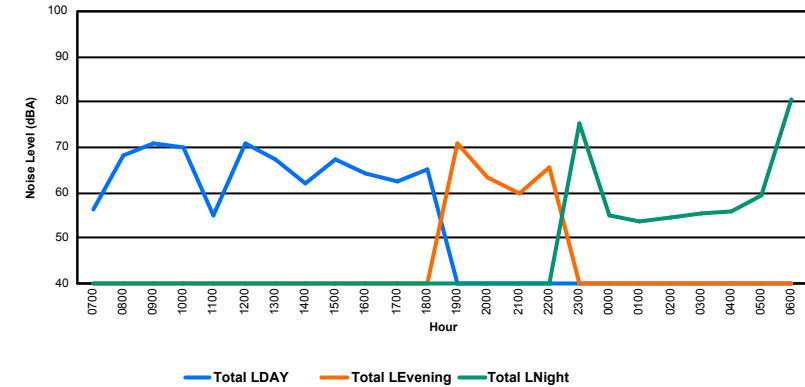

Luxembourg Airport Noise Distribution by Hour

Between 21/04/2024 00:00:00 and 21/04/2024 23:59:59 (Local Time)

Day	Aircraft Events	Total LDEN dB(A)	Aircraft LDEN dB(A)	Background LDEN dB(A)	Total LDay dB(A)	Total LEvening dB(A)	Total LNight dB(A)
21/04/24 7:00	1	56.4	55.3	50.0	56.4	-	-
21/04/24 8:00	4	68.1	68.1	49.4	68.1	-	-
21/04/24 9:00	6	71.0	71.0	51.2	71.0	-	-
21/04/24 10:00	7	70.2	70.2	51.3	70.2	-	-
21/04/24 11:00	3	55.0	53.6	49.3	55.0	-	-
21/04/24 12:00	8	70.8	70.8	51.6	70.8	-	-
21/04/24 13:00	9	67.2	67.1	52.3	67.2	-	-
21/04/24 14:00	3	62.2	61.7	51.7	62.2	-	-
21/04/24 15:00	4	67.5	67.4	51.2	67.5	-	-
21/04/24 16:00	5	64.3	64.1	52.0	64.3	-	-
21/04/24 17:00	4	62.4	62.1	51.2	62.4	-	-
21/04/24 18:00	10	65.1	64.9	53.4	65.1	-	-
21/04/24 19:00	12	70.8	70.6	58.9	-	70.8	-
21/04/24 20:00	4	63.3	62.8	53.9	-	63.3	-
21/04/24 21:00	3	59.8	58.9	52.6	-	59.8	-
21/04/24 22:00	4	65.6	65.3	53.0	-	65.6	-
21/04/24 23:00	1	75.4	75.3	56.9	-	-	75.4
22/04/24 0:00	-	54.8	-	54.8	-	-	54.8
22/04/24 1:00	-	53.6	-	53.6	-	-	53.6
22/04/24 2:00	-	54.4	-	54.4	-	-	54.4
22/04/24 3:00	-	55.3	-	55.3	-	-	55.3
22/04/24 4:00	-	56.0	-	56.0	-	-	56.0
22/04/24 5:00	-	59.3	-	59.3	-	-	59.3
22/04/24 6:00	16	80.4	80.4	62.3	-	-	80.4
	104	69.8	69.7	55.0	67.2	66.7	72.6

Location: DVOR NMT # 2