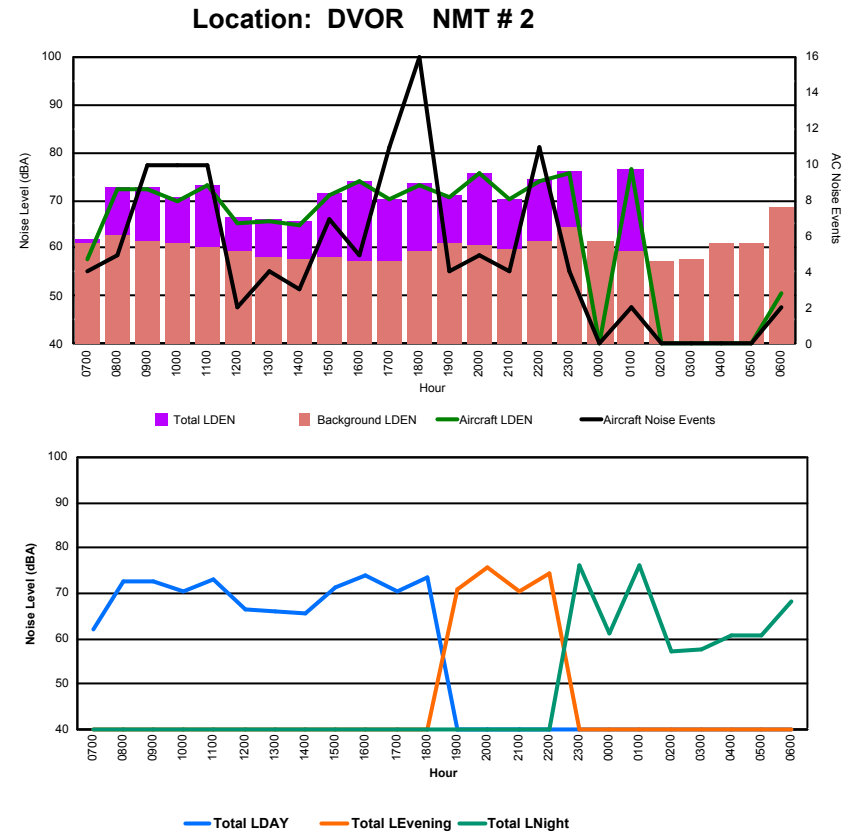

Luxembourg Airport Noise Distribution by Hour

Between 19/04/2024 00:00:00 and 19/04/2024 23:59:59 (Local Time)

Day	Aircraft Events	Total LDEN dB(A)	Aircraft LDEN dB(A)	Background LDEN dB(A)	Total LDay dB(A)	Total LEvening dB(A)	Total LNight dB(A)
19/04/24 7:00	4	62.0	57.7	61.2	62.0	-	-
19/04/24 8:00	5	72.7	72.4	62.6	72.7	-	-
19/04/24 9:00	10	72.6	72.4	61.3	72.6	-	-
19/04/24 10:00	10	70.5	70.0	61.0	70.5	-	-
19/04/24 11:00	10	73.2	73.0	60.0	73.2	-	-
19/04/24 12:00	2	66.3	65.4	59.5	66.3	-	-
19/04/24 13:00	4	66.2	65.5	58.2	66.2	-	-
19/04/24 14:00	3	65.7	64.9	57.7	65.7	-	-
19/04/24 15:00	7	71.4	71.2	58.0	71.4	-	-
19/04/24 16:00	5	74.1	74.0	57.2	74.1	-	-
19/04/24 17:00	11	70.4	70.2	57.1	70.4	-	-
19/04/24 18:00	16	73.5	73.3	59.2	73.5	-	-
19/04/24 19:00	4	71.1	70.7	61.0	-	71.1	-
19/04/24 20:00	5	75.6	75.5	60.5	-	75.6	-
19/04/24 21:00	4	70.4	70.1	59.6	-	70.4	-
19/04/24 22:00	11	74.2	74.0	61.5	-	74.2	-
19/04/24 23:00	4	76.0	75.7	64.4	-	-	76.0
20/04/24 0:00	-	61.2	-	61.3	-	-	61.2
20/04/24 1:00	2	76.4	76.4	59.2	-	-	76.4
20/04/24 2:00	-	57.3	-	57.3	-	-	57.3
20/04/24 3:00	-	57.7	-	57.7	-	-	57.7
20/04/24 4:00	-	60.9	-	60.9	-	-	60.9
20/04/24 5:00	-	60.9	-	60.9	-	-	60.9
20/04/24 6:00	2	68.1	50.6	68.5	-	-	68.1
	119	71.5	71.1	61.2	71.1	73.3	70.7