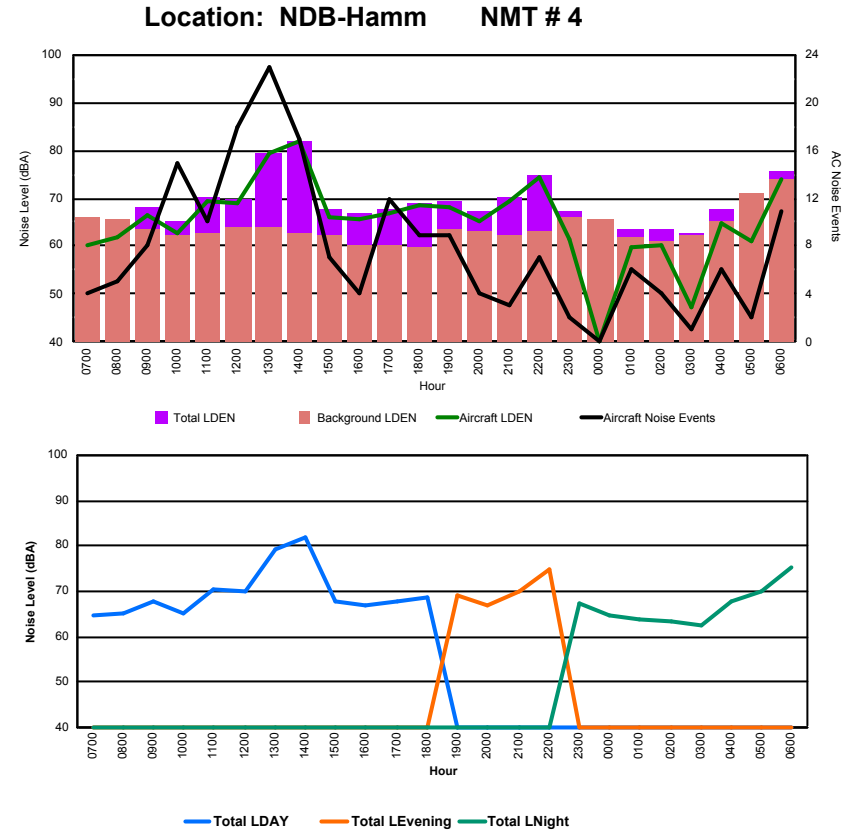

Luxembourg Airport Noise Distribution by Hour

Between 18/04/2024 00:00:00 and 18/04/2024 23:59:59 (Local Time)

Day	Aircraft Events	Total LDEN dB(A)	Aircraft LDEN dB(A)	Background LDEN dB(A)	Total LDay dB(A)	Total LEvening dB(A)	Total LNight dB(A)
18/04/24 7:00	4	64.5	60.4	66.0	64.5	-	-
18/04/24 8:00	5	65.0	61.8	65.6	65.0	-	-
18/04/24 9:00	8	68.0	66.5	63.7	68.0	-	-
18/04/24 10:00	15	65.3	62.6	62.4	65.3	-	-
18/04/24 11:00	10	70.3	69.5	62.8	70.3	-	-
18/04/24 12:00	18	69.8	68.8	64.1	69.8	-	-
18/04/24 13:00	23	79.4	79.3	63.8	79.4	-	-
18/04/24 14:00	17	82.0	81.9	62.8	82.0	-	-
18/04/24 15:00	7	67.6	66.2	62.3	67.6	-	-
18/04/24 16:00	4	66.7	65.7	60.1	66.7	-	-
18/04/24 17:00	12	67.6	66.8	60.0	67.6	-	-
18/04/24 18:00	9	68.9	68.4	59.6	68.9	-	-
18/04/24 19:00	9	69.3	68.0	63.7	-	69.3	-
18/04/24 20:00	4	67.1	65.0	63.0	-	67.1	-
18/04/24 21:00	3	70.1	69.3	62.5	-	70.1	-
18/04/24 22:00	7	74.8	74.5	63.3	-	74.8	-
18/04/24 23:00	2	67.4	61.5	66.2	-	-	67.4
19/04/24 0:00	-	64.6	-	65.6	-	-	64.6
19/04/24 1:00	6	63.7	59.8	61.8	-	-	63.7
19/04/24 2:00	4	63.5	60.1	61.2	-	-	63.5
19/04/24 3:00	1	62.6	47.4	62.5	-	-	62.6
19/04/24 4:00	6	67.7	64.6	65.0	-	-	67.7
19/04/24 5:00	2	69.8	60.9	70.9	-	-	69.8
19/04/24 6:00	11	75.5	73.9	74.1	-	-	75.5
	187	72.5	71.8	65.6	74.1	71.3	69.1