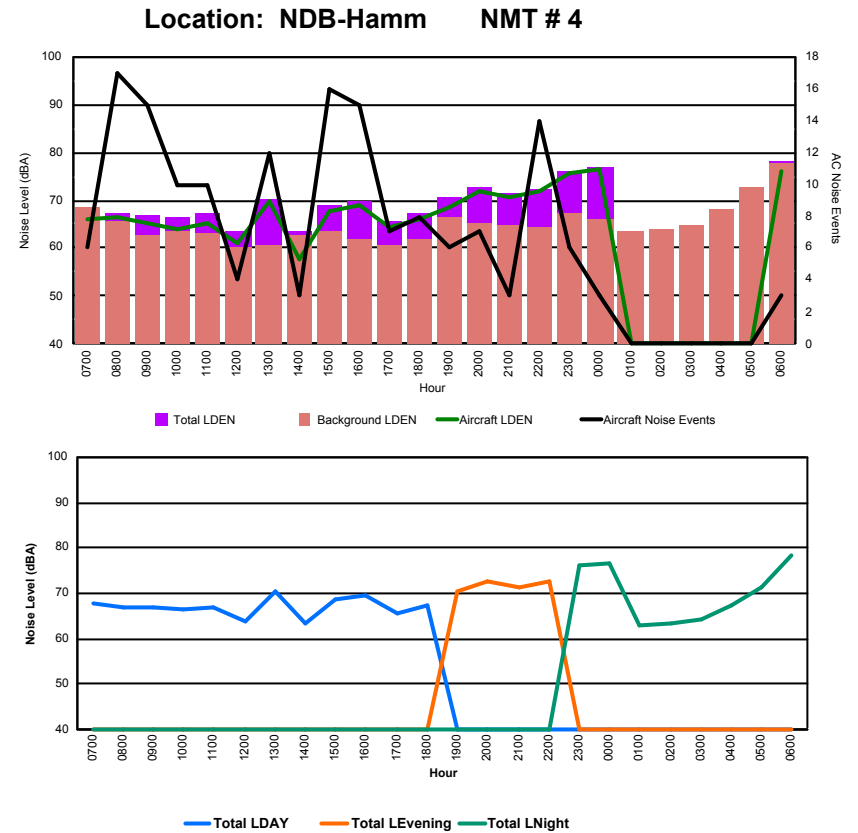

Luxembourg Airport Noise Distribution by Hour

Between 22/04/2024 00:00:00 and 22/04/2024 23:59:59 (Local Time)

Day	Aircraft Events	Total LDEN dB(A)	Aircraft LDEN dB(A)	Background LDEN dB(A)	Total LDay dB(A)	Total LEvening dB(A)	Total LNight dB(A)	
22/04/24	7:00	6	68.0	66.0	68.4	68.0	-	-
22/04/24	8:00	17	67.1	66.3	65.7	67.1	-	-
22/04/24	9:00	15	66.8	65.1	62.9	66.8	-	-
22/04/24	10:00	10	66.5	64.0	63.6	66.5	-	-
22/04/24	11:00	10	67.1	65.4	63.0	67.1	-	-
22/04/24	12:00	4	63.7	61.2	60.3	63.7	-	-
22/04/24	13:00	12	70.3	69.8	60.8	70.3	-	-
22/04/24	14:00	3	63.4	57.5	62.7	63.4	-	-
22/04/24	15:00	16	68.8	67.7	63.6	68.8	-	-
22/04/24	16:00	15	69.6	68.9	62.0	69.6	-	-
22/04/24	17:00	7	65.6	64.2	60.5	65.6	-	-
22/04/24	18:00	8	67.3	65.9	61.9	67.3	-	-
22/04/24	19:00	6	70.5	68.6	66.4	-	70.5	-
22/04/24	20:00	7	72.6	71.7	65.4	-	72.6	-
22/04/24	21:00	3	71.5	70.5	64.8	-	71.5	-
22/04/24	22:00	14	72.5	71.8	64.4	-	72.5	-
22/04/24	23:00	6	76.1	75.5	67.5	-	-	76.1
23/04/24	0:00	3	76.7	76.5	65.9	-	-	76.7
23/04/24	1:00	-	63.1	-	63.6	-	-	63.1
23/04/24	2:00	-	63.2	-	63.8	-	-	63.2
23/04/24	3:00	-	64.3	-	64.6	-	-	64.3
23/04/24	4:00	-	67.4	-	68.1	-	-	67.4
23/04/24	5:00	-	71.2	-	72.7	-	-	71.2
23/04/24	6:00	3	78.3	76.2	77.7	-	-	78.3
	165	71.1	69.6	67.7	67.5	71.9	73.5