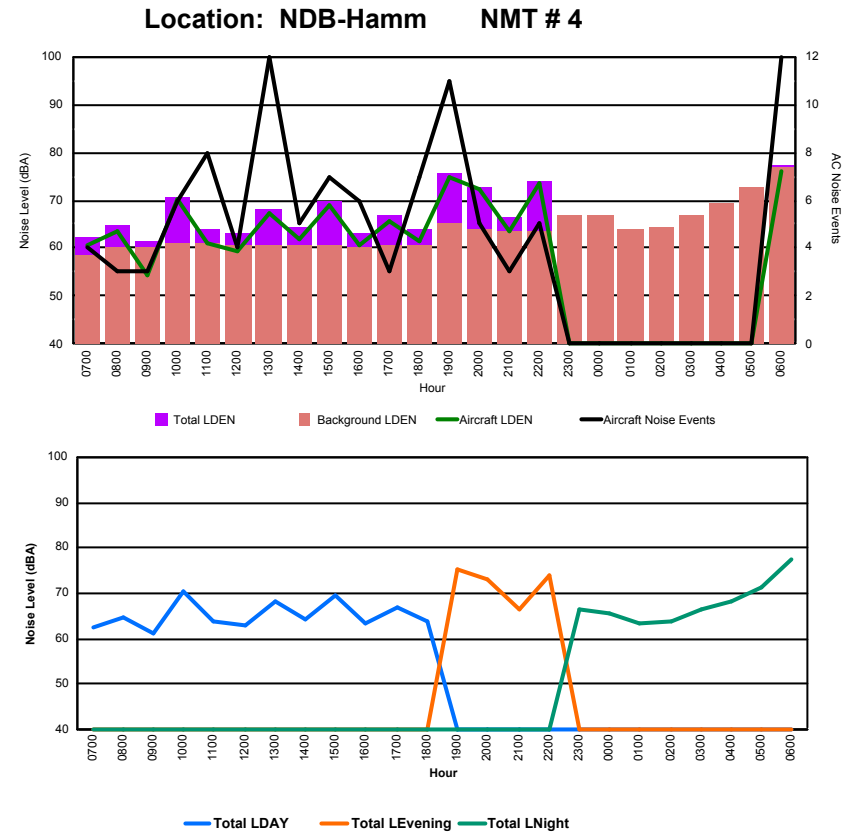

Luxembourg Airport Noise Distribution by Hour

Between 28/04/2024 00:00:00 and 28/04/2024 23:59:59 (Local Time)

Day	Aircraft Events	Total LDEN dB(A)	Aircraft LDEN dB(A)	Background LDEN dB(A)	Total LDay dB(A)	Total LEvening dB(A)	Total LNight dB(A)	
28/04/24	7:00	4	62.4	60.7	58.6	62.4	-	-
28/04/24	8:00	3	64.6	63.4	60.2	64.6	-	-
28/04/24	9:00	3	61.3	54.5	60.4	61.3	-	-
28/04/24	10:00	6	70.6	70.1	60.9	70.6	-	-
28/04/24	11:00	8	63.9	60.9	61.2	63.9	-	-
28/04/24	12:00	4	63.0	59.5	60.6	63.0	-	-
28/04/24	13:00	12	68.2	67.3	60.8	68.2	-	-
28/04/24	14:00	5	64.3	62.0	60.7	64.3	-	-
28/04/24	15:00	7	69.6	69.1	60.6	69.6	-	-
28/04/24	16:00	6	63.2	60.6	60.1	63.2	-	-
28/04/24	17:00	3	66.8	65.7	60.8	66.8	-	-
28/04/24	18:00	7	64.0	61.5	60.8	64.0	-	-
28/04/24	19:00	11	75.5	75.0	65.0	-	75.5	-
28/04/24	20:00	5	72.9	72.3	64.1	-	72.9	-
28/04/24	21:00	3	66.4	63.5	63.4	-	66.4	-
28/04/24	22:00	5	74.0	73.6	63.4	-	74.0	-
28/04/24	23:00	-	66.6	-	66.7	-	-	66.6
29/04/24	0:00	-	65.7	-	66.7	-	-	65.7
29/04/24	1:00	-	63.2	-	63.8	-	-	63.2
29/04/24	2:00	-	63.8	-	64.5	-	-	63.8
29/04/24	3:00	-	66.3	-	66.9	-	-	66.3
29/04/24	4:00	-	68.2	-	69.2	-	-	68.2
29/04/24	5:00	-	71.2	-	72.8	-	-	71.2
29/04/24	6:00	12	77.5	76.2	77.0	-	-	77.5
		104	69.8	68.0	67.0	66.2	73.2	70.7