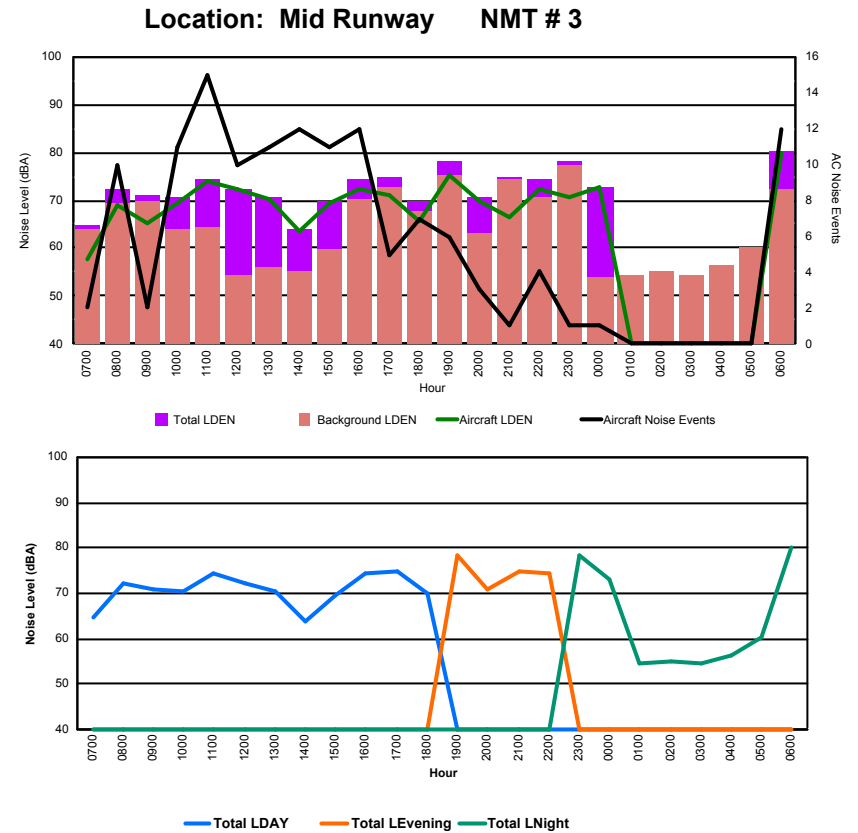

Luxembourg Airport Noise Distribution by Hour

Between 29/04/2024 00:00:00 and 29/04/2024 23:59:59 (Local Time)

Day	Aircraft Events	Total LDEN dB(A)	Aircraft LDEN dB(A)	Background LDEN dB(A)	Total LDay dB(A)	Total LEvening dB(A)	Total LNight dB(A)	
29/04/24	7:00	2	64.8	57.9	63.9	64.8	-	-
29/04/24	8:00	10	72.2	68.9	69.3	72.2	-	-
29/04/24	9:00	2	71.1	65.2	69.8	71.1	-	-
29/04/24	10:00	11	70.5	69.4	64.0	70.5	-	-
29/04/24	11:00	15	74.3	73.8	64.4	74.3	-	-
29/04/24	12:00	10	72.2	72.1	54.3	72.2	-	-
29/04/24	13:00	11	70.5	70.4	56.0	70.5	-	-
29/04/24	14:00	12	64.0	63.5	55.1	64.0	-	-
29/04/24	15:00	11	69.6	69.2	59.8	69.6	-	-
29/04/24	16:00	12	74.5	72.4	70.4	74.5	-	-
29/04/24	17:00	5	75.0	71.0	72.8	75.0	-	-
29/04/24	18:00	7	69.8	65.7	67.6	69.8	-	-
29/04/24	19:00	6	78.2	75.3	75.1	-	78.2	-
29/04/24	20:00	3	70.8	70.0	63.0	-	70.8	-
29/04/24	21:00	1	75.0	66.3	74.3	-	75.0	-
29/04/24	22:00	4	74.4	72.1	70.7	-	74.4	-
29/04/24	23:00	1	78.3	70.6	77.5	-	-	78.3
30/04/24	0:00	1	72.9	72.8	53.8	-	-	72.9
30/04/24	1:00	-	54.4	-	54.4	-	-	54.4
30/04/24	2:00	-	55.2	-	55.2	-	-	55.2
30/04/24	3:00	-	54.5	-	54.5	-	-	54.5
30/04/24	4:00	-	56.3	-	56.3	-	-	56.3
30/04/24	5:00	-	60.4	-	60.4	-	-	60.4
30/04/24	6:00	12	80.2	79.6	72.3	-	-	80.2
		136	73.3	71.0	69.5	71.7	75.4	73.9