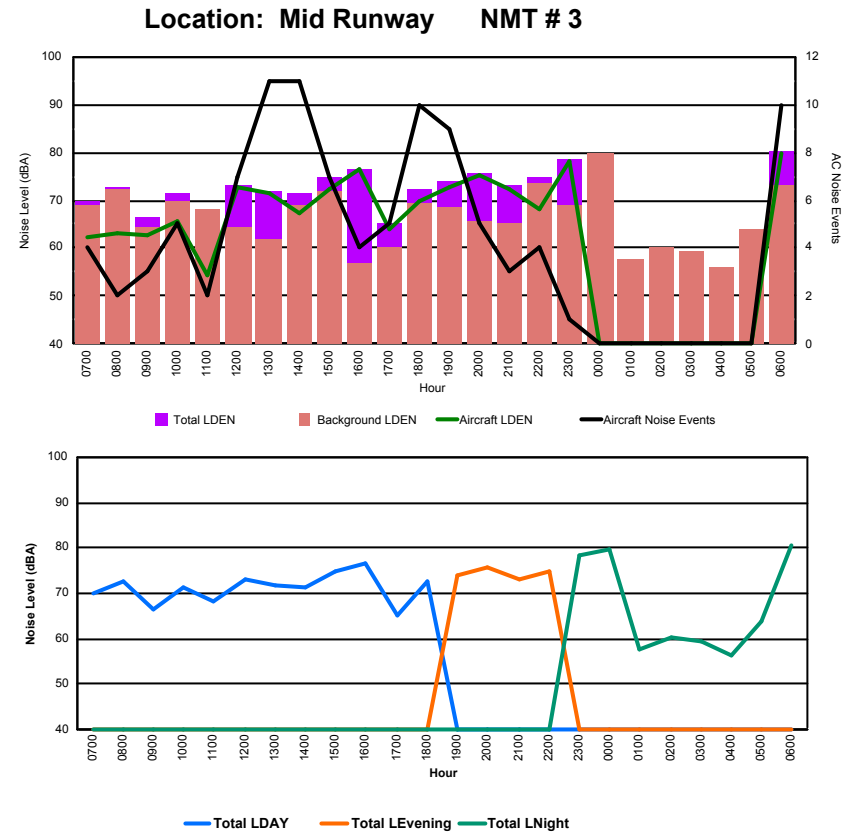

Luxembourg Airport Noise Distribution by Hour

Between 03/04/2024 00:00:00 and 03/04/2024 23:59:59 (Local Time)

Day	Aircraft Events	Total LDEN dB (A)	Aircraft LDEN dB(A)	Background LDEN dB(A)	Total LDay dB(A)	Total LEvening dB(A)	Total LNight dB (A)
03/04/24 7:00	4	70.0	62.4	69.1	70.0	-	-
03/04/24 8:00	2	72.8	63.3	72.2	72.8	-	-
03/04/24 9:00	3	66.3	62.7	64.2	66.3	-	-
03/04/24 10:00	5	71.3	65.6	70.0	71.3	-	-
03/04/24 11:00	2	68.3	54.5	68.1	68.3	-	-
03/04/24 12:00	7	73.3	72.7	64.4	73.3	-	-
03/04/24 13:00	11	71.9	71.5	61.9	71.9	-	-
03/04/24 14:00	11	71.3	67.5	68.9	71.3	-	-
03/04/24 15:00	7	75.0	72.2	71.9	75.0	-	-
03/04/24 16:00	4	76.5	76.4	56.8	76.5	-	-
03/04/24 17:00	5	65.3	63.8	60.0	65.3	-	-
03/04/24 18:00	10	72.5	69.7	69.3	72.5	-	-
03/04/24 19:00	9	74.1	72.8	68.4	-	74.1	-
03/04/24 20:00	5	75.6	75.2	65.6	-	75.6	-
03/04/24 21:00	3	73.2	72.4	65.3	-	73.2	-
03/04/24 22:00	4	74.7	68.2	73.6	-	74.7	-
03/04/24 23:00	1	78.5	78.0	68.8	-	-	78.5
04/04/24 0:00	-	79.8	-	79.8	-	-	79.8
04/04/24 1:00	-	57.8	-	57.9	-	-	57.8
04/04/24 2:00	-	60.4	-	60.4	-	-	60.4
04/04/24 3:00	-	59.2	-	59.3	-	-	59.2
04/04/24 4:00	-	56.2	-	56.2	-	-	56.2
04/04/24 5:00	-	64.0	-	64.0	-	-	64.0
04/04/24 6:00	10	80.4	79.6	73.1	-	-	80.4
	103	73.9	71.6	70.1	72.2	74.5	75.5