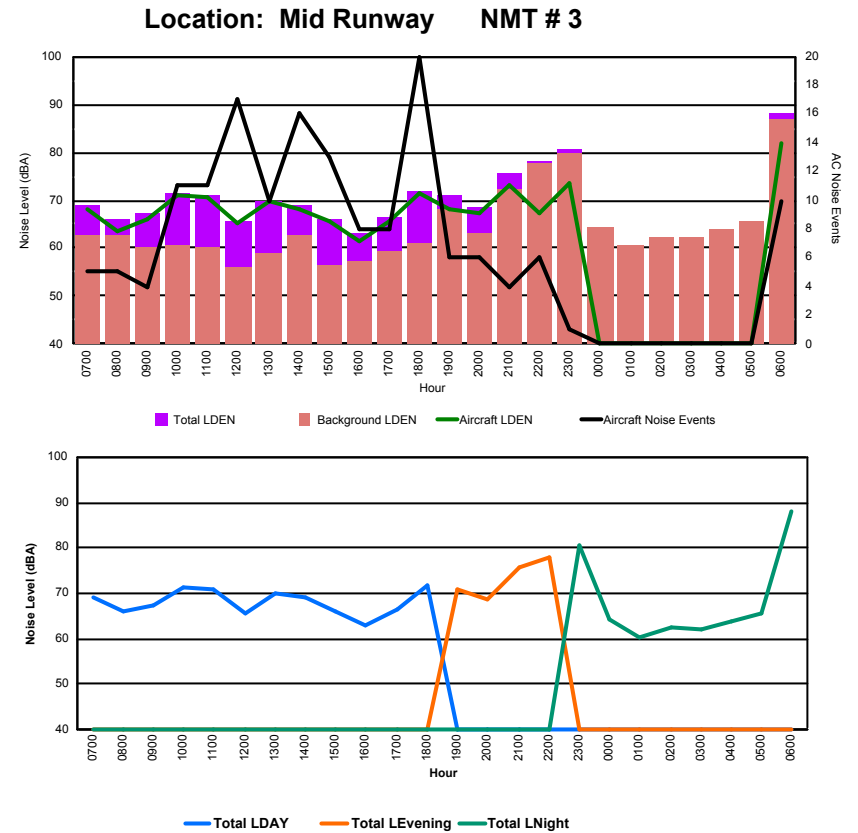

Luxembourg Airport Noise Distribution by Hour

Between 23/04/2024 00:00:00 and 23/04/2024 23:59:59 (Local Time)

Day	Aircraft Events	Total LDEN dB(A)	Aircraft LDEN dB(A)	Background LDEN dB(A)	Total LDay dB(A)	Total LEvening dB(A)	Total LNight dB(A)
23/04/24 7:00	5	69.0	68.0	62.7	69.0	-	-
23/04/24 8:00	5	66.1	63.7	62.6	66.1	-	-
23/04/24 9:00	4	67.2	66.2	60.4	67.2	-	-
23/04/24 10:00	11	71.5	71.1	60.5	71.5	-	-
23/04/24 11:00	11	71.1	70.8	60.0	71.1	-	-
23/04/24 12:00	17	65.7	65.3	55.9	65.7	-	-
23/04/24 13:00	10	70.0	69.7	59.0	70.0	-	-
23/04/24 14:00	16	69.1	68.0	62.6	69.1	-	-
23/04/24 15:00	13	66.0	65.5	56.6	66.0	-	-
23/04/24 16:00	8	63.0	61.6	57.4	63.0	-	-
23/04/24 17:00	8	66.6	65.7	59.3	66.6	-	-
23/04/24 18:00	20	71.9	71.5	60.9	71.9	-	-
23/04/24 19:00	6	71.1	68.3	68.0	-	71.1	-
23/04/24 20:00	6	68.7	67.3	63.1	-	68.7	-
23/04/24 21:00	4	75.8	73.3	72.2	-	75.8	-
23/04/24 22:00	6	78.0	67.3	77.6	-	78.0	-
23/04/24 23:00	1	80.8	73.7	79.9	-	-	80.8
24/04/24 0:00	-	64.1	-	64.2	-	-	64.1
24/04/24 1:00	-	60.5	-	60.5	-	-	60.5
24/04/24 2:00	-	62.4	-	62.5	-	-	62.4
24/04/24 3:00	-	62.1	-	62.2	-	-	62.1
24/04/24 4:00	-	64.0	-	64.0	-	-	64.0
24/04/24 5:00	-	65.4	-	65.5	-	-	65.4
24/04/24 6:00	10	88.1	82.0	86.9	-	-	88.1
	161	76.2	71.0	74.6	68.9	74.8	79.9