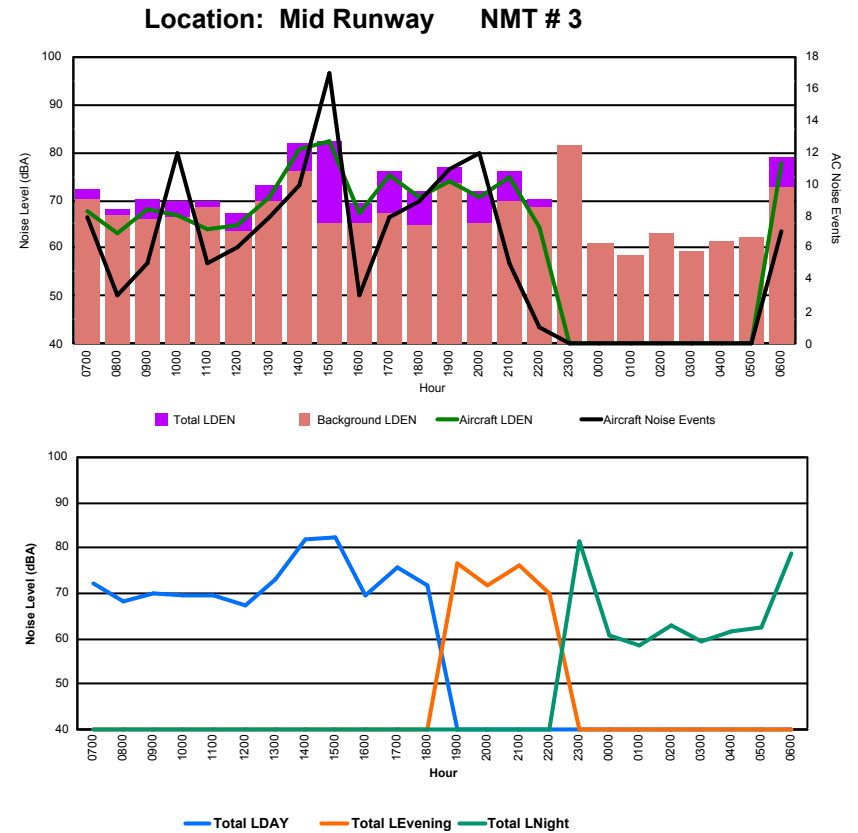

Luxembourg Airport Noise Distribution by Hour

Between 24/04/2024 00:00:00 and 24/04/2024 23:59:59 (Local Time)

Day	Aircraft Events	Total LDEN dB(A)	Aircraft LDEN dB(A)	Background LDEN dB(A)	Total LDay dB(A)	Total LEvening dB(A)	Total LNight dB(A)	
24/04/24	7:00	8	72.1	67.7	70.2	72.1	-	-
24/04/24	8:00	3	68.3	63.0	66.7	68.3	-	-
24/04/24	9:00	5	70.1	68.1	66.0	70.1	-	-
24/04/24	10:00	12	69.6	66.9	66.4	69.6	-	-
24/04/24	11:00	5	69.7	63.8	68.5	69.7	-	-
24/04/24	12:00	6	67.2	64.7	63.7	67.2	-	-
24/04/24	13:00	8	73.3	70.5	70.0	73.3	-	-
24/04/24	14:00	10	81.8	80.5	75.9	81.8	-	-
24/04/24	15:00	17	82.3	82.2	65.3	82.3	-	-
24/04/24	16:00	3	69.5	67.4	65.4	69.5	-	-
24/04/24	17:00	8	75.9	75.3	67.2	75.9	-	-
24/04/24	18:00	9	71.8	70.8	64.7	71.8	-	-
24/04/24	19:00	11	76.7	74.0	73.6	-	76.7	-
24/04/24	20:00	12	71.9	70.8	65.3	-	71.9	-
24/04/24	21:00	5	76.0	74.8	69.8	-	76.0	-
24/04/24	22:00	1	70.1	64.3	68.7	-	70.1	-
24/04/24	23:00	-	81.3	-	81.3	-	-	81.3
25/04/24	0:00	-	60.9	-	60.9	-	-	60.9
25/04/24	1:00	-	58.7	-	58.7	-	-	58.7
25/04/24	2:00	-	63.1	-	63.2	-	-	63.1
25/04/24	3:00	-	59.3	-	59.3	-	-	59.3
25/04/24	4:00	-	61.6	-	61.6	-	-	61.6
25/04/24	5:00	-	62.3	-	62.4	-	-	62.3
25/04/24	6:00	7	78.8	77.6	72.8	-	-	78.8
		130	75.2	73.1	71.0	75.9	74.5	74.4