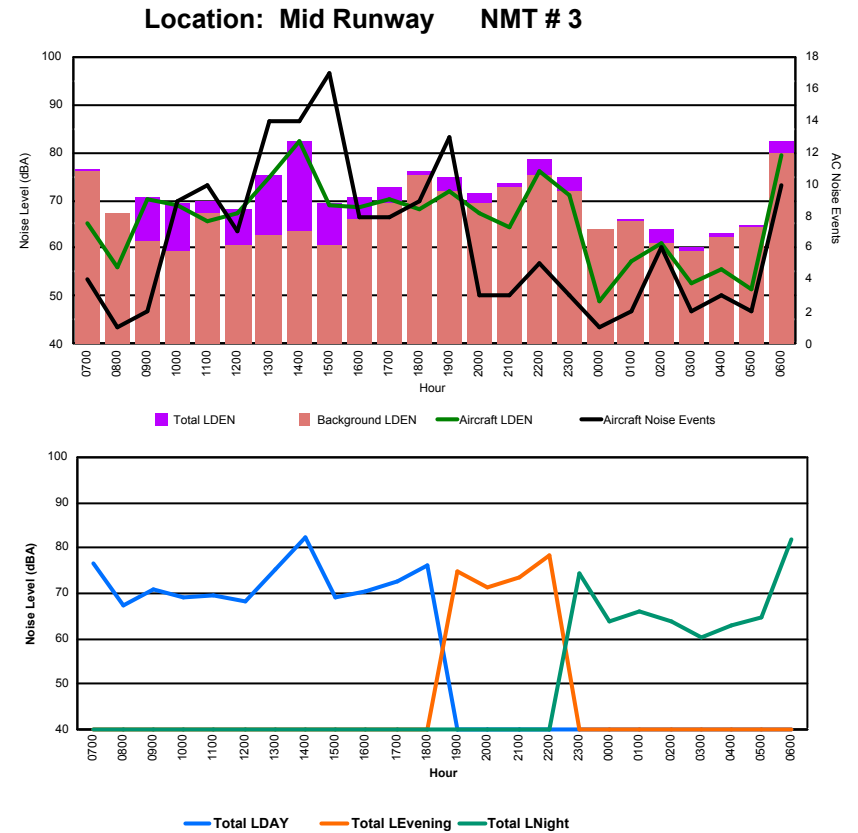

Luxembourg Airport Noise Distribution by Hour

Between 18/04/2024 00:00:00 and 18/04/2024 23:59:59 (Local Time)

Day	Aircraft Events	Total LDEN dB(A)	Aircraft LDEN dB(A)	Background LDEN dB(A)	Total LDay dB(A)	Total LEvening dB(A)	Total LNight dB(A)
18/04/24 7:00	4	76.5	65.0	76.2	76.5	-	-
18/04/24 8:00	1	67.5	55.9	67.2	67.5	-	-
18/04/24 9:00	2	70.7	70.2	61.3	70.7	-	-
18/04/24 10:00	9	69.2	68.8	59.2	69.2	-	-
18/04/24 11:00	10	69.6	65.8	67.2	69.6	-	-
18/04/24 12:00	7	68.1	67.4	60.6	68.1	-	-
18/04/24 13:00	14	75.2	74.9	62.6	75.2	-	-
18/04/24 14:00	14	82.5	82.5	63.4	82.5	-	-
18/04/24 15:00	17	69.3	68.8	60.6	69.3	-	-
18/04/24 16:00	8	70.5	68.5	66.1	70.5	-	-
18/04/24 17:00	8	72.8	70.2	69.4	72.8	-	-
18/04/24 18:00	9	76.1	68.2	75.3	76.1	-	-
18/04/24 19:00	13	74.8	71.9	71.8	-	74.8	-
18/04/24 20:00	3	71.4	67.3	69.3	-	71.4	-
18/04/24 21:00	3	73.4	64.3	72.9	-	73.4	-
18/04/24 22:00	5	78.6	75.9	75.3	-	78.6	-
18/04/24 23:00	3	74.6	71.2	72.0	-	-	74.6
19/04/24 0:00	1	64.0	48.9	63.9	-	-	64.0
19/04/24 1:00	2	66.2	57.3	65.7	-	-	66.2
19/04/24 2:00	6	63.9	60.9	61.1	-	-	63.9
19/04/24 3:00	2	60.2	52.9	59.4	-	-	60.2
19/04/24 4:00	3	63.1	55.6	62.3	-	-	63.1
19/04/24 5:00	2	64.6	51.4	64.5	-	-	64.6
19/04/24 6:00	10	82.1	79.5	79.9	-	-	82.1
	156	74.8	72.6	71.1	75.0	75.4	74.1