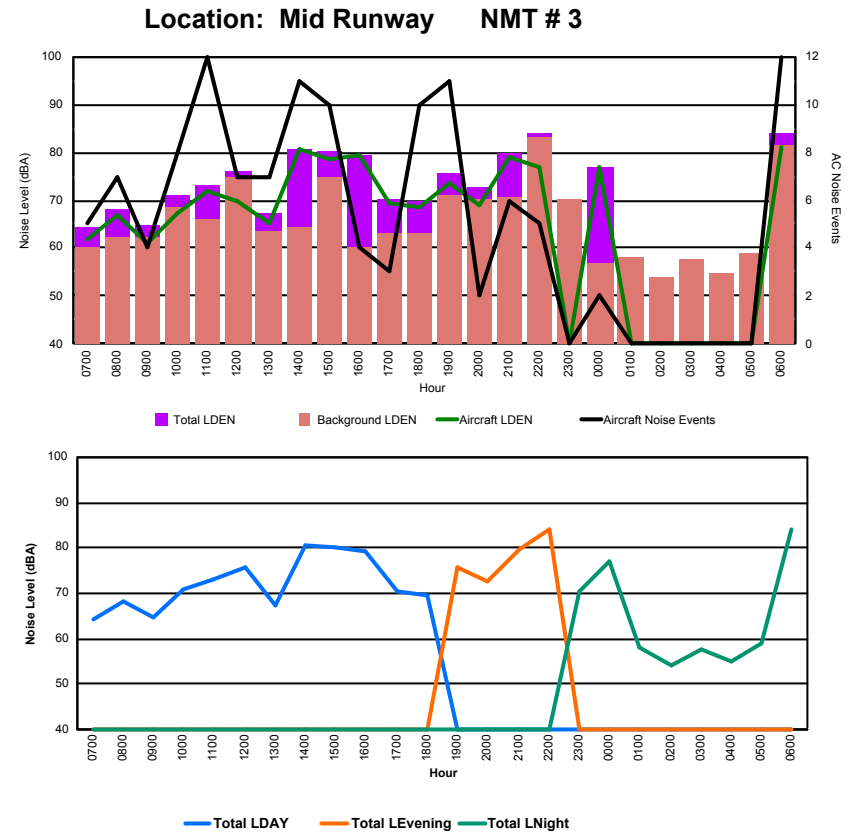

Luxembourg Airport Noise Distribution by Hour

Between 02/04/2024 00:00:00 and 02/04/2024 23:59:59 (Local Time)

Day	Aircraft Events	Total LDEN dB(A)	Aircraft LDEN dB(A)	Background LDEN dB(A)	Total LDay dB(A)	Total LEvening dB(A)	Total LNight dB(A)
02/04/24 7:00	5	64.2	62.0	60.4	64.2	-	-
02/04/24 8:00	7	68.1	66.8	62.1	68.1	-	-
02/04/24 9:00	4	64.7	61.0	62.3	64.7	-	-
02/04/24 10:00	8	71.0	67.5	68.6	71.0	-	-
02/04/24 11:00	12	73.0	72.0	66.0	73.0	-	-
02/04/24 12:00	7	75.9	69.7	74.7	75.9	-	-
02/04/24 13:00	7	67.5	65.4	63.5	67.5	-	-
02/04/24 14:00	11	80.6	80.5	64.4	80.6	-	-
02/04/24 15:00	10	80.2	78.7	74.8	80.2	-	-
02/04/24 16:00	4	79.3	79.3	60.1	79.3	-	-
02/04/24 17:00	3	70.4	69.5	63.3	70.4	-	-
02/04/24 18:00	10	69.6	68.6	63.1	69.6	-	-
02/04/24 19:00	11	75.6	73.7	71.2	-	75.6	-
02/04/24 20:00	2	72.8	69.1	70.3	-	72.8	-
02/04/24 21:00	6	79.7	79.1	70.6	-	79.7	-
02/04/24 22:00	5	84.0	76.9	83.1	-	84.0	-
02/04/24 23:00	-	70.4	-	70.4	-	-	70.4
03/04/24 0:00	2	77.0	76.9	56.8	-	-	77.0
03/04/24 1:00	-	58.1	-	58.2	-	-	58.1
03/04/24 2:00	-	53.9	-	53.9	-	-	53.9
03/04/24 3:00	-	57.5	-	57.5	-	-	57.5
03/04/24 4:00	-	54.8	-	54.9	-	-	54.8
03/04/24 5:00	-	59.1	-	59.1	-	-	59.1
03/04/24 6:00	12	84.1	80.9	81.3	-	-	84.1
	126	76.7	74.4	73.0	75.4	80.0	76.0