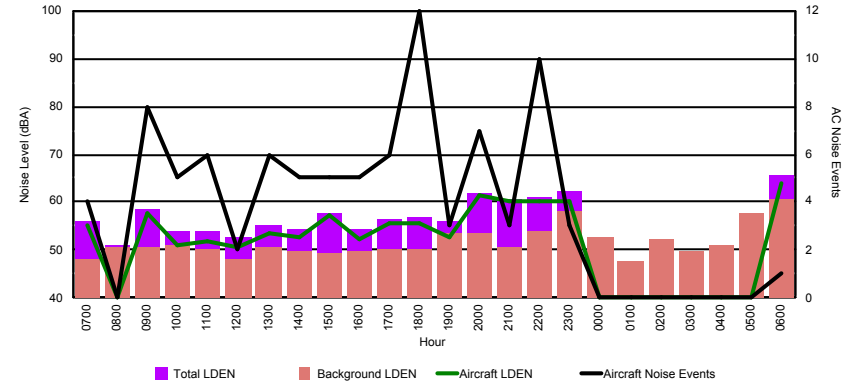

Luxembourg Airport Noise Distribution by Hour

Between 10/04/2024 00:00:00 and 10/04/2024 23:59:59 (Local Time)

Day	Aircraft Events	Total LDEN dB(A)	Aircraft LDEN dB(A)	Background LDEN dB(A)	Total LDay dB(A)	Total LEvening dB(A)	Total LNight dB(A)
10/04/24 7:00	4	56.0	55.3	48.3	56.0	-	-
10/04/24 8:00	-	51.0	-	50.7	51.0	-	-
10/04/24 9:00	8	58.4	57.7	50.6	58.4	-	-
10/04/24 10:00	5	54.0	51.2	51.0	54.0	-	-
10/04/24 11:00	6	54.1	52.0	50.1	54.1	-	-
10/04/24 12:00	2	52.5	50.5	48.3	52.5	-	-
10/04/24 13:00	6	55.4	53.7	50.8	55.4	-	-
10/04/24 14:00	5	54.5	52.8	49.8	54.5	-	-
10/04/24 15:00	5	57.8	57.1	49.5	57.8	-	-
10/04/24 16:00	5	54.2	52.2	49.9	54.2	-	-
10/04/24 17:00	6	56.5	55.5	50.0	56.5	-	-
10/04/24 18:00	12	56.8	55.8	50.3	56.8	-	-
10/04/24 19:00	3	56.2	52.9	53.5	-	56.2	-
10/04/24 20:00	7	62.0	61.4	53.6	-	62.0	-
10/04/24 21:00	3	60.5	60.1	50.8	-	60.5	-
10/04/24 22:00	10	61.1	60.3	53.8	-	61.1	-
10/04/24 23:00	3	62.3	60.4	58.0	-	-	62.3
11/04/24 0:00	-	52.5	-	52.6	-	-	52.5
11/04/24 1:00	-	47.6	-	47.6	-	-	47.6
11/04/24 2:00	-	52.2	-	52.3	-	-	52.2
11/04/24 3:00	-	49.7	-	49.8	-	-	49.7
11/04/24 4:00	-	51.2	-	51.2	-	-	51.2
11/04/24 5:00	-	57.4	-	57.6	-	-	57.4
11/04/24 6:00	1	65.6	64.0	60.7	-	-	65.6
	91	58.0	56.4	53.2	55.6	60.4	59.1

Location: Roodt/Syr NMT # 1