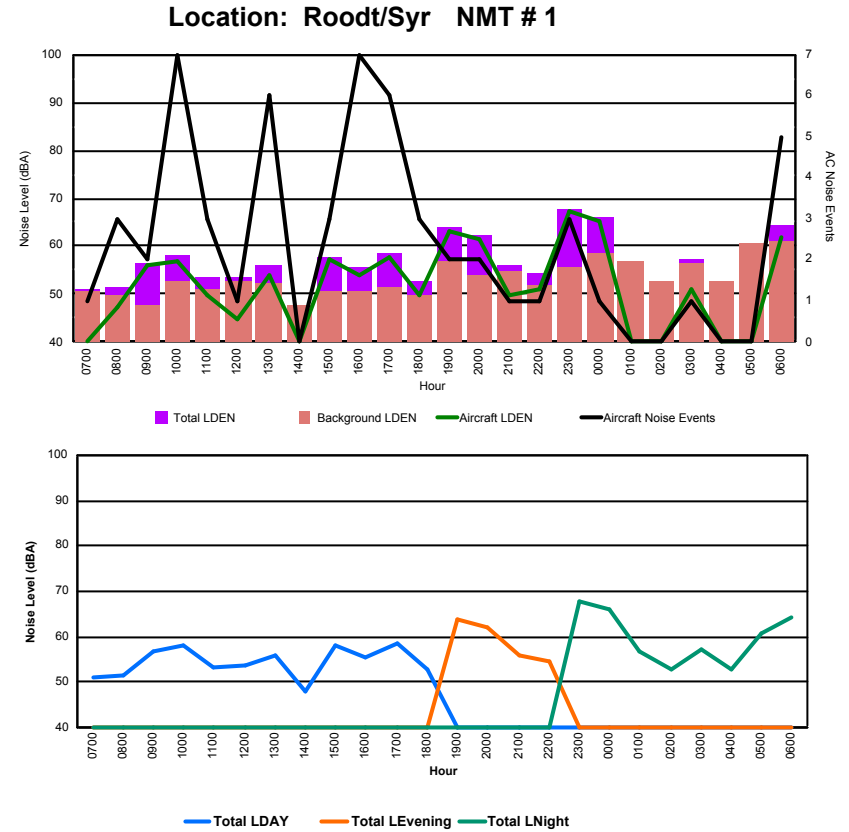

Luxembourg Airport Noise Distribution by Hour

Between 22/04/2024 00:00:00 and 22/04/2024 23:59:59 (Local Time)

Day	Aircraft Events	Total LDEN dB(A)	Aircraft LDEN dB(A)	Background LDEN dB(A)	Total LDay dB(A)	Total LEvening dB(A)	Total LNight dB(A)	
22/04/24	7:00	1	51.0	38.3	50.8	51.0	-	-
22/04/24	8:00	3	51.5	47.2	49.6	51.5	-	-
22/04/24	9:00	2	56.6	56.0	47.9	56.6	-	-
22/04/24	10:00	7	58.3	57.0	52.7	58.3	-	-
22/04/24	11:00	3	53.4	49.6	51.2	53.4	-	-
22/04/24	12:00	1	53.5	44.9	52.9	53.5	-	-
22/04/24	13:00	6	56.1	53.8	52.3	56.1	-	-
22/04/24	14:00	-	47.8	-	47.8	47.8	-	-
22/04/24	15:00	3	57.9	57.1	50.7	57.9	-	-
22/04/24	16:00	7	55.6	54.1	50.6	55.6	-	-
22/04/24	17:00	6	58.4	57.5	51.5	58.4	-	-
22/04/24	18:00	3	52.6	49.7	49.6	52.6	-	-
22/04/24	19:00	2	64.0	63.2	57.0	-	64.0	-
22/04/24	20:00	2	62.2	61.5	53.8	-	62.2	-
22/04/24	21:00	1	56.0	49.6	54.9	-	56.0	-
22/04/24	22:00	1	54.4	51.2	51.7	-	54.4	-
22/04/24	23:00	3	67.7	67.4	55.6	-	-	67.7
23/04/24	0:00	1	66.1	65.3	58.7	-	-	66.1
23/04/24	1:00	-	56.9	-	56.9	-	-	56.9
23/04/24	2:00	-	52.8	-	52.8	-	-	52.8
23/04/24	3:00	1	57.4	50.9	56.4	-	-	57.4
23/04/24	4:00	-	52.8	-	52.8	-	-	52.8
23/04/24	5:00	-	60.7	-	60.8	-	-	60.7
23/04/24	6:00	5	64.4	62.0	60.9	-	-	64.4
	58	60.1	58.5	55.0	55.4	60.8	62.8