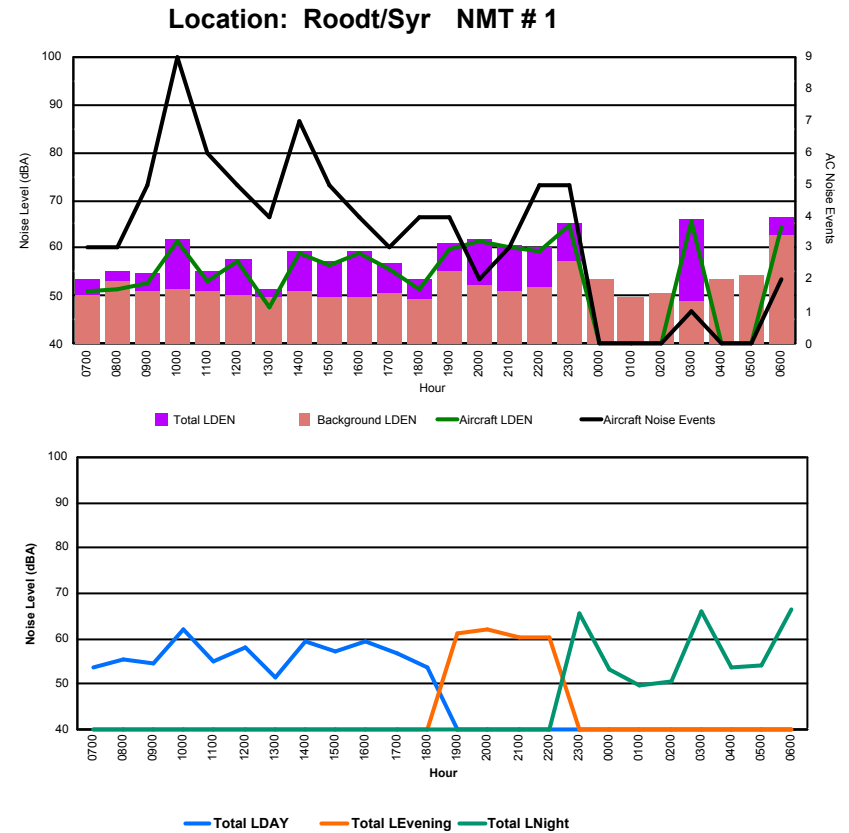

Luxembourg Airport Noise Distribution by Hour

Between 13/04/2024 00:00:00 and 13/04/2024 23:59:59 (Local Time)

Day	Aircraft Events	Total LDEN dB (A)	Aircraft LDEN dB(A)	Background LDEN dB(A)	Total LDay dB(A)	Total LEvening dB(A)	Total LNight dB (A)	
13/04/24	7:00	3	53.5	51.0	50.1	53.5	-	-
13/04/24	8:00	3	55.3	51.6	53.2	55.3	-	-
13/04/24	9:00	5	54.7	52.5	50.9	54.7	-	-
13/04/24	10:00	9	62.0	61.6	51.5	62.0	-	-
13/04/24	11:00	6	55.2	53.3	50.9	55.2	-	-
13/04/24	12:00	5	57.9	57.1	50.3	57.9	-	-
13/04/24	13:00	4	51.6	47.6	49.6	51.6	-	-
13/04/24	14:00	7	59.5	58.9	51.0	59.5	-	-
13/04/24	15:00	5	57.1	56.3	49.8	57.1	-	-
13/04/24	16:00	4	59.3	58.8	49.8	59.3	-	-
13/04/24	17:00	3	56.8	55.7	50.7	56.8	-	-
13/04/24	18:00	4	53.5	51.4	49.4	53.5	-	-
13/04/24	19:00	4	61.1	59.9	55.2	-	61.1	-
13/04/24	20:00	2	62.0	61.5	52.2	-	62.0	-
13/04/24	21:00	3	60.5	60.0	50.9	-	60.5	-
13/04/24	22:00	5	60.1	59.5	51.7	-	60.1	-
13/04/24	23:00	5	65.4	64.8	57.2	-	-	65.4
14/04/24	0:00	-	53.4	-	53.5	-	-	53.4
14/04/24	1:00	-	49.9	-	49.9	-	-	49.9
14/04/24	2:00	-	50.6	-	50.7	-	-	50.6
14/04/24	3:00	1	66.0	65.8	49.1	-	-	66.0
14/04/24	4:00	-	53.7	-	53.7	-	-	53.7
14/04/24	5:00	-	54.1	-	54.2	-	-	54.1
14/04/24	6:00	2	66.6	64.4	62.7	-	-	66.6
	80	60.1	59.0	53.7	57.3	61.0	62.1