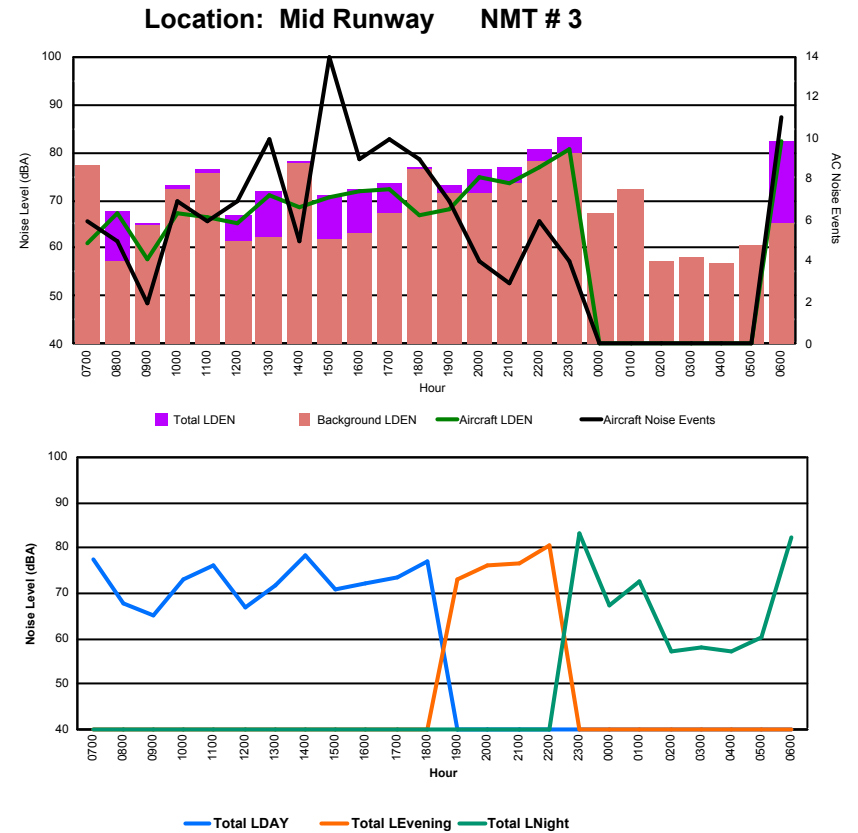

Luxembourg Airport Noise Distribution by Hour

Between 04/04/2024 00:00:00 and 04/04/2024 23:59:59 (Local Time)

Day	Aircraft Events	Total LDEN dB(A)	Aircraft LDEN dB(A)	Background LDEN dB(A)	Total LDay dB(A)	Total LEvening dB(A)	Total LNight dB(A)
04/04/24 7:00	6	77.5	61.0	77.5	77.5	-	-
04/04/24 8:00	5	67.9	67.5	57.3	67.9	-	-
04/04/24 9:00	2	65.3	57.5	64.7	65.3	-	-
04/04/24 10:00	7	73.3	67.1	72.1	73.3	-	-
04/04/24 11:00	6	76.3	66.3	75.8	76.3	-	-
04/04/24 12:00	7	66.7	65.3	61.3	66.7	-	-
04/04/24 13:00	10	71.7	71.2	62.3	71.7	-	-
04/04/24 14:00	5	78.3	68.6	77.8	78.3	-	-
04/04/24 15:00	14	71.0	70.5	61.8	71.0	-	-
04/04/24 16:00	9	72.3	71.7	63.0	72.3	-	-
04/04/24 17:00	10	73.5	72.4	67.4	73.5	-	-
04/04/24 18:00	9	76.9	66.8	76.5	76.9	-	-
04/04/24 19:00	7	73.0	68.1	71.3	-	73.0	-
04/04/24 20:00	4	76.3	74.7	71.4	-	76.3	-
04/04/24 21:00	3	76.7	73.7	73.7	-	76.7	-
04/04/24 22:00	6	80.7	77.0	78.3	-	80.7	-
04/04/24 23:00	4	83.3	80.7	79.9	-	-	83.3
05/04/24 0:00	-	67.4	-	67.4	-	-	67.4
05/04/24 1:00	-	72.5	-	72.5	-	-	72.5
05/04/24 2:00	-	57.2	-	57.2	-	-	57.2
05/04/24 3:00	-	58.1	-	58.2	-	-	58.1
05/04/24 4:00	-	57.0	-	57.0	-	-	57.0
05/04/24 5:00	-	60.4	-	60.5	-	-	60.4
05/04/24 6:00	11	82.2	82.2	65.1	-	-	82.2
	125	76.0	73.0	73.0	74.2	77.5	77.1