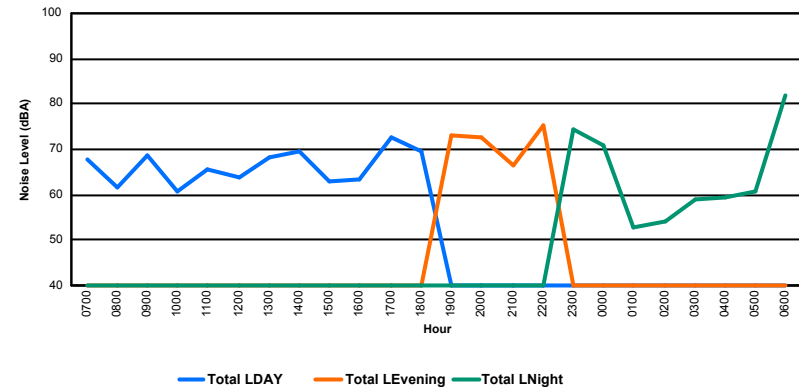

Luxembourg Airport Noise Distribution by Hour

Between 30/04/2024 00:00:00 and 30/04/2024 23:59:59 (Local Time)

Day	Aircraft Events	Total LDEN dB(A)	Aircraft LDEN dB(A)	Background LDEN dB(A)	Total LDay dB(A)	Total LEvening dB(A)	Total LNight dB(A)	
30/04/24	7:00	6	67.6	67.4	52.1	67.6	-	-
30/04/24	8:00	4	61.5	61.2	51.1	61.5	-	-
30/04/24	9:00	4	68.7	68.7	50.9	68.7	-	-
30/04/24	10:00	10	60.6	60.0	51.7	60.6	-	-
30/04/24	11:00	10	65.4	65.2	51.1	65.4	-	-
30/04/24	12:00	7	63.9	63.7	50.1	63.9	-	-
30/04/24	13:00	11	68.2	68.1	52.3	68.2	-	-
30/04/24	14:00	7	69.6	69.5	50.8	69.6	-	-
30/04/24	15:00	7	62.8	62.6	50.0	62.8	-	-
30/04/24	16:00	4	63.2	63.1	50.0	63.2	-	-
30/04/24	17:00	12	72.7	72.7	52.0	72.7	-	-
30/04/24	18:00	8	69.4	69.3	52.1	69.4	-	-
30/04/24	19:00	5	73.2	73.1	55.6	-	73.2	-
30/04/24	20:00	4	72.7	72.5	55.2	-	72.7	-
30/04/24	21:00	3	66.4	66.1	54.3	-	66.4	-
30/04/24	22:00	5	75.1	75.1	52.9	-	75.1	-
30/04/24	23:00	1	74.6	74.5	55.4	-	-	74.6
01/05/24	0:00	1	71.1	70.9	55.1	-	-	71.1
01/05/24	1:00	-	52.7	-	52.7	-	-	52.7
01/05/24	2:00	-	54.3	-	54.3	-	-	54.3
01/05/24	3:00	-	58.9	-	58.9	-	-	58.9
01/05/24	4:00	-	59.4	-	59.4	-	-	59.4
01/05/24	5:00	-	60.9	-	60.9	-	-	60.9
01/05/24	6:00	14	81.8	81.8	60.1	-	-	81.8
		123	71.5	71.4	55.1	67.6	72.8	73.9

Location: DVOR NMT # 2