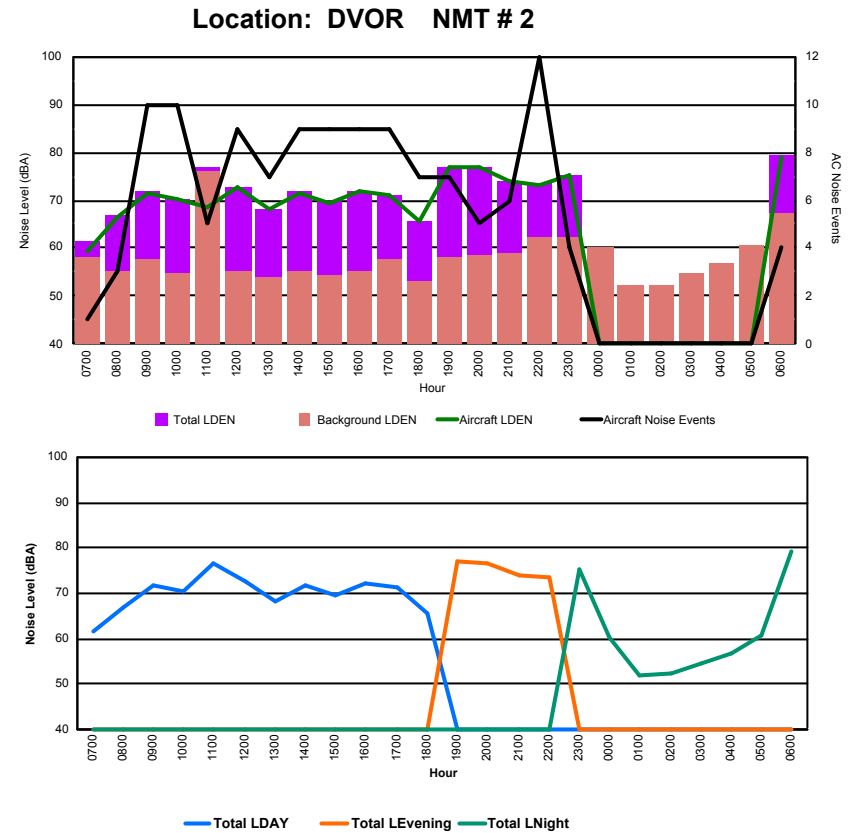

Luxembourg Airport Noise Distribution by Hour

Between 11/04/2024 00:00:00 and 11/04/2024 23:59:59 (Local Time)

Day	Aircraft Events	Total LDEN dB (A)	Aircraft LDEN dB(A)	Background LDEN dB(A)	Total LDay dB(A)	Total LEvening dB(A)	Total LNight dB (A)
11/04/24 7:00	1	61.6	59.4	58.2	61.6	-	-
11/04/24 8:00	3	66.8	66.4	55.1	66.8	-	-
11/04/24 9:00	10	71.7	71.5	57.6	71.7	-	-
11/04/24 10:00	10	70.3	70.2	54.7	70.3	-	-
11/04/24 11:00	5	76.8	68.6	76.2	76.8	-	-
11/04/24 12:00	9	72.7	72.7	55.0	72.7	-	-
11/04/24 13:00	7	68.3	68.2	53.9	68.3	-	-
11/04/24 14:00	9	71.7	71.5	55.0	71.7	-	-
11/04/24 15:00	9	69.7	69.5	54.4	69.7	-	-
11/04/24 16:00	9	72.0	71.9	55.4	72.0	-	-
11/04/24 17:00	9	71.2	71.0	57.6	71.2	-	-
11/04/24 18:00	7	65.8	65.6	53.2	65.8	-	-
11/04/24 19:00	7	77.0	76.9	58.1	-	77.0	-
11/04/24 20:00	5	76.8	76.7	58.4	-	76.8	-
11/04/24 21:00	6	73.9	73.8	59.0	-	73.9	-
11/04/24 22:00	12	73.6	73.3	62.1	-	73.6	-
11/04/24 23:00	4	75.4	75.2	62.3	-	-	75.4
12/04/24 0:00	-	60.4	-	60.4	-	-	60.4
12/04/24 1:00	-	52.1	-	52.1	-	-	52.1
12/04/24 2:00	-	52.2	-	52.2	-	-	52.2
12/04/24 3:00	-	54.6	-	54.6	-	-	54.6
12/04/24 4:00	-	56.8	-	56.8	-	-	56.8
12/04/24 5:00	-	60.7	-	60.7	-	-	60.7
12/04/24 6:00	4	79.3	79.1	67.5	-	-	79.3
	126	72.5	71.9	64.0	71.3	75.6	71.9