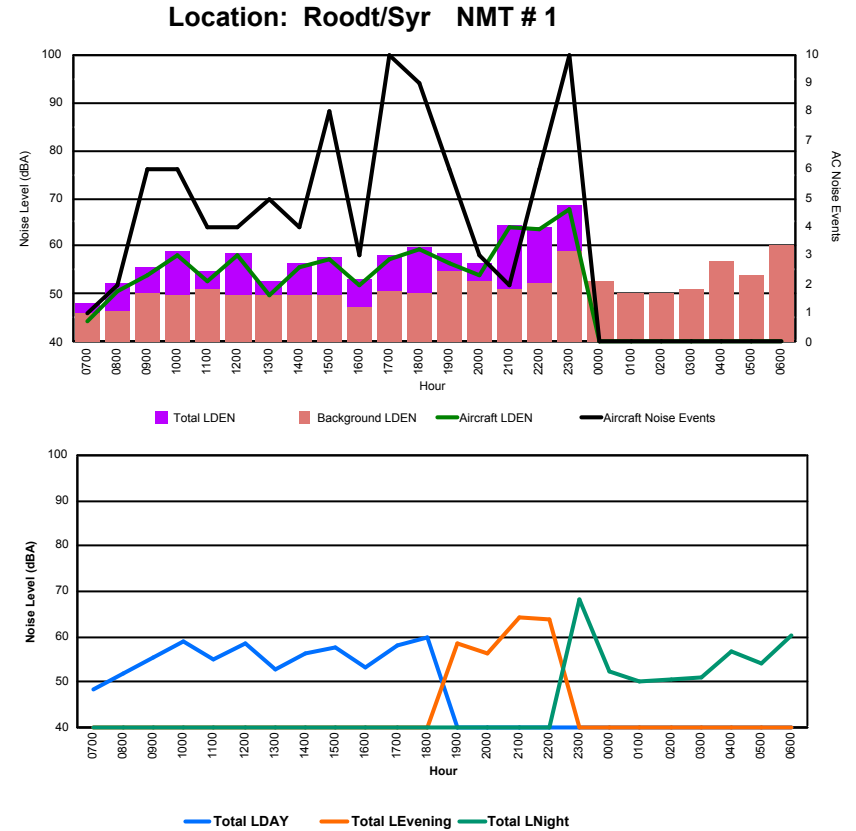

Luxembourg Airport Noise Distribution by Hour

Between 07/04/2024 00:00:00 and 07/04/2024 23:59:59 (Local Time)

Day	Aircraft Events	Total LDEN dB(A)	Aircraft LDEN dB(A)	Background LDEN dB(A)	Total LDay dB(A)	Total LEvening dB(A)	Total LNight dB(A)	
07/04/24	7:00	1	48.3	44.2	46.1	48.3	-	-
07/04/24	8:00	2	52.1	50.8	46.3	52.1	-	-
07/04/24	9:00	6	55.5	54.0	50.3	55.5	-	-
07/04/24	10:00	6	58.9	58.3	49.6	58.9	-	-
07/04/24	11:00	4	54.8	52.6	51.0	54.8	-	-
07/04/24	12:00	4	58.7	58.2	49.6	58.7	-	-
07/04/24	13:00	5	52.7	49.8	49.8	52.7	-	-
07/04/24	14:00	4	56.5	55.5	49.6	56.5	-	-
07/04/24	15:00	8	57.8	57.1	49.6	57.8	-	-
07/04/24	16:00	3	53.1	51.8	47.4	53.1	-	-
07/04/24	17:00	10	58.1	57.3	50.7	58.1	-	-
07/04/24	18:00	9	59.9	59.5	50.0	59.9	-	-
07/04/24	19:00	6	58.6	56.6	54.7	-	58.6	-
07/04/24	20:00	3	56.3	53.8	52.8	-	56.3	-
07/04/24	21:00	2	64.2	64.0	50.9	-	64.2	-
07/04/24	22:00	6	63.8	63.6	52.1	-	63.8	-
07/04/24	23:00	10	68.4	67.9	59.0	-	-	68.4
08/04/24	0:00	-	52.5	-	52.5	-	-	52.5
08/04/24	1:00	-	50.2	-	50.2	-	-	50.2
08/04/24	2:00	-	50.4	-	50.4	-	-	50.4
08/04/24	3:00	-	51.2	-	51.2	-	-	51.2
08/04/24	4:00	-	56.9	-	57.0	-	-	56.9
08/04/24	5:00	-	54.0	-	54.1	-	-	54.0
08/04/24	6:00	-	60.1	-	60.2	-	-	60.1
		89	59.4	58.3	53.1	56.6	61.9	60.6