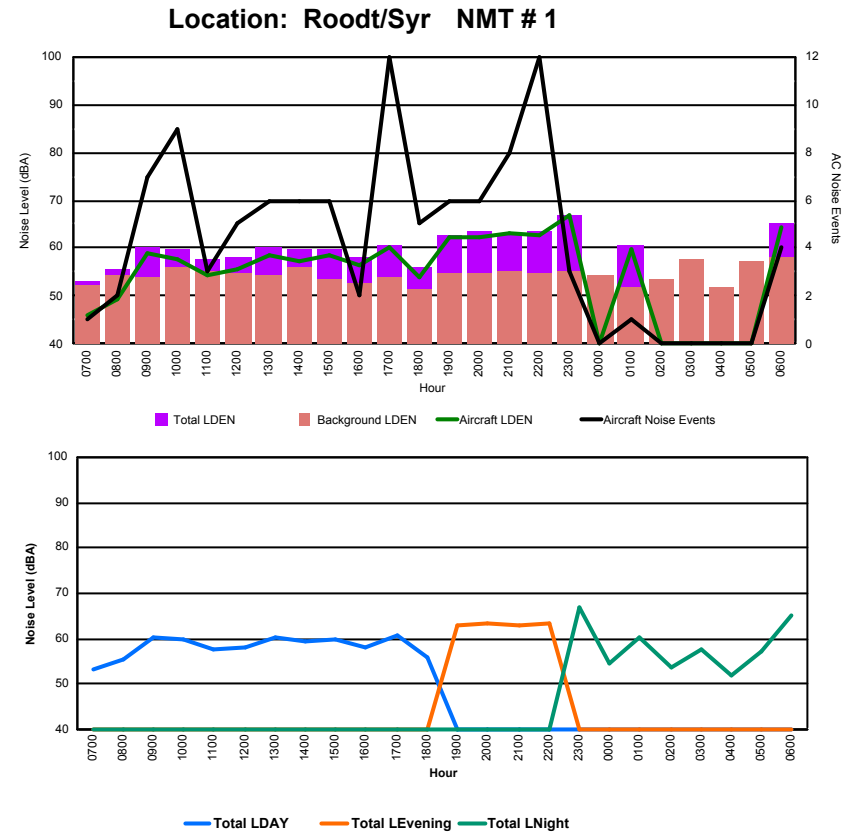

Luxembourg Airport Noise Distribution by Hour

Between 16/04/2024 00:00:00 and 16/04/2024 23:59:59 (Local Time)

Day	Aircraft Events	Total LDEN dB(A)	Aircraft LDEN dB(A)	Background LDEN dB(A)	Total LDay dB(A)	Total LEvening dB(A)	Total LNight dB(A)
16/04/24 7:00	1	53.2	46.1	52.4	53.2	-	-
16/04/24 8:00	2	55.5	49.5	54.5	55.5	-	-
16/04/24 9:00	7	60.2	59.0	54.0	60.2	-	-
16/04/24 10:00	9	59.9	57.9	55.9	59.9	-	-
16/04/24 11:00	3	57.6	54.2	55.1	57.6	-	-
16/04/24 12:00	5	58.2	55.7	54.8	58.2	-	-
16/04/24 13:00	6	60.1	58.7	54.4	60.1	-	-
16/04/24 14:00	6	59.6	57.3	55.9	59.6	-	-
16/04/24 15:00	6	59.7	58.5	53.6	59.7	-	-
16/04/24 16:00	2	58.2	56.6	52.7	58.2	-	-
16/04/24 17:00	12	60.8	60.0	53.8	60.8	-	-
16/04/24 18:00	5	55.9	54.1	51.4	55.9	-	-
16/04/24 19:00	6	62.9	62.2	54.8	-	62.9	-
16/04/24 20:00	6	63.6	62.4	54.8	-	63.6	-
16/04/24 21:00	8	63.1	63.0	55.2	-	63.1	-
16/04/24 22:00	12	63.4	62.8	54.7	-	63.4	-
16/04/24 23:00	3	67.0	66.7	55.2	-	-	67.0
17/04/24 0:00	-	54.4	-	54.4	-	-	54.4
17/04/24 1:00	1	60.5	59.8	52.0	-	-	60.5
17/04/24 2:00	-	53.6	-	53.6	-	-	53.6
17/04/24 3:00	-	57.7	-	57.7	-	-	57.7
17/04/24 4:00	-	51.8	-	51.8	-	-	51.8
17/04/24 5:00	-	57.3	-	57.4	-	-	57.3
17/04/24 6:00	4	65.2	64.2	58.3	-	-	65.2
	104	60.8	59.5	54.9	58.7	63.3	61.5