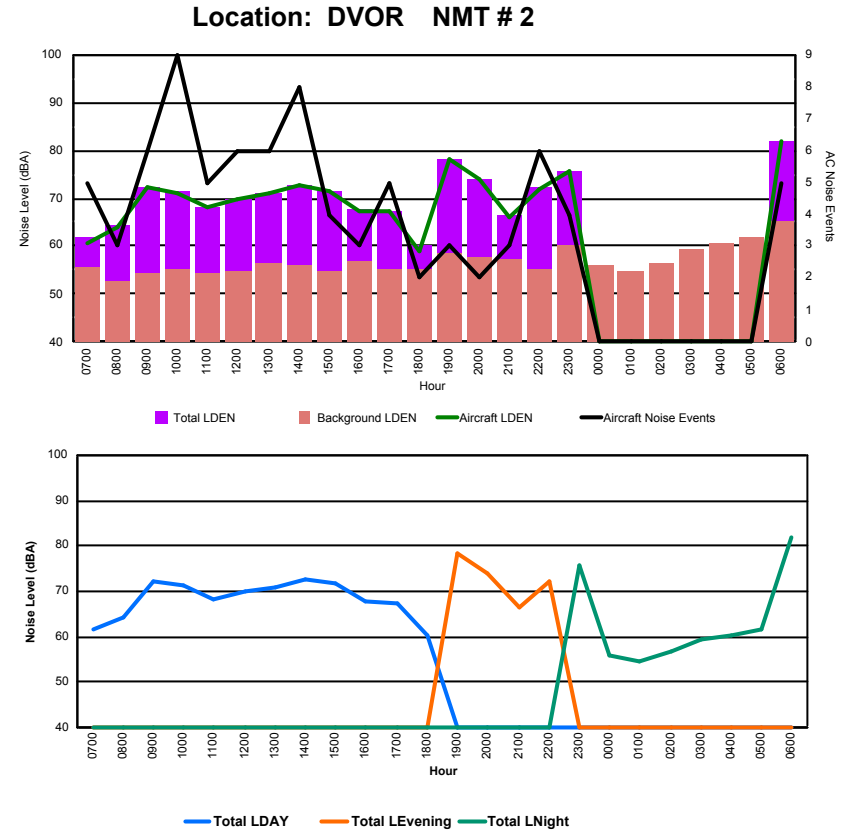

Luxembourg Airport Noise Distribution by Hour

Between 06/04/2024 00:00:00 and 06/04/2024 23:59:59 (Local Time)

Day	Aircraft Events	Total LDEN dB(A)	Aircraft LDEN dB(A)	Background LDEN dB(A)	Total LDay dB(A)	Total LEvening dB(A)	Total LNight dB(A)
06/04/24 7:00	5	61.8	60.8	55.5	61.8	-	-
06/04/24 8:00	3	64.2	63.9	52.6	64.2	-	-
06/04/24 9:00	6	72.4	72.3	54.5	72.4	-	-
06/04/24 10:00	9	71.3	71.2	55.2	71.3	-	-
06/04/24 11:00	5	68.2	68.0	54.5	68.2	-	-
06/04/24 12:00	6	69.9	69.8	54.6	69.9	-	-
06/04/24 13:00	6	71.1	70.9	56.3	71.1	-	-
06/04/24 14:00	8	72.7	72.6	56.2	72.7	-	-
06/04/24 15:00	4	71.6	71.5	54.8	71.6	-	-
06/04/24 16:00	3	67.6	67.2	57.0	67.6	-	-
06/04/24 17:00	5	67.4	67.1	55.2	67.4	-	-
06/04/24 18:00	2	60.4	59.0	55.0	60.4	-	-
06/04/24 19:00	3	78.2	78.1	58.6	-	78.2	-
06/04/24 20:00	2	74.1	74.0	57.5	-	74.1	-
06/04/24 21:00	3	66.5	66.0	57.4	-	66.5	-
06/04/24 22:00	6	72.1	72.0	55.4	-	72.1	-
06/04/24 23:00	4	75.7	75.6	60.0	-	-	75.7
07/04/24 0:00	-	56.0	-	56.0	-	-	56.0
07/04/24 1:00	-	54.7	-	54.7	-	-	54.7
07/04/24 2:00	-	56.6	-	56.6	-	-	56.6
07/04/24 3:00	-	59.4	-	59.4	-	-	59.4
07/04/24 4:00	-	60.5	-	60.5	-	-	60.5
07/04/24 5:00	-	61.8	-	61.8	-	-	61.8
07/04/24 6:00	5	81.9	81.8	65.3	-	-	81.9
	85	72.4	72.2	58.0	69.6	74.5	73.9