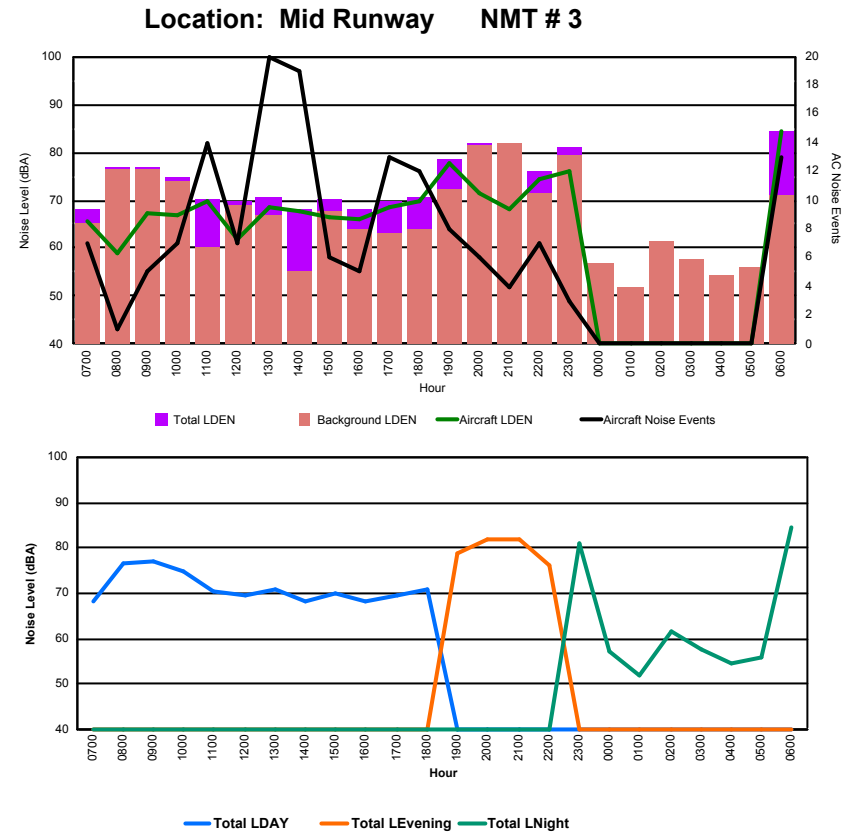

Luxembourg Airport Noise Distribution by Hour

Between 26/04/2024 00:00:00 and 26/04/2024 23:59:59 (Local Time)

Day	Aircraft Events	Total LDEN dB(A)	Aircraft LDEN dB(A)	Background LDEN dB(A)	Total LDay dB(A)	Total LEvening dB(A)	Total LNight dB(A)	
26/04/24	7:00	7	68.3	65.8	65.1	68.3	-	-
26/04/24	8:00	1	76.7	58.8	76.6	76.7	-	-
26/04/24	9:00	5	76.9	67.1	76.4	76.9	-	-
26/04/24	10:00	7	74.8	66.7	74.1	74.8	-	-
26/04/24	11:00	14	70.3	69.9	60.2	70.3	-	-
26/04/24	12:00	7	69.6	61.9	68.8	69.6	-	-
26/04/24	13:00	20	70.7	68.5	66.8	70.7	-	-
26/04/24	14:00	19	68.1	67.9	55.3	68.1	-	-
26/04/24	15:00	6	70.2	66.4	67.7	70.2	-	-
26/04/24	16:00	5	68.2	66.2	64.1	68.2	-	-
26/04/24	17:00	13	69.6	68.5	63.2	69.6	-	-
26/04/24	18:00	12	70.7	69.7	63.8	70.7	-	-
26/04/24	19:00	8	78.7	77.6	72.5	-	78.7	-
26/04/24	20:00	6	81.8	71.5	81.4	-	81.8	-
26/04/24	21:00	4	81.9	68.0	81.7	-	81.9	-
26/04/24	22:00	7	76.2	74.5	71.4	-	76.2	-
26/04/24	23:00	3	81.1	76.2	79.4	-	-	81.1
27/04/24	0:00	-	57.0	-	57.0	-	-	57.0
27/04/24	1:00	-	51.7	-	51.7	-	-	51.7
27/04/24	2:00	-	61.5	-	61.6	-	-	61.5
27/04/24	3:00	-	57.6	-	57.7	-	-	57.6
27/04/24	4:00	-	54.5	-	54.5	-	-	54.5
27/04/24	5:00	-	55.9	-	55.9	-	-	55.9
27/04/24	6:00	13	84.5	84.3	70.9	-	-	84.5
	157	76.4	73.0	73.7	72.4	80.2	77.1