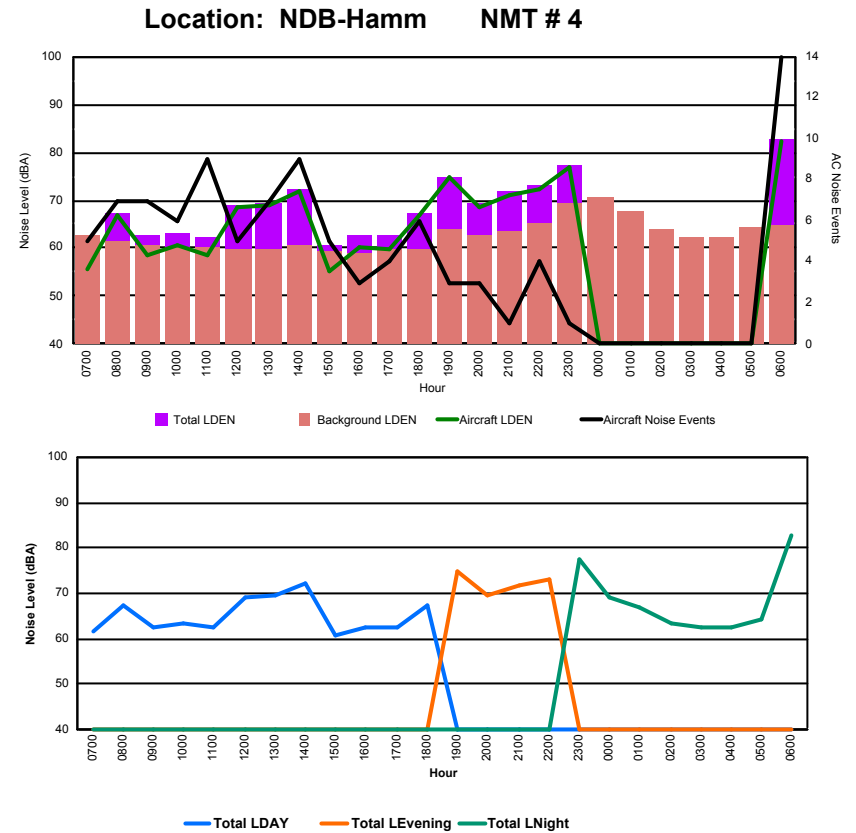

Luxembourg Airport Noise Distribution by Hour

Between 13/04/2024 00:00:00 and 13/04/2024 23:59:59 (Local Time)

Day	Aircraft Events	Total LDEN dB(A)	Aircraft LDEN dB(A)	Background LDEN dB(A)	Total LDay dB(A)	Total LEvening dB(A)	Total LNight dB(A)
13/04/24 7:00	5	61.8	55.8	62.8	61.8	-	-
13/04/24 8:00	7	67.5	66.7	61.5	67.5	-	-
13/04/24 9:00	7	62.6	58.6	60.6	62.6	-	-
13/04/24 10:00	6	63.3	60.5	60.3	63.3	-	-
13/04/24 11:00	9	62.4	58.7	60.2	62.4	-	-
13/04/24 12:00	5	69.1	68.5	59.8	69.1	-	-
13/04/24 13:00	7	69.5	69.1	59.8	69.5	-	-
13/04/24 14:00	9	72.2	71.9	60.7	72.2	-	-
13/04/24 15:00	5	60.6	55.0	59.3	60.6	-	-
13/04/24 16:00	3	62.7	60.4	59.0	62.7	-	-
13/04/24 17:00	4	62.6	59.8	59.6	62.6	-	-
13/04/24 18:00	6	67.4	66.7	59.7	67.4	-	-
13/04/24 19:00	3	75.0	74.7	64.0	-	75.0	-
13/04/24 20:00	3	69.5	68.4	62.8	-	69.5	-
13/04/24 21:00	1	71.7	70.9	63.6	-	71.7	-
13/04/24 22:00	4	73.2	72.5	65.3	-	73.2	-
13/04/24 23:00	1	77.5	76.7	69.3	-	-	77.5
14/04/24 0:00	-	69.2	-	70.6	-	-	69.2
14/04/24 1:00	-	66.8	-	67.7	-	-	66.8
14/04/24 2:00	-	63.6	-	64.1	-	-	63.6
14/04/24 3:00	-	62.3	-	62.4	-	-	62.3
14/04/24 4:00	-	62.3	-	62.4	-	-	62.3
14/04/24 5:00	-	64.3	-	64.4	-	-	64.3
14/04/24 6:00	14	82.6	82.5	64.7	-	-	82.6
	99	72.1	71.5	64.0	66.8	72.8	75.1