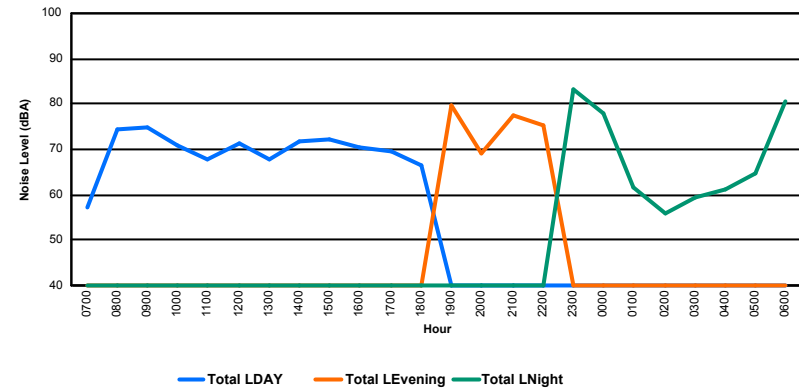

Luxembourg Airport Noise Distribution by Hour

Between 01/04/2024 00:00:00 and 01/04/2024 23:59:59 (Local Time)

Day	Aircraft Events	Total LDEN dB(A)	Aircraft LDEN dB(A)	Background LDEN dB(A)	Total LDay dB(A)	Total LEvening dB(A)	Total LNight dB(A)
01/04/24 7:00	2	57.3	55.8	52.0	57.3	-	-
01/04/24 8:00	1	74.2	74.1	54.9	74.2	-	-
01/04/24 9:00	13	74.8	74.7	56.8	74.8	-	-
01/04/24 10:00	10	70.7	70.5	56.9	70.7	-	-
01/04/24 11:00	7	67.9	67.7	55.2	67.9	-	-
01/04/24 12:00	6	71.4	71.2	58.3	71.4	-	-
01/04/24 13:00	7	67.8	67.6	55.3	67.8	-	-
01/04/24 14:00	10	71.9	71.6	58.2	71.9	-	-
01/04/24 15:00	5	72.0	71.9	57.8	72.0	-	-
01/04/24 16:00	11	70.6	70.3	58.6	70.6	-	-
01/04/24 17:00	8	69.5	69.2	57.9	69.5	-	-
01/04/24 18:00	8	66.4	65.8	57.2	66.4	-	-
01/04/24 19:00	7	79.6	79.5	61.9	-	79.6	-
01/04/24 20:00	3	69.3	68.4	61.8	-	69.3	-
01/04/24 21:00	3	77.5	77.4	61.4	-	77.5	-
01/04/24 22:00	13	75.2	75.0	63.4	-	75.2	-
01/04/24 23:00	7	83.4	83.3	66.4	-	-	83.4
02/04/24 0:00	1	78.0	77.8	63.6	-	-	78.0
02/04/24 1:00	-	61.5	-	61.9	-	-	61.5
02/04/24 2:00	-	56.1	-	56.1	-	-	56.1
02/04/24 3:00	-	59.5	-	59.5	-	-	59.5
02/04/24 4:00	-	61.4	-	61.4	-	-	61.4
02/04/24 5:00	-	64.9	-	65.1	-	-	64.9
02/04/24 6:00	5	80.8	80.5	70.3	-	-	80.8
	127	74.9	74.7	61.9	71.0	76.7	77.1

Location: DVOR NMT # 2