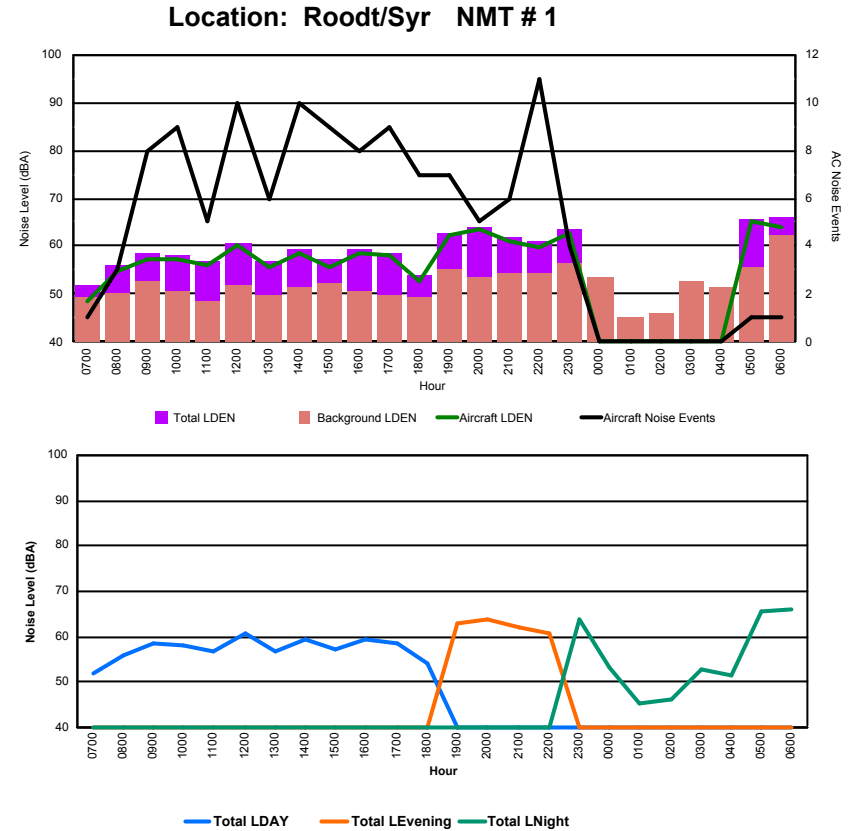

Luxembourg Airport Noise Distribution by Hour

Between 11/04/2024 00:00:00 and 11/04/2024 23:59:59 (Local Time)

Day	Aircraft Events	Total LDEN dB(A)	Aircraft LDEN dB(A)	Background LDEN dB(A)	Total LDay dB(A)	Total LEvening dB(A)	Total LNight dB(A)
11/04/24 7:00	1	51.9	48.6	49.2	51.9	-	-
11/04/24 8:00	3	55.9	54.6	50.2	55.9	-	-
11/04/24 9:00	8	58.6	57.4	52.8	58.6	-	-
11/04/24 10:00	9	58.0	57.2	50.7	58.0	-	-
11/04/24 11:00	5	56.7	55.9	48.7	56.7	-	-
11/04/24 12:00	10	60.7	60.2	51.8	60.7	-	-
11/04/24 13:00	6	56.7	55.7	49.9	56.7	-	-
11/04/24 14:00	10	59.2	58.5	51.5	59.2	-	-
11/04/24 15:00	9	57.2	55.7	52.2	57.2	-	-
11/04/24 16:00	8	59.2	58.7	50.5	59.2	-	-
11/04/24 17:00	9	58.6	58.0	49.9	58.6	-	-
11/04/24 18:00	7	54.1	52.5	49.2	54.1	-	-
11/04/24 19:00	7	62.9	62.2	55.4	-	62.9	-
11/04/24 20:00	5	64.0	63.7	53.6	-	64.0	-
11/04/24 21:00	6	61.9	61.2	54.2	-	61.9	-
11/04/24 22:00	11	60.9	59.9	54.3	-	60.9	-
11/04/24 23:00	4	63.7	62.9	56.3	-	-	63.7
12/04/24 0:00	-	53.4	-	53.5	-	-	53.4
12/04/24 1:00	-	45.3	-	45.3	-	-	45.3
12/04/24 2:00	-	46.0	-	46.0	-	-	46.0
12/04/24 3:00	-	52.7	-	52.8	-	-	52.7
12/04/24 4:00	-	51.3	-	51.4	-	-	51.3
12/04/24 5:00	1	65.5	65.0	55.8	-	-	65.5
12/04/24 6:00	1	66.1	63.9	62.2	-	-	66.1
	120	60.2	59.2	53.7	57.8	62.6	61.2