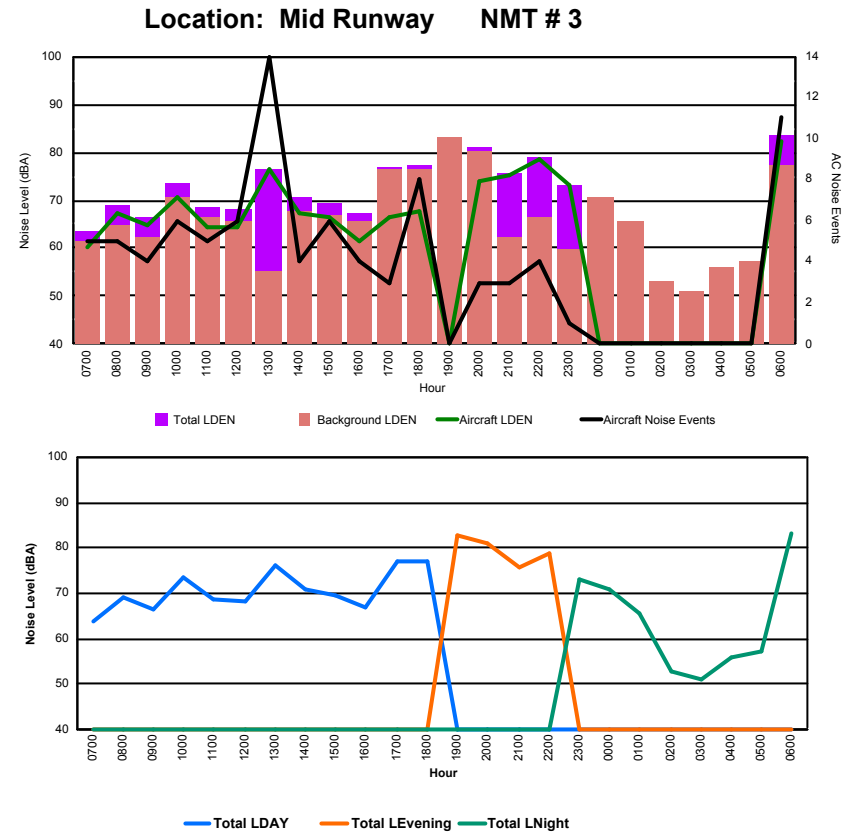

Luxembourg Airport Noise Distribution by Hour

Between 27/04/2024 00:00:00 and 27/04/2024 23:59:59 (Local Time)

Day	Aircraft Events	Total LDEN dB(A)	Aircraft LDEN dB(A)	Background LDEN dB(A)	Total LDay dB(A)	Total LEvening dB(A)	Total LNight dB(A)
27/04/24	7:00	5	63.7	60.0	61.3	63.7	-
27/04/24	8:00	5	69.0	67.1	64.6	69.0	-
27/04/24	9:00	4	66.6	64.7	62.2	66.6	-
27/04/24	10:00	6	73.6	70.5	70.7	73.6	-
27/04/24	11:00	5	68.6	64.4	66.5	68.6	-
27/04/24	12:00	6	68.1	64.5	65.7	68.1	-
27/04/24	13:00	14	76.3	76.3	55.1	76.3	-
27/04/24	14:00	4	70.7	67.5	67.6	70.7	-
27/04/24	15:00	6	69.5	66.4	66.7	69.5	-
27/04/24	16:00	4	67.1	61.6	65.7	67.1	-
27/04/24	17:00	3	77.0	66.4	76.5	77.0	-
27/04/24	18:00	8	77.1	67.8	76.6	77.1	-
27/04/24	19:00	-	83.0	-	83.0	-	83.0
27/04/24	20:00	3	81.1	74.0	80.2	-	81.1
27/04/24	21:00	3	75.7	75.4	62.4	-	75.7
27/04/24	22:00	4	78.8	78.6	66.6	-	78.8
27/04/24	23:00	1	73.3	73.1	59.6	-	73.3
28/04/24	0:00	-	70.7	-	70.7	-	70.7
28/04/24	1:00	-	65.4	-	65.5	-	65.4
28/04/24	2:00	-	53.0	-	53.0	-	53.0
28/04/24	3:00	-	51.0	-	51.0	-	51.0
28/04/24	4:00	-	56.0	-	56.0	-	56.0
28/04/24	5:00	-	57.2	-	57.2	-	57.2
28/04/24	6:00	11	83.4	82.3	77.1	-	83.4
	92	75.8	72.4	73.3	72.7	80.4	75.1