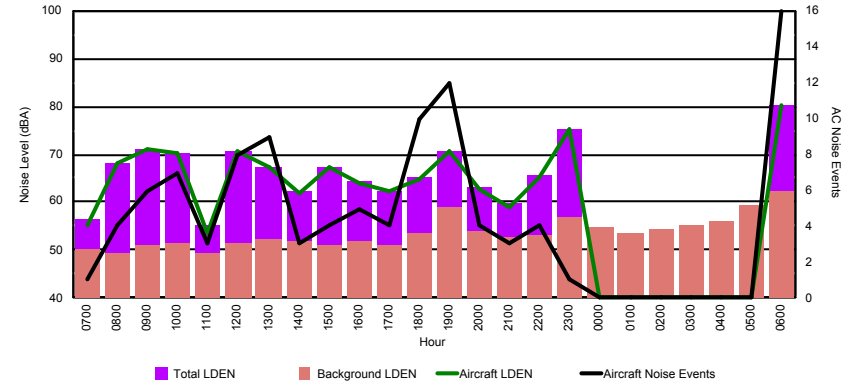

Luxembourg Airport Noise Distribution by Hour

Between 21/04/2024 00:00:00 and 21/04/2024 23:59:59 (Local Time)

Day	Aircraft Events	Total LDEN dB(A)	Aircraft LDEN dB(A)	Background LDEN dB(A)	Total LDay dB(A)	Total LEvening dB(A)	Total LNight dB(A)
21/04/24 7:00	1	56.4	55.3	50.0	56.4	-	-
21/04/24 8:00	4	68.1	68.1	49.4	68.1	-	-
21/04/24 9:00	6	71.0	71.0	51.2	71.0	-	-
21/04/24 10:00	7	70.2	70.2	51.3	70.2	-	-
21/04/24 11:00	3	55.0	53.6	49.3	55.0	-	-
21/04/24 12:00	8	70.8	70.8	51.6	70.8	-	-
21/04/24 13:00	9	67.2	67.1	52.3	67.2	-	-
21/04/24 14:00	3	62.2	61.7	51.7	62.2	-	-
21/04/24 15:00	4	67.5	67.4	51.2	67.5	-	-
21/04/24 16:00	5	64.3	64.1	52.0	64.3	-	-
21/04/24 17:00	4	62.4	62.1	51.2	62.4	-	-
21/04/24 18:00	10	65.1	64.9	53.4	65.1	-	-
21/04/24 19:00	12	70.8	70.6	58.9	-	70.8	-
21/04/24 20:00	4	63.3	62.8	53.9	-	63.3	-
21/04/24 21:00	3	59.8	58.9	52.6	-	59.8	-
21/04/24 22:00	4	65.6	65.3	53.0	-	65.6	-
21/04/24 23:00	1	75.4	75.3	56.9	-	-	75.4
22/04/24 0:00	-	54.8	-	54.8	-	-	54.8
22/04/24 1:00	-	53.6	-	53.6	-	-	53.6
22/04/24 2:00	-	54.4	-	54.4	-	-	54.4
22/04/24 3:00	-	55.3	-	55.3	-	-	55.3
22/04/24 4:00	-	56.0	-	56.0	-	-	56.0
22/04/24 5:00	-	59.3	-	59.3	-	-	59.3
22/04/24 6:00	16	80.4	80.4	62.3	-	-	80.4
	104	69.8	69.7	55.0	67.2	66.7	72.6

Location: DVOR NMT # 2