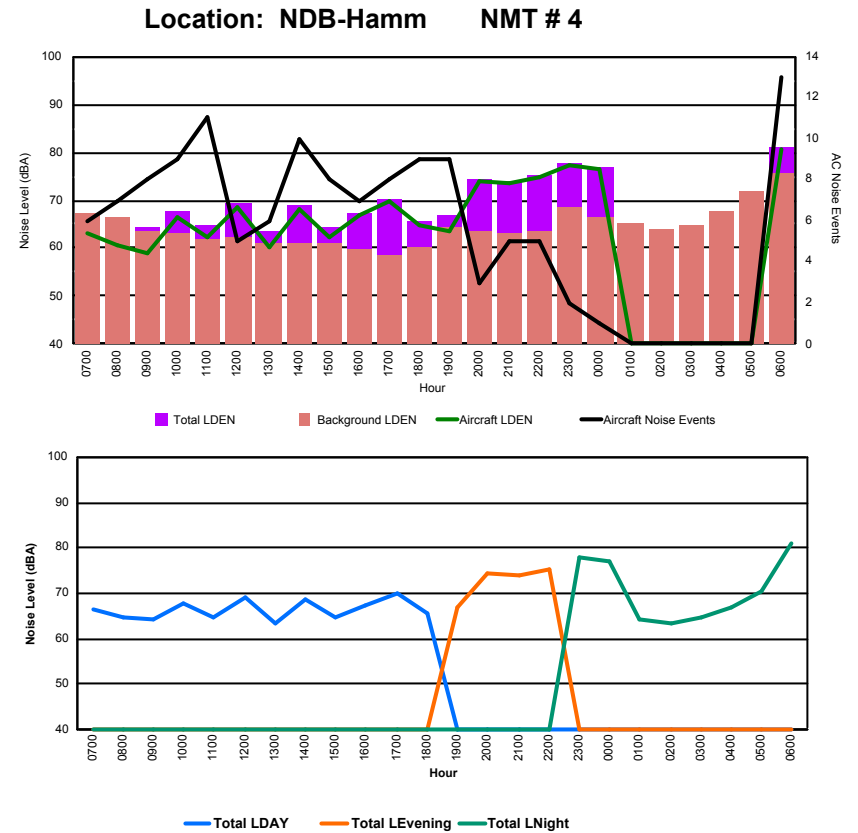

Luxembourg Airport Noise Distribution by Hour

Between 11/04/2024 00:00:00 and 11/04/2024 23:59:59 (Local Time)

Day	Aircraft Events	Total LDEN dB (A)	Aircraft LDEN dB(A)	Background LDEN dB(A)	Total LDay dB(A)	Total LEvening dB(A)	Total LNight dB (A)
11/04/24 7:00	6	66.6	63.0	67.4	66.6	-	-
11/04/24 8:00	7	64.7	60.6	66.4	64.7	-	-
11/04/24 9:00	8	64.2	58.8	63.4	64.2	-	-
11/04/24 10:00	9	67.8	66.3	63.1	67.8	-	-
11/04/24 11:00	11	64.9	62.2	61.9	64.9	-	-
11/04/24 12:00	5	69.3	68.5	62.2	69.3	-	-
11/04/24 13:00	6	63.6	60.2	61.2	63.6	-	-
11/04/24 14:00	10	68.8	68.1	61.0	68.8	-	-
11/04/24 15:00	8	64.5	62.1	61.2	64.5	-	-
11/04/24 16:00	7	67.5	66.8	59.8	67.5	-	-
11/04/24 17:00	8	70.1	69.8	58.7	70.1	-	-
11/04/24 18:00	9	65.8	64.6	60.0	65.8	-	-
11/04/24 19:00	9	66.7	63.4	64.2	-	66.7	-
11/04/24 20:00	3	74.2	73.8	63.6	-	74.2	-
11/04/24 21:00	5	73.8	73.5	63.1	-	73.8	-
11/04/24 22:00	5	75.1	74.8	63.7	-	75.1	-
11/04/24 23:00	2	77.8	77.3	68.5	-	-	77.8
12/04/24 0:00	1	76.9	76.6	66.6	-	-	76.9
12/04/24 1:00	-	64.2	-	65.0	-	-	64.2
12/04/24 2:00	-	63.4	-	64.1	-	-	63.4
12/04/24 3:00	-	64.5	-	64.7	-	-	64.5
12/04/24 4:00	-	67.1	-	67.9	-	-	67.1
12/04/24 5:00	-	70.4	-	71.9	-	-	70.4
12/04/24 6:00	13	81.0	80.6	75.8	-	-	81.0
	132	72.3	71.5	66.7	67.0	73.4	75.1