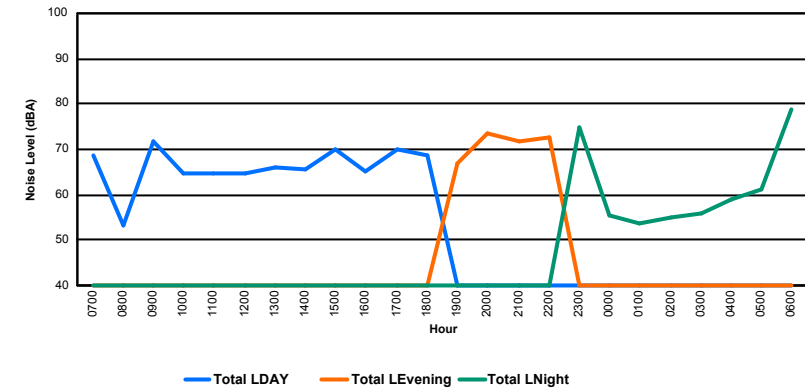

Luxembourg Airport Noise Distribution by Hour

Between 10/04/2024 00:00:00 and 10/04/2024 23:59:59 (Local Time)

Day	Aircraft Events	Total LDEN dB(A)	Aircraft LDEN dB(A)	Background LDEN dB(A)	Total LDay dB(A)	Total LEvening dB(A)	Total LNight dB(A)
10/04/24 7:00	4	68.7	68.5	56.1	68.7	-	-
10/04/24 8:00	-	53.1	-	53.1	53.1	-	-
10/04/24 9:00	8	71.6	71.5	54.0	71.6	-	-
10/04/24 10:00	5	64.7	64.5	52.2	64.7	-	-
10/04/24 11:00	5	64.8	64.5	53.0	64.8	-	-
10/04/24 12:00	3	64.5	64.2	52.8	64.5	-	-
10/04/24 13:00	6	66.2	66.0	53.6	66.2	-	-
10/04/24 14:00	6	65.6	65.4	51.7	65.6	-	-
10/04/24 15:00	6	70.1	70.1	52.8	70.1	-	-
10/04/24 16:00	6	65.3	65.1	53.0	65.3	-	-
10/04/24 17:00	7	69.8	69.8	52.6	69.8	-	-
10/04/24 18:00	13	68.5	68.4	54.8	68.5	-	-
10/04/24 19:00	3	66.8	66.2	57.8	-	66.8	-
10/04/24 20:00	8	73.5	73.4	58.2	-	73.5	-
10/04/24 21:00	3	71.6	71.5	58.1	-	71.6	-
10/04/24 22:00	10	72.8	72.6	60.7	-	72.8	-
10/04/24 23:00	4	74.7	74.6	60.5	-	-	74.7
11/04/24 0:00	-	55.5	-	55.5	-	-	55.5
11/04/24 1:00	-	53.6	-	53.6	-	-	53.6
11/04/24 2:00	-	55.2	-	55.2	-	-	55.2
11/04/24 3:00	-	56.0	-	56.0	-	-	56.0
11/04/24 4:00	-	58.9	-	58.9	-	-	58.9
11/04/24 5:00	-	61.0	-	61.0	-	-	61.0
11/04/24 6:00	2	78.8	78.4	67.4	-	-	78.8
	99	70.0	69.7	58.2	67.6	71.8	71.3

Location: DVOR NMT # 2