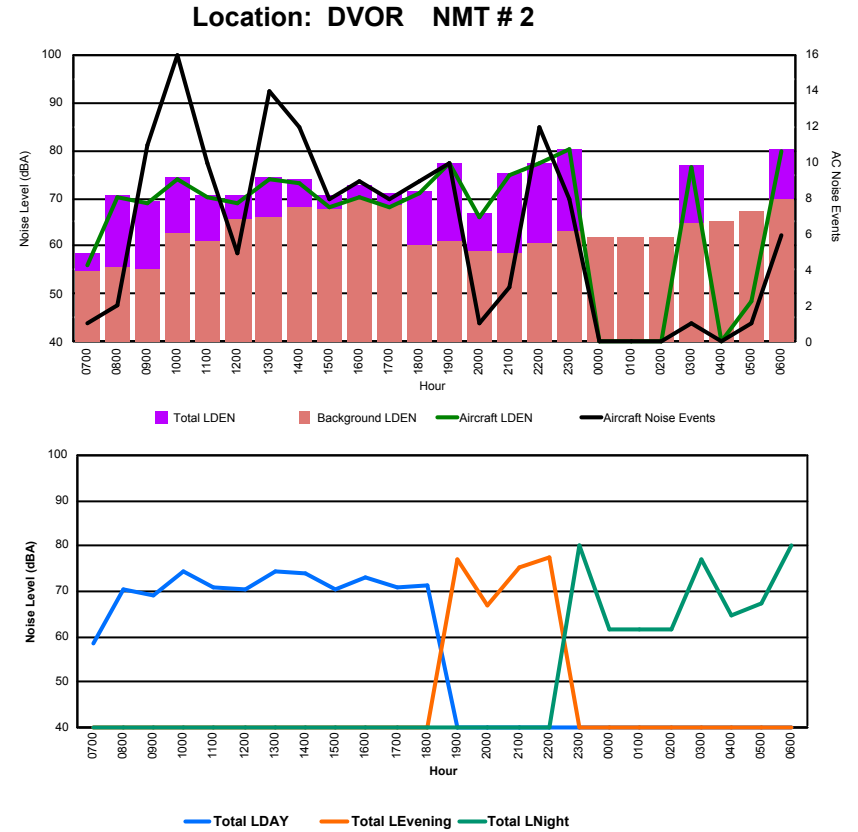

Luxembourg Airport Noise Distribution by Hour

Between 15/04/2024 00:00:00 and 15/04/2024 23:59:59 (Local Time)

Day	Aircraft Events	Total LDEN dB(A)	Aircraft LDEN dB(A)	Background LDEN dB(A)	Total LDay dB(A)	Total LEvening dB(A)	Total LNight dB(A)	
15/04/24	7:00	1	58.4	56.1	54.7	58.4	-	-
15/04/24	8:00	2	70.5	70.3	55.5	70.5	-	-
15/04/24	9:00	11	69.2	69.0	55.2	69.2	-	-
15/04/24	10:00	16	74.3	74.1	62.8	74.3	-	-
15/04/24	11:00	10	70.8	70.4	61.2	70.8	-	-
15/04/24	12:00	5	70.5	69.1	65.5	70.5	-	-
15/04/24	13:00	14	74.5	74.1	65.9	74.5	-	-
15/04/24	14:00	12	74.0	73.0	68.1	74.0	-	-
15/04/24	15:00	8	70.6	68.1	67.9	70.6	-	-
15/04/24	16:00	9	72.9	70.4	70.0	72.9	-	-
15/04/24	17:00	8	71.1	68.0	68.6	71.1	-	-
15/04/24	18:00	9	71.5	71.2	60.4	71.5	-	-
15/04/24	19:00	10	77.1	77.1	61.1	-	77.1	-
15/04/24	20:00	1	66.8	65.9	59.1	-	66.8	-
15/04/24	21:00	3	75.1	75.0	58.6	-	75.1	-
15/04/24	22:00	12	77.4	77.4	60.5	-	77.4	-
15/04/24	23:00	8	80.3	80.3	63.1	-	-	80.3
16/04/24	0:00	-	61.5	-	61.7	-	-	61.5
16/04/24	1:00	-	61.7	-	61.9	-	-	61.7
16/04/24	2:00	-	61.5	-	61.7	-	-	61.5
16/04/24	3:00	1	76.9	76.6	64.6	-	-	76.9
16/04/24	4:00	-	64.8	-	65.0	-	-	64.8
16/04/24	5:00	1	67.2	48.4	67.5	-	-	67.2
16/04/24	6:00	6	80.3	80.0	69.6	-	-	80.3
	147	74.0	73.5	64.9	71.8	75.5	75.4