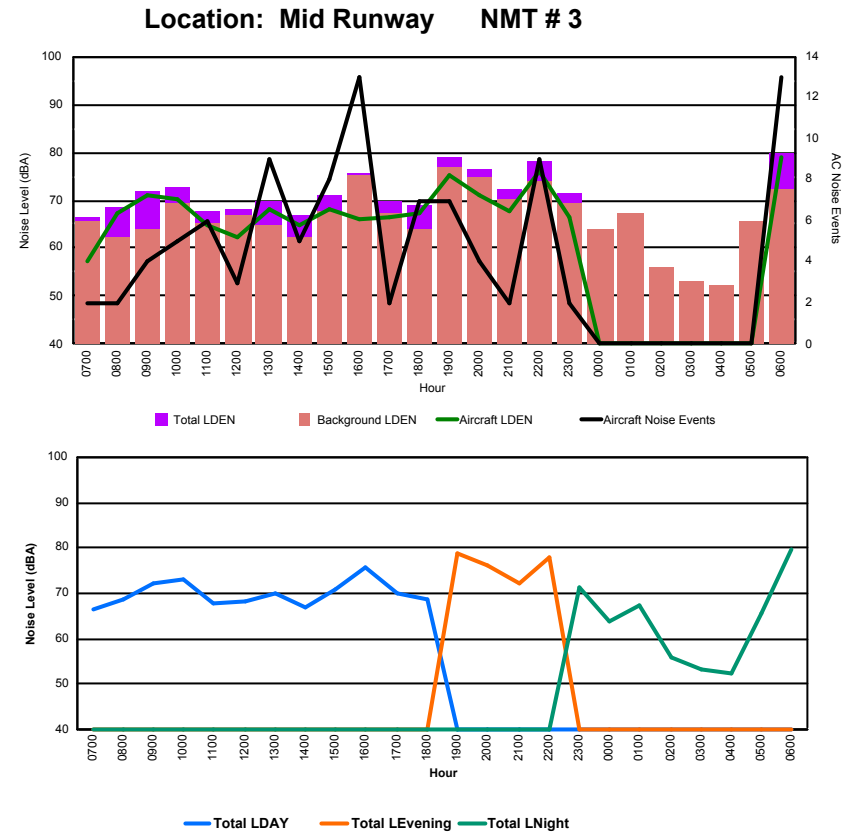

Luxembourg Airport Noise Distribution by Hour

Between 28/04/2024 00:00:00 and 28/04/2024 23:59:59 (Local Time)

Day	Aircraft Events	Total LDEN dB(A)	Aircraft LDEN dB(A)	Background LDEN dB(A)	Total LDay dB(A)	Total LEvening dB(A)	Total LNight dB(A)	
28/04/24	7:00	2	66.3	57.4	65.7	66.3	-	-
28/04/24	8:00	2	68.7	67.5	62.5	68.7	-	-
28/04/24	9:00	4	72.0	71.2	64.0	72.0	-	-
28/04/24	10:00	5	72.9	70.3	69.3	72.9	-	-
28/04/24	11:00	6	67.9	64.6	65.1	67.9	-	-
28/04/24	12:00	3	68.1	62.3	66.7	68.1	-	-
28/04/24	13:00	9	69.8	68.2	64.6	69.8	-	-
28/04/24	14:00	5	66.8	64.8	62.3	66.8	-	-
28/04/24	15:00	8	70.9	68.1	67.7	70.9	-	-
28/04/24	16:00	13	75.7	65.9	75.2	75.7	-	-
28/04/24	17:00	2	69.9	66.4	67.4	69.9	-	-
28/04/24	18:00	7	68.8	67.1	64.0	68.8	-	-
28/04/24	19:00	7	79.0	75.1	76.7	-	79.0	-
28/04/24	20:00	4	76.4	71.2	74.9	-	76.4	-
28/04/24	21:00	2	72.2	67.8	70.3	-	72.2	-
28/04/24	22:00	9	78.0	75.9	73.8	-	78.0	-
28/04/24	23:00	2	71.3	66.6	69.5	-	-	71.3
29/04/24	0:00	-	64.0	-	63.9	-	-	64.0
29/04/24	1:00	-	67.3	-	67.2	-	-	67.3
29/04/24	2:00	-	56.1	-	56.2	-	-	56.1
29/04/24	3:00	-	53.3	-	53.3	-	-	53.3
29/04/24	4:00	-	52.2	-	52.2	-	-	52.2
29/04/24	5:00	-	65.5	-	65.5	-	-	65.5
29/04/24	6:00	13	79.9	79.1	72.3	-	-	79.9
	103	72.9	70.0	69.7	70.7	77.0	71.9