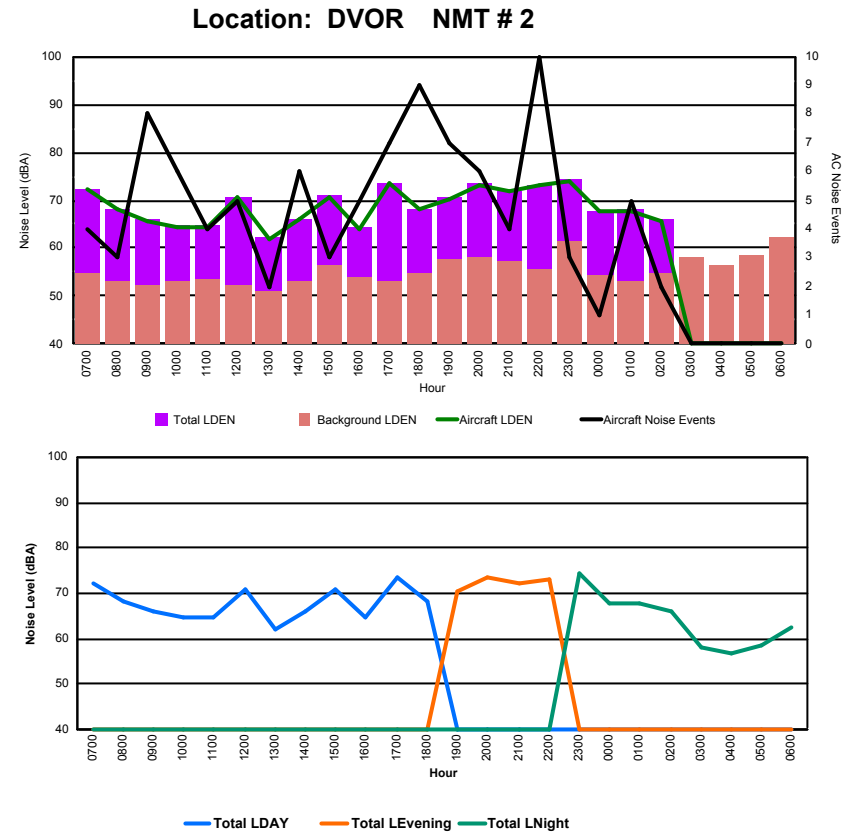

Luxembourg Airport Noise Distribution by Hour

Between 17/04/2024 00:00:00 and 17/04/2024 23:59:59 (Local Time)

Day	Aircraft Events	Total LDEN dB(A)	Aircraft LDEN dB(A)	Background LDEN dB(A)	Total LDay dB(A)	Total LEvening dB(A)	Total LNight dB(A)
17/04/24 7:00	4	72.3	72.2	54.7	72.3	-	-
17/04/24 8:00	3	68.3	68.1	53.1	68.3	-	-
17/04/24 9:00	8	65.9	65.8	52.3	65.9	-	-
17/04/24 10:00	6	64.8	64.5	53.3	64.8	-	-
17/04/24 11:00	4	64.7	64.4	53.4	64.7	-	-
17/04/24 12:00	5	70.7	70.7	52.3	70.7	-	-
17/04/24 13:00	2	62.2	61.8	51.1	62.2	-	-
17/04/24 14:00	6	66.2	66.0	53.3	66.2	-	-
17/04/24 15:00	3	70.9	70.8	56.3	70.9	-	-
17/04/24 16:00	5	64.5	64.1	54.1	64.5	-	-
17/04/24 17:00	7	73.6	73.6	53.0	73.6	-	-
17/04/24 18:00	9	68.3	68.1	54.9	68.3	-	-
17/04/24 19:00	7	70.5	70.3	57.9	-	70.5	-
17/04/24 20:00	6	73.5	73.3	58.3	-	73.5	-
17/04/24 21:00	4	72.0	71.8	57.1	-	72.0	-
17/04/24 22:00	10	73.2	73.1	55.5	-	73.2	-
17/04/24 23:00	3	74.2	74.0	61.5	-	-	74.2
18/04/24 0:00	1	67.9	67.6	54.5	-	-	67.9
18/04/24 1:00	5	68.0	67.9	53.3	-	-	68.0
18/04/24 2:00	2	65.9	65.6	54.8	-	-	65.9
18/04/24 3:00	-	58.3	-	58.3	-	-	58.3
18/04/24 4:00	-	56.6	-	56.6	-	-	56.6
18/04/24 5:00	-	58.7	-	58.7	-	-	58.7
18/04/24 6:00	-	62.5	-	62.5	-	-	62.5
	100	69.5	69.3	56.5	69.0	72.5	67.6