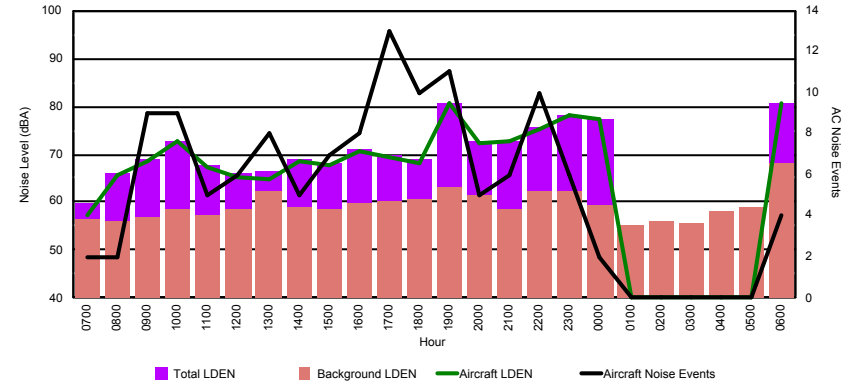

Luxembourg Airport Noise Distribution by Hour

Between 05/04/2024 00:00:00 and 05/04/2024 23:59:59 (Local Time)

Day	Aircraft Events	Total LDEN dB(A)	Aircraft LDEN dB(A)	Background LDEN dB(A)	Total LDay dB(A)	Total LEvening dB(A)	Total LNight dB(A)
05/04/24 7:00	2	59.7	57.1	56.6	59.7	-	-
05/04/24 8:00	2	66.2	65.8	55.9	66.2	-	-
05/04/24 9:00	9	68.8	68.5	56.9	68.8	-	-
05/04/24 10:00	9	72.9	72.8	58.6	72.9	-	-
05/04/24 11:00	5	67.8	67.4	57.2	67.8	-	-
05/04/24 12:00	6	66.2	65.4	58.6	66.2	-	-
05/04/24 13:00	8	66.4	64.7	62.2	66.4	-	-
05/04/24 14:00	5	69.0	68.5	58.9	69.0	-	-
05/04/24 15:00	7	68.3	67.8	58.6	68.3	-	-
05/04/24 16:00	8	71.0	70.7	59.8	71.0	-	-
05/04/24 17:00	13	69.9	69.5	60.1	69.9	-	-
05/04/24 18:00	10	68.9	68.3	60.7	68.9	-	-
05/04/24 19:00	11	80.7	80.6	63.1	-	80.7	-
05/04/24 20:00	5	72.8	72.5	61.3	-	72.8	-
05/04/24 21:00	6	72.9	72.7	58.4	-	72.9	-
05/04/24 22:00	10	75.5	75.3	62.5	-	75.5	-
05/04/24 23:00	6	78.2	78.0	62.3	-	-	78.2
06/04/24 0:00	2	77.5	77.4	59.2	-	-	77.5
06/04/24 1:00	-	55.1	-	55.1	-	-	55.1
06/04/24 2:00	-	56.1	-	56.1	-	-	56.1
06/04/24 3:00	-	55.7	-	55.7	-	-	55.7
06/04/24 4:00	-	58.2	-	58.2	-	-	58.2
06/04/24 5:00	-	59.0	-	59.0	-	-	59.0
06/04/24 6:00	4	80.7	80.6	68.2	-	-	80.7
	128	73.4	73.2	60.5	68.8	76.8	74.8

Location: DVOR NMT # 2