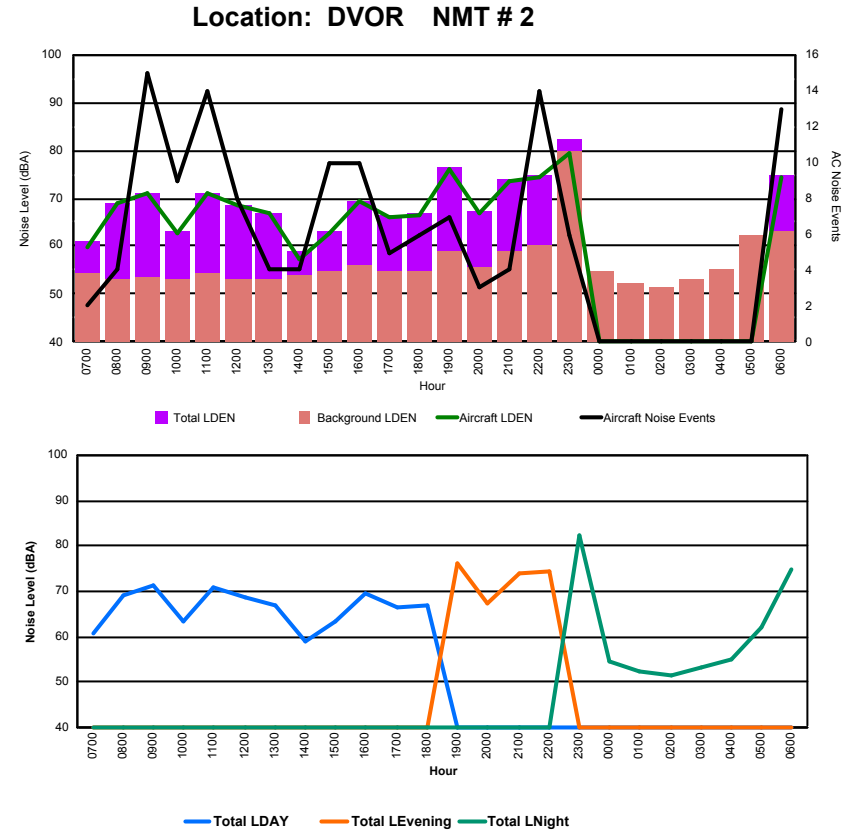

Luxembourg Airport Noise Distribution by Hour

Between 29/04/2024 00:00:00 and 29/04/2024 23:59:59 (Local Time)

Day	Aircraft Events	Total LDEN dB(A)	Aircraft LDEN dB(A)	Background LDEN dB(A)	Total LDay dB(A)	Total LEvening dB(A)	Total LNight dB(A)	
29/04/24	7:00	2	60.9	59.9	54.3	60.9	-	-
29/04/24	8:00	4	69.0	68.8	53.2	69.0	-	-
29/04/24	9:00	15	71.2	71.1	53.7	71.2	-	-
29/04/24	10:00	9	63.3	62.9	53.3	63.3	-	-
29/04/24	11:00	14	71.1	71.0	54.2	71.1	-	-
29/04/24	12:00	8	68.6	68.5	53.2	68.6	-	-
29/04/24	13:00	4	67.0	66.8	53.3	67.0	-	-
29/04/24	14:00	4	58.9	57.3	53.9	58.9	-	-
29/04/24	15:00	10	63.2	62.6	54.6	63.2	-	-
29/04/24	16:00	10	69.5	69.3	56.0	69.5	-	-
29/04/24	17:00	5	66.4	66.1	54.9	66.4	-	-
29/04/24	18:00	6	66.7	66.5	54.6	66.7	-	-
29/04/24	19:00	7	76.3	76.2	58.9	-	76.3	-
29/04/24	20:00	3	67.3	67.0	55.7	-	67.3	-
29/04/24	21:00	4	73.8	73.7	59.1	-	73.8	-
29/04/24	22:00	14	74.6	74.4	60.4	-	74.6	-
29/04/24	23:00	6	82.5	79.3	79.7	-	-	82.5
30/04/24	0:00	-	54.5	-	54.6	-	-	54.5
30/04/24	1:00	-	52.2	-	52.2	-	-	52.2
30/04/24	2:00	-	51.5	-	51.5	-	-	51.5
30/04/24	3:00	-	53.3	-	53.3	-	-	53.3
30/04/24	4:00	-	55.0	-	55.0	-	-	55.0
30/04/24	5:00	-	62.1	-	62.1	-	-	62.1
30/04/24	6:00	13	74.8	74.5	63.3	-	-	74.8
	138	72.0	70.6	66.4	67.7	74.0	74.2