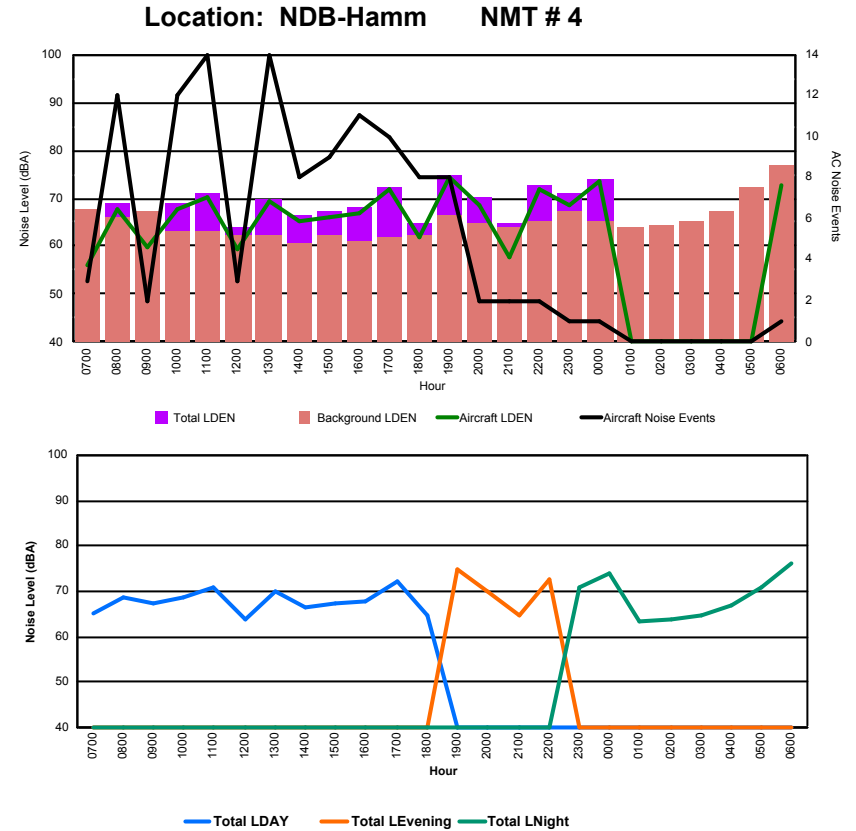

Luxembourg Airport Noise Distribution by Hour

Between 29/04/2024 00:00:00 and 29/04/2024 23:59:59 (Local Time)

Day	Aircraft Events	Total LDEN dB(A)	Aircraft LDEN dB(A)	Background LDEN dB(A)	Total LDay dB(A)	Total LEvening dB(A)	Total LNight dB(A)
29/04/24	7:00	3	65.2	56.1	67.8	65.2	-
29/04/24	8:00	12	68.8	67.9	65.9	68.8	-
29/04/24	9:00	2	67.2	59.9	67.3	67.2	-
29/04/24	10:00	12	68.9	67.7	63.2	68.9	-
29/04/24	11:00	14	70.9	70.3	63.1	70.9	-
29/04/24	12:00	3	63.9	59.3	62.2	63.9	-
29/04/24	13:00	14	70.0	69.2	62.4	70.0	-
29/04/24	14:00	8	66.5	65.1	60.8	66.5	-
29/04/24	15:00	9	67.3	65.9	62.1	67.3	-
29/04/24	16:00	11	68.0	67.0	61.0	68.0	-
29/04/24	17:00	10	72.1	71.7	61.7	72.1	-
29/04/24	18:00	8	64.8	61.7	62.3	64.8	-
29/04/24	19:00	8	75.0	74.5	66.4	-	75.0
29/04/24	20:00	2	70.1	68.5	64.9	-	70.1
29/04/24	21:00	2	64.9	57.9	63.9	-	64.9
29/04/24	22:00	2	72.6	71.8	65.2	-	72.6
29/04/24	23:00	1	70.9	68.4	67.4	-	70.9
30/04/24	0:00	1	73.9	73.4	65.1	-	73.9
30/04/24	1:00	-	63.4	-	64.0	-	63.4
30/04/24	2:00	-	63.7	-	64.4	-	63.7
30/04/24	3:00	-	64.7	-	65.0	-	64.7
30/04/24	4:00	-	66.7	-	67.4	-	66.7
30/04/24	5:00	-	70.7	-	72.1	-	70.7
30/04/24	6:00	1	76.4	72.9	76.7	-	76.4
	123	70.2	68.3	67.3	68.5	72.0	71.2