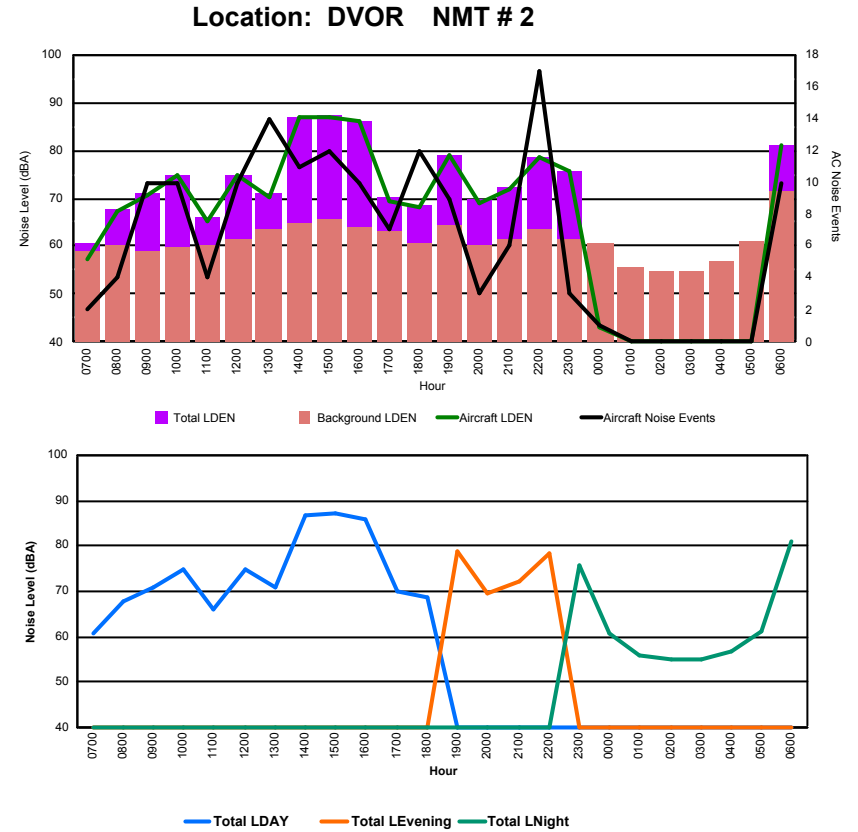

Luxembourg Airport Noise Distribution by Hour

Between 02/04/2024 00:00:00 and 02/04/2024 23:59:59 (Local Time)

Day	Aircraft Events	Total LDEN dB(A)	Aircraft LDEN dB(A)	Background LDEN dB(A)	Total LDay dB(A)	Total LEvening dB(A)	Total LNight dB(A)
02/04/24	7:00	2	60.6	57.2	59.1	60.6	-
02/04/24	8:00	4	67.7	67.1	60.3	67.7	-
02/04/24	9:00	10	71.0	70.8	58.8	71.0	-
02/04/24	10:00	10	75.0	74.8	59.6	75.0	-
02/04/24	11:00	4	66.2	65.1	60.2	66.2	-
02/04/24	12:00	10	75.0	74.8	61.3	75.0	-
02/04/24	13:00	14	71.0	70.3	63.7	71.0	-
02/04/24	14:00	11	86.7	86.7	64.6	86.7	-
02/04/24	15:00	12	87.1	87.0	65.6	87.1	-
02/04/24	16:00	10	86.0	86.0	63.9	86.0	-
02/04/24	17:00	7	70.2	69.5	63.3	70.2	-
02/04/24	18:00	12	68.7	68.1	60.7	68.7	-
02/04/24	19:00	9	79.0	78.9	64.4	-	79.0
02/04/24	20:00	3	69.7	69.1	60.3	-	69.7
02/04/24	21:00	6	72.3	71.9	61.6	-	72.3
02/04/24	22:00	17	78.6	78.5	63.4	-	78.6
02/04/24	23:00	3	75.7	75.6	61.6	-	75.7
03/04/24	0:00	1	60.6	43.2	60.8	-	60.6
03/04/24	1:00	-	55.8	-	55.8	-	55.8
03/04/24	2:00	-	54.9	-	54.9	-	54.9
03/04/24	3:00	-	54.9	-	54.9	-	54.9
03/04/24	4:00	-	56.7	-	56.7	-	56.7
03/04/24	5:00	-	61.1	-	61.1	-	61.1
03/04/24	6:00	10	81.2	80.9	71.3	-	81.2
	155	78.9	78.8	62.9	81.0	76.5	73.3