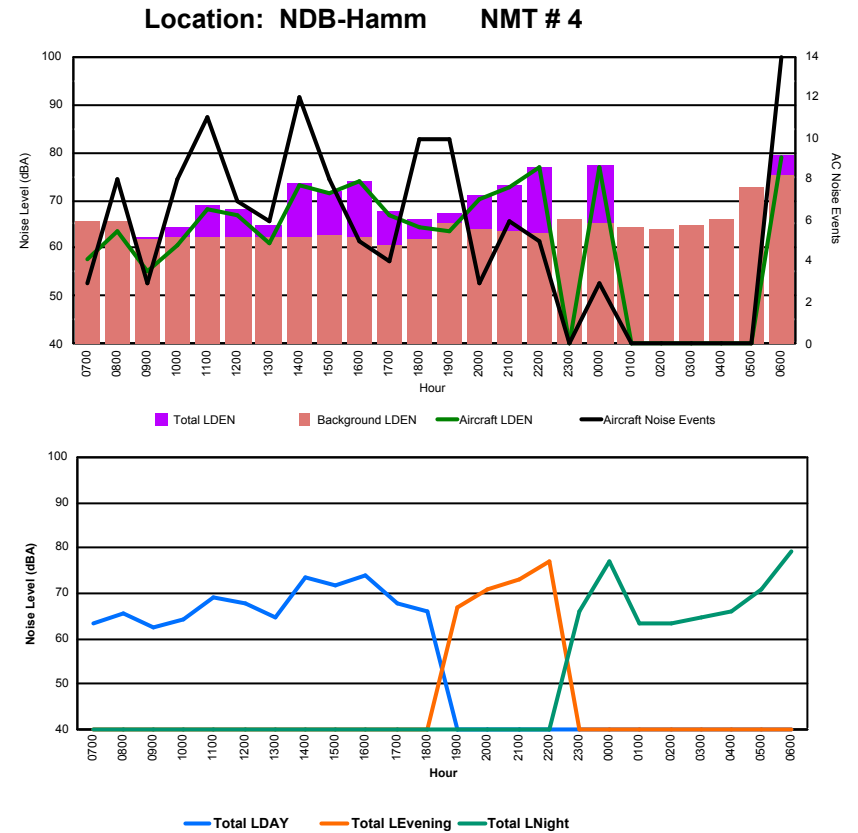

Luxembourg Airport Noise Distribution by Hour

Between 02/04/2024 00:00:00 and 02/04/2024 23:59:59 (Local Time)

Day	Aircraft Events	Total LDEN dB (A)	Aircraft LDEN dB(A)	Background LDEN dB(A)	Total LDay dB(A)	Total LEvening dB(A)	Total LNight dB (A)
02/04/24 7:00	3	63.6	57.7	65.6	63.6	-	-
02/04/24 8:00	8	65.5	63.4	65.7	65.5	-	-
02/04/24 9:00	3	62.5	55.3	61.8	62.5	-	-
02/04/24 10:00	8	64.4	60.7	62.5	64.4	-	-
02/04/24 11:00	11	69.1	68.2	62.4	69.1	-	-
02/04/24 12:00	7	68.0	66.8	62.1	68.0	-	-
02/04/24 13:00	6	64.6	60.9	62.5	64.6	-	-
02/04/24 14:00	12	73.4	73.1	62.1	73.4	-	-
02/04/24 15:00	8	71.9	71.4	62.6	71.9	-	-
02/04/24 16:00	5	74.0	73.8	62.3	74.0	-	-
02/04/24 17:00	4	67.8	66.8	60.7	67.8	-	-
02/04/24 18:00	10	66.2	64.3	61.9	66.2	-	-
02/04/24 19:00	10	67.1	63.4	65.1	-	67.1	-
02/04/24 20:00	3	71.0	70.1	63.9	-	71.0	-
02/04/24 21:00	6	73.1	72.7	63.5	-	73.1	-
02/04/24 22:00	5	76.9	76.8	63.0	-	76.9	-
02/04/24 23:00	-	66.1	-	66.1	-	-	66.1
03/04/24 0:00	3	77.1	76.9	65.2	-	-	77.1
03/04/24 1:00	-	63.6	-	64.2	-	-	63.6
03/04/24 2:00	-	63.4	-	64.1	-	-	63.4
03/04/24 3:00	-	64.5	-	64.7	-	-	64.5
03/04/24 4:00	-	65.9	-	66.2	-	-	65.9
03/04/24 5:00	-	71.1	-	72.6	-	-	71.1
03/04/24 6:00	14	79.4	79.1	75.1	-	-	79.4
	126	71.7	70.8	66.4	69.2	73.4	73.2