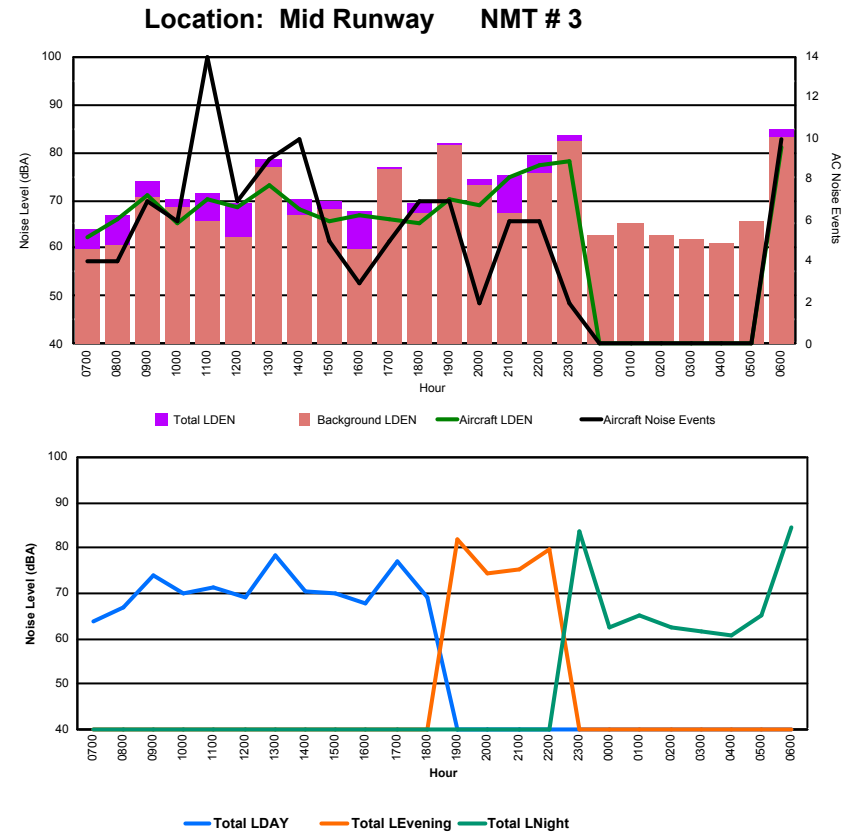

Luxembourg Airport Noise Distribution by Hour

Between 16/04/2024 00:00:00 and 16/04/2024 23:59:59 (Local Time)

Day	Aircraft Events	Total LDEN dB(A)	Aircraft LDEN dB(A)	Background LDEN dB(A)	Total LDay dB(A)	Total LEvening dB(A)	Total LNight dB(A)
16/04/24 7:00	4	64.0	62.2	59.6	64.0	-	-
16/04/24 8:00	4	67.0	65.9	60.5	67.0	-	-
16/04/24 9:00	7	73.8	71.2	70.6	73.8	-	-
16/04/24 10:00	6	70.1	65.4	68.6	70.1	-	-
16/04/24 11:00	14	71.5	70.4	65.8	71.5	-	-
16/04/24 12:00	7	69.2	68.4	62.1	69.2	-	-
16/04/24 13:00	9	78.5	73.1	77.0	78.5	-	-
16/04/24 14:00	10	70.4	68.1	66.7	70.4	-	-
16/04/24 15:00	5	69.9	65.6	68.0	69.9	-	-
16/04/24 16:00	3	67.7	66.9	59.9	67.7	-	-
16/04/24 17:00	5	76.9	66.2	76.5	76.9	-	-
16/04/24 18:00	7	69.2	65.4	67.1	69.2	-	-
16/04/24 19:00	7	81.9	70.3	81.6	-	81.9	-
16/04/24 20:00	2	74.5	68.8	73.2	-	74.5	-
16/04/24 21:00	6	75.4	74.7	67.4	-	75.4	-
16/04/24 22:00	6	79.5	77.4	75.5	-	79.5	-
16/04/24 23:00	2	83.7	78.2	82.3	-	-	83.7
17/04/24 0:00	-	62.5	-	62.8	-	-	62.5
17/04/24 1:00	-	65.3	-	65.4	-	-	65.3
17/04/24 2:00	-	62.7	-	62.8	-	-	62.7
17/04/24 3:00	-	61.7	-	61.7	-	-	61.7
17/04/24 4:00	-	60.8	-	60.9	-	-	60.8
17/04/24 5:00	-	65.1	-	65.5	-	-	65.1
17/04/24 6:00	10	84.6	81.2	83.3	-	-	84.6
	114	76.5	72.0	74.9	72.6	78.8	78.3