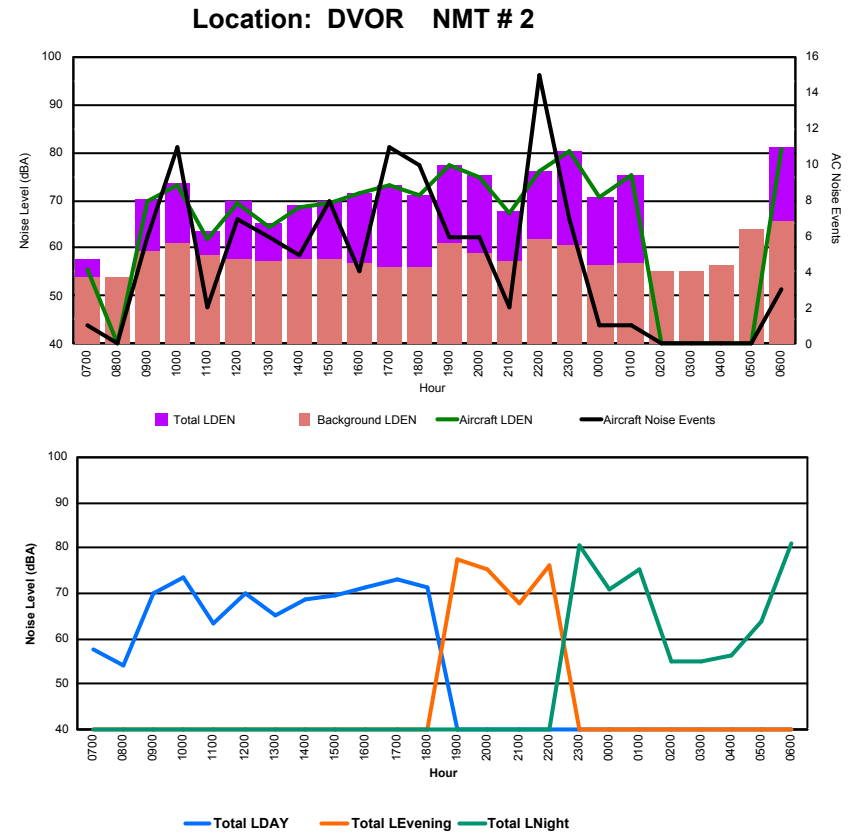

Luxembourg Airport Noise Distribution by Hour

Between 28/04/2024 00:00:00 and 28/04/2024 23:59:59 (Local Time)

Day	Aircraft Events	Total LDEN dB(A)	Aircraft LDEN dB(A)	Background LDEN dB(A)	Total LDay dB(A)	Total LEvening dB(A)	Total LNight dB(A)	
28/04/24	7:00	1	57.7	55.5	53.9	57.7	-	-
28/04/24	8:00	-	54.0	-	54.1	54.0	-	-
28/04/24	9:00	6	70.2	69.8	59.3	70.2	-	-
28/04/24	10:00	11	73.4	73.2	60.9	73.4	-	-
28/04/24	11:00	2	63.6	62.0	58.7	63.6	-	-
28/04/24	12:00	7	69.8	69.5	57.9	69.8	-	-
28/04/24	13:00	6	65.2	64.5	57.3	65.2	-	-
28/04/24	14:00	5	68.8	68.4	57.7	68.8	-	-
28/04/24	15:00	8	69.7	69.4	57.8	69.7	-	-
28/04/24	16:00	4	71.4	71.3	56.7	71.4	-	-
28/04/24	17:00	11	73.1	73.0	56.1	73.1	-	-
28/04/24	18:00	10	71.2	71.1	55.9	71.2	-	-
28/04/24	19:00	6	77.4	77.3	61.2	-	77.4	-
28/04/24	20:00	6	75.1	74.9	58.8	-	75.1	-
28/04/24	21:00	2	67.7	67.2	57.3	-	67.7	-
28/04/24	22:00	15	76.2	76.0	62.0	-	76.2	-
28/04/24	23:00	7	80.4	80.4	60.8	-	-	80.4
29/04/24	0:00	1	70.7	70.5	56.5	-	-	70.7
29/04/24	1:00	1	75.4	75.3	56.8	-	-	75.4
29/04/24	2:00	-	55.0	-	55.0	-	-	55.0
29/04/24	3:00	-	55.1	-	55.1	-	-	55.1
29/04/24	4:00	-	56.5	-	56.5	-	-	56.5
29/04/24	5:00	-	64.0	-	64.0	-	-	64.0
29/04/24	6:00	3	80.9	80.7	65.7	-	-	80.9
	112	73.4	73.3	59.3	69.7	75.3	75.5