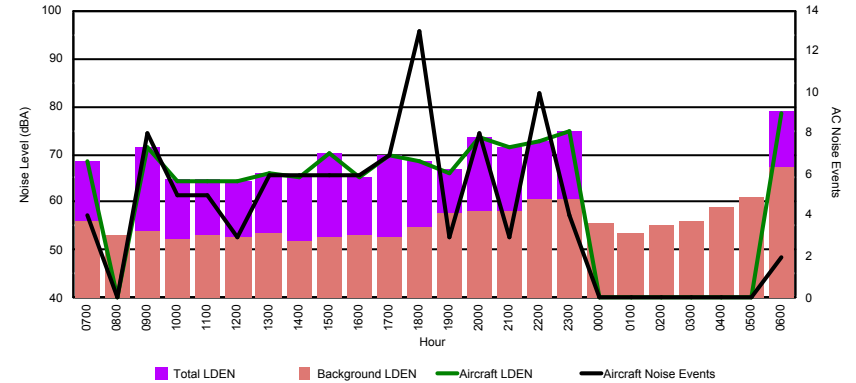

Luxembourg Airport Noise Distribution by Hour

Between 10/04/2024 00:00:00 and 10/04/2024 23:59:59 (Local Time)

Day	Aircraft Events	Total LDEN dB(A)	Aircraft LDEN dB(A)	Background LDEN dB(A)	Total LDay dB(A)	Total LEvening dB(A)	Total LNight dB(A)
10/04/24 7:00	4	68.7	68.5	56.1	68.7	-	-
10/04/24 8:00	-	53.1	-	53.1	53.1	-	-
10/04/24 9:00	8	71.6	71.5	54.0	71.6	-	-
10/04/24 10:00	5	64.7	64.5	52.2	64.7	-	-
10/04/24 11:00	5	64.8	64.5	53.0	64.8	-	-
10/04/24 12:00	3	64.5	64.2	52.8	64.5	-	-
10/04/24 13:00	6	66.2	66.0	53.6	66.2	-	-
10/04/24 14:00	6	65.6	65.4	51.7	65.6	-	-
10/04/24 15:00	6	70.1	70.1	52.8	70.1	-	-
10/04/24 16:00	6	65.3	65.1	53.0	65.3	-	-
10/04/24 17:00	7	69.8	69.8	52.6	69.8	-	-
10/04/24 18:00	13	68.5	68.4	54.8	68.5	-	-
10/04/24 19:00	3	66.8	66.2	57.8	-	66.8	-
10/04/24 20:00	8	73.5	73.4	58.2	-	73.5	-
10/04/24 21:00	3	71.6	71.5	58.1	-	71.6	-
10/04/24 22:00	10	72.8	72.6	60.7	-	72.8	-
10/04/24 23:00	4	74.7	74.6	60.5	-	-	74.7
11/04/24 0:00	-	55.5	-	55.5	-	-	55.5
11/04/24 1:00	-	53.6	-	53.6	-	-	53.6
11/04/24 2:00	-	55.2	-	55.2	-	-	55.2
11/04/24 3:00	-	56.0	-	56.0	-	-	56.0
11/04/24 4:00	-	58.9	-	58.9	-	-	58.9
11/04/24 5:00	-	61.0	-	61.0	-	-	61.0
11/04/24 6:00	2	78.8	78.4	67.4	-	-	78.8
	99	70.0	69.7	58.2	67.6	71.8	71.3

Location: DVOR NMT # 2