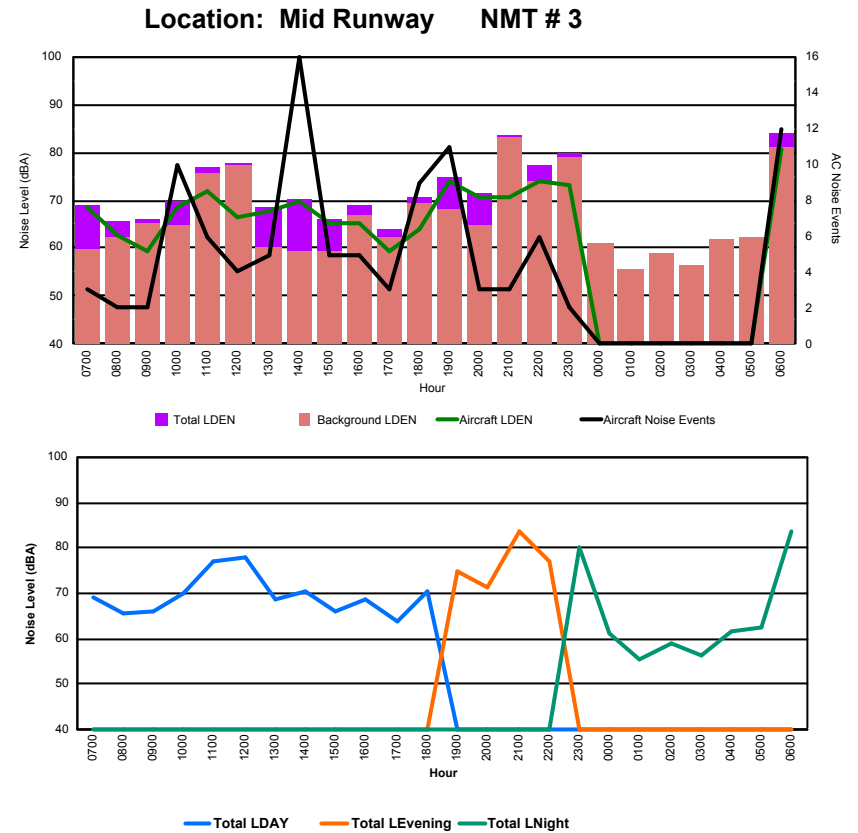

Luxembourg Airport Noise Distribution by Hour

Between 09/04/2024 00:00:00 and 09/04/2024 23:59:59 (Local Time)

Day	Aircraft Events	Total LDEN dB(A)	Aircraft LDEN dB(A)	Background LDEN dB(A)	Total LDay dB(A)	Total LEvening dB(A)	Total LNight dB(A)
09/04/24 7:00	3	69.1	68.6	59.8	69.1	-	-
09/04/24 8:00	2	65.6	62.7	62.5	65.6	-	-
09/04/24 9:00	2	66.2	59.3	65.3	66.2	-	-
09/04/24 10:00	10	69.9	68.5	64.8	69.9	-	-
09/04/24 11:00	6	77.0	71.7	75.6	77.0	-	-
09/04/24 12:00	4	77.9	66.3	77.5	77.9	-	-
09/04/24 13:00	5	68.6	67.9	60.4	68.6	-	-
09/04/24 14:00	16	70.4	70.0	59.2	70.4	-	-
09/04/24 15:00	5	66.2	65.2	59.4	66.2	-	-
09/04/24 16:00	5	68.9	65.0	67.0	68.9	-	-
09/04/24 17:00	3	64.0	59.5	62.3	64.0	-	-
09/04/24 18:00	9	70.5	63.9	69.5	70.5	-	-
09/04/24 19:00	11	75.0	74.1	68.0	-	75.0	-
09/04/24 20:00	3	71.5	70.5	64.7	-	71.5	-
09/04/24 21:00	3	83.5	70.8	83.2	-	83.5	-
09/04/24 22:00	6	77.1	74.1	74.1	-	77.1	-
09/04/24 23:00	2	80.0	73.1	79.1	-	-	80.0
10/04/24 0:00	-	61.0	-	61.1	-	-	61.0
10/04/24 1:00	-	55.6	-	55.6	-	-	55.6
10/04/24 2:00	-	58.8	-	58.9	-	-	58.8
10/04/24 3:00	-	56.4	-	56.4	-	-	56.4
10/04/24 4:00	-	61.7	-	61.8	-	-	61.7
10/04/24 5:00	-	62.3	-	62.4	-	-	62.3
10/04/24 6:00	12	83.8	80.6	81.1	-	-	83.8
	107	75.5	70.5	73.8	71.8	79.0	76.4