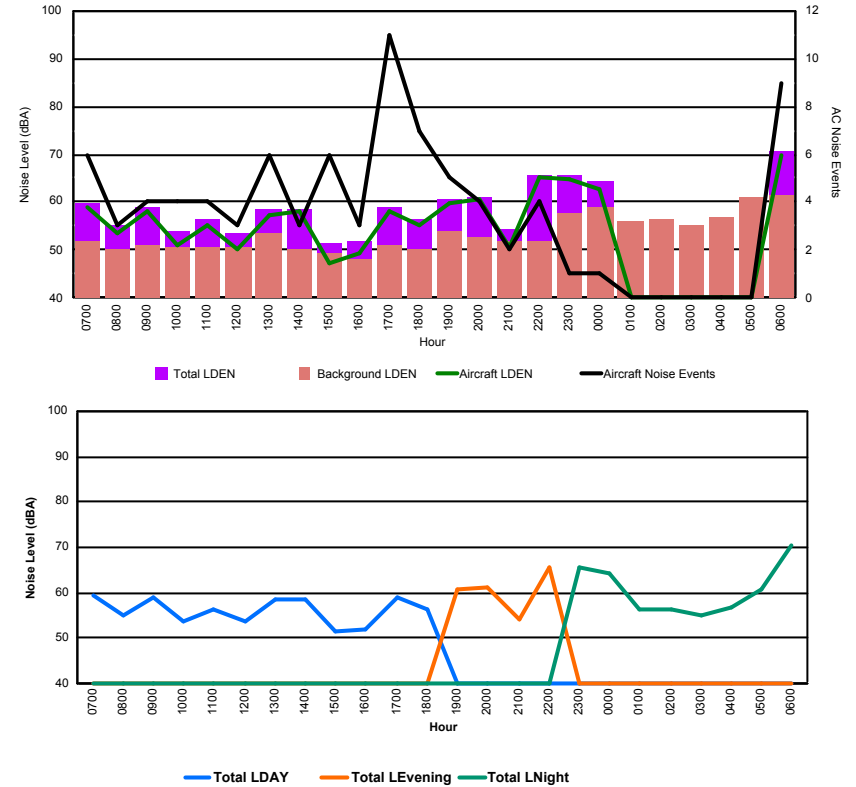

Luxembourg Airport Noise Distribution by Hour

Between 30/04/2024 00:00:00 and 30/04/2024 23:59:59 (Local Time)

Day	Aircraft Events	Total LDEN dB(A)	Aircraft LDEN dB(A)	Background LDEN dB(A)	Total LDay dB(A)	Total LEvening dB(A)	Total LNight dB(A)
30/04/24 7:00	6	59.6	58.9	51.9	59.6	-	-
30/04/24 8:00	3	55.0	53.5	50.0	55.0	-	-
30/04/24 9:00	4	59.0	58.2	50.9	59.0	-	-
30/04/24 10:00	4	53.8	50.9	50.8	53.8	-	-
30/04/24 11:00	4	56.5	55.2	50.6	56.5	-	-
30/04/24 12:00	3	53.7	50.2	50.5	53.7	-	-
30/04/24 13:00	6	58.5	57.1	53.5	58.5	-	-
30/04/24 14:00	3	58.7	58.0	50.2	58.7	-	-
30/04/24 15:00	6	51.5	47.4	49.5	51.5	-	-
30/04/24 16:00	3	51.8	49.3	48.2	51.8	-	-
30/04/24 17:00	11	58.9	58.2	51.0	58.9	-	-
30/04/24 18:00	7	56.4	55.3	50.4	56.4	-	-
30/04/24 19:00	5	60.6	59.6	54.0	-	60.6	-
30/04/24 20:00	4	61.2	60.5	52.8	-	61.2	-
30/04/24 21:00	2	54.3	50.7	51.9	-	54.3	-
30/04/24 22:00	4	65.5	65.3	52.0	-	65.5	-
30/04/24 23:00	1	65.6	64.8	57.7	-	-	65.6
01/05/24 0:00	1	64.2	62.7	58.8	-	-	64.2
01/05/24 1:00	-	56.2	-	56.2	-	-	56.2
01/05/24 2:00	-	56.2	-	56.3	-	-	56.2
01/05/24 3:00	-	55.0	-	55.0	-	-	55.0
01/05/24 4:00	-	56.8	-	56.8	-	-	56.8
01/05/24 5:00	-	60.9	-	60.9	-	-	60.9
01/05/24 6:00	9	70.5	70.0	61.5	-	-	70.5
	86	61.3	60.2	55.1	56.9	62.0	64.1

Location: Roodt/Syr NMT # 1