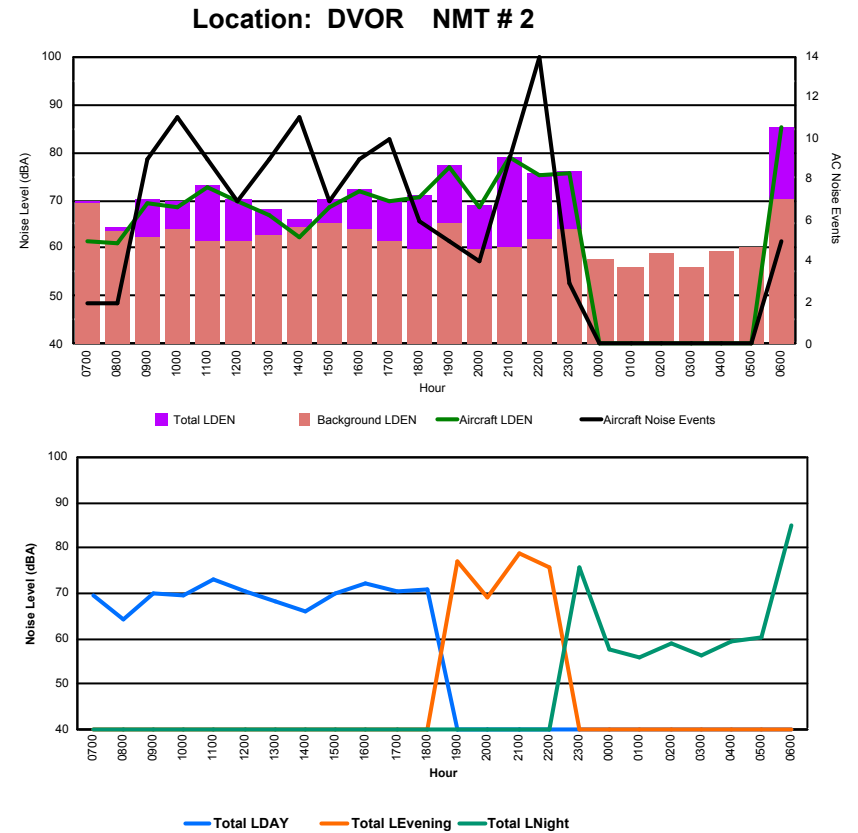

Luxembourg Airport Noise Distribution by Hour

Between 09/04/2024 00:00:00 and 09/04/2024 23:59:59 (Local Time)

Day	Aircraft Events	Total LDEN dB(A)	Aircraft LDEN dB(A)	Background LDEN dB(A)	Total LDay dB(A)	Total LEvening dB(A)	Total LNight dB(A)
09/04/24 7:00	2	69.7	61.6	69.4	69.7	-	-
09/04/24 8:00	2	64.3	61.0	63.6	64.3	-	-
09/04/24 9:00	9	70.1	69.4	62.4	70.1	-	-
09/04/24 10:00	11	69.6	68.5	63.8	69.6	-	-
09/04/24 11:00	9	73.1	72.8	61.5	73.1	-	-
09/04/24 12:00	7	70.4	69.9	61.4	70.4	-	-
09/04/24 13:00	9	68.2	67.0	62.9	68.2	-	-
09/04/24 14:00	11	66.1	62.4	64.3	66.1	-	-
09/04/24 15:00	7	70.1	68.6	65.4	70.1	-	-
09/04/24 16:00	9	72.3	71.8	63.8	72.3	-	-
09/04/24 17:00	10	70.4	69.9	61.4	70.4	-	-
09/04/24 18:00	6	71.1	70.7	59.8	71.1	-	-
09/04/24 19:00	5	77.1	76.8	65.2	-	77.1	-
09/04/24 20:00	4	69.0	68.4	59.8	-	69.0	-
09/04/24 21:00	9	79.0	79.0	60.4	-	79.0	-
09/04/24 22:00	14	75.6	75.4	61.9	-	75.6	-
09/04/24 23:00	3	75.9	75.7	64.1	-	-	75.9
10/04/24 0:00	-	57.8	-	57.8	-	-	57.8
10/04/24 1:00	-	56.0	-	56.0	-	-	56.0
10/04/24 2:00	-	58.9	-	58.9	-	-	58.9
10/04/24 3:00	-	56.2	-	56.2	-	-	56.2
10/04/24 4:00	-	59.2	-	59.2	-	-	59.2
10/04/24 5:00	-	60.2	-	60.2	-	-	60.2
10/04/24 6:00	5	85.2	85.1	70.1	-	-	85.2
	132	74.5	74.2	63.6	70.2	76.4	76.7