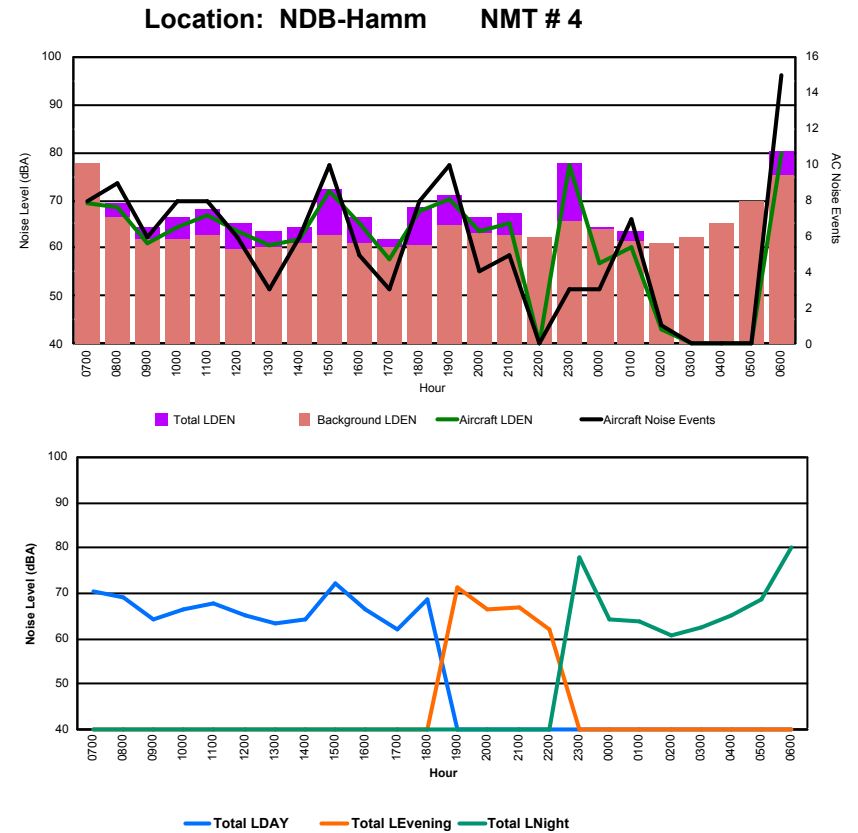

Luxembourg Airport Noise Distribution by Hour

Between 17/04/2024 00:00:00 and 17/04/2024 23:59:59 (Local Time)

Day	Aircraft Events	Total LDEN dB(A)	Aircraft LDEN dB(A)	Background LDEN dB(A)	Total LDay dB(A)	Total LEvening dB(A)	Total LNight dB(A)
17/04/24 7:00	8	70.4	69.5	77.7	70.4	-	-
17/04/24 8:00	9	69.3	68.7	66.3	69.3	-	-
17/04/24 9:00	6	64.4	61.2	62.0	64.4	-	-
17/04/24 10:00	8	66.3	64.5	61.9	66.3	-	-
17/04/24 11:00	8	68.0	66.8	62.6	68.0	-	-
17/04/24 12:00	6	65.0	63.6	59.7	65.0	-	-
17/04/24 13:00	3	63.4	60.7	60.3	63.4	-	-
17/04/24 14:00	6	64.4	61.8	61.1	64.4	-	-
17/04/24 15:00	10	72.3	71.8	62.7	72.3	-	-
17/04/24 16:00	5	66.6	65.3	61.0	66.6	-	-
17/04/24 17:00	3	62.0	57.5	60.2	62.0	-	-
17/04/24 18:00	8	68.6	67.8	60.8	68.6	-	-
17/04/24 19:00	10	71.2	70.2	64.8	-	71.2	-
17/04/24 20:00	4	66.4	63.5	63.3	-	66.4	-
17/04/24 21:00	5	67.1	65.4	62.6	-	67.1	-
17/04/24 22:00	-	62.0	-	62.1	-	62.0	-
17/04/24 23:00	3	77.8	77.5	65.7	-	-	77.8
18/04/24 0:00	3	64.2	57.0	63.9	-	-	64.2
18/04/24 1:00	7	63.7	60.4	61.5	-	-	63.7
18/04/24 2:00	1	60.9	43.2	61.1	-	-	60.9
18/04/24 3:00	-	62.5	-	62.5	-	-	62.5
18/04/24 4:00	-	65.0	-	65.2	-	-	65.0
18/04/24 5:00	-	68.6	-	69.9	-	-	68.6
18/04/24 6:00	15	80.1	79.7	75.2	-	-	80.1
	128	70.6	69.7	67.7	67.7	67.8	73.5