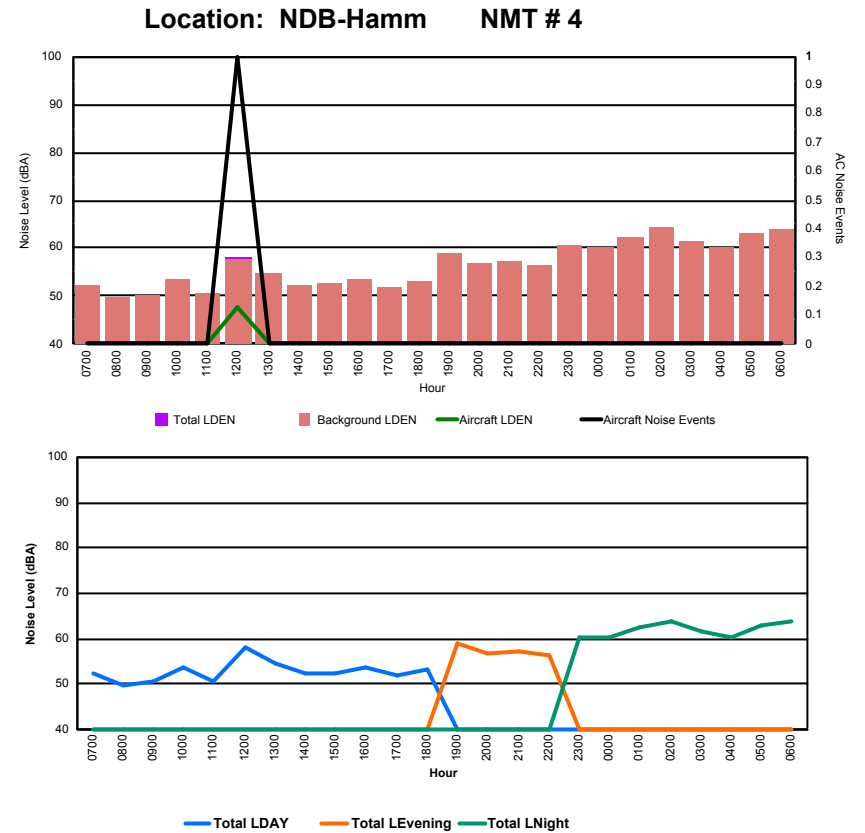

Luxembourg Airport Noise Distribution by Hour

Between 15/01/2024 00:00:00 and 15/01/2024 23:59:59 (Local Time)

Day	Aircraft Events	Total LDEN dB(A)	Aircraft LDEN dB(A)	Background LDEN dB(A)	Total LDay dB(A)	Total LEvening dB(A)	Total LNight dB(A)
15/01/24	7:00	-	52.2	-	52.2	-	-
15/01/24	8:00	-	49.9	-	49.9	-	-
15/01/24	9:00	-	50.4	-	50.4	-	-
15/01/24	10:00	-	53.5	-	53.5	-	-
15/01/24	11:00	-	50.7	-	50.7	-	-
15/01/24	12:00	1	58.1	47.9	57.7	58.1	-
15/01/24	13:00	-	54.6	-	54.6	-	-
15/01/24	14:00	-	52.3	-	52.3	-	-
15/01/24	15:00	-	52.5	-	52.5	-	-
15/01/24	16:00	-	53.7	-	53.7	-	-
15/01/24	17:00	-	51.8	-	51.8	-	-
15/01/24	18:00	-	53.1	-	53.1	-	-
15/01/24	19:00	-	58.8	-	58.9	-	58.8
15/01/24	20:00	-	56.7	-	56.7	-	56.7
15/01/24	21:00	-	57.1	-	57.1	-	57.1
15/01/24	22:00	-	56.3	-	56.3	-	56.3
15/01/24	23:00	-	60.5	-	60.5	-	60.5
16/01/24	0:00	-	60.3	-	60.4	-	60.3
16/01/24	1:00	-	62.3	-	62.5	-	62.3
16/01/24	2:00	-	63.9	-	64.4	-	63.9
16/01/24	3:00	-	61.5	-	61.5	-	61.5
16/01/24	4:00	-	60.3	-	60.3	-	60.3
16/01/24	5:00	-	63.0	-	63.0	-	63.0
16/01/24	6:00	-	63.9	-	64.0	-	63.9
	1	58.8	34.1	58.9	53.3	57.3	62.2