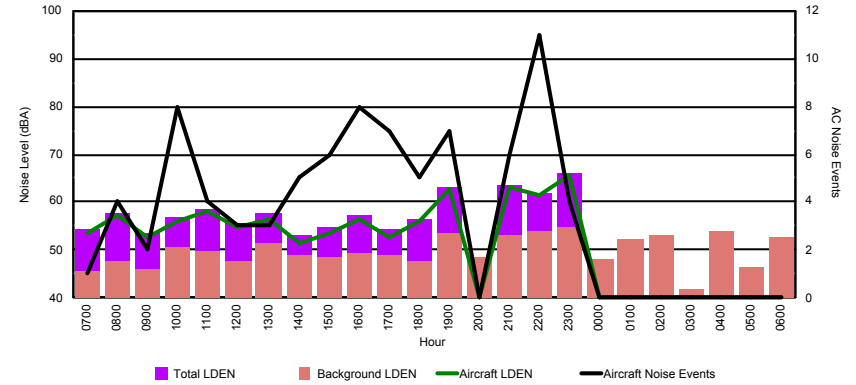

Luxembourg Airport Noise Distribution by Hour

Between 19/01/2024 00:00:00 and 19/01/2024 23:59:59 (Local Time)

Day	Aircraft Events	Total LDEN dB(A)	Aircraft LDEN dB(A)	Background LDEN dB(A)	Total LDay dB(A)	Total LEvening dB(A)	Total LNight dB(A)
19/01/24 7:00	1	54.4	53.7	45.7	54.4	-	-
19/01/24 8:00	4	57.7	57.3	47.7	57.7	-	-
19/01/24 9:00	2	53.4	52.5	46.1	53.4	-	-
19/01/24 10:00	8	56.9	55.9	50.6	56.9	-	-
19/01/24 11:00	4	58.7	58.2	49.8	58.7	-	-
19/01/24 12:00	3	55.7	54.9	47.8	55.7	-	-
19/01/24 13:00	3	57.7	56.5	51.5	57.7	-	-
19/01/24 14:00	5	53.1	51.3	48.8	53.1	-	-
19/01/24 15:00	6	54.6	53.4	48.6	54.6	-	-
19/01/24 16:00	8	57.1	56.3	49.5	57.1	-	-
19/01/24 17:00	7	54.2	52.8	48.9	54.2	-	-
19/01/24 18:00	5	56.6	56.0	47.8	56.6	-	-
19/01/24 19:00	7	63.0	62.6	53.7	-	63.0	-
19/01/24 20:00	-	48.5	-	48.5	-	48.5	-
19/01/24 21:00	6	63.4	63.0	53.0	-	63.4	-
19/01/24 22:00	11	61.9	61.3	54.0	-	61.9	-
19/01/24 23:00	4	66.1	65.7	54.9	-	-	66.1
20/01/24 0:00	-	48.1	-	48.1	-	-	48.1
20/01/24 1:00	-	52.3	-	52.3	-	-	52.3
20/01/24 2:00	-	53.1	-	53.0	-	-	53.1
20/01/24 3:00	-	41.8	-	41.8	-	-	41.8
20/01/24 4:00	-	53.9	-	53.9	-	-	53.9
20/01/24 5:00	-	46.6	-	46.6	-	-	46.6
20/01/24 6:00	-	52.5	-	52.5	-	-	52.5
	84	58.2	57.3	50.8	56.2	61.6	58.0

Location: Roodt/Syr NMT # 1