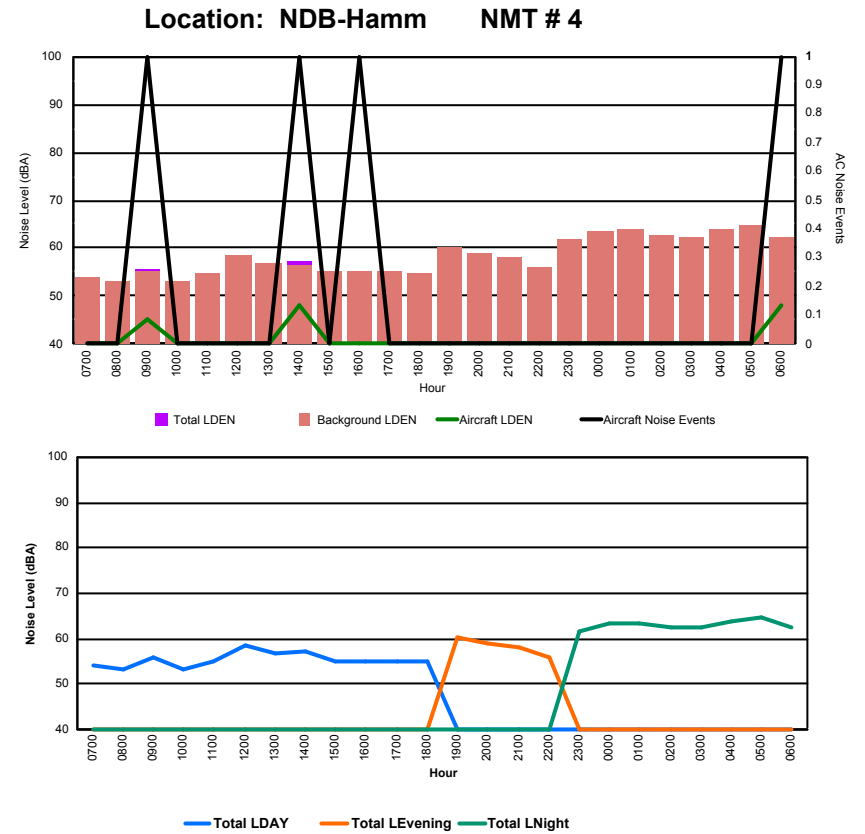

Luxembourg Airport Noise Distribution by Hour

Between 05/01/2024 00:00:00 and 05/01/2024 23:59:59 (Local Time)

Day	Aircraft Events	Total LDEN dB (A)	Aircraft LDEN dB(A)	Background LDEN dB(A)	Total LDay dB(A)	Total LEvening dB(A)	Total LNight dB (A)
05/01/24 7:00	-	53.9	-	53.9	53.9	-	-
05/01/24 8:00	-	53.1	-	53.1	53.1	-	-
05/01/24 9:00	1	55.7	45.1	55.4	55.7	-	-
05/01/24 10:00	-	53.3	-	53.3	53.3	-	-
05/01/24 11:00	-	54.8	-	54.8	54.8	-	-
05/01/24 12:00	-	58.4	-	58.4	58.4	-	-
05/01/24 13:00	-	56.8	-	56.8	56.8	-	-
05/01/24 14:00	1	57.2	48.3	56.6	57.2	-	-
05/01/24 15:00	-	55.0	-	55.0	55.0	-	-
05/01/24 16:00	1	55.1	39.4	55.0	55.1	-	-
05/01/24 17:00	-	55.1	-	55.1	55.1	-	-
05/01/24 18:00	-	54.9	-	54.9	54.9	-	-
05/01/24 19:00	-	60.2	-	60.2	-	60.2	-
05/01/24 20:00	-	59.0	-	59.0	-	59.0	-
05/01/24 21:00	-	58.3	-	58.3	-	58.3	-
05/01/24 22:00	-	55.9	-	55.9	-	55.9	-
05/01/24 23:00	-	61.7	-	61.7	-	-	61.7
06/01/24 0:00	-	63.4	-	63.7	-	-	63.4
06/01/24 1:00	-	63.5	-	64.0	-	-	63.5
06/01/24 2:00	-	62.6	-	62.9	-	-	62.6
06/01/24 3:00	-	62.3	-	62.3	-	-	62.3
06/01/24 4:00	-	63.9	-	64.0	-	-	63.9
06/01/24 5:00	-	64.5	-	64.6	-	-	64.5
06/01/24 6:00	1	62.4	48.1	62.3	-	-	62.4
	4	59.9	38.6	60.0	55.5	58.6	63.1