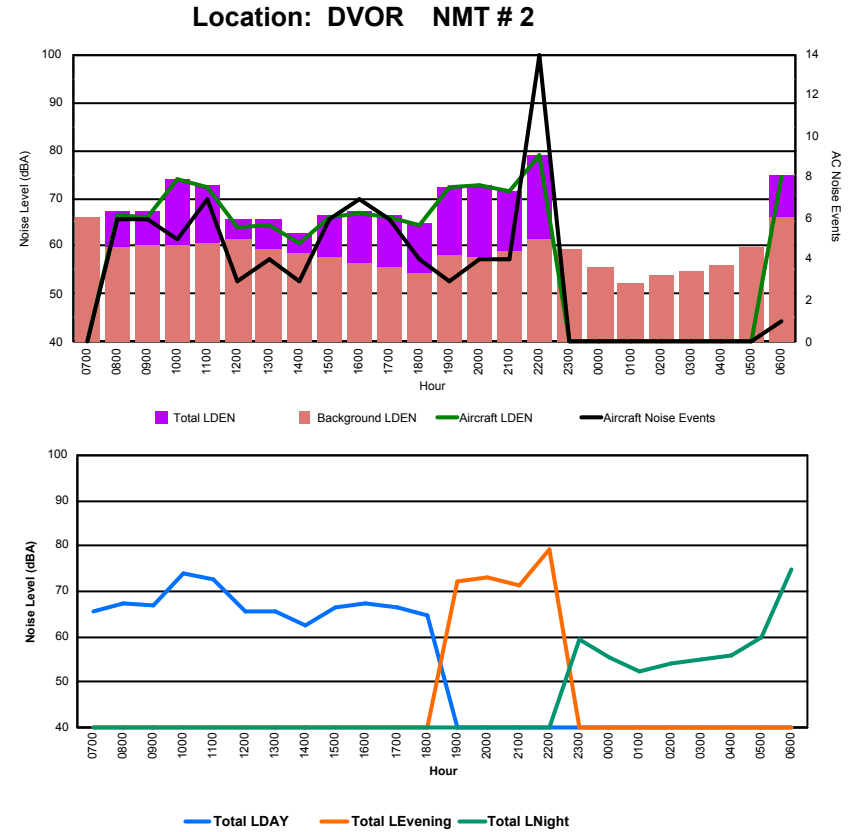

Location: Roodt/Syr NMT # 1

Luxembourg Airport Noise Distribution by Hour

Between 24/01/2024 00:00:00 and 24/01/2024 23:59:59 (Local Time)

Day	Aircraft Events	Total LDEN dB(A)	Aircraft LDEN dB(A)	Background LDEN dB(A)	Total LDay dB(A)	Total LEvening dB(A)	Total LNight dB(A)
24/01/24	7:00	-	65.6	-	66.0	65.6	-
24/01/24	8:00	6	67.3	66.6	59.6	67.3	-
24/01/24	9:00	6	67.1	66.1	60.4	67.1	-
24/01/24	10:00	5	74.1	73.9	60.0	74.1	-
24/01/24	11:00	7	72.7	72.4	60.6	72.7	-
24/01/24	12:00	3	65.6	63.9	61.3	65.6	-
24/01/24	13:00	4	65.6	64.5	59.5	65.6	-
24/01/24	14:00	3	62.7	60.6	58.6	62.7	-
24/01/24	15:00	6	66.6	66.0	57.8	66.6	-
24/01/24	16:00	7	67.3	67.0	56.5	67.3	-
24/01/24	17:00	6	66.3	66.0	55.8	66.3	-
24/01/24	18:00	4	64.7	64.2	54.5	64.7	-
24/01/24	19:00	3	72.4	72.2	58.3	-	72.4
24/01/24	20:00	4	72.9	72.7	57.7	-	72.9
24/01/24	21:00	4	71.5	71.3	59.0	-	71.5
24/01/24	22:00	14	79.1	79.0	61.4	-	79.1
24/01/24	23:00	-	59.2	-	59.2	-	59.2
25/01/24	0:00	-	55.5	-	55.5	-	55.5
25/01/24	1:00	-	52.4	-	52.4	-	52.4
25/01/24	2:00	-	54.0	-	54.0	-	54.0
25/01/24	3:00	-	54.9	-	54.9	-	54.9
25/01/24	4:00	-	55.9	-	55.9	-	55.9
25/01/24	5:00	-	59.9	-	59.9	-	59.9
25/01/24	6:00	1	74.9	74.3	66.0	-	74.9
	83	70.2	69.8	59.9	68.5	75.2	66.3