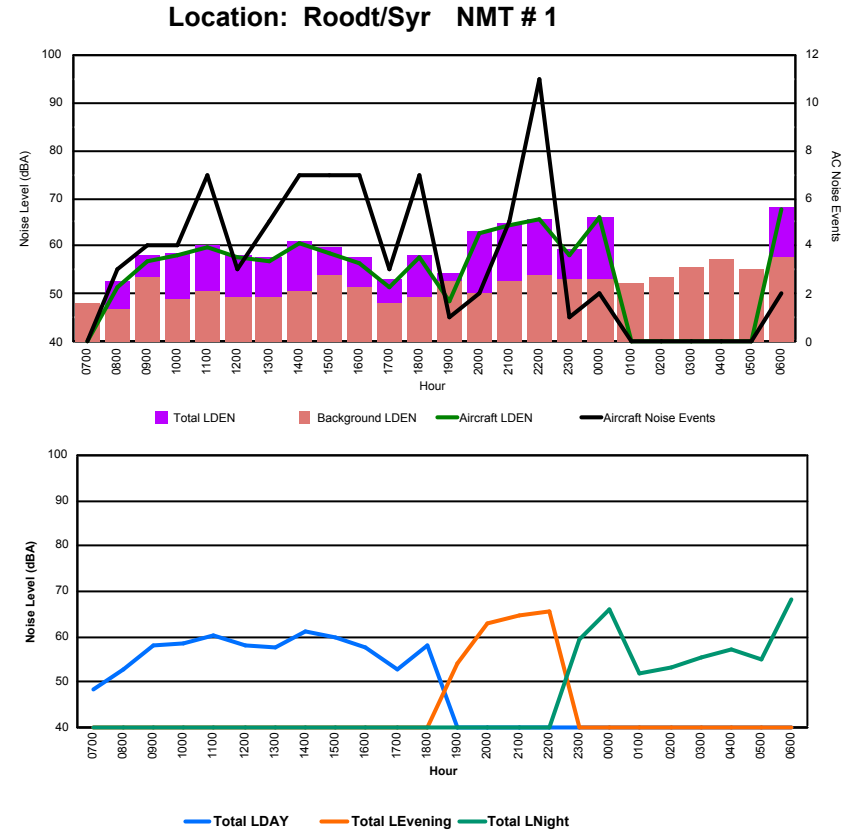

Luxembourg Airport Noise Distribution by Hour

Between 25/01/2024 00:00:00 and 25/01/2024 23:59:59 (Local Time)

Day	Aircraft Events	Total LDEN dB (A)	Aircraft LDEN dB(A)	Background LDEN dB(A)	Total LDay dB(A)	Total LEvening dB(A)	Total LNight dB (A)
25/01/24	7:00	-	48.2	-	48.2	-	-
25/01/24	8:00	3	52.8	51.6	46.8	52.8	-
25/01/24	9:00	4	58.3	56.7	53.5	58.3	-
25/01/24	10:00	4	58.7	58.2	49.1	58.7	-
25/01/24	11:00	7	60.2	59.7	50.7	60.2	-
25/01/24	12:00	3	58.2	57.6	49.4	58.2	-
25/01/24	13:00	5	57.6	56.9	49.5	57.6	-
25/01/24	14:00	7	61.2	60.8	50.5	61.2	-
25/01/24	15:00	7	59.8	58.6	54.0	59.8	-
25/01/24	16:00	7	57.7	56.6	51.6	57.7	-
25/01/24	17:00	3	53.0	51.4	48.0	53.0	-
25/01/24	18:00	7	58.2	57.6	49.3	58.2	-
25/01/24	19:00	1	54.2	48.6	52.9	-	54.2
25/01/24	20:00	2	63.0	62.8	50.0	-	63.0
25/01/24	21:00	5	64.8	64.5	52.6	-	64.8
25/01/24	22:00	11	65.7	65.5	53.9	-	65.7
25/01/24	23:00	1	59.3	58.1	53.3	-	59.3
26/01/24	0:00	2	66.1	65.9	53.0	-	66.1
26/01/24	1:00	-	52.1	-	52.1	-	52.1
26/01/24	2:00	-	53.4	-	53.4	-	53.4
26/01/24	3:00	-	55.6	-	55.6	-	55.6
26/01/24	4:00	-	57.4	-	57.4	-	57.4
26/01/24	5:00	-	55.2	-	55.2	-	55.2
26/01/24	6:00	2	68.2	67.7	57.9	-	68.2
	81	60.9	60.2	53.0	58.1	63.5	62.2