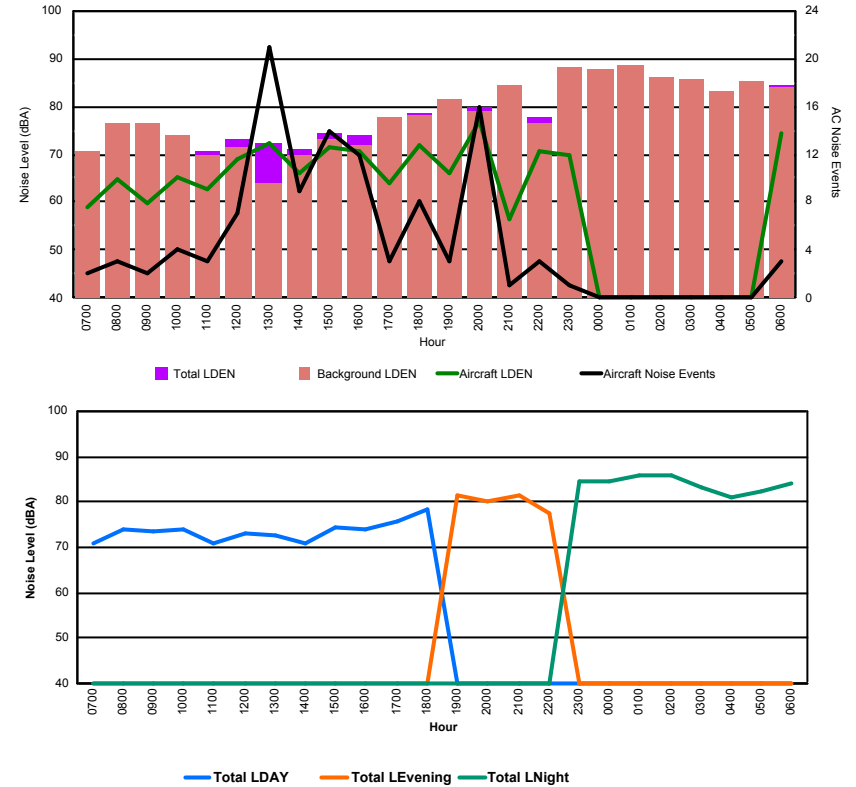

Luxembourg Airport Noise Distribution by Hour

Between 10/01/2024 00:00:00 and 10/01/2024 23:59:59 (Local Time)

Day	Aircraft Events	Total LDEN dB (A)	Aircraft LDEN dB(A)	Background LDEN dB(A)	Total LDay dB(A)	Total LEvening dB(A)	Total LNight dB (A)
10/01/24 7:00	2	70.8	58.8	70.6	70.8	-	-
10/01/24 8:00	3	73.8	64.9	76.3	73.8	-	-
10/01/24 9:00	2	73.6	59.8	76.3	73.6	-	-
10/01/24 10:00	4	74.1	65.3	73.9	74.1	-	-
10/01/24 11:00	3	70.7	62.7	70.0	70.7	-	-
10/01/24 12:00	7	73.1	68.8	71.6	73.1	-	-
10/01/24 13:00	21	72.5	72.1	64.1	72.5	-	-
10/01/24 14:00	9	71.0	65.9	69.9	71.0	-	-
10/01/24 15:00	14	74.5	71.4	73.3	74.5	-	-
10/01/24 16:00	12	74.1	70.8	71.8	74.1	-	-
10/01/24 17:00	3	75.6	64.0	77.9	75.6	-	-
10/01/24 18:00	8	78.4	71.7	78.2	78.4	-	-
10/01/24 19:00	3	81.4	66.0	81.5	-	81.4	-
10/01/24 20:00	16	80.0	76.7	78.9	-	80.0	-
10/01/24 21:00	1	81.3	56.6	84.2	-	81.3	-
10/01/24 22:00	3	77.6	70.5	76.5	-	77.6	-
10/01/24 23:00	1	84.6	69.6	88.2	-	-	84.6
11/01/24 0:00	-	84.7	-	87.6	-	-	84.7
11/01/24 1:00	-	85.7	-	88.6	-	-	85.7
11/01/24 2:00	-	85.8	-	85.9	-	-	85.8
11/01/24 3:00	-	83.1	-	85.5	-	-	83.1
11/01/24 4:00	-	80.9	-	83.3	-	-	80.9
11/01/24 5:00	-	82.3	-	85.3	-	-	82.3
11/01/24 6:00	3	84.3	74.2	84.1	-	-	84.3
	115	80.7	68.7	82.6	74.1	80.3	84.2

Location: Mid Runway NMT # 3