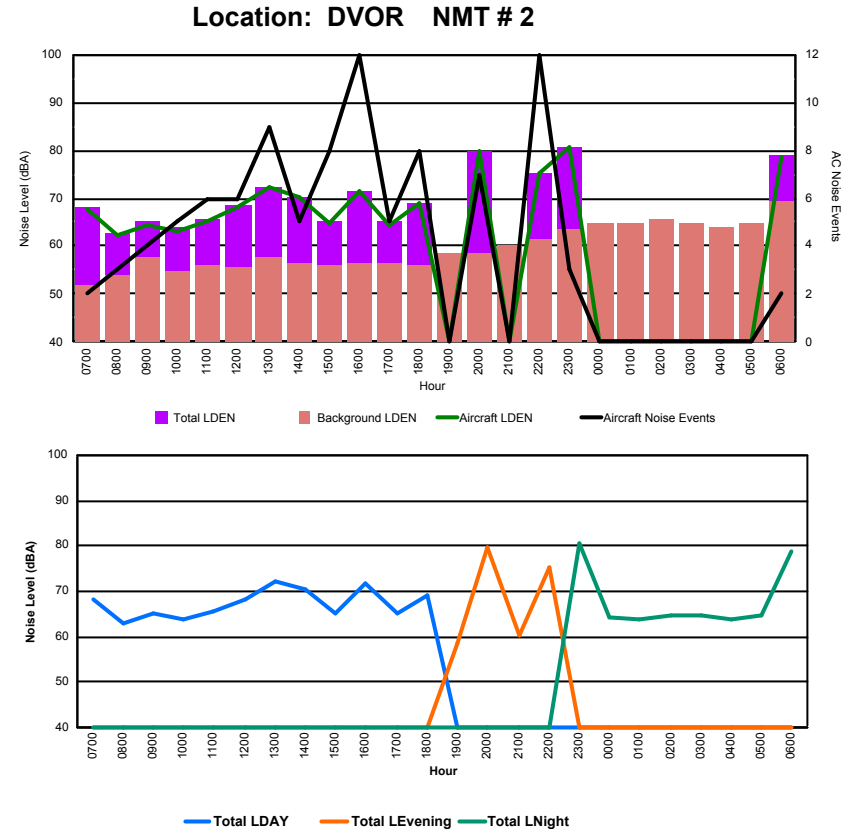

Location: Roodt/Syr NMT # 1

Luxembourg Airport Noise Distribution by Hour

Between 31/01/2024 00:00:00 and 31/01/2024 23:59:59 (Local Time)

Day	Aircraft Events	Total LDEN dB(A)	Aircraft LDEN dB(A)	Background LDEN dB(A)	Total LDay dB(A)	Total LEvening dB(A)	Total LNight dB(A)
31/01/24 7:00	2	68.1	67.9	52.0	68.1	-	-
31/01/24 8:00	3	62.9	62.3	54.1	62.9	-	-
31/01/24 9:00	4	65.3	64.5	57.8	65.3	-	-
31/01/24 10:00	5	63.9	63.3	54.8	63.9	-	-
31/01/24 11:00	6	65.7	65.2	55.9	65.7	-	-
31/01/24 12:00	6	68.4	68.1	55.7	68.4	-	-
31/01/24 13:00	9	72.2	72.1	57.8	72.2	-	-
31/01/24 14:00	5	70.4	70.1	56.4	70.4	-	-
31/01/24 15:00	8	65.1	64.6	56.0	65.1	-	-
31/01/24 16:00	12	71.6	71.5	56.4	71.6	-	-
31/01/24 17:00	5	65.1	64.5	56.3	65.1	-	-
31/01/24 18:00	8	69.1	68.9	56.0	69.1	-	-
31/01/24 19:00	-	58.6	-	58.6	-	58.6	-
31/01/24 20:00	7	79.7	79.7	58.6	-	79.7	-
31/01/24 21:00	-	60.2	-	60.2	-	60.2	-
31/01/24 22:00	12	75.3	75.1	61.5	-	75.3	-
31/01/24 23:00	3	80.8	80.8	63.7	-	-	80.8
01/02/24 0:00	-	64.3	-	64.8	-	-	64.3
01/02/24 1:00	-	63.9	-	64.7	-	-	63.9
01/02/24 2:00	-	64.6	-	65.5	-	-	64.6
01/02/24 3:00	-	64.7	-	64.9	-	-	64.7
01/02/24 4:00	-	63.9	-	64.0	-	-	63.9
01/02/24 5:00	-	64.9	-	64.9	-	-	64.9
01/02/24 6:00	2	78.8	78.4	69.3	-	-	78.8
	97	72.5	72.1	62.0	68.3	75.1	74.2