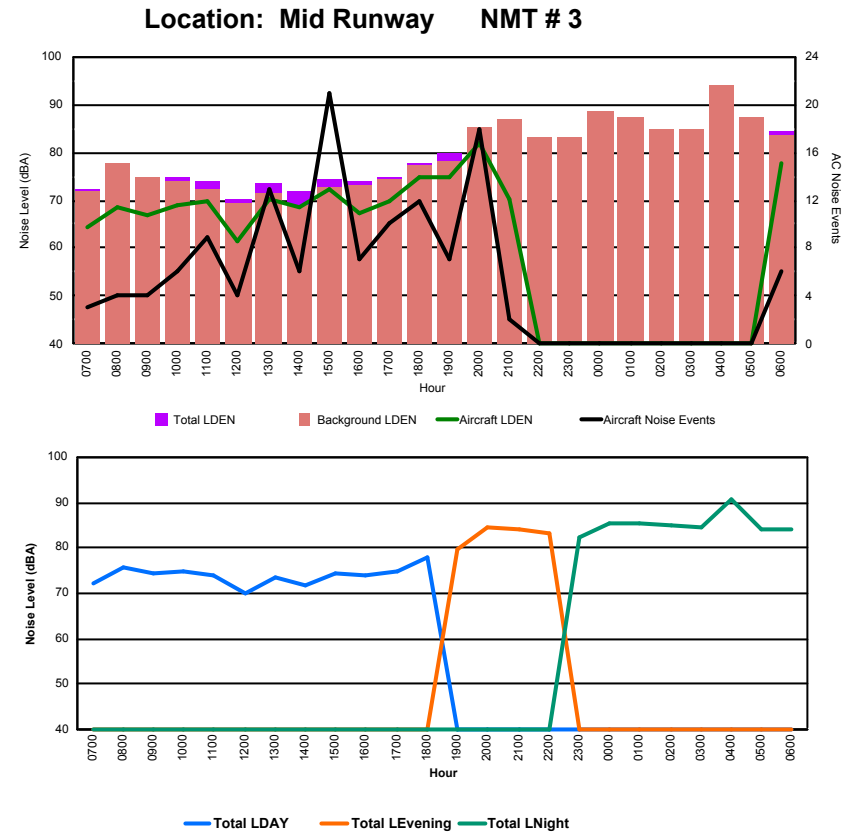

Luxembourg Airport Noise Distribution by Hour

Between 09/01/2024 00:00:00 and 09/01/2024 23:59:59 (Local Time)

Day	Aircraft Events	Total LDEN dB(A)	Aircraft LDEN dB(A)	Background LDEN dB(A)	Total LDay dB(A)	Total LEvening dB(A)	Total LNight dB(A)
09/01/24 7:00	3	72.4	64.4	71.7	72.4	-	-
09/01/24 8:00	4	75.6	68.4	77.6	75.6	-	-
09/01/24 9:00	4	74.2	66.7	74.6	74.2	-	-
09/01/24 10:00	6	74.8	69.0	73.9	74.8	-	-
09/01/24 11:00	9	74.1	69.7	72.2	74.1	-	-
09/01/24 12:00	4	70.1	61.3	69.5	70.1	-	-
09/01/24 13:00	13	73.7	70.2	71.5	73.7	-	-
09/01/24 14:00	6	71.7	68.7	68.9	71.7	-	-
09/01/24 15:00	21	74.5	72.1	72.6	74.5	-	-
09/01/24 16:00	7	73.8	67.5	73.2	73.8	-	-
09/01/24 17:00	10	74.8	69.6	74.2	74.8	-	-
09/01/24 18:00	12	77.8	74.8	77.1	77.8	-	-
09/01/24 19:00	7	79.6	75.0	78.3	-	79.6	-
09/01/24 20:00	18	84.4	82.0	85.3	-	84.4	-
09/01/24 21:00	2	84.0	70.4	86.7	-	84.0	-
09/01/24 22:00	-	83.2	-	83.3	-	83.2	-
09/01/24 23:00	-	82.5	-	83.3	-	-	82.5
10/01/24 0:00	-	85.3	-	88.4	-	-	85.3
10/01/24 1:00	-	85.5	-	87.3	-	-	85.5
10/01/24 2:00	-	84.8	-	85.0	-	-	84.8
10/01/24 3:00	-	84.4	-	84.7	-	-	84.4
10/01/24 4:00	-	90.6	-	93.8	-	-	90.6
10/01/24 5:00	-	84.0	-	87.2	-	-	84.0
10/01/24 6:00	6	84.3	77.6	83.6	-	-	84.3
	132	82.5	71.9	84.4	74.4	83.2	85.9