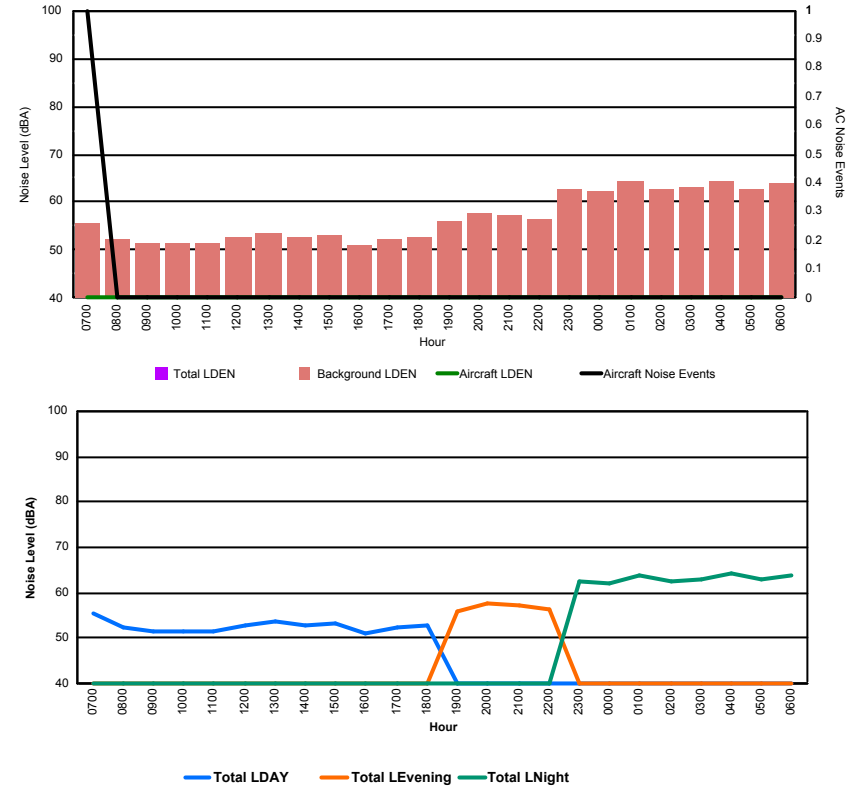

Luxembourg Airport Noise Distribution by Hour

Between 06/01/2024 00:00:00 and 06/01/2024 23:59:59 (Local Time)

Day	Aircraft Events	Total LDEN dB(A)	Aircraft LDEN dB(A)	Background LDEN dB(A)	Total LDay dB(A)	Total LEvening dB(A)	Total LNight dB(A)
06/01/24 7:00	1	55.4	35.8	55.5	55.4	-	-
06/01/24 8:00	-	52.4	-	52.4	52.4	-	-
06/01/24 9:00	-	51.4	-	51.4	51.4	-	-
06/01/24 10:00	-	51.4	-	51.4	51.4	-	-
06/01/24 11:00	-	51.4	-	51.4	51.4	-	-
06/01/24 12:00	-	52.9	-	52.9	52.9	-	-
06/01/24 13:00	-	53.5	-	53.5	53.5	-	-
06/01/24 14:00	-	52.7	-	52.7	52.7	-	-
06/01/24 15:00	-	53.2	-	53.2	53.2	-	-
06/01/24 16:00	-	50.9	-	50.9	50.9	-	-
06/01/24 17:00	-	52.4	-	52.4	52.4	-	-
06/01/24 18:00	-	52.7	-	52.7	52.7	-	-
06/01/24 19:00	-	55.9	-	55.9	-	55.9	-
06/01/24 20:00	-	57.5	-	57.5	-	57.5	-
06/01/24 21:00	-	57.3	-	57.3	-	57.3	-
06/01/24 22:00	-	56.4	-	56.4	-	56.4	-
06/01/24 23:00	-	62.7	-	62.7	-	-	62.7
07/01/24 0:00	-	62.1	-	62.3	-	-	62.1
07/01/24 1:00	-	63.9	-	64.5	-	-	63.9
07/01/24 2:00	-	62.5	-	62.8	-	-	62.5
07/01/24 3:00	-	63.1	-	63.1	-	-	63.1
07/01/24 4:00	-	64.2	-	64.2	-	-	64.2
07/01/24 5:00	-	62.9	-	62.9	-	-	62.9
07/01/24 6:00	-	64.0	-	64.0	-	-	64.0
	1	59.4	22.0	59.5	52.7	56.8	63.2

Location: NDB-Hamm NMT # 4