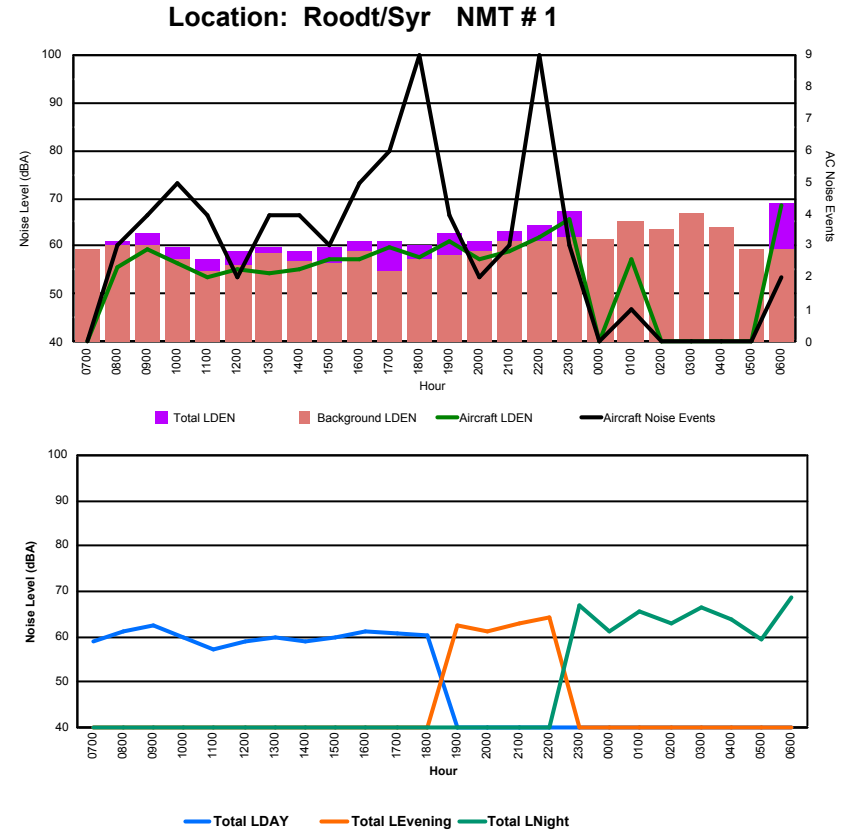

Luxembourg Airport Noise Distribution by Hour

Between 03/01/2024 00:00:00 and 03/01/2024 23:59:59 (Local Time)

Day	Aircraft Events	Total LDEN dB(A)	Aircraft LDEN dB(A)	Background LDEN dB(A)	Total LDay dB(A)	Total LEvening dB(A)	Total LNight dB(A)
03/01/24 7:00	-	58.9	-	59.3	58.9	-	-
03/01/24 8:00	3	61.2	55.7	60.2	61.2	-	-
03/01/24 9:00	4	62.7	59.5	60.0	62.7	-	-
03/01/24 10:00	5	59.8	56.5	57.2	59.8	-	-
03/01/24 11:00	4	57.3	53.7	54.9	57.3	-	-
03/01/24 12:00	2	58.8	55.4	56.2	58.8	-	-
03/01/24 13:00	4	59.8	54.5	58.4	59.8	-	-
03/01/24 14:00	4	59.0	55.1	56.8	59.0	-	-
03/01/24 15:00	3	59.8	57.3	56.4	59.8	-	-
03/01/24 16:00	5	61.1	57.4	58.9	61.1	-	-
03/01/24 17:00	6	60.9	59.6	54.9	60.9	-	-
03/01/24 18:00	9	60.2	57.5	57.2	60.2	-	-
03/01/24 19:00	4	62.7	60.9	58.3	-	62.7	-
03/01/24 20:00	2	61.1	57.2	58.9	-	61.1	-
03/01/24 21:00	3	63.0	58.9	60.9	-	63.0	-
03/01/24 22:00	9	64.2	61.8	60.9	-	64.2	-
03/01/24 23:00	3	67.1	65.7	61.7	-	-	67.1
04/01/24 0:00	-	61.4	-	61.6	-	-	61.4
04/01/24 1:00	1	65.4	57.1	65.3	-	-	65.4
04/01/24 2:00	-	63.0	-	63.5	-	-	63.0
04/01/24 3:00	-	66.3	-	66.7	-	-	66.3
04/01/24 4:00	-	63.9	-	64.1	-	-	63.9
04/01/24 5:00	-	59.3	-	59.3	-	-	59.3
04/01/24 6:00	2	68.9	68.4	59.2	-	-	68.9
	73	63.0	59.3	60.8	60.2	62.9	65.3