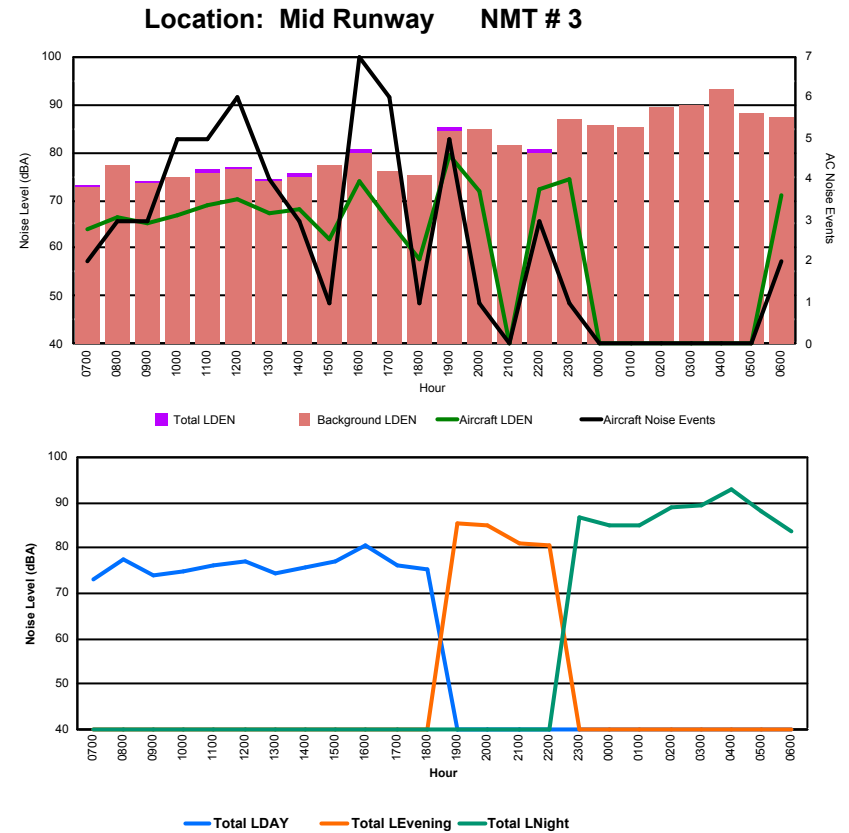

Luxembourg Airport Noise Distribution by Hour

Between 22/01/2024 00:00:00 and 22/01/2024 23:59:59 (Local Time)

Day	Aircraft Events	Total LDEN dB(A)	Aircraft LDEN dB(A)	Background LDEN dB(A)	Total LDay dB(A)	Total LEvening dB(A)	Total LNight dB(A)
22/01/24 7:00	2	73.2	64.0	72.8	73.2	-	-
22/01/24 8:00	3	77.4	66.4	77.4	77.4	-	-
22/01/24 9:00	3	73.9	65.1	73.5	73.9	-	-
22/01/24 10:00	5	75.0	66.9	74.7	75.0	-	-
22/01/24 11:00	5	76.4	68.8	75.8	76.4	-	-
22/01/24 12:00	6	77.0	70.2	76.6	77.0	-	-
22/01/24 13:00	4	74.5	67.3	73.9	74.5	-	-
22/01/24 14:00	3	75.7	68.1	75.0	75.7	-	-
22/01/24 15:00	1	77.2	61.9	77.4	77.2	-	-
22/01/24 16:00	7	80.5	74.0	79.8	80.5	-	-
22/01/24 17:00	6	76.1	65.5	75.9	76.1	-	-
22/01/24 18:00	1	75.3	57.5	75.3	75.3	-	-
22/01/24 19:00	5	85.4	79.4	84.4	-	85.4	-
22/01/24 20:00	1	84.8	71.8	84.7	-	84.8	-
22/01/24 21:00	-	81.1	-	81.3	-	81.1	-
22/01/24 22:00	3	80.7	72.4	80.0	-	80.7	-
22/01/24 23:00	1	86.9	74.4	87.0	-	-	86.9
23/01/24 0:00	-	85.2	-	85.5	-	-	85.2
23/01/24 1:00	-	85.0	-	85.2	-	-	85.0
23/01/24 2:00	-	89.0	-	89.5	-	-	89.0
23/01/24 3:00	-	89.5	-	89.6	-	-	89.5
23/01/24 4:00	-	93.0	-	93.2	-	-	93.0
23/01/24 5:00	-	88.0	-	88.2	-	-	88.0
23/01/24 6:00	2	83.7	71.2	87.2	-	-	83.7
	58	84.7	69.9	85.0	76.5	83.5	88.5