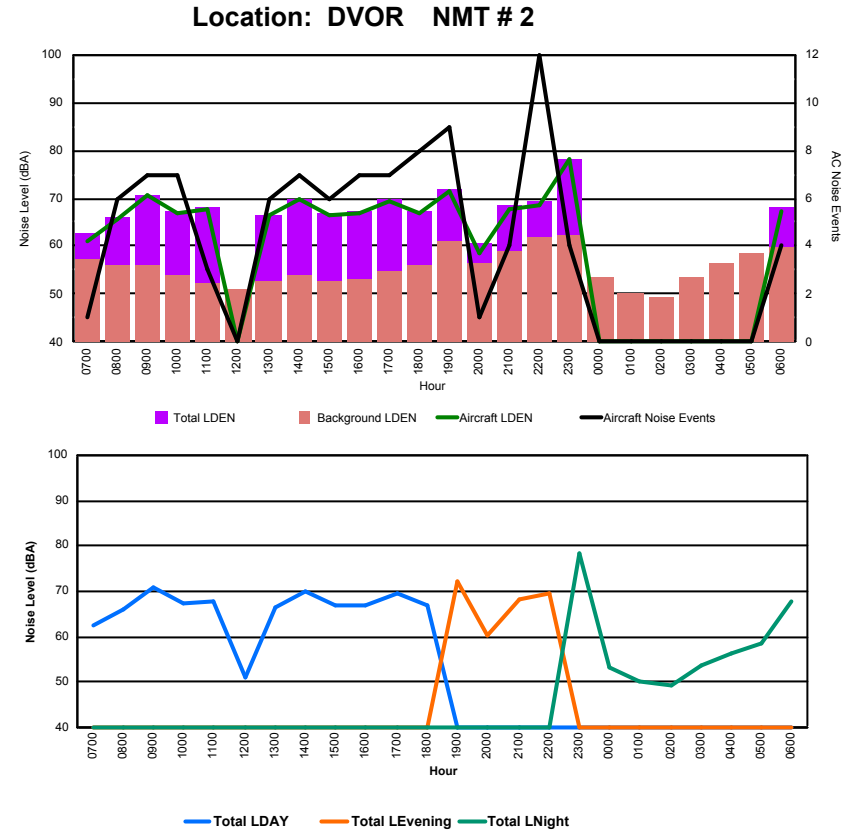

Luxembourg Airport Noise Distribution by Hour

Between 16/01/2024 00:00:00 and 16/01/2024 23:59:59 (Local Time)

Day	Aircraft Events	Total LDEN dB (A)	Aircraft LDEN dB(A)	Background LDEN dB(A)	Total LDay dB(A)	Total LEvening dB(A)	Total LNight dB (A)
16/01/24 7:00	1	62.6	61.2	57.1	62.6	-	-
16/01/24 8:00	6	66.2	65.8	56.1	66.2	-	-
16/01/24 9:00	7	70.8	70.6	56.0	70.8	-	-
16/01/24 10:00	7	67.2	67.0	54.1	67.2	-	-
16/01/24 11:00	3	68.0	67.8	52.4	68.0	-	-
16/01/24 12:00	-	51.2	-	51.2	51.2	-	-
16/01/24 13:00	6	66.4	66.3	52.8	66.4	-	-
16/01/24 14:00	7	69.9	69.8	54.0	69.9	-	-
16/01/24 15:00	6	66.8	66.6	52.7	66.8	-	-
16/01/24 16:00	7	67.1	67.0	53.1	67.1	-	-
16/01/24 17:00	7	69.7	69.5	54.9	69.7	-	-
16/01/24 18:00	8	67.1	66.8	56.2	67.1	-	-
16/01/24 19:00	9	72.0	71.6	61.0	-	72.0	-
16/01/24 20:00	1	60.5	58.4	56.4	-	60.5	-
16/01/24 21:00	4	68.4	67.9	59.0	-	68.4	-
16/01/24 22:00	12	69.4	68.6	61.8	-	69.4	-
16/01/24 23:00	4	78.3	78.2	62.2	-	-	78.3
17/01/24 0:00	-	53.4	-	53.4	-	-	53.4
17/01/24 1:00	-	50.0	-	50.0	-	-	50.0
17/01/24 2:00	-	49.3	-	49.3	-	-	49.3
17/01/24 3:00	-	53.6	-	53.6	-	-	53.6
17/01/24 4:00	-	56.3	-	56.3	-	-	56.3
17/01/24 5:00	-	58.6	-	58.5	-	-	58.6
17/01/24 6:00	4	68.0	67.4	59.6	-	-	68.0
	99	68.7	68.4	56.9	67.5	69.1	69.8