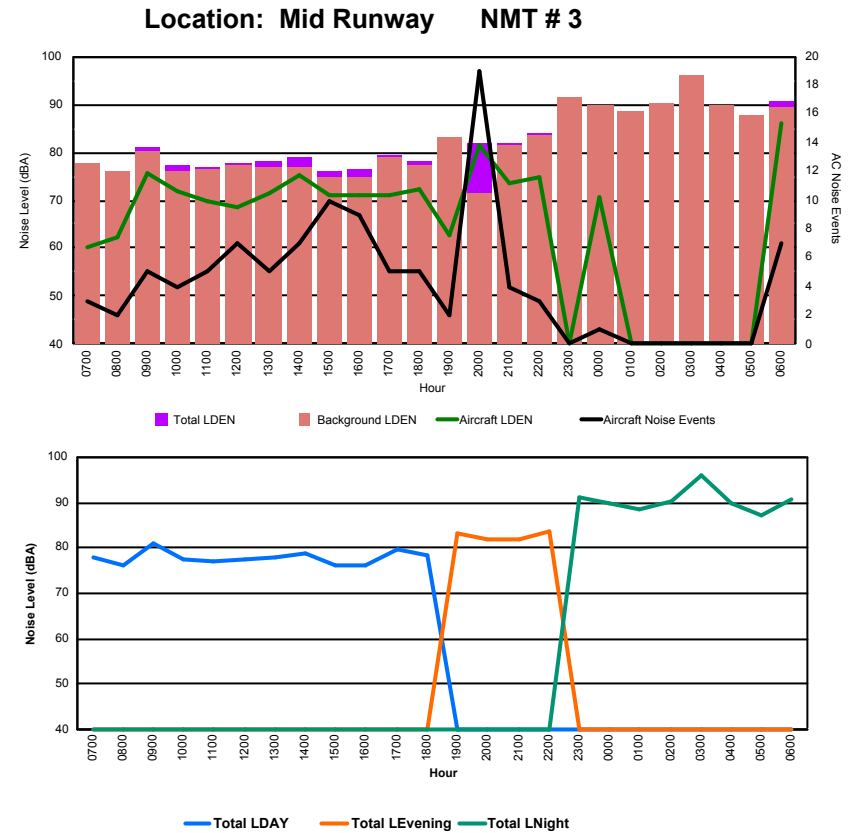

Luxembourg Airport Noise Distribution by Hour

Between 31/01/2024 00:00:00 and 31/01/2024 23:59:59 (Local Time)

Day	Aircraft Events	Total LDEN dB (A)	Aircraft LDEN dB(A)	Background LDEN dB(A)	Total LDay dB(A)	Total LEvening dB(A)	Total LNight dB (A)
31/01/24 7:00	3	77.8	60.4	77.8	77.8	-	-
31/01/24 8:00	2	76.2	62.1	76.2	76.2	-	-
31/01/24 9:00	5	81.2	75.5	80.2	81.2	-	-
31/01/24 10:00	4	77.3	72.0	75.9	77.3	-	-
31/01/24 11:00	5	76.9	69.8	76.3	76.9	-	-
31/01/24 12:00	7	77.7	68.4	77.4	77.7	-	-
31/01/24 13:00	5	78.0	71.3	77.0	78.0	-	-
31/01/24 14:00	7	78.9	75.1	76.7	78.9	-	-
31/01/24 15:00	10	76.2	71.0	74.8	76.2	-	-
31/01/24 16:00	9	76.4	71.1	75.0	76.4	-	-
31/01/24 17:00	5	79.5	70.9	79.0	79.5	-	-
31/01/24 18:00	5	78.3	72.5	77.1	78.3	-	-
31/01/24 19:00	2	83.2	62.8	83.2	-	83.2	-
31/01/24 20:00	19	81.9	81.6	71.6	-	81.9	-
31/01/24 21:00	4	82.0	73.6	81.5	-	82.0	-
31/01/24 22:00	3	83.9	74.8	83.5	-	83.9	-
31/01/24 23:00	-	91.3	-	91.4	-	-	91.3
01/02/24 0:00	1	89.7	70.8	89.8	-	-	89.7
01/02/24 1:00	-	88.4	-	88.6	-	-	88.4
01/02/24 2:00	-	90.3	-	90.4	-	-	90.3
01/02/24 3:00	-	96.0	-	96.2	-	-	96.0
01/02/24 4:00	-	89.9	-	89.8	-	-	89.9
01/02/24 5:00	-	87.3	-	87.6	-	-	87.3
01/02/24 6:00	7	90.6	86.0	89.2	-	-	90.6
	103	87.1	75.1	87.0	78.1	82.8	91.3