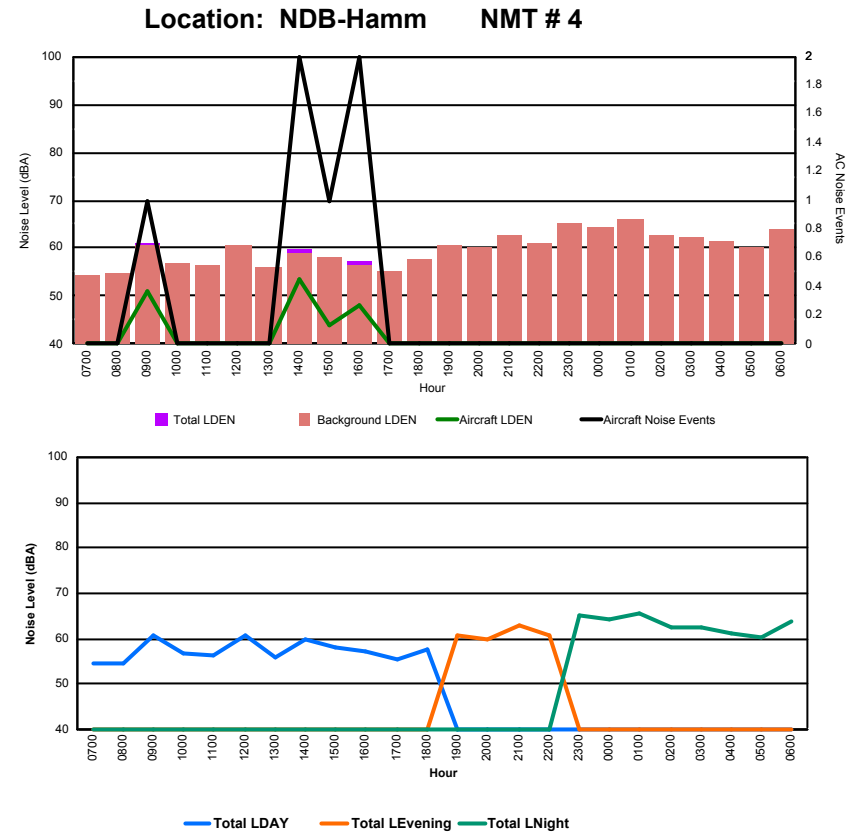

Luxembourg Airport Noise Distribution by Hour

Between 28/01/2024 00:00:00 and 28/01/2024 23:59:59 (Local Time)

Day	Aircraft Events	Total LDEN dB (A)	Aircraft LDEN dB(A)	Background LDEN dB(A)	Total LDay dB(A)	Total LEvening dB(A)	Total LNight dB (A)
28/01/24	7:00	-	54.4	-	54.4	-	-
28/01/24	8:00	-	54.7	-	54.7	-	-
28/01/24	9:00	1	60.9	51.1	60.9	-	-
28/01/24	10:00	-	56.8	-	56.8	-	-
28/01/24	11:00	-	56.3	-	56.3	-	-
28/01/24	12:00	-	60.8	-	60.8	-	-
28/01/24	13:00	-	56.0	-	56.0	-	-
28/01/24	14:00	2	59.9	53.7	59.9	-	-
28/01/24	15:00	1	58.2	43.9	58.2	-	-
28/01/24	16:00	2	57.1	48.1	57.1	-	-
28/01/24	17:00	-	55.4	-	55.4	-	-
28/01/24	18:00	-	57.6	-	57.6	-	-
28/01/24	19:00	-	60.6	-	60.6	60.6	-
28/01/24	20:00	-	60.0	-	60.0	60.0	-
28/01/24	21:00	-	62.9	-	62.9	62.9	-
28/01/24	22:00	-	60.9	-	60.9	60.9	-
28/01/24	23:00	-	65.0	-	65.0	-	65.0
29/01/24	0:00	-	64.1	-	64.3	-	64.1
29/01/24	1:00	-	65.6	-	66.0	-	65.6
29/01/24	2:00	-	62.7	-	62.8	-	62.7
29/01/24	3:00	-	62.3	-	62.4	-	62.3
29/01/24	4:00	-	61.3	-	61.3	-	61.3
29/01/24	5:00	-	60.3	-	60.3	-	60.3
29/01/24	6:00	-	63.8	-	63.8	-	63.8
	6	61.0	42.8	61.1	57.9	61.2	63.5