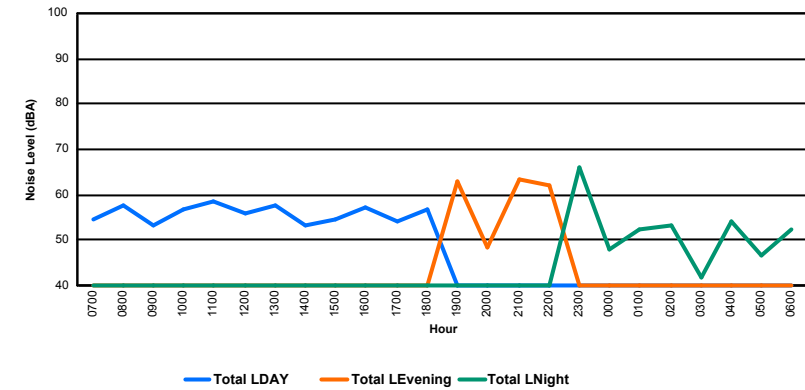

Luxembourg Airport Noise Distribution by Hour

Between 19/01/2024 00:00:00 and 19/01/2024 23:59:59 (Local Time)

Day	Aircraft Events	Total LDEN dB(A)	Aircraft LDEN dB(A)	Background LDEN dB(A)	Total LDay dB(A)	Total LEvening dB(A)	Total LNight dB(A)
19/01/24 7:00	1	54.4	53.7	45.7	54.4	-	-
19/01/24 8:00	4	57.7	57.3	47.7	57.7	-	-
19/01/24 9:00	2	53.4	52.5	46.1	53.4	-	-
19/01/24 10:00	8	56.9	55.9	50.6	56.9	-	-
19/01/24 11:00	4	58.7	58.2	49.8	58.7	-	-
19/01/24 12:00	3	55.7	54.9	47.8	55.7	-	-
19/01/24 13:00	3	57.7	56.5	51.5	57.7	-	-
19/01/24 14:00	5	53.1	51.3	48.8	53.1	-	-
19/01/24 15:00	6	54.6	53.4	48.6	54.6	-	-
19/01/24 16:00	8	57.1	56.3	49.5	57.1	-	-
19/01/24 17:00	7	54.2	52.8	48.9	54.2	-	-
19/01/24 18:00	5	56.6	56.0	47.8	56.6	-	-
19/01/24 19:00	7	63.0	62.6	53.7	-	63.0	-
19/01/24 20:00	-	48.5	-	48.5	-	48.5	-
19/01/24 21:00	6	63.4	63.0	53.0	-	63.4	-
19/01/24 22:00	11	61.9	61.3	54.0	-	61.9	-
19/01/24 23:00	4	66.1	65.7	54.9	-	-	66.1
20/01/24 0:00	-	48.1	-	48.1	-	-	48.1
20/01/24 1:00	-	52.3	-	52.3	-	-	52.3
20/01/24 2:00	-	53.1	-	53.0	-	-	53.1
20/01/24 3:00	-	41.8	-	41.8	-	-	41.8
20/01/24 4:00	-	53.9	-	53.9	-	-	53.9
20/01/24 5:00	-	46.6	-	46.6	-	-	46.6
20/01/24 6:00	-	52.5	-	52.5	-	-	52.5
	84	58.2	57.3	50.8	56.2	61.6	58.0

Location: Roodt/Syr NMT # 1