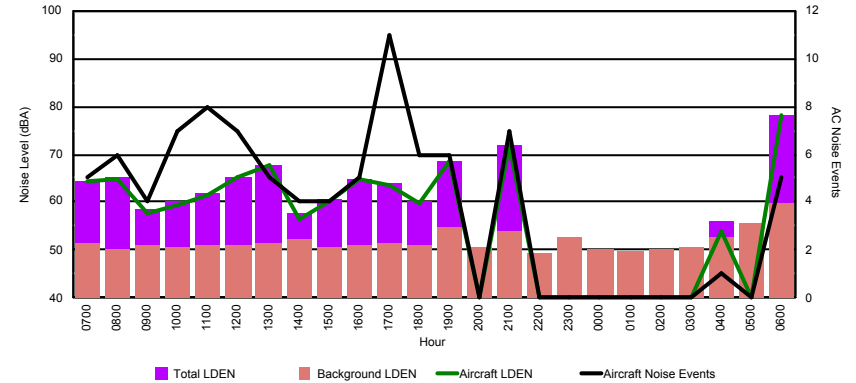

Luxembourg Airport Noise Distribution by Hour

Between 08/01/2024 00:00:00 and 08/01/2024 23:59:59 (Local Time)

Day	Aircraft Events	Total LDEN dB(A)	Aircraft LDEN dB(A)	Background LDEN dB(A)	Total LDay dB(A)	Total LEvening dB(A)	Total LNight dB(A)
08/01/24 7:00	5	64.5	64.3	51.5	64.5	-	-
08/01/24 8:00	6	65.1	64.9	50.1	65.1	-	-
08/01/24 9:00	4	58.7	57.9	51.1	58.7	-	-
08/01/24 10:00	7	60.0	59.5	50.5	60.0	-	-
08/01/24 11:00	8	61.7	61.3	50.9	61.7	-	-
08/01/24 12:00	7	65.2	65.0	51.0	65.2	-	-
08/01/24 13:00	5	67.9	67.8	51.3	67.9	-	-
08/01/24 14:00	4	57.8	56.5	52.3	57.8	-	-
08/01/24 15:00	4	60.5	60.1	50.7	60.5	-	-
08/01/24 16:00	5	64.9	64.7	50.9	64.9	-	-
08/01/24 17:00	11	64.0	63.7	51.6	64.0	-	-
08/01/24 18:00	6	60.1	59.6	51.1	60.1	-	-
08/01/24 19:00	6	68.7	68.5	54.6	-	68.7	-
08/01/24 20:00	-	50.5	-	50.5	-	50.5	-
08/01/24 21:00	7	72.0	71.9	54.1	-	72.0	-
08/01/24 22:00	-	49.3	-	49.3	-	49.3	-
08/01/24 23:00	-	52.7	-	52.7	-	-	52.7
09/01/24 0:00	-	50.4	-	50.4	-	-	50.4
09/01/24 1:00	-	49.6	-	49.6	-	-	49.6
09/01/24 2:00	-	50.2	-	50.2	-	-	50.2
09/01/24 3:00	-	50.5	-	50.5	-	-	50.5
09/01/24 4:00	1	56.2	53.8	52.5	-	-	56.2
09/01/24 5:00	-	55.7	-	55.7	-	-	55.7
09/01/24 6:00	5	78.2	78.1	59.6	-	-	78.2
	91	66.9	66.7	52.6	63.5	67.7	69.3

Location: DVOR NMT # 2