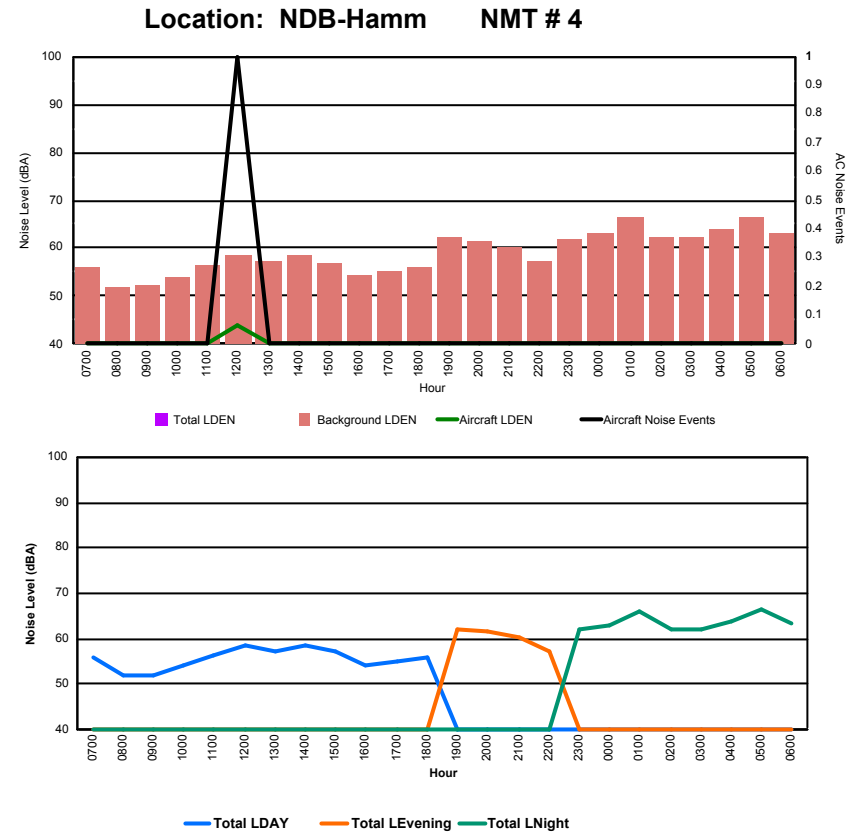

Luxembourg Airport Noise Distribution by Hour

Between 27/01/2024 00:00:00 and 27/01/2024 23:59:59 (Local Time)

Day	Aircraft Events	Total LDEN dB (A)	Aircraft LDEN dB(A)	Background LDEN dB(A)	Total LDay dB(A)	Total LEvening dB(A)	Total LNight dB (A)
27/01/24	7:00	-	55.9	-	56.0	55.9	-
27/01/24	8:00	-	51.7	-	51.7	51.7	-
27/01/24	9:00	-	52.1	-	52.1	52.1	-
27/01/24	10:00	-	54.0	-	54.0	54.0	-
27/01/24	11:00	-	56.3	-	56.3	56.3	-
27/01/24	12:00	1	58.5	43.9	58.4	58.5	-
27/01/24	13:00	-	57.1	-	57.1	57.1	-
27/01/24	14:00	-	58.5	-	58.5	58.5	-
27/01/24	15:00	-	57.0	-	57.0	57.0	-
27/01/24	16:00	-	54.2	-	54.2	54.2	-
27/01/24	17:00	-	55.0	-	55.0	55.0	-
27/01/24	18:00	-	55.9	-	55.9	55.9	-
27/01/24	19:00	-	62.2	-	62.2	-	62.2
27/01/24	20:00	-	61.6	-	61.6	-	61.6
27/01/24	21:00	-	60.3	-	60.3	-	60.3
27/01/24	22:00	-	57.2	-	57.2	-	57.2
27/01/24	23:00	-	61.9	-	61.9	-	61.9
28/01/24	0:00	-	63.1	-	63.2	-	63.1
28/01/24	1:00	-	66.2	-	66.4	-	66.2
28/01/24	2:00	-	62.0	-	62.1	-	62.0
28/01/24	3:00	-	62.1	-	62.1	-	62.1
28/01/24	4:00	-	63.7	-	63.8	-	63.7
28/01/24	5:00	-	66.5	-	66.6	-	66.5
28/01/24	6:00	-	63.3	-	63.3	-	63.3
	1	60.9	30.1	60.9	56.0	60.7	64.0