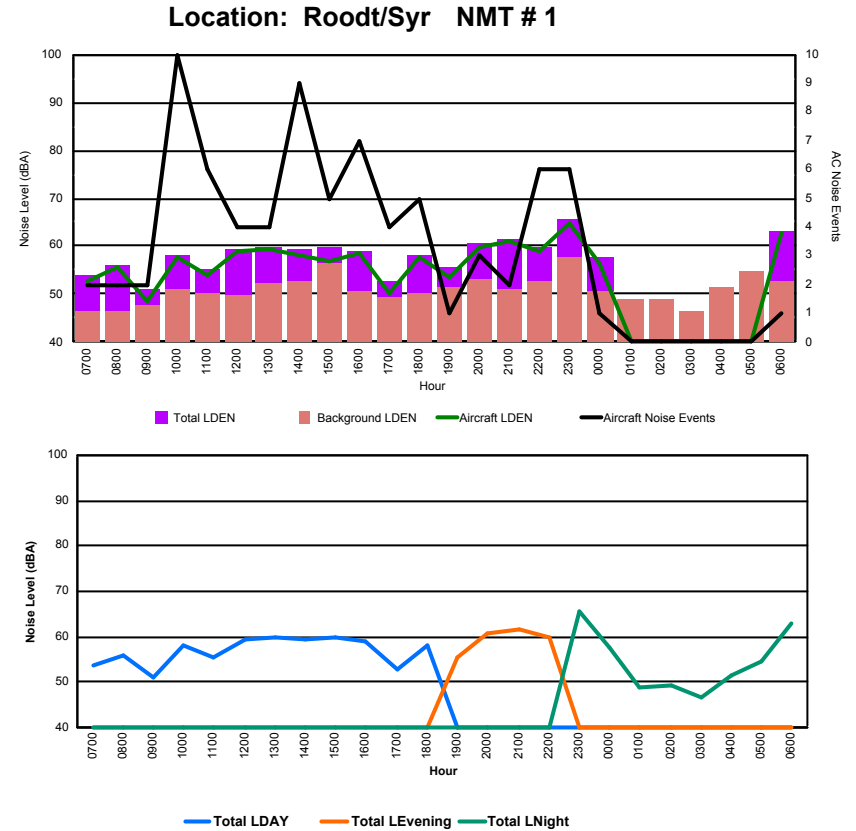

Location: NDB-Hamm NMT # 4

Luxembourg Airport Noise Distribution by Hour

Between 15/01/2024 00:00:00 and 15/01/2024 23:59:59 (Local Time)

Day	Aircraft Events	Total LDEN dB (A)	Aircraft LDEN dB(A)	Background LDEN dB(A)	Total LDay dB(A)	Total LEvening dB(A)	Total LNight dB (A)	
15/01/24	7:00	2	53.8	52.9	46.4	53.8	-	-
15/01/24	8:00	2	56.1	55.6	46.5	56.1	-	-
15/01/24	9:00	2	51.2	48.7	47.8	51.2	-	-
15/01/24	10:00	10	58.3	57.5	51.1	58.3	-	-
15/01/24	11:00	6	55.3	53.8	50.4	55.3	-	-
15/01/24	12:00	4	59.3	58.8	49.6	59.3	-	-
15/01/24	13:00	4	59.9	59.2	52.1	59.9	-	-
15/01/24	14:00	9	59.2	58.2	52.5	59.2	-	-
15/01/24	15:00	5	59.7	57.0	56.5	59.7	-	-
15/01/24	16:00	7	59.1	58.5	50.5	59.1	-	-
15/01/24	17:00	4	52.7	50.3	49.2	52.7	-	-
15/01/24	18:00	5	58.2	57.5	50.1	58.2	-	-
15/01/24	19:00	1	55.5	53.5	51.3	-	55.5	-
15/01/24	20:00	3	60.7	59.9	53.3	-	60.7	-
15/01/24	21:00	2	61.6	61.2	51.1	-	61.6	-
15/01/24	22:00	6	59.9	59.0	52.7	-	59.9	-
15/01/24	23:00	6	65.6	64.9	57.5	-	-	65.6
16/01/24	0:00	1	57.5	56.5	50.5	-	-	57.5
16/01/24	1:00	-	48.8	-	48.8	-	-	48.8
16/01/24	2:00	-	49.1	-	49.1	-	-	49.1
16/01/24	3:00	-	46.5	-	46.5	-	-	46.5
16/01/24	4:00	-	51.5	-	51.5	-	-	51.5
16/01/24	5:00	-	54.5	-	54.6	-	-	54.5
16/01/24	6:00	1	63.0	62.6	52.6	-	-	63.0
	80	58.7	57.7	51.9	57.7	59.9	59.3	