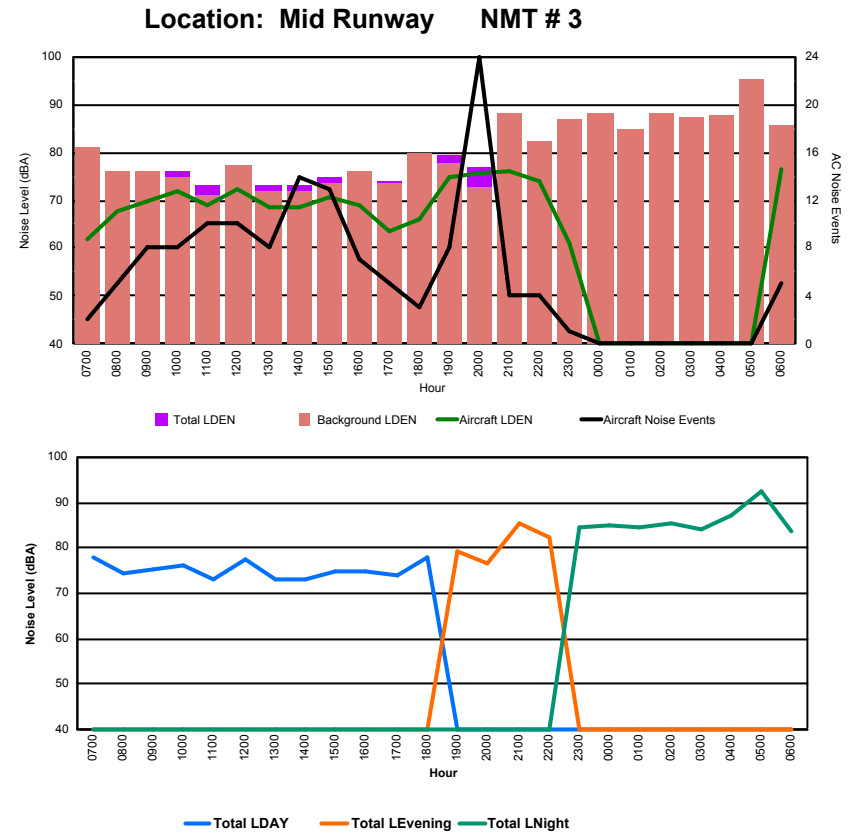

Luxembourg Airport Noise Distribution by Hour

Between 11/01/2024 00:00:00 and 11/01/2024 23:59:59 (Local Time)

Day	Aircraft Events	Total LDEN dB (A)	Aircraft LDEN dB(A)	Background LDEN dB(A)	Total LDay dB(A)	Total LEvening dB(A)	Total LNight dB (A)
11/01/24 7:00	2	78.0	61.9	81.2	78.0	-	-
11/01/24 8:00	5	74.3	67.9	76.0	74.3	-	-
11/01/24 9:00	8	75.4	69.6	76.0	75.4	-	-
11/01/24 10:00	8	76.2	71.7	74.7	76.2	-	-
11/01/24 11:00	10	73.1	68.8	71.0	73.1	-	-
11/01/24 12:00	10	77.4	72.3	77.5	77.4	-	-
11/01/24 13:00	8	73.3	68.5	71.9	73.3	-	-
11/01/24 14:00	14	73.1	68.6	71.8	73.1	-	-
11/01/24 15:00	13	75.0	70.5	73.7	75.0	-	-
11/01/24 16:00	7	74.9	69.0	76.1	74.9	-	-
11/01/24 17:00	5	73.9	63.6	73.7	73.9	-	-
11/01/24 18:00	3	78.1	66.2	79.7	78.1	-	-
11/01/24 19:00	8	79.4	75.0	77.8	-	79.4	-
11/01/24 20:00	24	76.8	75.7	72.6	-	76.8	-
11/01/24 21:00	4	85.4	75.9	88.3	-	85.4	-
11/01/24 22:00	4	82.5	74.1	82.3	-	82.5	-
11/01/24 23:00	1	84.7	61.1	86.8	-	-	84.7
12/01/24 0:00	-	84.9	-	88.2	-	-	84.9
12/01/24 1:00	-	84.5	-	84.7	-	-	84.5
12/01/24 2:00	-	85.4	-	88.3	-	-	85.4
12/01/24 3:00	-	84.3	-	87.1	-	-	84.3
12/01/24 4:00	-	87.4	-	87.6	-	-	87.4
12/01/24 5:00	-	92.4	-	95.2	-	-	92.4
12/01/24 6:00	5	83.7	76.3	85.8	-	-	83.7
	139	83.3	70.6	85.4	75.6	82.2	87.0