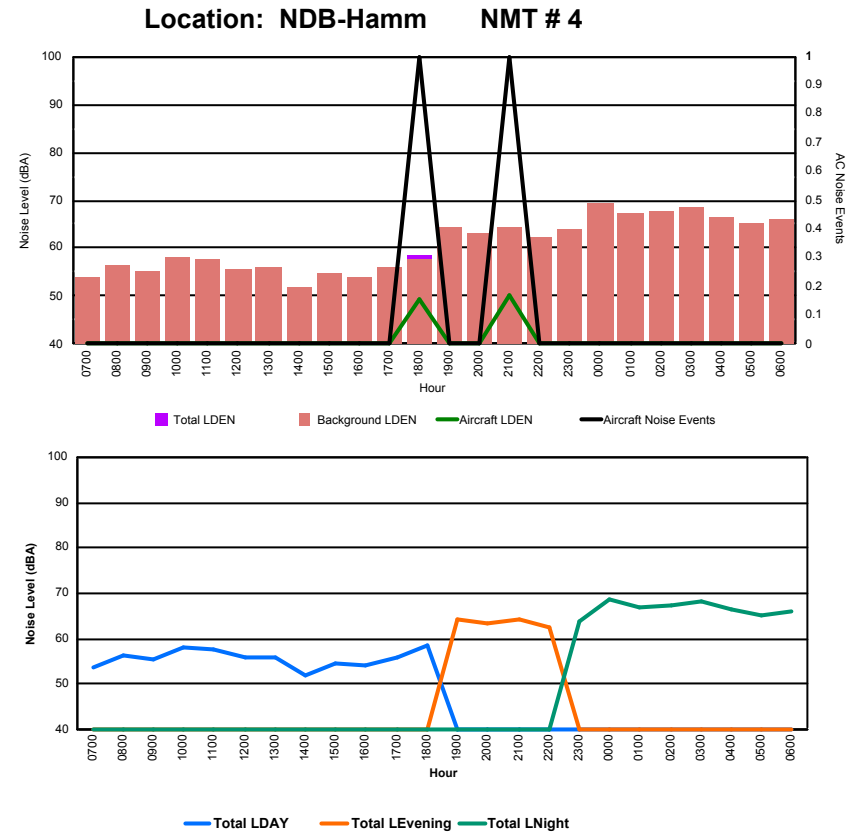

Luxembourg Airport Noise Distribution by Hour

Between 30/01/2024 00:00:00 and 30/01/2024 23:59:59 (Local Time)

Day	Aircraft Events	Total LDEN dB (A)	Aircraft LDEN dB(A)	Background LDEN dB(A)	Total LDay dB(A)	Total LEvening dB(A)	Total LNight dB (A)
30/01/24	7:00	-	53.8	-	53.8	-	-
30/01/24	8:00	-	56.4	-	56.4	-	-
30/01/24	9:00	-	55.3	-	55.3	-	-
30/01/24	10:00	-	58.1	-	58.1	-	-
30/01/24	11:00	-	57.8	-	57.8	-	-
30/01/24	12:00	-	55.7	-	55.7	-	-
30/01/24	13:00	-	56.1	-	56.1	-	-
30/01/24	14:00	-	51.8	-	51.8	-	-
30/01/24	15:00	-	54.6	-	54.6	-	-
30/01/24	16:00	-	53.9	-	53.9	-	-
30/01/24	17:00	-	56.1	-	56.1	-	-
30/01/24	18:00	1	58.5	49.5	57.9	58.5	-
30/01/24	19:00	-	64.3	-	64.3	64.3	-
30/01/24	20:00	-	63.3	-	63.3	63.3	-
30/01/24	21:00	1	64.3	50.0	64.2	64.3	-
30/01/24	22:00	-	62.5	-	62.5	62.5	-
30/01/24	23:00	-	63.9	-	63.9	-	63.9
31/01/24	0:00	-	68.7	-	69.3	-	68.7
31/01/24	1:00	-	66.9	-	67.2	-	66.9
31/01/24	2:00	-	67.2	-	67.7	-	67.2
31/01/24	3:00	-	68.2	-	68.4	-	68.2
31/01/24	4:00	-	66.5	-	66.5	-	66.5
31/01/24	5:00	-	65.3	-	65.3	-	65.3
31/01/24	6:00	-	65.9	-	66.0	-	65.9
	2	63.4	39.0	63.6	56.1	63.7	66.8