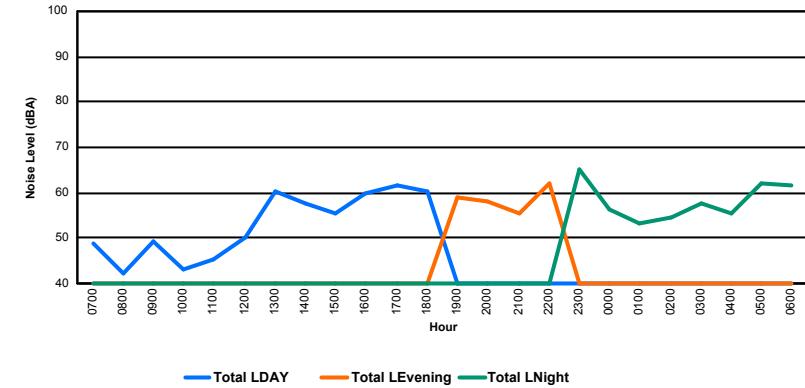

Luxembourg Airport Noise Distribution by Hour

Between 17/01/2024 00:00:00 and 17/01/2024 23:59:59 (Local Time)

Day	Aircraft Events	Total LDEN dB(A)	Aircraft LDEN dB(A)	Background LDEN dB(A)	Total LDay dB(A)	Total LEvening dB(A)	Total LNight dB(A)	
17/01/24	7:00	1	48.7	47.2	43.3	48.7	-	-
17/01/24	8:00	-	42.1	-	42.1	42.1	-	-
17/01/24	9:00	1	49.3	47.6	44.2	49.3	-	-
17/01/24	10:00	-	43.3	-	43.3	43.3	-	-
17/01/24	11:00	-	45.1	-	45.1	45.1	-	-
17/01/24	12:00	1	50.3	42.5	49.6	50.3	-	-
17/01/24	13:00	2	60.1	58.7	54.7	60.1	-	-
17/01/24	14:00	2	57.6	57.1	48.3	57.6	-	-
17/01/24	15:00	2	55.3	52.9	51.6	55.3	-	-
17/01/24	16:00	5	59.8	59.0	52.1	59.8	-	-
17/01/24	17:00	3	61.8	61.5	50.7	61.8	-	-
17/01/24	18:00	3	60.3	59.8	51.4	60.3	-	-
17/01/24	19:00	3	58.9	56.6	55.3	-	58.9	-
17/01/24	20:00	3	57.9	55.9	53.6	-	57.9	-
17/01/24	21:00	1	55.5	53.5	51.2	-	55.5	-
17/01/24	22:00	4	62.0	61.4	54.0	-	62.0	-
17/01/24	23:00	2	65.0	64.2	57.6	-	65.0	-
18/01/24	0:00	1	56.2	47.8	55.6	-	-	56.2
18/01/24	1:00	-	53.2	-	53.2	-	-	53.2
18/01/24	2:00	-	54.7	-	54.7	-	-	54.7
18/01/24	3:00	-	57.8	-	57.8	-	-	57.8
18/01/24	4:00	-	55.6	-	55.6	-	-	55.6
18/01/24	5:00	-	62.0	-	62.1	-	-	62.0
18/01/24	6:00	-	61.7	-	61.7	-	-	61.7
	34	58.6	56.1	55.0	56.9	59.2	60.1	

Location: Roodt/Syr NMT # 1