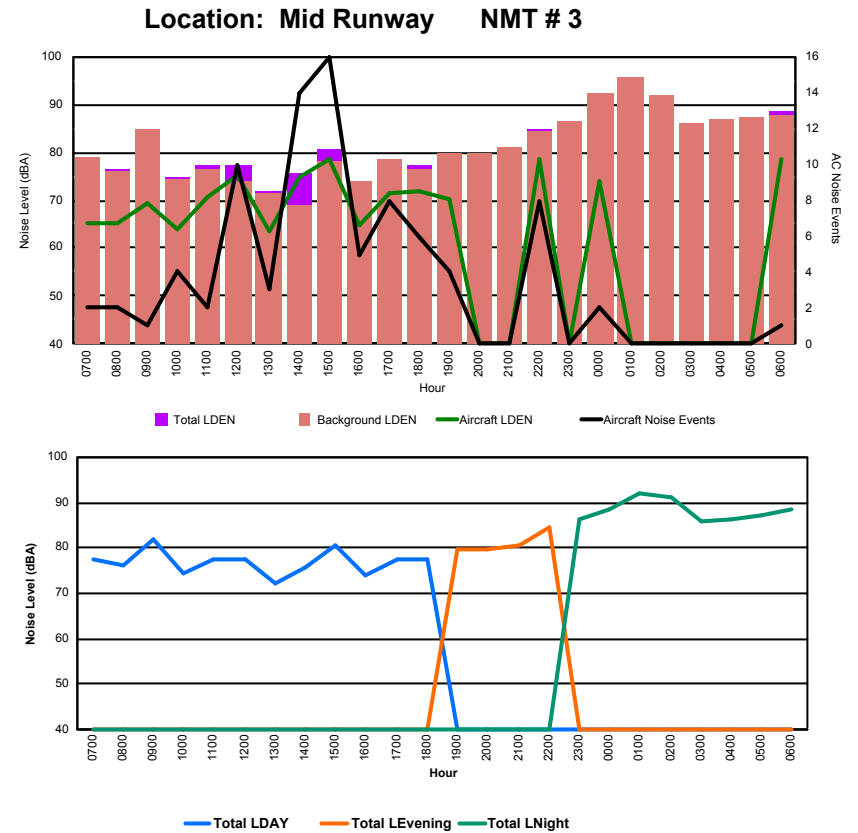

Location: DVOR NMT # 2

Luxembourg Airport Noise Distribution by Hour

Between 19/01/2024 00:00:00 and 19/01/2024 23:59:59 (Local Time)

Day	Aircraft Events	Total LDEN dB (A)	Aircraft LDEN dB(A)	Background LDEN dB(A)	Total LDay dB(A)	Total LEvening dB(A)	Total LNight dB (A)
19/01/24 7:00	2	77.6	65.0	78.8	77.6	-	-
19/01/24 8:00	2	76.4	65.1	76.2	76.4	-	-
19/01/24 9:00	1	81.7	69.4	84.8	81.7	-	-
19/01/24 10:00	4	74.6	64.1	74.4	74.6	-	-
19/01/24 11:00	2	77.3	70.6	76.4	77.3	-	-
19/01/24 12:00	10	77.4	75.1	74.1	77.4	-	-
19/01/24 13:00	3	72.0	63.6	71.5	72.0	-	-
19/01/24 14:00	14	75.8	74.8	68.9	75.8	-	-
19/01/24 15:00	16	80.5	78.5	78.0	80.5	-	-
19/01/24 16:00	5	74.1	64.6	73.8	74.1	-	-
19/01/24 17:00	8	77.7	71.4	78.4	77.7	-	-
19/01/24 18:00	6	77.5	71.8	76.3	77.5	-	-
19/01/24 19:00	4	79.6	70.1	79.8	-	79.6	-
19/01/24 20:00	-	79.6	-	79.9	-	79.6	-
19/01/24 21:00	-	80.7	-	81.0	-	80.7	-
19/01/24 22:00	8	84.6	78.4	84.3	-	84.6	-
19/01/24 23:00	-	86.4	-	86.6	-	-	86.4
20/01/24 0:00	2	88.5	74.0	92.2	-	-	88.5
20/01/24 1:00	-	92.0	-	95.5	-	-	92.0
20/01/24 2:00	-	91.4	-	91.9	-	-	91.4
20/01/24 3:00	-	86.0	-	86.2	-	-	86.0
20/01/24 4:00	-	86.3	-	86.7	-	-	86.3
20/01/24 5:00	-	87.1	-	87.2	-	-	87.1
20/01/24 6:00	1	88.6	78.7	87.9	-	-	88.6
	88	84.9	71.9	86.4	77.6	81.7	88.9