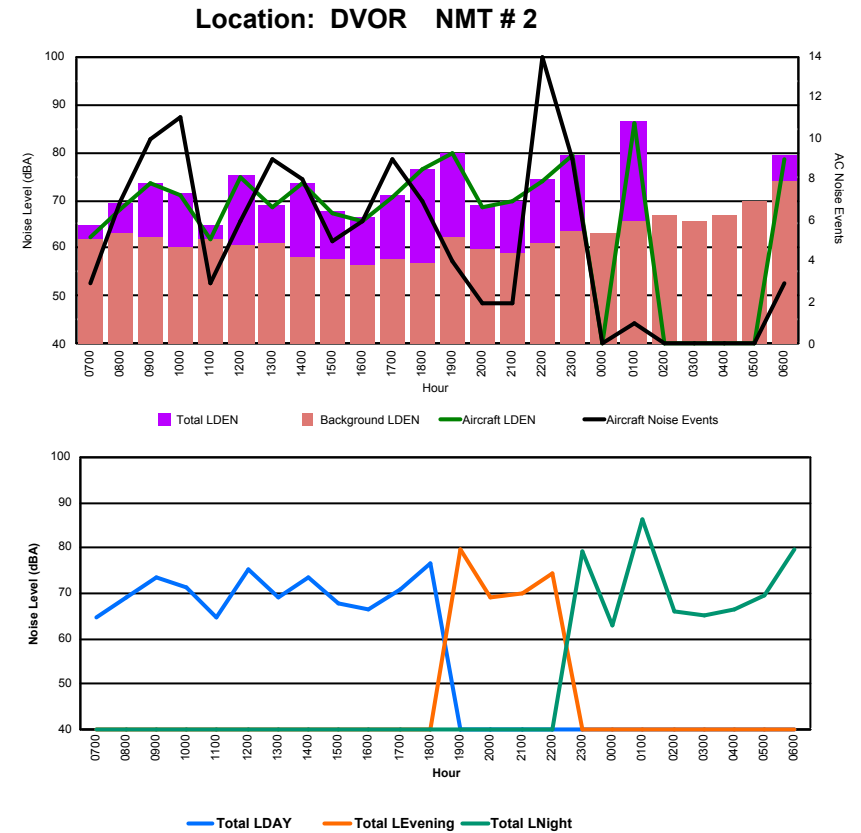

Luxembourg Airport Noise Distribution by Hour

Between 01/01/2024 00:00:00 and 01/01/2024 23:59:59 (Local Time)

Day	Aircraft Events	Total LDEN dB (A)	Aircraft LDEN dB(A)	Background LDEN dB(A)	Total LDay dB(A)	Total LEvening dB(A)	Total LNight dB (A)
01/01/24 7:00	3	64.6	62.2	61.8	64.6	-	-
01/01/24 8:00	7	69.2	68.2	63.2	69.2	-	-
01/01/24 9:00	10	73.7	73.4	62.1	73.7	-	-
01/01/24 10:00	11	71.3	71.0	60.0	71.3	-	-
01/01/24 11:00	3	64.6	61.7	62.0	64.6	-	-
01/01/24 12:00	6	75.2	75.0	60.6	75.2	-	-
01/01/24 13:00	9	69.1	68.4	61.0	69.1	-	-
01/01/24 14:00	8	73.7	73.6	58.2	73.7	-	-
01/01/24 15:00	5	67.9	67.4	57.6	67.9	-	-
01/01/24 16:00	6	66.3	65.8	56.6	66.3	-	-
01/01/24 17:00	9	70.9	70.7	57.8	70.9	-	-
01/01/24 18:00	7	76.6	76.6	57.0	76.6	-	-
01/01/24 19:00	4	79.9	79.9	62.3	-	79.9	-
01/01/24 20:00	2	69.1	68.6	59.6	-	69.1	-
01/01/24 21:00	2	70.0	69.7	59.0	-	70.0	-
01/01/24 22:00	14	74.3	74.1	61.2	-	74.3	-
01/01/24 23:00	9	79.4	79.3	63.6	-	-	79.4
02/01/24 0:00	-	62.8	-	63.1	-	-	62.8
02/01/24 1:00	1	86.3	86.2	65.8	-	-	86.3
02/01/24 2:00	-	66.1	-	66.7	-	-	66.1
02/01/24 3:00	-	65.3	-	65.5	-	-	65.3
02/01/24 4:00	-	66.6	-	66.9	-	-	66.6
02/01/24 5:00	-	69.5	-	69.9	-	-	69.5
02/01/24 6:00	3	79.5	78.4	74.1	-	-	79.5
	119	76.0	75.7	64.9	71.9	75.5	78.9