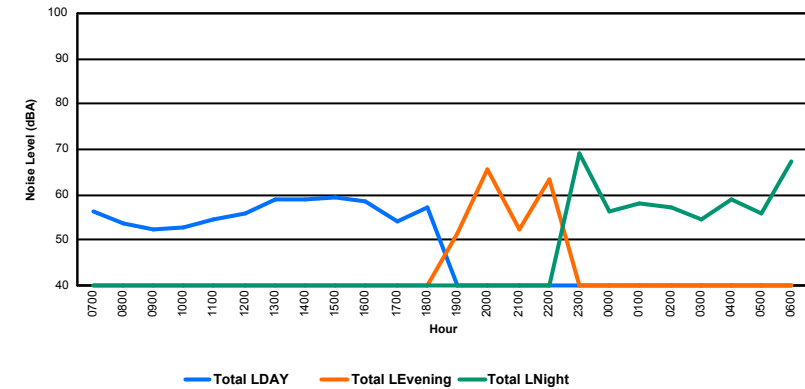

Luxembourg Airport Noise Distribution by Hour

Between 31/01/2024 00:00:00 and 31/01/2024 23:59:59 (Local Time)

Day	Aircraft Events	Total LDEN dB (A)	Aircraft LDEN dB(A)	Background LDEN dB(A)	Total LDay dB(A)	Total LEvening dB(A)	Total LNight dB (A)
31/01/24 7:00	2	56.3	55.8	46.0	56.3	-	-
31/01/24 8:00	3	53.7	51.6	49.7	53.7	-	-
31/01/24 9:00	4	52.5	49.7	49.6	52.5	-	-
31/01/24 10:00	3	52.6	49.3	50.0	52.6	-	-
31/01/24 11:00	6	54.5	52.6	50.2	54.5	-	-
31/01/24 12:00	5	55.9	54.7	50.0	55.9	-	-
31/01/24 13:00	7	59.0	57.8	52.9	59.0	-	-
31/01/24 14:00	5	59.0	58.0	52.0	59.0	-	-
31/01/24 15:00	7	59.3	49.3	58.9	59.3	-	-
31/01/24 16:00	10	58.4	57.4	51.6	58.4	-	-
31/01/24 17:00	5	54.0	52.1	49.8	54.0	-	-
31/01/24 18:00	8	57.1	56.0	50.9	57.1	-	-
31/01/24 19:00	-	51.4	-	51.4	-	51.4	-
31/01/24 20:00	5	65.8	65.5	53.4	-	65.8	-
31/01/24 21:00	-	52.3	-	52.3	-	52.3	-
31/01/24 22:00	13	63.5	62.6	56.6	-	63.5	-
31/01/24 23:00	2	69.0	68.7	57.0	-	-	69.0
01/02/24 0:00	-	56.3	-	56.3	-	-	56.3
01/02/24 1:00	-	58.3	-	58.4	-	-	58.3
01/02/24 2:00	-	57.2	-	57.2	-	-	57.2
01/02/24 3:00	-	54.5	-	54.5	-	-	54.5
01/02/24 4:00	-	59.1	-	59.2	-	-	59.1
01/02/24 5:00	-	56.1	-	56.1	-	-	56.1
01/02/24 6:00	1	67.4	66.7	59.4	-	-	67.4
	86	60.7	59.4	55.0	56.7	62.0	63.2

Location: Roodt/Syr NMT # 1