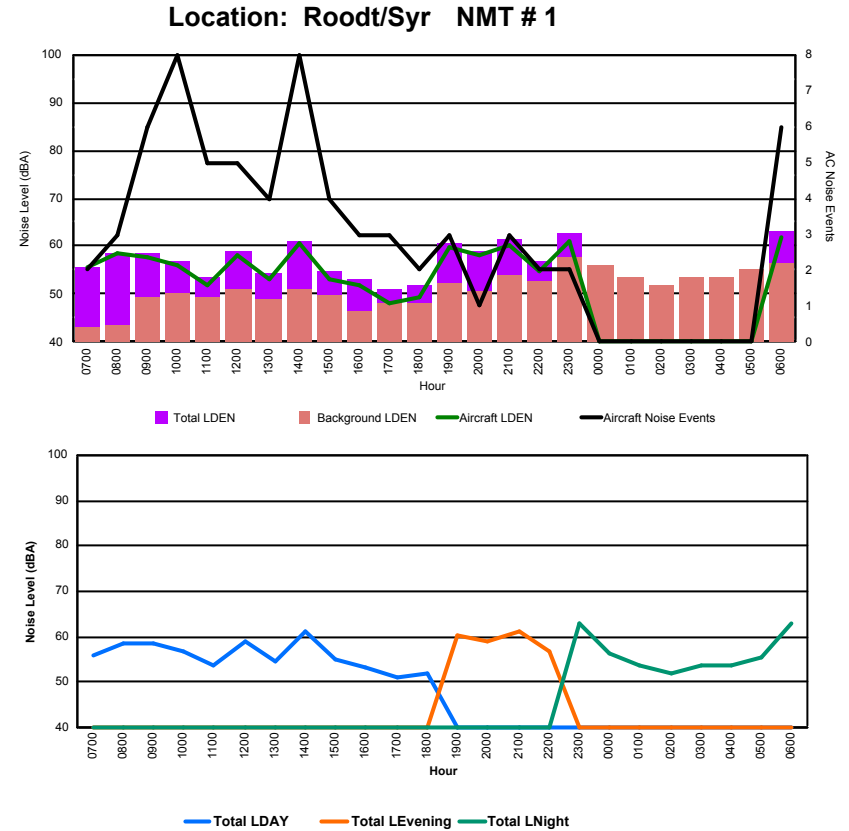

Luxembourg Airport Noise Distribution by Hour

Between 06/01/2024 00:00:00 and 06/01/2024 23:59:59 (Local Time)

Day	Aircraft Events	Total LDEN dB (A)	Aircraft LDEN dB(A)	Background LDEN dB(A)	Total LDay dB(A)	Total LEvening dB(A)	Total LNight dB (A)	
06/01/24	7:00	2	55.8	55.6	43.0	55.8	-	-
06/01/24	8:00	3	58.6	58.4	43.4	58.6	-	-
06/01/24	9:00	6	58.5	57.9	49.3	58.5	-	-
06/01/24	10:00	8	56.9	55.9	50.3	56.9	-	-
06/01/24	11:00	5	53.6	51.7	49.4	53.6	-	-
06/01/24	12:00	5	59.0	58.2	51.2	59.0	-	-
06/01/24	13:00	4	54.5	53.1	48.9	54.5	-	-
06/01/24	14:00	8	61.0	60.5	51.2	61.0	-	-
06/01/24	15:00	4	54.8	53.3	49.7	54.8	-	-
06/01/24	16:00	3	53.1	52.0	46.5	53.1	-	-
06/01/24	17:00	3	51.1	48.2	48.2	51.1	-	-
06/01/24	18:00	2	51.9	49.5	48.3	51.9	-	-
06/01/24	19:00	3	60.5	59.9	52.3	-	60.5	-
06/01/24	20:00	1	59.0	58.2	50.7	-	59.0	-
06/01/24	21:00	3	61.3	60.4	54.0	-	61.3	-
06/01/24	22:00	2	56.8	54.7	52.6	-	56.8	-
06/01/24	23:00	2	62.8	61.2	57.8	-	-	62.8
07/01/24	0:00	-	56.2	-	56.2	-	-	56.2
07/01/24	1:00	-	53.7	-	53.7	-	-	53.7
07/01/24	2:00	-	52.0	-	52.0	-	-	52.0
07/01/24	3:00	-	53.6	-	53.6	-	-	53.6
07/01/24	4:00	-	53.6	-	53.6	-	-	53.6
07/01/24	5:00	-	55.3	-	55.4	-	-	55.3
07/01/24	6:00	6	63.0	61.9	56.6	-	-	63.0
	70	57.9	56.5	52.6	56.7	59.7	58.4