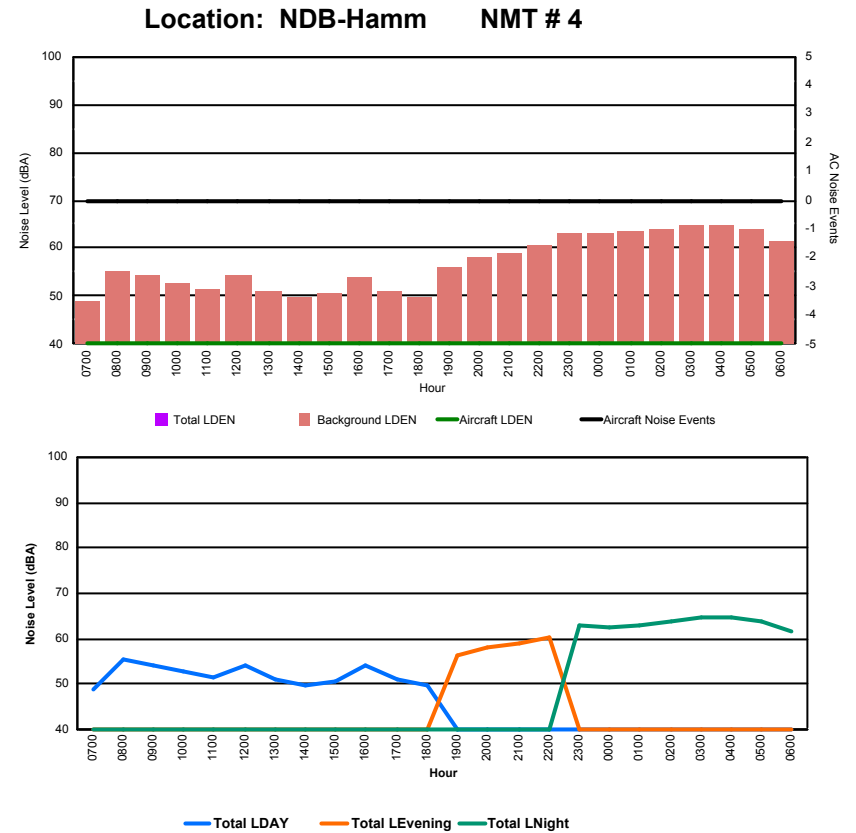

Luxembourg Airport Noise Distribution by Hour

Between 13/01/2024 00:00:00 and 13/01/2024 23:59:59 (Local Time)

Day	Aircraft Events	Total LDEN dB (A)	Aircraft LDEN dB(A)	Background LDEN dB(A)	Total LDay dB(A)	Total LEvening dB(A)	Total LNight dB (A)
13/01/24	7:00	-	49.0	-	49.0	-	-
13/01/24	8:00	-	55.3	-	55.3	-	-
13/01/24	9:00	-	54.2	-	54.2	-	-
13/01/24	10:00	-	52.9	-	52.9	-	-
13/01/24	11:00	-	51.6	-	51.6	-	-
13/01/24	12:00	-	54.2	-	54.2	-	-
13/01/24	13:00	-	51.2	-	51.2	-	-
13/01/24	14:00	-	49.6	-	49.6	-	-
13/01/24	15:00	-	50.5	-	50.5	-	-
13/01/24	16:00	-	53.9	-	53.9	-	-
13/01/24	17:00	-	51.0	-	51.0	-	-
13/01/24	18:00	-	49.9	-	49.9	-	-
13/01/24	19:00	-	56.2	-	56.2	56.2	-
13/01/24	20:00	-	58.2	-	58.2	58.2	-
13/01/24	21:00	-	59.1	-	59.1	59.1	-
13/01/24	22:00	-	60.5	-	60.5	60.5	-
13/01/24	23:00	-	63.1	-	63.1	-	63.1
14/01/24	0:00	-	62.7	-	63.2	-	62.7
14/01/24	1:00	-	63.1	-	63.7	-	63.1
14/01/24	2:00	-	63.7	-	64.0	-	63.7
14/01/24	3:00	-	64.6	-	64.7	-	64.6
14/01/24	4:00	-	64.8	-	64.9	-	64.8
14/01/24	5:00	-	63.8	-	63.9	-	63.8
14/01/24	6:00	-	61.6	-	61.6	-	61.6
	-	59.8	-	60.0	52.4	58.8	63.5