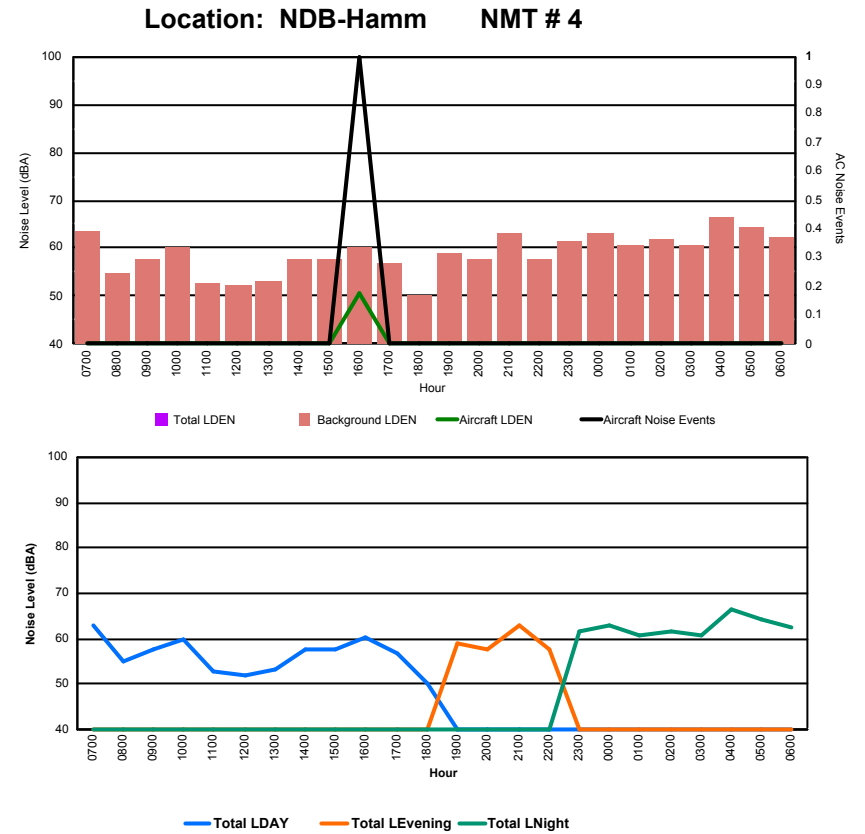

Luxembourg Airport Noise Distribution by Hour

Between 26/01/2024 00:00:00 and 26/01/2024 23:59:59 (Local Time)

Day	Aircraft Events	Total LDEN dB (A)	Aircraft LDEN dB(A)	Background LDEN dB(A)	Total LDay dB(A)	Total LEvening dB(A)	Total LNight dB (A)
26/01/24	7:00	-	63.0	-	63.4	63.0	-
26/01/24	8:00	-	54.9	-	54.9	-	-
26/01/24	9:00	-	57.5	-	57.5	-	-
26/01/24	10:00	-	60.0	-	60.0	-	-
26/01/24	11:00	-	52.8	-	52.8	-	-
26/01/24	12:00	-	52.1	-	52.1	-	-
26/01/24	13:00	-	53.2	-	53.2	-	-
26/01/24	14:00	-	57.8	-	57.8	-	-
26/01/24	15:00	-	57.8	-	57.8	-	-
26/01/24	16:00	1	60.4	50.5	60.0	60.4	-
26/01/24	17:00	-	56.8	-	56.8	-	-
26/01/24	18:00	-	50.3	-	50.3	50.3	-
26/01/24	19:00	-	58.8	-	58.8	-	58.8
26/01/24	20:00	-	57.8	-	57.8	-	57.8
26/01/24	21:00	-	63.0	-	63.0	-	63.0
26/01/24	22:00	-	57.6	-	57.6	-	57.6
26/01/24	23:00	-	61.5	-	61.5	-	61.5
27/01/24	0:00	-	63.1	-	63.1	-	63.1
27/01/24	1:00	-	60.7	-	60.7	-	60.7
27/01/24	2:00	-	61.8	-	61.8	-	61.8
27/01/24	3:00	-	60.8	-	60.8	-	60.8
27/01/24	4:00	-	66.3	-	66.3	-	66.3
27/01/24	5:00	-	64.4	-	64.4	-	64.4
27/01/24	6:00	-	62.5	-	62.5	-	62.5
	1	60.6	36.7	60.6	57.9	59.9	63.0