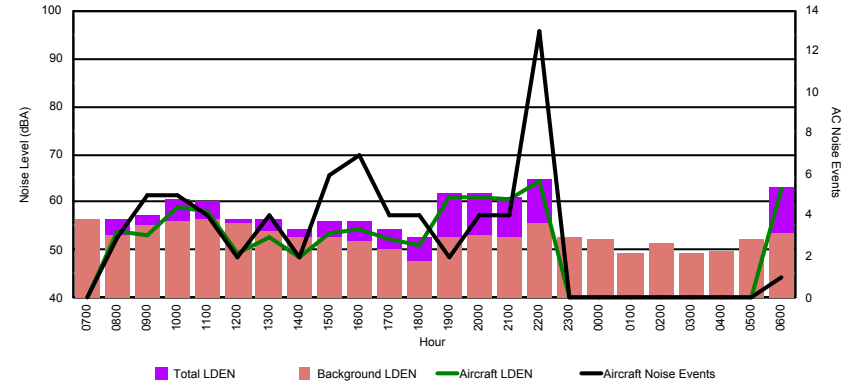

Luxembourg Airport Noise Distribution by Hour

Between 24/01/2024 00:00:00 and 24/01/2024 23:59:59 (Local Time)

Day	Aircraft Events	Total LDEN dB(A)	Aircraft LDEN dB(A)	Background LDEN dB(A)	Total LDay dB(A)	Total LEvening dB(A)	Total LNight dB(A)
24/01/24 7:00	-	56.0	-	56.3	56.0	-	-
24/01/24 8:00	3	56.4	53.8	53.3	56.4	-	-
24/01/24 9:00	5	57.1	53.0	55.2	57.1	-	-
24/01/24 10:00	5	60.6	58.9	56.0	60.6	-	-
24/01/24 11:00	4	60.4	58.3	56.3	60.4	-	-
24/01/24 12:00	2	56.6	49.4	55.7	56.6	-	-
24/01/24 13:00	4	56.4	52.6	54.1	56.4	-	-
24/01/24 14:00	2	54.2	48.6	52.8	54.2	-	-
24/01/24 15:00	6	55.9	53.4	52.5	55.9	-	-
24/01/24 16:00	7	56.2	54.3	51.8	56.2	-	-
24/01/24 17:00	4	54.2	52.3	50.0	54.2	-	-
24/01/24 18:00	4	52.6	51.0	47.7	52.6	-	-
24/01/24 19:00	2	61.7	61.2	52.7	-	61.7	-
24/01/24 20:00	4	61.8	61.2	53.2	-	61.8	-
24/01/24 21:00	4	61.2	60.5	52.8	-	61.2	-
24/01/24 22:00	13	64.8	64.3	55.6	-	64.8	-
24/01/24 23:00	-	52.7	-	52.7	-	-	52.7
25/01/24 0:00	-	52.1	-	52.2	-	-	52.1
25/01/24 1:00	-	49.2	-	49.3	-	-	49.2
25/01/24 2:00	-	51.3	-	51.3	-	-	51.3
25/01/24 3:00	-	49.4	-	49.5	-	-	49.4
25/01/24 4:00	-	49.9	-	49.9	-	-	49.9
25/01/24 5:00	-	52.2	-	52.2	-	-	52.2
25/01/24 6:00	1	63.1	62.6	53.6	-	-	63.1
	70	58.3	56.7	53.4	57.0	62.6	55.7

Location: Roodt/Syr NMT # 1