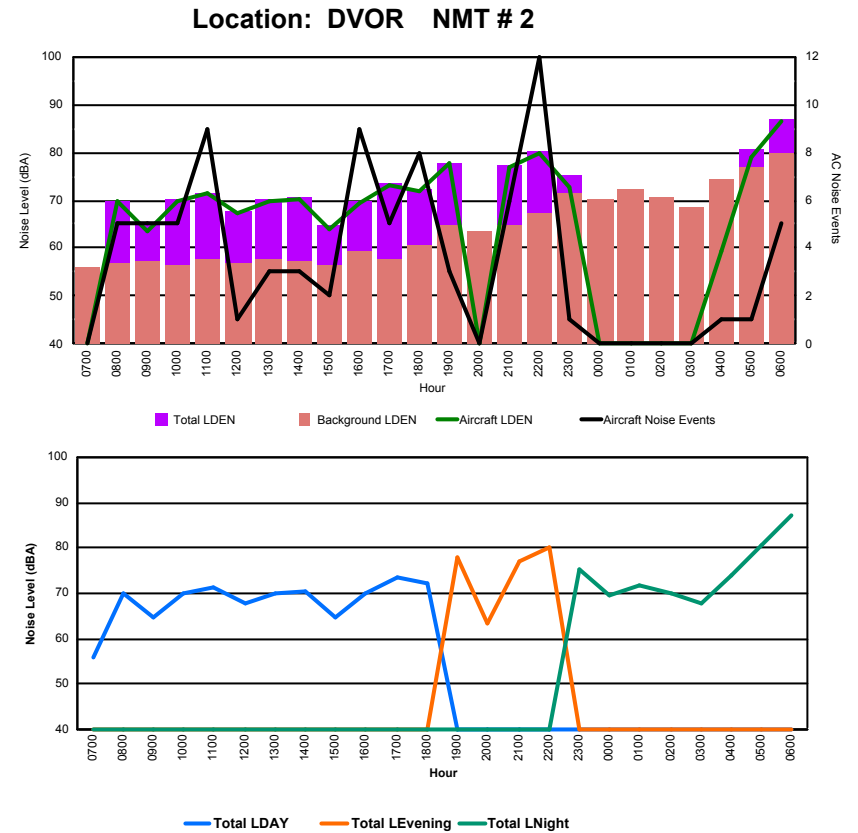

Luxembourg Airport Noise Distribution by Hour

Between 23/01/2024 00:00:00 and 23/01/2024 23:59:59 (Local Time)

Day	Aircraft Events	Total LDEN dB (A)	Aircraft LDEN dB(A)	Background LDEN dB(A)	Total LDay dB(A)	Total LEvening dB(A)	Total LNight dB (A)
23/01/24	7:00	-	55.8	-	56.0	55.8	-
23/01/24	8:00	5	69.9	69.7	56.9	69.9	-
23/01/24	9:00	5	64.6	63.7	57.4	64.6	-
23/01/24	10:00	5	70.1	69.9	56.6	70.1	-
23/01/24	11:00	9	71.5	71.4	57.9	71.5	-
23/01/24	12:00	1	67.7	67.3	57.0	67.7	-
23/01/24	13:00	3	70.1	69.8	57.7	70.1	-
23/01/24	14:00	3	70.5	70.3	57.1	70.5	-
23/01/24	15:00	2	64.6	63.8	56.6	64.6	-
23/01/24	16:00	9	69.8	69.4	59.5	69.8	-
23/01/24	17:00	5	73.4	73.2	57.9	73.4	-
23/01/24	18:00	8	72.2	71.9	60.8	72.2	-
23/01/24	19:00	3	77.8	77.6	64.6	-	77.8
23/01/24	20:00	-	63.5	-	63.6	-	63.5
23/01/24	21:00	6	77.2	77.0	64.6	-	77.2
23/01/24	22:00	12	80.1	79.9	67.3	-	80.1
23/01/24	23:00	1	75.1	72.9	71.6	-	75.1
24/01/24	0:00	-	69.7	-	70.3	-	69.7
24/01/24	1:00	-	71.6	-	72.2	-	71.6
24/01/24	2:00	-	70.2	-	70.8	-	70.2
24/01/24	3:00	-	68.0	-	68.5	-	68.0
24/01/24	4:00	1	74.0	59.2	74.5	-	74.0
24/01/24	5:00	1	80.8	79.0	76.8	-	80.8
24/01/24	6:00	5	87.0	86.5	79.7	-	87.0
	84	76.4	75.5	70.2	69.8	77.4	79.5