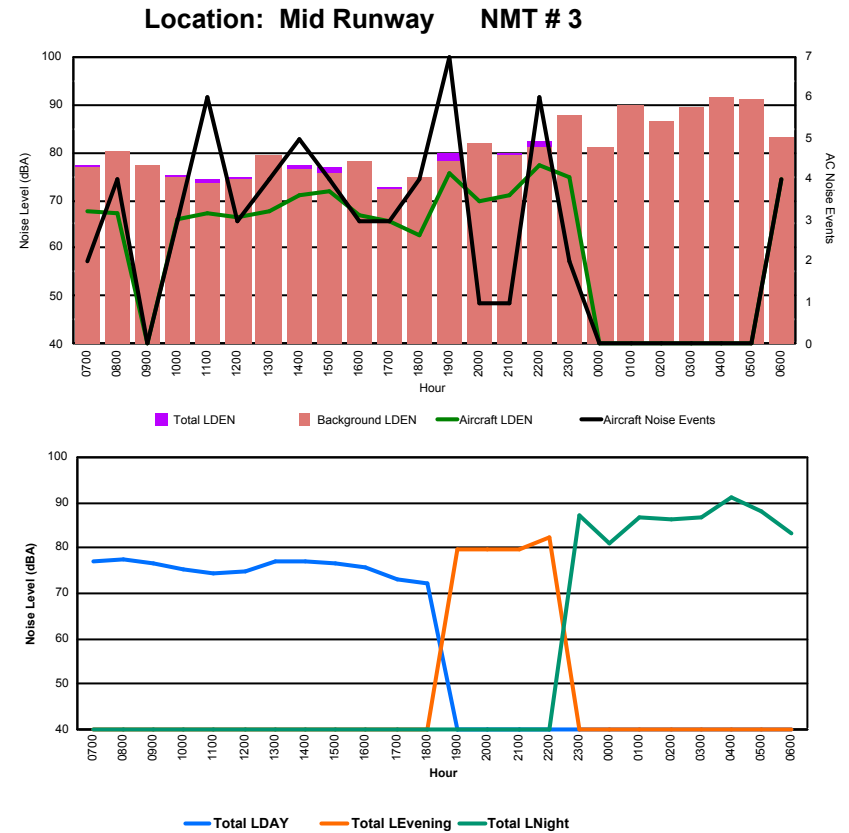

Luxembourg Airport Noise Distribution by Hour

Between 12/01/2024 00:00:00 and 12/01/2024 23:59:59 (Local Time)

Day	Aircraft Events	Total LDEN dB(A)	Aircraft LDEN dB(A)	Background LDEN dB(A)	Total LDay dB(A)	Total LEvening dB(A)	Total LNight dB(A)
12/01/24 7:00	2	77.1	67.6	76.7	77.1	-	-
12/01/24 8:00	4	77.4	67.4	80.3	77.4	-	-
12/01/24 9:00	-	76.5	-	77.2	76.5	-	-
12/01/24 10:00	3	75.4	65.9	75.0	75.4	-	-
12/01/24 11:00	6	74.2	67.5	73.7	74.2	-	-
12/01/24 12:00	3	75.0	66.5	74.3	75.0	-	-
12/01/24 13:00	4	76.9	67.9	79.3	76.9	-	-
12/01/24 14:00	5	77.2	70.9	76.6	77.2	-	-
12/01/24 15:00	4	76.7	72.0	75.5	76.7	-	-
12/01/24 16:00	3	75.8	66.9	78.0	75.8	-	-
12/01/24 17:00	3	72.9	65.6	72.2	72.9	-	-
12/01/24 18:00	4	72.4	62.7	74.7	72.4	-	-
12/01/24 19:00	7	79.9	75.5	78.1	-	79.9	-
12/01/24 20:00	1	79.8	69.8	81.7	-	79.8	-
12/01/24 21:00	1	79.6	70.9	79.5	-	79.6	-
12/01/24 22:00	6	82.2	77.4	81.0	-	82.2	-
12/01/24 23:00	2	87.2	74.6	87.6	-	-	87.2
13/01/24 0:00	-	81.0	-	81.1	-	-	81.0
13/01/24 1:00	-	86.7	-	89.7	-	-	86.7
13/01/24 2:00	-	86.2	-	86.4	-	-	86.2
13/01/24 3:00	-	86.7	-	89.3	-	-	86.7
13/01/24 4:00	-	91.3	-	91.4	-	-	91.3
13/01/24 5:00	-	88.1	-	91.1	-	-	88.1
13/01/24 6:00	4	83.3	74.2	83.0	-	-	83.3
	62	83.3	70.0	84.5	75.9	80.5	87.2