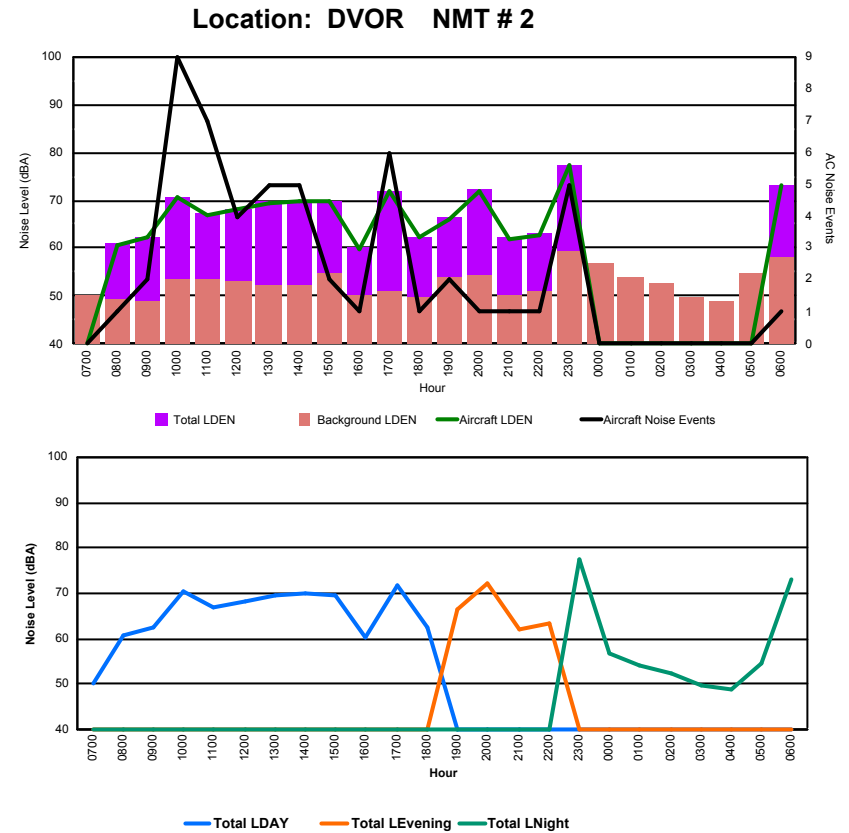

Luxembourg Airport Noise Distribution by Hour

Between 13/01/2024 00:00:00 and 13/01/2024 23:59:59 (Local Time)

Day	Aircraft Events	Total LDEN dB (A)	Aircraft LDEN dB(A)	Background LDEN dB(A)	Total LDay dB(A)	Total LEvening dB(A)	Total LNight dB (A)
13/01/24 7:00	-	50.1	-	50.2	50.1	-	-
13/01/24 8:00	1	60.9	60.6	49.3	60.9	-	-
13/01/24 9:00	2	62.3	62.1	49.1	62.3	-	-
13/01/24 10:00	9	70.6	70.5	53.4	70.6	-	-
13/01/24 11:00	7	67.1	67.0	53.4	67.1	-	-
13/01/24 12:00	4	68.3	68.1	53.3	68.3	-	-
13/01/24 13:00	5	69.6	69.5	52.3	69.6	-	-
13/01/24 14:00	5	70.0	69.9	52.2	70.0	-	-
13/01/24 15:00	2	69.7	69.7	54.7	69.7	-	-
13/01/24 16:00	1	60.1	59.7	50.0	60.1	-	-
13/01/24 17:00	6	71.9	71.9	51.1	71.9	-	-
13/01/24 18:00	1	62.5	62.2	49.6	62.5	-	-
13/01/24 19:00	2	66.3	66.0	54.0	-	66.3	-
13/01/24 20:00	1	72.1	72.0	54.4	-	72.1	-
13/01/24 21:00	1	62.2	61.9	50.4	-	62.2	-
13/01/24 22:00	1	63.2	62.9	50.9	-	63.2	-
13/01/24 23:00	5	77.3	77.2	59.3	-	-	77.3
14/01/24 0:00	-	56.8	-	56.8	-	-	56.8
14/01/24 1:00	-	54.1	-	54.1	-	-	54.1
14/01/24 2:00	-	52.5	-	52.5	-	-	52.5
14/01/24 3:00	-	49.7	-	49.7	-	-	49.7
14/01/24 4:00	-	48.8	-	48.8	-	-	48.8
14/01/24 5:00	-	54.7	-	54.7	-	-	54.7
14/01/24 6:00	1	73.3	73.2	58.0	-	-	73.3
	54	68.6	68.5	53.6	67.8	67.8	69.8