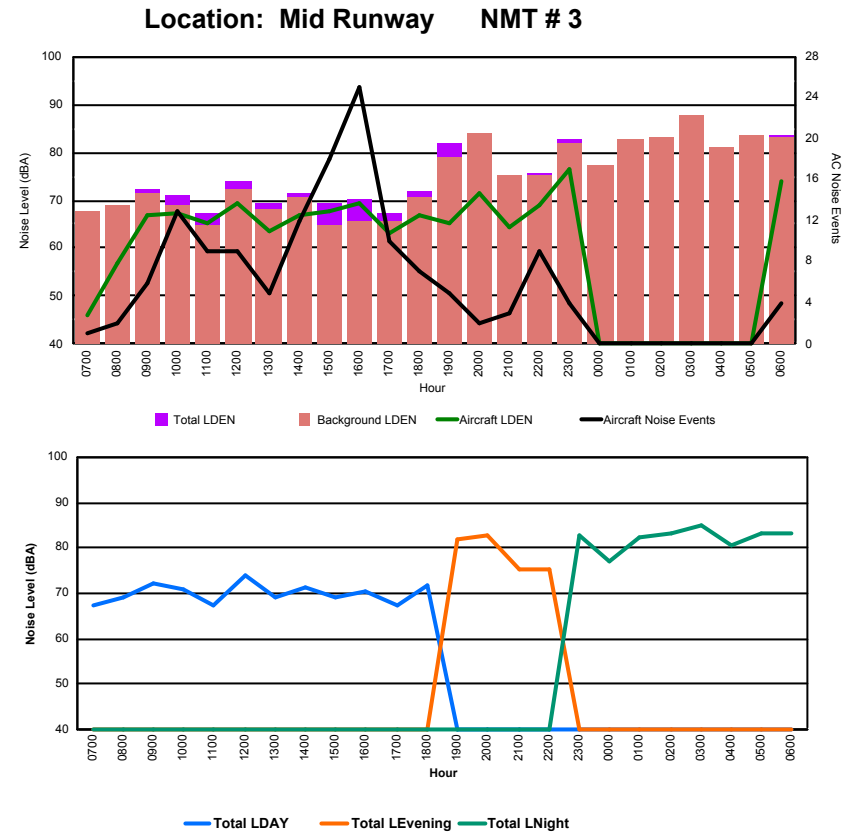

Location: DVOR NMT # 2

Luxembourg Airport Noise Distribution by Hour

Between 05/01/2024 00:00:00 and 05/01/2024 23:59:59 (Local Time)

Day	Aircraft Events	Total LDEN dB (A)	Aircraft LDEN dB(A)	Background LDEN dB(A)	Total LDay dB(A)	Total LEvening dB(A)	Total LNight dB (A)
05/01/24 7:00	1	67.3	45.9	67.8	67.3	-	-
05/01/24 8:00	2	69.0	56.8	69.1	69.0	-	-
05/01/24 9:00	6	72.4	66.7	71.4	72.4	-	-
05/01/24 10:00	13	70.9	67.5	68.8	70.9	-	-
05/01/24 11:00	9	67.4	65.0	64.6	67.4	-	-
05/01/24 12:00	9	73.9	69.5	72.5	73.9	-	-
05/01/24 13:00	5	69.2	63.4	68.2	69.2	-	-
05/01/24 14:00	12	71.5	67.0	70.5	71.5	-	-
05/01/24 15:00	18	69.3	67.8	64.8	69.3	-	-
05/01/24 16:00	25	70.4	69.4	65.6	70.4	-	-
05/01/24 17:00	10	67.4	63.3	65.7	67.4	-	-
05/01/24 18:00	7	71.8	66.7	70.5	71.8	-	-
05/01/24 19:00	5	81.9	65.1	79.1	-	81.9	-
05/01/24 20:00	2	82.6	71.4	84.1	-	82.6	-
05/01/24 21:00	3	75.2	64.3	75.2	-	75.2	-
05/01/24 22:00	9	75.5	69.1	75.4	-	75.5	-
05/01/24 23:00	4	82.6	76.4	82.0	-	-	82.6
06/01/24 0:00	-	77.0	-	77.2	-	-	77.0
06/01/24 1:00	-	82.5	-	82.7	-	-	82.5
06/01/24 2:00	-	83.3	-	83.3	-	-	83.3
06/01/24 3:00	-	85.0	-	87.8	-	-	85.0
06/01/24 4:00	-	80.6	-	80.9	-	-	80.6
06/01/24 5:00	-	83.2	-	83.6	-	-	83.2
06/01/24 6:00	4	83.4	74.0	83.1	-	-	83.4
	144	79.3	67.9	79.8	70.5	80.1	82.7