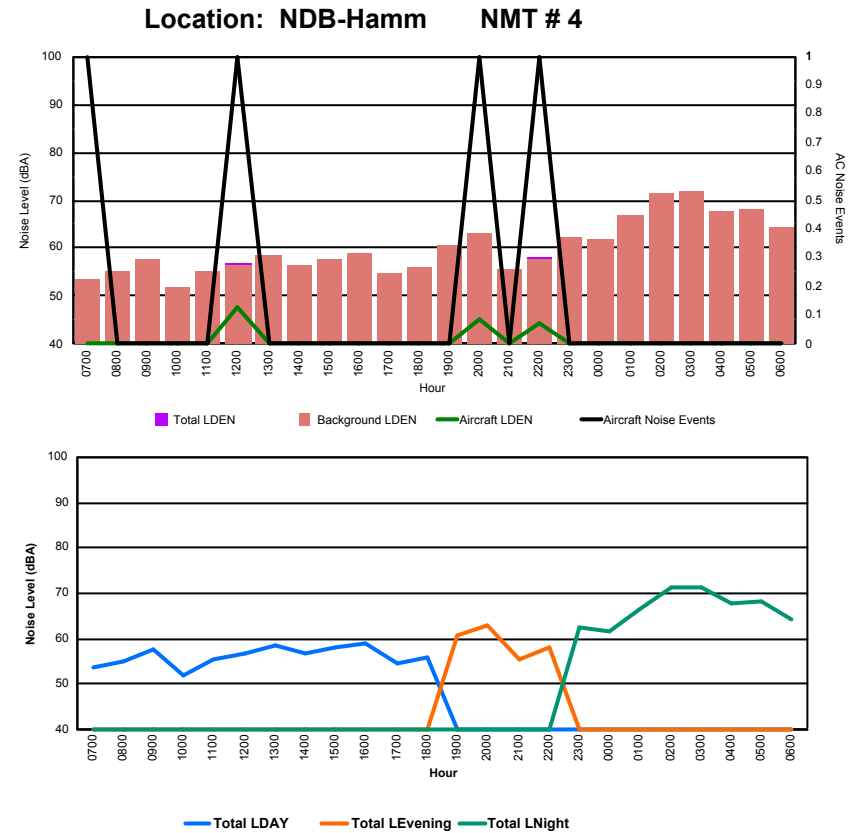

Luxembourg Airport Noise Distribution by Hour

Between 08/01/2024 00:00:00 and 08/01/2024 23:59:59 (Local Time)

Day	Aircraft Events	Total LDEN dB (A)	Aircraft LDEN dB(A)	Background LDEN dB(A)	Total LDay dB(A)	Total LEvening dB(A)	Total LNight dB (A)
08/01/24	7:00	1	53.6	36.8	53.6	-	-
08/01/24	8:00	-	55.2	-	55.3	-	-
08/01/24	9:00	-	57.7	-	57.7	-	-
08/01/24	10:00	-	51.8	-	51.8	-	-
08/01/24	11:00	-	55.4	-	55.4	-	-
08/01/24	12:00	1	56.8	47.8	56.3	56.8	-
08/01/24	13:00	-	58.7	-	58.7	-	-
08/01/24	14:00	-	56.6	-	56.6	-	-
08/01/24	15:00	-	57.9	-	57.9	-	-
08/01/24	16:00	-	58.8	-	58.8	-	-
08/01/24	17:00	-	54.6	-	54.6	-	-
08/01/24	18:00	-	55.9	-	55.9	-	-
08/01/24	19:00	-	60.6	-	60.6	60.6	-
08/01/24	20:00	1	63.1	45.2	63.1	-	63.1
08/01/24	21:00	-	55.6	-	55.6	-	-
08/01/24	22:00	1	58.1	44.3	57.9	-	58.1
08/01/24	23:00	-	62.5	-	62.5	-	62.5
09/01/24	0:00	-	61.8	-	62.0	-	61.8
09/01/24	1:00	-	66.6	-	66.8	-	66.6
09/01/24	2:00	-	71.4	-	71.6	-	71.4
09/01/24	3:00	-	71.3	-	71.7	-	71.3
09/01/24	4:00	-	67.6	-	67.7	-	67.6
09/01/24	5:00	-	68.1	-	68.3	-	68.1
09/01/24	6:00	-	64.2	-	64.2	-	64.2
	4	63.9	37.2	64.1	56.5	60.2	68.0