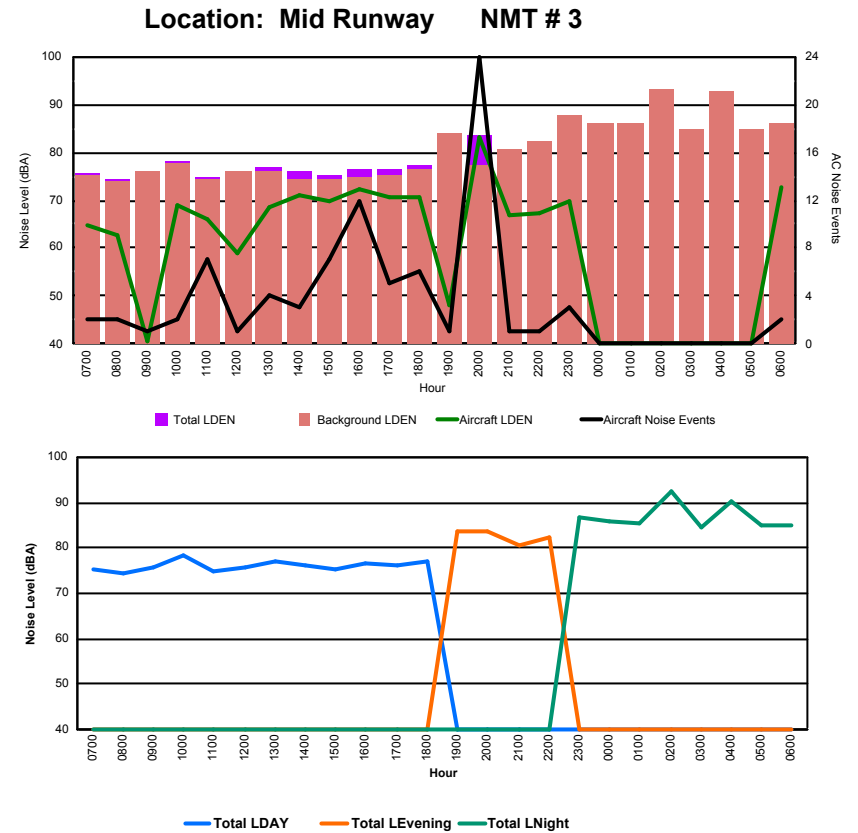

Location: DVOR NMT # 2

Luxembourg Airport Noise Distribution by Hour

Between 26/01/2024 00:00:00 and 26/01/2024 23:59:59 (Local Time)

Day	Aircraft Events	Total LDEN dB(A)	Aircraft LDEN dB(A)	Background LDEN dB(A)	Total LDay dB(A)	Total LEvening dB(A)	Total LNight dB(A)	
26/01/24	7:00	2	75.5	64.7	75.3	75.5	-	-
26/01/24	8:00	2	74.3	62.6	73.9	74.3	-	-
26/01/24	9:00	1	75.8	40.8	76.1	75.8	-	-
26/01/24	10:00	2	78.3	69.0	77.9	78.3	-	-
26/01/24	11:00	7	74.7	65.9	74.2	74.7	-	-
26/01/24	12:00	1	75.7	58.9	76.2	75.7	-	-
26/01/24	13:00	4	76.9	68.5	76.1	76.9	-	-
26/01/24	14:00	3	76.0	70.9	74.2	76.0	-	-
26/01/24	15:00	7	75.4	69.8	74.4	75.4	-	-
26/01/24	16:00	12	76.5	72.1	74.9	76.5	-	-
26/01/24	17:00	5	76.3	70.6	75.2	76.3	-	-
26/01/24	18:00	6	77.1	70.6	76.3	77.1	-	-
26/01/24	19:00	1	83.8	48.0	84.0	-	83.8	-
26/01/24	20:00	24	83.6	83.0	77.2	-	83.6	-
26/01/24	21:00	1	80.6	67.0	80.5	-	80.6	-
26/01/24	22:00	1	82.2	67.2	82.1	-	82.2	-
26/01/24	23:00	3	86.9	69.9	87.9	-	-	86.9
27/01/24	0:00	-	85.9	-	86.0	-	-	85.9
27/01/24	1:00	-	85.4	-	86.2	-	-	85.4
27/01/24	2:00	-	92.6	-	93.1	-	-	92.6
27/01/24	3:00	-	84.5	-	84.6	-	-	84.5
27/01/24	4:00	-	90.2	-	92.9	-	-	90.2
27/01/24	5:00	-	84.8	-	84.8	-	-	84.8
27/01/24	6:00	2	84.9	72.7	86.1	-	-	84.9
		84	84.1	71.3	84.9	82.7	87.9	