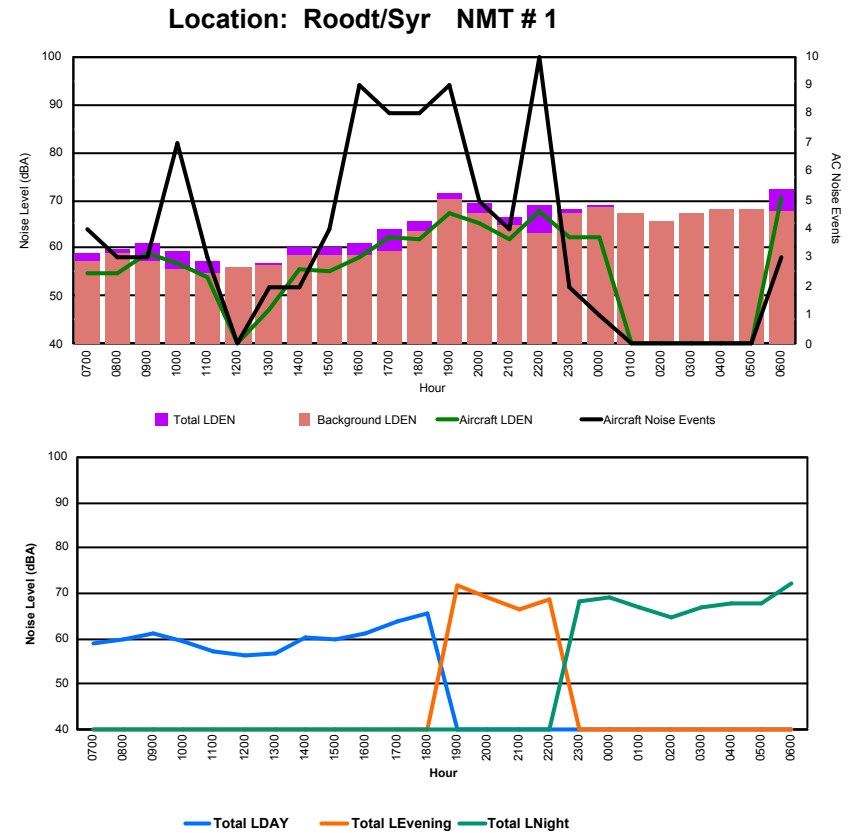

Luxembourg Airport Noise Distribution by Hour

Between 02/01/2024 00:00:00 and 02/01/2024 23:59:59 (Local Time)

Day	Aircraft Events	Total LDEN dB(A)	Aircraft LDEN dB(A)	Background LDEN dB(A)	Total LDay dB(A)	Total LEvening dB(A)	Total LNight dB(A)
02/01/24 7:00	4	58.9	54.6	57.3	58.9	-	-
02/01/24 8:00	3	59.9	54.7	59.0	59.9	-	-
02/01/24 9:00	3	61.2	59.0	57.3	61.2	-	-
02/01/24 10:00	7	59.2	56.8	55.8	59.2	-	-
02/01/24 11:00	3	57.3	54.1	54.6	57.3	-	-
02/01/24 12:00	-	56.2	-	56.2	56.2	-	-
02/01/24 13:00	2	56.9	47.4	56.4	56.9	-	-
02/01/24 14:00	2	60.3	55.7	58.6	60.3	-	-
02/01/24 15:00	4	60.0	55.2	58.5	60.0	-	-
02/01/24 16:00	9	61.2	58.1	58.6	61.2	-	-
02/01/24 17:00	8	64.0	62.3	59.5	64.0	-	-
02/01/24 18:00	8	65.5	61.8	63.6	65.5	-	-
02/01/24 19:00	9	71.6	67.1	70.1	-	71.6	-
02/01/24 20:00	5	69.2	65.3	67.3	-	69.2	-
02/01/24 21:00	4	66.5	61.9	64.8	-	66.5	-
02/01/24 22:00	10	68.9	67.8	63.2	-	68.9	-
02/01/24 23:00	2	68.3	62.3	67.2	-	-	68.3
03/01/24 0:00	1	69.0	62.1	68.5	-	-	69.0
03/01/24 1:00	-	66.8	-	67.5	-	-	66.8
03/01/24 2:00	-	64.7	-	65.6	-	-	64.7
03/01/24 3:00	-	66.8	-	67.1	-	-	66.8
03/01/24 4:00	-	68.0	-	68.3	-	-	68.0
03/01/24 5:00	-	67.9	-	68.3	-	-	67.9
03/01/24 6:00	3	72.2	70.5	67.8	-	-	72.2
	87	66.5	61.9	65.0	60.9	69.4	68.5