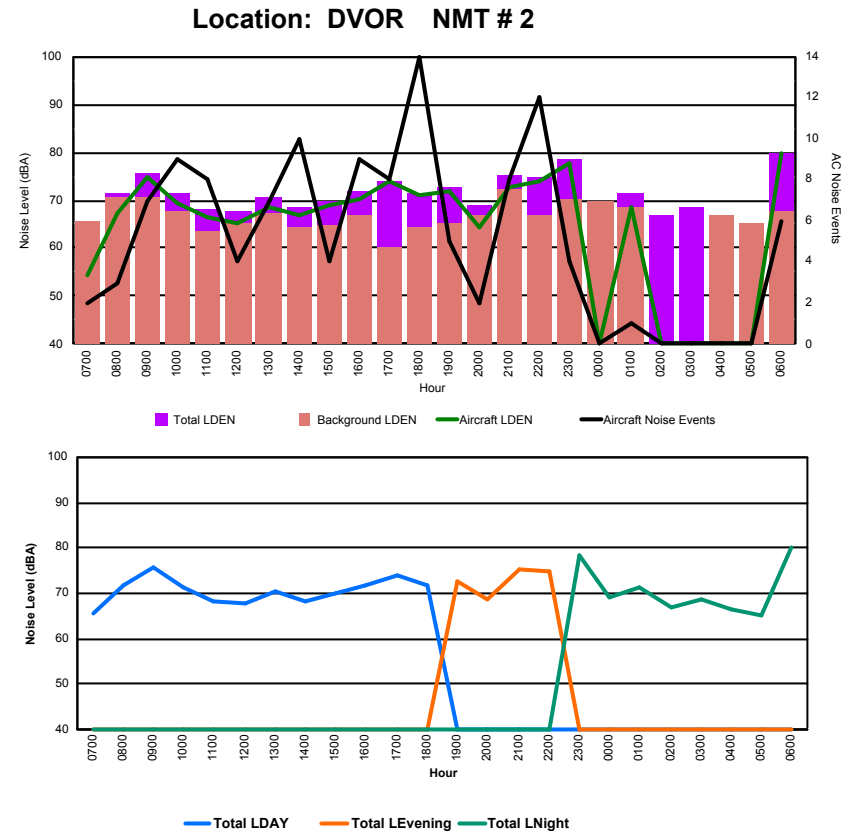

Luxembourg Airport Noise Distribution by Hour

Between 03/01/2024 00:00:00 and 03/01/2024 23:59:59 (Local Time)

Day	Aircraft Events	Total LDEN dB (A)	Aircraft LDEN dB(A)	Background LDEN dB(A)	Total LDay dB(A)	Total LEvening dB(A)	Total LNight dB (A)
03/01/24 7:00	2	65.6	54.5	65.8	65.6	-	-
03/01/24 8:00	3	71.6	67.4	70.8	71.6	-	-
03/01/24 9:00	7	75.8	74.6	70.6	75.8	-	-
03/01/24 10:00	9	71.3	69.5	67.6	71.3	-	-
03/01/24 11:00	8	68.2	66.6	63.7	68.2	-	-
03/01/24 12:00	4	67.9	65.0	65.3	67.9	-	-
03/01/24 13:00	7	70.6	68.4	67.5	70.6	-	-
03/01/24 14:00	10	68.4	66.7	64.2	68.4	-	-
03/01/24 15:00	4	70.0	68.8	64.8	70.0	-	-
03/01/24 16:00	9	71.9	70.4	66.9	71.9	-	-
03/01/24 17:00	8	74.1	74.0	60.0	74.1	-	-
03/01/24 18:00	14	71.6	70.9	64.2	71.6	-	-
03/01/24 19:00	5	72.6	72.0	65.0	-	72.6	-
03/01/24 20:00	2	68.8	64.3	66.9	-	68.8	-
03/01/24 21:00	8	75.2	72.9	72.4	-	75.2	-
03/01/24 22:00	12	74.7	74.1	66.9	-	74.7	-
03/01/24 23:00	4	78.5	77.9	70.2	-	-	78.5
04/01/24 0:00	-	69.0	-	69.8	-	-	69.0
04/01/24 1:00	1	71.3	68.4	68.7	-	-	71.3
04/01/24 2:00	-	66.9	-	-	-	-	66.9
04/01/24 3:00	-	68.6	-	-	-	-	68.6
04/01/24 4:00	-	66.5	-	66.7	-	-	66.5
04/01/24 5:00	-	65.1	-	65.2	-	-	65.1
04/01/24 6:00	6	80.0	79.8	67.8	-	-	80.0
	123	72.9	71.6	67.3	71.4	73.4	74.2