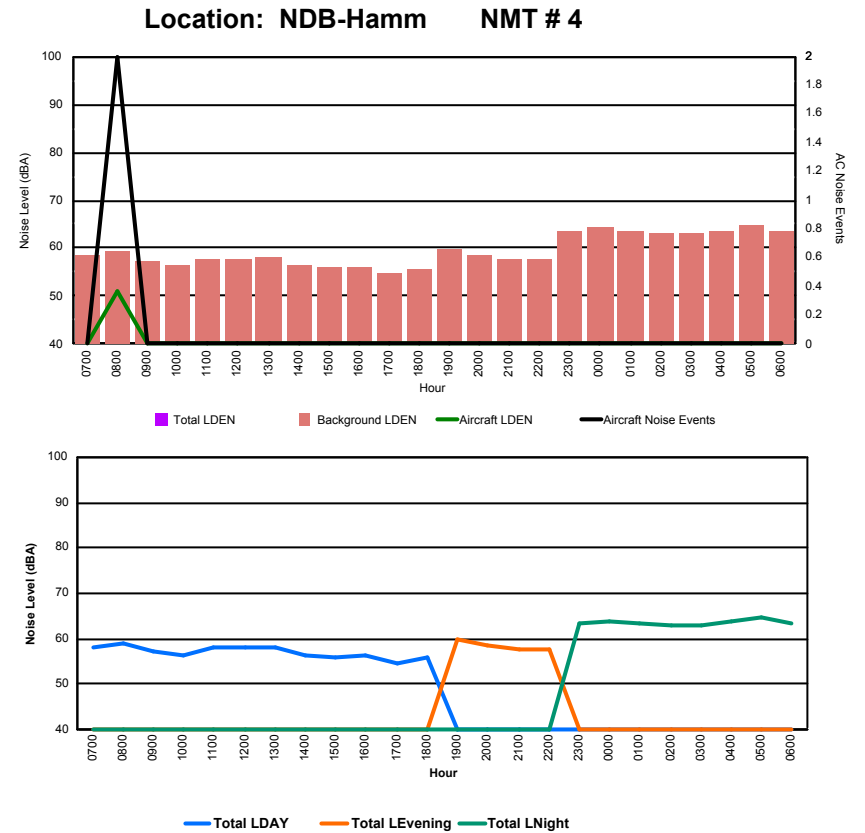

Luxembourg Airport Noise Distribution by Hour

Between 01/01/2024 00:00:00 and 01/01/2024 23:59:59 (Local Time)

Day	Aircraft Events	Total LDEN dB (A)	Aircraft LDEN dB(A)	Background LDEN dB(A)	Total LDay dB(A)	Total LEvening dB(A)	Total LNight dB (A)
01/01/24	7:00	-	58.3	-	58.3	-	-
01/01/24	8:00	2	58.9	51.1	59.4	58.9	-
01/01/24	9:00	-	57.2	-	57.2	-	-
01/01/24	10:00	-	56.5	-	56.5	-	-
01/01/24	11:00	-	57.9	-	57.9	-	-
01/01/24	12:00	-	57.9	-	57.9	-	-
01/01/24	13:00	-	58.3	-	58.3	-	-
01/01/24	14:00	-	56.5	-	56.5	-	-
01/01/24	15:00	-	56.0	-	56.0	-	-
01/01/24	16:00	-	56.2	-	56.2	-	-
01/01/24	17:00	-	54.7	-	54.7	-	-
01/01/24	18:00	-	55.8	-	55.8	-	-
01/01/24	19:00	-	59.9	-	59.9	59.9	-
01/01/24	20:00	-	58.6	-	58.6	58.6	-
01/01/24	21:00	-	57.8	-	57.8	57.8	-
01/01/24	22:00	-	57.6	-	57.6	57.6	-
01/01/24	23:00	-	63.5	-	63.5	-	63.5
02/01/24	0:00	-	64.0	-	64.5	-	64.0
02/01/24	1:00	-	63.4	-	63.6	-	63.4
02/01/24	2:00	-	62.9	-	63.2	-	62.9
02/01/24	3:00	-	63.1	-	63.1	-	63.1
02/01/24	4:00	-	63.7	-	63.7	-	63.7
02/01/24	5:00	-	64.7	-	64.8	-	64.7
02/01/24	6:00	-	63.5	-	63.5	-	63.5
	2	60.6	37.3	60.7	57.2	58.6	63.6