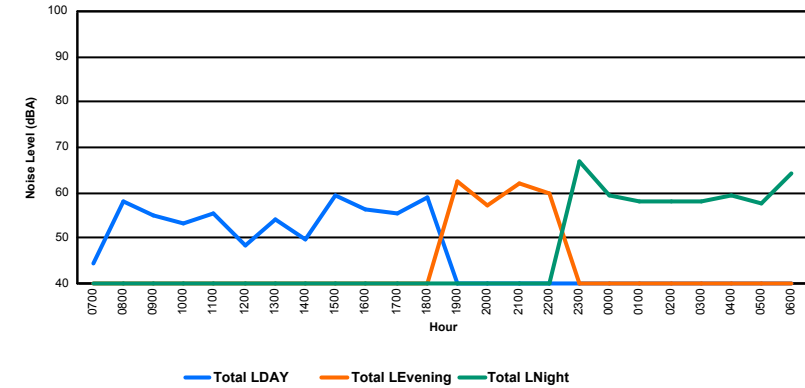

Luxembourg Airport Noise Distribution by Hour

Between 07/01/2024 00:00:00 and 07/01/2024 23:59:59 (Local Time)

Day	Aircraft Events	Total LDEN dB (A)	Aircraft LDEN dB(A)	Background LDEN dB(A)	Total LDay dB(A)	Total LEvening dB(A)	Total LNight dB (A)
07/01/24 7:00	-	44.3	-	44.3	44.3	-	-
07/01/24 8:00	4	58.1	57.8	47.6	58.1	-	-
07/01/24 9:00	1	55.1	54.0	48.5	55.1	-	-
07/01/24 10:00	3	53.3	51.0	49.7	53.3	-	-
07/01/24 11:00	3	55.3	54.1	49.2	55.3	-	-
07/01/24 12:00	-	48.4	-	48.4	48.4	-	-
07/01/24 13:00	2	54.2	52.6	49.2	54.2	-	-
07/01/24 14:00	-	49.8	-	49.8	49.8	-	-
07/01/24 15:00	3	59.4	58.7	51.4	59.4	-	-
07/01/24 16:00	1	56.3	54.9	50.6	56.3	-	-
07/01/24 17:00	1	55.4	53.6	50.6	55.4	-	-
07/01/24 18:00	4	59.0	57.7	53.3	59.0	-	-
07/01/24 19:00	1	62.7	61.2	57.4	-	62.7	-
07/01/24 20:00	-	57.3	-	57.3	-	57.3	-
07/01/24 21:00	1	62.2	60.1	57.9	-	62.2	-
07/01/24 22:00	4	59.8	55.6	57.8	-	59.8	-
07/01/24 23:00	2	66.9	65.9	60.2	-	-	66.9
08/01/24 0:00	-	59.6	-	59.8	-	-	59.6
08/01/24 1:00	-	58.2	-	58.3	-	-	58.2
08/01/24 2:00	-	58.3	-	58.3	-	-	58.3
08/01/24 3:00	-	58.1	-	58.1	-	-	58.1
08/01/24 4:00	-	59.4	-	59.4	-	-	59.4
08/01/24 5:00	-	57.8	-	57.8	-	-	57.8
08/01/24 6:00	6	64.1	60.9	61.5	-	-	64.1
	36	59.5	56.7	56.3	55.7	61.0	61.7

Location: Roodt/Syr NMT # 1