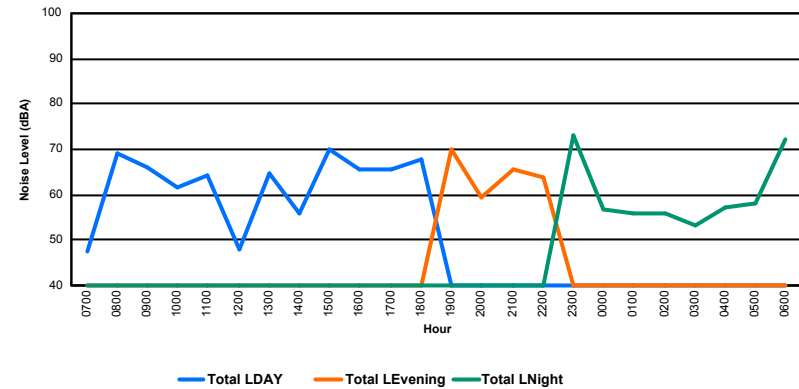

Luxembourg Airport Noise Distribution by Hour

Between 07/01/2024 00:00:00 and 07/01/2024 23:59:59 (Local Time)

Day	Aircraft Events	Total LDEN dB (A)	Aircraft LDEN dB(A)	Background LDEN dB(A)	Total LDay dB(A)	Total LEvening dB(A)	Total LNight dB (A)
07/01/24 7:00	1	47.6	41.1	46.6	47.6	-	-
07/01/24 8:00	5	69.1	69.0	45.9	69.1	-	-
07/01/24 9:00	4	66.0	65.9	48.9	66.0	-	-
07/01/24 10:00	4	61.7	61.6	47.6	61.7	-	-
07/01/24 11:00	6	64.2	64.1	49.7	64.2	-	-
07/01/24 12:00	-	47.9	-	47.9	47.9	-	-
07/01/24 13:00	5	64.5	64.4	49.1	64.5	-	-
07/01/24 14:00	3	56.1	55.1	49.0	56.1	-	-
07/01/24 15:00	10	70.2	70.1	51.0	70.2	-	-
07/01/24 16:00	7	65.4	65.2	50.6	65.4	-	-
07/01/24 17:00	5	65.8	65.7	50.3	65.8	-	-
07/01/24 18:00	14	67.8	67.7	52.8	67.8	-	-
07/01/24 19:00	8	69.8	69.6	57.5	-	69.8	-
07/01/24 20:00	2	59.6	58.3	53.7	-	59.6	-
07/01/24 21:00	2	65.8	65.4	55.0	-	65.8	-
07/01/24 22:00	4	63.9	63.5	53.6	-	63.9	-
07/01/24 23:00	2	73.2	73.2	56.3	-	-	73.2
08/01/24 0:00	-	56.9	-	56.9	-	-	56.9
08/01/24 1:00	-	56.0	-	56.0	-	-	56.0
08/01/24 2:00	-	55.8	-	55.8	-	-	55.8
08/01/24 3:00	-	53.1	-	53.1	-	-	53.1
08/01/24 4:00	-	57.0	-	57.0	-	-	57.0
08/01/24 5:00	-	58.1	-	58.1	-	-	58.1
08/01/24 6:00	12	72.0	71.7	60.9	-	-	72.0
	94	66.2	65.9	54.5	65.6	66.2	66.9

Location: DVOR NMT # 2