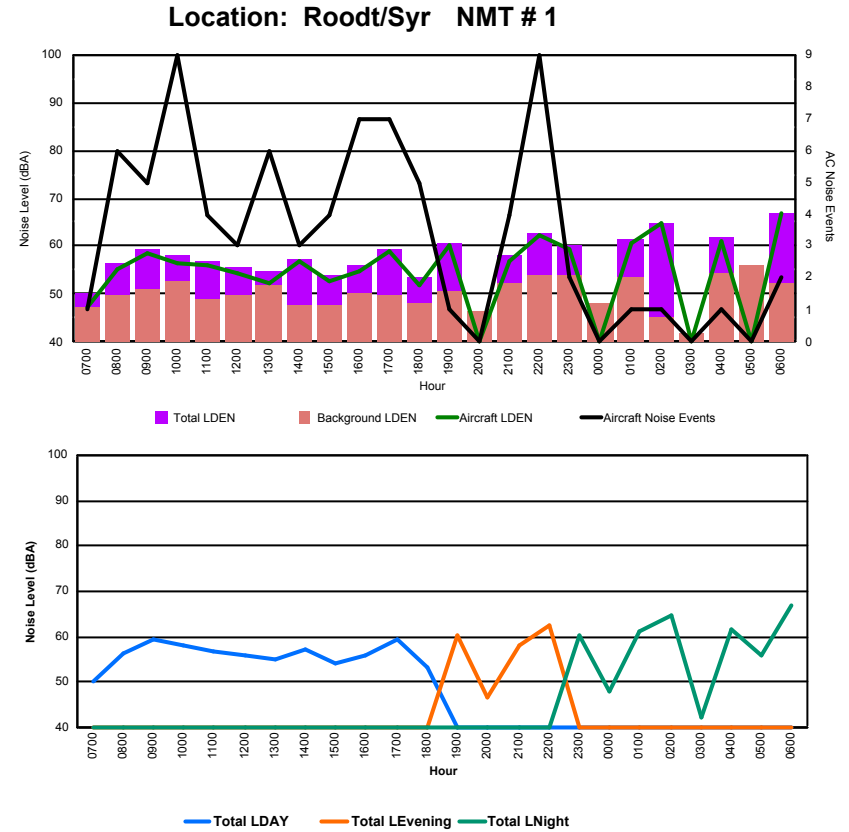

Luxembourg Airport Noise Distribution by Hour

Between 30/01/2024 00:00:00 and 30/01/2024 23:59:59 (Local Time)

Day	Aircraft Events	Total LDEN dB (A)	Aircraft LDEN dB(A)	Background LDEN dB(A)	Total LDay dB(A)	Total LEvening dB(A)	Total LNight dB (A)	
30/01/24	7:00	1	50.1	47.1	47.1	50.1	-	-
30/01/24	8:00	6	56.3	55.3	49.6	56.3	-	-
30/01/24	9:00	5	59.3	58.7	51.1	59.3	-	-
30/01/24	10:00	9	58.1	56.6	48.9	58.1	-	-
30/01/24	11:00	4	56.9	56.2	48.9	56.9	-	-
30/01/24	12:00	3	55.7	54.5	49.9	55.7	-	-
30/01/24	13:00	6	54.8	52.1	51.8	54.8	-	-
30/01/24	14:00	3	57.2	56.7	47.7	57.2	-	-
30/01/24	15:00	4	54.0	52.8	47.9	54.0	-	-
30/01/24	16:00	7	56.1	54.8	50.3	56.1	-	-
30/01/24	17:00	7	59.5	59.0	49.8	59.5	-	-
30/01/24	18:00	5	53.4	52.0	48.0	53.4	-	-
30/01/24	19:00	1	60.5	60.0	50.6	-	60.5	-
30/01/24	20:00	-	46.5	-	46.5	-	46.5	-
30/01/24	21:00	4	58.2	57.0	52.4	-	58.2	-
30/01/24	22:00	9	62.7	62.1	53.8	-	62.7	-
30/01/24	23:00	2	60.4	59.3	54.0	-	60.4	-
31/01/24	0:00	-	48.0	-	48.1	-	-	48.0
31/01/24	1:00	1	61.3	60.5	53.7	-	-	61.3
31/01/24	2:00	1	64.8	64.7	45.1	-	-	64.8
31/01/24	3:00	-	42.0	-	42.0	-	-	42.0
31/01/24	4:00	1	61.8	60.9	54.4	-	-	61.8
31/01/24	5:00	-	55.8	-	55.9	-	-	55.8
31/01/24	6:00	2	66.8	66.7	52.2	-	-	66.8
	81	59.5	58.8	51.2	56.6	59.6	61.8