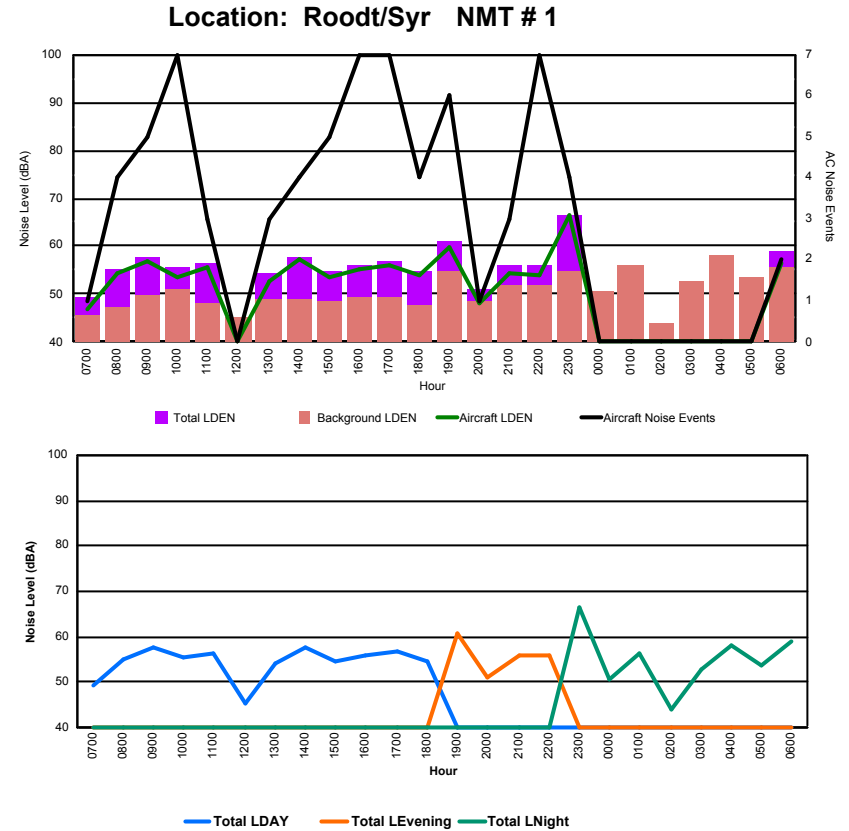

Luxembourg Airport Noise Distribution by Hour

Between 16/01/2024 00:00:00 and 16/01/2024 23:59:59 (Local Time)

Day	Aircraft Events	Total LDEN dB (A)	Aircraft LDEN dB(A)	Background LDEN dB(A)	Total LDay dB(A)	Total LEvening dB(A)	Total LNight dB (A)	
16/01/24	7:00	1	49.3	46.9	45.5	49.3	-	-
16/01/24	8:00	4	55.0	54.3	47.3	55.0	-	-
16/01/24	9:00	5	57.5	56.7	49.8	57.5	-	-
16/01/24	10:00	7	55.5	53.6	51.1	55.5	-	-
16/01/24	11:00	3	56.4	55.7	48.0	56.4	-	-
16/01/24	12:00	-	45.2	-	45.2	45.2	-	-
16/01/24	13:00	3	54.2	52.8	48.8	54.2	-	-
16/01/24	14:00	4	57.8	57.2	49.0	57.8	-	-
16/01/24	15:00	5	54.7	53.6	48.4	54.7	-	-
16/01/24	16:00	7	56.0	55.1	49.3	56.0	-	-
16/01/24	17:00	7	56.9	56.1	49.2	56.9	-	-
16/01/24	18:00	4	54.7	53.8	47.7	54.7	-	-
16/01/24	19:00	6	60.9	59.9	54.6	-	60.9	-
16/01/24	20:00	1	51.2	48.0	48.5	-	51.2	-
16/01/24	21:00	3	56.1	54.2	51.8	-	56.1	-
16/01/24	22:00	7	56.0	54.0	52.0	-	56.0	-
16/01/24	23:00	4	66.6	66.3	54.6	-	-	66.6
17/01/24	0:00	-	50.8	-	50.8	-	-	50.8
17/01/24	1:00	-	56.2	-	56.2	-	-	56.2
17/01/24	2:00	-	44.1	-	44.1	-	-	44.1
17/01/24	3:00	-	52.9	-	52.9	-	-	52.9
17/01/24	4:00	-	58.2	-	58.3	-	-	58.2
17/01/24	5:00	-	53.6	-	53.7	-	-	53.6
17/01/24	6:00	2	59.1	56.5	55.7	-	-	59.1
	73	57.4	56.0	52.1	55.4	57.3	59.4