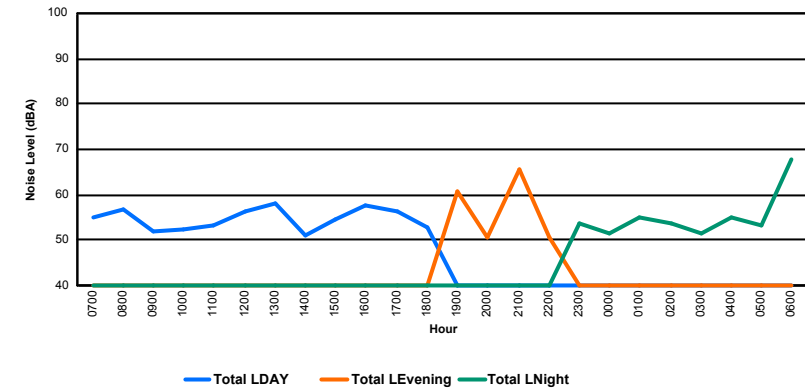

Luxembourg Airport Noise Distribution by Hour

Between 08/01/2024 00:00:00 and 08/01/2024 23:59:59 (Local Time)

Day	Aircraft Events	Total LDEN dB(A)	Aircraft LDEN dB(A)	Background LDEN dB(A)	Total LDay dB(A)	Total LEvening dB(A)	Total LNight dB(A)
08/01/24 7:00	2	54.8	53.2	49.9	54.8	-	-
08/01/24 8:00	5	56.6	56.0	48.0	56.6	-	-
08/01/24 9:00	-	51.7	-	51.7	51.7	-	-
08/01/24 10:00	1	52.5	46.3	51.4	52.5	-	-
08/01/24 11:00	4	53.3	50.1	50.7	53.3	-	-
08/01/24 12:00	1	56.2	54.5	51.3	56.2	-	-
08/01/24 13:00	1	58.1	56.8	52.0	58.1	-	-
08/01/24 14:00	-	51.0	-	51.0	51.0	-	-
08/01/24 15:00	1	54.5	53.0	49.0	54.5	-	-
08/01/24 16:00	3	57.8	57.2	49.7	57.8	-	-
08/01/24 17:00	5	56.5	54.9	51.5	56.5	-	-
08/01/24 18:00	2	52.6	47.7	51.0	52.6	-	-
08/01/24 19:00	1	60.7	59.8	53.4	-	60.7	-
08/01/24 20:00	-	50.6	-	50.6	-	50.6	-
08/01/24 21:00	5	65.8	65.4	55.2	-	65.8	-
08/01/24 22:00	-	50.8	-	50.8	-	50.8	-
08/01/24 23:00	-	53.8	-	53.8	-	-	53.8
09/01/24 0:00	-	51.3	-	51.4	-	-	51.3
09/01/24 1:00	-	54.8	-	54.8	-	-	54.8
09/01/24 2:00	-	53.8	-	53.8	-	-	53.8
09/01/24 3:00	-	51.5	-	51.5	-	-	51.5
09/01/24 4:00	-	54.9	-	54.9	-	-	54.9
09/01/24 5:00	-	53.2	-	53.2	-	-	53.2
09/01/24 6:00	4	67.8	67.6	54.4	-	-	67.8
	35	58.5	57.3	52.3	55.2	61.1	59.8

Location: Roodt/Syr NMT # 1