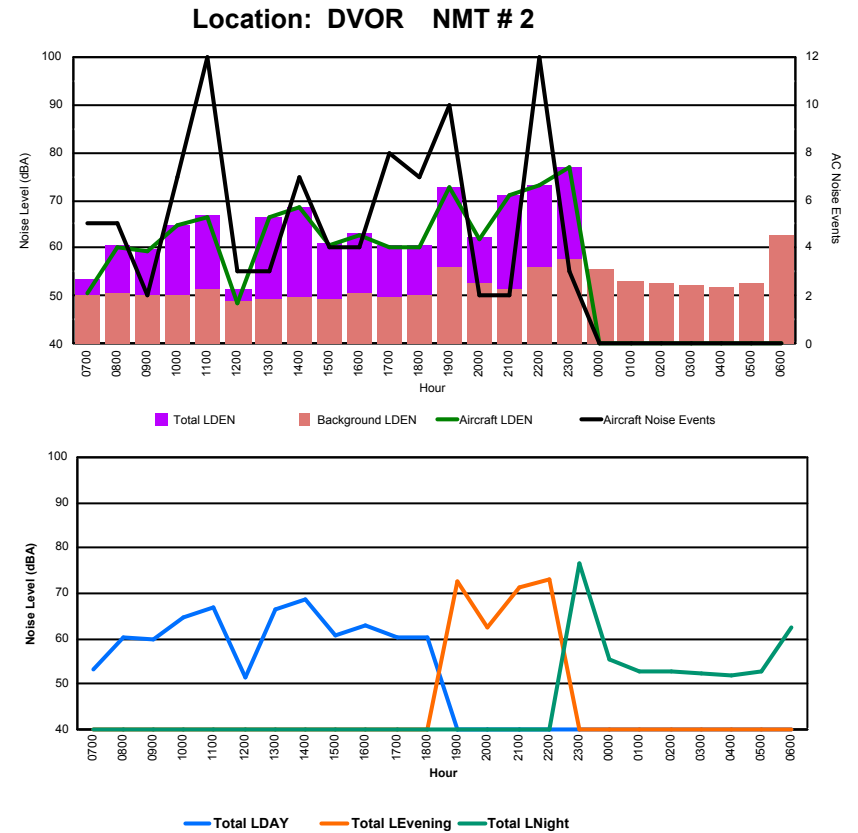

Location: Roodt/Syr NMT # 1

Luxembourg Airport Noise Distribution by Hour

Between 12/01/2024 00:00:00 and 12/01/2024 23:59:59 (Local Time)

Day	Aircraft Events	Total LDEN dB(A)	Aircraft LDEN dB(A)	Background LDEN dB(A)	Total LDay dB(A)	Total LEvening dB(A)	Total LNight dB(A)
12/01/24 7:00	5	53.4	50.5	50.3	53.4	-	-
12/01/24 8:00	5	60.5	60.1	50.5	60.5	-	-
12/01/24 9:00	2	59.9	59.4	50.1	59.9	-	-
12/01/24 10:00	7	64.7	64.6	50.1	64.7	-	-
12/01/24 11:00	12	66.7	66.6	51.4	66.7	-	-
12/01/24 12:00	3	51.6	48.4	48.9	51.6	-	-
12/01/24 13:00	3	66.4	66.3	49.2	66.4	-	-
12/01/24 14:00	7	68.6	68.5	49.7	68.6	-	-
12/01/24 15:00	4	60.9	60.6	49.4	60.9	-	-
12/01/24 16:00	4	63.1	62.8	50.5	63.1	-	-
12/01/24 17:00	8	60.5	60.1	49.9	60.5	-	-
12/01/24 18:00	7	60.5	60.1	50.3	60.5	-	-
12/01/24 19:00	10	72.8	72.7	55.9	-	72.8	-
12/01/24 20:00	2	62.4	61.8	52.8	-	62.4	-
12/01/24 21:00	2	71.2	71.1	51.4	-	71.2	-
12/01/24 22:00	12	73.3	73.2	56.2	-	73.3	-
12/01/24 23:00	3	76.8	76.8	57.9	-	-	76.8
13/01/24 0:00	-	55.5	-	55.5	-	-	55.5
13/01/24 1:00	-	53.0	-	53.0	-	-	53.0
13/01/24 2:00	-	52.6	-	52.6	-	-	52.6
13/01/24 3:00	-	52.3	-	52.3	-	-	52.3
13/01/24 4:00	-	51.8	-	51.8	-	-	51.8
13/01/24 5:00	-	52.8	-	52.8	-	-	52.8
13/01/24 6:00	-	62.6	-	62.8	-	-	62.6
	96	67.5	67.3	54.1	63.6	71.4	68.0