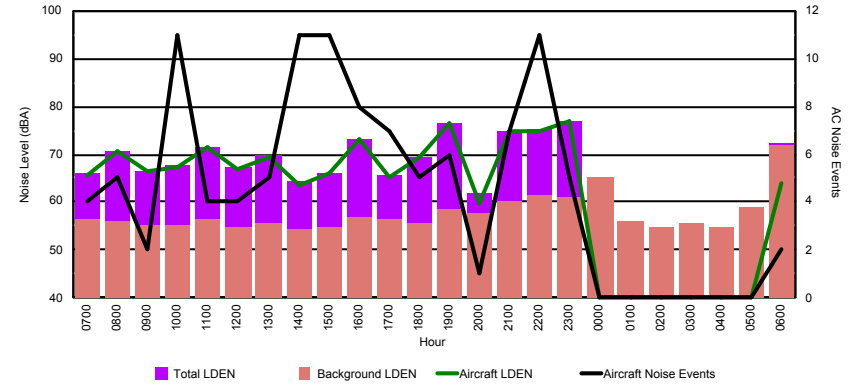

Luxembourg Airport Noise Distribution by Hour

Between 19/01/2024 00:00:00 and 19/01/2024 23:59:59 (Local Time)

Day	Aircraft Events	Total LDEN dB (A)	Aircraft LDEN dB(A)	Background LDEN dB(A)	Total LDay dB(A)	Total LEvening dB(A)	Total LNight dB (A)
19/01/24 7:00	4	65.9	65.5	56.3	65.9	-	-
19/01/24 8:00	5	70.8	70.7	56.2	70.8	-	-
19/01/24 9:00	2	66.6	66.3	55.3	66.6	-	-
19/01/24 10:00	11	67.7	67.5	55.2	67.7	-	-
19/01/24 11:00	4	71.4	71.3	56.6	71.4	-	-
19/01/24 12:00	4	67.2	66.9	54.7	67.2	-	-
19/01/24 13:00	5	69.6	69.5	55.8	69.6	-	-
19/01/24 14:00	11	64.2	63.7	54.2	64.2	-	-
19/01/24 15:00	11	66.2	65.9	54.9	66.2	-	-
19/01/24 16:00	8	73.2	73.2	56.9	73.2	-	-
19/01/24 17:00	7	65.7	65.2	56.3	65.7	-	-
19/01/24 18:00	5	69.3	69.2	55.7	69.3	-	-
19/01/24 19:00	6	76.5	76.4	58.5	-	76.5	-
19/01/24 20:00	1	62.0	59.8	57.9	-	62.0	-
19/01/24 21:00	7	75.0	74.9	60.4	-	75.0	-
19/01/24 22:00	11	75.1	74.9	61.5	-	75.1	-
19/01/24 23:00	5	76.8	76.7	60.9	-	-	76.8
20/01/24 0:00	-	64.7	-	65.0	-	-	64.7
20/01/24 1:00	-	56.2	-	56.2	-	-	56.2
20/01/24 2:00	-	54.7	-	54.7	-	-	54.7
20/01/24 3:00	-	55.8	-	55.8	-	-	55.8
20/01/24 4:00	-	54.9	-	54.9	-	-	54.9
20/01/24 5:00	-	58.9	-	58.9	-	-	58.9
20/01/24 6:00	2	72.4	64.0	71.9	-	-	72.4
	109	70.6	70.1	61.0	69.0	74.4	69.4

Location: DVOR NMT # 2