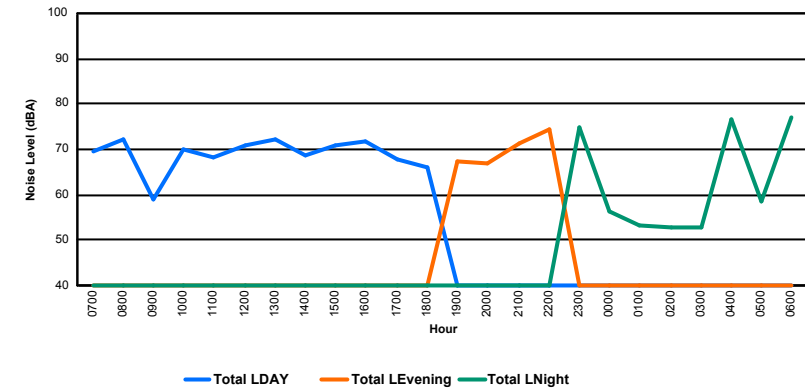

Luxembourg Airport Noise Distribution by Hour

Between 26/01/2024 00:00:00 and 26/01/2024 23:59:59 (Local Time)

Day	Aircraft Events	Total LDEN dB (A)	Aircraft LDEN dB(A)	Background LDEN dB(A)	Total LDay dB(A)	Total LEvening dB(A)	Total LNight dB (A)	
26/01/24	7:00	2	69.6	69.3	58.6	69.6	-	-
26/01/24	8:00	5	72.3	72.1	57.9	72.3	-	-
26/01/24	9:00	1	59.1	41.9	59.2	59.1	-	-
26/01/24	10:00	8	70.1	69.7	60.5	70.1	-	-
26/01/24	11:00	5	68.2	67.5	60.0	68.2	-	-
26/01/24	12:00	4	70.7	70.4	59.0	70.7	-	-
26/01/24	13:00	8	72.1	71.8	59.4	72.1	-	-
26/01/24	14:00	4	68.7	68.3	57.4	68.7	-	-
26/01/24	15:00	7	71.1	71.0	56.0	71.1	-	-
26/01/24	16:00	13	71.6	71.5	56.0	71.6	-	-
26/01/24	17:00	6	68.0	67.8	54.9	68.0	-	-
26/01/24	18:00	7	66.1	65.8	54.7	66.1	-	-
26/01/24	19:00	3	67.2	66.7	57.0	-	67.2	-
26/01/24	20:00	3	66.8	66.3	57.4	-	66.8	-
26/01/24	21:00	5	71.3	71.2	56.4	-	71.3	-
26/01/24	22:00	11	74.4	74.3	60.1	-	74.4	-
26/01/24	23:00	4	74.8	74.6	61.7	-	-	74.8
27/01/24	0:00	-	56.2	-	56.3	-	-	56.2
27/01/24	1:00	-	53.2	-	53.2	-	-	53.2
27/01/24	2:00	-	52.8	-	52.9	-	-	52.8
27/01/24	3:00	-	52.7	-	52.7	-	-	52.7
27/01/24	4:00	1	76.8	76.8	55.7	-	-	76.8
27/01/24	5:00	-	58.6	-	58.6	-	-	58.6
27/01/24	6:00	1	77.0	76.6	66.0	-	-	77.0
	98	70.9	70.7	58.7	69.9	71.1	72.1	

Location: DVOR NMT # 2