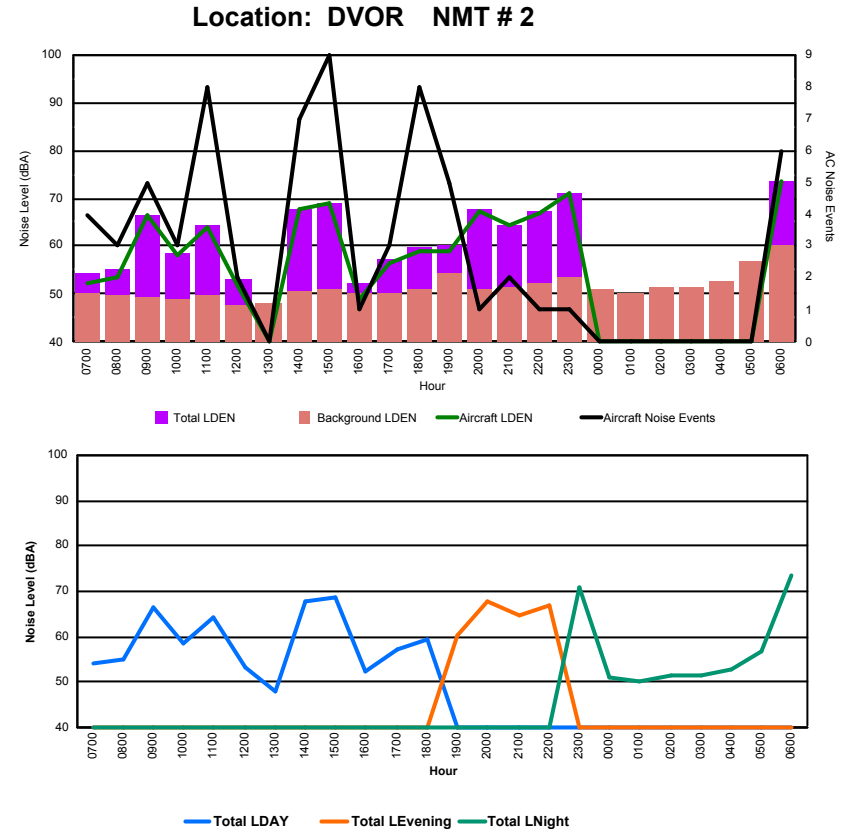

Luxembourg Airport Noise Distribution by Hour

Between 10/01/2024 00:00:00 and 10/01/2024 23:59:59 (Local Time)

Day	Aircraft Events	Total LDEN dB (A)	Aircraft LDEN dB(A)	Background LDEN dB(A)	Total LDay dB(A)	Total LEvening dB(A)	Total LNight dB (A)
10/01/24 7:00	4	54.3	52.3	50.0	54.3	-	-
10/01/24 8:00	3	55.1	53.6	49.7	55.1	-	-
10/01/24 9:00	5	66.5	66.4	49.5	66.5	-	-
10/01/24 10:00	3	58.7	58.2	49.1	58.7	-	-
10/01/24 11:00	8	64.2	64.0	49.8	64.2	-	-
10/01/24 12:00	2	53.2	51.8	47.9	53.2	-	-
10/01/24 13:00	-	48.1	-	48.1	48.1	-	-
10/01/24 14:00	7	67.7	67.6	50.5	67.7	-	-
10/01/24 15:00	9	68.8	68.8	51.2	68.8	-	-
10/01/24 16:00	1	52.4	48.8	50.0	52.4	-	-
10/01/24 17:00	3	57.2	56.3	50.2	57.2	-	-
10/01/24 18:00	8	59.6	59.0	51.1	59.6	-	-
10/01/24 19:00	5	60.1	58.8	54.4	-	60.1	-
10/01/24 20:00	1	67.7	67.5	51.2	-	67.7	-
10/01/24 21:00	2	64.5	64.2	51.4	-	64.5	-
10/01/24 22:00	1	67.1	66.9	52.4	-	67.1	-
10/01/24 23:00	1	71.0	70.9	53.6	-	-	71.0
11/01/24 0:00	-	51.2	-	51.2	-	-	51.2
11/01/24 1:00	-	50.3	-	50.3	-	-	50.3
11/01/24 2:00	-	51.6	-	51.6	-	-	51.6
11/01/24 3:00	-	51.4	-	51.4	-	-	51.4
11/01/24 4:00	-	52.9	-	52.9	-	-	52.9
11/01/24 5:00	-	56.7	-	56.7	-	-	56.7
11/01/24 6:00	6	73.6	73.4	60.0	-	-	73.6
	69	65.0	64.7	52.5	63.0	65.7	66.6