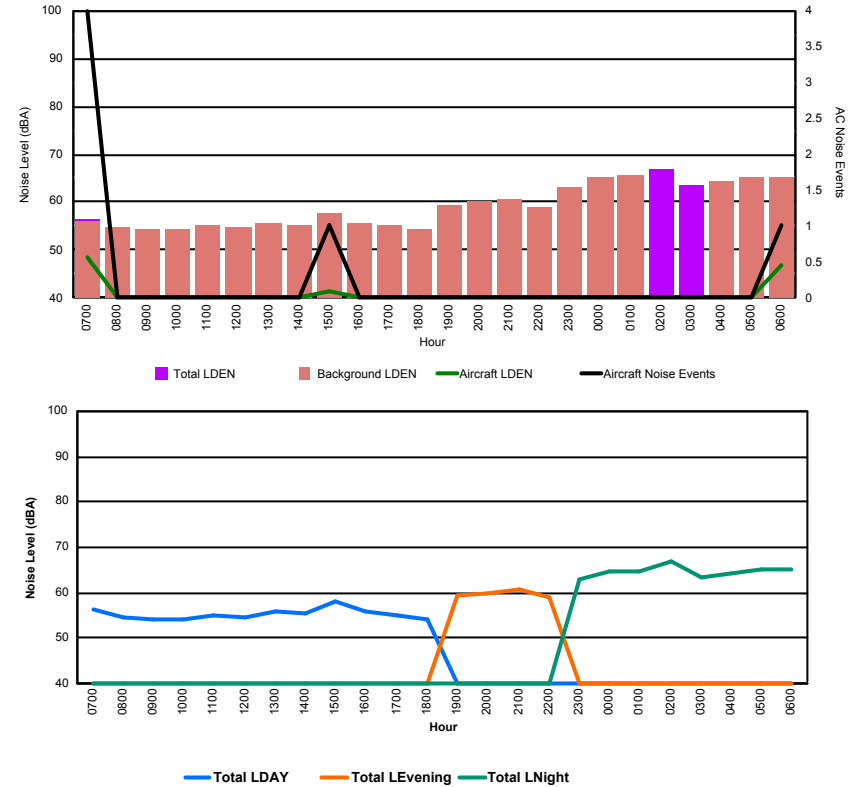

Luxembourg Airport Noise Distribution by Hour

Between 03/01/2024 00:00:00 and 03/01/2024 23:59:59 (Local Time)

Day	Aircraft Events	Total LDEN dB (A)	Aircraft LDEN dB(A)	Background LDEN dB(A)	Total LDay dB(A)	Total LEvening dB(A)	Total LNight dB (A)	
03/01/24	7:00	4	56.4	48.6	55.9	56.4	-	-
03/01/24	8:00	-	54.4	-	54.6	54.4	-	-
03/01/24	9:00	-	54.3	-	54.3	54.3	-	-
03/01/24	10:00	-	54.3	-	54.3	54.3	-	-
03/01/24	11:00	-	55.2	-	55.2	55.2	-	-
03/01/24	12:00	-	54.7	-	54.7	54.7	-	-
03/01/24	13:00	-	55.8	-	55.8	55.8	-	-
03/01/24	14:00	-	55.3	-	55.3	55.3	-	-
03/01/24	15:00	1	57.9	41.4	57.9	57.9	-	-
03/01/24	16:00	-	55.7	-	55.7	55.7	-	-
03/01/24	17:00	-	55.0	-	55.0	55.0	-	-
03/01/24	18:00	-	54.2	-	54.2	54.2	-	-
03/01/24	19:00	-	59.4	-	59.4	-	59.4	-
03/01/24	20:00	-	60.0	-	60.0	-	60.0	-
03/01/24	21:00	-	60.8	-	60.8	-	60.8	-
03/01/24	22:00	-	59.0	-	59.0	-	59.0	-
03/01/24	23:00	-	63.1	-	63.1	-	63.1	-
04/01/24	0:00	-	64.5	-	65.1	-	64.5	-
04/01/24	1:00	-	64.7	-	65.6	-	64.7	-
04/01/24	2:00	-	66.7	-	-	-	66.7	-
04/01/24	3:00	-	63.4	-	-	-	63.4	-
04/01/24	4:00	-	64.1	-	64.2	-	64.1	-
04/01/24	5:00	-	65.1	-	65.3	-	65.1	-
04/01/24	6:00	1	65.3	46.9	65.3	-	65.3	-
	6	61.2	37.5	60.4	55.4	59.9	64.7	

Location: NDB-Hamm NMT # 4