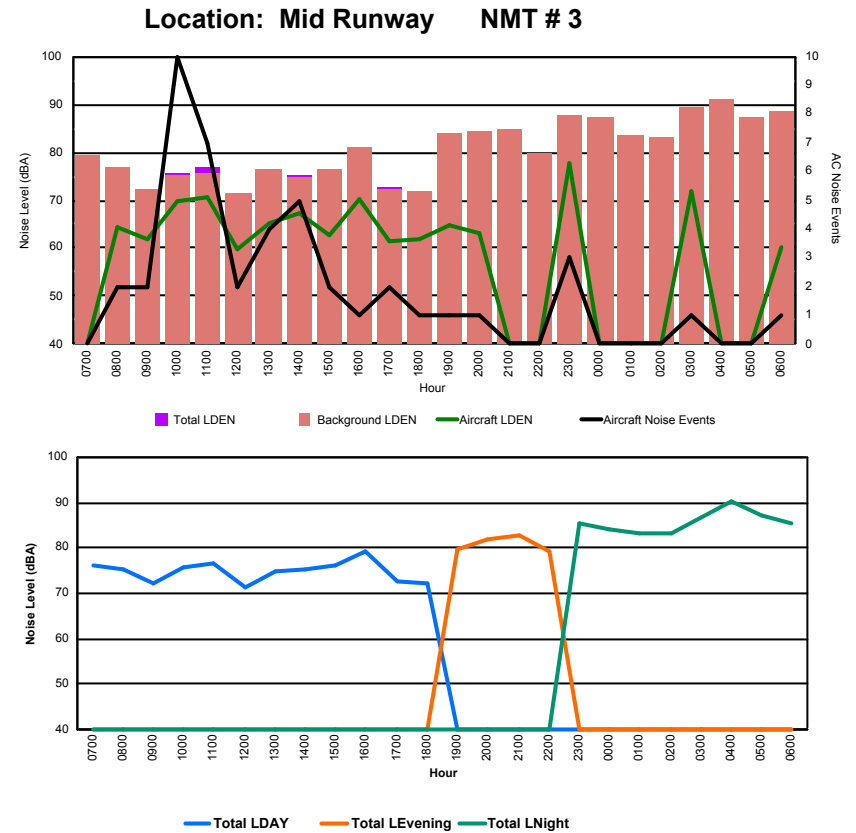

Luxembourg Airport Noise Distribution by Hour

Between 13/01/2024 00:00:00 and 13/01/2024 23:59:59 (Local Time)

Day	Aircraft Events	Total LDEN dB(A)	Aircraft LDEN dB(A)	Background LDEN dB(A)	Total LDay dB(A)	Total LEvening dB(A)	Total LNight dB(A)
13/01/24 7:00	-	76.0	-	79.3	76.0	-	-
13/01/24 8:00	2	75.4	64.3	76.7	75.4	-	-
13/01/24 9:00	2	72.2	61.9	72.1	72.2	-	-
13/01/24 10:00	10	75.7	69.7	75.3	75.7	-	-
13/01/24 11:00	7	76.7	70.6	75.8	76.7	-	-
13/01/24 12:00	2	71.2	59.8	71.3	71.2	-	-
13/01/24 13:00	4	74.9	65.1	76.4	74.9	-	-
13/01/24 14:00	5	75.2	67.2	74.6	75.2	-	-
13/01/24 15:00	2	76.1	62.9	76.5	76.1	-	-
13/01/24 16:00	1	79.3	70.4	81.1	79.3	-	-
13/01/24 17:00	2	72.6	61.3	72.5	72.6	-	-
13/01/24 18:00	1	72.0	61.9	71.8	72.0	-	-
13/01/24 19:00	1	79.7	64.7	83.9	-	79.7	-
13/01/24 20:00	1	81.8	63.1	84.4	-	81.8	-
13/01/24 21:00	-	82.7	-	85.0	-	82.7	-
13/01/24 22:00	-	79.4	-	79.6	-	79.4	-
13/01/24 23:00	3	85.5	77.7	87.7	-	-	85.5
14/01/24 0:00	-	84.3	-	87.4	-	-	84.3
14/01/24 1:00	-	83.1	-	83.5	-	-	83.1
14/01/24 2:00	-	83.2	-	83.2	-	-	83.2
14/01/24 3:00	1	86.6	72.0	89.3	-	-	86.6
14/01/24 4:00	-	90.5	-	90.9	-	-	90.5
14/01/24 5:00	-	87.1	-	87.3	-	-	87.1
14/01/24 6:00	1	85.6	60.4	88.4	-	-	85.6
	45	82.7	67.4	84.2	75.4	81.1	86.4