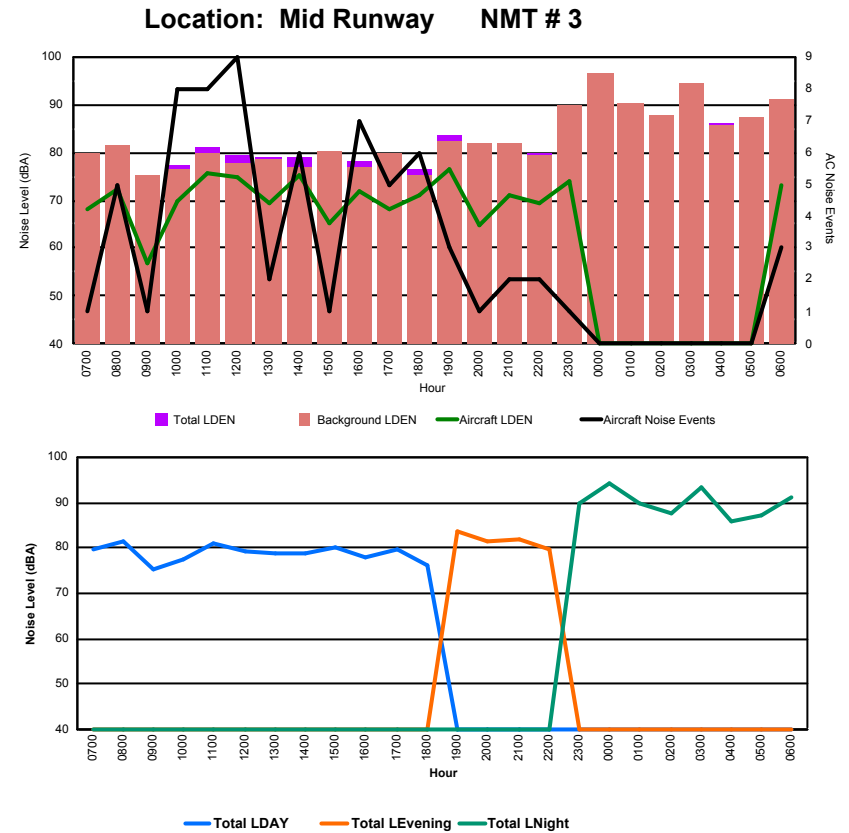

Luxembourg Airport Noise Distribution by Hour

Between 30/01/2024 00:00:00 and 30/01/2024 23:59:59 (Local Time)

Day	Aircraft Events	Total LDEN dB (A)	Aircraft LDEN dB(A)	Background LDEN dB(A)	Total LDay dB(A)	Total LEvening dB(A)	Total LNight dB (A)	
30/01/24	7:00	1	79.8	68.2	79.7	79.8	-	-
30/01/24	8:00	5	81.5	72.3	81.3	81.5	-	-
30/01/24	9:00	1	75.3	57.0	75.4	75.3	-	-
30/01/24	10:00	8	77.4	69.8	76.6	77.4	-	-
30/01/24	11:00	8	81.0	75.6	79.7	81.0	-	-
30/01/24	12:00	9	79.4	74.6	77.9	79.4	-	-
30/01/24	13:00	2	79.0	69.3	78.7	79.0	-	-
30/01/24	14:00	6	79.0	75.3	76.9	79.0	-	-
30/01/24	15:00	1	80.1	65.1	80.1	80.1	-	-
30/01/24	16:00	7	78.0	71.8	77.0	78.0	-	-
30/01/24	17:00	5	79.9	68.0	79.9	79.9	-	-
30/01/24	18:00	6	76.3	71.2	75.4	76.3	-	-
30/01/24	19:00	3	83.5	76.3	82.3	-	83.5	-
30/01/24	20:00	1	81.6	64.8	81.7	-	81.6	-
30/01/24	21:00	2	81.8	70.9	81.7	-	81.8	-
30/01/24	22:00	2	79.9	69.3	79.5	-	79.9	-
30/01/24	23:00	1	90.0	74.1	90.0	-	-	90.0
31/01/24	0:00	-	94.2	-	96.5	-	-	94.2
31/01/24	1:00	-	89.8	-	90.1	-	-	89.8
31/01/24	2:00	-	87.6	-	87.8	-	-	87.6
31/01/24	3:00	-	93.3	-	94.5	-	-	93.3
31/01/24	4:00	-	86.1	-	85.8	-	-	86.1
31/01/24	5:00	-	87.3	-	87.4	-	-	87.3
31/01/24	6:00	3	91.2	73.1	91.2	-	-	91.2
	71	86.7	70.8	87.5	79.2	81.9	90.8