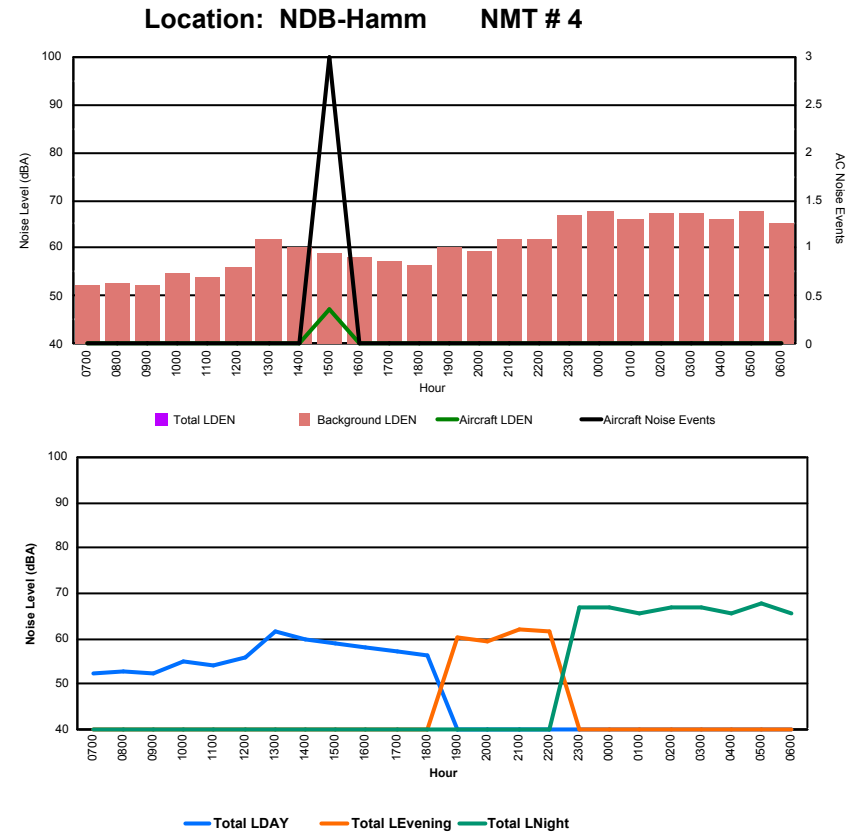

Luxembourg Airport Noise Distribution by Hour

Between 29/01/2024 00:00:00 and 29/01/2024 23:59:59 (Local Time)

Day	Aircraft Events	Total LDEN dB(A)	Aircraft LDEN dB(A)	Background LDEN dB(A)	Total LDay dB(A)	Total LEvening dB(A)	Total LNight dB(A)
29/01/24	7:00	-	52.3	-	52.3	-	-
29/01/24	8:00	-	52.9	-	52.9	-	-
29/01/24	9:00	-	52.3	-	52.3	-	-
29/01/24	10:00	-	54.8	-	54.8	-	-
29/01/24	11:00	-	54.0	-	54.0	-	-
29/01/24	12:00	-	55.9	-	55.9	-	-
29/01/24	13:00	-	61.7	-	61.7	-	-
29/01/24	14:00	-	59.9	-	60.0	-	-
29/01/24	15:00	3	59.1	47.4	58.9	59.1	-
29/01/24	16:00	-	58.0	-	58.0	-	-
29/01/24	17:00	-	57.2	-	57.2	-	-
29/01/24	18:00	-	56.3	-	56.3	-	-
29/01/24	19:00	-	60.2	-	60.2	60.2	-
29/01/24	20:00	-	59.2	-	59.2	59.2	-
29/01/24	21:00	-	62.0	-	62.0	62.0	-
29/01/24	22:00	-	61.6	-	61.7	61.6	-
29/01/24	23:00	-	67.0	-	67.0	-	67.0
30/01/24	0:00	-	67.1	-	67.6	-	67.1
30/01/24	1:00	-	65.8	-	66.2	-	65.8
30/01/24	2:00	-	66.7	-	67.3	-	66.7
30/01/24	3:00	-	67.1	-	67.3	-	67.1
30/01/24	4:00	-	65.8	-	65.9	-	65.8
30/01/24	5:00	-	67.8	-	67.9	-	67.8
30/01/24	6:00	-	65.4	-	65.4	-	65.4
	3	63.0	33.6	63.2	57.2	60.9	66.7