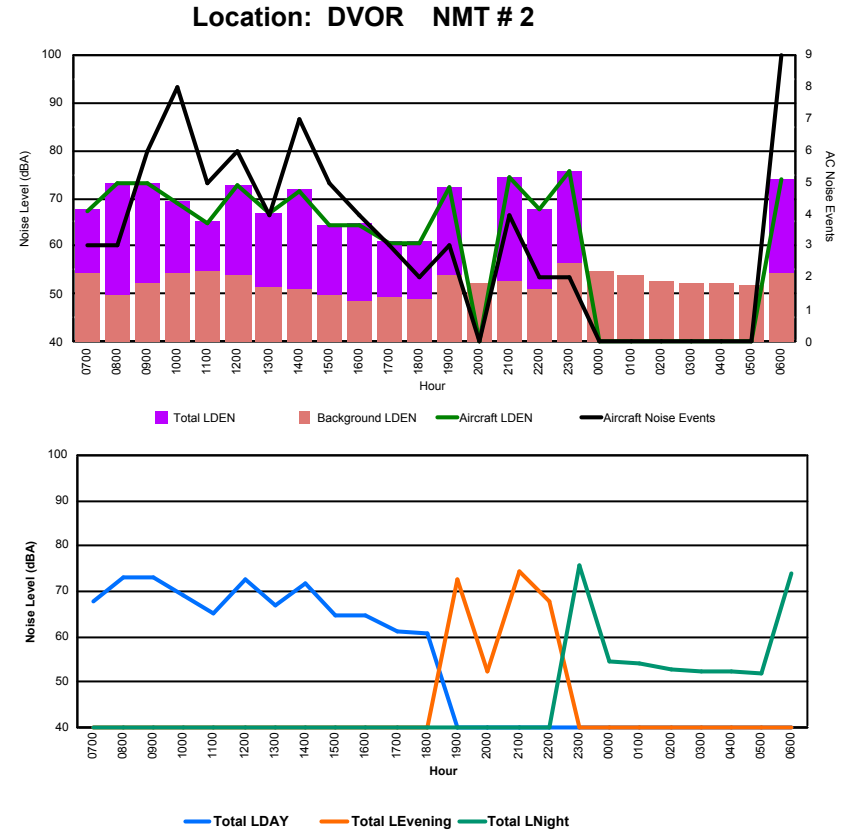

Luxembourg Airport Noise Distribution by Hour

Between 06/01/2024 00:00:00 and 06/01/2024 23:59:59 (Local Time)

Day	Aircraft Events	Total LDEN dB(A)	Aircraft LDEN dB(A)	Background LDEN dB(A)	Total LDay dB(A)	Total LEvening dB(A)	Total LNight dB(A)
06/01/24 7:00	3	67.6	67.4	54.2	67.6	-	-
06/01/24 8:00	3	73.2	73.2	49.8	73.2	-	-
06/01/24 9:00	6	73.1	73.1	52.4	73.1	-	-
06/01/24 10:00	8	69.2	69.1	54.5	69.2	-	-
06/01/24 11:00	5	65.2	64.8	54.7	65.2	-	-
06/01/24 12:00	6	72.8	72.7	54.0	72.8	-	-
06/01/24 13:00	4	66.8	66.7	51.3	66.8	-	-
06/01/24 14:00	7	71.7	71.6	51.2	71.7	-	-
06/01/24 15:00	5	64.5	64.4	49.8	64.5	-	-
06/01/24 16:00	4	64.6	64.5	48.6	64.6	-	-
06/01/24 17:00	3	61.1	60.8	49.4	61.1	-	-
06/01/24 18:00	2	60.9	60.6	49.1	60.9	-	-
06/01/24 19:00	3	72.5	72.4	53.9	-	72.5	-
06/01/24 20:00	-	52.3	-	52.3	-	52.3	-
06/01/24 21:00	4	74.4	74.4	52.9	-	74.4	-
06/01/24 22:00	2	67.7	67.7	51.1	-	67.7	-
06/01/24 23:00	2	75.6	75.6	56.6	-	-	75.6
07/01/24 0:00	-	54.6	-	54.6	-	-	54.6
07/01/24 1:00	-	54.1	-	54.1	-	-	54.1
07/01/24 2:00	-	52.6	-	52.6	-	-	52.6
07/01/24 3:00	-	52.2	-	52.2	-	-	52.2
07/01/24 4:00	-	52.2	-	52.2	-	-	52.2
07/01/24 5:00	-	52.0	-	52.0	-	-	52.0
07/01/24 6:00	9	74.1	74.0	54.5	-	-	74.1
	76	69.6	69.5	52.9	69.4	71.1	69.0