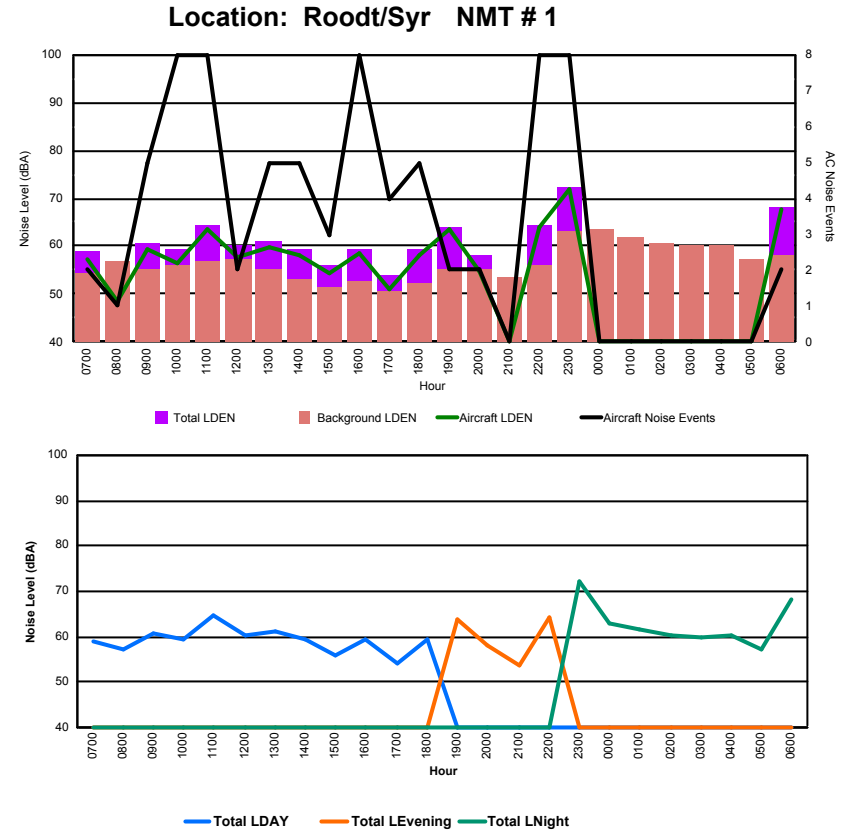

Luxembourg Airport Noise Distribution by Hour

Between 22/01/2024 00:00:00 and 22/01/2024 23:59:59 (Local Time)

Day	Aircraft Events	Total LDEN dB(A)	Aircraft LDEN dB(A)	Background LDEN dB(A)	Total LDay dB(A)	Total LEvening dB(A)	Total LNight dB(A)	
22/01/24	7:00	2	58.9	57.1	54.4	58.9	-	-
22/01/24	8:00	1	57.0	48.5	56.7	57.0	-	-
22/01/24	9:00	5	60.7	59.2	55.3	60.7	-	-
22/01/24	10:00	8	59.2	56.5	56.1	59.2	-	-
22/01/24	11:00	8	64.5	63.7	56.8	64.5	-	-
22/01/24	12:00	2	60.4	57.6	57.3	60.4	-	-
22/01/24	13:00	5	61.0	59.7	55.4	61.0	-	-
22/01/24	14:00	5	59.2	58.0	53.3	59.2	-	-
22/01/24	15:00	3	56.0	54.2	51.5	56.0	-	-
22/01/24	16:00	8	59.3	58.4	52.5	59.3	-	-
22/01/24	17:00	4	53.9	51.1	50.8	53.9	-	-
22/01/24	18:00	5	59.2	58.3	52.1	59.2	-	-
22/01/24	19:00	2	64.0	63.4	55.2	-	64.0	-
22/01/24	20:00	2	58.0	54.7	55.2	-	58.0	-
22/01/24	21:00	-	53.6	-	53.6	-	-	-
22/01/24	22:00	8	64.4	63.8	56.1	-	64.4	-
22/01/24	23:00	8	72.4	71.9	63.2	-	-	72.4
23/01/24	0:00	-	63.1	-	63.6	-	-	63.1
23/01/24	1:00	-	61.5	-	61.7	-	-	61.5
23/01/24	2:00	-	60.5	-	60.6	-	-	60.5
23/01/24	3:00	-	60.0	-	60.1	-	-	60.0
23/01/24	4:00	-	60.4	-	60.4	-	-	60.4
23/01/24	5:00	-	57.3	-	57.3	-	-	57.3
23/01/24	6:00	2	68.3	67.9	58.3	-	-	68.3
	78	63.1	61.6	58.0	59.9	61.9	65.9