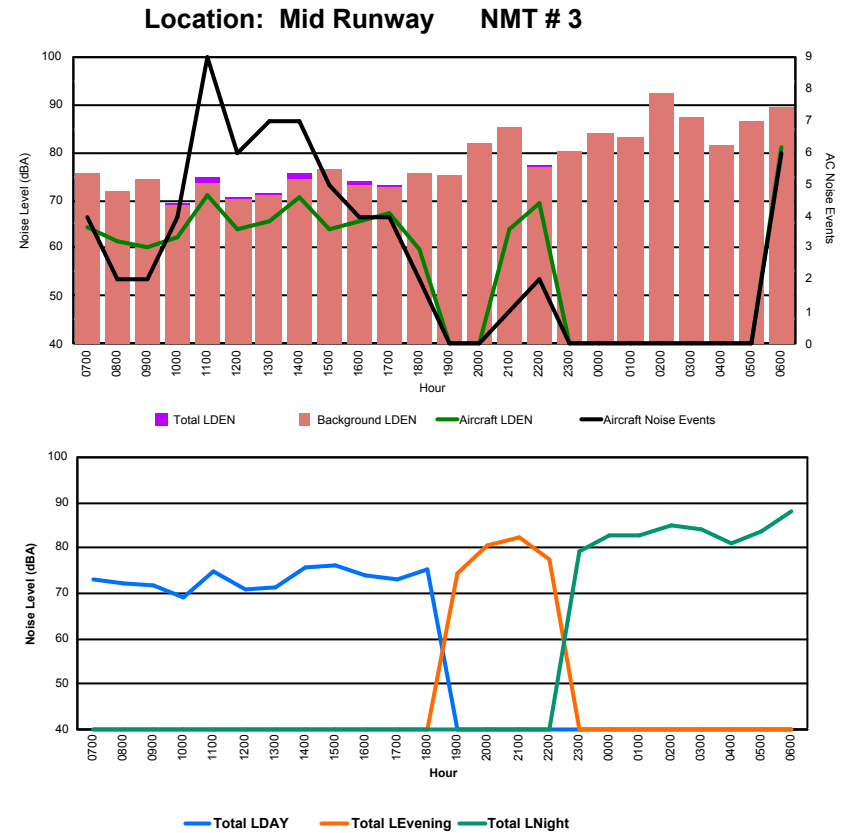

Luxembourg Airport Noise Distribution by Hour

Between 06/01/2024 00:00:00 and 06/01/2024 23:59:59 (Local Time)

Day	Aircraft Events	Total LDEN dB (A)	Aircraft LDEN dB(A)	Background LDEN dB(A)	Total LDay dB(A)	Total LEvening dB(A)	Total LNight dB (A)
06/01/24 7:00	4	73.0	64.4	75.8	73.0	-	-
06/01/24 8:00	2	72.0	61.5	72.0	72.0	-	-
06/01/24 9:00	2	71.9	60.2	74.2	71.9	-	-
06/01/24 10:00	4	69.3	62.3	69.0	69.3	-	-
06/01/24 11:00	9	75.0	71.2	73.4	75.0	-	-
06/01/24 12:00	6	70.7	63.9	70.1	70.7	-	-
06/01/24 13:00	7	71.4	65.5	71.0	71.4	-	-
06/01/24 14:00	7	75.6	70.6	74.2	75.6	-	-
06/01/24 15:00	5	76.4	64.1	76.6	76.4	-	-
06/01/24 16:00	4	74.0	65.8	73.0	74.0	-	-
06/01/24 17:00	4	73.1	67.1	72.8	73.1	-	-
06/01/24 18:00	2	75.1	59.6	75.7	75.1	-	-
06/01/24 19:00	-	74.6	-	75.2	-	74.6	-
06/01/24 20:00	-	80.8	-	81.8	-	80.8	-
06/01/24 21:00	1	82.3	64.0	85.3	-	82.3	-
06/01/24 22:00	2	77.4	69.5	77.0	-	77.4	-
06/01/24 23:00	-	79.4	-	80.4	-	-	79.4
07/01/24 0:00	-	83.0	-	83.9	-	-	83.0
07/01/24 1:00	-	82.9	-	83.1	-	-	82.9
07/01/24 2:00	-	85.0	-	92.5	-	-	85.0
07/01/24 3:00	-	84.2	-	87.1	-	-	84.2
07/01/24 4:00	-	81.1	-	81.4	-	-	81.1
07/01/24 5:00	-	83.5	-	86.3	-	-	83.5
07/01/24 6:00	6	88.3	81.2	89.2	-	-	88.3
	65	80.6	69.1	83.3	73.6	79.7	84.2