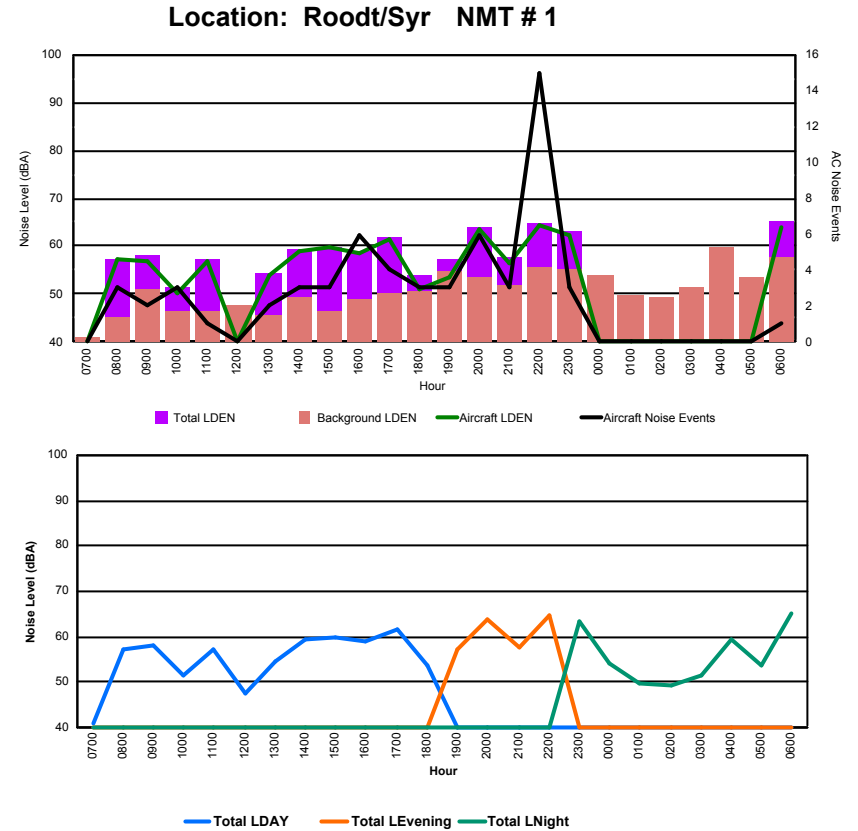

Luxembourg Airport Noise Distribution by Hour

Between 28/01/2024 00:00:00 and 28/01/2024 23:59:59 (Local Time)

Day	Aircraft Events	Total LDEN dB (A)	Aircraft LDEN dB(A)	Background LDEN dB(A)	Total LDay dB(A)	Total LEvening dB(A)	Total LNight dB (A)
28/01/24	7:00	-	40.9	-	40.9	-	-
28/01/24	8:00	3	57.4	57.2	45.1	57.4	-
28/01/24	9:00	2	58.0	57.0	51.2	58.0	-
28/01/24	10:00	3	51.6	50.1	46.4	51.6	-
28/01/24	11:00	1	57.4	57.0	46.5	57.4	-
28/01/24	12:00	-	47.6	-	47.6	-	-
28/01/24	13:00	2	54.5	53.9	45.6	54.5	-
28/01/24	14:00	3	59.5	59.0	49.2	59.5	-
28/01/24	15:00	3	59.9	59.8	46.4	59.9	-
28/01/24	16:00	6	58.8	58.4	49.0	58.8	-
28/01/24	17:00	4	61.7	61.4	50.0	61.7	-
28/01/24	18:00	3	53.8	51.2	50.5	53.8	-
28/01/24	19:00	3	57.2	53.5	54.9	-	57.2
28/01/24	20:00	6	63.9	63.6	53.6	-	63.9
28/01/24	21:00	3	57.8	56.5	51.9	-	57.8
28/01/24	22:00	15	64.9	64.4	55.7	-	64.9
28/01/24	23:00	3	63.3	62.5	55.4	-	63.3
29/01/24	0:00	-	54.0	-	54.1	-	54.0
29/01/24	1:00	-	49.7	-	49.7	-	49.7
29/01/24	2:00	-	49.3	-	49.3	-	49.3
29/01/24	3:00	-	51.3	-	51.3	-	51.3
29/01/24	4:00	-	59.6	-	59.7	-	59.6
29/01/24	5:00	-	53.5	-	53.5	-	53.5
29/01/24	6:00	1	65.1	64.1	57.9	-	65.1
	61	59.3	58.2	52.8	57.4	62.2	59.5