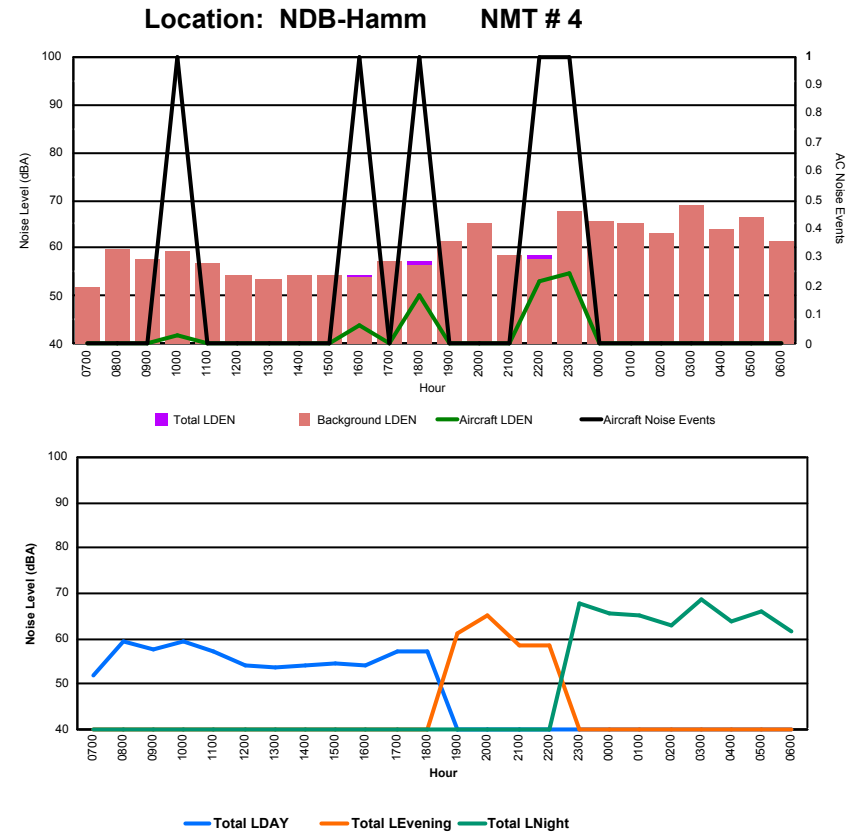

Location: Mid Runway NMT # 3

Luxembourg Airport Noise Distribution by Hour

Between 10/01/2024 00:00:00 and 10/01/2024 23:59:59 (Local Time)

Day	Aircraft Events	Total LDEN dB (A)	Aircraft LDEN dB(A)	Background LDEN dB(A)	Total LDay dB(A)	Total LEvening dB(A)	Total LNight dB (A)
10/01/24 7:00	-	52.0	-	52.0	52.0	-	-
10/01/24 8:00	-	59.5	-	59.7	59.5	-	-
10/01/24 9:00	-	57.7	-	57.7	57.7	-	-
10/01/24 10:00	1	59.2	41.8	59.2	59.2	-	-
10/01/24 11:00	-	57.0	-	57.0	57.0	-	-
10/01/24 12:00	-	54.2	-	54.2	54.2	-	-
10/01/24 13:00	-	53.5	-	53.5	53.5	-	-
10/01/24 14:00	-	54.2	-	54.2	54.2	-	-
10/01/24 15:00	-	54.5	-	54.5	54.5	-	-
10/01/24 16:00	1	54.3	44.0	53.8	54.3	-	-
10/01/24 17:00	-	57.3	-	57.3	57.3	-	-
10/01/24 18:00	1	57.2	50.2	56.3	57.2	-	-
10/01/24 19:00	-	61.2	-	61.3	-	61.2	-
10/01/24 20:00	-	65.2	-	65.2	-	65.2	-
10/01/24 21:00	-	58.5	-	58.5	-	58.5	-
10/01/24 22:00	1	58.7	53.1	57.5	-	58.7	-
10/01/24 23:00	1	67.9	54.6	67.8	-	-	67.9
11/01/24 0:00	-	65.7	-	65.8	-	-	65.7
11/01/24 1:00	-	65.1	-	65.3	-	-	65.1
11/01/24 2:00	-	63.0	-	63.3	-	-	63.0
11/01/24 3:00	-	68.7	-	68.8	-	-	68.7
11/01/24 4:00	-	64.0	-	64.0	-	-	64.0
11/01/24 5:00	-	66.2	-	66.3	-	-	66.2
11/01/24 6:00	-	61.5	-	61.5	-	-	61.5
	5	62.4	44.2	62.5	56.5	61.8	65.8