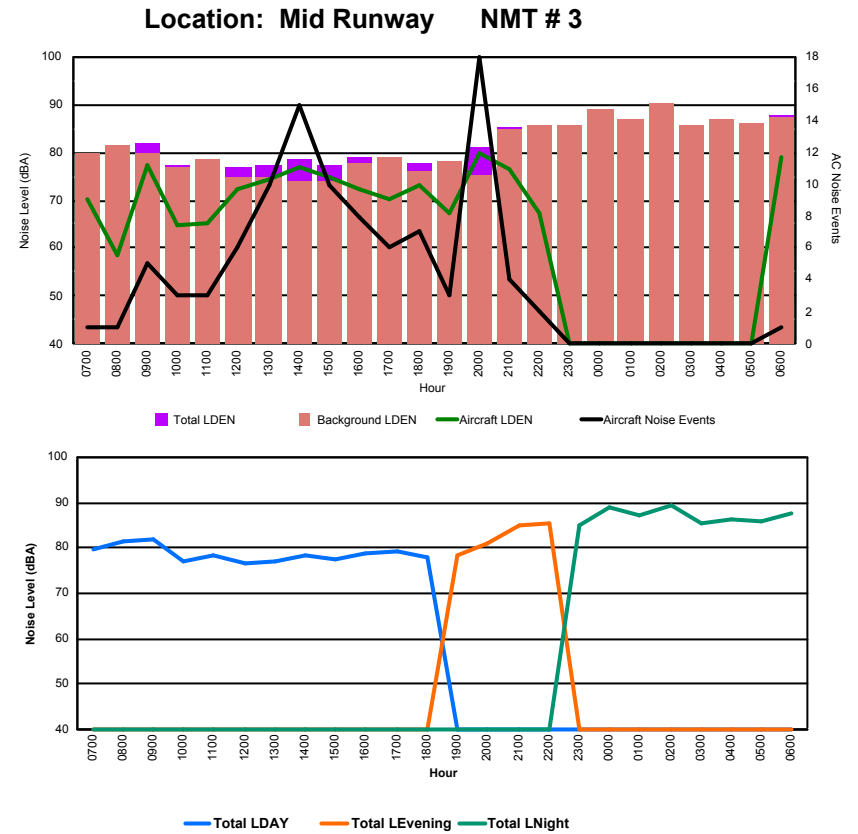

Luxembourg Airport Noise Distribution by Hour

Between 29/01/2024 00:00:00 and 29/01/2024 23:59:59 (Local Time)

Day	Aircraft Events	Total LDEN dB (A)	Aircraft LDEN dB(A)	Background LDEN dB(A)	Total LDay dB(A)	Total LEvening dB(A)	Total LNight dB (A)	
29/01/24	7:00	1	79.9	70.4	79.6	79.9	-	-
29/01/24	8:00	1	81.3	58.7	81.6	81.3	-	-
29/01/24	9:00	5	81.8	77.5	79.6	81.8	-	-
29/01/24	10:00	3	77.2	64.6	76.9	77.2	-	-
29/01/24	11:00	3	78.6	65.2	78.6	-	-	
29/01/24	12:00	6	76.8	72.2	74.7	76.8	-	-
29/01/24	13:00	10	77.2	74.5	74.7	77.2	-	-
29/01/24	14:00	15	78.6	76.8	74.1	78.6	-	-
29/01/24	15:00	10	77.4	74.9	73.9	77.4	-	-
29/01/24	16:00	8	78.8	72.3	77.9	78.8	-	-
29/01/24	17:00	6	79.1	70.2	79.0	79.1	-	-
29/01/24	18:00	7	77.8	73.3	76.0	77.8	-	-
29/01/24	19:00	3	78.3	67.2	78.1	-	78.3	-
29/01/24	20:00	18	80.9	79.8	75.3	-	80.9	-
29/01/24	21:00	4	85.1	76.6	84.8	-	85.1	-
29/01/24	22:00	2	85.5	67.3	85.7	-	85.5	-
29/01/24	23:00	-	85.2	-	85.8	-	-	85.2
30/01/24	0:00	-	88.9	-	88.9	-	-	88.9
30/01/24	1:00	-	87.0	-	87.0	-	-	87.0
30/01/24	2:00	-	89.5	-	90.3	-	-	89.5
30/01/24	3:00	-	85.4	-	85.6	-	-	85.4
30/01/24	4:00	-	86.5	-	86.9	-	-	86.5
30/01/24	5:00	-	85.8	-	86.0	-	-	85.8
30/01/24	6:00	1	87.7	79.1	87.1	-	-	87.7
	103	84.0	73.0	84.0	79.0	83.4	87.3