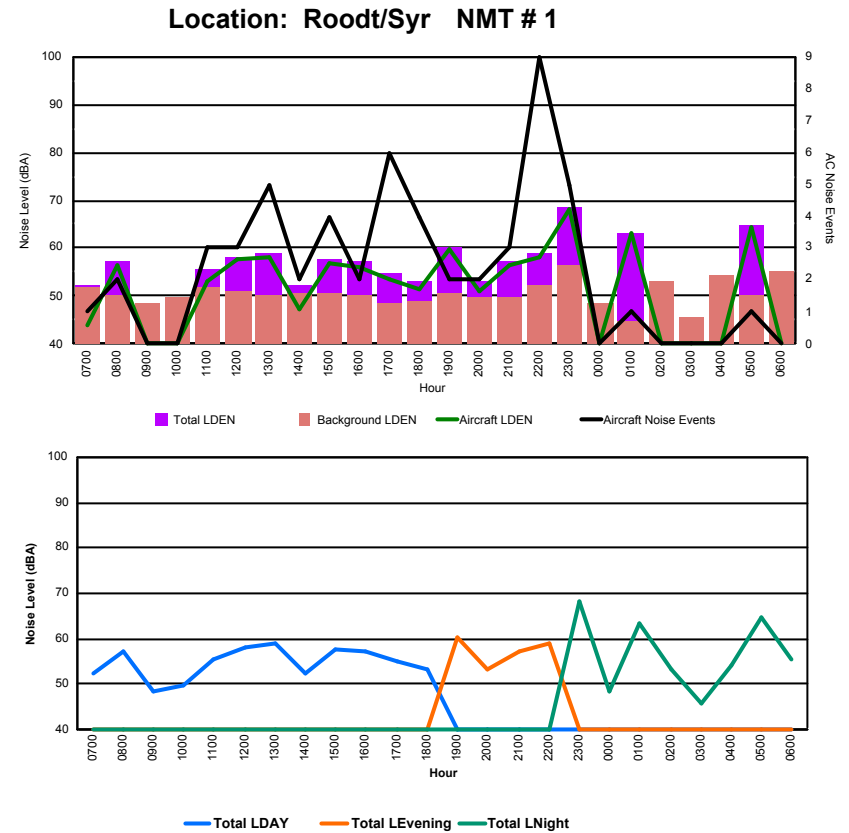

Luxembourg Airport Noise Distribution by Hour

Between 18/01/2024 00:00:00 and 18/01/2024 23:59:59 (Local Time)

Day	Aircraft Events	Total LDEN dB (A)	Aircraft LDEN dB(A)	Background LDEN dB(A)	Total LDay dB(A)	Total LEvening dB(A)	Total LNight dB (A)	
18/01/24	7:00	1	52.3	44.0	51.7	52.3	-	-
18/01/24	8:00	2	57.4	56.4	50.3	57.4	-	-
18/01/24	9:00	-	48.5	-	48.5	48.5	-	-
18/01/24	10:00	-	49.9	-	49.9	49.9	-	-
18/01/24	11:00	3	55.5	53.1	51.8	55.5	-	-
18/01/24	12:00	3	58.3	57.5	50.9	58.3	-	-
18/01/24	13:00	5	58.8	58.3	50.0	58.8	-	-
18/01/24	14:00	2	52.3	47.3	50.8	52.3	-	-
18/01/24	15:00	4	57.7	56.8	50.5	57.7	-	-
18/01/24	16:00	2	57.1	56.1	50.0	57.1	-	-
18/01/24	17:00	6	54.8	53.7	48.6	54.8	-	-
18/01/24	18:00	4	53.3	51.4	49.0	53.3	-	-
18/01/24	19:00	2	60.3	59.8	50.8	-	60.3	-
18/01/24	20:00	2	53.3	51.0	49.6	-	53.3	-
18/01/24	21:00	3	57.1	56.3	49.6	-	57.1	-
18/01/24	22:00	9	59.1	58.2	52.2	-	59.1	-
18/01/24	23:00	5	68.4	68.1	56.4	-	-	68.4
19/01/24	0:00	-	48.4	-	48.4	-	-	48.4
19/01/24	1:00	1	63.3	63.2	44.6	-	-	63.3
19/01/24	2:00	-	53.3	-	53.3	-	-	53.3
19/01/24	3:00	-	45.8	-	45.8	-	-	45.8
19/01/24	4:00	-	54.2	-	54.3	-	-	54.2
19/01/24	5:00	1	64.6	64.4	50.3	-	-	64.6
19/01/24	6:00	-	55.3	-	55.2	-	-	55.3
	55	59.2	58.4	51.3	55.7	58.1	62.1