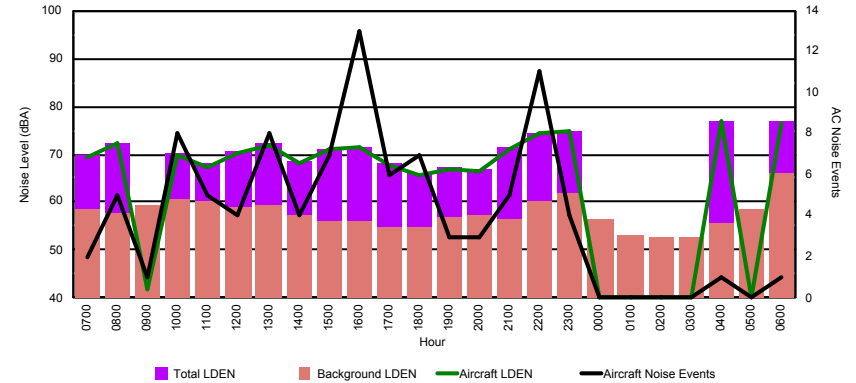

Luxembourg Airport Noise Distribution by Hour

Between 26/01/2024 00:00:00 and 26/01/2024 23:59:59 (Local Time)

Day	Aircraft Events	Total LDEN dB (A)	Aircraft LDEN dB(A)	Background LDEN dB(A)	Total LDay dB(A)	Total LEvening dB(A)	Total LNight dB (A)	
26/01/24	7:00	2	69.6	69.3	58.6	69.6	-	-
26/01/24	8:00	5	72.3	72.1	57.9	72.3	-	-
26/01/24	9:00	1	59.1	41.9	59.2	59.1	-	-
26/01/24	10:00	8	70.1	69.7	60.5	70.1	-	-
26/01/24	11:00	5	68.2	67.5	60.0	68.2	-	-
26/01/24	12:00	4	70.7	70.4	59.0	70.7	-	-
26/01/24	13:00	8	72.1	71.8	59.4	72.1	-	-
26/01/24	14:00	4	68.7	68.3	57.4	68.7	-	-
26/01/24	15:00	7	71.1	71.0	56.0	71.1	-	-
26/01/24	16:00	13	71.6	71.5	56.0	71.6	-	-
26/01/24	17:00	6	68.0	67.8	54.9	68.0	-	-
26/01/24	18:00	7	66.1	65.8	54.7	66.1	-	-
26/01/24	19:00	3	67.2	66.7	57.0	-	67.2	-
26/01/24	20:00	3	66.8	66.3	57.4	-	66.8	-
26/01/24	21:00	5	71.3	71.2	56.4	-	71.3	-
26/01/24	22:00	11	74.4	74.3	60.1	-	74.4	-
26/01/24	23:00	4	74.8	74.6	61.7	-	-	74.8
27/01/24	0:00	-	56.2	-	56.3	-	-	56.2
27/01/24	1:00	-	53.2	-	53.2	-	-	53.2
27/01/24	2:00	-	52.8	-	52.9	-	-	52.8
27/01/24	3:00	-	52.7	-	52.7	-	-	52.7
27/01/24	4:00	1	76.8	76.8	55.7	-	-	76.8
27/01/24	5:00	-	58.6	-	58.6	-	-	58.6
27/01/24	6:00	1	77.0	76.6	66.0	-	-	77.0
	98	70.9	70.7	58.7	69.9	71.1	72.1	

Location: DVOR NMT # 2