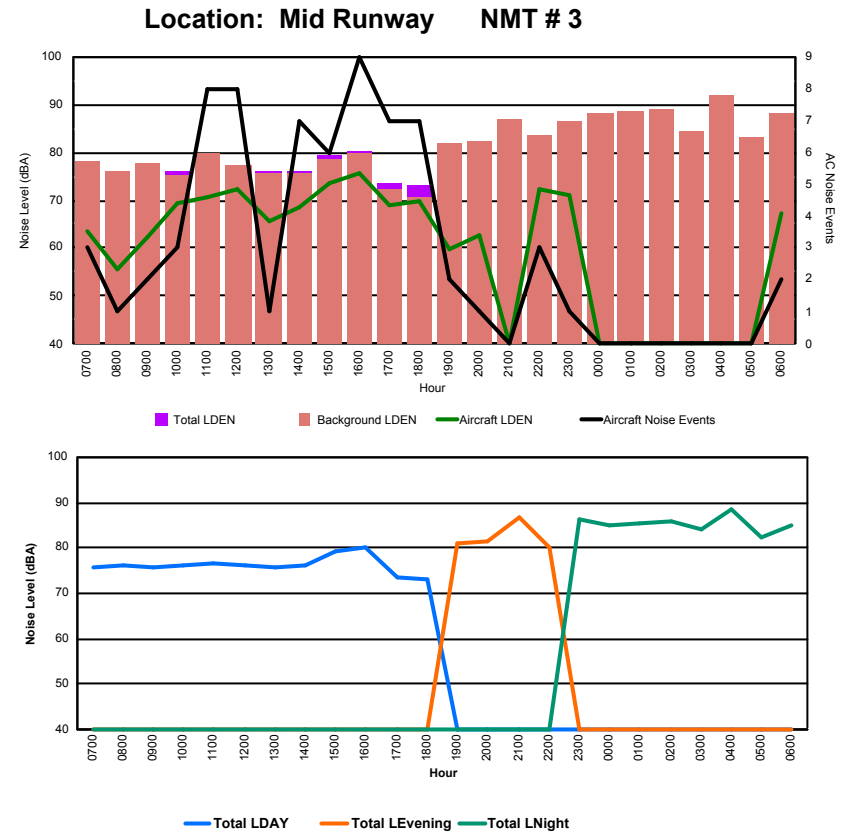

Luxembourg Airport Noise Distribution by Hour

Between 15/01/2024 00:00:00 and 15/01/2024 23:59:59 (Local Time)

Day	Aircraft Events	Total LDEN dB(A)	Aircraft LDEN dB(A)	Background LDEN dB(A)	Total LDay dB(A)	Total LEvening dB(A)	Total LNight dB(A)
15/01/24 7:00	3	75.9	63.6	78.3	75.9	-	-
15/01/24 8:00	1	76.0	55.5	76.1	76.0	-	-
15/01/24 9:00	2	75.8	62.1	77.6	75.8	-	-
15/01/24 10:00	3	76.1	69.4	75.1	76.1	-	-
15/01/24 11:00	8	76.7	70.5	79.6	76.7	-	-
15/01/24 12:00	8	76.3	72.1	77.1	76.3	-	-
15/01/24 13:00	1	75.9	65.5	75.8	75.9	-	-
15/01/24 14:00	7	76.0	68.4	75.5	76.0	-	-
15/01/24 15:00	6	79.4	73.4	78.4	79.4	-	-
15/01/24 16:00	9	80.1	75.8	79.6	80.1	-	-
15/01/24 17:00	7	73.6	69.1	72.1	73.6	-	-
15/01/24 18:00	7	73.2	69.9	70.8	73.2	-	-
15/01/24 19:00	2	81.0	59.7	81.8	-	81.0	-
15/01/24 20:00	1	81.4	62.8	82.4	-	81.4	-
15/01/24 21:00	-	86.9	-	87.0	-	86.9	-
15/01/24 22:00	3	80.1	72.3	83.5	-	80.1	-
15/01/24 23:00	1	86.4	71.2	86.5	-	-	86.4
16/01/24 0:00	-	85.1	-	88.2	-	-	85.1
16/01/24 1:00	-	85.5	-	88.5	-	-	85.5
16/01/24 2:00	-	86.1	-	88.8	-	-	86.1
16/01/24 3:00	-	84.1	-	84.3	-	-	84.1
16/01/24 4:00	-	88.7	-	91.8	-	-	88.7
16/01/24 5:00	-	82.5	-	83.0	-	-	82.5
16/01/24 6:00	2	85.1	67.4	88.0	-	-	85.1
	71	82.7	68.4	84.5	76.7	83.3	85.8