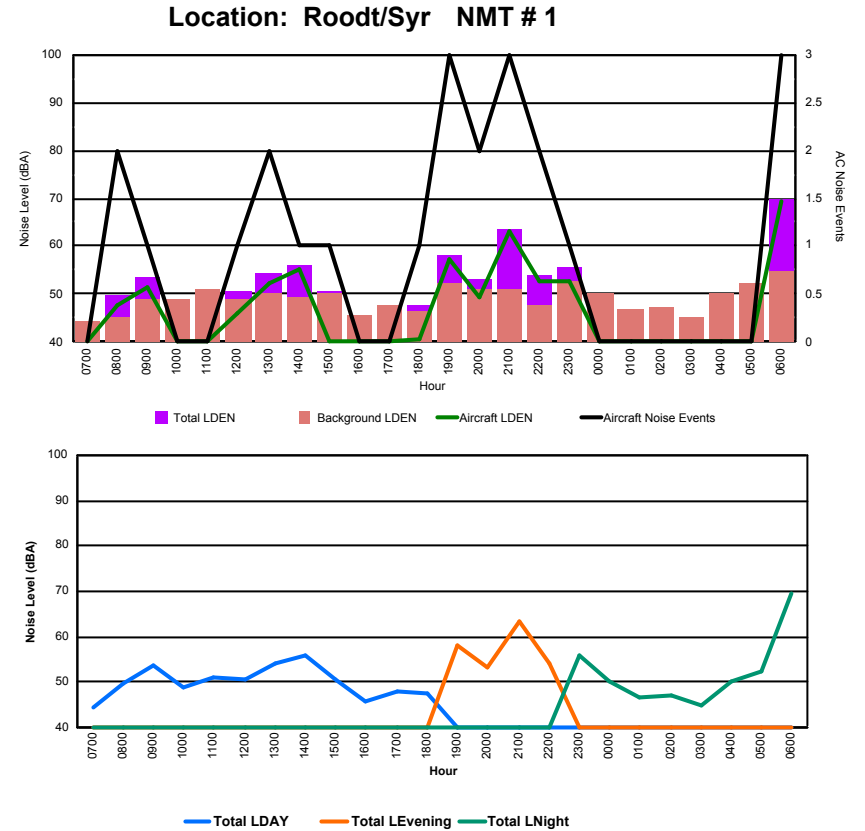

Luxembourg Airport Noise Distribution by Hour

Between 09/01/2024 00:00:00 and 09/01/2024 23:59:59 (Local Time)

Day	Aircraft Events	Total LDEN dB (A)	Aircraft LDEN dB(A)	Background LDEN dB(A)	Total LDay dB(A)	Total LEvening dB(A)	Total LNight dB (A)
09/01/24	7:00	-	44.5	-	44.5	-	-
09/01/24	8:00	2	49.7	47.8	45.1	49.7	-
09/01/24	9:00	1	53.5	51.5	49.1	53.5	-
09/01/24	10:00	-	49.0	-	49.0	-	-
09/01/24	11:00	-	51.1	-	51.1	-	-
09/01/24	12:00	1	50.8	46.0	49.0	50.8	-
09/01/24	13:00	2	54.3	52.3	50.1	54.3	-
09/01/24	14:00	1	56.1	55.1	49.3	56.1	-
09/01/24	15:00	1	50.8	40.3	50.4	50.8	-
09/01/24	16:00	-	45.7	-	45.7	-	-
09/01/24	17:00	-	47.8	-	47.8	-	-
09/01/24	18:00	1	47.6	40.8	46.6	47.6	-
09/01/24	19:00	3	58.3	57.1	52.2	-	58.3
09/01/24	20:00	2	53.3	49.4	51.2	-	53.3
09/01/24	21:00	3	63.5	63.3	50.9	-	63.5
09/01/24	22:00	2	54.0	52.9	47.8	-	54.0
09/01/24	23:00	1	55.7	52.8	52.6	-	55.7
10/01/24	0:00	-	50.3	-	50.3	-	50.3
10/01/24	1:00	-	46.8	-	46.8	-	46.8
10/01/24	2:00	-	47.2	-	47.2	-	47.2
10/01/24	3:00	-	45.0	-	45.0	-	45.0
10/01/24	4:00	-	50.1	-	50.2	-	50.1
10/01/24	5:00	-	52.2	-	52.3	-	52.2
10/01/24	6:00	3	69.6	69.5	54.8	-	69.6
	23	58.0	57.3	49.9	51.3	59.3	61.0