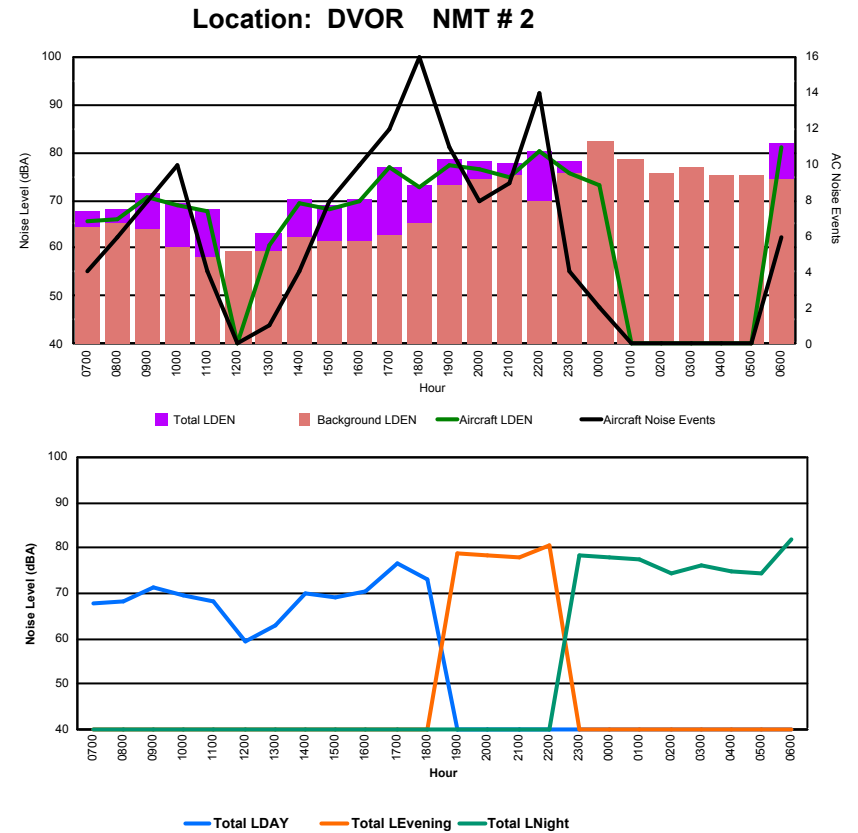

Luxembourg Airport Noise Distribution by Hour

Between 02/01/2024 00:00:00 and 02/01/2024 23:59:59 (Local Time)

Day	Aircraft Events	Total LDEN dB (A)	Aircraft LDEN dB(A)	Background LDEN dB(A)	Total LDay dB(A)	Total LEvening dB(A)	Total LNight dB (A)
02/01/24 7:00	4	67.7	65.8	64.2	67.7	-	-
02/01/24 8:00	6	68.1	65.9	65.1	68.1	-	-
02/01/24 9:00	8	71.5	70.7	64.0	71.5	-	-
02/01/24 10:00	10	69.5	68.9	60.3	69.5	-	-
02/01/24 11:00	4	68.3	67.8	58.2	68.3	-	-
02/01/24 12:00	-	59.3	-	59.5	59.3	-	-
02/01/24 13:00	1	63.1	60.6	59.5	63.1	-	-
02/01/24 14:00	4	70.2	69.4	62.4	70.2	-	-
02/01/24 15:00	8	69.0	68.2	61.6	69.0	-	-
02/01/24 16:00	10	70.3	69.7	61.6	70.3	-	-
02/01/24 17:00	12	76.8	76.7	62.8	76.8	-	-
02/01/24 18:00	16	73.2	72.6	65.4	73.2	-	-
02/01/24 19:00	11	78.7	77.5	73.0	-	78.7	-
02/01/24 20:00	8	78.3	76.5	74.2	-	78.3	-
02/01/24 21:00	9	77.9	75.0	75.4	-	77.9	-
02/01/24 22:00	14	80.4	80.1	69.9	-	80.4	-
02/01/24 23:00	4	78.3	75.8	75.5	-	-	78.3
03/01/24 0:00	2	78.0	73.2	82.3	-	-	78.0
03/01/24 1:00	-	77.4	-	78.5	-	-	77.4
03/01/24 2:00	-	74.4	-	75.7	-	-	74.4
03/01/24 3:00	-	76.2	-	76.8	-	-	76.2
03/01/24 4:00	-	74.7	-	75.4	-	-	74.7
03/01/24 5:00	-	74.4	-	75.1	-	-	74.4
03/01/24 6:00	6	81.9	81.2	74.4	-	-	81.9
	137	75.8	73.6	73.7	70.8	78.9	77.7