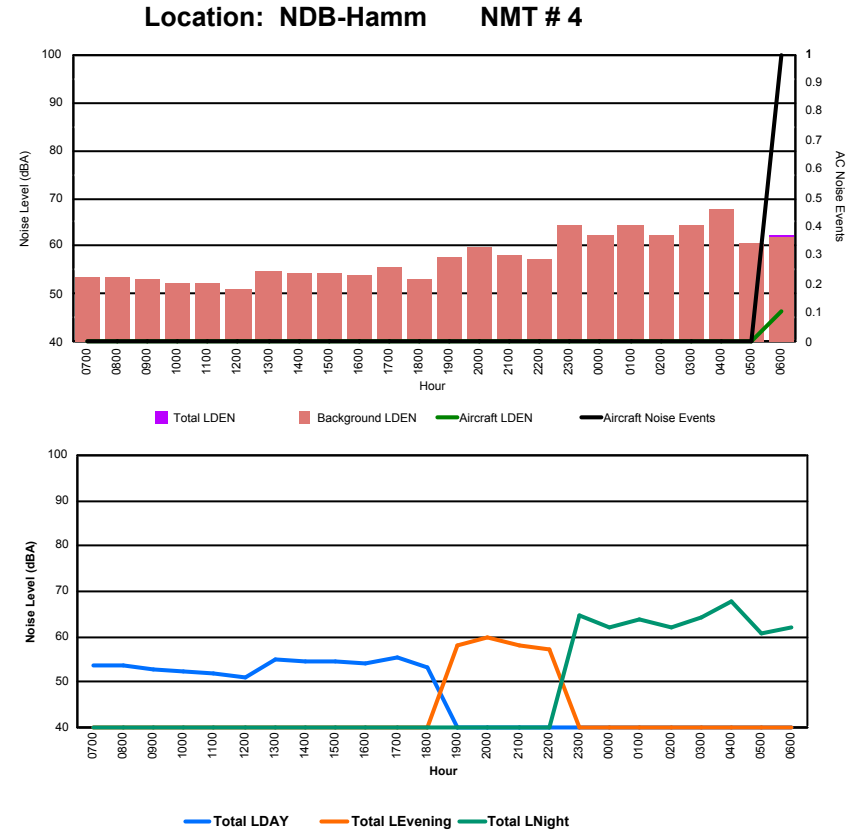

Luxembourg Airport Noise Distribution by Hour

Between 07/01/2024 00:00:00 and 07/01/2024 23:59:59 (Local Time)

Day	Aircraft Events	Total LDEN dB (A)	Aircraft LDEN dB(A)	Background LDEN dB(A)	Total LDay dB(A)	Total LEvening dB(A)	Total LNight dB (A)
07/01/24	7:00	-	53.7	-	53.7	-	-
07/01/24	8:00	-	53.5	-	53.5	-	-
07/01/24	9:00	-	53.0	-	53.0	-	-
07/01/24	10:00	-	52.2	-	52.2	-	-
07/01/24	11:00	-	52.1	-	52.1	-	-
07/01/24	12:00	-	50.9	-	50.9	-	-
07/01/24	13:00	-	54.9	-	54.9	-	-
07/01/24	14:00	-	54.5	-	54.5	-	-
07/01/24	15:00	-	54.5	-	54.5	-	-
07/01/24	16:00	-	53.9	-	53.9	-	-
07/01/24	17:00	-	55.5	-	55.5	-	-
07/01/24	18:00	-	53.3	-	53.3	-	-
07/01/24	19:00	-	57.9	-	-	57.9	-
07/01/24	20:00	-	59.9	-	-	59.9	-
07/01/24	21:00	-	58.0	-	-	58.0	-
07/01/24	22:00	-	57.2	-	-	57.2	-
07/01/24	23:00	-	64.5	-	-	-	64.5
08/01/24	0:00	-	61.9	-	-	-	61.9
08/01/24	1:00	-	63.9	-	-	-	63.9
08/01/24	2:00	-	62.2	-	-	-	62.2
08/01/24	3:00	-	64.3	-	-	-	64.3
08/01/24	4:00	-	67.7	-	-	-	67.7
08/01/24	5:00	-	60.6	-	-	-	60.6
08/01/24	6:00	1	62.1	46.5	62.0	-	62.1
	1	60.2	32.7	60.3	53.7	58.4	63.9