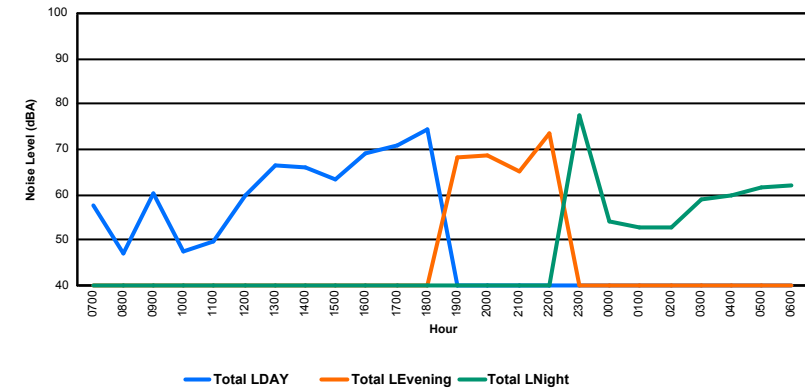

Luxembourg Airport Noise Distribution by Hour

Between 17/01/2024 00:00:00 and 17/01/2024 23:59:59 (Local Time)

Day	Aircraft Events	Total LDEN dB(A)	Aircraft LDEN dB(A)	Background LDEN dB(A)	Total LDay dB(A)	Total LEvening dB(A)	Total LNight dB(A)	
17/01/24	7:00	1	57.6	57.0	48.8	57.6	-	-
17/01/24	8:00	-	47.1	-	47.1	47.1	-	-
17/01/24	9:00	1	60.5	59.9	51.2	60.5	-	-
17/01/24	10:00	-	47.6	-	47.7	47.6	-	-
17/01/24	11:00	-	49.5	-	49.6	49.5	-	-
17/01/24	12:00	2	59.9	59.5	49.6	59.9	-	-
17/01/24	13:00	2	66.6	66.5	51.7	66.6	-	-
17/01/24	14:00	2	66.1	65.9	52.4	66.1	-	-
17/01/24	15:00	5	63.2	62.5	55.0	63.2	-	-
17/01/24	16:00	11	69.3	68.9	57.1	69.3	-	-
17/01/24	17:00	8	71.1	70.9	57.9	71.1	-	-
17/01/24	18:00	8	74.6	74.1	65.0	74.6	-	-
17/01/24	19:00	7	68.3	67.1	62.6	-	68.3	-
17/01/24	20:00	4	68.5	68.3	56.0	-	68.5	-
17/01/24	21:00	1	65.0	64.7	53.1	-	65.0	-
17/01/24	22:00	4	73.7	73.6	54.7	-	73.7	-
17/01/24	23:00	2	77.7	77.7	56.0	-	-	77.7
18/01/24	0:00	1	53.9	46.0	53.1	-	-	53.9
18/01/24	1:00	-	52.9	-	52.9	-	-	52.9
18/01/24	2:00	-	52.8	-	52.8	-	-	52.8
18/01/24	3:00	-	59.1	-	59.1	-	-	59.1
18/01/24	4:00	-	60.0	-	60.1	-	-	60.0
18/01/24	5:00	-	61.6	-	61.7	-	-	61.6
18/01/24	6:00	-	62.0	-	62.0	-	-	62.0
	59	68.5	68.1	57.7	67.3	70.0	69.1	

Location: DVOR NMT # 2