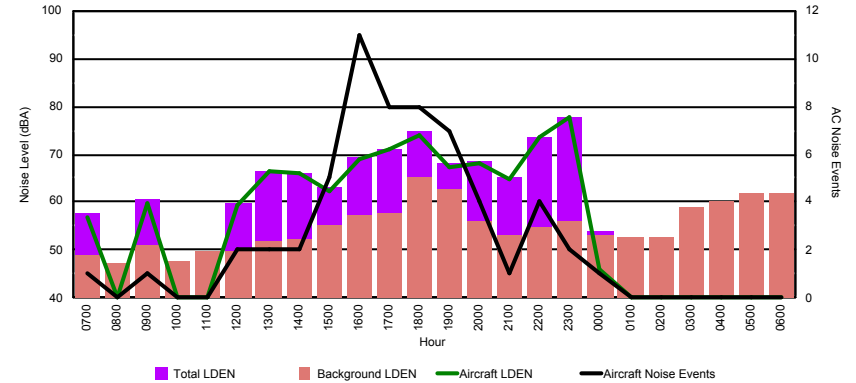

Luxembourg Airport Noise Distribution by Hour

Between 17/01/2024 00:00:00 and 17/01/2024 23:59:59 (Local Time)

Day	Aircraft Events	Total LDEN dB(A)	Aircraft LDEN dB(A)	Background LDEN dB(A)	Total LDay dB(A)	Total LEvening dB(A)	Total LNight dB(A)	
17/01/24	7:00	1	57.6	57.0	48.8	57.6	-	-
17/01/24	8:00	-	47.1	-	47.1	47.1	-	-
17/01/24	9:00	1	60.5	59.9	51.2	60.5	-	-
17/01/24	10:00	-	47.6	-	47.7	47.6	-	-
17/01/24	11:00	-	49.5	-	49.6	49.5	-	-
17/01/24	12:00	2	59.9	59.5	49.6	59.9	-	-
17/01/24	13:00	2	66.6	66.5	51.7	66.6	-	-
17/01/24	14:00	2	66.1	65.9	52.4	66.1	-	-
17/01/24	15:00	5	63.2	62.5	55.0	63.2	-	-
17/01/24	16:00	11	69.3	68.9	57.1	69.3	-	-
17/01/24	17:00	8	71.1	70.9	57.9	71.1	-	-
17/01/24	18:00	8	74.6	74.1	65.0	74.6	-	-
17/01/24	19:00	7	68.3	67.1	62.6	-	68.3	-
17/01/24	20:00	4	68.5	68.3	56.0	-	68.5	-
17/01/24	21:00	1	65.0	64.7	53.1	-	65.0	-
17/01/24	22:00	4	73.7	73.6	54.7	-	73.7	-
17/01/24	23:00	2	77.7	77.7	56.0	-	-	77.7
18/01/24	0:00	1	53.9	46.0	53.1	-	-	53.9
18/01/24	1:00	-	52.9	-	52.9	-	-	52.9
18/01/24	2:00	-	52.8	-	52.8	-	-	52.8
18/01/24	3:00	-	59.1	-	59.1	-	-	59.1
18/01/24	4:00	-	60.0	-	60.1	-	-	60.0
18/01/24	5:00	-	61.6	-	61.7	-	-	61.6
18/01/24	6:00	-	62.0	-	62.0	-	-	62.0
	59	68.5	68.1	57.7	67.3	70.0	69.1	

Location: DVOR NMT # 2