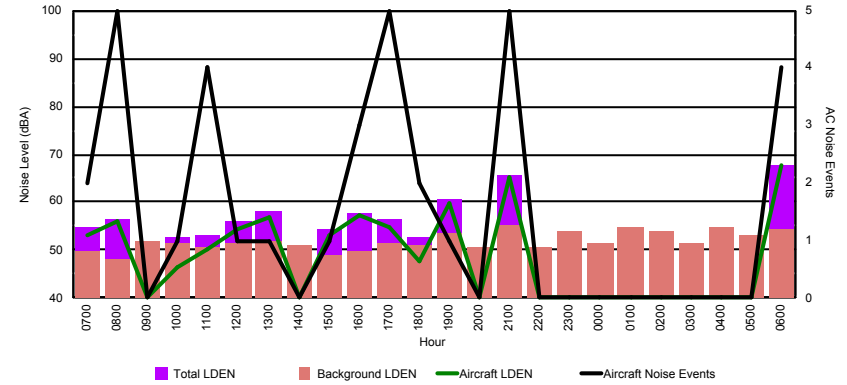

Luxembourg Airport Noise Distribution by Hour

Between 08/01/2024 00:00:00 and 08/01/2024 23:59:59 (Local Time)

Day	Aircraft Events	Total LDEN dB(A)	Aircraft LDEN dB(A)	Background LDEN dB(A)	Total LDay dB(A)	Total LEvening dB(A)	Total LNight dB(A)
08/01/24 7:00	2	54.8	53.2	49.9	54.8	-	-
08/01/24 8:00	5	56.6	56.0	48.0	56.6	-	-
08/01/24 9:00	-	51.7	-	51.7	51.7	-	-
08/01/24 10:00	1	52.5	46.3	51.4	52.5	-	-
08/01/24 11:00	4	53.3	50.1	50.7	53.3	-	-
08/01/24 12:00	1	56.2	54.5	51.3	56.2	-	-
08/01/24 13:00	1	58.1	56.8	52.0	58.1	-	-
08/01/24 14:00	-	51.0	-	51.0	51.0	-	-
08/01/24 15:00	1	54.5	53.0	49.0	54.5	-	-
08/01/24 16:00	3	57.8	57.2	49.7	57.8	-	-
08/01/24 17:00	5	56.5	54.9	51.5	56.5	-	-
08/01/24 18:00	2	52.6	47.7	51.0	52.6	-	-
08/01/24 19:00	1	60.7	59.8	53.4	-	60.7	-
08/01/24 20:00	-	50.6	-	50.6	-	50.6	-
08/01/24 21:00	5	65.8	65.4	55.2	-	65.8	-
08/01/24 22:00	-	50.8	-	50.8	-	50.8	-
08/01/24 23:00	-	53.8	-	53.8	-	-	53.8
09/01/24 0:00	-	51.3	-	51.4	-	-	51.3
09/01/24 1:00	-	54.8	-	54.8	-	-	54.8
09/01/24 2:00	-	53.8	-	53.8	-	-	53.8
09/01/24 3:00	-	51.5	-	51.5	-	-	51.5
09/01/24 4:00	-	54.9	-	54.9	-	-	54.9
09/01/24 5:00	-	53.2	-	53.2	-	-	53.2
09/01/24 6:00	4	67.8	67.6	54.4	-	-	67.8
	35	58.5	57.3	52.3	55.2	61.1	59.8

Location: Roodt/Syr NMT # 1