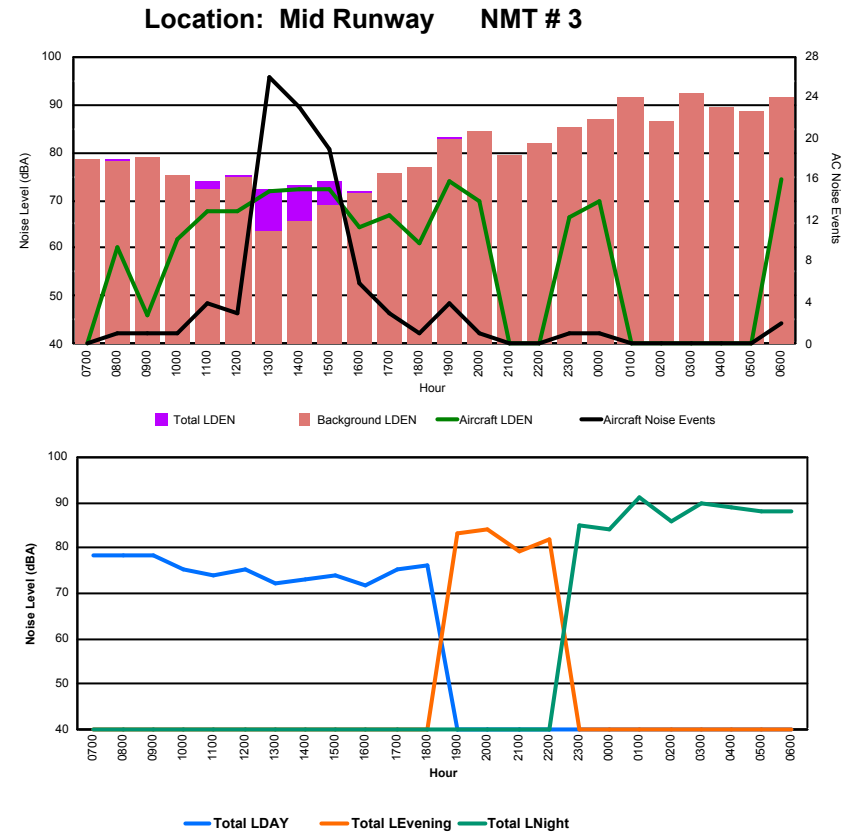

Luxembourg Airport Noise Distribution by Hour

Between 20/01/2024 00:00:00 and 20/01/2024 23:59:59 (Local Time)

Day	Aircraft Events	Total LDEN dB (A)	Aircraft LDEN dB(A)	Background LDEN dB(A)	Total LDay dB(A)	Total LEvening dB(A)	Total LNight dB (A)
20/01/24 7:00	-	78.3	-	78.7	78.3	-	-
20/01/24 8:00	1	78.5	60.2	78.3	78.5	-	-
20/01/24 9:00	1	78.4	46.0	79.0	78.4	-	-
20/01/24 10:00	1	75.3	62.0	75.3	75.3	-	-
20/01/24 11:00	4	73.8	67.6	72.5	73.8	-	-
20/01/24 12:00	3	75.3	67.8	74.6	75.3	-	-
20/01/24 13:00	26	72.3	72.0	63.4	72.3	-	-
20/01/24 14:00	23	73.1	72.4	65.8	73.1	-	-
20/01/24 15:00	19	73.8	72.4	68.9	73.8	-	-
20/01/24 16:00	6	71.9	64.4	71.5	71.9	-	-
20/01/24 17:00	3	75.5	66.9	75.6	75.5	-	-
20/01/24 18:00	1	76.0	61.2	77.0	76.0	-	-
20/01/24 19:00	4	83.2	73.8	82.9	-	83.2	-
20/01/24 20:00	1	84.1	69.8	84.3	-	84.1	-
20/01/24 21:00	-	79.3	-	79.5	-	79.3	-
20/01/24 22:00	-	81.7	-	81.9	-	81.7	-
20/01/24 23:00	1	85.0	66.5	85.4	-	-	85.0
21/01/24 0:00	1	84.3	69.6	86.8	-	-	84.3
21/01/24 1:00	-	91.3	-	91.5	-	-	91.3
21/01/24 2:00	-	86.0	-	86.5	-	-	86.0
21/01/24 3:00	-	89.9	-	92.5	-	-	89.9
21/01/24 4:00	-	88.9	-	89.5	-	-	88.9
21/01/24 5:00	-	88.3	-	88.4	-	-	88.3
21/01/24 6:00	2	88.3	74.5	91.5	-	-	88.3
	97	84.4	67.9	85.5	75.8	82.4	88.3