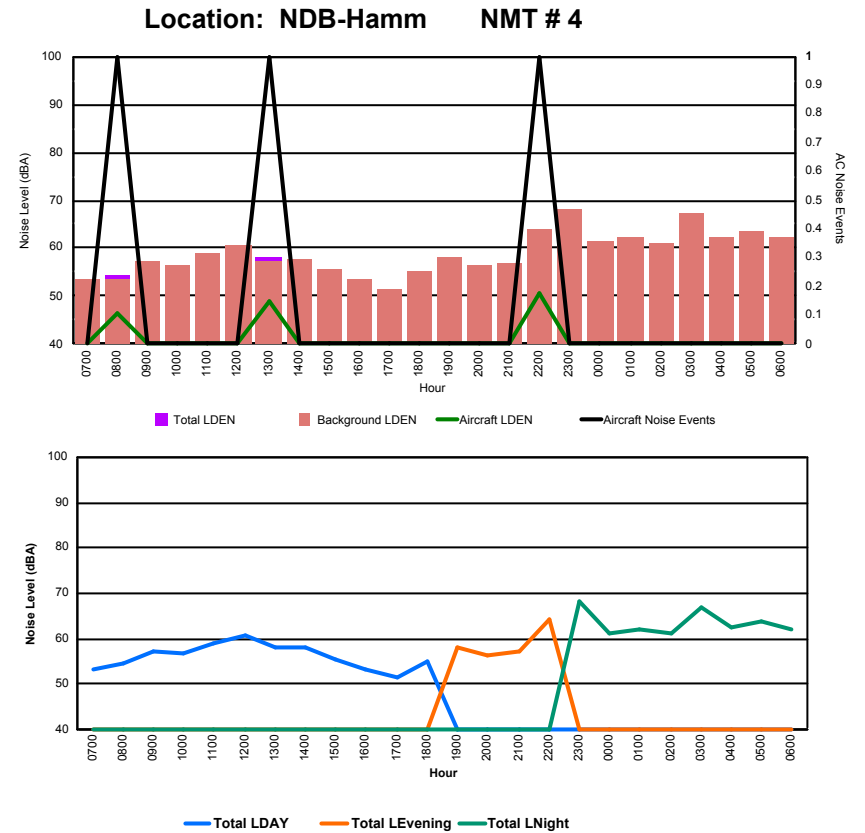

Luxembourg Airport Noise Distribution by Hour

Between 11/01/2024 00:00:00 and 11/01/2024 23:59:59 (Local Time)

Day	Aircraft Events	Total LDEN dB (A)	Aircraft LDEN dB(A)	Background LDEN dB(A)	Total LDay dB(A)	Total LEvening dB(A)	Total LNight dB (A)
11/01/24 7:00	-	53.4	-	53.4	53.4	-	-
11/01/24 8:00	1	54.4	46.5	53.7	54.4	-	-
11/01/24 9:00	-	57.2	-	57.2	57.2	-	-
11/01/24 10:00	-	56.6	-	56.6	56.6	-	-
11/01/24 11:00	-	59.0	-	59.0	59.0	-	-
11/01/24 12:00	-	60.8	-	60.8	60.8	-	-
11/01/24 13:00	1	58.0	49.0	57.4	58.0	-	-
11/01/24 14:00	-	57.9	-	57.9	57.9	-	-
11/01/24 15:00	-	55.5	-	55.5	55.5	-	-
11/01/24 16:00	-	53.4	-	53.4	53.4	-	-
11/01/24 17:00	-	51.6	-	51.6	51.6	-	-
11/01/24 18:00	-	55.2	-	55.3	55.2	-	-
11/01/24 19:00	-	58.3	-	58.3	-	58.3	-
11/01/24 20:00	-	56.4	-	56.4	-	56.4	-
11/01/24 21:00	-	57.0	-	57.0	-	57.0	-
11/01/24 22:00	1	64.1	50.6	63.9	-	64.1	-
11/01/24 23:00	-	68.2	-	68.2	-	-	68.2
12/01/24 0:00	-	61.1	-	61.3	-	-	61.1
12/01/24 1:00	-	62.1	-	62.2	-	-	62.1
12/01/24 2:00	-	61.0	-	61.2	-	-	61.0
12/01/24 3:00	-	67.0	-	67.1	-	-	67.0
12/01/24 4:00	-	62.4	-	62.4	-	-	62.4
12/01/24 5:00	-	63.7	-	63.7	-	-	63.7
12/01/24 6:00	-	62.2	-	62.2	-	-	62.2
	3	61.2	40.0	61.2	56.8	60.2	64.3