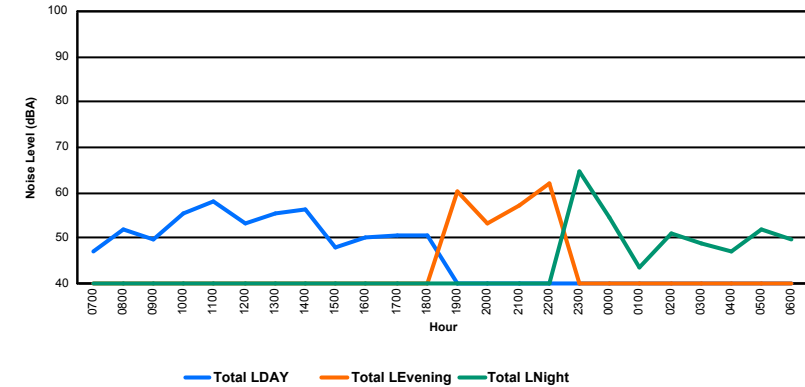

Luxembourg Airport Noise Distribution by Hour

Between 12/01/2024 00:00:00 and 12/01/2024 23:59:59 (Local Time)

Day	Aircraft Events	Total LDEN dB(A)	Aircraft LDEN dB(A)	Background LDEN dB(A)	Total LDay dB(A)	Total LEvening dB(A)	Total LNight dB(A)
12/01/24 7:00	1	46.9	40.0	46.0	46.9	-	-
12/01/24 8:00	4	51.9	50.9	44.9	51.9	-	-
12/01/24 9:00	1	49.6	44.7	48.0	49.6	-	-
12/01/24 10:00	2	55.4	54.8	47.1	55.4	-	-
12/01/24 11:00	5	58.0	55.5	54.6	58.0	-	-
12/01/24 12:00	1	53.3	52.2	46.7	53.3	-	-
12/01/24 13:00	2	55.6	54.9	47.4	55.6	-	-
12/01/24 14:00	2	56.4	56.0	45.9	56.4	-	-
12/01/24 15:00	2	47.9	43.6	46.1	47.9	-	-
12/01/24 16:00	1	50.0	47.6	46.2	50.0	-	-
12/01/24 17:00	3	50.7	47.5	48.1	50.7	-	-
12/01/24 18:00	4	50.8	49.1	46.2	50.8	-	-
12/01/24 19:00	3	60.1	59.4	52.3	-	60.1	-
12/01/24 20:00	1	53.3	51.1	49.4	-	53.3	-
12/01/24 21:00	1	57.4	56.6	49.6	-	57.4	-
12/01/24 22:00	13	61.9	61.3	54.0	-	61.9	-
12/01/24 23:00	2	64.6	64.3	53.9	-	-	64.6
13/01/24 0:00	-	54.5	-	54.6	-	-	54.5
13/01/24 1:00	-	43.6	-	43.6	-	-	43.6
13/01/24 2:00	-	51.1	-	51.2	-	-	51.1
13/01/24 3:00	-	49.0	-	49.0	-	-	49.0
13/01/24 4:00	-	47.1	-	47.1	-	-	47.1
13/01/24 5:00	-	52.1	-	52.2	-	-	52.1
13/01/24 6:00	-	49.7	-	49.7	-	-	49.7
	48	56.1	54.9	50.1	53.5	59.2	56.7

Location: Roodt/Syr NMT # 1