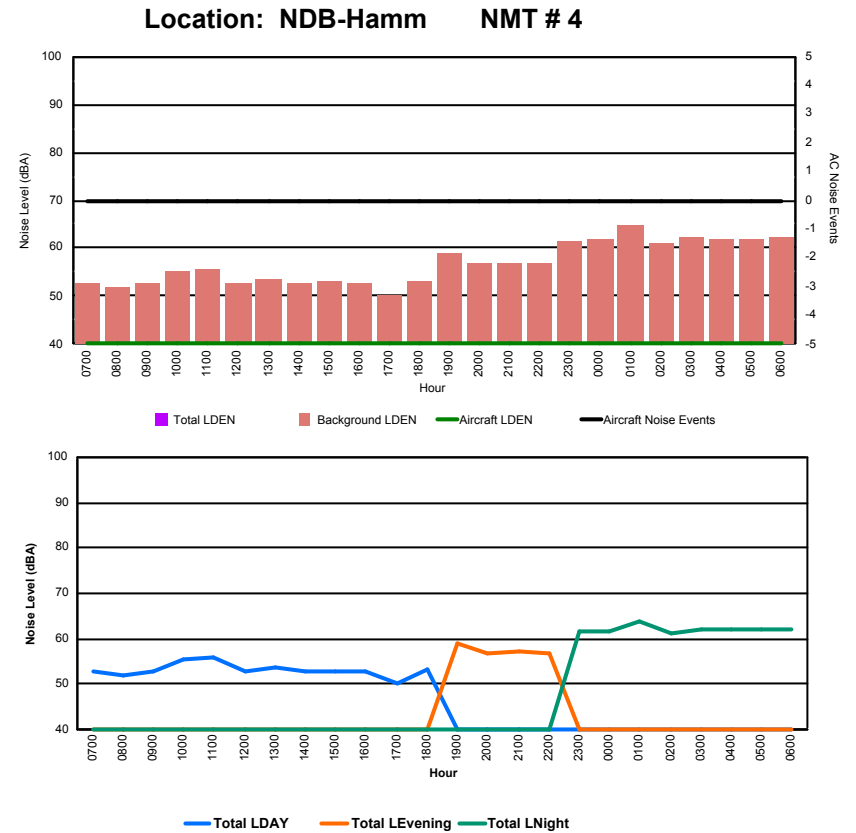

Luxembourg Airport Noise Distribution by Hour

Between 17/01/2024 00:00:00 and 17/01/2024 23:59:59 (Local Time)

Day	Aircraft Events	Total LDEN dB (A)	Aircraft LDEN dB(A)	Background LDEN dB(A)	Total LDay dB(A)	Total LEvening dB(A)	Total LNight dB (A)
17/01/24	7:00	-	52.6	-	52.7	52.6	-
17/01/24	8:00	-	51.8	-	51.9	51.8	-
17/01/24	9:00	-	52.7	-	52.7	-	-
17/01/24	10:00	-	55.3	-	55.3	-	-
17/01/24	11:00	-	55.8	-	55.8	-	-
17/01/24	12:00	-	52.8	-	52.8	-	-
17/01/24	13:00	-	53.6	-	53.6	-	-
17/01/24	14:00	-	52.8	-	52.8	-	-
17/01/24	15:00	-	53.0	-	53.0	-	-
17/01/24	16:00	-	52.8	-	52.8	-	-
17/01/24	17:00	-	50.3	-	50.3	-	-
17/01/24	18:00	-	53.1	-	53.1	-	-
17/01/24	19:00	-	59.0	-	59.0	59.0	-
17/01/24	20:00	-	56.8	-	56.8	56.8	-
17/01/24	21:00	-	57.0	-	57.0	57.0	-
17/01/24	22:00	-	56.9	-	56.9	56.9	-
17/01/24	23:00	-	61.5	-	61.5	-	61.5
18/01/24	0:00	-	61.7	-	61.8	-	61.7
18/01/24	1:00	-	63.7	-	64.6	-	63.7
18/01/24	2:00	-	61.1	-	61.2	-	61.1
18/01/24	3:00	-	62.2	-	62.2	-	62.2
18/01/24	4:00	-	61.9	-	61.9	-	61.9
18/01/24	5:00	-	61.9	-	61.9	-	61.9
18/01/24	6:00	-	62.2	-	62.2	-	62.2
	-	58.7	-	58.8	53.3	57.5	62.1