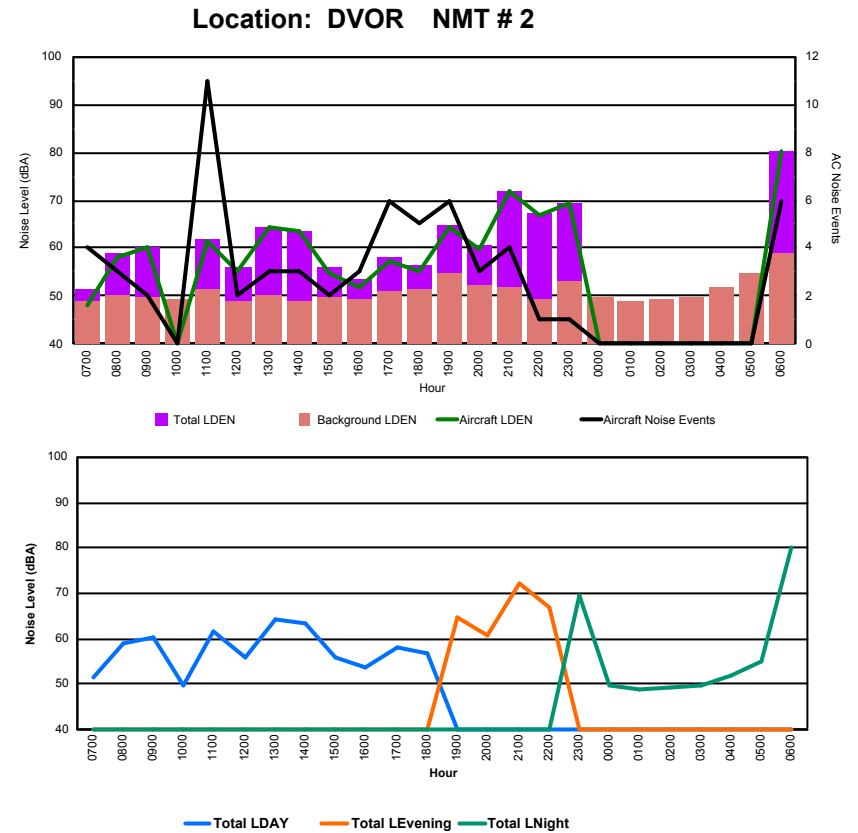

Luxembourg Airport Noise Distribution by Hour

Between 09/01/2024 00:00:00 and 09/01/2024 23:59:59 (Local Time)

Day	Aircraft Events	Total LDEN dB (A)	Aircraft LDEN dB(A)	Background LDEN dB(A)	Total LDay dB(A)	Total LEvening dB(A)	Total LNight dB (A)	
09/01/24	7:00	4	51.6	48.2	49.1	51.6	-	-
09/01/24	8:00	3	58.8	58.2	50.0	58.8	-	-
09/01/24	9:00	2	60.4	60.1	49.7	60.4	-	-
09/01/24	10:00	-	49.5	-	49.5	49.5	-	-
09/01/24	11:00	11	61.8	61.5	51.6	61.8	-	-
09/01/24	12:00	2	55.9	55.0	49.0	55.9	-	-
09/01/24	13:00	3	64.3	64.2	50.0	64.3	-	-
09/01/24	14:00	3	63.6	63.4	49.0	63.6	-	-
09/01/24	15:00	2	55.9	54.7	49.9	55.9	-	-
09/01/24	16:00	3	53.7	51.8	49.4	53.7	-	-
09/01/24	17:00	6	58.1	57.2	51.0	58.1	-	-
09/01/24	18:00	5	56.6	55.2	51.3	56.6	-	-
09/01/24	19:00	6	64.8	64.3	54.7	-	64.8	-
09/01/24	20:00	3	60.6	59.9	52.2	-	60.6	-
09/01/24	21:00	4	72.0	71.9	51.8	-	72.0	-
09/01/24	22:00	1	67.1	67.0	49.3	-	67.1	-
09/01/24	23:00	1	69.4	69.2	53.3	-	-	69.4
10/01/24	0:00	-	49.8	-	49.8	-	-	49.8
10/01/24	1:00	-	49.0	-	49.0	-	-	49.0
10/01/24	2:00	-	49.2	-	49.2	-	-	49.2
10/01/24	3:00	-	49.9	-	49.9	-	-	49.9
10/01/24	4:00	-	51.8	-	51.8	-	-	51.8
10/01/24	5:00	-	54.8	-	54.8	-	-	54.8
10/01/24	6:00	6	80.3	80.2	58.8	-	-	80.3
		65	68.0	67.9	51.9	59.5	68.0	71.6