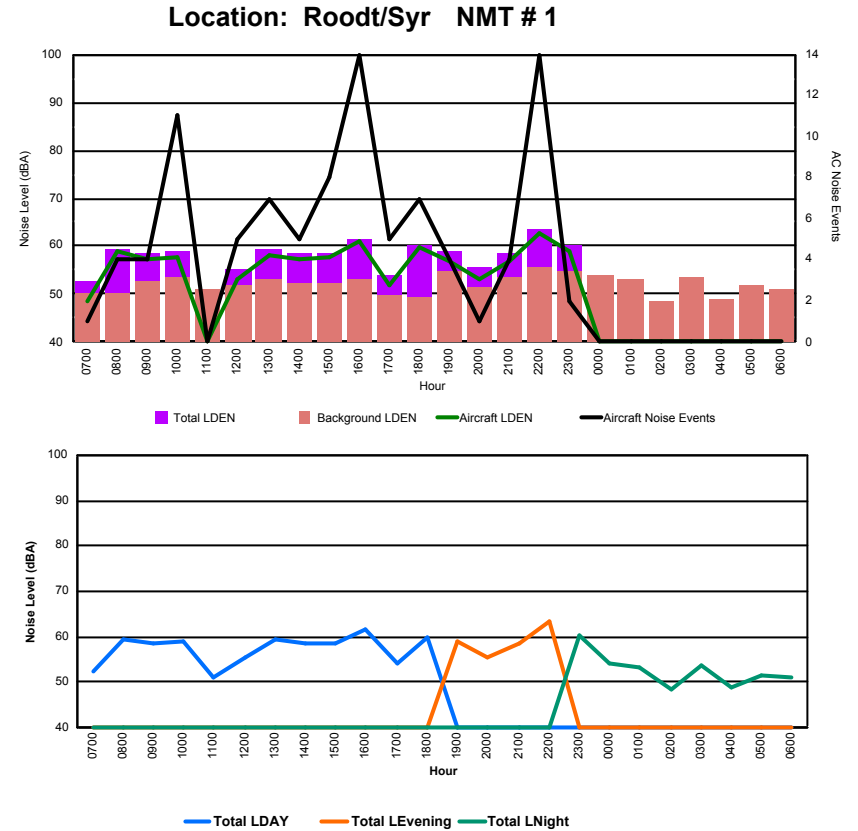

Luxembourg Airport Noise Distribution by Hour

Between 05/01/2024 00:00:00 and 05/01/2024 23:59:59 (Local Time)

Day	Aircraft Events	Total LDEN dB(A)	Aircraft LDEN dB(A)	Background LDEN dB(A)	Total LDay dB(A)	Total LEvening dB(A)	Total LNight dB(A)	
05/01/24	7:00	1	52.5	48.7	50.2	52.5	-	-
05/01/24	8:00	4	59.3	58.8	50.1	59.3	-	-
05/01/24	9:00	4	58.4	57.2	52.7	58.4	-	-
05/01/24	10:00	11	59.1	57.8	53.6	59.1	-	-
05/01/24	11:00	-	51.2	-	51.2	-	-	-
05/01/24	12:00	5	55.4	53.0	52.0	55.4	-	-
05/01/24	13:00	7	59.4	58.3	53.1	59.4	-	-
05/01/24	14:00	5	58.4	57.3	52.3	58.4	-	-
05/01/24	15:00	8	58.7	57.7	52.1	58.7	-	-
05/01/24	16:00	14	61.5	60.9	53.2	61.5	-	-
05/01/24	17:00	5	53.9	51.9	49.8	53.9	-	-
05/01/24	18:00	7	60.0	59.6	49.5	60.0	-	-
05/01/24	19:00	4	59.0	57.0	54.9	-	59.0	-
05/01/24	20:00	1	55.6	53.3	51.6	-	55.6	-
05/01/24	21:00	4	58.5	57.0	53.4	-	58.5	-
05/01/24	22:00	14	63.5	62.9	55.7	-	63.5	-
05/01/24	23:00	2	60.4	59.0	54.8	-	-	60.4
06/01/24	0:00	-	53.9	-	53.9	-	-	53.9
06/01/24	1:00	-	53.1	-	53.2	-	-	53.1
06/01/24	2:00	-	48.6	-	48.6	-	-	48.6
06/01/24	3:00	-	53.5	-	53.5	-	-	53.5
06/01/24	4:00	-	48.8	-	48.8	-	-	48.8
06/01/24	5:00	-	51.6	-	51.7	-	-	51.6
06/01/24	6:00	-	51.0	-	51.1	-	-	51.0
		96	57.7	56.3	52.5	58.2	60.1	54.4