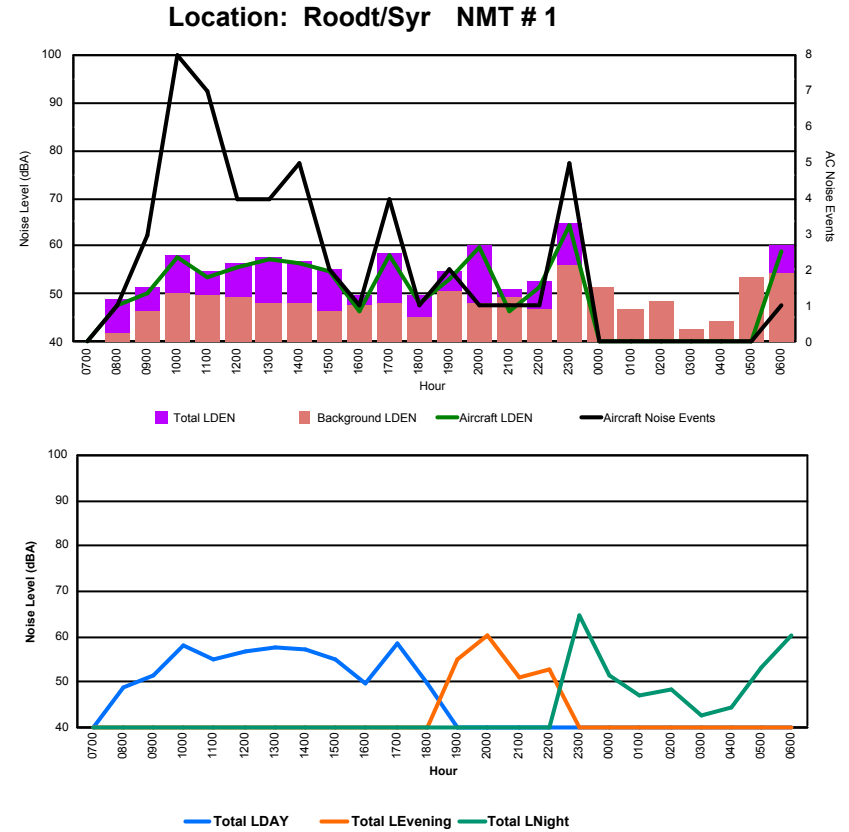

Luxembourg Airport Noise Distribution by Hour

Between 13/01/2024 00:00:00 and 13/01/2024 23:59:59 (Local Time)

Day	Aircraft Events	Total LDEN dB(A)	Aircraft LDEN dB(A)	Background LDEN dB(A)	Total LDay dB(A)	Total LEvening dB(A)	Total LNight dB(A)
13/01/24 7:00	-	40.2	-	40.2	40.2	-	-
13/01/24 8:00	1	48.8	47.8	41.9	48.8	-	-
13/01/24 9:00	3	51.6	50.2	46.3	51.6	-	-
13/01/24 10:00	8	58.3	57.6	50.3	58.3	-	-
13/01/24 11:00	7	54.9	53.4	49.8	54.9	-	-
13/01/24 12:00	4	56.6	55.6	49.5	56.6	-	-
13/01/24 13:00	4	57.7	57.2	48.0	57.7	-	-
13/01/24 14:00	5	57.0	56.3	48.3	57.0	-	-
13/01/24 15:00	2	55.2	54.6	46.3	55.2	-	-
13/01/24 16:00	1	49.9	46.3	47.6	49.9	-	-
13/01/24 17:00	4	58.6	58.2	48.2	58.6	-	-
13/01/24 18:00	1	49.9	48.0	45.3	49.9	-	-
13/01/24 19:00	2	54.9	53.1	50.5	-	54.9	-
13/01/24 20:00	1	60.2	59.9	48.2	-	60.2	-
13/01/24 21:00	1	51.1	46.3	49.4	-	51.1	-
13/01/24 22:00	1	52.9	51.6	46.9	-	52.9	-
13/01/24 23:00	5	64.8	64.3	55.9	-	-	64.8
14/01/24 0:00	-	51.3	-	51.3	-	-	51.3
14/01/24 1:00	-	46.9	-	46.9	-	-	46.9
14/01/24 2:00	-	48.5	-	48.5	-	-	48.5
14/01/24 3:00	-	42.5	-	42.5	-	-	42.5
14/01/24 4:00	-	44.4	-	44.4	-	-	44.4
14/01/24 5:00	-	53.4	-	53.4	-	-	53.4
14/01/24 6:00	1	60.3	58.9	54.5	-	-	60.3
	51	56.3	55.3	49.6	55.2	56.2	57.6