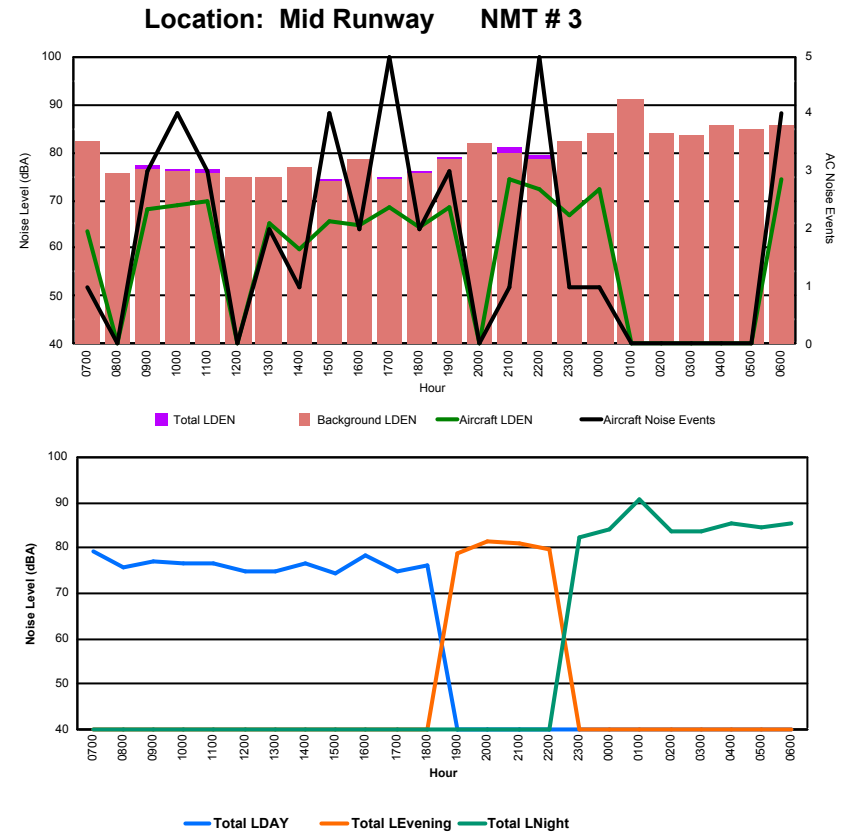

Luxembourg Airport Noise Distribution by Hour

Between 25/01/2024 00:00:00 and 25/01/2024 23:59:59 (Local Time)

Day	Aircraft Events	Total LDEN dB (A)	Aircraft LDEN dB(A)	Background LDEN dB(A)	Total LDay dB(A)	Total LEvening dB(A)	Total LNight dB (A)	
25/01/24	7:00	1	79.4	63.7	82.3	79.4	-	-
25/01/24	8:00	-	75.6	-	75.7	75.6	-	-
25/01/24	9:00	3	77.1	68.1	76.6	77.1	-	-
25/01/24	10:00	4	76.5	69.0	75.9	76.5	-	-
25/01/24	11:00	3	76.6	69.7	75.8	76.6	-	-
25/01/24	12:00	-	74.9	-	74.9	74.9	-	-
25/01/24	13:00	2	75.0	65.2	74.7	75.0	-	-
25/01/24	14:00	1	76.7	59.8	76.7	76.7	-	-
25/01/24	15:00	4	74.3	65.8	73.9	74.3	-	-
25/01/24	16:00	2	78.6	64.9	78.6	78.6	-	-
25/01/24	17:00	5	74.9	68.5	74.4	74.9	-	-
25/01/24	18:00	2	76.1	64.5	75.8	76.1	-	-
25/01/24	19:00	3	78.8	68.6	78.5	-	78.8	-
25/01/24	20:00	-	81.6	-	81.7	-	81.6	-
25/01/24	21:00	1	80.9	74.5	79.9	-	80.9	-
25/01/24	22:00	5	79.5	72.5	78.6	-	79.5	-
25/01/24	23:00	1	82.4	67.0	82.5	-	-	82.4
26/01/24	0:00	1	84.0	72.2	83.8	-	-	84.0
26/01/24	1:00	-	90.9	-	91.1	-	-	90.9
26/01/24	2:00	-	83.8	-	83.9	-	-	83.8
26/01/24	3:00	-	83.5	-	83.5	-	-	83.5
26/01/24	4:00	-	85.5	-	85.8	-	-	85.5
26/01/24	5:00	-	84.7	-	85.0	-	-	84.7
26/01/24	6:00	4	85.6	74.2	85.5	-	-	85.6
	42	82.3	67.9	82.4	76.6	80.3	85.9