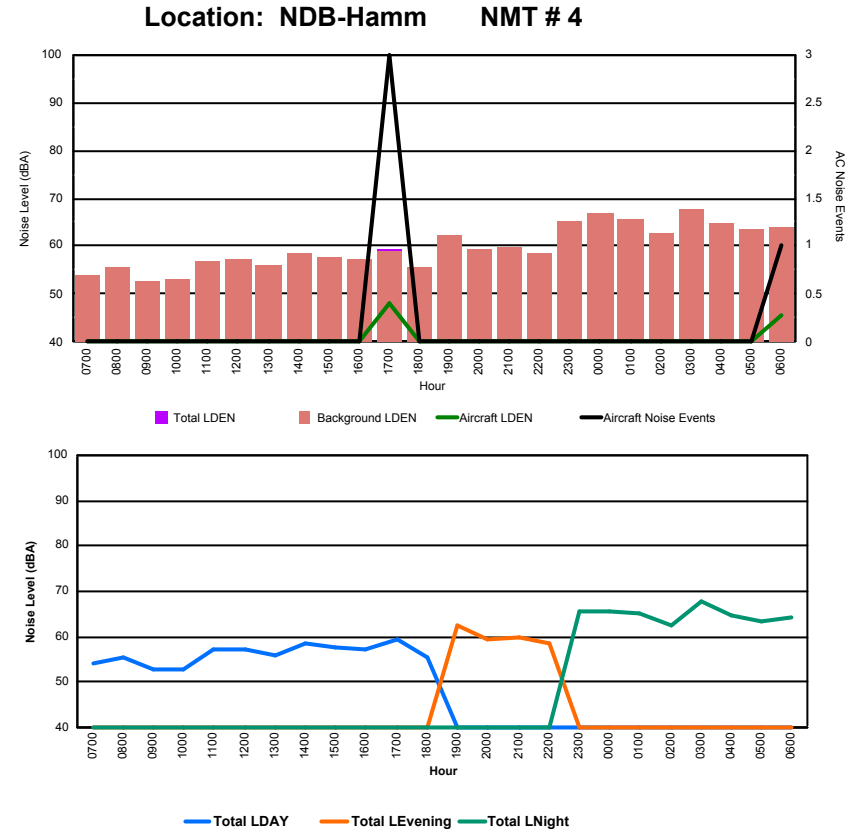

Luxembourg Airport Noise Distribution by Hour

Between 04/01/2024 00:00:00 and 04/01/2024 23:59:59 (Local Time)

Day	Aircraft Events	Total LDEN dB (A)	Aircraft LDEN dB(A)	Background LDEN dB(A)	Total LDay dB(A)	Total LEvening dB(A)	Total LNight dB (A)
04/01/24 7:00	-	54.0	-	54.1	54.0	-	-
04/01/24 8:00	-	55.4	-	55.7	55.4	-	-
04/01/24 9:00	-	52.8	-	52.8	52.8	-	-
04/01/24 10:00	-	53.0	-	53.0	53.0	-	-
04/01/24 11:00	-	57.0	-	57.0	57.0	-	-
04/01/24 12:00	-	57.1	-	57.1	57.1	-	-
04/01/24 13:00	-	56.0	-	56.0	56.0	-	-
04/01/24 14:00	-	58.7	-	58.7	58.7	-	-
04/01/24 15:00	-	57.6	-	57.7	57.6	-	-
04/01/24 16:00	-	57.2	-	57.2	57.2	-	-
04/01/24 17:00	3	59.2	48.3	58.9	59.2	-	-
04/01/24 18:00	-	55.5	-	55.5	55.5	-	-
04/01/24 19:00	-	62.3	-	62.3	-	62.3	-
04/01/24 20:00	-	59.4	-	59.4	-	59.4	-
04/01/24 21:00	-	59.7	-	59.8	-	59.7	-
04/01/24 22:00	-	58.7	-	58.7	-	58.7	-
04/01/24 23:00	-	65.4	-	65.4	-	-	65.4
05/01/24 0:00	-	65.8	-	66.7	-	-	65.8
05/01/24 1:00	-	65.0	-	65.8	-	-	65.0
05/01/24 2:00	-	62.7	-	62.9	-	-	62.7
05/01/24 3:00	-	67.8	-	67.9	-	-	67.8
05/01/24 4:00	-	64.6	-	64.7	-	-	64.6
05/01/24 5:00	-	63.6	-	63.6	-	-	63.6
05/01/24 6:00	1	64.1	45.8	64.1	-	-	64.1
	4	61.7	36.4	61.9	56.6	60.3	65.1