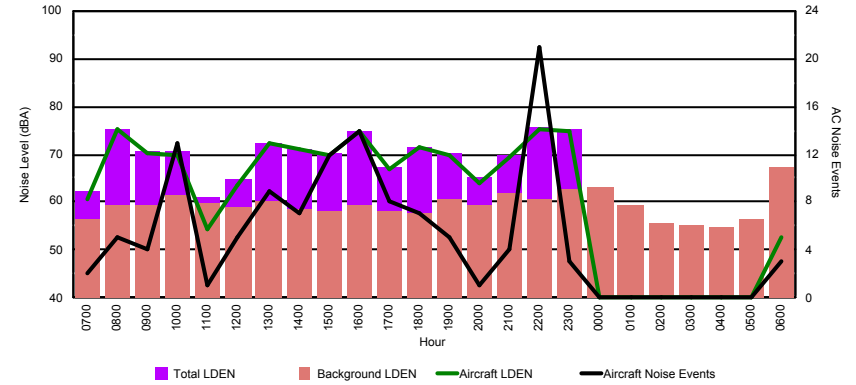

Luxembourg Airport Noise Distribution by Hour

Between 05/01/2024 00:00:00 and 05/01/2024 23:59:59 (Local Time)

Day	Aircraft Events	Total LDEN dB(A)	Aircraft LDEN dB(A)	Background LDEN dB(A)	Total LDay dB(A)	Total LEvening dB(A)	Total LNight dB(A)
05/01/24 7:00	2	62.1	60.8	56.5	62.1	-	-
05/01/24 8:00	5	75.4	75.3	59.3	75.4	-	-
05/01/24 9:00	4	70.8	70.4	59.3	70.8	-	-
05/01/24 10:00	13	70.5	70.0	61.3	70.5	-	-
05/01/24 11:00	1	60.9	54.4	59.9	60.9	-	-
05/01/24 12:00	5	64.9	63.6	59.1	64.9	-	-
05/01/24 13:00	9	72.3	72.1	60.4	72.3	-	-
05/01/24 14:00	7	71.2	71.0	58.6	71.2	-	-
05/01/24 15:00	12	70.2	69.9	58.0	70.2	-	-
05/01/24 16:00	14	75.0	74.9	59.2	75.0	-	-
05/01/24 17:00	8	67.4	66.9	58.1	67.4	-	-
05/01/24 18:00	7	71.6	71.4	57.5	71.6	-	-
05/01/24 19:00	5	70.2	69.7	60.5	-	70.2	-
05/01/24 20:00	1	65.4	64.1	59.4	-	65.4	-
05/01/24 21:00	4	70.0	69.3	61.8	-	70.0	-
05/01/24 22:00	21	75.5	75.4	60.5	-	75.5	-
05/01/24 23:00	3	75.2	75.0	62.9	-	-	75.2
06/01/24 0:00	-	62.5	-	63.0	-	-	62.5
06/01/24 1:00	-	59.4	-	59.4	-	-	59.4
06/01/24 2:00	-	55.7	-	55.7	-	-	55.7
06/01/24 3:00	-	55.2	-	55.2	-	-	55.2
06/01/24 4:00	-	54.9	-	54.9	-	-	54.9
06/01/24 5:00	-	56.6	-	56.6	-	-	56.6
06/01/24 6:00	3	67.0	52.5	67.2	-	-	67.0
	124	70.3	69.9	60.3	71.1	71.7	67.2

Location: DVOR NMT # 2