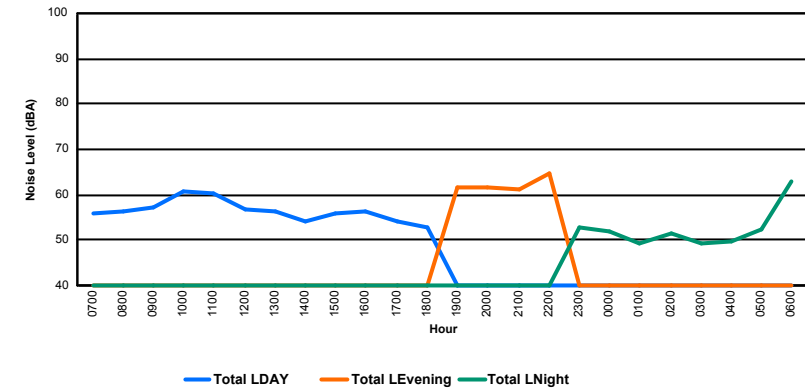

Luxembourg Airport Noise Distribution by Hour

Between 24/01/2024 00:00:00 and 24/01/2024 23:59:59 (Local Time)

Day	Aircraft Events	Total LDEN dB(A)	Aircraft LDEN dB(A)	Background LDEN dB(A)	Total LDay dB(A)	Total LEvening dB(A)	Total LNight dB(A)
24/01/24 7:00	-	56.0	-	56.3	56.0	-	-
24/01/24 8:00	3	56.4	53.8	53.3	56.4	-	-
24/01/24 9:00	5	57.1	53.0	55.2	57.1	-	-
24/01/24 10:00	5	60.6	58.9	56.0	60.6	-	-
24/01/24 11:00	4	60.4	58.3	56.3	60.4	-	-
24/01/24 12:00	2	56.6	49.4	55.7	56.6	-	-
24/01/24 13:00	4	56.4	52.6	54.1	56.4	-	-
24/01/24 14:00	2	54.2	48.6	52.8	54.2	-	-
24/01/24 15:00	6	55.9	53.4	52.5	55.9	-	-
24/01/24 16:00	7	56.2	54.3	51.8	56.2	-	-
24/01/24 17:00	4	54.2	52.3	50.0	54.2	-	-
24/01/24 18:00	4	52.6	51.0	47.7	52.6	-	-
24/01/24 19:00	2	61.7	61.2	52.7	-	61.7	-
24/01/24 20:00	4	61.8	61.2	53.2	-	61.8	-
24/01/24 21:00	4	61.2	60.5	52.8	-	61.2	-
24/01/24 22:00	13	64.8	64.3	55.6	-	64.8	-
24/01/24 23:00	-	52.7	-	52.7	-	-	52.7
25/01/24 0:00	-	52.1	-	52.2	-	-	52.1
25/01/24 1:00	-	49.2	-	49.3	-	-	49.2
25/01/24 2:00	-	51.3	-	51.3	-	-	51.3
25/01/24 3:00	-	49.4	-	49.5	-	-	49.4
25/01/24 4:00	-	49.9	-	49.9	-	-	49.9
25/01/24 5:00	-	52.2	-	52.2	-	-	52.2
25/01/24 6:00	1	63.1	62.6	53.6	-	-	63.1
	70	58.3	56.7	53.4	57.0	62.6	55.7

Location: Roodt/Syr NMT # 1