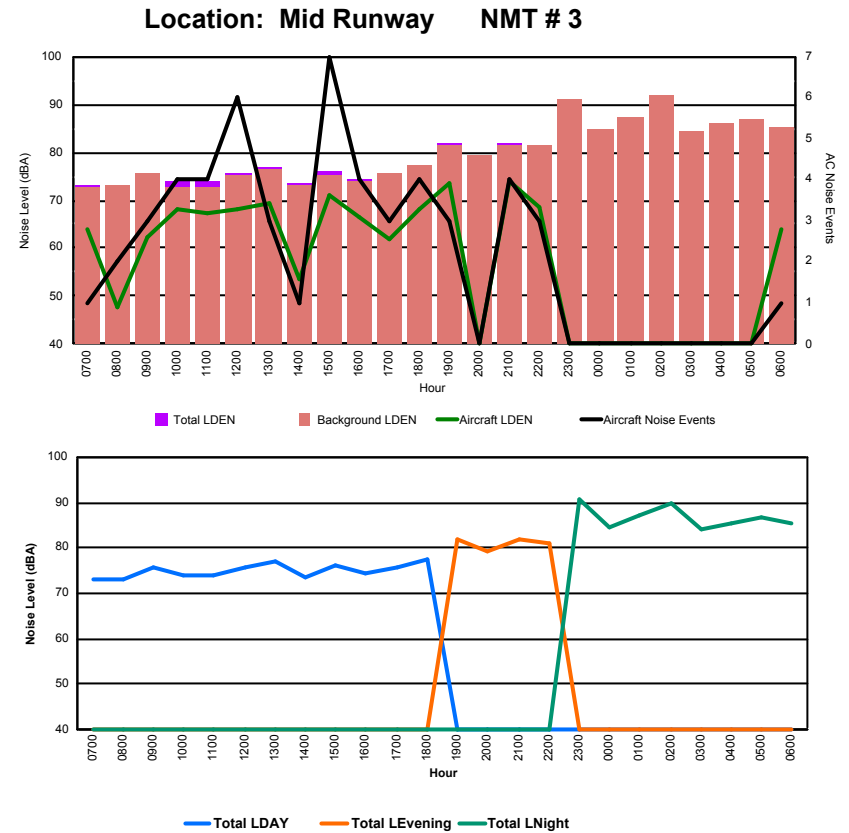

Luxembourg Airport Noise Distribution by Hour

Between 24/01/2024 00:00:00 and 24/01/2024 23:59:59 (Local Time)

Day	Aircraft Events	Total LDEN dB (A)	Aircraft LDEN dB(A)	Background LDEN dB(A)	Total LDay dB(A)	Total LEvening dB(A)	Total LNight dB (A)
24/01/24 7:00	1	73.2	64.0	72.8	73.2	-	-
24/01/24 8:00	2	73.0	47.9	73.0	73.0	-	-
24/01/24 9:00	3	75.8	62.2	75.8	75.8	-	-
24/01/24 10:00	4	74.0	68.1	72.8	74.0	-	-
24/01/24 11:00	4	73.8	67.3	72.9	73.8	-	-
24/01/24 12:00	6	75.7	68.3	75.3	75.7	-	-
24/01/24 13:00	3	77.0	69.4	76.6	77.0	-	-
24/01/24 14:00	1	73.5	53.4	73.1	73.5	-	-
24/01/24 15:00	7	76.2	71.1	75.1	76.2	-	-
24/01/24 16:00	4	74.5	66.5	73.9	74.5	-	-
24/01/24 17:00	3	75.6	61.9	75.5	75.6	-	-
24/01/24 18:00	4	77.4	68.3	77.1	77.4	-	-
24/01/24 19:00	3	81.8	73.6	81.3	-	81.8	-
24/01/24 20:00	-	79.4	-	79.3	-	79.4	-
24/01/24 21:00	4	81.8	74.1	81.4	-	81.8	-
24/01/24 22:00	3	81.2	68.4	81.4	-	81.2	-
24/01/24 23:00	-	90.9	-	91.1	-	-	90.9
25/01/24 0:00	-	84.7	-	84.9	-	-	84.7
25/01/24 1:00	-	87.3	-	87.3	-	-	87.3
25/01/24 2:00	-	89.8	-	91.9	-	-	89.8
25/01/24 3:00	-	84.2	-	84.4	-	-	84.2
25/01/24 4:00	-	85.6	-	86.0	-	-	85.6
25/01/24 5:00	-	86.8	-	87.0	-	-	86.8
25/01/24 6:00	1	85.3	64.1	85.4	-	-	85.3
	53	83.5	66.8	84.0	75.2	81.2	87.5