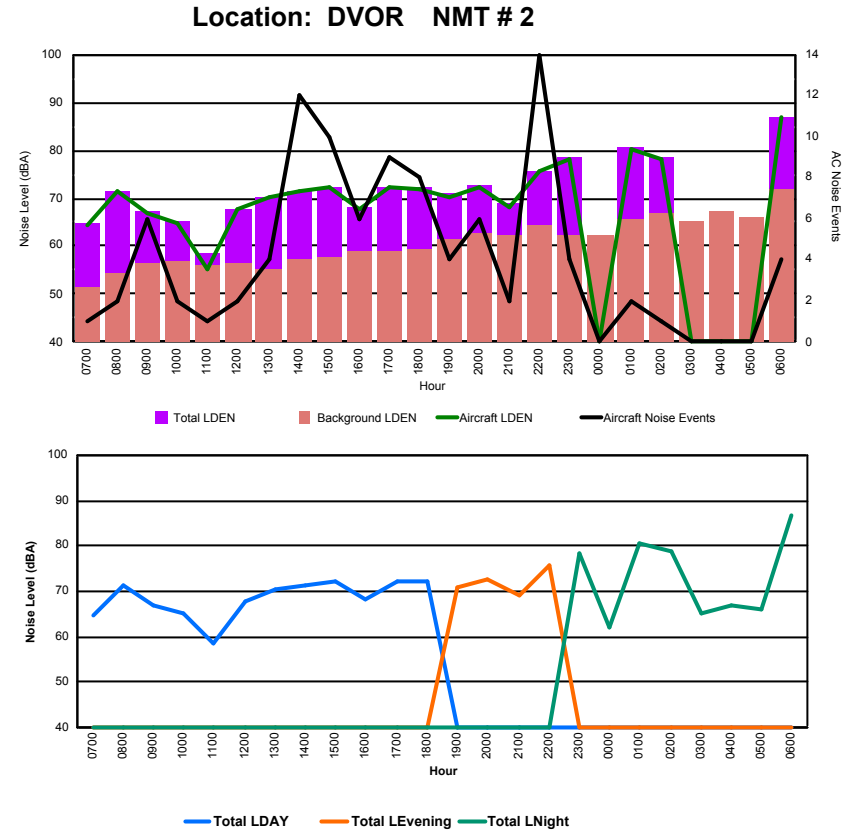

Luxembourg Airport Noise Distribution by Hour

Between 21/01/2024 00:00:00 and 21/01/2024 23:59:59 (Local Time)

Day	Aircraft Events	Total LDEN dB(A)	Aircraft LDEN dB(A)	Background LDEN dB(A)	Total LDay dB(A)	Total LEvening dB(A)	Total LNight dB(A)	
21/01/24	7:00	1	64.7	64.5	51.4	64.7	-	-
21/01/24	8:00	2	71.5	71.3	54.5	71.5	-	-
21/01/24	9:00	6	67.1	66.8	56.6	67.1	-	-
21/01/24	10:00	2	65.3	64.6	56.8	65.3	-	-
21/01/24	11:00	1	58.7	55.1	56.2	58.7	-	-
21/01/24	12:00	2	67.9	67.6	56.6	67.9	-	-
21/01/24	13:00	4	70.4	70.2	55.3	70.4	-	-
21/01/24	14:00	12	71.5	71.3	57.4	71.5	-	-
21/01/24	15:00	10	72.4	72.3	57.9	72.4	-	-
21/01/24	16:00	6	68.3	67.8	59.1	68.3	-	-
21/01/24	17:00	9	72.3	72.1	59.1	72.3	-	-
21/01/24	18:00	8	72.1	71.9	59.4	72.1	-	-
21/01/24	19:00	4	70.9	70.4	61.4	-	70.9	-
21/01/24	20:00	6	72.6	72.1	62.9	-	72.6	-
21/01/24	21:00	2	69.0	68.0	62.4	-	69.0	-
21/01/24	22:00	14	75.8	75.6	64.5	-	75.8	-
21/01/24	23:00	4	78.4	78.3	62.3	-	-	78.4
22/01/24	0:00	-	62.2	-	62.5	-	-	62.2
22/01/24	1:00	2	80.5	80.3	65.6	-	-	80.5
22/01/24	2:00	1	78.7	78.3	66.8	-	-	78.7
22/01/24	3:00	-	65.1	-	65.2	-	-	65.1
22/01/24	4:00	-	66.9	-	67.2	-	-	66.9
22/01/24	5:00	-	65.9	-	66.1	-	-	65.9
22/01/24	6:00	4	86.9	86.9	71.9	-	-	86.9
	100	76.0	75.8	63.5	69.8	72.8	79.8