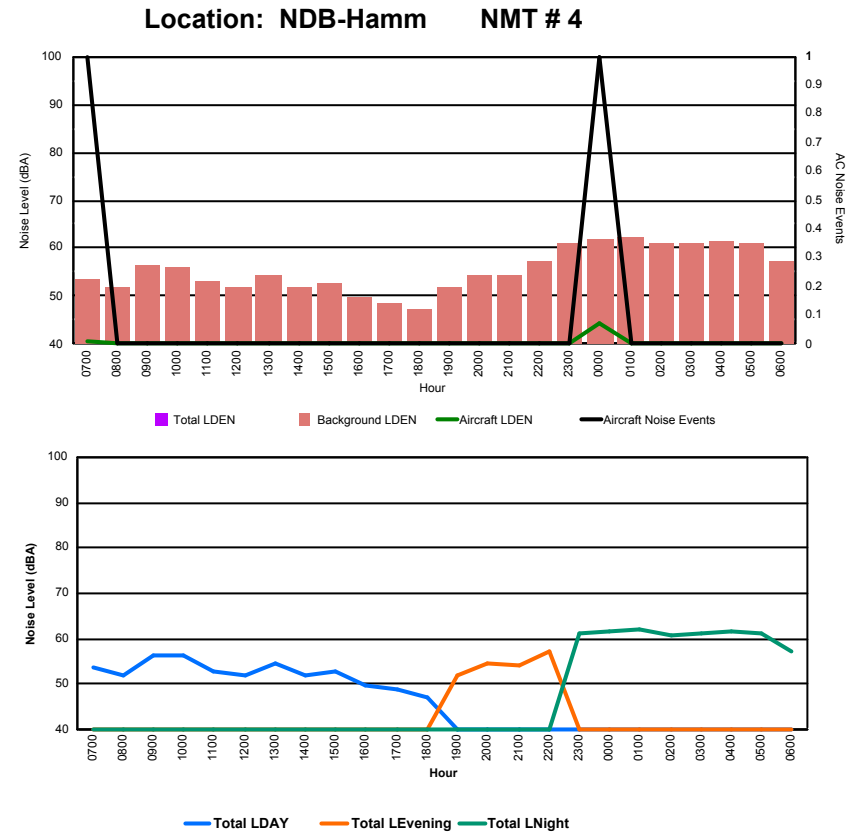

Luxembourg Airport Noise Distribution by Hour

Between 19/01/2024 00:00:00 and 19/01/2024 23:59:59 (Local Time)

Day	Aircraft Events	Total LDEN dB (A)	Aircraft LDEN dB(A)	Background LDEN dB(A)	Total LDay dB(A)	Total LEvening dB(A)	Total LNight dB (A)
19/01/24 7:00	1	53.5	40.6	53.4	53.5	-	-
19/01/24 8:00	-	51.9	-	52.0	51.9	-	-
19/01/24 9:00	-	56.5	-	56.5	56.5	-	-
19/01/24 10:00	-	56.2	-	56.2	56.2	-	-
19/01/24 11:00	-	53.0	-	53.0	53.0	-	-
19/01/24 12:00	-	51.9	-	51.9	51.9	-	-
19/01/24 13:00	-	54.4	-	54.4	54.4	-	-
19/01/24 14:00	-	51.8	-	51.8	51.8	-	-
19/01/24 15:00	-	52.8	-	52.8	52.8	-	-
19/01/24 16:00	-	49.8	-	49.8	49.8	-	-
19/01/24 17:00	-	48.7	-	48.7	48.7	-	-
19/01/24 18:00	-	47.1	-	47.1	47.1	-	-
19/01/24 19:00	-	51.9	-	51.9	-	51.9	-
19/01/24 20:00	-	54.5	-	54.5	-	54.5	-
19/01/24 21:00	-	54.3	-	54.3	-	54.3	-
19/01/24 22:00	-	57.1	-	57.1	-	57.1	-
19/01/24 23:00	-	61.1	-	61.1	-	-	61.1
20/01/24 0:00	1	61.7	44.3	61.9	-	-	61.7
20/01/24 1:00	-	62.1	-	62.4	-	-	62.1
20/01/24 2:00	-	60.9	-	61.1	-	-	60.9
20/01/24 3:00	-	61.2	-	61.2	-	-	61.2
20/01/24 4:00	-	61.6	-	61.6	-	-	61.6
20/01/24 5:00	-	61.2	-	61.2	-	-	61.2
20/01/24 6:00	-	57.3	-	57.3	-	-	57.3
	2	57.6	32.0	57.7	53.1	54.8	61.1