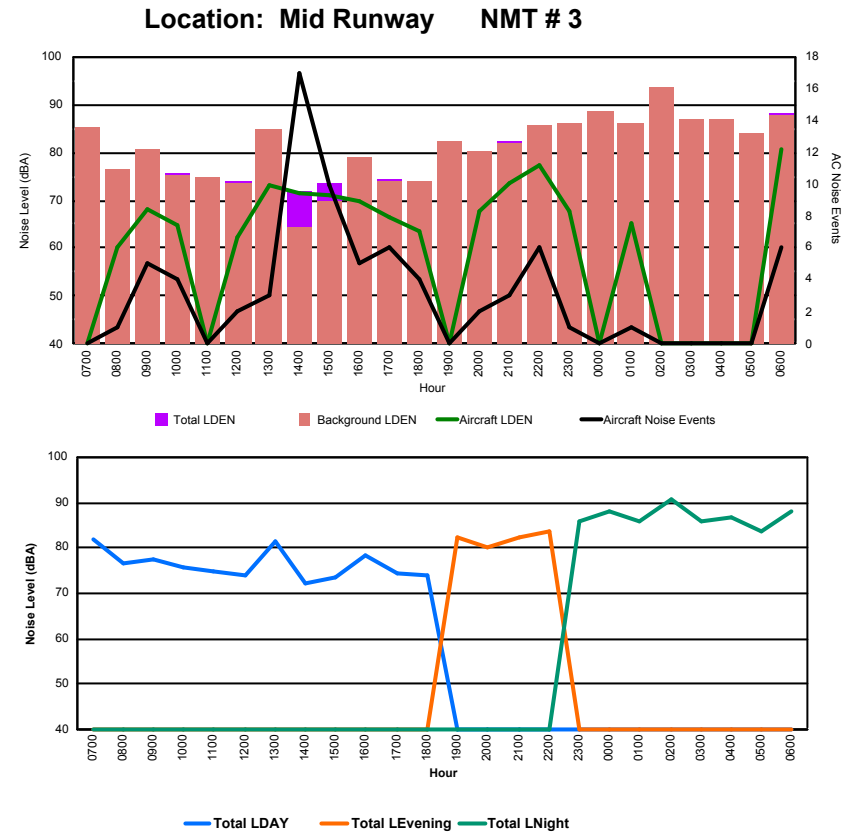

Luxembourg Airport Noise Distribution by Hour

Between 21/01/2024 00:00:00 and 21/01/2024 23:59:59 (Local Time)

Day	Aircraft Events	Total LDEN dB (A)	Aircraft LDEN dB(A)	Background LDEN dB(A)	Total LDay dB(A)	Total LEvening dB(A)	Total LNight dB (A)
21/01/24	7:00	-	82.0	-	85.1	82.0	-
21/01/24	8:00	1	76.6	60.3	76.6	76.6	-
21/01/24	9:00	5	77.7	68.2	80.5	77.7	-
21/01/24	10:00	4	75.6	64.6	75.4	75.6	-
21/01/24	11:00	-	74.8	-	75.0	74.8	-
21/01/24	12:00	2	73.8	62.2	73.6	73.8	-
21/01/24	13:00	3	81.4	73.2	84.7	81.4	-
21/01/24	14:00	17	72.0	71.4	64.2	72.0	-
21/01/24	15:00	10	73.5	71.1	70.0	73.5	-
21/01/24	16:00	5	78.2	69.7	78.9	78.2	-
21/01/24	17:00	6	74.5	66.4	74.0	74.5	-
21/01/24	18:00	4	74.0	63.4	74.0	74.0	-
21/01/24	19:00	-	82.3	-	82.5	-	82.3
21/01/24	20:00	2	80.0	67.6	80.2	-	80.0
21/01/24	21:00	3	82.3	73.7	82.0	-	82.3
21/01/24	22:00	6	83.7	77.4	85.5	-	83.7
21/01/24	23:00	1	86.1	67.7	86.2	-	86.1
22/01/24	0:00	-	88.2	-	88.5	-	88.2
22/01/24	1:00	1	85.7	65.3	85.9	-	85.7
22/01/24	2:00	-	90.8	-	93.7	-	90.8
22/01/24	3:00	-	85.9	-	86.8	-	85.9
22/01/24	4:00	-	86.8	-	86.9	-	86.8
22/01/24	5:00	-	83.6	-	83.9	-	83.6
22/01/24	6:00	6	88.2	80.8	87.8	-	88.2
	76	83.8	70.8	84.9	77.3	82.3	87.4