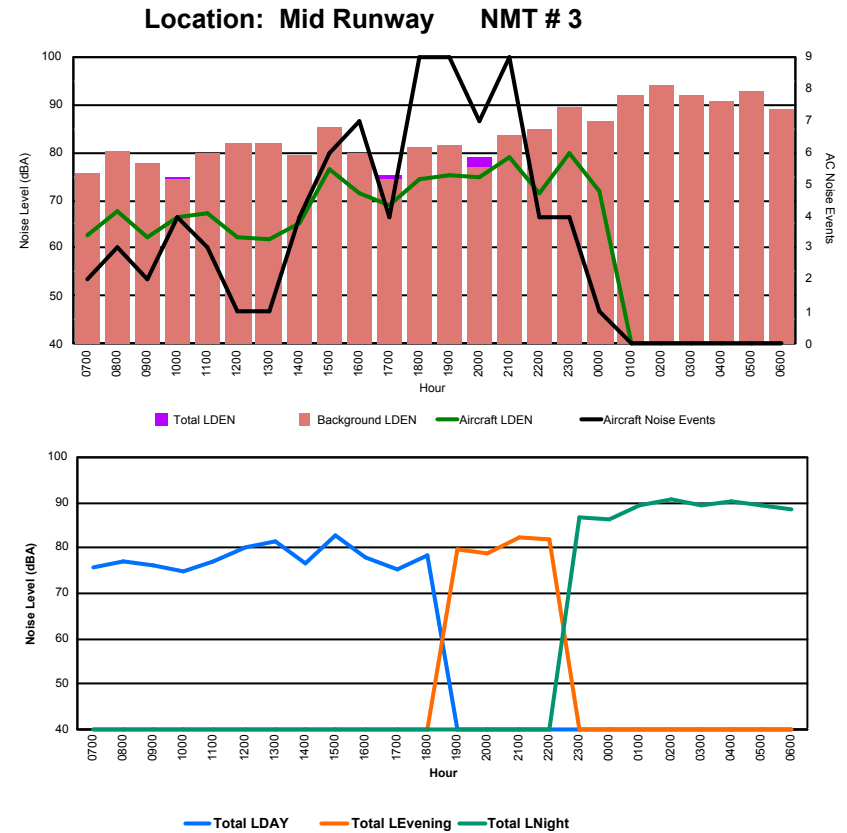

Luxembourg Airport Noise Distribution by Hour

Between 14/01/2024 00:00:00 and 14/01/2024 23:59:59 (Local Time)

Day	Aircraft Events	Total LDEN dB (A)	Aircraft LDEN dB(A)	Background LDEN dB(A)	Total LDay dB(A)	Total LEvening dB(A)	Total LNight dB (A)
14/01/24 7:00	2	75.6	62.9	75.6	75.6	-	-
14/01/24 8:00	3	76.9	67.8	80.2	76.9	-	-
14/01/24 9:00	2	76.0	62.3	77.6	76.0	-	-
14/01/24 10:00	4	74.7	66.6	74.4	74.7	-	-
14/01/24 11:00	3	76.9	67.2	79.7	76.9	-	-
14/01/24 12:00	1	80.1	62.5	81.8	80.1	-	-
14/01/24 13:00	1	81.6	61.7	81.8	81.6	-	-
14/01/24 14:00	4	76.5	65.3	79.3	76.5	-	-
14/01/24 15:00	6	82.6	76.5	85.4	82.6	-	-
14/01/24 16:00	7	77.8	71.4	79.8	77.8	-	-
14/01/24 17:00	4	75.2	68.9	74.2	75.2	-	-
14/01/24 18:00	9	78.6	74.2	81.0	78.6	-	-
14/01/24 19:00	9	79.7	75.1	81.5	-	79.7	-
14/01/24 20:00	7	79.0	75.0	76.7	-	79.0	-
14/01/24 21:00	9	82.2	78.8	83.6	-	82.2	-
14/01/24 22:00	4	81.7	71.5	84.8	-	81.7	-
14/01/24 23:00	4	86.6	79.7	89.2	-	-	86.6
15/01/24 0:00	1	86.3	71.8	86.3	-	-	86.3
15/01/24 1:00	-	89.3	-	91.8	-	-	89.3
15/01/24 2:00	-	90.7	-	93.8	-	-	90.7
15/01/24 3:00	-	89.2	-	91.9	-	-	89.2
15/01/24 4:00	-	90.4	-	90.6	-	-	90.4
15/01/24 5:00	-	89.3	-	92.8	-	-	89.3
15/01/24 6:00	-	88.7	-	89.0	-	-	88.7
	80	85.1	72.0	87.2	78.5	80.9	89.1