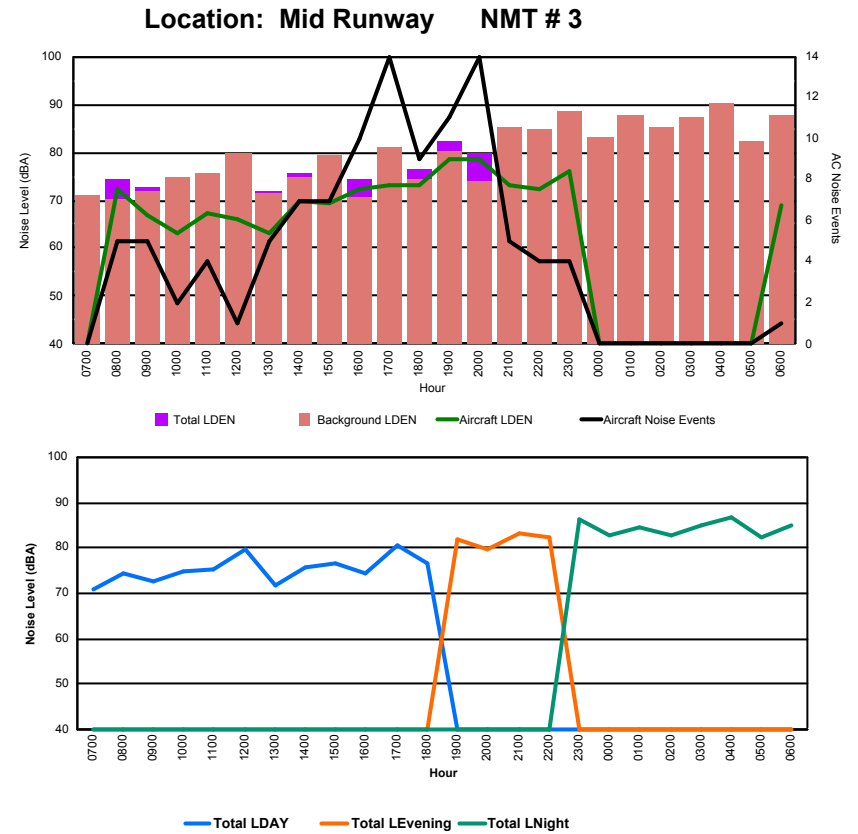

Luxembourg Airport Noise Distribution by Hour

Between 16/01/2024 00:00:00 and 16/01/2024 23:59:59 (Local Time)

Day	Aircraft Events	Total LDEN dB(A)	Aircraft LDEN dB(A)	Background LDEN dB(A)	Total LDay dB(A)	Total LEvening dB(A)	Total LNight dB(A)
16/01/24 7:00	-	70.9	-	71.0	70.9	-	-
16/01/24 8:00	5	74.2	72.3	70.1	74.2	-	-
16/01/24 9:00	5	72.6	66.9	71.7	72.6	-	-
16/01/24 10:00	2	74.9	63.0	74.8	74.9	-	-
16/01/24 11:00	4	75.5	67.1	75.5	75.5	-	-
16/01/24 12:00	1	79.9	65.9	80.0	79.9	-	-
16/01/24 13:00	5	71.9	63.1	71.4	71.9	-	-
16/01/24 14:00	7	75.6	69.6	74.6	75.6	-	-
16/01/24 15:00	7	76.6	69.4	79.5	76.6	-	-
16/01/24 16:00	10	74.3	72.3	70.6	74.3	-	-
16/01/24 17:00	14	80.7	73.0	81.2	80.7	-	-
16/01/24 18:00	9	76.6	73.3	74.4	76.6	-	-
16/01/24 19:00	11	82.1	78.5	80.4	-	82.1	-
16/01/24 20:00	14	79.8	78.7	73.8	-	79.8	-
16/01/24 21:00	5	83.2	73.0	85.2	-	83.2	-
16/01/24 22:00	4	82.5	72.4	85.0	-	82.5	-
16/01/24 23:00	4	86.3	75.9	88.7	-	-	86.3
17/01/24 0:00	-	82.8	-	83.0	-	-	82.8
17/01/24 1:00	-	84.6	-	87.8	-	-	84.6
17/01/24 2:00	-	82.9	-	85.3	-	-	82.9
17/01/24 3:00	-	85.1	-	87.2	-	-	85.1
17/01/24 4:00	-	86.8	-	90.4	-	-	86.8
17/01/24 5:00	-	82.3	-	82.5	-	-	82.3
17/01/24 6:00	1	84.8	68.8	87.9	-	-	84.8
	108	81.7	71.5	83.7	76.3	82.1	84.7