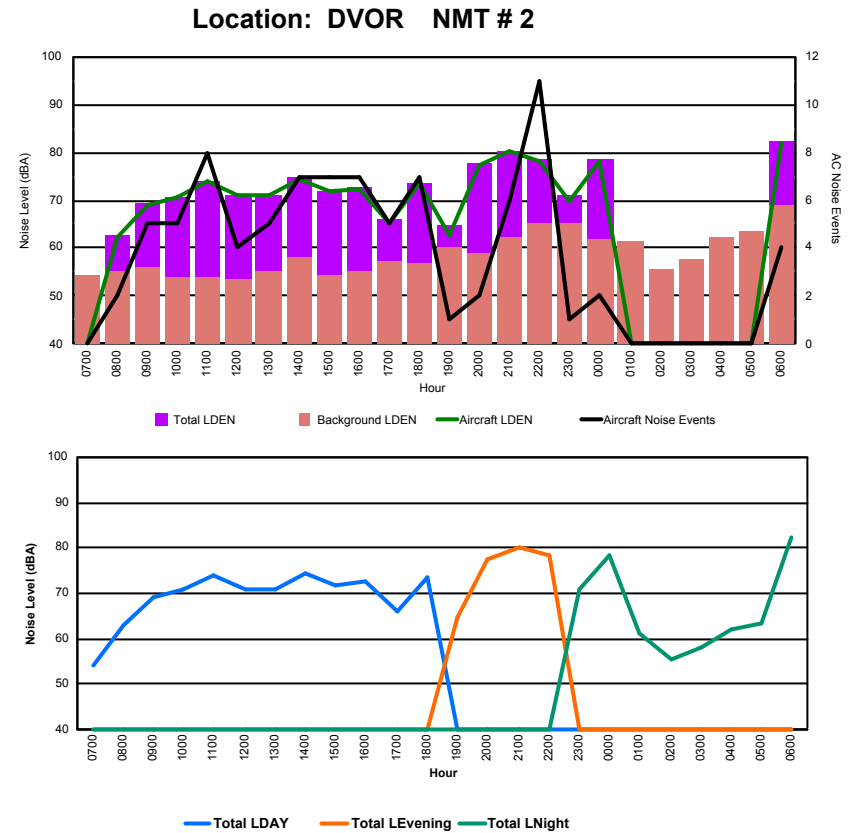

Luxembourg Airport Noise Distribution by Hour

Between 25/01/2024 00:00:00 and 25/01/2024 23:59:59 (Local Time)

Day	Aircraft Events	Total LDEN dB(A)	Aircraft LDEN dB(A)	Background LDEN dB(A)	Total LDay dB(A)	Total LEvening dB(A)	Total LNight dB(A)
25/01/24	7:00	-	54.2	-	54.3	54.2	-
25/01/24	8:00	2	62.8	62.1	55.0	62.8	-
25/01/24	9:00	5	69.2	69.0	56.1	69.2	-
25/01/24	10:00	5	70.7	70.6	54.1	70.7	-
25/01/24	11:00	8	74.0	74.0	53.8	74.0	-
25/01/24	12:00	4	70.9	70.9	53.4	70.9	-
25/01/24	13:00	5	71.1	71.0	55.3	71.1	-
25/01/24	14:00	7	74.6	74.5	58.1	74.6	-
25/01/24	15:00	7	71.8	71.7	54.5	71.8	-
25/01/24	16:00	7	72.6	72.5	55.4	72.6	-
25/01/24	17:00	5	66.0	65.4	57.3	66.0	-
25/01/24	18:00	7	73.7	73.6	56.9	73.7	-
25/01/24	19:00	1	64.6	62.7	60.1	-	64.6
25/01/24	20:00	2	77.6	77.5	58.9	-	77.6
25/01/24	21:00	6	80.3	80.3	62.5	-	80.3
25/01/24	22:00	11	78.4	78.2	65.0	-	78.4
25/01/24	23:00	1	70.9	69.6	65.2	-	70.9
26/01/24	0:00	2	78.4	78.3	61.8	-	78.4
26/01/24	1:00	-	61.2	-	61.3	-	61.2
26/01/24	2:00	-	55.6	-	55.6	-	55.6
26/01/24	3:00	-	57.9	-	57.9	-	57.9
26/01/24	4:00	-	62.1	-	62.1	-	62.1
26/01/24	5:00	-	63.3	-	63.4	-	63.3
26/01/24	6:00	4	82.2	82.0	68.8	-	82.2
	89	74.3	74.2	60.9	71.3	77.7	75.0