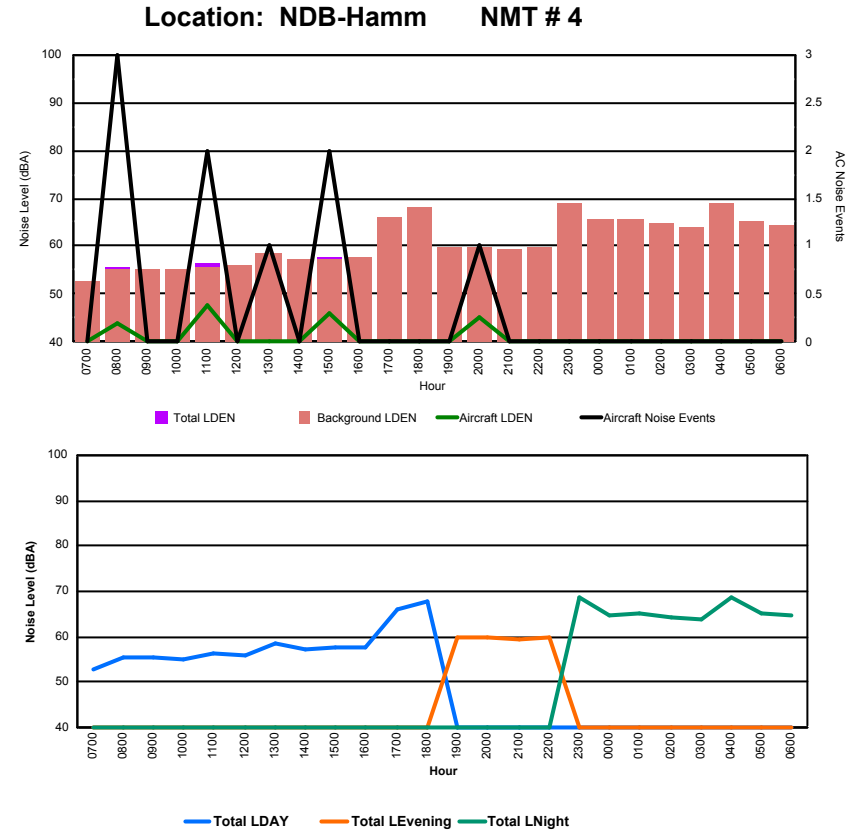

Luxembourg Airport Noise Distribution by Hour

Between 02/01/2024 00:00:00 and 02/01/2024 23:59:59 (Local Time)

Day	Aircraft Events	Total LDEN dB (A)	Aircraft LDEN dB(A)	Background LDEN dB(A)	Total LDay dB(A)	Total LEvening dB(A)	Total LNight dB (A)
02/01/24 7:00	-	52.9	-	52.9	52.9	-	-
02/01/24 8:00	3	55.5	43.8	55.4	55.5	-	-
02/01/24 9:00	-	55.4	-	55.4	55.4	-	-
02/01/24 10:00	-	55.2	-	55.2	55.2	-	-
02/01/24 11:00	2	56.3	47.9	55.7	56.3	-	-
02/01/24 12:00	-	55.9	-	55.9	55.9	-	-
02/01/24 13:00	1	58.4	39.8	58.4	58.4	-	-
02/01/24 14:00	-	57.2	-	57.2	57.2	-	-
02/01/24 15:00	2	57.7	46.1	57.4	57.7	-	-
02/01/24 16:00	-	57.6	-	57.6	57.6	-	-
02/01/24 17:00	-	65.9	-	66.0	65.9	-	-
02/01/24 18:00	-	68.0	-	68.1	68.0	-	-
02/01/24 19:00	-	59.8	-	59.8	-	59.8	-
02/01/24 20:00	1	59.9	45.0	59.8	-	59.9	-
02/01/24 21:00	-	59.3	-	59.3	-	59.3	-
02/01/24 22:00	-	59.8	-	59.8	-	59.8	-
02/01/24 23:00	-	68.8	-	68.8	-	-	68.8
03/01/24 0:00	-	64.8	-	65.5	-	-	64.8
03/01/24 1:00	-	65.1	-	65.5	-	-	65.1
03/01/24 2:00	-	64.3	-	64.8	-	-	64.3
03/01/24 3:00	-	64.0	-	64.1	-	-	64.0
03/01/24 4:00	-	68.7	-	69.0	-	-	68.7
03/01/24 5:00	-	65.0	-	65.0	-	-	65.0
03/01/24 6:00	-	64.5	-	64.5	-	-	64.5
	9	63.3	38.4	63.4	60.9	59.7	66.1