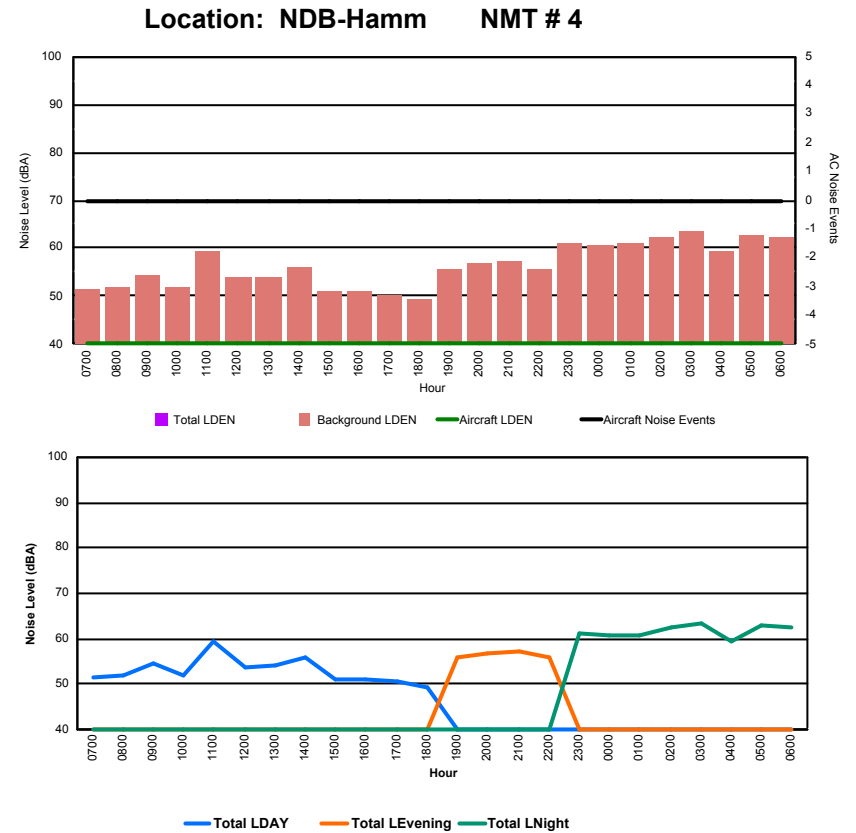

Luxembourg Airport Noise Distribution by Hour

Between 16/01/2024 00:00:00 and 16/01/2024 23:59:59 (Local Time)

Day	Aircraft Events	Total LDEN dB (A)	Aircraft LDEN dB(A)	Background LDEN dB(A)	Total LDay dB(A)	Total LEvening dB(A)	Total LNight dB (A)
16/01/24	7:00	-	51.6	-	51.6	-	-
16/01/24	8:00	-	51.7	-	51.7	-	-
16/01/24	9:00	-	54.4	-	54.4	-	-
16/01/24	10:00	-	51.9	-	51.9	-	-
16/01/24	11:00	-	59.4	-	59.4	-	-
16/01/24	12:00	-	53.8	-	53.8	-	-
16/01/24	13:00	-	54.1	-	54.1	-	-
16/01/24	14:00	-	56.1	-	56.1	-	-
16/01/24	15:00	-	51.0	-	51.0	-	-
16/01/24	16:00	-	50.9	-	50.9	-	-
16/01/24	17:00	-	50.4	-	50.4	-	-
16/01/24	18:00	-	49.3	-	49.3	-	-
16/01/24	19:00	-	55.7	-	55.7	-	-
16/01/24	20:00	-	56.7	-	56.7	-	-
16/01/24	21:00	-	57.3	-	57.3	-	-
16/01/24	22:00	-	55.8	-	55.8	-	-
16/01/24	23:00	-	61.1	-	61.1	-	61.1
17/01/24	0:00	-	60.6	-	60.8	-	60.6
17/01/24	1:00	-	60.9	-	61.0	-	60.9
17/01/24	2:00	-	62.3	-	62.4	-	62.3
17/01/24	3:00	-	63.6	-	63.7	-	63.6
17/01/24	4:00	-	59.2	-	59.2	-	59.2
17/01/24	5:00	-	62.9	-	62.9	-	62.9
17/01/24	6:00	-	62.3	-	62.3	-	62.3
	-	58.5	-	58.5	53.9	56.4	61.8