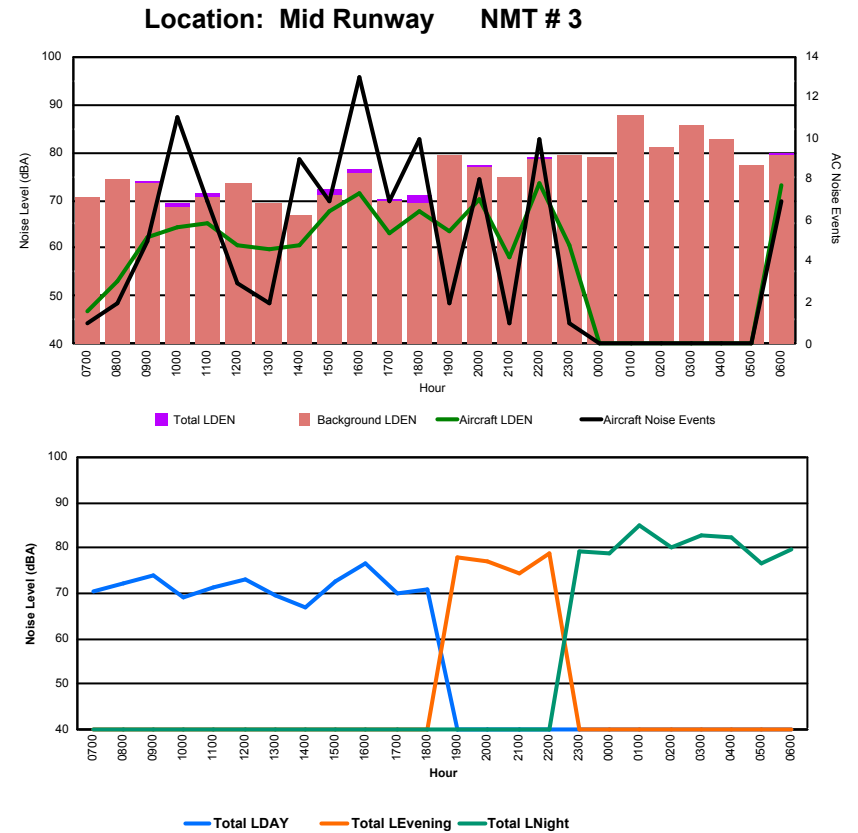

Luxembourg Airport Noise Distribution by Hour

Between 04/01/2024 00:00:00 and 04/01/2024 23:59:59 (Local Time)

Day	Aircraft Events	Total LDEN dB (A)	Aircraft LDEN dB(A)	Background LDEN dB(A)	Total LDay dB(A)	Total LEvening dB(A)	Total LNight dB (A)
04/01/24 7:00	1	70.6	46.7	70.8	70.6	-	-
04/01/24 8:00	2	72.0	53.1	74.2	72.0	-	-
04/01/24 9:00	5	73.8	62.4	73.7	73.8	-	-
04/01/24 10:00	11	69.2	64.5	68.4	69.2	-	-
04/01/24 11:00	7	71.3	65.1	70.6	71.3	-	-
04/01/24 12:00	3	73.3	60.5	73.7	73.3	-	-
04/01/24 13:00	2	69.4	59.6	69.4	69.4	-	-
04/01/24 14:00	9	67.0	60.6	66.7	67.0	-	-
04/01/24 15:00	7	72.5	67.7	71.2	72.5	-	-
04/01/24 16:00	13	76.5	71.4	75.5	76.5	-	-
04/01/24 17:00	7	70.1	63.3	69.6	70.1	-	-
04/01/24 18:00	10	71.1	67.7	69.2	71.1	-	-
04/01/24 19:00	2	78.1	63.5	79.3	-	78.1	-
04/01/24 20:00	8	77.2	70.1	76.7	-	77.2	-
04/01/24 21:00	1	74.6	58.1	74.7	-	74.6	-
04/01/24 22:00	10	78.9	73.6	78.5	-	78.9	-
04/01/24 23:00	1	79.2	60.5	79.4	-	-	79.2
05/01/24 0:00	-	78.8	-	79.0	-	-	78.8
05/01/24 1:00	-	85.2	-	87.6	-	-	85.2
05/01/24 2:00	-	80.3	-	80.9	-	-	80.3
05/01/24 3:00	-	83.0	-	85.5	-	-	83.0
05/01/24 4:00	-	82.4	-	82.7	-	-	82.4
05/01/24 5:00	-	76.6	-	77.3	-	-	76.6
05/01/24 6:00	7	79.8	73.1	79.4	-	-	79.8
	106	78.0	66.0	79.1	72.1	77.5	81.4