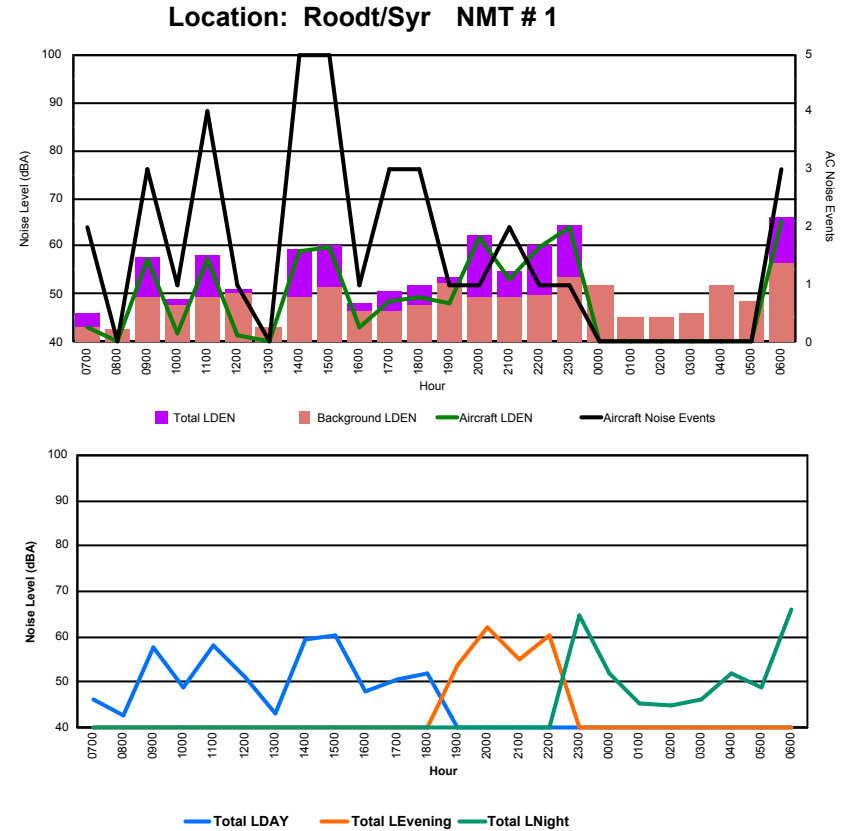

Luxembourg Airport Noise Distribution by Hour

Between 10/01/2024 00:00:00 and 10/01/2024 23:59:59 (Local Time)

Day	Aircraft Events	Total LDEN dB(A)	Aircraft LDEN dB(A)	Background LDEN dB(A)	Total LDay dB(A)	Total LEvening dB(A)	Total LNight dB(A)
10/01/24 7:00	2	46.2	43.3	43.2	46.2	-	-
10/01/24 8:00	-	42.8	-	42.8	42.8	-	-
10/01/24 9:00	3	57.7	57.1	49.4	57.7	-	-
10/01/24 10:00	1	48.8	41.9	47.9	48.8	-	-
10/01/24 11:00	4	58.0	57.4	49.3	58.0	-	-
10/01/24 12:00	1	50.9	41.4	50.4	50.9	-	-
10/01/24 13:00	-	43.3	-	43.3	43.3	-	-
10/01/24 14:00	5	59.3	58.8	49.5	59.3	-	-
10/01/24 15:00	5	60.3	59.7	51.4	60.3	-	-
10/01/24 16:00	1	48.0	43.2	46.3	48.0	-	-
10/01/24 17:00	3	50.5	48.5	46.4	50.5	-	-
10/01/24 18:00	3	51.7	49.5	47.9	51.7	-	-
10/01/24 19:00	1	53.7	48.3	52.3	-	53.7	-
10/01/24 20:00	1	62.1	61.8	49.5	-	62.1	-
10/01/24 21:00	2	54.8	53.3	49.5	-	54.8	-
10/01/24 22:00	1	60.3	59.9	49.6	-	60.3	-
10/01/24 23:00	1	64.5	64.1	53.5	-	-	64.5
11/01/24 0:00	-	51.7	-	51.7	-	-	51.7
11/01/24 1:00	-	45.2	-	45.2	-	-	45.2
11/01/24 2:00	-	45.0	-	45.0	-	-	45.0
11/01/24 3:00	-	46.0	-	46.0	-	-	46.0
11/01/24 4:00	-	52.0	-	52.0	-	-	52.0
11/01/24 5:00	-	48.7	-	48.7	-	-	48.7
11/01/24 6:00	3	65.9	65.3	56.4	-	-	65.9
	37	57.7	56.9	49.9	54.9	59.1	59.5