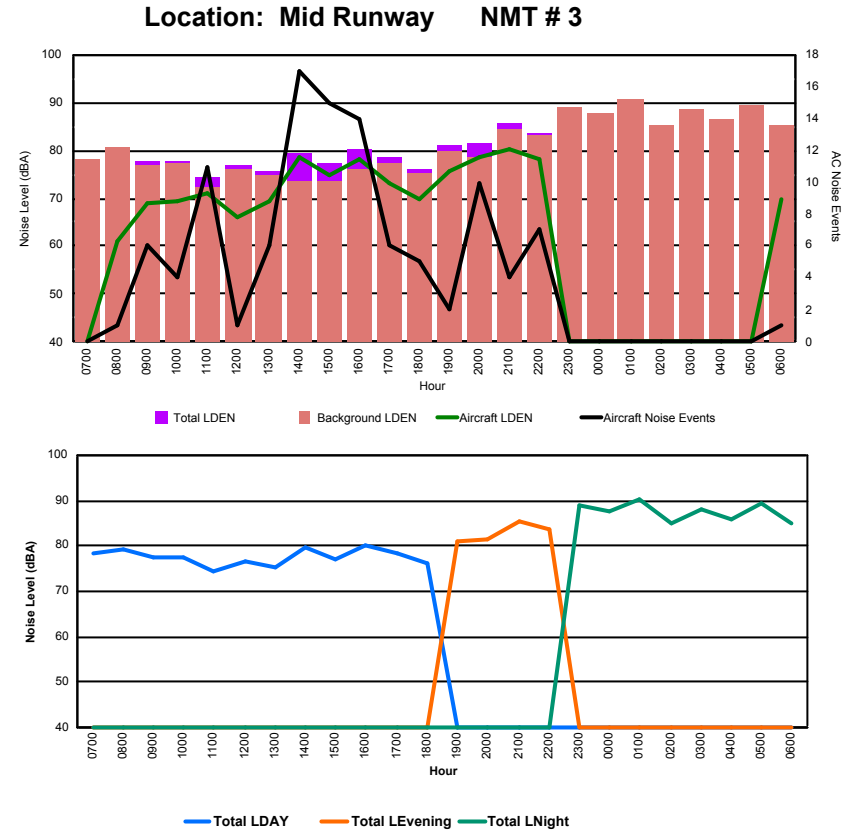

Luxembourg Airport Noise Distribution by Hour

Between 28/01/2024 00:00:00 and 28/01/2024 23:59:59 (Local Time)

Day	Aircraft Events	Total LDEN dB (A)	Aircraft LDEN dB(A)	Background LDEN dB(A)	Total LDay dB(A)	Total LEvening dB(A)	Total LNight dB (A)
28/01/24	7:00	-	78.3	-	78.2	78.3	-
28/01/24	8:00	1	79.3	61.2	80.8	79.3	-
28/01/24	9:00	6	77.6	68.9	77.0	77.6	-
28/01/24	10:00	4	77.7	69.2	77.2	77.7	-
28/01/24	11:00	11	74.3	70.9	72.2	74.3	-
28/01/24	12:00	1	76.8	66.1	76.1	76.8	-
28/01/24	13:00	6	75.5	69.2	74.6	75.5	-
28/01/24	14:00	17	79.5	78.5	73.7	79.5	-
28/01/24	15:00	15	77.1	74.7	73.7	77.1	-
28/01/24	16:00	14	80.1	78.1	76.2	80.1	-
28/01/24	17:00	6	78.5	73.3	77.1	78.5	-
28/01/24	18:00	5	76.1	69.7	75.4	76.1	-
28/01/24	19:00	2	81.0	75.5	79.7	-	81.0
28/01/24	20:00	10	81.4	78.5	78.4	-	81.4
28/01/24	21:00	4	85.6	80.2	84.4	-	85.6
28/01/24	22:00	7	83.6	78.1	83.1	-	83.6
28/01/24	23:00	-	88.8	-	88.9	-	88.8
29/01/24	0:00	-	87.6	-	87.7	-	87.6
29/01/24	1:00	-	90.5	-	90.6	-	90.5
29/01/24	2:00	-	85.2	-	85.4	-	85.2
29/01/24	3:00	-	88.3	-	88.4	-	88.3
29/01/24	4:00	-	86.1	-	86.3	-	86.1
29/01/24	5:00	-	89.3	-	89.3	-	89.3
29/01/24	6:00	1	85.2	69.6	85.3	-	85.2
	110	84.4	73.4	84.2	77.9	83.3	88.0