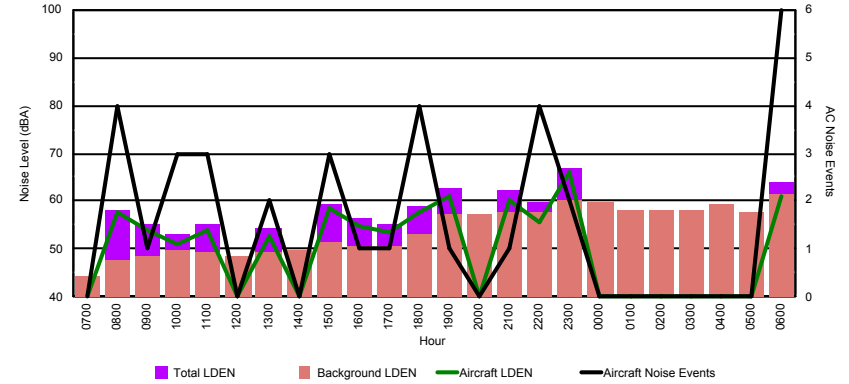

Luxembourg Airport Noise Distribution by Hour

Between 07/01/2024 00:00:00 and 07/01/2024 23:59:59 (Local Time)

Day	Aircraft Events	Total LDEN dB (A)	Aircraft LDEN dB(A)	Background LDEN dB(A)	Total LDay dB(A)	Total LEvening dB(A)	Total LNight dB (A)
07/01/24 7:00	-	44.3	-	44.3	44.3	-	-
07/01/24 8:00	4	58.1	57.8	47.6	58.1	-	-
07/01/24 9:00	1	55.1	54.0	48.5	55.1	-	-
07/01/24 10:00	3	53.3	51.0	49.7	53.3	-	-
07/01/24 11:00	3	55.3	54.1	49.2	55.3	-	-
07/01/24 12:00	-	48.4	-	48.4	48.4	-	-
07/01/24 13:00	2	54.2	52.6	49.2	54.2	-	-
07/01/24 14:00	-	49.8	-	49.8	49.8	-	-
07/01/24 15:00	3	59.4	58.7	51.4	59.4	-	-
07/01/24 16:00	1	56.3	54.9	50.6	56.3	-	-
07/01/24 17:00	1	55.4	53.6	50.6	55.4	-	-
07/01/24 18:00	4	59.0	57.7	53.3	59.0	-	-
07/01/24 19:00	1	62.7	61.2	57.4	-	62.7	-
07/01/24 20:00	-	57.3	-	57.3	-	57.3	-
07/01/24 21:00	1	62.2	60.1	57.9	-	62.2	-
07/01/24 22:00	4	59.8	55.6	57.8	-	59.8	-
07/01/24 23:00	2	66.9	65.9	60.2	-	-	66.9
08/01/24 0:00	-	59.6	-	59.8	-	-	59.6
08/01/24 1:00	-	58.2	-	58.3	-	-	58.2
08/01/24 2:00	-	58.3	-	58.3	-	-	58.3
08/01/24 3:00	-	58.1	-	58.1	-	-	58.1
08/01/24 4:00	-	59.4	-	59.4	-	-	59.4
08/01/24 5:00	-	57.8	-	57.8	-	-	57.8
08/01/24 6:00	6	64.1	60.9	61.5	-	-	64.1
	36	59.5	56.7	56.3	55.7	61.0	61.7

Location: Roodt/Syr NMT # 1