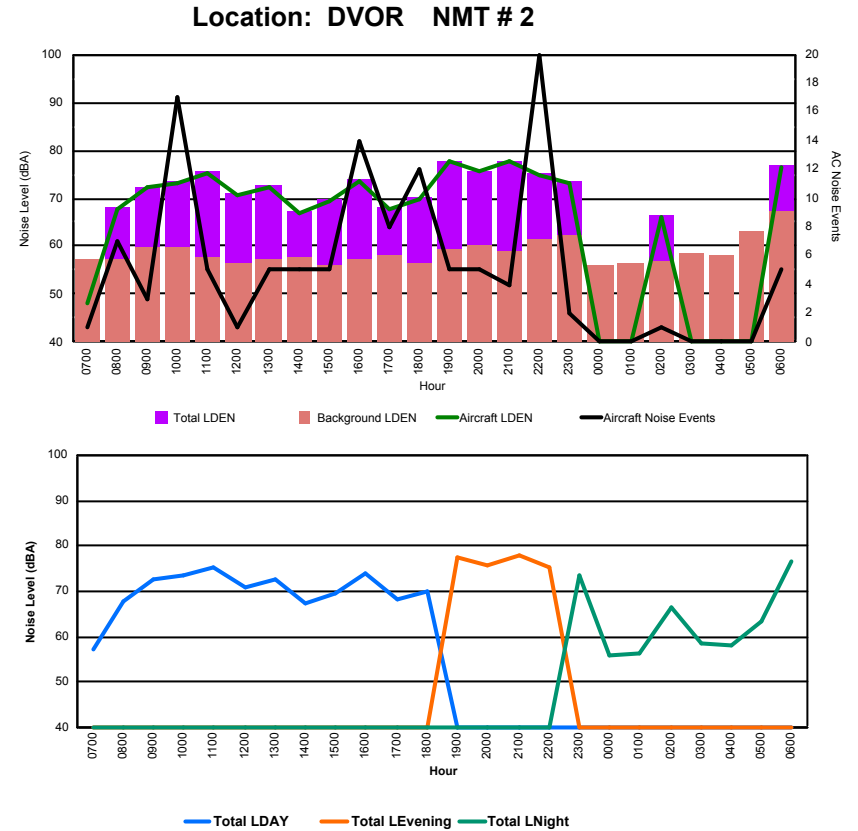

Luxembourg Airport Noise Distribution by Hour

Between 04/01/2024 00:00:00 and 04/01/2024 23:59:59 (Local Time)

Day	Aircraft Events	Total LDEN dB (A)	Aircraft LDEN dB(A)	Background LDEN dB(A)	Total LDay dB(A)	Total LEvening dB(A)	Total LNight dB (A)	
04/01/24	7:00	1	57.2	48.0	57.3	57.2	-	-
04/01/24	8:00	7	68.0	67.7	57.3	68.0	-	-
04/01/24	9:00	3	72.5	72.3	59.9	72.5	-	-
04/01/24	10:00	17	73.4	73.3	59.9	73.4	-	-
04/01/24	11:00	5	75.5	75.4	57.7	75.5	-	-
04/01/24	12:00	1	70.9	70.7	56.6	70.9	-	-
04/01/24	13:00	5	72.6	72.4	57.4	72.6	-	-
04/01/24	14:00	5	67.5	67.0	57.7	67.5	-	-
04/01/24	15:00	5	69.6	69.4	56.1	69.6	-	-
04/01/24	16:00	14	73.8	73.7	57.1	73.8	-	-
04/01/24	17:00	8	68.3	67.9	58.1	68.3	-	-
04/01/24	18:00	12	70.1	70.0	56.3	70.1	-	-
04/01/24	19:00	5	77.7	77.6	59.5	-	77.7	-
04/01/24	20:00	5	75.7	75.6	60.0	-	75.7	-
04/01/24	21:00	4	77.8	77.7	59.1	-	77.8	-
04/01/24	22:00	20	75.1	74.9	61.3	-	75.1	-
04/01/24	23:00	2	73.5	73.2	62.4	-	-	73.5
05/01/24	0:00	-	56.0	-	56.0	-	-	56.0
05/01/24	1:00	-	56.3	-	56.3	-	-	56.3
05/01/24	2:00	1	66.5	66.0	56.8	-	-	66.5
05/01/24	3:00	-	58.5	-	58.5	-	-	58.5
05/01/24	4:00	-	58.3	-	58.3	-	-	58.3
05/01/24	5:00	-	63.3	-	63.3	-	-	63.3
05/01/24	6:00	5	76.7	76.3	67.4	-	-	76.7
	125	72.6	72.4	59.9	71.5	76.7	69.9