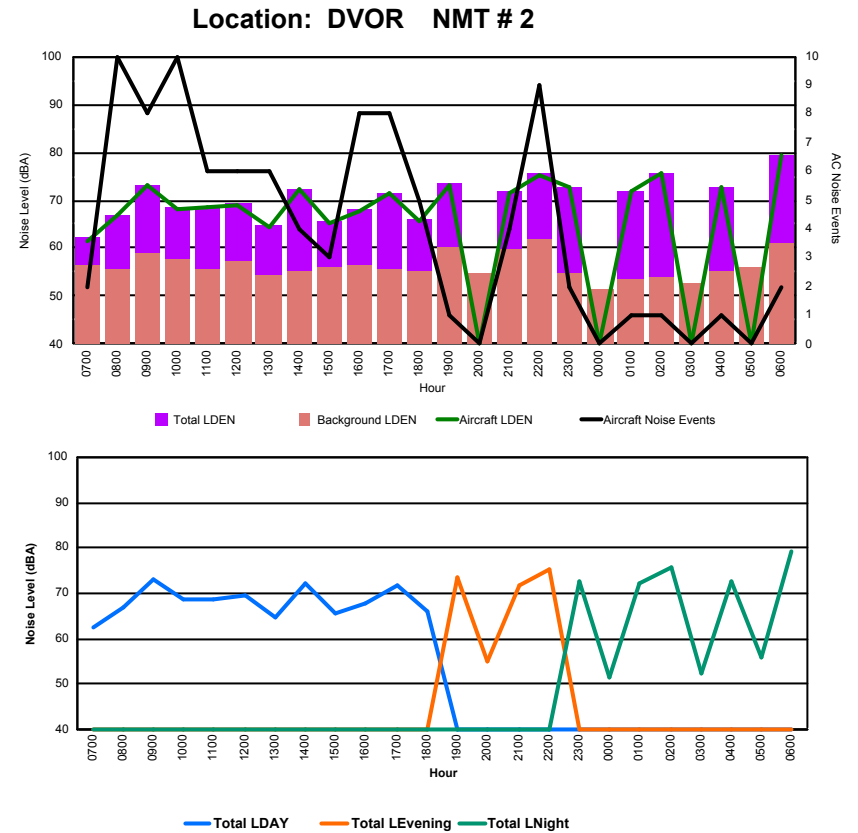

Luxembourg Airport Noise Distribution by Hour

Between 30/01/2024 00:00:00 and 30/01/2024 23:59:59 (Local Time)

Day	Aircraft Events	Total LDEN dB(A)	Aircraft LDEN dB(A)	Background LDEN dB(A)	Total LDay dB(A)	Total LEvening dB(A)	Total LNight dB(A)	
30/01/24	7:00	2	62.5	61.3	56.3	62.5	-	-
30/01/24	8:00	10	67.0	66.7	55.6	67.0	-	-
30/01/24	9:00	8	73.3	73.2	58.9	73.3	-	-
30/01/24	10:00	10	68.6	68.2	57.6	68.6	-	-
30/01/24	11:00	6	68.7	68.5	55.6	68.7	-	-
30/01/24	12:00	6	69.4	69.1	57.4	69.4	-	-
30/01/24	13:00	6	64.9	64.5	54.4	64.9	-	-
30/01/24	14:00	4	72.1	72.1	55.0	72.1	-	-
30/01/24	15:00	3	65.7	65.2	55.9	65.7	-	-
30/01/24	16:00	8	68.0	67.7	56.4	68.0	-	-
30/01/24	17:00	8	71.6	71.5	55.5	71.6	-	-
30/01/24	18:00	5	66.2	65.8	55.4	66.2	-	-
30/01/24	19:00	1	73.4	73.2	60.2	-	73.4	-
30/01/24	20:00	-	54.8	-	54.8	-	54.8	-
30/01/24	21:00	4	71.7	71.4	59.6	-	71.7	-
30/01/24	22:00	9	75.5	75.4	61.7	-	75.5	-
30/01/24	23:00	2	72.8	72.7	54.8	-	72.8	-
31/01/24	0:00	-	51.5	-	51.5	-	51.5	-
31/01/24	1:00	1	72.0	71.9	53.7	-	72.0	-
31/01/24	2:00	1	75.7	75.6	53.8	-	75.7	-
31/01/24	3:00	-	52.5	-	52.5	-	52.5	-
31/01/24	4:00	1	72.7	72.6	55.1	-	72.7	-
31/01/24	5:00	-	55.9	-	55.9	-	55.9	-
31/01/24	6:00	2	79.3	79.2	60.9	-	79.3	-
	97	71.6	71.5	57.0	69.2	72.6	73.4