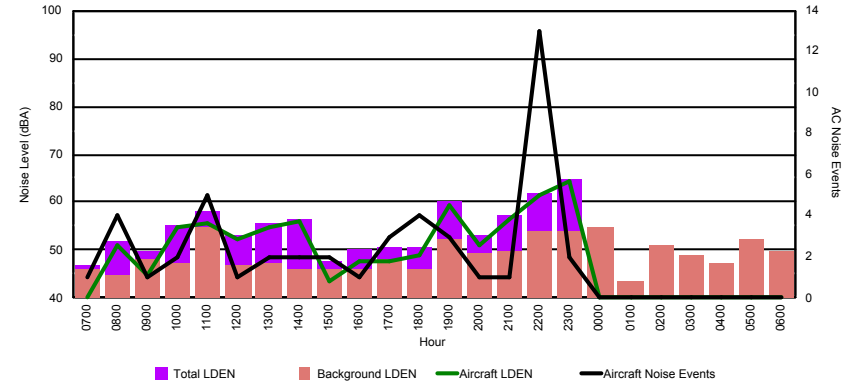

Luxembourg Airport Noise Distribution by Hour

Between 12/01/2024 00:00:00 and 12/01/2024 23:59:59 (Local Time)

Day	Aircraft Events	Total LDEN dB(A)	Aircraft LDEN dB(A)	Background LDEN dB(A)	Total LDay dB(A)	Total LEvening dB(A)	Total LNight dB(A)
12/01/24 7:00	1	46.9	40.0	46.0	46.9	-	-
12/01/24 8:00	4	51.9	50.9	44.9	51.9	-	-
12/01/24 9:00	1	49.6	44.7	48.0	49.6	-	-
12/01/24 10:00	2	55.4	54.8	47.1	55.4	-	-
12/01/24 11:00	5	58.0	55.5	54.6	58.0	-	-
12/01/24 12:00	1	53.3	52.2	46.7	53.3	-	-
12/01/24 13:00	2	55.6	54.9	47.4	55.6	-	-
12/01/24 14:00	2	56.4	56.0	45.9	56.4	-	-
12/01/24 15:00	2	47.9	43.6	46.1	47.9	-	-
12/01/24 16:00	1	50.0	47.6	46.2	50.0	-	-
12/01/24 17:00	3	50.7	47.5	48.1	50.7	-	-
12/01/24 18:00	4	50.8	49.1	46.2	50.8	-	-
12/01/24 19:00	3	60.1	59.4	52.3	-	60.1	-
12/01/24 20:00	1	53.3	51.1	49.4	-	53.3	-
12/01/24 21:00	1	57.4	56.6	49.6	-	57.4	-
12/01/24 22:00	13	61.9	61.3	54.0	-	61.9	-
12/01/24 23:00	2	64.6	64.3	53.9	-	-	64.6
13/01/24 0:00	-	54.5	-	54.6	-	-	54.5
13/01/24 1:00	-	43.6	-	43.6	-	-	43.6
13/01/24 2:00	-	51.1	-	51.2	-	-	51.1
13/01/24 3:00	-	49.0	-	49.0	-	-	49.0
13/01/24 4:00	-	47.1	-	47.1	-	-	47.1
13/01/24 5:00	-	52.1	-	52.2	-	-	52.1
13/01/24 6:00	-	49.7	-	49.7	-	-	49.7
	48	56.1	54.9	50.1	53.5	59.2	56.7

Location: Roodt/Syr NMT # 1