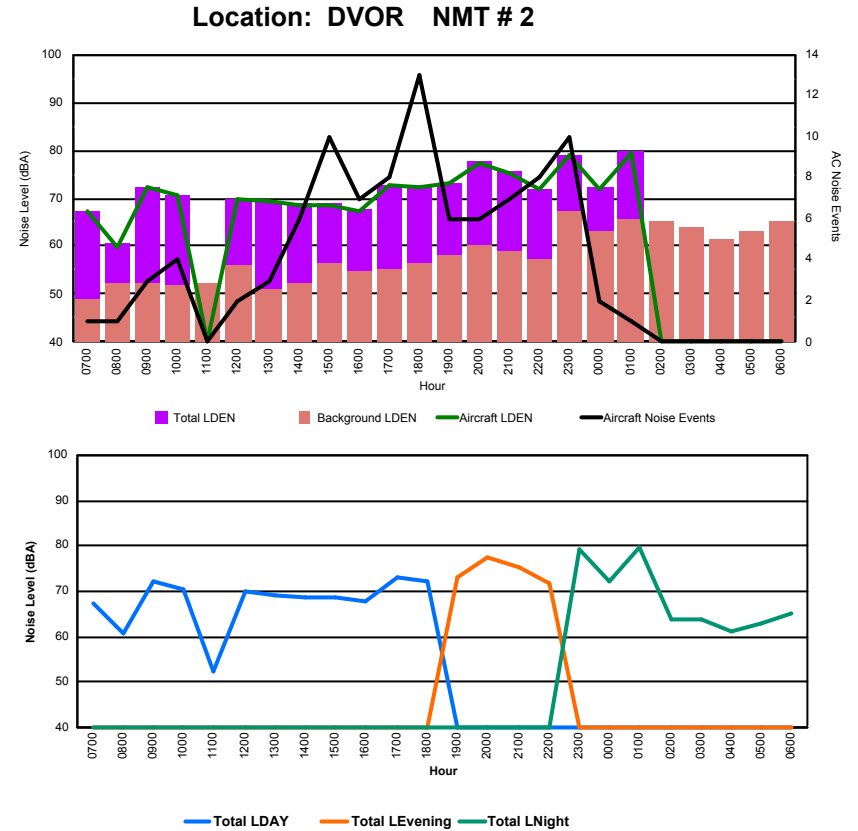

Luxembourg Airport Noise Distribution by Hour

Between 14/01/2024 00:00:00 and 14/01/2024 23:59:59 (Local Time)

Day	Aircraft Events	Total LDEN dB(A)	Aircraft LDEN dB(A)	Background LDEN dB(A)	Total LDay dB(A)	Total LEvening dB(A)	Total LNight dB(A)	
14/01/24	7:00	1	67.2	67.1	48.9	67.2	-	-
14/01/24	8:00	1	60.6	59.9	52.2	60.6	-	-
14/01/24	9:00	3	72.3	72.2	52.2	72.3	-	-
14/01/24	10:00	4	70.5	70.5	52.0	70.5	-	-
14/01/24	11:00	-	52.2	-	52.3	52.2	-	-
14/01/24	12:00	2	70.0	69.8	56.1	70.0	-	-
14/01/24	13:00	3	69.2	69.2	51.2	69.2	-	-
14/01/24	14:00	6	68.8	68.7	52.4	68.8	-	-
14/01/24	15:00	10	68.8	68.6	56.4	68.8	-	-
14/01/24	16:00	7	67.6	67.4	54.9	67.6	-	-
14/01/24	17:00	8	72.9	72.8	55.0	72.9	-	-
14/01/24	18:00	13	72.2	72.1	56.5	72.2	-	-
14/01/24	19:00	6	73.3	73.2	58.3	-	73.3	-
14/01/24	20:00	6	77.6	77.5	60.3	-	77.6	-
14/01/24	21:00	7	75.5	75.4	59.1	-	75.5	-
14/01/24	22:00	8	71.8	71.7	57.2	-	71.8	-
14/01/24	23:00	10	79.1	78.8	67.2	-	-	79.1
15/01/24	0:00	2	72.3	71.8	63.3	-	-	72.3
15/01/24	1:00	1	79.7	79.5	65.5	-	-	79.7
15/01/24	2:00	-	64.0	-	65.0	-	-	64.0
15/01/24	3:00	-	63.8	-	63.9	-	-	63.8
15/01/24	4:00	-	61.3	-	61.4	-	-	61.3
15/01/24	5:00	-	63.0	-	63.0	-	-	63.0
15/01/24	6:00	-	65.1	-	65.2	-	-	65.1
	98	72.7	72.4	60.9	69.6	75.1	74.0