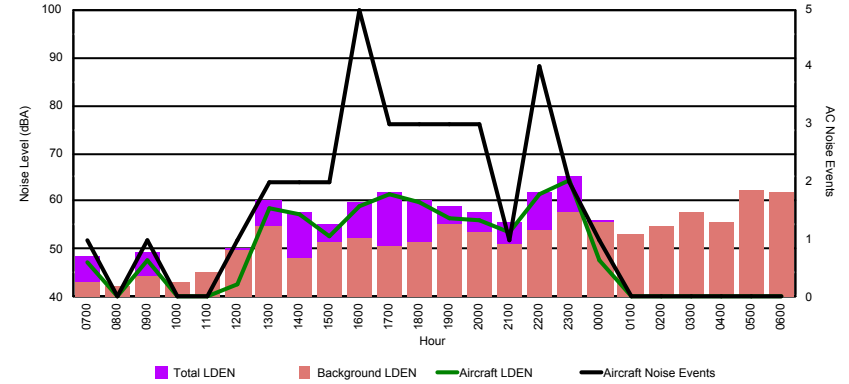

Luxembourg Airport Noise Distribution by Hour

Between 17/01/2024 00:00:00 and 17/01/2024 23:59:59 (Local Time)

Day	Aircraft Events	Total LDEN dB(A)	Aircraft LDEN dB(A)	Background LDEN dB(A)	Total LDay dB(A)	Total LEvening dB(A)	Total LNight dB(A)	
17/01/24	7:00	1	48.7	47.2	43.3	48.7	-	-
17/01/24	8:00	-	42.1	-	42.1	42.1	-	-
17/01/24	9:00	1	49.3	47.6	44.2	49.3	-	-
17/01/24	10:00	-	43.3	-	43.3	43.3	-	-
17/01/24	11:00	-	45.1	-	45.1	45.1	-	-
17/01/24	12:00	1	50.3	42.5	49.6	50.3	-	-
17/01/24	13:00	2	60.1	58.7	54.7	60.1	-	-
17/01/24	14:00	2	57.6	57.1	48.3	57.6	-	-
17/01/24	15:00	2	55.3	52.9	51.6	55.3	-	-
17/01/24	16:00	5	59.8	59.0	52.1	59.8	-	-
17/01/24	17:00	3	61.8	61.5	50.7	61.8	-	-
17/01/24	18:00	3	60.3	59.8	51.4	60.3	-	-
17/01/24	19:00	3	58.9	56.6	55.3	-	58.9	-
17/01/24	20:00	3	57.9	55.9	53.6	-	57.9	-
17/01/24	21:00	1	55.5	53.5	51.2	-	55.5	-
17/01/24	22:00	4	62.0	61.4	54.0	-	62.0	-
17/01/24	23:00	2	65.0	64.2	57.6	-	65.0	-
18/01/24	0:00	1	56.2	47.8	55.6	-	-	56.2
18/01/24	1:00	-	53.2	-	53.2	-	-	53.2
18/01/24	2:00	-	54.7	-	54.7	-	-	54.7
18/01/24	3:00	-	57.8	-	57.8	-	-	57.8
18/01/24	4:00	-	55.6	-	55.6	-	-	55.6
18/01/24	5:00	-	62.0	-	62.1	-	-	62.0
18/01/24	6:00	-	61.7	-	61.7	-	-	61.7
	34	58.6	56.1	55.0	56.9	59.2	60.1	

Location: Roodt/Syr NMT # 1