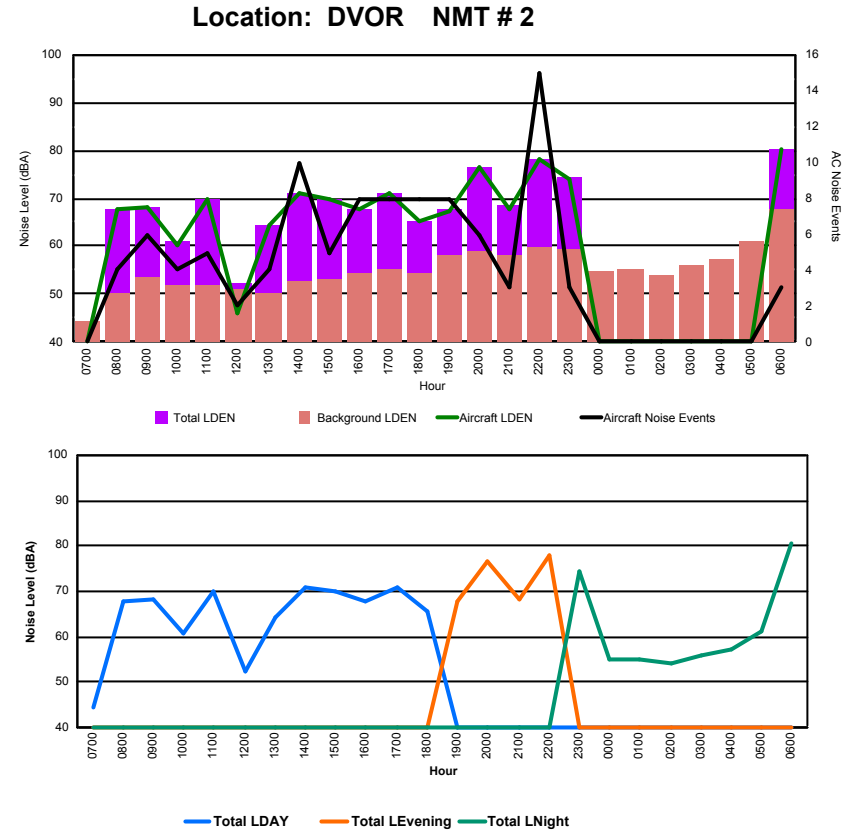

Luxembourg Airport Noise Distribution by Hour

Between 28/01/2024 00:00:00 and 28/01/2024 23:59:59 (Local Time)

Day	Aircraft Events	Total LDEN dB (A)	Aircraft LDEN dB(A)	Background LDEN dB(A)	Total LDay dB(A)	Total LEvening dB(A)	Total LNight dB (A)
28/01/24	7:00	-	44.5	-	44.5	-	-
28/01/24	8:00	4	67.9	67.8	50.3	67.9	-
28/01/24	9:00	6	68.2	68.1	53.7	68.2	-
28/01/24	10:00	4	60.9	60.3	51.9	60.9	-
28/01/24	11:00	5	70.0	70.0	51.9	70.0	-
28/01/24	12:00	2	52.3	46.0	51.2	52.3	-
28/01/24	13:00	4	64.4	64.3	50.4	64.4	-
28/01/24	14:00	10	71.0	70.9	52.9	71.0	-
28/01/24	15:00	5	69.8	69.7	53.3	69.8	-
28/01/24	16:00	8	67.8	67.7	54.2	67.8	-
28/01/24	17:00	8	71.0	70.9	55.4	71.0	-
28/01/24	18:00	8	65.4	65.0	54.4	65.4	-
28/01/24	19:00	8	67.8	67.4	58.0	-	67.8
28/01/24	20:00	6	76.5	76.4	59.0	-	76.5
28/01/24	21:00	3	68.4	67.9	58.2	-	68.4
28/01/24	22:00	15	78.1	78.0	59.9	-	78.1
28/01/24	23:00	3	74.3	74.1	59.2	-	74.3
29/01/24	0:00	-	54.8	-	54.8	-	54.8
29/01/24	1:00	-	55.0	-	55.0	-	55.0
29/01/24	2:00	-	53.9	-	53.9	-	53.9
29/01/24	3:00	-	55.9	-	55.9	-	55.9
29/01/24	4:00	-	57.3	-	57.3	-	57.3
29/01/24	5:00	-	61.1	-	61.1	-	61.1
29/01/24	6:00	3	80.4	80.2	67.6	-	80.4
	102	71.4	71.2	57.9	67.7	74.8	72.4