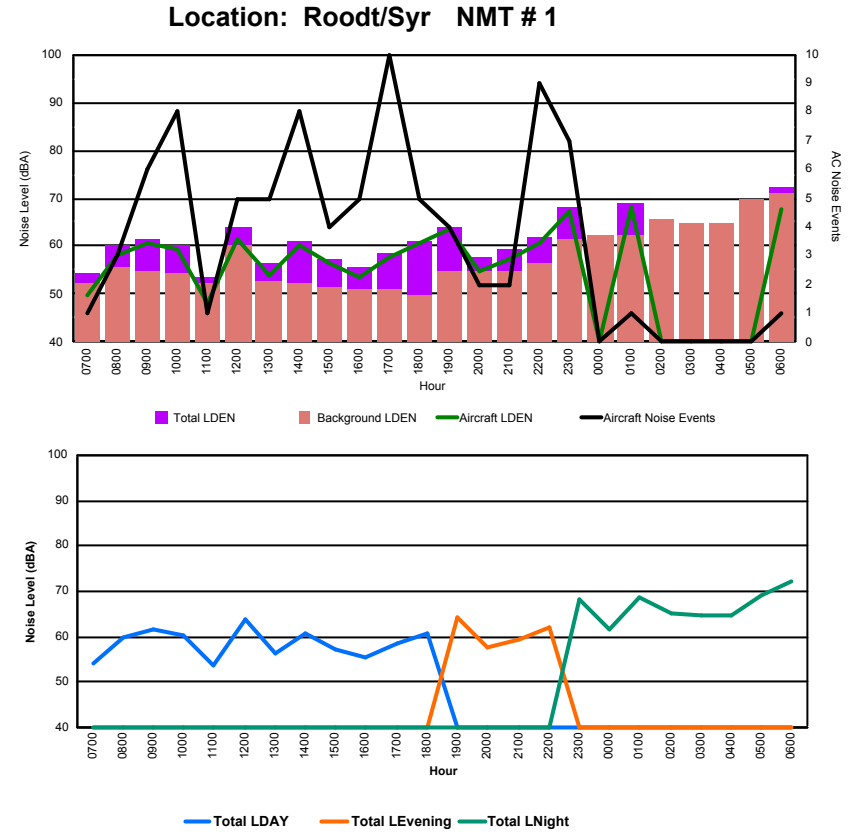

Luxembourg Airport Noise Distribution by Hour

Between 01/01/2024 00:00:00 and 01/01/2024 23:59:59 (Local Time)

Day	Aircraft Events	Total LDEN dB (A)	Aircraft LDEN dB(A)	Background LDEN dB(A)	Total LDay dB(A)	Total LEvening dB(A)	Total LNight dB (A)
01/01/24 7:00	1	54.3	49.6	52.4	54.3	-	-
01/01/24 8:00	3	60.0	58.3	55.5	60.0	-	-
01/01/24 9:00	6	61.6	60.7	54.6	61.6	-	-
01/01/24 10:00	8	60.3	59.2	54.2	60.3	-	-
01/01/24 11:00	1	53.5	48.0	52.1	53.5	-	-
01/01/24 12:00	5	63.9	61.5	60.4	63.9	-	-
01/01/24 13:00	5	56.4	53.9	52.9	56.4	-	-
01/01/24 14:00	8	60.9	60.3	52.1	60.9	-	-
01/01/24 15:00	4	57.4	56.3	51.5	57.4	-	-
01/01/24 16:00	5	55.5	53.7	51.0	55.5	-	-
01/01/24 17:00	10	58.6	57.9	51.0	58.6	-	-
01/01/24 18:00	5	60.9	60.5	49.9	60.9	-	-
01/01/24 19:00	4	64.1	63.6	54.9	-	64.1	-
01/01/24 20:00	2	57.6	54.7	54.6	-	57.6	-
01/01/24 21:00	2	59.2	57.3	54.9	-	59.2	-
01/01/24 22:00	9	61.9	60.7	56.3	-	61.9	-
01/01/24 23:00	7	68.2	67.3	61.3	-	-	68.2
02/01/24 0:00	-	61.8	-	62.1	-	-	61.8
02/01/24 1:00	1	68.9	68.0	62.2	-	-	68.9
02/01/24 2:00	-	65.0	-	65.5	-	-	65.0
02/01/24 3:00	-	64.7	-	64.8	-	-	64.7
02/01/24 4:00	-	64.7	-	64.9	-	-	64.7
02/01/24 5:00	-	69.0	-	69.6	-	-	69.0
02/01/24 6:00	1	72.2	67.9	70.9	-	-	72.2
	87	64.4	61.0	62.2	59.6	61.4	67.9