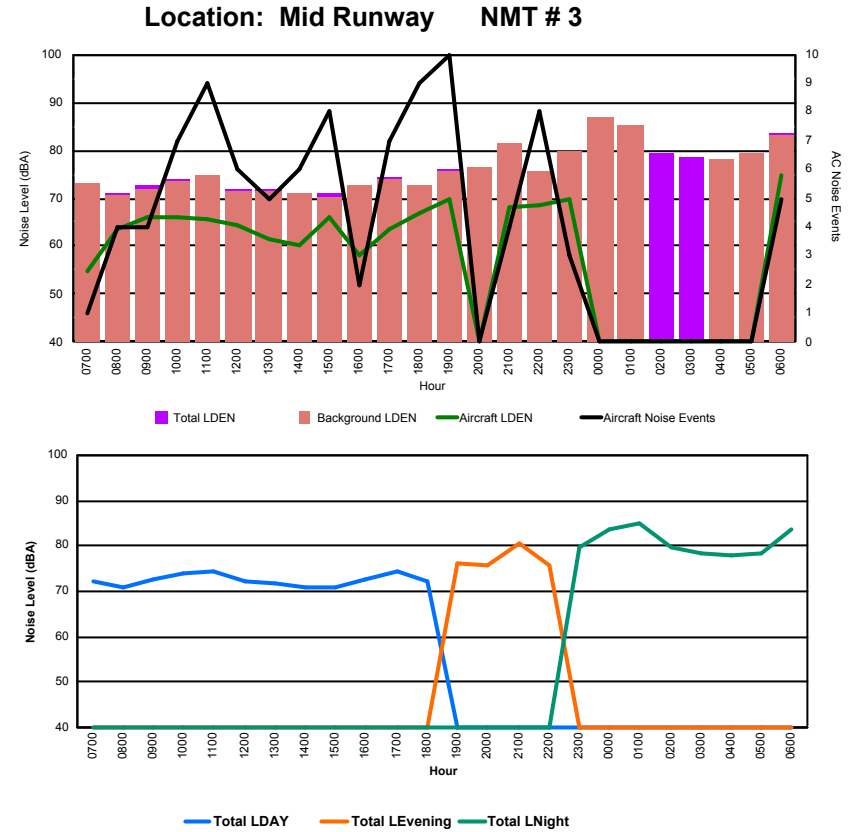

Luxembourg Airport Noise Distribution by Hour

Between 03/01/2024 00:00:00 and 03/01/2024 23:59:59 (Local Time)

Day	Aircraft Events	Total LDEN dB (A)	Aircraft LDEN dB(A)	Background LDEN dB(A)	Total LDay dB(A)	Total LEvening dB(A)	Total LNight dB (A)
03/01/24 7:00	1	72.3	54.7	73.3	72.3	-	-
03/01/24 8:00	4	70.9	63.5	70.8	70.9	-	-
03/01/24 9:00	4	72.8	66.0	72.0	72.8	-	-
03/01/24 10:00	7	74.0	65.9	73.6	74.0	-	-
03/01/24 11:00	9	74.6	65.8	74.6	74.6	-	-
03/01/24 12:00	6	72.0	64.2	71.6	72.0	-	-
03/01/24 13:00	5	71.7	61.3	71.6	71.7	-	-
03/01/24 14:00	6	70.9	60.4	71.0	70.9	-	-
03/01/24 15:00	8	71.1	66.0	70.2	71.1	-	-
03/01/24 16:00	2	72.8	58.1	72.9	72.8	-	-
03/01/24 17:00	7	74.3	63.5	74.1	74.3	-	-
03/01/24 18:00	9	72.4	66.8	72.7	72.4	-	-
03/01/24 19:00	10	76.0	69.7	75.7	-	76.0	-
03/01/24 20:00	-	75.9	-	76.3	-	75.9	-
03/01/24 21:00	4	80.8	68.0	81.5	-	80.8	-
03/01/24 22:00	8	75.8	68.5	75.6	-	75.8	-
03/01/24 23:00	3	79.6	69.6	79.8	-	-	79.6
04/01/24 0:00	-	83.7	-	86.9	-	-	83.7
04/01/24 1:00	-	85.0	-	85.3	-	-	85.0
04/01/24 2:00	-	79.5	-	-	-	-	79.5
04/01/24 3:00	-	78.4	-	-	-	-	78.4
04/01/24 4:00	-	77.8	-	78.0	-	-	77.8
04/01/24 5:00	-	78.4	-	79.3	-	-	78.4
04/01/24 6:00	5	83.5	74.8	83.3	-	-	83.5
	98	78.3	65.9	78.7	72.7	77.7	81.6