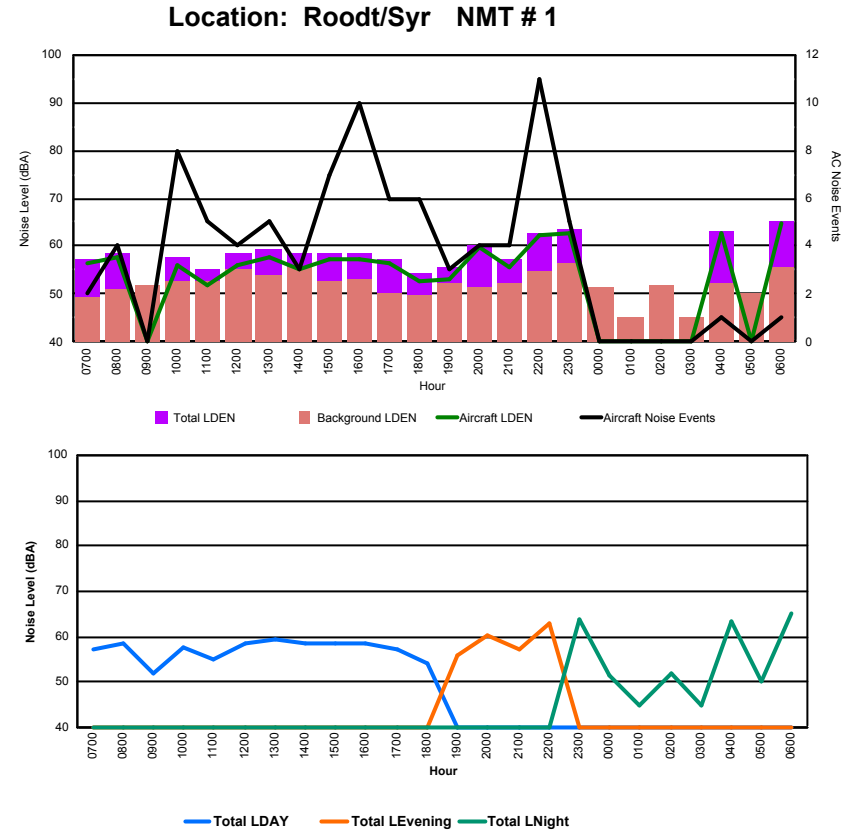

Luxembourg Airport Noise Distribution by Hour

Between 26/01/2024 00:00:00 and 26/01/2024 23:59:59 (Local Time)

Day	Aircraft Events	Total LDEN dB (A)	Aircraft LDEN dB(A)	Background LDEN dB(A)	Total LDay dB(A)	Total LEvening dB(A)	Total LNight dB (A)	
26/01/24	7:00	2	57.1	56.4	49.2	57.1	-	-
26/01/24	8:00	4	58.4	57.6	50.9	58.4	-	-
26/01/24	9:00	-	51.9	-	51.9	51.9	-	-
26/01/24	10:00	8	57.7	56.1	52.9	57.7	-	-
26/01/24	11:00	5	55.2	51.8	52.7	55.2	-	-
26/01/24	12:00	4	58.7	56.1	55.2	58.7	-	-
26/01/24	13:00	5	59.2	57.7	54.0	59.2	-	-
26/01/24	14:00	3	58.4	55.1	55.8	58.4	-	-
26/01/24	15:00	7	58.5	57.3	52.8	58.5	-	-
26/01/24	16:00	10	58.6	57.3	53.0	58.6	-	-
26/01/24	17:00	6	57.3	56.4	50.3	57.3	-	-
26/01/24	18:00	6	54.2	52.5	49.7	54.2	-	-
26/01/24	19:00	3	55.8	53.2	52.4	-	55.8	-
26/01/24	20:00	4	60.2	59.6	51.6	-	60.2	-
26/01/24	21:00	4	57.3	55.6	52.2	-	57.3	-
26/01/24	22:00	11	62.9	62.3	54.6	-	62.9	-
26/01/24	23:00	5	63.7	62.9	56.6	-	-	63.7
27/01/24	0:00	-	51.4	-	51.4	-	-	51.4
27/01/24	1:00	-	45.0	-	45.0	-	-	45.0
27/01/24	2:00	-	51.7	-	51.7	-	-	51.7
27/01/24	3:00	-	45.0	-	45.0	-	-	45.0
27/01/24	4:00	1	63.2	62.8	52.4	-	-	63.2
27/01/24	5:00	-	50.1	-	50.1	-	-	50.1
27/01/24	6:00	1	65.3	64.8	55.6	-	-	65.3
	89	59.0	57.9	52.7	57.5	59.9	60.1