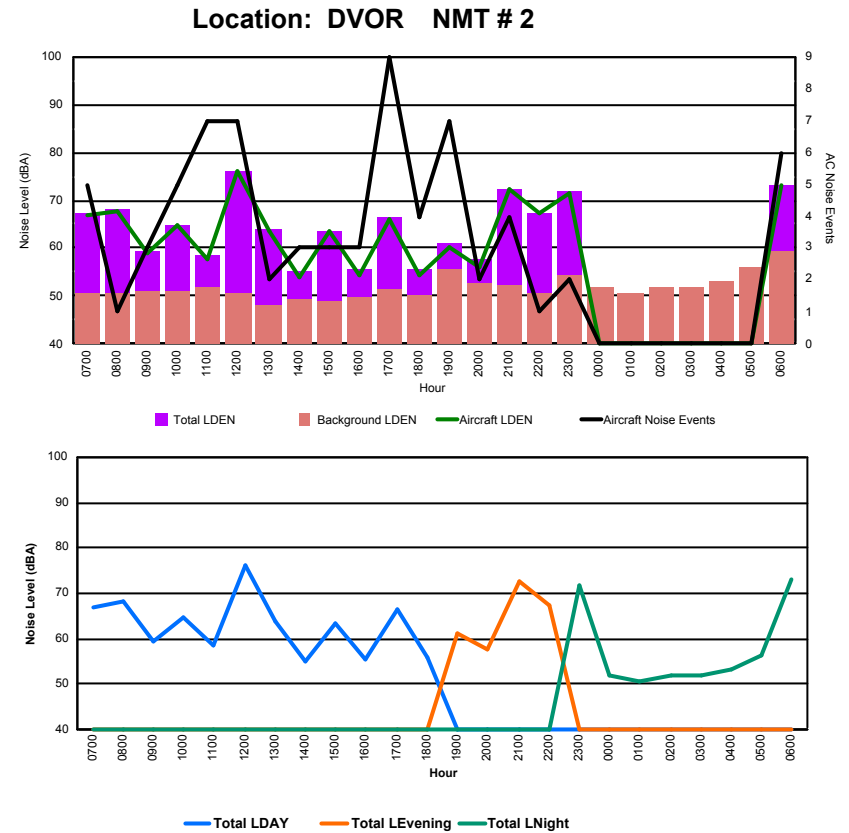

Luxembourg Airport Noise Distribution by Hour

Between 11/01/2024 00:00:00 and 11/01/2024 23:59:59 (Local Time)

Day	Aircraft Events	Total LDEN dB (A)	Aircraft LDEN dB(A)	Background LDEN dB(A)	Total LDay dB(A)	Total LEvening dB(A)	Total LNight dB (A)
11/01/24 7:00	5	67.1	67.0	50.5	67.1	-	-
11/01/24 8:00	1	68.1	67.9	50.8	68.1	-	-
11/01/24 9:00	3	59.5	58.8	50.9	59.5	-	-
11/01/24 10:00	5	64.8	64.6	51.0	64.8	-	-
11/01/24 11:00	7	58.7	57.8	51.8	58.7	-	-
11/01/24 12:00	7	76.0	76.0	50.7	76.0	-	-
11/01/24 13:00	2	63.8	63.6	48.1	63.8	-	-
11/01/24 14:00	3	55.1	53.8	49.4	55.1	-	-
11/01/24 15:00	3	63.6	63.4	48.8	63.6	-	-
11/01/24 16:00	3	55.6	54.3	49.8	55.6	-	-
11/01/24 17:00	9	66.3	66.2	51.3	66.3	-	-
11/01/24 18:00	4	55.7	54.3	50.1	55.7	-	-
11/01/24 19:00	7	61.2	60.0	55.5	-	61.2	-
11/01/24 20:00	2	57.6	56.0	52.6	-	57.6	-
11/01/24 21:00	4	72.5	72.5	52.4	-	72.5	-
11/01/24 22:00	1	67.4	67.2	50.5	-	67.4	-
11/01/24 23:00	2	71.7	71.6	54.3	-	-	71.7
12/01/24 0:00	-	51.7	-	51.7	-	-	51.7
12/01/24 1:00	-	50.7	-	50.7	-	-	50.7
12/01/24 2:00	-	51.9	-	51.9	-	-	51.9
12/01/24 3:00	-	51.7	-	51.7	-	-	51.7
12/01/24 4:00	-	53.3	-	53.3	-	-	53.3
12/01/24 5:00	-	56.2	-	56.2	-	-	56.2
12/01/24 6:00	6	73.2	73.1	59.4	-	-	73.2
	74	67.3	67.1	52.7	67.4	68.0	66.6