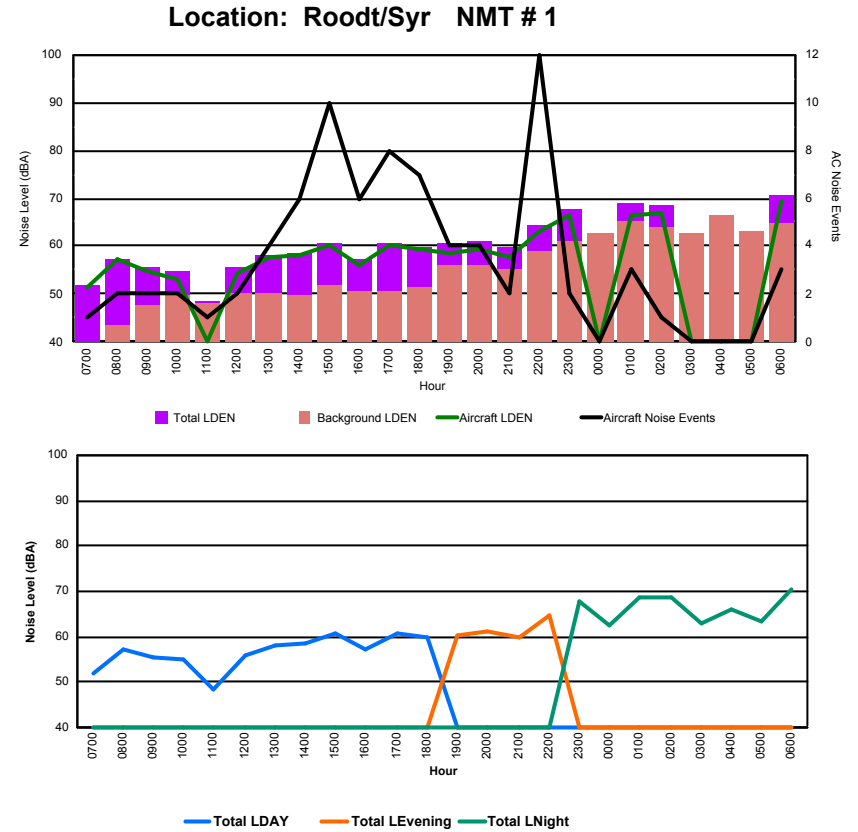

Luxembourg Airport Noise Distribution by Hour

Between 21/01/2024 00:00:00 and 21/01/2024 23:59:59 (Local Time)

Day	Aircraft Events	Total LDEN dB (A)	Aircraft LDEN dB(A)	Background LDEN dB(A)	Total LDay dB(A)	Total LEvening dB(A)	Total LNight dB (A)	
21/01/24	7:00	1	51.9	51.6	40.3	51.9	-	-
21/01/24	8:00	2	57.4	57.2	43.7	57.4	-	-
21/01/24	9:00	2	55.6	54.8	47.8	55.6	-	-
21/01/24	10:00	2	54.8	53.3	49.7	54.8	-	-
21/01/24	11:00	1	48.6	39.6	48.0	48.6	-	-
21/01/24	12:00	2	55.7	54.2	50.2	55.7	-	-
21/01/24	13:00	4	58.2	57.5	50.3	58.2	-	-
21/01/24	14:00	6	58.7	58.2	49.9	58.7	-	-
21/01/24	15:00	10	60.7	60.2	52.0	60.7	-	-
21/01/24	16:00	6	57.1	56.1	50.7	57.1	-	-
21/01/24	17:00	8	60.8	60.4	50.5	60.8	-	-
21/01/24	18:00	7	59.9	59.3	51.5	59.9	-	-
21/01/24	19:00	4	60.5	58.7	56.0	-	60.5	-
21/01/24	20:00	4	61.0	59.4	55.9	-	61.0	-
21/01/24	21:00	2	59.8	57.9	55.4	-	59.8	-
21/01/24	22:00	12	64.5	63.2	59.0	-	64.5	-
21/01/24	23:00	2	67.6	66.5	61.2	-	-	67.6
22/01/24	0:00	-	62.4	-	62.6	-	-	62.4
22/01/24	1:00	3	68.8	66.6	65.3	-	-	68.8
22/01/24	2:00	1	68.5	66.9	63.8	-	-	68.5
22/01/24	3:00	-	62.9	-	62.9	-	-	62.9
22/01/24	4:00	-	66.2	-	66.5	-	-	66.2
22/01/24	5:00	-	63.3	-	63.3	-	-	63.3
22/01/24	6:00	3	70.6	69.3	64.8	-	-	70.6
	82	63.6	61.4	59.9	57.7	61.9	67.2