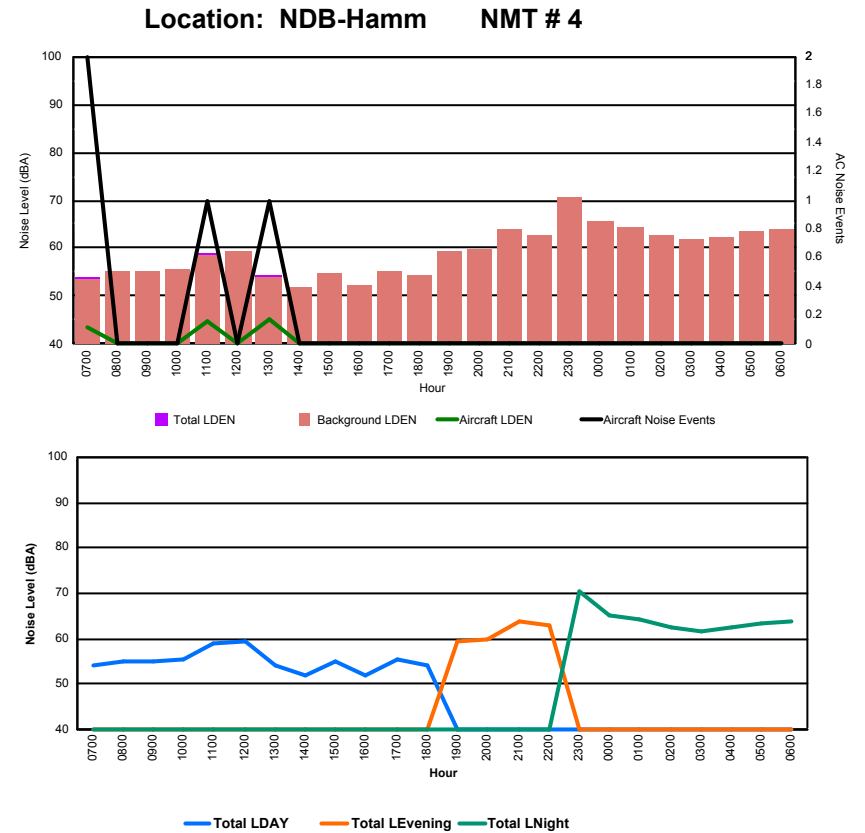

Luxembourg Airport Noise Distribution by Hour

Between 09/01/2024 00:00:00 and 09/01/2024 23:59:59 (Local Time)

Day	Aircraft Events	Total LDEN dB (A)	Aircraft LDEN dB(A)	Background LDEN dB(A)	Total LDay dB(A)	Total LEvening dB(A)	Total LNight dB (A)	
09/01/24	7:00	2	54.1	43.5	53.7	54.1	-	-
09/01/24	8:00	-	55.0	-	55.0	55.0	-	-
09/01/24	9:00	-	54.9	-	55.0	54.9	-	-
09/01/24	10:00	-	55.5	-	55.5	55.5	-	-
09/01/24	11:00	1	58.8	44.8	58.7	58.8	-	-
09/01/24	12:00	-	59.5	-	59.5	59.5	-	-
09/01/24	13:00	1	54.3	45.0	53.8	54.3	-	-
09/01/24	14:00	-	51.9	-	51.9	51.9	-	-
09/01/24	15:00	-	54.8	-	54.8	54.8	-	-
09/01/24	16:00	-	52.1	-	52.1	52.1	-	-
09/01/24	17:00	-	55.4	-	55.4	55.4	-	-
09/01/24	18:00	-	54.3	-	54.3	54.3	-	-
09/01/24	19:00	-	59.5	-	59.5	-	59.5	-
09/01/24	20:00	-	59.9	-	59.9	-	59.9	-
09/01/24	21:00	-	63.9	-	63.9	-	63.9	-
09/01/24	22:00	-	62.8	-	62.8	-	62.8	-
09/01/24	23:00	-	70.5	-	70.6	-	-	70.5
10/01/24	0:00	-	65.3	-	65.7	-	-	65.3
10/01/24	1:00	-	64.1	-	64.4	-	-	64.1
10/01/24	2:00	-	62.5	-	62.7	-	-	62.5
10/01/24	3:00	-	61.8	-	61.8	-	-	61.8
10/01/24	4:00	-	62.3	-	62.3	-	-	62.3
10/01/24	5:00	-	63.5	-	63.5	-	-	63.5
10/01/24	6:00	-	64.0	-	64.0	-	-	64.0
	4	61.9	35.5	62.0	55.6	61.9	65.3