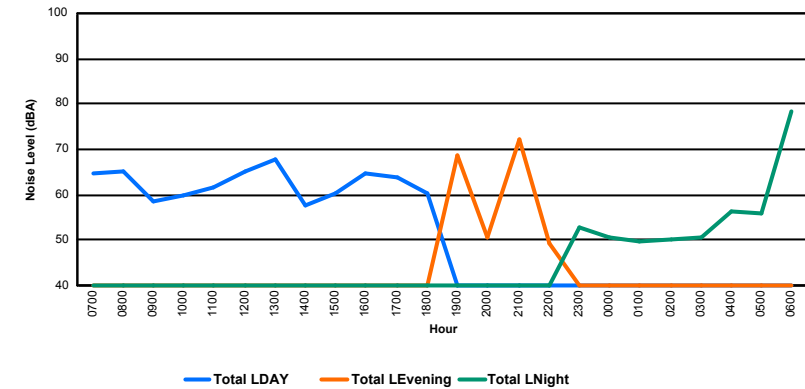

Luxembourg Airport Noise Distribution by Hour

Between 08/01/2024 00:00:00 and 08/01/2024 23:59:59 (Local Time)

Day	Aircraft Events	Total LDEN dB(A)	Aircraft LDEN dB(A)	Background LDEN dB(A)	Total LDay dB(A)	Total LEvening dB(A)	Total LNight dB(A)
08/01/24 7:00	5	64.5	64.3	51.5	64.5	-	-
08/01/24 8:00	6	65.1	64.9	50.1	65.1	-	-
08/01/24 9:00	4	58.7	57.9	51.1	58.7	-	-
08/01/24 10:00	7	60.0	59.5	50.5	60.0	-	-
08/01/24 11:00	8	61.7	61.3	50.9	61.7	-	-
08/01/24 12:00	7	65.2	65.0	51.0	65.2	-	-
08/01/24 13:00	5	67.9	67.8	51.3	67.9	-	-
08/01/24 14:00	4	57.8	56.5	52.3	57.8	-	-
08/01/24 15:00	4	60.5	60.1	50.7	60.5	-	-
08/01/24 16:00	5	64.9	64.7	50.9	64.9	-	-
08/01/24 17:00	11	64.0	63.7	51.6	64.0	-	-
08/01/24 18:00	6	60.1	59.6	51.1	60.1	-	-
08/01/24 19:00	6	68.7	68.5	54.6	-	68.7	-
08/01/24 20:00	-	50.5	-	50.5	-	50.5	-
08/01/24 21:00	7	72.0	71.9	54.1	-	72.0	-
08/01/24 22:00	-	49.3	-	49.3	-	49.3	-
08/01/24 23:00	-	52.7	-	52.7	-	-	52.7
09/01/24 0:00	-	50.4	-	50.4	-	-	50.4
09/01/24 1:00	-	49.6	-	49.6	-	-	49.6
09/01/24 2:00	-	50.2	-	50.2	-	-	50.2
09/01/24 3:00	-	50.5	-	50.5	-	-	50.5
09/01/24 4:00	1	56.2	53.8	52.5	-	-	56.2
09/01/24 5:00	-	55.7	-	55.7	-	-	55.7
09/01/24 6:00	5	78.2	78.1	59.6	-	-	78.2
	91	66.9	66.7	52.6	63.5	67.7	69.3

Location: DVOR NMT # 2