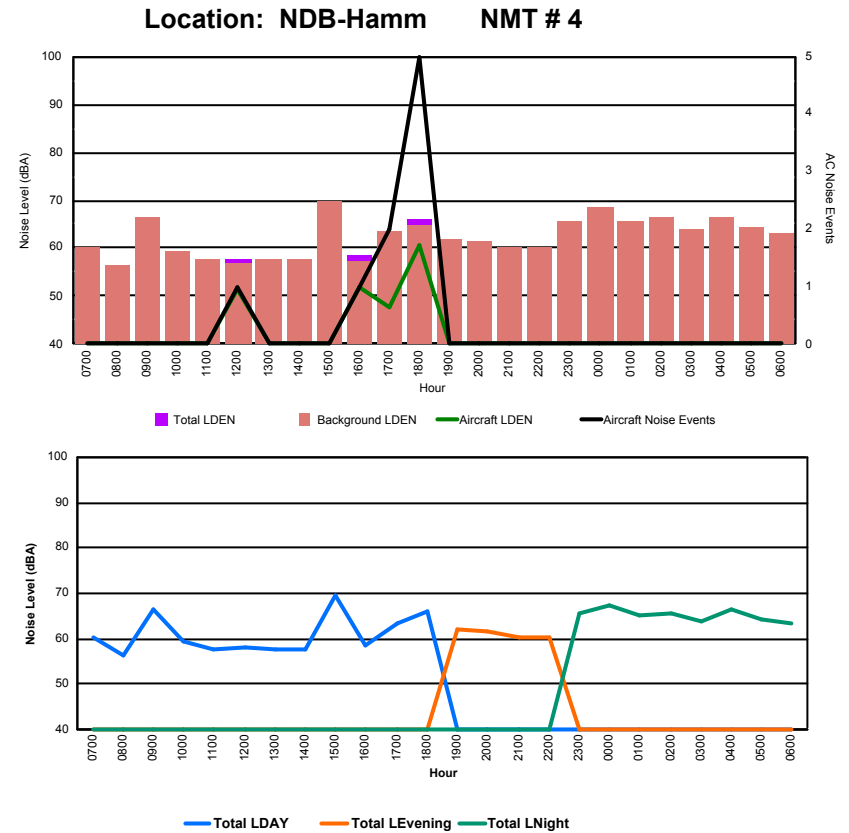

Luxembourg Airport Noise Distribution by Hour

Between 24/01/2024 00:00:00 and 24/01/2024 23:59:59 (Local Time)

Day	Aircraft Events	Total LDEN dB (A)	Aircraft LDEN dB(A)	Background LDEN dB(A)	Total LDay dB(A)	Total LEvening dB(A)	Total LNight dB (A)
24/01/24	7:00	-	60.2	-	60.4	60.2	-
24/01/24	8:00	-	56.3	-	56.4	56.3	-
24/01/24	9:00	-	66.4	-	66.4	66.4	-
24/01/24	10:00	-	59.2	-	59.2	59.2	-
24/01/24	11:00	-	57.8	-	57.8	57.8	-
24/01/24	12:00	1	57.9	51.5	56.8	57.9	-
24/01/24	13:00	-	57.6	-	57.6	57.6	-
24/01/24	14:00	-	57.5	-	57.5	57.5	-
24/01/24	15:00	-	69.6	-	69.7	69.6	-
24/01/24	16:00	1	58.4	51.8	57.4	58.4	-
24/01/24	17:00	2	63.5	47.5	63.5	63.5	-
24/01/24	18:00	5	65.9	60.5	64.6	65.9	-
24/01/24	19:00	-	61.9	-	61.9	61.9	-
24/01/24	20:00	-	61.6	-	61.6	61.6	-
24/01/24	21:00	-	60.1	-	60.1	60.1	-
24/01/24	22:00	-	60.2	-	60.3	60.2	-
24/01/24	23:00	-	65.6	-	65.6	-	65.6
25/01/24	0:00	-	67.5	-	68.4	-	67.5
25/01/24	1:00	-	65.1	-	65.7	-	65.1
25/01/24	2:00	-	65.4	-	66.6	-	65.4
25/01/24	3:00	-	63.8	-	64.0	-	63.8
25/01/24	4:00	-	66.3	-	66.3	-	66.3
25/01/24	5:00	-	64.3	-	64.3	-	64.3
25/01/24	6:00	-	63.2	-	63.3	-	63.2
	9	63.8	47.9	63.9	63.2	61.0	65.3