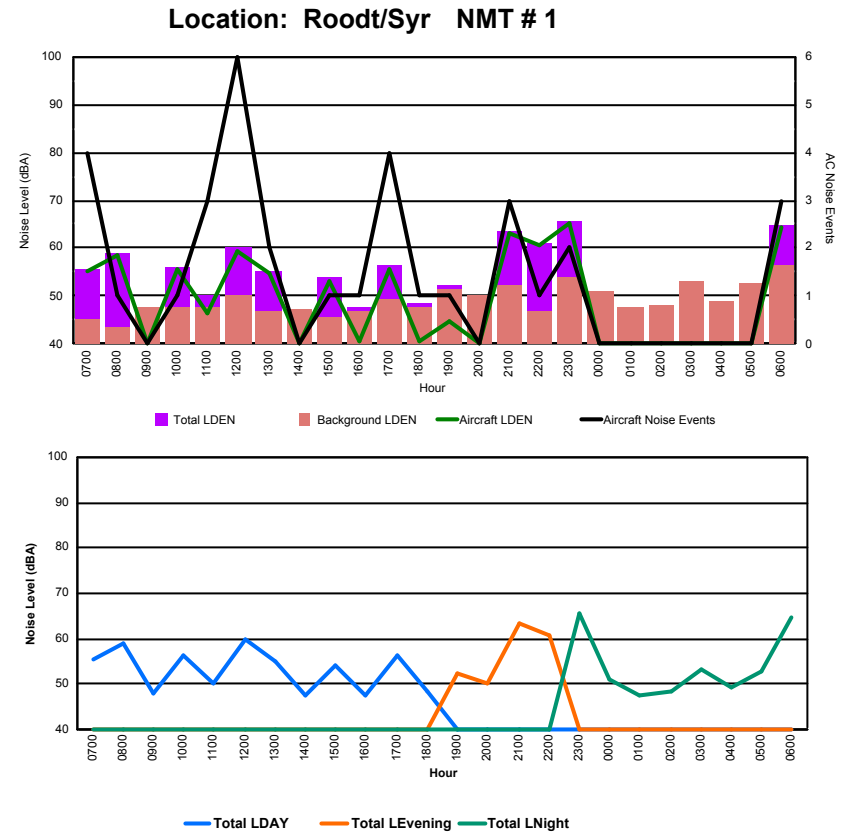

Luxembourg Airport Noise Distribution by Hour

Between 11/01/2024 00:00:00 and 11/01/2024 23:59:59 (Local Time)

Day	Aircraft Events	Total LDEN dB (A)	Aircraft LDEN dB(A)	Background LDEN dB(A)	Total LDay dB(A)	Total LEvening dB(A)	Total LNight dB (A)
11/01/24 7:00	4	55.6	55.2	45.1	55.6	-	-
11/01/24 8:00	1	58.9	58.7	43.7	58.9	-	-
11/01/24 9:00	-	47.9	-	47.9	47.9	-	-
11/01/24 10:00	1	56.2	55.5	47.6	56.2	-	-
11/01/24 11:00	3	50.1	46.4	47.9	50.1	-	-
11/01/24 12:00	6	60.0	59.5	50.3	60.0	-	-
11/01/24 13:00	2	55.2	54.6	46.7	55.2	-	-
11/01/24 14:00	-	47.3	-	47.3	47.3	-	-
11/01/24 15:00	1	53.9	53.2	45.6	53.9	-	-
11/01/24 16:00	1	47.7	40.5	46.9	47.7	-	-
11/01/24 17:00	4	56.5	55.6	49.3	56.5	-	-
11/01/24 18:00	1	48.4	40.5	47.7	48.4	-	-
11/01/24 19:00	1	52.2	44.7	51.4	-	52.2	-
11/01/24 20:00	-	50.0	-	50.0	-	50.0	-
11/01/24 21:00	3	63.4	63.1	52.2	-	63.4	-
11/01/24 22:00	1	60.9	60.7	46.9	-	60.9	-
11/01/24 23:00	2	65.6	65.3	53.8	-	-	65.6
12/01/24 0:00	-	50.9	-	51.0	-	-	50.9
12/01/24 1:00	-	47.5	-	47.5	-	-	47.5
12/01/24 2:00	-	48.2	-	48.2	-	-	48.2
12/01/24 3:00	-	53.2	-	53.2	-	-	53.2
12/01/24 4:00	-	49.1	-	49.1	-	-	49.1
12/01/24 5:00	-	52.9	-	52.9	-	-	52.9
12/01/24 6:00	3	64.9	64.3	56.3	-	-	64.9
	34	58.0	57.2	50.2	55.1	59.6	59.7