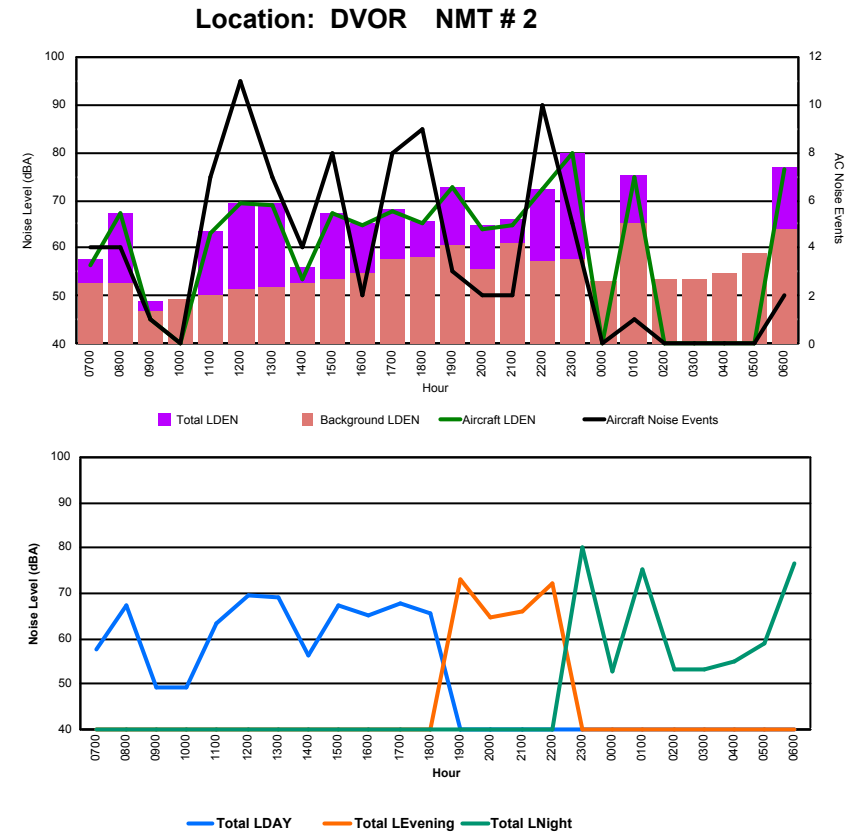

Luxembourg Airport Noise Distribution by Hour

Between 18/01/2024 00:00:00 and 18/01/2024 23:59:59 (Local Time)

Day	Aircraft Events	Total LDEN dB (A)	Aircraft LDEN dB(A)	Background LDEN dB(A)	Total LDay dB(A)	Total LEvening dB(A)	Total LNight dB (A)
18/01/24 7:00	4	57.8	56.3	52.5	57.8	-	-
18/01/24 8:00	4	67.5	67.4	52.6	67.5	-	-
18/01/24 9:00	1	49.1	45.1	47.0	49.1	-	-
18/01/24 10:00	-	49.2	-	49.2	49.2	-	-
18/01/24 11:00	7	63.4	63.1	50.4	63.4	-	-
18/01/24 12:00	11	69.4	69.3	51.5	69.4	-	-
18/01/24 13:00	7	69.2	69.1	51.9	69.2	-	-
18/01/24 14:00	4	56.2	53.7	52.8	56.2	-	-
18/01/24 15:00	8	67.5	67.3	53.7	67.5	-	-
18/01/24 16:00	2	65.3	64.9	54.9	65.3	-	-
18/01/24 17:00	8	68.0	67.7	57.7	68.0	-	-
18/01/24 18:00	9	65.8	65.0	58.3	65.8	-	-
18/01/24 19:00	3	72.9	72.6	60.6	-	72.9	-
18/01/24 20:00	2	64.6	64.1	55.5	-	64.6	-
18/01/24 21:00	2	66.2	64.6	61.1	-	66.2	-
18/01/24 22:00	10	72.3	72.2	57.4	-	72.3	-
18/01/24 23:00	5	80.0	80.0	57.9	-	-	80.0
19/01/24 0:00	-	53.0	-	53.0	-	-	53.0
19/01/24 1:00	1	75.2	74.7	65.0	-	-	75.2
19/01/24 2:00	-	53.4	-	53.4	-	-	53.4
19/01/24 3:00	-	53.4	-	53.4	-	-	53.4
19/01/24 4:00	-	54.8	-	54.8	-	-	54.8
19/01/24 5:00	-	58.9	-	58.9	-	-	58.9
19/01/24 6:00	2	76.7	76.5	63.9	-	-	76.7
	90	70.5	70.3	57.7	65.8	70.4	73.6