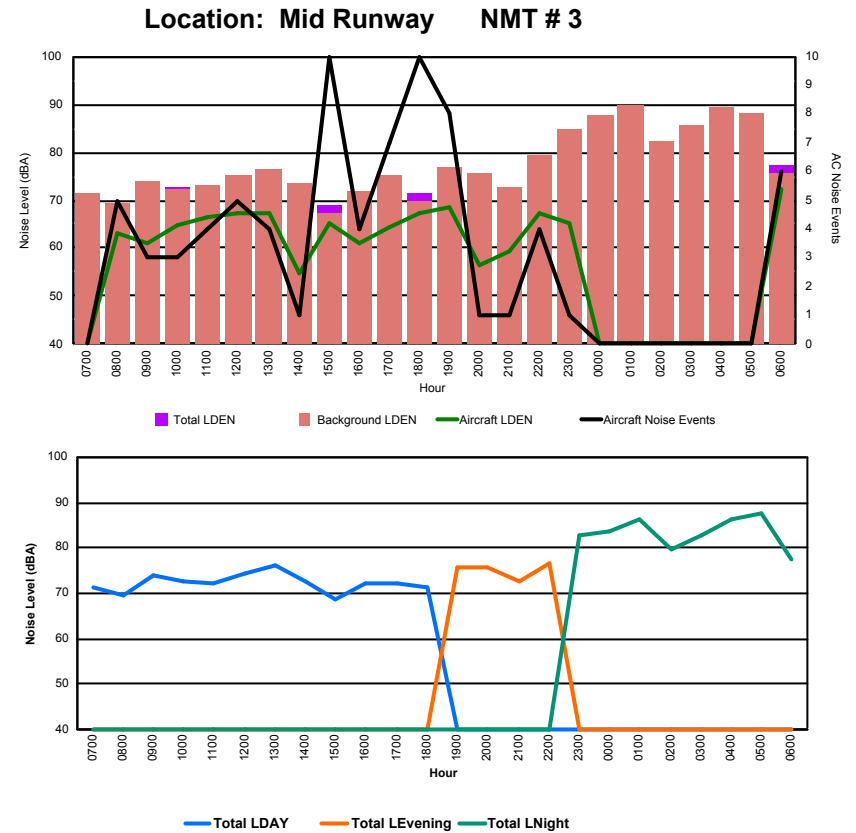

Location: DVOR NMT # 2

Luxembourg Airport Noise Distribution by Hour

Between 07/01/2024 00:00:00 and 07/01/2024 23:59:59 (Local Time)

Day	Aircraft Events	Total LDEN dB (A)	Aircraft LDEN dB(A)	Background LDEN dB(A)	Total LDay dB(A)	Total LEvening dB(A)	Total LNight dB (A)
07/01/24 7:00	-	71.3	-	71.5	71.3	-	-
07/01/24 8:00	5	69.5	63.3	69.2	69.5	-	-
07/01/24 9:00	3	73.8	61.2	73.9	73.8	-	-
07/01/24 10:00	3	72.6	64.9	72.1	72.6	-	-
07/01/24 11:00	4	72.3	66.4	73.2	72.3	-	-
07/01/24 12:00	5	74.2	67.3	75.4	74.2	-	-
07/01/24 13:00	4	76.1	67.1	76.3	76.1	-	-
07/01/24 14:00	1	72.5	54.7	73.5	72.5	-	-
07/01/24 15:00	10	68.8	65.2	67.1	68.8	-	-
07/01/24 16:00	4	72.0	60.9	71.8	72.0	-	-
07/01/24 17:00	7	72.3	64.3	75.1	72.3	-	-
07/01/24 18:00	10	71.3	67.4	70.0	71.3	-	-
07/01/24 19:00	8	75.7	68.7	76.8	-	75.7	-
07/01/24 20:00	1	75.8	56.3	75.8	-	75.8	-
07/01/24 21:00	1	72.6	59.5	72.7	-	72.6	-
07/01/24 22:00	4	76.8	67.1	79.3	-	76.8	-
07/01/24 23:00	1	82.6	65.0	84.9	-	-	82.6
08/01/24 0:00	-	83.5	-	87.9	-	-	83.5
08/01/24 1:00	-	86.2	-	89.6	-	-	86.2
08/01/24 2:00	-	79.7	-	82.2	-	-	79.7
08/01/24 3:00	-	82.7	-	85.7	-	-	82.7
08/01/24 4:00	-	86.5	-	89.3	-	-	86.5
08/01/24 5:00	-	87.8	-	88.1	-	-	87.8
08/01/24 6:00	6	77.3	72.3	75.8	-	-	77.3
	77	80.3	64.6	82.6	72.6	75.5	84.4