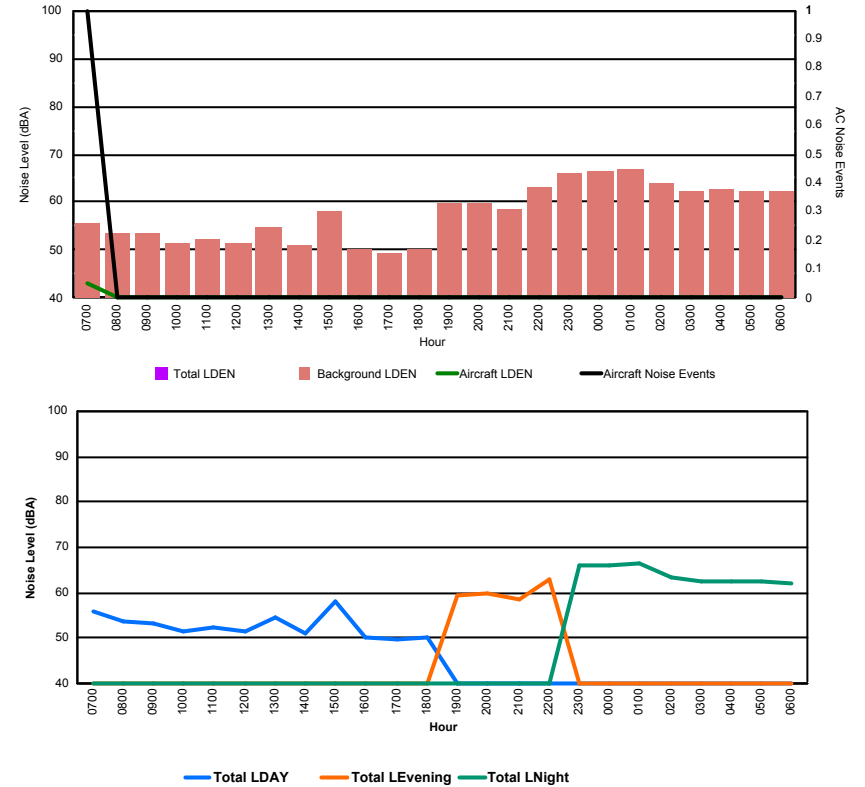

Luxembourg Airport Noise Distribution by Hour

Between 14/01/2024 00:00:00 and 14/01/2024 23:59:59 (Local Time)

Day	Aircraft Events	Total LDEN dB(A)	Aircraft LDEN dB(A)	Background LDEN dB(A)	Total LDay dB(A)	Total LEvening dB(A)	Total LNight dB(A)	
14/01/24	7:00	1	55.8	43.2	55.6	55.8	-	-
14/01/24	8:00	-	53.5	-	53.6	53.5	-	-
14/01/24	9:00	-	53.3	-	53.4	53.3	-	-
14/01/24	10:00	-	51.5	-	51.5	51.5	-	-
14/01/24	11:00	-	52.2	-	52.2	52.2	-	-
14/01/24	12:00	-	51.5	-	51.5	51.5	-	-
14/01/24	13:00	-	54.7	-	54.7	54.7	-	-
14/01/24	14:00	-	50.9	-	50.9	50.9	-	-
14/01/24	15:00	-	58.0	-	58.0	58.0	-	-
14/01/24	16:00	-	50.3	-	50.3	50.3	-	-
14/01/24	17:00	-	49.5	-	49.5	49.5	-	-
14/01/24	18:00	-	50.1	-	50.1	50.1	-	-
14/01/24	19:00	-	59.6	-	59.6	-	59.6	-
14/01/24	20:00	-	59.7	-	59.7	-	59.7	-
14/01/24	21:00	-	58.7	-	58.7	-	58.7	-
14/01/24	22:00	-	63.1	-	63.1	-	63.1	-
14/01/24	23:00	-	66.0	-	66.0	-	66.0	-
15/01/24	0:00	-	66.1	-	66.4	-	66.1	-
15/01/24	1:00	-	66.4	-	66.7	-	66.4	-
15/01/24	2:00	-	63.6	-	63.9	-	63.6	-
15/01/24	3:00	-	62.4	-	62.4	-	62.4	-
15/01/24	4:00	-	62.6	-	62.7	-	62.6	-
15/01/24	5:00	-	62.3	-	62.3	-	62.3	-
15/01/24	6:00	-	62.1	-	62.1	-	62.1	-
	1	60.8	29.4	60.9	53.4	60.6	64.3	

Location: NDB-Hamm NMT # 4