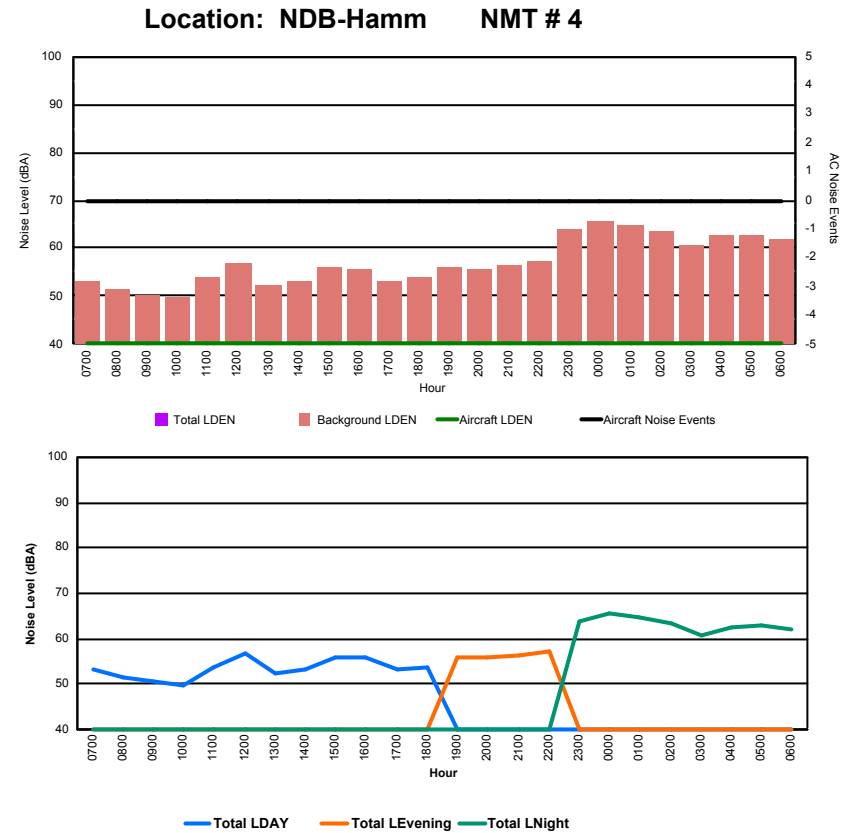

Luxembourg Airport Noise Distribution by Hour

Between 18/01/2024 00:00:00 and 18/01/2024 23:59:59 (Local Time)

Day	Aircraft Events	Total LDEN dB (A)	Aircraft LDEN dB(A)	Background LDEN dB(A)	Total LDay dB(A)	Total LEvening dB(A)	Total LNight dB (A)
18/01/24	7:00	-	53.2	-	53.2	-	-
18/01/24	8:00	-	51.6	-	51.6	-	-
18/01/24	9:00	-	50.4	-	50.4	-	-
18/01/24	10:00	-	49.9	-	49.9	-	-
18/01/24	11:00	-	53.8	-	53.9	-	-
18/01/24	12:00	-	56.6	-	56.7	-	-
18/01/24	13:00	-	52.3	-	52.3	-	-
18/01/24	14:00	-	53.1	-	53.1	-	-
18/01/24	15:00	-	56.1	-	56.1	-	-
18/01/24	16:00	-	55.7	-	55.7	-	-
18/01/24	17:00	-	53.2	-	53.2	-	-
18/01/24	18:00	-	53.8	-	53.8	-	-
18/01/24	19:00	-	56.1	-	56.1	56.1	-
18/01/24	20:00	-	55.8	-	55.8	55.8	-
18/01/24	21:00	-	56.5	-	56.5	56.5	-
18/01/24	22:00	-	57.4	-	57.4	57.4	-
18/01/24	23:00	-	63.9	-	63.9	-	63.9
19/01/24	0:00	-	65.5	-	65.7	-	65.5
19/01/24	1:00	-	64.8	-	64.9	-	64.8
19/01/24	2:00	-	63.4	-	63.4	-	63.4
19/01/24	3:00	-	60.8	-	60.8	-	60.8
19/01/24	4:00	-	62.7	-	62.8	-	62.7
19/01/24	5:00	-	62.9	-	62.9	-	62.9
19/01/24	6:00	-	62.0	-	62.0	-	62.0
	-	59.7	-	59.8	53.8	56.5	63.5