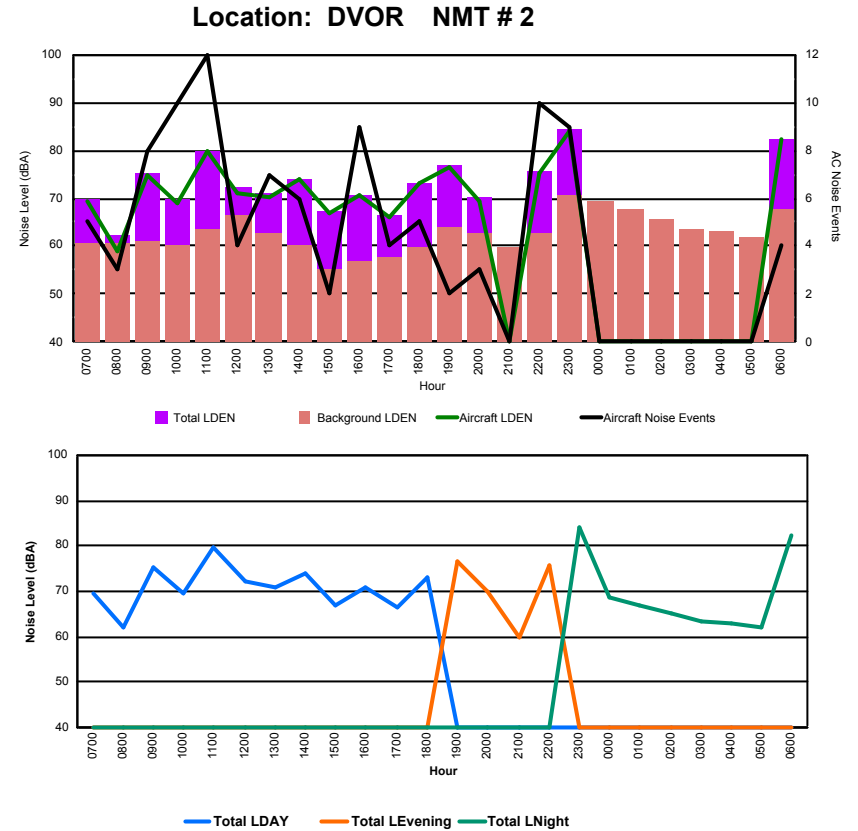

Luxembourg Airport Noise Distribution by Hour

Between 22/01/2024 00:00:00 and 22/01/2024 23:59:59 (Local Time)

Day	Aircraft Events	Total LDEN dB (A)	Aircraft LDEN dB(A)	Background LDEN dB(A)	Total LDay dB(A)	Total LEvening dB(A)	Total LNight dB (A)	
22/01/24	7:00	5	69.7	69.3	60.5	69.7	-	-
22/01/24	8:00	3	62.2	58.8	60.6	62.2	-	-
22/01/24	9:00	8	75.2	75.0	61.1	75.2	-	-
22/01/24	10:00	10	69.6	69.1	60.1	69.6	-	-
22/01/24	11:00	12	79.9	79.8	63.5	79.9	-	-
22/01/24	12:00	4	72.1	71.0	66.5	72.1	-	-
22/01/24	13:00	7	71.0	70.4	62.7	71.0	-	-
22/01/24	14:00	6	74.1	73.9	60.2	74.1	-	-
22/01/24	15:00	2	67.1	66.8	55.4	67.1	-	-
22/01/24	16:00	9	70.8	70.6	57.0	70.8	-	-
22/01/24	17:00	4	66.5	65.9	57.5	66.5	-	-
22/01/24	18:00	5	73.2	73.0	59.6	73.2	-	-
22/01/24	19:00	2	76.7	76.4	63.8	-	76.7	-
22/01/24	20:00	3	70.1	69.3	62.7	-	70.1	-
22/01/24	21:00	-	59.9	-	59.9	-	59.9	-
22/01/24	22:00	10	75.6	75.4	62.7	-	75.6	-
22/01/24	23:00	9	84.2	84.1	70.7	-	-	84.2
23/01/24	0:00	-	68.9	-	69.5	-	-	68.9
23/01/24	1:00	-	66.8	-	67.6	-	-	66.8
23/01/24	2:00	-	65.1	-	65.7	-	-	65.1
23/01/24	3:00	-	63.6	-	63.7	-	-	63.6
23/01/24	4:00	-	63.1	-	63.2	-	-	63.1
23/01/24	5:00	-	61.9	-	61.9	-	-	61.9
23/01/24	6:00	4	82.3	82.1	67.9	-	-	82.3
	103	75.2	74.9	64.4	73.2	73.7	77.5