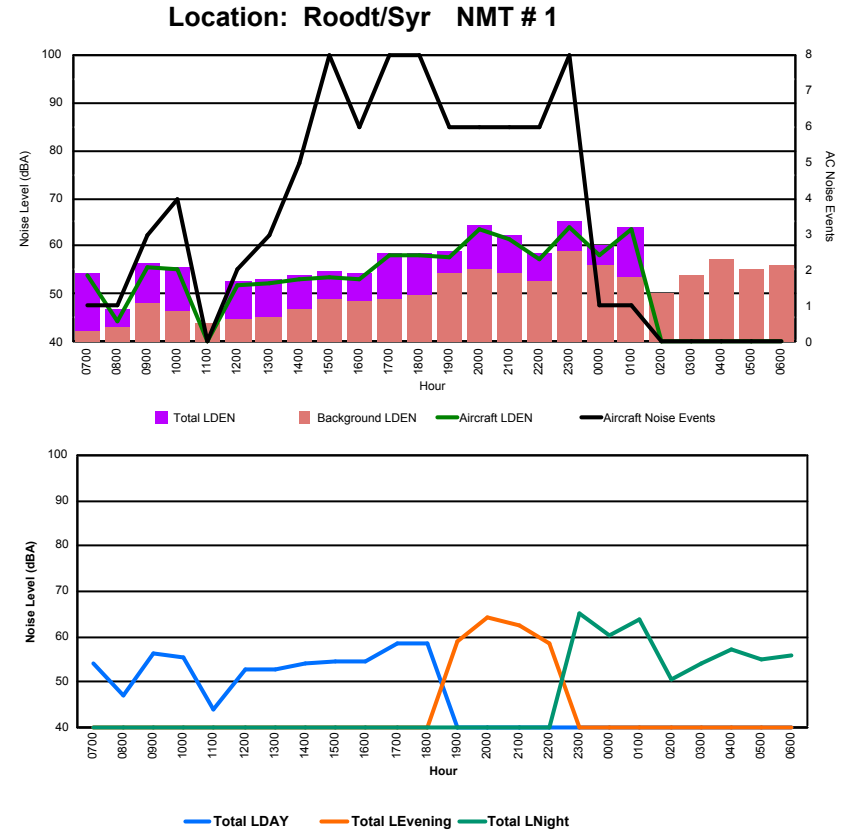

Luxembourg Airport Noise Distribution by Hour

Between 14/01/2024 00:00:00 and 14/01/2024 23:59:59 (Local Time)

Day	Aircraft Events	Total LDEN dB(A)	Aircraft LDEN dB(A)	Background LDEN dB(A)	Total LDay dB(A)	Total LEvening dB(A)	Total LNight dB(A)	
14/01/24	7:00	1	54.2	53.9	42.1	54.2	-	-
14/01/24	8:00	1	46.9	44.4	43.3	46.9	-	-
14/01/24	9:00	3	56.4	55.7	48.1	56.4	-	-
14/01/24	10:00	4	55.6	55.1	46.6	55.6	-	-
14/01/24	11:00	-	44.1	-	44.1	44.1	-	-
14/01/24	12:00	2	52.6	51.8	44.9	52.6	-	-
14/01/24	13:00	3	53.0	52.2	45.4	53.0	-	-
14/01/24	14:00	5	54.1	53.3	46.9	54.1	-	-
14/01/24	15:00	8	54.7	53.6	48.8	54.7	-	-
14/01/24	16:00	6	54.4	53.1	48.6	54.4	-	-
14/01/24	17:00	8	58.6	58.1	48.9	58.6	-	-
14/01/24	18:00	8	58.5	58.0	49.8	58.5	-	-
14/01/24	19:00	6	59.1	57.5	54.2	-	59.1	-
14/01/24	20:00	6	64.2	63.6	55.4	-	64.2	-
14/01/24	21:00	6	62.3	61.6	54.4	-	62.3	-
14/01/24	22:00	6	58.5	57.2	52.7	-	58.5	-
14/01/24	23:00	8	65.3	64.1	59.1	-	-	65.3
15/01/24	0:00	1	60.2	58.3	55.9	-	-	60.2
15/01/24	1:00	1	64.0	63.6	53.4	-	-	64.0
15/01/24	2:00	-	50.4	-	50.4	-	-	50.4
15/01/24	3:00	-	54.0	-	54.0	-	-	54.0
15/01/24	4:00	-	57.2	-	57.3	-	-	57.2
15/01/24	5:00	-	55.2	-	55.2	-	-	55.2
15/01/24	6:00	-	55.8	-	55.9	-	-	55.8
	83	58.8	57.5	52.9	55.0	61.7	60.3