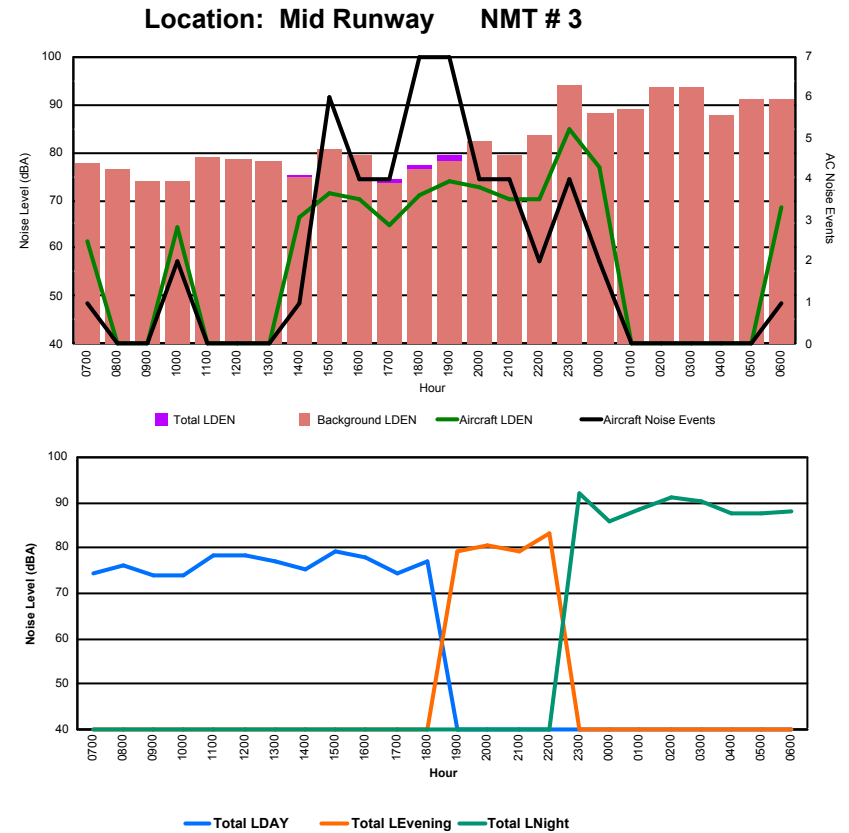

Location: DVOR NMT # 2

Luxembourg Airport Noise Distribution by Hour

Between 17/01/2024 00:00:00 and 17/01/2024 23:59:59 (Local Time)

Day	Aircraft Events	Total LDEN dB (A)	Aircraft LDEN dB(A)	Background LDEN dB(A)	Total LDay dB(A)	Total LEvening dB(A)	Total LNight dB (A)	
17/01/24	7:00	1	74.4	61.6	77.6	74.4	-	-
17/01/24	8:00	-	76.0	-	76.3	76.0	-	-
17/01/24	9:00	-	74.0	-	74.0	74.0	-	-
17/01/24	10:00	2	74.1	64.5	74.0	74.1	-	-
17/01/24	11:00	-	78.4	-	78.8	78.4	-	-
17/01/24	12:00	-	78.5	-	78.7	78.5	-	-
17/01/24	13:00	-	77.1	-	78.3	77.1	-	-
17/01/24	14:00	1	75.3	66.5	74.8	75.3	-	-
17/01/24	15:00	6	79.3	71.6	80.7	79.3	-	-
17/01/24	16:00	4	77.8	70.4	79.4	77.8	-	-
17/01/24	17:00	4	74.3	64.9	73.5	74.3	-	-
17/01/24	18:00	7	77.2	71.1	76.6	77.2	-	-
17/01/24	19:00	7	79.2	73.8	78.1	-	79.2	-
17/01/24	20:00	4	80.7	72.6	82.2	-	80.7	-
17/01/24	21:00	4	79.4	70.1	79.2	-	79.4	-
17/01/24	22:00	2	83.3	70.1	83.4	-	83.3	-
17/01/24	23:00	4	91.9	85.0	93.9	-	-	91.9
18/01/24	0:00	2	86.1	76.8	88.2	-	-	86.1
18/01/24	1:00	-	88.7	-	88.8	-	-	88.7
18/01/24	2:00	-	91.2	-	93.4	-	-	91.2
18/01/24	3:00	-	90.4	-	93.6	-	-	90.4
18/01/24	4:00	-	87.5	-	87.7	-	-	87.5
18/01/24	5:00	-	87.8	-	90.9	-	-	87.8
18/01/24	6:00	1	88.1	68.5	90.9	-	-	88.1
	49	85.2	73.0	87.2	76.8	81.0	89.4	