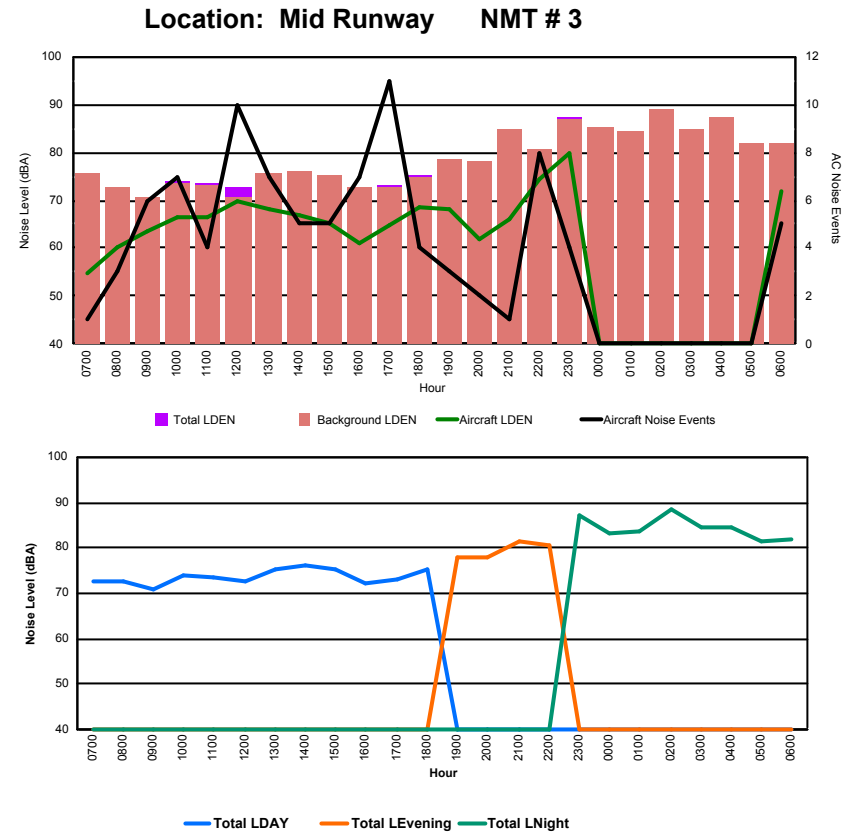

Luxembourg Airport Noise Distribution by Hour

Between 01/01/2024 00:00:00 and 01/01/2024 23:59:59 (Local Time)

Day	Aircraft Events	Total LDEN dB (A)	Aircraft LDEN dB(A)	Background LDEN dB(A)	Total LDay dB(A)	Total LEvening dB(A)	Total LNight dB (A)
01/01/24 7:00	1	72.5	54.7	75.8	72.5	-	-
01/01/24 8:00	3	72.6	60.0	72.7	72.6	-	-
01/01/24 9:00	6	70.8	63.4	70.7	70.8	-	-
01/01/24 10:00	7	74.0	66.3	73.7	74.0	-	-
01/01/24 11:00	4	73.4	66.3	73.3	73.4	-	-
01/01/24 12:00	10	72.7	69.6	70.6	72.7	-	-
01/01/24 13:00	7	75.4	68.1	75.7	75.4	-	-
01/01/24 14:00	5	76.1	66.8	76.1	76.1	-	-
01/01/24 15:00	5	75.1	65.0	75.2	75.1	-	-
01/01/24 16:00	7	72.3	60.9	72.7	72.3	-	-
01/01/24 17:00	11	73.3	64.7	72.9	73.3	-	-
01/01/24 18:00	4	75.2	68.4	74.7	75.2	-	-
01/01/24 19:00	3	77.9	68.2	78.7	-	77.9	-
01/01/24 20:00	2	77.8	61.7	78.1	-	77.8	-
01/01/24 21:00	1	81.5	65.9	84.7	-	81.5	-
01/01/24 22:00	8	80.8	74.4	80.5	-	80.8	-
01/01/24 23:00	4	87.2	79.6	87.0	-	-	87.2
02/01/24 0:00	-	83.1	-	85.2	-	-	83.1
02/01/24 1:00	-	83.9	-	84.3	-	-	83.9
02/01/24 2:00	-	88.4	-	89.1	-	-	88.4
02/01/24 3:00	-	84.7	-	84.9	-	-	84.7
02/01/24 4:00	-	84.6	-	87.5	-	-	84.6
02/01/24 5:00	-	81.4	-	81.7	-	-	81.4
02/01/24 6:00	5	81.7	72.0	81.8	-	-	81.7
	93	81.3	69.1	82.1	73.9	79.8	85.0