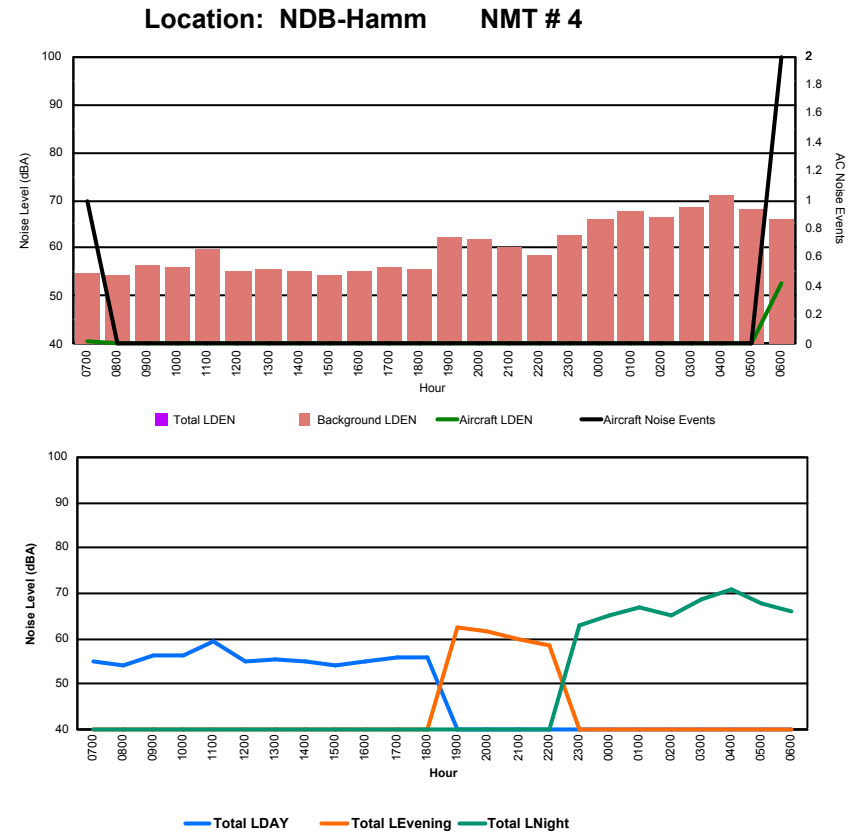

Luxembourg Airport Noise Distribution by Hour

Between 23/01/2024 00:00:00 and 23/01/2024 23:59:59 (Local Time)

Day	Aircraft Events	Total LDEN dB (A)	Aircraft LDEN dB(A)	Background LDEN dB(A)	Total LDay dB(A)	Total LEvening dB(A)	Total LNight dB (A)
23/01/24	7:00	1	54.8	40.8	54.7	54.8	-
23/01/24	8:00	-	54.3	-	54.4	54.3	-
23/01/24	9:00	-	56.3	-	56.3	56.3	-
23/01/24	10:00	-	56.2	-	56.2	56.2	-
23/01/24	11:00	-	59.6	-	59.7	59.6	-
23/01/24	12:00	-	55.1	-	55.1	55.1	-
23/01/24	13:00	-	55.5	-	55.5	55.5	-
23/01/24	14:00	-	55.2	-	55.2	55.2	-
23/01/24	15:00	-	54.2	-	54.2	54.2	-
23/01/24	16:00	-	55.1	-	55.1	55.1	-
23/01/24	17:00	-	56.0	-	56.0	56.0	-
23/01/24	18:00	-	55.7	-	55.7	55.7	-
23/01/24	19:00	-	62.3	-	62.4	62.3	-
23/01/24	20:00	-	61.7	-	61.7	61.7	-
23/01/24	21:00	-	60.0	-	60.0	60.0	-
23/01/24	22:00	-	58.6	-	58.6	58.6	-
23/01/24	23:00	-	62.8	-	62.8	-	62.8
24/01/24	0:00	-	65.3	-	66.0	-	65.3
24/01/24	1:00	-	66.7	-	67.6	-	66.7
24/01/24	2:00	-	65.3	-	66.3	-	65.3
24/01/24	3:00	-	68.5	-	68.7	-	68.5
24/01/24	4:00	-	70.8	-	71.1	-	70.8
24/01/24	5:00	-	68.0	-	68.2	-	68.0
24/01/24	6:00	2	65.9	52.5	66.0	-	65.9
	3	63.4	39.0	63.7	55.9	60.9	67.3