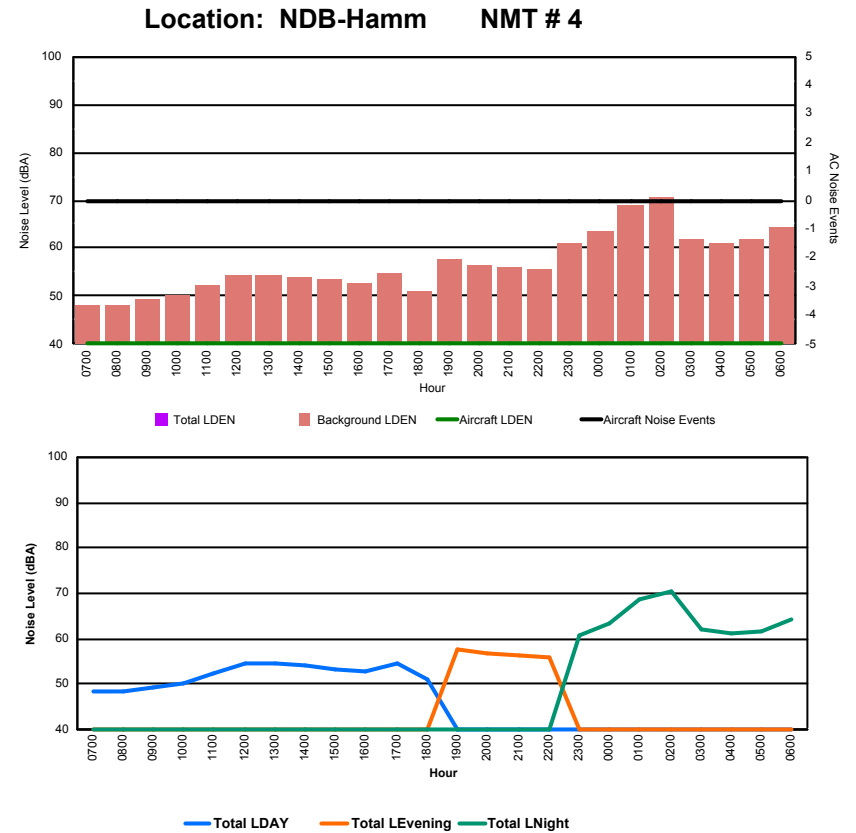

Luxembourg Airport Noise Distribution by Hour

Between 20/01/2024 00:00:00 and 20/01/2024 23:59:59 (Local Time)

Day	Aircraft Events	Total LDEN dB (A)	Aircraft LDEN dB(A)	Background LDEN dB(A)	Total LDay dB(A)	Total LEvening dB(A)	Total LNight dB (A)
20/01/24	7:00	-	48.2	-	48.2	-	-
20/01/24	8:00	-	48.3	-	48.3	-	-
20/01/24	9:00	-	49.3	-	49.3	-	-
20/01/24	10:00	-	50.2	-	50.2	-	-
20/01/24	11:00	-	52.4	-	52.4	-	-
20/01/24	12:00	-	54.5	-	54.5	-	-
20/01/24	13:00	-	54.4	-	54.4	-	-
20/01/24	14:00	-	54.0	-	54.0	-	-
20/01/24	15:00	-	53.4	-	53.4	-	-
20/01/24	16:00	-	52.6	-	52.6	-	-
20/01/24	17:00	-	54.6	-	54.6	-	-
20/01/24	18:00	-	50.9	-	50.9	-	-
20/01/24	19:00	-	57.5	-	57.5	57.5	-
20/01/24	20:00	-	56.6	-	56.6	56.6	-
20/01/24	21:00	-	56.2	-	56.2	56.2	-
20/01/24	22:00	-	55.7	-	55.7	55.7	-
20/01/24	23:00	-	60.9	-	60.9	-	60.9
21/01/24	0:00	-	63.4	-	63.4	-	63.4
21/01/24	1:00	-	68.9	-	69.1	-	68.9
21/01/24	2:00	-	70.4	-	70.6	-	70.4
21/01/24	3:00	-	61.9	-	61.9	-	61.9
21/01/24	4:00	-	61.1	-	61.1	-	61.1
21/01/24	5:00	-	61.8	-	61.8	-	61.8
21/01/24	6:00	-	64.2	-	64.2	-	64.2
	-	61.4	-	61.5	52.5	56.6	65.6