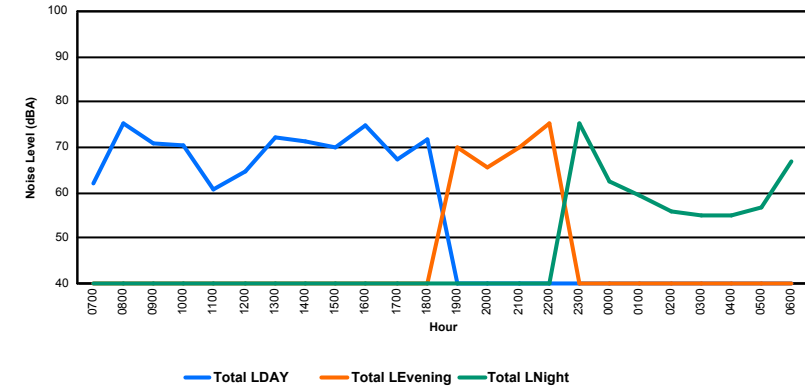

Luxembourg Airport Noise Distribution by Hour

Between 05/01/2024 00:00:00 and 05/01/2024 23:59:59 (Local Time)

Day	Aircraft Events	Total LDEN dB(A)	Aircraft LDEN dB(A)	Background LDEN dB(A)	Total LDay dB(A)	Total LEvening dB(A)	Total LNight dB(A)
05/01/24 7:00	2	62.1	60.8	56.5	62.1	-	-
05/01/24 8:00	5	75.4	75.3	59.3	75.4	-	-
05/01/24 9:00	4	70.8	70.4	59.3	70.8	-	-
05/01/24 10:00	13	70.5	70.0	61.3	70.5	-	-
05/01/24 11:00	1	60.9	54.4	59.9	60.9	-	-
05/01/24 12:00	5	64.9	63.6	59.1	64.9	-	-
05/01/24 13:00	9	72.3	72.1	60.4	72.3	-	-
05/01/24 14:00	7	71.2	71.0	58.6	71.2	-	-
05/01/24 15:00	12	70.2	69.9	58.0	70.2	-	-
05/01/24 16:00	14	75.0	74.9	59.2	75.0	-	-
05/01/24 17:00	8	67.4	66.9	58.1	67.4	-	-
05/01/24 18:00	7	71.6	71.4	57.5	71.6	-	-
05/01/24 19:00	5	70.2	69.7	60.5	-	70.2	-
05/01/24 20:00	1	65.4	64.1	59.4	-	65.4	-
05/01/24 21:00	4	70.0	69.3	61.8	-	70.0	-
05/01/24 22:00	21	75.5	75.4	60.5	-	75.5	-
05/01/24 23:00	3	75.2	75.0	62.9	-	-	75.2
06/01/24 0:00	-	62.5	-	63.0	-	-	62.5
06/01/24 1:00	-	59.4	-	59.4	-	-	59.4
06/01/24 2:00	-	55.7	-	55.7	-	-	55.7
06/01/24 3:00	-	55.2	-	55.2	-	-	55.2
06/01/24 4:00	-	54.9	-	54.9	-	-	54.9
06/01/24 5:00	-	56.6	-	56.6	-	-	56.6
06/01/24 6:00	3	67.0	52.5	67.2	-	-	67.0
	124	70.3	69.9	60.3	71.1	71.7	67.2

Location: DVOR NMT # 2