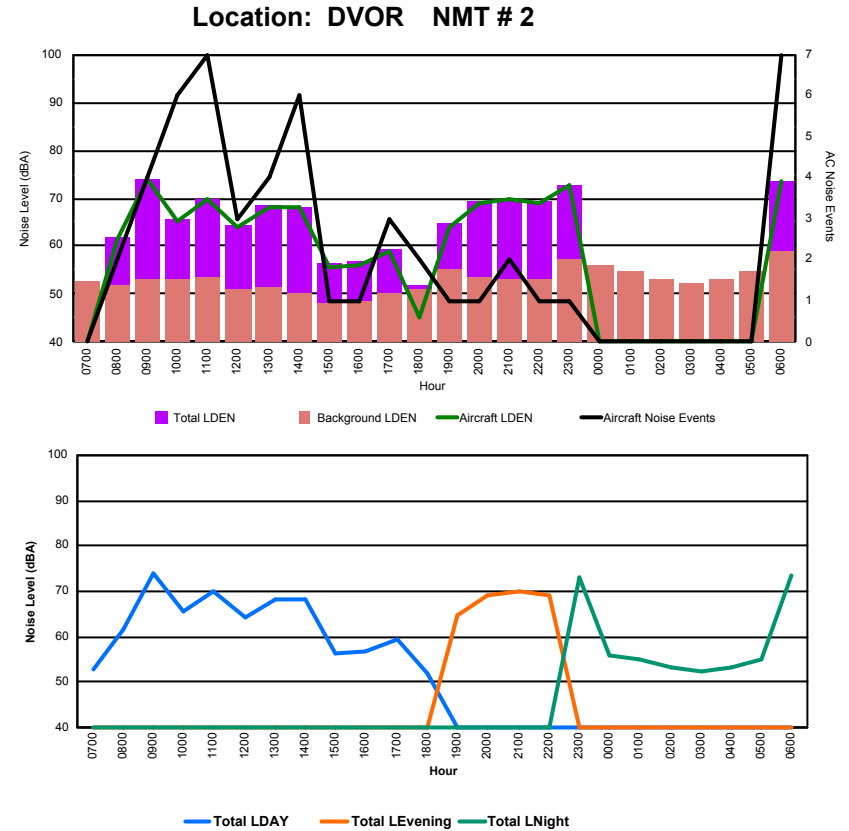

Luxembourg Airport Noise Distribution by Hour

Between 27/01/2024 00:00:00 and 27/01/2024 23:59:59 (Local Time)

Day	Aircraft Events	Total LDEN dB (A)	Aircraft LDEN dB(A)	Background LDEN dB(A)	Total LDay dB(A)	Total LEvening dB(A)	Total LNight dB (A)
27/01/24	7:00	-	52.8	-	52.9	52.8	-
27/01/24	8:00	2	61.8	61.3	51.8	61.8	-
27/01/24	9:00	4	73.8	73.8	53.3	73.8	-
27/01/24	10:00	6	65.6	65.3	53.3	65.6	-
27/01/24	11:00	7	69.8	69.6	53.5	69.8	-
27/01/24	12:00	3	64.2	63.9	50.9	64.2	-
27/01/24	13:00	4	68.4	68.3	51.5	68.4	-
27/01/24	14:00	6	68.1	68.1	50.1	68.1	-
27/01/24	15:00	1	56.4	55.7	48.1	56.4	-
27/01/24	16:00	1	56.7	56.0	48.7	56.7	-
27/01/24	17:00	3	59.4	58.8	50.4	59.4	-
27/01/24	18:00	2	51.9	45.3	50.9	51.9	-
27/01/24	19:00	1	64.6	64.1	55.4	-	64.6
27/01/24	20:00	1	69.2	69.0	53.7	-	69.2
27/01/24	21:00	2	70.0	69.9	53.2	-	70.0
27/01/24	22:00	1	69.2	69.1	53.0	-	69.2
27/01/24	23:00	1	72.9	72.7	57.4	-	72.9
28/01/24	0:00	-	56.0	-	56.0	-	56.0
28/01/24	1:00	-	54.8	-	54.8	-	54.8
28/01/24	2:00	-	53.2	-	53.2	-	53.2
28/01/24	3:00	-	52.4	-	52.4	-	52.4
28/01/24	4:00	-	53.2	-	53.2	-	53.2
28/01/24	5:00	-	54.8	-	54.8	-	54.8
28/01/24	6:00	7	73.7	73.6	58.8	-	73.7
	52	67.4	67.2	53.7	66.8	68.7	67.5