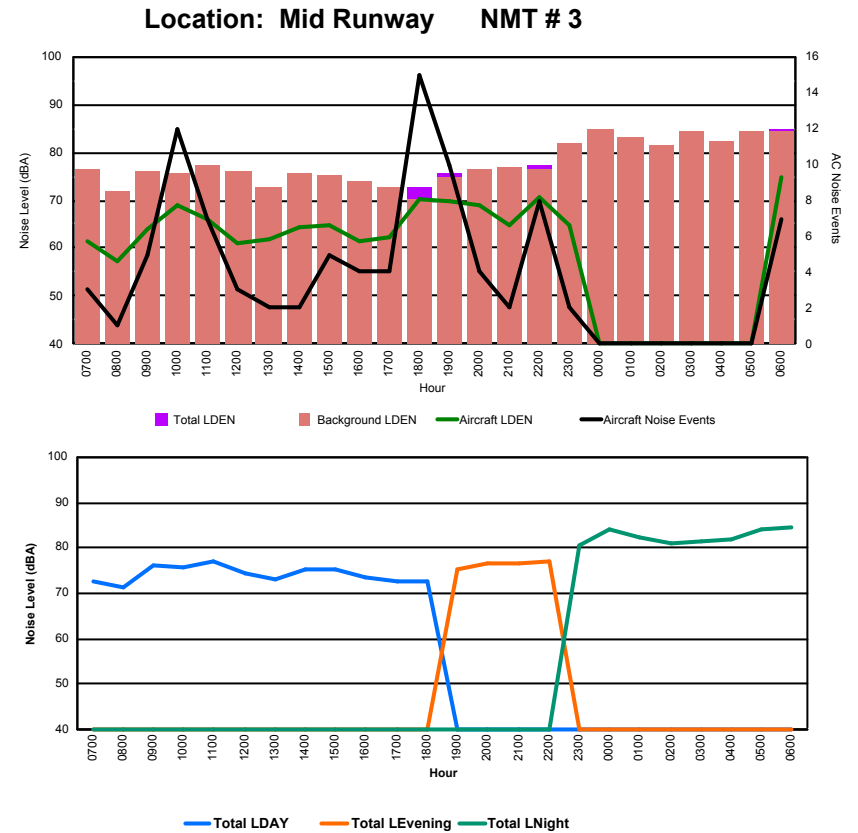

Luxembourg Airport Noise Distribution by Hour

Between 02/01/2024 00:00:00 and 02/01/2024 23:59:59 (Local Time)

Day	Aircraft Events	Total LDEN dB (A)	Aircraft LDEN dB(A)	Background LDEN dB(A)	Total LDay dB(A)	Total LEvening dB(A)	Total LNight dB (A)
02/01/24 7:00	3	72.7	61.6	76.3	72.7	-	-
02/01/24 8:00	1	71.5	57.4	71.8	71.5	-	-
02/01/24 9:00	5	76.1	64.1	76.2	76.1	-	-
02/01/24 10:00	12	75.8	68.9	75.5	75.8	-	-
02/01/24 11:00	7	77.1	66.2	77.3	77.1	-	-
02/01/24 12:00	3	74.6	61.2	76.1	74.6	-	-
02/01/24 13:00	2	72.9	61.7	72.9	72.9	-	-
02/01/24 14:00	2	75.4	64.2	75.5	75.4	-	-
02/01/24 15:00	5	75.2	64.9	75.2	75.2	-	-
02/01/24 16:00	4	73.6	61.6	74.0	73.6	-	-
02/01/24 17:00	4	72.7	62.3	72.8	72.7	-	-
02/01/24 18:00	15	72.7	70.4	70.4	72.7	-	-
02/01/24 19:00	10	75.5	69.7	75.0	-	75.5	-
02/01/24 20:00	4	76.6	68.9	76.3	-	76.6	-
02/01/24 21:00	2	76.6	64.7	76.8	-	76.6	-
02/01/24 22:00	8	77.1	70.6	76.4	-	77.1	-
02/01/24 23:00	2	80.5	64.8	81.8	-	-	80.5
03/01/24 0:00	-	84.0	-	84.6	-	-	84.0
03/01/24 1:00	-	82.5	-	83.0	-	-	82.5
03/01/24 2:00	-	81.1	-	81.6	-	-	81.1
03/01/24 3:00	-	81.3	-	84.2	-	-	81.3
03/01/24 4:00	-	81.7	-	82.1	-	-	81.7
03/01/24 5:00	-	84.2	-	84.5	-	-	84.2
03/01/24 6:00	7	84.7	74.8	84.2	-	-	84.7
	96	79.3	66.4	79.8	74.5	76.5	82.8