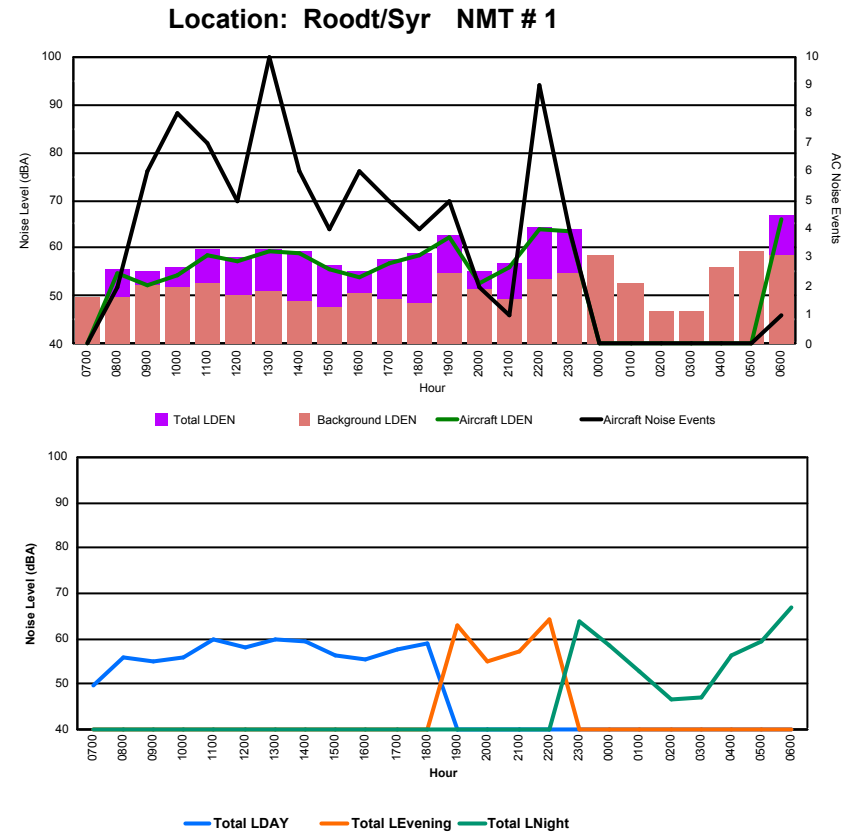

Luxembourg Airport Noise Distribution by Hour

Between 29/01/2024 00:00:00 and 29/01/2024 23:59:59 (Local Time)

Day	Aircraft Events	Total LDEN dB (A)	Aircraft LDEN dB(A)	Background LDEN dB(A)	Total LDay dB(A)	Total LEvening dB(A)	Total LNight dB (A)
29/01/24	7:00	-	49.5	-	49.6	49.5	-
29/01/24	8:00	2	55.8	54.6	49.6	55.8	-
29/01/24	9:00	6	55.1	52.2	52.2	55.1	-
29/01/24	10:00	8	56.1	54.3	51.7	56.1	-
29/01/24	11:00	7	59.7	58.7	52.7	59.7	-
29/01/24	12:00	5	58.1	57.3	50.0	58.1	-
29/01/24	13:00	10	59.9	59.3	51.0	59.9	-
29/01/24	14:00	6	59.4	59.0	48.9	59.4	-
29/01/24	15:00	4	56.3	55.7	47.5	56.3	-
29/01/24	16:00	6	55.4	53.8	50.5	55.4	-
29/01/24	17:00	5	57.5	56.9	49.3	57.5	-
29/01/24	18:00	4	58.9	58.5	48.6	58.9	-
29/01/24	19:00	5	62.8	62.1	54.9	-	62.8
29/01/24	20:00	2	55.0	52.5	51.5	-	55.0
29/01/24	21:00	1	57.0	56.2	49.4	-	57.0
29/01/24	22:00	9	64.3	63.9	53.7	-	64.3
29/01/24	23:00	4	64.0	63.5	54.8	-	64.0
30/01/24	0:00	-	58.6	-	58.7	-	58.6
30/01/24	1:00	-	52.6	-	52.6	-	52.6
30/01/24	2:00	-	46.7	-	46.7	-	46.7
30/01/24	3:00	-	46.9	-	46.9	-	46.9
30/01/24	4:00	-	56.2	-	56.2	-	56.2
30/01/24	5:00	-	59.3	-	59.4	-	59.3
30/01/24	6:00	1	66.9	66.2	58.6	-	66.9
	85	59.6	58.4	53.5	57.5	61.3	60.8