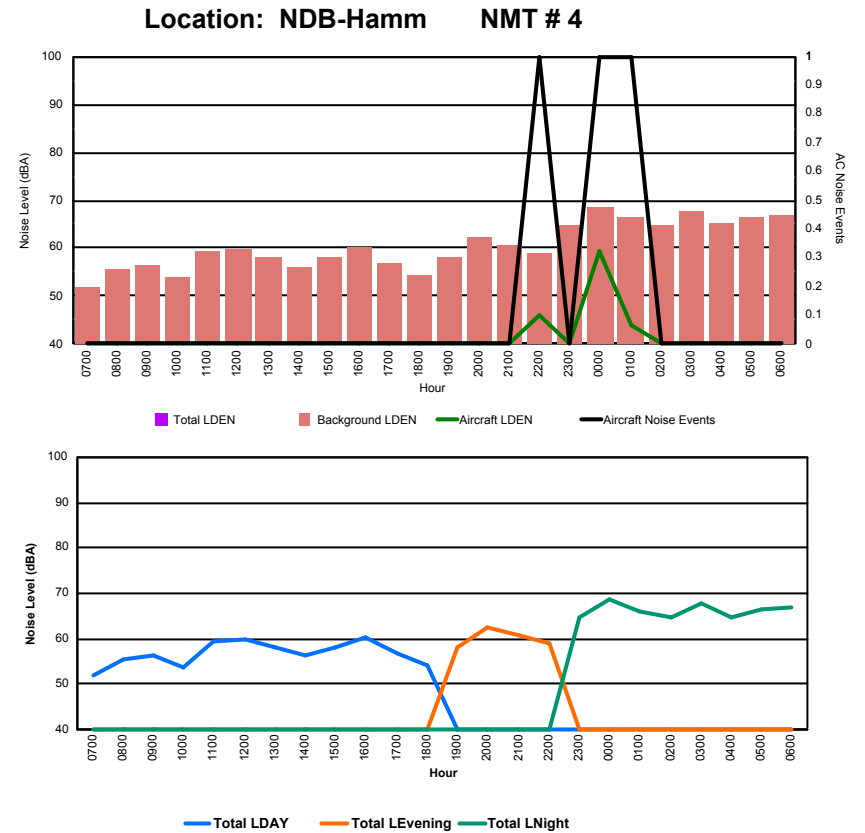

Luxembourg Airport Noise Distribution by Hour

Between 25/01/2024 00:00:00 and 25/01/2024 23:59:59 (Local Time)

Day	Aircraft Events	Total LDEN dB (A)	Aircraft LDEN dB(A)	Background LDEN dB(A)	Total LDay dB(A)	Total LEvening dB(A)	Total LNight dB (A)
25/01/24	7:00	-	51.9	-	51.9	-	-
25/01/24	8:00	-	55.5	-	55.5	-	-
25/01/24	9:00	-	56.4	-	56.4	-	-
25/01/24	10:00	-	53.8	-	53.8	-	-
25/01/24	11:00	-	59.3	-	59.3	-	-
25/01/24	12:00	-	59.7	-	59.7	-	-
25/01/24	13:00	-	58.1	-	58.1	-	-
25/01/24	14:00	-	56.2	-	56.2	-	-
25/01/24	15:00	-	58.2	-	58.2	-	-
25/01/24	16:00	-	60.4	-	60.4	-	-
25/01/24	17:00	-	56.8	-	56.8	-	-
25/01/24	18:00	-	54.3	-	54.3	-	-
25/01/24	19:00	-	58.2	-	58.2	58.2	-
25/01/24	20:00	-	62.3	-	62.3	62.3	-
25/01/24	21:00	-	60.7	-	60.7	60.7	-
25/01/24	22:00	1	59.1	46.1	58.9	59.1	-
25/01/24	23:00	-	64.8	-	64.8	-	64.8
26/01/24	0:00	1	68.6	59.4	68.6	-	68.6
26/01/24	1:00	1	66.1	43.9	66.5	-	66.1
26/01/24	2:00	-	64.5	-	64.7	-	64.5
26/01/24	3:00	-	67.8	-	67.9	-	67.8
26/01/24	4:00	-	64.9	-	65.0	-	64.9
26/01/24	5:00	-	66.5	-	66.5	-	66.5
26/01/24	6:00	-	66.7	-	66.8	-	66.7
	3	62.9	45.9	62.9	57.4	60.4	66.5