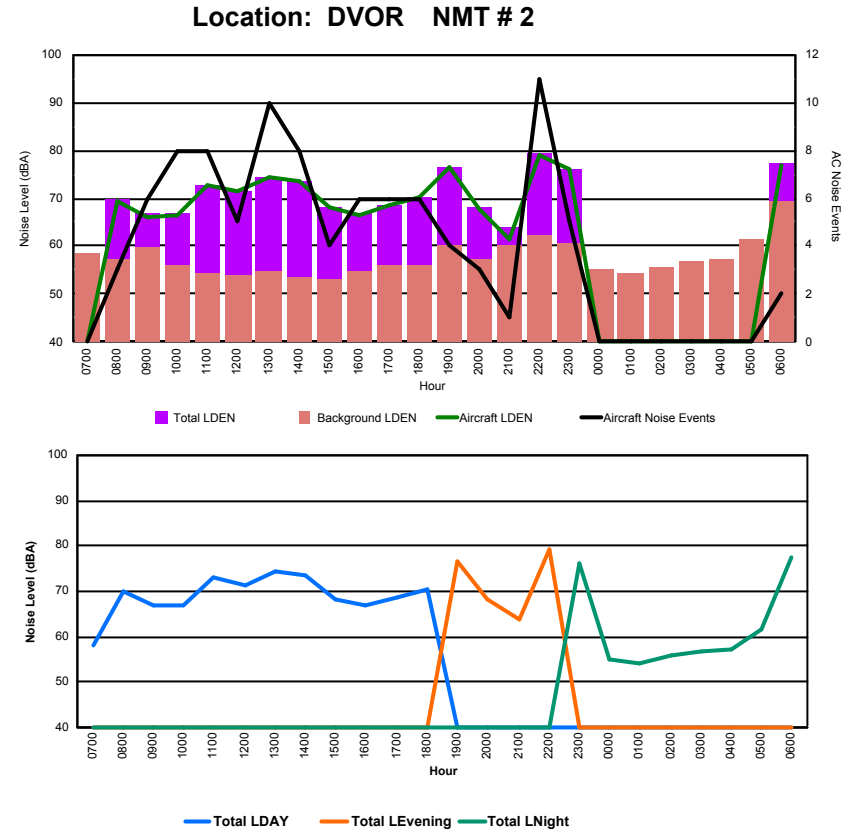

Luxembourg Airport Noise Distribution by Hour

Between 29/01/2024 00:00:00 and 29/01/2024 23:59:59 (Local Time)

Day	Aircraft Events	Total LDEN dB(A)	Aircraft LDEN dB(A)	Background LDEN dB(A)	Total LDay dB(A)	Total LEvening dB(A)	Total LNight dB(A)
29/01/24	7:00	-	58.1	-	58.6	58.1	-
29/01/24	8:00	3	69.8	69.5	57.3	69.8	-
29/01/24	9:00	6	66.9	66.0	59.7	66.9	-
29/01/24	10:00	8	66.9	66.6	56.2	66.9	-
29/01/24	11:00	8	72.9	72.9	54.5	72.9	-
29/01/24	12:00	5	71.3	71.3	53.9	71.3	-
29/01/24	13:00	10	74.3	74.3	54.9	74.3	-
29/01/24	14:00	8	73.5	73.5	53.4	73.5	-
29/01/24	15:00	4	68.3	68.2	53.1	68.3	-
29/01/24	16:00	6	66.8	66.5	54.7	66.8	-
29/01/24	17:00	6	68.6	68.4	56.0	68.6	-
29/01/24	18:00	6	70.3	70.2	56.0	70.3	-
29/01/24	19:00	4	76.6	76.5	60.4	-	76.6
29/01/24	20:00	3	68.1	67.7	57.1	-	68.1
29/01/24	21:00	1	63.8	61.4	60.1	-	63.8
29/01/24	22:00	11	79.2	79.1	62.1	-	79.2
29/01/24	23:00	5	76.0	75.9	60.8	-	76.0
30/01/24	0:00	-	55.1	-	55.1	-	55.1
30/01/24	1:00	-	54.2	-	54.2	-	54.2
30/01/24	2:00	-	55.7	-	55.7	-	55.7
30/01/24	3:00	-	56.7	-	56.7	-	56.7
30/01/24	4:00	-	57.1	-	57.1	-	57.1
30/01/24	5:00	-	61.6	-	61.6	-	61.6
30/01/24	6:00	2	77.3	76.7	69.2	-	77.3
	96	71.8	71.6	59.6	70.4	75.4	70.8