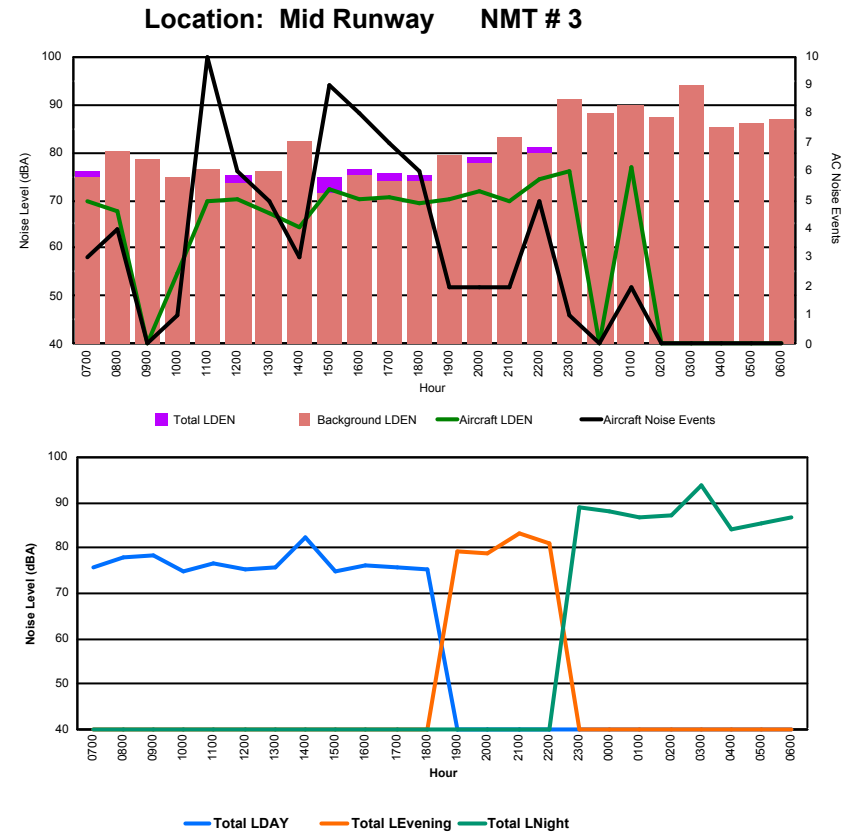

Luxembourg Airport Noise Distribution by Hour

Between 18/01/2024 00:00:00 and 18/01/2024 23:59:59 (Local Time)

Day	Aircraft Events	Total LDEN dB (A)	Aircraft LDEN dB(A)	Background LDEN dB(A)	Total LDay dB(A)	Total LEvening dB(A)	Total LNight dB (A)
18/01/24 7:00	3	75.9	70.0	74.8	75.9	-	-
18/01/24 8:00	4	78.0	67.8	80.1	78.0	-	-
18/01/24 9:00	-	78.2	-	78.5	78.2	-	-
18/01/24 10:00	1	74.8	54.9	74.8	74.8	-	-
18/01/24 11:00	10	76.6	69.6	76.4	76.6	-	-
18/01/24 12:00	6	75.3	70.3	73.6	75.3	-	-
18/01/24 13:00	5	75.8	67.3	76.0	75.8	-	-
18/01/24 14:00	3	82.5	64.2	82.5	82.5	-	-
18/01/24 15:00	9	74.7	72.1	71.5	74.7	-	-
18/01/24 16:00	8	76.3	70.3	75.4	76.3	-	-
18/01/24 17:00	7	75.6	70.8	74.0	75.6	-	-
18/01/24 18:00	6	75.1	69.2	73.9	75.1	-	-
18/01/24 19:00	2	79.3	70.2	79.3	-	79.3	-
18/01/24 20:00	2	78.8	71.7	77.9	-	78.8	-
18/01/24 21:00	2	83.3	69.9	83.3	-	83.3	-
18/01/24 22:00	5	80.9	74.5	79.9	-	80.9	-
18/01/24 23:00	1	89.0	76.1	90.9	-	-	89.0
19/01/24 0:00	-	88.2	-	88.3	-	-	88.2
19/01/24 1:00	2	86.6	76.7	89.9	-	-	86.6
19/01/24 2:00	-	87.3	-	87.4	-	-	87.3
19/01/24 3:00	-	93.8	-	94.1	-	-	93.8
19/01/24 4:00	-	84.3	-	85.3	-	-	84.3
19/01/24 5:00	-	85.6	-	85.9	-	-	85.6
19/01/24 6:00	-	86.8	-	86.9	-	-	86.8
	76	84.7	70.0	85.4	77.2	80.9	88.7