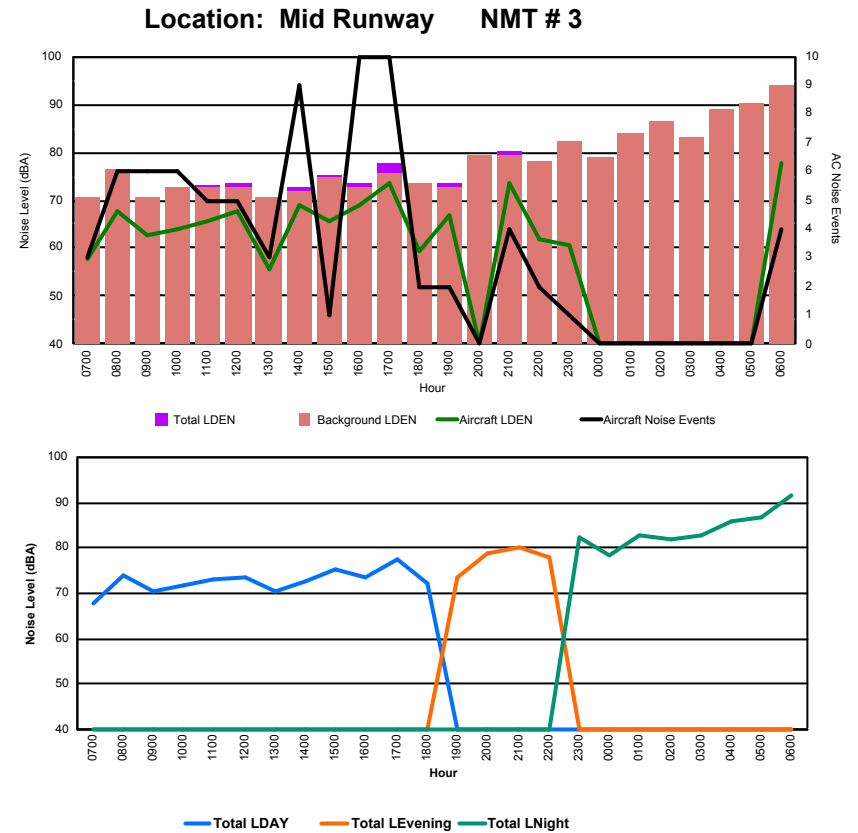

Location: DVOR NMT # 2

Luxembourg Airport Noise Distribution by Hour

Between 08/01/2024 00:00:00 and 08/01/2024 23:59:59 (Local Time)

Day	Aircraft Events	Total LDEN dB (A)	Aircraft LDEN dB(A)	Background LDEN dB(A)	Total LDay dB(A)	Total LEvening dB(A)	Total LNight dB (A)
08/01/24 7:00	3	67.9	57.6	70.7	67.9	-	-
08/01/24 8:00	6	73.8	67.9	76.3	73.8	-	-
08/01/24 9:00	6	70.6	62.7	70.8	70.6	-	-
08/01/24 10:00	6	71.8	63.8	72.9	71.8	-	-
08/01/24 11:00	5	73.2	65.6	72.8	73.2	-	-
08/01/24 12:00	5	73.5	67.9	72.8	73.5	-	-
08/01/24 13:00	3	70.6	55.8	70.7	70.6	-	-
08/01/24 14:00	9	72.8	69.1	71.8	72.8	-	-
08/01/24 15:00	1	75.3	65.7	74.9	75.3	-	-
08/01/24 16:00	10	73.6	68.8	72.6	73.6	-	-
08/01/24 17:00	10	77.6	73.7	75.6	77.6	-	-
08/01/24 18:00	2	72.0	59.5	73.6	72.0	-	-
08/01/24 19:00	2	73.7	66.9	72.9	-	73.7	-
08/01/24 20:00	-	78.8	-	79.4	-	78.8	-
08/01/24 21:00	4	80.1	73.4	79.3	-	80.1	-
08/01/24 22:00	2	77.9	61.7	78.1	-	77.9	-
08/01/24 23:00	1	82.5	60.8	82.2	-	-	82.5
09/01/24 0:00	-	78.3	-	79.1	-	-	78.3
09/01/24 1:00	-	82.7	-	84.0	-	-	82.7
09/01/24 2:00	-	81.7	-	86.3	-	-	81.7
09/01/24 3:00	-	82.9	-	83.0	-	-	82.9
09/01/24 4:00	-	86.1	-	89.0	-	-	86.1
09/01/24 5:00	-	86.7	-	90.4	-	-	86.7
09/01/24 6:00	4	91.6	77.9	94.1	-	-	91.6
	79	81.8	68.1	84.1	73.4	78.2	85.9