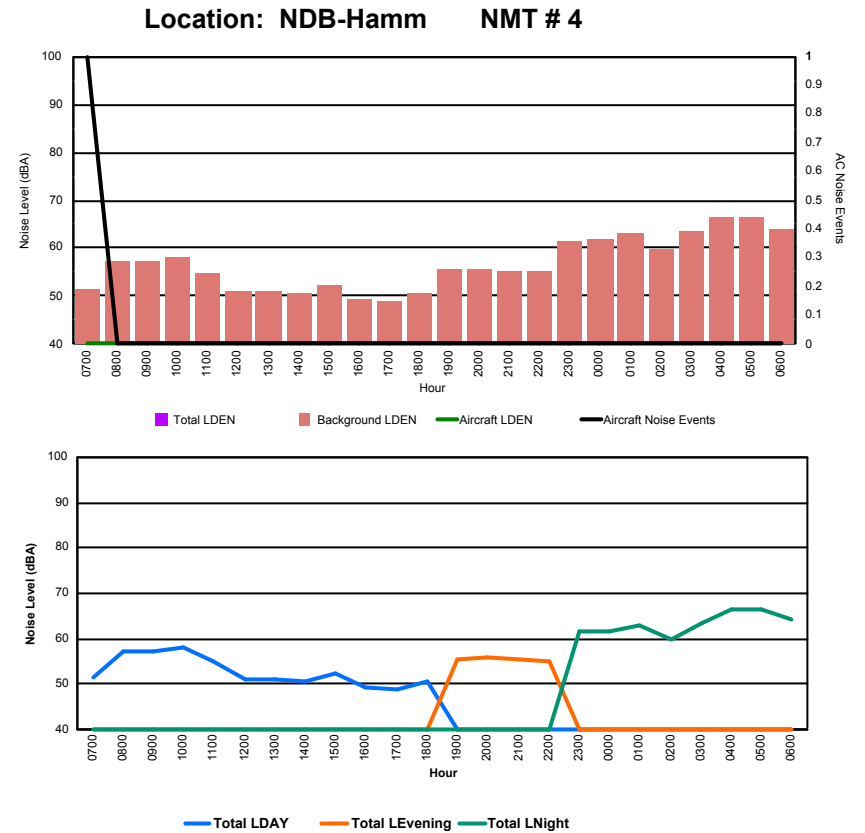

Luxembourg Airport Noise Distribution by Hour

Between 12/01/2024 00:00:00 and 12/01/2024 23:59:59 (Local Time)

Day	Aircraft Events	Total LDEN dB (A)	Aircraft LDEN dB(A)	Background LDEN dB(A)	Total LDay dB(A)	Total LEvening dB(A)	Total LNight dB (A)
12/01/24 7:00	1	51.4	34.1	51.3	51.4	-	-
12/01/24 8:00	-	57.1	-	57.2	57.1	-	-
12/01/24 9:00	-	57.1	-	57.1	57.1	-	-
12/01/24 10:00	-	58.3	-	58.3	58.3	-	-
12/01/24 11:00	-	54.8	-	54.8	54.8	-	-
12/01/24 12:00	-	51.1	-	51.1	51.1	-	-
12/01/24 13:00	-	50.9	-	50.9	50.9	-	-
12/01/24 14:00	-	50.5	-	50.5	50.5	-	-
12/01/24 15:00	-	52.3	-	52.3	52.3	-	-
12/01/24 16:00	-	49.2	-	49.2	49.2	-	-
12/01/24 17:00	-	48.9	-	48.9	48.9	-	-
12/01/24 18:00	-	50.7	-	50.7	50.7	-	-
12/01/24 19:00	-	55.5	-	55.5	-	55.5	-
12/01/24 20:00	-	55.7	-	55.7	-	55.7	-
12/01/24 21:00	-	55.3	-	55.3	-	55.3	-
12/01/24 22:00	-	55.0	-	55.0	-	55.0	-
12/01/24 23:00	-	61.6	-	61.6	-	-	61.6
13/01/24 0:00	-	61.8	-	61.8	-	-	61.8
13/01/24 1:00	-	63.0	-	63.1	-	-	63.0
13/01/24 2:00	-	59.8	-	59.8	-	-	59.8
13/01/24 3:00	-	63.4	-	63.4	-	-	63.4
13/01/24 4:00	-	66.4	-	66.4	-	-	66.4
13/01/24 5:00	-	66.4	-	66.5	-	-	66.4
13/01/24 6:00	-	64.1	-	64.1	-	-	64.1
	1	60.0	20.3	60.0	53.9	55.4	63.8