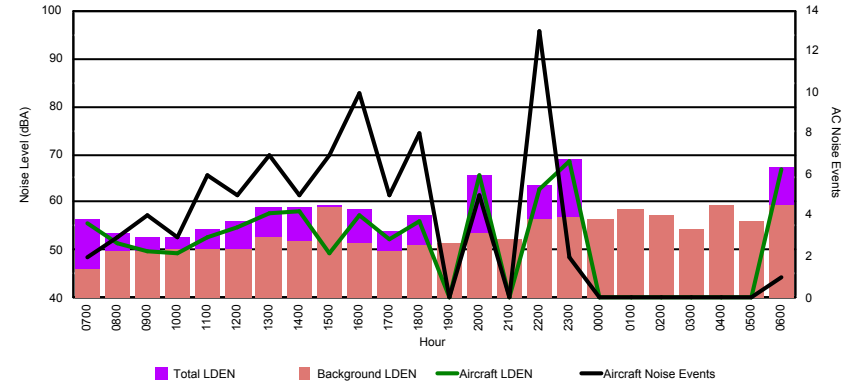

Luxembourg Airport Noise Distribution by Hour

Between 31/01/2024 00:00:00 and 31/01/2024 23:59:59 (Local Time)

Day	Aircraft Events	Total LDEN dB (A)	Aircraft LDEN dB(A)	Background LDEN dB(A)	Total LDay dB(A)	Total LEvening dB(A)	Total LNight dB (A)
31/01/24 7:00	2	56.3	55.8	46.0	56.3	-	-
31/01/24 8:00	3	53.7	51.6	49.7	53.7	-	-
31/01/24 9:00	4	52.5	49.7	49.6	52.5	-	-
31/01/24 10:00	3	52.6	49.3	50.0	52.6	-	-
31/01/24 11:00	6	54.5	52.6	50.2	54.5	-	-
31/01/24 12:00	5	55.9	54.7	50.0	55.9	-	-
31/01/24 13:00	7	59.0	57.8	52.9	59.0	-	-
31/01/24 14:00	5	59.0	58.0	52.0	59.0	-	-
31/01/24 15:00	7	59.3	49.3	58.9	59.3	-	-
31/01/24 16:00	10	58.4	57.4	51.6	58.4	-	-
31/01/24 17:00	5	54.0	52.1	49.8	54.0	-	-
31/01/24 18:00	8	57.1	56.0	50.9	57.1	-	-
31/01/24 19:00	-	51.4	-	51.4	-	51.4	-
31/01/24 20:00	5	65.8	65.5	53.4	-	65.8	-
31/01/24 21:00	-	52.3	-	52.3	-	52.3	-
31/01/24 22:00	13	63.5	62.6	56.6	-	63.5	-
31/01/24 23:00	2	69.0	68.7	57.0	-	-	69.0
01/02/24 0:00	-	56.3	-	56.3	-	-	56.3
01/02/24 1:00	-	58.3	-	58.4	-	-	58.3
01/02/24 2:00	-	57.2	-	57.2	-	-	57.2
01/02/24 3:00	-	54.5	-	54.5	-	-	54.5
01/02/24 4:00	-	59.1	-	59.2	-	-	59.1
01/02/24 5:00	-	56.1	-	56.1	-	-	56.1
01/02/24 6:00	1	67.4	66.7	59.4	-	-	67.4
	86	60.7	59.4	55.0	56.7	62.0	63.2

Location: Roodt/Syr NMT # 1