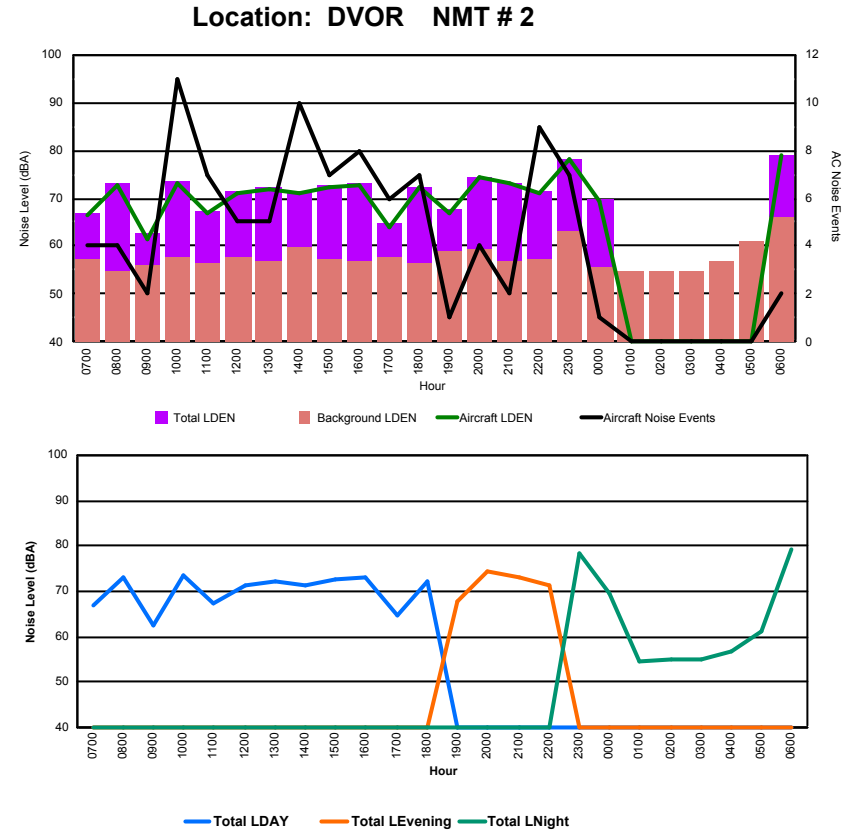

Luxembourg Airport Noise Distribution by Hour

Between 15/01/2024 00:00:00 and 15/01/2024 23:59:59 (Local Time)

Day	Aircraft Events	Total LDEN dB (A)	Aircraft LDEN dB(A)	Background LDEN dB(A)	Total LDay dB(A)	Total LEvening dB(A)	Total LNight dB (A)	
15/01/24	7:00	4	67.0	66.5	57.2	67.0	-	-
15/01/24	8:00	4	73.0	72.9	54.9	73.0	-	-
15/01/24	9:00	2	62.6	61.5	56.1	62.6	-	-
15/01/24	10:00	11	73.4	73.3	57.6	73.4	-	-
15/01/24	11:00	7	67.3	67.0	56.6	67.3	-	-
15/01/24	12:00	5	71.3	71.1	57.7	71.3	-	-
15/01/24	13:00	5	72.1	72.0	56.7	72.1	-	-
15/01/24	14:00	10	71.4	71.1	59.7	71.4	-	-
15/01/24	15:00	7	72.6	72.5	57.2	72.6	-	-
15/01/24	16:00	8	73.0	72.9	56.7	73.0	-	-
15/01/24	17:00	6	64.9	64.0	57.8	64.9	-	-
15/01/24	18:00	7	72.3	72.2	56.4	72.3	-	-
15/01/24	19:00	1	67.6	67.0	58.8	-	67.6	-
15/01/24	20:00	4	74.5	74.3	59.4	-	74.5	-
15/01/24	21:00	2	73.2	73.1	56.7	-	73.2	-
15/01/24	22:00	9	71.3	71.1	57.3	-	71.3	-
15/01/24	23:00	7	78.2	78.1	63.2	-	-	78.2
16/01/24	0:00	1	69.6	69.4	55.7	-	-	69.6
16/01/24	1:00	-	54.7	-	54.7	-	-	54.7
16/01/24	2:00	-	54.8	-	54.8	-	-	54.8
16/01/24	3:00	-	54.8	-	54.8	-	-	54.8
16/01/24	4:00	-	56.9	-	56.9	-	-	56.9
16/01/24	5:00	-	61.1	-	61.1	-	-	61.1
16/01/24	6:00	2	79.1	78.9	66.0	-	-	79.1
	102	72.0	71.8	58.8	71.1	72.3	73.0