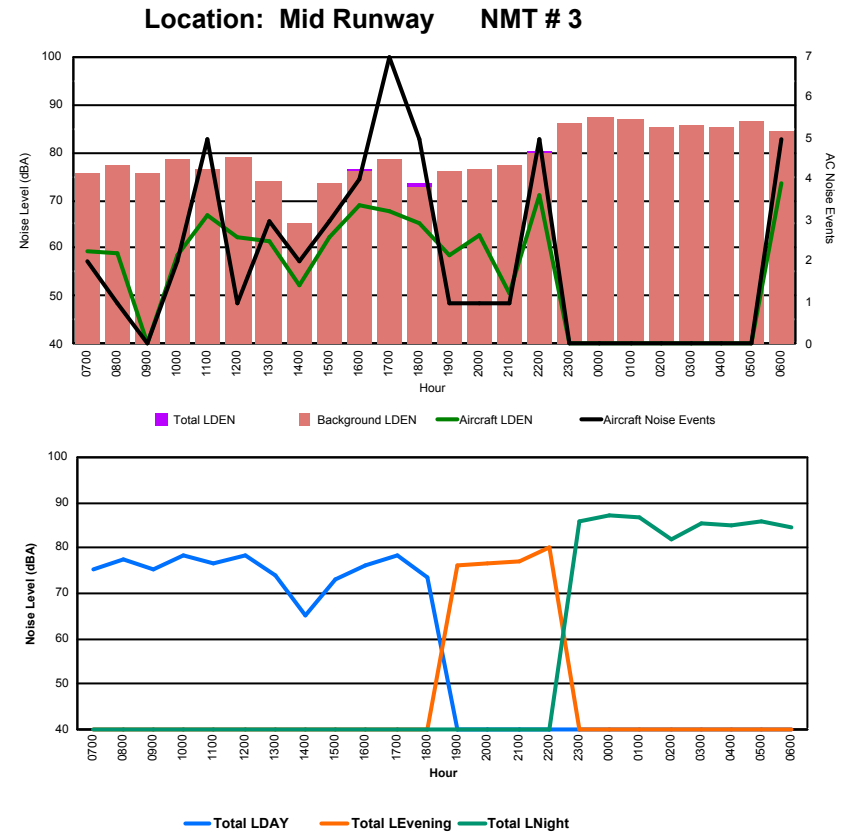

Luxembourg Airport Noise Distribution by Hour

Between 23/01/2024 00:00:00 and 23/01/2024 23:59:59 (Local Time)

Day	Aircraft Events	Total LDEN dB (A)	Aircraft LDEN dB(A)	Background LDEN dB(A)	Total LDay dB(A)	Total LEvening dB(A)	Total LNight dB (A)	
23/01/24	7:00	2	75.3	59.5	75.6	75.3	-	-
23/01/24	8:00	1	77.5	58.9	77.5	77.5	-	-
23/01/24	9:00	-	75.5	-	75.6	75.5	-	-
23/01/24	10:00	2	78.6	58.7	78.7	78.6	-	-
23/01/24	11:00	5	76.6	66.8	76.3	76.6	-	-
23/01/24	12:00	1	78.5	62.4	78.8	78.5	-	-
23/01/24	13:00	3	74.0	61.6	73.8	74.0	-	-
23/01/24	14:00	2	65.2	52.2	65.4	65.2	-	-
23/01/24	15:00	3	73.2	62.4	73.4	73.2	-	-
23/01/24	16:00	4	76.4	69.0	76.1	76.4	-	-
23/01/24	17:00	7	78.5	67.8	78.7	78.5	-	-
23/01/24	18:00	5	73.5	65.3	72.8	73.5	-	-
23/01/24	19:00	1	76.1	58.6	76.2	-	76.1	-
23/01/24	20:00	1	76.6	62.8	76.6	-	76.6	-
23/01/24	21:00	1	77.2	50.5	77.3	-	77.2	-
23/01/24	22:00	5	80.1	71.0	79.9	-	80.1	-
23/01/24	23:00	-	85.8	-	85.9	-	-	85.8
24/01/24	0:00	-	87.2	-	87.3	-	-	87.2
24/01/24	1:00	-	86.7	-	86.9	-	-	86.7
24/01/24	2:00	-	82.0	-	85.4	-	-	82.0
24/01/24	3:00	-	85.4	-	85.8	-	-	85.4
24/01/24	4:00	-	85.0	-	85.1	-	-	85.0
24/01/24	5:00	-	86.0	-	86.3	-	-	86.0
24/01/24	6:00	5	84.5	73.6	84.2	-	-	84.5
	48	81.8	64.5	82.1	76.2	77.8	85.6