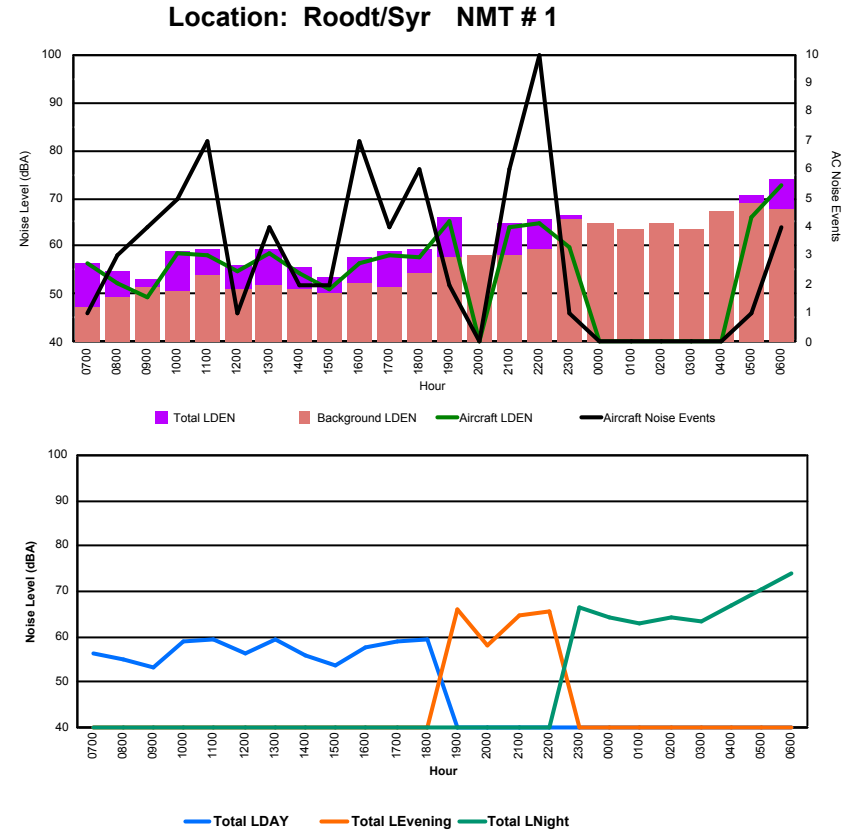

Luxembourg Airport Noise Distribution by Hour

Between 23/01/2024 00:00:00 and 23/01/2024 23:59:59 (Local Time)

Day	Aircraft Events	Total LDEN dB(A)	Aircraft LDEN dB(A)	Background LDEN dB(A)	Total LDay dB(A)	Total LEvening dB(A)	Total LNight dB(A)	
23/01/24	7:00	1	56.4	56.3	47.3	56.4	-	-
23/01/24	8:00	3	54.8	52.4	49.4	54.8	-	-
23/01/24	9:00	4	53.3	49.2	51.3	53.3	-	-
23/01/24	10:00	5	59.1	58.4	50.5	59.1	-	-
23/01/24	11:00	7	59.5	58.2	54.0	59.5	-	-
23/01/24	12:00	1	56.2	54.7	50.9	56.2	-	-
23/01/24	13:00	4	59.3	58.6	51.8	59.3	-	-
23/01/24	14:00	2	55.8	54.2	51.0	55.8	-	-
23/01/24	15:00	2	53.6	51.1	50.2	53.6	-	-
23/01/24	16:00	7	57.7	56.4	52.2	57.7	-	-
23/01/24	17:00	4	59.0	58.2	51.3	59.0	-	-
23/01/24	18:00	6	59.2	57.6	54.5	59.2	-	-
23/01/24	19:00	2	65.9	65.1	57.9	-	65.9	-
23/01/24	20:00	-	58.3	-	58.3	-	58.3	-
23/01/24	21:00	6	64.8	63.8	58.2	-	64.8	-
23/01/24	22:00	10	65.7	64.7	59.4	-	65.7	-
23/01/24	23:00	1	66.6	59.7	65.6	-	-	66.6
24/01/24	0:00	-	64.2	-	64.9	-	-	64.2
24/01/24	1:00	-	63.1	-	63.6	-	-	63.1
24/01/24	2:00	-	64.2	-	64.9	-	-	64.2
24/01/24	3:00	-	63.3	-	63.4	-	-	63.3
24/01/24	4:00	-	67.0	-	67.3	-	-	67.0
24/01/24	5:00	1	70.5	66.0	68.9	-	-	70.5
24/01/24	6:00	4	73.9	72.9	67.6	-	-	73.9
		70	64.8	62.0	62.0	57.5	64.5	68.4