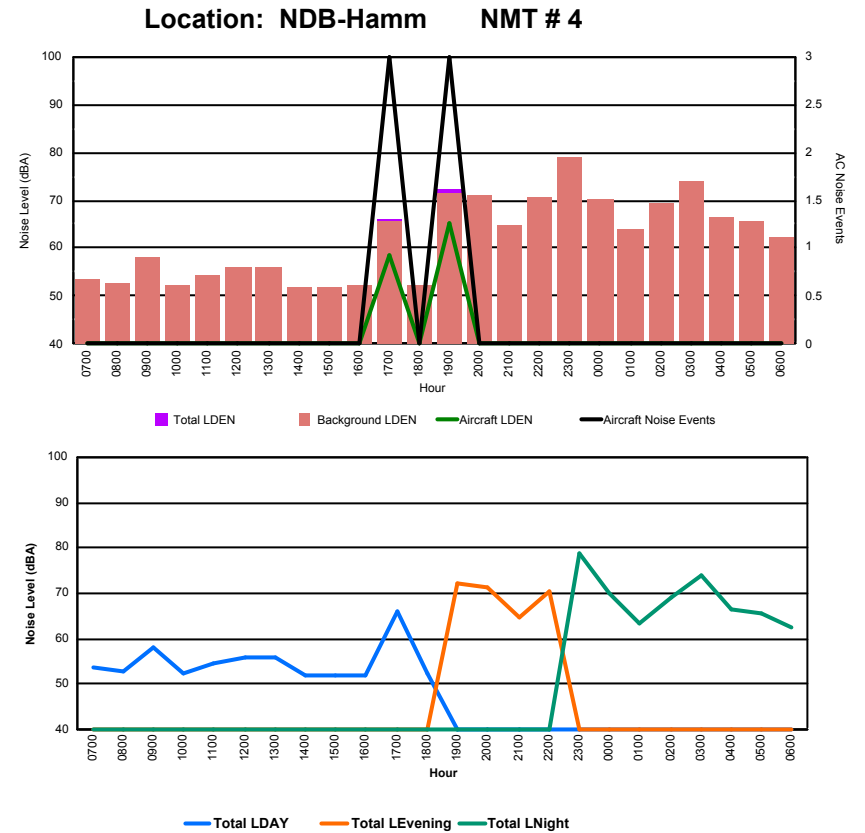

Luxembourg Airport Noise Distribution by Hour

Between 21/01/2024 00:00:00 and 21/01/2024 23:59:59 (Local Time)

Day	Aircraft Events	Total LDEN dB (A)	Aircraft LDEN dB(A)	Background LDEN dB(A)	Total LDay dB(A)	Total LEvening dB(A)	Total LNight dB (A)
21/01/24	7:00	-	53.6	-	53.6	-	-
21/01/24	8:00	-	52.7	-	52.7	-	-
21/01/24	9:00	-	58.1	-	58.1	-	-
21/01/24	10:00	-	52.2	-	52.2	-	-
21/01/24	11:00	-	54.5	-	54.5	-	-
21/01/24	12:00	-	56.1	-	56.1	-	-
21/01/24	13:00	-	55.9	-	55.9	-	-
21/01/24	14:00	-	51.9	-	51.9	-	-
21/01/24	15:00	-	51.7	-	51.7	-	-
21/01/24	16:00	-	52.1	-	52.1	-	-
21/01/24	17:00	3	66.1	58.4	65.5	66.1	-
21/01/24	18:00	-	52.2	-	52.2	-	-
21/01/24	19:00	3	72.2	65.3	71.3	-	72.2
21/01/24	20:00	-	71.2	-	71.2	-	71.2
21/01/24	21:00	-	64.7	-	64.7	-	64.7
21/01/24	22:00	-	70.4	-	70.5	-	70.4
21/01/24	23:00	-	78.8	-	78.9	-	78.8
22/01/24	0:00	-	70.1	-	70.3	-	70.1
22/01/24	1:00	-	63.6	-	63.9	-	63.6
22/01/24	2:00	-	69.1	-	69.2	-	69.1
22/01/24	3:00	-	74.0	-	74.1	-	74.0
22/01/24	4:00	-	66.3	-	66.3	-	66.3
22/01/24	5:00	-	65.6	-	65.8	-	65.6
22/01/24	6:00	-	62.5	-	62.5	-	62.5
	6	68.8	52.3	68.8	57.7	70.4	72.2