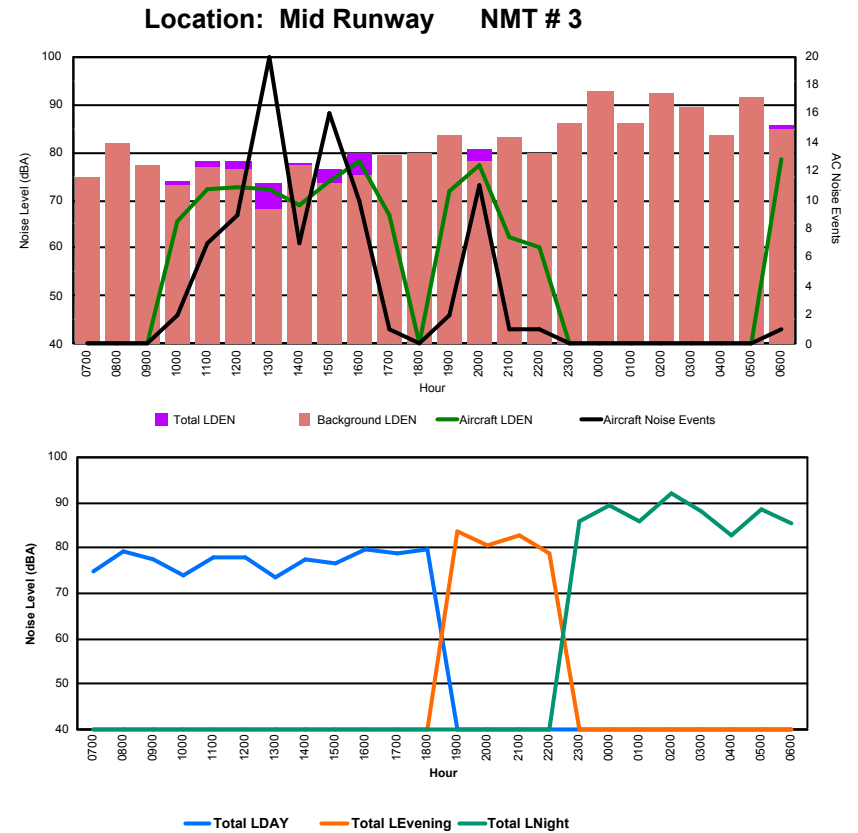

Luxembourg Airport Noise Distribution by Hour

Between 27/01/2024 00:00:00 and 27/01/2024 23:59:59 (Local Time)

Day	Aircraft Events	Total LDEN dB (A)	Aircraft LDEN dB(A)	Background LDEN dB(A)	Total LDay dB(A)	Total LEvening dB(A)	Total LNight dB (A)
27/01/24	7:00	-	74.8	-	74.9	74.8	-
27/01/24	8:00	-	79.3	-	82.0	79.3	-
27/01/24	9:00	-	77.3	-	77.4	77.3	-
27/01/24	10:00	2	73.8	65.7	73.2	73.8	-
27/01/24	11:00	7	78.0	72.4	77.0	78.0	-
27/01/24	12:00	9	78.0	72.9	76.6	78.0	-
27/01/24	13:00	20	73.5	72.2	68.1	73.5	-
27/01/24	14:00	7	77.7	68.8	77.3	77.7	-
27/01/24	15:00	16	76.6	74.0	73.5	76.6	-
27/01/24	16:00	10	79.8	78.1	75.1	79.8	-
27/01/24	17:00	1	78.9	66.9	79.2	78.9	-
27/01/24	18:00	-	79.9	-	80.0	79.9	-
27/01/24	19:00	2	83.7	71.7	83.7	-	83.7
27/01/24	20:00	11	80.5	77.3	78.0	-	80.5
27/01/24	21:00	1	83.0	62.4	83.1	-	83.0
27/01/24	22:00	1	79.0	60.2	79.6	-	79.0
27/01/24	23:00	-	86.1	-	86.2	-	86.1
28/01/24	0:00	-	89.6	-	92.9	-	89.6
28/01/24	1:00	-	85.7	-	86.0	-	85.7
28/01/24	2:00	-	92.2	-	92.4	-	92.2
28/01/24	3:00	-	87.9	-	89.3	-	87.9
28/01/24	4:00	-	83.0	-	83.4	-	83.0
28/01/24	5:00	-	88.4	-	91.6	-	88.4
28/01/24	6:00	1	85.5	78.5	84.6	-	85.5
	88	84.4	71.0	85.5	77.8	81.9	88.1