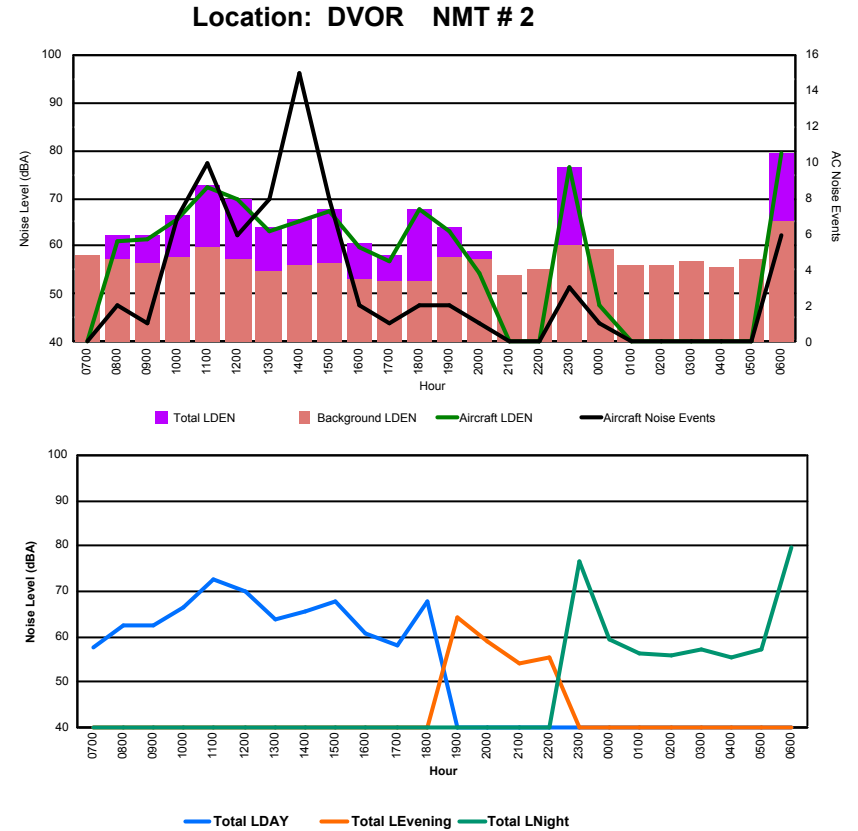

Luxembourg Airport Noise Distribution by Hour

Between 20/01/2024 00:00:00 and 20/01/2024 23:59:59 (Local Time)

Day	Aircraft Events	Total LDEN dB(A)	Aircraft LDEN dB(A)	Background LDEN dB(A)	Total LDay dB(A)	Total LEvening dB(A)	Total LNight dB(A)
20/01/24	7:00	-	57.6	-	58.0	57.6	-
20/01/24	8:00	2	62.4	61.1	57.1	62.4	-
20/01/24	9:00	1	62.5	61.4	56.4	62.5	-
20/01/24	10:00	7	66.4	65.8	57.7	66.4	-
20/01/24	11:00	10	72.7	72.5	59.7	72.7	-
20/01/24	12:00	6	69.9	69.7	57.3	69.9	-
20/01/24	13:00	8	63.9	63.3	54.6	63.9	-
20/01/24	14:00	15	65.8	65.3	56.1	65.8	-
20/01/24	15:00	8	67.7	67.4	56.4	67.7	-
20/01/24	16:00	2	60.8	59.9	53.3	60.8	-
20/01/24	17:00	1	58.2	56.8	52.5	58.2	-
20/01/24	18:00	2	67.9	67.7	52.8	67.9	-
20/01/24	19:00	2	64.1	63.0	57.9	-	64.1
20/01/24	20:00	1	58.9	54.4	57.1	-	58.9
20/01/24	21:00	-	54.1	-	54.1	-	54.1
20/01/24	22:00	-	55.3	-	55.3	-	55.3
20/01/24	23:00	3	76.6	76.5	60.2	-	76.6
21/01/24	0:00	1	59.4	47.6	59.3	-	59.4
21/01/24	1:00	-	56.2	-	56.2	-	56.2
21/01/24	2:00	-	56.1	-	56.1	-	56.1
21/01/24	3:00	-	57.0	-	57.0	-	57.0
21/01/24	4:00	-	55.5	-	55.5	-	55.5
21/01/24	5:00	-	57.4	-	57.4	-	57.4
21/01/24	6:00	6	79.5	79.4	65.3	-	79.5
	75	69.2	68.9	57.8	66.8	59.9	72.4