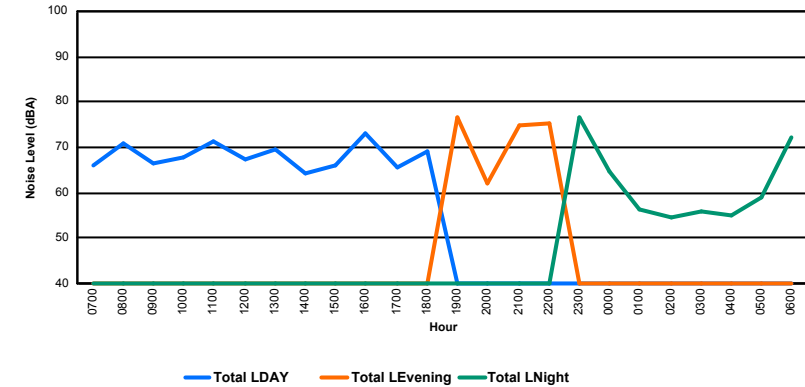

Luxembourg Airport Noise Distribution by Hour

Between 19/01/2024 00:00:00 and 19/01/2024 23:59:59 (Local Time)

Day	Aircraft Events	Total LDEN dB (A)	Aircraft LDEN dB(A)	Background LDEN dB(A)	Total LDay dB(A)	Total LEvening dB(A)	Total LNight dB (A)
19/01/24 7:00	4	65.9	65.5	56.3	65.9	-	-
19/01/24 8:00	5	70.8	70.7	56.2	70.8	-	-
19/01/24 9:00	2	66.6	66.3	55.3	66.6	-	-
19/01/24 10:00	11	67.7	67.5	55.2	67.7	-	-
19/01/24 11:00	4	71.4	71.3	56.6	71.4	-	-
19/01/24 12:00	4	67.2	66.9	54.7	67.2	-	-
19/01/24 13:00	5	69.6	69.5	55.8	69.6	-	-
19/01/24 14:00	11	64.2	63.7	54.2	64.2	-	-
19/01/24 15:00	11	66.2	65.9	54.9	66.2	-	-
19/01/24 16:00	8	73.2	73.2	56.9	73.2	-	-
19/01/24 17:00	7	65.7	65.2	56.3	65.7	-	-
19/01/24 18:00	5	69.3	69.2	55.7	69.3	-	-
19/01/24 19:00	6	76.5	76.4	58.5	-	76.5	-
19/01/24 20:00	1	62.0	59.8	57.9	-	62.0	-
19/01/24 21:00	7	75.0	74.9	60.4	-	75.0	-
19/01/24 22:00	11	75.1	74.9	61.5	-	75.1	-
19/01/24 23:00	5	76.8	76.7	60.9	-	-	76.8
20/01/24 0:00	-	64.7	-	65.0	-	-	64.7
20/01/24 1:00	-	56.2	-	56.2	-	-	56.2
20/01/24 2:00	-	54.7	-	54.7	-	-	54.7
20/01/24 3:00	-	55.8	-	55.8	-	-	55.8
20/01/24 4:00	-	54.9	-	54.9	-	-	54.9
20/01/24 5:00	-	58.9	-	58.9	-	-	58.9
20/01/24 6:00	2	72.4	64.0	71.9	-	-	72.4
	109	70.6	70.1	61.0	69.0	74.4	69.4

Location: DVOR NMT # 2