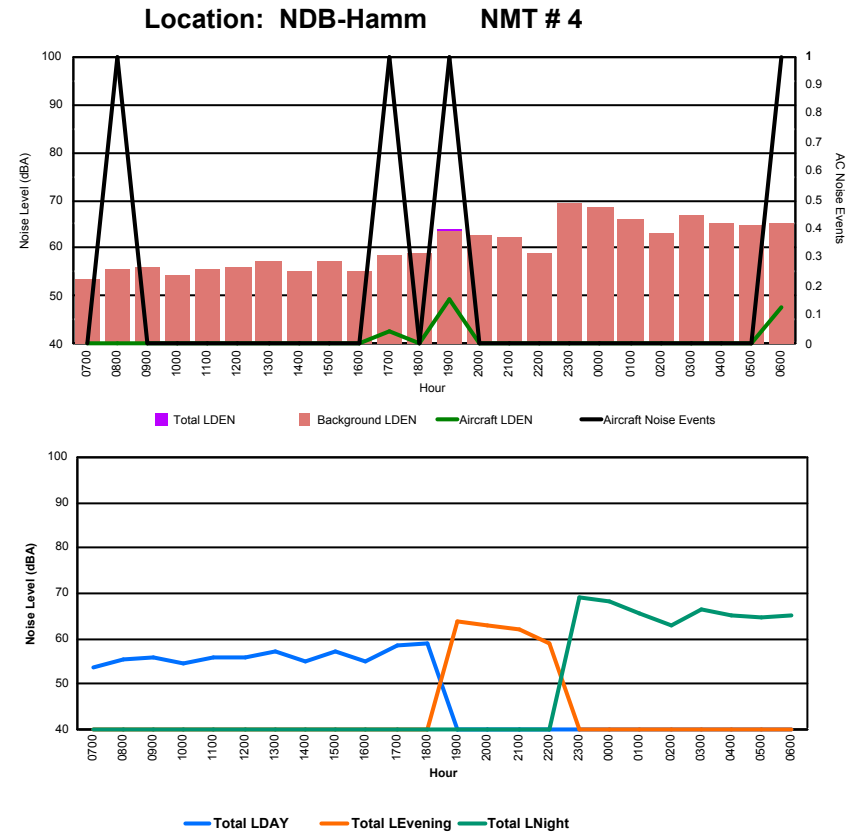

Luxembourg Airport Noise Distribution by Hour

Between 22/01/2024 00:00:00 and 22/01/2024 23:59:59 (Local Time)

Day	Aircraft Events	Total LDEN dB (A)	Aircraft LDEN dB(A)	Background LDEN dB(A)	Total LDay dB(A)	Total LEvening dB(A)	Total LNight dB (A)
22/01/24	7:00	-	53.5	-	53.5	-	-
22/01/24	8:00	1	55.3	33.5	55.5	-	-
22/01/24	9:00	-	56.1	-	56.1	-	-
22/01/24	10:00	-	54.5	-	54.5	-	-
22/01/24	11:00	-	55.8	-	55.8	-	-
22/01/24	12:00	-	56.0	-	56.0	-	-
22/01/24	13:00	-	57.2	-	57.2	-	-
22/01/24	14:00	-	54.9	-	55.0	-	-
22/01/24	15:00	-	57.3	-	57.4	-	-
22/01/24	16:00	-	55.2	-	55.2	-	-
22/01/24	17:00	1	58.6	42.7	58.5	-	-
22/01/24	18:00	-	58.9	-	58.9	-	-
22/01/24	19:00	1	63.8	49.4	63.7	-	63.8
22/01/24	20:00	-	62.8	-	62.8	-	62.8
22/01/24	21:00	-	62.1	-	62.1	-	62.1
22/01/24	22:00	-	58.9	-	58.9	-	58.9
22/01/24	23:00	-	69.1	-	69.2	-	69.1
23/01/24	0:00	-	68.1	-	68.5	-	68.1
23/01/24	1:00	-	65.4	-	65.9	-	65.4
23/01/24	2:00	-	63.0	-	63.3	-	63.0
23/01/24	3:00	-	66.6	-	66.7	-	66.6
23/01/24	4:00	-	65.3	-	65.3	-	65.3
23/01/24	5:00	-	64.6	-	64.6	-	64.6
23/01/24	6:00	1	65.3	47.5	65.3	-	65.3
	4	62.8	38.4	63.0	56.4	62.2	66.3