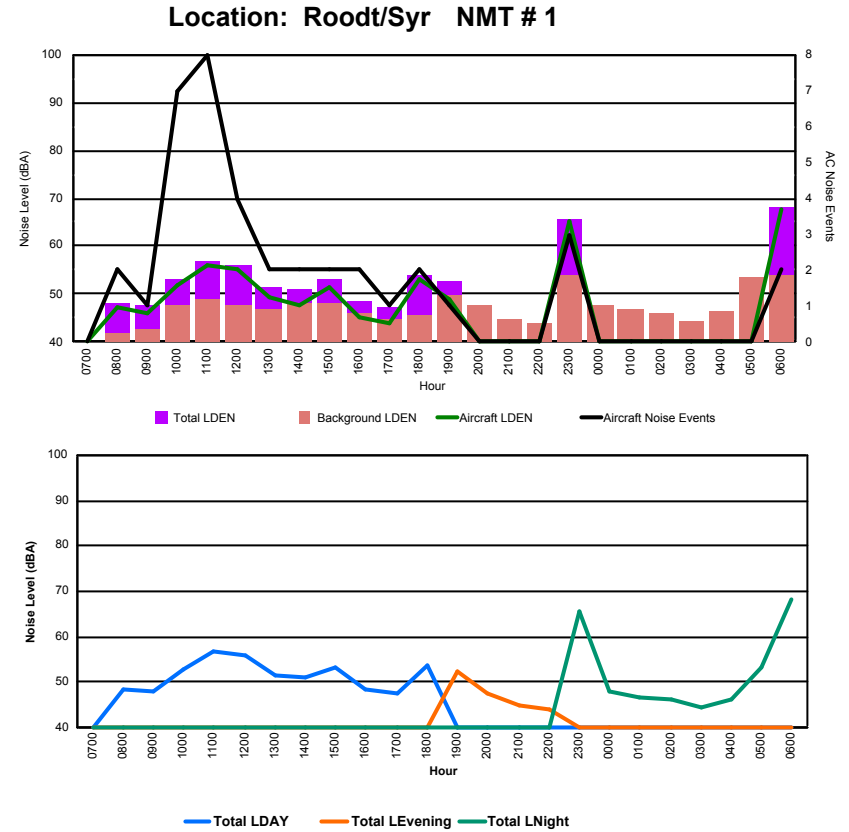

Luxembourg Airport Noise Distribution by Hour

Between 20/01/2024 00:00:00 and 20/01/2024 23:59:59 (Local Time)

Day	Aircraft Events	Total LDEN dB (A)	Aircraft LDEN dB(A)	Background LDEN dB(A)	Total LDay dB(A)	Total LEvening dB(A)	Total LNight dB (A)
20/01/24	7:00	-	39.6	-	39.6	-	-
20/01/24	8:00	2	48.3	47.2	41.8	48.3	-
20/01/24	9:00	1	47.8	46.1	42.8	47.8	-
20/01/24	10:00	7	53.0	51.7	47.5	53.0	-
20/01/24	11:00	8	56.9	56.2	48.9	56.9	-
20/01/24	12:00	4	56.1	55.3	47.9	56.1	-
20/01/24	13:00	2	51.3	49.3	47.0	51.3	-
20/01/24	14:00	2	50.9	47.5	48.3	50.9	-
20/01/24	15:00	2	53.1	51.5	48.2	53.1	-
20/01/24	16:00	2	48.6	45.3	45.9	48.6	-
20/01/24	17:00	1	47.3	43.8	44.8	47.3	-
20/01/24	18:00	2	53.8	53.2	45.8	53.8	-
20/01/24	19:00	1	52.5	49.0	49.9	-	52.5
20/01/24	20:00	-	47.6	-	47.6	-	47.6
20/01/24	21:00	-	44.7	-	44.7	-	44.7
20/01/24	22:00	-	44.1	-	44.1	-	44.1
20/01/24	23:00	3	65.6	65.3	53.9	-	65.6
21/01/24	0:00	-	47.8	-	47.9	-	47.8
21/01/24	1:00	-	46.8	-	46.8	-	46.8
21/01/24	2:00	-	46.0	-	46.0	-	46.0
21/01/24	3:00	-	44.4	-	44.4	-	44.4
21/01/24	4:00	-	46.3	-	46.3	-	46.3
21/01/24	5:00	-	53.4	-	53.5	-	53.4
21/01/24	6:00	2	68.1	67.9	53.9	-	68.1
	39	57.3	56.7	48.4	52.4	48.6	61.2