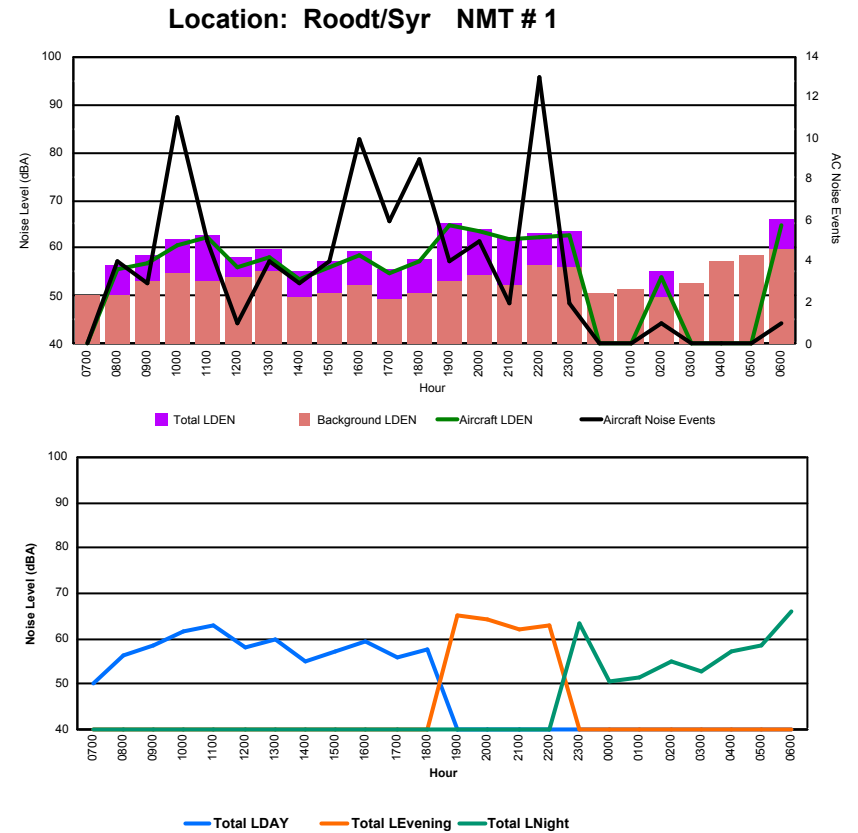

Location: NDB-Hamm NMT # 4

Luxembourg Airport Noise Distribution by Hour

Between 04/01/2024 00:00:00 and 04/01/2024 23:59:59 (Local Time)

Day	Aircraft Events	Total LDEN dB (A)	Aircraft LDEN dB(A)	Background LDEN dB(A)	Total LDay dB(A)	Total LEvening dB(A)	Total LNight dB (A)
04/01/24 7:00	-	50.2	-	50.2	50.2	-	-
04/01/24 8:00	4	56.5	55.5	50.0	56.5	-	-
04/01/24 9:00	3	58.4	56.9	53.1	58.4	-	-
04/01/24 10:00	11	61.7	60.8	54.9	61.7	-	-
04/01/24 11:00	5	62.8	62.4	53.0	62.8	-	-
04/01/24 12:00	1	58.2	56.1	54.0	58.2	-	-
04/01/24 13:00	4	59.9	58.2	55.1	59.9	-	-
04/01/24 14:00	3	55.1	53.6	49.9	55.1	-	-
04/01/24 15:00	4	57.3	56.2	50.8	57.3	-	-
04/01/24 16:00	10	59.5	58.6	52.4	59.5	-	-
04/01/24 17:00	6	55.8	54.7	49.5	55.8	-	-
04/01/24 18:00	9	57.8	57.1	50.5	57.8	-	-
04/01/24 19:00	4	65.1	64.8	53.3	-	65.1	-
04/01/24 20:00	5	64.1	63.6	54.4	-	64.1	-
04/01/24 21:00	2	62.2	61.8	52.2	-	62.2	-
04/01/24 22:00	13	63.1	62.2	56.4	-	63.1	-
04/01/24 23:00	2	63.5	62.7	56.0	-	-	63.5
05/01/24 0:00	-	50.5	-	50.5	-	-	50.5
05/01/24 1:00	-	51.5	-	51.6	-	-	51.5
05/01/24 2:00	1	55.2	53.8	49.8	-	-	55.2
05/01/24 3:00	-	52.9	-	52.9	-	-	52.9
05/01/24 4:00	-	57.2	-	57.2	-	-	57.2
05/01/24 5:00	-	58.5	-	58.5	-	-	58.5
05/01/24 6:00	1	66.1	64.9	59.8	-	-	66.1
	88	60.5	59.4	54.2	58.8	63.8	60.2