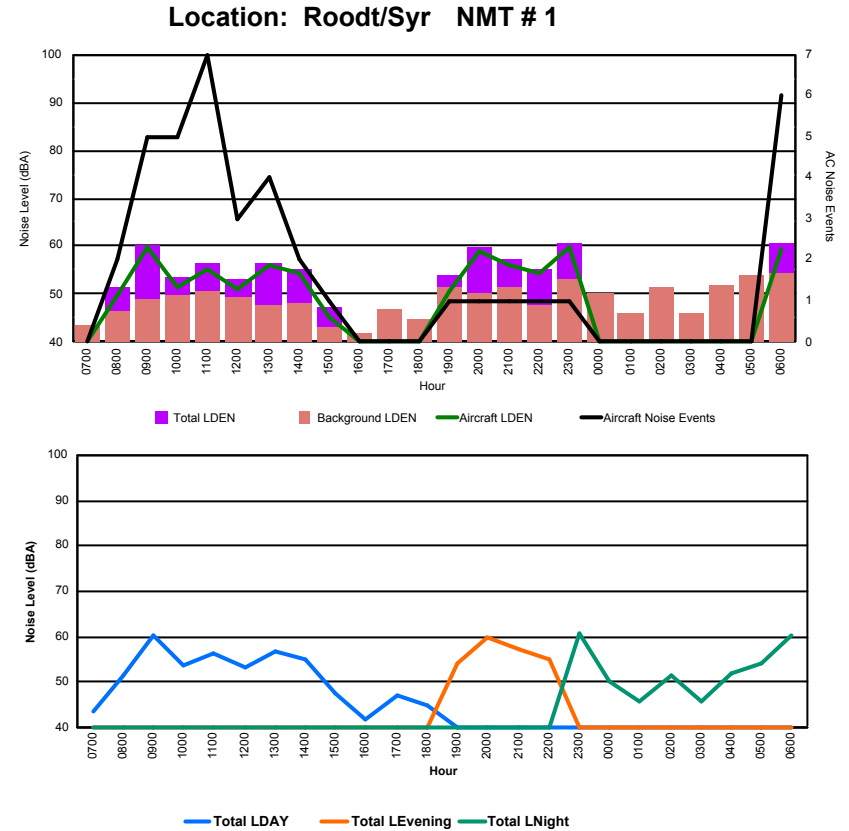

Luxembourg Airport Noise Distribution by Hour

Between 27/01/2024 00:00:00 and 27/01/2024 23:59:59 (Local Time)

Day	Aircraft Events	Total LDEN dB (A)	Aircraft LDEN dB(A)	Background LDEN dB(A)	Total LDay dB(A)	Total LEvening dB(A)	Total LNight dB (A)
27/01/24	7:00	-	43.7	-	43.7	-	-
27/01/24	8:00	2	51.3	49.7	51.3	-	-
27/01/24	9:00	5	60.3	59.9	60.3	-	-
27/01/24	10:00	5	53.6	51.5	49.8	-	-
27/01/24	11:00	7	56.5	55.3	50.6	-	-
27/01/24	12:00	3	53.2	50.9	49.5	-	-
27/01/24	13:00	4	56.6	56.0	47.6	-	-
27/01/24	14:00	2	55.1	54.2	48.0	-	-
27/01/24	15:00	1	47.4	45.3	43.2	-	-
27/01/24	16:00	-	41.8	-	41.8	-	-
27/01/24	17:00	-	46.9	-	46.9	-	-
27/01/24	18:00	-	44.7	-	44.7	-	-
27/01/24	19:00	1	54.1	50.7	51.5	-	54.1
27/01/24	20:00	1	59.7	59.1	50.0	-	59.7
27/01/24	21:00	1	57.4	56.1	51.6	-	57.4
27/01/24	22:00	1	55.2	54.4	47.6	-	55.2
27/01/24	23:00	1	60.7	59.9	53.2	-	60.7
28/01/24	0:00	-	50.2	-	50.3	-	50.2
28/01/24	1:00	-	45.9	-	45.9	-	45.9
28/01/24	2:00	-	51.5	-	51.5	-	51.5
28/01/24	3:00	-	45.9	-	45.9	-	45.9
28/01/24	4:00	-	51.7	-	51.7	-	51.7
28/01/24	5:00	-	53.9	-	54.0	-	53.9
28/01/24	6:00	6	60.5	59.3	54.3	-	60.5
	40	55.3	53.8	49.9	54.0	57.1	55.8