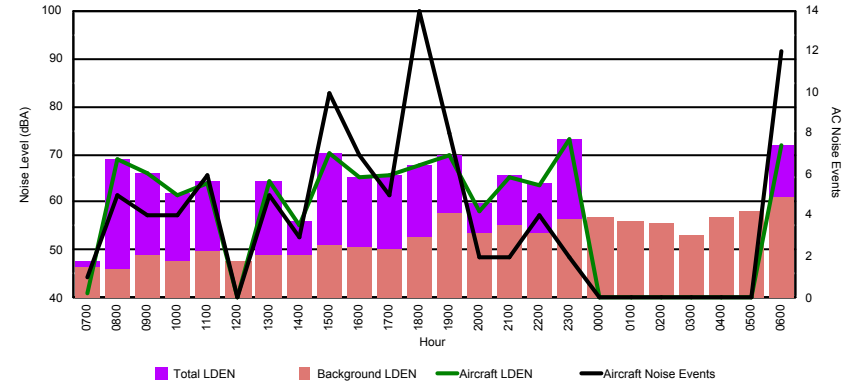

Luxembourg Airport Noise Distribution by Hour

Between 07/01/2024 00:00:00 and 07/01/2024 23:59:59 (Local Time)

Day	Aircraft Events	Total LDEN dB (A)	Aircraft LDEN dB(A)	Background LDEN dB(A)	Total LDay dB(A)	Total LEvening dB(A)	Total LNight dB (A)
07/01/24 7:00	1	47.6	41.1	46.6	47.6	-	-
07/01/24 8:00	5	69.1	69.0	45.9	69.1	-	-
07/01/24 9:00	4	66.0	65.9	48.9	66.0	-	-
07/01/24 10:00	4	61.7	61.6	47.6	61.7	-	-
07/01/24 11:00	6	64.2	64.1	49.7	64.2	-	-
07/01/24 12:00	-	47.9	-	47.9	47.9	-	-
07/01/24 13:00	5	64.5	64.4	49.1	64.5	-	-
07/01/24 14:00	3	56.1	55.1	49.0	56.1	-	-
07/01/24 15:00	10	70.2	70.1	51.0	70.2	-	-
07/01/24 16:00	7	65.4	65.2	50.6	65.4	-	-
07/01/24 17:00	5	65.8	65.7	50.3	65.8	-	-
07/01/24 18:00	14	67.8	67.7	52.8	67.8	-	-
07/01/24 19:00	8	69.8	69.6	57.5	-	69.8	-
07/01/24 20:00	2	59.6	58.3	53.7	-	59.6	-
07/01/24 21:00	2	65.8	65.4	55.0	-	65.8	-
07/01/24 22:00	4	63.9	63.5	53.6	-	63.9	-
07/01/24 23:00	2	73.2	73.2	56.3	-	-	73.2
08/01/24 0:00	-	56.9	-	56.9	-	-	56.9
08/01/24 1:00	-	56.0	-	56.0	-	-	56.0
08/01/24 2:00	-	55.8	-	55.8	-	-	55.8
08/01/24 3:00	-	53.1	-	53.1	-	-	53.1
08/01/24 4:00	-	57.0	-	57.0	-	-	57.0
08/01/24 5:00	-	58.1	-	58.1	-	-	58.1
08/01/24 6:00	12	72.0	71.7	60.9	-	-	72.0
	94	66.2	65.9	54.5	65.6	66.2	66.9

Location: DVOR NMT # 2