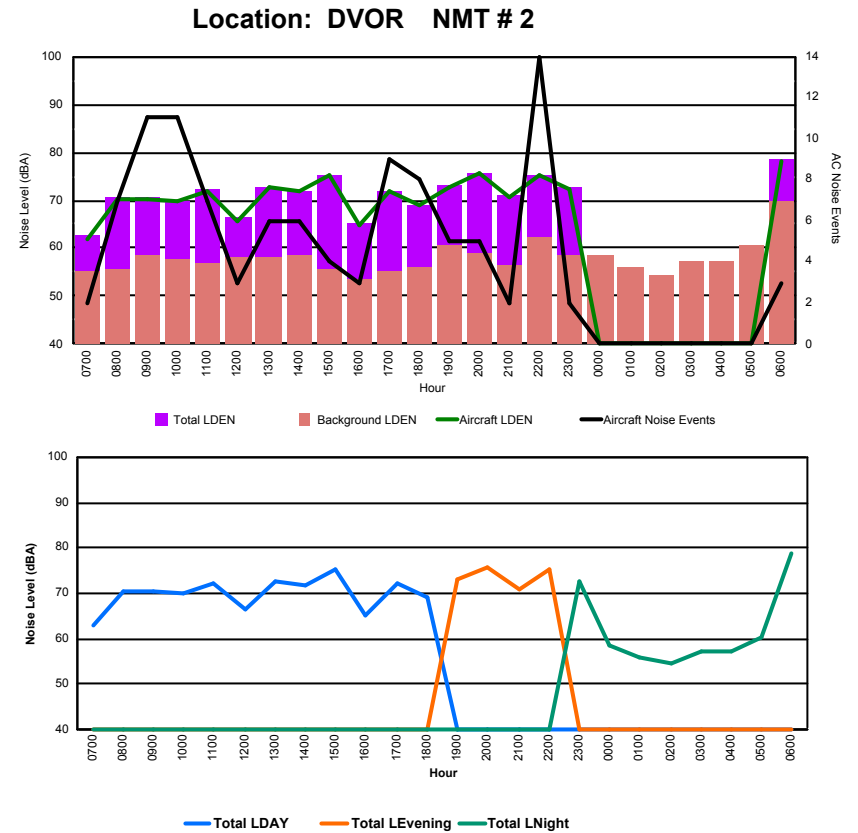

Luxembourg Airport Noise Distribution by Hour

Between 03/10/2023 00:00:00 and 03/10/2023 23:59:59 (Local Time)

Day	Aircraft Events	Total LDEN dB (A)	Aircraft LDEN dB(A)	Background LDEN dB(A)	Total LDay dB(A)	Total LEvening dB(A)	Total LNight dB (A)	
03/10/23	7:00	2	62.8	62.0	55.2	62.8	-	-
03/10/23	8:00	7	70.6	70.4	55.7	70.6	-	-
03/10/23	9:00	11	70.5	70.2	58.4	70.5	-	-
03/10/23	10:00	11	69.9	69.7	57.5	69.9	-	-
03/10/23	11:00	7	72.1	71.9	56.8	72.1	-	-
03/10/23	12:00	3	66.4	65.7	58.1	66.4	-	-
03/10/23	13:00	6	72.8	72.6	58.1	72.8	-	-
03/10/23	14:00	6	71.9	71.7	58.5	71.9	-	-
03/10/23	15:00	4	75.2	75.1	55.7	75.2	-	-
03/10/23	16:00	3	65.1	64.8	53.6	65.1	-	-
03/10/23	17:00	9	72.0	71.9	55.0	72.0	-	-
03/10/23	18:00	8	69.0	68.8	56.1	69.0	-	-
03/10/23	19:00	5	73.1	72.9	60.6	-	73.1	-
03/10/23	20:00	5	75.7	75.6	59.0	-	75.7	-
03/10/23	21:00	2	70.9	70.7	56.4	-	70.9	-
03/10/23	22:00	14	75.3	75.1	62.2	-	75.3	-
03/10/23	23:00	2	72.6	72.5	58.5	-	-	72.6
04/10/23	0:00	-	58.6	-	58.6	-	-	58.6
04/10/23	1:00	-	56.0	-	56.0	-	-	56.0
04/10/23	2:00	-	54.4	-	54.4	-	-	54.4
04/10/23	3:00	-	57.1	-	57.1	-	-	57.1
04/10/23	4:00	-	57.4	-	57.4	-	-	57.4
04/10/23	5:00	-	60.5	-	60.5	-	-	60.5
04/10/23	6:00	3	78.7	78.2	70.0	-	-	78.7
	108	71.6	71.3	60.0	71.0	74.1	70.8