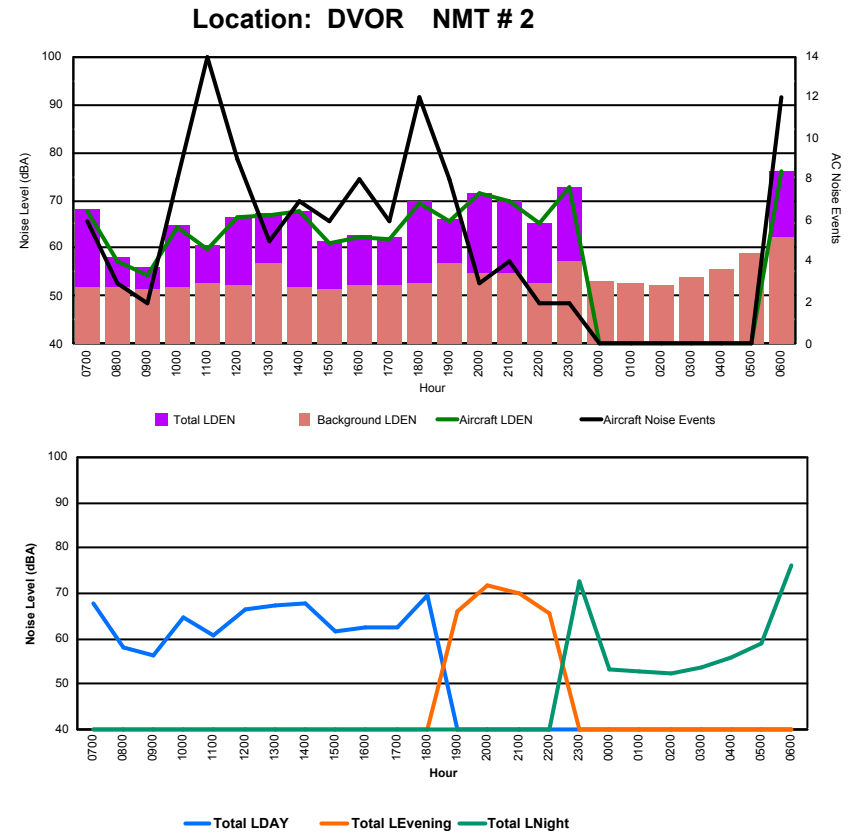

Luxembourg Airport Noise Distribution by Hour

Between 16/10/2023 00:00:00 and 16/10/2023 23:59:59 (Local Time)

Day	Aircraft Events	Total LDEN dB (A)	Aircraft LDEN dB(A)	Background LDEN dB(A)	Total LDay dB(A)	Total LEvening dB(A)	Total LNight dB (A)	
16/10/23	7:00	6	68.0	67.9	52.0	68.0	-	-
16/10/23	8:00	3	58.3	57.2	51.8	58.3	-	-
16/10/23	9:00	2	56.2	54.4	51.4	56.2	-	-
16/10/23	10:00	8	64.6	64.4	52.0	64.6	-	-
16/10/23	11:00	14	60.7	59.9	52.9	60.7	-	-
16/10/23	12:00	9	66.5	66.3	52.3	66.5	-	-
16/10/23	13:00	5	67.2	66.8	56.8	67.2	-	-
16/10/23	14:00	7	67.7	67.6	51.9	67.7	-	-
16/10/23	15:00	6	61.6	61.2	51.6	61.6	-	-
16/10/23	16:00	8	62.7	62.3	52.3	62.7	-	-
16/10/23	17:00	6	62.3	61.9	52.3	62.3	-	-
16/10/23	18:00	12	69.6	69.4	52.8	69.6	-	-
16/10/23	19:00	8	66.2	65.6	57.0	-	66.2	-
16/10/23	20:00	3	71.6	71.5	54.8	-	71.6	-
16/10/23	21:00	4	69.9	69.9	54.8	-	69.9	-
16/10/23	22:00	2	65.4	65.2	52.7	-	65.4	-
16/10/23	23:00	2	72.7	72.6	57.3	-	-	72.7
17/10/23	0:00	-	53.2	-	53.2	-	-	53.2
17/10/23	1:00	-	52.6	-	52.6	-	-	52.6
17/10/23	2:00	-	52.4	-	52.4	-	-	52.4
17/10/23	3:00	-	53.8	-	53.8	-	-	53.8
17/10/23	4:00	-	55.7	-	55.7	-	-	55.7
17/10/23	5:00	-	58.8	-	58.8	-	-	58.8
17/10/23	6:00	12	76.2	76.0	62.4	-	-	76.2
	117	67.5	67.3	55.1	65.4	69.0	68.9