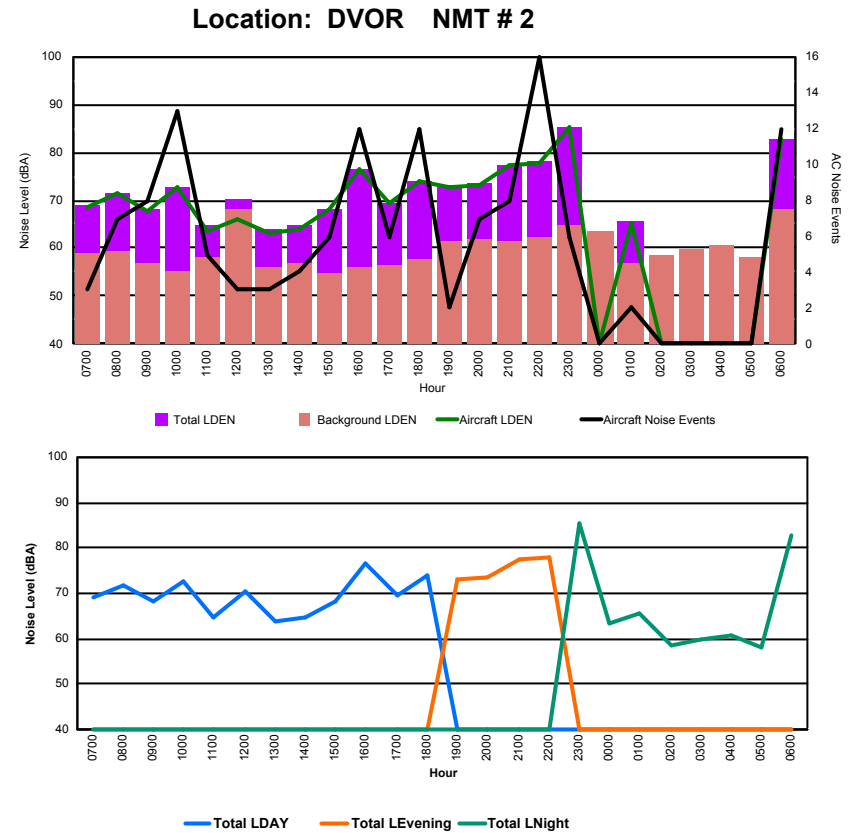

Luxembourg Airport Noise Distribution by Hour

Between 31/10/2023 00:00:00 and 31/10/2023 23:59:59 (Local Time)

Day	Aircraft Events	Total LDEN dB (A)	Aircraft LDEN dB(A)	Background LDEN dB(A)	Total LDay dB(A)	Total LEvening dB(A)	Total LNight dB (A)
31/10/23 7:00	3	69.0	68.6	59.1	69.0	-	-
31/10/23 8:00	7	71.6	71.3	59.2	71.6	-	-
31/10/23 9:00	8	68.2	67.9	56.9	68.2	-	-
31/10/23 10:00	13	72.7	72.6	55.4	72.7	-	-
31/10/23 11:00	5	64.7	63.7	58.1	64.7	-	-
31/10/23 12:00	3	70.3	66.1	68.3	70.3	-	-
31/10/23 13:00	3	63.9	63.1	56.1	63.9	-	-
31/10/23 14:00	4	64.9	64.1	57.0	64.9	-	-
31/10/23 15:00	6	68.3	68.2	54.8	68.3	-	-
31/10/23 16:00	12	76.5	76.4	56.0	76.5	-	-
31/10/23 17:00	6	69.5	69.3	56.5	69.5	-	-
31/10/23 18:00	12	74.1	74.0	57.9	74.1	-	-
31/10/23 19:00	2	73.1	72.8	61.5	-	73.1	-
31/10/23 20:00	7	73.5	73.2	62.0	-	73.5	-
31/10/23 21:00	8	77.3	77.2	61.5	-	77.3	-
31/10/23 22:00	16	78.0	77.9	62.2	-	78.0	-
31/10/23 23:00	6	85.4	85.4	64.7	-	-	85.4
01/11/23 0:00	-	63.5	-	63.7	-	-	63.5
01/11/23 1:00	2	65.8	65.3	56.8	-	-	65.8
01/11/23 2:00	-	58.5	-	58.6	-	-	58.5
01/11/23 3:00	-	59.8	-	59.8	-	-	59.8
01/11/23 4:00	-	60.6	-	60.6	-	-	60.6
01/11/23 5:00	-	58.3	-	58.3	-	-	58.3
01/11/23 6:00	12	82.9	82.8	68.2	-	-	82.9
	135	75.6	75.4	61.6	71.1	76.0	78.4