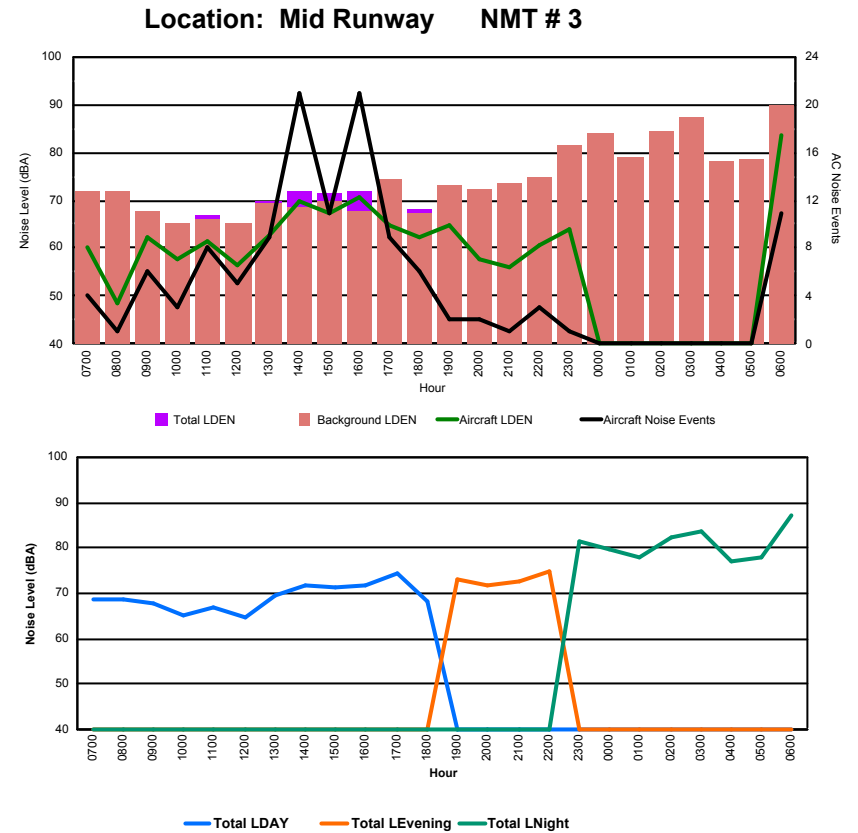

Location: DVOR NMT # 2

Luxembourg Airport Noise Distribution by Hour

Between 07/10/2023 00:00:00 and 07/10/2023 23:59:59 (Local Time)

Day	Aircraft Events	Total LDEN dB(A)	Aircraft LDEN dB(A)	Background LDEN dB(A)	Total LDay dB(A)	Total LEvening dB(A)	Total LNight dB(A)
07/10/23 7:00	4	68.6	60.4	71.8	68.6	-	-
07/10/23 8:00	1	68.7	48.5	71.8	68.7	-	-
07/10/23 9:00	6	67.9	62.5	67.7	67.9	-	-
07/10/23 10:00	3	65.2	57.8	65.2	65.2	-	-
07/10/23 11:00	8	66.9	61.6	66.2	66.9	-	-
07/10/23 12:00	5	64.9	56.6	65.1	64.9	-	-
07/10/23 13:00	9	69.7	62.9	69.2	69.7	-	-
07/10/23 14:00	21	71.7	69.8	68.6	71.7	-	-
07/10/23 15:00	11	71.5	67.3	70.0	71.5	-	-
07/10/23 16:00	21	71.8	70.5	67.7	71.8	-	-
07/10/23 17:00	9	74.3	64.7	74.3	74.3	-	-
07/10/23 18:00	6	68.3	62.4	67.4	68.3	-	-
07/10/23 19:00	2	73.3	64.9	73.0	-	73.3	-
07/10/23 20:00	2	71.9	57.6	72.2	-	71.9	-
07/10/23 21:00	1	72.6	56.0	73.4	-	72.6	-
07/10/23 22:00	3	74.7	60.6	74.9	-	74.7	-
07/10/23 23:00	1	81.3	63.8	81.5	-	-	81.3
08/10/23 0:00	-	79.7	-	84.0	-	-	79.7
08/10/23 1:00	-	77.8	-	79.0	-	-	77.8
08/10/23 2:00	-	82.4	-	84.3	-	-	82.4
08/10/23 3:00	-	83.9	-	87.3	-	-	83.9
08/10/23 4:00	-	77.0	-	78.0	-	-	77.0
08/10/23 5:00	-	78.0	-	78.5	-	-	78.0
08/10/23 6:00	11	87.4	83.7	89.7	-	-	87.4
	124	78.2	70.7	80.3	70.0	73.3	82.3