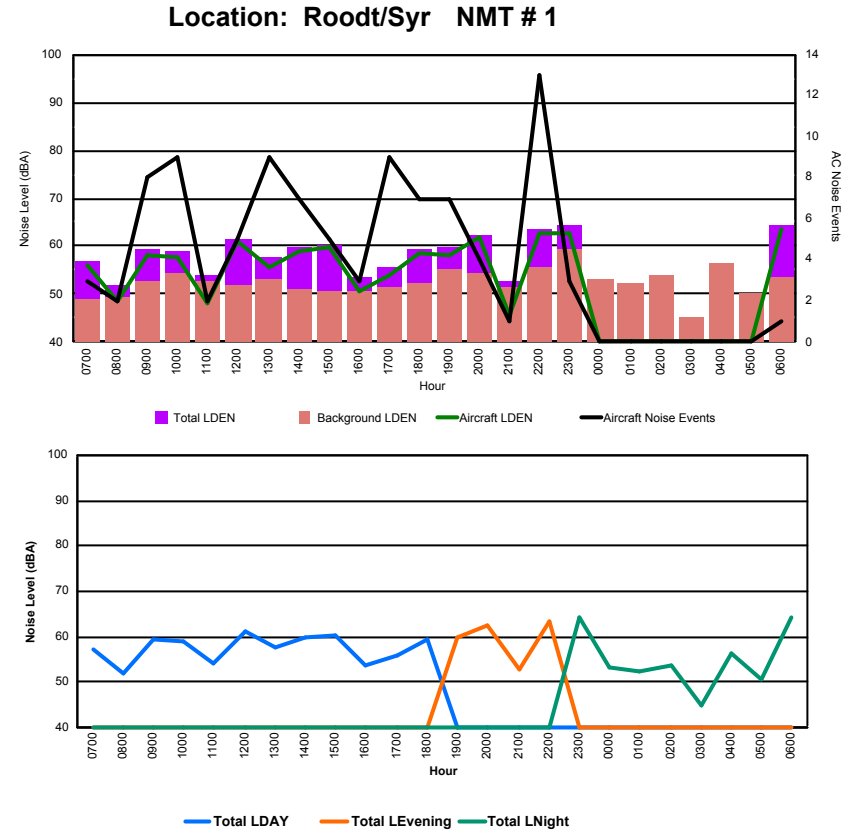

Luxembourg Airport Noise Distribution by Hour

Between 25/10/2023 00:00:00 and 25/10/2023 23:59:59 (Local Time)

Day	Aircraft Events	Total LDEN dB(A)	Aircraft LDEN dB(A)	Background LDEN dB(A)	Total LDay dB(A)	Total LEvening dB(A)	Total LNight dB(A)	
25/10/23	7:00	3	57.0	56.2	49.0	57.0	-	-
25/10/23	8:00	2	51.9	48.6	49.4	51.9	-	-
25/10/23	9:00	8	59.3	58.3	52.5	59.3	-	-
25/10/23	10:00	9	59.1	57.5	54.2	59.1	-	-
25/10/23	11:00	2	53.9	48.0	52.7	53.9	-	-
25/10/23	12:00	5	61.4	60.9	52.0	61.4	-	-
25/10/23	13:00	9	57.6	55.7	53.2	57.6	-	-
25/10/23	14:00	7	59.7	59.0	51.2	59.7	-	-
25/10/23	15:00	5	60.4	59.9	50.8	60.4	-	-
25/10/23	16:00	3	53.7	50.8	50.6	53.7	-	-
25/10/23	17:00	9	55.7	53.8	51.4	55.7	-	-
25/10/23	18:00	7	59.3	58.4	52.2	59.3	-	-
25/10/23	19:00	7	59.9	58.3	55.0	59.9	-	-
25/10/23	20:00	4	62.4	61.8	54.2	62.4	-	-
25/10/23	21:00	1	52.6	45.7	51.6	52.6	-	-
25/10/23	22:00	13	63.6	62.9	55.5	63.6	-	-
25/10/23	23:00	3	64.3	62.8	59.2	-	64.3	-
26/10/23	0:00	-	53.2	-	53.2	-	53.2	-
26/10/23	1:00	-	52.4	-	52.4	-	52.4	-
26/10/23	2:00	-	53.7	-	53.8	-	53.7	-
26/10/23	3:00	-	45.0	-	45.0	-	45.0	-
26/10/23	4:00	-	56.3	-	56.4	-	56.3	-
26/10/23	5:00	-	50.4	-	50.4	-	50.4	-
26/10/23	6:00	1	64.2	63.7	53.4	-	64.2	-
	98	59.1	57.9	53.3	58.2	61.1	59.1