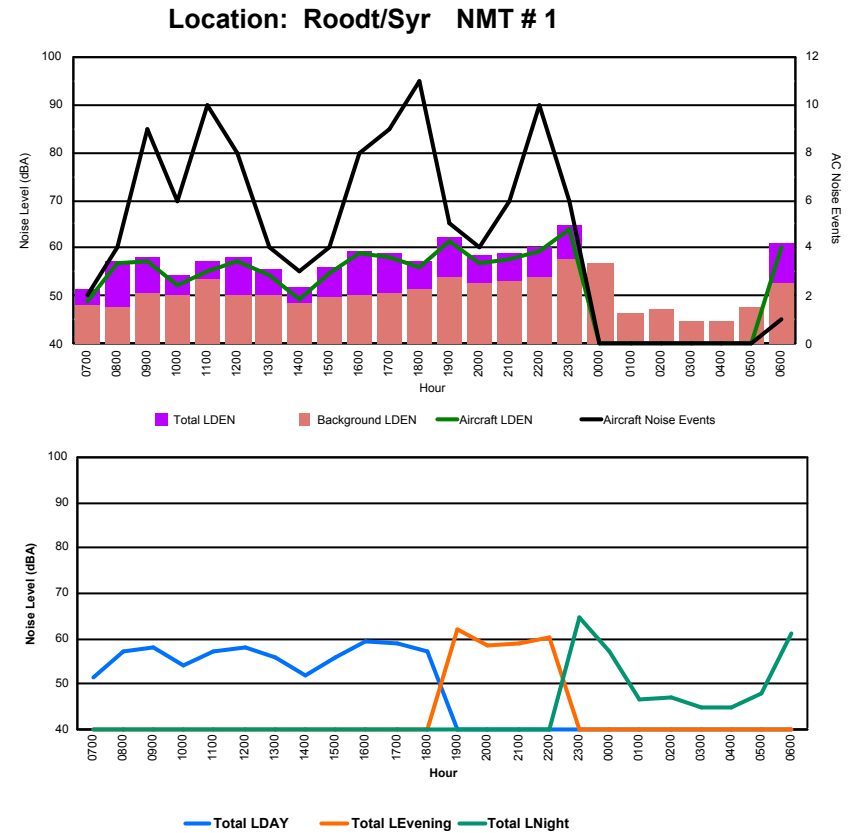

Luxembourg Airport Noise Distribution by Hour

Between 06/10/2023 00:00:00 and 06/10/2023 23:59:59 (Local Time)

Day	Aircraft Events	Total LDEN dB (A)	Aircraft LDEN dB(A)	Background LDEN dB(A)	Total LDay dB(A)	Total LEvening dB(A)	Total LNight dB (A)	
06/10/23	7:00	2	51.6	49.1	48.2	51.6	-	-
06/10/23	8:00	4	57.2	56.7	47.7	57.2	-	-
06/10/23	9:00	9	58.1	57.3	50.7	58.1	-	-
06/10/23	10:00	6	54.2	52.1	50.3	54.2	-	-
06/10/23	11:00	10	57.4	55.3	53.5	57.4	-	-
06/10/23	12:00	8	58.0	57.2	50.4	58.0	-	-
06/10/23	13:00	4	55.8	54.4	50.4	55.8	-	-
06/10/23	14:00	3	52.0	49.4	48.6	52.0	-	-
06/10/23	15:00	4	55.9	54.7	49.6	55.9	-	-
06/10/23	16:00	8	59.4	58.9	50.1	59.4	-	-
06/10/23	17:00	9	58.9	58.2	50.8	58.9	-	-
06/10/23	18:00	11	57.3	56.1	51.5	57.3	-	-
06/10/23	19:00	5	62.1	61.4	54.1	-	62.1	-
06/10/23	20:00	4	58.4	57.0	52.9	-	58.4	-
06/10/23	21:00	6	59.1	57.9	53.2	-	59.1	-
06/10/23	22:00	10	60.3	59.3	53.9	-	60.3	-
06/10/23	23:00	6	64.6	63.8	57.7	-	-	64.6
07/10/23	0:00	-	57.0	-	57.0	-	-	57.0
07/10/23	1:00	-	46.6	-	46.6	-	-	46.6
07/10/23	2:00	-	47.1	-	47.1	-	-	47.1
07/10/23	3:00	-	44.8	-	44.8	-	-	44.8
07/10/23	4:00	-	44.9	-	44.9	-	-	44.9
07/10/23	5:00	-	47.8	-	47.8	-	-	47.8
07/10/23	6:00	1	61.0	60.3	52.9	-	-	61.0
	110	57.9	56.8	51.9	56.9	60.2	57.8