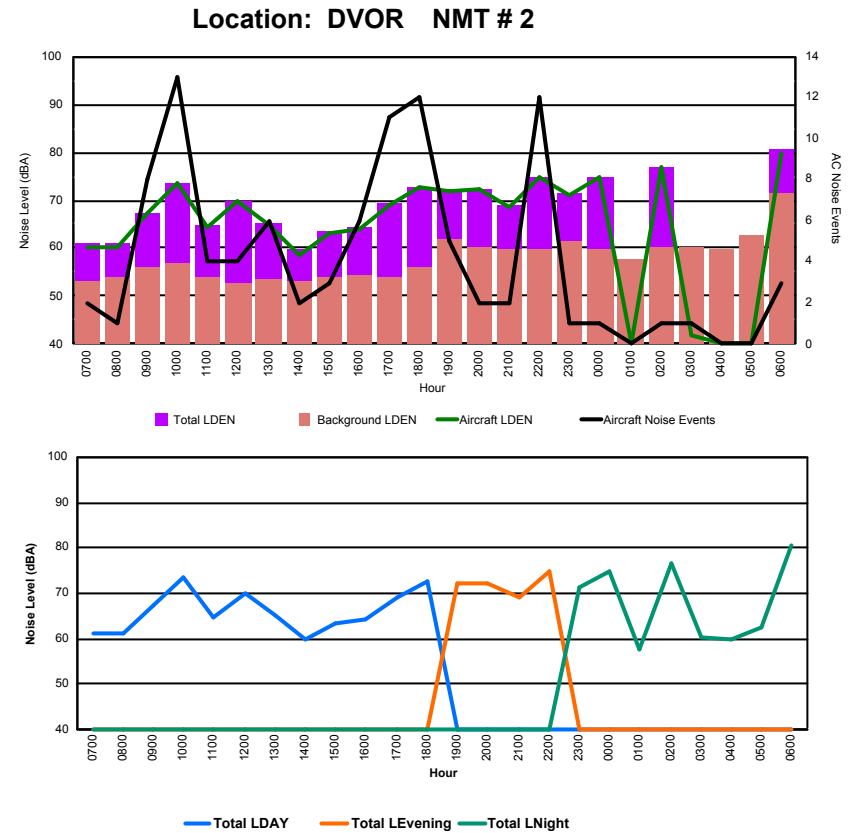

Luxembourg Airport Noise Distribution by Hour

Between 10/10/2023 00:00:00 and 10/10/2023 23:59:59 (Local Time)

Day	Aircraft Events	Total LDEN dB(A)	Aircraft LDEN dB(A)	Background LDEN dB(A)	Total LDay dB(A)	Total LEvening dB(A)	Total LNight dB(A)
10/10/23 7:00	2	61.1	60.3	53.3	61.1	-	-
10/10/23 8:00	1	61.2	60.3	53.9	61.2	-	-
10/10/23 9:00	8	67.5	67.2	56.1	67.5	-	-
10/10/23 10:00	13	73.6	73.5	56.8	73.6	-	-
10/10/23 11:00	4	64.8	64.4	54.1	64.8	-	-
10/10/23 12:00	4	70.0	69.9	52.6	70.0	-	-
10/10/23 13:00	6	65.1	64.8	53.5	65.1	-	-
10/10/23 14:00	2	59.8	58.7	53.2	59.8	-	-
10/10/23 15:00	3	63.6	63.2	53.8	63.6	-	-
10/10/23 16:00	6	64.2	63.8	54.2	64.2	-	-
10/10/23 17:00	11	69.2	69.1	54.1	69.2	-	-
10/10/23 18:00	12	72.7	72.6	56.2	72.7	-	-
10/10/23 19:00	5	72.4	72.0	62.0	-	72.4	-
10/10/23 20:00	2	72.4	72.1	60.0	-	72.4	-
10/10/23 21:00	2	69.1	68.6	59.7	-	69.1	-
10/10/23 22:00	12	75.0	74.9	59.9	-	75.0	-
10/10/23 23:00	1	71.5	71.0	61.6	-	-	71.5
11/10/23 0:00	1	74.9	74.7	59.8	-	-	74.9
11/10/23 1:00	-	57.5	-	57.5	-	-	57.5
11/10/23 2:00	1	76.8	76.7	60.1	-	-	76.8
11/10/23 3:00	1	60.4	42.0	60.4	-	-	60.4
11/10/23 4:00	-	59.9	-	59.9	-	-	59.9
11/10/23 5:00	-	62.7	-	62.7	-	-	62.7
11/10/23 6:00	3	80.5	80.0	71.4	-	-	80.5
	100	71.8	71.5	60.9	68.3	72.7	74.2