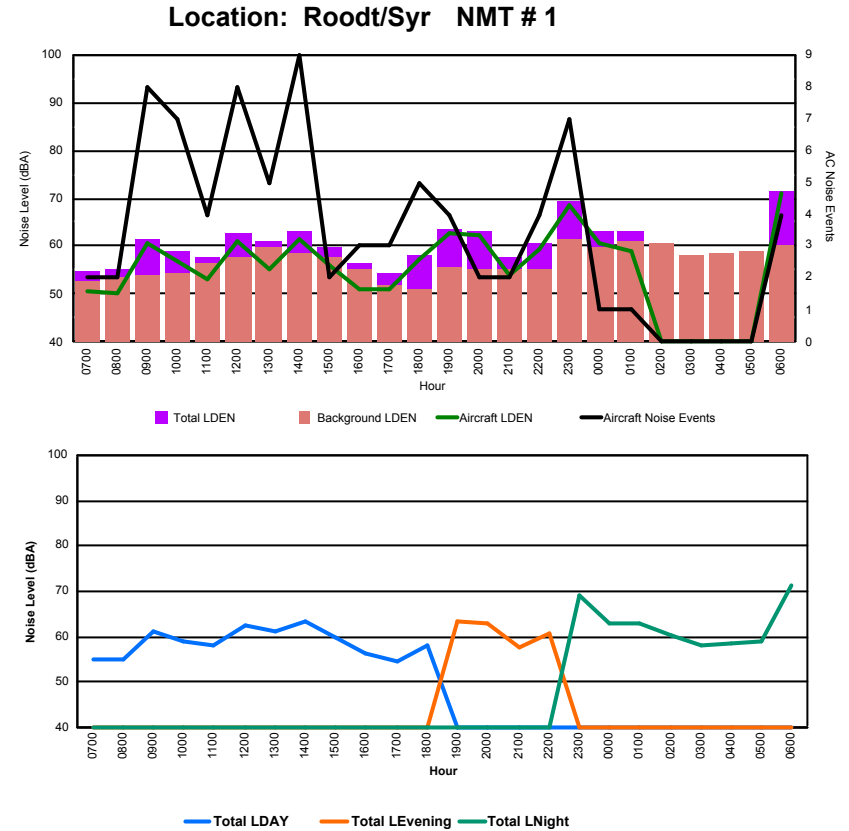

Luxembourg Airport Noise Distribution by Hour

Between 21/10/2023 00:00:00 and 21/10/2023 23:59:59 (Local Time)

Day	Aircraft Events	Total LDEN dB (A)	Aircraft LDEN dB(A)	Background LDEN dB(A)	Total LDay dB(A)	Total LEvening dB(A)	Total LNight dB (A)
21/10/23 7:00	2	54.9	50.8	52.9	54.9	-	-
21/10/23 8:00	2	55.2	50.4	53.5	55.2	-	-
21/10/23 9:00	8	61.4	60.6	54.0	61.4	-	-
21/10/23 10:00	7	58.8	56.9	54.5	58.8	-	-
21/10/23 11:00	4	57.9	53.2	56.3	57.9	-	-
21/10/23 12:00	8	62.6	61.1	57.5	62.6	-	-
21/10/23 13:00	5	61.0	55.1	59.9	61.0	-	-
21/10/23 14:00	9	63.2	61.5	58.4	63.2	-	-
21/10/23 15:00	2	59.9	56.1	57.7	59.9	-	-
21/10/23 16:00	3	56.5	51.0	55.1	56.5	-	-
21/10/23 17:00	3	54.4	51.1	51.7	54.4	-	-
21/10/23 18:00	5	58.1	57.2	50.9	58.1	-	-
21/10/23 19:00	4	63.6	62.8	55.6	-	63.6	-
21/10/23 20:00	2	63.0	62.2	55.1	-	63.0	-
21/10/23 21:00	2	57.5	53.9	55.1	-	57.5	-
21/10/23 22:00	4	60.6	59.3	55.1	-	60.6	-
21/10/23 23:00	7	69.2	68.5	61.4	-	-	69.2
22/10/23 0:00	1	63.0	60.5	59.6	-	-	63.0
22/10/23 1:00	1	63.1	59.0	61.1	-	-	63.1
22/10/23 2:00	-	60.5	-	60.6	-	-	60.5
22/10/23 3:00	-	58.2	-	58.2	-	-	58.2
22/10/23 4:00	-	58.6	-	58.6	-	-	58.6
22/10/23 5:00	-	59.1	-	59.1	-	-	59.1
22/10/23 6:00	4	71.5	71.2	60.2	-	-	71.5
	83	62.9	61.4	57.7	59.6	61.8	65.7