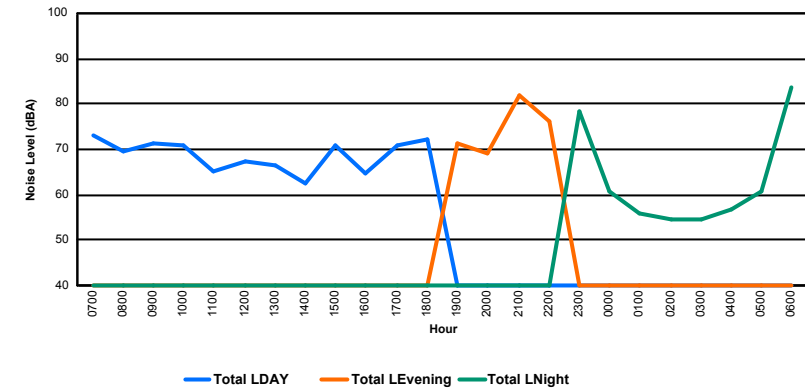

Luxembourg Airport Noise Distribution by Hour

Between 24/10/2023 00:00:00 and 24/10/2023 23:59:59 (Local Time)

Day	Aircraft Events	Total LDEN dB (A)	Aircraft LDEN dB(A)	Background LDEN dB(A)	Total LDay dB(A)	Total LEvening dB(A)	Total LNight dB (A)	
24/10/23	7:00	6	72.9	72.8	57.7	72.9	-	-
24/10/23	8:00	7	69.4	69.3	54.0	69.4	-	-
24/10/23	9:00	8	71.4	71.3	55.6	71.4	-	-
24/10/23	10:00	13	70.9	70.7	56.5	70.9	-	-
24/10/23	11:00	3	65.0	64.6	54.7	65.0	-	-
24/10/23	12:00	6	67.3	67.1	54.4	67.3	-	-
24/10/23	13:00	5	66.4	66.0	55.8	66.4	-	-
24/10/23	14:00	3	62.6	62.1	53.1	62.6	-	-
24/10/23	15:00	8	70.7	70.6	55.4	70.7	-	-
24/10/23	16:00	4	64.9	64.6	53.4	64.9	-	-
24/10/23	17:00	4	70.7	70.6	53.5	70.7	-	-
24/10/23	18:00	13	72.4	72.3	57.2	72.4	-	-
24/10/23	19:00	2	71.2	70.8	60.2	-	71.2	-
24/10/23	20:00	3	69.2	68.4	61.3	-	69.2	-
24/10/23	21:00	9	81.9	81.9	61.3	-	81.9	-
24/10/23	22:00	19	76.0	75.9	61.4	-	76.0	-
24/10/23	23:00	5	78.6	78.5	61.9	-	-	78.6
25/10/23	0:00	1	60.8	48.7	60.6	-	-	60.8
25/10/23	1:00	-	55.9	-	56.0	-	-	55.9
25/10/23	2:00	-	54.6	-	54.7	-	-	54.6
25/10/23	3:00	-	54.5	-	54.5	-	-	54.5
25/10/23	4:00	-	56.9	-	56.9	-	-	56.9
25/10/23	5:00	-	60.9	-	60.9	-	-	60.9
25/10/23	6:00	3	83.5	83.4	65.9	-	-	83.5
	122	74.2	74.1	58.9	69.7	77.3	75.7	

Location: DVOR NMT # 2