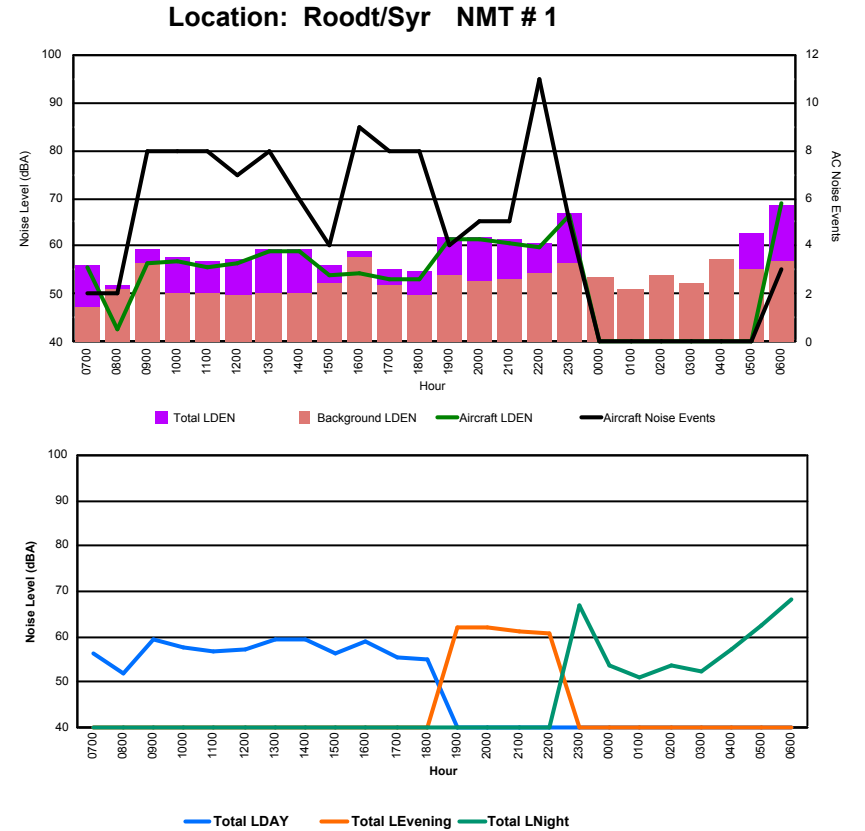

Luxembourg Airport Noise Distribution by Hour

Between 05/10/2023 00:00:00 and 05/10/2023 23:59:59 (Local Time)

Day	Aircraft Events	Total LDEN dB (A)	Aircraft LDEN dB(A)	Background LDEN dB(A)	Total LDay dB(A)	Total LEvening dB(A)	Total LNight dB (A)
05/10/23 7:00	2	56.2	55.6	47.2	56.2	-	-
05/10/23 8:00	2	51.7	42.7	51.2	51.7	-	-
05/10/23 9:00	8	59.3	56.4	56.3	59.3	-	-
05/10/23 10:00	8	57.6	56.9	50.1	57.6	-	-
05/10/23 11:00	8	56.7	55.6	50.4	56.7	-	-
05/10/23 12:00	7	57.3	56.4	49.9	57.3	-	-
05/10/23 13:00	8	59.3	58.8	50.3	59.3	-	-
05/10/23 14:00	6	59.3	58.8	50.0	59.3	-	-
05/10/23 15:00	4	56.2	54.1	52.3	56.2	-	-
05/10/23 16:00	9	59.1	54.3	57.6	59.1	-	-
05/10/23 17:00	8	55.4	53.1	51.7	55.4	-	-
05/10/23 18:00	8	54.8	53.3	49.8	54.8	-	-
05/10/23 19:00	4	62.0	61.3	54.1	-	62.0	-
05/10/23 20:00	5	62.0	61.4	52.9	-	62.0	-
05/10/23 21:00	5	61.4	60.8	53.1	-	61.4	-
05/10/23 22:00	11	60.7	59.6	54.5	-	60.7	-
05/10/23 23:00	5	66.7	66.3	56.6	-	-	66.7
06/10/23 0:00	-	53.6	-	53.7	-	-	53.6
06/10/23 1:00	-	51.1	-	51.1	-	-	51.1
06/10/23 2:00	-	53.8	-	53.8	-	-	53.8
06/10/23 3:00	-	52.3	-	52.3	-	-	52.3
06/10/23 4:00	-	57.2	-	57.3	-	-	57.2
06/10/23 5:00	-	62.7	-	55.1	-	-	62.7
06/10/23 6:00	3	68.4	69.0	56.9	-	-	68.4
	111	60.5	59.5	53.7	57.4	61.6	62.7