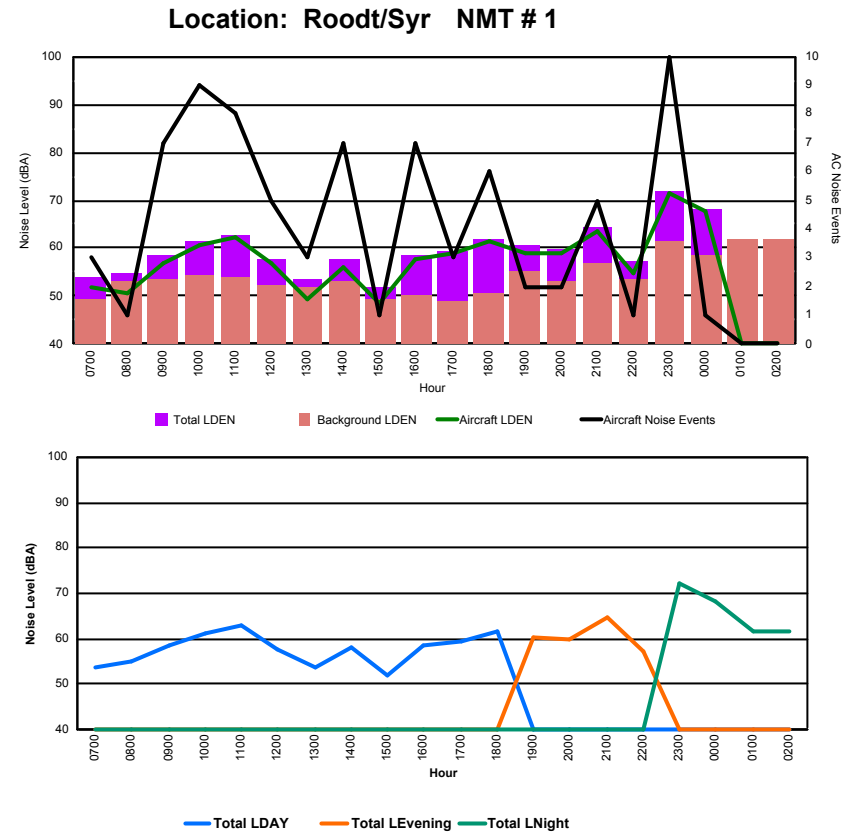

Luxembourg Airport Noise Distribution by Hour

Between 28/10/2023 00:00:00 and 28/10/2023 23:59:59 (Local Time)

Day	Aircraft Events	Total LDEN dB(A)	Aircraft LDEN dB(A)	Background LDEN dB(A)	Total LDay dB(A)	Total LEvening dB(A)	Total LNight dB(A)	
28/10/23	7:00	3	53.8	51.9	49.4	53.8	-	-
28/10/23	8:00	1	54.9	50.5	53.1	54.9	-	-
28/10/23	9:00	7	58.4	56.8	53.5	58.4	-	-
28/10/23	10:00	9	61.4	60.5	54.3	61.4	-	-
28/10/23	11:00	8	62.9	62.3	53.8	62.9	-	-
28/10/23	12:00	5	57.7	56.8	52.1	57.7	-	-
28/10/23	13:00	3	53.7	49.4	51.8	53.7	-	-
28/10/23	14:00	7	57.9	56.2	53.2	57.9	-	-
28/10/23	15:00	1	51.9	48.4	49.2	51.9	-	-
28/10/23	16:00	7	58.6	57.9	50.3	58.6	-	-
28/10/23	17:00	3	59.4	59.0	49.1	59.4	-	-
28/10/23	18:00	6	61.8	61.5	50.6	61.8	-	-
28/10/23	19:00	2	60.5	58.9	55.4	-	60.5	-
28/10/23	20:00	2	59.8	58.8	53.2	-	59.8	-
28/10/23	21:00	5	64.5	63.7	56.8	-	64.5	-
28/10/23	22:00	1	57.2	54.7	53.7	-	57.2	-
28/10/23	23:00	10	72.0	71.6	61.4	-	-	72.0
29/10/23	0:00	1	68.2	67.7	58.5	-	-	68.2
29/10/23	1:00	-	61.7	-	61.9	-	-	61.7
29/10/23	2:00	-	61.6	-	61.8	-	-	61.6
	81	63.0	62.0	56.2	58.9	61.3	68.0