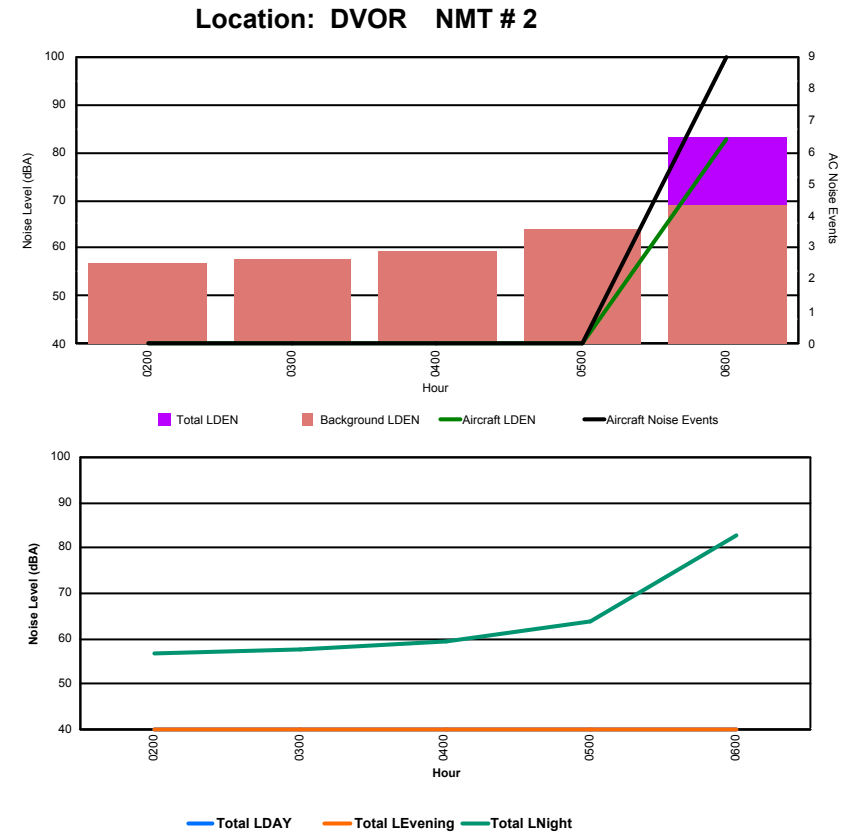

Luxembourg Airport Noise Distribution by Hour

Between 29/10/2023 00:00:00 and 29/10/2023 23:59:59 (Local Time)

Day	Aircraft Events	Total LDEN dB (A)	Aircraft LDEN dB(A)	Background LDEN dB(A)	Total LDay dB(A)	Total LEvening dB(A)	Total LNight dB (A)
30/10/23 2:00	-	56.8	-	56.8	-	-	56.8
30/10/23 3:00	-	57.5	-	57.5	-	-	57.5
30/10/23 4:00	-	59.3	-	59.3	-	-	59.3
30/10/23 5:00	-	64.0	-	64.1	-	-	64.0
30/10/23 6:00	9	83.0	82.9	69.1	-	-	83.0
	9	76.1	75.9	64.0	0.0	0.0	76.1