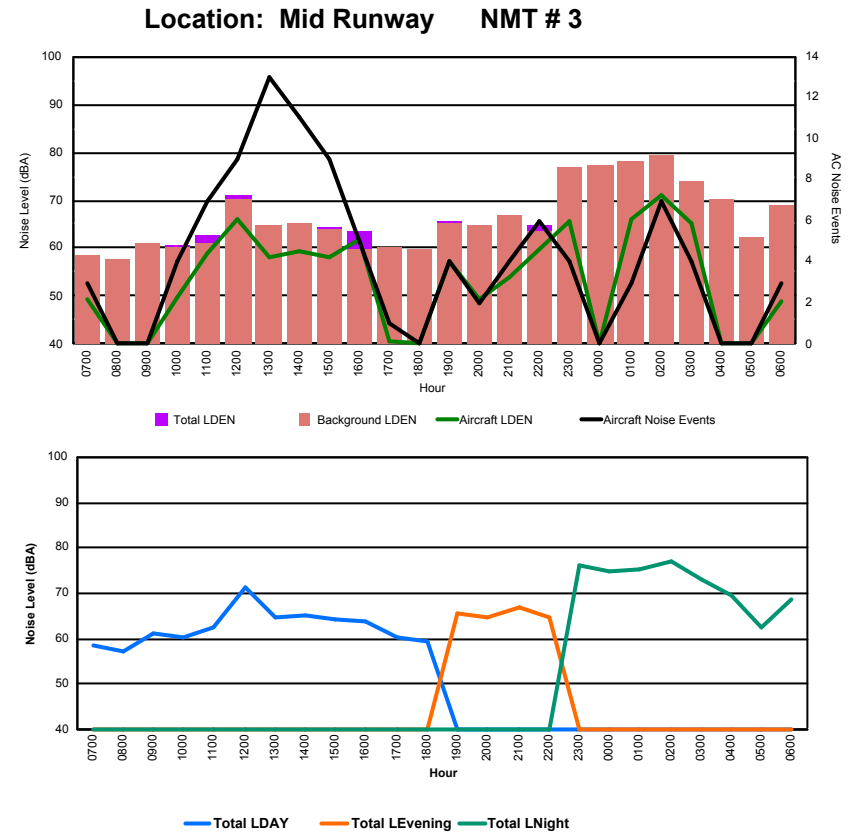

Location: DVOR NMT # 2

Luxembourg Airport Noise Distribution by Hour

Between 19/10/2023 00:00:00 and 19/10/2023 23:59:59 (Local Time)

Day	Aircraft Events	Total LDEN dB (A)	Aircraft LDEN dB(A)	Background LDEN dB(A)	Total LDay dB(A)	Total LEvening dB(A)	Total LNight dB (A)
19/10/23	7:00	3	58.6	49.5	58.7	58.6	-
19/10/23	8:00	-	57.4	-	57.7	57.4	-
19/10/23	9:00	-	61.0	-	61.0	-	-
19/10/23	10:00	4	60.5	49.9	60.4	60.5	-
19/10/23	11:00	7	62.7	58.9	61.0	62.7	-
19/10/23	12:00	9	71.2	65.9	70.2	71.2	-
19/10/23	13:00	13	64.6	58.0	64.7	64.6	-
19/10/23	14:00	11	65.3	59.4	65.0	65.3	-
19/10/23	15:00	9	64.2	58.1	63.9	64.2	-
19/10/23	16:00	5	63.7	61.8	59.9	63.7	-
19/10/23	17:00	1	60.1	40.8	60.1	60.1	-
19/10/23	18:00	-	59.6	-	59.6	59.6	-
19/10/23	19:00	4	65.5	57.3	65.0	-	65.5
19/10/23	20:00	2	64.6	49.2	64.8	-	64.6
19/10/23	21:00	4	66.7	54.1	66.8	-	66.7
19/10/23	22:00	6	64.8	59.6	63.7	-	64.8
19/10/23	23:00	4	76.1	65.6	76.7	-	76.1
20/10/23	0:00	-	75.0	-	77.4	-	75.0
20/10/23	1:00	3	75.2	65.9	78.3	-	75.2
20/10/23	2:00	7	77.1	71.1	79.4	-	77.1
20/10/23	3:00	4	73.3	65.3	73.8	-	73.3
20/10/23	4:00	-	69.6	-	70.4	-	69.6
20/10/23	5:00	-	62.3	-	62.3	-	62.3
20/10/23	6:00	3	68.9	49.1	69.1	-	68.9
	99	70.0	61.5	71.5	64.2	65.5	73.9