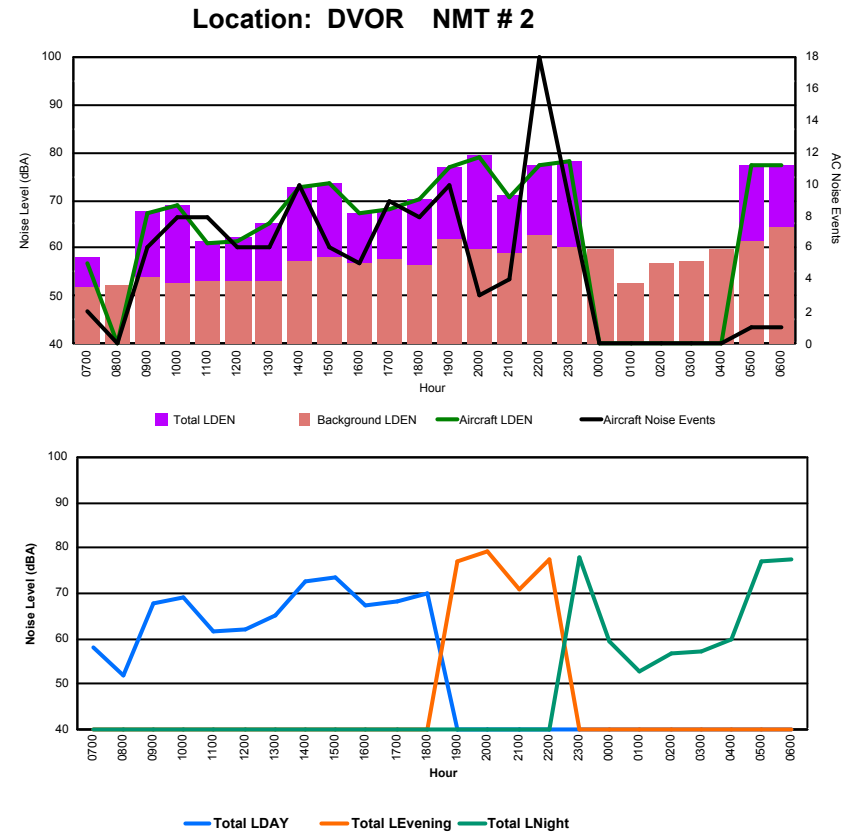

Luxembourg Airport Noise Distribution by Hour

Between 26/10/2023 00:00:00 and 26/10/2023 23:59:59 (Local Time)

Day	Aircraft Events	Total LDEN dB (A)	Aircraft LDEN dB(A)	Background LDEN dB(A)	Total LDay dB(A)	Total LEvening dB(A)	Total LNight dB (A)	
26/10/23	7:00	2	58.1	57.0	51.9	58.1	-	-
26/10/23	8:00	-	52.0	-	52.1	52.0	-	-
26/10/23	9:00	6	67.6	67.5	54.0	67.6	-	-
26/10/23	10:00	8	69.0	68.9	52.7	69.0	-	-
26/10/23	11:00	8	61.5	60.9	53.1	61.5	-	-
26/10/23	12:00	6	62.1	61.5	53.3	62.1	-	-
26/10/23	13:00	6	65.3	65.0	53.2	65.3	-	-
26/10/23	14:00	10	72.8	72.6	57.3	72.8	-	-
26/10/23	15:00	6	73.5	73.4	58.2	73.5	-	-
26/10/23	16:00	5	67.5	67.1	56.9	67.5	-	-
26/10/23	17:00	9	68.3	68.0	57.5	68.3	-	-
26/10/23	18:00	8	70.2	70.1	56.5	70.2	-	-
26/10/23	19:00	10	77.0	76.9	61.7	-	77.0	-
26/10/23	20:00	3	79.2	79.1	59.9	-	79.2	-
26/10/23	21:00	4	71.0	70.8	58.8	-	71.0	-
26/10/23	22:00	18	77.4	77.3	62.8	-	77.4	-
26/10/23	23:00	9	78.1	78.0	60.4	-	-	78.1
27/10/23	0:00	-	59.6	-	59.7	-	-	59.6
27/10/23	1:00	-	52.8	-	52.8	-	-	52.8
27/10/23	2:00	-	56.8	-	56.8	-	-	56.8
27/10/23	3:00	-	57.4	-	57.4	-	-	57.4
27/10/23	4:00	-	59.7	-	59.7	-	-	59.7
27/10/23	5:00	1	77.2	77.1	61.5	-	-	77.2
27/10/23	6:00	1	77.5	77.3	64.5	-	-	77.5
	120	72.8	72.7	58.7	68.5	77.0	73.4