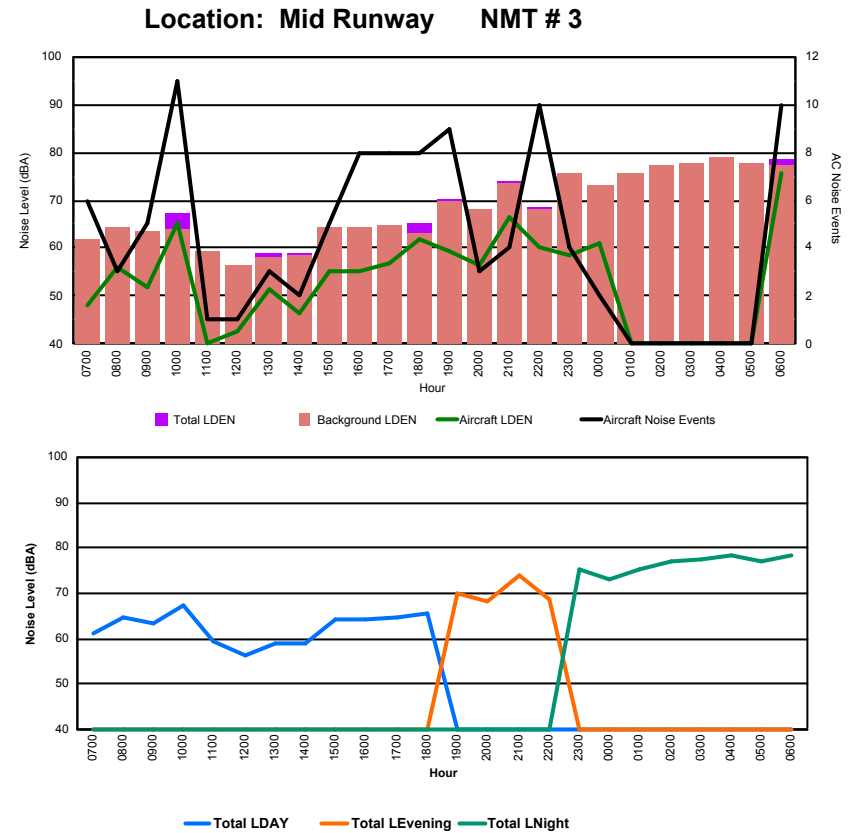

Luxembourg Airport Noise Distribution by Hour

Between 27/10/2023 00:00:00 and 27/10/2023 23:59:59 (Local Time)

Day	Aircraft Events	Total LDEN dB (A)	Aircraft LDEN dB(A)	Background LDEN dB(A)	Total LDay dB(A)	Total LEvening dB(A)	Total LNight dB (A)
27/10/23	7:00	6	61.3	48.3	61.7	61.3	-
27/10/23	8:00	3	64.5	55.9	64.2	64.5	-
27/10/23	9:00	5	63.6	51.8	63.7	63.6	-
27/10/23	10:00	11	67.3	65.1	63.9	67.3	-
27/10/23	11:00	1	59.4	38.3	59.4	-	-
27/10/23	12:00	1	56.5	42.5	56.4	-	-
27/10/23	13:00	3	58.8	51.3	58.1	-	-
27/10/23	14:00	2	58.8	46.4	58.7	-	-
27/10/23	15:00	5	64.3	55.4	64.3	-	-
27/10/23	16:00	8	64.3	55.2	64.4	-	-
27/10/23	17:00	8	64.5	56.8	64.6	-	-
27/10/23	18:00	8	65.4	61.9	63.3	65.4	-
27/10/23	19:00	9	70.1	59.5	70.0	-	70.1
27/10/23	20:00	3	68.1	56.5	68.3	-	68.1
27/10/23	21:00	4	74.0	66.3	73.5	-	74.0
27/10/23	22:00	10	68.6	60.2	68.3	-	68.6
27/10/23	23:00	4	75.4	58.6	75.6	-	75.4
28/10/23	0:00	2	73.1	61.2	73.2	-	73.1
28/10/23	1:00	-	75.3	-	75.6	-	75.3
28/10/23	2:00	-	77.2	-	77.5	-	77.2
28/10/23	3:00	-	77.3	-	77.7	-	77.3
28/10/23	4:00	-	78.6	-	79.0	-	78.6
28/10/23	5:00	-	77.1	-	77.7	-	77.1
28/10/23	6:00	10	78.6	75.6	77.2	-	78.6
	103	72.9	63.3	72.9	63.4	70.9	76.9