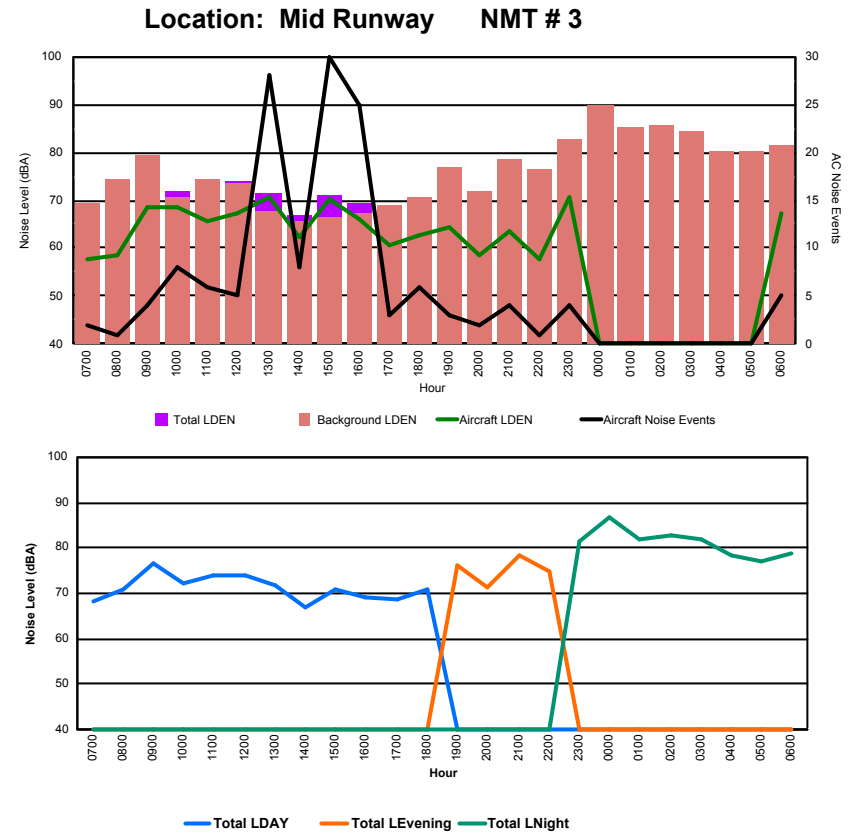

Luxembourg Airport Noise Distribution by Hour

Between 14/10/2023 00:00:00 and 14/10/2023 23:59:59 (Local Time)

Day	Aircraft Events	Total LDEN dB (A)	Aircraft LDEN dB(A)	Background LDEN dB(A)	Total LDay dB(A)	Total LEvening dB(A)	Total LNight dB (A)
14/10/23 7:00	2	68.2	57.8	69.4	68.2	-	-
14/10/23 8:00	1	70.8	58.6	74.3	70.8	-	-
14/10/23 9:00	4	76.7	68.4	79.2	76.7	-	-
14/10/23 10:00	8	72.0	68.7	70.6	72.0	-	-
14/10/23 11:00	6	73.9	65.8	74.4	73.9	-	-
14/10/23 12:00	5	74.1	67.4	73.6	74.1	-	-
14/10/23 13:00	28	71.6	70.7	67.8	71.6	-	-
14/10/23 14:00	8	67.0	62.4	65.8	67.0	-	-
14/10/23 15:00	30	71.1	70.4	66.4	71.1	-	-
14/10/23 16:00	25	69.2	66.2	67.2	69.2	-	-
14/10/23 17:00	3	68.7	60.6	68.9	68.7	-	-
14/10/23 18:00	6	70.8	62.8	70.5	70.8	-	-
14/10/23 19:00	3	76.2	64.5	76.7	-	76.2	-
14/10/23 20:00	2	71.4	58.5	71.9	-	71.4	-
14/10/23 21:00	4	78.3	63.6	78.6	-	78.3	-
14/10/23 22:00	1	74.9	57.5	76.4	-	74.9	-
14/10/23 23:00	4	81.5	70.6	82.8	-	-	81.5
15/10/23 0:00	-	86.7	-	89.6	-	-	86.7
15/10/23 1:00	-	82.1	-	85.4	-	-	82.1
15/10/23 2:00	-	82.7	-	85.7	-	-	82.7
15/10/23 3:00	-	81.9	-	84.2	-	-	81.9
15/10/23 4:00	-	78.2	-	80.2	-	-	78.2
15/10/23 5:00	-	77.0	-	80.2	-	-	77.0
15/10/23 6:00	5	78.7	67.4	81.3	-	-	78.7
	145	78.4	65.2	80.7	72.0	75.9	82.1