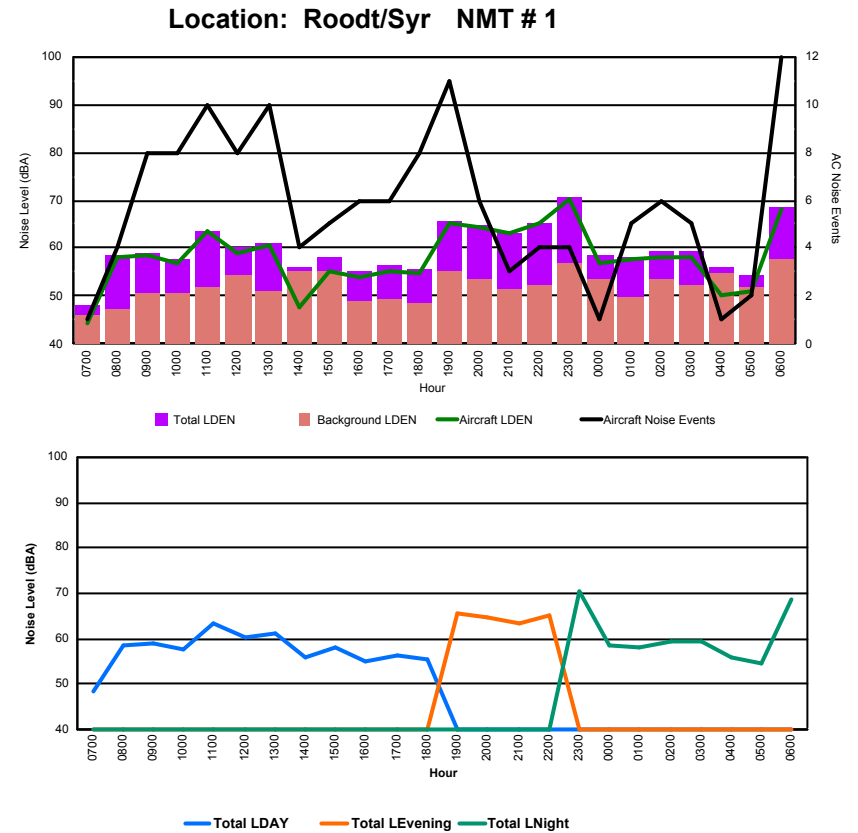

Luxembourg Airport Noise Distribution by Hour

Between 19/10/2023 00:00:00 and 19/10/2023 23:59:59 (Local Time)

Day	Aircraft Events	Total LDEN dB (A)	Aircraft LDEN dB(A)	Background LDEN dB(A)	Total LDay dB(A)	Total LEvening dB(A)	Total LNight dB (A)
19/10/23 7:00	1	48.3	44.3	46.2	48.3	-	-
19/10/23 8:00	4	58.4	58.1	47.1	58.4	-	-
19/10/23 9:00	8	59.0	58.4	50.6	59.0	-	-
19/10/23 10:00	8	57.8	57.0	50.5	57.8	-	-
19/10/23 11:00	10	63.6	63.4	52.0	63.6	-	-
19/10/23 12:00	8	60.1	58.8	54.3	60.1	-	-
19/10/23 13:00	10	61.0	60.6	51.0	61.0	-	-
19/10/23 14:00	4	56.0	47.6	55.4	56.0	-	-
19/10/23 15:00	5	58.2	55.4	55.2	58.2	-	-
19/10/23 16:00	6	55.0	53.8	49.0	55.0	-	-
19/10/23 17:00	6	56.3	55.3	49.4	56.3	-	-
19/10/23 18:00	8	55.6	54.6	48.7	55.6	-	-
19/10/23 19:00	11	65.6	65.2	55.4	-	65.6	-
19/10/23 20:00	6	64.7	64.4	53.7	-	64.7	-
19/10/23 21:00	3	63.3	63.0	51.4	-	63.3	-
19/10/23 22:00	4	65.3	65.1	52.3	-	65.3	-
19/10/23 23:00	4	70.6	70.4	56.8	-	-	70.6
20/10/23 0:00	1	58.6	57.0	53.6	-	-	58.6
20/10/23 1:00	5	58.3	57.7	49.8	-	-	58.3
20/10/23 2:00	6	59.4	58.1	53.7	-	-	59.4
20/10/23 3:00	5	59.2	58.3	52.1	-	-	59.2
20/10/23 4:00	1	56.0	50.4	54.7	-	-	56.0
20/10/23 5:00	2	54.5	51.2	51.8	-	-	54.5
20/10/23 6:00	12	68.7	68.3	57.6	-	-	68.7
	138	62.6	62.1	53.1	58.7	64.8	64.5