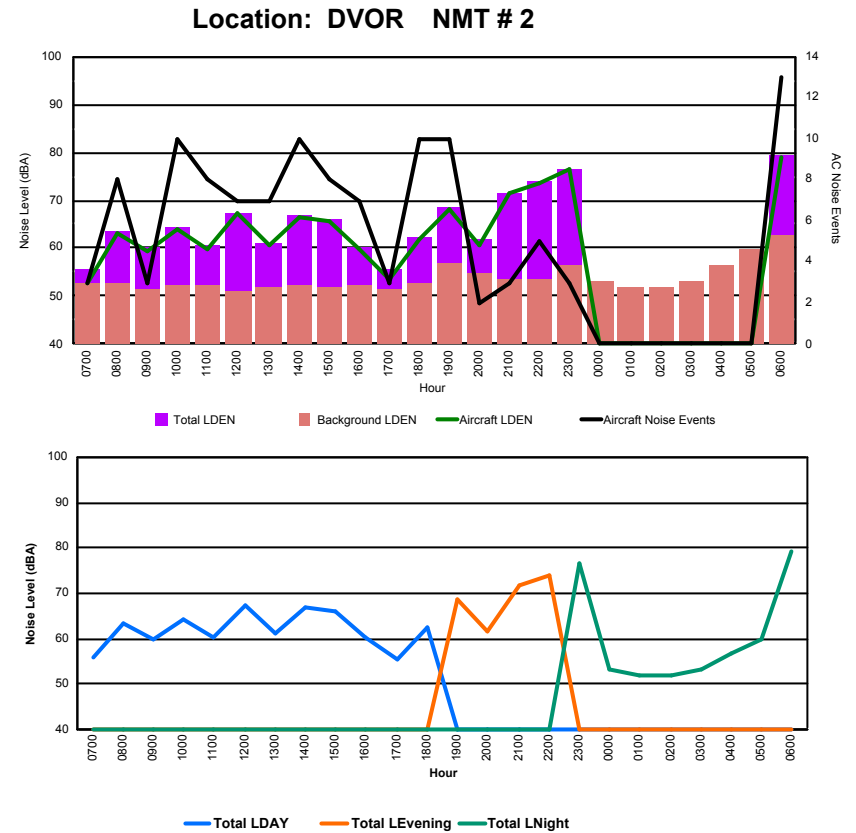

Location: Roodt/Syr NMT # 1

Luxembourg Airport Noise Distribution by Hour

Between 17/10/2023 00:00:00 and 17/10/2023 23:59:59 (Local Time)

Day	Aircraft Events	Total LDEN dB(A)	Aircraft LDEN dB(A)	Background LDEN dB(A)	Total LDay dB(A)	Total LEvening dB(A)	Total LNight dB(A)	
17/10/23	7:00	3	55.7	52.9	52.7	55.7	-	-
17/10/23	8:00	8	63.6	63.2	52.5	63.6	-	-
17/10/23	9:00	3	60.0	59.4	51.5	60.0	-	-
17/10/23	10:00	10	64.3	64.0	52.2	64.3	-	-
17/10/23	11:00	8	60.5	59.9	52.2	60.5	-	-
17/10/23	12:00	7	67.4	67.3	51.2	67.4	-	-
17/10/23	13:00	7	61.2	60.7	52.0	61.2	-	-
17/10/23	14:00	10	66.7	66.5	52.4	66.7	-	-
17/10/23	15:00	8	65.9	65.7	51.8	65.9	-	-
17/10/23	16:00	7	60.3	59.7	52.1	60.3	-	-
17/10/23	17:00	3	55.5	53.4	51.4	55.5	-	-
17/10/23	18:00	10	62.3	61.9	52.9	62.3	-	-
17/10/23	19:00	10	68.6	68.3	56.8	-	68.6	-
17/10/23	20:00	2	61.7	60.7	54.6	-	61.7	-
17/10/23	21:00	3	71.6	71.6	53.6	-	71.6	-
17/10/23	22:00	5	73.8	73.7	53.6	-	73.8	-
17/10/23	23:00	3	76.6	76.5	56.6	-	-	76.6
18/10/23	0:00	-	53.3	-	53.3	-	-	53.3
18/10/23	1:00	-	52.0	-	52.0	-	-	52.0
18/10/23	2:00	-	51.9	-	51.9	-	-	51.9
18/10/23	3:00	-	53.2	-	53.2	-	-	53.2
18/10/23	4:00	-	56.6	-	56.6	-	-	56.6
18/10/23	5:00	-	59.7	-	59.7	-	-	59.7
18/10/23	6:00	13	79.2	79.1	62.7	-	-	79.2
	120	69.3	69.1	55.0	63.4	70.7	72.1	