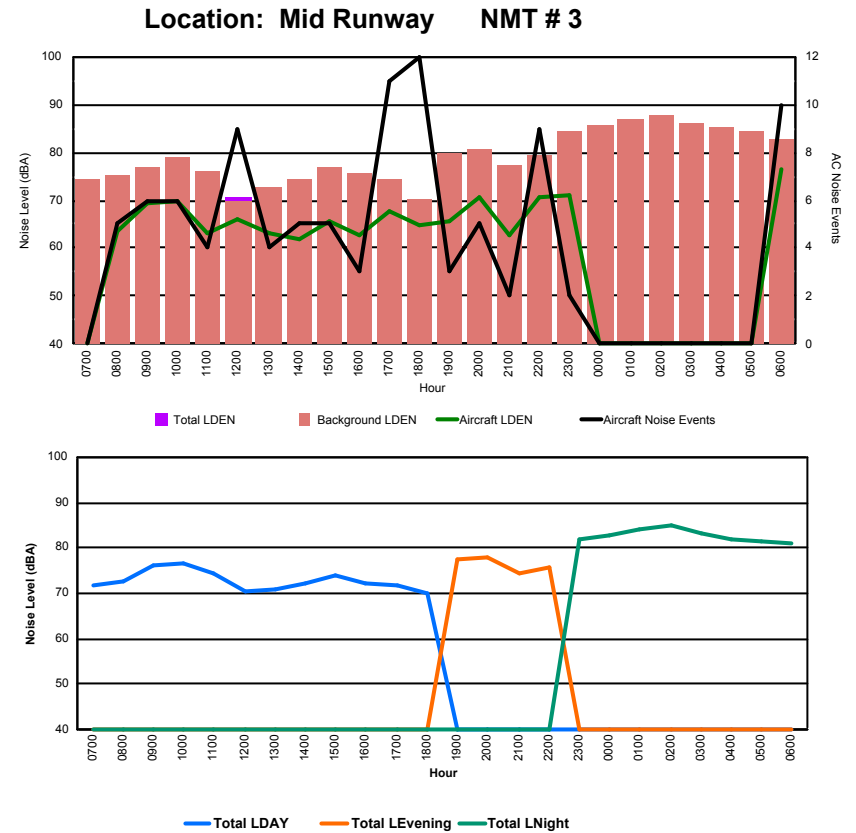

Location: DVOR NMT # 2

Luxembourg Airport Noise Distribution by Hour

Between 15/10/2023 00:00:00 and 15/10/2023 23:59:59 (Local Time)

Day	Aircraft Events	Total LDEN dB (A)	Aircraft LDEN dB(A)	Background LDEN dB(A)	Total LDay dB(A)	Total LEvening dB(A)	Total LNight dB (A)
15/10/23 7:00	-	71.8	-	74.4	71.8	-	-
15/10/23 8:00	5	72.6	63.7	75.4	72.6	-	-
15/10/23 9:00	6	76.2	69.4	76.8	76.2	-	-
15/10/23 10:00	6	76.7	69.7	79.1	76.7	-	-
15/10/23 11:00	4	74.6	63.3	75.9	74.6	-	-
15/10/23 12:00	9	70.5	66.1	69.8	70.5	-	-
15/10/23 13:00	4	71.0	63.2	72.6	71.0	-	-
15/10/23 14:00	5	72.4	61.8	74.5	72.4	-	-
15/10/23 15:00	5	73.8	65.5	76.7	73.8	-	-
15/10/23 16:00	3	72.1	62.6	75.5	72.1	-	-
15/10/23 17:00	11	71.8	67.6	74.2	71.8	-	-
15/10/23 18:00	12	69.8	64.9	70.2	69.8	-	-
15/10/23 19:00	3	77.7	65.5	79.9	-	77.7	-
15/10/23 20:00	5	78.1	70.6	80.8	-	78.1	-
15/10/23 21:00	2	74.6	62.6	77.1	-	74.6	-
15/10/23 22:00	9	75.9	70.8	79.2	-	75.9	-
15/10/23 23:00	2	81.7	71.2	84.4	-	-	81.7
16/10/23 0:00	-	82.8	-	85.7	-	-	82.8
16/10/23 1:00	-	84.0	-	86.9	-	-	84.0
16/10/23 2:00	-	84.8	-	87.9	-	-	84.8
16/10/23 3:00	-	83.1	-	86.1	-	-	83.1
16/10/23 4:00	-	82.0	-	85.1	-	-	82.0
16/10/23 5:00	-	81.6	-	84.4	-	-	81.6
16/10/23 6:00	10	80.9	76.4	82.7	-	-	80.9
	101	79.1	67.3	81.9	73.3	76.8	82.8