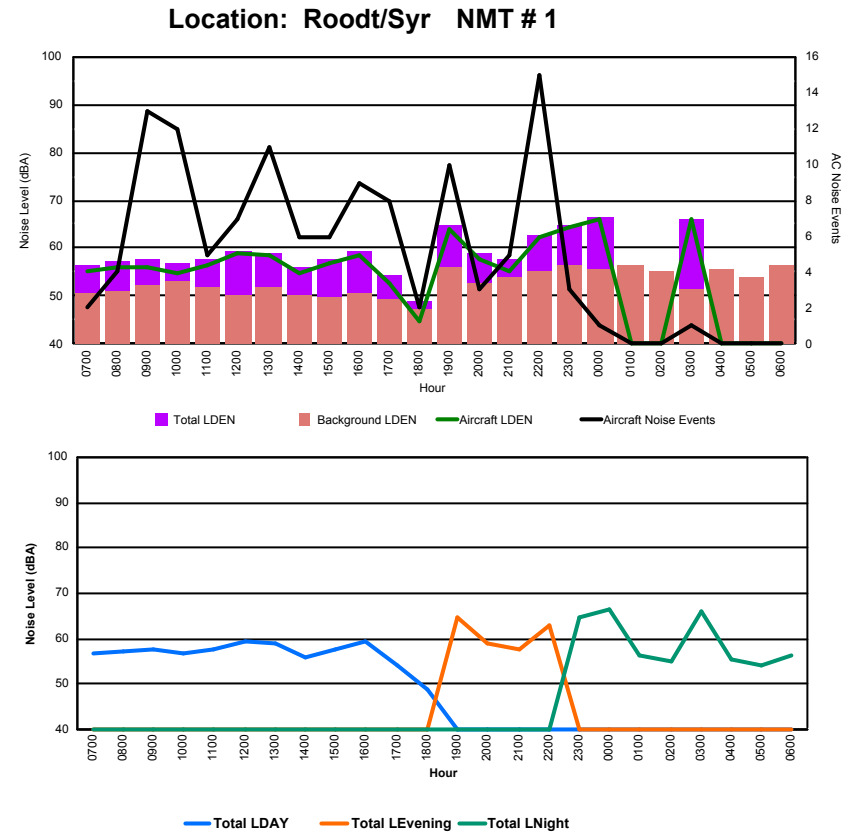

Luxembourg Airport Noise Distribution by Hour

Between 02/10/2023 00:00:00 and 02/10/2023 23:59:59 (Local Time)

Day	Aircraft Events	Total LDEN dB (A)	Aircraft LDEN dB(A)	Background LDEN dB(A)	Total LDay dB(A)	Total LEvening dB(A)	Total LNight dB (A)	
02/10/23	7:00	2	56.6	55.4	50.6	56.6	-	-
02/10/23	8:00	4	57.1	55.9	51.2	57.1	-	-
02/10/23	9:00	13	57.5	56.0	52.4	57.5	-	-
02/10/23	10:00	12	56.9	54.8	53.1	56.9	-	-
02/10/23	11:00	5	57.8	56.6	51.8	57.8	-	-
02/10/23	12:00	7	59.4	59.0	50.0	59.4	-	-
02/10/23	13:00	11	59.1	58.4	51.8	59.1	-	-
02/10/23	14:00	6	56.1	54.9	50.3	56.1	-	-
02/10/23	15:00	6	57.6	56.8	49.8	57.6	-	-
02/10/23	16:00	9	59.3	58.7	50.8	59.3	-	-
02/10/23	17:00	8	54.3	52.8	49.2	54.3	-	-
02/10/23	18:00	2	49.0	44.6	47.2	49.0	-	-
02/10/23	19:00	10	64.7	64.1	55.9	-	64.7	-
02/10/23	20:00	3	59.0	57.9	52.6	-	59.0	-
02/10/23	21:00	5	57.7	55.4	54.0	-	57.7	-
02/10/23	22:00	15	62.9	62.2	55.3	-	62.9	-
02/10/23	23:00	3	64.9	64.3	56.6	-	-	64.9
03/10/23	0:00	1	66.6	66.2	55.6	-	-	66.6
03/10/23	1:00	-	56.5	-	56.5	-	-	56.5
03/10/23	2:00	-	55.1	-	55.0	-	-	55.1
03/10/23	3:00	1	66.2	66.0	51.5	-	-	66.2
03/10/23	4:00	-	55.6	-	55.7	-	-	55.6
03/10/23	5:00	-	54.0	-	54.0	-	-	54.0
03/10/23	6:00	-	56.3	-	56.3	-	-	56.3
	123	60.4	59.5	53.5	57.3	62.0	62.3