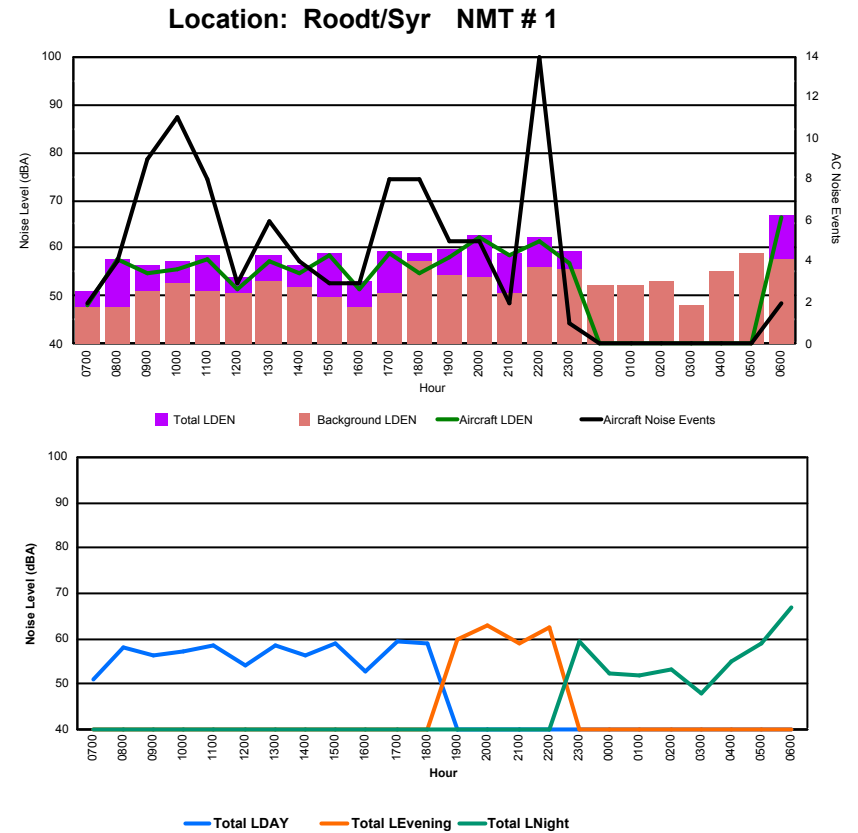

Luxembourg Airport Noise Distribution by Hour

Between 03/10/2023 00:00:00 and 03/10/2023 23:59:59 (Local Time)

Day	Aircraft Events	Total LDEN dB (A)	Aircraft LDEN dB(A)	Background LDEN dB(A)	Total LDay dB(A)	Total LEvening dB(A)	Total LNight dB (A)
03/10/23 7:00	2	50.9	48.2	47.7	50.9	-	-
03/10/23 8:00	4	57.9	57.5	47.6	57.9	-	-
03/10/23 9:00	9	56.4	54.9	51.2	56.4	-	-
03/10/23 10:00	11	57.3	55.6	52.7	57.3	-	-
03/10/23 11:00	8	58.6	57.8	51.2	58.6	-	-
03/10/23 12:00	3	54.1	51.5	50.8	54.1	-	-
03/10/23 13:00	6	58.7	57.4	53.2	58.7	-	-
03/10/23 14:00	4	56.5	54.7	52.0	56.5	-	-
03/10/23 15:00	3	59.1	58.6	49.6	59.1	-	-
03/10/23 16:00	3	53.0	51.5	47.7	53.0	-	-
03/10/23 17:00	8	59.5	59.0	50.6	59.5	-	-
03/10/23 18:00	8	59.1	54.9	57.2	59.1	-	-
03/10/23 19:00	5	59.7	58.3	54.4	-	59.7	-
03/10/23 20:00	5	62.9	62.3	53.8	-	62.9	-
03/10/23 21:00	2	59.1	58.5	50.7	-	59.1	-
03/10/23 22:00	14	62.5	61.5	55.9	-	62.5	-
03/10/23 23:00	1	59.3	57.0	55.5	-	-	59.3
04/10/23 0:00	-	52.3	-	52.3	-	-	52.3
04/10/23 1:00	-	52.1	-	52.1	-	-	52.1
04/10/23 2:00	-	53.3	-	53.3	-	-	53.3
04/10/23 3:00	-	48.1	-	48.1	-	-	48.1
04/10/23 4:00	-	55.1	-	55.1	-	-	55.1
04/10/23 5:00	-	59.0	-	59.0	-	-	59.0
04/10/23 6:00	2	66.8	66.3	57.7	-	-	66.8
	98	59.1	57.7	53.6	57.4	61.4	59.6