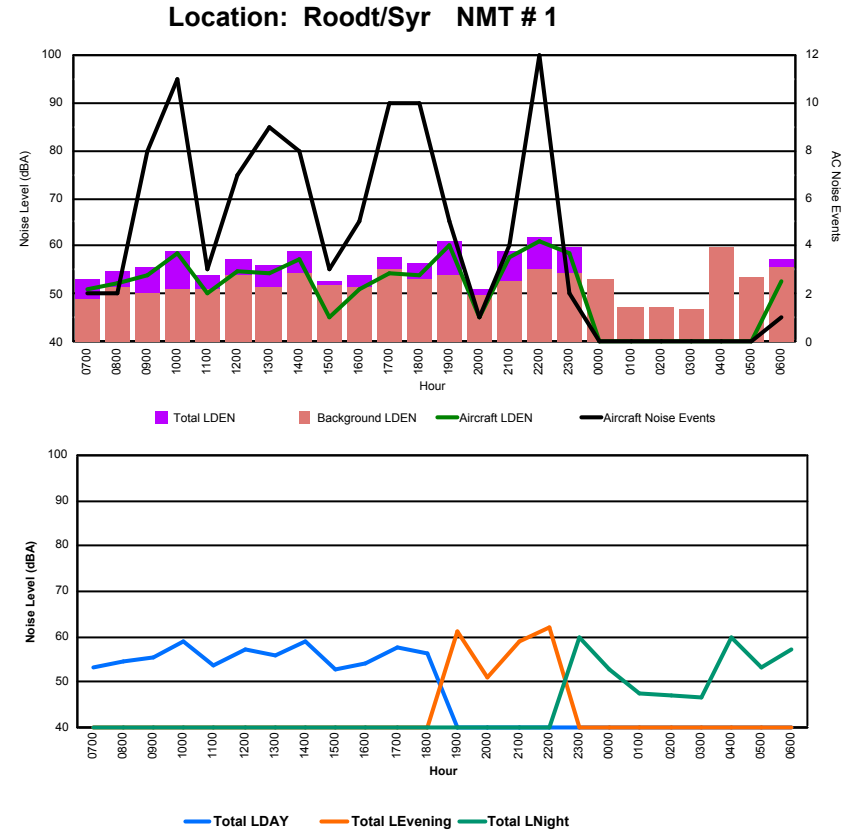

Luxembourg Airport Noise Distribution by Hour

Between 04/10/2023 00:00:00 and 04/10/2023 23:59:59 (Local Time)

Day	Aircraft Events	Total LDEN dB (A)	Aircraft LDEN dB(A)	Background LDEN dB(A)	Total LDay dB(A)	Total LEvening dB(A)	Total LNight dB (A)	
04/10/23	7:00	2	53.1	51.1	48.8	53.1	-	-
04/10/23	8:00	2	54.7	52.1	51.3	54.7	-	-
04/10/23	9:00	8	55.5	54.0	50.3	55.5	-	-
04/10/23	10:00	11	59.1	58.4	51.2	59.1	-	-
04/10/23	11:00	3	53.8	50.4	51.2	53.8	-	-
04/10/23	12:00	7	57.4	54.8	54.1	57.4	-	-
04/10/23	13:00	9	56.1	54.3	51.6	56.1	-	-
04/10/23	14:00	8	58.9	57.3	54.2	58.9	-	-
04/10/23	15:00	3	52.7	45.4	51.9	52.7	-	-
04/10/23	16:00	5	54.1	51.1	51.3	54.1	-	-
04/10/23	17:00	10	57.7	54.3	55.2	57.7	-	-
04/10/23	18:00	10	56.4	54.0	53.0	56.4	-	-
04/10/23	19:00	5	61.2	60.3	54.0	-	61.2	-
04/10/23	20:00	1	51.0	45.3	49.7	-	51.0	-
04/10/23	21:00	4	58.9	57.8	52.6	-	58.9	-
04/10/23	22:00	12	62.0	61.1	55.0	-	62.0	-
04/10/23	23:00	2	59.8	58.4	54.5	-	-	59.8
05/10/23	0:00	-	53.0	-	53.1	-	-	53.0
05/10/23	1:00	-	47.3	-	47.3	-	-	47.3
05/10/23	2:00	-	47.2	-	47.2	-	-	47.2
05/10/23	3:00	-	46.7	-	46.7	-	-	46.7
05/10/23	4:00	-	59.7	-	59.7	-	-	59.7
05/10/23	5:00	-	53.2	-	53.5	-	-	53.2
05/10/23	6:00	1	57.3	52.6	55.5	-	-	57.3
	103	57.0	54.7	53.2	56.3	59.8	55.7