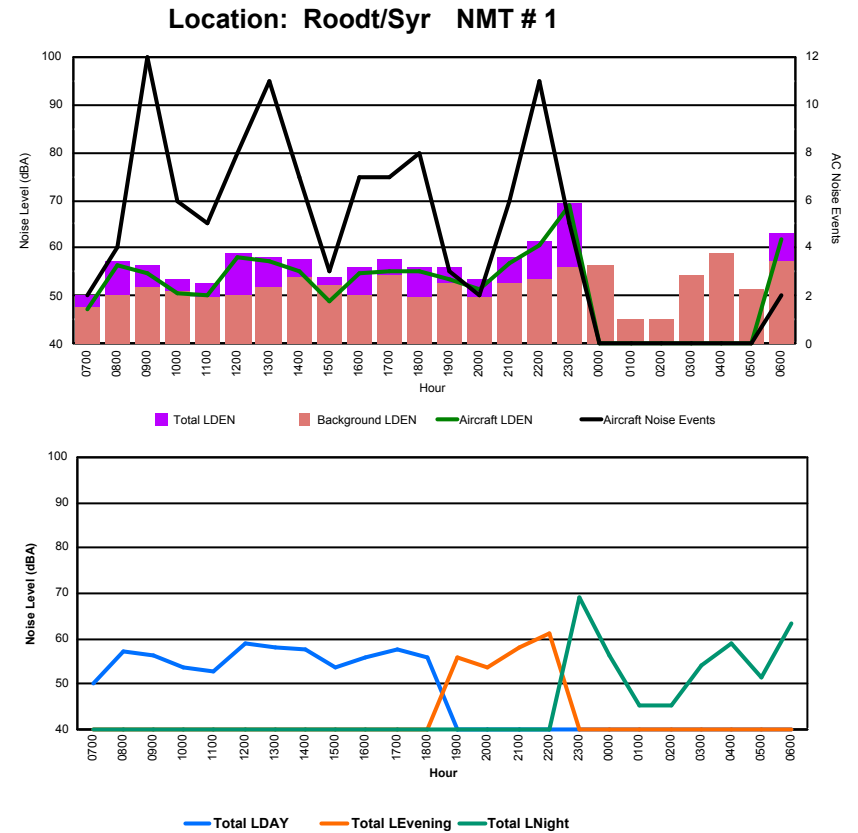

Luxembourg Airport Noise Distribution by Hour

Between 09/10/2023 00:00:00 and 09/10/2023 23:59:59 (Local Time)

Day	Aircraft Events	Total LDEN dB (A)	Aircraft LDEN dB(A)	Background LDEN dB(A)	Total LDay dB(A)	Total LEvening dB(A)	Total LNight dB (A)
09/10/23 7:00	2	50.3	47.2	47.5	50.3	-	-
09/10/23 8:00	4	57.4	56.5	50.2	57.4	-	-
09/10/23 9:00	12	56.4	54.7	51.9	56.4	-	-
09/10/23 10:00	6	53.6	50.5	51.0	53.6	-	-
09/10/23 11:00	5	52.9	50.2	49.8	52.9	-	-
09/10/23 12:00	8	58.8	58.2	50.2	58.8	-	-
09/10/23 13:00	11	58.2	57.1	51.7	58.2	-	-
09/10/23 14:00	7	57.5	55.2	53.8	57.5	-	-
09/10/23 15:00	3	53.8	48.8	52.2	53.8	-	-
09/10/23 16:00	7	55.9	54.6	50.3	55.9	-	-
09/10/23 17:00	7	57.7	55.0	54.4	57.7	-	-
09/10/23 18:00	8	56.0	55.0	49.7	56.0	-	-
09/10/23 19:00	3	56.1	53.5	52.8	-	56.1	-
09/10/23 20:00	2	53.6	51.5	49.6	-	53.6	-
09/10/23 21:00	6	58.3	57.0	52.7	-	58.3	-
09/10/23 22:00	11	61.4	60.7	53.7	-	61.4	-
09/10/23 23:00	5	69.3	69.1	56.1	-	-	69.3
10/10/23 0:00	-	56.3	-	56.3	-	-	56.3
10/10/23 1:00	-	45.2	-	45.2	-	-	45.2
10/10/23 2:00	-	45.3	-	45.3	-	-	45.3
10/10/23 3:00	-	54.3	-	54.3	-	-	54.3
10/10/23 4:00	-	58.9	-	58.9	-	-	58.9
10/10/23 5:00	-	51.3	-	51.3	-	-	51.3
10/10/23 6:00	2	63.3	62.0	57.3	-	-	63.3
	109	59.2	58.0	53.2	56.3	58.3	61.9