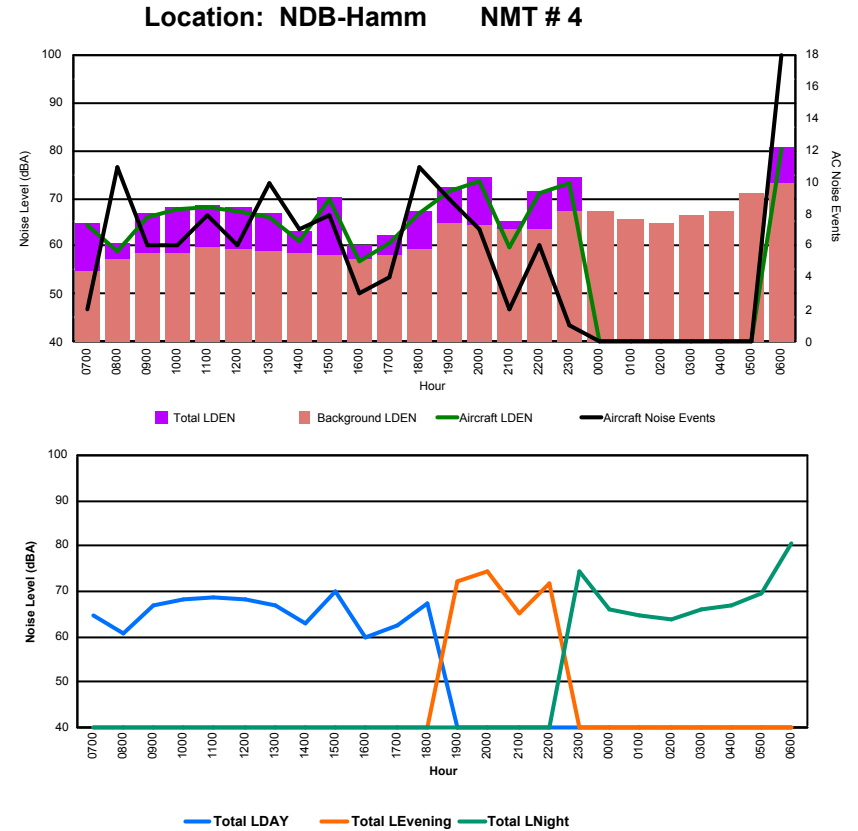

Luxembourg Airport Noise Distribution by Hour

Between 08/10/2023 00:00:00 and 08/10/2023 23:59:59 (Local Time)

Day	Aircraft Events	Total LDEN dB(A)	Aircraft LDEN dB(A)	Background LDEN dB(A)	Total LDay dB(A)	Total LEvening dB(A)	Total LNight dB(A)	
08/10/23	7:00	2	64.7	64.3	54.7	64.7	-	-
08/10/23	8:00	11	60.8	58.9	57.2	60.8	-	-
08/10/23	9:00	6	66.7	66.0	58.5	66.7	-	-
08/10/23	10:00	6	68.1	67.6	58.7	68.1	-	-
08/10/23	11:00	8	68.7	68.1	59.7	68.7	-	-
08/10/23	12:00	6	68.1	67.5	59.5	68.1	-	-
08/10/23	13:00	10	66.7	66.0	59.0	66.7	-	-
08/10/23	14:00	7	63.1	61.1	58.7	63.1	-	-
08/10/23	15:00	8	70.2	69.9	58.3	70.2	-	-
08/10/23	16:00	3	60.0	56.7	57.4	60.0	-	-
08/10/23	17:00	4	62.5	60.6	58.2	62.5	-	-
08/10/23	18:00	11	67.5	66.9	59.5	67.5	-	-
08/10/23	19:00	9	72.1	71.3	64.8	-	72.1	-
08/10/23	20:00	7	74.2	73.7	64.2	-	74.2	-
08/10/23	21:00	2	65.1	59.6	63.7	-	65.1	-
08/10/23	22:00	6	71.6	70.9	63.5	-	71.6	-
08/10/23	23:00	1	74.2	73.1	67.3	-	-	74.2
09/10/23	0:00	-	66.0	-	67.1	-	-	66.0
09/10/23	1:00	-	64.6	-	65.5	-	-	64.6
09/10/23	2:00	-	63.9	-	64.7	-	-	63.9
09/10/23	3:00	-	66.0	-	66.5	-	-	66.0
09/10/23	4:00	-	66.7	-	67.3	-	-	66.7
09/10/23	5:00	-	69.6	-	71.1	-	-	69.6
09/10/23	6:00	18	80.6	80.4	73.0	-	-	80.6
	125	70.7	69.8	65.1	66.6	71.8	73.2