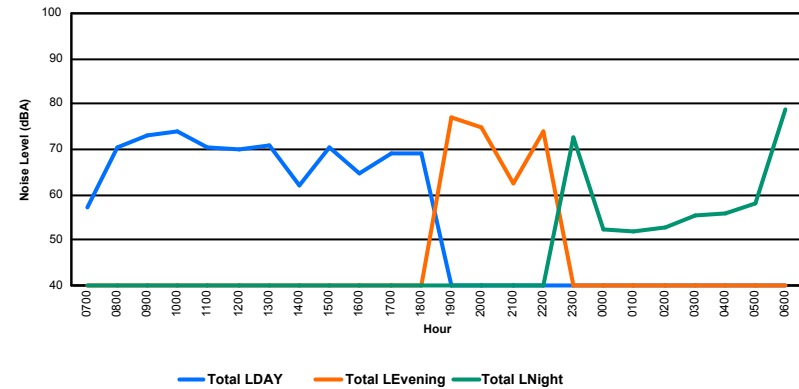

Luxembourg Airport Noise Distribution by Hour

Between 15/10/2023 00:00:00 and 15/10/2023 23:59:59 (Local Time)

Day	Aircraft Events	Total LDEN dB (A)	Aircraft LDEN dB(A)	Background LDEN dB(A)	Total LDay dB(A)	Total LEvening dB(A)	Total LNight dB (A)	
15/10/23	7:00	1	57.1	55.7	51.2	57.1	-	-
15/10/23	8:00	4	70.5	70.4	53.4	70.5	-	-
15/10/23	9:00	5	73.1	73.0	54.4	73.1	-	-
15/10/23	10:00	6	73.8	73.8	51.3	73.8	-	-
15/10/23	11:00	5	70.5	70.4	52.3	70.5	-	-
15/10/23	12:00	7	69.9	69.8	52.9	69.9	-	-
15/10/23	13:00	6	70.9	70.8	53.0	70.9	-	-
15/10/23	14:00	3	62.0	61.6	51.1	62.0	-	-
15/10/23	15:00	6	70.3	70.2	51.7	70.3	-	-
15/10/23	16:00	8	64.9	64.7	49.7	64.9	-	-
15/10/23	17:00	6	69.1	69.0	50.5	69.1	-	-
15/10/23	18:00	15	69.3	69.3	52.0	69.3	-	-
15/10/23	19:00	9	77.1	77.1	55.9	-	77.1	-
15/10/23	20:00	5	74.7	74.6	56.3	-	74.7	-
15/10/23	21:00	3	62.5	61.9	53.7	-	62.5	-
15/10/23	22:00	4	74.1	74.1	52.4	-	74.1	-
15/10/23	23:00	1	72.6	72.4	54.9	-	-	72.6
16/10/23	0:00	-	52.4	-	52.4	-	-	52.4
16/10/23	1:00	-	51.7	-	51.7	-	-	51.7
16/10/23	2:00	-	52.6	-	52.6	-	-	52.6
16/10/23	3:00	-	55.4	-	55.4	-	-	55.4
16/10/23	4:00	-	56.1	-	56.1	-	-	56.1
16/10/23	5:00	-	58.3	-	58.3	-	-	58.3
16/10/23	6:00	15	78.9	78.8	61.8	-	-	78.9
	109	71.4	71.2	54.6	70.1	74.3	70.9	

Location: DVOR NMT # 2