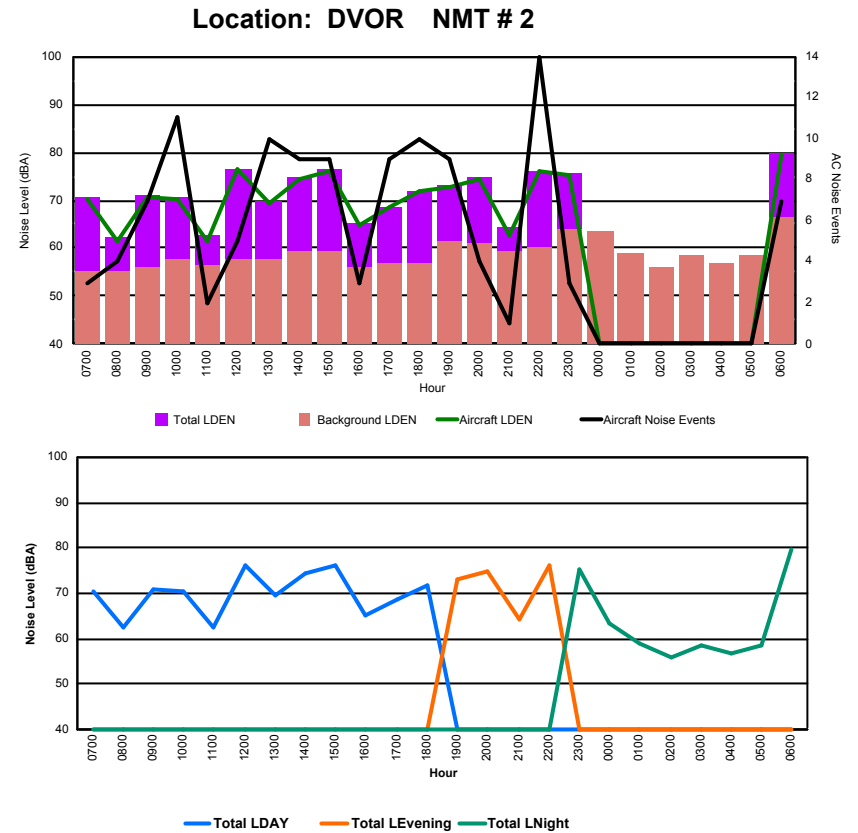

Luxembourg Airport Noise Distribution by Hour

Between 25/10/2023 00:00:00 and 25/10/2023 23:59:59 (Local Time)

Day	Aircraft Events	Total LDEN dB (A)	Aircraft LDEN dB(A)	Background LDEN dB(A)	Total LDay dB(A)	Total LEvening dB(A)	Total LNight dB (A)	
25/10/23	7:00	3	70.5	70.4	55.0	70.5	-	-
25/10/23	8:00	4	62.5	61.5	55.3	62.5	-	-
25/10/23	9:00	7	70.9	70.7	56.1	70.9	-	-
25/10/23	10:00	11	70.6	70.4	57.5	70.6	-	-
25/10/23	11:00	2	62.6	61.4	56.5	62.6	-	-
25/10/23	12:00	5	76.4	76.3	57.6	76.4	-	-
25/10/23	13:00	10	69.7	69.5	57.5	69.7	-	-
25/10/23	14:00	9	74.6	74.4	59.5	74.6	-	-
25/10/23	15:00	9	76.3	76.2	59.5	76.3	-	-
25/10/23	16:00	3	65.3	64.8	56.0	65.3	-	-
25/10/23	17:00	9	68.7	68.4	56.7	68.7	-	-
25/10/23	18:00	10	71.9	71.8	56.9	71.9	-	-
25/10/23	19:00	9	73.2	72.9	61.4	-	73.2	-
25/10/23	20:00	4	74.8	74.5	61.1	-	74.8	-
25/10/23	21:00	1	64.4	62.9	59.2	-	64.4	-
25/10/23	22:00	14	76.1	76.0	60.0	-	76.1	-
25/10/23	23:00	3	75.5	75.2	63.8	-	-	75.5
26/10/23	0:00	-	63.2	-	63.7	-	-	63.2
26/10/23	1:00	-	59.0	-	59.0	-	-	59.0
26/10/23	2:00	-	56.1	-	56.1	-	-	56.1
26/10/23	3:00	-	58.6	-	58.6	-	-	58.6
26/10/23	4:00	-	56.8	-	56.8	-	-	56.8
26/10/23	5:00	-	58.6	-	58.6	-	-	58.6
26/10/23	6:00	7	79.6	79.4	66.3	-	-	79.6
	120	72.4	72.1	59.8	72.0	73.7	72.2