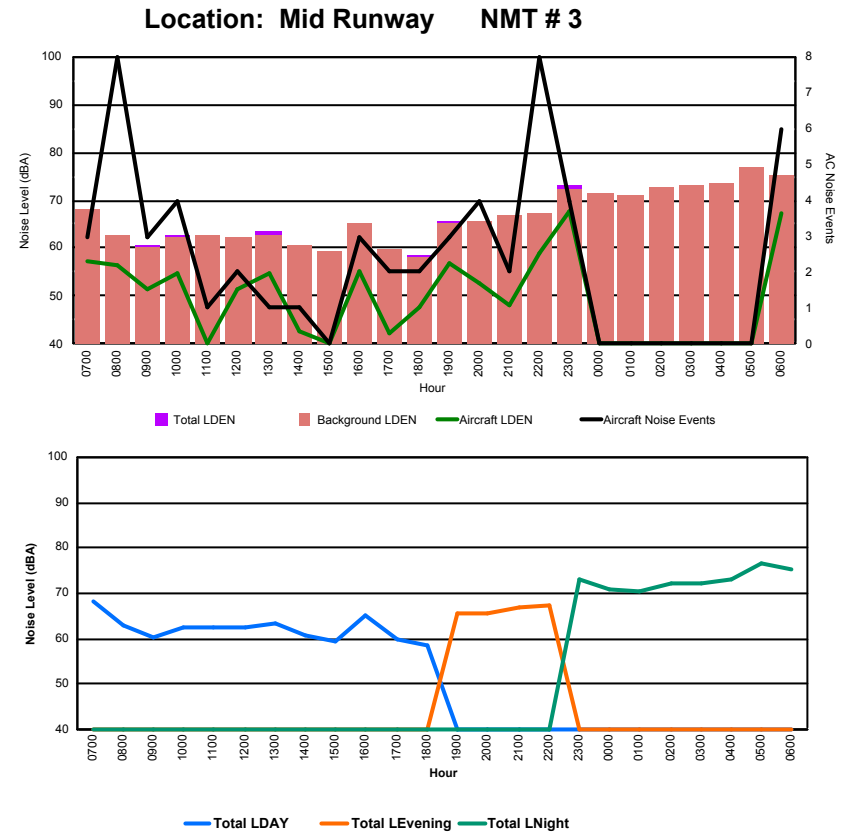

Luxembourg Airport Noise Distribution by Hour

Between 25/10/2023 00:00:00 and 25/10/2023 23:59:59 (Local Time)

Day	Aircraft Events	Total LDEN dB(A)	Aircraft LDEN dB(A)	Background LDEN dB(A)	Total LDay dB(A)	Total LEvening dB(A)	Total LNight dB(A)
25/10/23	7:00	3	68.1	57.3	68.0	68.1	-
25/10/23	8:00	8	62.9	56.4	62.7	62.9	-
25/10/23	9:00	3	60.5	51.5	60.1	60.5	-
25/10/23	10:00	4	62.7	54.7	62.4	62.7	-
25/10/23	11:00	1	62.3	37.4	62.6	62.3	-
25/10/23	12:00	2	62.3	51.5	62.2	62.3	-
25/10/23	13:00	1	63.4	54.9	62.9	63.4	-
25/10/23	14:00	1	60.8	42.8	60.8	60.8	-
25/10/23	15:00	-	59.4	-	59.5	59.4	-
25/10/23	16:00	3	65.2	55.3	65.1	65.2	-
25/10/23	17:00	2	59.8	42.1	59.8	59.8	-
25/10/23	18:00	2	58.4	47.9	58.1	58.4	-
25/10/23	19:00	3	65.7	56.7	65.3	-	65.7
25/10/23	20:00	4	65.8	52.7	65.7	-	65.8
25/10/23	21:00	2	67.0	48.2	67.0	-	67.0
25/10/23	22:00	8	67.3	59.1	67.3	-	67.3
25/10/23	23:00	4	73.1	67.7	72.2	-	73.1
26/10/23	0:00	-	70.7	-	71.4	-	70.7
26/10/23	1:00	-	70.4	-	71.0	-	70.4
26/10/23	2:00	-	72.4	-	72.9	-	72.4
26/10/23	3:00	-	72.3	-	73.0	-	72.3
26/10/23	4:00	-	72.9	-	73.4	-	72.9
26/10/23	5:00	-	76.6	-	76.9	-	76.6
26/10/23	6:00	6	75.1	67.2	75.1	-	75.1
	57	69.6	58.0	69.7	63.0	66.5	73.4