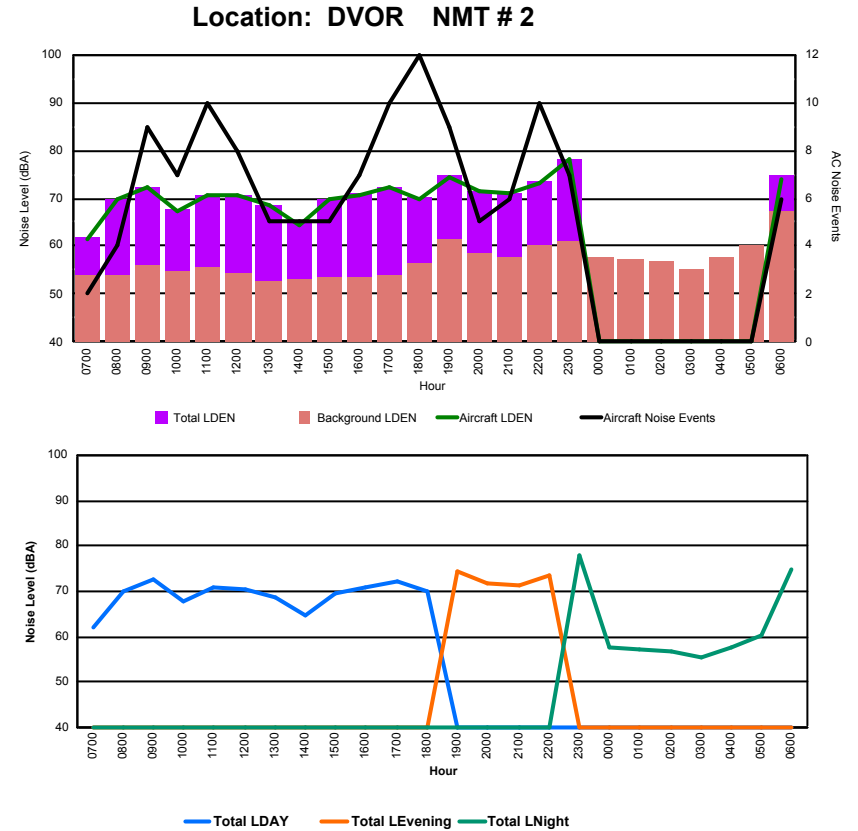

Luxembourg Airport Noise Distribution by Hour

Between 06/10/2023 00:00:00 and 06/10/2023 23:59:59 (Local Time)

Day	Aircraft Events	Total LDEN dB (A)	Aircraft LDEN dB(A)	Background LDEN dB(A)	Total LDay dB(A)	Total LEvening dB(A)	Total LNight dB (A)	
06/10/23	7:00	2	62.0	61.3	53.9	62.0	-	-
06/10/23	8:00	4	69.9	69.8	54.1	69.9	-	-
06/10/23	9:00	9	72.5	72.4	56.2	72.5	-	-
06/10/23	10:00	7	67.7	67.4	54.9	67.7	-	-
06/10/23	11:00	10	70.7	70.6	55.7	70.7	-	-
06/10/23	12:00	8	70.6	70.5	54.2	70.6	-	-
06/10/23	13:00	5	68.5	68.4	52.9	68.5	-	-
06/10/23	14:00	5	64.6	64.2	53.3	64.6	-	-
06/10/23	15:00	5	69.6	69.6	53.5	69.6	-	-
06/10/23	16:00	7	70.9	70.8	53.6	70.9	-	-
06/10/23	17:00	10	72.3	72.2	53.9	72.3	-	-
06/10/23	18:00	12	70.1	69.9	56.5	70.1	-	-
06/10/23	19:00	9	74.6	74.5	61.5	-	74.6	-
06/10/23	20:00	5	71.6	71.4	58.4	-	71.6	-
06/10/23	21:00	6	71.2	71.0	57.6	-	71.2	-
06/10/23	22:00	10	73.4	73.2	60.4	-	73.4	-
06/10/23	23:00	7	78.1	78.0	60.9	-	-	78.1
07/10/23	0:00	-	57.5	-	57.5	-	-	57.5
07/10/23	1:00	-	57.1	-	57.1	-	-	57.1
07/10/23	2:00	-	56.9	-	56.9	-	-	56.9
07/10/23	3:00	-	55.3	-	55.3	-	-	55.3
07/10/23	4:00	-	57.7	-	57.7	-	-	57.7
07/10/23	5:00	-	60.3	-	60.3	-	-	60.3
07/10/23	6:00	6	74.8	74.1	67.5	-	-	74.8
	127	70.9	70.6	58.7	69.9	72.9	70.9