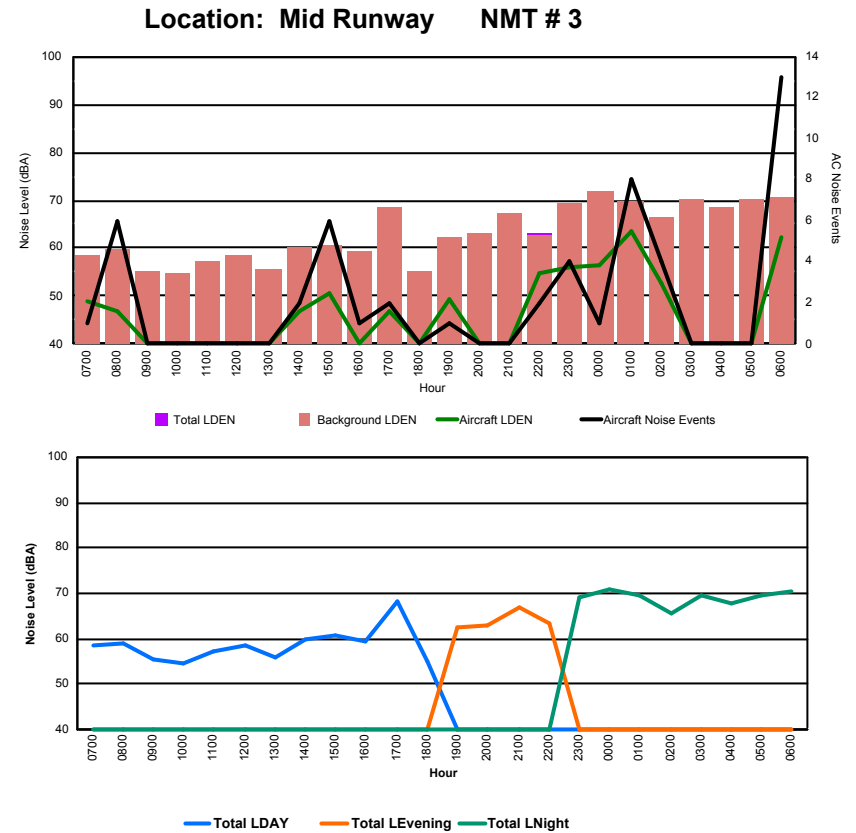

Location: DVOR NMT # 2

Luxembourg Airport Noise Distribution by Hour

Between 21/10/2023 00:00:00 and 21/10/2023 23:59:59 (Local Time)

Day	Aircraft Events	Total LDEN dB (A)	Aircraft LDEN dB(A)	Background LDEN dB(A)	Total LDay dB(A)	Total LEvening dB(A)	Total LNight dB (A)	
21/10/23	7:00	1	58.4	49.0	58.6	58.4	-	-
21/10/23	8:00	6	58.9	46.9	59.7	58.9	-	-
21/10/23	9:00	-	55.4	-	55.4	55.4	-	-
21/10/23	10:00	-	54.7	-	54.7	54.7	-	-
21/10/23	11:00	-	57.3	-	57.3	57.3	-	-
21/10/23	12:00	-	58.6	-	58.6	58.6	-	-
21/10/23	13:00	-	55.7	-	55.7	55.7	-	-
21/10/23	14:00	2	60.0	46.8	60.0	60.0	-	-
21/10/23	15:00	6	60.7	50.6	60.5	60.7	-	-
21/10/23	16:00	1	59.4	40.3	59.5	59.4	-	-
21/10/23	17:00	2	68.3	46.7	68.5	68.3	-	-
21/10/23	18:00	-	54.9	-	55.0	54.9	-	-
21/10/23	19:00	1	62.4	49.5	62.2	-	62.4	-
21/10/23	20:00	-	62.9	-	63.0	-	62.9	-
21/10/23	21:00	-	66.8	-	67.2	-	66.8	-
21/10/23	22:00	2	63.2	54.8	62.8	-	63.2	-
21/10/23	23:00	4	69.2	56.0	69.2	-	69.2	-
22/10/23	0:00	1	70.7	56.6	71.8	-	-	70.7
22/10/23	1:00	8	69.7	63.5	69.7	-	-	69.7
22/10/23	2:00	4	65.7	52.6	66.6	-	-	65.7
22/10/23	3:00	-	69.5	-	70.3	-	-	69.5
22/10/23	4:00	-	67.9	-	68.4	-	-	67.9
22/10/23	5:00	-	69.5	-	70.3	-	-	69.5
22/10/23	6:00	13	70.4	62.5	70.6	-	-	70.4
	51	65.9	53.8	66.3	60.6	64.2	69.3	