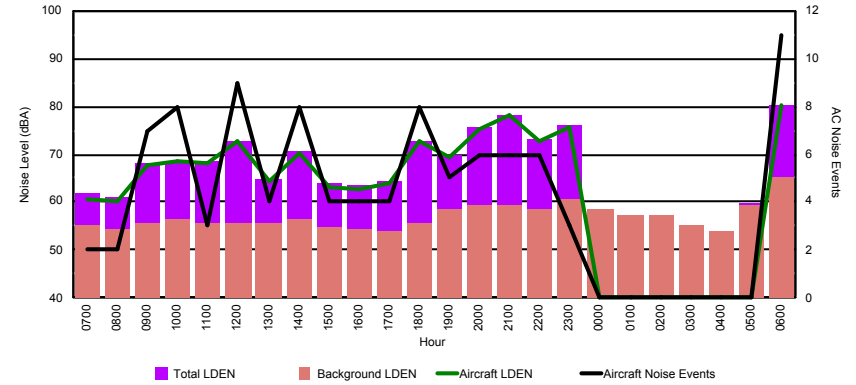

Luxembourg Airport Noise Distribution by Hour

Between 07/10/2023 00:00:00 and 07/10/2023 23:59:59 (Local Time)

Day	Aircraft Events	Total LDEN dB(A)	Aircraft LDEN dB(A)	Background LDEN dB(A)	Total LDay dB(A)	Total LEvening dB(A)	Total LNight dB(A)	
07/10/23	7:00	2	61.7	60.7	55.2	61.7	-	-
07/10/23	8:00	2	61.0	60.0	54.3	61.0	-	-
07/10/23	9:00	7	68.1	67.9	55.7	68.1	-	-
07/10/23	10:00	8	68.6	68.4	56.4	68.6	-	-
07/10/23	11:00	3	68.5	68.2	55.8	68.5	-	-
07/10/23	12:00	9	72.7	72.6	55.8	72.7	-	-
07/10/23	13:00	4	64.9	64.4	55.6	64.9	-	-
07/10/23	14:00	8	70.6	70.4	56.4	70.6	-	-
07/10/23	15:00	4	63.8	63.2	54.8	63.8	-	-
07/10/23	16:00	4	63.4	62.8	54.5	63.4	-	-
07/10/23	17:00	4	64.2	63.8	53.9	64.2	-	-
07/10/23	18:00	8	72.8	72.7	55.8	72.8	-	-
07/10/23	19:00	5	69.8	69.5	58.6	-	69.8	-
07/10/23	20:00	6	75.5	75.4	59.3	-	75.5	-
07/10/23	21:00	6	78.2	78.1	59.5	-	78.2	-
07/10/23	22:00	6	73.1	72.9	58.7	-	73.1	-
07/10/23	23:00	3	75.9	75.8	60.6	-	-	75.9
08/10/23	0:00	-	58.5	-	58.5	-	-	58.5
08/10/23	1:00	-	57.3	-	57.3	-	-	57.3
08/10/23	2:00	-	57.4	-	57.4	-	-	57.4
08/10/23	3:00	-	55.1	-	55.1	-	-	55.1
08/10/23	4:00	-	54.0	-	54.0	-	-	54.0
08/10/23	5:00	-	59.7	-	59.2	-	-	59.7
08/10/23	6:00	11	80.4	80.3	65.3	-	-	80.4
	100	71.8	71.7	58.0	68.4	75.2	72.8	

Location: DVOR NMT # 2