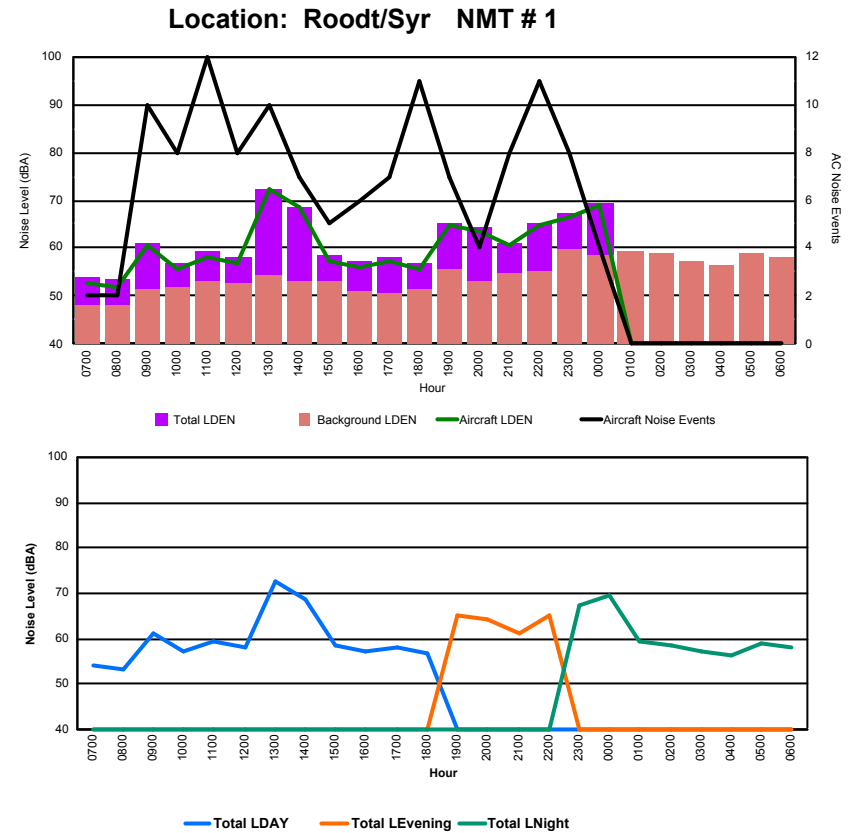

Luxembourg Airport Noise Distribution by Hour

Between 27/10/2023 00:00:00 and 27/10/2023 23:59:59 (Local Time)

Day	Aircraft Events	Total LDEN dB (A)	Aircraft LDEN dB(A)	Background LDEN dB(A)	Total LDay dB(A)	Total LEvening dB(A)	Total LNight dB (A)	
27/10/23	7:00	2	54.0	52.8	48.0	54.0	-	-
27/10/23	8:00	2	53.4	51.9	48.1	53.4	-	-
27/10/23	9:00	10	61.1	60.6	51.5	61.1	-	-
27/10/23	10:00	8	57.0	55.5	51.9	57.0	-	-
27/10/23	11:00	12	59.2	58.2	53.1	59.2	-	-
27/10/23	12:00	8	58.1	56.7	52.6	58.1	-	-
27/10/23	13:00	10	72.5	72.5	54.4	72.5	-	-
27/10/23	14:00	7	68.5	68.4	53.3	68.5	-	-
27/10/23	15:00	5	58.6	57.2	53.2	58.6	-	-
27/10/23	16:00	6	57.2	56.1	50.9	57.2	-	-
27/10/23	17:00	7	58.0	57.2	50.6	58.0	-	-
27/10/23	18:00	11	56.9	55.6	51.5	56.9	-	-
27/10/23	19:00	7	65.1	64.6	55.6	-	65.1	-
27/10/23	20:00	4	64.2	63.6	53.0	-	64.2	-
27/10/23	21:00	8	61.2	60.8	54.9	-	61.2	-
27/10/23	22:00	11	65.3	64.9	55.1	-	65.3	-
27/10/23	23:00	8	67.2	66.4	59.7	-	-	67.2
28/10/23	0:00	4	69.5	69.1	58.5	-	-	69.5
28/10/23	1:00	-	59.4	-	59.5	-	-	59.4
28/10/23	2:00	-	58.7	-	58.8	-	-	58.7
28/10/23	3:00	-	57.1	-	57.1	-	-	57.1
28/10/23	4:00	-	56.4	-	56.4	-	-	56.4
28/10/23	5:00	-	59.0	-	59.0	-	-	59.0
28/10/23	6:00	-	58.3	-	58.3	-	-	58.3
	130	64.0	63.3	55.6	64.1	64.2	63.6