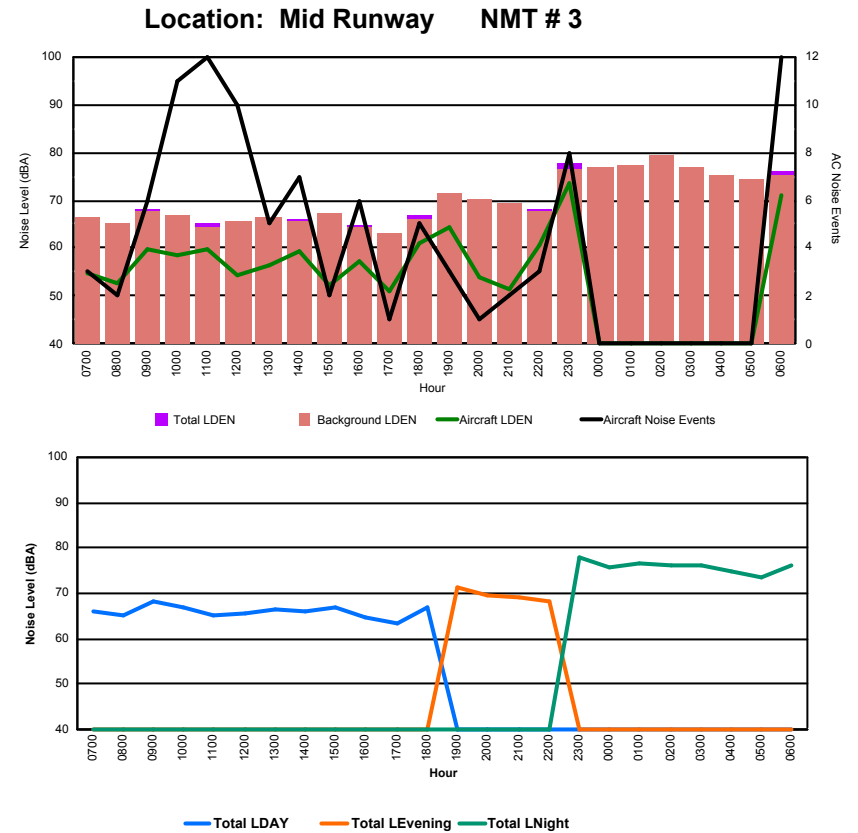

Luxembourg Airport Noise Distribution by Hour

Between 28/10/2023 00:00:00 and 28/10/2023 23:59:59 (Local Time)

Day	Aircraft Events	Total LDEN dB (A)	Aircraft LDEN dB(A)	Background LDEN dB(A)	Total LDay dB(A)	Total LEvening dB(A)	Total LNight dB (A)
28/10/23	7:00	3	65.9	54.8	66.3	65.9	-
28/10/23	8:00	2	65.2	52.9	65.4	65.2	-
28/10/23	9:00	6	68.1	59.7	67.8	68.1	-
28/10/23	10:00	11	66.8	58.4	66.9	66.8	-
28/10/23	11:00	12	65.0	59.9	64.3	65.0	-
28/10/23	12:00	10	65.5	54.2	65.8	65.5	-
28/10/23	13:00	5	66.4	56.4	66.6	66.4	-
28/10/23	14:00	7	65.9	59.3	65.5	65.9	-
28/10/23	15:00	2	66.7	52.4	67.1	66.7	-
28/10/23	16:00	6	64.6	57.3	64.2	64.6	-
28/10/23	17:00	1	63.3	51.1	63.3	63.3	-
28/10/23	18:00	5	67.0	61.0	66.2	67.0	-
28/10/23	19:00	3	71.5	64.5	71.3	-	71.5
28/10/23	20:00	1	69.7	53.8	70.3	-	69.7
28/10/23	21:00	2	69.0	51.3	69.5	-	69.0
28/10/23	22:00	3	68.1	60.7	67.8	-	68.1
28/10/23	23:00	8	77.9	73.4	76.5	-	77.9
29/10/23	0:00	-	75.7	-	76.8	-	75.7
29/10/23	1:00	-	76.5	-	77.3	-	76.5
29/10/23	2:00	-	76.4	-	79.5	-	76.4
29/10/23	3:00	-	76.3	-	76.7	-	76.3
29/10/23	4:00	-	75.0	-	75.3	-	75.0
29/10/23	5:00	-	73.6	-	74.2	-	73.6
29/10/23	6:00	12	76.2	71.1	75.3	-	76.2
	99	72.3	62.8	72.9	66.0	69.8	76.1