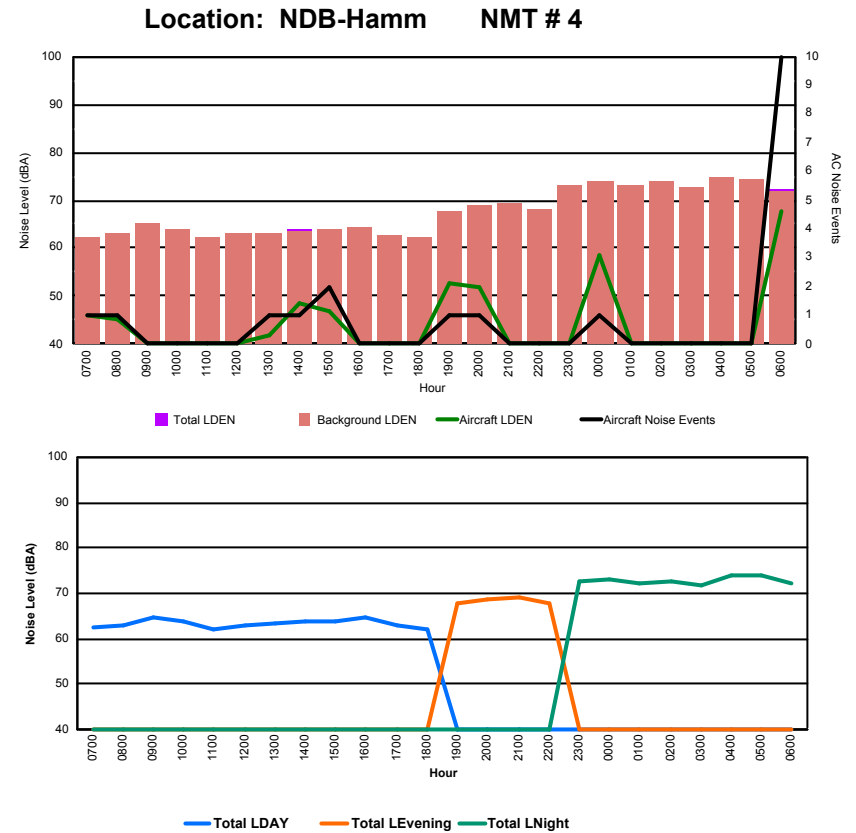

Luxembourg Airport Noise Distribution by Hour

Between 29/10/2023 00:00:00 and 29/10/2023 23:59:59 (Local Time)

Day	Aircraft Events	Total LDEN dB(A)	Aircraft LDEN dB(A)	Background LDEN dB(A)	Total LDay dB(A)	Total LEvening dB(A)	Total LNight dB(A)	
29/10/23	7:00	1	62.4	45.9	62.5	62.4	-	-
29/10/23	8:00	1	62.8	45.3	63.1	62.8	-	-
29/10/23	9:00	-	64.8	-	65.1	64.8	-	-
29/10/23	10:00	-	63.7	-	63.8	63.7	-	-
29/10/23	11:00	-	62.1	-	62.2	62.1	-	-
29/10/23	12:00	-	62.9	-	63.1	62.9	-	-
29/10/23	13:00	1	63.2	41.9	63.3	63.2	-	-
29/10/23	14:00	1	63.8	48.4	63.7	63.8	-	-
29/10/23	15:00	2	63.8	47.0	64.0	63.8	-	-
29/10/23	16:00	-	64.5	-	64.5	64.5	-	-
29/10/23	17:00	-	62.8	-	62.9	62.8	-	-
29/10/23	18:00	-	62.1	-	62.2	62.1	-	-
29/10/23	19:00	1	67.6	52.6	67.6	-	67.6	-
29/10/23	20:00	1	68.8	52.0	68.8	-	68.8	-
29/10/23	21:00	-	69.2	-	69.3	-	69.2	-
29/10/23	22:00	-	67.9	-	68.1	-	67.9	-
29/10/23	23:00	-	72.8	-	73.1	-	72.8	-
30/10/23	0:00	1	72.9	58.6	73.8	-	72.9	-
30/10/23	1:00	-	72.2	-	73.2	-	72.2	-
30/10/23	2:00	-	72.5	-	73.8	-	72.5	-
30/10/23	3:00	-	71.7	-	72.6	-	71.7	-
30/10/23	4:00	-	73.8	-	74.8	-	73.8	-
30/10/23	5:00	-	74.0	-	74.5	-	74.0	-
30/10/23	6:00	10	72.4	67.9	71.7	-	72.4	-
	19	69.4	54.9	69.9	63.3	68.4	72.9