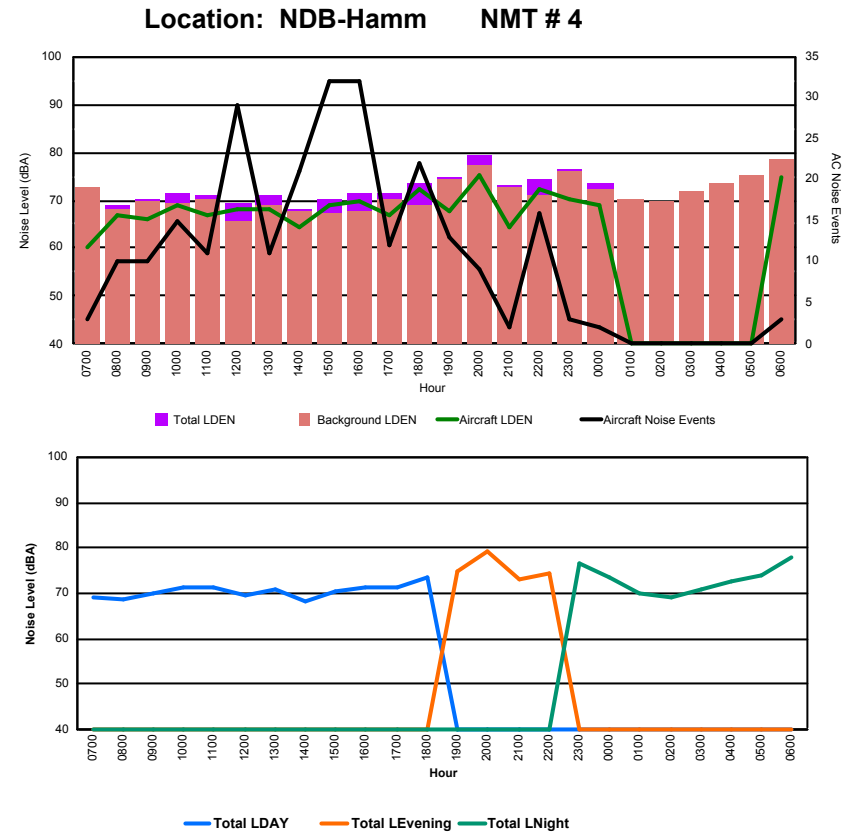

Luxembourg Airport Noise Distribution by Hour

Between 17/10/2023 00:00:00 and 17/10/2023 23:59:59 (Local Time)

Day	Aircraft Events	Total LDEN dB (A)	Aircraft LDEN dB(A)	Background LDEN dB(A)	Total LDay dB(A)	Total LEvening dB(A)	Total LNight dB (A)
17/10/23	7:00	3	69.3	60.2	72.7	69.3	-
17/10/23	8:00	10	68.9	66.8	68.3	68.9	-
17/10/23	9:00	10	70.2	66.1	69.7	70.2	-
17/10/23	10:00	15	71.4	69.1	69.5	71.4	-
17/10/23	11:00	11	71.2	66.8	70.1	71.2	-
17/10/23	12:00	29	69.5	68.2	65.8	69.5	-
17/10/23	13:00	11	70.9	68.3	68.9	70.9	-
17/10/23	14:00	21	68.3	64.3	67.6	68.3	-
17/10/23	15:00	32	70.4	68.8	67.1	70.4	-
17/10/23	16:00	32	71.4	70.0	67.6	71.4	-
17/10/23	17:00	12	71.3	67.0	70.4	71.3	-
17/10/23	18:00	22	73.6	72.4	69.0	73.6	-
17/10/23	19:00	13	74.8	67.9	74.2	-	74.8
17/10/23	20:00	9	79.2	75.1	77.4	-	79.2
17/10/23	21:00	2	73.0	64.3	72.9	-	73.0
17/10/23	22:00	16	74.5	72.5	71.1	-	74.5
17/10/23	23:00	3	76.5	70.4	76.0	-	76.5
18/10/23	0:00	2	73.5	69.0	72.2	-	73.5
18/10/23	1:00	-	70.2	-	70.2	-	70.2
18/10/23	2:00	-	69.3	-	69.9	-	69.3
18/10/23	3:00	-	70.9	-	71.7	-	70.9
18/10/23	4:00	-	72.5	-	73.4	-	72.5
18/10/23	5:00	-	74.0	-	75.3	-	74.0
18/10/23	6:00	3	78.1	74.8	78.4	-	78.1
	256	73.3	68.9	72.5	70.8	76.1	74.1