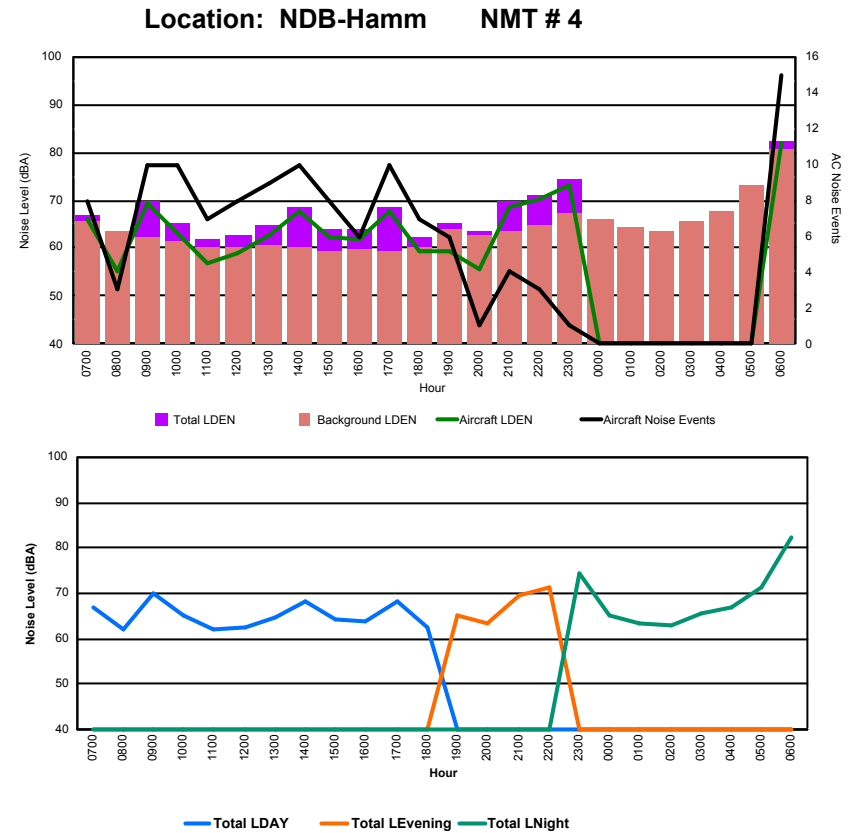

Luxembourg Airport Noise Distribution by Hour

Between 09/10/2023 00:00:00 and 09/10/2023 23:59:59 (Local Time)

Day	Aircraft Events	Total LDEN dB (A)	Aircraft LDEN dB(A)	Background LDEN dB(A)	Total LDay dB(A)	Total LEvening dB(A)	Total LNight dB (A)	
09/10/23	7:00	8	67.0	65.9	65.5	67.0	-	-
09/10/23	8:00	3	62.2	55.2	63.5	62.2	-	-
09/10/23	9:00	10	70.0	69.4	62.1	70.0	-	-
09/10/23	10:00	10	65.3	63.3	61.4	65.3	-	-
09/10/23	11:00	7	61.9	56.9	60.4	61.9	-	-
09/10/23	12:00	8	62.7	59.0	60.4	62.7	-	-
09/10/23	13:00	9	64.6	62.6	60.5	64.6	-	-
09/10/23	14:00	10	68.4	67.7	60.0	68.4	-	-
09/10/23	15:00	8	64.1	62.5	59.2	64.1	-	-
09/10/23	16:00	6	63.8	61.7	59.7	63.8	-	-
09/10/23	17:00	10	68.4	67.9	59.4	68.4	-	-
09/10/23	18:00	7	62.5	59.3	60.0	62.5	-	-
09/10/23	19:00	6	65.2	59.2	64.1	-	65.2	-
09/10/23	20:00	1	63.4	55.8	62.7	-	63.4	-
09/10/23	21:00	4	69.6	68.4	63.4	-	69.6	-
09/10/23	22:00	3	71.2	70.2	64.8	-	71.2	-
09/10/23	23:00	1	74.2	73.2	67.2	-	-	74.2
10/10/23	0:00	-	65.2	-	66.1	-	-	65.2
10/10/23	1:00	-	63.5	-	64.2	-	-	63.5
10/10/23	2:00	-	63.0	-	63.6	-	-	63.0
10/10/23	3:00	-	65.4	-	65.7	-	-	65.4
10/10/23	4:00	-	67.0	-	67.9	-	-	67.0
10/10/23	5:00	-	71.4	-	73.3	-	-	71.4
10/10/23	6:00	15	82.3	82.0	80.7	-	-	82.3
	126	71.0	69.9	69.0	65.9	68.4	74.5