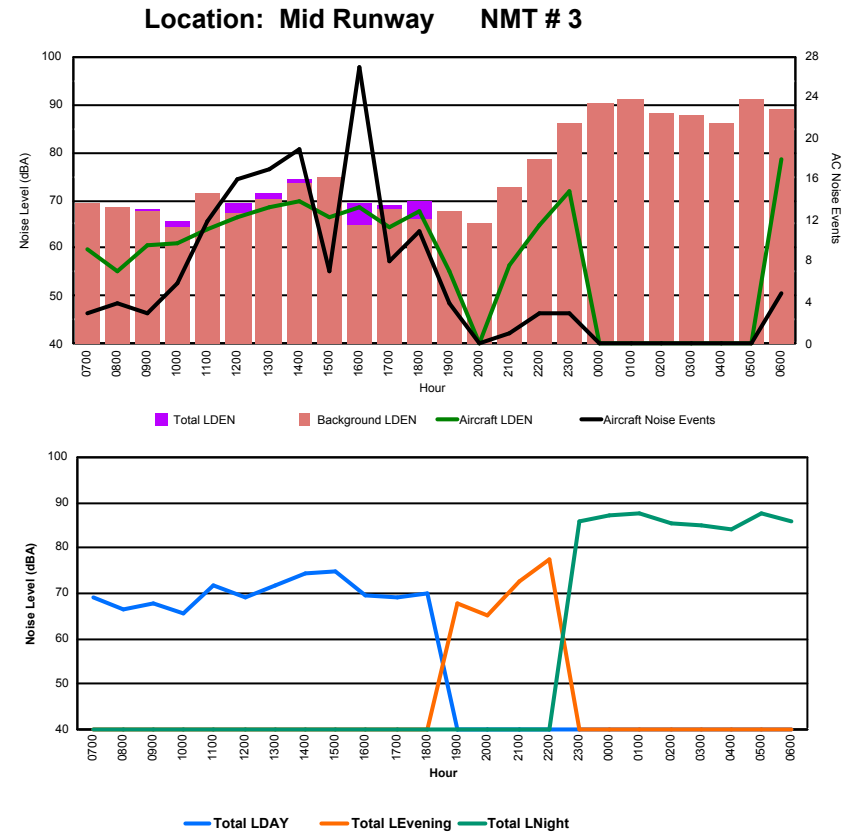

Luxembourg Airport Noise Distribution by Hour

Between 05/10/2023 00:00:00 and 05/10/2023 23:59:59 (Local Time)

Day	Aircraft Events	Total LDEN dB (A)	Aircraft LDEN dB(A)	Background LDEN dB(A)	Total LDay dB(A)	Total LEvening dB(A)	Total LNight dB (A)
05/10/23 7:00	3	69.1	59.8	69.3	69.1	-	-
05/10/23 8:00	4	66.6	55.4	68.6	66.6	-	-
05/10/23 9:00	3	68.0	60.7	67.7	68.0	-	-
05/10/23 10:00	6	65.7	61.1	64.3	65.7	-	-
05/10/23 11:00	12	71.6	64.1	71.3	71.6	-	-
05/10/23 12:00	16	69.2	66.6	67.2	69.2	-	-
05/10/23 13:00	17	71.6	68.5	70.1	71.6	-	-
05/10/23 14:00	19	74.4	69.6	73.7	74.4	-	-
05/10/23 15:00	7	74.7	66.4	74.6	74.7	-	-
05/10/23 16:00	27	69.5	68.7	64.9	69.5	-	-
05/10/23 17:00	8	69.1	64.5	68.1	69.1	-	-
05/10/23 18:00	11	69.8	67.9	65.9	69.8	-	-
05/10/23 19:00	4	67.8	55.1	67.9	-	67.8	-
05/10/23 20:00	-	65.1	-	65.3	-	65.1	-
05/10/23 21:00	1	72.5	56.5	72.8	-	72.5	-
05/10/23 22:00	3	77.6	64.6	78.5	-	77.6	-
05/10/23 23:00	3	85.8	72.0	86.0	-	-	85.8
06/10/23 0:00	-	87.1	-	90.1	-	-	87.1
06/10/23 1:00	-	87.8	-	91.2	-	-	87.8
06/10/23 2:00	-	85.3	-	88.3	-	-	85.3
06/10/23 3:00	-	85.2	-	87.7	-	-	85.2
06/10/23 4:00	-	84.0	-	86.0	-	-	84.0
06/10/23 5:00	-	87.6	-	90.9	-	-	87.6
06/10/23 6:00	5	86.0	78.5	89.0	-	-	86.0
	149	81.8	67.6	84.4	70.8	73.3	86.3