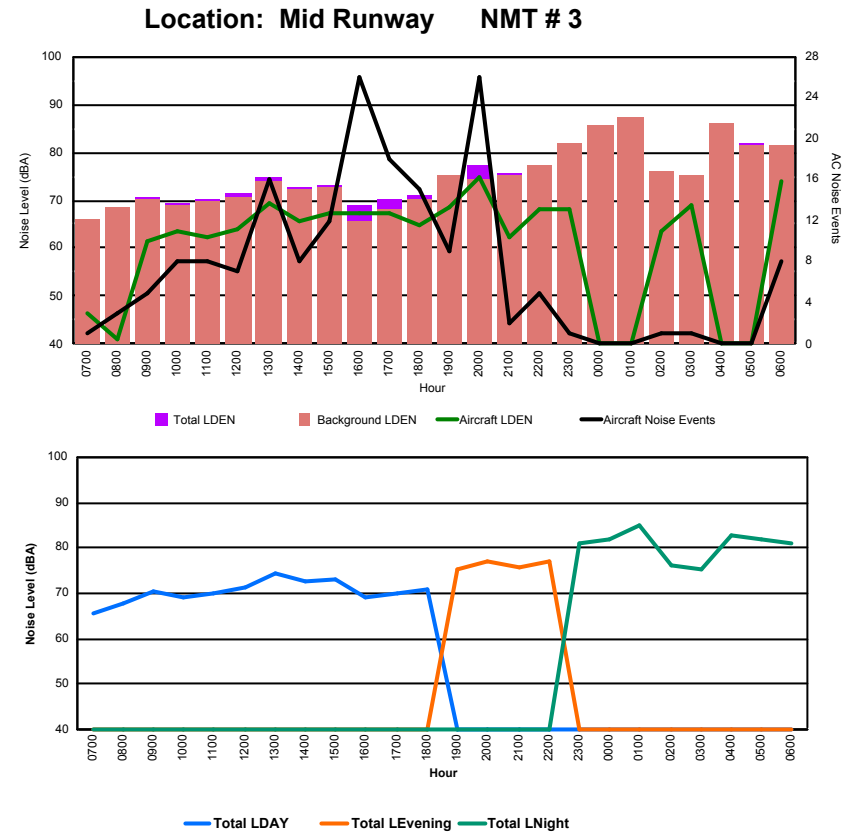

Luxembourg Airport Noise Distribution by Hour

Between 10/10/2023 00:00:00 and 10/10/2023 23:59:59 (Local Time)

Day	Aircraft Events	Total LDEN dB (A)	Aircraft LDEN dB(A)	Background LDEN dB(A)	Total LDay dB(A)	Total LEvening dB(A)	Total LNight dB (A)
10/10/23 7:00	1	65.6	46.4	66.2	65.6	-	-
10/10/23 8:00	3	67.6	41.2	68.4	67.6	-	-
10/10/23 9:00	5	70.5	61.3	70.4	70.5	-	-
10/10/23 10:00	8	69.2	63.5	68.8	69.2	-	-
10/10/23 11:00	8	70.1	62.3	69.6	70.1	-	-
10/10/23 12:00	7	71.3	64.1	70.8	71.3	-	-
10/10/23 13:00	16	74.6	69.5	73.8	74.6	-	-
10/10/23 14:00	8	72.6	65.8	72.5	72.6	-	-
10/10/23 15:00	12	73.2	67.4	72.7	73.2	-	-
10/10/23 16:00	26	69.1	67.2	65.6	69.1	-	-
10/10/23 17:00	18	70.1	67.4	68.1	70.1	-	-
10/10/23 18:00	15	70.9	64.9	70.3	70.9	-	-
10/10/23 19:00	9	75.4	68.7	75.2	-	75.4	-
10/10/23 20:00	26	77.2	75.0	74.4	-	77.2	-
10/10/23 21:00	2	75.6	62.4	75.2	-	75.6	-
10/10/23 22:00	5	77.2	68.0	77.3	-	77.2	-
10/10/23 23:00	1	81.2	68.0	81.7	-	-	81.2
11/10/23 0:00	-	82.1	-	85.5	-	-	82.1
11/10/23 1:00	-	84.8	-	87.4	-	-	84.8
11/10/23 2:00	1	76.0	63.7	76.1	-	-	76.0
11/10/23 3:00	1	75.2	68.9	75.2	-	-	75.2
11/10/23 4:00	-	82.6	-	86.1	-	-	82.6
11/10/23 5:00	-	81.7	-	81.5	-	-	81.7
11/10/23 6:00	8	81.0	73.9	81.4	-	-	81.0
	180	77.8	67.3	79.4	71.0	76.4	81.5