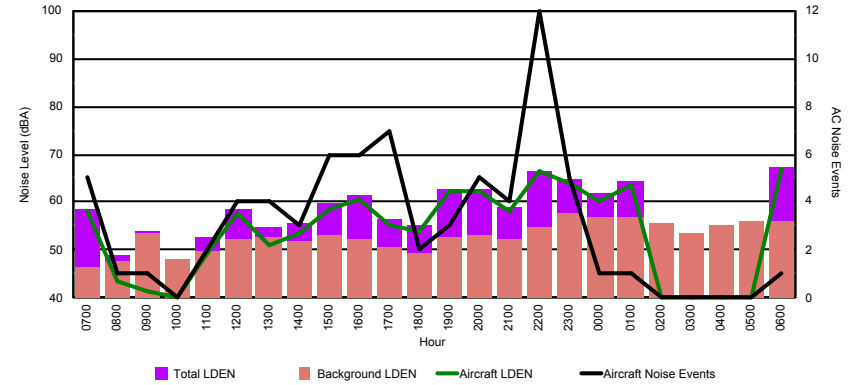

Luxembourg Airport Noise Distribution by Hour

Between 23/10/2023 00:00:00 and 23/10/2023 23:59:59 (Local Time)

Day	Aircraft Events	Total LDEN dB(A)	Aircraft LDEN dB(A)	Background LDEN dB(A)	Total LDay dB(A)	Total LEvening dB(A)	Total LNight dB(A)	
23/10/23	7:00	5	58.5	58.3	46.3	58.5	-	-
23/10/23	8:00	1	49.0	43.7	47.5	49.0	-	-
23/10/23	9:00	1	53.8	41.5	53.6	53.8	-	-
23/10/23	10:00	-	48.0	-	48.0	48.0	-	-
23/10/23	11:00	2	52.5	49.5	49.6	52.5	-	-
23/10/23	12:00	4	58.7	57.6	52.4	58.7	-	-
23/10/23	13:00	4	54.9	51.2	52.5	54.9	-	-
23/10/23	14:00	3	55.6	53.4	51.8	55.6	-	-
23/10/23	15:00	6	59.6	58.6	53.3	59.6	-	-
23/10/23	16:00	6	61.3	60.8	52.1	61.3	-	-
23/10/23	17:00	7	56.5	55.2	50.8	56.5	-	-
23/10/23	18:00	2	55.2	54.0	49.3	55.2	-	-
23/10/23	19:00	3	62.7	62.2	52.9	-	62.7	-
23/10/23	20:00	5	62.7	62.1	53.3	-	62.7	-
23/10/23	21:00	4	59.0	58.0	52.3	-	59.0	-
23/10/23	22:00	12	66.6	66.3	54.8	-	66.6	-
23/10/23	23:00	5	64.7	63.8	57.9	-	-	64.7
24/10/23	0:00	1	61.8	60.1	56.7	-	-	61.8
24/10/23	1:00	1	64.5	63.7	57.0	-	-	64.5
24/10/23	2:00	-	55.7	-	55.7	-	-	55.7
24/10/23	3:00	-	53.6	-	53.6	-	-	53.6
24/10/23	4:00	-	55.0	-	55.1	-	-	55.0
24/10/23	5:00	-	56.2	-	56.2	-	-	56.2
24/10/23	6:00	1	67.2	66.8	56.1	-	-	67.2
	73	60.8	59.8	53.8	56.8	63.6	62.4	

Location: Roodt/Syr NMT # 1