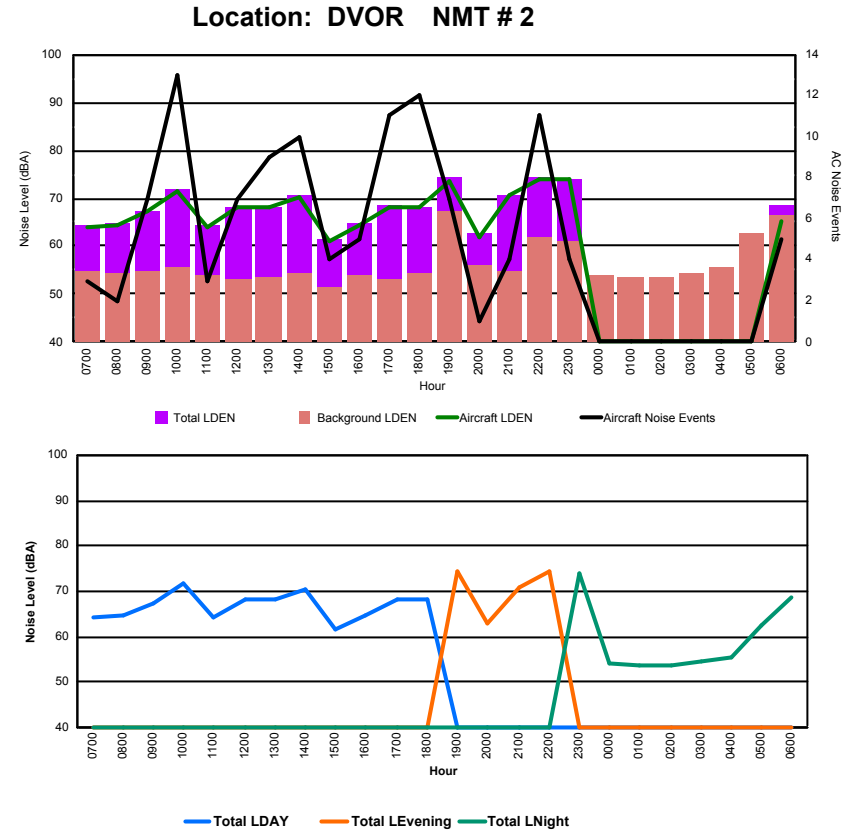

Luxembourg Airport Noise Distribution by Hour

Between 04/10/2023 00:00:00 and 04/10/2023 23:59:59 (Local Time)

Day	Aircraft Events	Total LDEN dB (A)	Aircraft LDEN dB(A)	Background LDEN dB(A)	Total LDay dB(A)	Total LEvening dB(A)	Total LNight dB (A)	
04/10/23	7:00	3	64.4	63.9	54.6	64.4	-	-
04/10/23	8:00	2	64.9	64.5	54.4	64.9	-	-
04/10/23	9:00	7	67.3	67.1	54.6	67.3	-	-
04/10/23	10:00	13	71.8	71.6	55.8	71.8	-	-
04/10/23	11:00	3	64.4	64.0	54.0	64.4	-	-
04/10/23	12:00	7	68.3	68.2	53.2	68.3	-	-
04/10/23	13:00	9	68.3	68.2	53.7	68.3	-	-
04/10/23	14:00	10	70.5	70.3	54.5	70.5	-	-
04/10/23	15:00	4	61.5	61.1	51.5	61.5	-	-
04/10/23	16:00	5	64.6	64.2	53.9	64.6	-	-
04/10/23	17:00	11	68.4	68.3	53.1	68.4	-	-
04/10/23	18:00	12	68.1	68.0	54.3	68.1	-	-
04/10/23	19:00	7	74.5	73.6	67.1	-	74.5	-
04/10/23	20:00	1	62.9	61.9	56.1	-	62.9	-
04/10/23	21:00	4	70.7	70.6	54.9	-	70.7	-
04/10/23	22:00	11	74.5	74.1	61.7	-	74.5	-
04/10/23	23:00	4	73.9	73.9	61.0	-	-	73.9
05/10/23	0:00	-	54.1	-	54.1	-	-	54.1
05/10/23	1:00	-	53.6	-	53.6	-	-	53.6
05/10/23	2:00	-	53.7	-	53.7	-	-	53.7
05/10/23	3:00	-	54.5	-	54.5	-	-	54.5
05/10/23	4:00	-	55.6	-	55.6	-	-	55.6
05/10/23	5:00	-	62.6	-	62.9	-	-	62.6
05/10/23	6:00	5	68.6	65.2	66.4	-	-	68.6
	118	68.7	68.2	59.1	67.8	72.4	66.4