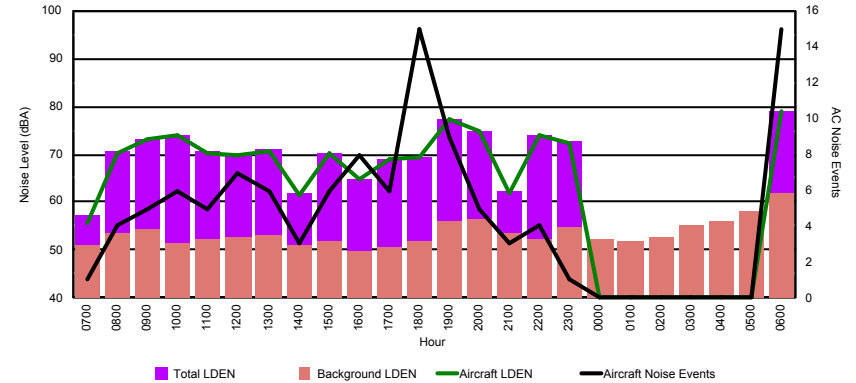

Luxembourg Airport Noise Distribution by Hour

Between 15/10/2023 00:00:00 and 15/10/2023 23:59:59 (Local Time)

Day	Aircraft Events	Total LDEN dB (A)	Aircraft LDEN dB(A)	Background LDEN dB(A)	Total LDay dB(A)	Total LEvening dB(A)	Total LNight dB (A)	
15/10/23	7:00	1	57.1	55.7	51.2	57.1	-	-
15/10/23	8:00	4	70.5	70.4	53.4	70.5	-	-
15/10/23	9:00	5	73.1	73.0	54.4	73.1	-	-
15/10/23	10:00	6	73.8	73.8	51.3	73.8	-	-
15/10/23	11:00	5	70.5	70.4	52.3	70.5	-	-
15/10/23	12:00	7	69.9	69.8	52.9	69.9	-	-
15/10/23	13:00	6	70.9	70.8	53.0	70.9	-	-
15/10/23	14:00	3	62.0	61.6	51.1	62.0	-	-
15/10/23	15:00	6	70.3	70.2	51.7	70.3	-	-
15/10/23	16:00	8	64.9	64.7	49.7	64.9	-	-
15/10/23	17:00	6	69.1	69.0	50.5	69.1	-	-
15/10/23	18:00	15	69.3	69.3	52.0	69.3	-	-
15/10/23	19:00	9	77.1	77.1	55.9	-	77.1	-
15/10/23	20:00	5	74.7	74.6	56.3	-	74.7	-
15/10/23	21:00	3	62.5	61.9	53.7	-	62.5	-
15/10/23	22:00	4	74.1	74.1	52.4	-	74.1	-
15/10/23	23:00	1	72.6	72.4	54.9	-	-	72.6
16/10/23	0:00	-	52.4	-	52.4	-	-	52.4
16/10/23	1:00	-	51.7	-	51.7	-	-	51.7
16/10/23	2:00	-	52.6	-	52.6	-	-	52.6
16/10/23	3:00	-	55.4	-	55.4	-	-	55.4
16/10/23	4:00	-	56.1	-	56.1	-	-	56.1
16/10/23	5:00	-	58.3	-	58.3	-	-	58.3
16/10/23	6:00	15	78.9	78.8	61.8	-	-	78.9
	109	71.4	71.2	54.6	70.1	74.3	70.9	

Location: DVOR NMT # 2