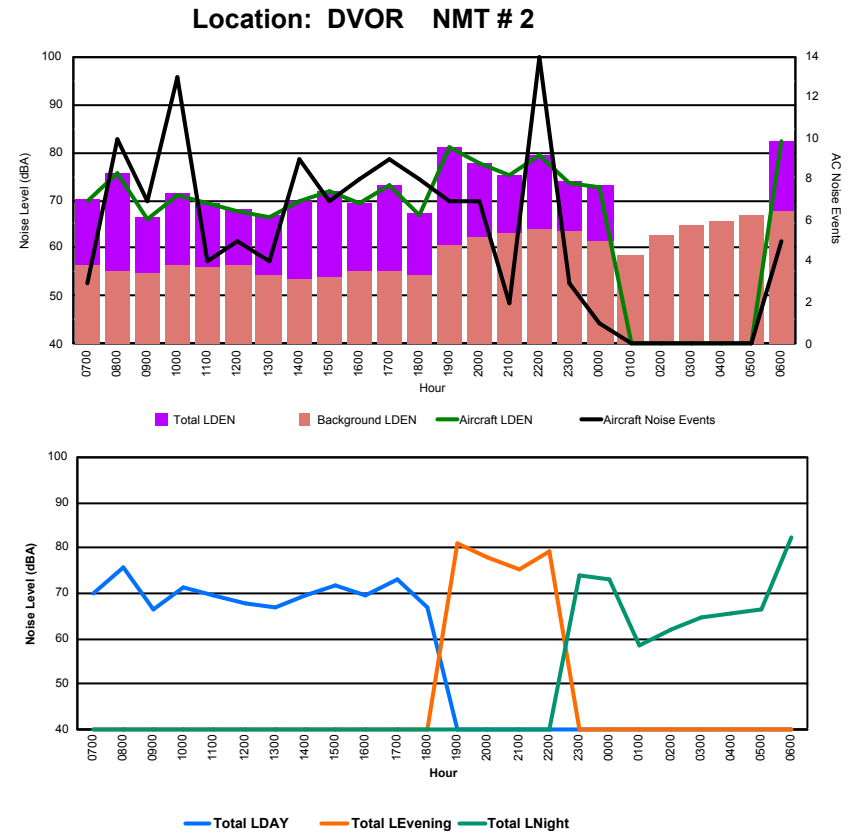

Luxembourg Airport Noise Distribution by Hour

Between 30/10/2023 00:00:00 and 30/10/2023 23:59:59 (Local Time)

Day	Aircraft Events	Total LDEN dB (A)	Aircraft LDEN dB(A)	Background LDEN dB(A)	Total LDay dB(A)	Total LEvening dB(A)	Total LNight dB (A)
30/10/23 7:00	3	70.1	70.0	56.4	70.1	-	-
30/10/23 8:00	10	75.7	75.6	55.2	75.7	-	-
30/10/23 9:00	7	66.3	66.0	54.8	66.3	-	-
30/10/23 10:00	13	71.3	71.2	56.6	71.3	-	-
30/10/23 11:00	4	69.5	69.3	55.9	69.5	-	-
30/10/23 12:00	5	68.0	67.7	56.4	68.0	-	-
30/10/23 13:00	4	66.9	66.6	54.2	66.9	-	-
30/10/23 14:00	9	69.7	69.6	53.7	69.7	-	-
30/10/23 15:00	7	71.8	71.7	53.8	71.8	-	-
30/10/23 16:00	8	69.4	69.3	55.0	69.4	-	-
30/10/23 17:00	9	73.2	73.1	55.4	73.2	-	-
30/10/23 18:00	8	67.1	66.8	54.2	67.1	-	-
30/10/23 19:00	7	81.0	81.0	60.7	-	81.0	-
30/10/23 20:00	7	77.8	77.7	62.2	-	77.8	-
30/10/23 21:00	2	75.4	75.1	63.2	-	75.4	-
30/10/23 22:00	14	79.4	79.3	63.8	-	79.4	-
30/10/23 23:00	3	73.8	73.4	63.6	-	-	73.8
31/10/23 0:00	1	73.0	72.7	61.6	-	-	73.0
31/10/23 1:00	-	58.7	-	58.7	-	-	58.7
31/10/23 2:00	-	62.1	-	62.7	-	-	62.1
31/10/23 3:00	-	64.8	-	64.9	-	-	64.8
31/10/23 4:00	-	65.6	-	65.8	-	-	65.6
31/10/23 5:00	-	66.5	-	66.9	-	-	66.5
31/10/23 6:00	5	82.5	82.5	67.8	-	-	82.5
	126	74.6	74.4	61.7	70.8	78.9	74.7