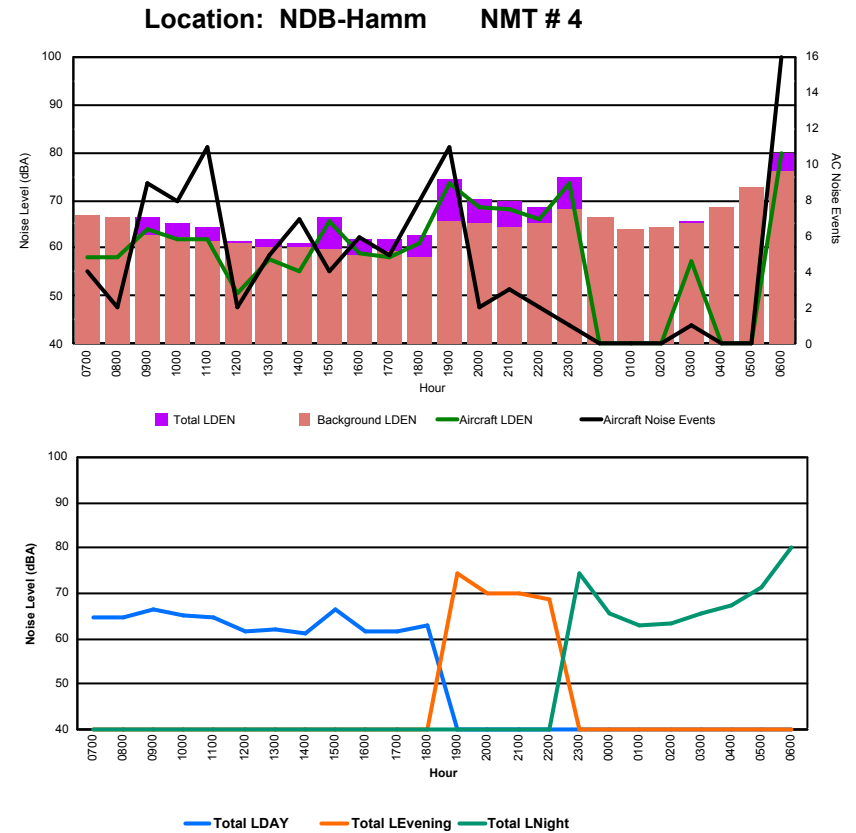

Luxembourg Airport Noise Distribution by Hour

Between 10/10/2023 00:00:00 and 10/10/2023 23:59:59 (Local Time)

Day	Aircraft Events	Total LDEN dB (A)	Aircraft LDEN dB(A)	Background LDEN dB(A)	Total LDay dB(A)	Total LEvening dB(A)	Total LNight dB (A)
10/10/23 7:00	4	64.5	58.1	66.8	64.5	-	-
10/10/23 8:00	2	64.5	58.0	66.4	64.5	-	-
10/10/23 9:00	9	66.3	64.1	62.9	66.3	-	-
10/10/23 10:00	8	65.0	62.0	62.4	65.0	-	-
10/10/23 11:00	11	64.5	61.8	61.6	64.5	-	-
10/10/23 12:00	2	61.5	50.7	61.2	61.5	-	-
10/10/23 13:00	5	62.0	57.7	60.1	62.0	-	-
10/10/23 14:00	7	61.1	55.1	60.1	61.1	-	-
10/10/23 15:00	4	66.6	65.6	59.8	66.6	-	-
10/10/23 16:00	6	61.8	59.1	58.7	61.8	-	-
10/10/23 17:00	5	61.8	58.3	59.4	61.8	-	-
10/10/23 18:00	8	62.9	61.1	58.3	62.9	-	-
10/10/23 19:00	11	74.3	73.7	65.5	-	74.3	-
10/10/23 20:00	2	70.2	68.6	65.2	-	70.2	-
10/10/23 21:00	3	69.8	68.3	64.5	-	69.8	-
10/10/23 22:00	2	68.6	66.2	65.1	-	68.6	-
10/10/23 23:00	1	74.6	73.5	68.0	-	-	74.6
11/10/23 0:00	-	65.5	-	66.6	-	-	65.5
11/10/23 1:00	-	63.1	-	63.8	-	-	63.1
11/10/23 2:00	-	63.5	-	64.2	-	-	63.5
11/10/23 3:00	1	65.8	57.2	65.4	-	-	65.8
11/10/23 4:00	-	67.5	-	68.4	-	-	67.5
11/10/23 5:00	-	71.3	-	72.9	-	-	71.3
11/10/23 6:00	16	80.0	79.6	76.2	-	-	80.0
	107	70.1	68.5	67.0	63.9	71.3	73.0