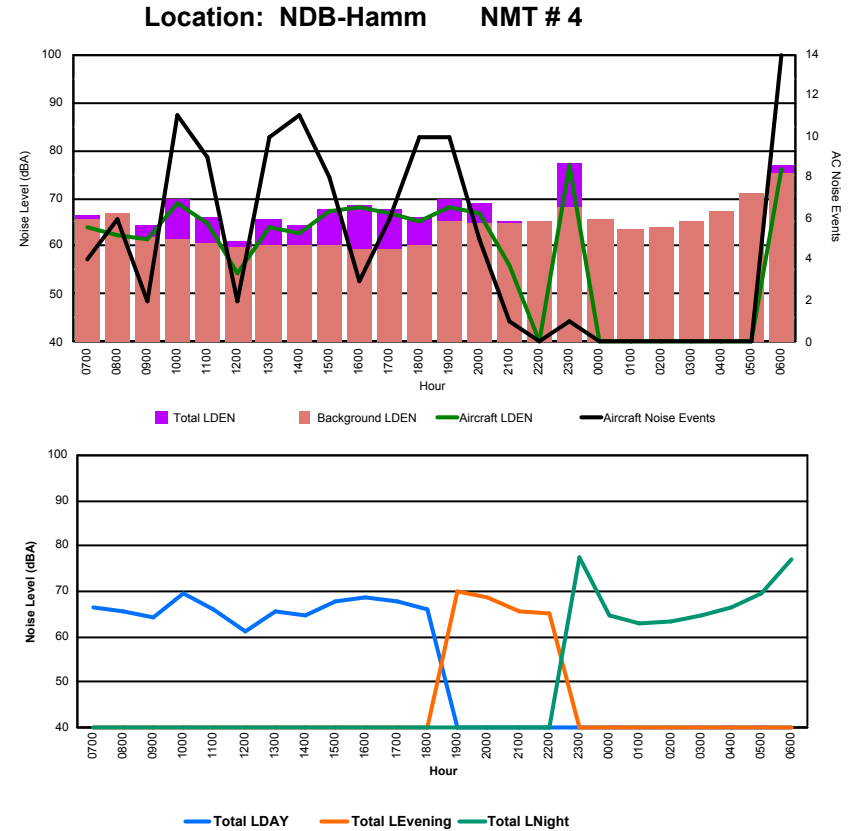

Luxembourg Airport Noise Distribution by Hour

Between 04/10/2023 00:00:00 and 04/10/2023 23:59:59 (Local Time)

Day	Aircraft Events	Total LDEN dB (A)	Aircraft LDEN dB(A)	Background LDEN dB(A)	Total LDay dB(A)	Total LEvening dB(A)	Total LNight dB (A)
04/10/23 7:00	4	66.3	64.0	65.6	66.3	-	-
04/10/23 8:00	6	65.4	62.4	66.7	65.4	-	-
04/10/23 9:00	2	64.4	61.3	61.8	64.4	-	-
04/10/23 10:00	11	69.6	68.9	61.6	69.6	-	-
04/10/23 11:00	9	66.0	64.6	60.7	66.0	-	-
04/10/23 12:00	2	61.0	54.5	59.9	61.0	-	-
04/10/23 13:00	10	65.5	64.1	60.2	65.5	-	-
04/10/23 14:00	11	64.5	62.7	60.0	64.5	-	-
04/10/23 15:00	8	67.8	67.1	60.0	67.8	-	-
04/10/23 16:00	3	68.7	68.2	59.5	68.7	-	-
04/10/23 17:00	6	67.6	67.0	59.2	67.6	-	-
04/10/23 18:00	10	66.2	65.0	60.4	66.2	-	-
04/10/23 19:00	10	69.8	68.1	65.3	-	69.8	-
04/10/23 20:00	5	68.9	66.8	64.9	-	68.9	-
04/10/23 21:00	1	65.4	56.2	64.9	-	65.4	-
04/10/23 22:00	-	65.1	-	65.4	-	65.1	-
04/10/23 23:00	1	77.5	76.9	68.2	-	-	77.5
05/10/23 0:00	-	64.6	-	65.6	-	-	64.6
05/10/23 1:00	-	62.8	-	63.4	-	-	62.8
05/10/23 2:00	-	63.3	-	63.9	-	-	63.3
05/10/23 3:00	-	64.9	-	65.1	-	-	64.9
05/10/23 4:00	-	66.6	-	67.2	-	-	66.6
05/10/23 5:00	-	69.6	-	71.0	-	-	69.6
05/10/23 6:00	14	77.0	76.1	75.1	-	-	77.0
	113	69.4	67.7	66.2	66.6	67.8	72.1