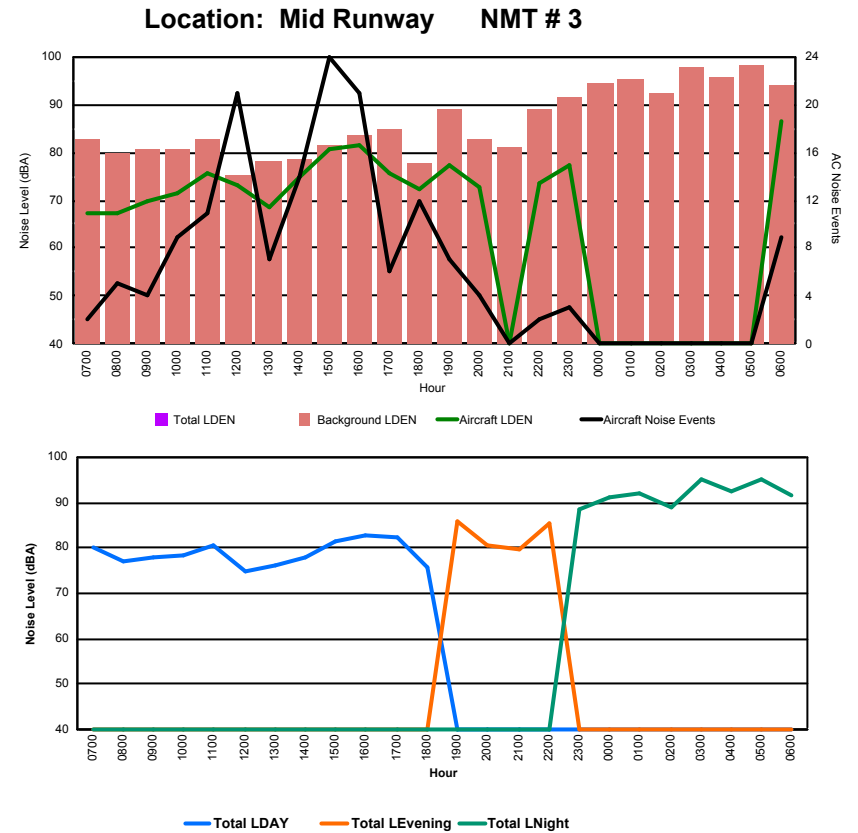

Luxembourg Airport Noise Distribution by Hour

Between 17/10/2023 00:00:00 and 17/10/2023 23:59:59 (Local Time)

Day	Aircraft Events	Total LDEN dB (A)	Aircraft LDEN dB(A)	Background LDEN dB(A)	Total LDay dB(A)	Total LEvening dB(A)	Total LNight dB (A)
17/10/23 7:00	2	80.0	67.1	82.9	80.0	-	-
17/10/23 8:00	5	77.0	67.3	80.0	77.0	-	-
17/10/23 9:00	4	77.9	69.6	80.8	77.9	-	-
17/10/23 10:00	9	78.2	71.4	80.5	78.2	-	-
17/10/23 11:00	11	80.7	75.6	82.8	80.7	-	-
17/10/23 12:00	21	74.7	73.2	75.2	74.7	-	-
17/10/23 13:00	7	76.1	68.5	78.1	76.1	-	-
17/10/23 14:00	14	78.1	74.6	78.4	78.1	-	-
17/10/23 15:00	24	81.3	80.6	81.4	81.3	-	-
17/10/23 16:00	21	82.9	81.3	83.6	82.9	-	-
17/10/23 17:00	6	82.4	75.8	84.8	82.4	-	-
17/10/23 18:00	12	75.8	72.4	77.8	75.8	-	-
17/10/23 19:00	7	86.1	77.2	89.0	-	86.1	-
17/10/23 20:00	4	80.7	72.8	82.9	-	80.7	-
17/10/23 21:00	-	79.8	-	81.0	-	79.8	-
17/10/23 22:00	2	85.6	73.6	88.8	-	85.6	-
17/10/23 23:00	3	88.6	77.5	91.5	-	-	88.6
18/10/23 0:00	-	91.3	-	94.3	-	-	91.3
18/10/23 1:00	-	92.0	-	95.4	-	-	92.0
18/10/23 2:00	-	89.1	-	92.4	-	-	89.1
18/10/23 3:00	-	95.0	-	97.9	-	-	95.0
18/10/23 4:00	-	92.6	-	95.6	-	-	92.6
18/10/23 5:00	-	95.1	-	98.1	-	-	95.1
18/10/23 6:00	9	91.7	86.5	94.0	-	-	91.7
	161	88.3	76.3	91.2	79.5	83.9	92.5