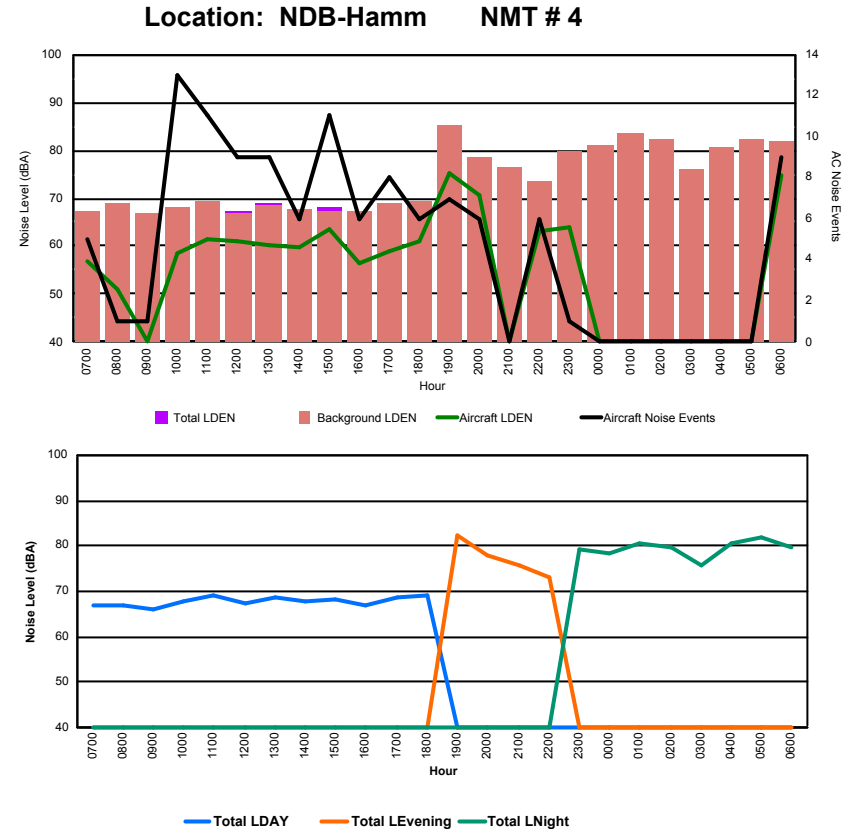

Luxembourg Airport Noise Distribution by Hour

Between 23/10/2023 00:00:00 and 23/10/2023 23:59:59 (Local Time)

Day	Aircraft Events	Total LDEN dB (A)	Aircraft LDEN dB(A)	Background LDEN dB(A)	Total LDay dB(A)	Total LEvening dB(A)	Total LNight dB (A)
23/10/23 7:00	5	67.0	56.9	67.4	67.0	-	-
23/10/23 8:00	1	66.9	51.1	68.8	66.9	-	-
23/10/23 9:00	1	65.9	40.4	66.7	65.9	-	-
23/10/23 10:00	13	67.9	58.7	68.1	67.9	-	-
23/10/23 11:00	11	69.2	61.6	69.3	69.2	-	-
23/10/23 12:00	9	67.4	61.2	66.9	67.4	-	-
23/10/23 13:00	9	68.8	60.4	68.7	68.8	-	-
23/10/23 14:00	6	67.8	59.9	67.9	67.8	-	-
23/10/23 15:00	11	68.3	63.4	67.3	68.3	-	-
23/10/23 16:00	6	66.9	56.3	67.2	66.9	-	-
23/10/23 17:00	8	68.9	59.0	69.0	68.9	-	-
23/10/23 18:00	6	69.1	60.9	69.2	69.1	-	-
23/10/23 19:00	7	82.2	75.1	85.2	-	82.2	-
23/10/23 20:00	6	77.8	70.6	78.6	-	77.8	-
23/10/23 21:00	-	75.7	-	76.4	-	75.7	-
23/10/23 22:00	6	73.3	63.3	73.6	-	73.3	-
23/10/23 23:00	1	79.1	64.0	79.7	-	-	79.1
24/10/23 0:00	-	78.5	-	81.0	-	-	78.5
24/10/23 1:00	-	80.7	-	83.4	-	-	80.7
24/10/23 2:00	-	79.5	-	82.5	-	-	79.5
24/10/23 3:00	-	75.8	-	76.2	-	-	75.8
24/10/23 4:00	-	80.4	-	80.7	-	-	80.4
24/10/23 5:00	-	81.9	-	82.2	-	-	81.9
24/10/23 6:00	9	79.6	74.7	81.9	-	-	79.6
	115	76.7	65.7	78.4	68.0	78.5	79.7