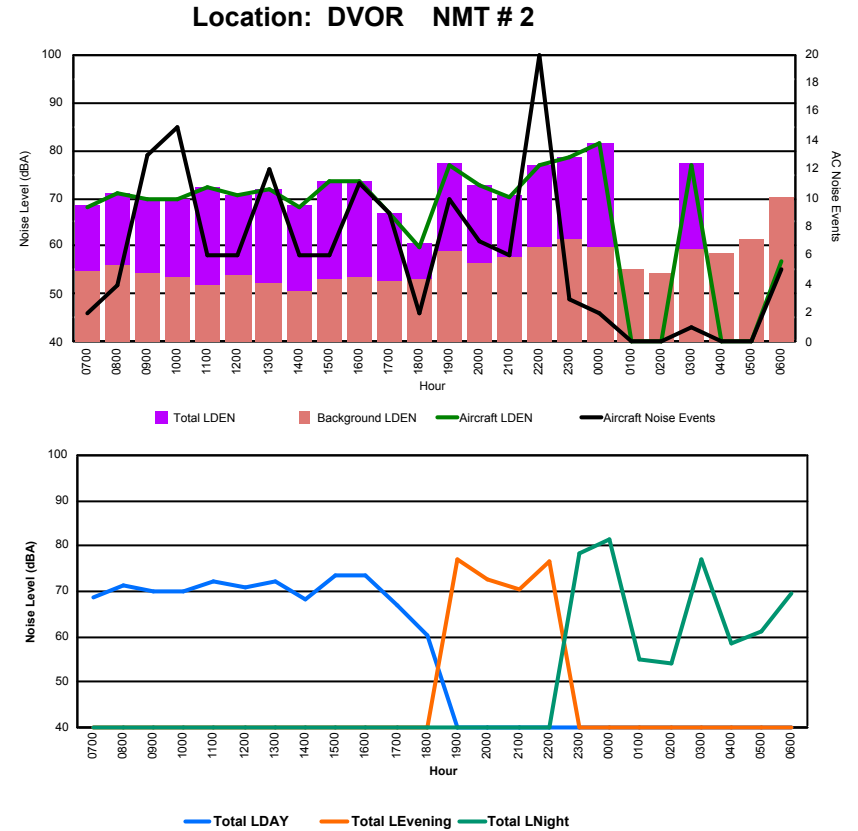

Luxembourg Airport Noise Distribution by Hour

Between 02/10/2023 00:00:00 and 02/10/2023 23:59:59 (Local Time)

Day	Aircraft Events	Total LDEN dB(A)	Aircraft LDEN dB(A)	Background LDEN dB(A)	Total LDay dB(A)	Total LEvening dB(A)	Total LNight dB(A)	
02/10/23	7:00	2	68.5	68.3	54.9	68.5	-	-
02/10/23	8:00	4	71.2	71.0	55.9	71.2	-	-
02/10/23	9:00	13	69.9	69.8	54.3	69.9	-	-
02/10/23	10:00	15	69.8	69.8	53.5	69.8	-	-
02/10/23	11:00	6	72.4	72.4	51.7	72.4	-	-
02/10/23	12:00	6	70.7	70.6	53.8	70.7	-	-
02/10/23	13:00	12	72.0	71.9	52.3	72.0	-	-
02/10/23	14:00	6	68.4	68.3	50.8	68.4	-	-
02/10/23	15:00	6	73.4	73.4	53.0	73.4	-	-
02/10/23	16:00	11	73.6	73.6	53.7	73.6	-	-
02/10/23	17:00	9	66.9	66.8	52.9	66.9	-	-
02/10/23	18:00	2	60.5	59.6	53.2	60.5	-	-
02/10/23	19:00	10	77.1	77.0	58.9	-	77.1	-
02/10/23	20:00	7	72.8	72.7	56.6	-	72.8	-
02/10/23	21:00	6	70.5	70.3	57.8	-	70.5	-
02/10/23	22:00	20	76.8	76.7	59.9	-	76.8	-
02/10/23	23:00	3	78.5	78.4	61.5	-	-	78.5
03/10/23	0:00	2	81.6	81.5	59.6	-	-	81.6
03/10/23	1:00	-	55.0	-	55.0	-	-	55.0
03/10/23	2:00	-	54.2	-	54.2	-	-	54.2
03/10/23	3:00	1	77.1	77.0	59.5	-	-	77.1
03/10/23	4:00	-	58.5	-	58.5	-	-	58.5
03/10/23	5:00	-	61.4	-	61.4	-	-	61.4
03/10/23	6:00	5	69.4	56.9	70.2	-	-	69.4
		146	73.6	73.4	59.6	70.7	75.1	75.4