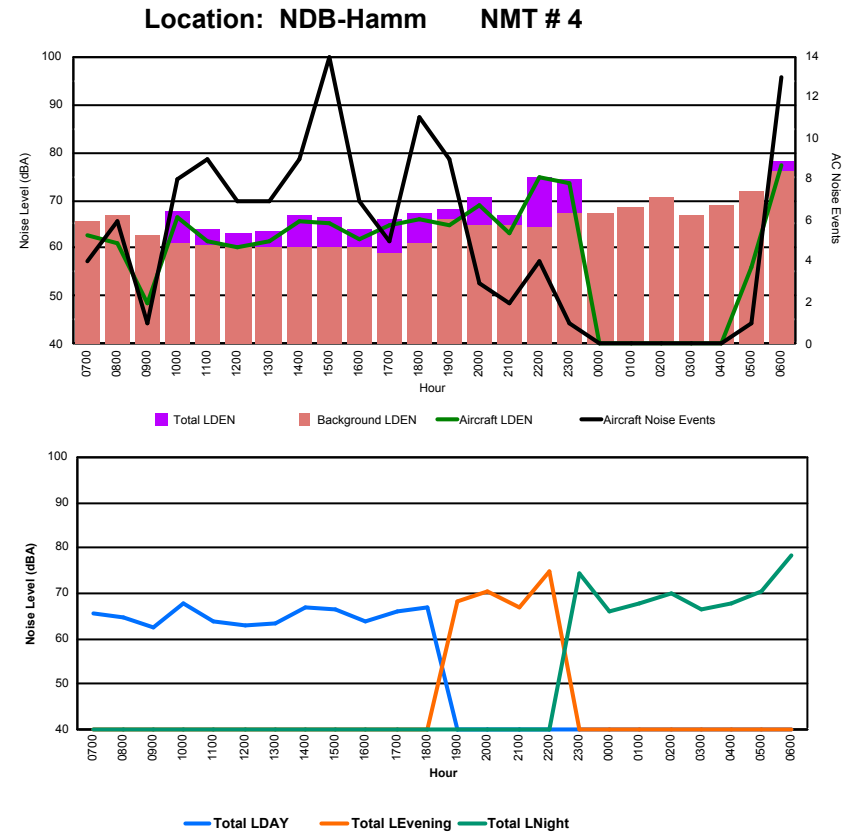

Luxembourg Airport Noise Distribution by Hour

Between 05/10/2023 00:00:00 and 05/10/2023 23:59:59 (Local Time)

Day	Aircraft Events	Total LDEN dB (A)	Aircraft LDEN dB(A)	Background LDEN dB(A)	Total LDay dB(A)	Total LEvening dB(A)	Total LNight dB (A)
05/10/23 7:00	4	65.6	62.9	65.5	65.6	-	-
05/10/23 8:00	6	64.6	61.1	66.8	64.6	-	-
05/10/23 9:00	1	62.7	48.5	62.7	62.7	-	-
05/10/23 10:00	8	67.7	66.6	61.2	67.7	-	-
05/10/23 11:00	9	64.0	61.5	60.7	64.0	-	-
05/10/23 12:00	7	63.1	60.4	60.0	63.1	-	-
05/10/23 13:00	7	63.6	61.3	60.0	63.6	-	-
05/10/23 14:00	9	66.7	65.6	60.2	66.7	-	-
05/10/23 15:00	14	66.3	65.3	60.1	66.3	-	-
05/10/23 16:00	7	63.8	61.7	60.0	63.8	-	-
05/10/23 17:00	5	65.9	64.9	59.0	65.9	-	-
05/10/23 18:00	11	67.1	66.0	60.9	67.1	-	-
05/10/23 19:00	9	68.3	64.8	65.9	-	68.3	-
05/10/23 20:00	3	70.5	69.1	64.9	-	70.5	-
05/10/23 21:00	2	66.9	63.2	64.6	-	66.9	-
05/10/23 22:00	4	75.0	74.7	64.2	-	75.0	-
05/10/23 23:00	1	74.5	73.6	67.4	-	-	74.5
06/10/23 0:00	-	65.9	-	67.1	-	-	65.9
06/10/23 1:00	-	68.0	-	68.5	-	-	68.0
06/10/23 2:00	-	69.9	-	70.7	-	-	69.9
06/10/23 3:00	-	66.4	-	67.0	-	-	66.4
06/10/23 4:00	-	67.8	-	68.8	-	-	67.8
06/10/23 5:00	1	70.4	56.2	71.9	-	-	70.4
06/10/23 6:00	13	78.3	77.3	75.9	-	-	78.3
	121	69.9	67.9	67.3	65.4	71.3	72.3