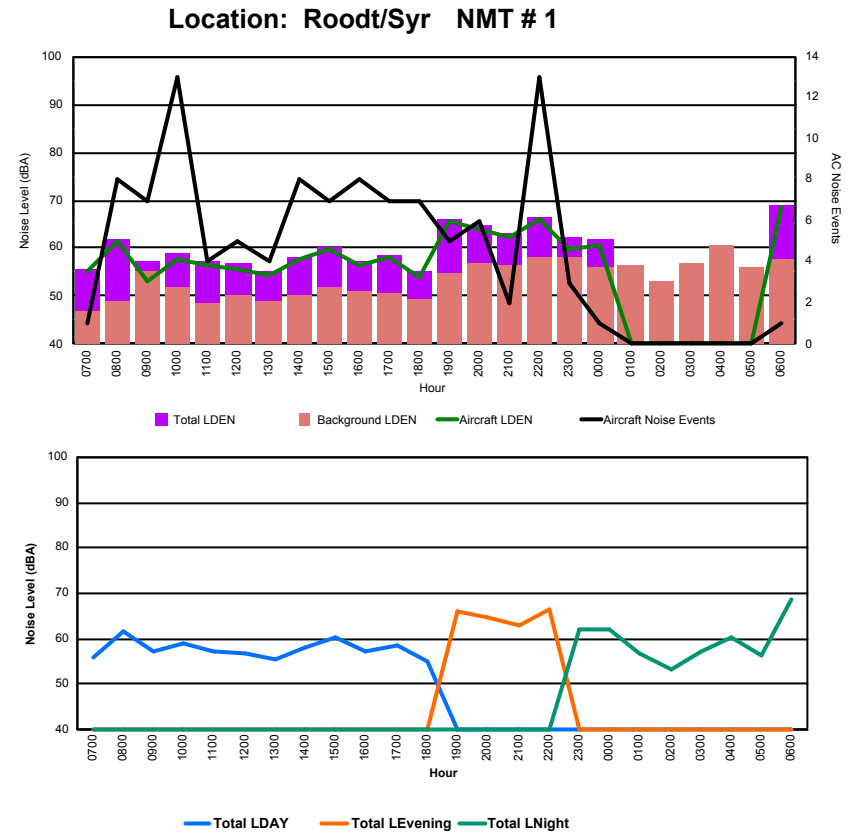

Luxembourg Airport Noise Distribution by Hour

Between 30/10/2023 00:00:00 and 30/10/2023 23:59:59 (Local Time)

Day	Aircraft Events	Total LDEN dB(A)	Aircraft LDEN dB(A)	Background LDEN dB(A)	Total LDay dB(A)	Total LEvening dB(A)	Total LNight dB(A)	
30/10/23	7:00	1	55.8	55.1	47.0	55.8	-	-
30/10/23	8:00	8	61.8	61.5	48.9	61.8	-	-
30/10/23	9:00	7	57.4	53.3	55.4	57.4	-	-
30/10/23	10:00	13	58.8	57.9	51.8	58.8	-	-
30/10/23	11:00	4	57.1	56.5	48.4	57.1	-	-
30/10/23	12:00	5	56.8	55.8	50.2	56.8	-	-
30/10/23	13:00	4	55.4	54.5	48.8	55.4	-	-
30/10/23	14:00	8	58.2	57.6	50.1	58.2	-	-
30/10/23	15:00	7	60.2	59.7	51.8	60.2	-	-
30/10/23	16:00	8	57.4	56.4	50.9	57.4	-	-
30/10/23	17:00	7	58.7	58.0	50.6	58.7	-	-
30/10/23	18:00	7	55.1	53.8	49.4	55.1	-	-
30/10/23	19:00	5	66.1	65.8	54.8	-	66.1	-
30/10/23	20:00	6	64.7	64.0	56.7	-	64.7	-
30/10/23	21:00	2	63.1	62.1	56.4	-	63.1	-
30/10/23	22:00	13	66.6	66.0	58.1	-	66.6	-
30/10/23	23:00	3	62.1	59.8	58.2	-	-	62.1
31/10/23	0:00	1	62.0	60.7	56.1	-	-	62.0
31/10/23	1:00	-	56.6	-	56.6	-	-	56.6
31/10/23	2:00	-	53.1	-	53.1	-	-	53.1
31/10/23	3:00	-	57.0	-	57.0	-	-	57.0
31/10/23	4:00	-	60.5	-	60.6	-	-	60.5
31/10/23	5:00	-	56.2	-	56.2	-	-	56.2
31/10/23	6:00	1	68.8	68.4	57.6	-	-	68.8
	110	61.6	60.6	55.0	58.2	65.3	62.3