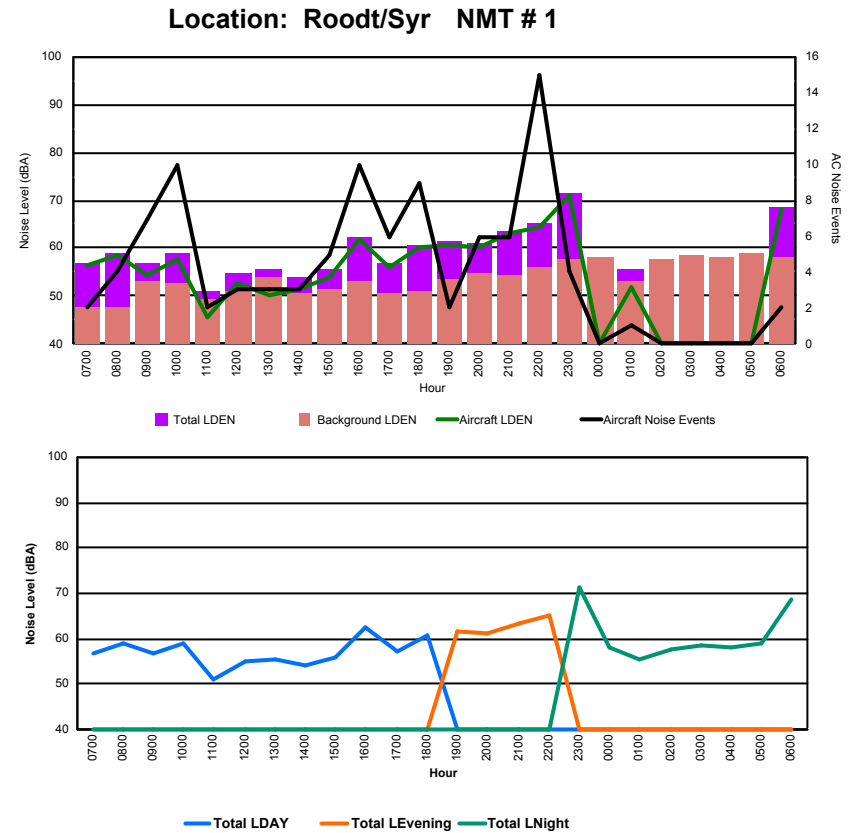

Location: NDB-Hamm NMT # 4

Luxembourg Airport Noise Distribution by Hour

Between 31/10/2023 00:00:00 and 31/10/2023 23:59:59 (Local Time)

Day	Aircraft Events	Total LDEN dB (A)	Aircraft LDEN dB(A)	Background LDEN dB(A)	Total LDay dB(A)	Total LEvening dB(A)	Total LNight dB (A)
31/10/23 7:00	2	56.9	56.3	47.9	56.9	-	-
31/10/23 8:00	4	58.9	58.5	47.7	58.9	-	-
31/10/23 9:00	7	56.7	54.4	53.1	56.7	-	-
31/10/23 10:00	10	58.8	57.7	52.5	58.8	-	-
31/10/23 11:00	2	50.9	45.8	49.3	50.9	-	-
31/10/23 12:00	3	54.9	52.6	51.2	54.9	-	-
31/10/23 13:00	3	55.5	50.3	54.0	55.5	-	-
31/10/23 14:00	3	54.1	51.4	50.8	54.1	-	-
31/10/23 15:00	5	55.8	53.8	51.5	55.8	-	-
31/10/23 16:00	10	62.4	61.9	53.0	62.4	-	-
31/10/23 17:00	6	57.0	55.9	50.5	57.0	-	-
31/10/23 18:00	9	60.8	60.4	51.0	60.8	-	-
31/10/23 19:00	2	61.6	60.7	53.4	-	61.6	-
31/10/23 20:00	6	61.1	60.3	54.8	-	61.1	-
31/10/23 21:00	6	63.6	63.1	54.4	-	63.6	-
31/10/23 22:00	15	65.1	64.5	56.2	-	65.1	-
31/10/23 23:00	4	71.3	71.2	57.7	-	-	71.3
01/11/23 0:00	-	58.0	-	58.1	-	-	58.0
01/11/23 1:00	1	55.6	51.9	53.3	-	-	55.6
01/11/23 2:00	-	57.5	-	57.5	-	-	57.5
01/11/23 3:00	-	58.6	-	58.6	-	-	58.6
01/11/23 4:00	-	58.2	-	58.3	-	-	58.2
01/11/23 5:00	-	59.0	-	59.1	-	-	59.0
01/11/23 6:00	2	68.5	68.1	58.2	-	-	68.5
	100	62.2	61.3	55.1	57.9	63.1	64.8