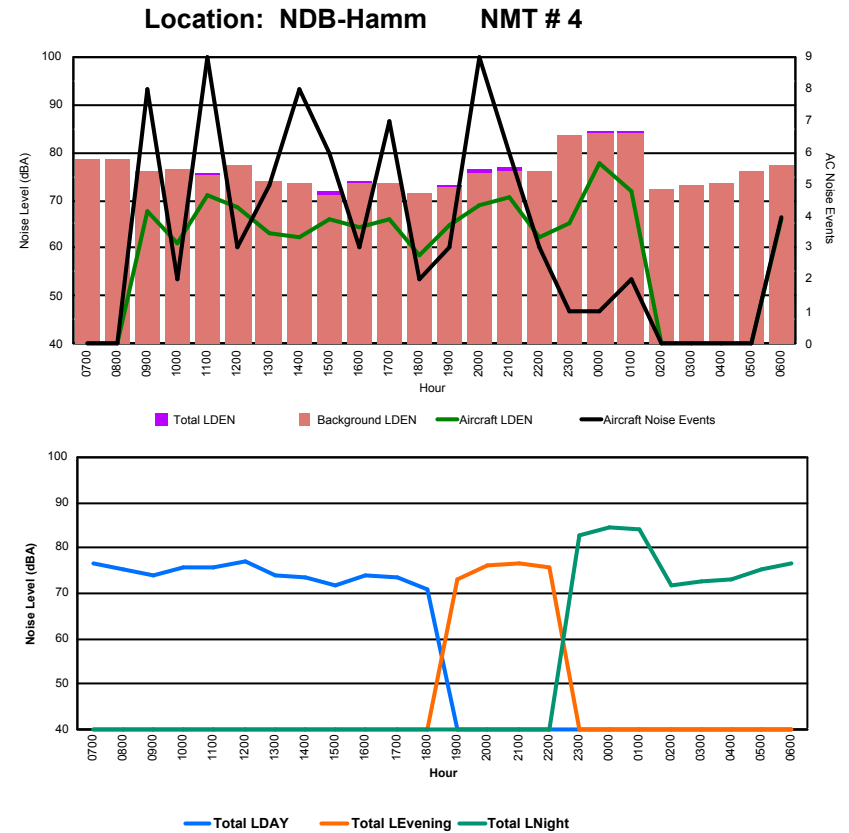

Luxembourg Airport Noise Distribution by Hour

Between 22/10/2023 00:00:00 and 22/10/2023 23:59:59 (Local Time)

Day	Aircraft Events	Total LDEN dB (A)	Aircraft LDEN dB(A)	Background LDEN dB(A)	Total LDay dB(A)	Total LEvening dB(A)	Total LNight dB (A)
22/10/23	7:00	-	76.6	-	78.4	76.6	-
22/10/23	8:00	-	75.5	-	78.7	75.5	-
22/10/23	9:00	8	74.0	67.6	75.9	74.0	-
22/10/23	10:00	2	75.6	61.0	76.5	75.6	-
22/10/23	11:00	9	75.8	71.2	75.1	75.8	-
22/10/23	12:00	3	77.0	68.7	77.3	77.0	-
22/10/23	13:00	5	73.8	63.1	74.0	73.8	-
22/10/23	14:00	8	73.5	62.5	73.7	73.5	-
22/10/23	15:00	6	71.9	66.1	71.2	71.9	-
22/10/23	16:00	3	73.8	64.5	73.7	73.8	-
22/10/23	17:00	7	73.6	66.0	73.6	73.6	-
22/10/23	18:00	2	70.8	58.6	71.4	70.8	-
22/10/23	19:00	3	73.0	64.6	72.6	-	73.0
22/10/23	20:00	9	76.3	68.9	75.8	-	76.3
22/10/23	21:00	6	76.7	70.7	76.0	-	76.7
22/10/23	22:00	3	75.7	62.5	76.1	-	75.7
22/10/23	23:00	1	83.0	65.2	83.7	-	83.0
23/10/23	0:00	1	84.4	77.8	84.0	-	84.4
23/10/23	1:00	2	84.2	72.0	84.0	-	84.2
23/10/23	2:00	-	71.9	-	72.3	-	71.9
23/10/23	3:00	-	72.5	-	73.1	-	72.5
23/10/23	4:00	-	73.1	-	73.6	-	73.1
23/10/23	5:00	-	75.5	-	76.1	-	75.5
23/10/23	6:00	4	76.8	66.0	77.2	-	76.8
	82	77.6	68.0	77.8	74.7	75.6	80.4