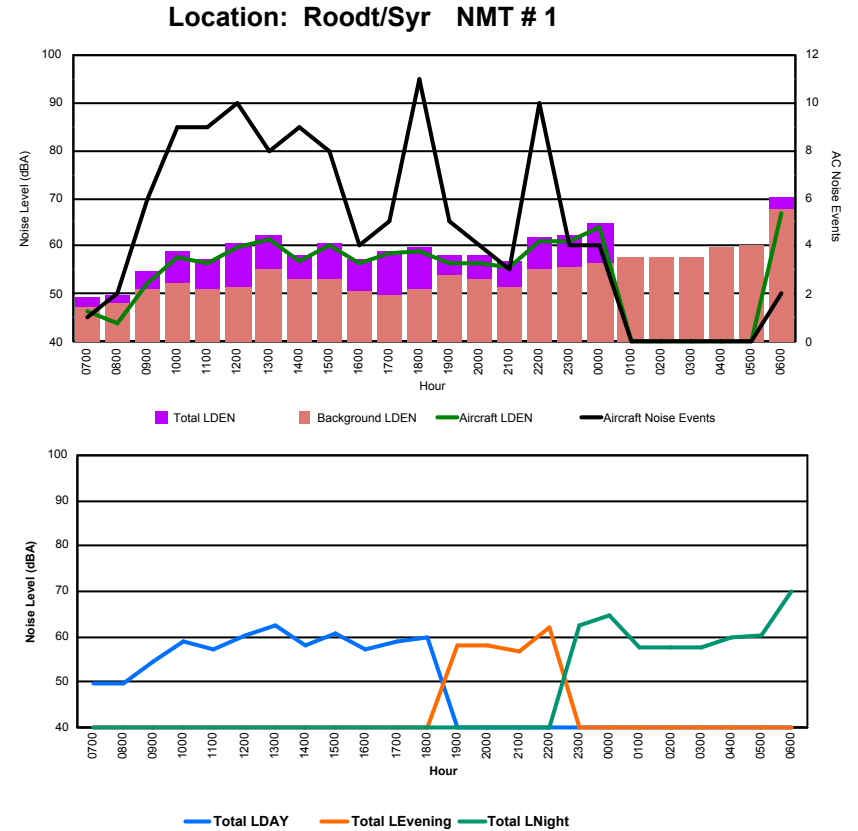

Luxembourg Airport Noise Distribution by Hour

Between 20/10/2023 00:00:00 and 20/10/2023 23:59:59 (Local Time)

Day	Aircraft Events	Total LDEN dB (A)	Aircraft LDEN dB(A)	Background LDEN dB(A)	Total LDay dB(A)	Total LEvening dB(A)	Total LNight dB (A)	
20/10/23	7:00	1	49.5	46.3	47.4	49.5	-	-
20/10/23	8:00	2	49.6	44.0	48.2	49.6	-	-
20/10/23	9:00	6	54.6	52.3	51.0	54.6	-	-
20/10/23	10:00	9	58.8	57.8	52.2	58.8	-	-
20/10/23	11:00	9	57.4	56.3	51.0	57.4	-	-
20/10/23	12:00	10	60.5	59.9	51.5	60.5	-	-
20/10/23	13:00	8	62.5	61.6	55.2	62.5	-	-
20/10/23	14:00	9	58.3	56.8	53.2	58.3	-	-
20/10/23	15:00	8	60.8	60.1	53.2	60.8	-	-
20/10/23	16:00	4	57.4	56.4	50.6	57.4	-	-
20/10/23	17:00	5	58.9	58.4	49.7	58.9	-	-
20/10/23	18:00	11	59.7	59.1	51.0	59.7	-	-
20/10/23	19:00	5	58.3	56.5	53.8	-	58.3	-
20/10/23	20:00	4	58.0	56.3	53.3	-	58.0	-
20/10/23	21:00	3	56.9	55.5	51.5	-	56.9	-
20/10/23	22:00	10	61.9	61.0	55.1	-	61.9	-
20/10/23	23:00	4	62.3	61.2	55.7	-	-	62.3
21/10/23	0:00	4	64.8	64.1	56.6	-	-	64.8
21/10/23	1:00	-	57.7	-	57.8	-	-	57.7
21/10/23	2:00	-	57.5	-	57.5	-	-	57.5
21/10/23	3:00	-	57.8	-	57.8	-	-	57.8
21/10/23	4:00	-	59.7	-	59.7	-	-	59.7
21/10/23	5:00	-	60.1	-	60.2	-	-	60.1
21/10/23	6:00	2	70.1	66.7	67.9	-	-	70.1
	114	61.1	58.8	57.5	58.7	59.2	63.7