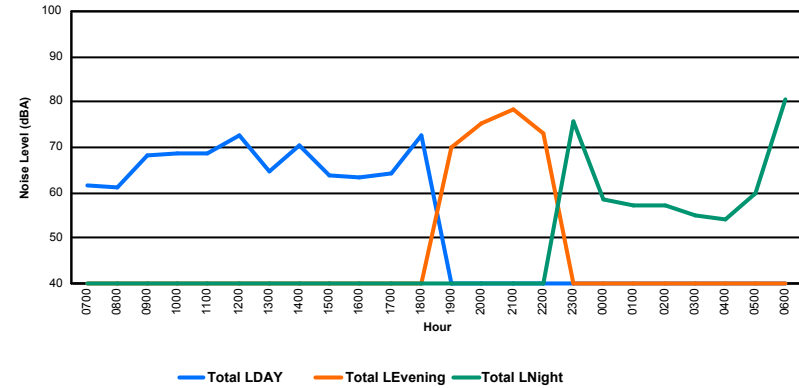

Luxembourg Airport Noise Distribution by Hour

Between 07/10/2023 00:00:00 and 07/10/2023 23:59:59 (Local Time)

Day	Aircraft Events	Total LDEN dB(A)	Aircraft LDEN dB(A)	Background LDEN dB(A)	Total LDay dB(A)	Total LEvening dB(A)	Total LNight dB(A)	
07/10/23	7:00	2	61.7	60.7	55.2	61.7	-	-
07/10/23	8:00	2	61.0	60.0	54.3	61.0	-	-
07/10/23	9:00	7	68.1	67.9	55.7	68.1	-	-
07/10/23	10:00	8	68.6	68.4	56.4	68.6	-	-
07/10/23	11:00	3	68.5	68.2	55.8	68.5	-	-
07/10/23	12:00	9	72.7	72.6	55.8	72.7	-	-
07/10/23	13:00	4	64.9	64.4	55.6	64.9	-	-
07/10/23	14:00	8	70.6	70.4	56.4	70.6	-	-
07/10/23	15:00	4	63.8	63.2	54.8	63.8	-	-
07/10/23	16:00	4	63.4	62.8	54.5	63.4	-	-
07/10/23	17:00	4	64.2	63.8	53.9	64.2	-	-
07/10/23	18:00	8	72.8	72.7	55.8	72.8	-	-
07/10/23	19:00	5	69.8	69.5	58.6	-	69.8	-
07/10/23	20:00	6	75.5	75.4	59.3	-	75.5	-
07/10/23	21:00	6	78.2	78.1	59.5	-	78.2	-
07/10/23	22:00	6	73.1	72.9	58.7	-	73.1	-
07/10/23	23:00	3	75.9	75.8	60.6	-	-	75.9
08/10/23	0:00	-	58.5	-	58.5	-	-	58.5
08/10/23	1:00	-	57.3	-	57.3	-	-	57.3
08/10/23	2:00	-	57.4	-	57.4	-	-	57.4
08/10/23	3:00	-	55.1	-	55.1	-	-	55.1
08/10/23	4:00	-	54.0	-	54.0	-	-	54.0
08/10/23	5:00	-	59.7	-	59.2	-	-	59.7
08/10/23	6:00	11	80.4	80.3	65.3	-	-	80.4
	100	71.8	71.7	58.0	68.4	75.2	72.8	

Location: DVOR NMT # 2