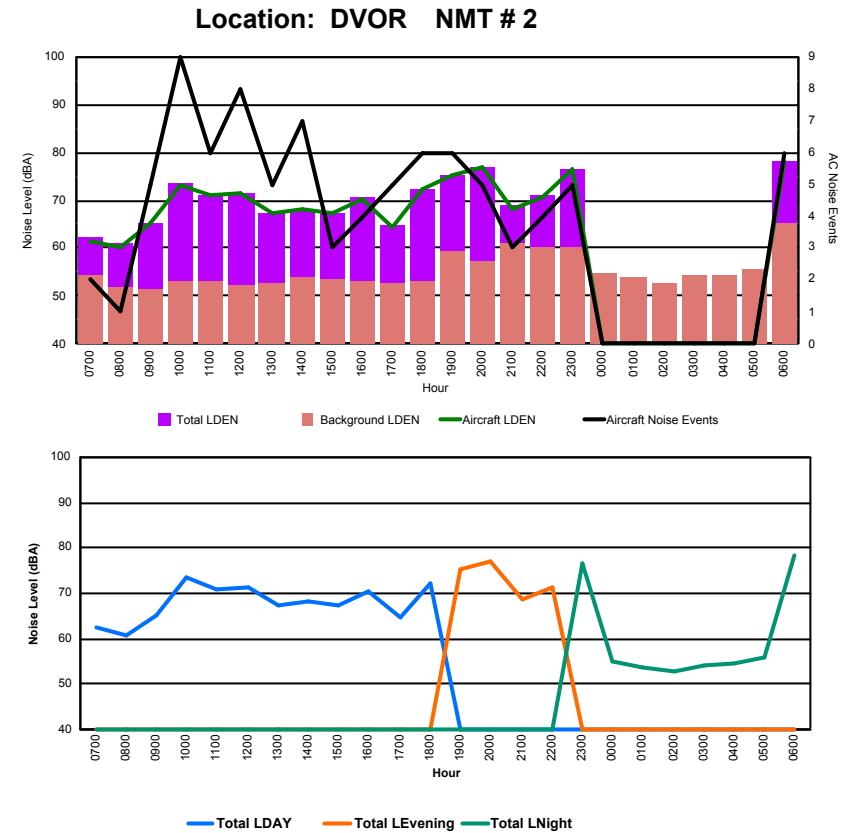

Luxembourg Airport Noise Distribution by Hour

Between 14/10/2023 00:00:00 and 14/10/2023 23:59:59 (Local Time)

Day	Aircraft Events	Total LDEN dB(A)	Aircraft LDEN dB(A)	Background LDEN dB(A)	Total LDay dB(A)	Total LEvening dB(A)	Total LNight dB(A)	
14/10/23	7:00	2	62.3	61.5	54.5	62.3	-	-
14/10/23	8:00	1	60.9	60.3	52.0	60.9	-	-
14/10/23	9:00	5	65.3	65.1	51.6	65.3	-	-
14/10/23	10:00	9	73.4	73.3	53.0	73.4	-	-
14/10/23	11:00	6	71.1	71.0	53.2	71.1	-	-
14/10/23	12:00	8	71.4	71.3	52.3	71.4	-	-
14/10/23	13:00	5	67.3	67.1	52.7	67.3	-	-
14/10/23	14:00	7	68.3	68.1	54.0	68.3	-	-
14/10/23	15:00	3	67.5	67.3	53.6	67.5	-	-
14/10/23	16:00	4	70.5	70.4	53.0	70.5	-	-
14/10/23	17:00	5	64.6	64.3	52.9	64.6	-	-
14/10/23	18:00	6	72.4	72.4	53.1	72.4	-	-
14/10/23	19:00	6	75.4	75.3	59.5	-	75.4	-
14/10/23	20:00	5	76.9	76.8	57.4	-	76.9	-
14/10/23	21:00	3	68.9	68.1	61.0	-	68.9	-
14/10/23	22:00	4	71.2	70.8	60.4	-	71.2	-
14/10/23	23:00	5	76.5	76.4	60.4	-	76.5	-
15/10/23	0:00	-	54.9	-	54.9	-	54.9	-
15/10/23	1:00	-	53.8	-	53.8	-	53.8	-
15/10/23	2:00	-	52.7	-	52.7	-	52.7	-
15/10/23	3:00	-	54.3	-	54.3	-	54.3	-
15/10/23	4:00	-	54.4	-	54.4	-	54.4	-
15/10/23	5:00	-	55.8	-	55.8	-	55.8	-
15/10/23	6:00	6	78.3	78.1	65.2	-	78.3	-
	90	71.3	71.1	57.1	69.4	74.2	71.5