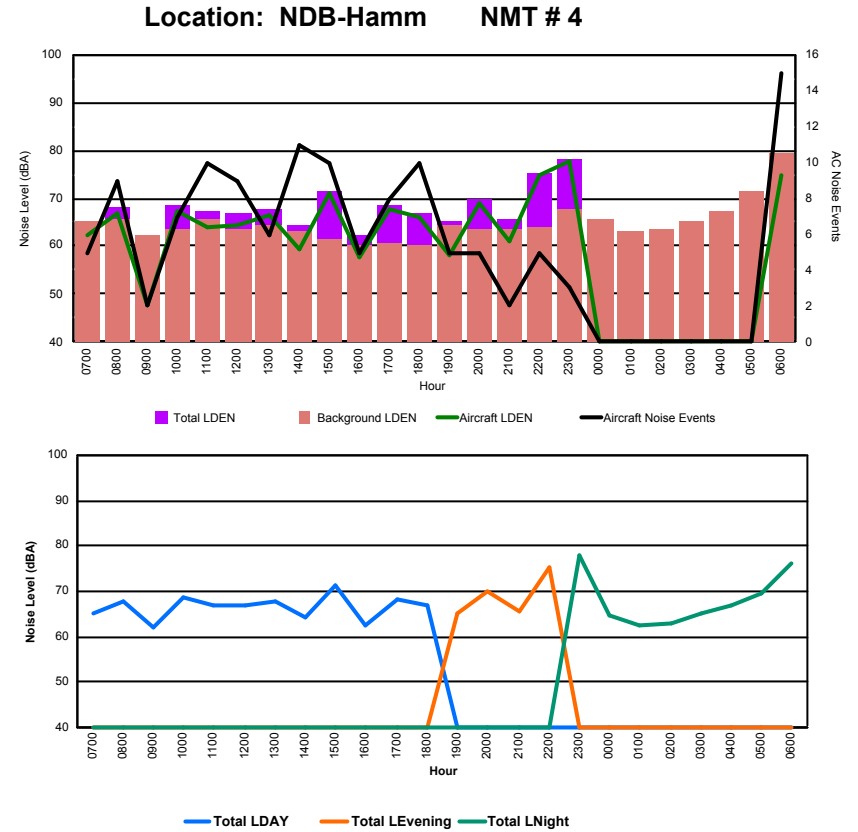

Luxembourg Airport Noise Distribution by Hour

Between 12/10/2023 00:00:00 and 12/10/2023 23:59:59 (Local Time)

Day	Aircraft Events	Total LDEN dB (A)	Aircraft LDEN dB(A)	Background LDEN dB(A)	Total LDay dB(A)	Total LEvening dB(A)	Total LNight dB (A)
12/10/23 7:00	5	65.0	62.4	65.1	65.0	-	-
12/10/23 8:00	9	68.0	66.9	65.5	68.0	-	-
12/10/23 9:00	2	62.1	47.7	62.2	62.1	-	-
12/10/23 10:00	7	68.7	67.3	63.6	68.7	-	-
12/10/23 11:00	10	67.1	63.8	65.5	67.1	-	-
12/10/23 12:00	9	66.7	64.5	63.6	66.7	-	-
12/10/23 13:00	6	67.9	66.3	64.2	67.9	-	-
12/10/23 14:00	11	64.2	59.2	63.0	64.2	-	-
12/10/23 15:00	10	71.3	70.9	61.5	71.3	-	-
12/10/23 16:00	5	62.3	57.9	60.4	62.3	-	-
12/10/23 17:00	8	68.4	67.7	60.8	68.4	-	-
12/10/23 18:00	10	66.9	65.9	60.3	66.9	-	-
12/10/23 19:00	5	65.3	58.3	64.4	-	65.3	-
12/10/23 20:00	5	70.0	68.9	63.6	-	70.0	-
12/10/23 21:00	2	65.5	61.2	63.5	-	65.5	-
12/10/23 22:00	5	75.3	75.0	63.8	-	75.3	-
12/10/23 23:00	3	78.0	77.6	67.6	-	-	78.0
13/10/23 0:00	-	64.7	-	65.7	-	-	64.7
13/10/23 1:00	-	62.4	-	63.0	-	-	62.4
13/10/23 2:00	-	62.8	-	63.4	-	-	62.8
13/10/23 3:00	-	65.0	-	65.3	-	-	65.0
13/10/23 4:00	-	66.7	-	67.2	-	-	66.7
13/10/23 5:00	-	69.6	-	71.3	-	-	69.6
13/10/23 6:00	15	76.0	74.8	79.4	-	-	76.0
	127	70.0	68.6	68.2	67.3	71.0	72.0