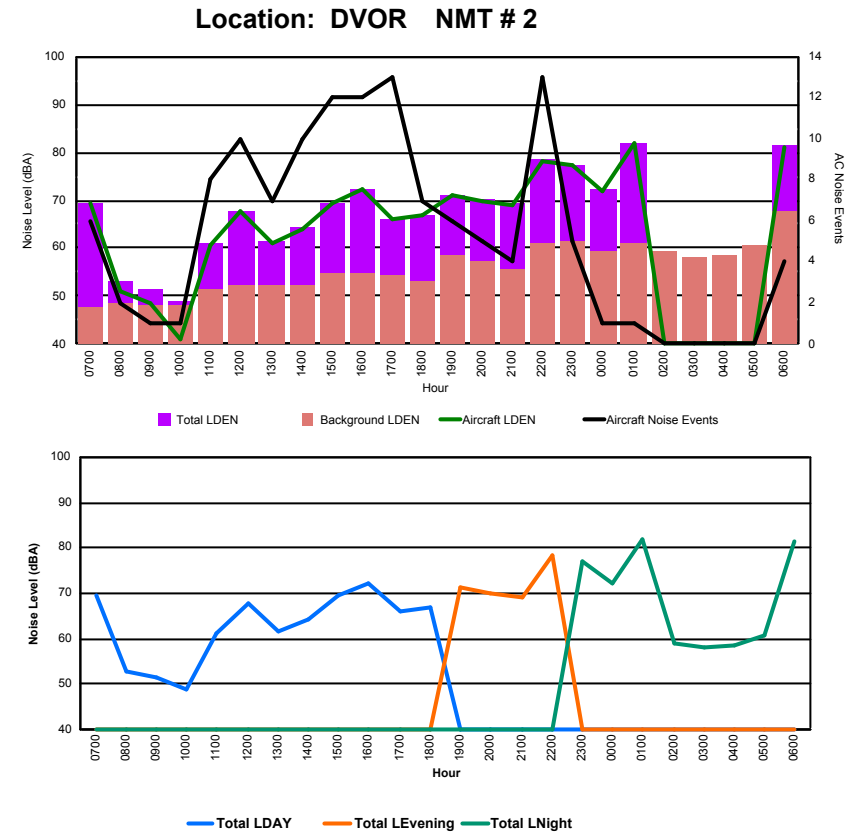

Location: Roodt/Syr NMT # 1

Luxembourg Airport Noise Distribution by Hour

Between 23/10/2023 00:00:00 and 23/10/2023 23:59:59 (Local Time)

Day	Aircraft Events	Total LDEN dB (A)	Aircraft LDEN dB(A)	Background LDEN dB(A)	Total LDay dB(A)	Total LEvening dB(A)	Total LNight dB (A)	
23/10/23	7:00	6	69.4	69.3	47.7	69.4	-	-
23/10/23	8:00	2	53.0	51.2	48.4	53.0	-	-
23/10/23	9:00	1	51.5	48.7	48.2	51.5	-	-
23/10/23	10:00	1	48.9	40.9	48.2	48.9	-	-
23/10/23	11:00	8	61.2	60.8	51.6	61.2	-	-
23/10/23	12:00	10	67.7	67.6	52.1	67.7	-	-
23/10/23	13:00	7	61.5	61.0	52.2	61.5	-	-
23/10/23	14:00	10	64.2	63.9	52.1	64.2	-	-
23/10/23	15:00	12	69.5	69.4	54.8	69.5	-	-
23/10/23	16:00	12	72.4	72.4	54.6	72.4	-	-
23/10/23	17:00	13	66.1	65.9	54.2	66.1	-	-
23/10/23	18:00	7	66.9	66.7	53.1	66.9	-	-
23/10/23	19:00	6	71.2	71.0	58.5	-	71.2	-
23/10/23	20:00	5	70.1	69.9	57.1	-	70.1	-
23/10/23	21:00	4	69.2	69.0	55.8	-	69.2	-
23/10/23	22:00	13	78.4	78.3	61.1	-	78.4	-
23/10/23	23:00	5	77.2	77.1	61.5	-	-	77.2
24/10/23	0:00	1	72.3	72.0	59.2	-	-	72.3
24/10/23	1:00	1	82.0	81.9	61.1	-	-	82.0
24/10/23	2:00	-	59.0	-	59.2	-	-	59.0
24/10/23	3:00	-	58.1	-	58.1	-	-	58.1
24/10/23	4:00	-	58.7	-	58.7	-	-	58.7
24/10/23	5:00	-	60.7	-	60.7	-	-	60.7
24/10/23	6:00	4	81.3	81.1	67.7	-	-	81.3
	128	73.4	73.2	58.7	66.7	74.0	76.6	