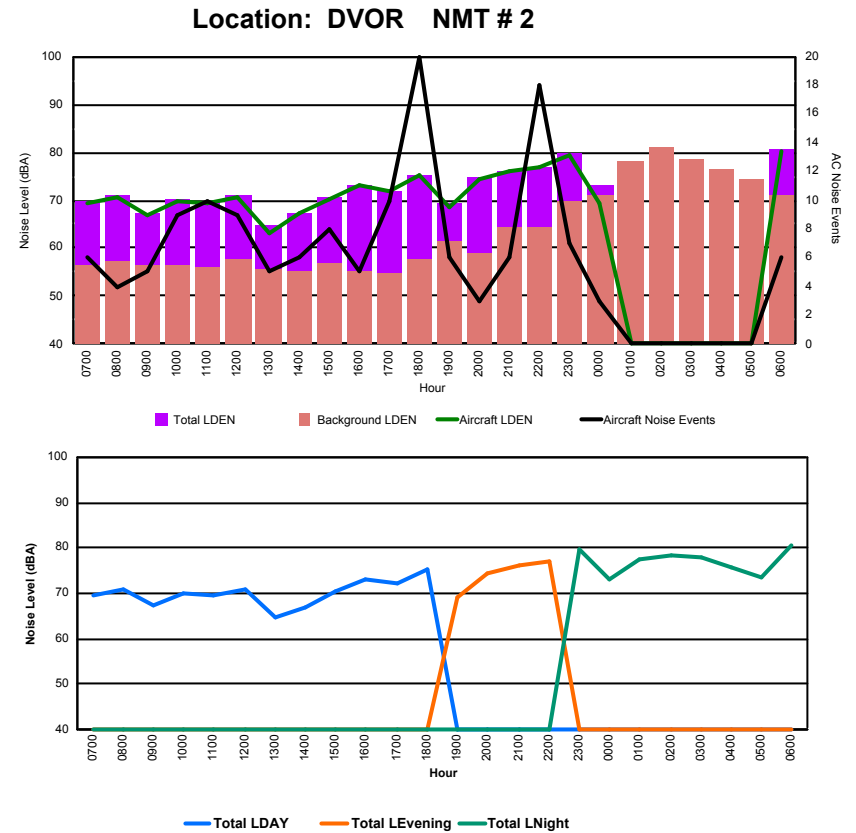

Luxembourg Airport Noise Distribution by Hour

Between 13/10/2023 00:00:00 and 13/10/2023 23:59:59 (Local Time)

Day	Aircraft Events	Total LDEN dB(A)	Aircraft LDEN dB(A)	Background LDEN dB(A)	Total LDay dB(A)	Total LEvening dB(A)	Total LNight dB(A)
13/10/23 7:00	6	69.7	69.5	56.3	69.7	-	-
13/10/23 8:00	4	70.9	70.7	57.3	70.9	-	-
13/10/23 9:00	5	67.3	66.9	56.5	67.3	-	-
13/10/23 10:00	9	70.2	70.0	56.6	70.2	-	-
13/10/23 11:00	10	69.7	69.5	56.1	69.7	-	-
13/10/23 12:00	9	70.9	70.7	57.7	70.9	-	-
13/10/23 13:00	5	64.8	63.1	55.7	64.8	-	-
13/10/23 14:00	6	67.1	67.3	55.3	67.1	-	-
13/10/23 15:00	8	70.5	70.3	56.8	70.5	-	-
13/10/23 16:00	5	73.2	73.1	55.3	73.2	-	-
13/10/23 17:00	10	72.0	72.0	54.9	72.0	-	-
13/10/23 18:00	20	75.3	75.3	57.5	75.3	-	-
13/10/23 19:00	6	69.3	68.6	61.3	-	69.3	-
13/10/23 20:00	3	74.6	74.4	59.0	-	74.6	-
13/10/23 21:00	6	76.2	75.9	64.3	-	76.2	-
13/10/23 22:00	18	77.0	76.8	64.4	-	77.0	-
13/10/23 23:00	7	79.8	79.4	69.7	-	-	79.8
14/10/23 0:00	3	73.3	69.4	71.2	-	-	73.3
14/10/23 1:00	-	77.5	-	78.1	-	-	77.5
14/10/23 2:00	-	78.6	-	81.2	-	-	78.6
14/10/23 3:00	-	77.8	-	78.6	-	-	77.8
14/10/23 4:00	-	75.7	-	76.4	-	-	75.7
14/10/23 5:00	-	73.7	-	74.4	-	-	73.7
14/10/23 6:00	6	80.6	80.2	71.2	-	-	80.6
	146	75.0	72.9	72.1	70.9	75.1	77.8