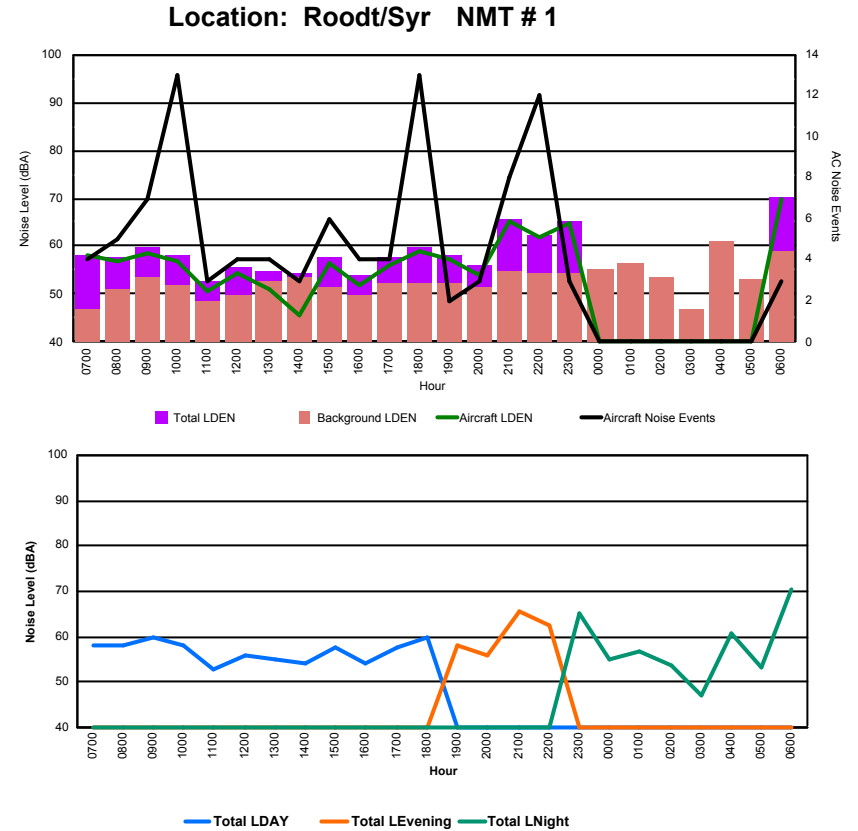

Luxembourg Airport Noise Distribution by Hour

Between 24/10/2023 00:00:00 and 24/10/2023 23:59:59 (Local Time)

Day	Aircraft Events	Total LDEN dB (A)	Aircraft LDEN dB(A)	Background LDEN dB(A)	Total LDay dB(A)	Total LEvening dB(A)	Total LNight dB (A)	
24/10/23	7:00	4	58.3	58.0	47.0	58.3	-	-
24/10/23	8:00	5	57.9	57.0	50.9	57.9	-	-
24/10/23	9:00	7	59.7	58.6	53.6	59.7	-	-
24/10/23	10:00	13	58.0	56.9	51.7	58.0	-	-
24/10/23	11:00	3	52.7	50.6	48.7	52.7	-	-
24/10/23	12:00	4	55.8	54.5	49.9	55.8	-	-
24/10/23	13:00	4	54.9	51.1	52.8	54.9	-	-
24/10/23	14:00	3	54.3	45.8	53.7	54.3	-	-
24/10/23	15:00	6	57.7	56.6	51.3	57.7	-	-
24/10/23	16:00	4	54.0	52.0	49.9	54.0	-	-
24/10/23	17:00	4	57.5	56.0	52.2	57.5	-	-
24/10/23	18:00	13	59.8	59.1	52.4	59.8	-	-
24/10/23	19:00	2	58.2	57.1	52.1	-	58.2	-
24/10/23	20:00	3	55.9	53.9	51.6	-	55.9	-
24/10/23	21:00	8	65.7	65.4	54.6	-	65.7	-
24/10/23	22:00	12	62.4	61.8	54.2	-	62.4	-
24/10/23	23:00	3	65.3	64.9	54.4	-	-	65.3
25/10/23	0:00	-	54.9	-	55.0	-	-	54.9
25/10/23	1:00	-	56.6	-	56.6	-	-	56.6
25/10/23	2:00	-	53.7	-	53.7	-	-	53.7
25/10/23	3:00	-	46.9	-	46.9	-	-	46.9
25/10/23	4:00	-	60.8	-	60.9	-	-	60.8
25/10/23	5:00	-	53.2	-	53.2	-	-	53.2
25/10/23	6:00	3	70.3	69.9	58.8	-	-	70.3
	101	60.9	59.9	54.1	57.2	62.1	63.2