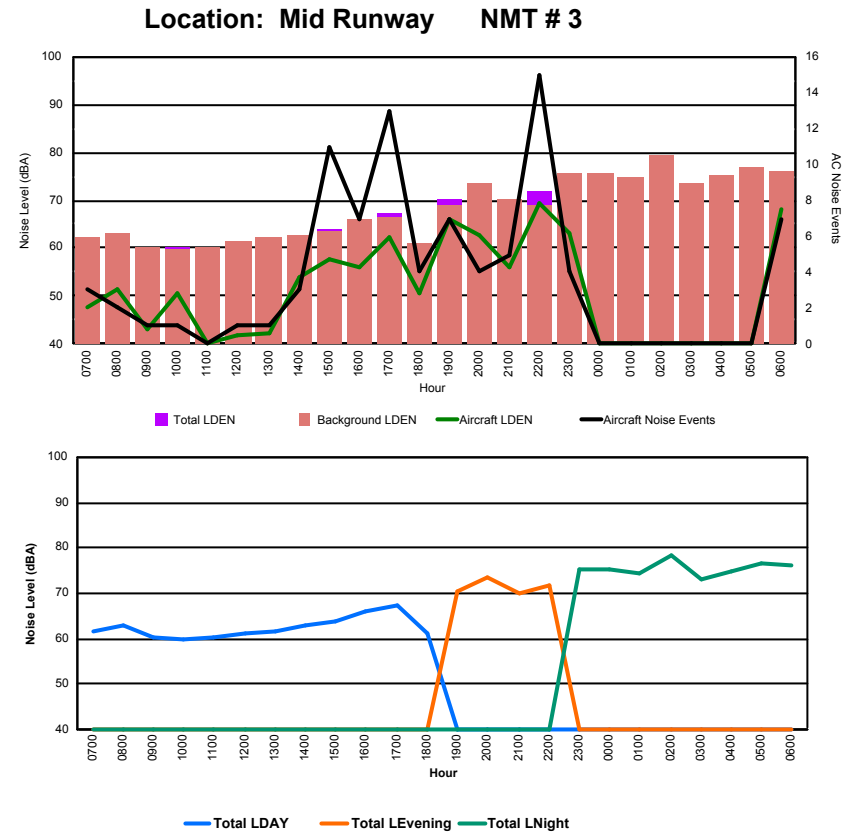

Luxembourg Airport Noise Distribution by Hour

Between 23/10/2023 00:00:00 and 23/10/2023 23:59:59 (Local Time)

Day	Aircraft Events	Total LDEN dB (A)	Aircraft LDEN dB(A)	Background LDEN dB(A)	Total LDay dB(A)	Total LEvening dB(A)	Total LNight dB (A)
23/10/23 7:00	3	61.8	47.9	62.4	61.8	-	-
23/10/23 8:00	2	62.8	51.4	63.3	62.8	-	-
23/10/23 9:00	1	60.2	43.2	60.2	60.2	-	-
23/10/23 10:00	1	60.0	50.6	59.6	60.0	-	-
23/10/23 11:00	-	60.1	-	60.2	60.1	-	-
23/10/23 12:00	1	61.1	41.7	61.3	61.1	-	-
23/10/23 13:00	1	61.8	42.4	62.1	61.8	-	-
23/10/23 14:00	3	62.8	54.0	62.6	62.8	-	-
23/10/23 15:00	11	64.0	57.5	63.5	64.0	-	-
23/10/23 16:00	7	66.1	55.9	66.2	66.1	-	-
23/10/23 17:00	13	67.3	62.2	66.3	67.3	-	-
23/10/23 18:00	4	61.1	50.6	61.0	61.1	-	-
23/10/23 19:00	7	70.4	66.2	68.9	-	70.4	-
23/10/23 20:00	4	73.4	62.8	73.4	-	73.4	-
23/10/23 21:00	5	69.8	56.0	70.1	-	69.8	-
23/10/23 22:00	15	71.8	69.3	69.1	-	71.8	-
23/10/23 23:00	4	75.4	63.0	75.8	-	-	75.4
24/10/23 0:00	-	75.1	-	75.7	-	-	75.1
24/10/23 1:00	-	74.4	-	75.0	-	-	74.4
24/10/23 2:00	-	78.4	-	79.3	-	-	78.4
24/10/23 3:00	-	73.0	-	73.7	-	-	73.0
24/10/23 4:00	-	74.8	-	75.4	-	-	74.8
24/10/23 5:00	-	76.5	-	76.9	-	-	76.5
24/10/23 6:00	7	76.2	68.0	76.0	-	-	76.2
	89	72.0	60.5	72.3	63.1	71.6	75.7