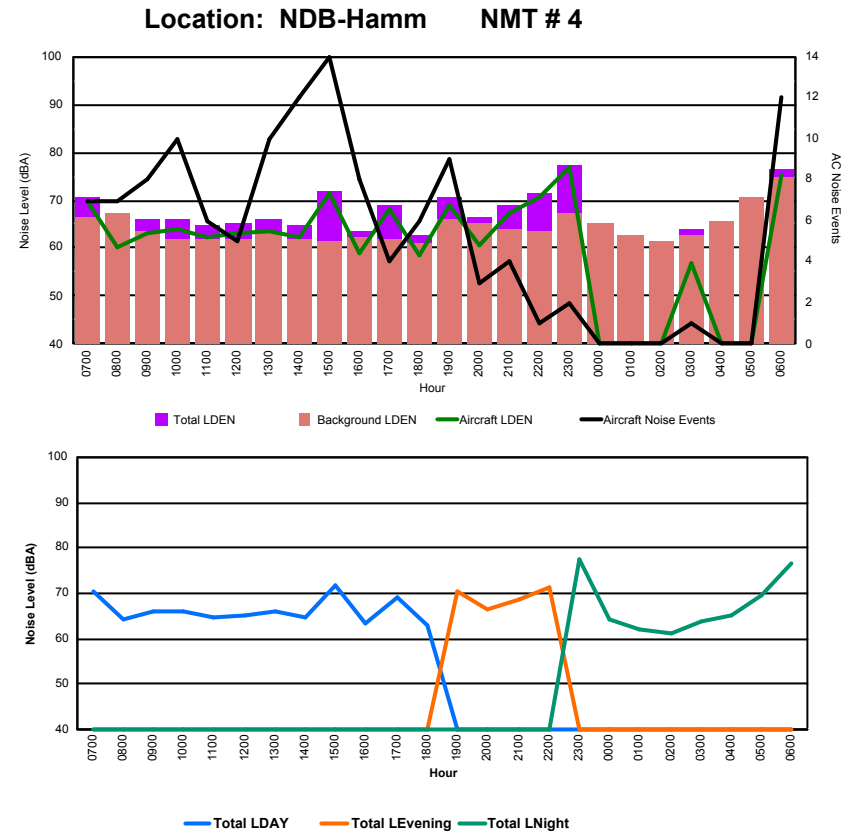

Luxembourg Airport Noise Distribution by Hour

Between 11/10/2023 00:00:00 and 11/10/2023 23:59:59 (Local Time)

Day	Aircraft Events	Total LDEN dB (A)	Aircraft LDEN dB(A)	Background LDEN dB(A)	Total LDay dB(A)	Total LEvening dB(A)	Total LNight dB (A)
11/10/23 7:00	7	70.6	69.9	66.4	70.6	-	-
11/10/23 8:00	7	64.4	60.4	67.2	64.4	-	-
11/10/23 9:00	8	65.9	63.0	63.5	65.9	-	-
11/10/23 10:00	10	65.9	64.1	61.7	65.9	-	-
11/10/23 11:00	6	64.9	62.2	61.8	64.9	-	-
11/10/23 12:00	5	65.3	63.0	61.7	65.3	-	-
11/10/23 13:00	10	66.2	63.5	63.1	66.2	-	-
11/10/23 14:00	12	64.8	62.1	61.7	64.8	-	-
11/10/23 15:00	14	71.9	71.5	61.5	71.9	-	-
11/10/23 16:00	8	63.5	58.9	62.1	63.5	-	-
11/10/23 17:00	4	69.1	68.2	61.9	69.1	-	-
11/10/23 18:00	6	62.8	58.5	60.9	62.8	-	-
11/10/23 19:00	9	70.6	69.0	65.9	-	70.6	-
11/10/23 20:00	3	66.4	60.8	65.1	-	66.4	-
11/10/23 21:00	4	68.9	67.4	63.8	-	68.9	-
11/10/23 22:00	1	71.4	70.6	63.7	-	71.4	-
11/10/23 23:00	2	77.4	76.9	67.5	-	-	77.4
12/10/23 0:00	-	64.2	-	65.1	-	-	64.2
12/10/23 1:00	-	62.1	-	62.6	-	-	62.1
12/10/23 2:00	-	61.2	-	61.4	-	-	61.2
12/10/23 3:00	1	63.8	56.9	62.9	-	-	63.8
12/10/23 4:00	-	65.3	-	65.5	-	-	65.3
12/10/23 5:00	-	69.4	-	70.8	-	-	69.4
12/10/23 6:00	12	76.6	75.4	74.8	-	-	76.6
	129	69.7	68.1	66.1	67.2	69.7	71.8