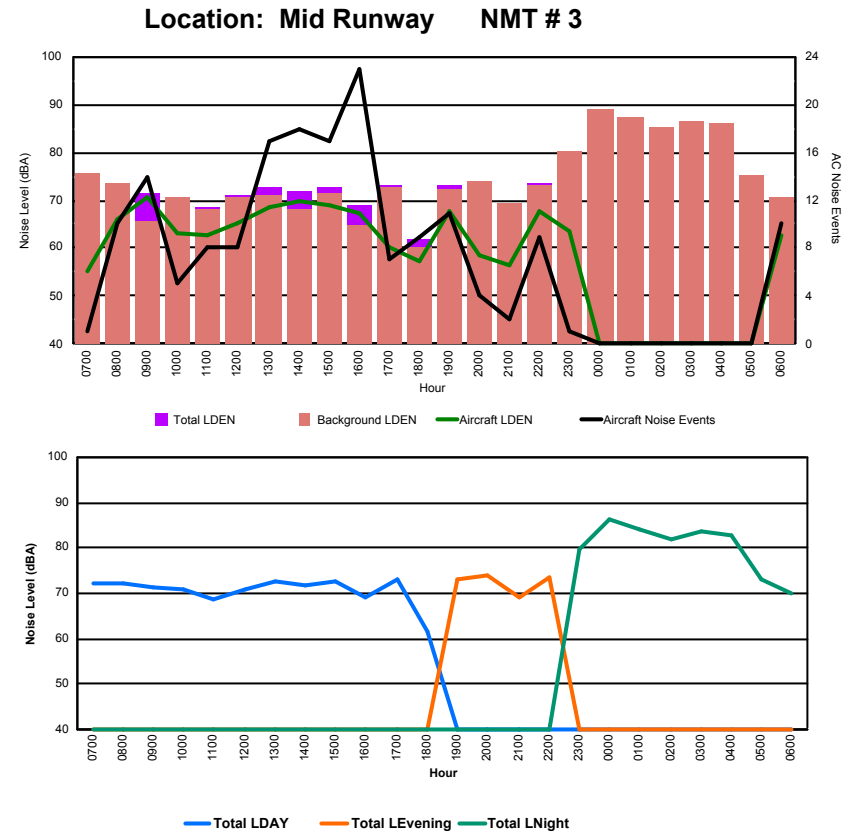

Luxembourg Airport Noise Distribution by Hour

Between 08/10/2023 00:00:00 and 08/10/2023 23:59:59 (Local Time)

Day	Aircraft Events	Total LDEN dB (A)	Aircraft LDEN dB(A)	Background LDEN dB(A)	Total LDay dB(A)	Total LEvening dB(A)	Total LNight dB (A)	
08/10/23	7:00	1	72.4	55.0	75.5	72.4	-	-
08/10/23	8:00	10	72.0	65.9	73.7	72.0	-	-
08/10/23	9:00	14	71.3	70.5	65.7	71.3	-	-
08/10/23	10:00	5	70.8	63.1	70.6	70.8	-	-
08/10/23	11:00	8	68.6	62.8	68.3	68.6	-	-
08/10/23	12:00	8	71.1	65.0	70.5	71.1	-	-
08/10/23	13:00	17	72.7	68.6	71.1	72.7	-	-
08/10/23	14:00	18	71.9	69.8	68.1	71.9	-	-
08/10/23	15:00	17	72.7	68.9	71.4	72.7	-	-
08/10/23	16:00	23	69.0	67.4	64.6	69.0	-	-
08/10/23	17:00	7	73.0	60.3	72.9	73.0	-	-
08/10/23	18:00	9	61.8	57.4	60.1	61.8	-	-
08/10/23	19:00	11	73.2	67.7	72.4	-	73.2	-
08/10/23	20:00	4	73.8	58.4	74.0	-	73.8	-
08/10/23	21:00	2	69.1	56.5	69.3	-	69.1	-
08/10/23	22:00	9	73.6	67.7	73.0	-	73.6	-
08/10/23	23:00	1	79.9	63.4	80.3	-	-	79.9
09/10/23	0:00	-	86.2	-	89.1	-	-	86.2
09/10/23	1:00	-	84.1	-	87.4	-	-	84.1
09/10/23	2:00	-	81.8	-	85.1	-	-	81.8
09/10/23	3:00	-	83.7	-	86.4	-	-	83.7
09/10/23	4:00	-	82.9	-	85.9	-	-	82.9
09/10/23	5:00	-	73.2	-	75.2	-	-	73.2
09/10/23	6:00	10	70.1	62.9	70.5	-	-	70.1
	174	78.3	64.7	80.8	71.3	72.8	82.4