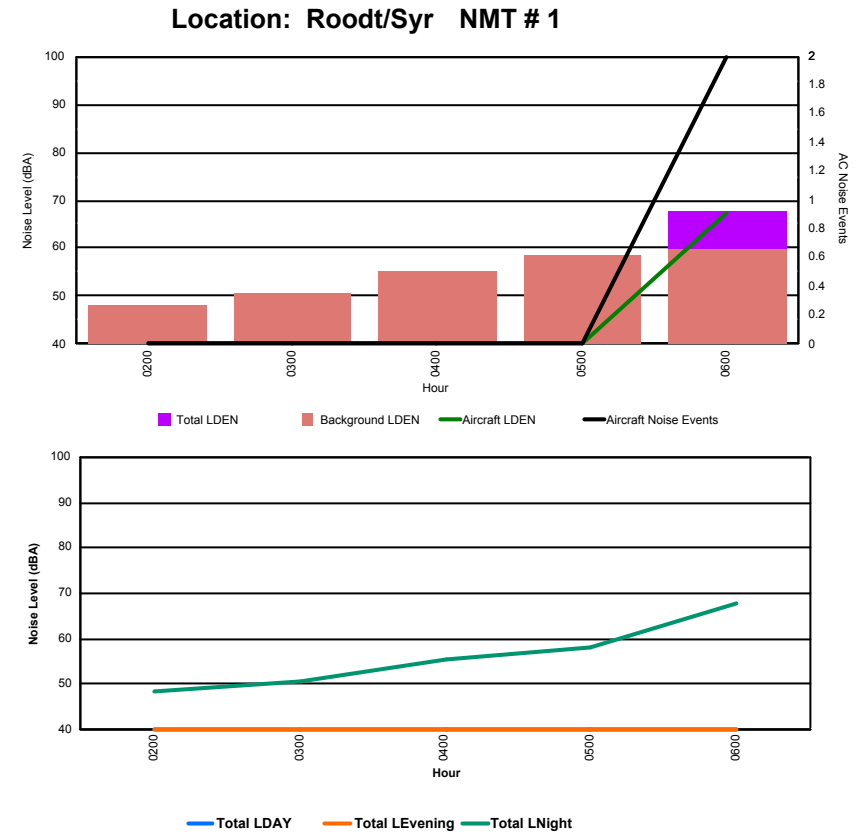

Luxembourg Airport Noise Distribution by Hour

Between 29/10/2023 00:00:00 and 29/10/2023 23:59:59 (Local Time)

Day	Aircraft Events	Total LDEN dB (A)	Aircraft LDEN dB(A)	Background LDEN dB(A)	Total LDay dB(A)	Total LEvening dB(A)	Total LNight dB (A)
30/10/23 2:00	-	48.3	-	48.3	-	-	48.3
30/10/23 3:00	-	50.5	-	50.5	-	-	50.5
30/10/23 4:00	-	55.3	-	55.4	-	-	55.3
30/10/23 5:00	-	58.3	-	58.4	-	-	58.3
30/10/23 6:00	2	67.9	67.2	59.9	-	-	67.9
	2	61.7	60.2	56.4	0.0	0.0	61.7