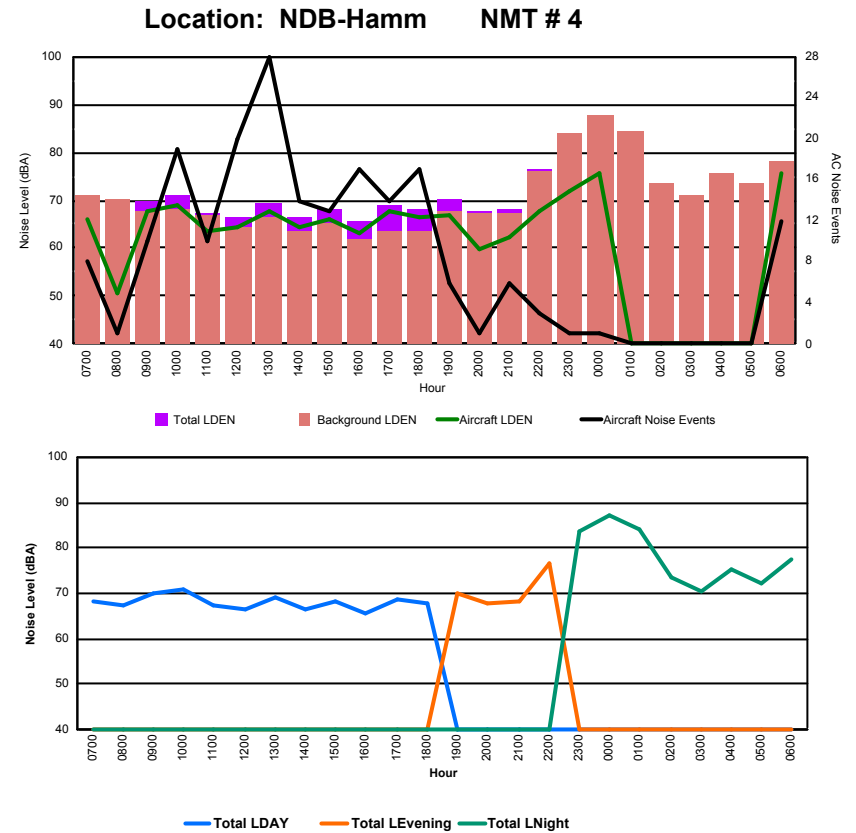

Luxembourg Airport Noise Distribution by Hour

Between 18/10/2023 00:00:00 and 18/10/2023 23:59:59 (Local Time)

Day	Aircraft Events	Total LDEN dB (A)	Aircraft LDEN dB(A)	Background LDEN dB(A)	Total LDay dB(A)	Total LEvening dB(A)	Total LNight dB (A)	
18/10/23	7:00	8	68.3	65.9	71.2	68.3	-	-
18/10/23	8:00	1	67.3	50.6	70.3	67.3	-	-
18/10/23	9:00	10	69.8	67.7	67.6	69.8	-	-
18/10/23	10:00	19	71.1	69.0	68.1	71.1	-	-
18/10/23	11:00	10	67.4	63.4	66.9	67.4	-	-
18/10/23	12:00	20	66.6	64.4	64.5	66.6	-	-
18/10/23	13:00	28	69.3	67.9	66.4	69.3	-	-
18/10/23	14:00	14	66.5	64.2	63.4	66.5	-	-
18/10/23	15:00	13	68.1	66.0	65.0	68.1	-	-
18/10/23	16:00	17	65.5	63.3	62.0	65.5	-	-
18/10/23	17:00	14	68.9	67.7	63.7	68.9	-	-
18/10/23	18:00	17	68.0	66.5	63.4	68.0	-	-
18/10/23	19:00	6	70.1	66.7	67.7	-	70.1	-
18/10/23	20:00	1	67.9	59.8	67.4	-	67.9	-
18/10/23	21:00	6	68.2	62.4	67.2	-	68.2	-
18/10/23	22:00	3	76.5	67.8	76.0	-	76.5	-
18/10/23	23:00	1	83.9	71.9	83.9	-	-	83.9
19/10/23	0:00	1	87.0	75.8	87.9	-	-	87.0
19/10/23	1:00	-	84.3	-	84.4	-	-	84.3
19/10/23	2:00	-	73.5	-	73.6	-	-	73.5
19/10/23	3:00	-	70.6	-	70.9	-	-	70.6
19/10/23	4:00	-	75.1	-	75.7	-	-	75.1
19/10/23	5:00	-	72.2	-	73.6	-	-	72.2
19/10/23	6:00	12	77.3	75.7	78.1	-	-	77.3
	201	77.3	68.0	77.7	68.3	72.3	81.6