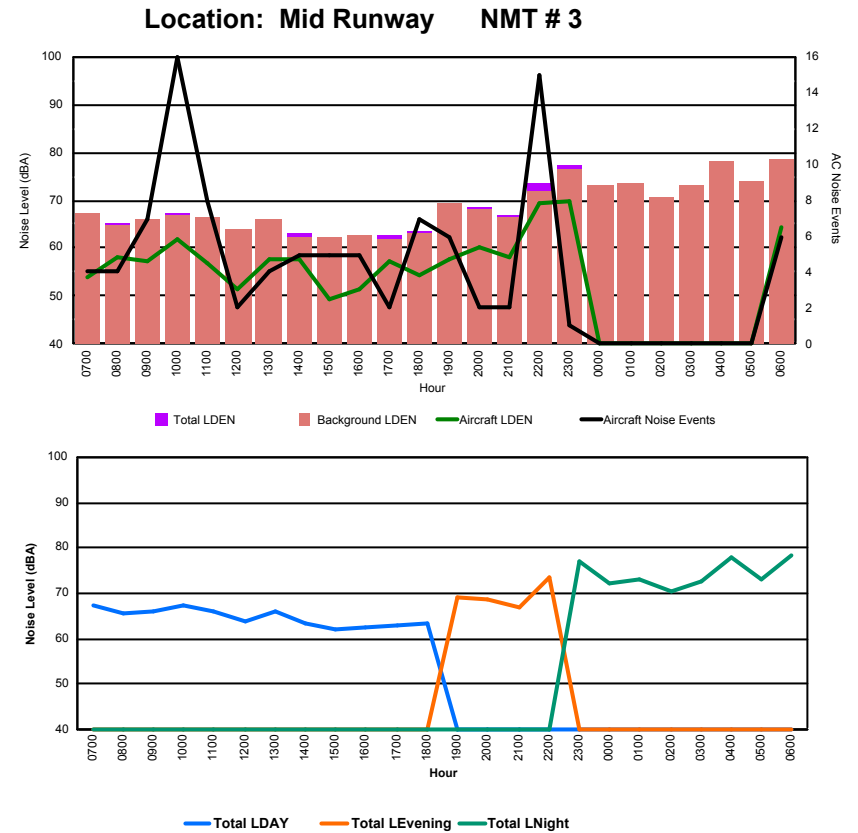

Location: DVOR NMT # 2

Luxembourg Airport Noise Distribution by Hour

Between 24/10/2023 00:00:00 and 24/10/2023 23:59:59 (Local Time)

Day	Aircraft Events	Total LDEN dB (A)	Aircraft LDEN dB(A)	Background LDEN dB(A)	Total LDay dB(A)	Total LEvening dB(A)	Total LNight dB (A)	
24/10/23	7:00	4	67.3	54.1	67.4	67.3	-	-
24/10/23	8:00	4	65.4	58.2	64.9	65.4	-	-
24/10/23	9:00	7	65.9	57.3	65.9	65.9	-	-
24/10/23	10:00	16	67.5	61.7	67.0	67.5	-	-
24/10/23	11:00	8	66.2	56.9	66.4	66.2	-	-
24/10/23	12:00	2	64.0	51.6	64.1	64.0	-	-
24/10/23	13:00	4	66.0	57.7	66.0	66.0	-	-
24/10/23	14:00	5	63.2	57.6	62.3	63.2	-	-
24/10/23	15:00	5	62.2	49.3	62.3	62.2	-	-
24/10/23	16:00	5	62.6	51.5	62.6	62.6	-	-
24/10/23	17:00	2	62.8	57.4	61.7	62.8	-	-
24/10/23	18:00	7	63.4	54.2	63.2	63.4	-	-
24/10/23	19:00	6	69.1	57.7	69.3	-	69.1	-
24/10/23	20:00	2	68.6	60.1	68.2	-	68.6	-
24/10/23	21:00	2	66.7	58.0	66.3	-	66.7	-
24/10/23	22:00	15	73.4	69.2	71.9	-	73.4	-
24/10/23	23:00	1	77.2	69.9	76.6	-	-	77.2
25/10/23	0:00	-	72.3	-	73.2	-	-	72.3
25/10/23	1:00	-	73.2	-	73.6	-	-	73.2
25/10/23	2:00	-	70.6	-	70.8	-	-	70.6
25/10/23	3:00	-	72.8	-	73.3	-	-	72.8
25/10/23	4:00	-	78.1	-	78.3	-	-	78.1
25/10/23	5:00	-	73.1	-	73.9	-	-	73.1
25/10/23	6:00	6	78.3	64.3	78.5	-	-	78.3
	101	71.7	60.8	71.7	65.1	70.2	75.3	