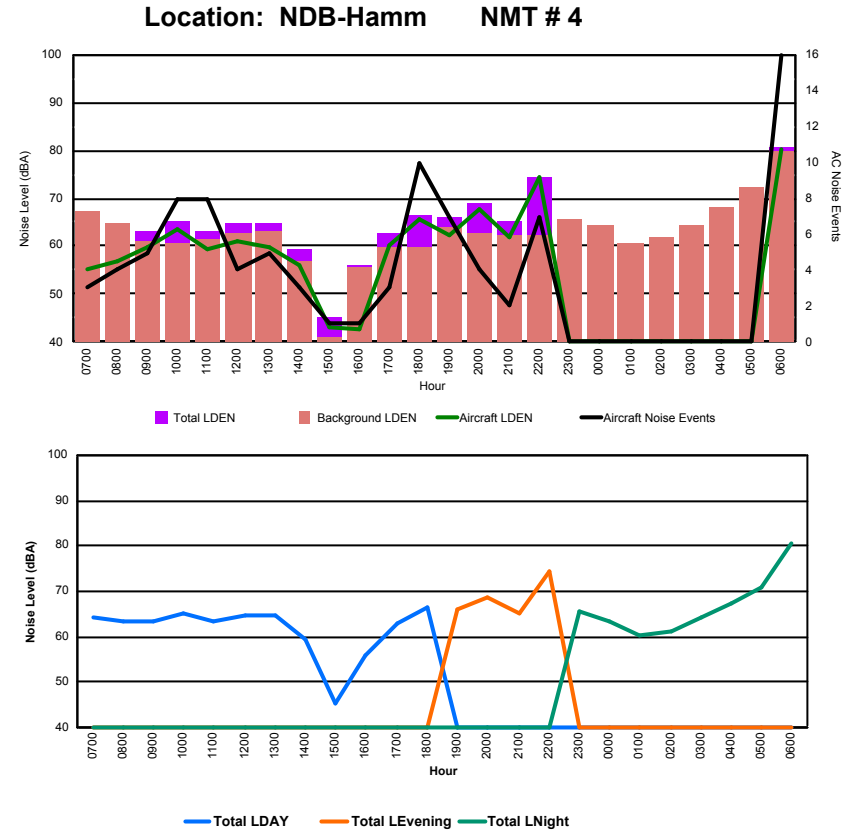

Luxembourg Airport Noise Distribution by Hour

Between 03/10/2023 00:00:00 and 03/10/2023 23:59:59 (Local Time)

Day	Aircraft Events	Total LDEN dB(A)	Aircraft LDEN dB(A)	Background LDEN dB(A)	Total LDay dB(A)	Total LEvening dB(A)	Total LNight dB(A)
03/10/23	7:00	3	64.4	55.4	67.1	64.4	-
03/10/23	8:00	4	63.2	57.0	64.7	63.2	-
03/10/23	9:00	5	63.2	59.8	61.0	63.2	-
03/10/23	10:00	8	65.3	63.7	60.7	65.3	-
03/10/23	11:00	8	63.2	59.3	61.3	63.2	-
03/10/23	12:00	4	64.8	60.9	62.7	64.8	-
03/10/23	13:00	5	64.6	59.9	63.1	64.6	-
03/10/23	14:00	3	59.5	56.0	57.0	59.5	-
03/10/23	15:00	1	45.2	43.3	40.9	45.2	-
03/10/23	16:00	1	55.9	42.8	55.7	55.9	-
03/10/23	17:00	3	62.9	60.3	59.6	62.9	-
03/10/23	18:00	10	66.5	65.5	59.9	66.5	-
03/10/23	19:00	7	66.1	62.5	63.8	-	66.1
03/10/23	20:00	4	68.9	67.7	62.7	-	68.9
03/10/23	21:00	2	65.0	61.9	62.1	-	65.0
03/10/23	22:00	7	74.5	74.2	62.1	-	74.5
03/10/23	23:00	-	65.6	-	65.6	-	65.6
04/10/23	0:00	-	63.5	-	64.3	-	63.5
04/10/23	1:00	-	60.4	-	60.6	-	60.4
04/10/23	2:00	-	61.4	-	61.8	-	61.4
04/10/23	3:00	-	64.3	-	64.4	-	64.3
04/10/23	4:00	-	67.3	-	68.3	-	67.3
04/10/23	5:00	-	71.0	-	72.5	-	71.0
04/10/23	6:00	16	80.5	80.1	79.7	-	80.5
	91	69.4	68.0	68.1	63.4	70.3	72.5