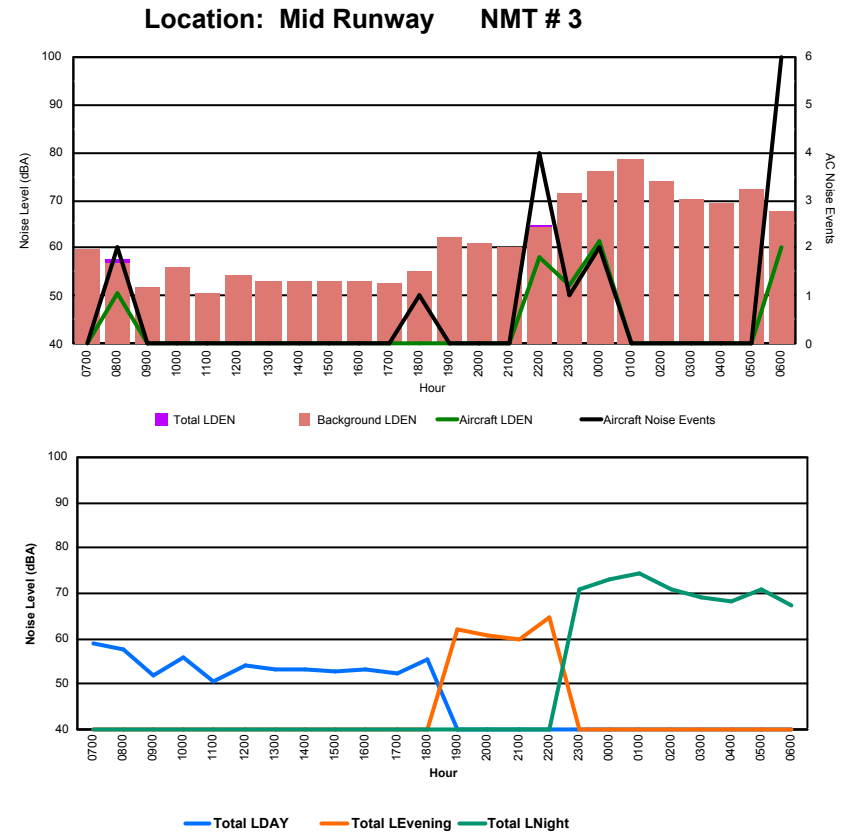

Luxembourg Airport Noise Distribution by Hour

Between 20/10/2023 00:00:00 and 20/10/2023 23:59:59 (Local Time)

Day	Aircraft Events	Total LDEN dB(A)	Aircraft LDEN dB(A)	Background LDEN dB(A)	Total LDay dB(A)	Total LEvening dB(A)	Total LNight dB(A)
20/10/23	7:00	-	59.1	-	59.6	59.1	-
20/10/23	8:00	2	57.5	50.6	56.9	57.5	-
20/10/23	9:00	-	51.9	-	51.9	-	-
20/10/23	10:00	-	55.9	-	55.9	-	-
20/10/23	11:00	-	50.5	-	50.5	-	-
20/10/23	12:00	-	54.2	-	54.2	-	-
20/10/23	13:00	-	53.2	-	53.2	-	-
20/10/23	14:00	-	53.1	-	53.1	-	-
20/10/23	15:00	-	53.0	-	53.0	-	-
20/10/23	16:00	-	53.3	-	53.3	-	-
20/10/23	17:00	-	52.5	-	52.5	-	-
20/10/23	18:00	1	55.3	37.7	55.2	55.3	-
20/10/23	19:00	-	62.1	-	62.1	62.1	-
20/10/23	20:00	-	60.9	-	60.9	60.9	-
20/10/23	21:00	-	60.0	-	60.0	60.0	-
20/10/23	22:00	4	64.7	58.0	64.2	-	64.7
20/10/23	23:00	1	70.9	52.4	71.5	-	70.9
21/10/23	0:00	2	73.1	61.3	75.9	-	73.1
21/10/23	1:00	-	74.5	-	78.7	-	74.5
21/10/23	2:00	-	70.8	-	73.9	-	70.8
21/10/23	3:00	-	69.2	-	70.4	-	69.2
21/10/23	4:00	-	68.4	-	69.5	-	68.4
21/10/23	5:00	-	71.1	-	72.3	-	71.1
21/10/23	6:00	6	67.4	60.0	67.8	-	67.4
	16	66.9	51.3	69.3	54.8	62.3	71.2