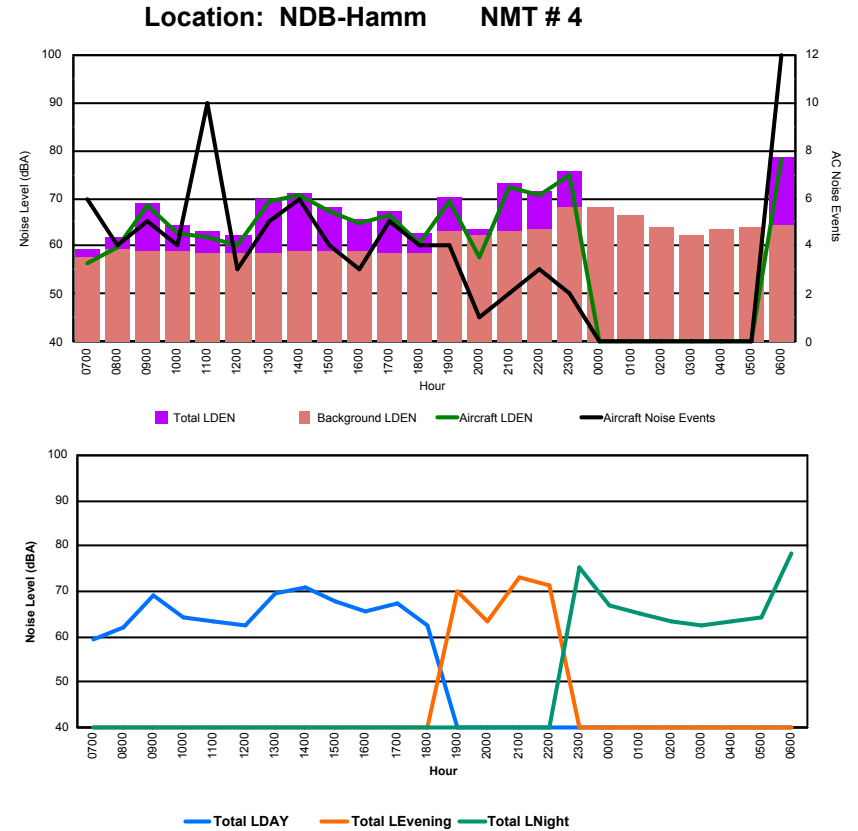

Luxembourg Airport Noise Distribution by Hour

Between 14/10/2023 00:00:00 and 14/10/2023 23:59:59 (Local Time)

Day	Aircraft Events	Total LDEN dB(A)	Aircraft LDEN dB(A)	Background LDEN dB(A)	Total LDay dB(A)	Total LEvening dB(A)	Total LNight dB(A)
14/10/23 7:00	6	59.5	56.3	57.5	59.5	-	-
14/10/23 8:00	4	62.0	59.9	59.4	62.0	-	-
14/10/23 9:00	5	69.0	68.6	59.1	69.0	-	-
14/10/23 10:00	4	64.2	62.8	58.8	64.2	-	-
14/10/23 11:00	10	63.3	61.7	58.7	63.3	-	-
14/10/23 12:00	3	62.3	60.1	58.4	62.3	-	-
14/10/23 13:00	5	69.7	69.3	58.7	69.7	-	-
14/10/23 14:00	6	70.9	70.5	59.1	70.9	-	-
14/10/23 15:00	4	68.0	67.5	58.9	68.0	-	-
14/10/23 16:00	3	65.7	64.7	59.1	65.7	-	-
14/10/23 17:00	5	67.2	66.6	58.4	67.2	-	-
14/10/23 18:00	4	62.6	60.5	58.6	62.6	-	-
14/10/23 19:00	4	70.2	69.3	63.2	-	70.2	-
14/10/23 20:00	1	63.6	57.7	62.3	-	63.6	-
14/10/23 21:00	2	73.0	72.5	63.3	-	73.0	-
14/10/23 22:00	3	71.5	70.8	63.5	-	71.5	-
14/10/23 23:00	2	75.5	74.6	68.2	-	-	75.5
15/10/23 0:00	-	66.7	-	68.1	-	-	66.7
15/10/23 1:00	-	65.1	-	66.3	-	-	65.1
15/10/23 2:00	-	63.2	-	63.9	-	-	63.2
15/10/23 3:00	-	62.5	-	62.5	-	-	62.5
15/10/23 4:00	-	63.6	-	63.6	-	-	63.6
15/10/23 5:00	-	64.1	-	64.1	-	-	64.1
15/10/23 6:00	12	78.5	78.3	64.5	-	-	78.5
	83	69.7	68.8	62.9	66.7	70.7	71.9