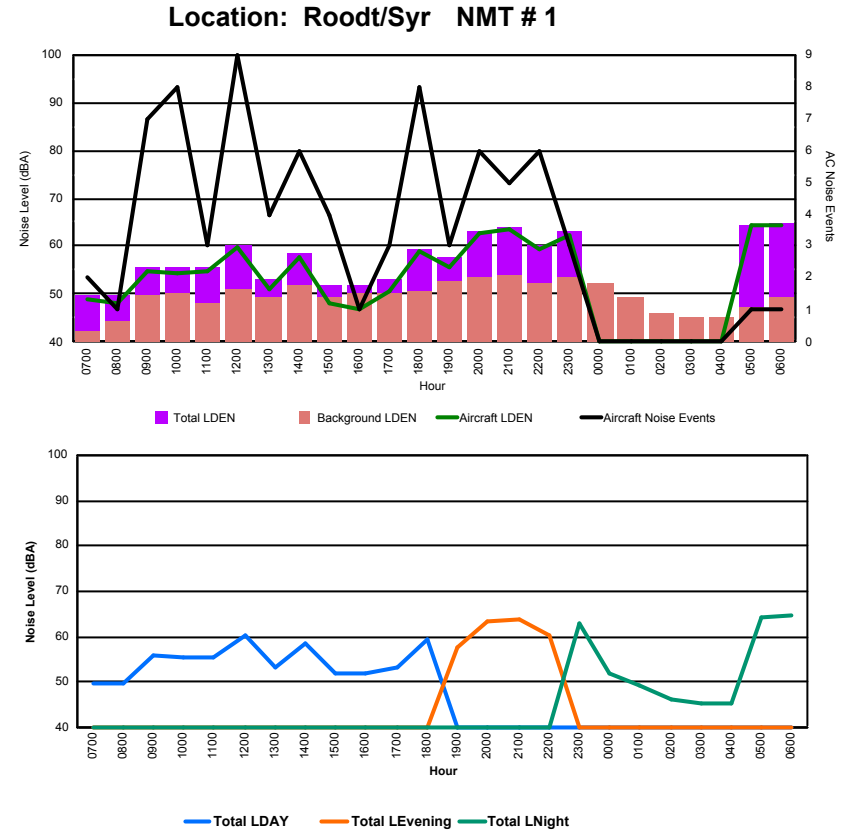

Luxembourg Airport Noise Distribution by Hour

Between 07/10/2023 00:00:00 and 07/10/2023 23:59:59 (Local Time)

Day	Aircraft Events	Total LDEN dB (A)	Aircraft LDEN dB(A)	Background LDEN dB(A)	Total LDay dB(A)	Total LEvening dB(A)	Total LNight dB (A)
07/10/23 7:00	2	49.7	48.8	42.4	49.7	-	-
07/10/23 8:00	1	49.7	48.2	44.3	49.7	-	-
07/10/23 9:00	7	55.8	54.7	49.7	55.8	-	-
07/10/23 10:00	8	55.6	54.3	50.2	55.6	-	-
07/10/23 11:00	3	55.5	54.6	48.3	55.5	-	-
07/10/23 12:00	9	60.3	59.8	51.2	60.3	-	-
07/10/23 13:00	4	53.2	51.0	49.4	53.2	-	-
07/10/23 14:00	6	58.6	57.5	52.0	58.6	-	-
07/10/23 15:00	4	51.7	48.0	49.5	51.7	-	-
07/10/23 16:00	1	52.0	46.7	50.4	52.0	-	-
07/10/23 17:00	3	53.3	50.6	50.1	53.3	-	-
07/10/23 18:00	8	59.5	59.0	50.5	59.5	-	-
07/10/23 19:00	3	57.5	55.8	52.9	-	57.5	-
07/10/23 20:00	6	63.2	62.7	53.7	-	63.2	-
07/10/23 21:00	5	63.9	63.5	54.1	-	63.9	-
07/10/23 22:00	6	60.1	59.4	52.2	-	60.1	-
07/10/23 23:00	3	63.0	62.5	53.6	-	-	63.0
08/10/23 0:00	-	52.1	-	52.1	-	-	52.1
08/10/23 1:00	-	49.4	-	49.4	-	-	49.4
08/10/23 2:00	-	46.2	-	46.2	-	-	46.2
08/10/23 3:00	-	45.3	-	45.3	-	-	45.3
08/10/23 4:00	-	45.2	-	45.2	-	-	45.2
08/10/23 5:00	1	64.4	64.3	47.3	-	-	64.4
08/10/23 6:00	1	64.6	64.5	49.2	-	-	64.6
	81	58.9	58.3	50.5	55.9	61.9	60.0