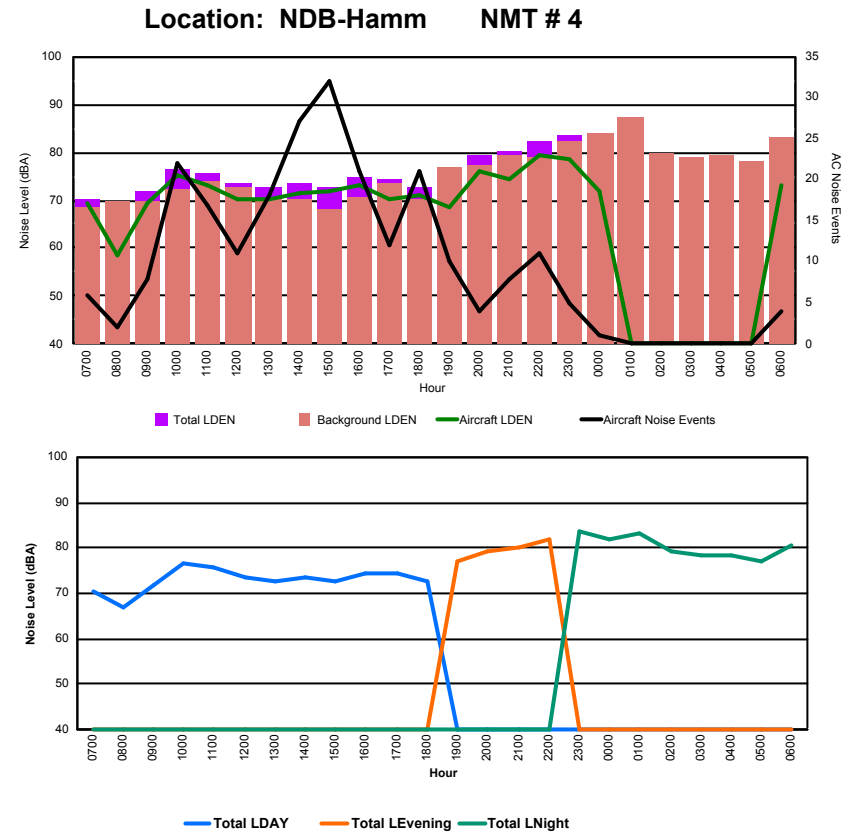

Luxembourg Airport Noise Distribution by Hour

Between 16/10/2023 00:00:00 and 16/10/2023 23:59:59 (Local Time)

Day	Aircraft Events	Total LDEN dB (A)	Aircraft LDEN dB(A)	Background LDEN dB(A)	Total LDay dB(A)	Total LEvening dB(A)	Total LNight dB (A)
16/10/23 7:00	6	70.4	69.2	68.5	70.4	-	-
16/10/23 8:00	2	66.8	58.6	69.7	66.8	-	-
16/10/23 9:00	8	71.8	69.4	69.6	71.8	-	-
16/10/23 10:00	22	76.6	75.4	72.5	76.6	-	-
16/10/23 11:00	17	75.7	73.2	73.8	75.7	-	-
16/10/23 12:00	11	73.7	70.4	72.8	73.7	-	-
16/10/23 13:00	18	72.8	70.3	70.3	72.8	-	-
16/10/23 14:00	27	73.6	71.6	70.3	73.6	-	-
16/10/23 15:00	32	72.8	72.0	68.0	72.8	-	-
16/10/23 16:00	21	74.6	73.1	70.5	74.6	-	-
16/10/23 17:00	12	74.4	70.1	73.6	74.4	-	-
16/10/23 18:00	21	72.8	71.0	70.3	72.8	-	-
16/10/23 19:00	10	77.0	68.7	76.9	-	77.0	-
16/10/23 20:00	4	79.2	75.9	77.2	-	79.2	-
16/10/23 21:00	8	80.2	74.4	79.3	-	80.2	-
16/10/23 22:00	11	82.1	79.4	79.1	-	82.1	-
16/10/23 23:00	5	83.5	78.7	82.3	-	-	83.5
17/10/23 0:00	1	81.9	71.9	83.9	-	-	81.9
17/10/23 1:00	-	83.2	-	87.3	-	-	83.2
17/10/23 2:00	-	79.3	-	80.0	-	-	79.3
17/10/23 3:00	-	78.4	-	79.0	-	-	78.4
17/10/23 4:00	-	78.5	-	79.2	-	-	78.5
17/10/23 5:00	-	77.0	-	78.1	-	-	77.0
17/10/23 6:00	4	80.8	73.1	83.2	-	-	80.8
	240	78.4	72.6	79.0	73.6	80.0	80.9