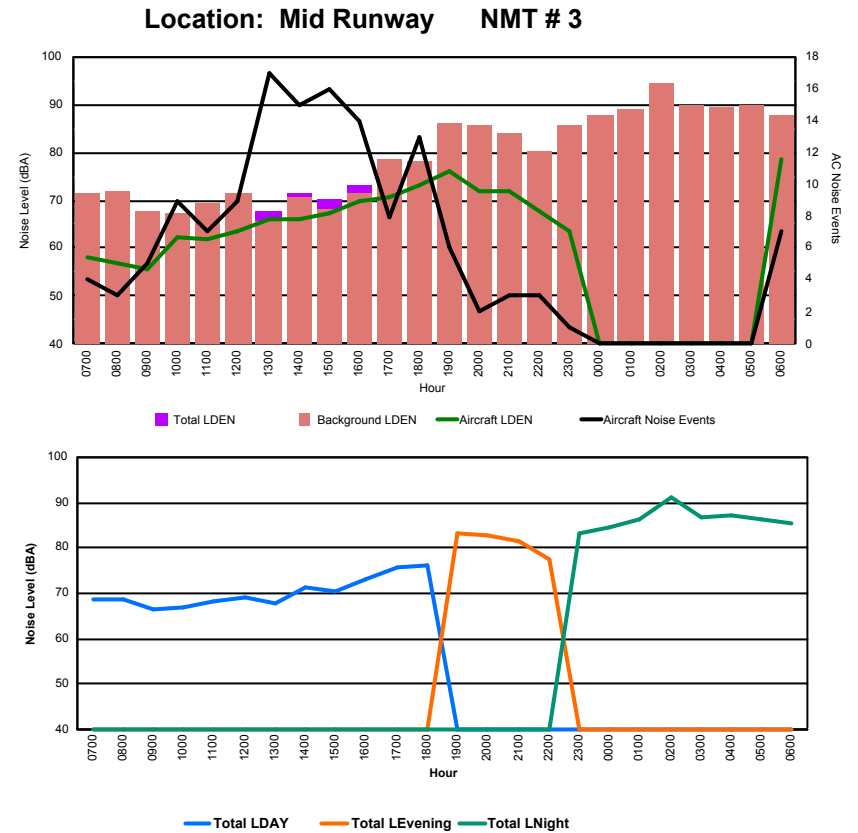

Luxembourg Airport Noise Distribution by Hour

Between 16/10/2023 00:00:00 and 16/10/2023 23:59:59 (Local Time)

Day	Aircraft Events	Total LDEN dB (A)	Aircraft LDEN dB(A)	Background LDEN dB(A)	Total LDay dB(A)	Total LEvening dB(A)	Total LNight dB (A)
16/10/23 7:00	4	68.5	58.2	71.5	68.5	-	-
16/10/23 8:00	3	68.7	56.8	71.7	68.7	-	-
16/10/23 9:00	5	66.4	55.6	67.8	66.4	-	-
16/10/23 10:00	9	66.9	62.5	67.1	66.9	-	-
16/10/23 11:00	7	68.1	61.7	69.5	68.1	-	-
16/10/23 12:00	9	69.0	63.7	71.6	69.0	-	-
16/10/23 13:00	17	67.9	65.9	65.6	67.9	-	-
16/10/23 14:00	15	71.4	66.1	70.7	71.4	-	-
16/10/23 15:00	16	70.3	67.5	68.3	70.3	-	-
16/10/23 16:00	14	73.1	70.0	71.4	73.1	-	-
16/10/23 17:00	8	75.9	70.8	78.6	75.9	-	-
16/10/23 18:00	13	76.3	73.1	78.2	76.3	-	-
16/10/23 19:00	6	83.4	76.0	85.9	-	83.4	-
16/10/23 20:00	2	82.8	71.8	85.6	-	82.8	-
16/10/23 21:00	3	81.3	71.7	84.0	-	81.3	-
16/10/23 22:00	3	77.4	67.8	80.1	-	77.4	-
16/10/23 23:00	1	83.1	63.6	85.8	-	-	83.1
17/10/23 0:00	-	84.4	-	87.9	-	-	84.4
17/10/23 1:00	-	86.2	-	89.0	-	-	86.2
17/10/23 2:00	-	91.1	-	94.2	-	-	91.1
17/10/23 3:00	-	86.8	-	89.8	-	-	86.8
17/10/23 4:00	-	87.0	-	89.4	-	-	87.0
17/10/23 5:00	-	86.4	-	90.0	-	-	86.4
17/10/23 6:00	7	85.4	78.7	87.9	-	-	85.4
	142	82.9	69.5	85.8	71.5	81.8	86.9