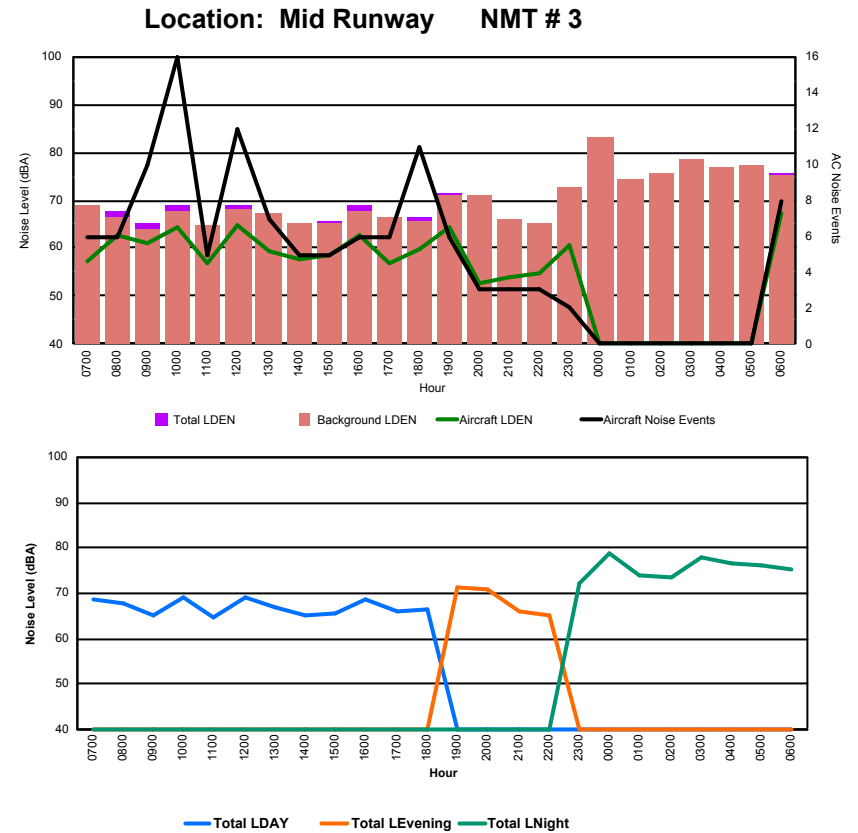

Luxembourg Airport Noise Distribution by Hour

Between 31/10/2023 00:00:00 and 31/10/2023 23:59:59 (Local Time)

Day	Aircraft Events	Total LDEN dB (A)	Aircraft LDEN dB(A)	Background LDEN dB(A)	Total LDay dB(A)	Total LEvening dB(A)	Total LNight dB (A)
31/10/23 7:00	6	68.9	57.4	69.0	68.9	-	-
31/10/23 8:00	6	67.6	62.6	66.5	67.6	-	-
31/10/23 9:00	10	65.2	60.9	64.0	65.2	-	-
31/10/23 10:00	16	69.0	64.2	67.7	69.0	-	-
31/10/23 11:00	5	64.8	56.9	64.8	64.8	-	-
31/10/23 12:00	12	69.1	64.7	68.2	69.1	-	-
31/10/23 13:00	7	67.0	59.2	67.1	67.0	-	-
31/10/23 14:00	5	65.2	57.8	65.1	65.2	-	-
31/10/23 15:00	5	65.5	58.5	65.1	65.5	-	-
31/10/23 16:00	6	68.8	62.9	67.9	68.8	-	-
31/10/23 17:00	6	66.2	56.9	66.3	66.2	-	-
31/10/23 18:00	11	66.3	59.9	65.8	66.3	-	-
31/10/23 19:00	6	71.4	64.5	71.0	-	71.4	-
31/10/23 20:00	3	71.0	52.8	71.2	-	71.0	-
31/10/23 21:00	3	66.0	53.9	66.0	-	66.0	-
31/10/23 22:00	3	65.2	54.7	65.1	-	65.2	-
31/10/23 23:00	2	72.2	60.8	72.6	-	-	72.2
01/11/23 0:00	-	78.9	-	83.0	-	-	78.9
01/11/23 1:00	-	73.8	-	74.4	-	-	73.8
01/11/23 2:00	-	73.7	-	75.7	-	-	73.7
01/11/23 3:00	-	77.9	-	78.5	-	-	77.9
01/11/23 4:00	-	76.6	-	77.0	-	-	76.6
01/11/23 5:00	-	76.4	-	77.2	-	-	76.4
01/11/23 6:00	8	75.5	67.4	75.3	-	-	75.5
	120	72.5	60.3	73.8	67.3	69.3	76.1