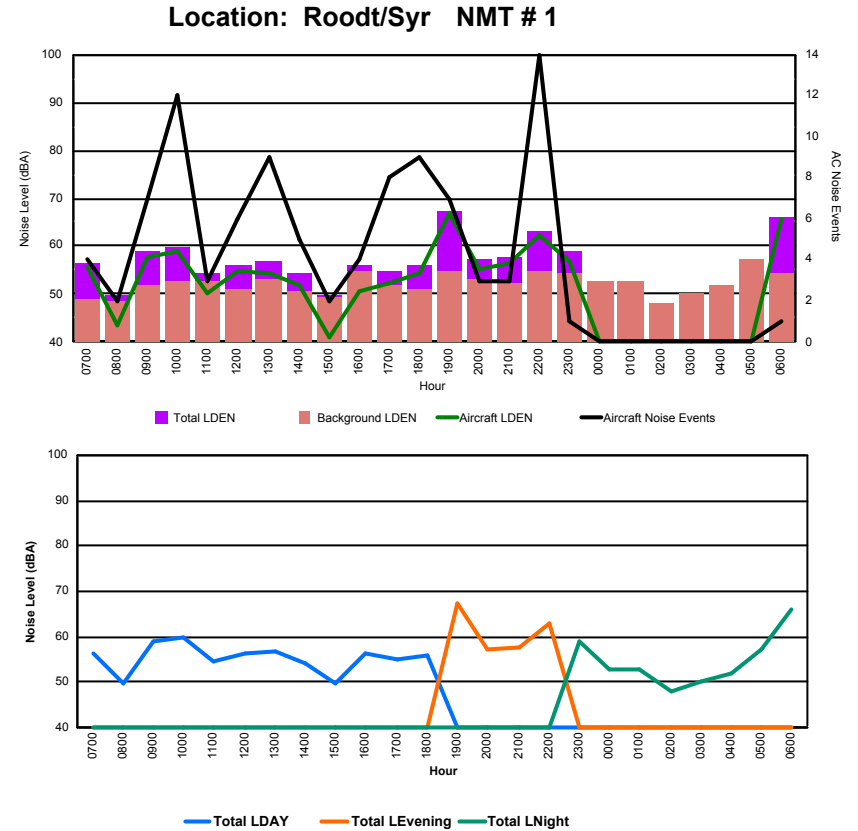

Luxembourg Airport Noise Distribution by Hour

Between 11/10/2023 00:00:00 and 11/10/2023 23:59:59 (Local Time)

Day	Aircraft Events	Total LDEN dB (A)	Aircraft LDEN dB(A)	Background LDEN dB(A)	Total LDay dB(A)	Total LEvening dB(A)	Total LNight dB (A)
11/10/23 7:00	4	56.5	55.7	49.0	56.5	-	-
11/10/23 8:00	2	49.6	43.7	48.4	49.6	-	-
11/10/23 9:00	7	58.8	57.8	52.0	58.8	-	-
11/10/23 10:00	12	59.7	58.8	52.9	59.7	-	-
11/10/23 11:00	3	54.5	50.0	52.6	54.5	-	-
11/10/23 12:00	6	56.2	54.7	51.0	56.2	-	-
11/10/23 13:00	9	56.9	54.5	53.3	56.9	-	-
11/10/23 14:00	5	54.2	51.9	50.6	54.2	-	-
11/10/23 15:00	2	49.8	41.2	49.3	49.8	-	-
11/10/23 16:00	4	56.2	50.8	54.8	56.2	-	-
11/10/23 17:00	8	54.9	52.4	51.7	54.9	-	-
11/10/23 18:00	9	56.0	54.5	51.1	56.0	-	-
11/10/23 19:00	7	67.3	67.0	54.6	-	67.3	-
11/10/23 20:00	3	57.1	55.0	53.1	-	57.1	-
11/10/23 21:00	3	57.6	56.3	52.1	-	57.6	-
11/10/23 22:00	14	63.0	62.4	54.9	-	63.0	-
11/10/23 23:00	1	58.9	57.0	54.4	-	-	58.9
12/10/23 0:00	-	52.8	-	52.8	-	-	52.8
12/10/23 1:00	-	52.6	-	52.6	-	-	52.6
12/10/23 2:00	-	48.0	-	48.0	-	-	48.0
12/10/23 3:00	-	50.3	-	50.4	-	-	50.3
12/10/23 4:00	-	51.9	-	52.0	-	-	51.9
12/10/23 5:00	-	57.2	-	57.2	-	-	57.2
12/10/23 6:00	1	66.0	65.7	54.3	-	-	66.0
	100	59.1	57.9	52.8	56.1	63.2	58.7