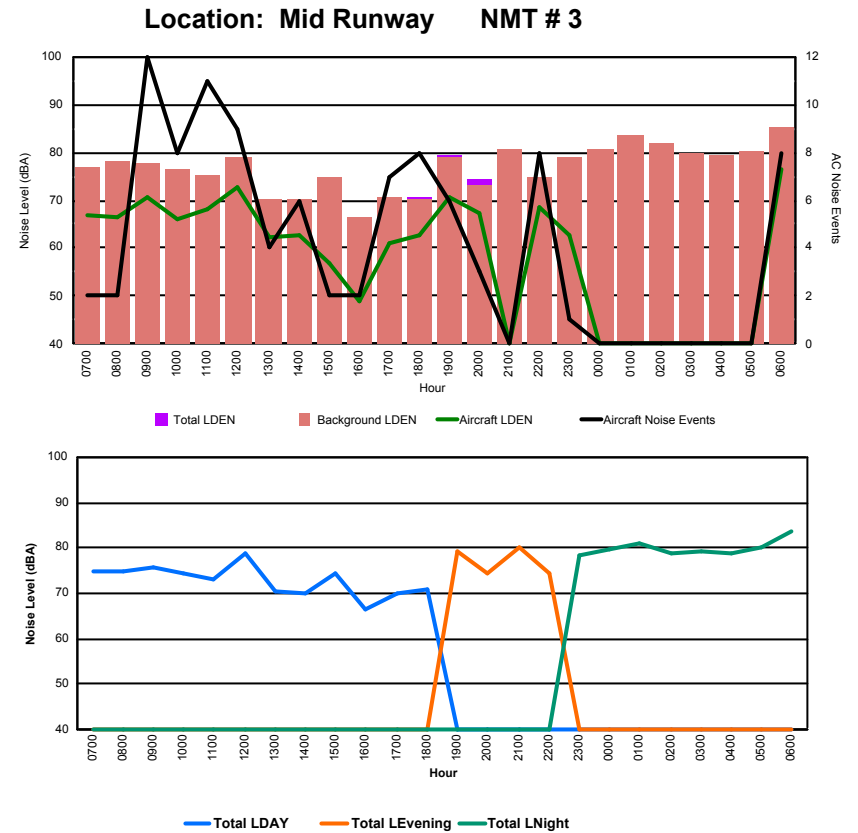

Luxembourg Airport Noise Distribution by Hour

Between 03/10/2023 00:00:00 and 03/10/2023 23:59:59 (Local Time)

Day	Aircraft Events	Total LDEN dB (A)	Aircraft LDEN dB(A)	Background LDEN dB(A)	Total LDay dB(A)	Total LEvening dB(A)	Total LNight dB (A)
03/10/23 7:00	2	74.8	66.7	76.7	74.8	-	-
03/10/23 8:00	2	75.0	66.3	78.0	75.0	-	-
03/10/23 9:00	12	75.9	70.7	77.8	75.9	-	-
03/10/23 10:00	8	74.4	65.9	76.4	74.4	-	-
03/10/23 11:00	11	73.0	68.2	75.3	73.0	-	-
03/10/23 12:00	9	78.9	72.9	78.8	78.9	-	-
03/10/23 13:00	4	70.3	62.5	70.3	70.3	-	-
03/10/23 14:00	6	70.1	62.6	70.3	70.1	-	-
03/10/23 15:00	2	74.2	56.8	74.7	74.2	-	-
03/10/23 16:00	2	66.4	49.1	66.5	66.4	-	-
03/10/23 17:00	7	69.9	61.1	70.5	69.9	-	-
03/10/23 18:00	8	70.8	62.6	70.4	70.8	-	-
03/10/23 19:00	6	79.3	70.6	79.1	-	79.3	-
03/10/23 20:00	3	74.2	67.3	73.3	-	74.2	-
03/10/23 21:00	-	80.2	-	80.6	-	80.2	-
03/10/23 22:00	8	74.4	68.6	74.8	-	74.4	-
03/10/23 23:00	1	78.4	62.6	78.8	-	-	78.4
04/10/23 0:00	-	79.5	-	80.8	-	-	79.5
04/10/23 1:00	-	81.0	-	83.5	-	-	81.0
04/10/23 2:00	-	78.9	-	81.8	-	-	78.9
04/10/23 3:00	-	79.2	-	79.7	-	-	79.2
04/10/23 4:00	-	78.7	-	79.3	-	-	78.7
04/10/23 5:00	-	80.0	-	80.4	-	-	80.0
04/10/23 6:00	8	83.9	76.3	85.1	-	-	83.9
	99	77.7	67.2	78.8	74.0	77.8	80.3