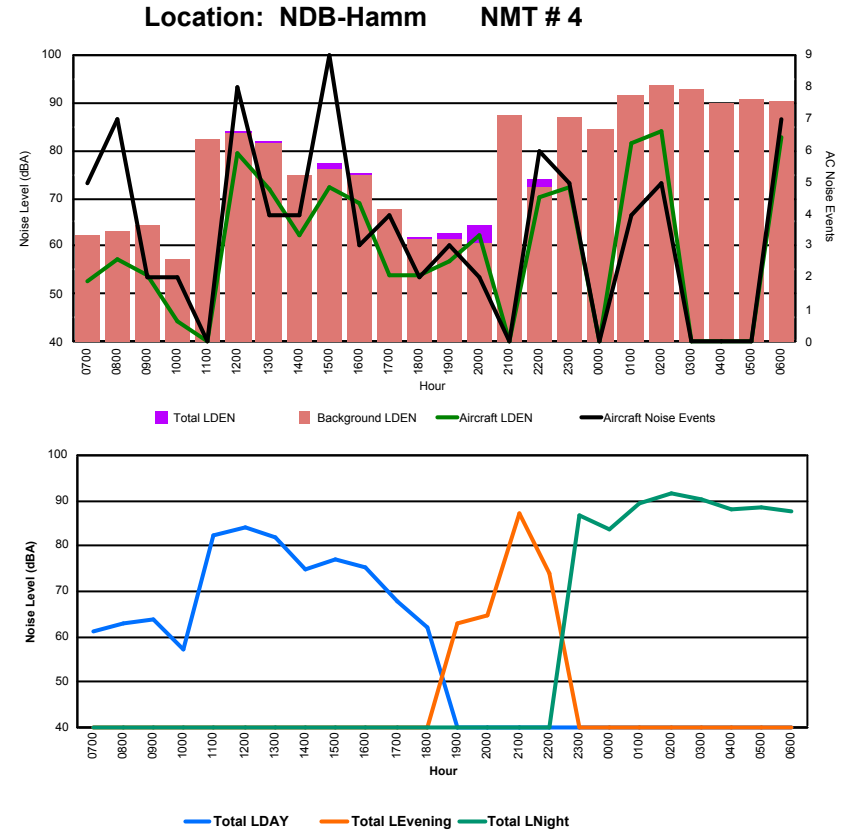

Luxembourg Airport Noise Distribution by Hour

Between 21/10/2023 00:00:00 and 21/10/2023 23:59:59 (Local Time)

Day	Aircraft Events	Total LDEN dB (A)	Aircraft LDEN dB(A)	Background LDEN dB(A)	Total LDay dB(A)	Total LEvening dB(A)	Total LNight dB (A)
21/10/23 7:00	5	61.3	52.7	62.1	61.3	-	-
21/10/23 8:00	7	62.9	57.3	63.1	62.9	-	-
21/10/23 9:00	2	64.0	54.0	64.3	64.0	-	-
21/10/23 10:00	2	57.1	44.4	57.1	57.1	-	-
21/10/23 11:00	-	82.4	-	82.4	82.4	-	-
21/10/23 12:00	8	84.1	79.3	83.7	84.1	-	-
21/10/23 13:00	4	81.8	71.8	81.5	81.8	-	-
21/10/23 14:00	4	75.0	62.4	75.0	75.0	-	-
21/10/23 15:00	9	77.1	72.2	75.9	77.1	-	-
21/10/23 16:00	3	75.3	68.9	74.6	75.3	-	-
21/10/23 17:00	4	67.7	54.0	67.9	67.7	-	-
21/10/23 18:00	2	61.9	54.0	61.3	61.9	-	-
21/10/23 19:00	3	62.8	56.8	61.6	-	62.8	-
21/10/23 20:00	2	64.5	62.2	60.6	-	64.5	-
21/10/23 21:00	-	87.1	-	87.1	-	87.1	-
21/10/23 22:00	6	74.0	70.1	72.1	-	74.0	-
21/10/23 23:00	5	86.6	72.4	86.7	-	-	86.6
22/10/23 0:00	-	83.7	-	84.2	-	-	83.7
22/10/23 1:00	4	89.2	81.5	91.3	-	-	89.2
22/10/23 2:00	5	91.6	83.9	93.7	-	-	91.6
22/10/23 3:00	-	90.5	-	92.7	-	-	90.5
22/10/23 4:00	-	88.1	-	89.6	-	-	88.1
22/10/23 5:00	-	88.7	-	90.8	-	-	88.7
22/10/23 6:00	7	87.8	82.8	90.1	-	-	87.8
	82	84.9	74.9	86.5	77.7	81.3	88.8