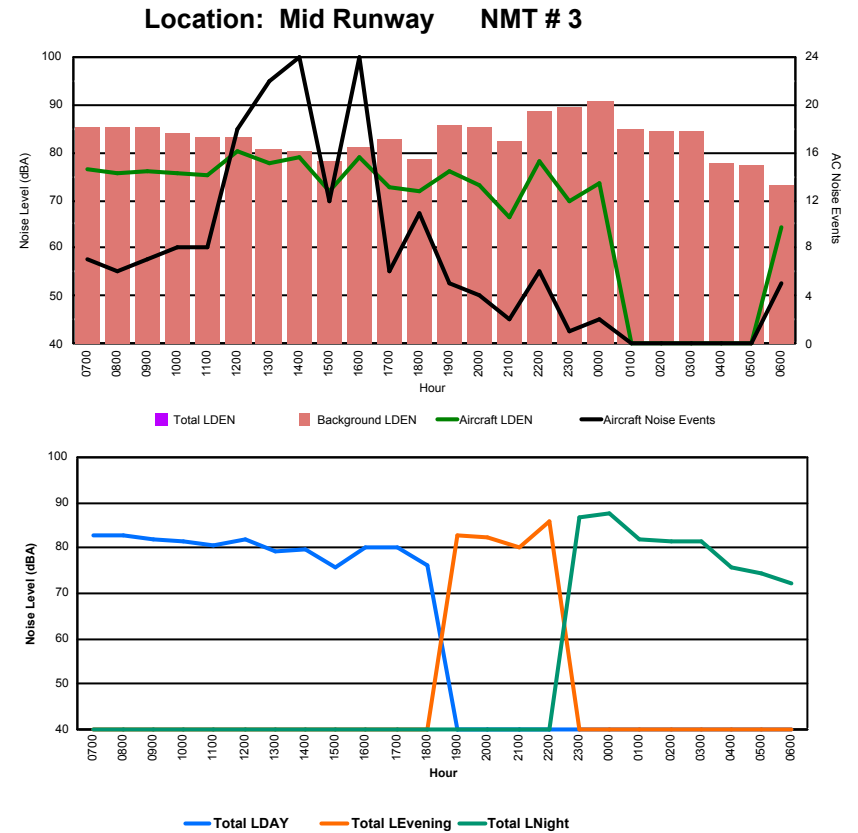

Luxembourg Airport Noise Distribution by Hour

Between 18/10/2023 00:00:00 and 18/10/2023 23:59:59 (Local Time)

Day	Aircraft Events	Total LDEN dB (A)	Aircraft LDEN dB(A)	Background LDEN dB(A)	Total LDay dB(A)	Total LEvening dB(A)	Total LNight dB (A)
18/10/23 7:00	7	82.9	76.4	85.4	82.9	-	-
18/10/23 8:00	6	82.7	75.5	85.3	82.7	-	-
18/10/23 9:00	7	82.1	75.9	85.2	82.1	-	-
18/10/23 10:00	8	81.6	75.6	83.9	81.6	-	-
18/10/23 11:00	8	80.8	75.2	83.0	80.8	-	-
18/10/23 12:00	18	82.1	80.1	83.3	82.1	-	-
18/10/23 13:00	22	79.4	77.8	80.6	79.4	-	-
18/10/23 14:00	24	79.8	78.8	80.3	79.8	-	-
18/10/23 15:00	12	75.9	71.8	78.1	75.9	-	-
18/10/23 16:00	24	80.0	78.9	81.0	80.0	-	-
18/10/23 17:00	6	80.1	72.7	82.6	80.1	-	-
18/10/23 18:00	11	76.0	71.8	78.5	76.0	-	-
18/10/23 19:00	5	83.0	76.1	85.6	-	83.0	-
18/10/23 20:00	4	82.4	73.2	85.3	-	82.4	-
18/10/23 21:00	2	80.1	66.6	82.5	-	80.1	-
18/10/23 22:00	6	85.8	78.0	88.6	-	85.8	-
18/10/23 23:00	1	86.6	69.8	89.5	-	-	86.6
19/10/23 0:00	2	87.6	73.5	90.5	-	-	87.6
19/10/23 1:00	-	82.1	-	85.0	-	-	82.1
19/10/23 2:00	-	81.5	-	84.2	-	-	81.5
19/10/23 3:00	-	81.4	-	84.2	-	-	81.4
19/10/23 4:00	-	75.6	-	77.9	-	-	75.6
19/10/23 5:00	-	74.2	-	77.2	-	-	74.2
19/10/23 6:00	5	72.2	64.2	73.0	-	-	72.2
	178	82.0	74.7	84.6	80.8	83.3	82.9