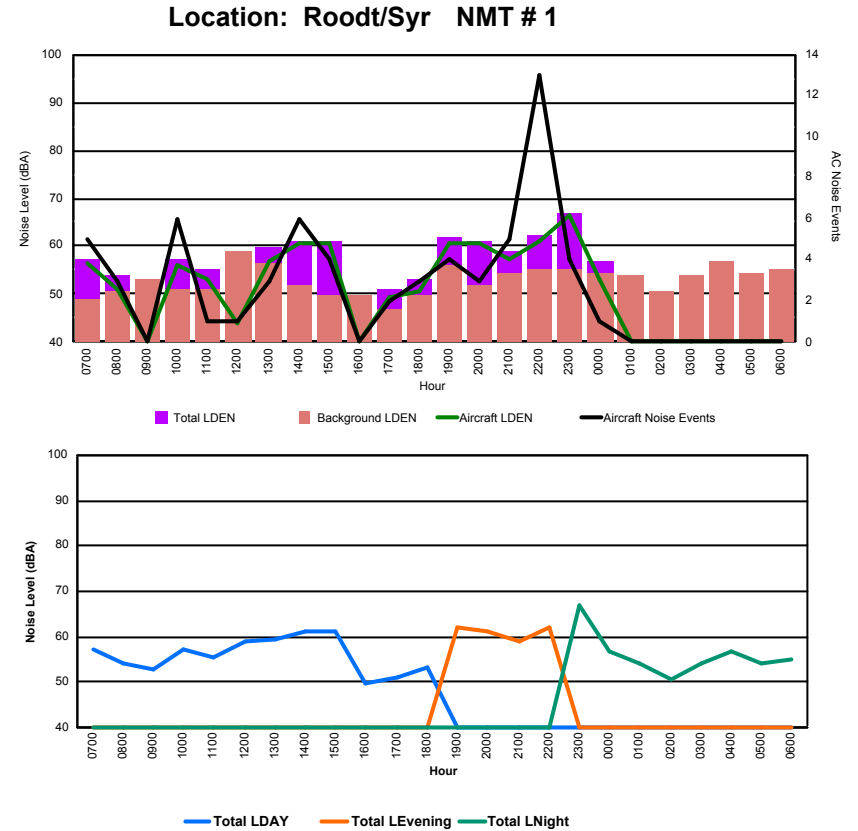

Luxembourg Airport Noise Distribution by Hour

Between 18/10/2023 00:00:00 and 18/10/2023 23:59:59 (Local Time)

Day	Aircraft Events	Total LDEN dB (A)	Aircraft LDEN dB(A)	Background LDEN dB(A)	Total LDay dB(A)	Total LEvening dB(A)	Total LNight dB (A)	
18/10/23	7:00	5	57.2	56.5	49.1	57.2	-	-
18/10/23	8:00	3	53.9	51.2	50.6	53.9	-	-
18/10/23	9:00	-	53.0	-	53.0	-	-	-
18/10/23	10:00	6	57.2	56.0	51.2	57.2	-	-
18/10/23	11:00	1	55.4	53.3	51.1	55.4	-	-
18/10/23	12:00	1	58.9	44.0	58.8	58.9	-	-
18/10/23	13:00	3	59.6	56.9	56.4	59.6	-	-
18/10/23	14:00	6	61.1	60.6	51.7	61.1	-	-
18/10/23	15:00	4	61.1	60.8	49.7	61.1	-	-
18/10/23	16:00	-	49.7	-	49.7	-	-	-
18/10/23	17:00	2	51.2	49.3	46.7	51.2	-	-
18/10/23	18:00	3	53.1	50.5	49.8	53.1	-	-
18/10/23	19:00	4	62.0	60.8	55.9	-	62.0	-
18/10/23	20:00	3	61.0	60.5	51.8	-	61.0	-
18/10/23	21:00	5	58.8	57.1	54.2	-	58.8	-
18/10/23	22:00	13	62.1	61.2	55.3	-	62.1	-
18/10/23	23:00	4	66.8	66.5	55.2	-	-	66.8
19/10/23	0:00	1	56.8	53.3	54.3	-	-	56.8
19/10/23	1:00	-	53.9	-	54.0	-	-	53.9
19/10/23	2:00	-	50.8	-	50.8	-	-	50.8
19/10/23	3:00	-	54.1	-	54.1	-	-	54.1
19/10/23	4:00	-	56.6	-	56.7	-	-	56.6
19/10/23	5:00	-	54.2	-	54.2	-	-	54.2
19/10/23	6:00	-	55.2	-	55.2	-	-	55.2
	64	58.9	57.4	53.8	57.4	61.2	59.4