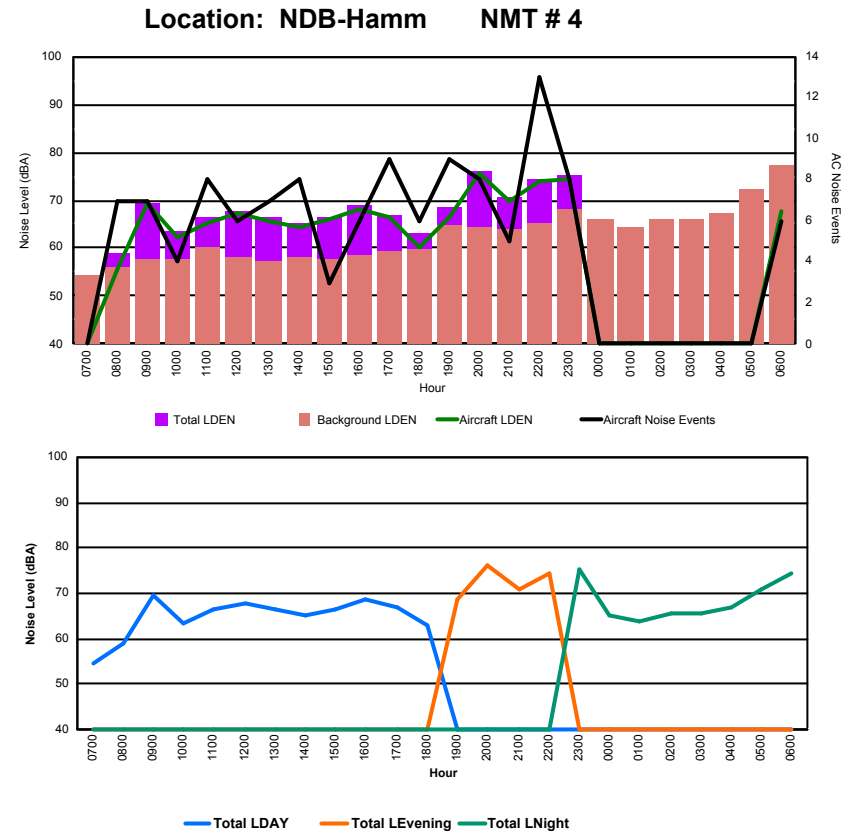

Luxembourg Airport Noise Distribution by Hour

Between 15/10/2023 00:00:00 and 15/10/2023 23:59:59 (Local Time)

Day	Aircraft Events	Total LDEN dB(A)	Aircraft LDEN dB(A)	Background LDEN dB(A)	Total LDay dB(A)	Total LEvening dB(A)	Total LNight dB(A)
15/10/23	7:00	-	54.4	-	54.4	-	-
15/10/23	8:00	7	58.8	55.7	56.2	58.8	-
15/10/23	9:00	7	69.5	69.2	57.7	69.5	-
15/10/23	10:00	4	63.6	62.4	57.8	63.6	-
15/10/23	11:00	8	66.5	65.4	60.0	66.5	-
15/10/23	12:00	6	67.7	67.2	58.0	67.7	-
15/10/23	13:00	7	66.3	65.7	57.3	66.3	-
15/10/23	14:00	8	65.2	64.3	58.0	65.2	-
15/10/23	15:00	3	66.5	65.9	57.6	66.5	-
15/10/23	16:00	6	68.8	68.3	58.5	68.8	-
15/10/23	17:00	9	67.0	66.3	59.2	67.0	-
15/10/23	18:00	6	63.0	60.4	59.8	63.0	-
15/10/23	19:00	9	68.5	66.3	64.8	-	68.5
15/10/23	20:00	8	76.0	75.7	64.5	-	76.0
15/10/23	21:00	5	70.7	69.8	63.8	-	70.7
15/10/23	22:00	13	74.4	74.0	65.0	-	74.4
15/10/23	23:00	8	75.1	74.2	68.0	-	75.1
16/10/23	0:00	-	65.2	-	66.1	-	65.2
16/10/23	1:00	-	63.7	-	64.3	-	63.7
16/10/23	2:00	-	65.5	-	66.1	-	65.5
16/10/23	3:00	-	65.6	-	66.1	-	65.6
16/10/23	4:00	-	66.7	-	67.3	-	66.7
16/10/23	5:00	-	70.8	-	72.1	-	70.8
16/10/23	6:00	6	74.6	67.9	77.2	-	74.6
	120	69.7	68.0	66.8	66.1	73.3	70.5