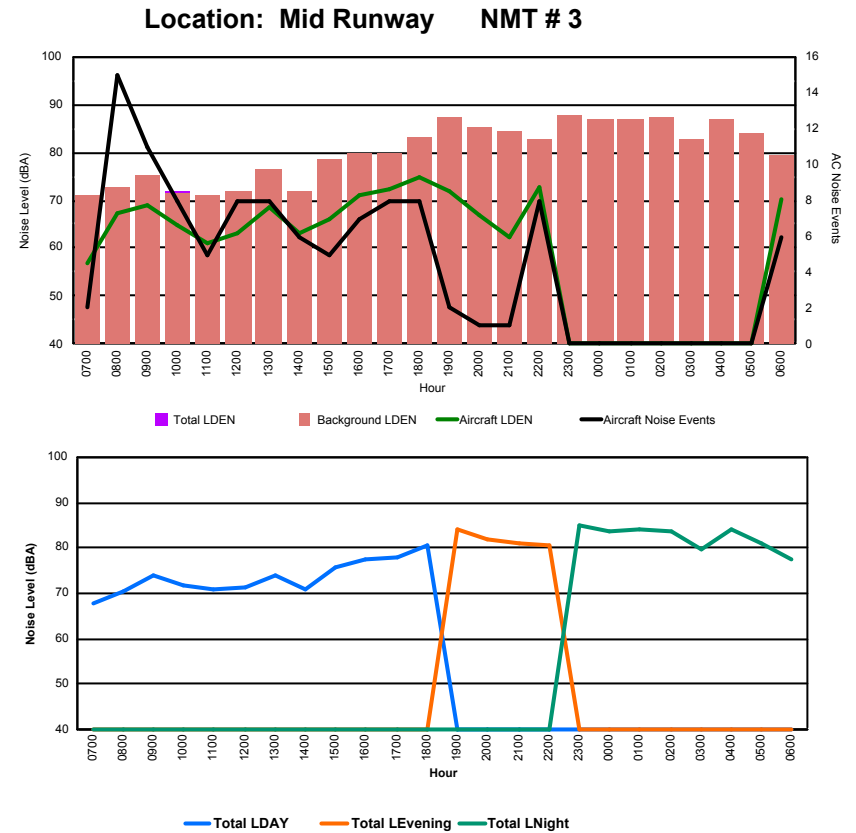

Luxembourg Airport Noise Distribution by Hour

Between 12/10/2023 00:00:00 and 12/10/2023 23:59:59 (Local Time)

Day	Aircraft Events	Total LDEN dB(A)	Aircraft LDEN dB(A)	Background LDEN dB(A)	Total LDay dB(A)	Total LEvening dB(A)	Total LNight dB(A)
12/10/23 7:00	2	67.6	57.0	71.0	67.6	-	-
12/10/23 8:00	15	70.6	67.2	72.9	70.6	-	-
12/10/23 9:00	11	74.1	69.0	75.3	74.1	-	-
12/10/23 10:00	8	71.7	64.8	71.4	71.7	-	-
12/10/23 11:00	5	70.7	61.0	71.2	70.7	-	-
12/10/23 12:00	8	71.4	63.3	71.9	71.4	-	-
12/10/23 13:00	8	74.0	68.5	76.6	74.0	-	-
12/10/23 14:00	6	71.0	63.0	71.7	71.0	-	-
12/10/23 15:00	5	75.6	65.9	78.4	75.6	-	-
12/10/23 16:00	7	77.4	70.9	80.0	77.4	-	-
12/10/23 17:00	8	77.8	72.2	79.9	77.8	-	-
12/10/23 18:00	8	80.6	74.6	83.0	80.6	-	-
12/10/23 19:00	2	84.3	71.7	87.3	-	84.3	-
12/10/23 20:00	1	82.1	66.8	85.2	-	82.1	-
12/10/23 21:00	1	81.1	62.3	84.2	-	81.1	-
12/10/23 22:00	8	80.6	72.9	82.7	-	80.6	-
12/10/23 23:00	-	85.0	-	87.7	-	-	85.0
13/10/23 0:00	-	83.6	-	86.9	-	-	83.6
13/10/23 1:00	-	84.1	-	86.9	-	-	84.1
13/10/23 2:00	-	83.6	-	87.2	-	-	83.6
13/10/23 3:00	-	79.5	-	82.9	-	-	79.5
13/10/23 4:00	-	84.0	-	86.9	-	-	84.0
13/10/23 5:00	-	81.0	-	83.9	-	-	81.0
13/10/23 6:00	6	77.4	70.3	79.5	-	-	77.4
	109	80.4	67.7	83.2	75.1	82.3	82.9