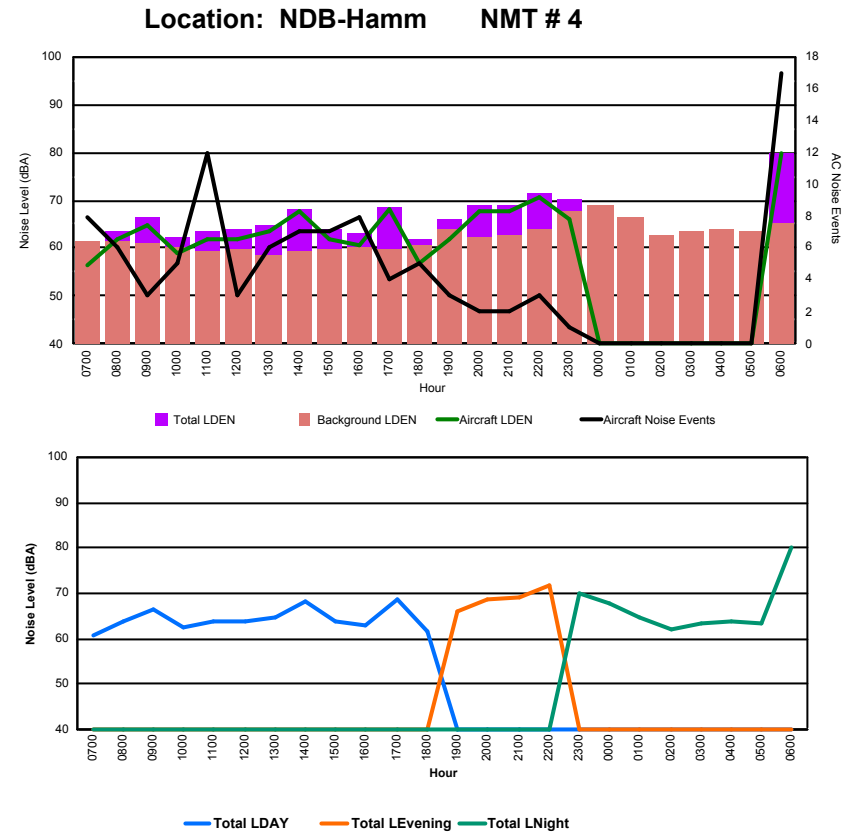

Luxembourg Airport Noise Distribution by Hour

Between 07/10/2023 00:00:00 and 07/10/2023 23:59:59 (Local Time)

Day	Aircraft Events	Total LDEN dB(A)	Aircraft LDEN dB(A)	Background LDEN dB(A)	Total LDay dB(A)	Total LEvening dB(A)	Total LNight dB(A)
07/10/23	7:00	8	60.9	56.5	61.3	60.9	-
07/10/23	8:00	6	63.7	61.7	61.6	63.7	-
07/10/23	9:00	3	66.3	64.9	61.1	66.3	-
07/10/23	10:00	5	62.4	59.0	60.0	62.4	-
07/10/23	11:00	12	63.7	61.8	59.5	63.7	-
07/10/23	12:00	3	63.8	61.8	59.8	63.8	-
07/10/23	13:00	6	64.7	63.6	58.5	64.7	-
07/10/23	14:00	7	68.2	67.6	59.3	68.2	-
07/10/23	15:00	7	63.8	61.8	59.9	63.8	-
07/10/23	16:00	8	63.1	60.5	60.2	63.1	-
07/10/23	17:00	4	68.7	68.1	59.9	68.7	-
07/10/23	18:00	5	61.8	56.8	60.5	61.8	-
07/10/23	19:00	3	66.0	61.9	64.0	-	66.0
07/10/23	20:00	2	68.9	67.8	62.5	-	68.9
07/10/23	21:00	2	69.0	67.9	62.8	-	69.0
07/10/23	22:00	3	71.6	70.8	63.8	-	71.6
07/10/23	23:00	1	70.1	66.1	67.9	-	70.1
08/10/23	0:00	-	67.6	-	68.8	-	67.6
08/10/23	1:00	-	64.9	-	66.3	-	64.9
08/10/23	2:00	-	62.1	-	62.6	-	62.1
08/10/23	3:00	-	63.6	-	63.7	-	63.6
08/10/23	4:00	-	63.7	-	63.8	-	63.7
08/10/23	5:00	-	63.6	-	63.6	-	63.6
08/10/23	6:00	17	80.0	79.9	65.4	-	80.0
	102	69.2	68.1	63.3	64.9	69.3	72.0