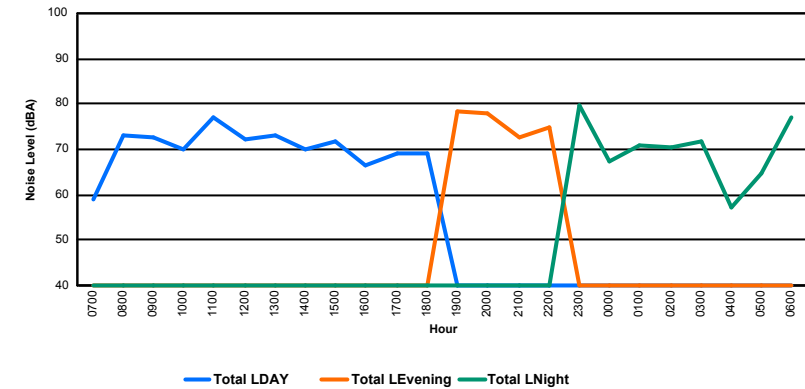

Luxembourg Airport Noise Distribution by Hour

Between 19/10/2023 00:00:00 and 19/10/2023 23:59:59 (Local Time)

Day	Aircraft Events	Total LDEN dB (A)	Aircraft LDEN dB(A)	Background LDEN dB(A)	Total LDay dB(A)	Total LEvening dB(A)	Total LNight dB (A)	
19/10/23	7:00	1	58.8	56.2	55.8	58.8	-	-
19/10/23	8:00	5	73.2	73.1	55.4	73.2	-	-
19/10/23	9:00	10	72.8	72.7	57.0	72.8	-	-
19/10/23	10:00	9	70.0	69.9	53.4	70.0	-	-
19/10/23	11:00	11	77.1	77.1	55.3	77.1	-	-
19/10/23	12:00	7	72.2	72.1	55.1	72.2	-	-
19/10/23	13:00	12	72.9	72.8	55.9	72.9	-	-
19/10/23	14:00	6	70.2	70.1	54.7	70.2	-	-
19/10/23	15:00	6	71.8	71.7	55.3	71.8	-	-
19/10/23	16:00	6	66.5	66.1	55.7	66.5	-	-
19/10/23	17:00	7	69.0	68.8	54.5	69.0	-	-
19/10/23	18:00	8	69.2	69.1	54.5	69.2	-	-
19/10/23	19:00	11	78.6	78.6	59.1	-	78.6	-
19/10/23	20:00	6	78.1	78.0	57.3	-	78.1	-
19/10/23	21:00	3	72.7	72.6	56.0	-	72.7	-
19/10/23	22:00	5	74.8	74.7	58.5	-	74.8	-
19/10/23	23:00	3	79.5	79.4	60.5	-	-	79.5
20/10/23	0:00	1	67.4	67.1	55.7	-	-	67.4
20/10/23	1:00	5	71.1	71.0	56.3	-	-	71.1
20/10/23	2:00	7	70.3	70.1	57.4	-	-	70.3
20/10/23	3:00	5	71.9	71.8	57.1	-	-	71.9
20/10/23	4:00	1	57.4	44.8	57.1	-	-	57.4
20/10/23	5:00	3	64.6	62.1	61.1	-	-	64.6
20/10/23	6:00	16	77.1	76.9	64.2	-	-	77.1
	154	73.7	73.6	57.6	71.9	76.7	73.7	

Location: DVOR NMT # 2