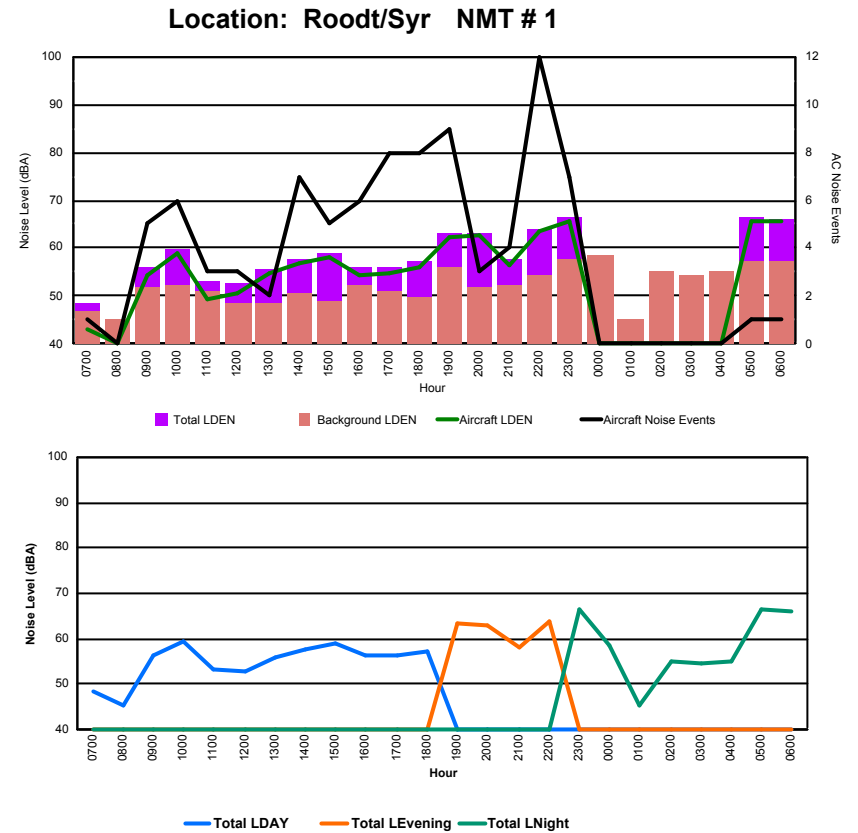

Luxembourg Airport Noise Distribution by Hour

Between 26/10/2023 00:00:00 and 26/10/2023 23:59:59 (Local Time)

Day	Aircraft Events	Total LDEN dB (A)	Aircraft LDEN dB(A)	Background LDEN dB(A)	Total LDay dB(A)	Total LEvening dB(A)	Total LNight dB (A)	
26/10/23	7:00	1	48.4	43.0	46.9	48.4	-	-
26/10/23	8:00	-	45.2	-	45.2	-	-	
26/10/23	9:00	5	56.2	54.3	51.7	56.2	-	
26/10/23	10:00	6	59.6	58.8	52.3	59.6	-	
26/10/23	11:00	3	53.3	49.5	51.1	53.3	-	
26/10/23	12:00	3	52.6	50.7	48.4	52.6	-	
26/10/23	13:00	2	55.7	54.9	48.5	55.7	-	
26/10/23	14:00	7	57.7	56.9	50.5	57.7	-	
26/10/23	15:00	5	58.8	58.3	49.1	58.8	-	
26/10/23	16:00	6	56.2	54.2	52.2	56.2	-	
26/10/23	17:00	8	56.2	54.6	51.1	56.2	-	
26/10/23	18:00	8	57.1	56.2	49.9	57.1	-	
26/10/23	19:00	9	63.2	62.4	55.9	-	63.2	
26/10/23	20:00	3	63.0	62.7	51.8	-	63.0	
26/10/23	21:00	4	57.9	56.5	52.3	-	57.9	
26/10/23	22:00	12	64.0	63.6	54.2	-	64.0	
26/10/23	23:00	7	66.3	65.7	57.6	-	66.3	
27/10/23	0:00	-	58.6	-	58.6	-	58.6	
27/10/23	1:00	-	45.1	-	45.1	-	45.1	
27/10/23	2:00	-	54.9	-	55.0	-	54.9	
27/10/23	3:00	-	54.4	-	54.5	-	54.4	
27/10/23	4:00	-	55.1	-	55.1	-	55.1	
27/10/23	5:00	1	66.4	65.7	57.4	-	66.4	
27/10/23	6:00	1	66.2	65.6	57.2	-	66.2	
	91	60.4	59.4	53.6	56.1	62.6	62.6