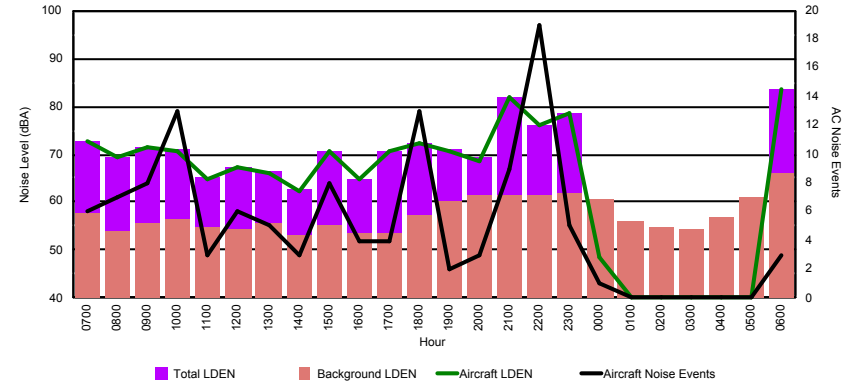

Luxembourg Airport Noise Distribution by Hour

Between 24/10/2023 00:00:00 and 24/10/2023 23:59:59 (Local Time)

Day	Aircraft Events	Total LDEN dB (A)	Aircraft LDEN dB(A)	Background LDEN dB(A)	Total LDay dB(A)	Total LEvening dB(A)	Total LNight dB (A)	
24/10/23	7:00	6	72.9	72.8	57.7	72.9	-	-
24/10/23	8:00	7	69.4	69.3	54.0	69.4	-	-
24/10/23	9:00	8	71.4	71.3	55.6	71.4	-	-
24/10/23	10:00	13	70.9	70.7	56.5	70.9	-	-
24/10/23	11:00	3	65.0	64.6	54.7	65.0	-	-
24/10/23	12:00	6	67.3	67.1	54.4	67.3	-	-
24/10/23	13:00	5	66.4	66.0	55.8	66.4	-	-
24/10/23	14:00	3	62.6	62.1	53.1	62.6	-	-
24/10/23	15:00	8	70.7	70.6	55.4	70.7	-	-
24/10/23	16:00	4	64.9	64.6	53.4	64.9	-	-
24/10/23	17:00	4	70.7	70.6	53.5	70.7	-	-
24/10/23	18:00	13	72.4	72.3	57.2	72.4	-	-
24/10/23	19:00	2	71.2	70.8	60.2	-	71.2	-
24/10/23	20:00	3	69.2	68.4	61.3	-	69.2	-
24/10/23	21:00	9	81.9	81.9	61.3	-	81.9	-
24/10/23	22:00	19	76.0	75.9	61.4	-	76.0	-
24/10/23	23:00	5	78.6	78.5	61.9	-	-	78.6
25/10/23	0:00	1	60.8	48.7	60.6	-	-	60.8
25/10/23	1:00	-	55.9	-	56.0	-	-	55.9
25/10/23	2:00	-	54.6	-	54.7	-	-	54.6
25/10/23	3:00	-	54.5	-	54.5	-	-	54.5
25/10/23	4:00	-	56.9	-	56.9	-	-	56.9
25/10/23	5:00	-	60.9	-	60.9	-	-	60.9
25/10/23	6:00	3	83.5	83.4	65.9	-	-	83.5
	122	74.2	74.1	58.9	69.7	77.3	75.7	

Location: DVOR NMT # 2