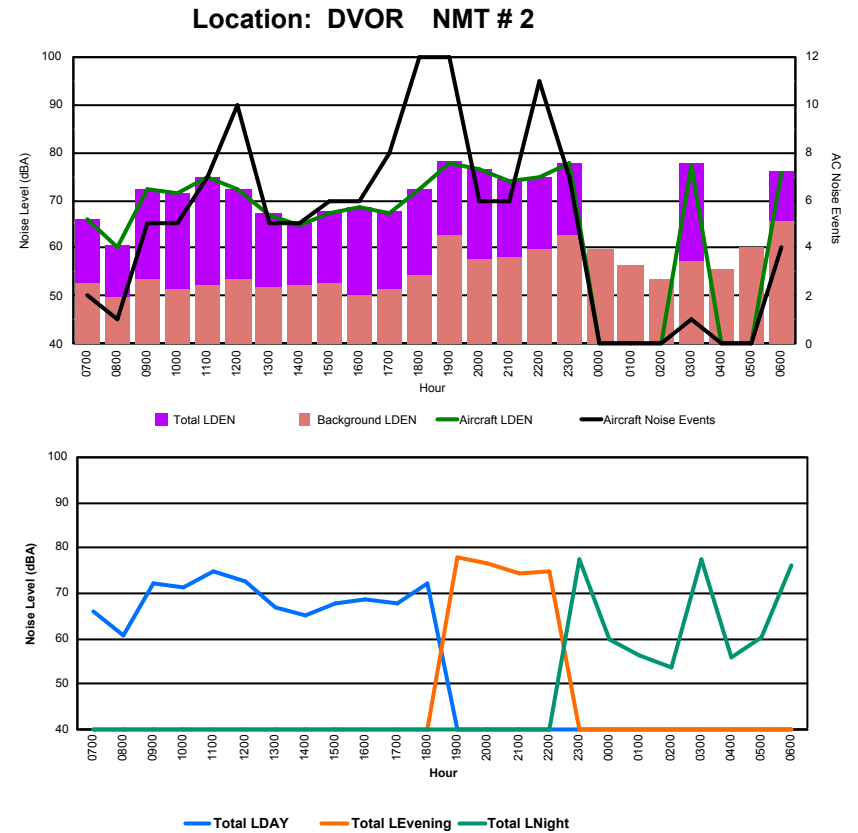

Luxembourg Airport Noise Distribution by Hour

Between 01/10/2023 00:00:00 and 01/10/2023 23:59:59 (Local Time)

Day	Aircraft Events	Total LDEN dB(A)	Aircraft LDEN dB(A)	Background LDEN dB(A)	Total LDay dB(A)	Total LEvening dB(A)	Total LNight dB(A)	
01/10/23	7:00	2	66.2	66.0	52.5	66.2	-	-
01/10/23	8:00	1	60.6	60.2	49.9	60.6	-	-
01/10/23	9:00	5	72.4	72.4	53.4	72.4	-	-
01/10/23	10:00	5	71.5	71.5	51.5	71.5	-	-
01/10/23	11:00	7	75.0	75.0	52.2	75.0	-	-
01/10/23	12:00	10	72.5	72.4	53.4	72.5	-	-
01/10/23	13:00	5	67.1	67.0	52.0	67.1	-	-
01/10/23	14:00	5	65.1	64.8	52.3	65.1	-	-
01/10/23	15:00	6	67.6	67.5	52.5	67.6	-	-
01/10/23	16:00	6	68.6	68.5	50.3	68.6	-	-
01/10/23	17:00	8	67.6	67.3	51.6	67.6	-	-
01/10/23	18:00	12	72.4	72.4	54.3	72.4	-	-
01/10/23	19:00	12	78.0	77.9	62.7	-	78.0	-
01/10/23	20:00	6	76.5	76.4	57.8	-	76.5	-
01/10/23	21:00	6	74.2	74.1	58.1	-	74.2	-
01/10/23	22:00	11	74.7	74.6	59.6	-	74.7	-
01/10/23	23:00	7	77.7	77.6	62.8	-	-	77.7
02/10/23	0:00	-	59.8	-	59.9	-	-	59.8
02/10/23	1:00	-	56.4	-	56.4	-	-	56.4
02/10/23	2:00	-	53.7	-	53.7	-	-	53.7
02/10/23	3:00	1	77.6	77.5	57.3	-	-	77.6
02/10/23	4:00	-	55.8	-	55.8	-	-	55.8
02/10/23	5:00	-	60.2	-	60.2	-	-	60.2
02/10/23	6:00	4	76.1	75.8	65.6	-	-	76.1
	119	72.8	72.6	58.0	70.4	76.1	73.0