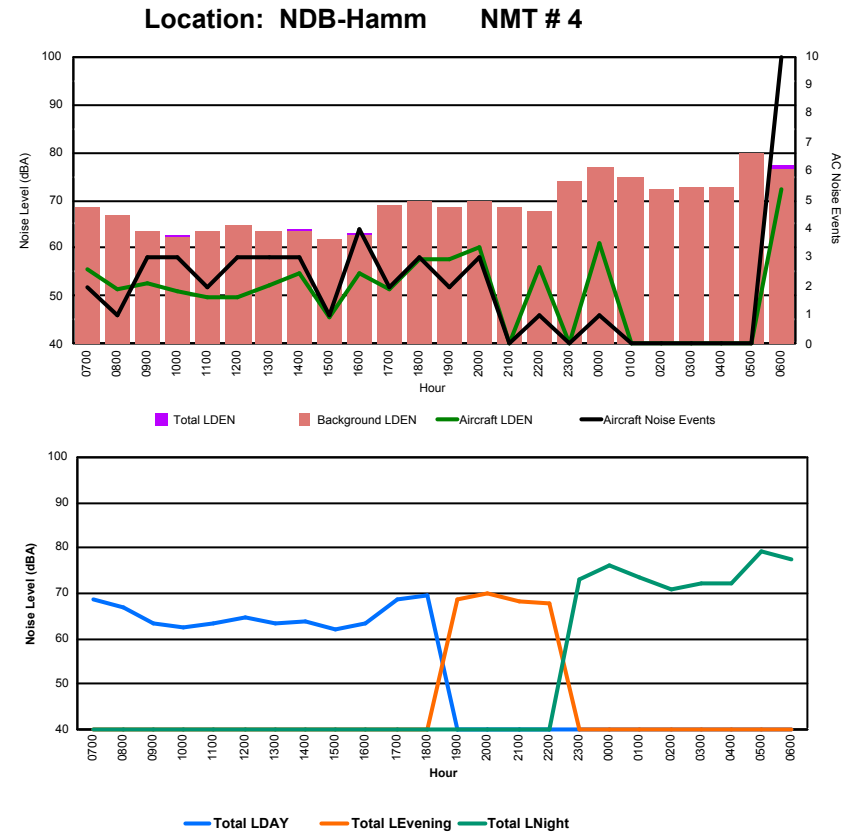

Luxembourg Airport Noise Distribution by Hour

Between 27/10/2023 00:00:00 and 27/10/2023 23:59:59 (Local Time)

Day	Aircraft Events	Total LDEN dB(A)	Aircraft LDEN dB(A)	Background LDEN dB(A)	Total LDay dB(A)	Total LEvening dB(A)	Total LNight dB(A)	
27/10/23	7:00	2	68.6	55.8	68.7	68.6	-	-
27/10/23	8:00	1	66.7	51.3	66.9	66.7	-	-
27/10/23	9:00	3	63.5	52.5	63.4	63.5	-	-
27/10/23	10:00	3	62.7	51.0	62.5	62.7	-	-
27/10/23	11:00	2	63.5	49.6	63.4	63.5	-	-
27/10/23	12:00	3	64.8	49.8	64.9	64.8	-	-
27/10/23	13:00	3	63.6	52.4	63.5	63.6	-	-
27/10/23	14:00	3	63.9	54.7	63.6	63.9	-	-
27/10/23	15:00	1	62.0	45.8	62.0	62.0	-	-
27/10/23	16:00	4	63.3	54.6	62.9	63.3	-	-
27/10/23	17:00	2	68.5	51.4	68.8	68.5	-	-
27/10/23	18:00	3	69.5	57.6	69.8	69.5	-	-
27/10/23	19:00	2	68.5	57.5	68.4	-	68.5	-
27/10/23	20:00	3	70.0	60.2	69.8	-	70.0	-
27/10/23	21:00	-	68.3	-	68.4	-	68.3	-
27/10/23	22:00	1	67.8	56.0	67.9	-	67.8	-
27/10/23	23:00	-	73.3	-	73.8	-	-	73.3
28/10/23	0:00	1	76.0	61.0	76.9	-	-	76.0
28/10/23	1:00	-	73.6	-	74.6	-	-	73.6
28/10/23	2:00	-	71.1	-	72.3	-	-	71.1
28/10/23	3:00	-	72.1	-	72.8	-	-	72.1
28/10/23	4:00	-	72.1	-	72.7	-	-	72.1
28/10/23	5:00	-	79.1	-	79.7	-	-	79.1
28/10/23	6:00	10	77.3	72.4	76.5	-	-	77.3
	47	71.5	59.8	71.9	65.8	68.7	75.2