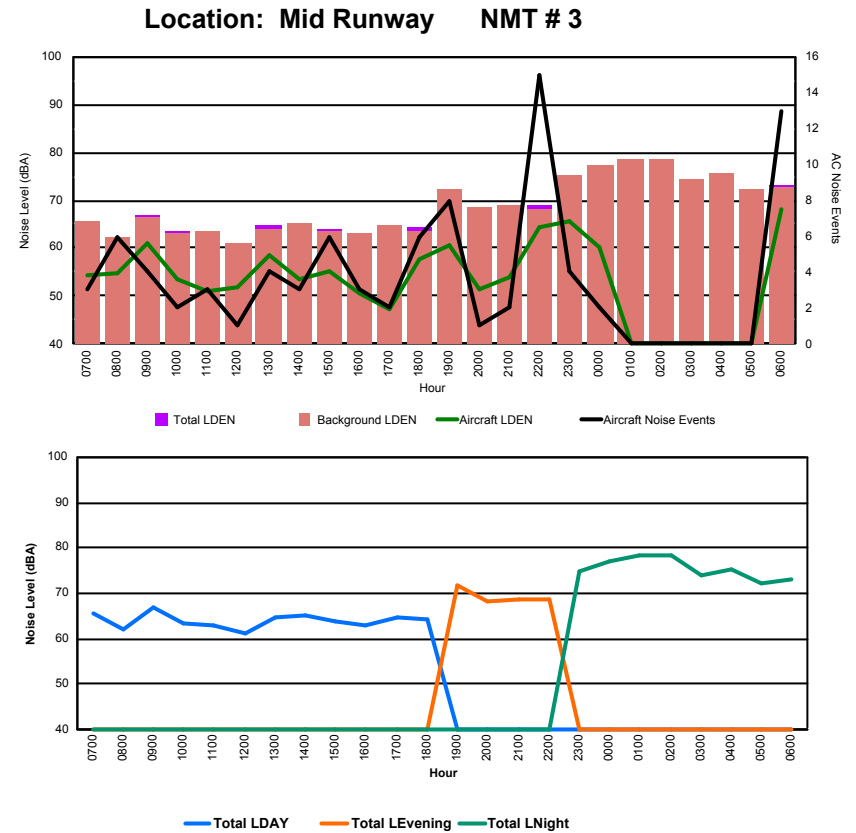

Luxembourg Airport Noise Distribution by Hour

Between 29/10/2023 00:00:00 and 29/10/2023 23:59:59 (Local Time)

Day	Aircraft Events	Total LDEN dB (A)	Aircraft LDEN dB(A)	Background LDEN dB(A)	Total LDay dB(A)	Total LEvening dB(A)	Total LNight dB (A)	
29/10/23	7:00	3	65.5	54.4	65.6	65.5	-	-
29/10/23	8:00	6	62.1	54.9	62.5	62.1	-	-
29/10/23	9:00	4	66.9	61.2	66.4	66.9	-	-
29/10/23	10:00	2	63.4	53.5	63.2	63.4	-	-
29/10/23	11:00	3	63.1	50.9	63.4	63.1	-	-
29/10/23	12:00	1	61.2	51.7	61.0	61.2	-	-
29/10/23	13:00	4	64.9	58.4	64.1	64.9	-	-
29/10/23	14:00	3	65.2	53.7	65.2	65.2	-	-
29/10/23	15:00	6	63.8	55.4	63.7	63.8	-	-
29/10/23	16:00	3	63.0	50.8	63.2	63.0	-	-
29/10/23	17:00	2	64.7	47.3	64.9	64.7	-	-
29/10/23	18:00	6	64.2	57.9	63.6	64.2	-	-
29/10/23	19:00	8	71.9	60.8	72.1	-	71.9	-
29/10/23	20:00	1	68.2	51.4	68.5	-	68.2	-
29/10/23	21:00	2	68.6	53.9	68.9	-	68.6	-
29/10/23	22:00	15	68.9	64.5	68.0	-	68.9	-
29/10/23	23:00	4	75.0	65.6	75.1	-	-	75.0
30/10/23	0:00	2	77.1	60.3	77.4	-	-	77.1
30/10/23	1:00	-	78.2	-	78.7	-	-	78.2
30/10/23	2:00	-	78.2	-	78.4	-	-	78.2
30/10/23	3:00	-	73.8	-	74.5	-	-	73.8
30/10/23	4:00	-	75.2	-	75.8	-	-	75.2
30/10/23	5:00	-	72.1	-	72.1	-	-	72.1
30/10/23	6:00	13	73.3	68.0	72.6	-	-	73.3
	88	72.0	59.2	72.2	64.3	69.7	75.9