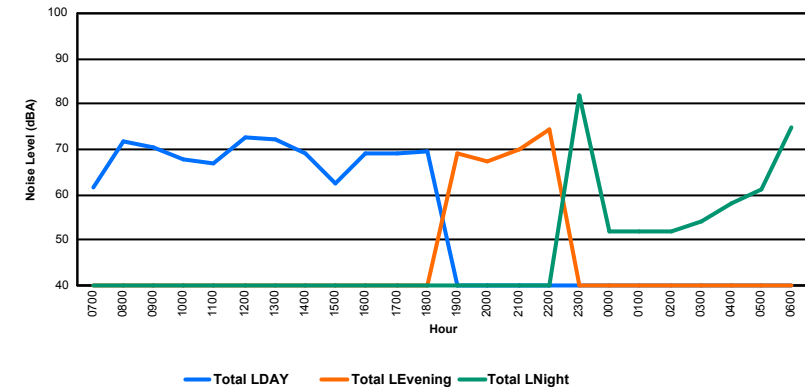

Luxembourg Airport Noise Distribution by Hour

Between 09/10/2023 00:00:00 and 09/10/2023 23:59:59 (Local Time)

Day	Aircraft Events	Total LDEN dB (A)	Aircraft LDEN dB(A)	Background LDEN dB(A)	Total LDay dB(A)	Total LEvening dB(A)	Total LNight dB (A)
09/10/23 7:00	3	61.5	60.4	56.0	61.5	-	-
09/10/23 8:00	4	71.8	71.7	54.5	71.8	-	-
09/10/23 9:00	15	70.5	70.2	58.9	70.5	-	-
09/10/23 10:00	10	68.0	67.8	55.2	68.0	-	-
09/10/23 11:00	7	67.0	66.8	53.3	67.0	-	-
09/10/23 12:00	8	72.6	72.6	53.1	72.6	-	-
09/10/23 13:00	13	72.4	72.4	54.8	72.4	-	-
09/10/23 14:00	9	69.2	69.1	55.0	69.2	-	-
09/10/23 15:00	3	62.6	61.9	53.9	62.6	-	-
09/10/23 16:00	7	69.0	68.9	54.2	69.0	-	-
09/10/23 17:00	8	69.0	68.9	54.9	69.0	-	-
09/10/23 18:00	11	69.6	69.5	54.5	69.6	-	-
09/10/23 19:00	3	69.2	68.9	57.5	-	69.2	-
09/10/23 20:00	3	67.5	67.1	56.3	-	67.5	-
09/10/23 21:00	5	70.1	69.7	59.6	-	70.1	-
09/10/23 22:00	12	74.6	74.4	61.5	-	74.6	-
09/10/23 23:00	6	81.7	81.7	60.6	-	-	81.7
10/10/23 0:00	-	52.0	-	52.0	-	-	52.0
10/10/23 1:00	-	52.0	-	52.0	-	-	52.0
10/10/23 2:00	-	52.1	-	52.1	-	-	52.1
10/10/23 3:00	-	53.9	-	53.9	-	-	53.9
10/10/23 4:00	-	58.2	-	58.2	-	-	58.2
10/10/23 5:00	-	61.1	-	61.1	-	-	61.1
10/10/23 6:00	3	74.9	74.0	67.7	-	-	74.9
	130	71.6	71.4	58.5	69.6	71.2	73.6

Location: DVOR NMT # 2