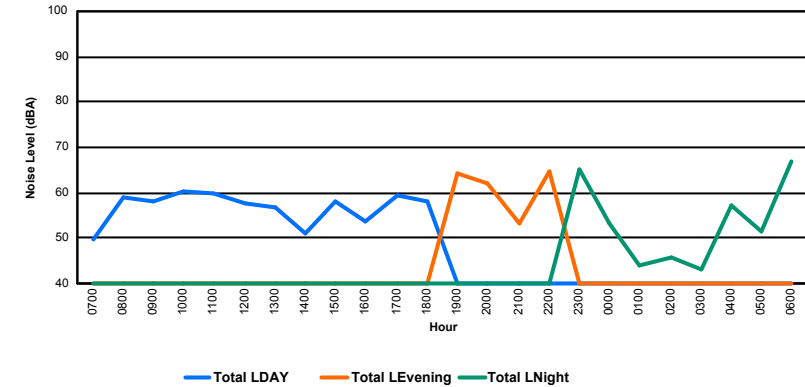

Luxembourg Airport Noise Distribution by Hour

Between 15/10/2023 00:00:00 and 15/10/2023 23:59:59 (Local Time)

Day	Aircraft Events	Total LDEN dB(A)	Aircraft LDEN dB(A)	Background LDEN dB(A)	Total LDay dB(A)	Total LEvening dB(A)	Total LNight dB(A)	
15/10/23	7:00	1	49.5	45.0	47.7	49.5	-	-
15/10/23	8:00	4	59.0	58.8	46.6	59.0	-	-
15/10/23	9:00	5	58.0	57.6	47.9	58.0	-	-
15/10/23	10:00	6	60.3	59.3	53.7	60.3	-	-
15/10/23	11:00	5	59.9	58.2	55.3	59.9	-	-
15/10/23	12:00	7	57.5	55.8	52.7	57.5	-	-
15/10/23	13:00	6	56.6	55.6	50.2	56.6	-	-
15/10/23	14:00	3	50.9	47.7	48.1	50.9	-	-
15/10/23	15:00	4	58.3	57.3	51.6	58.3	-	-
15/10/23	16:00	6	53.8	51.3	50.5	53.8	-	-
15/10/23	17:00	6	59.2	56.4	56.1	59.2	-	-
15/10/23	18:00	13	58.0	55.0	55.3	58.0	-	-
15/10/23	19:00	9	64.4	63.9	55.3	-	64.4	-
15/10/23	20:00	5	61.9	61.4	52.4	-	61.9	-
15/10/23	21:00	1	53.2	50.7	49.7	-	53.2	-
15/10/23	22:00	5	64.7	64.5	51.7	-	64.7	-
15/10/23	23:00	1	65.0	64.6	54.4	-	-	65.0
16/10/23	0:00	-	53.1	-	53.1	-	-	53.1
16/10/23	1:00	-	44.0	-	44.0	-	-	44.0
16/10/23	2:00	-	45.9	-	45.9	-	-	45.9
16/10/23	3:00	-	43.3	-	43.3	-	-	43.3
16/10/23	4:00	-	57.4	-	57.5	-	-	57.4
16/10/23	5:00	-	51.6	-	51.6	-	-	51.6
16/10/23	6:00	10	67.1	66.4	59.5	-	-	67.1
		97	60.0	59.0	53.2	57.7	62.7	60.6

Location: Roodt/Syr NMT # 1