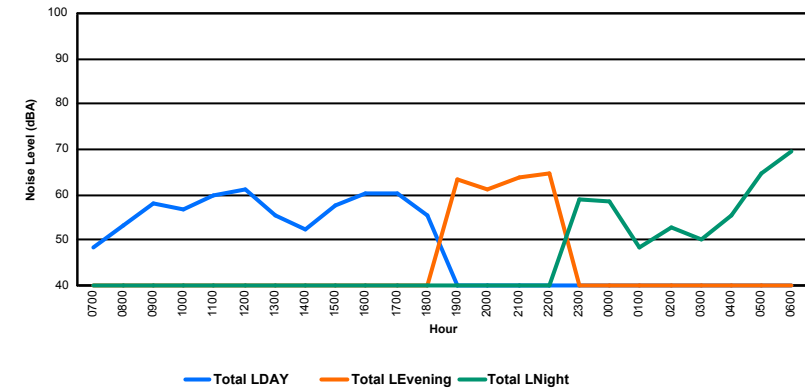

Luxembourg Airport Noise Distribution by Hour

Between 12/10/2023 00:00:00 and 12/10/2023 23:59:59 (Local Time)

Day	Aircraft Events	Total LDEN dB(A)	Aircraft LDEN dB(A)	Background LDEN dB(A)	Total LDay dB(A)	Total LEvening dB(A)	Total LNight dB(A)
12/10/23 7:00	1	48.4	44.2	46.3	48.4	-	-
12/10/23 8:00	1	53.2	51.6	47.8	53.2	-	-
12/10/23 9:00	8	58.3	57.6	50.4	58.3	-	-
12/10/23 10:00	10	56.6	55.2	51.4	56.6	-	-
12/10/23 11:00	7	59.8	59.1	51.7	59.8	-	-
12/10/23 12:00	8	61.3	60.9	50.0	61.3	-	-
12/10/23 13:00	7	55.4	54.3	49.6	55.4	-	-
12/10/23 14:00	3	52.2	48.4	49.9	52.2	-	-
12/10/23 15:00	3	57.6	56.5	51.0	57.6	-	-
12/10/23 16:00	9	60.4	59.9	51.4	60.4	-	-
12/10/23 17:00	9	60.1	59.4	51.9	60.1	-	-
12/10/23 18:00	8	55.5	53.8	50.8	55.5	-	-
12/10/23 19:00	6	63.2	62.7	54.3	-	63.2	-
12/10/23 20:00	3	61.4	60.9	51.3	-	61.4	-
12/10/23 21:00	5	63.9	63.7	51.9	-	63.9	-
12/10/23 22:00	16	64.5	64.0	55.4	-	64.5	-
12/10/23 23:00	1	59.0	57.9	52.1	-	-	59.0
13/10/23 0:00	1	58.4	57.0	52.9	-	-	58.4
13/10/23 1:00	-	48.4	-	48.4	-	-	48.4
13/10/23 2:00	-	52.7	-	52.7	-	-	52.7
13/10/23 3:00	-	50.0	-	50.0	-	-	50.0
13/10/23 4:00	-	55.6	-	55.7	-	-	55.6
13/10/23 5:00	1	64.9	64.6	52.9	-	-	64.9
13/10/23 6:00	2	69.4	69.3	55.3	-	-	69.4
	109	61.0	60.4	52.1	57.8	63.4	62.4

Location: Roodt/Syr NMT # 1