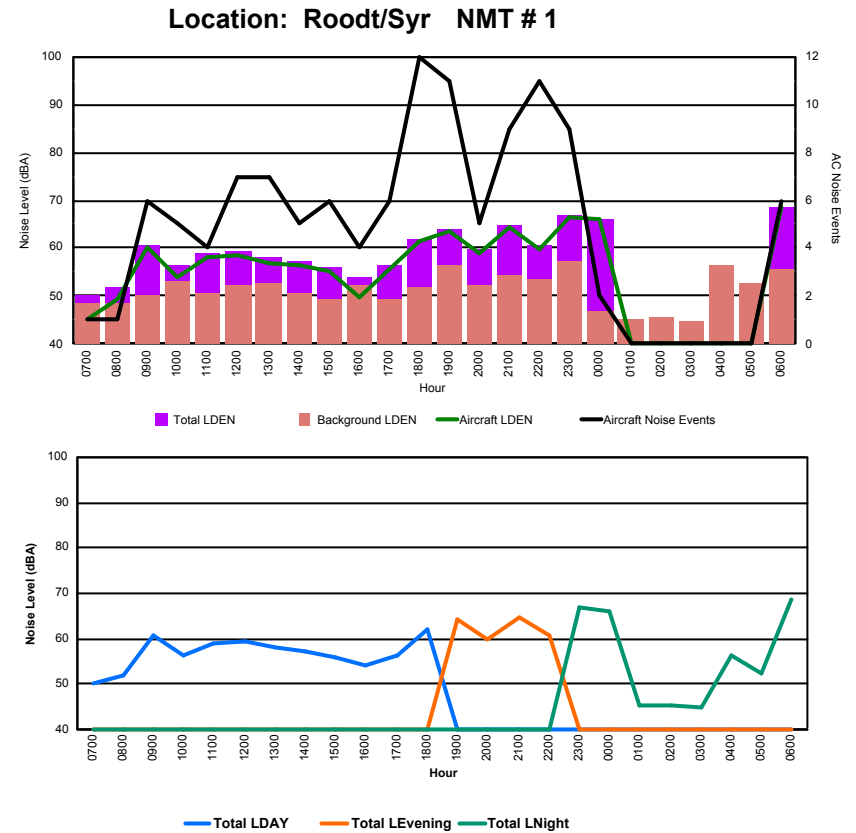

Luxembourg Airport Noise Distribution by Hour

Between 22/10/2023 00:00:00 and 22/10/2023 23:59:59 (Local Time)

Day	Aircraft Events	Total LDEN dB (A)	Aircraft LDEN dB(A)	Background LDEN dB(A)	Total LDay dB(A)	Total LEvening dB(A)	Total LNight dB (A)	
22/10/23	7:00	1	50.1	45.2	48.4	50.1	-	-
22/10/23	8:00	1	51.9	49.2	48.6	51.9	-	-
22/10/23	9:00	6	60.8	60.4	50.2	60.8	-	-
22/10/23	10:00	5	56.5	53.9	53.2	56.5	-	-
22/10/23	11:00	4	58.8	58.1	50.5	58.8	-	-
22/10/23	12:00	7	59.5	58.6	52.1	59.5	-	-
22/10/23	13:00	7	58.1	56.7	52.5	58.1	-	-
22/10/23	14:00	5	57.3	56.3	50.8	57.3	-	-
22/10/23	15:00	6	56.0	55.0	49.4	56.0	-	-
22/10/23	16:00	4	54.1	49.6	52.3	54.1	-	-
22/10/23	17:00	6	56.5	55.6	49.3	56.5	-	-
22/10/23	18:00	12	62.0	61.6	51.9	62.0	-	-
22/10/23	19:00	11	64.1	63.4	56.4	-	64.1	-
22/10/23	20:00	5	59.9	59.1	52.3	-	59.9	-
22/10/23	21:00	9	64.6	64.3	54.5	-	64.6	-
22/10/23	22:00	11	60.7	59.9	53.4	-	60.7	-
22/10/23	23:00	9	66.9	66.5	57.4	-	-	66.9
23/10/23	0:00	2	66.1	66.1	46.7	-	-	66.1
23/10/23	1:00	-	45.4	-	45.4	-	-	45.4
23/10/23	2:00	-	45.5	-	45.5	-	-	45.5
23/10/23	3:00	-	44.8	-	44.8	-	-	44.8
23/10/23	4:00	-	56.4	-	56.4	-	-	56.4
23/10/23	5:00	-	52.4	-	52.5	-	-	52.4
23/10/23	6:00	6	68.7	68.5	55.5	-	-	68.7
	117	61.3	60.7	52.5	57.9	62.8	63.3