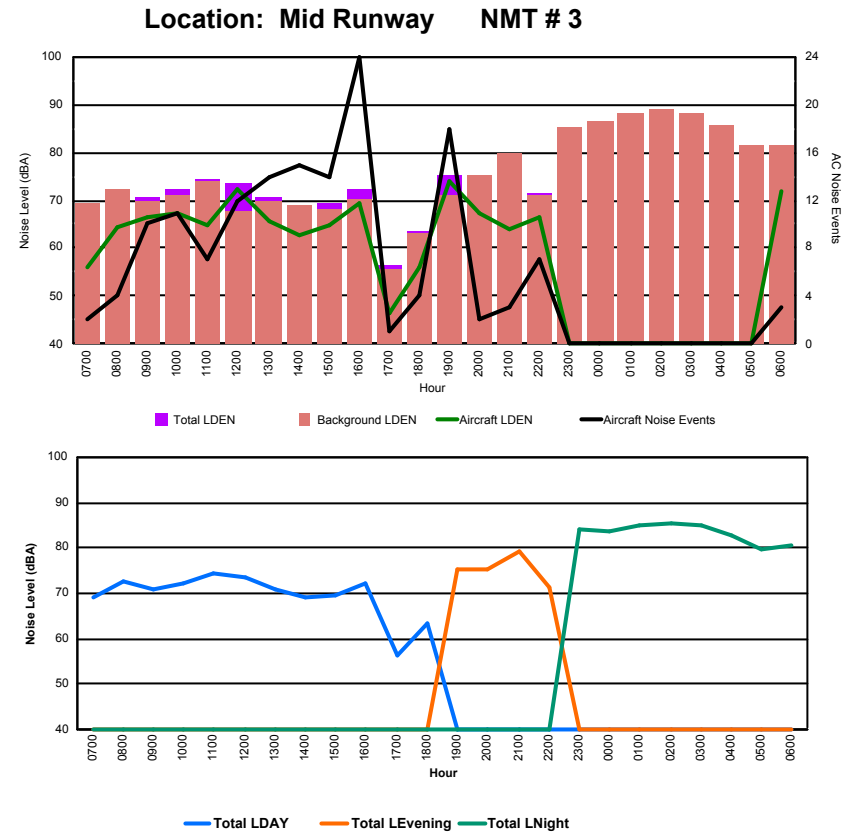

Luxembourg Airport Noise Distribution by Hour

Between 11/10/2023 00:00:00 and 11/10/2023 23:59:59 (Local Time)

Day	Aircraft Events	Total LDEN dB (A)	Aircraft LDEN dB(A)	Background LDEN dB(A)	Total LDay dB(A)	Total LEvening dB(A)	Total LNight dB (A)
11/10/23 7:00	2	69.2	55.9	69.2	69.2	-	-
11/10/23 8:00	4	72.5	64.4	72.1	72.5	-	-
11/10/23 9:00	10	70.7	66.6	69.8	70.7	-	-
11/10/23 10:00	11	72.3	67.4	71.1	72.3	-	-
11/10/23 11:00	7	74.2	64.7	74.1	74.2	-	-
11/10/23 12:00	12	73.4	72.2	67.8	73.4	-	-
11/10/23 13:00	14	70.7	65.6	69.8	70.7	-	-
11/10/23 14:00	15	69.1	62.8	69.1	69.1	-	-
11/10/23 15:00	14	69.5	64.9	68.2	69.5	-	-
11/10/23 16:00	24	72.3	69.4	70.3	72.3	-	-
11/10/23 17:00	1	56.3	46.6	55.5	56.3	-	-
11/10/23 18:00	4	63.5	56.1	63.0	63.5	-	-
11/10/23 19:00	18	75.4	73.9	71.1	-	75.4	-
11/10/23 20:00	2	75.4	67.5	75.4	-	75.4	-
11/10/23 21:00	3	79.3	64.0	79.7	-	79.3	-
11/10/23 22:00	7	71.4	66.5	70.9	-	71.4	-
11/10/23 23:00	-	84.0	-	85.1	-	-	84.0
12/10/23 0:00	-	83.8	-	86.6	-	-	83.8
12/10/23 1:00	-	85.0	-	88.2	-	-	85.0
12/10/23 2:00	-	85.4	-	88.8	-	-	85.4
12/10/23 3:00	-	85.1	-	88.3	-	-	85.1
12/10/23 4:00	-	82.7	-	85.6	-	-	82.7
12/10/23 5:00	-	79.7	-	81.6	-	-	79.7
12/10/23 6:00	3	80.5	71.8	81.6	-	-	80.5
	151	79.6	66.3	82.0	71.0	76.2	83.7