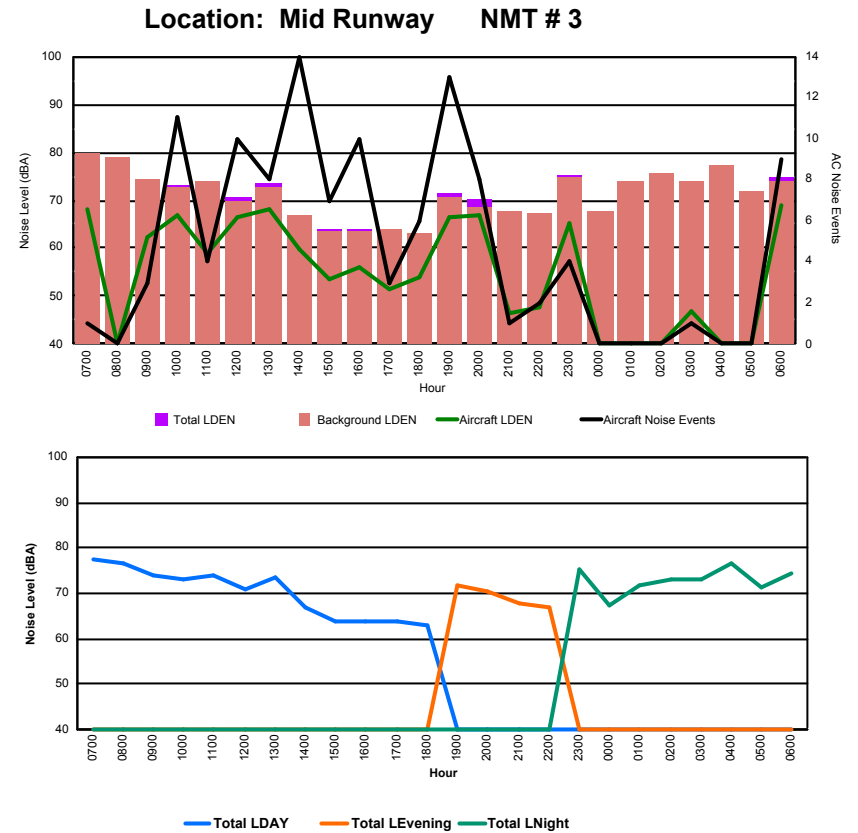

Luxembourg Airport Noise Distribution by Hour

Between 01/10/2023 00:00:00 and 01/10/2023 23:59:59 (Local Time)

Day	Aircraft Events	Total LDEN dB (A)	Aircraft LDEN dB(A)	Background LDEN dB(A)	Total LDay dB(A)	Total LEvening dB(A)	Total LNight dB (A)	
01/10/23	7:00	1	77.6	68.3	79.8	77.6	-	-
01/10/23	8:00	-	76.8	-	78.9	76.8	-	-
01/10/23	9:00	3	73.9	62.5	74.3	73.9	-	-
01/10/23	10:00	11	73.1	66.8	72.7	73.1	-	-
01/10/23	11:00	4	74.0	58.8	74.0	74.0	-	-
01/10/23	12:00	10	70.8	66.6	69.6	70.8	-	-
01/10/23	13:00	8	73.6	68.1	72.9	73.6	-	-
01/10/23	14:00	14	67.0	59.8	66.9	67.0	-	-
01/10/23	15:00	7	63.9	53.6	63.7	63.9	-	-
01/10/23	16:00	10	63.8	56.2	63.7	63.8	-	-
01/10/23	17:00	3	64.0	51.5	64.0	64.0	-	-
01/10/23	18:00	6	63.1	53.9	63.0	63.1	-	-
01/10/23	19:00	13	71.6	66.3	70.8	-	71.6	-
01/10/23	20:00	8	70.4	67.0	68.4	-	70.4	-
01/10/23	21:00	1	67.6	46.5	67.9	-	67.6	-
01/10/23	22:00	2	67.0	47.5	67.4	-	67.0	-
01/10/23	23:00	4	75.1	65.4	75.0	-	-	75.1
02/10/23	0:00	-	67.2	-	67.9	-	-	67.2
02/10/23	1:00	-	71.8	-	74.1	-	-	71.8
02/10/23	2:00	-	73.1	-	75.8	-	-	73.1
02/10/23	3:00	1	73.1	46.7	73.8	-	-	73.1
02/10/23	4:00	-	76.5	-	77.1	-	-	76.5
02/10/23	5:00	-	71.2	-	72.0	-	-	71.2
02/10/23	6:00	9	74.6	68.8	74.0	-	-	74.6
	115	72.6	63.0	73.5	72.7	69.6	73.5