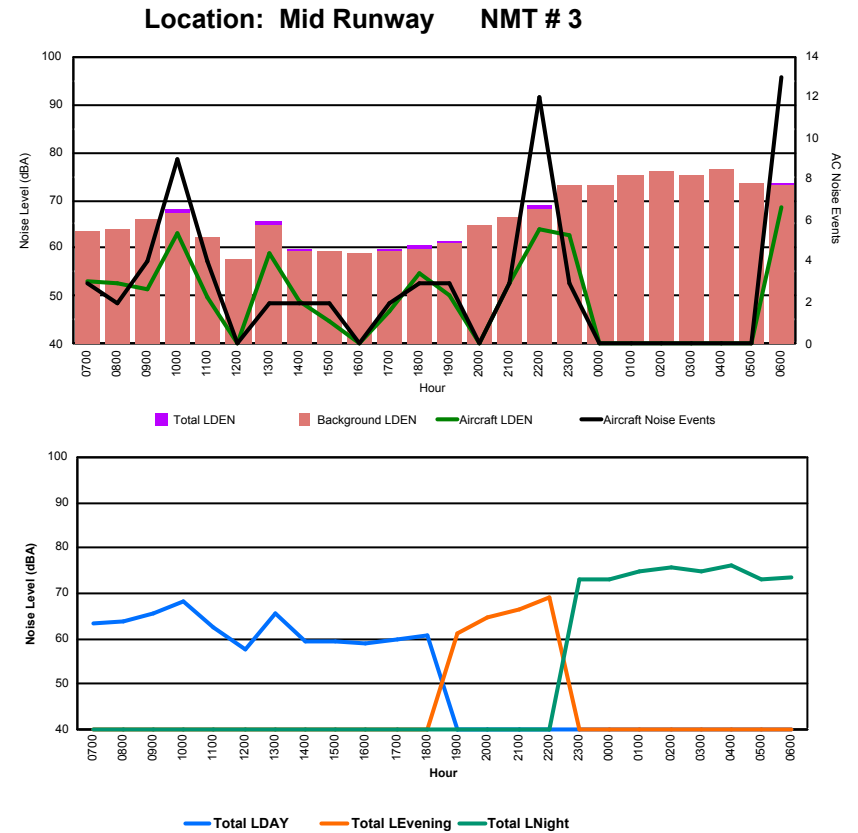

Luxembourg Airport Noise Distribution by Hour

Between 26/10/2023 00:00:00 and 26/10/2023 23:59:59 (Local Time)

Day	Aircraft Events	Total LDEN dB (A)	Aircraft LDEN dB(A)	Background LDEN dB(A)	Total LDay dB(A)	Total LEvening dB(A)	Total LNight dB (A)
26/10/23	7:00	3	63.2	53.0	63.5	63.2	-
26/10/23	8:00	2	63.9	52.7	64.1	63.9	-
26/10/23	9:00	4	65.6	51.5	66.0	65.6	-
26/10/23	10:00	9	68.3	63.1	67.3	68.3	-
26/10/23	11:00	4	62.3	49.9	62.3	62.3	-
26/10/23	12:00	-	57.5	-	57.6	57.5	-
26/10/23	13:00	2	65.6	59.0	64.7	65.6	-
26/10/23	14:00	2	59.6	49.0	59.5	59.6	-
26/10/23	15:00	2	59.3	44.8	59.2	59.3	-
26/10/23	16:00	-	59.0	-	59.1	59.0	-
26/10/23	17:00	2	59.7	47.0	59.5	59.7	-
26/10/23	18:00	3	60.7	54.9	59.6	60.7	-
26/10/23	19:00	3	61.4	50.0	61.0	-	61.4
26/10/23	20:00	-	64.5	-	64.7	-	64.5
26/10/23	21:00	3	66.3	52.5	66.3	-	66.3
26/10/23	22:00	12	69.1	64.0	68.1	-	69.1
26/10/23	23:00	3	73.1	62.6	73.1	-	73.1
27/10/23	0:00	-	72.9	-	73.2	-	72.9
27/10/23	1:00	-	74.8	-	75.1	-	74.8
27/10/23	2:00	-	75.9	-	76.2	-	75.9
27/10/23	3:00	-	74.7	-	75.2	-	74.7
27/10/23	4:00	-	76.2	-	76.6	-	76.2
27/10/23	5:00	-	73.1	-	73.5	-	73.1
27/10/23	6:00	13	73.7	68.5	73.1	-	73.7
	67	70.4	58.1	70.6	63.3	66.2	74.5