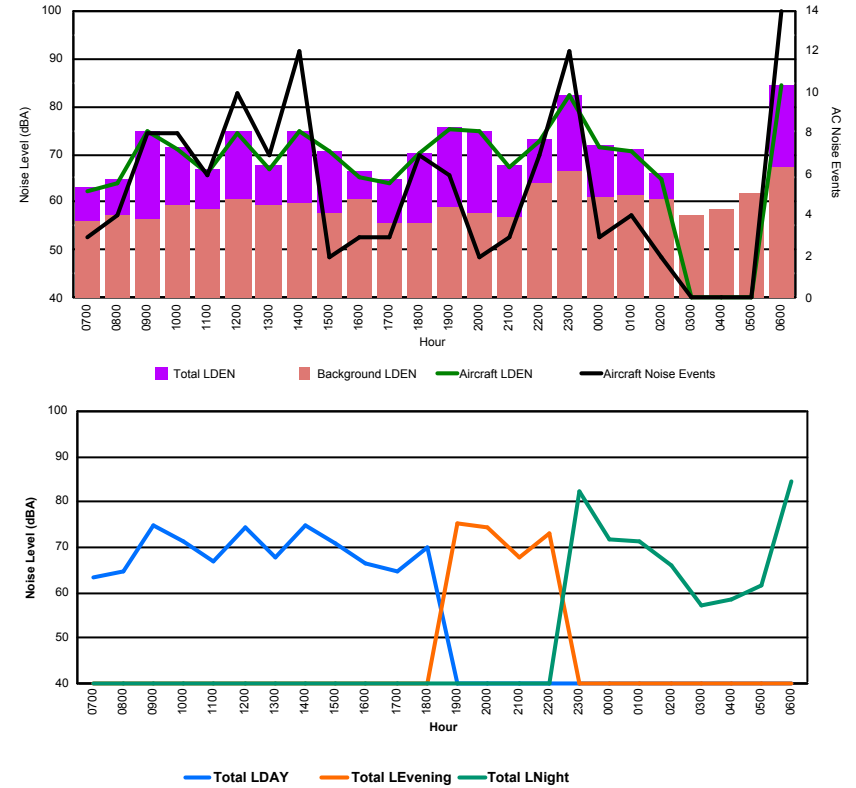

Luxembourg Airport Noise Distribution by Hour

Between 21/10/2023 00:00:00 and 21/10/2023 23:59:59 (Local Time)

Day	Aircraft Events	Total LDEN dB(A)	Aircraft LDEN dB(A)	Background LDEN dB(A)	Total LDay dB(A)	Total LEvening dB(A)	Total LNight dB(A)	
21/10/23	7:00	3	63.3	62.5	55.9	63.3	-	-
21/10/23	8:00	4	64.7	63.9	57.2	64.7	-	-
21/10/23	9:00	8	74.7	74.7	56.5	74.7	-	-
21/10/23	10:00	8	71.3	71.0	59.3	71.3	-	-
21/10/23	11:00	6	66.9	66.2	58.7	66.9	-	-
21/10/23	12:00	10	74.6	74.4	60.5	74.6	-	-
21/10/23	13:00	7	67.6	67.0	59.3	67.6	-	-
21/10/23	14:00	12	74.8	74.7	59.9	74.8	-	-
21/10/23	15:00	2	70.8	70.6	57.6	70.8	-	-
21/10/23	16:00	3	66.3	65.1	60.5	66.3	-	-
21/10/23	17:00	3	64.6	64.0	55.6	64.6	-	-
21/10/23	18:00	7	70.2	70.1	55.5	70.2	-	-
21/10/23	19:00	6	75.5	75.4	59.0	-	75.5	-
21/10/23	20:00	2	74.6	74.6	57.9	-	74.6	-
21/10/23	21:00	3	67.7	67.3	56.8	-	67.7	-
21/10/23	22:00	7	73.1	72.6	64.0	-	73.1	-
21/10/23	23:00	12	82.2	82.1	66.3	-	-	82.2
22/10/23	0:00	3	71.8	71.5	61.1	-	-	71.8
22/10/23	1:00	4	71.2	70.8	61.3	-	-	71.2
22/10/23	2:00	2	66.0	64.6	60.5	-	-	66.0
22/10/23	3:00	-	57.4	-	57.4	-	-	57.4
22/10/23	4:00	-	58.5	-	58.5	-	-	58.5
22/10/23	5:00	-	61.8	-	61.8	-	-	61.8
22/10/23	6:00	14	84.4	84.3	67.4	-	-	84.4
	126	74.7	74.6	60.8	70.9	73.6	77.7	

Location: DVOR NMT # 2