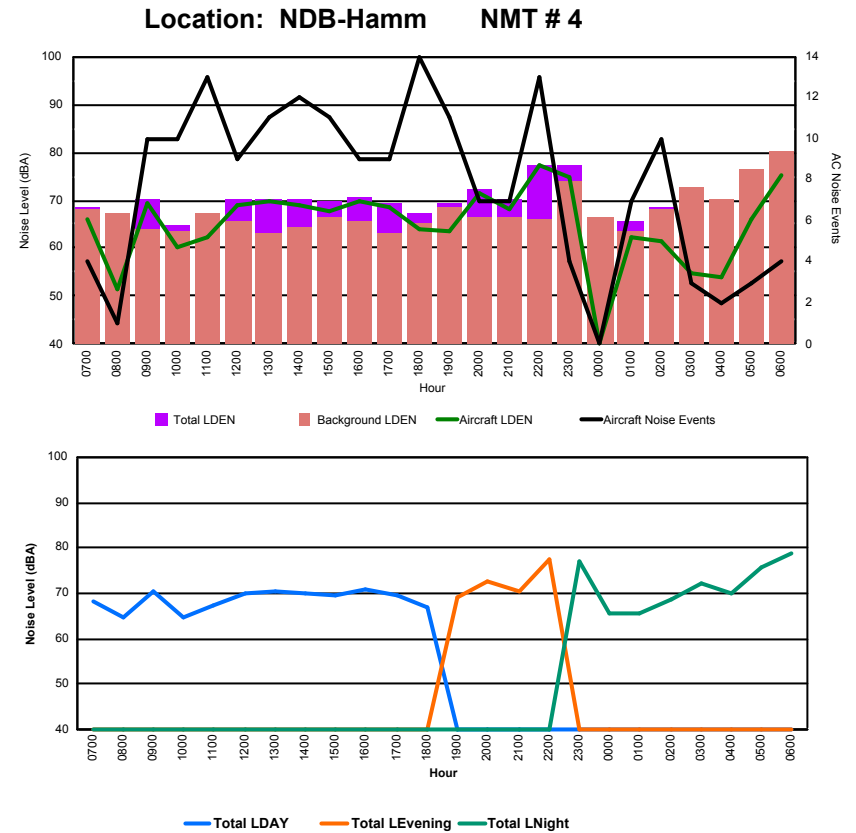

Luxembourg Airport Noise Distribution by Hour

Between 19/10/2023 00:00:00 and 19/10/2023 23:59:59 (Local Time)

Day	Aircraft Events	Total LDEN dB (A)	Aircraft LDEN dB(A)	Background LDEN dB(A)	Total LDay dB(A)	Total LEvening dB(A)	Total LNight dB (A)	
19/10/23	7:00	4	68.4	65.9	68.2	68.4	-	-
19/10/23	8:00	1	64.9	51.4	67.4	64.9	-	-
19/10/23	9:00	10	70.4	69.4	63.9	70.4	-	-
19/10/23	10:00	10	64.6	60.2	63.5	64.6	-	-
19/10/23	11:00	13	67.4	62.3	67.1	67.4	-	-
19/10/23	12:00	9	70.1	68.8	65.7	70.1	-	-
19/10/23	13:00	11	70.4	69.6	63.2	70.4	-	-
19/10/23	14:00	12	70.1	69.1	64.5	70.1	-	-
19/10/23	15:00	11	69.6	67.6	66.3	69.6	-	-
19/10/23	16:00	9	70.8	69.6	65.7	70.8	-	-
19/10/23	17:00	9	69.4	68.4	63.1	69.4	-	-
19/10/23	18:00	14	67.1	64.0	65.3	67.1	-	-
19/10/23	19:00	11	69.2	63.4	68.5	-	69.2	-
19/10/23	20:00	7	72.5	71.3	66.4	-	72.5	-
19/10/23	21:00	7	70.4	68.3	66.6	-	70.4	-
19/10/23	22:00	13	77.5	77.2	66.2	-	77.5	-
19/10/23	23:00	4	77.2	74.7	74.1	-	-	77.2
20/10/23	0:00	-	65.6	-	66.4	-	-	65.6
20/10/23	1:00	7	65.6	62.4	63.4	-	-	65.6
20/10/23	2:00	10	68.7	61.6	68.1	-	-	68.7
20/10/23	3:00	3	72.4	54.7	72.7	-	-	72.4
20/10/23	4:00	2	69.9	53.8	70.4	-	-	69.9
20/10/23	5:00	3	75.7	66.1	76.5	-	-	75.7
20/10/23	6:00	4	78.9	75.3	80.3	-	-	78.9
	184	72.2	69.4	70.7	69.0	73.7	74.2