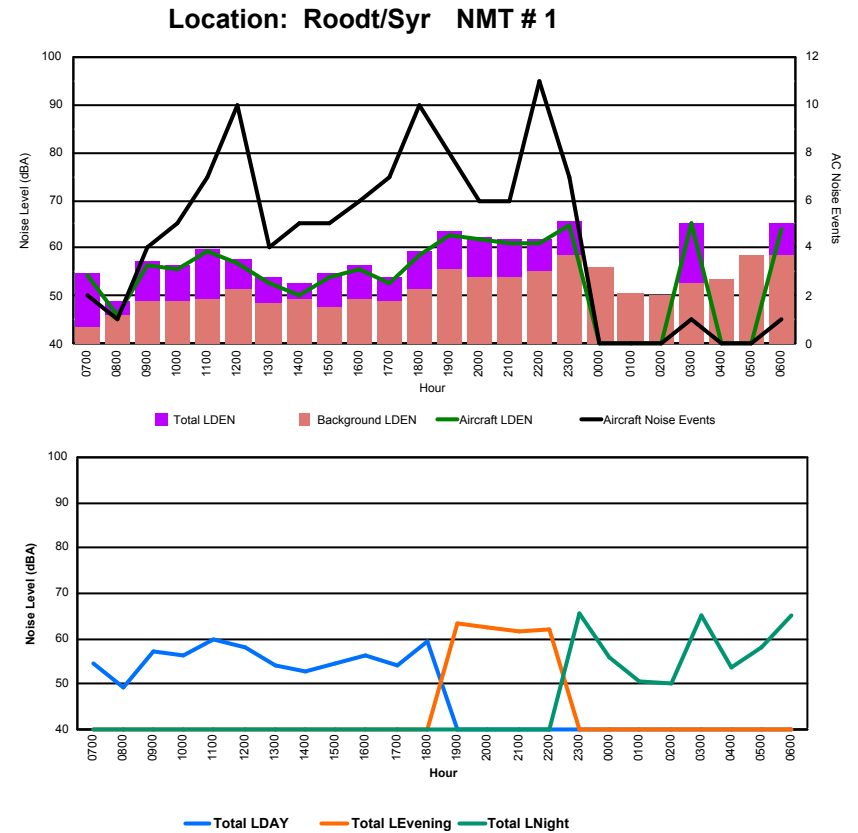

Luxembourg Airport Noise Distribution by Hour

Between 01/10/2023 00:00:00 and 01/10/2023 23:59:59 (Local Time)

Day	Aircraft Events	Total LDEN dB(A)	Aircraft LDEN dB(A)	Background LDEN dB(A)	Total LDay dB(A)	Total LEvening dB(A)	Total LNight dB(A)
01/10/23 7:00	2	54.6	54.3	43.4	54.6	-	-
01/10/23 8:00	1	49.1	46.1	46.0	49.1	-	-
01/10/23 9:00	4	57.2	56.5	49.1	57.2	-	-
01/10/23 10:00	5	56.3	55.5	48.9	56.3	-	-
01/10/23 11:00	7	59.7	59.4	49.2	59.7	-	-
01/10/23 12:00	10	57.9	56.9	51.3	57.9	-	-
01/10/23 13:00	4	54.0	52.6	48.4	54.0	-	-
01/10/23 14:00	5	52.7	50.4	49.2	52.7	-	-
01/10/23 15:00	5	54.7	53.8	47.6	54.7	-	-
01/10/23 16:00	6	56.5	55.7	49.3	56.5	-	-
01/10/23 17:00	7	54.1	52.6	49.1	54.1	-	-
01/10/23 18:00	10	59.3	58.7	51.3	59.3	-	-
01/10/23 19:00	8	63.4	62.7	55.5	-	63.4	-
01/10/23 20:00	6	62.3	61.7	54.0	-	62.3	-
01/10/23 21:00	6	61.7	61.0	53.9	-	61.7	-
01/10/23 22:00	11	62.0	61.1	55.2	-	62.0	-
01/10/23 23:00	7	65.6	64.8	58.6	-	-	65.6
02/10/23 0:00	-	56.0	-	56.1	-	-	56.0
02/10/23 1:00	-	50.7	-	50.7	-	-	50.7
02/10/23 2:00	-	50.1	-	50.1	-	-	50.1
02/10/23 3:00	1	65.3	65.1	52.8	-	-	65.3
02/10/23 4:00	-	53.6	-	53.6	-	-	53.6
02/10/23 5:00	-	58.3	-	58.4	-	-	58.3
02/10/23 6:00	1	65.0	63.8	58.6	-	-	65.0
	106	60.0	58.9	53.5	56.3	62.4	61.7