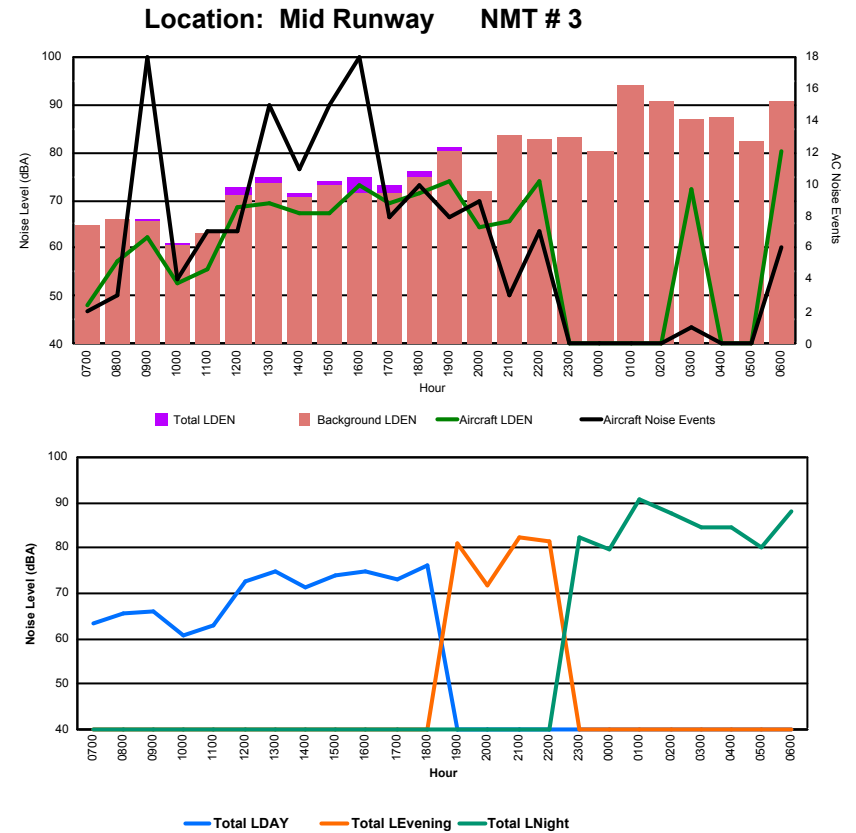

Luxembourg Airport Noise Distribution by Hour

Between 02/10/2023 00:00:00 and 02/10/2023 23:59:59 (Local Time)

Day	Aircraft Events	Total LDEN dB (A)	Aircraft LDEN dB(A)	Background LDEN dB(A)	Total LDay dB(A)	Total LEvening dB(A)	Total LNight dB (A)
02/10/23 7:00	2	63.6	48.2	64.7	63.6	-	-
02/10/23 8:00	3	65.7	57.3	66.2	65.7	-	-
02/10/23 9:00	18	66.2	62.2	65.6	66.2	-	-
02/10/23 10:00	4	60.9	52.5	60.5	60.9	-	-
02/10/23 11:00	7	63.1	55.5	63.0	63.1	-	-
02/10/23 12:00	7	72.8	68.6	71.1	72.8	-	-
02/10/23 13:00	15	74.7	69.5	73.7	74.7	-	-
02/10/23 14:00	11	71.4	67.1	70.5	71.4	-	-
02/10/23 15:00	15	73.9	67.1	73.1	73.9	-	-
02/10/23 16:00	18	74.9	73.2	71.4	74.9	-	-
02/10/23 17:00	8	73.3	69.5	71.6	73.3	-	-
02/10/23 18:00	10	76.0	71.6	74.8	76.0	-	-
02/10/23 19:00	8	81.1	73.9	80.4	-	81.1	-
02/10/23 20:00	9	71.8	64.2	71.9	-	71.8	-
02/10/23 21:00	3	82.4	65.5	83.4	-	82.4	-
02/10/23 22:00	7	81.3	73.8	82.9	-	81.3	-
02/10/23 23:00	-	82.5	-	83.2	-	-	82.5
03/10/23 0:00	-	79.6	-	80.3	-	-	79.6
03/10/23 1:00	-	90.8	-	93.9	-	-	90.8
03/10/23 2:00	-	87.6	-	90.5	-	-	87.6
03/10/23 3:00	1	84.7	72.1	87.0	-	-	84.7
03/10/23 4:00	-	84.4	-	87.3	-	-	84.4
03/10/23 5:00	-	80.0	-	82.3	-	-	80.0
03/10/23 6:00	6	88.3	80.2	90.7	-	-	88.3
	152	82.3	70.2	84.6	72.1	80.5	86.3