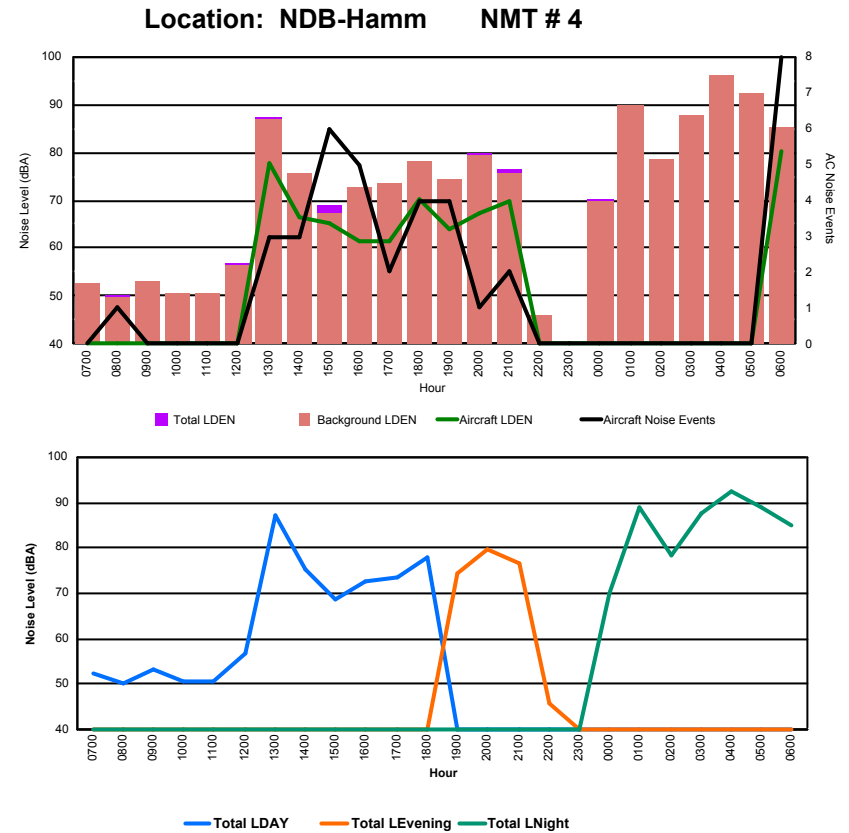

Luxembourg Airport Noise Distribution by Hour

Between 25/10/2023 00:00:00 and 25/10/2023 23:59:59 (Local Time)

Day	Aircraft Events	Total LDEN dB (A)	Aircraft LDEN dB(A)	Background LDEN dB(A)	Total LDay dB(A)	Total LEvening dB(A)	Total LNight dB (A)
25/10/23	7:00	-	52.5	-	52.5	-	-
25/10/23	8:00	1	50.0	33.3	49.9	50.0	-
25/10/23	9:00	-	53.1	-	53.1	-	-
25/10/23	10:00	-	50.8	-	50.8	-	-
25/10/23	11:00	-	50.5	-	50.5	-	-
25/10/23	12:00	-	56.7	-	56.7	-	-
25/10/23	13:00	3	87.3	77.9	86.9	87.3	-
25/10/23	14:00	3	75.4	66.5	75.5	75.4	-
25/10/23	15:00	6	68.9	65.1	67.2	68.9	-
25/10/23	16:00	5	72.7	61.5	72.9	72.7	-
25/10/23	17:00	2	73.6	61.3	73.7	73.6	-
25/10/23	18:00	4	78.0	70.1	78.0	78.0	-
25/10/23	19:00	4	74.4	64.0	74.4	74.4	-
25/10/23	20:00	1	79.7	67.4	79.4	79.7	-
25/10/23	21:00	2	76.5	69.6	75.8	76.5	-
25/10/23	22:00	-	45.9	-	45.9	45.9	-
25/10/23	23:00	-	38.4	-	38.4	-	38.4
26/10/23	0:00	-	70.2	-	70.0	-	70.2
26/10/23	1:00	-	88.9	-	90.0	-	88.9
26/10/23	2:00	-	78.4	-	78.6	-	78.4
26/10/23	3:00	-	87.8	-	87.8	-	87.8
26/10/23	4:00	-	92.3	-	95.9	-	92.3
26/10/23	5:00	-	89.0	-	92.3	-	89.0
26/10/23	6:00	8	85.1	80.1	85.3	-	85.1
	39	83.3	69.2	85.4	77.6	76.2	87.3