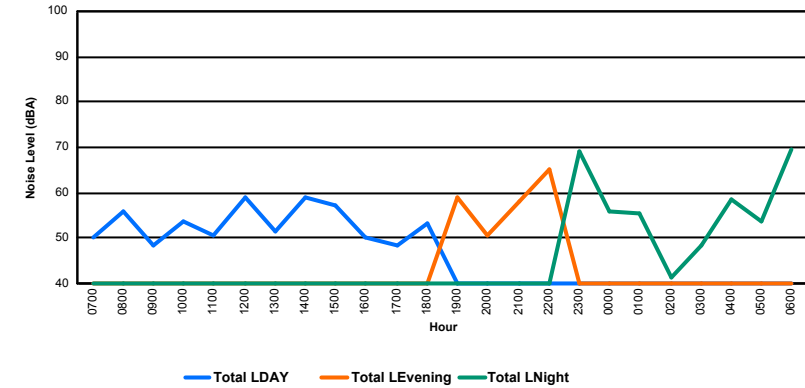

Luxembourg Airport Noise Distribution by Hour

Between 17/10/2023 00:00:00 and 17/10/2023 23:59:59 (Local Time)

Day	Aircraft Events	Total LDEN dB(A)	Aircraft LDEN dB(A)	Background LDEN dB(A)	Total LDay dB(A)	Total LEvening dB(A)	Total LNight dB(A)
17/10/23 7:00	2	50.0	43.9	48.9	50.0	-	-
17/10/23 8:00	5	55.8	54.7	49.2	55.8	-	-
17/10/23 9:00	-	48.6	-	48.6	48.6	-	-
17/10/23 10:00	5	53.8	50.1	51.5	53.8	-	-
17/10/23 11:00	1	50.8	43.2	50.0	50.8	-	-
17/10/23 12:00	4	59.1	58.3	51.4	59.1	-	-
17/10/23 13:00	1	51.5	47.2	49.4	51.5	-	-
17/10/23 14:00	5	59.1	58.2	52.2	59.1	-	-
17/10/23 15:00	2	57.2	56.0	51.2	57.2	-	-
17/10/23 16:00	1	50.2	45.3	48.5	50.2	-	-
17/10/23 17:00	1	48.4	43.2	46.8	48.4	-	-
17/10/23 18:00	2	53.1	50.7	49.4	53.1	-	-
17/10/23 19:00	2	59.1	57.8	53.0	-	59.1	-
17/10/23 20:00	1	50.5	43.3	49.6	-	50.5	-
17/10/23 21:00	2	58.2	57.5	50.3	-	58.2	-
17/10/23 22:00	5	65.0	64.8	52.1	-	65.0	-
17/10/23 23:00	3	69.0	68.7	56.9	-	-	69.0
18/10/23 0:00	-	56.0	-	56.0	-	-	56.0
18/10/23 1:00	-	55.6	-	55.6	-	-	55.6
18/10/23 2:00	-	41.5	-	41.5	-	-	41.5
18/10/23 3:00	-	48.5	-	48.6	-	-	48.5
18/10/23 4:00	-	58.5	-	58.6	-	-	58.5
18/10/23 5:00	-	53.8	-	53.8	-	-	53.8
18/10/23 6:00	10	69.5	69.2	59.0	-	-	69.5
	52	60.5	59.7	53.1	54.8	60.7	63.7

Location: Roodt/Syr NMT # 1