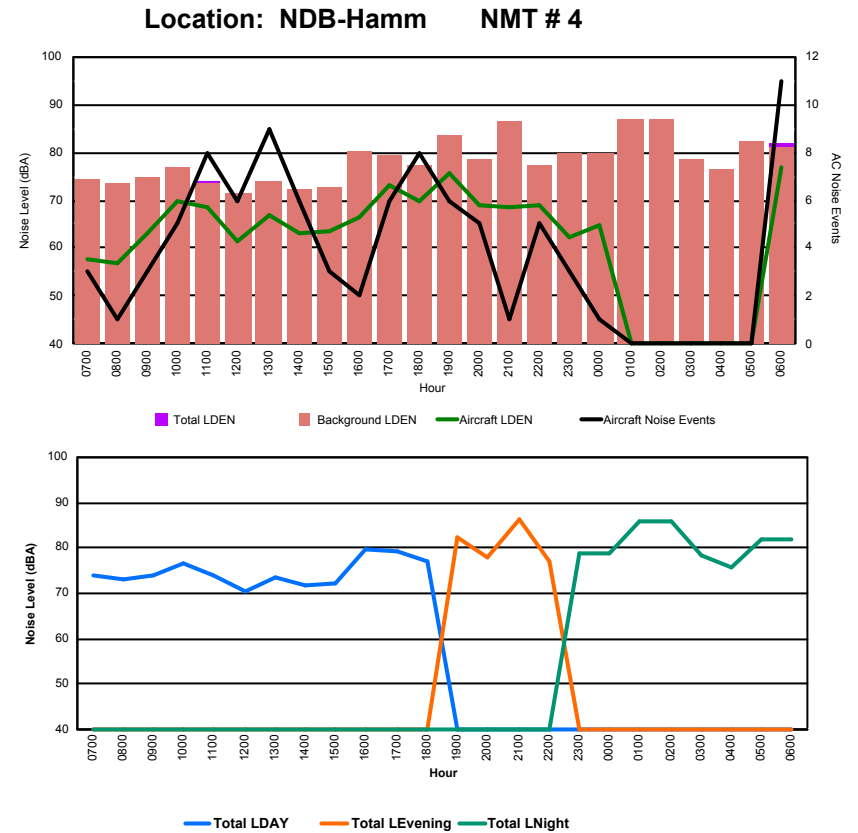

Luxembourg Airport Noise Distribution by Hour

Between 26/10/2023 00:00:00 and 26/10/2023 23:59:59 (Local Time)

Day	Aircraft Events	Total LDEN dB (A)	Aircraft LDEN dB(A)	Background LDEN dB(A)	Total LDay dB(A)	Total LEvening dB(A)	Total LNight dB (A)
26/10/23	7:00	3	73.8	57.5	74.5	73.8	-
26/10/23	8:00	1	73.1	56.8	73.5	73.1	-
26/10/23	9:00	3	74.1	63.3	74.8	74.1	-
26/10/23	10:00	5	76.5	70.0	76.7	76.5	-
26/10/23	11:00	8	73.9	68.7	73.4	73.9	-
26/10/23	12:00	6	70.5	61.5	71.3	70.5	-
26/10/23	13:00	9	73.7	66.8	74.1	73.7	-
26/10/23	14:00	6	71.9	63.3	72.1	71.9	-
26/10/23	15:00	3	72.3	63.6	72.6	72.3	-
26/10/23	16:00	2	79.5	66.6	80.2	79.5	-
26/10/23	17:00	6	79.2	73.0	79.4	79.2	-
26/10/23	18:00	8	77.0	69.8	77.4	77.0	-
26/10/23	19:00	6	82.5	75.5	83.4	-	82.5
26/10/23	20:00	5	78.0	68.8	78.4	-	78.0
26/10/23	21:00	1	86.3	68.6	86.5	-	86.3
26/10/23	22:00	5	77.2	69.1	77.1	-	77.2
26/10/23	23:00	3	78.9	62.4	79.7	-	78.9
27/10/23	0:00	1	78.9	64.6	79.9	-	78.9
27/10/23	1:00	-	86.0	-	86.9	-	86.0
27/10/23	2:00	-	86.0	-	87.0	-	86.0
27/10/23	3:00	-	78.3	-	78.5	-	78.3
27/10/23	4:00	-	75.9	-	76.5	-	75.9
27/10/23	5:00	-	81.8	-	82.4	-	81.8
27/10/23	6:00	11	81.8	76.9	80.9	-	81.8
	92	80.2	68.7	80.7	75.5	82.6	82.3