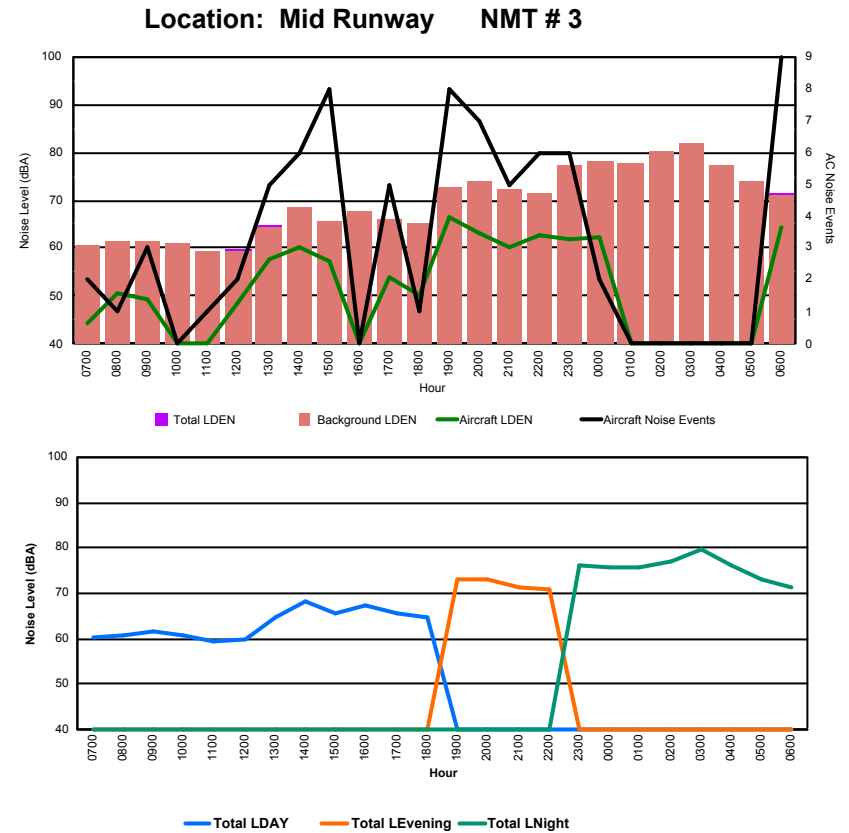

Luxembourg Airport Noise Distribution by Hour

Between 22/10/2023 00:00:00 and 22/10/2023 23:59:59 (Local Time)

Day	Aircraft Events	Total LDEN dB(A)	Aircraft LDEN dB(A)	Background LDEN dB(A)	Total LDay dB(A)	Total LEvening dB(A)	Total LNight dB(A)
22/10/23 7:00	2	60.1	44.4	60.7	60.1	-	-
22/10/23 8:00	1	60.9	50.6	61.3	60.9	-	-
22/10/23 9:00	3	61.5	49.5	61.4	61.5	-	-
22/10/23 10:00	-	60.8	-	60.9	60.8	-	-
22/10/23 11:00	1	59.4	39.0	59.4	59.4	-	-
22/10/23 12:00	2	59.7	48.5	59.5	59.7	-	-
22/10/23 13:00	5	64.6	57.6	64.2	64.6	-	-
22/10/23 14:00	6	68.3	60.2	68.4	68.3	-	-
22/10/23 15:00	8	65.5	57.1	65.6	65.5	-	-
22/10/23 16:00	-	67.2	-	67.9	67.2	-	-
22/10/23 17:00	5	65.7	54.0	65.9	65.7	-	-
22/10/23 18:00	1	64.8	50.0	65.2	64.8	-	-
22/10/23 19:00	8	72.9	66.5	72.6	-	72.9	-
22/10/23 20:00	7	73.2	63.1	73.8	-	73.2	-
22/10/23 21:00	5	71.4	60.4	72.1	-	71.4	-
22/10/23 22:00	6	71.1	62.9	71.6	-	71.1	-
22/10/23 23:00	6	76.2	62.0	77.1	-	-	76.2
23/10/23 0:00	2	75.9	62.4	78.2	-	-	75.9
23/10/23 1:00	-	75.6	-	77.7	-	-	75.6
23/10/23 2:00	-	76.9	-	80.3	-	-	76.9
23/10/23 3:00	-	79.9	-	81.7	-	-	79.9
23/10/23 4:00	-	76.3	-	77.2	-	-	76.3
23/10/23 5:00	-	73.2	-	73.8	-	-	73.2
23/10/23 6:00	9	71.3	64.4	71.2	-	-	71.3
	77	72.6	58.9	74.2	64.2	72.2	76.3