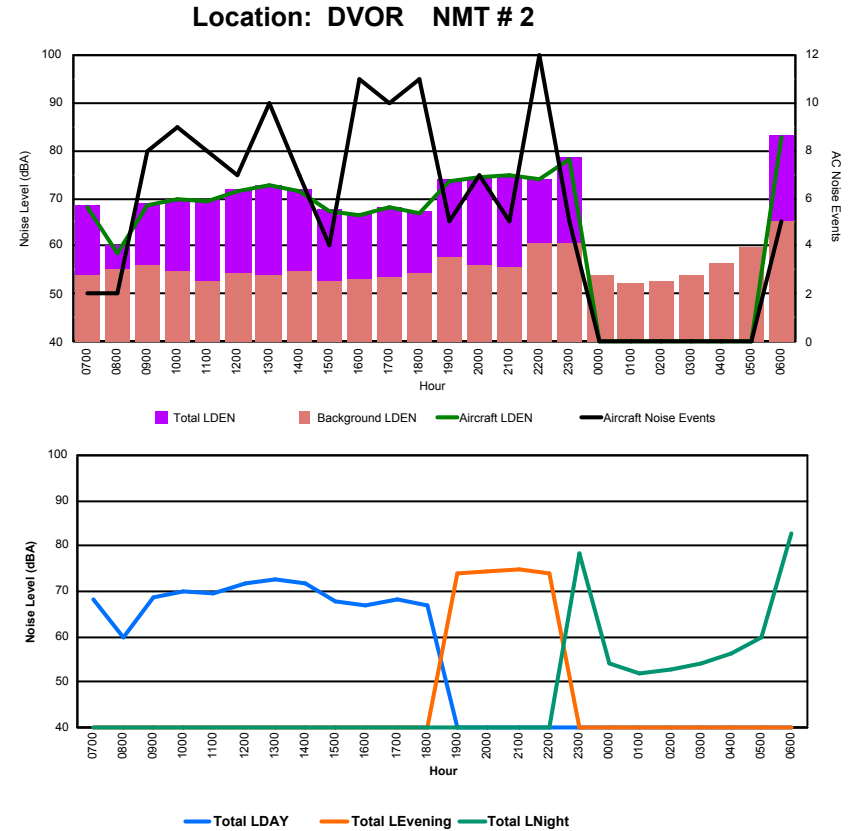

Luxembourg Airport Noise Distribution by Hour

Between 05/10/2023 00:00:00 and 05/10/2023 23:59:59 (Local Time)

Day	Aircraft Events	Total LDEN dB (A)	Aircraft LDEN dB(A)	Background LDEN dB(A)	Total LDay dB(A)	Total LEvening dB(A)	Total LNight dB (A)	
05/10/23	7:00	2	68.4	68.2	54.0	68.4	-	-
05/10/23	8:00	2	60.0	58.4	55.1	60.0	-	-
05/10/23	9:00	8	68.9	68.6	56.2	68.9	-	-
05/10/23	10:00	9	70.0	69.9	54.7	70.0	-	-
05/10/23	11:00	8	69.6	69.5	52.8	69.6	-	-
05/10/23	12:00	7	71.7	71.6	54.2	71.7	-	-
05/10/23	13:00	10	72.6	72.6	54.0	72.6	-	-
05/10/23	14:00	7	71.7	71.6	54.7	71.7	-	-
05/10/23	15:00	4	67.6	67.4	52.6	67.6	-	-
05/10/23	16:00	11	66.7	66.5	53.1	66.7	-	-
05/10/23	17:00	10	68.1	68.0	53.7	68.1	-	-
05/10/23	18:00	11	67.1	66.9	54.3	67.1	-	-
05/10/23	19:00	5	73.8	73.7	57.8	-	73.8	-
05/10/23	20:00	7	74.3	74.3	56.2	-	74.3	-
05/10/23	21:00	5	74.9	74.9	55.7	-	74.9	-
05/10/23	22:00	12	74.0	73.8	60.6	-	74.0	-
05/10/23	23:00	5	78.4	78.3	60.7	-	-	78.4
06/10/23	0:00	-	54.0	-	54.0	-	-	54.0
06/10/23	1:00	-	52.1	-	52.1	-	-	52.1
06/10/23	2:00	-	52.6	-	52.6	-	-	52.6
06/10/23	3:00	-	53.9	-	53.9	-	-	53.9
06/10/23	4:00	-	56.3	-	56.3	-	-	56.3
06/10/23	5:00	-	59.8	-	59.8	-	-	59.8
06/10/23	6:00	5	83.0	82.9	65.4	-	-	83.0
	128	73.0	72.9	57.2	69.4	74.3	75.3