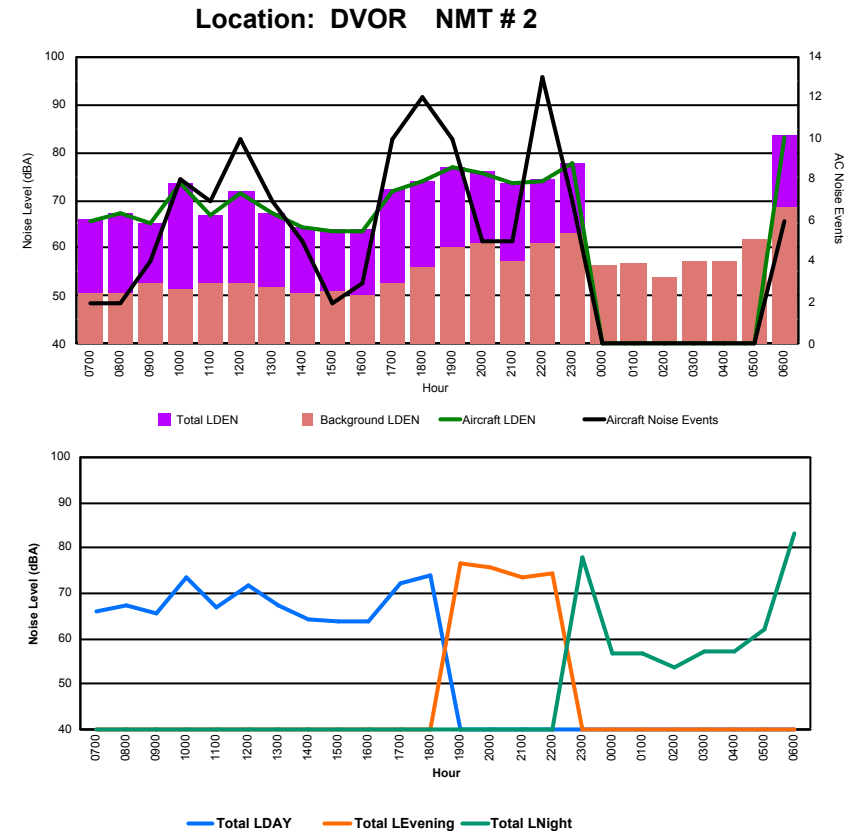

Luxembourg Airport Noise Distribution by Hour

Between 08/10/2023 00:00:00 and 08/10/2023 23:59:59 (Local Time)

Day	Aircraft Events	Total LDEN dB(A)	Aircraft LDEN dB(A)	Background LDEN dB(A)	Total LDay dB(A)	Total LEvening dB(A)	Total LNight dB(A)	
08/10/23	7:00	2	65.9	65.8	50.5	65.9	-	-
08/10/23	8:00	2	67.4	67.3	50.6	67.4	-	-
08/10/23	9:00	4	65.4	65.2	52.9	65.4	-	-
08/10/23	10:00	8	73.4	73.4	51.6	73.4	-	-
08/10/23	11:00	7	67.0	66.8	52.5	67.0	-	-
08/10/23	12:00	10	71.7	71.6	52.6	71.7	-	-
08/10/23	13:00	7	67.4	67.2	51.8	67.4	-	-
08/10/23	14:00	5	64.4	64.2	50.5	64.4	-	-
08/10/23	15:00	2	63.9	63.7	51.0	63.9	-	-
08/10/23	16:00	3	63.8	63.6	50.3	63.8	-	-
08/10/23	17:00	10	72.1	72.0	52.5	72.1	-	-
08/10/23	18:00	12	73.9	73.9	56.0	73.9	-	-
08/10/23	19:00	10	76.8	76.7	60.3	-	76.8	-
08/10/23	20:00	5	75.9	75.7	61.0	-	75.9	-
08/10/23	21:00	5	73.5	73.4	57.4	-	73.5	-
08/10/23	22:00	13	74.3	74.1	61.2	-	74.3	-
08/10/23	23:00	7	77.9	77.8	63.2	-	-	77.9
09/10/23	0:00	-	56.6	-	56.6	-	-	56.6
09/10/23	1:00	-	56.7	-	56.7	-	-	56.7
09/10/23	2:00	-	53.8	-	53.8	-	-	53.8
09/10/23	3:00	-	57.4	-	57.4	-	-	57.4
09/10/23	4:00	-	57.2	-	57.2	-	-	57.2
09/10/23	5:00	-	61.9	-	61.9	-	-	61.9
09/10/23	6:00	6	83.4	83.3	68.5	-	-	83.4
	118	73.4	73.3	59.0	69.6	75.3	75.5