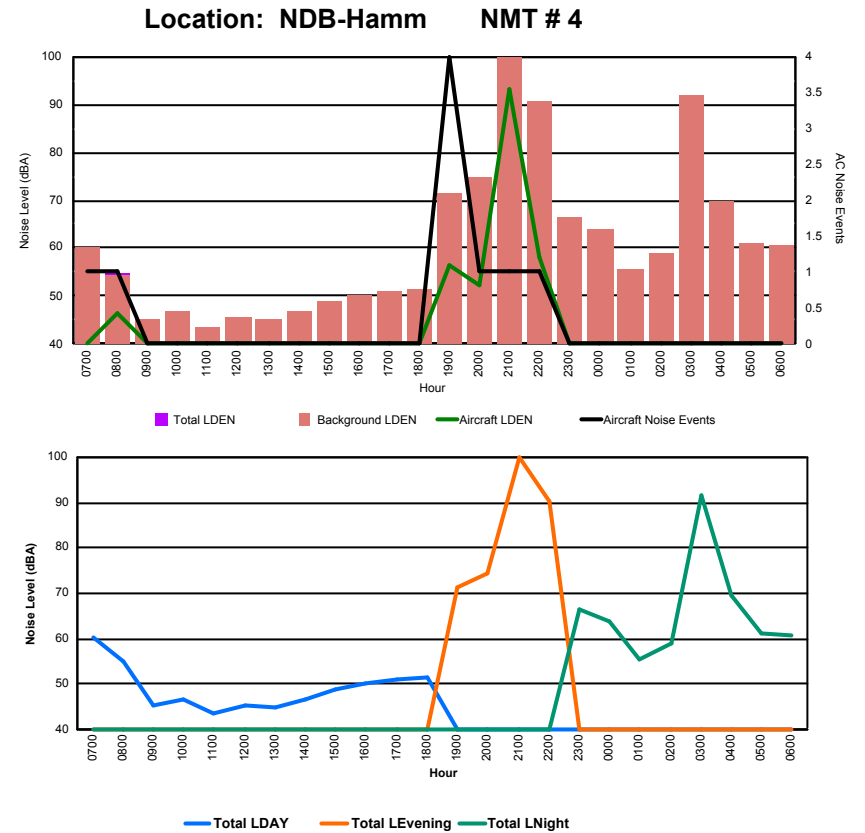

Luxembourg Airport Noise Distribution by Hour

Between 24/10/2023 00:00:00 and 24/10/2023 23:59:59 (Local Time)

Day	Aircraft Events	Total LDEN dB(A)	Aircraft LDEN dB(A)	Background LDEN dB(A)	Total LDay dB(A)	Total LEvening dB(A)	Total LNight dB(A)
24/10/23	7:00	1	60.2	35.6	60.0	60.2	-
24/10/23	8:00	1	54.9	46.3	54.3	54.9	-
24/10/23	9:00	-	45.3	-	45.3	-	-
24/10/23	10:00	-	46.8	-	46.8	-	-
24/10/23	11:00	-	43.7	-	43.7	-	-
24/10/23	12:00	-	45.5	-	45.5	-	-
24/10/23	13:00	-	45.0	-	45.0	-	-
24/10/23	14:00	-	46.8	-	46.8	-	-
24/10/23	15:00	-	48.9	-	48.9	-	-
24/10/23	16:00	-	50.1	-	50.1	-	-
24/10/23	17:00	-	50.9	-	50.9	-	-
24/10/23	18:00	-	51.5	-	51.5	-	-
24/10/23	19:00	4	71.3	56.5	71.3	71.3	-
24/10/23	20:00	1	74.6	52.4	74.6	74.6	-
24/10/23	21:00	1	102.0	93.1	101.5	102.0	-
24/10/23	22:00	1	90.5	58.3	90.5	90.5	-
24/10/23	23:00	-	66.4	-	66.5	-	66.4
25/10/23	0:00	-	63.8	-	63.8	-	63.8
25/10/23	1:00	-	55.6	-	55.6	-	55.6
25/10/23	2:00	-	58.9	-	59.0	-	58.9
25/10/23	3:00	-	91.7	-	91.7	-	91.7
25/10/23	4:00	-	69.6	-	69.8	-	69.6
25/10/23	5:00	-	61.0	-	61.0	-	61.0
25/10/23	6:00	-	60.6	-	60.6	-	60.6
	9	88.9	79.3	88.4	52.3	96.3	82.7