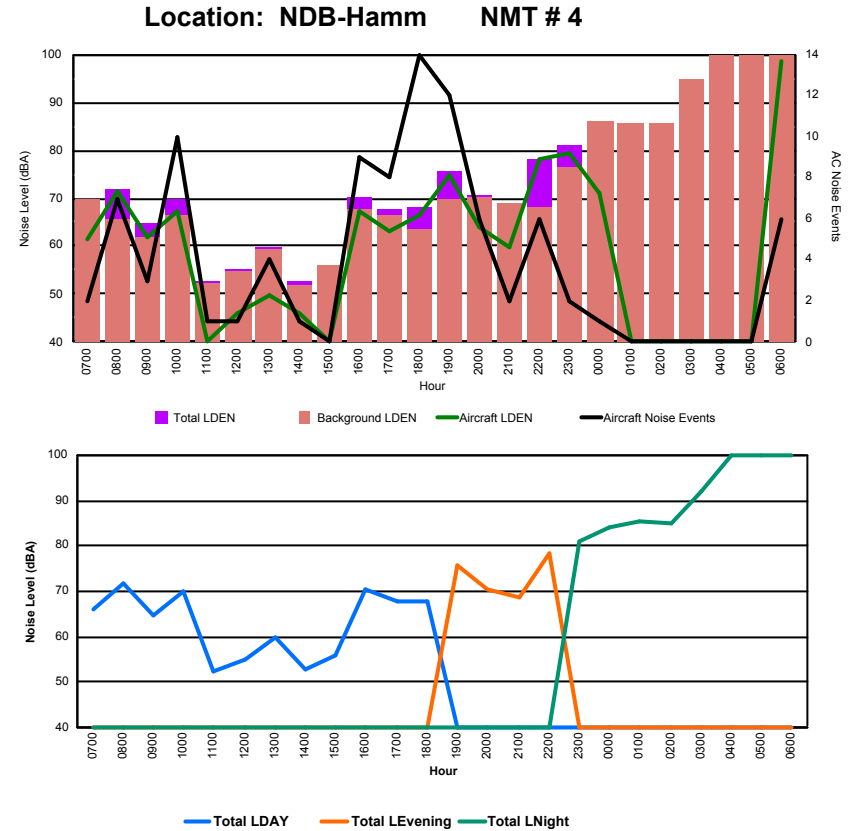

Luxembourg Airport Noise Distribution by Hour

Between 20/10/2023 00:00:00 and 20/10/2023 23:59:59 (Local Time)

Day	Aircraft Events	Total LDEN dB (A)	Aircraft LDEN dB(A)	Background LDEN dB(A)	Total LDay dB(A)	Total LEvening dB(A)	Total LNight dB (A)
20/10/23 7:00	2	66.2	61.3	69.6	66.2	-	-
20/10/23 8:00	7	71.8	71.4	65.6	71.8	-	-
20/10/23 9:00	3	64.8	61.9	62.0	64.8	-	-
20/10/23 10:00	10	69.9	67.4	66.5	69.9	-	-
20/10/23 11:00	1	52.5	40.1	52.2	52.5	-	-
20/10/23 12:00	1	55.2	46.0	54.7	55.2	-	-
20/10/23 13:00	4	59.7	49.8	59.4	59.7	-	-
20/10/23 14:00	1	52.8	46.2	51.8	52.8	-	-
20/10/23 15:00	-	56.0	-	56.0	56.0	-	-
20/10/23 16:00	9	70.4	67.5	67.7	70.4	-	-
20/10/23 17:00	8	67.6	63.0	66.4	67.6	-	-
20/10/23 18:00	14	68.0	66.5	63.6	68.0	-	-
20/10/23 19:00	12	75.7	74.8	69.8	-	75.7	-
20/10/23 20:00	6	70.5	64.0	70.1	-	70.5	-
20/10/23 21:00	2	68.9	59.7	68.8	-	68.9	-
20/10/23 22:00	6	78.3	78.0	68.2	-	78.3	-
20/10/23 23:00	2	80.9	79.2	76.4	-	-	80.9
21/10/23 0:00	1	84.1	71.0	86.1	-	-	84.1
21/10/23 1:00	-	85.5	-	85.8	-	-	85.5
21/10/23 2:00	-	84.9	-	85.5	-	-	84.9
21/10/23 3:00	-	92.2	-	94.8	-	-	92.2
21/10/23 4:00	-	113.1	-	113.5	-	-	113.1
21/10/23 5:00	-	106.6	-	106.9	-	-	106.6
21/10/23 6:00	6	104.5	98.7	103.3	-	-	104.5
	95	100.7	85.0	100.9	66.8	74.9	105.5