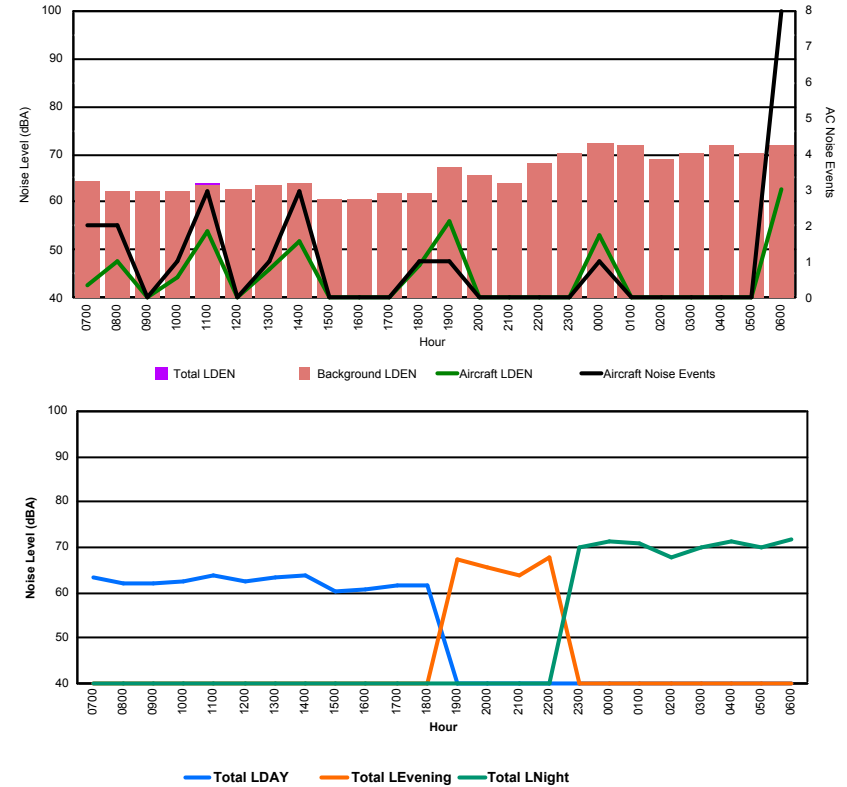

Luxembourg Airport Noise Distribution by Hour

Between 30/10/2023 00:00:00 and 30/10/2023 23:59:59 (Local Time)

Day	Aircraft Events	Total LDEN dB(A)	Aircraft LDEN dB(A)	Background LDEN dB(A)	Total LDay dB(A)	Total LEvening dB(A)	Total LNight dB(A)
30/10/23	7:00	2	63.2	42.5	64.2	63.2	-
30/10/23	8:00	2	61.9	47.8	62.4	61.9	-
30/10/23	9:00	-	62.1	-	62.5	62.1	-
30/10/23	10:00	1	62.3	44.2	62.4	62.3	-
30/10/23	11:00	3	63.8	54.0	63.6	63.8	-
30/10/23	12:00	-	62.4	-	62.6	62.4	-
30/10/23	13:00	1	63.5	46.2	63.6	63.5	-
30/10/23	14:00	3	64.0	51.8	64.1	64.0	-
30/10/23	15:00	-	60.5	-	60.5	60.5	-
30/10/23	16:00	-	60.6	-	60.6	60.6	-
30/10/23	17:00	-	61.8	-	61.8	61.8	-
30/10/23	18:00	1	61.8	47.0	61.7	61.8	-
30/10/23	19:00	1	67.3	56.0	67.1	-	67.3
30/10/23	20:00	-	65.7	-	65.7	-	65.7
30/10/23	21:00	-	63.8	-	63.8	-	63.8
30/10/23	22:00	-	67.6	-	68.0	-	67.6
30/10/23	23:00	-	70.1	-	70.2	-	70.1
31/10/23	0:00	1	71.3	53.0	72.2	-	71.3
31/10/23	1:00	-	70.8	-	71.7	-	70.8
31/10/23	2:00	-	67.8	-	68.8	-	67.8
31/10/23	3:00	-	70.0	-	70.4	-	70.0
31/10/23	4:00	-	71.4	-	71.9	-	71.4
31/10/23	5:00	-	69.9	-	70.3	-	69.9
31/10/23	6:00	8	71.6	62.7	71.9	-	71.6
	23	67.3	51.1	67.7	62.5	66.3	70.5

Location: NDB-Hamm NMT # 4