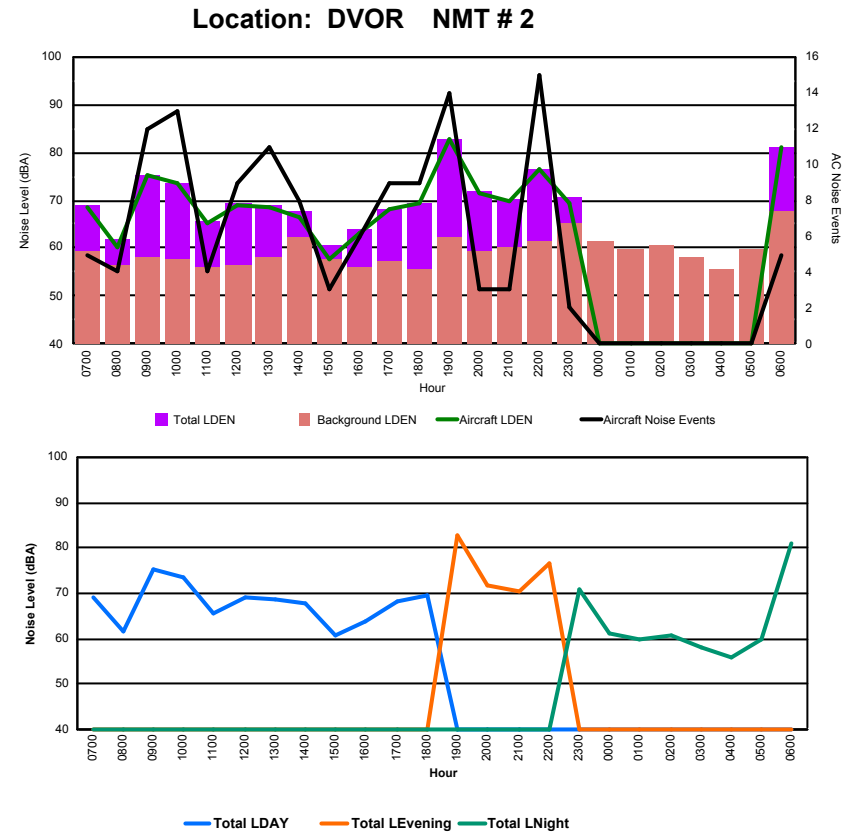

Luxembourg Airport Noise Distribution by Hour

Between 11/10/2023 00:00:00 and 11/10/2023 23:59:59 (Local Time)

Day	Aircraft Events	Total LDEN dB (A)	Aircraft LDEN dB(A)	Background LDEN dB(A)	Total LDay dB(A)	Total LEvening dB(A)	Total LNight dB (A)
11/10/23 7:00	5	69.0	68.6	59.2	69.0	-	-
11/10/23 8:00	4	61.7	60.3	56.3	61.7	-	-
11/10/23 9:00	12	75.2	75.1	58.2	75.2	-	-
11/10/23 10:00	13	73.7	73.6	57.5	73.7	-	-
11/10/23 11:00	4	65.8	65.4	56.2	65.8	-	-
11/10/23 12:00	9	69.2	69.0	56.5	69.2	-	-
11/10/23 13:00	11	68.9	68.6	58.3	68.9	-	-
11/10/23 14:00	8	67.7	66.3	62.1	67.7	-	-
11/10/23 15:00	3	60.6	57.7	57.5	60.6	-	-
11/10/23 16:00	6	63.8	63.0	56.0	63.8	-	-
11/10/23 17:00	9	68.3	68.0	57.2	68.3	-	-
11/10/23 18:00	9	69.5	69.3	55.6	69.5	-	-
11/10/23 19:00	14	82.8	82.8	62.3	-	82.8	-
11/10/23 20:00	3	71.8	71.4	59.5	-	71.8	-
11/10/23 21:00	3	70.3	69.9	60.1	-	70.3	-
11/10/23 22:00	15	76.6	76.5	61.6	-	76.6	-
11/10/23 23:00	2	70.7	69.4	65.1	-	-	70.7
12/10/23 0:00	-	61.4	-	61.6	-	-	61.4
12/10/23 1:00	-	59.7	-	59.8	-	-	59.7
12/10/23 2:00	-	60.6	-	60.7	-	-	60.6
12/10/23 3:00	-	58.1	-	58.1	-	-	58.1
12/10/23 4:00	-	55.8	-	55.8	-	-	55.8
12/10/23 5:00	-	59.9	-	59.9	-	-	59.9
12/10/23 6:00	5	81.1	81.0	67.6	-	-	81.1
	135	73.4	73.2	60.5	69.7	78.2	72.6