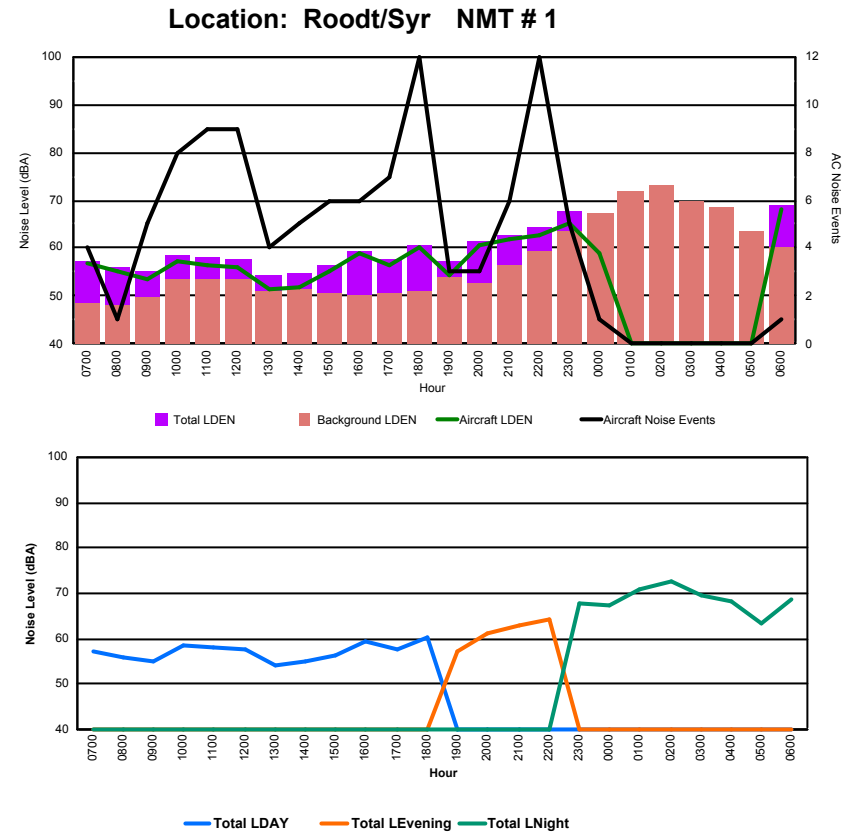

Luxembourg Airport Noise Distribution by Hour

Between 13/10/2023 00:00:00 and 13/10/2023 23:59:59 (Local Time)

Day	Aircraft Events	Total LDEN dB(A)	Aircraft LDEN dB(A)	Background LDEN dB(A)	Total LDay dB(A)	Total LEvening dB(A)	Total LNight dB(A)
13/10/23 7:00	4	57.4	56.8	48.5	57.4	-	-
13/10/23 8:00	1	56.1	55.2	48.2	56.1	-	-
13/10/23 9:00	5	55.0	53.6	49.9	55.0	-	-
13/10/23 10:00	8	58.7	57.3	53.4	58.7	-	-
13/10/23 11:00	9	58.1	56.5	53.4	58.1	-	-
13/10/23 12:00	9	57.8	55.9	53.6	57.8	-	-
13/10/23 13:00	4	54.3	51.6	51.1	54.3	-	-
13/10/23 14:00	5	54.8	52.0	51.6	54.8	-	-
13/10/23 15:00	6	56.5	55.3	50.5	56.5	-	-
13/10/23 16:00	6	59.3	58.9	50.2	59.3	-	-
13/10/23 17:00	7	57.5	56.4	50.8	57.5	-	-
13/10/23 18:00	12	60.5	60.0	51.2	60.5	-	-
13/10/23 19:00	3	57.1	54.4	53.9	-	57.1	-
13/10/23 20:00	3	61.4	60.8	52.6	-	61.4	-
13/10/23 21:00	6	62.9	61.8	56.6	-	62.9	-
13/10/23 22:00	12	64.2	62.7	59.3	-	64.2	-
13/10/23 23:00	5	67.6	65.4	63.7	-	-	67.6
14/10/23 0:00	1	67.4	58.8	67.3	-	-	67.4
14/10/23 1:00	-	71.1	-	71.7	-	-	71.1
14/10/23 2:00	-	72.5	-	73.0	-	-	72.5
14/10/23 3:00	-	69.4	-	70.0	-	-	69.4
14/10/23 4:00	-	68.1	-	68.6	-	-	68.1
14/10/23 5:00	-	63.3	-	63.4	-	-	63.3
14/10/23 6:00	1	68.9	68.3	60.0	-	-	68.9
	107	65.2	59.4	64.4	57.5	62.1	69.2