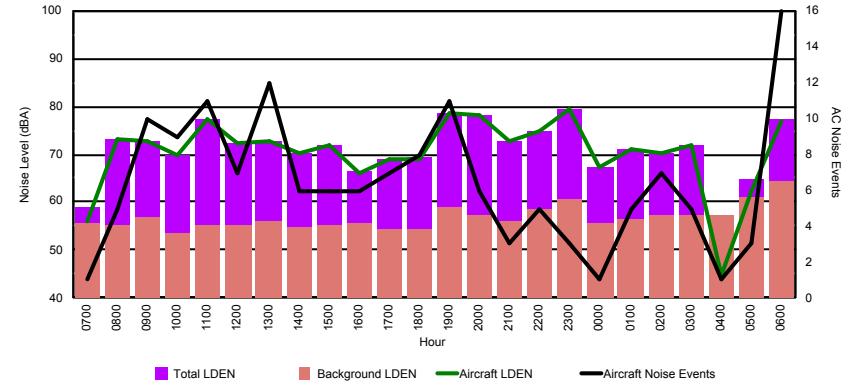

Luxembourg Airport Noise Distribution by Hour

Between 19/10/2023 00:00:00 and 19/10/2023 23:59:59 (Local Time)

Day	Aircraft Events	Total LDEN dB (A)	Aircraft LDEN dB(A)	Background LDEN dB(A)	Total LDay dB(A)	Total LEvening dB(A)	Total LNight dB (A)	
19/10/23	7:00	1	58.8	56.2	55.8	58.8	-	-
19/10/23	8:00	5	73.2	73.1	55.4	73.2	-	-
19/10/23	9:00	10	72.8	72.7	57.0	72.8	-	-
19/10/23	10:00	9	70.0	69.9	53.4	70.0	-	-
19/10/23	11:00	11	77.1	77.1	55.3	77.1	-	-
19/10/23	12:00	7	72.2	72.1	55.1	72.2	-	-
19/10/23	13:00	12	72.9	72.8	55.9	72.9	-	-
19/10/23	14:00	6	70.2	70.1	54.7	70.2	-	-
19/10/23	15:00	6	71.8	71.7	55.3	71.8	-	-
19/10/23	16:00	6	66.5	66.1	55.7	66.5	-	-
19/10/23	17:00	7	69.0	68.8	54.5	69.0	-	-
19/10/23	18:00	8	69.2	69.1	54.5	69.2	-	-
19/10/23	19:00	11	78.6	78.6	59.1	-	78.6	-
19/10/23	20:00	6	78.1	78.0	57.3	-	78.1	-
19/10/23	21:00	3	72.7	72.6	56.0	-	72.7	-
19/10/23	22:00	5	74.8	74.7	58.5	-	74.8	-
19/10/23	23:00	3	79.5	79.4	60.5	-	-	79.5
20/10/23	0:00	1	67.4	67.1	55.7	-	-	67.4
20/10/23	1:00	5	71.1	71.0	56.3	-	-	71.1
20/10/23	2:00	7	70.3	70.1	57.4	-	-	70.3
20/10/23	3:00	5	71.9	71.8	57.1	-	-	71.9
20/10/23	4:00	1	57.4	44.8	57.1	-	-	57.4
20/10/23	5:00	3	64.6	62.1	61.1	-	-	64.6
20/10/23	6:00	16	77.1	76.9	64.2	-	-	77.1
	154	73.7	73.6	57.6	71.9	76.7	73.7	

Location: DVOR NMT # 2