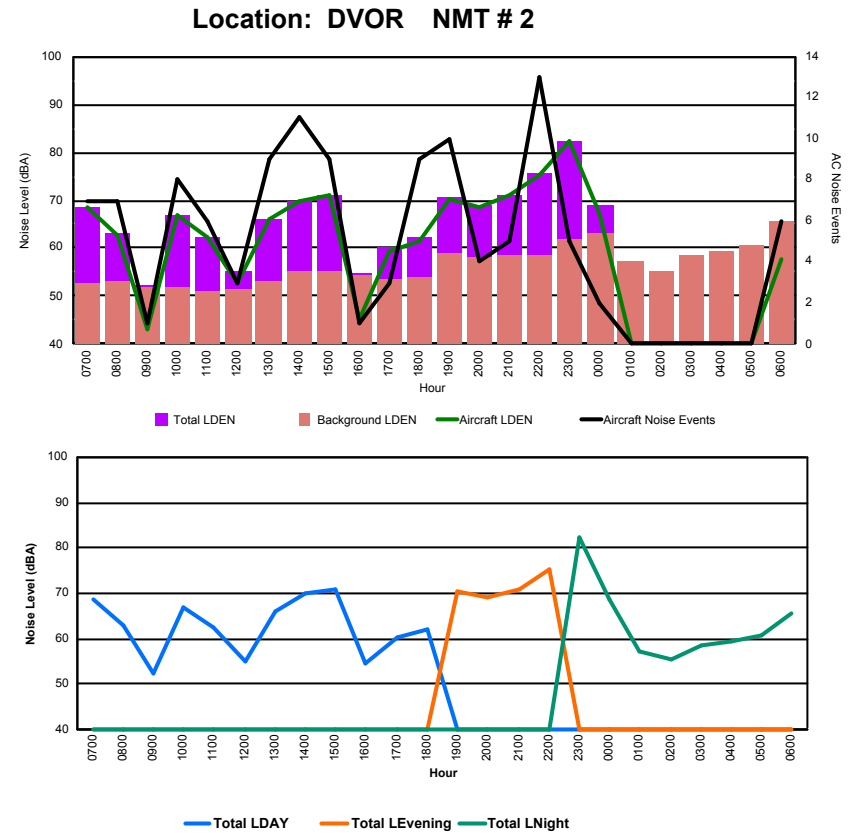

Luxembourg Airport Noise Distribution by Hour

Between 18/10/2023 00:00:00 and 18/10/2023 23:59:59 (Local Time)

Day	Aircraft Events	Total LDEN dB (A)	Aircraft LDEN dB(A)	Background LDEN dB(A)	Total LDay dB(A)	Total LEvening dB(A)	Total LNight dB (A)	
18/10/23	7:00	7	68.5	68.4	52.8	68.5	-	-
18/10/23	8:00	7	63.0	62.6	53.0	63.0	-	-
18/10/23	9:00	1	52.4	43.0	52.0	52.4	-	-
18/10/23	10:00	8	66.9	66.8	51.9	66.9	-	-
18/10/23	11:00	6	62.4	62.1	51.1	62.4	-	-
18/10/23	12:00	3	55.1	52.7	51.5	55.1	-	-
18/10/23	13:00	9	66.2	66.1	53.0	66.2	-	-
18/10/23	14:00	11	69.9	69.7	55.0	69.9	-	-
18/10/23	15:00	9	71.1	70.9	55.4	71.1	-	-
18/10/23	16:00	1	54.6	45.0	54.2	54.6	-	-
18/10/23	17:00	3	60.2	59.2	53.5	60.2	-	-
18/10/23	18:00	9	62.2	61.6	53.8	62.2	-	-
18/10/23	19:00	10	70.6	70.3	59.1	-	70.6	-
18/10/23	20:00	4	69.1	68.7	58.2	-	69.1	-
18/10/23	21:00	5	71.1	70.9	58.5	-	71.1	-
18/10/23	22:00	13	75.5	75.4	58.5	-	75.5	-
18/10/23	23:00	5	82.5	82.5	61.8	-	-	82.5
19/10/23	0:00	2	68.8	67.4	63.3	-	-	68.8
19/10/23	1:00	-	57.3	-	57.4	-	-	57.3
19/10/23	2:00	-	55.3	-	55.4	-	-	55.3
19/10/23	3:00	-	58.5	-	58.5	-	-	58.5
19/10/23	4:00	-	59.5	-	59.5	-	-	59.5
19/10/23	5:00	-	60.7	-	60.7	-	-	60.7
19/10/23	6:00	6	65.8	57.7	65.6	-	-	65.8
	119	71.1	70.9	58.3	65.8	72.3	73.8