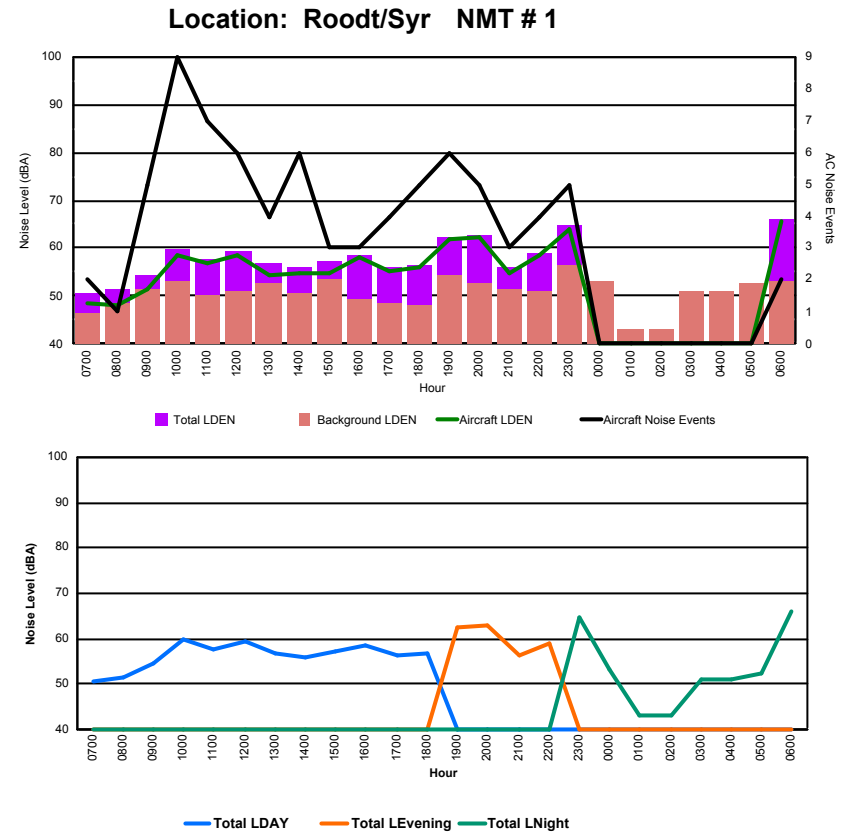

Luxembourg Airport Noise Distribution by Hour

Between 14/10/2023 00:00:00 and 14/10/2023 23:59:59 (Local Time)

Day	Aircraft Events	Total LDEN dB(A)	Aircraft LDEN dB(A)	Background LDEN dB(A)	Total LDay dB(A)	Total LEvening dB(A)	Total LNight dB(A)	
14/10/23	7:00	2	50.7	48.6	46.6	50.7	-	-
14/10/23	8:00	1	51.3	48.1	48.4	51.3	-	-
14/10/23	9:00	5	54.4	51.6	51.3	54.4	-	-
14/10/23	10:00	9	59.7	58.6	53.3	59.7	-	-
14/10/23	11:00	7	57.6	56.7	50.3	57.6	-	-
14/10/23	12:00	6	59.2	58.5	51.0	59.2	-	-
14/10/23	13:00	4	56.7	54.5	52.9	56.7	-	-
14/10/23	14:00	6	56.1	54.8	50.5	56.1	-	-
14/10/23	15:00	3	57.2	54.9	53.5	57.2	-	-
14/10/23	16:00	3	58.6	58.1	49.5	58.6	-	-
14/10/23	17:00	4	56.2	55.4	48.6	56.2	-	-
14/10/23	18:00	5	56.6	56.0	48.1	56.6	-	-
14/10/23	19:00	6	62.5	61.8	54.5	-	62.5	-
14/10/23	20:00	5	62.8	62.4	52.8	-	62.8	-
14/10/23	21:00	3	56.2	54.6	51.5	-	56.2	-
14/10/23	22:00	4	59.1	58.5	51.0	-	59.1	-
14/10/23	23:00	5	64.7	64.1	56.3	-	-	64.7
15/10/23	0:00	-	53.1	-	53.2	-	-	53.1
15/10/23	1:00	-	43.3	-	43.3	-	-	43.3
15/10/23	2:00	-	43.3	-	43.3	-	-	43.3
15/10/23	3:00	-	50.9	-	50.9	-	-	50.9
15/10/23	4:00	-	51.1	-	51.2	-	-	51.1
15/10/23	5:00	-	52.4	-	52.5	-	-	52.4
15/10/23	6:00	2	66.0	65.8	53.2	-	-	66.0
	80	58.8	58.0	51.7	56.9	60.9	59.8