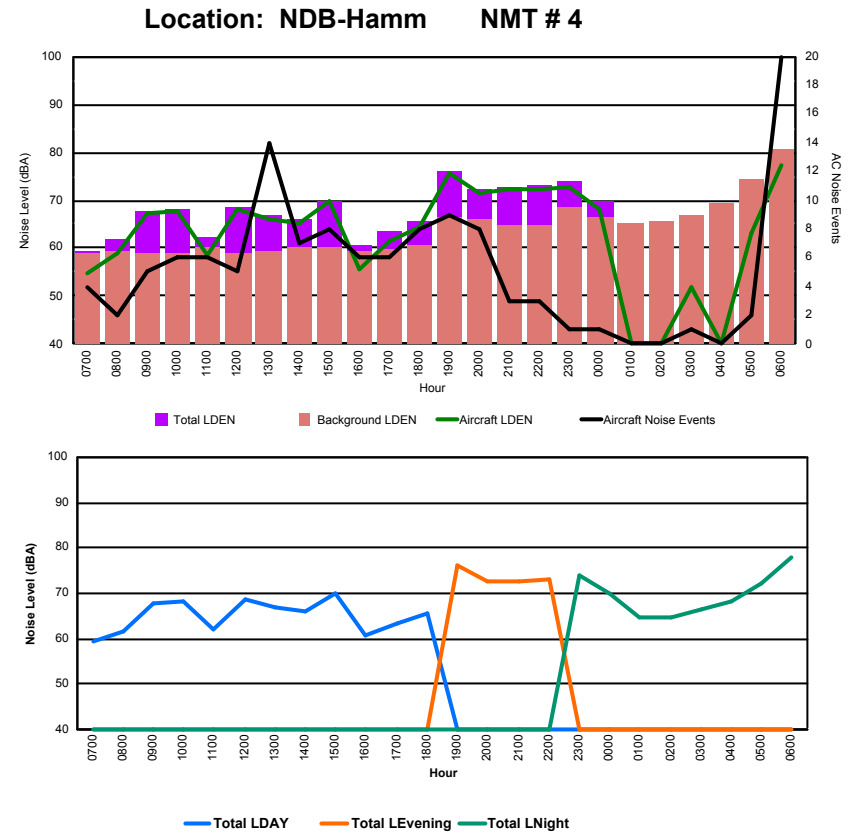

Luxembourg Airport Noise Distribution by Hour

Between 01/10/2023 00:00:00 and 01/10/2023 23:59:59 (Local Time)

Day	Aircraft Events	Total LDEN dB (A)	Aircraft LDEN dB(A)	Background LDEN dB(A)	Total LDay dB(A)	Total LEvening dB(A)	Total LNight dB (A)
01/10/23 7:00	4	59.4	54.7	58.9	59.4	-	-
01/10/23 8:00	2	61.7	59.1	59.3	61.7	-	-
01/10/23 9:00	5	67.8	67.2	58.8	67.8	-	-
01/10/23 10:00	6	68.2	67.7	59.1	68.2	-	-
01/10/23 11:00	6	62.2	58.5	60.0	62.2	-	-
01/10/23 12:00	5	68.7	68.3	59.0	68.7	-	-
01/10/23 13:00	14	66.8	66.1	59.2	66.8	-	-
01/10/23 14:00	7	66.2	65.0	60.1	66.2	-	-
01/10/23 15:00	8	70.0	69.6	60.2	70.0	-	-
01/10/23 16:00	6	60.8	55.8	59.2	60.8	-	-
01/10/23 17:00	6	63.6	61.3	59.9	63.6	-	-
01/10/23 18:00	8	65.8	64.4	60.6	65.8	-	-
01/10/23 19:00	9	76.1	75.6	66.5	-	76.1	-
01/10/23 20:00	8	72.5	71.4	66.1	-	72.5	-
01/10/23 21:00	3	72.8	72.1	64.8	-	72.8	-
01/10/23 22:00	3	73.1	72.4	64.9	-	73.1	-
01/10/23 23:00	1	74.1	72.8	68.4	-	-	74.1
02/10/23 0:00	1	70.0	68.1	66.6	-	-	70.0
02/10/23 1:00	-	64.6	-	65.4	-	-	64.6
02/10/23 2:00	-	64.6	-	65.5	-	-	64.6
02/10/23 3:00	1	66.4	51.9	66.7	-	-	66.4
02/10/23 4:00	-	68.2	-	69.4	-	-	68.2
02/10/23 5:00	2	72.3	63.1	74.4	-	-	72.3
02/10/23 6:00	20	78.0	77.2	80.8	-	-	78.0
	125	70.7	69.3	69.3	66.2	73.9	72.2