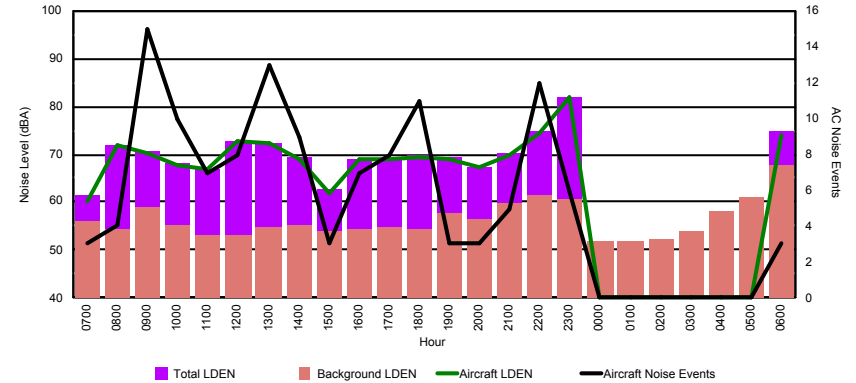

Luxembourg Airport Noise Distribution by Hour

Between 09/10/2023 00:00:00 and 09/10/2023 23:59:59 (Local Time)

Day	Aircraft Events	Total LDEN dB (A)	Aircraft LDEN dB(A)	Background LDEN dB(A)	Total LDay dB(A)	Total LEvening dB(A)	Total LNight dB (A)
09/10/23 7:00	3	61.5	60.4	56.0	61.5	-	-
09/10/23 8:00	4	71.8	71.7	54.5	71.8	-	-
09/10/23 9:00	15	70.5	70.2	58.9	70.5	-	-
09/10/23 10:00	10	68.0	67.8	55.2	68.0	-	-
09/10/23 11:00	7	67.0	66.8	53.3	67.0	-	-
09/10/23 12:00	8	72.6	72.6	53.1	72.6	-	-
09/10/23 13:00	13	72.4	72.4	54.8	72.4	-	-
09/10/23 14:00	9	69.2	69.1	55.0	69.2	-	-
09/10/23 15:00	3	62.6	61.9	53.9	62.6	-	-
09/10/23 16:00	7	69.0	68.9	54.2	69.0	-	-
09/10/23 17:00	8	69.0	68.9	54.9	69.0	-	-
09/10/23 18:00	11	69.6	69.5	54.5	69.6	-	-
09/10/23 19:00	3	69.2	68.9	57.5	-	69.2	-
09/10/23 20:00	3	67.5	67.1	56.3	-	67.5	-
09/10/23 21:00	5	70.1	69.7	59.6	-	70.1	-
09/10/23 22:00	12	74.6	74.4	61.5	-	74.6	-
09/10/23 23:00	6	81.7	81.7	60.6	-	-	81.7
10/10/23 0:00	-	52.0	-	52.0	-	-	52.0
10/10/23 1:00	-	52.0	-	52.0	-	-	52.0
10/10/23 2:00	-	52.1	-	52.1	-	-	52.1
10/10/23 3:00	-	53.9	-	53.9	-	-	53.9
10/10/23 4:00	-	58.2	-	58.2	-	-	58.2
10/10/23 5:00	-	61.1	-	61.1	-	-	61.1
10/10/23 6:00	3	74.9	74.0	67.7	-	-	74.9
	130	71.6	71.4	58.5	69.6	71.2	73.6

Location: DVOR NMT # 2