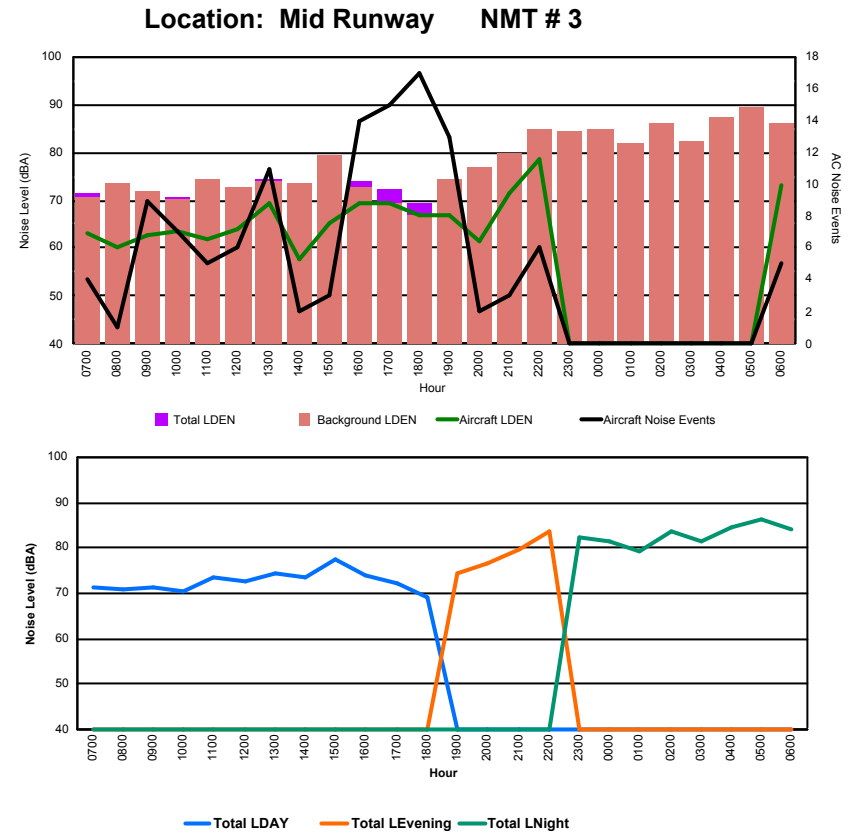

Luxembourg Airport Noise Distribution by Hour

Between 04/10/2023 00:00:00 and 04/10/2023 23:59:59 (Local Time)

Day	Aircraft Events	Total LDEN dB (A)	Aircraft LDEN dB(A)	Background LDEN dB(A)	Total LDay dB(A)	Total LEvening dB(A)	Total LNight dB (A)
04/10/23 7:00	4	71.5	63.3	70.7	71.5	-	-
04/10/23 8:00	1	71.0	60.1	73.7	71.0	-	-
04/10/23 9:00	9	71.5	62.9	71.7	71.5	-	-
04/10/23 10:00	7	70.5	63.4	70.3	70.5	-	-
04/10/23 11:00	5	73.6	61.8	74.3	73.6	-	-
04/10/23 12:00	6	72.6	64.1	72.9	72.6	-	-
04/10/23 13:00	11	74.4	69.3	73.9	74.4	-	-
04/10/23 14:00	2	73.6	57.7	73.4	73.6	-	-
04/10/23 15:00	3	77.3	65.3	79.2	77.3	-	-
04/10/23 16:00	14	73.9	69.5	72.6	73.9	-	-
04/10/23 17:00	15	72.1	69.3	69.4	72.1	-	-
04/10/23 18:00	17	69.3	66.9	66.7	69.3	-	-
04/10/23 19:00	13	74.5	66.9	74.3	-	74.5	-
04/10/23 20:00	2	76.5	61.5	76.9	-	76.5	-
04/10/23 21:00	3	79.6	71.3	79.6	-	79.6	-
04/10/23 22:00	6	83.7	78.5	84.9	-	83.7	-
04/10/23 23:00	-	82.3	-	84.5	-	-	82.3
05/10/23 0:00	-	81.6	-	84.7	-	-	81.6
05/10/23 1:00	-	79.3	-	81.7	-	-	79.3
05/10/23 2:00	-	83.6	-	86.1	-	-	83.6
05/10/23 3:00	-	81.5	-	82.3	-	-	81.5
05/10/23 4:00	-	84.6	-	87.2	-	-	84.6
05/10/23 5:00	-	86.5	-	89.2	-	-	86.5
05/10/23 6:00	5	84.2	73.0	86.0	-	-	84.2
	123	80.0	68.1	82.0	73.1	80.0	83.4