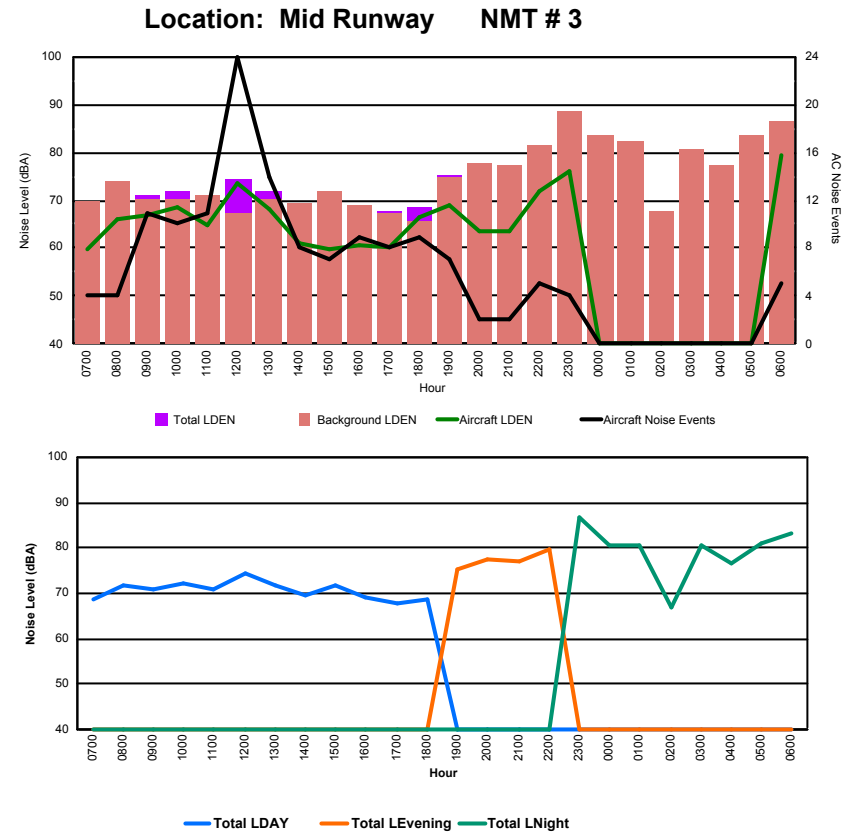

Location: DVOR NMT # 2

Luxembourg Airport Noise Distribution by Hour

Between 09/10/2023 00:00:00 and 09/10/2023 23:59:59 (Local Time)

Day	Aircraft Events	Total LDEN dB(A)	Aircraft LDEN dB(A)	Background LDEN dB(A)	Total LDay dB(A)	Total LEvening dB(A)	Total LNight dB(A)
09/10/23	7:00	4	68.5	59.9	69.7	68.5	-
09/10/23	8:00	4	71.6	65.9	73.8	71.6	-
09/10/23	9:00	11	71.1	66.8	70.3	71.1	-
09/10/23	10:00	10	72.0	68.5	70.2	72.0	-
09/10/23	11:00	11	70.8	64.8	71.1	70.8	-
09/10/23	12:00	24	74.2	73.4	67.3	74.2	-
09/10/23	13:00	14	71.8	68.2	70.1	71.8	-
09/10/23	14:00	8	69.5	61.1	69.2	69.5	-
09/10/23	15:00	7	71.7	59.7	71.9	71.7	-
09/10/23	16:00	9	69.0	60.8	69.1	69.0	-
09/10/23	17:00	8	67.6	60.2	67.1	67.6	-
09/10/23	18:00	9	68.7	66.5	65.7	68.7	-
09/10/23	19:00	7	75.1	69.0	74.8	-	75.1
09/10/23	20:00	2	77.5	63.4	77.7	-	77.5
09/10/23	21:00	2	76.9	63.6	77.5	-	76.9
09/10/23	22:00	5	79.9	71.8	81.3	-	79.9
09/10/23	23:00	4	86.9	76.1	88.4	-	86.9
10/10/23	0:00	-	80.6	-	83.5	-	80.6
10/10/23	1:00	-	80.5	-	82.1	-	80.5
10/10/23	2:00	-	66.9	-	67.9	-	66.9
10/10/23	3:00	-	80.4	-	80.6	-	80.4
10/10/23	4:00	-	76.7	-	77.3	-	76.7
10/10/23	5:00	-	81.0	-	83.4	-	81.0
10/10/23	6:00	5	83.3	79.3	86.3	-	83.3
	144	78.2	69.4	79.8	70.9	77.7	81.8