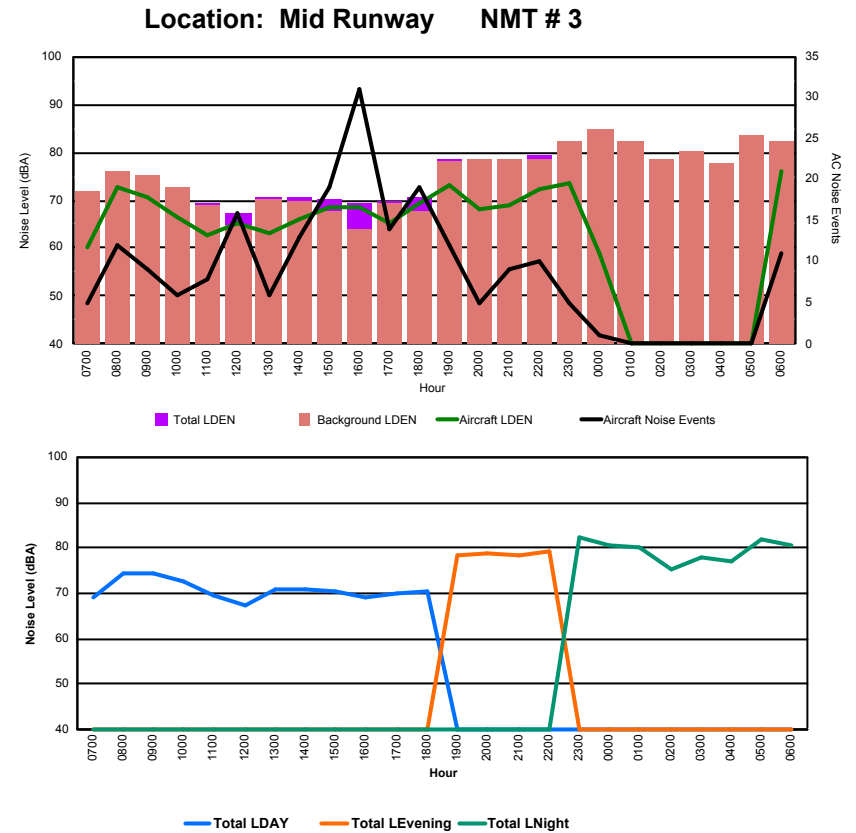

Luxembourg Airport Noise Distribution by Hour

Between 13/10/2023 00:00:00 and 13/10/2023 23:59:59 (Local Time)

Day	Aircraft Events	Total LDEN dB (A)	Aircraft LDEN dB(A)	Background LDEN dB(A)	Total LDay dB(A)	Total LEvening dB(A)	Total LNight dB (A)	
13/10/23	7:00	5	69.2	60.2	71.8	69.2	-	-
13/10/23	8:00	12	74.5	72.8	76.2	74.5	-	-
13/10/23	9:00	9	74.5	70.7	75.1	74.5	-	-
13/10/23	10:00	6	72.8	66.4	72.6	72.8	-	-
13/10/23	11:00	8	69.5	62.9	68.9	69.5	-	-
13/10/23	12:00	16	67.4	65.2	64.6	67.4	-	-
13/10/23	13:00	6	70.7	63.2	70.4	70.7	-	-
13/10/23	14:00	13	70.8	66.0	69.9	70.8	-	-
13/10/23	15:00	19	70.3	68.4	67.8	70.3	-	-
13/10/23	16:00	31	69.2	68.5	63.9	69.2	-	-
13/10/23	17:00	14	70.0	65.4	69.3	70.0	-	-
13/10/23	18:00	19	70.6	69.2	67.7	70.6	-	-
13/10/23	19:00	12	78.4	73.0	78.1	-	78.4	-
13/10/23	20:00	5	78.7	68.0	78.7	-	78.7	-
13/10/23	21:00	9	78.2	69.1	78.5	-	78.2	-
13/10/23	22:00	10	79.2	72.2	78.7	-	79.2	-
13/10/23	23:00	5	82.4	73.5	82.1	-	-	82.4
14/10/23	0:00	1	80.8	59.1	84.8	-	-	80.8
14/10/23	1:00	-	80.1	-	82.2	-	-	80.1
14/10/23	2:00	-	75.5	-	78.6	-	-	75.5
14/10/23	3:00	-	78.0	-	80.4	-	-	78.0
14/10/23	4:00	-	77.1	-	77.9	-	-	77.1
14/10/23	5:00	-	81.7	-	83.5	-	-	81.7
14/10/23	6:00	11	80.7	75.9	82.3	-	-	80.7
	211	77.2	68.9	78.5	71.3	78.6	80.1