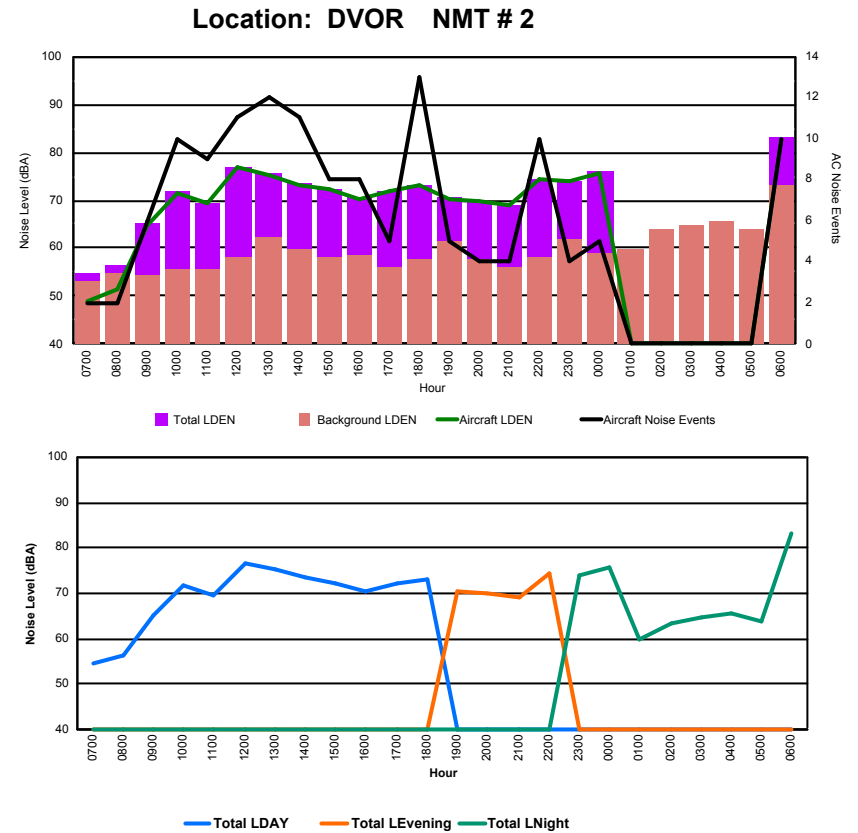

Luxembourg Airport Noise Distribution by Hour

Between 20/10/2023 00:00:00 and 20/10/2023 23:59:59 (Local Time)

Day	Aircraft Events	Total LDEN dB (A)	Aircraft LDEN dB(A)	Background LDEN dB(A)	Total LDay dB(A)	Total LEvening dB(A)	Total LNight dB (A)	
20/10/23	7:00	2	54.6	49.0	53.3	54.6	-	-
20/10/23	8:00	2	56.3	51.6	54.6	56.3	-	-
20/10/23	9:00	6	65.0	64.6	54.2	65.0	-	-
20/10/23	10:00	10	71.7	71.6	55.5	71.7	-	-
20/10/23	11:00	9	69.4	69.3	55.5	69.4	-	-
20/10/23	12:00	11	76.7	76.7	58.0	76.7	-	-
20/10/23	13:00	12	75.5	75.3	62.2	75.5	-	-
20/10/23	14:00	11	73.5	73.3	59.7	73.5	-	-
20/10/23	15:00	8	72.4	72.3	58.1	72.4	-	-
20/10/23	16:00	8	70.6	70.4	58.6	70.6	-	-
20/10/23	17:00	5	72.0	71.9	55.9	72.0	-	-
20/10/23	18:00	13	73.3	73.2	57.9	73.3	-	-
20/10/23	19:00	5	70.6	70.1	61.5	-	70.6	-
20/10/23	20:00	4	70.0	69.7	57.7	-	70.0	-
20/10/23	21:00	4	69.1	68.9	55.9	-	69.1	-
20/10/23	22:00	10	74.4	74.3	58.3	-	74.4	-
20/10/23	23:00	4	74.1	73.8	61.7	-	-	74.1
21/10/23	0:00	5	75.9	75.8	58.8	-	-	75.9
21/10/23	1:00	-	59.7	-	59.7	-	-	59.7
21/10/23	2:00	-	63.6	-	64.1	-	-	63.6
21/10/23	3:00	-	64.5	-	64.7	-	-	64.5
21/10/23	4:00	-	65.5	-	65.8	-	-	65.5
21/10/23	5:00	-	64.0	-	64.1	-	-	64.0
21/10/23	6:00	10	83.1	82.7	73.3	-	-	83.1
	139	73.5	73.1	62.9	72.2	71.5	75.5