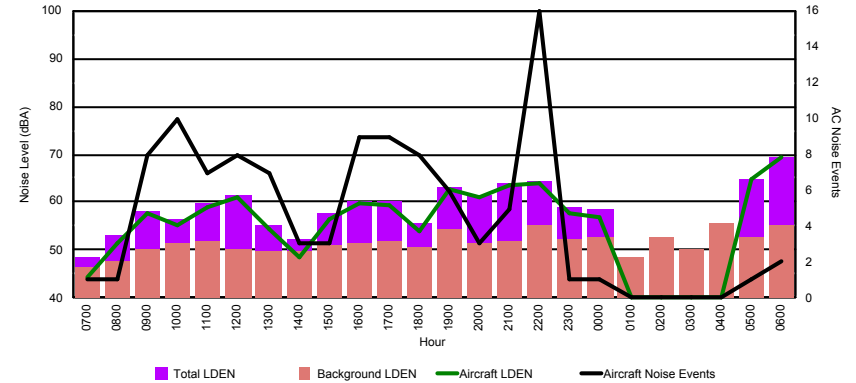

Luxembourg Airport Noise Distribution by Hour

Between 12/10/2023 00:00:00 and 12/10/2023 23:59:59 (Local Time)

Day	Aircraft Events	Total LDEN dB(A)	Aircraft LDEN dB(A)	Background LDEN dB(A)	Total LDay dB(A)	Total LEvening dB(A)	Total LNight dB(A)
12/10/23 7:00	1	48.4	44.2	46.3	48.4	-	-
12/10/23 8:00	1	53.2	51.6	47.8	53.2	-	-
12/10/23 9:00	8	58.3	57.6	50.4	58.3	-	-
12/10/23 10:00	10	56.6	55.2	51.4	56.6	-	-
12/10/23 11:00	7	59.8	59.1	51.7	59.8	-	-
12/10/23 12:00	8	61.3	60.9	50.0	61.3	-	-
12/10/23 13:00	7	55.4	54.3	49.6	55.4	-	-
12/10/23 14:00	3	52.2	48.4	49.9	52.2	-	-
12/10/23 15:00	3	57.6	56.5	51.0	57.6	-	-
12/10/23 16:00	9	60.4	59.9	51.4	60.4	-	-
12/10/23 17:00	9	60.1	59.4	51.9	60.1	-	-
12/10/23 18:00	8	55.5	53.8	50.8	55.5	-	-
12/10/23 19:00	6	63.2	62.7	54.3	-	63.2	-
12/10/23 20:00	3	61.4	60.9	51.3	-	61.4	-
12/10/23 21:00	5	63.9	63.7	51.9	-	63.9	-
12/10/23 22:00	16	64.5	64.0	55.4	-	64.5	-
12/10/23 23:00	1	59.0	57.9	52.1	-	-	59.0
13/10/23 0:00	1	58.4	57.0	52.9	-	-	58.4
13/10/23 1:00	-	48.4	-	48.4	-	-	48.4
13/10/23 2:00	-	52.7	-	52.7	-	-	52.7
13/10/23 3:00	-	50.0	-	50.0	-	-	50.0
13/10/23 4:00	-	55.6	-	55.7	-	-	55.6
13/10/23 5:00	1	64.9	64.6	52.9	-	-	64.9
13/10/23 6:00	2	69.4	69.3	55.3	-	-	69.4
	109	61.0	60.4	52.1	57.8	63.4	62.4

Location: Roodt/Syr NMT # 1