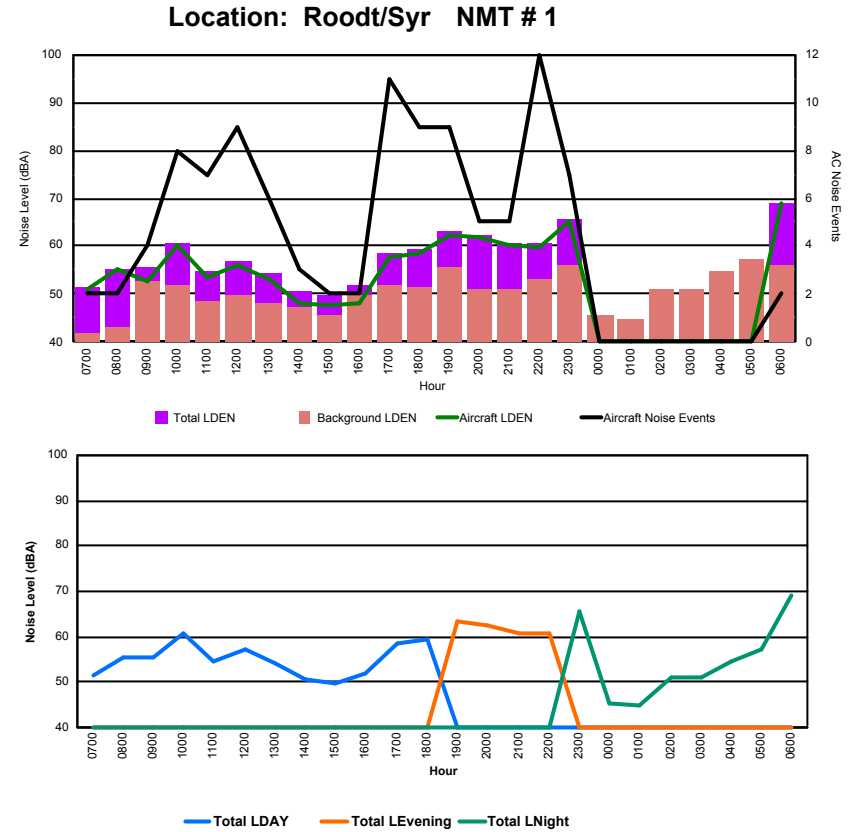

Luxembourg Airport Noise Distribution by Hour

Between 08/10/2023 00:00:00 and 08/10/2023 23:59:59 (Local Time)

Day	Aircraft Events	Total LDEN dB (A)	Aircraft LDEN dB(A)	Background LDEN dB(A)	Total LDay dB(A)	Total LEvening dB(A)	Total LNight dB (A)	
08/10/23	7:00	2	51.5	51.0	41.9	51.5	-	-
08/10/23	8:00	2	55.4	55.1	43.1	55.4	-	-
08/10/23	9:00	4	55.6	52.5	52.8	55.6	-	-
08/10/23	10:00	8	60.7	60.1	51.9	60.7	-	-
08/10/23	11:00	7	54.6	53.4	48.7	54.6	-	-
08/10/23	12:00	9	57.0	56.2	49.7	57.0	-	-
08/10/23	13:00	6	54.3	53.2	48.1	54.3	-	-
08/10/23	14:00	3	50.8	48.2	47.4	50.8	-	-
08/10/23	15:00	2	49.8	47.8	45.7	49.8	-	-
08/10/23	16:00	2	52.0	48.2	49.8	52.0	-	-
08/10/23	17:00	11	58.5	57.5	52.0	58.5	-	-
08/10/23	18:00	9	59.4	58.7	51.4	59.4	-	-
08/10/23	19:00	9	63.2	62.4	55.5	-	63.2	-
08/10/23	20:00	5	62.3	61.9	51.2	-	62.3	-
08/10/23	21:00	5	60.7	60.3	51.1	-	60.7	-
08/10/23	22:00	12	60.7	59.9	53.2	-	60.7	-
08/10/23	23:00	7	65.8	65.3	56.2	-	-	65.8
09/10/23	0:00	-	45.5	-	45.5	-	-	45.5
09/10/23	1:00	-	44.9	-	44.9	-	-	44.9
09/10/23	2:00	-	50.9	-	50.9	-	-	50.9
09/10/23	3:00	-	51.2	-	51.2	-	-	51.2
09/10/23	4:00	-	54.5	-	54.6	-	-	54.5
09/10/23	5:00	-	57.2	-	57.2	-	-	57.2
09/10/23	6:00	2	69.0	68.8	55.9	-	-	69.0
	105	60.0	59.3	52.1	56.2	61.9	62.1