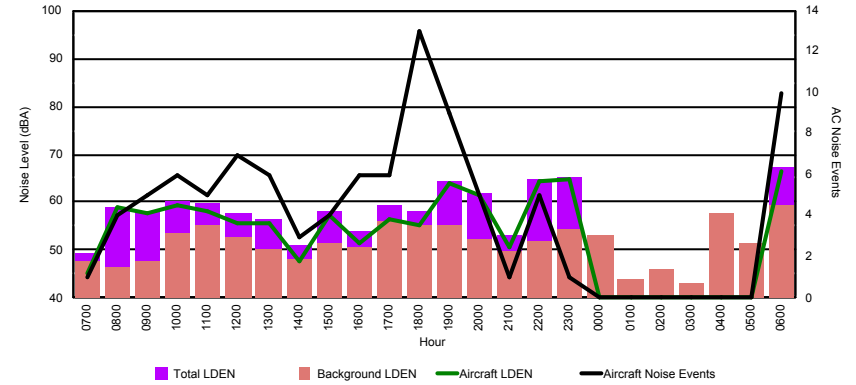

Luxembourg Airport Noise Distribution by Hour

Between 15/10/2023 00:00:00 and 15/10/2023 23:59:59 (Local Time)

Day	Aircraft Events	Total LDEN dB(A)	Aircraft LDEN dB(A)	Background LDEN dB(A)	Total LDay dB(A)	Total LEvening dB(A)	Total LNight dB(A)	
15/10/23	7:00	1	49.5	45.0	47.7	49.5	-	-
15/10/23	8:00	4	59.0	58.8	46.6	59.0	-	-
15/10/23	9:00	5	58.0	57.6	47.9	58.0	-	-
15/10/23	10:00	6	60.3	59.3	53.7	60.3	-	-
15/10/23	11:00	5	59.9	58.2	55.3	59.9	-	-
15/10/23	12:00	7	57.5	55.8	52.7	57.5	-	-
15/10/23	13:00	6	56.6	55.6	50.2	56.6	-	-
15/10/23	14:00	3	50.9	47.7	48.1	50.9	-	-
15/10/23	15:00	4	58.3	57.3	51.6	58.3	-	-
15/10/23	16:00	6	53.8	51.3	50.5	53.8	-	-
15/10/23	17:00	6	59.2	56.4	56.1	59.2	-	-
15/10/23	18:00	13	58.0	55.0	55.3	58.0	-	-
15/10/23	19:00	9	64.4	63.9	55.3	-	64.4	-
15/10/23	20:00	5	61.9	61.4	52.4	-	61.9	-
15/10/23	21:00	1	53.2	50.7	49.7	-	53.2	-
15/10/23	22:00	5	64.7	64.5	51.7	-	64.7	-
15/10/23	23:00	1	65.0	64.6	54.4	-	-	65.0
16/10/23	0:00	-	53.1	-	53.1	-	-	53.1
16/10/23	1:00	-	44.0	-	44.0	-	-	44.0
16/10/23	2:00	-	45.9	-	45.9	-	-	45.9
16/10/23	3:00	-	43.3	-	43.3	-	-	43.3
16/10/23	4:00	-	57.4	-	57.5	-	-	57.4
16/10/23	5:00	-	51.6	-	51.6	-	-	51.6
16/10/23	6:00	10	67.1	66.4	59.5	-	-	67.1
		97	60.0	59.0	53.2	57.7	62.7	60.6

Location: Roodt/Syr NMT # 1