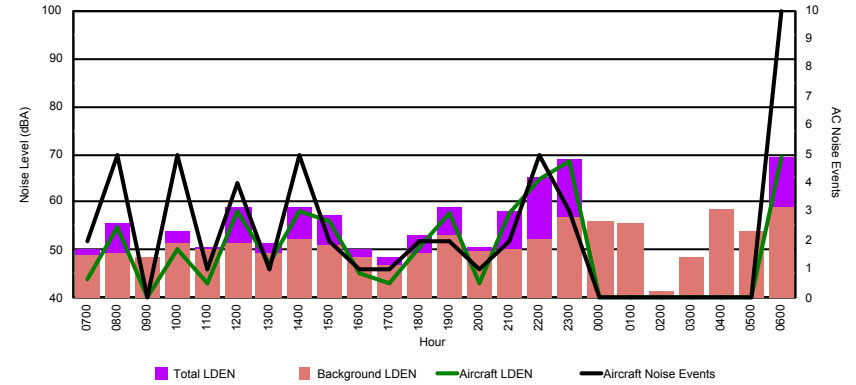

Luxembourg Airport Noise Distribution by Hour

Between 17/10/2023 00:00:00 and 17/10/2023 23:59:59 (Local Time)

Day	Aircraft Events	Total LDEN dB(A)	Aircraft LDEN dB(A)	Background LDEN dB(A)	Total LDay dB(A)	Total LEvening dB(A)	Total LNight dB(A)
17/10/23 7:00	2	50.0	43.9	48.9	50.0	-	-
17/10/23 8:00	5	55.8	54.7	49.2	55.8	-	-
17/10/23 9:00	-	48.6	-	48.6	48.6	-	-
17/10/23 10:00	5	53.8	50.1	51.5	53.8	-	-
17/10/23 11:00	1	50.8	43.2	50.0	50.8	-	-
17/10/23 12:00	4	59.1	58.3	51.4	59.1	-	-
17/10/23 13:00	1	51.5	47.2	49.4	51.5	-	-
17/10/23 14:00	5	59.1	58.2	52.2	59.1	-	-
17/10/23 15:00	2	57.2	56.0	51.2	57.2	-	-
17/10/23 16:00	1	50.2	45.3	48.5	50.2	-	-
17/10/23 17:00	1	48.4	43.2	46.8	48.4	-	-
17/10/23 18:00	2	53.1	50.7	49.4	53.1	-	-
17/10/23 19:00	2	59.1	57.8	53.0	-	59.1	-
17/10/23 20:00	1	50.5	43.3	49.6	-	50.5	-
17/10/23 21:00	2	58.2	57.5	50.3	-	58.2	-
17/10/23 22:00	5	65.0	64.8	52.1	-	65.0	-
17/10/23 23:00	3	69.0	68.7	56.9	-	-	69.0
18/10/23 0:00	-	56.0	-	56.0	-	-	56.0
18/10/23 1:00	-	55.6	-	55.6	-	-	55.6
18/10/23 2:00	-	41.5	-	41.5	-	-	41.5
18/10/23 3:00	-	48.5	-	48.6	-	-	48.5
18/10/23 4:00	-	58.5	-	58.6	-	-	58.5
18/10/23 5:00	-	53.8	-	53.8	-	-	53.8
18/10/23 6:00	10	69.5	69.2	59.0	-	-	69.5
	52	60.5	59.7	53.1	54.8	60.7	63.7

Location: Roodt/Syr NMT # 1