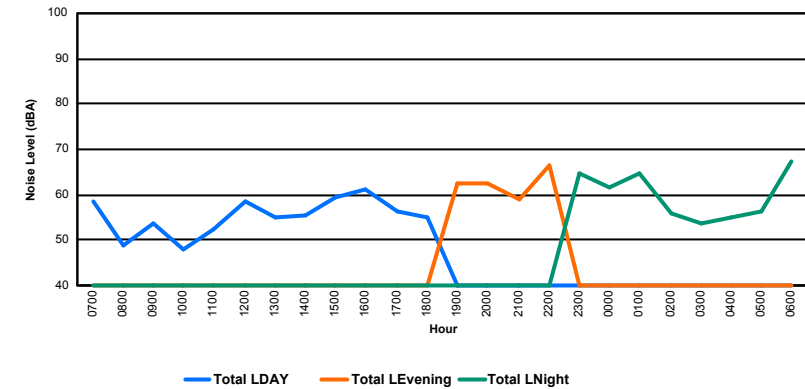

Luxembourg Airport Noise Distribution by Hour

Between 23/10/2023 00:00:00 and 23/10/2023 23:59:59 (Local Time)

Day	Aircraft Events	Total LDEN dB(A)	Aircraft LDEN dB(A)	Background LDEN dB(A)	Total LDay dB(A)	Total LEvening dB(A)	Total LNight dB(A)	
23/10/23	7:00	5	58.5	58.3	46.3	58.5	-	-
23/10/23	8:00	1	49.0	43.7	47.5	49.0	-	-
23/10/23	9:00	1	53.8	41.5	53.6	53.8	-	-
23/10/23	10:00	-	48.0	-	48.0	48.0	-	-
23/10/23	11:00	2	52.5	49.5	49.6	52.5	-	-
23/10/23	12:00	4	58.7	57.6	52.4	58.7	-	-
23/10/23	13:00	4	54.9	51.2	52.5	54.9	-	-
23/10/23	14:00	3	55.6	53.4	51.8	55.6	-	-
23/10/23	15:00	6	59.6	58.6	53.3	59.6	-	-
23/10/23	16:00	6	61.3	60.8	52.1	61.3	-	-
23/10/23	17:00	7	56.5	55.2	50.8	56.5	-	-
23/10/23	18:00	2	55.2	54.0	49.3	55.2	-	-
23/10/23	19:00	3	62.7	62.2	52.9	-	62.7	-
23/10/23	20:00	5	62.7	62.1	53.3	-	62.7	-
23/10/23	21:00	4	59.0	58.0	52.3	-	59.0	-
23/10/23	22:00	12	66.6	66.3	54.8	-	66.6	-
23/10/23	23:00	5	64.7	63.8	57.9	-	-	64.7
24/10/23	0:00	1	61.8	60.1	56.7	-	-	61.8
24/10/23	1:00	1	64.5	63.7	57.0	-	-	64.5
24/10/23	2:00	-	55.7	-	55.7	-	-	55.7
24/10/23	3:00	-	53.6	-	53.6	-	-	53.6
24/10/23	4:00	-	55.0	-	55.1	-	-	55.0
24/10/23	5:00	-	56.2	-	56.2	-	-	56.2
24/10/23	6:00	1	67.2	66.8	56.1	-	-	67.2
	73	60.8	59.8	53.8	56.8	63.6	62.4	

Location: Roodt/Syr NMT # 1