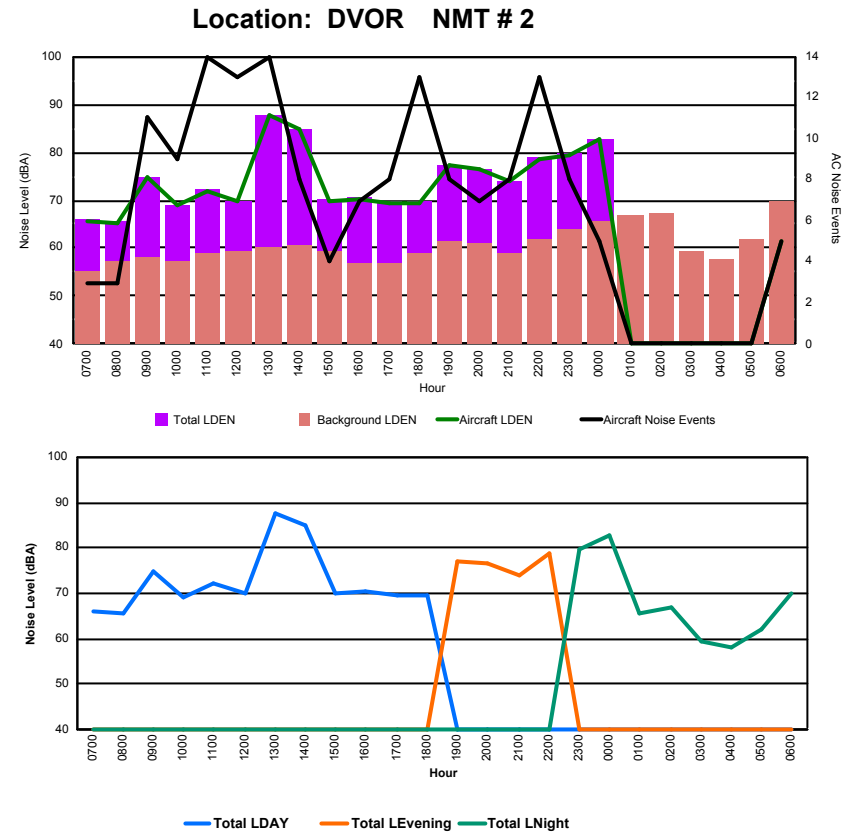

Luxembourg Airport Noise Distribution by Hour

Between 27/10/2023 00:00:00 and 27/10/2023 23:59:59 (Local Time)

Day	Aircraft Events	Total LDEN dB (A)	Aircraft LDEN dB(A)	Background LDEN dB(A)	Total LDay dB(A)	Total LEvening dB(A)	Total LNight dB (A)	
27/10/23	7:00	3	65.9	65.5	55.3	65.9	-	-
27/10/23	8:00	3	65.8	65.2	57.2	65.8	-	-
27/10/23	9:00	11	74.7	74.7	58.1	74.7	-	-
27/10/23	10:00	9	69.0	68.8	57.2	69.0	-	-
27/10/23	11:00	14	72.1	71.9	59.0	72.1	-	-
27/10/23	12:00	13	70.0	69.7	59.4	70.0	-	-
27/10/23	13:00	14	87.6	87.6	60.3	87.6	-	-
27/10/23	14:00	8	85.0	84.9	60.6	85.0	-	-
27/10/23	15:00	4	70.1	69.7	59.2	70.1	-	-
27/10/23	16:00	7	70.5	70.3	56.9	70.5	-	-
27/10/23	17:00	8	69.6	69.4	56.9	69.6	-	-
27/10/23	18:00	13	69.6	69.2	59.0	69.6	-	-
27/10/23	19:00	8	77.2	77.1	61.3	-	77.2	-
27/10/23	20:00	7	76.6	76.5	61.0	-	76.6	-
27/10/23	21:00	8	74.0	73.9	59.1	-	74.0	-
27/10/23	22:00	13	78.8	78.7	62.0	-	78.8	-
27/10/23	23:00	8	79.6	79.5	63.9	-	-	79.6
28/10/23	0:00	5	82.9	82.8	65.8	-	-	82.9
28/10/23	1:00	-	65.7	-	66.7	-	-	65.7
28/10/23	2:00	-	66.9	-	67.5	-	-	66.9
28/10/23	3:00	-	59.2	-	59.2	-	-	59.2
28/10/23	4:00	-	57.9	-	57.9	-	-	57.9
28/10/23	5:00	-	61.9	-	61.9	-	-	61.9
28/10/23	6:00	5	69.9	61.5	70.0	-	-	69.9
	161	78.0	77.9	62.5	79.2	77.0	75.8