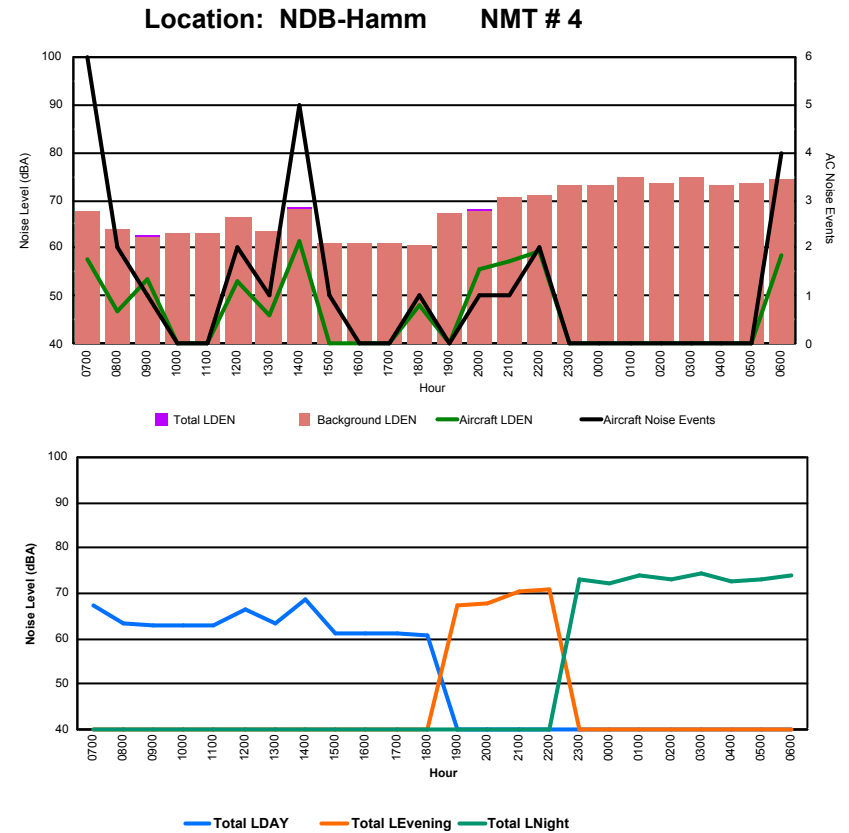

Luxembourg Airport Noise Distribution by Hour

Between 28/10/2023 00:00:00 and 28/10/2023 23:59:59 (Local Time)

Day	Aircraft Events	Total LDEN dB (A)	Aircraft LDEN dB(A)	Background LDEN dB(A)	Total LDay dB(A)	Total LEvening dB(A)	Total LNight dB (A)	
28/10/23	7:00	6	67.4	57.8	67.7	67.4	-	-
28/10/23	8:00	2	63.5	47.0	64.0	63.5	-	-
28/10/23	9:00	1	62.9	53.7	62.4	62.9	-	-
28/10/23	10:00	-	63.1	-	63.2	63.1	-	-
28/10/23	11:00	-	63.0	-	63.1	63.0	-	-
28/10/23	12:00	2	66.4	53.1	66.6	66.4	-	-
28/10/23	13:00	1	63.3	46.1	63.4	63.3	-	-
28/10/23	14:00	5	68.6	61.3	68.1	68.6	-	-
28/10/23	15:00	1	61.2	39.4	61.1	61.2	-	-
28/10/23	16:00	-	61.1	-	61.1	61.1	-	-
28/10/23	17:00	-	61.1	-	61.2	61.1	-	-
28/10/23	18:00	1	60.7	48.1	60.5	60.7	-	-
28/10/23	19:00	-	67.3	-	67.5	-	67.3	-
28/10/23	20:00	1	68.0	55.7	67.9	-	68.0	-
28/10/23	21:00	1	70.3	57.3	70.7	-	70.3	-
28/10/23	22:00	2	70.7	59.5	70.9	-	70.7	-
28/10/23	23:00	-	73.2	-	73.3	-	-	73.2
29/10/23	0:00	-	72.1	-	73.0	-	-	72.1
29/10/23	1:00	-	73.9	-	74.9	-	-	73.9
29/10/23	2:00	-	73.2	-	73.6	-	-	73.2
29/10/23	3:00	-	74.2	-	74.7	-	-	74.2
29/10/23	4:00	-	72.8	-	73.2	-	-	72.8
29/10/23	5:00	-	73.0	-	73.5	-	-	73.0
29/10/23	6:00	4	74.0	58.7	74.4	-	-	74.0
	27	70.0	53.3	70.4	64.3	69.3	73.3