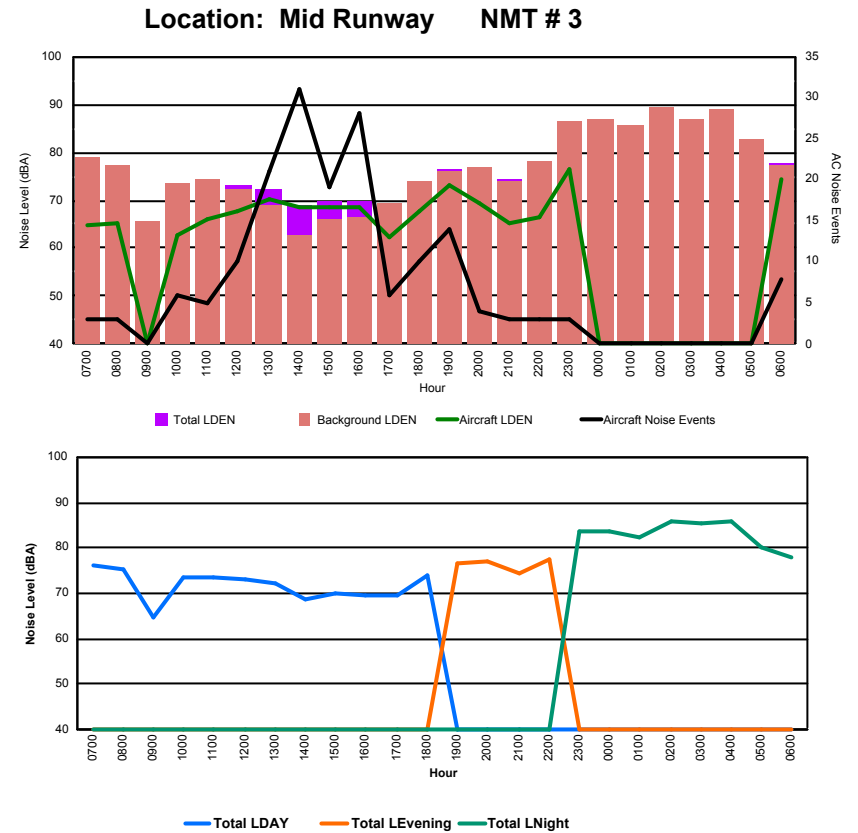

Luxembourg Airport Noise Distribution by Hour

Between 06/10/2023 00:00:00 and 06/10/2023 23:59:59 (Local Time)

Day	Aircraft Events	Total LDEN dB (A)	Aircraft LDEN dB(A)	Background LDEN dB(A)	Total LDay dB(A)	Total LEvening dB(A)	Total LNight dB (A)
06/10/23 7:00	3	76.0	64.9	78.9	76.0	-	-
06/10/23 8:00	3	75.5	65.2	77.5	75.5	-	-
06/10/23 9:00	-	64.9	-	65.5	64.9	-	-
06/10/23 10:00	6	73.4	62.7	73.5	73.4	-	-
06/10/23 11:00	5	73.4	66.0	74.2	73.4	-	-
06/10/23 12:00	10	73.1	67.9	72.4	73.1	-	-
06/10/23 13:00	21	72.3	70.4	68.9	72.3	-	-
06/10/23 14:00	31	68.9	68.5	62.7	68.9	-	-
06/10/23 15:00	19	69.8	68.5	66.1	69.8	-	-
06/10/23 16:00	28	69.6	68.5	66.3	69.6	-	-
06/10/23 17:00	6	69.4	62.2	69.2	69.4	-	-
06/10/23 18:00	10	73.8	67.6	74.1	73.8	-	-
06/10/23 19:00	14	76.6	73.1	75.9	-	76.6	-
06/10/23 20:00	4	77.0	69.3	76.7	-	77.0	-
06/10/23 21:00	3	74.4	65.3	74.0	-	74.4	-
06/10/23 22:00	3	77.5	66.4	78.0	-	77.5	-
06/10/23 23:00	3	83.7	76.4	86.5	-	-	83.7
07/10/23 0:00	-	83.5	-	86.8	-	-	83.5
07/10/23 1:00	-	82.2	-	85.8	-	-	82.2
07/10/23 2:00	-	86.1	-	89.3	-	-	86.1
07/10/23 3:00	-	85.6	-	86.8	-	-	85.6
07/10/23 4:00	-	86.1	-	89.1	-	-	86.1
07/10/23 5:00	-	80.0	-	82.8	-	-	80.0
07/10/23 6:00	8	77.9	74.4	77.1	-	-	77.9
	177	79.9	68.4	82.3	72.6	76.5	83.9