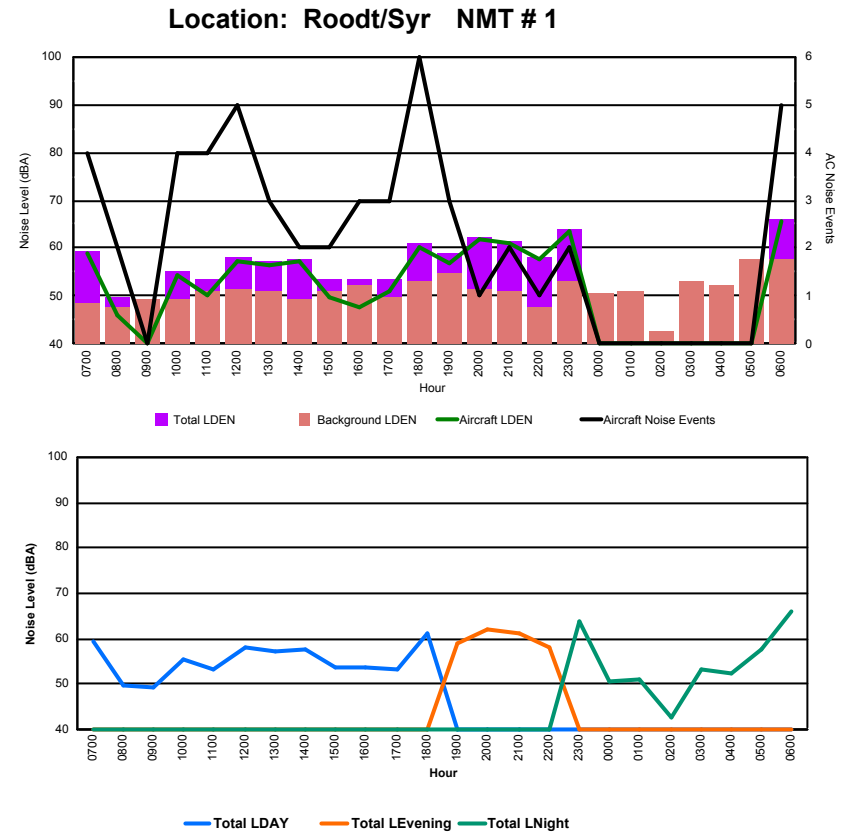

Luxembourg Airport Noise Distribution by Hour

Between 16/10/2023 00:00:00 and 16/10/2023 23:59:59 (Local Time)

Day	Aircraft Events	Total LDEN dB (A)	Aircraft LDEN dB(A)	Background LDEN dB(A)	Total LDay dB(A)	Total LEvening dB(A)	Total LNight dB (A)
16/10/23 7:00	4	59.4	59.0	48.5	59.4	-	-
16/10/23 8:00	2	49.8	46.2	47.5	49.8	-	-
16/10/23 9:00	-	49.2	-	49.2	49.2	-	-
16/10/23 10:00	4	55.4	54.3	49.2	55.4	-	-
16/10/23 11:00	4	53.4	50.0	50.9	53.4	-	-
16/10/23 12:00	5	58.3	57.4	51.4	58.3	-	-
16/10/23 13:00	3	57.4	56.4	50.9	57.4	-	-
16/10/23 14:00	2	57.8	57.2	49.2	57.8	-	-
16/10/23 15:00	2	53.5	49.7	51.1	53.5	-	-
16/10/23 16:00	3	53.5	47.8	52.3	53.5	-	-
16/10/23 17:00	3	53.4	51.1	49.8	53.4	-	-
16/10/23 18:00	6	61.1	60.3	53.2	61.1	-	-
16/10/23 19:00	3	58.9	56.9	54.8	-	58.9	-
16/10/23 20:00	1	62.2	61.7	51.4	-	62.2	-
16/10/23 21:00	2	61.3	60.9	51.1	-	61.3	-
16/10/23 22:00	1	58.1	57.7	47.7	-	58.1	-
16/10/23 23:00	2	63.9	63.5	53.2	-	-	63.9
17/10/23 0:00	-	50.6	-	50.7	-	-	50.6
17/10/23 1:00	-	51.2	-	51.2	-	-	51.2
17/10/23 2:00	-	42.7	-	42.7	-	-	42.7
17/10/23 3:00	-	53.1	-	53.1	-	-	53.1
17/10/23 4:00	-	52.2	-	52.4	-	-	52.2
17/10/23 5:00	-	57.6	-	57.6	-	-	57.6
17/10/23 6:00	5	66.1	65.5	57.6	-	-	66.1
	52	58.6	57.5	52.2	56.5	60.4	59.9