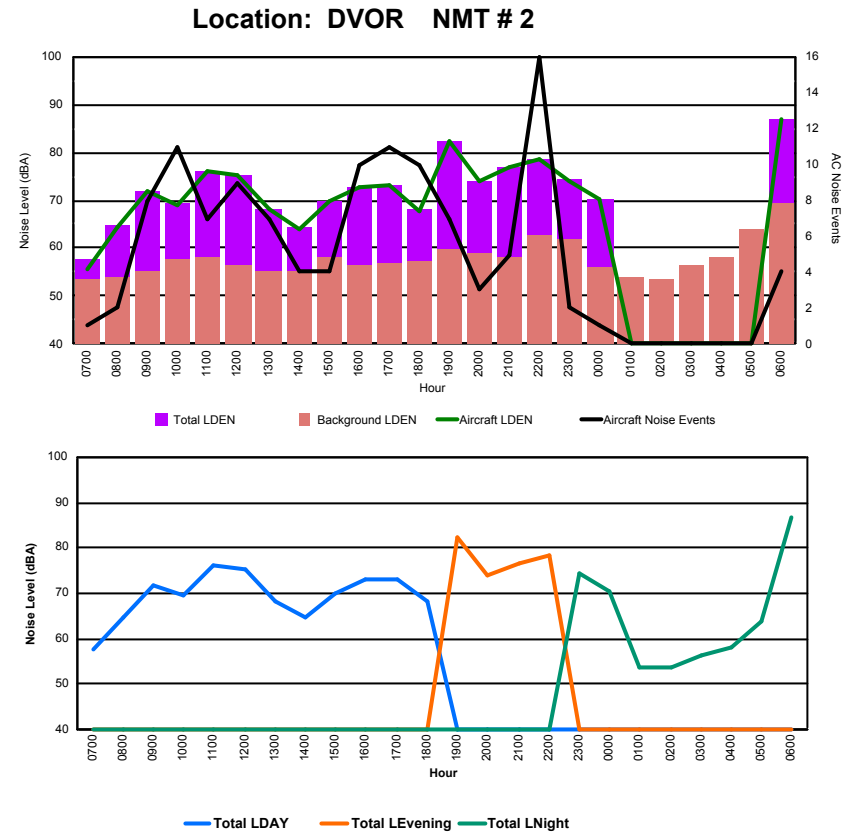

Location: Roodt/Syr NMT # 1

Luxembourg Airport Noise Distribution by Hour

Between 12/10/2023 00:00:00 and 12/10/2023 23:59:59 (Local Time)

Day	Aircraft Events	Total LDEN dB(A)	Aircraft LDEN dB(A)	Background LDEN dB(A)	Total LDay dB(A)	Total LEvening dB(A)	Total LNight dB(A)
12/10/23 7:00	1	57.7	55.7	53.5	57.7	-	-
12/10/23 8:00	2	64.7	64.3	53.8	64.7	-	-
12/10/23 9:00	8	71.9	71.7	55.4	71.9	-	-
12/10/23 10:00	11	69.4	69.1	57.5	69.4	-	-
12/10/23 11:00	7	76.1	76.0	58.2	76.1	-	-
12/10/23 12:00	9	75.2	75.2	56.4	75.2	-	-
12/10/23 13:00	7	68.3	68.0	55.0	68.3	-	-
12/10/23 14:00	4	64.5	64.0	55.0	64.5	-	-
12/10/23 15:00	4	69.9	69.6	58.3	69.9	-	-
12/10/23 16:00	10	72.9	72.8	56.4	72.9	-	-
12/10/23 17:00	11	73.2	73.1	57.0	73.2	-	-
12/10/23 18:00	10	68.2	67.9	57.3	68.2	-	-
12/10/23 19:00	7	82.2	82.1	59.6	-	82.2	-
12/10/23 20:00	3	73.9	73.8	58.9	-	73.9	-
12/10/23 21:00	5	76.8	76.7	58.1	-	76.8	-
12/10/23 22:00	16	78.6	78.5	62.8	-	78.6	-
12/10/23 23:00	2	74.3	74.1	61.9	-	-	74.3
13/10/23 0:00	1	70.3	70.1	56.0	-	-	70.3
13/10/23 1:00	-	53.8	-	53.8	-	-	53.8
13/10/23 2:00	-	53.6	-	53.6	-	-	53.6
13/10/23 3:00	-	56.3	-	56.4	-	-	56.3
13/10/23 4:00	-	58.1	-	58.1	-	-	58.1
13/10/23 5:00	-	63.8	-	63.8	-	-	63.8
13/10/23 6:00	4	86.9	86.9	69.3	-	-	86.9
	122	76.2	76.2	60.0	71.5	78.9	78.2