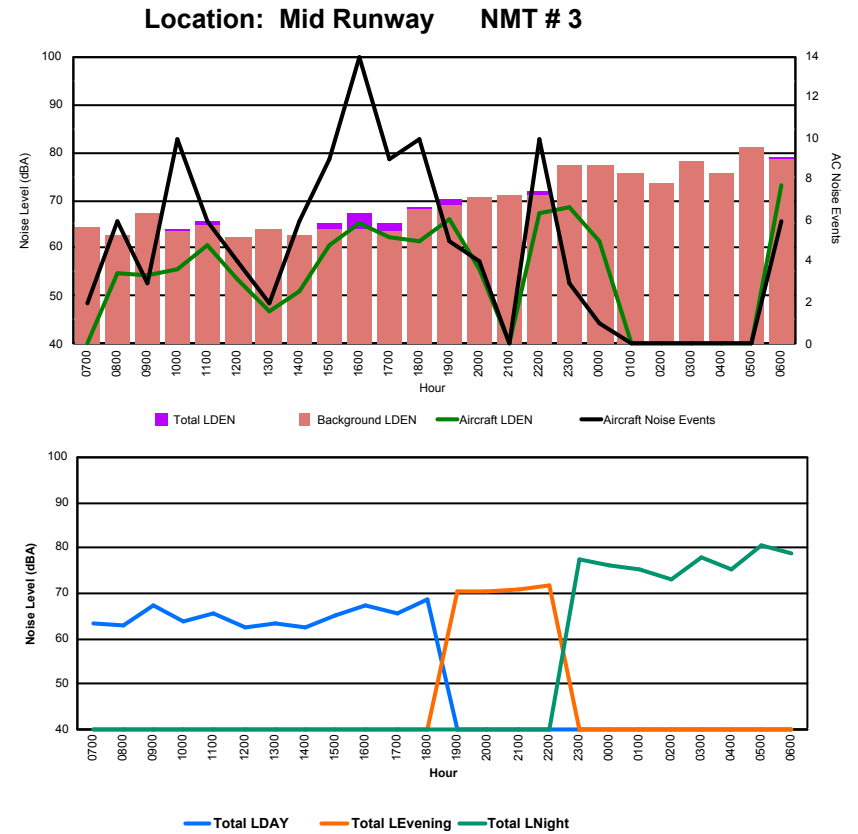

Luxembourg Airport Noise Distribution by Hour

Between 30/10/2023 00:00:00 and 30/10/2023 23:59:59 (Local Time)

Day	Aircraft Events	Total LDEN dB (A)	Aircraft LDEN dB(A)	Background LDEN dB(A)	Total LDay dB(A)	Total LEvening dB(A)	Total LNight dB (A)
30/10/23	7:00	2	63.6	36.7	64.2	63.6	-
30/10/23	8:00	6	62.8	54.7	62.7	62.8	-
30/10/23	9:00	3	67.3	54.5	67.3	67.3	-
30/10/23	10:00	10	63.8	55.8	63.7	63.8	-
30/10/23	11:00	6	65.8	60.8	64.6	65.8	-
30/10/23	12:00	4	62.3	53.6	62.1	62.3	-
30/10/23	13:00	2	63.5	47.0	63.9	63.5	-
30/10/23	14:00	6	62.6	50.9	62.9	62.6	-
30/10/23	15:00	9	65.0	60.8	63.8	65.0	-
30/10/23	16:00	14	67.3	65.4	64.0	67.3	-
30/10/23	17:00	9	65.4	62.2	63.4	65.4	-
30/10/23	18:00	10	68.7	61.5	68.2	68.7	-
30/10/23	19:00	5	70.4	66.1	69.0	-	70.4
30/10/23	20:00	4	70.4	55.6	70.8	-	70.4
30/10/23	21:00	-	70.8	-	71.2	-	70.8
30/10/23	22:00	10	71.9	67.4	71.0	-	71.9
30/10/23	23:00	3	77.3	68.5	77.4	-	77.3
31/10/23	0:00	1	76.3	61.5	77.4	-	76.3
31/10/23	1:00	-	75.1	-	75.7	-	75.1
31/10/23	2:00	-	73.1	-	73.4	-	73.1
31/10/23	3:00	-	77.8	-	78.2	-	77.8
31/10/23	4:00	-	75.2	-	75.7	-	75.2
31/10/23	5:00	-	80.4	-	80.9	-	80.4
31/10/23	6:00	6	79.0	73.0	78.5	-	79.0
	110	73.4	63.1	73.6	65.3	70.9	77.3