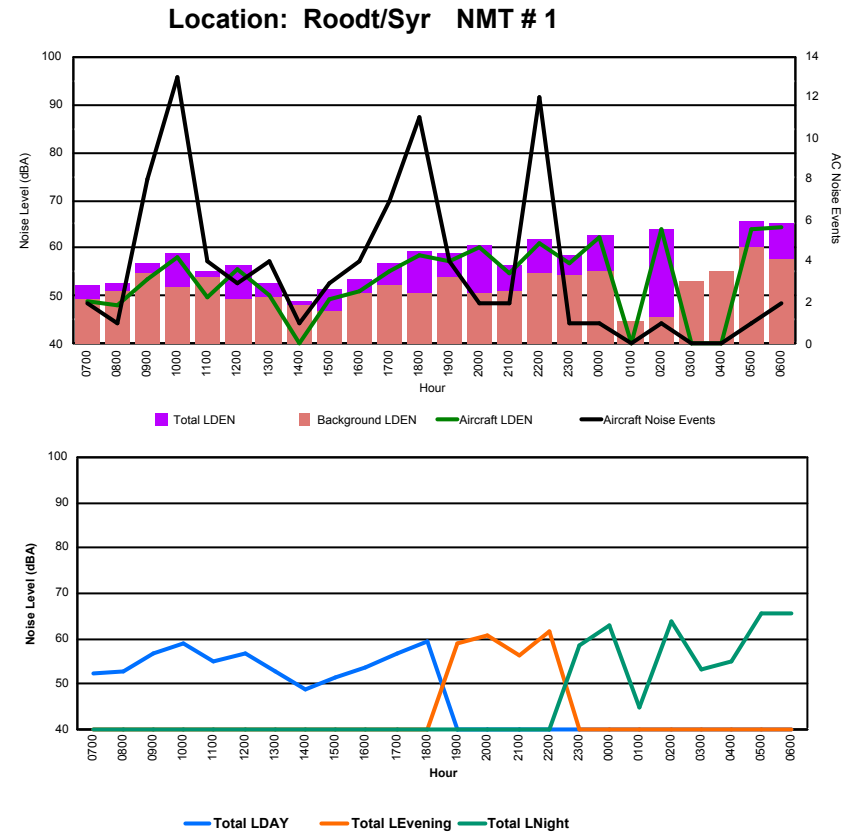

Luxembourg Airport Noise Distribution by Hour

Between 10/10/2023 00:00:00 and 10/10/2023 23:59:59 (Local Time)

Day	Aircraft Events	Total LDEN dB (A)	Aircraft LDEN dB(A)	Background LDEN dB(A)	Total LDay dB(A)	Total LEvening dB(A)	Total LNight dB (A)	
10/10/23	7:00	2	52.2	49.0	49.5	52.2	-	-
10/10/23	8:00	1	52.9	48.3	51.1	52.9	-	-
10/10/23	9:00	8	56.9	53.4	54.6	56.9	-	-
10/10/23	10:00	13	59.1	58.3	51.9	59.1	-	-
10/10/23	11:00	4	55.2	49.7	53.9	55.2	-	-
10/10/23	12:00	3	56.6	55.7	49.4	56.6	-	-
10/10/23	13:00	4	52.9	50.2	49.6	52.9	-	-
10/10/23	14:00	1	48.8	39.9	48.2	48.8	-	-
10/10/23	15:00	3	51.3	49.5	47.0	51.3	-	-
10/10/23	16:00	4	53.7	50.9	50.6	53.7	-	-
10/10/23	17:00	7	56.7	55.0	52.1	56.7	-	-
10/10/23	18:00	11	59.2	58.7	50.6	59.2	-	-
10/10/23	19:00	4	58.9	57.3	53.8	-	58.9	-
10/10/23	20:00	2	60.6	60.1	50.8	-	60.6	-
10/10/23	21:00	2	56.3	54.8	51.2	-	56.3	-
10/10/23	22:00	12	61.8	60.9	54.7	-	61.8	-
10/10/23	23:00	1	58.7	56.7	54.4	-	-	58.7
11/10/23	0:00	1	62.9	62.1	55.2	-	-	62.9
11/10/23	1:00	-	44.9	-	44.9	-	-	44.9
11/10/23	2:00	1	64.0	63.9	45.6	-	-	64.0
11/10/23	3:00	-	53.2	-	53.2	-	-	53.2
11/10/23	4:00	-	55.1	-	55.2	-	-	55.1
11/10/23	5:00	1	65.5	64.0	60.3	-	-	65.5
11/10/23	6:00	2	65.4	64.5	57.9	-	-	65.4
	87	59.4	58.2	53.4	55.6	59.9	62.0