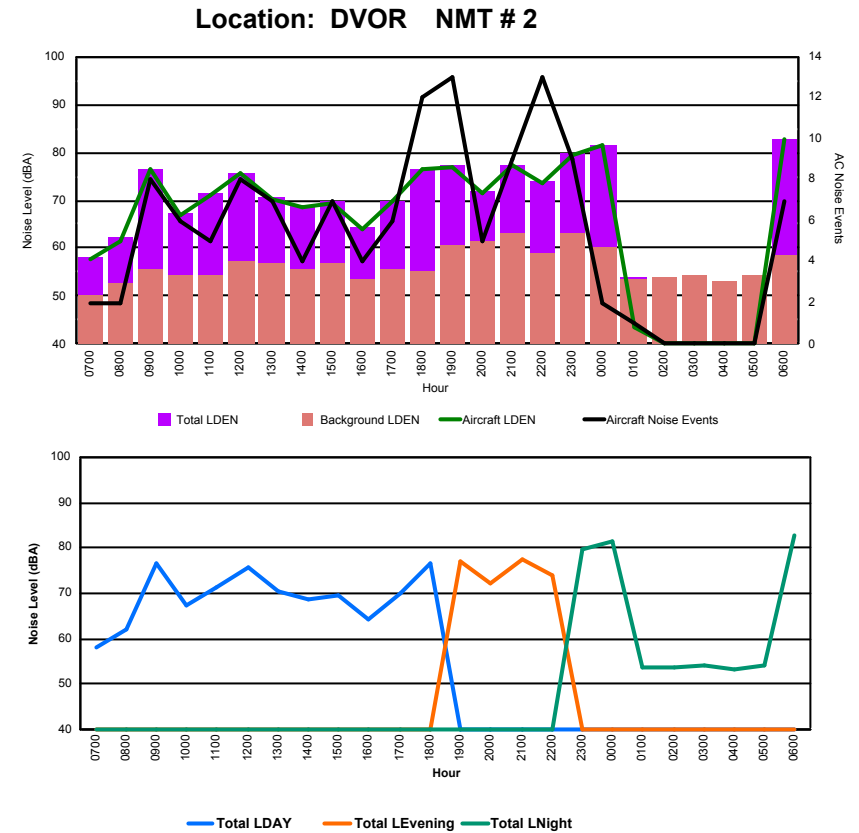

Luxembourg Airport Noise Distribution by Hour

Between 22/10/2023 00:00:00 and 22/10/2023 23:59:59 (Local Time)

Day	Aircraft Events	Total LDEN dB(A)	Aircraft LDEN dB(A)	Background LDEN dB(A)	Total LDay dB(A)	Total LEvening dB(A)	Total LNight dB(A)	
22/10/23	7:00	2	58.2	57.5	50.4	58.2	-	-
22/10/23	8:00	2	62.1	61.5	52.8	62.1	-	-
22/10/23	9:00	8	76.5	76.5	55.6	76.5	-	-
22/10/23	10:00	6	67.3	67.0	54.5	67.3	-	-
22/10/23	11:00	5	71.3	71.2	54.5	71.3	-	-
22/10/23	12:00	8	75.8	75.8	57.3	75.8	-	-
22/10/23	13:00	7	70.5	70.3	57.0	70.5	-	-
22/10/23	14:00	4	68.9	68.7	55.7	68.9	-	-
22/10/23	15:00	7	69.6	69.4	56.7	69.6	-	-
22/10/23	16:00	4	64.3	63.9	53.7	64.3	-	-
22/10/23	17:00	6	69.8	69.6	55.5	69.8	-	-
22/10/23	18:00	12	76.5	76.5	55.2	76.5	-	-
22/10/23	19:00	13	77.1	77.0	60.6	-	77.1	-
22/10/23	20:00	5	72.0	71.6	61.3	-	72.0	-
22/10/23	21:00	9	77.4	77.3	63.1	-	77.4	-
22/10/23	22:00	13	73.8	73.7	59.1	-	73.8	-
22/10/23	23:00	9	79.6	79.5	63.2	-	-	79.6
23/10/23	0:00	2	81.3	81.3	60.3	-	-	81.3
23/10/23	1:00	1	53.8	43.4	53.4	-	-	53.8
23/10/23	2:00	-	53.8	-	53.8	-	-	53.8
23/10/23	3:00	-	54.2	-	54.2	-	-	54.2
23/10/23	4:00	-	53.3	-	53.3	-	-	53.3
23/10/23	5:00	-	54.2	-	54.2	-	-	54.2
23/10/23	6:00	7	82.9	82.9	58.4	-	-	82.9
		130	75.0	74.9	57.8	72.0	75.6	77.2