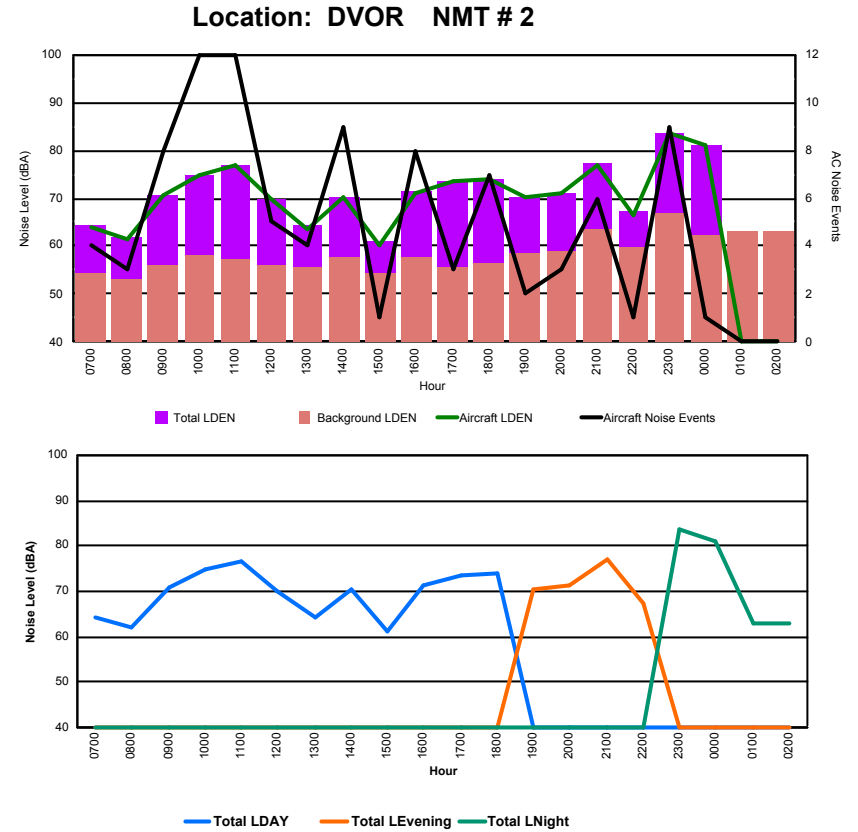

Luxembourg Airport Noise Distribution by Hour

Between 28/10/2023 00:00:00 and 28/10/2023 23:59:59 (Local Time)

Day	Aircraft Events	Total LDEN dB (A)	Aircraft LDEN dB(A)	Background LDEN dB(A)	Total LDay dB(A)	Total LEvening dB(A)	Total LNight dB (A)	
28/10/23	7:00	4	64.3	64.0	54.3	64.3	-	-
28/10/23	8:00	3	62.0	61.5	53.3	62.0	-	-
28/10/23	9:00	8	70.8	70.7	56.0	70.8	-	-
28/10/23	10:00	12	74.8	74.7	58.0	74.8	-	-
28/10/23	11:00	12	76.7	76.7	57.1	76.7	-	-
28/10/23	12:00	5	69.8	69.6	56.0	69.8	-	-
28/10/23	13:00	4	64.2	63.5	55.7	64.2	-	-
28/10/23	14:00	9	70.4	70.1	57.8	70.4	-	-
28/10/23	15:00	1	61.1	60.0	54.3	61.1	-	-
28/10/23	16:00	8	71.3	71.2	57.5	71.3	-	-
28/10/23	17:00	3	73.5	73.5	55.5	73.5	-	-
28/10/23	18:00	7	74.1	74.0	56.6	74.1	-	-
28/10/23	19:00	2	70.4	70.1	58.6	-	70.4	-
28/10/23	20:00	3	71.2	70.9	58.9	-	71.2	-
28/10/23	21:00	6	77.1	77.0	63.6	-	77.1	-
28/10/23	22:00	1	67.3	66.5	59.7	-	67.3	-
28/10/23	23:00	9	83.5	83.4	66.7	-	-	83.5
29/10/23	0:00	1	81.2	81.1	62.2	-	-	81.2
29/10/23	1:00	-	63.0	-	63.2	-	-	63.0
29/10/23	2:00	-	63.0	-	63.3	-	-	63.0
	98	74.9	74.8	60.1	71.7	73.1	79.5