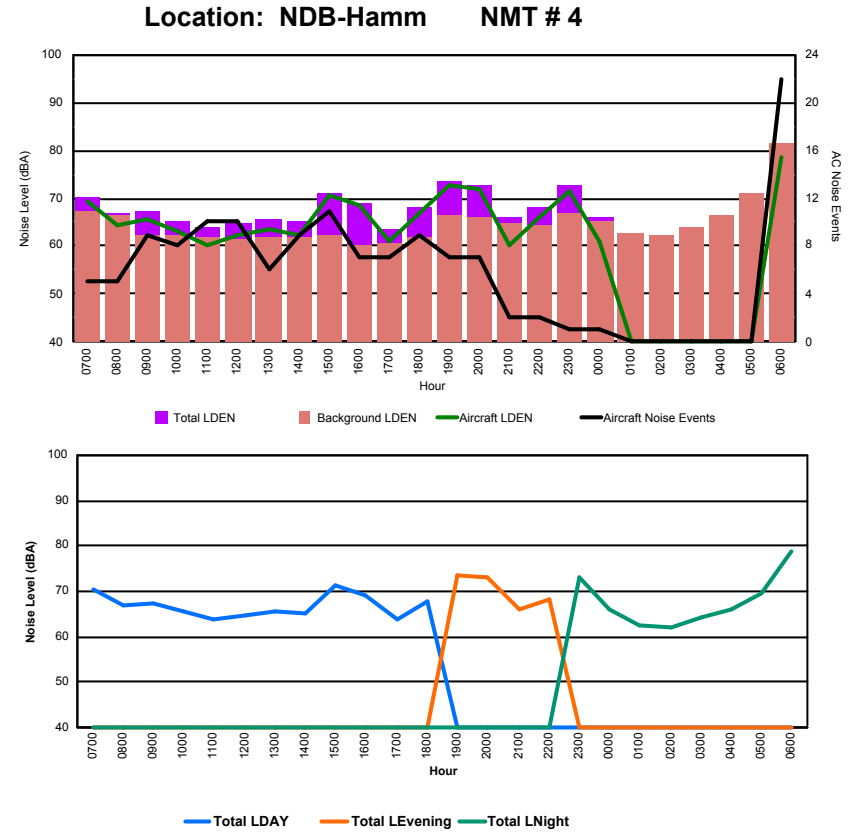

Luxembourg Airport Noise Distribution by Hour

Between 02/10/2023 00:00:00 and 02/10/2023 23:59:59 (Local Time)

Day	Aircraft Events	Total LDEN dB (A)	Aircraft LDEN dB(A)	Background LDEN dB(A)	Total LDay dB(A)	Total LEvening dB(A)	Total LNight dB (A)
02/10/23	7:00	5	70.3	69.2	67.3	70.3	-
02/10/23	8:00	5	66.8	64.5	66.3	66.8	-
02/10/23	9:00	9	67.3	65.8	62.4	67.3	-
02/10/23	10:00	8	65.4	63.1	62.1	65.4	-
02/10/23	11:00	10	64.0	60.4	61.8	64.0	-
02/10/23	12:00	10	64.7	62.2	61.4	64.7	-
02/10/23	13:00	6	65.6	63.5	61.7	65.6	-
02/10/23	14:00	9	65.0	62.5	62.0	65.0	-
02/10/23	15:00	11	71.2	70.7	62.1	71.2	-
02/10/23	16:00	7	69.0	68.4	60.2	69.0	-
02/10/23	17:00	7	63.7	61.1	60.6	63.7	-
02/10/23	18:00	9	68.0	66.9	61.7	68.0	-
02/10/23	19:00	7	73.7	72.8	66.6	-	73.7
02/10/23	20:00	7	72.9	72.0	65.9	-	72.9
02/10/23	21:00	2	66.1	60.2	64.9	-	66.1
02/10/23	22:00	2	68.2	66.0	64.3	-	68.2
02/10/23	23:00	1	72.9	71.5	67.0	-	72.9
03/10/23	0:00	1	66.1	61.2	65.3	-	66.1
03/10/23	1:00	-	62.3	-	62.8	-	62.3
03/10/23	2:00	-	62.0	-	62.4	-	62.0
03/10/23	3:00	-	64.1	-	64.1	-	64.1
03/10/23	4:00	-	65.9	-	66.3	-	65.9
03/10/23	5:00	-	69.6	-	71.2	-	69.6
03/10/23	6:00	22	78.9	78.6	81.5	-	78.9
	138	70.0	68.7	69.5	67.4	71.3	71.8