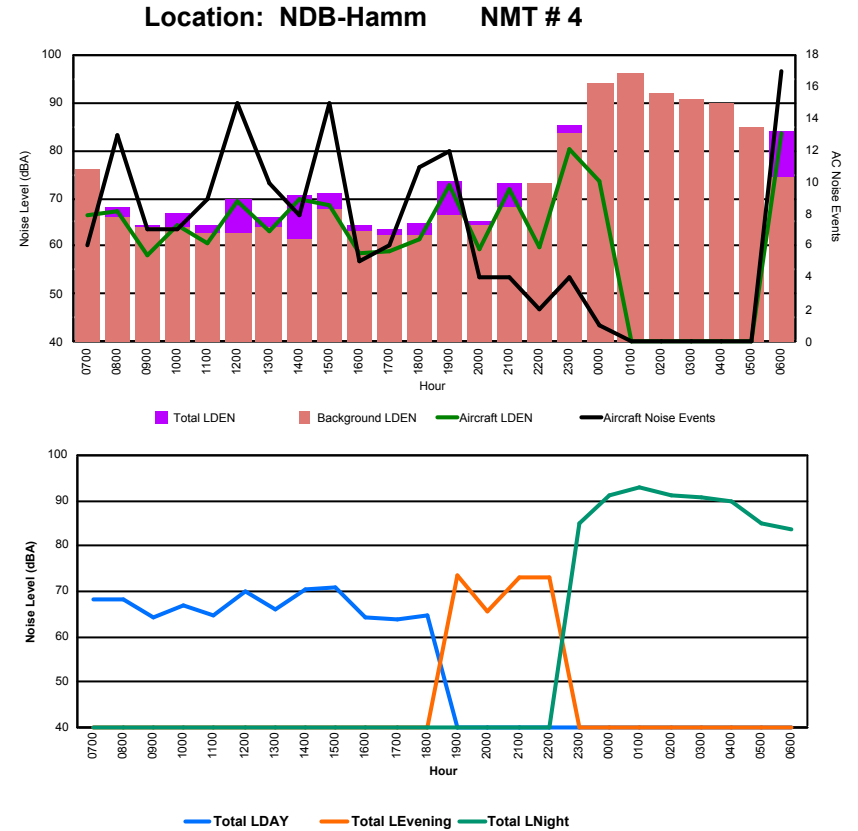

Luxembourg Airport Noise Distribution by Hour

Between 13/10/2023 00:00:00 and 13/10/2023 23:59:59 (Local Time)

Day	Aircraft Events	Total LDEN dB (A)	Aircraft LDEN dB(A)	Background LDEN dB(A)	Total LDay dB(A)	Total LEvening dB(A)	Total LNight dB (A)
13/10/23 7:00	6	68.2	66.6	76.0	68.2	-	-
13/10/23 8:00	13	68.3	67.3	66.0	68.3	-	-
13/10/23 9:00	7	64.3	58.3	63.8	64.3	-	-
13/10/23 10:00	7	66.8	64.3	64.1	66.8	-	-
13/10/23 11:00	9	64.5	60.8	62.7	64.5	-	-
13/10/23 12:00	15	70.0	69.3	62.9	70.0	-	-
13/10/23 13:00	10	66.2	63.1	64.0	66.2	-	-
13/10/23 14:00	8	70.6	70.0	61.3	70.6	-	-
13/10/23 15:00	15	70.9	68.6	67.6	70.9	-	-
13/10/23 16:00	5	64.3	58.7	63.2	64.3	-	-
13/10/23 17:00	6	63.7	58.9	62.2	63.7	-	-
13/10/23 18:00	11	64.7	61.5	62.4	64.7	-	-
13/10/23 19:00	12	73.5	72.6	66.6	-	73.5	-
13/10/23 20:00	4	65.4	59.4	64.3	-	65.4	-
13/10/23 21:00	4	73.3	71.8	68.2	-	73.3	-
13/10/23 22:00	2	73.3	59.8	73.3	-	73.3	-
13/10/23 23:00	4	85.1	80.4	83.5	-	-	85.1
14/10/23 0:00	1	91.4	73.4	94.1	-	-	91.4
14/10/23 1:00	-	92.9	-	95.9	-	-	92.9
14/10/23 2:00	-	91.2	-	91.9	-	-	91.2
14/10/23 3:00	-	90.7	-	90.8	-	-	90.7
14/10/23 4:00	-	89.8	-	90.0	-	-	89.8
14/10/23 5:00	-	84.8	-	84.9	-	-	84.8
14/10/23 6:00	17	83.9	83.4	74.5	-	-	83.9
	156	85.1	72.5	86.6	67.6	72.3	89.8