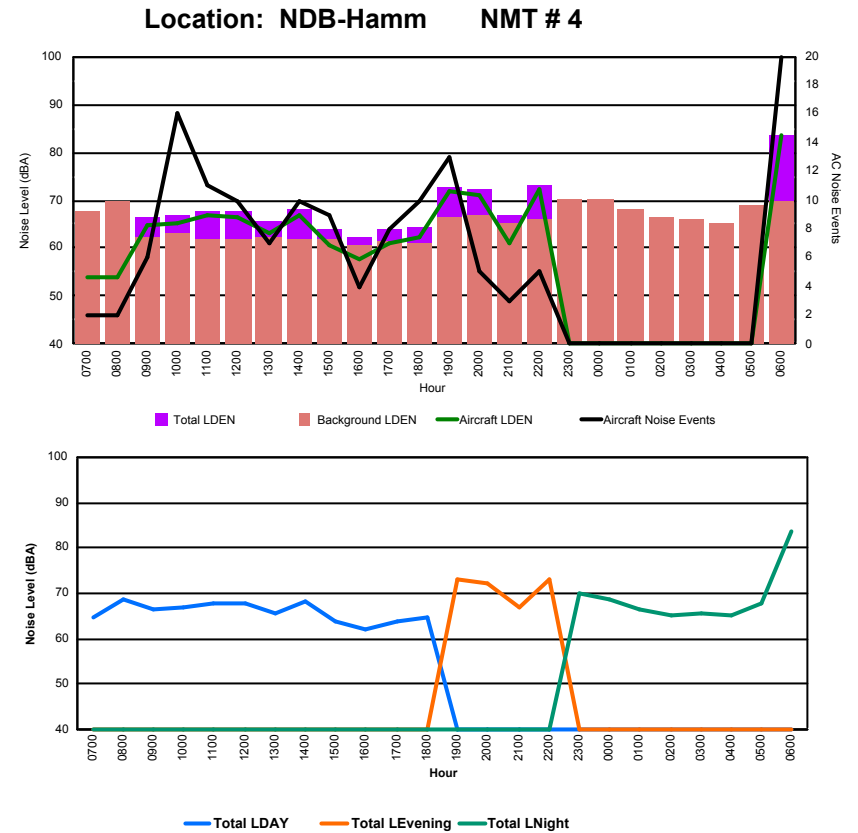

Luxembourg Airport Noise Distribution by Hour

Between 06/10/2023 00:00:00 and 06/10/2023 23:59:59 (Local Time)

Day	Aircraft Events	Total LDEN dB (A)	Aircraft LDEN dB(A)	Background LDEN dB(A)	Total LDay dB(A)	Total LEvening dB(A)	Total LNight dB (A)
06/10/23 7:00	2	64.8	53.8	67.9	64.8	-	-
06/10/23 8:00	2	68.5	53.8	69.9	68.5	-	-
06/10/23 9:00	6	66.5	64.7	62.3	66.5	-	-
06/10/23 10:00	16	67.0	65.4	63.0	67.0	-	-
06/10/23 11:00	11	67.8	66.7	61.7	67.8	-	-
06/10/23 12:00	10	67.6	66.4	62.0	67.6	-	-
06/10/23 13:00	7	65.6	63.2	62.3	65.6	-	-
06/10/23 14:00	10	68.1	67.0	61.9	68.1	-	-
06/10/23 15:00	9	64.0	60.5	61.7	64.0	-	-
06/10/23 16:00	4	62.2	57.6	60.5	62.2	-	-
06/10/23 17:00	8	64.0	61.0	61.6	64.0	-	-
06/10/23 18:00	10	64.5	62.3	61.0	64.5	-	-
06/10/23 19:00	13	72.9	72.0	66.5	-	72.9	-
06/10/23 20:00	5	72.3	71.0	66.8	-	72.3	-
06/10/23 21:00	3	66.7	61.1	65.3	-	66.7	-
06/10/23 22:00	5	73.1	72.2	66.1	-	73.1	-
06/10/23 23:00	-	70.0	-	70.2	-	-	70.0
07/10/23 0:00	-	68.8	-	70.4	-	-	68.8
07/10/23 1:00	-	66.6	-	68.0	-	-	66.6
07/10/23 2:00	-	65.3	-	66.4	-	-	65.3
07/10/23 3:00	-	65.7	-	66.1	-	-	65.7
07/10/23 4:00	-	65.2	-	65.4	-	-	65.2
07/10/23 5:00	-	67.9	-	68.9	-	-	67.9
07/10/23 6:00	20	83.5	83.5	69.8	-	-	83.5
	141	71.9	70.9	66.4	66.3	71.9	75.2