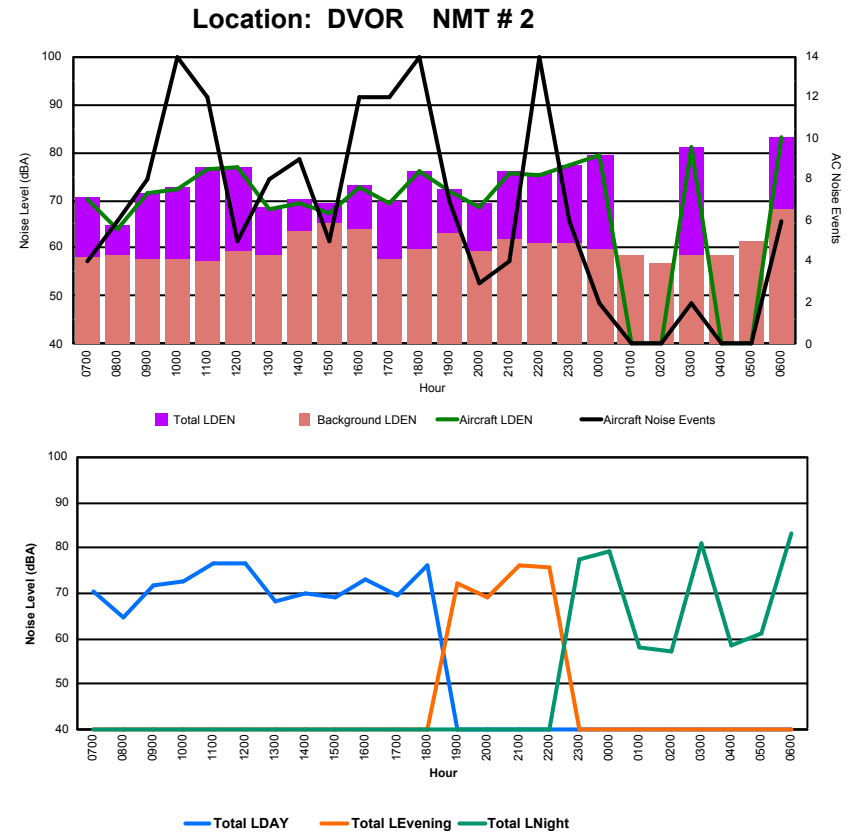

Luxembourg Airport Noise Distribution by Hour

Between 06/11/2023 00:00:00 and 06/11/2023 23:59:59 (Local Time)

Day	Aircraft Events	Total LDEN dB (A)	Aircraft LDEN dB(A)	Background LDEN dB(A)	Total LDay dB(A)	Total LEvening dB(A)	Total LNight dB (A)
06/11/23 7:00	4	70.5	70.2	58.2	70.5	-	-
06/11/23 8:00	6	64.9	64.0	58.7	64.9	-	-
06/11/23 9:00	8	71.6	71.4	57.6	71.6	-	-
06/11/23 10:00	14	72.7	72.5	57.9	72.7	-	-
06/11/23 11:00	12	76.7	76.6	57.4	76.7	-	-
06/11/23 12:00	5	76.8	76.7	59.4	76.8	-	-
06/11/23 13:00	8	68.4	68.0	58.5	68.4	-	-
06/11/23 14:00	9	70.1	69.2	63.5	70.1	-	-
06/11/23 15:00	5	69.3	67.2	65.2	69.3	-	-
06/11/23 16:00	12	73.0	72.6	63.8	73.0	-	-
06/11/23 17:00	12	69.7	69.4	57.7	69.7	-	-
06/11/23 18:00	14	76.1	76.0	59.9	76.1	-	-
06/11/23 19:00	7	72.2	71.7	63.2	-	72.2	-
06/11/23 20:00	3	69.3	68.7	59.5	-	69.3	-
06/11/23 21:00	4	76.0	75.8	61.7	-	76.0	-
06/11/23 22:00	14	75.6	75.4	60.9	-	75.6	-
06/11/23 23:00	6	77.5	77.3	61.1	-	-	77.5
07/11/23 0:00	2	79.2	79.2	59.7	-	-	79.2
07/11/23 1:00	-	58.3	-	58.4	-	-	58.3
07/11/23 2:00	-	57.0	-	57.0	-	-	57.0
07/11/23 3:00	2	81.0	81.0	58.6	-	-	81.0
07/11/23 4:00	-	58.6	-	58.6	-	-	58.6
07/11/23 5:00	-	61.4	-	61.4	-	-	61.4
07/11/23 6:00	6	83.2	83.1	68.2	-	-	83.2
	153	75.3	75.1	61.4	73.0	74.0	77.8