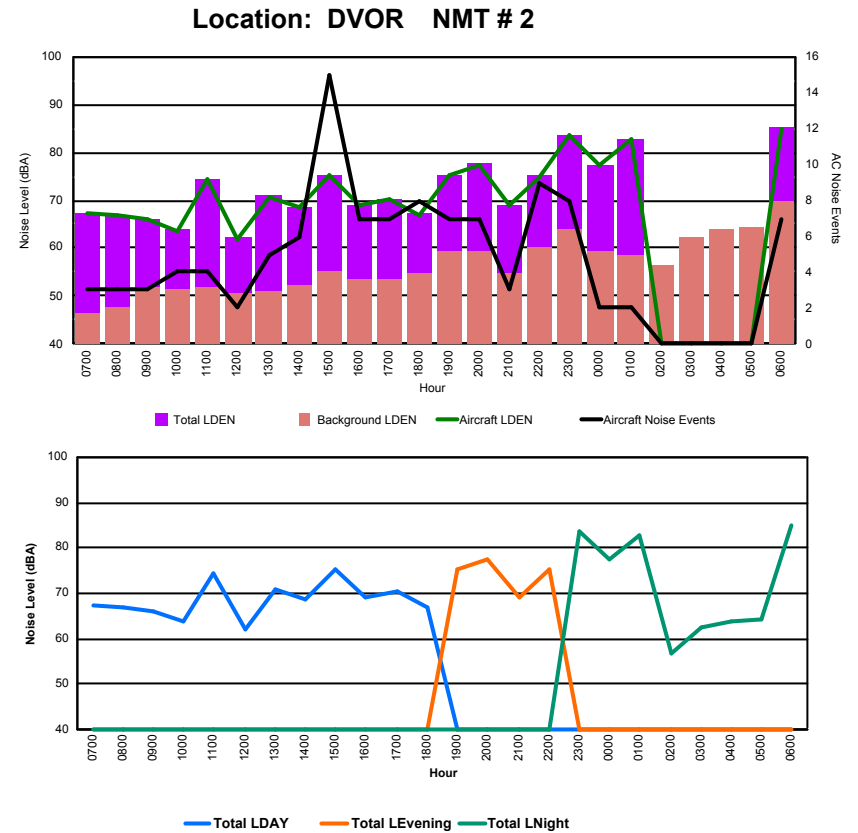

Location: Roodt/Syr NMT # 1

Luxembourg Airport Noise Distribution by Hour

Between 12/11/2023 00:00:00 and 12/11/2023 23:59:59 (Local Time)

Day	Aircraft Events	Total LDEN dB(A)	Aircraft LDEN dB(A)	Background LDEN dB(A)	Total LDay dB(A)	Total LEvening dB(A)	Total LNight dB(A)
12/11/23 7:00	3	67.2	67.2	46.6	67.2	-	-
12/11/23 8:00	3	66.9	66.8	47.9	66.9	-	-
12/11/23 9:00	3	66.2	66.0	52.0	66.2	-	-
12/11/23 10:00	4	63.9	63.7	51.6	63.9	-	-
12/11/23 11:00	4	74.2	74.2	51.8	74.2	-	-
12/11/23 12:00	2	62.1	61.8	50.6	62.1	-	-
12/11/23 13:00	5	70.9	70.8	51.1	70.9	-	-
12/11/23 14:00	6	68.6	68.5	52.3	68.6	-	-
12/11/23 15:00	15	75.2	75.2	55.3	75.2	-	-
12/11/23 16:00	7	69.1	69.0	53.4	69.1	-	-
12/11/23 17:00	7	70.3	70.2	53.4	70.3	-	-
12/11/23 18:00	8	67.1	66.9	54.9	67.1	-	-
12/11/23 19:00	7	75.3	75.2	59.5	-	75.3	-
12/11/23 20:00	7	77.6	77.5	59.4	-	77.6	-
12/11/23 21:00	3	69.1	68.9	54.8	-	69.1	-
12/11/23 22:00	9	75.1	75.0	60.1	-	75.1	-
12/11/23 23:00	8	83.6	83.6	64.0	-	-	83.6
13/11/23 0:00	2	77.5	77.5	59.5	-	-	77.5
13/11/23 1:00	2	82.9	82.9	58.6	-	-	82.9
13/11/23 2:00	-	56.6	-	56.6	-	-	56.6
13/11/23 3:00	-	62.3	-	62.4	-	-	62.3
13/11/23 4:00	-	63.9	-	64.0	-	-	63.9
13/11/23 5:00	-	64.3	-	64.3	-	-	64.3
13/11/23 6:00	7	85.1	85.0	69.8	-	-	85.1
	112	76.5	76.4	60.4	70.0	75.2	80.1