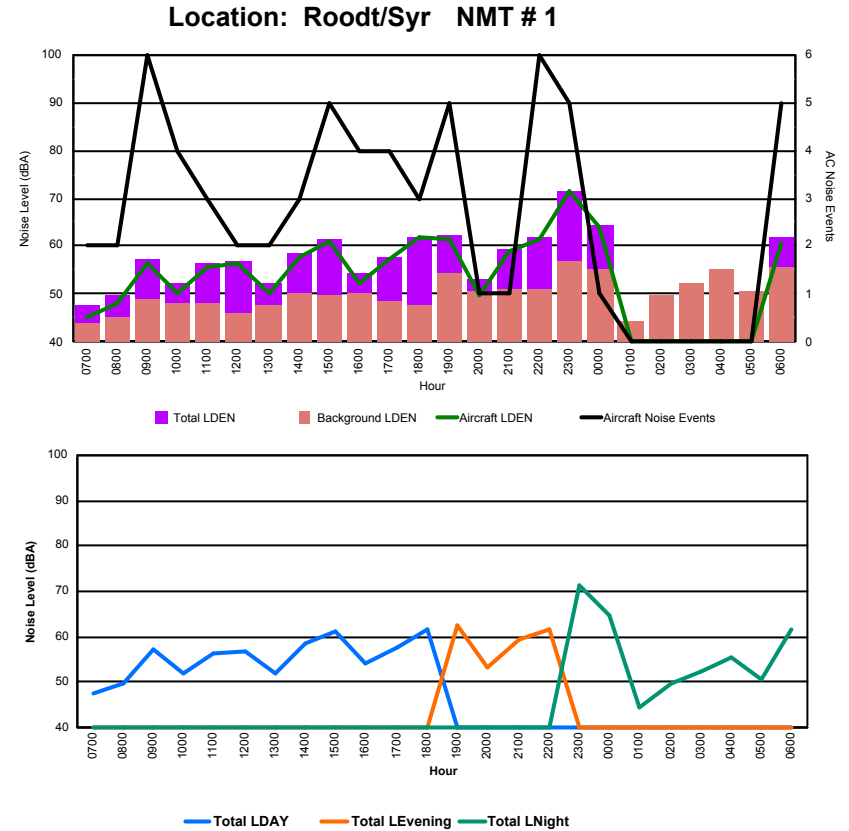

Luxembourg Airport Noise Distribution by Hour

Between 30/11/2023 00:00:00 and 30/11/2023 23:59:59 (Local Time)

Day	Aircraft Events	Total LDEN dB (A)	Aircraft LDEN dB(A)	Background LDEN dB(A)	Total LDay dB(A)	Total LEvening dB(A)	Total LNight dB (A)
30/11/23 7:00	2	47.7	45.4	43.8	47.7	-	-
30/11/23 8:00	2	49.8	48.0	45.0	49.8	-	-
30/11/23 9:00	6	57.2	56.6	48.8	57.2	-	-
30/11/23 10:00	4	52.1	50.2	48.0	52.1	-	-
30/11/23 11:00	3	56.4	55.7	48.2	56.4	-	-
30/11/23 12:00	2	56.7	56.3	46.0	56.7	-	-
30/11/23 13:00	2	52.1	50.3	47.5	52.1	-	-
30/11/23 14:00	3	58.4	57.7	50.0	58.4	-	-
30/11/23 15:00	5	61.4	61.2	49.6	61.4	-	-
30/11/23 16:00	4	54.3	52.3	50.3	54.3	-	-
30/11/23 17:00	4	57.8	57.3	48.5	57.8	-	-
30/11/23 18:00	3	61.8	61.7	47.8	61.8	-	-
30/11/23 19:00	5	62.3	61.6	54.3	-	62.3	-
30/11/23 20:00	1	53.2	49.9	50.5	-	53.2	-
30/11/23 21:00	1	59.5	58.8	51.1	-	59.5	-
30/11/23 22:00	6	61.8	61.4	51.1	-	61.8	-
30/11/23 23:00	5	71.4	71.3	56.7	-	-	71.4
01/12/23 0:00	1	64.5	63.9	55.1	-	-	64.5
01/12/23 1:00	-	44.5	-	44.5	-	-	44.5
01/12/23 2:00	-	49.7	-	49.7	-	-	49.7
01/12/23 3:00	-	52.2	-	52.2	-	-	52.2
01/12/23 4:00	-	55.3	-	55.4	-	-	55.3
01/12/23 5:00	-	50.6	-	50.6	-	-	50.6
01/12/23 6:00	5	61.7	60.6	55.6	-	-	61.7
	64	60.9	60.4	51.4	57.2	60.3	63.7