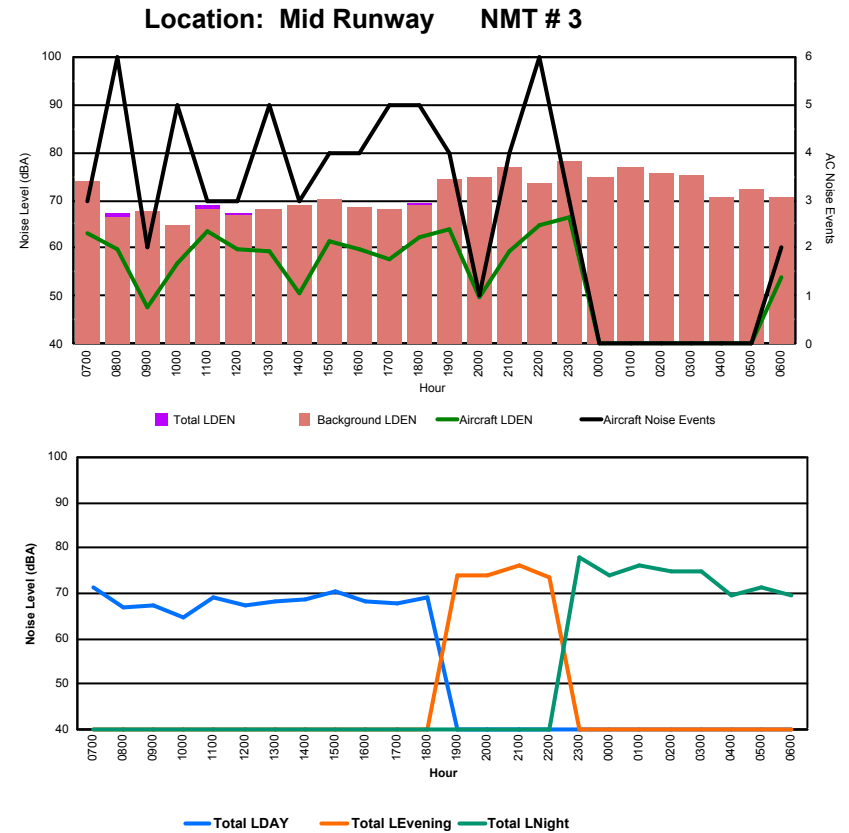

Luxembourg Airport Noise Distribution by Hour

Between 23/11/2023 00:00:00 and 23/11/2023 23:59:59 (Local Time)

Day	Aircraft Events	Total LDEN dB (A)	Aircraft LDEN dB(A)	Background LDEN dB(A)	Total LDay dB(A)	Total LEvening dB(A)	Total LNight dB (A)
23/11/23 7:00	3	71.3	63.0	73.8	71.3	-	-
23/11/23 8:00	6	67.1	59.9	66.6	67.1	-	-
23/11/23 9:00	2	67.4	47.8	67.8	67.4	-	-
23/11/23 10:00	5	64.9	56.9	64.7	64.9	-	-
23/11/23 11:00	3	69.0	63.5	68.3	69.0	-	-
23/11/23 12:00	3	67.2	59.9	66.9	67.2	-	-
23/11/23 13:00	5	68.3	59.4	68.3	68.3	-	-
23/11/23 14:00	3	68.6	50.5	69.0	68.6	-	-
23/11/23 15:00	4	70.4	61.6	70.4	70.4	-	-
23/11/23 16:00	4	68.2	59.8	68.4	68.2	-	-
23/11/23 17:00	5	68.0	57.8	68.0	68.0	-	-
23/11/23 18:00	5	69.2	62.5	68.8	69.2	-	-
23/11/23 19:00	4	74.1	64.1	74.2	-	74.1	-
23/11/23 20:00	1	74.1	49.8	74.6	-	74.1	-
23/11/23 21:00	4	76.4	59.4	76.8	-	76.4	-
23/11/23 22:00	6	73.6	64.6	73.6	-	73.6	-
23/11/23 23:00	3	77.9	66.5	78.1	-	-	77.9
24/11/23 0:00	-	74.0	-	74.6	-	-	74.0
24/11/23 1:00	-	76.2	-	76.7	-	-	76.2
24/11/23 2:00	-	75.0	-	75.5	-	-	75.0
24/11/23 3:00	-	74.7	-	75.4	-	-	74.7
24/11/23 4:00	-	69.7	-	70.6	-	-	69.7
24/11/23 5:00	-	71.5	-	72.4	-	-	71.5
24/11/23 6:00	2	69.7	54.0	70.7	-	-	69.7
	68	72.5	59.9	72.9	68.6	74.7	74.4