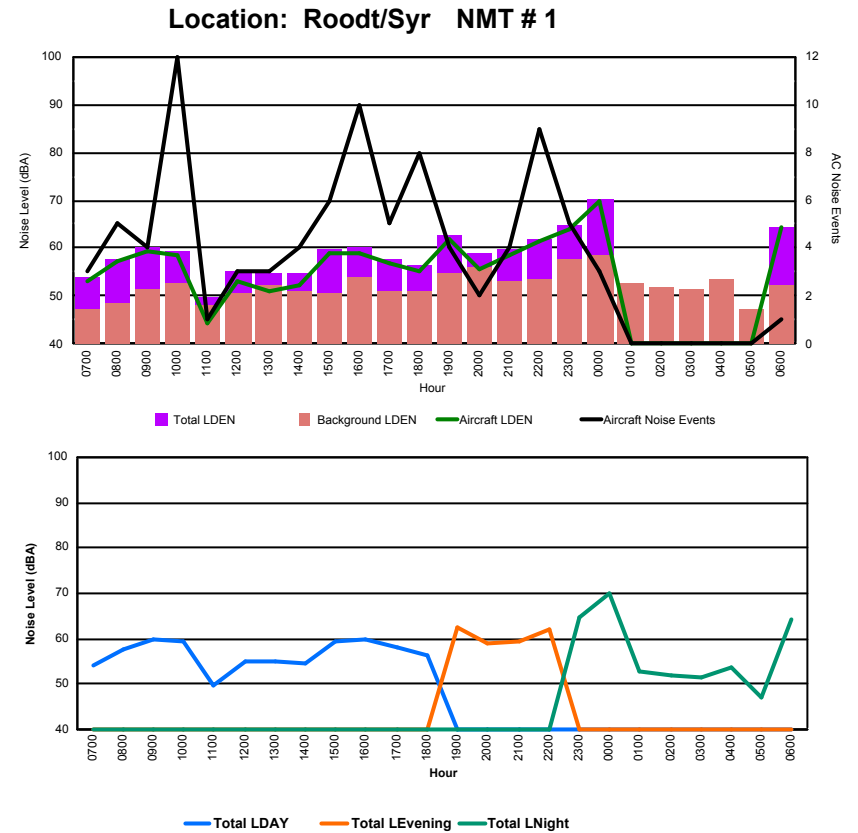

Luxembourg Airport Noise Distribution by Hour

Between 24/11/2023 00:00:00 and 24/11/2023 23:59:59 (Local Time)

Day	Aircraft Events	Total LDEN dB(A)	Aircraft LDEN dB(A)	Background LDEN dB(A)	Total LDay dB(A)	Total LEvening dB(A)	Total LNight dB(A)
24/11/23 7:00	3	54.1	53.1	47.3	54.1	-	-
24/11/23 8:00	5	57.8	57.3	48.7	57.8	-	-
24/11/23 9:00	4	60.0	59.4	51.4	60.0	-	-
24/11/23 10:00	12	59.5	58.6	52.5	59.5	-	-
24/11/23 11:00	1	49.6	44.2	48.1	49.6	-	-
24/11/23 12:00	3	55.1	53.2	50.6	55.1	-	-
24/11/23 13:00	3	54.8	51.2	52.4	54.8	-	-
24/11/23 14:00	4	54.7	52.4	50.9	54.7	-	-
24/11/23 15:00	6	59.6	59.1	50.8	59.6	-	-
24/11/23 16:00	10	60.0	58.8	54.1	60.0	-	-
24/11/23 17:00	5	57.9	56.9	51.2	57.9	-	-
24/11/23 18:00	8	56.4	55.0	51.0	56.4	-	-
24/11/23 19:00	4	62.6	61.9	54.8	-	62.6	-
24/11/23 20:00	2	58.9	55.7	56.0	-	58.9	-
24/11/23 21:00	4	59.6	58.5	53.3	-	59.6	-
24/11/23 22:00	9	62.0	61.3	53.7	-	62.0	-
24/11/23 23:00	5	64.7	63.8	57.6	-	-	64.7
25/11/23 0:00	3	70.2	69.9	58.5	-	-	70.2
25/11/23 1:00	-	52.8	-	52.8	-	-	52.8
25/11/23 2:00	-	51.7	-	51.7	-	-	51.7
25/11/23 3:00	-	51.6	-	51.6	-	-	51.6
25/11/23 4:00	-	53.5	-	53.6	-	-	53.5
25/11/23 5:00	-	47.2	-	47.2	-	-	47.2
25/11/23 6:00	1	64.4	64.2	52.1	-	-	64.4
	92	60.8	60.0	53.1	57.5	61.0	63.3