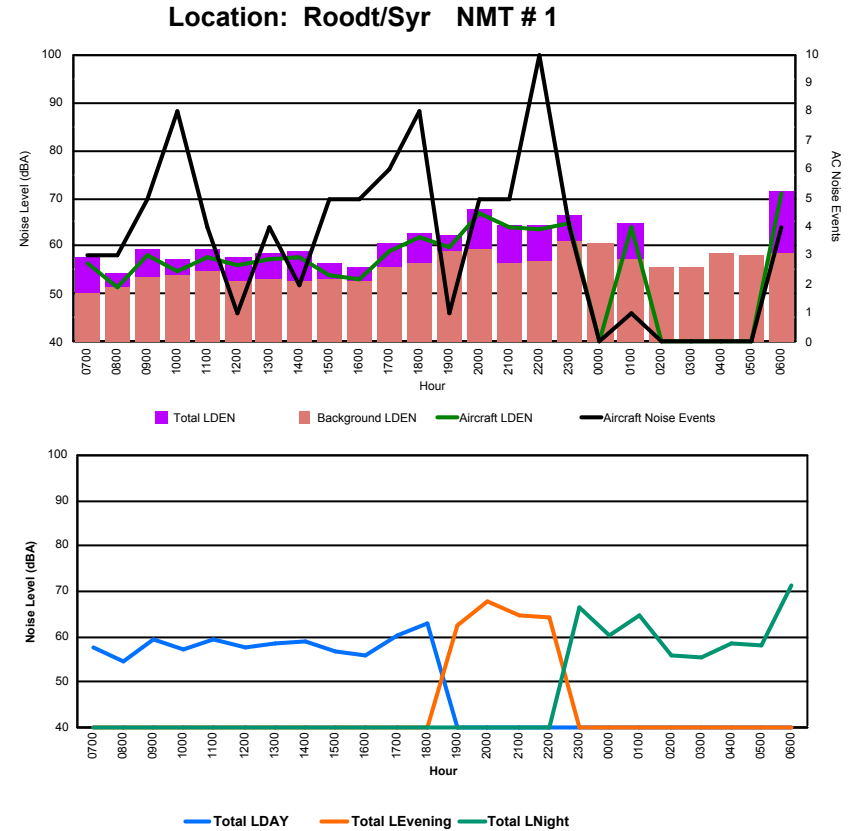

Luxembourg Airport Noise Distribution by Hour

Between 14/11/2023 00:00:00 and 14/11/2023 23:59:59 (Local Time)

Day	Aircraft Events	Total LDEN dB(A)	Aircraft LDEN dB(A)	Background LDEN dB(A)	Total LDay dB(A)	Total LEvening dB(A)	Total LNight dB(A)	
14/11/23	7:00	3	57.5	56.5	50.2	57.5	-	-
14/11/23	8:00	3	54.4	51.5	51.3	54.4	-	-
14/11/23	9:00	5	59.4	58.2	53.6	59.4	-	-
14/11/23	10:00	8	57.3	54.8	54.0	57.3	-	-
14/11/23	11:00	4	59.4	57.6	54.8	59.4	-	-
14/11/23	12:00	1	57.8	56.2	52.6	57.8	-	-
14/11/23	13:00	4	58.6	57.3	53.0	58.6	-	-
14/11/23	14:00	2	59.0	57.9	52.8	59.0	-	-
14/11/23	15:00	5	56.6	54.0	53.3	56.6	-	-
14/11/23	16:00	5	55.7	53.0	52.5	55.7	-	-
14/11/23	17:00	6	60.5	58.9	55.7	60.5	-	-
14/11/23	18:00	8	62.8	61.8	56.3	62.8	-	-
14/11/23	19:00	1	62.3	59.6	59.0	-	62.3	-
14/11/23	20:00	5	67.6	66.9	59.3	-	67.6	-
14/11/23	21:00	5	64.5	63.8	56.6	-	64.5	-
14/11/23	22:00	10	64.4	63.6	56.8	-	64.4	-
14/11/23	23:00	4	66.3	64.7	61.2	-	-	66.3
15/11/23	0:00	-	60.4	-	60.7	-	-	60.4
15/11/23	1:00	1	64.8	63.9	57.4	-	-	64.8
15/11/23	2:00	-	55.7	-	55.7	-	-	55.7
15/11/23	3:00	-	55.6	-	55.6	-	-	55.6
15/11/23	4:00	-	58.6	-	58.6	-	-	58.6
15/11/23	5:00	-	58.3	-	58.3	-	-	58.3
15/11/23	6:00	4	71.3	71.1	58.4	-	-	71.3
	84	62.8	61.7	56.7	58.8	65.1	64.8