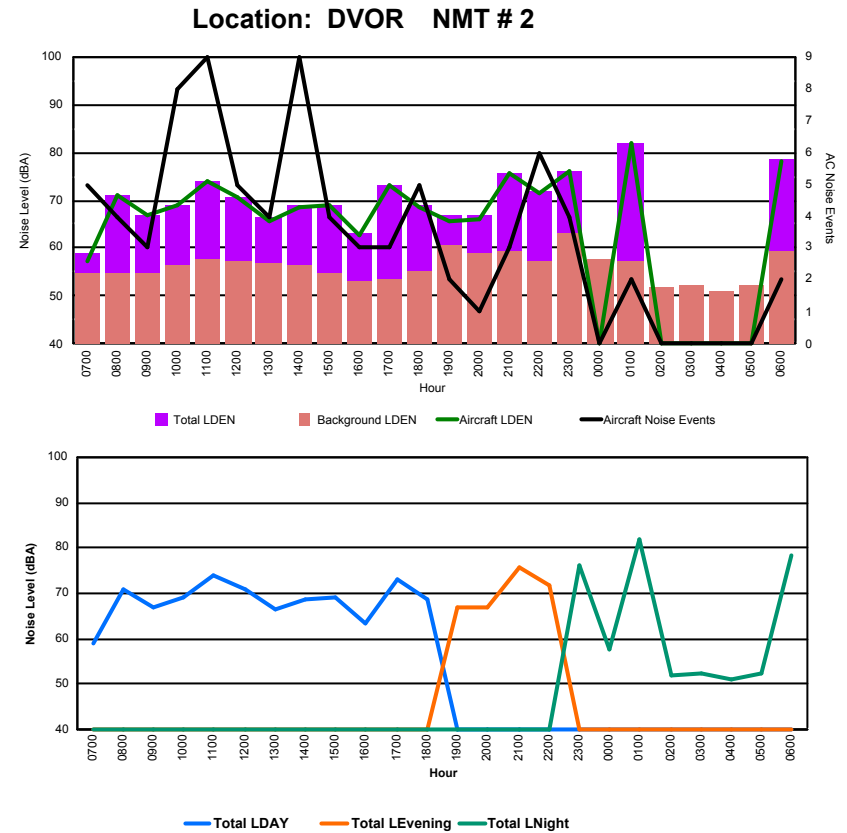

Luxembourg Airport Noise Distribution by Hour

Between 11/11/2023 00:00:00 and 11/11/2023 23:59:59 (Local Time)

Day	Aircraft Events	Total LDEN dB(A)	Aircraft LDEN dB(A)	Background LDEN dB(A)	Total LDay dB(A)	Total LEvening dB(A)	Total LNight dB(A)
11/11/23 7:00	5	59.1	57.3	54.8	59.1	-	-
11/11/23 8:00	4	71.1	71.0	54.7	71.1	-	-
11/11/23 9:00	3	67.0	66.8	54.8	67.0	-	-
11/11/23 10:00	8	69.1	68.9	56.4	69.1	-	-
11/11/23 11:00	9	73.9	73.8	57.9	73.9	-	-
11/11/23 12:00	5	70.8	70.6	57.4	70.8	-	-
11/11/23 13:00	4	66.3	65.7	57.0	66.3	-	-
11/11/23 14:00	9	68.8	68.6	56.3	68.8	-	-
11/11/23 15:00	4	69.1	69.0	54.9	69.1	-	-
11/11/23 16:00	3	63.3	62.9	53.1	63.3	-	-
11/11/23 17:00	3	73.0	73.0	53.5	73.0	-	-
11/11/23 18:00	5	68.8	68.7	55.4	68.8	-	-
11/11/23 19:00	2	66.9	65.7	60.6	-	66.9	-
11/11/23 20:00	1	67.0	66.2	58.9	-	67.0	-
11/11/23 21:00	3	75.7	75.5	59.3	-	75.7	-
11/11/23 22:00	6	71.8	71.6	57.4	-	71.8	-
11/11/23 23:00	4	76.2	76.0	63.0	-	-	76.2
12/11/23 0:00	-	57.5	-	57.5	-	-	57.5
12/11/23 1:00	2	81.8	81.7	57.2	-	-	81.8
12/11/23 2:00	-	52.0	-	52.0	-	-	52.0
12/11/23 3:00	-	52.3	-	52.3	-	-	52.3
12/11/23 4:00	-	51.0	-	51.0	-	-	51.0
12/11/23 5:00	-	52.3	-	52.3	-	-	52.3
12/11/23 6:00	2	78.4	78.3	59.3	-	-	78.4
	82	72.6	72.5	57.1	69.7	71.9	75.2