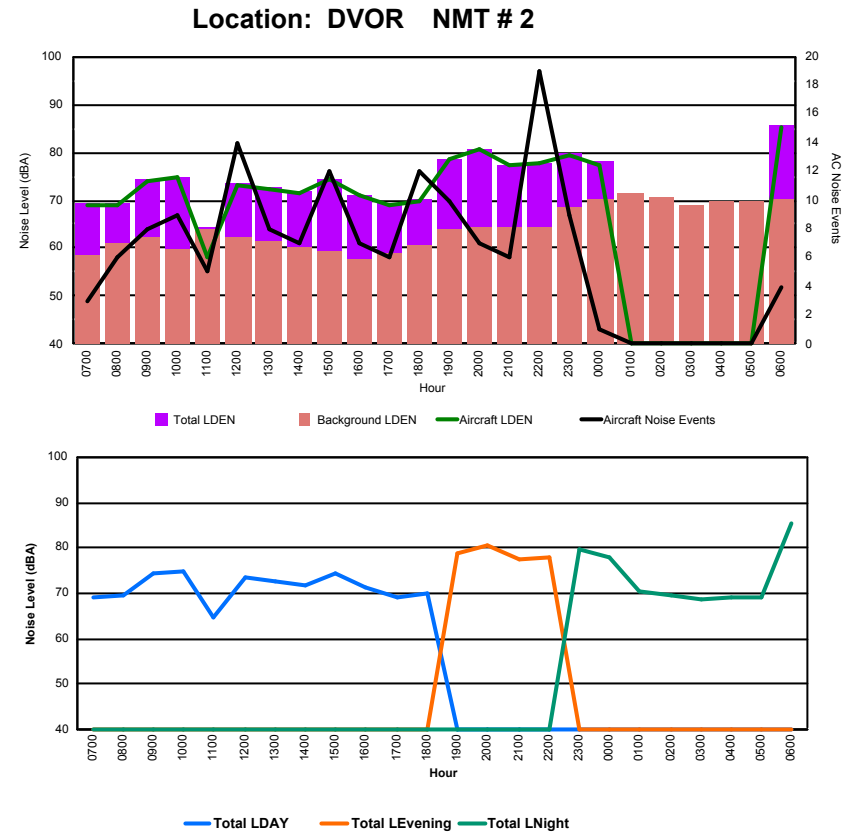

Luxembourg Airport Noise Distribution by Hour

Between 05/11/2023 00:00:00 and 05/11/2023 23:59:59 (Local Time)

Day	Aircraft Events	Total LDEN dB (A)	Aircraft LDEN dB(A)	Background LDEN dB(A)	Total LDay dB(A)	Total LEvening dB(A)	Total LNight dB (A)
05/11/23 7:00	3	69.2	68.8	58.4	69.2	-	-
05/11/23 8:00	6	69.5	69.0	60.9	69.5	-	-
05/11/23 9:00	8	74.3	74.1	62.4	74.3	-	-
05/11/23 10:00	9	74.9	74.8	59.9	74.9	-	-
05/11/23 11:00	5	64.5	58.0	64.1	64.5	-	-
05/11/23 12:00	14	73.5	73.2	62.1	73.5	-	-
05/11/23 13:00	8	72.8	72.4	61.5	72.8	-	-
05/11/23 14:00	7	71.8	71.5	60.0	71.8	-	-
05/11/23 15:00	12	74.3	74.2	59.4	74.3	-	-
05/11/23 16:00	7	71.2	71.0	57.9	71.2	-	-
05/11/23 17:00	6	69.2	68.9	58.8	69.2	-	-
05/11/23 18:00	12	70.2	69.8	60.5	70.2	-	-
05/11/23 19:00	10	78.7	78.6	64.1	-	78.7	-
05/11/23 20:00	7	80.8	80.7	64.5	-	80.8	-
05/11/23 21:00	6	77.5	77.3	64.2	-	77.5	-
05/11/23 22:00	19	77.8	77.7	64.4	-	77.8	-
05/11/23 23:00	9	79.7	79.4	68.5	-	-	79.7
06/11/23 0:00	1	78.1	77.4	70.4	-	-	78.1
06/11/23 1:00	-	70.3	-	71.5	-	-	70.3
06/11/23 2:00	-	69.5	-	70.5	-	-	69.5
06/11/23 3:00	-	68.5	-	69.1	-	-	68.5
06/11/23 4:00	-	69.3	-	70.0	-	-	69.3
06/11/23 5:00	-	69.0	-	69.9	-	-	69.0
06/11/23 6:00	4	85.5	85.4	70.1	-	-	85.5
	153	76.5	76.1	66.5	72.1	78.9	78.4