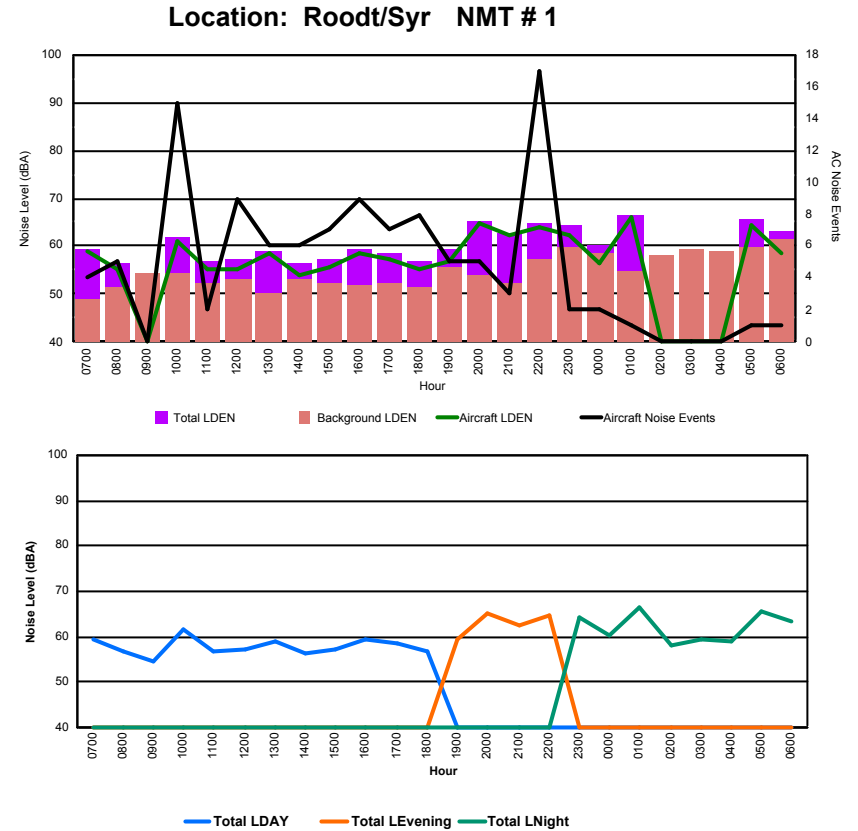

Luxembourg Airport Noise Distribution by Hour

Between 03/11/2023 00:00:00 and 03/11/2023 23:59:59 (Local Time)

Day	Aircraft Events	Total LDEN dB(A)	Aircraft LDEN dB(A)	Background LDEN dB(A)	Total LDay dB(A)	Total LEvening dB(A)	Total LNight dB(A)	
03/11/23	7:00	4	59.5	59.1	49.0	59.5	-	-
03/11/23	8:00	5	56.6	55.2	51.3	56.6	-	-
03/11/23	9:00	-	54.4	-	54.4	54.4	-	-
03/11/23	10:00	15	61.7	60.9	54.2	61.7	-	-
03/11/23	11:00	2	56.9	55.1	52.4	56.9	-	-
03/11/23	12:00	9	57.3	55.3	53.1	57.3	-	-
03/11/23	13:00	6	59.1	58.5	50.4	59.1	-	-
03/11/23	14:00	6	56.4	53.8	53.3	56.4	-	-
03/11/23	15:00	7	57.1	55.6	52.1	57.1	-	-
03/11/23	16:00	9	59.4	58.6	51.7	59.4	-	-
03/11/23	17:00	7	58.4	57.3	52.1	58.4	-	-
03/11/23	18:00	8	56.7	55.4	51.3	56.7	-	-
03/11/23	19:00	5	59.2	56.9	55.5	-	59.2	-
03/11/23	20:00	5	65.2	64.8	53.9	-	65.2	-
03/11/23	21:00	3	62.7	62.3	52.4	-	62.7	-
03/11/23	22:00	17	64.8	64.0	57.3	-	64.8	-
03/11/23	23:00	2	64.2	62.2	59.7	-	-	64.2
04/11/23	0:00	2	60.4	56.3	58.4	-	-	60.4
04/11/23	1:00	1	66.3	66.0	54.8	-	-	66.3
04/11/23	2:00	-	58.0	-	58.0	-	-	58.0
04/11/23	3:00	-	59.2	-	59.2	-	-	59.2
04/11/23	4:00	-	58.9	-	58.9	-	-	58.9
04/11/23	5:00	1	65.7	64.5	59.7	-	-	65.7
04/11/23	6:00	1	63.2	58.7	61.3	-	-	63.2
		115	61.4	59.9	56.1	58.2	63.5	63.0