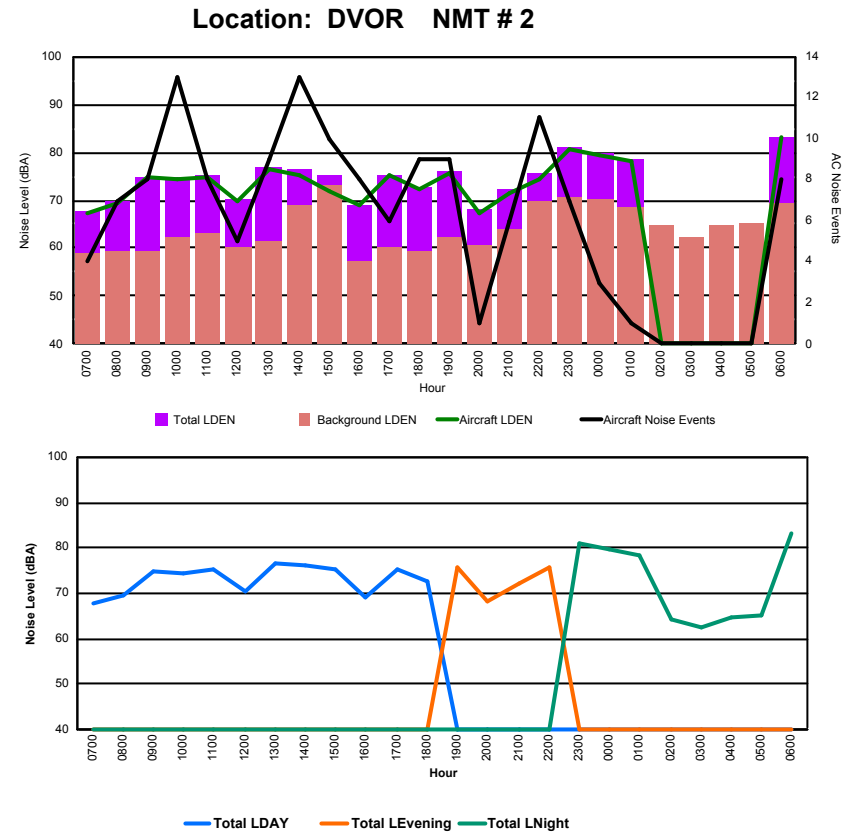

Luxembourg Airport Noise Distribution by Hour

Between 02/11/2023 00:00:00 and 02/11/2023 23:59:59 (Local Time)

Day	Aircraft Events	Total LDEN dB (A)	Aircraft LDEN dB(A)	Background LDEN dB(A)	Total LDay dB(A)	Total LEvening dB(A)	Total LNight dB (A)
02/11/23 7:00	4	67.8	67.3	59.1	67.8	-	-
02/11/23 8:00	7	69.7	69.3	59.2	69.7	-	-
02/11/23 9:00	8	74.9	74.8	59.3	74.9	-	-
02/11/23 10:00	13	74.6	74.3	62.4	74.6	-	-
02/11/23 11:00	8	75.1	74.9	63.3	75.1	-	-
02/11/23 12:00	5	70.3	69.9	60.2	70.3	-	-
02/11/23 13:00	9	76.7	76.6	61.5	76.7	-	-
02/11/23 14:00	13	76.3	75.4	68.8	76.3	-	-
02/11/23 15:00	10	75.4	71.8	73.0	75.4	-	-
02/11/23 16:00	8	69.1	68.9	57.4	69.1	-	-
02/11/23 17:00	6	75.4	75.3	60.1	75.4	-	-
02/11/23 18:00	9	72.7	72.5	59.2	72.7	-	-
02/11/23 19:00	9	75.9	75.7	62.3	-	75.9	-
02/11/23 20:00	1	68.1	67.2	60.8	-	68.1	-
02/11/23 21:00	6	72.1	71.4	63.8	-	72.1	-
02/11/23 22:00	11	75.8	74.5	70.0	-	75.8	-
02/11/23 23:00	7	81.1	80.7	70.5	-	-	81.1
03/11/23 0:00	3	79.7	79.3	70.1	-	-	79.7
03/11/23 1:00	1	78.5	78.1	68.7	-	-	78.5
03/11/23 2:00	-	64.3	-	64.8	-	-	64.3
03/11/23 3:00	-	62.5	-	62.5	-	-	62.5
03/11/23 4:00	-	64.5	-	64.6	-	-	64.5
03/11/23 5:00	-	65.0	-	65.1	-	-	65.0
03/11/23 6:00	8	83.2	83.1	69.3	-	-	83.2
	146	75.8	75.3	66.3	74.0	74.0	78.1