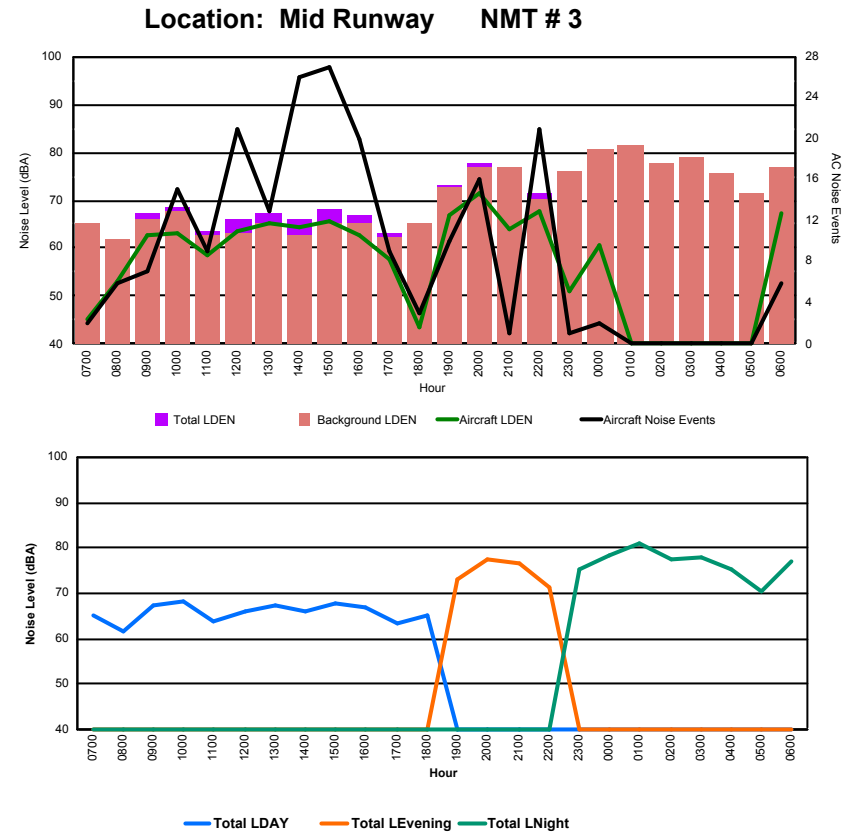

Luxembourg Airport Noise Distribution by Hour

Between 03/11/2023 00:00:00 and 03/11/2023 23:59:59 (Local Time)

Day	Aircraft Events	Total LDEN dB(A)	Aircraft LDEN dB(A)	Background LDEN dB(A)	Total LDay dB(A)	Total LEvening dB(A)	Total LNight dB(A)
03/11/23 7:00	2	65.1	45.2	65.4	65.1	-	-
03/11/23 8:00	6	61.7	53.2	61.9	61.7	-	-
03/11/23 9:00	7	67.2	62.6	65.9	67.2	-	-
03/11/23 10:00	15	68.4	63.1	67.6	68.4	-	-
03/11/23 11:00	9	63.7	58.7	62.8	63.7	-	-
03/11/23 12:00	21	66.0	63.6	63.2	66.0	-	-
03/11/23 13:00	13	67.3	65.0	65.1	67.3	-	-
03/11/23 14:00	26	66.0	64.4	62.8	66.0	-	-
03/11/23 15:00	27	68.0	65.6	65.3	68.0	-	-
03/11/23 16:00	20	66.9	62.9	65.4	66.9	-	-
03/11/23 17:00	9	63.3	57.9	62.4	63.3	-	-
03/11/23 18:00	3	65.1	43.4	65.4	65.1	-	-
03/11/23 19:00	10	73.1	66.7	72.9	-	73.1	-
03/11/23 20:00	16	77.6	71.6	76.8	-	77.6	-
03/11/23 21:00	1	76.6	63.8	76.9	-	76.6	-
03/11/23 22:00	21	71.5	67.9	70.2	-	71.5	-
03/11/23 23:00	1	75.5	50.9	75.9	-	-	75.5
04/11/23 0:00	2	78.6	60.6	80.8	-	-	78.6
04/11/23 1:00	-	81.2	-	81.4	-	-	81.2
04/11/23 2:00	-	77.4	-	77.8	-	-	77.4
04/11/23 3:00	-	78.1	-	78.9	-	-	78.1
04/11/23 4:00	-	75.2	-	75.6	-	-	75.2
04/11/23 5:00	-	70.4	-	71.6	-	-	70.4
04/11/23 6:00	6	76.9	67.1	76.8	-	-	76.9
	215	74.3	63.5	74.6	66.1	75.4	77.5