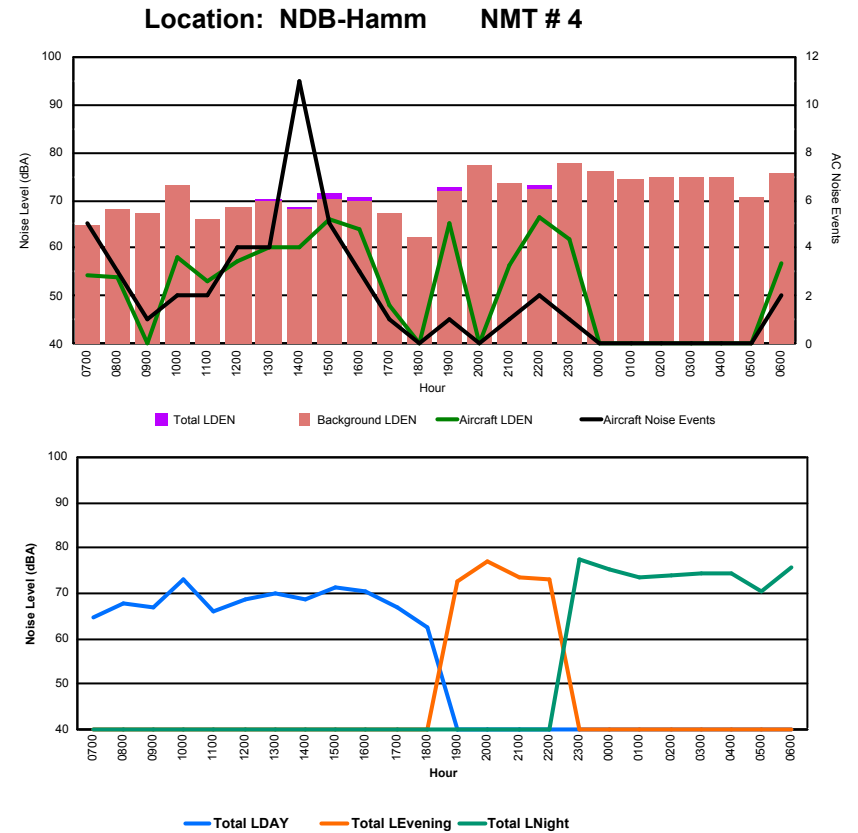

Luxembourg Airport Noise Distribution by Hour

Between 11/11/2023 00:00:00 and 11/11/2023 23:59:59 (Local Time)

Day	Aircraft Events	Total LDEN dB(A)	Aircraft LDEN dB(A)	Background LDEN dB(A)	Total LDay dB(A)	Total LEvening dB(A)	Total LNight dB(A)
11/11/23 7:00	5	64.7	54.2	64.8	64.7	-	-
11/11/23 8:00	3	67.9	53.8	68.2	67.9	-	-
11/11/23 9:00	1	66.7	39.9	67.1	66.7	-	-
11/11/23 10:00	2	73.1	58.2	73.3	73.1	-	-
11/11/23 11:00	2	66.2	53.3	66.1	66.2	-	-
11/11/23 12:00	4	68.7	57.2	68.6	68.7	-	-
11/11/23 13:00	4	70.1	60.4	69.9	70.1	-	-
11/11/23 14:00	11	68.5	60.1	68.3	68.5	-	-
11/11/23 15:00	5	71.4	66.1	70.3	71.4	-	-
11/11/23 16:00	3	70.6	63.8	70.0	70.6	-	-
11/11/23 17:00	1	67.0	48.1	67.1	67.0	-	-
11/11/23 18:00	-	62.5	-	62.5	62.5	-	-
11/11/23 19:00	1	72.6	65.4	71.8	-	72.6	-
11/11/23 20:00	-	77.0	-	77.2	-	77.0	-
11/11/23 21:00	1	73.6	56.6	73.7	-	73.6	-
11/11/23 22:00	2	73.2	66.4	72.3	-	73.2	-
11/11/23 23:00	1	77.5	61.7	77.6	-	-	77.5
12/11/23 0:00	-	75.3	-	76.0	-	-	75.3
12/11/23 1:00	-	73.4	-	74.2	-	-	73.4
12/11/23 2:00	-	74.1	-	74.9	-	-	74.1
12/11/23 3:00	-	74.4	-	74.8	-	-	74.4
12/11/23 4:00	-	74.4	-	74.9	-	-	74.4
12/11/23 5:00	-	70.6	-	70.8	-	-	70.6
12/11/23 6:00	2	75.6	56.9	75.8	-	-	75.6
	48	72.7	59.4	72.9	69.0	74.5	74.8