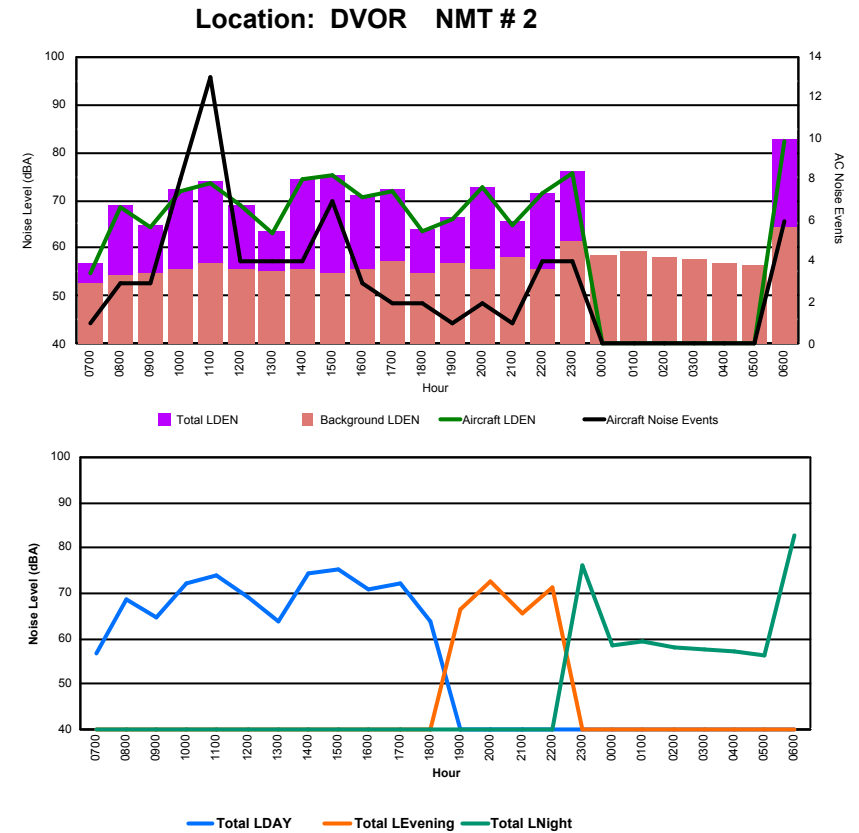

Luxembourg Airport Noise Distribution by Hour

Between 25/11/2023 00:00:00 and 25/11/2023 23:59:59 (Local Time)

Day	Aircraft Events	Total LDEN dB (A)	Aircraft LDEN dB(A)	Background LDEN dB(A)	Total LDay dB(A)	Total LEvening dB(A)	Total LNight dB (A)	
25/11/23	7:00	1	56.9	54.7	52.9	56.9	-	-
25/11/23	8:00	3	68.9	68.7	54.4	68.9	-	-
25/11/23	9:00	3	64.8	64.4	54.8	64.8	-	-
25/11/23	10:00	8	72.1	72.0	55.7	72.1	-	-
25/11/23	11:00	13	73.8	73.7	57.0	73.8	-	-
25/11/23	12:00	4	69.0	68.8	55.6	69.0	-	-
25/11/23	13:00	4	63.7	63.0	55.3	63.7	-	-
25/11/23	14:00	4	74.5	74.4	55.6	74.5	-	-
25/11/23	15:00	7	75.2	75.2	54.8	75.2	-	-
25/11/23	16:00	3	70.9	70.8	55.6	70.9	-	-
25/11/23	17:00	2	72.1	71.9	57.4	72.1	-	-
25/11/23	18:00	2	63.9	63.4	54.7	63.9	-	-
25/11/23	19:00	1	66.6	66.1	56.8	-	66.6	-
25/11/23	20:00	2	72.8	72.7	55.8	-	72.8	-
25/11/23	21:00	1	65.7	64.8	58.2	-	65.7	-
25/11/23	22:00	4	71.4	71.3	55.6	-	71.4	-
25/11/23	23:00	4	76.0	75.8	61.5	-	-	76.0
26/11/23	0:00	-	58.7	-	58.7	-	-	58.7
26/11/23	1:00	-	59.3	-	59.3	-	-	59.3
26/11/23	2:00	-	58.1	-	58.1	-	-	58.1
26/11/23	3:00	-	57.7	-	57.7	-	-	57.7
26/11/23	4:00	-	57.0	-	57.0	-	-	57.0
26/11/23	5:00	-	56.5	-	56.5	-	-	56.5
26/11/23	6:00	6	82.6	82.5	64.3	-	-	82.6
	72	72.4	72.3	57.7	71.1	70.1	74.5