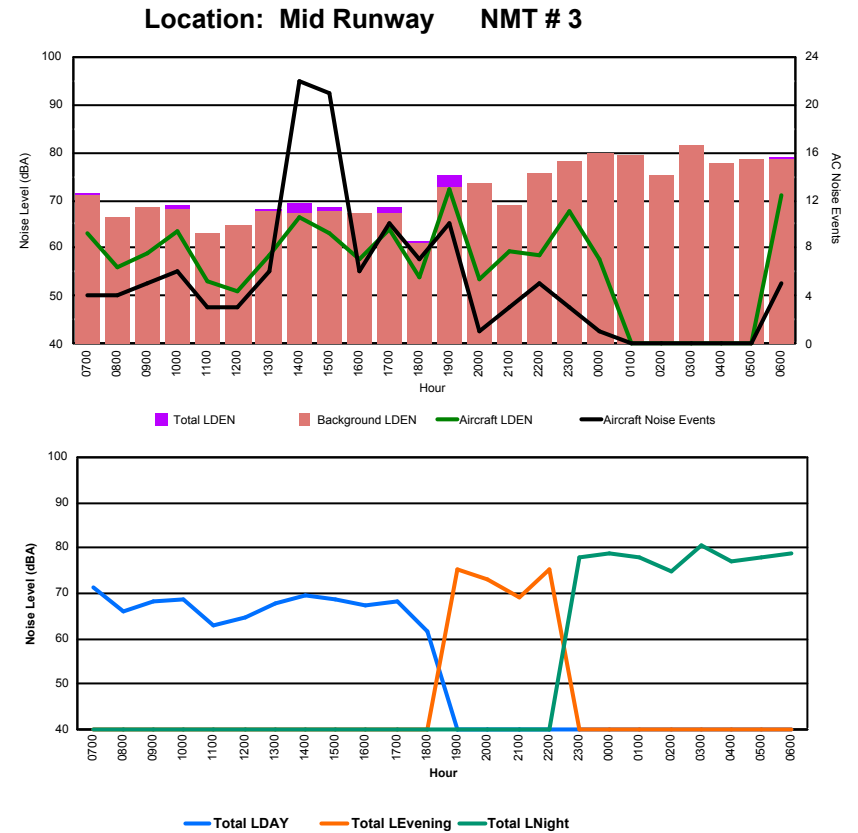

Luxembourg Airport Noise Distribution by Hour

Between 07/11/2023 00:00:00 and 07/11/2023 23:59:59 (Local Time)

Day	Aircraft Events	Total LDEN dB (A)	Aircraft LDEN dB(A)	Background LDEN dB(A)	Total LDay dB(A)	Total LEvening dB(A)	Total LNight dB (A)
07/11/23 7:00	4	71.5	63.0	71.2	71.5	-	-
07/11/23 8:00	4	66.0	56.2	66.5	66.0	-	-
07/11/23 9:00	5	68.2	58.9	68.4	68.2	-	-
07/11/23 10:00	6	68.9	63.4	68.1	68.9	-	-
07/11/23 11:00	3	63.1	53.2	63.1	63.1	-	-
07/11/23 12:00	3	64.6	51.0	64.9	64.6	-	-
07/11/23 13:00	6	68.0	58.4	67.9	68.0	-	-
07/11/23 14:00	22	69.4	66.3	67.4	69.4	-	-
07/11/23 15:00	21	68.7	63.3	67.9	68.7	-	-
07/11/23 16:00	6	67.2	57.6	67.3	67.2	-	-
07/11/23 17:00	10	68.4	63.9	67.1	68.4	-	-
07/11/23 18:00	7	61.6	53.8	61.2	61.6	-	-
07/11/23 19:00	10	75.3	72.3	72.7	-	75.3	-
07/11/23 20:00	1	73.1	53.5	73.7	-	73.1	-
07/11/23 21:00	3	69.0	59.5	68.9	-	69.0	-
07/11/23 22:00	5	75.2	58.5	75.7	-	75.2	-
07/11/23 23:00	3	77.9	67.6	78.0	-	-	77.9
08/11/23 0:00	1	78.9	57.5	79.8	-	-	78.9
08/11/23 1:00	-	78.0	-	79.2	-	-	78.0
08/11/23 2:00	-	74.8	-	75.4	-	-	74.8
08/11/23 3:00	-	80.6	-	81.4	-	-	80.6
08/11/23 4:00	-	77.2	-	77.8	-	-	77.2
08/11/23 5:00	-	77.9	-	78.4	-	-	77.9
08/11/23 6:00	5	78.9	71.2	78.5	-	-	78.9
	125	74.7	63.6	75.0	67.9	73.8	78.3