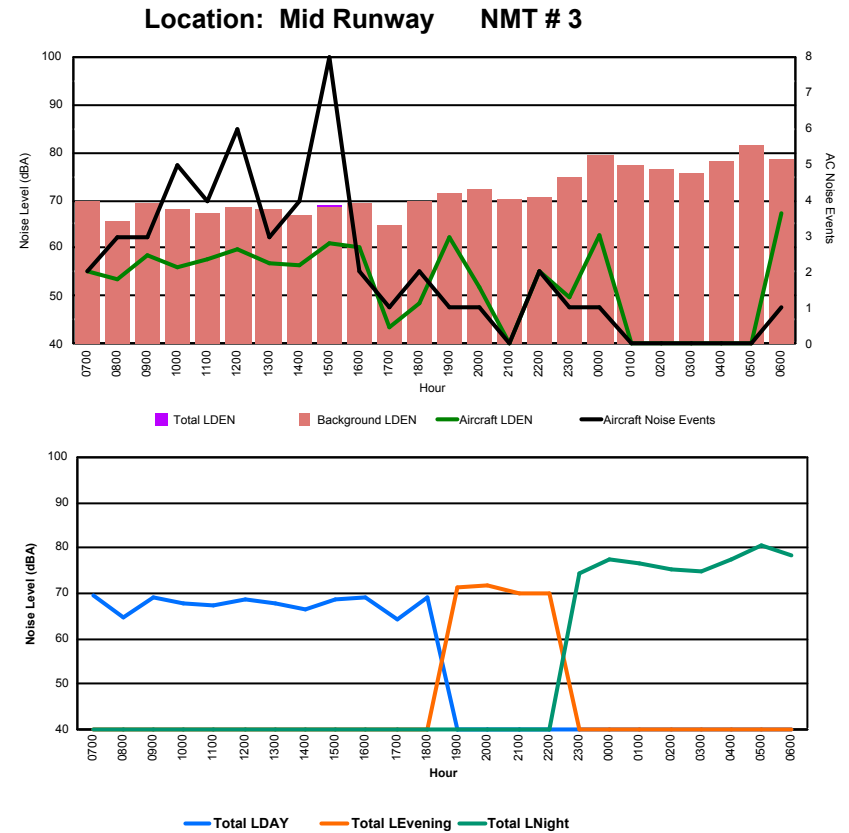

Luxembourg Airport Noise Distribution by Hour

Between 18/11/2023 00:00:00 and 18/11/2023 23:59:59 (Local Time)

Day	Aircraft Events	Total LDEN dB (A)	Aircraft LDEN dB(A)	Background LDEN dB(A)	Total LDay dB(A)	Total LEvening dB(A)	Total LNight dB (A)
18/11/23 7:00	2	69.4	55.3	70.0	69.4	-	-
18/11/23 8:00	3	64.9	53.7	65.7	64.9	-	-
18/11/23 9:00	3	69.0	58.6	69.2	69.0	-	-
18/11/23 10:00	5	67.7	56.0	68.1	67.7	-	-
18/11/23 11:00	4	67.4	57.5	67.3	67.4	-	-
18/11/23 12:00	6	68.5	59.9	68.7	68.5	-	-
18/11/23 13:00	3	67.8	57.0	68.0	67.8	-	-
18/11/23 14:00	4	66.6	56.4	67.0	66.6	-	-
18/11/23 15:00	8	68.8	61.2	68.5	68.8	-	-
18/11/23 16:00	2	69.3	60.0	69.4	69.3	-	-
18/11/23 17:00	1	64.1	43.7	64.7	64.1	-	-
18/11/23 18:00	2	69.1	48.4	69.6	69.1	-	-
18/11/23 19:00	1	71.2	62.4	71.3	-	71.2	-
18/11/23 20:00	1	71.9	51.8	72.4	-	71.9	-
18/11/23 21:00	-	69.9	-	70.4	-	69.9	-
18/11/23 22:00	2	70.0	55.2	70.6	-	70.0	-
18/11/23 23:00	1	74.2	49.6	74.8	-	-	74.2
19/11/23 0:00	1	77.7	62.8	79.2	-	-	77.7
19/11/23 1:00	-	76.6	-	77.3	-	-	76.6
19/11/23 2:00	-	75.2	-	76.3	-	-	75.2
19/11/23 3:00	-	75.0	-	75.5	-	-	75.0
19/11/23 4:00	-	77.5	-	78.1	-	-	77.5
19/11/23 5:00	-	80.6	-	81.3	-	-	80.6
19/11/23 6:00	1	78.5	67.1	78.5	-	-	78.5
	50	73.7	58.2	74.3	68.0	70.8	77.4