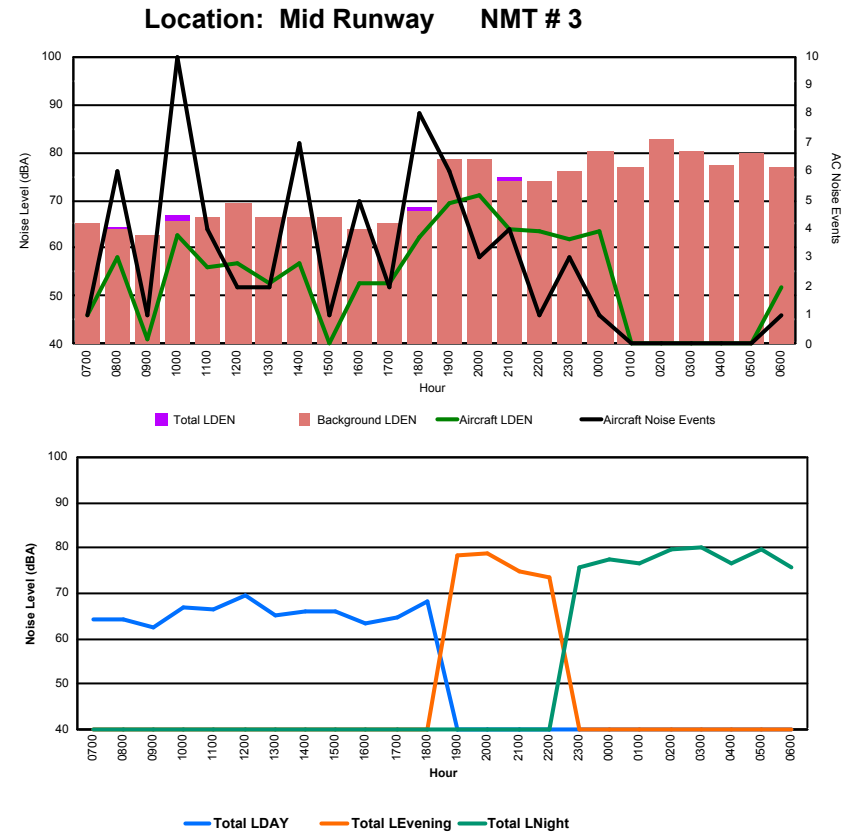

Luxembourg Airport Noise Distribution by Hour

Between 24/11/2023 00:00:00 and 24/11/2023 23:59:59 (Local Time)

Day	Aircraft Events	Total LDEN dB (A)	Aircraft LDEN dB(A)	Background LDEN dB(A)	Total LDay dB(A)	Total LEvening dB(A)	Total LNight dB (A)	
24/11/23	7:00	1	64.3	46.2	65.0	64.3	-	-
24/11/23	8:00	6	64.2	58.2	63.9	64.2	-	-
24/11/23	9:00	1	62.4	40.9	62.7	62.4	-	-
24/11/23	10:00	10	67.0	62.6	65.6	67.0	-	-
24/11/23	11:00	4	66.3	55.9	66.5	66.3	-	-
24/11/23	12:00	2	69.4	56.9	69.2	69.4	-	-
24/11/23	13:00	2	65.2	52.8	66.3	65.2	-	-
24/11/23	14:00	7	66.2	57.0	66.5	66.2	-	-
24/11/23	15:00	1	66.0	38.7	66.6	66.0	-	-
24/11/23	16:00	5	63.6	52.6	64.1	63.6	-	-
24/11/23	17:00	2	64.9	52.7	65.3	64.9	-	-
24/11/23	18:00	8	68.4	62.5	67.9	68.4	-	-
24/11/23	19:00	6	78.6	69.5	78.5	-	78.6	-
24/11/23	20:00	3	78.7	70.9	78.6	-	78.7	-
24/11/23	21:00	4	74.7	64.1	74.1	-	74.7	-
24/11/23	22:00	1	73.7	63.4	73.8	-	73.7	-
24/11/23	23:00	3	75.8	61.9	76.2	-	-	75.8
25/11/23	0:00	1	77.4	63.7	80.1	-	-	77.4
25/11/23	1:00	-	76.6	-	76.8	-	-	76.6
25/11/23	2:00	-	79.9	-	82.7	-	-	79.9
25/11/23	3:00	-	80.0	-	80.4	-	-	80.0
25/11/23	4:00	-	76.8	-	77.3	-	-	76.8
25/11/23	5:00	-	79.5	-	80.0	-	-	79.5
25/11/23	6:00	1	75.9	51.8	77.0	-	-	75.9
	68	75.0	61.8	75.9	66.1	77.0	78.1