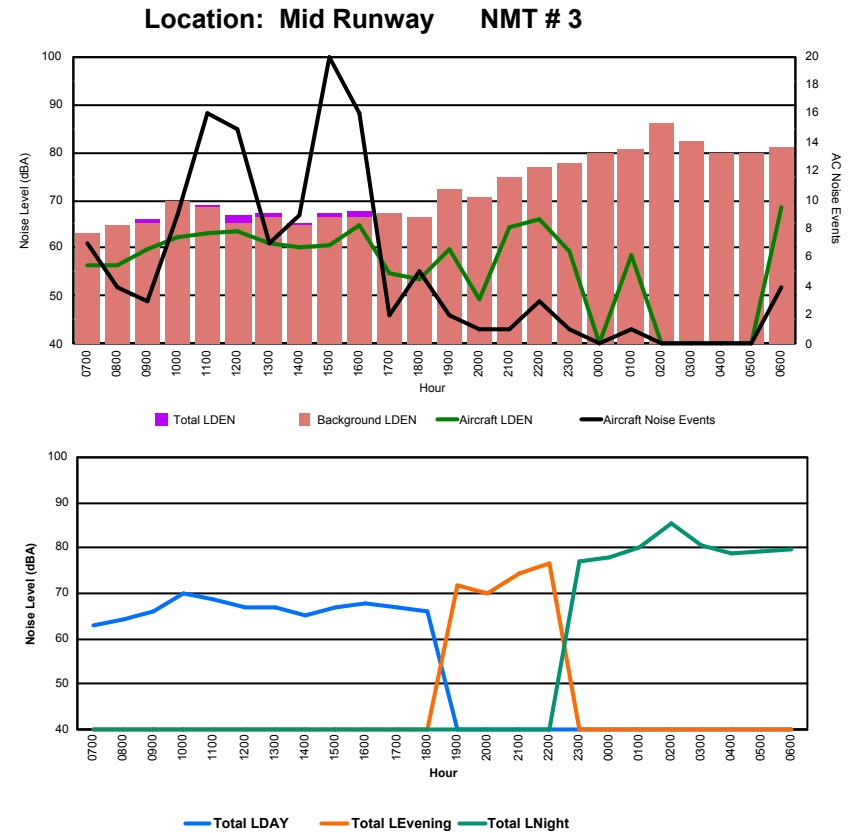

Luxembourg Airport Noise Distribution by Hour

Between 11/11/2023 00:00:00 and 11/11/2023 23:59:59 (Local Time)

Day	Aircraft Events	Total LDEN dB(A)	Aircraft LDEN dB(A)	Background LDEN dB(A)	Total LDay dB(A)	Total LEvening dB(A)	Total LNight dB(A)
11/11/23 7:00	7	63.0	56.6	63.1	63.0	-	-
11/11/23 8:00	4	64.4	56.6	64.6	64.4	-	-
11/11/23 9:00	3	66.1	59.6	65.3	66.1	-	-
11/11/23 10:00	9	69.9	62.3	69.9	69.9	-	-
11/11/23 11:00	16	68.8	63.3	68.5	68.8	-	-
11/11/23 12:00	15	66.9	63.7	65.0	66.9	-	-
11/11/23 13:00	7	67.1	61.2	66.5	67.1	-	-
11/11/23 14:00	9	65.3	60.4	64.6	65.3	-	-
11/11/23 15:00	20	67.1	60.5	66.5	67.1	-	-
11/11/23 16:00	16	67.8	64.8	66.3	67.8	-	-
11/11/23 17:00	2	67.0	54.7	67.5	67.0	-	-
11/11/23 18:00	5	65.9	53.7	66.5	65.9	-	-
11/11/23 19:00	2	71.8	59.9	72.5	-	71.8	-
11/11/23 20:00	1	69.8	49.3	70.6	-	69.8	-
11/11/23 21:00	1	74.4	64.4	74.6	-	74.4	-
11/11/23 22:00	3	76.7	65.9	76.8	-	76.7	-
11/11/23 23:00	1	77.1	59.5	77.8	-	-	77.1
12/11/23 0:00	-	77.9	-	79.8	-	-	77.9
12/11/23 1:00	1	80.1	58.7	80.7	-	-	80.1
12/11/23 2:00	-	85.3	-	86.2	-	-	85.3
12/11/23 3:00	-	80.6	-	82.1	-	-	80.6
12/11/23 4:00	-	79.0	-	79.6	-	-	79.0
12/11/23 5:00	-	79.1	-	80.0	-	-	79.1
12/11/23 6:00	4	79.6	68.5	80.9	-	-	79.6
	126	76.5	61.2	77.4	67.0	73.9	80.6