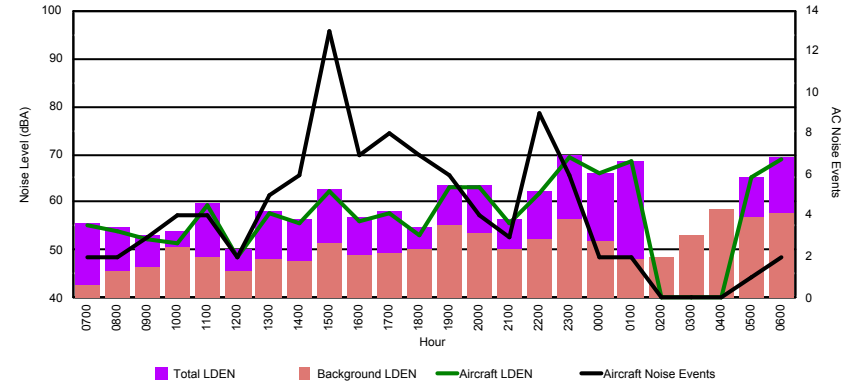

Luxembourg Airport Noise Distribution by Hour

Between 12/11/2023 00:00:00 and 12/11/2023 23:59:59 (Local Time)

Day	Aircraft Events	Total LDEN dB (A)	Aircraft LDEN dB(A)	Background LDEN dB(A)	Total LDay dB(A)	Total LEvening dB(A)	Total LNight dB (A)
12/11/23 7:00	2	55.6	55.4	42.5	55.6	-	-
12/11/23 8:00	2	54.6	54.0	45.7	54.6	-	-
12/11/23 9:00	3	53.1	52.1	46.3	53.1	-	-
12/11/23 10:00	4	54.0	51.3	50.7	54.0	-	-
12/11/23 11:00	4	59.6	59.3	48.4	59.6	-	-
12/11/23 12:00	2	50.3	48.7	45.6	50.3	-	-
12/11/23 13:00	5	58.3	57.9	48.3	58.3	-	-
12/11/23 14:00	6	56.3	55.7	47.7	56.3	-	-
12/11/23 15:00	13	62.7	62.4	51.6	62.7	-	-
12/11/23 16:00	7	56.8	56.1	48.8	56.8	-	-
12/11/23 17:00	8	58.3	57.7	49.2	58.3	-	-
12/11/23 18:00	7	54.7	53.0	50.2	54.7	-	-
12/11/23 19:00	6	63.7	63.1	55.1	-	63.7	-
12/11/23 20:00	4	63.4	63.0	53.5	-	63.4	-
12/11/23 21:00	3	56.6	55.5	50.4	-	56.6	-
12/11/23 22:00	9	62.1	61.7	52.4	-	62.1	-
12/11/23 23:00	6	69.7	69.5	56.4	-	-	69.7
13/11/23 0:00	2	66.1	66.0	51.8	-	-	66.1
13/11/23 1:00	2	68.6	68.5	48.0	-	-	68.6
13/11/23 2:00	-	48.7	-	48.7	-	-	48.7
13/11/23 3:00	-	53.2	-	53.2	-	-	53.2
13/11/23 4:00	-	58.5	-	58.6	-	-	58.5
13/11/23 5:00	1	65.4	65.0	56.9	-	-	65.4
13/11/23 6:00	2	69.4	69.0	57.5	-	-	69.4
	98	62.9	62.5	52.6	57.4	62.2	66.3

Location: Roodt/Syr NMT # 1