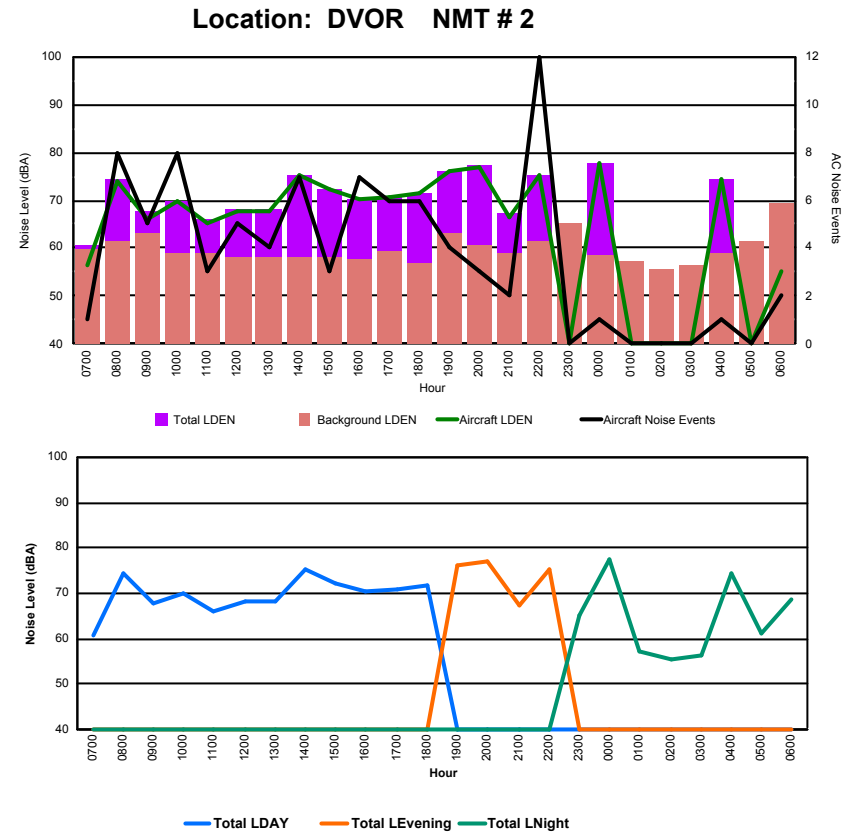

Luxembourg Airport Noise Distribution by Hour

Between 15/11/2023 00:00:00 and 15/11/2023 23:59:59 (Local Time)

Day	Aircraft Events	Total LDEN dB (A)	Aircraft LDEN dB(A)	Background LDEN dB(A)	Total LDay dB(A)	Total LEvening dB(A)	Total LNight dB (A)	
15/11/23	7:00	1	60.8	56.3	59.7	60.8	-	-
15/11/23	8:00	8	74.3	74.1	61.3	74.3	-	-
15/11/23	9:00	5	67.7	66.1	63.2	67.7	-	-
15/11/23	10:00	8	70.0	69.7	58.9	70.0	-	-
15/11/23	11:00	3	66.0	65.1	58.9	66.0	-	-
15/11/23	12:00	5	68.1	67.7	58.3	68.1	-	-
15/11/23	13:00	4	68.2	67.8	58.1	68.2	-	-
15/11/23	14:00	7	75.3	75.2	58.0	75.3	-	-
15/11/23	15:00	3	72.4	72.2	58.0	72.4	-	-
15/11/23	16:00	7	70.4	70.2	57.8	70.4	-	-
15/11/23	17:00	6	70.8	70.5	59.3	70.8	-	-
15/11/23	18:00	6	71.6	71.4	56.8	71.6	-	-
15/11/23	19:00	4	76.2	76.1	63.0	-	76.2	-
15/11/23	20:00	3	77.2	77.0	60.6	-	77.2	-
15/11/23	21:00	2	67.2	66.5	58.9	-	67.2	-
15/11/23	22:00	12	75.4	75.2	61.3	-	75.4	-
15/11/23	23:00	-	65.2	-	65.3	-	-	65.2
16/11/23	0:00	1	77.7	77.6	58.4	-	-	77.7
16/11/23	1:00	-	57.1	-	57.2	-	-	57.1
16/11/23	2:00	-	55.6	-	55.6	-	-	55.6
16/11/23	3:00	-	56.4	-	56.4	-	-	56.4
16/11/23	4:00	1	74.5	74.4	59.1	-	-	74.5
16/11/23	5:00	-	61.4	-	61.4	-	-	61.4
16/11/23	6:00	2	68.7	55.4	69.3	-	-	68.7
	88	72.0	71.7	61.2	71.0	75.3	71.0