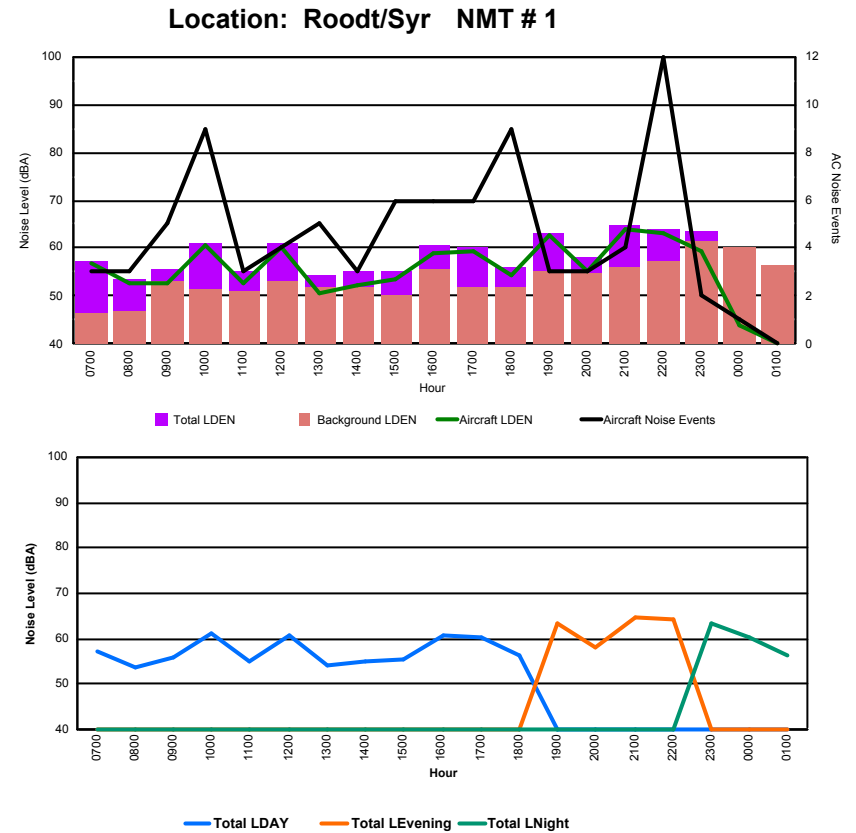

Luxembourg Airport Noise Distribution by Hour

Between 01/11/2023 00:00:00 and 01/11/2023 23:59:59 (Local Time)

Day	Aircraft Events	Total LDEN dB (A)	Aircraft LDEN dB(A)	Background LDEN dB(A)	Total LDay dB(A)	Total LEvening dB(A)	Total LNight dB (A)
01/11/23 7:00	3	57.3	56.9	46.4	57.3	-	-
01/11/23 8:00	3	53.5	52.5	46.8	53.5	-	-
01/11/23 9:00	5	55.8	52.8	53.0	55.8	-	-
01/11/23 10:00	9	61.2	60.8	51.4	61.2	-	-
01/11/23 11:00	3	55.1	52.9	51.1	55.1	-	-
01/11/23 12:00	4	60.9	60.2	53.0	60.9	-	-
01/11/23 13:00	5	54.3	50.8	51.9	54.3	-	-
01/11/23 14:00	3	55.1	52.2	51.9	55.1	-	-
01/11/23 15:00	6	55.3	53.7	50.4	55.3	-	-
01/11/23 16:00	6	60.6	59.1	55.6	60.6	-	-
01/11/23 17:00	6	60.1	59.4	52.0	60.1	-	-
01/11/23 18:00	9	56.2	54.3	51.9	56.2	-	-
01/11/23 19:00	3	63.3	62.6	55.1	-	63.3	-
01/11/23 20:00	3	58.1	55.4	54.9	-	58.1	-
01/11/23 21:00	4	64.7	64.1	56.1	-	64.7	-
01/11/23 22:00	12	64.1	63.2	57.2	-	64.1	-
01/11/23 23:00	2	63.4	59.2	61.5	-	-	63.4
02/11/23 0:00	1	60.1	43.8	60.1	-	-	60.1
02/11/23 1:00	-	56.4	-	56.4	-	-	56.4
	87	60.1	58.5	55.2	58.0	63.2	60.8