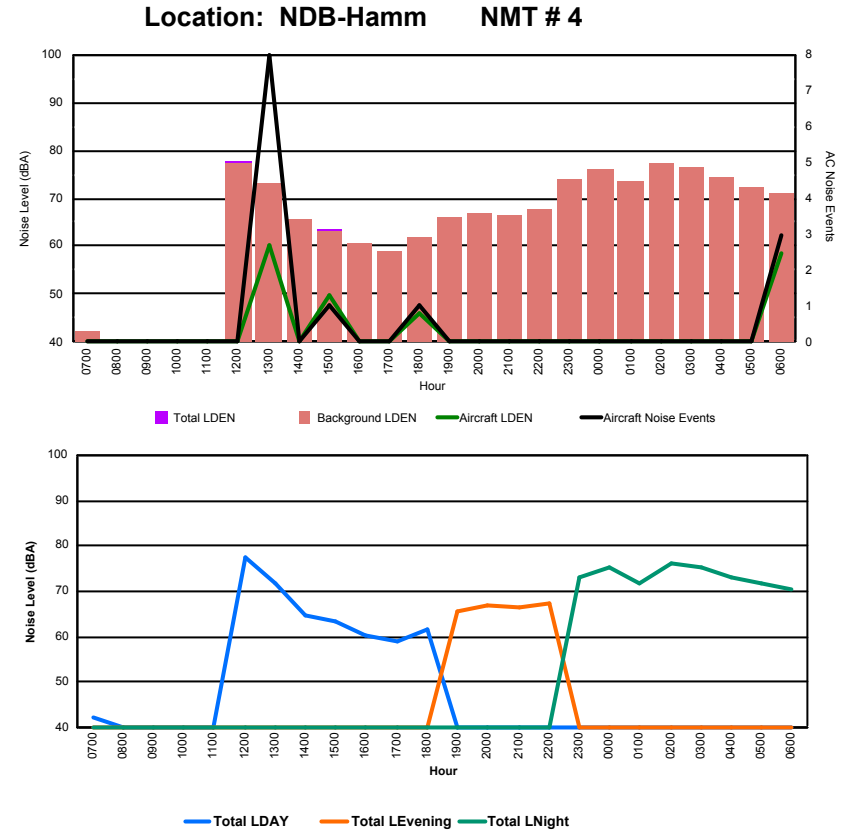

Luxembourg Airport Noise Distribution by Hour

Between 25/11/2023 00:00:00 and 25/11/2023 23:59:59 (Local Time)

Day	Aircraft Events	Total LDEN dB (A)	Aircraft LDEN dB(A)	Background LDEN dB(A)	Total LDay dB(A)	Total LEvening dB(A)	Total LNight dB (A)
25/11/23 7:00	-	42.0	-	42.1	42.0	-	-
25/11/23 8:00	-	22.8	-	22.8	22.8	-	-
25/11/23 9:00	-	23.7	-	23.7	23.7	-	-
25/11/23 10:00	-	23.2	-	23.2	23.2	-	-
25/11/23 11:00	-	23.4	-	23.4	23.4	-	-
25/11/23 12:00	-	77.7	-	77.5	77.7	-	-
25/11/23 13:00	8	71.8	60.2	73.2	71.8	-	-
25/11/23 14:00	-	64.9	-	65.5	64.9	-	-
25/11/23 15:00	1	63.4	49.8	63.3	63.4	-	-
25/11/23 16:00	-	60.5	-	60.7	60.5	-	-
25/11/23 17:00	-	58.9	-	59.0	58.9	-	-
25/11/23 18:00	1	61.8	46.1	61.8	61.8	-	-
25/11/23 19:00	-	65.7	-	65.9	-	65.7	-
25/11/23 20:00	-	66.7	-	66.8	-	66.7	-
25/11/23 21:00	-	66.5	-	66.6	-	66.5	-
25/11/23 22:00	-	67.5	-	67.6	-	67.5	-
25/11/23 23:00	-	73.3	-	73.8	-	-	73.3
26/11/23 0:00	-	75.1	-	76.1	-	-	75.1
26/11/23 1:00	-	71.9	-	73.4	-	-	71.9
26/11/23 2:00	-	76.4	-	77.3	-	-	76.4
26/11/23 3:00	-	75.5	-	76.3	-	-	75.5
26/11/23 4:00	-	73.2	-	74.2	-	-	73.2
26/11/23 5:00	-	71.7	-	72.4	-	-	71.7
26/11/23 6:00	3	70.6	58.6	70.9	-	-	70.6
	13	70.9	49.0	71.6	68.4	66.6	73.9