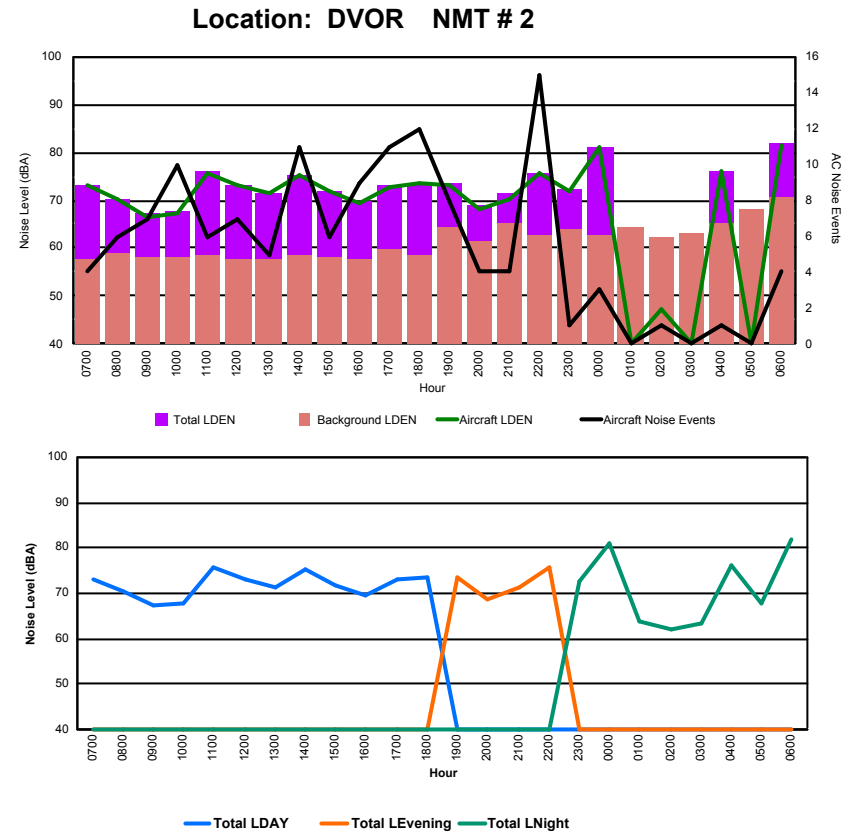

Luxembourg Airport Noise Distribution by Hour

Between 09/11/2023 00:00:00 and 09/11/2023 23:59:59 (Local Time)

Day	Aircraft Events	Total LDEN dB (A)	Aircraft LDEN dB(A)	Background LDEN dB(A)	Total LDay dB(A)	Total LEvening dB(A)	Total LNight dB (A)
09/11/23 7:00	4	73.3	73.2	57.9	73.3	-	-
09/11/23 8:00	6	70.4	70.2	58.8	70.4	-	-
09/11/23 9:00	7	67.2	66.6	58.1	67.2	-	-
09/11/23 10:00	10	67.9	67.5	58.1	67.9	-	-
09/11/23 11:00	6	75.9	75.8	58.5	75.9	-	-
09/11/23 12:00	7	73.3	73.1	57.7	73.3	-	-
09/11/23 13:00	5	71.4	71.3	57.7	71.4	-	-
09/11/23 14:00	11	75.2	75.1	58.7	75.2	-	-
09/11/23 15:00	6	71.9	71.7	58.3	71.9	-	-
09/11/23 16:00	9	69.6	69.3	57.6	69.6	-	-
09/11/23 17:00	11	73.0	72.9	59.8	73.0	-	-
09/11/23 18:00	12	73.7	73.6	58.7	73.7	-	-
09/11/23 19:00	8	73.7	73.2	64.5	-	73.7	-
09/11/23 20:00	4	68.9	68.0	61.5	-	68.9	-
09/11/23 21:00	4	71.4	70.3	65.0	-	71.4	-
09/11/23 22:00	15	75.7	75.5	62.8	-	75.7	-
09/11/23 23:00	1	72.5	71.8	63.9	-	-	72.5
10/11/23 0:00	3	81.1	81.1	62.9	-	-	81.1
10/11/23 1:00	-	63.9	-	64.5	-	-	63.9
10/11/23 2:00	1	62.2	47.3	62.3	-	-	62.2
10/11/23 3:00	-	63.3	-	63.3	-	-	63.3
10/11/23 4:00	1	76.2	75.9	65.2	-	-	76.2
10/11/23 5:00	-	67.6	-	68.3	-	-	67.6
10/11/23 6:00	4	81.7	81.5	70.7	-	-	81.7
	135	74.3	74.0	63.2	72.6	73.1	76.4