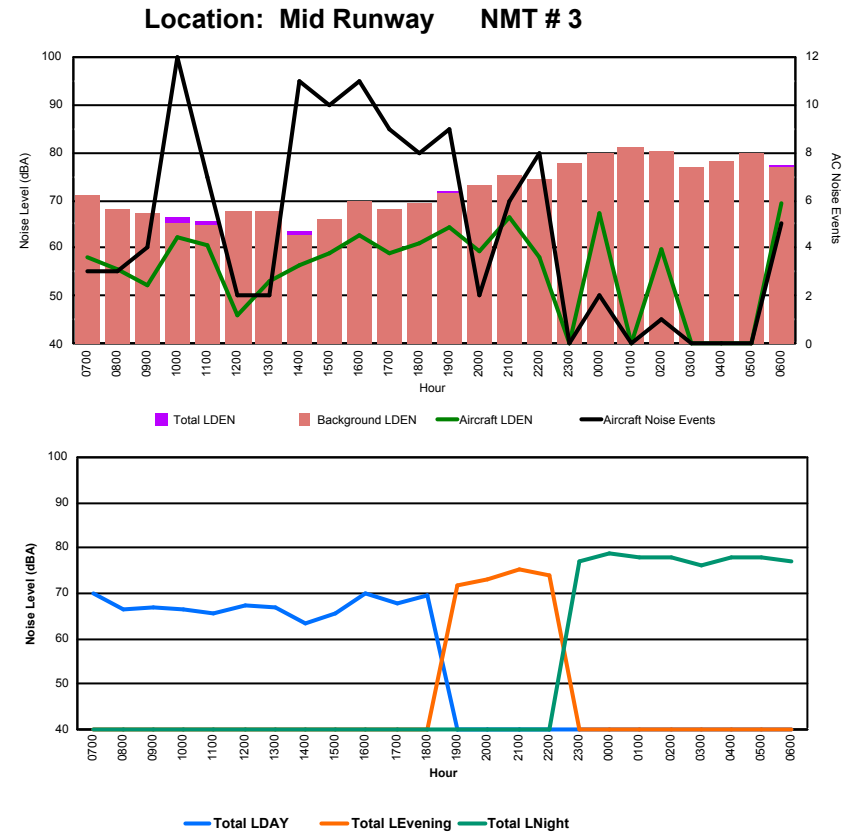

Luxembourg Airport Noise Distribution by Hour

Between 09/11/2023 00:00:00 and 09/11/2023 23:59:59 (Local Time)

Day	Aircraft Events	Total LDEN dB (A)	Aircraft LDEN dB(A)	Background LDEN dB(A)	Total LDay dB(A)	Total LEvening dB(A)	Total LNight dB (A)
09/11/23 7:00	3	70.2	58.2	71.0	70.2	-	-
09/11/23 8:00	3	66.4	55.8	68.2	66.4	-	-
09/11/23 9:00	4	67.0	52.1	67.5	67.0	-	-
09/11/23 10:00	12	66.4	62.5	65.3	66.4	-	-
09/11/23 11:00	7	65.6	60.8	64.6	65.6	-	-
09/11/23 12:00	2	67.5	46.0	67.7	67.5	-	-
09/11/23 13:00	2	67.1	53.1	67.8	67.1	-	-
09/11/23 14:00	11	63.4	56.6	62.9	63.4	-	-
09/11/23 15:00	10	65.8	58.9	65.9	65.8	-	-
09/11/23 16:00	11	70.0	62.6	69.7	70.0	-	-
09/11/23 17:00	9	67.8	59.1	68.0	67.8	-	-
09/11/23 18:00	8	69.4	61.0	69.5	69.4	-	-
09/11/23 19:00	9	71.9	64.5	71.4	-	71.9	-
09/11/23 20:00	2	72.9	59.3	73.3	-	72.9	-
09/11/23 21:00	6	75.1	66.3	75.2	-	75.1	-
09/11/23 22:00	8	74.0	58.3	74.2	-	74.0	-
09/11/23 23:00	-	77.0	-	77.7	-	-	77.0
10/11/23 0:00	2	78.9	67.2	80.0	-	-	78.9
10/11/23 1:00	-	77.9	-	80.9	-	-	77.9
10/11/23 2:00	1	78.0	59.7	80.4	-	-	78.0
10/11/23 3:00	-	76.0	-	76.7	-	-	76.0
10/11/23 4:00	-	77.8	-	78.3	-	-	77.8
10/11/23 5:00	-	77.8	-	79.9	-	-	77.8
10/11/23 6:00	5	77.1	69.4	77.0	-	-	77.1
	115	74.2	61.4	75.3	67.6	73.6	77.6