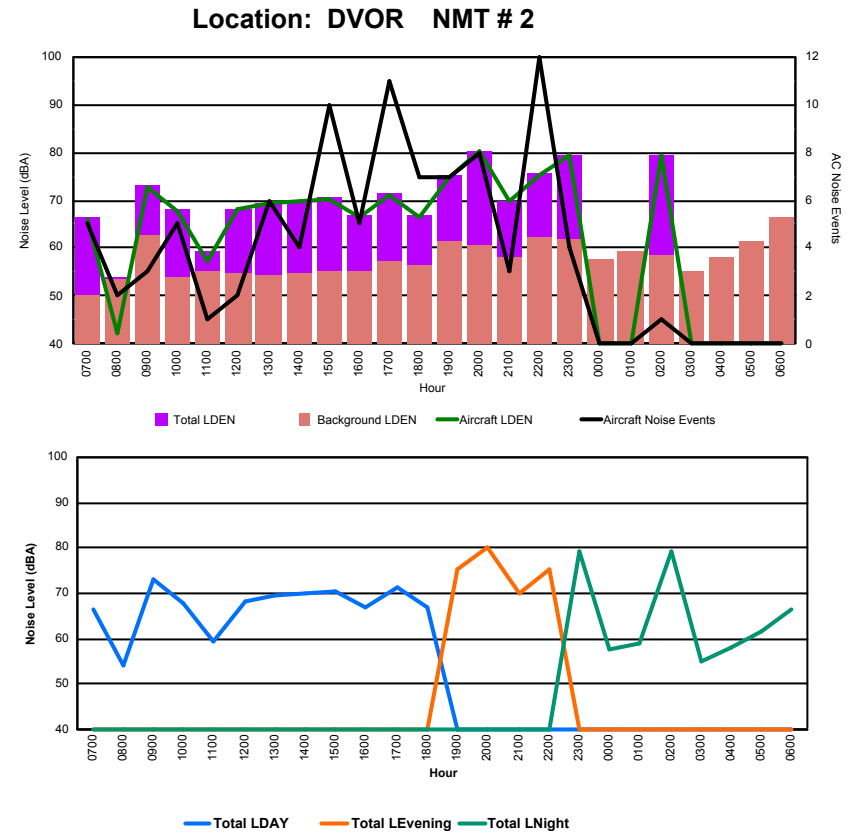

Luxembourg Airport Noise Distribution by Hour

Between 26/11/2023 00:00:00 and 26/11/2023 23:59:59 (Local Time)

Day	Aircraft Events	Total LDEN dB(A)	Aircraft LDEN dB(A)	Background LDEN dB(A)	Total LDay dB(A)	Total LEvening dB(A)	Total LNight dB(A)	
26/11/23	7:00	5	66.4	66.2	50.2	66.4	-	-
26/11/23	8:00	2	53.9	42.3	53.7	53.9	-	-
26/11/23	9:00	3	73.3	72.9	62.9	73.3	-	-
26/11/23	10:00	5	68.0	67.9	54.1	68.0	-	-
26/11/23	11:00	1	59.3	57.1	55.2	59.3	-	-
26/11/23	12:00	2	68.1	68.0	54.8	68.1	-	-
26/11/23	13:00	6	69.5	69.4	54.5	69.5	-	-
26/11/23	14:00	4	69.9	69.8	54.9	69.9	-	-
26/11/23	15:00	10	70.5	70.3	55.4	70.5	-	-
26/11/23	16:00	5	66.7	66.3	55.1	66.7	-	-
26/11/23	17:00	11	71.4	71.2	57.3	71.4	-	-
26/11/23	18:00	7	66.8	66.4	56.5	66.8	-	-
26/11/23	19:00	7	75.1	75.0	61.5	-	75.1	-
26/11/23	20:00	8	80.3	80.2	60.7	-	80.3	-
26/11/23	21:00	3	70.0	69.7	58.1	-	70.0	-
26/11/23	22:00	12	75.5	75.3	62.3	-	75.5	-
26/11/23	23:00	4	79.2	79.2	61.7	-	-	79.2
27/11/23	0:00	-	57.5	-	57.5	-	-	57.5
27/11/23	1:00	-	59.1	-	59.3	-	-	59.1
27/11/23	2:00	1	79.4	79.4	58.6	-	-	79.4
27/11/23	3:00	-	55.0	-	55.0	-	-	55.0
27/11/23	4:00	-	58.0	-	58.0	-	-	58.0
27/11/23	5:00	-	61.5	-	61.6	-	-	61.5
27/11/23	6:00	-	66.3	-	66.6	-	-	66.3
	96	72.8	72.6	59.4	68.9	76.7	73.5