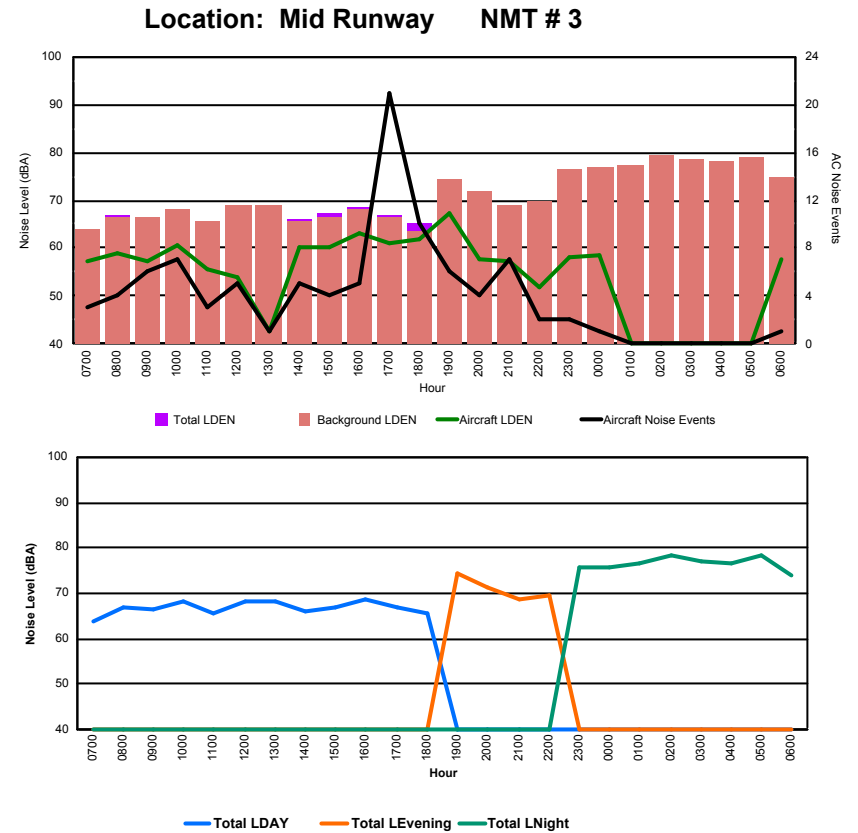

Location: DVOR NMT # 2

Luxembourg Airport Noise Distribution by Hour

Between 16/11/2023 00:00:00 and 16/11/2023 23:59:59 (Local Time)

Day	Aircraft Events	Total LDEN dB(A)	Aircraft LDEN dB(A)	Background LDEN dB(A)	Total LDay dB(A)	Total LEvening dB(A)	Total LNight dB(A)
16/11/23 7:00	3	64.0	57.1	63.8	64.0	-	-
16/11/23 8:00	4	66.8	58.8	66.6	66.8	-	-
16/11/23 9:00	6	66.6	57.3	66.6	66.6	-	-
16/11/23 10:00	7	68.1	60.8	68.1	68.1	-	-
16/11/23 11:00	3	65.4	55.8	65.7	65.4	-	-
16/11/23 12:00	5	68.4	53.8	69.1	68.4	-	-
16/11/23 13:00	1	68.4	42.7	68.8	68.4	-	-
16/11/23 14:00	5	65.9	60.3	65.5	65.9	-	-
16/11/23 15:00	4	67.1	60.3	66.6	67.1	-	-
16/11/23 16:00	5	68.6	63.0	68.0	68.6	-	-
16/11/23 17:00	21	66.8	60.9	66.5	66.8	-	-
16/11/23 18:00	10	65.4	62.0	63.7	65.4	-	-
16/11/23 19:00	6	74.4	67.2	74.4	-	74.4	-
16/11/23 20:00	4	71.5	57.8	71.9	-	71.5	-
16/11/23 21:00	7	68.8	57.3	69.1	-	68.8	-
16/11/23 22:00	2	69.4	51.8	70.0	-	69.4	-
16/11/23 23:00	2	75.7	58.0	76.4	-	-	75.7
17/11/23 0:00	1	75.6	58.7	76.9	-	-	75.6
17/11/23 1:00	-	76.8	-	77.3	-	-	76.8
17/11/23 2:00	-	78.4	-	79.4	-	-	78.4
17/11/23 3:00	-	77.1	-	78.6	-	-	77.1
17/11/23 4:00	-	76.5	-	78.2	-	-	76.5
17/11/23 5:00	-	78.4	-	79.0	-	-	78.4
17/11/23 6:00	1	74.1	57.5	74.8	-	-	74.1
	97	73.2	59.0	74.0	67.0	71.6	76.8