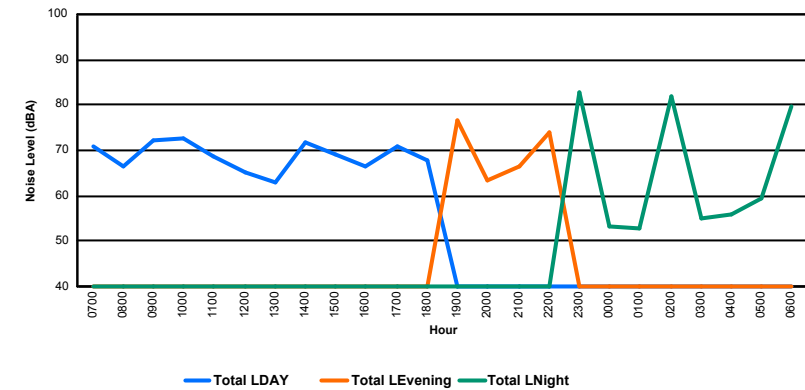

Luxembourg Airport Noise Distribution by Hour

Between 29/11/2023 00:00:00 and 29/11/2023 23:59:59 (Local Time)

Day	Aircraft Events	Total LDEN dB (A)	Aircraft LDEN dB(A)	Background LDEN dB(A)	Total LDay dB(A)	Total LEvening dB(A)	Total LNight dB (A)	
29/11/23	7:00	6	70.7	70.6	57.0	70.7	-	-
29/11/23	8:00	13	66.4	66.0	55.6	66.4	-	-
29/11/23	9:00	7	72.4	72.3	57.5	72.4	-	-
29/11/23	10:00	4	72.6	72.5	57.4	72.6	-	-
29/11/23	11:00	9	68.9	68.5	58.3	68.9	-	-
29/11/23	12:00	3	65.0	64.2	57.6	65.0	-	-
29/11/23	13:00	3	62.8	61.8	56.1	62.8	-	-
29/11/23	14:00	6	71.6	71.4	57.1	71.6	-	-
29/11/23	15:00	4	69.3	69.1	56.2	69.3	-	-
29/11/23	16:00	4	66.5	66.2	55.2	66.5	-	-
29/11/23	17:00	6	71.1	71.0	55.7	71.1	-	-
29/11/23	18:00	10	67.9	67.6	56.3	67.9	-	-
29/11/23	19:00	4	76.5	76.4	61.8	-	76.5	-
29/11/23	20:00	1	63.6	62.9	55.0	-	63.6	-
29/11/23	21:00	4	66.4	66.1	56.2	-	66.4	-
29/11/23	22:00	11	74.0	73.9	58.5	-	74.0	-
29/11/23	23:00	5	82.8	82.8	60.7	-	-	82.8
30/11/23	0:00	-	53.2	-	53.2	-	-	53.2
30/11/23	1:00	-	53.0	-	53.0	-	-	53.0
30/11/23	2:00	2	82.0	81.9	56.2	-	-	82.0
30/11/23	3:00	-	55.0	-	55.0	-	-	55.0
30/11/23	4:00	-	55.8	-	55.8	-	-	55.8
30/11/23	5:00	-	59.5	-	59.5	-	-	59.5
30/11/23	6:00	3	79.9	79.8	64.6	-	-	79.9
	105	74.2	74.1	58.0	69.7	72.8	77.5	

Location: DVOR NMT # 2