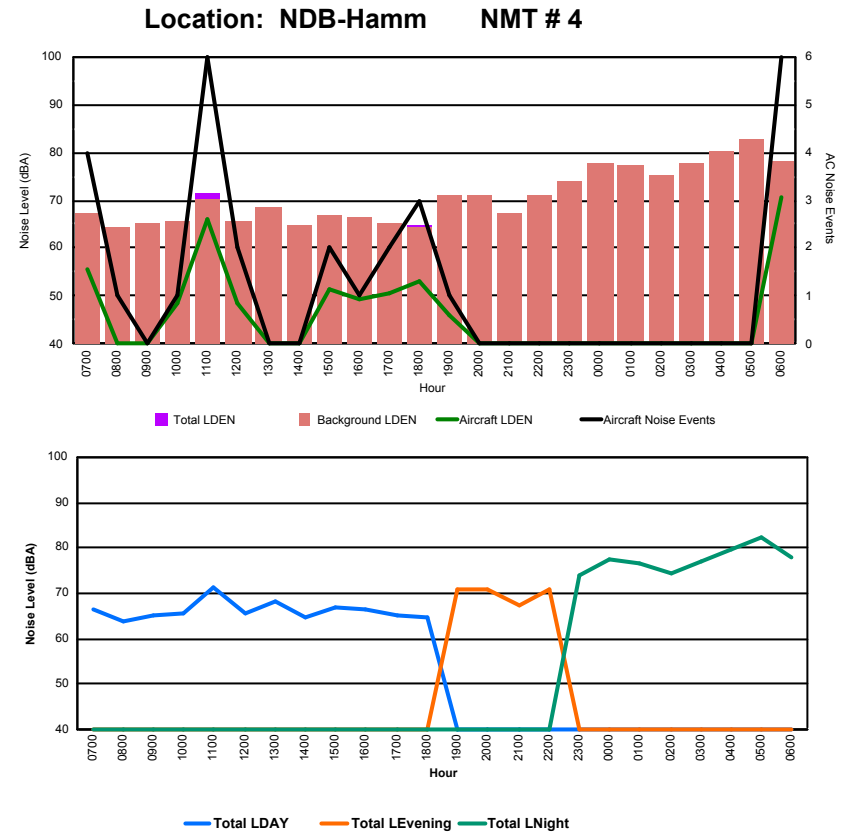

Luxembourg Airport Noise Distribution by Hour

Between 17/11/2023 00:00:00 and 17/11/2023 23:59:59 (Local Time)

Day	Aircraft Events	Total LDEN dB(A)	Aircraft LDEN dB(A)	Background LDEN dB(A)	Total LDay dB(A)	Total LEvening dB(A)	Total LNight dB(A)
17/11/23 7:00	4	66.6	55.5	67.1	66.6	-	-
17/11/23 8:00	1	64.0	38.5	64.3	64.0	-	-
17/11/23 9:00	-	65.0	-	65.2	65.0	-	-
17/11/23 10:00	1	65.5	48.7	65.7	65.5	-	-
17/11/23 11:00	6	71.4	66.0	70.3	71.4	-	-
17/11/23 12:00	2	65.4	48.4	65.7	65.4	-	-
17/11/23 13:00	-	68.2	-	68.4	68.2	-	-
17/11/23 14:00	-	64.8	-	64.9	64.8	-	-
17/11/23 15:00	2	66.8	51.4	67.0	66.8	-	-
17/11/23 16:00	1	66.3	49.4	66.3	66.3	-	-
17/11/23 17:00	2	65.3	50.7	65.4	65.3	-	-
17/11/23 18:00	3	64.6	53.1	64.5	64.6	-	-
17/11/23 19:00	1	70.7	46.2	71.0	-	70.7	-
17/11/23 20:00	-	70.7	-	70.9	-	70.7	-
17/11/23 21:00	-	67.2	-	67.3	-	67.2	-
17/11/23 22:00	-	70.7	-	71.1	-	70.7	-
17/11/23 23:00	-	73.9	-	74.1	-	-	73.9
18/11/23 0:00	-	77.3	-	77.9	-	-	77.3
18/11/23 1:00	-	76.5	-	77.5	-	-	76.5
18/11/23 2:00	-	74.5	-	75.4	-	-	74.5
18/11/23 3:00	-	77.1	-	77.6	-	-	77.1
18/11/23 4:00	-	79.8	-	80.3	-	-	79.8
18/11/23 5:00	-	82.4	-	82.9	-	-	82.4
18/11/23 6:00	6	77.9	70.8	78.0	-	-	77.9
	29	74.2	58.5	74.6	66.7	70.1	78.2