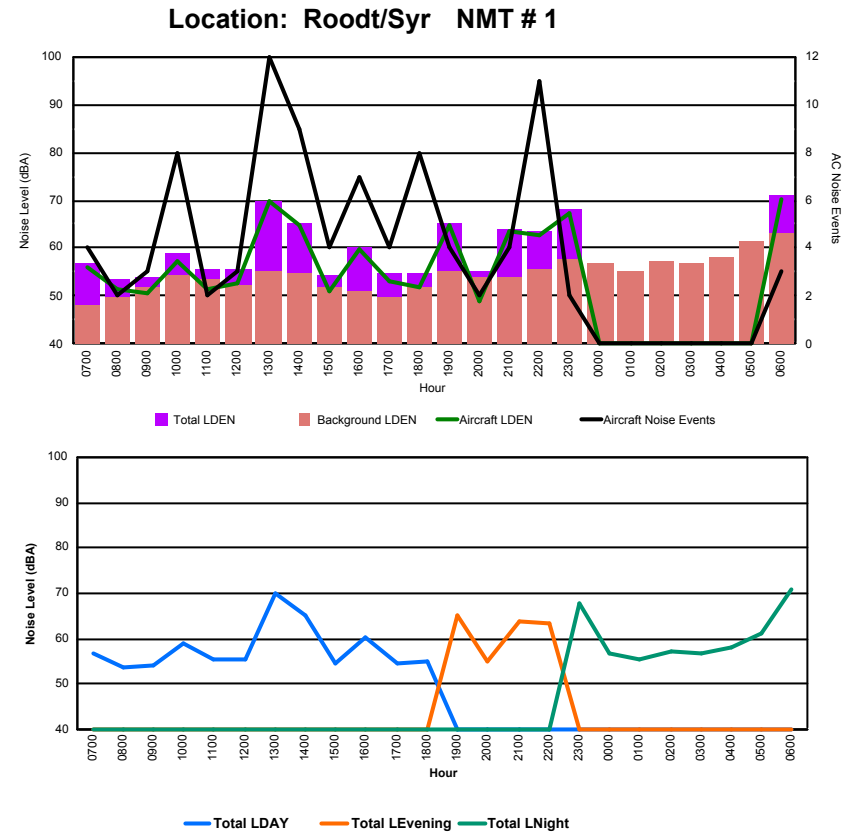

Luxembourg Airport Noise Distribution by Hour

Between 08/11/2023 00:00:00 and 08/11/2023 23:59:59 (Local Time)

Day	Aircraft Events	Total LDEN dB (A)	Aircraft LDEN dB(A)	Background LDEN dB(A)	Total LDay dB(A)	Total LEvening dB(A)	Total LNight dB (A)
08/11/23 7:00	4	56.8	56.2	48.0	56.8	-	-
08/11/23 8:00	2	53.6	51.3	49.9	53.6	-	-
08/11/23 9:00	3	54.1	50.5	51.7	54.1	-	-
08/11/23 10:00	8	59.0	57.2	54.5	59.0	-	-
08/11/23 11:00	2	55.6	51.5	53.6	55.6	-	-
08/11/23 12:00	3	55.5	52.8	52.1	55.5	-	-
08/11/23 13:00	12	69.9	69.8	55.2	69.9	-	-
08/11/23 14:00	9	65.2	64.8	54.6	65.2	-	-
08/11/23 15:00	4	54.5	51.1	52.0	54.5	-	-
08/11/23 16:00	7	60.3	59.8	51.0	60.3	-	-
08/11/23 17:00	4	54.7	53.0	49.9	54.7	-	-
08/11/23 18:00	8	54.9	52.0	51.9	54.9	-	-
08/11/23 19:00	4	65.1	64.6	55.0	-	65.1	-
08/11/23 20:00	2	55.0	48.8	53.9	-	55.0	-
08/11/23 21:00	4	63.9	63.5	54.1	-	63.9	-
08/11/23 22:00	11	63.6	62.9	55.6	-	63.6	-
08/11/23 23:00	2	68.0	67.5	57.5	-	-	68.0
09/11/23 0:00	-	56.9	-	57.0	-	-	56.9
09/11/23 1:00	-	55.4	-	55.4	-	-	55.4
09/11/23 2:00	-	57.4	-	57.4	-	-	57.4
09/11/23 3:00	-	56.8	-	56.8	-	-	56.8
09/11/23 4:00	-	58.0	-	58.0	-	-	58.0
09/11/23 5:00	-	61.4	-	61.5	-	-	61.4
09/11/23 6:00	3	71.1	70.4	63.0	-	-	71.1
	92	63.1	62.1	56.1	61.6	63.2	64.6