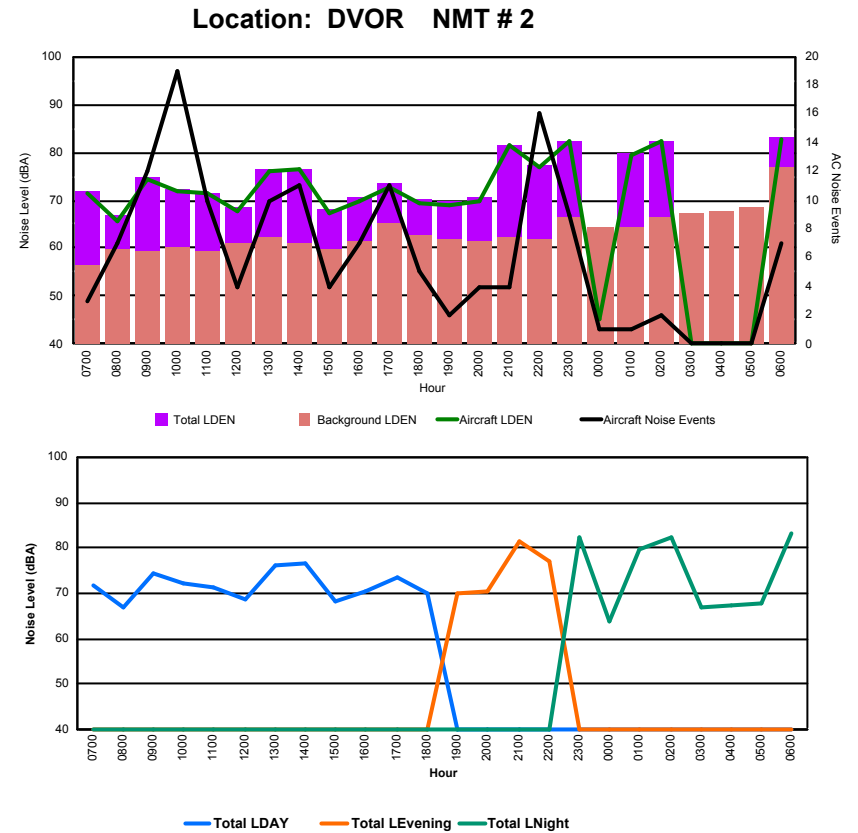

Luxembourg Airport Noise Distribution by Hour

Between 13/11/2023 00:00:00 and 13/11/2023 23:59:59 (Local Time)

Day	Aircraft Events	Total LDEN dB (A)	Aircraft LDEN dB(A)	Background LDEN dB(A)	Total LDay dB(A)	Total LEvening dB(A)	Total LNight dB (A)
13/11/23 7:00	3	71.7	71.6	56.6	71.7	-	-
13/11/23 8:00	7	66.7	65.8	59.6	66.7	-	-
13/11/23 9:00	12	74.6	74.5	59.5	74.6	-	-
13/11/23 10:00	19	72.1	71.8	60.3	72.1	-	-
13/11/23 11:00	10	71.5	71.3	59.5	71.5	-	-
13/11/23 12:00	4	68.5	67.7	61.0	68.5	-	-
13/11/23 13:00	10	76.3	76.1	62.4	76.3	-	-
13/11/23 14:00	11	76.5	76.3	61.0	76.5	-	-
13/11/23 15:00	4	68.1	67.5	59.6	68.1	-	-
13/11/23 16:00	7	70.5	70.0	61.6	70.5	-	-
13/11/23 17:00	11	73.4	72.8	65.2	73.4	-	-
13/11/23 18:00	5	70.2	69.4	62.9	70.2	-	-
13/11/23 19:00	2	69.8	69.0	62.0	-	69.8	-
13/11/23 20:00	4	70.5	69.9	61.5	-	70.5	-
13/11/23 21:00	4	81.5	81.5	62.5	-	81.5	-
13/11/23 22:00	16	77.1	77.0	61.9	-	77.1	-
13/11/23 23:00	9	82.3	82.2	66.3	-	-	82.3
14/11/23 0:00	1	63.9	45.1	64.3	-	-	63.9
14/11/23 1:00	1	79.7	79.5	64.4	-	-	79.7
14/11/23 2:00	2	82.3	82.2	66.4	-	-	82.3
14/11/23 3:00	-	67.0	-	67.5	-	-	67.0
14/11/23 4:00	-	67.2	-	67.7	-	-	67.2
14/11/23 5:00	-	68.0	-	68.7	-	-	68.0
14/11/23 6:00	7	83.1	82.7	76.7	-	-	83.1
	149	76.6	76.3	66.3	72.7	77.3	79.1