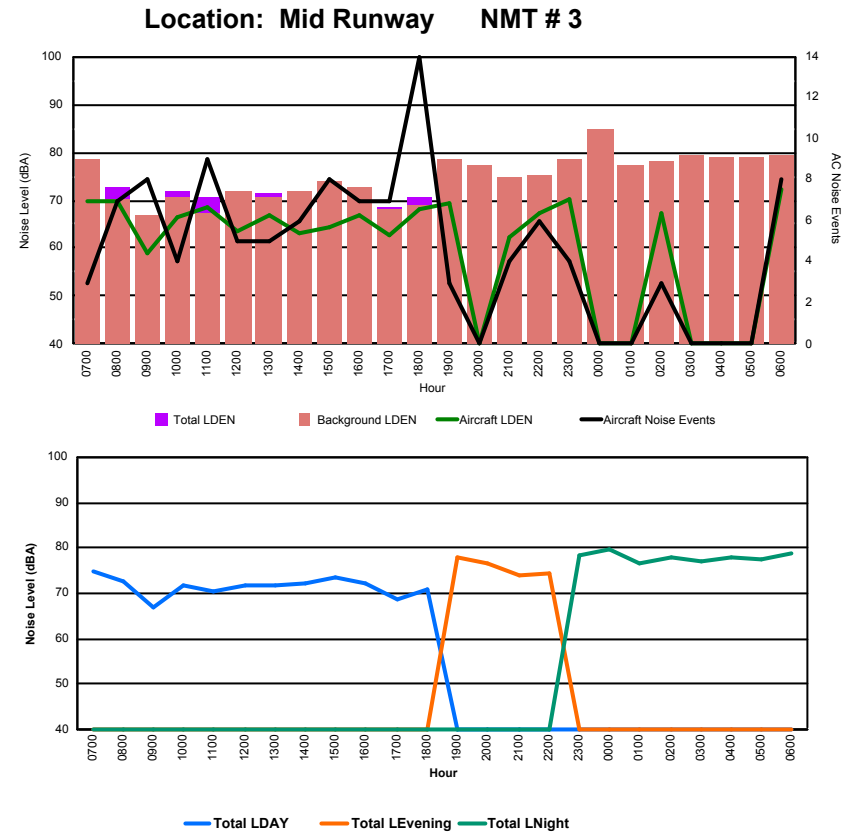

Location: DVOR NMT # 2

Luxembourg Airport Noise Distribution by Hour

Between 29/11/2023 00:00:00 and 29/11/2023 23:59:59 (Local Time)

Day	Aircraft Events	Total LDEN dB (A)	Aircraft LDEN dB(A)	Background LDEN dB(A)	Total LDay dB(A)	Total LEvening dB(A)	Total LNight dB (A)
29/11/23 7:00	3	75.0	69.6	78.7	75.0	-	-
29/11/23 8:00	7	72.6	69.7	70.3	72.6	-	-
29/11/23 9:00	8	66.7	59.1	66.8	66.7	-	-
29/11/23 10:00	4	71.8	66.6	70.8	71.8	-	-
29/11/23 11:00	9	70.5	68.4	67.4	70.5	-	-
29/11/23 12:00	5	71.8	63.4	71.7	71.8	-	-
29/11/23 13:00	5	71.6	66.8	70.5	71.6	-	-
29/11/23 14:00	6	72.0	63.0	71.9	72.0	-	-
29/11/23 15:00	8	73.6	64.4	73.8	73.6	-	-
29/11/23 16:00	7	72.3	66.7	72.6	72.3	-	-
29/11/23 17:00	7	68.6	62.9	68.0	68.6	-	-
29/11/23 18:00	14	70.7	68.0	69.0	70.7	-	-
29/11/23 19:00	3	78.0	69.2	78.4	-	78.0	-
29/11/23 20:00	-	76.8	-	77.1	-	76.8	-
29/11/23 21:00	4	74.1	62.3	74.8	-	74.1	-
29/11/23 22:00	6	74.3	67.4	75.1	-	74.3	-
29/11/23 23:00	4	78.5	70.4	78.6	-	-	78.5
30/11/23 0:00	-	79.6	-	84.8	-	-	79.6
30/11/23 1:00	-	76.6	-	77.2	-	-	76.6
30/11/23 2:00	3	77.9	67.3	78.3	-	-	77.9
30/11/23 3:00	-	77.1	-	79.3	-	-	77.1
30/11/23 4:00	-	78.1	-	78.9	-	-	78.1
30/11/23 5:00	-	77.7	-	78.9	-	-	77.7
30/11/23 6:00	8	78.7	72.3	79.2	-	-	78.7
	111	75.6	66.4	77.0	71.9	76.1	78.1