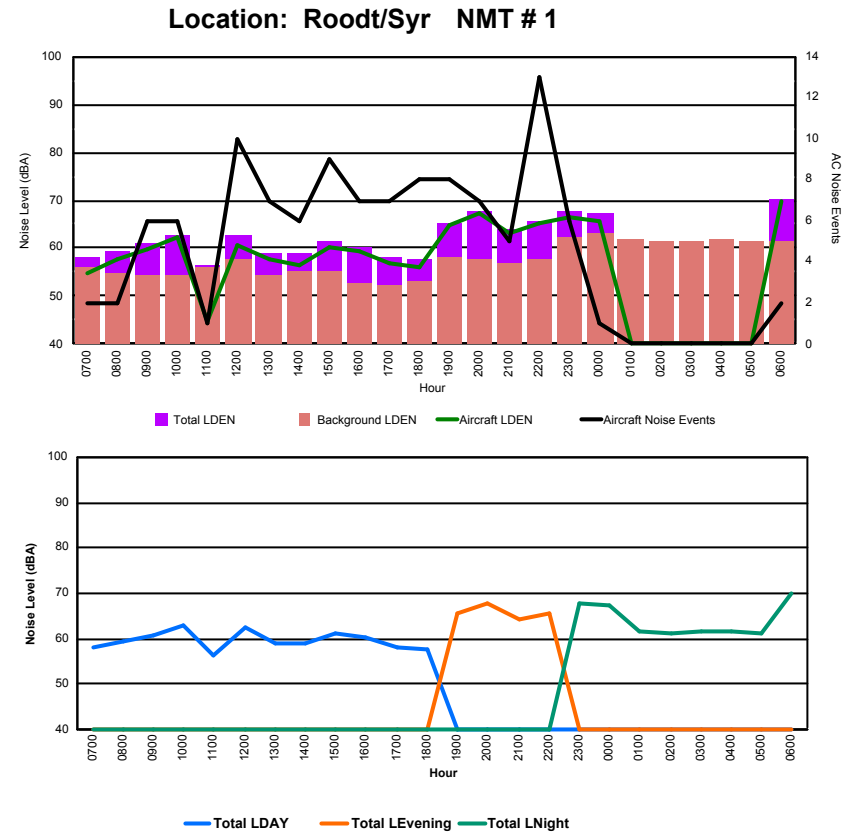

Luxembourg Airport Noise Distribution by Hour

Between 05/11/2023 00:00:00 and 05/11/2023 23:59:59 (Local Time)

Day	Aircraft Events	Total LDEN dB(A)	Aircraft LDEN dB(A)	Background LDEN dB(A)	Total LDay dB(A)	Total LEvening dB(A)	Total LNight dB(A)
05/11/23 7:00	2	58.1	54.6	55.9	58.1	-	-
05/11/23 8:00	2	59.3	57.5	54.7	59.3	-	-
05/11/23 9:00	6	60.9	59.8	54.5	60.9	-	-
05/11/23 10:00	6	62.8	62.2	54.3	62.8	-	-
05/11/23 11:00	1	56.3	44.9	56.0	56.3	-	-
05/11/23 12:00	10	62.6	60.7	57.8	62.6	-	-
05/11/23 13:00	7	58.8	57.6	54.3	58.8	-	-
05/11/23 14:00	6	58.8	56.4	55.3	58.8	-	-
05/11/23 15:00	9	61.3	60.3	55.0	61.3	-	-
05/11/23 16:00	7	60.1	59.3	52.6	60.1	-	-
05/11/23 17:00	7	58.2	56.9	52.4	58.2	-	-
05/11/23 18:00	8	57.7	55.9	53.3	57.7	-	-
05/11/23 19:00	8	65.4	64.6	58.2	-	65.4	-
05/11/23 20:00	7	67.7	67.3	57.5	-	67.7	-
05/11/23 21:00	5	64.1	63.2	57.0	-	64.1	-
05/11/23 22:00	13	65.6	65.0	57.5	-	65.6	-
05/11/23 23:00	6	67.9	66.6	62.2	-	-	67.9
06/11/23 0:00	1	67.4	65.5	63.3	-	-	67.4
06/11/23 1:00	-	61.6	-	61.9	-	-	61.6
06/11/23 2:00	-	61.4	-	61.6	-	-	61.4
06/11/23 3:00	-	61.5	-	61.6	-	-	61.5
06/11/23 4:00	-	61.8	-	61.9	-	-	61.8
06/11/23 5:00	-	61.3	-	61.3	-	-	61.3
06/11/23 6:00	2	70.2	69.6	61.3	-	-	70.2
	113	63.7	62.1	58.9	60.0	65.9	65.6