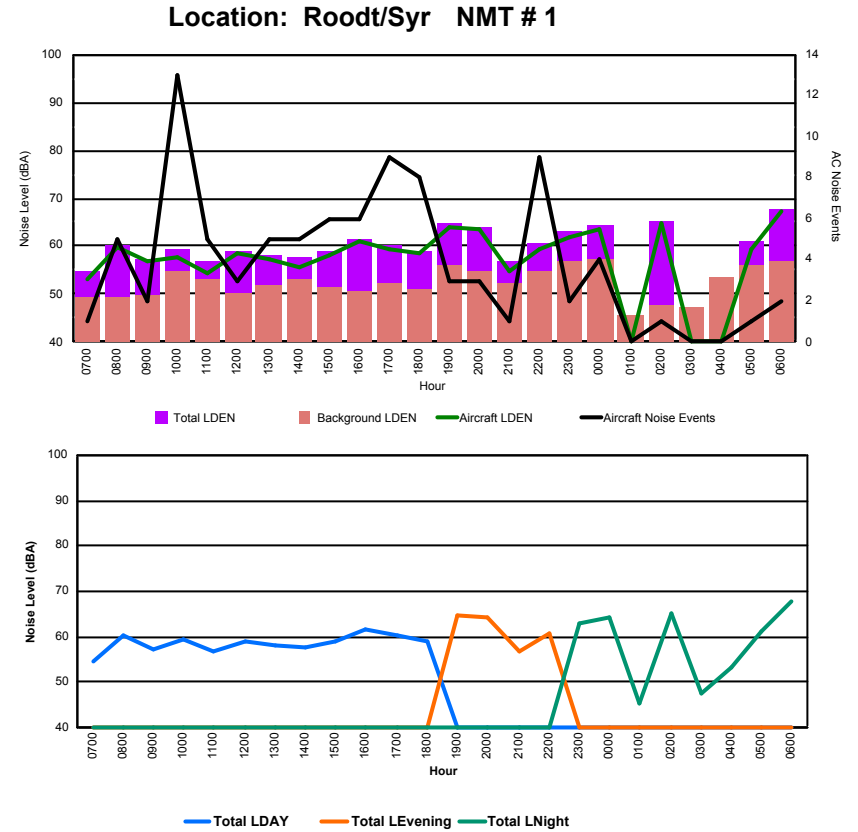

Luxembourg Airport Noise Distribution by Hour

Between 20/11/2023 00:00:00 and 20/11/2023 23:59:59 (Local Time)

Day	Aircraft Events	Total LDEN dB (A)	Aircraft LDEN dB(A)	Background LDEN dB(A)	Total LDay dB(A)	Total LEvening dB(A)	Total LNight dB (A)	
20/11/23	7:00	1	54.7	53.2	49.2	54.7	-	-
20/11/23	8:00	5	60.1	59.7	49.3	60.1	-	-
20/11/23	9:00	2	57.4	56.7	49.7	57.4	-	-
20/11/23	10:00	13	59.4	57.7	54.8	59.4	-	-
20/11/23	11:00	5	56.8	54.5	53.1	56.8	-	-
20/11/23	12:00	3	59.0	58.4	50.4	59.0	-	-
20/11/23	13:00	5	58.3	57.3	51.8	58.3	-	-
20/11/23	14:00	5	57.6	55.7	53.3	57.6	-	-
20/11/23	15:00	6	59.1	58.3	51.4	59.1	-	-
20/11/23	16:00	6	61.5	61.1	50.7	61.5	-	-
20/11/23	17:00	9	60.1	59.4	52.3	60.1	-	-
20/11/23	18:00	8	59.1	58.4	51.2	59.1	-	-
20/11/23	19:00	3	64.6	64.0	56.0	-	64.6	-
20/11/23	20:00	3	64.1	63.5	54.6	-	64.1	-
20/11/23	21:00	1	56.7	54.8	52.1	-	56.7	-
20/11/23	22:00	9	60.7	59.5	54.7	-	60.7	-
20/11/23	23:00	2	63.1	62.0	56.8	-	-	63.1
21/11/23	0:00	4	64.3	63.4	57.3	-	-	64.3
21/11/23	1:00	-	45.5	-	45.5	-	-	45.5
21/11/23	2:00	1	65.1	64.9	47.9	-	-	65.1
21/11/23	3:00	-	47.4	-	47.4	-	-	47.4
21/11/23	4:00	-	53.4	-	53.5	-	-	53.4
21/11/23	5:00	1	61.0	59.2	56.2	-	-	61.0
21/11/23	6:00	2	67.8	67.4	57.0	-	-	67.8
	94	61.2	60.5	53.4	58.9	62.5	62.9