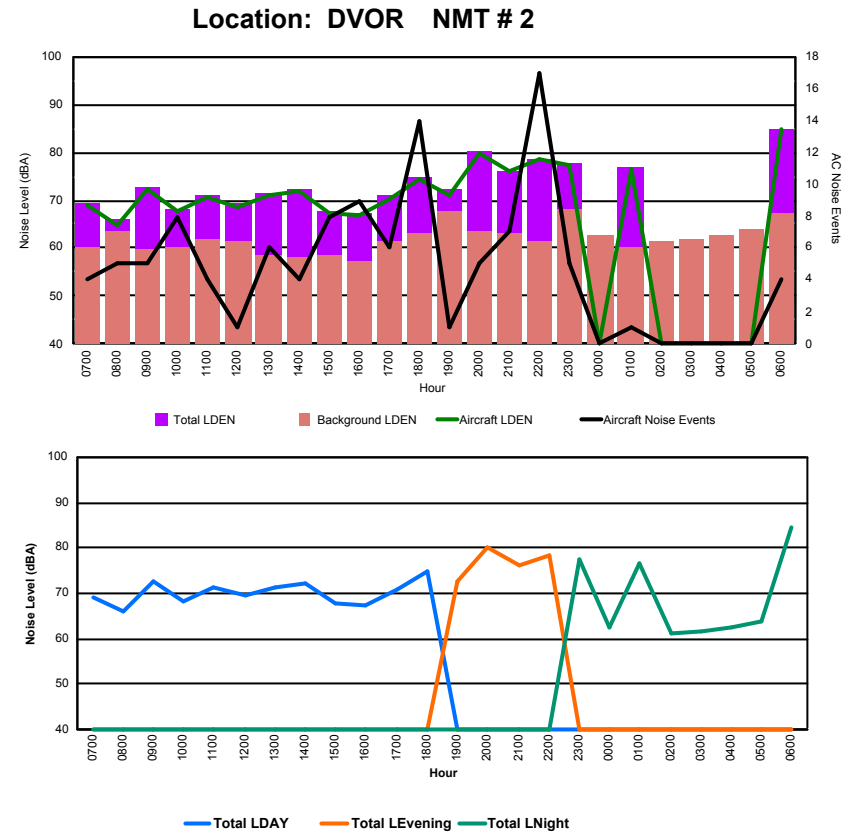

Luxembourg Airport Noise Distribution by Hour

Between 14/11/2023 00:00:00 and 14/11/2023 23:59:59 (Local Time)

Day	Aircraft Events	Total LDEN dB (A)	Aircraft LDEN dB(A)	Background LDEN dB(A)	Total LDay dB(A)	Total LEvening dB(A)	Total LNight dB (A)
14/11/23 7:00	4	69.2	68.9	60.4	69.2	-	-
14/11/23 8:00	5	66.2	64.9	63.4	66.2	-	-
14/11/23 9:00	5	72.6	72.3	59.9	72.6	-	-
14/11/23 10:00	8	68.3	67.7	60.2	68.3	-	-
14/11/23 11:00	4	71.2	70.8	62.0	71.2	-	-
14/11/23 12:00	1	69.5	68.7	61.6	69.5	-	-
14/11/23 13:00	6	71.4	71.2	58.5	71.4	-	-
14/11/23 14:00	4	72.1	71.9	58.3	72.1	-	-
14/11/23 15:00	8	67.9	67.4	58.5	67.9	-	-
14/11/23 16:00	9	67.3	66.9	57.1	67.3	-	-
14/11/23 17:00	6	70.9	70.4	61.6	70.9	-	-
14/11/23 18:00	14	74.7	74.5	63.3	74.7	-	-
14/11/23 19:00	1	72.5	70.9	67.9	-	72.5	-
14/11/23 20:00	5	80.1	80.0	63.7	-	80.1	-
14/11/23 21:00	7	76.2	76.1	63.2	-	76.2	-
14/11/23 22:00	17	78.4	78.4	61.5	-	78.4	-
14/11/23 23:00	5	77.7	77.3	68.2	-	-	77.7
15/11/23 0:00	-	62.4	-	62.7	-	-	62.4
15/11/23 1:00	1	76.7	76.6	60.1	-	-	76.7
15/11/23 2:00	-	61.2	-	61.3	-	-	61.2
15/11/23 3:00	-	61.7	-	61.7	-	-	61.7
15/11/23 4:00	-	62.7	-	62.7	-	-	62.7
15/11/23 5:00	-	63.7	-	63.8	-	-	63.7
15/11/23 6:00	4	84.6	84.6	67.4	-	-	84.6
	114	75.1	74.9	63.1	70.8	77.6	77.0