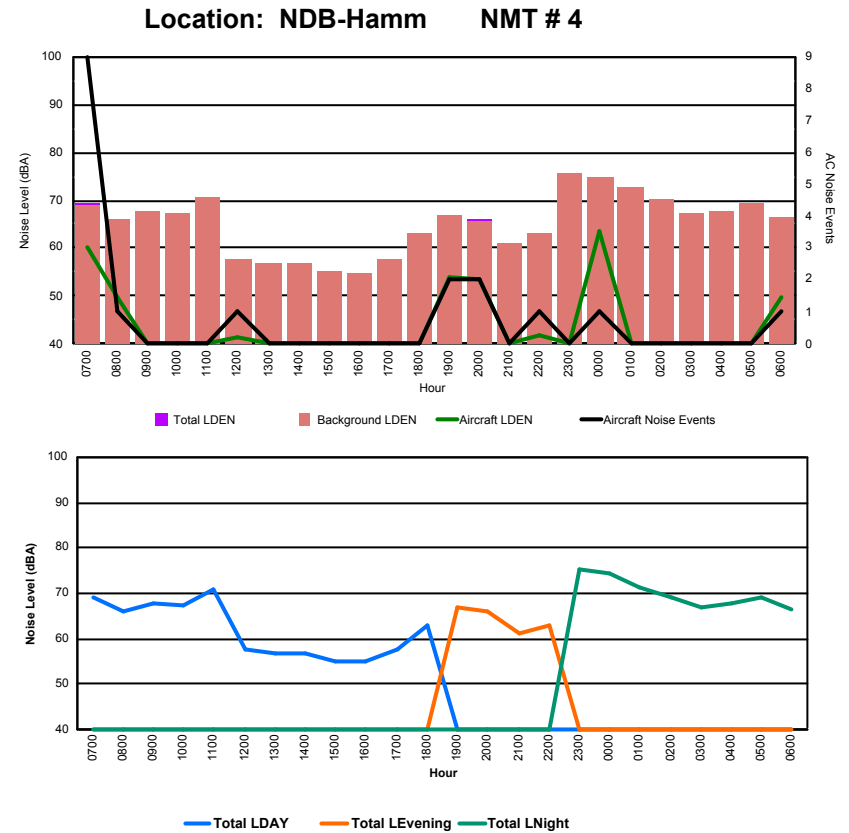

Luxembourg Airport Noise Distribution by Hour

Between 27/11/2023 00:00:00 and 27/11/2023 23:59:59 (Local Time)

Day	Aircraft Events	Total LDEN dB(A)	Aircraft LDEN dB(A)	Background LDEN dB(A)	Total LDay dB(A)	Total LEvening dB(A)	Total LNight dB(A)	
27/11/23	7:00	9	69.2	60.1	68.9	69.2	-	-
27/11/23	8:00	1	66.2	49.8	66.1	66.2	-	-
27/11/23	9:00	-	67.7	-	67.7	67.7	-	-
27/11/23	10:00	-	67.3	-	67.3	67.3	-	-
27/11/23	11:00	-	70.7	-	70.8	70.7	-	-
27/11/23	12:00	1	57.8	41.3	57.8	57.8	-	-
27/11/23	13:00	-	56.7	-	56.7	56.7	-	-
27/11/23	14:00	-	56.9	-	56.9	56.9	-	-
27/11/23	15:00	-	55.0	-	55.0	55.0	-	-
27/11/23	16:00	-	54.8	-	54.8	54.8	-	-
27/11/23	17:00	-	57.7	-	57.7	57.7	-	-
27/11/23	18:00	-	63.0	-	63.1	63.0	-	-
27/11/23	19:00	2	66.8	53.9	66.7	-	66.8	-
27/11/23	20:00	2	66.0	53.4	65.8	-	66.0	-
27/11/23	21:00	-	61.1	-	61.1	-	61.1	-
27/11/23	22:00	1	63.1	42.0	63.1	-	63.1	-
27/11/23	23:00	-	75.4	-	75.6	-	-	75.4
28/11/23	0:00	1	74.2	63.5	75.0	-	-	74.2
28/11/23	1:00	-	71.3	-	72.8	-	-	71.3
28/11/23	2:00	-	69.2	-	70.4	-	-	69.2
28/11/23	3:00	-	67.1	-	67.3	-	-	67.1
28/11/23	4:00	-	67.6	-	67.8	-	-	67.6
28/11/23	5:00	-	69.2	-	69.3	-	-	69.2
28/11/23	6:00	1	66.4	49.8	66.4	-	-	66.4
	18	68.2	52.2	68.6	65.3	64.8	71.2