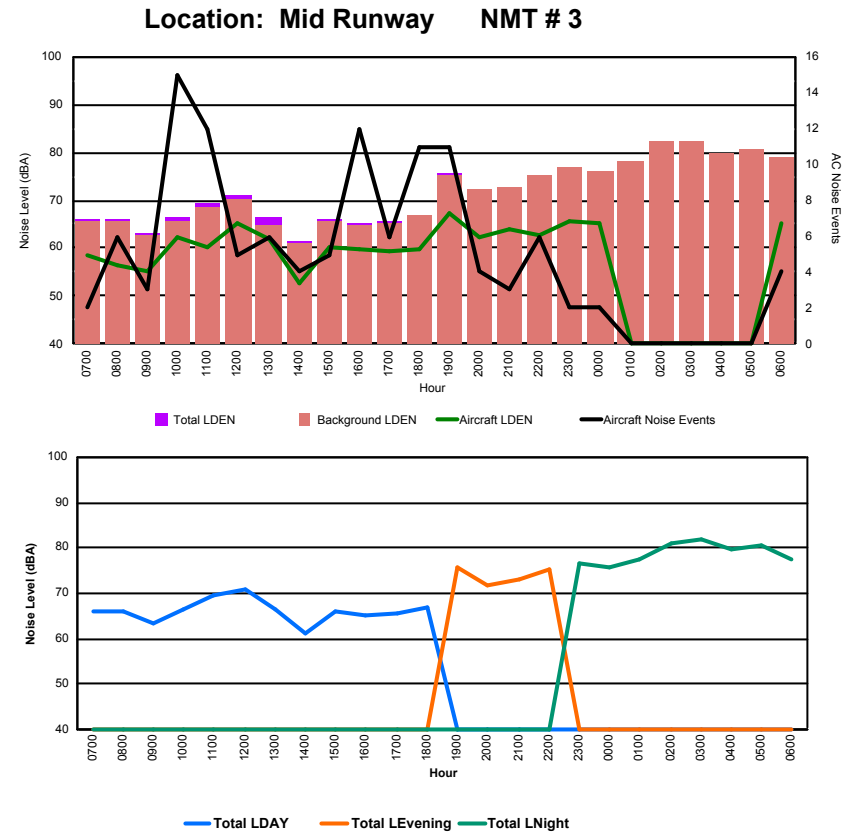

Luxembourg Airport Noise Distribution by Hour

Between 06/11/2023 00:00:00 and 06/11/2023 23:59:59 (Local Time)

Day	Aircraft Events	Total LDEN dB(A)	Aircraft LDEN dB(A)	Background LDEN dB(A)	Total LDay dB(A)	Total LEvening dB(A)	Total LNight dB(A)
06/11/23 7:00	2	65.9	58.6	65.5	65.9	-	-
06/11/23 8:00	6	65.9	56.4	65.8	65.9	-	-
06/11/23 9:00	3	63.3	55.4	62.8	63.3	-	-
06/11/23 10:00	15	66.5	62.4	65.5	66.5	-	-
06/11/23 11:00	12	69.5	60.4	68.7	69.5	-	-
06/11/23 12:00	5	70.9	65.2	70.2	70.9	-	-
06/11/23 13:00	6	66.3	61.7	64.9	66.3	-	-
06/11/23 14:00	4	61.4	52.8	61.1	61.4	-	-
06/11/23 15:00	5	66.2	60.0	65.6	66.2	-	-
06/11/23 16:00	12	65.2	59.6	64.8	65.2	-	-
06/11/23 17:00	6	65.6	59.2	65.3	65.6	-	-
06/11/23 18:00	11	67.0	59.8	66.9	67.0	-	-
06/11/23 19:00	11	75.6	67.3	75.4	-	75.6	-
06/11/23 20:00	4	71.9	62.5	72.1	-	71.9	-
06/11/23 21:00	3	72.9	63.8	72.9	-	72.9	-
06/11/23 22:00	6	75.1	62.6	75.2	-	75.1	-
06/11/23 23:00	2	76.7	65.5	77.0	-	-	76.7
07/11/23 0:00	2	75.6	65.4	76.2	-	-	75.6
07/11/23 1:00	-	77.5	-	78.0	-	-	77.5
07/11/23 2:00	-	80.9	-	82.3	-	-	80.9
07/11/23 3:00	-	81.7	-	82.3	-	-	81.7
07/11/23 4:00	-	79.5	-	79.9	-	-	79.5
07/11/23 5:00	-	80.4	-	80.8	-	-	80.4
07/11/23 6:00	4	77.6	65.4	78.8	-	-	77.6
	119	75.4	61.6	75.9	66.8	74.1	79.2