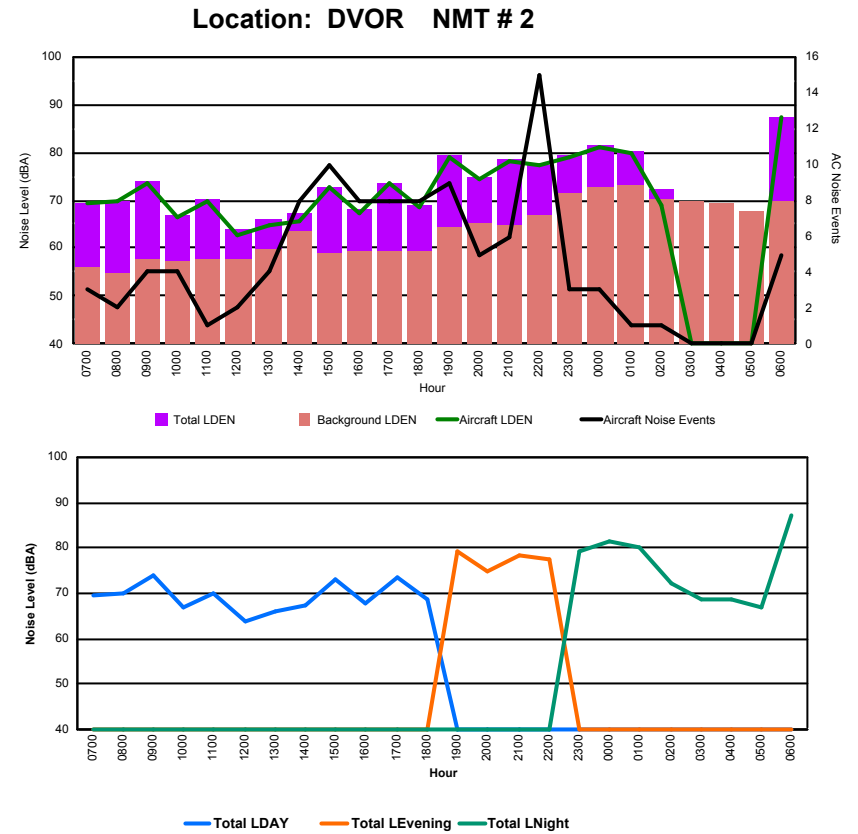

Luxembourg Airport Noise Distribution by Hour

Between 19/11/2023 00:00:00 and 19/11/2023 23:59:59 (Local Time)

Day	Aircraft Events	Total LDEN dB(A)	Aircraft LDEN dB(A)	Background LDEN dB(A)	Total LDay dB(A)	Total LEvening dB(A)	Total LNight dB(A)
19/11/23 7:00	3	69.5	69.3	55.9	69.5	-	-
19/11/23 8:00	2	69.9	69.7	54.7	69.9	-	-
19/11/23 9:00	4	73.8	73.7	57.7	73.8	-	-
19/11/23 10:00	4	67.0	66.4	57.4	67.0	-	-
19/11/23 11:00	1	70.2	69.9	57.8	70.2	-	-
19/11/23 12:00	2	63.8	62.7	57.6	63.8	-	-
19/11/23 13:00	4	66.1	64.9	59.9	66.1	-	-
19/11/23 14:00	8	67.5	65.6	63.7	67.5	-	-
19/11/23 15:00	10	72.9	72.7	58.8	72.9	-	-
19/11/23 16:00	8	68.0	67.5	59.2	68.0	-	-
19/11/23 17:00	8	73.5	73.4	59.3	73.5	-	-
19/11/23 18:00	8	68.9	68.4	59.4	68.9	-	-
19/11/23 19:00	9	79.3	79.1	64.5	-	79.3	-
19/11/23 20:00	5	75.0	74.5	65.1	-	75.0	-
19/11/23 21:00	6	78.5	78.3	64.6	-	78.5	-
19/11/23 22:00	15	77.5	77.3	66.8	-	77.5	-
19/11/23 23:00	3	79.4	78.8	71.5	-	-	79.4
20/11/23 0:00	3	81.4	81.0	72.8	-	-	81.4
20/11/23 1:00	1	80.1	79.6	73.2	-	-	80.1
20/11/23 2:00	1	72.1	69.1	70.2	-	-	72.1
20/11/23 3:00	-	68.7	-	69.8	-	-	68.7
20/11/23 4:00	-	68.6	-	69.5	-	-	68.6
20/11/23 5:00	-	67.1	-	67.7	-	-	67.1
20/11/23 6:00	5	87.2	87.1	70.0	-	-	87.2
	110	77.2	76.8	67.1	70.2	77.8	80.5