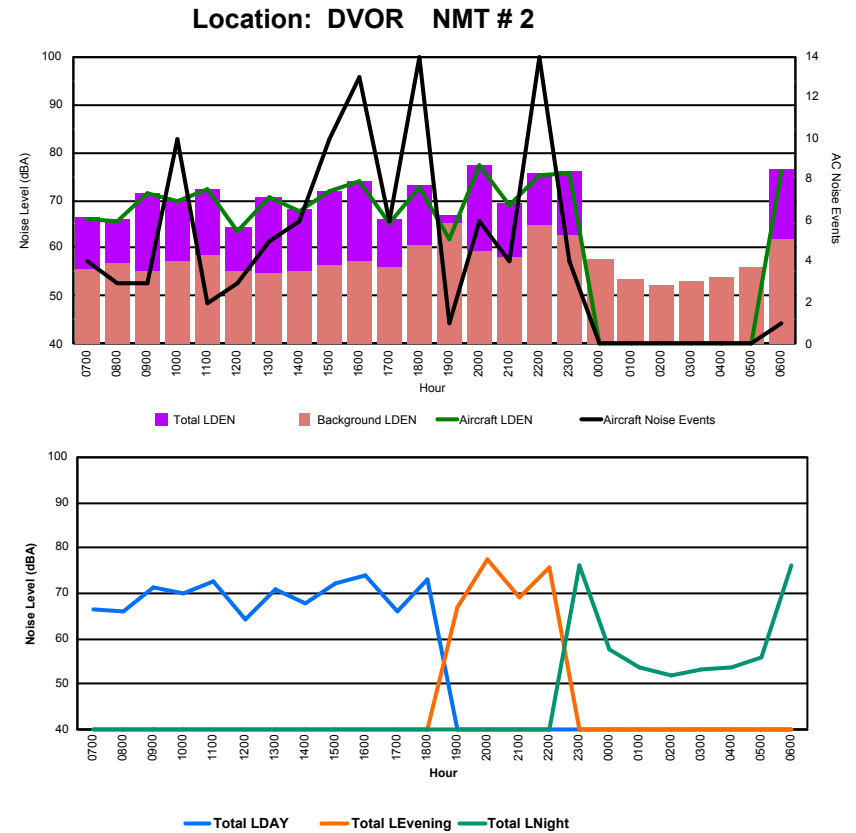

Luxembourg Airport Noise Distribution by Hour

Between 17/11/2023 00:00:00 and 17/11/2023 23:59:59 (Local Time)

Day	Aircraft Events	Total LDEN dB(A)	Aircraft LDEN dB(A)	Background LDEN dB(A)	Total LDay dB(A)	Total LEvening dB(A)	Total LNight dB(A)
17/11/23 7:00	4	66.3	66.0	55.8	66.3	-	-
17/11/23 8:00	3	66.2	65.7	56.9	66.2	-	-
17/11/23 9:00	3	71.4	71.3	55.2	71.4	-	-
17/11/23 10:00	10	70.0	69.8	57.3	70.0	-	-
17/11/23 11:00	2	72.5	72.4	58.4	72.5	-	-
17/11/23 12:00	3	64.2	63.7	55.2	64.2	-	-
17/11/23 13:00	5	70.8	70.7	54.6	70.8	-	-
17/11/23 14:00	6	68.0	67.8	55.0	68.0	-	-
17/11/23 15:00	10	72.0	71.8	56.3	72.0	-	-
17/11/23 16:00	13	74.0	74.0	57.1	74.0	-	-
17/11/23 17:00	6	65.9	65.4	56.0	65.9	-	-
17/11/23 18:00	14	73.1	72.9	60.8	73.1	-	-
17/11/23 19:00	1	67.0	61.9	65.3	-	67.0	-
17/11/23 20:00	6	77.5	77.4	59.5	-	77.5	-
17/11/23 21:00	4	69.3	69.0	58.1	-	69.3	-
17/11/23 22:00	14	75.6	75.3	64.6	-	75.6	-
17/11/23 23:00	4	76.0	75.8	62.9	-	-	76.0
18/11/23 0:00	-	57.6	-	57.6	-	-	57.6
18/11/23 1:00	-	53.5	-	53.5	-	-	53.5
18/11/23 2:00	-	52.1	-	52.1	-	-	52.1
18/11/23 3:00	-	53.2	-	53.2	-	-	53.2
18/11/23 4:00	-	53.8	-	53.8	-	-	53.8
18/11/23 5:00	-	55.9	-	55.9	-	-	55.9
18/11/23 6:00	1	76.3	76.1	61.9	-	-	76.3
	109	71.3	71.1	59.0	70.6	74.2	70.2