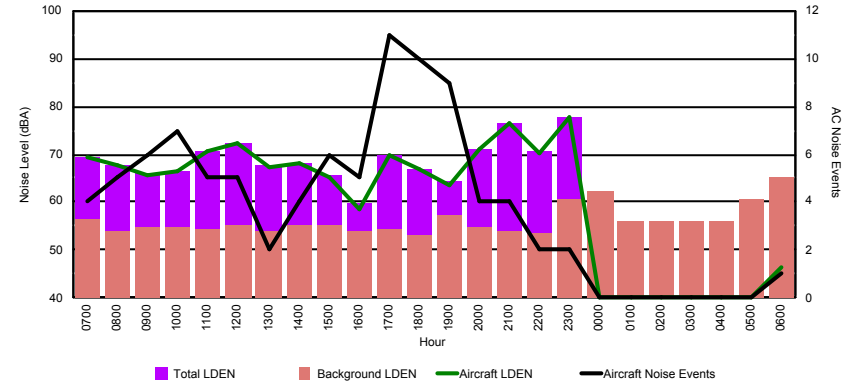

Luxembourg Airport Noise Distribution by Hour

Between 16/11/2023 00:00:00 and 16/11/2023 23:59:59 (Local Time)

Day	Aircraft Events	Total LDEN dB (A)	Aircraft LDEN dB(A)	Background LDEN dB(A)	Total LDay dB(A)	Total LEvening dB(A)	Total LNight dB (A)
16/11/23 7:00	4	69.3	69.2	56.3	69.3	-	-
16/11/23 8:00	5	67.8	67.6	54.1	67.8	-	-
16/11/23 9:00	6	66.1	65.8	54.7	66.1	-	-
16/11/23 10:00	7	66.6	66.3	54.6	66.6	-	-
16/11/23 11:00	5	70.7	70.6	54.4	70.7	-	-
16/11/23 12:00	5	72.4	72.4	55.2	72.4	-	-
16/11/23 13:00	2	67.6	67.4	54.1	67.6	-	-
16/11/23 14:00	4	68.2	68.0	55.0	68.2	-	-
16/11/23 15:00	6	65.8	65.4	55.1	65.8	-	-
16/11/23 16:00	5	59.8	58.5	53.9	59.8	-	-
16/11/23 17:00	11	70.0	69.9	54.3	70.0	-	-
16/11/23 18:00	10	66.9	66.7	53.2	66.9	-	-
16/11/23 19:00	9	64.5	63.7	57.1	-	64.5	-
16/11/23 20:00	4	71.1	71.0	54.6	-	71.1	-
16/11/23 21:00	4	76.5	76.5	53.8	-	76.5	-
16/11/23 22:00	2	70.6	70.4	53.7	-	70.6	-
16/11/23 23:00	2	77.8	77.7	60.7	-	-	77.8
17/11/23 0:00	-	61.9	-	62.2	-	-	61.9
17/11/23 1:00	-	56.2	-	56.2	-	-	56.2
17/11/23 2:00	-	56.0	-	56.0	-	-	56.0
17/11/23 3:00	-	55.9	-	55.9	-	-	55.9
17/11/23 4:00	-	56.1	-	56.1	-	-	56.1
17/11/23 5:00	-	60.6	-	60.6	-	-	60.6
17/11/23 6:00	1	65.1	46.6	65.2	-	-	65.1
	92	69.7	69.4	57.6	68.5	72.5	69.3

Location: DVOR NMT # 2