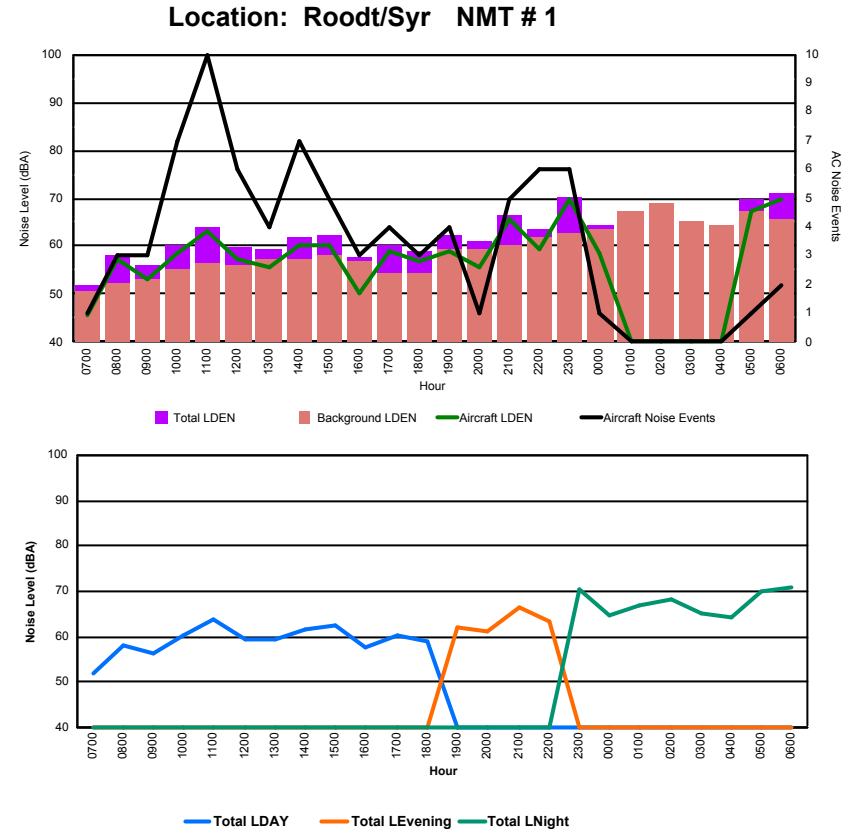

Luxembourg Airport Noise Distribution by Hour

Between 04/11/2023 00:00:00 and 04/11/2023 23:59:59 (Local Time)

Day	Aircraft Events	Total LDEN dB (A)	Aircraft LDEN dB(A)	Background LDEN dB(A)	Total LDay dB(A)	Total LEvening dB(A)	Total LNight dB (A)	
04/11/23	7:00	1	51.9	45.6	50.8	51.9	-	-
04/11/23	8:00	3	58.3	57.1	52.3	58.3	-	-
04/11/23	9:00	3	56.2	53.1	53.1	56.2	-	-
04/11/23	10:00	7	60.1	58.5	55.2	60.1	-	-
04/11/23	11:00	10	64.0	63.2	56.5	64.0	-	-
04/11/23	12:00	6	59.6	57.2	56.0	59.6	-	-
04/11/23	13:00	4	59.3	55.5	57.2	59.3	-	-
04/11/23	14:00	7	61.8	60.0	57.4	61.8	-	-
04/11/23	15:00	5	62.4	60.4	58.3	62.4	-	-
04/11/23	16:00	3	57.5	50.2	56.7	57.5	-	-
04/11/23	17:00	4	60.4	59.1	54.3	60.4	-	-
04/11/23	18:00	3	58.8	56.8	54.5	58.8	-	-
04/11/23	19:00	4	62.2	59.1	59.4	-	62.2	-
04/11/23	20:00	1	61.0	55.8	59.5	-	61.0	-
04/11/23	21:00	5	66.6	65.5	60.4	-	66.6	-
04/11/23	22:00	6	63.6	59.5	61.7	-	63.6	-
04/11/23	23:00	6	70.4	69.6	62.8	-	-	70.4
05/11/23	0:00	1	64.5	58.6	63.6	-	-	64.5
05/11/23	1:00	-	67.0	-	67.5	-	-	67.0
05/11/23	2:00	-	68.1	-	68.8	-	-	68.1
05/11/23	3:00	-	65.2	-	65.3	-	-	65.2
05/11/23	4:00	-	64.4	-	64.5	-	-	64.4
05/11/23	5:00	1	70.0	67.1	67.3	-	-	70.0
05/11/23	6:00	2	71.0	69.6	65.8	-	-	71.0
	82	65.0	62.0	62.4	60.1	63.9	68.3