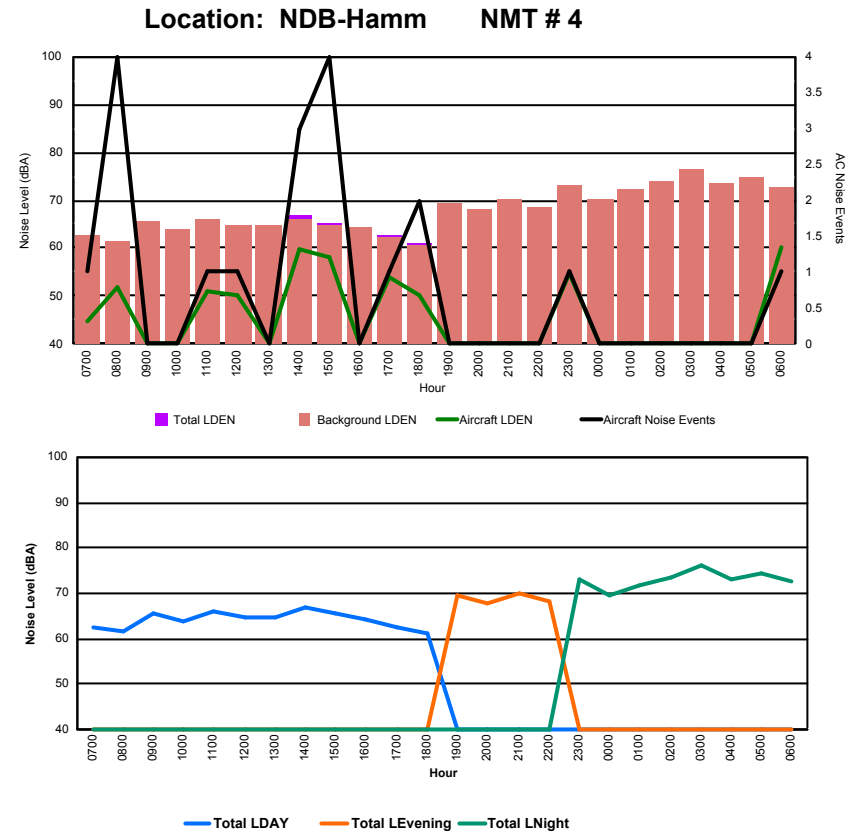

Luxembourg Airport Noise Distribution by Hour

Between 07/11/2023 00:00:00 and 07/11/2023 23:59:59 (Local Time)

Day	Aircraft Events	Total LDEN dB(A)	Aircraft LDEN dB(A)	Background LDEN dB(A)	Total LDay dB(A)	Total LEvening dB(A)	Total LNight dB(A)
07/11/23 7:00	1	62.6	44.9	62.8	62.6	-	-
07/11/23 8:00	4	61.6	51.7	61.3	61.6	-	-
07/11/23 9:00	-	65.5	-	65.6	65.5	-	-
07/11/23 10:00	-	63.9	-	63.9	63.9	-	-
07/11/23 11:00	1	66.0	51.2	66.0	66.0	-	-
07/11/23 12:00	1	64.8	50.2	64.7	64.8	-	-
07/11/23 13:00	-	64.7	-	64.7	64.7	-	-
07/11/23 14:00	3	67.0	59.7	66.2	67.0	-	-
07/11/23 15:00	4	65.4	58.0	64.7	65.4	-	-
07/11/23 16:00	-	64.3	-	64.5	64.3	-	-
07/11/23 17:00	1	62.6	54.0	62.1	62.6	-	-
07/11/23 18:00	2	61.0	50.0	60.8	61.0	-	-
07/11/23 19:00	-	69.5	-	69.5	-	69.5	-
07/11/23 20:00	-	68.0	-	68.0	-	68.0	-
07/11/23 21:00	-	70.1	-	70.2	-	70.1	-
07/11/23 22:00	-	68.3	-	68.4	-	68.3	-
07/11/23 23:00	1	73.2	54.6	73.2	-	-	73.2
08/11/23 0:00	-	69.4	-	70.1	-	-	69.4
08/11/23 1:00	-	71.8	-	72.4	-	-	71.8
08/11/23 2:00	-	73.5	-	73.9	-	-	73.5
08/11/23 3:00	-	76.0	-	76.3	-	-	76.0
08/11/23 4:00	-	73.2	-	73.4	-	-	73.2
08/11/23 5:00	-	74.5	-	74.9	-	-	74.5
08/11/23 6:00	1	72.7	60.0	72.7	-	-	72.7
	19	70.0	51.8	70.2	64.5	69.1	73.4