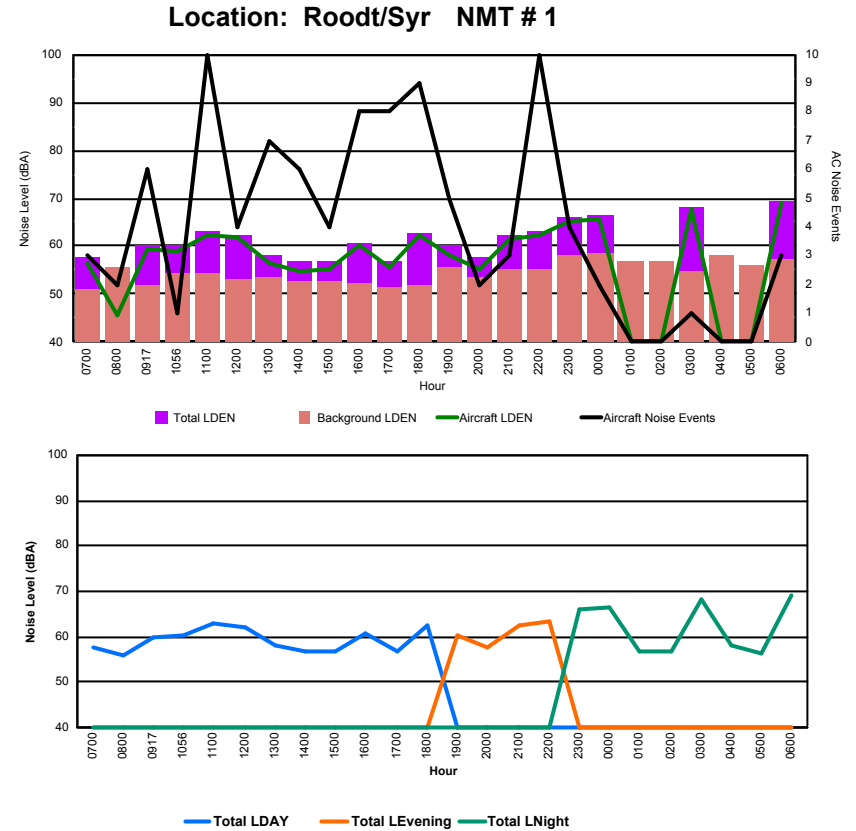

Luxembourg Airport Noise Distribution by Hour

Between 06/11/2023 00:00:00 and 06/11/2023 23:59:59 (Local Time)

Day	Aircraft Events	Total LDEN dB (A)	Aircraft LDEN dB(A)	Background LDEN dB(A)	Total LDay dB(A)	Total LEvening dB(A)	Total LNight dB (A)	
06/11/23	7:00	3	57.6	56.5	51.1	57.6	-	-
06/11/23	8:00	2	55.8	45.8	55.6	55.8	-	-
06/11/23	9:17	6	60.0	59.2	52.0	60.0	-	-
06/11/23	10:56	1	60.1	58.8	54.3	60.1	-	-
06/11/23	11:00	10	63.0	62.5	54.2	63.0	-	-
06/11/23	12:00	4	62.2	61.7	53.2	62.2	-	-
06/11/23	13:00	7	58.2	56.6	53.5	58.2	-	-
06/11/23	14:00	6	56.8	54.8	52.6	56.8	-	-
06/11/23	15:00	4	56.9	55.0	52.6	56.9	-	-
06/11/23	16:00	8	60.6	60.0	52.1	60.6	-	-
06/11/23	17:00	8	56.9	55.5	51.5	56.9	-	-
06/11/23	18:00	9	62.6	62.2	51.7	62.6	-	-
06/11/23	19:00	5	60.1	58.2	55.8	-	60.1	-
06/11/23	20:00	2	57.5	55.4	53.5	-	57.5	-
06/11/23	21:00	3	62.3	61.5	55.1	-	62.3	-
06/11/23	22:00	10	63.2	62.5	55.1	-	63.2	-
06/11/23	23:00	4	65.9	65.2	58.0	-	-	65.9
07/11/23	0:00	2	66.3	65.6	58.6	-	-	66.3
07/11/23	1:00	-	56.7	-	56.7	-	-	56.7
07/11/23	2:00	-	56.8	-	56.8	-	-	56.8
07/11/23	3:00	1	68.1	67.8	54.8	-	-	68.1
07/11/23	4:00	-	57.9	-	58.0	-	-	57.9
07/11/23	5:00	-	56.2	-	56.2	-	-	56.2
07/11/23	6:00	3	69.3	69.0	57.4	-	-	69.3
	98	62.5	61.7	55.2	59.9	61.3	65.0