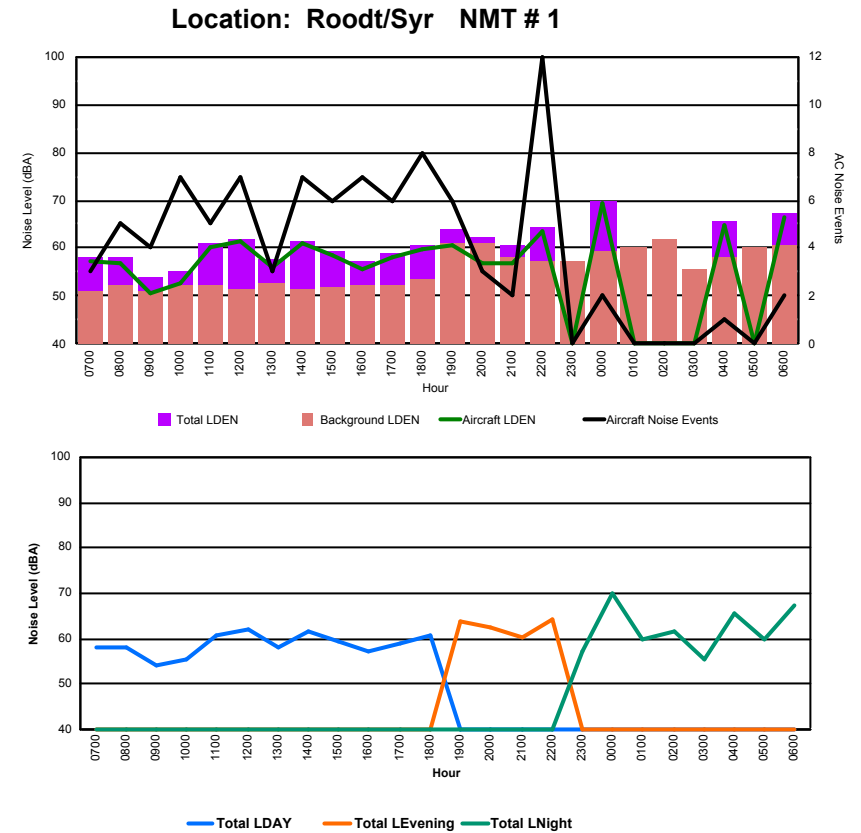

Luxembourg Airport Noise Distribution by Hour

Between 09/11/2023 00:00:00 and 09/11/2023 23:59:59 (Local Time)

Day	Aircraft Events	Total LDEN dB(A)	Aircraft LDEN dB(A)	Background LDEN dB(A)	Total LDay dB(A)	Total LEvening dB(A)	Total LNight dB(A)
09/11/23 7:00	3	58.1	57.2	50.9	58.1	-	-
09/11/23 8:00	5	58.0	56.7	52.1	58.0	-	-
09/11/23 9:00	4	53.9	50.8	51.2	53.9	-	-
09/11/23 10:00	7	55.4	52.8	52.2	55.4	-	-
09/11/23 11:00	5	60.9	60.3	52.3	60.9	-	-
09/11/23 12:00	7	62.0	61.6	51.6	62.0	-	-
09/11/23 13:00	3	57.9	56.2	52.9	57.9	-	-
09/11/23 14:00	7	61.6	61.2	51.6	61.6	-	-
09/11/23 15:00	6	59.4	58.6	51.8	59.4	-	-
09/11/23 16:00	7	57.2	55.7	52.1	57.2	-	-
09/11/23 17:00	6	59.1	58.1	52.4	59.1	-	-
09/11/23 18:00	8	60.8	59.9	53.6	60.8	-	-
09/11/23 19:00	6	63.8	60.7	61.1	-	63.8	-
09/11/23 20:00	3	62.3	56.9	61.0	-	62.3	-
09/11/23 21:00	2	60.5	56.9	58.0	-	60.5	-
09/11/23 22:00	12	64.4	63.6	57.3	-	64.4	-
09/11/23 23:00	-	57.4	-	57.4	-	-	57.4
10/11/23 0:00	2	69.8	69.4	59.4	-	-	69.8
10/11/23 1:00	-	60.0	-	60.1	-	-	60.0
10/11/23 2:00	-	61.6	-	62.0	-	-	61.6
10/11/23 3:00	-	55.6	-	55.6	-	-	55.6
10/11/23 4:00	1	65.6	64.7	58.1	-	-	65.6
10/11/23 5:00	-	60.0	-	60.1	-	-	60.0
10/11/23 6:00	2	67.4	66.4	60.8	-	-	67.4
	96	62.3	60.8	57.3	59.3	63.0	64.6