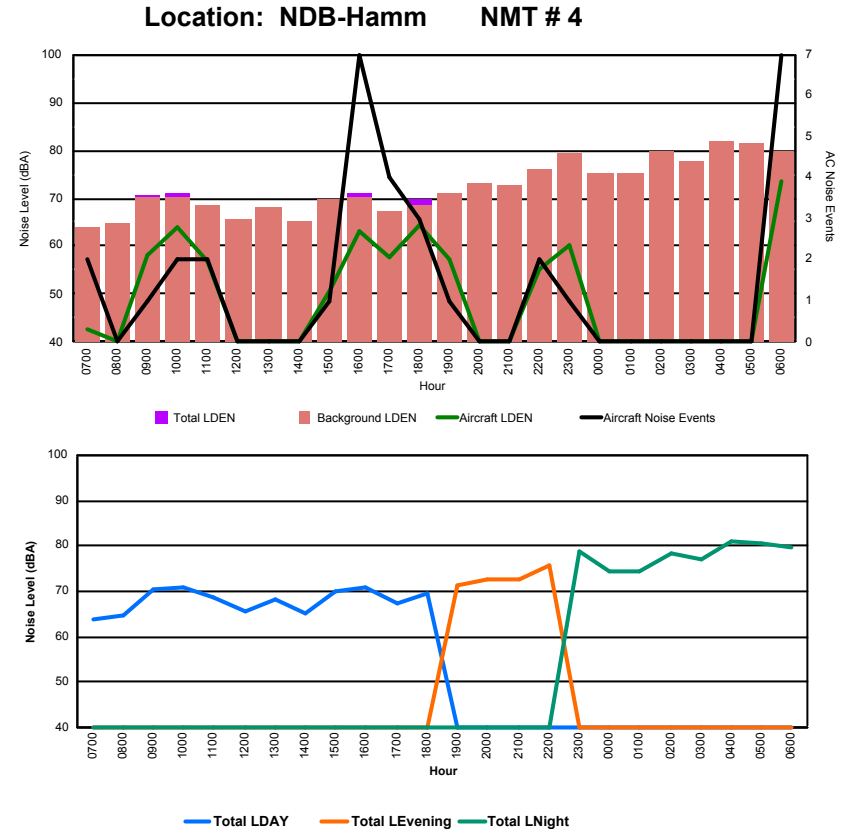

Luxembourg Airport Noise Distribution by Hour

Between 12/11/2023 00:00:00 and 12/11/2023 23:59:59 (Local Time)

Day	Aircraft Events	Total LDEN dB (A)	Aircraft LDEN dB(A)	Background LDEN dB(A)	Total LDay dB(A)	Total LEvening dB(A)	Total LNight dB (A)
12/11/23 7:00	2	63.7	42.9	63.9	63.7	-	-
12/11/23 8:00	-	64.8	-	64.9	64.8	-	-
12/11/23 9:00	1	70.6	58.3	70.4	70.6	-	-
12/11/23 10:00	2	71.0	64.1	70.4	71.0	-	-
12/11/23 11:00	2	68.6	56.7	68.6	68.6	-	-
12/11/23 12:00	-	65.6	-	65.7	65.6	-	-
12/11/23 13:00	-	68.1	-	68.2	68.1	-	-
12/11/23 14:00	-	65.1	-	65.1	65.1	-	-
12/11/23 15:00	1	69.9	50.8	70.0	69.9	-	-
12/11/23 16:00	7	70.9	63.3	70.4	70.9	-	-
12/11/23 17:00	4	67.4	57.5	67.2	67.4	-	-
12/11/23 18:00	3	69.7	64.3	68.6	69.7	-	-
12/11/23 19:00	1	71.2	57.2	71.1	-	71.2	-
12/11/23 20:00	-	72.8	-	73.1	-	72.8	-
12/11/23 21:00	-	72.7	-	72.9	-	72.7	-
12/11/23 22:00	2	75.8	55.2	75.9	-	75.8	-
12/11/23 23:00	1	79.0	60.3	79.2	-	-	79.0
13/11/23 0:00	-	74.2	-	75.1	-	-	74.2
13/11/23 1:00	-	74.6	-	75.4	-	-	74.6
13/11/23 2:00	-	78.6	-	80.0	-	-	78.6
13/11/23 3:00	-	76.9	-	77.7	-	-	76.9
13/11/23 4:00	-	81.0	-	81.7	-	-	81.0
13/11/23 5:00	-	80.5	-	81.5	-	-	80.5
13/11/23 6:00	7	79.9	73.4	79.8	-	-	79.9
	33	75.0	61.4	75.6	68.6	73.5	78.7