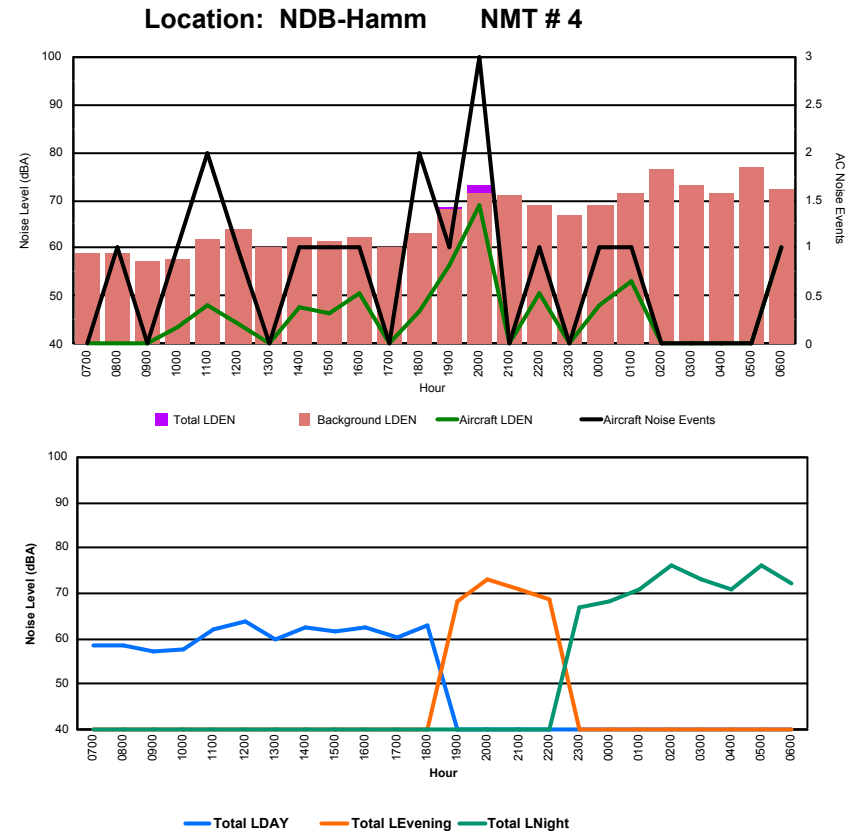

Luxembourg Airport Noise Distribution by Hour

Between 28/11/2023 00:00:00 and 28/11/2023 23:59:59 (Local Time)

Day	Aircraft Events	Total LDEN dB (A)	Aircraft LDEN dB(A)	Background LDEN dB(A)	Total LDay dB(A)	Total LEvening dB(A)	Total LNight dB (A)
28/11/23 7:00	-	58.7	-	59.0	58.7	-	-
28/11/23 8:00	1	58.5	35.0	58.8	58.5	-	-
28/11/23 9:00	-	57.3	-	57.3	57.3	-	-
28/11/23 10:00	1	57.6	43.5	57.5	57.6	-	-
28/11/23 11:00	2	61.9	48.0	61.8	61.9	-	-
28/11/23 12:00	1	63.9	44.2	64.1	63.9	-	-
28/11/23 13:00	-	60.0	-	60.0	60.0	-	-
28/11/23 14:00	1	62.4	47.5	62.4	62.4	-	-
28/11/23 15:00	1	61.6	46.6	61.6	61.6	-	-
28/11/23 16:00	1	62.5	50.8	62.2	62.5	-	-
28/11/23 17:00	-	60.2	-	60.2	60.2	-	-
28/11/23 18:00	2	63.1	47.0	63.1	63.1	-	-
28/11/23 19:00	1	68.4	56.4	68.2	-	68.4	-
28/11/23 20:00	3	73.2	69.0	71.3	-	73.2	-
28/11/23 21:00	-	71.0	-	71.1	-	71.0	-
28/11/23 22:00	1	68.7	50.6	68.9	-	68.7	-
28/11/23 23:00	-	67.0	-	67.0	-	-	67.0
29/11/23 0:00	1	68.1	48.2	68.8	-	-	68.1
29/11/23 1:00	1	70.7	53.3	71.3	-	-	70.7
29/11/23 2:00	-	76.2	-	76.6	-	-	76.2
29/11/23 3:00	-	73.0	-	73.1	-	-	73.0
29/11/23 4:00	-	71.1	-	71.5	-	-	71.1
29/11/23 5:00	-	76.4	-	76.9	-	-	76.4
29/11/23 6:00	1	72.1	60.2	72.4	-	-	72.1
	18	69.6	56.3	69.8	61.1	70.8	72.9