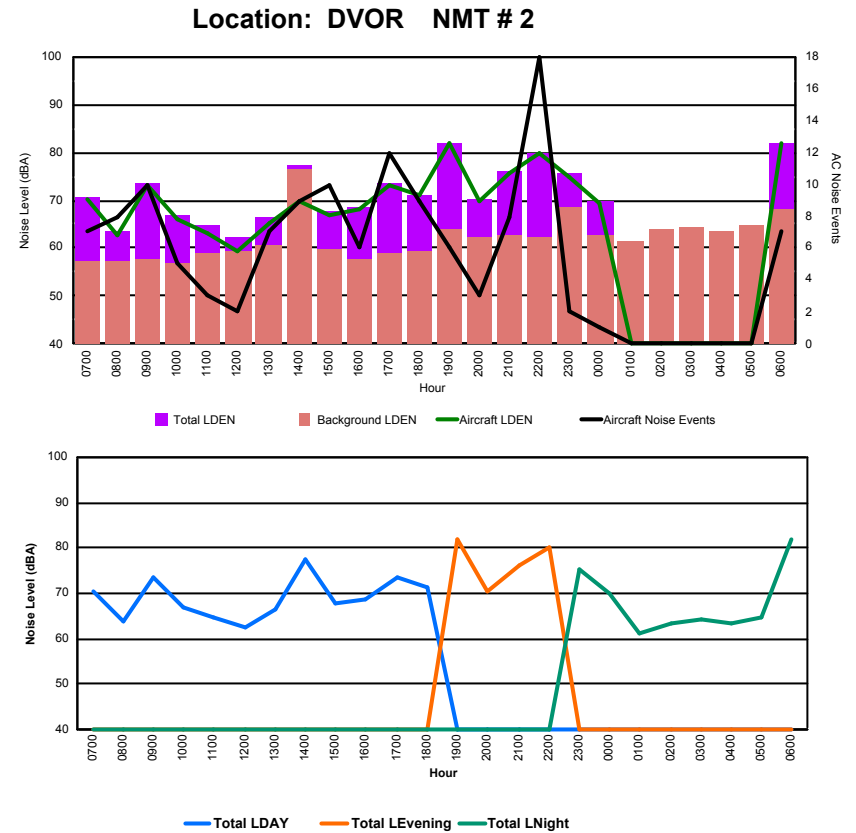

Luxembourg Airport Noise Distribution by Hour

Between 07/11/2023 00:00:00 and 07/11/2023 23:59:59 (Local Time)

Day	Aircraft Events	Total LDEN dB (A)	Aircraft LDEN dB(A)	Background LDEN dB(A)	Total LDay dB(A)	Total LEvening dB(A)	Total LNight dB (A)
07/11/23 7:00	7	70.6	70.4	57.2	70.6	-	-
07/11/23 8:00	8	63.7	62.6	57.1	63.7	-	-
07/11/23 9:00	10	73.4	73.3	57.8	73.4	-	-
07/11/23 10:00	5	66.7	66.2	57.0	66.7	-	-
07/11/23 11:00	3	64.6	63.2	58.9	64.6	-	-
07/11/23 12:00	2	62.3	59.5	59.2	62.3	-	-
07/11/23 13:00	7	66.6	65.4	60.5	66.6	-	-
07/11/23 14:00	9	77.5	69.9	76.6	77.5	-	-
07/11/23 15:00	10	67.8	67.0	59.7	67.8	-	-
07/11/23 16:00	6	68.7	68.3	57.8	68.7	-	-
07/11/23 17:00	12	73.4	73.2	59.1	73.4	-	-
07/11/23 18:00	9	71.2	70.9	59.4	71.2	-	-
07/11/23 19:00	6	81.9	81.8	63.9	-	81.9	-
07/11/23 20:00	3	70.4	69.7	62.3	-	70.4	-
07/11/23 21:00	8	76.0	75.8	62.9	-	76.0	-
07/11/23 22:00	18	80.0	79.9	62.5	-	80.0	-
07/11/23 23:00	2	75.5	74.7	68.4	-	-	75.5
08/11/23 0:00	1	70.0	69.2	62.7	-	-	70.0
08/11/23 1:00	-	61.0	-	61.3	-	-	61.0
08/11/23 2:00	-	63.3	-	64.1	-	-	63.3
08/11/23 3:00	-	64.2	-	64.3	-	-	64.2
08/11/23 4:00	-	63.5	-	63.5	-	-	63.5
08/11/23 5:00	-	64.5	-	64.6	-	-	64.5
08/11/23 6:00	7	82.0	81.9	68.1	-	-	82.0
	133	74.5	73.9	65.7	71.1	78.8	74.3