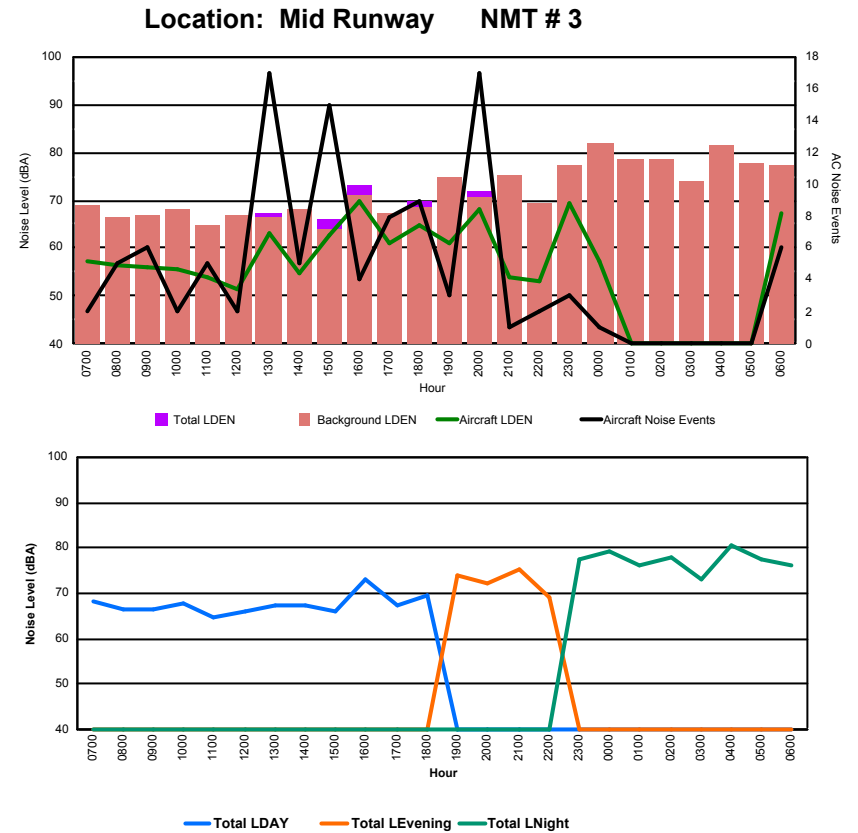

Location: DVOR NMT # 2

Luxembourg Airport Noise Distribution by Hour

Between 21/11/2023 00:00:00 and 21/11/2023 23:59:59 (Local Time)

Day	Aircraft Events	Total LDEN dB (A)	Aircraft LDEN dB(A)	Background LDEN dB(A)	Total LDay dB(A)	Total LEvening dB(A)	Total LNight dB (A)
21/11/23 7:00	2	68.2	57.1	68.8	68.2	-	-
21/11/23 8:00	5	66.3	56.5	66.3	66.3	-	-
21/11/23 9:00	6	66.4	56.1	66.9	66.4	-	-
21/11/23 10:00	2	67.8	55.8	68.0	67.8	-	-
21/11/23 11:00	5	64.9	53.9	64.6	64.9	-	-
21/11/23 12:00	2	66.1	51.3	66.9	66.1	-	-
21/11/23 13:00	17	67.4	63.0	66.3	67.4	-	-
21/11/23 14:00	5	67.5	54.6	68.0	67.5	-	-
21/11/23 15:00	15	66.1	62.8	64.0	66.1	-	-
21/11/23 16:00	4	73.3	69.9	71.0	73.3	-	-
21/11/23 17:00	8	67.5	61.1	67.1	67.5	-	-
21/11/23 18:00	9	69.7	64.6	68.7	69.7	-	-
21/11/23 19:00	3	73.9	61.2	74.6	-	73.9	-
21/11/23 20:00	17	72.0	68.0	70.8	-	72.0	-
21/11/23 21:00	1	75.2	54.0	75.4	-	75.2	-
21/11/23 22:00	2	69.0	53.3	69.5	-	69.0	-
21/11/23 23:00	3	77.4	69.3	77.1	-	-	77.4
22/11/23 0:00	1	79.1	57.4	81.9	-	-	79.1
22/11/23 1:00	-	76.4	-	78.4	-	-	76.4
22/11/23 2:00	-	77.9	-	78.5	-	-	77.9
22/11/23 3:00	-	73.2	-	74.1	-	-	73.2
22/11/23 4:00	-	80.4	-	81.3	-	-	80.4
22/11/23 5:00	-	77.3	-	77.8	-	-	77.3
22/11/23 6:00	6	76.1	67.4	77.1	-	-	76.1
	113	74.2	62.5	75.1	68.2	73.1	77.7