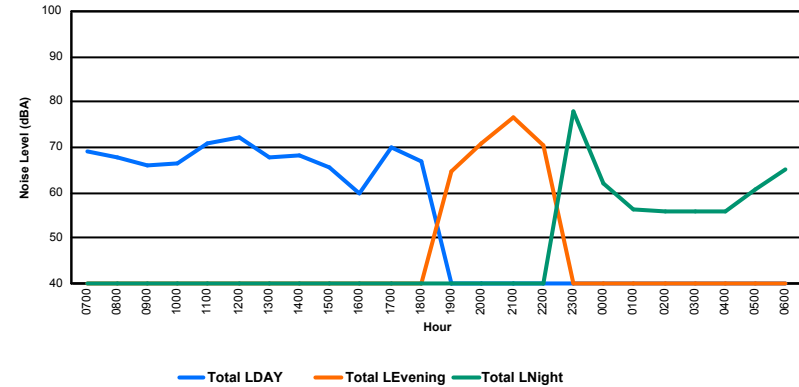

Luxembourg Airport Noise Distribution by Hour

Between 16/11/2023 00:00:00 and 16/11/2023 23:59:59 (Local Time)

Day	Aircraft Events	Total LDEN dB (A)	Aircraft LDEN dB(A)	Background LDEN dB(A)	Total LDay dB(A)	Total LEvening dB(A)	Total LNight dB (A)
16/11/23 7:00	4	69.3	69.2	56.3	69.3	-	-
16/11/23 8:00	5	67.8	67.6	54.1	67.8	-	-
16/11/23 9:00	6	66.1	65.8	54.7	66.1	-	-
16/11/23 10:00	7	66.6	66.3	54.6	66.6	-	-
16/11/23 11:00	5	70.7	70.6	54.4	70.7	-	-
16/11/23 12:00	5	72.4	72.4	55.2	72.4	-	-
16/11/23 13:00	2	67.6	67.4	54.1	67.6	-	-
16/11/23 14:00	4	68.2	68.0	55.0	68.2	-	-
16/11/23 15:00	6	65.8	65.4	55.1	65.8	-	-
16/11/23 16:00	5	59.8	58.5	53.9	59.8	-	-
16/11/23 17:00	11	70.0	69.9	54.3	70.0	-	-
16/11/23 18:00	10	66.9	66.7	53.2	66.9	-	-
16/11/23 19:00	9	64.5	63.7	57.1	-	64.5	-
16/11/23 20:00	4	71.1	71.0	54.6	-	71.1	-
16/11/23 21:00	4	76.5	76.5	53.8	-	76.5	-
16/11/23 22:00	2	70.6	70.4	53.7	-	70.6	-
16/11/23 23:00	2	77.8	77.7	60.7	-	-	77.8
17/11/23 0:00	-	61.9	-	62.2	-	-	61.9
17/11/23 1:00	-	56.2	-	56.2	-	-	56.2
17/11/23 2:00	-	56.0	-	56.0	-	-	56.0
17/11/23 3:00	-	55.9	-	55.9	-	-	55.9
17/11/23 4:00	-	56.1	-	56.1	-	-	56.1
17/11/23 5:00	-	60.6	-	60.6	-	-	60.6
17/11/23 6:00	1	65.1	46.6	65.2	-	-	65.1
	92	69.7	69.4	57.6	68.5	72.5	69.3

Location: DVOR NMT # 2