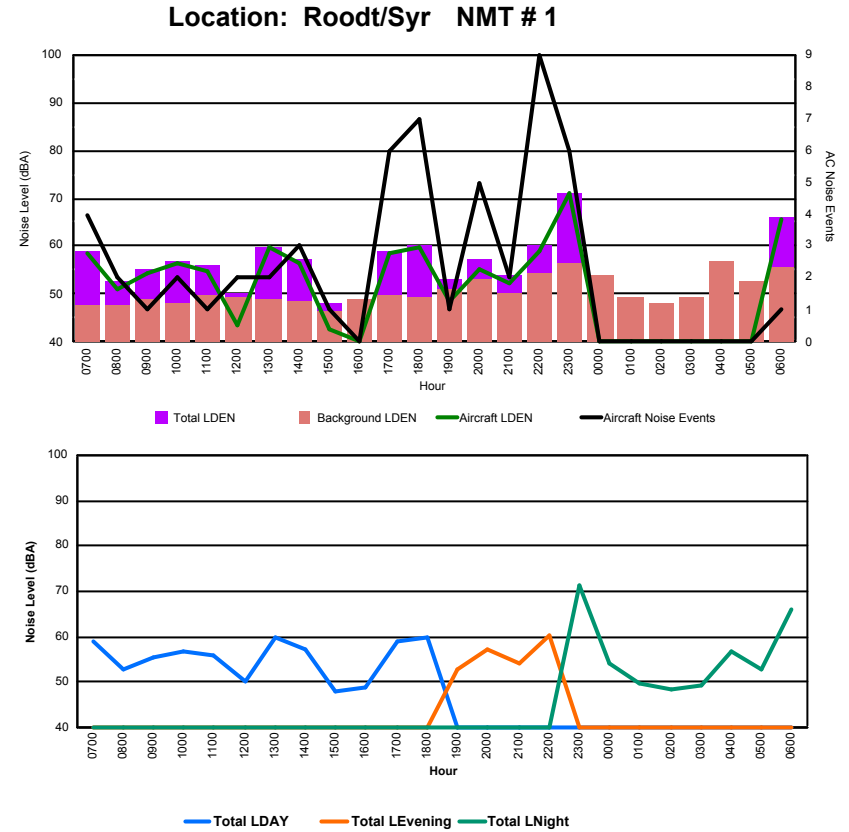

Luxembourg Airport Noise Distribution by Hour

Between 22/11/2023 00:00:00 and 22/11/2023 23:59:59 (Local Time)

Day	Aircraft Events	Total LDEN dB (A)	Aircraft LDEN dB(A)	Background LDEN dB(A)	Total LDay dB(A)	Total LEvening dB(A)	Total LNight dB (A)
22/11/23 7:00	4	58.8	58.5	47.6	58.8	-	-
22/11/23 8:00	2	52.6	51.0	47.5	52.6	-	-
22/11/23 9:00	1	55.3	54.2	48.9	55.3	-	-
22/11/23 10:00	2	56.9	56.3	48.1	56.9	-	-
22/11/23 11:00	1	56.0	54.8	49.6	56.0	-	-
22/11/23 12:00	2	50.2	43.7	49.2	50.2	-	-
22/11/23 13:00	2	59.9	59.6	49.0	59.9	-	-
22/11/23 14:00	3	57.2	56.6	48.7	57.2	-	-
22/11/23 15:00	1	48.0	42.7	46.4	48.0	-	-
22/11/23 16:00	-	49.0	-	49.0	49.0	-	-
22/11/23 17:00	6	59.0	58.5	49.6	59.0	-	-
22/11/23 18:00	7	60.0	59.6	49.5	60.0	-	-
22/11/23 19:00	1	53.0	48.5	51.2	-	53.0	-
22/11/23 20:00	5	57.2	55.1	53.3	-	57.2	-
22/11/23 21:00	2	54.1	52.1	50.0	-	54.1	-
22/11/23 22:00	9	60.2	59.0	54.4	-	60.2	-
22/11/23 23:00	6	71.2	71.1	56.4	-	-	71.2
23/11/23 0:00	-	54.0	-	54.1	-	-	54.0
23/11/23 1:00	-	49.5	-	49.5	-	-	49.5
23/11/23 2:00	-	48.2	-	48.2	-	-	48.2
23/11/23 3:00	-	49.2	-	49.2	-	-	49.2
23/11/23 4:00	-	56.9	-	57.0	-	-	56.9
23/11/23 5:00	-	52.9	-	52.9	-	-	52.9
23/11/23 6:00	1	66.0	65.6	55.7	-	-	66.0
	55	60.4	59.8	51.8	56.8	57.1	63.6