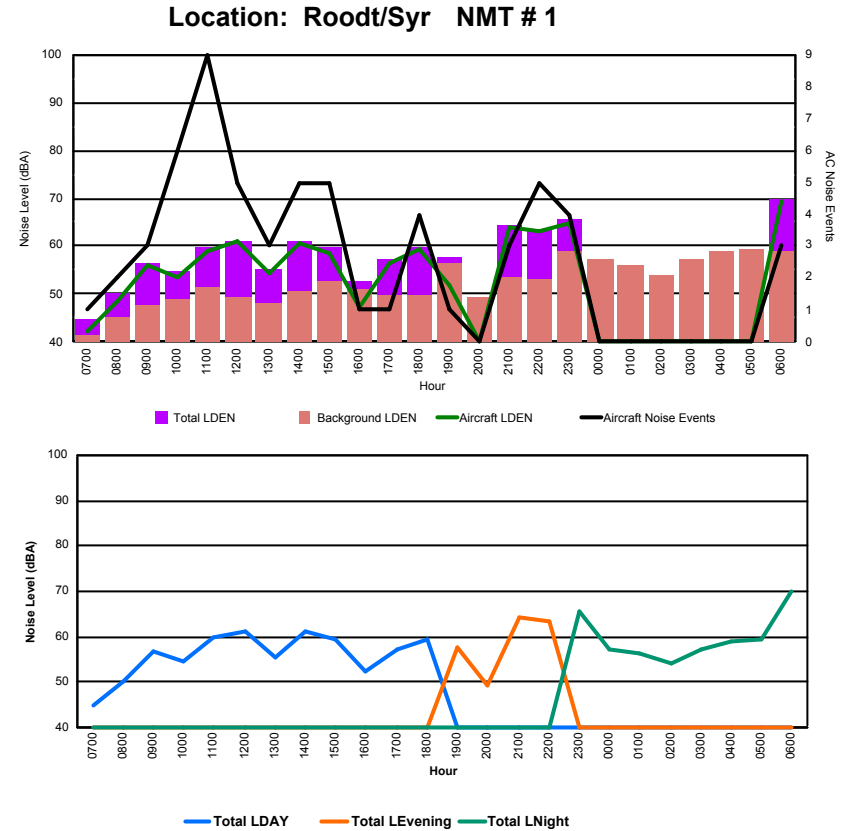

Luxembourg Airport Noise Distribution by Hour

Between 18/11/2023 00:00:00 and 18/11/2023 23:59:59 (Local Time)

Day	Aircraft Events	Total LDEN dB (A)	Aircraft LDEN dB(A)	Background LDEN dB(A)	Total LDay dB(A)	Total LEvening dB(A)	Total LNight dB (A)
18/11/23 7:00	1	44.8	42.2	41.3	44.8	-	-
18/11/23 8:00	2	50.3	48.6	45.4	50.3	-	-
18/11/23 9:00	3	56.6	56.0	47.7	56.6	-	-
18/11/23 10:00	6	54.7	53.5	49.0	54.7	-	-
18/11/23 11:00	9	59.8	59.1	51.5	59.8	-	-
18/11/23 12:00	5	61.2	61.0	49.4	61.2	-	-
18/11/23 13:00	3	55.3	54.4	48.3	55.3	-	-
18/11/23 14:00	5	61.2	60.8	50.6	61.2	-	-
18/11/23 15:00	5	59.6	58.6	52.8	59.6	-	-
18/11/23 16:00	1	52.5	47.4	50.9	52.5	-	-
18/11/23 17:00	1	57.4	56.6	49.6	57.4	-	-
18/11/23 18:00	4	59.6	59.2	49.8	59.6	-	-
18/11/23 19:00	1	57.6	51.7	56.3	-	57.6	-
18/11/23 20:00	-	49.3	-	49.3	-	49.3	-
18/11/23 21:00	3	64.4	64.0	53.5	-	64.4	-
18/11/23 22:00	5	63.4	63.0	53.0	-	63.4	-
18/11/23 23:00	4	65.7	64.8	58.8	-	-	65.7
19/11/23 0:00	-	57.2	-	57.2	-	-	57.2
19/11/23 1:00	-	56.2	-	56.2	-	-	56.2
19/11/23 2:00	-	54.1	-	54.1	-	-	54.1
19/11/23 3:00	-	57.2	-	57.2	-	-	57.2
19/11/23 4:00	-	58.9	-	59.0	-	-	58.9
19/11/23 5:00	-	59.4	-	59.4	-	-	59.4
19/11/23 6:00	3	69.8	69.4	59.1	-	-	69.8
	61	60.9	59.8	54.6	57.9	61.5	63.2