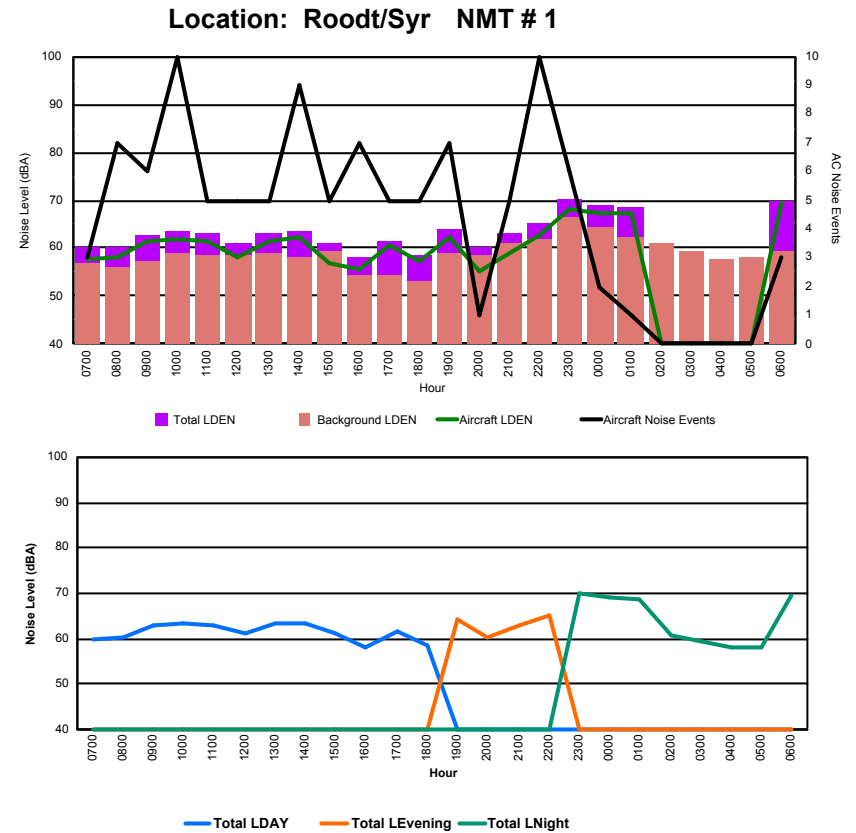

Luxembourg Airport Noise Distribution by Hour

Between 02/11/2023 00:00:00 and 02/11/2023 23:59:59 (Local Time)

Day	Aircraft Events	Total LDEN dB(A)	Aircraft LDEN dB(A)	Background LDEN dB(A)	Total LDay dB(A)	Total LEvening dB(A)	Total LNight dB(A)
02/11/23 7:00	3	60.0	57.5	56.9	60.0	-	-
02/11/23 8:00	7	60.2	58.3	56.2	60.2	-	-
02/11/23 9:00	6	62.8	61.5	57.2	62.8	-	-
02/11/23 10:00	10	63.5	61.9	58.8	63.5	-	-
02/11/23 11:00	5	63.1	61.4	58.4	63.1	-	-
02/11/23 12:00	5	61.1	58.0	58.5	61.1	-	-
02/11/23 13:00	5	63.3	61.3	59.1	63.3	-	-
02/11/23 14:00	9	63.6	62.3	58.2	63.6	-	-
02/11/23 15:00	5	61.0	56.8	59.2	61.0	-	-
02/11/23 16:00	7	58.1	55.8	54.4	58.1	-	-
02/11/23 17:00	5	61.6	60.7	54.3	61.6	-	-
02/11/23 18:00	5	58.6	57.3	53.0	58.6	-	-
02/11/23 19:00	7	64.1	62.5	59.1	-	64.1	-
02/11/23 20:00	1	60.2	55.2	58.6	-	60.2	-
02/11/23 21:00	5	63.1	59.1	61.1	-	63.1	-
02/11/23 22:00	10	65.3	62.8	61.9	-	65.3	-
02/11/23 23:00	6	70.2	68.0	66.3	-	-	70.2
03/11/23 0:00	2	69.1	67.4	64.4	-	-	69.1
03/11/23 1:00	1	68.5	67.4	62.3	-	-	68.5
03/11/23 2:00	-	60.7	-	60.9	-	-	60.7
03/11/23 3:00	-	59.3	-	59.4	-	-	59.3
03/11/23 4:00	-	57.9	-	57.9	-	-	57.9
03/11/23 5:00	-	58.2	-	58.3	-	-	58.2
03/11/23 6:00	3	69.7	69.3	59.4	-	-	69.7
	107	64.4	62.5	60.0	61.8	63.5	66.8