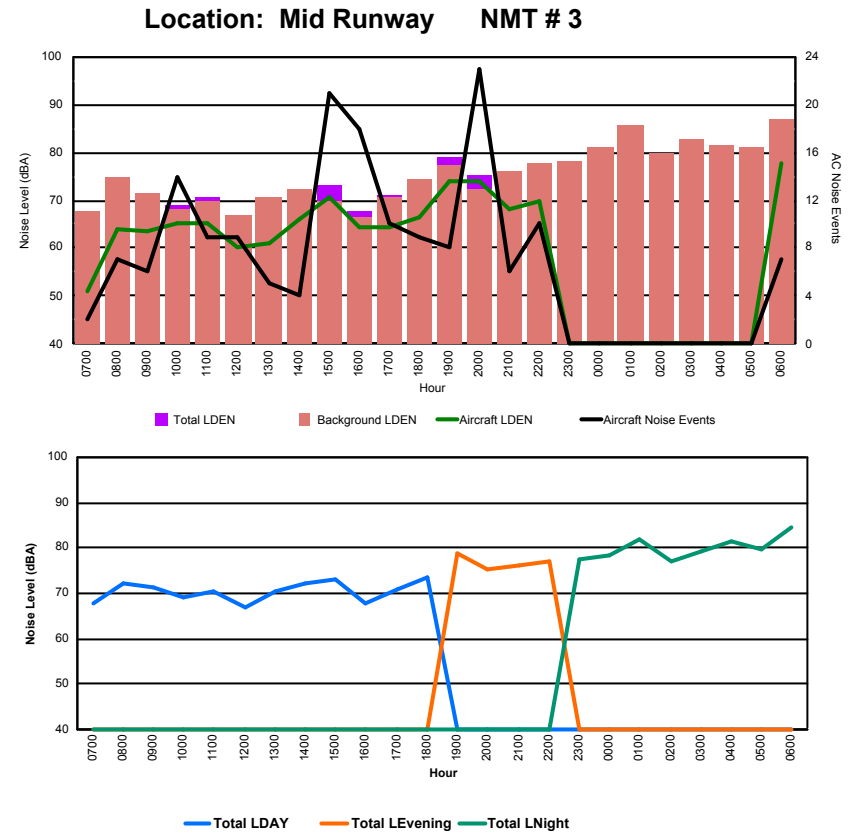

Luxembourg Airport Noise Distribution by Hour

Between 28/11/2023 00:00:00 and 28/11/2023 23:59:59 (Local Time)

Day	Aircraft Events	Total LDEN dB (A)	Aircraft LDEN dB(A)	Background LDEN dB(A)	Total LDay dB(A)	Total LEvening dB(A)	Total LNight dB (A)	
28/11/23	7:00	2	67.7	51.0	67.6	67.7	-	-
28/11/23	8:00	7	72.4	63.9	74.6	72.4	-	-
28/11/23	9:00	6	71.2	63.7	71.6	71.2	-	-
28/11/23	10:00	14	69.0	65.1	68.2	69.0	-	-
28/11/23	11:00	9	70.6	65.0	69.9	70.6	-	-
28/11/23	12:00	9	66.8	60.3	66.7	66.8	-	-
28/11/23	13:00	5	70.3	61.0	70.6	70.3	-	-
28/11/23	14:00	4	72.3	66.2	72.1	72.3	-	-
28/11/23	15:00	21	73.0	70.7	69.7	73.0	-	-
28/11/23	16:00	18	67.9	64.4	66.6	67.9	-	-
28/11/23	17:00	10	71.0	64.5	70.7	71.0	-	-
28/11/23	18:00	9	73.6	66.5	74.2	73.6	-	-
28/11/23	19:00	8	78.9	74.1	77.5	-	78.9	-
28/11/23	20:00	23	75.3	74.0	72.1	-	75.3	-
28/11/23	21:00	6	76.2	68.0	76.0	-	76.2	-
28/11/23	22:00	10	77.2	69.8	77.8	-	77.2	-
28/11/23	23:00	-	77.5	-	78.1	-	-	77.5
29/11/23	0:00	-	78.6	-	81.1	-	-	78.6
29/11/23	1:00	-	82.1	-	85.5	-	-	82.1
29/11/23	2:00	-	77.2	-	80.0	-	-	77.2
29/11/23	3:00	-	79.4	-	82.8	-	-	79.4
29/11/23	4:00	-	81.4	-	81.6	-	-	81.4
29/11/23	5:00	-	79.6	-	81.2	-	-	79.6
29/11/23	6:00	7	84.6	77.7	87.0	-	-	84.6
	168	77.3	68.4	79.1	71.0	77.1	80.7