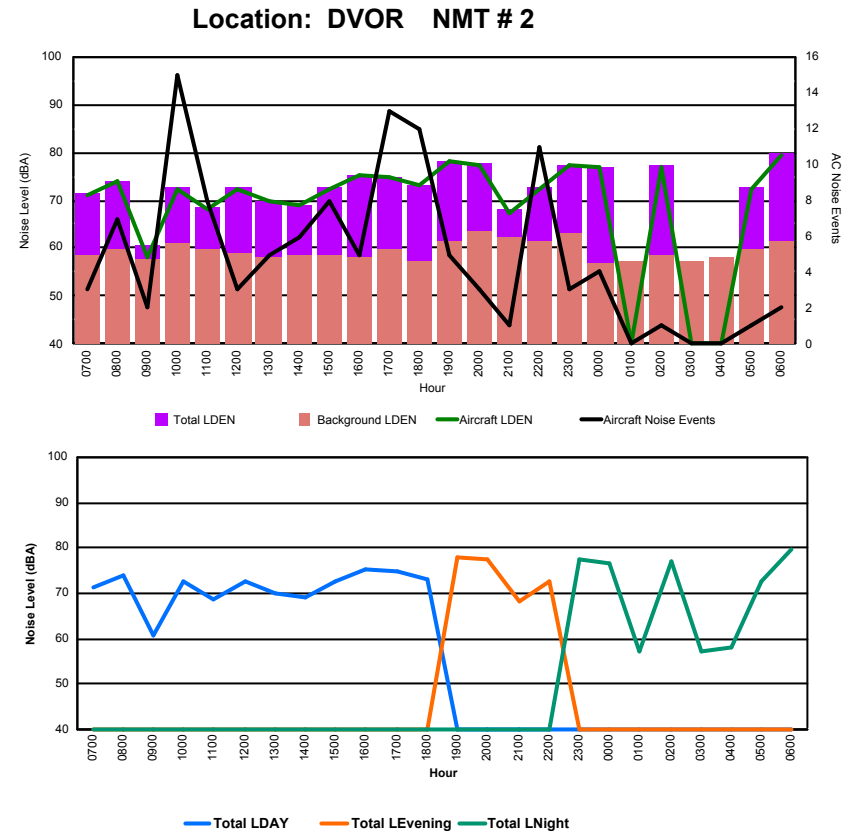

Luxembourg Airport Noise Distribution by Hour

Between 20/11/2023 00:00:00 and 20/11/2023 23:59:59 (Local Time)

Day	Aircraft Events	Total LDEN dB (A)	Aircraft LDEN dB(A)	Background LDEN dB(A)	Total LDay dB(A)	Total LEvening dB(A)	Total LNight dB (A)
20/11/23 7:00	3	71.3	71.1	58.6	71.3	-	-
20/11/23 8:00	7	74.0	73.9	59.8	74.0	-	-
20/11/23 9:00	2	60.8	58.0	57.7	60.8	-	-
20/11/23 10:00	15	72.7	72.5	60.9	72.7	-	-
20/11/23 11:00	8	68.6	68.1	59.7	68.6	-	-
20/11/23 12:00	3	72.7	72.5	58.8	72.7	-	-
20/11/23 13:00	5	69.9	69.7	58.2	69.9	-	-
20/11/23 14:00	6	69.1	68.8	58.7	69.1	-	-
20/11/23 15:00	8	72.6	72.4	58.7	72.6	-	-
20/11/23 16:00	5	75.2	75.1	58.0	75.2	-	-
20/11/23 17:00	13	74.7	74.6	59.9	74.7	-	-
20/11/23 18:00	12	73.3	73.2	57.3	73.3	-	-
20/11/23 19:00	5	78.1	78.0	61.5	-	78.1	-
20/11/23 20:00	3	77.6	77.4	63.6	-	77.6	-
20/11/23 21:00	1	68.3	67.1	62.1	-	68.3	-
20/11/23 22:00	11	72.8	72.5	61.6	-	72.8	-
20/11/23 23:00	3	77.3	77.1	63.3	-	-	77.3
21/11/23 0:00	4	76.7	76.7	56.9	-	-	76.7
21/11/23 1:00	-	57.1	-	57.1	-	-	57.1
21/11/23 2:00	1	77.1	77.0	58.7	-	-	77.1
21/11/23 3:00	-	57.4	-	57.4	-	-	57.4
21/11/23 4:00	-	58.1	-	58.1	-	-	58.1
21/11/23 5:00	1	72.7	72.4	59.8	-	-	72.7
21/11/23 6:00	2	79.6	79.5	61.5	-	-	79.6
	118	74.1	73.9	59.9	72.3	75.7	75.2