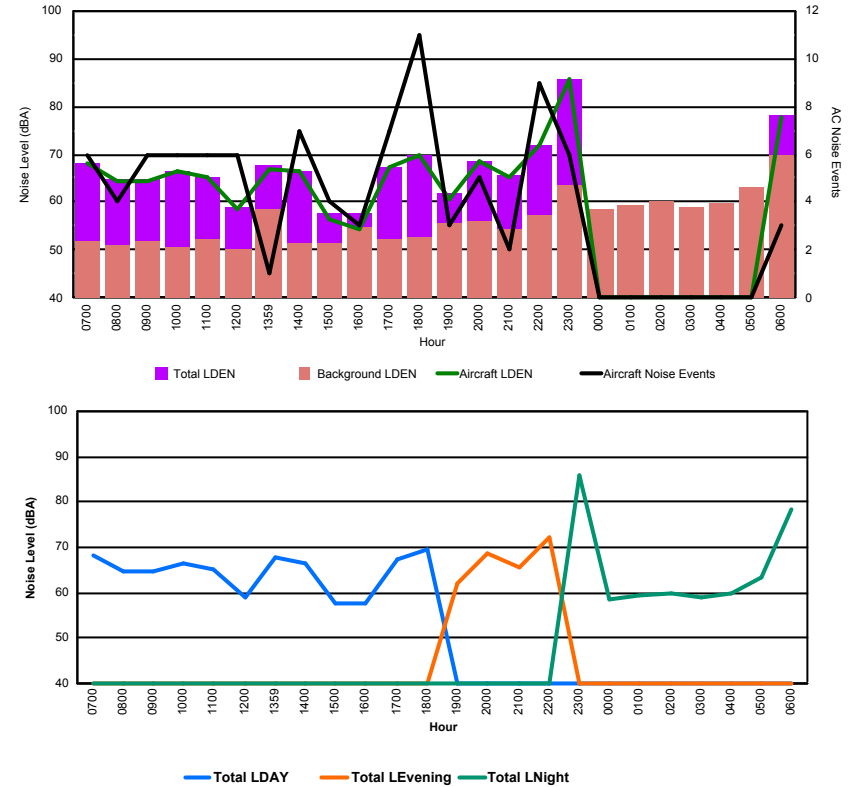

Luxembourg Airport Noise Distribution by Hour

Between 22/11/2023 00:00:00 and 22/11/2023 23:59:59 (Local Time)

Day	Aircraft Events	Total LDEN dB (A)	Aircraft LDEN dB(A)	Background LDEN dB(A)	Total LDay dB(A)	Total LEvening dB(A)	Total LNight dB (A)	
22/11/23	7:00	6	68.3	68.2	51.9	68.3	-	-
22/11/23	8:00	4	64.7	64.5	51.1	64.7	-	-
22/11/23	9:00	6	64.6	64.4	52.0	64.6	-	-
22/11/23	10:00	6	66.6	66.5	50.6	66.6	-	-
22/11/23	11:00	6	65.3	65.1	52.1	65.3	-	-
22/11/23	12:00	6	59.1	58.5	50.2	59.1	-	-
22/11/23	13:59	1	67.6	67.0	58.7	67.6	-	-
22/11/23	14:00	7	66.6	66.4	51.5	66.6	-	-
22/11/23	15:00	4	57.6	56.5	51.3	57.6	-	-
22/11/23	16:00	3	57.5	54.2	54.8	57.5	-	-
22/11/23	17:00	7	67.4	67.2	52.1	67.4	-	-
22/11/23	18:00	11	69.7	69.6	52.5	69.7	-	-
22/11/23	19:00	3	62.0	60.8	55.8	-	62.0	-
22/11/23	20:00	5	68.7	68.4	56.2	-	68.7	-
22/11/23	21:00	2	65.7	65.4	54.2	-	65.7	-
22/11/23	22:00	9	72.0	71.9	57.3	-	72.0	-
22/11/23	23:00	6	85.8	85.7	63.5	-	-	85.8
23/11/23	0:00	-	58.4	-	58.4	-	-	58.4
23/11/23	1:00	-	59.2	-	59.2	-	-	59.2
23/11/23	2:00	-	60.0	-	60.1	-	-	60.0
23/11/23	3:00	-	58.8	-	58.8	-	-	58.8
23/11/23	4:00	-	59.7	-	59.7	-	-	59.7
23/11/23	5:00	-	63.2	-	63.2	-	-	63.2
23/11/23	6:00	3	78.2	77.6	69.8	-	-	78.2
	95	73.6	73.3	59.7	65.8	68.5	77.5	

Location: DVOR NMT # 2