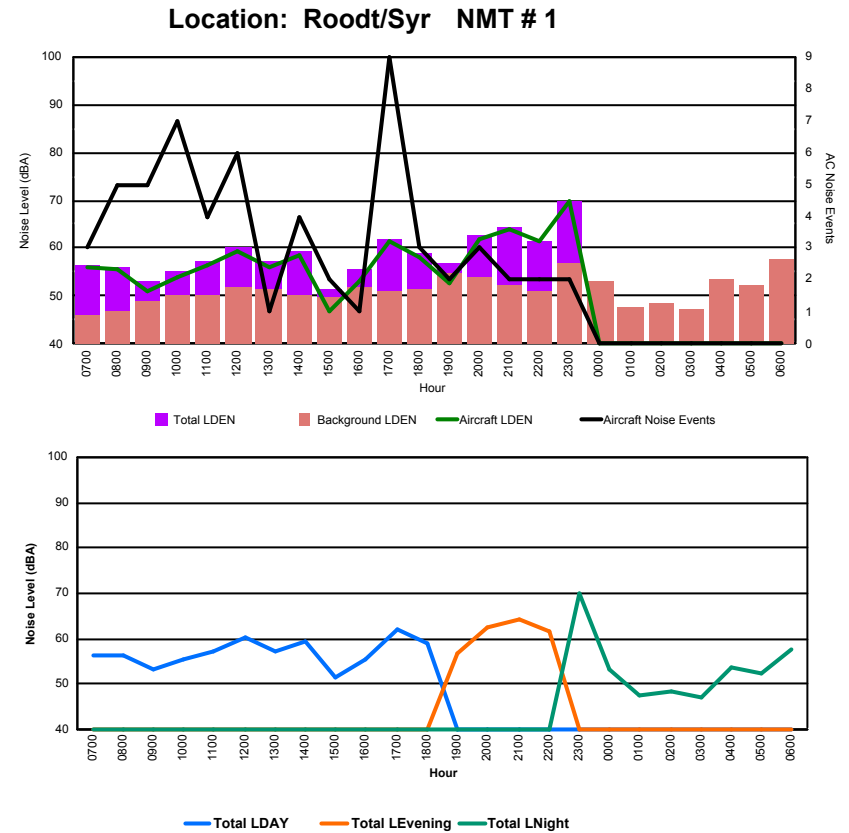

Luxembourg Airport Noise Distribution by Hour

Between 16/11/2023 00:00:00 and 16/11/2023 23:59:59 (Local Time)

Day	Aircraft Events	Total LDEN dB (A)	Aircraft LDEN dB(A)	Background LDEN dB(A)	Total LDay dB(A)	Total LEvening dB(A)	Total LNight dB (A)
16/11/23 7:00	3	56.5	56.0	45.9	56.5	-	-
16/11/23 8:00	5	56.2	55.7	46.8	56.2	-	-
16/11/23 9:00	5	53.2	51.2	49.1	53.2	-	-
16/11/23 10:00	7	55.3	53.8	50.2	55.3	-	-
16/11/23 11:00	4	57.4	56.6	50.0	57.4	-	-
16/11/23 12:00	6	60.2	59.5	52.0	60.2	-	-
16/11/23 13:00	1	57.2	55.9	51.3	57.2	-	-
16/11/23 14:00	4	59.2	58.7	50.2	59.2	-	-
16/11/23 15:00	2	51.5	46.9	49.8	51.5	-	-
16/11/23 16:00	1	55.6	53.1	51.9	55.6	-	-
16/11/23 17:00	9	61.9	61.6	50.9	61.9	-	-
16/11/23 18:00	3	58.8	58.0	51.5	58.8	-	-
16/11/23 19:00	2	56.8	52.5	54.9	-	56.8	-
16/11/23 20:00	3	62.6	62.0	54.1	-	62.6	-
16/11/23 21:00	2	64.2	63.9	52.4	-	64.2	-
16/11/23 22:00	2	61.6	61.3	50.9	-	61.6	-
16/11/23 23:00	2	69.8	69.6	57.0	-	-	69.8
17/11/23 0:00	-	53.1	-	53.2	-	-	53.1
17/11/23 1:00	-	47.6	-	47.6	-	-	47.6
17/11/23 2:00	-	48.4	-	48.4	-	-	48.4
17/11/23 3:00	-	47.2	-	47.2	-	-	47.2
17/11/23 4:00	-	53.6	-	53.6	-	-	53.6
17/11/23 5:00	-	52.2	-	52.2	-	-	52.2
17/11/23 6:00	-	57.6	-	57.7	-	-	57.6
	61	60.1	59.3	52.2	57.8	62.0	61.3