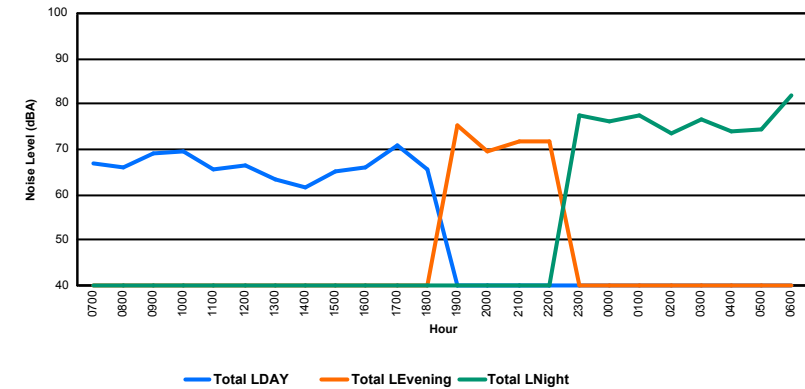

Luxembourg Airport Noise Distribution by Hour

Between 08/11/2023 00:00:00 and 08/11/2023 23:59:59 (Local Time)

Day	Aircraft Events	Total LDEN dB(A)	Aircraft LDEN dB(A)	Background LDEN dB(A)	Total LDay dB(A)	Total LEvening dB(A)	Total LNight dB(A)
08/11/23 7:00	3	66.7	58.6	67.1	66.7	-	-
08/11/23 8:00	4	66.0	55.8	66.6	66.0	-	-
08/11/23 9:00	2	69.0	57.4	69.3	69.0	-	-
08/11/23 10:00	6	69.5	63.4	68.9	69.5	-	-
08/11/23 11:00	1	65.5	53.1	65.7	65.5	-	-
08/11/23 12:00	4	66.5	57.4	66.9	66.5	-	-
08/11/23 13:00	20	63.4	56.9	62.8	63.4	-	-
08/11/23 14:00	6	61.5	51.8	61.3	61.5	-	-
08/11/23 15:00	17	65.0	62.4	62.5	65.0	-	-
08/11/23 16:00	31	66.0	63.9	63.3	66.0	-	-
08/11/23 17:00	10	71.0	62.9	70.6	71.0	-	-
08/11/23 18:00	6	65.4	56.8	65.6	65.4	-	-
08/11/23 19:00	5	75.1	67.3	74.8	-	75.1	-
08/11/23 20:00	10	69.5	61.1	69.6	-	69.5	-
08/11/23 21:00	-	71.7	-	72.3	-	71.7	-
08/11/23 22:00	1	71.8	59.9	72.0	-	71.8	-
08/11/23 23:00	1	77.7	54.2	78.1	-	-	77.7
09/11/23 0:00	-	76.4	-	77.2	-	-	76.4
09/11/23 1:00	-	77.7	-	81.1	-	-	77.7
09/11/23 2:00	-	73.6	-	74.3	-	-	73.6
09/11/23 3:00	-	76.6	-	76.9	-	-	76.6
09/11/23 4:00	-	73.9	-	74.6	-	-	73.9
09/11/23 5:00	-	74.5	-	75.3	-	-	74.5
09/11/23 6:00	3	81.8	77.0	81.0	-	-	81.8
	130	73.7	64.6	74.3	67.0	72.5	77.3

Location: Mid Runway NMT # 3