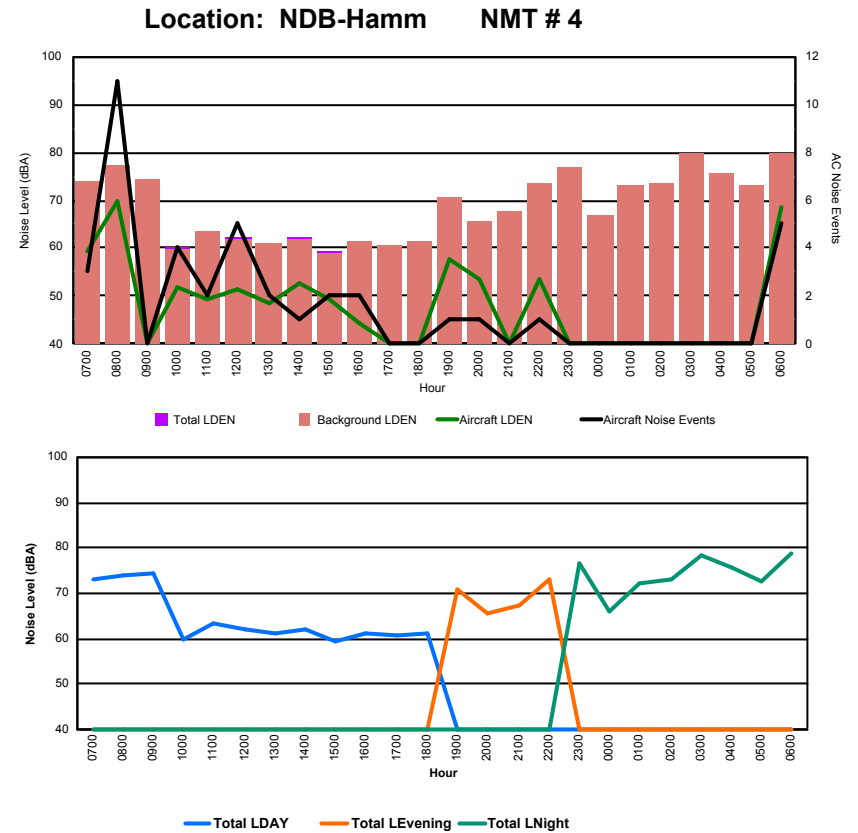

Luxembourg Airport Noise Distribution by Hour

Between 22/11/2023 00:00:00 and 22/11/2023 23:59:59 (Local Time)

Day	Aircraft Events	Total LDEN dB (A)	Aircraft LDEN dB(A)	Background LDEN dB(A)	Total LDay dB(A)	Total LEvening dB(A)	Total LNight dB (A)
22/11/23 7:00	3	73.3	59.3	73.9	73.3	-	-
22/11/23 8:00	11	74.1	69.7	77.5	74.1	-	-
22/11/23 9:00	-	74.5	-	74.5	74.5	-	-
22/11/23 10:00	4	60.0	52.0	59.6	60.0	-	-
22/11/23 11:00	2	63.4	49.5	63.6	63.4	-	-
22/11/23 12:00	5	62.1	51.4	62.0	62.1	-	-
22/11/23 13:00	2	61.2	48.6	61.1	61.2	-	-
22/11/23 14:00	1	62.2	52.6	61.9	62.2	-	-
22/11/23 15:00	2	59.3	49.3	58.9	59.3	-	-
22/11/23 16:00	2	61.3	44.3	61.3	61.3	-	-
22/11/23 17:00	-	60.6	-	60.6	60.6	-	-
22/11/23 18:00	-	61.4	-	61.4	61.4	-	-
22/11/23 19:00	1	70.7	57.9	70.6	-	70.7	-
22/11/23 20:00	1	65.7	53.5	65.5	-	65.7	-
22/11/23 21:00	-	67.5	-	67.7	-	67.5	-
22/11/23 22:00	1	73.2	53.6	73.4	-	73.2	-
22/11/23 23:00	-	76.7	-	76.9	-	-	76.7
23/11/23 0:00	-	66.2	-	66.9	-	-	66.2
23/11/23 1:00	-	72.1	-	73.0	-	-	72.1
23/11/23 2:00	-	73.0	-	73.7	-	-	73.0
23/11/23 3:00	-	78.4	-	79.7	-	-	78.4
23/11/23 4:00	-	75.6	-	75.7	-	-	75.6
23/11/23 5:00	-	72.5	-	73.0	-	-	72.5
23/11/23 6:00	5	79.0	68.5	79.6	-	-	79.0
	40	72.4	59.0	73.2	68.6	70.2	75.6