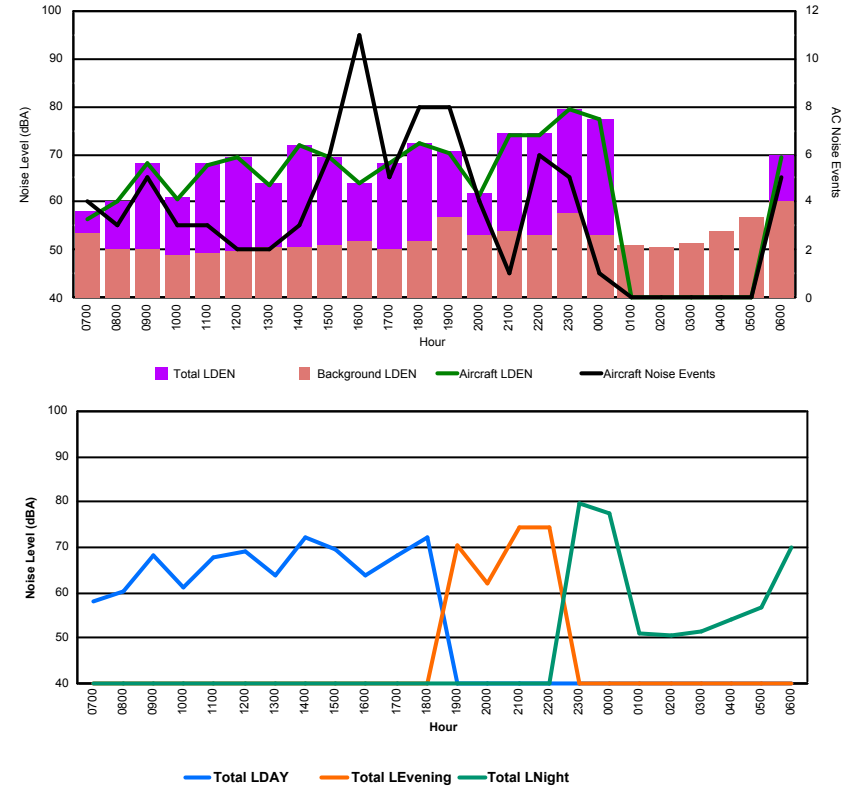

Luxembourg Airport Noise Distribution by Hour

Between 30/11/2023 00:00:00 and 30/11/2023 23:59:59 (Local Time)

Day	Aircraft Events	Total LDEN dB (A)	Aircraft LDEN dB(A)	Background LDEN dB(A)	Total LDay dB(A)	Total LEvening dB(A)	Total LNight dB (A)
30/11/23 7:00	4	58.2	56.5	53.6	58.2	-	-
30/11/23 8:00	3	60.4	60.0	50.1	60.4	-	-
30/11/23 9:00	5	68.2	68.1	50.2	68.2	-	-
30/11/23 10:00	3	61.0	60.7	48.9	61.0	-	-
30/11/23 11:00	3	68.0	67.9	49.3	68.0	-	-
30/11/23 12:00	2	69.3	69.3	49.6	69.3	-	-
30/11/23 13:00	2	63.8	63.6	50.8	63.8	-	-
30/11/23 14:00	3	72.0	71.9	50.5	72.0	-	-
30/11/23 15:00	6	69.5	69.4	51.2	69.5	-	-
30/11/23 16:00	11	64.0	63.8	51.7	64.0	-	-
30/11/23 17:00	5	68.1	68.0	50.3	68.1	-	-
30/11/23 18:00	8	72.2	72.1	51.8	72.2	-	-
30/11/23 19:00	8	70.6	70.4	56.8	-	70.6	-
30/11/23 20:00	4	61.9	61.3	53.3	-	61.9	-
30/11/23 21:00	1	74.2	74.1	54.0	-	74.2	-
30/11/23 22:00	6	74.2	74.1	53.0	-	74.2	-
30/11/23 23:00	5	79.5	79.5	57.5	-	-	79.5
01/12/23 0:00	1	77.3	77.2	53.1	-	-	77.3
01/12/23 1:00	-	50.9	-	50.9	-	-	50.9
01/12/23 2:00	-	50.8	-	50.8	-	-	50.8
01/12/23 3:00	-	51.3	-	51.3	-	-	51.3
01/12/23 4:00	-	54.1	-	54.1	-	-	54.1
01/12/23 5:00	-	56.8	-	56.8	-	-	56.8
01/12/23 6:00	5	69.9	69.5	60.1	-	-	69.9
	85	70.9	70.8	53.6	68.1	72.2	72.8

Location: DVOR NMT # 2