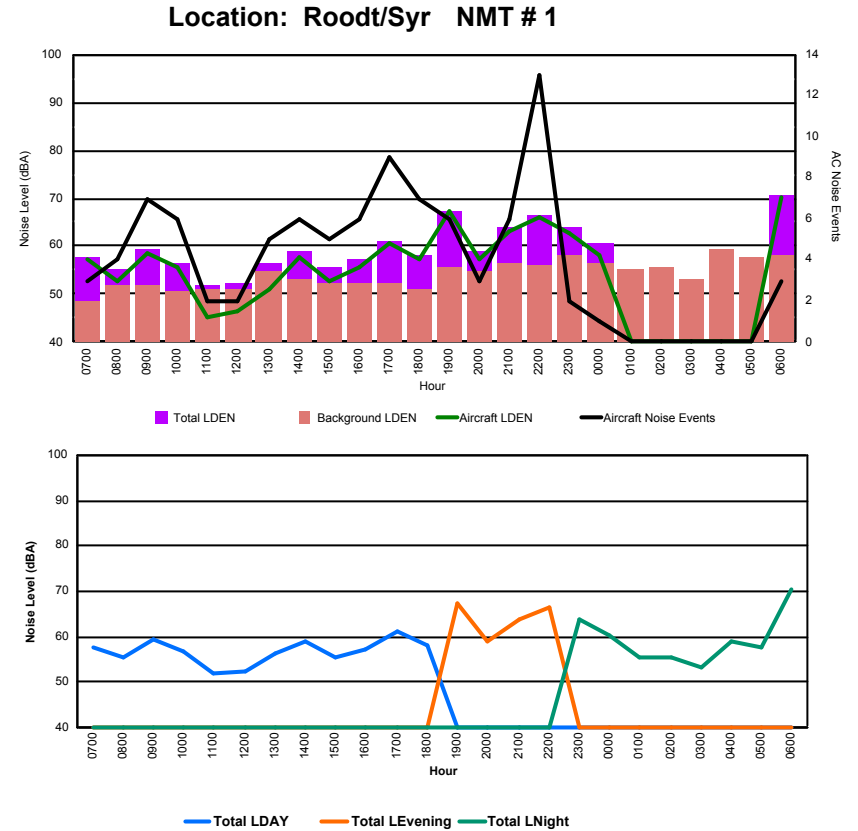

Luxembourg Airport Noise Distribution by Hour

Between 07/11/2023 00:00:00 and 07/11/2023 23:59:59 (Local Time)

Day	Aircraft Events	Total LDEN dB(A)	Aircraft LDEN dB(A)	Background LDEN dB(A)	Total LDay dB(A)	Total LEvening dB(A)	Total LNight dB(A)
07/11/23 7:00	3	57.7	57.2	48.7	57.7	-	-
07/11/23 8:00	4	55.4	52.9	51.8	55.4	-	-
07/11/23 9:00	7	59.3	58.5	51.9	59.3	-	-
07/11/23 10:00	6	56.6	55.5	50.5	56.6	-	-
07/11/23 11:00	2	52.0	45.4	50.9	52.0	-	-
07/11/23 12:00	2	52.2	46.5	50.9	52.2	-	-
07/11/23 13:00	5	56.3	51.1	54.9	56.3	-	-
07/11/23 14:00	6	58.9	57.6	53.3	58.9	-	-
07/11/23 15:00	5	55.6	52.9	52.3	55.6	-	-
07/11/23 16:00	6	57.2	55.7	52.2	57.2	-	-
07/11/23 17:00	9	61.0	60.5	52.2	61.0	-	-
07/11/23 18:00	7	58.1	57.2	51.2	58.1	-	-
07/11/23 19:00	6	67.5	67.3	55.5	-	67.5	-
07/11/23 20:00	3	59.1	57.1	54.9	-	59.1	-
07/11/23 21:00	6	63.9	63.1	56.3	-	63.9	-
07/11/23 22:00	13	66.6	66.2	56.1	-	66.6	-
07/11/23 23:00	2	64.0	62.7	58.2	-	-	64.0
08/11/23 0:00	1	60.5	58.3	56.5	-	-	60.5
08/11/23 1:00	-	55.4	-	55.4	-	-	55.4
08/11/23 2:00	-	55.5	-	55.5	-	-	55.5
08/11/23 3:00	-	53.1	-	53.1	-	-	53.1
08/11/23 4:00	-	59.1	-	59.2	-	-	59.1
08/11/23 5:00	-	57.5	-	57.6	-	-	57.5
08/11/23 6:00	3	70.6	70.4	58.2	-	-	70.6
	96	61.9	61.0	54.9	57.4	65.3	63.4