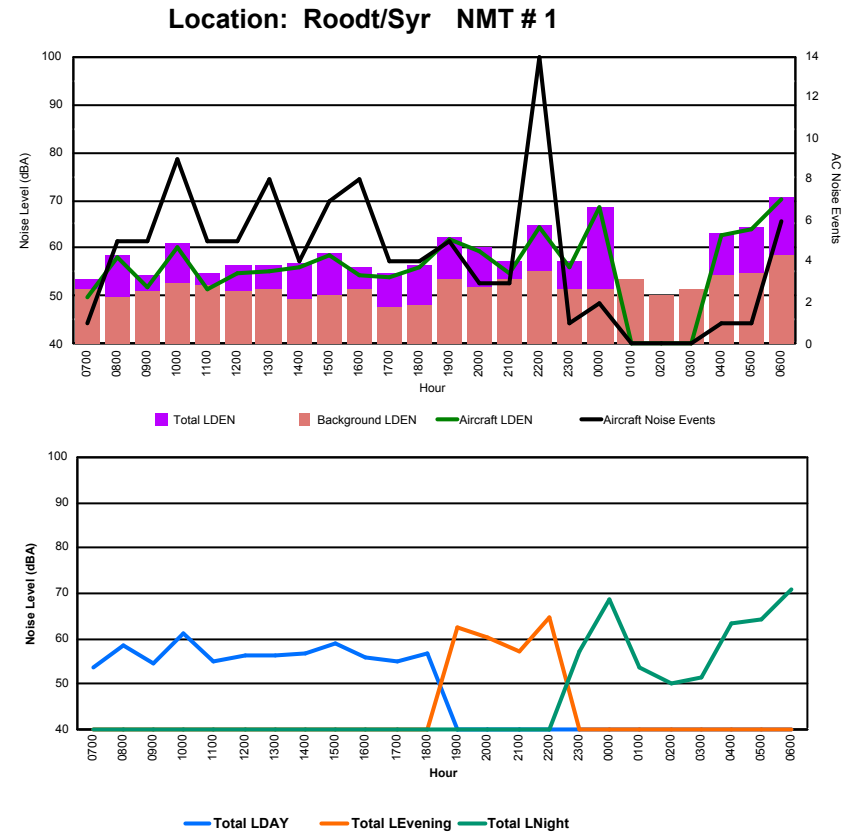

Luxembourg Airport Noise Distribution by Hour

Between 28/11/2023 00:00:00 and 28/11/2023 23:59:59 (Local Time)

Day	Aircraft Events	Total LDEN dB(A)	Aircraft LDEN dB(A)	Background LDEN dB(A)	Total LDay dB(A)	Total LEvening dB(A)	Total LNight dB(A)	
28/11/23	7:00	1	53.6	49.8	51.3	53.6	-	-
28/11/23	8:00	5	58.6	58.1	49.8	58.6	-	-
28/11/23	9:00	5	54.5	51.8	51.2	54.5	-	-
28/11/23	10:00	9	61.0	60.4	52.7	61.0	-	-
28/11/23	11:00	5	54.8	51.5	52.3	54.8	-	-
28/11/23	12:00	5	56.3	54.9	51.0	56.3	-	-
28/11/23	13:00	8	56.5	55.0	51.3	56.5	-	-
28/11/23	14:00	4	56.9	56.1	49.2	56.9	-	-
28/11/23	15:00	7	59.0	58.4	50.4	59.0	-	-
28/11/23	16:00	8	56.1	54.4	51.3	56.1	-	-
28/11/23	17:00	4	54.8	53.9	47.8	54.8	-	-
28/11/23	18:00	4	56.6	56.0	48.2	56.6	-	-
28/11/23	19:00	5	62.4	61.9	53.6	-	62.4	-
28/11/23	20:00	3	60.1	59.4	51.7	-	60.1	-
28/11/23	21:00	3	57.1	54.6	53.7	-	57.1	-
28/11/23	22:00	14	64.8	64.3	55.0	-	64.8	-
28/11/23	23:00	1	57.4	56.2	51.3	-	-	57.4
29/11/23	0:00	2	68.5	68.4	51.3	-	-	68.5
29/11/23	1:00	-	53.5	-	53.5	-	-	53.5
29/11/23	2:00	-	50.0	-	50.0	-	-	50.0
29/11/23	3:00	-	51.5	-	51.5	-	-	51.5
29/11/23	4:00	1	63.3	62.7	54.3	-	-	63.3
29/11/23	5:00	1	64.4	64.1	54.6	-	-	64.4
29/11/23	6:00	6	70.7	70.4	58.6	-	-	70.7
	101	61.9	61.4	52.6	57.1	62.0	64.9