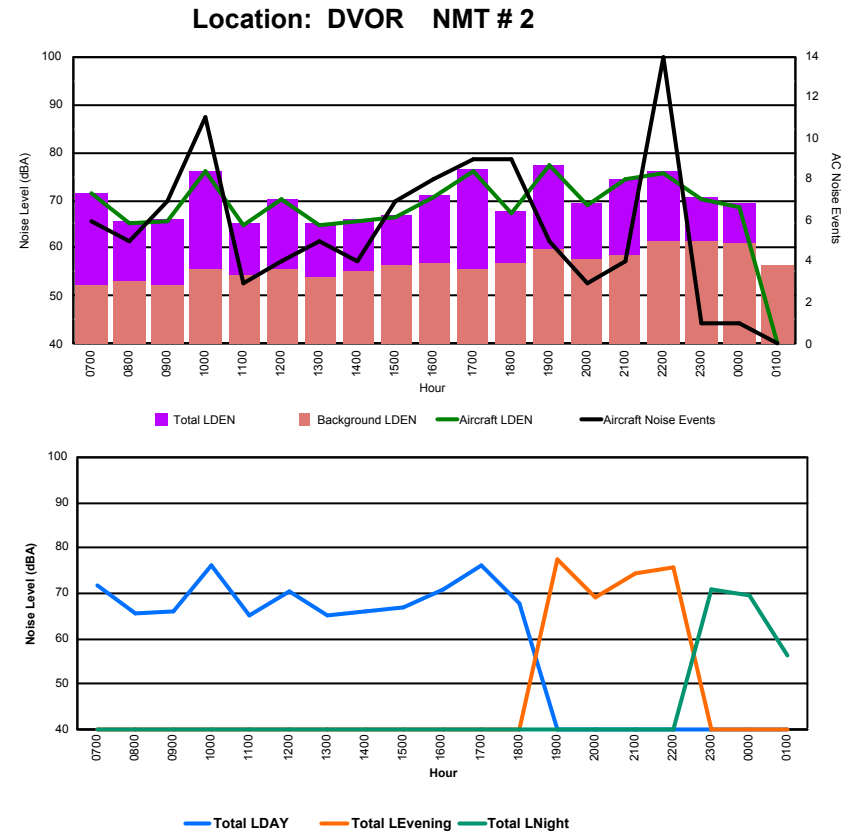

Luxembourg Airport Noise Distribution by Hour

Between 01/11/2023 00:00:00 and 01/11/2023 23:59:59 (Local Time)

Day	Aircraft Events	Total LDEN dB (A)	Aircraft LDEN dB(A)	Background LDEN dB(A)	Total LDay dB(A)	Total LEvening dB(A)	Total LNight dB (A)
01/11/23 7:00	6	71.6	71.6	52.3	71.6	-	-
01/11/23 8:00	5	65.6	65.3	53.3	65.6	-	-
01/11/23 9:00	7	66.0	65.8	52.4	66.0	-	-
01/11/23 10:00	11	76.1	76.0	55.5	76.1	-	-
01/11/23 11:00	3	65.2	64.9	54.3	65.2	-	-
01/11/23 12:00	4	70.4	70.3	55.5	70.4	-	-
01/11/23 13:00	5	65.1	64.8	54.0	65.1	-	-
01/11/23 14:00	4	65.9	65.5	55.2	65.9	-	-
01/11/23 15:00	7	66.8	66.4	56.5	66.8	-	-
01/11/23 16:00	8	71.0	70.8	56.7	71.0	-	-
01/11/23 17:00	9	76.3	76.2	55.8	76.3	-	-
01/11/23 18:00	9	67.7	67.4	56.9	67.7	-	-
01/11/23 19:00	5	77.4	77.4	59.7	-	77.4	-
01/11/23 20:00	3	69.2	68.9	57.9	-	69.2	-
01/11/23 21:00	4	74.3	74.2	58.4	-	74.3	-
01/11/23 22:00	14	75.9	75.7	61.3	-	75.9	-
01/11/23 23:00	1	70.8	70.2	61.5	-	-	70.8
02/11/23 0:00	1	69.4	68.7	60.9	-	-	69.4
02/11/23 1:00	-	56.4	-	56.4	-	-	56.4
	106	72.0	71.8	57.5	71.0	75.1	68.5