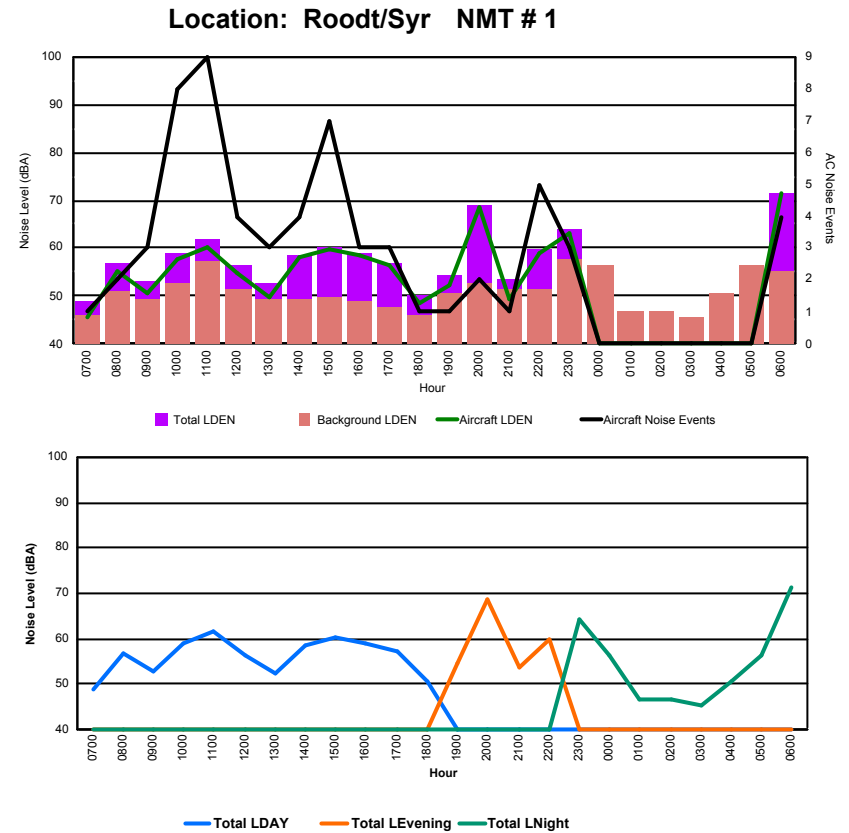

Luxembourg Airport Noise Distribution by Hour

Between 25/11/2023 00:00:00 and 25/11/2023 23:59:59 (Local Time)

Day	Aircraft Events	Total LDEN dB (A)	Aircraft LDEN dB(A)	Background LDEN dB(A)	Total LDay dB(A)	Total LEvening dB(A)	Total LNight dB (A)	
25/11/23	7:00	1	48.9	45.8	46.1	48.9	-	-
25/11/23	8:00	2	56.7	55.4	50.9	56.7	-	-
25/11/23	9:00	3	53.0	50.7	49.3	53.0	-	-
25/11/23	10:00	8	58.9	57.8	52.7	58.9	-	-
25/11/23	11:00	9	61.7	60.0	57.3	61.7	-	-
25/11/23	12:00	4	56.4	54.9	51.4	56.4	-	-
25/11/23	13:00	3	52.5	49.6	49.5	52.5	-	-
25/11/23	14:00	4	58.6	58.1	49.5	58.6	-	-
25/11/23	15:00	7	60.1	59.7	49.6	60.1	-	-
25/11/23	16:00	3	59.1	58.6	49.0	59.1	-	-
25/11/23	17:00	3	57.0	56.4	47.9	57.0	-	-
25/11/23	18:00	1	50.4	48.6	45.9	50.4	-	-
25/11/23	19:00	1	54.4	52.2	50.6	-	54.4	-
25/11/23	20:00	2	68.8	68.6	52.7	-	68.8	-
25/11/23	21:00	1	53.6	49.5	51.5	-	53.6	-
25/11/23	22:00	5	59.7	59.0	51.4	-	59.7	-
25/11/23	23:00	3	64.1	63.1	57.5	-	-	64.1
26/11/23	0:00	-	56.5	-	56.5	-	-	56.5
26/11/23	1:00	-	46.8	-	46.8	-	-	46.8
26/11/23	2:00	-	46.8	-	46.8	-	-	46.8
26/11/23	3:00	-	45.5	-	45.5	-	-	45.5
26/11/23	4:00	-	50.6	-	50.6	-	-	50.6
26/11/23	5:00	-	56.4	-	56.4	-	-	56.4
26/11/23	6:00	4	71.3	71.3	55.4	-	-	71.3
	64	61.4	60.8	52.4	57.5	63.5	63.3