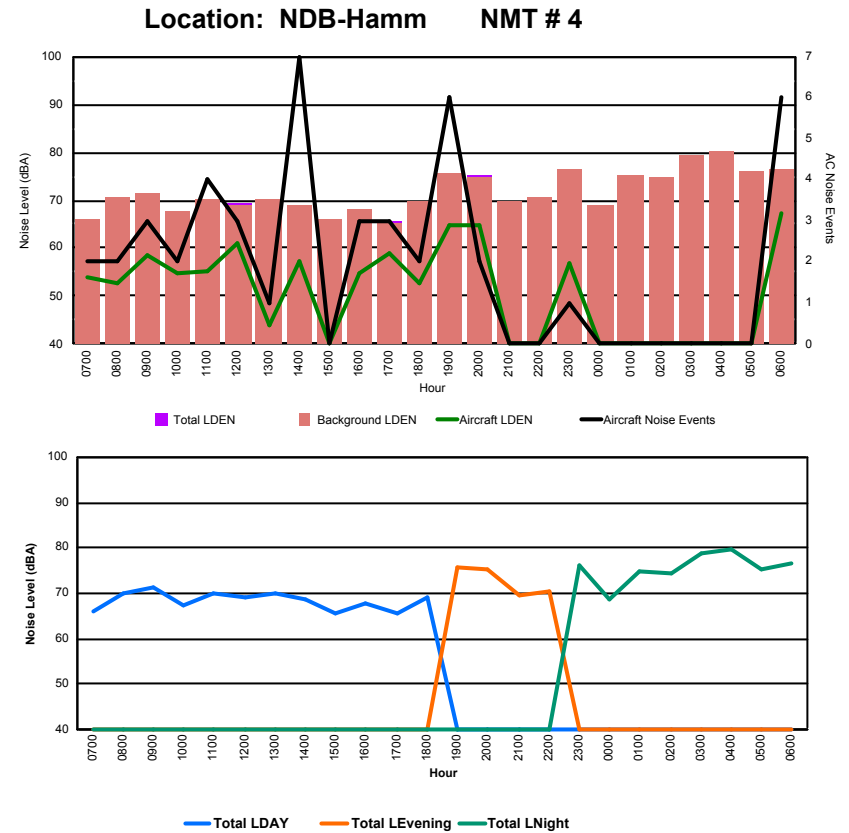

Luxembourg Airport Noise Distribution by Hour

Between 13/11/2023 00:00:00 and 13/11/2023 23:59:59 (Local Time)

Day	Aircraft Events	Total LDEN dB (A)	Aircraft LDEN dB(A)	Background LDEN dB(A)	Total LDay dB(A)	Total LEvening dB(A)	Total LNight dB (A)
13/11/23 7:00	2	66.1	53.8	66.1	66.1	-	-
13/11/23 8:00	2	70.1	52.8	70.8	70.1	-	-
13/11/23 9:00	3	71.4	58.6	71.4	71.4	-	-
13/11/23 10:00	2	67.5	54.8	67.7	67.5	-	-
13/11/23 11:00	4	70.1	55.3	70.3	70.1	-	-
13/11/23 12:00	3	69.3	61.1	69.0	69.3	-	-
13/11/23 13:00	1	69.9	43.9	70.2	69.9	-	-
13/11/23 14:00	7	68.8	57.4	68.9	68.8	-	-
13/11/23 15:00	-	65.8	-	66.0	65.8	-	-
13/11/23 16:00	3	68.0	54.7	68.1	68.0	-	-
13/11/23 17:00	3	65.8	58.9	65.1	65.8	-	-
13/11/23 18:00	2	69.3	52.9	69.8	69.3	-	-
13/11/23 19:00	6	75.6	64.9	75.7	-	75.6	-
13/11/23 20:00	2	75.1	64.7	75.0	-	75.1	-
13/11/23 21:00	-	69.6	-	69.7	-	69.6	-
13/11/23 22:00	-	70.4	-	70.7	-	70.4	-
13/11/23 23:00	1	76.2	56.9	76.5	-	-	76.2
14/11/23 0:00	-	68.5	-	68.8	-	-	68.5
14/11/23 1:00	-	74.7	-	75.2	-	-	74.7
14/11/23 2:00	-	74.6	-	75.0	-	-	74.6
14/11/23 3:00	-	78.8	-	79.3	-	-	78.8
14/11/23 4:00	-	79.7	-	80.2	-	-	79.7
14/11/23 5:00	-	75.5	-	76.1	-	-	75.5
14/11/23 6:00	6	76.5	67.1	76.6	-	-	76.5
	47	73.5	58.4	73.8	68.9	73.5	76.5