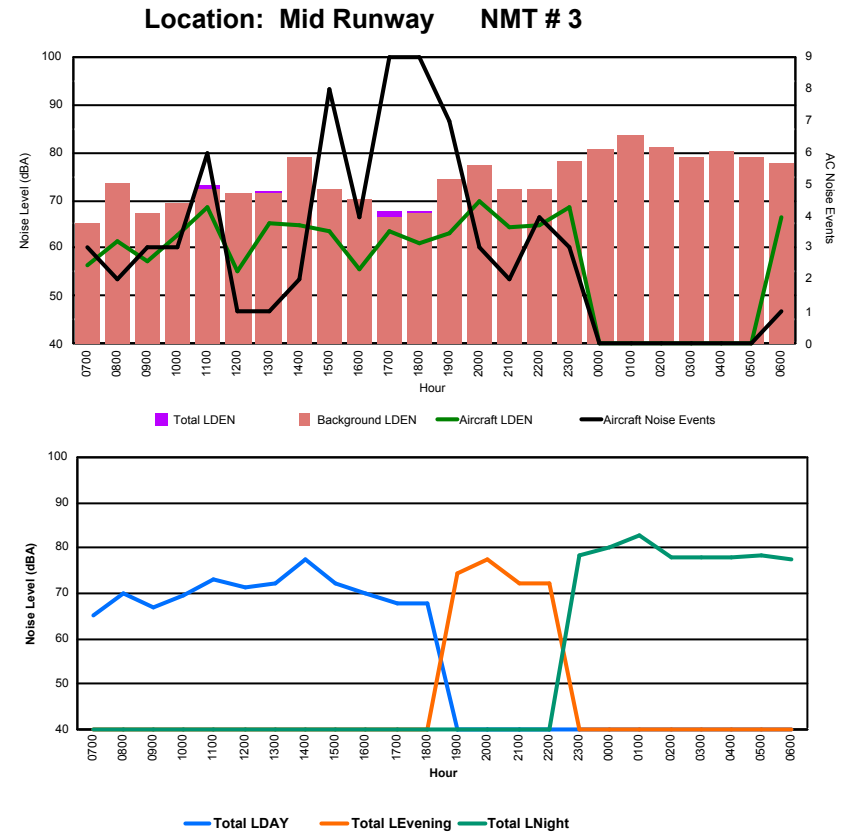

Luxembourg Airport Noise Distribution by Hour

Between 26/11/2023 00:00:00 and 26/11/2023 23:59:59 (Local Time)

Day	Aircraft Events	Total LDEN dB (A)	Aircraft LDEN dB(A)	Background LDEN dB(A)	Total LDay dB(A)	Total LEvening dB(A)	Total LNight dB (A)	
26/11/23	7:00	3	65.3	56.4	65.1	65.3	-	-
26/11/23	8:00	2	69.9	61.5	73.4	69.9	-	-
26/11/23	9:00	3	66.7	57.4	67.2	66.7	-	-
26/11/23	10:00	3	69.4	62.6	69.3	69.4	-	-
26/11/23	11:00	6	73.1	68.6	72.2	73.1	-	-
26/11/23	12:00	1	71.4	55.4	71.6	71.4	-	-
26/11/23	13:00	1	72.0	65.0	71.4	72.0	-	-
26/11/23	14:00	2	77.4	64.9	78.9	77.4	-	-
26/11/23	15:00	8	72.2	63.6	72.4	72.2	-	-
26/11/23	16:00	4	69.9	55.5	70.3	69.9	-	-
26/11/23	17:00	9	67.8	63.6	66.6	67.8	-	-
26/11/23	18:00	9	67.7	61.2	67.3	67.7	-	-
26/11/23	19:00	7	74.2	63.2	74.3	-	74.2	-
26/11/23	20:00	3	77.4	69.6	77.2	-	77.4	-
26/11/23	21:00	2	72.3	64.4	72.4	-	72.3	-
26/11/23	22:00	4	72.2	64.6	72.3	-	72.2	-
26/11/23	23:00	3	78.3	68.5	78.3	-	78.3	-
27/11/23	0:00	-	80.2	-	80.5	-	-	80.2
27/11/23	1:00	-	83.0	-	83.7	-	-	83.0
27/11/23	2:00	-	78.1	-	80.9	-	-	78.1
27/11/23	3:00	-	77.9	-	78.8	-	-	77.9
27/11/23	4:00	-	77.8	-	80.1	-	-	77.8
27/11/23	5:00	-	78.4	-	79.1	-	-	78.4
27/11/23	6:00	1	77.4	66.6	77.6	-	-	77.4
	71	76.1	63.4	76.9	71.5	74.6	79.3