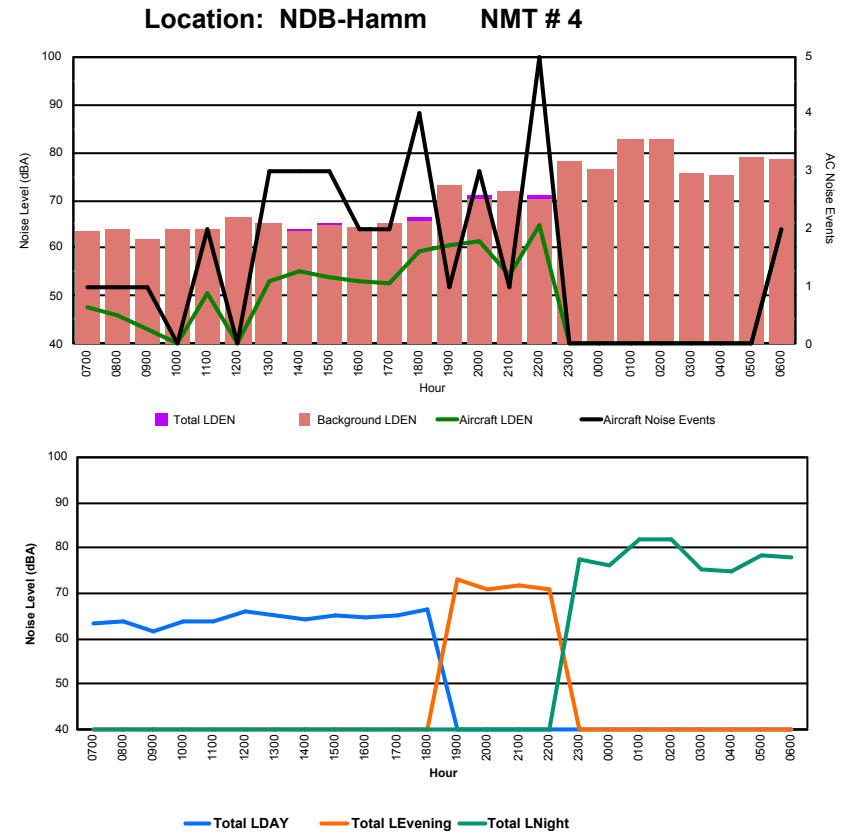

Luxembourg Airport Noise Distribution by Hour

Between 21/11/2023 00:00:00 and 21/11/2023 23:59:59 (Local Time)

Day	Aircraft Events	Total LDEN dB (A)	Aircraft LDEN dB(A)	Background LDEN dB(A)	Total LDay dB(A)	Total LEvening dB(A)	Total LNight dB (A)	
21/11/23	7:00	1	63.3	47.8	63.4	63.3	-	-
21/11/23	8:00	1	63.8	46.2	64.1	63.8	-	-
21/11/23	9:00	1	61.8	43.3	61.8	61.8	-	-
21/11/23	10:00	-	64.0	-	64.1	64.0	-	-
21/11/23	11:00	2	63.9	50.7	63.8	63.9	-	-
21/11/23	12:00	-	66.1	-	66.4	66.1	-	-
21/11/23	13:00	3	65.1	53.1	65.0	65.1	-	-
21/11/23	14:00	3	64.1	55.0	63.7	64.1	-	-
21/11/23	15:00	3	65.0	53.9	64.8	65.0	-	-
21/11/23	16:00	2	64.5	53.1	64.3	64.5	-	-
21/11/23	17:00	2	65.3	52.6	65.2	65.3	-	-
21/11/23	18:00	4	66.6	59.3	65.8	66.6	-	-
21/11/23	19:00	1	73.1	60.7	73.0	-	73.1	-
21/11/23	20:00	3	70.9	61.5	70.4	-	70.9	-
21/11/23	21:00	1	71.7	54.3	71.7	-	71.7	-
21/11/23	22:00	5	71.0	64.6	70.2	-	71.0	-
21/11/23	23:00	-	77.7	-	78.3	-	-	77.7
22/11/23	0:00	-	76.0	-	76.3	-	-	76.0
22/11/23	1:00	-	81.9	-	82.9	-	-	81.9
22/11/23	2:00	-	82.1	-	82.9	-	-	82.1
22/11/23	3:00	-	75.2	-	75.6	-	-	75.2
22/11/23	4:00	-	75.0	-	75.3	-	-	75.0
22/11/23	5:00	-	78.3	-	79.0	-	-	78.3
22/11/23	6:00	2	78.1	64.1	78.5	-	-	78.1
	34	74.7	56.4	75.3	64.6	71.8	78.8