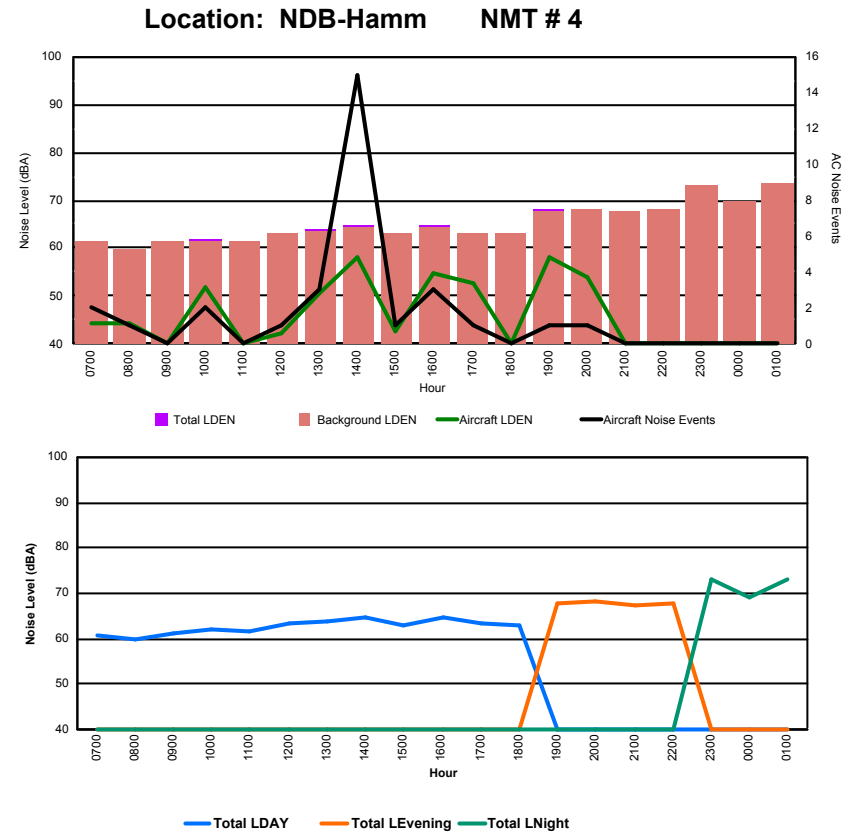

Luxembourg Airport Noise Distribution by Hour

Between 01/11/2023 00:00:00 and 01/11/2023 23:59:59 (Local Time)

Day	Aircraft Events	Total LDEN dB(A)	Aircraft LDEN dB(A)	Background LDEN dB(A)	Total LDay dB(A)	Total LEvening dB(A)	Total LNight dB(A)
01/11/23 7:00	2	60.8	44.4	61.4	60.8	-	-
01/11/23 8:00	1	59.8	44.4	59.9	59.8	-	-
01/11/23 9:00	-	61.4	-	61.6	61.4	-	-
01/11/23 10:00	2	61.9	51.8	61.5	61.9	-	-
01/11/23 11:00	-	61.5	-	61.5	61.5	-	-
01/11/23 12:00	1	63.2	42.2	63.3	63.2	-	-
01/11/23 13:00	3	63.8	50.6	63.7	63.8	-	-
01/11/23 14:00	15	64.9	58.2	64.3	64.9	-	-
01/11/23 15:00	1	62.9	42.7	63.0	62.9	-	-
01/11/23 16:00	3	64.7	54.9	64.5	64.7	-	-
01/11/23 17:00	1	63.3	52.9	63.1	63.3	-	-
01/11/23 18:00	-	63.1	-	63.2	63.1	-	-
01/11/23 19:00	1	68.0	58.2	67.7	-	68.0	-
01/11/23 20:00	1	68.3	54.0	68.2	-	68.3	-
01/11/23 21:00	-	67.5	-	67.7	-	67.5	-
01/11/23 22:00	-	68.0	-	68.1	-	68.0	-
01/11/23 23:00	-	72.9	-	73.0	-	-	72.9
02/11/23 0:00	-	69.1	-	69.8	-	-	69.1
02/11/23 1:00	-	73.0	-	73.7	-	-	73.0
	31	67.0	51.1	67.2	62.9	68.0	72.0