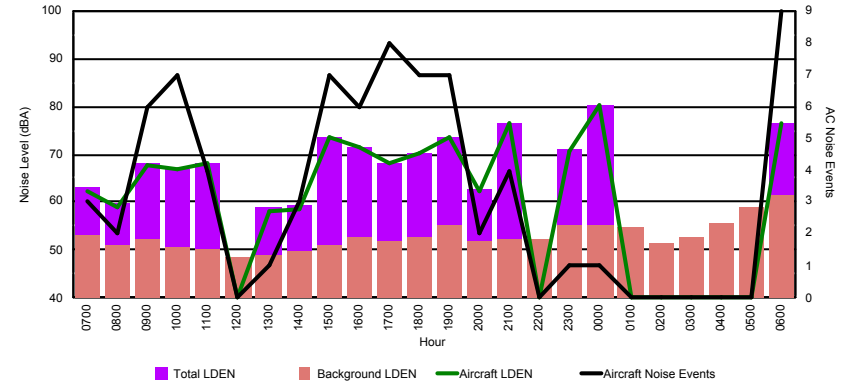

Luxembourg Airport Noise Distribution by Hour

Between 21/11/2023 00:00:00 and 21/11/2023 23:59:59 (Local Time)

Day	Aircraft Events	Total LDEN dB (A)	Aircraft LDEN dB(A)	Background LDEN dB(A)	Total LDay dB(A)	Total LEvening dB(A)	Total LNight dB (A)
21/11/23 7:00	3	63.0	62.5	53.1	63.0	-	-
21/11/23 8:00	2	59.7	59.0	51.2	59.7	-	-
21/11/23 9:00	6	68.1	67.9	52.3	68.1	-	-
21/11/23 10:00	7	66.8	66.7	50.5	66.8	-	-
21/11/23 11:00	4	68.3	68.2	50.0	68.3	-	-
21/11/23 12:00	-	48.6	-	48.6	48.6	-	-
21/11/23 13:00	1	58.8	58.3	49.1	58.8	-	-
21/11/23 14:00	3	59.2	58.7	49.6	59.2	-	-
21/11/23 15:00	7	73.5	73.5	51.2	73.5	-	-
21/11/23 16:00	6	71.4	71.4	52.8	71.4	-	-
21/11/23 17:00	8	68.2	68.1	51.7	68.2	-	-
21/11/23 18:00	7	70.4	70.3	52.6	70.4	-	-
21/11/23 19:00	7	73.6	73.6	55.2	-	73.6	-
21/11/23 20:00	2	62.9	62.5	51.7	-	62.9	-
21/11/23 21:00	4	76.5	76.5	52.4	-	76.5	-
21/11/23 22:00	-	52.1	-	52.1	-	52.1	-
21/11/23 23:00	1	70.9	70.7	55.4	-	-	70.9
22/11/23 0:00	1	80.1	80.1	55.4	-	-	80.1
22/11/23 1:00	-	54.9	-	54.9	-	-	54.9
22/11/23 2:00	-	51.6	-	51.6	-	-	51.6
22/11/23 3:00	-	52.8	-	52.8	-	-	52.8
22/11/23 4:00	-	55.6	-	55.6	-	-	55.6
22/11/23 5:00	-	58.9	-	58.9	-	-	58.9
22/11/23 6:00	9	76.6	76.5	61.4	-	-	76.6
	78	71.1	71.0	54.2	68.0	72.4	73.1

Location: DVOR NMT # 2