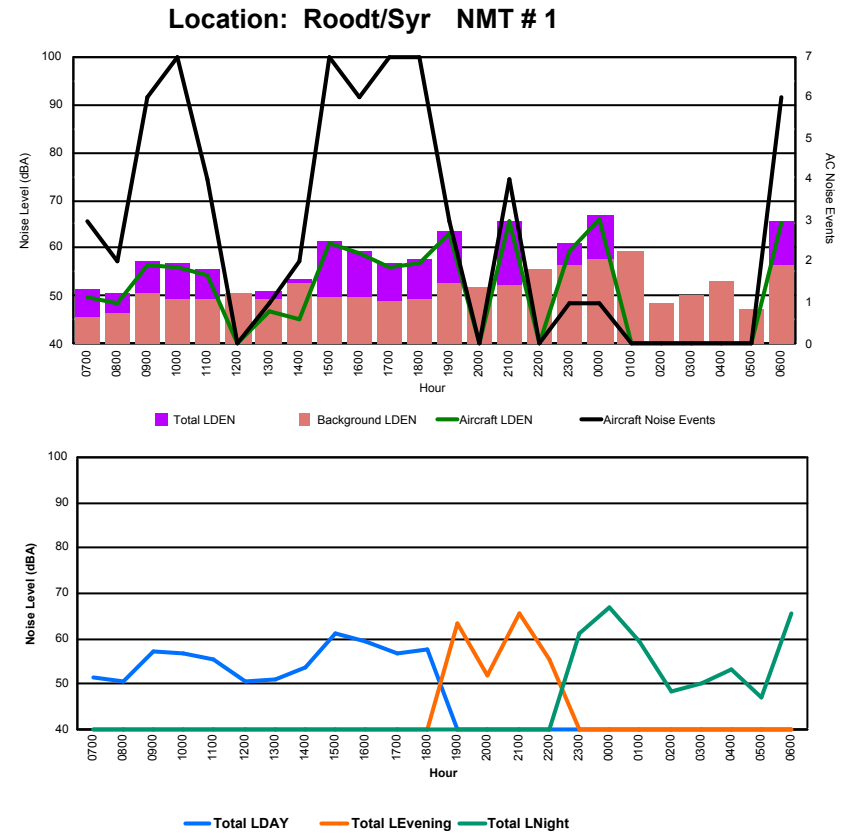

Luxembourg Airport Noise Distribution by Hour

Between 21/11/2023 00:00:00 and 21/11/2023 23:59:59 (Local Time)

Day	Aircraft Events	Total LDEN dB(A)	Aircraft LDEN dB(A)	Background LDEN dB(A)	Total LDay dB(A)	Total LEvening dB(A)	Total LNight dB(A)
21/11/23 7:00	3	51.3	49.9	45.7	51.3	-	-
21/11/23 8:00	2	50.5	48.4	46.5	50.5	-	-
21/11/23 9:00	6	57.4	56.5	50.5	57.4	-	-
21/11/23 10:00	7	56.7	55.9	49.3	56.7	-	-
21/11/23 11:00	4	55.6	54.5	49.4	55.6	-	-
21/11/23 12:00	-	50.6	-	50.6	50.6	-	-
21/11/23 13:00	1	51.2	46.8	49.2	51.2	-	-
21/11/23 14:00	2	53.5	45.4	52.9	53.5	-	-
21/11/23 15:00	7	61.4	61.1	49.9	61.4	-	-
21/11/23 16:00	6	59.3	58.9	49.6	59.3	-	-
21/11/23 17:00	7	56.8	56.1	49.0	56.8	-	-
21/11/23 18:00	7	57.5	56.9	49.2	57.5	-	-
21/11/23 19:00	3	63.6	63.2	52.9	-	63.6	-
21/11/23 20:00	-	51.9	-	51.9	-	51.9	-
21/11/23 21:00	4	65.7	65.5	52.4	-	65.7	-
21/11/23 22:00	-	55.6	-	55.6	-	55.6	-
21/11/23 23:00	1	61.1	59.3	56.6	-	-	61.1
22/11/23 0:00	1	66.7	66.2	57.7	-	-	66.7
22/11/23 1:00	-	59.2	-	59.3	-	-	59.2
22/11/23 2:00	-	48.4	-	48.4	-	-	48.4
22/11/23 3:00	-	50.0	-	50.1	-	-	50.0
22/11/23 4:00	-	53.2	-	53.2	-	-	53.2
22/11/23 5:00	-	47.2	-	47.2	-	-	47.2
22/11/23 6:00	6	65.7	65.2	56.5	-	-	65.7
	67	59.8	58.8	53.0	56.5	62.1	61.4