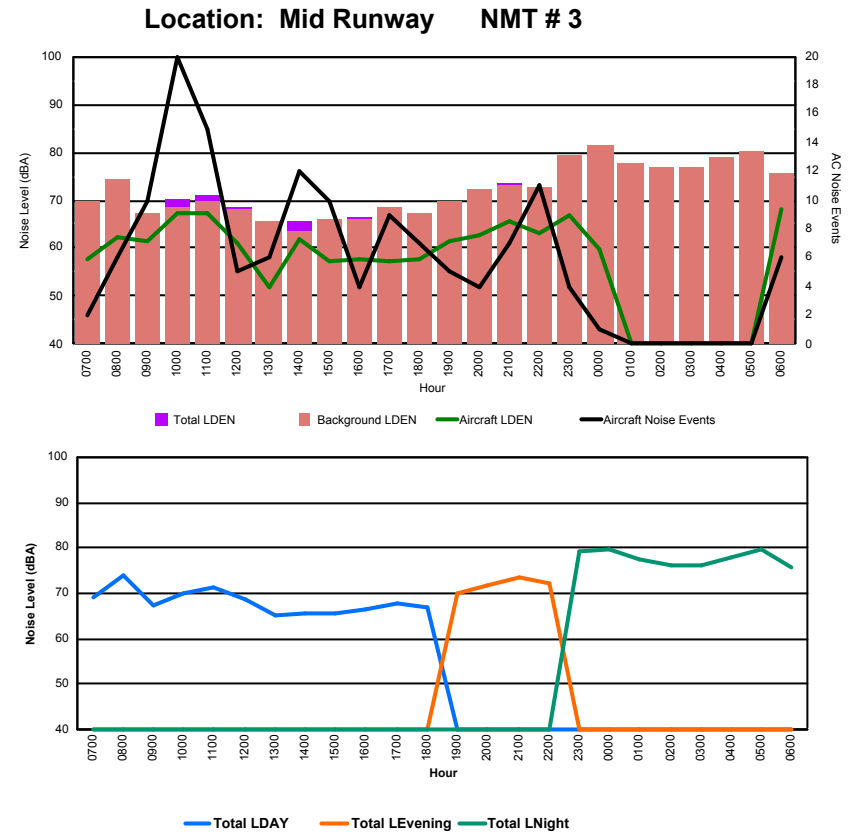

Luxembourg Airport Noise Distribution by Hour

Between 13/11/2023 00:00:00 and 13/11/2023 23:59:59 (Local Time)

Day	Aircraft Events	Total LDEN dB (A)	Aircraft LDEN dB(A)	Background LDEN dB(A)	Total LDay dB(A)	Total LEvening dB(A)	Total LNight dB (A)
13/11/23 7:00	2	69.2	57.5	70.0	69.2	-	-
13/11/23 8:00	6	73.9	62.4	74.4	73.9	-	-
13/11/23 9:00	10	67.5	61.5	67.2	67.5	-	-
13/11/23 10:00	20	70.2	67.4	68.7	70.2	-	-
13/11/23 11:00	15	71.2	67.2	69.7	71.2	-	-
13/11/23 12:00	5	68.5	61.0	68.2	68.5	-	-
13/11/23 13:00	6	65.2	51.8	65.7	65.2	-	-
13/11/23 14:00	12	65.5	62.0	63.6	65.5	-	-
13/11/23 15:00	10	65.7	57.4	65.9	65.7	-	-
13/11/23 16:00	4	66.3	57.5	66.1	66.3	-	-
13/11/23 17:00	9	67.9	57.1	68.4	67.9	-	-
13/11/23 18:00	7	66.8	57.9	67.1	66.8	-	-
13/11/23 19:00	5	69.8	61.3	70.0	-	69.8	-
13/11/23 20:00	4	71.9	62.6	72.1	-	71.9	-
13/11/23 21:00	7	73.4	65.5	73.3	-	73.4	-
13/11/23 22:00	11	72.4	63.3	72.6	-	72.4	-
13/11/23 23:00	4	79.2	66.8	79.2	-	-	79.2
14/11/23 0:00	1	79.7	59.8	81.6	-	-	79.7
14/11/23 1:00	-	77.3	-	77.8	-	-	77.3
14/11/23 2:00	-	76.3	-	76.9	-	-	76.3
14/11/23 3:00	-	76.4	-	76.8	-	-	76.4
14/11/23 4:00	-	78.0	-	78.8	-	-	78.0
14/11/23 5:00	-	79.8	-	80.3	-	-	79.8
14/11/23 6:00	6	75.8	68.1	75.8	-	-	75.8
	144	74.5	62.3	75.0	69.0	72.1	78.1