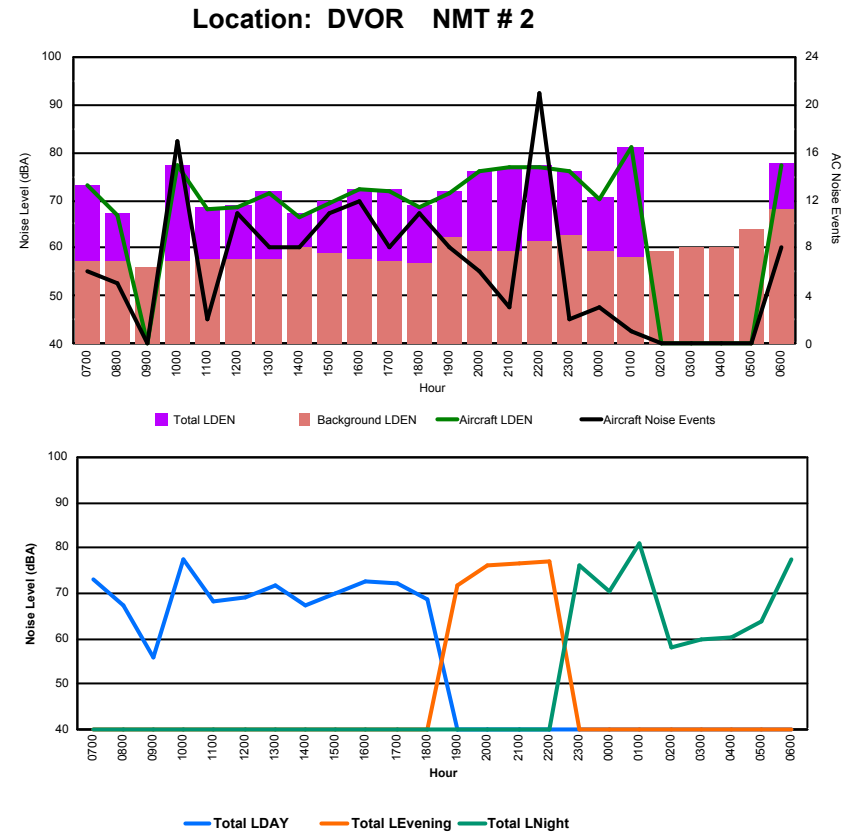

Luxembourg Airport Noise Distribution by Hour

Between 03/11/2023 00:00:00 and 03/11/2023 23:59:59 (Local Time)

Day	Aircraft Events	Total LDEN dB(A)	Aircraft LDEN dB(A)	Background LDEN dB(A)	Total LDay dB(A)	Total LEvening dB(A)	Total LNight dB(A)
03/11/23 7:00	6	73.2	73.1	57.4	73.2	-	-
03/11/23 8:00	5	67.3	66.9	57.3	67.3	-	-
03/11/23 9:00	-	56.0	-	56.0	56.0	-	-
03/11/23 10:00	17	77.3	77.3	57.2	77.3	-	-
03/11/23 11:00	2	68.4	68.0	57.5	68.4	-	-
03/11/23 12:00	11	69.0	68.7	57.8	69.0	-	-
03/11/23 13:00	8	71.8	71.6	57.5	71.8	-	-
03/11/23 14:00	8	67.4	66.6	60.0	67.4	-	-
03/11/23 15:00	11	69.8	69.5	59.0	69.8	-	-
03/11/23 16:00	12	72.5	72.4	57.9	72.5	-	-
03/11/23 17:00	8	72.1	71.9	57.1	72.1	-	-
03/11/23 18:00	11	68.8	68.6	56.7	68.8	-	-
03/11/23 19:00	8	71.9	71.4	62.2	-	71.9	-
03/11/23 20:00	6	76.2	76.2	59.5	-	76.2	-
03/11/23 21:00	3	76.8	76.7	59.3	-	76.8	-
03/11/23 22:00	21	77.2	77.0	61.5	-	77.2	-
03/11/23 23:00	2	76.1	75.9	62.9	-	-	76.1
04/11/23 0:00	3	70.5	70.2	59.3	-	-	70.5
04/11/23 1:00	1	81.1	81.0	58.2	-	-	81.1
04/11/23 2:00	-	58.2	-	59.4	-	-	58.2
04/11/23 3:00	-	60.0	-	60.0	-	-	60.0
04/11/23 4:00	-	60.2	-	60.2	-	-	60.2
04/11/23 5:00	-	63.9	-	63.8	-	-	63.9
04/11/23 6:00	8	77.6	77.2	68.3	-	-	77.6
	151	73.7	73.5	60.6	71.4	76.0	74.8