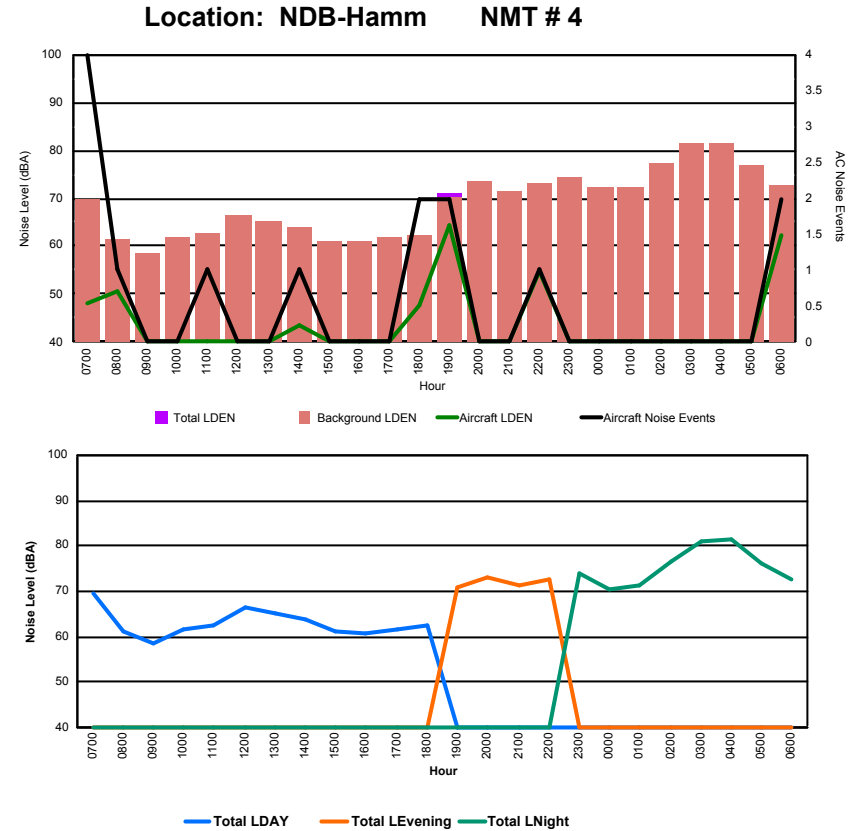

Luxembourg Airport Noise Distribution by Hour

Between 26/11/2023 00:00:00 and 26/11/2023 23:59:59 (Local Time)

Day	Aircraft Events	Total LDEN dB (A)	Aircraft LDEN dB(A)	Background LDEN dB(A)	Total LDay dB(A)	Total LEvening dB(A)	Total LNight dB (A)
26/11/23 7:00	4	69.5	48.0	69.7	69.5	-	-
26/11/23 8:00	1	61.4	50.6	61.3	61.4	-	-
26/11/23 9:00	-	58.6	-	58.7	58.6	-	-
26/11/23 10:00	-	61.6	-	61.7	61.6	-	-
26/11/23 11:00	1	62.7	38.1	62.8	62.7	-	-
26/11/23 12:00	-	66.4	-	66.5	66.4	-	-
26/11/23 13:00	-	65.3	-	65.4	65.3	-	-
26/11/23 14:00	1	63.7	43.6	64.1	63.7	-	-
26/11/23 15:00	-	61.1	-	61.1	61.1	-	-
26/11/23 16:00	-	60.9	-	60.9	60.9	-	-
26/11/23 17:00	-	61.7	-	61.8	61.7	-	-
26/11/23 18:00	2	62.3	47.8	62.3	62.3	-	-
26/11/23 19:00	2	70.9	64.5	70.3	-	70.9	-
26/11/23 20:00	-	73.3	-	73.7	-	73.3	-
26/11/23 21:00	-	71.2	-	71.6	-	71.2	-
26/11/23 22:00	1	72.8	54.6	73.1	-	72.8	-
26/11/23 23:00	-	73.9	-	74.3	-	-	73.9
27/11/23 0:00	-	70.6	-	72.3	-	-	70.6
27/11/23 1:00	-	71.3	-	72.1	-	-	71.3
27/11/23 2:00	-	76.5	-	77.1	-	-	76.5
27/11/23 3:00	-	81.1	-	81.3	-	-	81.1
27/11/23 4:00	-	81.3	-	81.6	-	-	81.3
27/11/23 5:00	-	76.4	-	76.9	-	-	76.4
27/11/23 6:00	2	72.6	62.3	72.8	-	-	72.6
	14	73.3	53.3	73.7	64.0	72.2	77.2