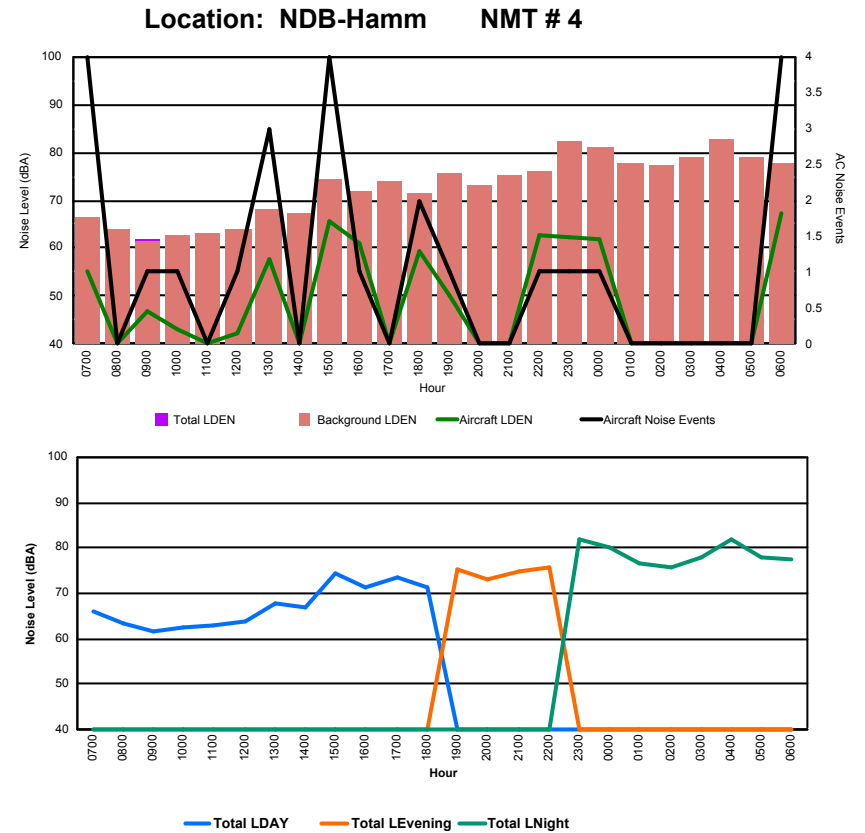

Luxembourg Airport Noise Distribution by Hour

Between 18/11/2023 00:00:00 and 18/11/2023 23:59:59 (Local Time)

Day	Aircraft Events	Total LDEN dB (A)	Aircraft LDEN dB(A)	Background LDEN dB(A)	Total LDay dB(A)	Total LEvening dB(A)	Total LNight dB (A)
18/11/23 7:00	4	66.0	55.3	66.3	66.0	-	-
18/11/23 8:00	-	63.3	-	64.0	63.3	-	-
18/11/23 9:00	1	61.7	46.8	61.6	61.7	-	-
18/11/23 10:00	1	62.6	43.2	62.7	62.6	-	-
18/11/23 11:00	-	63.0	-	63.1	63.0	-	-
18/11/23 12:00	1	63.8	42.3	63.9	63.8	-	-
18/11/23 13:00	3	67.8	57.5	68.3	67.8	-	-
18/11/23 14:00	-	67.1	-	67.5	67.1	-	-
18/11/23 15:00	4	74.3	65.7	74.5	74.3	-	-
18/11/23 16:00	1	71.4	61.0	71.7	71.4	-	-
18/11/23 17:00	-	73.4	-	73.9	73.4	-	-
18/11/23 18:00	2	71.2	59.4	71.5	71.2	-	-
18/11/23 19:00	1	75.4	50.4	75.8	-	75.4	-
18/11/23 20:00	-	73.0	-	73.1	-	73.0	-
18/11/23 21:00	-	74.8	-	75.1	-	74.8	-
18/11/23 22:00	1	75.8	62.7	76.0	-	75.8	-
18/11/23 23:00	1	81.8	62.5	82.3	-	-	81.8
19/11/23 0:00	1	80.3	62.0	81.2	-	-	80.3
19/11/23 1:00	-	76.8	-	77.8	-	-	76.8
19/11/23 2:00	-	75.7	-	77.1	-	-	75.7
19/11/23 3:00	-	78.0	-	78.8	-	-	78.0
19/11/23 4:00	-	82.0	-	82.9	-	-	82.0
19/11/23 5:00	-	77.9	-	79.1	-	-	77.9
19/11/23 6:00	4	77.3	67.4	77.9	-	-	77.3
	25	75.8	58.7	76.5	69.2	74.9	79.3