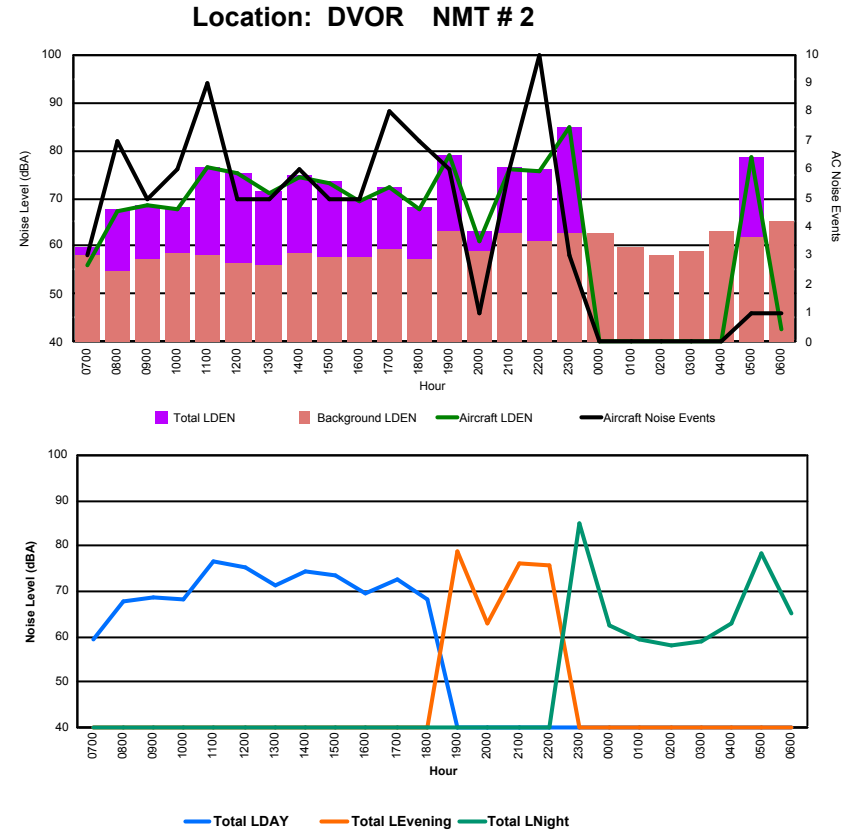

Luxembourg Airport Noise Distribution by Hour

Between 23/11/2023 00:00:00 and 23/11/2023 23:59:59 (Local Time)

Day	Aircraft Events	Total LDEN dB(A)	Aircraft LDEN dB(A)	Background LDEN dB(A)	Total LDay dB(A)	Total LEvening dB(A)	Total LNight dB(A)
23/11/23 7:00	3	59.6	55.9	58.2	59.6	-	-
23/11/23 8:00	7	67.8	67.5	54.8	67.8	-	-
23/11/23 9:00	5	68.7	68.4	57.2	68.7	-	-
23/11/23 10:00	6	68.3	67.8	58.5	68.3	-	-
23/11/23 11:00	9	76.6	76.6	58.3	76.6	-	-
23/11/23 12:00	5	75.2	75.1	56.3	75.2	-	-
23/11/23 13:00	5	71.4	71.2	56.2	71.4	-	-
23/11/23 14:00	6	74.6	74.5	58.5	74.6	-	-
23/11/23 15:00	5	73.4	73.3	57.6	73.4	-	-
23/11/23 16:00	5	69.7	69.4	57.8	69.7	-	-
23/11/23 17:00	8	72.5	72.3	59.5	72.5	-	-
23/11/23 18:00	7	68.1	67.7	57.2	68.1	-	-
23/11/23 19:00	6	79.0	78.9	63.1	-	79.0	-
23/11/23 20:00	1	63.0	60.9	58.9	-	63.0	-
23/11/23 21:00	6	76.3	76.1	62.8	-	76.3	-
23/11/23 22:00	10	75.9	75.7	61.1	-	75.9	-
23/11/23 23:00	3	84.9	84.9	62.7	-	-	84.9
24/11/23 0:00	-	62.5	-	62.9	-	-	62.5
24/11/23 1:00	-	59.5	-	59.7	-	-	59.5
24/11/23 2:00	-	58.0	-	58.0	-	-	58.0
24/11/23 3:00	-	59.1	-	59.1	-	-	59.1
24/11/23 4:00	-	63.1	-	63.2	-	-	63.1
24/11/23 5:00	1	78.6	78.5	61.7	-	-	78.6
24/11/23 6:00	1	65.1	42.5	65.3	-	-	65.1
	99	75.0	74.8	60.4	72.2	76.1	76.9