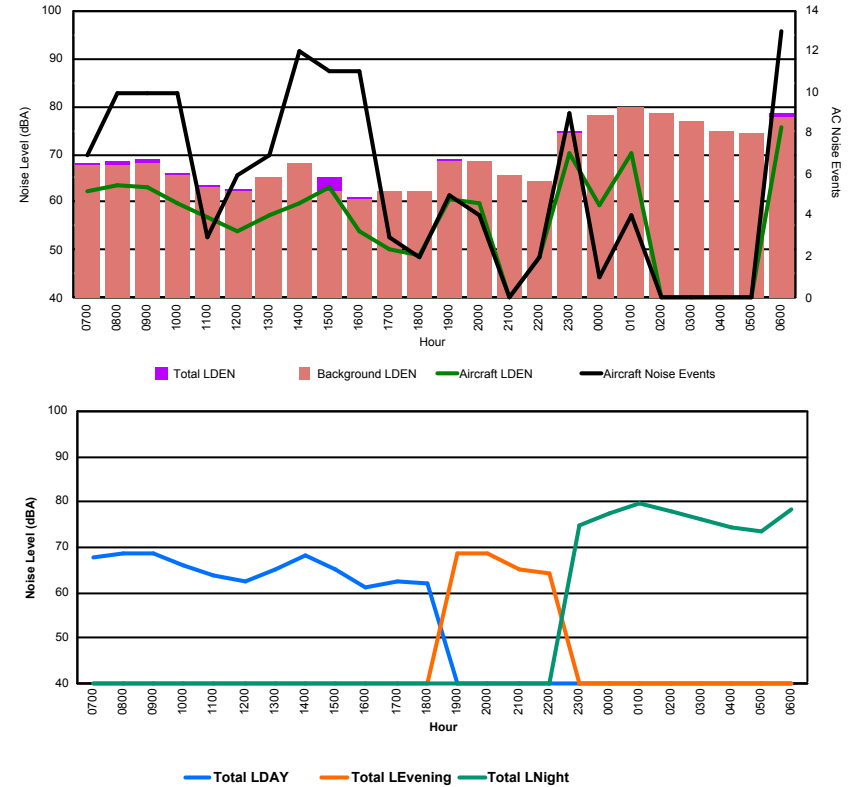

Luxembourg Airport Noise Distribution by Hour

Between 02/11/2023 00:00:00 and 02/11/2023 23:59:59 (Local Time)

Day	Aircraft Events	Total LDEN dB(A)	Aircraft LDEN dB(A)	Background LDEN dB(A)	Total LDay dB(A)	Total LEvening dB(A)	Total LNight dB(A)
02/11/23 7:00	7	68.0	62.5	67.8	68.0	-	-
02/11/23 8:00	10	68.7	63.4	67.7	68.7	-	-
02/11/23 9:00	10	68.8	63.0	68.3	68.8	-	-
02/11/23 10:00	10	66.2	59.8	65.7	66.2	-	-
02/11/23 11:00	3	63.7	56.9	63.2	63.7	-	-
02/11/23 12:00	6	62.6	53.8	62.4	62.6	-	-
02/11/23 13:00	7	65.2	57.2	65.1	65.2	-	-
02/11/23 14:00	12	68.3	59.9	68.1	68.3	-	-
02/11/23 15:00	11	65.2	63.2	62.5	65.2	-	-
02/11/23 16:00	11	61.2	54.1	60.8	61.2	-	-
02/11/23 17:00	3	62.4	50.1	62.4	62.4	-	-
02/11/23 18:00	2	62.2	49.1	62.4	62.2	-	-
02/11/23 19:00	5	68.8	60.8	68.7	-	68.8	-
02/11/23 20:00	4	68.5	59.7	68.4	-	68.5	-
02/11/23 21:00	-	65.3	-	65.5	-	65.3	-
02/11/23 22:00	2	64.3	48.4	64.4	-	64.3	-
02/11/23 23:00	9	75.0	70.3	74.3	-	-	75.0
03/11/23 0:00	1	77.7	59.3	78.1	-	-	77.7
03/11/23 1:00	4	79.7	70.3	79.9	-	-	79.7
03/11/23 2:00	-	77.9	-	78.5	-	-	77.9
03/11/23 3:00	-	76.2	-	76.9	-	-	76.2
03/11/23 4:00	-	74.2	-	74.8	-	-	74.2
03/11/23 5:00	-	73.7	-	74.4	-	-	73.7
03/11/23 6:00	13	78.4	75.5	77.7	-	-	78.4
	130	73.0	64.7	73.1	66.0	67.1	77.1

Location: Mid Runway NMT # 3