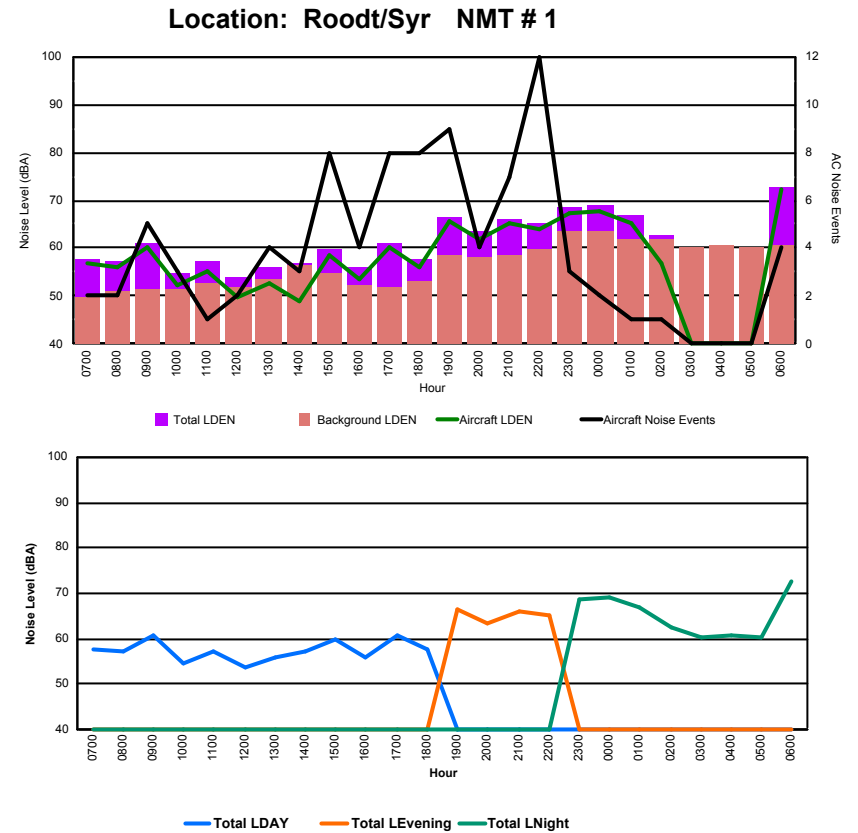

Luxembourg Airport Noise Distribution by Hour

Between 19/11/2023 00:00:00 and 19/11/2023 23:59:59 (Local Time)

Day	Aircraft Events	Total LDEN dB (A)	Aircraft LDEN dB(A)	Background LDEN dB(A)	Total LDay dB(A)	Total LEvening dB(A)	Total LNight dB (A)
19/11/23 7:00	2	57.6	56.8	49.8	57.6	-	-
19/11/23 8:00	2	57.1	55.9	51.0	57.1	-	-
19/11/23 9:00	5	60.9	60.4	51.5	60.9	-	-
19/11/23 10:00	3	54.7	52.2	51.3	54.7	-	-
19/11/23 11:00	1	57.3	55.2	52.8	57.3	-	-
19/11/23 12:00	2	53.8	49.6	52.0	53.8	-	-
19/11/23 13:00	4	56.1	52.8	53.5	56.1	-	-
19/11/23 14:00	3	57.0	48.8	56.3	57.0	-	-
19/11/23 15:00	8	59.9	58.4	54.9	59.9	-	-
19/11/23 16:00	4	56.0	53.7	52.4	56.0	-	-
19/11/23 17:00	8	60.9	60.3	51.9	60.9	-	-
19/11/23 18:00	8	57.8	56.2	53.0	57.8	-	-
19/11/23 19:00	9	66.4	65.7	58.4	-	66.4	-
19/11/23 20:00	4	63.4	61.8	58.3	-	63.4	-
19/11/23 21:00	7	66.1	65.3	58.4	-	66.1	-
19/11/23 22:00	12	65.1	63.8	59.7	-	65.1	-
19/11/23 23:00	3	68.7	67.2	63.5	-	-	68.7
20/11/23 0:00	2	69.1	67.9	63.5	-	-	69.1
20/11/23 1:00	1	66.7	65.1	61.9	-	-	66.7
20/11/23 2:00	1	62.7	56.9	61.7	-	-	62.7
20/11/23 3:00	-	60.1	-	60.1	-	-	60.1
20/11/23 4:00	-	60.7	-	60.7	-	-	60.7
20/11/23 5:00	-	60.3	-	60.3	-	-	60.3
20/11/23 6:00	4	72.8	72.5	60.6	-	-	72.8
	93	64.4	63.1	58.6	58.0	65.4	67.4