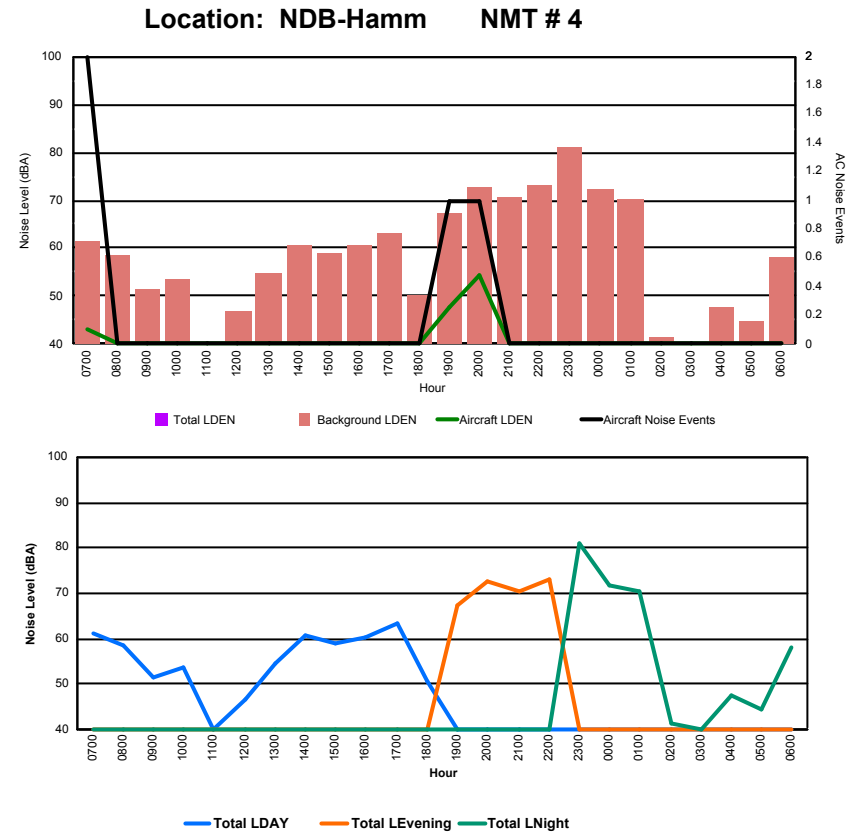

Luxembourg Airport Noise Distribution by Hour

Between 23/11/2023 00:00:00 and 23/11/2023 23:59:59 (Local Time)

Day	Aircraft Events	Total LDEN dB(A)	Aircraft LDEN dB(A)	Background LDEN dB(A)	Total LDay dB(A)	Total LEvening dB(A)	Total LNight dB(A)
23/11/23 7:00	2	61.3	43.1	61.4	61.3	-	-
23/11/23 8:00	-	58.5	-	58.6	58.5	-	-
23/11/23 9:00	-	51.4	-	51.4	51.4	-	-
23/11/23 10:00	-	53.6	-	53.6	53.6	-	-
23/11/23 11:00	-	35.7	-	35.7	35.7	-	-
23/11/23 12:00	-	46.8	-	46.8	46.8	-	-
23/11/23 13:00	-	54.7	-	54.7	54.7	-	-
23/11/23 14:00	-	60.7	-	60.7	60.7	-	-
23/11/23 15:00	-	58.9	-	58.9	58.9	-	-
23/11/23 16:00	-	60.5	-	60.5	60.5	-	-
23/11/23 17:00	-	63.2	-	63.2	63.2	-	-
23/11/23 18:00	-	50.4	-	50.4	50.4	-	-
23/11/23 19:00	1	67.5	47.6	67.4	-	67.5	-
23/11/23 20:00	1	72.6	54.2	72.6	-	72.6	-
23/11/23 21:00	-	70.4	-	70.5	-	70.4	-
23/11/23 22:00	-	72.9	-	73.0	-	72.9	-
23/11/23 23:00	-	81.1	-	81.2	-	-	81.1
24/11/23 0:00	-	71.9	-	72.3	-	-	71.9
24/11/23 1:00	-	70.3	-	70.4	-	-	70.3
24/11/23 2:00	-	41.5	-	41.5	-	-	41.5
24/11/23 3:00	-	36.8	-	36.8	-	-	36.8
24/11/23 4:00	-	47.5	-	47.5	-	-	47.5
24/11/23 5:00	-	44.6	-	44.6	-	-	44.6
24/11/23 6:00	-	58.3	-	58.3	-	-	58.3
	4	69.6	41.5	69.7	58.3	71.3	72.9