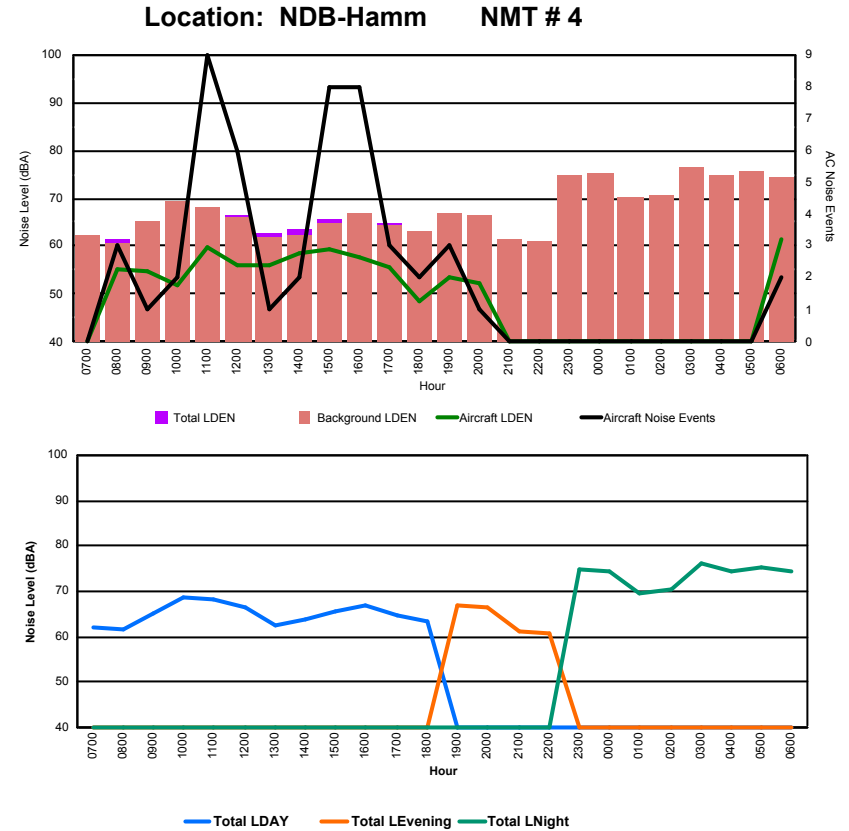

Luxembourg Airport Noise Distribution by Hour

Between 03/11/2023 00:00:00 and 03/11/2023 23:59:59 (Local Time)

Day	Aircraft Events	Total LDEN dB (A)	Aircraft LDEN dB(A)	Background LDEN dB(A)	Total LDay dB(A)	Total LEvening dB(A)	Total LNight dB (A)
03/11/23 7:00	-	62.0	-	62.3	62.0	-	-
03/11/23 8:00	3	61.6	55.0	60.8	61.6	-	-
03/11/23 9:00	1	65.3	54.8	65.1	65.3	-	-
03/11/23 10:00	2	68.8	52.0	69.2	68.8	-	-
03/11/23 11:00	9	68.3	59.8	68.1	68.3	-	-
03/11/23 12:00	6	66.3	56.2	66.1	66.3	-	-
03/11/23 13:00	1	62.7	55.9	61.8	62.7	-	-
03/11/23 14:00	2	63.7	58.4	62.3	63.7	-	-
03/11/23 15:00	8	65.5	59.2	64.9	65.5	-	-
03/11/23 16:00	8	67.0	57.7	66.7	67.0	-	-
03/11/23 17:00	3	64.9	55.8	64.5	64.9	-	-
03/11/23 18:00	2	63.2	48.4	63.2	63.2	-	-
03/11/23 19:00	3	66.9	53.5	66.8	-	66.9	-
03/11/23 20:00	1	66.5	52.3	66.3	-	66.5	-
03/11/23 21:00	-	61.3	-	61.3	-	61.3	-
03/11/23 22:00	-	60.9	-	60.9	-	60.9	-
03/11/23 23:00	-	74.7	-	74.9	-	-	74.7
04/11/23 0:00	-	74.6	-	75.1	-	-	74.6
04/11/23 1:00	-	69.6	-	70.2	-	-	69.6
04/11/23 2:00	-	70.4	-	70.7	-	-	70.4
04/11/23 3:00	-	76.2	-	76.5	-	-	76.2
04/11/23 4:00	-	74.3	-	74.6	-	-	74.3
04/11/23 5:00	-	75.2	-	75.5	-	-	75.2
04/11/23 6:00	2	74.3	61.6	74.3	-	-	74.3
	51	70.4	54.6	70.6	65.5	64.8	74.1