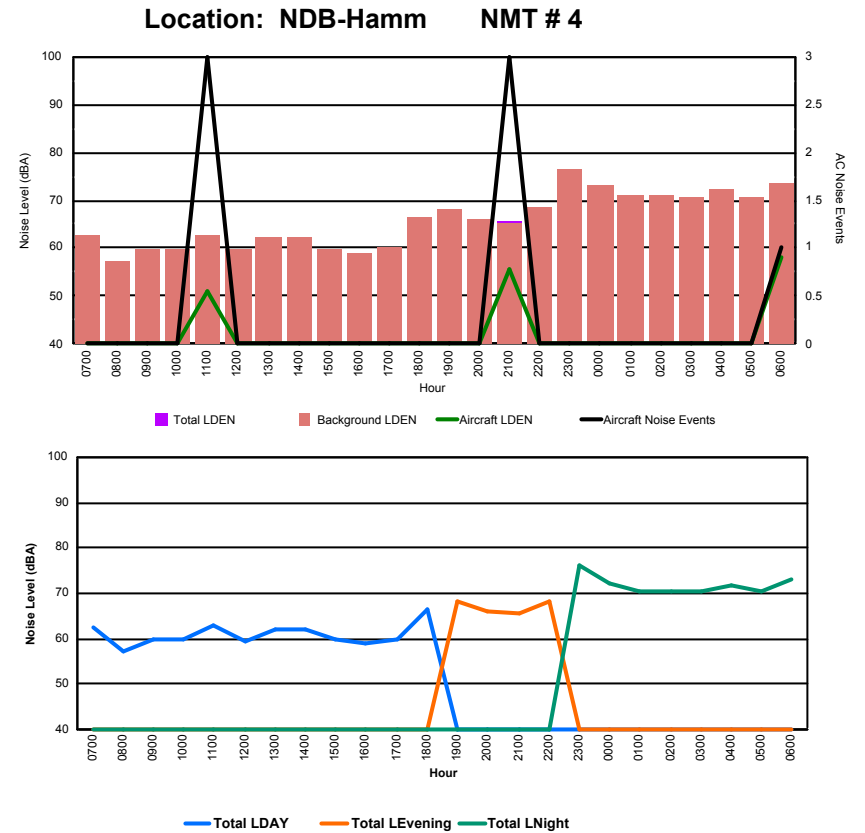

Luxembourg Airport Noise Distribution by Hour

Between 06/11/2023 00:00:00 and 06/11/2023 23:59:59 (Local Time)

Day	Aircraft Events	Total LDEN dB (A)	Aircraft LDEN dB(A)	Background LDEN dB(A)	Total LDay dB(A)	Total LEvening dB(A)	Total LNight dB (A)
06/11/23 7:00	-	62.6	-	62.8	62.6	-	-
06/11/23 8:00	-	57.2	-	57.2	57.2	-	-
06/11/23 9:00	-	59.8	-	59.9	59.8	-	-
06/11/23 10:00	-	59.7	-	59.7	59.7	-	-
06/11/23 11:00	3	62.9	51.1	62.6	62.9	-	-
06/11/23 12:00	-	59.6	-	59.6	59.6	-	-
06/11/23 13:00	-	62.1	-	62.2	62.1	-	-
06/11/23 14:00	-	62.1	-	62.1	62.1	-	-
06/11/23 15:00	-	59.8	-	59.8	59.8	-	-
06/11/23 16:00	-	58.9	-	58.9	58.9	-	-
06/11/23 17:00	-	60.0	-	60.1	60.0	-	-
06/11/23 18:00	-	66.3	-	66.4	66.3	-	-
06/11/23 19:00	-	68.2	-	68.2	-	68.2	-
06/11/23 20:00	-	66.1	-	66.1	-	66.1	-
06/11/23 21:00	3	65.8	55.8	65.3	-	65.8	-
06/11/23 22:00	-	68.3	-	68.4	-	68.3	-
06/11/23 23:00	-	76.4	-	76.5	-	-	76.4
07/11/23 0:00	-	72.4	-	73.2	-	-	72.4
07/11/23 1:00	-	70.6	-	71.1	-	-	70.6
07/11/23 2:00	-	70.3	-	71.2	-	-	70.3
07/11/23 3:00	-	70.3	-	70.5	-	-	70.3
07/11/23 4:00	-	71.9	-	72.2	-	-	71.9
07/11/23 5:00	-	70.4	-	70.6	-	-	70.4
07/11/23 6:00	1	73.2	58.0	73.5	-	-	73.2
	7	68.7	46.8	69.0	61.6	67.3	72.5