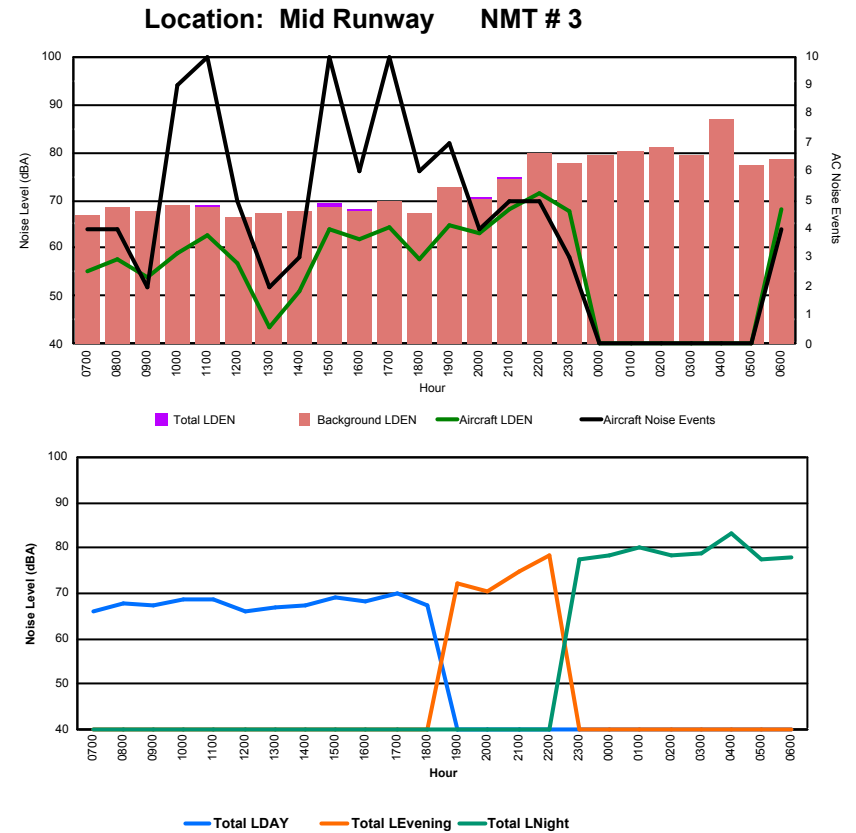

Luxembourg Airport Noise Distribution by Hour

Between 17/11/2023 00:00:00 and 17/11/2023 23:59:59 (Local Time)

Day	Aircraft Events	Total LDEN dB (A)	Aircraft LDEN dB(A)	Background LDEN dB(A)	Total LDay dB(A)	Total LEvening dB(A)	Total LNight dB (A)
17/11/23 7:00	4	66.1	55.2	66.7	66.1	-	-
17/11/23 8:00	4	67.7	57.9	68.5	67.7	-	-
17/11/23 9:00	2	67.3	53.9	67.9	67.3	-	-
17/11/23 10:00	9	68.6	59.0	68.8	68.6	-	-
17/11/23 11:00	10	68.8	62.8	68.5	68.8	-	-
17/11/23 12:00	5	65.9	57.0	66.3	65.9	-	-
17/11/23 13:00	2	67.0	43.7	67.5	67.0	-	-
17/11/23 14:00	3	67.4	51.0	67.7	67.4	-	-
17/11/23 15:00	10	69.3	63.9	68.5	69.3	-	-
17/11/23 16:00	6	68.3	61.9	67.7	68.3	-	-
17/11/23 17:00	10	69.9	64.2	69.8	69.9	-	-
17/11/23 18:00	6	67.3	57.5	67.4	67.3	-	-
17/11/23 19:00	7	72.4	64.9	72.7	-	72.4	-
17/11/23 20:00	4	70.5	63.0	70.2	-	70.5	-
17/11/23 21:00	5	74.9	68.1	74.4	-	74.9	-
17/11/23 22:00	5	78.5	71.5	79.7	-	78.5	-
17/11/23 23:00	3	77.6	67.6	77.6	-	-	77.6
18/11/23 0:00	-	78.5	-	79.2	-	-	78.5
18/11/23 1:00	-	80.0	-	80.4	-	-	80.0
18/11/23 2:00	-	78.5	-	81.1	-	-	78.5
18/11/23 3:00	-	79.0	-	79.5	-	-	79.0
18/11/23 4:00	-	83.4	-	86.9	-	-	83.4
18/11/23 5:00	-	77.4	-	77.5	-	-	77.4
18/11/23 6:00	4	78.0	68.3	78.6	-	-	78.0
	99	75.8	63.2	77.4	68.0	75.1	79.5