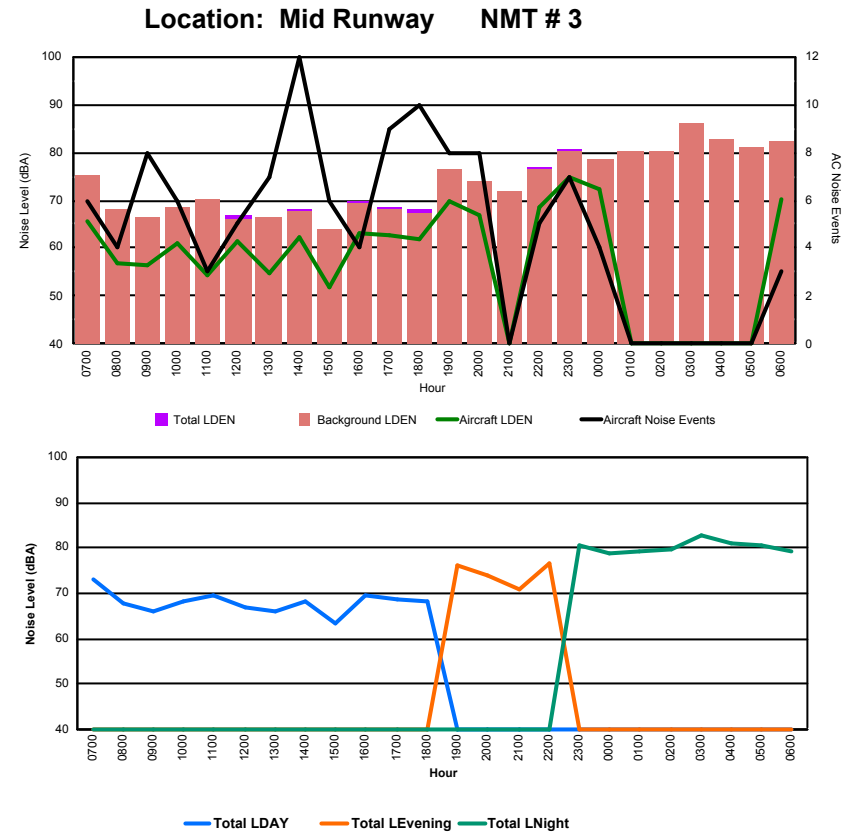

Luxembourg Airport Noise Distribution by Hour

Between 27/11/2023 00:00:00 and 27/11/2023 23:59:59 (Local Time)

Day	Aircraft Events	Total LDEN dB (A)	Aircraft LDEN dB(A)	Background LDEN dB(A)	Total LDay dB(A)	Total LEvening dB(A)	Total LNight dB (A)	
27/11/23	7:00	6	73.1	65.7	75.4	73.1	-	-
27/11/23	8:00	4	67.8	56.8	68.2	67.8	-	-
27/11/23	9:00	8	66.2	56.6	66.4	66.2	-	-
27/11/23	10:00	6	68.4	60.9	68.4	68.4	-	-
27/11/23	11:00	3	69.6	54.2	70.2	69.6	-	-
27/11/23	12:00	5	66.8	61.4	66.2	66.8	-	-
27/11/23	13:00	7	66.1	54.7	66.6	66.1	-	-
27/11/23	14:00	12	68.1	62.1	67.6	68.1	-	-
27/11/23	15:00	6	63.5	51.8	63.9	63.5	-	-
27/11/23	16:00	4	69.7	63.1	69.3	69.7	-	-
27/11/23	17:00	9	68.5	62.6	68.3	68.5	-	-
27/11/23	18:00	10	68.1	61.8	67.5	68.1	-	-
27/11/23	19:00	8	76.2	69.9	76.6	-	76.2	-
27/11/23	20:00	8	74.1	66.7	73.9	-	74.1	-
27/11/23	21:00	-	70.9	-	71.7	-	70.9	-
27/11/23	22:00	5	76.8	68.5	76.5	-	76.8	-
27/11/23	23:00	7	80.5	74.7	80.2	-	-	80.5
28/11/23	0:00	4	78.7	72.4	78.4	-	-	78.7
28/11/23	1:00	-	79.4	-	80.1	-	-	79.4
28/11/23	2:00	-	79.5	-	80.3	-	-	79.5
28/11/23	3:00	-	82.6	-	85.9	-	-	82.6
28/11/23	4:00	-	80.9	-	82.8	-	-	80.9
28/11/23	5:00	-	80.4	-	81.1	-	-	80.4
28/11/23	6:00	3	79.4	70.4	82.1	-	-	79.4
	115	76.5	65.9	77.9	68.6	75.0	80.3