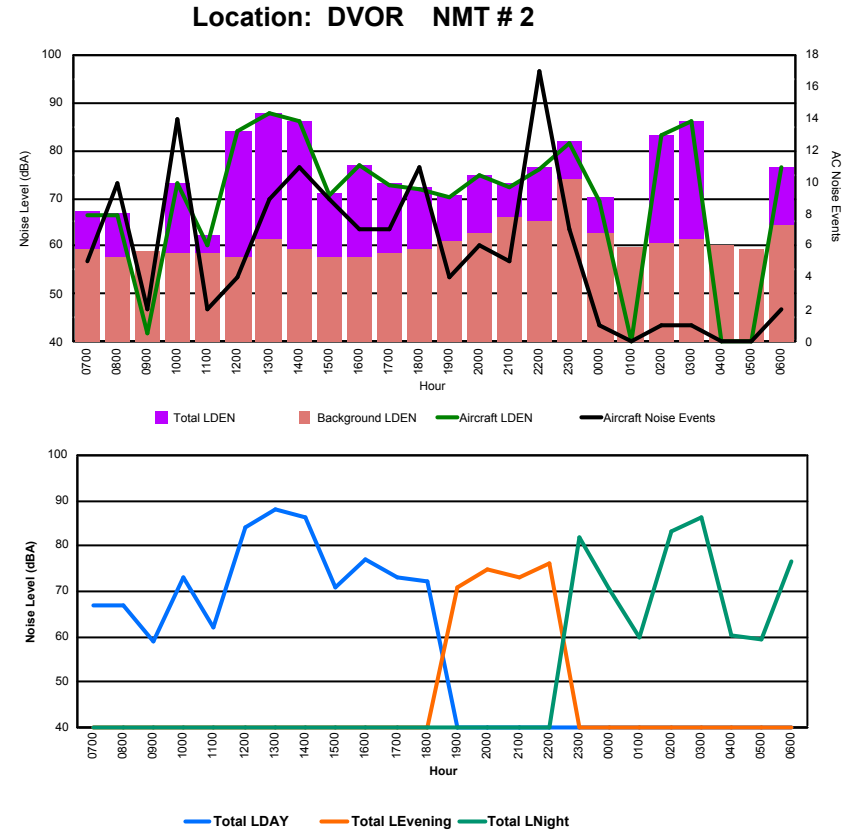

Luxembourg Airport Noise Distribution by Hour

Between 10/11/2023 00:00:00 and 10/11/2023 23:59:59 (Local Time)

Day	Aircraft Events	Total LDEN dB (A)	Aircraft LDEN dB(A)	Background LDEN dB(A)	Total LDay dB(A)	Total LEvening dB(A)	Total LNight dB (A)
10/11/23 7:00	5	67.1	66.5	59.3	67.1	-	-
10/11/23 8:00	10	66.8	66.3	57.9	66.8	-	-
10/11/23 9:00	2	58.8	41.7	58.8	58.8	-	-
10/11/23 10:00	14	73.3	73.2	58.5	73.3	-	-
10/11/23 11:00	2	62.2	60.0	58.4	62.2	-	-
10/11/23 12:00	4	84.1	84.0	57.7	84.1	-	-
10/11/23 13:00	9	87.9	87.9	61.4	87.9	-	-
10/11/23 14:00	11	86.2	86.2	59.2	86.2	-	-
10/11/23 15:00	9	71.0	70.8	57.9	71.0	-	-
10/11/23 16:00	7	77.0	77.0	57.8	77.0	-	-
10/11/23 17:00	7	73.0	72.9	58.7	73.0	-	-
10/11/23 18:00	11	72.2	72.0	59.3	72.2	-	-
10/11/23 19:00	4	70.7	70.2	61.1	-	70.7	-
10/11/23 20:00	6	75.0	74.7	62.7	-	75.0	-
10/11/23 21:00	5	73.2	72.3	66.0	-	73.2	-
10/11/23 22:00	17	76.4	76.1	65.4	-	76.4	-
10/11/23 23:00	7	82.0	81.3	73.9	-	-	82.0
11/11/23 0:00	1	70.3	69.5	62.9	-	-	70.3
11/11/23 1:00	-	59.8	-	59.9	-	-	59.8
11/11/23 2:00	1	83.1	83.0	60.7	-	-	83.1
11/11/23 3:00	1	86.2	86.2	61.4	-	-	86.2
11/11/23 4:00	-	60.3	-	60.4	-	-	60.3
11/11/23 5:00	-	59.4	-	59.4	-	-	59.4
11/11/23 6:00	2	76.5	76.3	64.4	-	-	76.5
	135	79.9	79.8	63.6	80.7	74.3	80.2