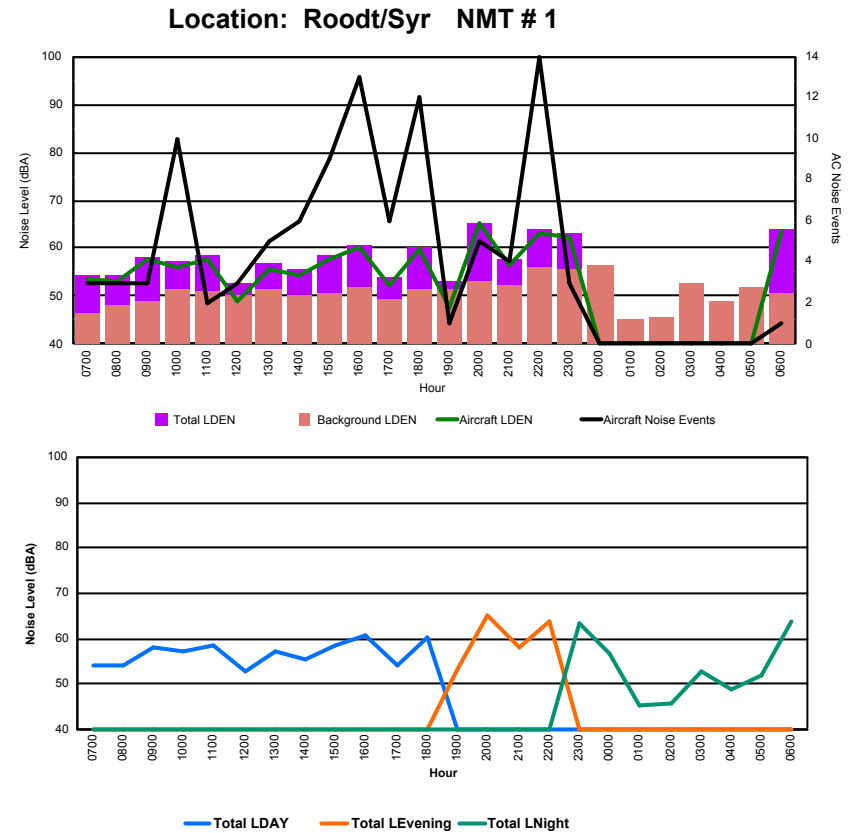

Luxembourg Airport Noise Distribution by Hour

Between 17/11/2023 00:00:00 and 17/11/2023 23:59:59 (Local Time)

Day	Aircraft Events	Total LDEN dB(A)	Aircraft LDEN dB(A)	Background LDEN dB(A)	Total LDay dB(A)	Total LEvening dB(A)	Total LNight dB(A)
17/11/23 7:00	3	54.3	53.5	46.6	54.3	-	-
17/11/23 8:00	3	54.2	53.0	48.1	54.2	-	-
17/11/23 9:00	3	58.1	57.5	49.0	58.1	-	-
17/11/23 10:00	10	57.3	56.2	51.3	57.3	-	-
17/11/23 11:00	2	58.7	57.9	51.0	58.7	-	-
17/11/23 12:00	3	52.7	49.1	50.3	52.7	-	-
17/11/23 13:00	5	57.0	55.7	51.5	57.0	-	-
17/11/23 14:00	6	55.6	54.2	50.3	55.6	-	-
17/11/23 15:00	9	58.6	57.9	50.7	58.6	-	-
17/11/23 16:00	13	60.6	60.1	51.9	60.6	-	-
17/11/23 17:00	6	54.1	52.3	49.5	54.1	-	-
17/11/23 18:00	12	60.3	59.7	51.4	60.3	-	-
17/11/23 19:00	1	53.1	47.8	51.6	-	53.1	-
17/11/23 20:00	5	65.3	65.0	53.1	-	65.3	-
17/11/23 21:00	4	57.9	56.6	52.3	-	57.9	-
17/11/23 22:00	14	63.8	63.1	56.0	-	63.8	-
17/11/23 23:00	3	63.2	62.4	55.7	-	-	63.2
18/11/23 0:00	-	56.6	-	56.6	-	-	56.6
18/11/23 1:00	-	45.1	-	45.1	-	-	45.1
18/11/23 2:00	-	45.8	-	45.8	-	-	45.8
18/11/23 3:00	-	52.6	-	52.7	-	-	52.6
18/11/23 4:00	-	48.9	-	48.9	-	-	48.9
18/11/23 5:00	-	51.7	-	51.7	-	-	51.7
18/11/23 6:00	1	63.8	63.5	50.5	-	-	63.8
	103	58.9	58.0	51.8	57.5	62.2	58.3