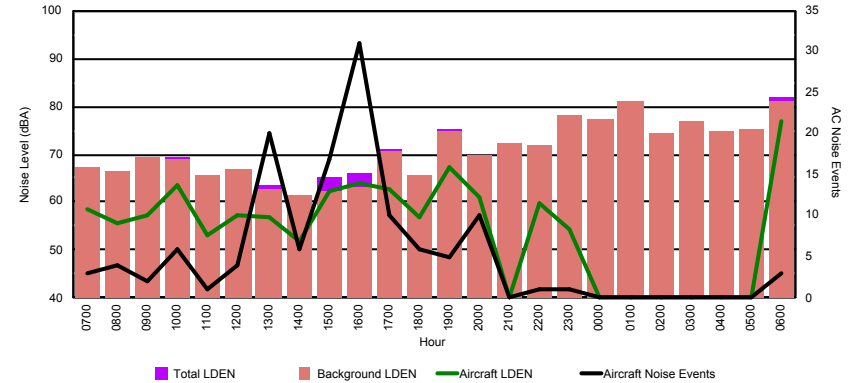

Luxembourg Airport Noise Distribution by Hour

Between 08/11/2023 00:00:00 and 08/11/2023 23:59:59 (Local Time)

Day	Aircraft Events	Total LDEN dB(A)	Aircraft LDEN dB(A)	Background LDEN dB(A)	Total LDay dB(A)	Total LEvening dB(A)	Total LNight dB(A)
08/11/23 7:00	3	66.7	58.6	67.1	66.7	-	-
08/11/23 8:00	4	66.0	55.8	66.6	66.0	-	-
08/11/23 9:00	2	69.0	57.4	69.3	69.0	-	-
08/11/23 10:00	6	69.5	63.4	68.9	69.5	-	-
08/11/23 11:00	1	65.5	53.1	65.7	65.5	-	-
08/11/23 12:00	4	66.5	57.4	66.9	66.5	-	-
08/11/23 13:00	20	63.4	56.9	62.8	63.4	-	-
08/11/23 14:00	6	61.5	51.8	61.3	61.5	-	-
08/11/23 15:00	17	65.0	62.4	62.5	65.0	-	-
08/11/23 16:00	31	66.0	63.9	63.3	66.0	-	-
08/11/23 17:00	10	71.0	62.9	70.6	71.0	-	-
08/11/23 18:00	6	65.4	56.8	65.6	65.4	-	-
08/11/23 19:00	5	75.1	67.3	74.8	-	75.1	-
08/11/23 20:00	10	69.5	61.1	69.6	-	69.5	-
08/11/23 21:00	-	71.7	-	72.3	-	71.7	-
08/11/23 22:00	1	71.8	59.9	72.0	-	71.8	-
08/11/23 23:00	1	77.7	54.2	78.1	-	-	77.7
09/11/23 0:00	-	76.4	-	77.2	-	-	76.4
09/11/23 1:00	-	77.7	-	81.1	-	-	77.7
09/11/23 2:00	-	73.6	-	74.3	-	-	73.6
09/11/23 3:00	-	76.6	-	76.9	-	-	76.6
09/11/23 4:00	-	73.9	-	74.6	-	-	73.9
09/11/23 5:00	-	74.5	-	75.3	-	-	74.5
09/11/23 6:00	3	81.8	77.0	81.0	-	-	81.8
	130	73.7	64.6	74.3	67.0	72.5	77.3

Location: Mid Runway NMT # 3