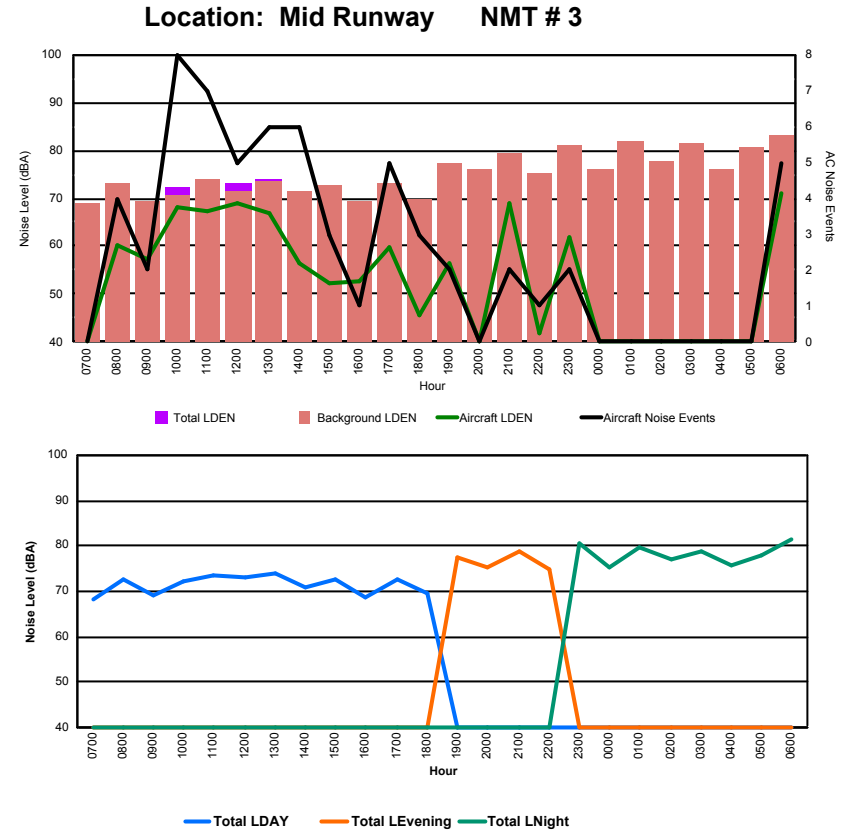

Luxembourg Airport Noise Distribution by Hour

Between 25/11/2023 00:00:00 and 25/11/2023 23:59:59 (Local Time)

Day	Aircraft Events	Total LDEN dB (A)	Aircraft LDEN dB(A)	Background LDEN dB(A)	Total LDay dB(A)	Total LEvening dB(A)	Total LNight dB (A)
25/11/23 7:00	-	68.3	-	69.1	68.3	-	-
25/11/23 8:00	4	72.6	60.4	73.2	72.6	-	-
25/11/23 9:00	2	69.0	57.4	69.2	69.0	-	-
25/11/23 10:00	8	72.1	68.1	70.8	72.1	-	-
25/11/23 11:00	7	73.6	67.2	73.9	73.6	-	-
25/11/23 12:00	5	73.3	69.1	71.4	73.3	-	-
25/11/23 13:00	6	73.9	66.8	73.7	73.9	-	-
25/11/23 14:00	6	71.0	56.3	71.6	71.0	-	-
25/11/23 15:00	3	72.7	52.1	72.9	72.7	-	-
25/11/23 16:00	1	68.8	52.8	69.5	68.8	-	-
25/11/23 17:00	5	72.7	59.8	73.2	72.7	-	-
25/11/23 18:00	3	69.4	45.8	70.0	69.4	-	-
25/11/23 19:00	2	77.4	56.3	77.4	-	77.4	-
25/11/23 20:00	-	75.4	-	76.0	-	75.4	-
25/11/23 21:00	2	78.8	69.0	79.5	-	78.8	-
25/11/23 22:00	1	74.8	41.8	75.2	-	74.8	-
25/11/23 23:00	2	80.6	61.7	81.2	-	-	80.6
26/11/23 0:00	-	75.2	-	75.9	-	-	75.2
26/11/23 1:00	-	79.6	-	82.0	-	-	79.6
26/11/23 2:00	-	77.2	-	77.8	-	-	77.2
26/11/23 3:00	-	78.7	-	81.5	-	-	78.7
26/11/23 4:00	-	75.7	-	76.2	-	-	75.7
26/11/23 5:00	-	78.1	-	80.8	-	-	78.1
26/11/23 6:00	5	81.4	71.2	83.0	-	-	81.4
	62	76.1	63.3	77.3	71.9	76.9	78.8