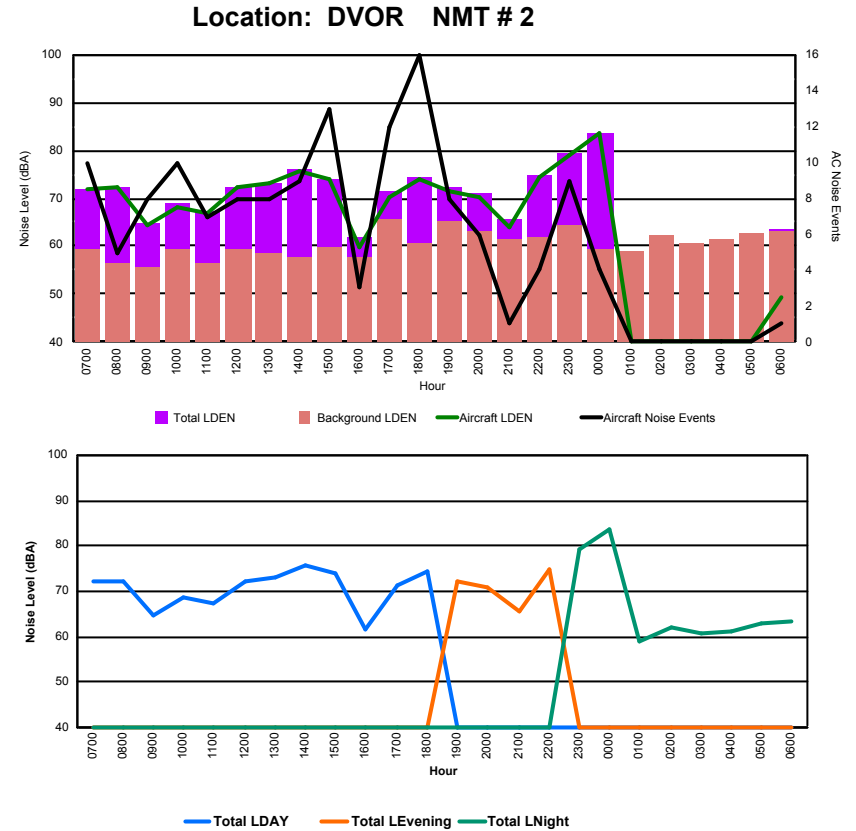

Luxembourg Airport Noise Distribution by Hour

Between 27/11/2023 00:00:00 and 27/11/2023 23:59:59 (Local Time)

Day	Aircraft Events	Total LDEN dB (A)	Aircraft LDEN dB(A)	Background LDEN dB(A)	Total LDay dB(A)	Total LEvening dB(A)	Total LNight dB (A)	
27/11/23	7:00	10	72.0	71.9	59.2	72.0	-	-
27/11/23	8:00	5	72.4	72.3	56.3	72.4	-	-
27/11/23	9:00	8	64.9	64.5	55.5	64.9	-	-
27/11/23	10:00	10	68.8	68.3	59.3	68.8	-	-
27/11/23	11:00	7	67.2	66.8	56.6	67.2	-	-
27/11/23	12:00	8	72.3	72.1	59.3	72.3	-	-
27/11/23	13:00	8	73.3	73.1	58.7	73.3	-	-
27/11/23	14:00	9	75.9	75.8	57.9	75.9	-	-
27/11/23	15:00	13	73.9	73.8	59.7	73.9	-	-
27/11/23	16:00	3	61.7	59.6	57.5	61.7	-	-
27/11/23	17:00	12	71.4	70.2	65.5	71.4	-	-
27/11/23	18:00	16	74.2	74.0	60.8	74.2	-	-
27/11/23	19:00	8	72.4	71.6	65.0	-	72.4	-
27/11/23	20:00	6	71.0	70.2	63.2	-	71.0	-
27/11/23	21:00	1	65.8	63.9	61.3	-	65.8	-
27/11/23	22:00	4	74.7	74.5	61.8	-	74.7	-
27/11/23	23:00	9	79.2	79.1	64.2	-	-	79.2
28/11/23	0:00	4	83.6	83.6	59.2	-	-	83.6
28/11/23	1:00	-	59.1	-	59.1	-	-	59.1
28/11/23	2:00	-	62.2	-	62.4	-	-	62.2
28/11/23	3:00	-	60.6	-	60.6	-	-	60.6
28/11/23	4:00	-	61.4	-	61.4	-	-	61.4
28/11/23	5:00	-	62.9	-	62.9	-	-	62.9
28/11/23	6:00	1	63.4	49.3	63.3	-	-	63.4
	142	73.8	73.6	61.3	72.1	72.0	76.0