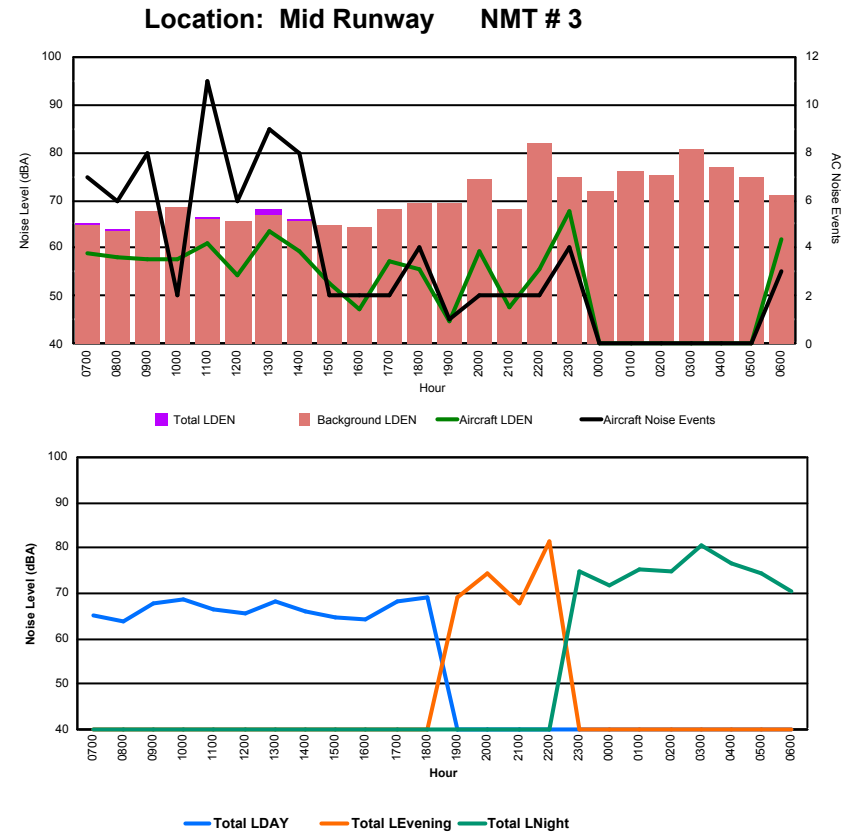

Luxembourg Airport Noise Distribution by Hour

Between 04/11/2023 00:00:00 and 04/11/2023 23:59:59 (Local Time)

Day	Aircraft Events	Total LDEN dB(A)	Aircraft LDEN dB(A)	Background LDEN dB(A)	Total LDay dB(A)	Total LEvening dB(A)	Total LNight dB(A)
04/11/23 7:00	7	65.3	58.9	64.8	65.3	-	-
04/11/23 8:00	6	64.0	58.2	63.6	64.0	-	-
04/11/23 9:00	8	67.6	57.6	67.8	67.6	-	-
04/11/23 10:00	2	68.5	57.9	68.6	68.5	-	-
04/11/23 11:00	11	66.5	60.9	66.0	66.5	-	-
04/11/23 12:00	6	65.4	54.3	65.6	65.4	-	-
04/11/23 13:00	9	68.2	63.6	67.0	68.2	-	-
04/11/23 14:00	8	66.2	59.5	65.8	66.2	-	-
04/11/23 15:00	2	64.7	52.7	64.9	64.7	-	-
04/11/23 16:00	2	64.3	47.4	64.5	64.3	-	-
04/11/23 17:00	2	68.2	57.4	68.3	68.2	-	-
04/11/23 18:00	4	69.3	55.7	69.4	69.3	-	-
04/11/23 19:00	1	69.0	44.9	69.3	-	69.0	-
04/11/23 20:00	2	74.2	59.2	74.4	-	74.2	-
04/11/23 21:00	2	67.6	47.8	68.0	-	67.6	-
04/11/23 22:00	2	81.6	55.5	81.8	-	81.6	-
04/11/23 23:00	4	75.0	67.7	74.6	-	-	75.0
05/11/23 0:00	-	71.6	-	72.0	-	-	71.6
05/11/23 1:00	-	75.4	-	75.9	-	-	75.4
05/11/23 2:00	-	75.0	-	75.3	-	-	75.0
05/11/23 3:00	-	80.5	-	80.7	-	-	80.5
05/11/23 4:00	-	76.6	-	77.0	-	-	76.6
05/11/23 5:00	-	74.3	-	74.9	-	-	74.3
05/11/23 6:00	3	70.5	61.7	70.9	-	-	70.5
	81	73.6	58.5	73.8	66.9	76.6	75.9