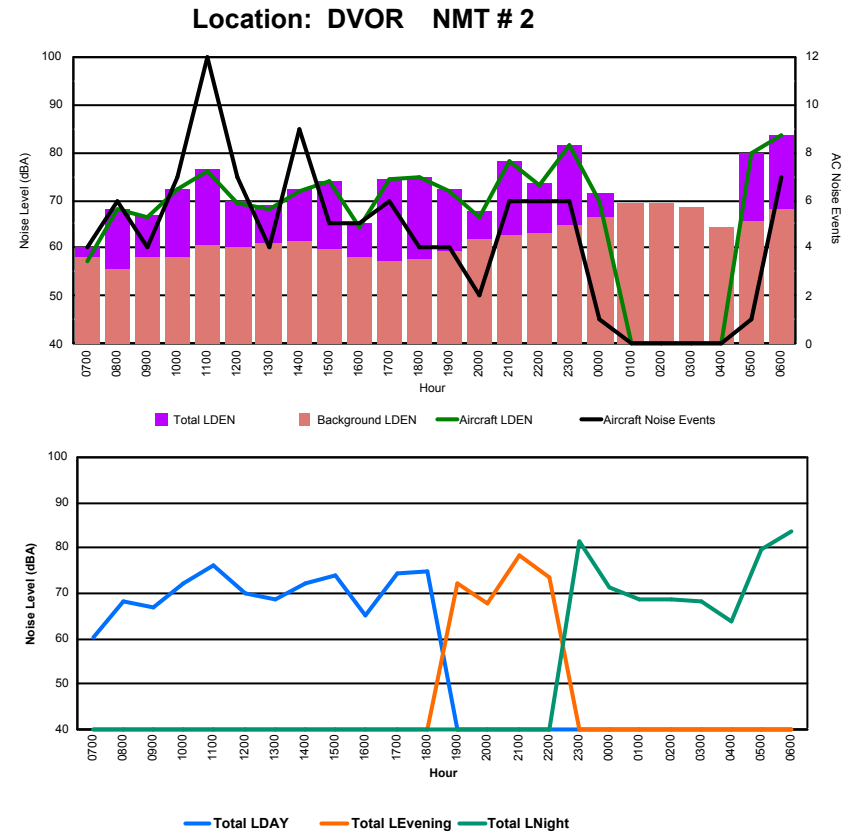

Luxembourg Airport Noise Distribution by Hour

Between 04/11/2023 00:00:00 and 04/11/2023 23:59:59 (Local Time)

Day	Aircraft Events	Total LDEN dB (A)	Aircraft LDEN dB(A)	Background LDEN dB(A)	Total LDay dB(A)	Total LEvening dB(A)	Total LNight dB (A)
04/11/23 7:00	4	60.3	57.2	58.2	60.3	-	-
04/11/23 8:00	6	68.3	68.0	55.7	68.3	-	-
04/11/23 9:00	4	67.0	66.4	58.0	67.0	-	-
04/11/23 10:00	7	72.3	72.2	58.3	72.3	-	-
04/11/23 11:00	12	76.3	76.2	60.5	76.3	-	-
04/11/23 12:00	7	69.9	69.5	60.1	69.9	-	-
04/11/23 13:00	4	68.8	68.1	61.0	68.8	-	-
04/11/23 14:00	9	72.3	72.0	61.4	72.3	-	-
04/11/23 15:00	5	74.1	74.0	59.8	74.1	-	-
04/11/23 16:00	5	65.3	64.4	58.1	65.3	-	-
04/11/23 17:00	6	74.4	74.4	57.3	74.4	-	-
04/11/23 18:00	4	74.7	74.7	57.7	74.7	-	-
04/11/23 19:00	4	72.2	72.0	59.5	-	72.2	-
04/11/23 20:00	2	67.7	66.5	61.9	-	67.7	-
04/11/23 21:00	6	78.3	78.2	62.8	-	78.3	-
04/11/23 22:00	6	73.5	73.1	63.2	-	73.5	-
04/11/23 23:00	6	81.4	81.3	64.6	-	-	81.4
05/11/23 0:00	1	71.4	70.0	66.3	-	-	71.4
05/11/23 1:00	-	68.8	-	69.3	-	-	68.8
05/11/23 2:00	-	68.9	-	69.3	-	-	68.9
05/11/23 3:00	-	68.3	-	68.5	-	-	68.3
05/11/23 4:00	-	64.0	-	64.2	-	-	64.0
05/11/23 5:00	1	79.6	79.6	65.7	-	-	79.6
05/11/23 6:00	7	83.7	83.5	68.1	-	-	83.7
	106	75.3	75.0	64.0	72.1	74.5	78.0