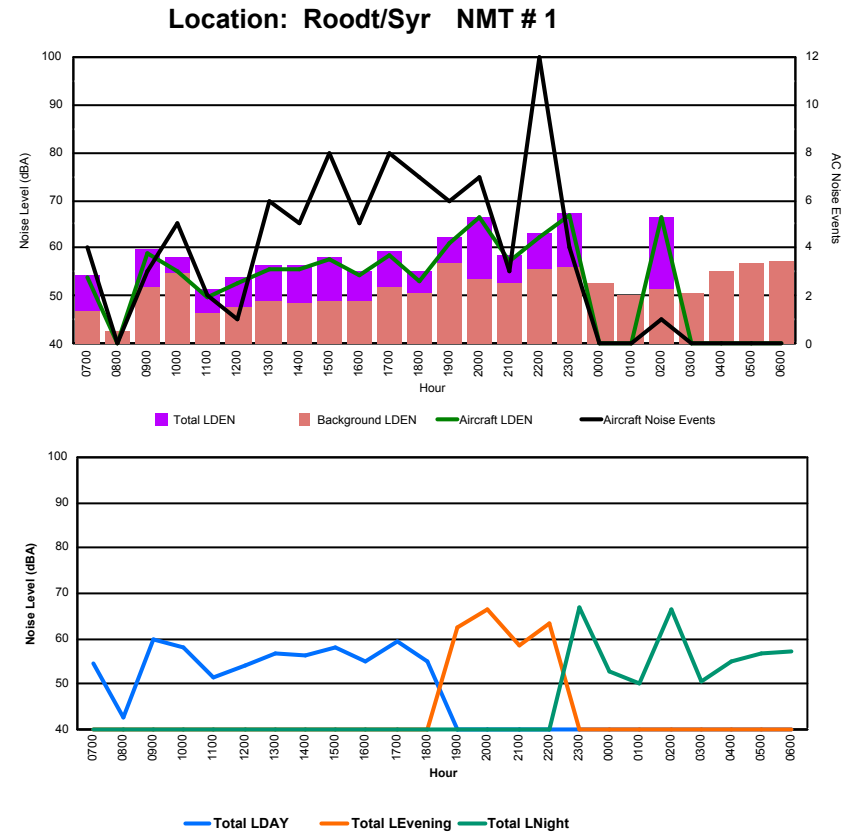

Luxembourg Airport Noise Distribution by Hour

Between 26/11/2023 00:00:00 and 26/11/2023 23:59:59 (Local Time)

Day	Aircraft Events	Total LDEN dB(A)	Aircraft LDEN dB(A)	Background LDEN dB(A)	Total LDay dB(A)	Total LEvening dB(A)	Total LNight dB(A)	
26/11/23	7:00	4	54.5	53.8	46.7	54.5	-	-
26/11/23	8:00	-	42.8	-	42.8	-	-	
26/11/23	9:00	3	59.8	59.1	51.8	59.8	-	
26/11/23	10:00	5	58.1	55.4	54.8	58.1	-	
26/11/23	11:00	2	51.5	49.9	46.5	51.5	-	
26/11/23	12:00	1	54.0	52.8	47.5	54.0	-	
26/11/23	13:00	6	56.6	55.7	49.0	56.6	-	
26/11/23	14:00	5	56.4	55.7	48.6	56.4	-	
26/11/23	15:00	8	58.3	57.7	49.1	58.3	-	
26/11/23	16:00	5	55.2	54.2	48.8	55.2	-	
26/11/23	17:00	8	59.3	58.5	51.7	59.3	-	
26/11/23	18:00	7	55.0	53.1	50.8	55.0	-	
26/11/23	19:00	6	62.5	61.2	56.9	-	62.5	
26/11/23	20:00	7	66.5	66.3	53.7	-	66.5	
26/11/23	21:00	3	58.5	57.1	52.9	-	58.5	
26/11/23	22:00	12	63.2	62.5	55.7	-	63.2	
26/11/23	23:00	4	67.1	66.8	56.1	-	67.1	
27/11/23	0:00	-	52.8	-	52.9	-	52.8	
27/11/23	1:00	-	50.1	-	50.1	-	50.1	
27/11/23	2:00	1	66.5	66.3	51.5	-	66.5	
27/11/23	3:00	-	50.5	-	50.5	-	50.5	
27/11/23	4:00	-	55.0	-	55.0	-	55.0	
27/11/23	5:00	-	56.7	-	56.8	-	56.7	
27/11/23	6:00	-	57.3	-	57.3	-	57.3	
	87	60.3	59.4	53.0	56.5	63.5	61.5