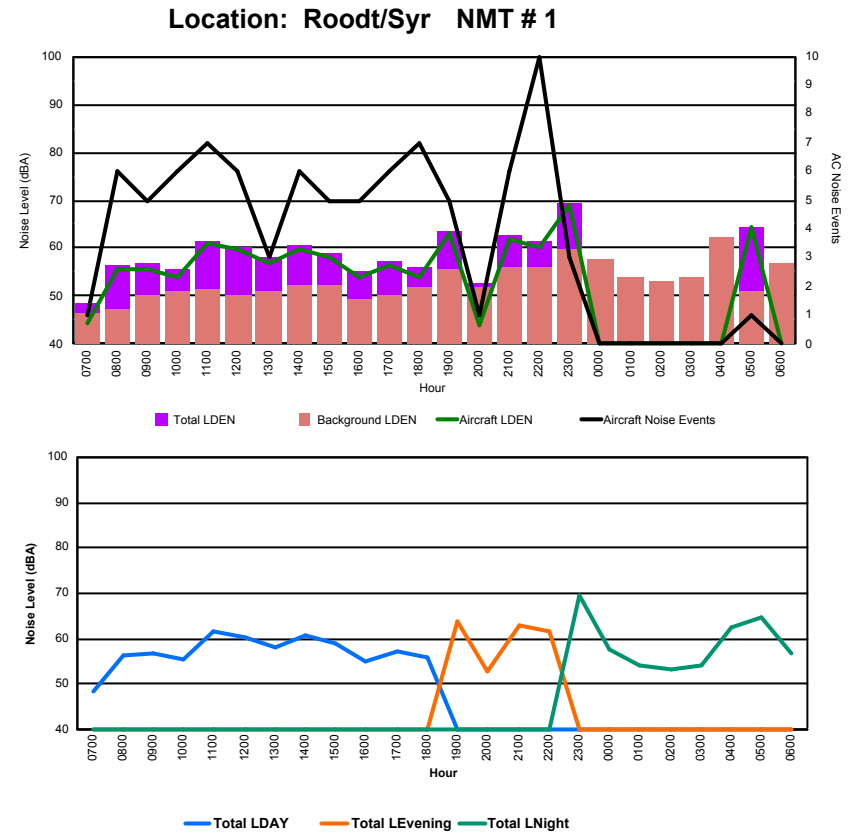

Luxembourg Airport Noise Distribution by Hour

Between 23/11/2023 00:00:00 and 23/11/2023 23:59:59 (Local Time)

Day	Aircraft Events	Total LDEN dB (A)	Aircraft LDEN dB(A)	Background LDEN dB(A)	Total LDay dB(A)	Total LEvening dB(A)	Total LNight dB (A)
23/11/23 7:00	1	48.6	44.3	46.6	48.6	-	-
23/11/23 8:00	6	56.3	55.8	47.4	56.3	-	-
23/11/23 9:00	5	56.8	55.7	50.2	56.8	-	-
23/11/23 10:00	6	55.6	53.8	51.1	55.6	-	-
23/11/23 11:00	7	61.5	61.2	51.3	61.5	-	-
23/11/23 12:00	6	60.3	59.9	50.1	60.3	-	-
23/11/23 13:00	3	58.0	57.0	51.1	58.0	-	-
23/11/23 14:00	6	60.6	59.9	52.2	60.6	-	-
23/11/23 15:00	5	59.0	58.0	52.2	59.0	-	-
23/11/23 16:00	5	55.2	54.0	49.2	55.2	-	-
23/11/23 17:00	6	57.2	56.3	50.3	57.2	-	-
23/11/23 18:00	7	55.9	54.1	51.7	55.9	-	-
23/11/23 19:00	5	63.7	63.0	55.8	-	63.7	-
23/11/23 20:00	1	52.6	44.0	52.0	-	52.6	-
23/11/23 21:00	6	62.8	61.9	55.9	-	62.8	-
23/11/23 22:00	10	61.5	60.3	55.9	-	61.5	-
23/11/23 23:00	3	69.4	69.0	59.8	-	-	69.4
24/11/23 0:00	-	57.6	-	57.6	-	-	57.6
24/11/23 1:00	-	54.1	-	54.1	-	-	54.1
24/11/23 2:00	-	53.3	-	53.3	-	-	53.3
24/11/23 3:00	-	53.9	-	54.0	-	-	53.9
24/11/23 4:00	-	62.4	-	62.5	-	-	62.4
24/11/23 5:00	1	64.5	64.3	51.1	-	-	64.5
24/11/23 6:00	-	56.8	-	56.9	-	-	56.8
	89	60.7	59.5	54.9	58.0	61.6	62.7