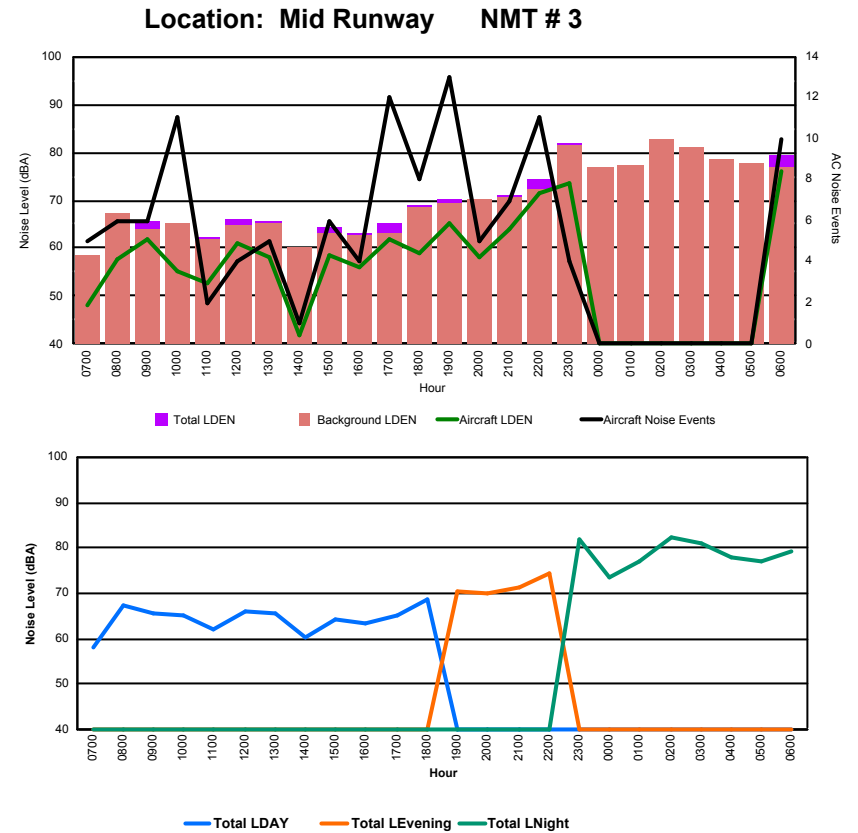

Luxembourg Airport Noise Distribution by Hour

Between 05/11/2023 00:00:00 and 05/11/2023 23:59:59 (Local Time)

Day	Aircraft Events	Total LDEN dB (A)	Aircraft LDEN dB(A)	Background LDEN dB(A)	Total LDay dB(A)	Total LEvening dB(A)	Total LNight dB (A)
05/11/23 7:00	5	58.1	48.1	58.4	58.1	-	-
05/11/23 8:00	6	67.2	57.5	67.1	67.2	-	-
05/11/23 9:00	6	65.7	61.9	63.8	65.7	-	-
05/11/23 10:00	11	65.3	55.2	65.1	65.3	-	-
05/11/23 11:00	2	62.2	52.6	61.9	62.2	-	-
05/11/23 12:00	4	66.2	61.2	64.6	66.2	-	-
05/11/23 13:00	5	65.5	58.1	65.1	65.5	-	-
05/11/23 14:00	1	60.3	42.0	60.4	60.3	-	-
05/11/23 15:00	6	64.2	58.6	63.1	64.2	-	-
05/11/23 16:00	4	63.3	56.2	62.9	63.3	-	-
05/11/23 17:00	12	65.2	62.0	63.1	65.2	-	-
05/11/23 18:00	8	68.8	58.9	68.6	68.8	-	-
05/11/23 19:00	13	70.3	65.2	69.3	-	70.3	-
05/11/23 20:00	5	70.0	58.0	70.4	-	70.0	-
05/11/23 21:00	7	71.2	64.1	70.8	-	71.2	-
05/11/23 22:00	11	74.5	71.3	72.1	-	74.5	-
05/11/23 23:00	4	81.8	73.4	81.3	-	-	81.8
06/11/23 0:00	-	73.6	-	76.7	-	-	73.6
06/11/23 1:00	-	76.9	-	77.2	-	-	76.9
06/11/23 2:00	-	82.3	-	82.8	-	-	82.3
06/11/23 3:00	-	81.0	-	81.2	-	-	81.0
06/11/23 4:00	-	77.9	-	78.6	-	-	77.9
06/11/23 5:00	-	77.1	-	77.6	-	-	77.1
06/11/23 6:00	10	79.2	76.0	76.8	-	-	79.2
	120	75.3	65.7	75.3	65.1	71.9	79.5