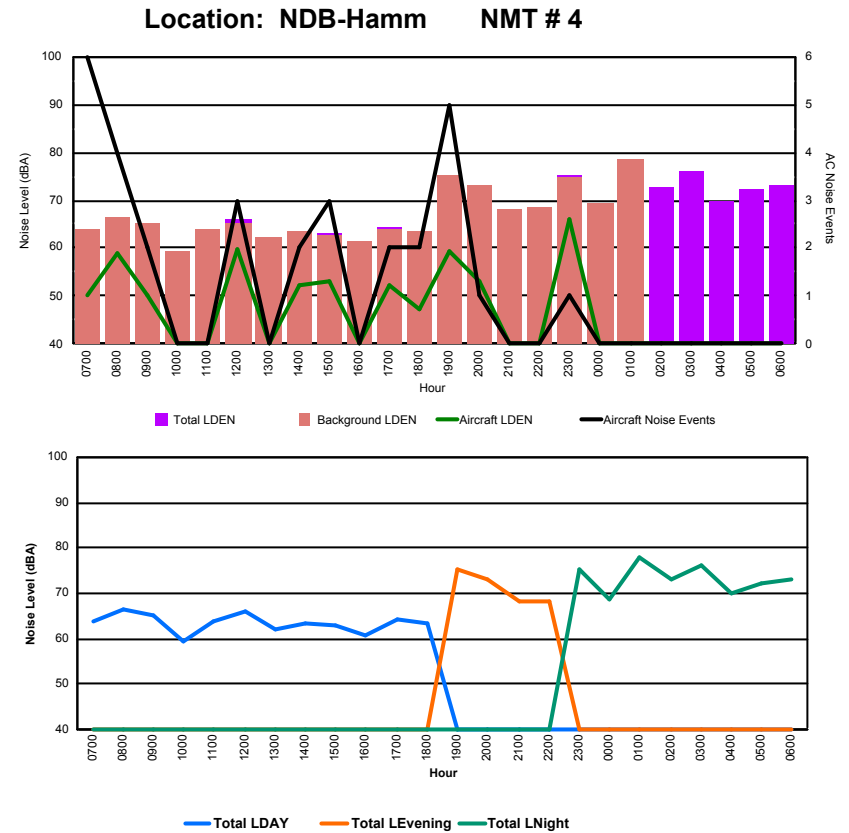

Luxembourg Airport Noise Distribution by Hour

Between 29/11/2023 00:00:00 and 29/11/2023 23:59:59 (Local Time)

Day	Aircraft Events	Total LDEN dB(A)	Aircraft LDEN dB(A)	Background LDEN dB(A)	Total LDay dB(A)	Total LEvening dB(A)	Total LNight dB(A)	
29/11/23	7:00	6	63.7	50.2	63.9	63.7	-	-
29/11/23	8:00	4	66.5	59.0	66.3	66.5	-	-
29/11/23	9:00	2	65.2	50.2	65.4	65.2	-	-
29/11/23	10:00	-	59.5	-	59.5	59.5	-	-
29/11/23	11:00	-	63.7	-	63.8	63.7	-	-
29/11/23	12:00	3	65.9	59.7	65.1	65.9	-	-
29/11/23	13:00	-	62.2	-	62.4	62.2	-	-
29/11/23	14:00	2	63.6	52.4	63.5	63.6	-	-
29/11/23	15:00	3	63.0	53.0	62.7	63.0	-	-
29/11/23	16:00	-	60.9	-	61.4	60.9	-	-
29/11/23	17:00	2	64.3	52.1	64.1	64.3	-	-
29/11/23	18:00	2	63.4	47.4	63.4	63.4	-	-
29/11/23	19:00	5	75.1	59.2	75.3	-	75.1	-
29/11/23	20:00	1	73.2	53.3	73.3	-	73.2	-
29/11/23	21:00	-	68.1	-	68.1	-	68.1	-
29/11/23	22:00	-	68.2	-	68.6	-	68.2	-
29/11/23	23:00	1	75.3	66.0	74.9	-	-	75.3
30/11/23	0:00	-	68.7	-	69.3	-	-	68.7
30/11/23	1:00	-	77.9	-	78.6	-	-	77.9
30/11/23	2:00	-	72.9	-	-	-	-	72.9
30/11/23	3:00	-	76.0	-	-	-	-	76.0
30/11/23	4:00	-	69.9	-	-	-	-	69.9
30/11/23	5:00	-	72.2	-	-	-	-	72.2
30/11/23	6:00	-	73.2	-	-	-	-	73.2
	31	71.0	55.0	69.4	63.9	72.2	74.2