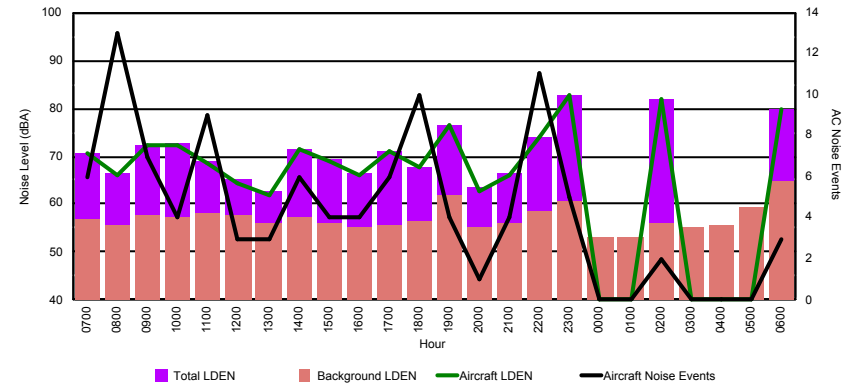

Luxembourg Airport Noise Distribution by Hour

Between 29/11/2023 00:00:00 and 29/11/2023 23:59:59 (Local Time)

Day	Aircraft Events	Total LDEN dB (A)	Aircraft LDEN dB(A)	Background LDEN dB(A)	Total LDay dB(A)	Total LEvening dB(A)	Total LNight dB (A)	
29/11/23	7:00	6	70.7	70.6	57.0	70.7	-	-
29/11/23	8:00	13	66.4	66.0	55.6	66.4	-	-
29/11/23	9:00	7	72.4	72.3	57.5	72.4	-	-
29/11/23	10:00	4	72.6	72.5	57.4	72.6	-	-
29/11/23	11:00	9	68.9	68.5	58.3	68.9	-	-
29/11/23	12:00	3	65.0	64.2	57.6	65.0	-	-
29/11/23	13:00	3	62.8	61.8	56.1	62.8	-	-
29/11/23	14:00	6	71.6	71.4	57.1	71.6	-	-
29/11/23	15:00	4	69.3	69.1	56.2	69.3	-	-
29/11/23	16:00	4	66.5	66.2	55.2	66.5	-	-
29/11/23	17:00	6	71.1	71.0	55.7	71.1	-	-
29/11/23	18:00	10	67.9	67.6	56.3	67.9	-	-
29/11/23	19:00	4	76.5	76.4	61.8	-	76.5	-
29/11/23	20:00	1	63.6	62.9	55.0	-	63.6	-
29/11/23	21:00	4	66.4	66.1	56.2	-	66.4	-
29/11/23	22:00	11	74.0	73.9	58.5	-	74.0	-
29/11/23	23:00	5	82.8	82.8	60.7	-	-	82.8
30/11/23	0:00	-	53.2	-	53.2	-	-	53.2
30/11/23	1:00	-	53.0	-	53.0	-	-	53.0
30/11/23	2:00	2	82.0	81.9	56.2	-	-	82.0
30/11/23	3:00	-	55.0	-	55.0	-	-	55.0
30/11/23	4:00	-	55.8	-	55.8	-	-	55.8
30/11/23	5:00	-	59.5	-	59.5	-	-	59.5
30/11/23	6:00	3	79.9	79.8	64.6	-	-	79.9
	105	74.2	74.1	58.0	69.7	72.8	77.5	

Location: DVOR NMT # 2