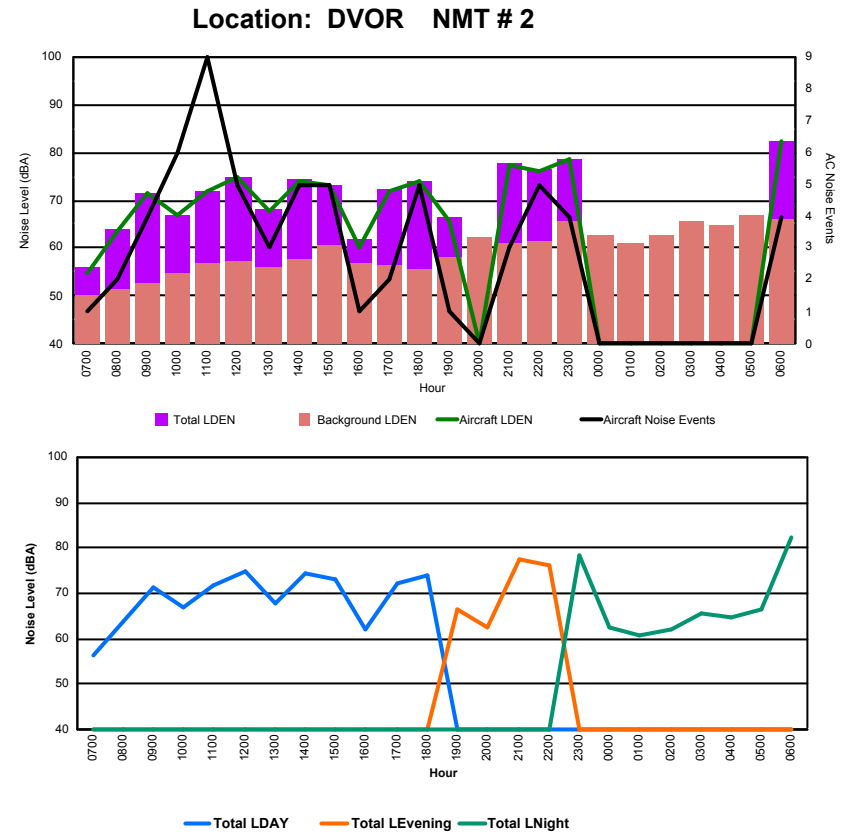

Luxembourg Airport Noise Distribution by Hour

Between 18/11/2023 00:00:00 and 18/11/2023 23:59:59 (Local Time)

Day	Aircraft Events	Total LDEN dB (A)	Aircraft LDEN dB(A)	Background LDEN dB(A)	Total LDay dB(A)	Total LEvening dB(A)	Total LNight dB (A)
18/11/23 7:00	1	56.2	54.9	50.4	56.2	-	-
18/11/23 8:00	2	63.8	63.4	51.5	63.8	-	-
18/11/23 9:00	4	71.4	71.3	52.8	71.4	-	-
18/11/23 10:00	6	67.0	66.7	54.7	67.0	-	-
18/11/23 11:00	9	71.8	71.7	56.7	71.8	-	-
18/11/23 12:00	5	75.0	75.0	57.4	75.0	-	-
18/11/23 13:00	3	68.0	67.7	56.0	68.0	-	-
18/11/23 14:00	5	74.2	74.1	57.7	74.2	-	-
18/11/23 15:00	5	73.2	73.0	60.6	73.2	-	-
18/11/23 16:00	1	61.9	60.2	56.9	61.9	-	-
18/11/23 17:00	2	72.1	72.0	56.3	72.1	-	-
18/11/23 18:00	5	73.9	73.8	55.7	73.9	-	-
18/11/23 19:00	1	66.4	65.6	58.1	-	66.4	-
18/11/23 20:00	-	62.3	-	62.4	-	62.3	-
18/11/23 21:00	3	77.6	77.5	60.9	-	77.6	-
18/11/23 22:00	5	76.4	76.2	61.6	-	76.4	-
18/11/23 23:00	4	78.6	78.4	65.8	-	-	78.6
19/11/23 0:00	-	62.4	-	62.8	-	-	62.4
19/11/23 1:00	-	60.9	-	61.2	-	-	60.9
19/11/23 2:00	-	62.1	-	62.7	-	-	62.1
19/11/23 3:00	-	65.6	-	65.8	-	-	65.6
19/11/23 4:00	-	64.8	-	64.9	-	-	64.8
19/11/23 5:00	-	66.4	-	66.7	-	-	66.4
19/11/23 6:00	4	82.5	82.4	66.0	-	-	82.5
	65	73.5	73.2	61.6	71.4	74.3	75.2