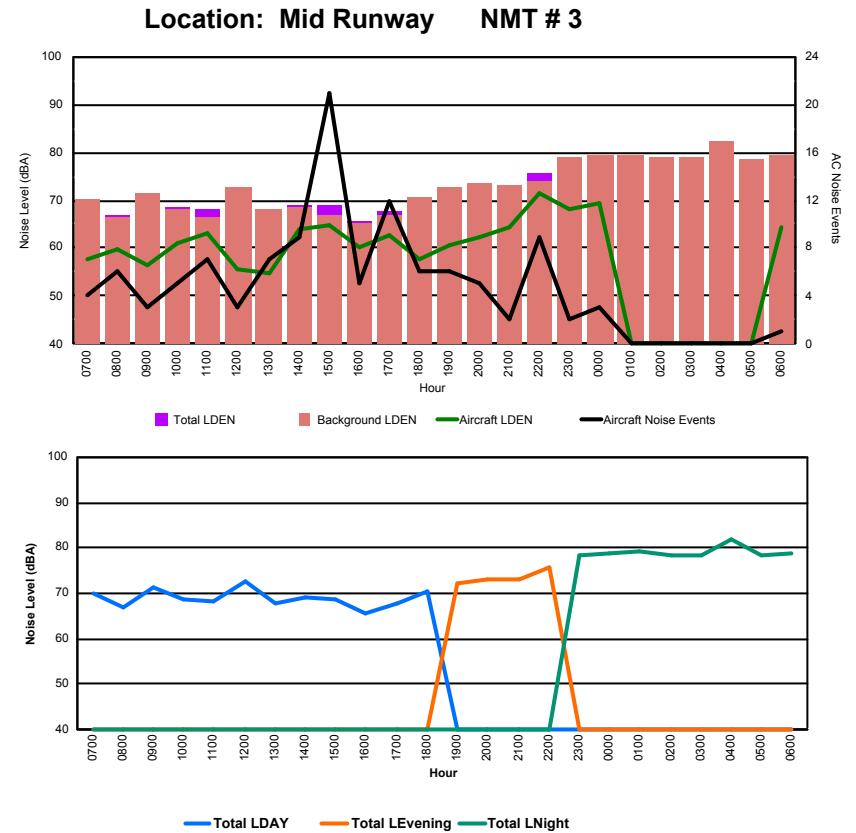

Luxembourg Airport Noise Distribution by Hour

Between 20/11/2023 00:00:00 and 20/11/2023 23:59:59 (Local Time)

Day	Aircraft Events	Total LDEN dB (A)	Aircraft LDEN dB(A)	Background LDEN dB(A)	Total LDay dB(A)	Total LEvening dB(A)	Total LNight dB (A)
20/11/23 7:00	4	70.2	57.9	70.3	70.2	-	-
20/11/23 8:00	6	66.7	59.9	66.4	66.7	-	-
20/11/23 9:00	3	71.3	56.5	71.5	71.3	-	-
20/11/23 10:00	5	68.5	60.9	68.3	68.5	-	-
20/11/23 11:00	7	68.2	63.3	66.5	68.2	-	-
20/11/23 12:00	3	72.5	55.6	72.9	72.5	-	-
20/11/23 13:00	7	67.9	54.6	68.2	67.9	-	-
20/11/23 14:00	9	69.1	64.1	68.7	69.1	-	-
20/11/23 15:00	21	68.9	64.9	66.7	68.9	-	-
20/11/23 16:00	5	65.7	60.1	65.2	65.7	-	-
20/11/23 17:00	12	67.8	62.9	66.8	67.8	-	-
20/11/23 18:00	6	70.4	57.6	70.6	70.4	-	-
20/11/23 19:00	6	72.3	60.5	72.8	-	72.3	-
20/11/23 20:00	5	73.2	62.4	73.5	-	73.2	-
20/11/23 21:00	2	73.2	64.5	73.2	-	73.2	-
20/11/23 22:00	9	75.7	71.4	74.1	-	75.7	-
20/11/23 23:00	2	78.6	68.0	78.8	-	-	78.6
21/11/23 0:00	3	79.0	69.4	79.2	-	-	79.0
21/11/23 1:00	-	79.3	-	79.4	-	-	79.3
21/11/23 2:00	-	78.6	-	78.9	-	-	78.6
21/11/23 3:00	-	78.6	-	78.9	-	-	78.6
21/11/23 4:00	-	82.0	-	82.2	-	-	82.0
21/11/23 5:00	-	78.3	-	78.7	-	-	78.3
21/11/23 6:00	1	79.0	64.4	79.2	-	-	79.0
	116	75.7	63.4	75.8	69.3	73.8	79.3