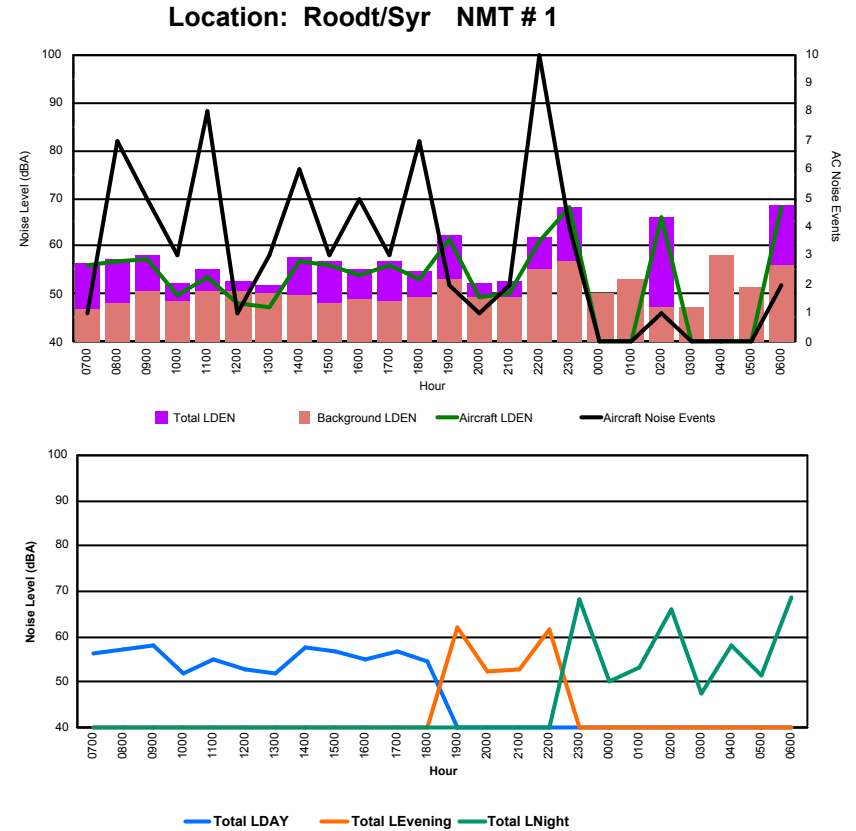

Luxembourg Airport Noise Distribution by Hour

Between 29/11/2023 00:00:00 and 29/11/2023 23:59:59 (Local Time)

Day	Aircraft Events	Total LDEN dB(A)	Aircraft LDEN dB(A)	Background LDEN dB(A)	Total LDay dB(A)	Total LEvening dB(A)	Total LNight dB(A)	
29/11/23	7:00	1	56.5	56.0	46.7	56.5	-	-
29/11/23	8:00	7	57.3	56.8	48.0	57.3	-	-
29/11/23	9:00	5	58.0	57.1	50.6	58.0	-	-
29/11/23	10:00	3	52.1	49.8	48.4	52.1	-	-
29/11/23	11:00	8	55.2	53.4	50.8	55.2	-	-
29/11/23	12:00	1	52.7	48.3	50.8	52.7	-	-
29/11/23	13:00	3	51.8	47.2	50.0	51.8	-	-
29/11/23	14:00	6	57.7	56.9	49.8	57.7	-	-
29/11/23	15:00	3	56.7	56.0	48.3	56.7	-	-
29/11/23	16:00	5	55.0	53.9	49.1	55.0	-	-
29/11/23	17:00	3	56.9	56.1	48.7	56.9	-	-
29/11/23	18:00	7	54.7	53.3	49.4	54.7	-	-
29/11/23	19:00	2	62.2	61.6	53.0	-	62.2	-
29/11/23	20:00	1	52.4	49.5	49.3	-	52.4	-
29/11/23	21:00	2	52.8	50.3	49.4	-	52.8	-
29/11/23	22:00	10	61.8	60.9	55.0	-	61.8	-
29/11/23	23:00	4	68.3	68.0	56.9	-	-	68.3
30/11/23	0:00	-	50.0	-	50.1	-	-	50.0
30/11/23	1:00	-	53.3	-	53.3	-	-	53.3
30/11/23	2:00	1	66.1	66.0	47.2	-	-	66.1
30/11/23	3:00	-	47.3	-	47.3	-	-	47.3
30/11/23	4:00	-	58.0	-	58.1	-	-	58.0
30/11/23	5:00	-	51.5	-	51.5	-	-	51.5
30/11/23	6:00	2	68.5	68.3	55.9	-	-	68.5
	74	60.5	59.9	52.0	55.8	59.5	63.8