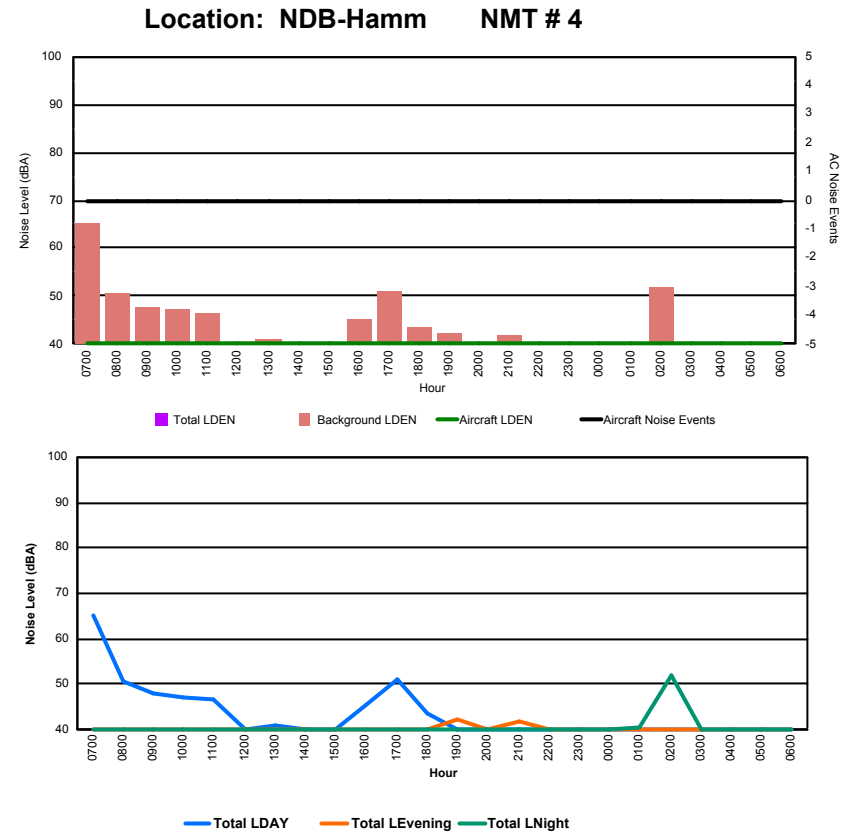

Luxembourg Airport Noise Distribution by Hour

Between 24/11/2023 00:00:00 and 24/11/2023 23:59:59 (Local Time)

Day	Aircraft Events	Total LDEN dB(A)	Aircraft LDEN dB(A)	Background LDEN dB(A)	Total LDay dB(A)	Total LEvening dB(A)	Total LNight dB(A)
24/11/23	7:00	-	65.2	-	65.2	-	-
24/11/23	8:00	-	50.4	-	50.4	-	-
24/11/23	9:00	-	47.8	-	47.8	-	-
24/11/23	10:00	-	47.2	-	47.2	-	-
24/11/23	11:00	-	46.6	-	46.6	-	-
24/11/23	12:00	-	34.0	-	34.0	-	-
24/11/23	13:00	-	40.9	-	40.9	-	-
24/11/23	14:00	-	29.7	-	29.7	-	-
24/11/23	15:00	-	29.7	-	29.7	-	-
24/11/23	16:00	-	45.3	-	45.3	-	-
24/11/23	17:00	-	51.1	-	51.1	-	-
24/11/23	18:00	-	43.7	-	43.7	-	-
24/11/23	19:00	-	42.4	-	42.4	42.4	-
24/11/23	20:00	-	38.6	-	38.6	38.6	-
24/11/23	21:00	-	41.8	-	41.8	41.8	-
24/11/23	22:00	-	30.9	-	30.9	30.9	-
24/11/23	23:00	-	35.8	-	35.8	-	35.8
25/11/23	0:00	-	40.0	-	40.0	-	40.0
25/11/23	1:00	-	40.3	-	40.3	-	40.3
25/11/23	2:00	-	52.0	-	52.0	-	52.0
25/11/23	3:00	-	36.9	-	36.9	-	36.9
25/11/23	4:00	-	36.0	-	36.0	-	36.0
25/11/23	5:00	-	33.8	-	33.8	-	33.8
25/11/23	6:00	-	32.8	-	32.8	-	32.8
	-	52.2	-	52.2	55.0	40.1	43.9