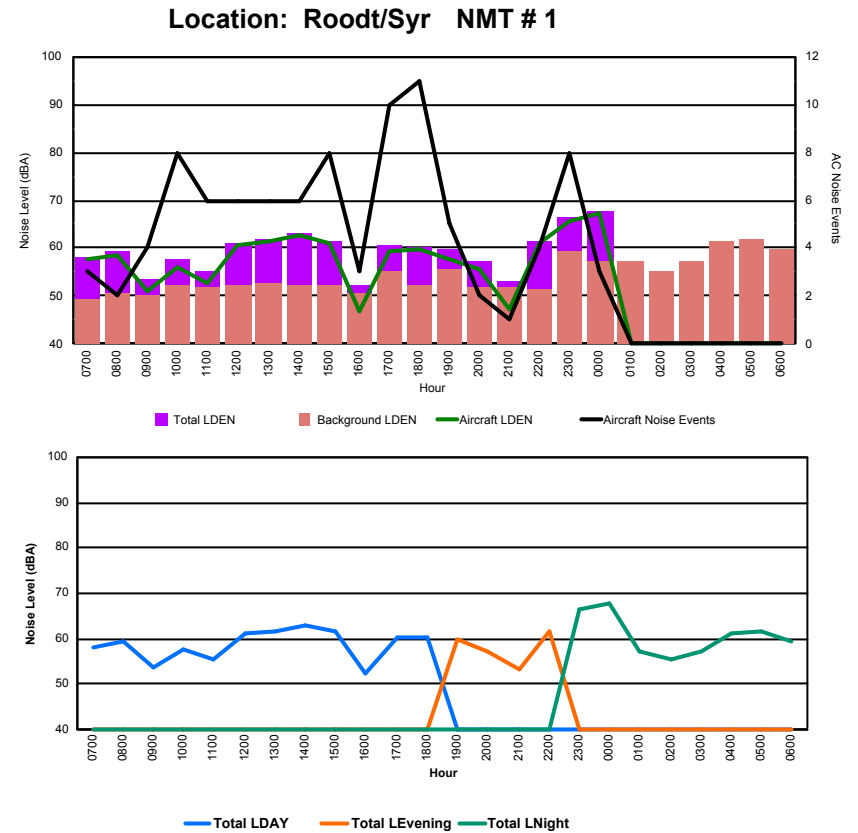

Luxembourg Airport Noise Distribution by Hour

Between 27/11/2023 00:00:00 and 27/11/2023 23:59:59 (Local Time)

Day	Aircraft Events	Total LDEN dB (A)	Aircraft LDEN dB(A)	Background LDEN dB(A)	Total LDay dB(A)	Total LEvening dB(A)	Total LNight dB (A)	
27/11/23	7:00	3	58.1	57.5	49.3	58.1	-	-
27/11/23	8:00	2	59.3	58.7	50.5	59.3	-	-
27/11/23	9:00	4	53.7	51.1	50.3	53.7	-	-
27/11/23	10:00	8	57.5	56.0	52.4	57.5	-	-
27/11/23	11:00	6	55.4	52.9	51.9	55.4	-	-
27/11/23	12:00	6	61.2	60.6	52.3	61.2	-	-
27/11/23	13:00	6	61.8	61.3	52.5	61.8	-	-
27/11/23	14:00	6	63.0	62.6	52.1	63.0	-	-
27/11/23	15:00	8	61.5	61.0	52.3	61.5	-	-
27/11/23	16:00	3	52.2	46.9	50.8	52.2	-	-
27/11/23	17:00	10	60.5	59.2	55.1	60.5	-	-
27/11/23	18:00	11	60.4	59.8	52.1	60.4	-	-
27/11/23	19:00	5	59.8	57.9	55.5	-	59.8	-
27/11/23	20:00	2	57.1	55.5	52.0	-	57.1	-
27/11/23	21:00	1	53.3	47.4	52.0	-	53.3	-
27/11/23	22:00	4	61.5	61.1	51.4	-	61.5	-
27/11/23	23:00	8	66.3	65.5	59.3	-	-	66.3
28/11/23	0:00	3	67.7	67.3	57.2	-	-	67.7
28/11/23	1:00	-	57.3	-	57.3	-	-	57.3
28/11/23	2:00	-	55.4	-	55.4	-	-	55.4
28/11/23	3:00	-	57.2	-	57.3	-	-	57.2
28/11/23	4:00	-	61.3	-	61.3	-	-	61.3
28/11/23	5:00	-	61.8	-	61.9	-	-	61.8
28/11/23	6:00	-	59.6	-	59.6	-	-	59.6
	96	60.9	59.4	55.9	59.7	58.9	62.8