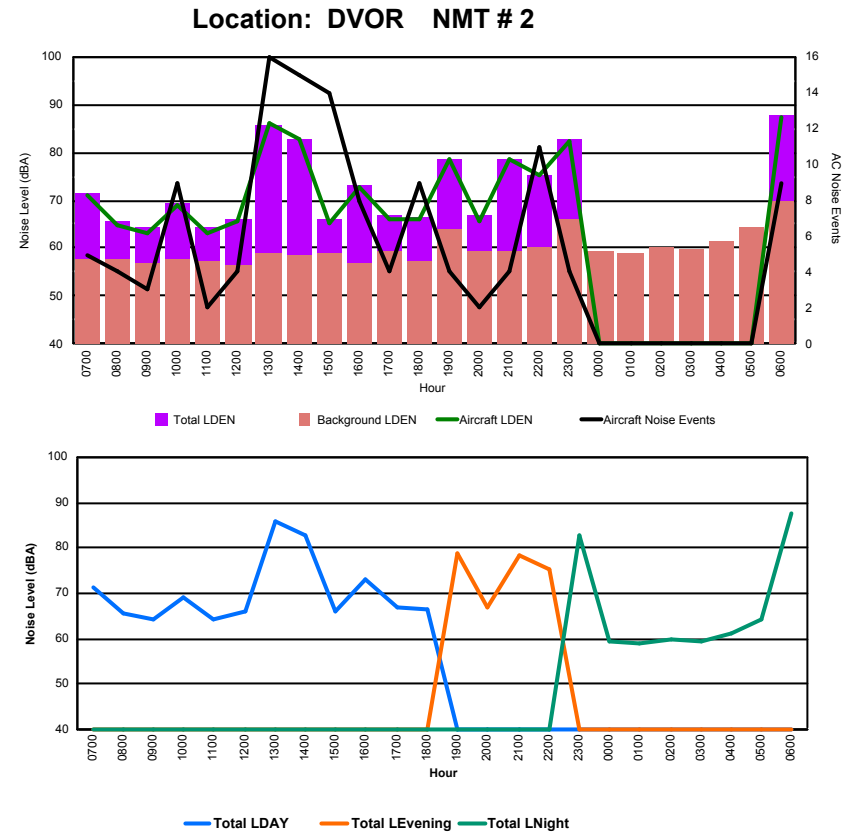

Luxembourg Airport Noise Distribution by Hour

Between 08/11/2023 00:00:00 and 08/11/2023 23:59:59 (Local Time)

Day	Aircraft Events	Total LDEN dB (A)	Aircraft LDEN dB(A)	Background LDEN dB(A)	Total LDay dB(A)	Total LEvening dB(A)	Total LNight dB (A)
08/11/23 7:00	5	71.4	71.2	57.7	71.4	-	-
08/11/23 8:00	4	65.6	64.9	57.6	65.6	-	-
08/11/23 9:00	3	64.2	63.3	56.8	64.2	-	-
08/11/23 10:00	9	69.3	69.0	57.7	69.3	-	-
08/11/23 11:00	2	64.3	63.3	57.2	64.3	-	-
08/11/23 12:00	4	66.1	65.5	56.6	66.1	-	-
08/11/23 13:00	16	85.8	85.9	59.1	85.8	-	-
08/11/23 14:00	15	82.9	82.9	58.5	82.9	-	-
08/11/23 15:00	14	66.1	65.4	59.0	66.1	-	-
08/11/23 16:00	8	73.0	72.9	56.7	73.0	-	-
08/11/23 17:00	4	66.7	65.9	59.2	66.7	-	-
08/11/23 18:00	9	66.6	66.1	57.2	66.6	-	-
08/11/23 19:00	4	78.7	78.5	63.8	-	78.7	-
08/11/23 20:00	2	66.7	65.8	59.5	-	66.7	-
08/11/23 21:00	4	78.5	78.4	59.4	-	78.5	-
08/11/23 22:00	11	75.3	75.2	60.0	-	75.3	-
08/11/23 23:00	4	82.6	82.5	66.0	-	-	82.6
09/11/23 0:00	-	59.2	-	59.3	-	-	59.2
09/11/23 1:00	-	58.9	-	59.1	-	-	58.9
09/11/23 2:00	-	59.8	-	60.0	-	-	59.8
09/11/23 3:00	-	59.6	-	59.6	-	-	59.6
09/11/23 4:00	-	61.3	-	61.3	-	-	61.3
09/11/23 5:00	-	64.1	-	64.2	-	-	64.1
09/11/23 6:00	9	87.6	87.5	69.9	-	-	87.6
	127	78.2	78.1	61.5	77.3	76.6	79.8