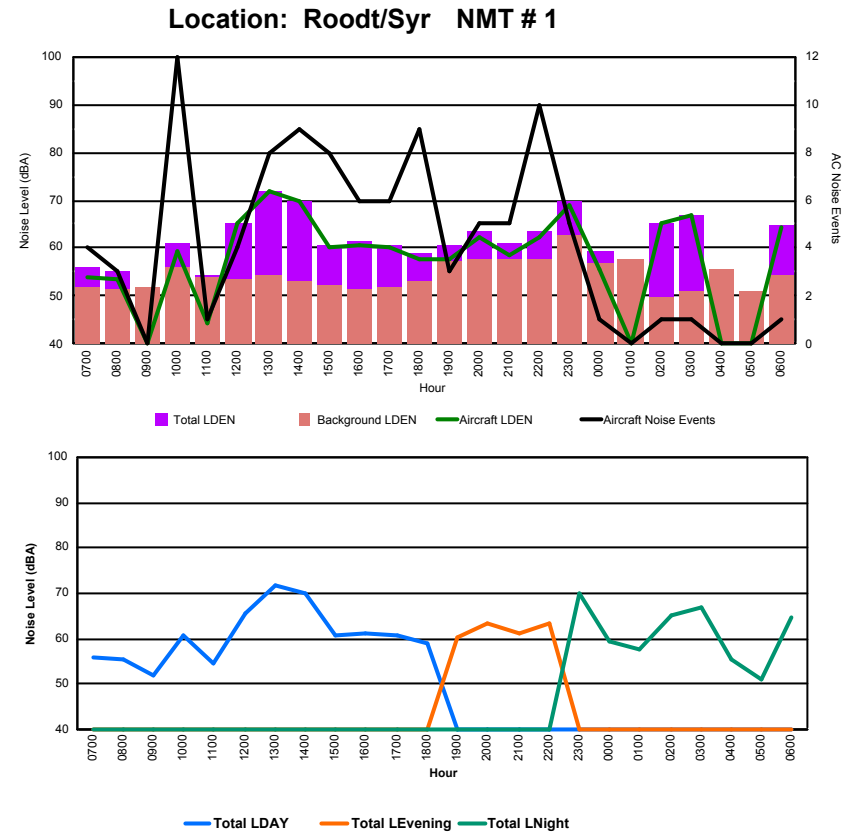

Luxembourg Airport Noise Distribution by Hour

Between 10/11/2023 00:00:00 and 10/11/2023 23:59:59 (Local Time)

Day	Aircraft Events	Total LDEN dB(A)	Aircraft LDEN dB(A)	Background LDEN dB(A)	Total LDay dB(A)	Total LEvening dB(A)	Total LNight dB(A)
10/11/23 7:00	4	55.9	54.0	51.7	55.9	-	-
10/11/23 8:00	3	55.4	53.4	51.3	55.4	-	-
10/11/23 9:00	-	52.0	-	52.0	52.0	-	-
10/11/23 10:00	12	60.9	59.4	55.9	60.9	-	-
10/11/23 11:00	1	54.5	44.2	54.0	54.5	-	-
10/11/23 12:00	4	65.4	65.1	53.4	65.4	-	-
10/11/23 13:00	8	71.7	71.7	54.5	71.7	-	-
10/11/23 14:00	9	70.0	70.0	53.3	70.0	-	-
10/11/23 15:00	8	60.8	60.2	52.1	60.8	-	-
10/11/23 16:00	6	61.3	60.8	51.5	61.3	-	-
10/11/23 17:00	6	60.6	60.1	51.8	60.6	-	-
10/11/23 18:00	9	58.9	57.6	53.2	58.9	-	-
10/11/23 19:00	3	60.5	57.7	57.3	-	60.5	-
10/11/23 20:00	5	63.5	62.3	57.5	-	63.5	-
10/11/23 21:00	5	61.0	58.5	57.6	-	61.0	-
10/11/23 22:00	10	63.4	62.2	57.5	-	63.4	-
10/11/23 23:00	5	70.0	69.1	62.7	-	-	70.0
11/11/23 0:00	1	59.3	55.7	56.8	-	-	59.3
11/11/23 1:00	-	57.8	-	57.9	-	-	57.8
11/11/23 2:00	1	65.3	65.1	49.7	-	-	65.3
11/11/23 3:00	1	67.0	66.9	51.1	-	-	67.0
11/11/23 4:00	-	55.5	-	55.5	-	-	55.5
11/11/23 5:00	-	50.9	-	50.9	-	-	50.9
11/11/23 6:00	1	64.7	64.3	54.3	-	-	64.7
	102	64.3	63.8	55.6	64.7	62.3	64.6