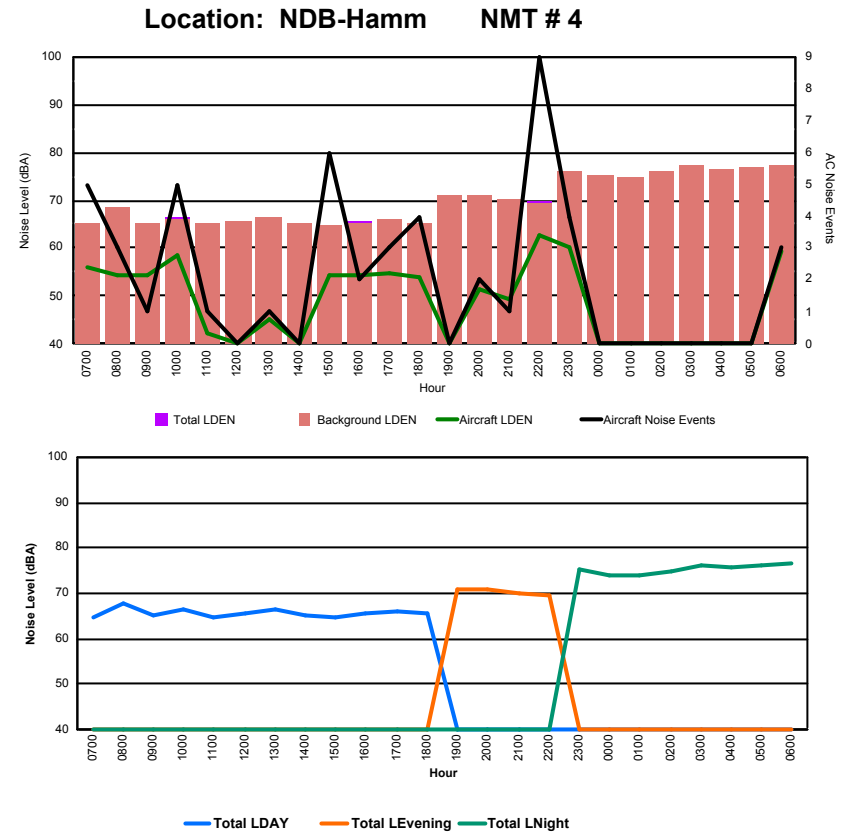

Luxembourg Airport Noise Distribution by Hour

Between 16/11/2023 00:00:00 and 16/11/2023 23:59:59 (Local Time)

Day	Aircraft Events	Total LDEN dB(A)	Aircraft LDEN dB(A)	Background LDEN dB(A)	Total LDay dB(A)	Total LEvening dB(A)	Total LNight dB(A)
16/11/23 7:00	5	64.8	55.9	65.0	64.8	-	-
16/11/23 8:00	3	67.6	54.4	68.6	67.6	-	-
16/11/23 9:00	1	65.3	54.4	65.3	65.3	-	-
16/11/23 10:00	5	66.3	58.5	65.9	66.3	-	-
16/11/23 11:00	1	64.9	42.1	65.1	64.9	-	-
16/11/23 12:00	-	65.6	-	65.8	65.6	-	-
16/11/23 13:00	1	66.3	45.3	66.5	66.3	-	-
16/11/23 14:00	-	65.0	-	65.3	65.0	-	-
16/11/23 15:00	6	64.7	54.3	64.6	64.7	-	-
16/11/23 16:00	2	65.5	54.4	65.4	65.5	-	-
16/11/23 17:00	3	66.0	54.8	66.0	66.0	-	-
16/11/23 18:00	4	65.4	54.0	65.4	65.4	-	-
16/11/23 19:00	-	70.9	-	71.0	-	70.9	-
16/11/23 20:00	2	70.9	51.5	71.2	-	70.9	-
16/11/23 21:00	1	70.0	49.5	70.3	-	70.0	-
16/11/23 22:00	9	69.7	62.9	69.4	-	69.7	-
16/11/23 23:00	4	75.4	60.0	76.0	-	-	75.4
17/11/23 0:00	-	74.1	-	75.1	-	-	74.1
17/11/23 1:00	-	73.8	-	74.6	-	-	73.8
17/11/23 2:00	-	74.8	-	76.1	-	-	74.8
17/11/23 3:00	-	76.0	-	77.3	-	-	76.0
17/11/23 4:00	-	75.6	-	76.4	-	-	75.6
17/11/23 5:00	-	76.0	-	76.9	-	-	76.0
17/11/23 6:00	3	76.7	59.3	77.5	-	-	76.7
	50	71.8	54.5	72.6	65.7	70.4	75.4