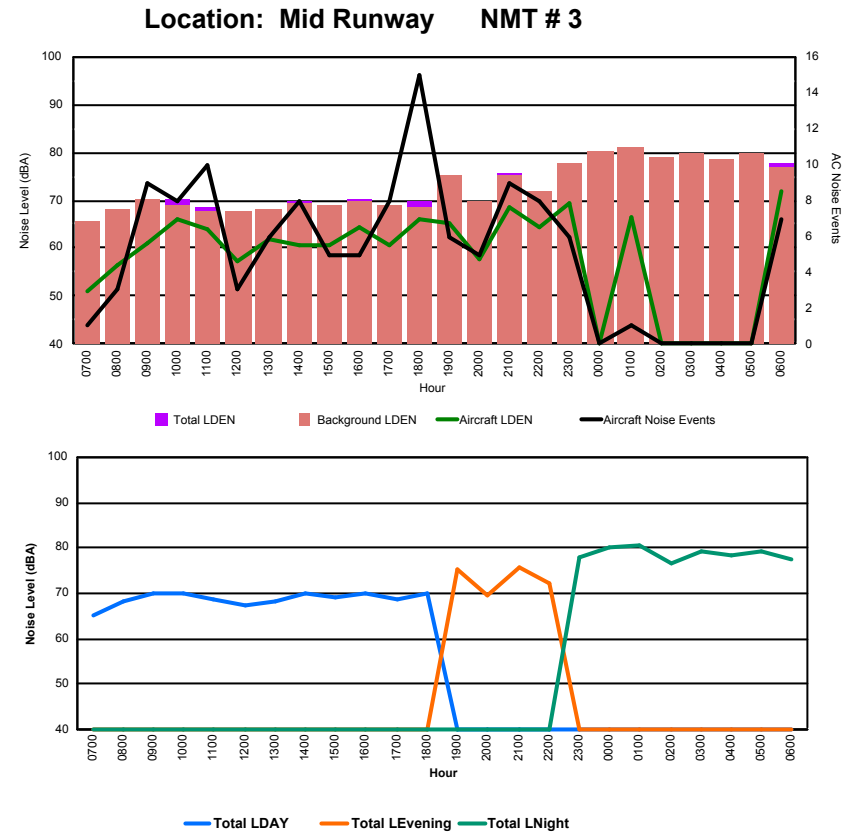

Luxembourg Airport Noise Distribution by Hour

Between 14/11/2023 00:00:00 and 14/11/2023 23:59:59 (Local Time)

Day	Aircraft Events	Total LDEN dB(A)	Aircraft LDEN dB(A)	Background LDEN dB(A)	Total LDay dB(A)	Total LEvening dB(A)	Total LNight dB(A)
14/11/23 7:00	1	65.3	51.2	65.6	65.3	-	-
14/11/23 8:00	3	68.1	56.4	68.0	68.1	-	-
14/11/23 9:00	9	70.2	61.2	70.4	70.2	-	-
14/11/23 10:00	8	70.2	65.9	69.1	70.2	-	-
14/11/23 11:00	10	68.7	64.0	67.6	68.7	-	-
14/11/23 12:00	3	67.4	57.4	67.7	67.4	-	-
14/11/23 13:00	6	68.2	61.9	68.2	68.2	-	-
14/11/23 14:00	8	69.8	60.6	69.5	69.8	-	-
14/11/23 15:00	5	69.0	60.5	68.9	69.0	-	-
14/11/23 16:00	5	70.2	64.2	69.8	70.2	-	-
14/11/23 17:00	8	68.8	60.7	68.9	68.8	-	-
14/11/23 18:00	15	69.9	66.2	68.6	69.9	-	-
14/11/23 19:00	6	75.2	65.2	75.4	-	75.2	-
14/11/23 20:00	5	69.7	57.7	69.9	-	69.7	-
14/11/23 21:00	9	75.6	68.4	75.4	-	75.6	-
14/11/23 22:00	8	72.0	64.5	71.9	-	72.0	-
14/11/23 23:00	6	77.9	69.5	77.8	-	-	77.9
15/11/23 0:00	-	80.1	-	80.3	-	-	80.1
15/11/23 1:00	1	80.6	66.4	81.0	-	-	80.6
15/11/23 2:00	-	76.7	-	79.0	-	-	76.7
15/11/23 3:00	-	79.1	-	79.7	-	-	79.1
15/11/23 4:00	-	78.3	-	78.5	-	-	78.3
15/11/23 5:00	-	79.4	-	79.8	-	-	79.4
15/11/23 6:00	7	77.7	71.8	76.8	-	-	77.7
	123	75.3	64.2	75.6	69.0	73.7	78.9