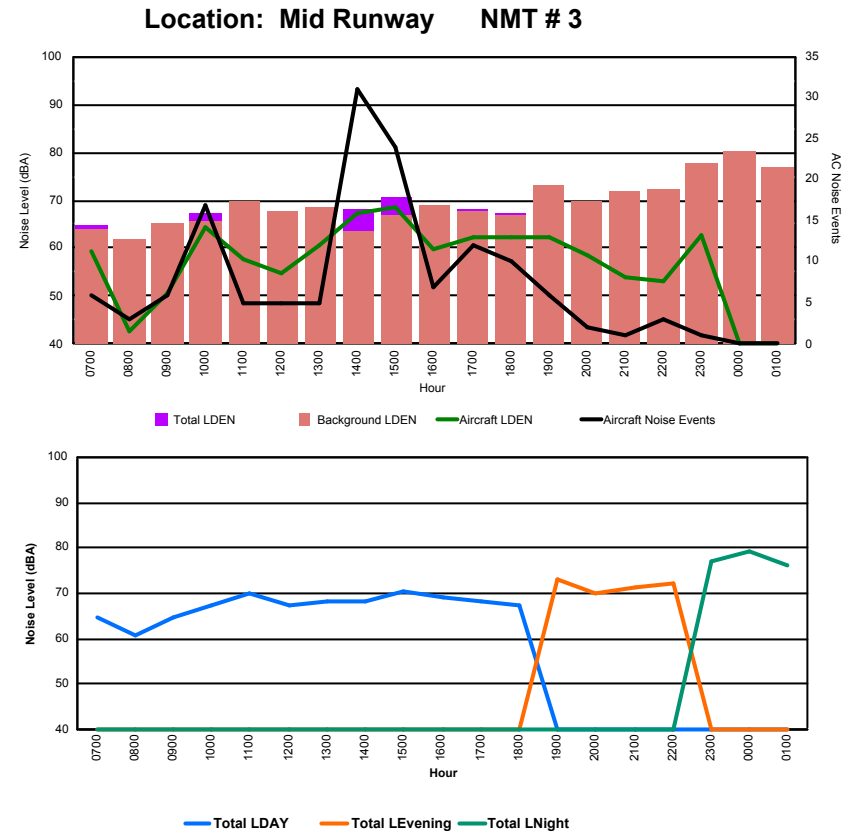

Luxembourg Airport Noise Distribution by Hour

Between 01/11/2023 00:00:00 and 01/11/2023 23:59:59 (Local Time)

Day	Aircraft Events	Total LDEN dB(A)	Aircraft LDEN dB(A)	Background LDEN dB(A)	Total LDay dB(A)	Total LEvening dB(A)	Total LNight dB(A)
01/11/23 7:00	6	64.7	59.4	63.9	64.7	-	-
01/11/23 8:00	3	60.9	42.7	61.7	60.9	-	-
01/11/23 9:00	6	64.9	50.6	65.0	64.9	-	-
01/11/23 10:00	17	67.4	64.3	65.8	67.4	-	-
01/11/23 11:00	5	69.8	57.8	69.9	69.8	-	-
01/11/23 12:00	5	67.4	54.7	67.9	67.4	-	-
01/11/23 13:00	5	68.4	60.6	68.5	68.4	-	-
01/11/23 14:00	31	68.1	67.2	63.4	68.1	-	-
01/11/23 15:00	24	70.5	68.6	66.9	70.5	-	-
01/11/23 16:00	7	69.1	59.8	69.1	69.1	-	-
01/11/23 17:00	12	68.3	62.3	67.8	68.3	-	-
01/11/23 18:00	10	67.5	62.5	66.7	67.5	-	-
01/11/23 19:00	6	73.0	62.4	73.1	-	73.0	-
01/11/23 20:00	2	69.8	58.5	69.8	-	69.8	-
01/11/23 21:00	1	71.4	53.9	71.9	-	71.4	-
01/11/23 22:00	3	72.0	53.1	72.4	-	72.0	-
01/11/23 23:00	1	76.9	62.6	77.6	-	-	76.9
02/11/23 0:00	-	79.4	-	80.1	-	-	79.4
02/11/23 1:00	-	76.4	-	77.0	-	-	76.4
	144	72.2	61.6	72.4	67.8	71.7	77.8