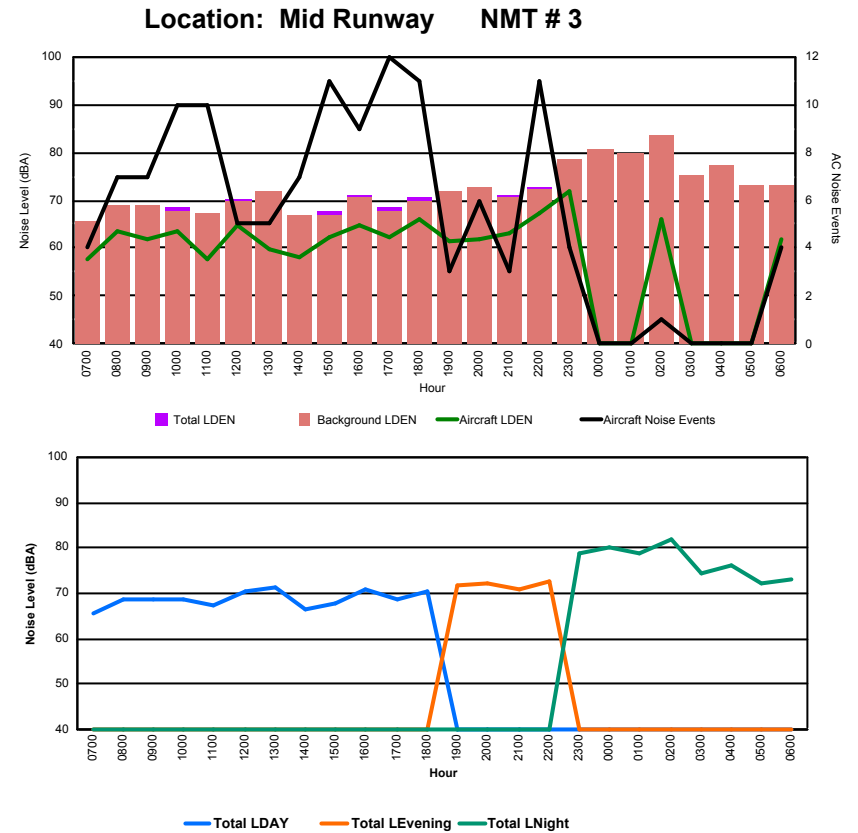

Luxembourg Airport Noise Distribution by Hour

Between 10/11/2023 00:00:00 and 10/11/2023 23:59:59 (Local Time)

Day	Aircraft Events	Total LDEN dB (A)	Aircraft LDEN dB(A)	Background LDEN dB(A)	Total LDay dB(A)	Total LEvening dB(A)	Total LNight dB (A)
10/11/23 7:00	4	65.5	57.5	65.8	65.5	-	-
10/11/23 8:00	7	68.8	63.7	69.1	68.8	-	-
10/11/23 9:00	7	68.7	61.9	68.8	68.7	-	-
10/11/23 10:00	10	68.6	63.7	67.6	68.6	-	-
10/11/23 11:00	10	67.2	57.8	67.4	67.2	-	-
10/11/23 12:00	5	70.3	64.6	69.9	70.3	-	-
10/11/23 13:00	5	71.4	59.6	71.7	71.4	-	-
10/11/23 14:00	7	66.6	58.0	66.7	66.6	-	-
10/11/23 15:00	11	67.7	62.5	66.8	67.7	-	-
10/11/23 16:00	9	70.9	64.9	70.5	70.9	-	-
10/11/23 17:00	12	68.5	62.5	67.9	68.5	-	-
10/11/23 18:00	11	70.6	66.1	69.7	70.6	-	-
10/11/23 19:00	3	71.8	61.5	72.0	-	71.8	-
10/11/23 20:00	6	72.3	62.0	72.9	-	72.3	-
10/11/23 21:00	3	70.9	63.1	70.8	-	70.9	-
10/11/23 22:00	11	72.7	67.1	72.4	-	72.7	-
10/11/23 23:00	4	78.7	71.8	78.4	-	-	78.7
11/11/23 0:00	-	80.0	-	80.5	-	-	80.0
11/11/23 1:00	-	79.0	-	80.0	-	-	79.0
11/11/23 2:00	1	81.7	66.2	83.7	-	-	81.7
11/11/23 3:00	-	74.4	-	75.1	-	-	74.4
11/11/23 4:00	-	76.4	-	77.3	-	-	76.4
11/11/23 5:00	-	72.2	-	73.0	-	-	72.2
11/11/23 6:00	4	73.0	61.9	73.3	-	-	73.0
	130	74.5	63.5	75.2	69.1	72.0	78.0