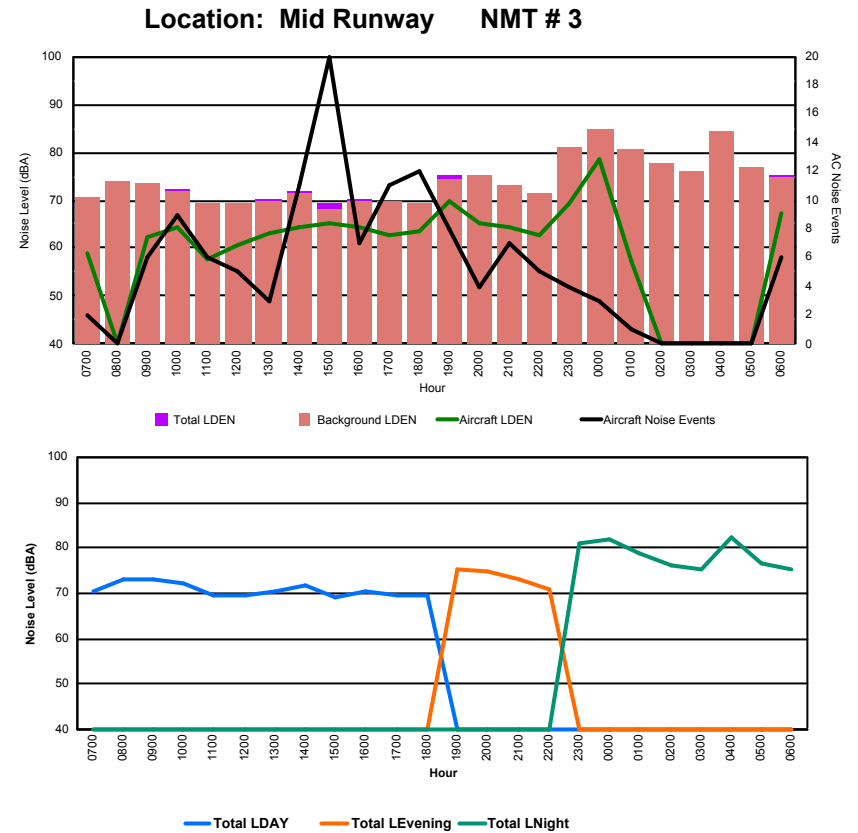

Luxembourg Airport Noise Distribution by Hour

Between 12/11/2023 00:00:00 and 12/11/2023 23:59:59 (Local Time)

Day	Aircraft Events	Total LDEN dB(A)	Aircraft LDEN dB(A)	Background LDEN dB(A)	Total LDay dB(A)	Total LEvening dB(A)	Total LNight dB(A)
12/11/23 7:00	2	70.4	59.1	70.8	70.4	-	-
12/11/23 8:00	-	73.0	-	73.8	73.0	-	-
12/11/23 9:00	6	73.3	62.5	73.7	73.3	-	-
12/11/23 10:00	9	72.3	64.3	72.0	72.3	-	-
12/11/23 11:00	6	69.4	57.5	69.5	69.4	-	-
12/11/23 12:00	5	69.5	60.8	69.5	69.5	-	-
12/11/23 13:00	3	70.3	63.0	69.7	70.3	-	-
12/11/23 14:00	11	71.8	64.3	71.4	71.8	-	-
12/11/23 15:00	20	69.2	65.3	68.1	69.2	-	-
12/11/23 16:00	7	70.3	64.4	69.6	70.3	-	-
12/11/23 17:00	11	69.7	62.9	69.7	69.7	-	-
12/11/23 18:00	12	69.5	63.6	69.5	69.5	-	-
12/11/23 19:00	8	75.3	70.0	74.3	-	75.3	-
12/11/23 20:00	4	74.7	65.3	75.1	-	74.7	-
12/11/23 21:00	7	73.2	64.5	73.2	-	73.2	-
12/11/23 22:00	5	71.1	62.7	71.4	-	71.1	-
12/11/23 23:00	4	81.1	69.5	81.2	-	-	81.1
13/11/23 0:00	3	81.9	78.5	84.8	-	-	81.9
13/11/23 1:00	1	78.9	57.3	80.6	-	-	78.9
13/11/23 2:00	-	76.3	-	77.6	-	-	76.3
13/11/23 3:00	-	75.5	-	76.1	-	-	75.5
13/11/23 4:00	-	82.4	-	84.2	-	-	82.4
13/11/23 5:00	-	76.6	-	76.9	-	-	76.6
13/11/23 6:00	6	75.3	67.2	74.9	-	-	75.3
	130	75.9	67.2	77.1	71.0	73.9	79.4