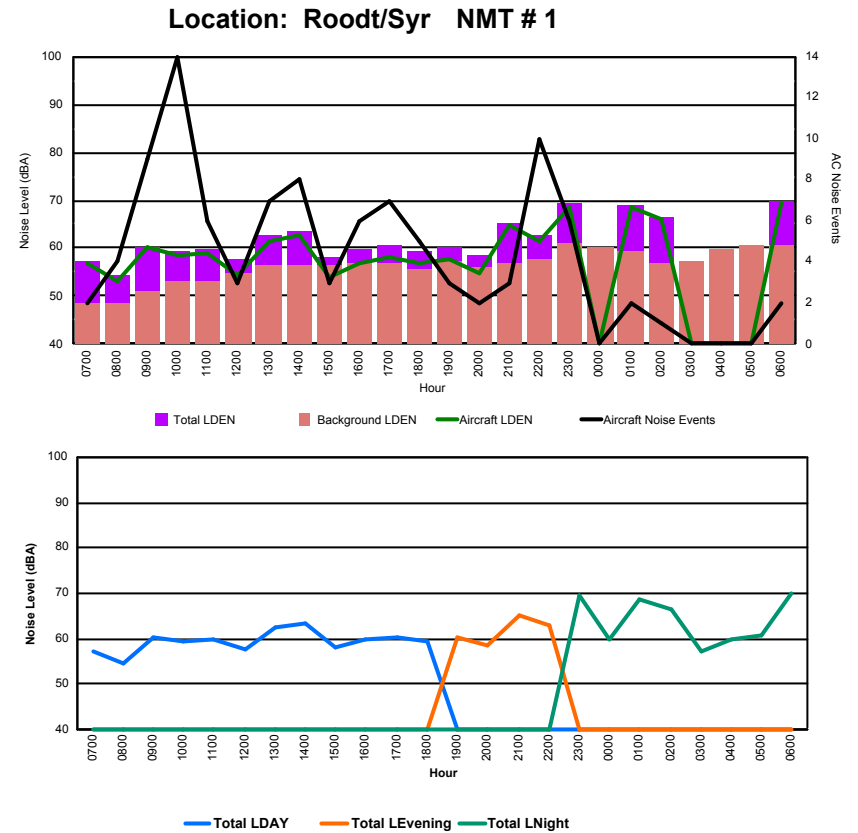

Luxembourg Airport Noise Distribution by Hour

Between 13/11/2023 00:00:00 and 13/11/2023 23:59:59 (Local Time)

Day	Aircraft Events	Total LDEN dB (A)	Aircraft LDEN dB(A)	Background LDEN dB(A)	Total LDay dB(A)	Total LEvening dB(A)	Total LNight dB (A)
13/11/23 7:00	2	57.4	56.7	48.7	57.4	-	-
13/11/23 8:00	4	54.4	53.2	48.5	54.4	-	-
13/11/23 9:00	9	60.4	60.0	50.9	60.4	-	-
13/11/23 10:00	14	59.5	58.5	53.0	59.5	-	-
13/11/23 11:00	6	59.8	58.8	53.1	59.8	-	-
13/11/23 12:00	3	57.5	54.5	54.7	57.5	-	-
13/11/23 13:00	7	62.7	61.5	56.3	62.7	-	-
13/11/23 14:00	8	63.5	62.8	56.4	63.5	-	-
13/11/23 15:00	3	58.2	53.8	56.3	58.2	-	-
13/11/23 16:00	6	59.8	57.0	56.8	59.8	-	-
13/11/23 17:00	7	60.5	58.2	56.9	60.5	-	-
13/11/23 18:00	5	59.3	56.9	55.7	59.3	-	-
13/11/23 19:00	3	60.2	57.5	57.1	-	60.2	-
13/11/23 20:00	2	58.5	54.6	56.2	-	58.5	-
13/11/23 21:00	3	65.2	64.6	56.8	-	65.2	-
13/11/23 22:00	10	62.9	61.5	57.5	-	62.9	-
13/11/23 23:00	6	69.4	68.7	61.0	-	-	69.4
14/11/23 0:00	-	59.9	-	60.1	-	-	59.9
14/11/23 1:00	2	68.8	68.4	59.2	-	-	68.8
14/11/23 2:00	1	66.5	66.0	56.8	-	-	66.5
14/11/23 3:00	-	57.4	-	57.4	-	-	57.4
14/11/23 4:00	-	59.8	-	59.8	-	-	59.8
14/11/23 5:00	-	60.7	-	60.7	-	-	60.7
14/11/23 6:00	2	69.9	69.4	60.7	-	-	69.9
	103	63.5	62.3	57.3	60.0	62.4	66.3