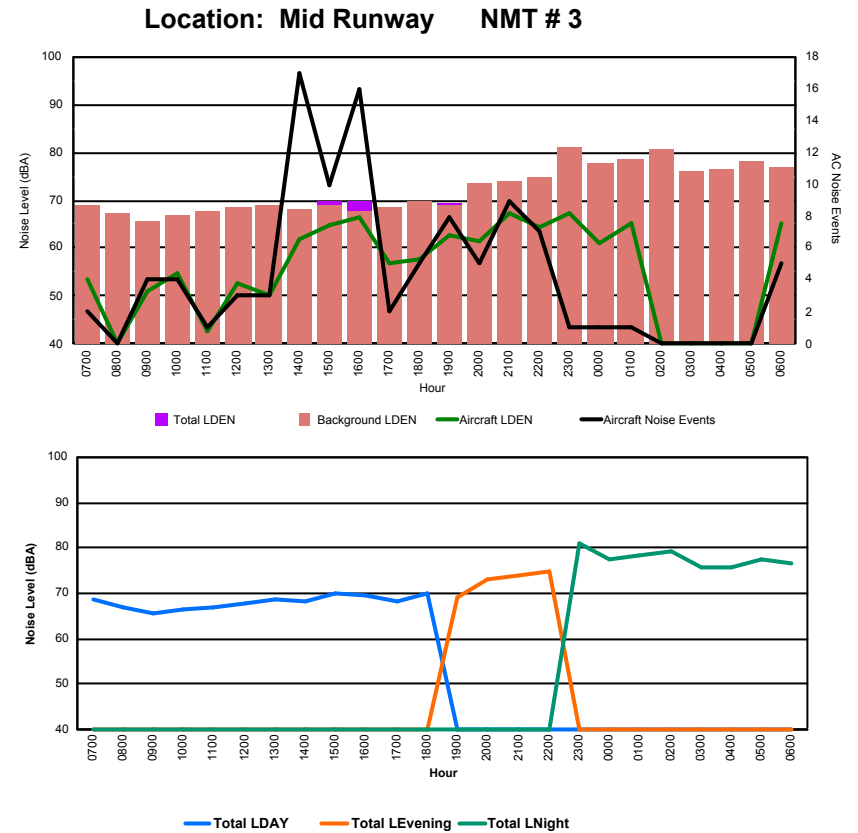

Luxembourg Airport Noise Distribution by Hour

Between 19/11/2023 00:00:00 and 19/11/2023 23:59:59 (Local Time)

Day	Aircraft Events	Total LDEN dB (A)	Aircraft LDEN dB(A)	Background LDEN dB(A)	Total LDay dB(A)	Total LEvening dB(A)	Total LNight dB (A)
19/11/23 7:00	2	68.8	53.4	69.1	68.8	-	-
19/11/23 8:00	-	66.8	-	67.1	66.8	-	-
19/11/23 9:00	4	65.4	51.2	65.8	65.4	-	-
19/11/23 10:00	4	66.3	54.6	66.8	66.3	-	-
19/11/23 11:00	1	67.1	42.7	67.6	67.1	-	-
19/11/23 12:00	3	68.0	52.8	68.6	68.0	-	-
19/11/23 13:00	3	68.5	50.0	68.9	68.5	-	-
19/11/23 14:00	17	68.3	61.8	68.1	68.3	-	-
19/11/23 15:00	10	69.8	64.6	68.9	69.8	-	-
19/11/23 16:00	16	69.6	66.5	67.7	69.6	-	-
19/11/23 17:00	2	68.1	56.7	68.4	68.1	-	-
19/11/23 18:00	5	69.9	57.9	69.9	69.9	-	-
19/11/23 19:00	8	69.2	62.9	68.9	-	69.2	-
19/11/23 20:00	5	73.3	61.3	73.5	-	73.3	-
19/11/23 21:00	9	74.1	67.5	74.0	-	74.1	-
19/11/23 22:00	7	74.9	64.5	75.0	-	74.9	-
19/11/23 23:00	1	81.0	67.1	81.0	-	-	81.0
20/11/23 0:00	1	77.3	60.9	77.7	-	-	77.3
20/11/23 1:00	1	78.4	65.0	78.6	-	-	78.4
20/11/23 2:00	-	79.4	-	80.8	-	-	79.4
20/11/23 3:00	-	75.6	-	76.1	-	-	75.6
20/11/23 4:00	-	75.7	-	76.3	-	-	75.7
20/11/23 5:00	-	77.7	-	78.3	-	-	77.7
20/11/23 6:00	5	76.6	65.1	76.8	-	-	76.6
	104	74.5	61.7	74.9	68.3	73.3	78.1