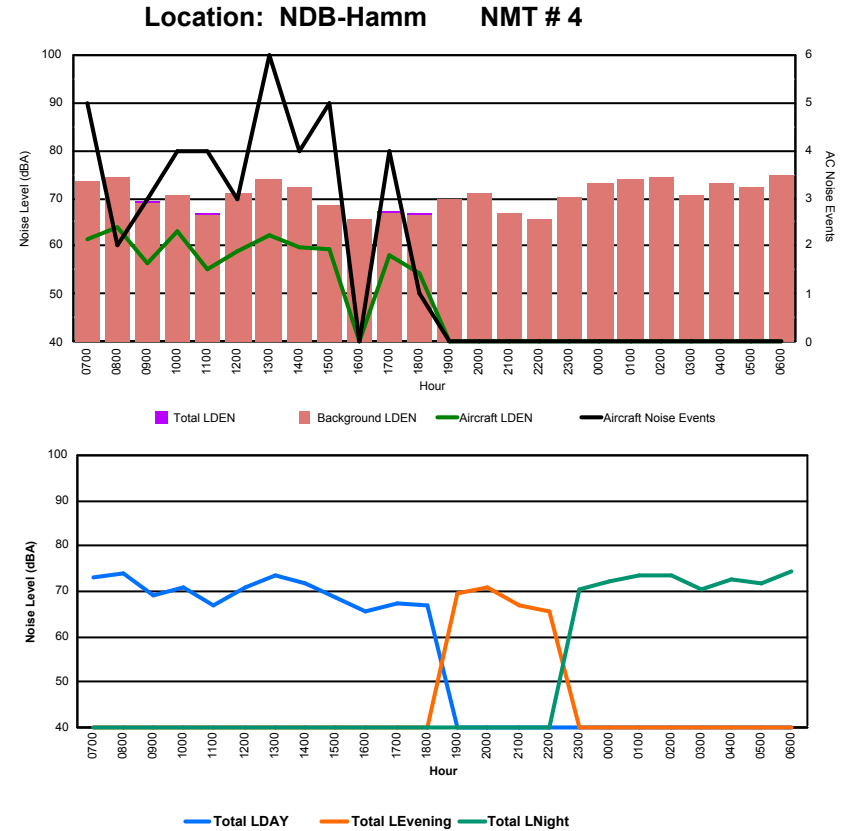

Luxembourg Airport Noise Distribution by Hour

Between 20/11/2023 00:00:00 and 20/11/2023 23:59:59 (Local Time)

Day	Aircraft Events	Total LDEN dB (A)	Aircraft LDEN dB(A)	Background LDEN dB(A)	Total LDay dB(A)	Total LEvening dB(A)	Total LNight dB (A)
20/11/23	7:00	5	73.3	61.5	73.7	73.3	-
20/11/23	8:00	2	74.1	63.8	74.3	74.1	-
20/11/23	9:00	3	69.2	56.6	69.0	69.2	-
20/11/23	10:00	4	70.7	63.3	70.6	70.7	-
20/11/23	11:00	4	66.8	55.4	66.5	66.8	-
20/11/23	12:00	3	70.8	58.8	70.9	70.8	-
20/11/23	13:00	6	73.4	62.2	73.8	73.4	-
20/11/23	14:00	4	71.7	59.8	72.1	71.7	-
20/11/23	15:00	5	68.7	59.4	68.6	68.7	-
20/11/23	16:00	-	65.5	-	65.6	65.5	-
20/11/23	17:00	4	67.3	58.0	67.0	67.3	-
20/11/23	18:00	1	66.9	54.2	66.6	66.9	-
20/11/23	19:00	-	69.7	-	69.8	-	69.7
20/11/23	20:00	-	70.9	-	71.1	-	70.9
20/11/23	21:00	-	66.8	-	66.8	-	66.8
20/11/23	22:00	-	65.7	-	65.8	-	65.7
20/11/23	23:00	-	70.4	-	70.4	-	70.4
21/11/23	0:00	-	72.2	-	73.2	-	72.2
21/11/23	1:00	-	73.4	-	74.0	-	73.4
21/11/23	2:00	-	73.4	-	74.5	-	73.4
21/11/23	3:00	-	70.4	-	70.8	-	70.4
21/11/23	4:00	-	72.8	-	73.3	-	72.8
21/11/23	5:00	-	71.9	-	72.5	-	71.9
21/11/23	6:00	-	74.2	-	74.6	-	74.2
	41	71.2	57.0	71.6	70.7	68.8	72.5