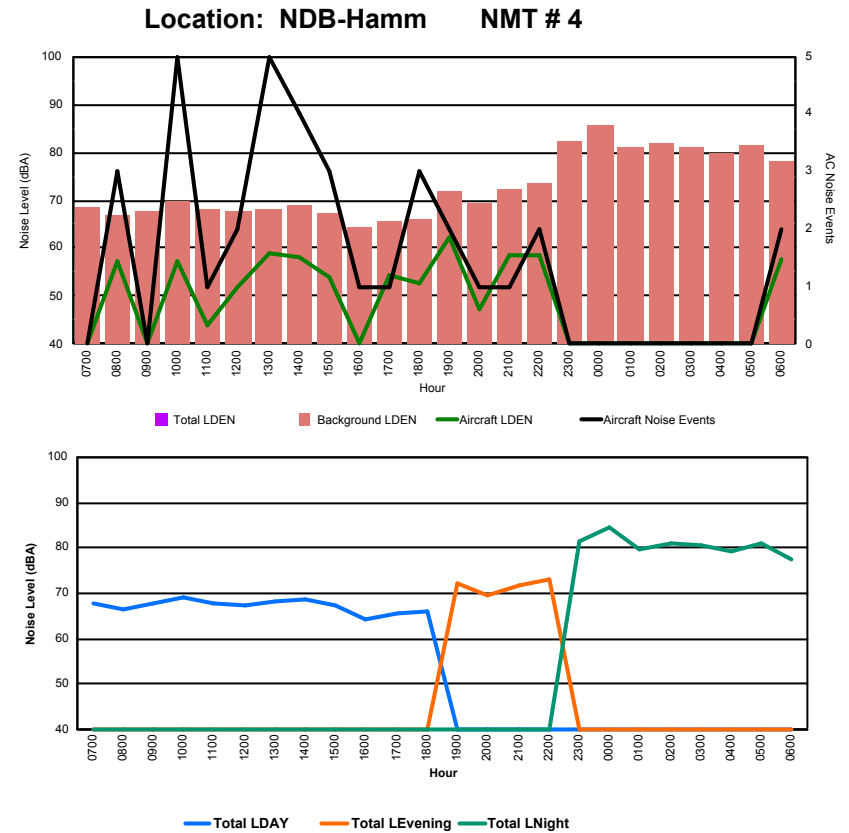

Luxembourg Airport Noise Distribution by Hour

Between 19/11/2023 00:00:00 and 19/11/2023 23:59:59 (Local Time)

Day	Aircraft Events	Total LDEN dB (A)	Aircraft LDEN dB(A)	Background LDEN dB(A)	Total LDay dB(A)	Total LEvening dB(A)	Total LNight dB (A)
19/11/23 7:00	-	67.9	-	68.5	67.9	-	-
19/11/23 8:00	3	66.6	57.3	66.7	66.6	-	-
19/11/23 9:00	-	67.8	-	67.9	67.8	-	-
19/11/23 10:00	5	69.3	57.3	69.6	69.3	-	-
19/11/23 11:00	1	68.0	44.0	68.2	68.0	-	-
19/11/23 12:00	2	67.5	52.0	67.8	67.5	-	-
19/11/23 13:00	5	68.2	58.9	68.1	68.2	-	-
19/11/23 14:00	4	68.9	58.1	68.8	68.9	-	-
19/11/23 15:00	3	67.2	54.1	67.3	67.2	-	-
19/11/23 16:00	1	64.1	39.8	64.3	64.1	-	-
19/11/23 17:00	1	65.6	54.3	65.5	65.6	-	-
19/11/23 18:00	3	66.2	52.5	66.2	66.2	-	-
19/11/23 19:00	2	72.0	62.3	71.7	-	72.0	-
19/11/23 20:00	1	69.4	47.1	69.5	-	69.4	-
19/11/23 21:00	1	71.9	58.7	72.1	-	71.9	-
19/11/23 22:00	2	73.2	58.6	73.7	-	73.2	-
19/11/23 23:00	-	81.4	-	82.2	-	-	81.4
20/11/23 0:00	-	84.7	-	85.5	-	-	84.7
20/11/23 1:00	-	79.9	-	81.2	-	-	79.9
20/11/23 2:00	-	81.1	-	81.9	-	-	81.1
20/11/23 3:00	-	80.5	-	80.9	-	-	80.5
20/11/23 4:00	-	79.3	-	79.7	-	-	79.3
20/11/23 5:00	-	80.9	-	81.4	-	-	80.9
20/11/23 6:00	2	77.7	57.6	78.1	-	-	77.7
	36	76.9	54.8	77.5	67.5	71.8	81.1