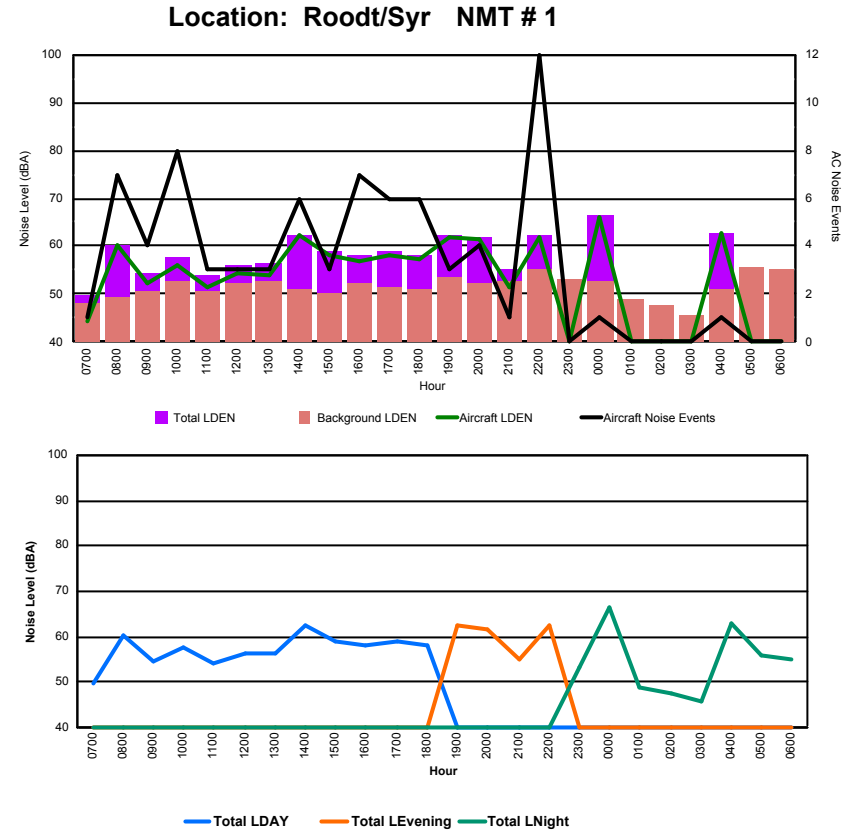

Luxembourg Airport Noise Distribution by Hour

Between 15/11/2023 00:00:00 and 15/11/2023 23:59:59 (Local Time)

Day	Aircraft Events	Total LDEN dB(A)	Aircraft LDEN dB(A)	Background LDEN dB(A)	Total LDay dB(A)	Total LEvening dB(A)	Total LNight dB(A)
15/11/23 7:00	1	49.7	44.4	48.2	49.7	-	-
15/11/23 8:00	7	60.4	60.0	49.4	60.4	-	-
15/11/23 9:00	4	54.5	52.4	50.5	54.5	-	-
15/11/23 10:00	8	57.7	56.1	52.9	57.7	-	-
15/11/23 11:00	3	54.1	51.4	50.8	54.1	-	-
15/11/23 12:00	3	56.2	54.2	52.1	56.2	-	-
15/11/23 13:00	3	56.3	54.0	52.7	56.3	-	-
15/11/23 14:00	6	62.4	62.1	51.0	62.4	-	-
15/11/23 15:00	3	58.9	58.3	50.3	58.9	-	-
15/11/23 16:00	7	58.1	56.9	52.2	58.1	-	-
15/11/23 17:00	6	58.9	58.1	51.5	58.9	-	-
15/11/23 18:00	6	58.2	57.3	51.2	58.2	-	-
15/11/23 19:00	3	62.3	61.7	53.4	-	62.3	-
15/11/23 20:00	4	61.8	61.3	52.4	-	61.8	-
15/11/23 21:00	1	55.0	51.6	52.5	-	55.0	-
15/11/23 22:00	12	62.5	61.7	55.4	-	62.5	-
15/11/23 23:00	-	53.3	-	53.3	-	-	53.3
16/11/23 0:00	1	66.3	66.1	52.9	-	-	66.3
16/11/23 1:00	-	49.0	-	49.0	-	-	49.0
16/11/23 2:00	-	47.6	-	47.6	-	-	47.6
16/11/23 3:00	-	45.8	-	45.8	-	-	45.8
16/11/23 4:00	1	62.9	62.6	51.1	-	-	62.9
16/11/23 5:00	-	55.8	-	55.8	-	-	55.8
16/11/23 6:00	-	55.0	-	55.0	-	-	55.0
	79	59.3	58.4	52.1	58.1	61.2	59.6