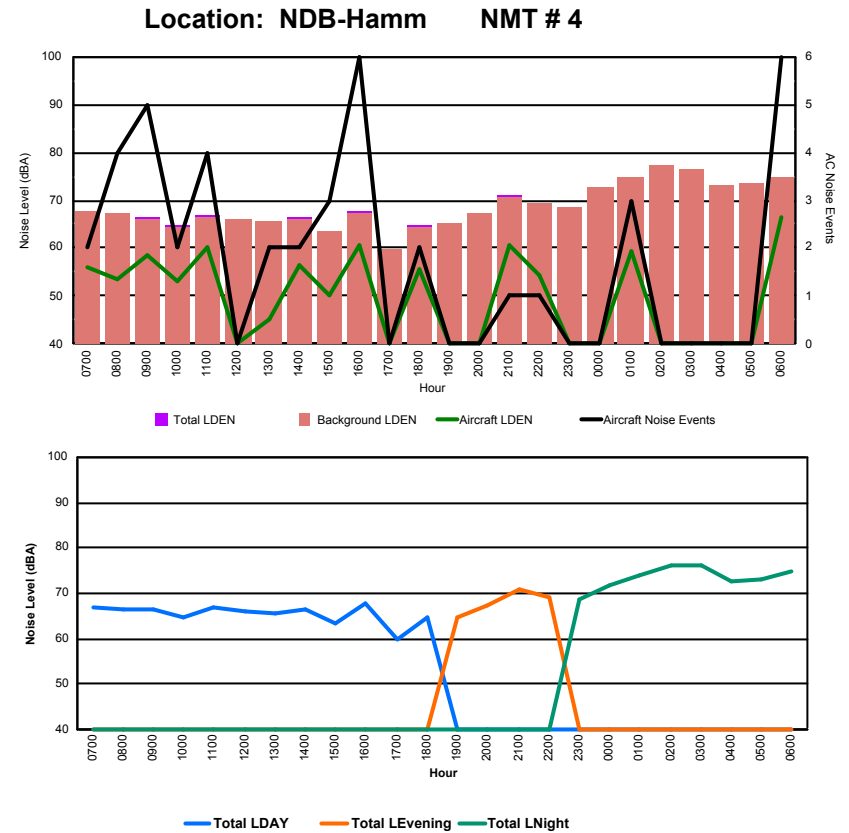

Location: Mid Runway NMT # 3

Luxembourg Airport Noise Distribution by Hour

Between 02/11/2023 00:00:00 and 02/11/2023 23:59:59 (Local Time)

Day	Aircraft Events	Total LDEN dB(A)	Aircraft LDEN dB(A)	Background LDEN dB(A)	Total LDay dB(A)	Total LEvening dB(A)	Total LNight dB(A)
02/11/23 7:00	2	66.8	56.0	67.6	66.8	-	-
02/11/23 8:00	4	66.5	53.4	67.3	66.5	-	-
02/11/23 9:00	5	66.6	58.4	66.2	66.6	-	-
02/11/23 10:00	2	64.6	53.2	64.5	64.6	-	-
02/11/23 11:00	4	66.7	60.0	66.3	66.7	-	-
02/11/23 12:00	-	66.0	-	66.1	66.0	-	-
02/11/23 13:00	2	65.6	45.1	65.7	65.6	-	-
02/11/23 14:00	2	66.4	56.6	66.0	66.4	-	-
02/11/23 15:00	3	63.6	50.4	63.6	63.6	-	-
02/11/23 16:00	6	67.9	60.8	67.5	67.9	-	-
02/11/23 17:00	-	59.8	-	59.8	59.8	-	-
02/11/23 18:00	2	64.9	55.6	64.4	64.9	-	-
02/11/23 19:00	-	64.9	-	65.0	-	64.9	-
02/11/23 20:00	-	67.2	-	67.3	-	67.2	-
02/11/23 21:00	1	70.9	60.6	70.8	-	70.9	-
02/11/23 22:00	1	69.3	54.4	69.5	-	69.3	-
02/11/23 23:00	-	68.5	-	68.5	-	-	68.5
03/11/23 0:00	-	71.9	-	72.9	-	-	71.9
03/11/23 1:00	3	73.9	59.3	74.7	-	-	73.9
03/11/23 2:00	-	76.1	-	77.2	-	-	76.1
03/11/23 3:00	-	76.0	-	76.5	-	-	76.0
03/11/23 4:00	-	72.7	-	73.3	-	-	72.7
03/11/23 5:00	-	73.2	-	73.4	-	-	73.2
03/11/23 6:00	6	74.8	66.3	74.6	-	-	74.8
	43	70.5	56.7	71.0	65.8	68.6	73.9