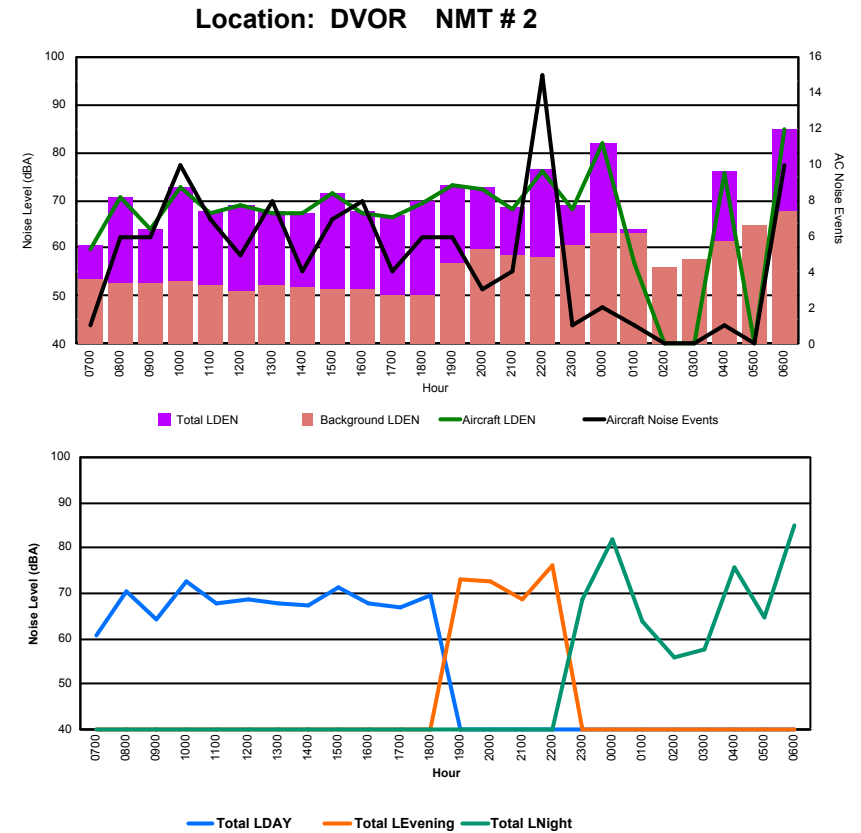

Luxembourg Airport Noise Distribution by Hour

Between 28/11/2023 00:00:00 and 28/11/2023 23:59:59 (Local Time)

Day	Aircraft Events	Total LDEN dB (A)	Aircraft LDEN dB(A)	Background LDEN dB(A)	Total LDay dB(A)	Total LEvening dB(A)	Total LNight dB (A)	
28/11/23	7:00	1	60.7	59.7	53.4	60.7	-	-
28/11/23	8:00	6	70.6	70.5	52.5	70.6	-	-
28/11/23	9:00	6	64.1	63.8	52.7	64.1	-	-
28/11/23	10:00	10	72.7	72.6	53.3	72.7	-	-
28/11/23	11:00	7	67.6	67.5	52.1	67.6	-	-
28/11/23	12:00	5	68.9	68.8	51.2	68.9	-	-
28/11/23	13:00	8	67.6	67.5	52.1	67.6	-	-
28/11/23	14:00	4	67.5	67.4	51.8	67.5	-	-
28/11/23	15:00	7	71.4	71.3	51.5	71.4	-	-
28/11/23	16:00	8	67.6	67.5	51.4	67.6	-	-
28/11/23	17:00	4	66.7	66.6	50.3	66.7	-	-
28/11/23	18:00	6	69.6	69.5	50.3	69.6	-	-
28/11/23	19:00	6	73.3	73.2	56.7	-	73.3	-
28/11/23	20:00	3	72.7	72.4	59.9	-	72.7	-
28/11/23	21:00	4	68.6	68.2	58.6	-	68.6	-
28/11/23	22:00	15	76.3	76.2	58.3	-	76.3	-
28/11/23	23:00	1	68.8	68.1	60.6	-	-	68.8
29/11/23	0:00	2	82.0	81.9	63.0	-	-	82.0
29/11/23	1:00	1	64.0	57.0	63.1	-	-	64.0
29/11/23	2:00	-	55.9	-	55.9	-	-	55.9
29/11/23	3:00	-	57.7	-	57.7	-	-	57.7
29/11/23	4:00	1	75.9	75.8	61.5	-	-	75.9
29/11/23	5:00	-	64.8	-	64.9	-	-	64.8
29/11/23	6:00	10	84.8	84.7	67.7	-	-	84.8
	115	74.6	74.5	59.5	68.9	73.5	78.1