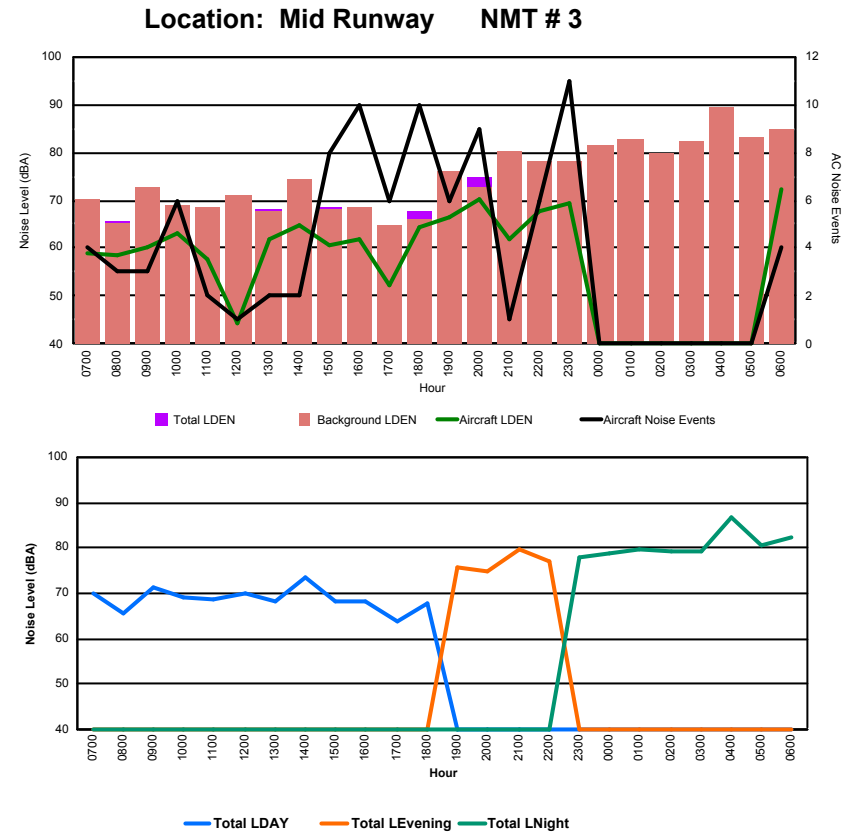

Location: DVOR NMT # 2

Luxembourg Airport Noise Distribution by Hour

Between 30/11/2023 00:00:00 and 30/11/2023 23:59:59 (Local Time)

Day	Aircraft Events	Total LDEN dB (A)	Aircraft LDEN dB(A)	Background LDEN dB(A)	Total LDay dB(A)	Total LEvening dB(A)	Total LNight dB (A)
30/11/23 7:00	4	69.9	59.0	70.2	69.9	-	-
30/11/23 8:00	3	65.8	58.4	65.3	65.8	-	-
30/11/23 9:00	3	71.5	60.3	72.6	71.5	-	-
30/11/23 10:00	6	69.1	63.0	69.0	69.1	-	-
30/11/23 11:00	2	68.5	57.9	68.6	68.5	-	-
30/11/23 12:00	1	70.2	44.5	70.9	70.2	-	-
30/11/23 13:00	2	68.1	61.9	67.7	68.1	-	-
30/11/23 14:00	2	73.6	64.7	74.4	73.6	-	-
30/11/23 15:00	8	68.4	60.8	68.3	68.4	-	-
30/11/23 16:00	10	68.4	61.8	68.4	68.4	-	-
30/11/23 17:00	6	64.0	52.3	64.7	64.0	-	-
30/11/23 18:00	10	67.8	64.4	66.1	67.8	-	-
30/11/23 19:00	6	75.7	66.5	76.0	-	75.7	-
30/11/23 20:00	9	74.7	70.2	72.8	-	74.7	-
30/11/23 21:00	1	79.7	61.9	80.4	-	79.7	-
30/11/23 22:00	6	77.1	67.8	78.0	-	77.1	-
30/11/23 23:00	11	78.0	69.2	78.0	-	-	78.0
01/12/23 0:00	-	79.0	-	81.5	-	-	79.0
01/12/23 1:00	-	79.6	-	82.8	-	-	79.6
01/12/23 2:00	-	79.4	-	79.7	-	-	79.4
01/12/23 3:00	-	79.1	-	82.3	-	-	79.1
01/12/23 4:00	-	86.7	-	89.4	-	-	86.7
01/12/23 5:00	-	80.6	-	83.2	-	-	80.6
01/12/23 6:00	4	82.5	72.1	84.9	-	-	82.5
	94	77.9	64.1	80.0	69.4	77.2	81.6