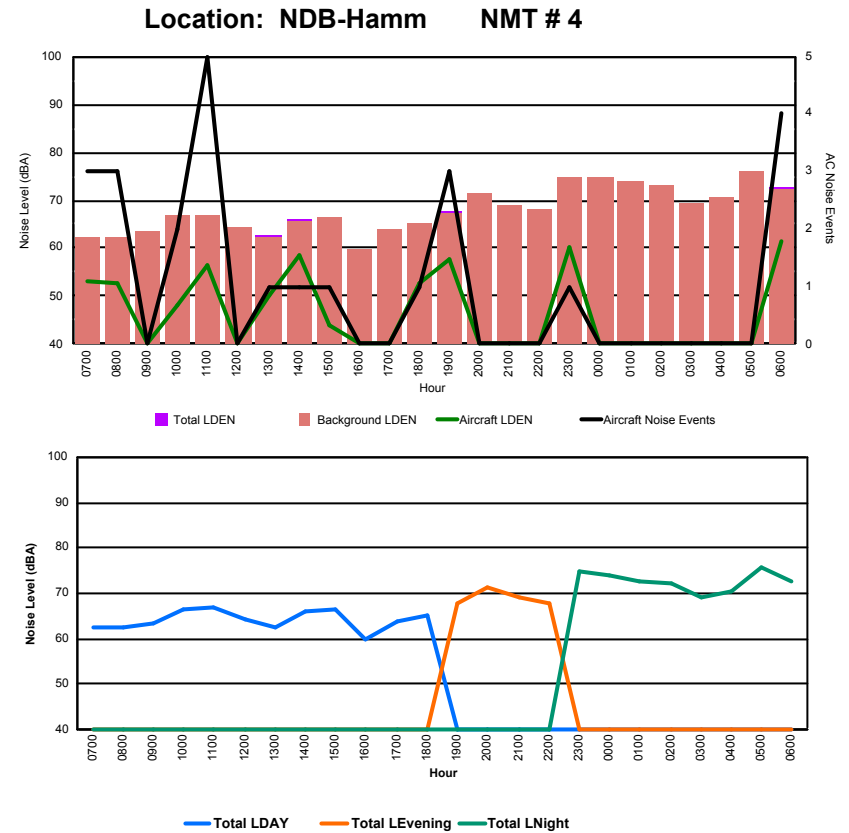

Luxembourg Airport Noise Distribution by Hour

Between 10/11/2023 00:00:00 and 10/11/2023 23:59:59 (Local Time)

Day	Aircraft Events	Total LDEN dB (A)	Aircraft LDEN dB(A)	Background LDEN dB(A)	Total LDay dB(A)	Total LEvening dB(A)	Total LNight dB (A)
10/11/23 7:00	3	62.5	53.0	62.5	62.5	-	-
10/11/23 8:00	3	62.5	52.9	62.5	62.5	-	-
10/11/23 9:00	-	63.4	-	63.5	63.4	-	-
10/11/23 10:00	2	66.6	48.3	66.7	66.6	-	-
10/11/23 11:00	5	66.9	56.5	66.7	66.9	-	-
10/11/23 12:00	-	64.2	-	64.3	64.2	-	-
10/11/23 13:00	1	62.7	50.2	62.5	62.7	-	-
10/11/23 14:00	1	66.2	58.5	65.5	66.2	-	-
10/11/23 15:00	1	66.5	43.9	66.6	66.5	-	-
10/11/23 16:00	-	59.9	-	59.9	59.9	-	-
10/11/23 17:00	-	63.9	-	64.0	63.9	-	-
10/11/23 18:00	1	65.2	52.5	65.1	65.2	-	-
10/11/23 19:00	3	67.8	57.9	67.5	-	67.8	-
10/11/23 20:00	-	71.3	-	71.6	-	71.3	-
10/11/23 21:00	-	69.1	-	69.1	-	69.1	-
10/11/23 22:00	-	68.0	-	68.1	-	68.0	-
10/11/23 23:00	1	74.8	60.3	74.8	-	-	74.8
11/11/23 0:00	-	73.9	-	74.9	-	-	73.9
11/11/23 1:00	-	72.8	-	74.1	-	-	72.8
11/11/23 2:00	-	72.4	-	73.2	-	-	72.4
11/11/23 3:00	-	69.3	-	69.4	-	-	69.3
11/11/23 4:00	-	70.6	-	70.8	-	-	70.6
11/11/23 5:00	-	75.6	-	75.9	-	-	75.6
11/11/23 6:00	4	72.6	61.5	72.5	-	-	72.6
	25	69.9	53.2	70.3	64.7	69.3	73.2