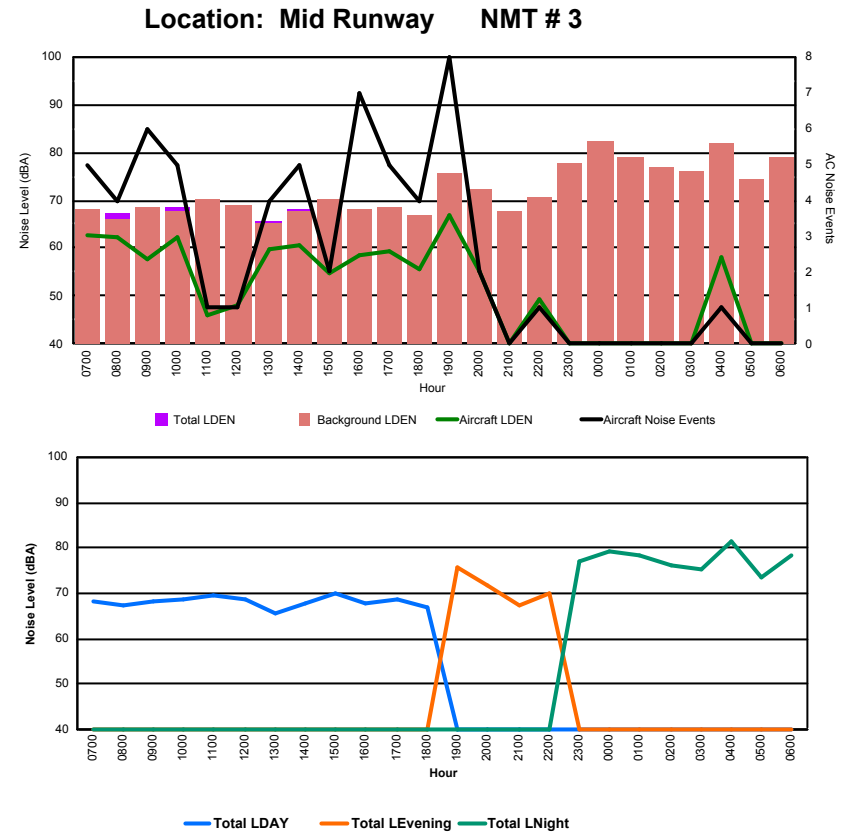

Luxembourg Airport Noise Distribution by Hour

Between 15/11/2023 00:00:00 and 15/11/2023 23:59:59 (Local Time)

Day	Aircraft Events	Total LDEN dB(A)	Aircraft LDEN dB(A)	Background LDEN dB(A)	Total LDay dB(A)	Total LEvening dB(A)	Total LNight dB(A)
15/11/23 7:00	5	68.3	62.6	68.3	68.3	-	-
15/11/23 8:00	4	67.5	62.1	66.2	67.5	-	-
15/11/23 9:00	6	68.4	57.9	68.7	68.4	-	-
15/11/23 10:00	5	68.5	62.1	67.9	68.5	-	-
15/11/23 11:00	1	69.7	46.2	70.3	69.7	-	-
15/11/23 12:00	1	68.8	48.0	69.1	68.8	-	-
15/11/23 13:00	4	65.6	59.9	65.4	65.6	-	-
15/11/23 14:00	5	68.0	60.5	67.7	68.0	-	-
15/11/23 15:00	2	70.1	54.8	70.4	70.1	-	-
15/11/23 16:00	7	67.9	58.5	68.0	67.9	-	-
15/11/23 17:00	5	68.5	59.2	68.7	68.5	-	-
15/11/23 18:00	4	66.7	55.5	67.0	66.7	-	-
15/11/23 19:00	8	75.7	66.9	75.7	-	75.7	-
15/11/23 20:00	2	71.9	55.3	72.3	-	71.9	-
15/11/23 21:00	-	67.4	-	67.8	-	67.4	-
15/11/23 22:00	1	70.2	49.4	70.7	-	70.2	-
15/11/23 23:00	-	77.1	-	77.8	-	-	77.1
16/11/23 0:00	-	79.3	-	82.5	-	-	79.3
16/11/23 1:00	-	78.4	-	78.9	-	-	78.4
16/11/23 2:00	-	76.2	-	76.7	-	-	76.2
16/11/23 3:00	-	75.4	-	76.0	-	-	75.4
16/11/23 4:00	1	81.5	58.2	82.0	-	-	81.5
16/11/23 5:00	-	73.7	-	74.4	-	-	73.7
16/11/23 6:00	-	78.6	-	78.9	-	-	78.6
	61	74.5	58.3	75.3	68.3	72.3	78.1