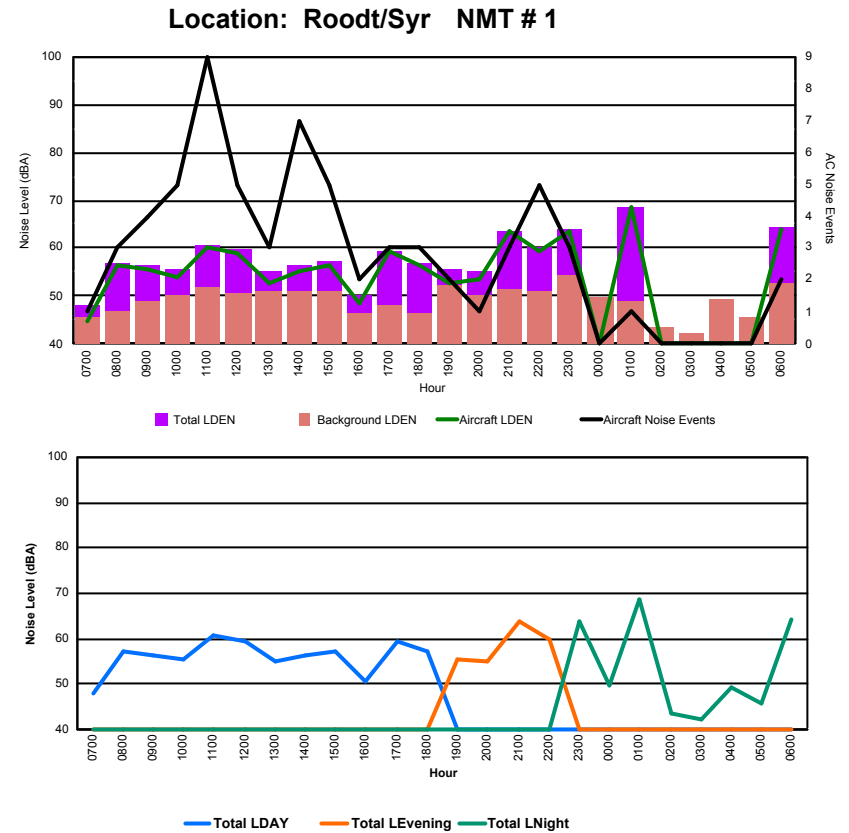

Luxembourg Airport Noise Distribution by Hour

Between 11/11/2023 00:00:00 and 11/11/2023 23:59:59 (Local Time)

Day	Aircraft Events	Total LDEN dB (A)	Aircraft LDEN dB(A)	Background LDEN dB(A)	Total LDay dB(A)	Total LEvening dB(A)	Total LNight dB (A)
11/11/23 7:00	1	48.0	44.6	45.5	48.0	-	-
11/11/23 8:00	3	57.0	56.6	46.7	57.0	-	-
11/11/23 9:00	4	56.4	55.6	49.1	56.4	-	-
11/11/23 10:00	5	55.5	54.1	50.3	55.5	-	-
11/11/23 11:00	9	60.8	60.2	51.8	60.8	-	-
11/11/23 12:00	5	59.6	59.1	50.5	59.6	-	-
11/11/23 13:00	3	55.0	52.9	50.9	55.0	-	-
11/11/23 14:00	7	56.4	55.0	51.0	56.4	-	-
11/11/23 15:00	5	57.4	56.3	50.9	57.4	-	-
11/11/23 16:00	2	50.4	48.4	46.3	50.4	-	-
11/11/23 17:00	3	59.5	59.2	48.1	59.5	-	-
11/11/23 18:00	3	57.0	56.6	46.3	57.0	-	-
11/11/23 19:00	2	55.5	52.9	52.2	-	55.5	-
11/11/23 20:00	1	55.1	53.4	50.2	-	55.1	-
11/11/23 21:00	3	63.7	63.4	51.3	-	63.7	-
11/11/23 22:00	5	60.0	59.4	51.2	-	60.0	-
11/11/23 23:00	3	63.9	63.4	54.4	-	-	63.9
12/11/23 0:00	-	49.7	-	49.8	-	-	49.7
12/11/23 1:00	1	68.6	68.5	48.8	-	-	68.6
12/11/23 2:00	-	43.4	-	43.4	-	-	43.4
12/11/23 3:00	-	42.3	-	42.3	-	-	42.3
12/11/23 4:00	-	49.4	-	49.5	-	-	49.4
12/11/23 5:00	-	45.8	-	45.8	-	-	45.8
12/11/23 6:00	2	64.3	64.0	52.5	-	-	64.3
	67	59.8	59.3	50.0	57.2	60.0	62.0