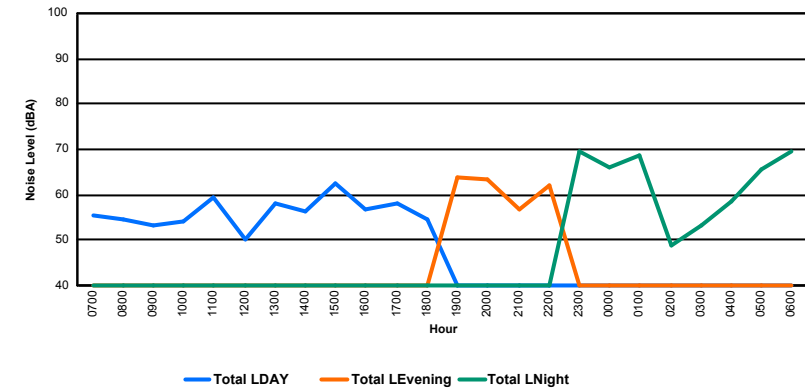

Luxembourg Airport Noise Distribution by Hour

Between 12/11/2023 00:00:00 and 12/11/2023 23:59:59 (Local Time)

Day	Aircraft Events	Total LDEN dB (A)	Aircraft LDEN dB(A)	Background LDEN dB(A)	Total LDay dB(A)	Total LEvening dB(A)	Total LNight dB (A)
12/11/23 7:00	2	55.6	55.4	42.5	55.6	-	-
12/11/23 8:00	2	54.6	54.0	45.7	54.6	-	-
12/11/23 9:00	3	53.1	52.1	46.3	53.1	-	-
12/11/23 10:00	4	54.0	51.3	50.7	54.0	-	-
12/11/23 11:00	4	59.6	59.3	48.4	59.6	-	-
12/11/23 12:00	2	50.3	48.7	45.6	50.3	-	-
12/11/23 13:00	5	58.3	57.9	48.3	58.3	-	-
12/11/23 14:00	6	56.3	55.7	47.7	56.3	-	-
12/11/23 15:00	13	62.7	62.4	51.6	62.7	-	-
12/11/23 16:00	7	56.8	56.1	48.8	56.8	-	-
12/11/23 17:00	8	58.3	57.7	49.2	58.3	-	-
12/11/23 18:00	7	54.7	53.0	50.2	54.7	-	-
12/11/23 19:00	6	63.7	63.1	55.1	-	63.7	-
12/11/23 20:00	4	63.4	63.0	53.5	-	63.4	-
12/11/23 21:00	3	56.6	55.5	50.4	-	56.6	-
12/11/23 22:00	9	62.1	61.7	52.4	-	62.1	-
12/11/23 23:00	6	69.7	69.5	56.4	-	-	69.7
13/11/23 0:00	2	66.1	66.0	51.8	-	-	66.1
13/11/23 1:00	2	68.6	68.5	48.0	-	-	68.6
13/11/23 2:00	-	48.7	-	48.7	-	-	48.7
13/11/23 3:00	-	53.2	-	53.2	-	-	53.2
13/11/23 4:00	-	58.5	-	58.6	-	-	58.5
13/11/23 5:00	1	65.4	65.0	56.9	-	-	65.4
13/11/23 6:00	2	69.4	69.0	57.5	-	-	69.4
	98	62.9	62.5	52.6	57.4	62.2	66.3

Location: Roodt/Syr NMT # 1