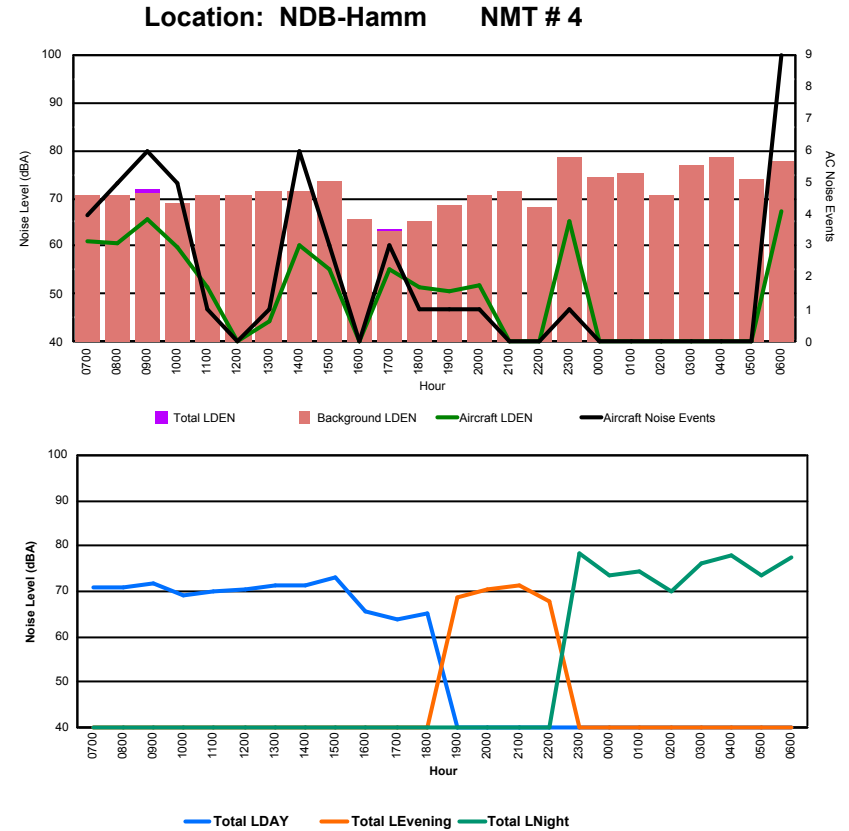

Luxembourg Airport Noise Distribution by Hour

Between 15/11/2023 00:00:00 and 15/11/2023 23:59:59 (Local Time)

Day	Aircraft Events	Total LDEN dB(A)	Aircraft LDEN dB(A)	Background LDEN dB(A)	Total LDay dB(A)	Total LEvening dB(A)	Total LNight dB(A)
15/11/23 7:00	4	70.7	61.1	70.8	70.7	-	-
15/11/23 8:00	5	70.7	60.7	70.8	70.7	-	-
15/11/23 9:00	6	71.8	65.5	71.1	71.8	-	-
15/11/23 10:00	5	69.1	59.6	69.0	69.1	-	-
15/11/23 11:00	1	70.2	51.3	70.5	70.2	-	-
15/11/23 12:00	-	70.3	-	70.7	70.3	-	-
15/11/23 13:00	1	71.2	44.2	71.6	71.2	-	-
15/11/23 14:00	6	71.4	60.0	71.6	71.4	-	-
15/11/23 15:00	3	73.1	55.3	73.6	73.1	-	-
15/11/23 16:00	-	65.5	-	65.6	65.5	-	-
15/11/23 17:00	3	63.7	55.4	63.1	63.7	-	-
15/11/23 18:00	1	65.1	51.6	65.0	65.1	-	-
15/11/23 19:00	1	68.5	50.8	68.6	-	68.5	-
15/11/23 20:00	1	70.5	51.8	70.6	-	70.5	-
15/11/23 21:00	-	71.2	-	71.4	-	71.2	-
15/11/23 22:00	-	68.0	-	68.2	-	68.0	-
15/11/23 23:00	1	78.3	65.4	78.4	-	-	78.3
16/11/23 0:00	-	73.4	-	74.2	-	-	73.4
16/11/23 1:00	-	74.2	-	75.1	-	-	74.2
16/11/23 2:00	-	70.1	-	70.5	-	-	70.1
16/11/23 3:00	-	76.2	-	76.8	-	-	76.2
16/11/23 4:00	-	78.1	-	78.6	-	-	78.1
16/11/23 5:00	-	73.7	-	74.0	-	-	73.7
16/11/23 6:00	9	77.5	67.2	77.8	-	-	77.5
	47	73.0	58.7	73.3	70.2	69.8	75.9