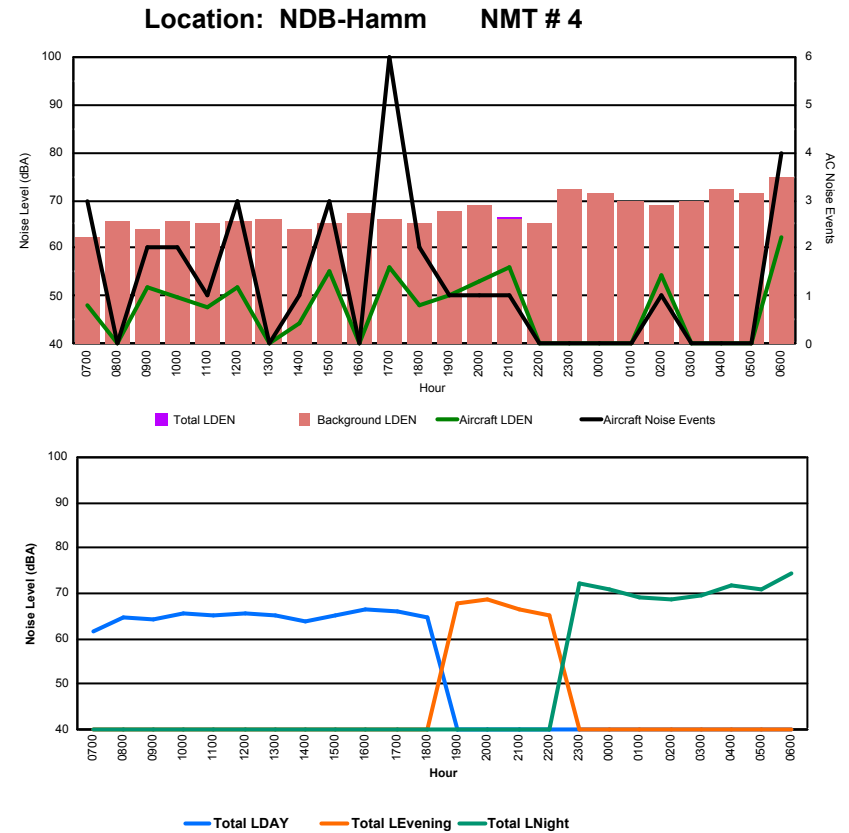

Luxembourg Airport Noise Distribution by Hour

Between 09/11/2023 00:00:00 and 09/11/2023 23:59:59 (Local Time)

Day	Aircraft Events	Total LDEN dB (A)	Aircraft LDEN dB(A)	Background LDEN dB(A)	Total LDay dB(A)	Total LEvening dB(A)	Total LNight dB (A)
09/11/23 7:00	3	61.8	48.0	62.2	61.8	-	-
09/11/23 8:00	-	64.9	-	65.8	64.9	-	-
09/11/23 9:00	2	64.1	51.7	64.0	-	-	-
09/11/23 10:00	2	65.4	49.8	65.7	65.4	-	-
09/11/23 11:00	1	65.1	47.8	65.3	65.1	-	-
09/11/23 12:00	3	65.4	51.8	65.8	65.4	-	-
09/11/23 13:00	-	65.2	-	65.9	65.2	-	-
09/11/23 14:00	1	63.9	44.3	64.1	63.9	-	-
09/11/23 15:00	3	65.1	55.2	65.1	65.1	-	-
09/11/23 16:00	-	66.6	-	67.3	66.6	-	-
09/11/23 17:00	6	66.0	56.0	66.1	66.0	-	-
09/11/23 18:00	2	64.8	48.0	65.0	64.8	-	-
09/11/23 19:00	1	67.6	50.2	67.7	-	67.6	-
09/11/23 20:00	1	68.7	53.3	68.8	-	68.7	-
09/11/23 21:00	1	66.4	55.9	66.1	-	66.4	-
09/11/23 22:00	-	65.2	-	65.2	-	65.2	-
09/11/23 23:00	-	72.1	-	72.2	-	-	72.1
10/11/23 0:00	-	71.1	-	71.6	-	-	71.1
10/11/23 1:00	-	69.1	-	69.8	-	-	69.1
10/11/23 2:00	1	68.6	54.5	68.9	-	-	68.6
10/11/23 3:00	-	69.6	-	69.7	-	-	69.6
10/11/23 4:00	-	71.8	-	72.3	-	-	71.8
10/11/23 5:00	-	71.1	-	71.6	-	-	71.1
10/11/23 6:00	4	74.4	62.5	74.7	-	-	74.4
	31	68.4	52.3	68.8	65.0	67.2	71.3