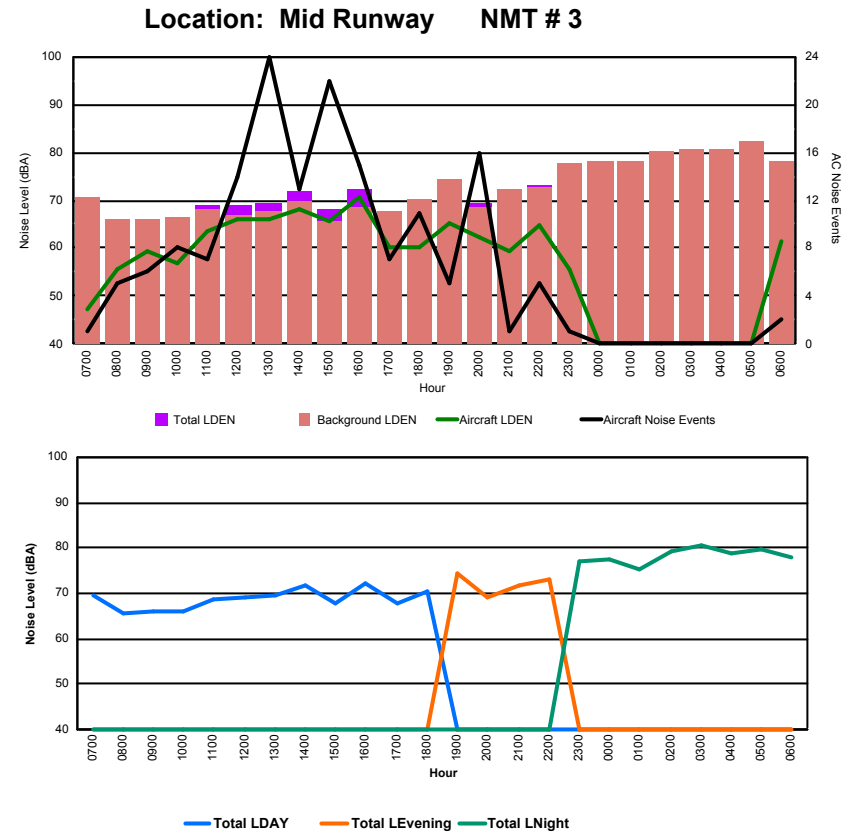

Location: DVOR NMT # 2

Luxembourg Airport Noise Distribution by Hour

Between 22/11/2023 00:00:00 and 22/11/2023 23:59:59 (Local Time)

Day	Aircraft Events	Total LDEN dB (A)	Aircraft LDEN dB(A)	Background LDEN dB(A)	Total LDay dB(A)	Total LEvening dB(A)	Total LNight dB (A)
22/11/23 7:00	1	69.6	47.2	70.8	69.6	-	-
22/11/23 8:00	5	65.8	55.6	65.9	65.8	-	-
22/11/23 9:00	6	66.2	59.4	66.2	66.2	-	-
22/11/23 10:00	8	66.1	56.9	66.5	66.1	-	-
22/11/23 11:00	7	68.9	63.4	68.1	68.9	-	-
22/11/23 12:00	14	69.1	66.0	67.0	69.1	-	-
22/11/23 13:00	24	69.4	66.2	67.6	69.4	-	-
22/11/23 14:00	13	71.9	68.3	70.0	71.9	-	-
22/11/23 15:00	22	68.0	65.5	65.8	68.0	-	-
22/11/23 16:00	15	72.4	70.7	68.6	72.4	-	-
22/11/23 17:00	7	67.8	60.3	67.8	67.8	-	-
22/11/23 18:00	11	70.4	60.3	70.4	70.4	-	-
22/11/23 19:00	5	74.4	65.1	74.5	-	74.4	-
22/11/23 20:00	16	69.3	62.5	68.7	-	69.3	-
22/11/23 21:00	1	71.9	59.3	72.5	-	71.9	-
22/11/23 22:00	5	73.0	64.6	72.7	-	73.0	-
22/11/23 23:00	1	77.1	55.6	77.9	-	-	77.1
23/11/23 0:00	-	77.7	-	78.0	-	-	77.7
23/11/23 1:00	-	75.1	-	78.3	-	-	75.1
23/11/23 2:00	-	79.4	-	80.3	-	-	79.4
23/11/23 3:00	-	80.5	-	80.7	-	-	80.5
23/11/23 4:00	-	78.8	-	80.8	-	-	78.8
23/11/23 5:00	-	79.7	-	82.3	-	-	79.7
23/11/23 6:00	2	78.0	61.3	78.2	-	-	78.0
	163	74.9	62.9	75.9	69.3	72.5	78.6