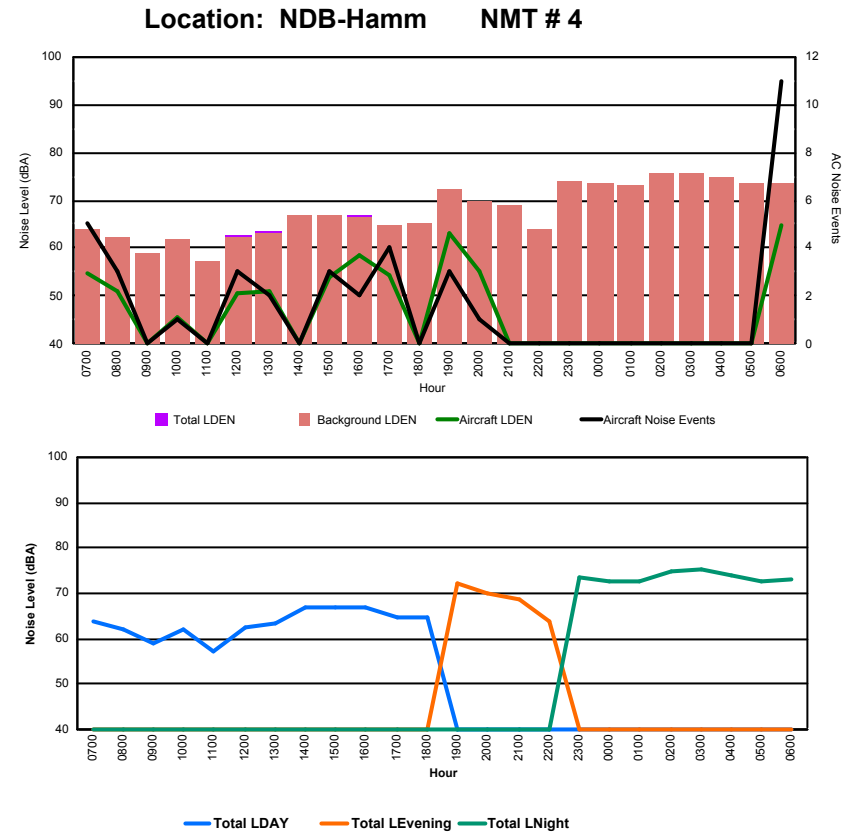

Location: Mid Runway NMT # 3

Luxembourg Airport Noise Distribution by Hour

Between 08/11/2023 00:00:00 and 08/11/2023 23:59:59 (Local Time)

Day	Aircraft Events	Total LDEN dB (A)	Aircraft LDEN dB(A)	Background LDEN dB(A)	Total LDay dB(A)	Total LEvening dB(A)	Total LNight dB (A)
08/11/23 7:00	5	63.8	54.6	63.8	63.8	-	-
08/11/23 8:00	3	62.1	50.9	62.1	62.1	-	-
08/11/23 9:00	-	59.0	-	59.0	59.0	-	-
08/11/23 10:00	1	61.9	45.6	61.9	61.9	-	-
08/11/23 11:00	-	57.2	-	57.3	57.2	-	-
08/11/23 12:00	3	62.7	50.5	62.5	62.7	-	-
08/11/23 13:00	2	63.4	50.9	63.2	63.4	-	-
08/11/23 14:00	-	66.8	-	66.9	66.8	-	-
08/11/23 15:00	3	66.9	54.1	66.9	66.9	-	-
08/11/23 16:00	2	67.0	58.7	66.5	67.0	-	-
08/11/23 17:00	4	64.7	54.4	64.6	64.7	-	-
08/11/23 18:00	-	64.9	-	65.3	64.9	-	-
08/11/23 19:00	3	72.2	63.0	72.3	-	72.2	-
08/11/23 20:00	1	69.8	55.4	70.0	-	69.8	-
08/11/23 21:00	-	68.7	-	69.1	-	68.7	-
08/11/23 22:00	-	63.9	-	63.9	-	63.9	-
08/11/23 23:00	-	73.6	-	73.8	-	-	73.6
09/11/23 0:00	-	72.7	-	73.6	-	-	72.7
09/11/23 1:00	-	72.6	-	73.3	-	-	72.6
09/11/23 2:00	-	74.7	-	75.8	-	-	74.7
09/11/23 3:00	-	75.5	-	75.8	-	-	75.5
09/11/23 4:00	-	74.1	-	74.8	-	-	74.1
09/11/23 5:00	-	72.8	-	73.4	-	-	72.8
09/11/23 6:00	11	73.2	64.9	73.5	-	-	73.2
	38	70.3	54.9	70.8	64.2	69.5	73.8