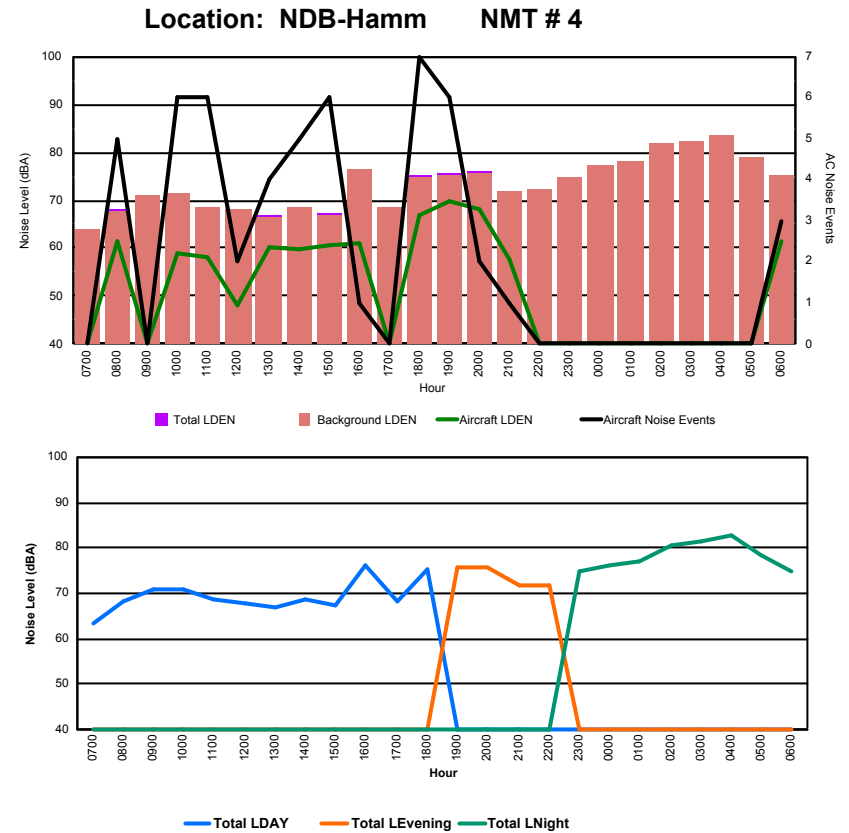

Luxembourg Airport Noise Distribution by Hour

Between 14/11/2023 00:00:00 and 14/11/2023 23:59:59 (Local Time)

Day	Aircraft Events	Total LDEN dB (A)	Aircraft LDEN dB(A)	Background LDEN dB(A)	Total LDay dB(A)	Total LEvening dB(A)	Total LNight dB (A)
14/11/23 7:00	-	63.4	-	63.8	63.4	-	-
14/11/23 8:00	5	68.3	61.6	67.9	68.3	-	-
14/11/23 9:00	-	70.8	-	71.0	70.8	-	-
14/11/23 10:00	6	70.9	58.8	71.3	70.9	-	-
14/11/23 11:00	6	68.6	58.0	68.6	68.6	-	-
14/11/23 12:00	2	67.8	48.2	68.2	67.8	-	-
14/11/23 13:00	4	67.0	60.0	66.4	67.0	-	-
14/11/23 14:00	5	68.6	59.8	68.5	68.6	-	-
14/11/23 15:00	6	67.4	60.6	67.0	67.4	-	-
14/11/23 16:00	1	76.3	61.1	76.6	76.3	-	-
14/11/23 17:00	-	68.4	-	68.5	68.4	-	-
14/11/23 18:00	7	75.3	66.8	75.0	75.3	-	-
14/11/23 19:00	6	75.8	69.9	75.1	-	75.8	-
14/11/23 20:00	2	75.9	68.0	75.5	-	75.9	-
14/11/23 21:00	1	71.6	57.9	71.7	-	71.6	-
14/11/23 22:00	-	71.8	-	72.1	-	71.8	-
14/11/23 23:00	-	74.7	-	74.8	-	-	74.7
15/11/23 0:00	-	76.1	-	77.4	-	-	76.1
15/11/23 1:00	-	77.0	-	78.2	-	-	77.0
15/11/23 2:00	-	80.7	-	82.0	-	-	80.7
15/11/23 3:00	-	81.6	-	82.4	-	-	81.6
15/11/23 4:00	-	82.8	-	83.5	-	-	82.8
15/11/23 5:00	-	78.3	-	79.1	-	-	78.3
15/11/23 6:00	3	74.9	61.5	75.4	-	-	74.9
	54	75.9	61.0	76.5	70.9	74.3	79.2