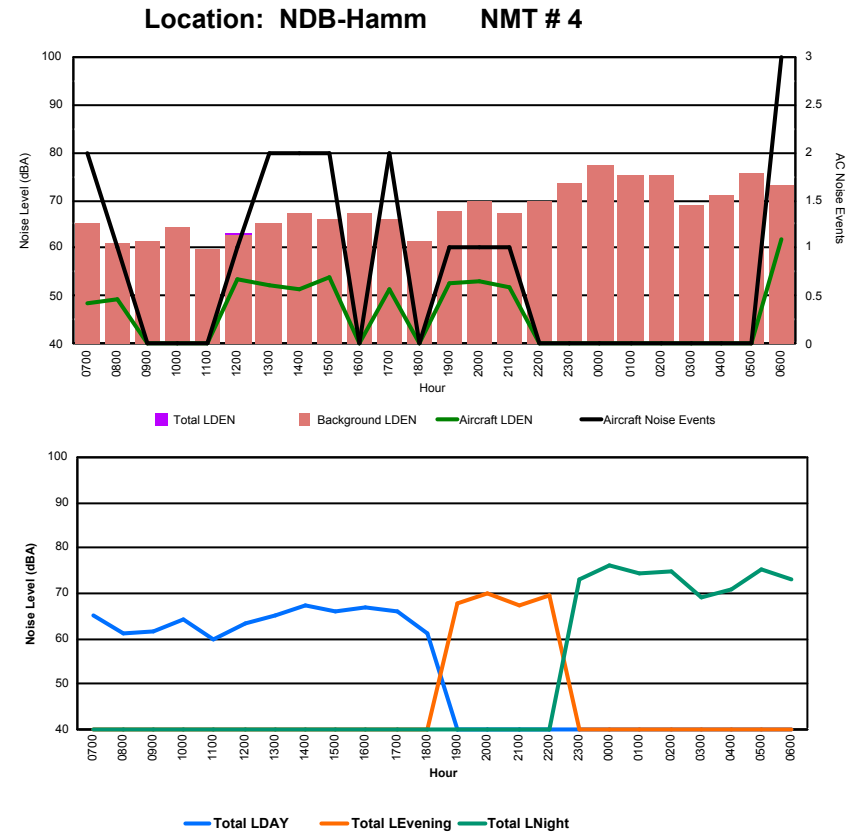

Luxembourg Airport Noise Distribution by Hour

Between 04/11/2023 00:00:00 and 04/11/2023 23:59:59 (Local Time)

Day	Aircraft Events	Total LDEN dB (A)	Aircraft LDEN dB(A)	Background LDEN dB(A)	Total LDay dB(A)	Total LEvening dB(A)	Total LNight dB (A)
04/11/23 7:00	2	65.2	48.6	65.3	65.2	-	-
04/11/23 8:00	1	61.0	49.2	60.9	61.0	-	-
04/11/23 9:00	-	61.6	-	61.6	61.6	-	-
04/11/23 10:00	-	64.1	-	64.2	64.1	-	-
04/11/23 11:00	-	59.9	-	59.9	59.9	-	-
04/11/23 12:00	1	63.3	53.7	62.9	63.3	-	-
04/11/23 13:00	2	65.0	52.2	65.0	65.0	-	-
04/11/23 14:00	2	67.2	51.5	67.3	67.2	-	-
04/11/23 15:00	2	66.0	53.9	66.0	66.0	-	-
04/11/23 16:00	-	66.8	-	67.1	66.8	-	-
04/11/23 17:00	2	66.0	51.5	65.9	66.0	-	-
04/11/23 18:00	-	61.2	-	61.3	61.2	-	-
04/11/23 19:00	1	67.7	52.6	67.8	-	67.7	-
04/11/23 20:00	1	69.8	53.1	69.9	-	69.8	-
04/11/23 21:00	1	67.3	51.9	67.2	-	67.3	-
04/11/23 22:00	-	69.4	-	69.6	-	69.4	-
04/11/23 23:00	-	73.2	-	73.4	-	-	73.2
05/11/23 0:00	-	76.3	-	77.1	-	-	76.3
05/11/23 1:00	-	74.3	-	75.1	-	-	74.3
05/11/23 2:00	-	74.7	-	75.2	-	-	74.7
05/11/23 3:00	-	69.0	-	69.0	-	-	69.0
05/11/23 4:00	-	70.9	-	71.2	-	-	70.9
05/11/23 5:00	-	75.3	-	75.7	-	-	75.3
05/11/23 6:00	3	73.3	61.8	73.2	-	-	73.3
	18	70.3	51.2	70.7	64.5	68.7	73.9