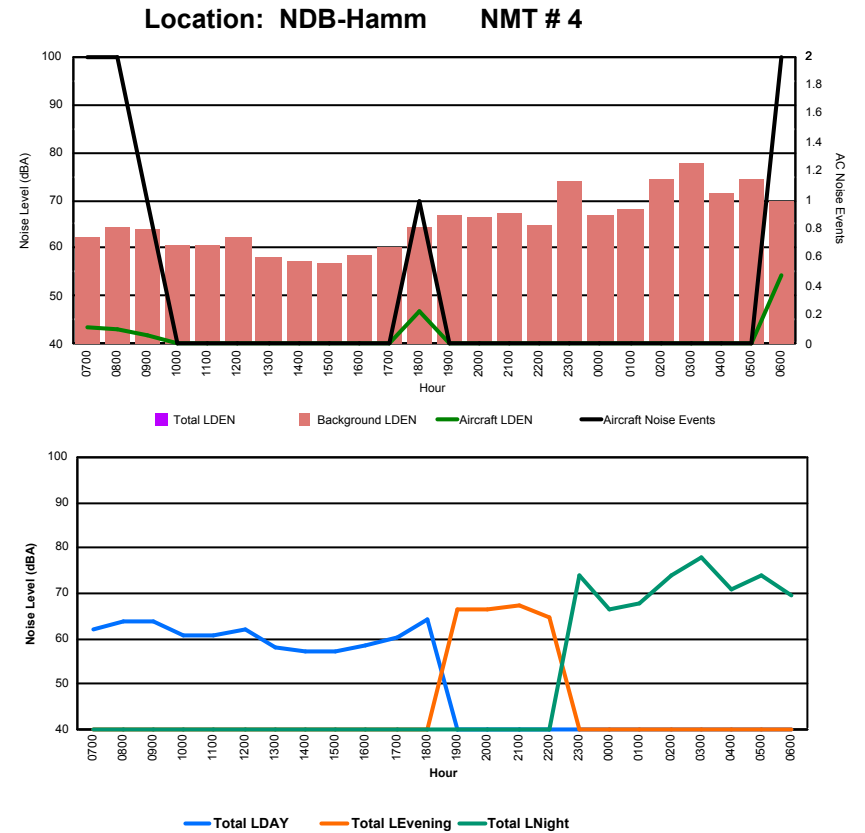

Luxembourg Airport Noise Distribution by Hour

Between 05/11/2023 00:00:00 and 05/11/2023 23:59:59 (Local Time)

Day	Aircraft Events	Total LDEN dB(A)	Aircraft LDEN dB(A)	Background LDEN dB(A)	Total LDay dB(A)	Total LEvening dB(A)	Total LNight dB(A)
05/11/23 7:00	2	61.9	43.7	62.4	61.9	-	-
05/11/23 8:00	2	63.8	43.1	64.3	63.8	-	-
05/11/23 9:00	1	63.7	41.8	63.8	63.7	-	-
05/11/23 10:00	-	60.6	-	60.7	60.6	-	-
05/11/23 11:00	-	60.6	-	60.7	60.6	-	-
05/11/23 12:00	-	62.2	-	62.3	62.2	-	-
05/11/23 13:00	-	58.2	-	58.3	58.2	-	-
05/11/23 14:00	-	57.4	-	57.4	57.4	-	-
05/11/23 15:00	-	57.0	-	57.0	57.0	-	-
05/11/23 16:00	-	58.7	-	58.7	58.7	-	-
05/11/23 17:00	-	60.2	-	60.2	60.2	-	-
05/11/23 18:00	1	64.4	47.0	64.5	64.4	-	-
05/11/23 19:00	-	66.6	-	66.7	-	66.6	-
05/11/23 20:00	-	66.4	-	66.5	-	66.4	-
05/11/23 21:00	-	67.2	-	67.3	-	67.2	-
05/11/23 22:00	-	64.9	-	64.9	-	64.9	-
05/11/23 23:00	-	73.8	-	73.9	-	-	73.8
06/11/23 0:00	-	66.5	-	66.7	-	-	66.5
06/11/23 1:00	-	67.7	-	68.0	-	-	67.7
06/11/23 2:00	-	73.8	-	74.5	-	-	73.8
06/11/23 3:00	-	77.8	-	77.9	-	-	77.8
06/11/23 4:00	-	71.1	-	71.4	-	-	71.1
06/11/23 5:00	-	74.0	-	74.2	-	-	74.0
06/11/23 6:00	2	69.7	54.2	69.7	-	-	69.7
	8	69.2	41.9	69.4	61.4	66.4	73.2