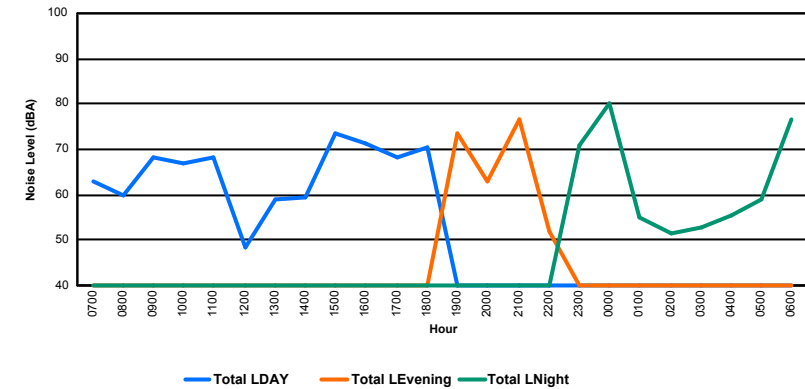

Luxembourg Airport Noise Distribution by Hour

Between 21/11/2023 00:00:00 and 21/11/2023 23:59:59 (Local Time)

Day	Aircraft Events	Total LDEN dB (A)	Aircraft LDEN dB(A)	Background LDEN dB(A)	Total LDay dB(A)	Total LEvening dB(A)	Total LNight dB (A)
21/11/23 7:00	3	63.0	62.5	53.1	63.0	-	-
21/11/23 8:00	2	59.7	59.0	51.2	59.7	-	-
21/11/23 9:00	6	68.1	67.9	52.3	68.1	-	-
21/11/23 10:00	7	66.8	66.7	50.5	66.8	-	-
21/11/23 11:00	4	68.3	68.2	50.0	68.3	-	-
21/11/23 12:00	-	48.6	-	48.6	48.6	-	-
21/11/23 13:00	1	58.8	58.3	49.1	58.8	-	-
21/11/23 14:00	3	59.2	58.7	49.6	59.2	-	-
21/11/23 15:00	7	73.5	73.5	51.2	73.5	-	-
21/11/23 16:00	6	71.4	71.4	52.8	71.4	-	-
21/11/23 17:00	8	68.2	68.1	51.7	68.2	-	-
21/11/23 18:00	7	70.4	70.3	52.6	70.4	-	-
21/11/23 19:00	7	73.6	73.6	55.2	-	73.6	-
21/11/23 20:00	2	62.9	62.5	51.7	-	62.9	-
21/11/23 21:00	4	76.5	76.5	52.4	-	76.5	-
21/11/23 22:00	-	52.1	-	52.1	-	52.1	-
21/11/23 23:00	1	70.9	70.7	55.4	-	-	70.9
22/11/23 0:00	1	80.1	80.1	55.4	-	-	80.1
22/11/23 1:00	-	54.9	-	54.9	-	-	54.9
22/11/23 2:00	-	51.6	-	51.6	-	-	51.6
22/11/23 3:00	-	52.8	-	52.8	-	-	52.8
22/11/23 4:00	-	55.6	-	55.6	-	-	55.6
22/11/23 5:00	-	58.9	-	58.9	-	-	58.9
22/11/23 6:00	9	76.6	76.5	61.4	-	-	76.6
	78	71.1	71.0	54.2	68.0	72.4	73.1

Location: DVOR NMT # 2