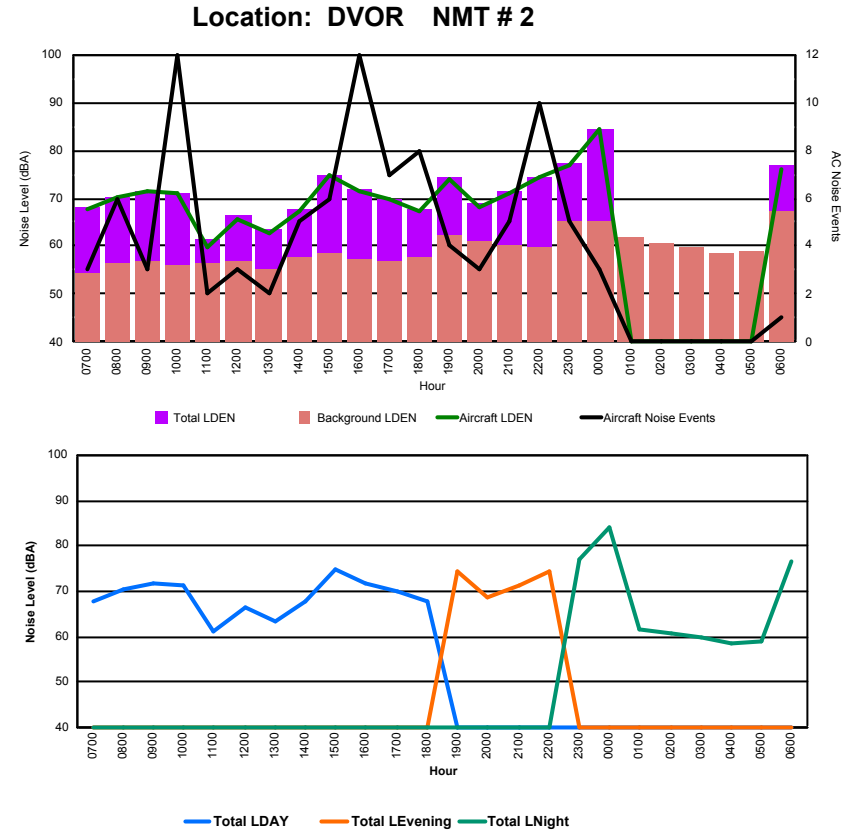

Luxembourg Airport Noise Distribution by Hour

Between 24/11/2023 00:00:00 and 24/11/2023 23:59:59 (Local Time)

Day	Aircraft Events	Total LDEN dB(A)	Aircraft LDEN dB(A)	Background LDEN dB(A)	Total LDay dB(A)	Total LEvening dB(A)	Total LNight dB(A)
24/11/23 7:00	3	68.0	67.8	54.5	68.0	-	-
24/11/23 8:00	6	70.3	70.1	56.3	70.3	-	-
24/11/23 9:00	3	71.6	71.4	56.9	71.6	-	-
24/11/23 10:00	12	71.2	71.1	55.9	71.2	-	-
24/11/23 11:00	2	61.4	59.7	56.4	61.4	-	-
24/11/23 12:00	3	66.4	65.8	56.8	66.4	-	-
24/11/23 13:00	2	63.5	62.8	55.4	63.5	-	-
24/11/23 14:00	5	67.6	67.1	57.6	67.6	-	-
24/11/23 15:00	6	74.9	74.8	58.4	74.9	-	-
24/11/23 16:00	12	71.8	71.6	57.4	71.8	-	-
24/11/23 17:00	7	70.0	69.7	56.7	70.0	-	-
24/11/23 18:00	8	67.7	67.3	57.6	67.7	-	-
24/11/23 19:00	4	74.2	73.9	62.4	-	74.2	-
24/11/23 20:00	3	68.8	68.0	61.2	-	68.8	-
24/11/23 21:00	5	71.5	71.2	60.3	-	71.5	-
24/11/23 22:00	10	74.5	74.4	59.7	-	74.5	-
24/11/23 23:00	5	77.1	76.8	65.2	-	-	77.1
25/11/23 0:00	3	84.3	84.3	65.2	-	-	84.3
25/11/23 1:00	-	61.8	-	61.9	-	-	61.8
25/11/23 2:00	-	60.6	-	60.7	-	-	60.6
25/11/23 3:00	-	59.9	-	59.9	-	-	59.9
25/11/23 4:00	-	58.6	-	58.6	-	-	58.6
25/11/23 5:00	-	59.0	-	59.0	-	-	59.0
25/11/23 6:00	1	76.7	76.1	67.5	-	-	76.7
	100	73.7	73.5	60.7	70.0	72.8	76.7