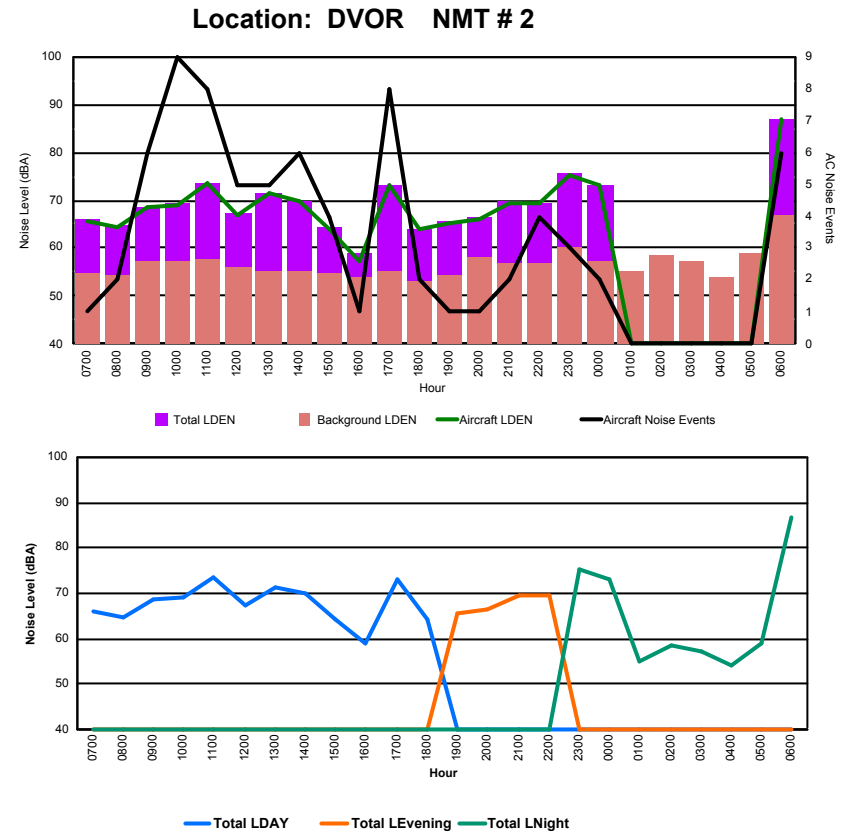

Luxembourg Airport Noise Distribution by Hour

Between 30/12/2023 00:00:00 and 30/12/2023 23:59:59 (Local Time)

Day	Aircraft Events	Total LDEN dB(A)	Aircraft LDEN dB(A)	Background LDEN dB(A)	Total LDay dB(A)	Total LEvening dB(A)	Total LNight dB(A)	
30/12/23	7:00	1	66.0	65.6	54.9	66.0	-	-
30/12/23	8:00	2	64.8	64.3	54.3	64.8	-	-
30/12/23	9:00	6	68.7	68.4	57.3	68.7	-	-
30/12/23	10:00	9	69.2	68.9	57.4	69.2	-	-
30/12/23	11:00	8	73.6	73.5	57.6	73.6	-	-
30/12/23	12:00	5	67.3	67.0	56.0	67.3	-	-
30/12/23	13:00	5	71.5	71.5	55.2	71.5	-	-
30/12/23	14:00	6	69.9	69.7	55.0	69.9	-	-
30/12/23	15:00	4	64.4	64.0	54.6	64.4	-	-
30/12/23	16:00	1	58.9	57.1	54.0	58.9	-	-
30/12/23	17:00	8	73.2	73.1	55.3	73.2	-	-
30/12/23	18:00	2	64.1	63.8	53.3	64.1	-	-
30/12/23	19:00	1	65.5	65.1	54.5	-	65.5	-
30/12/23	20:00	1	66.6	65.9	58.0	-	66.6	-
30/12/23	21:00	2	69.7	69.4	56.8	-	69.7	-
30/12/23	22:00	4	69.4	69.2	56.8	-	69.4	-
30/12/23	23:00	3	75.5	75.3	60.1	-	-	75.5
31/12/23	0:00	2	73.1	73.0	57.3	-	-	73.1
31/12/23	1:00	-	55.1	-	55.1	-	-	55.1
31/12/23	2:00	-	58.6	-	58.7	-	-	58.6
31/12/23	3:00	-	57.4	-	57.4	-	-	57.4
31/12/23	4:00	-	54.0	-	54.0	-	-	54.0
31/12/23	5:00	-	58.9	-	58.9	-	-	58.9
31/12/23	6:00	6	86.8	86.8	66.8	-	-	86.8
	76	74.4	74.4	58.0	69.3	68.2	78.3