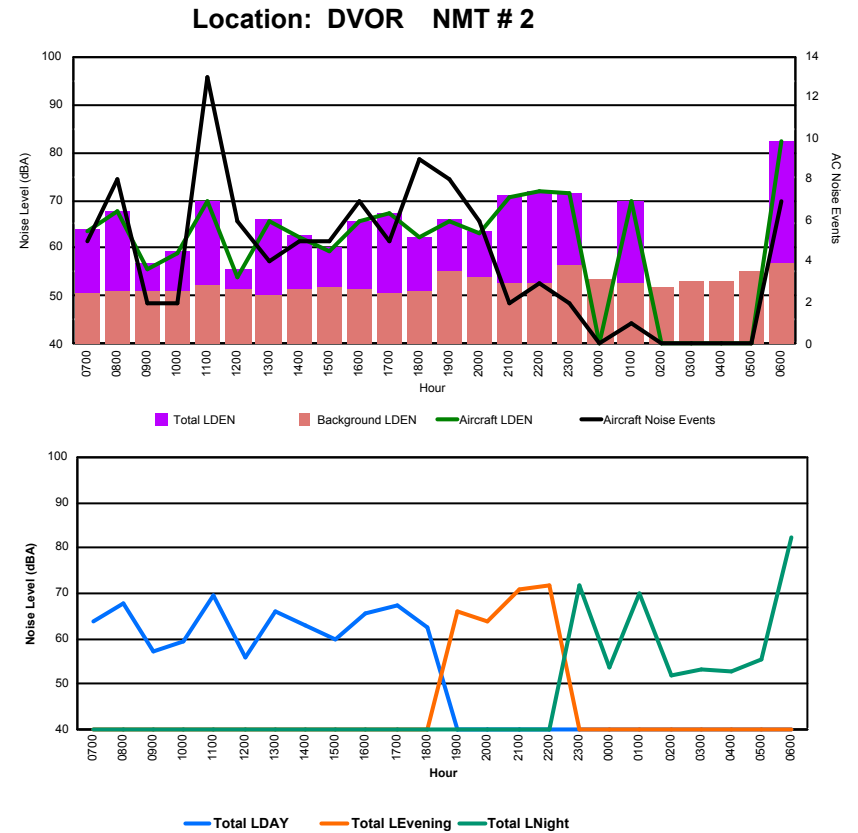

Location: Roodt/Syr NMT # 1

Luxembourg Airport Noise Distribution by Hour

Between 01/12/2023 00:00:00 and 01/12/2023 23:59:59 (Local Time)

Day	Aircraft Events	Total LDEN dB(A)	Aircraft LDEN dB(A)	Background LDEN dB(A)	Total LDay dB(A)	Total LEvening dB(A)	Total LNight dB(A)	
01/12/23	7:00	5	63.9	63.7	50.6	63.9	-	-
01/12/23	8:00	8	67.9	67.8	51.1	67.9	-	-
01/12/23	9:00	2	57.0	55.8	51.0	57.0	-	-
01/12/23	10:00	2	59.5	58.8	51.0	59.5	-	-
01/12/23	11:00	13	69.7	69.6	52.3	69.7	-	-
01/12/23	12:00	6	55.8	54.0	51.4	55.8	-	-
01/12/23	13:00	4	65.9	65.7	50.4	65.9	-	-
01/12/23	14:00	5	62.8	62.4	51.6	62.8	-	-
01/12/23	15:00	5	60.0	59.3	51.7	60.0	-	-
01/12/23	16:00	7	65.8	65.6	51.5	65.8	-	-
01/12/23	17:00	5	67.4	67.3	50.8	67.4	-	-
01/12/23	18:00	9	62.4	62.1	51.2	62.4	-	-
01/12/23	19:00	8	66.1	65.8	55.2	-	66.1	-
01/12/23	20:00	6	63.7	63.2	53.8	-	63.7	-
01/12/23	21:00	2	70.9	70.8	52.8	-	70.9	-
01/12/23	22:00	3	71.8	71.8	52.5	-	71.8	-
01/12/23	23:00	2	71.6	71.5	56.5	-	-	71.6
02/12/23	0:00	-	53.7	-	53.7	-	-	53.7
02/12/23	1:00	1	69.9	69.8	52.8	-	-	69.9
02/12/23	2:00	-	51.8	-	51.8	-	-	51.8
02/12/23	3:00	-	53.2	-	53.2	-	-	53.2
02/12/23	4:00	-	53.0	-	53.0	-	-	53.0
02/12/23	5:00	-	55.4	-	55.4	-	-	55.4
02/12/23	6:00	7	82.2	82.2	56.7	-	-	82.2
	100	70.4	70.3	53.0	65.0	69.3	73.8	