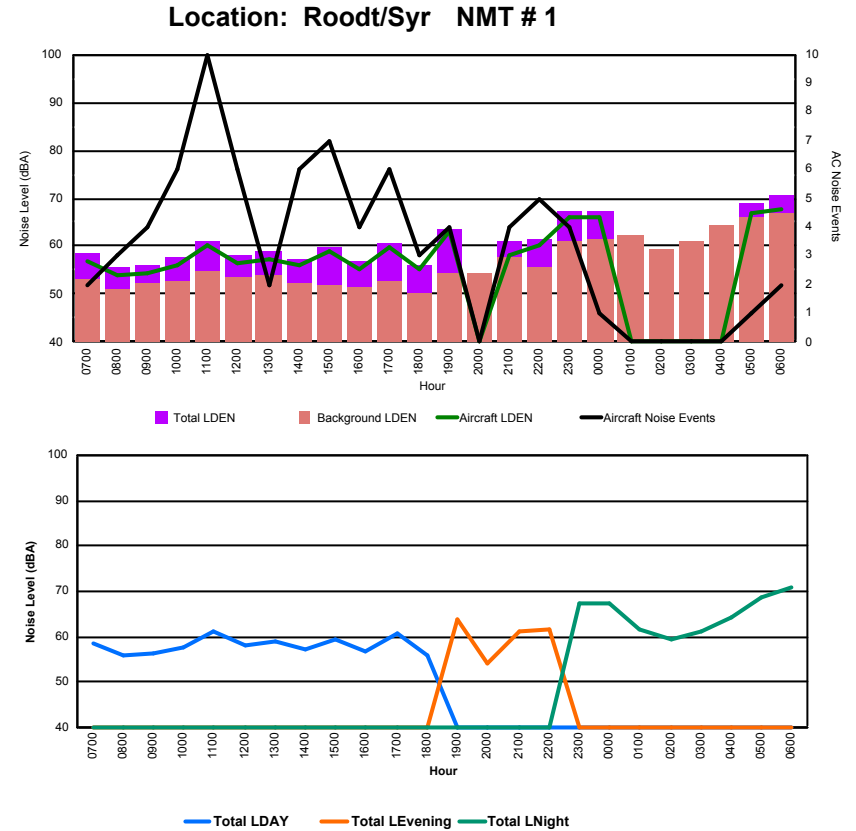

Luxembourg Airport Noise Distribution by Hour

Between 23/12/2023 00:00:00 and 23/12/2023 23:59:59 (Local Time)

Day	Aircraft Events	Total LDEN dB (A)	Aircraft LDEN dB(A)	Background LDEN dB(A)	Total LDay dB(A)	Total LEvening dB(A)	Total LNight dB (A)	
23/12/23	7:00	2	58.4	56.8	53.3	58.4	-	-
23/12/23	8:00	3	55.7	53.9	51.0	55.7	-	-
23/12/23	9:00	4	56.2	54.2	52.1	56.2	-	-
23/12/23	10:00	6	57.6	56.0	52.8	57.6	-	-
23/12/23	11:00	10	61.2	60.2	54.9	61.2	-	-
23/12/23	12:00	6	58.2	56.5	53.6	58.2	-	-
23/12/23	13:00	2	58.8	57.1	54.1	58.8	-	-
23/12/23	14:00	6	57.4	55.9	52.3	57.4	-	-
23/12/23	15:00	7	59.6	58.8	52.0	59.6	-	-
23/12/23	16:00	4	56.8	55.2	51.5	56.8	-	-
23/12/23	17:00	6	60.7	59.9	52.8	60.7	-	-
23/12/23	18:00	3	56.1	55.0	50.0	56.1	-	-
23/12/23	19:00	4	63.7	63.1	54.4	-	63.7	-
23/12/23	20:00	-	54.3	-	54.3	-	54.3	-
23/12/23	21:00	4	61.0	58.3	57.8	-	61.0	-
23/12/23	22:00	5	61.5	60.2	55.7	-	61.5	-
23/12/23	23:00	4	67.2	66.0	61.2	-	-	67.2
24/12/23	0:00	1	67.3	66.1	61.4	-	-	67.3
24/12/23	1:00	-	61.8	-	62.2	-	-	61.8
24/12/23	2:00	-	59.3	-	59.4	-	-	59.3
24/12/23	3:00	-	61.0	-	61.0	-	-	61.0
24/12/23	4:00	-	64.2	-	64.4	-	-	64.2
24/12/23	5:00	1	68.8	67.0	66.1	-	-	68.8
24/12/23	6:00	2	70.8	67.9	67.0	-	-	70.8
	80	63.2	60.8	59.6	58.4	61.2	66.6