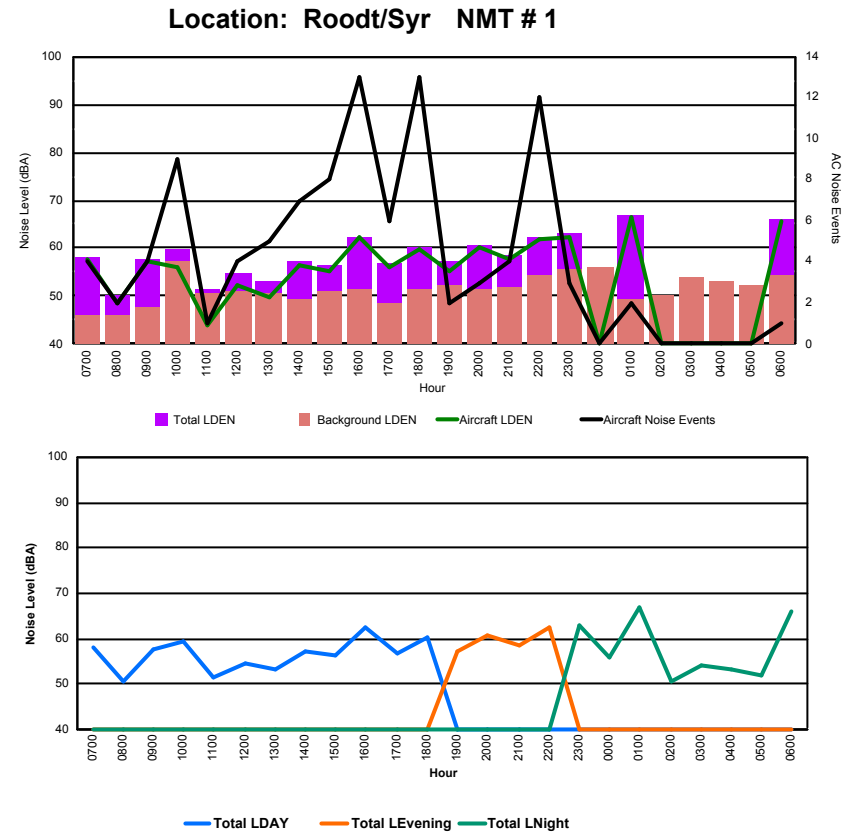

Luxembourg Airport Noise Distribution by Hour

Between 08/12/2023 00:00:00 and 08/12/2023 23:59:59 (Local Time)

Day	Aircraft Events	Total LDEN dB(A)	Aircraft LDEN dB(A)	Background LDEN dB(A)	Total LDay dB(A)	Total LEvening dB(A)	Total LNight dB(A)	
08/12/23	7:00	4	58.0	57.7	45.9	58.0	-	-
08/12/23	8:00	2	50.4	48.4	46.2	50.4	-	-
08/12/23	9:00	4	57.6	57.2	47.7	57.6	-	-
08/12/23	10:00	9	59.6	55.9	57.4	59.6	-	-
08/12/23	11:00	1	51.5	44.1	50.6	51.5	-	-
08/12/23	12:00	4	54.7	52.2	51.1	54.7	-	-
08/12/23	13:00	5	53.1	49.7	50.6	53.1	-	-
08/12/23	14:00	7	57.3	56.6	49.2	57.3	-	-
08/12/23	15:00	8	56.5	55.1	51.2	56.5	-	-
08/12/23	16:00	13	62.5	62.2	51.3	62.5	-	-
08/12/23	17:00	6	56.8	56.1	48.7	56.8	-	-
08/12/23	18:00	13	60.4	59.9	51.4	60.4	-	-
08/12/23	19:00	2	57.1	55.4	52.1	-	57.1	-
08/12/23	20:00	3	60.8	60.3	51.3	-	60.8	-
08/12/23	21:00	4	58.7	57.9	51.7	-	58.7	-
08/12/23	22:00	12	62.4	61.7	54.3	-	62.4	-
08/12/23	23:00	3	63.1	62.3	55.7	-	-	63.1
09/12/23	0:00	-	55.9	-	56.0	-	-	55.9
09/12/23	1:00	2	66.7	66.6	49.3	-	-	66.7
09/12/23	2:00	-	50.4	-	50.4	-	-	50.4
09/12/23	3:00	-	53.9	-	53.9	-	-	53.9
09/12/23	4:00	-	53.1	-	53.1	-	-	53.1
09/12/23	5:00	-	52.1	-	52.1	-	-	52.1
09/12/23	6:00	1	66.0	65.6	54.5	-	-	66.0
	103	59.9	59.0	52.4	57.8	60.2	61.7