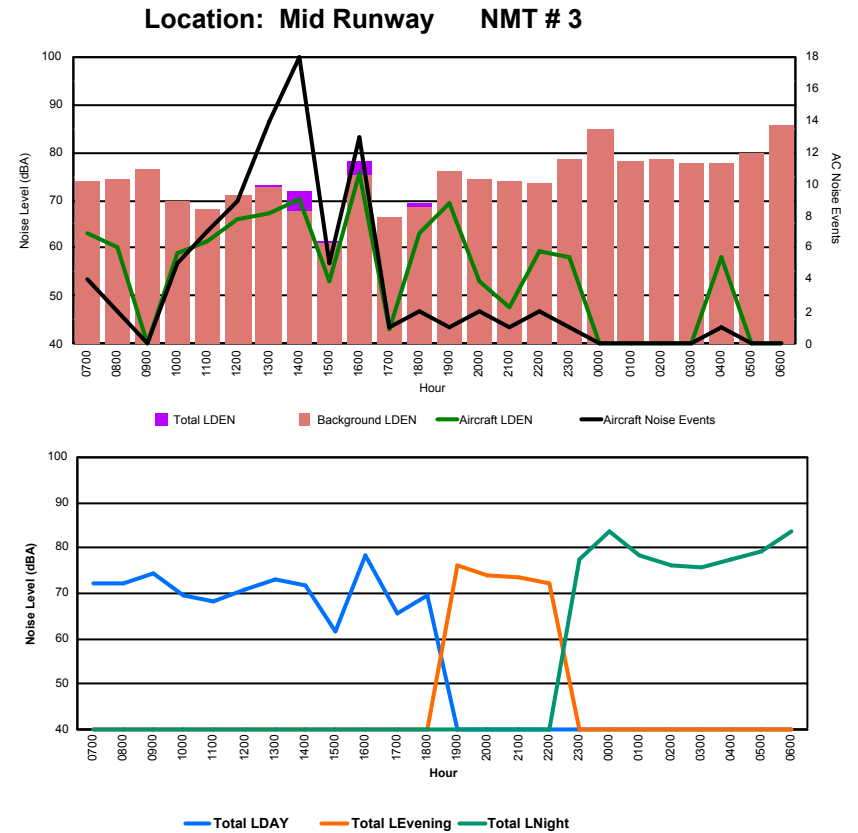

Luxembourg Airport Noise Distribution by Hour

Between 02/12/2023 00:00:00 and 02/12/2023 23:59:59 (Local Time)

Day	Aircraft Events	Total LDEN dB (A)	Aircraft LDEN dB(A)	Background LDEN dB(A)	Total LDay dB(A)	Total LEvening dB(A)	Total LNight dB (A)
02/12/23 7:00	4	72.0	63.2	73.8	72.0	-	-
02/12/23 8:00	2	72.0	60.3	74.3	72.0	-	-
02/12/23 9:00	-	74.4	-	76.4	74.4	-	-
02/12/23 10:00	5	69.4	59.0	69.6	69.4	-	-
02/12/23 11:00	7	68.1	61.3	68.1	68.1	-	-
02/12/23 12:00	9	70.9	66.0	71.1	70.9	-	-
02/12/23 13:00	14	73.0	67.5	72.9	73.0	-	-
02/12/23 14:00	18	71.8	70.1	67.8	71.8	-	-
02/12/23 15:00	5	61.6	53.3	61.2	61.6	-	-
02/12/23 16:00	13	78.3	75.6	75.2	78.3	-	-
02/12/23 17:00	1	65.7	43.2	66.3	65.7	-	-
02/12/23 18:00	2	69.4	63.1	68.7	69.4	-	-
02/12/23 19:00	1	76.1	69.2	75.9	-	76.1	-
02/12/23 20:00	2	73.8	53.1	74.2	-	73.8	-
02/12/23 21:00	1	73.5	47.5	74.0	-	73.5	-
02/12/23 22:00	2	72.4	59.5	73.5	-	72.4	-
02/12/23 23:00	1	77.5	58.1	78.7	-	-	77.5
03/12/23 0:00	-	83.6	-	84.9	-	-	83.6
03/12/23 1:00	-	78.3	-	78.2	-	-	78.3
03/12/23 2:00	-	76.2	-	78.7	-	-	76.2
03/12/23 3:00	-	75.8	-	77.6	-	-	75.8
03/12/23 4:00	1	77.3	58.1	77.8	-	-	77.3
03/12/23 5:00	-	79.2	-	80.0	-	-	79.2
03/12/23 6:00	-	83.8	-	85.8	-	-	83.8
	88	76.7	64.9	77.7	72.3	74.2	80.1