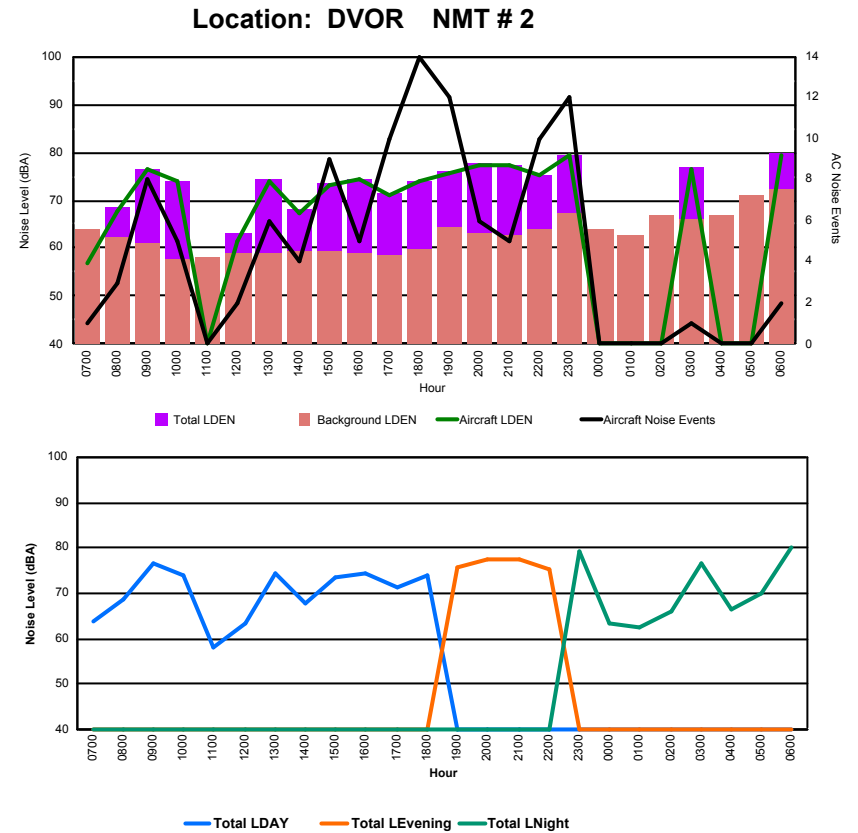

Luxembourg Airport Noise Distribution by Hour

Between 10/12/2023 00:00:00 and 10/12/2023 23:59:59 (Local Time)

Day	Aircraft Events	Total LDEN dB (A)	Aircraft LDEN dB(A)	Background LDEN dB(A)	Total LDay dB(A)	Total LEvening dB(A)	Total LNight dB (A)
10/12/23 7:00	1	64.0	57.0	64.0	64.0	-	-
10/12/23 8:00	3	68.7	67.9	62.1	68.7	-	-
10/12/23 9:00	8	76.6	76.5	60.9	76.6	-	-
10/12/23 10:00	5	74.0	73.9	57.7	74.0	-	-
10/12/23 11:00	-	58.1	-	58.1	58.1	-	-
10/12/23 12:00	2	63.3	61.5	58.9	63.3	-	-
10/12/23 13:00	6	74.3	74.1	58.8	74.3	-	-
10/12/23 14:00	4	68.0	67.4	59.4	68.0	-	-
10/12/23 15:00	9	73.4	73.3	59.2	73.4	-	-
10/12/23 16:00	5	74.5	74.4	59.1	74.5	-	-
10/12/23 17:00	10	71.3	71.0	58.7	71.3	-	-
10/12/23 18:00	14	74.0	73.8	59.8	74.0	-	-
10/12/23 19:00	12	75.9	75.7	64.2	-	75.9	-
10/12/23 20:00	6	77.6	77.4	63.0	-	77.6	-
10/12/23 21:00	5	77.4	77.3	62.9	-	77.4	-
10/12/23 22:00	10	75.3	75.1	63.8	-	75.3	-
10/12/23 23:00	12	79.4	79.2	67.2	-	-	79.4
11/12/23 0:00	-	63.3	-	64.1	-	-	63.3
11/12/23 1:00	-	62.3	-	62.8	-	-	62.3
11/12/23 2:00	-	66.0	-	66.8	-	-	66.0
11/12/23 3:00	1	76.7	76.3	65.9	-	-	76.7
11/12/23 4:00	-	66.5	-	66.9	-	-	66.5
11/12/23 5:00	-	69.9	-	71.0	-	-	69.9
11/12/23 6:00	2	80.0	79.5	72.3	-	-	80.0
	115	74.3	73.9	64.9	72.3	76.7	75.1