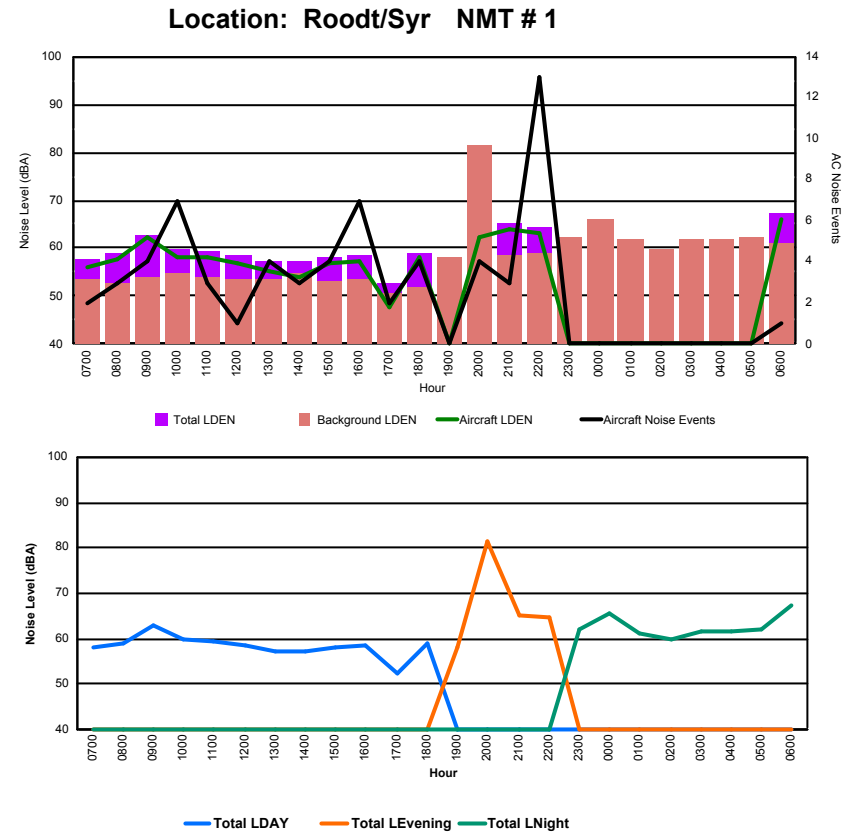

Luxembourg Airport Noise Distribution by Hour

Between 25/12/2023 00:00:00 and 25/12/2023 23:59:59 (Local Time)

Day	Aircraft Events	Total LDEN dB(A)	Aircraft LDEN dB(A)	Background LDEN dB(A)	Total LDay dB(A)	Total LEvening dB(A)	Total LNight dB(A)	
25/12/23	7:00	2	57.9	55.9	53.5	57.9	-	-
25/12/23	8:00	3	58.8	57.6	52.6	58.8	-	-
25/12/23	9:00	4	62.9	62.3	54.1	62.9	-	-
25/12/23	10:00	7	59.8	58.3	54.9	59.8	-	-
25/12/23	11:00	3	59.5	58.1	54.0	59.5	-	-
25/12/23	12:00	1	58.6	56.9	53.7	58.6	-	-
25/12/23	13:00	4	57.3	55.0	53.6	57.3	-	-
25/12/23	14:00	3	57.3	54.1	54.6	57.3	-	-
25/12/23	15:00	4	58.3	56.8	53.2	58.3	-	-
25/12/23	16:00	7	58.7	57.2	53.7	58.7	-	-
25/12/23	17:00	2	52.5	47.7	50.8	52.5	-	-
25/12/23	18:00	4	59.1	58.3	52.0	59.1	-	-
25/12/23	19:00	-	58.3	-	58.3	-	58.3	-
25/12/23	20:00	4	81.3	62.2	81.3	-	81.3	-
25/12/23	21:00	3	65.0	64.0	58.5	-	65.0	-
25/12/23	22:00	13	64.5	63.3	58.8	-	64.5	-
25/12/23	23:00	-	62.1	-	62.1	-	-	62.1
26/12/23	0:00	-	65.5	-	66.2	-	-	65.5
26/12/23	1:00	-	61.4	-	61.8	-	-	61.4
26/12/23	2:00	-	59.9	-	59.9	-	-	59.9
26/12/23	3:00	-	61.8	-	61.8	-	-	61.8
26/12/23	4:00	-	61.8	-	61.8	-	-	61.8
26/12/23	5:00	-	62.2	-	62.2	-	-	62.2
26/12/23	6:00	1	67.2	66.0	61.1	-	-	67.2
		65	68.5	58.5	68.1	58.9	75.5	63.4