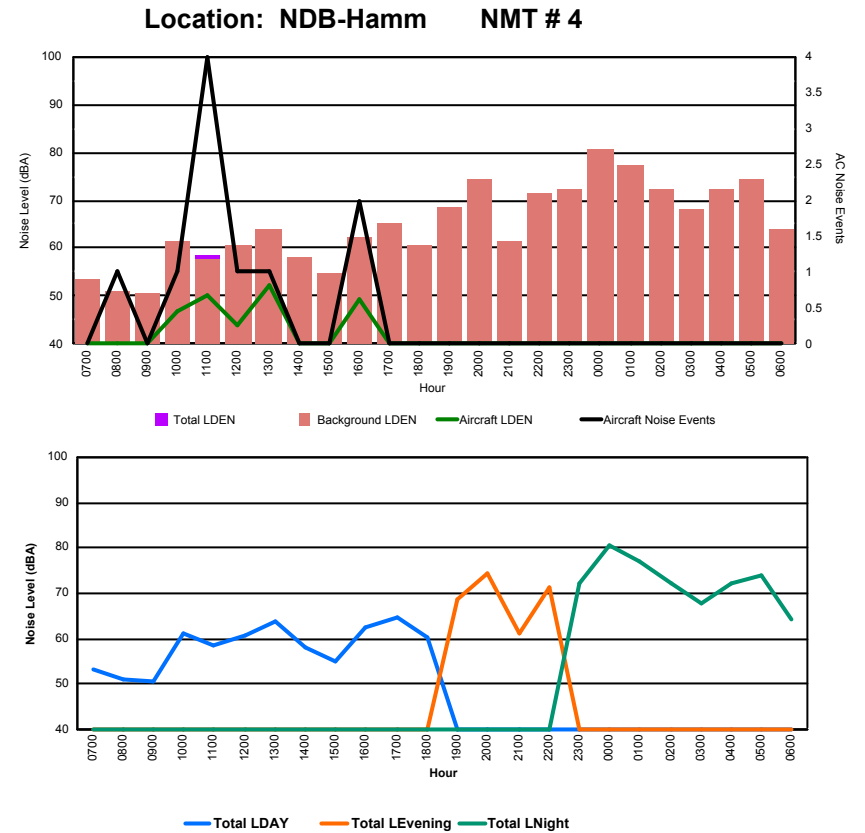

Luxembourg Airport Noise Distribution by Hour

Between 22/12/2023 00:00:00 and 22/12/2023 23:59:59 (Local Time)

Day	Aircraft Events	Total LDEN dB (A)	Aircraft LDEN dB(A)	Background LDEN dB(A)	Total LDay dB(A)	Total LEvening dB(A)	Total LNight dB (A)
22/12/23	7:00	-	53.4	-	53.6	53.4	-
22/12/23	8:00	1	51.0	35.5	50.9	51.0	-
22/12/23	9:00	-	50.8	-	50.8	50.8	-
22/12/23	10:00	1	61.2	46.7	61.3	61.2	-
22/12/23	11:00	4	58.4	50.2	57.8	58.4	-
22/12/23	12:00	1	60.7	43.8	60.8	60.7	-
22/12/23	13:00	1	63.9	52.4	63.8	63.9	-
22/12/23	14:00	-	57.9	-	58.0	57.9	-
22/12/23	15:00	-	54.9	-	54.9	54.9	-
22/12/23	16:00	2	62.5	49.2	62.5	62.5	-
22/12/23	17:00	-	64.9	-	65.0	64.9	-
22/12/23	18:00	-	60.4	-	60.5	60.4	-
22/12/23	19:00	-	68.5	-	68.5	68.5	-
22/12/23	20:00	-	74.3	-	74.4	74.3	-
22/12/23	21:00	-	61.3	-	61.3	61.3	-
22/12/23	22:00	-	71.4	-	71.4	71.4	-
22/12/23	23:00	-	72.2	-	72.2	-	72.2
23/12/23	0:00	-	80.6	-	80.8	-	80.6
23/12/23	1:00	-	76.9	-	77.1	-	76.9
23/12/23	2:00	-	72.1	-	72.2	-	72.1
23/12/23	3:00	-	67.9	-	68.0	-	67.9
23/12/23	4:00	-	72.0	-	72.5	-	72.0
23/12/23	5:00	-	74.0	-	74.2	-	74.0
23/12/23	6:00	-	64.1	-	64.1	-	64.1
	10	71.1	42.6	71.3	60.3	70.9	74.9