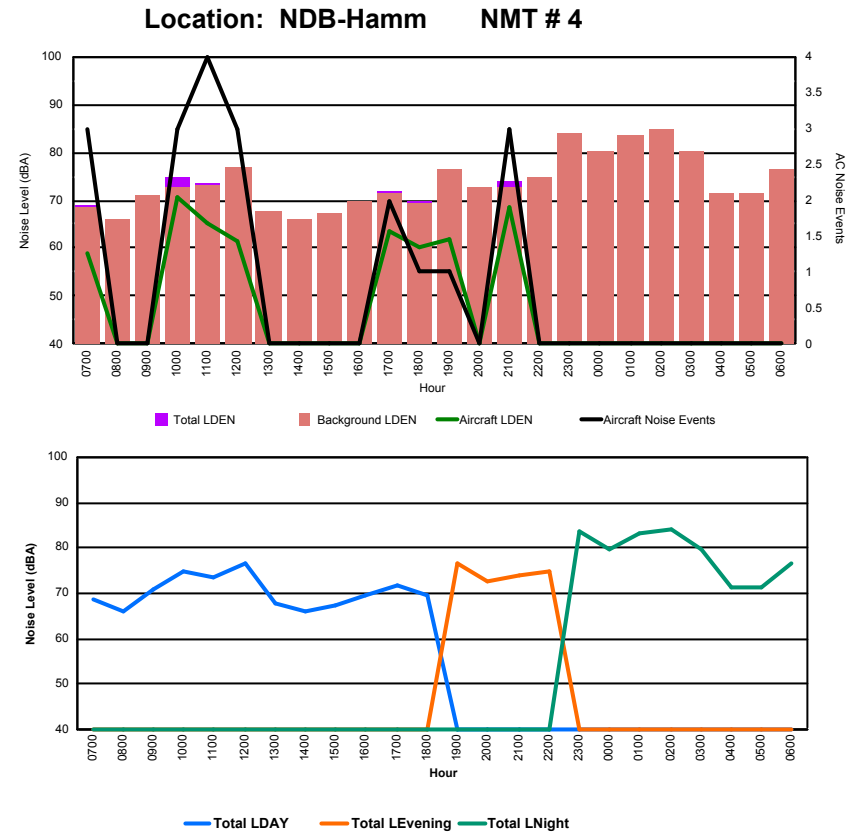

Luxembourg Airport Noise Distribution by Hour

Between 18/12/2023 00:00:00 and 18/12/2023 23:59:59 (Local Time)

Day	Aircraft Events	Total LDEN dB (A)	Aircraft LDEN dB(A)	Background LDEN dB(A)	Total LDay dB(A)	Total LEvening dB(A)	Total LNight dB (A)
18/12/23	7:00	3	68.9	58.9	68.7	68.9	-
18/12/23	8:00	-	66.0	-	66.1	66.0	-
18/12/23	9:00	-	71.1	-	71.2	71.1	-
18/12/23	10:00	3	74.7	70.7	72.7	74.7	-
18/12/23	11:00	4	73.5	65.0	73.1	73.5	-
18/12/23	12:00	3	76.5	61.5	76.8	76.5	-
18/12/23	13:00	-	67.7	-	67.7	67.7	-
18/12/23	14:00	-	66.0	-	66.1	66.0	-
18/12/23	15:00	-	67.4	-	67.4	67.4	-
18/12/23	16:00	-	69.6	-	69.6	69.6	-
18/12/23	17:00	2	71.8	63.7	71.3	71.8	-
18/12/23	18:00	1	69.7	60.1	69.3	69.7	-
18/12/23	19:00	1	76.6	61.9	76.6	-	76.6
18/12/23	20:00	-	72.6	-	72.7	-	72.6
18/12/23	21:00	3	74.0	68.6	72.6	74.0	-
18/12/23	22:00	-	74.7	-	74.8	-	74.7
18/12/23	23:00	-	83.7	-	84.1	-	83.7
19/12/23	0:00	-	79.9	-	80.2	-	79.9
19/12/23	1:00	-	83.2	-	83.5	-	83.2
19/12/23	2:00	-	84.1	-	84.6	-	84.1
19/12/23	3:00	-	79.9	-	80.1	-	79.9
19/12/23	4:00	-	71.4	-	71.4	-	71.4
19/12/23	5:00	-	71.4	-	71.5	-	71.4
19/12/23	6:00	-	76.5	-	76.6	-	76.5
	20	77.2	60.9	77.4	71.5	74.7	80.8