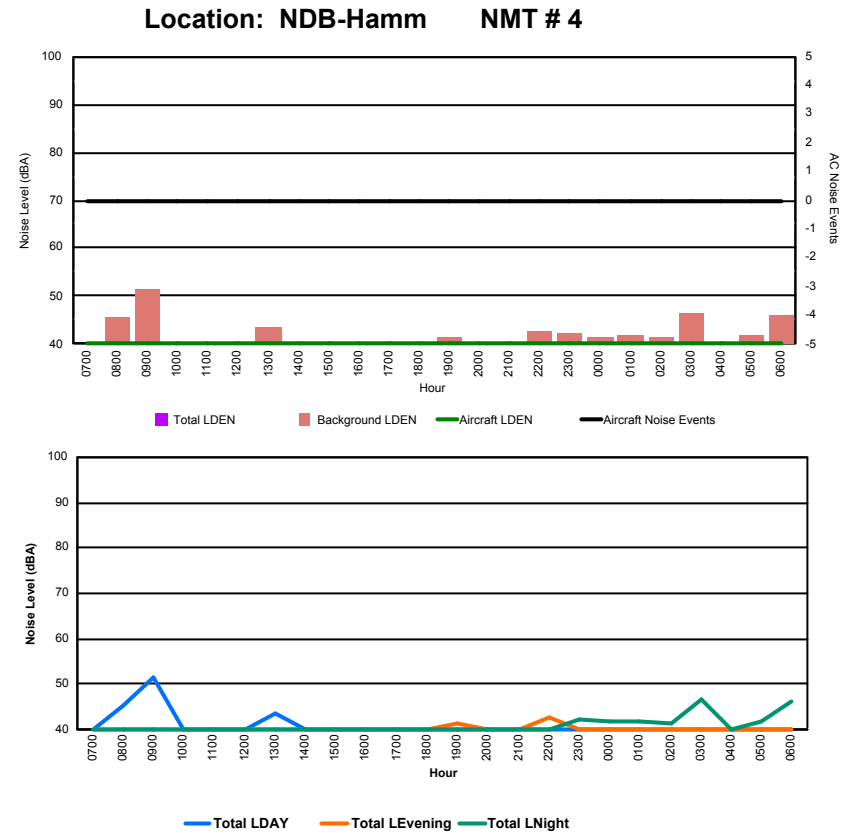

Luxembourg Airport Noise Distribution by Hour

Between 26/12/2023 00:00:00 and 26/12/2023 23:59:59 (Local Time)

Day	Aircraft Events	Total LDEN dB (A)	Aircraft LDEN dB(A)	Background LDEN dB(A)	Total LDay dB(A)	Total LEvening dB(A)	Total LNight dB (A)
26/12/23	7:00	-	33.5	-	33.5	-	-
26/12/23	8:00	-	45.5	-	45.5	-	-
26/12/23	9:00	-	51.3	-	51.3	-	-
26/12/23	10:00	-	37.8	-	37.8	-	-
26/12/23	11:00	-	40.2	-	40.2	-	-
26/12/23	12:00	-	36.2	-	36.2	-	-
26/12/23	13:00	-	43.7	-	43.7	-	-
26/12/23	14:00	-	36.7	-	36.7	-	-
26/12/23	15:00	-	38.4	-	38.4	-	-
26/12/23	16:00	-	35.1	-	35.1	-	-
26/12/23	17:00	-	33.1	-	33.1	-	-
26/12/23	18:00	-	33.4	-	33.4	-	-
26/12/23	19:00	-	41.5	-	41.5	41.5	-
26/12/23	20:00	-	33.9	-	33.9	-	33.9
26/12/23	21:00	-	34.5	-	34.5	-	34.5
26/12/23	22:00	-	42.5	-	42.5	42.5	-
26/12/23	23:00	-	42.1	-	42.1	-	42.1
27/12/23	0:00	-	41.6	-	41.6	-	41.6
27/12/23	1:00	-	41.7	-	41.7	-	41.7
27/12/23	2:00	-	41.4	-	41.4	-	41.4
27/12/23	3:00	-	46.4	-	46.4	-	46.4
27/12/23	4:00	-	40.1	-	40.1	-	40.1
27/12/23	5:00	-	41.7	-	41.7	-	41.7
27/12/23	6:00	-	46.2	-	46.2	-	46.2
	-	42.7	-	42.7	42.9	39.7	43.3