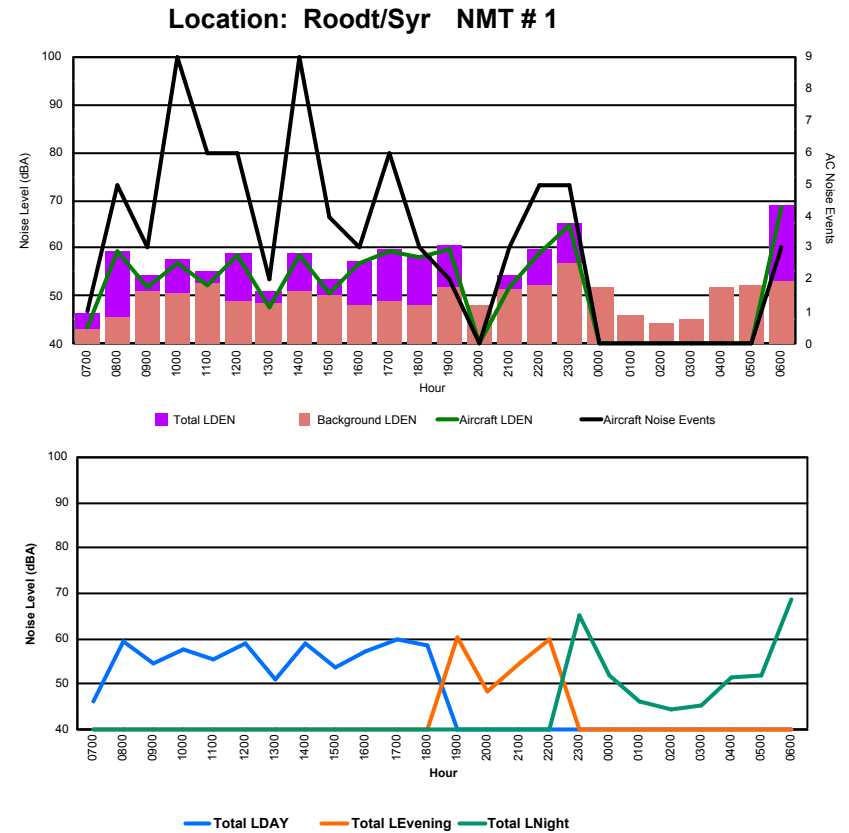

Location: NDB-Hamm NMT # 4

Luxembourg Airport Noise Distribution by Hour

Between 16/12/2023 00:00:00 and 16/12/2023 23:59:59 (Local Time)

Day	Aircraft Events	Total LDEN dB (A)	Aircraft LDEN dB(A)	Background LDEN dB(A)	Total LDay dB(A)	Total LEvening dB(A)	Total LNight dB (A)	
16/12/23	7:00	1	46.3	43.7	43.0	46.3	-	-
16/12/23	8:00	5	59.5	59.3	45.5	59.5	-	-
16/12/23	9:00	3	54.4	52.0	50.9	54.4	-	-
16/12/23	10:00	9	57.6	56.7	50.7	57.6	-	-
16/12/23	11:00	6	55.4	52.2	52.7	55.4	-	-
16/12/23	12:00	6	59.1	58.7	48.9	59.1	-	-
16/12/23	13:00	2	51.1	47.7	48.6	51.1	-	-
16/12/23	14:00	9	59.1	58.4	50.9	59.1	-	-
16/12/23	15:00	4	53.5	50.7	50.3	53.5	-	-
16/12/23	16:00	3	57.3	56.8	48.1	57.3	-	-
16/12/23	17:00	6	59.8	59.4	49.1	59.8	-	-
16/12/23	18:00	3	58.5	58.1	48.0	58.5	-	-
16/12/23	19:00	2	60.5	59.8	52.0	-	60.5	-
16/12/23	20:00	-	48.2	-	48.2	-	48.2	-
16/12/23	21:00	3	54.4	51.7	51.3	-	54.4	-
16/12/23	22:00	5	59.7	59.0	52.2	-	59.7	-
16/12/23	23:00	5	65.3	64.7	57.0	-	-	65.3
17/12/23	0:00	-	51.7	-	51.7	-	-	51.7
17/12/23	1:00	-	46.0	-	46.0	-	-	46.0
17/12/23	2:00	-	44.5	-	44.5	-	-	44.5
17/12/23	3:00	-	45.1	-	45.1	-	-	45.1
17/12/23	4:00	-	51.6	-	51.7	-	-	51.6
17/12/23	5:00	-	52.1	-	52.1	-	-	52.1
17/12/23	6:00	3	68.8	68.7	53.2	-	-	68.8
	75	59.3	58.6	50.8	57.2	57.8	61.6	