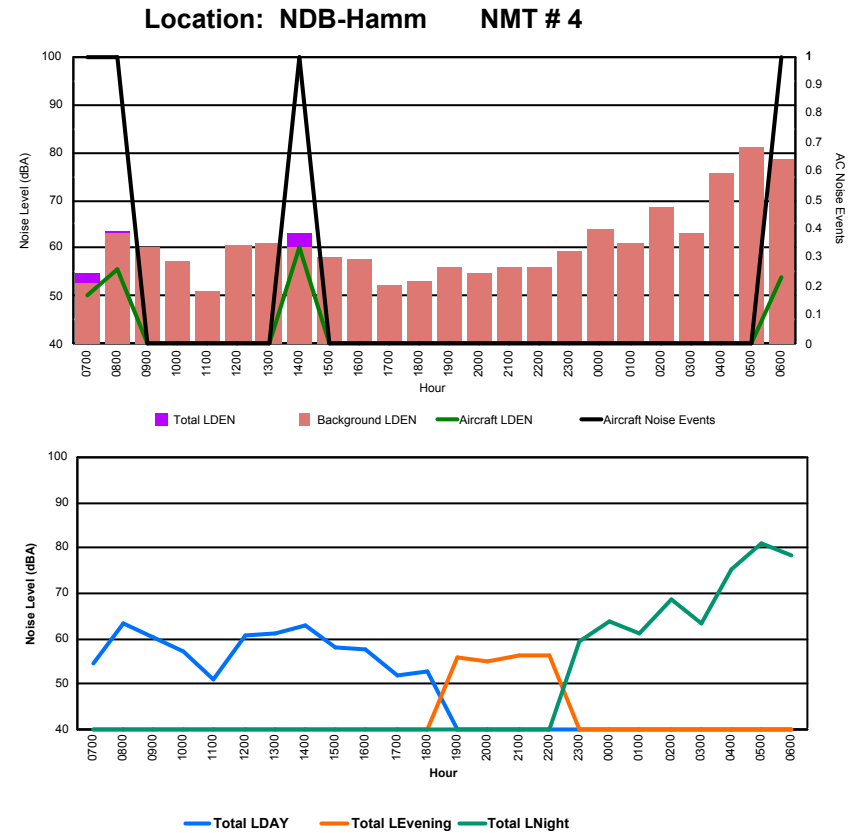

Luxembourg Airport Noise Distribution by Hour

Between 24/12/2023 00:00:00 and 24/12/2023 23:59:59 (Local Time)

Day	Aircraft Events	Total LDEN dB (A)	Aircraft LDEN dB(A)	Background LDEN dB(A)	Total LDay dB(A)	Total LEvening dB(A)	Total LNight dB (A)	
24/12/23	7:00	1	54.6	50.2	52.7	54.6	-	-
24/12/23	8:00	1	63.6	55.8	63.0	63.6	-	-
24/12/23	9:00	-	60.1	-	60.2	60.1	-	-
24/12/23	10:00	-	57.4	-	57.4	57.4	-	-
24/12/23	11:00	-	50.9	-	50.9	50.9	-	-
24/12/23	12:00	-	60.7	-	60.7	60.7	-	-
24/12/23	13:00	-	61.2	-	61.2	61.2	-	-
24/12/23	14:00	1	63.1	60.0	60.1	63.1	-	-
24/12/23	15:00	-	58.0	-	58.1	58.0	-	-
24/12/23	16:00	-	57.6	-	57.6	57.6	-	-
24/12/23	17:00	-	52.1	-	52.1	52.1	-	-
24/12/23	18:00	-	53.0	-	53.0	53.0	-	-
24/12/23	19:00	-	56.0	-	56.0	56.0	56.0	-
24/12/23	20:00	-	54.9	-	54.9	54.9	-	-
24/12/23	21:00	-	56.2	-	56.2	56.2	-	-
24/12/23	22:00	-	56.2	-	56.2	56.2	-	-
24/12/23	23:00	-	59.5	-	59.5	-	59.5	-
25/12/23	0:00	-	63.8	-	64.0	-	63.8	-
25/12/23	1:00	-	61.1	-	61.1	-	61.1	-
25/12/23	2:00	-	68.5	-	68.6	-	68.5	-
25/12/23	3:00	-	63.3	-	63.3	-	63.3	-
25/12/23	4:00	-	75.5	-	75.5	-	75.5	-
25/12/23	5:00	-	80.9	-	81.2	-	80.9	-
25/12/23	6:00	1	78.4	54.0	78.6	-	78.4	-
	4	70.2	48.6	70.4	59.4	55.9	74.8