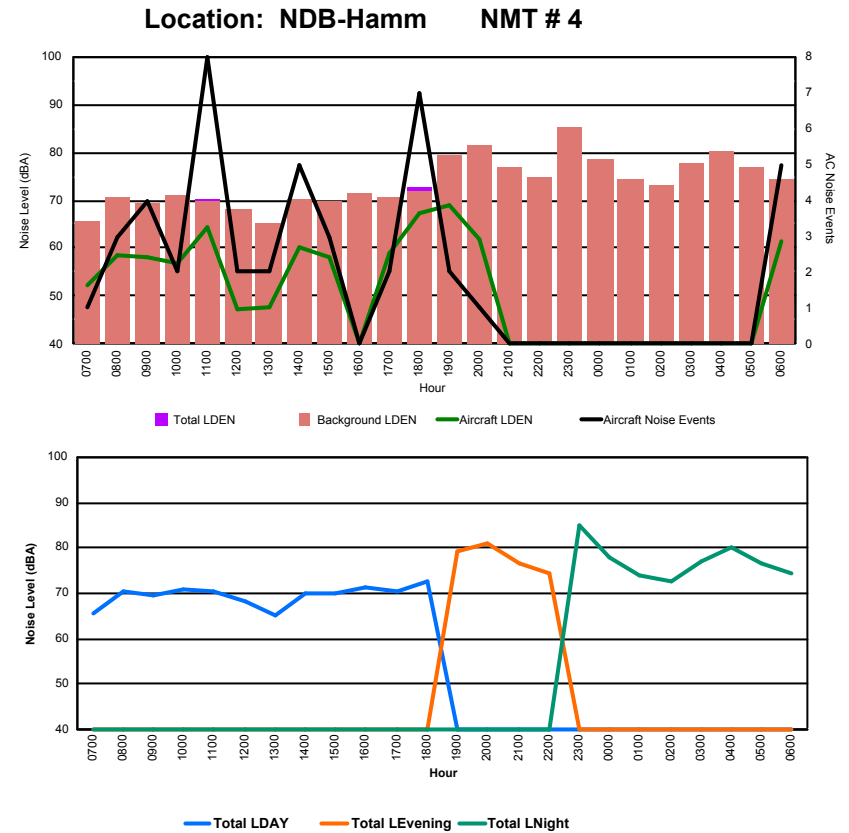

Luxembourg Airport Noise Distribution by Hour

Between 13/12/2023 00:00:00 and 13/12/2023 23:59:59 (Local Time)

Day	Aircraft Events	Total LDEN dB (A)	Aircraft LDEN dB(A)	Background LDEN dB(A)	Total LDay dB(A)	Total LEvening dB(A)	Total LNight dB (A)
13/12/23 7:00	1	65.6	52.4	65.8	65.6	-	-
13/12/23 8:00	3	70.5	58.6	70.7	70.5	-	-
13/12/23 9:00	4	69.4	58.0	69.5	69.4	-	-
13/12/23 10:00	2	70.7	56.8	70.9	70.7	-	-
13/12/23 11:00	8	70.3	64.3	69.7	70.3	-	-
13/12/23 12:00	2	68.1	47.4	68.3	68.1	-	-
13/12/23 13:00	2	65.0	47.8	65.2	65.0	-	-
13/12/23 14:00	5	70.1	60.0	70.2	70.1	-	-
13/12/23 15:00	3	69.8	58.3	69.9	69.8	-	-
13/12/23 16:00	-	71.3	-	71.5	71.3	-	-
13/12/23 17:00	2	70.4	58.9	70.5	70.4	-	-
13/12/23 18:00	7	72.7	67.1	71.9	72.7	-	-
13/12/23 19:00	2	79.3	68.8	79.2	-	79.3	-
13/12/23 20:00	1	81.0	61.8	81.3	-	81.0	-
13/12/23 21:00	-	76.6	-	76.8	-	76.6	-
13/12/23 22:00	-	74.5	-	74.6	-	74.5	-
13/12/23 23:00	-	84.8	-	85.2	-	-	84.8
14/12/23 0:00	-	78.1	-	78.7	-	-	78.1
14/12/23 1:00	-	73.8	-	74.3	-	-	73.8
14/12/23 2:00	-	72.7	-	73.0	-	-	72.7
14/12/23 3:00	-	77.2	-	77.6	-	-	77.2
14/12/23 4:00	-	80.0	-	80.4	-	-	80.0
14/12/23 5:00	-	76.5	-	76.8	-	-	76.5
14/12/23 6:00	5	74.2	61.3	74.3	-	-	74.2
	47	76.4	59.8	76.6	69.9	78.5	79.0