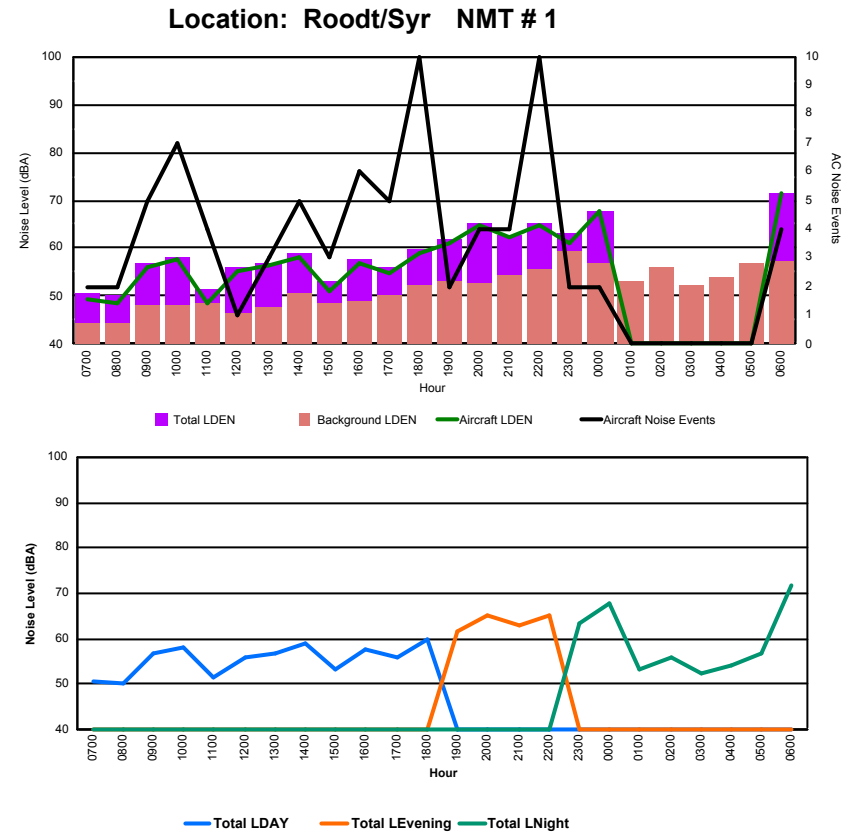

Luxembourg Airport Noise Distribution by Hour

Between 12/12/2023 00:00:00 and 12/12/2023 23:59:59 (Local Time)

Day	Aircraft Events	Total LDEN dB(A)	Aircraft LDEN dB(A)	Background LDEN dB(A)	Total LDay dB(A)	Total LEvening dB(A)	Total LNight dB(A)
12/12/23 7:00	2	50.5	49.3	44.5	50.5	-	-
12/12/23 8:00	2	50.1	48.7	44.5	50.1	-	-
12/12/23 9:00	5	56.8	56.1	48.3	56.8	-	-
12/12/23 10:00	7	58.1	57.7	48.3	58.1	-	-
12/12/23 11:00	4	51.5	48.5	48.6	51.5	-	-
12/12/23 12:00	1	55.9	55.4	46.4	55.9	-	-
12/12/23 13:00	3	56.9	56.3	47.7	56.9	-	-
12/12/23 14:00	5	58.8	58.1	50.6	58.8	-	-
12/12/23 15:00	3	53.1	51.2	48.7	53.1	-	-
12/12/23 16:00	6	57.6	57.0	49.0	57.6	-	-
12/12/23 17:00	5	55.9	54.7	50.0	55.9	-	-
12/12/23 18:00	10	59.8	59.0	52.1	59.8	-	-
12/12/23 19:00	2	61.7	61.1	53.2	-	61.7	-
12/12/23 20:00	4	65.2	64.9	52.9	-	65.2	-
12/12/23 21:00	4	62.8	62.3	54.2	-	62.8	-
12/12/23 22:00	10	65.2	64.7	55.8	-	65.2	-
12/12/23 23:00	2	63.3	61.1	59.4	-	-	63.3
13/12/23 0:00	2	67.9	67.6	57.0	-	-	67.9
13/12/23 1:00	-	53.2	-	53.2	-	-	53.2
13/12/23 2:00	-	56.1	-	56.1	-	-	56.1
13/12/23 3:00	-	52.2	-	52.2	-	-	52.2
13/12/23 4:00	-	53.9	-	53.9	-	-	53.9
13/12/23 5:00	-	56.7	-	56.8	-	-	56.7
13/12/23 6:00	4	71.6	71.4	57.4	-	-	71.6
	81	62.2	61.5	53.5	56.4	64.0	64.8