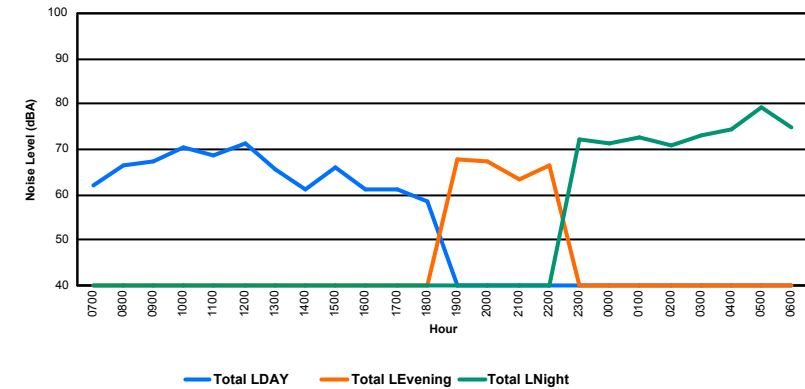

Luxembourg Airport Noise Distribution by Hour

Between 15/12/2023 00:00:00 and 15/12/2023 23:59:59 (Local Time)

Day	Aircraft Events	Total LDEN dB(A)	Aircraft LDEN dB(A)	Background LDEN dB(A)	Total LDay dB(A)	Total LEvening dB(A)	Total LNight dB(A)
15/12/23	7:00	-	62.2	-	62.5	62.2	-
15/12/23	8:00	2	66.4	55.1	66.4	66.4	-
15/12/23	9:00	-	67.4	-	67.5	67.4	-
15/12/23	10:00	2	70.3	58.6	70.1	70.3	-
15/12/23	11:00	5	68.8	59.7	68.4	68.8	-
15/12/23	12:00	-	71.2	-	71.4	71.2	-
15/12/23	13:00	-	65.6	-	65.6	65.6	-
15/12/23	14:00	-	61.3	-	61.3	61.3	-
15/12/23	15:00	-	65.9	-	66.0	65.9	-
15/12/23	16:00	1	61.3	43.1	61.3	61.3	-
15/12/23	17:00	-	61.1	-	61.1	61.1	-
15/12/23	18:00	-	58.4	-	58.4	58.4	-
15/12/23	19:00	-	68.0	-	68.1	-	68.0
15/12/23	20:00	-	67.2	-	67.3	-	67.2
15/12/23	21:00	-	63.2	-	63.2	-	63.2
15/12/23	22:00	-	66.6	-	66.7	-	66.6
15/12/23	23:00	-	72.0	-	72.1	-	72.0
16/12/23	0:00	-	71.2	-	71.7	-	71.2
16/12/23	1:00	-	72.8	-	73.2	-	72.8
16/12/23	2:00	-	71.0	-	71.3	-	71.0
16/12/23	3:00	-	73.3	-	73.4	-	73.3
16/12/23	4:00	-	74.6	-	74.7	-	74.6
16/12/23	5:00	-	79.3	-	79.7	-	79.3
16/12/23	6:00	7	75.0	67.0	74.7	-	75.0
	17	71.0	54.7	71.2	66.6	66.6	74.5

Location: NDB-Hamm NMT # 4