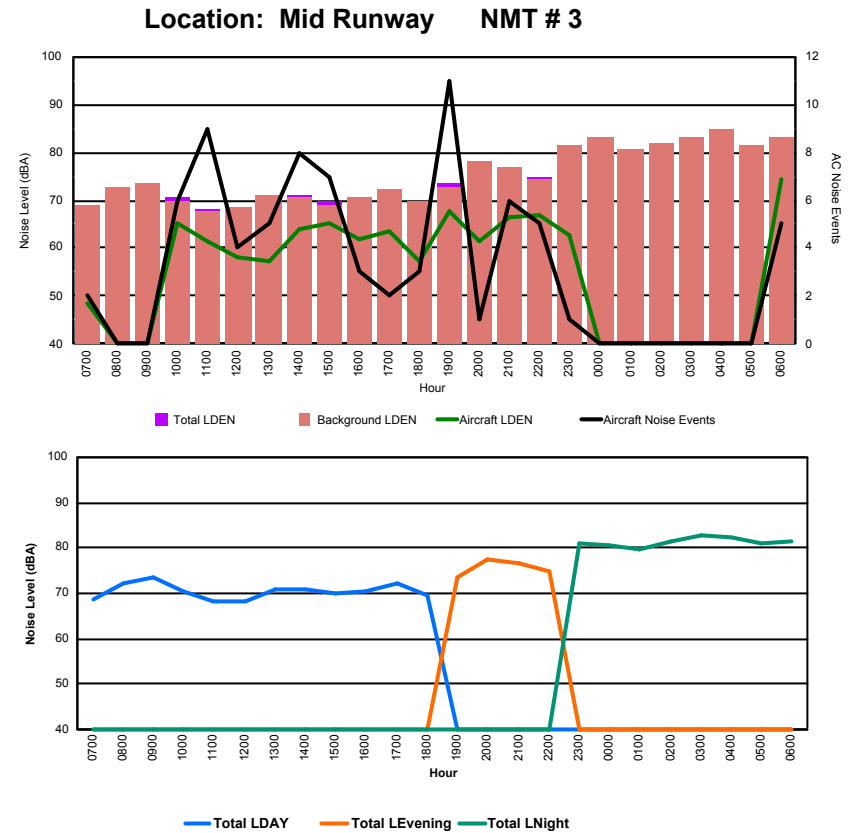

Luxembourg Airport Noise Distribution by Hour

Between 09/12/2023 00:00:00 and 09/12/2023 23:59:59 (Local Time)

Day	Aircraft Events	Total LDEN dB(A)	Aircraft LDEN dB(A)	Background LDEN dB(A)	Total LDay dB(A)	Total LEvening dB(A)	Total LNight dB(A)
09/12/23 7:00	2	68.5	48.6	68.9	68.5	-	-
09/12/23 8:00	-	72.3	-	72.6	72.3	-	-
09/12/23 9:00	-	73.5	-	73.7	73.5	-	-
09/12/23 10:00	6	70.6	65.2	69.7	70.6	-	-
09/12/23 11:00	9	68.2	61.4	67.9	68.2	-	-
09/12/23 12:00	4	68.3	58.0	68.6	68.3	-	-
09/12/23 13:00	5	71.0	57.4	71.2	71.0	-	-
09/12/23 14:00	8	71.0	64.0	70.8	71.0	-	-
09/12/23 15:00	7	70.0	65.1	68.8	70.0	-	-
09/12/23 16:00	3	70.5	61.7	70.5	70.5	-	-
09/12/23 17:00	2	72.4	63.5	72.1	72.4	-	-
09/12/23 18:00	3	69.5	57.4	69.9	69.5	-	-
09/12/23 19:00	11	73.7	67.6	72.8	-	73.7	-
09/12/23 20:00	1	77.3	61.6	78.2	-	77.3	-
09/12/23 21:00	6	76.6	66.6	77.0	-	76.6	-
09/12/23 22:00	5	74.8	66.8	74.3	-	74.8	-
09/12/23 23:00	1	81.2	62.6	81.6	-	-	81.2
10/12/23 0:00	-	80.6	-	83.0	-	-	80.6
10/12/23 1:00	-	79.9	-	80.5	-	-	79.9
10/12/23 2:00	-	81.4	-	81.7	-	-	81.4
10/12/23 3:00	-	83.0	-	83.3	-	-	83.0
10/12/23 4:00	-	82.4	-	85.0	-	-	82.4
10/12/23 5:00	-	81.0	-	81.3	-	-	81.0
10/12/23 6:00	5	81.6	74.4	83.1	-	-	81.6
	78	77.7	64.1	78.7	70.8	75.8	81.5