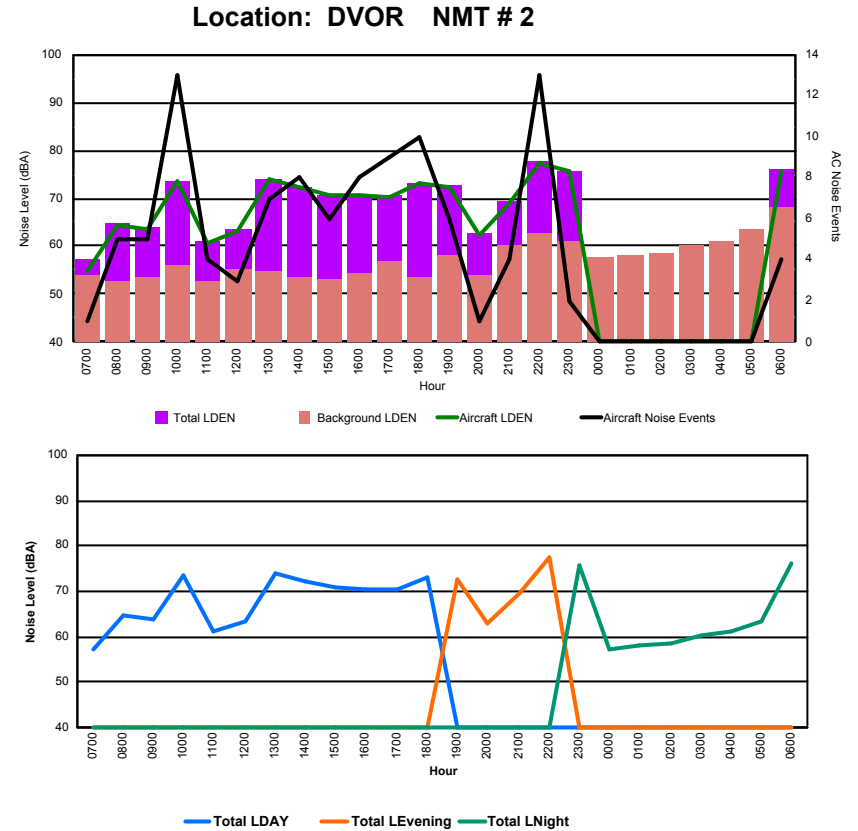

Luxembourg Airport Noise Distribution by Hour

Between 14/12/2023 00:00:00 and 14/12/2023 23:59:59 (Local Time)

Day	Aircraft Events	Total LDEN dB (A)	Aircraft LDEN dB(A)	Background LDEN dB(A)	Total LDay dB(A)	Total LEvening dB(A)	Total LNight dB (A)
14/12/23 7:00	1	57.3	54.7	54.0	57.3	-	-
14/12/23 8:00	5	64.6	64.4	52.6	64.6	-	-
14/12/23 9:00	5	63.9	63.5	53.4	63.9	-	-
14/12/23 10:00	13	73.7	73.7	55.9	73.7	-	-
14/12/23 11:00	4	61.2	60.5	52.7	61.2	-	-
14/12/23 12:00	3	63.6	63.0	55.1	63.6	-	-
14/12/23 13:00	7	73.9	73.9	54.8	73.9	-	-
14/12/23 14:00	8	72.4	72.3	53.6	72.4	-	-
14/12/23 15:00	6	70.7	70.6	53.3	70.7	-	-
14/12/23 16:00	8	70.6	70.5	54.3	70.6	-	-
14/12/23 17:00	9	70.5	70.4	56.8	70.5	-	-
14/12/23 18:00	10	73.1	73.1	53.7	73.1	-	-
14/12/23 19:00	6	72.6	72.4	58.2	-	72.6	-
14/12/23 20:00	1	62.9	62.2	54.1	-	62.9	-
14/12/23 21:00	4	69.4	68.8	60.1	-	69.4	-
14/12/23 22:00	13	77.7	77.5	62.9	-	77.7	-
14/12/23 23:00	2	75.8	75.7	60.9	-	-	75.8
15/12/23 0:00	-	57.4	-	57.5	-	-	57.4
15/12/23 1:00	-	58.2	-	58.2	-	-	58.2
15/12/23 2:00	-	58.5	-	58.5	-	-	58.5
15/12/23 3:00	-	60.1	-	60.1	-	-	60.1
15/12/23 4:00	-	61.1	-	61.1	-	-	61.1
15/12/23 5:00	-	63.5	-	63.5	-	-	63.5
15/12/23 6:00	4	76.2	75.6	68.0	-	-	76.2
	109	71.0	70.7	59.5	70.3	73.4	70.3