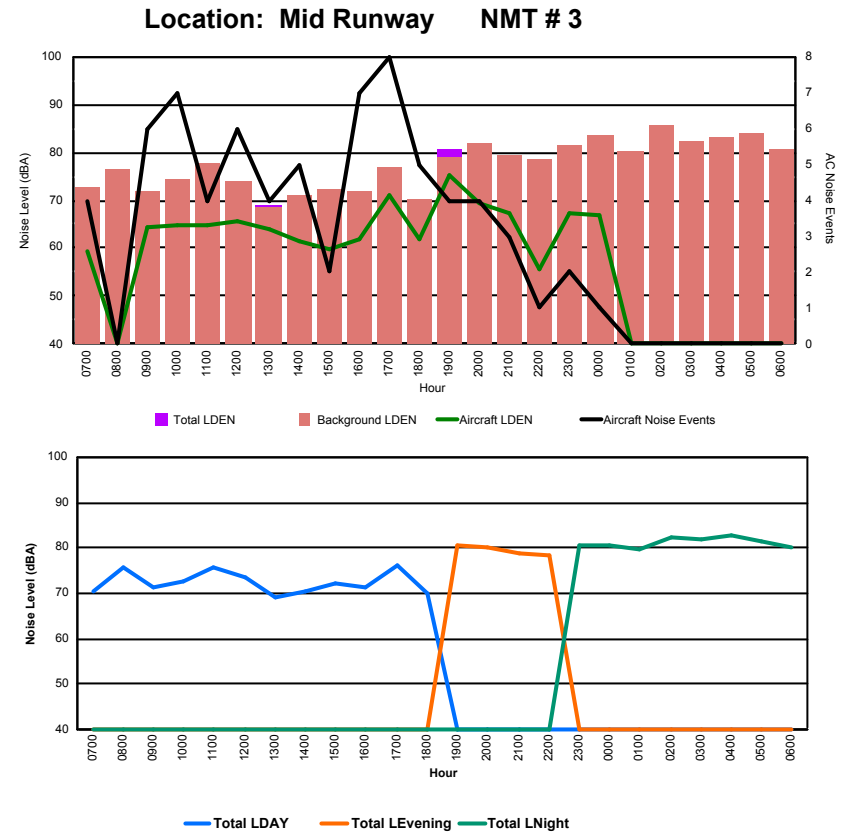

Luxembourg Airport Noise Distribution by Hour

Between 18/12/2023 00:00:00 and 18/12/2023 23:59:59 (Local Time)

Day	Aircraft Events	Total LDEN dB (A)	Aircraft LDEN dB(A)	Background LDEN dB(A)	Total LDay dB(A)	Total LEvening dB(A)	Total LNight dB (A)
18/12/23 7:00	4	70.4	59.3	72.7	70.4	-	-
18/12/23 8:00	-	75.7	-	76.5	75.7	-	-
18/12/23 9:00	6	71.5	64.4	71.7	71.5	-	-
18/12/23 10:00	7	72.7	64.6	74.5	72.7	-	-
18/12/23 11:00	4	75.9	64.9	77.7	75.9	-	-
18/12/23 12:00	6	73.6	65.7	74.0	73.6	-	-
18/12/23 13:00	4	69.1	64.1	68.5	69.1	-	-
18/12/23 14:00	5	70.6	61.5	71.1	70.6	-	-
18/12/23 15:00	2	72.1	59.9	72.1	72.1	-	-
18/12/23 16:00	7	71.3	62.0	71.7	71.3	-	-
18/12/23 17:00	8	76.1	71.1	76.8	76.1	-	-
18/12/23 18:00	5	69.9	62.0	70.3	69.9	-	-
18/12/23 19:00	4	80.5	75.3	79.1	-	80.5	-
18/12/23 20:00	4	80.2	69.3	81.8	-	80.2	-
18/12/23 21:00	3	78.7	67.3	79.3	-	78.7	-
18/12/23 22:00	1	78.2	55.5	78.6	-	78.2	-
18/12/23 23:00	2	80.5	67.5	81.5	-	-	80.5
19/12/23 0:00	1	80.7	66.9	83.7	-	-	80.7
19/12/23 1:00	-	79.9	-	80.3	-	-	79.9
19/12/23 2:00	-	82.5	-	85.8	-	-	82.5
19/12/23 3:00	-	81.8	-	82.2	-	-	81.8
19/12/23 4:00	-	82.7	-	83.1	-	-	82.7
19/12/23 5:00	-	81.4	-	84.0	-	-	81.4
19/12/23 6:00	-	80.2	-	80.5	-	-	80.2
	73	78.5	65.9	79.8	73.1	79.5	81.3