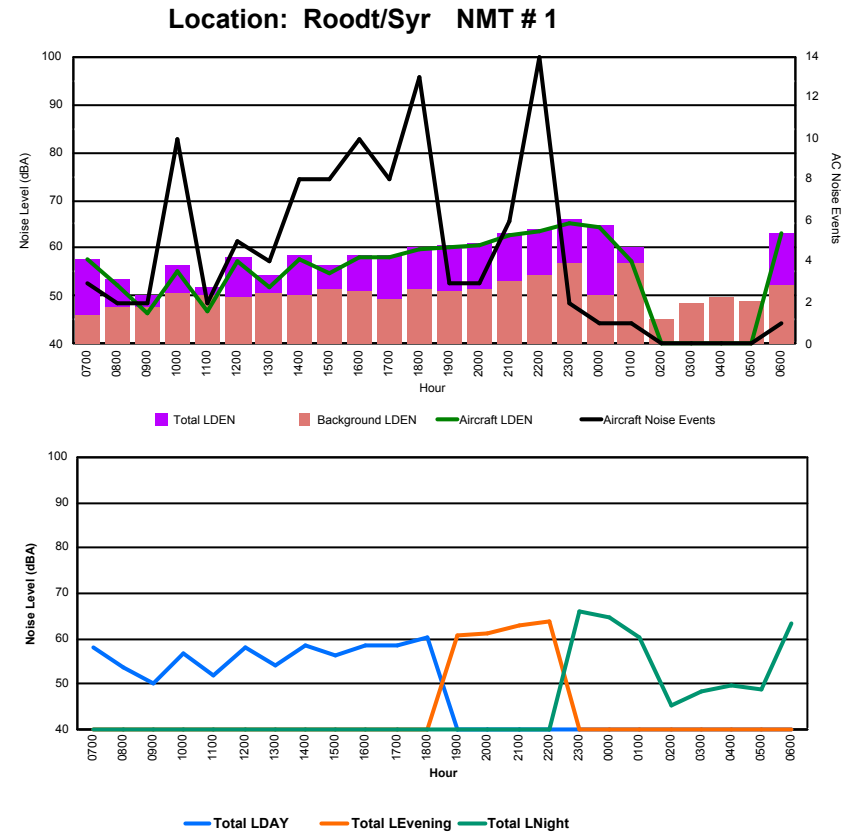

Luxembourg Airport Noise Distribution by Hour

Between 15/12/2023 00:00:00 and 15/12/2023 23:59:59 (Local Time)

Day	Aircraft Events	Total LDEN dB (A)	Aircraft LDEN dB(A)	Background LDEN dB(A)	Total LDay dB(A)	Total LEvening dB(A)	Total LNight dB (A)	
15/12/23	7:00	3	57.9	57.6	45.9	57.9	-	-
15/12/23	8:00	2	53.5	52.2	47.5	53.5	-	-
15/12/23	9:00	2	50.1	46.5	47.8	50.1	-	-
15/12/23	10:00	10	56.6	55.4	50.6	56.6	-	-
15/12/23	11:00	2	51.8	46.8	50.3	51.8	-	-
15/12/23	12:00	5	58.0	57.4	49.6	58.0	-	-
15/12/23	13:00	4	54.2	51.8	50.7	54.2	-	-
15/12/23	14:00	8	58.5	57.8	50.4	58.5	-	-
15/12/23	15:00	8	56.4	54.9	51.6	56.4	-	-
15/12/23	16:00	10	58.6	58.1	51.0	58.6	-	-
15/12/23	17:00	8	58.7	58.0	49.4	58.7	-	-
15/12/23	18:00	13	60.4	59.9	51.4	60.4	-	-
15/12/23	19:00	3	60.6	60.1	51.2	-	60.6	-
15/12/23	20:00	3	61.0	60.5	51.6	-	61.0	-
15/12/23	21:00	6	63.0	62.6	53.3	-	63.0	-
15/12/23	22:00	14	63.9	63.4	54.5	-	63.9	-
15/12/23	23:00	2	65.9	65.4	56.8	-	-	65.9
16/12/23	0:00	1	64.6	64.4	50.4	-	-	64.6
16/12/23	1:00	1	60.2	57.4	57.0	-	-	60.2
16/12/23	2:00	-	45.1	-	45.1	-	-	45.1
16/12/23	3:00	-	48.5	-	48.5	-	-	48.5
16/12/23	4:00	-	49.8	-	49.9	-	-	49.8
16/12/23	5:00	-	49.0	-	49.0	-	-	49.0
16/12/23	6:00	1	63.3	63.0	52.1	-	-	63.3
	106	59.9	59.2	51.6	57.1	62.3	61.1