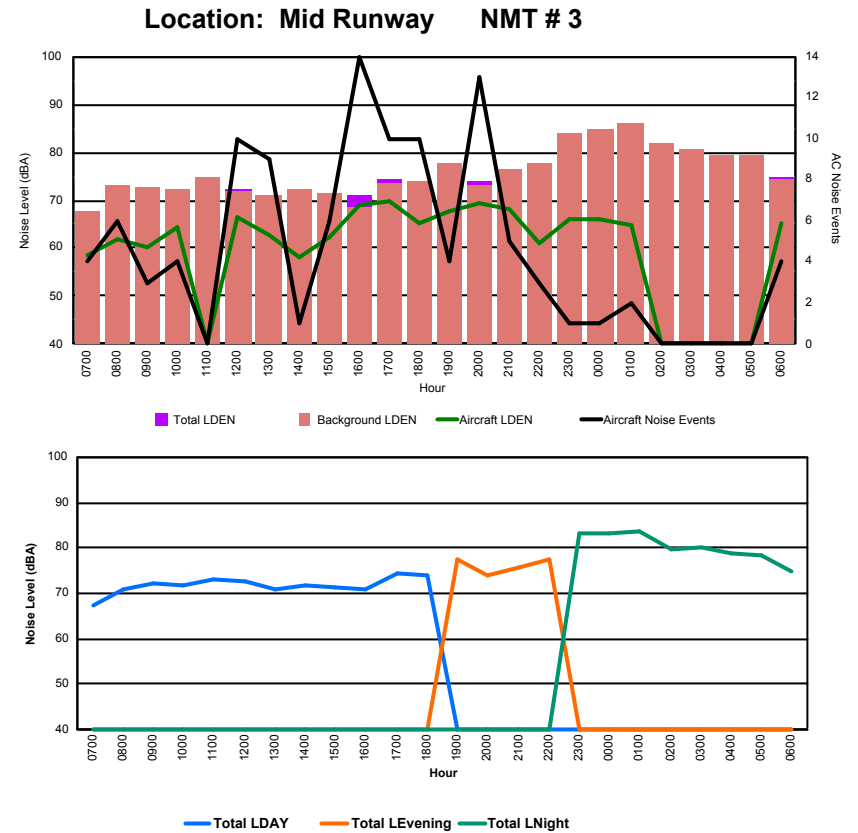

Luxembourg Airport Noise Distribution by Hour

Between 04/12/2023 00:00:00 and 04/12/2023 23:59:59 (Local Time)

Day	Aircraft Events	Total LDEN dB (A)	Aircraft LDEN dB(A)	Background LDEN dB(A)	Total LDay dB(A)	Total LEvening dB(A)	Total LNight dB (A)
04/12/23	7:00	4	67.5	58.5	67.7	67.5	-
04/12/23	8:00	6	71.0	61.9	73.0	71.0	-
04/12/23	9:00	3	72.3	60.3	72.7	72.3	-
04/12/23	10:00	4	71.9	64.2	72.2	71.9	-
04/12/23	11:00	-	73.3	-	74.9	73.3	-
04/12/23	12:00	10	72.5	66.4	71.7	72.5	-
04/12/23	13:00	9	70.8	62.9	71.0	70.8	-
04/12/23	14:00	1	71.8	58.2	72.4	71.8	-
04/12/23	15:00	6	71.2	62.4	71.4	71.2	-
04/12/23	16:00	14	71.0	68.8	68.5	71.0	-
04/12/23	17:00	10	74.5	69.8	73.7	74.5	-
04/12/23	18:00	10	74.1	65.4	73.9	74.1	-
04/12/23	19:00	4	77.7	67.6	77.7	-	77.7
04/12/23	20:00	13	73.9	69.2	73.1	-	73.9
04/12/23	21:00	5	75.9	68.3	76.3	-	75.9
04/12/23	22:00	3	77.7	61.1	77.9	-	77.7
04/12/23	23:00	1	83.3	66.1	83.9	-	83.3
05/12/23	0:00	1	83.4	65.9	84.7	-	83.4
05/12/23	1:00	2	83.5	64.8	86.2	-	83.5
05/12/23	2:00	-	79.8	-	81.9	-	79.8
05/12/23	3:00	-	80.3	-	80.6	-	80.3
05/12/23	4:00	-	78.7	-	79.4	-	78.7
05/12/23	5:00	-	78.6	-	79.3	-	78.6
05/12/23	6:00	4	75.0	65.1	74.5	-	75.0
	110	77.7	64.7	78.8	72.1	76.6	81.1