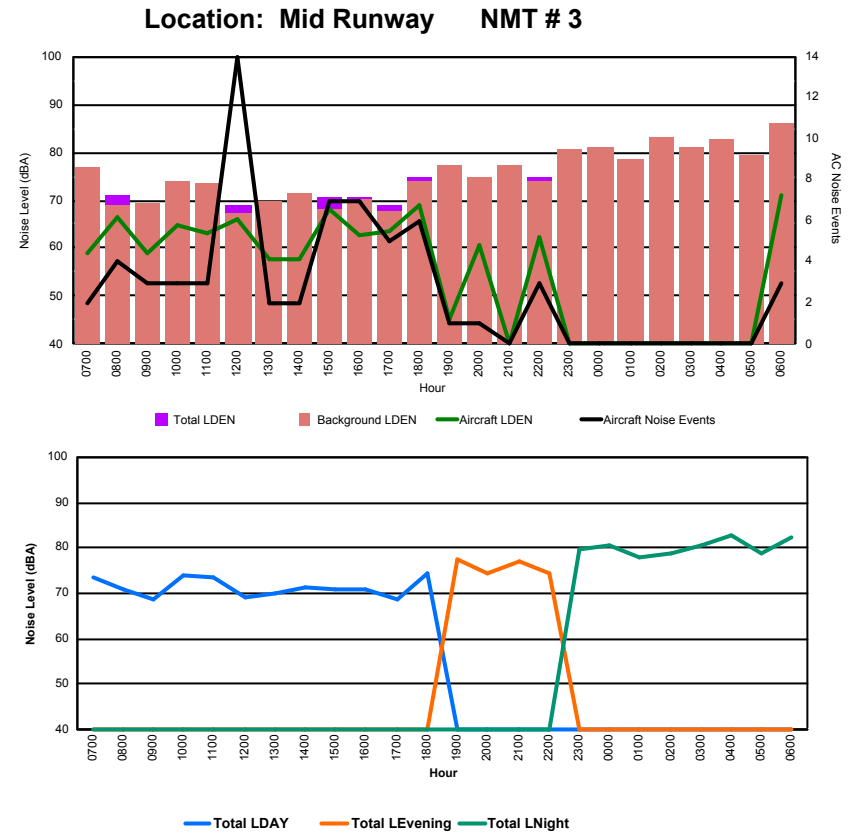

Location: DVOR NMT # 2

Luxembourg Airport Noise Distribution by Hour

Between 27/12/2023 00:00:00 and 27/12/2023 23:59:59 (Local Time)

Day	Aircraft Events	Total LDEN dB (A)	Aircraft LDEN dB(A)	Background LDEN dB(A)	Total LDay dB(A)	Total LEvening dB(A)	Total LNight dB (A)	
27/12/23	7:00	2	73.5	59.0	76.7	73.5	-	-
27/12/23	8:00	4	70.9	66.5	69.1	70.9	-	-
27/12/23	9:00	3	68.9	58.9	69.4	68.9	-	-
27/12/23	10:00	3	74.0	64.8	73.8	74.0	-	-
27/12/23	11:00	3	73.6	63.2	73.6	73.6	-	-
27/12/23	12:00	14	69.1	66.0	67.3	69.1	-	-
27/12/23	13:00	2	69.9	57.7	70.0	69.9	-	-
27/12/23	14:00	2	71.2	57.9	71.4	71.2	-	-
27/12/23	15:00	7	70.7	68.0	68.2	70.7	-	-
27/12/23	16:00	7	70.7	62.7	70.1	70.7	-	-
27/12/23	17:00	5	68.9	63.4	67.9	68.9	-	-
27/12/23	18:00	6	74.6	68.9	73.9	74.6	-	-
27/12/23	19:00	1	77.3	45.3	77.5	-	77.3	-
27/12/23	20:00	1	74.3	60.7	74.6	-	74.3	-
27/12/23	21:00	-	77.0	-	77.3	-	77.0	-
27/12/23	22:00	3	74.6	62.5	73.8	-	74.6	-
27/12/23	23:00	-	79.6	-	80.6	-	-	79.6
28/12/23	0:00	-	80.7	-	81.0	-	-	80.7
28/12/23	1:00	-	78.1	-	78.6	-	-	78.1
28/12/23	2:00	-	78.9	-	83.2	-	-	78.9
28/12/23	3:00	-	80.7	-	81.0	-	-	80.7
28/12/23	4:00	-	82.6	-	82.8	-	-	82.6
28/12/23	5:00	-	79.0	-	79.5	-	-	79.0
28/12/23	6:00	3	82.5	71.0	85.9	-	-	82.5
	66	77.2	63.2	78.4	71.8	76.0	80.5	