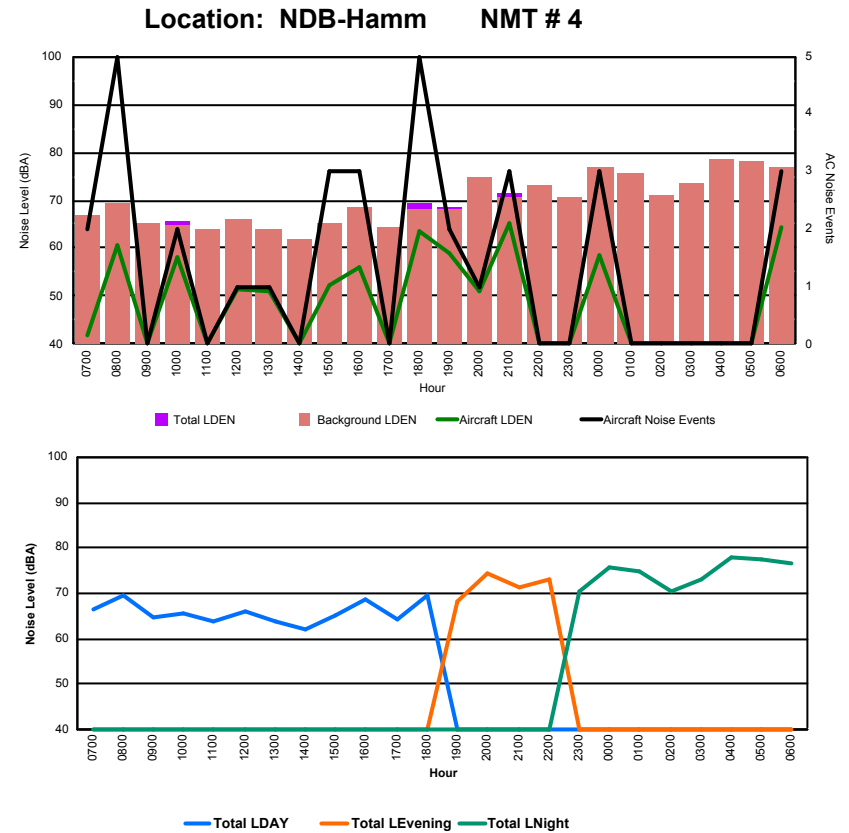

Luxembourg Airport Noise Distribution by Hour

Between 05/12/2023 00:00:00 and 05/12/2023 23:59:59 (Local Time)

Day	Aircraft Events	Total LDEN dB(A)	Aircraft LDEN dB(A)	Background LDEN dB(A)	Total LDay dB(A)	Total LEvening dB(A)	Total LNight dB(A)
05/12/23 7:00	2	66.4	41.9	67.0	66.4	-	-
05/12/23 8:00	5	69.4	60.8	69.2	69.4	-	-
05/12/23 9:00	-	64.9	-	65.0	64.9	-	-
05/12/23 10:00	2	65.5	58.0	64.8	65.5	-	-
05/12/23 11:00	-	63.8	-	63.9	63.8	-	-
05/12/23 12:00	1	66.0	51.3	66.0	66.0	-	-
05/12/23 13:00	1	63.9	51.1	63.8	63.9	-	-
05/12/23 14:00	-	61.9	-	62.0	61.9	-	-
05/12/23 15:00	3	65.2	52.1	65.2	65.2	-	-
05/12/23 16:00	3	68.5	56.0	68.6	68.5	-	-
05/12/23 17:00	-	64.4	-	64.5	64.4	-	-
05/12/23 18:00	5	69.4	63.7	68.3	69.4	-	-
05/12/23 19:00	2	68.4	58.9	68.1	-	68.4	-
05/12/23 20:00	1	74.4	51.1	74.7	-	74.4	-
05/12/23 21:00	3	71.4	65.2	70.6	-	71.4	-
05/12/23 22:00	-	72.9	-	73.2	-	72.9	-
05/12/23 23:00	-	70.5	-	70.5	-	-	70.5
06/12/23 0:00	3	75.8	58.5	76.7	-	-	75.8
06/12/23 1:00	-	74.8	-	75.7	-	-	74.8
06/12/23 2:00	-	70.6	-	71.2	-	-	70.6
06/12/23 3:00	-	73.3	-	73.5	-	-	73.3
06/12/23 4:00	-	77.8	-	78.4	-	-	77.8
06/12/23 5:00	-	77.3	-	78.1	-	-	77.3
06/12/23 6:00	3	76.5	64.5	76.7	-	-	76.5
	34	72.1	57.3	72.5	66.4	72.3	75.3