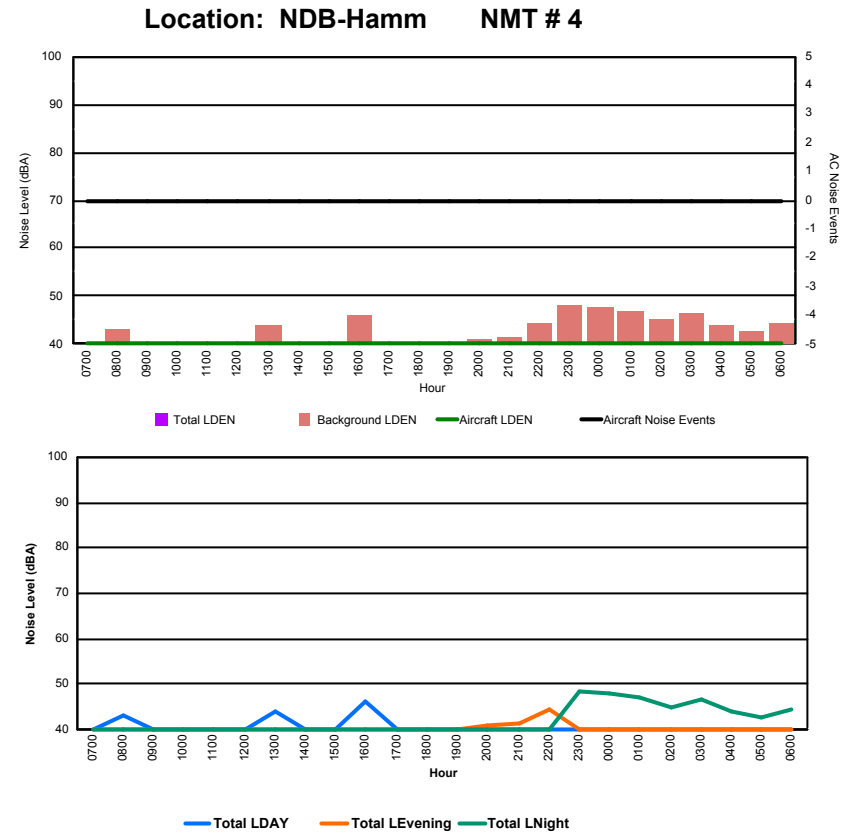

Luxembourg Airport Noise Distribution by Hour

Between 30/12/2023 00:00:00 and 30/12/2023 23:59:59 (Local Time)

Day	Aircraft Events	Total LDEN dB (A)	Aircraft LDEN dB(A)	Background LDEN dB(A)	Total LDay dB(A)	Total LEvening dB(A)	Total LNight dB (A)
30/12/23	7:00	-	35.8	-	35.8	-	-
30/12/23	8:00	-	43.1	-	43.1	-	-
30/12/23	9:00	-	38.7	-	38.7	-	-
30/12/23	10:00	-	37.0	-	37.0	-	-
30/12/23	11:00	-	37.6	-	37.6	-	-
30/12/23	12:00	-	35.3	-	35.3	-	-
30/12/23	13:00	-	43.9	-	43.9	-	-
30/12/23	14:00	-	39.5	-	39.5	-	-
30/12/23	15:00	-	39.0	-	39.0	-	-
30/12/23	16:00	-	46.0	-	46.0	-	-
30/12/23	17:00	-	36.6	-	36.6	-	-
30/12/23	18:00	-	37.6	-	37.6	-	-
30/12/23	19:00	-	39.9	-	39.9	39.9	-
30/12/23	20:00	-	41.1	-	41.1	41.1	-
30/12/23	21:00	-	41.4	-	41.4	41.4	-
30/12/23	22:00	-	44.2	-	44.2	44.2	-
30/12/23	23:00	-	48.2	-	48.2	-	48.2
31/12/23	0:00	-	47.9	-	47.9	-	47.9
31/12/23	1:00	-	46.9	-	46.9	-	46.9
31/12/23	2:00	-	45.0	-	45.0	-	45.0
31/12/23	3:00	-	46.5	-	46.5	-	46.5
31/12/23	4:00	-	43.9	-	43.9	-	43.9
31/12/23	5:00	-	42.5	-	42.5	-	42.5
31/12/23	6:00	-	44.3	-	44.3	-	44.3
	-	43.4	-	43.4	40.6	42.0	46.1