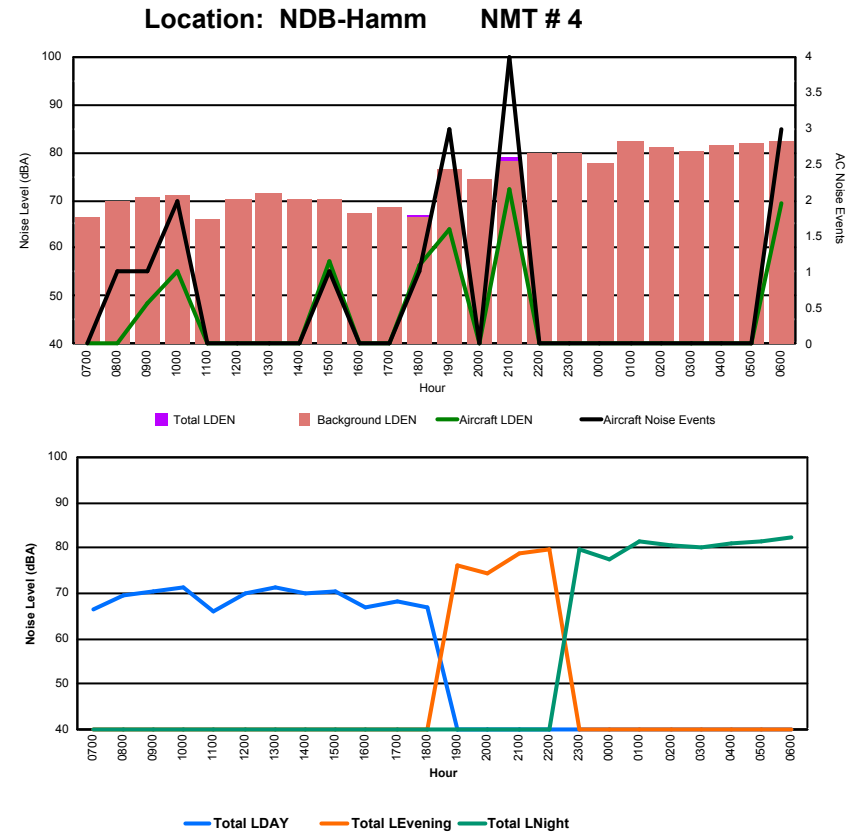

Luxembourg Airport Noise Distribution by Hour

Between 19/12/2023 00:00:00 and 19/12/2023 23:59:59 (Local Time)

Day	Aircraft Events	Total LDEN dB (A)	Aircraft LDEN dB(A)	Background LDEN dB(A)	Total LDay dB(A)	Total LEvening dB(A)	Total LNight dB (A)
19/12/23	7:00	-	66.4	-	66.6	66.4	-
19/12/23	8:00	1	69.4	34.8	69.6	69.4	-
19/12/23	9:00	1	70.3	48.6	70.5	70.3	-
19/12/23	10:00	2	71.2	55.3	71.2	71.2	-
19/12/23	11:00	-	65.9	-	65.9	65.9	-
19/12/23	12:00	-	70.1	-	70.2	70.1	-
19/12/23	13:00	-	71.2	-	71.5	71.2	-
19/12/23	14:00	-	70.1	-	70.2	70.1	-
19/12/23	15:00	1	70.4	57.2	70.3	70.4	-
19/12/23	16:00	-	67.1	-	67.2	67.1	-
19/12/23	17:00	-	68.4	-	68.5	68.4	-
19/12/23	18:00	1	66.7	56.3	66.3	66.7	-
19/12/23	19:00	3	76.3	63.8	76.4	-	76.3
19/12/23	20:00	-	74.3	-	74.2	-	74.3
19/12/23	21:00	4	78.8	72.4	78.1	-	78.8
19/12/23	22:00	-	79.6	-	79.9	-	79.6
19/12/23	23:00	-	79.8	-	79.9	-	79.8
20/12/23	0:00	-	77.3	-	77.6	-	77.3
20/12/23	1:00	-	81.6	-	82.4	-	81.6
20/12/23	2:00	-	80.6	-	80.9	-	80.6
20/12/23	3:00	-	80.0	-	80.1	-	80.0
20/12/23	4:00	-	81.2	-	81.4	-	81.2
20/12/23	5:00	-	81.5	-	81.7	-	81.5
20/12/23	6:00	3	82.5	69.3	82.5	-	82.5
	16	77.3	60.9	77.5	69.3	77.7	80.8