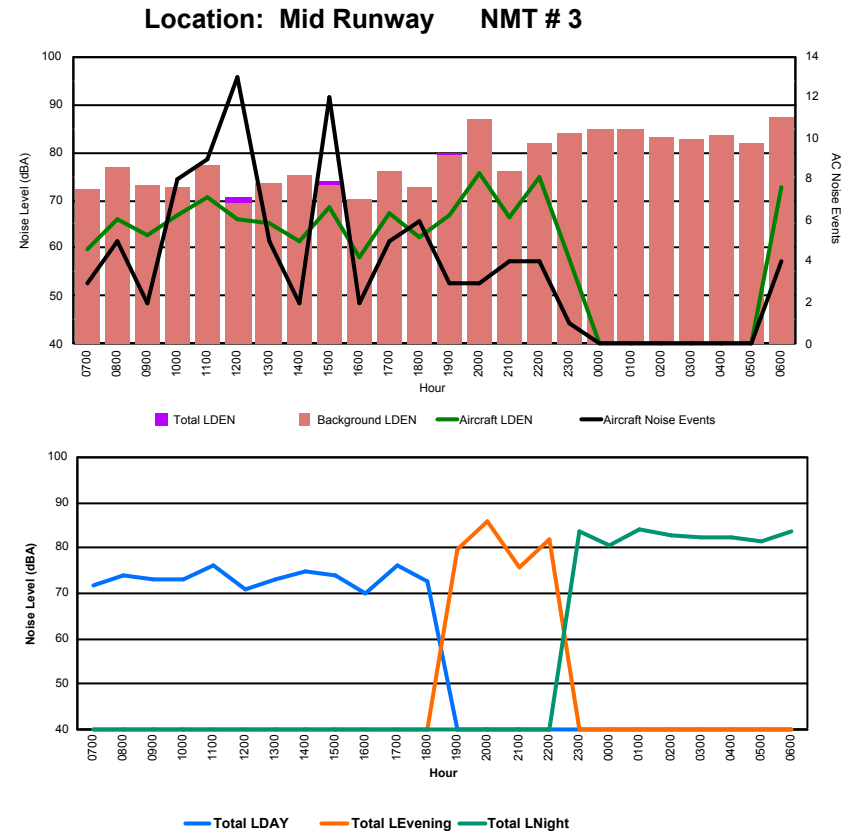

Luxembourg Airport Noise Distribution by Hour

Between 29/12/2023 00:00:00 and 29/12/2023 23:59:59 (Local Time)

Day	Aircraft Events	Total LDEN dB (A)	Aircraft LDEN dB(A)	Background LDEN dB(A)	Total LDay dB(A)	Total LEvening dB(A)	Total LNight dB (A)
29/12/23	7:00	3	71.8	59.8	72.2	71.8	-
29/12/23	8:00	5	73.9	66.1	76.8	73.9	-
29/12/23	9:00	2	73.2	62.7	73.1	73.2	-
29/12/23	10:00	8	72.9	67.0	72.7	72.9	-
29/12/23	11:00	9	76.2	70.7	77.4	76.2	-
29/12/23	12:00	13	70.7	66.1	69.4	70.7	-
29/12/23	13:00	5	73.2	65.0	73.6	73.2	-
29/12/23	14:00	2	74.9	61.6	75.1	74.9	-
29/12/23	15:00	12	73.8	68.7	73.3	73.8	-
29/12/23	16:00	2	69.9	58.2	70.1	69.9	-
29/12/23	17:00	5	76.1	67.2	76.1	76.1	-
29/12/23	18:00	6	72.5	62.2	72.6	72.5	-
29/12/23	19:00	3	79.6	66.8	79.5	-	79.6
29/12/23	20:00	3	86.0	75.5	86.7	-	86.0
29/12/23	21:00	4	75.8	66.5	76.0	-	75.8
29/12/23	22:00	4	82.0	74.9	81.9	-	82.0
29/12/23	23:00	1	83.6	57.6	84.1	-	83.6
30/12/23	0:00	-	80.8	-	84.8	-	80.8
30/12/23	1:00	-	84.0	-	84.8	-	84.0
30/12/23	2:00	-	82.6	-	83.3	-	82.6
30/12/23	3:00	-	82.4	-	82.9	-	82.4
30/12/23	4:00	-	82.3	-	83.5	-	82.3
30/12/23	5:00	-	81.4	-	81.7	-	81.4
30/12/23	6:00	4	83.8	72.8	87.4	-	83.8
	91	80.1	67.7	81.3	73.6	82.3	82.7