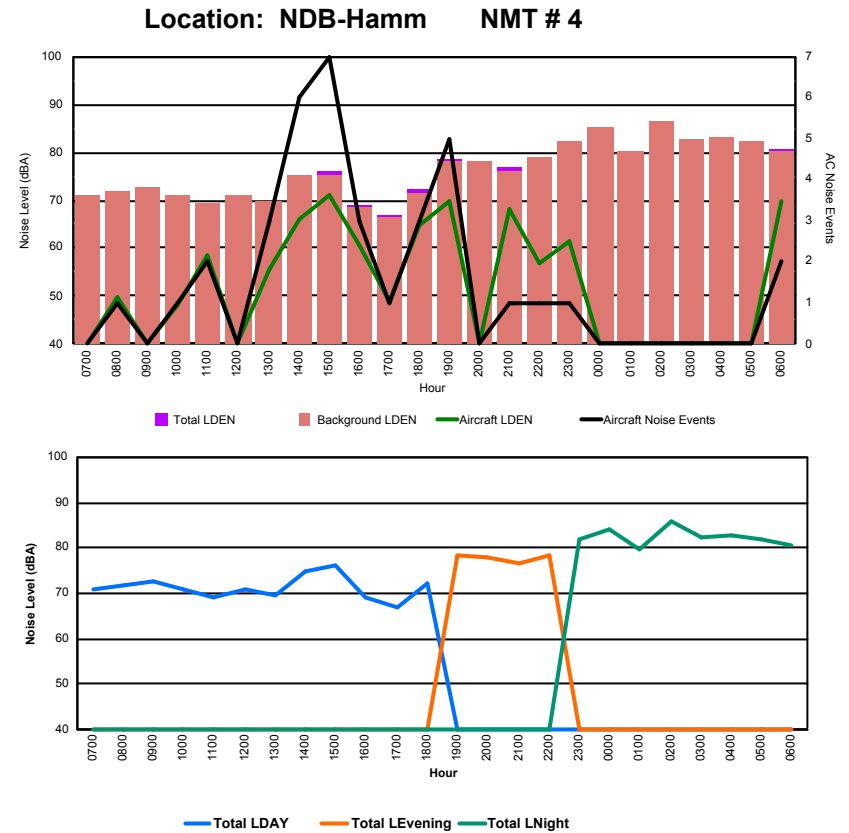

Luxembourg Airport Noise Distribution by Hour

Between 17/12/2023 00:00:00 and 17/12/2023 23:59:59 (Local Time)

Day	Aircraft Events	Total LDEN dB (A)	Aircraft LDEN dB(A)	Background LDEN dB(A)	Total LDay dB(A)	Total LEvening dB(A)	Total LNight dB (A)
17/12/23 7:00	-	70.7	-	71.1	70.7	-	-
17/12/23 8:00	1	71.9	49.8	72.0	71.9	-	-
17/12/23 9:00	-	72.6	-	72.9	72.6	-	-
17/12/23 10:00	1	71.0	48.0	71.2	71.0	-	-
17/12/23 11:00	2	69.2	58.6	69.3	69.2	-	-
17/12/23 12:00	-	70.8	-	71.1	70.8	-	-
17/12/23 13:00	3	69.4	55.8	70.0	69.4	-	-
17/12/23 14:00	6	75.0	66.2	75.2	75.0	-	-
17/12/23 15:00	7	76.1	71.1	75.1	76.1	-	-
17/12/23 16:00	3	69.1	60.5	68.6	69.1	-	-
17/12/23 17:00	1	66.7	49.0	66.6	66.7	-	-
17/12/23 18:00	3	72.3	64.9	71.6	72.3	-	-
17/12/23 19:00	5	78.4	69.7	78.0	-	78.4	-
17/12/23 20:00	-	77.8	-	78.1	-	77.8	-
17/12/23 21:00	1	76.8	68.2	76.2	-	76.8	-
17/12/23 22:00	1	78.3	56.7	78.9	-	78.3	-
17/12/23 23:00	1	82.1	61.4	82.5	-	-	82.1
18/12/23 0:00	-	84.3	-	85.1	-	-	84.3
18/12/23 1:00	-	79.6	-	80.1	-	-	79.6
18/12/23 2:00	-	85.8	-	86.4	-	-	85.8
18/12/23 3:00	-	82.5	-	82.9	-	-	82.5
18/12/23 4:00	-	82.9	-	83.1	-	-	82.9
18/12/23 5:00	-	81.8	-	82.1	-	-	81.8
18/12/23 6:00	2	80.6	70.0	80.3	-	-	80.6
	37	79.2	63.2	79.5	72.0	77.9	82.8