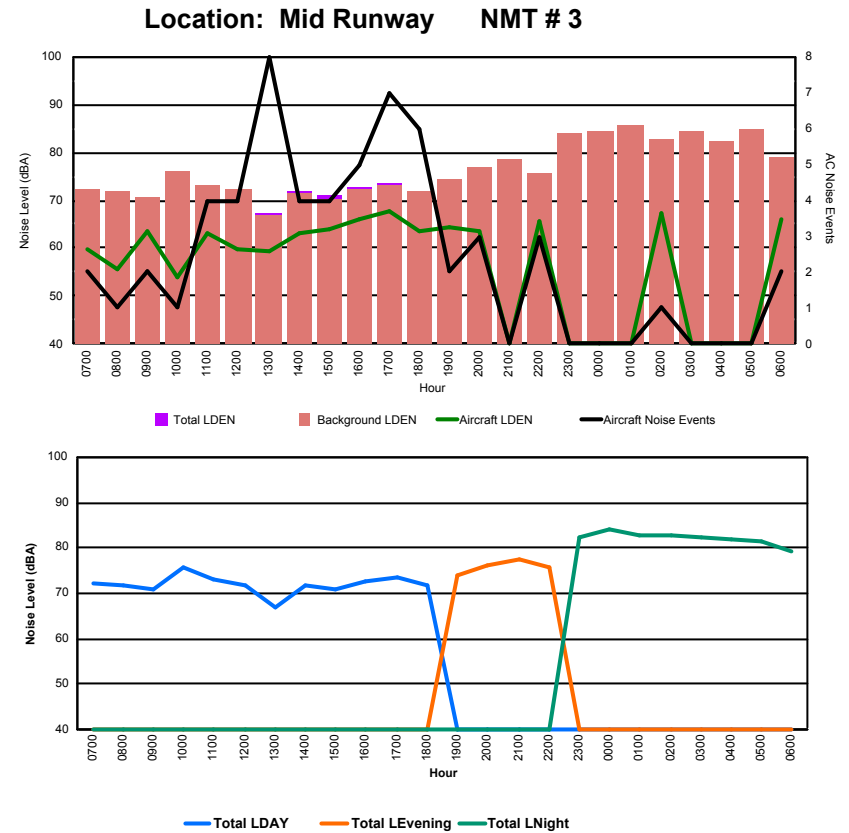

Luxembourg Airport Noise Distribution by Hour

Between 24/12/2023 00:00:00 and 24/12/2023 23:59:59 (Local Time)

Day	Aircraft Events	Total LDEN dB (A)	Aircraft LDEN dB(A)	Background LDEN dB(A)	Total LDay dB(A)	Total LEvening dB(A)	Total LNight dB (A)
24/12/23	7:00	2	72.0	59.6	72.2	-	-
24/12/23	8:00	1	71.6	55.6	71.9	-	-
24/12/23	9:00	2	70.7	63.4	70.5	-	-
24/12/23	10:00	1	75.6	53.8	75.9	-	-
24/12/23	11:00	4	72.9	63.3	73.0	-	-
24/12/23	12:00	4	71.7	59.8	72.2	-	-
24/12/23	13:00	8	67.1	59.4	67.0	-	-
24/12/23	14:00	4	71.7	63.0	71.5	-	-
24/12/23	15:00	4	71.1	63.8	70.4	-	-
24/12/23	16:00	5	72.6	65.9	72.1	-	-
24/12/23	17:00	7	73.7	67.7	73.0	-	-
24/12/23	18:00	6	71.9	63.4	71.7	-	-
24/12/23	19:00	2	73.8	64.3	74.4	73.8	-
24/12/23	20:00	3	76.3	63.4	76.7	76.3	-
24/12/23	21:00	-	77.7	-	78.7	77.7	-
24/12/23	22:00	3	75.6	65.6	75.6	75.6	-
24/12/23	23:00	-	82.4	-	84.1	-	82.4
25/12/23	0:00	-	84.2	-	84.5	-	84.2
25/12/23	1:00	-	82.6	-	85.7	-	82.6
25/12/23	2:00	1	82.6	67.3	82.8	-	82.6
25/12/23	3:00	-	82.3	-	84.5	-	82.3
25/12/23	4:00	-	82.0	-	82.3	-	82.0
25/12/23	5:00	-	81.4	-	84.7	-	81.4
25/12/23	6:00	2	79.1	66.1	79.1	-	79.1
	59	78.5	62.4	79.8	72.3	76.1	82.3