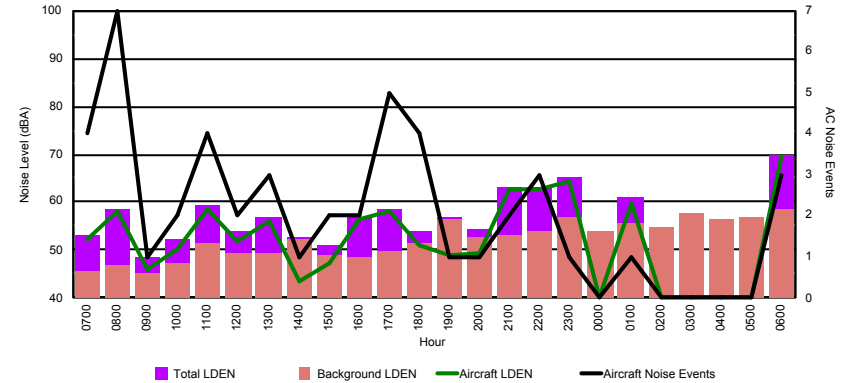

Luxembourg Airport Noise Distribution by Hour

Between 01/12/2023 00:00:00 and 01/12/2023 23:59:59 (Local Time)

Day	Aircraft Events	Total LDEN dB (A)	Aircraft LDEN dB(A)	Background LDEN dB(A)	Total LDay dB(A)	Total LEvening dB(A)	Total LNight dB (A)
01/12/23 7:00	4	53.2	52.4	45.6	53.2	-	-
01/12/23 8:00	7	58.5	58.2	46.8	58.5	-	-
01/12/23 9:00	1	48.7	46.2	45.3	48.7	-	-
01/12/23 10:00	2	52.1	50.4	47.4	52.1	-	-
01/12/23 11:00	4	59.3	58.5	51.6	59.3	-	-
01/12/23 12:00	2	53.8	51.8	49.5	53.8	-	-
01/12/23 13:00	3	56.7	55.9	49.4	56.7	-	-
01/12/23 14:00	1	52.6	43.7	52.1	52.6	-	-
01/12/23 15:00	2	51.1	47.4	48.9	51.1	-	-
01/12/23 16:00	2	57.0	56.3	48.5	57.0	-	-
01/12/23 17:00	5	58.6	58.0	49.6	58.6	-	-
01/12/23 18:00	4	54.1	50.9	51.4	54.1	-	-
01/12/23 19:00	1	57.0	48.9	56.3	-	57.0	-
01/12/23 20:00	1	54.3	49.5	52.6	-	54.3	-
01/12/23 21:00	2	63.3	62.9	53.2	-	63.3	-
01/12/23 22:00	3	63.3	62.8	54.1	-	63.3	-
01/12/23 23:00	1	65.2	64.5	56.7	-	-	65.2
02/12/23 0:00	-	54.1	-	54.1	-	-	54.1
02/12/23 1:00	1	61.2	59.7	55.8	-	-	61.2
02/12/23 2:00	-	54.6	-	54.6	-	-	54.6
02/12/23 3:00	-	57.9	-	57.9	-	-	57.9
02/12/23 4:00	-	56.3	-	56.3	-	-	56.3
02/12/23 5:00	-	57.0	-	57.0	-	-	57.0
02/12/23 6:00	3	69.7	69.4	58.7	-	-	69.7
	49	60.3	59.2	53.8	55.7	61.0	63.0

Location: Roodt/Syr NMT # 1