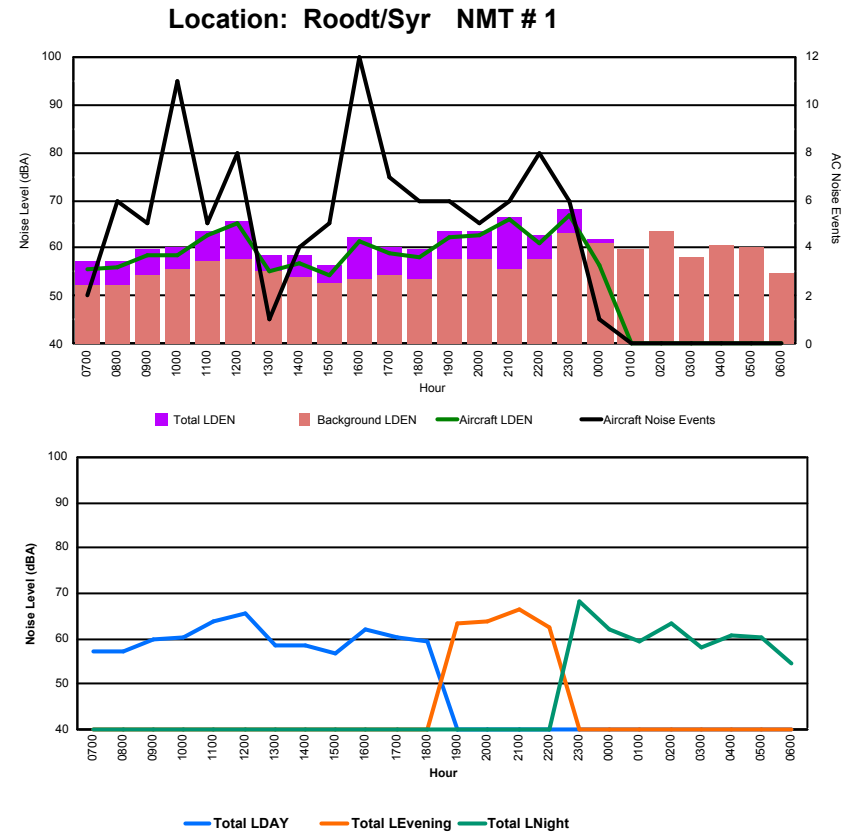

Luxembourg Airport Noise Distribution by Hour

Between 21/12/2023 00:00:00 and 21/12/2023 23:59:59 (Local Time)

Day	Aircraft Events	Total LDEN dB(A)	Aircraft LDEN dB(A)	Background LDEN dB(A)	Total LDay dB(A)	Total LEvening dB(A)	Total LNight dB(A)
21/12/23 7:00	2	57.2	55.6	52.3	57.2	-	-
21/12/23 8:00	6	57.4	56.0	52.2	57.4	-	-
21/12/23 9:00	5	59.9	58.5	54.5	59.9	-	-
21/12/23 10:00	11	60.2	58.4	55.8	60.2	-	-
21/12/23 11:00	5	63.7	62.6	57.4	63.7	-	-
21/12/23 12:00	8	65.8	65.1	57.9	65.8	-	-
21/12/23 13:00	1	58.4	55.4	55.4	58.4	-	-
21/12/23 14:00	4	58.6	56.8	54.1	58.6	-	-
21/12/23 15:00	5	56.6	54.5	52.8	56.6	-	-
21/12/23 16:00	12	62.2	61.6	53.4	62.2	-	-
21/12/23 17:00	7	60.1	58.8	54.4	60.1	-	-
21/12/23 18:00	6	59.6	58.3	53.7	59.6	-	-
21/12/23 19:00	6	63.4	62.2	57.8	-	63.4	-
21/12/23 20:00	5	63.7	62.6	57.6	-	63.7	-
21/12/23 21:00	6	66.5	66.1	55.8	-	66.5	-
21/12/23 22:00	8	62.6	61.0	57.7	-	62.6	-
21/12/23 23:00	6	68.2	66.7	63.0	-	-	68.2
22/12/23 0:00	1	62.0	56.3	60.9	-	-	62.0
22/12/23 1:00	-	59.5	-	59.6	-	-	59.5
22/12/23 2:00	-	63.3	-	63.6	-	-	63.3
22/12/23 3:00	-	58.3	-	58.3	-	-	58.3
22/12/23 4:00	-	60.6	-	60.6	-	-	60.6
22/12/23 5:00	-	60.4	-	60.4	-	-	60.4
22/12/23 6:00	-	54.7	-	54.7	-	-	54.7
	104	62.2	60.2	58.1	60.9	64.3	62.6