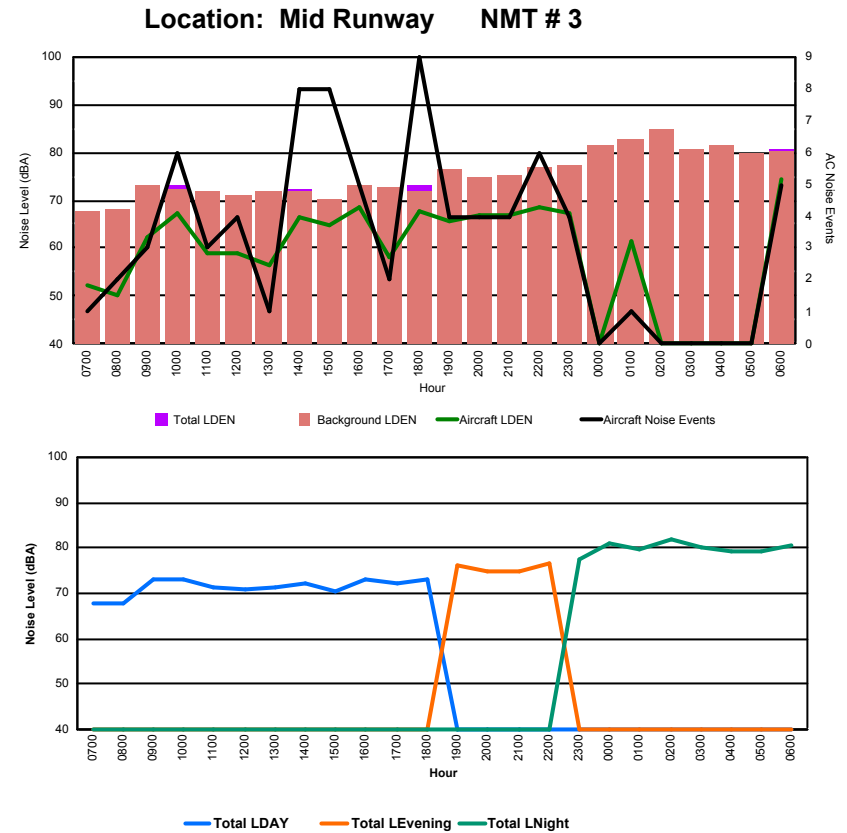

Luxembourg Airport Noise Distribution by Hour

Between 15/12/2023 00:00:00 and 15/12/2023 23:59:59 (Local Time)

Day	Aircraft Events	Total LDEN dB (A)	Aircraft LDEN dB(A)	Background LDEN dB(A)	Total LDay dB(A)	Total LEvening dB(A)	Total LNight dB (A)	
15/12/23	7:00	1	67.7	52.4	67.8	67.7	-	-
15/12/23	8:00	2	67.9	50.3	68.3	67.9	-	-
15/12/23	9:00	3	73.1	62.3	73.2	73.1	-	-
15/12/23	10:00	6	73.3	67.4	72.4	73.3	-	-
15/12/23	11:00	3	71.4	59.1	71.7	71.4	-	-
15/12/23	12:00	4	70.9	59.0	70.9	70.9	-	-
15/12/23	13:00	1	71.5	56.3	71.7	71.5	-	-
15/12/23	14:00	8	72.4	66.3	71.9	72.4	-	-
15/12/23	15:00	8	70.4	64.8	70.4	70.4	-	-
15/12/23	16:00	5	73.0	68.6	73.1	73.0	-	-
15/12/23	17:00	2	72.0	58.2	72.9	72.0	-	-
15/12/23	18:00	9	73.1	67.9	71.9	73.1	-	-
15/12/23	19:00	4	76.1	65.8	76.3	-	76.1	-
15/12/23	20:00	4	74.8	66.8	74.8	-	74.8	-
15/12/23	21:00	4	74.9	66.8	75.2	-	74.9	-
15/12/23	22:00	6	76.8	68.6	76.7	-	76.8	-
15/12/23	23:00	4	77.3	67.5	77.4	-	-	77.3
16/12/23	0:00	-	81.1	-	81.5	-	-	81.1
16/12/23	1:00	1	79.8	61.6	82.7	-	-	79.8
16/12/23	2:00	-	81.7	-	84.6	-	-	81.7
16/12/23	3:00	-	80.2	-	80.5	-	-	80.2
16/12/23	4:00	-	79.2	-	81.4	-	-	79.2
16/12/23	5:00	-	79.2	-	79.7	-	-	79.2
16/12/23	6:00	5	80.6	74.2	80.2	-	-	80.6
	80	76.8	65.5	77.8	71.7	75.7	80.1