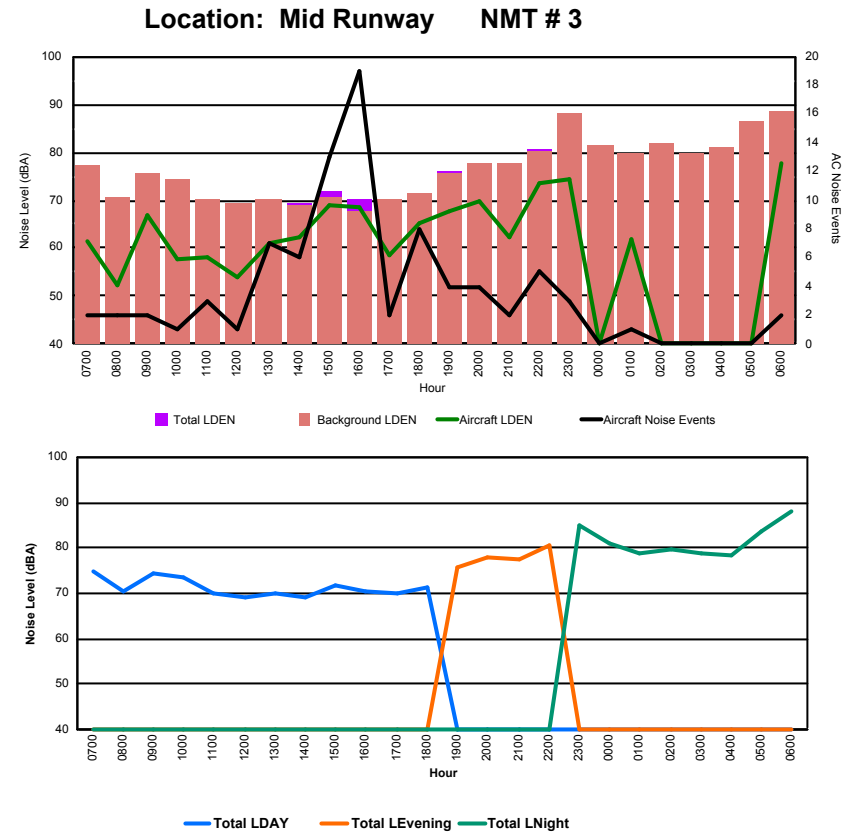

Luxembourg Airport Noise Distribution by Hour

Between 17/12/2023 00:00:00 and 17/12/2023 23:59:59 (Local Time)

Day	Aircraft Events	Total LDEN dB (A)	Aircraft LDEN dB(A)	Background LDEN dB(A)	Total LDay dB(A)	Total LEvening dB(A)	Total LNight dB (A)
17/12/23 7:00	2	74.7	61.4	77.5	74.7	-	-
17/12/23 8:00	2	70.4	52.4	70.7	70.4	-	-
17/12/23 9:00	2	74.4	67.0	75.6	74.4	-	-
17/12/23 10:00	1	73.6	57.9	74.4	73.6	-	-
17/12/23 11:00	3	69.8	58.0	70.3	69.8	-	-
17/12/23 12:00	1	69.0	54.1	69.2	69.0	-	-
17/12/23 13:00	7	70.0	60.9	70.2	70.0	-	-
17/12/23 14:00	6	69.2	62.3	68.9	69.2	-	-
17/12/23 15:00	13	71.8	68.8	70.6	71.8	-	-
17/12/23 16:00	19	70.4	68.6	67.6	70.4	-	-
17/12/23 17:00	2	69.9	58.4	70.2	69.9	-	-
17/12/23 18:00	8	71.5	65.4	71.6	71.5	-	-
17/12/23 19:00	4	75.9	67.9	75.6	-	75.9	-
17/12/23 20:00	4	77.8	69.8	77.8	-	77.8	-
17/12/23 21:00	2	77.3	62.3	77.7	-	77.3	-
17/12/23 22:00	5	80.5	73.4	80.2	-	80.5	-
17/12/23 23:00	3	84.9	74.2	88.0	-	-	84.9
18/12/23 0:00	-	81.2	-	81.4	-	-	81.2
18/12/23 1:00	1	78.8	61.9	79.9	-	-	78.8
18/12/23 2:00	-	79.5	-	81.9	-	-	79.5
18/12/23 3:00	-	78.9	-	79.6	-	-	78.9
18/12/23 4:00	-	78.3	-	80.9	-	-	78.3
18/12/23 5:00	-	83.7	-	86.4	-	-	83.7
18/12/23 6:00	2	87.9	77.8	88.6	-	-	87.9
	87	79.3	68.2	80.8	71.7	78.2	83.0