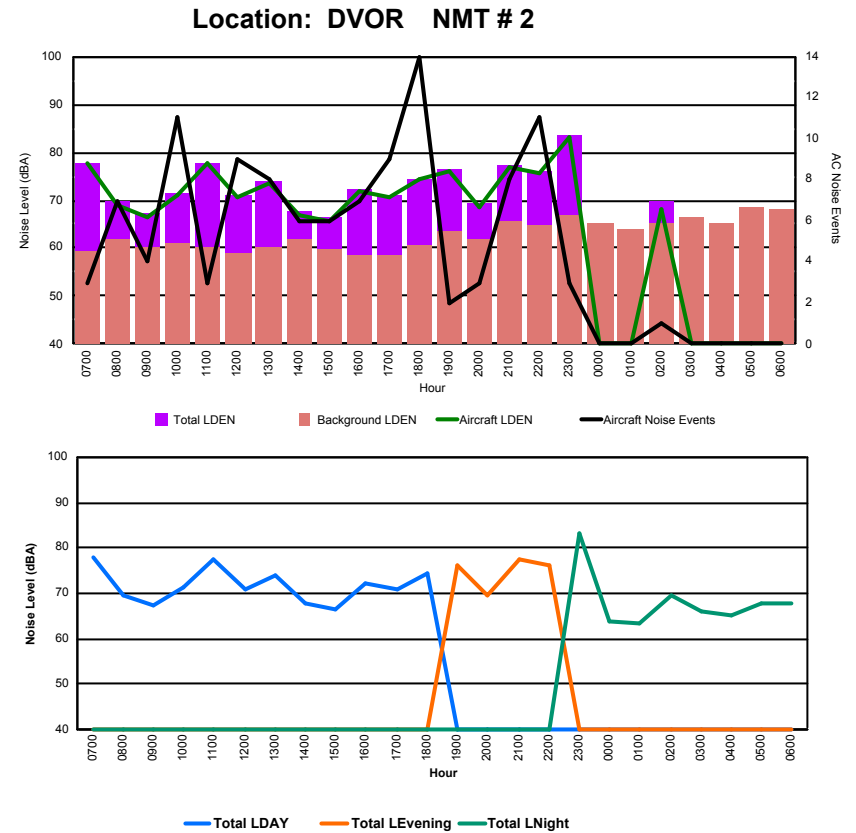

Luxembourg Airport Noise Distribution by Hour

Between 29/12/2023 00:00:00 and 29/12/2023 23:59:59 (Local Time)

Day	Aircraft Events	Total LDEN dB(A)	Aircraft LDEN dB(A)	Background LDEN dB(A)	Total LDay dB(A)	Total LEvening dB(A)	Total LNight dB(A)	
29/12/23	7:00	3	77.9	77.8	59.5	77.9	-	-
29/12/23	8:00	7	69.6	68.8	61.7	69.6	-	-
29/12/23	9:00	4	67.2	66.3	60.2	67.2	-	-
29/12/23	10:00	11	71.4	71.0	61.0	71.4	-	-
29/12/23	11:00	3	77.7	77.6	60.0	77.7	-	-
29/12/23	12:00	9	71.0	70.8	58.9	71.0	-	-
29/12/23	13:00	8	73.8	73.6	60.2	73.8	-	-
29/12/23	14:00	6	67.9	66.8	61.8	67.9	-	-
29/12/23	15:00	6	66.5	65.5	59.6	66.5	-	-
29/12/23	16:00	7	72.1	72.0	58.4	72.1	-	-
29/12/23	17:00	9	71.0	70.7	58.7	71.0	-	-
29/12/23	18:00	14	74.5	74.4	60.6	74.5	-	-
29/12/23	19:00	2	76.3	76.0	63.5	-	76.3	-
29/12/23	20:00	3	69.4	68.6	62.0	-	69.4	-
29/12/23	21:00	8	77.3	77.0	65.6	-	77.3	-
29/12/23	22:00	11	76.0	75.7	64.7	-	76.0	-
29/12/23	23:00	3	83.4	83.3	66.9	-	-	83.4
30/12/23	0:00	-	64.0	-	65.0	-	-	64.0
30/12/23	1:00	-	63.4	-	64.0	-	-	63.4
30/12/23	2:00	1	69.6	68.2	65.0	-	-	69.6
30/12/23	3:00	-	66.0	-	66.4	-	-	66.0
30/12/23	4:00	-	65.2	-	65.4	-	-	65.2
30/12/23	5:00	-	68.0	-	68.7	-	-	68.0
30/12/23	6:00	-	67.8	-	68.3	-	-	67.8
	115	74.3	73.9	63.9	73.2	75.6	75.0