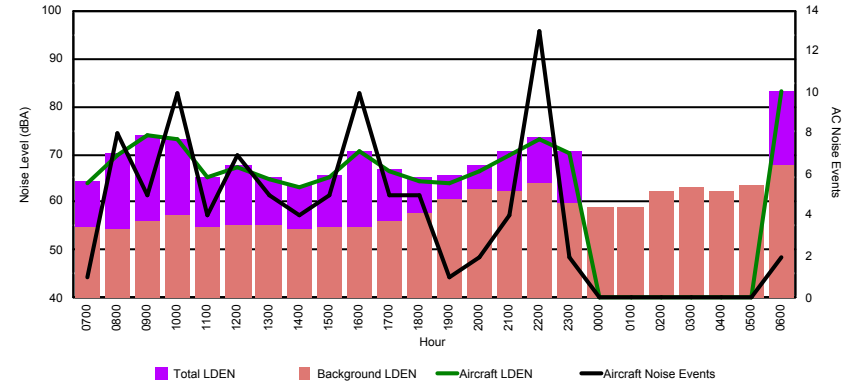

Luxembourg Airport Noise Distribution by Hour

Between 27/12/2023 00:00:00 and 27/12/2023 23:59:59 (Local Time)

Day	Aircraft Events	Total LDEN dB (A)	Aircraft LDEN dB(A)	Background LDEN dB(A)	Total LDay dB(A)	Total LEvening dB(A)	Total LNight dB (A)	
27/12/23	7:00	1	64.3	63.8	54.9	64.3	-	-
27/12/23	8:00	8	70.2	70.0	54.3	70.2	-	-
27/12/23	9:00	5	74.1	74.0	55.9	74.1	-	-
27/12/23	10:00	10	73.1	73.0	57.4	73.1	-	-
27/12/23	11:00	4	65.4	65.0	54.8	65.4	-	-
27/12/23	12:00	7	67.6	67.4	55.2	67.6	-	-
27/12/23	13:00	5	65.3	64.9	55.3	65.3	-	-
27/12/23	14:00	4	63.7	63.2	54.3	63.7	-	-
27/12/23	15:00	5	65.7	65.3	54.6	65.7	-	-
27/12/23	16:00	10	70.7	70.6	54.8	70.7	-	-
27/12/23	17:00	5	66.7	66.3	56.2	66.7	-	-
27/12/23	18:00	5	65.2	64.4	57.8	65.2	-	-
27/12/23	19:00	1	65.8	64.1	60.8	-	65.8	-
27/12/23	20:00	2	67.9	66.4	62.6	-	67.9	-
27/12/23	21:00	4	70.6	70.0	62.2	-	70.6	-
27/12/23	22:00	13	73.6	73.1	63.8	-	73.6	-
27/12/23	23:00	2	70.6	70.3	59.7	-	-	70.6
28/12/23	0:00	-	59.0	-	59.1	-	-	59.0
28/12/23	1:00	-	58.9	-	58.9	-	-	58.9
28/12/23	2:00	-	61.8	-	62.1	-	-	61.8
28/12/23	3:00	-	63.1	-	63.2	-	-	63.1
28/12/23	4:00	-	62.2	-	62.3	-	-	62.2
28/12/23	5:00	-	63.5	-	63.5	-	-	63.5
28/12/23	6:00	2	83.3	83.1	67.9	-	-	83.3
	93	72.0	71.6	60.6	69.1	70.4	74.7	

Location: DVOR NMT # 2