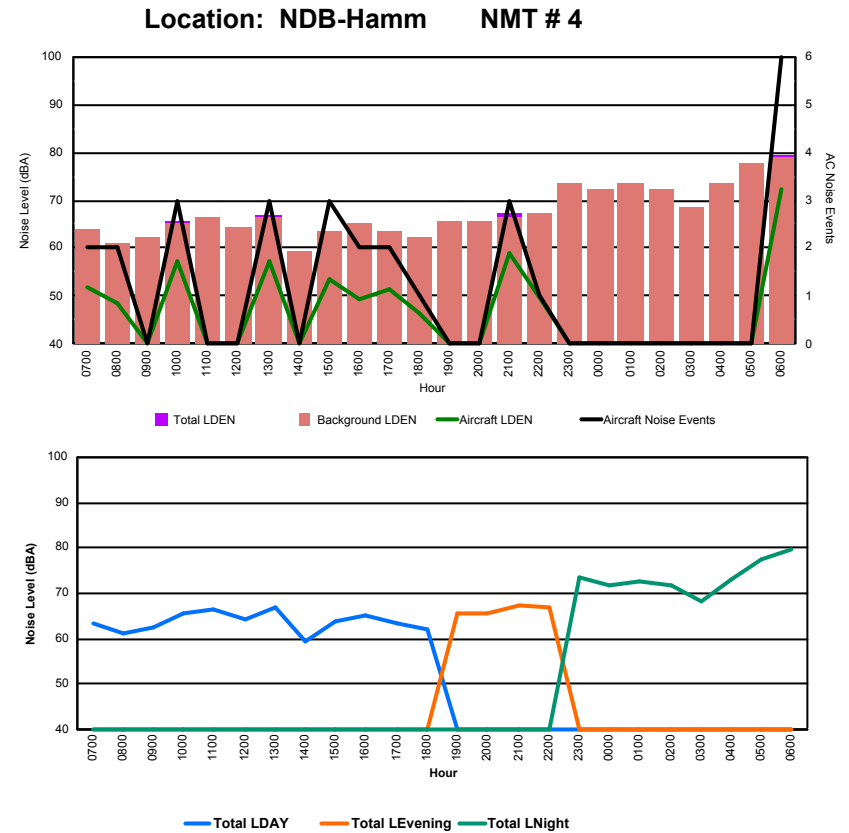

Luxembourg Airport Noise Distribution by Hour

Between 04/12/2023 00:00:00 and 04/12/2023 23:59:59 (Local Time)

Day	Aircraft Events	Total LDEN dB (A)	Aircraft LDEN dB(A)	Background LDEN dB(A)	Total LDay dB(A)	Total LEvening dB(A)	Total LNight dB (A)
04/12/23 7:00	2	63.6	52.0	63.8	63.6	-	-
04/12/23 8:00	2	61.0	48.6	61.0	61.0	-	-
04/12/23 9:00	-	62.3	-	62.4	62.3	-	-
04/12/23 10:00	3	65.6	57.2	65.2	65.6	-	-
04/12/23 11:00	-	66.4	-	66.6	66.4	-	-
04/12/23 12:00	-	64.4	-	64.5	64.4	-	-
04/12/23 13:00	3	66.9	57.2	66.6	66.9	-	-
04/12/23 14:00	-	59.2	-	59.2	59.2	-	-
04/12/23 15:00	3	63.7	53.6	63.5	63.7	-	-
04/12/23 16:00	2	65.1	49.2	65.1	65.1	-	-
04/12/23 17:00	2	63.5	51.4	63.5	63.5	-	-
04/12/23 18:00	1	62.1	46.5	62.1	62.1	-	-
04/12/23 19:00	-	65.6	-	65.7	-	65.6	-
04/12/23 20:00	-	65.8	-	65.8	-	65.8	-
04/12/23 21:00	3	67.2	58.9	66.6	-	67.2	-
04/12/23 22:00	1	67.0	49.7	67.2	-	67.0	-
04/12/23 23:00	-	73.6	-	73.7	-	-	73.6
05/12/23 0:00	-	71.7	-	72.2	-	-	71.7
05/12/23 1:00	-	72.8	-	73.4	-	-	72.8
05/12/23 2:00	-	71.7	-	72.2	-	-	71.7
05/12/23 3:00	-	68.2	-	68.4	-	-	68.2
05/12/23 4:00	-	73.2	-	73.6	-	-	73.2
05/12/23 5:00	-	77.4	-	77.9	-	-	77.4
05/12/23 6:00	6	79.5	72.2	79.1	-	-	79.5
	28	70.9	59.0	71.0	64.1	66.5	74.8