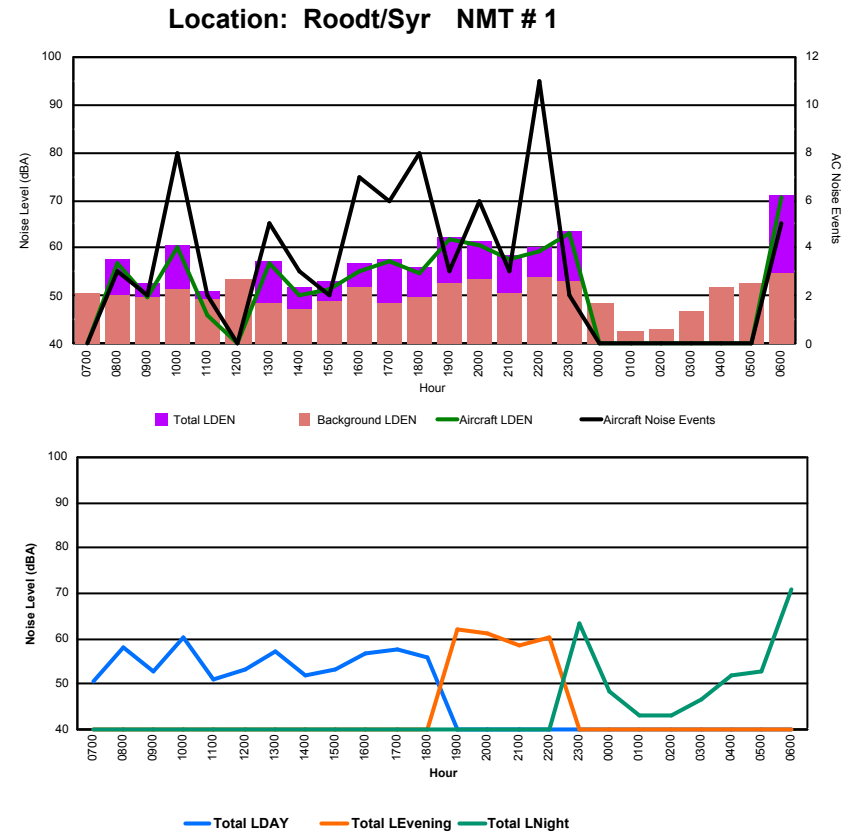

Luxembourg Airport Noise Distribution by Hour

Between 26/12/2023 00:00:00 and 26/12/2023 23:59:59 (Local Time)

Day	Aircraft Events	Total LDEN dB(A)	Aircraft LDEN dB(A)	Background LDEN dB(A)	Total LDay dB(A)	Total LEvening dB(A)	Total LNight dB(A)
26/12/23	7:00	-	50.7	-	50.7	-	-
26/12/23	8:00	3	57.9	57.0	50.1	57.9	-
26/12/23	9:00	2	52.8	49.9	49.7	52.8	-
26/12/23	10:00	8	60.5	60.0	51.4	60.5	-
26/12/23	11:00	2	51.1	46.1	49.5	51.1	-
26/12/23	12:00	-	53.4	-	53.4	-	-
26/12/23	13:00	5	57.2	56.7	48.4	57.2	-
26/12/23	14:00	3	52.0	50.3	47.3	52.0	-
26/12/23	15:00	2	53.3	51.3	49.1	53.3	-
26/12/23	16:00	7	56.7	55.2	51.7	56.7	-
26/12/23	17:00	6	57.8	57.3	48.6	57.8	-
26/12/23	18:00	8	56.0	54.9	49.8	56.0	-
26/12/23	19:00	3	62.2	61.8	52.6	-	62.2
26/12/23	20:00	6	61.3	60.5	53.7	-	61.3
26/12/23	21:00	3	58.4	57.6	50.8	-	58.4
26/12/23	22:00	11	60.4	59.5	53.8	-	60.4
26/12/23	23:00	2	63.5	63.1	53.1	-	63.5
27/12/23	0:00	-	48.6	-	48.6	-	48.6
27/12/23	1:00	-	42.9	-	42.9	-	42.9
27/12/23	2:00	-	43.1	-	43.1	-	43.1
27/12/23	3:00	-	46.7	-	46.7	-	46.7
27/12/23	4:00	-	52.0	-	52.0	-	52.0
27/12/23	5:00	-	52.6	-	52.6	-	52.6
27/12/23	6:00	5	70.9	70.7	54.9	-	70.9
	76	60.1	59.5	51.1	56.0	60.8	62.7