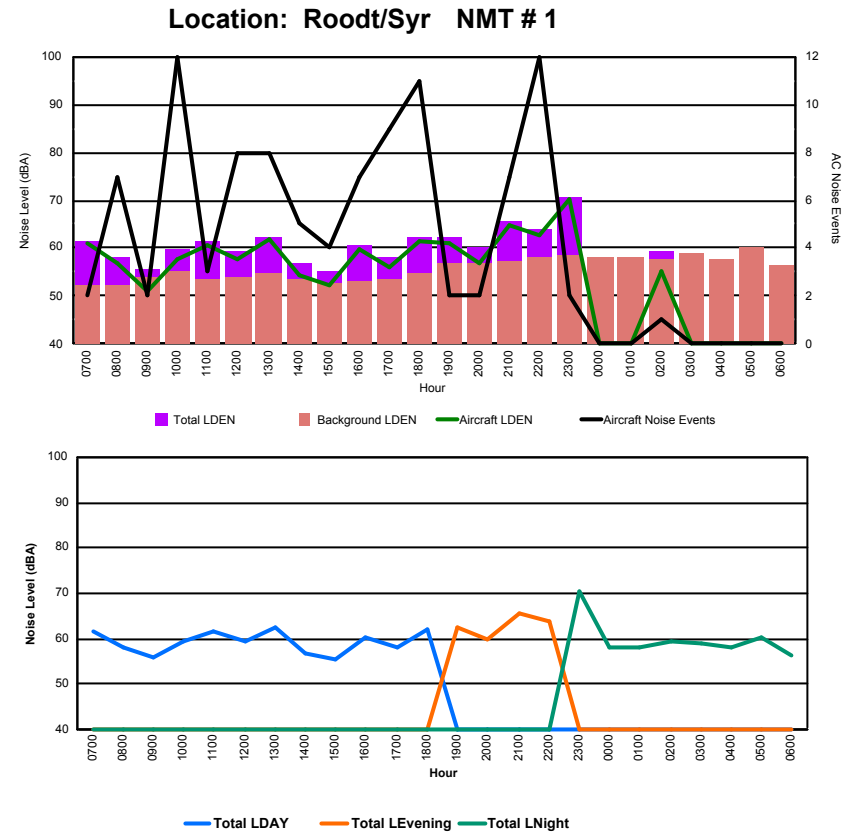

Luxembourg Airport Noise Distribution by Hour

Between 29/12/2023 00:00:00 and 29/12/2023 23:59:59 (Local Time)

Day	Aircraft Events	Total LDEN dB(A)	Aircraft LDEN dB(A)	Background LDEN dB(A)	Total LDay dB(A)	Total LEvening dB(A)	Total LNight dB(A)	
29/12/23	7:00	2	61.6	61.0	52.2	61.6	-	-
29/12/23	8:00	7	58.1	56.9	52.2	58.1	-	-
29/12/23	9:00	2	55.8	51.0	54.1	55.8	-	-
29/12/23	10:00	12	59.6	57.9	55.0	59.6	-	-
29/12/23	11:00	3	61.5	60.8	53.4	61.5	-	-
29/12/23	12:00	8	59.2	57.8	53.8	59.2	-	-
29/12/23	13:00	8	62.4	61.7	54.6	62.4	-	-
29/12/23	14:00	5	56.8	54.2	53.6	56.8	-	-
29/12/23	15:00	4	55.3	52.2	52.5	55.3	-	-
29/12/23	16:00	7	60.5	59.7	53.2	60.5	-	-
29/12/23	17:00	9	58.0	56.2	53.6	58.0	-	-
29/12/23	18:00	11	62.1	61.3	54.6	62.1	-	-
29/12/23	19:00	2	62.4	61.0	56.7	-	62.4	-
29/12/23	20:00	2	60.0	57.0	57.0	-	60.0	-
29/12/23	21:00	7	65.5	64.9	57.3	-	65.5	-
29/12/23	22:00	12	63.8	62.6	58.3	-	63.8	-
29/12/23	23:00	2	70.6	70.3	58.5	-	-	70.6
30/12/23	0:00	-	58.1	-	58.2	-	-	58.1
30/12/23	1:00	-	58.0	-	58.1	-	-	58.0
30/12/23	2:00	1	59.5	55.1	57.6	-	-	59.5
30/12/23	3:00	-	59.1	-	59.1	-	-	59.1
30/12/23	4:00	-	57.9	-	57.9	-	-	57.9
30/12/23	5:00	-	60.1	-	60.1	-	-	60.1
30/12/23	6:00	-	56.4	-	56.4	-	-	56.4
	104	61.9	60.4	56.4	59.8	63.4	63.2