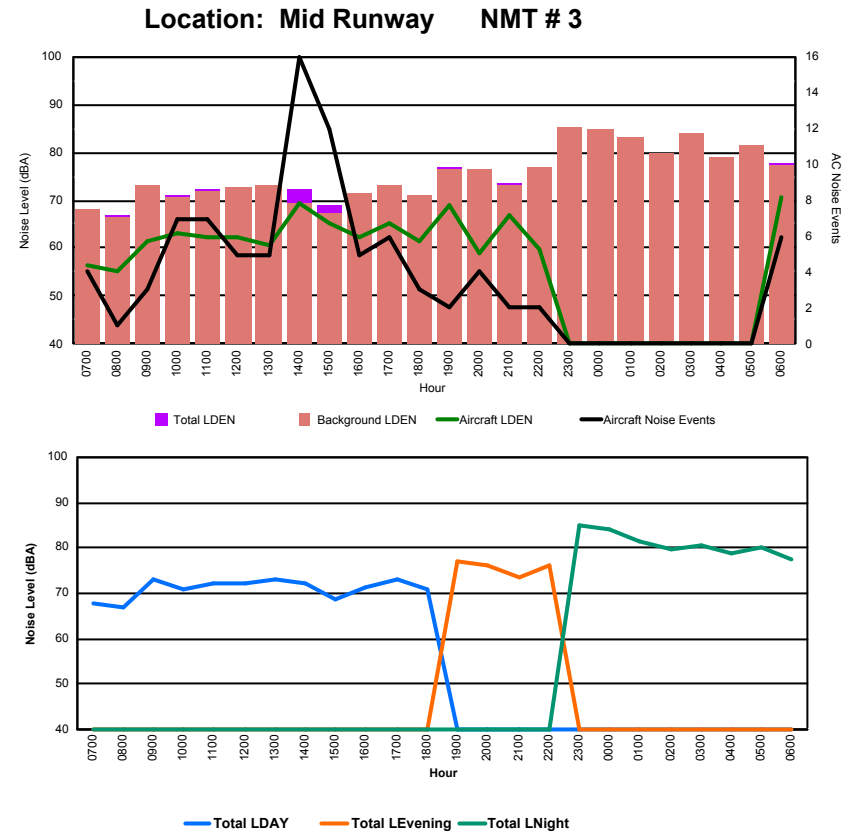

Luxembourg Airport Noise Distribution by Hour

Between 28/12/2023 00:00:00 and 28/12/2023 23:59:59 (Local Time)

Day	Aircraft Events	Total LDEN dB (A)	Aircraft LDEN dB(A)	Background LDEN dB(A)	Total LDay dB(A)	Total LEvening dB(A)	Total LNight dB (A)
28/12/23	7:00	4	67.9	56.4	68.2	67.9	-
28/12/23	8:00	1	66.8	55.2	66.6	66.8	-
28/12/23	9:00	3	73.1	61.3	73.3	73.1	-
28/12/23	10:00	7	70.9	63.0	70.6	70.9	-
28/12/23	11:00	7	72.1	62.5	71.7	72.1	-
28/12/23	12:00	5	72.4	62.5	72.7	72.4	-
28/12/23	13:00	5	73.1	60.5	73.2	73.1	-
28/12/23	14:00	16	72.2	69.4	69.5	72.2	-
28/12/23	15:00	12	68.8	65.0	67.3	68.8	-
28/12/23	16:00	5	71.4	62.2	71.4	71.4	-
28/12/23	17:00	6	73.1	65.3	73.0	73.1	-
28/12/23	18:00	3	71.1	61.4	71.1	71.1	-
28/12/23	19:00	2	77.0	69.0	76.6	-	77.0
28/12/23	20:00	4	76.2	58.8	76.5	-	76.2
28/12/23	21:00	2	73.5	66.8	73.0	-	73.5
28/12/23	22:00	2	76.3	59.8	76.8	-	76.3
28/12/23	23:00	-	85.1	-	85.3	-	85.1
29/12/23	0:00	-	84.3	-	84.7	-	84.3
29/12/23	1:00	-	81.5	-	83.2	-	81.5
29/12/23	2:00	-	79.6	-	80.0	-	79.6
29/12/23	3:00	-	80.5	-	83.8	-	80.5
29/12/23	4:00	-	78.7	-	79.1	-	78.7
29/12/23	5:00	-	80.3	-	81.5	-	80.3
29/12/23	6:00	6	77.7	70.8	77.2	-	77.7
	90	78.0	63.5	78.7	71.5	75.9	81.7