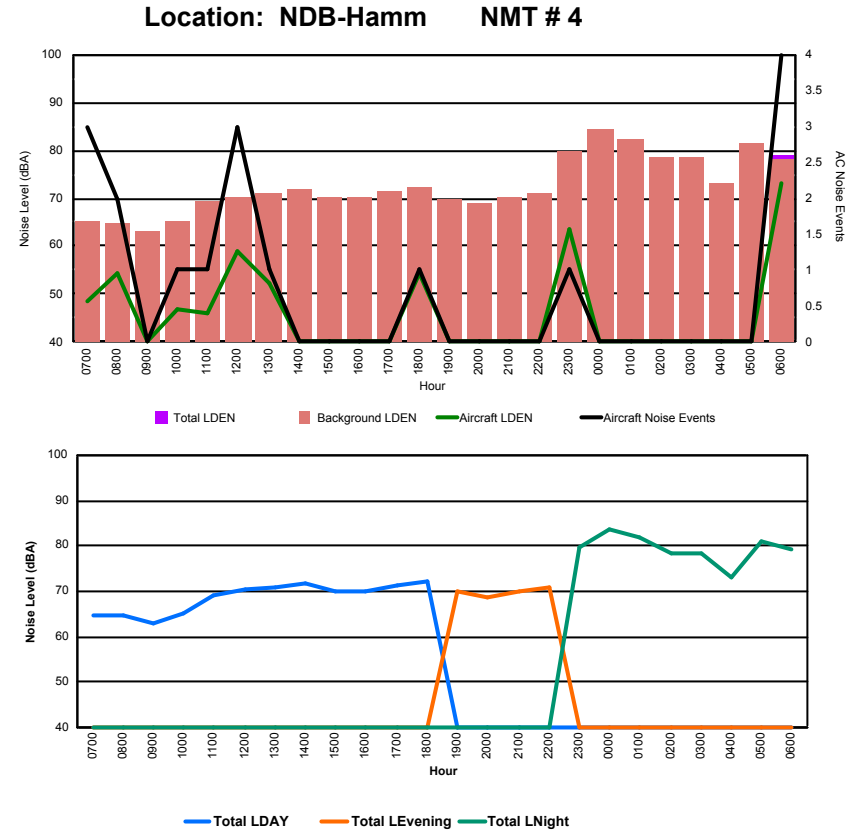

Location: Mid Runway NMT # 3

Luxembourg Airport Noise Distribution by Hour

Between 16/12/2023 00:00:00 and 16/12/2023 23:59:59 (Local Time)

Day	Aircraft Events	Total LDEN dB (A)	Aircraft LDEN dB(A)	Background LDEN dB(A)	Total LDay dB(A)	Total LEvening dB(A)	Total LNight dB (A)
16/12/23 7:00	3	64.8	48.4	65.1	64.8	-	-
16/12/23 8:00	2	64.6	54.5	64.9	64.6	-	-
16/12/23 9:00	-	62.9	-	63.0	62.9	-	-
16/12/23 10:00	1	65.1	46.9	65.1	65.1	-	-
16/12/23 11:00	1	69.1	46.1	69.2	69.1	-	-
16/12/23 12:00	3	70.3	59.1	70.2	70.3	-	-
16/12/23 13:00	1	70.9	52.1	71.1	70.9	-	-
16/12/23 14:00	-	71.8	-	72.0	71.8	-	-
16/12/23 15:00	-	70.0	-	70.1	70.0	-	-
16/12/23 16:00	-	70.1	-	70.2	70.1	-	-
16/12/23 17:00	-	71.4	-	71.5	71.4	-	-
16/12/23 18:00	1	72.2	54.2	72.5	72.2	-	-
16/12/23 19:00	-	69.9	-	69.9	-	69.9	-
16/12/23 20:00	-	68.8	-	68.8	-	68.8	-
16/12/23 21:00	-	70.1	-	70.2	-	70.1	-
16/12/23 22:00	-	71.1	-	71.2	-	71.1	-
16/12/23 23:00	1	79.6	63.7	79.6	-	-	79.6
17/12/23 0:00	-	83.9	-	84.2	-	-	83.9
17/12/23 1:00	-	82.1	-	82.2	-	-	82.1
17/12/23 2:00	-	78.4	-	78.7	-	-	78.4
17/12/23 3:00	-	78.4	-	78.5	-	-	78.4
17/12/23 4:00	-	72.9	-	73.0	-	-	72.9
17/12/23 5:00	-	81.2	-	81.5	-	-	81.2
17/12/23 6:00	4	79.1	73.1	78.1	-	-	79.1
	17	76.3	60.1	76.4	69.5	70.1	80.4