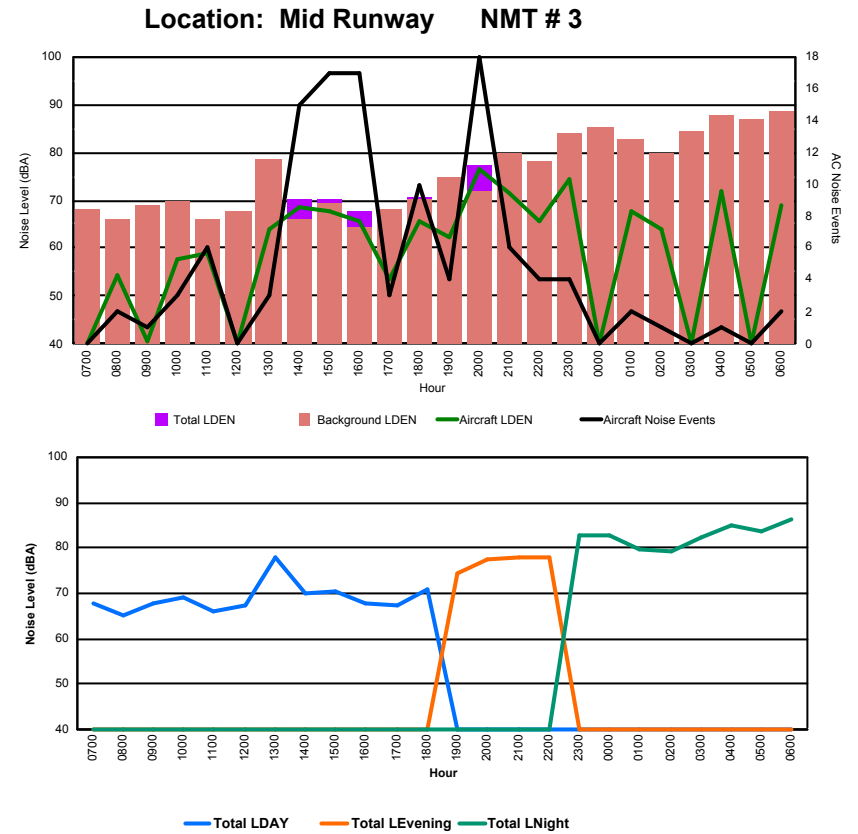

Luxembourg Airport Noise Distribution by Hour

Between 03/12/2023 00:00:00 and 03/12/2023 23:59:59 (Local Time)

Day	Aircraft Events	Total LDEN dB (A)	Aircraft LDEN dB(A)	Background LDEN dB(A)	Total LDay dB(A)	Total LEvening dB(A)	Total LNight dB (A)
03/12/23 7:00	-	67.8	-	68.1	67.8	-	-
03/12/23 8:00	2	65.1	54.5	66.0	65.1	-	-
03/12/23 9:00	1	68.0	40.6	68.8	68.0	-	-
03/12/23 10:00	3	69.2	57.6	70.0	69.2	-	-
03/12/23 11:00	6	65.9	58.8	65.9	65.9	-	-
03/12/23 12:00	-	67.4	-	67.9	67.4	-	-
03/12/23 13:00	3	77.8	63.8	78.4	77.8	-	-
03/12/23 14:00	15	70.2	68.7	66.1	70.2	-	-
03/12/23 15:00	17	70.4	67.6	69.5	70.4	-	-
03/12/23 16:00	17	67.8	65.6	64.4	67.8	-	-
03/12/23 17:00	3	67.2	53.7	68.1	67.2	-	-
03/12/23 18:00	10	70.8	65.8	70.4	70.8	-	-
03/12/23 19:00	4	74.5	62.2	75.0	-	74.5	-
03/12/23 20:00	18	77.3	76.5	71.8	-	77.3	-
03/12/23 21:00	6	77.9	71.5	79.6	-	77.9	-
03/12/23 22:00	4	77.8	65.8	78.1	-	77.8	-
03/12/23 23:00	4	83.0	74.2	83.9	-	-	83.0
04/12/23 0:00	-	82.6	-	85.2	-	-	82.6
04/12/23 1:00	2	79.9	67.7	82.9	-	-	79.9
04/12/23 2:00	1	79.1	63.9	79.6	-	-	79.1
04/12/23 3:00	-	82.2	-	84.3	-	-	82.2
04/12/23 4:00	1	85.2	71.7	87.8	-	-	85.2
04/12/23 5:00	-	83.8	-	86.9	-	-	83.8
04/12/23 6:00	2	86.3	68.9	88.7	-	-	86.3
	119	79.3	67.9	81.4	70.6	77.1	83.3