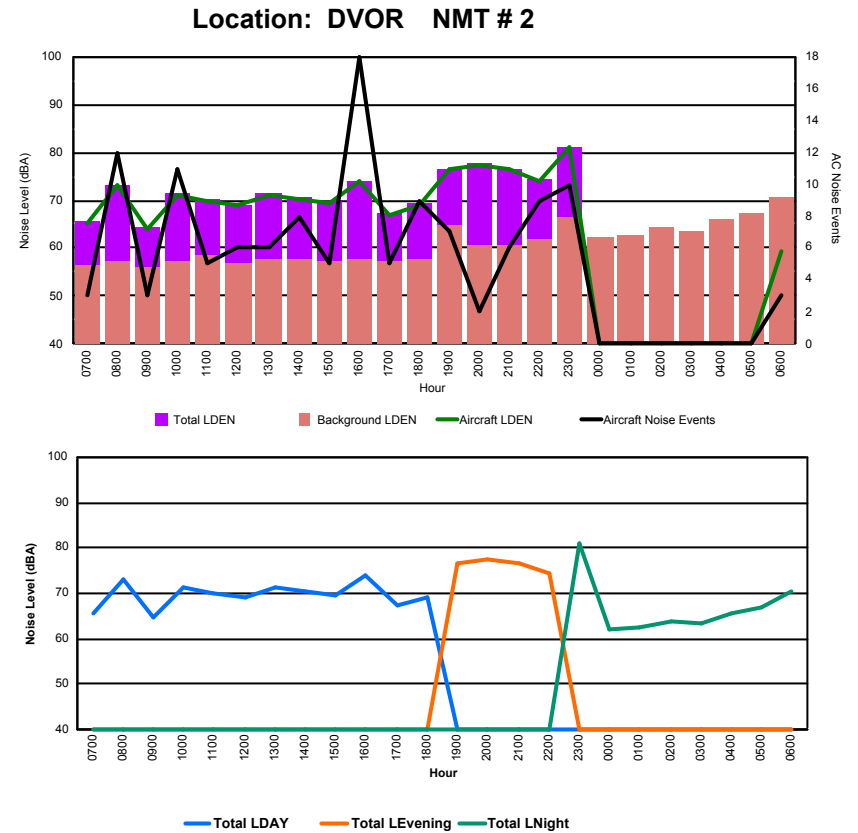

Luxembourg Airport Noise Distribution by Hour

Between 22/12/2023 00:00:00 and 22/12/2023 23:59:59 (Local Time)

Day	Aircraft Events	Total LDEN dB (A)	Aircraft LDEN dB(A)	Background LDEN dB(A)	Total LDay dB(A)	Total LEvening dB(A)	Total LNight dB (A)
22/12/23 7:00	3	65.7	65.1	56.6	65.7	-	-
22/12/23 8:00	12	73.3	73.2	57.1	73.3	-	-
22/12/23 9:00	3	64.5	63.9	55.9	64.5	-	-
22/12/23 10:00	11	71.3	71.1	57.3	71.3	-	-
22/12/23 11:00	5	70.2	69.9	58.6	70.2	-	-
22/12/23 12:00	6	69.1	68.8	57.0	69.1	-	-
22/12/23 13:00	6	71.4	71.2	57.7	71.4	-	-
22/12/23 14:00	8	70.5	70.2	57.8	70.5	-	-
22/12/23 15:00	5	69.6	69.4	57.3	69.6	-	-
22/12/23 16:00	18	73.9	73.8	57.9	73.9	-	-
22/12/23 17:00	5	67.5	67.0	57.1	67.5	-	-
22/12/23 18:00	9	69.2	68.9	57.9	69.2	-	-
22/12/23 19:00	7	76.6	76.3	64.9	-	76.6	-
22/12/23 20:00	2	77.6	77.5	60.8	-	77.6	-
22/12/23 21:00	6	76.6	76.5	60.7	-	76.6	-
22/12/23 22:00	9	74.3	74.1	61.7	-	74.3	-
22/12/23 23:00	10	81.0	80.9	66.4	-	-	81.0
23/12/23 0:00	-	62.2	-	62.4	-	-	62.2
23/12/23 1:00	-	62.6	-	62.8	-	-	62.6
23/12/23 2:00	-	64.0	-	64.4	-	-	64.0
23/12/23 3:00	-	63.3	-	63.4	-	-	63.3
23/12/23 4:00	-	65.7	-	66.0	-	-	65.7
23/12/23 5:00	-	66.9	-	67.3	-	-	66.9
23/12/23 6:00	3	70.4	59.4	70.6	-	-	70.4
	128	72.8	72.4	62.9	70.4	76.4	72.8