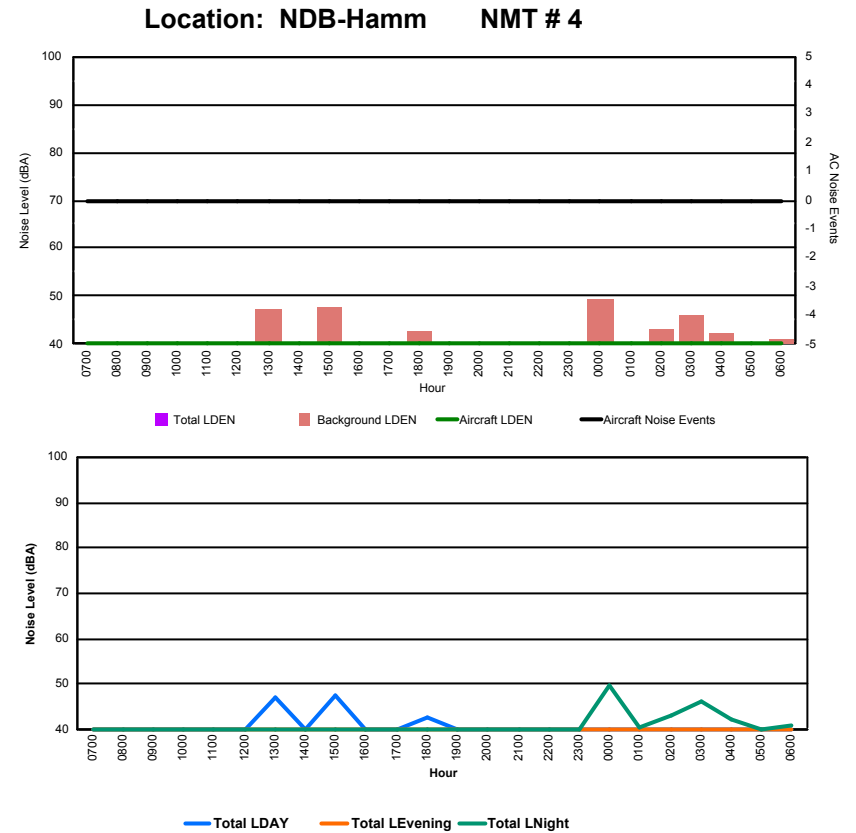

Luxembourg Airport Noise Distribution by Hour

Between 27/12/2023 00:00:00 and 27/12/2023 23:59:59 (Local Time)

Day	Aircraft Events	Total LDEN dB(A)	Aircraft LDEN dB(A)	Background LDEN dB(A)	Total LDay dB(A)	Total LEvening dB(A)	Total LNight dB(A)
27/12/23	7:00	-	33.3	-	33.3	-	-
27/12/23	8:00	-	33.3	-	33.3	-	-
27/12/23	9:00	-	29.5	-	29.5	-	-
27/12/23	10:00	-	36.4	-	36.4	-	-
27/12/23	11:00	-	39.4	-	39.4	-	-
27/12/23	12:00	-	34.7	-	34.7	-	-
27/12/23	13:00	-	47.1	-	47.1	-	-
27/12/23	14:00	-	37.9	-	37.9	-	-
27/12/23	15:00	-	47.7	-	47.7	-	-
27/12/23	16:00	-	26.2	-	26.2	-	-
27/12/23	17:00	-	33.7	-	33.7	-	-
27/12/23	18:00	-	42.7	-	42.7	-	-
27/12/23	19:00	-	39.3	-	39.3	39.3	-
27/12/23	20:00	-	33.7	-	33.7	33.7	-
27/12/23	21:00	-	31.8	-	31.8	31.8	-
27/12/23	22:00	-	31.3	-	31.3	31.3	-
27/12/23	23:00	-	37.0	-	37.0	-	37.0
28/12/23	0:00	-	49.5	-	49.5	-	49.5
28/12/23	1:00	-	40.3	-	40.3	-	40.3
28/12/23	2:00	-	43.3	-	43.3	-	43.3
28/12/23	3:00	-	46.1	-	46.1	-	46.1
28/12/23	4:00	-	42.1	-	42.1	-	42.1
28/12/23	5:00	-	38.9	-	38.9	-	38.9
28/12/23	6:00	-	41.0	-	41.0	-	41.0
	-	42.0	-	42.0	41.2	35.4	44.1