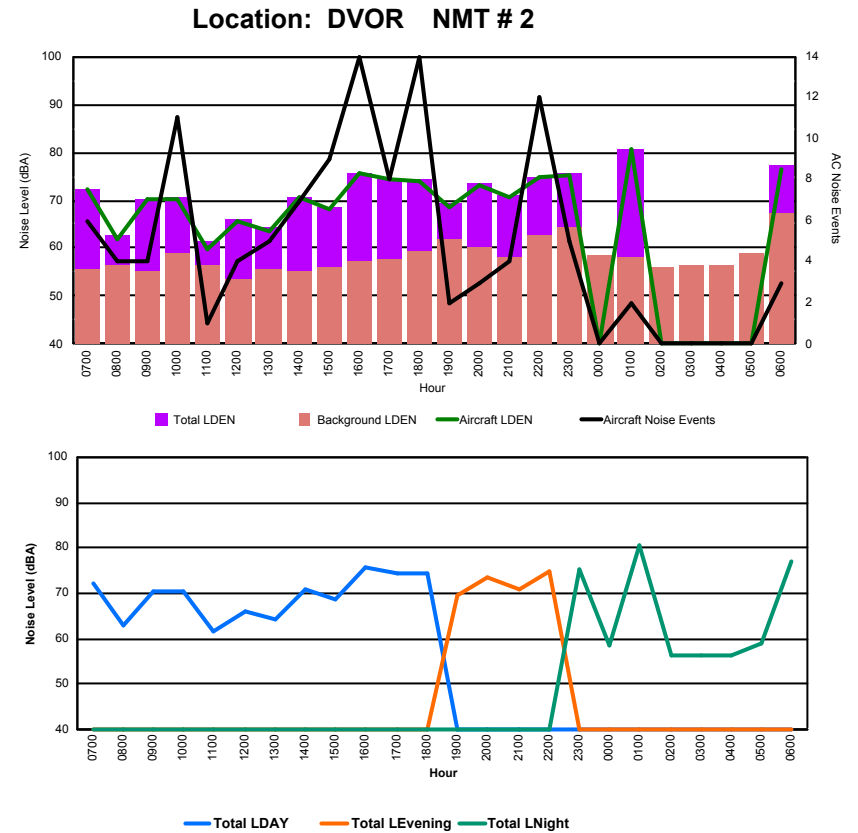

Luxembourg Airport Noise Distribution by Hour

Between 08/12/2023 00:00:00 and 08/12/2023 23:59:59 (Local Time)

Day	Aircraft Events	Total LDEN dB(A)	Aircraft LDEN dB(A)	Background LDEN dB(A)	Total LDay dB(A)	Total LEvening dB(A)	Total LNight dB(A)	
08/12/23	7:00	6	72.2	72.1	55.8	72.2	-	-
08/12/23	8:00	4	62.9	62.0	56.3	62.9	-	-
08/12/23	9:00	4	70.3	70.2	55.3	70.3	-	-
08/12/23	10:00	11	70.5	70.2	59.1	70.5	-	-
08/12/23	11:00	1	61.5	59.8	56.5	61.5	-	-
08/12/23	12:00	4	66.1	65.8	53.6	66.1	-	-
08/12/23	13:00	5	64.3	63.7	55.6	64.3	-	-
08/12/23	14:00	7	70.7	70.5	55.1	70.7	-	-
08/12/23	15:00	9	68.5	68.3	56.0	68.5	-	-
08/12/23	16:00	14	75.7	75.7	57.2	75.7	-	-
08/12/23	17:00	8	74.3	74.3	57.7	74.3	-	-
08/12/23	18:00	14	74.3	74.1	59.3	74.3	-	-
08/12/23	19:00	2	69.4	68.6	61.8	-	69.4	-
08/12/23	20:00	3	73.4	73.1	60.2	-	73.4	-
08/12/23	21:00	4	70.9	70.7	58.3	-	70.9	-
08/12/23	22:00	12	74.9	74.7	62.9	-	74.9	-
08/12/23	23:00	5	75.5	75.2	64.4	-	-	75.5
09/12/23	0:00	-	58.4	-	58.4	-	-	58.4
09/12/23	1:00	2	80.7	80.7	58.3	-	-	80.7
09/12/23	2:00	-	56.2	-	56.2	-	-	56.2
09/12/23	3:00	-	56.5	-	56.5	-	-	56.5
09/12/23	4:00	-	56.5	-	56.5	-	-	56.5
09/12/23	5:00	-	58.9	-	58.9	-	-	58.9
09/12/23	6:00	3	77.1	76.6	67.4	-	-	77.1
	118	72.6	72.4	59.7	71.2	72.7	74.1