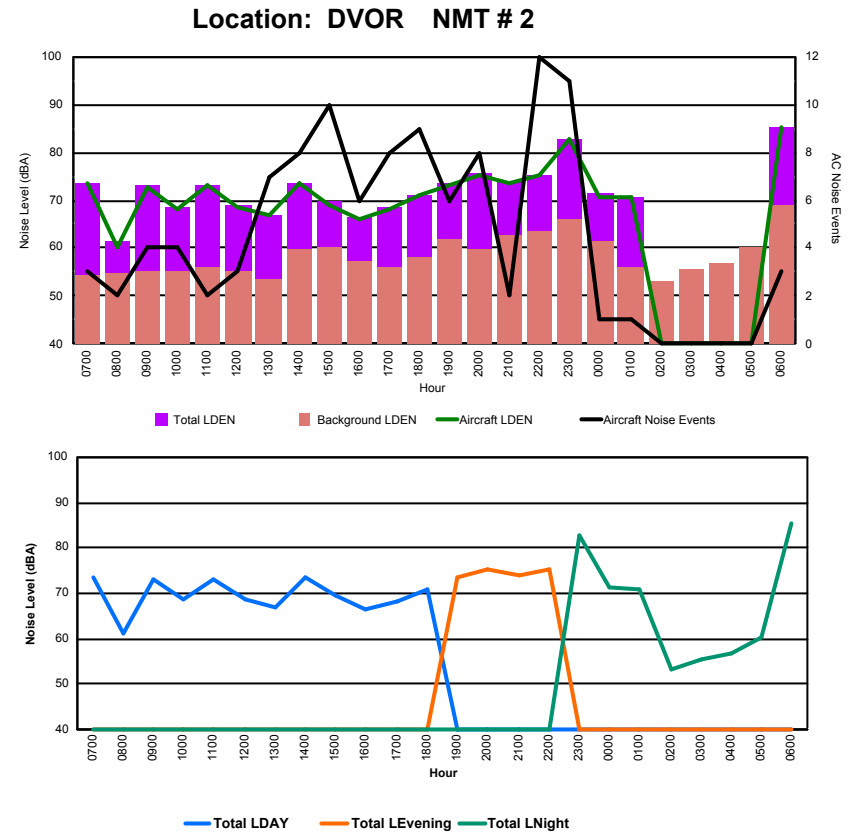

Luxembourg Airport Noise Distribution by Hour

Between 17/12/2023 00:00:00 and 17/12/2023 23:59:59 (Local Time)

Day	Aircraft Events	Total LDEN dB (A)	Aircraft LDEN dB(A)	Background LDEN dB(A)	Total LDay dB(A)	Total LEvening dB(A)	Total LNight dB (A)	
17/12/23	7:00	3	73.6	73.6	54.3	73.6	-	-
17/12/23	8:00	2	61.3	60.4	54.7	61.3	-	-
17/12/23	9:00	4	73.0	72.9	55.3	73.0	-	-
17/12/23	10:00	4	68.5	68.3	55.3	68.5	-	-
17/12/23	11:00	2	73.3	73.2	56.1	73.3	-	-
17/12/23	12:00	3	68.8	68.6	55.0	68.8	-	-
17/12/23	13:00	7	67.0	66.8	53.4	67.0	-	-
17/12/23	14:00	8	73.6	73.4	59.7	73.6	-	-
17/12/23	15:00	10	69.7	69.1	60.1	69.7	-	-
17/12/23	16:00	6	66.5	66.1	57.1	66.5	-	-
17/12/23	17:00	8	68.4	68.1	56.2	68.4	-	-
17/12/23	18:00	9	71.1	70.9	58.1	71.1	-	-
17/12/23	19:00	6	73.5	73.2	61.9	-	73.5	-
17/12/23	20:00	8	75.5	75.4	59.9	-	75.5	-
17/12/23	21:00	2	74.0	73.7	62.7	-	74.0	-
17/12/23	22:00	12	75.4	75.1	63.4	-	75.4	-
17/12/23	23:00	11	82.7	82.6	66.1	-	-	82.7
18/12/23	0:00	1	71.3	70.8	61.4	-	-	71.3
18/12/23	1:00	1	70.8	70.6	56.0	-	-	70.8
18/12/23	2:00	-	53.1	-	53.1	-	-	53.1
18/12/23	3:00	-	55.5	-	55.5	-	-	55.5
18/12/23	4:00	-	56.7	-	56.7	-	-	56.7
18/12/23	5:00	-	60.4	-	60.4	-	-	60.4
18/12/23	6:00	3	85.4	85.4	69.1	-	-	85.4
	110	75.3	75.2	60.7	70.7	74.7	78.5