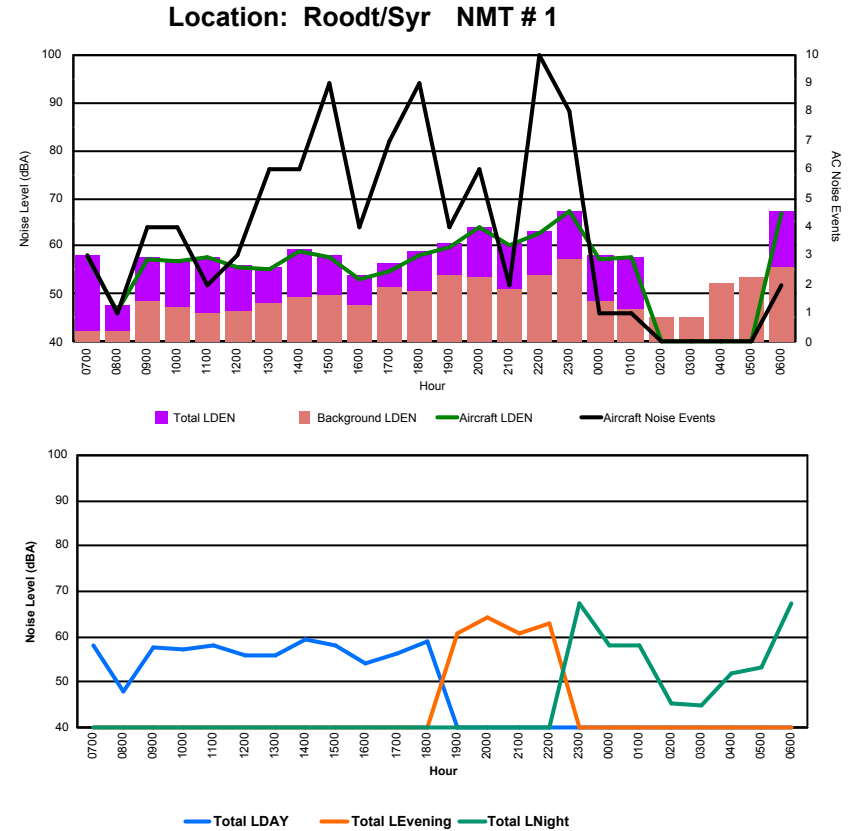

Luxembourg Airport Noise Distribution by Hour

Between 17/12/2023 00:00:00 and 17/12/2023 23:59:59 (Local Time)

Day	Aircraft Events	Total LDEN dB(A)	Aircraft LDEN dB(A)	Background LDEN dB(A)	Total LDay dB(A)	Total LEvening dB(A)	Total LNight dB(A)	
17/12/23	7:00	3	58.0	57.9	42.3	58.0	-	-
17/12/23	8:00	1	47.9	46.5	42.2	47.9	-	-
17/12/23	9:00	4	57.8	57.2	48.6	57.8	-	-
17/12/23	10:00	4	57.1	56.7	47.1	57.1	-	-
17/12/23	11:00	2	57.9	57.6	46.2	57.9	-	-
17/12/23	12:00	3	56.1	55.6	46.5	56.1	-	-
17/12/23	13:00	6	55.8	55.0	48.2	55.8	-	-
17/12/23	14:00	6	59.3	58.8	49.4	59.3	-	-
17/12/23	15:00	9	58.2	57.6	49.8	58.2	-	-
17/12/23	16:00	4	54.1	53.0	47.7	54.1	-	-
17/12/23	17:00	7	56.4	54.9	51.4	56.4	-	-
17/12/23	18:00	9	58.8	58.2	50.6	58.8	-	-
17/12/23	19:00	4	60.8	59.8	54.1	-	60.8	-
17/12/23	20:00	6	64.1	63.8	53.6	-	64.1	-
17/12/23	21:00	2	60.6	60.1	50.9	-	60.6	-
17/12/23	22:00	10	63.1	62.6	53.8	-	63.1	-
17/12/23	23:00	8	67.5	67.1	57.4	-	-	67.5
18/12/23	0:00	1	58.0	57.4	48.4	-	-	58.0
18/12/23	1:00	1	57.9	57.5	46.9	-	-	57.9
18/12/23	2:00	-	45.1	-	45.1	-	-	45.1
18/12/23	3:00	-	45.0	-	45.0	-	-	45.0
18/12/23	4:00	-	52.0	-	52.1	-	-	52.0
18/12/23	5:00	-	53.4	-	53.5	-	-	53.4
18/12/23	6:00	2	67.2	66.9	55.5	-	-	67.2
	92	60.3	59.8	51.1	57.1	62.4	62.0