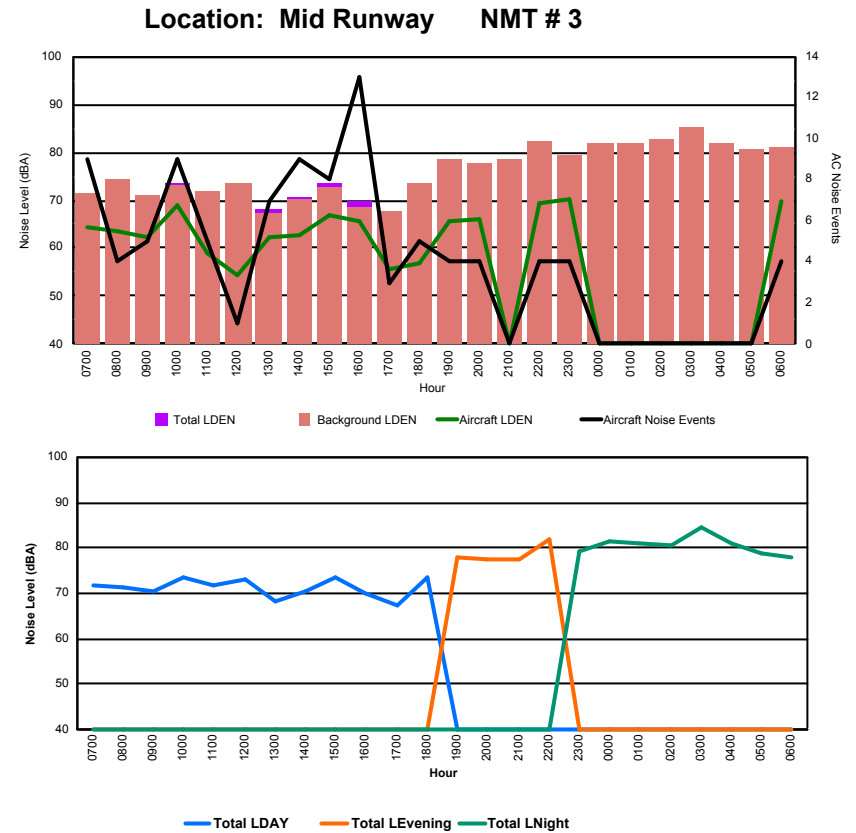

Luxembourg Airport Noise Distribution by Hour

Between 06/12/2023 00:00:00 and 06/12/2023 23:59:59 (Local Time)

Day	Aircraft Events	Total LDEN dB (A)	Aircraft LDEN dB(A)	Background LDEN dB(A)	Total LDay dB(A)	Total LEvening dB(A)	Total LNight dB (A)
06/12/23 7:00	9	71.6	64.4	71.3	71.6	-	-
06/12/23 8:00	4	71.3	63.5	74.2	71.3	-	-
06/12/23 9:00	5	70.6	62.4	71.2	70.6	-	-
06/12/23 10:00	9	73.7	68.8	73.1	73.7	-	-
06/12/23 11:00	5	71.7	59.0	71.8	71.7	-	-
06/12/23 12:00	1	73.1	54.3	73.7	73.1	-	-
06/12/23 13:00	7	68.2	62.4	67.3	68.2	-	-
06/12/23 14:00	9	70.5	62.7	70.4	70.5	-	-
06/12/23 15:00	8	73.4	66.8	72.8	73.4	-	-
06/12/23 16:00	13	69.9	65.8	68.5	69.9	-	-
06/12/23 17:00	3	67.4	55.8	67.7	67.4	-	-
06/12/23 18:00	5	73.5	56.7	73.7	73.5	-	-
06/12/23 19:00	4	77.8	65.6	78.5	-	77.8	-
06/12/23 20:00	4	77.3	66.1	77.6	-	77.3	-
06/12/23 21:00	-	77.5	-	78.6	-	77.5	-
06/12/23 22:00	4	81.9	69.4	82.4	-	81.9	-
06/12/23 23:00	4	79.3	70.1	79.3	-	-	79.3
07/12/23 0:00	-	81.4	-	81.9	-	-	81.4
07/12/23 1:00	-	80.9	-	81.7	-	-	80.9
07/12/23 2:00	-	80.7	-	82.8	-	-	80.7
07/12/23 3:00	-	84.7	-	85.4	-	-	84.7
07/12/23 4:00	-	81.0	-	81.9	-	-	81.0
07/12/23 5:00	-	78.7	-	80.5	-	-	78.7
07/12/23 6:00	4	78.1	70.0	81.1	-	-	78.1
	98	78.0	64.3	78.9	71.6	79.1	81.1