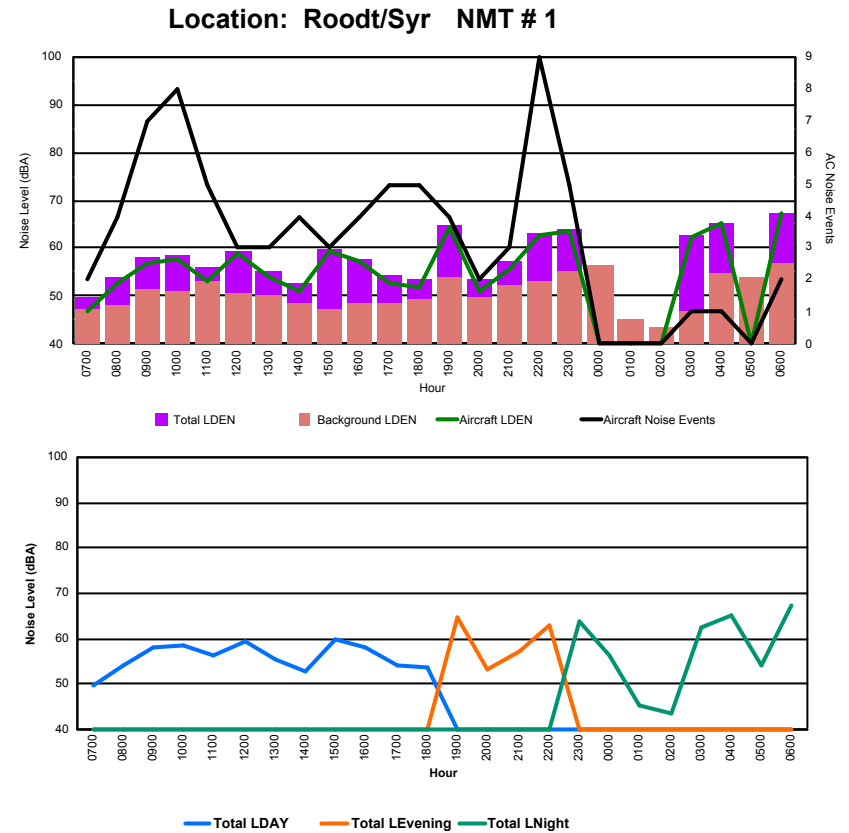

Luxembourg Airport Noise Distribution by Hour

Between 13/12/2023 00:00:00 and 13/12/2023 23:59:59 (Local Time)

Day	Aircraft Events	Total LDEN dB(A)	Aircraft LDEN dB(A)	Background LDEN dB(A)	Total LDay dB(A)	Total LEvening dB(A)	Total LNight dB(A)
13/12/23 7:00	2	49.9	46.7	47.2	49.9	-	-
13/12/23 8:00	4	54.0	52.7	48.2	54.0	-	-
13/12/23 9:00	7	58.0	56.9	51.5	58.0	-	-
13/12/23 10:00	8	58.5	57.6	51.2	58.5	-	-
13/12/23 11:00	5	56.2	53.3	53.3	56.2	-	-
13/12/23 12:00	3	59.3	58.8	50.6	59.3	-	-
13/12/23 13:00	3	55.3	53.8	50.0	55.3	-	-
13/12/23 14:00	4	52.8	51.0	48.4	52.8	-	-
13/12/23 15:00	3	59.7	59.5	47.3	59.7	-	-
13/12/23 16:00	4	57.9	57.3	48.6	57.9	-	-
13/12/23 17:00	5	54.2	52.9	48.6	54.2	-	-
13/12/23 18:00	5	53.7	51.9	49.3	53.7	-	-
13/12/23 19:00	4	64.7	64.4	54.1	-	64.7	-
13/12/23 20:00	2	53.4	51.1	49.8	-	53.4	-
13/12/23 21:00	3	57.2	55.5	52.4	-	57.2	-
13/12/23 22:00	9	63.0	62.6	53.0	-	63.0	-
13/12/23 23:00	5	64.0	63.4	55.1	-	-	64.0
14/12/23 0:00	-	56.3	-	56.3	-	-	56.3
14/12/23 1:00	-	45.3	-	45.4	-	-	45.3
14/12/23 2:00	-	43.7	-	43.7	-	-	43.7
14/12/23 3:00	1	62.7	62.1	46.7	-	-	62.7
14/12/23 4:00	1	65.2	65.0	54.8	-	-	65.2
14/12/23 5:00	-	54.0	-	54.0	-	-	54.0
14/12/23 6:00	2	67.5	67.1	56.8	-	-	67.5
	80	60.2	59.5	52.0	56.6	61.5	62.4