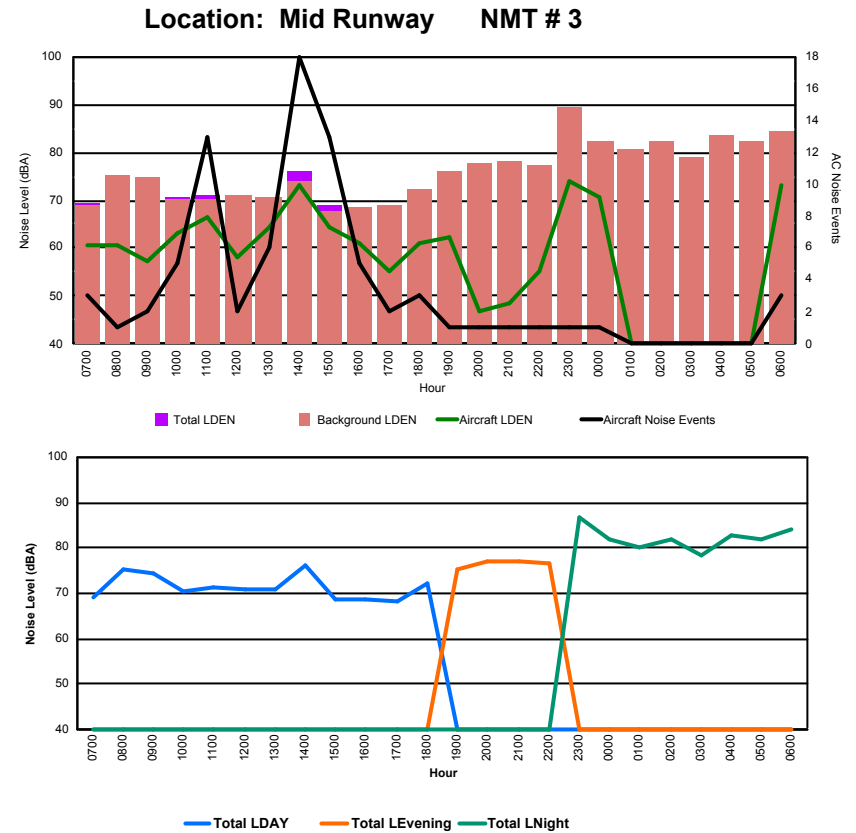

Luxembourg Airport Noise Distribution by Hour

Between 30/12/2023 00:00:00 and 30/12/2023 23:59:59 (Local Time)

Day	Aircraft Events	Total LDEN dB (A)	Aircraft LDEN dB(A)	Background LDEN dB(A)	Total LDay dB(A)	Total LEvening dB(A)	Total LNight dB (A)	
30/12/23	7:00	3	69.3	60.6	69.1	69.3	-	-
30/12/23	8:00	1	75.1	60.5	75.3	75.1	-	-
30/12/23	9:00	2	74.3	57.4	74.9	74.3	-	-
30/12/23	10:00	5	70.5	63.1	70.4	70.5	-	-
30/12/23	11:00	13	71.2	66.6	70.1	71.2	-	-
30/12/23	12:00	2	70.9	58.3	71.1	70.9	-	-
30/12/23	13:00	6	70.7	64.5	70.5	70.7	-	-
30/12/23	14:00	18	76.0	73.3	73.9	76.0	-	-
30/12/23	15:00	13	68.8	64.5	67.9	68.8	-	-
30/12/23	16:00	5	68.7	61.0	68.6	68.7	-	-
30/12/23	17:00	2	68.4	55.2	69.0	68.4	-	-
30/12/23	18:00	3	72.1	61.1	72.1	72.1	-	-
30/12/23	19:00	1	75.4	62.4	76.0	-	75.4	-
30/12/23	20:00	1	77.1	46.7	77.7	-	77.1	-
30/12/23	21:00	1	77.2	48.7	78.1	-	77.2	-
30/12/23	22:00	1	76.8	55.2	77.4	-	76.8	-
30/12/23	23:00	1	86.9	74.1	89.4	-	-	86.9
31/12/23	0:00	1	82.1	70.6	82.3	-	-	82.1
31/12/23	1:00	-	80.1	-	80.6	-	-	80.1
31/12/23	2:00	-	81.9	-	82.3	-	-	81.9
31/12/23	3:00	-	78.5	-	78.9	-	-	78.5
31/12/23	4:00	-	83.0	-	83.5	-	-	83.0
31/12/23	5:00	-	82.1	-	82.5	-	-	82.1
31/12/23	6:00	3	84.3	73.0	84.5	-	-	84.3
	82	79.2	66.2	80.2	72.1	76.7	83.0