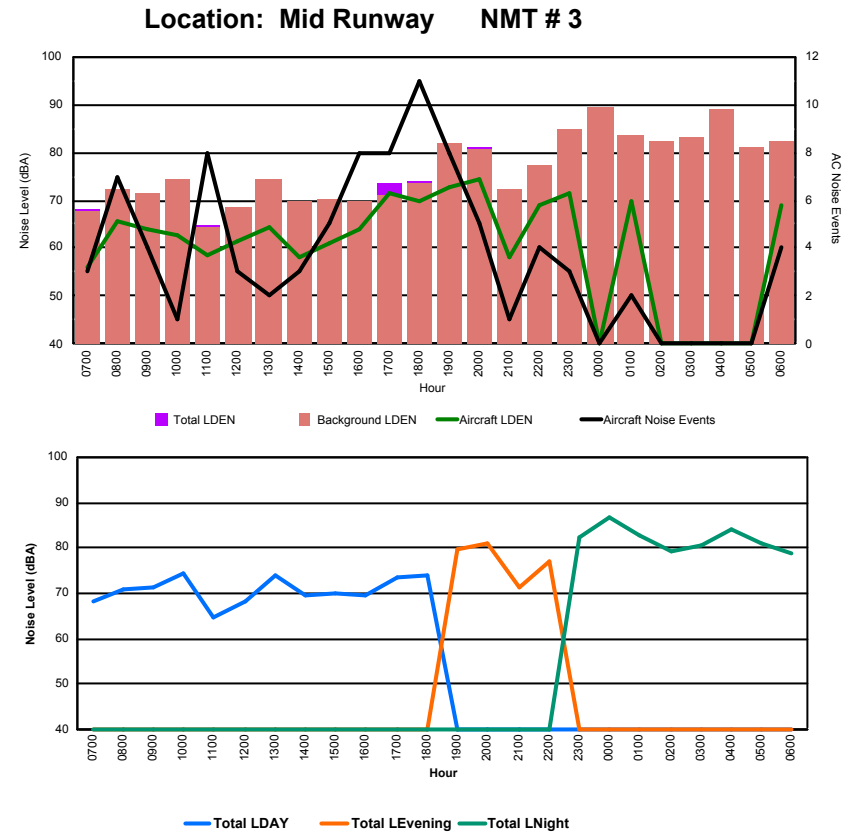

Luxembourg Airport Noise Distribution by Hour

Between 01/12/2023 00:00:00 and 01/12/2023 23:59:59 (Local Time)

Day	Aircraft Events	Total LDEN dB (A)	Aircraft LDEN dB(A)	Background LDEN dB(A)	Total LDay dB(A)	Total LEvening dB(A)	Total LNight dB (A)
01/12/23 7:00	3	68.1	56.1	67.9	68.1	-	-
01/12/23 8:00	7	70.9	65.5	72.3	70.9	-	-
01/12/23 9:00	4	71.2	63.8	71.5	71.2	-	-
01/12/23 10:00	1	74.5	62.9	74.3	74.5	-	-
01/12/23 11:00	8	64.8	58.7	64.4	64.8	-	-
01/12/23 12:00	3	68.3	61.3	68.5	68.3	-	-
01/12/23 13:00	2	74.0	64.5	74.3	74.0	-	-
01/12/23 14:00	3	69.5	58.3	69.6	69.5	-	-
01/12/23 15:00	5	70.1	61.1	70.2	70.1	-	-
01/12/23 16:00	8	69.7	64.1	69.9	69.7	-	-
01/12/23 17:00	8	73.5	71.3	71.0	73.5	-	-
01/12/23 18:00	11	74.0	69.8	73.4	74.0	-	-
01/12/23 19:00	8	79.7	72.8	81.8	-	79.7	-
01/12/23 20:00	5	81.2	74.2	80.8	-	81.2	-
01/12/23 21:00	1	71.2	58.2	72.1	-	71.2	-
01/12/23 22:00	4	77.1	68.8	77.5	-	77.1	-
01/12/23 23:00	3	82.3	71.3	84.8	-	-	82.3
02/12/23 0:00	-	86.8	-	89.5	-	-	86.8
02/12/23 1:00	2	83.0	70.0	83.4	-	-	83.0
02/12/23 2:00	-	79.1	-	82.2	-	-	79.1
02/12/23 3:00	-	80.4	-	83.0	-	-	80.4
02/12/23 4:00	-	84.0	-	88.9	-	-	84.0
02/12/23 5:00	-	81.0	-	81.1	-	-	81.0
02/12/23 6:00	4	78.7	68.8	82.2	-	-	78.7
	90	79.1	67.2	81.5	71.5	78.6	82.7