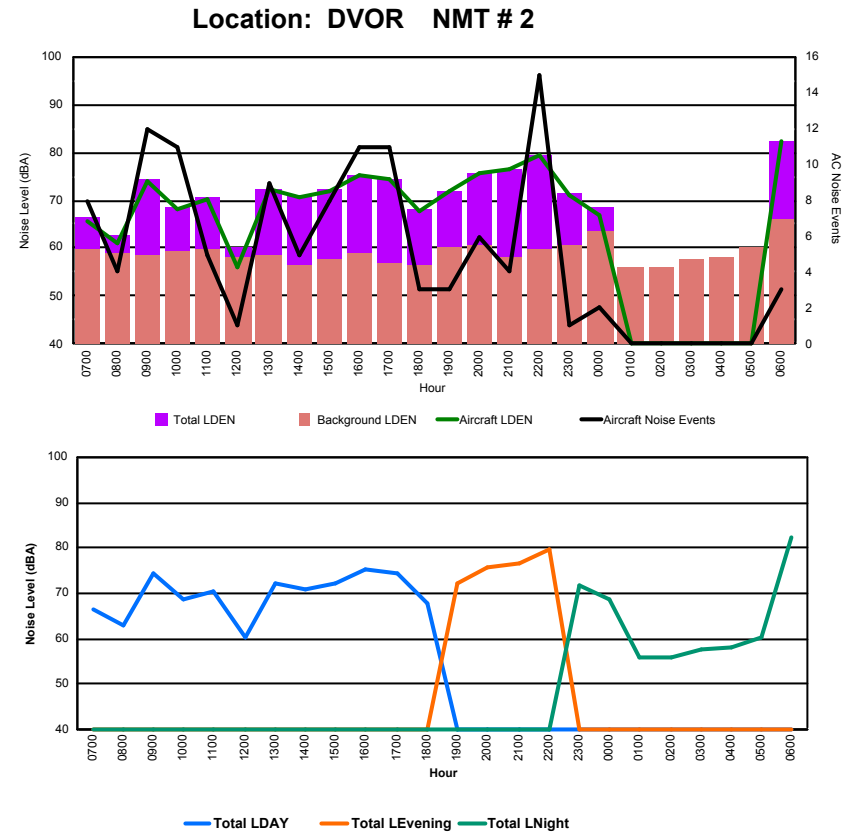

Luxembourg Airport Noise Distribution by Hour

Between 05/12/2023 00:00:00 and 05/12/2023 23:59:59 (Local Time)

Day	Aircraft Events	Total LDEN dB (A)	Aircraft LDEN dB(A)	Background LDEN dB(A)	Total LDay dB(A)	Total LEvening dB(A)	Total LNight dB (A)
05/12/23 7:00	8	66.5	65.7	59.6	66.5	-	-
05/12/23 8:00	4	62.9	61.2	59.1	62.9	-	-
05/12/23 9:00	12	74.2	74.1	58.7	74.2	-	-
05/12/23 10:00	11	68.6	68.1	59.4	68.6	-	-
05/12/23 11:00	5	70.6	70.3	59.6	70.6	-	-
05/12/23 12:00	1	60.2	56.1	58.0	60.2	-	-
05/12/23 13:00	9	72.2	72.1	58.4	72.2	-	-
05/12/23 14:00	5	70.9	70.8	56.5	70.9	-	-
05/12/23 15:00	8	72.1	72.0	57.9	72.1	-	-
05/12/23 16:00	11	75.2	75.1	58.9	75.2	-	-
05/12/23 17:00	11	74.4	74.3	56.9	74.4	-	-
05/12/23 18:00	3	68.0	67.8	56.5	68.0	-	-
05/12/23 19:00	3	72.0	71.7	60.0	-	72.0	-
05/12/23 20:00	6	75.7	75.5	60.7	-	75.7	-
05/12/23 21:00	4	76.6	76.5	58.3	-	76.6	-
05/12/23 22:00	15	79.5	79.5	59.7	-	79.5	-
05/12/23 23:00	1	71.6	71.2	60.5	-	-	71.6
06/12/23 0:00	2	68.6	66.9	63.7	-	-	68.6
06/12/23 1:00	-	56.1	-	56.1	-	-	56.1
06/12/23 2:00	-	56.0	-	56.0	-	-	56.0
06/12/23 3:00	-	57.5	-	57.5	-	-	57.5
06/12/23 4:00	-	58.2	-	58.2	-	-	58.2
06/12/23 5:00	-	60.3	-	60.3	-	-	60.3
06/12/23 6:00	3	82.5	82.4	65.9	-	-	82.5
	122	73.6	73.5	59.7	71.4	76.7	74.0