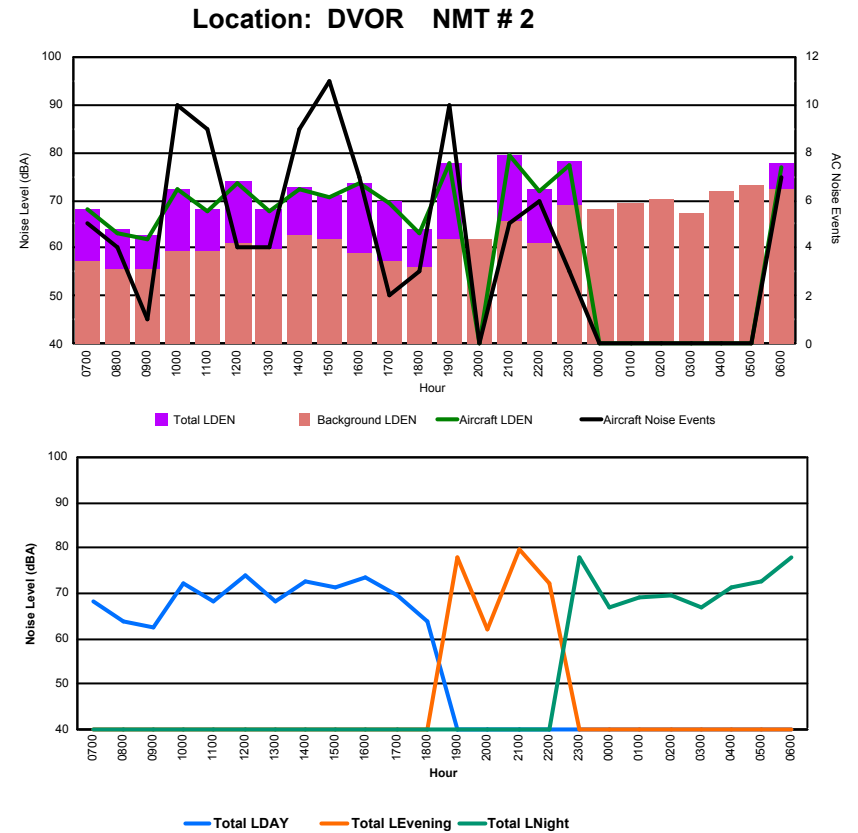

Luxembourg Airport Noise Distribution by Hour

Between 09/12/2023 00:00:00 and 09/12/2023 23:59:59 (Local Time)

Day	Aircraft Events	Total LDEN dB (A)	Aircraft LDEN dB(A)	Background LDEN dB(A)	Total LDay dB(A)	Total LEvening dB(A)	Total LNight dB (A)	
09/12/23	7:00	5	68.3	68.0	57.1	68.3	-	-
09/12/23	8:00	4	63.9	63.3	55.6	63.9	-	-
09/12/23	9:00	1	62.7	61.8	55.5	62.7	-	-
09/12/23	10:00	10	72.4	72.2	59.3	72.4	-	-
09/12/23	11:00	9	68.3	67.7	59.4	68.3	-	-
09/12/23	12:00	4	74.0	73.7	60.9	74.0	-	-
09/12/23	13:00	4	68.3	67.7	59.9	68.3	-	-
09/12/23	14:00	9	72.8	72.4	62.7	72.8	-	-
09/12/23	15:00	11	71.2	70.7	61.7	71.2	-	-
09/12/23	16:00	7	73.7	73.5	59.0	73.7	-	-
09/12/23	17:00	2	69.7	69.4	57.4	69.7	-	-
09/12/23	18:00	3	64.0	63.2	56.2	64.0	-	-
09/12/23	19:00	10	77.8	77.7	61.8	-	77.8	-
09/12/23	20:00	-	61.9	-	61.9	-	61.9	-
09/12/23	21:00	5	79.5	79.3	65.7	-	79.5	-
09/12/23	22:00	6	72.4	72.0	61.0	-	72.4	-
09/12/23	23:00	3	78.0	77.5	68.9	-	-	78.0
10/12/23	0:00	-	67.1	-	68.1	-	-	67.1
10/12/23	1:00	-	69.0	-	69.3	-	-	69.0
10/12/23	2:00	-	69.7	-	70.1	-	-	69.7
10/12/23	3:00	-	67.0	-	67.4	-	-	67.0
10/12/23	4:00	-	71.3	-	72.0	-	-	71.3
10/12/23	5:00	-	72.6	-	73.1	-	-	72.6
10/12/23	6:00	7	77.8	76.7	72.1	-	-	77.8
	100	73.1	72.1	66.6	70.5	76.2	73.6