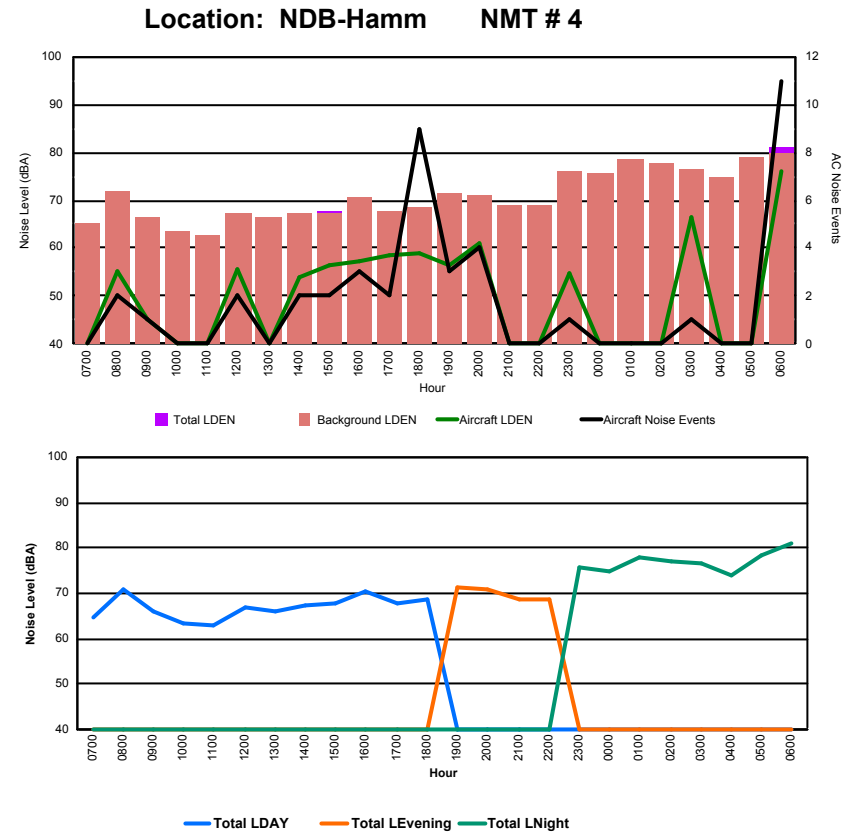

Luxembourg Airport Noise Distribution by Hour

Between 10/12/2023 00:00:00 and 10/12/2023 23:59:59 (Local Time)

Day	Aircraft Events	Total LDEN dB (A)	Aircraft LDEN dB(A)	Background LDEN dB(A)	Total LDay dB(A)	Total LEvening dB(A)	Total LNight dB (A)
10/12/23 7:00	-	64.9	-	65.4	64.9	-	-
10/12/23 8:00	2	71.1	55.0	71.9	71.1	-	-
10/12/23 9:00	1	66.1	45.2	66.3	66.1	-	-
10/12/23 10:00	-	63.5	-	63.6	63.5	-	-
10/12/23 11:00	-	62.8	-	62.9	62.8	-	-
10/12/23 12:00	2	67.1	55.8	67.2	67.1	-	-
10/12/23 13:00	-	66.0	-	66.3	66.0	-	-
10/12/23 14:00	2	67.2	53.9	67.4	67.2	-	-
10/12/23 15:00	2	67.6	56.4	67.5	67.6	-	-
10/12/23 16:00	3	70.5	57.4	70.7	70.5	-	-
10/12/23 17:00	2	67.9	58.6	67.7	67.9	-	-
10/12/23 18:00	9	68.7	59.1	68.7	68.7	-	-
10/12/23 19:00	3	71.3	56.3	71.4	-	71.3	-
10/12/23 20:00	4	71.1	61.0	70.9	-	71.1	-
10/12/23 21:00	-	68.7	-	69.0	-	68.7	-
10/12/23 22:00	-	68.6	-	68.8	-	68.6	-
10/12/23 23:00	1	75.6	54.9	75.9	-	-	75.6
11/12/23 0:00	-	74.9	-	75.6	-	-	74.9
11/12/23 1:00	-	78.1	-	78.7	-	-	78.1
11/12/23 2:00	-	77.0	-	77.9	-	-	77.0
11/12/23 3:00	1	76.5	66.5	76.6	-	-	76.5
11/12/23 4:00	-	74.1	-	74.7	-	-	74.1
11/12/23 5:00	-	78.3	-	79.0	-	-	78.3
11/12/23 6:00	11	80.9	76.2	80.0	-	-	80.9
	43	73.6	63.3	73.8	67.6	70.1	77.4