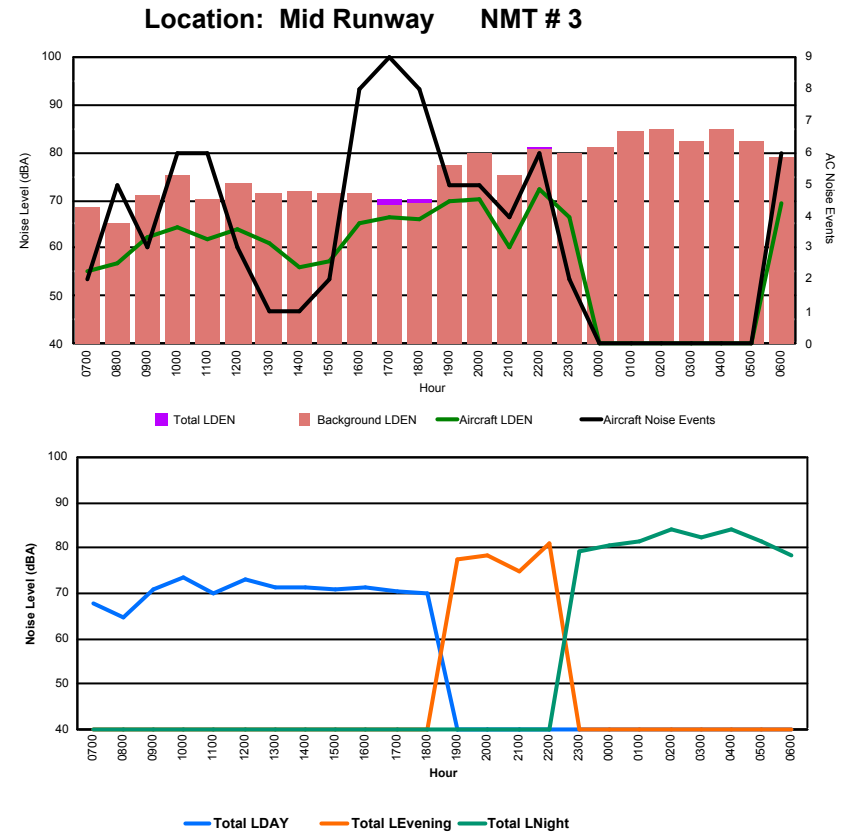

Luxembourg Airport Noise Distribution by Hour

Between 19/12/2023 00:00:00 and 19/12/2023 23:59:59 (Local Time)

Day	Aircraft Events	Total LDEN dB (A)	Aircraft LDEN dB(A)	Background LDEN dB(A)	Total LDay dB(A)	Total LEvening dB(A)	Total LNight dB (A)
19/12/23 7:00	2	67.6	55.4	68.4	67.6	-	-
19/12/23 8:00	5	64.8	56.8	65.0	64.8	-	-
19/12/23 9:00	3	70.9	62.3	71.1	70.9	-	-
19/12/23 10:00	6	73.7	64.5	75.2	73.7	-	-
19/12/23 11:00	6	70.2	61.8	70.2	70.2	-	-
19/12/23 12:00	3	73.1	64.1	73.6	73.1	-	-
19/12/23 13:00	1	71.5	60.9	71.5	71.5	-	-
19/12/23 14:00	1	71.2	56.0	71.9	71.2	-	-
19/12/23 15:00	2	70.9	57.4	71.4	70.9	-	-
19/12/23 16:00	8	71.4	65.1	71.4	71.4	-	-
19/12/23 17:00	9	70.3	66.3	69.0	70.3	-	-
19/12/23 18:00	8	70.2	66.0	69.2	70.2	-	-
19/12/23 19:00	5	77.4	69.7	77.1	-	77.4	-
19/12/23 20:00	5	78.6	70.1	79.8	-	78.6	-
19/12/23 21:00	4	75.0	60.3	75.2	-	75.0	-
19/12/23 22:00	6	80.9	72.4	80.7	-	80.9	-
19/12/23 23:00	2	79.4	66.6	79.8	-	-	79.4
20/12/23 0:00	-	80.7	-	81.0	-	-	80.7
20/12/23 1:00	-	81.3	-	84.3	-	-	81.3
20/12/23 2:00	-	84.1	-	84.7	-	-	84.1
20/12/23 3:00	-	82.2	-	82.3	-	-	82.2
20/12/23 4:00	-	84.2	-	84.8	-	-	84.2
20/12/23 5:00	-	81.4	-	82.1	-	-	81.4
20/12/23 6:00	6	78.4	69.4	79.1	-	-	78.4
	82	78.4	64.9	79.1	71.0	78.5	81.9