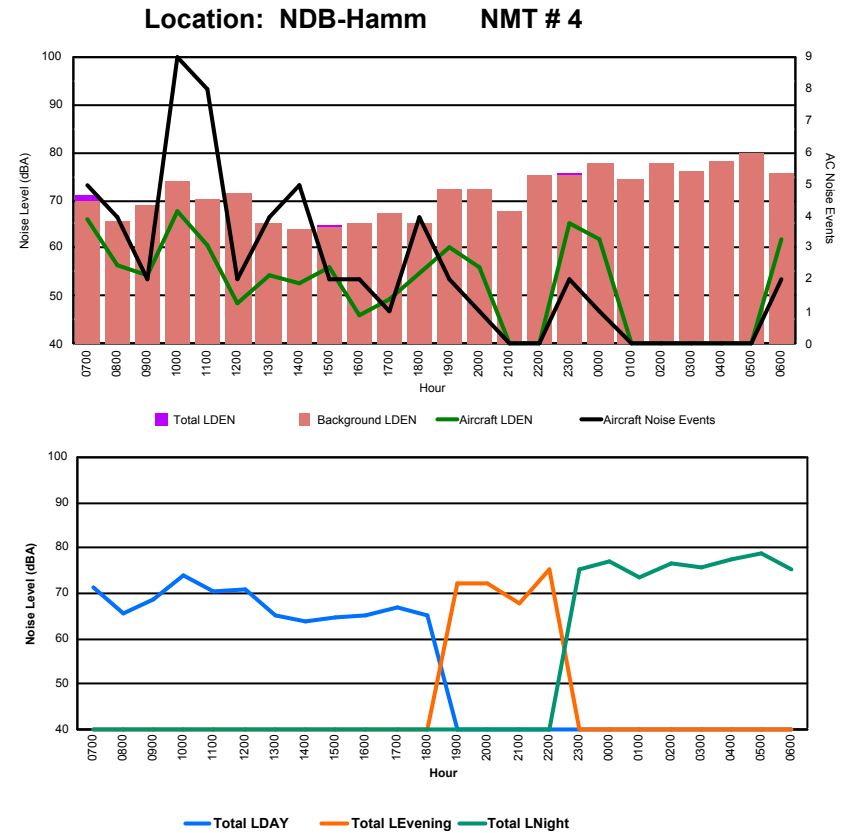

Luxembourg Airport Noise Distribution by Hour

Between 06/12/2023 00:00:00 and 06/12/2023 23:59:59 (Local Time)

Day	Aircraft Events	Total LDEN dB (A)	Aircraft LDEN dB(A)	Background LDEN dB(A)	Total LDay dB(A)	Total LEvening dB(A)	Total LNight dB (A)
06/12/23 7:00	5	71.2	66.1	69.9	71.2	-	-
06/12/23 8:00	4	65.7	56.3	65.6	65.7	-	-
06/12/23 9:00	2	68.9	54.3	69.1	68.9	-	-
06/12/23 10:00	9	74.1	67.6	73.8	74.1	-	-
06/12/23 11:00	8	70.4	60.6	70.3	70.4	-	-
06/12/23 12:00	2	71.0	48.5	71.4	71.0	-	-
06/12/23 13:00	4	65.2	54.2	65.4	65.2	-	-
06/12/23 14:00	5	64.0	52.8	63.9	64.0	-	-
06/12/23 15:00	2	64.6	56.1	64.2	64.6	-	-
06/12/23 16:00	2	65.1	45.9	65.3	65.1	-	-
06/12/23 17:00	1	66.7	49.3	67.1	66.7	-	-
06/12/23 18:00	4	65.2	54.7	65.1	65.2	-	-
06/12/23 19:00	2	72.2	60.2	72.4	-	72.2	-
06/12/23 20:00	1	72.2	56.1	72.4	-	72.2	-
06/12/23 21:00	-	67.8	-	67.9	-	67.8	-
06/12/23 22:00	-	75.1	-	75.4	-	75.1	-
06/12/23 23:00	2	75.5	65.0	75.4	-	-	75.5
07/12/23 0:00	1	77.1	61.8	77.8	-	-	77.1
07/12/23 1:00	-	73.5	-	74.2	-	-	73.5
07/12/23 2:00	-	76.7	-	77.7	-	-	76.7
07/12/23 3:00	-	75.6	-	76.0	-	-	75.6
07/12/23 4:00	-	77.5	-	78.3	-	-	77.5
07/12/23 5:00	-	79.0	-	79.8	-	-	79.0
07/12/23 6:00	2	75.5	62.0	75.6	-	-	75.5
	56	73.4	59.4	73.9	68.9	72.5	76.6