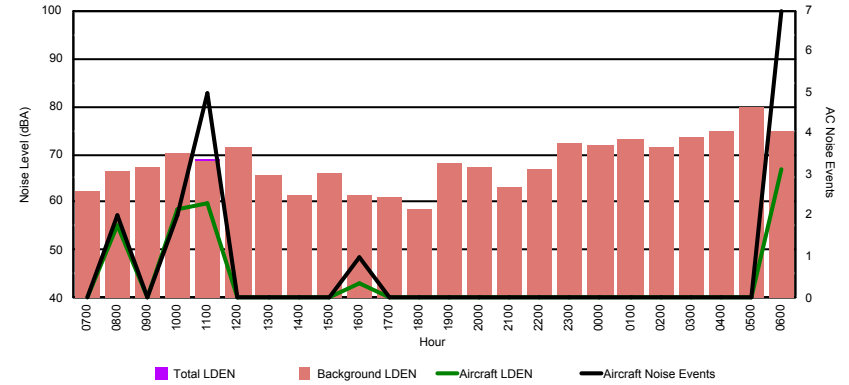

Luxembourg Airport Noise Distribution by Hour

Between 15/12/2023 00:00:00 and 15/12/2023 23:59:59 (Local Time)

Day	Aircraft Events	Total LDEN dB(A)	Aircraft LDEN dB(A)	Background LDEN dB(A)	Total LDay dB(A)	Total LEvening dB(A)	Total LNight dB(A)
15/12/23	7:00	-	62.2	-	62.5	62.2	-
15/12/23	8:00	2	66.4	55.1	66.4	66.4	-
15/12/23	9:00	-	67.4	-	67.5	67.4	-
15/12/23	10:00	2	70.3	58.6	70.1	70.3	-
15/12/23	11:00	5	68.8	59.7	68.4	68.8	-
15/12/23	12:00	-	71.2	-	71.4	71.2	-
15/12/23	13:00	-	65.6	-	65.6	65.6	-
15/12/23	14:00	-	61.3	-	61.3	61.3	-
15/12/23	15:00	-	65.9	-	66.0	65.9	-
15/12/23	16:00	1	61.3	43.1	61.3	61.3	-
15/12/23	17:00	-	61.1	-	61.1	61.1	-
15/12/23	18:00	-	58.4	-	58.4	58.4	-
15/12/23	19:00	-	68.0	-	68.1	-	68.0
15/12/23	20:00	-	67.2	-	67.3	-	67.2
15/12/23	21:00	-	63.2	-	63.2	-	63.2
15/12/23	22:00	-	66.6	-	66.7	-	66.6
15/12/23	23:00	-	72.0	-	72.1	-	72.0
16/12/23	0:00	-	71.2	-	71.7	-	71.2
16/12/23	1:00	-	72.8	-	73.2	-	72.8
16/12/23	2:00	-	71.0	-	71.3	-	71.0
16/12/23	3:00	-	73.3	-	73.4	-	73.3
16/12/23	4:00	-	74.6	-	74.7	-	74.6
16/12/23	5:00	-	79.3	-	79.7	-	79.3
16/12/23	6:00	7	75.0	67.0	74.7	-	75.0
	17	71.0	54.7	71.2	66.6	66.6	74.5

Location: NDB-Hamm NMT # 4