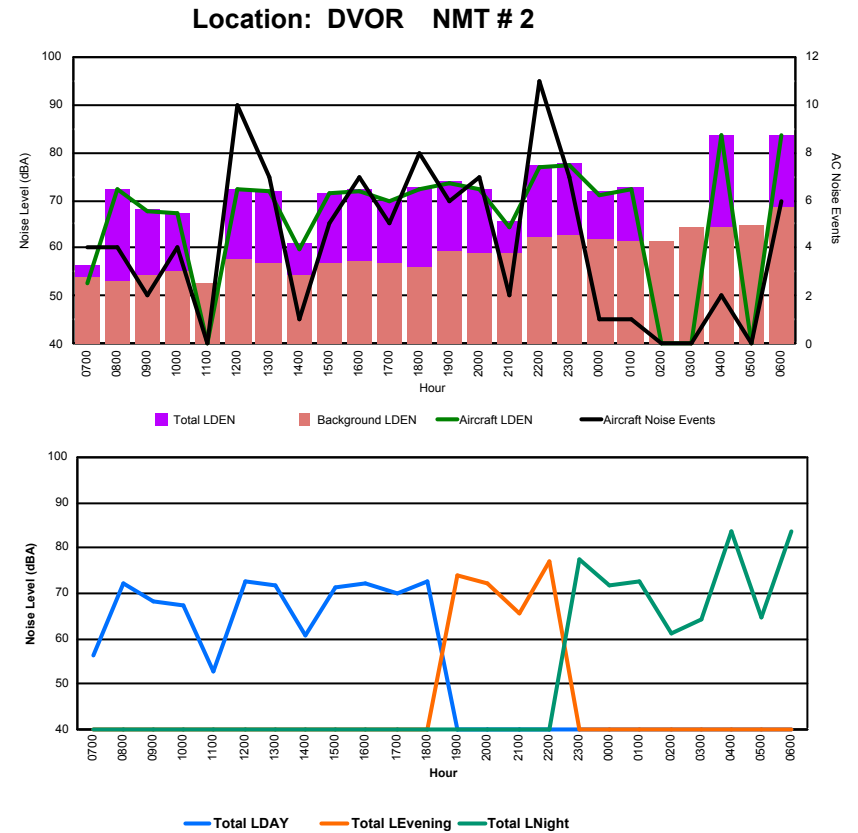

Luxembourg Airport Noise Distribution by Hour

Between 04/12/2023 00:00:00 and 04/12/2023 23:59:59 (Local Time)

Day	Aircraft Events	Total LDEN dB (A)	Aircraft LDEN dB(A)	Background LDEN dB(A)	Total LDay dB(A)	Total LEvening dB(A)	Total LNight dB (A)	
04/12/23	7:00	4	56.3	52.7	54.0	56.3	-	-
04/12/23	8:00	4	72.3	72.2	53.1	72.3	-	-
04/12/23	9:00	2	68.1	67.9	54.4	68.1	-	-
04/12/23	10:00	4	67.4	67.2	55.0	67.4	-	-
04/12/23	11:00	-	52.9	-	52.9	-	-	-
04/12/23	12:00	10	72.5	72.3	57.9	72.5	-	-
04/12/23	13:00	7	71.9	71.8	57.0	71.9	-	-
04/12/23	14:00	1	60.9	59.7	54.3	60.9	-	-
04/12/23	15:00	5	71.5	71.3	56.7	71.5	-	-
04/12/23	16:00	7	72.1	72.0	57.1	72.1	-	-
04/12/23	17:00	5	69.8	69.6	56.7	69.8	-	-
04/12/23	18:00	8	72.6	72.5	56.1	72.6	-	-
04/12/23	19:00	6	73.9	73.7	59.2	-	73.9	-
04/12/23	20:00	7	72.4	72.2	59.1	-	72.4	-
04/12/23	21:00	2	65.6	64.5	58.9	-	65.6	-
04/12/23	22:00	11	77.1	77.0	62.4	-	77.1	-
04/12/23	23:00	7	77.7	77.5	62.7	-	77.7	-
05/12/23	0:00	1	71.7	71.2	61.7	-	71.7	-
05/12/23	1:00	1	72.8	72.5	61.5	-	72.8	-
05/12/23	2:00	-	61.2	-	61.5	-	61.2	-
05/12/23	3:00	-	64.3	-	64.5	-	64.3	-
05/12/23	4:00	2	83.7	83.7	64.5	-	83.7	-
05/12/23	5:00	-	64.5	-	64.6	-	64.5	-
05/12/23	6:00	6	83.6	83.5	68.7	-	83.6	-
	100	75.1	75.0	61.1	70.1	73.8	78.5