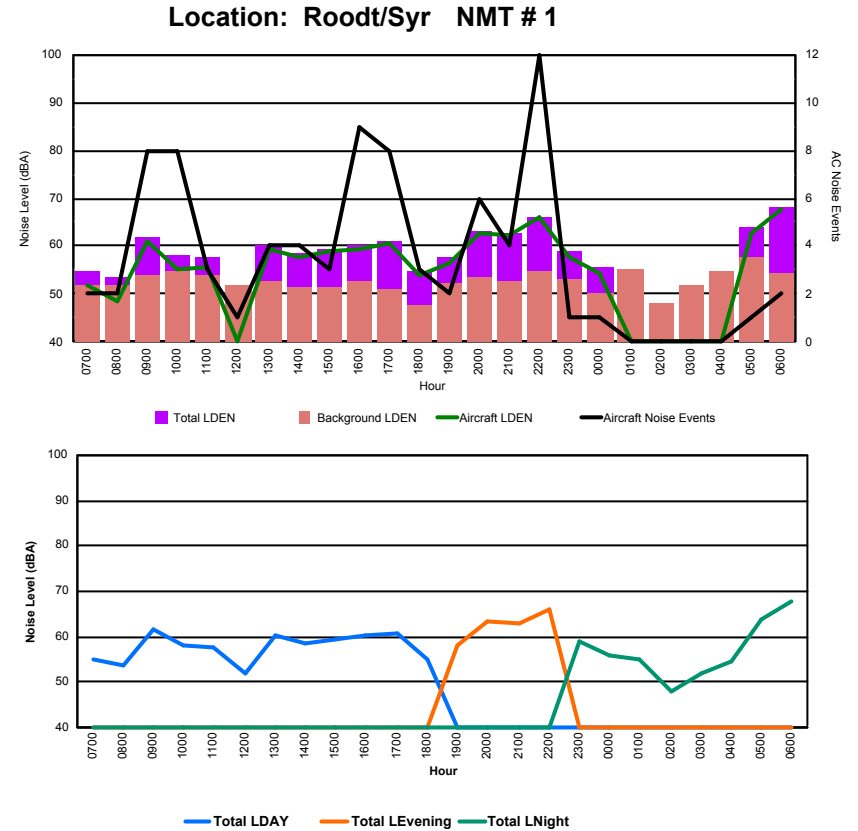

Luxembourg Airport Noise Distribution by Hour

Between 05/12/2023 00:00:00 and 05/12/2023 23:59:59 (Local Time)

Day	Aircraft Events	Total LDEN dB (A)	Aircraft LDEN dB(A)	Background LDEN dB(A)	Total LDay dB(A)	Total LEvening dB(A)	Total LNight dB (A)
05/12/23 7:00	2	54.8	51.9	51.7	54.8	-	-
05/12/23 8:00	2	53.5	48.4	52.0	53.5	-	-
05/12/23 9:00	8	61.7	61.0	53.9	61.7	-	-
05/12/23 10:00	8	58.0	55.4	54.7	58.0	-	-
05/12/23 11:00	3	57.8	55.6	53.8	57.8	-	-
05/12/23 12:00	1	52.0	40.1	51.7	52.0	-	-
05/12/23 13:00	4	60.1	59.2	52.7	60.1	-	-
05/12/23 14:00	4	58.7	57.8	51.5	58.7	-	-
05/12/23 15:00	3	59.5	58.8	51.5	59.5	-	-
05/12/23 16:00	9	60.2	59.4	52.8	60.2	-	-
05/12/23 17:00	8	60.9	60.5	51.0	60.9	-	-
05/12/23 18:00	3	54.8	54.0	47.9	54.8	-	-
05/12/23 19:00	2	57.9	56.6	52.2	-	57.9	-
05/12/23 20:00	6	63.2	62.8	53.5	-	63.2	-
05/12/23 21:00	4	62.8	62.3	52.8	-	62.8	-
05/12/23 22:00	12	66.2	65.9	54.6	-	66.2	-
05/12/23 23:00	1	58.9	57.6	53.1	-	-	58.9
06/12/23 0:00	1	55.8	54.4	50.3	-	-	55.8
06/12/23 1:00	-	55.1	-	55.1	-	-	55.1
06/12/23 2:00	-	48.1	-	48.1	-	-	48.1
06/12/23 3:00	-	51.9	-	51.9	-	-	51.9
06/12/23 4:00	-	54.7	-	54.7	-	-	54.7
06/12/23 5:00	1	63.9	62.7	57.6	-	-	63.9
06/12/23 6:00	2	68.0	67.9	54.3	-	-	68.0
	84	60.7	59.9	53.1	58.6	63.4	61.3