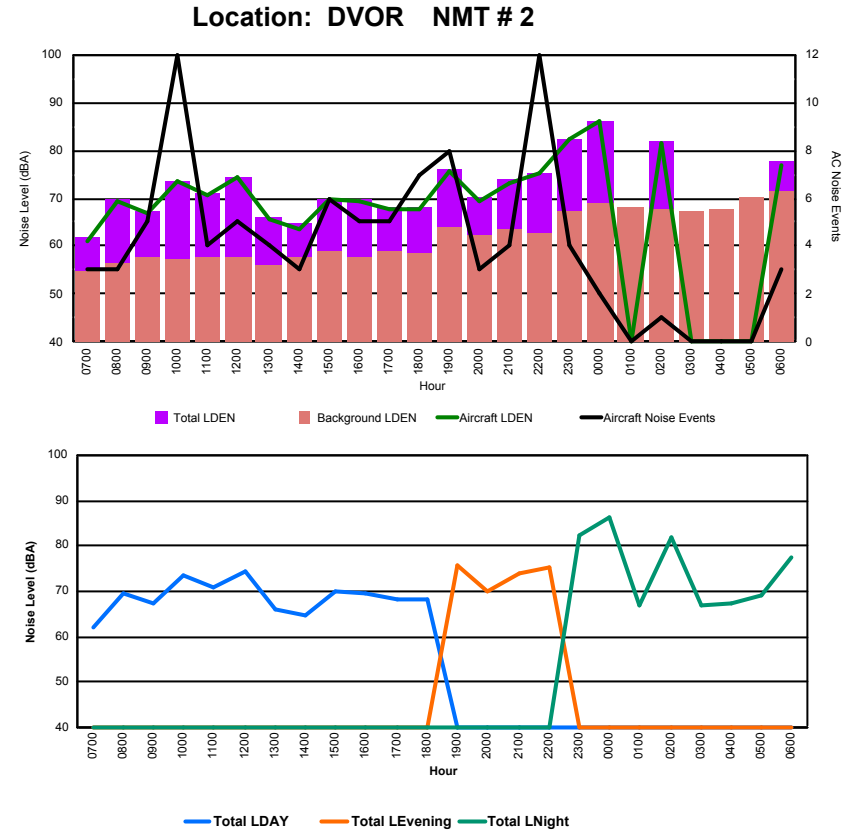

Luxembourg Airport Noise Distribution by Hour

Between 20/12/2023 00:00:00 and 20/12/2023 23:59:59 (Local Time)

Day	Aircraft Events	Total LDEN dB(A)	Aircraft LDEN dB(A)	Background LDEN dB(A)	Total LDay dB(A)	Total LEvening dB(A)	Total LNight dB(A)
20/12/23 7:00	3	62.0	61.1	54.7	62.0	-	-
20/12/23 8:00	3	69.7	69.5	56.3	69.7	-	-
20/12/23 9:00	5	67.3	66.8	57.7	67.3	-	-
20/12/23 10:00	12	73.6	73.5	57.4	73.6	-	-
20/12/23 11:00	4	71.0	70.8	57.9	71.0	-	-
20/12/23 12:00	5	74.4	74.3	57.8	74.4	-	-
20/12/23 13:00	4	66.2	65.7	56.2	66.2	-	-
20/12/23 14:00	3	64.7	63.4	57.7	64.7	-	-
20/12/23 15:00	6	70.0	69.8	58.9	70.0	-	-
20/12/23 16:00	5	69.7	69.4	57.6	69.7	-	-
20/12/23 17:00	5	68.3	67.8	58.8	68.3	-	-
20/12/23 18:00	7	68.1	67.7	58.7	68.1	-	-
20/12/23 19:00	8	75.9	75.6	64.0	-	75.9	-
20/12/23 20:00	3	70.2	69.4	62.4	-	70.2	-
20/12/23 21:00	4	73.8	73.3	63.7	-	73.8	-
20/12/23 22:00	12	75.4	75.2	62.8	-	75.4	-
20/12/23 23:00	4	82.5	82.4	67.4	-	-	82.5
21/12/23 0:00	2	86.2	86.1	69.0	-	-	86.2
21/12/23 1:00	-	67.0	-	68.2	-	-	67.0
21/12/23 2:00	1	81.7	81.5	67.6	-	-	81.7
21/12/23 3:00	-	66.7	-	67.1	-	-	66.7
21/12/23 4:00	-	67.3	-	67.9	-	-	67.3
21/12/23 5:00	-	69.1	-	70.1	-	-	69.1
21/12/23 6:00	3	77.7	77.0	71.6	-	-	77.7
	99	76.4	76.1	65.1	70.0	74.3	80.1