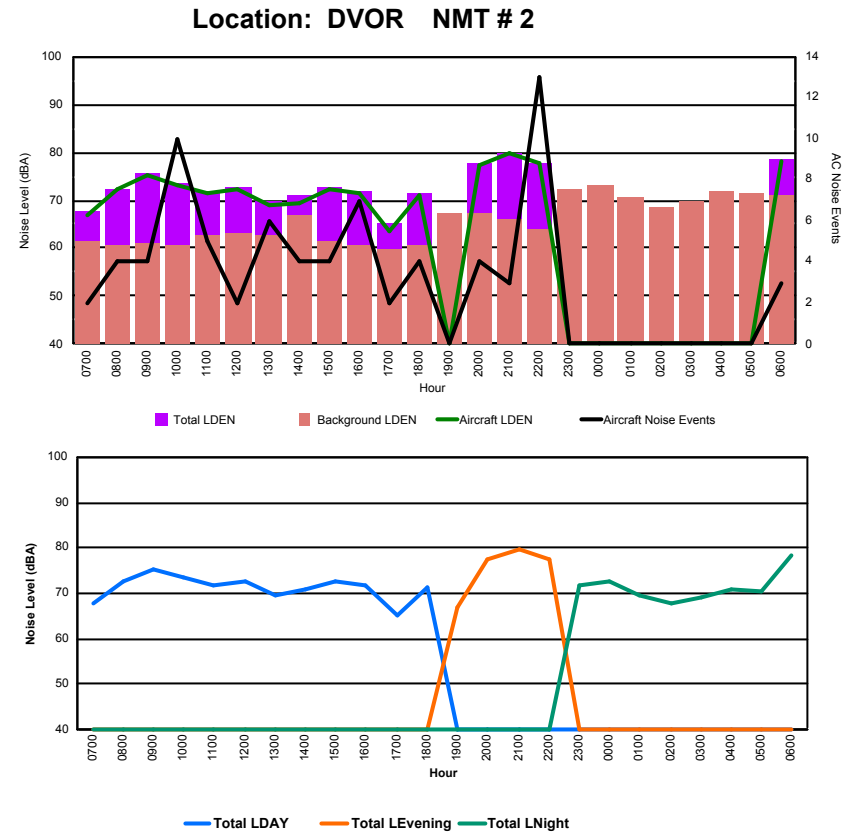

Luxembourg Airport Noise Distribution by Hour

Between 25/12/2023 00:00:00 and 25/12/2023 23:59:59 (Local Time)

Day	Aircraft Events	Total LDEN dB(A)	Aircraft LDEN dB(A)	Background LDEN dB(A)	Total LDay dB(A)	Total LEvening dB(A)	Total LNight dB(A)	
25/12/23	7:00	2	67.7	66.8	61.4	67.7	-	-
25/12/23	8:00	4	72.5	72.3	60.5	72.5	-	-
25/12/23	9:00	4	75.5	75.3	61.0	75.5	-	-
25/12/23	10:00	10	73.5	73.3	60.7	73.5	-	-
25/12/23	11:00	5	71.9	71.4	62.6	71.9	-	-
25/12/23	12:00	2	72.6	72.2	63.1	72.6	-	-
25/12/23	13:00	6	69.7	68.8	62.7	69.7	-	-
25/12/23	14:00	4	71.0	69.2	66.8	71.0	-	-
25/12/23	15:00	4	72.8	72.4	61.5	72.8	-	-
25/12/23	16:00	7	71.8	71.5	60.5	71.8	-	-
25/12/23	17:00	2	65.0	63.4	59.9	65.0	-	-
25/12/23	18:00	4	71.5	71.2	60.6	71.5	-	-
25/12/23	19:00	-	66.8	-	67.1	-	66.8	-
25/12/23	20:00	4	77.6	77.2	67.1	-	77.6	-
25/12/23	21:00	3	79.9	79.7	65.9	-	79.9	-
25/12/23	22:00	13	77.7	77.6	63.9	-	77.7	-
25/12/23	23:00	-	71.6	-	72.1	-	-	71.6
26/12/23	0:00	-	72.8	-	73.3	-	-	72.8
26/12/23	1:00	-	69.7	-	70.5	-	-	69.7
26/12/23	2:00	-	67.8	-	68.7	-	-	67.8
26/12/23	3:00	-	69.0	-	69.7	-	-	69.0
26/12/23	4:00	-	70.9	-	71.8	-	-	70.9
26/12/23	5:00	-	70.4	-	71.3	-	-	70.4
26/12/23	6:00	3	78.6	78.0	71.0	-	-	78.6
	77	73.7	72.6	67.8	72.0	77.4	72.8