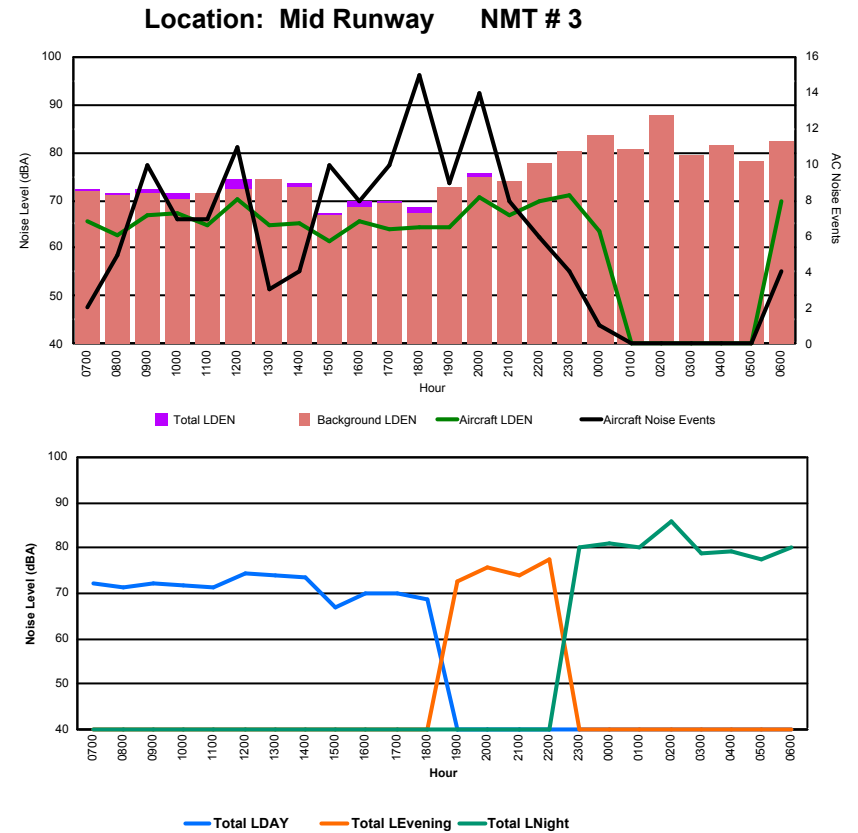

Luxembourg Airport Noise Distribution by Hour

Between 21/12/2023 00:00:00 and 21/12/2023 23:59:59 (Local Time)

Day	Aircraft Events	Total LDEN dB (A)	Aircraft LDEN dB(A)	Background LDEN dB(A)	Total LDay dB(A)	Total LEvening dB(A)	Total LNight dB (A)	
21/12/23	7:00	2	72.3	65.7	71.8	72.3	-	-
21/12/23	8:00	5	71.3	62.8	71.0	71.3	-	-
21/12/23	9:00	10	72.3	66.9	71.5	72.3	-	-
21/12/23	10:00	7	71.6	67.1	70.2	71.6	-	-
21/12/23	11:00	7	71.2	64.6	71.3	71.2	-	-
21/12/23	12:00	11	74.2	70.2	72.3	74.2	-	-
21/12/23	13:00	3	73.9	64.8	74.4	73.9	-	-
21/12/23	14:00	4	73.4	65.4	72.8	73.4	-	-
21/12/23	15:00	10	67.1	61.3	66.7	67.1	-	-
21/12/23	16:00	8	69.9	65.5	68.6	69.9	-	-
21/12/23	17:00	10	70.0	64.0	69.5	70.0	-	-
21/12/23	18:00	15	68.6	64.3	67.4	68.6	-	-
21/12/23	19:00	9	72.5	64.4	72.6	-	72.5	-
21/12/23	20:00	14	75.7	70.8	74.9	-	75.7	-
21/12/23	21:00	8	74.1	67.0	73.8	-	74.1	-
21/12/23	22:00	6	77.4	69.7	77.8	-	77.4	-
21/12/23	23:00	4	80.3	71.1	80.1	-	-	80.3
22/12/23	0:00	1	80.9	63.7	83.4	-	-	80.9
22/12/23	1:00	-	80.1	-	80.5	-	-	80.1
22/12/23	2:00	-	86.0	-	87.8	-	-	86.0
22/12/23	3:00	-	79.0	-	79.3	-	-	79.0
22/12/23	4:00	-	79.3	-	81.4	-	-	79.3
22/12/23	5:00	-	77.5	-	78.1	-	-	77.5
22/12/23	6:00	4	80.2	69.6	82.3	-	-	80.2
	138	77.6	66.2	78.7	71.8	75.3	81.2