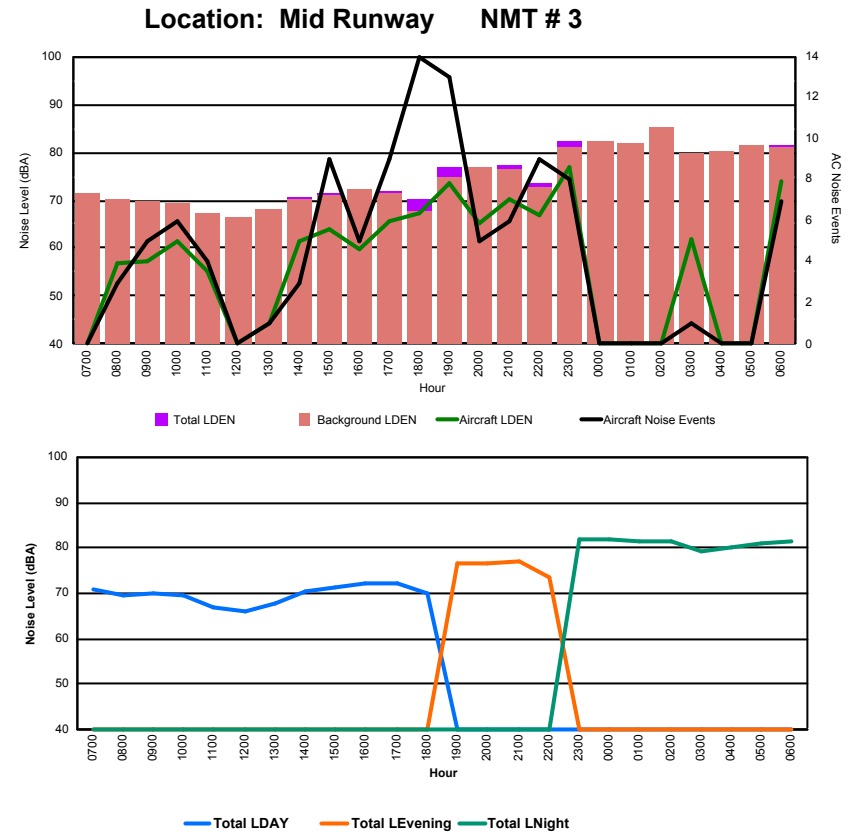

Luxembourg Airport Noise Distribution by Hour

Between 10/12/2023 00:00:00 and 10/12/2023 23:59:59 (Local Time)

Day	Aircraft Events	Total LDEN dB (A)	Aircraft LDEN dB(A)	Background LDEN dB(A)	Total LDay dB(A)	Total LEvening dB(A)	Total LNight dB (A)
10/12/23	7:00	-	71.0	-	71.3	71.0	-
10/12/23	8:00	3	69.6	56.7	70.4	69.6	-
10/12/23	9:00	5	69.8	57.3	70.0	69.8	-
10/12/23	10:00	6	69.4	61.3	69.3	69.4	-
10/12/23	11:00	4	66.8	55.2	67.2	66.8	-
10/12/23	12:00	-	65.9	-	66.5	65.9	-
10/12/23	13:00	1	67.8	44.5	68.1	67.8	-
10/12/23	14:00	3	70.5	61.5	70.2	70.5	-
10/12/23	15:00	9	71.4	63.9	71.2	71.4	-
10/12/23	16:00	5	72.2	59.7	72.3	72.2	-
10/12/23	17:00	9	72.0	65.8	71.5	72.0	-
10/12/23	18:00	14	70.1	67.4	67.6	70.1	-
10/12/23	19:00	13	76.8	73.5	74.7	-	76.8
10/12/23	20:00	5	76.7	65.2	76.8	-	76.7
10/12/23	21:00	6	77.2	70.4	76.6	-	77.2
10/12/23	22:00	9	73.4	67.0	72.9	-	73.4
10/12/23	23:00	8	82.1	76.8	80.9	-	82.1
11/12/23	0:00	-	81.9	-	82.3	-	81.9
11/12/23	1:00	-	81.5	-	81.7	-	81.5
11/12/23	2:00	-	81.6	-	85.4	-	81.6
11/12/23	3:00	1	79.2	62.0	79.7	-	79.2
11/12/23	4:00	-	80.0	-	80.2	-	80.0
11/12/23	5:00	-	81.0	-	81.3	-	81.0
11/12/23	6:00	7	81.4	74.1	81.2	-	81.4
	108	77.5	67.5	78.0	70.1	76.3	81.2