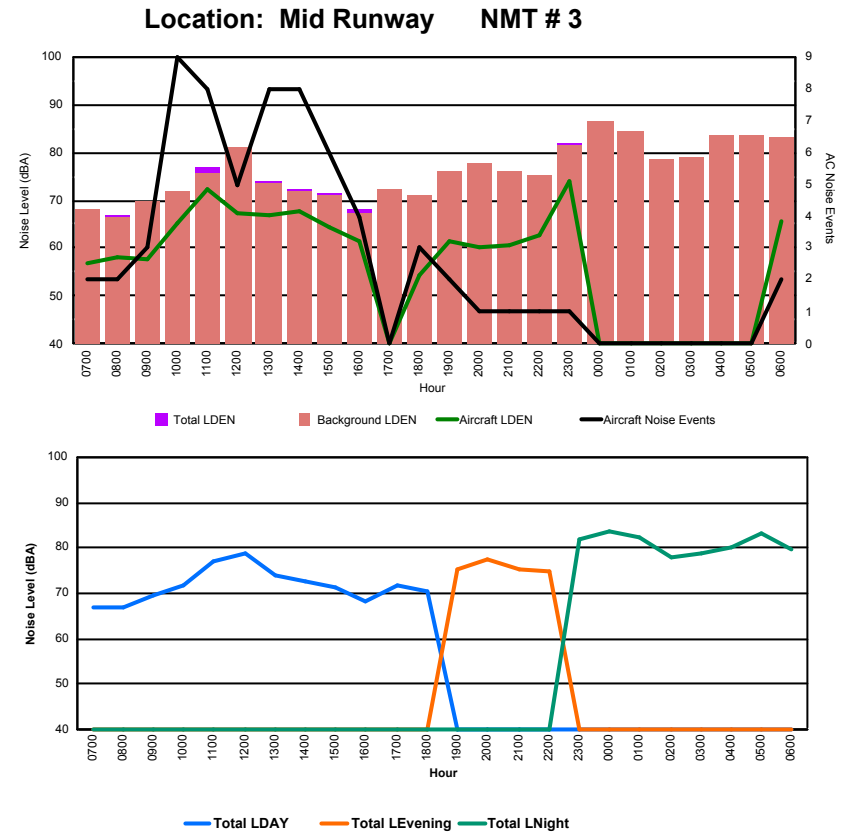

Luxembourg Airport Noise Distribution by Hour

Between 23/12/2023 00:00:00 and 23/12/2023 23:59:59 (Local Time)

Day	Aircraft Events	Total LDEN dB(A)	Aircraft LDEN dB(A)	Background LDEN dB(A)	Total LDay dB(A)	Total LEvening dB(A)	Total LNight dB(A)
23/12/23 7:00	2	67.0	56.7	68.3	67.0	-	-
23/12/23 8:00	2	66.9	58.0	66.6	66.9	-	-
23/12/23 9:00	3	69.6	57.7	69.9	69.6	-	-
23/12/23 10:00	9	71.7	65.2	71.8	71.7	-	-
23/12/23 11:00	8	77.0	72.4	75.8	77.0	-	-
23/12/23 12:00	5	78.9	67.3	81.1	78.9	-	-
23/12/23 13:00	8	73.9	66.7	73.4	73.9	-	-
23/12/23 14:00	8	72.5	67.8	71.9	72.5	-	-
23/12/23 15:00	6	71.3	64.3	71.2	71.3	-	-
23/12/23 16:00	4	68.2	61.5	67.4	68.2	-	-
23/12/23 17:00	-	71.7	-	72.2	71.7	-	-
23/12/23 18:00	3	70.4	54.4	71.2	70.4	-	-
23/12/23 19:00	2	75.5	61.5	75.9	-	75.5	-
23/12/23 20:00	1	77.7	60.1	77.9	-	77.7	-
23/12/23 21:00	1	75.4	60.7	76.0	-	75.4	-
23/12/23 22:00	1	74.8	62.7	75.3	-	74.8	-
23/12/23 23:00	1	81.8	73.9	81.3	-	-	81.8
24/12/23 0:00	-	83.8	-	86.6	-	-	83.8
24/12/23 1:00	-	82.2	-	84.5	-	-	82.2
24/12/23 2:00	-	77.9	-	78.4	-	-	77.9
24/12/23 3:00	-	78.8	-	79.1	-	-	78.8
24/12/23 4:00	-	80.3	-	83.7	-	-	80.3
24/12/23 5:00	-	83.1	-	83.4	-	-	83.1
24/12/23 6:00	2	79.8	65.7	83.0	-	-	79.8
	66	78.0	65.0	79.5	73.2	76.0	81.4