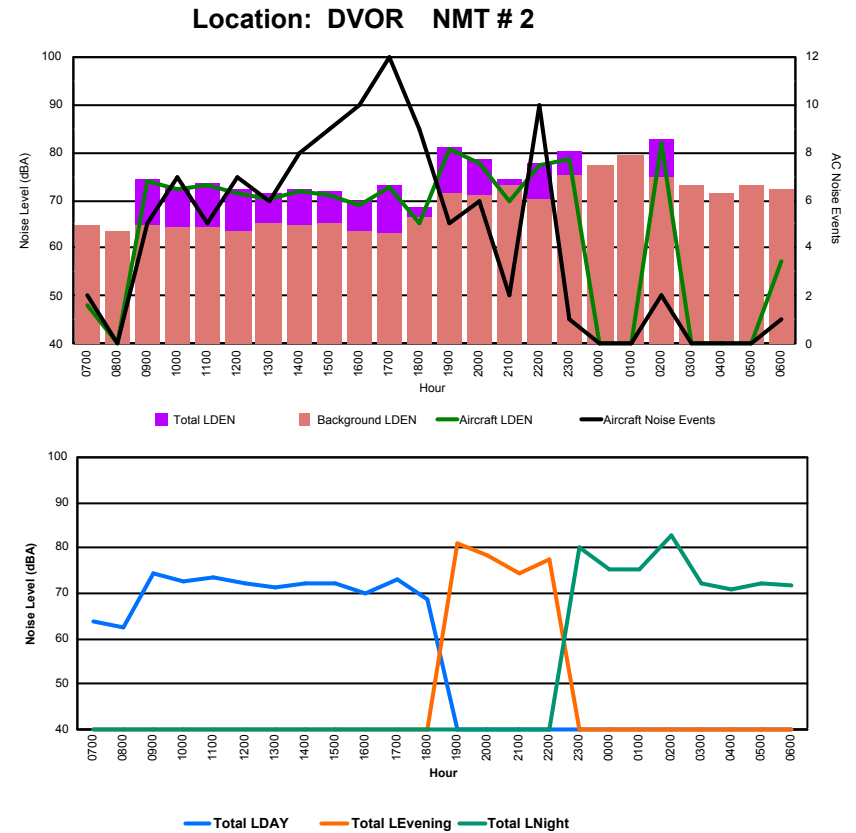

Luxembourg Airport Noise Distribution by Hour

Between 24/12/2023 00:00:00 and 24/12/2023 23:59:59 (Local Time)

Day	Aircraft Events	Total LDEN dB(A)	Aircraft LDEN dB(A)	Background LDEN dB(A)	Total LDay dB(A)	Total LEvening dB(A)	Total LNight dB(A)	
24/12/23	7:00	2	64.0	48.1	64.6	64.0	-	-
24/12/23	8:00	-	62.7	-	63.6	62.7	-	-
24/12/23	9:00	5	74.2	73.8	64.7	74.2	-	-
24/12/23	10:00	7	72.7	72.1	64.4	72.7	-	-
24/12/23	11:00	5	73.6	73.1	64.3	73.6	-	-
24/12/23	12:00	7	72.2	71.6	63.7	72.2	-	-
24/12/23	13:00	6	71.3	70.4	65.1	71.3	-	-
24/12/23	14:00	8	72.3	71.7	64.6	72.3	-	-
24/12/23	15:00	9	72.0	71.2	65.1	72.0	-	-
24/12/23	16:00	10	70.0	69.0	63.7	70.0	-	-
24/12/23	17:00	12	73.1	72.8	63.1	73.1	-	-
24/12/23	18:00	9	68.6	65.3	66.6	68.6	-	-
24/12/23	19:00	5	81.0	80.6	71.3	-	81.0	-
24/12/23	20:00	6	78.4	77.7	71.0	-	78.4	-
24/12/23	21:00	2	74.2	69.7	73.1	-	74.2	-
24/12/23	22:00	10	77.7	77.1	70.4	-	77.7	-
24/12/23	23:00	1	80.1	78.7	75.4	-	-	80.1
25/12/23	0:00	-	75.2	-	77.1	-	-	75.2
25/12/23	1:00	-	75.2	-	79.2	-	-	75.2
25/12/23	2:00	2	82.6	82.0	74.9	-	-	82.6
25/12/23	3:00	-	72.3	-	73.2	-	-	72.3
25/12/23	4:00	-	70.7	-	71.6	-	-	70.7
25/12/23	5:00	-	72.2	-	73.1	-	-	72.2
25/12/23	6:00	1	71.6	57.2	72.4	-	-	71.6
	107	75.6	74.1	71.8	71.6	78.5	77.1