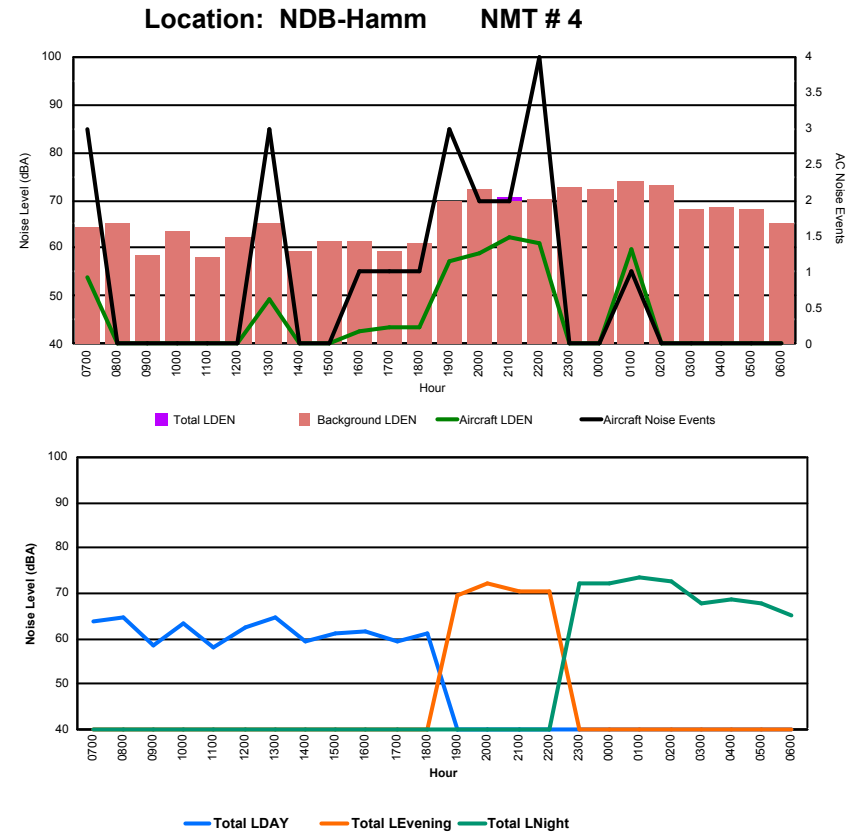

Luxembourg Airport Noise Distribution by Hour

Between 01/12/2023 00:00:00 and 01/12/2023 23:59:59 (Local Time)

Day	Aircraft Events	Total LDEN dB (A)	Aircraft LDEN dB(A)	Background LDEN dB(A)	Total LDay dB(A)	Total LEvening dB(A)	Total LNight dB (A)
01/12/23 7:00	3	64.0	54.1	64.2	64.0	-	-
01/12/23 8:00	-	64.8	-	65.0	64.8	-	-
01/12/23 9:00	-	58.4	-	58.5	58.4	-	-
01/12/23 10:00	-	63.3	-	63.4	63.3	-	-
01/12/23 11:00	-	58.2	-	58.2	58.2	-	-
01/12/23 12:00	-	62.3	-	62.3	62.3	-	-
01/12/23 13:00	3	64.9	49.4	65.2	64.9	-	-
01/12/23 14:00	-	59.3	-	59.3	59.3	-	-
01/12/23 15:00	-	61.4	-	61.5	61.4	-	-
01/12/23 16:00	1	61.5	42.9	61.5	61.5	-	-
01/12/23 17:00	1	59.4	43.5	59.3	59.4	-	-
01/12/23 18:00	1	61.0	43.6	61.1	61.0	-	-
01/12/23 19:00	3	69.7	57.2	69.7	-	69.7	-
01/12/23 20:00	2	72.2	58.8	72.4	-	72.2	-
01/12/23 21:00	2	70.6	62.5	70.0	-	70.6	-
01/12/23 22:00	4	70.4	61.2	70.3	-	70.4	-
01/12/23 23:00	-	72.3	-	72.6	-	-	72.3
02/12/23 0:00	-	72.1	-	72.5	-	-	72.1
02/12/23 1:00	1	73.5	59.7	73.8	-	-	73.5
02/12/23 2:00	-	72.5	-	73.1	-	-	72.5
02/12/23 3:00	-	67.9	-	68.1	-	-	67.9
02/12/23 4:00	-	68.5	-	68.7	-	-	68.5
02/12/23 5:00	-	67.9	-	68.0	-	-	67.9
02/12/23 6:00	-	65.2	-	65.2	-	-	65.2
	21	68.3	53.8	68.5	62.1	70.8	70.8