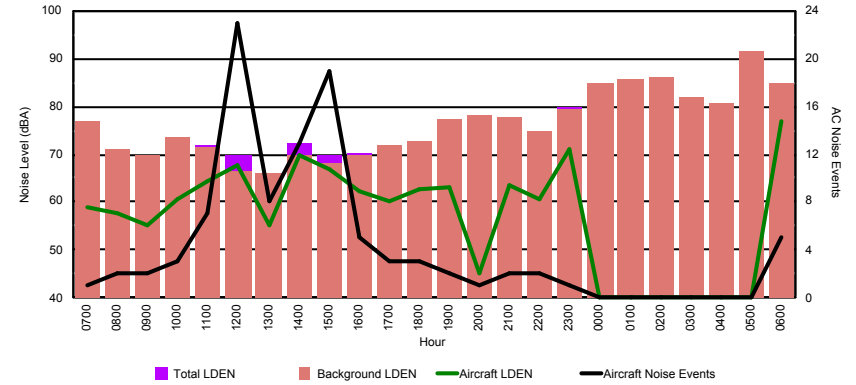

Luxembourg Airport Noise Distribution by Hour

Between 16/12/2023 00:00:00 and 16/12/2023 23:59:59 (Local Time)

Day	Aircraft Events	Total LDEN dB (A)	Aircraft LDEN dB(A)	Background LDEN dB(A)	Total LDay dB(A)	Total LEvening dB(A)	Total LNight dB (A)
16/12/23 7:00	1	72.8	59.0	76.7	72.8	-	-
16/12/23 8:00	2	69.8	57.7	71.2	69.8	-	-
16/12/23 9:00	2	69.3	55.1	69.9	69.3	-	-
16/12/23 10:00	3	72.9	60.7	73.6	72.9	-	-
16/12/23 11:00	7	71.8	64.4	71.6	71.8	-	-
16/12/23 12:00	23	69.6	67.7	66.4	69.6	-	-
16/12/23 13:00	8	65.6	55.0	66.2	65.6	-	-
16/12/23 14:00	13	72.5	69.6	69.8	72.5	-	-
16/12/23 15:00	19	69.7	66.9	68.3	69.7	-	-
16/12/23 16:00	5	70.1	62.4	69.9	70.1	-	-
16/12/23 17:00	3	71.4	60.2	72.0	71.4	-	-
16/12/23 18:00	3	72.5	62.8	72.7	72.5	-	-
16/12/23 19:00	2	76.4	63.3	77.1	-	76.4	-
16/12/23 20:00	1	77.9	45.4	78.1	-	77.9	-
16/12/23 21:00	2	77.2	63.4	77.6	-	77.2	-
16/12/23 22:00	2	74.1	60.5	74.6	-	74.1	-
16/12/23 23:00	1	79.8	71.1	79.5	-	-	79.8
17/12/23 0:00	-	81.5	-	84.9	-	-	81.5
17/12/23 1:00	-	81.3	-	85.5	-	-	81.3
17/12/23 2:00	-	83.2	-	85.9	-	-	83.2
17/12/23 3:00	-	81.3	-	81.8	-	-	81.3
17/12/23 4:00	-	80.1	-	80.6	-	-	80.1
17/12/23 5:00	-	88.6	-	91.5	-	-	88.6
17/12/23 6:00	5	84.3	76.8	84.7	-	-	84.3
	102	79.5	66.1	81.6	71.1	76.6	83.5

Location: Mid Runway NMT # 3