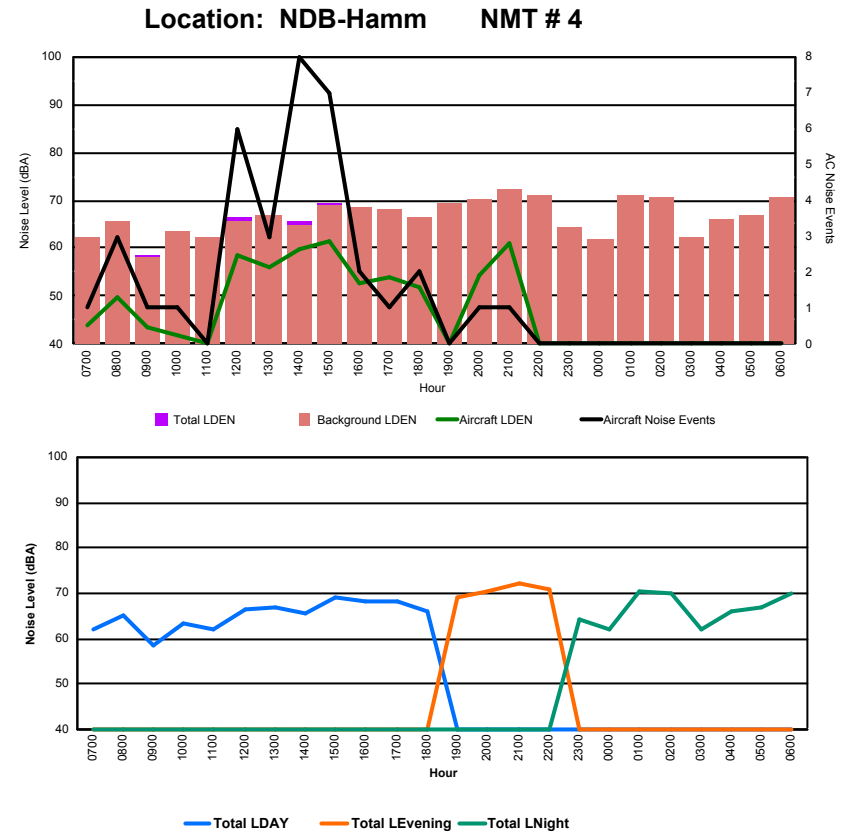

Luxembourg Airport Noise Distribution by Hour

Between 02/12/2023 00:00:00 and 02/12/2023 23:59:59 (Local Time)

Day	Aircraft Events	Total LDEN dB (A)	Aircraft LDEN dB(A)	Background LDEN dB(A)	Total LDay dB(A)	Total LEvening dB(A)	Total LNight dB (A)	
02/12/23	7:00	1	62.2	44.1	62.3	62.2	-	-
02/12/23	8:00	3	65.0	49.6	65.6	65.0	-	-
02/12/23	9:00	1	58.4	43.6	58.3	58.4	-	-
02/12/23	10:00	1	63.2	41.8	63.4	63.2	-	-
02/12/23	11:00	-	62.1	-	62.2	62.1	-	-
02/12/23	12:00	6	66.4	58.4	65.8	66.4	-	-
02/12/23	13:00	3	66.7	55.9	66.7	66.7	-	-
02/12/23	14:00	8	65.6	59.7	64.7	65.6	-	-
02/12/23	15:00	7	69.3	61.6	68.8	69.3	-	-
02/12/23	16:00	2	68.3	52.8	68.5	68.3	-	-
02/12/23	17:00	1	68.3	54.0	68.3	68.3	-	-
02/12/23	18:00	2	66.1	51.9	66.3	66.1	-	-
02/12/23	19:00	-	69.3	-	69.4	-	69.3	-
02/12/23	20:00	1	70.3	54.2	70.4	-	70.3	-
02/12/23	21:00	1	72.3	60.9	72.2	-	72.3	-
02/12/23	22:00	-	71.1	-	71.2	-	71.1	-
02/12/23	23:00	-	64.4	-	64.4	-	-	64.4
03/12/23	0:00	-	61.9	-	62.0	-	-	61.9
03/12/23	1:00	-	70.6	-	70.9	-	-	70.6
03/12/23	2:00	-	70.2	-	70.5	-	-	70.2
03/12/23	3:00	-	62.2	-	62.2	-	-	62.2
03/12/23	4:00	-	66.0	-	66.1	-	-	66.0
03/12/23	5:00	-	66.8	-	66.9	-	-	66.8
03/12/23	6:00	-	70.2	-	70.8	-	-	70.2
	37	67.8	53.8	67.9	66.0	70.9	67.7