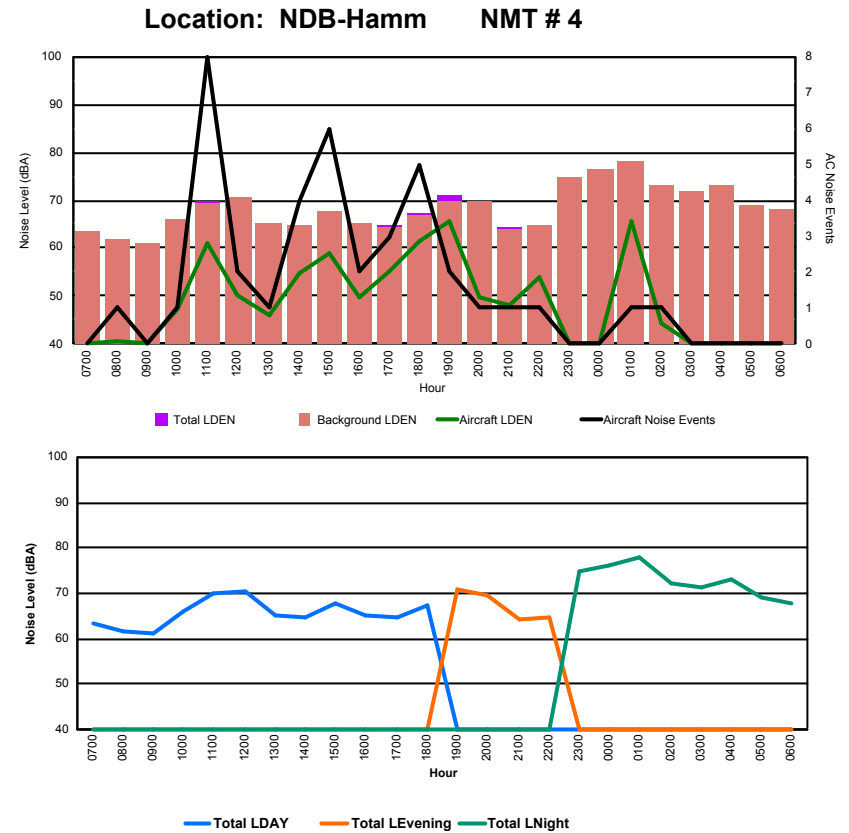

Luxembourg Airport Noise Distribution by Hour

Between 03/12/2023 00:00:00 and 03/12/2023 23:59:59 (Local Time)

Day	Aircraft Events	Total LDEN dB (A)	Aircraft LDEN dB(A)	Background LDEN dB(A)	Total LDay dB(A)	Total LEvening dB(A)	Total LNight dB (A)
03/12/23	7:00	-	63.6	-	63.7	63.6	-
03/12/23	8:00	1	61.7	40.7	62.0	61.7	-
03/12/23	9:00	-	61.2	-	61.2	-	-
03/12/23	10:00	1	65.9	47.1	66.0	65.9	-
03/12/23	11:00	8	69.8	61.2	69.5	69.8	-
03/12/23	12:00	2	70.4	50.4	70.8	70.4	-
03/12/23	13:00	1	65.1	45.9	65.3	65.1	-
03/12/23	14:00	4	64.8	54.9	64.6	64.8	-
03/12/23	15:00	6	67.9	58.9	67.7	67.9	-
03/12/23	16:00	2	65.0	49.6	65.0	65.0	-
03/12/23	17:00	3	64.6	55.3	64.2	64.6	-
03/12/23	18:00	5	67.5	61.5	66.7	67.5	-
03/12/23	19:00	2	71.1	65.6	69.8	-	71.1
03/12/23	20:00	1	69.5	49.6	69.6	-	69.5
03/12/23	21:00	1	64.2	48.0	64.1	-	64.2
03/12/23	22:00	1	64.9	54.0	64.6	-	64.9
03/12/23	23:00	-	74.9	-	75.0	-	74.9
04/12/23	0:00	-	76.0	-	76.6	-	76.0
04/12/23	1:00	1	78.0	65.7	78.2	-	78.0
04/12/23	2:00	1	72.4	44.3	73.0	-	72.4
04/12/23	3:00	-	71.5	-	71.7	-	71.5
04/12/23	4:00	-	73.0	-	73.2	-	73.0
04/12/23	5:00	-	69.1	-	69.1	-	69.1
04/12/23	6:00	-	68.0	-	68.2	-	68.0
	40	70.7	57.1	70.8	66.5	68.4	74.0