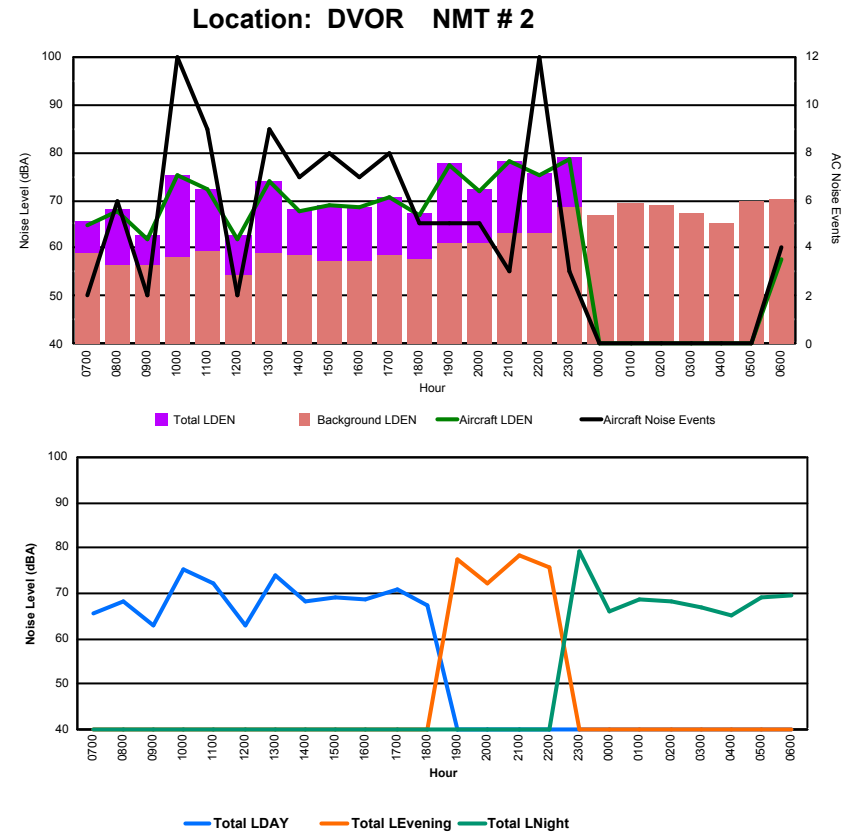

Luxembourg Airport Noise Distribution by Hour

Between 28/12/2023 00:00:00 and 28/12/2023 23:59:59 (Local Time)

Day	Aircraft Events	Total LDEN dB (A)	Aircraft LDEN dB(A)	Background LDEN dB(A)	Total LDay dB(A)	Total LEvening dB(A)	Total LNight dB (A)	
28/12/23	7:00	2	65.5	64.6	58.9	65.5	-	-
28/12/23	8:00	6	68.2	67.9	56.4	68.2	-	-
28/12/23	9:00	2	62.8	61.7	56.3	62.8	-	-
28/12/23	10:00	12	75.3	75.2	58.1	75.3	-	-
28/12/23	11:00	9	72.3	72.1	59.5	72.3	-	-
28/12/23	12:00	2	62.8	62.0	54.5	62.8	-	-
28/12/23	13:00	9	74.0	73.8	59.0	74.0	-	-
28/12/23	14:00	7	68.2	67.7	58.5	68.2	-	-
28/12/23	15:00	8	69.1	68.8	57.3	69.1	-	-
28/12/23	16:00	7	68.7	68.4	57.4	68.7	-	-
28/12/23	17:00	8	70.8	70.6	58.6	70.8	-	-
28/12/23	18:00	5	67.5	67.0	57.5	67.5	-	-
28/12/23	19:00	5	77.6	77.4	61.2	-	77.6	-
28/12/23	20:00	5	72.1	71.7	61.1	-	72.1	-
28/12/23	21:00	3	78.2	78.0	63.3	-	78.2	-
28/12/23	22:00	12	75.6	75.4	63.0	-	75.6	-
28/12/23	23:00	3	79.1	78.7	68.7	-	-	79.1
29/12/23	0:00	-	66.1	-	67.0	-	-	66.1
29/12/23	1:00	-	68.7	-	69.3	-	-	68.7
29/12/23	2:00	-	68.2	-	68.8	-	-	68.2
29/12/23	3:00	-	67.1	-	67.5	-	-	67.1
29/12/23	4:00	-	65.0	-	65.4	-	-	65.0
29/12/23	5:00	-	69.2	-	69.8	-	-	69.2
29/12/23	6:00	4	69.7	57.5	70.3	-	-	69.7
	109	72.5	71.8	64.8	70.3	76.4	71.9