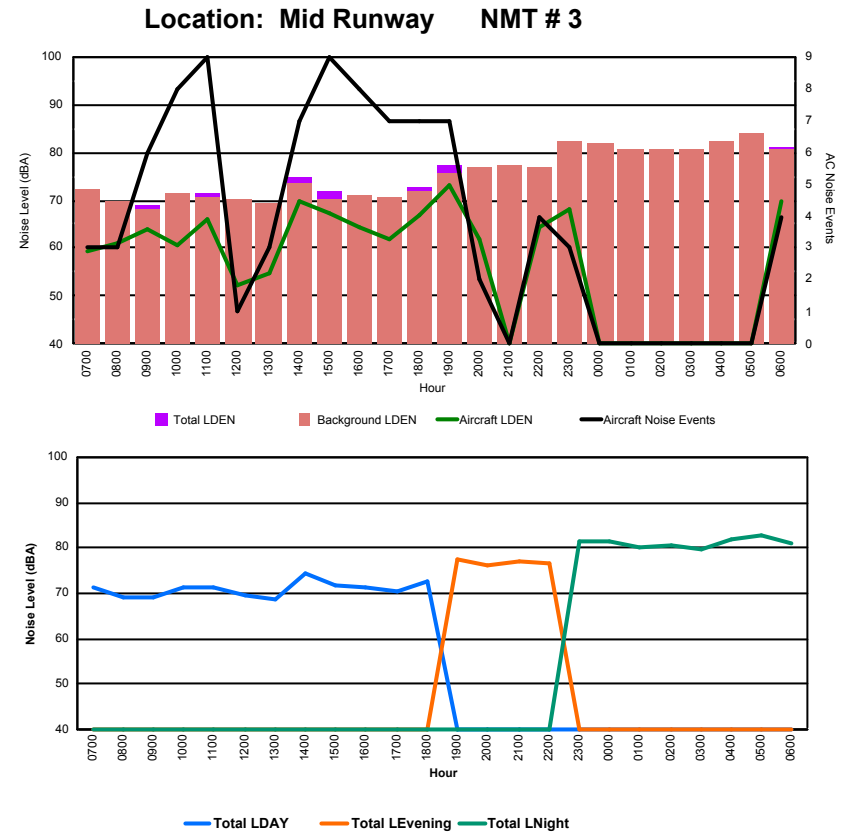

Luxembourg Airport Noise Distribution by Hour

Between 08/12/2023 00:00:00 and 08/12/2023 23:59:59 (Local Time)

Day	Aircraft Events	Total LDEN dB (A)	Aircraft LDEN dB(A)	Background LDEN dB(A)	Total LDay dB(A)	Total LEvening dB(A)	Total LNight dB (A)
08/12/23	7:00	3	71.4	59.3	72.1	71.4	-
08/12/23	8:00	3	69.3	60.9	69.7	69.3	-
08/12/23	9:00	6	69.0	63.9	68.3	69.0	-
08/12/23	10:00	8	71.5	60.6	71.5	71.5	-
08/12/23	11:00	9	71.4	66.2	70.8	71.4	-
08/12/23	12:00	1	69.7	52.4	70.1	69.7	-
08/12/23	13:00	3	68.7	54.8	69.3	68.7	-
08/12/23	14:00	7	74.6	69.7	73.5	74.6	-
08/12/23	15:00	9	71.8	67.4	70.3	71.8	-
08/12/23	16:00	8	71.2	64.3	71.2	71.2	-
08/12/23	17:00	7	70.6	62.0	70.6	70.6	-
08/12/23	18:00	7	72.8	66.8	71.9	72.8	-
08/12/23	19:00	7	77.3	73.0	75.8	-	77.3
08/12/23	20:00	2	76.4	61.8	76.8	-	76.4
08/12/23	21:00	-	76.9	-	77.5	-	76.9
08/12/23	22:00	4	76.8	64.2	77.0	-	76.8
08/12/23	23:00	3	81.6	68.3	82.5	-	81.6
09/12/23	0:00	-	81.4	-	82.0	-	81.4
09/12/23	1:00	-	80.3	-	80.7	-	80.3
09/12/23	2:00	-	80.4	-	80.8	-	80.4
09/12/23	3:00	-	79.8	-	80.6	-	79.8
09/12/23	4:00	-	81.9	-	82.5	-	81.9
09/12/23	5:00	-	82.8	-	83.9	-	82.8
09/12/23	6:00	4	80.9	70.0	80.8	-	80.9
	91	77.7	65.0	78.2	71.3	76.9	81.2