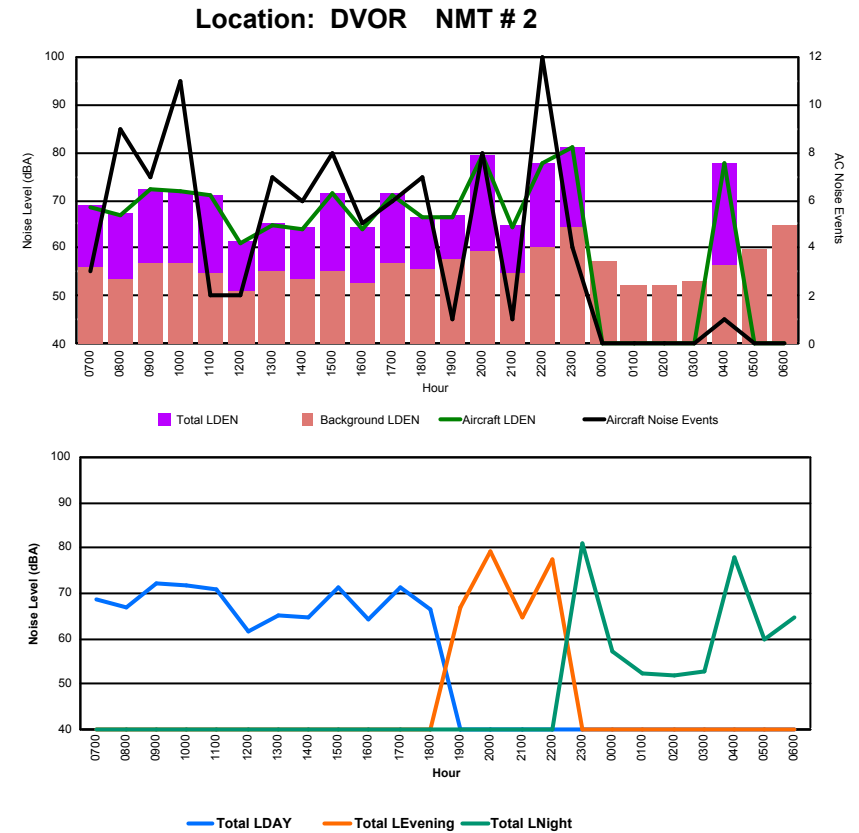

Luxembourg Airport Noise Distribution by Hour

Between 06/12/2023 00:00:00 and 06/12/2023 23:59:59 (Local Time)

Day	Aircraft Events	Total LDEN dB(A)	Aircraft LDEN dB(A)	Background LDEN dB(A)	Total LDay dB(A)	Total LEvening dB(A)	Total LNight dB(A)	
06/12/23	7:00	3	68.9	68.6	56.0	68.9	-	-
06/12/23	8:00	9	67.1	66.9	53.4	67.1	-	-
06/12/23	9:00	7	72.2	72.1	56.8	72.2	-	-
06/12/23	10:00	11	71.8	71.7	56.7	71.8	-	-
06/12/23	11:00	2	71.1	71.0	54.6	71.1	-	-
06/12/23	12:00	2	61.5	61.1	51.2	61.5	-	-
06/12/23	13:00	7	65.0	64.6	55.1	65.0	-	-
06/12/23	14:00	6	64.5	64.1	53.5	64.5	-	-
06/12/23	15:00	8	71.4	71.3	55.1	71.4	-	-
06/12/23	16:00	5	64.2	63.9	52.7	64.2	-	-
06/12/23	17:00	6	71.3	71.1	56.7	71.3	-	-
06/12/23	18:00	7	66.6	66.3	55.7	66.6	-	-
06/12/23	19:00	1	66.9	66.3	57.9	-	66.9	-
06/12/23	20:00	8	79.3	79.2	59.5	-	79.3	-
06/12/23	21:00	1	64.9	64.4	54.6	-	64.9	-
06/12/23	22:00	12	77.7	77.6	60.4	-	77.7	-
06/12/23	23:00	4	81.2	81.1	64.3	-	-	81.2
07/12/23	0:00	-	57.3	-	57.4	-	-	57.3
07/12/23	1:00	-	52.3	-	52.3	-	-	52.3
07/12/23	2:00	-	52.1	-	52.1	-	-	52.1
07/12/23	3:00	-	53.0	-	53.0	-	-	53.0
07/12/23	4:00	1	77.8	77.7	56.6	-	-	77.8
07/12/23	5:00	-	59.7	-	59.7	-	-	59.7
07/12/23	6:00	-	64.5	-	64.6	-	-	64.5
	100	72.7	72.5	57.9	69.2	75.8	73.9