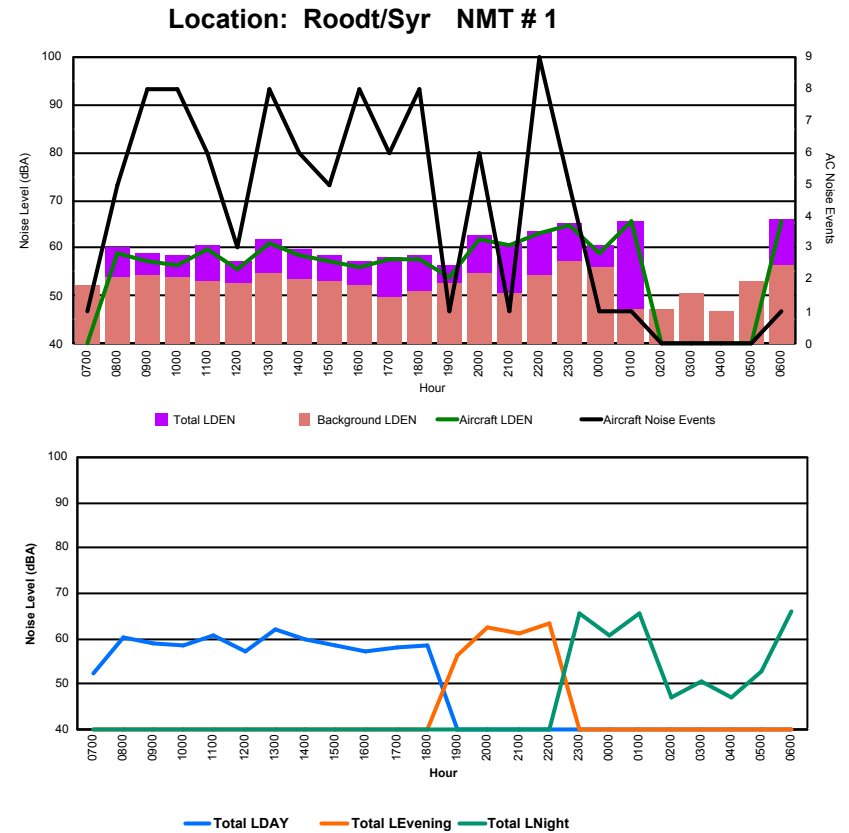

Luxembourg Airport Noise Distribution by Hour

Between 11/12/2023 00:00:00 and 11/12/2023 23:59:59 (Local Time)

Day	Aircraft Events	Total LDEN dB (A)	Aircraft LDEN dB(A)	Background LDEN dB(A)	Total LDay dB(A)	Total LEvening dB(A)	Total LNight dB (A)
11/12/23 7:00	1	52.2	33.1	52.2	52.2	-	-
11/12/23 8:00	5	60.1	59.0	54.1	60.1	-	-
11/12/23 9:00	8	59.0	57.4	54.3	59.0	-	-
11/12/23 10:00	8	58.4	56.6	54.1	58.4	-	-
11/12/23 11:00	6	60.6	59.8	53.3	60.6	-	-
11/12/23 12:00	3	57.2	55.5	52.5	57.2	-	-
11/12/23 13:00	8	62.0	61.2	54.7	62.0	-	-
11/12/23 14:00	6	59.8	58.7	53.5	59.8	-	-
11/12/23 15:00	5	58.5	57.1	53.2	58.5	-	-
11/12/23 16:00	8	57.4	56.0	52.2	57.4	-	-
11/12/23 17:00	6	58.2	57.5	49.9	58.2	-	-
11/12/23 18:00	8	58.7	57.9	51.2	58.7	-	-
11/12/23 19:00	1	56.4	54.0	52.7	-	56.4	-
11/12/23 20:00	6	62.7	62.0	54.9	-	62.7	-
11/12/23 21:00	1	61.0	60.5	50.8	-	61.0	-
11/12/23 22:00	9	63.5	63.0	54.5	-	63.5	-
11/12/23 23:00	5	65.4	64.8	57.2	-	-	65.4
12/12/23 0:00	1	60.8	59.0	56.2	-	-	60.8
12/12/23 1:00	1	65.8	65.7	47.3	-	-	65.8
12/12/23 2:00	-	47.2	-	47.2	-	-	47.2
12/12/23 3:00	-	50.7	-	50.7	-	-	50.7
12/12/23 4:00	-	46.9	-	46.9	-	-	46.9
12/12/23 5:00	-	52.9	-	53.0	-	-	52.9
12/12/23 6:00	1	66.1	65.5	56.6	-	-	66.1
	97	60.7	59.9	53.4	59.0	61.6	62.1