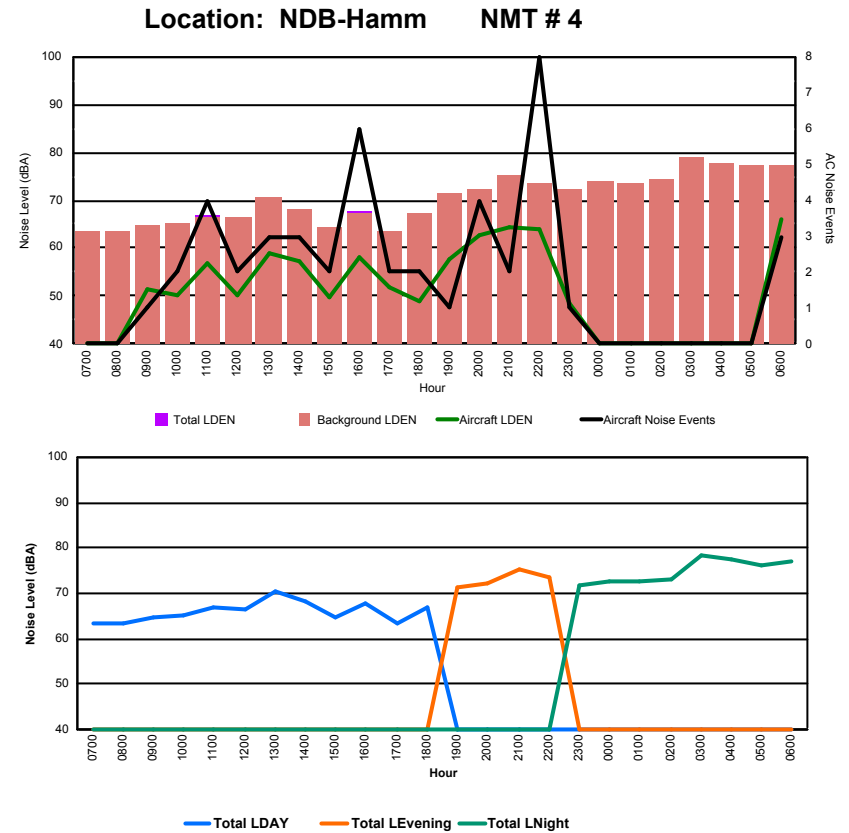

Luxembourg Airport Noise Distribution by Hour

Between 07/12/2023 00:00:00 and 07/12/2023 23:59:59 (Local Time)

Day	Aircraft Events	Total LDEN dB(A)	Aircraft LDEN dB(A)	Background LDEN dB(A)	Total LDay dB(A)	Total LEvening dB(A)	Total LNight dB(A)
07/12/23	7:00	-	63.5	-	63.6	63.5	-
07/12/23	8:00	-	63.3	-	63.6	63.3	-
07/12/23	9:00	1	64.8	51.3	64.7	-	-
07/12/23	10:00	2	65.3	50.4	65.4	65.3	-
07/12/23	11:00	4	66.8	56.7	66.6	-	-
07/12/23	12:00	2	66.3	50.3	66.4	66.3	-
07/12/23	13:00	3	70.6	59.1	70.8	-	-
07/12/23	14:00	3	68.2	57.4	68.1	-	-
07/12/23	15:00	2	64.5	49.9	64.5	-	-
07/12/23	16:00	6	67.7	58.1	67.5	67.7	-
07/12/23	17:00	2	63.6	51.9	63.4	63.6	-
07/12/23	18:00	2	67.0	48.8	67.2	67.0	-
07/12/23	19:00	1	71.4	57.7	71.4	-	71.4
07/12/23	20:00	4	72.4	62.6	72.1	-	72.4
07/12/23	21:00	2	75.3	64.3	75.3	-	75.3
07/12/23	22:00	8	73.7	63.8	73.7	-	-
07/12/23	23:00	1	71.9	48.6	72.1	-	71.9
08/12/23	0:00	-	72.6	-	73.8	-	72.6
08/12/23	1:00	-	72.5	-	73.4	-	72.5
08/12/23	2:00	-	73.2	-	74.5	-	73.2
08/12/23	3:00	-	78.2	-	79.1	-	78.2
08/12/23	4:00	-	77.4	-	77.9	-	77.4
08/12/23	5:00	-	76.2	-	77.5	-	76.2
08/12/23	6:00	3	77.1	66.0	77.5	-	77.1
	46	72.5	57.9	73.1	66.5	73.4	75.5