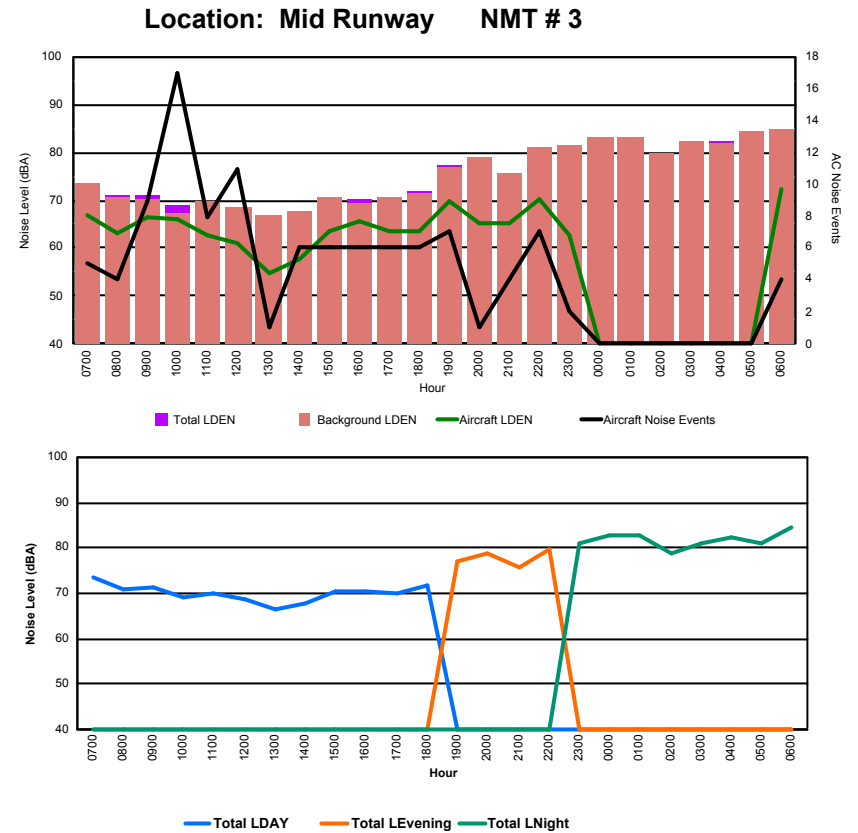

Luxembourg Airport Noise Distribution by Hour

Between 13/12/2023 00:00:00 and 13/12/2023 23:59:59 (Local Time)

Day	Aircraft Events	Total LDEN dB (A)	Aircraft LDEN dB(A)	Background LDEN dB(A)	Total LDay dB(A)	Total LEvening dB(A)	Total LNight dB (A)
13/12/23 7:00	5	73.4	66.7	73.5	73.4	-	-
13/12/23 8:00	4	71.0	63.0	70.5	71.0	-	-
13/12/23 9:00	9	71.2	66.6	70.1	71.2	-	-
13/12/23 10:00	17	69.0	66.0	67.2	69.0	-	-
13/12/23 11:00	8	70.0	62.7	69.9	70.0	-	-
13/12/23 12:00	11	68.7	60.9	68.7	68.7	-	-
13/12/23 13:00	1	66.4	54.7	66.8	66.4	-	-
13/12/23 14:00	6	67.6	57.8	67.6	67.6	-	-
13/12/23 15:00	6	70.5	63.4	70.5	70.5	-	-
13/12/23 16:00	6	70.4	65.7	69.3	70.4	-	-
13/12/23 17:00	6	70.2	63.4	70.5	70.2	-	-
13/12/23 18:00	6	71.8	63.7	71.4	71.8	-	-
13/12/23 19:00	7	77.1	70.0	76.8	-	77.1	-
13/12/23 20:00	1	78.8	65.0	78.9	-	78.8	-
13/12/23 21:00	4	75.6	65.1	75.8	-	75.6	-
13/12/23 22:00	7	79.9	70.1	81.0	-	79.9	-
13/12/23 23:00	2	81.2	62.8	81.6	-	-	81.2
14/12/23 0:00	-	83.0	-	83.3	-	-	83.0
14/12/23 1:00	-	82.7	-	83.0	-	-	82.7
14/12/23 2:00	-	78.9	-	79.7	-	-	78.9
14/12/23 3:00	-	81.1	-	82.1	-	-	81.1
14/12/23 4:00	-	82.2	-	82.0	-	-	82.2
14/12/23 5:00	-	81.1	-	84.5	-	-	81.1
14/12/23 6:00	4	84.5	72.4	84.6	-	-	84.5
	110	78.5	65.0	79.1	70.4	78.1	82.1