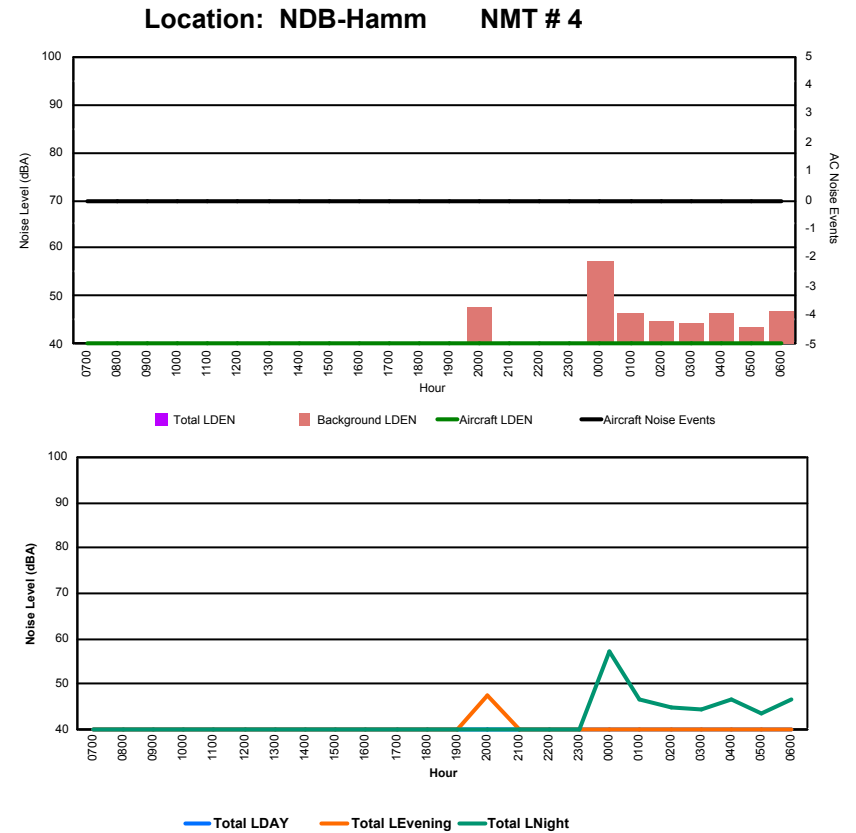

Luxembourg Airport Noise Distribution by Hour

Between 28/12/2023 00:00:00 and 28/12/2023 23:59:59 (Local Time)

Day	Aircraft Events	Total LDEN dB(A)	Aircraft LDEN dB(A)	Background LDEN dB(A)	Total LDay dB(A)	Total LEvening dB(A)	Total LNight dB(A)
28/12/23	7:00	-	36.6	-	36.6	-	-
28/12/23	8:00	-	34.4	-	34.4	-	-
28/12/23	9:00	-	33.8	-	33.8	-	-
28/12/23	10:00	-	34.1	-	34.1	-	-
28/12/23	11:00	-	29.9	-	29.9	-	-
28/12/23	12:00	-	30.5	-	30.5	-	-
28/12/23	13:00	-	29.8	-	29.8	-	-
28/12/23	14:00	-	31.7	-	31.7	-	-
28/12/23	15:00	-	34.0	-	34.0	-	-
28/12/23	16:00	-	31.7	-	31.7	-	-
28/12/23	17:00	-	26.2	-	26.2	-	-
28/12/23	18:00	-	28.5	-	28.5	-	-
28/12/23	19:00	-	34.4	-	-	34.4	-
28/12/23	20:00	-	47.7	-	-	47.7	-
28/12/23	21:00	-	38.6	-	-	38.6	-
28/12/23	22:00	-	35.8	-	-	35.8	-
28/12/23	23:00	-	38.9	-	-	-	38.9
29/12/23	0:00	-	57.3	-	-	-	57.3
29/12/23	1:00	-	46.4	-	-	-	46.4
29/12/23	2:00	-	44.9	-	-	-	44.9
29/12/23	3:00	-	44.4	-	-	-	44.4
29/12/23	4:00	-	46.5	-	-	-	46.5
29/12/23	5:00	-	43.5	-	-	-	43.5
29/12/23	6:00	-	46.8	-	-	-	46.8
	-	45.5	-	45.5	32.6	42.6	49.8