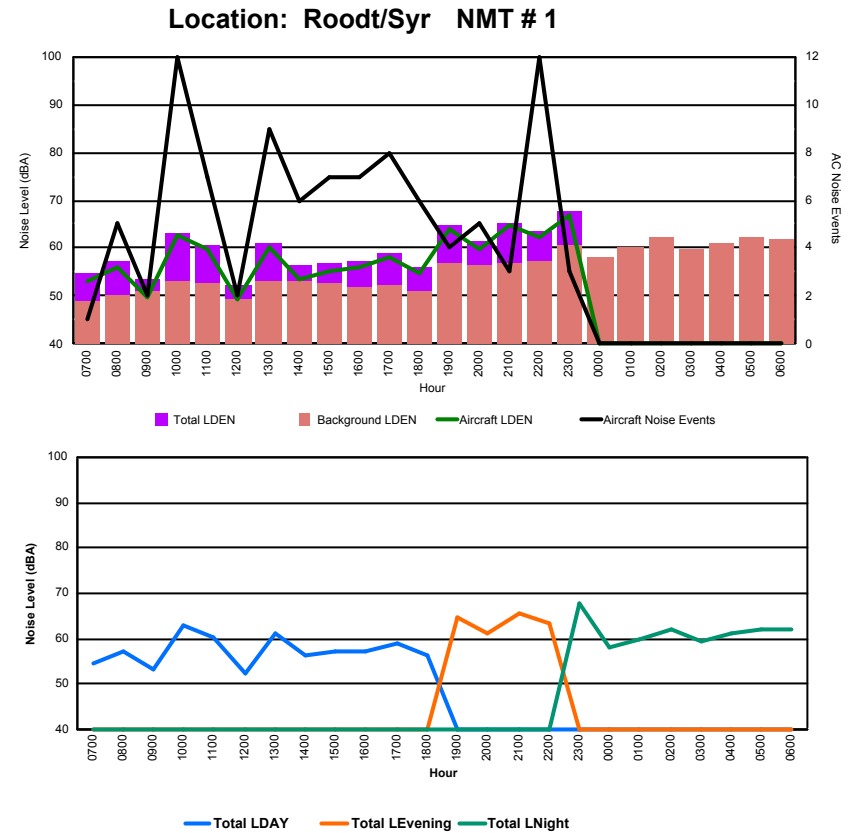

Luxembourg Airport Noise Distribution by Hour

Between 28/12/2023 00:00:00 and 28/12/2023 23:59:59 (Local Time)

Day	Aircraft Events	Total LDEN dB (A)	Aircraft LDEN dB(A)	Background LDEN dB(A)	Total LDay dB(A)	Total LEvening dB(A)	Total LNight dB (A)	
28/12/23	7:00	1	54.7	53.2	49.1	54.7	-	-
28/12/23	8:00	5	57.1	56.1	50.4	57.1	-	-
28/12/23	9:00	2	53.4	49.6	51.1	53.4	-	-
28/12/23	10:00	12	63.0	62.6	53.1	63.0	-	-
28/12/23	11:00	7	60.5	59.9	52.6	60.5	-	-
28/12/23	12:00	2	52.3	49.5	49.2	52.3	-	-
28/12/23	13:00	9	61.1	60.4	53.2	61.1	-	-
28/12/23	14:00	6	56.4	53.6	53.3	56.4	-	-
28/12/23	15:00	7	57.0	55.2	52.6	57.0	-	-
28/12/23	16:00	7	57.3	55.9	52.0	57.3	-	-
28/12/23	17:00	8	59.0	58.0	52.3	59.0	-	-
28/12/23	18:00	6	56.2	54.6	51.2	56.2	-	-
28/12/23	19:00	4	64.6	63.9	56.7	-	64.6	-
28/12/23	20:00	5	61.4	59.9	56.4	-	61.4	-
28/12/23	21:00	3	65.4	64.7	57.0	-	65.4	-
28/12/23	22:00	12	63.5	62.3	57.4	-	63.5	-
28/12/23	23:00	3	67.7	66.9	60.5	-	-	67.7
29/12/23	0:00	-	58.2	-	58.3	-	-	58.2
29/12/23	1:00	-	59.9	-	60.0	-	-	59.9
29/12/23	2:00	-	62.1	-	62.4	-	-	62.1
29/12/23	3:00	-	59.6	-	59.6	-	-	59.6
29/12/23	4:00	-	61.0	-	61.0	-	-	61.0
29/12/23	5:00	-	62.2	-	62.3	-	-	62.2
29/12/23	6:00	-	62.0	-	62.0	-	-	62.0
		99	61.4	59.1	57.6	64.0	62.6