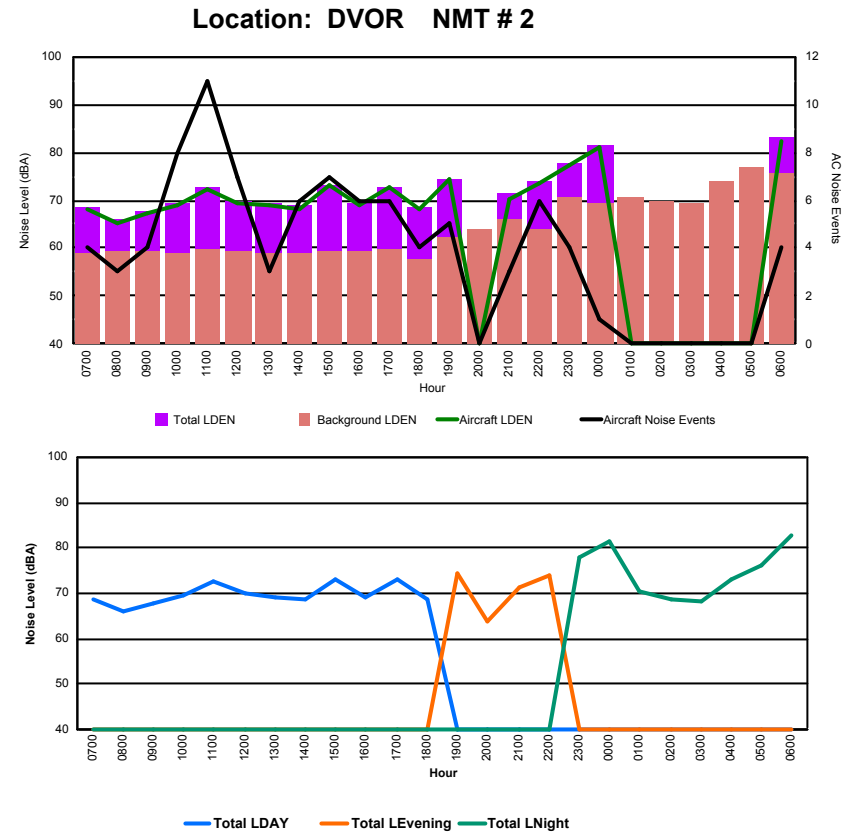

Luxembourg Airport Noise Distribution by Hour

Between 23/12/2023 00:00:00 and 23/12/2023 23:59:59 (Local Time)

Day	Aircraft Events	Total LDEN dB(A)	Aircraft LDEN dB(A)	Background LDEN dB(A)	Total LDay dB(A)	Total LEvening dB(A)	Total LNight dB(A)	
23/12/23	7:00	4	68.7	68.3	58.9	68.7	-	-
23/12/23	8:00	3	66.2	65.4	59.4	66.2	-	-
23/12/23	9:00	4	67.9	67.3	59.2	67.9	-	-
23/12/23	10:00	8	69.4	69.0	58.9	69.4	-	-
23/12/23	11:00	11	72.7	72.5	59.6	72.7	-	-
23/12/23	12:00	7	69.9	69.5	59.4	69.9	-	-
23/12/23	13:00	3	69.2	68.9	59.1	69.2	-	-
23/12/23	14:00	6	68.8	68.3	59.0	68.8	-	-
23/12/23	15:00	7	73.3	73.2	59.5	73.3	-	-
23/12/23	16:00	6	69.3	68.9	59.5	69.3	-	-
23/12/23	17:00	6	72.9	72.7	59.7	72.9	-	-
23/12/23	18:00	4	68.7	68.3	57.6	68.7	-	-
23/12/23	19:00	5	74.5	74.3	62.1	-	74.5	-
23/12/23	20:00	-	63.8	-	63.9	-	63.8	-
23/12/23	21:00	3	71.4	70.1	66.0	-	71.4	-
23/12/23	22:00	6	74.0	73.6	64.1	-	74.0	-
23/12/23	23:00	4	77.9	77.2	70.5	-	-	77.9
24/12/23	0:00	1	81.3	81.1	69.4	-	-	81.3
24/12/23	1:00	-	70.3	-	70.8	-	-	70.3
24/12/23	2:00	-	68.9	-	69.8	-	-	68.9
24/12/23	3:00	-	68.4	-	69.2	-	-	68.4
24/12/23	4:00	-	73.3	-	74.0	-	-	73.3
24/12/23	5:00	-	76.3	-	77.0	-	-	76.3
24/12/23	6:00	4	83.0	82.3	75.6	-	-	83.0
	92	74.5	73.4	68.8	70.3	72.4	77.8