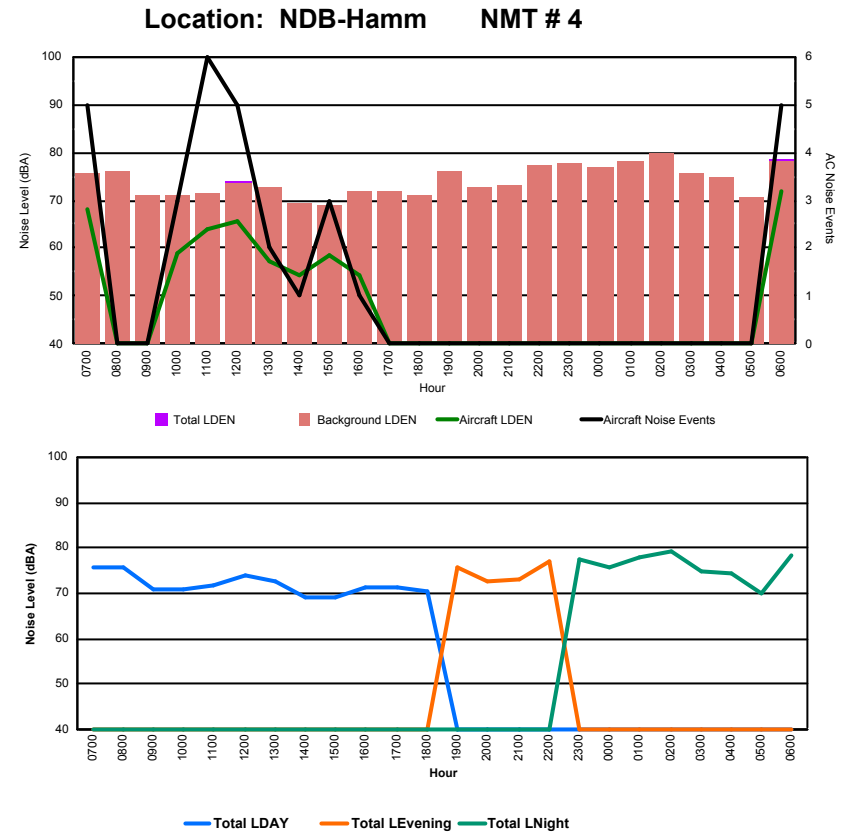

Luxembourg Airport Noise Distribution by Hour

Between 09/12/2023 00:00:00 and 09/12/2023 23:59:59 (Local Time)

Day	Aircraft Events	Total LDEN dB (A)	Aircraft LDEN dB(A)	Background LDEN dB(A)	Total LDay dB(A)	Total LEvening dB(A)	Total LNight dB (A)
09/12/23 7:00	5	75.8	68.0	75.8	75.8	-	-
09/12/23 8:00	-	75.7	-	76.2	75.7	-	-
09/12/23 9:00	-	71.1	-	71.2	71.1	-	-
09/12/23 10:00	3	70.9	59.1	71.1	70.9	-	-
09/12/23 11:00	6	71.6	64.1	71.5	71.6	-	-
09/12/23 12:00	5	73.9	65.6	73.7	73.9	-	-
09/12/23 13:00	2	72.6	57.4	72.8	72.6	-	-
09/12/23 14:00	1	69.2	54.3	69.2	69.2	-	-
09/12/23 15:00	3	69.0	58.7	69.0	69.0	-	-
09/12/23 16:00	1	71.4	54.3	71.8	71.4	-	-
09/12/23 17:00	-	71.3	-	71.8	71.3	-	-
09/12/23 18:00	-	70.6	-	70.9	70.6	-	-
09/12/23 19:00	-	75.7	-	75.9	-	75.7	-
09/12/23 20:00	-	72.6	-	72.8	-	72.6	-
09/12/23 21:00	-	73.0	-	73.3	-	73.0	-
09/12/23 22:00	-	77.0	-	77.5	-	77.0	-
09/12/23 23:00	-	77.3	-	77.6	-	-	77.3
10/12/23 0:00	-	75.9	-	76.9	-	-	75.9
10/12/23 1:00	-	77.8	-	78.3	-	-	77.8
10/12/23 2:00	-	79.2	-	80.0	-	-	79.2
10/12/23 3:00	-	74.8	-	75.6	-	-	74.8
10/12/23 4:00	-	74.3	-	74.7	-	-	74.3
10/12/23 5:00	-	70.2	-	70.5	-	-	70.2
10/12/23 6:00	5	78.5	71.7	78.0	-	-	78.5
	31	74.7	61.0	75.1	72.5	75.0	76.7