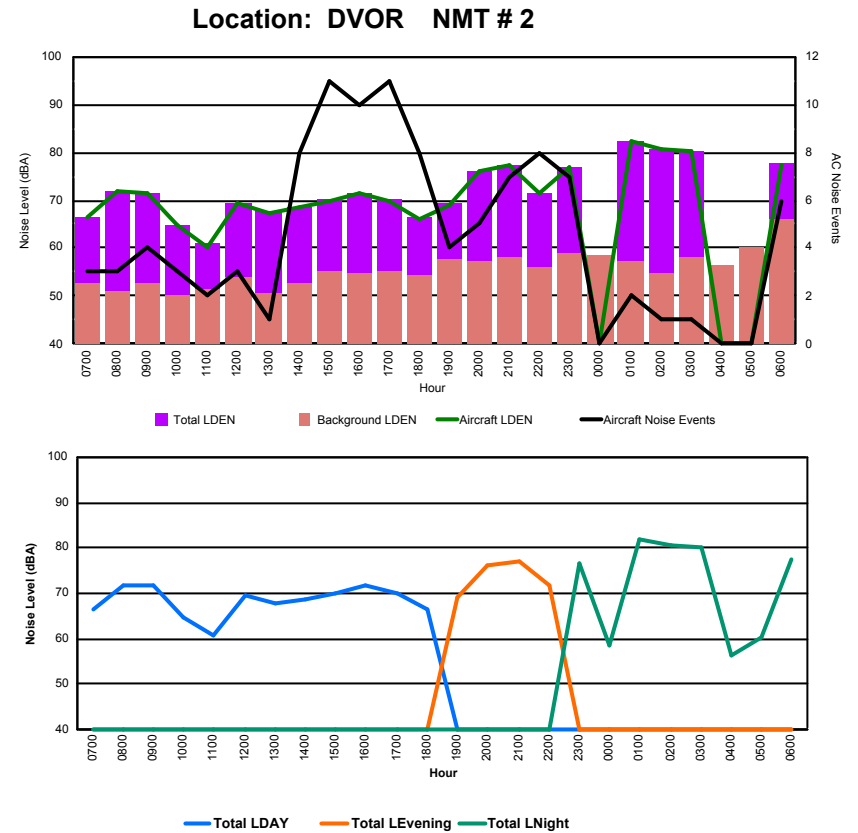

Luxembourg Airport Noise Distribution by Hour

Between 03/12/2023 00:00:00 and 03/12/2023 23:59:59 (Local Time)

Day	Aircraft Events	Total LDEN dB (A)	Aircraft LDEN dB(A)	Background LDEN dB(A)	Total LDay dB(A)	Total LEvening dB(A)	Total LNight dB (A)
03/12/23 7:00	3	66.5	66.3	52.7	66.5	-	-
03/12/23 8:00	3	71.7	71.7	50.9	71.7	-	-
03/12/23 9:00	4	71.6	71.6	52.7	71.6	-	-
03/12/23 10:00	3	64.9	64.7	50.2	64.9	-	-
03/12/23 11:00	2	60.9	60.4	51.6	60.9	-	-
03/12/23 12:00	3	69.5	69.4	53.9	69.5	-	-
03/12/23 13:00	1	67.6	67.5	50.8	67.6	-	-
03/12/23 14:00	8	68.6	68.4	52.9	68.6	-	-
03/12/23 15:00	11	70.1	69.9	55.0	70.1	-	-
03/12/23 16:00	10	71.6	71.6	54.8	71.6	-	-
03/12/23 17:00	11	70.1	69.9	55.4	70.1	-	-
03/12/23 18:00	8	66.3	66.0	54.3	66.3	-	-
03/12/23 19:00	4	69.3	69.0	57.6	-	69.3	-
03/12/23 20:00	5	76.0	75.9	57.2	-	76.0	-
03/12/23 21:00	7	77.2	77.1	58.2	-	77.2	-
03/12/23 22:00	8	71.6	71.4	56.1	-	71.6	-
03/12/23 23:00	7	76.8	76.7	59.0	-	-	76.8
04/12/23 0:00	-	58.4	-	58.5	-	-	58.4
04/12/23 1:00	2	82.1	82.1	57.3	-	-	82.1
04/12/23 2:00	1	80.6	80.5	54.6	-	-	80.6
04/12/23 3:00	1	80.1	80.1	58.0	-	-	80.1
04/12/23 4:00	-	56.4	-	56.4	-	-	56.4
04/12/23 5:00	-	60.2	-	60.2	-	-	60.2
04/12/23 6:00	6	77.6	77.3	65.9	-	-	77.6
	108	74.7	74.6	57.4	69.2	74.6	77.8