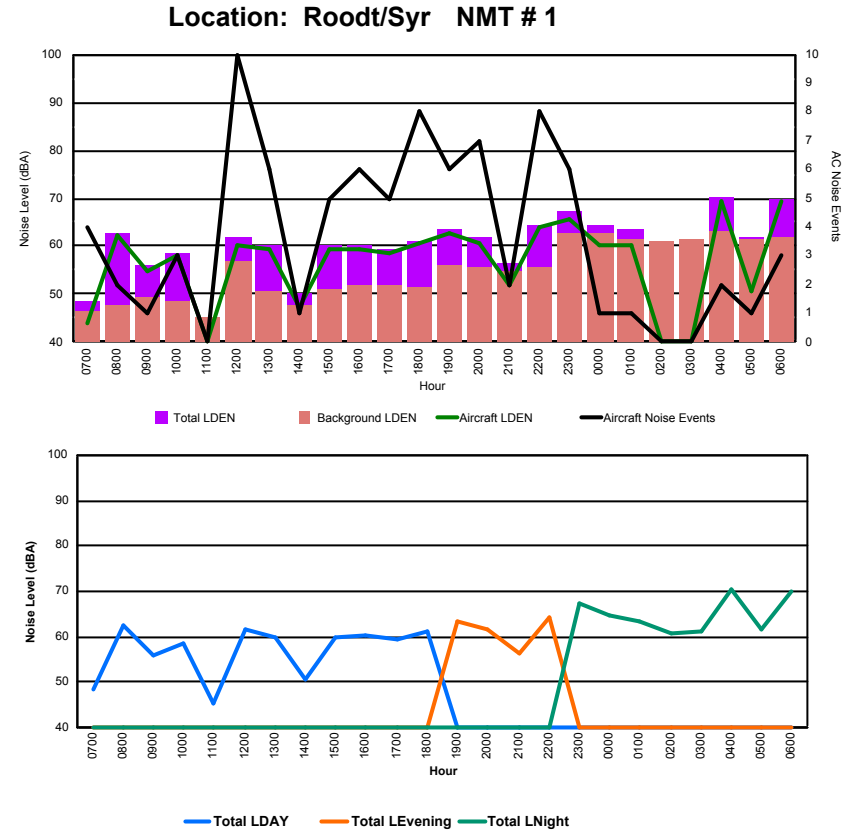

Luxembourg Airport Noise Distribution by Hour

Between 04/12/2023 00:00:00 and 04/12/2023 23:59:59 (Local Time)

Day	Aircraft Events	Total LDEN dB (A)	Aircraft LDEN dB(A)	Background LDEN dB(A)	Total LDay dB(A)	Total LEvening dB(A)	Total LNight dB (A)
04/12/23 7:00	4	48.4	44.0	46.6	48.4	-	-
04/12/23 8:00	2	62.6	62.5	47.8	62.6	-	-
04/12/23 9:00	1	56.0	54.9	49.2	56.0	-	-
04/12/23 10:00	3	58.6	58.2	48.4	58.6	-	-
04/12/23 11:00	-	45.4	-	45.4	45.4	-	-
04/12/23 12:00	10	61.8	60.2	57.0	61.8	-	-
04/12/23 13:00	6	60.0	59.5	50.8	60.0	-	-
04/12/23 14:00	1	50.4	47.2	47.6	50.4	-	-
04/12/23 15:00	5	60.0	59.4	51.1	60.0	-	-
04/12/23 16:00	6	60.1	59.5	51.8	60.1	-	-
04/12/23 17:00	5	59.2	58.4	51.7	59.2	-	-
04/12/23 18:00	8	61.0	60.6	51.4	61.0	-	-
04/12/23 19:00	6	63.5	62.7	55.9	-	63.5	-
04/12/23 20:00	7	61.7	60.6	55.5	-	61.7	-
04/12/23 21:00	2	56.5	51.8	54.7	-	56.5	-
04/12/23 22:00	8	64.4	63.8	55.7	-	64.4	-
04/12/23 23:00	6	67.3	65.6	62.6	-	-	67.3
05/12/23 0:00	1	64.5	60.2	62.9	-	-	64.5
05/12/23 1:00	1	63.6	60.0	61.4	-	-	63.6
05/12/23 2:00	-	60.8	-	61.0	-	-	60.8
05/12/23 3:00	-	61.3	-	61.4	-	-	61.3
05/12/23 4:00	2	70.3	69.3	63.3	-	-	70.3
05/12/23 5:00	1	61.8	50.5	61.5	-	-	61.8
05/12/23 6:00	3	70.0	69.2	61.9	-	-	70.0
	88	63.4	61.8	58.2	59.1	62.4	66.4