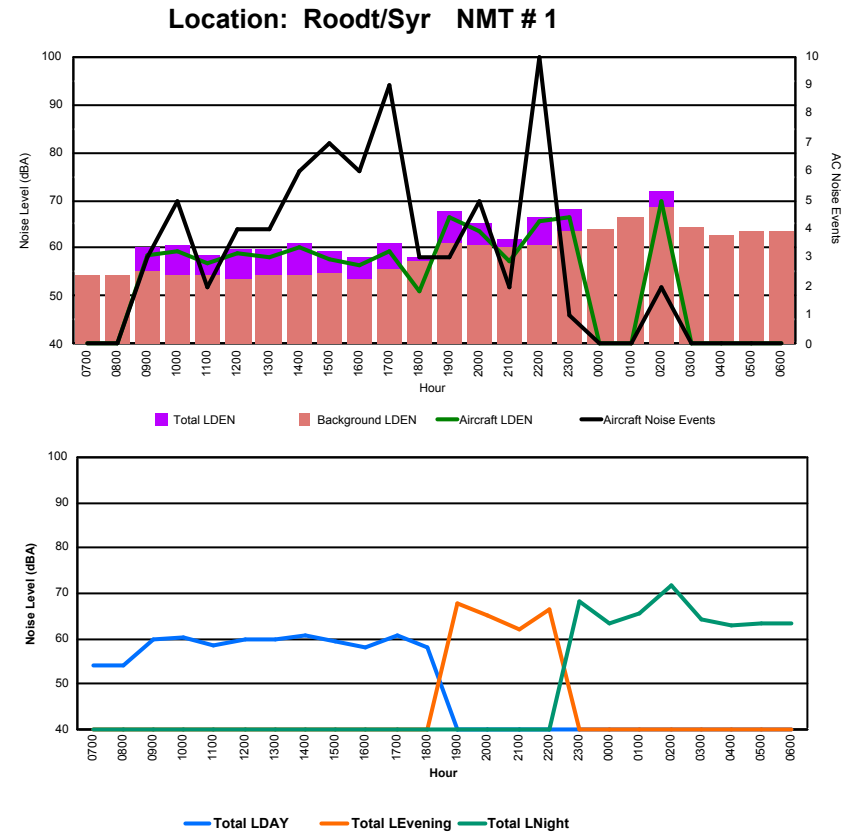

Luxembourg Airport Noise Distribution by Hour

Between 24/12/2023 00:00:00 and 24/12/2023 23:59:59 (Local Time)

Day	Aircraft Events	Total LDEN dB (A)	Aircraft LDEN dB(A)	Background LDEN dB(A)	Total LDay dB(A)	Total LEvening dB(A)	Total LNight dB (A)
24/12/23	7:00	-	54.1	-	54.2	54.1	-
24/12/23	8:00	-	54.1	-	54.2	54.1	-
24/12/23	9:00	3	60.0	58.4	55.3	60.0	-
24/12/23	10:00	5	60.5	59.3	54.3	60.5	-
24/12/23	11:00	2	58.7	56.8	54.2	58.7	-
24/12/23	12:00	4	59.8	58.8	53.5	59.8	-
24/12/23	13:00	4	59.8	58.3	54.3	59.8	-
24/12/23	14:00	6	60.9	60.0	54.2	60.9	-
24/12/23	15:00	7	59.3	57.5	54.8	59.3	-
24/12/23	16:00	6	58.2	56.5	53.5	58.2	-
24/12/23	17:00	9	60.9	59.5	55.7	60.9	-
24/12/23	18:00	3	58.2	51.0	57.4	58.2	-
24/12/23	19:00	3	67.6	66.5	61.2	-	67.6
24/12/23	20:00	5	65.1	63.4	60.5	-	65.1
24/12/23	21:00	2	61.9	57.2	60.2	-	61.9
24/12/23	22:00	10	66.6	65.5	60.6	-	66.6
24/12/23	23:00	1	68.2	66.4	63.6	-	68.2
25/12/23	0:00	-	63.5	-	64.0	-	63.5
25/12/23	1:00	-	65.7	-	66.4	-	65.7
25/12/23	2:00	2	71.8	69.6	68.7	-	71.8
25/12/23	3:00	-	64.3	-	64.5	-	64.3
25/12/23	4:00	-	62.8	-	62.9	-	62.8
25/12/23	5:00	-	63.6	-	63.7	-	63.6
25/12/23	6:00	-	63.5	-	63.7	-	63.5
	72	64.1	61.1	61.5	59.2	65.8	66.6