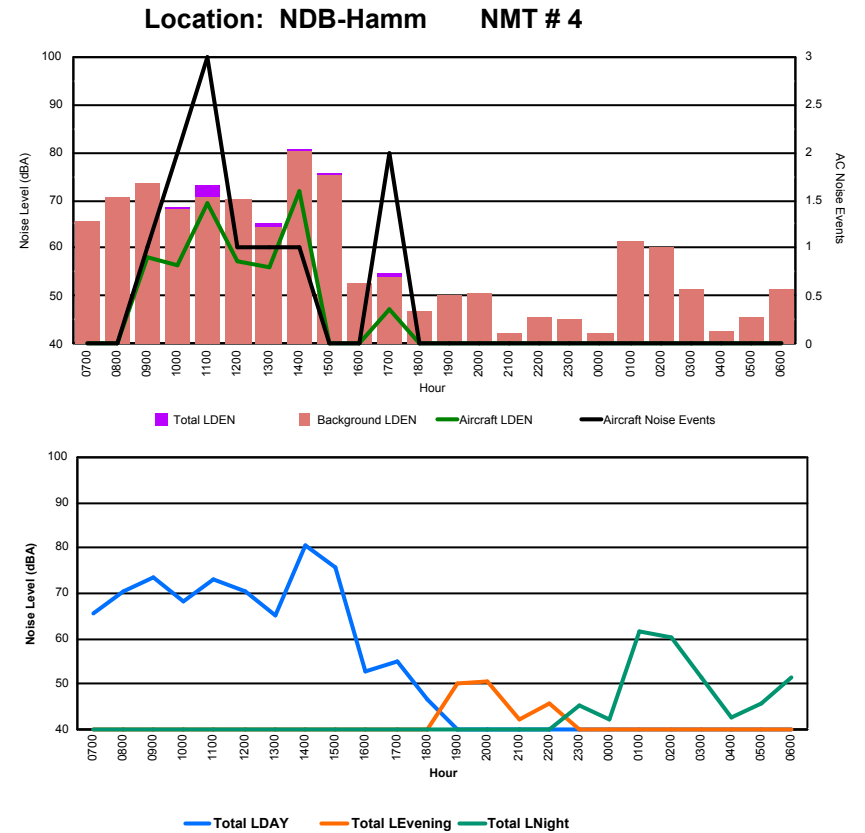

Luxembourg Airport Noise Distribution by Hour

Between 25/12/2023 00:00:00 and 25/12/2023 23:59:59 (Local Time)

Day	Aircraft Events	Total LDEN dB(A)	Aircraft LDEN dB(A)	Background LDEN dB(A)	Total LDay dB(A)	Total LEvening dB(A)	Total LNight dB(A)
25/12/23	7:00	-	65.4	-	65.4	-	-
25/12/23	8:00	-	70.3	-	70.3	-	-
25/12/23	9:00	1	73.7	58.3	73.7	-	-
25/12/23	10:00	2	68.4	56.5	68.4	-	-
25/12/23	11:00	3	73.1	69.5	73.1	-	-
25/12/23	12:00	1	70.4	57.2	70.4	-	-
25/12/23	13:00	1	65.1	56.0	65.1	-	-
25/12/23	14:00	1	80.6	72.0	80.6	-	-
25/12/23	15:00	-	75.8	-	75.8	-	-
25/12/23	16:00	-	52.6	-	52.6	-	-
25/12/23	17:00	2	54.8	47.4	54.8	-	-
25/12/23	18:00	-	46.8	-	46.8	-	-
25/12/23	19:00	-	50.3	-	50.3	50.3	-
25/12/23	20:00	-	50.5	-	50.5	50.5	-
25/12/23	21:00	-	42.4	-	42.4	42.4	-
25/12/23	22:00	-	45.7	-	45.7	45.7	-
25/12/23	23:00	-	45.2	-	45.2	-	45.2
26/12/23	0:00	-	42.1	-	42.1	-	42.1
26/12/23	1:00	-	61.6	-	61.6	-	61.6
26/12/23	2:00	-	60.2	-	60.2	-	60.2
26/12/23	3:00	-	51.4	-	51.4	-	51.4
26/12/23	4:00	-	42.6	-	42.6	-	42.6
26/12/23	5:00	-	45.8	-	45.8	-	45.8
26/12/23	6:00	-	51.3	-	51.3	-	51.3
	11	69.9	60.5	69.5	72.9	48.4	55.5