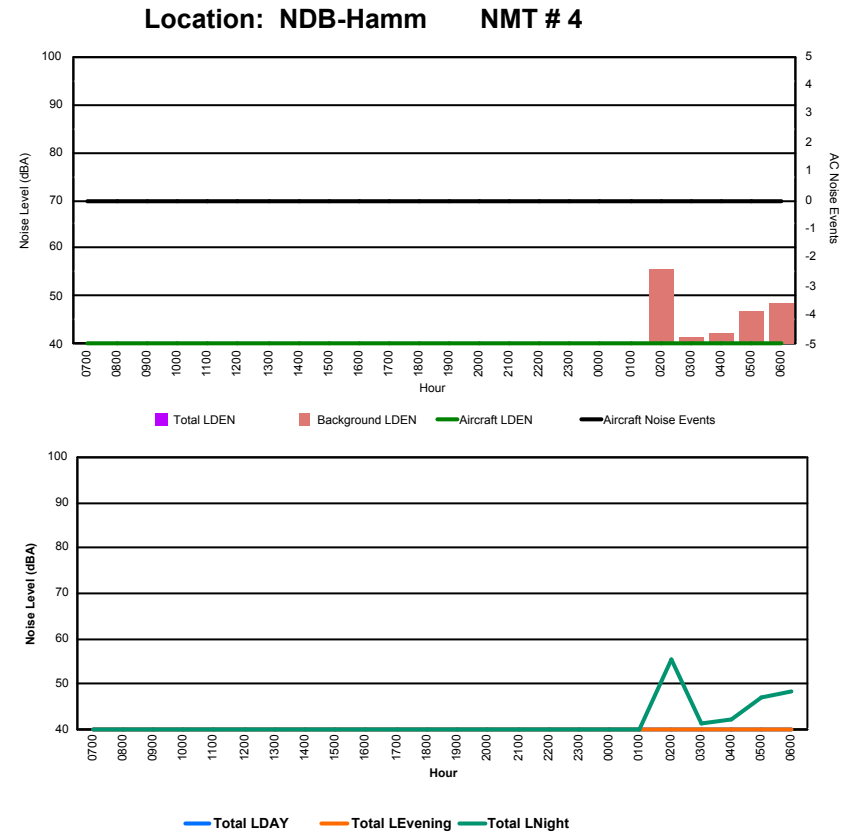

Luxembourg Airport Noise Distribution by Hour

Between 29/12/2023 00:00:00 and 29/12/2023 23:59:59 (Local Time)

Day	Aircraft Events	Total LDEN dB(A)	Aircraft LDEN dB(A)	Background LDEN dB(A)	Total LDay dB(A)	Total LEvening dB(A)	Total LNight dB(A)
29/12/23	7:00	-	34.2	-	34.2	-	-
29/12/23	8:00	-	32.3	-	32.3	-	-
29/12/23	9:00	-	28.3	-	28.3	-	-
29/12/23	10:00	-	33.4	-	33.4	-	-
29/12/23	11:00	-	34.8	-	34.8	-	-
29/12/23	12:00	-	36.7	-	36.7	-	-
29/12/23	13:00	-	36.2	-	36.2	-	-
29/12/23	14:00	-	35.2	-	35.2	-	-
29/12/23	15:00	-	33.4	-	33.4	-	-
29/12/23	16:00	-	30.4	-	30.4	-	-
29/12/23	17:00	-	30.3	-	30.3	-	-
29/12/23	18:00	-	30.7	-	30.7	-	-
29/12/23	19:00	-	32.3	-	-	32.3	-
29/12/23	20:00	-	33.8	-	-	33.8	-
29/12/23	21:00	-	33.4	-	-	33.4	-
29/12/23	22:00	-	35.5	-	-	35.5	-
29/12/23	23:00	-	34.5	-	-	-	34.5
30/12/23	0:00	-	37.7	-	-	-	37.7
30/12/23	1:00	-	38.1	-	-	-	38.1
30/12/23	2:00	-	55.5	-	-	-	55.5
30/12/23	3:00	-	41.5	-	-	-	41.5
30/12/23	4:00	-	42.1	-	-	-	42.1
30/12/23	5:00	-	46.9	-	-	-	46.9
30/12/23	6:00	-	48.4	-	-	-	48.4
	-	43.7	-	43.7	33.7	33.9	48.1