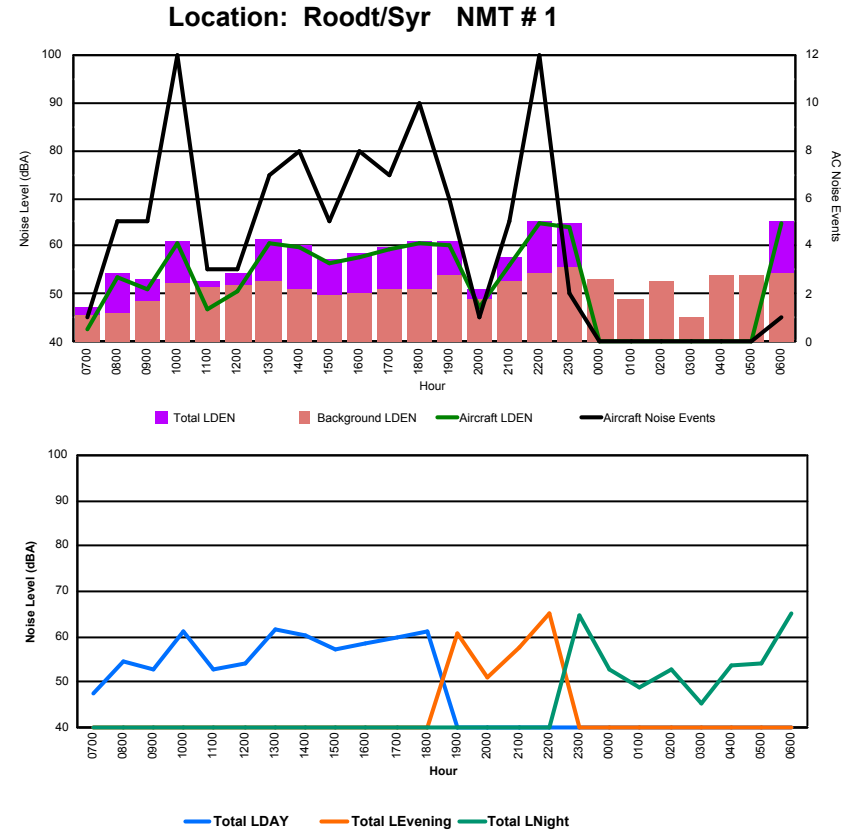

Luxembourg Airport Noise Distribution by Hour

Between 14/12/2023 00:00:00 and 14/12/2023 23:59:59 (Local Time)

Day	Aircraft Events	Total LDEN dB (A)	Aircraft LDEN dB(A)	Background LDEN dB(A)	Total LDay dB(A)	Total LEvening dB(A)	Total LNight dB (A)
14/12/23 7:00	1	47.4	42.5	45.8	47.4	-	-
14/12/23 8:00	5	54.5	53.7	46.2	54.5	-	-
14/12/23 9:00	5	53.0	51.1	48.7	53.0	-	-
14/12/23 10:00	12	61.2	60.6	52.4	61.2	-	-
14/12/23 11:00	3	52.6	47.0	51.3	52.6	-	-
14/12/23 12:00	3	54.2	50.5	51.9	54.2	-	-
14/12/23 13:00	7	61.5	60.8	52.9	61.5	-	-
14/12/23 14:00	8	60.4	59.8	51.1	60.4	-	-
14/12/23 15:00	5	57.4	56.5	49.8	57.4	-	-
14/12/23 16:00	8	58.4	57.8	50.2	58.4	-	-
14/12/23 17:00	7	59.8	59.2	51.0	59.8	-	-
14/12/23 18:00	10	61.0	60.5	51.1	61.0	-	-
14/12/23 19:00	6	60.9	60.0	54.0	-	60.9	-
14/12/23 20:00	1	51.1	47.3	48.9	-	51.1	-
14/12/23 21:00	5	57.7	56.1	52.9	-	57.7	-
14/12/23 22:00	12	65.1	64.8	54.5	-	65.1	-
14/12/23 23:00	2	64.6	64.0	55.5	-	-	64.6
15/12/23 0:00	-	53.0	-	53.1	-	-	53.0
15/12/23 1:00	-	49.0	-	49.0	-	-	49.0
15/12/23 2:00	-	52.8	-	52.8	-	-	52.8
15/12/23 3:00	-	45.3	-	45.3	-	-	45.3
15/12/23 4:00	-	53.8	-	53.8	-	-	53.8
15/12/23 5:00	-	54.0	-	54.1	-	-	54.0
15/12/23 6:00	1	65.0	64.6	54.4	-	-	65.0
	101	59.3	58.4	52.0	58.4	61.1	59.4