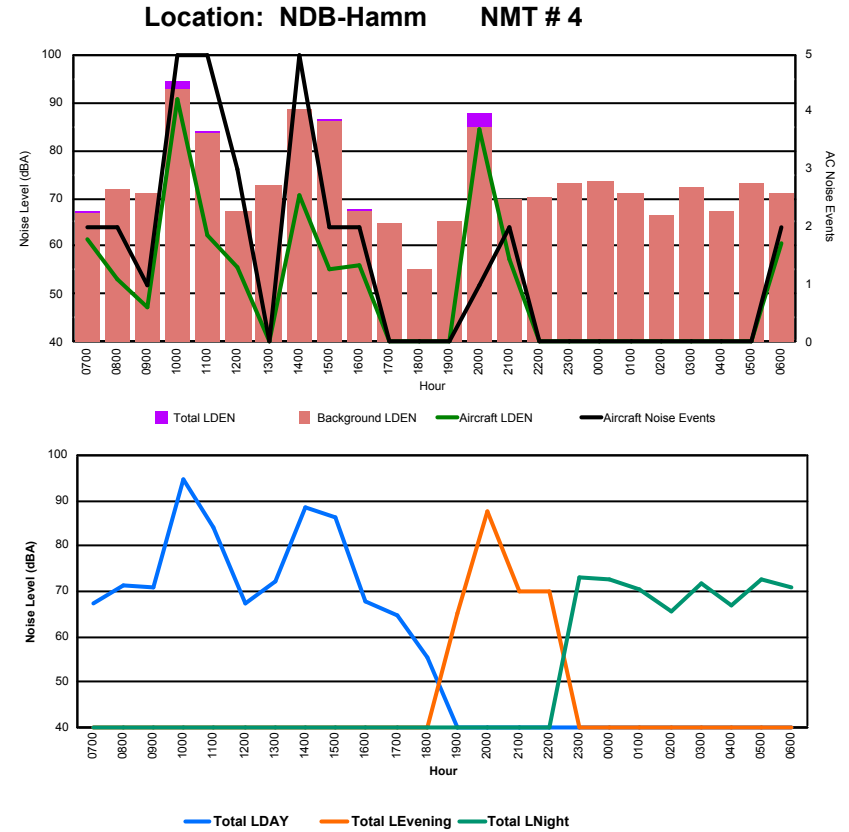

Luxembourg Airport Noise Distribution by Hour

Between 21/12/2023 00:00:00 and 21/12/2023 23:59:59 (Local Time)

Day	Aircraft Events	Total LDEN dB (A)	Aircraft LDEN dB(A)	Background LDEN dB(A)	Total LDay dB(A)	Total LEvening dB(A)	Total LNight dB (A)
21/12/23 7:00	2	67.4	61.4	66.8	67.4	-	-
21/12/23 8:00	2	71.4	53.3	71.8	71.4	-	-
21/12/23 9:00	1	70.9	47.3	71.1	70.9	-	-
21/12/23 10:00	5	94.5	90.5	92.6	94.5	-	-
21/12/23 11:00	5	84.0	62.1	83.7	84.0	-	-
21/12/23 12:00	3	67.4	55.5	67.4	67.4	-	-
21/12/23 13:00	-	72.1	-	72.6	72.1	-	-
21/12/23 14:00	5	88.6	70.5	88.7	88.6	-	-
21/12/23 15:00	2	86.5	55.2	86.1	86.5	-	-
21/12/23 16:00	2	67.6	56.2	67.4	67.6	-	-
21/12/23 17:00	-	64.6	-	64.6	64.6	-	-
21/12/23 18:00	-	55.4	-	55.4	55.4	-	-
21/12/23 19:00	-	65.3	-	65.3	-	65.3	-
21/12/23 20:00	1	87.7	84.5	84.8	-	87.7	-
21/12/23 21:00	2	69.9	57.1	69.8	-	69.9	-
21/12/23 22:00	-	70.0	-	70.1	-	70.0	-
21/12/23 23:00	-	73.2	-	73.2	-	-	73.2
22/12/23 0:00	-	72.6	-	73.5	-	-	72.6
22/12/23 1:00	-	70.5	-	71.1	-	-	70.5
22/12/23 2:00	-	65.7	-	66.5	-	-	65.7
22/12/23 3:00	-	71.8	-	72.1	-	-	71.8
22/12/23 4:00	-	67.0	-	67.3	-	-	67.0
22/12/23 5:00	-	72.8	-	73.1	-	-	72.8
22/12/23 6:00	2	70.9	60.7	70.9	-	-	70.9
	32	83.2	77.7	81.9	85.5	81.8	71.2