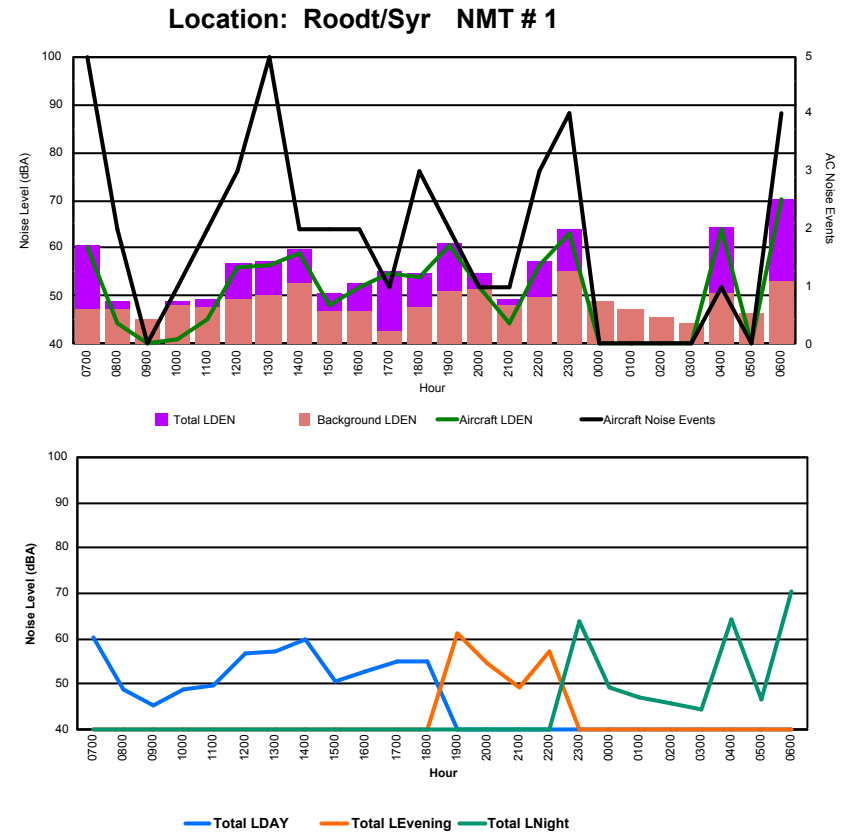

Luxembourg Airport Noise Distribution by Hour

Between 02/12/2023 00:00:00 and 02/12/2023 23:59:59 (Local Time)

Day	Aircraft Events	Total LDEN dB (A)	Aircraft LDEN dB(A)	Background LDEN dB(A)	Total LDay dB(A)	Total LEvening dB(A)	Total LNight dB (A)
02/12/23 7:00	5	60.5	60.3	47.2	60.5	-	-
02/12/23 8:00	2	48.8	44.2	47.1	48.8	-	-
02/12/23 9:00	-	45.2	-	45.2	45.2	-	-
02/12/23 10:00	1	48.9	41.2	48.1	48.9	-	-
02/12/23 11:00	2	49.5	45.0	47.7	49.5	-	-
02/12/23 12:00	3	56.8	56.0	49.2	56.8	-	-
02/12/23 13:00	5	57.3	56.4	50.2	57.3	-	-
02/12/23 14:00	2	59.8	58.9	52.7	59.8	-	-
02/12/23 15:00	2	50.5	48.3	46.7	50.5	-	-
02/12/23 16:00	2	52.9	51.7	47.0	52.9	-	-
02/12/23 17:00	1	55.0	54.7	42.8	55.0	-	-
02/12/23 18:00	3	54.9	54.1	47.5	54.9	-	-
02/12/23 19:00	2	61.0	60.6	51.0	-	61.0	-
02/12/23 20:00	1	54.7	51.8	51.5	-	54.7	-
02/12/23 21:00	1	49.4	44.2	48.0	-	49.4	-
02/12/23 22:00	3	57.1	56.3	49.8	-	57.1	-
02/12/23 23:00	4	63.8	63.2	55.1	-	-	63.8
03/12/23 0:00	-	49.1	-	49.1	-	-	49.1
03/12/23 1:00	-	47.2	-	47.2	-	-	47.2
03/12/23 2:00	-	45.7	-	45.7	-	-	45.7
03/12/23 3:00	-	44.3	-	44.3	-	-	44.3
03/12/23 4:00	1	64.2	63.9	50.8	-	-	64.2
03/12/23 5:00	-	46.4	-	46.4	-	-	46.4
03/12/23 6:00	4	70.4	70.4	53.0	-	-	70.4
	44	59.8	59.4	49.5	55.5	57.3	63.1