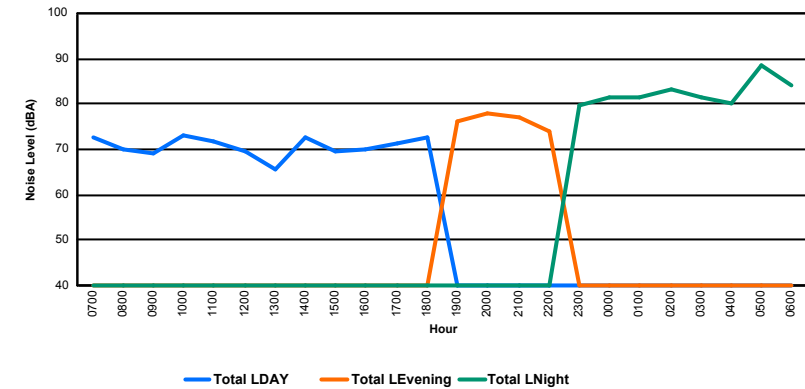

Luxembourg Airport Noise Distribution by Hour

Between 16/12/2023 00:00:00 and 16/12/2023 23:59:59 (Local Time)

Day	Aircraft Events	Total LDEN dB (A)	Aircraft LDEN dB(A)	Background LDEN dB(A)	Total LDay dB(A)	Total LEvening dB(A)	Total LNight dB (A)
16/12/23 7:00	1	72.8	59.0	76.7	72.8	-	-
16/12/23 8:00	2	69.8	57.7	71.2	69.8	-	-
16/12/23 9:00	2	69.3	55.1	69.9	69.3	-	-
16/12/23 10:00	3	72.9	60.7	73.6	72.9	-	-
16/12/23 11:00	7	71.8	64.4	71.6	71.8	-	-
16/12/23 12:00	23	69.6	67.7	66.4	69.6	-	-
16/12/23 13:00	8	65.6	55.0	66.2	65.6	-	-
16/12/23 14:00	13	72.5	69.6	69.8	72.5	-	-
16/12/23 15:00	19	69.7	66.9	68.3	69.7	-	-
16/12/23 16:00	5	70.1	62.4	69.9	70.1	-	-
16/12/23 17:00	3	71.4	60.2	72.0	71.4	-	-
16/12/23 18:00	3	72.5	62.8	72.7	72.5	-	-
16/12/23 19:00	2	76.4	63.3	77.1	-	76.4	-
16/12/23 20:00	1	77.9	45.4	78.1	-	77.9	-
16/12/23 21:00	2	77.2	63.4	77.6	-	77.2	-
16/12/23 22:00	2	74.1	60.5	74.6	-	74.1	-
16/12/23 23:00	1	79.8	71.1	79.5	-	-	79.8
17/12/23 0:00	-	81.5	-	84.9	-	-	81.5
17/12/23 1:00	-	81.3	-	85.5	-	-	81.3
17/12/23 2:00	-	83.2	-	85.9	-	-	83.2
17/12/23 3:00	-	81.3	-	81.8	-	-	81.3
17/12/23 4:00	-	80.1	-	80.6	-	-	80.1
17/12/23 5:00	-	88.6	-	91.5	-	-	88.6
17/12/23 6:00	5	84.3	76.8	84.7	-	-	84.3
	102	79.5	66.1	81.6	71.1	76.6	83.5

Location: Mid Runway NMT # 3