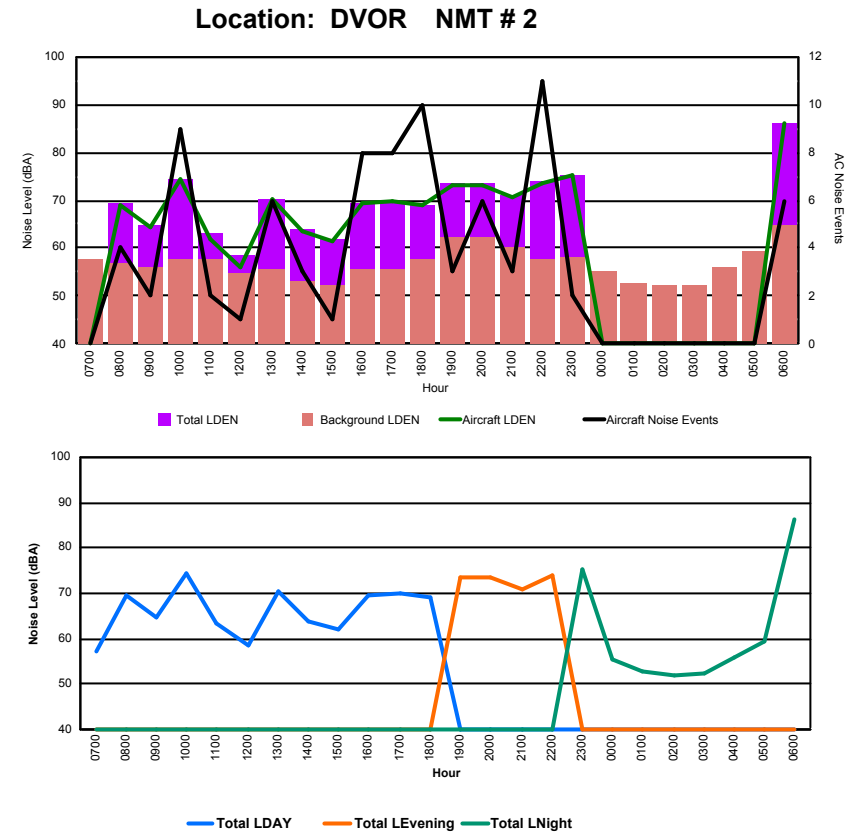

Luxembourg Airport Noise Distribution by Hour

Between 26/12/2023 00:00:00 and 26/12/2023 23:59:59 (Local Time)

Day	Aircraft Events	Total LDEN dB (A)	Aircraft LDEN dB(A)	Background LDEN dB(A)	Total LDay dB(A)	Total LEvening dB(A)	Total LNight dB (A)
26/12/23	7:00	-	57.2	-	57.8	57.2	-
26/12/23	8:00	4	69.4	69.1	56.8	69.4	-
26/12/23	9:00	2	64.8	64.3	56.0	64.8	-
26/12/23	10:00	9	74.3	74.2	57.7	74.3	-
26/12/23	11:00	2	63.2	61.8	57.7	63.2	-
26/12/23	12:00	1	58.4	56.0	54.7	58.4	-
26/12/23	13:00	6	70.3	70.1	55.6	70.3	-
26/12/23	14:00	3	64.0	63.6	53.3	64.0	-
26/12/23	15:00	1	61.9	61.4	52.1	61.9	-
26/12/23	16:00	8	69.4	69.3	55.5	69.4	-
26/12/23	17:00	8	70.0	69.8	55.7	70.0	-
26/12/23	18:00	10	69.1	68.8	57.5	69.1	-
26/12/23	19:00	3	73.5	73.2	62.3	-	73.5
26/12/23	20:00	6	73.7	73.3	62.2	-	73.7
26/12/23	21:00	3	71.0	70.6	60.4	-	71.0
26/12/23	22:00	11	73.8	73.7	57.9	-	73.8
26/12/23	23:00	2	75.3	75.2	58.3	-	75.3
27/12/23	0:00	-	55.3	-	55.3	-	55.3
27/12/23	1:00	-	52.8	-	52.8	-	52.8
27/12/23	2:00	-	52.1	-	52.1	-	52.1
27/12/23	3:00	-	52.4	-	52.4	-	52.4
27/12/23	4:00	-	56.0	-	56.0	-	56.0
27/12/23	5:00	-	59.4	-	59.4	-	59.4
27/12/23	6:00	6	86.2	86.2	64.9	-	86.2
	85	74.1	74.0	58.2	68.4	73.1	77.5