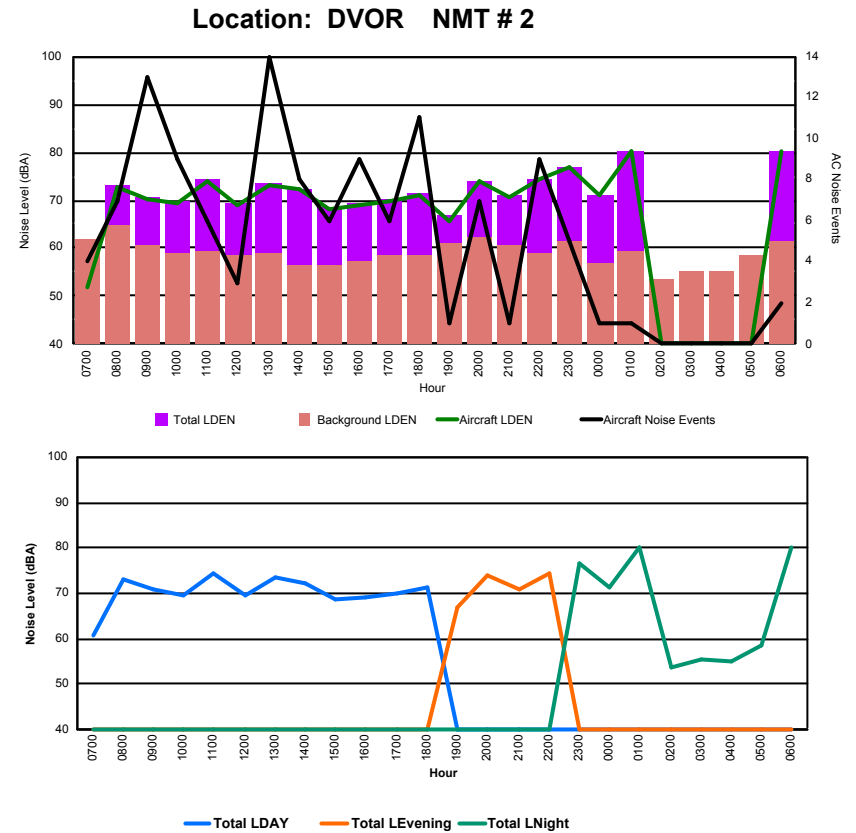

Luxembourg Airport Noise Distribution by Hour

Between 11/12/2023 00:00:00 and 11/12/2023 23:59:59 (Local Time)

Day	Aircraft Events	Total LDEN dB (A)	Aircraft LDEN dB(A)	Background LDEN dB(A)	Total LDay dB(A)	Total LEvening dB(A)	Total LNight dB (A)	
11/12/23	7:00	4	60.8	52.0	61.8	60.8	-	-
11/12/23	8:00	7	73.0	72.6	64.8	73.0	-	-
11/12/23	9:00	13	70.8	70.4	60.7	70.8	-	-
11/12/23	10:00	9	69.6	69.3	58.9	69.6	-	-
11/12/23	11:00	6	74.2	74.0	59.3	74.2	-	-
11/12/23	12:00	3	69.4	69.0	58.4	69.4	-	-
11/12/23	13:00	14	73.4	73.2	58.9	73.4	-	-
11/12/23	14:00	8	72.4	72.2	56.3	72.4	-	-
11/12/23	15:00	6	68.5	68.2	56.3	68.5	-	-
11/12/23	16:00	9	69.3	69.0	57.4	69.3	-	-
11/12/23	17:00	6	70.1	69.8	58.6	70.1	-	-
11/12/23	18:00	11	71.4	71.2	58.7	71.4	-	-
11/12/23	19:00	1	67.0	65.7	61.1	-	67.0	-
11/12/23	20:00	7	74.1	73.8	62.3	-	74.1	-
11/12/23	21:00	1	71.0	70.6	60.7	-	71.0	-
11/12/23	22:00	9	74.5	74.4	59.0	-	74.5	-
11/12/23	23:00	5	76.8	76.7	61.6	-	-	76.8
12/12/23	0:00	1	71.2	71.1	56.7	-	-	71.2
12/12/23	1:00	1	80.2	80.1	59.2	-	-	80.2
12/12/23	2:00	-	53.5	-	53.5	-	-	53.5
12/12/23	3:00	-	55.3	-	55.3	-	-	55.3
12/12/23	4:00	-	55.2	-	55.2	-	-	55.2
12/12/23	5:00	-	58.4	-	58.4	-	-	58.4
12/12/23	6:00	2	80.3	80.2	61.6	-	-	80.3
	123	73.2	73.0	59.7	71.1	72.5	75.4