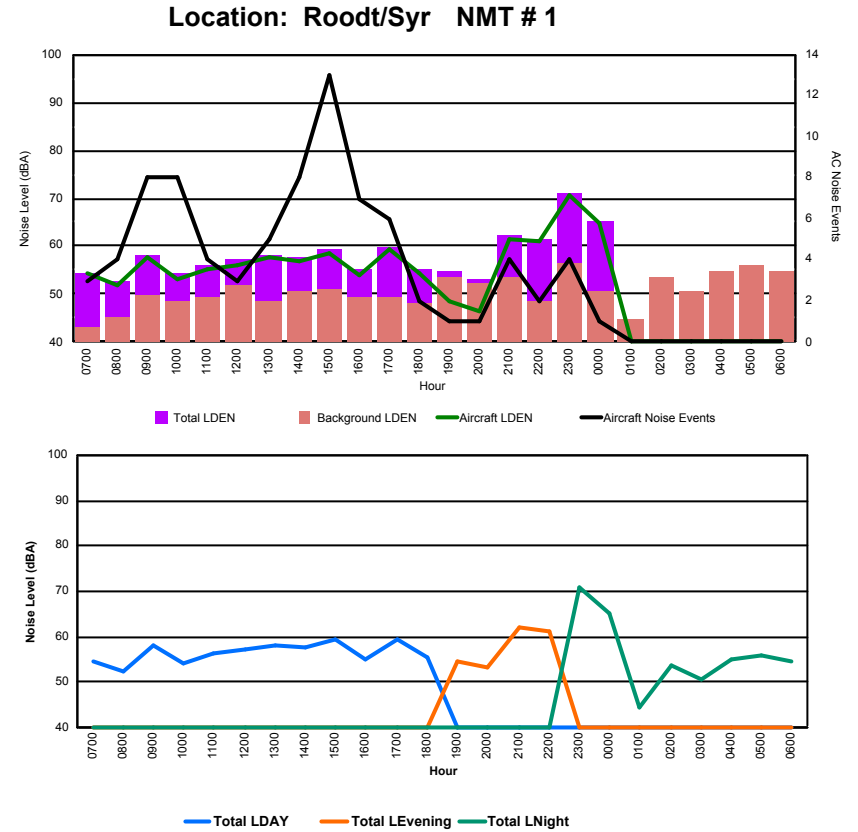

Luxembourg Airport Noise Distribution by Hour

Between 07/12/2023 00:00:00 and 07/12/2023 23:59:59 (Local Time)

Day	Aircraft Events	Total LDEN dB(A)	Aircraft LDEN dB(A)	Background LDEN dB(A)	Total LDay dB(A)	Total LEvening dB(A)	Total LNight dB(A)	
07/12/23	7:00	3	54.5	54.2	43.3	54.5	-	-
07/12/23	8:00	4	52.5	51.7	45.0	52.5	-	-
07/12/23	9:00	8	58.2	57.6	49.6	58.2	-	-
07/12/23	10:00	8	54.2	53.0	48.6	54.2	-	-
07/12/23	11:00	4	56.2	55.2	49.5	56.2	-	-
07/12/23	12:00	3	57.4	55.9	52.0	57.4	-	-
07/12/23	13:00	5	58.2	57.8	48.4	58.2	-	-
07/12/23	14:00	8	57.7	56.8	50.5	57.7	-	-
07/12/23	15:00	13	59.2	58.5	51.2	59.2	-	-
07/12/23	16:00	7	55.1	53.8	49.5	55.1	-	-
07/12/23	17:00	6	59.6	59.2	49.2	59.6	-	-
07/12/23	18:00	2	55.4	54.5	48.2	55.4	-	-
07/12/23	19:00	1	54.7	48.5	53.6	-	54.7	-
07/12/23	20:00	1	53.2	46.5	52.2	-	53.2	-
07/12/23	21:00	4	62.2	61.6	53.4	-	62.2	-
07/12/23	22:00	2	61.3	61.0	48.7	-	61.3	-
07/12/23	23:00	4	71.0	70.8	56.4	-	71.0	-
08/12/23	0:00	1	65.1	64.9	50.7	-	-	65.1
08/12/23	1:00	-	44.6	-	44.6	-	-	44.6
08/12/23	2:00	-	53.5	-	53.6	-	-	53.5
08/12/23	3:00	-	50.6	-	50.6	-	-	50.6
08/12/23	4:00	-	54.8	-	54.9	-	-	54.8
08/12/23	5:00	-	56.0	-	56.1	-	-	56.0
08/12/23	6:00	-	54.7	-	54.7	-	-	54.7
		84	60.5	59.8	51.8	57.0	59.4	63.3