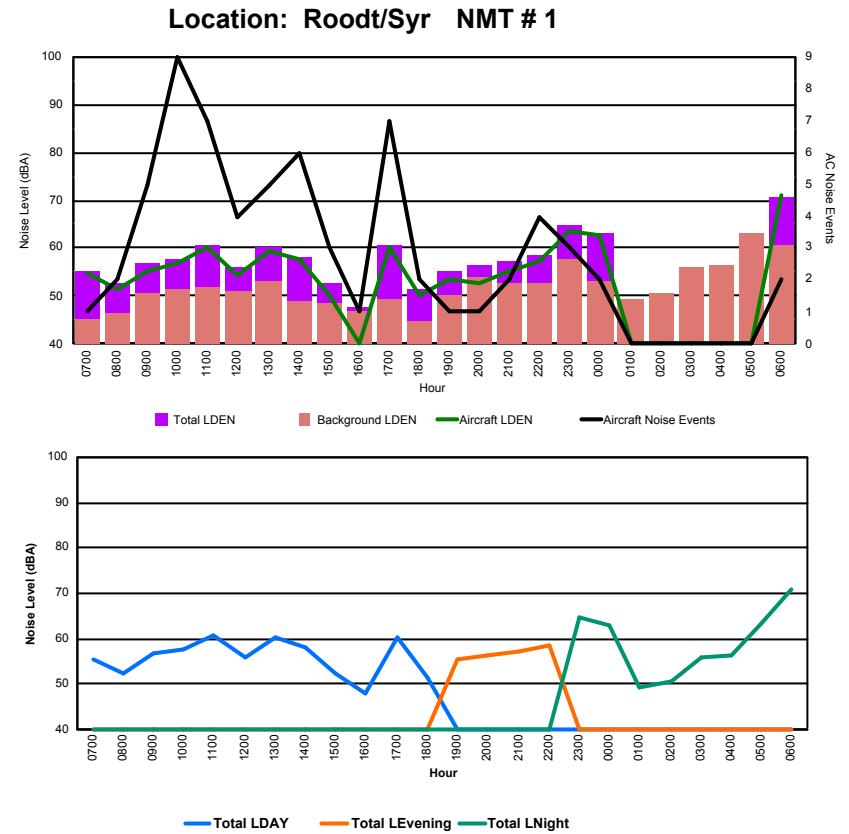

Luxembourg Airport Noise Distribution by Hour

Between 30/12/2023 00:00:00 and 30/12/2023 23:59:59 (Local Time)

Day	Aircraft Events	Total LDEN dB (A)	Aircraft LDEN dB(A)	Background LDEN dB(A)	Total LDay dB(A)	Total LEvening dB(A)	Total LNight dB (A)	
30/12/23	7:00	1	55.3	54.9	45.1	55.3	-	-
30/12/23	8:00	2	52.5	51.3	46.6	52.5	-	-
30/12/23	9:00	5	56.9	55.4	50.8	56.9	-	-
30/12/23	10:00	9	57.6	56.8	51.4	57.6	-	-
30/12/23	11:00	7	60.7	60.2	51.7	60.7	-	-
30/12/23	12:00	4	56.0	54.4	50.9	56.0	-	-
30/12/23	13:00	5	60.4	59.5	53.3	60.4	-	-
30/12/23	14:00	6	58.3	57.7	49.1	58.3	-	-
30/12/23	15:00	3	52.5	50.4	48.6	52.5	-	-
30/12/23	16:00	1	47.8	40.3	47.0	47.8	-	-
30/12/23	17:00	7	60.5	60.2	49.4	60.5	-	-
30/12/23	18:00	2	51.4	50.3	44.9	51.4	-	-
30/12/23	19:00	1	55.4	53.7	50.4	-	55.4	-
30/12/23	20:00	1	56.4	52.8	53.9	-	56.4	-
30/12/23	21:00	2	57.2	55.3	52.9	-	57.2	-
30/12/23	22:00	4	58.4	57.2	52.7	-	58.4	-
30/12/23	23:00	3	64.6	63.7	57.5	-	-	64.6
31/12/23	0:00	2	63.1	62.7	53.3	-	-	63.1
31/12/23	1:00	-	49.2	-	49.2	-	-	49.2
31/12/23	2:00	-	50.8	-	50.8	-	-	50.8
31/12/23	3:00	-	56.0	-	56.0	-	-	56.0
31/12/23	4:00	-	56.5	-	56.5	-	-	56.5
31/12/23	5:00	-	63.2	-	63.2	-	-	63.2
31/12/23	6:00	2	70.8	71.0	60.6	-	-	70.8
	67	60.7	59.9	54.6	57.3	57.0	64.0