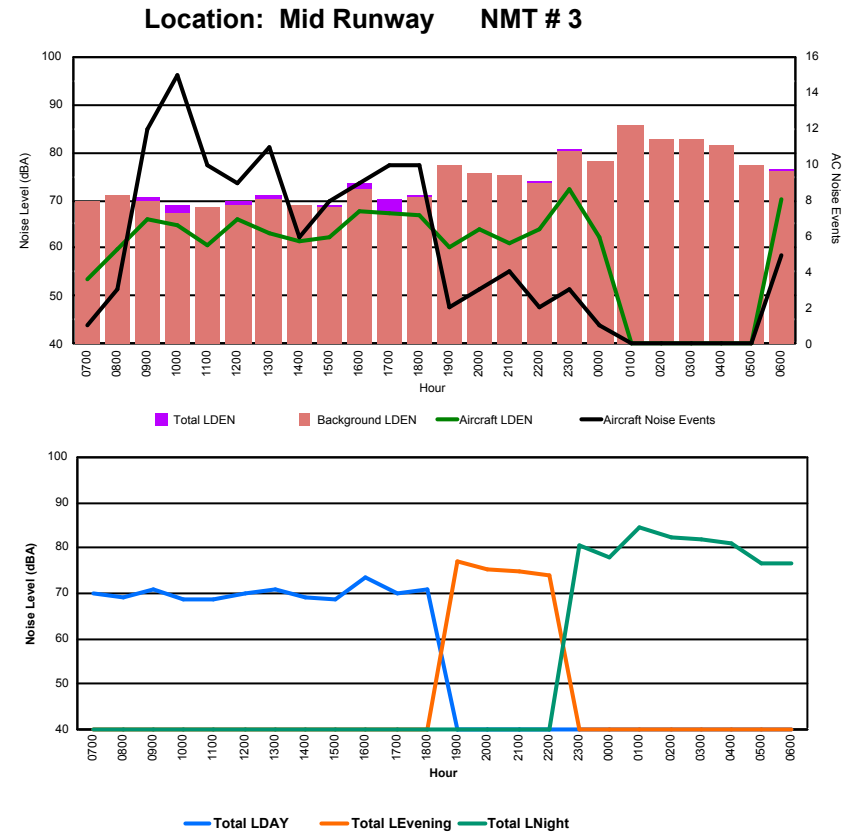

Luxembourg Airport Noise Distribution by Hour

Between 11/12/2023 00:00:00 and 11/12/2023 23:59:59 (Local Time)

Day	Aircraft Events	Total LDEN dB (A)	Aircraft LDEN dB(A)	Background LDEN dB(A)	Total LDay dB(A)	Total LEvening dB(A)	Total LNight dB (A)
11/12/23 7:00	1	69.9	53.7	70.0	69.9	-	-
11/12/23 8:00	3	69.3	59.6	71.0	69.3	-	-
11/12/23 9:00	12	70.8	66.0	69.7	70.8	-	-
11/12/23 10:00	15	68.8	64.9	67.4	68.8	-	-
11/12/23 11:00	10	68.7	60.5	68.5	68.7	-	-
11/12/23 12:00	9	70.0	65.9	68.8	70.0	-	-
11/12/23 13:00	11	70.9	63.1	70.3	70.9	-	-
11/12/23 14:00	6	69.1	61.6	68.9	69.1	-	-
11/12/23 15:00	8	68.9	62.2	68.7	68.9	-	-
11/12/23 16:00	9	73.4	67.9	72.3	73.4	-	-
11/12/23 17:00	10	70.1	67.1	67.4	70.1	-	-
11/12/23 18:00	10	71.1	66.8	70.6	71.1	-	-
11/12/23 19:00	2	77.0	60.0	77.3	-	77.0	-
11/12/23 20:00	3	75.4	64.0	75.7	-	75.4	-
11/12/23 21:00	4	74.9	61.1	75.4	-	74.9	-
11/12/23 22:00	2	73.9	63.8	73.5	-	73.9	-
11/12/23 23:00	3	80.7	72.4	80.3	-	-	80.7
12/12/23 0:00	1	78.1	62.2	78.1	-	-	78.1
12/12/23 1:00	-	84.7	-	85.5	-	-	84.7
12/12/23 2:00	-	82.2	-	82.7	-	-	82.2
12/12/23 3:00	-	82.1	-	82.7	-	-	82.1
12/12/23 4:00	-	81.1	-	81.5	-	-	81.1
12/12/23 5:00	-	76.8	-	77.2	-	-	76.8
12/12/23 6:00	5	76.6	70.3	76.2	-	-	76.6
	124	77.3	64.7	77.6	70.3	75.4	81.1