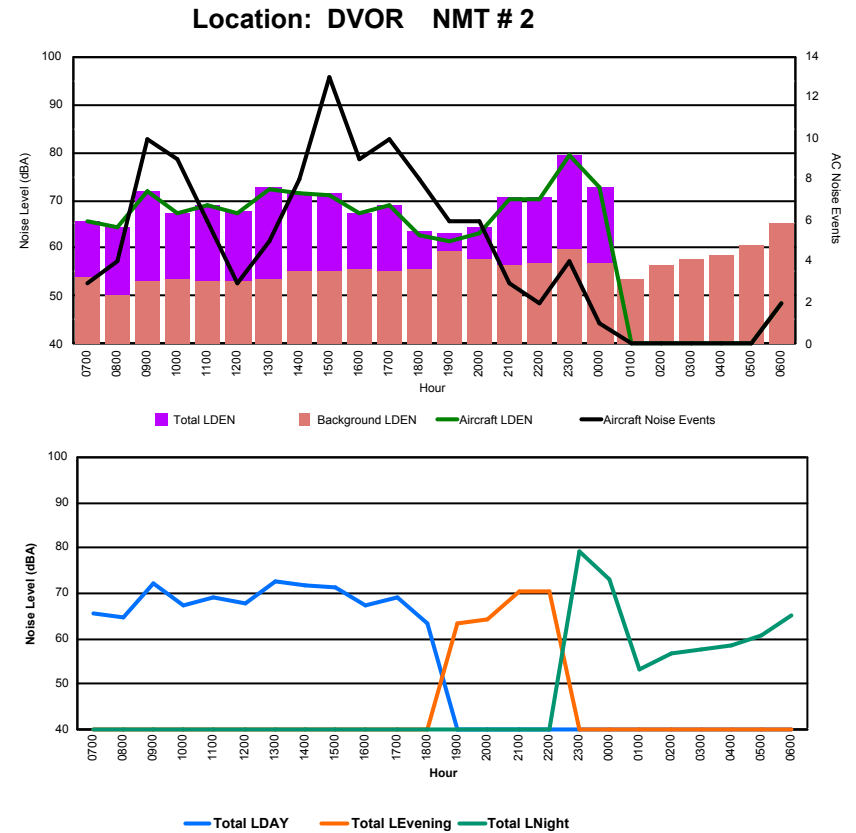

Luxembourg Airport Noise Distribution by Hour

Between 07/12/2023 00:00:00 and 07/12/2023 23:59:59 (Local Time)

Day	Aircraft Events	Total LDEN dB (A)	Aircraft LDEN dB(A)	Background LDEN dB(A)	Total LDay dB(A)	Total LEvening dB(A)	Total LNight dB (A)	
07/12/23	7:00	3	65.8	65.6	54.1	65.8	-	-
07/12/23	8:00	4	64.5	64.4	50.3	64.5	-	-
07/12/23	9:00	10	72.0	72.0	53.2	72.0	-	-
07/12/23	10:00	9	67.5	67.4	53.4	67.5	-	-
07/12/23	11:00	6	69.0	68.8	53.2	69.0	-	-
07/12/23	12:00	3	67.6	67.4	53.2	67.6	-	-
07/12/23	13:00	5	72.6	72.5	53.4	72.6	-	-
07/12/23	14:00	8	71.6	71.5	55.0	71.6	-	-
07/12/23	15:00	13	71.3	71.2	55.3	71.3	-	-
07/12/23	16:00	9	67.5	67.2	55.6	67.5	-	-
07/12/23	17:00	10	69.0	68.8	55.3	69.0	-	-
07/12/23	18:00	8	63.5	62.8	55.5	63.5	-	-
07/12/23	19:00	6	63.3	61.3	59.3	-	63.3	-
07/12/23	20:00	6	64.3	63.3	57.7	-	64.3	-
07/12/23	21:00	3	70.5	70.3	56.5	-	70.5	-
07/12/23	22:00	2	70.5	70.3	56.8	-	70.5	-
07/12/23	23:00	4	79.4	79.3	59.9	-	-	79.4
08/12/23	0:00	1	72.9	72.8	56.7	-	-	72.9
08/12/23	1:00	-	53.4	-	53.4	-	-	53.4
08/12/23	2:00	-	56.6	-	56.6	-	-	56.6
08/12/23	3:00	-	57.8	-	57.8	-	-	57.8
08/12/23	4:00	-	58.6	-	58.6	-	-	58.6
08/12/23	5:00	-	60.8	-	60.8	-	-	60.8
08/12/23	6:00	2	65.0	48.7	65.2	-	-	65.0
	112	70.1	69.8	57.5	69.4	68.3	71.5