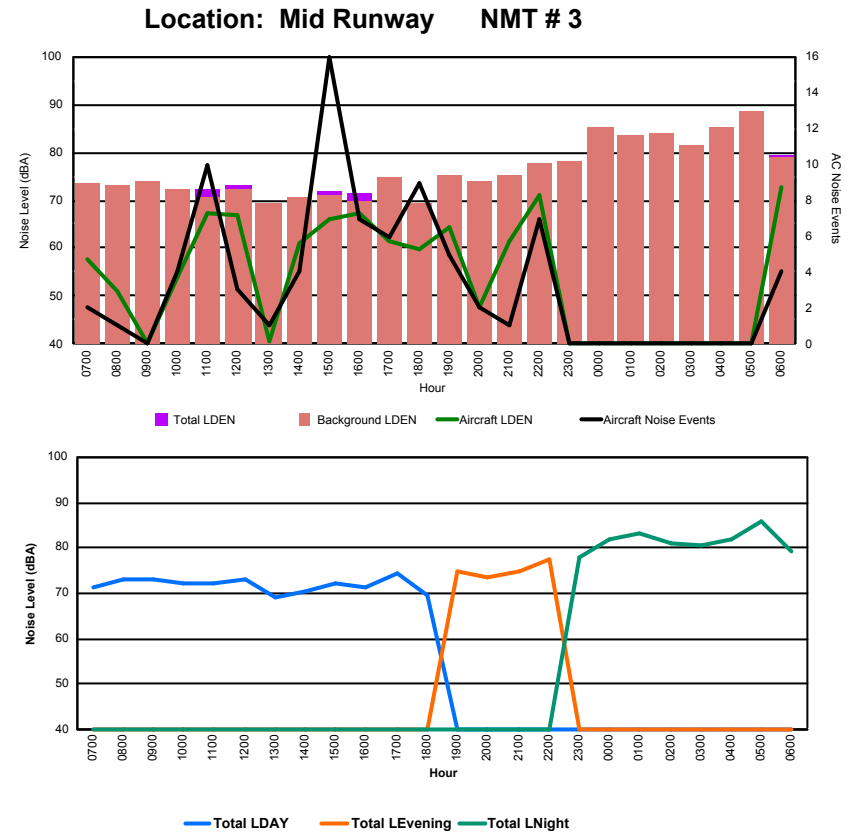

Luxembourg Airport Noise Distribution by Hour

Between 26/12/2023 00:00:00 and 26/12/2023 23:59:59 (Local Time)

Day	Aircraft Events	Total LDEN dB (A)	Aircraft LDEN dB(A)	Background LDEN dB(A)	Total LDay dB(A)	Total LEvening dB(A)	Total LNight dB (A)	
26/12/23	7:00	2	71.4	57.9	73.4	71.4	-	-
26/12/23	8:00	1	73.1	50.9	73.3	73.1	-	-
26/12/23	9:00	-	73.3	-	73.8	73.3	-	-
26/12/23	10:00	4	72.1	54.1	72.4	72.1	-	-
26/12/23	11:00	10	72.2	67.5	70.8	72.2	-	-
26/12/23	12:00	3	73.1	66.7	72.5	73.1	-	-
26/12/23	13:00	1	69.0	40.8	69.4	69.0	-	-
26/12/23	14:00	4	70.6	60.9	70.8	70.6	-	-
26/12/23	15:00	16	72.0	66.0	71.1	72.0	-	-
26/12/23	16:00	7	71.5	67.3	70.0	71.5	-	-
26/12/23	17:00	6	74.4	61.6	74.9	74.4	-	-
26/12/23	18:00	9	69.4	59.8	69.4	69.4	-	-
26/12/23	19:00	5	75.0	64.5	75.2	-	75.0	-
26/12/23	20:00	2	73.4	47.7	73.9	-	73.4	-
26/12/23	21:00	1	74.7	61.4	75.1	-	74.7	-
26/12/23	22:00	7	77.4	71.0	77.8	-	77.4	-
26/12/23	23:00	-	77.8	-	78.1	-	-	77.8
27/12/23	0:00	-	82.0	-	85.1	-	-	82.0
27/12/23	1:00	-	83.4	-	83.7	-	-	83.4
27/12/23	2:00	-	80.9	-	84.1	-	-	80.9
27/12/23	3:00	-	80.8	-	81.3	-	-	80.8
27/12/23	4:00	-	81.9	-	85.1	-	-	81.9
27/12/23	5:00	-	86.0	-	88.4	-	-	86.0
27/12/23	6:00	4	79.4	72.9	79.1	-	-	79.4
	82	78.4	64.0	80.1	72.1	75.4	82.2