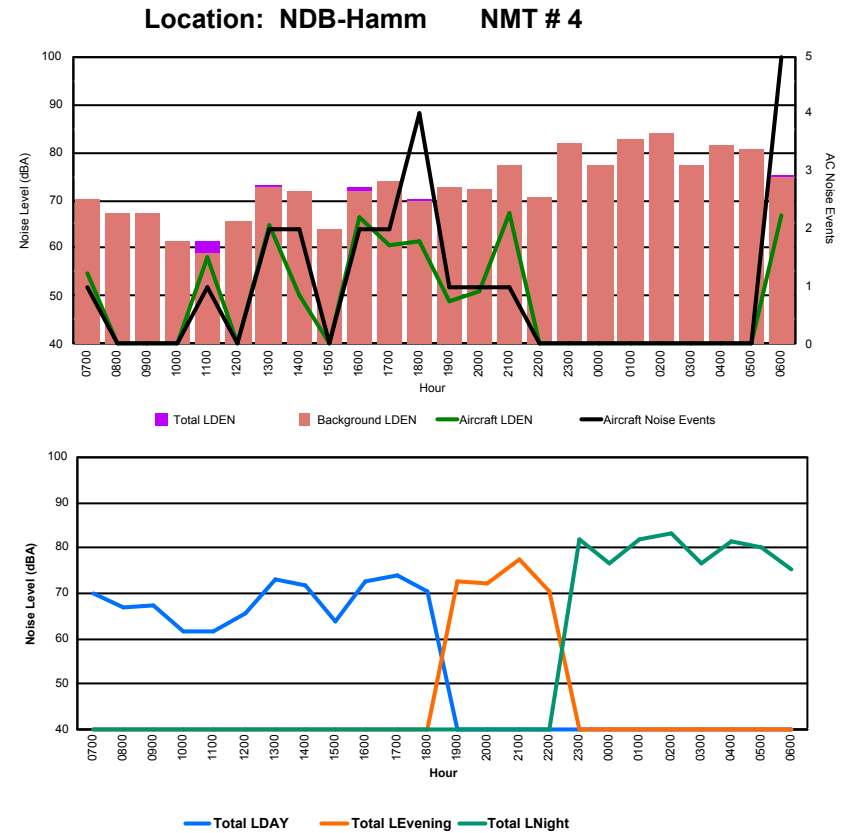

Luxembourg Airport Noise Distribution by Hour

Between 20/12/2023 00:00:00 and 20/12/2023 23:59:59 (Local Time)

Day	Aircraft Events	Total LDEN dB (A)	Aircraft LDEN dB(A)	Background LDEN dB(A)	Total LDay dB(A)	Total LEvening dB(A)	Total LNight dB (A)	
20/12/23	7:00	1	70.0	54.7	70.1	70.0	-	-
20/12/23	8:00	-	66.9	-	67.1	66.9	-	-
20/12/23	9:00	-	67.4	-	67.5	67.4	-	-
20/12/23	10:00	-	61.5	-	61.6	61.5	-	-
20/12/23	11:00	1	61.6	58.3	58.8	61.6	-	-
20/12/23	12:00	-	65.7	-	65.8	65.7	-	-
20/12/23	13:00	2	73.1	64.8	72.7	73.1	-	-
20/12/23	14:00	2	71.6	50.0	71.8	71.6	-	-
20/12/23	15:00	-	64.0	-	64.1	64.0	-	-
20/12/23	16:00	2	72.8	66.5	72.0	72.8	-	-
20/12/23	17:00	2	73.8	60.5	73.8	73.8	-	-
20/12/23	18:00	4	70.3	61.3	69.9	70.3	-	-
20/12/23	19:00	1	72.8	49.0	72.9	-	72.8	-
20/12/23	20:00	1	72.2	51.0	72.4	-	72.2	-
20/12/23	21:00	1	77.5	67.5	77.3	-	77.5	-
20/12/23	22:00	-	70.6	-	70.7	-	70.6	-
20/12/23	23:00	-	81.7	-	81.8	-	-	81.7
21/12/23	0:00	-	76.8	-	77.2	-	-	76.8
21/12/23	1:00	-	82.0	-	82.9	-	-	82.0
21/12/23	2:00	-	83.4	-	84.0	-	-	83.4
21/12/23	3:00	-	76.8	-	77.2	-	-	76.8
21/12/23	4:00	-	81.4	-	81.6	-	-	81.4
21/12/23	5:00	-	80.3	-	80.7	-	-	80.3
21/12/23	6:00	5	75.1	67.0	75.0	-	-	75.1
	22	76.7	59.6	77.0	69.9	74.1	80.5