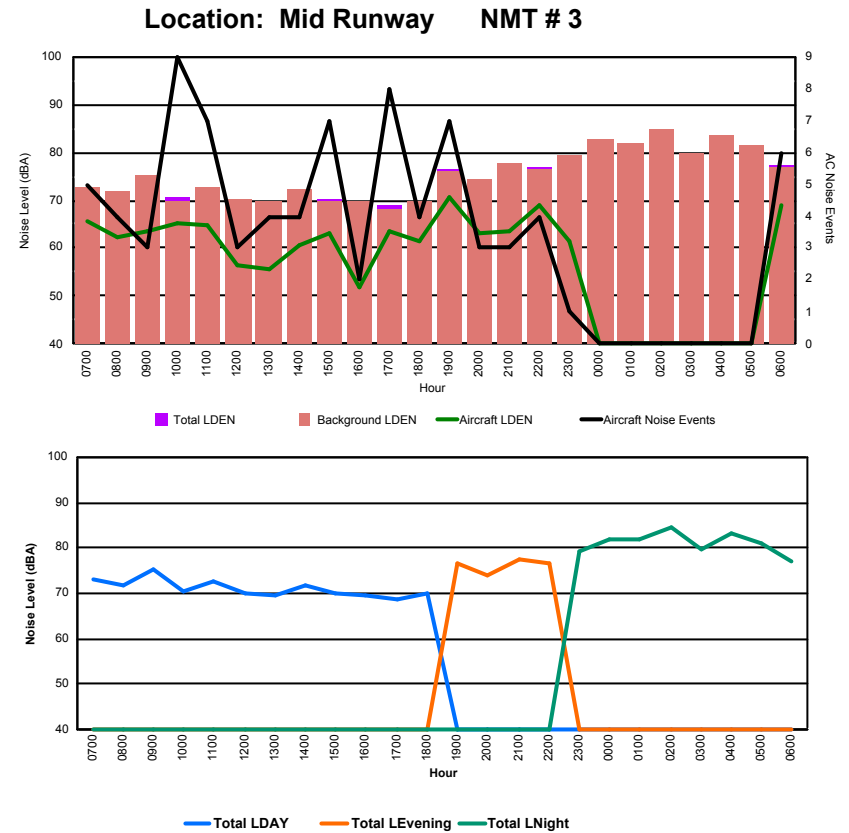

Luxembourg Airport Noise Distribution by Hour

Between 14/12/2023 00:00:00 and 14/12/2023 23:59:59 (Local Time)

Day	Aircraft Events	Total LDEN dB (A)	Aircraft LDEN dB(A)	Background LDEN dB(A)	Total LDay dB(A)	Total LEvening dB(A)	Total LNight dB (A)
14/12/23 7:00	5	72.9	65.6	72.9	72.9	-	-
14/12/23 8:00	4	71.6	62.5	71.7	71.6	-	-
14/12/23 9:00	3	75.1	63.5	75.2	75.1	-	-
14/12/23 10:00	9	70.6	65.2	70.0	70.6	-	-
14/12/23 11:00	7	72.8	64.6	72.9	72.8	-	-
14/12/23 12:00	3	70.1	56.3	70.4	70.1	-	-
14/12/23 13:00	4	69.6	55.7	69.8	69.6	-	-
14/12/23 14:00	4	71.8	60.7	72.1	71.8	-	-
14/12/23 15:00	7	70.1	63.0	69.8	70.1	-	-
14/12/23 16:00	2	69.6	51.9	69.9	69.6	-	-
14/12/23 17:00	8	68.9	63.6	68.1	68.9	-	-
14/12/23 18:00	4	69.8	61.3	69.6	69.8	-	-
14/12/23 19:00	7	76.6	70.8	76.1	-	76.6	-
14/12/23 20:00	3	74.1	63.2	74.2	-	74.1	-
14/12/23 21:00	3	77.5	63.5	77.6	-	77.5	-
14/12/23 22:00	4	76.7	68.8	76.4	-	76.7	-
14/12/23 23:00	1	79.1	61.5	79.4	-	-	79.1
15/12/23 0:00	-	82.1	-	82.8	-	-	82.1
15/12/23 1:00	-	81.7	-	81.7	-	-	81.7
15/12/23 2:00	-	84.6	-	84.9	-	-	84.6
15/12/23 3:00	-	79.5	-	79.7	-	-	79.5
15/12/23 4:00	-	83.2	-	83.5	-	-	83.2
15/12/23 5:00	-	81.2	-	81.5	-	-	81.2
15/12/23 6:00	6	77.2	68.9	76.8	-	-	77.2
	84	78.0	63.6	78.2	71.5	76.4	81.6