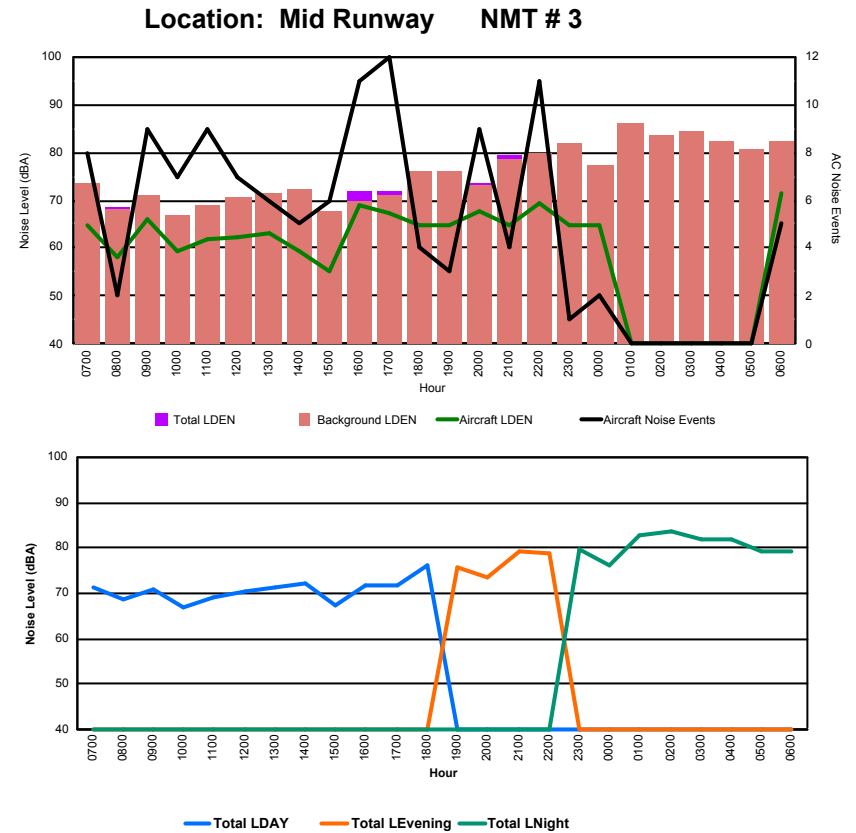

Luxembourg Airport Noise Distribution by Hour

Between 05/12/2023 00:00:00 and 05/12/2023 23:59:59 (Local Time)

Day	Aircraft Events	Total LDEN dB (A)	Aircraft LDEN dB(A)	Background LDEN dB(A)	Total LDay dB(A)	Total LEvening dB(A)	Total LNight dB (A)
05/12/23 7:00	8	71.4	64.8	73.4	71.4	-	-
05/12/23 8:00	2	68.5	58.2	68.1	68.5	-	-
05/12/23 9:00	9	71.1	65.9	71.0	71.1	-	-
05/12/23 10:00	7	67.0	59.4	67.0	67.0	-	-
05/12/23 11:00	9	69.1	62.0	69.0	69.1	-	-
05/12/23 12:00	7	70.3	62.3	70.6	70.3	-	-
05/12/23 13:00	6	71.5	63.0	71.4	71.5	-	-
05/12/23 14:00	5	72.1	59.2	72.4	72.1	-	-
05/12/23 15:00	6	67.3	55.0	67.9	67.3	-	-
05/12/23 16:00	11	71.9	69.0	70.0	71.9	-	-
05/12/23 17:00	12	71.9	67.5	70.9	71.9	-	-
05/12/23 18:00	4	76.1	64.9	76.0	76.1	-	-
05/12/23 19:00	3	75.7	64.9	76.2	-	75.7	-
05/12/23 20:00	9	73.7	67.7	73.1	-	73.7	-
05/12/23 21:00	4	79.2	64.8	78.6	-	79.2	-
05/12/23 22:00	11	78.9	69.5	79.6	-	78.9	-
05/12/23 23:00	1	79.7	64.6	81.8	-	-	79.7
06/12/23 0:00	2	76.4	64.8	77.4	-	-	76.4
06/12/23 1:00	-	83.0	-	85.9	-	-	83.0
06/12/23 2:00	-	83.5	-	83.7	-	-	83.5
06/12/23 3:00	-	81.7	-	84.3	-	-	81.7
06/12/23 4:00	-	81.8	-	82.5	-	-	81.8
06/12/23 5:00	-	79.3	-	80.6	-	-	79.3
06/12/23 6:00	5	79.4	71.5	82.1	-	-	79.4
	121	77.7	64.8	79.1	71.4	77.4	81.1