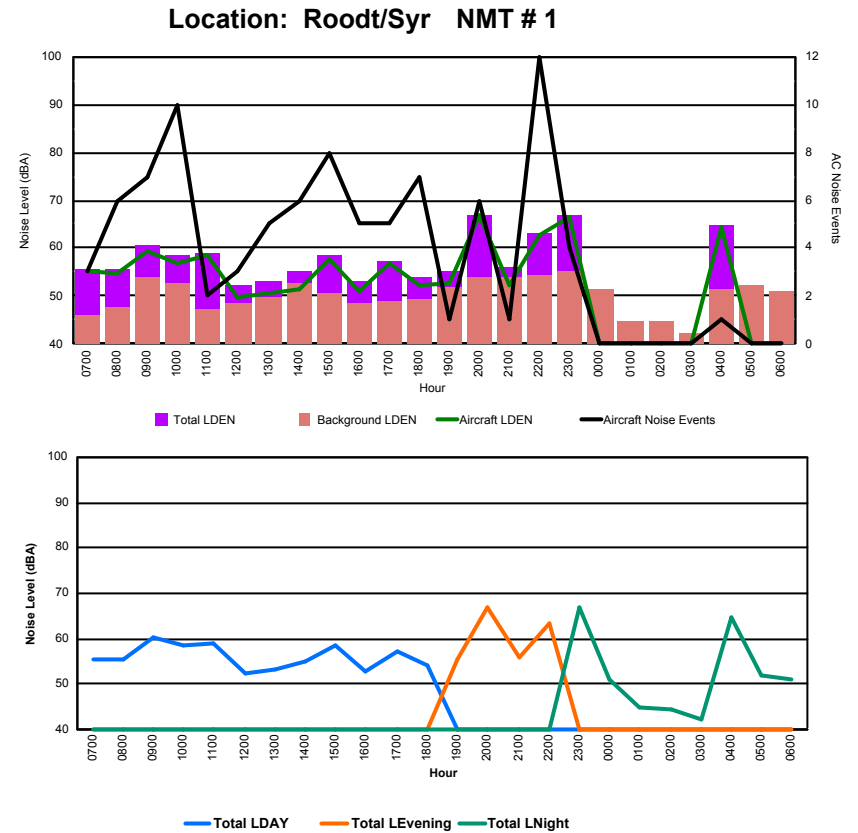

Luxembourg Airport Noise Distribution by Hour

Between 06/12/2023 00:00:00 and 06/12/2023 23:59:59 (Local Time)

Day	Aircraft Events	Total LDEN dB (A)	Aircraft LDEN dB(A)	Background LDEN dB(A)	Total LDay dB(A)	Total LEvening dB(A)	Total LNight dB (A)
06/12/23 7:00	3	55.5	55.0	46.2	55.5	-	-
06/12/23 8:00	6	55.5	54.8	47.6	55.5	-	-
06/12/23 9:00	7	60.5	59.4	54.0	60.5	-	-
06/12/23 10:00	10	58.4	57.0	52.9	58.4	-	-
06/12/23 11:00	2	58.8	58.5	47.3	58.8	-	-
06/12/23 12:00	3	52.2	49.8	48.7	52.2	-	-
06/12/23 13:00	5	53.1	50.7	49.6	53.1	-	-
06/12/23 14:00	6	55.1	51.5	52.9	55.1	-	-
06/12/23 15:00	8	58.5	57.7	50.7	58.5	-	-
06/12/23 16:00	5	53.0	51.2	48.6	53.0	-	-
06/12/23 17:00	5	57.4	56.7	49.1	57.4	-	-
06/12/23 18:00	7	53.9	52.2	49.2	53.9	-	-
06/12/23 19:00	1	55.4	52.8	52.0	-	55.4	-
06/12/23 20:00	6	66.9	66.7	54.0	-	66.9	-
06/12/23 21:00	1	56.1	52.2	53.9	-	56.1	-
06/12/23 22:00	12	63.3	62.7	54.5	-	63.3	-
06/12/23 23:00	4	66.7	66.5	55.2	-	-	66.7
07/12/23 0:00	-	51.2	-	51.3	-	-	51.2
07/12/23 1:00	-	44.9	-	44.9	-	-	44.9
07/12/23 2:00	-	44.6	-	44.6	-	-	44.6
07/12/23 3:00	-	42.4	-	42.4	-	-	42.4
07/12/23 4:00	1	64.6	64.4	51.5	-	-	64.6
07/12/23 5:00	-	52.1	-	52.1	-	-	52.1
07/12/23 6:00	-	51.0	-	51.0	-	-	51.0
	92	59.5	58.9	51.3	56.8	62.9	60.0