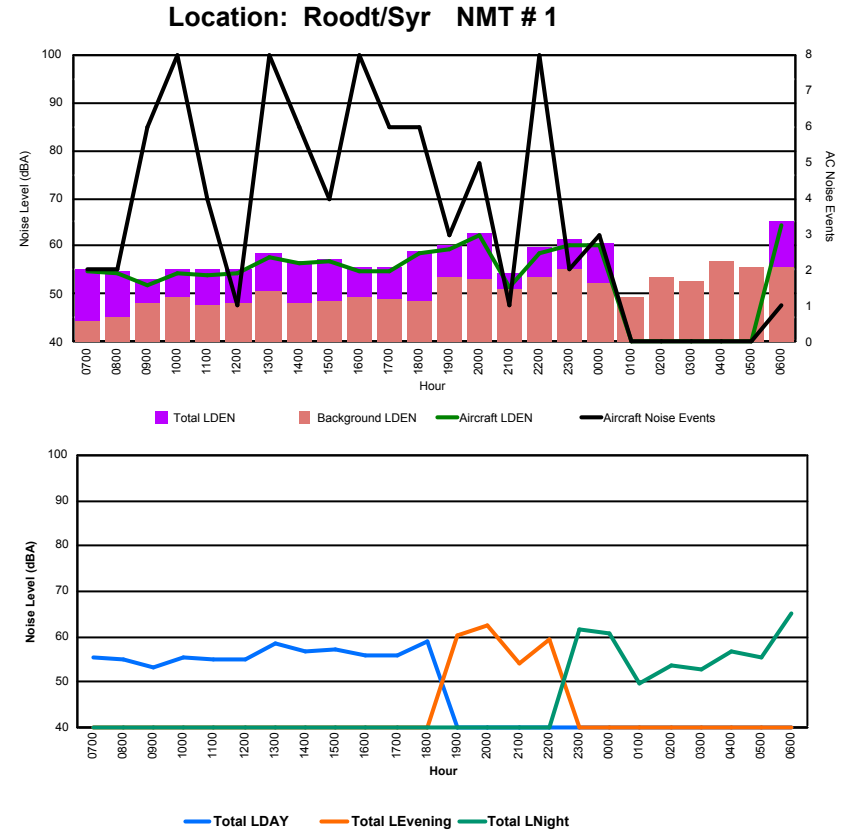

Luxembourg Airport Noise Distribution by Hour

Between 18/12/2023 00:00:00 and 18/12/2023 23:59:59 (Local Time)

Day	Aircraft Events	Total LDEN dB(A)	Aircraft LDEN dB(A)	Background LDEN dB(A)	Total LDay dB(A)	Total LEvening dB(A)	Total LNight dB(A)	
18/12/23	7:00	2	55.3	54.9	44.2	55.3	-	-
18/12/23	8:00	2	54.9	54.4	45.3	54.9	-	-
18/12/23	9:00	6	53.3	51.8	48.3	53.3	-	-
18/12/23	10:00	8	55.3	54.2	49.3	55.3	-	-
18/12/23	11:00	4	55.0	54.1	47.9	55.0	-	-
18/12/23	12:00	1	55.1	54.2	48.0	55.1	-	-
18/12/23	13:00	8	58.6	57.9	50.8	58.6	-	-
18/12/23	14:00	6	56.9	56.3	48.3	56.9	-	-
18/12/23	15:00	4	57.4	56.8	48.4	57.4	-	-
18/12/23	16:00	8	55.7	54.6	49.4	55.7	-	-
18/12/23	17:00	6	55.7	54.7	49.1	55.7	-	-
18/12/23	18:00	6	59.1	58.7	48.5	59.1	-	-
18/12/23	19:00	3	60.2	59.2	53.6	-	60.2	-
18/12/23	20:00	5	62.6	62.1	53.0	-	62.6	-
18/12/23	21:00	1	54.2	51.3	51.1	-	54.2	-
18/12/23	22:00	8	59.6	58.6	53.4	-	59.6	-
18/12/23	23:00	2	61.6	60.4	55.3	-	-	61.6
19/12/23	0:00	3	60.7	60.1	52.4	-	-	60.7
19/12/23	1:00	-	49.5	-	49.5	-	-	49.5
19/12/23	2:00	-	53.5	-	53.5	-	-	53.5
19/12/23	3:00	-	52.7	-	52.7	-	-	52.7
19/12/23	4:00	-	56.9	-	56.9	-	-	56.9
19/12/23	5:00	-	55.5	-	55.5	-	-	55.5
19/12/23	6:00	1	65.0	64.5	55.6	-	-	65.0
	84	58.3	57.2	52.0	56.3	60.0	59.5