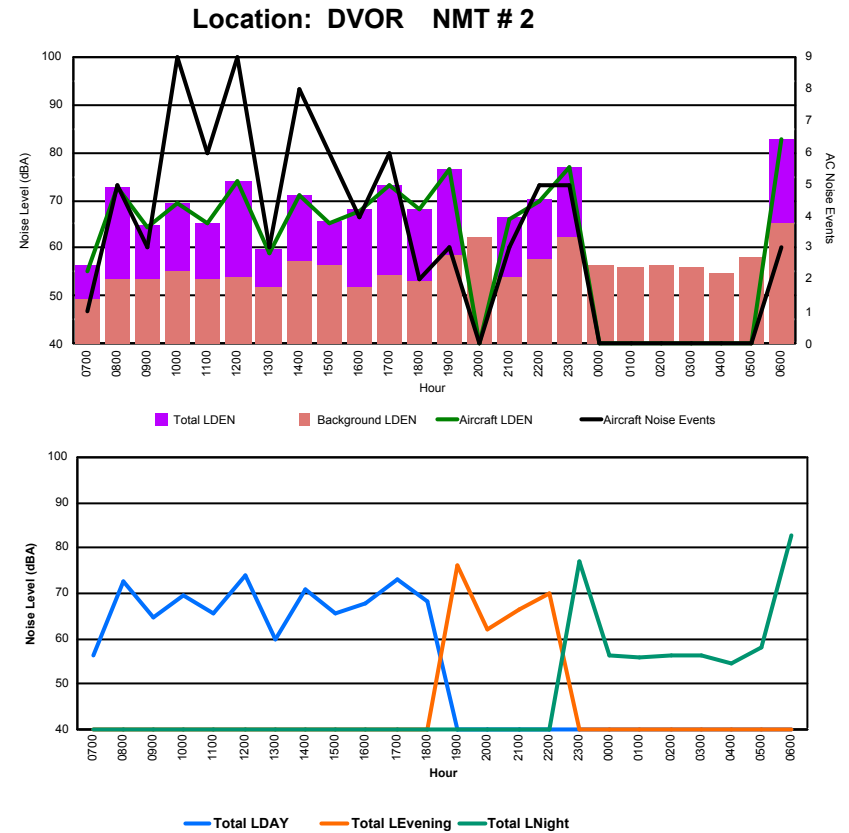

Luxembourg Airport Noise Distribution by Hour

Between 16/12/2023 00:00:00 and 16/12/2023 23:59:59 (Local Time)

Day	Aircraft Events	Total LDEN dB (A)	Aircraft LDEN dB(A)	Background LDEN dB(A)	Total LDay dB(A)	Total LEvening dB(A)	Total LNight dB (A)	
16/12/23	7:00	1	56.3	55.2	49.5	56.3	-	-
16/12/23	8:00	5	72.7	72.6	53.5	72.7	-	-
16/12/23	9:00	3	64.7	64.3	53.4	64.7	-	-
16/12/23	10:00	9	69.4	69.3	55.0	69.4	-	-
16/12/23	11:00	6	65.4	65.2	53.4	65.4	-	-
16/12/23	12:00	9	74.0	73.9	54.1	74.0	-	-
16/12/23	13:00	3	59.8	59.1	51.8	59.8	-	-
16/12/23	14:00	8	71.1	70.9	57.3	71.1	-	-
16/12/23	15:00	6	65.5	65.0	56.3	65.5	-	-
16/12/23	16:00	4	68.0	67.8	51.9	68.0	-	-
16/12/23	17:00	6	73.0	73.0	54.2	73.0	-	-
16/12/23	18:00	2	68.1	68.0	53.3	68.1	-	-
16/12/23	19:00	3	76.4	76.3	58.6	-	76.4	-
16/12/23	20:00	-	62.1	-	62.2	-	62.1	-
16/12/23	21:00	3	66.4	66.1	53.9	-	66.4	-
16/12/23	22:00	5	70.1	69.9	57.8	-	70.1	-
16/12/23	23:00	5	76.9	76.8	62.3	-	76.9	-
17/12/23	0:00	-	56.4	-	56.4	-	56.4	-
17/12/23	1:00	-	55.9	-	55.9	-	55.9	-
17/12/23	2:00	-	56.5	-	56.5	-	56.5	-
17/12/23	3:00	-	56.2	-	56.2	-	56.2	-
17/12/23	4:00	-	54.6	-	54.6	-	54.6	-
17/12/23	5:00	-	58.0	-	58.0	-	58.0	-
17/12/23	6:00	3	82.7	82.7	65.3	-	82.7	-
	81	72.3	72.2	57.7	69.6	71.8	74.7