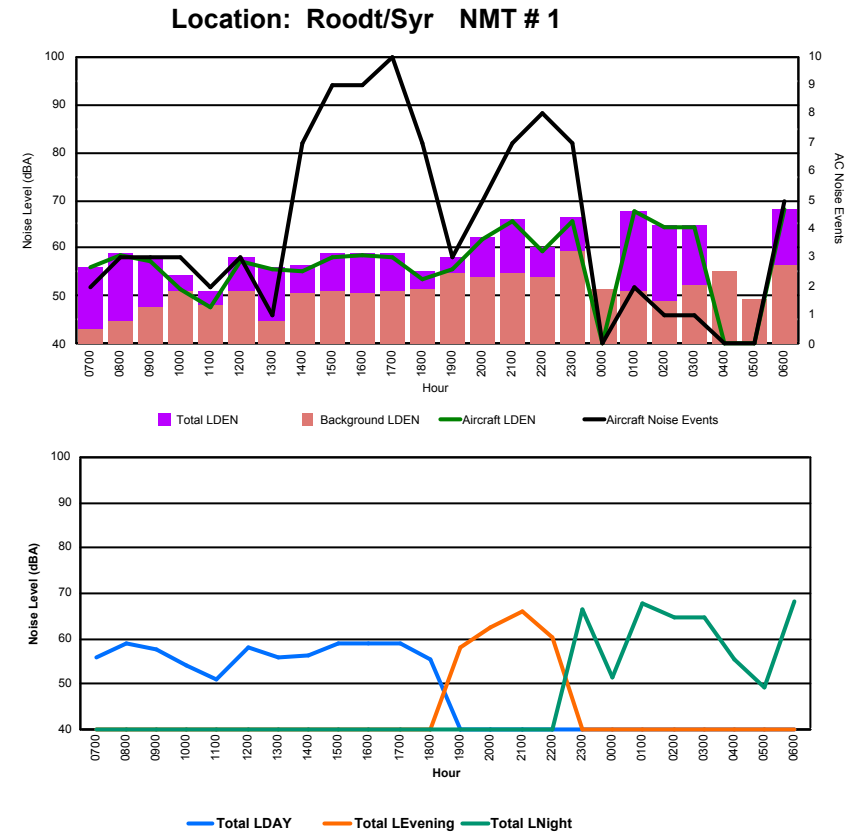

Luxembourg Airport Noise Distribution by Hour

Between 03/12/2023 00:00:00 and 03/12/2023 23:59:59 (Local Time)

Day	Aircraft Events	Total LDEN dB (A)	Aircraft LDEN dB(A)	Background LDEN dB(A)	Total LDay dB(A)	Total LEvening dB(A)	Total LNight dB (A)	
03/12/23	7:00	2	56.1	55.9	43.0	56.1	-	-
03/12/23	8:00	3	58.9	58.7	44.8	58.9	-	-
03/12/23	9:00	3	57.8	57.4	47.5	57.8	-	-
03/12/23	10:00	3	54.3	51.4	51.2	54.3	-	-
03/12/23	11:00	2	51.0	47.9	48.2	51.0	-	-
03/12/23	12:00	3	58.2	57.3	51.0	58.2	-	-
03/12/23	13:00	1	56.0	55.7	44.7	56.0	-	-
03/12/23	14:00	7	56.5	55.3	50.5	56.5	-	-
03/12/23	15:00	9	58.9	58.2	51.0	58.9	-	-
03/12/23	16:00	9	59.1	58.5	50.8	59.1	-	-
03/12/23	17:00	10	58.8	58.0	51.2	58.8	-	-
03/12/23	18:00	7	55.4	53.4	51.3	55.4	-	-
03/12/23	19:00	3	58.1	55.6	54.7	-	58.1	-
03/12/23	20:00	5	62.4	61.8	54.0	-	62.4	-
03/12/23	21:00	7	65.9	65.6	54.7	-	65.9	-
03/12/23	22:00	8	60.2	59.2	53.9	-	60.2	-
03/12/23	23:00	7	66.5	65.6	59.3	-	-	66.5
04/12/23	0:00	-	51.5	-	51.5	-	-	51.5
04/12/23	1:00	2	67.8	67.7	50.9	-	-	67.8
04/12/23	2:00	1	64.6	64.4	48.8	-	-	64.6
04/12/23	3:00	1	64.8	64.5	52.3	-	-	64.8
04/12/23	4:00	-	55.4	-	55.4	-	-	55.4
04/12/23	5:00	-	49.2	-	49.2	-	-	49.2
04/12/23	6:00	5	68.3	68.0	56.3	-	-	68.3
	98	61.9	61.4	52.6	57.3	62.6	64.7