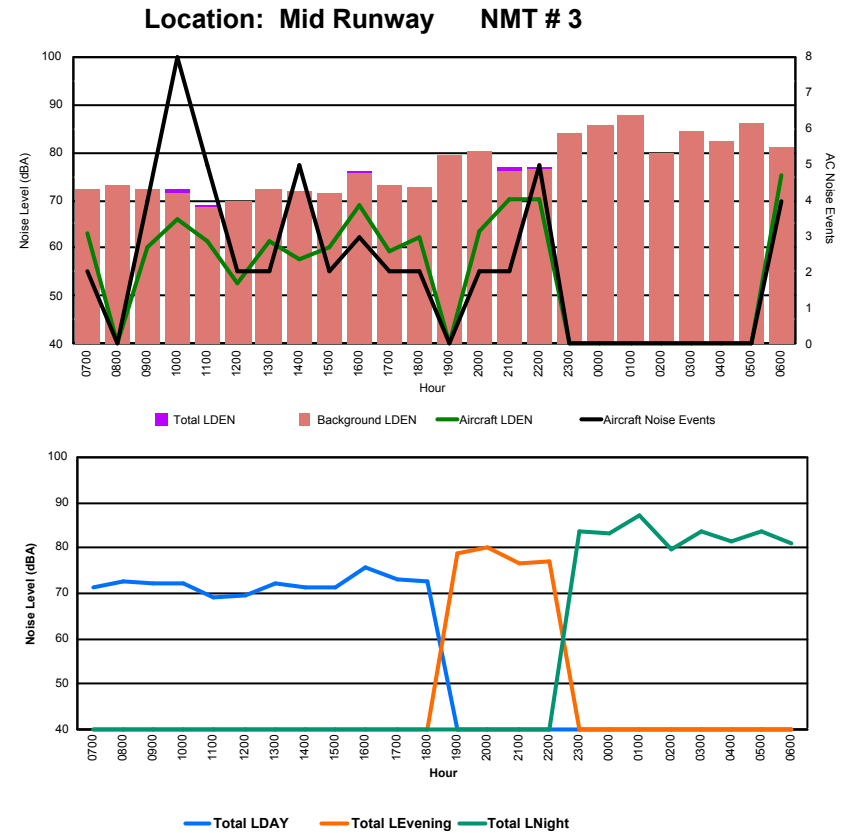

Luxembourg Airport Noise Distribution by Hour

Between 25/12/2023 00:00:00 and 25/12/2023 23:59:59 (Local Time)

Day	Aircraft Events	Total LDEN dB(A)	Aircraft LDEN dB(A)	Background LDEN dB(A)	Total LDay dB(A)	Total LEvening dB(A)	Total LNight dB(A)
25/12/23 7:00	2	71.4	63.1	72.3	71.4	-	-
25/12/23 8:00	-	72.8	-	73.0	72.8	-	-
25/12/23 9:00	4	72.3	60.1	72.5	72.3	-	-
25/12/23 10:00	8	72.1	66.1	71.6	72.1	-	-
25/12/23 11:00	5	69.0	61.3	68.5	69.0	-	-
25/12/23 12:00	2	69.5	52.5	70.0	69.5	-	-
25/12/23 13:00	2	72.4	61.3	72.4	72.4	-	-
25/12/23 14:00	5	71.2	57.9	71.8	71.2	-	-
25/12/23 15:00	2	71.5	60.1	71.4	71.5	-	-
25/12/23 16:00	3	75.9	68.8	75.6	75.9	-	-
25/12/23 17:00	2	73.2	59.3	73.2	73.2	-	-
25/12/23 18:00	2	72.6	62.5	72.7	72.6	-	-
25/12/23 19:00	-	78.7	-	79.3	-	78.7	-
25/12/23 20:00	2	80.2	63.7	80.4	-	80.2	-
25/12/23 21:00	2	76.8	70.4	75.9	-	76.8	-
25/12/23 22:00	5	77.0	70.2	76.3	-	77.0	-
25/12/23 23:00	-	83.5	-	84.1	-	-	83.5
26/12/23 0:00	-	83.3	-	85.8	-	-	83.3
26/12/23 1:00	-	87.2	-	87.7	-	-	87.2
26/12/23 2:00	-	79.6	-	79.6	-	-	79.6
26/12/23 3:00	-	83.7	-	84.3	-	-	83.7
26/12/23 4:00	-	81.5	-	82.3	-	-	81.5
26/12/23 5:00	-	83.9	-	86.1	-	-	83.9
26/12/23 6:00	4	81.2	75.2	81.0	-	-	81.2
	50	79.8	65.2	80.6	72.3	78.4	83.5