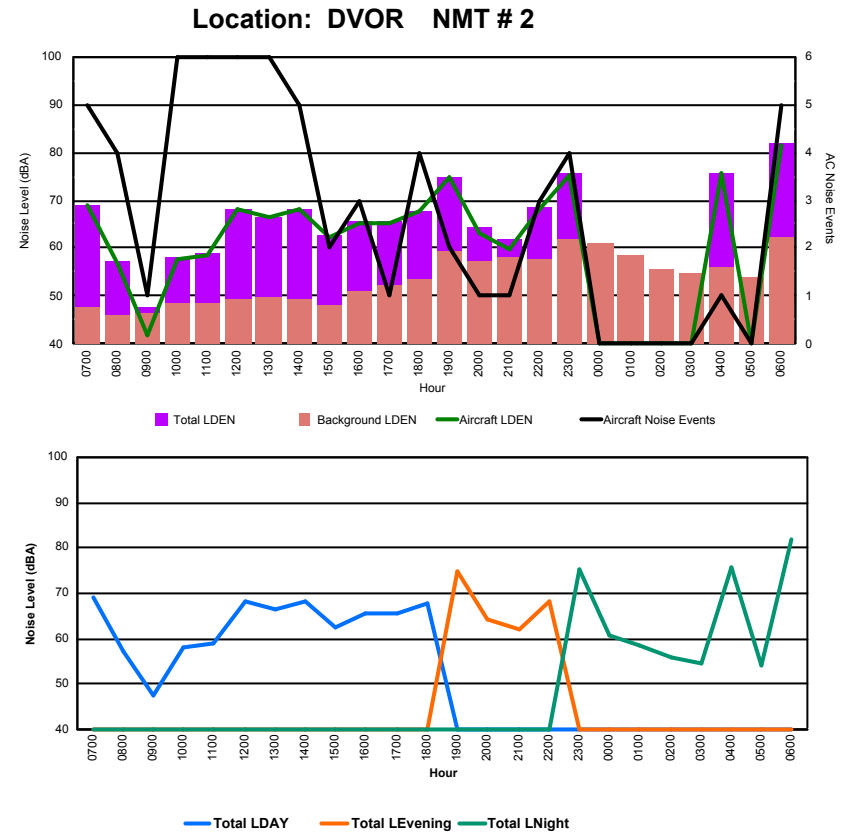

Luxembourg Airport Noise Distribution by Hour

Between 02/12/2023 00:00:00 and 02/12/2023 23:59:59 (Local Time)

Day	Aircraft Events	Total LDEN dB (A)	Aircraft LDEN dB(A)	Background LDEN dB(A)	Total LDay dB(A)	Total LEvening dB(A)	Total LNight dB (A)
02/12/23 7:00	5	69.1	69.1	47.5	69.1	-	-
02/12/23 8:00	4	57.1	56.8	46.0	57.1	-	-
02/12/23 9:00	1	47.7	41.8	46.5	47.7	-	-
02/12/23 10:00	6	58.2	57.7	48.7	58.2	-	-
02/12/23 11:00	6	58.9	58.5	48.4	58.9	-	-
02/12/23 12:00	6	68.2	68.2	49.5	68.2	-	-
02/12/23 13:00	6	66.5	66.3	49.8	66.5	-	-
02/12/23 14:00	5	68.1	68.0	49.2	68.1	-	-
02/12/23 15:00	2	62.6	62.4	48.1	62.6	-	-
02/12/23 16:00	3	65.5	65.4	50.9	65.5	-	-
02/12/23 17:00	1	65.5	65.3	52.1	65.5	-	-
02/12/23 18:00	4	67.9	67.7	53.6	67.9	-	-
02/12/23 19:00	2	74.8	74.7	59.3	-	74.8	-
02/12/23 20:00	1	64.3	63.2	57.4	-	64.3	-
02/12/23 21:00	1	62.0	59.7	58.3	-	62.0	-
02/12/23 22:00	3	68.4	68.0	57.7	-	68.4	-
02/12/23 23:00	4	75.5	75.3	61.8	-	-	75.5
03/12/23 0:00	-	60.9	-	60.9	-	-	60.9
03/12/23 1:00	-	58.5	-	58.5	-	-	58.5
03/12/23 2:00	-	55.8	-	55.8	-	-	55.8
03/12/23 3:00	-	54.7	-	54.7	-	-	54.7
03/12/23 4:00	1	75.6	75.5	56.2	-	-	75.6
03/12/23 5:00	-	54.0	-	54.0	-	-	54.0
03/12/23 6:00	5	81.7	81.6	62.3	-	-	81.7
	66	71.1	70.9	56.3	65.5	70.1	74.4