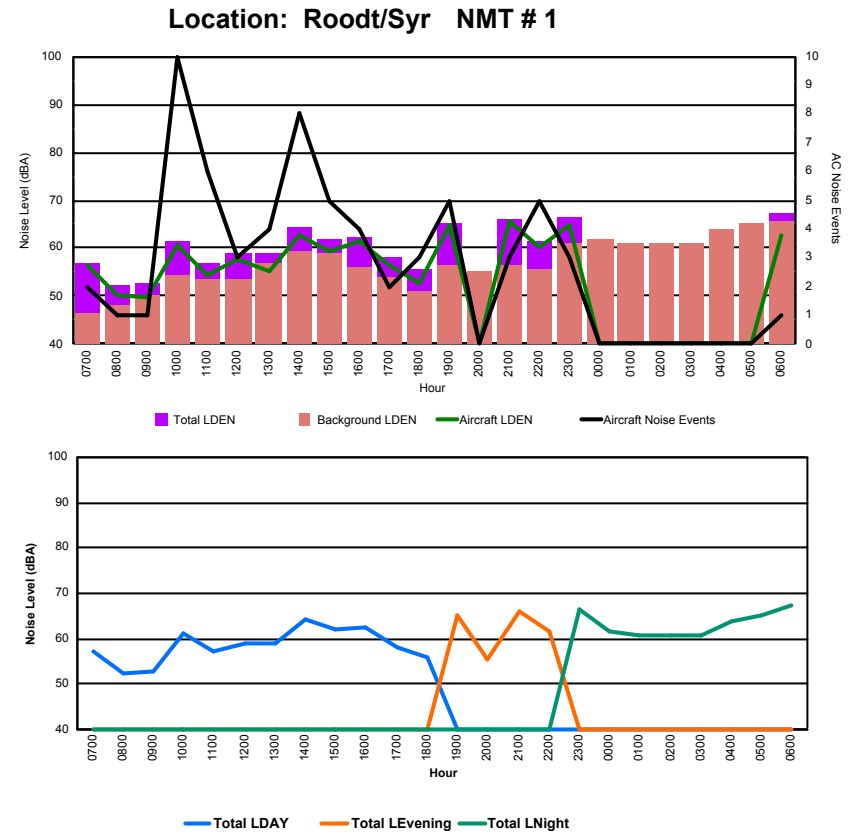

Luxembourg Airport Noise Distribution by Hour

Between 09/12/2023 00:00:00 and 09/12/2023 23:59:59 (Local Time)

Day	Aircraft Events	Total LDEN dB(A)	Aircraft LDEN dB(A)	Background LDEN dB(A)	Total LDay dB(A)	Total LEvening dB(A)	Total LNight dB(A)
09/12/23 7:00	2	57.0	56.6	46.5	57.0	-	-
09/12/23 8:00	1	52.3	50.1	48.1	52.3	-	-
09/12/23 9:00	1	52.9	49.6	50.2	52.9	-	-
09/12/23 10:00	10	61.3	60.5	54.2	61.3	-	-
09/12/23 11:00	6	57.0	54.4	53.6	57.0	-	-
09/12/23 12:00	3	59.1	57.8	53.5	59.1	-	-
09/12/23 13:00	4	59.0	55.1	56.9	59.0	-	-
09/12/23 14:00	8	64.2	62.6	59.2	64.2	-	-
09/12/23 15:00	5	62.0	59.3	58.9	62.0	-	-
09/12/23 16:00	4	62.4	61.3	56.2	62.4	-	-
09/12/23 17:00	2	58.3	56.4	53.9	58.3	-	-
09/12/23 18:00	3	55.7	52.8	51.0	55.7	-	-
09/12/23 19:00	5	65.2	64.8	56.6	-	65.2	-
09/12/23 20:00	-	55.4	-	55.4	-	55.4	-
09/12/23 21:00	3	66.0	65.5	56.5	-	66.0	-
09/12/23 22:00	5	61.5	60.3	55.6	-	61.5	-
09/12/23 23:00	3	66.3	64.9	60.9	-	-	66.3
10/12/23 0:00	-	61.6	-	61.8	-	-	61.6
10/12/23 1:00	-	60.9	-	61.2	-	-	60.9
10/12/23 2:00	-	60.7	-	61.0	-	-	60.7
10/12/23 3:00	-	60.9	-	60.9	-	-	60.9
10/12/23 4:00	-	63.8	-	63.9	-	-	63.8
10/12/23 5:00	-	65.0	-	65.2	-	-	65.0
10/12/23 6:00	1	67.3	62.7	65.8	-	-	67.3
	66	62.3	59.3	59.5	59.7	63.5	64.0