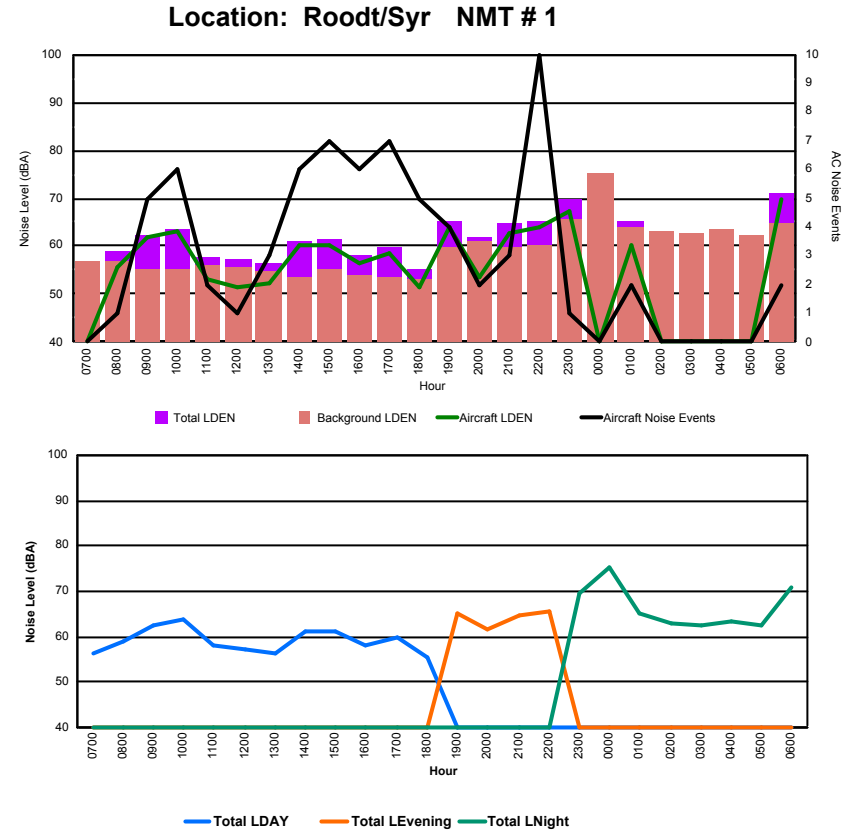

Luxembourg Airport Noise Distribution by Hour

Between 31/12/2023 00:00:00 and 31/12/2023 23:59:59 (Local Time)

Day	Aircraft Events	Total LDEN dB (A)	Aircraft LDEN dB(A)	Background LDEN dB(A)	Total LDay dB(A)	Total LEvening dB(A)	Total LNight dB (A)
31/12/23 7:00	-	56.4	-	56.7	56.4	-	-
31/12/23 8:00	1	59.1	55.7	56.8	59.1	-	-
31/12/23 9:00	5	62.5	61.7	55.0	62.5	-	-
31/12/23 10:00	6	63.7	63.1	55.3	63.7	-	-
31/12/23 11:00	2	57.9	53.3	56.2	57.9	-	-
31/12/23 12:00	1	57.1	51.3	55.5	57.1	-	-
31/12/23 13:00	3	56.5	52.2	54.9	56.5	-	-
31/12/23 14:00	6	61.0	60.2	53.7	61.0	-	-
31/12/23 15:00	7	61.4	60.3	55.4	61.4	-	-
31/12/23 16:00	6	58.3	56.5	53.8	58.3	-	-
31/12/23 17:00	7	59.8	58.7	53.7	59.8	-	-
31/12/23 18:00	5	55.3	51.4	53.1	55.3	-	-
31/12/23 19:00	4	65.3	63.9	59.9	-	65.3	-
31/12/23 20:00	2	61.7	53.5	61.0	-	61.7	-
31/12/23 21:00	3	64.6	62.9	59.9	-	64.6	-
31/12/23 22:00	10	65.4	64.1	60.1	-	65.4	-
31/12/23 23:00	1	69.7	67.4	65.7	-	-	69.7
01/01/24 0:00	-	75.1	-	75.2	-	-	75.1
01/01/24 1:00	2	65.0	60.1	63.8	-	-	65.0
01/01/24 2:00	-	63.0	-	63.3	-	-	63.0
01/01/24 3:00	-	62.6	-	62.6	-	-	62.6
01/01/24 4:00	-	63.4	-	63.5	-	-	63.4
01/01/24 5:00	-	62.4	-	62.5	-	-	62.4
01/01/24 6:00	2	70.9	69.8	64.8	-	-	70.9
	73	65.6	61.1	63.9	59.8	64.5	69.1