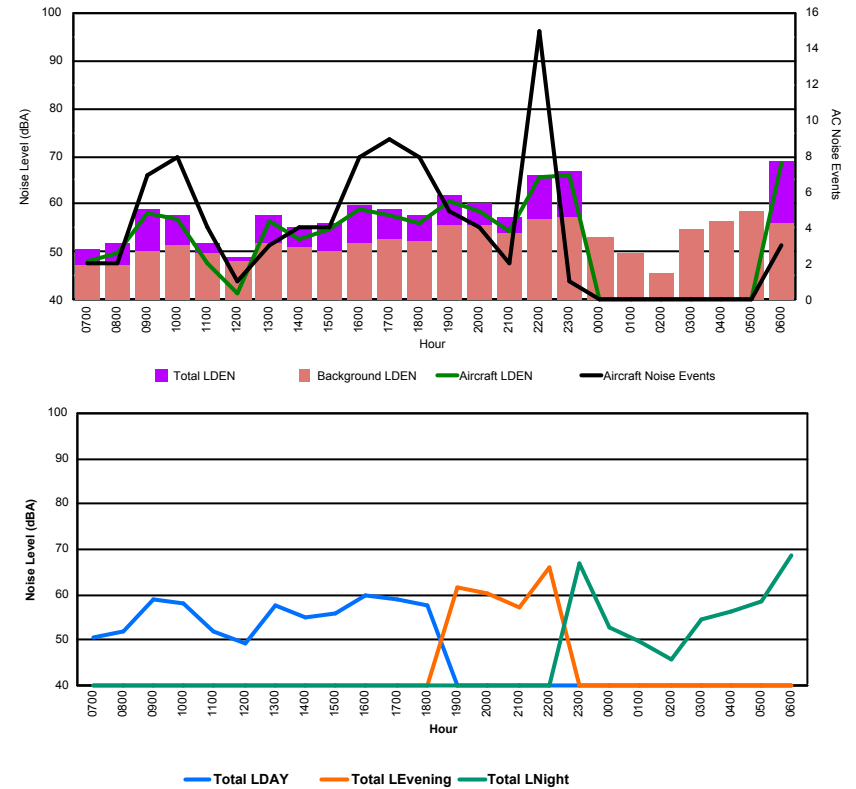

Luxembourg Airport Noise Distribution by Hour

Between 19/12/2023 00:00:00 and 19/12/2023 23:59:59 (Local Time)

Day	Aircraft Events	Total LDEN dB(A)	Aircraft LDEN dB(A)	Background LDEN dB(A)	Total LDay dB(A)	Total LEvening dB(A)	Total LNight dB(A)
19/12/23 7:00	2	50.7	48.1	47.3	50.7	-	-
19/12/23 8:00	2	51.8	49.8	47.4	51.8	-	-
19/12/23 9:00	7	58.8	58.2	50.1	58.8	-	-
19/12/23 10:00	8	57.9	57.0	51.3	57.9	-	-
19/12/23 11:00	4	51.9	47.9	49.9	51.9	-	-
19/12/23 12:00	1	49.1	41.6	48.3	49.1	-	-
19/12/23 13:00	3	57.8	56.6	52.0	57.8	-	-
19/12/23 14:00	4	55.0	52.8	51.0	55.0	-	-
19/12/23 15:00	4	56.0	54.7	50.4	56.0	-	-
19/12/23 16:00	8	59.8	59.1	52.0	59.8	-	-
19/12/23 17:00	9	58.9	57.9	52.5	58.9	-	-
19/12/23 18:00	8	57.6	56.1	52.4	57.6	-	-
19/12/23 19:00	5	61.8	60.5	55.7	-	61.8	-
19/12/23 20:00	4	60.2	58.4	55.6	-	60.2	-
19/12/23 21:00	2	57.2	54.5	54.0	-	57.2	-
19/12/23 22:00	15	66.2	65.8	56.7	-	66.2	-
19/12/23 23:00	1	66.7	66.2	57.2	-	-	66.7
20/12/23 0:00	-	53.0	-	53.1	-	-	53.0
20/12/23 1:00	-	49.7	-	49.7	-	-	49.7
20/12/23 2:00	-	45.8	-	45.8	-	-	45.8
20/12/23 3:00	-	54.7	-	54.7	-	-	54.7
20/12/23 4:00	-	56.3	-	56.4	-	-	56.3
20/12/23 5:00	-	58.5	-	58.5	-	-	58.5
20/12/23 6:00	3	68.9	68.7	56.1	-	-	68.9
	90	60.5	59.6	53.7	56.6	62.6	62.5

Location: Roodt/Syr NMT # 1