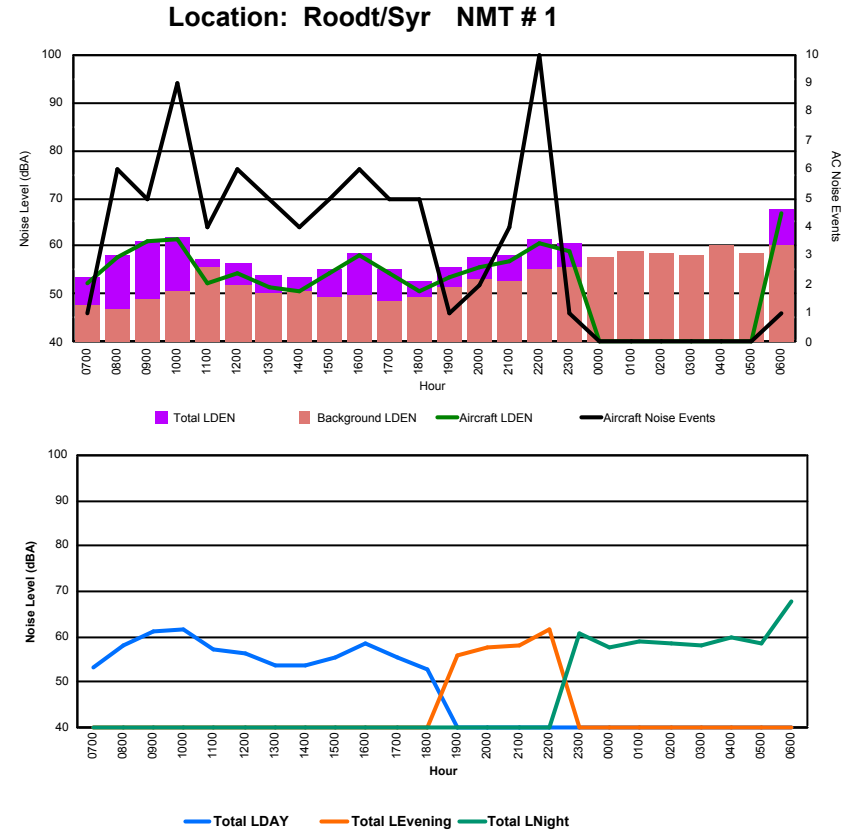

Luxembourg Airport Noise Distribution by Hour

Between 27/12/2023 00:00:00 and 27/12/2023 23:59:59 (Local Time)

Day	Aircraft Events	Total LDEN dB (A)	Aircraft LDEN dB(A)	Background LDEN dB(A)	Total LDay dB(A)	Total LEvening dB(A)	Total LNight dB (A)	
27/12/23	7:00	1	53.4	52.2	47.5	53.4	-	-
27/12/23	8:00	6	58.2	57.9	46.8	58.2	-	-
27/12/23	9:00	5	61.1	60.9	48.8	61.1	-	-
27/12/23	10:00	9	61.7	61.4	50.8	61.7	-	-
27/12/23	11:00	4	57.4	52.4	55.8	57.4	-	-
27/12/23	12:00	6	56.3	54.5	51.9	56.3	-	-
27/12/23	13:00	5	53.8	51.4	50.4	53.8	-	-
27/12/23	14:00	4	53.6	50.6	50.7	53.6	-	-
27/12/23	15:00	5	55.4	54.3	49.2	55.4	-	-
27/12/23	16:00	6	58.6	58.1	49.6	58.6	-	-
27/12/23	17:00	5	55.4	54.4	48.6	55.4	-	-
27/12/23	18:00	5	52.8	50.5	49.2	52.8	-	-
27/12/23	19:00	1	55.7	53.6	51.6	-	55.7	-
27/12/23	20:00	2	57.5	55.5	53.2	-	57.5	-
27/12/23	21:00	4	58.3	56.9	52.9	-	58.3	-
27/12/23	22:00	10	61.6	60.6	55.2	-	61.6	-
27/12/23	23:00	1	60.6	58.9	55.6	-	-	60.6
28/12/23	0:00	-	57.7	-	57.7	-	-	57.7
28/12/23	1:00	-	59.0	-	59.0	-	-	59.0
28/12/23	2:00	-	58.6	-	58.7	-	-	58.6
28/12/23	3:00	-	58.2	-	58.2	-	-	58.2
28/12/23	4:00	-	60.0	-	60.1	-	-	60.0
28/12/23	5:00	-	58.6	-	58.6	-	-	58.6
28/12/23	6:00	1	67.7	66.8	60.0	-	-	67.7
	80	59.5	57.4	55.3	57.5	58.8	61.6