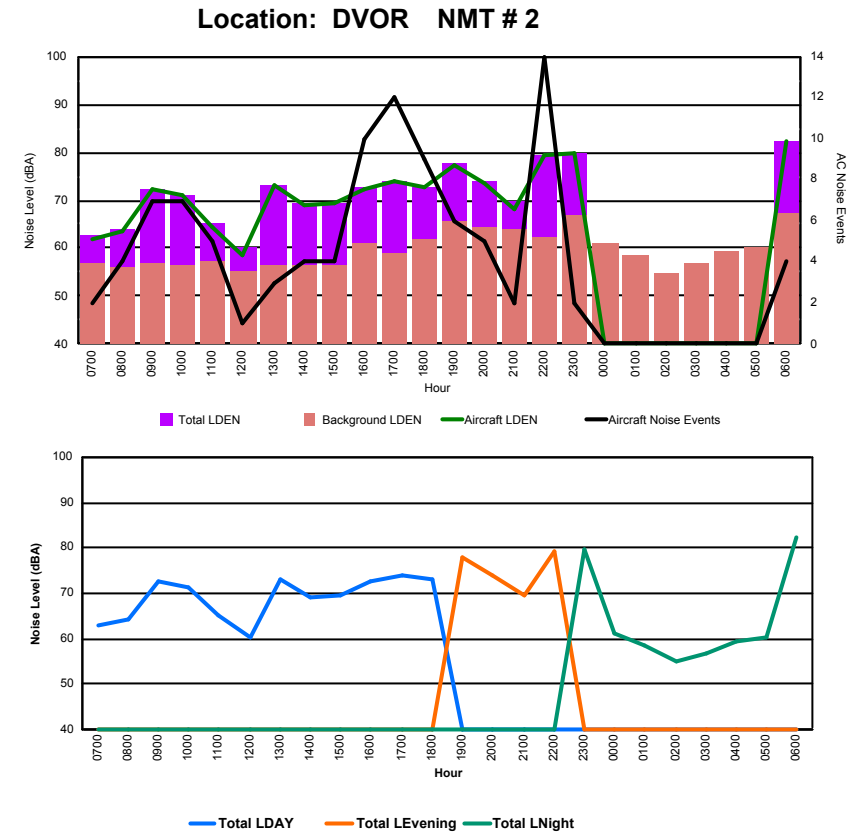

Location: Roodt/Syr NMT # 1

Luxembourg Airport Noise Distribution by Hour

Between 19/12/2023 00:00:00 and 19/12/2023 23:59:59 (Local Time)

Day	Aircraft Events	Total LDEN dB (A)	Aircraft LDEN dB(A)	Background LDEN dB(A)	Total LDay dB(A)	Total LEvening dB(A)	Total LNight dB (A)
19/12/23 7:00	2	62.9	61.9	56.7	62.9	-	-
19/12/23 8:00	4	64.1	63.4	56.1	64.1	-	-
19/12/23 9:00	7	72.5	72.3	57.0	72.5	-	-
19/12/23 10:00	7	71.2	71.0	56.4	71.2	-	-
19/12/23 11:00	5	65.0	64.3	57.1	65.0	-	-
19/12/23 12:00	1	60.1	58.4	55.2	60.1	-	-
19/12/23 13:00	3	73.1	73.0	56.5	73.1	-	-
19/12/23 14:00	4	69.2	69.0	56.5	69.2	-	-
19/12/23 15:00	4	69.4	69.2	56.3	69.4	-	-
19/12/23 16:00	10	72.8	72.5	60.9	72.8	-	-
19/12/23 17:00	12	73.9	73.8	58.9	73.9	-	-
19/12/23 18:00	9	72.9	72.6	61.9	72.9	-	-
19/12/23 19:00	6	77.8	77.5	65.8	-	77.8	-
19/12/23 20:00	5	74.0	73.5	64.4	-	74.0	-
19/12/23 21:00	2	69.6	68.3	63.9	-	69.6	-
19/12/23 22:00	14	79.3	79.2	62.3	-	79.3	-
19/12/23 23:00	2	79.8	79.6	66.8	-	-	79.8
20/12/23 0:00	-	61.0	-	61.1	-	-	61.0
20/12/23 1:00	-	58.7	-	58.7	-	-	58.7
20/12/23 2:00	-	54.9	-	54.9	-	-	54.9
20/12/23 3:00	-	56.9	-	56.9	-	-	56.9
20/12/23 4:00	-	59.2	-	59.2	-	-	59.2
20/12/23 5:00	-	60.3	-	60.3	-	-	60.3
20/12/23 6:00	4	82.3	82.2	67.5	-	-	82.3
	101	73.9	73.7	61.4	70.7	76.5	75.3