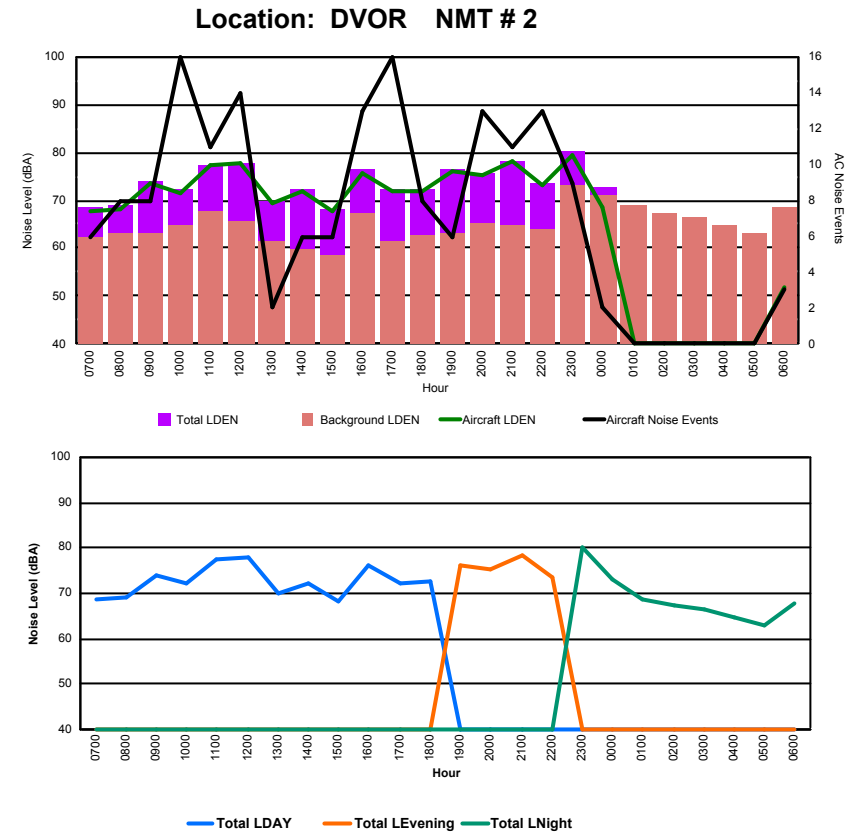

Luxembourg Airport Noise Distribution by Hour

Between 21/12/2023 00:00:00 and 21/12/2023 23:59:59 (Local Time)

Day	Aircraft Events	Total LDEN dB (A)	Aircraft LDEN dB(A)	Background LDEN dB(A)	Total LDay dB(A)	Total LEvening dB(A)	Total LNight dB (A)	
21/12/23	7:00	6	68.6	67.7	62.5	68.6	-	-
21/12/23	8:00	8	69.0	68.3	63.0	69.0	-	-
21/12/23	9:00	8	73.8	73.4	63.2	73.8	-	-
21/12/23	10:00	16	72.2	71.5	64.9	72.2	-	-
21/12/23	11:00	11	77.5	77.1	67.8	77.5	-	-
21/12/23	12:00	14	77.9	77.7	65.8	77.9	-	-
21/12/23	13:00	2	70.0	69.3	61.5	70.0	-	-
21/12/23	14:00	6	72.2	71.9	59.6	72.2	-	-
21/12/23	15:00	6	68.1	67.6	58.6	68.1	-	-
21/12/23	16:00	13	76.3	75.7	67.4	76.3	-	-
21/12/23	17:00	16	72.1	71.7	61.6	72.1	-	-
21/12/23	18:00	8	72.5	72.0	62.6	72.5	-	-
21/12/23	19:00	6	76.4	76.2	63.0	-	76.4	-
21/12/23	20:00	13	75.5	75.1	65.4	-	75.5	-
21/12/23	21:00	11	78.2	78.0	64.8	-	78.2	-
21/12/23	22:00	13	73.7	73.2	64.0	-	73.7	-
21/12/23	23:00	9	80.1	79.2	73.0	-	-	80.1
22/12/23	0:00	2	72.9	68.6	71.1	-	-	72.9
22/12/23	1:00	-	68.8	-	69.1	-	-	68.8
22/12/23	2:00	-	67.2	-	67.4	-	-	67.2
22/12/23	3:00	-	66.4	-	66.5	-	-	66.4
22/12/23	4:00	-	64.6	-	64.7	-	-	64.6
22/12/23	5:00	-	63.1	-	63.1	-	-	63.1
22/12/23	6:00	3	67.9	52.0	68.7	-	-	67.9
	171	74.0	73.2	66.4	73.7	76.2	72.7