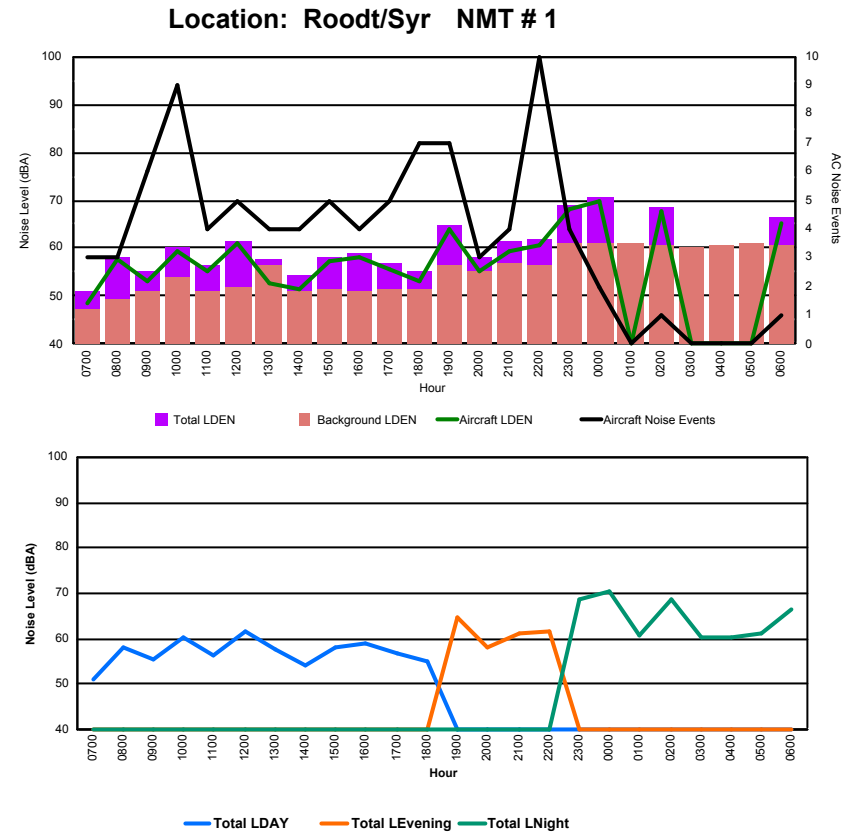

Luxembourg Airport Noise Distribution by Hour

Between 20/12/2023 00:00:00 and 20/12/2023 23:59:59 (Local Time)

Day	Aircraft Events	Total LDEN dB (A)	Aircraft LDEN dB(A)	Background LDEN dB(A)	Total LDay dB(A)	Total LEvening dB(A)	Total LNight dB (A)
20/12/23	7:00	3	50.9	48.5	47.3	50.9	-
20/12/23	8:00	3	58.1	57.5	49.3	58.1	-
20/12/23	9:00	6	55.3	53.3	51.2	55.3	-
20/12/23	10:00	9	60.2	59.2	53.8	60.2	-
20/12/23	11:00	4	56.5	55.0	51.2	56.5	-
20/12/23	12:00	5	61.5	61.1	51.8	61.5	-
20/12/23	13:00	4	57.8	52.5	56.3	57.8	-
20/12/23	14:00	4	54.2	51.3	51.2	54.2	-
20/12/23	15:00	5	58.3	57.4	51.4	58.3	-
20/12/23	16:00	4	58.8	58.1	51.1	58.8	-
20/12/23	17:00	5	56.9	55.5	51.6	56.9	-
20/12/23	18:00	7	55.2	53.0	51.3	55.2	-
20/12/23	19:00	7	64.6	63.9	56.6	-	64.6
20/12/23	20:00	3	58.2	55.4	55.1	-	58.2
20/12/23	21:00	4	61.3	59.5	56.7	-	61.3
20/12/23	22:00	10	61.8	60.5	56.3	-	61.8
20/12/23	23:00	4	68.9	68.1	61.0	-	68.9
21/12/23	0:00	2	70.5	70.0	60.9	-	70.5
21/12/23	1:00	-	60.8	-	61.0	-	60.8
21/12/23	2:00	1	68.7	67.9	60.8	-	68.7
21/12/23	3:00	-	60.3	-	60.3	-	60.3
21/12/23	4:00	-	60.5	-	60.6	-	60.5
21/12/23	5:00	-	61.1	-	61.1	-	61.1
21/12/23	6:00	1	66.5	65.1	60.8	-	66.5
	91	63.1	61.8	57.4	57.7	62.0	66.5