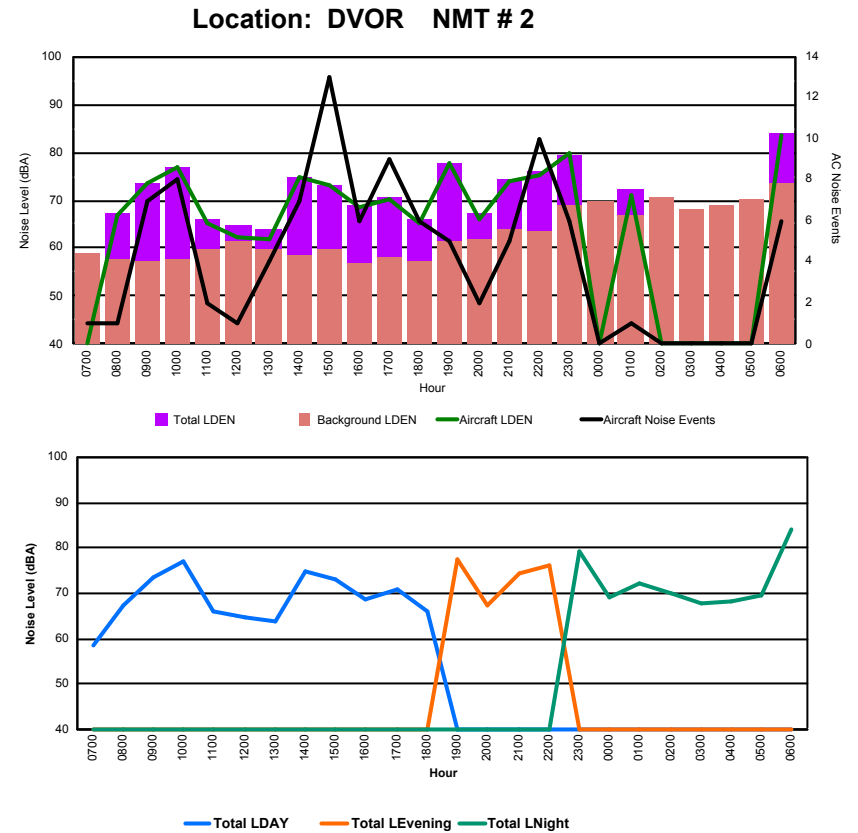

Luxembourg Airport Noise Distribution by Hour

Between 31/12/2023 00:00:00 and 31/12/2023 23:59:59 (Local Time)

Day	Aircraft Events	Total LDEN dB (A)	Aircraft LDEN dB(A)	Background LDEN dB(A)	Total LDay dB(A)	Total LEvening dB(A)	Total LNight dB (A)
31/12/23 7:00	1	58.7	40.2	59.1	58.7	-	-
31/12/23 8:00	1	67.3	66.8	57.7	67.3	-	-
31/12/23 9:00	7	73.7	73.6	57.3	73.7	-	-
31/12/23 10:00	8	77.0	77.0	57.8	77.0	-	-
31/12/23 11:00	2	66.2	65.2	59.6	66.2	-	-
31/12/23 12:00	1	64.9	62.5	61.4	64.9	-	-
31/12/23 13:00	4	64.0	61.9	59.9	64.0	-	-
31/12/23 14:00	7	75.0	74.9	58.4	75.0	-	-
31/12/23 15:00	13	73.1	73.0	59.7	73.1	-	-
31/12/23 16:00	6	68.8	68.5	56.7	68.8	-	-
31/12/23 17:00	9	70.7	70.4	58.3	70.7	-	-
31/12/23 18:00	6	65.9	65.3	57.3	65.9	-	-
31/12/23 19:00	5	77.7	77.6	61.4	-	77.7	-
31/12/23 20:00	2	67.4	65.9	62.0	-	67.4	-
31/12/23 21:00	5	74.3	73.9	64.1	-	74.3	-
31/12/23 22:00	10	76.1	75.1	63.5	-	76.1	-
31/12/23 23:00	6	79.4	80.0	69.1	-	-	79.4
01/01/24 0:00	-	69.2	-	69.9	-	-	69.2
01/01/24 1:00	1	72.4	71.1	66.9	-	-	72.4
01/01/24 2:00	-	70.1	-	70.6	-	-	70.1
01/01/24 3:00	-	67.7	-	68.3	-	-	67.7
01/01/24 4:00	-	68.3	-	69.0	-	-	68.3
01/01/24 5:00	-	69.5	-	70.2	-	-	69.5
01/01/24 6:00	6	84.1	83.7	73.6	-	-	84.1
	100	74.6	74.1	66.2	71.4	75.2	77.0