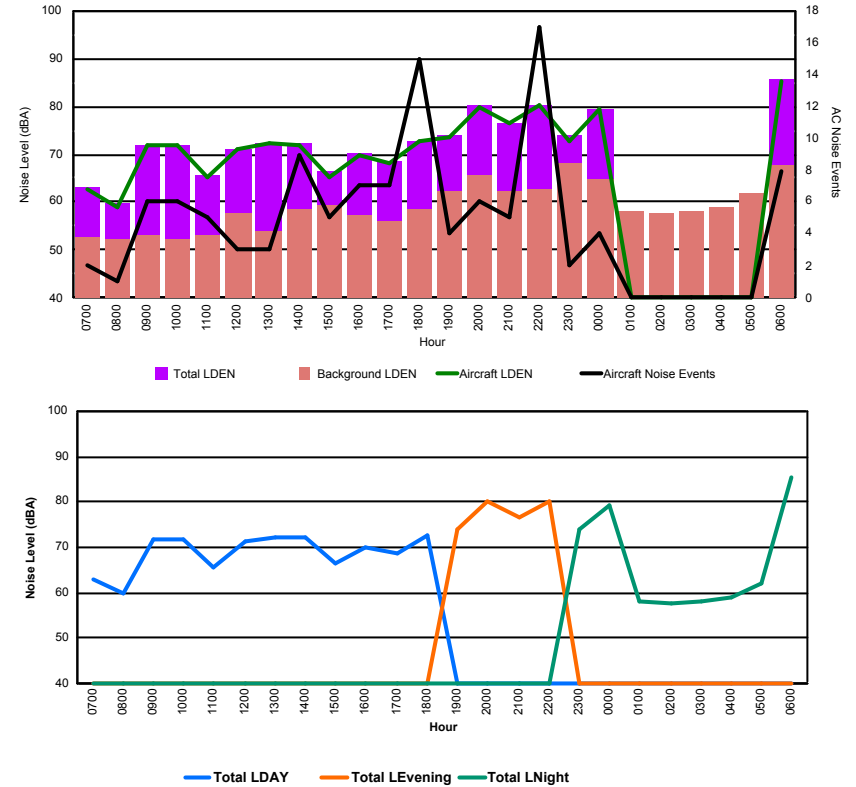

Luxembourg Airport Noise Distribution by Hour

Between 12/12/2023 00:00:00 and 12/12/2023 23:59:59 (Local Time)

Day	Aircraft Events	Total LDEN dB(A)	Aircraft LDEN dB(A)	Background LDEN dB(A)	Total LDay dB(A)	Total LEvening dB(A)	Total LNight dB(A)
12/12/23 7:00	2	63.1	62.6	52.9	63.1	-	-
12/12/23 8:00	1	59.9	59.0	52.1	59.9	-	-
12/12/23 9:00	6	71.8	71.7	53.2	71.8	-	-
12/12/23 10:00	6	71.9	71.9	52.3	71.9	-	-
12/12/23 11:00	5	65.6	65.3	53.2	65.6	-	-
12/12/23 12:00	3	71.2	71.1	57.6	71.2	-	-
12/12/23 13:00	3	72.3	72.2	53.9	72.3	-	-
12/12/23 14:00	9	72.1	71.9	58.6	72.1	-	-
12/12/23 15:00	5	66.3	65.4	59.4	66.3	-	-
12/12/23 16:00	7	70.2	70.0	57.3	70.2	-	-
12/12/23 17:00	7	68.5	68.3	55.9	68.5	-	-
12/12/23 18:00	15	72.7	72.6	58.6	72.7	-	-
12/12/23 19:00	4	73.9	73.6	62.2	-	73.9	-
12/12/23 20:00	6	80.1	79.9	65.6	-	80.1	-
12/12/23 21:00	5	76.6	76.4	62.5	-	76.6	-
12/12/23 22:00	17	80.2	80.1	62.6	-	80.2	-
12/12/23 23:00	2	74.1	72.9	68.1	-	-	74.1
13/12/23 0:00	4	79.4	79.3	64.7	-	-	79.4
13/12/23 1:00	-	58.1	-	58.1	-	-	58.1
13/12/23 2:00	-	57.5	-	57.5	-	-	57.5
13/12/23 3:00	-	58.1	-	58.1	-	-	58.1
13/12/23 4:00	-	59.0	-	59.0	-	-	59.0
13/12/23 5:00	-	61.9	-	61.9	-	-	61.9
13/12/23 6:00	8	85.5	85.4	67.8	-	-	85.5
	115	75.6	75.4	61.5	70.1	78.4	77.7

Location: DVOR NMT # 2