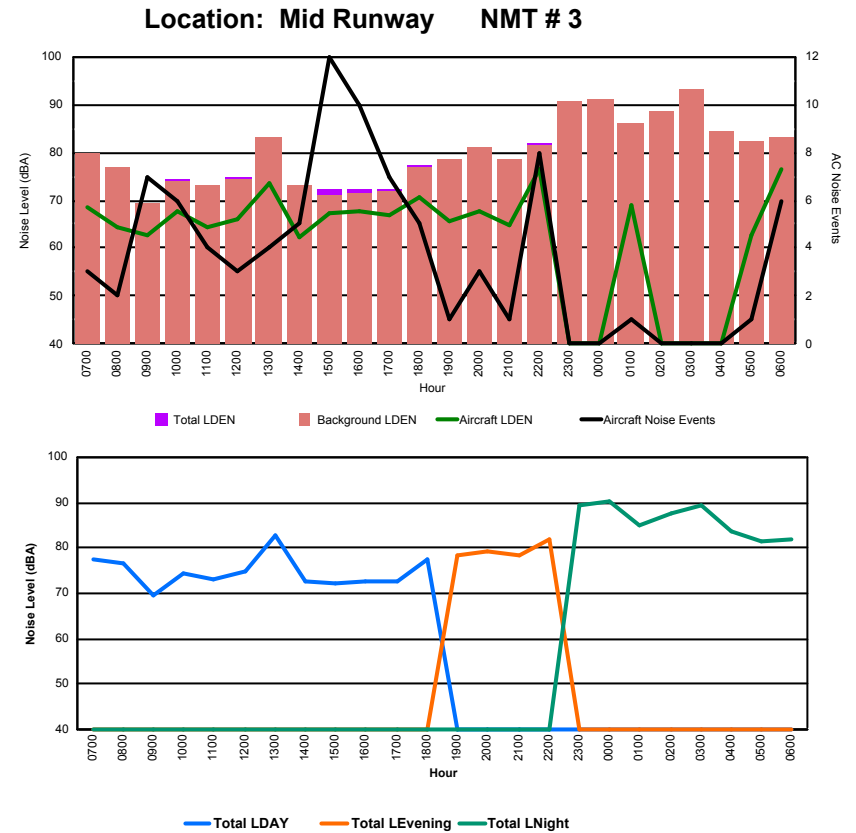

Luxembourg Airport Noise Distribution by Hour

Between 31/12/2023 00:00:00 and 31/12/2023 23:59:59 (Local Time)

Day	Aircraft Events	Total LDEN dB (A)	Aircraft LDEN dB(A)	Background LDEN dB(A)	Total LDay dB(A)	Total LEvening dB(A)	Total LNight dB (A)
31/12/23 7:00	3	77.4	68.6	79.8	77.4	-	-
31/12/23 8:00	2	76.8	64.4	76.9	76.8	-	-
31/12/23 9:00	7	69.5	62.7	69.5	69.5	-	-
31/12/23 10:00	6	74.5	67.8	74.1	74.5	-	-
31/12/23 11:00	4	73.0	64.4	73.0	73.0	-	-
31/12/23 12:00	3	74.7	66.0	74.4	74.7	-	-
31/12/23 13:00	4	82.9	73.4	83.1	82.9	-	-
31/12/23 14:00	5	72.6	62.5	73.0	72.6	-	-
31/12/23 15:00	12	72.4	67.4	71.2	72.4	-	-
31/12/23 16:00	10	72.5	67.7	71.3	72.5	-	-
31/12/23 17:00	7	72.5	66.7	71.9	72.5	-	-
31/12/23 18:00	5	77.3	70.6	76.7	77.3	-	-
31/12/23 19:00	1	78.5	65.8	78.7	-	78.5	-
31/12/23 20:00	3	79.3	67.9	81.0	-	79.3	-
31/12/23 21:00	1	78.4	64.7	78.7	-	78.4	-
31/12/23 22:00	8	81.8	76.6	81.3	-	81.8	-
31/12/23 23:00	-	89.6	-	90.8	-	-	89.6
01/01/24 0:00	-	90.2	-	90.9	-	-	90.2
01/01/24 1:00	1	84.9	68.9	85.9	-	-	84.9
01/01/24 2:00	-	87.8	-	88.5	-	-	87.8
01/01/24 3:00	-	89.6	-	93.1	-	-	89.6
01/01/24 4:00	-	83.5	-	84.5	-	-	83.5
01/01/24 5:00	1	81.6	62.6	82.1	-	-	81.6
01/01/24 6:00	6	82.0	76.4	83.3	-	-	82.0
	89	83.4	68.9	84.8	76.3	79.7	87.3