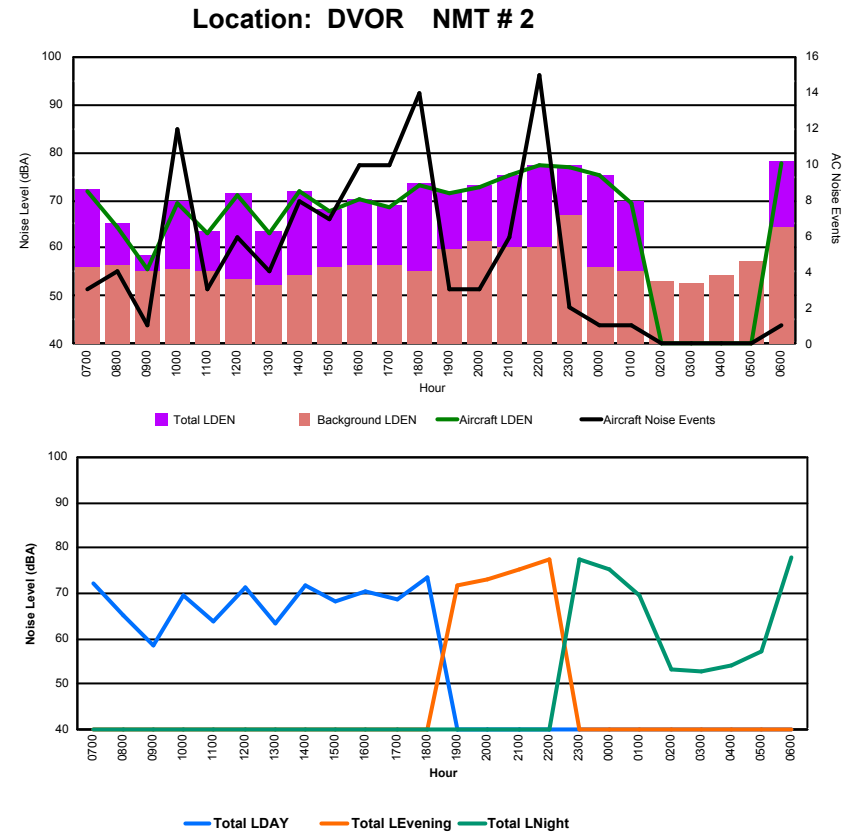

Luxembourg Airport Noise Distribution by Hour

Between 15/12/2023 00:00:00 and 15/12/2023 23:59:59 (Local Time)

Day	Aircraft Events	Total LDEN dB (A)	Aircraft LDEN dB(A)	Background LDEN dB(A)	Total LDay dB(A)	Total LEvening dB(A)	Total LNight dB (A)	
15/12/23	7:00	3	72.1	72.0	56.1	72.1	-	-
15/12/23	8:00	4	65.0	64.4	56.3	65.0	-	-
15/12/23	9:00	1	58.6	55.8	55.4	58.6	-	-
15/12/23	10:00	12	69.7	69.5	55.6	69.7	-	-
15/12/23	11:00	3	63.7	63.1	55.0	63.7	-	-
15/12/23	12:00	6	71.3	71.2	53.6	71.3	-	-
15/12/23	13:00	4	63.5	63.2	52.4	63.5	-	-
15/12/23	14:00	8	71.8	71.7	54.3	71.8	-	-
15/12/23	15:00	7	68.1	67.8	56.2	68.1	-	-
15/12/23	16:00	10	70.4	70.2	56.5	70.4	-	-
15/12/23	17:00	10	68.9	68.7	56.3	68.9	-	-
15/12/23	18:00	14	73.4	73.3	55.2	73.4	-	-
15/12/23	19:00	3	71.8	71.5	59.8	-	71.8	-
15/12/23	20:00	3	73.0	72.6	61.5	-	73.0	-
15/12/23	21:00	6	75.4	75.2	60.2	-	75.4	-
15/12/23	22:00	15	77.4	77.4	60.0	-	77.4	-
15/12/23	23:00	2	77.3	76.9	66.8	-	-	77.3
16/12/23	0:00	1	75.2	75.1	56.1	-	-	75.2
16/12/23	1:00	1	69.7	69.5	55.2	-	-	69.7
16/12/23	2:00	-	53.1	-	53.1	-	-	53.1
16/12/23	3:00	-	52.9	-	52.9	-	-	52.9
16/12/23	4:00	-	54.2	-	54.2	-	-	54.2
16/12/23	5:00	-	57.1	-	57.1	-	-	57.1
16/12/23	6:00	1	78.1	77.9	64.4	-	-	78.1
	114	72.2	72.0	58.8	69.6	74.9	73.1