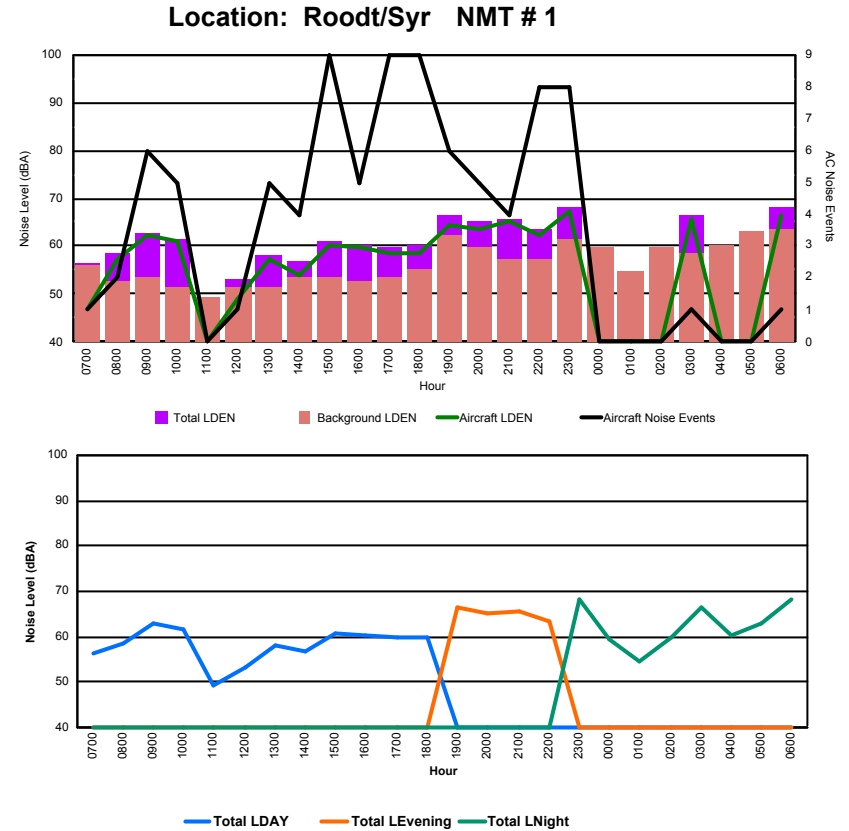

Luxembourg Airport Noise Distribution by Hour

Between 10/12/2023 00:00:00 and 10/12/2023 23:59:59 (Local Time)

Day	Aircraft Events	Total LDEN dB (A)	Aircraft LDEN dB(A)	Background LDEN dB(A)	Total LDay dB(A)	Total LEvening dB(A)	Total LNight dB (A)	
10/12/23	7:00	1	56.3	46.9	56.0	56.3	-	-
10/12/23	8:00	2	58.4	57.1	52.5	58.4	-	-
10/12/23	9:00	6	62.9	62.3	53.7	62.9	-	-
10/12/23	10:00	5	61.6	61.2	51.3	61.6	-	-
10/12/23	11:00	-	49.3	-	49.4	49.3	-	-
10/12/23	12:00	1	53.3	48.9	51.4	53.3	-	-
10/12/23	13:00	5	58.2	57.2	51.4	58.2	-	-
10/12/23	14:00	4	56.7	53.8	53.7	56.7	-	-
10/12/23	15:00	9	60.9	60.1	53.4	60.9	-	-
10/12/23	16:00	5	60.4	59.6	52.7	60.4	-	-
10/12/23	17:00	9	59.8	58.7	53.7	59.8	-	-
10/12/23	18:00	9	60.0	58.4	55.3	60.0	-	-
10/12/23	19:00	6	66.5	64.4	62.5	-	66.5	-
10/12/23	20:00	5	65.1	63.7	59.6	-	65.1	-
10/12/23	21:00	4	65.7	65.0	57.3	-	65.7	-
10/12/23	22:00	8	63.4	62.4	57.2	-	63.4	-
10/12/23	23:00	8	68.3	67.4	61.6	-	-	68.3
11/12/23	0:00	-	59.5	-	59.6	-	-	59.5
11/12/23	1:00	-	54.7	-	54.7	-	-	54.7
11/12/23	2:00	-	59.8	-	59.8	-	-	59.8
11/12/23	3:00	1	66.6	65.8	58.5	-	-	66.6
11/12/23	4:00	-	60.4	-	60.4	-	-	60.4
11/12/23	5:00	-	63.0	-	63.1	-	-	63.0
11/12/23	6:00	1	68.3	66.6	63.6	-	-	68.3
	89	62.9	61.2	58.2	59.3	65.3	64.6