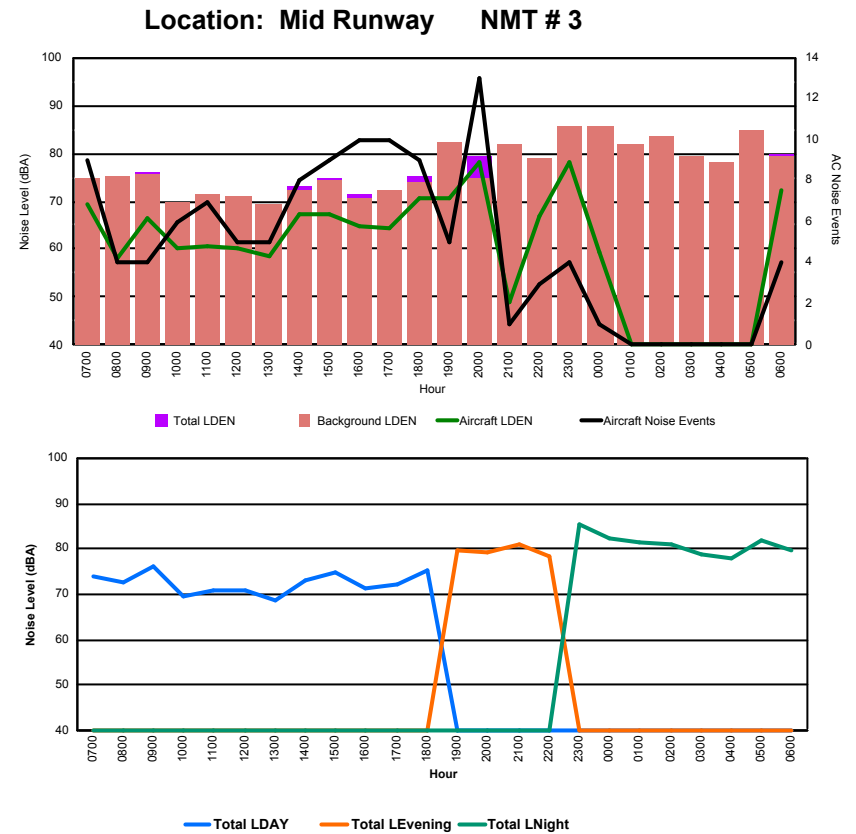

Luxembourg Airport Noise Distribution by Hour

Between 07/12/2023 00:00:00 and 07/12/2023 23:59:59 (Local Time)

Day	Aircraft Events	Total LDEN dB(A)	Aircraft LDEN dB(A)	Background LDEN dB(A)	Total LDay dB(A)	Total LEvening dB(A)	Total LNight dB(A)
07/12/23 7:00	9	74.1	69.2	74.6	74.1	-	-
07/12/23 8:00	4	72.6	58.1	75.1	72.6	-	-
07/12/23 9:00	4	76.0	66.4	75.6	76.0	-	-
07/12/23 10:00	6	69.5	60.3	69.8	69.5	-	-
07/12/23 11:00	7	71.1	60.5	71.3	71.1	-	-
07/12/23 12:00	5	70.9	60.1	71.1	70.9	-	-
07/12/23 13:00	5	68.7	58.4	69.2	68.7	-	-
07/12/23 14:00	8	73.0	67.1	72.4	73.0	-	-
07/12/23 15:00	9	74.9	67.2	74.5	74.9	-	-
07/12/23 16:00	10	71.4	64.6	70.8	71.4	-	-
07/12/23 17:00	10	72.1	64.3	72.2	72.1	-	-
07/12/23 18:00	9	75.1	70.7	74.0	75.1	-	-
07/12/23 19:00	5	79.8	70.7	82.5	-	79.8	-
07/12/23 20:00	13	79.4	78.1	74.7	-	79.4	-
07/12/23 21:00	1	81.0	49.0	81.7	-	81.0	-
07/12/23 22:00	3	78.6	66.9	78.9	-	78.6	-
07/12/23 23:00	4	85.4	78.0	85.5	-	-	85.4
08/12/23 0:00	1	82.5	59.5	85.6	-	-	82.5
08/12/23 1:00	-	81.6	-	81.8	-	-	81.6
08/12/23 2:00	-	81.0	-	83.7	-	-	81.0
08/12/23 3:00	-	78.8	-	79.2	-	-	78.8
08/12/23 4:00	-	78.0	-	78.2	-	-	78.0
08/12/23 5:00	-	81.9	-	84.6	-	-	81.9
08/12/23 6:00	4	79.7	72.1	79.3	-	-	79.7
	117	78.8	69.3	79.8	73.0	79.8	81.7