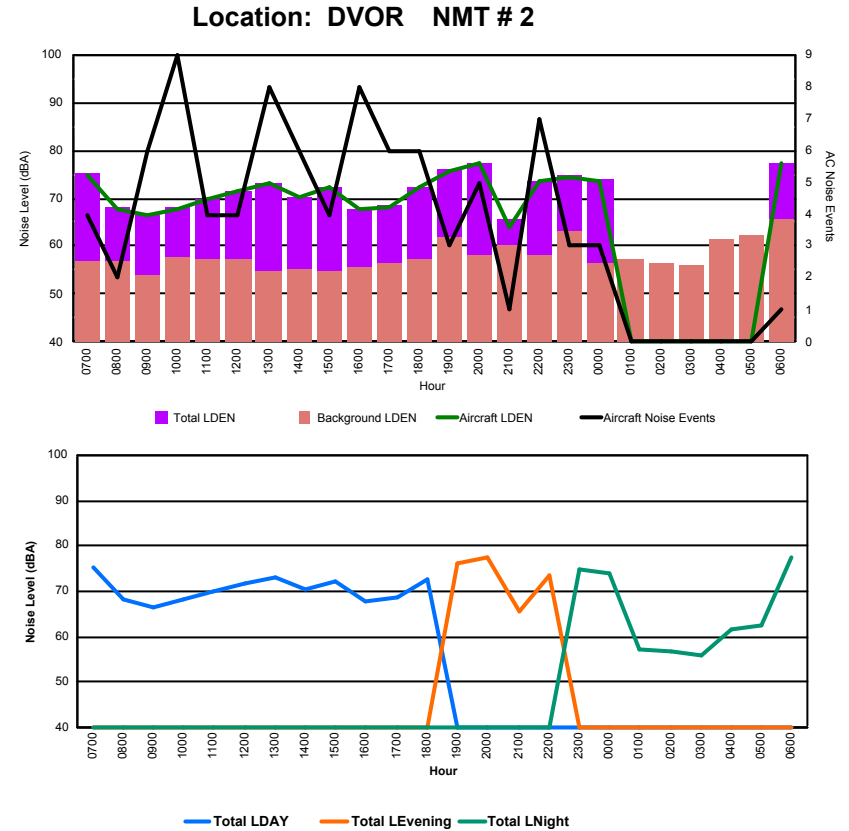

Luxembourg Airport Noise Distribution by Hour

Between 18/12/2023 00:00:00 and 18/12/2023 23:59:59 (Local Time)

Day	Aircraft Events	Total LDEN dB (A)	Aircraft LDEN dB(A)	Background LDEN dB(A)	Total LDay dB(A)	Total LEvening dB(A)	Total LNight dB (A)	
18/12/23	7:00	4	75.1	75.0	57.0	75.1	-	-
18/12/23	8:00	2	68.2	67.9	56.9	68.2	-	-
18/12/23	9:00	6	66.5	66.3	53.9	66.5	-	-
18/12/23	10:00	9	68.1	67.7	57.8	68.1	-	-
18/12/23	11:00	4	70.0	69.8	57.2	70.0	-	-
18/12/23	12:00	4	71.6	71.4	57.4	71.6	-	-
18/12/23	13:00	8	73.1	73.0	54.6	73.1	-	-
18/12/23	14:00	6	70.4	70.2	55.2	70.4	-	-
18/12/23	15:00	4	72.3	72.3	54.6	72.3	-	-
18/12/23	16:00	8	67.9	67.7	55.7	67.9	-	-
18/12/23	17:00	6	68.6	68.3	56.3	68.6	-	-
18/12/23	18:00	6	72.5	72.4	57.3	72.5	-	-
18/12/23	19:00	3	76.0	75.8	61.7	-	76.0	-
18/12/23	20:00	5	77.5	77.5	58.3	-	77.5	-
18/12/23	21:00	1	65.5	63.9	60.2	-	65.5	-
18/12/23	22:00	7	73.7	73.5	58.1	-	73.7	-
18/12/23	23:00	3	74.7	74.4	63.2	-	-	74.7
19/12/23	0:00	3	73.8	73.7	56.5	-	-	73.8
19/12/23	1:00	-	57.4	-	57.4	-	-	57.4
19/12/23	2:00	-	56.6	-	56.6	-	-	56.6
19/12/23	3:00	-	55.9	-	55.9	-	-	55.9
19/12/23	4:00	-	61.5	-	61.5	-	-	61.5
19/12/23	5:00	-	62.5	-	62.5	-	-	62.5
19/12/23	6:00	1	77.5	77.2	65.6	-	-	77.5
	90	72.1	71.9	59.2	71.1	74.9	71.6