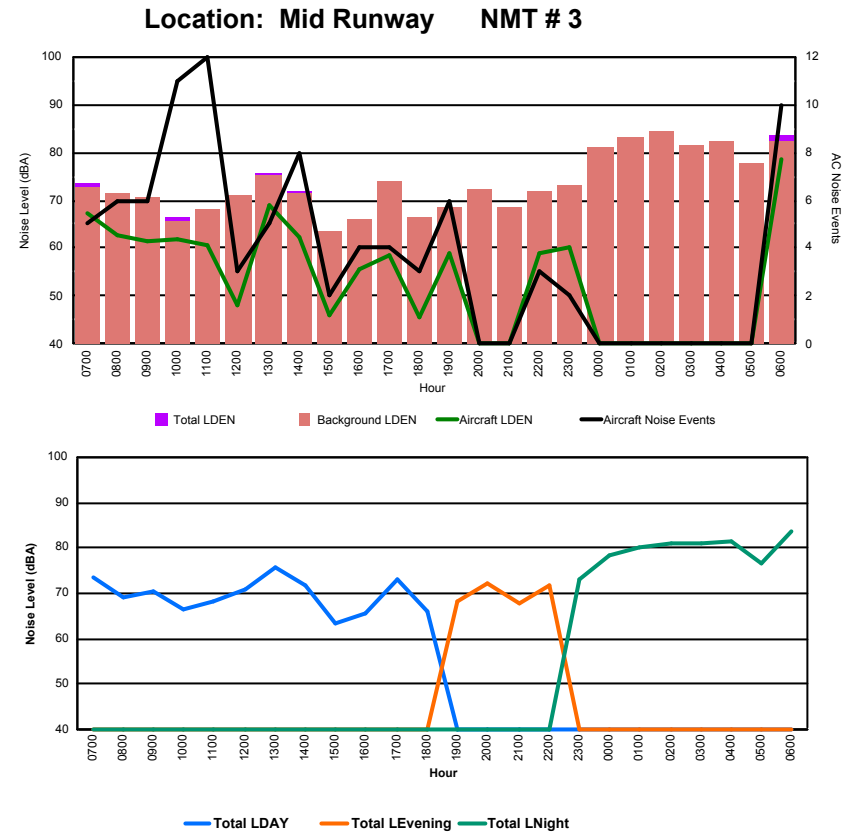

Luxembourg Airport Noise Distribution by Hour

Between 22/12/2023 00:00:00 and 22/12/2023 23:59:59 (Local Time)

Day	Aircraft Events	Total LDEN dB (A)	Aircraft LDEN dB(A)	Background LDEN dB(A)	Total LDay dB(A)	Total LEvening dB(A)	Total LNight dB (A)
22/12/23 7:00	5	73.5	67.4	72.7	73.5	-	-
22/12/23 8:00	6	69.1	62.8	71.3	69.1	-	-
22/12/23 9:00	6	70.6	61.5	70.5	70.6	-	-
22/12/23 10:00	11	66.6	61.8	65.8	66.6	-	-
22/12/23 11:00	12	68.1	60.6	68.1	68.1	-	-
22/12/23 12:00	3	70.8	48.0	71.1	70.8	-	-
22/12/23 13:00	5	75.6	68.9	75.1	75.6	-	-
22/12/23 14:00	8	71.8	62.5	71.3	71.8	-	-
22/12/23 15:00	2	63.3	46.1	63.6	63.3	-	-
22/12/23 16:00	4	65.8	55.7	66.0	65.8	-	-
22/12/23 17:00	4	73.2	58.4	73.8	73.2	-	-
22/12/23 18:00	3	66.0	45.8	66.5	66.0	-	-
22/12/23 19:00	6	68.3	58.9	68.5	-	68.3	-
22/12/23 20:00	-	72.0	-	72.4	-	72.0	-
22/12/23 21:00	-	67.9	-	68.4	-	67.9	-
22/12/23 22:00	3	71.9	59.1	71.9	-	71.9	-
22/12/23 23:00	2	72.9	60.2	73.2	-	-	72.9
23/12/23 0:00	-	78.2	-	81.2	-	-	78.2
23/12/23 1:00	-	80.2	-	83.3	-	-	80.2
23/12/23 2:00	-	81.1	-	84.4	-	-	81.1
23/12/23 3:00	-	81.2	-	81.6	-	-	81.2
23/12/23 4:00	-	81.3	-	82.3	-	-	81.3
23/12/23 5:00	-	76.8	-	77.7	-	-	76.8
23/12/23 6:00	10	83.7	78.5	82.5	-	-	83.7
	90	76.4	66.0	77.6	70.9	70.4	80.4