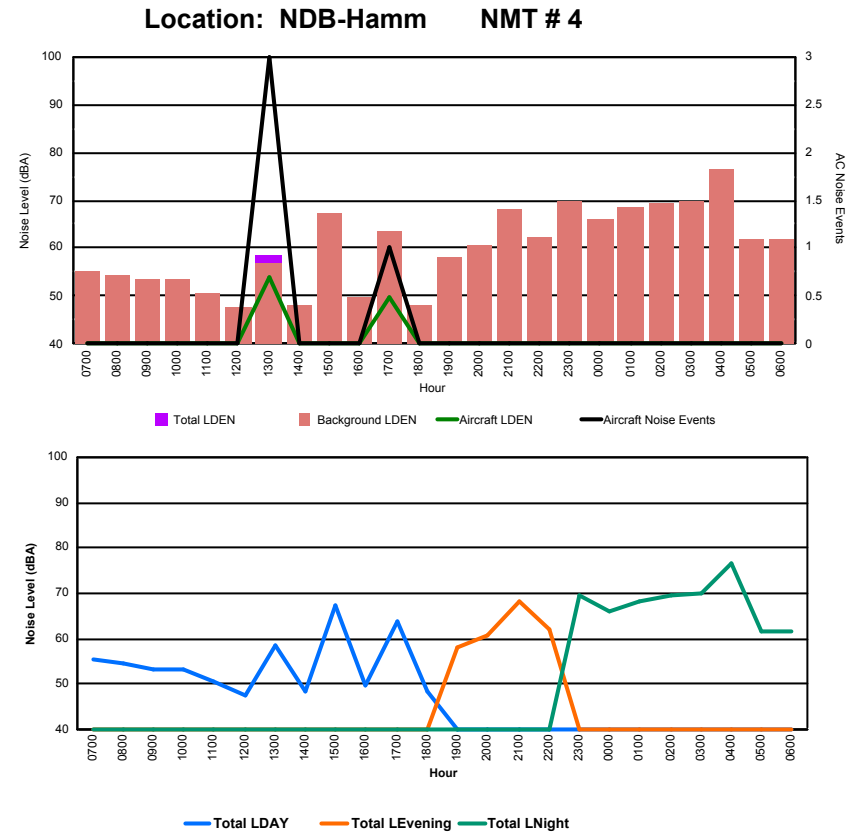

Luxembourg Airport Noise Distribution by Hour

Between 23/12/2023 00:00:00 and 23/12/2023 23:59:59 (Local Time)

Day	Aircraft Events	Total LDEN dB (A)	Aircraft LDEN dB(A)	Background LDEN dB(A)	Total LDay dB(A)	Total LEvening dB(A)	Total LNight dB (A)
23/12/23	7:00	-	55.3	-	55.4	55.3	-
23/12/23	8:00	-	54.4	-	54.4	54.4	-
23/12/23	9:00	-	53.4	-	53.4	53.4	-
23/12/23	10:00	-	53.4	-	53.4	53.4	-
23/12/23	11:00	-	50.8	-	50.8	50.8	-
23/12/23	12:00	-	47.6	-	47.6	47.6	-
23/12/23	13:00	3	58.4	53.8	56.7	58.4	-
23/12/23	14:00	-	48.3	-	48.3	48.3	-
23/12/23	15:00	-	67.2	-	67.3	67.2	-
23/12/23	16:00	-	49.8	-	49.8	49.8	-
23/12/23	17:00	1	63.7	49.9	63.7	63.7	-
23/12/23	18:00	-	48.3	-	48.3	48.3	-
23/12/23	19:00	-	58.0	-	58.0	58.0	-
23/12/23	20:00	-	60.7	-	60.8	60.7	-
23/12/23	21:00	-	68.2	-	68.2	68.2	-
23/12/23	22:00	-	62.1	-	62.1	62.1	-
23/12/23	23:00	-	69.7	-	69.8	-	69.7
24/12/23	0:00	-	66.2	-	66.2	-	66.2
24/12/23	1:00	-	68.4	-	68.4	-	68.4
24/12/23	2:00	-	69.4	-	69.4	-	69.4
24/12/23	3:00	-	69.9	-	70.0	-	69.9
24/12/23	4:00	-	76.5	-	76.6	-	76.5
24/12/23	5:00	-	61.8	-	61.8	-	61.8
24/12/23	6:00	-	61.8	-	61.8	-	61.8
	4	66.5	41.5	66.5	59.1	64.0	70.3