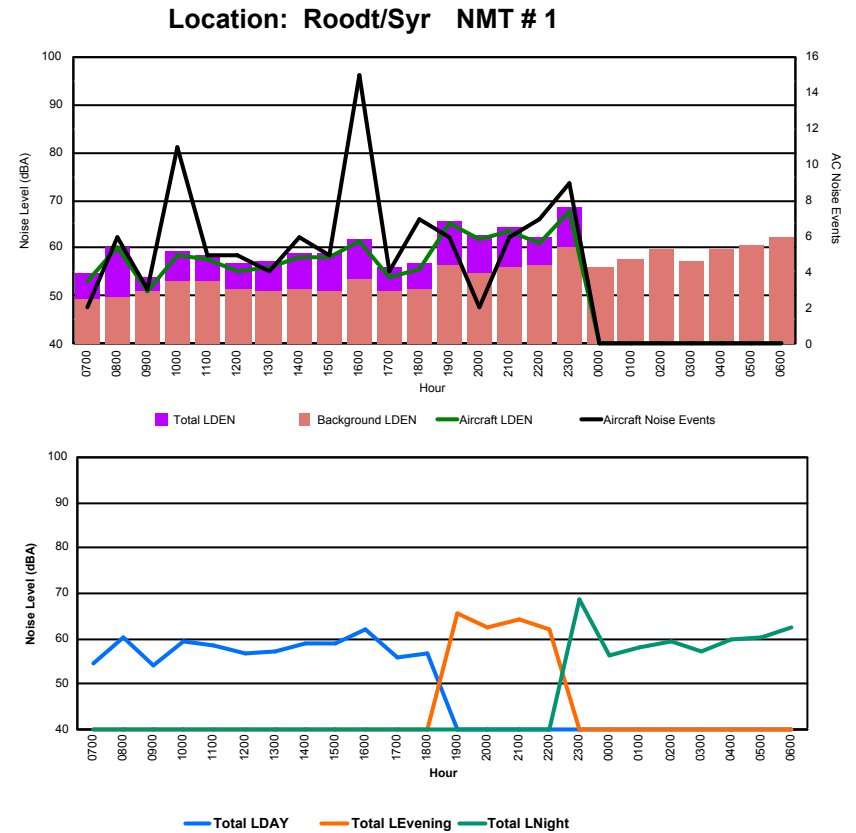

Luxembourg Airport Noise Distribution by Hour

Between 22/12/2023 00:00:00 and 22/12/2023 23:59:59 (Local Time)

Day	Aircraft Events	Total LDEN dB(A)	Aircraft LDEN dB(A)	Background LDEN dB(A)	Total LDay dB(A)	Total LEvening dB(A)	Total LNight dB(A)	
22/12/23	7:00	2	54.7	53.3	49.5	54.7	-	-
22/12/23	8:00	6	60.4	60.0	49.8	60.4	-	-
22/12/23	9:00	3	54.1	51.1	51.1	54.1	-	-
22/12/23	10:00	11	59.4	58.4	53.1	59.4	-	-
22/12/23	11:00	5	58.7	57.5	53.0	58.7	-	-
22/12/23	12:00	5	56.7	55.2	51.6	56.7	-	-
22/12/23	13:00	4	57.2	56.1	50.9	57.2	-	-
22/12/23	14:00	6	59.1	58.3	51.5	59.1	-	-
22/12/23	15:00	5	58.9	58.1	51.1	58.9	-	-
22/12/23	16:00	15	61.9	61.4	53.4	61.9	-	-
22/12/23	17:00	4	55.9	54.0	51.0	55.9	-	-
22/12/23	18:00	7	56.9	55.6	51.4	56.9	-	-
22/12/23	19:00	6	65.5	65.0	56.4	-	65.5	-
22/12/23	20:00	2	62.7	61.9	54.8	-	62.7	-
22/12/23	21:00	6	64.3	63.6	55.9	-	64.3	-
22/12/23	22:00	7	62.1	60.9	56.4	-	62.1	-
22/12/23	23:00	9	68.5	67.9	60.3	-	-	68.5
23/12/23	0:00	-	56.2	-	56.2	-	-	56.2
23/12/23	1:00	-	57.9	-	57.9	-	-	57.9
23/12/23	2:00	-	59.5	-	59.6	-	-	59.5
23/12/23	3:00	-	57.4	-	57.4	-	-	57.4
23/12/23	4:00	-	59.8	-	59.8	-	-	59.8
23/12/23	5:00	-	60.5	-	60.5	-	-	60.5
23/12/23	6:00	-	62.4	-	62.4	-	-	62.4
		103	61.2	59.4	56.5	58.4	63.9	62.2