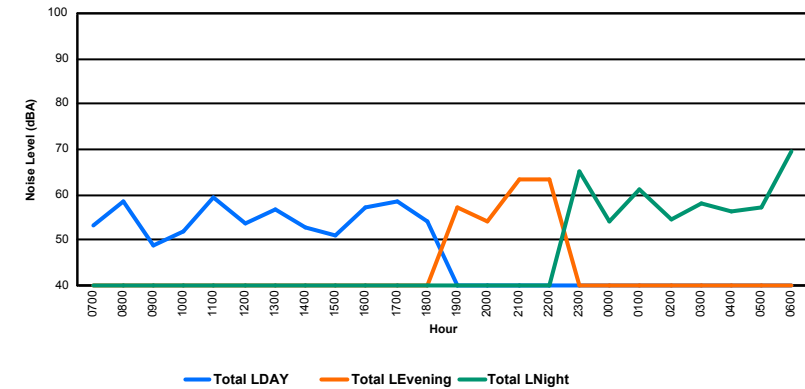

Luxembourg Airport Noise Distribution by Hour

Between 01/12/2023 00:00:00 and 01/12/2023 23:59:59 (Local Time)

Day	Aircraft Events	Total LDEN dB (A)	Aircraft LDEN dB(A)	Background LDEN dB(A)	Total LDay dB(A)	Total LEvening dB(A)	Total LNight dB (A)
01/12/23 7:00	4	53.2	52.4	45.6	53.2	-	-
01/12/23 8:00	7	58.5	58.2	46.8	58.5	-	-
01/12/23 9:00	1	48.7	46.2	45.3	48.7	-	-
01/12/23 10:00	2	52.1	50.4	47.4	52.1	-	-
01/12/23 11:00	4	59.3	58.5	51.6	59.3	-	-
01/12/23 12:00	2	53.8	51.8	49.5	53.8	-	-
01/12/23 13:00	3	56.7	55.9	49.4	56.7	-	-
01/12/23 14:00	1	52.6	43.7	52.1	52.6	-	-
01/12/23 15:00	2	51.1	47.4	48.9	51.1	-	-
01/12/23 16:00	2	57.0	56.3	48.5	57.0	-	-
01/12/23 17:00	5	58.6	58.0	49.6	58.6	-	-
01/12/23 18:00	4	54.1	50.9	51.4	54.1	-	-
01/12/23 19:00	1	57.0	48.9	56.3	-	57.0	-
01/12/23 20:00	1	54.3	49.5	52.6	-	54.3	-
01/12/23 21:00	2	63.3	62.9	53.2	-	63.3	-
01/12/23 22:00	3	63.3	62.8	54.1	-	63.3	-
01/12/23 23:00	1	65.2	64.5	56.7	-	-	65.2
02/12/23 0:00	-	54.1	-	54.1	-	-	54.1
02/12/23 1:00	1	61.2	59.7	55.8	-	-	61.2
02/12/23 2:00	-	54.6	-	54.6	-	-	54.6
02/12/23 3:00	-	57.9	-	57.9	-	-	57.9
02/12/23 4:00	-	56.3	-	56.3	-	-	56.3
02/12/23 5:00	-	57.0	-	57.0	-	-	57.0
02/12/23 6:00	3	69.7	69.4	58.7	-	-	69.7
	49	60.3	59.2	53.8	55.7	61.0	63.0

Location: Roodt/Syr NMT # 1