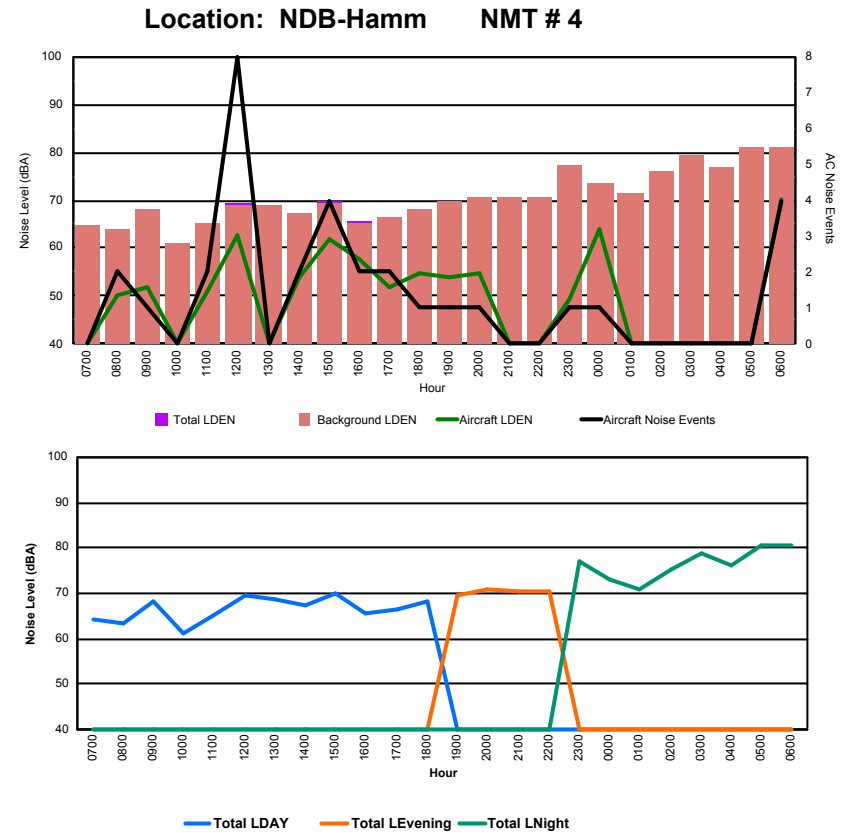

Luxembourg Airport Noise Distribution by Hour

Between 12/12/2023 00:00:00 and 12/12/2023 23:59:59 (Local Time)

Day	Aircraft Events	Total LDEN dB (A)	Aircraft LDEN dB(A)	Background LDEN dB(A)	Total LDay dB(A)	Total LEvening dB(A)	Total LNight dB (A)
12/12/23 7:00	-	64.1	-	64.9	64.1	-	-
12/12/23 8:00	2	63.4	50.4	63.9	63.4	-	-
12/12/23 9:00	1	68.1	51.8	68.2	68.1	-	-
12/12/23 10:00	-	61.1	-	61.1	61.1	-	-
12/12/23 11:00	2	65.1	51.2	65.1	65.1	-	-
12/12/23 12:00	8	69.4	62.8	68.9	69.4	-	-
12/12/23 13:00	-	68.5	-	68.8	68.5	-	-
12/12/23 14:00	2	67.5	54.1	67.5	67.5	-	-
12/12/23 15:00	4	69.9	61.8	69.4	69.9	-	-
12/12/23 16:00	2	65.8	57.7	65.3	65.8	-	-
12/12/23 17:00	2	66.5	51.8	66.5	66.5	-	-
12/12/23 18:00	1	68.2	54.6	68.3	68.2	-	-
12/12/23 19:00	1	69.7	53.8	69.8	-	69.7	-
12/12/23 20:00	1	70.7	54.6	70.8	-	70.7	-
12/12/23 21:00	-	70.6	-	70.8	-	70.6	-
12/12/23 22:00	-	70.3	-	70.5	-	70.3	-
12/12/23 23:00	1	76.9	49.5	77.5	-	-	76.9
13/12/23 0:00	1	73.1	64.1	73.4	-	-	73.1
13/12/23 1:00	-	70.7	-	71.5	-	-	70.7
13/12/23 2:00	-	75.3	-	75.9	-	-	75.3
13/12/23 3:00	-	78.9	-	79.4	-	-	78.9
13/12/23 4:00	-	76.4	-	76.7	-	-	76.4
13/12/23 5:00	-	80.4	-	81.0	-	-	80.4
13/12/23 6:00	4	80.8	70.2	81.2	-	-	80.8
	32	73.8	58.9	74.2	67.1	70.3	77.7