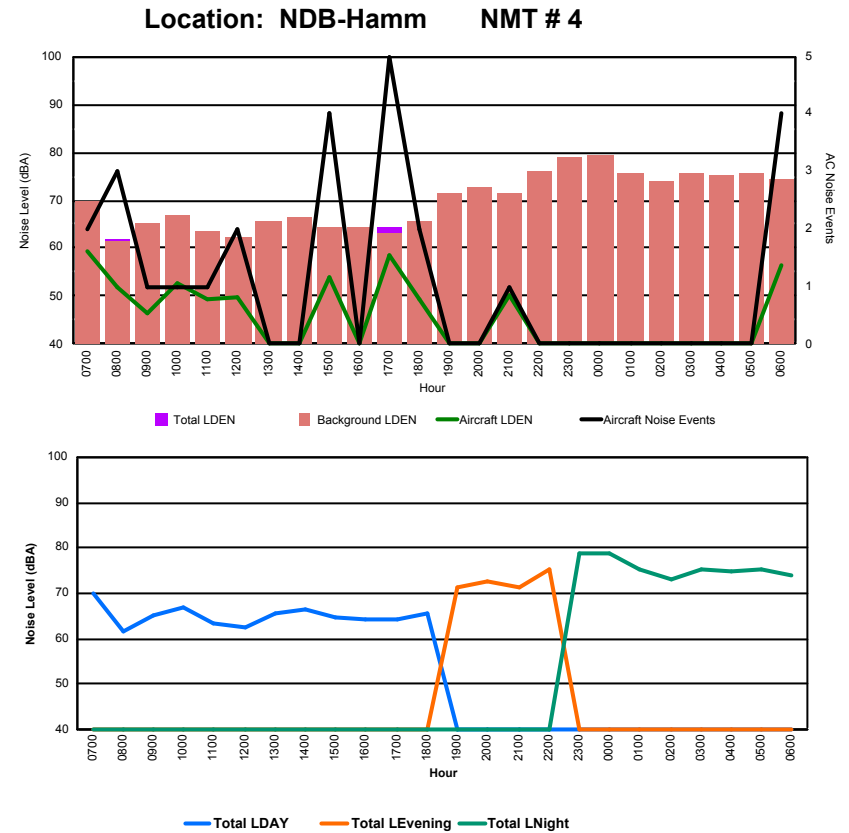

Luxembourg Airport Noise Distribution by Hour

Between 11/12/2023 00:00:00 and 11/12/2023 23:59:59 (Local Time)

Day	Aircraft Events	Total LDEN dB (A)	Aircraft LDEN dB(A)	Background LDEN dB(A)	Total LDay dB(A)	Total LEvening dB(A)	Total LNight dB (A)
11/12/23 7:00	2	69.9	59.2	70.0	69.9	-	-
11/12/23 8:00	3	61.7	51.9	61.6	61.7	-	-
11/12/23 9:00	1	65.0	46.5	65.3	65.0	-	-
11/12/23 10:00	1	66.7	52.5	66.9	66.7	-	-
11/12/23 11:00	1	63.4	49.2	63.5	63.4	-	-
11/12/23 12:00	2	62.4	49.6	62.3	62.4	-	-
11/12/23 13:00	-	65.4	-	65.7	65.4	-	-
11/12/23 14:00	-	66.4	-	66.6	66.4	-	-
11/12/23 15:00	4	64.5	54.0	64.4	64.5	-	-
11/12/23 16:00	-	64.2	-	64.5	64.2	-	-
11/12/23 17:00	5	64.3	58.5	63.2	64.3	-	-
11/12/23 18:00	2	65.5	49.3	65.6	65.5	-	-
11/12/23 19:00	-	71.3	-	71.4	-	71.3	-
11/12/23 20:00	-	72.7	-	72.8	-	72.7	-
11/12/23 21:00	1	71.4	50.1	71.4	-	71.4	-
11/12/23 22:00	-	75.4	-	75.9	-	75.4	-
11/12/23 23:00	-	78.8	-	79.0	-	-	78.8
12/12/23 0:00	-	79.0	-	79.3	-	-	79.0
12/12/23 1:00	-	75.1	-	75.8	-	-	75.1
12/12/23 2:00	-	73.0	-	73.8	-	-	73.0
12/12/23 3:00	-	75.4	-	75.6	-	-	75.4
12/12/23 4:00	-	74.9	-	75.2	-	-	74.9
12/12/23 5:00	-	75.3	-	75.6	-	-	75.3
12/12/23 6:00	4	73.8	56.4	74.4	-	-	73.8
	26	72.8	50.9	73.1	65.5	73.0	76.2