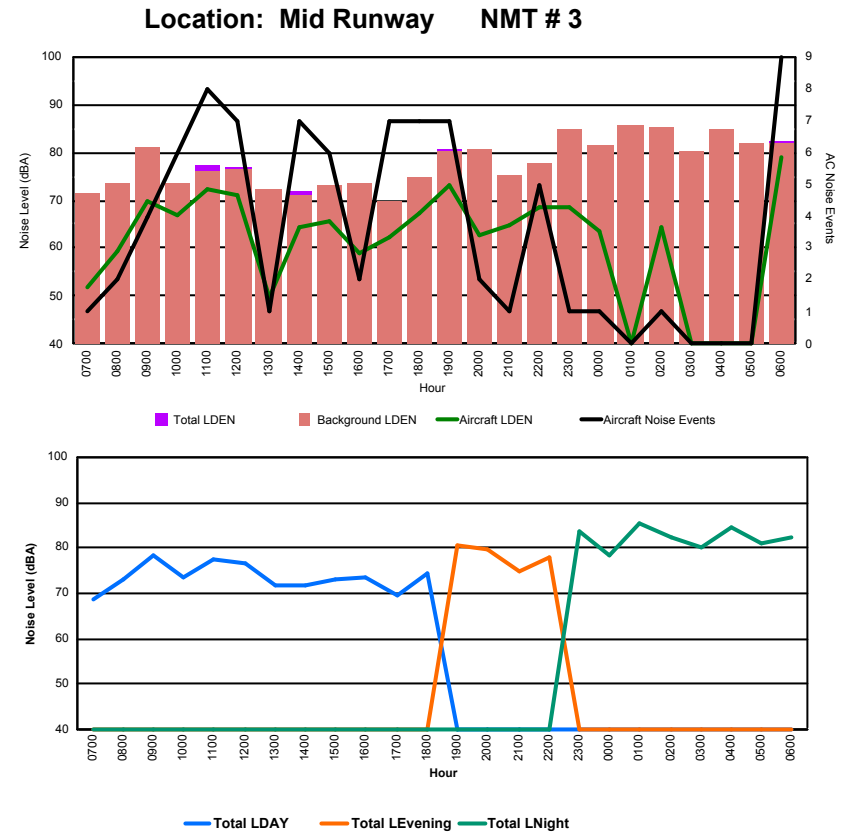

Luxembourg Airport Noise Distribution by Hour

Between 20/12/2023 00:00:00 and 20/12/2023 23:59:59 (Local Time)

Day	Aircraft Events	Total LDEN dB (A)	Aircraft LDEN dB(A)	Background LDEN dB(A)	Total LDay dB(A)	Total LEvening dB(A)	Total LNight dB (A)	
20/12/23	7:00	1	68.6	51.7	71.5	68.6	-	-
20/12/23	8:00	2	73.1	59.2	73.4	73.1	-	-
20/12/23	9:00	4	78.3	69.8	81.0	78.3	-	-
20/12/23	10:00	6	73.7	66.9	73.7	73.7	-	-
20/12/23	11:00	8	77.4	72.2	76.2	77.4	-	-
20/12/23	12:00	7	76.7	70.9	76.4	76.7	-	-
20/12/23	13:00	1	71.9	49.6	72.2	71.9	-	-
20/12/23	14:00	7	71.7	64.4	71.2	71.7	-	-
20/12/23	15:00	6	73.1	65.8	73.2	73.1	-	-
20/12/23	16:00	2	73.6	58.9	73.6	73.6	-	-
20/12/23	17:00	7	69.7	62.3	69.9	69.7	-	-
20/12/23	18:00	7	74.6	67.4	74.7	74.6	-	-
20/12/23	19:00	7	80.8	73.0	80.3	-	80.8	-
20/12/23	20:00	2	79.5	62.7	80.6	-	79.5	-
20/12/23	21:00	1	74.9	64.8	75.1	-	74.9	-
20/12/23	22:00	5	77.8	68.4	77.6	-	77.8	-
20/12/23	23:00	1	83.6	68.7	85.0	-	-	83.6
21/12/23	0:00	1	78.4	63.7	81.4	-	-	78.4
21/12/23	1:00	-	85.5	-	85.8	-	-	85.5
21/12/23	2:00	1	82.2	64.2	85.3	-	-	82.2
21/12/23	3:00	-	80.1	-	80.3	-	-	80.1
21/12/23	4:00	-	84.6	-	84.9	-	-	84.6
21/12/23	5:00	-	81.2	-	81.7	-	-	81.2
21/12/23	6:00	9	82.3	78.8	81.8	-	-	82.3
	85	79.5	68.7	80.3	74.4	78.8	82.8