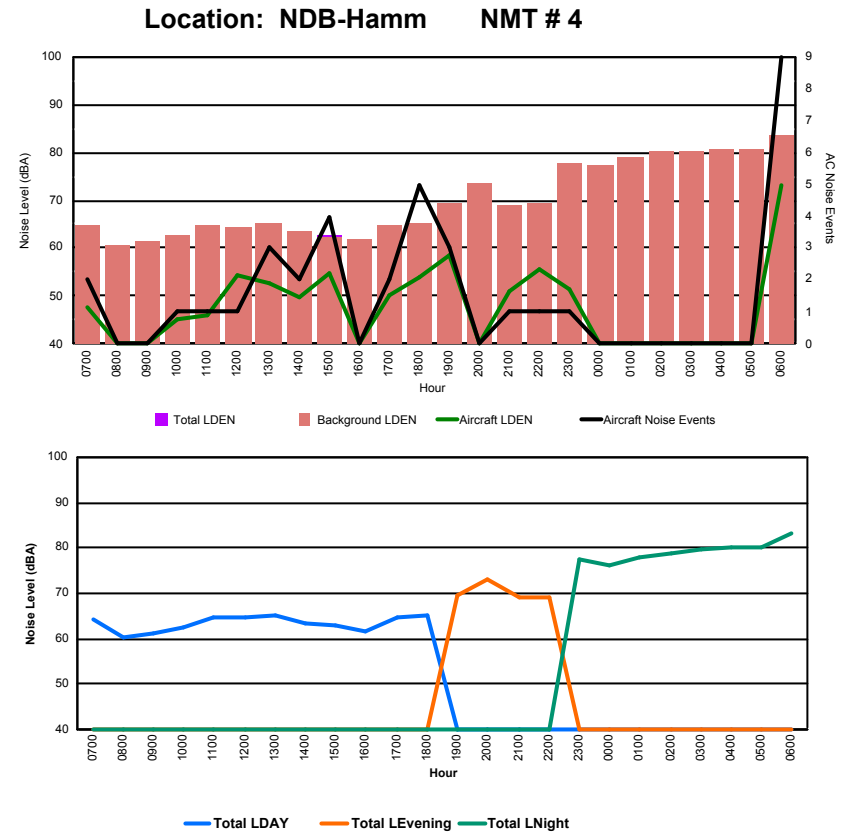

Luxembourg Airport Noise Distribution by Hour

Between 08/12/2023 00:00:00 and 08/12/2023 23:59:59 (Local Time)

Day	Aircraft Events	Total LDEN dB(A)	Aircraft LDEN dB(A)	Background LDEN dB(A)	Total LDay dB(A)	Total LEvening dB(A)	Total LNight dB(A)
08/12/23 7:00	2	64.3	47.7	64.6	64.3	-	-
08/12/23 8:00	-	60.4	-	60.7	60.4	-	-
08/12/23 9:00	-	61.4	-	61.4	61.4	-	-
08/12/23 10:00	1	62.7	45.2	62.7	62.7	-	-
08/12/23 11:00	1	64.6	46.2	64.7	64.6	-	-
08/12/23 12:00	1	64.5	54.4	64.2	64.5	-	-
08/12/23 13:00	3	65.2	52.5	65.3	65.2	-	-
08/12/23 14:00	2	63.5	49.9	63.6	63.5	-	-
08/12/23 15:00	4	62.8	54.7	62.3	62.8	-	-
08/12/23 16:00	-	61.6	-	61.7	61.6	-	-
08/12/23 17:00	2	64.7	50.2	64.9	64.7	-	-
08/12/23 18:00	5	65.0	54.0	65.0	65.0	-	-
08/12/23 19:00	3	69.5	58.5	69.4	-	69.5	-
08/12/23 20:00	-	73.1	-	73.5	-	73.1	-
08/12/23 21:00	1	69.0	50.9	69.1	-	69.0	-
08/12/23 22:00	1	69.2	55.8	69.3	-	69.2	-
08/12/23 23:00	1	77.4	51.5	77.9	-	-	77.4
09/12/23 0:00	-	76.2	-	77.3	-	-	76.2
09/12/23 1:00	-	77.8	-	79.1	-	-	77.8
09/12/23 2:00	-	78.8	-	80.2	-	-	78.8
09/12/23 3:00	-	79.5	-	80.1	-	-	79.5
09/12/23 4:00	-	80.0	-	80.5	-	-	80.0
09/12/23 5:00	-	80.3	-	80.6	-	-	80.3
09/12/23 6:00	9	83.4	73.0	83.7	-	-	83.4
	36	75.3	59.7	75.9	63.6	70.6	79.7