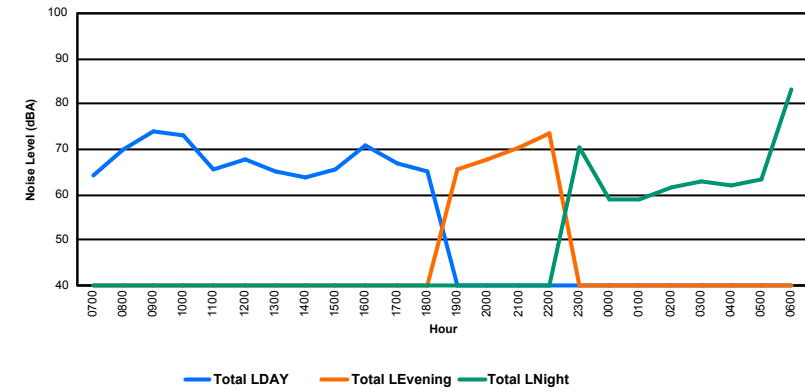

Luxembourg Airport Noise Distribution by Hour

Between 27/12/2023 00:00:00 and 27/12/2023 23:59:59 (Local Time)

Day	Aircraft Events	Total LDEN dB (A)	Aircraft LDEN dB(A)	Background LDEN dB(A)	Total LDay dB(A)	Total LEvening dB(A)	Total LNight dB (A)	
27/12/23	7:00	1	64.3	63.8	54.9	64.3	-	-
27/12/23	8:00	8	70.2	70.0	54.3	70.2	-	-
27/12/23	9:00	5	74.1	74.0	55.9	74.1	-	-
27/12/23	10:00	10	73.1	73.0	57.4	73.1	-	-
27/12/23	11:00	4	65.4	65.0	54.8	65.4	-	-
27/12/23	12:00	7	67.6	67.4	55.2	67.6	-	-
27/12/23	13:00	5	65.3	64.9	55.3	65.3	-	-
27/12/23	14:00	4	63.7	63.2	54.3	63.7	-	-
27/12/23	15:00	5	65.7	65.3	54.6	65.7	-	-
27/12/23	16:00	10	70.7	70.6	54.8	70.7	-	-
27/12/23	17:00	5	66.7	66.3	56.2	66.7	-	-
27/12/23	18:00	5	65.2	64.4	57.8	65.2	-	-
27/12/23	19:00	1	65.8	64.1	60.8	-	65.8	-
27/12/23	20:00	2	67.9	66.4	62.6	-	67.9	-
27/12/23	21:00	4	70.6	70.0	62.2	-	70.6	-
27/12/23	22:00	13	73.6	73.1	63.8	-	73.6	-
27/12/23	23:00	2	70.6	70.3	59.7	-	-	70.6
28/12/23	0:00	-	59.0	-	59.1	-	-	59.0
28/12/23	1:00	-	58.9	-	58.9	-	-	58.9
28/12/23	2:00	-	61.8	-	62.1	-	-	61.8
28/12/23	3:00	-	63.1	-	63.2	-	-	63.1
28/12/23	4:00	-	62.2	-	62.3	-	-	62.2
28/12/23	5:00	-	63.5	-	63.5	-	-	63.5
28/12/23	6:00	2	83.3	83.1	67.9	-	-	83.3
	93	72.0	71.6	60.6	69.1	70.4	74.7	

Location: DVOR NMT # 2