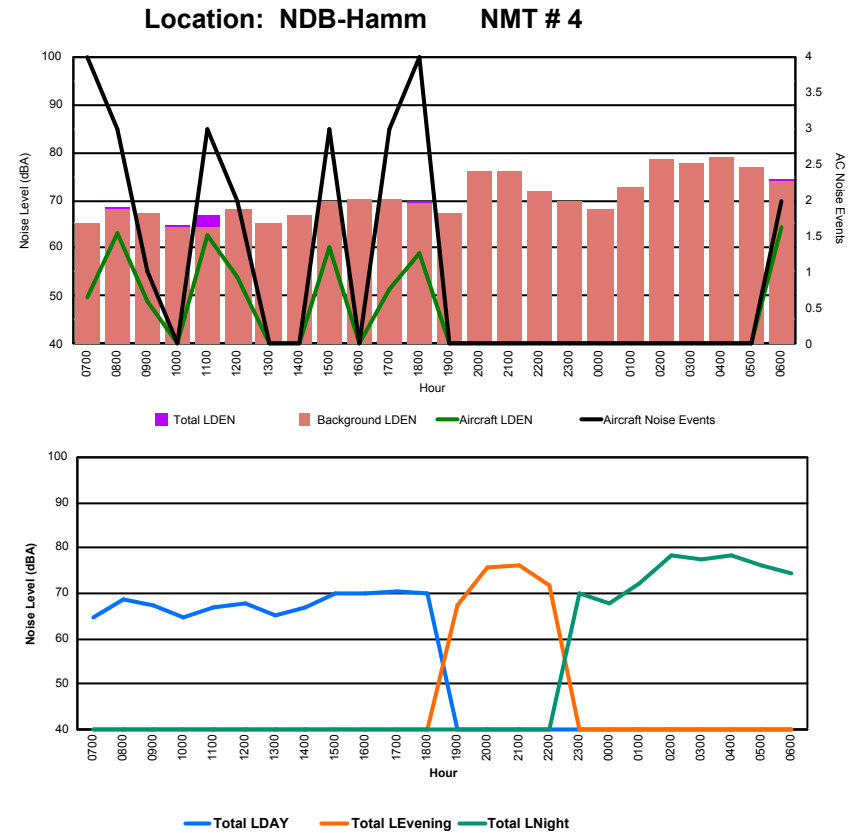

Luxembourg Airport Noise Distribution by Hour

Between 14/12/2023 00:00:00 and 14/12/2023 23:59:59 (Local Time)

Day	Aircraft Events	Total LDEN dB(A)	Aircraft LDEN dB(A)	Background LDEN dB(A)	Total LDay dB(A)	Total LEvening dB(A)	Total LNight dB(A)
14/12/23 7:00	4	64.9	49.8	65.1	64.9	-	-
14/12/23 8:00	3	68.7	63.1	68.1	68.7	-	-
14/12/23 9:00	1	67.2	48.9	67.4	67.2	-	-
14/12/23 10:00	-	64.6	-	64.5	64.6	-	-
14/12/23 11:00	3	66.7	62.6	64.4	66.7	-	-
14/12/23 12:00	2	67.8	54.0	68.0	67.8	-	-
14/12/23 13:00	-	65.3	-	65.4	65.3	-	-
14/12/23 14:00	-	66.8	-	66.9	66.8	-	-
14/12/23 15:00	3	69.9	60.4	69.7	69.9	-	-
14/12/23 16:00	-	69.8	-	70.1	69.8	-	-
14/12/23 17:00	3	70.3	51.5	70.4	70.3	-	-
14/12/23 18:00	4	69.8	59.1	69.5	69.8	-	-
14/12/23 19:00	-	67.4	-	67.4	-	67.4	-
14/12/23 20:00	-	75.8	-	76.0	-	75.8	-
14/12/23 21:00	-	76.1	-	76.2	-	76.1	-
14/12/23 22:00	-	71.8	-	71.8	-	71.8	-
14/12/23 23:00	-	69.9	-	69.9	-	-	69.9
15/12/23 0:00	-	67.7	-	68.0	-	-	67.7
15/12/23 1:00	-	72.4	-	72.9	-	-	72.4
15/12/23 2:00	-	78.2	-	78.7	-	-	78.2
15/12/23 3:00	-	77.4	-	77.7	-	-	77.4
15/12/23 4:00	-	78.6	-	79.0	-	-	78.6
15/12/23 5:00	-	76.4	-	76.7	-	-	76.4
15/12/23 6:00	2	74.2	64.4	74.0	-	-	74.2
	25	72.9	55.8	73.2	68.1	74.0	75.7