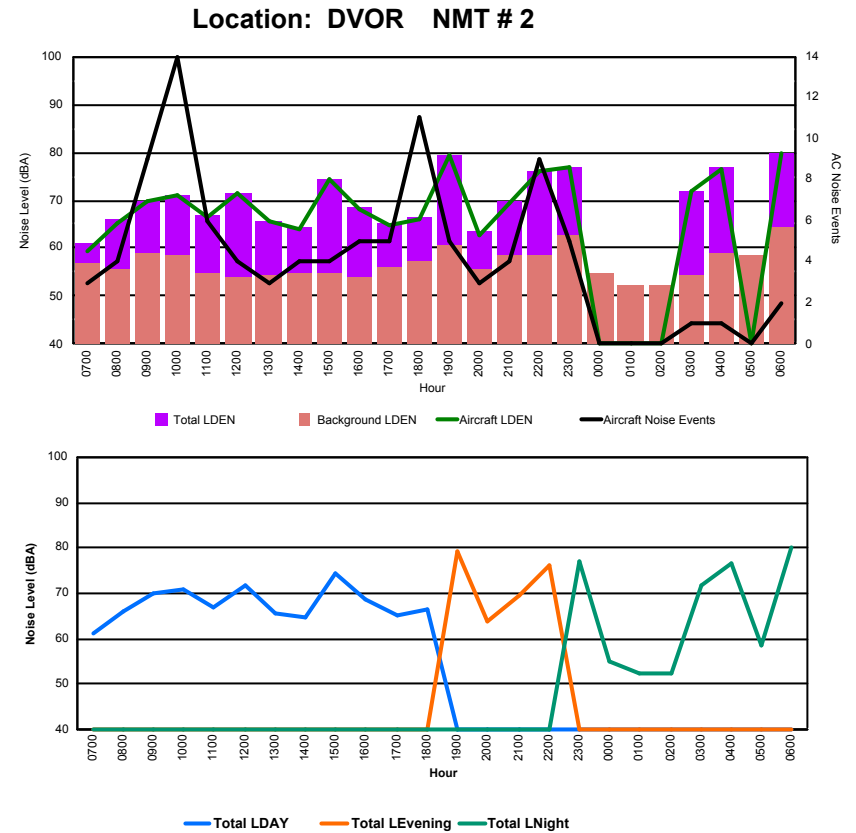

Luxembourg Airport Noise Distribution by Hour

Between 13/12/2023 00:00:00 and 13/12/2023 23:59:59 (Local Time)

Day	Aircraft Events	Total LDEN dB (A)	Aircraft LDEN dB(A)	Background LDEN dB(A)	Total LDay dB(A)	Total LEvening dB(A)	Total LNight dB (A)
13/12/23 7:00	3	61.1	59.3	56.8	61.1	-	-
13/12/23 8:00	4	65.9	65.4	55.8	65.9	-	-
13/12/23 9:00	9	69.9	69.6	59.1	69.9	-	-
13/12/23 10:00	14	71.1	70.9	58.4	71.1	-	-
13/12/23 11:00	6	66.9	66.6	54.7	66.9	-	-
13/12/23 12:00	4	71.6	71.5	54.1	71.6	-	-
13/12/23 13:00	3	65.8	65.5	54.3	65.8	-	-
13/12/23 14:00	4	64.5	64.0	54.9	64.5	-	-
13/12/23 15:00	4	74.2	74.2	54.7	74.2	-	-
13/12/23 16:00	5	68.5	68.3	54.1	68.5	-	-
13/12/23 17:00	5	65.3	64.8	56.2	65.3	-	-
13/12/23 18:00	11	66.4	65.9	57.1	66.4	-	-
13/12/23 19:00	5	79.4	79.3	60.6	-	79.4	-
13/12/23 20:00	3	63.7	62.9	55.8	-	63.7	-
13/12/23 21:00	4	69.6	69.3	58.4	-	69.6	-
13/12/23 22:00	9	76.2	76.2	58.5	-	76.2	-
13/12/23 23:00	5	76.9	76.7	62.7	-	-	76.9
14/12/23 0:00	-	54.8	-	54.8	-	-	54.8
14/12/23 1:00	-	52.4	-	52.4	-	-	52.4
14/12/23 2:00	-	52.4	-	52.4	-	-	52.4
14/12/23 3:00	1	71.8	71.7	54.3	-	-	71.8
14/12/23 4:00	1	76.7	76.6	58.8	-	-	76.7
14/12/23 5:00	-	58.6	-	58.6	-	-	58.6
14/12/23 6:00	2	80.0	79.9	64.4	-	-	80.0
	102	72.7	72.6	57.9	69.0	75.4	74.2