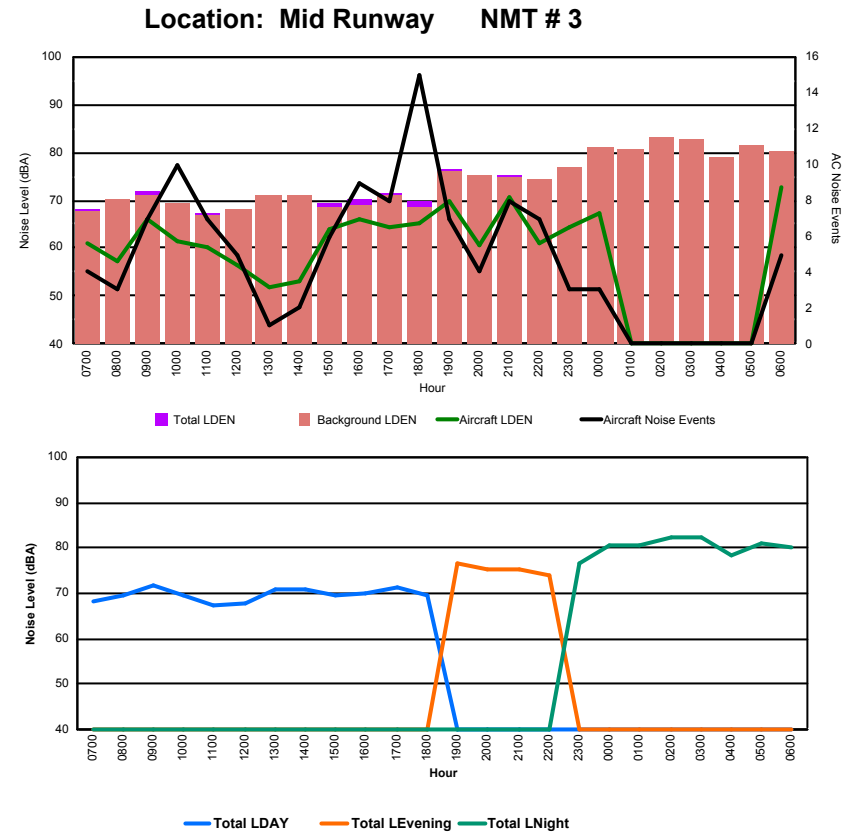

Location: DVOR NMT # 2

Luxembourg Airport Noise Distribution by Hour

Between 12/12/2023 00:00:00 and 12/12/2023 23:59:59 (Local Time)

Day	Aircraft Events	Total LDEN dB (A)	Aircraft LDEN dB(A)	Background LDEN dB(A)	Total LDay dB(A)	Total LEvening dB(A)	Total LNight dB (A)
12/12/23 7:00	4	68.1	61.2	67.8	68.1	-	-
12/12/23 8:00	3	69.7	57.3	70.1	69.7	-	-
12/12/23 9:00	7	71.8	65.9	71.1	71.8	-	-
12/12/23 10:00	10	69.5	61.6	69.5	69.5	-	-
12/12/23 11:00	7	67.2	60.3	67.0	67.2	-	-
12/12/23 12:00	5	67.6	56.3	68.1	67.6	-	-
12/12/23 13:00	1	70.8	51.8	71.2	70.8	-	-
12/12/23 14:00	2	70.8	53.2	71.1	70.8	-	-
12/12/23 15:00	6	69.4	63.9	68.6	69.4	-	-
12/12/23 16:00	9	70.1	66.0	68.8	70.1	-	-
12/12/23 17:00	8	71.5	64.3	71.1	71.5	-	-
12/12/23 18:00	15	69.6	65.2	68.4	69.6	-	-
12/12/23 19:00	7	76.6	69.8	76.1	-	76.6	-
12/12/23 20:00	4	75.1	60.5	75.3	-	75.1	-
12/12/23 21:00	8	75.4	70.6	74.7	-	75.4	-
12/12/23 22:00	7	73.8	60.9	74.2	-	73.8	-
12/12/23 23:00	3	76.7	64.5	77.0	-	-	76.7
13/12/23 0:00	3	80.4	67.1	81.1	-	-	80.4
13/12/23 1:00	-	80.4	-	80.7	-	-	80.4
13/12/23 2:00	-	82.4	-	83.1	-	-	82.4
13/12/23 3:00	-	82.5	-	82.7	-	-	82.5
13/12/23 4:00	-	78.6	-	78.8	-	-	78.6
13/12/23 5:00	-	81.0	-	81.4	-	-	81.0
13/12/23 6:00	5	80.1	72.9	80.1	-	-	80.1
	114	76.9	64.8	77.1	69.9	75.3	80.6