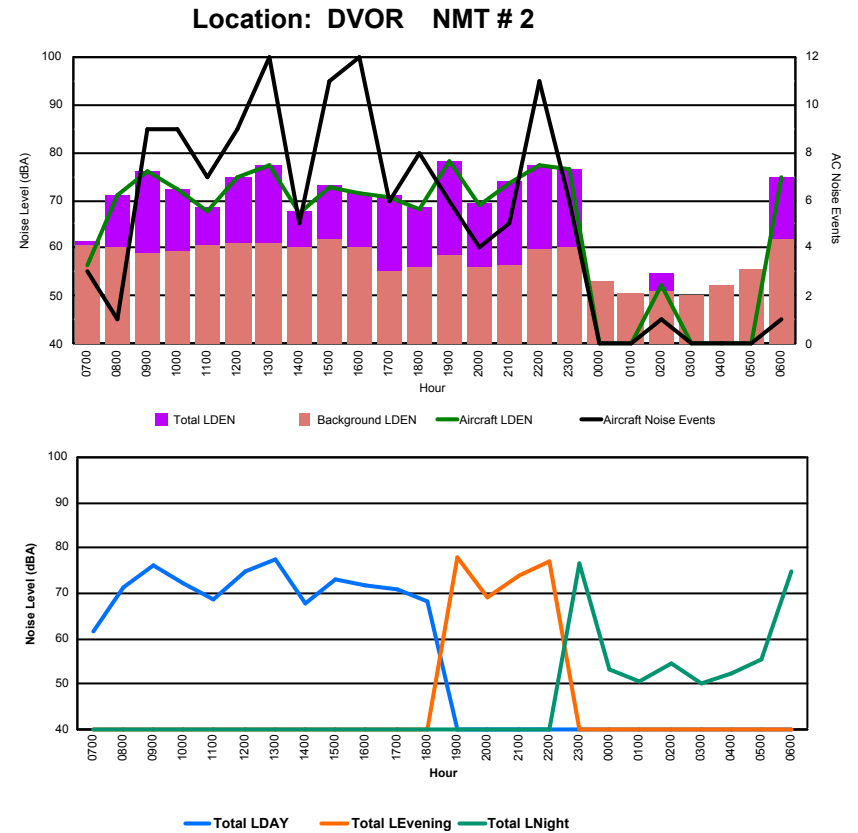

Luxembourg Airport Noise Distribution by Hour

Between 03/08/2023 00:00:00 and 03/08/2023 23:59:59 (Local Time)

Day	Aircraft Events	Total LDEN dB (A)	Aircraft LDEN dB(A)	Background LDEN dB(A)	Total LDay dB(A)	Total LEvening dB(A)	Total LNight dB (A)
03/08/23	7:00	3	61.5	56.6	60.6	61.5	-
03/08/23	8:00	1	71.2	70.9	60.2	71.2	-
03/08/23	9:00	9	76.1	76.0	58.8	76.1	-
03/08/23	10:00	9	72.4	72.2	59.3	72.4	-
03/08/23	11:00	7	68.6	67.9	60.6	68.6	-
03/08/23	12:00	9	74.9	74.7	60.9	74.9	-
03/08/23	13:00	12	77.3	77.2	60.9	77.3	-
03/08/23	14:00	5	67.9	67.1	60.4	67.9	-
03/08/23	15:00	11	73.0	72.7	61.8	73.0	-
03/08/23	16:00	12	71.6	71.3	60.1	71.6	-
03/08/23	17:00	6	70.9	70.8	55.1	70.9	-
03/08/23	18:00	8	68.4	68.2	55.9	68.4	-
03/08/23	19:00	6	78.1	78.1	58.7	-	78.1
03/08/23	20:00	4	69.3	69.1	56.0	-	69.3
03/08/23	21:00	5	73.8	73.7	56.3	-	73.8
03/08/23	22:00	11	77.2	77.1	59.7	-	77.2
03/08/23	23:00	6	76.6	76.5	60.3	-	76.6
04/08/23	0:00	-	53.1	-	53.1	-	53.1
04/08/23	1:00	-	50.6	-	50.6	-	50.6
04/08/23	2:00	1	54.7	52.2	51.0	-	54.7
04/08/23	3:00	-	50.1	-	50.1	-	50.1
04/08/23	4:00	-	52.2	-	52.2	-	52.2
04/08/23	5:00	-	55.5	-	55.5	-	55.5
04/08/23	6:00	1	75.0	74.8	61.7	-	75.0
	126	72.8	72.6	58.7	72.7	75.7	69.9