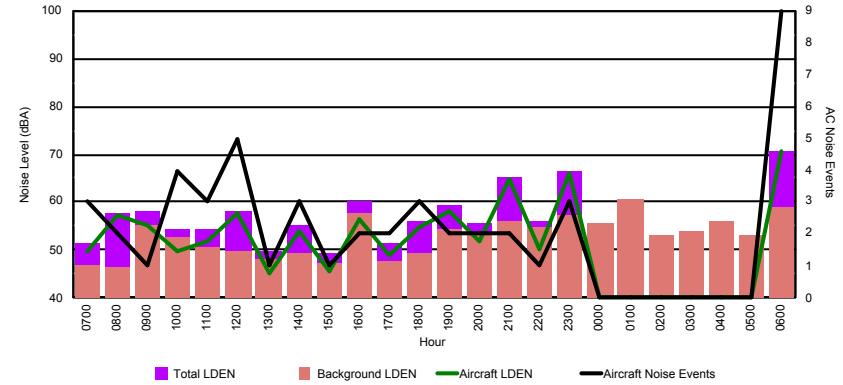

Luxembourg Airport Noise Distribution by Hour

Between 18/08/2023 00:00:00 and 18/08/2023 23:59:59 (Local Time)

Day	Aircraft Events	Total LDEN dB (A)	Aircraft LDEN dB(A)	Background LDEN dB(A)	Total LDay dB(A)	Total LEvening dB(A)	Total LNight dB (A)	
18/08/23	7:00	3	51.6	49.8	47.0	51.6	-	-
18/08/23	8:00	2	57.7	57.3	46.3	57.7	-	-
18/08/23	9:00	1	58.2	55.0	55.4	58.2	-	-
18/08/23	10:00	4	54.4	49.9	52.6	54.4	-	-
18/08/23	11:00	3	54.2	51.7	50.7	54.2	-	-
18/08/23	12:00	5	58.3	57.7	49.6	58.3	-	-
18/08/23	13:00	1	49.7	45.1	48.0	49.7	-	-
18/08/23	14:00	3	55.3	54.1	49.4	55.3	-	-
18/08/23	15:00	1	49.5	45.7	47.2	49.5	-	-
18/08/23	16:00	2	60.1	56.5	57.8	60.1	-	-
18/08/23	17:00	2	51.5	49.1	47.8	51.5	-	-
18/08/23	18:00	3	55.9	54.8	49.4	55.9	-	-
18/08/23	19:00	2	59.5	58.1	54.2	-	59.5	-
18/08/23	20:00	2	55.7	51.9	53.4	-	55.7	-
18/08/23	21:00	2	65.2	64.6	56.2	-	65.2	-
18/08/23	22:00	1	56.1	50.4	54.8	-	56.1	-
18/08/23	23:00	3	66.5	66.0	57.1	-	-	66.5
19/08/23	0:00	-	55.8	-	55.8	-	-	55.8
19/08/23	1:00	-	60.5	-	60.7	-	-	60.5
19/08/23	2:00	-	53.1	-	53.1	-	-	53.1
19/08/23	3:00	-	53.9	-	53.9	-	-	53.9
19/08/23	4:00	-	55.9	-	56.0	-	-	55.9
19/08/23	5:00	-	53.0	-	53.0	-	-	53.0
19/08/23	6:00	9	70.8	70.5	59.1	-	-	70.8
	49	60.8	59.6	54.6	55.9	61.0	63.8	

Location: Roodt/Syr NMT # 1