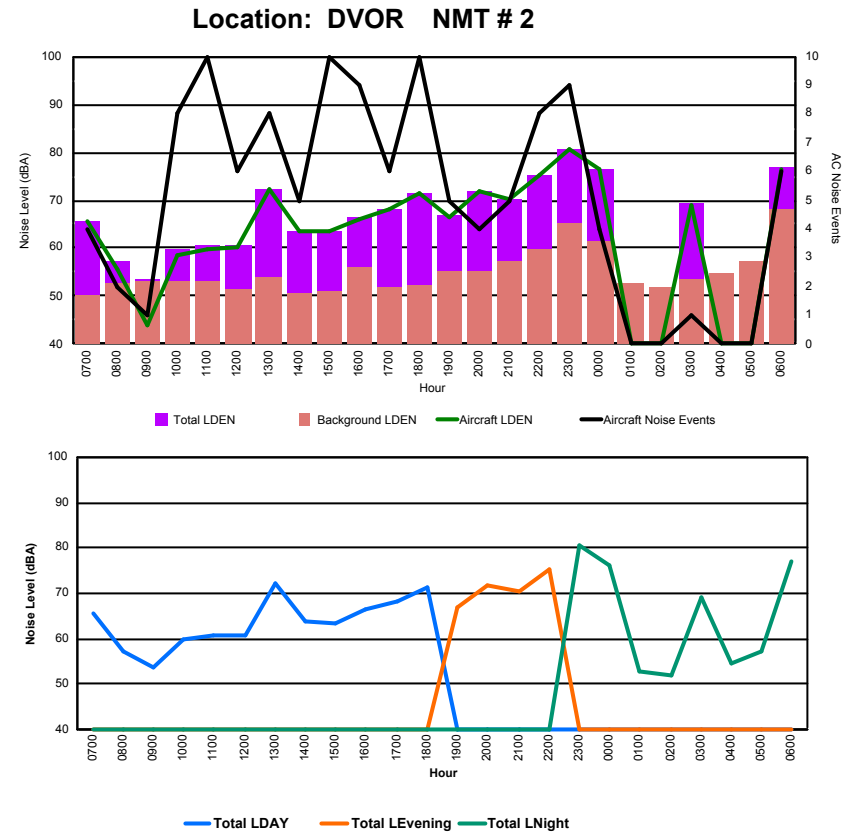

Luxembourg Airport Noise Distribution by Hour

Between 24/08/2023 00:00:00 and 24/08/2023 23:59:59 (Local Time)

Day	Aircraft Events	Total LDEN dB (A)	Aircraft LDEN dB(A)	Background LDEN dB(A)	Total LDay dB(A)	Total LEvening dB(A)	Total LNight dB (A)	
24/08/23	7:00	4	65.6	65.5	50.3	65.6	-	-
24/08/23	8:00	2	57.4	55.7	52.6	57.4	-	-
24/08/23	9:00	1	53.6	44.1	53.1	53.6	-	-
24/08/23	10:00	8	59.7	58.7	53.2	59.7	-	-
24/08/23	11:00	10	60.6	59.7	53.2	60.6	-	-
24/08/23	12:00	6	60.8	60.3	51.5	60.8	-	-
24/08/23	13:00	8	72.3	72.3	54.0	72.3	-	-
24/08/23	14:00	5	63.7	63.5	50.5	63.7	-	-
24/08/23	15:00	10	63.6	63.4	51.2	63.6	-	-
24/08/23	16:00	9	66.3	65.9	55.9	66.3	-	-
24/08/23	17:00	6	68.1	68.0	51.9	68.1	-	-
24/08/23	18:00	10	71.4	71.3	52.4	71.4	-	-
24/08/23	19:00	5	66.9	66.6	55.2	-	66.9	-
24/08/23	20:00	4	71.9	71.8	55.2	-	71.9	-
24/08/23	21:00	5	70.3	70.1	57.2	-	70.3	-
24/08/23	22:00	8	75.3	75.2	59.9	-	75.3	-
24/08/23	23:00	9	80.8	80.7	65.4	-	-	80.8
25/08/23	0:00	4	76.4	76.3	61.5	-	-	76.4
25/08/23	1:00	-	52.9	-	52.9	-	-	52.9
25/08/23	2:00	-	51.8	-	51.8	-	-	51.8
25/08/23	3:00	1	69.2	69.1	53.6	-	-	69.2
25/08/23	4:00	-	54.6	-	54.6	-	-	54.6
25/08/23	5:00	-	57.2	-	57.2	-	-	57.2
25/08/23	6:00	6	76.9	76.4	68.3	-	-	76.9
	121	71.5	71.3	58.6	66.5	72.1	74.4