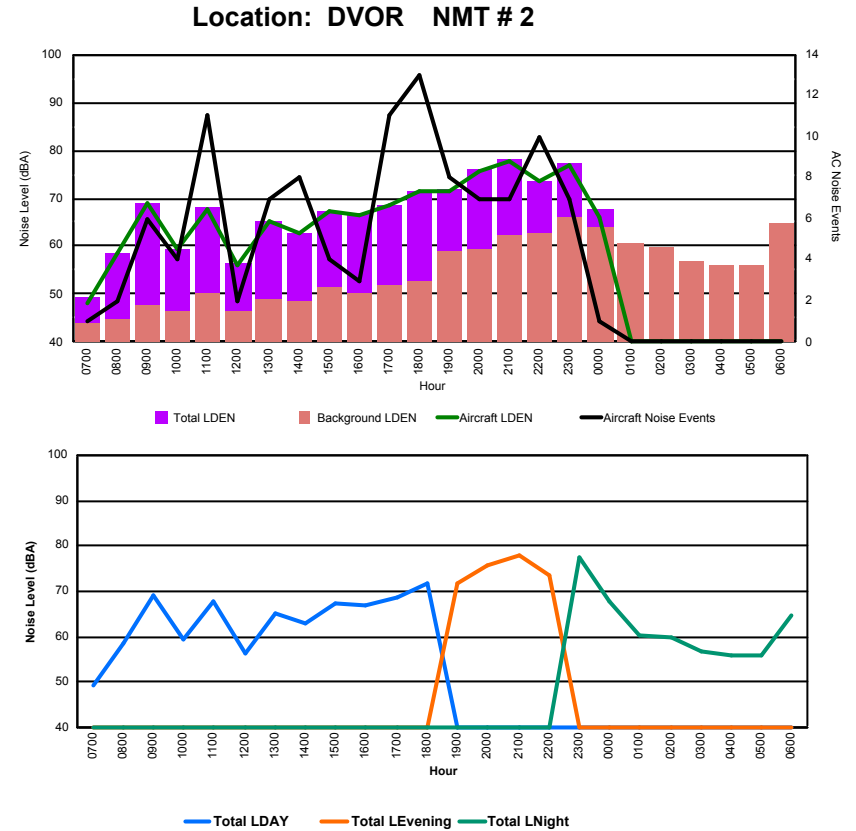

Luxembourg Airport Noise Distribution by Hour

Between 20/08/2023 00:00:00 and 20/08/2023 23:59:59 (Local Time)

Day	Aircraft Events	Total LDEN dB (A)	Aircraft LDEN dB(A)	Background LDEN dB(A)	Total LDay dB(A)	Total LEvening dB(A)	Total LNight dB (A)	
20/08/23	7:00	1	49.4	48.0	44.0	49.4	-	-
20/08/23	8:00	2	58.6	58.4	44.9	58.6	-	-
20/08/23	9:00	6	69.0	69.0	47.5	69.0	-	-
20/08/23	10:00	4	59.4	59.2	46.6	59.4	-	-
20/08/23	11:00	11	68.0	67.9	50.2	68.0	-	-
20/08/23	12:00	2	56.3	55.9	46.3	56.3	-	-
20/08/23	13:00	7	65.1	65.0	49.0	65.1	-	-
20/08/23	14:00	8	62.8	62.6	48.5	62.8	-	-
20/08/23	15:00	4	67.4	67.3	51.5	67.4	-	-
20/08/23	16:00	3	67.0	66.6	50.2	67.0	-	-
20/08/23	17:00	11	68.5	68.6	51.9	68.5	-	-
20/08/23	18:00	13	71.6	71.6	52.9	71.6	-	-
20/08/23	19:00	8	71.7	71.5	58.8	-	71.7	-
20/08/23	20:00	7	75.9	75.7	59.4	-	75.9	-
20/08/23	21:00	7	78.1	77.9	62.5	-	78.1	-
20/08/23	22:00	10	73.7	73.4	62.7	-	73.7	-
20/08/23	23:00	7	77.4	77.0	66.1	-	-	77.4
21/08/23	0:00	1	67.9	66.2	63.8	-	-	67.9
21/08/23	1:00	-	60.5	-	60.5	-	-	60.5
21/08/23	2:00	-	59.9	-	59.9	-	-	59.9
21/08/23	3:00	-	56.7	-	56.7	-	-	56.7
21/08/23	4:00	-	55.9	-	55.9	-	-	55.9
21/08/23	5:00	-	56.0	-	56.0	-	-	56.0
21/08/23	6:00	-	64.6	-	64.6	-	-	64.6
	112	70.4	70.0	59.0	66.5	75.5	69.3