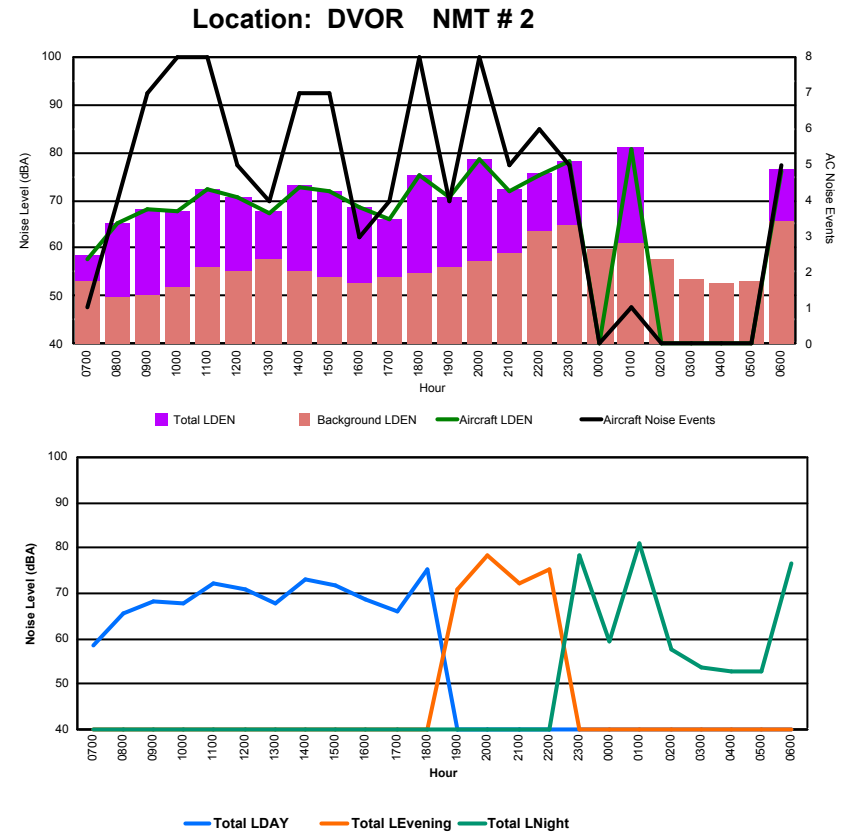

Luxembourg Airport Noise Distribution by Hour

Between 12/08/2023 00:00:00 and 12/08/2023 23:59:59 (Local Time)

Day	Aircraft Events	Total LDEN dB (A)	Aircraft LDEN dB(A)	Background LDEN dB(A)	Total LDay dB(A)	Total LEvening dB(A)	Total LNight dB (A)
12/08/23 7:00	1	58.6	57.5	53.1	58.6	-	-
12/08/23 8:00	4	65.4	65.2	49.7	65.4	-	-
12/08/23 9:00	7	68.2	68.1	50.0	68.2	-	-
12/08/23 10:00	8	67.9	67.8	52.0	67.9	-	-
12/08/23 11:00	8	72.2	72.1	55.9	72.2	-	-
12/08/23 12:00	5	70.8	70.6	55.0	70.8	-	-
12/08/23 13:00	4	67.9	67.4	57.8	67.9	-	-
12/08/23 14:00	7	73.0	72.9	55.0	73.0	-	-
12/08/23 15:00	7	71.8	71.7	54.0	71.8	-	-
12/08/23 16:00	3	68.7	68.7	52.7	68.7	-	-
12/08/23 17:00	4	66.2	66.0	53.8	66.2	-	-
12/08/23 18:00	8	75.4	75.3	54.7	75.4	-	-
12/08/23 19:00	4	70.8	70.7	56.1	-	70.8	-
12/08/23 20:00	8	78.5	78.4	57.3	-	78.5	-
12/08/23 21:00	5	72.1	71.9	59.1	-	72.1	-
12/08/23 22:00	6	75.5	75.3	63.4	-	75.5	-
12/08/23 23:00	5	78.2	78.0	64.9	-	-	78.2
13/08/23 0:00	-	59.6	-	59.6	-	-	59.6
13/08/23 1:00	1	80.9	80.8	60.9	-	-	80.9
13/08/23 2:00	-	57.8	-	57.8	-	-	57.8
13/08/23 3:00	-	53.6	-	53.6	-	-	53.6
13/08/23 4:00	-	52.8	-	52.8	-	-	52.8
13/08/23 5:00	-	53.0	-	53.0	-	-	53.0
13/08/23 6:00	5	76.5	76.2	65.5	-	-	76.5
	100	73.2	73.1	58.5	70.4	75.3	74.7