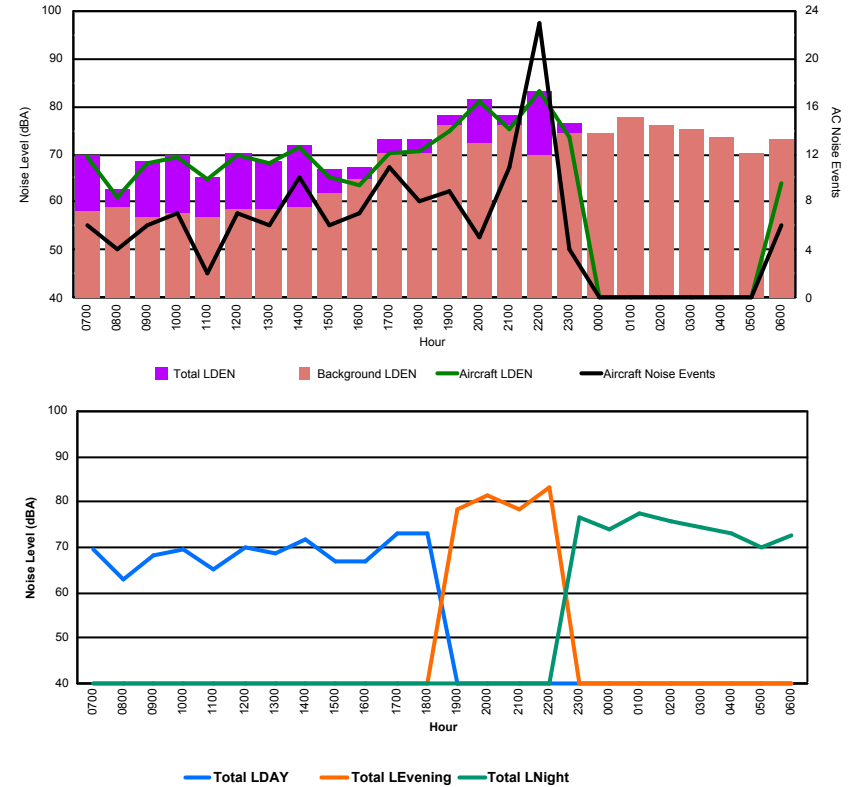

Luxembourg Airport Noise Distribution by Hour

Between 02/08/2023 00:00:00 and 02/08/2023 23:59:59 (Local Time)

Day	Aircraft Events	Total LDEN dB(A)	Aircraft LDEN dB(A)	Background LDEN dB(A)	Total LDay dB(A)	Total LEvening dB(A)	Total LNight dB(A)	
02/08/23	7:00	6	69.7	69.5	58.2	69.7	-	-
02/08/23	8:00	4	62.8	61.0	58.8	62.8	-	-
02/08/23	9:00	6	68.4	68.0	56.9	68.4	-	-
02/08/23	10:00	7	69.6	69.3	57.9	69.6	-	-
02/08/23	11:00	2	65.2	64.6	56.8	65.2	-	-
02/08/23	12:00	7	70.2	69.9	58.6	70.2	-	-
02/08/23	13:00	6	68.6	68.2	58.6	68.6	-	-
02/08/23	14:00	10	71.8	71.5	58.8	71.8	-	-
02/08/23	15:00	6	66.8	65.2	61.9	66.8	-	-
02/08/23	16:00	7	67.1	63.7	64.8	67.1	-	-
02/08/23	17:00	11	73.0	70.3	70.3	73.0	-	-
02/08/23	18:00	8	73.1	70.8	70.3	73.1	-	-
02/08/23	19:00	9	78.2	75.0	76.1	-	78.2	-
02/08/23	20:00	5	81.4	80.9	72.5	-	81.4	-
02/08/23	21:00	11	78.2	75.1	76.0	-	78.2	-
02/08/23	22:00	23	83.3	83.2	69.6	-	83.3	-
02/08/23	23:00	4	76.6	73.6	74.2	-	-	76.6
03/08/23	0:00	-	73.9	-	74.4	-	-	73.9
03/08/23	1:00	-	77.3	-	77.8	-	-	77.3
03/08/23	2:00	-	75.7	-	76.2	-	-	75.7
03/08/23	3:00	-	74.6	-	75.1	-	-	74.6
03/08/23	4:00	-	73.0	-	73.5	-	-	73.0
03/08/23	5:00	-	69.9	-	70.4	-	-	69.9
03/08/23	6:00	6	72.6	63.8	73.1	-	-	72.6
	138	75.4	73.3	72.0	69.8	80.8	74.7	

Location: DVOR NMT # 2