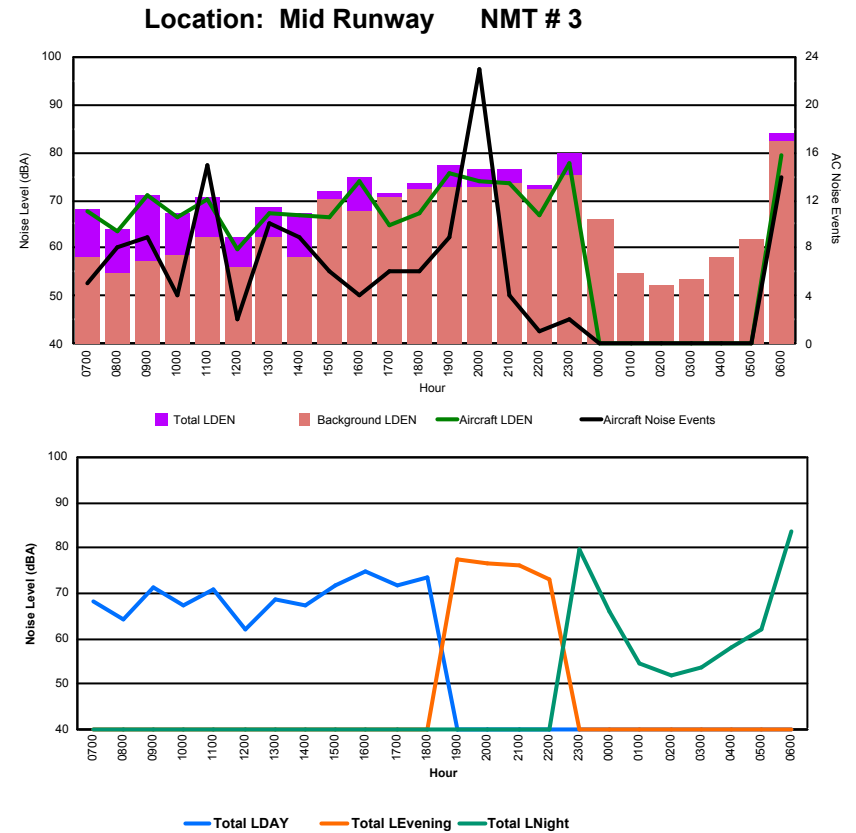

Luxembourg Airport Noise Distribution by Hour

Between 20/08/2023 00:00:00 and 20/08/2023 23:59:59 (Local Time)

Day	Aircraft Events	Total LDEN dB (A)	Aircraft LDEN dB(A)	Background LDEN dB(A)	Total LDay dB(A)	Total LEvening dB(A)	Total LNight dB (A)	
20/08/23	7:00	5	68.3	67.9	58.3	68.3	-	-
20/08/23	8:00	8	64.1	63.6	54.8	64.1	-	-
20/08/23	9:00	9	71.2	71.0	57.2	71.2	-	-
20/08/23	10:00	4	67.2	66.5	58.5	67.2	-	-
20/08/23	11:00	15	70.8	70.3	62.2	70.8	-	-
20/08/23	12:00	2	62.1	59.7	56.2	62.1	-	-
20/08/23	13:00	10	68.6	67.5	62.2	68.6	-	-
20/08/23	14:00	9	67.3	66.8	58.1	67.3	-	-
20/08/23	15:00	6	71.7	66.5	70.1	71.7	-	-
20/08/23	16:00	4	74.8	73.8	67.8	74.8	-	-
20/08/23	17:00	6	71.6	64.8	70.6	71.6	-	-
20/08/23	18:00	6	73.6	67.4	72.4	73.6	-	-
20/08/23	19:00	9	77.5	75.7	72.8	-	77.5	-
20/08/23	20:00	23	76.5	74.1	72.9	-	76.5	-
20/08/23	21:00	4	76.4	73.6	73.4	-	76.4	-
20/08/23	22:00	1	73.2	67.0	72.1	-	73.2	-
20/08/23	23:00	2	79.7	77.8	75.3	-	-	79.7
21/08/23	0:00	-	66.2	-	66.2	-	-	66.2
21/08/23	1:00	-	54.7	-	54.7	-	-	54.7
21/08/23	2:00	-	52.1	-	52.1	-	-	52.1
21/08/23	3:00	-	53.6	-	53.6	-	-	53.6
21/08/23	4:00	-	58.0	-	58.0	-	-	58.0
21/08/23	5:00	-	62.0	-	61.8	-	-	62.0
21/08/23	6:00	14	83.8	79.3	82.2	-	-	83.8
	137	74.3	71.3	71.5	70.6	76.2	76.3