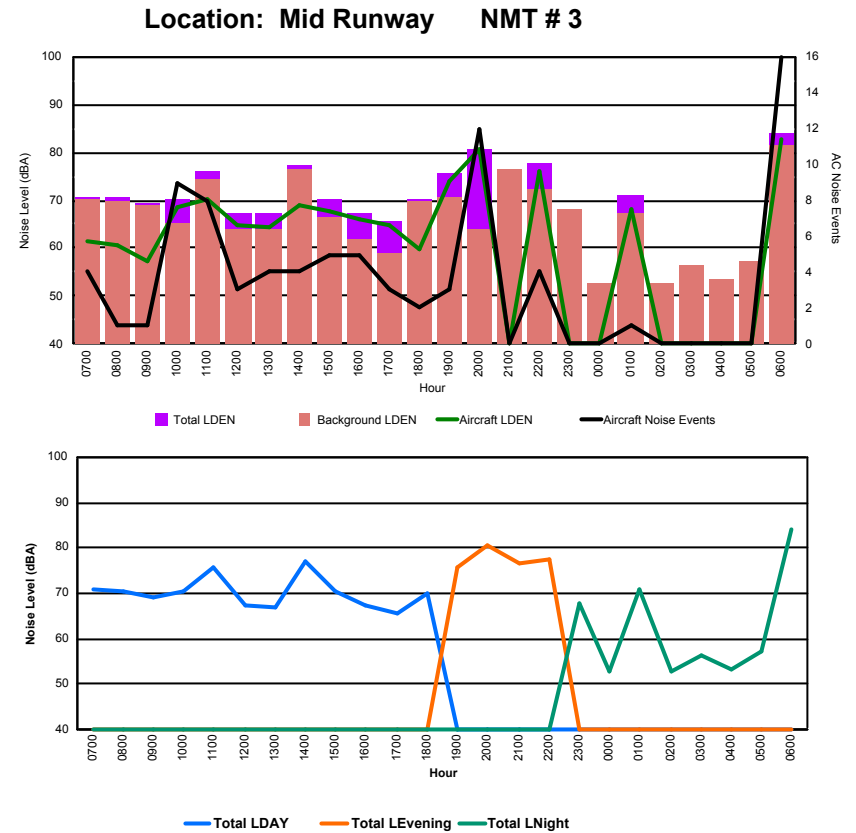

Luxembourg Airport Noise Distribution by Hour

Between 12/08/2023 00:00:00 and 12/08/2023 23:59:59 (Local Time)

Day	Aircraft Events	Total LDEN dB(A)	Aircraft LDEN dB(A)	Background LDEN dB(A)	Total LDay dB(A)	Total LEvening dB(A)	Total LNight dB(A)
12/08/23 7:00	4	70.7	61.3	70.1	70.7	-	-
12/08/23 8:00	1	70.5	60.7	70.0	70.5	-	-
12/08/23 9:00	1	69.3	57.4	69.1	69.3	-	-
12/08/23 10:00	9	70.3	68.7	65.2	70.3	-	-
12/08/23 11:00	8	75.9	70.1	74.5	75.9	-	-
12/08/23 12:00	3	67.4	64.8	63.9	67.4	-	-
12/08/23 13:00	4	67.1	64.3	63.9	67.1	-	-
12/08/23 14:00	4	77.2	69.0	76.5	77.2	-	-
12/08/23 15:00	5	70.3	67.9	66.6	70.3	-	-
12/08/23 16:00	5	67.4	66.1	61.8	67.4	-	-
12/08/23 17:00	3	65.6	64.6	58.9	65.6	-	-
12/08/23 18:00	2	70.2	59.8	69.8	70.2	-	-
12/08/23 19:00	3	75.6	73.8	70.7	-	75.6	-
12/08/23 20:00	12	80.7	80.5	64.1	-	80.7	-
12/08/23 21:00	-	76.6	-	76.6	-	76.6	-
12/08/23 22:00	4	77.6	76.2	72.1	-	77.6	-
12/08/23 23:00	-	68.0	-	68.0	-	-	68.0
13/08/23 0:00	-	52.6	-	52.6	-	-	52.6
13/08/23 1:00	1	70.9	68.3	67.3	-	-	70.9
13/08/23 2:00	-	52.8	-	52.8	-	-	52.8
13/08/23 3:00	-	56.3	-	56.3	-	-	56.3
13/08/23 4:00	-	53.4	-	53.4	-	-	53.4
13/08/23 5:00	-	57.4	-	57.4	-	-	57.4
13/08/23 6:00	16	84.1	82.7	81.3	-	-	84.1
	85	74.7	72.4	71.6	71.6	78.1	75.4