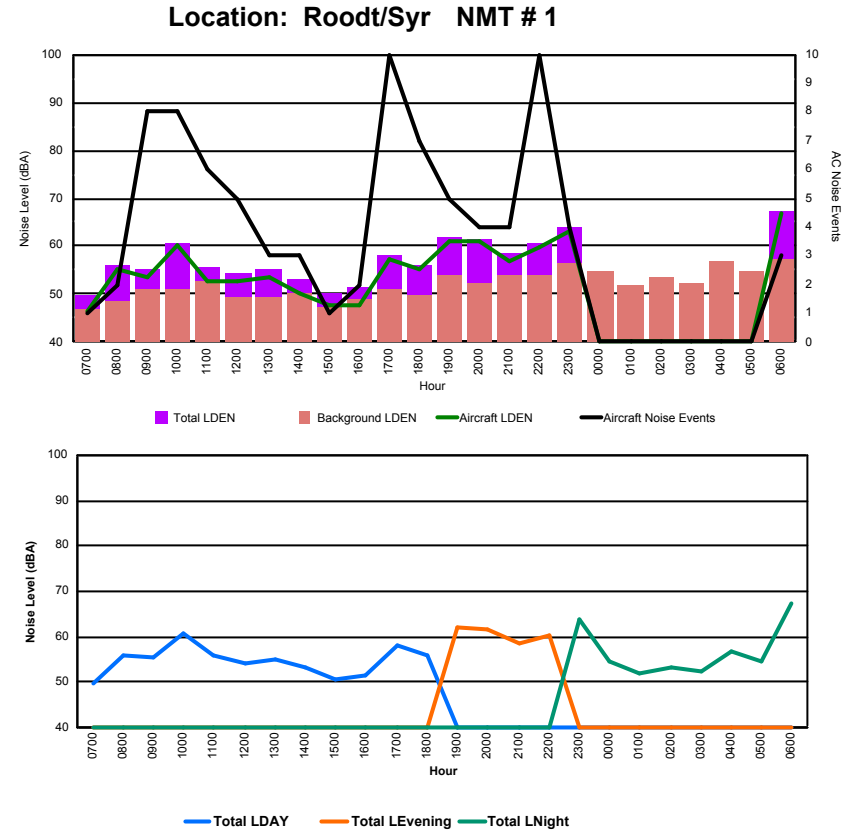

Luxembourg Airport Noise Distribution by Hour

Between 29/08/2023 00:00:00 and 29/08/2023 23:59:59 (Local Time)

Day	Aircraft Events	Total LDEN dB (A)	Aircraft LDEN dB(A)	Background LDEN dB(A)	Total LDay dB(A)	Total LEvening dB(A)	Total LNight dB (A)	
29/08/23	7:00	1	49.8	46.6	46.9	49.8	-	-
29/08/23	8:00	2	56.0	55.1	48.7	56.0	-	-
29/08/23	9:00	8	55.3	53.6	50.9	55.3	-	-
29/08/23	10:00	8	60.8	60.3	50.9	60.8	-	-
29/08/23	11:00	6	55.7	52.7	52.8	55.7	-	-
29/08/23	12:00	5	54.3	52.8	49.4	54.3	-	-
29/08/23	13:00	3	55.0	53.7	49.4	55.0	-	-
29/08/23	14:00	3	53.1	50.1	50.1	53.1	-	-
29/08/23	15:00	1	50.4	47.6	47.1	50.4	-	-
29/08/23	16:00	2	51.3	47.8	48.8	51.3	-	-
29/08/23	17:00	10	58.1	57.3	50.9	58.1	-	-
29/08/23	18:00	7	56.0	55.0	49.6	56.0	-	-
29/08/23	19:00	5	61.9	61.1	53.8	-	61.9	-
29/08/23	20:00	4	61.6	61.1	52.2	-	61.6	-
29/08/23	21:00	4	58.6	56.8	54.0	-	58.6	-
29/08/23	22:00	10	60.5	59.6	54.0	-	60.5	-
29/08/23	23:00	4	63.8	63.0	56.4	-	-	63.8
30/08/23	0:00	-	54.7	-	54.8	-	-	54.7
30/08/23	1:00	-	51.9	-	51.9	-	-	51.9
30/08/23	2:00	-	53.4	-	53.4	-	-	53.4
30/08/23	3:00	-	52.3	-	52.3	-	-	52.3
30/08/23	4:00	-	56.9	-	57.0	-	-	56.9
30/08/23	5:00	-	54.5	-	54.6	-	-	54.5
30/08/23	6:00	3	67.4	67.0	57.2	-	-	67.4
	86	58.9	57.8	52.9	55.7	60.8	60.7