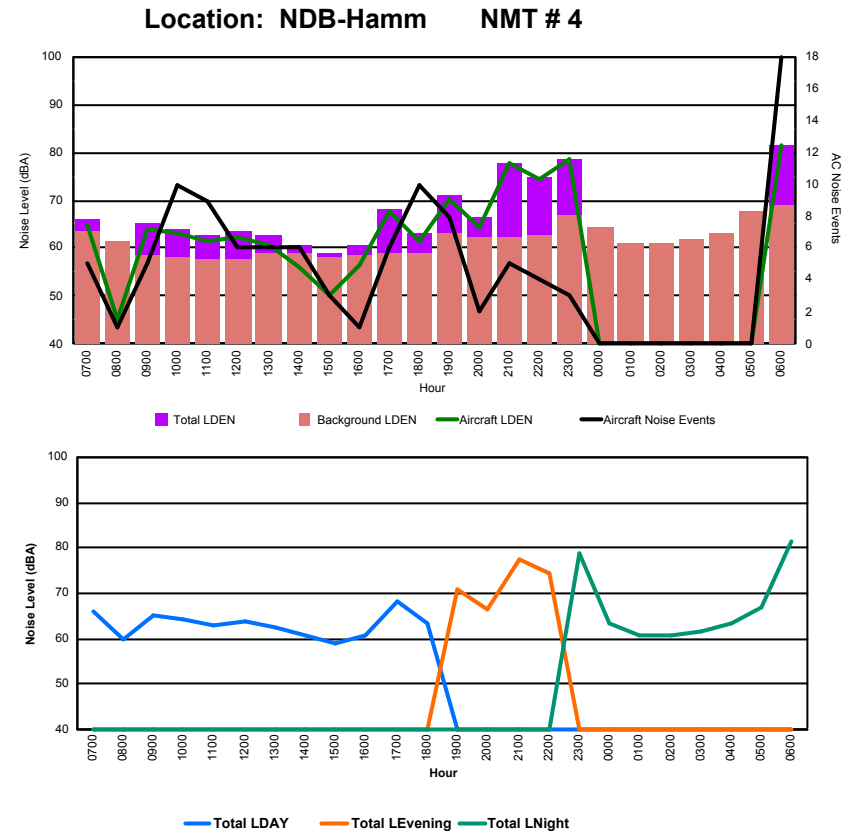

Luxembourg Airport Noise Distribution by Hour

Between 08/08/2023 00:00:00 and 08/08/2023 23:59:59 (Local Time)

Day	Aircraft Events	Total LDEN dB (A)	Aircraft LDEN dB(A)	Background LDEN dB(A)	Total LDay dB(A)	Total LEvening dB(A)	Total LNight dB (A)	
08/08/23	7:00	5	66.1	64.7	63.5	66.1	-	-
08/08/23	8:00	1	59.9	45.4	61.6	59.9	-	-
08/08/23	9:00	5	65.0	63.9	58.6	65.0	-	-
08/08/23	10:00	10	64.1	63.0	58.1	64.1	-	-
08/08/23	11:00	9	62.9	61.4	57.8	62.9	-	-
08/08/23	12:00	6	63.7	62.5	57.8	63.7	-	-
08/08/23	13:00	6	62.7	60.5	58.9	62.7	-	-
08/08/23	14:00	6	60.8	56.2	59.1	60.8	-	-
08/08/23	15:00	3	58.9	50.3	58.3	58.9	-	-
08/08/23	16:00	1	60.6	56.6	58.5	60.6	-	-
08/08/23	17:00	6	68.1	67.6	59.0	68.1	-	-
08/08/23	18:00	10	63.2	61.3	59.0	63.2	-	-
08/08/23	19:00	8	70.9	70.1	63.3	-	70.9	-
08/08/23	20:00	2	66.3	64.2	62.2	-	66.3	-
08/08/23	21:00	5	77.7	77.6	62.1	-	77.7	-
08/08/23	22:00	4	74.6	74.3	62.9	-	74.6	-
08/08/23	23:00	3	78.7	78.4	66.7	-	-	78.7
09/08/23	0:00	-	63.4	-	64.2	-	-	63.4
09/08/23	1:00	-	60.9	-	61.2	-	-	60.9
09/08/23	2:00	-	60.8	-	61.0	-	-	60.8
09/08/23	3:00	-	61.7	-	61.7	-	-	61.7
09/08/23	4:00	-	63.2	-	63.2	-	-	63.2
09/08/23	5:00	-	67.0	-	67.6	-	-	67.0
09/08/23	6:00	18	81.5	81.4	69.1	-	-	81.5
	108	71.8	71.3	62.8	63.8	74.2	74.6