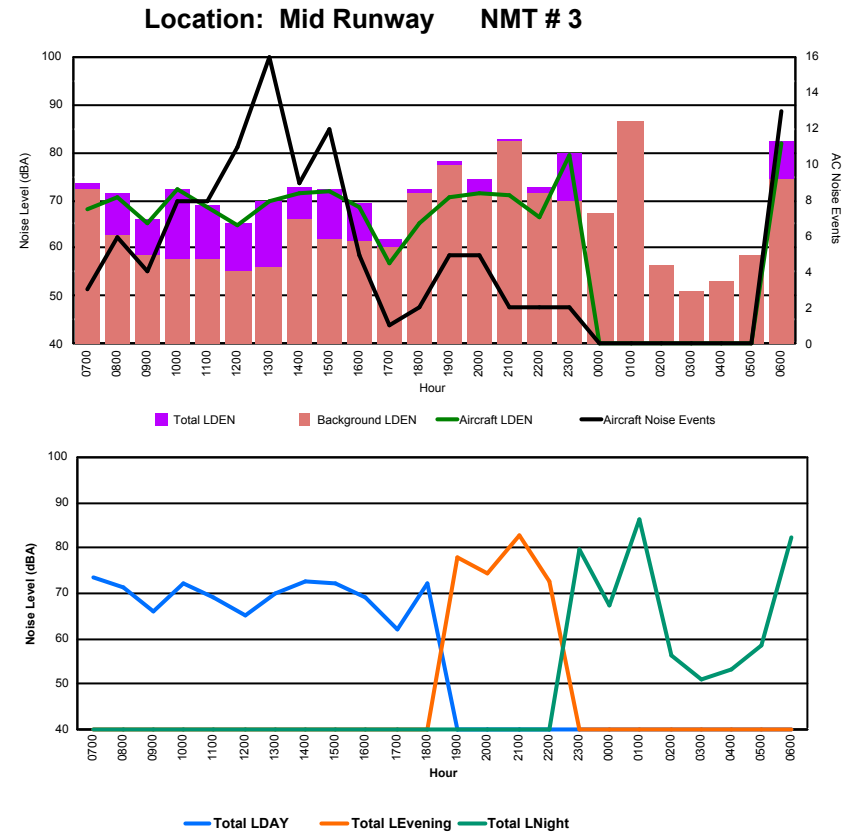

Luxembourg Airport Noise Distribution by Hour

Between 16/08/2023 00:00:00 and 16/08/2023 23:59:59 (Local Time)

Day	Aircraft Events	Total LDEN dB (A)	Aircraft LDEN dB(A)	Background LDEN dB(A)	Total LDay dB(A)	Total LEvening dB(A)	Total LNight dB (A)	
16/08/23	7:00	3	73.7	68.2	72.2	73.7	-	-
16/08/23	8:00	6	71.3	70.8	62.9	71.3	-	-
16/08/23	9:00	4	66.0	65.3	58.4	66.0	-	-
16/08/23	10:00	8	72.3	72.2	57.5	72.3	-	-
16/08/23	11:00	8	69.0	68.7	57.6	69.0	-	-
16/08/23	12:00	11	65.3	64.9	55.0	65.3	-	-
16/08/23	13:00	16	69.9	69.8	56.1	69.9	-	-
16/08/23	14:00	9	72.6	71.5	66.1	72.6	-	-
16/08/23	15:00	12	72.2	71.8	61.8	72.2	-	-
16/08/23	16:00	5	69.2	68.5	61.3	69.2	-	-
16/08/23	17:00	1	61.9	56.7	60.4	61.9	-	-
16/08/23	18:00	2	72.4	65.3	71.6	72.4	-	-
16/08/23	19:00	5	78.0	70.5	77.2	-	78.0	-
16/08/23	20:00	5	74.3	71.6	70.9	-	74.3	-
16/08/23	21:00	2	82.7	70.9	82.4	-	82.7	-
16/08/23	22:00	2	72.6	66.5	71.5	-	72.6	-
16/08/23	23:00	2	79.8	79.4	69.8	-	-	79.8
17/08/23	0:00	-	67.3	-	67.3	-	-	67.3
17/08/23	1:00	-	86.3	-	86.3	-	-	86.3
17/08/23	2:00	-	56.3	-	56.4	-	-	56.3
17/08/23	3:00	-	50.9	-	50.9	-	-	50.9
17/08/23	4:00	-	53.3	-	53.3	-	-	53.3
17/08/23	5:00	-	58.7	-	58.7	-	-	58.7
17/08/23	6:00	13	82.4	81.8	74.4	-	-	82.4
	114	76.8	72.0	75.0	70.7	78.7	79.4