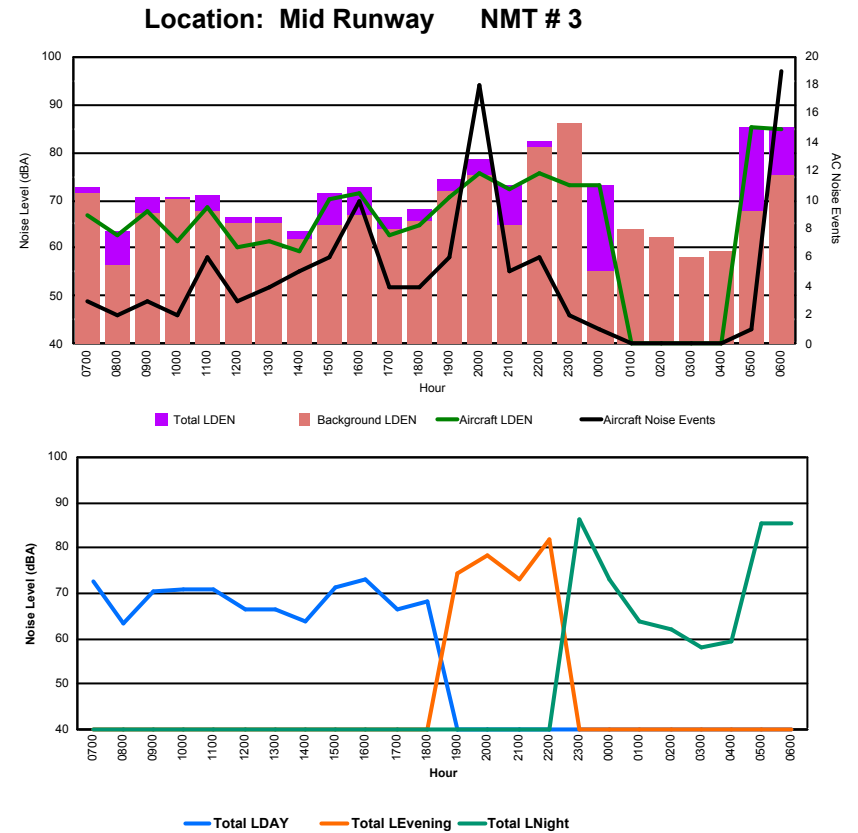

Luxembourg Airport Noise Distribution by Hour

Between 27/08/2023 00:00:00 and 27/08/2023 23:59:59 (Local Time)

Day	Aircraft Events	Total LDEN dB(A)	Aircraft LDEN dB(A)	Background LDEN dB(A)	Total LDay dB(A)	Total LEvening dB(A)	Total LNight dB(A)	
27/08/23	7:00	3	72.6	67.0	71.6	72.6	-	-
27/08/23	8:00	2	63.5	62.6	56.3	63.5	-	-
27/08/23	9:00	3	70.5	67.7	67.3	70.5	-	-
27/08/23	10:00	2	70.7	61.3	70.3	70.7	-	-
27/08/23	11:00	6	71.1	68.5	67.7	71.1	-	-
27/08/23	12:00	3	66.4	60.2	65.2	66.4	-	-
27/08/23	13:00	4	66.6	61.6	65.1	66.6	-	-
27/08/23	14:00	5	63.7	59.3	61.9	63.7	-	-
27/08/23	15:00	6	71.3	70.1	64.9	71.3	-	-
27/08/23	16:00	10	72.9	71.6	67.0	72.9	-	-
27/08/23	17:00	4	66.3	62.6	64.0	66.3	-	-
27/08/23	18:00	4	68.2	64.7	65.8	68.2	-	-
27/08/23	19:00	6	74.2	70.8	71.7	-	74.2	-
27/08/23	20:00	18	78.4	75.7	75.1	-	78.4	-
27/08/23	21:00	5	73.1	72.4	64.9	-	73.1	-
27/08/23	22:00	6	82.1	75.7	81.0	-	82.1	-
27/08/23	23:00	2	86.2	73.3	86.1	-	-	86.2
28/08/23	0:00	1	73.1	73.0	55.3	-	-	73.1
28/08/23	1:00	-	63.9	-	64.0	-	-	63.9
28/08/23	2:00	-	62.1	-	62.2	-	-	62.1
28/08/23	3:00	-	58.1	-	58.1	-	-	58.1
28/08/23	4:00	-	59.2	-	59.2	-	-	59.2
28/08/23	5:00	1	85.4	85.3	67.9	-	-	85.4
28/08/23	6:00	19	85.4	85.0	75.1	-	-	85.4
	110	78.0	75.5	74.6	69.7	78.4	81.5