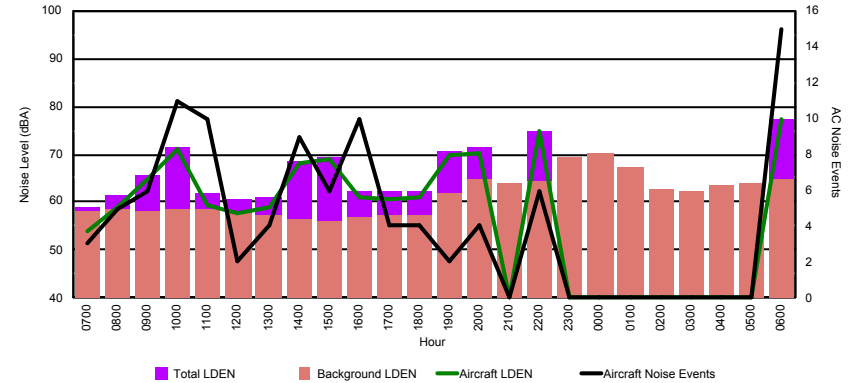

Luxembourg Airport Noise Distribution by Hour

Between 19/08/2023 00:00:00 and 19/08/2023 23:59:59 (Local Time)

Day	Aircraft Events	Total LDEN dB (A)	Aircraft LDEN dB(A)	Background LDEN dB(A)	Total LDay dB(A)	Total LEvening dB(A)	Total LNight dB (A)
19/08/23 7:00	3	59.0	54.1	58.2	59.0	-	-
19/08/23 8:00	5	61.3	58.9	58.6	61.3	-	-
19/08/23 9:00	6	65.6	64.8	58.3	65.6	-	-
19/08/23 10:00	11	71.3	71.1	58.6	71.3	-	-
19/08/23 11:00	10	61.9	59.5	58.4	61.9	-	-
19/08/23 12:00	2	60.7	57.7	57.7	60.7	-	-
19/08/23 13:00	4	61.1	59.0	57.1	61.1	-	-
19/08/23 14:00	9	68.5	68.3	56.4	68.5	-	-
19/08/23 15:00	6	69.2	69.0	56.1	69.2	-	-
19/08/23 16:00	10	62.5	61.2	56.9	62.5	-	-
19/08/23 17:00	4	62.3	60.8	57.2	62.3	-	-
19/08/23 18:00	4	62.5	61.0	57.1	62.5	-	-
19/08/23 19:00	2	70.5	69.9	61.8	-	70.5	-
19/08/23 20:00	4	71.4	70.4	64.6	-	71.4	-
19/08/23 21:00	-	63.8	-	63.8	-	63.8	-
19/08/23 22:00	6	75.0	74.6	64.4	-	75.0	-
19/08/23 23:00	-	69.1	-	69.2	-	-	69.1
20/08/23 0:00	-	68.2	-	70.3	-	-	68.2
20/08/23 1:00	-	65.8	-	67.3	-	-	65.8
20/08/23 2:00	-	62.3	-	62.8	-	-	62.3
20/08/23 3:00	-	62.5	-	62.5	-	-	62.5
20/08/23 4:00	-	63.6	-	63.6	-	-	63.6
20/08/23 5:00	-	63.9	-	63.9	-	-	63.9
20/08/23 6:00	15	77.3	77.1	64.9	-	-	77.3
	101	68.8	67.6	63.4	65.6	71.7	70.0

Location: NDB-Hamm NMT # 4