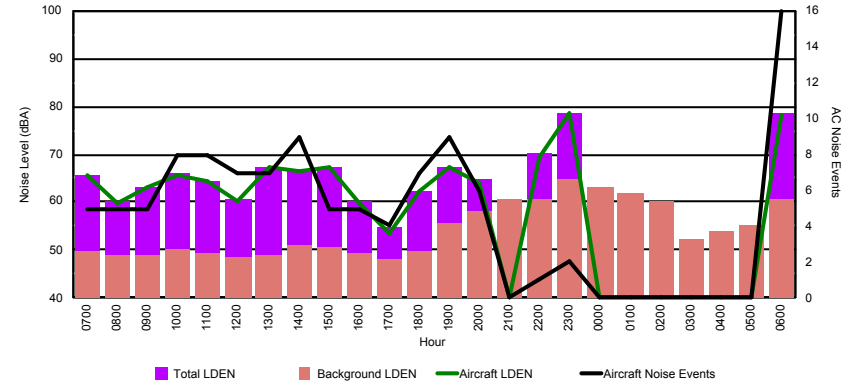

Luxembourg Airport Noise Distribution by Hour

Between 23/08/2023 00:00:00 and 23/08/2023 23:59:59 (Local Time)

Day	Aircraft Events	Total LDEN dB(A)	Aircraft LDEN dB(A)	Background LDEN dB(A)	Total LDay dB(A)	Total LEvening dB(A)	Total LNight dB(A)	
23/08/23	7:00	5	65.8	65.8	49.9	65.8	-	-
23/08/23	8:00	5	60.1	59.7	48.9	60.1	-	-
23/08/23	9:00	5	63.3	63.1	49.1	63.3	-	-
23/08/23	10:00	8	65.9	65.8	50.2	65.9	-	-
23/08/23	11:00	8	64.3	64.2	49.4	64.3	-	-
23/08/23	12:00	7	60.6	60.4	48.7	60.6	-	-
23/08/23	13:00	7	67.5	67.5	48.8	67.5	-	-
23/08/23	14:00	9	66.5	66.3	51.0	66.5	-	-
23/08/23	15:00	5	67.4	67.3	50.7	67.4	-	-
23/08/23	16:00	5	60.0	59.6	49.3	60.0	-	-
23/08/23	17:00	4	54.6	53.5	48.0	54.6	-	-
23/08/23	18:00	7	62.4	62.2	49.6	62.4	-	-
23/08/23	19:00	9	67.5	67.2	55.6	-	67.5	-
23/08/23	20:00	6	64.9	63.9	58.0	-	64.9	-
23/08/23	21:00	-	60.5	-	60.5	-	60.5	-
23/08/23	22:00	1	70.1	69.5	60.6	-	70.1	-
23/08/23	23:00	2	78.6	78.4	64.7	-	-	78.6
24/08/23	0:00	-	62.5	-	63.3	-	-	62.5
24/08/23	1:00	-	61.8	-	61.8	-	-	61.8
24/08/23	2:00	-	60.0	-	60.0	-	-	60.0
24/08/23	3:00	-	52.4	-	52.4	-	-	52.4
24/08/23	4:00	-	53.9	-	53.9	-	-	53.9
24/08/23	5:00	-	55.0	-	55.0	-	-	55.0
24/08/23	6:00	16	78.4	78.3	60.5	-	-	78.4
		109	69.2	68.9	57.6	64.4	67.0	72.6

Location: DVOR NMT # 2