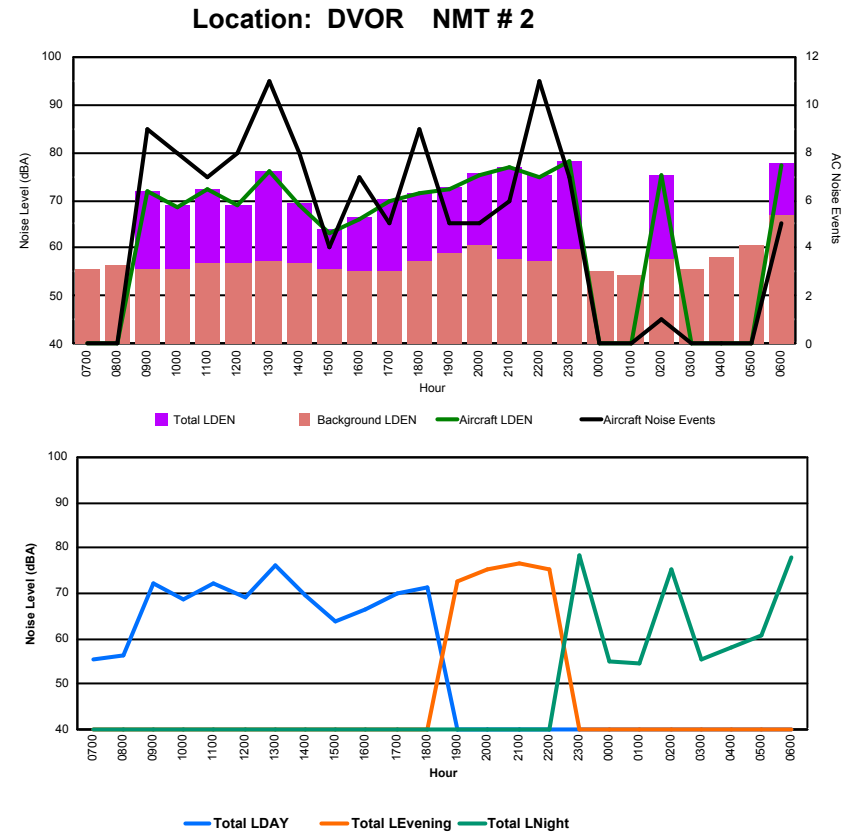

Luxembourg Airport Noise Distribution by Hour

Between 31/08/2023 00:00:00 and 31/08/2023 23:59:59 (Local Time)

Day	Aircraft Events	Total LDEN dB (A)	Aircraft LDEN dB(A)	Background LDEN dB(A)	Total LDay dB(A)	Total LEvening dB(A)	Total LNight dB (A)
31/08/23 7:00	-	55.6	-	55.8	55.6	-	-
31/08/23 8:00	-	56.3	-	56.5	56.3	-	-
31/08/23 9:00	9	72.0	71.9	55.7	72.0	-	-
31/08/23 10:00	8	68.8	68.6	55.6	68.8	-	-
31/08/23 11:00	7	72.4	72.3	56.9	72.4	-	-
31/08/23 12:00	8	69.0	68.8	56.7	69.0	-	-
31/08/23 13:00	11	76.0	75.9	57.2	76.0	-	-
31/08/23 14:00	8	69.4	69.1	56.8	69.4	-	-
31/08/23 15:00	4	63.9	63.2	55.6	63.9	-	-
31/08/23 16:00	7	66.3	66.0	55.4	66.3	-	-
31/08/23 17:00	5	70.1	70.0	55.1	70.1	-	-
31/08/23 18:00	9	71.5	71.3	57.4	71.5	-	-
31/08/23 19:00	5	72.6	72.4	59.0	-	72.6	-
31/08/23 20:00	5	75.5	75.3	60.8	-	75.5	-
31/08/23 21:00	6	76.8	76.7	57.9	-	76.8	-
31/08/23 22:00	11	75.1	75.0	57.3	-	75.1	-
31/08/23 23:00	7	78.3	78.3	59.7	-	-	78.3
01/09/23 0:00	-	55.2	-	55.2	-	-	55.2
01/09/23 1:00	-	54.4	-	54.4	-	-	54.4
01/09/23 2:00	1	75.4	75.3	57.8	-	-	75.4
01/09/23 3:00	-	55.5	-	55.5	-	-	55.5
01/09/23 4:00	-	58.1	-	58.1	-	-	58.1
01/09/23 5:00	-	60.6	-	60.6	-	-	60.6
01/09/23 6:00	5	77.8	77.5	66.8	-	-	77.8
	116	72.5	72.3	58.6	70.3	75.2	73.2