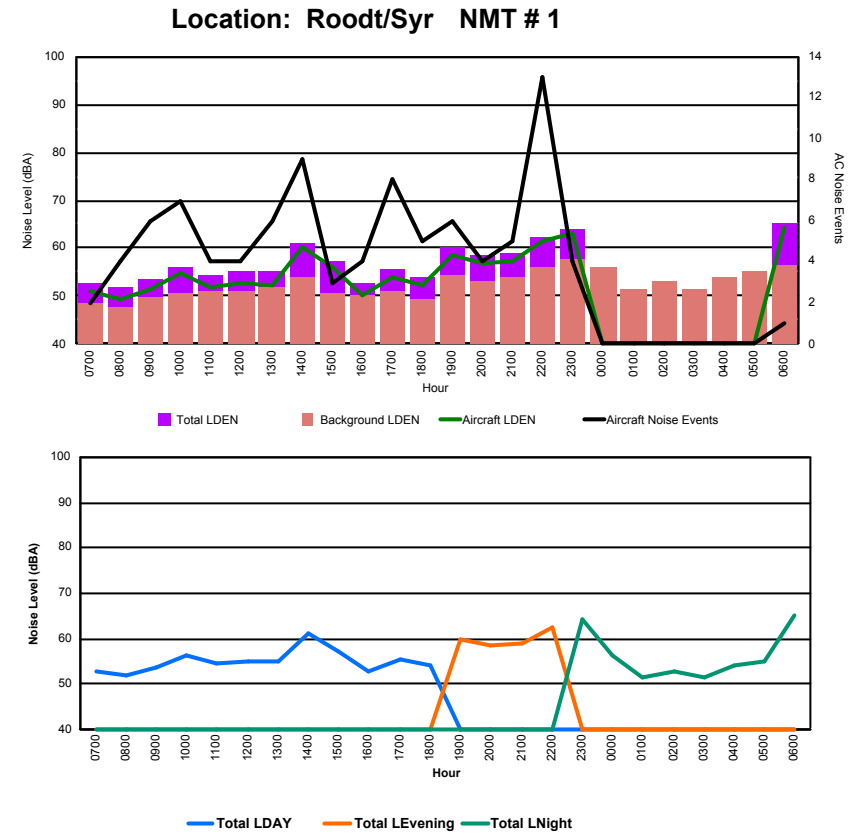

Luxembourg Airport Noise Distribution by Hour

Between 30/08/2023 00:00:00 and 30/08/2023 23:59:59 (Local Time)

Day	Aircraft Events	Total LDEN dB (A)	Aircraft LDEN dB(A)	Background LDEN dB(A)	Total LDay dB(A)	Total LEvening dB(A)	Total LNight dB (A)	
30/08/23	7:00	2	52.9	51.0	48.6	52.9	-	-
30/08/23	8:00	4	51.7	49.5	47.9	51.7	-	-
30/08/23	9:00	6	53.5	51.4	49.6	53.5	-	-
30/08/23	10:00	7	56.2	54.8	50.7	56.2	-	-
30/08/23	11:00	4	54.4	51.8	51.2	54.4	-	-
30/08/23	12:00	4	55.1	52.9	51.2	55.1	-	-
30/08/23	13:00	6	55.0	52.3	51.7	55.0	-	-
30/08/23	14:00	9	61.0	60.1	54.0	61.0	-	-
30/08/23	15:00	3	57.2	56.1	50.8	57.2	-	-
30/08/23	16:00	4	52.9	50.0	50.0	52.9	-	-
30/08/23	17:00	8	55.6	53.9	51.1	55.6	-	-
30/08/23	18:00	5	54.0	52.3	49.3	54.0	-	-
30/08/23	19:00	6	60.0	58.7	54.3	-	60.0	-
30/08/23	20:00	4	58.4	56.9	53.0	-	58.4	-
30/08/23	21:00	5	58.8	57.3	53.8	-	58.8	-
30/08/23	22:00	13	62.4	61.4	56.0	-	62.4	-
30/08/23	23:00	4	64.1	63.0	57.8	-	-	64.1
31/08/23	0:00	-	56.2	-	56.2	-	-	56.2
31/08/23	1:00	-	51.6	-	51.6	-	-	51.6
31/08/23	2:00	-	53.0	-	53.0	-	-	53.0
31/08/23	3:00	-	51.4	-	51.4	-	-	51.4
31/08/23	4:00	-	54.0	-	54.0	-	-	54.0
31/08/23	5:00	-	55.1	-	55.1	-	-	55.1
31/08/23	6:00	1	65.2	64.5	56.3	-	-	65.2
	95	58.2	56.6	53.2	55.7	60.2	59.6