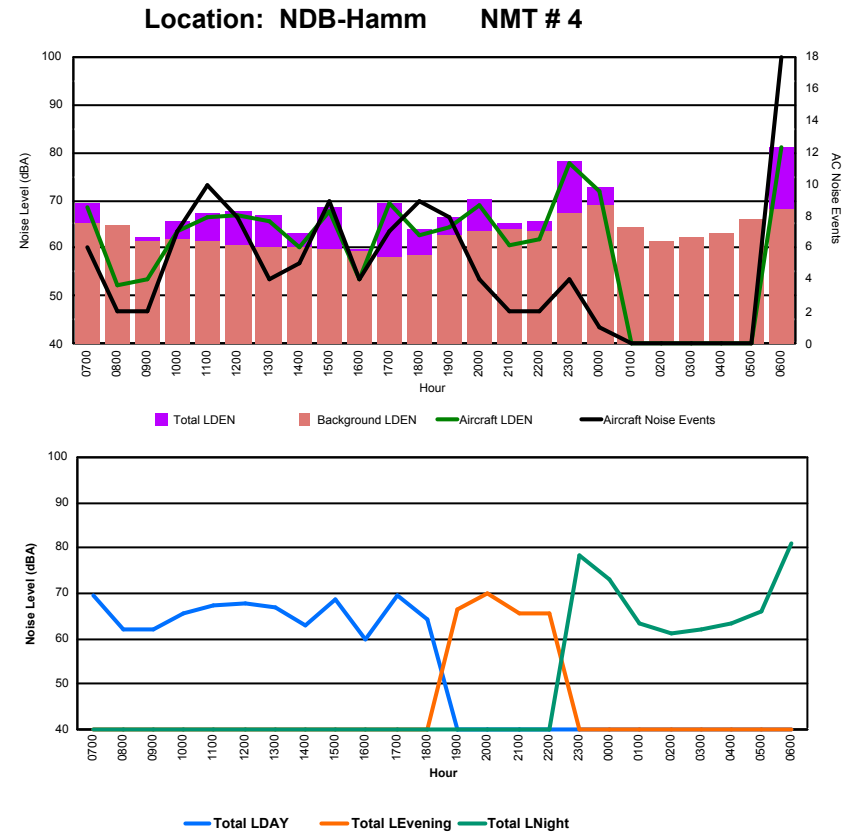

Luxembourg Airport Noise Distribution by Hour

Between 25/08/2023 00:00:00 and 25/08/2023 23:59:59 (Local Time)

Day	Aircraft Events	Total LDEN dB(A)	Aircraft LDEN dB(A)	Background LDEN dB(A)	Total LDay dB(A)	Total LEvening dB(A)	Total LNight dB(A)	
25/08/23	7:00	6	69.4	68.6	65.4	69.4	-	-
25/08/23	8:00	2	62.2	52.1	64.7	62.2	-	-
25/08/23	9:00	2	62.1	53.7	61.5	62.1	-	-
25/08/23	10:00	7	65.8	63.7	62.0	65.8	-	-
25/08/23	11:00	10	67.5	66.4	61.4	67.5	-	-
25/08/23	12:00	8	67.6	66.7	60.6	67.6	-	-
25/08/23	13:00	4	66.7	65.6	60.2	66.7	-	-
25/08/23	14:00	5	63.0	60.0	60.0	63.0	-	-
25/08/23	15:00	9	68.6	67.9	59.8	68.6	-	-
25/08/23	16:00	4	59.9	53.5	59.2	59.9	-	-
25/08/23	17:00	7	69.5	69.2	58.2	69.5	-	-
25/08/23	18:00	9	64.1	62.9	58.4	64.1	-	-
25/08/23	19:00	8	66.5	64.3	62.6	-	66.5	-
25/08/23	20:00	4	70.1	68.9	63.6	-	70.1	-
25/08/23	21:00	2	65.4	60.8	64.1	-	65.4	-
25/08/23	22:00	2	65.8	61.9	63.7	-	65.8	-
25/08/23	23:00	4	78.3	77.9	67.5	-	-	78.3
26/08/23	0:00	1	72.9	71.7	69.0	-	-	72.9
26/08/23	1:00	-	63.4	-	64.4	-	-	63.4
26/08/23	2:00	-	61.2	-	61.5	-	-	61.2
26/08/23	3:00	-	62.2	-	62.3	-	-	62.2
26/08/23	4:00	-	63.2	-	63.2	-	-	63.2
26/08/23	5:00	-	65.9	-	66.2	-	-	65.9
26/08/23	6:00	18	81.2	81.0	68.0	-	-	81.2
	112	71.0	70.3	63.8	66.5	67.4	74.6