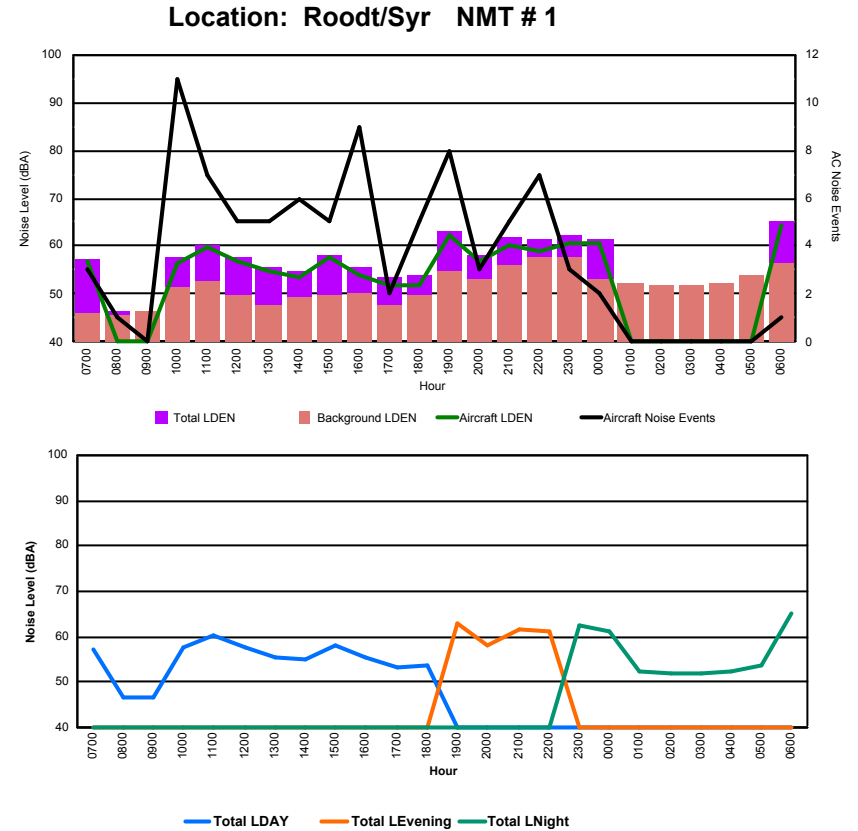

Luxembourg Airport Noise Distribution by Hour

Between 19/08/2023 00:00:00 and 19/08/2023 23:59:59 (Local Time)

Day	Aircraft Events	Total LDEN dB(A)	Aircraft LDEN dB(A)	Background LDEN dB(A)	Total LDay dB(A)	Total LEvening dB(A)	Total LNight dB(A)	
19/08/23	7:00	3	57.1	56.7	46.2	57.1	-	-
19/08/23	8:00	1	46.5	38.9	45.7	46.5	-	-
19/08/23	9:00	-	46.5	-	46.5	46.5	-	-
19/08/23	10:00	11	57.6	56.6	51.3	57.6	-	-
19/08/23	11:00	7	60.4	59.7	52.6	60.4	-	-
19/08/23	12:00	5	57.5	56.7	49.7	57.5	-	-
19/08/23	13:00	5	55.5	54.7	47.9	55.5	-	-
19/08/23	14:00	6	54.9	53.6	49.3	54.9	-	-
19/08/23	15:00	5	58.3	57.7	49.6	58.3	-	-
19/08/23	16:00	9	55.5	54.1	50.4	55.5	-	-
19/08/23	17:00	2	53.4	51.9	47.8	53.4	-	-
19/08/23	18:00	5	53.8	52.0	49.7	53.8	-	-
19/08/23	19:00	8	63.1	62.5	54.7	-	63.1	-
19/08/23	20:00	3	58.3	56.8	53.2	-	58.3	-
19/08/23	21:00	5	61.7	60.4	56.2	-	61.7	-
19/08/23	22:00	7	61.3	58.8	57.9	-	61.3	-
19/08/23	23:00	3	62.4	60.8	57.5	-	-	62.4
20/08/23	0:00	2	61.3	60.6	53.3	-	-	61.3
20/08/23	1:00	-	52.2	-	52.2	-	-	52.2
20/08/23	2:00	-	51.9	-	51.9	-	-	51.9
20/08/23	3:00	-	52.0	-	52.0	-	-	52.0
20/08/23	4:00	-	52.2	-	52.2	-	-	52.2
20/08/23	5:00	-	53.8	-	53.8	-	-	53.8
20/08/23	6:00	1	65.1	64.4	56.4	-	-	65.1
	88	58.7	57.4	52.9	56.2	61.4	59.5