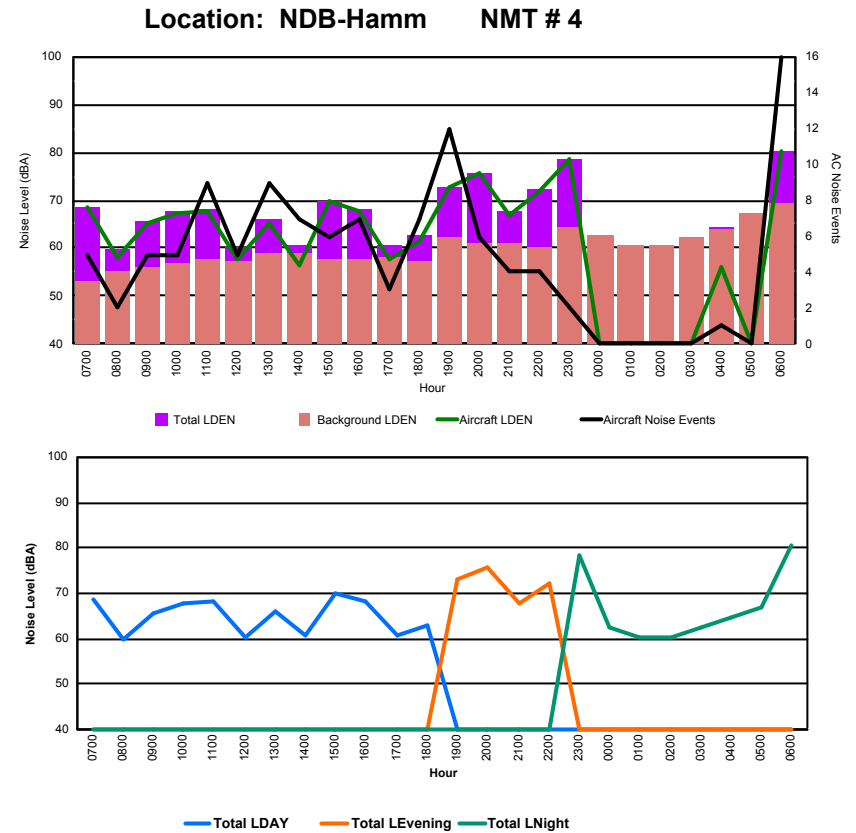

Luxembourg Airport Noise Distribution by Hour

Between 06/08/2023 00:00:00 and 06/08/2023 23:59:59 (Local Time)

Day	Aircraft Events	Total LDEN dB(A)	Aircraft LDEN dB(A)	Background LDEN dB(A)	Total LDay dB(A)	Total LEvening dB(A)	Total LNight dB(A)	
06/08/23	7:00	5	68.7	68.6	53.1	68.7	-	-
06/08/23	8:00	2	59.7	58.0	55.0	59.7	-	-
06/08/23	9:00	5	65.6	65.1	56.1	65.6	-	-
06/08/23	10:00	5	67.7	67.3	56.8	67.7	-	-
06/08/23	11:00	9	68.3	67.9	57.7	68.3	-	-
06/08/23	12:00	5	60.4	57.5	57.4	60.4	-	-
06/08/23	13:00	9	66.2	65.4	58.8	66.2	-	-
06/08/23	14:00	7	60.7	56.5	58.8	60.7	-	-
06/08/23	15:00	6	70.0	69.8	57.9	70.0	-	-
06/08/23	16:00	7	68.2	67.8	57.5	68.2	-	-
06/08/23	17:00	3	60.8	57.7	58.0	60.8	-	-
06/08/23	18:00	7	62.9	61.6	57.2	62.9	-	-
06/08/23	19:00	12	72.9	72.6	62.1	-	72.9	-
06/08/23	20:00	6	75.7	75.5	60.9	-	75.7	-
06/08/23	21:00	4	67.9	66.9	61.0	-	67.9	-
06/08/23	22:00	4	72.1	71.8	60.3	-	72.1	-
06/08/23	23:00	2	78.6	78.4	64.2	-	-	78.6
07/08/23	0:00	-	62.3	-	62.8	-	-	62.3
07/08/23	1:00	-	60.3	-	60.5	-	-	60.3
07/08/23	2:00	-	60.5	-	60.7	-	-	60.5
07/08/23	3:00	-	62.4	-	62.4	-	-	62.4
07/08/23	4:00	1	64.5	56.1	63.9	-	-	64.5
07/08/23	5:00	-	67.0	-	67.5	-	-	67.0
07/08/23	6:00	16	80.4	80.3	69.4	-	-	80.4
	115	71.3	70.9	61.9	66.3	73.0	73.9