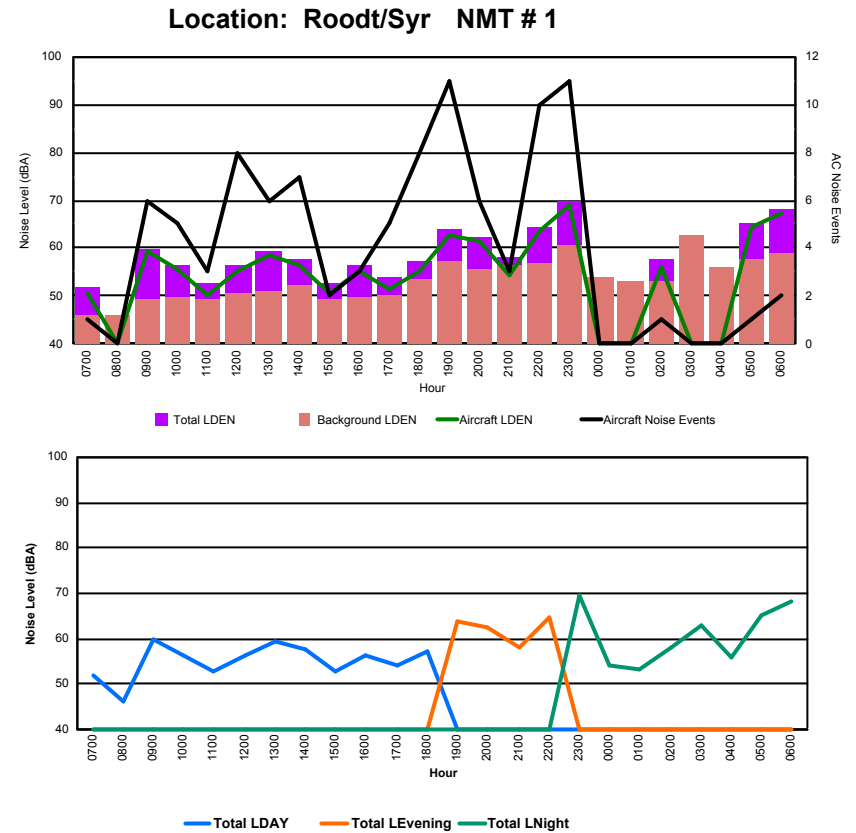

Luxembourg Airport Noise Distribution by Hour

Between 27/08/2023 00:00:00 and 27/08/2023 23:59:59 (Local Time)

Day	Aircraft Events	Total LDEN dB(A)	Aircraft LDEN dB(A)	Background LDEN dB(A)	Total LDay dB(A)	Total LEvening dB(A)	Total LNight dB(A)	
27/08/23	7:00	1	52.0	50.8	45.9	52.0	-	-
27/08/23	8:00	-	46.0	-	46.0	-	-	
27/08/23	9:00	6	59.8	59.4	49.3	59.8	-	
27/08/23	10:00	5	56.5	55.6	49.6	56.5	-	
27/08/23	11:00	3	52.8	50.0	49.5	52.8	-	
27/08/23	12:00	8	56.4	55.1	50.8	56.4	-	
27/08/23	13:00	6	59.2	58.5	51.0	59.2	-	
27/08/23	14:00	7	57.6	56.3	52.1	57.6	-	
27/08/23	15:00	2	52.9	50.5	49.3	52.9	-	
27/08/23	16:00	3	56.3	55.2	49.9	56.3	-	
27/08/23	17:00	5	53.9	51.4	50.3	53.9	-	
27/08/23	18:00	8	57.4	55.0	53.7	57.4	-	
27/08/23	19:00	11	63.9	62.9	57.3	-	63.9	
27/08/23	20:00	6	62.4	61.4	55.7	-	62.4	
27/08/23	21:00	3	58.3	54.3	56.3	-	58.3	
27/08/23	22:00	10	64.5	63.7	56.9	-	64.5	
27/08/23	23:00	11	69.6	69.1	60.6	-	69.6	
28/08/23	0:00	-	54.0	-	54.0	-	54.0	
28/08/23	1:00	-	53.1	-	53.1	-	53.1	
28/08/23	2:00	1	57.9	56.1	53.3	-	57.9	
28/08/23	3:00	-	62.8	-	62.8	-	62.8	
28/08/23	4:00	-	56.0	-	56.0	-	56.0	
28/08/23	5:00	1	65.2	64.3	57.7	-	65.2	
28/08/23	6:00	2	68.1	67.5	59.0	-	68.1	
	99	61.6	60.4	55.5	56.2	62.8	64.4