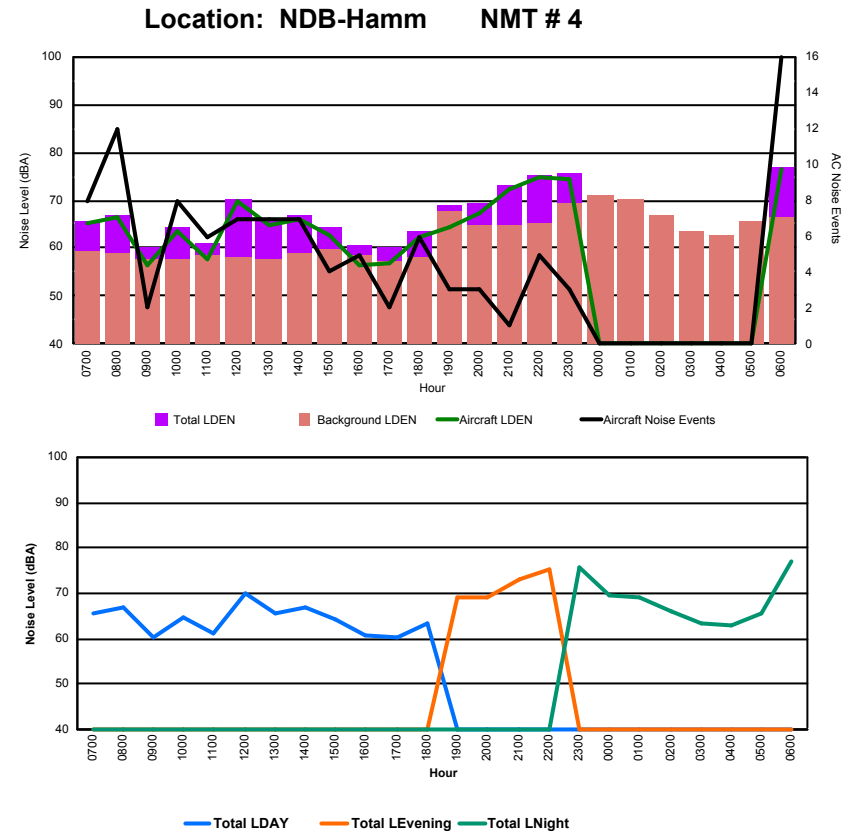

Luxembourg Airport Noise Distribution by Hour

Between 26/08/2023 00:00:00 and 26/08/2023 23:59:59 (Local Time)

Day	Aircraft Events	Total LDEN dB(A)	Aircraft LDEN dB(A)	Background LDEN dB(A)	Total LDay dB(A)	Total LEvening dB(A)	Total LNight dB(A)	
26/08/23	7:00	8	65.8	65.0	59.5	65.8	-	-
26/08/23	8:00	12	67.0	66.5	59.0	67.0	-	-
26/08/23	9:00	2	60.2	56.4	57.9	60.2	-	-
26/08/23	10:00	8	64.5	63.4	57.9	64.5	-	-
26/08/23	11:00	6	61.2	57.9	58.7	61.2	-	-
26/08/23	12:00	7	70.1	69.8	58.3	70.1	-	-
26/08/23	13:00	7	65.5	64.7	57.7	65.5	-	-
26/08/23	14:00	7	66.8	66.0	59.1	66.8	-	-
26/08/23	15:00	4	64.4	62.8	59.7	64.4	-	-
26/08/23	16:00	5	60.7	56.5	58.7	60.7	-	-
26/08/23	17:00	2	60.1	56.9	57.4	60.1	-	-
26/08/23	18:00	6	63.6	62.3	58.1	63.6	-	-
26/08/23	19:00	3	69.1	64.4	67.7	-	69.1	-
26/08/23	20:00	3	69.3	67.5	64.9	-	69.3	-
26/08/23	21:00	1	73.2	72.5	64.8	-	73.2	-
26/08/23	22:00	5	75.3	74.9	65.3	-	75.3	-
26/08/23	23:00	3	75.6	74.5	69.3	-	-	75.6
27/08/23	0:00	-	69.4	-	71.1	-	-	69.4
27/08/23	1:00	-	69.1	-	70.3	-	-	69.1
27/08/23	2:00	-	65.9	-	66.9	-	-	65.9
27/08/23	3:00	-	63.5	-	63.5	-	-	63.5
27/08/23	4:00	-	62.8	-	62.8	-	-	62.8
27/08/23	5:00	-	65.5	-	65.7	-	-	65.5
27/08/23	6:00	16	76.9	76.5	66.6	-	-	76.9
		105	69.7	68.3	64.9	65.2	72.5	71.5