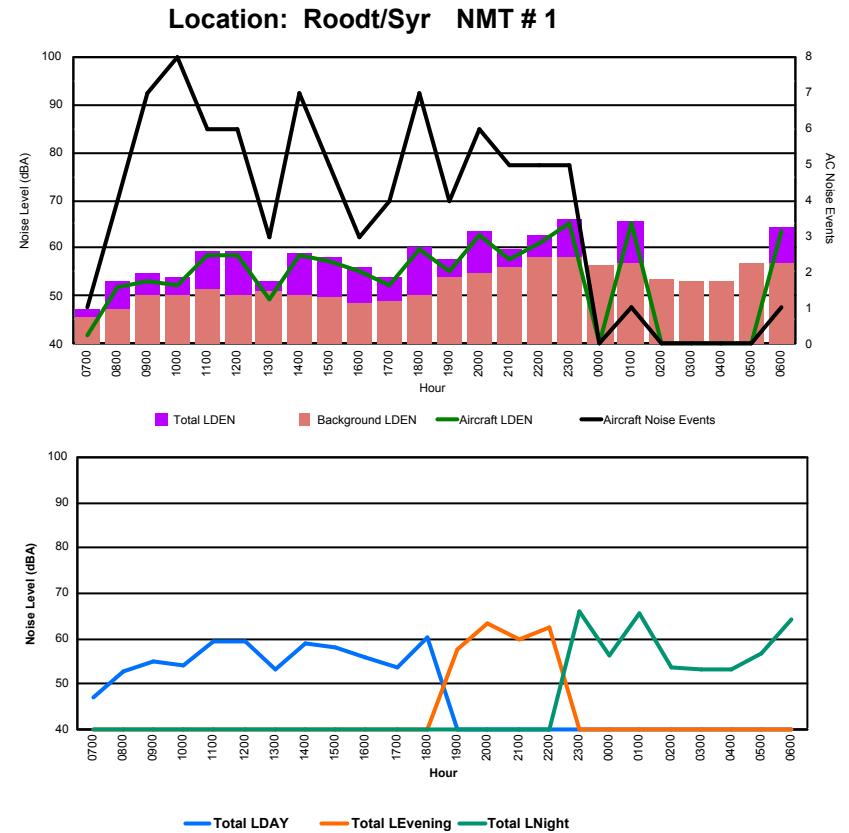

Luxembourg Airport Noise Distribution by Hour

Between 12/08/2023 00:00:00 and 12/08/2023 23:59:59 (Local Time)

Day	Aircraft Events	Total LDEN dB (A)	Aircraft LDEN dB(A)	Background LDEN dB(A)	Total LDay dB(A)	Total LEvening dB(A)	Total LNight dB (A)	
12/08/23	7:00	1	47.2	41.9	45.8	47.2	-	-
12/08/23	8:00	4	53.0	51.8	47.2	53.0	-	-
12/08/23	9:00	7	54.9	53.2	50.3	54.9	-	-
12/08/23	10:00	8	54.1	52.1	50.2	54.1	-	-
12/08/23	11:00	6	59.4	58.6	51.6	59.4	-	-
12/08/23	12:00	6	59.2	58.6	50.4	59.2	-	-
12/08/23	13:00	3	53.3	49.5	51.1	53.3	-	-
12/08/23	14:00	7	59.1	58.5	50.4	59.1	-	-
12/08/23	15:00	5	58.0	57.4	49.6	58.0	-	-
12/08/23	16:00	3	56.0	55.2	48.4	56.0	-	-
12/08/23	17:00	4	53.8	52.2	48.8	53.8	-	-
12/08/23	18:00	7	60.2	59.8	50.0	60.2	-	-
12/08/23	19:00	4	57.5	55.3	53.8	-	57.5	-
12/08/23	20:00	6	63.4	62.8	54.6	-	63.4	-
12/08/23	21:00	5	59.7	57.5	55.9	-	59.7	-
12/08/23	22:00	5	62.6	60.9	58.0	-	62.6	-
12/08/23	23:00	5	65.9	65.1	58.2	-	-	65.9
13/08/23	0:00	-	56.5	-	56.6	-	-	56.5
13/08/23	1:00	1	65.8	65.2	56.7	-	-	65.8
13/08/23	2:00	-	53.6	-	53.6	-	-	53.6
13/08/23	3:00	-	53.2	-	53.2	-	-	53.2
13/08/23	4:00	-	53.2	-	53.2	-	-	53.2
13/08/23	5:00	-	56.8	-	56.9	-	-	56.8
13/08/23	6:00	1	64.4	63.6	57.0	-	-	64.4
	88	59.9	58.7	53.9	56.9	61.4	61.8