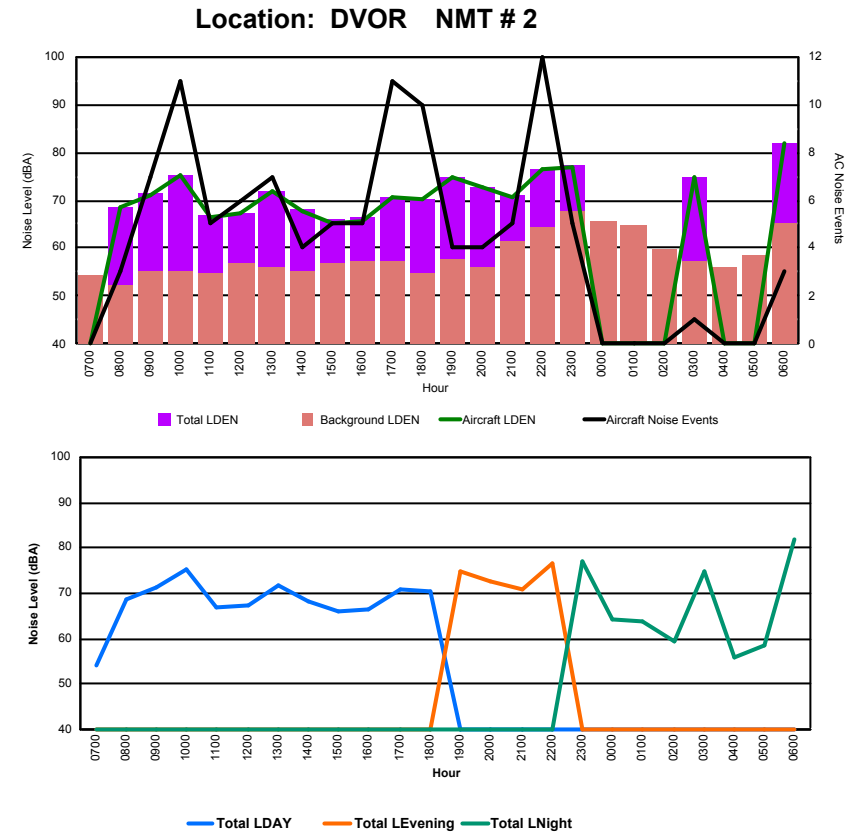

Luxembourg Airport Noise Distribution by Hour

Between 08/08/2023 00:00:00 and 08/08/2023 23:59:59 (Local Time)

Day	Aircraft Events	Total LDEN dB(A)	Aircraft LDEN dB(A)	Background LDEN dB(A)	Total LDay dB(A)	Total LEvening dB(A)	Total LNight dB(A)
08/08/23	7:00	-	54.2	-	54.4	54.2	-
08/08/23	8:00	3	68.6	68.4	52.4	68.6	-
08/08/23	9:00	7	71.3	71.2	55.2	71.3	-
08/08/23	10:00	11	75.1	75.1	55.2	75.1	-
08/08/23	11:00	5	66.7	66.4	54.9	66.7	-
08/08/23	12:00	6	67.5	67.2	56.7	67.5	-
08/08/23	13:00	7	71.8	71.7	55.9	71.8	-
08/08/23	14:00	4	68.2	67.9	55.4	68.2	-
08/08/23	15:00	5	65.9	65.3	57.0	65.9	-
08/08/23	16:00	5	66.3	65.7	57.4	66.3	-
08/08/23	17:00	11	70.7	70.5	57.2	70.7	-
08/08/23	18:00	10	70.4	70.3	54.8	70.4	-
08/08/23	19:00	4	75.0	74.9	57.7	-	75.0
08/08/23	20:00	4	72.7	72.6	56.0	-	72.7
08/08/23	21:00	5	71.1	70.5	61.6	-	71.1
08/08/23	22:00	12	76.6	76.4	64.2	-	76.6
08/08/23	23:00	5	77.2	76.7	67.8	-	77.2
09/08/23	0:00	-	64.1	-	65.5	-	64.1
09/08/23	1:00	-	63.8	-	64.9	-	63.8
09/08/23	2:00	-	59.6	-	59.6	-	59.6
09/08/23	3:00	1	74.9	74.8	57.4	-	74.9
09/08/23	4:00	-	55.9	-	55.9	-	55.9
09/08/23	5:00	-	58.7	-	58.7	-	58.7
09/08/23	6:00	3	81.8	81.7	65.3	-	81.8
	108	72.9	72.6	60.7	69.9	74.3	74.8