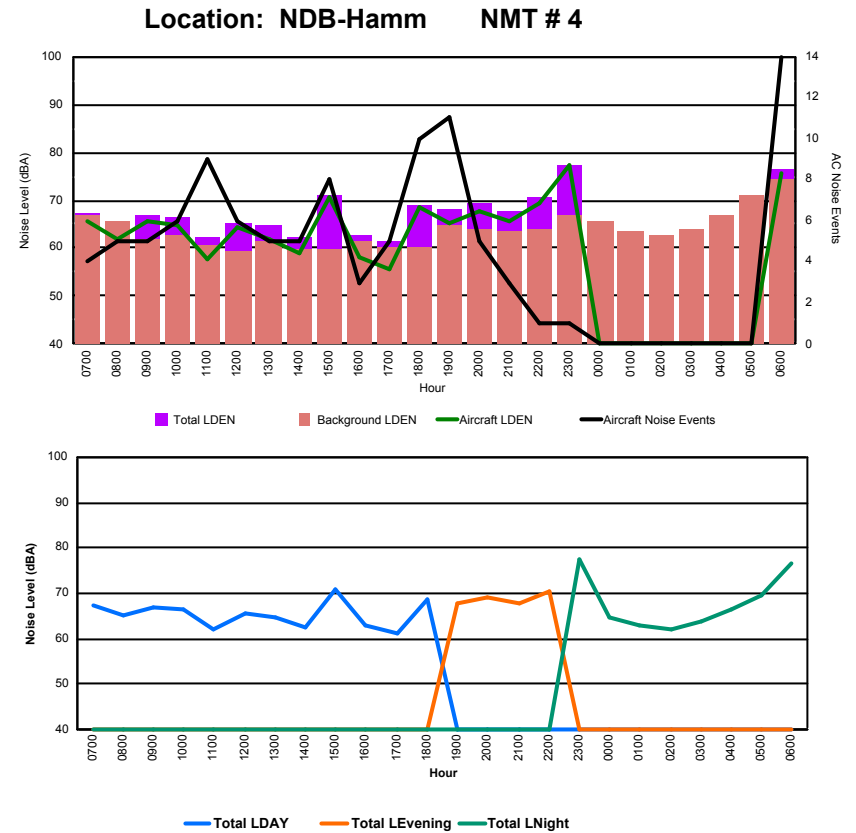

Luxembourg Airport Noise Distribution by Hour

Between 30/08/2023 00:00:00 and 30/08/2023 23:59:59 (Local Time)

Day	Aircraft Events	Total LDEN dB (A)	Aircraft LDEN dB(A)	Background LDEN dB(A)	Total LDay dB(A)	Total LEvening dB(A)	Total LNight dB (A)
30/08/23 7:00	4	67.5	65.8	66.7	67.5	-	-
30/08/23 8:00	5	65.2	62.0	65.6	65.2	-	-
30/08/23 9:00	5	67.0	65.7	61.8	67.0	-	-
30/08/23 10:00	6	66.6	64.6	62.7	66.6	-	-
30/08/23 11:00	9	62.2	57.9	60.6	62.2	-	-
30/08/23 12:00	6	65.4	64.2	59.4	65.4	-	-
30/08/23 13:00	5	64.6	61.9	61.4	64.6	-	-
30/08/23 14:00	5	62.3	59.1	59.6	62.3	-	-
30/08/23 15:00	8	71.1	70.8	59.9	71.1	-	-
30/08/23 16:00	3	62.9	58.3	61.3	62.9	-	-
30/08/23 17:00	5	61.4	55.5	60.3	61.4	-	-
30/08/23 18:00	10	68.9	68.4	60.2	68.9	-	-
30/08/23 19:00	11	68.0	65.3	64.8	-	68.0	-
30/08/23 20:00	5	69.2	67.8	63.8	-	69.2	-
30/08/23 21:00	3	67.8	65.8	63.5	-	67.8	-
30/08/23 22:00	1	70.6	69.5	63.8	-	70.6	-
30/08/23 23:00	1	77.5	77.1	66.7	-	-	77.5
31/08/23 0:00	-	64.6	-	65.7	-	-	64.6
31/08/23 1:00	-	63.0	-	63.7	-	-	63.0
31/08/23 2:00	-	62.2	-	62.7	-	-	62.2
31/08/23 3:00	-	64.0	-	64.1	-	-	64.0
31/08/23 4:00	-	66.4	-	66.9	-	-	66.4
31/08/23 5:00	-	69.5	-	71.1	-	-	69.5
31/08/23 6:00	14	76.5	75.6	74.5	-	-	76.5
	106	69.4	67.9	65.8	66.4	69.0	71.9