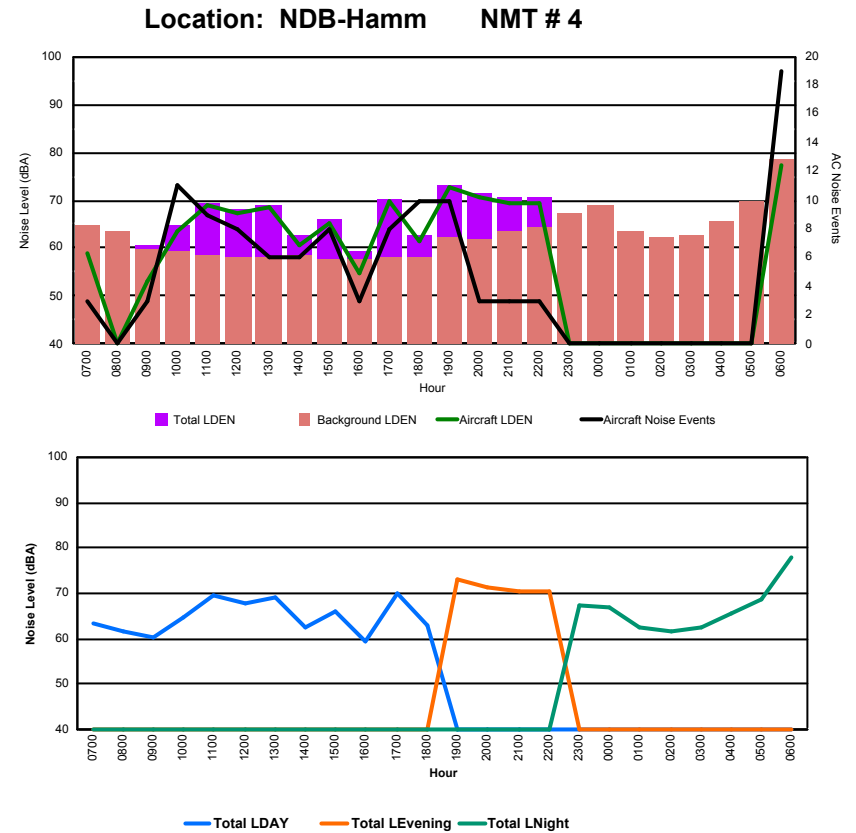

Luxembourg Airport Noise Distribution by Hour

Between 21/08/2023 00:00:00 and 21/08/2023 23:59:59 (Local Time)

Day	Aircraft Events	Total LDEN dB (A)	Aircraft LDEN dB(A)	Background LDEN dB(A)	Total LDay dB(A)	Total LEvening dB(A)	Total LNight dB (A)	
21/08/23	7:00	3	63.2	58.8	64.6	63.2	-	-
21/08/23	8:00	-	61.5	-	63.5	61.5	-	-
21/08/23	9:00	3	60.5	53.1	59.8	60.5	-	-
21/08/23	10:00	11	64.8	63.5	59.2	64.8	-	-
21/08/23	11:00	9	69.4	69.1	58.6	69.4	-	-
21/08/23	12:00	8	68.0	67.5	58.1	68.0	-	-
21/08/23	13:00	6	69.1	68.7	58.3	69.1	-	-
21/08/23	14:00	6	62.7	60.6	58.6	62.7	-	-
21/08/23	15:00	8	65.9	65.3	57.8	65.9	-	-
21/08/23	16:00	3	59.5	54.9	57.7	59.5	-	-
21/08/23	17:00	8	70.2	69.9	58.0	70.2	-	-
21/08/23	18:00	10	62.9	61.3	58.0	62.9	-	-
21/08/23	19:00	10	73.1	72.7	62.3	-	73.1	-
21/08/23	20:00	3	71.3	70.8	62.0	-	71.3	-
21/08/23	21:00	3	70.5	69.5	63.6	-	70.5	-
21/08/23	22:00	3	70.6	69.5	64.2	-	70.6	-
21/08/23	23:00	-	67.5	-	67.5	-	-	67.5
22/08/23	0:00	-	67.1	-	68.8	-	-	67.1
22/08/23	1:00	-	62.6	-	63.4	-	-	62.6
22/08/23	2:00	-	61.7	-	62.2	-	-	61.7
22/08/23	3:00	-	62.7	-	62.8	-	-	62.7
22/08/23	4:00	-	65.4	-	65.6	-	-	65.4
22/08/23	5:00	-	68.7	-	69.9	-	-	68.7
22/08/23	6:00	19	77.9	77.4	78.6	-	-	77.9
	113	69.1	67.8	67.2	66.2	71.5	70.4