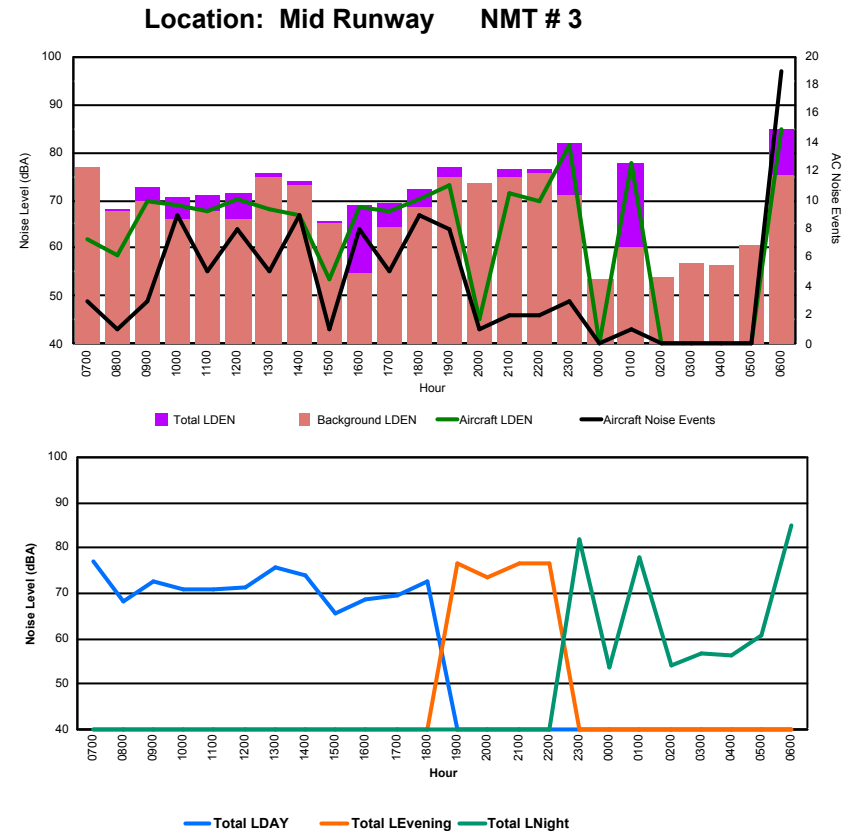

Luxembourg Airport Noise Distribution by Hour

Between 15/08/2023 00:00:00 and 15/08/2023 23:59:59 (Local Time)

Day	Aircraft Events	Total LDEN dB(A)	Aircraft LDEN dB(A)	Background LDEN dB(A)	Total LDay dB(A)	Total LEvening dB(A)	Total LNight dB(A)
15/08/23	7:00	3	77.0	61.8	76.9	77.0	-
15/08/23	8:00	1	68.3	58.6	67.7	68.3	-
15/08/23	9:00	3	72.8	70.0	69.6	72.8	-
15/08/23	10:00	9	70.8	69.1	65.9	70.8	-
15/08/23	11:00	5	70.9	67.9	67.8	70.9	-
15/08/23	12:00	8	71.5	70.2	65.9	71.5	-
15/08/23	13:00	5	75.8	68.2	74.9	75.8	-
15/08/23	14:00	9	73.9	66.8	73.0	73.9	-
15/08/23	15:00	1	65.5	53.7	65.2	65.5	-
15/08/23	16:00	8	68.8	68.6	54.6	68.8	-
15/08/23	17:00	5	69.4	67.8	64.2	69.4	-
15/08/23	18:00	9	72.5	70.2	68.7	72.5	-
15/08/23	19:00	8	76.8	73.0	74.6	-	76.8
15/08/23	20:00	1	73.5	45.3	73.4	-	73.5
15/08/23	21:00	2	76.5	71.6	74.8	-	76.5
15/08/23	22:00	2	76.6	70.0	75.6	-	76.6
15/08/23	23:00	3	81.7	81.3	70.9	-	81.7
16/08/23	0:00	-	53.7	-	53.7	-	53.7
16/08/23	1:00	1	77.8	77.7	60.1	-	77.8
16/08/23	2:00	-	54.0	-	54.0	-	54.0
16/08/23	3:00	-	56.8	-	56.9	-	56.8
16/08/23	4:00	-	56.5	-	56.5	-	56.5
16/08/23	5:00	-	60.8	-	60.8	-	60.8
16/08/23	6:00	19	85.0	84.8	75.4	-	85.0
	102	75.8	74.1	71.1	72.5	76.0	78.2