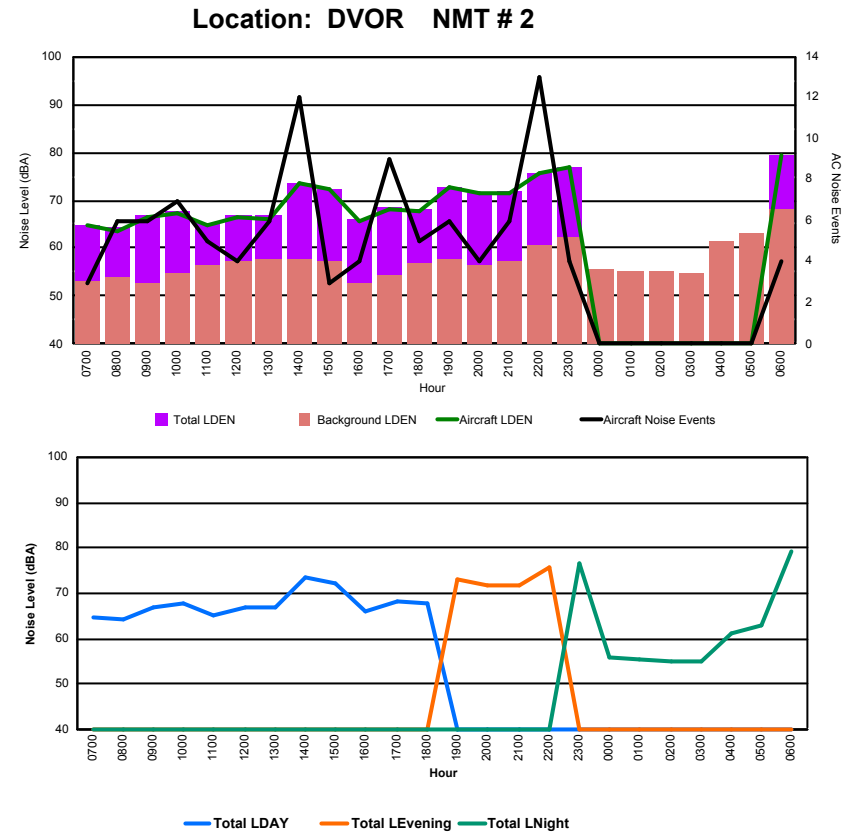

Luxembourg Airport Noise Distribution by Hour

Between 30/08/2023 00:00:00 and 30/08/2023 23:59:59 (Local Time)

Day	Aircraft Events	Total LDEN dB(A)	Aircraft LDEN dB(A)	Background LDEN dB(A)	Total LDay dB(A)	Total LEvening dB(A)	Total LNight dB(A)	
30/08/23	7:00	3	64.8	64.6	53.0	64.8	-	-
30/08/23	8:00	6	64.2	63.7	54.1	64.2	-	-
30/08/23	9:00	6	66.7	66.5	52.6	66.7	-	-
30/08/23	10:00	7	67.7	67.5	54.8	67.7	-	-
30/08/23	11:00	5	65.1	64.6	56.6	65.1	-	-
30/08/23	12:00	4	66.8	66.3	57.1	66.8	-	-
30/08/23	13:00	6	66.7	66.2	57.6	66.7	-	-
30/08/23	14:00	12	73.6	73.4	57.9	73.6	-	-
30/08/23	15:00	3	72.2	72.1	57.2	72.2	-	-
30/08/23	16:00	4	65.9	65.7	52.7	65.9	-	-
30/08/23	17:00	9	68.4	68.2	54.4	68.4	-	-
30/08/23	18:00	5	68.0	67.7	56.9	68.0	-	-
30/08/23	19:00	6	72.9	72.8	57.8	-	72.9	-
30/08/23	20:00	4	71.6	71.4	56.4	-	71.6	-
30/08/23	21:00	6	71.7	71.6	57.3	-	71.7	-
30/08/23	22:00	13	75.7	75.6	60.6	-	75.7	-
30/08/23	23:00	4	76.8	76.7	62.2	-	-	76.8
31/08/23	0:00	-	55.7	-	55.7	-	-	55.7
31/08/23	1:00	-	55.3	-	55.3	-	-	55.3
31/08/23	2:00	-	55.0	-	55.0	-	-	55.0
31/08/23	3:00	-	54.8	-	54.8	-	-	54.8
31/08/23	4:00	-	61.3	-	61.3	-	-	61.3
31/08/23	5:00	-	63.0	-	63.0	-	-	63.0
31/08/23	6:00	4	79.4	79.2	68.0	-	-	79.4
	107	71.1	70.9	59.2	68.5	73.3	72.4