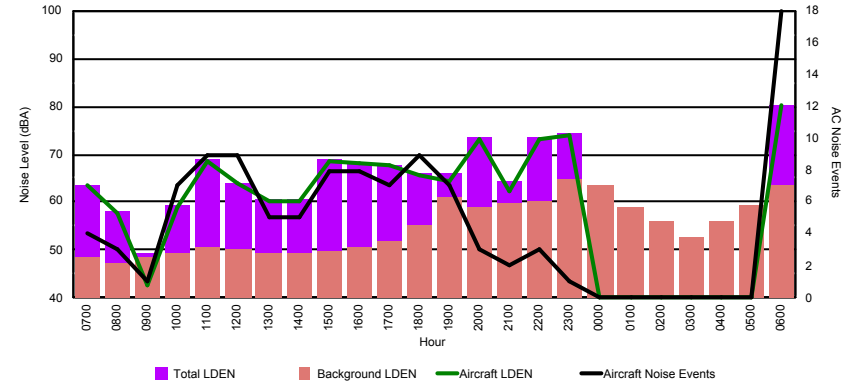

Luxembourg Airport Noise Distribution by Hour

Between 10/08/2023 00:00:00 and 10/08/2023 23:59:59 (Local Time)

Day	Aircraft Events	Total LDEN dB(A)	Aircraft LDEN dB(A)	Background LDEN dB(A)	Total LDay dB(A)	Total LEvening dB(A)	Total LNight dB(A)
10/08/23 7:00	4	63.7	63.6	48.6	63.7	-	-
10/08/23 8:00	3	58.2	57.8	47.4	58.2	-	-
10/08/23 9:00	1	49.5	42.5	48.6	49.5	-	-
10/08/23 10:00	7	59.4	59.0	49.2	59.4	-	-
10/08/23 11:00	9	68.8	68.7	50.7	68.8	-	-
10/08/23 12:00	9	63.9	63.8	50.2	63.9	-	-
10/08/23 13:00	5	60.5	60.1	49.5	60.5	-	-
10/08/23 14:00	5	60.7	60.3	49.4	60.7	-	-
10/08/23 15:00	8	68.8	68.7	49.8	68.8	-	-
10/08/23 16:00	8	68.1	68.0	50.6	68.1	-	-
10/08/23 17:00	7	67.7	67.6	52.0	67.7	-	-
10/08/23 18:00	9	66.1	65.7	55.4	66.1	-	-
10/08/23 19:00	7	66.0	64.4	61.0	-	66.0	-
10/08/23 20:00	3	73.5	73.3	58.9	-	73.5	-
10/08/23 21:00	2	64.2	62.2	59.8	-	64.2	-
10/08/23 22:00	3	73.4	73.2	60.0	-	73.4	-
10/08/23 23:00	1	74.3	73.8	64.7	-	-	74.3
11/08/23 0:00	-	63.1	-	63.6	-	-	63.1
11/08/23 1:00	-	59.0	-	59.1	-	-	59.0
11/08/23 2:00	-	55.9	-	55.9	-	-	55.9
11/08/23 3:00	-	52.9	-	52.9	-	-	52.9
11/08/23 4:00	-	55.9	-	55.9	-	-	55.9
11/08/23 5:00	-	59.5	-	59.5	-	-	59.5
11/08/23 6:00	18	80.1	80.1	63.6	-	-	80.1
	109	69.7	69.5	58.1	65.3	71.0	72.2

Location: DVOR NMT # 2