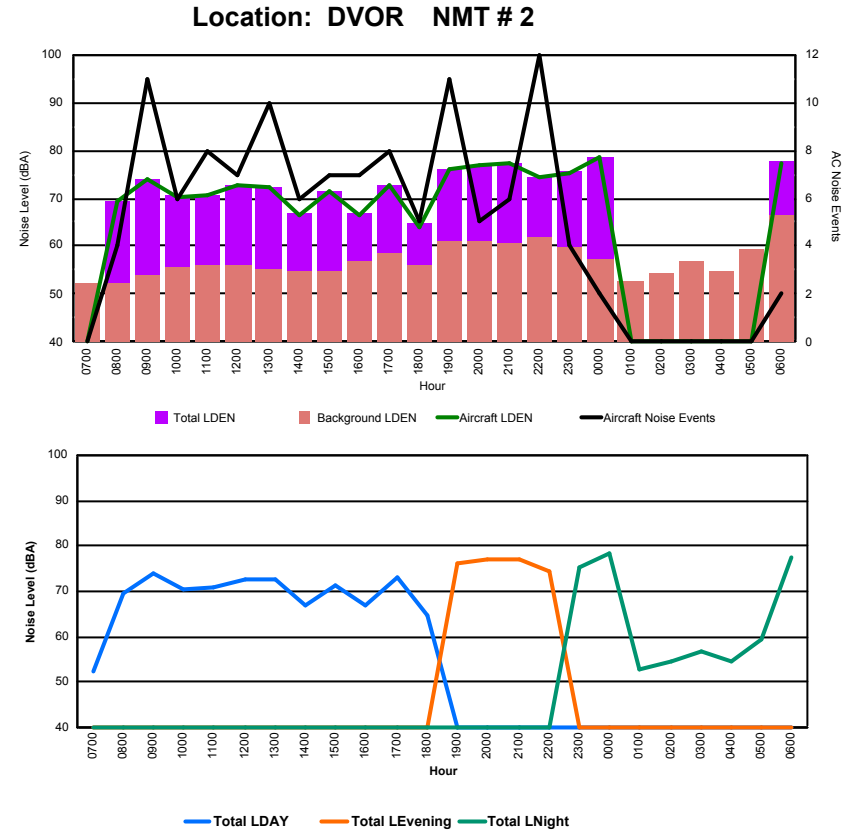

Luxembourg Airport Noise Distribution by Hour

Between 07/08/2023 00:00:00 and 07/08/2023 23:59:59 (Local Time)

Day	Aircraft Events	Total LDEN dB (A)	Aircraft LDEN dB(A)	Background LDEN dB(A)	Total LDay dB(A)	Total LEvening dB(A)	Total LNight dB (A)
07/08/23	7:00	-	52.3	-	52.3	-	-
07/08/23	8:00	4	69.4	69.2	52.3	69.4	-
07/08/23	9:00	11	73.9	73.9	54.1	73.9	-
07/08/23	10:00	6	70.5	70.3	55.5	70.5	-
07/08/23	11:00	8	70.8	70.6	56.0	70.8	-
07/08/23	12:00	7	72.8	72.7	56.1	72.8	-
07/08/23	13:00	10	72.5	72.5	55.3	72.5	-
07/08/23	14:00	6	66.8	66.5	54.7	66.8	-
07/08/23	15:00	7	71.5	71.4	54.9	71.5	-
07/08/23	16:00	7	66.7	66.3	56.7	66.7	-
07/08/23	17:00	8	72.9	72.7	58.5	72.9	-
07/08/23	18:00	5	64.7	64.0	56.1	64.7	-
07/08/23	19:00	11	76.0	75.9	61.1	-	76.0
07/08/23	20:00	5	76.9	76.7	60.9	-	76.9
07/08/23	21:00	6	77.2	77.1	60.8	-	77.2
07/08/23	22:00	12	74.5	74.3	62.0	-	74.5
07/08/23	23:00	4	75.5	75.4	59.9	-	75.5
08/08/23	0:00	2	78.5	78.5	57.1	-	78.5
08/08/23	1:00	-	52.7	-	52.7	-	52.7
08/08/23	2:00	-	54.4	-	54.4	-	54.4
08/08/23	3:00	-	56.7	-	56.7	-	56.7
08/08/23	4:00	-	54.6	-	54.6	-	54.6
08/08/23	5:00	-	59.4	-	59.4	-	59.4
08/08/23	6:00	2	77.6	77.3	66.5	-	77.6
	121	73.0	72.8	58.7	70.7	76.3	73.2