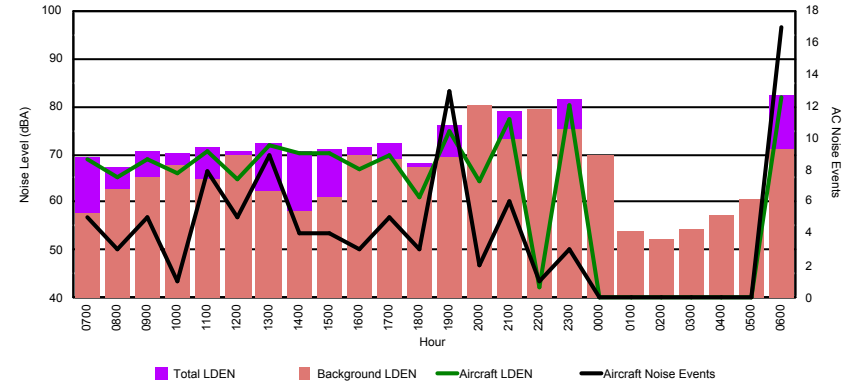

Luxembourg Airport Noise Distribution by Hour

Between 13/08/2023 00:00:00 and 13/08/2023 23:59:59 (Local Time)

Day	Aircraft Events	Total LDEN dB (A)	Aircraft LDEN dB(A)	Background LDEN dB(A)	Total LDay dB(A)	Total LEvening dB(A)	Total LNight dB (A)
13/08/23 7:00	5	69.3	69.0	57.7	69.3	-	-
13/08/23 8:00	3	67.2	65.2	62.9	67.2	-	-
13/08/23 9:00	5	70.5	68.9	65.4	70.5	-	-
13/08/23 10:00	1	70.1	66.1	67.9	70.1	-	-
13/08/23 11:00	8	71.6	70.6	64.8	71.6	-	-
13/08/23 12:00	5	70.8	64.6	69.7	70.8	-	-
13/08/23 13:00	9	72.3	71.9	62.3	72.3	-	-
13/08/23 14:00	4	70.5	70.2	58.3	70.5	-	-
13/08/23 15:00	4	70.9	70.4	61.2	70.9	-	-
13/08/23 16:00	3	71.6	67.0	69.7	71.6	-	-
13/08/23 17:00	5	72.5	70.0	69.1	72.5	-	-
13/08/23 18:00	3	68.1	61.0	67.2	68.1	-	-
13/08/23 19:00	13	76.0	74.8	69.4	-	76.0	-
13/08/23 20:00	2	80.2	64.5	80.1	-	80.2	-
13/08/23 21:00	6	78.8	77.5	73.2	-	78.8	-
13/08/23 22:00	1	79.1	42.1	79.2	-	79.1	-
13/08/23 23:00	3	81.3	80.1	75.1	-	-	81.3
14/08/23 0:00	-	69.9	-	69.9	-	-	69.9
14/08/23 1:00	-	54.1	-	54.1	-	-	54.1
14/08/23 2:00	-	52.1	-	52.1	-	-	52.1
14/08/23 3:00	-	54.4	-	54.4	-	-	54.4
14/08/23 4:00	-	57.1	-	57.1	-	-	57.1
14/08/23 5:00	-	60.6	-	60.6	-	-	60.6
14/08/23 6:00	17	82.1	81.8	71.1	-	-	82.1
	97	75.0	72.6	71.3	70.7	78.8	75.9

Location: Mid Runway NMT # 3