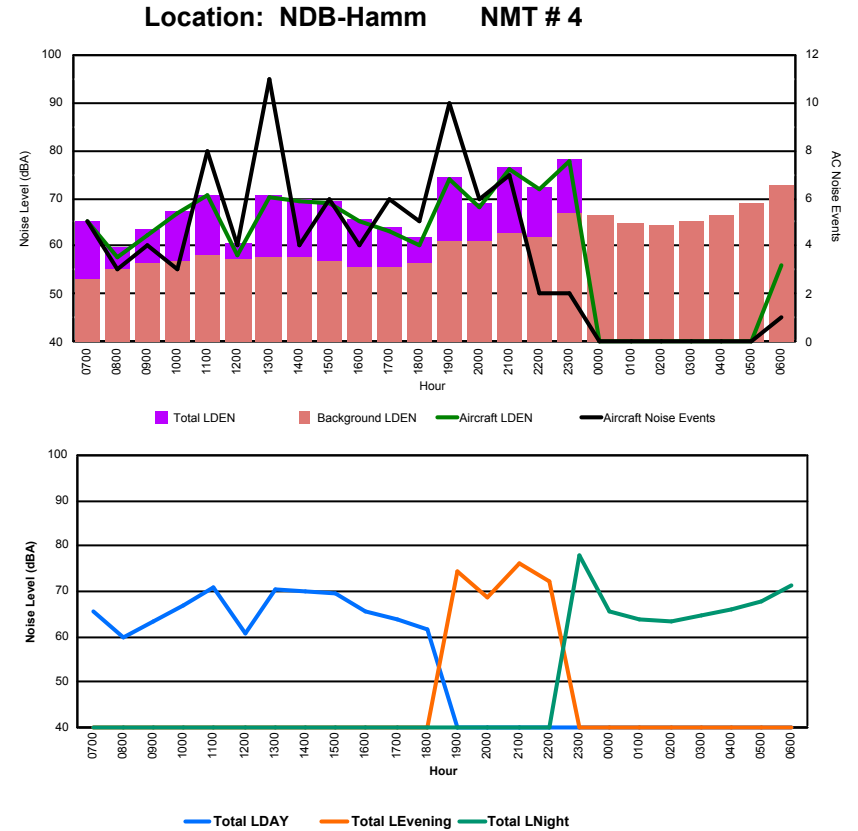

## Luxembourg Airport Noise Distribution by Hour

Between 13/08/2023 00:00:00 and 13/08/2023 23:59:59 (Local Time)

Day	Aircraft Events	Total LDEN dB(A)	Aircraft LDEN dB(A)	Background LDEN dB(A)	Total LDay dB(A)	Total LEvening dB(A)	Total LNight dB(A)
13/08/23 7:00	5	65.4	65.2	53.3	65.4	-	-
13/08/23 8:00	3	59.7	57.9	55.1	59.7	-	-
13/08/23 9:00	4	63.5	62.5	56.6	63.5	-	-
13/08/23 10:00	3	67.1	66.7	56.9	67.1	-	-
13/08/23 11:00	8	70.7	70.5	58.0	70.7	-	-
13/08/23 12:00	4	60.7	58.2	57.2	60.7	-	-
13/08/23 13:00	11	70.5	70.2	57.5	70.5	-	-
13/08/23 14:00	4	69.8	69.5	57.8	69.8	-	-
13/08/23 15:00	6	69.4	69.1	56.9	69.4	-	-
13/08/23 16:00	4	65.6	65.2	55.5	65.6	-	-
13/08/23 17:00	6	64.0	63.3	55.5	64.0	-	-
13/08/23 18:00	5	61.7	60.4	56.3	61.7	-	-
13/08/23 19:00	10	74.2	73.9	61.2	-	74.2	-
13/08/23 20:00	6	68.9	68.1	61.2	-	68.9	-
13/08/23 21:00	7	76.3	76.1	62.8	-	76.3	-
13/08/23 22:00	2	72.4	72.0	62.0	-	72.4	-
13/08/23 23:00	2	78.1	77.8	66.9	-	-	78.1
14/08/23 0:00	-	65.4	-	66.4	-	-	65.4
14/08/23 1:00	-	63.8	-	64.6	-	-	63.8
14/08/23 2:00	-	63.5	-	64.2	-	-	63.5
14/08/23 3:00	-	64.8	-	65.1	-	-	64.8
14/08/23 4:00	-	66.0	-	66.4	-	-	66.0
14/08/23 5:00	-	67.9	-	68.8	-	-	67.9
14/08/23 6:00	1	71.4	55.9	72.8	-	-	71.4
	<b>91</b>	<b>70.3</b>	<b>69.3</b>	<b>64.0</b>	<b>67.1</b>	<b>73.7</b>	<b>71.0</b>