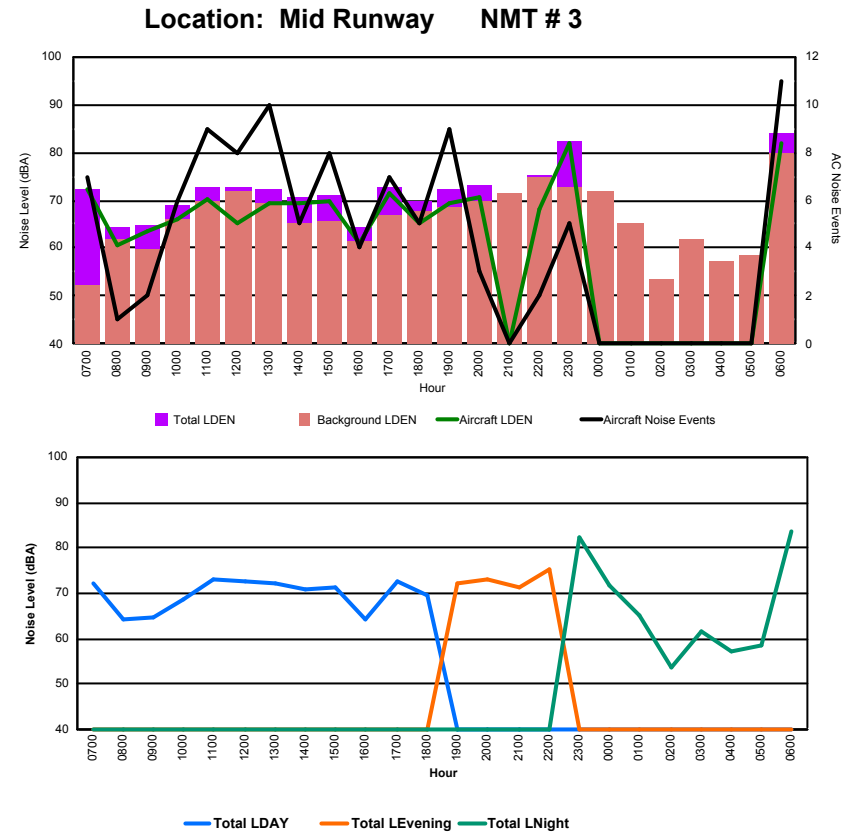

Luxembourg Airport Noise Distribution by Hour

Between 25/08/2023 00:00:00 and 25/08/2023 23:59:59 (Local Time)

Day	Aircraft Events	Total LDEN dB (A)	Aircraft LDEN dB(A)	Background LDEN dB(A)	Total LDay dB(A)	Total LEvening dB(A)	Total LNight dB (A)	
25/08/23	7:00	7	72.3	72.2	52.1	72.3	-	-
25/08/23	8:00	1	64.2	60.5	61.7	64.2	-	-
25/08/23	9:00	2	64.9	63.4	59.6	64.9	-	-
25/08/23	10:00	6	68.9	65.9	66.0	68.9	-	-
25/08/23	11:00	9	72.9	70.1	69.7	72.9	-	-
25/08/23	12:00	8	72.8	65.4	72.0	72.8	-	-
25/08/23	13:00	10	72.4	69.5	69.4	72.4	-	-
25/08/23	14:00	5	70.8	69.3	65.4	70.8	-	-
25/08/23	15:00	8	71.2	69.9	65.6	71.2	-	-
25/08/23	16:00	4	64.2	60.9	61.6	64.2	-	-
25/08/23	17:00	7	72.7	71.4	66.9	72.7	-	-
25/08/23	18:00	5	69.6	65.2	67.7	69.6	-	-
25/08/23	19:00	9	72.1	69.5	68.7	-	72.1	-
25/08/23	20:00	3	73.2	70.5	69.8	-	73.2	-
25/08/23	21:00	-	71.5	-	71.6	-	71.5	-
25/08/23	22:00	2	75.4	68.1	74.6	-	75.4	-
25/08/23	23:00	5	82.4	81.9	72.9	-	-	82.4
26/08/23	0:00	-	71.9	-	71.9	-	-	71.9
26/08/23	1:00	-	65.2	-	65.3	-	-	65.2
26/08/23	2:00	-	53.6	-	53.6	-	-	53.6
26/08/23	3:00	-	61.8	-	61.9	-	-	61.8
26/08/23	4:00	-	57.3	-	57.3	-	-	57.3
26/08/23	5:00	-	58.6	-	58.6	-	-	58.6
26/08/23	6:00	11	83.8	81.9	79.6	-	-	83.8
		102	74.4	72.4	70.2	70.7	73.3	77.4