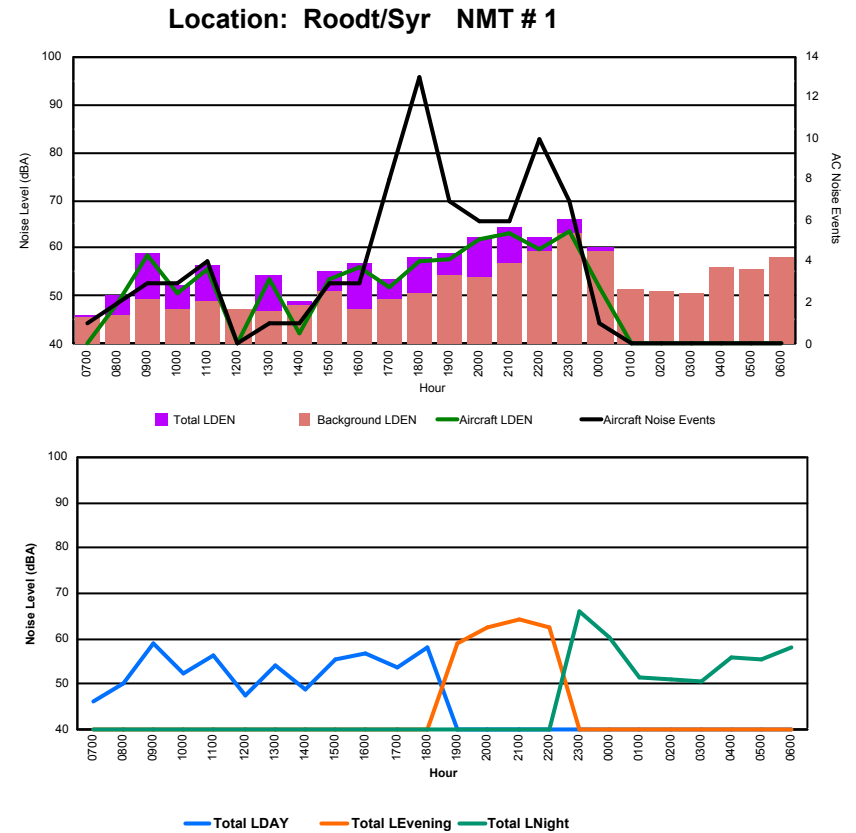

Luxembourg Airport Noise Distribution by Hour

Between 20/08/2023 00:00:00 and 20/08/2023 23:59:59 (Local Time)

Day	Aircraft Events	Total LDEN dB(A)	Aircraft LDEN dB(A)	Background LDEN dB(A)	Total LDay dB(A)	Total LEvening dB(A)	Total LNight dB(A)	
20/08/23	7:00	1	46.1	34.2	45.8	46.1	-	-
20/08/23	8:00	2	50.3	48.4	45.9	50.3	-	-
20/08/23	9:00	3	59.1	58.6	49.3	59.1	-	-
20/08/23	10:00	3	52.2	50.6	47.2	52.2	-	-
20/08/23	11:00	4	56.5	55.7	48.8	56.5	-	-
20/08/23	12:00	-	47.4	-	47.4	47.4	-	-
20/08/23	13:00	1	54.3	53.4	47.0	54.3	-	-
20/08/23	14:00	1	49.0	42.1	48.1	49.0	-	-
20/08/23	15:00	3	55.4	53.5	50.9	55.4	-	-
20/08/23	16:00	3	56.7	56.2	47.2	56.7	-	-
20/08/23	17:00	8	53.6	51.7	49.3	53.6	-	-
20/08/23	18:00	13	58.1	57.3	50.8	58.1	-	-
20/08/23	19:00	7	59.1	57.5	54.5	-	59.1	-
20/08/23	20:00	6	62.4	61.8	54.1	-	62.4	-
20/08/23	21:00	6	64.2	63.3	57.0	-	64.2	-
20/08/23	22:00	10	62.5	59.7	59.5	-	62.5	-
20/08/23	23:00	7	66.2	63.5	63.1	-	-	66.2
21/08/23	0:00	1	60.1	52.0	59.4	-	-	60.1
21/08/23	1:00	-	51.6	-	51.6	-	-	51.6
21/08/23	2:00	-	51.2	-	51.2	-	-	51.2
21/08/23	3:00	-	50.7	-	50.7	-	-	50.7
21/08/23	4:00	-	55.9	-	56.0	-	-	55.9
21/08/23	5:00	-	55.6	-	55.6	-	-	55.6
21/08/23	6:00	-	58.0	-	58.1	-	-	58.0
	79	58.7	56.4	54.9	54.9	62.4	59.4