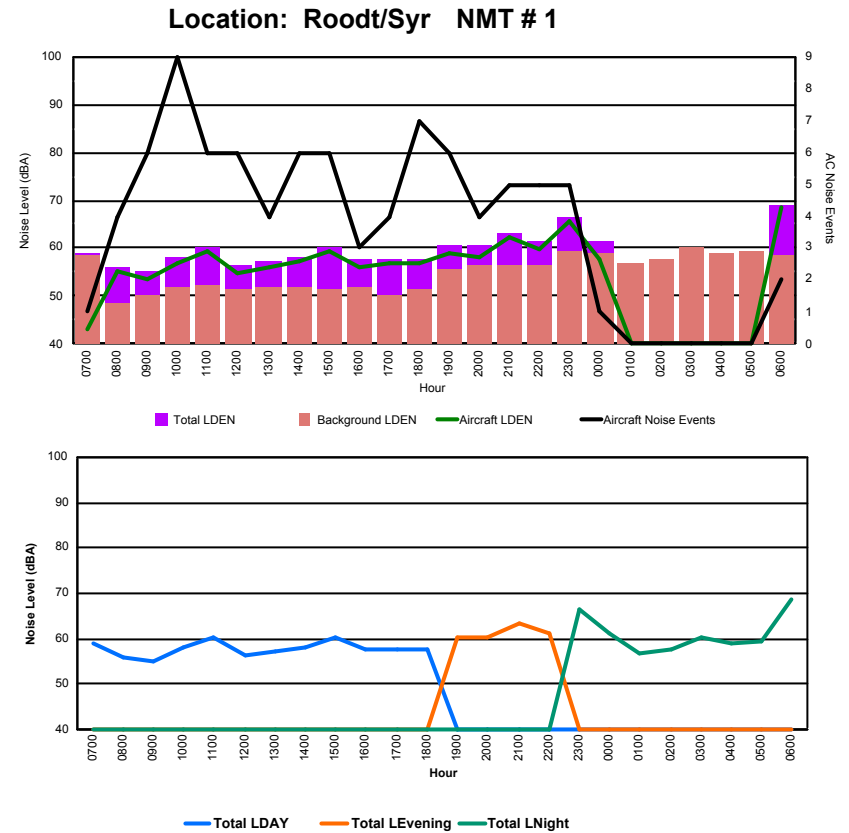

Luxembourg Airport Noise Distribution by Hour

Between 05/08/2023 00:00:00 and 05/08/2023 23:59:59 (Local Time)

Day	Aircraft Events	Total LDEN dB (A)	Aircraft LDEN dB(A)	Background LDEN dB(A)	Total LDay dB(A)	Total LEvening dB(A)	Total LNight dB (A)	
05/08/23	7:00	1	58.8	43.1	58.7	58.8	-	-
05/08/23	8:00	4	55.9	55.0	48.6	55.9	-	-
05/08/23	9:00	6	55.0	53.5	50.0	55.0	-	-
05/08/23	10:00	9	58.1	57.0	51.7	58.1	-	-
05/08/23	11:00	6	60.2	59.4	52.2	60.2	-	-
05/08/23	12:00	6	56.4	54.8	51.5	56.4	-	-
05/08/23	13:00	4	57.4	56.0	51.9	57.4	-	-
05/08/23	14:00	6	58.3	57.2	51.9	58.3	-	-
05/08/23	15:00	6	60.1	59.5	51.6	60.1	-	-
05/08/23	16:00	3	57.5	56.1	51.9	57.5	-	-
05/08/23	17:00	4	57.6	56.9	50.1	57.6	-	-
05/08/23	18:00	7	57.8	56.7	51.6	57.8	-	-
05/08/23	19:00	6	60.5	58.8	55.8	-	60.5	-
05/08/23	20:00	4	60.5	58.2	56.6	-	60.5	-
05/08/23	21:00	5	63.3	62.3	56.4	-	63.3	-
05/08/23	22:00	5	61.3	59.7	56.4	-	61.3	-
05/08/23	23:00	5	66.5	65.6	59.2	-	-	66.5
06/08/23	0:00	1	61.4	57.9	59.0	-	-	61.4
06/08/23	1:00	-	56.9	-	56.9	-	-	56.9
06/08/23	2:00	-	57.8	-	57.8	-	-	57.8
06/08/23	3:00	-	60.3	-	60.3	-	-	60.3
06/08/23	4:00	-	58.8	-	58.8	-	-	58.8
06/08/23	5:00	-	59.4	-	59.4	-	-	59.4
06/08/23	6:00	2	68.9	68.4	58.7	-	-	68.9
	90	61.1	59.3	56.2	58.0	61.6	63.4