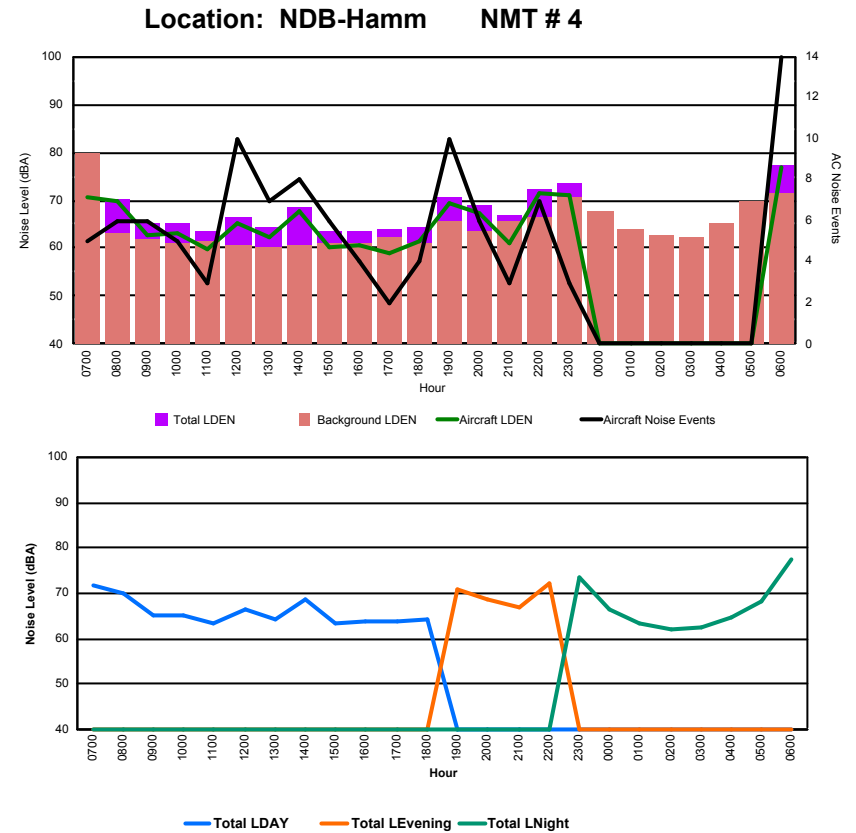

Luxembourg Airport Noise Distribution by Hour

Between 16/08/2023 00:00:00 and 16/08/2023 23:59:59 (Local Time)

Day	Aircraft Events	Total LDEN dB (A)	Aircraft LDEN dB(A)	Background LDEN dB(A)	Total LDay dB(A)	Total LEvening dB(A)	Total LNight dB (A)	
16/08/23	7:00	5	71.6	70.7	80.0	71.6	-	-
16/08/23	8:00	6	70.2	69.7	63.3	70.2	-	-
16/08/23	9:00	6	65.2	62.9	61.8	65.2	-	-
16/08/23	10:00	5	65.0	63.0	61.0	65.0	-	-
16/08/23	11:00	3	63.5	59.6	61.4	63.5	-	-
16/08/23	12:00	10	66.5	65.4	60.5	66.5	-	-
16/08/23	13:00	7	64.3	62.3	60.1	64.3	-	-
16/08/23	14:00	8	68.6	67.8	60.8	68.6	-	-
16/08/23	15:00	6	63.6	60.2	61.2	63.6	-	-
16/08/23	16:00	4	63.7	60.6	60.9	63.7	-	-
16/08/23	17:00	2	63.9	58.8	62.5	63.9	-	-
16/08/23	18:00	4	64.2	61.3	61.2	64.2	-	-
16/08/23	19:00	10	70.8	69.4	65.7	-	70.8	-
16/08/23	20:00	6	68.8	67.3	63.6	-	68.8	-
16/08/23	21:00	3	66.8	61.2	65.5	-	66.8	-
16/08/23	22:00	7	72.4	71.4	66.4	-	72.4	-
16/08/23	23:00	3	73.5	71.0	70.5	-	-	73.5
17/08/23	0:00	-	66.6	-	67.7	-	-	66.6
17/08/23	1:00	-	63.4	-	63.8	-	-	63.4
17/08/23	2:00	-	62.2	-	62.6	-	-	62.2
17/08/23	3:00	-	62.4	-	62.4	-	-	62.4
17/08/23	4:00	-	64.8	-	65.0	-	-	64.8
17/08/23	5:00	-	68.3	-	69.6	-	-	68.3
17/08/23	6:00	14	77.5	76.9	71.5	-	-	77.5
	109	69.2	67.4	68.7	66.8	70.2	70.9