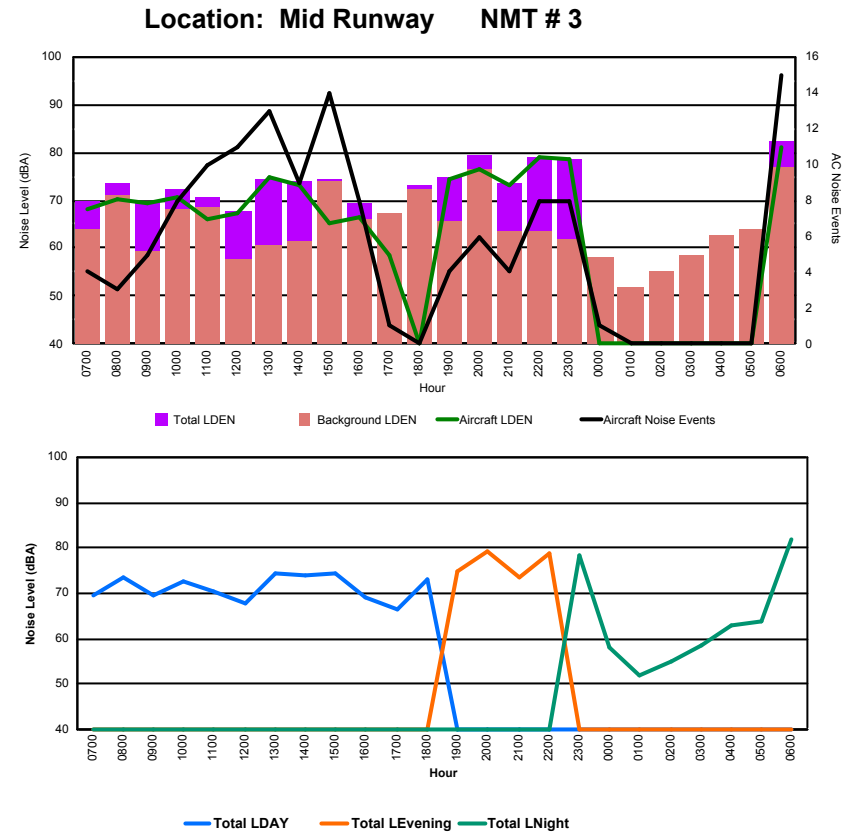

Luxembourg Airport Noise Distribution by Hour

Between 05/08/2023 00:00:00 and 05/08/2023 23:59:59 (Local Time)

Day	Aircraft Events	Total LDEN dB (A)	Aircraft LDEN dB(A)	Background LDEN dB(A)	Total LDay dB(A)	Total LEvening dB(A)	Total LNight dB (A)	
05/08/23	7:00	4	69.6	68.2	64.1	69.6	-	-
05/08/23	8:00	3	73.7	70.2	71.2	73.7	-	-
05/08/23	9:00	5	69.7	69.3	59.4	69.7	-	-
05/08/23	10:00	8	72.5	70.6	68.0	72.5	-	-
05/08/23	11:00	10	70.6	65.9	68.7	70.6	-	-
05/08/23	12:00	11	67.8	67.3	57.6	67.8	-	-
05/08/23	13:00	13	74.5	74.6	60.8	74.5	-	-
05/08/23	14:00	9	73.9	73.3	61.5	73.9	-	-
05/08/23	15:00	14	74.5	65.2	74.0	74.5	-	-
05/08/23	16:00	8	69.3	66.5	66.2	69.3	-	-
05/08/23	17:00	1	66.3	58.5	67.3	66.3	-	-
05/08/23	18:00	-	73.0	-	72.5	73.0	-	-
05/08/23	19:00	4	74.8	74.2	65.7	-	74.8	-
05/08/23	20:00	6	79.4	76.4	76.3	-	79.4	-
05/08/23	21:00	4	73.5	73.1	63.4	-	73.5	-
05/08/23	22:00	8	79.0	78.9	63.5	-	79.0	-
05/08/23	23:00	8	78.5	78.5	61.8	-	-	78.5
06/08/23	0:00	1	58.2	39.9	58.2	-	-	58.2
06/08/23	1:00	-	51.8	-	51.8	-	-	51.8
06/08/23	2:00	-	55.0	-	55.0	-	-	55.0
06/08/23	3:00	-	58.7	-	58.7	-	-	58.7
06/08/23	4:00	-	62.8	-	62.8	-	-	62.8
06/08/23	5:00	-	64.0	-	64.1	-	-	64.0
06/08/23	6:00	15	82.1	80.9	76.8	-	-	82.1
	132	74.3	72.9	69.0	72.0	77.4	74.8