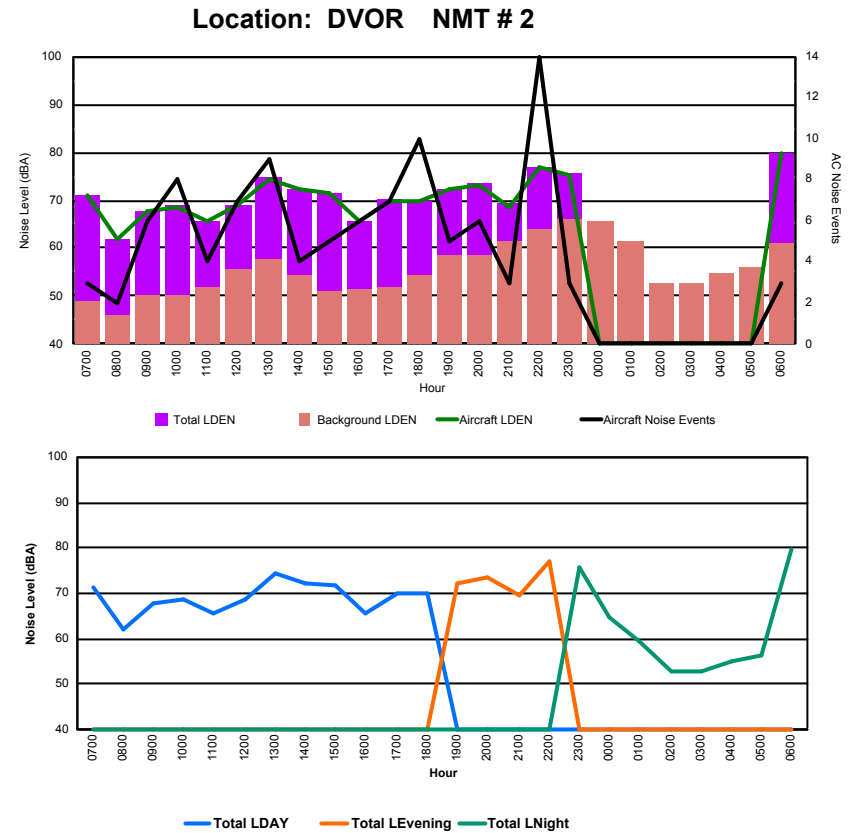

Luxembourg Airport Noise Distribution by Hour

Between 15/08/2023 00:00:00 and 15/08/2023 23:59:59 (Local Time)

Day	Aircraft Events	Total LDEN dB (A)	Aircraft LDEN dB(A)	Background LDEN dB(A)	Total LDay dB(A)	Total LEvening dB(A)	Total LNight dB (A)	
15/08/23	7:00	3	71.2	71.2	49.1	71.2	-	-
15/08/23	8:00	2	62.0	61.8	46.2	62.0	-	-
15/08/23	9:00	6	67.7	67.6	50.4	67.7	-	-
15/08/23	10:00	8	68.8	68.7	50.3	68.8	-	-
15/08/23	11:00	4	65.7	65.6	52.0	65.7	-	-
15/08/23	12:00	7	68.9	68.8	55.6	68.9	-	-
15/08/23	13:00	9	74.6	74.5	57.8	74.6	-	-
15/08/23	14:00	4	72.4	72.3	54.4	72.4	-	-
15/08/23	15:00	5	71.6	71.5	51.2	71.6	-	-
15/08/23	16:00	6	65.6	65.5	51.4	65.6	-	-
15/08/23	17:00	7	70.1	70.0	52.0	70.1	-	-
15/08/23	18:00	10	69.8	69.6	54.5	69.8	-	-
15/08/23	19:00	5	72.4	72.2	58.4	-	72.4	-
15/08/23	20:00	6	73.4	73.2	58.5	-	73.4	-
15/08/23	21:00	3	69.4	68.7	61.3	-	69.4	-
15/08/23	22:00	14	76.9	76.7	64.1	-	76.9	-
15/08/23	23:00	3	75.6	75.1	66.1	-	-	75.6
16/08/23	0:00	-	64.8	-	65.7	-	-	64.8
16/08/23	1:00	-	59.5	-	61.5	-	-	59.5
16/08/23	2:00	-	52.6	-	52.6	-	-	52.6
16/08/23	3:00	-	52.8	-	52.8	-	-	52.8
16/08/23	4:00	-	54.9	-	54.9	-	-	54.9
16/08/23	5:00	-	56.2	-	56.2	-	-	56.2
16/08/23	6:00	3	79.9	79.9	60.9	-	-	79.9
	105	71.8	71.5	59.1	70.1	73.8	72.4