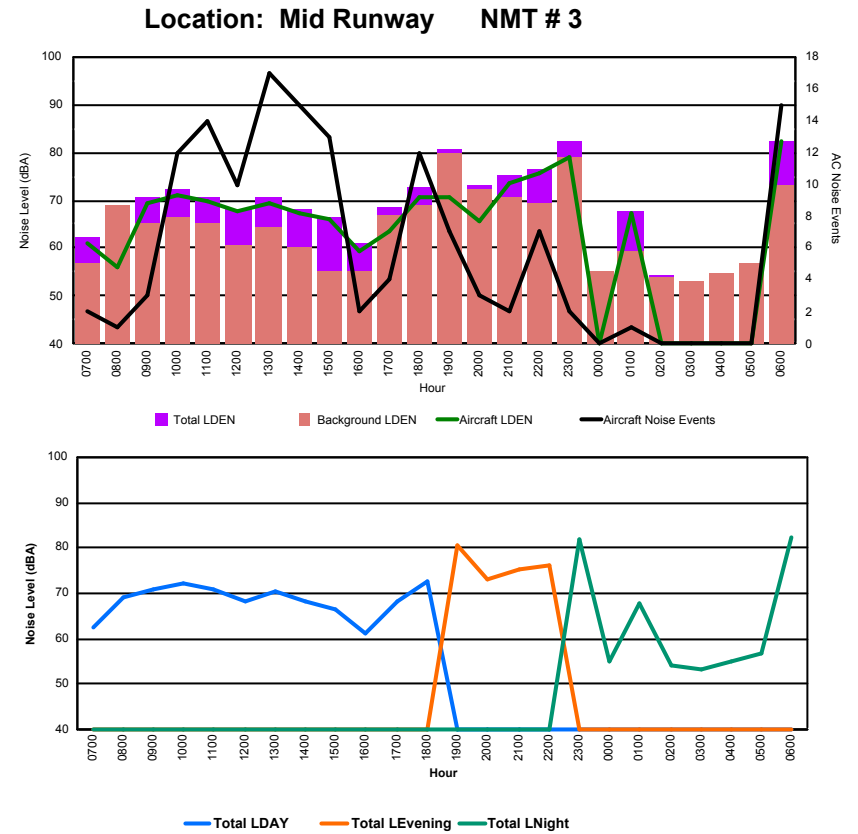

Luxembourg Airport Noise Distribution by Hour

Between 29/08/2023 00:00:00 and 29/08/2023 23:59:59 (Local Time)

Day	Aircraft Events	Total LDEN dB (A)	Aircraft LDEN dB(A)	Background LDEN dB(A)	Total LDay dB(A)	Total LEvening dB(A)	Total LNight dB (A)	
29/08/23	7:00	2	62.4	61.1	56.9	62.4	-	-
29/08/23	8:00	1	69.0	56.0	68.9	69.0	-	-
29/08/23	9:00	3	70.8	69.4	65.2	70.8	-	-
29/08/23	10:00	12	72.2	71.0	66.3	72.2	-	-
29/08/23	11:00	14	70.8	69.6	65.0	70.8	-	-
29/08/23	12:00	10	68.3	67.6	60.6	68.3	-	-
29/08/23	13:00	17	70.6	69.4	64.5	70.6	-	-
29/08/23	14:00	15	68.1	67.4	60.2	68.1	-	-
29/08/23	15:00	13	66.3	66.1	55.0	66.3	-	-
29/08/23	16:00	2	61.0	59.5	55.3	61.0	-	-
29/08/23	17:00	4	68.4	63.4	66.8	68.4	-	-
29/08/23	18:00	12	72.8	70.5	69.0	72.8	-	-
29/08/23	19:00	7	80.5	70.8	80.0	-	80.5	-
29/08/23	20:00	3	73.2	65.6	72.5	-	73.2	-
29/08/23	21:00	2	75.3	73.7	70.5	-	75.3	-
29/08/23	22:00	7	76.4	75.5	69.2	-	76.4	-
29/08/23	23:00	2	82.1	79.1	79.0	-	-	82.1
30/08/23	0:00	-	55.2	-	55.2	-	-	55.2
30/08/23	1:00	1	67.8	67.1	59.3	-	-	67.8
30/08/23	2:00	-	54.2	-	54.1	-	-	54.2
30/08/23	3:00	-	53.3	-	53.3	-	-	53.3
30/08/23	4:00	-	54.8	-	54.8	-	-	54.8
30/08/23	5:00	-	56.7	-	56.7	-	-	56.7
30/08/23	6:00	15	82.5	82.1	73.0	-	-	82.5
	142	74.4	72.1	70.6	69.5	77.2	76.4