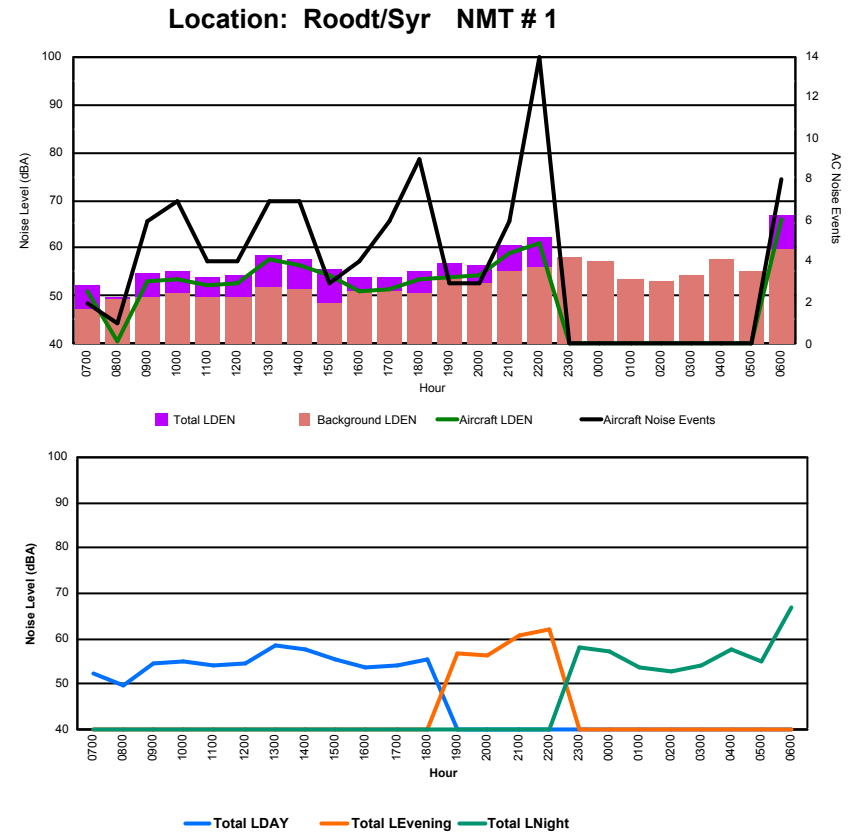

Luxembourg Airport Noise Distribution by Hour

Between 09/08/2023 00:00:00 and 09/08/2023 23:59:59 (Local Time)

Day	Aircraft Events	Total LDEN dB (A)	Aircraft LDEN dB(A)	Background LDEN dB(A)	Total LDay dB(A)	Total LEvening dB(A)	Total LNight dB (A)	
09/08/23	7:00	2	52.4	51.0	47.2	52.4	-	-
09/08/23	8:00	1	49.7	40.8	49.2	49.7	-	-
09/08/23	9:00	6	54.7	53.1	49.6	54.7	-	-
09/08/23	10:00	7	55.2	53.6	50.5	55.2	-	-
09/08/23	11:00	4	54.0	52.1	49.6	54.0	-	-
09/08/23	12:00	4	54.4	52.7	49.7	54.4	-	-
09/08/23	13:00	7	58.6	57.7	51.7	58.6	-	-
09/08/23	14:00	7	57.7	56.6	51.3	57.7	-	-
09/08/23	15:00	3	55.5	54.5	48.6	55.5	-	-
09/08/23	16:00	4	53.8	50.9	50.9	53.8	-	-
09/08/23	17:00	6	54.1	51.4	51.0	54.1	-	-
09/08/23	18:00	9	55.3	53.6	50.6	55.3	-	-
09/08/23	19:00	3	56.9	53.8	54.0	-	56.9	-
09/08/23	20:00	3	56.5	54.3	52.7	-	56.5	-
09/08/23	21:00	6	60.6	59.1	55.2	-	60.6	-
09/08/23	22:00	14	62.2	61.1	56.1	-	62.2	-
09/08/23	23:00	-	58.3	-	58.3	-	-	58.3
10/08/23	0:00	-	57.0	-	57.1	-	-	57.0
10/08/23	1:00	-	53.5	-	53.5	-	-	53.5
10/08/23	2:00	-	53.0	-	53.0	-	-	53.0
10/08/23	3:00	-	54.1	-	54.2	-	-	54.1
10/08/23	4:00	-	57.6	-	57.7	-	-	57.6
10/08/23	5:00	-	55.1	-	55.1	-	-	55.1
10/08/23	6:00	8	66.8	66.0	59.6	-	-	66.8
	94	58.0	55.9	54.1	55.1	59.7	59.7