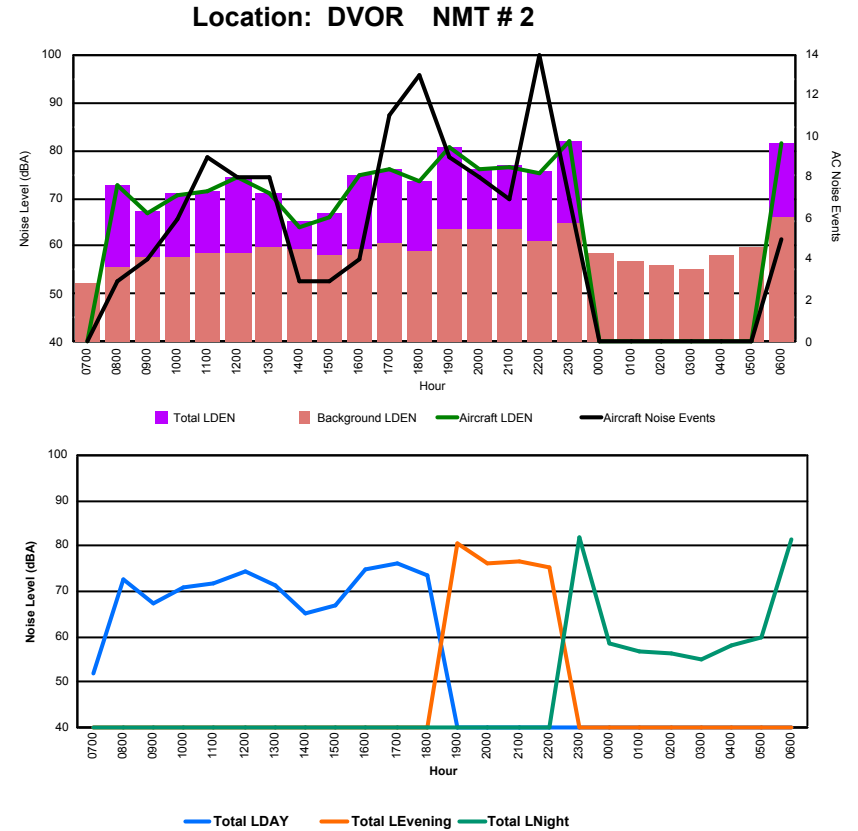

Luxembourg Airport Noise Distribution by Hour

Between 06/08/2023 00:00:00 and 06/08/2023 23:59:59 (Local Time)

Day	Aircraft Events	Total LDEN dB (A)	Aircraft LDEN dB(A)	Background LDEN dB(A)	Total LDay dB(A)	Total LEvening dB(A)	Total LNight dB (A)
06/08/23	7:00	-	52.0	-	52.1	52.0	-
06/08/23	8:00	3	72.7	72.6	55.8	72.7	-
06/08/23	9:00	4	67.2	66.7	57.7	67.2	-
06/08/23	10:00	6	70.9	70.7	57.5	70.9	-
06/08/23	11:00	9	71.6	71.4	58.6	71.6	-
06/08/23	12:00	8	74.5	74.4	58.4	74.5	-
06/08/23	13:00	8	71.2	70.9	59.9	71.2	-
06/08/23	14:00	3	65.3	64.0	59.4	65.3	-
06/08/23	15:00	3	66.7	66.1	58.2	66.7	-
06/08/23	16:00	4	74.7	74.6	59.4	74.7	-
06/08/23	17:00	11	76.2	76.1	60.7	76.2	-
06/08/23	18:00	13	73.6	73.5	58.9	73.6	-
06/08/23	19:00	9	80.6	80.6	63.5	-	80.6
06/08/23	20:00	8	76.2	76.0	63.7	-	76.2
06/08/23	21:00	7	76.7	76.6	63.6	-	76.7
06/08/23	22:00	14	75.5	75.3	61.1	-	75.5
06/08/23	23:00	7	81.9	81.8	64.6	-	81.9
07/08/23	0:00	-	58.5	-	58.4	-	58.5
07/08/23	1:00	-	56.7	-	56.7	-	56.7
07/08/23	2:00	-	56.2	-	56.2	-	56.2
07/08/23	3:00	-	55.2	-	55.2	-	55.2
07/08/23	4:00	-	58.1	-	58.1	-	58.1
07/08/23	5:00	-	59.9	-	59.9	-	59.9
07/08/23	6:00	5	81.6	81.5	66.2	-	81.6
	122	74.9	74.7	60.5	72.1	77.8	75.8