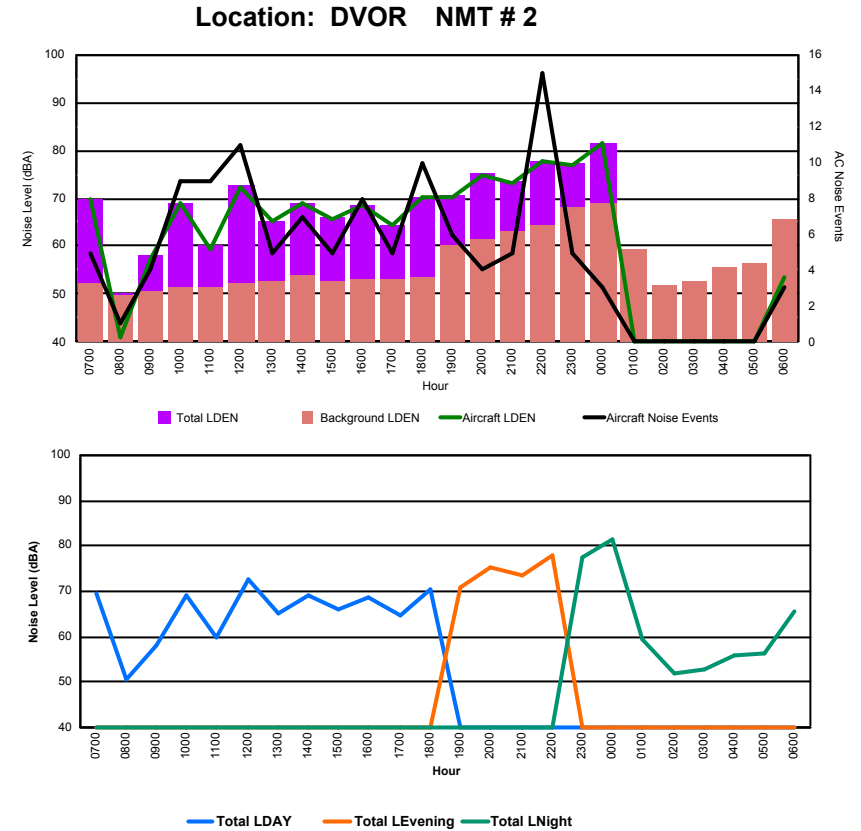

Luxembourg Airport Noise Distribution by Hour

Between 11/08/2023 00:00:00 and 11/08/2023 23:59:59 (Local Time)

Day	Aircraft Events	Total LDEN dB (A)	Aircraft LDEN dB(A)	Background LDEN dB(A)	Total LDay dB(A)	Total LEvening dB(A)	Total LNight dB (A)
11/08/23 7:00	5	69.7	69.6	52.2	69.7	-	-
11/08/23 8:00	1	50.4	41.1	49.9	50.4	-	-
11/08/23 9:00	4	58.3	57.4	50.7	58.3	-	-
11/08/23 10:00	9	69.1	69.0	51.4	69.1	-	-
11/08/23 11:00	9	60.0	59.4	51.6	60.0	-	-
11/08/23 12:00	11	72.6	72.5	52.4	72.6	-	-
11/08/23 13:00	5	65.3	65.1	52.7	65.3	-	-
11/08/23 14:00	7	69.1	69.0	54.0	69.1	-	-
11/08/23 15:00	5	66.0	65.7	52.8	66.0	-	-
11/08/23 16:00	8	68.6	68.4	53.2	68.6	-	-
11/08/23 17:00	5	64.5	64.2	53.3	64.5	-	-
11/08/23 18:00	10	70.3	70.2	53.4	70.3	-	-
11/08/23 19:00	6	70.7	70.4	60.2	-	70.7	-
11/08/23 20:00	4	75.1	74.9	61.6	-	75.1	-
11/08/23 21:00	5	73.5	73.1	63.2	-	73.5	-
11/08/23 22:00	15	77.9	77.7	64.2	-	77.9	-
11/08/23 23:00	5	77.4	76.9	68.0	-	-	77.4
12/08/23 0:00	3	81.6	81.5	69.1	-	-	81.6
12/08/23 1:00	-	59.3	-	59.3	-	-	59.3
12/08/23 2:00	-	52.0	-	52.0	-	-	52.0
12/08/23 3:00	-	52.9	-	52.9	-	-	52.9
12/08/23 4:00	-	55.7	-	55.7	-	-	55.7
12/08/23 5:00	-	56.5	-	56.5	-	-	56.5
12/08/23 6:00	3	65.7	53.4	65.8	-	-	65.7
	120	72.3	72.0	60.9	67.9	75.1	74.1