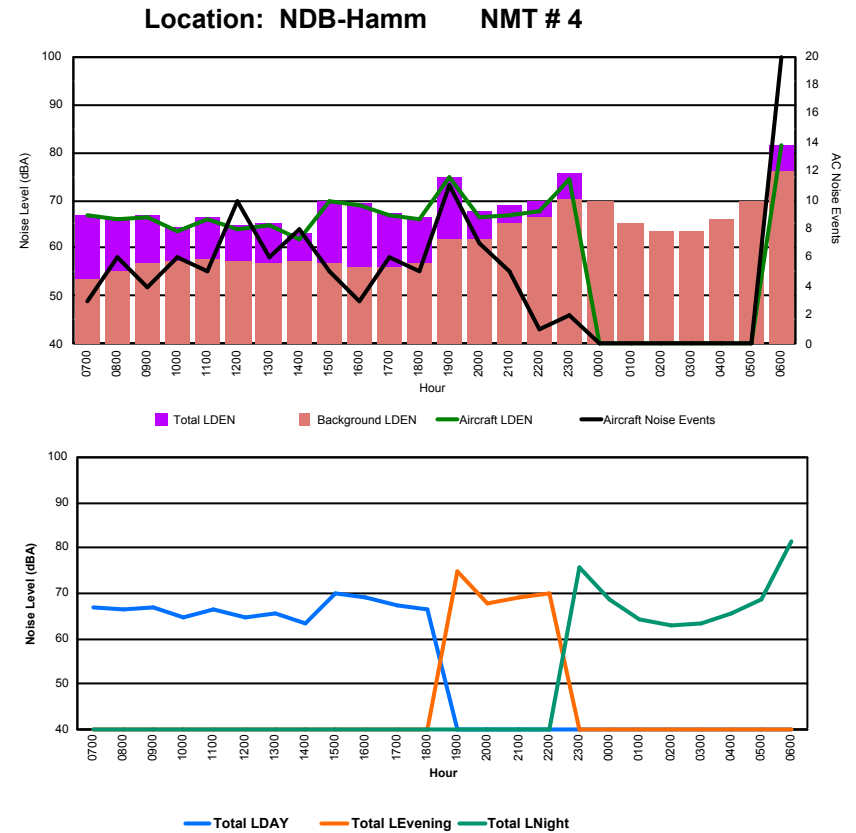

Luxembourg Airport Noise Distribution by Hour

Between 20/08/2023 00:00:00 and 20/08/2023 23:59:59 (Local Time)

Day	Aircraft Events	Total LDEN dB(A)	Aircraft LDEN dB(A)	Background LDEN dB(A)	Total LDay dB(A)	Total LEvening dB(A)	Total LNight dB(A)	
20/08/23	7:00	3	66.9	66.7	53.7	66.9	-	-
20/08/23	8:00	6	66.3	65.9	55.4	66.3	-	-
20/08/23	9:00	4	66.9	66.5	56.7	66.9	-	-
20/08/23	10:00	6	64.5	63.6	57.3	64.5	-	-
20/08/23	11:00	5	66.5	65.9	57.6	66.5	-	-
20/08/23	12:00	10	64.8	64.0	57.3	64.8	-	-
20/08/23	13:00	6	65.4	64.8	56.8	65.4	-	-
20/08/23	14:00	8	63.3	62.0	57.4	63.3	-	-
20/08/23	15:00	5	70.0	69.8	56.8	70.0	-	-
20/08/23	16:00	3	69.3	69.0	56.2	69.3	-	-
20/08/23	17:00	6	67.3	66.9	56.0	67.3	-	-
20/08/23	18:00	5	66.5	66.0	57.0	66.5	-	-
20/08/23	19:00	11	75.0	74.8	61.8	-	75.0	-
20/08/23	20:00	7	67.7	66.4	61.9	-	67.7	-
20/08/23	21:00	5	69.0	66.8	65.0	-	69.0	-
20/08/23	22:00	1	69.9	67.6	66.5	-	69.9	-
20/08/23	23:00	2	75.8	74.5	70.1	-	-	75.8
21/08/23	0:00	-	68.7	-	69.9	-	-	68.7
21/08/23	1:00	-	64.4	-	65.2	-	-	64.4
21/08/23	2:00	-	63.1	-	63.7	-	-	63.1
21/08/23	3:00	-	63.5	-	63.5	-	-	63.5
21/08/23	4:00	-	65.6	-	65.9	-	-	65.6
21/08/23	5:00	-	68.5	-	69.8	-	-	68.5
21/08/23	6:00	20	81.4	81.3	75.9	-	-	81.4
	113	71.2	70.4	66.0	66.9	71.4	74.0