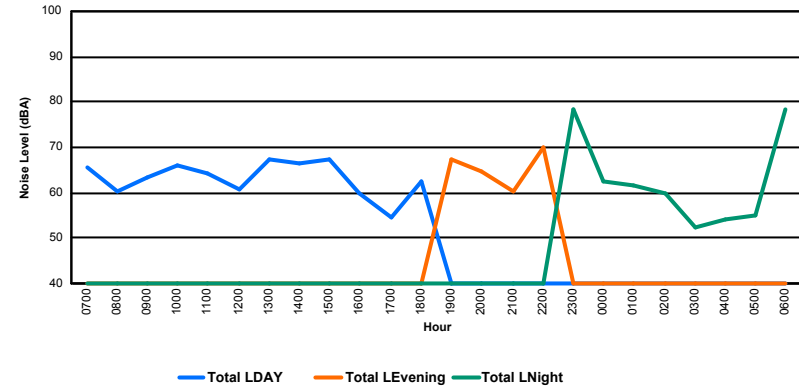

Luxembourg Airport Noise Distribution by Hour

Between 23/08/2023 00:00:00 and 23/08/2023 23:59:59 (Local Time)

Day	Aircraft Events	Total LDEN dB(A)	Aircraft LDEN dB(A)	Background LDEN dB(A)	Total LDay dB(A)	Total LEvening dB(A)	Total LNight dB(A)	
23/08/23	7:00	5	65.8	65.8	49.9	65.8	-	-
23/08/23	8:00	5	60.1	59.7	48.9	60.1	-	-
23/08/23	9:00	5	63.3	63.1	49.1	63.3	-	-
23/08/23	10:00	8	65.9	65.8	50.2	65.9	-	-
23/08/23	11:00	8	64.3	64.2	49.4	64.3	-	-
23/08/23	12:00	7	60.6	60.4	48.7	60.6	-	-
23/08/23	13:00	7	67.5	67.5	48.8	67.5	-	-
23/08/23	14:00	9	66.5	66.3	51.0	66.5	-	-
23/08/23	15:00	5	67.4	67.3	50.7	67.4	-	-
23/08/23	16:00	5	60.0	59.6	49.3	60.0	-	-
23/08/23	17:00	4	54.6	53.5	48.0	54.6	-	-
23/08/23	18:00	7	62.4	62.2	49.6	62.4	-	-
23/08/23	19:00	9	67.5	67.2	55.6	-	67.5	-
23/08/23	20:00	6	64.9	63.9	58.0	-	64.9	-
23/08/23	21:00	-	60.5	-	60.5	-	60.5	-
23/08/23	22:00	1	70.1	69.5	60.6	-	70.1	-
23/08/23	23:00	2	78.6	78.4	64.7	-	-	78.6
24/08/23	0:00	-	62.5	-	63.3	-	-	62.5
24/08/23	1:00	-	61.8	-	61.8	-	-	61.8
24/08/23	2:00	-	60.0	-	60.0	-	-	60.0
24/08/23	3:00	-	52.4	-	52.4	-	-	52.4
24/08/23	4:00	-	53.9	-	53.9	-	-	53.9
24/08/23	5:00	-	55.0	-	55.0	-	-	55.0
24/08/23	6:00	16	78.4	78.3	60.5	-	-	78.4
		109	69.2	68.9	57.6	64.4	67.0	72.6

Location: DVOR NMT # 2