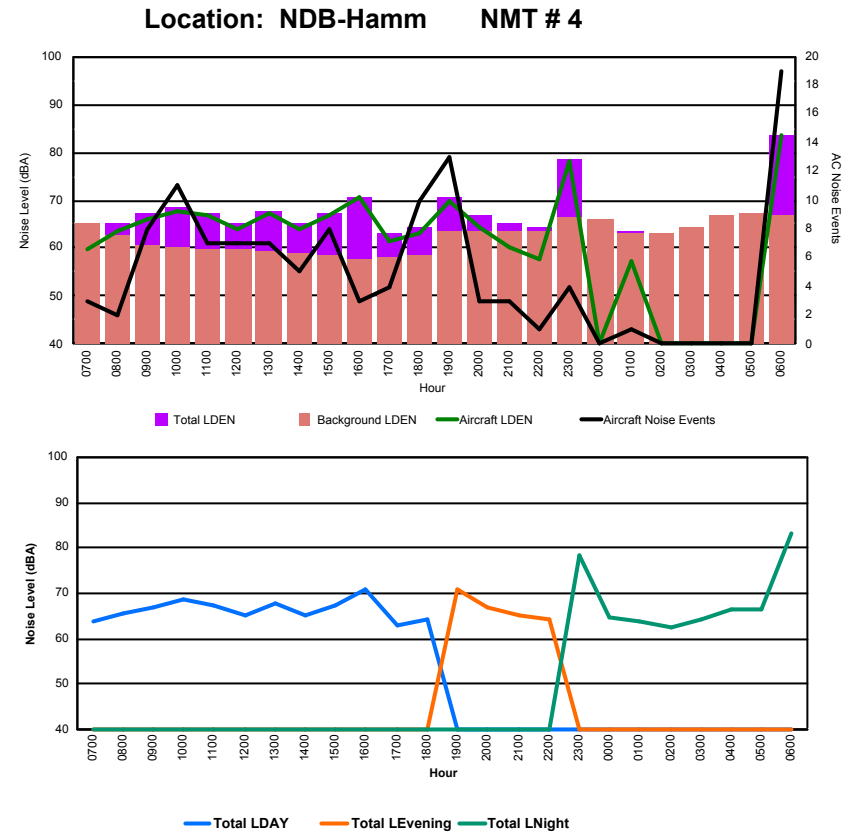

Luxembourg Airport Noise Distribution by Hour

Between 11/08/2023 00:00:00 and 11/08/2023 23:59:59 (Local Time)

Day	Aircraft Events	Total LDEN dB (A)	Aircraft LDEN dB(A)	Background LDEN dB(A)	Total LDay dB(A)	Total LEvening dB(A)	Total LNight dB (A)
11/08/23 7:00	3	64.0	59.8	65.3	64.0	-	-
11/08/23 8:00	2	65.4	63.6	62.9	65.4	-	-
11/08/23 9:00	8	67.1	66.1	60.5	67.1	-	-
11/08/23 10:00	11	68.5	67.9	60.2	68.5	-	-
11/08/23 11:00	7	67.5	66.7	59.8	67.5	-	-
11/08/23 12:00	7	65.3	64.0	59.6	65.3	-	-
11/08/23 13:00	7	67.8	67.2	59.4	67.8	-	-
11/08/23 14:00	5	65.1	63.8	59.0	65.1	-	-
11/08/23 15:00	8	67.4	66.9	58.4	67.4	-	-
11/08/23 16:00	3	70.8	70.6	57.6	70.8	-	-
11/08/23 17:00	4	63.0	61.4	58.0	63.0	-	-
11/08/23 18:00	10	64.2	63.0	58.4	64.2	-	-
11/08/23 19:00	13	70.7	69.8	63.7	-	70.7	-
11/08/23 20:00	3	66.9	64.2	63.7	-	66.9	-
11/08/23 21:00	3	65.1	60.0	63.5	-	65.1	-
11/08/23 22:00	1	64.4	57.8	63.4	-	64.4	-
11/08/23 23:00	4	78.6	78.3	66.4	-	-	78.6
12/08/23 0:00	-	64.6	-	65.9	-	-	64.6
12/08/23 1:00	1	63.7	57.4	63.2	-	-	63.7
12/08/23 2:00	-	62.6	-	63.1	-	-	62.6
12/08/23 3:00	-	64.3	-	64.5	-	-	64.3
12/08/23 4:00	-	66.3	-	66.7	-	-	66.3
12/08/23 5:00	-	66.6	-	67.1	-	-	66.6
12/08/23 6:00	19	83.4	83.4	66.7	-	-	83.4
	119	72.1	71.6	63.4	66.9	67.5	75.9