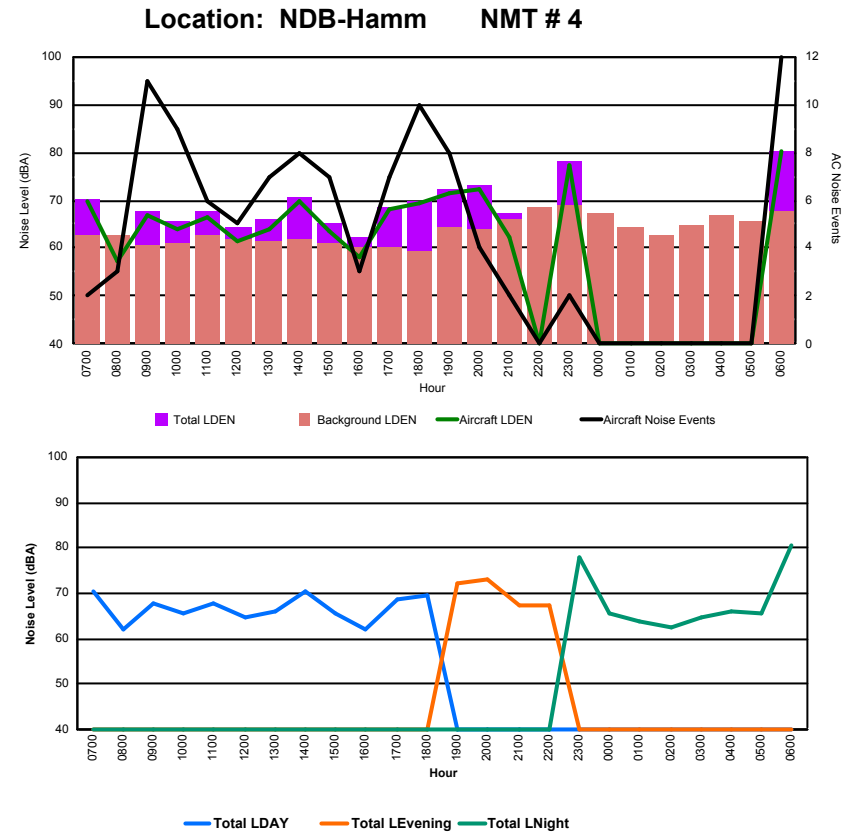

Luxembourg Airport Noise Distribution by Hour

Between 14/08/2023 00:00:00 and 14/08/2023 23:59:59 (Local Time)

Day	Aircraft Events	Total LDEN dB (A)	Aircraft LDEN dB(A)	Background LDEN dB(A)	Total LDay dB(A)	Total LEvening dB(A)	Total LNight dB (A)
14/08/23 7:00	2	70.4	70.0	62.8	70.4	-	-
14/08/23 8:00	3	62.2	57.1	62.6	62.2	-	-
14/08/23 9:00	11	67.6	66.7	60.7	67.6	-	-
14/08/23 10:00	9	65.8	64.0	61.2	65.8	-	-
14/08/23 11:00	6	67.9	66.5	62.8	67.9	-	-
14/08/23 12:00	5	64.5	61.4	62.0	64.5	-	-
14/08/23 13:00	7	65.9	64.1	61.6	65.9	-	-
14/08/23 14:00	8	70.6	70.0	61.8	70.6	-	-
14/08/23 15:00	7	65.4	63.5	61.0	65.4	-	-
14/08/23 16:00	3	62.2	58.2	60.2	62.2	-	-
14/08/23 17:00	7	68.6	68.0	60.1	68.6	-	-
14/08/23 18:00	10	69.7	69.3	59.4	69.7	-	-
14/08/23 19:00	8	72.1	71.3	64.2	-	72.1	-
14/08/23 20:00	4	73.0	72.4	63.9	-	73.0	-
14/08/23 21:00	2	67.4	62.1	66.0	-	67.4	-
14/08/23 22:00	-	67.2	-	68.7	-	67.2	-
14/08/23 23:00	2	78.1	77.5	68.9	-	-	78.1
15/08/23 0:00	-	65.8	-	67.1	-	-	65.8
15/08/23 1:00	-	63.8	-	64.5	-	-	63.8
15/08/23 2:00	-	62.4	-	62.9	-	-	62.4
15/08/23 3:00	-	64.6	-	64.8	-	-	64.6
15/08/23 4:00	-	66.1	-	66.7	-	-	66.1
15/08/23 5:00	-	65.4	-	65.6	-	-	65.4
15/08/23 6:00	12	80.4	80.2	67.6	-	-	80.4
	106	71.1	70.1	64.5	67.5	70.7	73.8