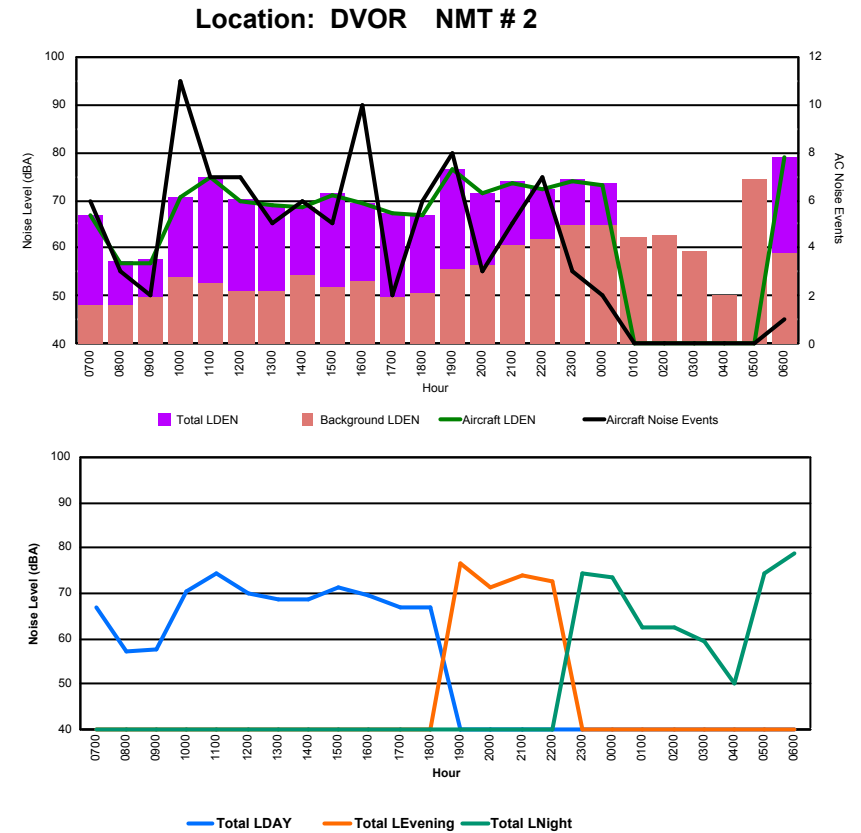

Luxembourg Airport Noise Distribution by Hour

Between 19/08/2023 00:00:00 and 19/08/2023 23:59:59 (Local Time)

Day	Aircraft Events	Total LDEN dB(A)	Aircraft LDEN dB(A)	Background LDEN dB(A)	Total LDay dB(A)	Total LEvening dB(A)	Total LNight dB(A)	
19/08/23	7:00	6	66.9	66.9	48.3	66.9	-	-
19/08/23	8:00	3	57.4	56.8	48.1	57.4	-	-
19/08/23	9:00	2	57.5	56.8	49.7	57.5	-	-
19/08/23	10:00	11	70.6	70.5	53.8	70.6	-	-
19/08/23	11:00	7	74.6	74.6	52.7	74.6	-	-
19/08/23	12:00	7	70.1	70.0	51.2	70.1	-	-
19/08/23	13:00	5	68.9	68.8	51.1	68.9	-	-
19/08/23	14:00	6	68.6	68.4	54.2	68.6	-	-
19/08/23	15:00	5	71.3	71.2	52.0	71.3	-	-
19/08/23	16:00	10	69.4	69.3	53.3	69.4	-	-
19/08/23	17:00	2	67.1	67.1	49.7	67.1	-	-
19/08/23	18:00	6	66.8	66.7	50.5	66.8	-	-
19/08/23	19:00	8	76.5	76.4	55.6	-	76.5	-
19/08/23	20:00	3	71.5	71.3	56.3	-	71.5	-
19/08/23	21:00	5	73.9	73.7	60.7	-	73.9	-
19/08/23	22:00	7	72.5	72.2	61.8	-	72.5	-
19/08/23	23:00	3	74.3	73.8	64.7	-	-	74.3
20/08/23	0:00	2	73.7	73.3	64.8	-	-	73.7
20/08/23	1:00	-	62.5	-	62.5	-	-	62.5
20/08/23	2:00	-	62.7	-	62.7	-	-	62.7
20/08/23	3:00	-	59.5	-	59.5	-	-	59.5
20/08/23	4:00	-	50.3	-	50.3	-	-	50.3
20/08/23	5:00	-	74.3	-	74.3	-	-	74.3
20/08/23	6:00	1	78.9	78.8	59.1	-	-	78.9
	99	71.8	71.3	62.6	69.4	74.0	73.0