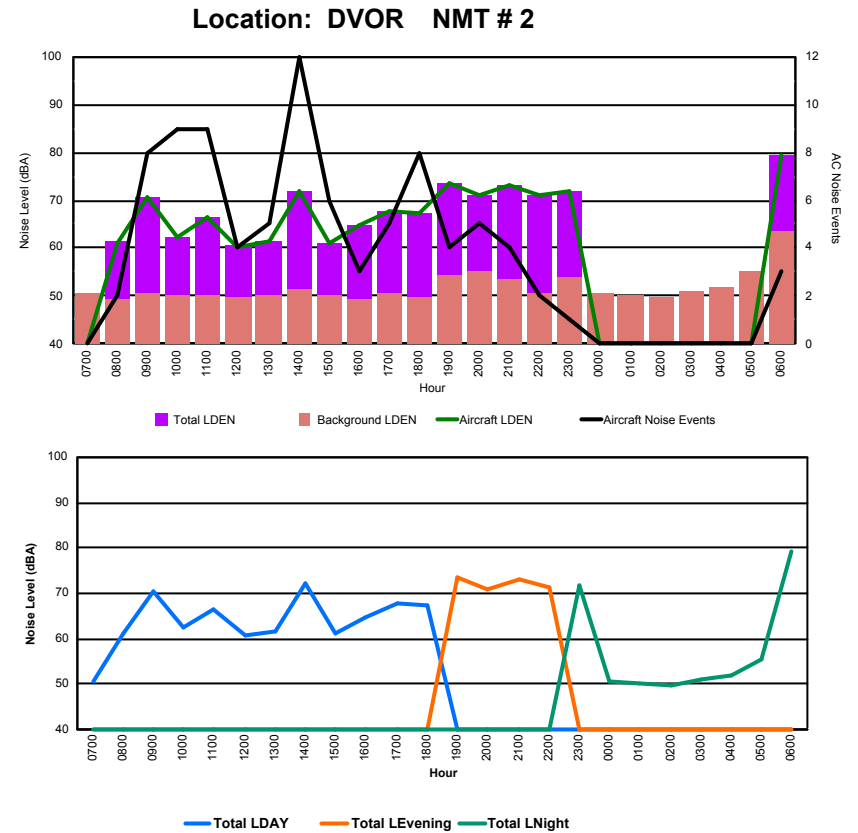

Luxembourg Airport Noise Distribution by Hour

Between 28/08/2023 00:00:00 and 28/08/2023 23:59:59 (Local Time)

Day	Aircraft Events	Total LDEN dB (A)	Aircraft LDEN dB(A)	Background LDEN dB(A)	Total LDay dB(A)	Total LEvening dB(A)	Total LNight dB (A)
28/08/23	7:00	-	50.4	-	50.5	50.4	-
28/08/23	8:00	2	61.3	61.0	49.3	61.3	-
28/08/23	9:00	8	70.6	70.5	50.6	70.6	-
28/08/23	10:00	9	62.3	62.1	50.4	62.3	-
28/08/23	11:00	9	66.4	66.4	50.1	66.4	-
28/08/23	12:00	4	60.7	60.3	49.7	60.7	-
28/08/23	13:00	5	61.6	61.3	50.3	61.6	-
28/08/23	14:00	12	72.0	72.0	51.4	72.0	-
28/08/23	15:00	6	61.0	60.9	50.0	61.0	-
28/08/23	16:00	3	64.9	64.7	49.3	64.9	-
28/08/23	17:00	5	67.7	67.7	50.6	67.7	-
28/08/23	18:00	8	67.4	67.4	49.8	67.4	-
28/08/23	19:00	4	73.5	73.4	54.5	-	73.5
28/08/23	20:00	5	71.1	71.0	55.4	-	71.1
28/08/23	21:00	4	73.3	73.3	53.5	-	73.3
28/08/23	22:00	2	71.2	71.2	50.7	-	71.2
28/08/23	23:00	1	71.9	71.8	53.9	-	71.9
29/08/23	0:00	-	50.5	-	50.5	-	50.5
29/08/23	1:00	-	50.1	-	50.1	-	50.1
29/08/23	2:00	-	49.8	-	49.8	-	49.8
29/08/23	3:00	-	51.1	-	51.1	-	51.1
29/08/23	4:00	-	51.7	-	51.7	-	51.7
29/08/23	5:00	-	55.3	-	55.3	-	55.3
29/08/23	6:00	3	79.4	79.4	63.5	-	79.4
	90	69.7	69.7	53.7	66.5	72.4	71.1