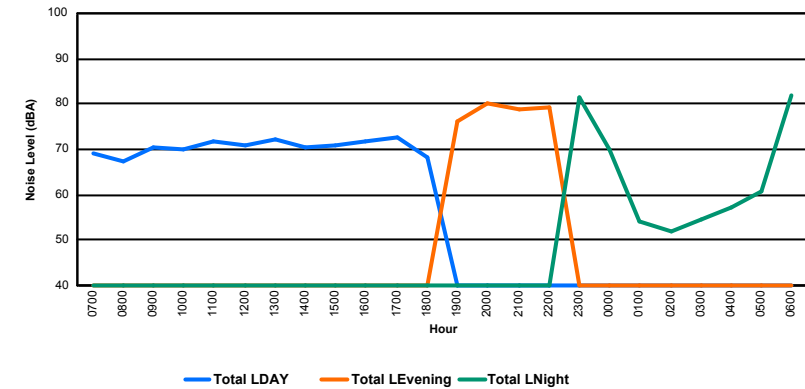

Luxembourg Airport Noise Distribution by Hour

Between 13/08/2023 00:00:00 and 13/08/2023 23:59:59 (Local Time)

Day	Aircraft Events	Total LDEN dB (A)	Aircraft LDEN dB(A)	Background LDEN dB(A)	Total LDay dB(A)	Total LEvening dB(A)	Total LNight dB (A)
13/08/23 7:00	5	69.3	69.0	57.7	69.3	-	-
13/08/23 8:00	3	67.2	65.2	62.9	67.2	-	-
13/08/23 9:00	5	70.5	68.9	65.4	70.5	-	-
13/08/23 10:00	1	70.1	66.1	67.9	70.1	-	-
13/08/23 11:00	8	71.6	70.6	64.8	71.6	-	-
13/08/23 12:00	5	70.8	64.6	69.7	70.8	-	-
13/08/23 13:00	9	72.3	71.9	62.3	72.3	-	-
13/08/23 14:00	4	70.5	70.2	58.3	70.5	-	-
13/08/23 15:00	4	70.9	70.4	61.2	70.9	-	-
13/08/23 16:00	3	71.6	67.0	69.7	71.6	-	-
13/08/23 17:00	5	72.5	70.0	69.1	72.5	-	-
13/08/23 18:00	3	68.1	61.0	67.2	68.1	-	-
13/08/23 19:00	13	76.0	74.8	69.4	-	76.0	-
13/08/23 20:00	2	80.2	64.5	80.1	-	80.2	-
13/08/23 21:00	6	78.8	77.5	73.2	-	78.8	-
13/08/23 22:00	1	79.1	42.1	79.2	-	79.1	-
13/08/23 23:00	3	81.3	80.1	75.1	-	-	81.3
14/08/23 0:00	-	69.9	-	69.9	-	-	69.9
14/08/23 1:00	-	54.1	-	54.1	-	-	54.1
14/08/23 2:00	-	52.1	-	52.1	-	-	52.1
14/08/23 3:00	-	54.4	-	54.4	-	-	54.4
14/08/23 4:00	-	57.1	-	57.1	-	-	57.1
14/08/23 5:00	-	60.6	-	60.6	-	-	60.6
14/08/23 6:00	17	82.1	81.8	71.1	-	-	82.1
	97	75.0	72.6	71.3	70.7	78.8	75.9

Location: Mid Runway NMT # 3