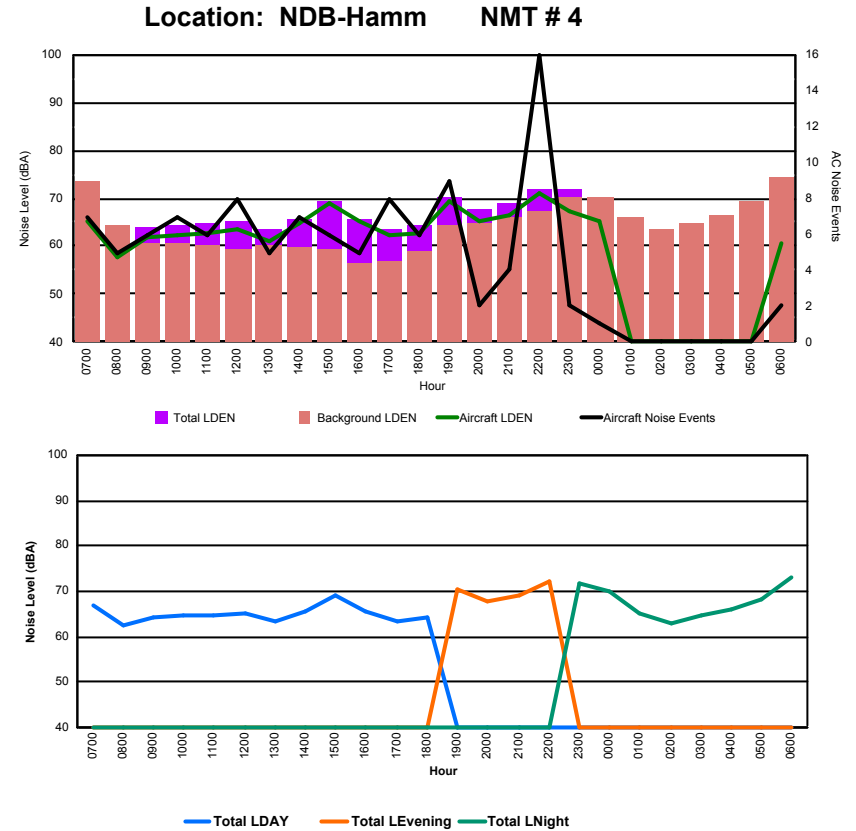

Luxembourg Airport Noise Distribution by Hour

Between 23/08/2023 00:00:00 and 23/08/2023 23:59:59 (Local Time)

Day	Aircraft Events	Total LDEN dB (A)	Aircraft LDEN dB(A)	Background LDEN dB(A)	Total LDay dB(A)	Total LEvening dB(A)	Total LNight dB (A)	
23/08/23	7:00	7	67.1	65.1	73.7	67.1	-	-
23/08/23	8:00	5	62.7	57.7	64.4	62.7	-	-
23/08/23	9:00	6	64.1	61.7	60.6	64.1	-	-
23/08/23	10:00	7	64.5	62.3	60.6	64.5	-	-
23/08/23	11:00	6	64.6	62.7	60.1	64.6	-	-
23/08/23	12:00	8	65.0	63.7	59.4	65.0	-	-
23/08/23	13:00	5	63.5	60.9	60.2	63.5	-	-
23/08/23	14:00	7	65.8	64.7	59.6	65.8	-	-
23/08/23	15:00	6	69.3	68.9	59.3	69.3	-	-
23/08/23	16:00	5	65.7	65.3	56.3	65.7	-	-
23/08/23	17:00	8	63.6	62.5	57.0	63.6	-	-
23/08/23	18:00	6	64.4	62.9	59.1	64.4	-	-
23/08/23	19:00	9	70.4	69.2	64.3	-	70.4	-
23/08/23	20:00	2	67.9	65.1	64.7	-	67.9	-
23/08/23	21:00	4	69.1	66.3	66.0	-	69.1	-
23/08/23	22:00	16	72.0	70.9	67.1	-	72.0	-
23/08/23	23:00	2	71.9	67.4	70.2	-	-	71.9
24/08/23	0:00	1	70.0	65.3	70.1	-	-	70.0
24/08/23	1:00	-	65.1	-	66.0	-	-	65.1
24/08/23	2:00	-	63.1	-	63.7	-	-	63.1
24/08/23	3:00	-	64.6	-	64.8	-	-	64.6
24/08/23	4:00	-	66.1	-	66.5	-	-	66.1
24/08/23	5:00	-	68.1	-	69.3	-	-	68.1
24/08/23	6:00	2	72.9	60.7	74.4	-	-	72.9
	112	67.9	64.6	67.0	65.4	70.1	69.0