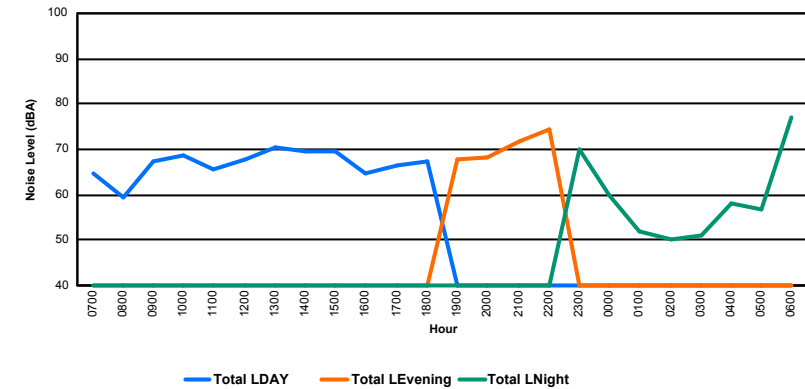

Luxembourg Airport Noise Distribution by Hour

Between 09/08/2023 00:00:00 and 09/08/2023 23:59:59 (Local Time)

Day	Aircraft Events	Total LDEN dB(A)	Aircraft LDEN dB(A)	Background LDEN dB(A)	Total LDay dB(A)	Total LEvening dB(A)	Total LNight dB(A)
09/08/23 7:00	3	64.9	64.7	52.1	64.9	-	-
09/08/23 8:00	1	59.5	58.4	52.7	59.5	-	-
09/08/23 9:00	6	67.2	67.0	53.3	67.2	-	-
09/08/23 10:00	7	68.6	68.5	51.8	68.6	-	-
09/08/23 11:00	3	65.5	65.2	52.6	65.5	-	-
09/08/23 12:00	5	68.0	67.9	53.5	68.0	-	-
09/08/23 13:00	6	70.6	70.6	53.6	70.6	-	-
09/08/23 14:00	9	69.6	69.5	51.7	69.6	-	-
09/08/23 15:00	4	69.4	69.3	54.9	69.4	-	-
09/08/23 16:00	4	64.5	64.2	52.4	64.5	-	-
09/08/23 17:00	9	66.5	66.3	53.2	66.5	-	-
09/08/23 18:00	8	67.3	66.9	57.0	67.3	-	-
09/08/23 19:00	4	67.9	66.7	61.9	-	67.9	-
09/08/23 20:00	3	68.3	67.4	60.8	-	68.3	-
09/08/23 21:00	5	71.8	71.6	59.5	-	71.8	-
09/08/23 22:00	14	74.2	74.0	60.0	-	74.2	-
09/08/23 23:00	1	70.0	69.0	62.9	-	-	70.0
10/08/23 0:00	-	60.0	-	60.0	-	-	60.0
10/08/23 1:00	-	52.1	-	52.1	-	-	52.1
10/08/23 2:00	-	50.3	-	50.3	-	-	50.3
10/08/23 3:00	-	50.9	-	50.9	-	-	50.9
10/08/23 4:00	1	58.2	55.8	54.5	-	-	58.2
10/08/23 5:00	-	56.8	-	56.8	-	-	56.8
10/08/23 6:00	14	77.0	76.1	70.0	-	-	77.0
	107	68.9	68.4	59.5	67.6	71.3	68.9

Location: DVOR NMT # 2