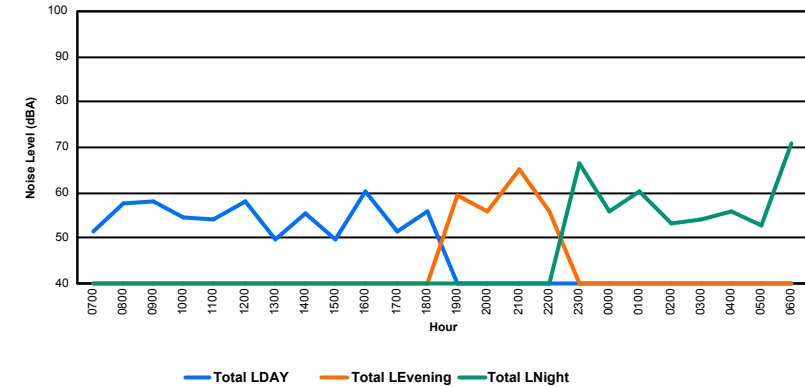

Luxembourg Airport Noise Distribution by Hour

Between 18/08/2023 00:00:00 and 18/08/2023 23:59:59 (Local Time)

Day	Aircraft Events	Total LDEN dB (A)	Aircraft LDEN dB(A)	Background LDEN dB(A)	Total LDay dB(A)	Total LEvening dB(A)	Total LNight dB (A)	
18/08/23	7:00	3	51.6	49.8	47.0	51.6	-	-
18/08/23	8:00	2	57.7	57.3	46.3	57.7	-	-
18/08/23	9:00	1	58.2	55.0	55.4	58.2	-	-
18/08/23	10:00	4	54.4	49.9	52.6	54.4	-	-
18/08/23	11:00	3	54.2	51.7	50.7	54.2	-	-
18/08/23	12:00	5	58.3	57.7	49.6	58.3	-	-
18/08/23	13:00	1	49.7	45.1	48.0	49.7	-	-
18/08/23	14:00	3	55.3	54.1	49.4	55.3	-	-
18/08/23	15:00	1	49.5	45.7	47.2	49.5	-	-
18/08/23	16:00	2	60.1	56.5	57.8	60.1	-	-
18/08/23	17:00	2	51.5	49.1	47.8	51.5	-	-
18/08/23	18:00	3	55.9	54.8	49.4	55.9	-	-
18/08/23	19:00	2	59.5	58.1	54.2	-	59.5	-
18/08/23	20:00	2	55.7	51.9	53.4	-	55.7	-
18/08/23	21:00	2	65.2	64.6	56.2	-	65.2	-
18/08/23	22:00	1	56.1	50.4	54.8	-	56.1	-
18/08/23	23:00	3	66.5	66.0	57.1	-	-	66.5
19/08/23	0:00	-	55.8	-	55.8	-	-	55.8
19/08/23	1:00	-	60.5	-	60.7	-	-	60.5
19/08/23	2:00	-	53.1	-	53.1	-	-	53.1
19/08/23	3:00	-	53.9	-	53.9	-	-	53.9
19/08/23	4:00	-	55.9	-	56.0	-	-	55.9
19/08/23	5:00	-	53.0	-	53.0	-	-	53.0
19/08/23	6:00	9	70.8	70.5	59.1	-	-	70.8
	49	60.8	59.6	54.6	55.9	61.0	63.8	

Location: Roodt/Syr NMT # 1