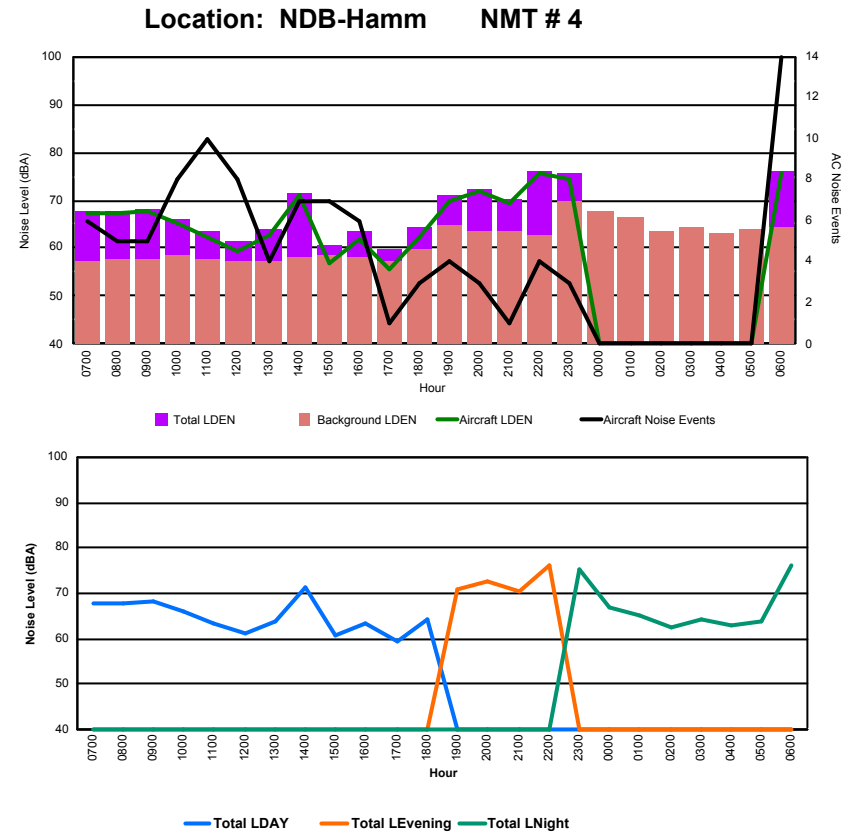

Luxembourg Airport Noise Distribution by Hour

Between 05/08/2023 00:00:00 and 05/08/2023 23:59:59 (Local Time)

Day	Aircraft Events	Total LDEN dB (A)	Aircraft LDEN dB(A)	Background LDEN dB(A)	Total LDay dB(A)	Total LEvening dB(A)	Total LNight dB (A)	
05/08/23	7:00	6	67.8	67.4	57.2	67.8	-	-
05/08/23	8:00	5	67.8	67.4	57.5	67.8	-	-
05/08/23	9:00	5	68.3	67.9	57.8	68.3	-	-
05/08/23	10:00	8	66.0	65.2	58.4	66.0	-	-
05/08/23	11:00	10	63.5	62.2	57.9	63.5	-	-
05/08/23	12:00	8	61.4	59.4	57.2	61.4	-	-
05/08/23	13:00	4	63.9	62.8	57.4	63.9	-	-
05/08/23	14:00	7	71.3	71.1	58.3	71.3	-	-
05/08/23	15:00	7	60.6	56.7	58.6	60.6	-	-
05/08/23	16:00	6	63.4	61.8	58.3	63.4	-	-
05/08/23	17:00	1	59.6	55.6	57.4	59.6	-	-
05/08/23	18:00	3	64.2	62.4	59.6	64.2	-	-
05/08/23	19:00	4	70.9	69.6	64.8	-	70.9	-
05/08/23	20:00	3	72.5	71.9	63.7	-	72.5	-
05/08/23	21:00	1	70.4	69.4	63.5	-	70.4	-
05/08/23	22:00	4	76.0	75.8	62.9	-	76.0	-
05/08/23	23:00	3	75.5	74.3	69.9	-	-	75.5
06/08/23	0:00	-	66.8	-	67.9	-	-	66.8
06/08/23	1:00	-	65.2	-	66.4	-	-	65.2
06/08/23	2:00	-	62.6	-	63.4	-	-	62.6
06/08/23	3:00	-	64.1	-	64.2	-	-	64.1
06/08/23	4:00	-	63.1	-	63.2	-	-	63.1
06/08/23	5:00	-	63.8	-	63.8	-	-	63.8
06/08/23	6:00	14	76.0	75.7	64.3	-	-	76.0
	99	69.7	68.7	63.1	66.1	73.1	70.6