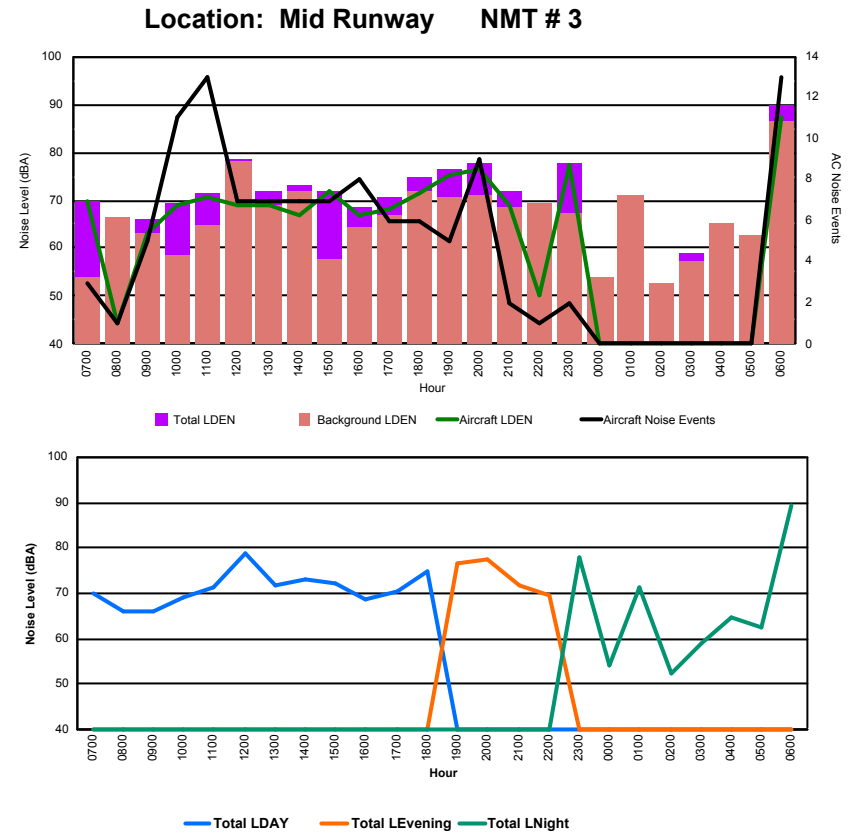

Luxembourg Airport Noise Distribution by Hour

Between 14/08/2023 00:00:00 and 14/08/2023 23:59:59 (Local Time)

Day	Aircraft Events	Total LDEN dB (A)	Aircraft LDEN dB(A)	Background LDEN dB(A)	Total LDay dB(A)	Total LEvening dB(A)	Total LNight dB (A)	
14/08/23	7:00	3	70.0	69.8	53.8	70.0	-	-
14/08/23	8:00	1	66.2	44.3	66.4	66.2	-	-
14/08/23	9:00	5	66.1	63.0	63.3	66.1	-	-
14/08/23	10:00	11	69.2	68.9	58.4	69.2	-	-
14/08/23	11:00	13	71.5	70.6	64.6	71.5	-	-
14/08/23	12:00	7	78.7	69.1	78.2	78.7	-	-
14/08/23	13:00	7	71.9	68.8	69.1	71.9	-	-
14/08/23	14:00	7	73.0	66.8	71.7	73.0	-	-
14/08/23	15:00	7	72.0	71.8	57.9	72.0	-	-
14/08/23	16:00	8	68.6	66.7	64.3	68.6	-	-
14/08/23	17:00	6	70.6	68.0	67.0	70.6	-	-
14/08/23	18:00	6	74.7	71.5	71.8	74.7	-	-
14/08/23	19:00	5	76.6	75.4	70.6	-	76.6	-
14/08/23	20:00	9	77.6	76.6	70.9	-	77.6	-
14/08/23	21:00	2	71.8	69.0	68.6	-	71.8	-
14/08/23	22:00	1	69.5	50.2	69.5	-	69.5	-
14/08/23	23:00	2	77.9	77.5	67.2	-	-	77.9
15/08/23	0:00	-	53.9	-	53.9	-	-	53.9
15/08/23	1:00	-	71.2	-	71.2	-	-	71.2
15/08/23	2:00	-	52.5	-	52.5	-	-	52.5
15/08/23	3:00	-	59.0	-	57.1	-	-	59.0
15/08/23	4:00	-	64.5	-	65.1	-	-	64.5
15/08/23	5:00	-	62.7	-	62.7	-	-	62.7
15/08/23	6:00	13	89.6	87.5	86.3	-	-	89.6
	113	77.5	75.2	74.1	72.5	75.0	80.9