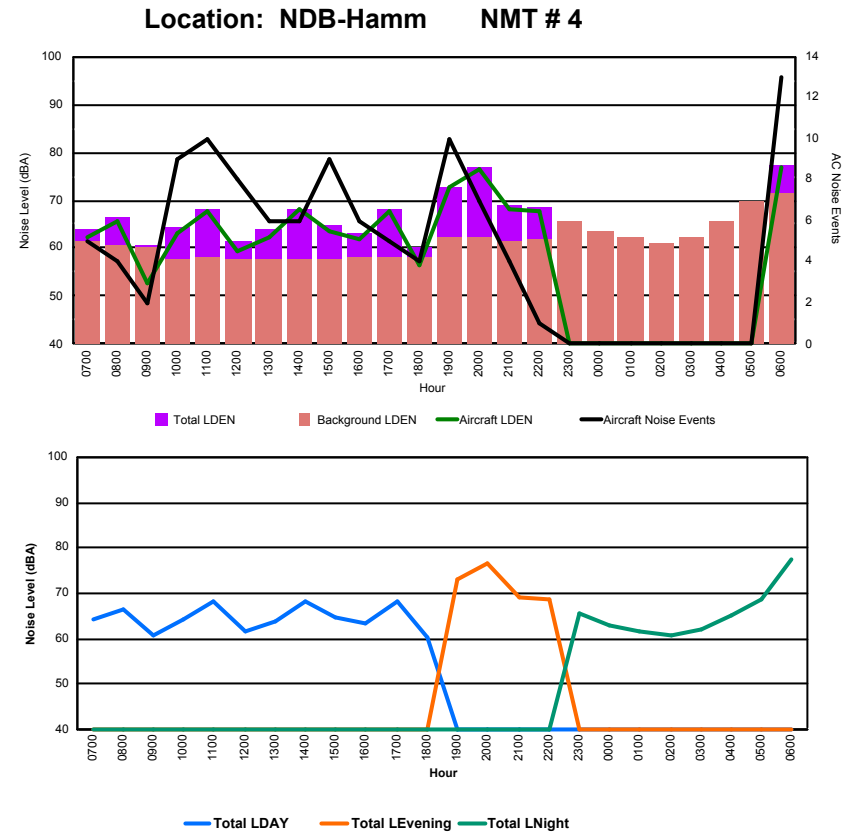

Luxembourg Airport Noise Distribution by Hour

Between 07/08/2023 00:00:00 and 07/08/2023 23:59:59 (Local Time)

Day	Aircraft Events	Total LDEN dB(A)	Aircraft LDEN dB(A)	Background LDEN dB(A)	Total LDay dB(A)	Total LEvening dB(A)	Total LNight dB(A)
07/08/23 7:00	5	64.1	62.3	61.4	64.1	-	-
07/08/23 8:00	4	66.6	65.8	60.7	66.6	-	-
07/08/23 9:00	2	60.8	52.8	60.2	60.8	-	-
07/08/23 10:00	9	64.2	63.2	57.9	64.2	-	-
07/08/23 11:00	10	68.2	67.8	58.0	68.2	-	-
07/08/23 12:00	8	61.6	59.5	57.8	61.6	-	-
07/08/23 13:00	6	63.8	62.5	57.9	63.8	-	-
07/08/23 14:00	6	68.3	68.0	57.5	68.3	-	-
07/08/23 15:00	9	64.6	63.7	57.7	64.6	-	-
07/08/23 16:00	6	63.2	61.7	58.1	63.2	-	-
07/08/23 17:00	5	68.1	67.7	58.3	68.1	-	-
07/08/23 18:00	4	60.4	56.4	58.3	60.4	-	-
07/08/23 19:00	10	72.9	72.6	62.1	-	72.9	-
07/08/23 20:00	7	76.8	76.6	62.1	-	76.8	-
07/08/23 21:00	4	69.1	68.3	61.6	-	69.1	-
07/08/23 22:00	1	68.7	67.7	61.8	-	68.7	-
07/08/23 23:00	-	65.6	-	65.6	-	-	65.6
08/08/23 0:00	-	63.0	-	63.7	-	-	63.0
08/08/23 1:00	-	61.6	-	62.1	-	-	61.6
08/08/23 2:00	-	60.9	-	61.2	-	-	60.9
08/08/23 3:00	-	62.1	-	62.1	-	-	62.1
08/08/23 4:00	-	65.3	-	65.5	-	-	65.3
08/08/23 5:00	-	68.5	-	69.7	-	-	68.5
08/08/23 6:00	13	77.3	76.7	71.6	-	-	77.3
	109	69.2	68.1	63.5	65.3	73.2	69.7