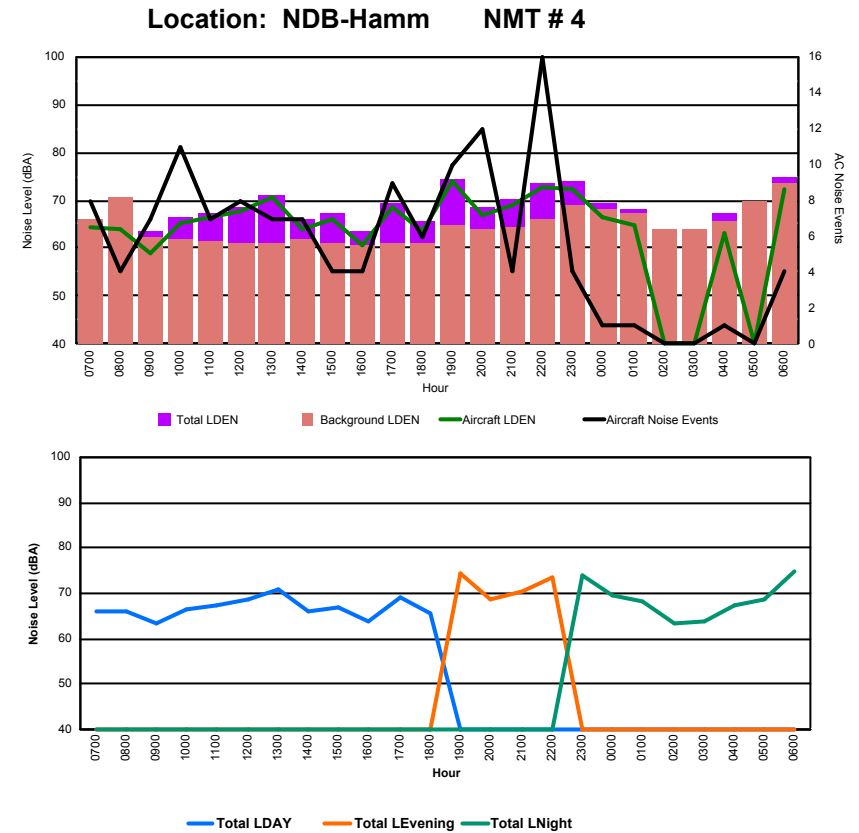

Luxembourg Airport Noise Distribution by Hour

Between 17/08/2023 00:00:00 and 17/08/2023 23:59:59 (Local Time)

Day	Aircraft Events	Total LDEN dB (A)	Aircraft LDEN dB(A)	Background LDEN dB(A)	Total LDay dB(A)	Total LEvening dB(A)	Total LNight dB (A)	
17/08/23	7:00	8	66.1	64.4	66.0	66.1	-	-
17/08/23	8:00	4	66.2	63.9	70.6	66.2	-	-
17/08/23	9:00	7	63.5	59.0	62.1	63.5	-	-
17/08/23	10:00	11	66.6	65.0	61.8	66.6	-	-
17/08/23	11:00	7	67.5	66.3	61.6	67.5	-	-
17/08/23	12:00	8	68.6	67.8	60.9	68.6	-	-
17/08/23	13:00	7	71.1	70.6	61.1	71.1	-	-
17/08/23	14:00	7	65.9	63.9	61.8	65.9	-	-
17/08/23	15:00	4	67.1	66.0	60.9	67.1	-	-
17/08/23	16:00	4	63.7	60.6	60.8	63.7	-	-
17/08/23	17:00	9	69.3	68.6	61.0	69.3	-	-
17/08/23	18:00	6	65.5	63.7	60.9	65.5	-	-
17/08/23	19:00	10	74.3	73.9	64.7	-	74.3	-
17/08/23	20:00	12	68.7	67.0	63.9	-	68.7	-
17/08/23	21:00	4	70.3	69.0	64.3	-	70.3	-
17/08/23	22:00	16	73.4	72.7	66.1	-	73.4	-
17/08/23	23:00	4	73.9	72.2	69.1	-	-	73.9
18/08/23	0:00	1	69.5	66.4	68.0	-	-	69.5
18/08/23	1:00	1	68.3	64.9	67.2	-	-	68.3
18/08/23	2:00	-	63.4	-	64.1	-	-	63.4
18/08/23	3:00	-	63.7	-	63.8	-	-	63.7
18/08/23	4:00	1	67.3	63.0	65.7	-	-	67.3
18/08/23	5:00	-	68.5	-	69.7	-	-	68.5
18/08/23	6:00	4	74.8	72.4	73.5	-	-	74.8
	135	69.6	67.9	66.3	67.3	72.2	70.4