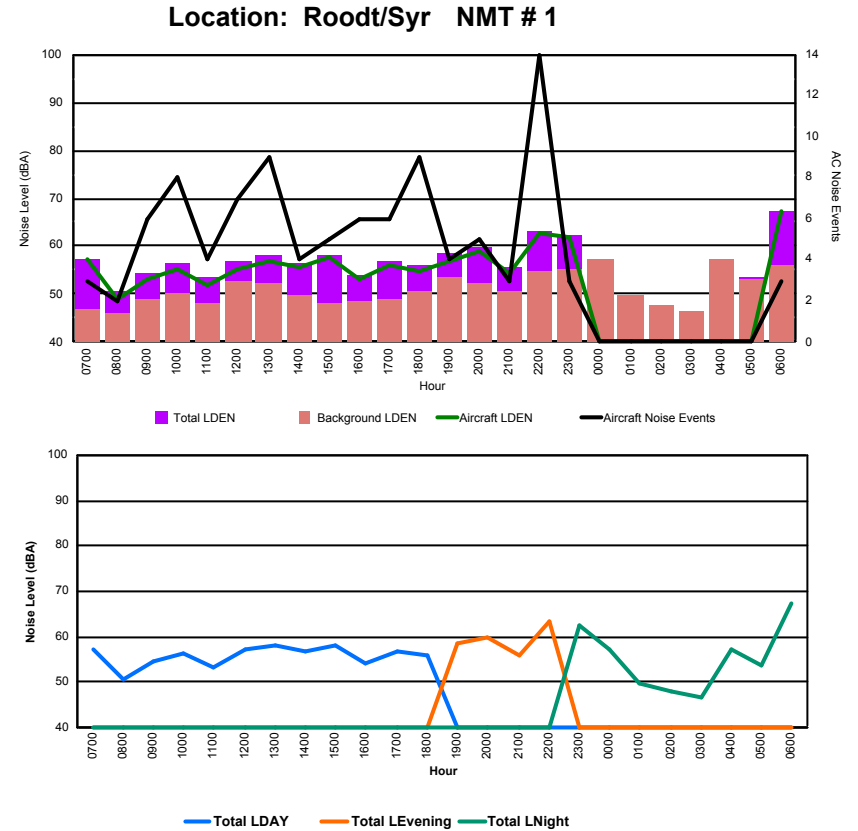

Luxembourg Airport Noise Distribution by Hour

Between 15/08/2023 00:00:00 and 15/08/2023 23:59:59 (Local Time)

Day	Aircraft Events	Total LDEN dB (A)	Aircraft LDEN dB(A)	Background LDEN dB(A)	Total LDay dB(A)	Total LEvening dB(A)	Total LNight dB (A)	
15/08/23	7:00	3	57.4	57.1	46.7	57.4	-	-
15/08/23	8:00	2	50.8	49.1	46.0	50.8	-	-
15/08/23	9:00	6	54.5	53.1	49.1	54.5	-	-
15/08/23	10:00	8	56.3	55.1	50.2	56.3	-	-
15/08/23	11:00	4	53.4	51.9	48.3	53.4	-	-
15/08/23	12:00	7	57.0	55.0	52.9	57.0	-	-
15/08/23	13:00	9	58.2	57.0	52.3	58.2	-	-
15/08/23	14:00	4	56.6	55.6	49.8	56.6	-	-
15/08/23	15:00	5	58.1	57.6	48.3	58.1	-	-
15/08/23	16:00	6	53.9	53.2	48.6	53.9	-	-
15/08/23	17:00	6	56.8	55.9	49.0	56.8	-	-
15/08/23	18:00	9	56.0	54.6	50.6	56.0	-	-
15/08/23	19:00	4	58.4	56.9	53.4	-	58.4	-
15/08/23	20:00	5	59.7	58.9	52.2	-	59.7	-
15/08/23	21:00	3	55.7	54.2	50.5	-	55.7	-
15/08/23	22:00	14	63.3	62.8	54.7	-	63.3	-
15/08/23	23:00	3	62.5	61.7	55.2	-	-	62.5
16/08/23	0:00	-	57.2	-	57.2	-	-	57.2
16/08/23	1:00	-	49.9	-	49.9	-	-	49.9
16/08/23	2:00	-	47.8	-	47.8	-	-	47.8
16/08/23	3:00	-	46.5	-	46.5	-	-	46.5
16/08/23	4:00	-	57.2	-	57.3	-	-	57.2
16/08/23	5:00	-	53.6	-	53.0	-	-	53.6
16/08/23	6:00	3	67.5	67.2	56.1	-	-	67.5
	101	58.8	57.7	52.4	56.2	60.1	60.5