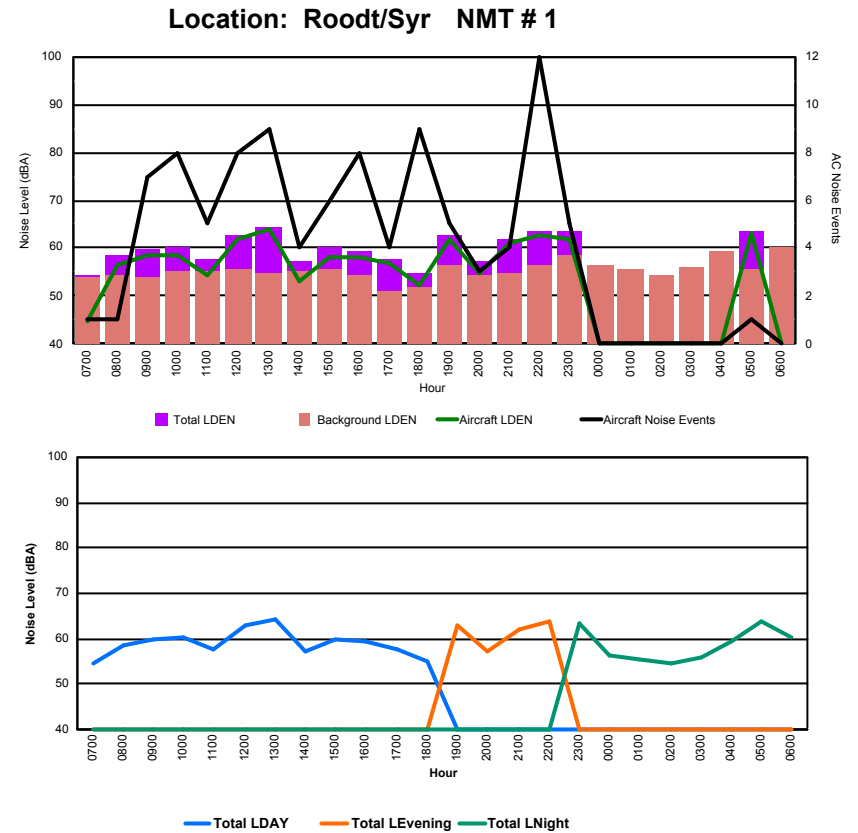

Luxembourg Airport Noise Distribution by Hour

Between 03/08/2023 00:00:00 and 03/08/2023 23:59:59 (Local Time)

Day	Aircraft Events	Total LDEN dB (A)	Aircraft LDEN dB(A)	Background LDEN dB(A)	Total LDay dB(A)	Total LEvening dB(A)	Total LNight dB (A)
03/08/23 7:00	1	54.5	44.8	54.1	54.5	-	-
03/08/23 8:00	1	58.5	56.5	54.3	58.5	-	-
03/08/23 9:00	7	59.8	58.4	54.1	59.8	-	-
03/08/23 10:00	8	60.1	58.5	55.0	60.1	-	-
03/08/23 11:00	5	57.6	54.3	55.0	57.6	-	-
03/08/23 12:00	8	62.8	62.0	55.7	62.8	-	-
03/08/23 13:00	9	64.4	64.0	54.6	64.4	-	-
03/08/23 14:00	4	57.2	53.1	55.2	57.2	-	-
03/08/23 15:00	6	60.0	58.0	55.8	60.0	-	-
03/08/23 16:00	8	59.5	58.0	54.3	59.5	-	-
03/08/23 17:00	4	57.8	56.9	51.0	57.8	-	-
03/08/23 18:00	9	54.9	52.2	51.8	54.9	-	-
03/08/23 19:00	5	62.9	61.9	56.3	-	62.9	-
03/08/23 20:00	3	57.4	54.7	54.3	-	57.4	-
03/08/23 21:00	4	62.0	61.2	54.8	-	62.0	-
03/08/23 22:00	12	63.7	62.9	56.3	-	63.7	-
03/08/23 23:00	5	63.4	61.8	58.4	-	-	63.4
04/08/23 0:00	-	56.3	-	56.3	-	-	56.3
04/08/23 1:00	-	55.5	-	55.5	-	-	55.5
04/08/23 2:00	-	54.5	-	54.5	-	-	54.5
04/08/23 3:00	-	55.9	-	55.9	-	-	55.9
04/08/23 4:00	-	59.2	-	59.3	-	-	59.2
04/08/23 5:00	1	63.7	63.0	55.6	-	-	63.7
04/08/23 6:00	-	60.3	-	60.3	-	-	60.3
	100	60.3	58.5	55.8	59.8	62.1	59.9