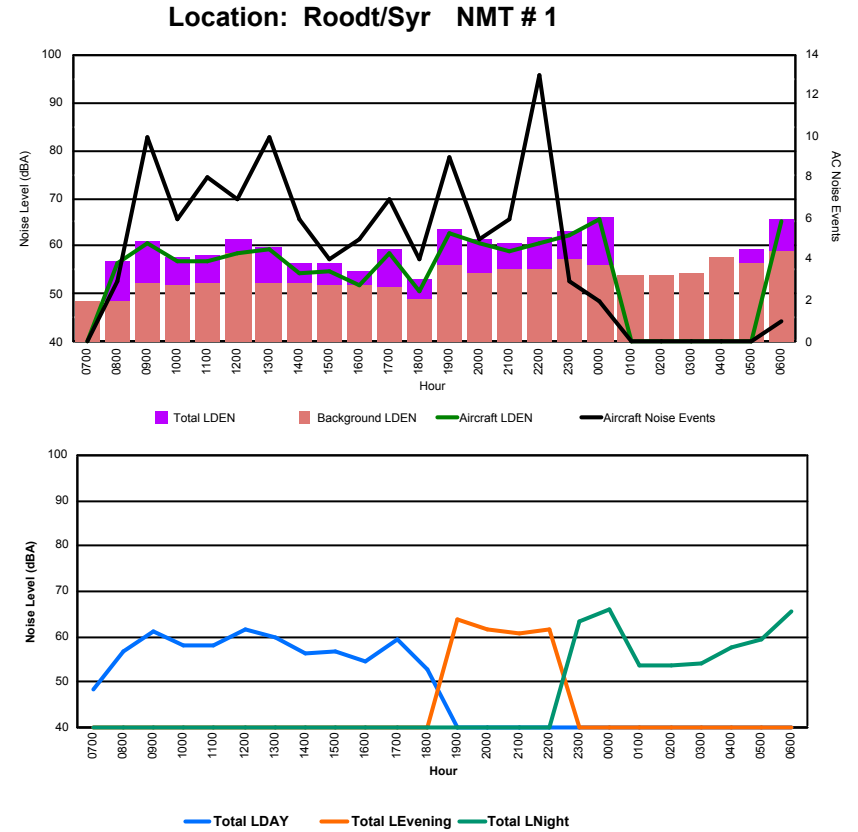

Luxembourg Airport Noise Distribution by Hour

Between 07/08/2023 00:00:00 and 07/08/2023 23:59:59 (Local Time)

Day	Aircraft Events	Total LDEN dB(A)	Aircraft LDEN dB(A)	Background LDEN dB(A)	Total LDay dB(A)	Total LEvening dB(A)	Total LNight dB(A)
07/08/23	7:00	-	48.4	-	48.4	-	-
07/08/23	8:00	3	56.9	56.3	48.4	56.9	-
07/08/23	9:00	10	61.1	60.5	52.2	61.1	-
07/08/23	10:00	6	57.9	56.7	52.0	57.9	-
07/08/23	11:00	8	58.2	57.0	52.4	58.2	-
07/08/23	12:00	7	61.5	58.4	58.7	61.5	-
07/08/23	13:00	10	59.9	59.2	52.3	59.9	-
07/08/23	14:00	6	56.4	54.4	52.2	56.4	-
07/08/23	15:00	4	56.6	54.9	51.9	56.6	-
07/08/23	16:00	5	54.7	51.7	51.8	54.7	-
07/08/23	17:00	7	59.3	58.6	51.3	59.3	-
07/08/23	18:00	4	53.0	50.8	49.1	53.0	-
07/08/23	19:00	9	63.7	62.9	56.2	-	63.7
07/08/23	20:00	5	61.5	60.6	54.5	-	61.5
07/08/23	21:00	6	60.6	59.1	55.4	-	60.6
07/08/23	22:00	13	61.7	60.8	55.0	-	61.7
07/08/23	23:00	3	63.3	62.1	57.1	-	63.3
08/08/23	0:00	2	66.1	65.7	56.1	-	66.1
08/08/23	1:00	-	53.8	-	53.8	-	53.8
08/08/23	2:00	-	53.8	-	53.8	-	53.8
08/08/23	3:00	-	54.2	-	54.2	-	54.2
08/08/23	4:00	-	57.5	-	57.6	-	57.5
08/08/23	5:00	-	59.4	-	56.5	-	59.4
08/08/23	6:00	1	65.6	65.1	59.0	-	65.6
	109	60.4	59.1	54.7	58.1	62.0	61.8