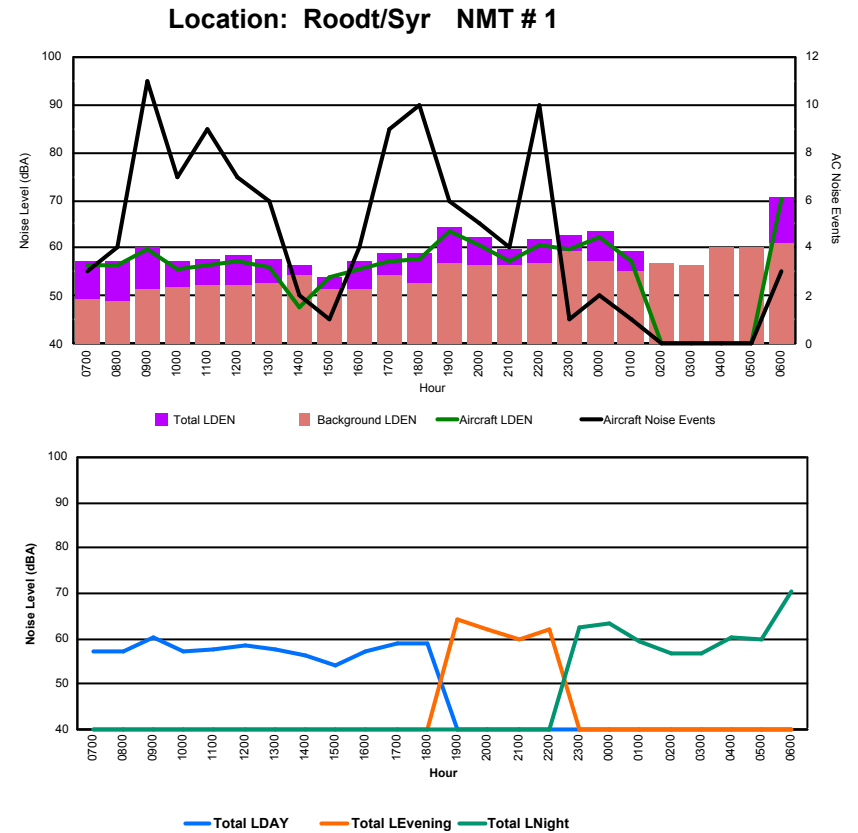

## Luxembourg Airport Noise Distribution by Hour

Between 01/08/2023 00:00:00 and 01/08/2023 23:59:59 (Local Time)

Day	Aircraft Events	Total LDEN dB (A)	Aircraft LDEN dB(A)	Background LDEN dB(A)	Total LDay dB(A)	Total LEvening dB(A)	Total LNight dB (A)
01/08/23 7:00	3	57.1	56.4	49.3	57.1	-	-
01/08/23 8:00	4	57.3	56.6	49.0	57.3	-	-
01/08/23 9:00	11	60.4	59.9	51.4	60.4	-	-
01/08/23 10:00	7	57.1	55.7	51.9	57.1	-	-
01/08/23 11:00	9	57.6	56.3	52.1	57.6	-	-
01/08/23 12:00	7	58.5	57.4	52.3	58.5	-	-
01/08/23 13:00	6	57.6	56.0	52.7	57.6	-	-
01/08/23 14:00	2	56.4	47.5	54.2	56.4	-	-
01/08/23 15:00	1	54.1	53.8	51.6	54.1	-	-
01/08/23 16:00	4	57.1	55.7	51.6	57.1	-	-
01/08/23 17:00	9	58.8	57.1	54.3	58.8	-	-
01/08/23 18:00	10	58.8	57.7	52.6	58.8	-	-
01/08/23 19:00	6	64.4	63.5	57.0	-	64.4	-
01/08/23 20:00	5	62.1	60.7	56.4	-	62.1	-
01/08/23 21:00	4	59.7	57.2	56.3	-	59.7	-
01/08/23 22:00	10	62.0	60.6	56.9	-	62.0	-
01/08/23 23:00	1	62.7	59.9	59.4	-	-	62.7
02/08/23 0:00	2	63.4	62.2	57.4	-	-	63.4
02/08/23 1:00	1	59.3	57.3	55.1	-	-	59.3
02/08/23 2:00	-	56.9	-	56.9	-	-	56.9
02/08/23 3:00	-	56.6	-	56.6	-	-	56.6
02/08/23 4:00	-	60.1	-	60.2	-	-	60.1
02/08/23 5:00	-	60.0	-	60.0	-	-	60.0
02/08/23 6:00	3	70.6	70.1	61.2	-	-	70.6
	<b>105</b>	<b>61.4</b>	<b>60.0</b>	<b>56.1</b>	<b>57.8</b>	<b>62.4</b>	<b>63.8</b>