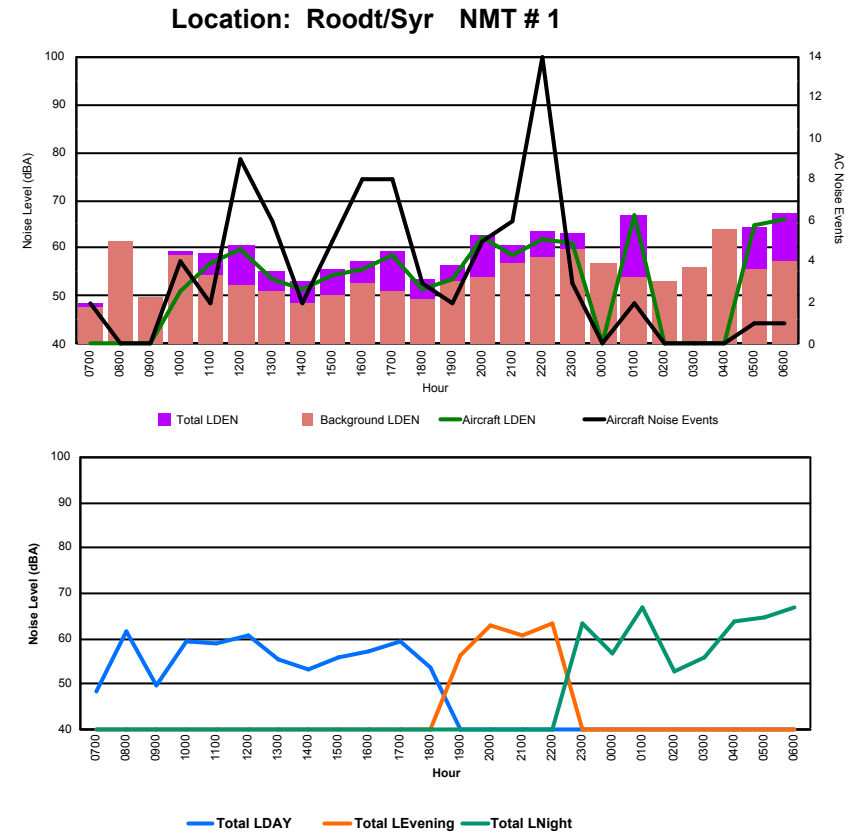

Luxembourg Airport Noise Distribution by Hour

Between 14/08/2023 00:00:00 and 14/08/2023 23:59:59 (Local Time)

Day	Aircraft Events	Total LDEN dB (A)	Aircraft LDEN dB(A)	Background LDEN dB(A)	Total LDay dB(A)	Total LEvening dB(A)	Total LNight dB (A)	
14/08/23	7:00	2	48.4	39.3	47.9	48.4	-	-
14/08/23	8:00	-	61.5	-	61.6	61.5	-	-
14/08/23	9:00	-	49.7	-	49.7	49.7	-	-
14/08/23	10:00	4	59.2	51.0	58.5	59.2	-	-
14/08/23	11:00	2	58.8	56.8	54.4	58.8	-	-
14/08/23	12:00	9	60.6	59.9	52.1	60.6	-	-
14/08/23	13:00	6	55.4	53.5	51.1	55.4	-	-
14/08/23	14:00	2	53.2	51.5	48.5	53.2	-	-
14/08/23	15:00	5	55.7	54.4	50.2	55.7	-	-
14/08/23	16:00	8	57.4	55.7	52.7	57.4	-	-
14/08/23	17:00	8	59.2	58.6	50.9	59.2	-	-
14/08/23	18:00	3	53.5	51.4	49.4	53.5	-	-
14/08/23	19:00	2	56.5	53.5	53.3	-	56.5	-
14/08/23	20:00	5	62.8	62.3	53.9	-	62.8	-
14/08/23	21:00	6	60.7	58.5	56.8	-	60.7	-
14/08/23	22:00	14	63.4	62.0	58.3	-	63.4	-
14/08/23	23:00	3	63.3	60.9	59.7	-	-	63.3
15/08/23	0:00	-	56.7	-	56.7	-	-	56.7
15/08/23	1:00	2	66.9	66.8	54.0	-	-	66.9
15/08/23	2:00	-	53.0	-	53.0	-	-	53.0
15/08/23	3:00	-	56.1	-	56.1	-	-	56.1
15/08/23	4:00	-	63.7	-	63.8	-	-	63.7
15/08/23	5:00	1	64.5	64.6	55.7	-	-	64.5
15/08/23	6:00	1	67.1	66.1	57.1	-	-	67.1
	83	61.1	59.3	56.5	57.6	61.5	63.6