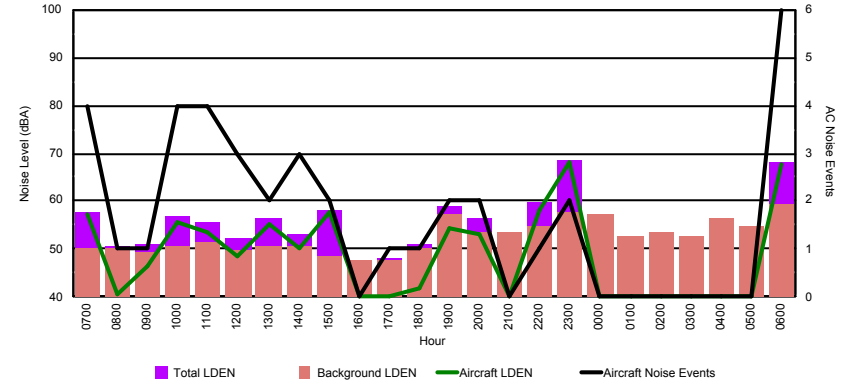

Luxembourg Airport Noise Distribution by Hour

Between 23/08/2023 00:00:00 and 23/08/2023 23:59:59 (Local Time)

Day	Aircraft Events	Total LDEN dB(A)	Aircraft LDEN dB(A)	Background LDEN dB(A)	Total LDay dB(A)	Total LEvening dB(A)	Total LNight dB(A)	
23/08/23	7:00	4	57.9	57.1	50.2	57.9	-	-
23/08/23	8:00	1	50.8	40.8	50.4	50.8	-	-
23/08/23	9:00	1	51.2	46.5	49.4	51.2	-	-
23/08/23	10:00	4	56.7	55.5	50.5	56.7	-	-
23/08/23	11:00	4	55.5	53.6	51.3	55.5	-	-
23/08/23	12:00	3	52.2	48.7	49.7	52.2	-	-
23/08/23	13:00	2	56.5	55.3	50.5	56.5	-	-
23/08/23	14:00	3	53.3	50.1	50.6	53.3	-	-
23/08/23	15:00	2	58.1	57.6	48.6	58.1	-	-
23/08/23	16:00	-	47.5	-	47.5	47.5	-	-
23/08/23	17:00	1	48.0	38.7	47.5	48.0	-	-
23/08/23	18:00	1	50.9	42.0	50.3	50.9	-	-
23/08/23	19:00	2	58.9	54.4	57.1	-	58.9	-
23/08/23	20:00	2	56.3	53.0	53.7	-	56.3	-
23/08/23	21:00	-	53.4	-	53.4	-	53.4	-
23/08/23	22:00	1	59.6	58.0	54.6	-	59.6	-
23/08/23	23:00	2	68.5	68.1	57.5	-	-	68.5
24/08/23	0:00	-	57.1	-	57.1	-	-	57.1
24/08/23	1:00	-	52.8	-	52.8	-	-	52.8
24/08/23	2:00	-	53.7	-	53.7	-	-	53.7
24/08/23	3:00	-	52.9	-	52.9	-	-	52.9
24/08/23	4:00	-	56.3	-	56.4	-	-	56.3
24/08/23	5:00	-	54.7	-	54.8	-	-	54.7
24/08/23	6:00	6	68.3	67.7	59.5	-	-	68.3
	39	59.5	58.2	53.8	54.5	57.7	62.9	

Location: Roodt/Syr NMT # 1