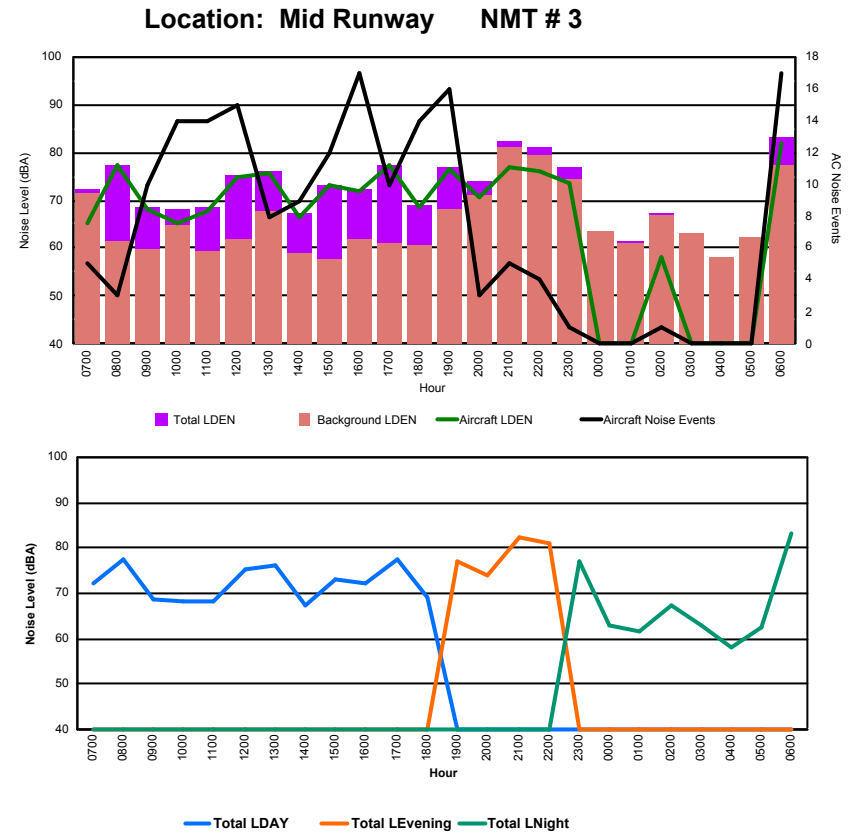

Luxembourg Airport Noise Distribution by Hour

Between 03/08/2023 00:00:00 and 03/08/2023 23:59:59 (Local Time)

Day	Aircraft Events	Total LDEN dB(A)	Aircraft LDEN dB(A)	Background LDEN dB(A)	Total LDay dB(A)	Total LEvening dB(A)	Total LNight dB(A)	
03/08/23	7:00	5	72.4	65.2	71.6	72.4	-	-
03/08/23	8:00	3	77.4	77.2	61.4	77.4	-	-
03/08/23	9:00	10	68.7	68.2	59.7	68.7	-	-
03/08/23	10:00	14	68.1	65.4	64.8	68.1	-	-
03/08/23	11:00	14	68.4	67.9	59.4	68.4	-	-
03/08/23	12:00	15	75.2	75.0	61.9	75.2	-	-
03/08/23	13:00	8	76.1	75.5	67.6	76.1	-	-
03/08/23	14:00	9	67.3	66.6	59.1	67.3	-	-
03/08/23	15:00	12	73.3	73.1	57.6	73.3	-	-
03/08/23	16:00	17	72.2	71.8	62.0	72.2	-	-
03/08/23	17:00	10	77.5	77.4	61.2	77.5	-	-
03/08/23	18:00	14	69.1	68.5	60.8	69.1	-	-
03/08/23	19:00	16	77.0	76.5	68.2	-	77.0	-
03/08/23	20:00	3	73.9	70.7	70.9	-	73.9	-
03/08/23	21:00	5	82.4	76.7	81.0	-	82.4	-
03/08/23	22:00	4	81.1	76.0	79.5	-	81.1	-
03/08/23	23:00	1	77.0	73.4	74.5	-	-	77.0
04/08/23	0:00	-	62.9	-	63.4	-	-	62.9
04/08/23	1:00	-	61.5	-	61.0	-	-	61.5
04/08/23	2:00	1	67.2	58.0	66.7	-	-	67.2
04/08/23	3:00	-	62.8	-	63.3	-	-	62.8
04/08/23	4:00	-	58.1	-	58.1	-	-	58.1
04/08/23	5:00	-	62.3	-	62.4	-	-	62.3
04/08/23	6:00	17	83.1	81.9	77.5	-	-	83.1
	178	75.8	73.7	71.8	73.6	79.7	75.2