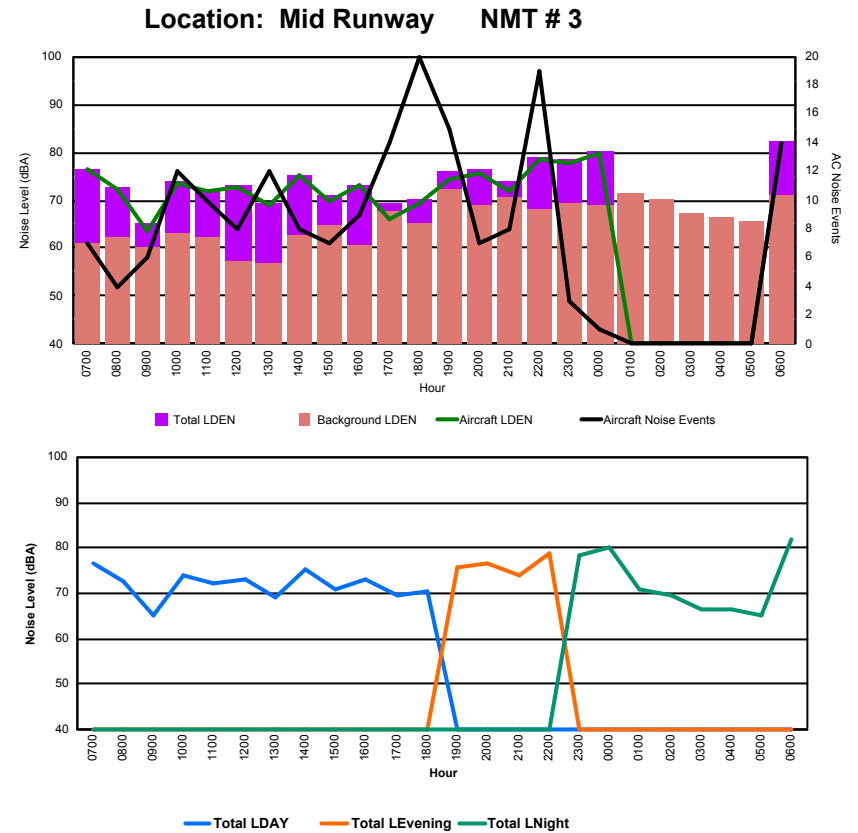

Luxembourg Airport Noise Distribution by Hour

Between 02/08/2023 00:00:00 and 02/08/2023 23:59:59 (Local Time)

Day	Aircraft Events	Total LDEN dB(A)	Aircraft LDEN dB(A)	Background LDEN dB(A)	Total LDay dB(A)	Total LEvening dB(A)	Total LNight dB(A)
02/08/23 7:00	7	76.5	76.4	61.0	76.5	-	-
02/08/23 8:00	4	72.7	72.2	62.4	72.7	-	-
02/08/23 9:00	6	65.0	63.5	60.0	65.0	-	-
02/08/23 10:00	12	73.9	73.6	63.0	73.9	-	-
02/08/23 11:00	10	72.4	72.0	62.3	72.4	-	-
02/08/23 12:00	8	73.0	72.9	57.2	73.0	-	-
02/08/23 13:00	12	69.2	68.9	56.7	69.2	-	-
02/08/23 14:00	8	75.3	75.1	62.6	75.3	-	-
02/08/23 15:00	7	71.0	69.9	64.7	71.0	-	-
02/08/23 16:00	9	73.3	73.1	60.5	73.3	-	-
02/08/23 17:00	14	69.4	65.9	67.8	69.4	-	-
02/08/23 18:00	20	70.4	69.3	65.4	70.4	-	-
02/08/23 19:00	15	75.9	74.2	72.3	-	75.9	-
02/08/23 20:00	7	76.5	75.8	68.8	-	76.5	-
02/08/23 21:00	8	74.1	71.8	70.7	-	74.1	-
02/08/23 22:00	19	78.9	78.6	68.0	-	78.9	-
02/08/23 23:00	3	78.5	77.9	69.4	-	-	78.5
03/08/23 0:00	1	80.3	80.0	68.8	-	-	80.3
03/08/23 1:00	-	70.8	-	71.5	-	-	70.8
03/08/23 2:00	-	69.7	-	70.3	-	-	69.7
03/08/23 3:00	-	66.6	-	67.1	-	-	66.6
03/08/23 4:00	-	66.3	-	66.6	-	-	66.3
03/08/23 5:00	-	65.3	-	65.5	-	-	65.3
03/08/23 6:00	14	82.1	81.8	71.2	-	-	82.1
	184	75.1	74.4	67.5	72.7	76.7	76.7