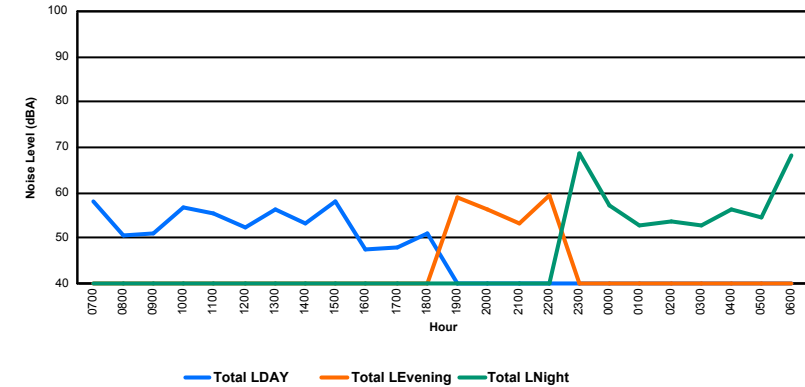

Luxembourg Airport Noise Distribution by Hour

Between 23/08/2023 00:00:00 and 23/08/2023 23:59:59 (Local Time)

Day	Aircraft Events	Total LDEN dB(A)	Aircraft LDEN dB(A)	Background LDEN dB(A)	Total LDay dB(A)	Total LEvening dB(A)	Total LNight dB(A)	
23/08/23	7:00	4	57.9	57.1	50.2	57.9	-	-
23/08/23	8:00	1	50.8	40.8	50.4	50.8	-	-
23/08/23	9:00	1	51.2	46.5	49.4	51.2	-	-
23/08/23	10:00	4	56.7	55.5	50.5	56.7	-	-
23/08/23	11:00	4	55.5	53.6	51.3	55.5	-	-
23/08/23	12:00	3	52.2	48.7	49.7	52.2	-	-
23/08/23	13:00	2	56.5	55.3	50.5	56.5	-	-
23/08/23	14:00	3	53.3	50.1	50.6	53.3	-	-
23/08/23	15:00	2	58.1	57.6	48.6	58.1	-	-
23/08/23	16:00	-	47.5	-	47.5	47.5	-	-
23/08/23	17:00	1	48.0	38.7	47.5	48.0	-	-
23/08/23	18:00	1	50.9	42.0	50.3	50.9	-	-
23/08/23	19:00	2	58.9	54.4	57.1	-	58.9	-
23/08/23	20:00	2	56.3	53.0	53.7	-	56.3	-
23/08/23	21:00	-	53.4	-	53.4	-	53.4	-
23/08/23	22:00	1	59.6	58.0	54.6	-	59.6	-
23/08/23	23:00	2	68.5	68.1	57.5	-	-	68.5
24/08/23	0:00	-	57.1	-	57.1	-	-	57.1
24/08/23	1:00	-	52.8	-	52.8	-	-	52.8
24/08/23	2:00	-	53.7	-	53.7	-	-	53.7
24/08/23	3:00	-	52.9	-	52.9	-	-	52.9
24/08/23	4:00	-	56.3	-	56.4	-	-	56.3
24/08/23	5:00	-	54.7	-	54.8	-	-	54.7
24/08/23	6:00	6	68.3	67.7	59.5	-	-	68.3
	39	59.5	58.2	53.8	54.5	57.7	62.9	

Location: Roodt/Syr NMT # 1