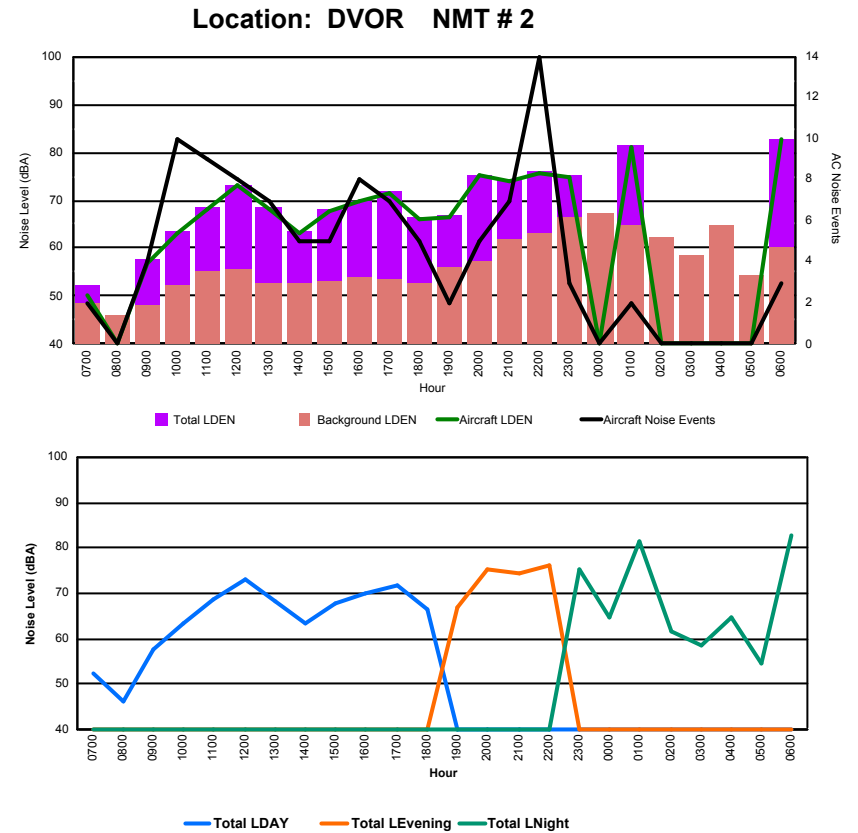

Luxembourg Airport Noise Distribution by Hour

Between 14/08/2023 00:00:00 and 14/08/2023 23:59:59 (Local Time)

Day	Aircraft Events	Total LDEN dB (A)	Aircraft LDEN dB(A)	Background LDEN dB(A)	Total LDay dB(A)	Total LEvening dB(A)	Total LNight dB (A)
14/08/23 7:00	2	52.4	50.2	48.5	52.4	-	-
14/08/23 8:00	-	46.2	-	46.2	46.2	-	-
14/08/23 9:00	4	57.5	57.0	48.3	57.5	-	-
14/08/23 10:00	10	63.6	63.3	52.3	63.6	-	-
14/08/23 11:00	9	68.5	68.3	55.4	68.5	-	-
14/08/23 12:00	8	73.2	73.1	55.6	73.2	-	-
14/08/23 13:00	7	68.4	68.3	52.5	68.4	-	-
14/08/23 14:00	5	63.4	63.0	52.5	63.4	-	-
14/08/23 15:00	5	68.0	67.8	53.1	68.0	-	-
14/08/23 16:00	8	69.8	69.7	54.1	69.8	-	-
14/08/23 17:00	7	71.7	71.6	53.4	71.7	-	-
14/08/23 18:00	5	66.3	66.2	52.8	66.3	-	-
14/08/23 19:00	2	66.7	66.3	56.1	-	66.7	-
14/08/23 20:00	5	75.4	75.3	57.1	-	75.4	-
14/08/23 21:00	7	74.3	74.0	61.8	-	74.3	-
14/08/23 22:00	14	76.0	75.8	63.2	-	76.0	-
14/08/23 23:00	3	75.4	74.8	66.6	-	-	75.4
15/08/23 0:00	-	64.7	-	67.1	-	-	64.7
15/08/23 1:00	2	81.3	81.2	64.9	-	-	81.3
15/08/23 2:00	-	61.7	-	62.1	-	-	61.7
15/08/23 3:00	-	58.7	-	58.7	-	-	58.7
15/08/23 4:00	-	64.5	-	64.7	-	-	64.5
15/08/23 5:00	-	54.5	-	54.5	-	-	54.5
15/08/23 6:00	3	82.7	82.6	60.1	-	-	82.7
	106	73.6	73.3	60.4	68.0	74.2	76.6