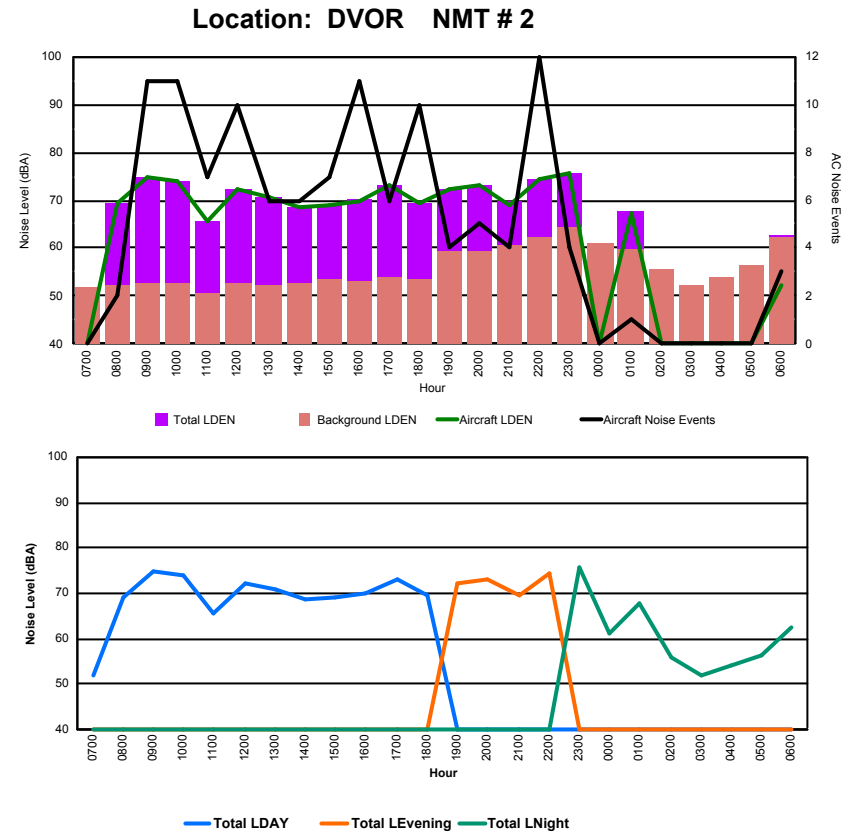

Luxembourg Airport Noise Distribution by Hour

Between 21/08/2023 00:00:00 and 21/08/2023 23:59:59 (Local Time)

Day	Aircraft Events	Total LDEN dB (A)	Aircraft LDEN dB(A)	Background LDEN dB(A)	Total LDay dB(A)	Total LEvening dB(A)	Total LNight dB (A)
21/08/23	7:00	-	51.8	-	51.9	51.8	-
21/08/23	8:00	2	69.3	69.2	52.1	69.3	-
21/08/23	9:00	11	74.7	74.7	52.7	74.7	-
21/08/23	10:00	11	74.0	73.9	52.5	74.0	-
21/08/23	11:00	7	65.8	65.6	50.7	65.8	-
21/08/23	12:00	10	72.1	72.1	52.8	72.1	-
21/08/23	13:00	6	70.7	70.6	52.4	70.7	-
21/08/23	14:00	6	68.7	68.6	52.5	68.7	-
21/08/23	15:00	7	69.0	68.9	53.5	69.0	-
21/08/23	16:00	11	70.1	70.0	53.3	70.1	-
21/08/23	17:00	6	73.3	73.3	54.1	73.3	-
21/08/23	18:00	10	69.4	69.3	53.4	69.4	-
21/08/23	19:00	4	72.4	72.2	59.5	-	72.4
21/08/23	20:00	5	73.3	73.1	59.5	-	73.3
21/08/23	21:00	4	69.6	69.0	60.7	-	69.6
21/08/23	22:00	12	74.5	74.3	62.1	-	74.5
21/08/23	23:00	4	75.8	75.5	64.3	-	75.8
22/08/23	0:00	-	61.2	-	61.2	-	61.2
22/08/23	1:00	1	67.9	67.2	59.6	-	67.9
22/08/23	2:00	-	55.7	-	55.7	-	55.7
22/08/23	3:00	-	52.1	-	52.1	-	52.1
22/08/23	4:00	-	54.0	-	54.0	-	54.0
22/08/23	5:00	-	56.4	-	56.4	-	56.4
22/08/23	6:00	3	62.7	52.2	62.3	-	62.7
	120	70.6	70.4	57.9	71.0	72.8	67.8