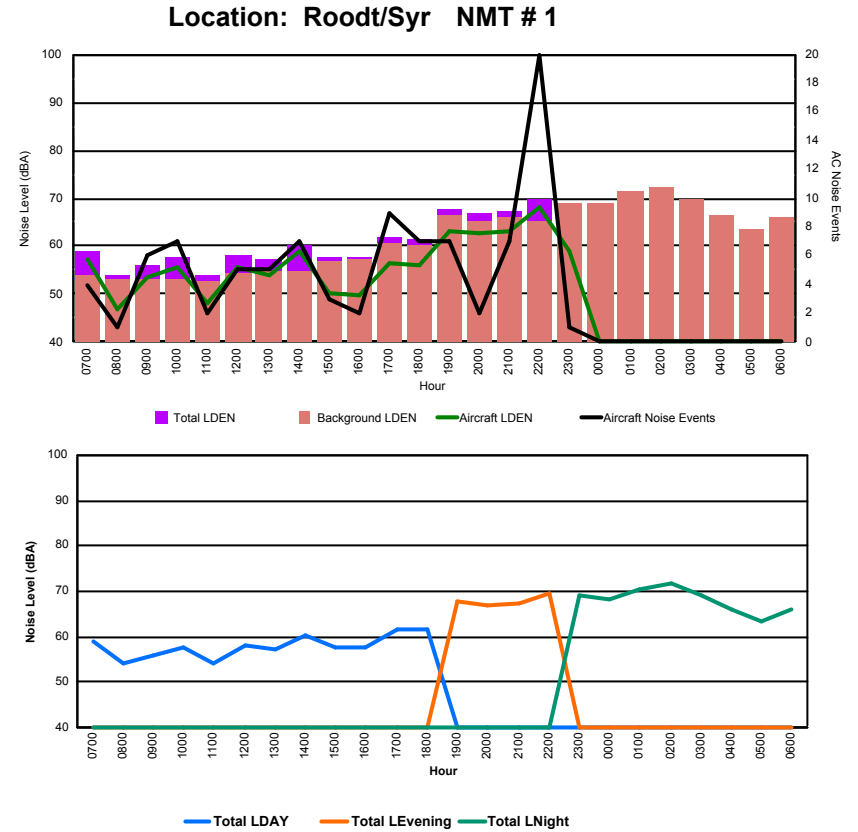

Luxembourg Airport Noise Distribution by Hour

Between 02/08/2023 00:00:00 and 02/08/2023 23:59:59 (Local Time)

Day	Aircraft Events	Total LDEN dB(A)	Aircraft LDEN dB(A)	Background LDEN dB(A)	Total LDay dB(A)	Total LEvening dB(A)	Total LNight dB(A)	
02/08/23	7:00	4	58.8	57.3	53.8	58.8	-	-
02/08/23	8:00	1	54.1	47.0	53.2	54.1	-	-
02/08/23	9:00	6	56.1	53.4	53.0	56.1	-	-
02/08/23	10:00	7	57.6	55.7	53.2	57.6	-	-
02/08/23	11:00	2	54.1	48.3	52.9	54.1	-	-
02/08/23	12:00	5	58.0	55.7	54.4	58.0	-	-
02/08/23	13:00	5	57.3	53.8	54.8	57.3	-	-
02/08/23	14:00	7	60.3	59.0	54.7	60.3	-	-
02/08/23	15:00	3	57.5	50.3	56.8	57.5	-	-
02/08/23	16:00	2	57.8	49.6	57.1	57.8	-	-
02/08/23	17:00	9	61.7	56.5	60.5	61.7	-	-
02/08/23	18:00	7	61.5	56.0	60.3	61.5	-	-
02/08/23	19:00	7	67.6	63.0	66.3	-	67.6	-
02/08/23	20:00	2	67.0	62.7	65.2	-	67.0	-
02/08/23	21:00	7	67.5	63.0	65.9	-	67.5	-
02/08/23	22:00	20	69.6	68.2	65.0	-	69.6	-
02/08/23	23:00	1	69.1	59.0	68.8	-	-	69.1
03/08/23	0:00	-	68.1	-	68.9	-	-	68.1
03/08/23	1:00	-	70.5	-	71.3	-	-	70.5
03/08/23	2:00	-	71.9	-	72.5	-	-	71.9
03/08/23	3:00	-	69.2	-	69.9	-	-	69.2
03/08/23	4:00	-	66.1	-	66.4	-	-	66.1
03/08/23	5:00	-	63.5	-	63.6	-	-	63.5
03/08/23	6:00	-	65.9	-	66.1	-	-	65.9
		95	65.9	58.5	65.6	58.5	68.0	68.7