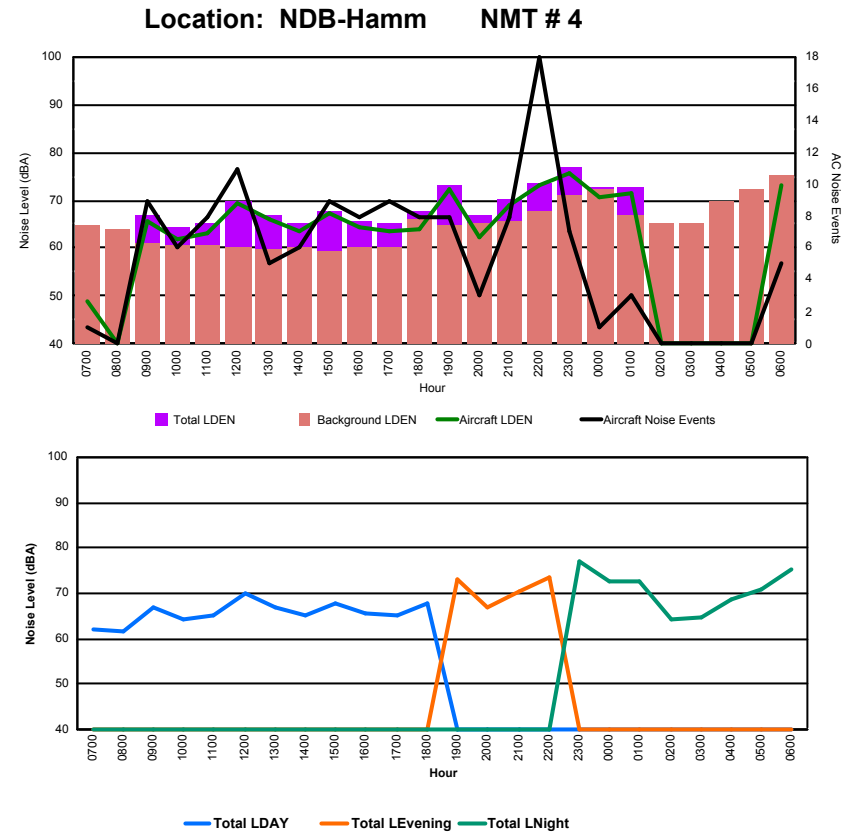

Luxembourg Airport Noise Distribution by Hour

Between 10/08/2023 00:00:00 and 10/08/2023 23:59:59 (Local Time)

Day	Aircraft Events	Total LDEN dB(A)	Aircraft LDEN dB(A)	Background LDEN dB(A)	Total LDay dB(A)	Total LEvening dB(A)	Total LNight dB(A)	
10/08/23	7:00	1	62.0	48.8	64.9	62.0	-	-
10/08/23	8:00	-	61.8	-	64.0	61.8	-	-
10/08/23	9:00	9	67.0	65.7	61.1	67.0	-	-
10/08/23	10:00	6	64.2	61.9	60.5	64.2	-	-
10/08/23	11:00	8	65.1	63.3	60.6	65.1	-	-
10/08/23	12:00	11	70.0	69.5	60.4	70.0	-	-
10/08/23	13:00	5	66.8	65.9	59.6	66.8	-	-
10/08/23	14:00	6	65.2	63.7	60.1	65.2	-	-
10/08/23	15:00	9	67.8	67.3	59.2	67.8	-	-
10/08/23	16:00	8	65.5	64.2	60.1	65.5	-	-
10/08/23	17:00	9	65.0	63.4	60.2	65.0	-	-
10/08/23	18:00	8	67.8	63.8	65.9	67.8	-	-
10/08/23	19:00	8	73.0	72.4	64.7	-	73.0	-
10/08/23	20:00	3	66.8	62.3	65.0	-	66.8	-
10/08/23	21:00	8	70.4	68.8	65.5	-	70.4	-
10/08/23	22:00	18	73.7	73.0	67.9	-	73.7	-
10/08/23	23:00	7	77.0	75.8	71.2	-	-	77.0
11/08/23	0:00	1	72.7	70.6	72.3	-	-	72.7
11/08/23	1:00	3	72.6	71.6	66.9	-	-	72.6
11/08/23	2:00	-	64.3	-	65.1	-	-	64.3
11/08/23	3:00	-	64.9	-	65.1	-	-	64.9
11/08/23	4:00	-	68.6	-	69.9	-	-	68.6
11/08/23	5:00	-	70.7	-	72.3	-	-	70.7
11/08/23	6:00	5	75.4	73.0	75.4	-	-	75.4
	133	70.3	68.4	67.6	66.3	71.7	72.6