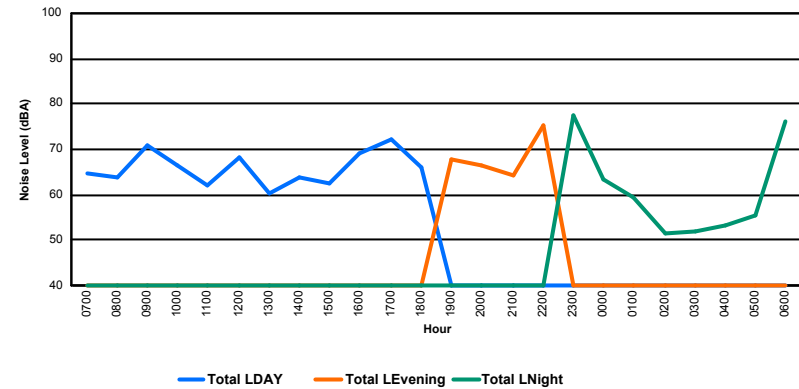

Luxembourg Airport Noise Distribution by Hour

Between 17/08/2023 00:00:00 and 17/08/2023 23:59:59 (Local Time)

Day	Aircraft Events	Total LDEN dB(A)	Aircraft LDEN dB(A)	Background LDEN dB(A)	Total LDay dB(A)	Total LEvening dB(A)	Total LNight dB(A)	
17/08/23	7:00	1	64.9	64.8	46.4	64.9	-	-
17/08/23	8:00	1	63.7	63.5	47.5	63.7	-	-
17/08/23	9:00	6	70.7	70.7	49.2	70.7	-	-
17/08/23	10:00	5	66.6	66.5	49.2	66.6	-	-
17/08/23	11:00	10	62.0	61.6	51.3	62.0	-	-
17/08/23	12:00	7	68.2	68.1	49.8	68.2	-	-
17/08/23	13:00	4	60.2	59.9	49.2	60.2	-	-
17/08/23	14:00	6	63.9	63.6	50.1	63.9	-	-
17/08/23	15:00	6	62.7	62.5	50.2	62.7	-	-
17/08/23	16:00	4	69.2	69.1	50.9	69.2	-	-
17/08/23	17:00	6	72.0	71.9	52.2	72.0	-	-
17/08/23	18:00	11	66.2	65.9	54.4	66.2	-	-
17/08/23	19:00	5	67.8	67.0	60.2	-	67.8	-
17/08/23	20:00	7	66.5	65.1	61.1	-	66.5	-
17/08/23	21:00	1	64.3	59.1	62.8	-	64.3	-
17/08/23	22:00	6	75.4	75.2	62.7	-	75.4	-
17/08/23	23:00	1	77.6	77.2	65.8	-	-	77.6
18/08/23	0:00	-	63.6	-	64.8	-	-	63.6
18/08/23	1:00	-	59.5	-	59.5	-	-	59.5
18/08/23	2:00	-	51.6	-	51.6	-	-	51.6
18/08/23	3:00	-	51.7	-	51.7	-	-	51.7
18/08/23	4:00	-	53.2	-	53.2	-	-	53.2
18/08/23	5:00	-	55.6	-	55.6	-	-	55.6
18/08/23	6:00	14	76.4	76.3	61.0	-	-	76.4
		101	69.6	69.2	58.6	67.2	70.8	71.2

Location: DVOR NMT # 2