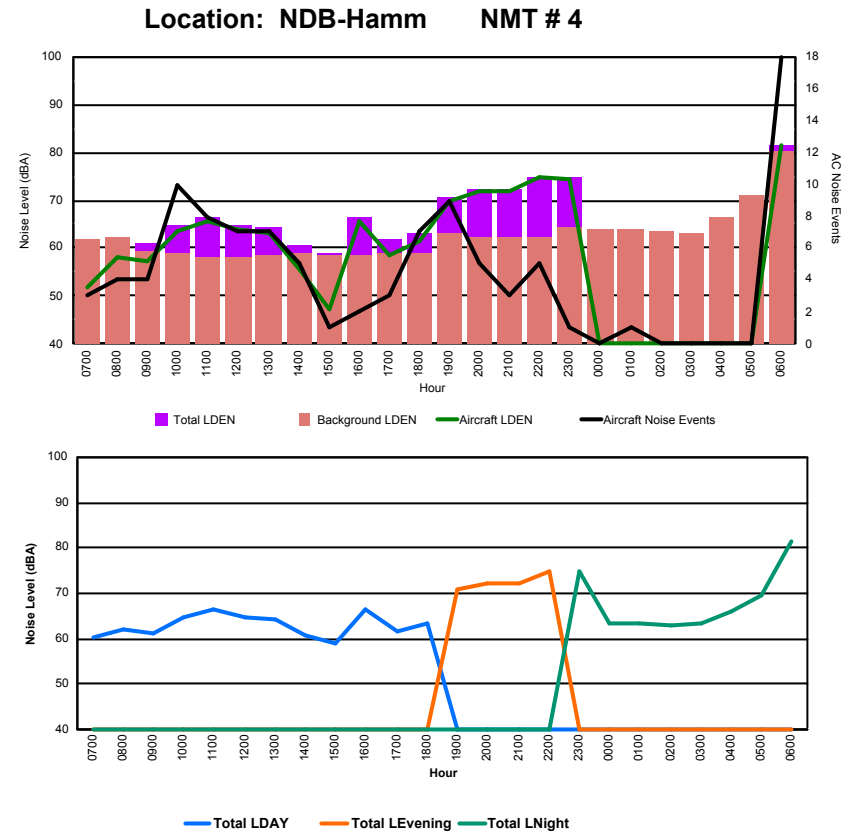

Luxembourg Airport Noise Distribution by Hour

Between 01/08/2023 00:00:00 and 01/08/2023 23:59:59 (Local Time)

Day	Aircraft Events	Total LDEN dB(A)	Aircraft LDEN dB(A)	Background LDEN dB(A)	Total LDay dB(A)	Total LEvening dB(A)	Total LNight dB(A)
01/08/23 7:00	3	60.3	51.7	62.0	60.3	-	-
01/08/23 8:00	4	61.9	58.0	62.2	61.9	-	-
01/08/23 9:00	4	61.2	57.3	59.3	61.2	-	-
01/08/23 10:00	10	64.7	63.4	58.9	64.7	-	-
01/08/23 11:00	8	66.3	65.6	58.3	66.3	-	-
01/08/23 12:00	7	64.9	64.0	58.2	64.9	-	-
01/08/23 13:00	7	64.3	63.1	58.5	64.3	-	-
01/08/23 14:00	5	60.7	55.8	59.1	60.7	-	-
01/08/23 15:00	1	59.0	47.3	58.7	59.0	-	-
01/08/23 16:00	2	66.3	65.5	58.7	66.3	-	-
01/08/23 17:00	3	61.8	58.6	59.1	61.8	-	-
01/08/23 18:00	7	63.3	61.5	58.9	63.3	-	-
01/08/23 19:00	9	70.7	70.0	63.2	-	70.7	-
01/08/23 20:00	5	72.3	71.8	62.1	-	72.3	-
01/08/23 21:00	3	72.2	71.7	62.4	-	72.2	-
01/08/23 22:00	5	74.8	74.6	62.4	-	74.8	-
01/08/23 23:00	1	74.7	74.2	64.2	-	-	74.7
02/08/23 0:00	-	63.2	-	63.9	-	-	63.2
02/08/23 1:00	1	63.2	38.0	63.9	-	-	63.2
02/08/23 2:00	-	62.8	-	63.4	-	-	62.8
02/08/23 3:00	-	63.3	-	63.3	-	-	63.3
02/08/23 4:00	-	66.2	-	66.6	-	-	66.2
02/08/23 5:00	-	69.5	-	71.1	-	-	69.5
02/08/23 6:00	18	81.5	81.3	80.3	-	-	81.5
	103	70.9	70.1	68.1	63.5	72.8	73.8