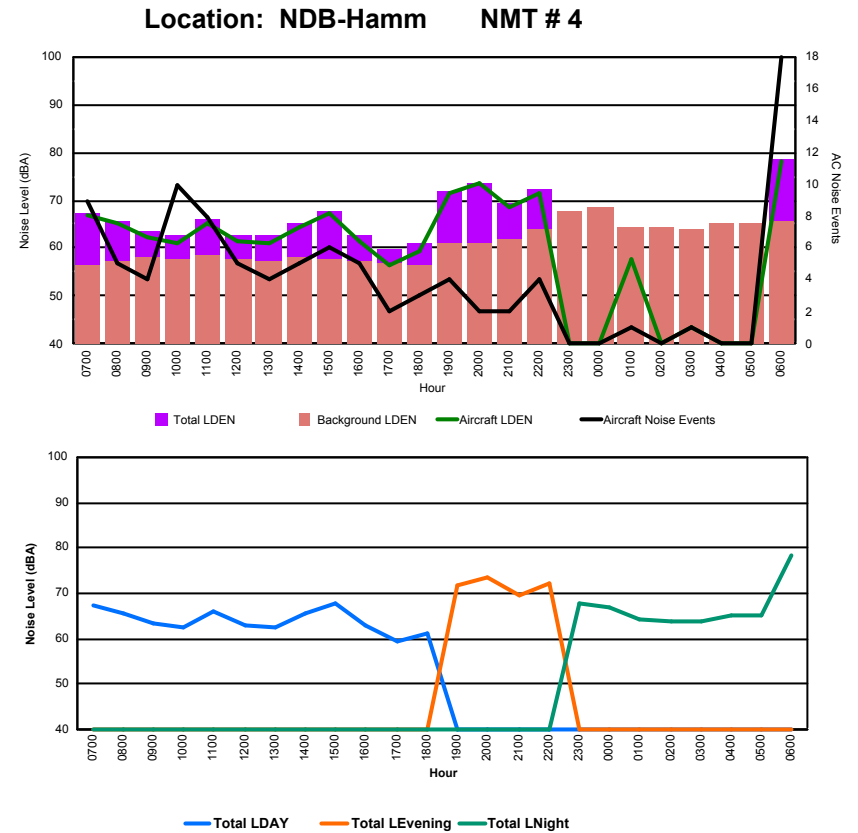

Luxembourg Airport Noise Distribution by Hour

Between 12/08/2023 00:00:00 and 12/08/2023 23:59:59 (Local Time)

Day	Aircraft Events	Total LDEN dB(A)	Aircraft LDEN dB(A)	Background LDEN dB(A)	Total LDay dB(A)	Total LEvening dB(A)	Total LNight dB(A)
12/08/23 7:00	9	67.2	66.8	56.3	67.2	-	-
12/08/23 8:00	5	65.7	65.1	57.1	65.7	-	-
12/08/23 9:00	4	63.6	62.2	58.2	63.6	-	-
12/08/23 10:00	10	62.6	61.1	57.7	62.6	-	-
12/08/23 11:00	8	65.9	65.0	58.7	65.9	-	-
12/08/23 12:00	5	62.9	61.4	57.9	62.9	-	-
12/08/23 13:00	4	62.6	61.1	57.4	62.6	-	-
12/08/23 14:00	5	65.4	64.5	58.0	65.4	-	-
12/08/23 15:00	6	67.9	67.5	57.5	67.9	-	-
12/08/23 16:00	5	62.8	61.4	57.4	62.8	-	-
12/08/23 17:00	2	59.6	56.5	56.8	59.6	-	-
12/08/23 18:00	3	61.2	59.4	56.4	61.2	-	-
12/08/23 19:00	4	71.7	71.4	61.2	-	71.7	-
12/08/23 20:00	2	73.7	73.5	61.0	-	73.7	-
12/08/23 21:00	2	69.5	68.7	61.8	-	69.5	-
12/08/23 22:00	4	72.1	71.4	63.9	-	72.1	-
12/08/23 23:00	-	67.7	-	67.8	-	-	67.7
13/08/23 0:00	-	67.0	-	68.7	-	-	67.0
13/08/23 1:00	1	64.4	57.5	64.3	-	-	64.4
13/08/23 2:00	-	63.7	-	64.5	-	-	63.7
13/08/23 3:00	1	63.9	43.5	63.9	-	-	63.9
13/08/23 4:00	-	65.2	-	65.4	-	-	65.2
13/08/23 5:00	-	65.0	-	65.2	-	-	65.0
13/08/23 6:00	18	78.5	78.3	65.6	-	-	78.5
	98	69.1	68.1	62.7	64.6	72.0	70.8