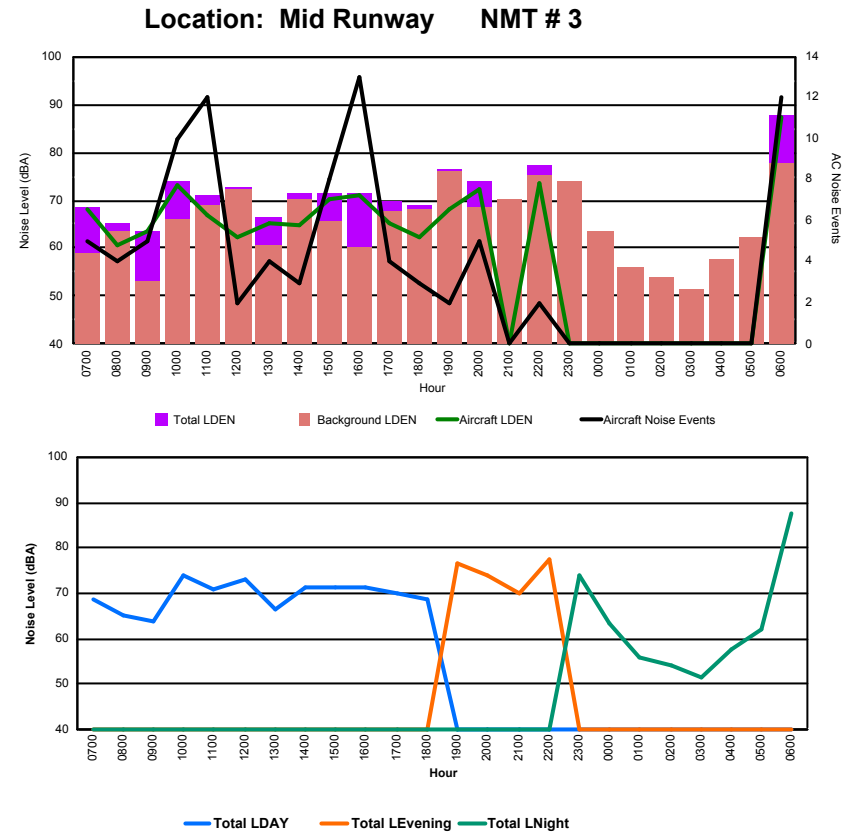

Luxembourg Airport Noise Distribution by Hour

Between 19/08/2023 00:00:00 and 19/08/2023 23:59:59 (Local Time)

Day	Aircraft Events	Total LDEN dB(A)	Aircraft LDEN dB(A)	Background LDEN dB(A)	Total LDay dB(A)	Total LEvening dB(A)	Total LNight dB(A)	
19/08/23	7:00	5	68.5	68.1	58.8	68.5	-	-
19/08/23	8:00	4	65.2	60.6	63.7	65.2	-	-
19/08/23	9:00	5	63.7	63.4	53.0	63.7	-	-
19/08/23	10:00	10	74.0	73.3	65.9	74.0	-	-
19/08/23	11:00	12	71.0	66.7	69.0	71.0	-	-
19/08/23	12:00	2	72.9	62.2	72.5	72.9	-	-
19/08/23	13:00	4	66.5	65.2	60.8	66.5	-	-
19/08/23	14:00	3	71.3	64.8	70.3	71.3	-	-
19/08/23	15:00	8	71.5	70.2	65.7	71.5	-	-
19/08/23	16:00	13	71.5	71.2	60.1	71.5	-	-
19/08/23	17:00	4	69.8	65.3	67.9	69.8	-	-
19/08/23	18:00	3	68.9	62.1	68.0	68.9	-	-
19/08/23	19:00	2	76.6	68.1	76.0	-	76.6	-
19/08/23	20:00	5	74.0	72.5	68.6	-	74.0	-
19/08/23	21:00	-	70.1	-	70.1	-	70.1	-
19/08/23	22:00	2	77.4	73.4	75.3	-	77.4	-
19/08/23	23:00	-	73.9	-	74.0	-	-	73.9
20/08/23	0:00	-	63.4	-	63.5	-	-	63.4
20/08/23	1:00	-	56.0	-	56.0	-	-	56.0
20/08/23	2:00	-	53.9	-	53.9	-	-	53.9
20/08/23	3:00	-	51.5	-	51.5	-	-	51.5
20/08/23	4:00	-	57.8	-	57.8	-	-	57.8
20/08/23	5:00	-	61.9	-	62.2	-	-	61.9
20/08/23	6:00	12	87.7	87.3	77.7	-	-	87.7
	94	75.7	74.4	70.0	70.5	75.3	78.9