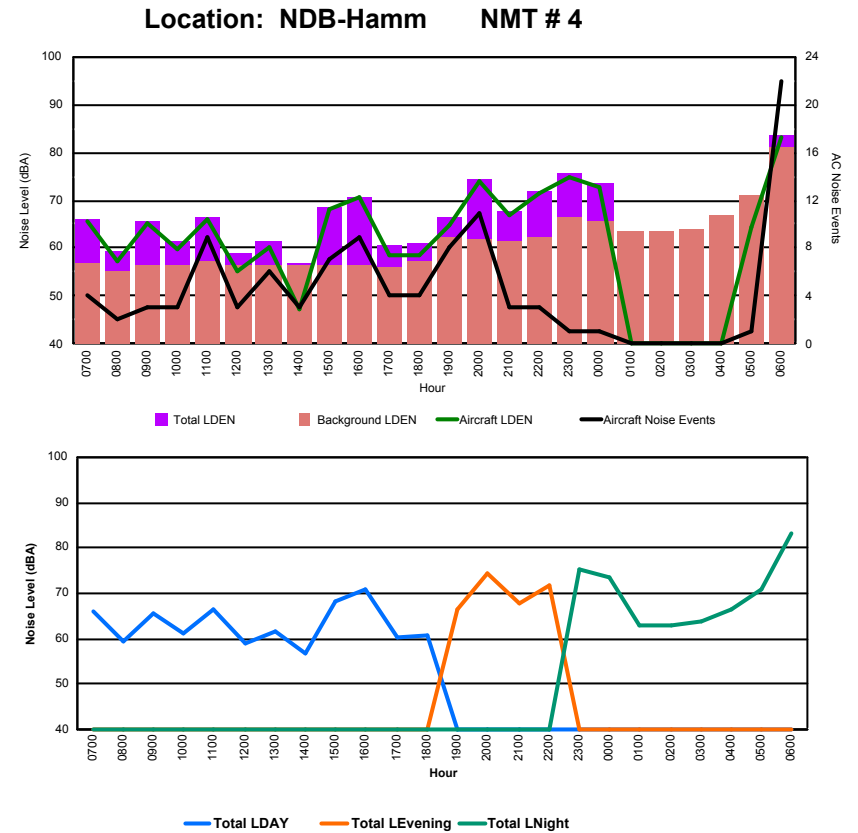

Luxembourg Airport Noise Distribution by Hour

Between 27/08/2023 00:00:00 and 27/08/2023 23:59:59 (Local Time)

Day	Aircraft Events	Total LDEN dB(A)	Aircraft LDEN dB(A)	Background LDEN dB(A)	Total LDay dB(A)	Total LEvening dB(A)	Total LNight dB(A)	
27/08/23	7:00	4	66.1	65.6	56.9	66.1	-	-
27/08/23	8:00	2	59.4	57.4	55.0	59.4	-	-
27/08/23	9:00	3	65.7	65.2	56.3	65.7	-	-
27/08/23	10:00	3	61.3	59.7	56.4	61.3	-	-
27/08/23	11:00	9	66.6	66.1	57.1	66.6	-	-
27/08/23	12:00	3	58.8	55.4	56.3	58.8	-	-
27/08/23	13:00	6	61.5	60.0	56.4	61.5	-	-
27/08/23	14:00	3	56.8	47.1	56.4	56.8	-	-
27/08/23	15:00	7	68.4	68.2	56.3	68.4	-	-
27/08/23	16:00	9	70.8	70.7	56.5	70.8	-	-
27/08/23	17:00	4	60.5	58.6	56.1	60.5	-	-
27/08/23	18:00	4	60.9	58.6	57.2	60.9	-	-
27/08/23	19:00	8	66.6	64.8	62.2	-	66.6	-
27/08/23	20:00	11	74.3	74.0	61.9	-	74.3	-
27/08/23	21:00	3	67.9	66.9	61.4	-	67.9	-
27/08/23	22:00	3	71.9	71.4	62.5	-	71.9	-
27/08/23	23:00	1	75.5	74.9	66.4	-	-	75.5
28/08/23	0:00	1	73.5	72.8	65.7	-	-	73.5
28/08/23	1:00	-	62.9	-	63.5	-	-	62.9
28/08/23	2:00	-	62.9	-	63.5	-	-	62.9
28/08/23	3:00	-	64.0	-	64.1	-	-	64.0
28/08/23	4:00	-	66.4	-	66.9	-	-	66.4
28/08/23	5:00	1	70.8	64.2	71.2	-	-	70.8
28/08/23	6:00	22	83.4	83.3	81.1	-	-	83.4
	107	72.1	71.6	68.6	65.1	71.2	75.7