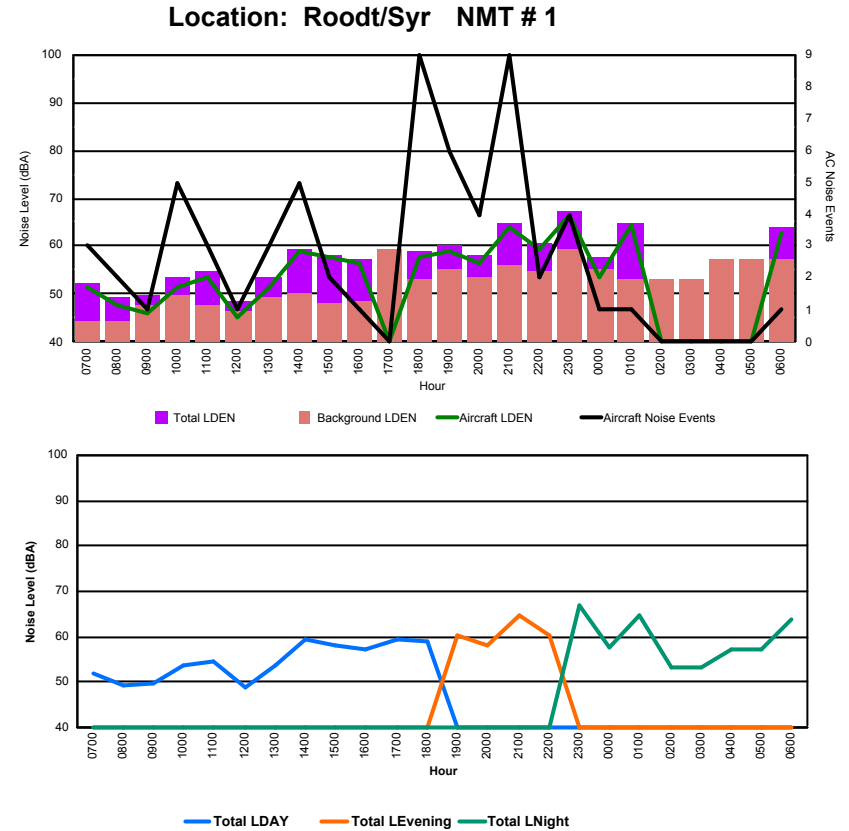

Luxembourg Airport Noise Distribution by Hour

Between 16/08/2023 00:00:00 and 16/08/2023 23:59:59 (Local Time)

Day	Aircraft Events	Total LDEN dB(A)	Aircraft LDEN dB(A)	Background LDEN dB(A)	Total LDay dB(A)	Total LEvening dB(A)	Total LNight dB(A)	
16/08/23	7:00	3	52.1	51.3	44.4	52.1	-	-
16/08/23	8:00	2	49.4	47.7	44.3	49.4	-	-
16/08/23	9:00	1	49.8	46.0	47.5	49.8	-	-
16/08/23	10:00	5	53.6	51.5	49.6	53.6	-	-
16/08/23	11:00	3	54.7	53.7	47.7	54.7	-	-
16/08/23	12:00	1	48.7	45.0	46.3	48.7	-	-
16/08/23	13:00	3	53.5	51.5	49.4	53.5	-	-
16/08/23	14:00	5	59.3	58.8	50.0	59.3	-	-
16/08/23	15:00	2	58.0	57.6	48.1	58.0	-	-
16/08/23	16:00	1	57.1	56.4	48.4	57.1	-	-
16/08/23	17:00	-	59.4	-	59.5	59.4	-	-
16/08/23	18:00	9	58.8	57.5	53.2	58.8	-	-
16/08/23	19:00	6	60.3	58.8	55.2	-	60.3	-
16/08/23	20:00	4	58.1	56.3	53.7	-	58.1	-
16/08/23	21:00	9	64.7	64.1	56.2	-	64.7	-
16/08/23	22:00	2	60.5	59.2	54.8	-	60.5	-
16/08/23	23:00	4	67.1	66.4	59.2	-	-	67.1
17/08/23	0:00	1	57.5	53.5	55.4	-	-	57.5
17/08/23	1:00	1	64.6	64.2	53.2	-	-	64.6
17/08/23	2:00	-	53.2	-	53.2	-	-	53.2
17/08/23	3:00	-	53.1	-	53.1	-	-	53.1
17/08/23	4:00	-	57.4	-	57.4	-	-	57.4
17/08/23	5:00	-	57.3	-	57.3	-	-	57.3
17/08/23	6:00	1	63.8	62.7	57.2	-	-	63.8
	63	59.8	58.4	54.3	56.0	61.6	61.9