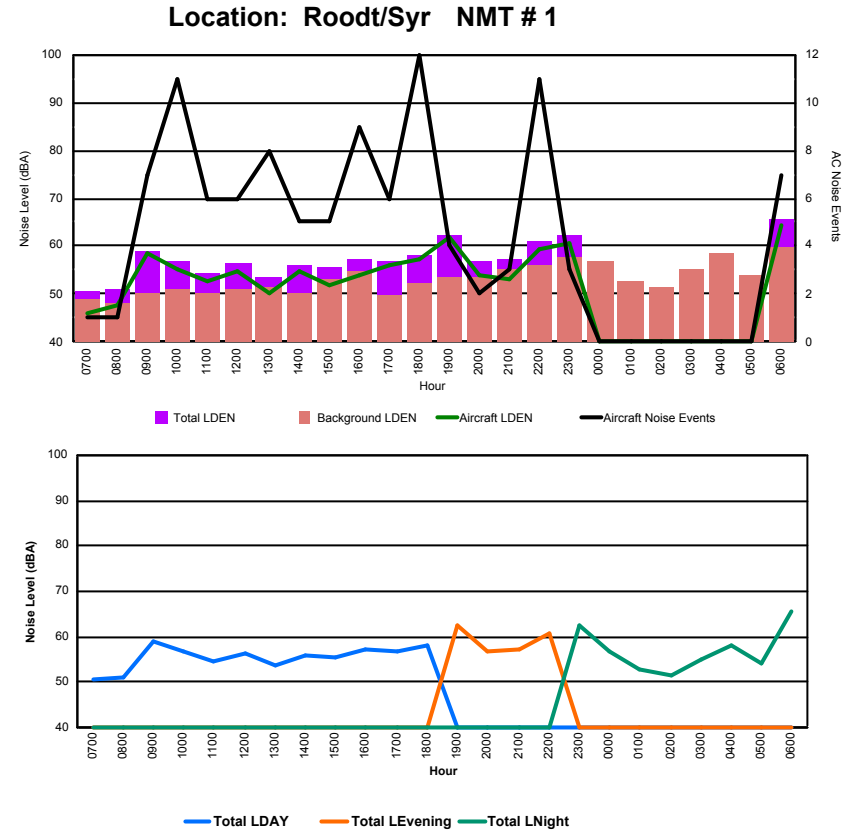

Luxembourg Airport Noise Distribution by Hour

Between 22/08/2023 00:00:00 and 22/08/2023 23:59:59 (Local Time)

Day	Aircraft Events	Total LDEN dB(A)	Aircraft LDEN dB(A)	Background LDEN dB(A)	Total LDay dB(A)	Total LEvening dB(A)	Total LNight dB(A)	
22/08/23	7:00	1	50.7	45.9	49.1	50.7	-	-
22/08/23	8:00	1	50.9	47.6	48.1	50.9	-	-
22/08/23	9:00	7	59.0	58.5	50.1	59.0	-	-
22/08/23	10:00	11	56.7	55.4	51.2	56.7	-	-
22/08/23	11:00	6	54.5	52.5	50.3	54.5	-	-
22/08/23	12:00	6	56.4	54.9	51.2	56.4	-	-
22/08/23	13:00	8	53.6	50.0	51.3	53.6	-	-
22/08/23	14:00	5	55.9	54.6	50.2	55.9	-	-
22/08/23	15:00	5	55.6	51.9	53.3	55.6	-	-
22/08/23	16:00	9	57.1	53.9	54.6	57.1	-	-
22/08/23	17:00	6	56.8	55.9	49.9	56.8	-	-
22/08/23	18:00	12	58.2	57.1	52.2	58.2	-	-
22/08/23	19:00	4	62.4	61.8	53.6	-	62.4	-
22/08/23	20:00	2	56.7	53.9	53.6	-	56.7	-
22/08/23	21:00	3	57.3	53.2	55.3	-	57.3	-
22/08/23	22:00	11	60.9	59.4	56.0	-	60.9	-
22/08/23	23:00	3	62.4	60.8	57.5	-	-	62.4
23/08/23	0:00	-	56.6	-	56.7	-	-	56.6
23/08/23	1:00	-	52.8	-	52.8	-	-	52.8
23/08/23	2:00	-	51.6	-	51.6	-	-	51.6
23/08/23	3:00	-	55.1	-	55.1	-	-	55.1
23/08/23	4:00	-	58.3	-	58.4	-	-	58.3
23/08/23	5:00	-	53.9	-	53.9	-	-	53.9
23/08/23	6:00	7	65.5	64.3	59.7	-	-	65.5
	107	58.3	56.2	54.2	56.1	60.0	59.6