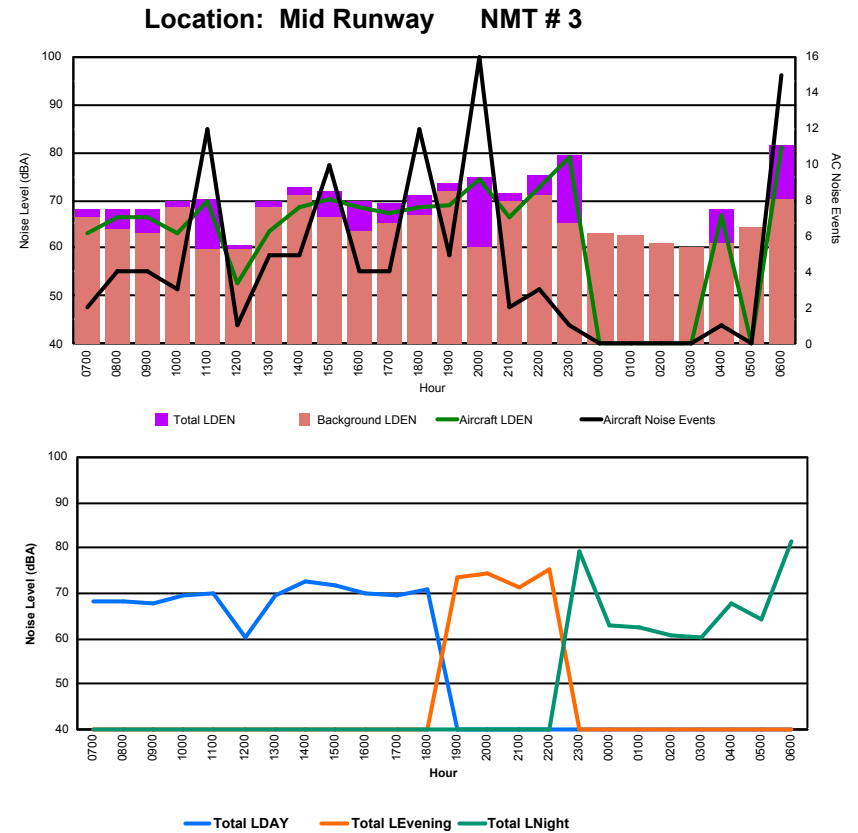

Luxembourg Airport Noise Distribution by Hour

Between 09/08/2023 00:00:00 and 09/08/2023 23:59:59 (Local Time)

Day	Aircraft Events	Total LDEN dB (A)	Aircraft LDEN dB(A)	Background LDEN dB(A)	Total LDay dB(A)	Total LEvening dB(A)	Total LNight dB (A)	
09/08/23	7:00	2	68.1	63.2	66.5	68.1	-	-
09/08/23	8:00	4	68.3	66.4	63.8	68.3	-	-
09/08/23	9:00	4	68.0	66.3	63.2	68.0	-	-
09/08/23	10:00	3	69.6	63.2	68.5	69.6	-	-
09/08/23	11:00	12	70.1	69.7	59.6	70.1	-	-
09/08/23	12:00	1	60.5	52.9	59.8	60.5	-	-
09/08/23	13:00	5	69.6	63.6	68.4	69.6	-	-
09/08/23	14:00	5	72.8	68.4	70.9	72.8	-	-
09/08/23	15:00	10	71.8	70.3	66.4	71.8	-	-
09/08/23	16:00	4	69.8	68.6	63.7	69.8	-	-
09/08/23	17:00	4	69.4	67.4	65.0	69.4	-	-
09/08/23	18:00	12	70.9	68.7	66.9	70.9	-	-
09/08/23	19:00	5	73.6	68.8	71.9	-	73.6	-
09/08/23	20:00	16	74.6	74.5	60.0	-	74.6	-
09/08/23	21:00	2	71.4	66.6	69.6	-	71.4	-
09/08/23	22:00	3	75.1	72.9	71.2	-	75.1	-
09/08/23	23:00	1	79.2	79.0	65.3	-	-	79.2
10/08/23	0:00	-	62.8	-	63.2	-	-	62.8
10/08/23	1:00	-	62.4	-	62.7	-	-	62.4
10/08/23	2:00	-	60.8	-	61.0	-	-	60.8
10/08/23	3:00	-	60.1	-	60.2	-	-	60.1
10/08/23	4:00	1	68.0	67.0	61.1	-	-	68.0
10/08/23	5:00	-	64.1	-	64.5	-	-	64.1
10/08/23	6:00	15	81.3	81.0	70.1	-	-	81.3
	109	72.7	71.4	66.8	69.8	73.9	74.6