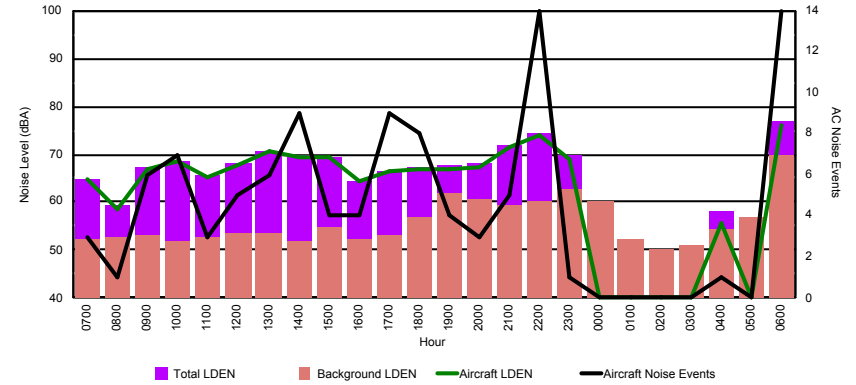

Luxembourg Airport Noise Distribution by Hour

Between 09/08/2023 00:00:00 and 09/08/2023 23:59:59 (Local Time)

Day	Aircraft Events	Total LDEN dB(A)	Aircraft LDEN dB(A)	Background LDEN dB(A)	Total LDay dB(A)	Total LEvening dB(A)	Total LNight dB(A)
09/08/23 7:00	3	64.9	64.7	52.1	64.9	-	-
09/08/23 8:00	1	59.5	58.4	52.7	59.5	-	-
09/08/23 9:00	6	67.2	67.0	53.3	67.2	-	-
09/08/23 10:00	7	68.6	68.5	51.8	68.6	-	-
09/08/23 11:00	3	65.5	65.2	52.6	65.5	-	-
09/08/23 12:00	5	68.0	67.9	53.5	68.0	-	-
09/08/23 13:00	6	70.6	70.6	53.6	70.6	-	-
09/08/23 14:00	9	69.6	69.5	51.7	69.6	-	-
09/08/23 15:00	4	69.4	69.3	54.9	69.4	-	-
09/08/23 16:00	4	64.5	64.2	52.4	64.5	-	-
09/08/23 17:00	9	66.5	66.3	53.2	66.5	-	-
09/08/23 18:00	8	67.3	66.9	57.0	67.3	-	-
09/08/23 19:00	4	67.9	66.7	61.9	-	67.9	-
09/08/23 20:00	3	68.3	67.4	60.8	-	68.3	-
09/08/23 21:00	5	71.8	71.6	59.5	-	71.8	-
09/08/23 22:00	14	74.2	74.0	60.0	-	74.2	-
09/08/23 23:00	1	70.0	69.0	62.9	-	-	70.0
10/08/23 0:00	-	60.0	-	60.0	-	-	60.0
10/08/23 1:00	-	52.1	-	52.1	-	-	52.1
10/08/23 2:00	-	50.3	-	50.3	-	-	50.3
10/08/23 3:00	-	50.9	-	50.9	-	-	50.9
10/08/23 4:00	1	58.2	55.8	54.5	-	-	58.2
10/08/23 5:00	-	56.8	-	56.8	-	-	56.8
10/08/23 6:00	14	77.0	76.1	70.0	-	-	77.0
	107	68.9	68.4	59.5	67.6	71.3	68.9

Location: DVOR NMT # 2