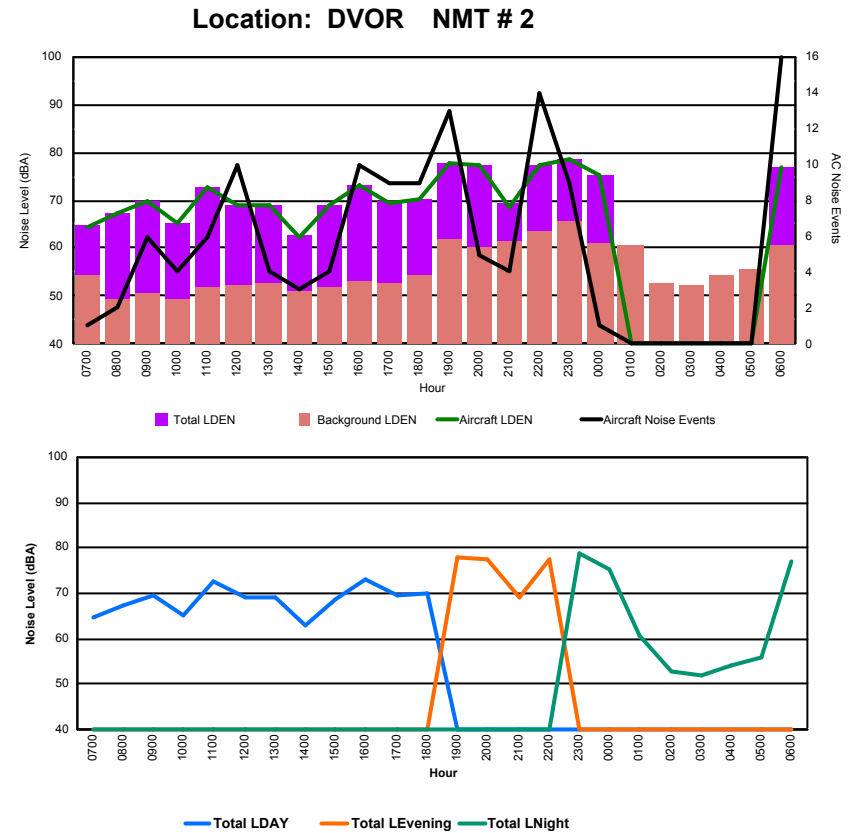

Luxembourg Airport Noise Distribution by Hour

Between 13/08/2023 00:00:00 and 13/08/2023 23:59:59 (Local Time)

Day	Aircraft Events	Total LDEN dB (A)	Aircraft LDEN dB(A)	Background LDEN dB(A)	Total LDay dB(A)	Total LEvening dB(A)	Total LNight dB (A)	
13/08/23	7:00	1	64.7	64.2	54.4	64.7	-	-
13/08/23	8:00	2	67.3	67.2	49.2	67.3	-	-
13/08/23	9:00	6	69.7	69.6	50.5	69.7	-	-
13/08/23	10:00	4	65.2	65.1	49.3	65.2	-	-
13/08/23	11:00	6	72.6	72.6	51.8	72.6	-	-
13/08/23	12:00	10	69.1	69.0	52.1	69.1	-	-
13/08/23	13:00	4	69.0	68.9	52.9	69.0	-	-
13/08/23	14:00	3	62.8	62.5	51.1	62.8	-	-
13/08/23	15:00	4	68.8	68.8	51.8	68.8	-	-
13/08/23	16:00	10	73.2	73.2	53.3	73.2	-	-
13/08/23	17:00	9	69.6	69.4	52.8	69.6	-	-
13/08/23	18:00	9	70.2	70.1	54.5	70.2	-	-
13/08/23	19:00	13	77.8	77.7	61.8	-	77.8	-
13/08/23	20:00	5	77.4	77.3	60.1	-	77.4	-
13/08/23	21:00	4	69.2	68.4	61.4	-	69.2	-
13/08/23	22:00	14	77.5	77.4	63.7	-	77.5	-
13/08/23	23:00	9	78.7	78.5	65.8	-	-	78.7
14/08/23	0:00	1	75.4	75.2	61.2	-	-	75.4
14/08/23	1:00	-	60.6	-	60.6	-	-	60.6
14/08/23	2:00	-	52.6	-	52.6	-	-	52.6
14/08/23	3:00	-	52.1	-	52.1	-	-	52.1
14/08/23	4:00	-	54.3	-	54.3	-	-	54.3
14/08/23	5:00	-	55.7	-	55.7	-	-	55.7
14/08/23	6:00	16	76.9	76.8	60.8	-	-	76.9
	130	72.7	72.5	58.4	69.4	76.5	73.0