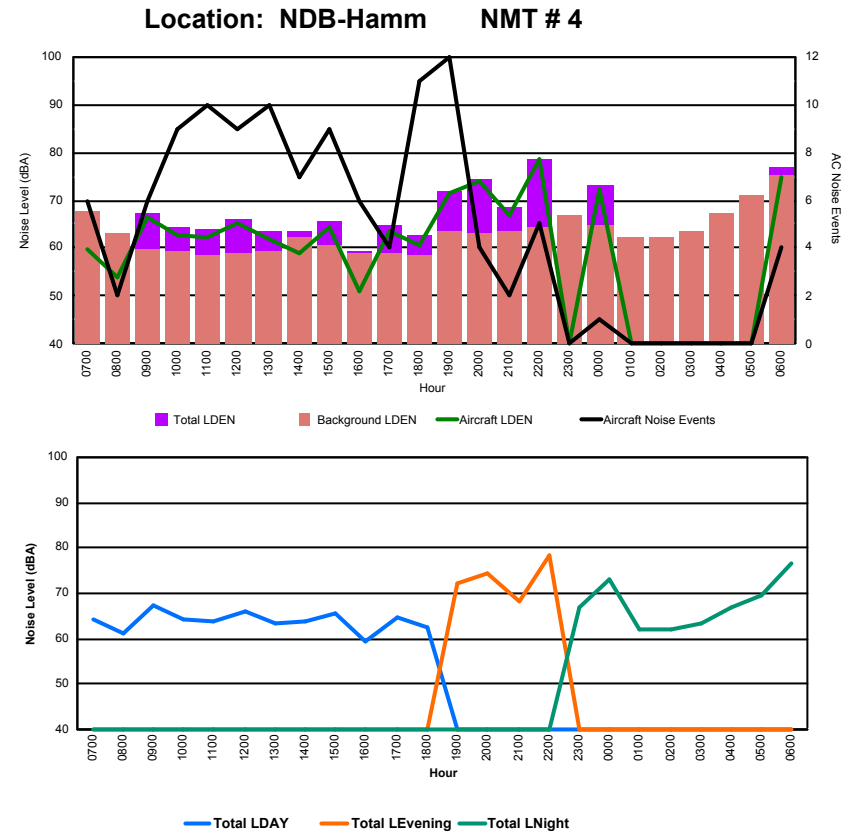

Luxembourg Airport Noise Distribution by Hour

Between 22/08/2023 00:00:00 and 22/08/2023 23:59:59 (Local Time)

Day	Aircraft Events	Total LDEN dB(A)	Aircraft LDEN dB(A)	Background LDEN dB(A)	Total LDay dB(A)	Total LEvening dB(A)	Total LNight dB(A)
22/08/23	7:00	6	64.1	59.8	67.7	64.1	-
22/08/23	8:00	2	61.4	54.0	63.1	61.4	-
22/08/23	9:00	6	67.2	66.3	59.9	67.2	-
22/08/23	10:00	9	64.2	62.6	59.3	64.2	-
22/08/23	11:00	10	63.8	62.3	58.7	63.8	-
22/08/23	12:00	9	66.1	65.2	59.0	66.1	-
22/08/23	13:00	10	63.5	61.7	59.2	63.5	-
22/08/23	14:00	7	63.7	59.1	62.2	63.7	-
22/08/23	15:00	9	65.8	64.4	60.7	65.8	-
22/08/23	16:00	6	59.5	50.9	59.0	59.5	-
22/08/23	17:00	4	64.8	63.5	59.1	64.8	-
22/08/23	18:00	11	62.7	60.8	58.5	62.7	-
22/08/23	19:00	12	72.0	71.5	63.5	-	72.0
22/08/23	20:00	4	74.4	74.1	63.1	-	74.4
22/08/23	21:00	2	68.4	66.7	63.7	-	68.4
22/08/23	22:00	5	78.6	78.5	64.4	-	78.6
22/08/23	23:00	-	67.0	-	67.0	-	67.0
23/08/23	0:00	1	73.0	72.4	64.6	-	73.0
23/08/23	1:00	-	62.1	-	62.4	-	62.1
23/08/23	2:00	-	61.9	-	62.4	-	61.9
23/08/23	3:00	-	63.4	-	63.5	-	63.4
23/08/23	4:00	-	66.8	-	67.4	-	66.8
23/08/23	5:00	-	69.7	-	71.1	-	69.7
23/08/23	6:00	4	76.7	74.6	75.3	-	76.7
	117	70.1	68.8	65.9	64.3	74.9	70.6