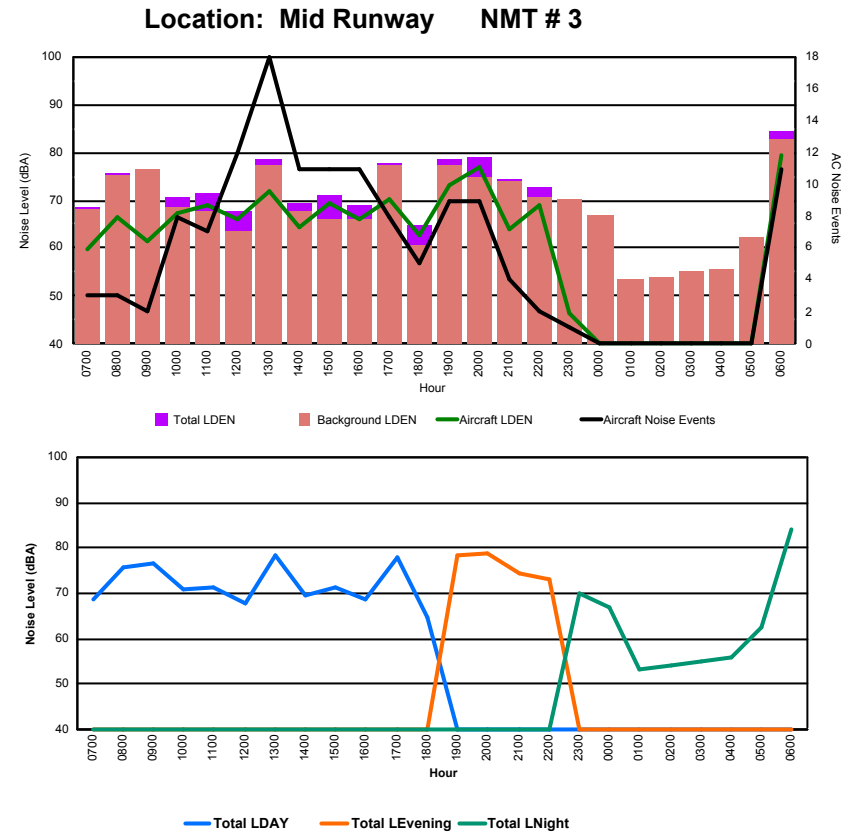

Luxembourg Airport Noise Distribution by Hour

Between 07/08/2023 00:00:00 and 07/08/2023 23:59:59 (Local Time)

Day	Aircraft Events	Total LDEN dB(A)	Aircraft LDEN dB(A)	Background LDEN dB(A)	Total LDay dB(A)	Total LEvening dB(A)	Total LNight dB(A)
07/08/23 7:00	3	68.7	59.7	68.1	68.7	-	-
07/08/23 8:00	3	75.8	66.3	75.3	75.8	-	-
07/08/23 9:00	2	76.6	61.5	76.4	76.6	-	-
07/08/23 10:00	8	70.8	67.2	68.5	70.8	-	-
07/08/23 11:00	7	71.4	69.0	67.8	71.4	-	-
07/08/23 12:00	12	67.9	66.1	63.5	67.9	-	-
07/08/23 13:00	18	78.4	71.9	77.4	78.4	-	-
07/08/23 14:00	11	69.4	64.4	67.9	69.4	-	-
07/08/23 15:00	11	71.2	69.5	66.1	71.2	-	-
07/08/23 16:00	11	68.9	66.0	66.0	68.9	-	-
07/08/23 17:00	8	77.8	70.1	77.1	77.8	-	-
07/08/23 18:00	5	64.7	62.7	60.6	64.7	-	-
07/08/23 19:00	9	78.6	73.2	77.1	-	78.6	-
07/08/23 20:00	9	79.0	76.9	74.9	-	79.0	-
07/08/23 21:00	4	74.4	64.0	74.1	-	74.4	-
07/08/23 22:00	2	72.9	69.0	70.6	-	72.9	-
07/08/23 23:00	1	70.2	46.6	70.1	-	-	70.2
08/08/23 0:00	-	66.7	-	66.7	-	-	66.7
08/08/23 1:00	-	53.3	-	53.4	-	-	53.3
08/08/23 2:00	-	54.0	-	54.0	-	-	54.0
08/08/23 3:00	-	55.2	-	55.2	-	-	55.2
08/08/23 4:00	-	55.8	-	55.8	-	-	55.8
08/08/23 5:00	-	62.5	-	62.3	-	-	62.5
08/08/23 6:00	11	84.2	79.4	82.6	-	-	84.2
	135	75.0	69.9	73.5	73.8	77.0	75.5