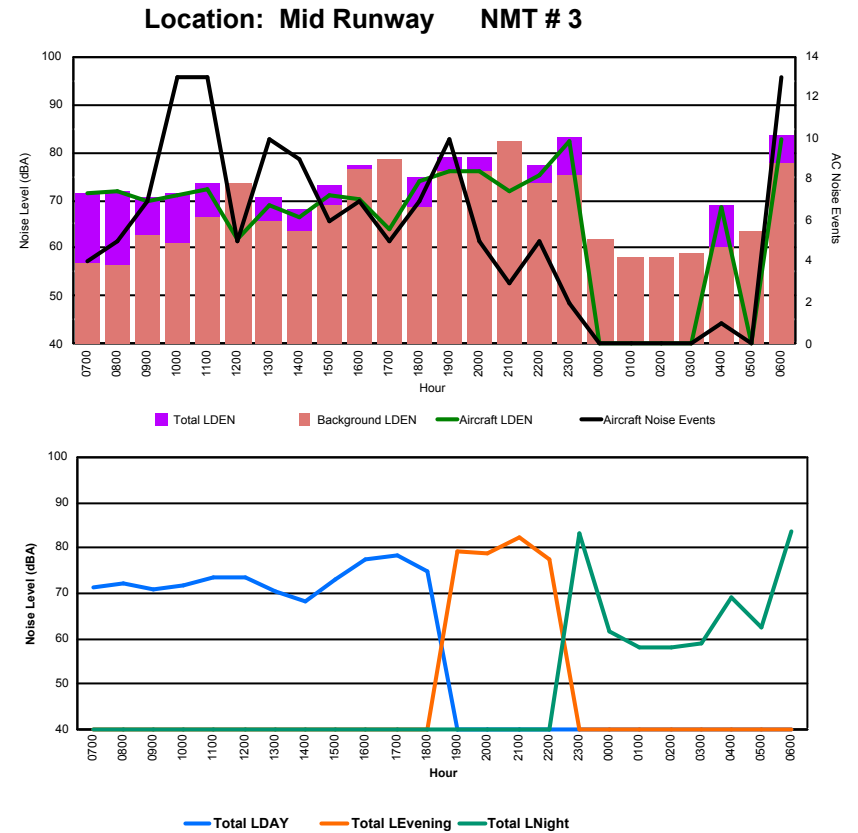

Luxembourg Airport Noise Distribution by Hour

Between 06/08/2023 00:00:00 and 06/08/2023 23:59:59 (Local Time)

Day	Aircraft Events	Total LDEN dB (A)	Aircraft LDEN dB(A)	Background LDEN dB(A)	Total LDay dB(A)	Total LEvening dB(A)	Total LNight dB (A)	
06/08/23	7:00	4	71.4	71.3	56.7	71.4	-	-
06/08/23	8:00	5	72.0	71.8	56.6	72.0	-	-
06/08/23	9:00	7	70.7	70.0	62.7	70.7	-	-
06/08/23	10:00	13	71.6	71.2	60.9	71.6	-	-
06/08/23	11:00	13	73.4	72.5	66.3	73.4	-	-
06/08/23	12:00	5	73.7	61.9	73.5	73.7	-	-
06/08/23	13:00	10	70.5	69.1	65.5	70.5	-	-
06/08/23	14:00	9	68.2	66.6	63.5	68.2	-	-
06/08/23	15:00	6	73.2	71.1	69.1	73.2	-	-
06/08/23	16:00	7	77.3	70.4	76.3	77.3	-	-
06/08/23	17:00	5	78.5	63.8	78.4	78.5	-	-
06/08/23	18:00	7	75.0	74.0	68.4	75.0	-	-
06/08/23	19:00	10	79.1	76.1	76.2	-	79.1	-
06/08/23	20:00	5	79.0	76.1	75.9	-	79.0	-
06/08/23	21:00	3	82.5	72.0	82.1	-	82.5	-
06/08/23	22:00	5	77.3	75.1	73.5	-	77.3	-
06/08/23	23:00	2	83.2	82.5	75.1	-	-	83.2
07/08/23	0:00	-	61.6	-	61.8	-	-	61.6
07/08/23	1:00	-	58.1	-	58.1	-	-	58.1
07/08/23	2:00	-	58.3	-	58.3	-	-	58.3
07/08/23	3:00	-	59.0	-	59.0	-	-	59.0
07/08/23	4:00	1	69.1	68.5	60.2	-	-	69.1
07/08/23	5:00	-	62.7	-	63.6	-	-	62.7
07/08/23	6:00	13	83.7	82.6	77.6	-	-	83.7
	130	76.8	74.2	73.4	73.9	79.9	77.6