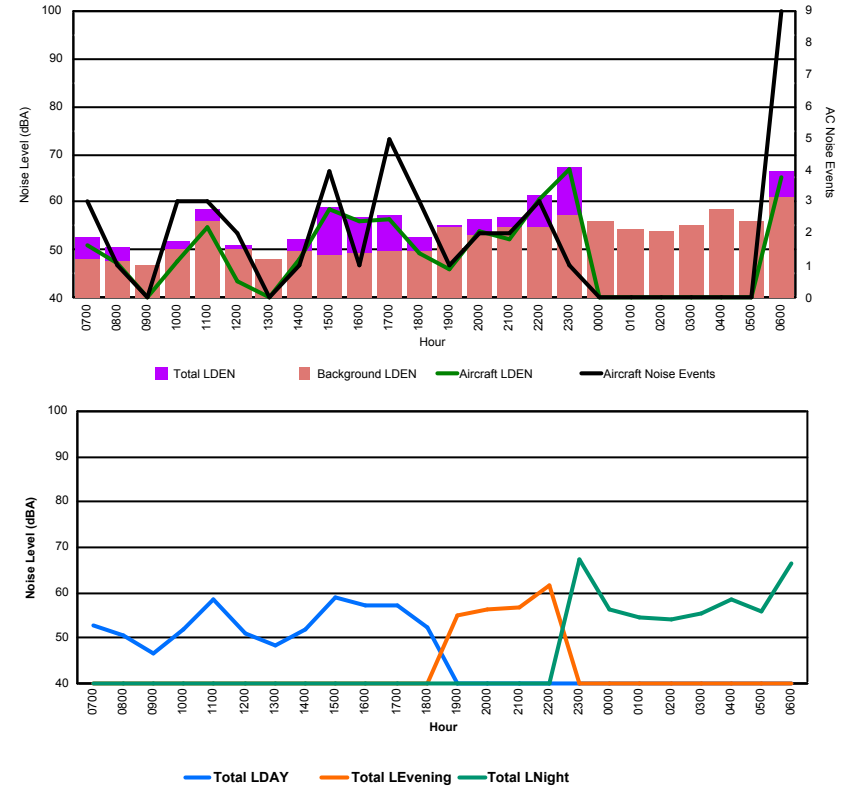

Luxembourg Airport Noise Distribution by Hour

Between 10/08/2023 00:00:00 and 10/08/2023 23:59:59 (Local Time)

Day	Aircraft Events	Total LDEN dB (A)	Aircraft LDEN dB(A)	Background LDEN dB(A)	Total LDay dB(A)	Total LEvening dB(A)	Total LNight dB (A)
10/08/23 7:00	3	52.8	51.2	48.0	52.8	-	-
10/08/23 8:00	1	50.5	47.3	47.8	50.5	-	-
10/08/23 9:00	-	46.7	-	46.7	46.7	-	-
10/08/23 10:00	3	51.9	47.7	50.0	51.9	-	-
10/08/23 11:00	3	58.5	54.7	56.2	58.5	-	-
10/08/23 12:00	2	51.2	43.7	50.4	51.2	-	-
10/08/23 13:00	-	48.2	-	48.2	48.2	-	-
10/08/23 14:00	1	52.1	48.3	49.7	52.1	-	-
10/08/23 15:00	4	58.9	58.4	49.1	58.9	-	-
10/08/23 16:00	1	57.0	56.2	49.4	57.0	-	-
10/08/23 17:00	5	57.3	56.5	49.9	57.3	-	-
10/08/23 18:00	3	52.5	49.5	49.6	52.5	-	-
10/08/23 19:00	1	55.2	46.2	54.7	-	55.2	-
10/08/23 20:00	2	56.5	53.8	53.3	-	56.5	-
10/08/23 21:00	2	56.7	52.2	54.9	-	56.7	-
10/08/23 22:00	3	61.6	60.5	54.9	-	61.6	-
10/08/23 23:00	1	67.3	66.8	57.4	-	-	67.3
11/08/23 0:00	-	56.2	-	56.2	-	-	56.2
11/08/23 1:00	-	54.4	-	54.4	-	-	54.4
11/08/23 2:00	-	53.9	-	53.9	-	-	53.9
11/08/23 3:00	-	55.3	-	55.4	-	-	55.3
11/08/23 4:00	-	58.5	-	58.5	-	-	58.5
11/08/23 5:00	-	56.0	-	56.0	-	-	56.0
11/08/23 6:00	9	66.6	65.3	61.1	-	-	66.6
	44	58.9	57.0	54.4	54.7	58.3	61.9

Location: Roodt/Syr NMT # 1