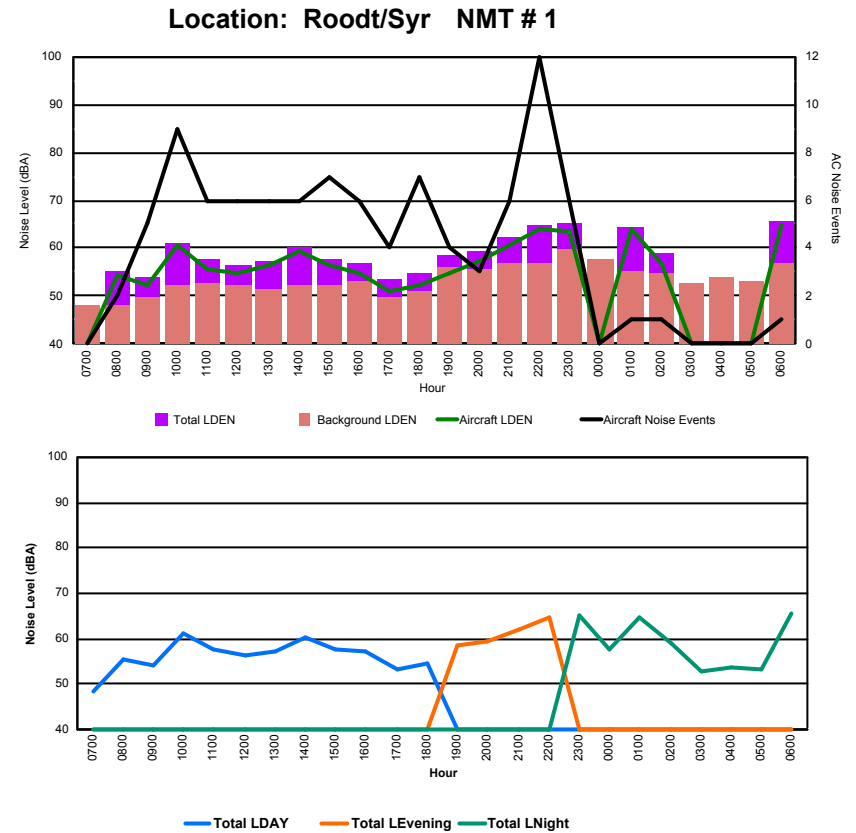

Luxembourg Airport Noise Distribution by Hour

Between 25/08/2023 00:00:00 and 25/08/2023 23:59:59 (Local Time)

Day	Aircraft Events	Total LDEN dB (A)	Aircraft LDEN dB(A)	Background LDEN dB(A)	Total LDay dB(A)	Total LEvening dB(A)	Total LNight dB (A)
25/08/23	7:00	-	48.2	-	48.2	-	-
25/08/23	8:00	2	55.4	54.5	48.1	55.4	-
25/08/23	9:00	5	54.1	52.2	49.8	54.1	-
25/08/23	10:00	9	61.2	60.6	52.3	61.2	-
25/08/23	11:00	6	57.5	55.8	52.7	57.5	-
25/08/23	12:00	6	56.5	54.6	52.2	56.5	-
25/08/23	13:00	6	57.4	56.3	51.3	57.4	-
25/08/23	14:00	6	60.2	59.4	52.1	60.2	-
25/08/23	15:00	7	57.7	56.4	52.2	57.7	-
25/08/23	16:00	6	57.0	54.9	53.2	57.0	-
25/08/23	17:00	4	53.4	51.1	49.9	53.4	-
25/08/23	18:00	7	54.7	52.4	50.9	54.7	-
25/08/23	19:00	4	58.4	54.8	56.1	-	58.4
25/08/23	20:00	3	59.5	57.3	55.6	-	59.5
25/08/23	21:00	6	62.2	60.8	56.7	-	62.2
25/08/23	22:00	12	64.7	64.0	56.7	-	64.7
25/08/23	23:00	6	65.1	63.7	59.7	-	65.1
26/08/23	0:00	-	57.7	-	57.8	-	57.7
26/08/23	1:00	1	64.5	63.9	55.4	-	64.5
26/08/23	2:00	1	58.9	56.7	54.8	-	58.9
26/08/23	3:00	-	52.9	-	52.9	-	52.9
26/08/23	4:00	-	53.8	-	53.8	-	53.8
26/08/23	5:00	-	53.2	-	53.2	-	53.2
26/08/23	6:00	1	65.6	64.9	56.7	-	65.6
	98	60.0	58.6	54.4	57.1	61.9	61.6