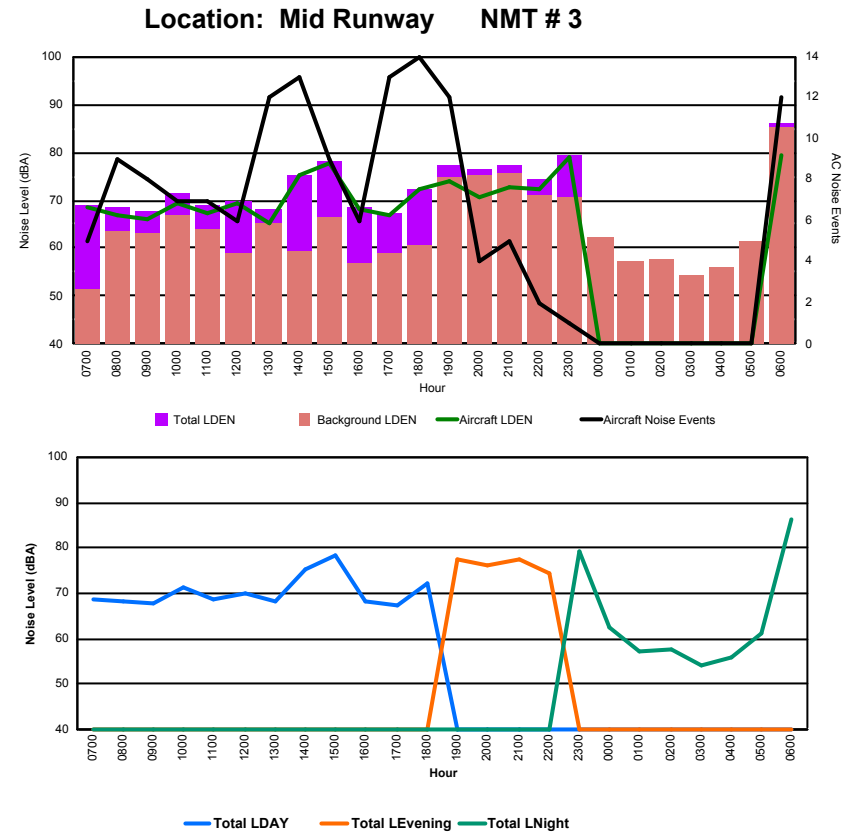

Luxembourg Airport Noise Distribution by Hour

Between 30/08/2023 00:00:00 and 30/08/2023 23:59:59 (Local Time)

Day	Aircraft Events	Total LDEN dB (A)	Aircraft LDEN dB(A)	Background LDEN dB(A)	Total LDay dB(A)	Total LEvening dB(A)	Total LNight dB (A)	
30/08/23	7:00	5	68.8	68.7	51.5	68.8	-	-
30/08/23	8:00	9	68.4	66.7	63.7	68.4	-	-
30/08/23	9:00	8	67.9	66.2	63.0	67.9	-	-
30/08/23	10:00	7	71.3	69.3	67.0	71.3	-	-
30/08/23	11:00	7	68.9	67.4	63.8	68.9	-	-
30/08/23	12:00	6	69.9	69.5	58.8	69.9	-	-
30/08/23	13:00	12	68.3	65.2	65.4	68.3	-	-
30/08/23	14:00	13	75.2	75.1	59.2	75.2	-	-
30/08/23	15:00	9	78.2	77.8	66.5	78.2	-	-
30/08/23	16:00	6	68.4	68.0	57.0	68.4	-	-
30/08/23	17:00	13	67.2	66.7	58.8	67.2	-	-
30/08/23	18:00	14	72.4	72.1	60.6	72.4	-	-
30/08/23	19:00	12	77.3	73.8	74.9	-	77.3	-
30/08/23	20:00	4	76.4	70.7	75.1	-	76.4	-
30/08/23	21:00	5	77.5	72.6	75.7	-	77.5	-
30/08/23	22:00	2	74.5	72.1	70.9	-	74.5	-
30/08/23	23:00	1	79.4	78.8	70.8	-	-	79.4
31/08/23	0:00	-	62.3	-	62.5	-	-	62.3
31/08/23	1:00	-	57.1	-	57.1	-	-	57.1
31/08/23	2:00	-	57.5	-	57.6	-	-	57.5
31/08/23	3:00	-	54.3	-	54.3	-	-	54.3
31/08/23	4:00	-	55.9	-	55.9	-	-	55.9
31/08/23	5:00	-	61.3	-	61.5	-	-	61.3
31/08/23	6:00	12	86.2	79.3	85.2	-	-	86.2
	145	75.6	72.1	73.1	71.9	76.6	78.0