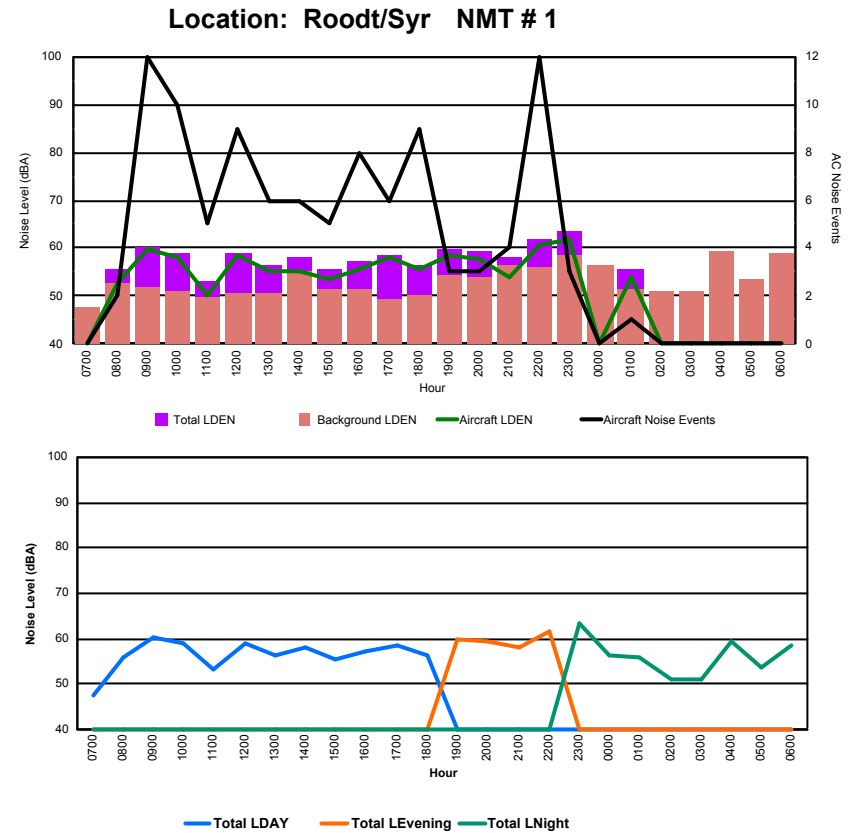

Luxembourg Airport Noise Distribution by Hour

Between 21/08/2023 00:00:00 and 21/08/2023 23:59:59 (Local Time)

Day	Aircraft Events	Total LDEN dB (A)	Aircraft LDEN dB(A)	Background LDEN dB(A)	Total LDay dB(A)	Total LEvening dB(A)	Total LNight dB (A)
21/08/23	7:00	-	47.7	-	47.7	-	-
21/08/23	8:00	2	55.8	52.9	52.8	-	-
21/08/23	9:00	12	60.3	59.8	51.9	-	-
21/08/23	10:00	10	58.8	58.1	51.0	-	-
21/08/23	11:00	5	53.1	50.4	49.9	-	-
21/08/23	12:00	9	59.1	58.5	50.6	-	-
21/08/23	13:00	6	56.5	55.2	50.8	-	-
21/08/23	14:00	6	58.1	55.3	55.0	-	-
21/08/23	15:00	5	55.6	53.7	51.3	-	-
21/08/23	16:00	8	57.2	55.8	51.6	-	-
21/08/23	17:00	6	58.6	58.1	49.3	-	-
21/08/23	18:00	9	56.5	55.5	50.0	-	-
21/08/23	19:00	3	59.8	58.5	54.2	-	59.8
21/08/23	20:00	3	59.4	57.9	53.8	-	59.4
21/08/23	21:00	4	58.3	54.0	56.5	-	58.3
21/08/23	22:00	12	61.8	60.6	56.0	-	61.8
21/08/23	23:00	3	63.4	61.9	58.4	-	63.4
22/08/23	0:00	-	56.3	-	56.4	-	56.3
22/08/23	1:00	1	55.8	53.9	51.3	-	55.8
22/08/23	2:00	-	51.2	-	51.2	-	51.2
22/08/23	3:00	-	51.0	-	51.0	-	51.0
22/08/23	4:00	-	59.3	-	59.3	-	59.3
22/08/23	5:00	-	53.5	-	53.5	-	53.5
22/08/23	6:00	-	58.7	-	58.8	-	58.7
	104	58.1	55.9	54.2	57.3	60.0	58.0