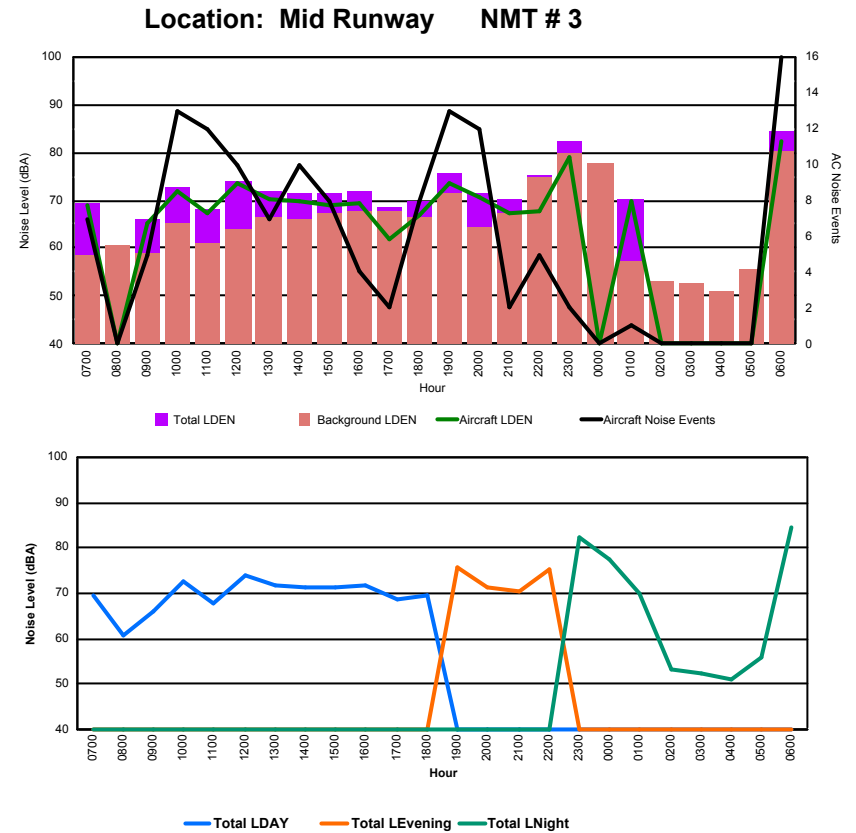

Luxembourg Airport Noise Distribution by Hour

Between 11/08/2023 00:00:00 and 11/08/2023 23:59:59 (Local Time)

Day	Aircraft Events	Total LDEN dB (A)	Aircraft LDEN dB(A)	Background LDEN dB(A)	Total LDay dB(A)	Total LEvening dB(A)	Total LNight dB (A)
11/08/23 7:00	7	69.4	69.1	58.4	69.4	-	-
11/08/23 8:00	-	60.8	-	60.8	60.8	-	-
11/08/23 9:00	5	66.2	65.2	59.0	66.2	-	-
11/08/23 10:00	13	72.6	71.8	65.4	72.6	-	-
11/08/23 11:00	12	68.0	67.1	61.1	68.0	-	-
11/08/23 12:00	10	73.9	73.5	63.8	73.9	-	-
11/08/23 13:00	7	71.9	70.4	66.6	71.9	-	-
11/08/23 14:00	10	71.3	69.9	65.9	71.3	-	-
11/08/23 15:00	8	71.3	69.0	67.3	71.3	-	-
11/08/23 16:00	4	71.7	69.5	67.6	71.7	-	-
11/08/23 17:00	2	68.6	61.7	67.7	68.6	-	-
11/08/23 18:00	8	69.7	66.7	66.6	69.7	-	-
11/08/23 19:00	13	75.6	73.6	71.3	-	75.6	-
11/08/23 20:00	12	71.5	70.6	64.3	-	71.5	-
11/08/23 21:00	2	70.3	67.2	67.4	-	70.3	-
11/08/23 22:00	5	75.4	67.7	74.6	-	75.4	-
11/08/23 23:00	2	82.4	78.9	79.8	-	-	82.4
12/08/23 0:00	-	77.6	-	77.6	-	-	77.6
12/08/23 1:00	1	70.1	69.8	57.3	-	-	70.1
12/08/23 2:00	-	53.3	-	53.3	-	-	53.3
12/08/23 3:00	-	52.5	-	52.5	-	-	52.5
12/08/23 4:00	-	50.9	-	50.9	-	-	50.9
12/08/23 5:00	-	55.7	-	55.7	-	-	55.7
12/08/23 6:00	16	84.5	82.4	80.4	-	-	84.5
	137	75.0	72.3	71.7	70.6	73.8	78.2