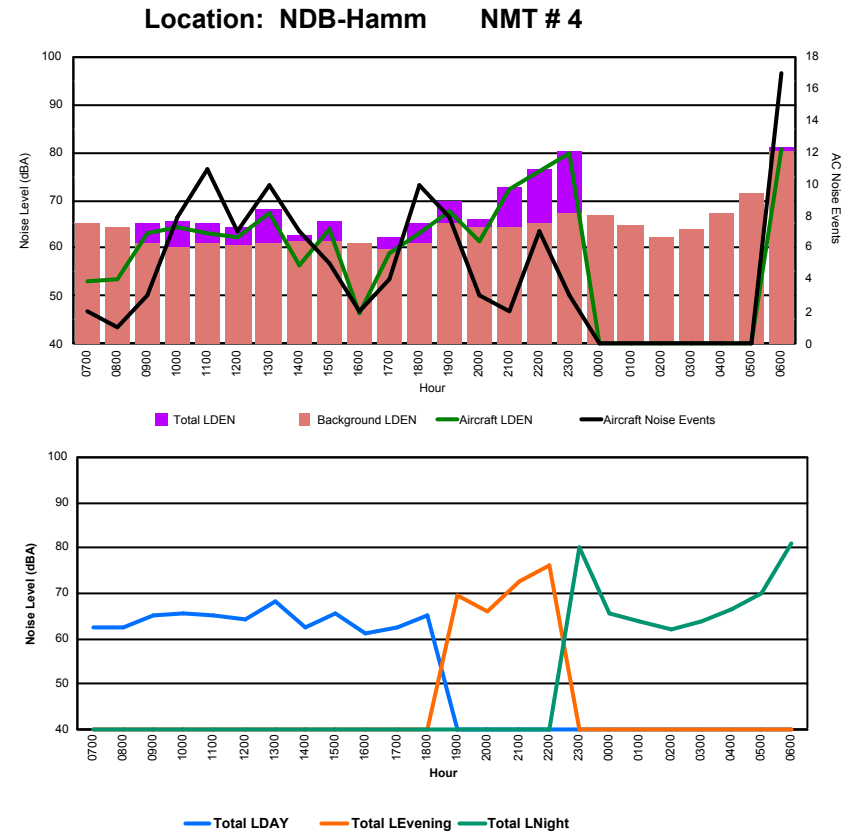

Luxembourg Airport Noise Distribution by Hour

Between 29/08/2023 00:00:00 and 29/08/2023 23:59:59 (Local Time)

Day	Aircraft Events	Total LDEN dB(A)	Aircraft LDEN dB(A)	Background LDEN dB(A)	Total LDay dB(A)	Total LEvening dB(A)	Total LNight dB(A)	
29/08/23	7:00	2	62.3	53.3	65.0	62.3	-	-
29/08/23	8:00	1	62.5	53.6	64.5	62.5	-	-
29/08/23	9:00	3	65.2	63.2	61.2	65.2	-	-
29/08/23	10:00	8	65.7	64.3	60.4	65.7	-	-
29/08/23	11:00	11	65.1	63.1	61.0	65.1	-	-
29/08/23	12:00	7	64.4	62.3	60.5	64.4	-	-
29/08/23	13:00	10	68.3	67.5	61.2	68.3	-	-
29/08/23	14:00	7	62.7	56.5	61.6	62.7	-	-
29/08/23	15:00	5	65.8	64.0	61.4	65.8	-	-
29/08/23	16:00	2	61.1	46.3	61.1	61.1	-	-
29/08/23	17:00	4	62.4	59.0	59.8	62.4	-	-
29/08/23	18:00	10	65.0	63.2	61.0	65.0	-	-
29/08/23	19:00	8	69.6	67.9	65.0	-	69.6	-
29/08/23	20:00	3	66.1	61.3	64.4	-	66.1	-
29/08/23	21:00	2	72.8	72.1	64.5	-	72.8	-
29/08/23	22:00	7	76.4	76.1	65.2	-	76.4	-
29/08/23	23:00	3	80.2	80.0	67.4	-	-	80.2
30/08/23	0:00	-	65.8	-	66.9	-	-	65.8
30/08/23	1:00	-	64.0	-	64.8	-	-	64.0
30/08/23	2:00	-	61.9	-	62.3	-	-	61.9
30/08/23	3:00	-	63.8	-	63.9	-	-	63.8
30/08/23	4:00	-	66.5	-	67.1	-	-	66.5
30/08/23	5:00	-	69.9	-	71.4	-	-	69.9
30/08/23	6:00	17	81.0	80.6	80.1	-	-	81.0
	110	71.8	71.0	68.5	64.7	72.8	75.0