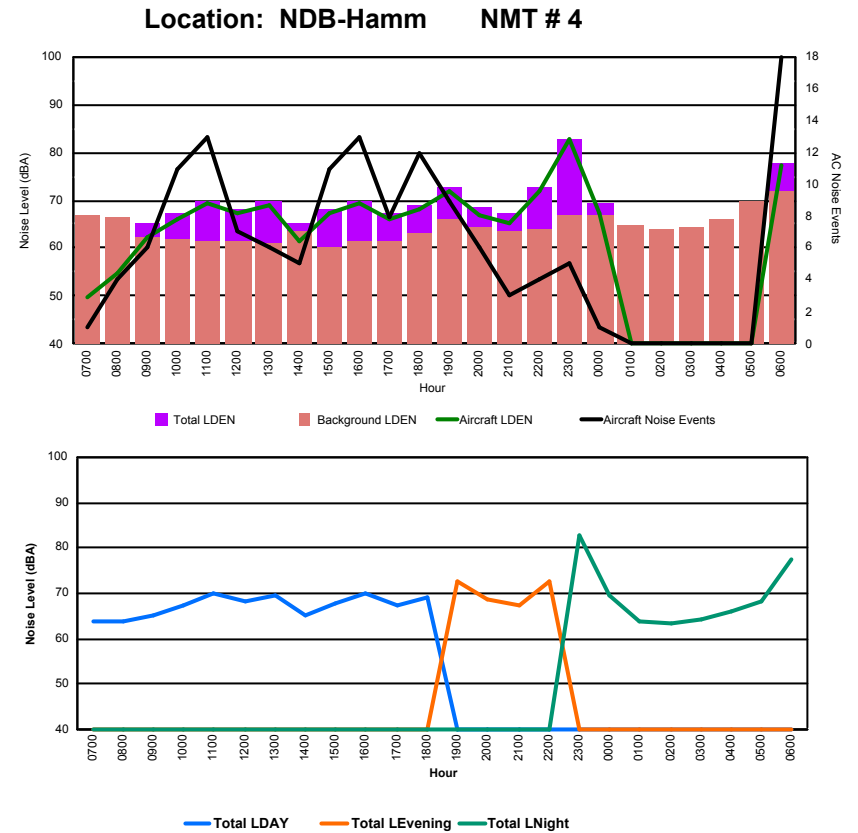

Luxembourg Airport Noise Distribution by Hour

Between 24/08/2023 00:00:00 and 24/08/2023 23:59:59 (Local Time)

Day	Aircraft Events	Total LDEN dB (A)	Aircraft LDEN dB(A)	Background LDEN dB(A)	Total LDay dB(A)	Total LEvening dB(A)	Total LNight dB (A)	
24/08/23	7:00	1	63.9	49.9	66.9	63.9	-	-
24/08/23	8:00	4	63.9	54.7	66.6	63.9	-	-
24/08/23	9:00	6	65.2	62.2	62.5	65.2	-	-
24/08/23	10:00	11	67.4	66.1	61.7	67.4	-	-
24/08/23	11:00	13	70.0	69.4	61.6	70.0	-	-
24/08/23	12:00	7	68.3	67.4	61.3	68.3	-	-
24/08/23	13:00	6	69.7	69.1	60.9	69.7	-	-
24/08/23	14:00	5	65.1	61.3	63.4	65.1	-	-
24/08/23	15:00	11	68.0	67.3	60.1	68.0	-	-
24/08/23	16:00	13	69.8	69.3	61.3	69.8	-	-
24/08/23	17:00	8	67.4	66.2	61.3	67.4	-	-
24/08/23	18:00	12	69.1	68.1	63.2	69.1	-	-
24/08/23	19:00	9	72.8	71.9	66.1	-	72.8	-
24/08/23	20:00	6	68.6	66.7	64.2	-	68.6	-
24/08/23	21:00	3	67.4	65.3	63.5	-	67.4	-
24/08/23	22:00	4	72.6	72.0	63.8	-	72.6	-
24/08/23	23:00	5	82.9	82.8	66.7	-	-	82.9
25/08/23	0:00	1	69.5	67.2	66.8	-	-	69.5
25/08/23	1:00	-	64.0	-	64.9	-	-	64.0
25/08/23	2:00	-	63.4	-	64.1	-	-	63.4
25/08/23	3:00	-	64.3	-	64.4	-	-	64.3
25/08/23	4:00	-	65.9	-	66.2	-	-	65.9
25/08/23	5:00	-	68.4	-	69.6	-	-	68.4
25/08/23	6:00	18	77.6	77.1	72.0	-	-	77.6
	143	72.2	71.5	65.4	67.8	71.0	75.4