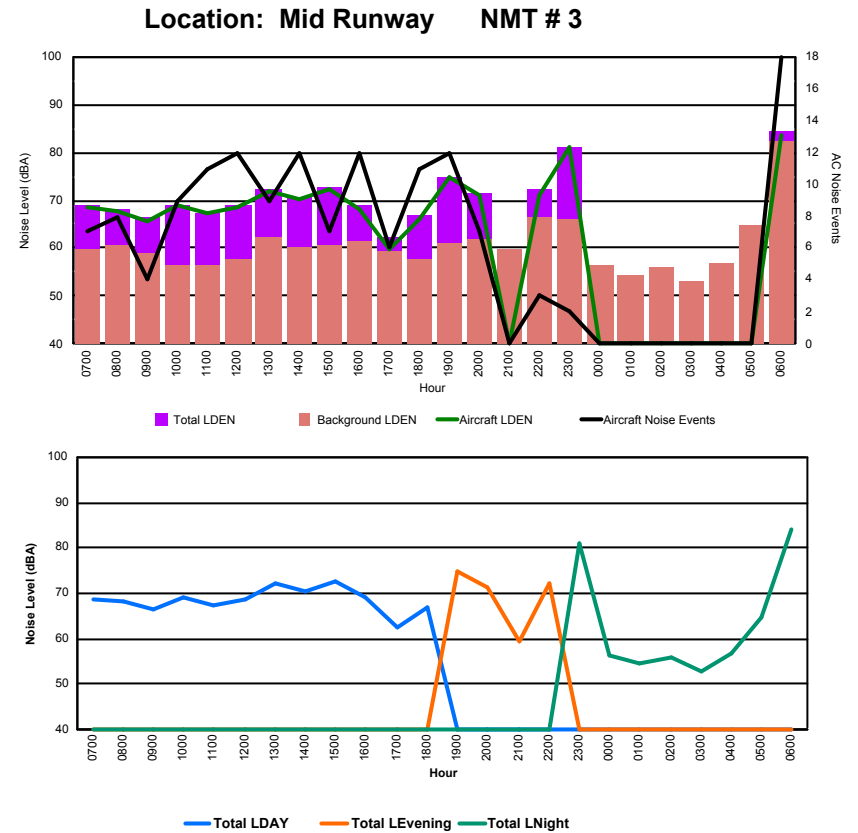

Luxembourg Airport Noise Distribution by Hour

Between 23/08/2023 00:00:00 and 23/08/2023 23:59:59 (Local Time)

Day	Aircraft Events	Total LDEN dB(A)	Aircraft LDEN dB(A)	Background LDEN dB(A)	Total LDay dB(A)	Total LEvening dB(A)	Total LNight dB(A)
23/08/23 7:00	7	68.9	68.4	59.6	68.9	-	-
23/08/23 8:00	8	68.3	67.7	60.8	68.3	-	-
23/08/23 9:00	4	66.4	65.5	59.0	66.4	-	-
23/08/23 10:00	9	69.0	68.8	56.4	69.0	-	-
23/08/23 11:00	11	67.5	67.1	56.6	67.5	-	-
23/08/23 12:00	12	68.8	68.5	57.7	68.8	-	-
23/08/23 13:00	9	72.3	71.9	62.2	72.3	-	-
23/08/23 14:00	12	70.5	70.1	60.2	70.5	-	-
23/08/23 15:00	7	72.6	72.4	60.7	72.6	-	-
23/08/23 16:00	12	69.0	68.2	61.3	69.0	-	-
23/08/23 17:00	6	62.4	59.7	59.3	62.4	-	-
23/08/23 18:00	11	66.7	66.1	57.8	66.7	-	-
23/08/23 19:00	12	74.8	74.6	61.2	-	74.8	-
23/08/23 20:00	7	71.5	71.0	61.8	-	71.5	-
23/08/23 21:00	-	59.5	-	59.6	-	59.5	-
23/08/23 22:00	3	72.2	71.0	66.6	-	72.2	-
23/08/23 23:00	2	81.1	81.0	65.9	-	-	81.1
24/08/23 0:00	-	56.4	-	56.5	-	-	56.4
24/08/23 1:00	-	54.5	-	54.5	-	-	54.5
24/08/23 2:00	-	56.1	-	56.1	-	-	56.1
24/08/23 3:00	-	53.0	-	53.0	-	-	53.0
24/08/23 4:00	-	56.7	-	56.7	-	-	56.7
24/08/23 5:00	-	64.5	-	64.9	-	-	64.5
24/08/23 6:00	18	84.2	83.6	82.5	-	-	84.2
	150	73.7	73.2	69.3	69.2	71.9	77.0