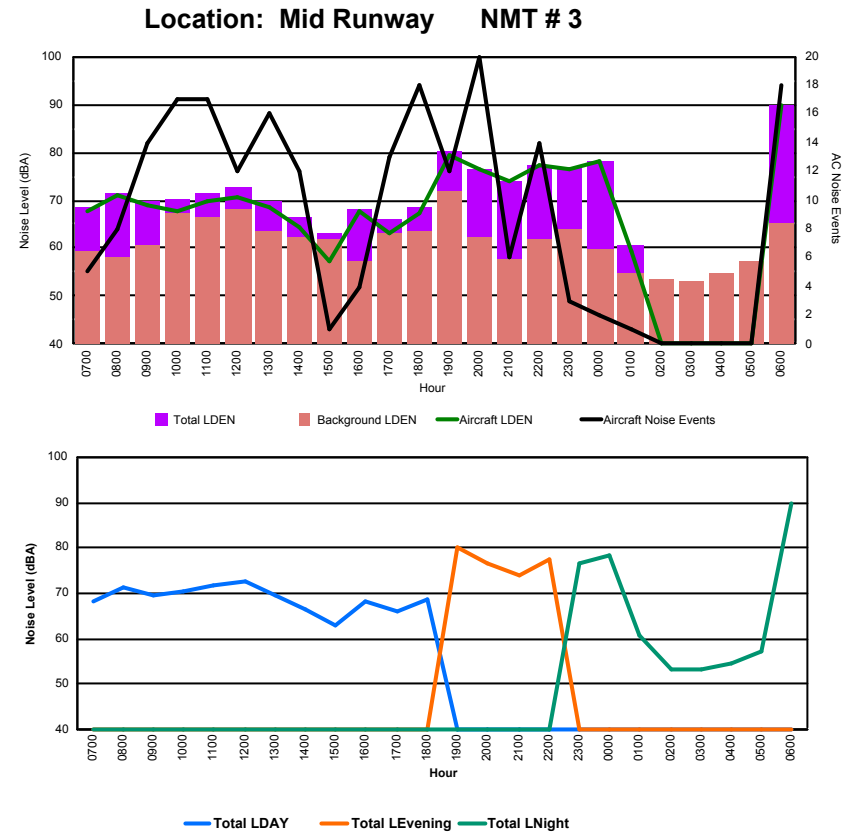

Luxembourg Airport Noise Distribution by Hour

Between 01/08/2023 00:00:00 and 01/08/2023 23:59:59 (Local Time)

Day	Aircraft Events	Total LDEN dB(A)	Aircraft LDEN dB(A)	Background LDEN dB(A)	Total LDay dB(A)	Total LEvening dB(A)	Total LNight dB(A)
01/08/23 7:00	5	68.4	67.9	59.5	68.4	-	-
01/08/23 8:00	8	71.4	71.2	58.2	71.4	-	-
01/08/23 9:00	14	69.6	69.0	60.5	69.6	-	-
01/08/23 10:00	17	70.4	67.7	67.3	70.4	-	-
01/08/23 11:00	17	71.6	70.0	66.6	71.6	-	-
01/08/23 12:00	12	72.6	70.7	68.1	72.6	-	-
01/08/23 13:00	16	69.7	68.5	63.7	69.7	-	-
01/08/23 14:00	12	66.5	64.4	62.5	66.5	-	-
01/08/23 15:00	1	63.0	57.4	61.7	63.0	-	-
01/08/23 16:00	4	68.2	67.9	57.1	68.2	-	-
01/08/23 17:00	13	66.2	63.2	63.3	66.2	-	-
01/08/23 18:00	18	68.6	67.2	63.4	68.6	-	-
01/08/23 19:00	12	80.2	79.5	72.0	-	80.2	-
01/08/23 20:00	20	76.5	76.4	62.2	-	76.5	-
01/08/23 21:00	6	73.9	73.8	57.9	-	73.9	-
01/08/23 22:00	14	77.5	77.4	61.7	-	77.5	-
01/08/23 23:00	3	76.8	76.5	64.0	-	-	76.8
02/08/23 0:00	2	78.2	78.2	59.8	-	-	78.2
02/08/23 1:00	1	60.8	59.2	54.9	-	-	60.8
02/08/23 2:00	-	53.4	-	53.4	-	-	53.4
02/08/23 3:00	-	53.1	-	53.1	-	-	53.1
02/08/23 4:00	-	54.6	-	54.6	-	-	54.6
02/08/23 5:00	-	57.3	-	57.4	-	-	57.3
02/08/23 6:00	18	89.8	89.8	65.3	-	-	89.8
	213	77.7	77.5	63.8	69.5	77.6	81.3