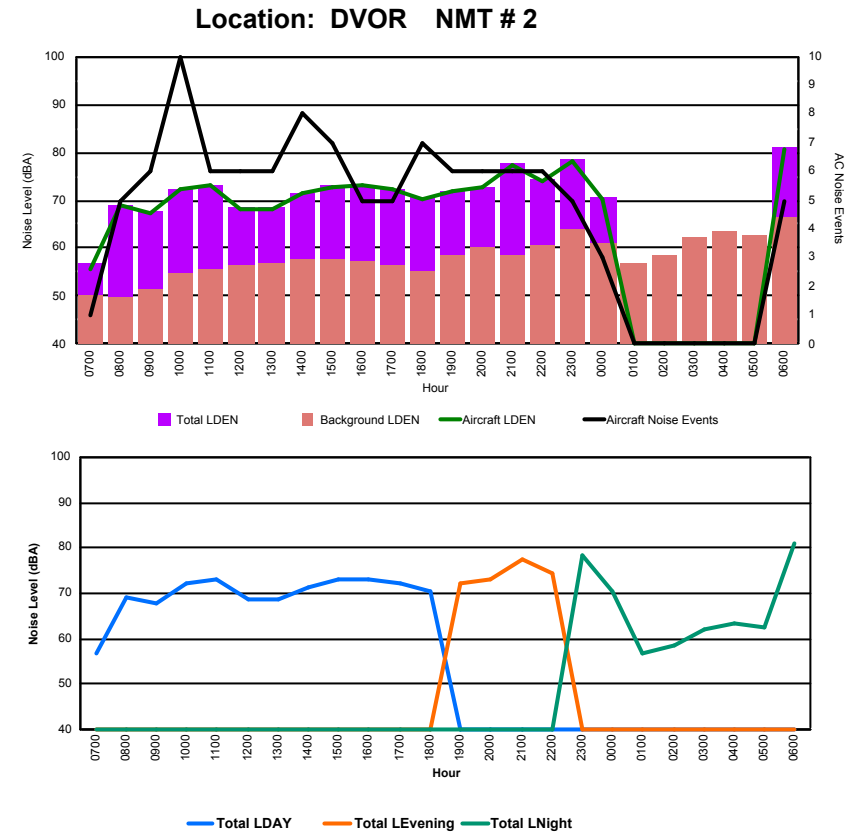

Luxembourg Airport Noise Distribution by Hour

Between 05/08/2023 00:00:00 and 05/08/2023 23:59:59 (Local Time)

Day	Aircraft Events	Total LDEN dB (A)	Aircraft LDEN dB(A)	Background LDEN dB(A)	Total LDay dB(A)	Total LEvening dB(A)	Total LNight dB (A)	
05/08/23	7:00	1	56.8	55.6	50.4	56.8	-	-
05/08/23	8:00	5	69.0	68.9	49.9	69.0	-	-
05/08/23	9:00	6	67.6	67.5	51.4	67.6	-	-
05/08/23	10:00	10	72.2	72.1	54.7	72.2	-	-
05/08/23	11:00	6	73.2	73.2	55.5	73.2	-	-
05/08/23	12:00	6	68.5	68.3	56.5	68.5	-	-
05/08/23	13:00	6	68.5	68.2	56.7	68.5	-	-
05/08/23	14:00	8	71.5	71.3	57.6	71.5	-	-
05/08/23	15:00	7	73.0	72.9	57.5	73.0	-	-
05/08/23	16:00	5	73.2	73.0	57.1	73.2	-	-
05/08/23	17:00	5	72.2	72.1	56.6	72.2	-	-
05/08/23	18:00	7	70.5	70.4	55.0	70.5	-	-
05/08/23	19:00	6	72.0	71.9	58.6	-	72.0	-
05/08/23	20:00	6	72.9	72.6	60.4	-	72.9	-
05/08/23	21:00	6	77.6	77.5	58.7	-	77.6	-
05/08/23	22:00	6	74.3	74.1	60.6	-	74.3	-
05/08/23	23:00	5	78.5	78.3	64.0	-	-	78.5
06/08/23	0:00	3	70.5	70.1	61.1	-	-	70.5
06/08/23	1:00	-	56.7	-	56.7	-	-	56.7
06/08/23	2:00	-	58.6	-	58.6	-	-	58.6
06/08/23	3:00	-	62.2	-	62.2	-	-	62.2
06/08/23	4:00	-	63.3	-	63.4	-	-	63.3
06/08/23	5:00	-	62.7	-	62.7	-	-	62.7
06/08/23	6:00	5	81.0	80.8	66.5	-	-	81.0
	109	73.0	72.8	59.9	70.9	74.8	74.3