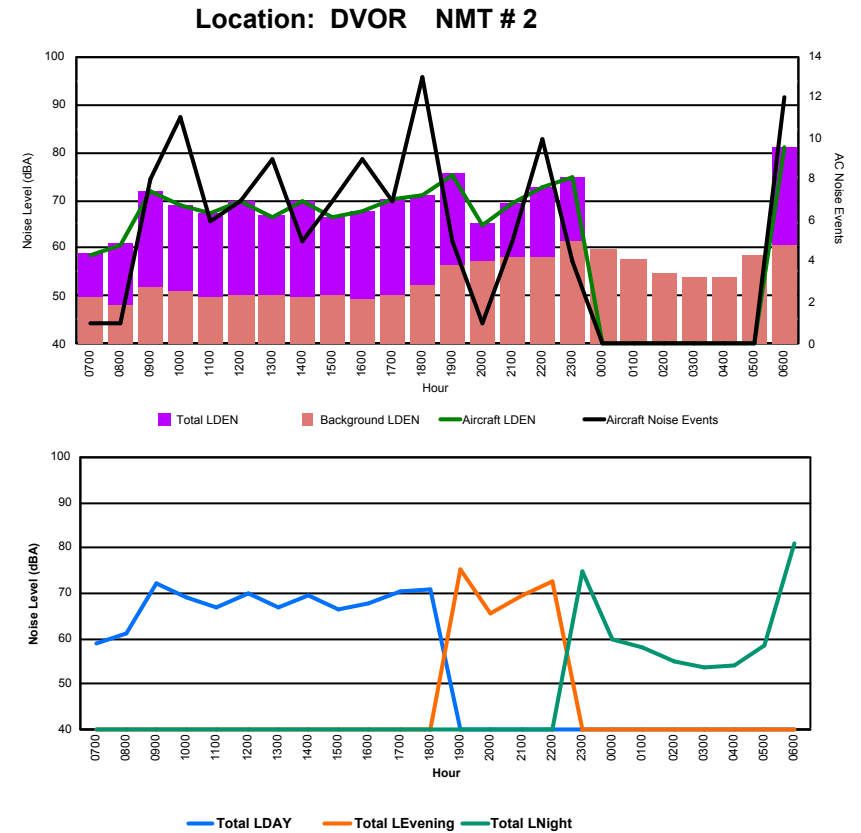

Luxembourg Airport Noise Distribution by Hour

Between 22/08/2023 00:00:00 and 22/08/2023 23:59:59 (Local Time)

Day	Aircraft Events	Total LDEN dB (A)	Aircraft LDEN dB(A)	Background LDEN dB(A)	Total LDay dB(A)	Total LEvening dB(A)	Total LNight dB (A)	
22/08/23	7:00	1	59.1	58.5	49.9	59.1	-	-
22/08/23	8:00	1	61.1	60.8	48.0	61.1	-	-
22/08/23	9:00	8	72.0	72.0	52.0	72.0	-	-
22/08/23	10:00	11	69.1	69.1	51.1	69.1	-	-
22/08/23	11:00	6	67.1	67.1	49.9	67.1	-	-
22/08/23	12:00	7	70.0	70.0	50.1	70.0	-	-
22/08/23	13:00	9	66.7	66.6	50.2	66.7	-	-
22/08/23	14:00	5	69.7	69.7	49.8	69.7	-	-
22/08/23	15:00	7	66.5	66.4	50.1	66.5	-	-
22/08/23	16:00	9	67.8	67.7	49.5	67.8	-	-
22/08/23	17:00	7	70.4	70.4	50.3	70.4	-	-
22/08/23	18:00	13	70.9	70.9	52.2	70.9	-	-
22/08/23	19:00	5	75.5	75.4	56.6	-	75.5	-
22/08/23	20:00	1	65.4	64.6	57.1	-	65.4	-
22/08/23	21:00	5	69.5	69.2	58.2	-	69.5	-
22/08/23	22:00	10	72.8	72.6	58.3	-	72.8	-
22/08/23	23:00	4	74.8	74.6	61.6	-	-	74.8
23/08/23	0:00	-	59.8	-	59.8	-	-	59.8
23/08/23	1:00	-	57.9	-	57.9	-	-	57.9
23/08/23	2:00	-	54.9	-	54.9	-	-	54.9
23/08/23	3:00	-	53.8	-	53.8	-	-	53.8
23/08/23	4:00	-	53.9	-	53.9	-	-	53.9
23/08/23	5:00	-	58.6	-	58.6	-	-	58.6
23/08/23	6:00	12	81.0	81.0	60.6	-	-	81.0
	121	71.2	71.1	55.9	68.7	72.2	73.0