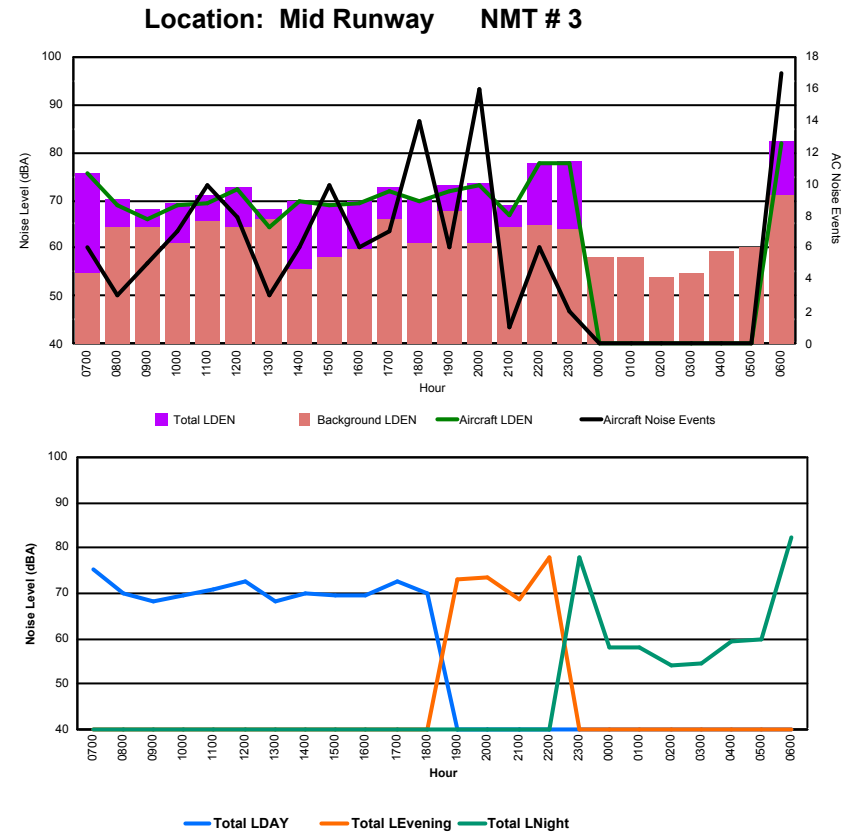

Luxembourg Airport Noise Distribution by Hour

Between 17/08/2023 00:00:00 and 17/08/2023 23:59:59 (Local Time)

Day	Aircraft Events	Total LDEN dB (A)	Aircraft LDEN dB(A)	Background LDEN dB(A)	Total LDay dB(A)	Total LEvening dB(A)	Total LNight dB (A)	
17/08/23	7:00	6	75.5	75.5	54.6	75.5	-	-
17/08/23	8:00	3	70.2	69.0	64.2	70.2	-	-
17/08/23	9:00	5	68.2	66.0	64.3	68.2	-	-
17/08/23	10:00	7	69.4	68.8	61.1	69.4	-	-
17/08/23	11:00	10	70.9	69.4	65.7	70.9	-	-
17/08/23	12:00	8	72.7	72.1	64.4	72.7	-	-
17/08/23	13:00	3	68.3	64.3	66.1	68.3	-	-
17/08/23	14:00	6	69.8	69.6	55.7	69.8	-	-
17/08/23	15:00	10	69.4	69.0	58.3	69.4	-	-
17/08/23	16:00	6	69.7	69.2	59.8	69.7	-	-
17/08/23	17:00	7	72.8	71.7	66.1	72.8	-	-
17/08/23	18:00	14	70.2	69.6	61.1	70.2	-	-
17/08/23	19:00	6	73.1	71.7	67.6	-	73.1	-
17/08/23	20:00	16	73.4	73.2	60.9	-	73.4	-
17/08/23	21:00	1	68.9	67.0	64.5	-	68.9	-
17/08/23	22:00	6	77.8	77.6	64.6	-	77.8	-
17/08/23	23:00	2	78.1	77.9	64.1	-	-	78.1
18/08/23	0:00	-	58.0	-	58.1	-	-	58.0
18/08/23	1:00	-	57.9	-	58.0	-	-	57.9
18/08/23	2:00	-	53.9	-	53.9	-	-	53.9
18/08/23	3:00	-	54.7	-	54.7	-	-	54.7
18/08/23	4:00	-	59.3	-	59.4	-	-	59.3
18/08/23	5:00	-	60.0	-	60.0	-	-	60.0
18/08/23	6:00	17	82.2	81.9	71.0	-	-	82.2
	133	73.2	72.7	63.7	71.1	74.4	74.7