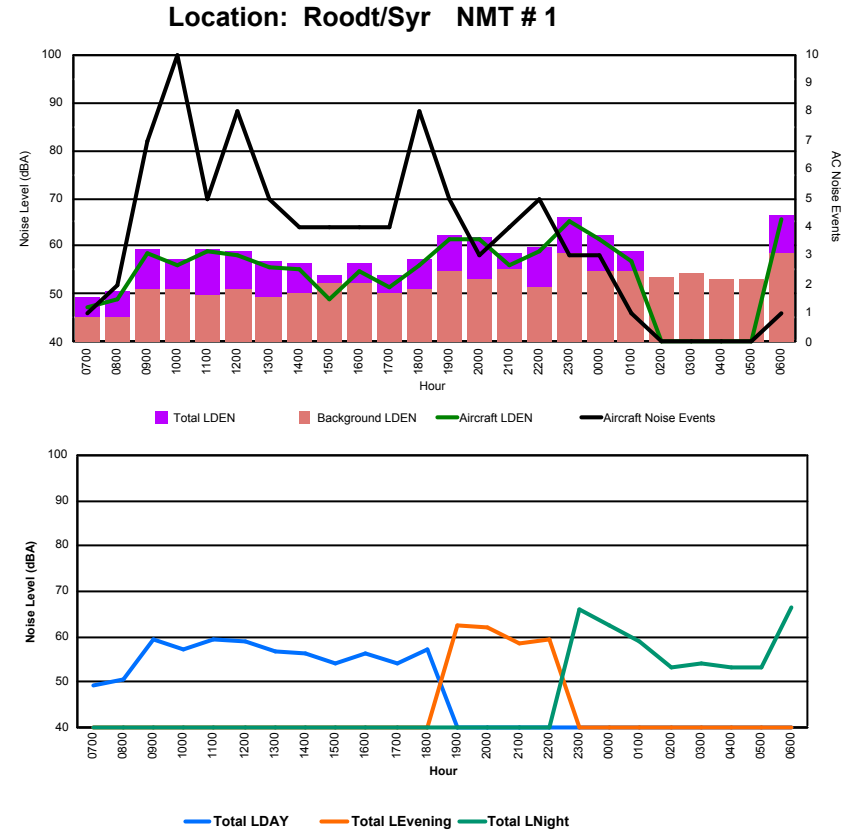

Luxembourg Airport Noise Distribution by Hour

Between 26/08/2023 00:00:00 and 26/08/2023 23:59:59 (Local Time)

Day	Aircraft Events	Total LDEN dB(A)	Aircraft LDEN dB(A)	Background LDEN dB(A)	Total LDay dB(A)	Total LEvening dB(A)	Total LNight dB(A)	
26/08/23	7:00	1	49.4	47.2	45.4	49.4	-	-
26/08/23	8:00	2	50.5	49.0	45.4	50.5	-	-
26/08/23	9:00	7	59.2	58.5	50.9	59.2	-	-
26/08/23	10:00	10	57.3	56.2	51.0	57.3	-	-
26/08/23	11:00	5	59.5	59.0	49.8	59.5	-	-
26/08/23	12:00	8	58.9	58.1	51.1	58.9	-	-
26/08/23	13:00	5	56.7	55.8	49.2	56.7	-	-
26/08/23	14:00	4	56.3	55.1	50.2	56.3	-	-
26/08/23	15:00	4	53.9	49.0	52.4	53.9	-	-
26/08/23	16:00	4	56.5	54.7	52.1	56.5	-	-
26/08/23	17:00	4	53.9	51.5	50.2	53.9	-	-
26/08/23	18:00	8	57.1	55.9	51.1	57.1	-	-
26/08/23	19:00	5	62.3	61.5	54.6	-	62.3	-
26/08/23	20:00	3	61.9	61.3	53.2	-	61.9	-
26/08/23	21:00	4	58.6	56.1	55.2	-	58.6	-
26/08/23	22:00	5	59.6	58.9	51.6	-	59.6	-
26/08/23	23:00	3	66.1	65.3	58.7	-	-	66.1
27/08/23	0:00	3	62.3	61.5	54.8	-	-	62.3
27/08/23	1:00	1	58.8	56.7	54.8	-	-	58.8
27/08/23	2:00	-	53.4	-	53.4	-	-	53.4
27/08/23	3:00	-	54.3	-	54.3	-	-	54.3
27/08/23	4:00	-	53.3	-	53.3	-	-	53.3
27/08/23	5:00	-	53.3	-	53.3	-	-	53.3
27/08/23	6:00	1	66.4	65.6	58.4	-	-	66.4
	87	59.7	58.5	53.4	56.7	60.9	61.7