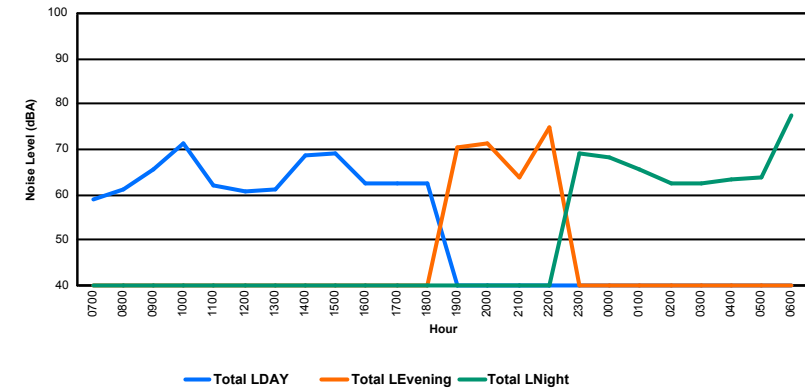

Luxembourg Airport Noise Distribution by Hour

Between 19/08/2023 00:00:00 and 19/08/2023 23:59:59 (Local Time)

Day	Aircraft Events	Total LDEN dB (A)	Aircraft LDEN dB(A)	Background LDEN dB(A)	Total LDay dB(A)	Total LEvening dB(A)	Total LNight dB (A)
19/08/23 7:00	3	59.0	54.1	58.2	59.0	-	-
19/08/23 8:00	5	61.3	58.9	58.6	61.3	-	-
19/08/23 9:00	6	65.6	64.8	58.3	65.6	-	-
19/08/23 10:00	11	71.3	71.1	58.6	71.3	-	-
19/08/23 11:00	10	61.9	59.5	58.4	61.9	-	-
19/08/23 12:00	2	60.7	57.7	57.7	60.7	-	-
19/08/23 13:00	4	61.1	59.0	57.1	61.1	-	-
19/08/23 14:00	9	68.5	68.3	56.4	68.5	-	-
19/08/23 15:00	6	69.2	69.0	56.1	69.2	-	-
19/08/23 16:00	10	62.5	61.2	56.9	62.5	-	-
19/08/23 17:00	4	62.3	60.8	57.2	62.3	-	-
19/08/23 18:00	4	62.5	61.0	57.1	62.5	-	-
19/08/23 19:00	2	70.5	69.9	61.8	-	70.5	-
19/08/23 20:00	4	71.4	70.4	64.6	-	71.4	-
19/08/23 21:00	-	63.8	-	63.8	-	63.8	-
19/08/23 22:00	6	75.0	74.6	64.4	-	75.0	-
19/08/23 23:00	-	69.1	-	69.2	-	-	69.1
20/08/23 0:00	-	68.2	-	70.3	-	-	68.2
20/08/23 1:00	-	65.8	-	67.3	-	-	65.8
20/08/23 2:00	-	62.3	-	62.8	-	-	62.3
20/08/23 3:00	-	62.5	-	62.5	-	-	62.5
20/08/23 4:00	-	63.6	-	63.6	-	-	63.6
20/08/23 5:00	-	63.9	-	63.9	-	-	63.9
20/08/23 6:00	15	77.3	77.1	64.9	-	-	77.3
	101	68.8	67.6	63.4	65.6	71.7	70.0

Location: NDB-Hamm NMT # 4