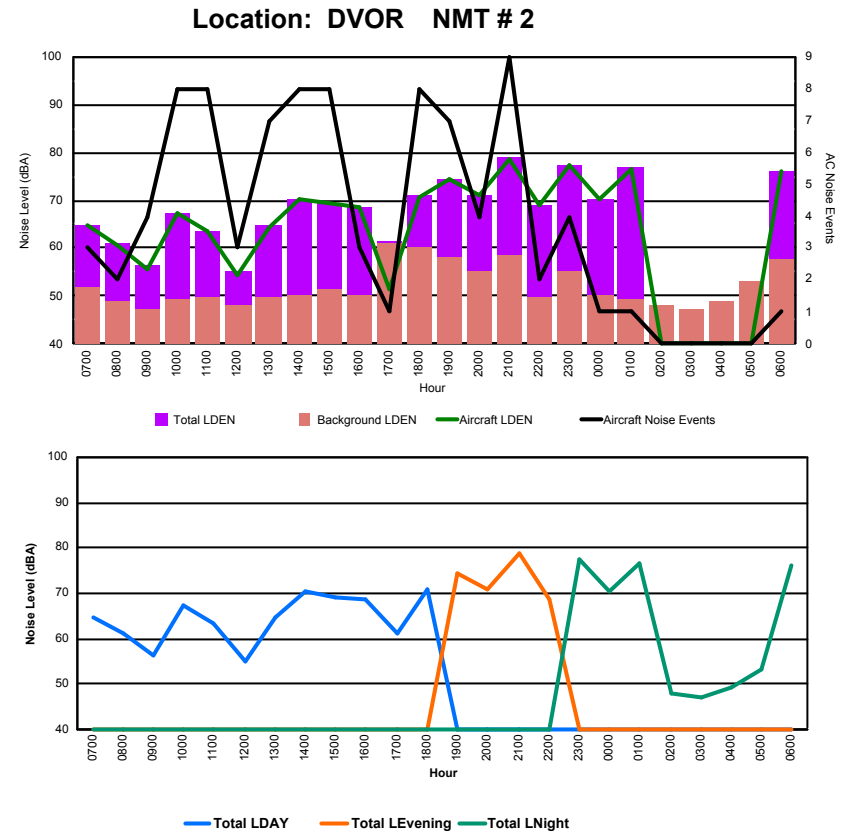

Luxembourg Airport Noise Distribution by Hour

Between 16/08/2023 00:00:00 and 16/08/2023 23:59:59 (Local Time)

Day	Aircraft Events	Total LDEN dB (A)	Aircraft LDEN dB(A)	Background LDEN dB(A)	Total LDay dB(A)	Total LEvening dB(A)	Total LNight dB (A)	
16/08/23	7:00	3	64.9	64.7	51.8	64.9	-	-
16/08/23	8:00	2	61.1	60.8	48.9	61.1	-	-
16/08/23	9:00	4	56.3	55.8	47.3	56.3	-	-
16/08/23	10:00	8	67.2	67.1	49.2	67.2	-	-
16/08/23	11:00	8	63.5	63.4	49.7	63.5	-	-
16/08/23	12:00	3	55.2	54.3	48.3	55.2	-	-
16/08/23	13:00	7	64.7	64.5	49.9	64.7	-	-
16/08/23	14:00	8	70.3	70.2	50.0	70.3	-	-
16/08/23	15:00	8	69.3	69.3	51.4	69.3	-	-
16/08/23	16:00	3	68.5	68.4	50.0	68.5	-	-
16/08/23	17:00	1	61.4	51.5	61.2	61.4	-	-
16/08/23	18:00	8	71.1	70.8	60.0	71.1	-	-
16/08/23	19:00	7	74.5	74.4	58.2	-	74.5	-
16/08/23	20:00	4	71.1	71.0	55.4	-	71.1	-
16/08/23	21:00	9	78.8	78.7	58.7	-	78.8	-
16/08/23	22:00	2	68.9	68.9	49.9	-	68.9	-
16/08/23	23:00	4	77.5	77.5	55.3	-	-	77.5
17/08/23	0:00	1	70.4	70.3	50.0	-	-	70.4
17/08/23	1:00	1	76.7	76.6	49.4	-	-	76.7
17/08/23	2:00	-	48.0	-	48.0	-	-	48.0
17/08/23	3:00	-	47.2	-	47.2	-	-	47.2
17/08/23	4:00	-	49.1	-	49.1	-	-	49.1
17/08/23	5:00	-	53.2	-	53.2	-	-	53.2
17/08/23	6:00	1	76.1	76.0	57.5	-	-	76.1
	92	71.5	71.3	54.4	66.7	74.9	72.9