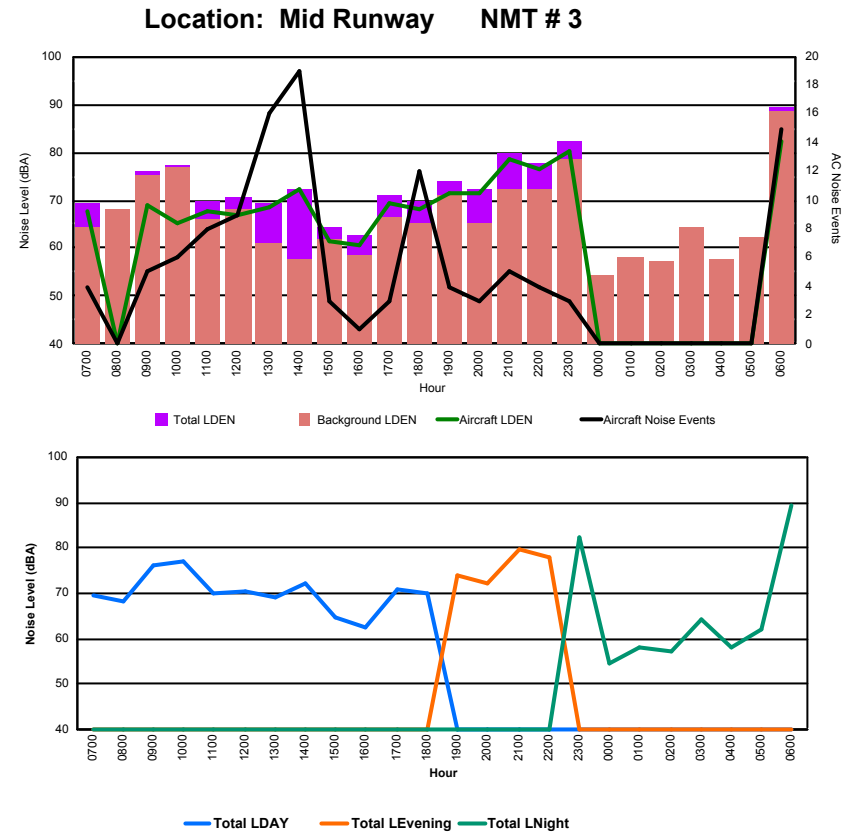

Luxembourg Airport Noise Distribution by Hour

Between 08/08/2023 00:00:00 and 08/08/2023 23:59:59 (Local Time)

Day	Aircraft Events	Total LDEN dB (A)	Aircraft LDEN dB(A)	Background LDEN dB(A)	Total LDay dB(A)	Total LEvening dB(A)	Total LNight dB (A)	
08/08/23	7:00	4	69.4	67.8	64.4	69.4	-	-
08/08/23	8:00	-	68.3	-	68.3	-	-	
08/08/23	9:00	5	76.2	68.9	75.3	76.2	-	
08/08/23	10:00	6	77.2	65.2	77.0	77.2	-	
08/08/23	11:00	8	70.0	67.7	66.2	70.0	-	
08/08/23	12:00	9	70.6	66.8	68.3	70.6	-	
08/08/23	13:00	16	69.2	68.5	61.2	69.2	-	
08/08/23	14:00	19	72.4	72.2	57.9	72.4	-	
08/08/23	15:00	3	64.5	61.4	61.7	64.5	-	
08/08/23	16:00	1	62.7	60.6	58.6	62.7	-	
08/08/23	17:00	3	71.0	69.2	66.4	71.0	-	
08/08/23	18:00	12	69.9	68.3	65.2	69.9	-	
08/08/23	19:00	4	74.1	71.3	70.9	-	74.1	
08/08/23	20:00	3	72.2	71.3	65.0	-	72.2	
08/08/23	21:00	5	79.6	78.6	72.5	-	79.6	
08/08/23	22:00	4	77.8	76.4	72.2	-	77.8	
08/08/23	23:00	3	82.5	80.3	78.7	-	82.5	
09/08/23	0:00	-	54.5	-	54.5	-	54.5	
09/08/23	1:00	-	58.2	-	58.2	-	58.2	
09/08/23	2:00	-	57.2	-	57.2	-	57.2	
09/08/23	3:00	-	64.2	-	64.2	-	64.2	
09/08/23	4:00	-	57.9	-	57.9	-	57.9	
09/08/23	5:00	-	61.9	-	62.4	-	61.9	
09/08/23	6:00	15	89.5	82.5	88.6	-	89.5	
	120	77.8	73.2	76.1	71.9	76.9	81.3