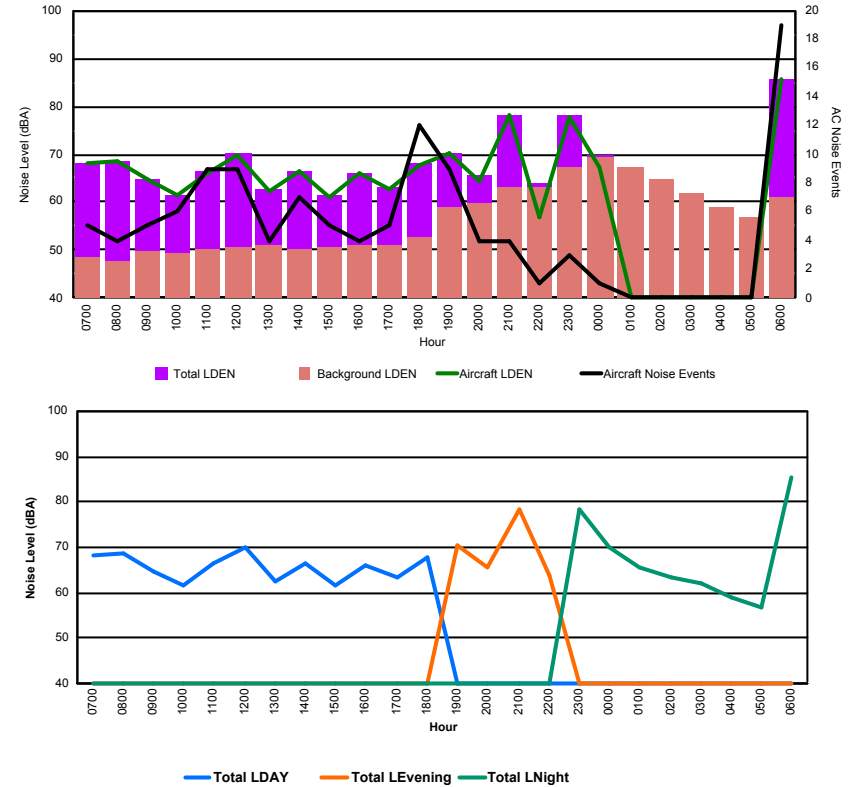

Luxembourg Airport Noise Distribution by Hour

Between 18/08/2023 00:00:00 and 18/08/2023 23:59:59 (Local Time)

Day	Aircraft Events	Total LDEN dB(A)	Aircraft LDEN dB(A)	Background LDEN dB(A)	Total LDay dB(A)	Total LEvening dB(A)	Total LNight dB(A)
18/08/23 7:00	5	68.2	68.2	48.7	68.2	-	-
18/08/23 8:00	4	68.6	68.5	47.7	68.6	-	-
18/08/23 9:00	5	64.7	64.6	49.6	64.7	-	-
18/08/23 10:00	6	61.6	61.3	49.4	61.6	-	-
18/08/23 11:00	9	66.3	66.2	50.3	66.3	-	-
18/08/23 12:00	9	70.1	70.0	50.7	70.1	-	-
18/08/23 13:00	4	62.6	62.3	51.0	62.6	-	-
18/08/23 14:00	7	66.5	66.4	50.3	66.5	-	-
18/08/23 15:00	5	61.5	61.1	50.5	61.5	-	-
18/08/23 16:00	4	66.2	66.0	51.0	66.2	-	-
18/08/23 17:00	5	63.2	62.9	51.1	63.2	-	-
18/08/23 18:00	12	68.0	67.9	52.6	68.0	-	-
18/08/23 19:00	9	70.4	70.1	59.1	-	70.4	-
18/08/23 20:00	4	65.6	64.3	59.9	-	65.6	-
18/08/23 21:00	4	78.2	78.1	63.1	-	78.2	-
18/08/23 22:00	1	64.0	57.0	63.0	-	64.0	-
18/08/23 23:00	3	78.3	77.9	67.3	-	-	78.3
19/08/23 0:00	1	69.9	67.5	69.3	-	-	69.9
19/08/23 1:00	-	65.6	-	67.5	-	-	65.6
19/08/23 2:00	-	63.6	-	64.6	-	-	63.6
19/08/23 3:00	-	61.9	-	61.9	-	-	61.9
19/08/23 4:00	-	59.1	-	59.1	-	-	59.1
19/08/23 5:00	-	56.9	-	56.9	-	-	56.9
19/08/23 6:00	19	85.6	85.6	61.1	-	-	85.6
	116	73.9	73.7	61.5	66.5	73.2	77.5

Location: DVOR NMT # 2