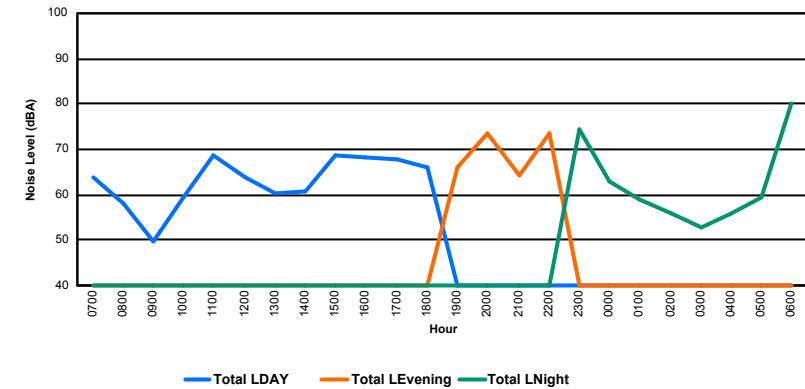

Luxembourg Airport Noise Distribution by Hour

Between 10/08/2023 00:00:00 and 10/08/2023 23:59:59 (Local Time)

Day	Aircraft Events	Total LDEN dB(A)	Aircraft LDEN dB(A)	Background LDEN dB(A)	Total LDay dB(A)	Total LEvening dB(A)	Total LNight dB(A)
10/08/23 7:00	4	63.7	63.6	48.6	63.7	-	-
10/08/23 8:00	3	58.2	57.8	47.4	58.2	-	-
10/08/23 9:00	1	49.5	42.5	48.6	49.5	-	-
10/08/23 10:00	7	59.4	59.0	49.2	59.4	-	-
10/08/23 11:00	9	68.8	68.7	50.7	68.8	-	-
10/08/23 12:00	9	63.9	63.8	50.2	63.9	-	-
10/08/23 13:00	5	60.5	60.1	49.5	60.5	-	-
10/08/23 14:00	5	60.7	60.3	49.4	60.7	-	-
10/08/23 15:00	8	68.8	68.7	49.8	68.8	-	-
10/08/23 16:00	8	68.1	68.0	50.6	68.1	-	-
10/08/23 17:00	7	67.7	67.6	52.0	67.7	-	-
10/08/23 18:00	9	66.1	65.7	55.4	66.1	-	-
10/08/23 19:00	7	66.0	64.4	61.0	-	66.0	-
10/08/23 20:00	3	73.5	73.3	58.9	-	73.5	-
10/08/23 21:00	2	64.2	62.2	59.8	-	64.2	-
10/08/23 22:00	3	73.4	73.2	60.0	-	73.4	-
10/08/23 23:00	1	74.3	73.8	64.7	-	-	74.3
11/08/23 0:00	-	63.1	-	63.6	-	-	63.1
11/08/23 1:00	-	59.0	-	59.1	-	-	59.0
11/08/23 2:00	-	55.9	-	55.9	-	-	55.9
11/08/23 3:00	-	52.9	-	52.9	-	-	52.9
11/08/23 4:00	-	55.9	-	55.9	-	-	55.9
11/08/23 5:00	-	59.5	-	59.5	-	-	59.5
11/08/23 6:00	18	80.1	80.1	63.6	-	-	80.1
	109	69.7	69.5	58.1	65.3	71.0	72.2

Location: DVOR NMT # 2