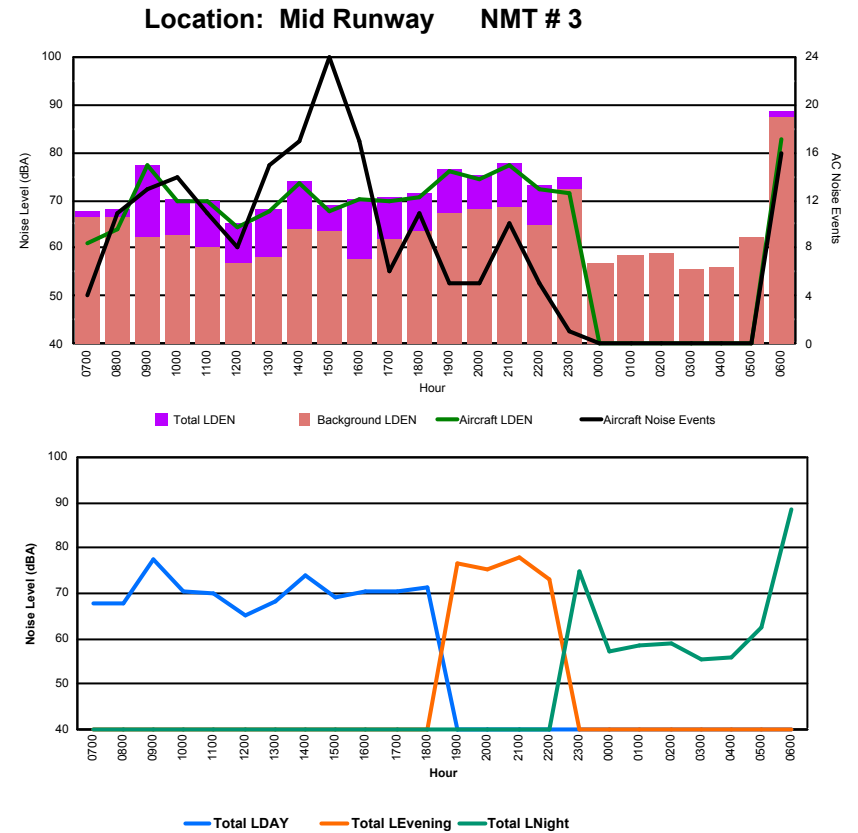

Luxembourg Airport Noise Distribution by Hour

Between 28/08/2023 00:00:00 and 28/08/2023 23:59:59 (Local Time)

Day	Aircraft Events	Total LDEN dB (A)	Aircraft LDEN dB(A)	Background LDEN dB(A)	Total LDay dB(A)	Total LEvening dB(A)	Total LNight dB (A)
28/08/23	7:00	4	67.6	60.9	66.6	67.6	-
28/08/23	8:00	11	68.0	63.8	66.3	68.0	-
28/08/23	9:00	13	77.4	77.2	62.2	77.4	-
28/08/23	10:00	14	70.4	69.7	62.8	70.4	-
28/08/23	11:00	11	70.0	69.6	60.3	70.0	-
28/08/23	12:00	8	65.2	64.4	56.9	65.2	-
28/08/23	13:00	15	68.2	67.7	58.1	68.2	-
28/08/23	14:00	17	74.1	73.7	64.0	74.1	-
28/08/23	15:00	24	69.1	67.8	63.5	69.1	-
28/08/23	16:00	17	70.4	70.2	57.8	70.4	-
28/08/23	17:00	6	70.5	69.8	62.0	70.5	-
28/08/23	18:00	11	71.4	70.7	63.5	71.4	-
28/08/23	19:00	5	76.5	75.9	67.4	-	76.5
28/08/23	20:00	5	75.2	74.2	68.3	-	75.2
28/08/23	21:00	10	77.8	77.3	68.4	-	77.8
28/08/23	22:00	5	73.0	72.3	64.8	-	73.0
28/08/23	23:00	1	74.9	71.3	72.5	-	74.9
29/08/23	0:00	-	57.0	-	57.0	-	57.0
29/08/23	1:00	-	58.6	-	58.6	-	58.6
29/08/23	2:00	-	58.8	-	58.8	-	58.8
29/08/23	3:00	-	55.6	-	55.6	-	55.6
29/08/23	4:00	-	55.9	-	55.9	-	55.9
29/08/23	5:00	-	62.4	-	62.5	-	62.4
29/08/23	6:00	16	88.6	82.6	87.4	-	88.6
	193	76.6	73.0	74.1	71.5	76.0	79.8