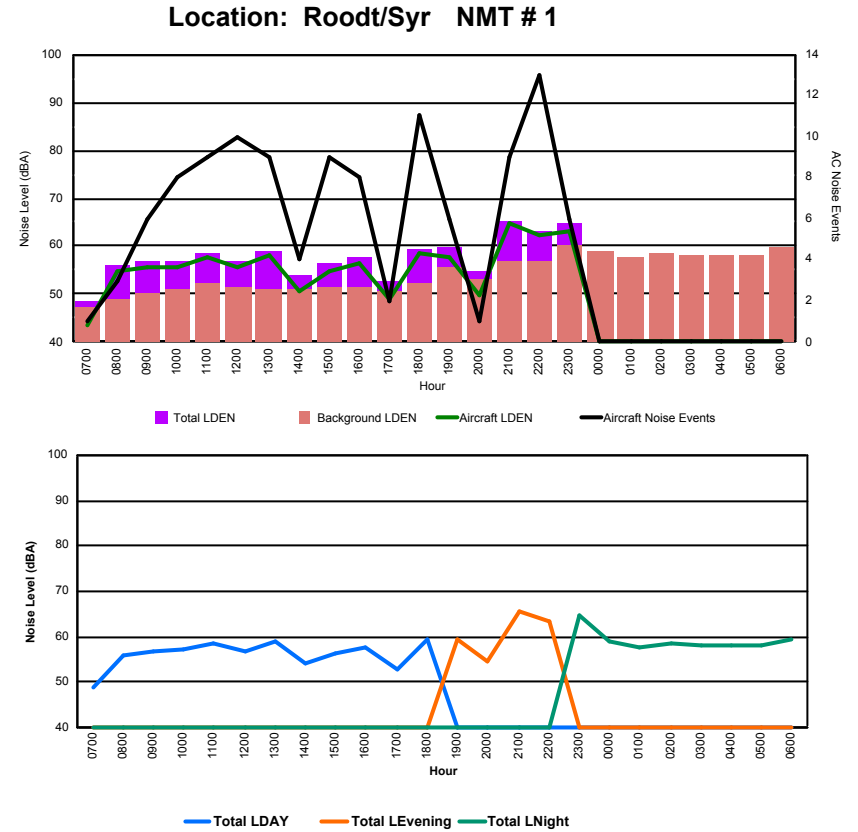

Luxembourg Airport Noise Distribution by Hour

Between 04/08/2023 00:00:00 and 04/08/2023 23:59:59 (Local Time)

Day	Aircraft Events	Total LDEN dB(A)	Aircraft LDEN dB(A)	Background LDEN dB(A)	Total LDay dB(A)	Total LEvening dB(A)	Total LNight dB(A)
04/08/23 7:00	1	48.7	43.4	47.3	48.7	-	-
04/08/23 8:00	3	55.9	54.9	49.1	55.9	-	-
04/08/23 9:00	6	56.7	55.7	50.2	56.7	-	-
04/08/23 10:00	8	57.0	55.8	51.2	57.0	-	-
04/08/23 11:00	9	58.6	57.5	52.1	58.6	-	-
04/08/23 12:00	10	56.8	55.5	51.3	56.8	-	-
04/08/23 13:00	9	58.8	58.1	51.2	58.8	-	-
04/08/23 14:00	4	54.0	50.8	51.2	54.0	-	-
04/08/23 15:00	9	56.3	54.8	51.4	56.3	-	-
04/08/23 16:00	8	57.6	56.5	51.3	57.6	-	-
04/08/23 17:00	2	52.9	48.9	50.8	52.9	-	-
04/08/23 18:00	11	59.4	58.5	52.4	59.4	-	-
04/08/23 19:00	6	59.6	57.6	55.6	-	59.6	-
04/08/23 20:00	1	54.7	49.8	53.1	-	54.7	-
04/08/23 21:00	9	65.4	64.8	56.7	-	65.4	-
04/08/23 22:00	13	63.2	62.2	56.7	-	63.2	-
04/08/23 23:00	6	64.8	63.0	60.4	-	-	64.8
05/08/23 0:00	-	58.8	-	58.8	-	-	58.8
05/08/23 1:00	-	57.7	-	57.7	-	-	57.7
05/08/23 2:00	-	58.7	-	58.7	-	-	58.7
05/08/23 3:00	-	58.2	-	58.2	-	-	58.2
05/08/23 4:00	-	58.3	-	58.3	-	-	58.3
05/08/23 5:00	-	58.2	-	58.2	-	-	58.2
05/08/23 6:00	-	59.6	-	59.6	-	-	59.6
	115	59.3	56.9	55.8	56.8	62.3	60.0