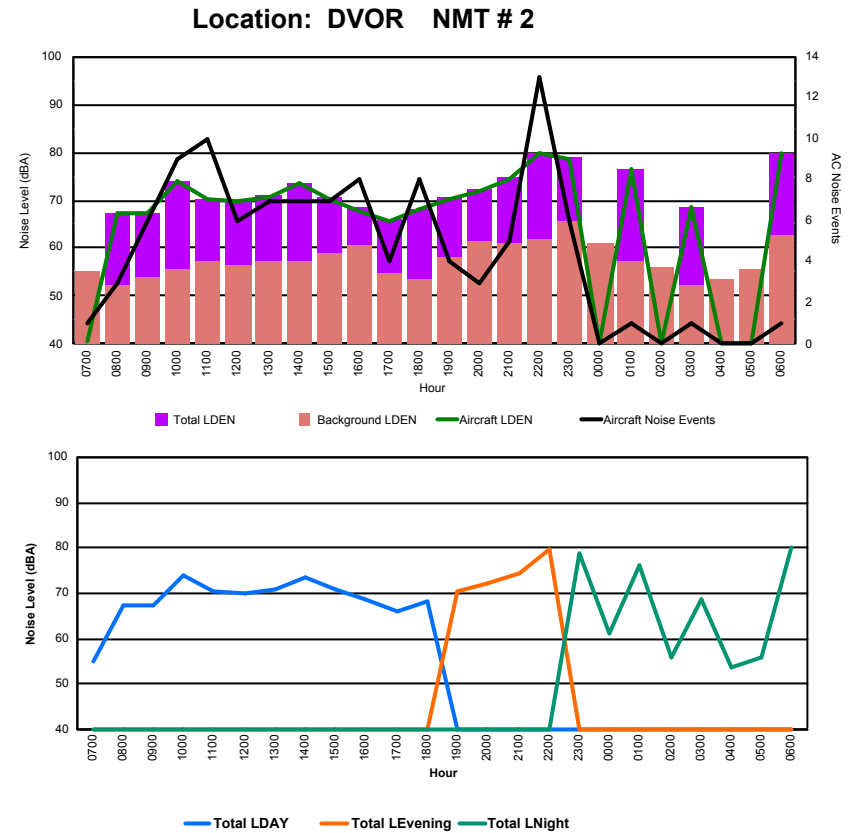

Luxembourg Airport Noise Distribution by Hour

Between 25/08/2023 00:00:00 and 25/08/2023 23:59:59 (Local Time)

Day	Aircraft Events	Total LDEN dB (A)	Aircraft LDEN dB(A)	Background LDEN dB(A)	Total LDay dB(A)	Total LEvening dB(A)	Total LNight dB (A)	
25/08/23	7:00	1	55.2	40.5	55.3	55.2	-	-
25/08/23	8:00	3	67.3	67.2	52.3	67.3	-	-
25/08/23	9:00	6	67.4	67.2	53.9	67.4	-	-
25/08/23	10:00	9	74.1	74.0	55.8	74.1	-	-
25/08/23	11:00	10	70.4	70.2	57.3	70.4	-	-
25/08/23	12:00	6	69.9	69.8	56.4	69.9	-	-
25/08/23	13:00	7	70.9	70.8	57.4	70.9	-	-
25/08/23	14:00	7	73.5	73.4	57.4	73.5	-	-
25/08/23	15:00	7	70.7	70.4	58.9	70.7	-	-
25/08/23	16:00	8	68.6	67.9	60.7	68.6	-	-
25/08/23	17:00	4	66.0	65.7	54.6	66.0	-	-
25/08/23	18:00	8	68.3	68.2	53.5	68.3	-	-
25/08/23	19:00	4	70.5	70.2	58.0	-	70.5	-
25/08/23	20:00	3	72.3	71.9	61.4	-	72.3	-
25/08/23	21:00	5	74.6	74.4	61.0	-	74.6	-
25/08/23	22:00	13	79.8	79.7	61.7	-	79.8	-
25/08/23	23:00	6	78.9	78.7	65.8	-	-	78.9
26/08/23	0:00	-	61.0	-	61.0	-	-	61.0
26/08/23	1:00	1	76.4	76.3	57.1	-	-	76.4
26/08/23	2:00	-	55.9	-	55.9	-	-	55.9
26/08/23	3:00	1	68.6	68.6	52.3	-	-	68.6
26/08/23	4:00	-	53.7	-	53.7	-	-	53.7
26/08/23	5:00	-	55.7	-	55.7	-	-	55.7
26/08/23	6:00	1	80.0	79.9	62.6	-	-	80.0
	110	73.2	73.1	59.0	70.1	75.8	74.6