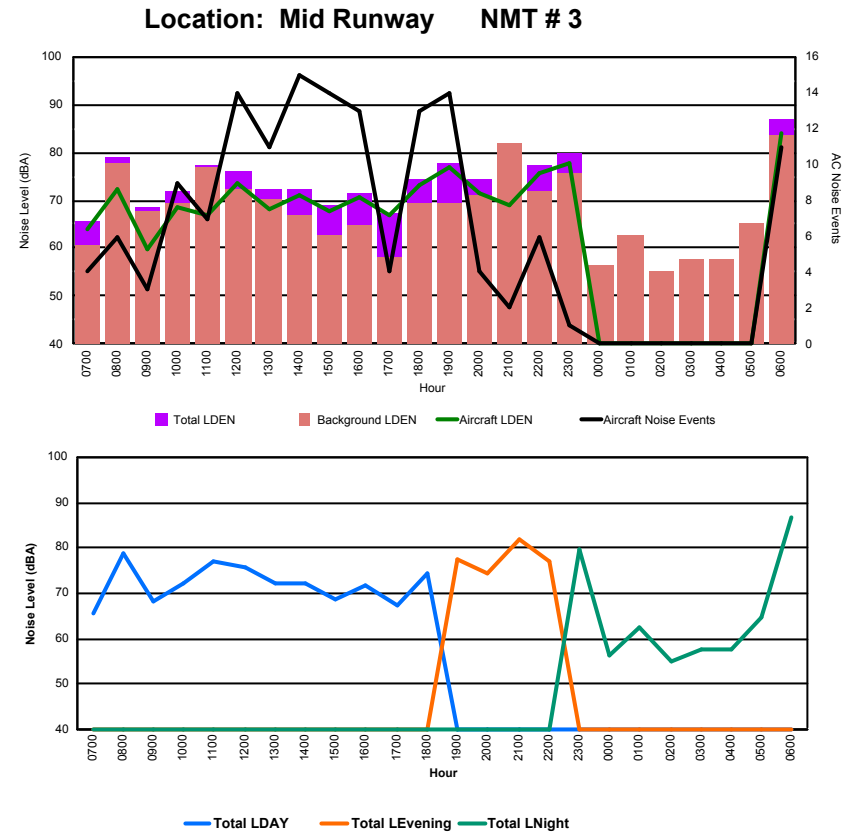

Luxembourg Airport Noise Distribution by Hour

Between 04/08/2023 00:00:00 and 04/08/2023 23:59:59 (Local Time)

Day	Aircraft Events	Total LDEN dB(A)	Aircraft LDEN dB(A)	Background LDEN dB(A)	Total LDay dB(A)	Total LEvening dB(A)	Total LNight dB(A)
04/08/23 7:00	4	65.5	64.0	60.5	65.5	-	-
04/08/23 8:00	6	78.8	72.2	77.6	78.8	-	-
04/08/23 9:00	3	68.4	59.9	67.8	68.4	-	-
04/08/23 10:00	9	72.0	68.6	69.5	72.0	-	-
04/08/23 11:00	7	77.1	66.9	76.8	77.1	-	-
04/08/23 12:00	14	75.9	73.6	72.1	75.9	-	-
04/08/23 13:00	11	72.2	68.0	70.1	72.2	-	-
04/08/23 14:00	15	72.4	71.1	66.7	72.4	-	-
04/08/23 15:00	14	68.8	67.6	62.9	68.8	-	-
04/08/23 16:00	13	71.6	70.6	64.8	71.6	-	-
04/08/23 17:00	4	67.4	66.9	58.2	67.4	-	-
04/08/23 18:00	13	74.5	73.1	69.2	74.5	-	-
04/08/23 19:00	14	77.6	76.9	69.2	-	77.6	-
04/08/23 20:00	4	74.2	71.3	71.2	-	74.2	-
04/08/23 21:00	2	81.9	69.0	81.7	-	81.9	-
04/08/23 22:00	6	77.1	75.7	71.8	-	77.1	-
04/08/23 23:00	1	79.7	77.7	75.5	-	-	79.7
05/08/23 0:00	-	56.3	-	56.3	-	-	56.3
05/08/23 1:00	-	62.6	-	62.8	-	-	62.6
05/08/23 2:00	-	55.2	-	55.2	-	-	55.2
05/08/23 3:00	-	57.8	-	57.8	-	-	57.8
05/08/23 4:00	-	57.8	-	57.8	-	-	57.8
05/08/23 5:00	-	64.9	-	65.3	-	-	64.9
05/08/23 6:00	11	86.7	84.0	83.6	-	-	86.7
	151	76.8	73.5	74.1	73.7	78.6	78.5