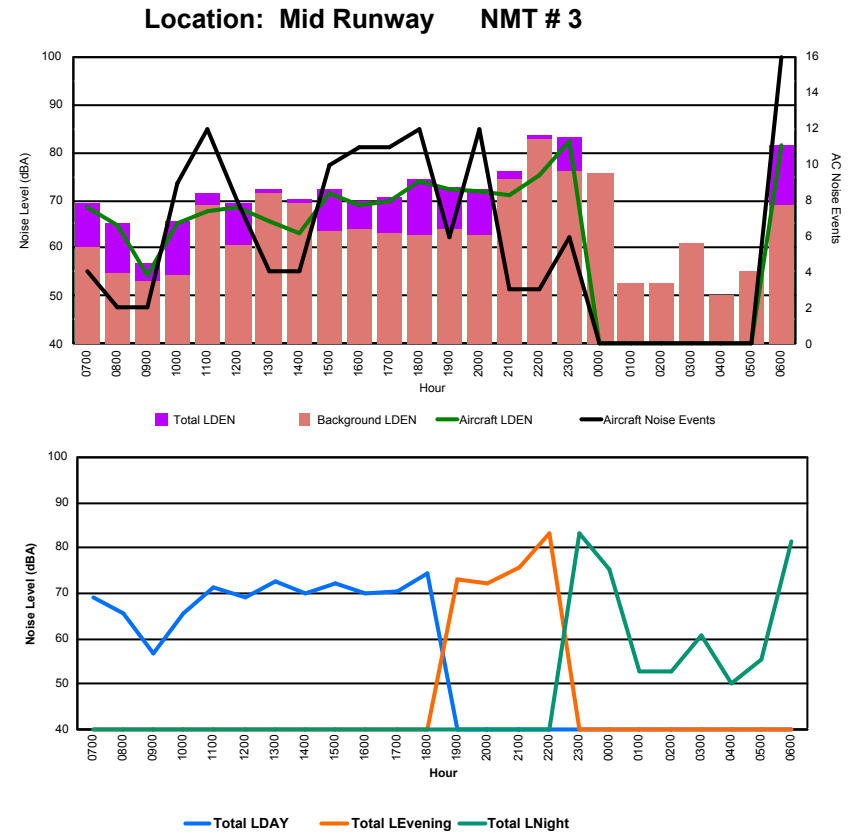

Luxembourg Airport Noise Distribution by Hour

Between 24/08/2023 00:00:00 and 24/08/2023 23:59:59 (Local Time)

Day	Aircraft Events	Total LDEN dB (A)	Aircraft LDEN dB(A)	Background LDEN dB(A)	Total LDay dB(A)	Total LEvening dB(A)	Total LNight dB (A)	
24/08/23	7:00	4	69.3	68.7	60.2	69.3	-	-
24/08/23	8:00	2	65.4	64.9	54.7	65.4	-	-
24/08/23	9:00	2	56.8	54.2	53.3	56.8	-	-
24/08/23	10:00	9	65.6	65.3	54.4	65.6	-	-
24/08/23	11:00	12	71.4	67.6	69.1	71.4	-	-
24/08/23	12:00	8	69.3	68.6	60.8	69.3	-	-
24/08/23	13:00	4	72.5	65.5	71.6	72.5	-	-
24/08/23	14:00	4	70.2	63.3	69.2	70.2	-	-
24/08/23	15:00	10	72.1	71.5	63.4	72.1	-	-
24/08/23	16:00	11	69.9	68.8	64.0	69.9	-	-
24/08/23	17:00	11	70.5	69.8	63.0	70.5	-	-
24/08/23	18:00	12	74.2	73.9	62.7	74.2	-	-
24/08/23	19:00	6	72.9	72.3	64.0	-	72.9	-
24/08/23	20:00	12	72.2	71.7	62.8	-	72.2	-
24/08/23	21:00	3	75.9	71.0	74.3	-	75.9	-
24/08/23	22:00	3	83.4	75.1	82.7	-	83.4	-
24/08/23	23:00	6	83.2	82.2	76.2	-	-	83.2
25/08/23	0:00	-	75.5	-	75.5	-	-	75.5
25/08/23	1:00	-	52.6	-	52.7	-	-	52.6
25/08/23	2:00	-	52.7	-	52.8	-	-	52.7
25/08/23	3:00	-	60.9	-	61.0	-	-	60.9
25/08/23	4:00	-	50.1	-	50.1	-	-	50.1
25/08/23	5:00	-	55.3	-	55.3	-	-	55.3
25/08/23	6:00	16	81.5	81.3	68.9	-	-	81.5
	135	75.3	72.9	71.6	70.4	78.7	76.9