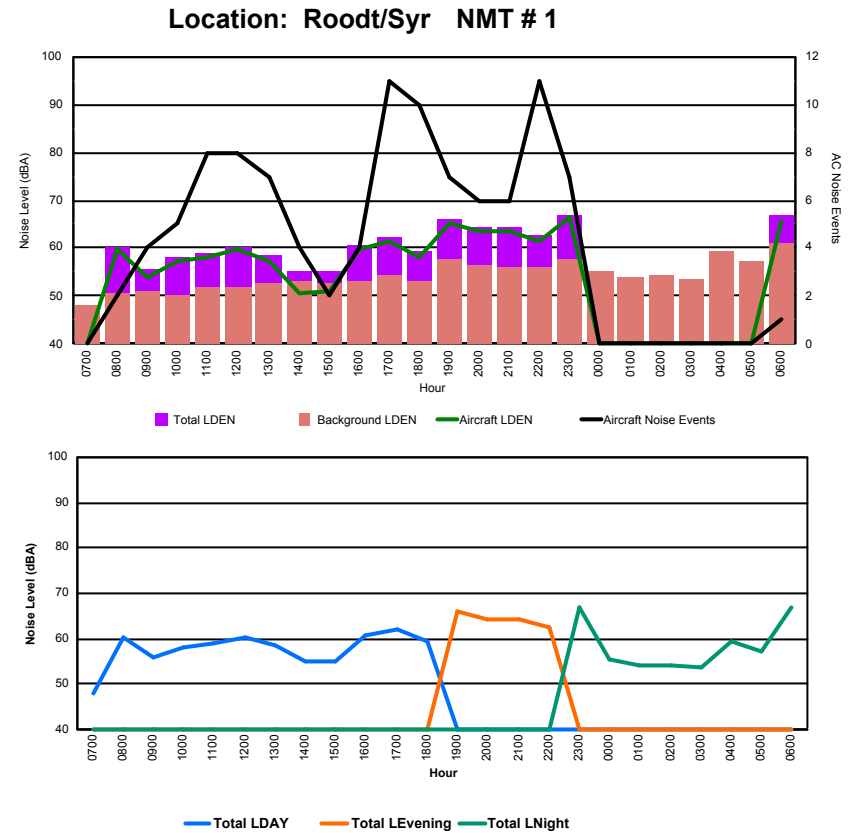

Luxembourg Airport Noise Distribution by Hour

Between 06/08/2023 00:00:00 and 06/08/2023 23:59:59 (Local Time)

Day	Aircraft Events	Total LDEN dB (A)	Aircraft LDEN dB(A)	Background LDEN dB(A)	Total LDay dB(A)	Total LEvening dB(A)	Total LNight dB (A)
06/08/23	7:00	-	48.1	-	48.1	-	-
06/08/23	8:00	2	60.4	59.9	50.5	60.4	-
06/08/23	9:00	4	55.8	54.1	51.0	55.8	-
06/08/23	10:00	5	58.2	57.4	50.4	58.2	-
06/08/23	11:00	8	58.9	58.0	51.9	58.9	-
06/08/23	12:00	8	60.2	59.6	51.7	60.2	-
06/08/23	13:00	7	58.4	57.2	52.5	58.4	-
06/08/23	14:00	4	55.0	50.6	53.1	55.0	-
06/08/23	15:00	2	55.0	51.1	52.7	55.0	-
06/08/23	16:00	4	60.7	59.9	53.1	60.7	-
06/08/23	17:00	11	62.1	61.4	54.5	62.1	-
06/08/23	18:00	10	59.3	58.2	53.3	59.3	-
06/08/23	19:00	7	66.0	65.4	57.8	-	66.0
06/08/23	20:00	6	64.2	63.4	56.4	-	64.2
06/08/23	21:00	6	64.4	63.7	56.2	-	64.4
06/08/23	22:00	11	62.6	61.5	55.9	-	62.6
06/08/23	23:00	7	67.0	66.6	57.8	-	67.0
07/08/23	0:00	-	55.3	-	55.3	-	55.3
07/08/23	1:00	-	53.9	-	53.9	-	53.9
07/08/23	2:00	-	54.2	-	54.2	-	54.2
07/08/23	3:00	-	53.7	-	53.7	-	53.7
07/08/23	4:00	-	59.2	-	59.3	-	59.2
07/08/23	5:00	-	57.2	-	57.2	-	57.2
07/08/23	6:00	1	66.9	65.7	61.1	-	66.9
	103	61.3	60.1	55.3	58.7	64.5	61.9