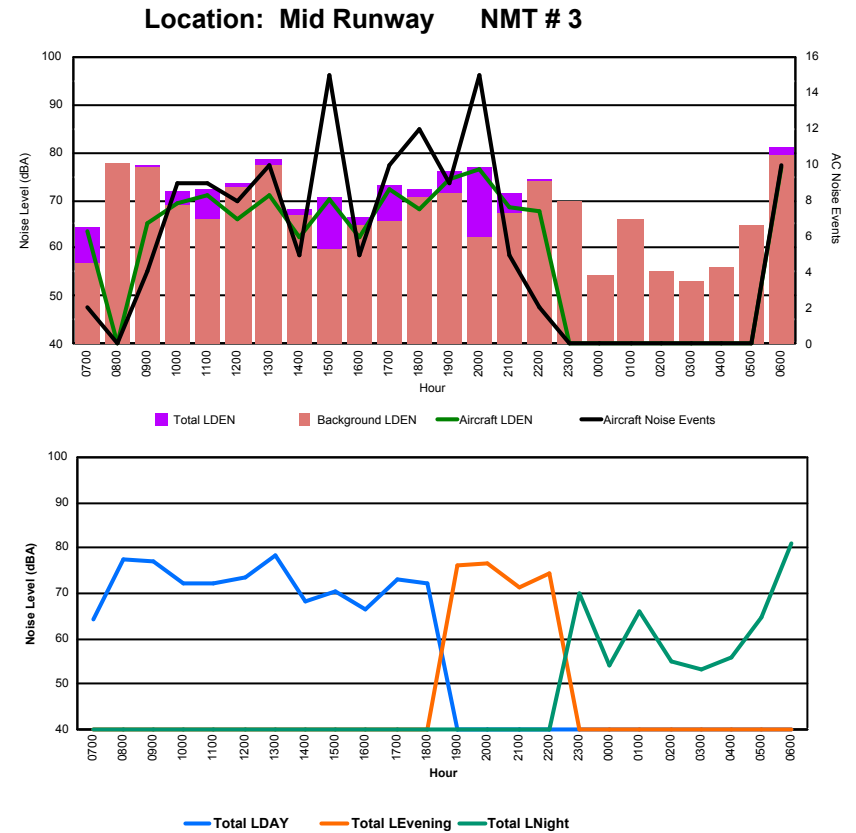

Luxembourg Airport Noise Distribution by Hour

Between 21/08/2023 00:00:00 and 21/08/2023 23:59:59 (Local Time)

Day	Aircraft Events	Total LDEN dB (A)	Aircraft LDEN dB(A)	Background LDEN dB(A)	Total LDay dB(A)	Total LEvening dB(A)	Total LNight dB (A)
21/08/23 7:00	2	64.3	63.5	57.0	64.3	-	-
21/08/23 8:00	-	77.6	-	77.6	77.6	-	-
21/08/23 9:00	4	77.2	65.0	77.0	77.2	-	-
21/08/23 10:00	9	72.0	69.4	68.8	72.0	-	-
21/08/23 11:00	9	72.3	71.1	66.2	72.3	-	-
21/08/23 12:00	8	73.6	66.2	72.7	73.6	-	-
21/08/23 13:00	10	78.4	71.1	77.5	78.4	-	-
21/08/23 14:00	5	68.2	62.2	66.9	68.2	-	-
21/08/23 15:00	15	70.5	70.1	59.7	70.5	-	-
21/08/23 16:00	5	66.6	62.3	64.7	66.6	-	-
21/08/23 17:00	10	73.0	72.1	65.6	73.0	-	-
21/08/23 18:00	12	72.4	68.1	70.6	72.4	-	-
21/08/23 19:00	9	76.1	74.2	71.6	-	76.1	-
21/08/23 20:00	15	76.7	76.5	62.5	-	76.7	-
21/08/23 21:00	5	71.5	68.5	67.5	-	71.5	-
21/08/23 22:00	2	74.4	67.7	73.8	-	74.4	-
21/08/23 23:00	-	69.8	-	69.8	-	-	69.8
22/08/23 0:00	-	54.2	-	54.2	-	-	54.2
22/08/23 1:00	-	66.2	-	66.2	-	-	66.2
22/08/23 2:00	-	55.1	-	55.1	-	-	55.1
22/08/23 3:00	-	53.1	-	53.1	-	-	53.1
22/08/23 4:00	-	55.9	-	55.9	-	-	55.9
22/08/23 5:00	-	64.7	-	64.9	-	-	64.7
22/08/23 6:00	10	81.2	77.0	79.3	-	-	81.2
	130	73.8	69.5	71.9	73.9	75.1	72.7