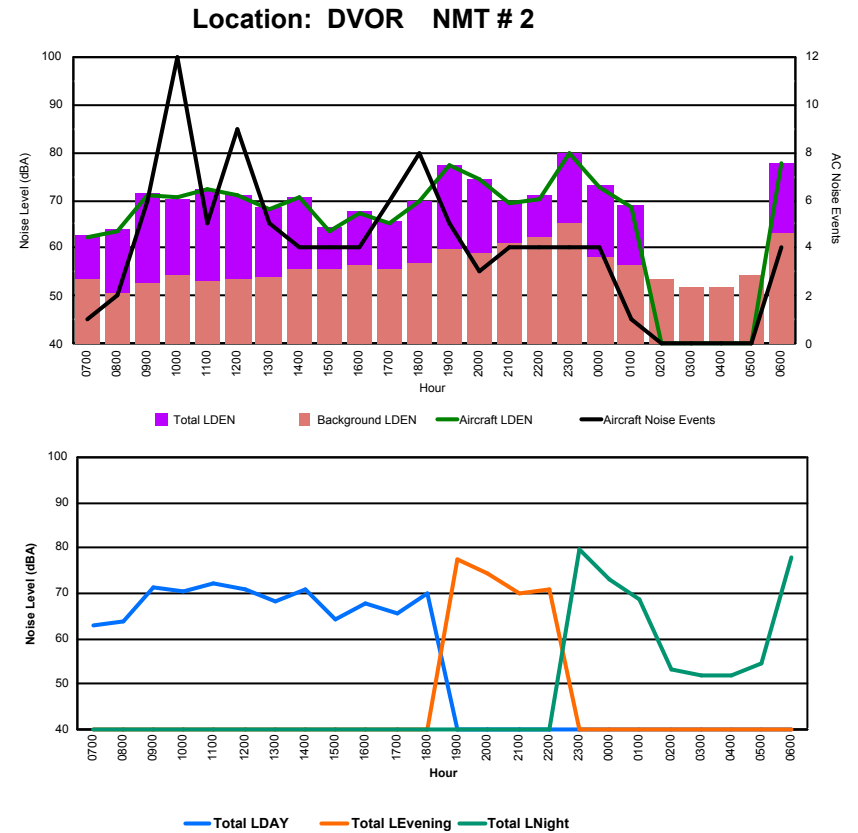

Luxembourg Airport Noise Distribution by Hour

Between 26/08/2023 00:00:00 and 26/08/2023 23:59:59 (Local Time)

Day	Aircraft Events	Total LDEN dB(A)	Aircraft LDEN dB(A)	Background LDEN dB(A)	Total LDay dB(A)	Total LEvening dB(A)	Total LNight dB(A)	
26/08/23	7:00	1	62.9	62.3	53.4	62.9	-	-
26/08/23	8:00	2	63.9	63.6	50.7	63.9	-	-
26/08/23	9:00	6	71.3	71.1	52.5	71.3	-	-
26/08/23	10:00	12	70.4	70.5	54.5	70.4	-	-
26/08/23	11:00	5	72.2	72.2	53.1	72.2	-	-
26/08/23	12:00	9	71.1	71.1	53.6	71.1	-	-
26/08/23	13:00	5	68.4	68.2	53.8	68.4	-	-
26/08/23	14:00	4	70.7	70.6	55.6	70.7	-	-
26/08/23	15:00	4	64.3	63.6	55.6	64.3	-	-
26/08/23	16:00	4	67.7	67.4	56.3	67.7	-	-
26/08/23	17:00	6	65.6	65.2	55.7	65.6	-	-
26/08/23	18:00	8	69.9	69.7	56.7	69.9	-	-
26/08/23	19:00	5	77.4	77.3	59.8	-	77.4	-
26/08/23	20:00	3	74.3	74.2	59.0	-	74.3	-
26/08/23	21:00	4	69.9	69.4	61.0	-	69.9	-
26/08/23	22:00	4	71.0	70.4	62.1	-	71.0	-
26/08/23	23:00	4	79.8	79.7	65.2	-	-	79.8
27/08/23	0:00	4	73.1	72.9	58.3	-	-	73.1
27/08/23	1:00	1	68.8	68.5	56.4	-	-	68.8
27/08/23	2:00	-	53.4	-	53.4	-	-	53.4
27/08/23	3:00	-	51.8	-	51.8	-	-	51.8
27/08/23	4:00	-	51.9	-	51.9	-	-	51.9
27/08/23	5:00	-	54.4	-	54.4	-	-	54.4
27/08/23	6:00	4	77.8	77.7	63.0	-	-	77.8
	95	72.1	71.9	58.0	69.2	74.2	73.6