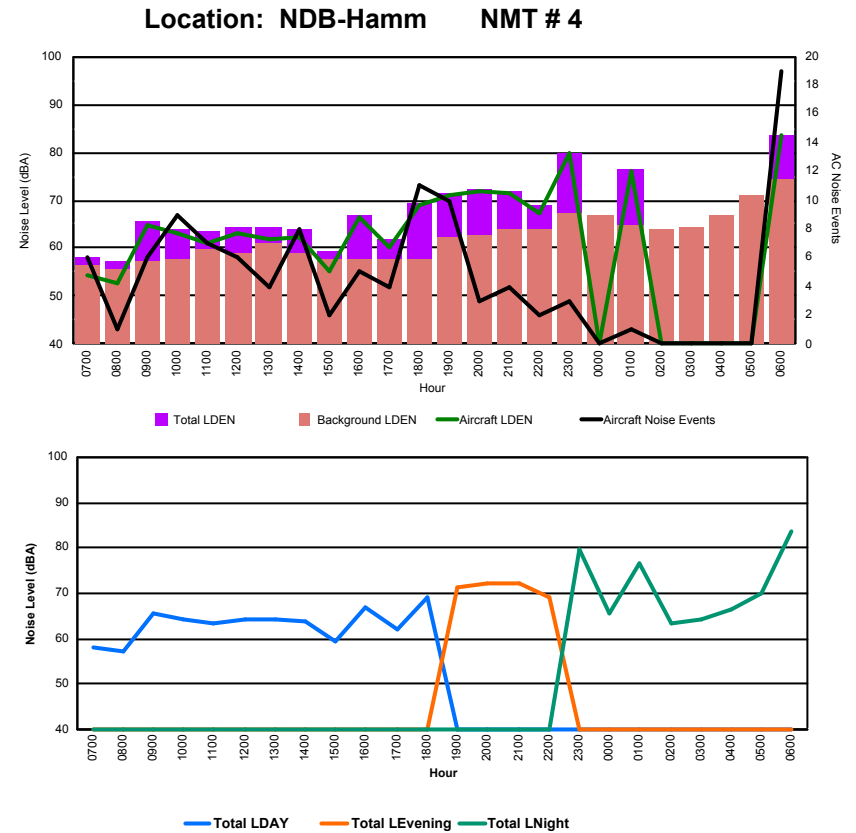

Luxembourg Airport Noise Distribution by Hour

Between 15/08/2023 00:00:00 and 15/08/2023 23:59:59 (Local Time)

Day	Aircraft Events	Total LDEN dB (A)	Aircraft LDEN dB(A)	Background LDEN dB(A)	Total LDay dB(A)	Total LEvening dB(A)	Total LNight dB (A)
15/08/23 7:00	6	58.2	54.3	56.3	58.2	-	-
15/08/23 8:00	1	57.4	52.9	55.6	57.4	-	-
15/08/23 9:00	6	65.5	64.9	57.3	65.5	-	-
15/08/23 10:00	9	64.1	63.0	57.8	64.1	-	-
15/08/23 11:00	7	63.4	61.0	59.8	63.4	-	-
15/08/23 12:00	6	64.3	63.0	58.9	64.3	-	-
15/08/23 13:00	4	64.2	61.7	60.9	64.2	-	-
15/08/23 14:00	8	63.8	62.2	59.0	63.8	-	-
15/08/23 15:00	2	59.5	55.0	57.7	59.5	-	-
15/08/23 16:00	5	67.0	66.5	57.6	67.0	-	-
15/08/23 17:00	4	61.9	60.0	57.5	61.9	-	-
15/08/23 18:00	11	69.3	69.0	57.9	69.3	-	-
15/08/23 19:00	10	71.5	71.0	62.3	-	71.5	-
15/08/23 20:00	3	72.4	71.9	62.8	-	72.4	-
15/08/23 21:00	4	72.0	71.3	63.8	-	72.0	-
15/08/23 22:00	2	69.0	67.5	63.8	-	69.0	-
15/08/23 23:00	3	79.8	79.6	67.2	-	-	79.8
16/08/23 0:00	-	65.5	-	66.7	-	-	65.5
16/08/23 1:00	1	76.5	76.2	64.6	-	-	76.5
16/08/23 2:00	-	63.2	-	63.9	-	-	63.2
16/08/23 3:00	-	64.2	-	64.4	-	-	64.2
16/08/23 4:00	-	66.3	-	66.7	-	-	66.3
16/08/23 5:00	-	69.8	-	71.1	-	-	69.8
16/08/23 6:00	19	83.7	83.6	74.4	-	-	83.7
	111	73.1	72.6	65.2	64.4	71.4	77.0