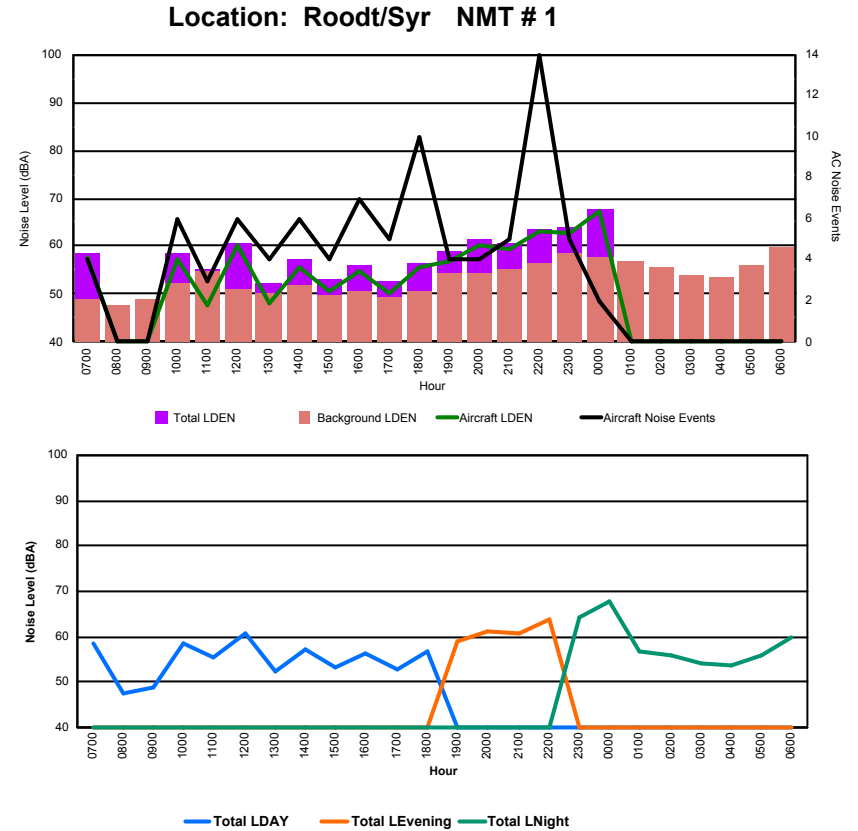

Luxembourg Airport Noise Distribution by Hour

Between 11/08/2023 00:00:00 and 11/08/2023 23:59:59 (Local Time)

Day	Aircraft Events	Total LDEN dB(A)	Aircraft LDEN dB(A)	Background LDEN dB(A)	Total LDay dB(A)	Total LEvening dB(A)	Total LNight dB(A)
11/08/23 7:00	4	58.4	57.9	48.9	58.4	-	-
11/08/23 8:00	-	47.6	-	47.7	47.6	-	-
11/08/23 9:00	-	48.9	-	48.9	48.9	-	-
11/08/23 10:00	6	58.4	57.3	52.4	58.4	-	-
11/08/23 11:00	3	55.4	47.9	54.7	55.4	-	-
11/08/23 12:00	6	60.8	60.4	51.0	60.8	-	-
11/08/23 13:00	4	52.3	48.0	50.4	52.3	-	-
11/08/23 14:00	6	57.1	55.6	51.9	57.1	-	-
11/08/23 15:00	4	53.3	50.8	49.7	53.3	-	-
11/08/23 16:00	7	56.2	54.9	50.5	56.2	-	-
11/08/23 17:00	5	52.7	50.3	49.2	52.7	-	-
11/08/23 18:00	10	56.6	55.5	50.6	56.6	-	-
11/08/23 19:00	4	58.8	56.8	54.5	-	58.8	-
11/08/23 20:00	4	61.4	60.4	54.5	-	61.4	-
11/08/23 21:00	5	60.6	59.2	55.3	-	60.6	-
11/08/23 22:00	14	63.7	63.0	56.4	-	63.7	-
11/08/23 23:00	5	64.1	62.7	58.7	-	-	64.1
12/08/23 0:00	2	67.6	67.2	57.5	-	-	67.6
12/08/23 1:00	-	56.8	-	56.8	-	-	56.8
12/08/23 2:00	-	55.8	-	55.8	-	-	55.8
12/08/23 3:00	-	54.1	-	54.1	-	-	54.1
12/08/23 4:00	-	53.5	-	53.5	-	-	53.5
12/08/23 5:00	-	56.0	-	56.0	-	-	56.0
12/08/23 6:00	-	59.9	-	59.9	-	-	59.9
	89	59.6	58.0	54.5	56.2	61.5	61.4