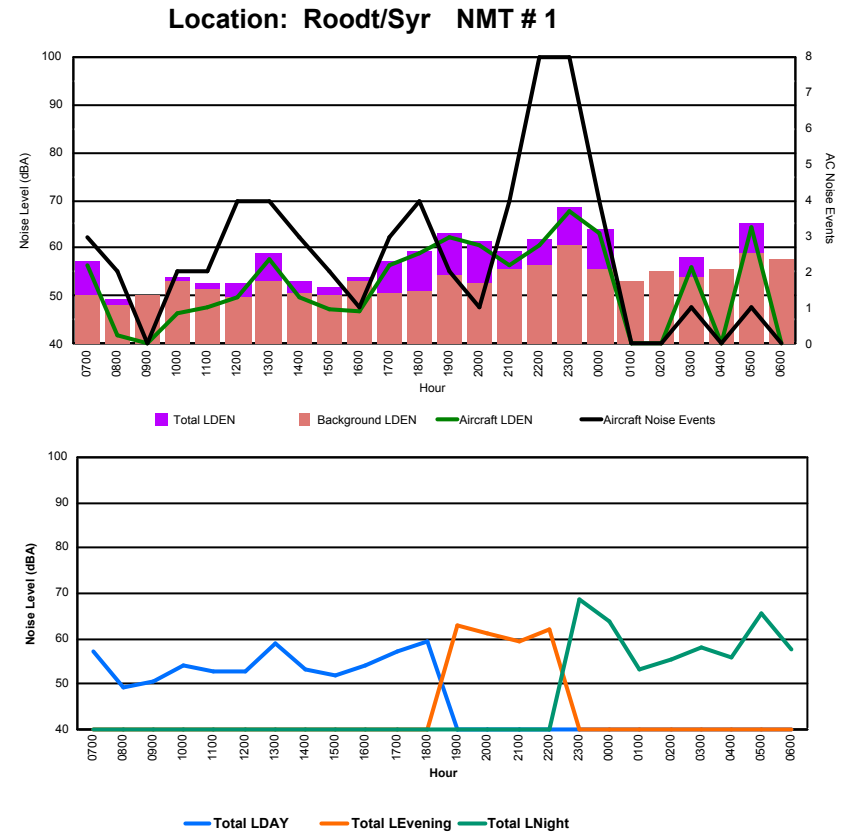

Luxembourg Airport Noise Distribution by Hour

Between 24/08/2023 00:00:00 and 24/08/2023 23:59:59 (Local Time)

Day	Aircraft Events	Total LDEN dB (A)	Aircraft LDEN dB(A)	Background LDEN dB(A)	Total LDay dB(A)	Total LEvening dB(A)	Total LNight dB (A)	
24/08/23	7:00	3	57.4	56.5	50.0	57.4	-	-
24/08/23	8:00	2	49.2	42.0	48.3	49.2	-	-
24/08/23	9:00	-	50.4	-	50.4	50.4	-	-
24/08/23	10:00	2	53.9	46.4	53.1	53.9	-	-
24/08/23	11:00	2	52.8	47.5	51.3	52.8	-	-
24/08/23	12:00	4	52.6	49.6	49.8	52.6	-	-
24/08/23	13:00	4	59.0	57.7	53.0	59.0	-	-
24/08/23	14:00	3	53.1	49.6	50.6	53.1	-	-
24/08/23	15:00	2	52.0	47.2	50.4	52.0	-	-
24/08/23	16:00	1	54.0	46.9	53.1	54.0	-	-
24/08/23	17:00	3	57.4	56.5	50.7	57.4	-	-
24/08/23	18:00	4	59.4	58.8	50.9	59.4	-	-
24/08/23	19:00	2	63.0	62.4	54.3	-	63.0	-
24/08/23	20:00	1	61.3	60.5	52.8	-	61.3	-
24/08/23	21:00	4	59.2	56.6	55.8	-	59.2	-
24/08/23	22:00	8	62.0	60.7	56.3	-	62.0	-
24/08/23	23:00	8	68.5	67.8	60.5	-	-	68.5
25/08/23	0:00	4	63.8	63.2	55.7	-	-	63.8
25/08/23	1:00	-	53.3	-	53.3	-	-	53.3
25/08/23	2:00	-	55.4	-	55.4	-	-	55.4
25/08/23	3:00	1	58.3	56.1	54.1	-	-	58.3
25/08/23	4:00	-	55.8	-	55.8	-	-	55.8
25/08/23	5:00	1	65.4	64.2	59.1	-	-	65.4
25/08/23	6:00	-	57.8	-	57.7	-	-	57.8
	59	60.2	58.8	54.6	55.4	61.6	62.8