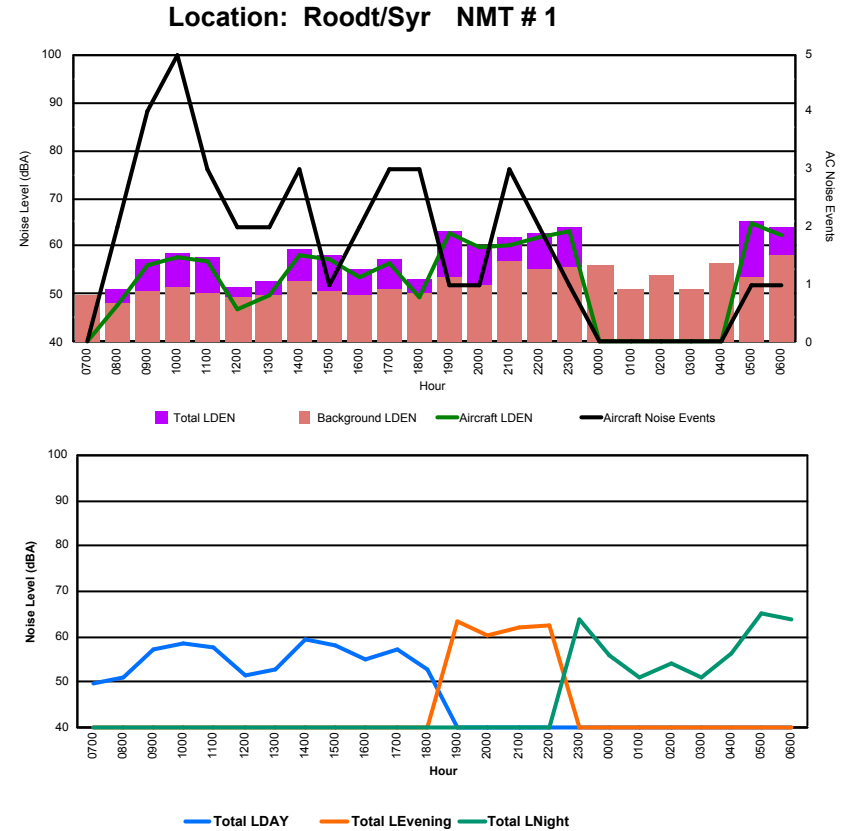

Luxembourg Airport Noise Distribution by Hour

Between 28/08/2023 00:00:00 and 28/08/2023 23:59:59 (Local Time)

Day	Aircraft Events	Total LDEN dB (A)	Aircraft LDEN dB(A)	Background LDEN dB(A)	Total LDay dB(A)	Total LEvening dB(A)	Total LNight dB (A)
28/08/23	7:00	-	49.8	-	49.8	-	-
28/08/23	8:00	2	50.9	47.6	48.3	-	-
28/08/23	9:00	4	57.2	56.1	50.7	-	-
28/08/23	10:00	5	58.7	57.9	51.4	-	-
28/08/23	11:00	3	57.6	56.8	50.2	-	-
28/08/23	12:00	2	51.4	47.0	49.5	-	-
28/08/23	13:00	2	52.7	49.7	49.7	-	-
28/08/23	14:00	3	59.4	58.3	52.8	-	-
28/08/23	15:00	1	58.1	57.2	50.6	-	-
28/08/23	16:00	2	55.1	53.6	49.9	-	-
28/08/23	17:00	3	57.4	56.3	51.1	-	-
28/08/23	18:00	3	53.0	49.5	50.4	-	-
28/08/23	19:00	1	63.3	62.9	53.4	-	63.3
28/08/23	20:00	1	60.3	59.6	51.8	-	60.3
28/08/23	21:00	3	61.9	60.2	57.0	-	61.9
28/08/23	22:00	2	62.6	61.8	55.4	-	62.6
28/08/23	23:00	1	64.0	63.2	55.8	-	64.0
29/08/23	0:00	-	55.9	-	55.9	-	55.9
29/08/23	1:00	-	51.2	-	51.2	-	51.2
29/08/23	2:00	-	53.9	-	54.0	-	53.9
29/08/23	3:00	-	50.9	-	50.9	-	50.9
29/08/23	4:00	-	56.4	-	56.4	-	56.4
29/08/23	5:00	1	65.1	64.7	53.5	-	65.1
29/08/23	6:00	1	63.8	62.4	58.3	-	63.8
	40	59.4	58.2	53.3	56.2	62.2	60.7