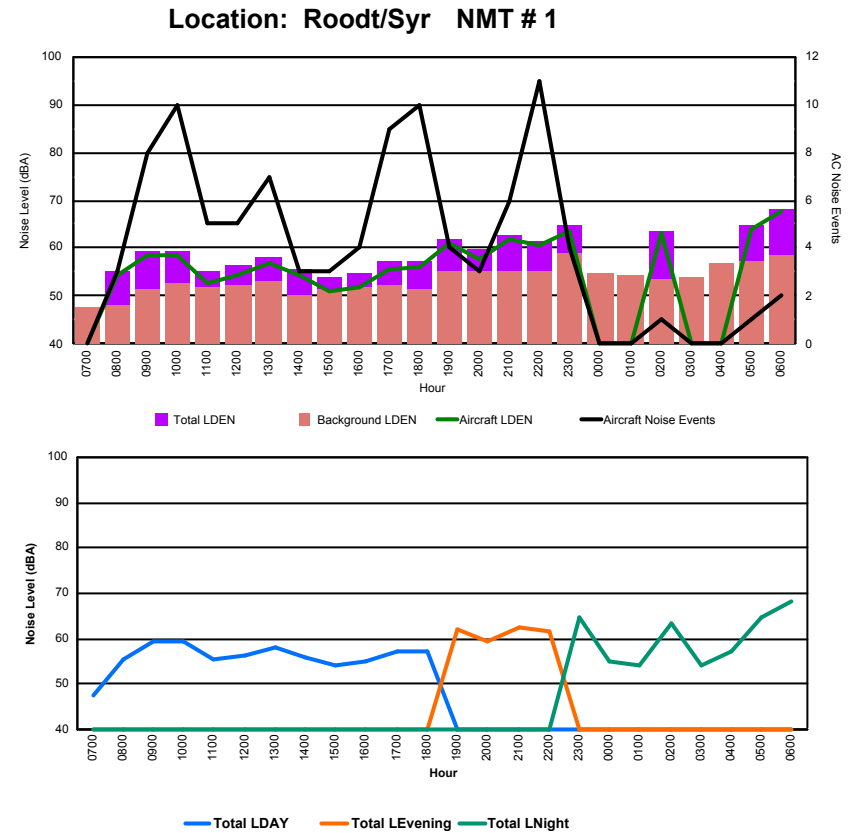

Luxembourg Airport Noise Distribution by Hour

Between 08/08/2023 00:00:00 and 08/08/2023 23:59:59 (Local Time)

Day	Aircraft Events	Total LDEN dB(A)	Aircraft LDEN dB(A)	Background LDEN dB(A)	Total LDay dB(A)	Total LEvening dB(A)	Total LNight dB(A)
08/08/23	7:00	-	47.5	-	47.5	-	-
08/08/23	8:00	3	55.4	54.5	48.2	55.4	-
08/08/23	9:00	8	59.2	58.5	51.3	59.2	-
08/08/23	10:00	10	59.5	58.7	52.5	59.5	-
08/08/23	11:00	5	55.3	52.9	51.8	55.3	-
08/08/23	12:00	5	56.4	54.4	52.4	56.4	-
08/08/23	13:00	7	58.2	56.7	53.2	58.2	-
08/08/23	14:00	3	55.8	54.4	50.3	55.8	-
08/08/23	15:00	3	54.1	51.0	51.3	54.1	-
08/08/23	16:00	4	54.8	51.8	51.8	54.8	-
08/08/23	17:00	9	57.2	55.8	52.2	57.2	-
08/08/23	18:00	10	57.3	56.0	51.6	57.3	-
08/08/23	19:00	4	62.0	61.1	55.1	-	62.0
08/08/23	20:00	3	59.6	57.6	55.3	-	59.6
08/08/23	21:00	6	62.7	61.9	55.2	-	62.7
08/08/23	22:00	11	61.6	60.6	55.1	-	61.6
08/08/23	23:00	4	64.7	63.4	59.0	-	64.7
09/08/23	0:00	-	54.9	-	54.9	-	54.9
09/08/23	1:00	-	54.3	-	54.3	-	54.3
09/08/23	2:00	1	63.6	63.2	53.7	-	63.6
09/08/23	3:00	-	54.0	-	54.0	-	54.0
09/08/23	4:00	-	57.0	-	57.0	-	57.0
09/08/23	5:00	1	64.7	63.9	57.4	-	64.7
09/08/23	6:00	2	68.2	67.7	58.5	-	68.2
	99	60.6	59.5	54.4	56.7	61.6	63.0