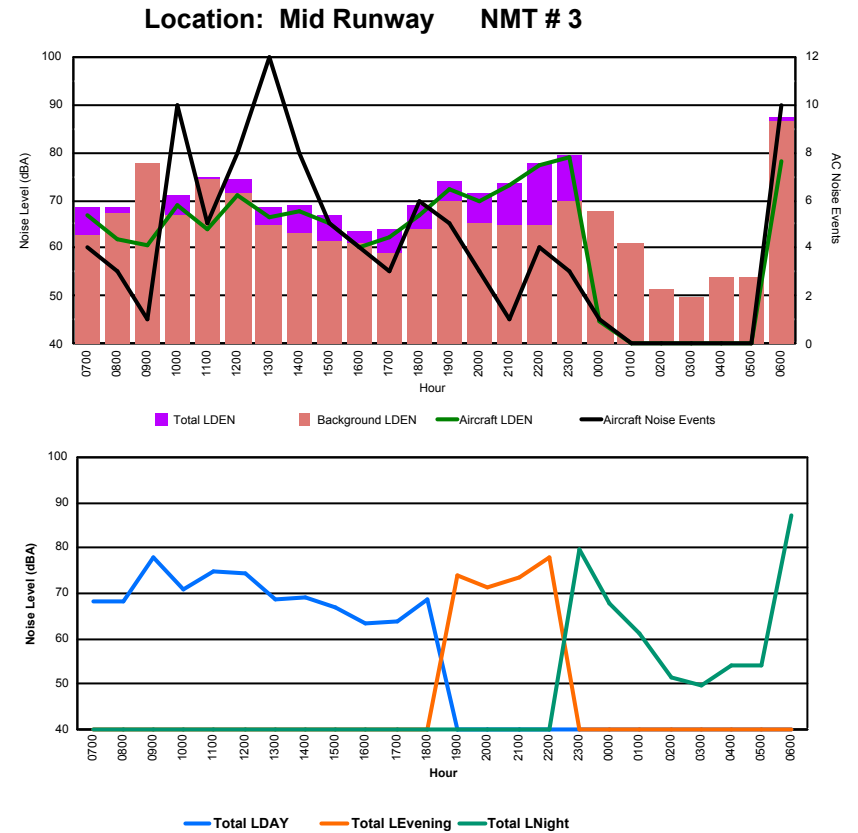

Luxembourg Airport Noise Distribution by Hour

Between 26/08/2023 00:00:00 and 26/08/2023 23:59:59 (Local Time)

Day	Aircraft Events	Total LDEN dB (A)	Aircraft LDEN dB(A)	Background LDEN dB(A)	Total LDay dB(A)	Total LEvening dB(A)	Total LNight dB (A)	
26/08/23	7:00	4	68.4	67.0	62.9	68.4	-	-
26/08/23	8:00	3	68.4	62.0	67.2	68.4	-	-
26/08/23	9:00	1	77.8	60.5	77.8	77.8	-	-
26/08/23	10:00	10	70.9	68.9	66.7	70.9	-	-
26/08/23	11:00	5	74.9	64.0	74.5	74.9	-	-
26/08/23	12:00	8	74.2	71.1	71.3	74.2	-	-
26/08/23	13:00	12	68.5	66.3	64.6	68.5	-	-
26/08/23	14:00	8	69.1	67.9	63.0	69.1	-	-
26/08/23	15:00	5	66.7	65.2	61.3	66.7	-	-
26/08/23	16:00	4	63.5	60.2	60.9	63.5	-	-
26/08/23	17:00	3	63.9	62.2	58.9	63.9	-	-
26/08/23	18:00	6	68.8	67.0	64.0	68.8	-	-
26/08/23	19:00	5	74.0	72.1	69.6	-	74.0	-
26/08/23	20:00	3	71.3	70.0	65.3	-	71.3	-
26/08/23	21:00	1	73.7	73.1	64.8	-	73.7	-
26/08/23	22:00	4	77.8	77.5	64.7	-	77.8	-
26/08/23	23:00	3	79.5	79.0	70.0	-	-	79.5
27/08/23	0:00	1	67.9	44.8	67.9	-	-	67.9
27/08/23	1:00	-	61.0	-	61.0	-	-	61.0
27/08/23	2:00	-	51.4	-	51.4	-	-	51.4
27/08/23	3:00	-	49.6	-	49.6	-	-	49.6
27/08/23	4:00	-	54.0	-	54.0	-	-	54.0
27/08/23	5:00	-	54.0	-	54.0	-	-	54.0
27/08/23	6:00	10	87.1	78.3	86.5	-	-	87.1
	96	75.8	71.0	74.0	71.7	74.9	78.8