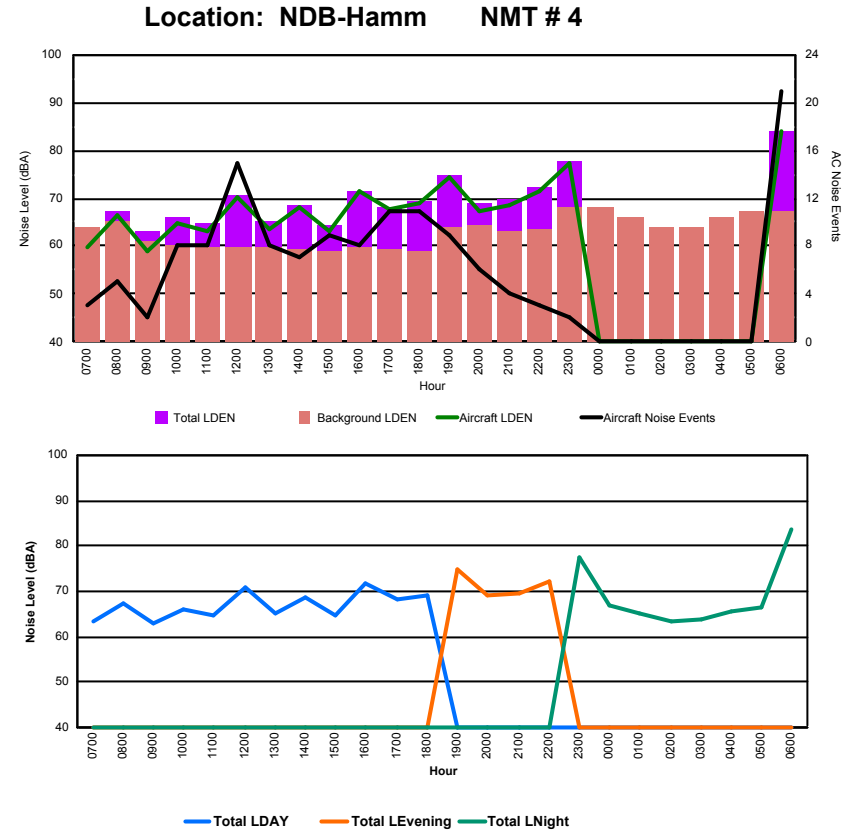

Luxembourg Airport Noise Distribution by Hour

Between 04/08/2023 00:00:00 and 04/08/2023 23:59:59 (Local Time)

Day	Aircraft Events	Total LDEN dB(A)	Aircraft LDEN dB(A)	Background LDEN dB(A)	Total LDay dB(A)	Total LEvening dB(A)	Total LNight dB(A)	
04/08/23	7:00	3	63.5	59.8	63.8	63.5	-	-
04/08/23	8:00	5	67.5	66.5	65.0	67.5	-	-
04/08/23	9:00	2	63.0	59.0	61.0	63.0	-	-
04/08/23	10:00	8	66.0	64.7	60.3	66.0	-	-
04/08/23	11:00	8	64.7	63.2	59.7	64.7	-	-
04/08/23	12:00	15	70.8	70.4	59.9	70.8	-	-
04/08/23	13:00	8	65.0	63.5	59.7	65.0	-	-
04/08/23	14:00	7	68.7	68.1	59.4	68.7	-	-
04/08/23	15:00	9	64.5	63.2	58.8	64.5	-	-
04/08/23	16:00	8	71.6	71.3	59.8	71.6	-	-
04/08/23	17:00	11	68.3	67.7	59.2	68.3	-	-
04/08/23	18:00	11	69.3	68.9	58.9	69.3	-	-
04/08/23	19:00	9	74.8	74.5	63.8	-	74.8	-
04/08/23	20:00	6	69.1	67.5	64.3	-	69.1	-
04/08/23	21:00	4	69.6	68.5	63.1	-	69.6	-
04/08/23	22:00	3	72.2	71.6	63.6	-	72.2	-
04/08/23	23:00	2	77.7	77.2	68.0	-	-	77.7
05/08/23	0:00	-	66.9	-	68.0	-	-	66.9
05/08/23	1:00	-	65.1	-	65.9	-	-	65.1
05/08/23	2:00	-	63.2	-	63.9	-	-	63.2
05/08/23	3:00	-	63.7	-	63.8	-	-	63.7
05/08/23	4:00	-	65.8	-	66.2	-	-	65.8
05/08/23	5:00	-	66.5	-	67.1	-	-	66.5
05/08/23	6:00	21	83.9	83.8	67.5	-	-	83.9
	140	72.8	72.3	64.0	67.8	72.0	76.1