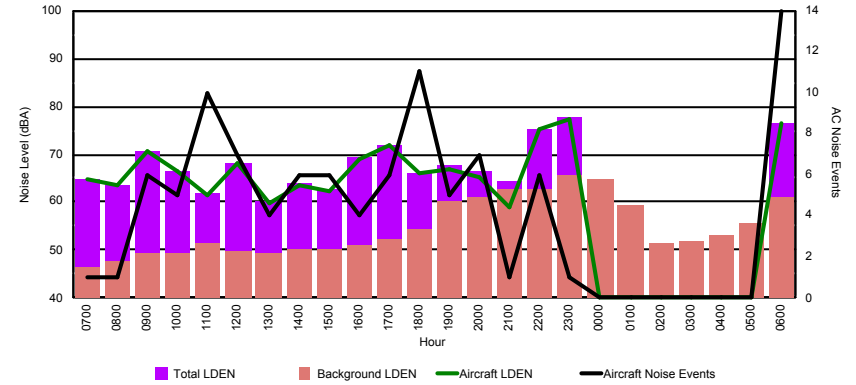

Luxembourg Airport Noise Distribution by Hour

Between 17/08/2023 00:00:00 and 17/08/2023 23:59:59 (Local Time)

Day	Aircraft Events	Total LDEN dB(A)	Aircraft LDEN dB(A)	Background LDEN dB(A)	Total LDay dB(A)	Total LEvening dB(A)	Total LNight dB(A)	
17/08/23	7:00	1	64.9	64.8	46.4	64.9	-	-
17/08/23	8:00	1	63.7	63.5	47.5	63.7	-	-
17/08/23	9:00	6	70.7	70.7	49.2	70.7	-	-
17/08/23	10:00	5	66.6	66.5	49.2	66.6	-	-
17/08/23	11:00	10	62.0	61.6	51.3	62.0	-	-
17/08/23	12:00	7	68.2	68.1	49.8	68.2	-	-
17/08/23	13:00	4	60.2	59.9	49.2	60.2	-	-
17/08/23	14:00	6	63.9	63.6	50.1	63.9	-	-
17/08/23	15:00	6	62.7	62.5	50.2	62.7	-	-
17/08/23	16:00	4	69.2	69.1	50.9	69.2	-	-
17/08/23	17:00	6	72.0	71.9	52.2	72.0	-	-
17/08/23	18:00	11	66.2	65.9	54.4	66.2	-	-
17/08/23	19:00	5	67.8	67.0	60.2	-	67.8	-
17/08/23	20:00	7	66.5	65.1	61.1	-	66.5	-
17/08/23	21:00	1	64.3	59.1	62.8	-	64.3	-
17/08/23	22:00	6	75.4	75.2	62.7	-	75.4	-
17/08/23	23:00	1	77.6	77.2	65.8	-	-	77.6
18/08/23	0:00	-	63.6	-	64.8	-	-	63.6
18/08/23	1:00	-	59.5	-	59.5	-	-	59.5
18/08/23	2:00	-	51.6	-	51.6	-	-	51.6
18/08/23	3:00	-	51.7	-	51.7	-	-	51.7
18/08/23	4:00	-	53.2	-	53.2	-	-	53.2
18/08/23	5:00	-	55.6	-	55.6	-	-	55.6
18/08/23	6:00	14	76.4	76.3	61.0	-	-	76.4
		101	69.6	69.2	58.6	67.2	70.8	71.2

Location: DVOR NMT # 2