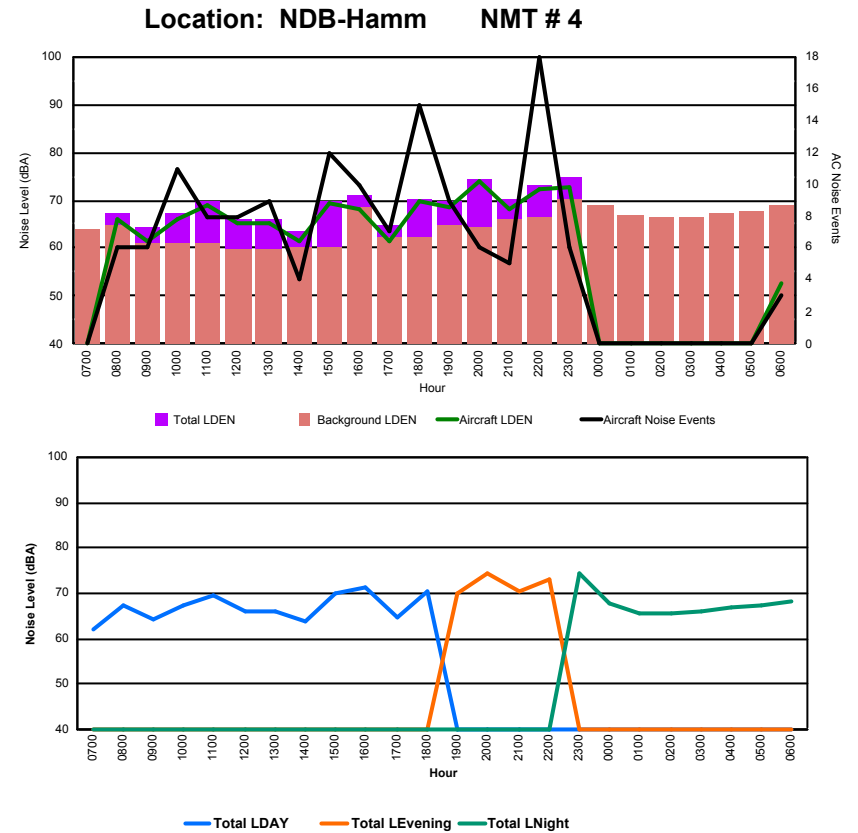

Luxembourg Airport Noise Distribution by Hour

Between 18/08/2023 00:00:00 and 18/08/2023 23:59:59 (Local Time)

Day	Aircraft Events	Total LDEN dB (A)	Aircraft LDEN dB(A)	Background LDEN dB(A)	Total LDay dB(A)	Total LEvening dB(A)	Total LNight dB (A)
18/08/23	7:00	-	62.1	-	64.1	62.1	-
18/08/23	8:00	6	67.2	66.0	64.8	67.2	-
18/08/23	9:00	6	64.2	61.4	61.2	64.2	-
18/08/23	10:00	11	67.3	66.2	60.9	67.3	-
18/08/23	11:00	8	69.6	69.0	61.0	69.6	-
18/08/23	12:00	8	66.1	65.0	59.9	66.1	-
18/08/23	13:00	9	66.1	65.1	59.8	66.1	-
18/08/23	14:00	4	63.7	61.4	60.0	63.7	-
18/08/23	15:00	12	69.9	69.5	60.4	69.9	-
18/08/23	16:00	10	71.2	68.3	68.6	71.2	-
18/08/23	17:00	7	64.9	61.6	62.4	64.9	-
18/08/23	18:00	15	70.4	69.9	62.4	70.4	-
18/08/23	19:00	9	70.0	68.5	64.9	-	70.0
18/08/23	20:00	6	74.5	74.0	64.2	-	74.5
18/08/23	21:00	5	70.3	68.3	65.9	-	70.3
18/08/23	22:00	18	73.2	72.5	66.5	-	73.2
18/08/23	23:00	6	74.6	72.7	70.4	-	74.6
19/08/23	0:00	-	67.6	-	68.9	-	67.6
19/08/23	1:00	-	65.8	-	67.0	-	65.8
19/08/23	2:00	-	65.6	-	66.6	-	65.6
19/08/23	3:00	-	65.9	-	66.3	-	65.9
19/08/23	4:00	-	66.8	-	67.4	-	66.8
19/08/23	5:00	-	67.2	-	67.9	-	67.2
19/08/23	6:00	3	68.1	52.6	69.1	-	68.1
	143	69.3	67.3	65.8	67.8	72.4	68.9