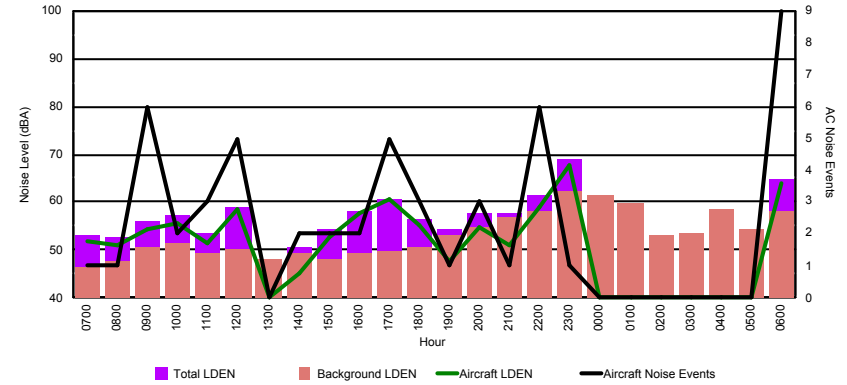

Luxembourg Airport Noise Distribution by Hour

Between 17/08/2023 00:00:00 and 17/08/2023 23:59:59 (Local Time)

Day	Aircraft Events	Total LDEN dB(A)	Aircraft LDEN dB(A)	Background LDEN dB(A)	Total LDay dB(A)	Total LEvening dB(A)	Total LNight dB(A)	
17/08/23	7:00	1	53.0	51.9	46.5	53.0	-	-
17/08/23	8:00	1	52.7	51.1	47.6	52.7	-	-
17/08/23	9:00	6	55.9	54.4	50.7	55.9	-	-
17/08/23	10:00	2	57.1	55.7	51.6	57.1	-	-
17/08/23	11:00	3	53.5	51.3	49.5	53.5	-	-
17/08/23	12:00	5	58.9	58.4	50.0	58.9	-	-
17/08/23	13:00	-	48.1	-	48.1	48.1	-	-
17/08/23	14:00	2	50.7	45.3	49.3	50.7	-	-
17/08/23	15:00	2	54.2	52.9	48.3	54.2	-	-
17/08/23	16:00	2	58.2	57.6	49.5	58.2	-	-
17/08/23	17:00	5	60.8	60.5	49.6	60.8	-	-
17/08/23	18:00	3	56.4	55.2	50.5	56.4	-	-
17/08/23	19:00	1	54.4	47.9	53.3	-	54.4	-
17/08/23	20:00	3	57.8	54.9	54.8	-	57.8	-
17/08/23	21:00	1	57.9	51.0	57.0	-	57.9	-
17/08/23	22:00	6	61.5	59.0	58.2	-	61.5	-
17/08/23	23:00	1	68.8	67.7	62.3	-	-	68.8
18/08/23	0:00	-	61.4	-	61.5	-	-	61.4
18/08/23	1:00	-	59.7	-	59.7	-	-	59.7
18/08/23	2:00	-	53.3	-	53.3	-	-	53.3
18/08/23	3:00	-	53.5	-	53.6	-	-	53.5
18/08/23	4:00	-	58.6	-	58.7	-	-	58.6
18/08/23	5:00	-	54.3	-	54.3	-	-	54.3
18/08/23	6:00	9	64.8	63.8	58.1	-	-	64.8
		53	59.7	57.5	55.7	56.2	58.6	62.5

Location: Roodt/Syr NMT # 1