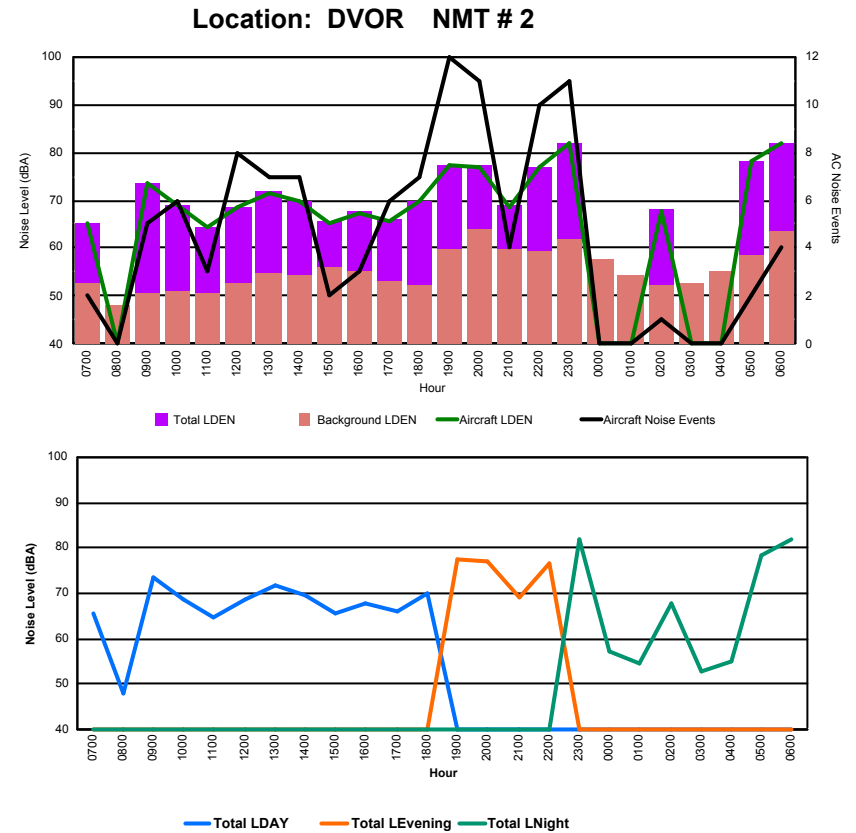

Luxembourg Airport Noise Distribution by Hour

Between 27/08/2023 00:00:00 and 27/08/2023 23:59:59 (Local Time)

Day	Aircraft Events	Total LDEN dB(A)	Aircraft LDEN dB(A)	Background LDEN dB(A)	Total LDay dB(A)	Total LEvening dB(A)	Total LNight dB(A)	
27/08/23	7:00	2	65.4	65.1	52.7	65.4	-	-
27/08/23	8:00	-	48.1	-	48.1	48.1	-	-
27/08/23	9:00	5	73.4	73.4	50.5	73.4	-	-
27/08/23	10:00	6	68.8	68.8	51.2	68.8	-	-
27/08/23	11:00	3	64.5	64.3	50.5	64.5	-	-
27/08/23	12:00	8	68.5	68.4	52.9	68.5	-	-
27/08/23	13:00	7	71.7	71.6	54.8	71.7	-	-
27/08/23	14:00	7	69.7	69.6	54.5	69.7	-	-
27/08/23	15:00	2	65.8	65.3	56.0	65.8	-	-
27/08/23	16:00	3	67.7	67.5	55.1	67.7	-	-
27/08/23	17:00	6	65.9	65.6	53.0	65.9	-	-
27/08/23	18:00	7	69.8	69.7	52.2	69.8	-	-
27/08/23	19:00	12	77.4	77.4	59.6	-	77.4	-
27/08/23	20:00	11	77.2	77.0	63.9	-	77.2	-
27/08/23	21:00	4	69.1	68.5	59.9	-	69.1	-
27/08/23	22:00	10	76.8	76.8	59.5	-	76.8	-
27/08/23	23:00	11	81.9	81.8	61.7	-	-	81.9
28/08/23	0:00	-	57.4	-	57.5	-	-	57.4
28/08/23	1:00	-	54.5	-	54.5	-	-	54.5
28/08/23	2:00	1	68.0	67.8	52.4	-	-	68.0
28/08/23	3:00	-	52.7	-	52.7	-	-	52.7
28/08/23	4:00	-	55.1	-	55.1	-	-	55.1
28/08/23	5:00	2	78.2	78.1	58.6	-	-	78.2
28/08/23	6:00	4	81.8	81.8	63.7	-	-	81.8
	111	74.2	74.1	57.6	68.8	76.1	76.8