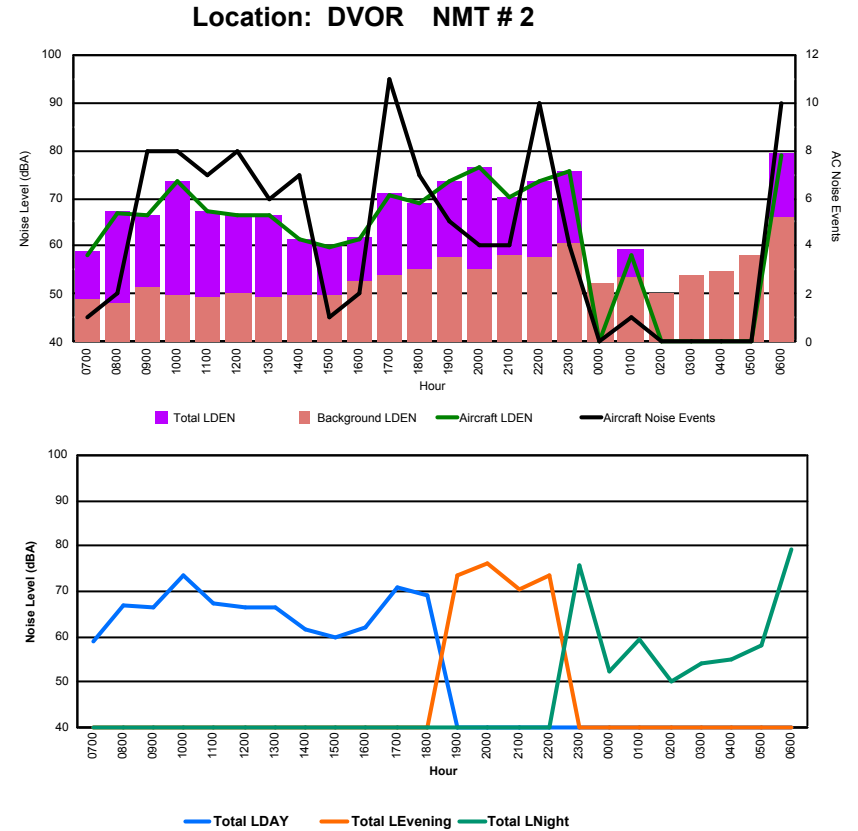

Luxembourg Airport Noise Distribution by Hour

Between 29/08/2023 00:00:00 and 29/08/2023 23:59:59 (Local Time)

Day	Aircraft Events	Total LDEN dB (A)	Aircraft LDEN dB(A)	Background LDEN dB(A)	Total LDay dB(A)	Total LEvening dB(A)	Total LNight dB (A)	
29/08/23	7:00	1	58.8	58.3	49.0	58.8	-	-
29/08/23	8:00	2	67.1	67.0	48.1	67.1	-	-
29/08/23	9:00	8	66.4	66.3	51.3	66.4	-	-
29/08/23	10:00	8	73.5	73.4	49.6	73.5	-	-
29/08/23	11:00	7	67.2	67.2	49.3	67.2	-	-
29/08/23	12:00	8	66.5	66.4	50.3	66.5	-	-
29/08/23	13:00	6	66.6	66.6	49.4	66.6	-	-
29/08/23	14:00	7	61.6	61.3	49.8	61.6	-	-
29/08/23	15:00	1	60.0	59.6	49.7	60.0	-	-
29/08/23	16:00	2	62.0	61.4	52.8	62.0	-	-
29/08/23	17:00	11	70.9	70.8	53.9	70.9	-	-
29/08/23	18:00	7	69.0	68.8	55.3	69.0	-	-
29/08/23	19:00	5	73.7	73.6	57.6	-	73.7	-
29/08/23	20:00	4	76.4	76.3	55.3	-	76.4	-
29/08/23	21:00	4	70.4	70.1	58.3	-	70.4	-
29/08/23	22:00	10	73.5	73.4	57.5	-	73.5	-
29/08/23	23:00	4	75.6	75.5	60.6	-	-	75.6
30/08/23	0:00	-	52.4	-	52.4	-	-	52.4
30/08/23	1:00	1	59.5	58.1	53.6	-	-	59.5
30/08/23	2:00	-	50.2	-	50.2	-	-	50.2
30/08/23	3:00	-	53.9	-	53.9	-	-	53.9
30/08/23	4:00	-	54.9	-	54.9	-	-	54.9
30/08/23	5:00	-	58.2	-	58.2	-	-	58.2
30/08/23	6:00	10	79.3	79.0	66.2	-	-	79.3
	106	70.9	70.7	56.5	67.7	74.0	71.9