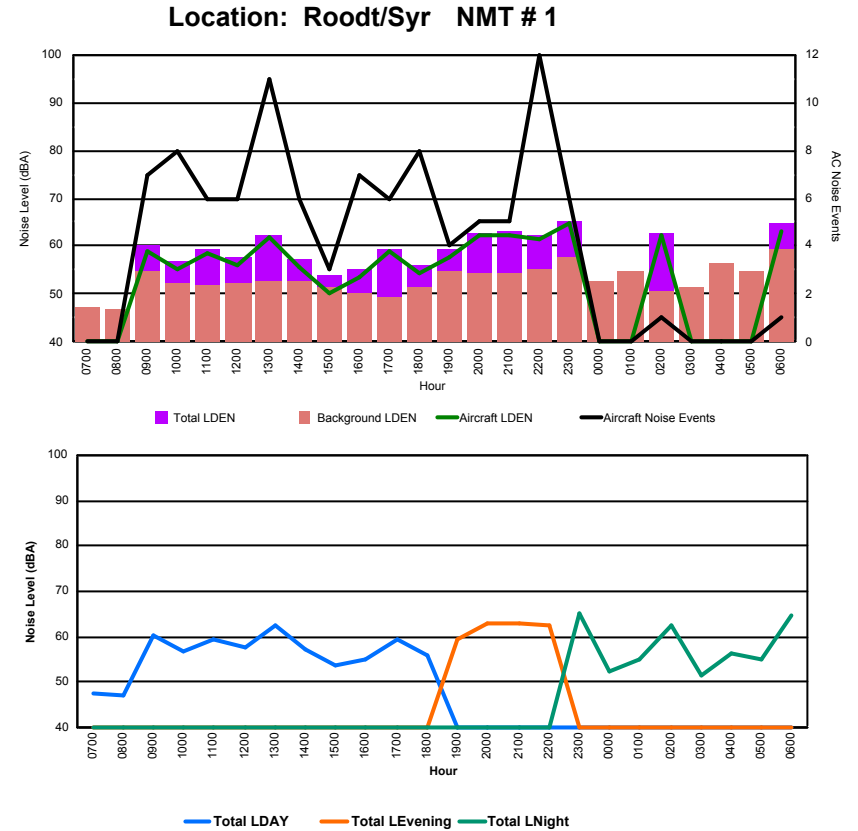

Luxembourg Airport Noise Distribution by Hour

Between 31/08/2023 00:00:00 and 31/08/2023 23:59:59 (Local Time)

Day	Aircraft Events	Total LDEN dB (A)	Aircraft LDEN dB(A)	Background LDEN dB(A)	Total LDay dB(A)	Total LEvening dB(A)	Total LNight dB (A)
31/08/23 7:00	-	47.3	-	47.3	47.3	-	-
31/08/23 8:00	-	47.0	-	47.0	47.0	-	-
31/08/23 9:00	7	60.3	58.9	54.7	60.3	-	-
31/08/23 10:00	8	56.9	55.2	52.2	56.9	-	-
31/08/23 11:00	6	59.3	58.5	51.8	59.3	-	-
31/08/23 12:00	6	57.6	56.1	52.3	57.6	-	-
31/08/23 13:00	11	62.4	62.0	52.7	62.4	-	-
31/08/23 14:00	6	57.3	55.5	52.7	57.3	-	-
31/08/23 15:00	3	53.8	50.0	51.6	53.8	-	-
31/08/23 16:00	7	55.1	53.5	50.4	55.1	-	-
31/08/23 17:00	6	59.2	58.8	49.5	59.2	-	-
31/08/23 18:00	8	56.0	54.2	51.6	56.0	-	-
31/08/23 19:00	4	59.5	57.7	54.9	-	59.5	-
31/08/23 20:00	5	62.9	62.3	54.3	-	62.9	-
31/08/23 21:00	5	63.0	62.3	54.4	-	63.0	-
31/08/23 22:00	12	62.3	61.5	55.2	-	62.3	-
31/08/23 23:00	6	65.3	64.6	57.6	-	-	65.3
01/09/23 0:00	-	52.4	-	52.5	-	-	52.4
01/09/23 1:00	-	54.8	-	54.9	-	-	54.8
01/09/23 2:00	1	62.6	62.2	50.8	-	-	62.6
01/09/23 3:00	-	51.5	-	51.6	-	-	51.5
01/09/23 4:00	-	56.3	-	56.4	-	-	56.3
01/09/23 5:00	-	54.8	-	54.8	-	-	54.8
01/09/23 6:00	1	64.6	63.1	59.5	-	-	64.6
	102	59.8	58.6	53.9	57.8	62.1	60.7