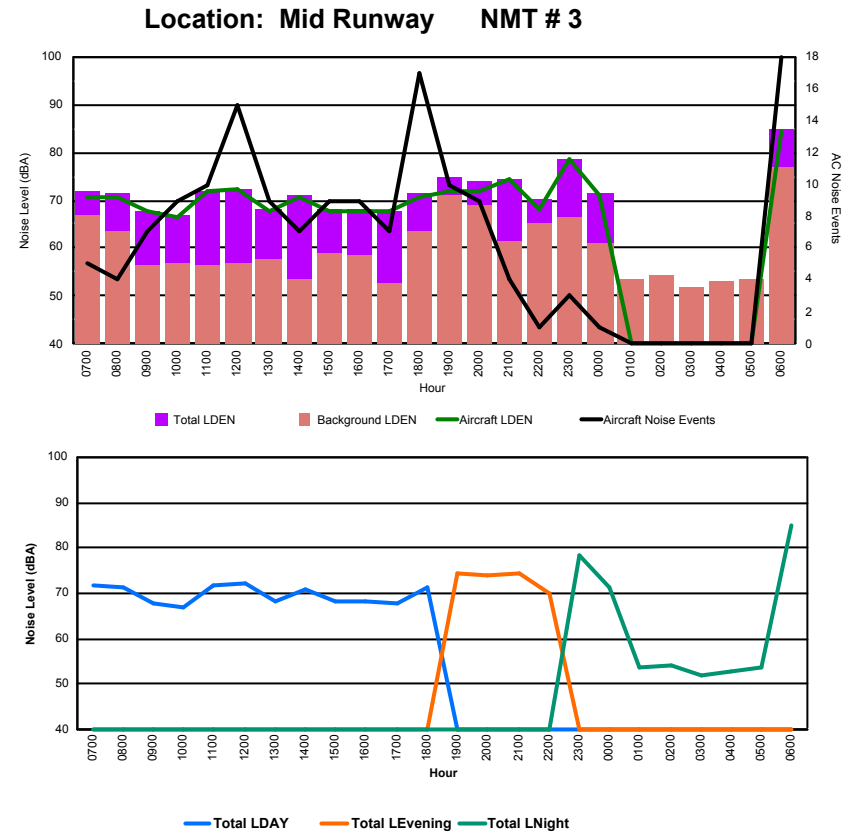

Luxembourg Airport Noise Distribution by Hour

Between 18/08/2023 00:00:00 and 18/08/2023 23:59:59 (Local Time)

Day	Aircraft Events	Total LDEN dB (A)	Aircraft LDEN dB(A)	Background LDEN dB(A)	Total LDay dB(A)	Total LEvening dB(A)	Total LNight dB (A)
18/08/23 7:00	5	71.9	70.6	66.9	71.9	-	-
18/08/23 8:00	4	71.5	70.7	63.7	71.5	-	-
18/08/23 9:00	7	67.9	67.6	56.4	67.9	-	-
18/08/23 10:00	9	66.9	66.5	56.8	66.9	-	-
18/08/23 11:00	10	71.8	71.7	56.4	71.8	-	-
18/08/23 12:00	15	72.4	72.3	56.9	72.4	-	-
18/08/23 13:00	9	68.1	67.7	57.5	68.1	-	-
18/08/23 14:00	7	70.9	70.8	53.4	70.9	-	-
18/08/23 15:00	9	68.3	67.8	59.1	68.3	-	-
18/08/23 16:00	9	68.1	67.6	58.6	68.1	-	-
18/08/23 17:00	7	67.8	67.7	52.5	67.8	-	-
18/08/23 18:00	17	71.5	70.7	63.7	71.5	-	-
18/08/23 19:00	10	74.6	72.0	71.2	-	74.6	-
18/08/23 20:00	9	73.8	72.0	69.0	-	73.8	-
18/08/23 21:00	4	74.5	74.3	61.5	-	74.5	-
18/08/23 22:00	1	70.1	68.2	65.4	-	70.1	-
18/08/23 23:00	3	78.6	78.4	66.3	-	-	78.6
19/08/23 0:00	1	71.4	71.0	61.1	-	-	71.4
19/08/23 1:00	-	53.5	-	53.5	-	-	53.5
19/08/23 2:00	-	54.3	-	54.3	-	-	54.3
19/08/23 3:00	-	51.8	-	51.8	-	-	51.8
19/08/23 4:00	-	53.0	-	53.0	-	-	53.0
19/08/23 5:00	-	53.5	-	53.5	-	-	53.5
19/08/23 6:00	18	84.9	84.5	77.0	-	-	84.9
	154	74.1	73.5	66.1	70.2	73.6	76.9