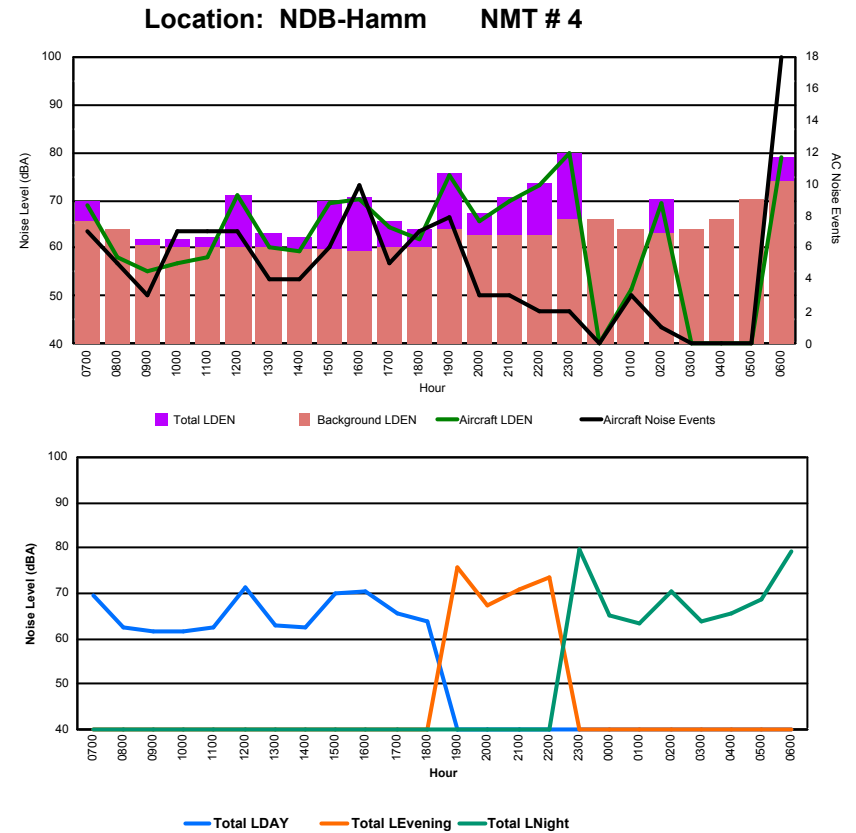

Luxembourg Airport Noise Distribution by Hour

Between 03/08/2023 00:00:00 and 03/08/2023 23:59:59 (Local Time)

Day	Aircraft Events	Total LDEN dB (A)	Aircraft LDEN dB(A)	Background LDEN dB(A)	Total LDay dB(A)	Total LEvening dB(A)	Total LNight dB (A)
03/08/23 7:00	7	69.7	69.0	65.7	69.7	-	-
03/08/23 8:00	5	62.3	58.1	64.1	62.3	-	-
03/08/23 9:00	3	61.8	55.3	60.8	61.8	-	-
03/08/23 10:00	7	61.8	56.8	60.3	61.8	-	-
03/08/23 11:00	7	62.3	58.3	60.3	62.3	-	-
03/08/23 12:00	7	71.2	70.9	60.4	71.2	-	-
03/08/23 13:00	4	63.1	60.0	60.2	63.1	-	-
03/08/23 14:00	4	62.5	59.4	59.8	62.5	-	-
03/08/23 15:00	6	69.9	69.4	59.9	69.9	-	-
03/08/23 16:00	10	70.6	70.3	59.4	70.6	-	-
03/08/23 17:00	5	65.7	64.4	60.0	65.7	-	-
03/08/23 18:00	7	63.8	61.7	60.0	63.8	-	-
03/08/23 19:00	8	75.7	75.4	64.1	-	75.7	-
03/08/23 20:00	3	67.3	65.5	62.6	-	67.3	-
03/08/23 21:00	3	70.7	70.0	62.7	-	70.7	-
03/08/23 22:00	2	73.5	73.1	62.6	-	73.5	-
03/08/23 23:00	2	79.9	79.8	66.0	-	-	79.9
04/08/23 0:00	-	65.0	-	65.9	-	-	65.0
04/08/23 1:00	3	63.4	51.6	63.8	-	-	63.4
04/08/23 2:00	1	70.4	69.5	63.3	-	-	70.4
04/08/23 3:00	-	63.7	-	63.8	-	-	63.7
04/08/23 4:00	-	65.7	-	66.0	-	-	65.7
04/08/23 5:00	-	68.7	-	70.1	-	-	68.7
04/08/23 6:00	18	79.1	78.8	74.0	-	-	79.1
	112	71.6	70.9	65.2	67.0	72.8	74.2