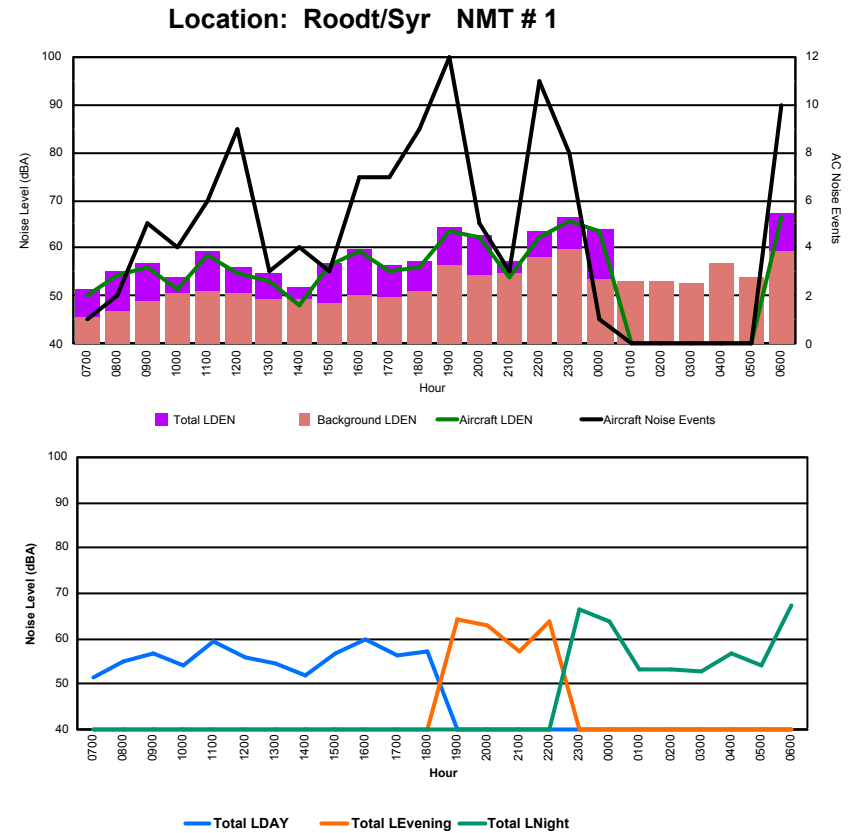

Luxembourg Airport Noise Distribution by Hour

Between 13/08/2023 00:00:00 and 13/08/2023 23:59:59 (Local Time)

Day	Aircraft Events	Total LDEN dB (A)	Aircraft LDEN dB(A)	Background LDEN dB(A)	Total LDay dB(A)	Total LEvening dB(A)	Total LNight dB (A)	
13/08/23	7:00	1	51.6	50.3	45.5	51.6	-	-
13/08/23	8:00	2	55.0	54.2	47.0	55.0	-	-
13/08/23	9:00	5	56.9	56.1	49.1	56.9	-	-
13/08/23	10:00	4	54.0	51.4	50.7	54.0	-	-
13/08/23	11:00	6	59.2	58.5	51.2	59.2	-	-
13/08/23	12:00	9	56.0	54.7	50.5	56.0	-	-
13/08/23	13:00	3	54.6	53.2	49.3	54.6	-	-
13/08/23	14:00	4	51.7	48.2	49.3	51.7	-	-
13/08/23	15:00	3	56.9	56.3	48.4	56.9	-	-
13/08/23	16:00	7	59.8	59.4	50.3	59.8	-	-
13/08/23	17:00	7	56.4	55.4	49.6	56.4	-	-
13/08/23	18:00	9	57.4	56.1	51.2	57.4	-	-
13/08/23	19:00	12	64.2	63.6	56.4	-	64.2	-
13/08/23	20:00	5	62.8	62.2	54.4	-	62.8	-
13/08/23	21:00	3	57.4	54.0	54.9	-	57.4	-
13/08/23	22:00	11	63.7	62.5	58.1	-	63.7	-
13/08/23	23:00	8	66.5	65.6	59.9	-	-	66.5
14/08/23	0:00	1	63.9	63.4	53.7	-	-	63.9
14/08/23	1:00	-	53.2	-	53.2	-	-	53.2
14/08/23	2:00	-	53.1	-	53.1	-	-	53.1
14/08/23	3:00	-	52.9	-	52.9	-	-	52.9
14/08/23	4:00	-	56.9	-	57.0	-	-	56.9
14/08/23	5:00	-	54.0	-	54.0	-	-	54.0
14/08/23	6:00	10	67.2	66.5	59.2	-	-	67.2
	110	60.4	59.3	54.1	56.4	62.7	62.3