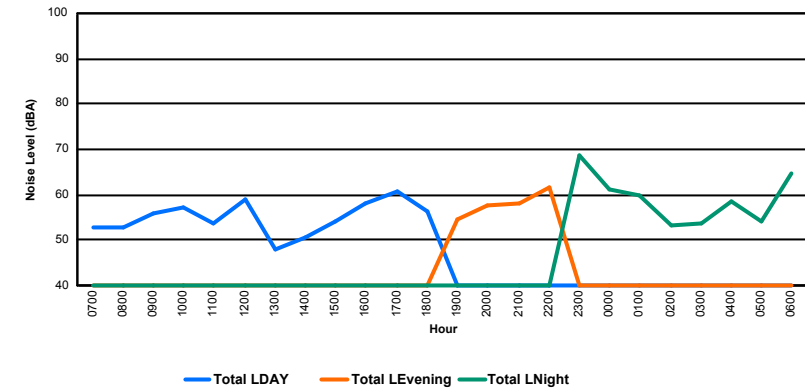

Luxembourg Airport Noise Distribution by Hour

Between 17/08/2023 00:00:00 and 17/08/2023 23:59:59 (Local Time)

Day	Aircraft Events	Total LDEN dB(A)	Aircraft LDEN dB(A)	Background LDEN dB(A)	Total LDay dB(A)	Total LEvening dB(A)	Total LNight dB(A)	
17/08/23	7:00	1	53.0	51.9	46.5	53.0	-	-
17/08/23	8:00	1	52.7	51.1	47.6	52.7	-	-
17/08/23	9:00	6	55.9	54.4	50.7	55.9	-	-
17/08/23	10:00	2	57.1	55.7	51.6	57.1	-	-
17/08/23	11:00	3	53.5	51.3	49.5	53.5	-	-
17/08/23	12:00	5	58.9	58.4	50.0	58.9	-	-
17/08/23	13:00	-	48.1	-	48.1	48.1	-	-
17/08/23	14:00	2	50.7	45.3	49.3	50.7	-	-
17/08/23	15:00	2	54.2	52.9	48.3	54.2	-	-
17/08/23	16:00	2	58.2	57.6	49.5	58.2	-	-
17/08/23	17:00	5	60.8	60.5	49.6	60.8	-	-
17/08/23	18:00	3	56.4	55.2	50.5	56.4	-	-
17/08/23	19:00	1	54.4	47.9	53.3	-	54.4	-
17/08/23	20:00	3	57.8	54.9	54.8	-	57.8	-
17/08/23	21:00	1	57.9	51.0	57.0	-	57.9	-
17/08/23	22:00	6	61.5	59.0	58.2	-	61.5	-
17/08/23	23:00	1	68.8	67.7	62.3	-	-	68.8
18/08/23	0:00	-	61.4	-	61.5	-	-	61.4
18/08/23	1:00	-	59.7	-	59.7	-	-	59.7
18/08/23	2:00	-	53.3	-	53.3	-	-	53.3
18/08/23	3:00	-	53.5	-	53.6	-	-	53.5
18/08/23	4:00	-	58.6	-	58.7	-	-	58.6
18/08/23	5:00	-	54.3	-	54.3	-	-	54.3
18/08/23	6:00	9	64.8	63.8	58.1	-	-	64.8
		53	59.7	57.5	55.7	56.2	58.6	62.5

Location: Roodt/Syr NMT # 1