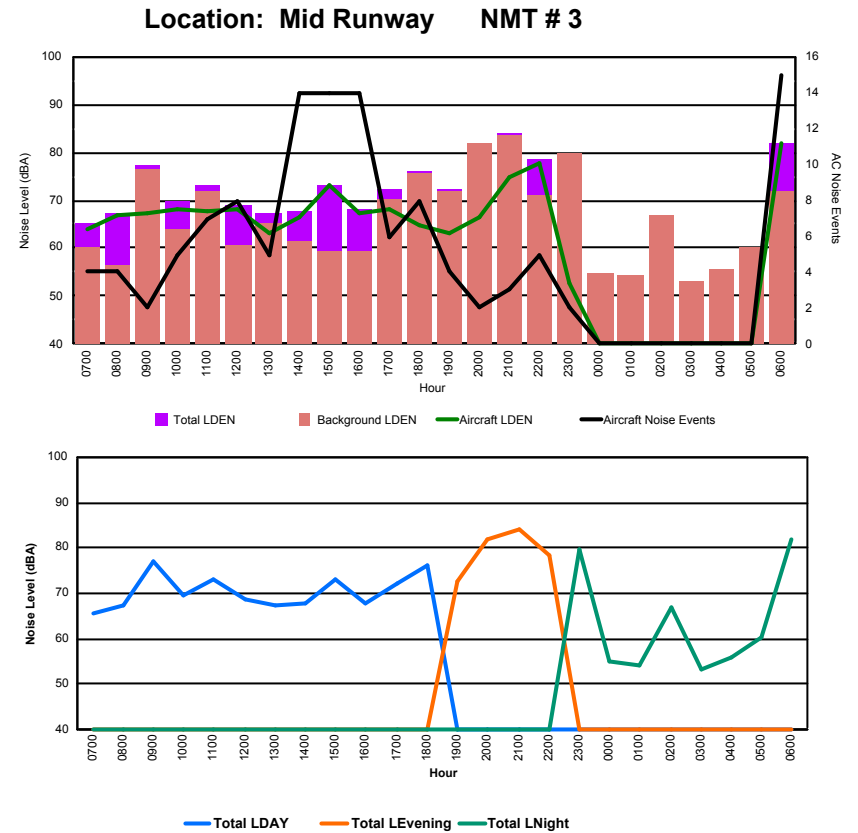

Luxembourg Airport Noise Distribution by Hour

Between 31/08/2023 00:00:00 and 31/08/2023 23:59:59 (Local Time)

Day	Aircraft Events	Total LDEN dB(A)	Aircraft LDEN dB(A)	Background LDEN dB(A)	Total LDay dB(A)	Total LEvening dB(A)	Total LNight dB(A)
31/08/23 7:00	4	65.4	63.9	60.2	65.4	-	-
31/08/23 8:00	4	67.2	66.8	56.4	67.2	-	-
31/08/23 9:00	2	77.1	67.5	76.6	77.1	-	-
31/08/23 10:00	5	69.6	68.2	63.9	69.6	-	-
31/08/23 11:00	7	73.3	67.7	72.0	73.3	-	-
31/08/23 12:00	8	68.8	68.1	60.8	68.8	-	-
31/08/23 13:00	5	67.3	63.0	65.3	67.3	-	-
31/08/23 14:00	14	67.7	66.5	61.6	67.7	-	-
31/08/23 15:00	14	73.2	73.1	59.4	73.2	-	-
31/08/23 16:00	14	68.0	67.4	59.3	68.0	-	-
31/08/23 17:00	6	72.3	68.1	70.2	72.3	-	-
31/08/23 18:00	8	76.0	64.7	75.7	76.0	-	-
31/08/23 19:00	4	72.5	63.0	72.0	-	72.5	-
31/08/23 20:00	2	81.8	66.4	81.7	-	81.8	-
31/08/23 21:00	3	84.0	74.6	83.5	-	84.0	-
31/08/23 22:00	5	78.5	77.7	71.2	-	78.5	-
31/08/23 23:00	2	79.5	52.6	79.6	-	-	79.5
01/09/23 0:00	-	54.8	-	54.8	-	-	54.8
01/09/23 1:00	-	54.3	-	54.3	-	-	54.3
01/09/23 2:00	-	66.8	-	66.8	-	-	66.8
01/09/23 3:00	-	53.3	-	53.3	-	-	53.3
01/09/23 4:00	-	55.7	-	55.7	-	-	55.7
01/09/23 5:00	-	60.4	-	60.4	-	-	60.4
01/09/23 6:00	15	82.0	81.7	71.7	-	-	82.0
	122	75.9	71.2	74.2	72.1	80.9	75.0