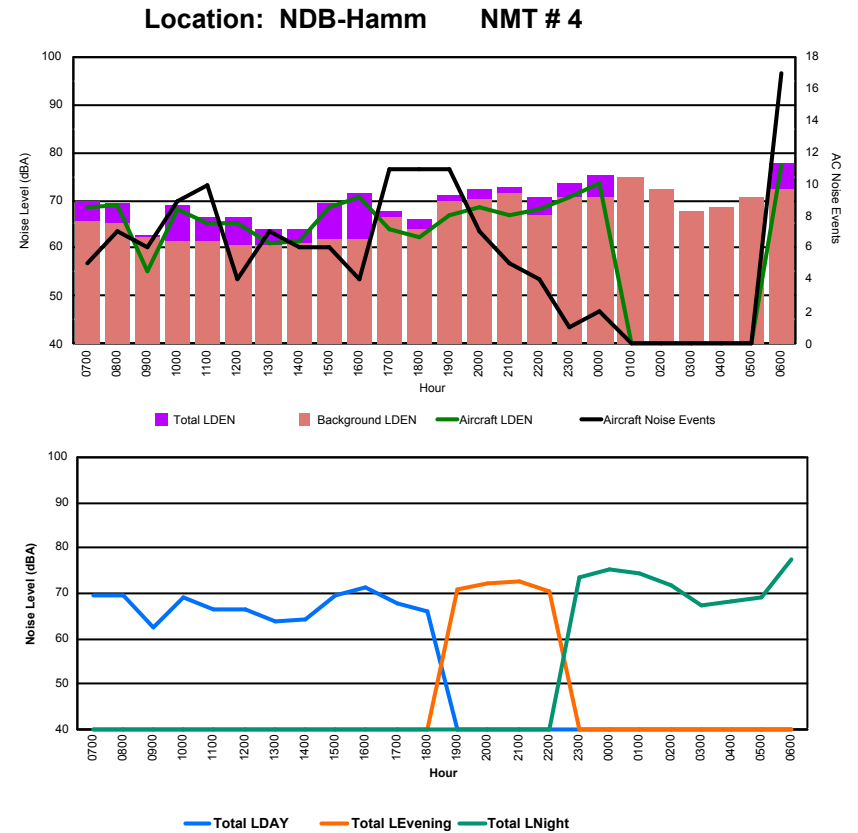

Luxembourg Airport Noise Distribution by Hour

Between 02/08/2023 00:00:00 and 02/08/2023 23:59:59 (Local Time)

Day	Aircraft Events	Total LDEN dB(A)	Aircraft LDEN dB(A)	Background LDEN dB(A)	Total LDay dB(A)	Total LEvening dB(A)	Total LNight dB(A)
02/08/23 7:00	5	69.6	68.7	65.7	69.6	-	-
02/08/23 8:00	7	69.5	68.8	65.0	69.5	-	-
02/08/23 9:00	6	62.7	55.0	62.1	62.7	-	-
02/08/23 10:00	9	69.1	68.3	61.6	69.1	-	-
02/08/23 11:00	10	66.5	65.2	61.3	66.5	-	-
02/08/23 12:00	4	66.5	65.2	60.8	66.5	-	-
02/08/23 13:00	7	63.8	61.1	60.8	63.8	-	-
02/08/23 14:00	6	64.1	61.4	61.2	64.1	-	-
02/08/23 15:00	6	69.4	68.6	61.9	69.4	-	-
02/08/23 16:00	4	71.3	70.7	62.0	71.3	-	-
02/08/23 17:00	11	67.8	63.8	66.3	67.8	-	-
02/08/23 18:00	11	66.1	62.5	64.1	66.1	-	-
02/08/23 19:00	11	71.1	66.8	69.6	-	71.1	-
02/08/23 20:00	7	72.3	68.5	70.1	-	72.3	-
02/08/23 21:00	5	72.6	66.9	71.6	-	72.6	-
02/08/23 22:00	4	70.5	68.3	67.0	-	70.5	-
02/08/23 23:00	1	73.6	70.8	70.6	-	-	73.6
03/08/23 0:00	2	75.2	73.6	70.8	-	-	75.2
03/08/23 1:00	-	74.2	-	74.6	-	-	74.2
03/08/23 2:00	-	71.8	-	72.1	-	-	71.8
03/08/23 3:00	-	67.5	-	67.8	-	-	67.5
03/08/23 4:00	-	68.1	-	68.7	-	-	68.1
03/08/23 5:00	-	69.3	-	70.8	-	-	69.3
03/08/23 6:00	17	77.6	77.1	72.1	-	-	77.6
	133	71.1	68.4	68.6	67.9	71.7	73.4