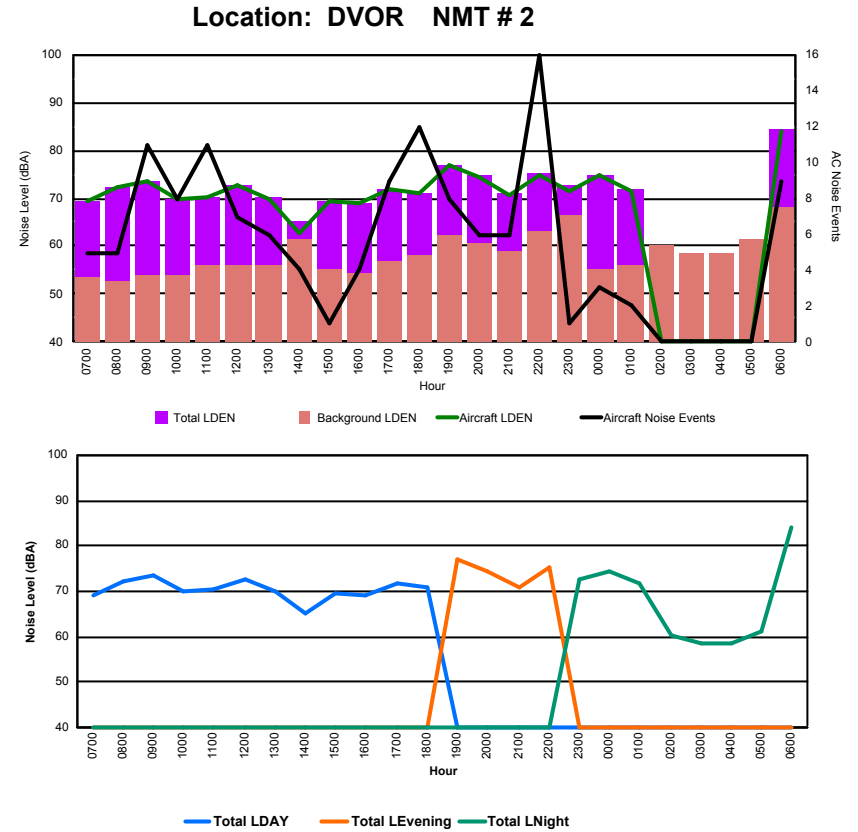

Luxembourg Airport Noise Distribution by Hour

Between 01/08/2023 00:00:00 and 01/08/2023 23:59:59 (Local Time)

Day	Aircraft Events	Total LDEN dB (A)	Aircraft LDEN dB(A)	Background LDEN dB(A)	Total LDay dB(A)	Total LEvening dB(A)	Total LNight dB (A)
01/08/23 7:00	5	69.3	69.2	53.6	69.3	-	-
01/08/23 8:00	5	72.3	72.2	52.9	72.3	-	-
01/08/23 9:00	11	73.4	73.4	53.9	73.4	-	-
01/08/23 10:00	8	69.8	69.7	54.1	69.8	-	-
01/08/23 11:00	11	70.4	70.2	56.0	70.4	-	-
01/08/23 12:00	7	72.8	72.7	56.2	72.8	-	-
01/08/23 13:00	6	70.1	69.9	56.0	70.1	-	-
01/08/23 14:00	4	65.0	62.8	61.3	65.0	-	-
01/08/23 15:00	1	69.4	69.2	55.2	69.4	-	-
01/08/23 16:00	4	69.0	68.8	54.5	69.0	-	-
01/08/23 17:00	9	71.8	71.7	56.7	71.8	-	-
01/08/23 18:00	12	71.1	70.9	58.0	71.1	-	-
01/08/23 19:00	8	77.0	76.9	62.2	-	77.0	-
01/08/23 20:00	6	74.6	74.4	60.8	-	74.6	-
01/08/23 21:00	6	70.9	70.6	59.1	-	70.9	-
01/08/23 22:00	16	75.1	74.8	63.3	-	75.1	-
01/08/23 23:00	1	72.6	71.4	66.6	-	-	72.6
02/08/23 0:00	3	74.6	74.6	55.1	-	-	74.6
02/08/23 1:00	2	71.8	71.6	56.1	-	-	71.8
02/08/23 2:00	-	60.2	-	60.3	-	-	60.2
02/08/23 3:00	-	58.7	-	58.7	-	-	58.7
02/08/23 4:00	-	58.7	-	58.7	-	-	58.7
02/08/23 5:00	-	61.3	-	61.3	-	-	61.3
02/08/23 6:00	9	84.2	84.1	68.2	-	-	84.2
	134	74.0	73.8	60.5	70.8	74.9	76.1