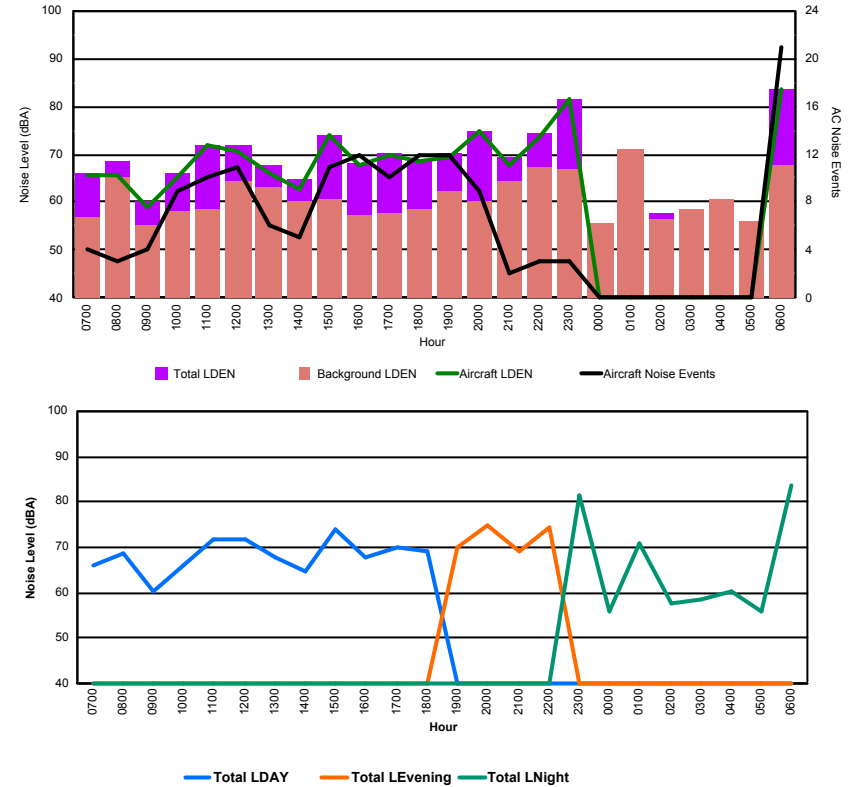

Luxembourg Airport Noise Distribution by Hour

Between 10/08/2023 00:00:00 and 10/08/2023 23:59:59 (Local Time)

Day	Aircraft Events	Total LDEN dB(A)	Aircraft LDEN dB(A)	Background LDEN dB(A)	Total LDay dB(A)	Total LEvening dB(A)	Total LNight dB(A)
10/08/23 7:00	4	66.1	65.6	56.7	66.1	-	-
10/08/23 8:00	3	68.5	65.8	65.2	68.5	-	-
10/08/23 9:00	4	60.4	58.9	55.0	60.4	-	-
10/08/23 10:00	9	66.1	65.4	58.0	66.1	-	-
10/08/23 11:00	10	71.9	71.7	58.7	71.9	-	-
10/08/23 12:00	11	71.7	70.8	64.4	71.7	-	-
10/08/23 13:00	6	67.9	66.2	63.0	67.9	-	-
10/08/23 14:00	5	64.6	62.8	60.0	64.6	-	-
10/08/23 15:00	11	74.1	73.9	60.8	74.1	-	-
10/08/23 16:00	12	68.0	67.7	57.2	68.0	-	-
10/08/23 17:00	10	70.2	70.0	57.7	70.2	-	-
10/08/23 18:00	12	69.0	68.6	58.6	69.0	-	-
10/08/23 19:00	12	70.1	69.4	62.2	-	70.1	-
10/08/23 20:00	9	74.7	74.6	60.1	-	74.7	-
10/08/23 21:00	2	69.2	67.6	64.3	-	69.2	-
10/08/23 22:00	3	74.4	73.6	67.1	-	74.4	-
10/08/23 23:00	3	81.4	81.3	66.7	-	-	81.4
11/08/23 0:00	-	55.7	-	55.7	-	-	55.7
11/08/23 1:00	-	70.7	-	70.9	-	-	70.7
11/08/23 2:00	-	57.8	-	56.3	-	-	57.8
11/08/23 3:00	-	58.4	-	58.4	-	-	58.4
11/08/23 4:00	-	60.4	-	60.5	-	-	60.4
11/08/23 5:00	-	56.1	-	56.1	-	-	56.1
11/08/23 6:00	21	83.6	83.6	67.9	-	-	83.6
	147	73.7	73.4	63.3	69.5	72.8	76.8

Location: Mid Runway NMT # 3