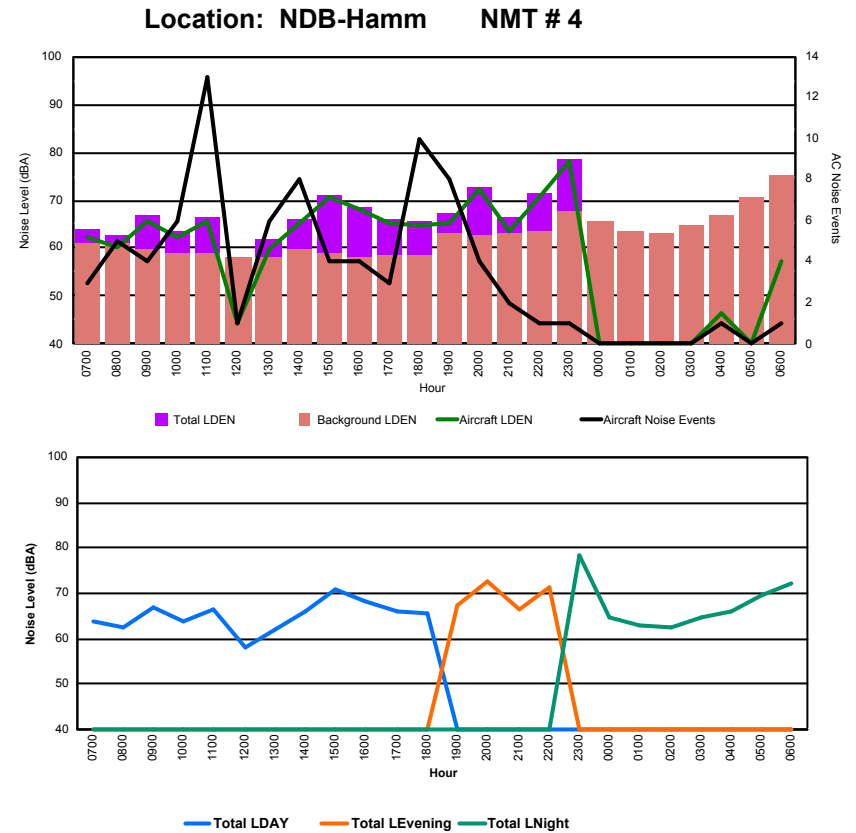

Luxembourg Airport Noise Distribution by Hour

Between 09/08/2023 00:00:00 and 09/08/2023 23:59:59 (Local Time)

Day	Aircraft Events	Total LDEN dB (A)	Aircraft LDEN dB(A)	Background LDEN dB(A)	Total LDay dB(A)	Total LEvening dB(A)	Total LNight dB (A)	
09/08/23	7:00	3	63.8	62.2	60.9	63.8	-	-
09/08/23	8:00	5	62.6	60.2	61.0	62.6	-	-
09/08/23	9:00	4	66.7	65.7	59.8	66.7	-	-
09/08/23	10:00	6	63.7	62.1	59.0	63.7	-	-
09/08/23	11:00	13	66.3	65.6	58.8	66.3	-	-
09/08/23	12:00	1	58.3	44.3	58.0	58.3	-	-
09/08/23	13:00	6	62.0	59.9	58.1	62.0	-	-
09/08/23	14:00	8	66.2	65.2	59.6	66.2	-	-
09/08/23	15:00	4	70.9	70.6	59.0	70.9	-	-
09/08/23	16:00	4	68.4	68.0	58.0	68.4	-	-
09/08/23	17:00	3	65.9	65.1	58.4	65.9	-	-
09/08/23	18:00	10	65.5	64.6	58.6	65.5	-	-
09/08/23	19:00	8	67.3	65.4	63.1	-	67.3	-
09/08/23	20:00	4	72.6	72.1	62.6	-	72.6	-
09/08/23	21:00	2	66.4	63.7	63.1	-	66.4	-
09/08/23	22:00	1	71.5	70.6	63.7	-	71.5	-
09/08/23	23:00	1	78.5	78.1	67.8	-	-	78.5
10/08/23	0:00	-	64.7	-	65.6	-	-	64.7
10/08/23	1:00	-	63.0	-	63.5	-	-	63.0
10/08/23	2:00	-	62.5	-	63.0	-	-	62.5
10/08/23	3:00	-	64.6	-	64.9	-	-	64.6
10/08/23	4:00	1	66.2	46.4	66.7	-	-	66.2
10/08/23	5:00	-	69.4	-	70.8	-	-	69.4
10/08/23	6:00	1	72.3	57.2	75.3	-	-	72.3
	85	69.2	67.6	65.5	66.1	70.2	71.4