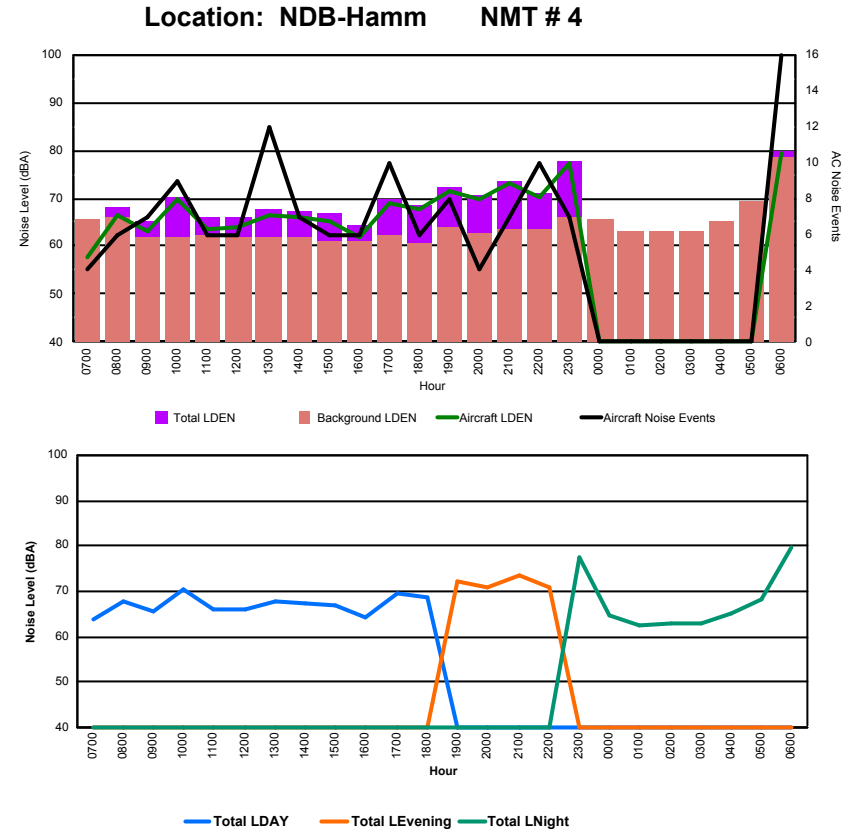

Luxembourg Airport Noise Distribution by Hour

Between 28/08/2023 00:00:00 and 28/08/2023 23:59:59 (Local Time)

Day	Aircraft Events	Total LDEN dB(A)	Aircraft LDEN dB(A)	Background LDEN dB(A)	Total LDay dB(A)	Total LEvening dB(A)	Total LNight dB(A)	
28/08/23	7:00	4	63.8	57.8	65.8	63.8	-	-
28/08/23	8:00	6	68.0	66.5	66.0	68.0	-	-
28/08/23	9:00	7	65.4	63.0	62.0	65.4	-	-
28/08/23	10:00	9	70.4	69.8	61.9	70.4	-	-
28/08/23	11:00	6	65.9	63.7	62.2	65.9	-	-
28/08/23	12:00	6	66.0	64.0	62.0	66.0	-	-
28/08/23	13:00	12	67.8	66.6	61.8	67.8	-	-
28/08/23	14:00	7	67.5	66.2	61.8	67.5	-	-
28/08/23	15:00	6	66.7	65.3	61.2	66.7	-	-
28/08/23	16:00	6	64.3	61.8	60.9	64.3	-	-
28/08/23	17:00	10	69.6	68.8	62.1	69.6	-	-
28/08/23	18:00	6	68.6	67.9	60.7	68.6	-	-
28/08/23	19:00	8	72.2	71.5	64.0	-	72.2	-
28/08/23	20:00	4	70.8	70.0	62.9	-	70.8	-
28/08/23	21:00	7	73.6	73.2	63.4	-	73.6	-
28/08/23	22:00	10	71.1	70.4	63.5	-	71.1	-
28/08/23	23:00	7	77.7	77.4	66.1	-	-	77.7
29/08/23	0:00	-	64.8	-	65.8	-	-	64.8
29/08/23	1:00	-	62.7	-	63.3	-	-	62.7
29/08/23	2:00	-	62.8	-	63.3	-	-	62.8
29/08/23	3:00	-	63.0	-	63.0	-	-	63.0
29/08/23	4:00	-	65.2	-	65.4	-	-	65.2
29/08/23	5:00	-	68.2	-	69.2	-	-	68.2
29/08/23	6:00	16	79.7	79.2	78.5	-	-	79.7
	137	71.0	70.1	67.3	67.4	72.1	73.3