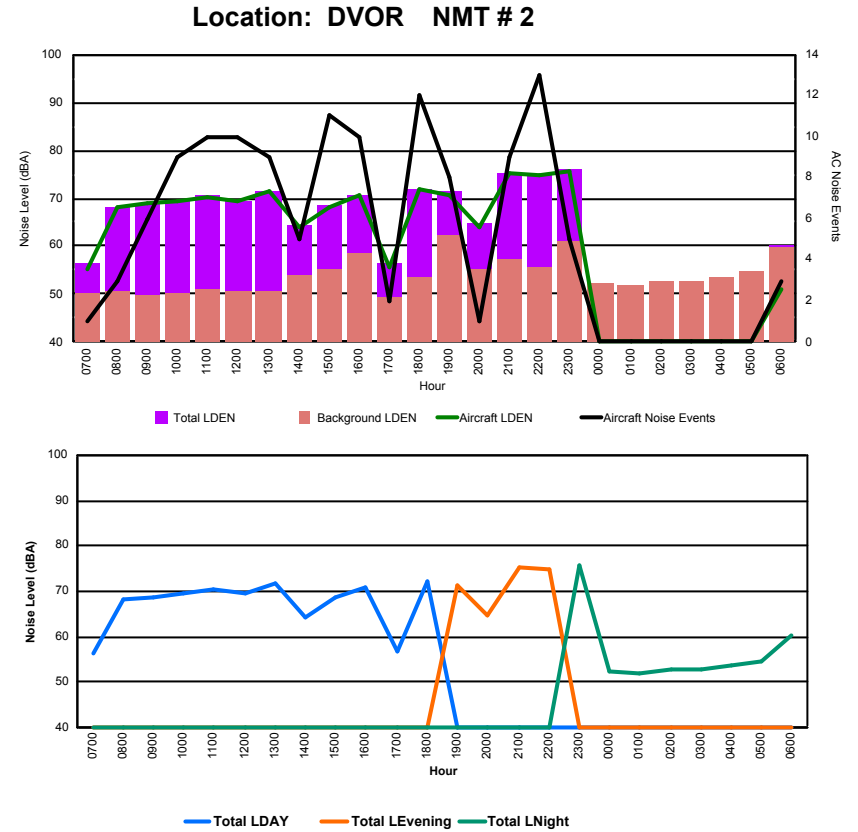

Luxembourg Airport Noise Distribution by Hour

Between 04/08/2023 00:00:00 and 04/08/2023 23:59:59 (Local Time)

Day	Aircraft Events	Total LDEN dB (A)	Aircraft LDEN dB(A)	Background LDEN dB(A)	Total LDay dB(A)	Total LEvening dB(A)	Total LNight dB (A)	
04/08/23	7:00	1	56.3	55.0	50.4	56.3	-	-
04/08/23	8:00	3	68.1	68.0	50.5	68.1	-	-
04/08/23	9:00	6	68.9	68.9	49.7	68.9	-	-
04/08/23	10:00	9	69.5	69.4	50.3	69.5	-	-
04/08/23	11:00	10	70.5	70.4	51.1	70.5	-	-
04/08/23	12:00	10	69.4	69.3	50.7	69.4	-	-
04/08/23	13:00	9	71.6	71.6	50.5	71.6	-	-
04/08/23	14:00	5	64.3	64.0	54.0	64.3	-	-
04/08/23	15:00	11	68.5	68.3	55.3	68.5	-	-
04/08/23	16:00	10	70.7	70.5	58.5	70.7	-	-
04/08/23	17:00	2	56.6	55.8	49.3	56.6	-	-
04/08/23	18:00	12	72.0	71.9	53.7	72.0	-	-
04/08/23	19:00	8	71.4	70.8	62.5	-	71.4	-
04/08/23	20:00	1	64.6	64.0	55.2	-	64.6	-
04/08/23	21:00	9	75.4	75.3	57.2	-	75.4	-
04/08/23	22:00	13	74.9	74.8	55.8	-	74.9	-
04/08/23	23:00	5	75.9	75.8	60.9	-	-	75.9
05/08/23	0:00	-	52.4	-	52.4	-	-	52.4
05/08/23	1:00	-	51.9	-	51.9	-	-	51.9
05/08/23	2:00	-	52.6	-	52.6	-	-	52.6
05/08/23	3:00	-	52.8	-	52.8	-	-	52.8
05/08/23	4:00	-	53.7	-	53.7	-	-	53.7
05/08/23	5:00	-	54.6	-	54.6	-	-	54.6
05/08/23	6:00	3	60.3	51.1	59.8	-	-	60.3
	127	69.6	69.4	55.7	69.0	73.1	67.1