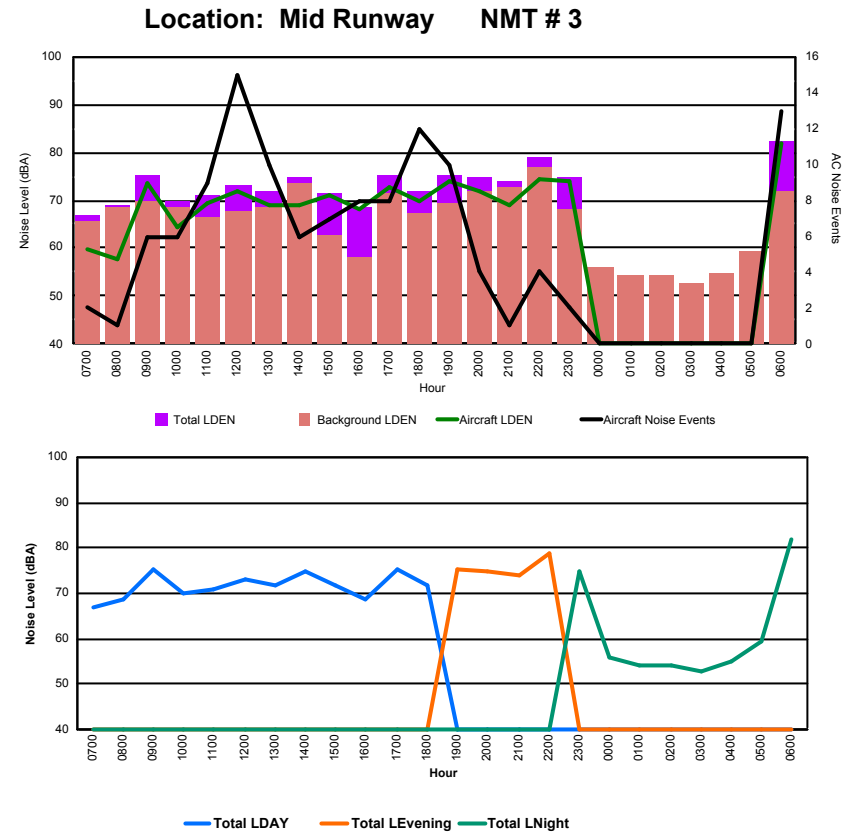

Luxembourg Airport Noise Distribution by Hour

Between 22/08/2023 00:00:00 and 22/08/2023 23:59:59 (Local Time)

Day	Aircraft Events	Total LDEN dB(A)	Aircraft LDEN dB(A)	Background LDEN dB(A)	Total LDay dB(A)	Total LEvening dB(A)	Total LNight dB(A)
22/08/23	7:00	2	66.7	59.8	65.7	66.7	-
22/08/23	8:00	1	68.8	57.7	68.5	68.8	-
22/08/23	9:00	6	75.1	73.6	69.9	75.1	-
22/08/23	10:00	6	70.0	64.2	68.7	70.0	-
22/08/23	11:00	9	70.9	69.2	66.3	70.9	-
22/08/23	12:00	15	73.3	71.9	67.8	73.3	-
22/08/23	13:00	10	71.8	69.0	68.6	71.8	-
22/08/23	14:00	6	74.9	69.1	73.5	74.9	-
22/08/23	15:00	7	71.6	71.1	62.7	71.6	-
22/08/23	16:00	8	68.7	68.3	58.0	68.7	-
22/08/23	17:00	8	75.1	72.7	71.4	75.1	-
22/08/23	18:00	12	71.7	69.8	67.2	71.7	-
22/08/23	19:00	10	75.1	73.8	69.3	-	75.1
22/08/23	20:00	4	75.0	71.8	72.0	-	75.0
22/08/23	21:00	1	74.1	68.8	72.6	-	74.1
22/08/23	22:00	4	78.8	74.4	76.9	-	78.8
22/08/23	23:00	2	74.9	73.9	68.0	-	74.9
23/08/23	0:00	-	55.9	-	56.0	-	55.9
23/08/23	1:00	-	54.3	-	54.3	-	54.3
23/08/23	2:00	-	54.3	-	54.3	-	54.3
23/08/23	3:00	-	52.9	-	52.9	-	52.9
23/08/23	4:00	-	54.8	-	54.8	-	54.8
23/08/23	5:00	-	59.5	-	59.5	-	59.5
23/08/23	6:00	13	82.1	81.7	72.0	-	82.1
	124	73.7	71.8	69.3	72.3	76.2	73.9