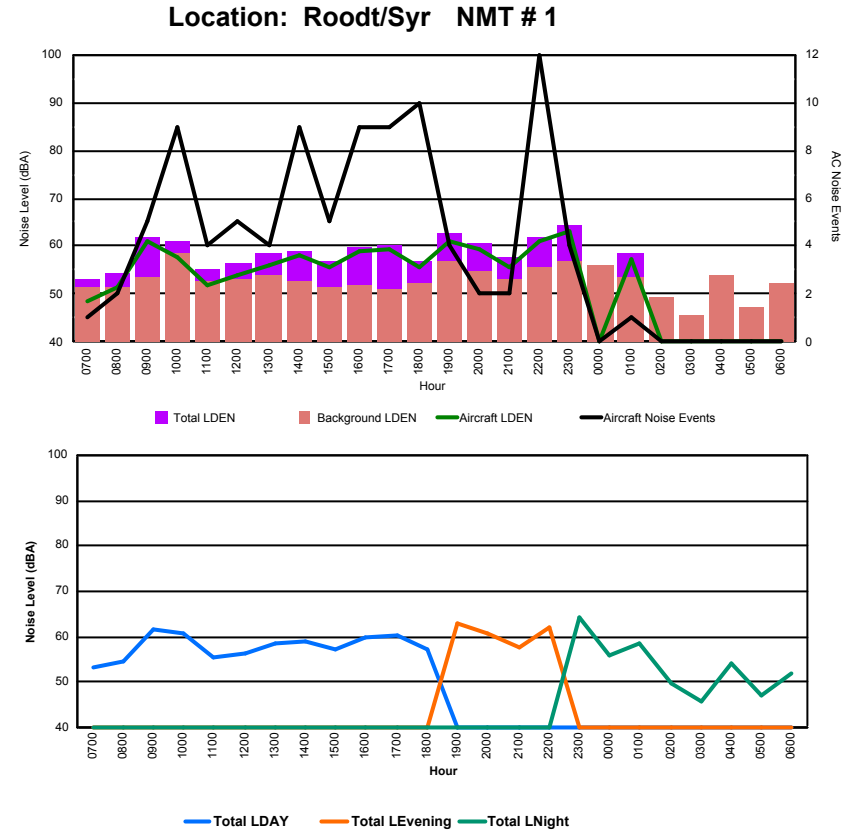

Luxembourg Airport Noise Distribution by Hour

Between 09/02/2024 00:00:00 and 09/02/2024 23:59:59 (Local Time)

Day	Aircraft Events	Total LDEN dB(A)	Aircraft LDEN dB(A)	Background LDEN dB(A)	Total LDay dB(A)	Total LEvening dB(A)	Total LNight dB(A)
09/02/24 7:00	1	53.2	48.4	51.5	53.2	-	-
09/02/24 8:00	2	54.5	51.5	51.6	54.5	-	-
09/02/24 9:00	5	61.8	61.1	53.6	61.8	-	-
09/02/24 10:00	9	60.9	57.7	58.4	60.9	-	-
09/02/24 11:00	4	55.3	51.8	52.8	55.3	-	-
09/02/24 12:00	5	56.5	53.9	53.2	56.5	-	-
09/02/24 13:00	4	58.4	56.2	53.8	58.4	-	-
09/02/24 14:00	9	58.8	58.0	52.6	58.8	-	-
09/02/24 15:00	5	57.0	55.6	51.6	57.0	-	-
09/02/24 16:00	9	59.7	59.0	52.0	59.7	-	-
09/02/24 17:00	9	60.1	59.5	51.2	60.1	-	-
09/02/24 18:00	10	57.0	55.7	52.2	57.0	-	-
09/02/24 19:00	4	62.8	61.2	57.0	-	62.8	-
09/02/24 20:00	2	60.7	59.4	54.8	-	60.7	-
09/02/24 21:00	2	57.5	55.7	53.1	-	57.5	-
09/02/24 22:00	12	62.0	60.9	55.5	-	62.0	-
09/02/24 23:00	4	64.2	63.3	57.0	-	-	64.2
10/02/24 0:00	-	56.0	-	56.0	-	-	56.0
10/02/24 1:00	1	58.7	57.1	53.6	-	-	58.7
10/02/24 2:00	-	49.5	-	49.5	-	-	49.5
10/02/24 3:00	-	45.8	-	45.8	-	-	45.8
10/02/24 4:00	-	53.9	-	53.9	-	-	53.9
10/02/24 5:00	-	47.1	-	47.1	-	-	47.1
10/02/24 6:00	-	52.1	-	52.1	-	-	52.1
	97	58.8	57.1	53.8	58.5	61.2	57.4