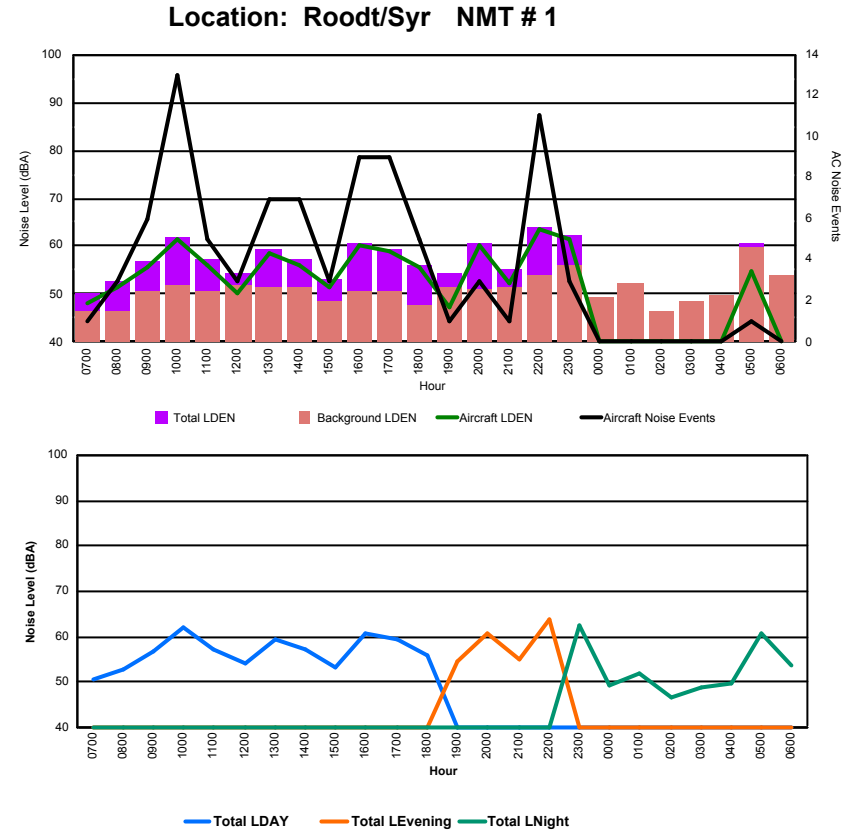

Luxembourg Airport Noise Distribution by Hour

Between 12/02/2024 00:00:00 and 12/02/2024 23:59:59 (Local Time)

Day	Aircraft Events	Total LDEN dB (A)	Aircraft LDEN dB(A)	Background LDEN dB(A)	Total LDay dB(A)	Total LEvening dB(A)	Total LNight dB (A)
12/02/24 7:00	1	50.4	48.2	46.5	50.4	-	-
12/02/24 8:00	3	52.6	51.4	46.4	52.6	-	-
12/02/24 9:00	6	56.7	55.5	50.6	56.7	-	-
12/02/24 10:00	13	62.0	61.6	51.9	62.0	-	-
12/02/24 11:00	5	57.1	56.0	50.8	57.1	-	-
12/02/24 12:00	3	54.2	50.2	52.0	54.2	-	-
12/02/24 13:00	7	59.2	58.5	51.4	59.2	-	-
12/02/24 14:00	7	57.1	55.9	51.3	57.1	-	-
12/02/24 15:00	3	53.1	51.3	48.6	53.1	-	-
12/02/24 16:00	9	60.6	60.2	50.5	60.6	-	-
12/02/24 17:00	9	59.3	58.8	50.5	59.3	-	-
12/02/24 18:00	5	55.9	55.5	47.8	55.9	-	-
12/02/24 19:00	1	54.4	47.2	51.6	-	54.4	-
12/02/24 20:00	3	60.6	60.1	51.2	-	60.6	-
12/02/24 21:00	1	55.0	52.4	51.4	-	55.0	-
12/02/24 22:00	11	63.8	63.4	53.9	-	63.8	-
12/02/24 23:00	3	62.5	61.4	56.1	-	-	62.5
13/02/24 0:00	-	49.3	-	49.3	-	-	49.3
13/02/24 1:00	-	52.0	-	52.1	-	-	52.0
13/02/24 2:00	-	46.4	-	46.4	-	-	46.4
13/02/24 3:00	-	48.7	-	48.7	-	-	48.7
13/02/24 4:00	-	49.7	-	49.7	-	-	49.7
13/02/24 5:00	1	60.8	54.9	59.6	-	-	60.8
13/02/24 6:00	-	53.8	-	53.9	-	-	53.8
	91	57.9	56.6	52.2	57.7	60.1	56.6