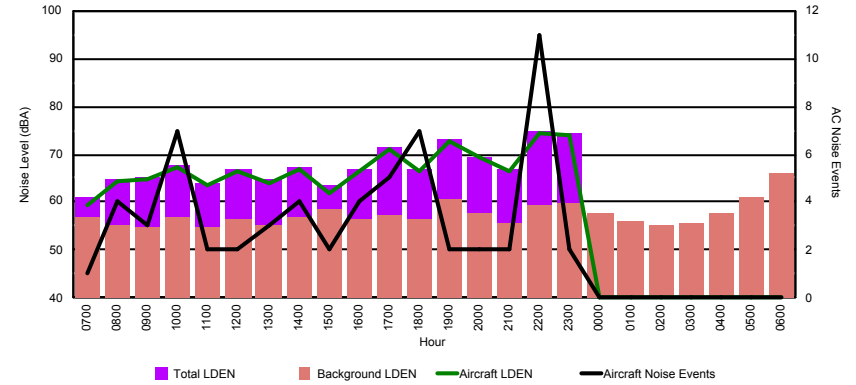

Luxembourg Airport Noise Distribution by Hour

Between 14/02/2024 00:00:00 and 14/02/2024 23:59:59 (Local Time)

Day	Aircraft Events	Total LDEN dB(A)	Aircraft LDEN dB(A)	Background LDEN dB(A)	Total LDay dB(A)	Total LEvening dB(A)	Total LNight dB(A)
14/02/24 7:00	1	61.0	59.3	56.8	61.0	-	-
14/02/24 8:00	4	64.7	64.2	55.2	64.7	-	-
14/02/24 9:00	3	65.2	64.8	54.8	65.2	-	-
14/02/24 10:00	7	67.7	67.3	56.9	67.7	-	-
14/02/24 11:00	2	64.1	63.6	54.9	64.1	-	-
14/02/24 12:00	2	67.0	66.6	56.3	67.0	-	-
14/02/24 13:00	3	64.7	64.1	55.4	64.7	-	-
14/02/24 14:00	4	67.4	67.0	56.7	67.4	-	-
14/02/24 15:00	2	63.4	61.8	58.4	63.4	-	-
14/02/24 16:00	4	67.0	66.6	56.5	67.0	-	-
14/02/24 17:00	5	71.3	71.1	57.4	71.3	-	-
14/02/24 18:00	7	66.7	66.3	56.6	66.7	-	-
14/02/24 19:00	2	73.0	72.8	60.5	-	73.0	-
14/02/24 20:00	2	69.5	69.2	57.9	-	69.5	-
14/02/24 21:00	2	66.9	66.5	55.8	-	66.9	-
14/02/24 22:00	11	74.6	74.5	59.5	-	74.6	-
14/02/24 23:00	2	74.3	74.1	59.9	-	-	74.3
15/02/24 0:00	-	57.9	-	57.9	-	-	57.9
15/02/24 1:00	-	55.9	-	55.9	-	-	55.9
15/02/24 2:00	-	55.0	-	55.0	-	-	55.0
15/02/24 3:00	-	55.6	-	55.6	-	-	55.6
15/02/24 4:00	-	57.8	-	57.8	-	-	57.8
15/02/24 5:00	-	61.1	-	61.1	-	-	61.1
15/02/24 6:00	-	65.6	-	65.9	-	-	65.6
	63	68.0	67.5	58.4	66.6	71.9	66.3

Location: DVOR NMT # 2