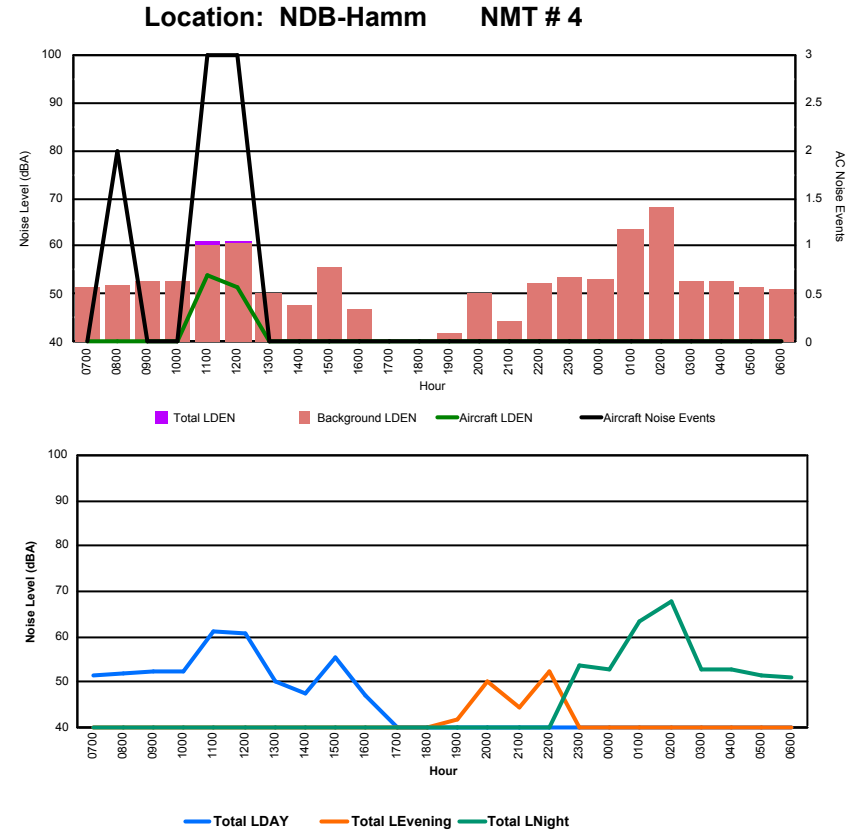

Luxembourg Airport Noise Distribution by Hour

Between 23/02/2024 00:00:00 and 23/02/2024 23:59:59 (Local Time)

Day	Aircraft Events	Total LDEN dB (A)	Aircraft LDEN dB(A)	Background LDEN dB(A)	Total LDay dB(A)	Total LEvening dB(A)	Total LNight dB (A)
23/02/24	7:00	-	51.3	-	51.5	51.3	-
23/02/24	8:00	2	51.8	39.1	51.7	51.8	-
23/02/24	9:00	-	52.5	-	52.5	52.5	-
23/02/24	10:00	-	52.5	-	52.5	52.5	-
23/02/24	11:00	3	61.0	53.8	60.2	61.0	-
23/02/24	12:00	3	60.9	51.4	60.7	60.9	-
23/02/24	13:00	-	50.2	-	50.2	50.2	-
23/02/24	14:00	-	47.5	-	47.5	47.5	-
23/02/24	15:00	-	55.4	-	55.5	55.4	-
23/02/24	16:00	-	47.0	-	47.0	47.0	-
23/02/24	17:00	-	39.1	-	39.1	39.1	-
23/02/24	18:00	-	38.9	-	38.9	38.9	-
23/02/24	19:00	-	41.9	-	41.9	-	41.9
23/02/24	20:00	-	50.2	-	50.2	-	50.2
23/02/24	21:00	-	44.4	-	44.4	-	44.4
23/02/24	22:00	-	52.4	-	52.4	-	52.4
23/02/24	23:00	-	53.6	-	53.6	-	53.6
24/02/24	0:00	-	53.0	-	53.0	-	53.0
24/02/24	1:00	-	63.2	-	63.6	-	63.2
24/02/24	2:00	-	67.9	-	68.0	-	67.9
24/02/24	3:00	-	52.6	-	52.6	-	52.6
24/02/24	4:00	-	52.8	-	52.8	-	52.8
24/02/24	5:00	-	51.3	-	51.3	-	51.3
24/02/24	6:00	-	51.0	-	51.0	-	51.0
	8	57.5	42.1	57.5	54.9	49.1	60.7