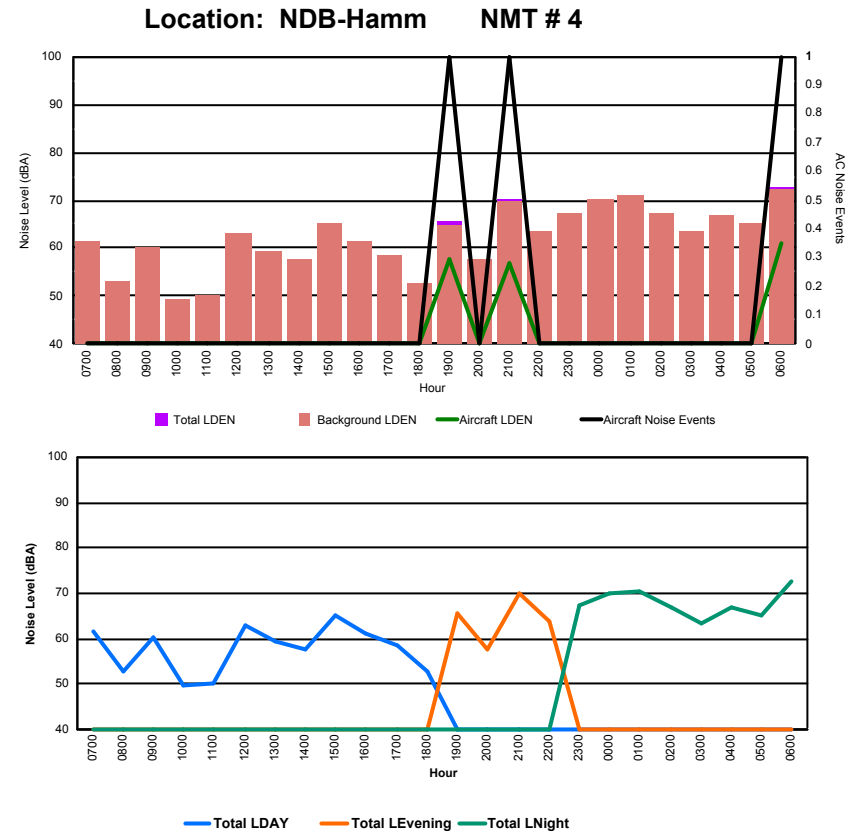

Luxembourg Airport Noise Distribution by Hour

Between 18/02/2024 00:00:00 and 18/02/2024 23:59:59 (Local Time)

Day	Aircraft Events	Total LDEN dB(A)	Aircraft LDEN dB(A)	Background LDEN dB(A)	Total LDay dB(A)	Total LEvening dB(A)	Total LNight dB(A)
18/02/24 7:00	-	61.6	-	61.6	61.6	-	-
18/02/24 8:00	-	53.0	-	53.0	53.0	-	-
18/02/24 9:00	-	60.2	-	60.2	60.2	-	-
18/02/24 10:00	-	49.5	-	49.5	49.5	-	-
18/02/24 11:00	-	50.1	-	50.1	50.1	-	-
18/02/24 12:00	-	63.1	-	63.1	63.1	-	-
18/02/24 13:00	-	59.2	-	59.2	59.2	-	-
18/02/24 14:00	-	57.7	-	57.7	57.7	-	-
18/02/24 15:00	-	65.3	-	65.3	65.3	-	-
18/02/24 16:00	-	61.3	-	61.3	61.3	-	-
18/02/24 17:00	-	58.4	-	58.4	58.4	-	-
18/02/24 18:00	-	52.7	-	52.7	52.7	-	-
18/02/24 19:00	1	65.6	57.6	64.9	-	65.6	-
18/02/24 20:00	-	57.5	-	57.5	-	57.5	-
18/02/24 21:00	1	70.1	56.9	70.0	-	70.1	-
18/02/24 22:00	-	63.7	-	63.7	-	63.7	-
18/02/24 23:00	-	67.4	-	67.4	-	-	67.4
19/02/24 0:00	-	70.2	-	70.4	-	-	70.2
19/02/24 1:00	-	70.6	-	71.0	-	-	70.6
19/02/24 2:00	-	67.1	-	67.4	-	-	67.1
19/02/24 3:00	-	63.5	-	63.5	-	-	63.5
19/02/24 4:00	-	66.8	-	66.8	-	-	66.8
19/02/24 5:00	-	65.3	-	65.4	-	-	65.3
19/02/24 6:00	1	72.6	60.9	72.4	-	-	72.6
	3	65.7	49.8	65.8	60.0	66.2	68.8