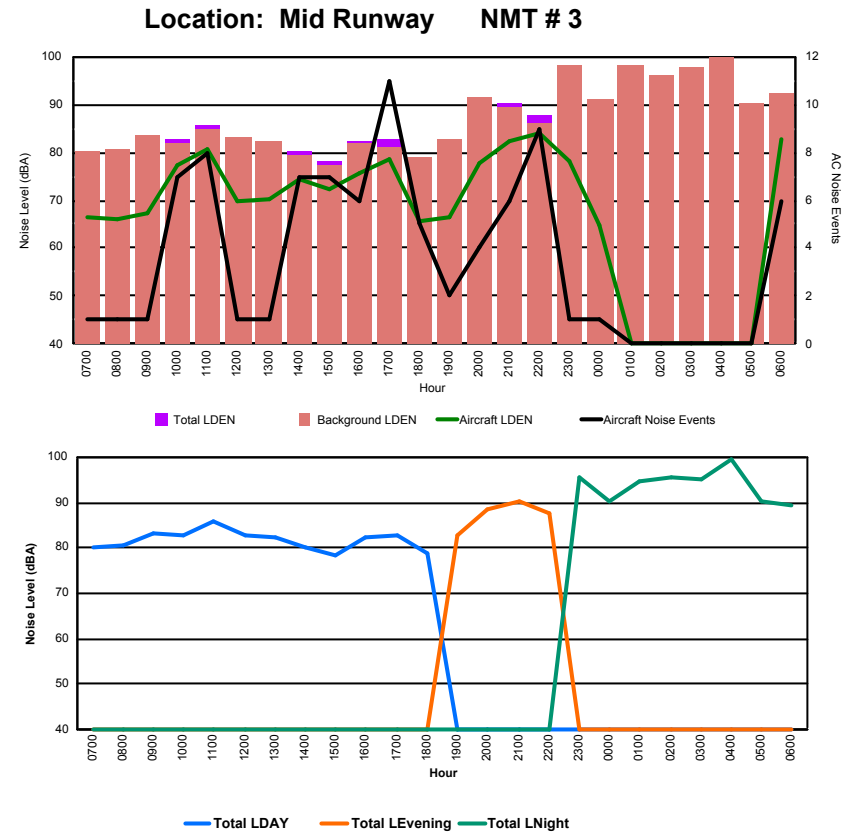

Luxembourg Airport Noise Distribution by Hour

Between 22/02/2024 00:00:00 and 22/02/2024 23:59:59 (Local Time)

Day	Aircraft Events	Total LDEN dB(A)	Aircraft LDEN dB(A)	Background LDEN dB(A)	Total LDay dB(A)	Total LEvening dB(A)	Total LNight dB(A)
22/02/24	7:00	1	80.1	66.4	80.1	-	-
22/02/24	8:00	1	80.6	66.0	80.6	-	-
22/02/24	9:00	1	83.3	67.5	83.3	-	-
22/02/24	10:00	7	82.7	77.5	81.7	-	-
22/02/24	11:00	8	85.8	80.6	84.6	-	-
22/02/24	12:00	1	83.0	69.9	83.0	-	-
22/02/24	13:00	1	82.4	70.4	82.3	-	-
22/02/24	14:00	7	80.3	74.2	79.4	-	-
22/02/24	15:00	7	78.3	72.5	77.4	-	-
22/02/24	16:00	6	82.5	75.5	81.7	-	-
22/02/24	17:00	11	82.8	78.4	81.2	-	-
22/02/24	18:00	5	79.0	65.8	79.0	-	-
22/02/24	19:00	2	82.7	66.4	82.8	82.7	-
22/02/24	20:00	4	88.5	77.7	91.6	88.5	-
22/02/24	21:00	6	90.1	82.2	89.5	90.1	-
22/02/24	22:00	9	87.7	84.0	86.2	87.7	-
22/02/24	23:00	1	95.5	78.1	98.2	-	95.5
23/02/24	0:00	1	90.4	64.6	90.9	-	90.4
23/02/24	1:00	-	94.9	-	98.0	-	94.9
23/02/24	2:00	-	95.8	-	96.0	-	95.8
23/02/24	3:00	-	95.1	-	97.9	-	95.1
23/02/24	4:00	-	99.6	-	102.4	-	99.6
23/02/24	5:00	-	90.2	-	90.2	-	90.2
23/02/24	6:00	6	89.6	82.8	92.1	-	89.6
	85	91.0	76.6	93.1	82.2	88.0	95.1