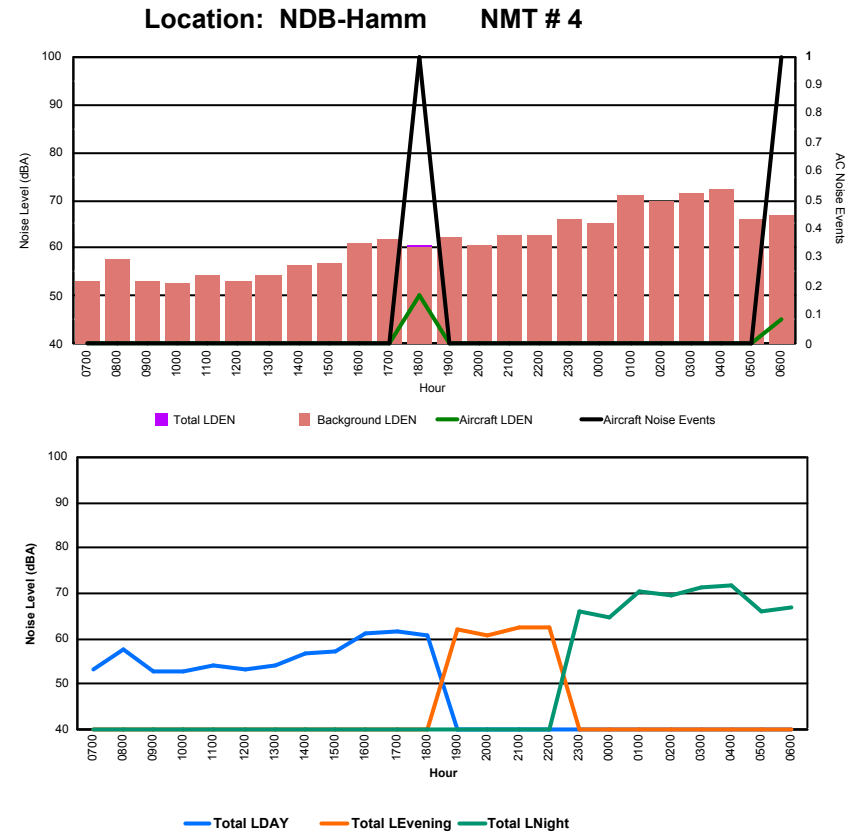

Luxembourg Airport Noise Distribution by Hour

Between 14/02/2024 00:00:00 and 14/02/2024 23:59:59 (Local Time)

Day	Aircraft Events	Total LDEN dB (A)	Aircraft LDEN dB(A)	Background LDEN dB(A)	Total LDay dB(A)	Total LEvening dB(A)	Total LNight dB (A)
14/02/24 7:00	-	53.1	-	53.1	53.1	-	-
14/02/24 8:00	-	57.7	-	57.7	57.7	-	-
14/02/24 9:00	-	53.0	-	53.0	53.0	-	-
14/02/24 10:00	-	52.7	-	52.7	52.7	-	-
14/02/24 11:00	-	54.2	-	54.2	54.2	-	-
14/02/24 12:00	-	53.1	-	53.1	53.1	-	-
14/02/24 13:00	-	54.3	-	54.3	54.3	-	-
14/02/24 14:00	-	56.6	-	56.6	56.6	-	-
14/02/24 15:00	-	57.0	-	57.0	57.0	-	-
14/02/24 16:00	-	61.0	-	61.0	61.0	-	-
14/02/24 17:00	-	61.7	-	61.8	61.7	-	-
14/02/24 18:00	1	60.6	50.2	60.3	60.6	-	-
14/02/24 19:00	-	62.2	-	62.2	-	62.2	-
14/02/24 20:00	-	60.8	-	60.8	-	60.8	-
14/02/24 21:00	-	62.5	-	62.6	-	62.5	-
14/02/24 22:00	-	62.6	-	62.6	-	62.6	-
14/02/24 23:00	-	65.9	-	65.9	-	-	65.9
15/02/24 0:00	-	64.7	-	65.1	-	-	64.7
15/02/24 1:00	-	70.4	-	71.0	-	-	70.4
15/02/24 2:00	-	69.6	-	70.0	-	-	69.6
15/02/24 3:00	-	71.2	-	71.3	-	-	71.2
15/02/24 4:00	-	71.8	-	72.1	-	-	71.8
15/02/24 5:00	-	65.9	-	65.9	-	-	65.9
15/02/24 6:00	1	66.8	45.3	66.8	-	-	66.8
	2	65.1	37.6	65.3	57.5	62.1	69.0