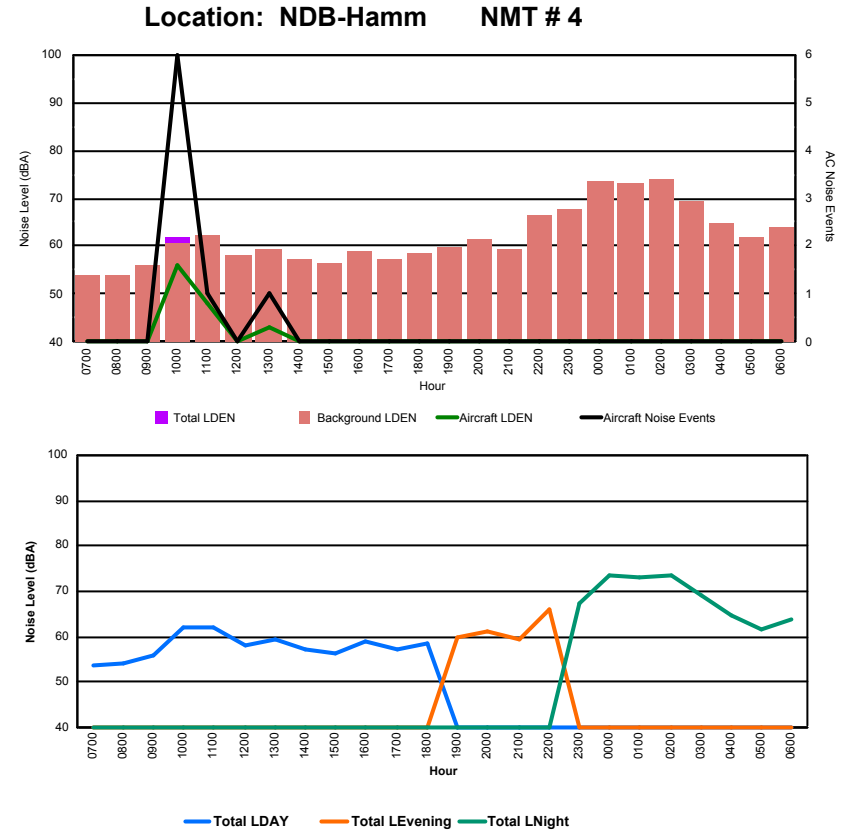

Luxembourg Airport Noise Distribution by Hour

Between 12/02/2024 00:00:00 and 12/02/2024 23:59:59 (Local Time)

Day	Aircraft Events	Total LDEN dB (A)	Aircraft LDEN dB(A)	Background LDEN dB(A)	Total LDay dB(A)	Total LEvening dB(A)	Total LNight dB (A)
12/02/24 7:00	-	53.7	-	53.8	53.7	-	-
12/02/24 8:00	-	54.0	-	54.1	54.0	-	-
12/02/24 9:00	-	55.9	-	55.9	55.9	-	-
12/02/24 10:00	6	61.9	56.0	60.7	61.9	-	-
12/02/24 11:00	1	62.2	48.3	62.1	62.2	-	-
12/02/24 12:00	-	58.2	-	58.2	58.2	-	-
12/02/24 13:00	1	59.3	43.1	59.2	59.3	-	-
12/02/24 14:00	-	57.1	-	57.1	57.1	-	-
12/02/24 15:00	-	56.5	-	56.5	56.5	-	-
12/02/24 16:00	-	58.9	-	59.0	58.9	-	-
12/02/24 17:00	-	57.2	-	57.2	57.2	-	-
12/02/24 18:00	-	58.4	-	58.4	58.4	-	-
12/02/24 19:00	-	59.8	-	59.8	-	59.8	-
12/02/24 20:00	-	61.4	-	61.4	-	61.4	-
12/02/24 21:00	-	59.2	-	59.2	-	59.2	-
12/02/24 22:00	-	66.2	-	66.3	-	66.2	-
12/02/24 23:00	-	67.5	-	67.6	-	-	67.5
13/02/24 0:00	-	73.4	-	73.6	-	-	73.4
13/02/24 1:00	-	72.9	-	73.1	-	-	72.9
13/02/24 2:00	-	73.7	-	73.9	-	-	73.7
13/02/24 3:00	-	69.2	-	69.2	-	-	69.2
13/02/24 4:00	-	64.6	-	64.6	-	-	64.6
13/02/24 5:00	-	61.6	-	61.7	-	-	61.6
13/02/24 6:00	-	63.8	-	63.8	-	-	63.8
	8	66.3	43.1	66.4	58.5	62.6	70.3