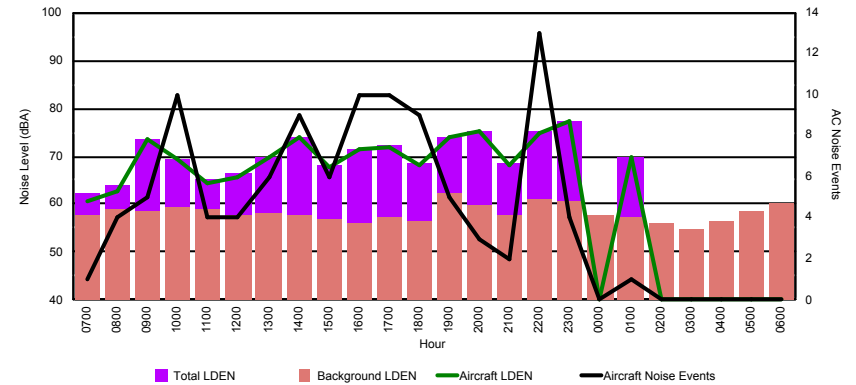

Luxembourg Airport Noise Distribution by Hour

Between 09/02/2024 00:00:00 and 09/02/2024 23:59:59 (Local Time)

Day	Aircraft Events	Total LDEN dB (A)	Aircraft LDEN dB(A)	Background LDEN dB(A)	Total LDay dB(A)	Total LEvening dB(A)	Total LNight dB (A)
09/02/24 7:00	1	62.2	60.6	57.7	62.2	-	-
09/02/24 8:00	4	64.1	62.8	59.0	64.1	-	-
09/02/24 9:00	5	73.7	73.5	58.4	73.7	-	-
09/02/24 10:00	10	69.5	69.2	59.2	69.5	-	-
09/02/24 11:00	4	65.4	64.4	58.8	65.4	-	-
09/02/24 12:00	4	66.4	65.8	57.7	66.4	-	-
09/02/24 13:00	6	69.9	69.6	58.2	69.9	-	-
09/02/24 14:00	9	74.1	73.9	57.7	74.1	-	-
09/02/24 15:00	6	68.2	67.9	56.8	68.2	-	-
09/02/24 16:00	10	71.5	71.3	56.1	71.5	-	-
09/02/24 17:00	10	72.2	72.0	57.2	72.2	-	-
09/02/24 18:00	9	68.5	68.2	56.5	68.5	-	-
09/02/24 19:00	5	74.1	73.8	62.4	-	74.1	-
09/02/24 20:00	3	75.4	75.2	59.7	-	75.4	-
09/02/24 21:00	2	68.5	68.1	57.6	-	68.5	-
09/02/24 22:00	13	75.1	75.0	61.0	-	75.1	-
09/02/24 23:00	4	77.5	77.3	60.6	-	-	77.5
10/02/24 0:00	-	57.7	-	57.7	-	-	57.7
10/02/24 1:00	1	70.0	69.7	57.3	-	-	70.0
10/02/24 2:00	-	56.1	-	56.1	-	-	56.1
10/02/24 3:00	-	54.7	-	54.7	-	-	54.7
10/02/24 4:00	-	56.6	-	56.6	-	-	56.6
10/02/24 5:00	-	58.5	-	58.5	-	-	58.5
10/02/24 6:00	-	60.1	-	60.1	-	-	60.1
	106	70.9	70.6	58.5	70.2	74.0	69.4

Location: DVOR NMT # 2