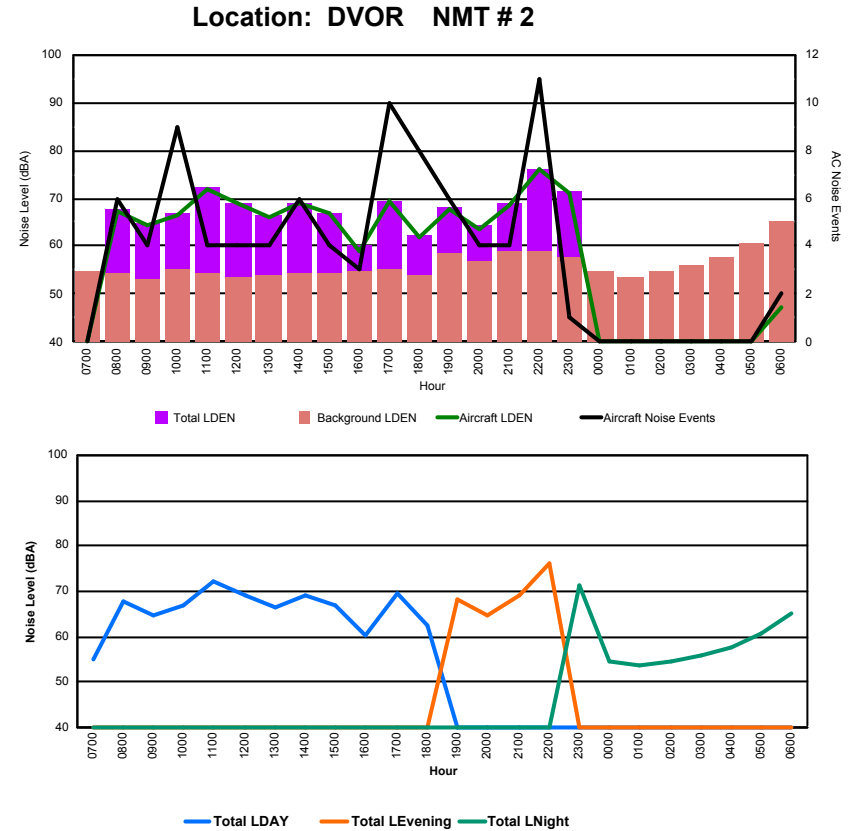

Luxembourg Airport Noise Distribution by Hour

Between 15/02/2024 00:00:00 and 15/02/2024 23:59:59 (Local Time)

Day	Aircraft Events	Total LDEN dB(A)	Aircraft LDEN dB(A)	Background LDEN dB(A)	Total LDay dB(A)	Total LEvening dB(A)	Total LNight dB(A)
15/02/24	7:00	-	54.8	-	54.8	-	-
15/02/24	8:00	6	67.7	67.5	54.5	67.7	-
15/02/24	9:00	4	64.8	64.5	53.3	64.8	-
15/02/24	10:00	9	66.7	66.5	55.0	66.7	-
15/02/24	11:00	4	72.1	72.0	54.5	72.1	-
15/02/24	12:00	4	69.1	69.0	53.6	69.1	-
15/02/24	13:00	4	66.4	66.2	54.1	66.4	-
15/02/24	14:00	6	69.0	68.8	54.4	69.0	-
15/02/24	15:00	4	67.0	66.8	54.2	67.0	-
15/02/24	16:00	3	60.3	59.0	54.7	60.3	-
15/02/24	17:00	10	69.5	69.4	55.1	69.5	-
15/02/24	18:00	8	62.5	61.9	53.8	62.5	-
15/02/24	19:00	6	68.2	67.7	58.5	-	68.2
15/02/24	20:00	4	64.5	63.6	56.9	-	64.5
15/02/24	21:00	4	69.1	68.6	58.9	-	69.1
15/02/24	22:00	11	76.0	75.9	58.8	-	76.0
15/02/24	23:00	1	71.4	71.1	57.9	-	71.4
16/02/24	0:00	-	54.7	-	54.7	-	54.7
16/02/24	1:00	-	53.5	-	53.5	-	53.5
16/02/24	2:00	-	54.7	-	54.7	-	54.7
16/02/24	3:00	-	56.0	-	56.0	-	56.0
16/02/24	4:00	-	57.5	-	57.5	-	57.5
16/02/24	5:00	-	60.6	-	60.6	-	60.6
16/02/24	6:00	2	65.2	47.3	65.3	-	65.2
	90	67.8	67.4	57.3	67.5	71.6	64.0