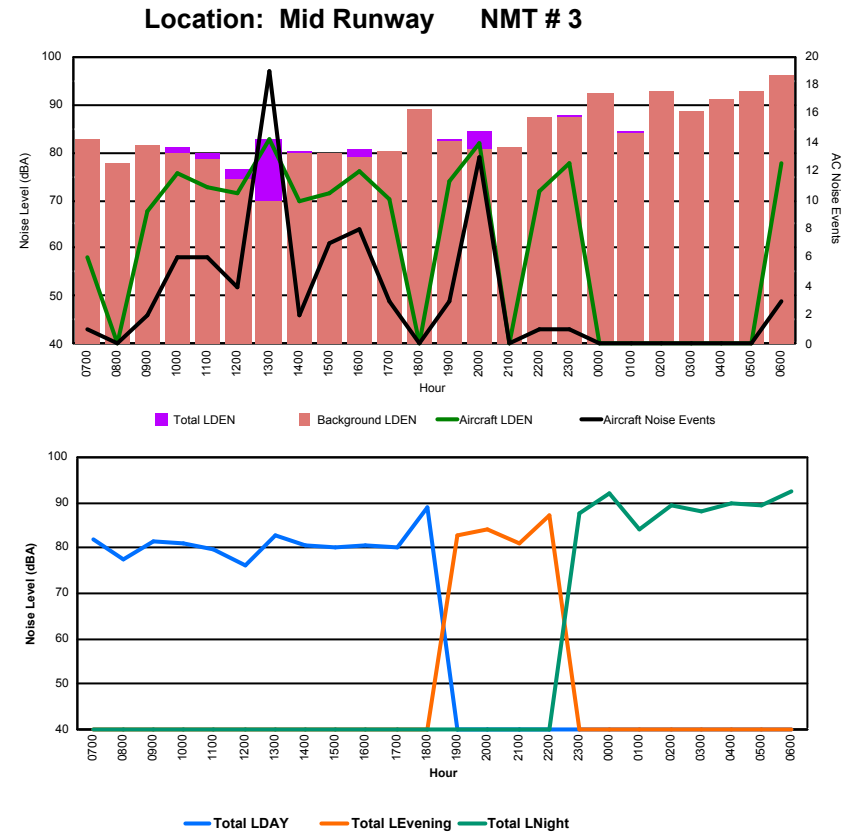

Luxembourg Airport Noise Distribution by Hour

Between 17/02/2024 00:00:00 and 17/02/2024 23:59:59 (Local Time)

Day	Aircraft Events	Total LDEN dB(A)	Aircraft LDEN dB(A)	Background LDEN dB(A)	Total LDay dB(A)	Total LEvening dB(A)	Total LNight dB(A)
17/02/24 7:00	1	81.9	58.3	82.6	81.9	-	-
17/02/24 8:00	-	77.7	-	77.8	77.7	-	-
17/02/24 9:00	2	81.6	67.8	81.5	81.6	-	-
17/02/24 10:00	6	81.0	75.7	79.6	81.0	-	-
17/02/24 11:00	6	79.6	72.7	78.7	79.6	-	-
17/02/24 12:00	4	76.3	71.6	74.5	76.3	-	-
17/02/24 13:00	19	82.8	82.6	70.0	82.8	-	-
17/02/24 14:00	2	80.4	69.6	79.7	80.4	-	-
17/02/24 15:00	7	80.0	71.3	79.8	80.0	-	-
17/02/24 16:00	8	80.7	76.0	79.0	80.7	-	-
17/02/24 17:00	3	80.3	70.3	80.1	80.3	-	-
17/02/24 18:00	-	88.9	-	88.9	88.9	-	-
17/02/24 19:00	3	82.9	74.0	82.2	-	82.9	-
17/02/24 20:00	13	84.2	81.8	80.7	-	84.2	-
17/02/24 21:00	-	80.9	-	80.9	-	80.9	-
17/02/24 22:00	1	87.3	71.8	87.4	-	87.3	-
17/02/24 23:00	1	87.7	77.7	87.3	-	-	87.7
18/02/24 0:00	-	92.1	-	92.5	-	-	92.1
18/02/24 1:00	-	84.2	-	84.0	-	-	84.2
18/02/24 2:00	-	89.3	-	92.6	-	-	89.3
18/02/24 3:00	-	88.0	-	88.5	-	-	88.0
18/02/24 4:00	-	89.8	-	91.2	-	-	89.8
18/02/24 5:00	-	89.4	-	92.6	-	-	89.4
18/02/24 6:00	3	92.7	77.6	95.9	-	-	92.7
	79	86.5	74.3	87.9	82.3	84.5	89.8