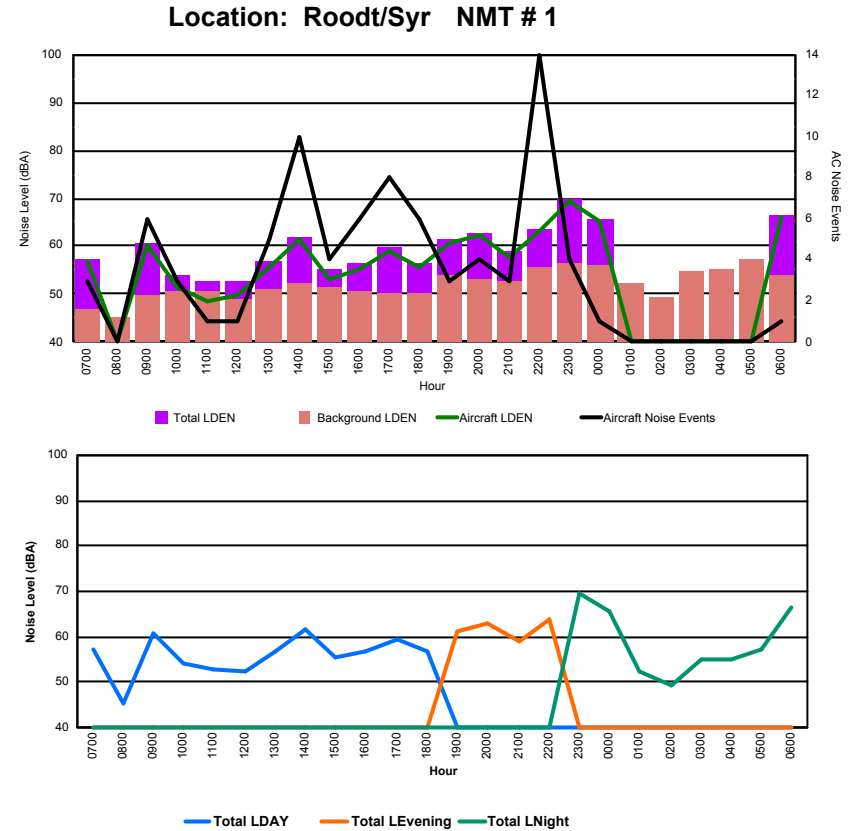

Luxembourg Airport Noise Distribution by Hour

Between 11/02/2024 00:00:00 and 11/02/2024 23:59:59 (Local Time)

Day	Aircraft Events	Total LDEN dB (A)	Aircraft LDEN dB(A)	Background LDEN dB(A)	Total LDay dB(A)	Total LEvening dB(A)	Total LNight dB (A)
11/02/24 7:00	3	57.2	56.9	46.9	57.2	-	-
11/02/24 8:00	-	45.1	-	45.1	45.1	-	-
11/02/24 9:00	6	60.6	60.3	49.8	60.6	-	-
11/02/24 10:00	3	54.0	51.5	50.5	54.0	-	-
11/02/24 11:00	1	52.6	48.5	50.5	52.6	-	-
11/02/24 12:00	1	52.5	49.9	49.0	52.5	-	-
11/02/24 13:00	5	56.9	55.5	51.1	56.9	-	-
11/02/24 14:00	10	61.8	61.4	52.4	61.8	-	-
11/02/24 15:00	4	55.4	53.2	51.4	55.4	-	-
11/02/24 16:00	6	56.6	55.4	50.8	56.6	-	-
11/02/24 17:00	8	59.6	59.1	50.4	59.6	-	-
11/02/24 18:00	6	56.6	55.5	50.3	56.6	-	-
11/02/24 19:00	3	61.4	60.6	54.0	-	61.4	-
11/02/24 20:00	4	62.9	62.5	53.0	-	62.9	-
11/02/24 21:00	3	59.0	57.9	52.5	-	59.0	-
11/02/24 22:00	14	63.7	63.0	55.8	-	63.7	-
11/02/24 23:00	4	69.6	69.4	56.5	-	-	69.6
12/02/24 0:00	1	65.7	65.2	56.0	-	-	65.7
12/02/24 1:00	-	52.3	-	52.3	-	-	52.3
12/02/24 2:00	-	49.2	-	49.2	-	-	49.2
12/02/24 3:00	-	54.8	-	54.8	-	-	54.8
12/02/24 4:00	-	55.2	-	55.3	-	-	55.2
12/02/24 5:00	-	57.1	-	57.2	-	-	57.1
12/02/24 6:00	1	66.3	66.0	53.9	-	-	66.3
	83	61.2	60.5	53.0	57.3	62.1	63.6