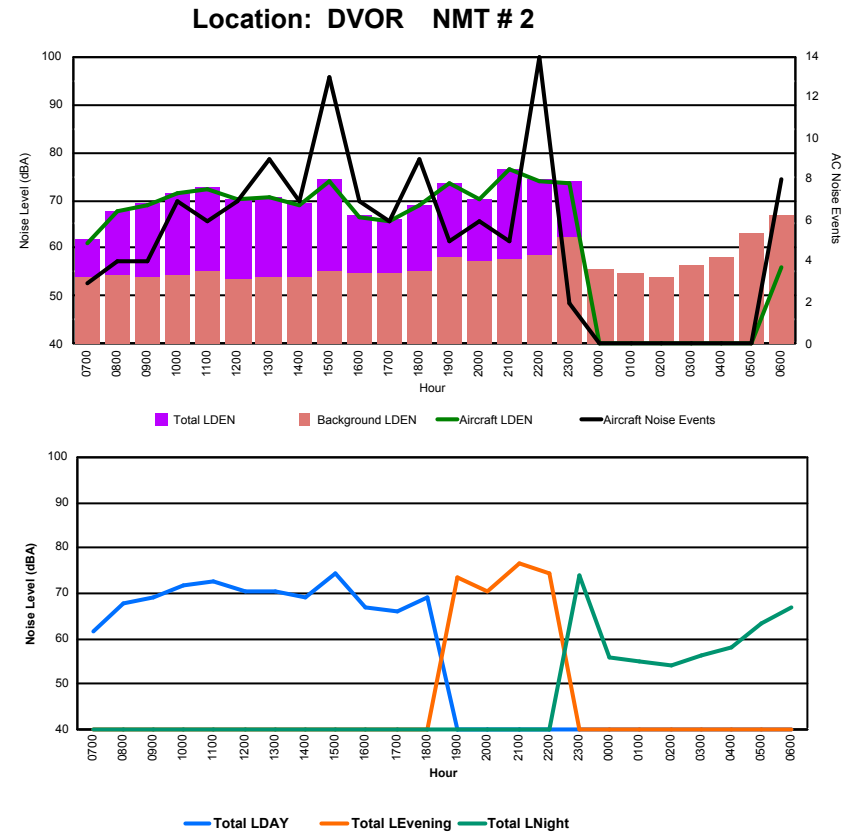

Luxembourg Airport Noise Distribution by Hour

Between 29/02/2024 00:00:00 and 29/02/2024 23:59:59 (Local Time)

Day	Aircraft Events	Total LDEN dB(A)	Aircraft LDEN dB(A)	Background LDEN dB(A)	Total LDay dB(A)	Total LEvening dB(A)	Total LNight dB(A)	
29/02/24	7:00	3	61.8	61.0	54.1	61.8	-	-
29/02/24	8:00	4	67.8	67.7	54.2	67.8	-	-
29/02/24	9:00	4	69.2	69.1	53.9	69.2	-	-
29/02/24	10:00	7	71.6	71.6	54.5	71.6	-	-
29/02/24	11:00	6	72.6	72.5	55.3	72.6	-	-
29/02/24	12:00	7	70.4	70.3	53.5	70.4	-	-
29/02/24	13:00	9	70.6	70.5	54.0	70.6	-	-
29/02/24	14:00	7	69.2	69.1	53.9	69.2	-	-
29/02/24	15:00	13	74.2	74.1	55.4	74.2	-	-
29/02/24	16:00	7	66.8	66.6	54.9	66.8	-	-
29/02/24	17:00	6	65.9	65.6	54.6	65.9	-	-
29/02/24	18:00	9	69.1	69.0	55.1	69.1	-	-
29/02/24	19:00	5	73.6	73.5	58.0	-	73.6	-
29/02/24	20:00	6	70.3	70.1	57.2	-	70.3	-
29/02/24	21:00	5	76.5	76.4	57.8	-	76.5	-
29/02/24	22:00	14	74.2	74.1	58.7	-	74.2	-
29/02/24	23:00	2	74.0	73.7	62.5	-	-	74.0
01/03/24	0:00	-	55.7	-	55.7	-	-	55.7
01/03/24	1:00	-	54.9	-	54.9	-	-	54.9
01/03/24	2:00	-	53.9	-	53.9	-	-	53.9
01/03/24	3:00	-	56.3	-	56.3	-	-	56.3
01/03/24	4:00	-	58.2	-	58.2	-	-	58.2
01/03/24	5:00	-	63.2	-	63.3	-	-	63.2
01/03/24	6:00	8	66.8	56.1	67.0	-	-	66.8
		122	70.4	70.1	58.5	70.1	74.2	66.3