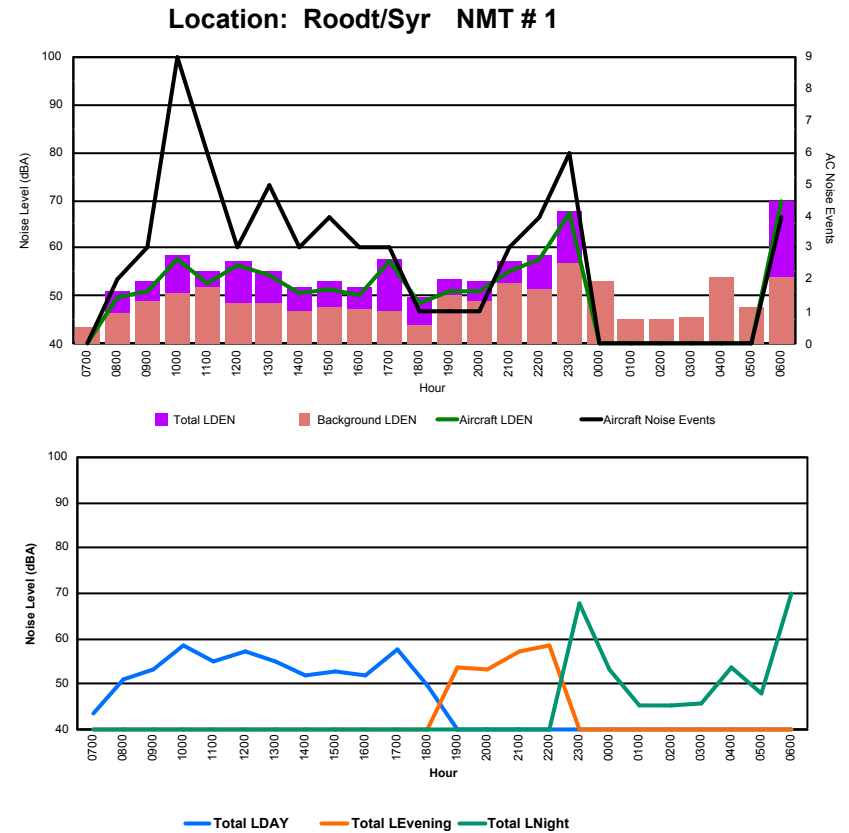

Luxembourg Airport Noise Distribution by Hour

Between 17/02/2024 00:00:00 and 17/02/2024 23:59:59 (Local Time)

Day	Aircraft Events	Total LDEN dB(A)	Aircraft LDEN dB(A)	Background LDEN dB(A)	Total LDay dB(A)	Total LEvening dB(A)	Total LNight dB(A)
17/02/24	7:00	-	43.6	-	43.6	-	-
17/02/24	8:00	2	51.2	49.6	46.3	51.2	-
17/02/24	9:00	3	53.1	51.0	49.1	53.1	-
17/02/24	10:00	9	58.5	57.8	50.7	58.5	-
17/02/24	11:00	6	55.2	52.8	51.7	55.2	-
17/02/24	12:00	3	57.1	56.4	48.6	57.1	-
17/02/24	13:00	5	55.1	54.2	48.5	55.1	-
17/02/24	14:00	3	52.0	50.5	46.9	52.0	-
17/02/24	15:00	4	53.0	51.6	47.7	53.0	-
17/02/24	16:00	3	51.8	50.0	47.4	51.8	-
17/02/24	17:00	3	57.8	57.4	46.9	57.8	-
17/02/24	18:00	1	49.8	48.5	43.9	49.8	-
17/02/24	19:00	1	53.7	51.0	50.4	-	53.7
17/02/24	20:00	1	53.1	51.0	49.1	-	53.1
17/02/24	21:00	3	57.2	55.3	52.7	-	57.2
17/02/24	22:00	4	58.4	57.5	51.3	-	58.4
17/02/24	23:00	6	67.7	67.4	56.8	-	67.7
18/02/24	0:00	-	53.1	-	53.1	-	53.1
18/02/24	1:00	-	45.1	-	45.1	-	45.1
18/02/24	2:00	-	45.4	-	45.4	-	45.4
18/02/24	3:00	-	45.7	-	45.7	-	45.7
18/02/24	4:00	-	53.8	-	53.8	-	53.8
18/02/24	5:00	-	47.8	-	47.8	-	47.8
18/02/24	6:00	4	69.8	69.7	54.0	-	69.8
	61	59.4	58.9	50.4	54.6	56.2	63.0