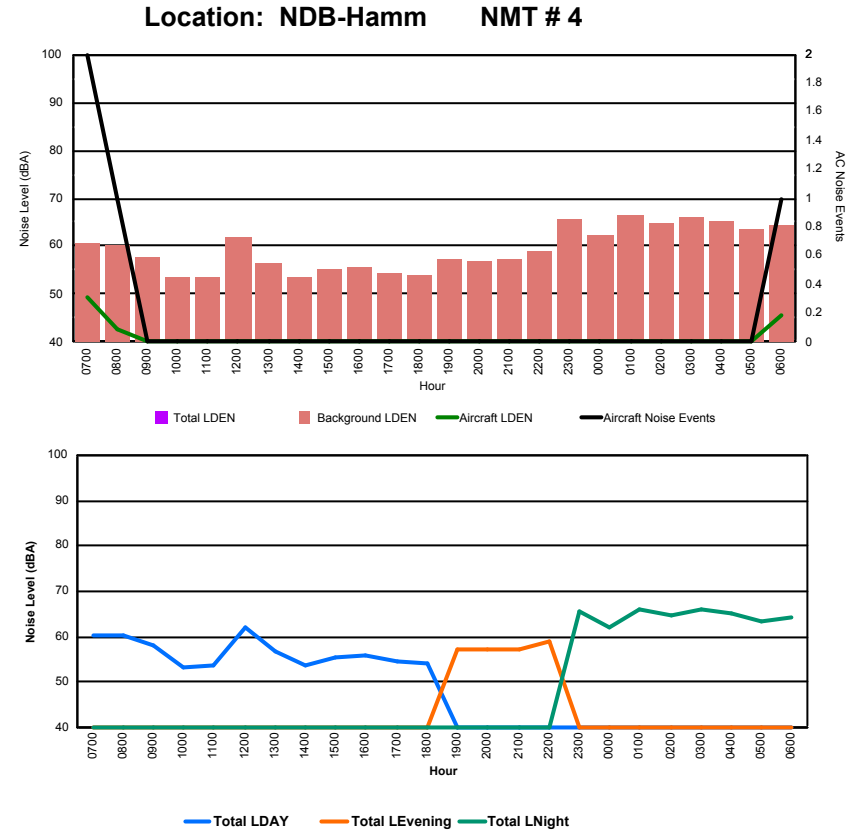

Luxembourg Airport Noise Distribution by Hour

Between 21/02/2024 00:00:00 and 21/02/2024 23:59:59 (Local Time)

Day	Aircraft Events	Total LDEN dB(A)	Aircraft LDEN dB(A)	Background LDEN dB(A)	Total LDay dB(A)	Total LEvening dB(A)	Total LNight dB(A)	
21/02/24	7:00	2	60.5	49.2	60.5	60.5	-	-
21/02/24	8:00	1	60.1	42.9	60.3	60.1	-	-
21/02/24	9:00	-	57.9	-	57.9	57.9	-	-
21/02/24	10:00	-	53.4	-	53.4	53.4	-	-
21/02/24	11:00	-	53.6	-	53.6	53.6	-	-
21/02/24	12:00	-	61.9	-	61.9	61.9	-	-
21/02/24	13:00	-	56.6	-	56.6	56.6	-	-
21/02/24	14:00	-	53.6	-	53.6	53.6	-	-
21/02/24	15:00	-	55.3	-	55.4	55.3	-	-
21/02/24	16:00	-	55.8	-	55.8	55.8	-	-
21/02/24	17:00	-	54.4	-	54.4	54.4	-	-
21/02/24	18:00	-	54.0	-	54.0	54.0	-	-
21/02/24	19:00	-	57.4	-	57.4	57.4	-	-
21/02/24	20:00	-	57.0	-	57.0	57.0	-	-
21/02/24	21:00	-	57.3	-	57.3	57.3	-	-
21/02/24	22:00	-	58.9	-	58.9	58.9	-	-
21/02/24	23:00	-	65.6	-	65.6	-	65.6	-
22/02/24	0:00	-	61.9	-	62.2	-	61.9	-
22/02/24	1:00	-	66.0	-	66.6	-	66.0	-
22/02/24	2:00	-	64.5	-	64.7	-	64.5	-
22/02/24	3:00	-	65.9	-	66.0	-	65.9	-
22/02/24	4:00	-	65.1	-	65.2	-	65.1	-
22/02/24	5:00	-	63.4	-	63.4	-	63.4	-
22/02/24	6:00	1	64.4	45.6	64.5	-	64.4	-
	4	61.4	37.6	61.5	57.5	57.7	64.8