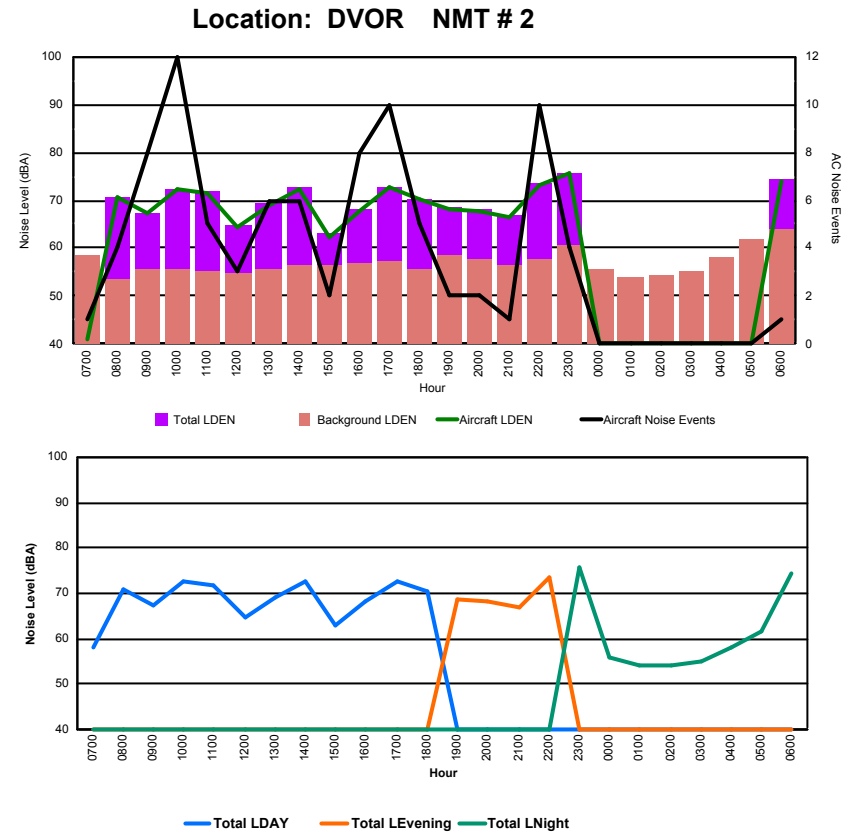

Luxembourg Airport Noise Distribution by Hour

Between 19/02/2024 00:00:00 and 19/02/2024 23:59:59 (Local Time)

Day	Aircraft Events	Total LDEN dB(A)	Aircraft LDEN dB(A)	Background LDEN dB(A)	Total LDay dB(A)	Total LEvening dB(A)	Total LNight dB(A)
19/02/24 7:00	1	58.3	41.0	58.5	58.3	-	-
19/02/24 8:00	4	70.7	70.7	53.6	70.7	-	-
19/02/24 9:00	8	67.5	67.2	55.8	67.5	-	-
19/02/24 10:00	12	72.5	72.4	55.7	72.5	-	-
19/02/24 11:00	5	71.8	71.6	55.0	71.8	-	-
19/02/24 12:00	3	64.9	64.5	54.6	64.9	-	-
19/02/24 13:00	6	69.3	69.1	55.7	69.3	-	-
19/02/24 14:00	6	72.6	72.5	56.5	72.6	-	-
19/02/24 15:00	2	63.1	62.1	56.5	63.1	-	-
19/02/24 16:00	8	68.2	67.9	56.7	68.2	-	-
19/02/24 17:00	10	72.7	72.6	57.3	72.7	-	-
19/02/24 18:00	5	70.4	70.3	55.6	70.4	-	-
19/02/24 19:00	2	68.6	68.2	58.7	-	68.6	-
19/02/24 20:00	2	68.1	67.6	57.6	-	68.1	-
19/02/24 21:00	1	67.0	66.6	56.4	-	67.0	-
19/02/24 22:00	10	73.4	73.3	57.6	-	73.4	-
19/02/24 23:00	4	75.6	75.5	60.5	-	-	75.6
20/02/24 0:00	-	55.7	-	55.7	-	-	55.7
20/02/24 1:00	-	54.0	-	54.0	-	-	54.0
20/02/24 2:00	-	54.2	-	54.2	-	-	54.2
20/02/24 3:00	-	55.2	-	55.2	-	-	55.2
20/02/24 4:00	-	58.0	-	58.0	-	-	58.0
20/02/24 5:00	-	61.6	-	61.7	-	-	61.6
20/02/24 6:00	1	74.4	74.0	63.8	-	-	74.4
	90	69.8	69.5	57.7	70.0	70.1	69.2