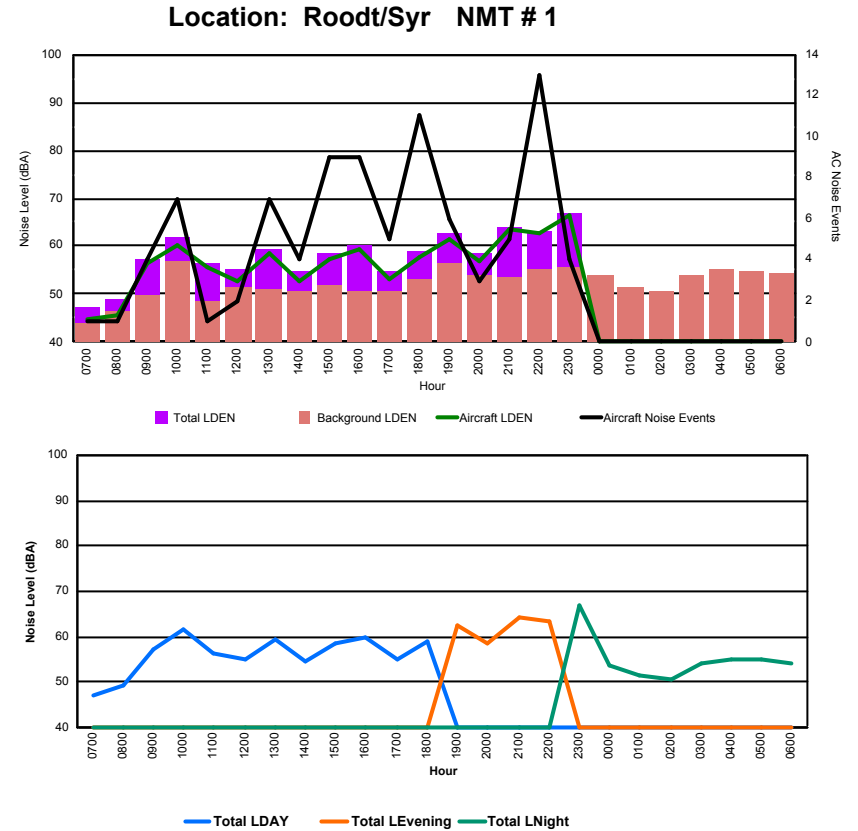

Luxembourg Airport Noise Distribution by Hour

Between 18/02/2024 00:00:00 and 18/02/2024 23:59:59 (Local Time)

Day	Aircraft Events	Total LDEN dB(A)	Aircraft LDEN dB(A)	Background LDEN dB(A)	Total LDay dB(A)	Total LEvening dB(A)	Total LNight dB(A)	
18/02/24	7:00	1	47.2	44.6	43.8	47.2	-	-
18/02/24	8:00	1	49.1	45.5	46.6	49.1	-	-
18/02/24	9:00	4	57.2	56.4	49.9	57.2	-	-
18/02/24	10:00	7	61.8	60.2	56.8	61.8	-	-
18/02/24	11:00	1	56.3	55.7	48.6	56.3	-	-
18/02/24	12:00	2	55.1	52.5	51.3	55.1	-	-
18/02/24	13:00	7	59.3	58.6	51.1	59.3	-	-
18/02/24	14:00	4	54.7	52.6	50.8	54.7	-	-
18/02/24	15:00	9	58.4	57.4	51.8	58.4	-	-
18/02/24	16:00	9	60.0	59.5	50.8	60.0	-	-
18/02/24	17:00	5	54.9	53.1	50.5	54.9	-	-
18/02/24	18:00	11	59.1	57.9	53.3	59.1	-	-
18/02/24	19:00	6	62.7	61.6	56.4	-	62.7	-
18/02/24	20:00	3	58.6	56.7	54.1	-	58.6	-
18/02/24	21:00	5	64.1	63.7	53.7	-	64.1	-
18/02/24	22:00	13	63.3	62.7	55.2	-	63.3	-
18/02/24	23:00	4	66.8	66.5	55.5	-	-	66.8
19/02/24	0:00	-	53.8	-	53.9	-	-	53.8
19/02/24	1:00	-	51.6	-	51.6	-	-	51.6
19/02/24	2:00	-	50.8	-	50.8	-	-	50.8
19/02/24	3:00	-	53.9	-	54.0	-	-	53.9
19/02/24	4:00	-	55.1	-	55.2	-	-	55.1
19/02/24	5:00	-	54.9	-	54.9	-	-	54.9
19/02/24	6:00	-	54.2	-	54.2	-	-	54.2
	92	59.3	58.2	53.2	57.6	62.6	59.1