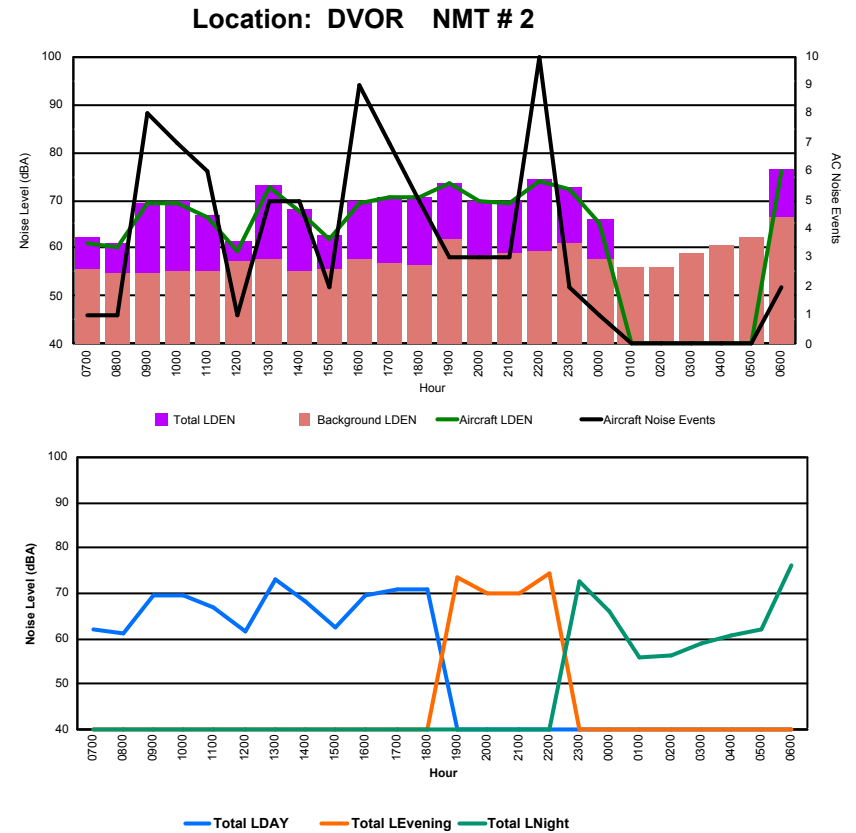

Luxembourg Airport Noise Distribution by Hour

Between 20/02/2024 00:00:00 and 20/02/2024 23:59:59 (Local Time)

Day	Aircraft Events	Total LDEN dB(A)	Aircraft LDEN dB(A)	Background LDEN dB(A)	Total LDay dB(A)	Total LEvening dB(A)	Total LNight dB(A)	
20/02/24	7:00	1	62.2	61.1	55.7	62.2	-	-
20/02/24	8:00	1	61.2	60.1	54.6	61.2	-	-
20/02/24	9:00	8	69.4	69.2	54.9	69.4	-	-
20/02/24	10:00	7	69.6	69.4	55.2	69.6	-	-
20/02/24	11:00	6	66.9	66.6	55.3	66.9	-	-
20/02/24	12:00	1	61.5	59.4	57.3	61.5	-	-
20/02/24	13:00	5	73.0	72.8	57.6	73.0	-	-
20/02/24	14:00	5	68.1	67.9	55.0	68.1	-	-
20/02/24	15:00	2	62.6	61.7	55.7	62.6	-	-
20/02/24	16:00	9	69.6	69.3	57.9	69.6	-	-
20/02/24	17:00	7	70.7	70.5	56.8	70.7	-	-
20/02/24	18:00	5	70.7	70.5	56.5	70.7	-	-
20/02/24	19:00	3	73.7	73.4	62.0	-	73.7	-
20/02/24	20:00	3	69.9	69.6	58.7	-	69.9	-
20/02/24	21:00	3	69.8	69.5	59.0	-	69.8	-
20/02/24	22:00	10	74.2	74.1	59.2	-	74.2	-
20/02/24	23:00	2	72.8	72.5	61.1	-	-	72.8
21/02/24	0:00	1	66.1	65.4	57.5	-	-	66.1
21/02/24	1:00	-	55.9	-	55.9	-	-	55.9
21/02/24	2:00	-	56.2	-	56.2	-	-	56.2
21/02/24	3:00	-	58.8	-	58.8	-	-	58.8
21/02/24	4:00	-	60.6	-	60.7	-	-	60.6
21/02/24	5:00	-	62.1	-	62.1	-	-	62.1
21/02/24	6:00	2	76.3	75.9	66.5	-	-	76.3
	81	69.8	69.4	59.1	68.7	72.4	69.4