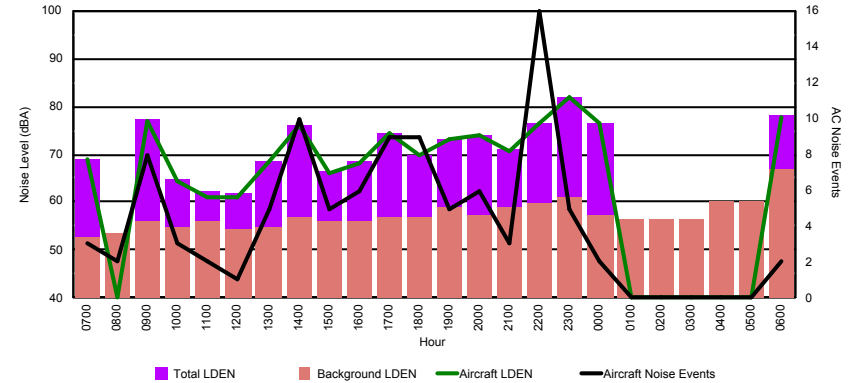

Luxembourg Airport Noise Distribution by Hour

Between 11/02/2024 00:00:00 and 11/02/2024 23:59:59 (Local Time)

Day	Aircraft Events	Total LDEN dB (A)	Aircraft LDEN dB(A)	Background LDEN dB(A)	Total LDay dB(A)	Total LEvening dB(A)	Total LNight dB (A)
11/02/24 7:00	3	68.9	68.8	52.7	68.9	-	-
11/02/24 8:00	2	53.3	36.4	53.4	53.3	-	-
11/02/24 9:00	8	77.1	77.0	56.2	77.1	-	-
11/02/24 10:00	3	64.8	64.4	54.7	64.8	-	-
11/02/24 11:00	2	62.2	61.1	55.9	62.2	-	-
11/02/24 12:00	1	62.0	61.2	54.3	62.0	-	-
11/02/24 13:00	5	68.7	68.5	54.6	68.7	-	-
11/02/24 14:00	10	76.1	76.0	57.0	76.1	-	-
11/02/24 15:00	5	66.5	66.2	55.9	66.5	-	-
11/02/24 16:00	6	68.6	68.3	56.1	68.6	-	-
11/02/24 17:00	9	74.4	74.3	56.8	74.4	-	-
11/02/24 18:00	9	69.9	69.7	56.7	69.9	-	-
11/02/24 19:00	5	73.3	73.2	58.8	-	73.3	-
11/02/24 20:00	6	74.0	73.8	57.2	-	74.0	-
11/02/24 21:00	3	71.0	70.7	58.9	-	71.0	-
11/02/24 22:00	16	76.5	76.4	59.8	-	76.5	-
11/02/24 23:00	5	81.9	81.9	60.9	-	-	81.9
12/02/24 0:00	2	76.5	76.4	57.1	-	-	76.5
12/02/24 1:00	-	56.3	-	56.3	-	-	56.3
12/02/24 2:00	-	56.6	-	56.6	-	-	56.6
12/02/24 3:00	-	56.6	-	56.6	-	-	56.6
12/02/24 4:00	-	60.2	-	60.2	-	-	60.2
12/02/24 5:00	-	60.4	-	60.4	-	-	60.4
12/02/24 6:00	2	78.0	77.7	66.8	-	-	78.0
	102	73.5	73.3	58.6	71.3	74.1	75.2

Location: DVOR NMT # 2