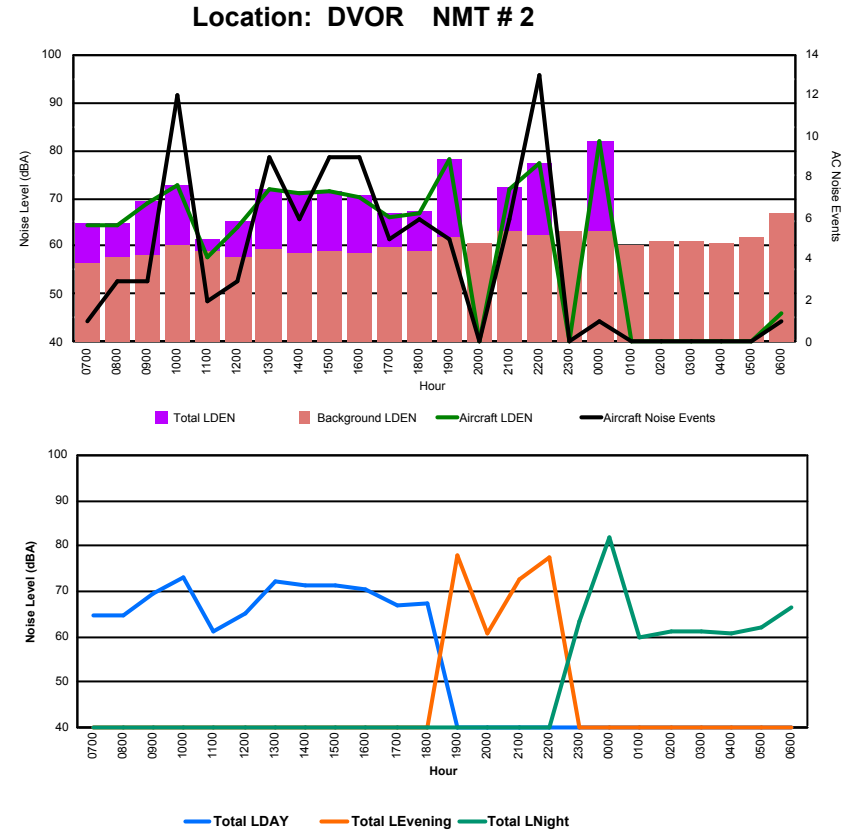

Luxembourg Airport Noise Distribution by Hour

Between 02/02/2024 00:00:00 and 02/02/2024 23:59:59 (Local Time)

Day	Aircraft Events	Total LDEN dB (A)	Aircraft LDEN dB(A)	Background LDEN dB(A)	Total LDay dB(A)	Total LEvening dB(A)	Total LNight dB (A)	
02/02/24	7:00	1	64.9	64.2	56.5	64.9	-	-
02/02/24	8:00	3	64.9	64.2	57.6	64.9	-	-
02/02/24	9:00	3	69.4	69.0	58.3	69.4	-	-
02/02/24	10:00	12	72.9	72.8	60.0	72.9	-	-
02/02/24	11:00	2	61.4	57.8	59.0	61.4	-	-
02/02/24	12:00	3	65.0	64.1	57.7	65.0	-	-
02/02/24	13:00	9	72.0	71.8	59.5	72.0	-	-
02/02/24	14:00	6	71.5	71.2	58.6	71.5	-	-
02/02/24	15:00	9	71.5	71.3	59.0	71.5	-	-
02/02/24	16:00	9	70.5	70.3	58.5	70.5	-	-
02/02/24	17:00	5	67.0	66.1	59.6	67.0	-	-
02/02/24	18:00	6	67.5	66.9	58.8	67.5	-	-
02/02/24	19:00	5	78.1	78.0	62.0	-	78.1	-
02/02/24	20:00	-	60.7	-	60.7	-	60.7	-
02/02/24	21:00	6	72.5	72.0	63.1	-	72.5	-
02/02/24	22:00	13	77.3	77.2	62.2	-	77.3	-
02/02/24	23:00	-	63.2	-	63.2	-	-	63.2
03/02/24	0:00	1	81.8	81.7	63.1	-	-	81.8
03/02/24	1:00	-	60.0	-	60.0	-	-	60.0
03/02/24	2:00	-	61.1	-	61.2	-	-	61.1
03/02/24	3:00	-	61.1	-	61.1	-	-	61.1
03/02/24	4:00	-	60.7	-	60.7	-	-	60.7
03/02/24	5:00	-	62.0	-	62.0	-	-	62.0
03/02/24	6:00	1	66.4	46.1	66.7	-	-	66.4
	94	72.3	72.0	61.0	69.4	75.4	73.1