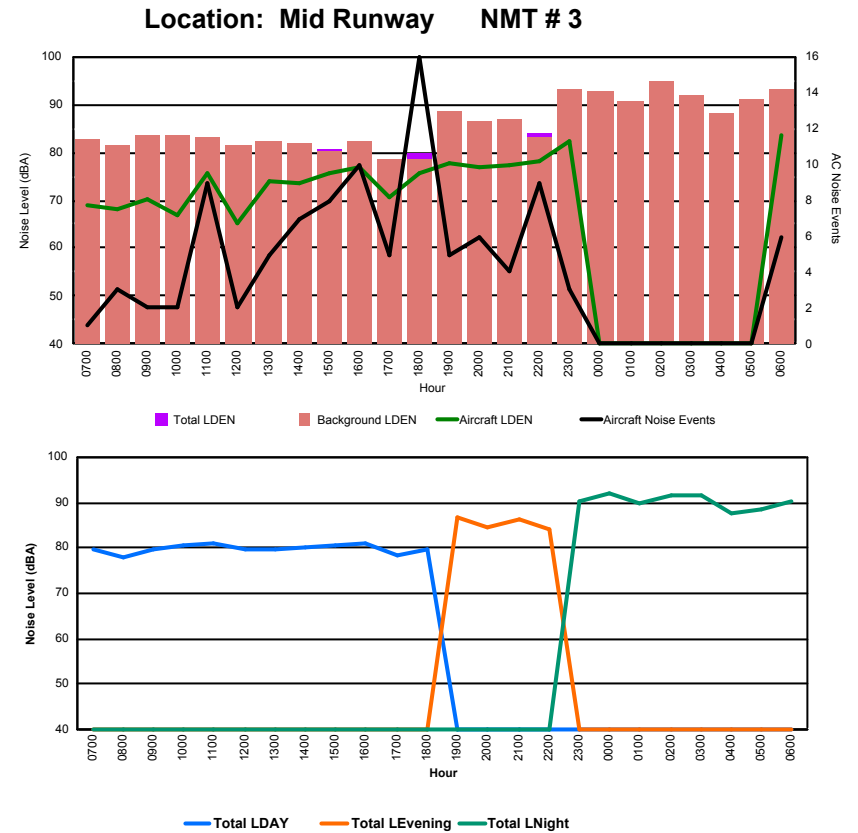

Luxembourg Airport Noise Distribution by Hour

Between 08/02/2024 00:00:00 and 08/02/2024 23:59:59 (Local Time)

Day	Aircraft Events	Total LDEN dB(A)	Aircraft LDEN dB(A)	Background LDEN dB(A)	Total LDay dB(A)	Total LEvening dB(A)	Total LNight dB(A)
08/02/24 7:00	1	79.8	68.8	82.6	79.8	-	-
08/02/24 8:00	3	78.1	68.3	81.3	78.1	-	-
08/02/24 9:00	2	79.7	70.2	83.4	79.7	-	-
08/02/24 10:00	2	80.5	66.7	83.7	80.5	-	-
08/02/24 11:00	9	81.1	75.7	83.0	81.1	-	-
08/02/24 12:00	2	79.7	65.0	81.4	79.7	-	-
08/02/24 13:00	5	79.9	74.0	82.2	79.9	-	-
08/02/24 14:00	7	80.1	73.7	82.0	80.1	-	-
08/02/24 15:00	8	80.5	75.5	80.3	80.5	-	-
08/02/24 16:00	10	81.1	76.8	82.4	81.1	-	-
08/02/24 17:00	5	78.3	70.5	78.5	78.3	-	-
08/02/24 18:00	16	79.8	75.6	78.4	79.8	-	-
08/02/24 19:00	5	86.8	77.9	88.6	-	86.8	-
08/02/24 20:00	6	84.6	76.9	86.5	-	84.6	-
08/02/24 21:00	4	86.4	77.2	86.9	-	86.4	-
08/02/24 22:00	9	84.0	78.3	83.0	-	84.0	-
08/02/24 23:00	3	90.1	82.3	93.0	-	-	90.1
09/02/24 0:00	-	92.1	-	92.7	-	-	92.1
09/02/24 1:00	-	89.8	-	90.8	-	-	89.8
09/02/24 2:00	-	91.8	-	94.7	-	-	91.8
09/02/24 3:00	-	91.5	-	92.0	-	-	91.5
09/02/24 4:00	-	87.5	-	88.1	-	-	87.5
09/02/24 5:00	-	88.5	-	91.1	-	-	88.5
09/02/24 6:00	6	90.5	83.7	93.3	-	-	90.5
	103	86.8	75.7	88.6	80.0	85.6	90.5