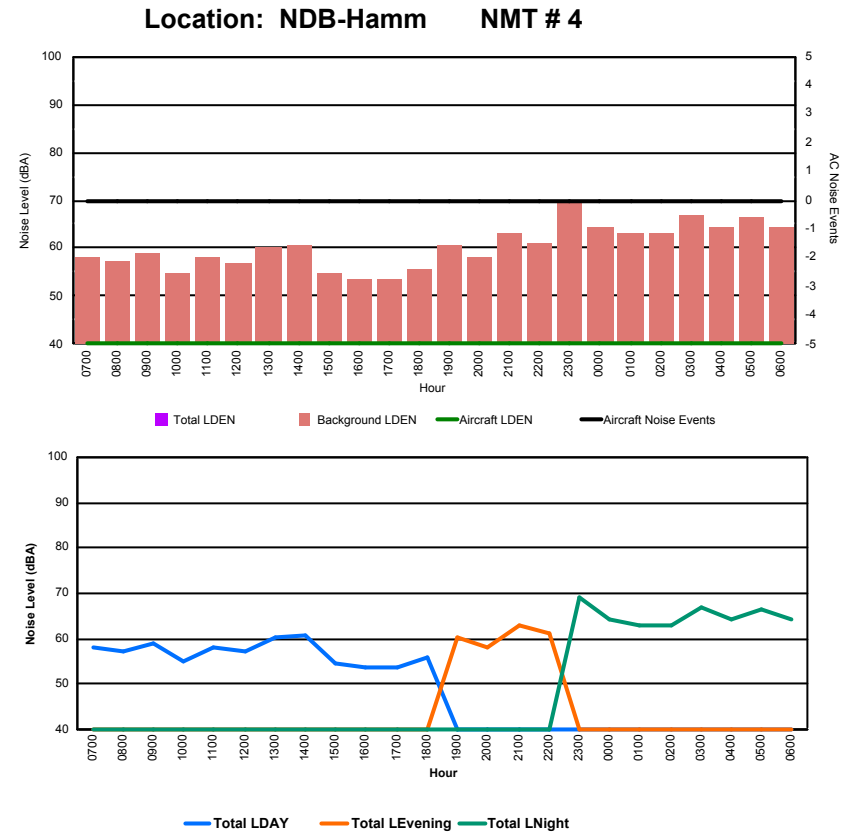

Luxembourg Airport Noise Distribution by Hour

Between 13/02/2024 00:00:00 and 13/02/2024 23:59:59 (Local Time)

Day	Aircraft Events	Total LDEN dB (A)	Aircraft LDEN dB(A)	Background LDEN dB(A)	Total LDay dB(A)	Total LEvening dB(A)	Total LNight dB (A)
13/02/24	7:00	-	58.3	-	58.3	-	-
13/02/24	8:00	-	57.4	-	57.4	-	-
13/02/24	9:00	-	58.9	-	58.9	-	-
13/02/24	10:00	-	54.9	-	54.9	-	-
13/02/24	11:00	-	58.1	-	58.1	-	-
13/02/24	12:00	-	57.0	-	57.0	-	-
13/02/24	13:00	-	60.3	-	60.3	-	-
13/02/24	14:00	-	60.6	-	60.6	-	-
13/02/24	15:00	-	54.6	-	54.7	-	-
13/02/24	16:00	-	53.6	-	53.6	-	-
13/02/24	17:00	-	53.5	-	53.5	-	-
13/02/24	18:00	-	55.7	-	55.7	-	-
13/02/24	19:00	-	60.5	-	60.5	60.5	-
13/02/24	20:00	-	58.0	-	58.0	58.0	-
13/02/24	21:00	-	63.0	-	63.0	63.0	-
13/02/24	22:00	-	61.2	-	61.2	61.2	-
13/02/24	23:00	-	69.2	-	69.2	-	69.2
14/02/24	0:00	-	64.1	-	64.3	-	64.1
14/02/24	1:00	-	63.1	-	63.2	-	63.1
14/02/24	2:00	-	63.0	-	63.3	-	63.0
14/02/24	3:00	-	67.0	-	67.0	-	67.0
14/02/24	4:00	-	64.2	-	64.3	-	64.2
14/02/24	5:00	-	66.3	-	66.3	-	66.3
14/02/24	6:00	-	64.3	-	64.4	-	64.3
	-	62.4	-	62.4	57.5	61.0	65.7