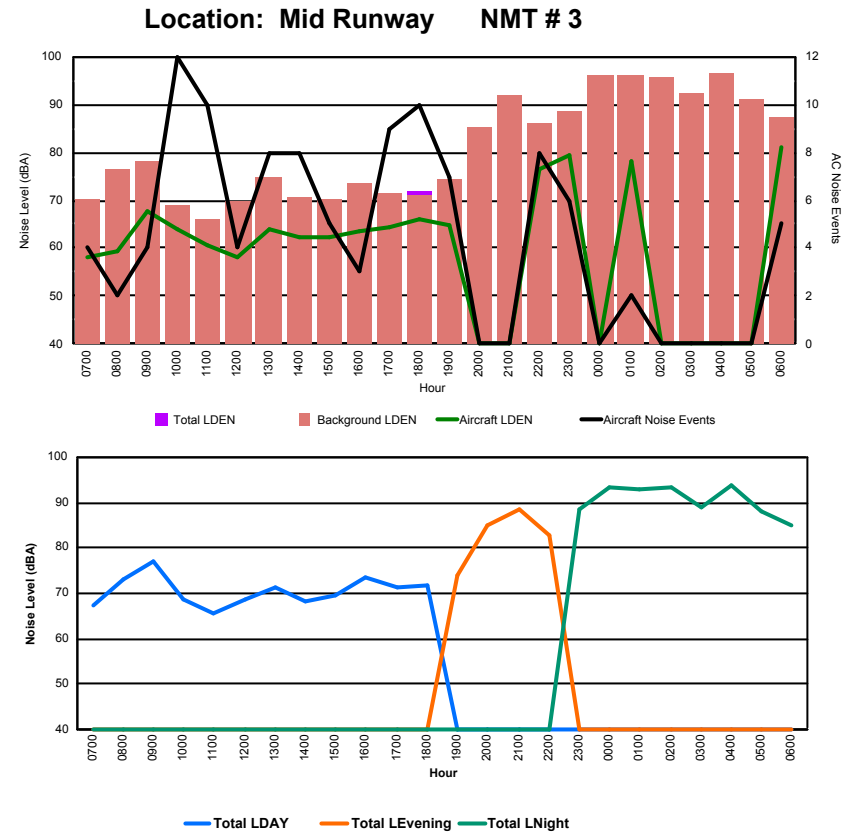

Luxembourg Airport Noise Distribution by Hour

Between 07/02/2024 00:00:00 and 07/02/2024 23:59:59 (Local Time)

Day	Aircraft Events	Total LDEN dB (A)	Aircraft LDEN dB(A)	Background LDEN dB(A)	Total LDay dB(A)	Total LEvening dB(A)	Total LNight dB (A)
07/02/24 7:00	4	67.4	58.3	70.4	67.4	-	-
07/02/24 8:00	2	73.2	59.3	76.4	73.2	-	-
07/02/24 9:00	4	76.9	67.9	78.3	76.9	-	-
07/02/24 10:00	12	68.8	63.8	68.9	68.8	-	-
07/02/24 11:00	10	65.8	60.6	66.0	65.8	-	-
07/02/24 12:00	4	68.9	58.3	69.6	68.9	-	-
07/02/24 13:00	8	71.4	63.9	74.8	71.4	-	-
07/02/24 14:00	8	68.4	62.3	70.8	68.4	-	-
07/02/24 15:00	5	69.7	62.4	70.3	69.7	-	-
07/02/24 16:00	3	73.5	63.7	73.4	73.5	-	-
07/02/24 17:00	9	71.5	64.3	71.5	71.5	-	-
07/02/24 18:00	10	71.7	66.1	71.1	71.7	-	-
07/02/24 19:00	7	74.0	64.6	74.2	-	74.0	-
07/02/24 20:00	-	85.0	-	85.4	-	85.0	-
07/02/24 21:00	-	88.7	-	91.8	-	88.7	-
07/02/24 22:00	8	83.0	76.3	86.0	-	83.0	-
07/02/24 23:00	6	88.7	79.3	88.6	-	-	88.7
08/02/24 0:00	-	93.4	-	96.2	-	-	93.4
08/02/24 1:00	2	92.9	78.0	96.1	-	-	92.9
08/02/24 2:00	-	93.5	-	95.6	-	-	93.5
08/02/24 3:00	-	88.8	-	92.5	-	-	88.8
08/02/24 4:00	-	93.8	-	96.4	-	-	93.8
08/02/24 5:00	-	88.0	-	91.0	-	-	88.0
08/02/24 6:00	5	85.2	81.2	87.4	-	-	85.2
	107	87.2	71.7	89.8	71.7	85.1	91.5