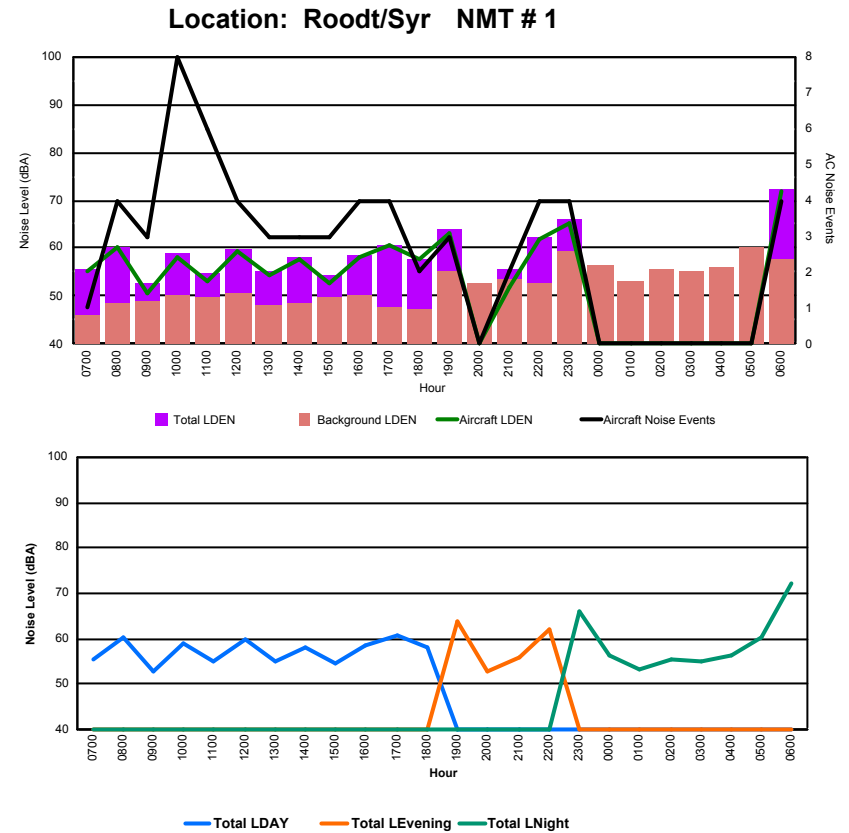

Luxembourg Airport Noise Distribution by Hour

Between 03/02/2024 00:00:00 and 03/02/2024 23:59:59 (Local Time)

Day	Aircraft Events	Total LDEN dB (A)	Aircraft LDEN dB(A)	Background LDEN dB(A)	Total LDay dB(A)	Total LEvening dB(A)	Total LNight dB (A)
03/02/24 7:00	1	55.6	55.1	46.2	55.6	-	-
03/02/24 8:00	4	60.3	60.0	48.6	60.3	-	-
03/02/24 9:00	3	52.8	50.7	48.8	52.8	-	-
03/02/24 10:00	8	58.9	58.3	50.3	58.9	-	-
03/02/24 11:00	6	54.9	53.3	49.9	54.9	-	-
03/02/24 12:00	4	59.8	59.2	50.8	59.8	-	-
03/02/24 13:00	3	55.2	54.2	48.2	55.2	-	-
03/02/24 14:00	3	58.3	57.8	48.6	58.3	-	-
03/02/24 15:00	3	54.5	52.8	49.7	54.5	-	-
03/02/24 16:00	4	58.6	58.0	50.0	58.6	-	-
03/02/24 17:00	4	60.7	60.5	47.9	60.7	-	-
03/02/24 18:00	2	57.9	57.5	47.1	57.9	-	-
03/02/24 19:00	3	63.8	63.2	55.3	-	63.8	-
03/02/24 20:00	-	52.6	-	52.6	-	52.6	-
03/02/24 21:00	2	55.7	51.7	53.5	-	55.7	-
03/02/24 22:00	4	62.2	61.7	52.6	-	62.2	-
03/02/24 23:00	4	66.2	65.3	59.2	-	-	66.2
04/02/24 0:00	-	56.4	-	56.5	-	-	56.4
04/02/24 1:00	-	53.3	-	53.3	-	-	53.3
04/02/24 2:00	-	55.5	-	55.5	-	-	55.5
04/02/24 3:00	-	55.2	-	55.2	-	-	55.2
04/02/24 4:00	-	56.2	-	56.2	-	-	56.2
04/02/24 5:00	-	60.2	-	60.2	-	-	60.2
04/02/24 6:00	4	72.1	71.9	57.8	-	-	72.1
	62	61.7	60.8	54.1	57.9	60.6	64.6