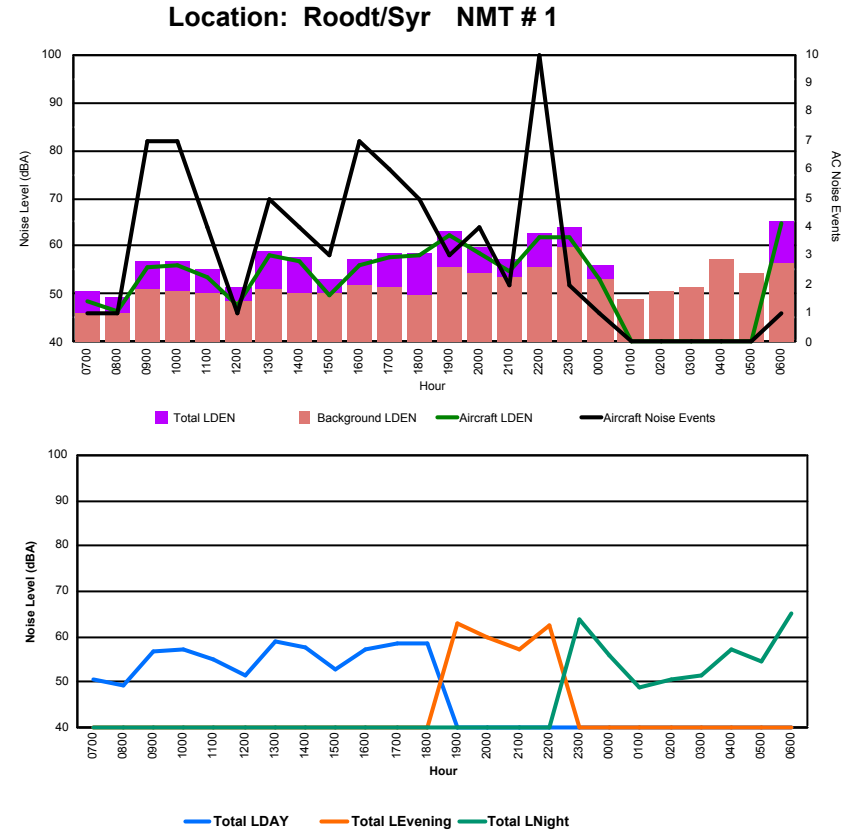

Luxembourg Airport Noise Distribution by Hour

Between 20/02/2024 00:00:00 and 20/02/2024 23:59:59 (Local Time)

Day	Aircraft Events	Total LDEN dB (A)	Aircraft LDEN dB(A)	Background LDEN dB(A)	Total LDay dB(A)	Total LEvening dB(A)	Total LNight dB (A)	
20/02/24	7:00	1	50.5	48.5	46.2	50.5	-	-
20/02/24	8:00	1	49.3	46.6	45.9	49.3	-	-
20/02/24	9:00	7	56.9	55.7	51.1	56.9	-	-
20/02/24	10:00	7	57.0	56.0	50.5	57.0	-	-
20/02/24	11:00	4	55.2	53.6	50.3	55.2	-	-
20/02/24	12:00	1	51.3	47.9	48.7	51.3	-	-
20/02/24	13:00	5	59.0	58.2	51.1	59.0	-	-
20/02/24	14:00	4	57.6	56.8	50.1	57.6	-	-
20/02/24	15:00	3	53.0	49.8	50.2	53.0	-	-
20/02/24	16:00	7	57.3	55.9	51.9	57.3	-	-
20/02/24	17:00	6	58.7	57.9	51.3	58.7	-	-
20/02/24	18:00	5	58.7	58.1	49.7	58.7	-	-
20/02/24	19:00	3	63.1	62.3	55.5	-	63.1	-
20/02/24	20:00	4	59.9	58.5	54.4	-	59.9	-
20/02/24	21:00	2	57.3	54.9	53.7	-	57.3	-
20/02/24	22:00	10	62.6	61.8	55.5	-	62.6	-
20/02/24	23:00	2	63.8	61.7	59.7	-	-	63.8
21/02/24	0:00	1	56.1	53.0	53.3	-	-	56.1
21/02/24	1:00	-	49.0	-	49.0	-	-	49.0
21/02/24	2:00	-	50.8	-	50.8	-	-	50.8
21/02/24	3:00	-	51.6	-	51.6	-	-	51.6
21/02/24	4:00	-	57.0	-	57.1	-	-	57.0
21/02/24	5:00	-	54.5	-	54.5	-	-	54.5
21/02/24	6:00	1	65.2	64.6	56.3	-	-	65.2
	74	58.7	57.3	53.3	56.4	61.3	59.6