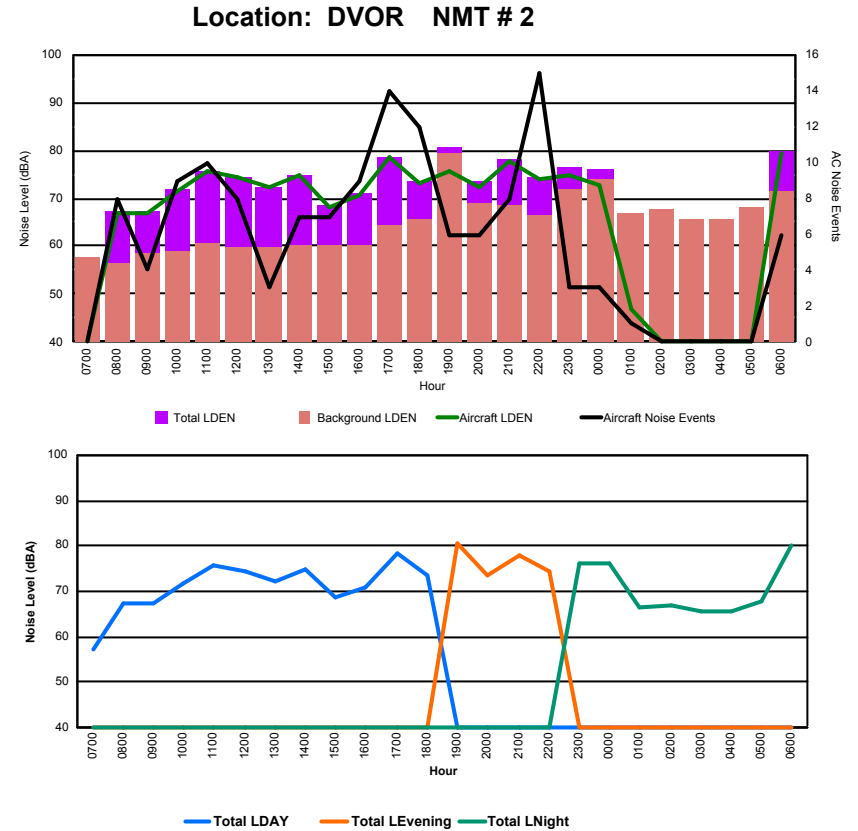

Luxembourg Airport Noise Distribution by Hour

Between 22/02/2024 00:00:00 and 22/02/2024 23:59:59 (Local Time)

Day	Aircraft Events	Total LDEN dB(A)	Aircraft LDEN dB(A)	Background LDEN dB(A)	Total LDay dB(A)	Total LEvening dB(A)	Total LNight dB(A)
22/02/24	7:00	-	57.0	-	57.0	-	-
22/02/24	8:00	8	67.2	66.9	56.4	67.2	-
22/02/24	9:00	4	67.5	67.0	58.4	67.5	-
22/02/24	10:00	9	71.8	71.6	58.9	71.8	-
22/02/24	11:00	10	75.7	75.6	60.7	75.7	-
22/02/24	12:00	8	74.5	74.3	59.6	74.5	-
22/02/24	13:00	3	72.4	72.2	59.7	72.4	-
22/02/24	14:00	7	75.0	74.9	60.1	75.0	-
22/02/24	15:00	7	68.7	68.1	60.2	68.7	-
22/02/24	16:00	9	71.1	70.7	60.4	71.1	-
22/02/24	17:00	14	78.6	78.5	64.2	78.6	-
22/02/24	18:00	12	73.6	73.1	65.5	73.6	-
22/02/24	19:00	6	80.8	75.5	79.4	-	80.8
22/02/24	20:00	6	73.7	72.3	68.9	-	73.7
22/02/24	21:00	8	78.1	77.7	68.7	-	78.1
22/02/24	22:00	15	74.5	73.9	66.3	-	74.5
22/02/24	23:00	3	76.3	74.6	71.8	-	76.3
23/02/24	0:00	3	76.2	72.7	74.0	-	76.2
23/02/24	1:00	1	66.4	46.7	67.0	-	66.4
23/02/24	2:00	-	66.9	-	67.9	-	66.9
23/02/24	3:00	-	65.4	-	65.6	-	65.4
23/02/24	4:00	-	65.5	-	65.7	-	65.5
23/02/24	5:00	-	67.6	-	68.3	-	67.6
23/02/24	6:00	6	80.0	79.5	71.4	-	80.0
	139	74.6	73.3	69.2	73.3	77.7	74.1