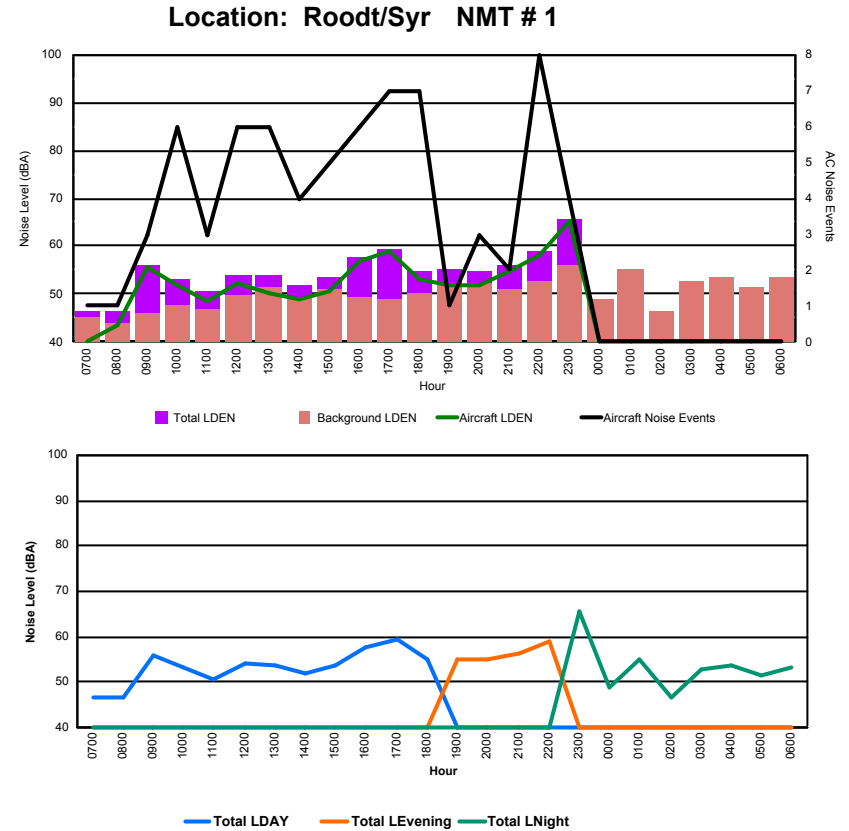

Luxembourg Airport Noise Distribution by Hour

Between 28/02/2024 00:00:00 and 28/02/2024 23:59:59 (Local Time)

Day	Aircraft Events	Total LDEN dB(A)	Aircraft LDEN dB(A)	Background LDEN dB(A)	Total LDay dB(A)	Total LEvening dB(A)	Total LNight dB(A)	
28/02/24	7:00	1	46.5	40.1	45.4	46.5	-	-
28/02/24	8:00	1	46.6	43.4	43.8	46.6	-	-
28/02/24	9:00	3	56.0	55.6	46.0	56.0	-	-
28/02/24	10:00	6	53.1	51.8	47.8	53.1	-	-
28/02/24	11:00	3	50.7	48.5	46.7	50.7	-	-
28/02/24	12:00	6	54.0	52.1	49.8	54.0	-	-
28/02/24	13:00	6	53.8	50.3	51.4	53.8	-	-
28/02/24	14:00	4	52.0	48.9	49.2	52.0	-	-
28/02/24	15:00	5	53.7	50.6	50.9	53.7	-	-
28/02/24	16:00	6	57.6	56.9	49.3	57.6	-	-
28/02/24	17:00	7	59.4	59.1	49.0	59.4	-	-
28/02/24	18:00	7	54.9	53.3	50.2	54.9	-	-
28/02/24	19:00	1	55.1	52.0	52.2	-	55.1	-
28/02/24	20:00	3	54.9	51.8	52.2	-	54.9	-
28/02/24	21:00	2	56.2	54.8	51.1	-	56.2	-
28/02/24	22:00	8	59.0	58.0	52.7	-	59.0	-
28/02/24	23:00	4	65.8	65.4	55.9	-	-	65.8
29/02/24	0:00	-	48.9	-	48.9	-	-	48.9
29/02/24	1:00	-	55.0	-	55.0	-	-	55.0
29/02/24	2:00	-	46.6	-	46.6	-	-	46.6
29/02/24	3:00	-	52.7	-	52.7	-	-	52.7
29/02/24	4:00	-	53.6	-	53.7	-	-	53.6
29/02/24	5:00	-	51.4	-	51.4	-	-	51.4
29/02/24	6:00	-	53.4	-	53.4	-	-	53.4
	73	56.3	54.8	51.2	54.6	56.6	58.0