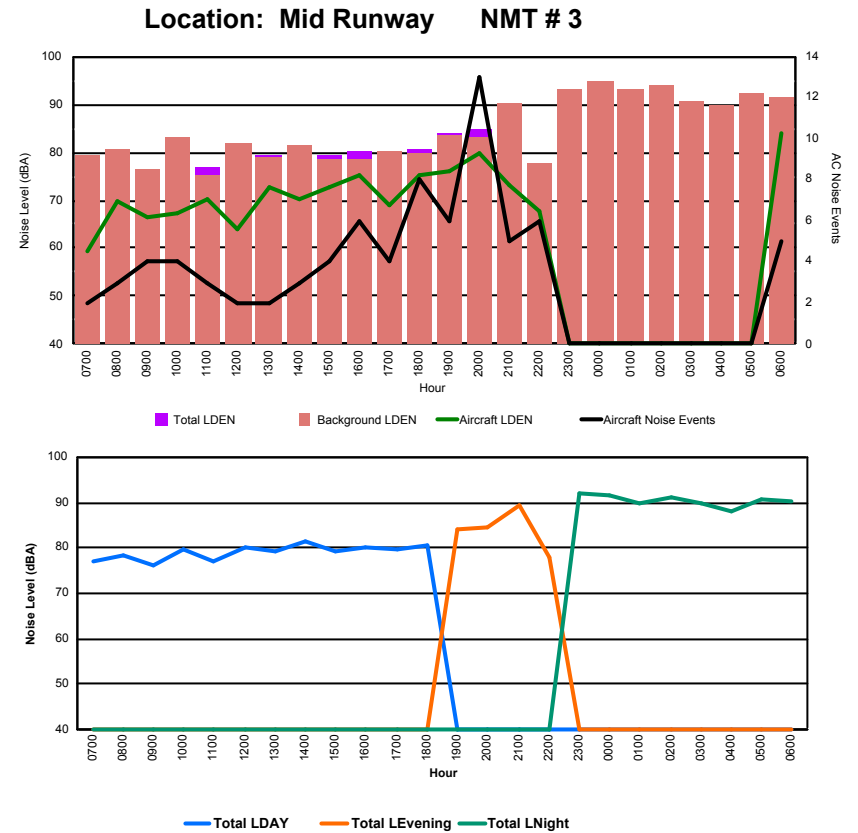

Luxembourg Airport Noise Distribution by Hour

Between 13/02/2024 00:00:00 and 13/02/2024 23:59:59 (Local Time)

Day	Aircraft Events	Total LDEN dB (A)	Aircraft LDEN dB(A)	Background LDEN dB(A)	Total LDay dB(A)	Total LEvening dB(A)	Total LNight dB (A)
13/02/24 7:00	2	76.9	59.2	79.2	76.9	-	-
13/02/24 8:00	3	78.6	70.0	80.7	78.6	-	-
13/02/24 9:00	4	76.3	66.5	76.4	76.3	-	-
13/02/24 10:00	4	79.9	67.1	83.2	79.9	-	-
13/02/24 11:00	3	76.9	70.1	75.4	76.9	-	-
13/02/24 12:00	2	80.1	63.8	82.0	80.1	-	-
13/02/24 13:00	2	79.4	72.9	79.1	79.4	-	-
13/02/24 14:00	3	81.6	70.3	81.6	81.6	-	-
13/02/24 15:00	4	79.4	72.8	78.6	79.4	-	-
13/02/24 16:00	6	80.3	75.2	78.7	80.3	-	-
13/02/24 17:00	4	79.9	68.8	80.4	79.9	-	-
13/02/24 18:00	8	80.8	75.3	79.8	80.8	-	-
13/02/24 19:00	6	84.1	76.0	83.6	-	84.1	-
13/02/24 20:00	13	84.6	80.0	83.0	-	84.6	-
13/02/24 21:00	5	89.6	73.0	90.1	-	89.6	-
13/02/24 22:00	6	77.8	67.6	77.9	-	77.8	-
13/02/24 23:00	-	92.2	-	93.0	-	-	92.2
14/02/24 0:00	-	91.7	-	94.8	-	-	91.7
14/02/24 1:00	-	89.8	-	93.0	-	-	89.8
14/02/24 2:00	-	91.2	-	94.1	-	-	91.2
14/02/24 3:00	-	89.9	-	90.6	-	-	89.9
14/02/24 4:00	-	88.1	-	90.0	-	-	88.1
14/02/24 5:00	-	90.7	-	92.5	-	-	90.7
14/02/24 6:00	5	90.1	84.0	91.5	-	-	90.1
	80	86.9	73.8	88.7	79.4	85.8	90.6