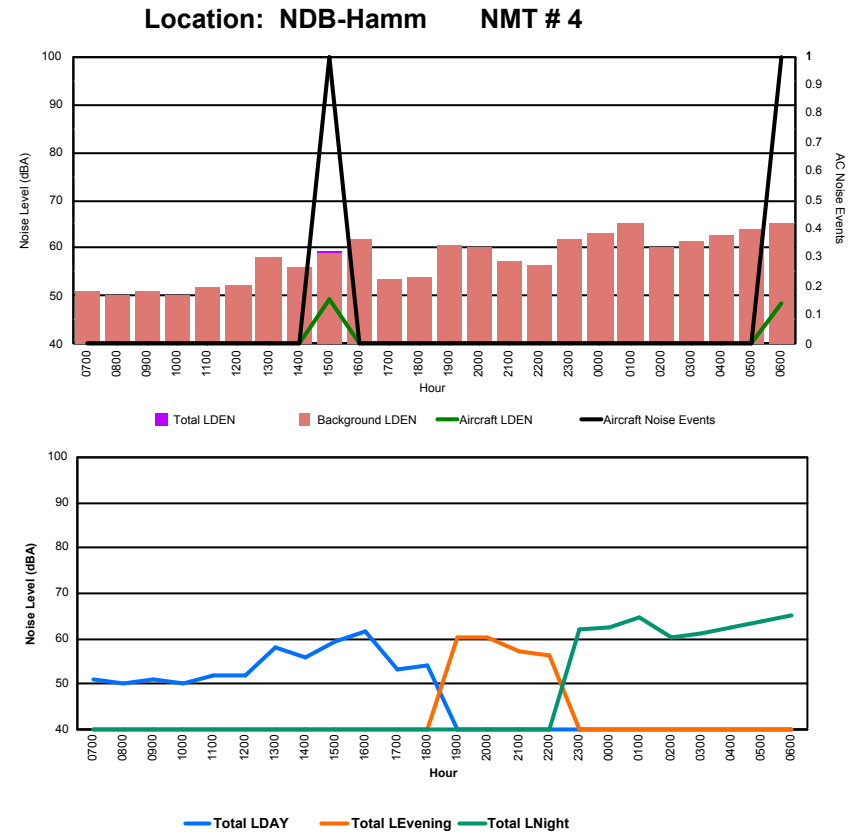

Luxembourg Airport Noise Distribution by Hour

Between 03/02/2024 00:00:00 and 03/02/2024 23:59:59 (Local Time)

Day	Aircraft Events	Total LDEN dB (A)	Aircraft LDEN dB(A)	Background LDEN dB(A)	Total LDay dB(A)	Total LEvening dB(A)	Total LNight dB (A)
03/02/24 7:00	-	51.2	-	51.2	51.2	-	-
03/02/24 8:00	-	50.0	-	50.0	50.0	-	-
03/02/24 9:00	-	51.0	-	51.0	51.0	-	-
03/02/24 10:00	-	50.1	-	50.1	50.1	-	-
03/02/24 11:00	-	51.8	-	51.8	51.8	-	-
03/02/24 12:00	-	52.1	-	52.1	52.1	-	-
03/02/24 13:00	-	58.3	-	58.3	58.3	-	-
03/02/24 14:00	-	55.9	-	55.9	55.9	-	-
03/02/24 15:00	1	59.4	49.4	59.0	59.4	-	-
03/02/24 16:00	-	61.7	-	61.7	61.7	-	-
03/02/24 17:00	-	53.4	-	53.4	53.4	-	-
03/02/24 18:00	-	53.9	-	53.9	53.9	-	-
03/02/24 19:00	-	60.5	-	60.5	-	60.5	-
03/02/24 20:00	-	60.1	-	60.1	-	60.1	-
03/02/24 21:00	-	57.3	-	57.3	-	57.3	-
03/02/24 22:00	-	56.4	-	56.4	-	56.4	-
03/02/24 23:00	-	62.0	-	62.0	-	-	62.0
04/02/24 0:00	-	62.6	-	63.0	-	-	62.6
04/02/24 1:00	-	64.7	-	65.0	-	-	64.7
04/02/24 2:00	-	60.4	-	60.4	-	-	60.4
04/02/24 3:00	-	61.4	-	61.4	-	-	61.4
04/02/24 4:00	-	62.6	-	62.7	-	-	62.6
04/02/24 5:00	-	63.8	-	64.0	-	-	63.8
04/02/24 6:00	1	65.2	48.7	65.3	-	-	65.2
	2	60.0	38.3	60.1	55.9	58.9	63.1