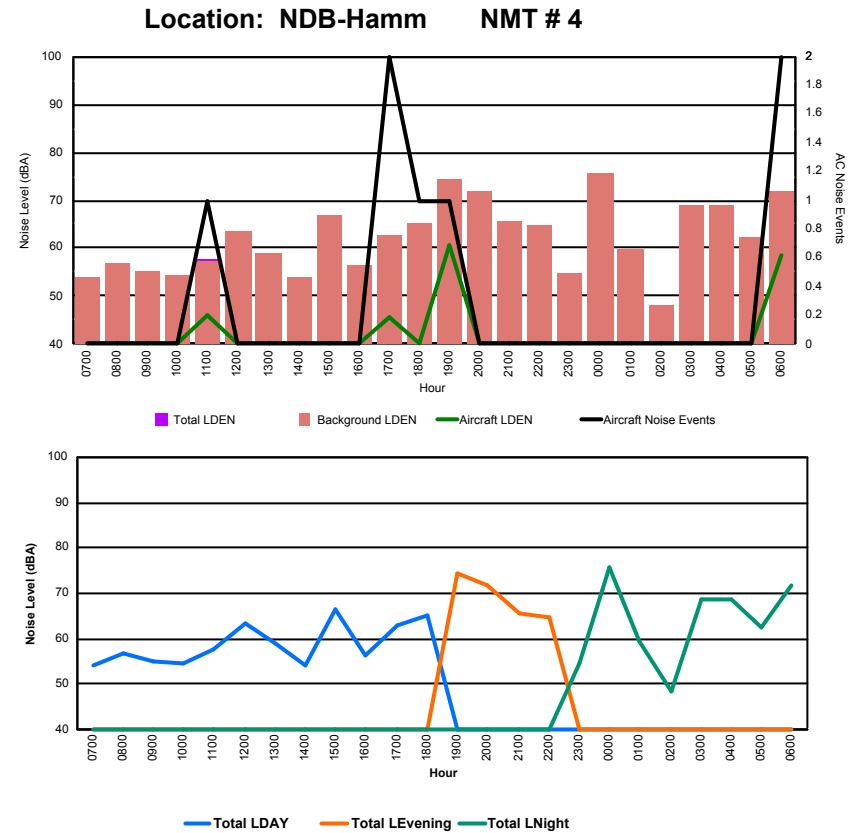

Luxembourg Airport Noise Distribution by Hour

Between 22/02/2024 00:00:00 and 22/02/2024 23:59:59 (Local Time)

Day	Aircraft Events	Total LDEN dB(A)	Aircraft LDEN dB(A)	Background LDEN dB(A)	Total LDay dB(A)	Total LEvening dB(A)	Total LNight dB(A)
22/02/24	7:00	-	53.9	-	53.9	-	-
22/02/24	8:00	-	56.8	-	56.8	-	-
22/02/24	9:00	-	55.1	-	55.1	-	-
22/02/24	10:00	-	54.5	-	54.5	-	-
22/02/24	11:00	1	57.7	46.2	57.7	-	-
22/02/24	12:00	-	63.3	-	63.3	-	-
22/02/24	13:00	-	59.1	-	59.1	-	-
22/02/24	14:00	-	54.0	-	54.0	-	-
22/02/24	15:00	-	66.6	-	66.6	-	-
22/02/24	16:00	-	56.5	-	56.5	-	-
22/02/24	17:00	2	62.9	45.6	62.9	-	-
22/02/24	18:00	1	65.0	39.5	65.0	-	-
22/02/24	19:00	1	74.4	60.6	74.3	74.4	-
22/02/24	20:00	-	71.8	-	71.8	71.8	-
22/02/24	21:00	-	65.7	-	65.7	65.7	-
22/02/24	22:00	-	64.8	-	64.8	64.8	-
22/02/24	23:00	-	54.7	-	54.7	-	54.7
23/02/24	0:00	-	75.7	-	75.8	-	75.7
23/02/24	1:00	-	59.6	-	59.7	-	59.6
23/02/24	2:00	-	48.2	-	48.2	-	48.2
23/02/24	3:00	-	68.9	-	69.0	-	68.9
23/02/24	4:00	-	68.9	-	69.0	-	68.9
23/02/24	5:00	-	62.5	-	62.5	-	62.5
23/02/24	6:00	2	71.9	58.7	71.9	-	71.9
	7	67.5	49.2	67.6	61.0	70.9	69.5