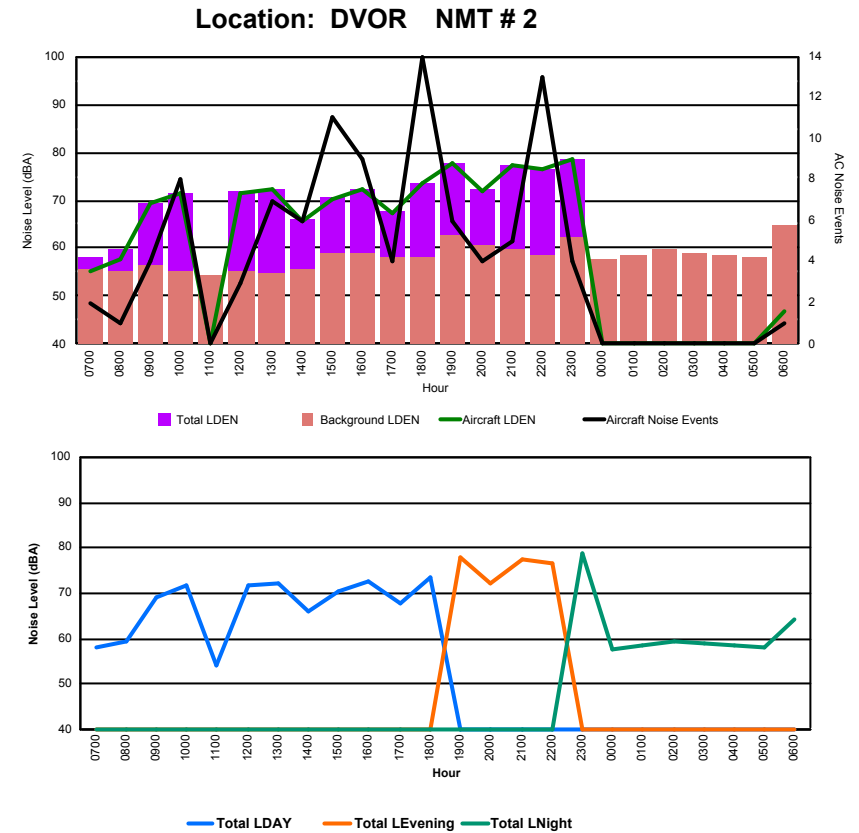

Luxembourg Airport Noise Distribution by Hour

Between 18/02/2024 00:00:00 and 18/02/2024 23:59:59 (Local Time)

Day	Aircraft Events	Total LDEN dB (A)	Aircraft LDEN dB(A)	Background LDEN dB(A)	Total LDay dB(A)	Total LEvening dB(A)	Total LNight dB (A)
18/02/24 7:00	2	58.3	55.0	55.5	58.3	-	-
18/02/24 8:00	1	59.6	57.8	55.3	59.6	-	-
18/02/24 9:00	4	69.3	69.2	56.3	69.3	-	-
18/02/24 10:00	8	71.6	71.5	55.0	71.6	-	-
18/02/24 11:00	-	54.2	-	54.2	54.2	-	-
18/02/24 12:00	3	71.7	71.6	55.0	71.7	-	-
18/02/24 13:00	7	72.1	72.1	54.8	72.1	-	-
18/02/24 14:00	6	66.2	65.8	55.5	66.2	-	-
18/02/24 15:00	11	70.6	70.3	58.8	70.6	-	-
18/02/24 16:00	9	72.5	72.3	58.8	72.5	-	-
18/02/24 17:00	4	67.8	67.2	58.3	67.8	-	-
18/02/24 18:00	14	73.5	73.4	58.3	73.5	-	-
18/02/24 19:00	6	77.9	77.8	62.8	-	77.9	-
18/02/24 20:00	4	72.3	72.0	60.6	-	72.3	-
18/02/24 21:00	5	77.4	77.3	59.7	-	77.4	-
18/02/24 22:00	13	76.5	76.4	58.4	-	76.5	-
18/02/24 23:00	4	78.7	78.6	62.1	-	-	78.7
19/02/24 0:00	-	57.7	-	57.7	-	-	57.7
19/02/24 1:00	-	58.6	-	58.7	-	-	58.6
19/02/24 2:00	-	59.5	-	59.6	-	-	59.5
19/02/24 3:00	-	59.0	-	59.0	-	-	59.0
19/02/24 4:00	-	58.4	-	58.4	-	-	58.4
19/02/24 5:00	-	58.0	-	58.0	-	-	58.0
19/02/24 6:00	1	64.1	46.7	64.6	-	-	64.1
	102	72.0	71.7	59.0	69.9	76.5	70.1