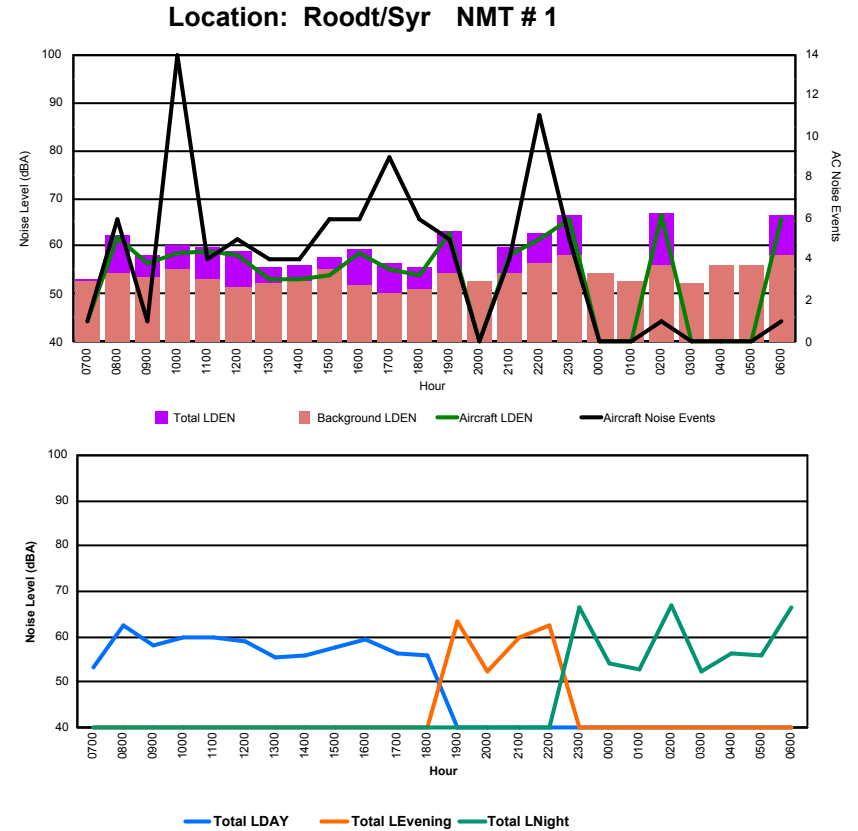

Luxembourg Airport Noise Distribution by Hour

Between 23/02/2024 00:00:00 and 23/02/2024 23:59:59 (Local Time)

Day	Aircraft Events	Total LDEN dB (A)	Aircraft LDEN dB(A)	Background LDEN dB(A)	Total LDay dB(A)	Total LEvening dB(A)	Total LNight dB (A)	
23/02/24	7:00	1	53.2	44.2	52.7	53.2	-	-
23/02/24	8:00	6	62.4	61.7	54.4	62.4	-	-
23/02/24	9:00	1	58.3	56.5	53.5	58.3	-	-
23/02/24	10:00	14	60.0	58.4	55.3	60.0	-	-
23/02/24	11:00	4	59.8	58.8	53.2	59.8	-	-
23/02/24	12:00	5	58.9	58.1	51.4	58.9	-	-
23/02/24	13:00	4	55.5	53.0	52.1	55.5	-	-
23/02/24	14:00	4	55.9	53.0	52.9	55.9	-	-
23/02/24	15:00	6	57.7	54.0	55.4	57.7	-	-
23/02/24	16:00	6	59.3	58.5	51.8	59.3	-	-
23/02/24	17:00	9	56.4	55.3	50.1	56.4	-	-
23/02/24	18:00	6	55.7	54.0	51.2	55.7	-	-
23/02/24	19:00	5	63.3	62.7	54.4	-	63.3	-
23/02/24	20:00	-	52.5	-	52.5	-	52.5	-
23/02/24	21:00	4	59.7	58.3	54.3	-	59.7	-
23/02/24	22:00	11	62.7	61.6	56.3	-	62.7	-
23/02/24	23:00	5	66.4	65.8	58.3	-	-	66.4
24/02/24	0:00	-	54.2	-	54.2	-	-	54.2
24/02/24	1:00	-	52.8	-	52.8	-	-	52.8
24/02/24	2:00	1	66.8	66.4	55.9	-	-	66.8
24/02/24	3:00	-	52.3	-	52.3	-	-	52.3
24/02/24	4:00	-	56.2	-	56.2	-	-	56.2
24/02/24	5:00	-	56.0	-	56.0	-	-	56.0
24/02/24	6:00	1	66.3	65.6	58.2	-	-	66.3
	93	60.7	59.6	54.5	58.4	61.1	62.7