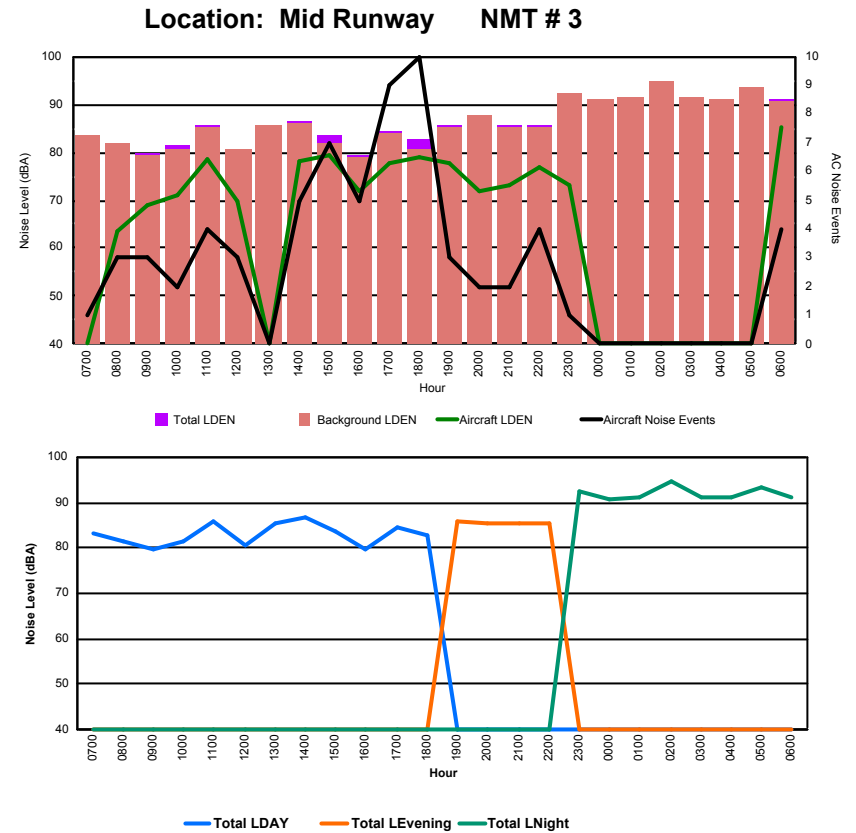

Luxembourg Airport Noise Distribution by Hour

Between 21/02/2024 00:00:00 and 21/02/2024 23:59:59 (Local Time)

Day	Aircraft Events	Total LDEN dB(A)	Aircraft LDEN dB(A)	Background LDEN dB(A)	Total LDay dB(A)	Total LEvening dB(A)	Total LNight dB(A)
21/02/24 7:00	1	83.3	31.3	83.6	83.3	-	-
21/02/24 8:00	3	81.5	63.6	81.8	81.5	-	-
21/02/24 9:00	3	79.7	69.0	79.4	79.7	-	-
21/02/24 10:00	2	81.3	70.9	80.6	81.3	-	-
21/02/24 11:00	4	85.7	78.4	85.3	85.7	-	-
21/02/24 12:00	3	80.7	69.9	80.8	80.7	-	-
21/02/24 13:00	-	85.4	-	85.6	85.4	-	-
21/02/24 14:00	5	86.6	78.3	86.2	86.6	-	-
21/02/24 15:00	7	83.5	79.4	82.0	83.5	-	-
21/02/24 16:00	5	79.5	71.9	79.1	79.5	-	-
21/02/24 17:00	9	84.4	77.9	83.8	84.4	-	-
21/02/24 18:00	10	82.7	79.0	80.6	82.7	-	-
21/02/24 19:00	3	85.8	77.7	85.2	-	85.8	-
21/02/24 20:00	2	85.6	72.0	87.8	-	85.6	-
21/02/24 21:00	2	85.5	73.1	85.4	-	85.5	-
21/02/24 22:00	4	85.6	76.9	85.2	-	85.6	-
21/02/24 23:00	1	92.4	73.1	92.5	-	-	92.4
22/02/24 0:00	-	90.7	-	91.0	-	-	90.7
22/02/24 1:00	-	91.2	-	91.4	-	-	91.2
22/02/24 2:00	-	94.5	-	94.7	-	-	94.5
22/02/24 3:00	-	91.2	-	91.3	-	-	91.2
22/02/24 4:00	-	91.2	-	91.1	-	-	91.2
22/02/24 5:00	-	93.5	-	93.7	-	-	93.5
22/02/24 6:00	4	91.0	85.1	90.8	-	-	91.0
	68	88.6	75.7	88.6	83.4	85.6	92.2