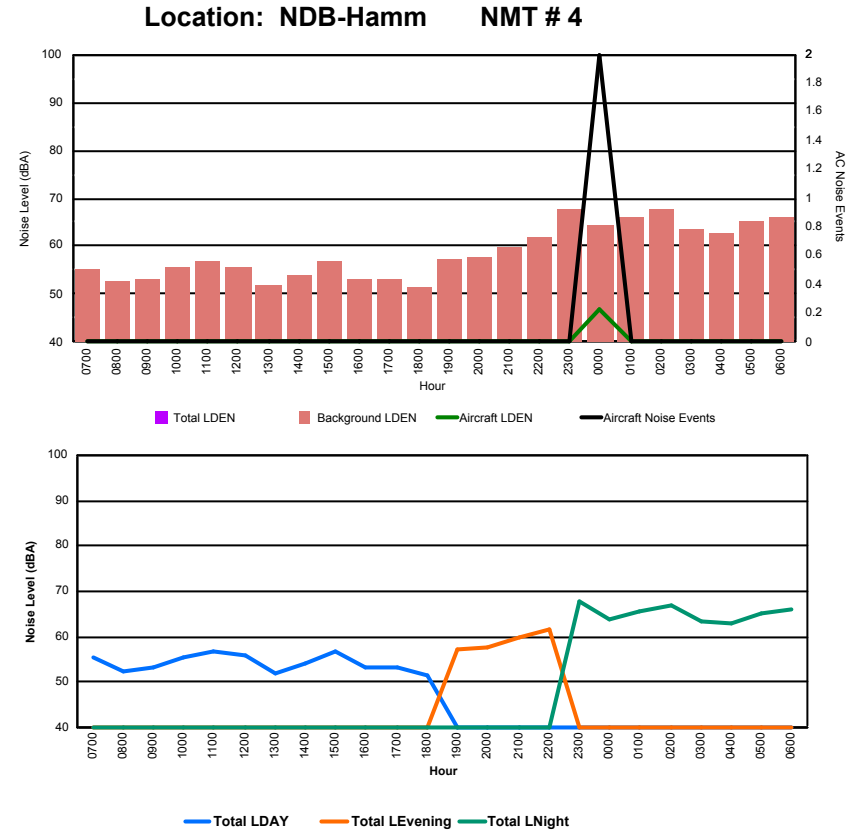

Luxembourg Airport Noise Distribution by Hour

Between 04/02/2024 00:00:00 and 04/02/2024 23:59:59 (Local Time)

Day	Aircraft Events	Total LDEN dB (A)	Aircraft LDEN dB(A)	Background LDEN dB(A)	Total LDay dB(A)	Total LEvening dB(A)	Total LNight dB (A)	
04/02/24	7:00	-	55.3	-	55.4	55.3	-	-
04/02/24	8:00	-	52.5	-	52.5	52.5	-	-
04/02/24	9:00	-	53.1	-	53.1	53.1	-	-
04/02/24	10:00	-	55.5	-	55.5	55.5	-	-
04/02/24	11:00	-	56.8	-	56.8	56.8	-	-
04/02/24	12:00	-	55.8	-	55.8	55.8	-	-
04/02/24	13:00	-	52.0	-	52.0	52.0	-	-
04/02/24	14:00	-	54.1	-	54.1	54.1	-	-
04/02/24	15:00	-	56.7	-	56.7	56.7	-	-
04/02/24	16:00	-	53.3	-	53.3	53.3	-	-
04/02/24	17:00	-	53.2	-	53.2	53.2	-	-
04/02/24	18:00	-	51.5	-	51.5	51.5	-	-
04/02/24	19:00	-	57.4	-	57.4	-	57.4	-
04/02/24	20:00	-	57.7	-	57.7	-	57.7	-
04/02/24	21:00	-	59.8	-	59.8	-	59.8	-
04/02/24	22:00	-	61.8	-	61.8	-	61.8	-
04/02/24	23:00	-	67.9	-	67.9	-	67.9	-
05/02/24	0:00	2	63.9	46.9	64.2	-	-	63.9
05/02/24	1:00	-	65.5	-	66.1	-	-	65.5
05/02/24	2:00	-	67.0	-	67.7	-	-	67.0
05/02/24	3:00	-	63.4	-	63.5	-	-	63.4
05/02/24	4:00	-	62.8	-	62.8	-	-	62.8
05/02/24	5:00	-	65.1	-	65.1	-	-	65.1
05/02/24	6:00	-	65.9	-	66.0	-	-	65.9
	2	61.7	33.1	61.9	54.5	59.6	65.5