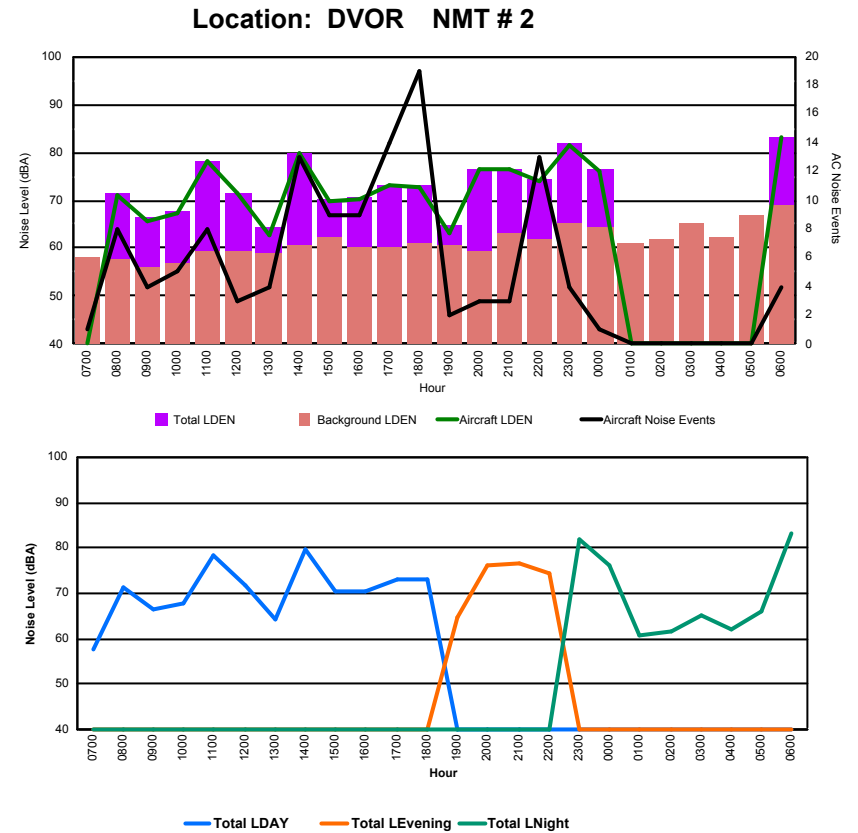

Luxembourg Airport Noise Distribution by Hour

Between 08/02/2024 00:00:00 and 08/02/2024 23:59:59 (Local Time)

Day	Aircraft Events	Total LDEN dB(A)	Aircraft LDEN dB(A)	Background LDEN dB(A)	Total LDay dB(A)	Total LEvening dB(A)	Total LNight dB(A)
08/02/24	7:00	1	57.5	35.9	58.0	57.5	-
08/02/24	8:00	8	71.3	71.2	57.6	71.3	-
08/02/24	9:00	4	66.3	65.8	56.1	66.3	-
08/02/24	10:00	5	67.8	67.5	56.7	67.8	-
08/02/24	11:00	8	78.2	78.1	59.4	78.2	-
08/02/24	12:00	3	71.6	71.4	59.4	71.6	-
08/02/24	13:00	4	64.2	62.6	59.0	64.2	-
08/02/24	14:00	13	79.9	79.8	60.8	79.9	-
08/02/24	15:00	9	70.3	69.6	62.4	70.3	-
08/02/24	16:00	9	70.6	70.3	60.1	70.6	-
08/02/24	17:00	14	73.3	73.1	60.0	73.3	-
08/02/24	18:00	19	73.1	72.9	61.1	73.1	-
08/02/24	19:00	2	64.9	63.0	60.5	-	64.9
08/02/24	20:00	3	76.4	76.3	59.5	-	76.4
08/02/24	21:00	3	76.5	76.4	63.0	-	76.5
08/02/24	22:00	13	74.4	74.1	61.8	-	74.4
08/02/24	23:00	4	81.7	81.6	65.4	-	81.7
09/02/24	0:00	1	76.3	76.0	64.2	-	76.3
09/02/24	1:00	-	60.8	-	61.1	-	60.8
09/02/24	2:00	-	61.5	-	61.8	-	61.5
09/02/24	3:00	-	65.0	-	65.2	-	65.0
09/02/24	4:00	-	62.2	-	62.2	-	62.2
09/02/24	5:00	-	66.2	-	66.7	-	66.2
09/02/24	6:00	4	83.2	83.0	69.1	-	83.2
	127	75.2	75.0	62.5	73.5	74.7	77.1