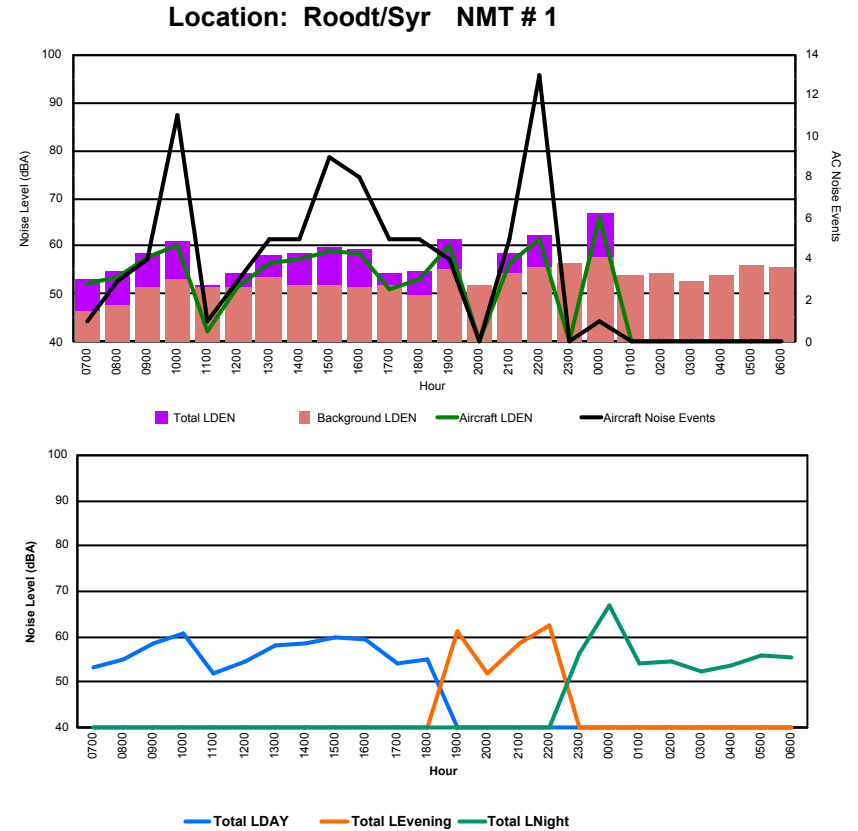

Luxembourg Airport Noise Distribution by Hour

Between 02/02/2024 00:00:00 and 02/02/2024 23:59:59 (Local Time)

Day	Aircraft Events	Total LDEN dB (A)	Aircraft LDEN dB(A)	Background LDEN dB(A)	Total LDay dB(A)	Total LEvening dB(A)	Total LNight dB (A)	
02/02/24	7:00	1	53.1	52.1	46.5	53.1	-	-
02/02/24	8:00	3	54.8	53.6	47.9	54.8	-	-
02/02/24	9:00	4	58.6	57.8	51.4	58.6	-	-
02/02/24	10:00	11	60.9	60.2	53.0	60.9	-	-
02/02/24	11:00	1	51.9	42.2	51.4	51.9	-	-
02/02/24	12:00	3	54.5	51.5	51.6	54.5	-	-
02/02/24	13:00	5	58.1	56.4	53.4	58.1	-	-
02/02/24	14:00	5	58.4	57.3	52.0	58.4	-	-
02/02/24	15:00	9	59.7	58.9	51.9	59.7	-	-
02/02/24	16:00	8	59.3	58.6	51.4	59.3	-	-
02/02/24	17:00	5	54.3	51.0	51.8	54.3	-	-
02/02/24	18:00	5	54.9	53.3	49.9	54.9	-	-
02/02/24	19:00	4	61.4	60.3	55.0	-	61.4	-
02/02/24	20:00	-	51.9	-	51.9	-	51.9	-
02/02/24	21:00	5	58.6	56.6	54.4	-	58.6	-
02/02/24	22:00	13	62.3	61.4	55.8	-	62.3	-
02/02/24	23:00	-	56.5	-	56.5	-	-	56.5
03/02/24	0:00	1	66.7	66.1	57.9	-	-	66.7
03/02/24	1:00	-	54.0	-	54.1	-	-	54.0
03/02/24	2:00	-	54.4	-	54.4	-	-	54.4
03/02/24	3:00	-	52.5	-	52.5	-	-	52.5
03/02/24	4:00	-	53.7	-	53.8	-	-	53.7
03/02/24	5:00	-	56.1	-	56.2	-	-	56.1
03/02/24	6:00	-	55.6	-	55.6	-	-	55.6
	83	58.6	57.0	53.7	57.4	60.0	59.3