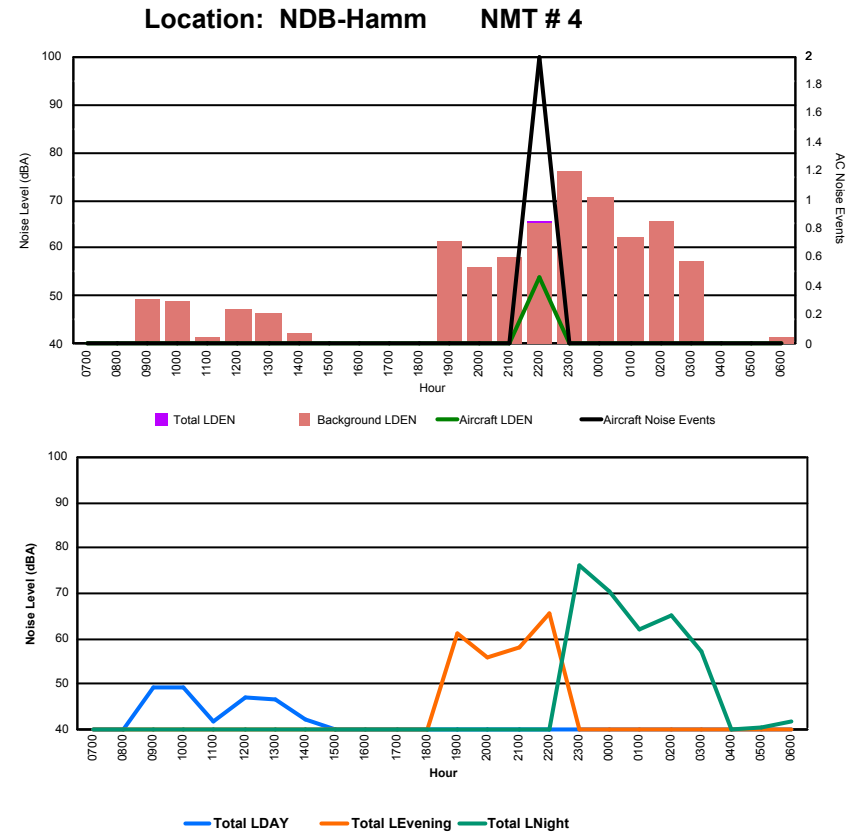

Luxembourg Airport Noise Distribution by Hour

Between 25/02/2024 00:00:00 and 25/02/2024 23:59:59 (Local Time)

Day	Aircraft Events	Total LDEN dB (A)	Aircraft LDEN dB(A)	Background LDEN dB(A)	Total LDay dB(A)	Total LEvening dB(A)	Total LNight dB (A)
25/02/24	7:00	-	35.9	-	35.9	-	-
25/02/24	8:00	-	36.1	-	36.1	-	-
25/02/24	9:00	-	49.4	-	49.4	-	-
25/02/24	10:00	-	49.1	-	49.1	-	-
25/02/24	11:00	-	41.6	-	41.6	-	-
25/02/24	12:00	-	47.2	-	47.2	-	-
25/02/24	13:00	-	46.6	-	46.6	-	-
25/02/24	14:00	-	42.1	-	42.1	-	-
25/02/24	15:00	-	38.8	-	38.8	-	-
25/02/24	16:00	-	34.8	-	34.8	-	-
25/02/24	17:00	-	34.5	-	34.5	-	-
25/02/24	18:00	-	34.7	-	34.7	-	-
25/02/24	19:00	-	61.4	-	61.4	61.4	-
25/02/24	20:00	-	56.0	-	56.0	56.0	-
25/02/24	21:00	-	58.1	-	58.1	58.1	-
25/02/24	22:00	2	65.5	53.9	65.2	65.5	-
25/02/24	23:00	-	76.0	-	76.0	-	76.0
26/02/24	0:00	-	70.6	-	70.6	-	70.6
26/02/24	1:00	-	62.2	-	62.2	-	62.2
26/02/24	2:00	-	65.3	-	65.5	-	65.3
26/02/24	3:00	-	57.2	-	57.2	-	57.2
26/02/24	4:00	-	40.1	-	40.1	-	40.1
26/02/24	5:00	-	40.4	-	40.4	-	40.4
26/02/24	6:00	-	41.6	-	41.6	-	41.6
	2	64.2	40.1	64.2	44.3	61.7	68.5