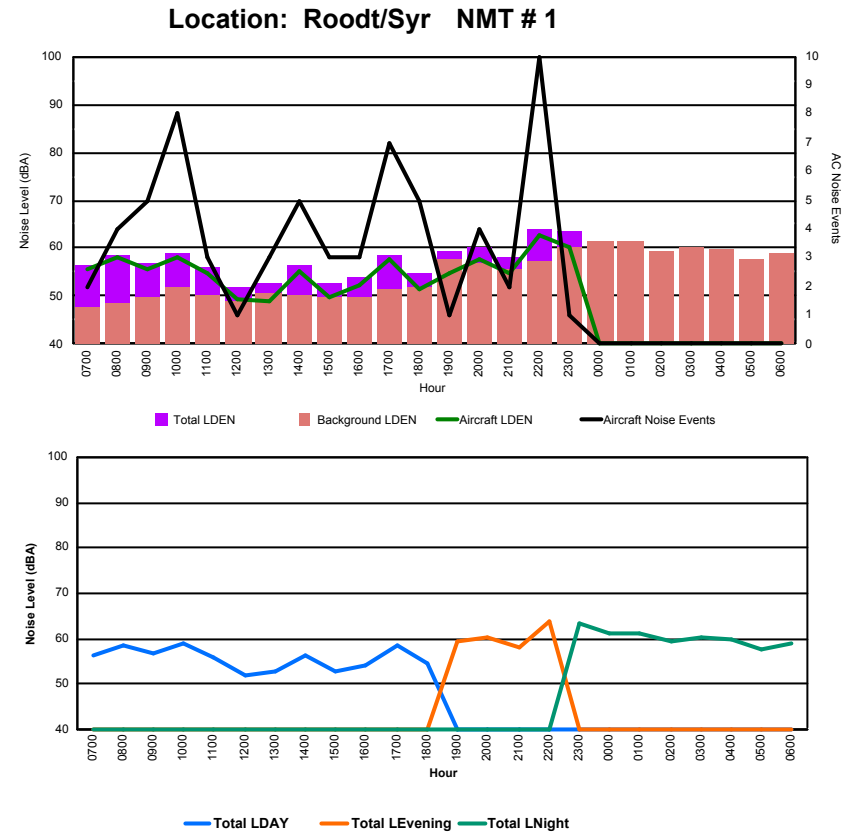

Luxembourg Airport Noise Distribution by Hour

Between 21/02/2024 00:00:00 and 21/02/2024 23:59:59 (Local Time)

Day	Aircraft Events	Total LDEN dB(A)	Aircraft LDEN dB(A)	Background LDEN dB(A)	Total LDay dB(A)	Total LEvening dB(A)	Total LNight dB(A)	
21/02/24	7:00	2	56.3	55.6	47.8	56.3	-	-
21/02/24	8:00	4	58.6	58.1	48.4	58.6	-	-
21/02/24	9:00	5	56.7	55.8	49.8	56.7	-	-
21/02/24	10:00	8	58.9	58.0	51.8	58.9	-	-
21/02/24	11:00	3	55.9	54.7	50.0	55.9	-	-
21/02/24	12:00	1	52.0	49.2	48.8	52.0	-	-
21/02/24	13:00	3	52.8	48.8	50.8	52.8	-	-
21/02/24	14:00	5	56.5	55.4	50.1	56.5	-	-
21/02/24	15:00	3	52.7	49.7	49.7	52.7	-	-
21/02/24	16:00	3	54.0	52.1	49.7	54.0	-	-
21/02/24	17:00	7	58.5	57.6	51.6	58.5	-	-
21/02/24	18:00	5	54.6	51.6	51.7	54.6	-	-
21/02/24	19:00	1	59.5	54.6	57.8	-	59.5	-
21/02/24	20:00	4	60.4	57.9	57.0	-	60.4	-
21/02/24	21:00	2	58.2	54.7	55.7	-	58.2	-
21/02/24	22:00	10	63.8	62.8	57.4	-	63.8	-
21/02/24	23:00	1	63.4	60.4	60.4	-	-	63.4
22/02/24	0:00	-	61.2	-	61.4	-	-	61.2
22/02/24	1:00	-	61.3	-	61.4	-	-	61.3
22/02/24	2:00	-	59.2	-	59.2	-	-	59.2
22/02/24	3:00	-	60.1	-	60.2	-	-	60.1
22/02/24	4:00	-	59.7	-	59.8	-	-	59.7
22/02/24	5:00	-	57.5	-	57.6	-	-	57.5
22/02/24	6:00	-	58.8	-	58.9	-	-	58.8
		67	59.0	55.2	56.7	61.0	60.5