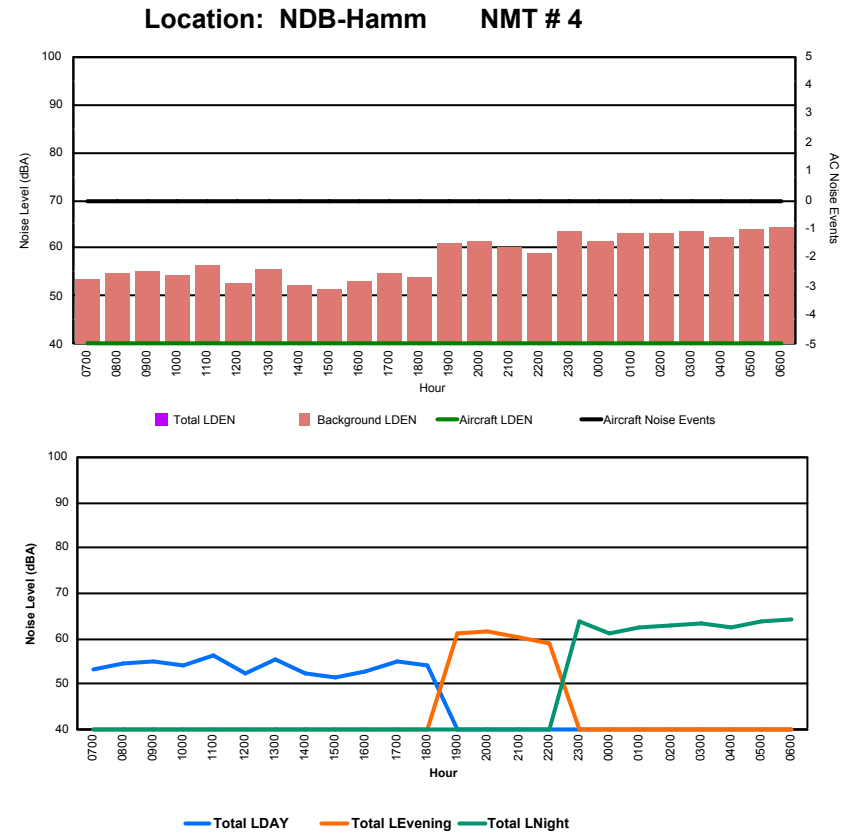

Luxembourg Airport Noise Distribution by Hour

Between 05/02/2024 00:00:00 and 05/02/2024 23:59:59 (Local Time)

Day	Aircraft Events	Total LDEN dB (A)	Aircraft LDEN dB(A)	Background LDEN dB(A)	Total LDay dB(A)	Total LEvening dB(A)	Total LNight dB (A)	
05/02/24	7:00	-	53.3	-	53.4	53.3	-	-
05/02/24	8:00	-	54.6	-	54.6	54.6	-	-
05/02/24	9:00	-	55.1	-	55.1	55.1	-	-
05/02/24	10:00	-	54.2	-	54.2	54.2	-	-
05/02/24	11:00	-	56.4	-	56.4	56.4	-	-
05/02/24	12:00	-	52.5	-	52.5	52.5	-	-
05/02/24	13:00	-	55.5	-	55.5	55.5	-	-
05/02/24	14:00	-	52.3	-	52.3	52.3	-	-
05/02/24	15:00	-	51.4	-	51.4	51.4	-	-
05/02/24	16:00	-	53.0	-	53.0	53.0	-	-
05/02/24	17:00	-	54.8	-	54.8	54.8	-	-
05/02/24	18:00	-	54.0	-	54.0	54.0	-	-
05/02/24	19:00	-	61.1	-	61.1	-	61.1	-
05/02/24	20:00	-	61.6	-	61.6	-	61.6	-
05/02/24	21:00	-	60.2	-	60.2	-	60.2	-
05/02/24	22:00	-	58.9	-	58.9	-	58.9	-
05/02/24	23:00	-	63.7	-	63.7	-	63.7	-
06/02/24	0:00	-	61.3	-	61.5	-	-	61.3
06/02/24	1:00	-	62.6	-	63.0	-	-	62.6
06/02/24	2:00	-	63.0	-	63.3	-	-	63.0
06/02/24	3:00	-	63.5	-	63.6	-	-	63.5
06/02/24	4:00	-	62.5	-	62.5	-	-	62.5
06/02/24	5:00	-	63.8	-	63.9	-	-	63.8
06/02/24	6:00	-	64.1	-	64.4	-	-	64.1
		-	60.0	-	60.2	54.1	60.6	63.1