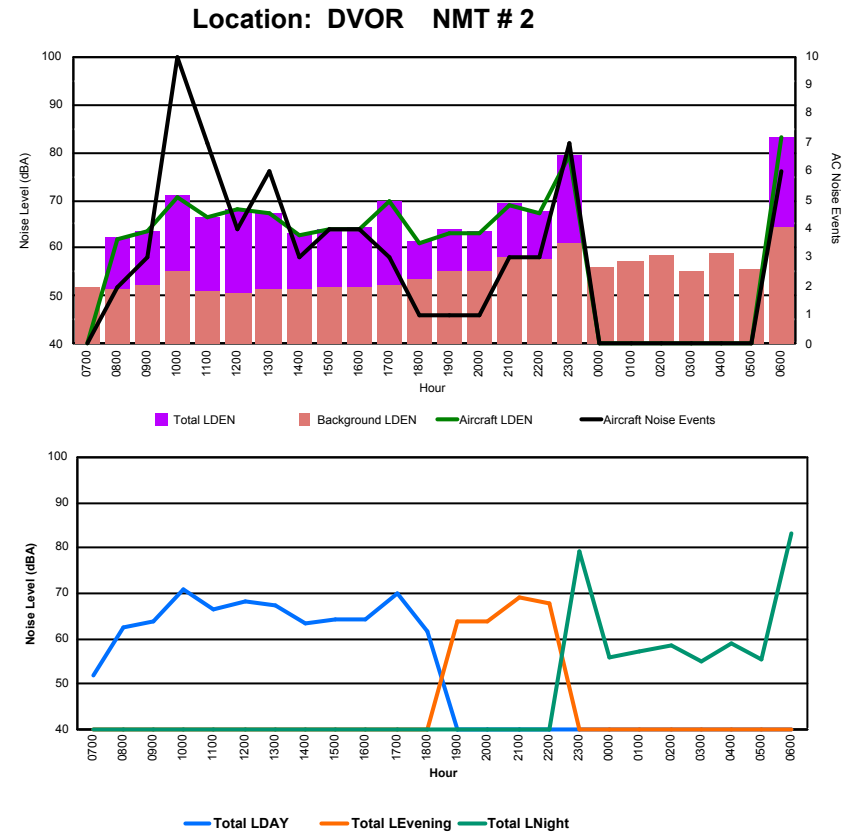

Luxembourg Airport Noise Distribution by Hour

Between 17/02/2024 00:00:00 and 17/02/2024 23:59:59 (Local Time)

Day	Aircraft Events	Total LDEN dB(A)	Aircraft LDEN dB(A)	Background LDEN dB(A)	Total LDay dB(A)	Total LEvening dB(A)	Total LNight dB(A)
17/02/24 7:00	-	51.7	-	51.8	51.7	-	-
17/02/24 8:00	2	62.3	61.9	51.6	62.3	-	-
17/02/24 9:00	3	63.7	63.4	52.1	63.7	-	-
17/02/24 10:00	10	70.9	70.8	55.0	70.9	-	-
17/02/24 11:00	7	66.6	66.5	50.9	66.6	-	-
17/02/24 12:00	4	68.2	68.1	50.6	68.2	-	-
17/02/24 13:00	6	67.2	67.1	51.4	67.2	-	-
17/02/24 14:00	3	63.2	62.9	51.4	63.2	-	-
17/02/24 15:00	4	64.1	63.8	52.0	64.1	-	-
17/02/24 16:00	4	64.3	64.0	52.0	64.3	-	-
17/02/24 17:00	3	69.8	69.6	52.3	69.8	-	-
17/02/24 18:00	1	61.6	60.9	53.6	61.6	-	-
17/02/24 19:00	1	63.8	63.1	55.1	-	63.8	-
17/02/24 20:00	1	63.7	63.0	55.1	-	63.7	-
17/02/24 21:00	3	69.3	68.9	58.3	-	69.3	-
17/02/24 22:00	3	67.7	67.2	57.7	-	67.7	-
17/02/24 23:00	7	79.3	79.2	60.9	-	-	79.3
18/02/24 0:00	-	56.0	-	56.0	-	-	56.0
18/02/24 1:00	-	57.3	-	57.3	-	-	57.3
18/02/24 2:00	-	58.7	-	58.7	-	-	58.7
18/02/24 3:00	-	55.1	-	55.1	-	-	55.1
18/02/24 4:00	-	59.1	-	59.1	-	-	59.1
18/02/24 5:00	-	55.6	-	55.6	-	-	55.6
18/02/24 6:00	6	83.2	83.1	64.4	-	-	83.2
	68	71.9	71.7	56.6	66.3	66.8	75.7