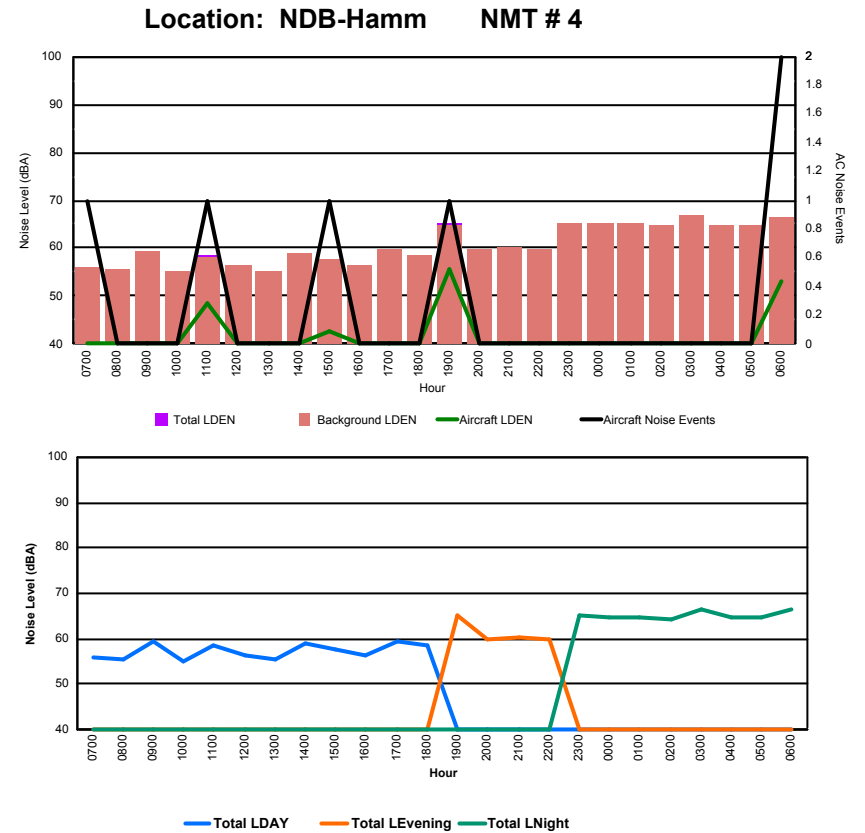

Luxembourg Airport Noise Distribution by Hour

Between 10/02/2024 00:00:00 and 10/02/2024 23:59:59 (Local Time)

Day	Aircraft Events	Total LDEN dB (A)	Aircraft LDEN dB(A)	Background LDEN dB(A)	Total LDay dB(A)	Total LEvening dB(A)	Total LNight dB (A)
10/02/24 7:00	1	56.0	35.3	56.2	56.0	-	-
10/02/24 8:00	-	55.6	-	55.7	55.6	-	-
10/02/24 9:00	-	59.2	-	59.2	59.2	-	-
10/02/24 10:00	-	55.1	-	55.1	55.1	-	-
10/02/24 11:00	1	58.7	48.5	58.3	58.7	-	-
10/02/24 12:00	-	56.5	-	56.5	56.5	-	-
10/02/24 13:00	-	55.4	-	55.4	55.4	-	-
10/02/24 14:00	-	59.0	-	59.0	59.0	-	-
10/02/24 15:00	1	57.6	42.6	57.5	57.6	-	-
10/02/24 16:00	-	56.4	-	56.4	56.4	-	-
10/02/24 17:00	-	59.5	-	59.6	59.5	-	-
10/02/24 18:00	-	58.6	-	58.6	58.6	-	-
10/02/24 19:00	1	65.2	55.7	64.7	-	65.2	-
10/02/24 20:00	-	59.8	-	59.8	-	59.8	-
10/02/24 21:00	-	60.1	-	60.1	-	60.1	-
10/02/24 22:00	-	59.8	-	59.8	-	59.8	-
10/02/24 23:00	-	65.1	-	65.1	-	-	65.1
11/02/24 0:00	-	64.7	-	65.1	-	-	64.7
11/02/24 1:00	-	64.7	-	65.4	-	-	64.7
11/02/24 2:00	-	64.4	-	64.7	-	-	64.4
11/02/24 3:00	-	66.4	-	66.7	-	-	66.4
11/02/24 4:00	-	64.8	-	64.9	-	-	64.8
11/02/24 5:00	-	64.6	-	64.7	-	-	64.6
11/02/24 6:00	2	66.3	53.1	66.3	-	-	66.3
	6	62.2	44.4	62.3	57.6	61.9	65.2