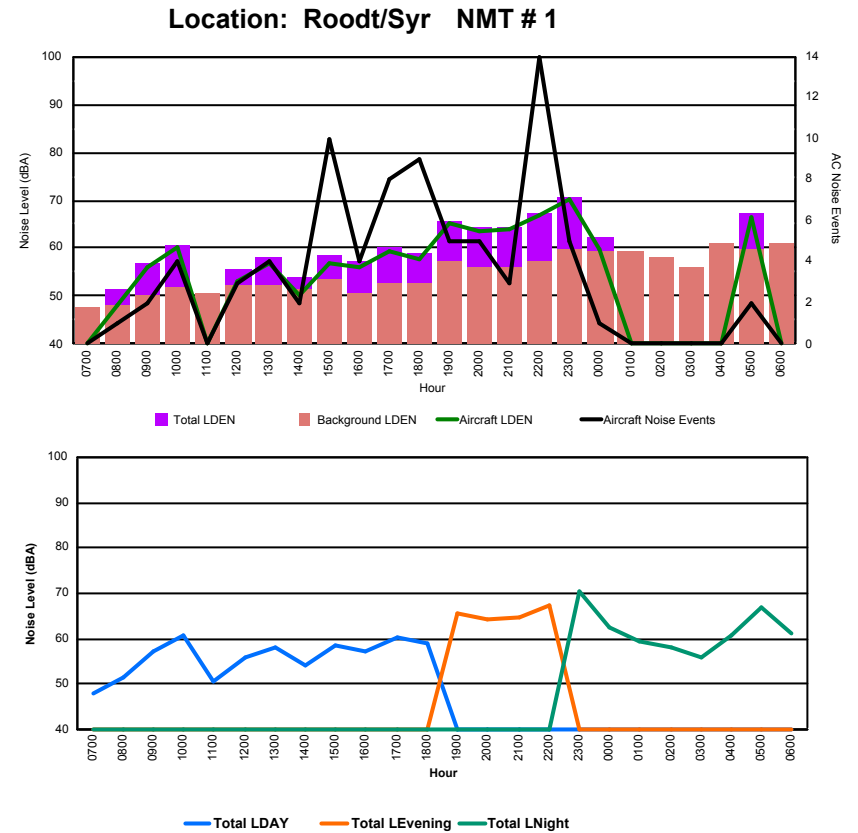

Luxembourg Airport Noise Distribution by Hour

Between 04/02/2024 00:00:00 and 04/02/2024 23:59:59 (Local Time)

Day	Aircraft Events	Total LDEN dB(A)	Aircraft LDEN dB(A)	Background LDEN dB(A)	Total LDay dB(A)	Total LEvening dB(A)	Total LNight dB(A)
04/02/24	7:00	-	47.8	-	47.8	-	-
04/02/24	8:00	1	51.3	48.2	48.3	51.3	-
04/02/24	9:00	2	57.0	56.0	50.1	57.0	-
04/02/24	10:00	4	60.8	60.2	51.7	60.8	-
04/02/24	11:00	-	50.7	-	50.7	-	-
04/02/24	12:00	3	55.8	53.2	52.4	55.8	-
04/02/24	13:00	4	58.2	56.9	52.4	58.2	-
04/02/24	14:00	2	53.9	50.3	51.4	53.9	-
04/02/24	15:00	10	58.5	56.9	53.6	58.5	-
04/02/24	16:00	4	57.1	56.0	50.7	57.1	-
04/02/24	17:00	8	60.3	59.5	52.9	60.3	-
04/02/24	18:00	9	58.9	57.8	52.7	58.9	-
04/02/24	19:00	5	65.6	65.0	57.2	-	65.6
04/02/24	20:00	5	64.4	63.7	55.9	-	64.4
04/02/24	21:00	3	64.5	63.8	56.2	-	64.5
04/02/24	22:00	14	67.2	66.8	57.4	-	67.2
04/02/24	23:00	5	70.5	70.2	59.9	-	70.5
05/02/24	0:00	1	62.5	59.7	59.4	-	62.5
05/02/24	1:00	-	59.3	-	59.4	-	59.3
05/02/24	2:00	-	58.1	-	58.1	-	58.1
05/02/24	3:00	-	56.0	-	56.0	-	56.0
05/02/24	4:00	-	60.9	-	61.0	-	60.9
05/02/24	5:00	2	67.1	66.4	59.6	-	67.1
05/02/24	6:00	-	61.2	-	61.2	-	61.2
	82	62.6	61.4	56.5	57.3	65.6	64.5