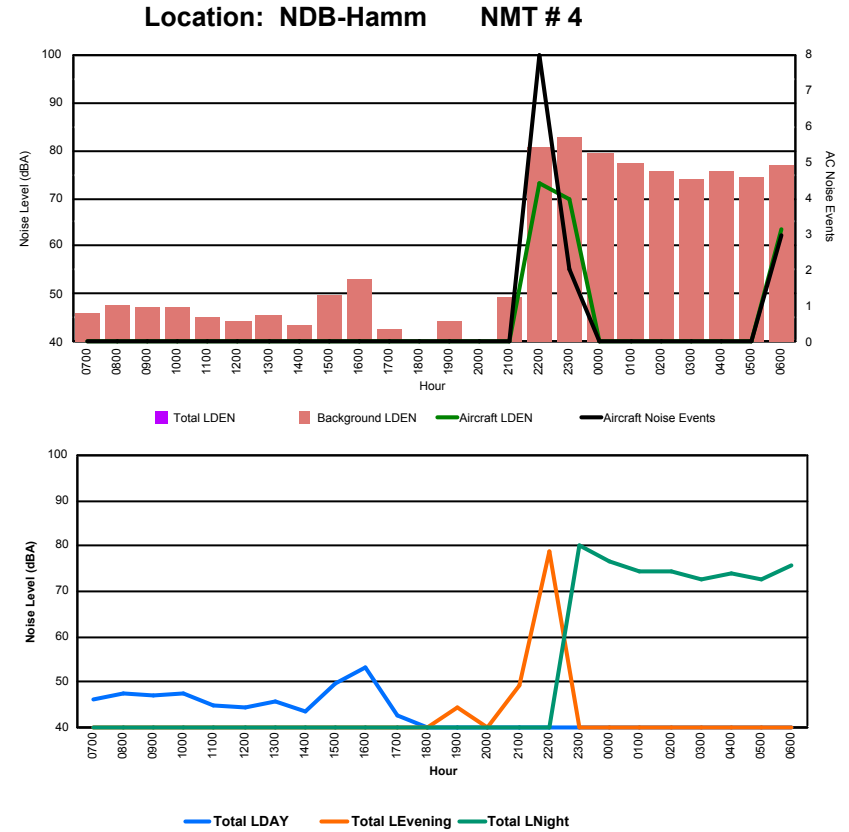

Luxembourg Airport Noise Distribution by Hour

Between 27/02/2024 00:00:00 and 27/02/2024 23:59:59 (Local Time)

Day	Aircraft Events	Total LDEN dB(A)	Aircraft LDEN dB(A)	Background LDEN dB(A)	Total LDay dB(A)	Total LEvening dB(A)	Total LNight dB(A)
27/02/24	7:00	-	46.0	-	46.0	-	-
27/02/24	8:00	-	47.6	-	47.6	-	-
27/02/24	9:00	-	47.1	-	47.1	-	-
27/02/24	10:00	-	47.4	-	47.4	-	-
27/02/24	11:00	-	45.0	-	45.0	-	-
27/02/24	12:00	-	44.4	-	44.4	-	-
27/02/24	13:00	-	45.7	-	45.7	-	-
27/02/24	14:00	-	43.4	-	43.4	-	-
27/02/24	15:00	-	49.8	-	49.8	-	-
27/02/24	16:00	-	53.3	-	53.3	-	-
27/02/24	17:00	-	42.5	-	42.5	-	-
27/02/24	18:00	-	36.9	-	36.9	-	-
27/02/24	19:00	-	44.3	-	-	44.3	-
27/02/24	20:00	-	39.3	-	-	39.3	-
27/02/24	21:00	-	49.2	-	-	49.2	-
27/02/24	22:00	8	79.0	73.0	80.7	-	-
27/02/24	23:00	2	80.1	70.0	82.6	-	80.1
28/02/24	0:00	-	76.7	-	79.5	-	76.7
28/02/24	1:00	-	74.4	-	77.4	-	74.4
28/02/24	2:00	-	74.4	-	75.7	-	74.4
28/02/24	3:00	-	72.6	-	73.9	-	72.6
28/02/24	4:00	-	73.8	-	75.5	-	73.8
28/02/24	5:00	-	72.8	-	74.3	-	72.8
28/02/24	6:00	3	75.6	63.4	76.7	-	75.6
	13	72.0	61.3	74.1	47.4	73.0	75.8