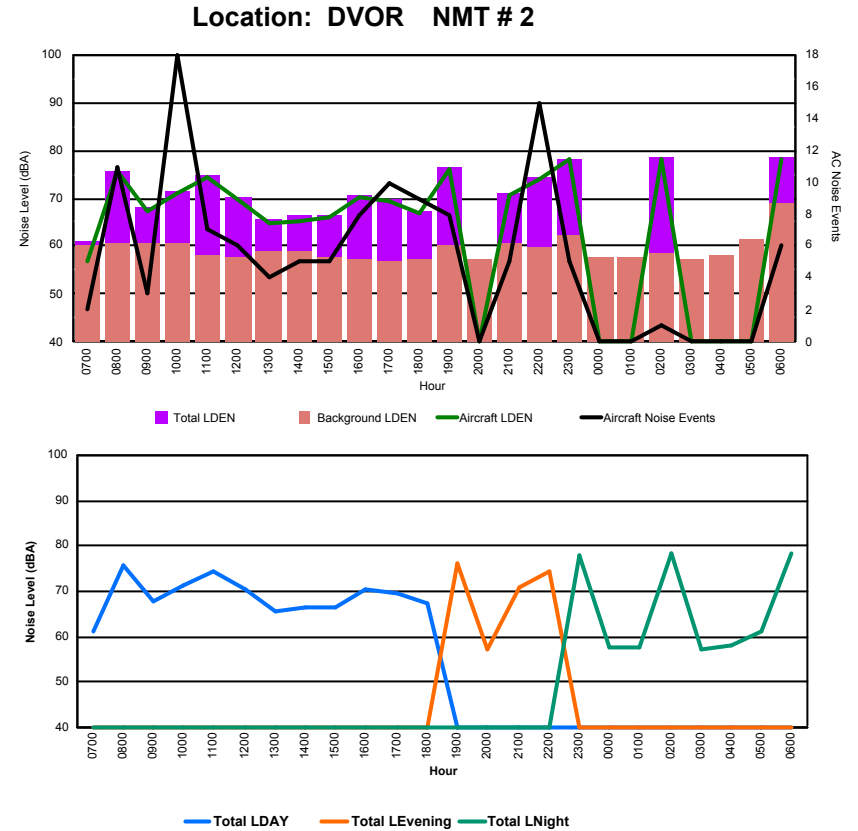

Luxembourg Airport Noise Distribution by Hour

Between 23/02/2024 00:00:00 and 23/02/2024 23:59:59 (Local Time)

Day	Aircraft Events	Total LDEN dB(A)	Aircraft LDEN dB(A)	Background LDEN dB(A)	Total LDay dB(A)	Total LEvening dB(A)	Total LNight dB(A)
23/02/24 7:00	2	61.0	56.9	60.1	61.0	-	-
23/02/24 8:00	11	75.7	75.6	60.8	75.7	-	-
23/02/24 9:00	3	68.0	67.3	60.5	68.0	-	-
23/02/24 10:00	18	71.5	71.2	60.6	71.5	-	-
23/02/24 11:00	7	74.6	74.5	58.3	74.6	-	-
23/02/24 12:00	6	70.3	70.0	57.9	70.3	-	-
23/02/24 13:00	4	65.6	64.6	59.0	65.6	-	-
23/02/24 14:00	5	66.3	65.4	59.0	66.3	-	-
23/02/24 15:00	5	66.6	66.0	57.8	66.6	-	-
23/02/24 16:00	8	70.6	70.4	57.3	70.6	-	-
23/02/24 17:00	10	69.7	69.5	56.8	69.7	-	-
23/02/24 18:00	9	67.2	66.8	57.3	67.2	-	-
23/02/24 19:00	8	76.3	76.2	60.1	-	76.3	-
23/02/24 20:00	-	57.3	-	57.3	-	57.3	-
23/02/24 21:00	5	71.0	70.5	60.7	-	71.0	-
23/02/24 22:00	15	74.3	74.1	59.9	-	74.3	-
23/02/24 23:00	5	78.1	78.0	62.3	-	-	78.1
24/02/24 0:00	-	57.7	-	57.7	-	-	57.7
24/02/24 1:00	-	57.5	-	57.6	-	-	57.5
24/02/24 2:00	1	78.4	78.3	58.4	-	-	78.4
24/02/24 3:00	-	57.4	-	57.4	-	-	57.4
24/02/24 4:00	-	58.1	-	58.1	-	-	58.1
24/02/24 5:00	-	61.3	-	61.3	-	-	61.3
24/02/24 6:00	6	78.5	78.2	68.8	-	-	78.5
	128	72.5	72.3	60.5	70.6	73.2	74.2