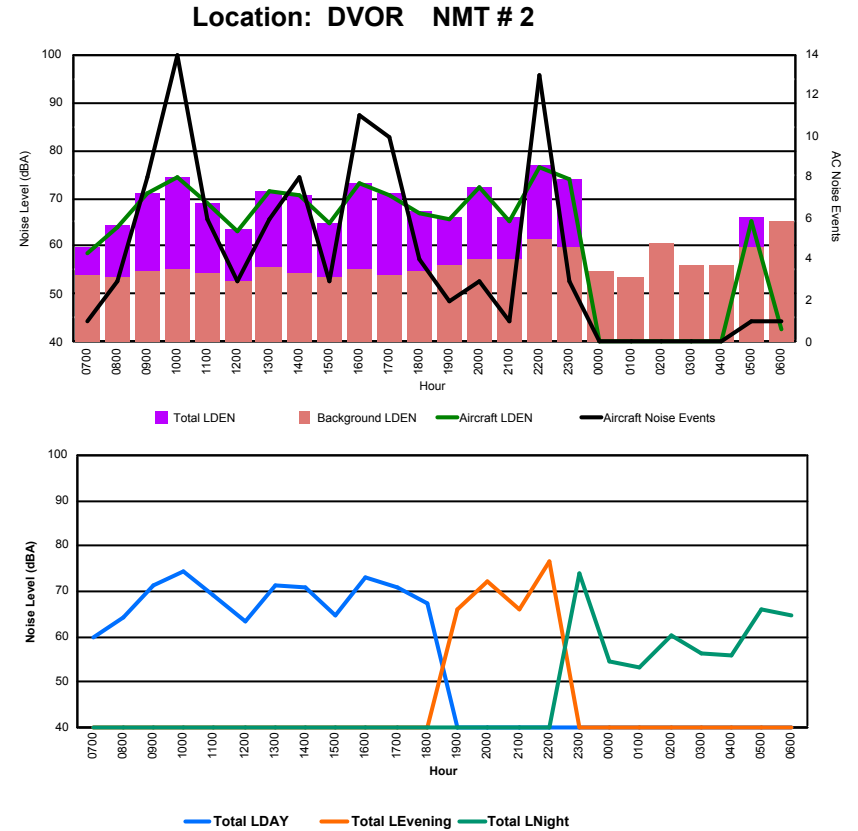

Luxembourg Airport Noise Distribution by Hour

Between 12/02/2024 00:00:00 and 12/02/2024 23:59:59 (Local Time)

Day	Aircraft Events	Total LDEN dB(A)	Aircraft LDEN dB(A)	Background LDEN dB(A)	Total LDay dB(A)	Total LEvening dB(A)	Total LNight dB(A)
12/02/24 7:00	1	59.7	58.4	53.9	59.7	-	-
12/02/24 8:00	3	64.4	64.0	53.5	64.4	-	-
12/02/24 9:00	8	71.2	71.1	54.8	71.2	-	-
12/02/24 10:00	14	74.2	74.2	55.3	74.2	-	-
12/02/24 11:00	6	69.1	68.9	54.2	69.1	-	-
12/02/24 12:00	3	63.6	63.2	52.8	63.6	-	-
12/02/24 13:00	6	71.4	71.3	55.6	71.4	-	-
12/02/24 14:00	8	70.8	70.7	54.3	70.8	-	-
12/02/24 15:00	3	64.9	64.6	53.5	64.9	-	-
12/02/24 16:00	11	73.2	73.1	55.4	73.2	-	-
12/02/24 17:00	10	70.9	70.8	54.0	70.9	-	-
12/02/24 18:00	4	67.2	67.0	54.7	67.2	-	-
12/02/24 19:00	2	66.2	65.8	55.9	-	66.2	-
12/02/24 20:00	3	72.4	72.2	57.1	-	72.4	-
12/02/24 21:00	1	65.9	65.2	57.3	-	65.9	-
12/02/24 22:00	13	76.7	76.6	61.4	-	76.7	-
12/02/24 23:00	3	74.1	74.0	59.9	-	-	74.1
13/02/24 0:00	-	54.6	-	54.6	-	-	54.6
13/02/24 1:00	-	53.4	-	53.4	-	-	53.4
13/02/24 2:00	-	60.4	-	60.7	-	-	60.4
13/02/24 3:00	-	56.2	-	56.2	-	-	56.2
13/02/24 4:00	-	56.1	-	56.1	-	-	56.1
13/02/24 5:00	1	66.2	65.1	59.7	-	-	66.2
13/02/24 6:00	1	64.9	42.9	65.2	-	-	64.9
	101	69.8	69.5	57.6	70.0	72.6	66.5