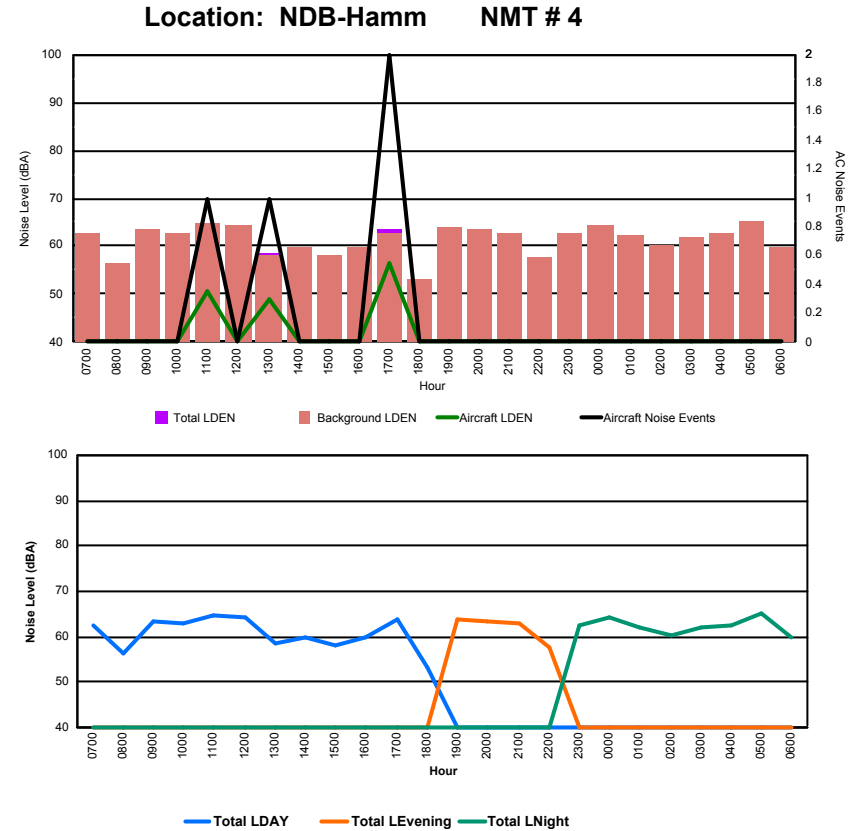

Luxembourg Airport Noise Distribution by Hour

Between 19/02/2024 00:00:00 and 19/02/2024 23:59:59 (Local Time)

Day	Aircraft Events	Total LDEN dB (A)	Aircraft LDEN dB(A)	Background LDEN dB(A)	Total LDay dB(A)	Total LEvening dB(A)	Total LNight dB (A)
19/02/24	7:00	-	62.6	-	62.8	62.6	-
19/02/24	8:00	-	56.3	-	56.3	56.3	-
19/02/24	9:00	-	63.4	-	63.4	63.4	-
19/02/24	10:00	-	62.8	-	62.8	62.8	-
19/02/24	11:00	1	64.8	50.5	64.7	64.8	-
19/02/24	12:00	-	64.2	-	64.2	64.2	-
19/02/24	13:00	1	58.7	48.9	58.2	58.7	-
19/02/24	14:00	-	59.8	-	59.8	59.8	-
19/02/24	15:00	-	58.0	-	58.0	58.0	-
19/02/24	16:00	-	59.7	-	59.7	59.7	-
19/02/24	17:00	2	63.7	56.5	62.9	63.7	-
19/02/24	18:00	-	53.1	-	53.1	53.1	-
19/02/24	19:00	-	63.9	-	63.9	63.9	-
19/02/24	20:00	-	63.6	-	63.6	63.6	-
19/02/24	21:00	-	62.9	-	62.9	62.9	-
19/02/24	22:00	-	57.6	-	57.6	57.6	-
19/02/24	23:00	-	62.6	-	62.6	-	62.6
20/02/24	0:00	-	64.2	-	64.3	-	64.2
20/02/24	1:00	-	62.2	-	62.2	-	62.2
20/02/24	2:00	-	60.1	-	60.1	-	60.1
20/02/24	3:00	-	62.0	-	62.0	-	62.0
20/02/24	4:00	-	62.6	-	62.6	-	62.6
20/02/24	5:00	-	65.1	-	65.1	-	65.1
20/02/24	6:00	-	59.7	-	59.7	-	59.7
	4	62.2	44.2	62.2	61.7	62.6	62.6