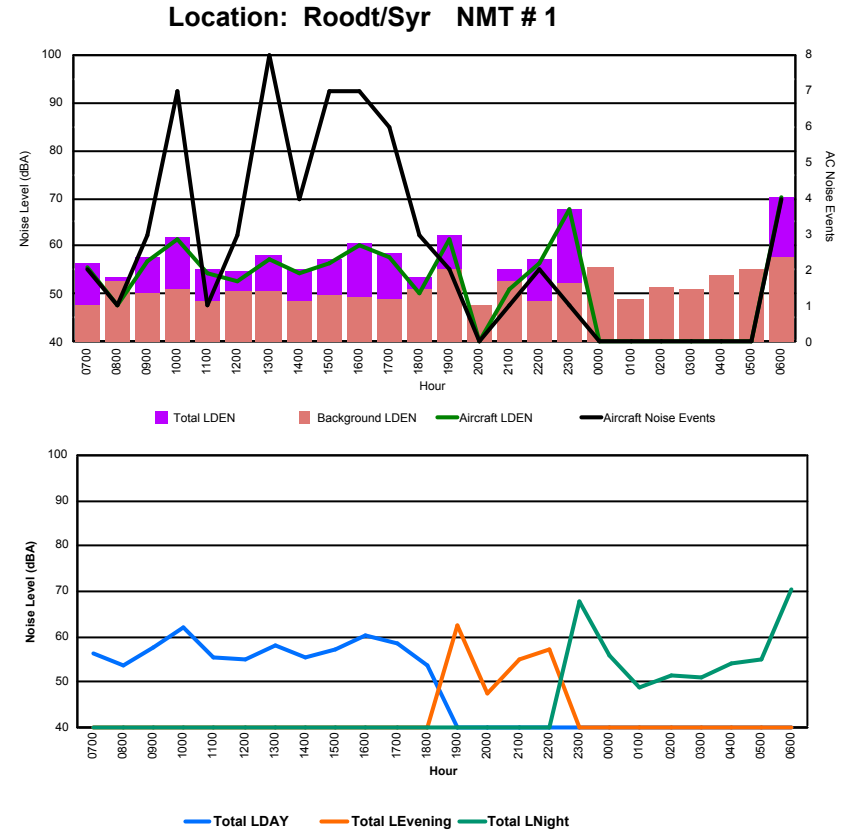

Luxembourg Airport Noise Distribution by Hour

Between 25/02/2024 00:00:00 and 25/02/2024 23:59:59 (Local Time)

Day	Aircraft Events	Total LDEN dB (A)	Aircraft LDEN dB(A)	Background LDEN dB(A)	Total LDay dB(A)	Total LEvening dB(A)	Total LNight dB (A)	
25/02/24	7:00	2	56.3	55.7	47.7	56.3	-	-
25/02/24	8:00	1	53.7	47.6	52.5	53.7	-	-
25/02/24	9:00	3	57.8	57.0	50.3	57.8	-	-
25/02/24	10:00	7	61.9	61.5	50.9	61.9	-	-
25/02/24	11:00	1	55.4	54.4	48.6	55.4	-	-
25/02/24	12:00	3	54.8	52.8	50.5	54.8	-	-
25/02/24	13:00	8	58.0	57.3	50.5	58.0	-	-
25/02/24	14:00	4	55.3	54.2	48.5	55.3	-	-
25/02/24	15:00	7	57.3	56.5	49.9	57.3	-	-
25/02/24	16:00	7	60.5	60.1	49.4	60.5	-	-
25/02/24	17:00	6	58.4	57.9	48.8	58.4	-	-
25/02/24	18:00	3	53.6	50.4	51.0	53.6	-	-
25/02/24	19:00	2	62.4	61.6	55.0	-	62.4	-
25/02/24	20:00	-	47.6	-	47.6	-	47.6	-
25/02/24	21:00	1	55.0	51.2	52.7	-	55.0	-
25/02/24	22:00	2	57.2	56.6	48.6	-	57.2	-
25/02/24	23:00	1	67.9	67.8	52.3	-	-	67.9
26/02/24	0:00	-	55.7	-	55.8	-	-	55.7
26/02/24	1:00	-	48.8	-	48.8	-	-	48.8
26/02/24	2:00	-	51.6	-	51.6	-	-	51.6
26/02/24	3:00	-	51.0	-	51.1	-	-	51.0
26/02/24	4:00	-	53.9	-	54.0	-	-	53.9
26/02/24	5:00	-	55.1	-	55.2	-	-	55.1
26/02/24	6:00	4	70.4	70.2	57.9	-	-	70.4
		62	60.7	60.1	52.2	57.7	58.2	63.6