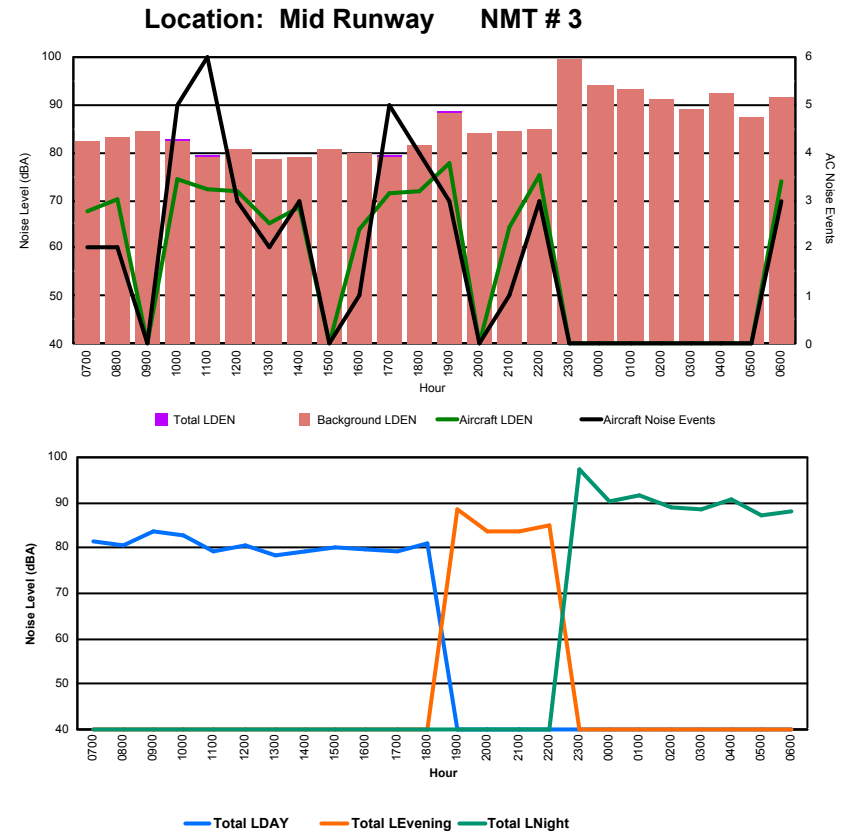

Location: DVOR NMT # 2

Luxembourg Airport Noise Distribution by Hour

Between 14/02/2024 00:00:00 and 14/02/2024 23:59:59 (Local Time)

Day	Aircraft Events	Total LDEN dB (A)	Aircraft LDEN dB(A)	Background LDEN dB(A)	Total LDay dB(A)	Total LEvening dB(A)	Total LNight dB (A)
14/02/24 7:00	2	81.6	67.6	82.2	81.6	-	-
14/02/24 8:00	2	80.5	70.1	83.3	80.5	-	-
14/02/24 9:00	-	83.6	-	84.4	83.6	-	-
14/02/24 10:00	5	82.6	74.5	82.2	82.6	-	-
14/02/24 11:00	6	79.4	72.3	79.1	79.4	-	-
14/02/24 12:00	3	80.5	71.7	80.5	80.5	-	-
14/02/24 13:00	2	78.3	65.0	78.6	78.3	-	-
14/02/24 14:00	3	79.1	68.5	79.1	79.1	-	-
14/02/24 15:00	-	80.2	-	80.8	80.2	-	-
14/02/24 16:00	1	79.6	63.8	79.9	79.6	-	-
14/02/24 17:00	5	79.2	71.4	79.1	79.2	-	-
14/02/24 18:00	4	81.0	71.9	81.3	81.0	-	-
14/02/24 19:00	3	88.4	77.8	88.2	-	88.4	-
14/02/24 20:00	-	83.7	-	84.1	-	83.7	-
14/02/24 21:00	1	83.9	64.2	84.3	-	83.9	-
14/02/24 22:00	3	84.8	75.3	84.9	-	84.8	-
14/02/24 23:00	-	97.5	-	99.2	-	-	97.5
15/02/24 0:00	-	90.4	-	94.0	-	-	90.4
15/02/24 1:00	-	91.7	-	93.2	-	-	91.7
15/02/24 2:00	-	89.1	-	91.0	-	-	89.1
15/02/24 3:00	-	88.5	-	88.8	-	-	88.5
15/02/24 4:00	-	90.6	-	92.4	-	-	90.6
15/02/24 5:00	-	87.0	-	87.2	-	-	87.0
15/02/24 6:00	3	88.1	73.8	91.5	-	-	88.1
	43	87.9	70.0	89.6	80.7	85.7	91.8