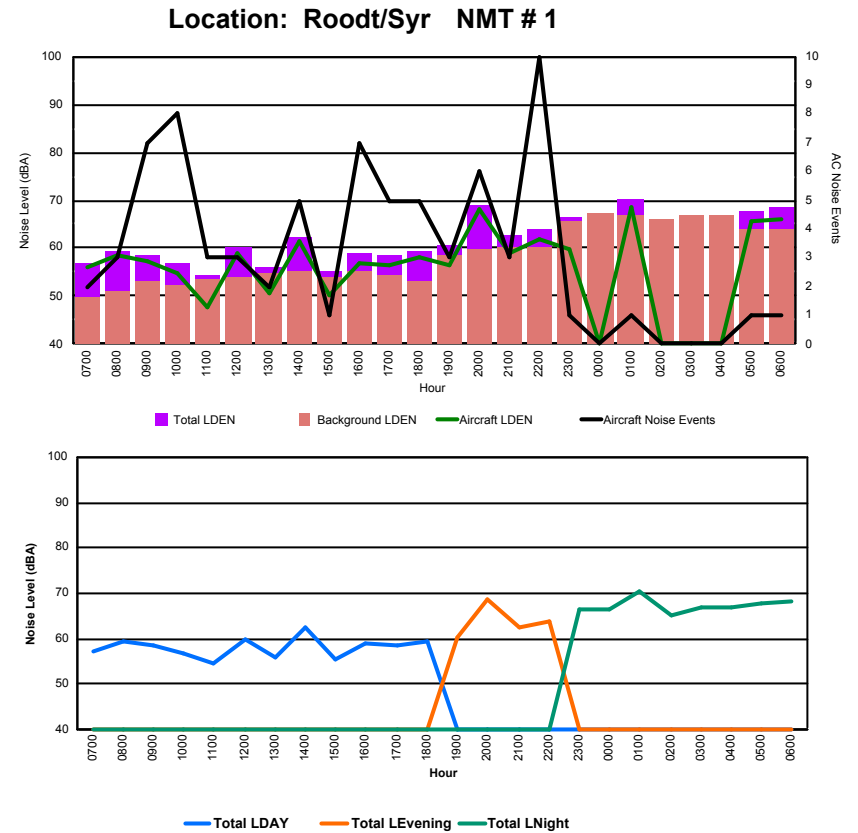

Luxembourg Airport Noise Distribution by Hour

Between 06/02/2024 00:00:00 and 06/02/2024 23:59:59 (Local Time)

Day	Aircraft Events	Total LDEN dB(A)	Aircraft LDEN dB(A)	Background LDEN dB(A)	Total LDay dB(A)	Total LEvening dB(A)	Total LNight dB(A)	
06/02/24	7:00	2	57.0	56.1	49.8	57.0	-	-
06/02/24	8:00	3	59.3	58.7	50.9	59.3	-	-
06/02/24	9:00	7	58.7	57.3	53.0	58.7	-	-
06/02/24	10:00	8	56.7	54.9	52.2	56.7	-	-
06/02/24	11:00	3	54.4	47.8	53.4	54.4	-	-
06/02/24	12:00	3	60.0	58.8	53.9	60.0	-	-
06/02/24	13:00	2	56.0	50.5	54.6	56.0	-	-
06/02/24	14:00	5	62.4	61.5	55.3	62.4	-	-
06/02/24	15:00	1	55.4	50.0	53.9	55.4	-	-
06/02/24	16:00	7	59.0	56.9	55.2	59.0	-	-
06/02/24	17:00	5	58.4	56.3	54.5	58.4	-	-
06/02/24	18:00	5	59.2	58.1	53.1	59.2	-	-
06/02/24	19:00	3	60.5	56.6	58.4	-	60.5	-
06/02/24	20:00	6	68.8	68.2	59.6	-	68.8	-
06/02/24	21:00	3	62.6	58.9	60.3	-	62.6	-
06/02/24	22:00	10	64.0	61.9	60.1	-	64.0	-
06/02/24	23:00	1	66.5	59.7	65.6	-	-	66.5
07/02/24	0:00	-	66.3	-	67.1	-	-	66.3
07/02/24	1:00	1	70.4	68.5	66.8	-	-	70.4
07/02/24	2:00	-	65.3	-	65.9	-	-	65.3
07/02/24	3:00	-	66.7	-	66.9	-	-	66.7
07/02/24	4:00	-	66.7	-	67.0	-	-	66.7
07/02/24	5:00	1	67.6	65.7	64.0	-	-	67.6
07/02/24	6:00	1	68.4	66.1	63.9	-	-	68.4
	77	64.4	61.1	62.1	58.6	65.1	67.5