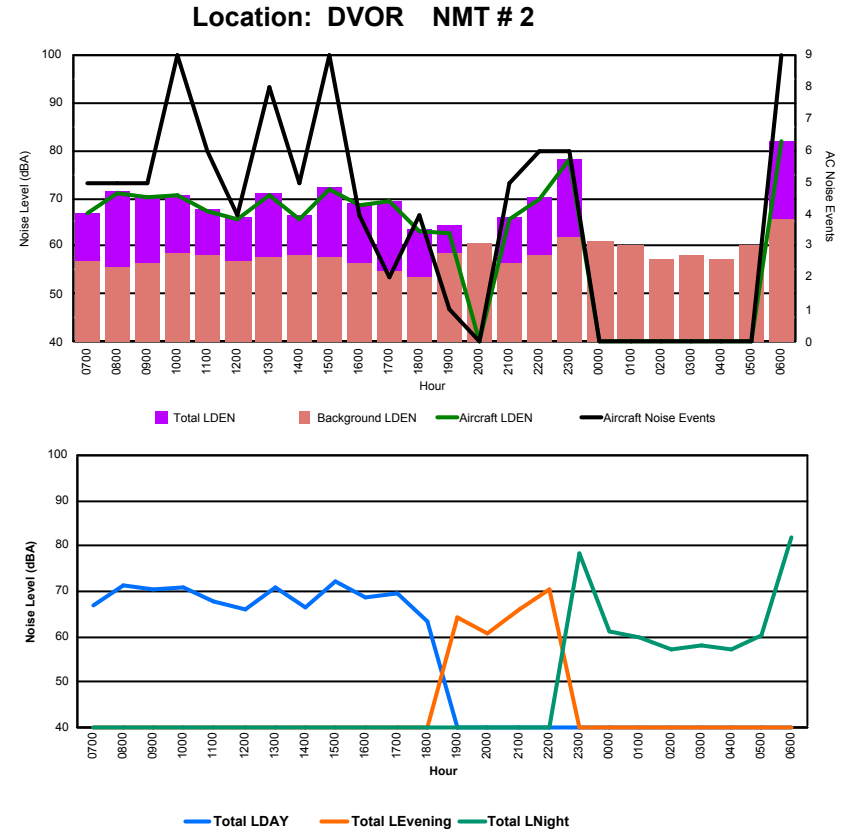

Luxembourg Airport Noise Distribution by Hour

Between 24/02/2024 00:00:00 and 24/02/2024 23:59:59 (Local Time)

Day	Aircraft Events	Total LDEN dB (A)	Aircraft LDEN dB(A)	Background LDEN dB(A)	Total LDay dB(A)	Total LEvening dB(A)	Total LNight dB (A)	
24/02/24	7:00	5	67.0	66.7	56.8	67.0	-	-
24/02/24	8:00	5	71.4	71.2	55.8	71.4	-	-
24/02/24	9:00	5	70.5	70.4	56.4	70.5	-	-
24/02/24	10:00	9	70.7	70.5	58.4	70.7	-	-
24/02/24	11:00	6	67.6	67.1	58.0	67.6	-	-
24/02/24	12:00	4	66.2	65.6	57.0	66.2	-	-
24/02/24	13:00	8	71.0	70.8	57.7	71.0	-	-
24/02/24	14:00	5	66.4	65.7	58.2	66.4	-	-
24/02/24	15:00	9	72.2	72.0	57.5	72.2	-	-
24/02/24	16:00	4	68.8	68.6	56.3	68.8	-	-
24/02/24	17:00	2	69.5	69.4	54.6	69.5	-	-
24/02/24	18:00	4	63.6	63.2	53.7	63.6	-	-
24/02/24	19:00	1	64.2	62.7	58.5	-	64.2	-
24/02/24	20:00	-	60.7	-	60.8	-	60.7	-
24/02/24	21:00	5	66.0	65.5	56.4	-	66.0	-
24/02/24	22:00	6	70.3	70.0	58.1	-	70.3	-
24/02/24	23:00	6	78.3	78.2	61.8	-	-	78.3
25/02/24	0:00	-	61.0	-	61.2	-	-	61.0
25/02/24	1:00	-	59.9	-	60.0	-	-	59.9
25/02/24	2:00	-	57.3	-	57.3	-	-	57.3
25/02/24	3:00	-	58.3	-	58.3	-	-	58.3
25/02/24	4:00	-	57.3	-	57.3	-	-	57.3
25/02/24	5:00	-	60.3	-	60.3	-	-	60.3
25/02/24	6:00	9	81.8	81.8	65.6	-	-	81.8
	93	71.6	71.4	59.0	69.4	66.7	74.5