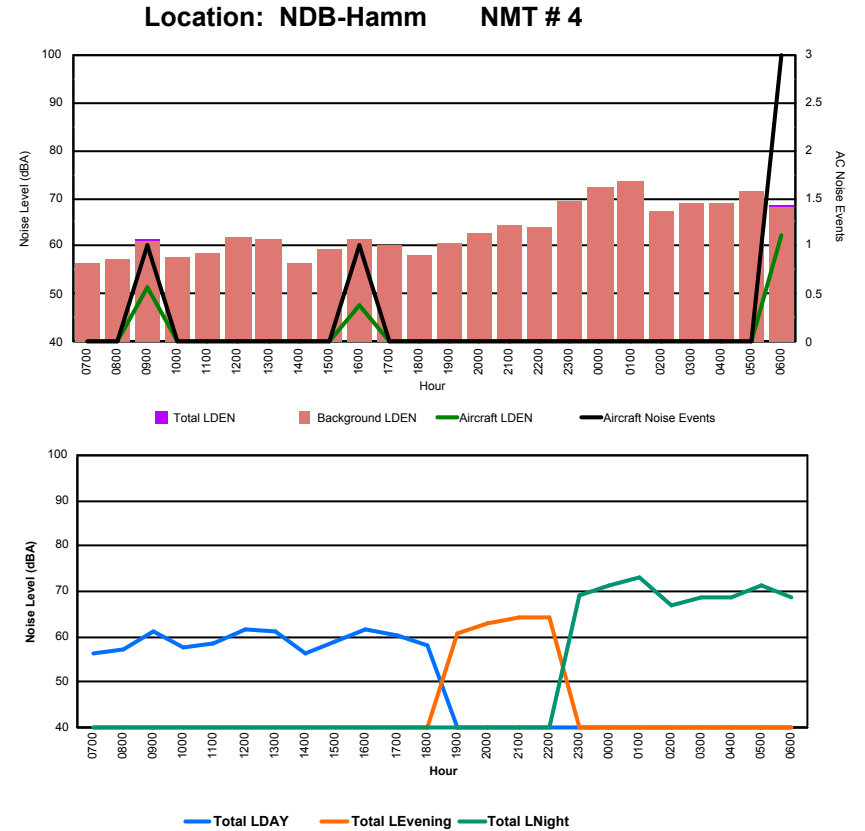

Luxembourg Airport Noise Distribution by Hour

Between 16/02/2024 00:00:00 and 16/02/2024 23:59:59 (Local Time)

Day	Aircraft Events	Total LDEN dB(A)	Aircraft LDEN dB(A)	Background LDEN dB(A)	Total LDay dB(A)	Total LEvening dB(A)	Total LNight dB(A)
16/02/24	7:00	-	56.2	-	56.3	56.2	-
16/02/24	8:00	-	57.0	-	57.2	57.0	-
16/02/24	9:00	1	61.4	51.3	61.0	61.4	-
16/02/24	10:00	-	57.6	-	57.7	57.6	-
16/02/24	11:00	-	58.5	-	58.5	58.5	-
16/02/24	12:00	-	61.8	-	61.9	61.8	-
16/02/24	13:00	-	61.3	-	61.3	61.3	-
16/02/24	14:00	-	56.4	-	56.4	56.4	-
16/02/24	15:00	-	59.1	-	59.2	59.1	-
16/02/24	16:00	1	61.6	47.6	61.5	61.6	-
16/02/24	17:00	-	60.2	-	60.2	60.2	-
16/02/24	18:00	-	57.9	-	58.0	57.9	-
16/02/24	19:00	-	60.6	-	60.6	60.6	-
16/02/24	20:00	-	62.8	-	62.8	62.8	-
16/02/24	21:00	-	64.2	-	64.3	64.2	-
16/02/24	22:00	-	64.1	-	64.1	64.1	-
16/02/24	23:00	-	69.1	-	69.2	-	69.1
17/02/24	0:00	-	71.5	-	72.1	-	71.5
17/02/24	1:00	-	73.2	-	73.5	-	73.2
17/02/24	2:00	-	66.8	-	67.1	-	66.8
17/02/24	3:00	-	68.8	-	68.8	-	68.8
17/02/24	4:00	-	68.8	-	68.9	-	68.8
17/02/24	5:00	-	71.2	-	71.3	-	71.2
17/02/24	6:00	3	68.7	62.2	68.1	-	68.7
	5	66.3	48.9	66.5	59.5	63.1	70.2