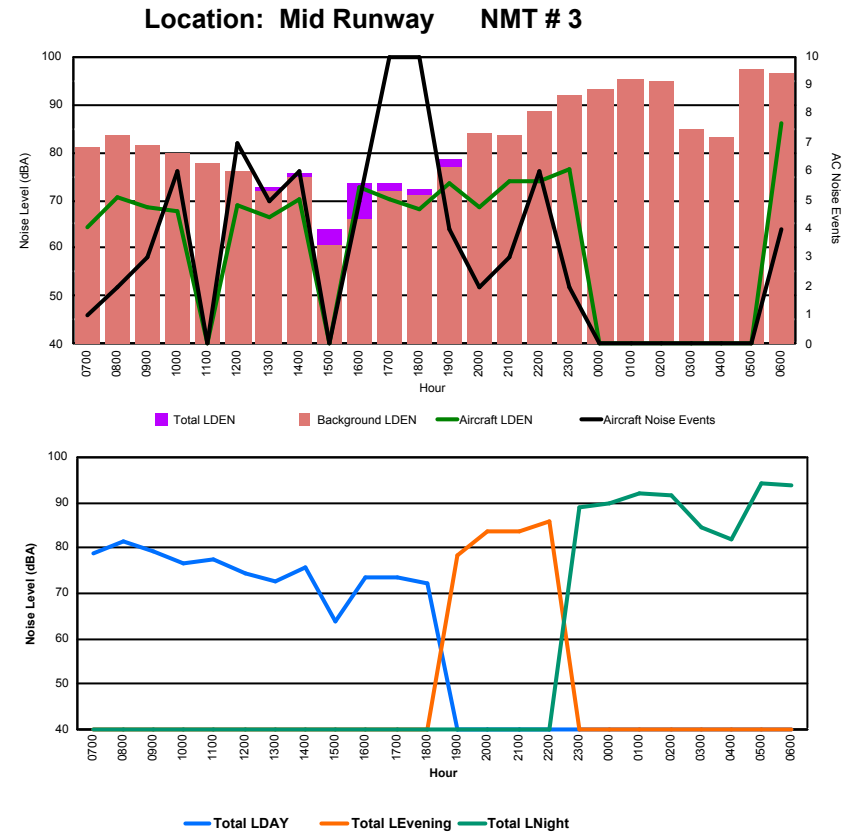

Luxembourg Airport Noise Distribution by Hour

Between 28/02/2024 00:00:00 and 28/02/2024 23:59:59 (Local Time)

Day	Aircraft Events	Total LDEN dB(A)	Aircraft LDEN dB(A)	Background LDEN dB(A)	Total LDay dB(A)	Total LEvening dB(A)	Total LNight dB(A)	
28/02/24	7:00	1	79.0	64.3	81.1	79.0	-	-
28/02/24	8:00	2	81.3	70.8	83.5	81.3	-	-
28/02/24	9:00	3	79.2	68.7	81.5	79.2	-	-
28/02/24	10:00	6	76.5	67.9	79.9	76.5	-	-
28/02/24	11:00	-	77.7	-	77.6	77.7	-	-
28/02/24	12:00	7	74.4	69.1	76.0	74.4	-	-
28/02/24	13:00	5	72.8	66.5	71.8	72.8	-	-
28/02/24	14:00	6	75.7	70.4	74.9	75.7	-	-
28/02/24	15:00	-	63.8	-	60.6	63.8	-	-
28/02/24	16:00	5	73.5	72.7	66.2	73.5	-	-
28/02/24	17:00	10	73.5	70.1	71.7	73.5	-	-
28/02/24	18:00	10	72.3	68.1	70.9	72.3	-	-
28/02/24	19:00	4	78.4	73.4	77.0	-	78.4	-
28/02/24	20:00	2	83.8	68.7	83.8	-	83.8	-
28/02/24	21:00	3	83.5	73.9	83.7	-	83.5	-
28/02/24	22:00	6	85.8	73.9	88.7	-	85.8	-
28/02/24	23:00	2	89.0	76.5	91.7	-	-	89.0
29/02/24	0:00	-	89.9	-	93.1	-	-	89.9
29/02/24	1:00	-	91.9	-	95.1	-	-	91.9
29/02/24	2:00	-	91.6	-	94.6	-	-	91.6
29/02/24	3:00	-	84.7	-	84.9	-	-	84.7
29/02/24	4:00	-	81.7	-	83.0	-	-	81.7
29/02/24	5:00	-	94.2	-	97.2	-	-	94.2
29/02/24	6:00	4	93.8	86.2	96.4	-	-	93.8
	76	86.9	74.2	89.6	76.6	83.6	91.1