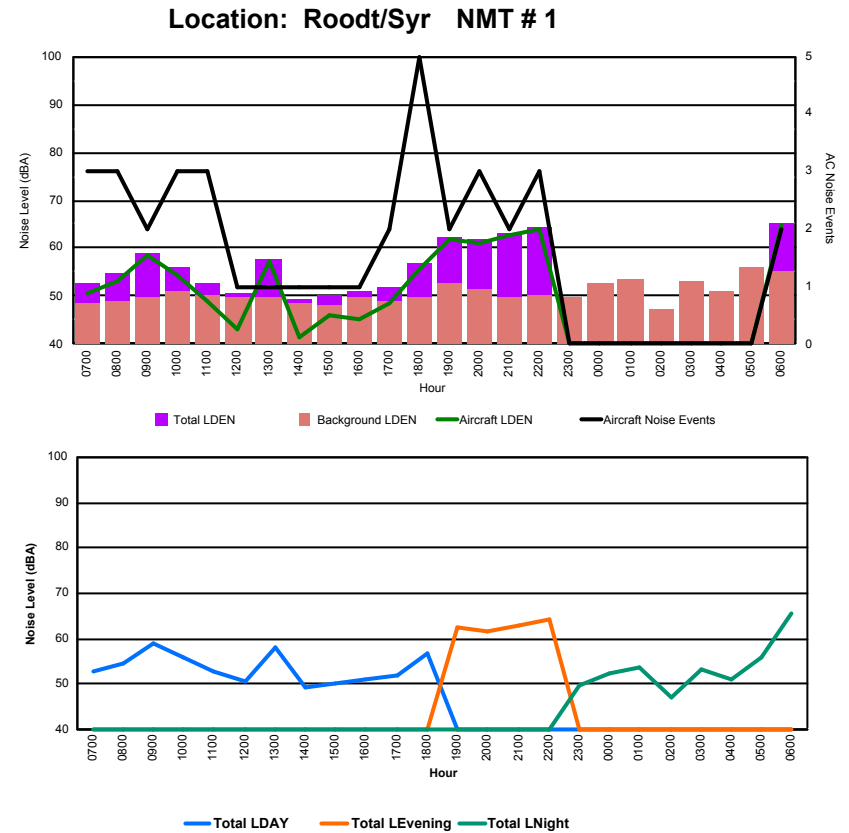

Luxembourg Airport Noise Distribution by Hour

Between 27/02/2024 00:00:00 and 27/02/2024 23:59:59 (Local Time)

Day	Aircraft Events	Total LDEN dB(A)	Aircraft LDEN dB(A)	Background LDEN dB(A)	Total LDay dB(A)	Total LEvening dB(A)	Total LNight dB(A)	
27/02/24	7:00	3	52.7	50.8	48.4	52.7	-	-
27/02/24	8:00	3	54.6	53.3	48.9	54.6	-	-
27/02/24	9:00	2	58.9	58.4	49.6	58.9	-	-
27/02/24	10:00	3	55.9	54.3	50.9	55.9	-	-
27/02/24	11:00	3	52.7	49.0	50.3	52.7	-	-
27/02/24	12:00	1	50.7	43.0	49.9	50.7	-	-
27/02/24	13:00	1	57.9	57.2	49.7	57.9	-	-
27/02/24	14:00	1	49.4	41.5	48.6	49.4	-	-
27/02/24	15:00	1	50.2	46.2	48.1	50.2	-	-
27/02/24	16:00	1	50.9	45.2	49.6	50.9	-	-
27/02/24	17:00	2	51.8	48.7	48.9	51.8	-	-
27/02/24	18:00	5	56.7	55.7	49.9	56.7	-	-
27/02/24	19:00	2	62.5	62.0	52.9	-	62.5	-
27/02/24	20:00	3	61.7	61.2	51.6	-	61.7	-
27/02/24	21:00	2	63.0	62.8	49.8	-	63.0	-
27/02/24	22:00	3	64.3	64.1	50.3	-	64.3	-
27/02/24	23:00	-	49.7	-	49.7	-	-	49.7
28/02/24	0:00	-	52.5	-	52.6	-	-	52.5
28/02/24	1:00	-	53.6	-	53.7	-	-	53.6
28/02/24	2:00	-	47.0	-	47.1	-	-	47.0
28/02/24	3:00	-	53.1	-	53.2	-	-	53.1
28/02/24	4:00	-	51.0	-	51.1	-	-	51.0
28/02/24	5:00	-	55.9	-	56.0	-	-	55.9
28/02/24	6:00	2	65.4	64.9	55.4	-	-	65.4
	38	58.3	57.3	51.3	54.6	63.0	57.7