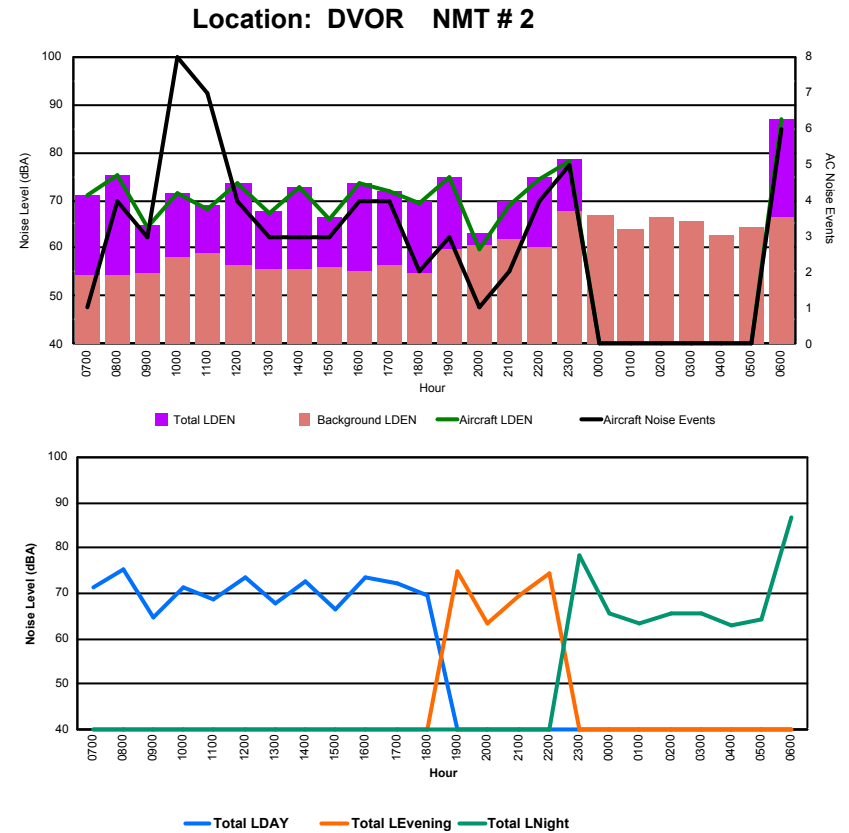

Luxembourg Airport Noise Distribution by Hour

Between 03/02/2024 00:00:00 and 03/02/2024 23:59:59 (Local Time)

Day	Aircraft Events	Total LDEN dB (A)	Aircraft LDEN dB(A)	Background LDEN dB(A)	Total LDay dB(A)	Total LEvening dB(A)	Total LNight dB (A)	
03/02/24	7:00	1	71.2	71.1	54.5	71.2	-	-
03/02/24	8:00	4	75.1	75.1	54.4	75.1	-	-
03/02/24	9:00	3	64.8	64.4	54.6	64.8	-	-
03/02/24	10:00	8	71.5	71.3	58.3	71.5	-	-
03/02/24	11:00	7	68.8	68.3	58.9	68.8	-	-
03/02/24	12:00	4	73.5	73.5	56.3	73.5	-	-
03/02/24	13:00	3	67.6	67.3	55.5	67.6	-	-
03/02/24	14:00	3	72.7	72.6	55.7	72.7	-	-
03/02/24	15:00	3	66.6	66.1	56.2	66.6	-	-
03/02/24	16:00	4	73.7	73.7	55.3	73.7	-	-
03/02/24	17:00	4	72.0	71.8	56.4	72.0	-	-
03/02/24	18:00	2	69.6	69.5	54.8	69.6	-	-
03/02/24	19:00	3	74.9	74.7	59.6	-	74.9	-
03/02/24	20:00	1	63.2	59.6	60.7	-	63.2	-
03/02/24	21:00	2	69.7	68.8	62.0	-	69.7	-
03/02/24	22:00	4	74.6	74.5	60.1	-	74.6	-
03/02/24	23:00	5	78.6	78.2	67.9	-	-	78.6
04/02/24	0:00	-	65.7	-	66.7	-	-	65.7
04/02/24	1:00	-	63.3	-	63.9	-	-	63.3
04/02/24	2:00	-	65.6	-	66.5	-	-	65.6
04/02/24	3:00	-	65.5	-	65.8	-	-	65.5
04/02/24	4:00	-	62.9	-	62.9	-	-	62.9
04/02/24	5:00	-	64.3	-	64.4	-	-	64.3
04/02/24	6:00	6	86.7	86.7	66.6	-	-	86.7
	67	75.2	75.0	62.3	71.5	72.5	78.4