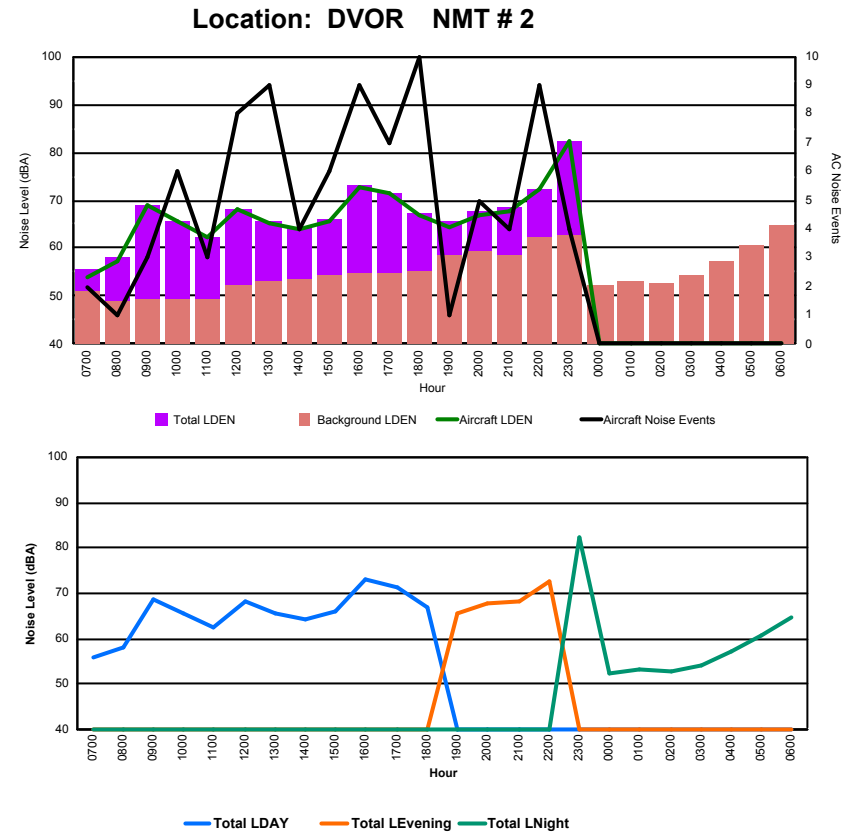

Luxembourg Airport Noise Distribution by Hour

Between 28/02/2024 00:00:00 and 28/02/2024 23:59:59 (Local Time)

Day	Aircraft Events	Total LDEN dB (A)	Aircraft LDEN dB(A)	Background LDEN dB(A)	Total LDay dB(A)	Total LEvening dB(A)	Total LNight dB (A)	
28/02/24	7:00	2	55.8	54.0	51.1	55.8	-	-
28/02/24	8:00	1	58.0	57.3	48.9	58.0	-	-
28/02/24	9:00	3	68.9	68.9	49.3	68.9	-	-
28/02/24	10:00	6	65.7	65.6	49.5	65.7	-	-
28/02/24	11:00	3	62.5	62.3	49.2	62.5	-	-
28/02/24	12:00	8	68.3	68.2	52.2	68.3	-	-
28/02/24	13:00	9	65.6	65.4	53.1	65.6	-	-
28/02/24	14:00	4	64.4	64.1	53.4	64.4	-	-
28/02/24	15:00	6	65.9	65.6	54.4	65.9	-	-
28/02/24	16:00	9	73.0	72.9	54.8	73.0	-	-
28/02/24	17:00	7	71.4	71.3	54.9	71.4	-	-
28/02/24	18:00	10	67.1	66.9	55.2	67.1	-	-
28/02/24	19:00	1	65.6	64.5	58.7	-	65.6	-
28/02/24	20:00	5	67.6	66.9	59.3	-	67.6	-
28/02/24	21:00	4	68.4	67.9	58.4	-	68.4	-
28/02/24	22:00	9	72.5	72.1	62.2	-	72.5	-
28/02/24	23:00	4	82.2	82.1	62.6	-	-	82.2
29/02/24	0:00	-	52.4	-	52.4	-	-	52.4
29/02/24	1:00	-	53.2	-	53.2	-	-	53.2
29/02/24	2:00	-	52.8	-	52.8	-	-	52.8
29/02/24	3:00	-	54.3	-	54.3	-	-	54.3
29/02/24	4:00	-	57.2	-	57.2	-	-	57.2
29/02/24	5:00	-	60.6	-	60.6	-	-	60.6
29/02/24	6:00	-	64.7	-	64.7	-	-	64.7
		91	70.6	70.4	57.5	67.7	69.3	73.3