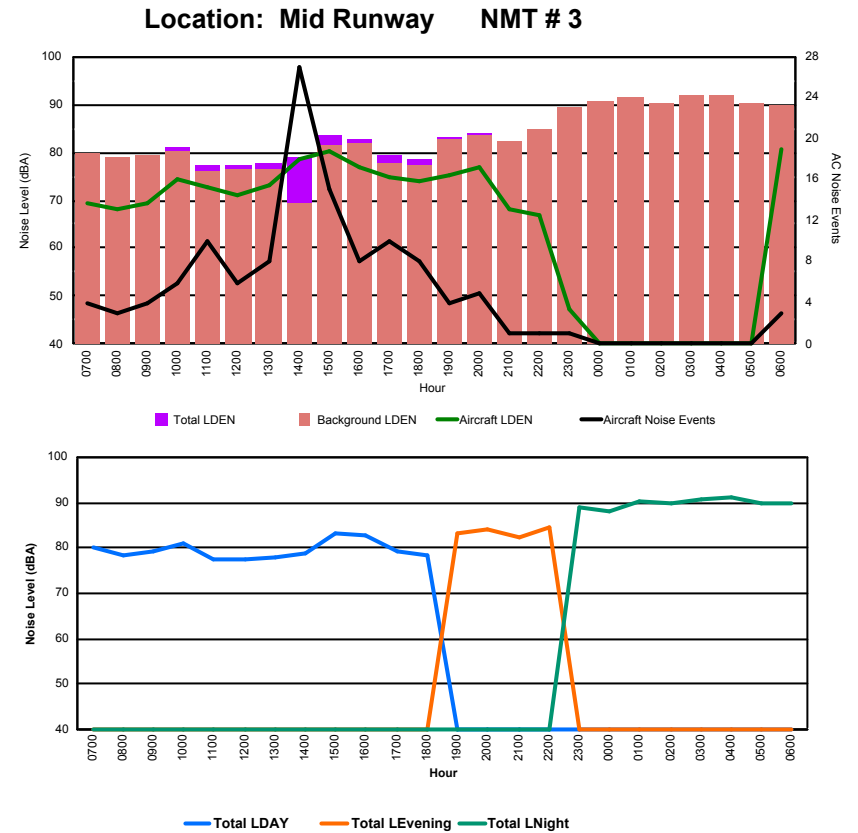

Luxembourg Airport Noise Distribution by Hour

Between 15/02/2024 00:00:00 and 15/02/2024 23:59:59 (Local Time)

Day	Aircraft Events	Total LDEN dB(A)	Aircraft LDEN dB(A)	Background LDEN dB(A)	Total LDay dB(A)	Total LEvening dB(A)	Total LNight dB(A)
15/02/24 7:00	4	80.0	69.3	79.9	80.0	-	-
15/02/24 8:00	3	78.4	68.0	79.0	78.4	-	-
15/02/24 9:00	4	79.3	69.2	79.2	79.3	-	-
15/02/24 10:00	6	80.9	74.3	80.2	80.9	-	-
15/02/24 11:00	10	77.5	72.8	76.0	77.5	-	-
15/02/24 12:00	6	77.3	71.2	76.3	77.3	-	-
15/02/24 13:00	8	77.9	73.1	76.5	77.9	-	-
15/02/24 14:00	27	78.8	78.7	69.5	78.8	-	-
15/02/24 15:00	15	83.4	80.4	81.6	83.4	-	-
15/02/24 16:00	8	82.6	76.9	81.9	82.6	-	-
15/02/24 17:00	10	79.3	74.8	77.9	79.3	-	-
15/02/24 18:00	8	78.4	73.8	77.2	78.4	-	-
15/02/24 19:00	4	83.2	75.4	82.8	-	83.2	-
15/02/24 20:00	5	84.1	76.7	83.5	-	84.1	-
15/02/24 21:00	1	82.5	68.2	82.4	-	82.5	-
15/02/24 22:00	1	84.5	66.9	84.7	-	84.5	-
15/02/24 23:00	1	89.1	47.4	89.4	-	-	89.1
16/02/24 0:00	-	88.2	-	90.7	-	-	88.2
16/02/24 1:00	-	90.1	-	91.5	-	-	90.1
16/02/24 2:00	-	90.0	-	90.4	-	-	90.0
16/02/24 3:00	-	90.9	-	91.9	-	-	90.9
16/02/24 4:00	-	91.2	-	91.7	-	-	91.2
16/02/24 5:00	-	90.0	-	90.2	-	-	90.0
16/02/24 6:00	3	89.9	80.6	89.6	-	-	89.9
	124	86.3	74.0	86.7	79.9	83.6	90.0