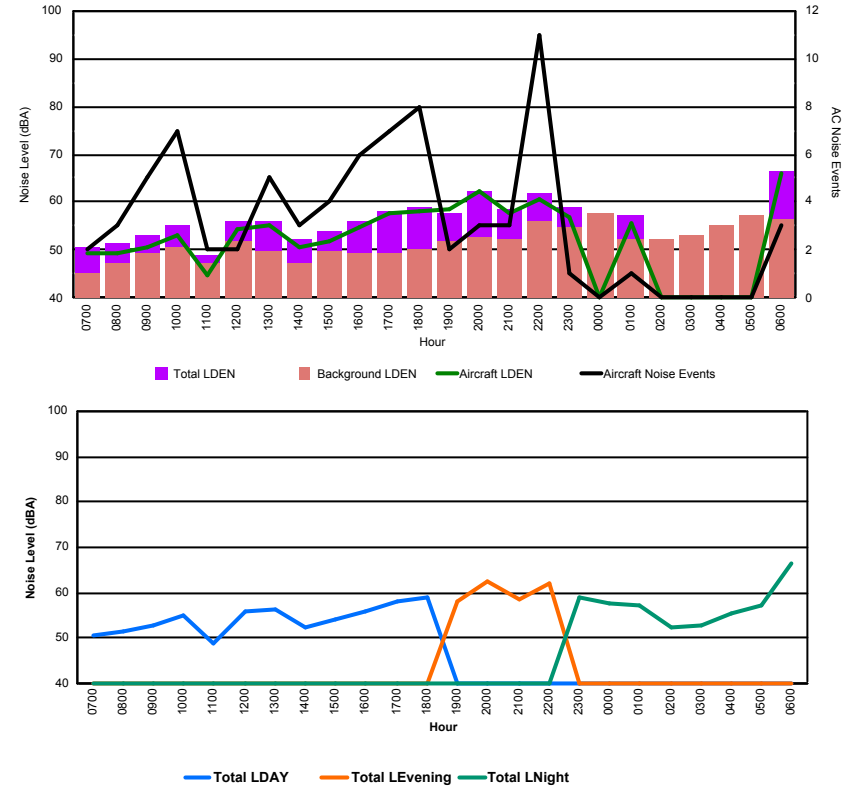

Luxembourg Airport Noise Distribution by Hour

Between 13/02/2024 00:00:00 and 13/02/2024 23:59:59 (Local Time)

Day	Aircraft Events	Total LDEN dB (A)	Aircraft LDEN dB(A)	Background LDEN dB(A)	Total LDay dB(A)	Total LEvening dB(A)	Total LNight dB (A)
13/02/24 7:00	2	50.8	49.5	45.3	50.8	-	-
13/02/24 8:00	3	51.5	49.5	47.1	51.5	-	-
13/02/24 9:00	5	53.0	50.8	49.3	53.0	-	-
13/02/24 10:00	7	55.0	53.2	50.8	55.0	-	-
13/02/24 11:00	2	49.0	44.7	47.1	49.0	-	-
13/02/24 12:00	2	56.1	54.2	51.7	56.1	-	-
13/02/24 13:00	5	56.2	55.2	49.9	56.2	-	-
13/02/24 14:00	3	52.2	50.5	47.4	52.2	-	-
13/02/24 15:00	4	54.0	51.9	49.9	54.0	-	-
13/02/24 16:00	6	55.9	54.9	49.4	55.9	-	-
13/02/24 17:00	7	58.2	57.7	49.5	58.2	-	-
13/02/24 18:00	8	59.1	58.1	50.3	59.1	-	-
13/02/24 19:00	2	57.9	58.4	51.8	-	57.9	-
13/02/24 20:00	3	62.5	62.1	52.5	-	62.5	-
13/02/24 21:00	3	58.6	57.5	52.4	-	58.6	-
13/02/24 22:00	11	62.0	60.8	56.2	-	62.0	-
13/02/24 23:00	1	58.8	56.8	54.6	-	-	58.8
14/02/24 0:00	-	57.6	-	57.6	-	-	57.6
14/02/24 1:00	1	57.3	55.7	52.2	-	-	57.3
14/02/24 2:00	-	52.3	-	52.3	-	-	52.3
14/02/24 3:00	-	53.0	-	53.0	-	-	53.0
14/02/24 4:00	-	55.3	-	55.3	-	-	55.3
14/02/24 5:00	-	57.2	-	57.3	-	-	57.2
14/02/24 6:00	3	66.6	66.1	56.3	-	-	66.6
	78	58.3	57.0	52.9	55.2	60.7	59.8

Location: Roodt/Syr NMT # 1