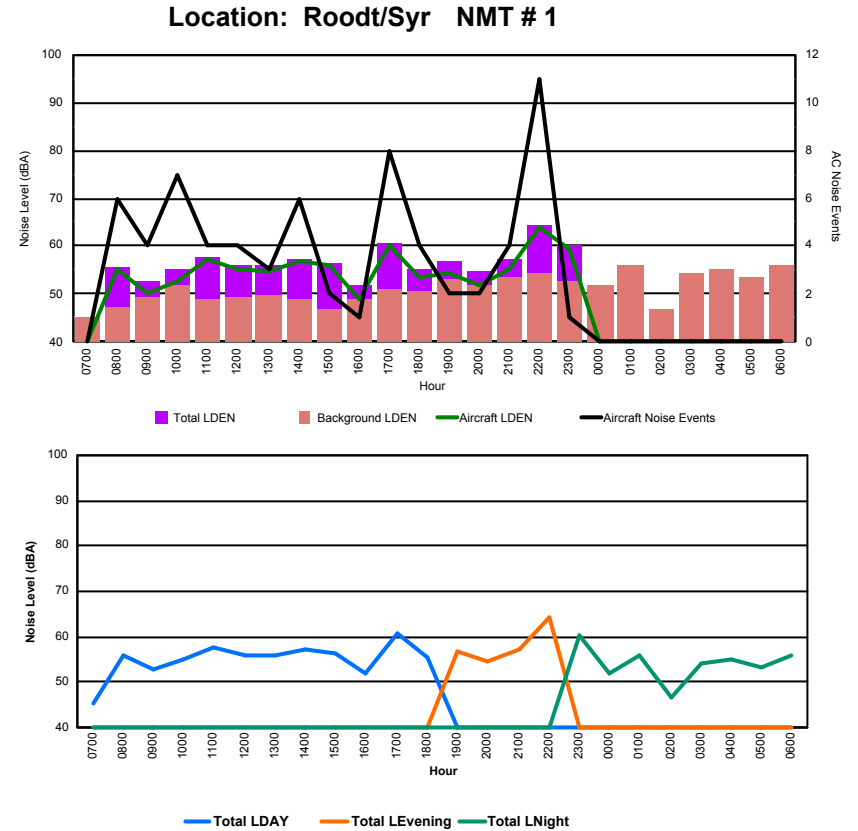

Luxembourg Airport Noise Distribution by Hour

Between 15/02/2024 00:00:00 and 15/02/2024 23:59:59 (Local Time)

Day	Aircraft Events	Total LDEN dB (A)	Aircraft LDEN dB(A)	Background LDEN dB(A)	Total LDay dB(A)	Total LEvening dB(A)	Total LNight dB (A)
15/02/24	7:00	-	45.1	-	45.1	-	-
15/02/24	8:00	6	55.7	55.1	47.2	55.7	-
15/02/24	9:00	4	52.8	50.3	49.4	52.8	-
15/02/24	10:00	7	55.1	52.6	51.7	55.1	-
15/02/24	11:00	4	57.8	57.2	49.1	57.8	-
15/02/24	12:00	4	56.1	55.1	49.3	56.1	-
15/02/24	13:00	3	56.0	54.9	49.9	56.0	-
15/02/24	14:00	6	57.4	56.7	49.1	57.4	-
15/02/24	15:00	2	56.5	56.0	46.8	56.5	-
15/02/24	16:00	1	51.9	49.0	48.9	51.9	-
15/02/24	17:00	8	60.6	60.1	51.0	60.6	-
15/02/24	18:00	4	55.3	53.7	50.6	55.3	-
15/02/24	19:00	2	56.9	54.5	53.3	-	56.9
15/02/24	20:00	2	54.7	51.8	51.7	-	54.7
15/02/24	21:00	4	57.2	55.0	53.4	-	57.2
15/02/24	22:00	11	64.4	64.0	54.4	-	64.4
15/02/24	23:00	1	60.1	59.3	52.5	-	60.1
16/02/24	0:00	-	51.9	-	52.0	-	51.9
16/02/24	1:00	-	56.0	-	56.0	-	56.0
16/02/24	2:00	-	46.7	-	46.7	-	46.7
16/02/24	3:00	-	54.2	-	54.2	-	54.2
16/02/24	4:00	-	55.1	-	55.1	-	55.1
16/02/24	5:00	-	53.3	-	53.4	-	53.3
16/02/24	6:00	-	56.1	-	56.2	-	56.1
	69	56.9	55.3	52.1	56.2	60.1	55.5