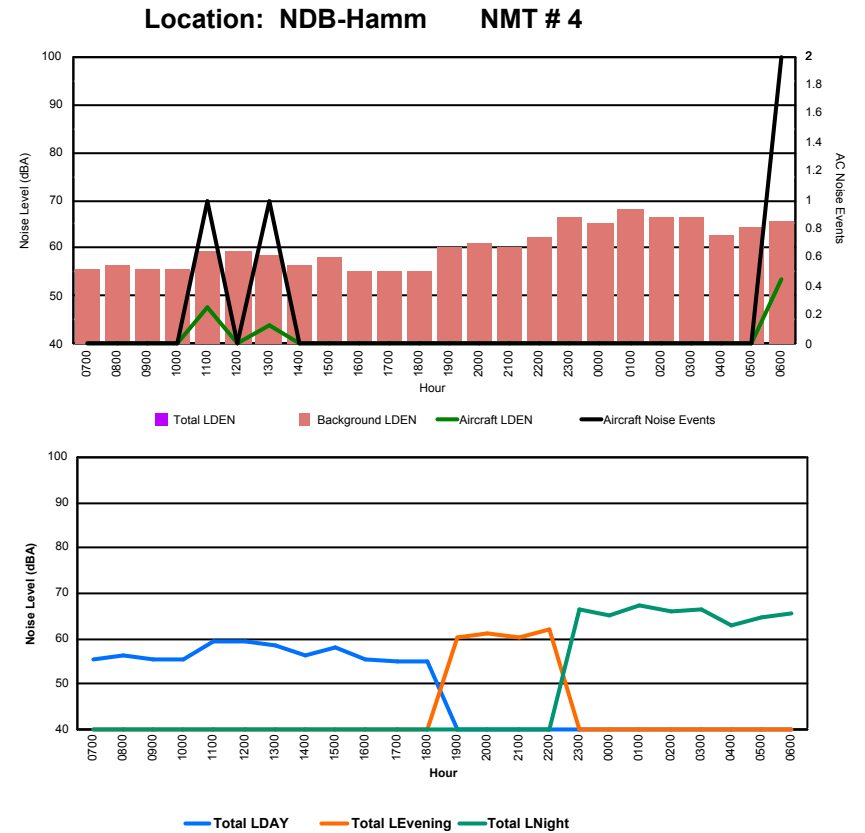

Luxembourg Airport Noise Distribution by Hour

Between 11/02/2024 00:00:00 and 11/02/2024 23:59:59 (Local Time)

Day	Aircraft Events	Total LDEN dB (A)	Aircraft LDEN dB(A)	Background LDEN dB(A)	Total LDay dB(A)	Total LEvening dB(A)	Total LNight dB (A)
11/02/24	7:00	-	55.6	-	55.7	55.6	-
11/02/24	8:00	-	56.2	-	56.4	56.2	-
11/02/24	9:00	-	55.5	-	55.5	55.5	-
11/02/24	10:00	-	55.6	-	55.6	55.6	-
11/02/24	11:00	1	59.4	47.9	59.2	59.4	-
11/02/24	12:00	-	59.3	-	59.3	59.3	-
11/02/24	13:00	1	58.7	44.0	58.6	58.7	-
11/02/24	14:00	-	56.5	-	56.5	56.5	-
11/02/24	15:00	-	58.3	-	58.3	58.3	-
11/02/24	16:00	-	55.3	-	55.3	55.3	-
11/02/24	17:00	-	55.0	-	55.0	55.0	-
11/02/24	18:00	-	55.2	-	55.2	55.2	-
11/02/24	19:00	-	60.1	-	60.1	60.1	-
11/02/24	20:00	-	61.1	-	61.1	61.1	-
11/02/24	21:00	-	60.4	-	60.4	60.4	-
11/02/24	22:00	-	62.1	-	62.2	62.1	-
11/02/24	23:00	-	66.5	-	66.5	-	66.5
12/02/24	0:00	-	65.0	-	65.4	-	65.0
12/02/24	1:00	-	67.3	-	68.1	-	67.3
12/02/24	2:00	-	66.0	-	66.4	-	66.0
12/02/24	3:00	-	66.4	-	66.5	-	66.4
12/02/24	4:00	-	62.8	-	62.8	-	62.8
12/02/24	5:00	-	64.5	-	64.5	-	64.5
12/02/24	6:00	2	65.8	53.5	65.7	-	65.8
	4	62.3	41.1	62.5	57.0	61.0	65.7