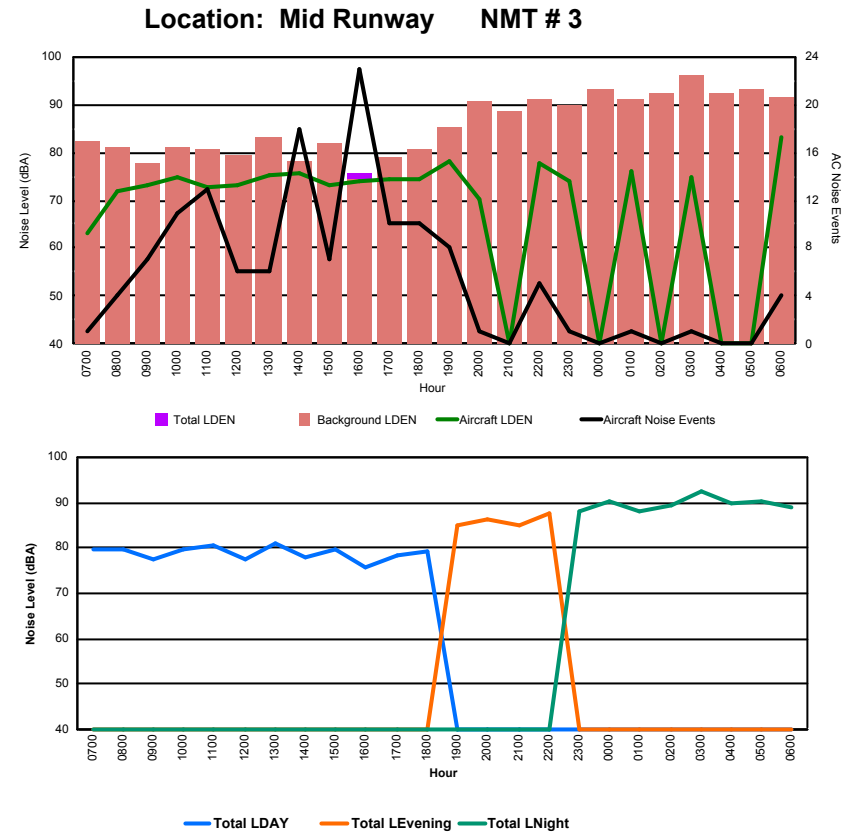

Location: DVOR NMT # 2

Luxembourg Airport Noise Distribution by Hour

Between 09/02/2024 00:00:00 and 09/02/2024 23:59:59 (Local Time)

Day	Aircraft Events	Total LDEN dB(A)	Aircraft LDEN dB(A)	Background LDEN dB(A)	Total LDay dB(A)	Total LEvening dB(A)	Total LNight dB(A)
09/02/24 7:00	1	79.6	63.2	82.2	79.6	-	-
09/02/24 8:00	4	79.7	71.8	81.2	79.7	-	-
09/02/24 9:00	7	77.4	73.1	77.7	77.4	-	-
09/02/24 10:00	11	79.5	74.7	81.1	79.5	-	-
09/02/24 11:00	13	80.4	72.6	80.8	80.4	-	-
09/02/24 12:00	6	77.6	73.1	79.2	77.6	-	-
09/02/24 13:00	6	81.1	75.2	83.3	81.1	-	-
09/02/24 14:00	18	77.9	75.7	78.2	77.9	-	-
09/02/24 15:00	7	79.5	73.3	81.7	79.5	-	-
09/02/24 16:00	23	75.7	74.1	74.5	75.7	-	-
09/02/24 17:00	10	78.3	74.2	79.0	78.3	-	-
09/02/24 18:00	10	79.3	74.4	80.5	79.3	-	-
09/02/24 19:00	8	85.0	78.1	85.2	-	85.0	-
09/02/24 20:00	1	86.3	70.2	90.6	-	86.3	-
09/02/24 21:00	-	84.9	-	88.5	-	84.9	-
09/02/24 22:00	5	87.8	77.6	91.0	-	87.8	-
09/02/24 23:00	1	88.2	73.9	89.7	-	-	88.2
10/02/24 0:00	-	90.5	-	93.1	-	-	90.5
10/02/24 1:00	1	88.0	76.2	90.9	-	-	88.0
10/02/24 2:00	-	89.2	-	92.2	-	-	89.2
10/02/24 3:00	1	92.4	74.6	96.0	-	-	92.4
10/02/24 4:00	-	89.8	-	92.5	-	-	89.8
10/02/24 5:00	-	90.5	-	93.3	-	-	90.5
10/02/24 6:00	4	88.9	83.3	91.3	-	-	88.9
	137	86.4	74.8	89.2	79.1	86.2	89.9