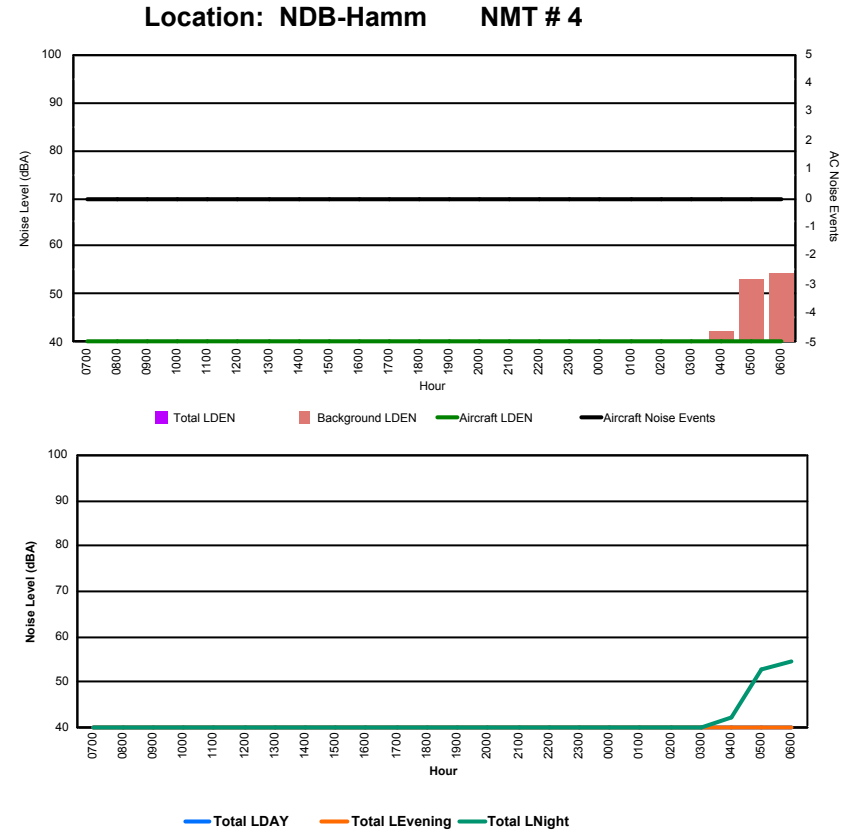

Luxembourg Airport Noise Distribution by Hour

Between 26/02/2024 00:00:00 and 26/02/2024 23:59:59 (Local Time)

Day	Aircraft Events	Total LDEN dB(A)	Aircraft LDEN dB(A)	Background LDEN dB(A)	Total LDay dB(A)	Total LEvening dB(A)	Total LNight dB(A)
26/02/24	7:00	-	32.1	-	32.1	-	-
26/02/24	8:00	-	29.9	-	29.9	-	-
26/02/24	9:00	-	29.5	-	29.5	-	-
26/02/24	10:00	-	29.5	-	29.5	-	-
26/02/24	11:00	-	28.7	-	28.7	-	-
26/02/24	12:00	-	29.3	-	29.3	-	-
26/02/24	13:00	-	35.9	-	35.9	-	-
26/02/24	14:00	-	35.2	-	35.2	-	-
26/02/24	15:00	-	39.8	-	39.8	-	-
26/02/24	16:00	-	35.4	-	35.4	-	-
26/02/24	17:00	-	36.8	-	36.8	-	-
26/02/24	18:00	-	30.3	-	30.3	-	-
26/02/24	19:00	-	33.3	-	-	33.3	-
26/02/24	20:00	-	33.0	-	-	33.0	-
26/02/24	21:00	-	33.8	-	-	33.8	-
26/02/24	22:00	-	33.1	-	-	33.1	-
26/02/24	23:00	-	38.4	-	-	-	38.4
27/02/24	0:00	-	37.6	-	-	-	37.6
27/02/24	1:00	-	37.7	-	-	-	37.7
27/02/24	2:00	-	38.8	-	-	-	38.8
27/02/24	3:00	-	39.4	-	-	-	39.4
27/02/24	4:00	-	42.4	-	-	-	42.4
27/02/24	5:00	-	53.0	-	-	-	53.0
27/02/24	6:00	-	54.5	-	-	-	54.5
	-	43.8	-	43.8	34.3	33.3	48.2