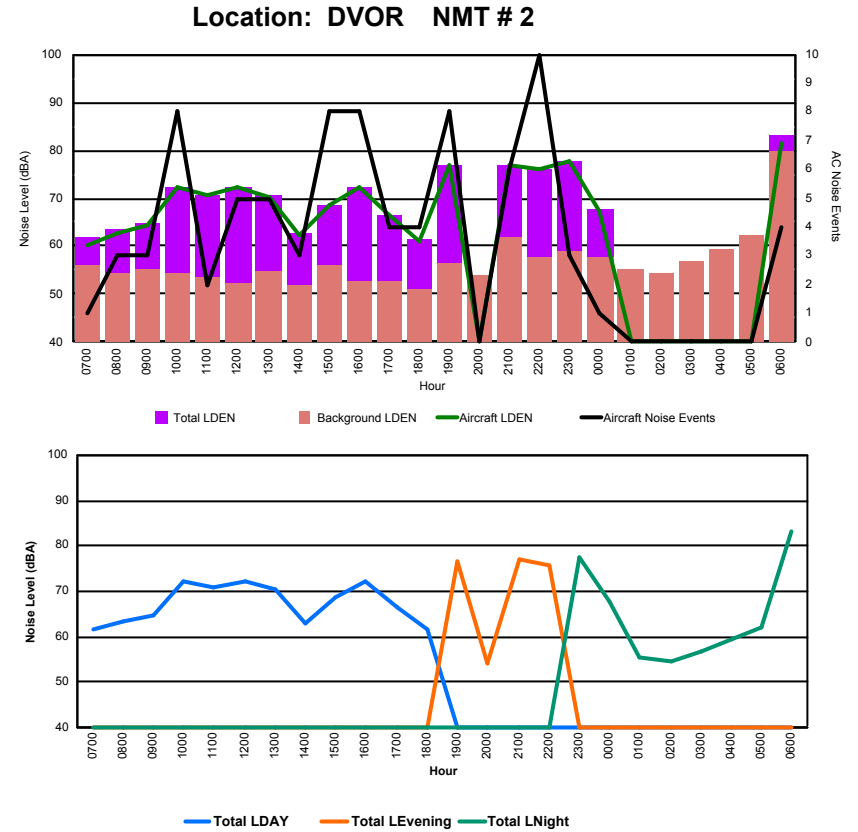

Luxembourg Airport Noise Distribution by Hour

Between 01/02/2024 00:00:00 and 01/02/2024 23:59:59 (Local Time)

Day	Aircraft Events	Total LDEN dB(A)	Aircraft LDEN dB(A)	Background LDEN dB(A)	Total LDay dB(A)	Total LEvening dB(A)	Total LNight dB(A)	
01/02/24	7:00	1	61.7	60.3	56.2	61.7	-	-
01/02/24	8:00	3	63.5	62.9	54.2	63.5	-	-
01/02/24	9:00	3	64.7	64.2	55.2	64.7	-	-
01/02/24	10:00	8	72.4	72.4	54.2	72.4	-	-
01/02/24	11:00	2	70.8	70.7	53.4	70.8	-	-
01/02/24	12:00	5	72.1	72.1	52.1	72.1	-	-
01/02/24	13:00	5	70.5	70.4	54.6	70.5	-	-
01/02/24	14:00	3	62.8	62.5	51.8	62.8	-	-
01/02/24	15:00	8	68.7	68.5	56.1	68.7	-	-
01/02/24	16:00	8	72.1	72.1	52.9	72.1	-	-
01/02/24	17:00	4	66.5	66.3	52.7	66.5	-	-
01/02/24	18:00	4	61.6	61.2	51.1	61.6	-	-
01/02/24	19:00	8	76.7	76.7	56.3	-	76.7	-
01/02/24	20:00	-	54.1	-	54.1	-	54.1	-
01/02/24	21:00	6	77.0	76.9	62.0	-	77.0	-
01/02/24	22:00	10	75.9	75.9	57.6	-	75.9	-
01/02/24	23:00	3	77.7	77.6	59.0	-	-	77.7
02/02/24	0:00	1	67.9	67.5	57.5	-	-	67.9
02/02/24	1:00	-	55.4	-	55.4	-	-	55.4
02/02/24	2:00	-	54.4	-	54.4	-	-	54.4
02/02/24	3:00	-	56.7	-	56.7	-	-	56.7
02/02/24	4:00	-	59.5	-	59.5	-	-	59.5
02/02/24	5:00	-	62.2	-	62.2	-	-	62.2
02/02/24	6:00	4	83.2	81.4	79.7	-	-	83.2
	86	73.3	72.5	66.4	69.0	75.3	75.4