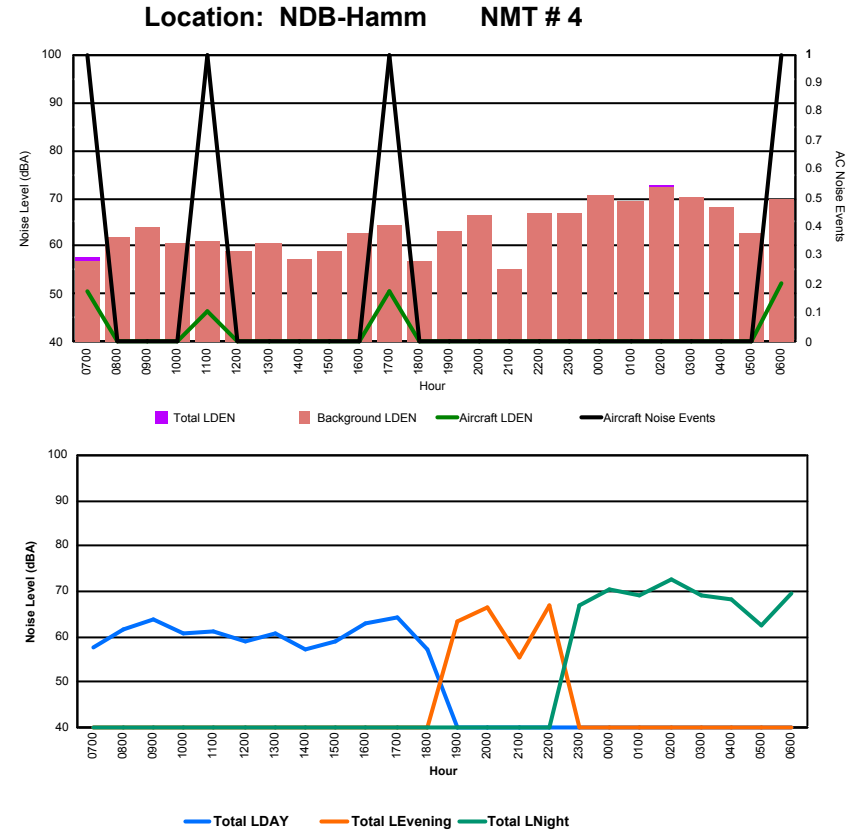

Luxembourg Airport Noise Distribution by Hour

Between 20/02/2024 00:00:00 and 20/02/2024 23:59:59 (Local Time)

Day	Aircraft Events	Total LDEN dB (A)	Aircraft LDEN dB(A)	Background LDEN dB(A)	Total LDay dB(A)	Total LEvening dB(A)	Total LNight dB (A)	
20/02/24	7:00	1	57.7	50.8	56.8	57.7	-	-
20/02/24	8:00	-	61.8	-	61.8	61.8	-	-
20/02/24	9:00	-	63.7	-	63.8	63.7	-	-
20/02/24	10:00	-	60.7	-	60.7	60.7	-	-
20/02/24	11:00	1	61.2	46.5	61.1	61.2	-	-
20/02/24	12:00	-	58.8	-	58.8	58.8	-	-
20/02/24	13:00	-	60.8	-	60.8	60.8	-	-
20/02/24	14:00	-	57.2	-	57.2	57.2	-	-
20/02/24	15:00	-	58.9	-	58.9	58.9	-	-
20/02/24	16:00	-	62.9	-	62.9	62.9	-	-
20/02/24	17:00	1	64.4	50.5	64.2	64.4	-	-
20/02/24	18:00	-	57.0	-	57.0	57.0	-	-
20/02/24	19:00	-	63.2	-	63.2	-	63.2	-
20/02/24	20:00	-	66.3	-	66.3	-	66.3	-
20/02/24	21:00	-	55.3	-	55.3	-	55.3	-
20/02/24	22:00	-	66.7	-	66.7	-	66.7	-
20/02/24	23:00	-	66.8	-	66.8	-	66.8	-
21/02/24	0:00	-	70.4	-	70.7	-	70.4	-
21/02/24	1:00	-	69.1	-	69.2	-	69.1	-
21/02/24	2:00	-	72.6	-	72.2	-	72.6	-
21/02/24	3:00	-	69.0	-	70.2	-	69.0	-
21/02/24	4:00	-	68.1	-	68.1	-	68.1	-
21/02/24	5:00	-	62.5	-	62.6	-	62.5	-
21/02/24	6:00	1	69.7	52.3	69.7	-	69.7	-
	4	65.9	42.7	66.0	61.1	64.5	69.3