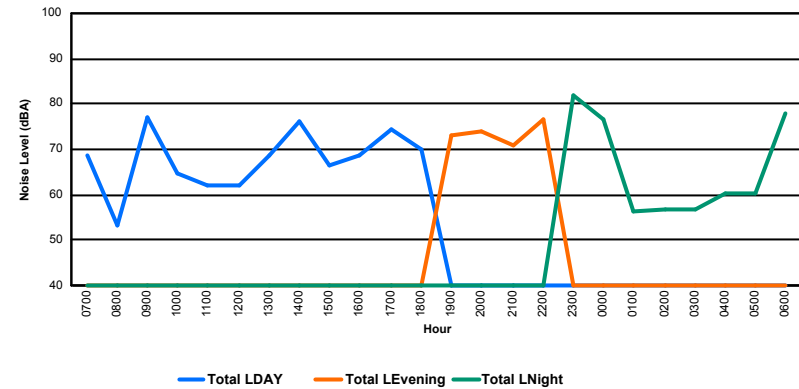

Luxembourg Airport Noise Distribution by Hour

Between 11/02/2024 00:00:00 and 11/02/2024 23:59:59 (Local Time)

Day	Aircraft Events	Total LDEN dB (A)	Aircraft LDEN dB(A)	Background LDEN dB(A)	Total LDay dB(A)	Total LEvening dB(A)	Total LNight dB (A)
11/02/24 7:00	3	68.9	68.8	52.7	68.9	-	-
11/02/24 8:00	2	53.3	36.4	53.4	53.3	-	-
11/02/24 9:00	8	77.1	77.0	56.2	77.1	-	-
11/02/24 10:00	3	64.8	64.4	54.7	64.8	-	-
11/02/24 11:00	2	62.2	61.1	55.9	62.2	-	-
11/02/24 12:00	1	62.0	61.2	54.3	62.0	-	-
11/02/24 13:00	5	68.7	68.5	54.6	68.7	-	-
11/02/24 14:00	10	76.1	76.0	57.0	76.1	-	-
11/02/24 15:00	5	66.5	66.2	55.9	66.5	-	-
11/02/24 16:00	6	68.6	68.3	56.1	68.6	-	-
11/02/24 17:00	9	74.4	74.3	56.8	74.4	-	-
11/02/24 18:00	9	69.9	69.7	56.7	69.9	-	-
11/02/24 19:00	5	73.3	73.2	58.8	-	73.3	-
11/02/24 20:00	6	74.0	73.8	57.2	-	74.0	-
11/02/24 21:00	3	71.0	70.7	58.9	-	71.0	-
11/02/24 22:00	16	76.5	76.4	59.8	-	76.5	-
11/02/24 23:00	5	81.9	81.9	60.9	-	-	81.9
12/02/24 0:00	2	76.5	76.4	57.1	-	-	76.5
12/02/24 1:00	-	56.3	-	56.3	-	-	56.3
12/02/24 2:00	-	56.6	-	56.6	-	-	56.6
12/02/24 3:00	-	56.6	-	56.6	-	-	56.6
12/02/24 4:00	-	60.2	-	60.2	-	-	60.2
12/02/24 5:00	-	60.4	-	60.4	-	-	60.4
12/02/24 6:00	2	78.0	77.7	66.8	-	-	78.0
	102	73.5	73.3	58.6	71.3	74.1	75.2

Location: DVOR NMT # 2