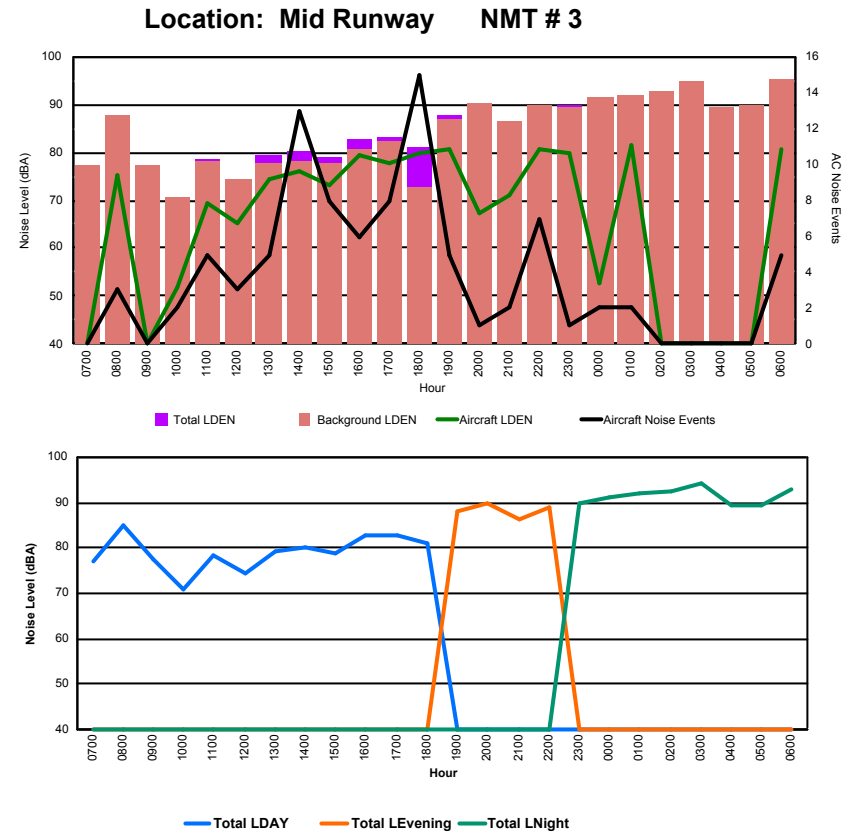

Luxembourg Airport Noise Distribution by Hour

Between 25/02/2024 00:00:00 and 25/02/2024 23:59:59 (Local Time)

Day	Aircraft Events	Total LDEN dB (A)	Aircraft LDEN dB(A)	Background LDEN dB(A)	Total LDay dB(A)	Total LEvening dB(A)	Total LNight dB (A)
25/02/24	7:00	-	77.1	-	77.1	-	-
25/02/24	8:00	3	85.2	75.3	87.7	85.2	-
25/02/24	9:00	-	77.4	-	77.3	77.4	-
25/02/24	10:00	2	70.7	52.0	70.7	70.7	-
25/02/24	11:00	5	78.5	69.4	78.2	78.5	-
25/02/24	12:00	3	74.4	65.3	74.3	74.4	-
25/02/24	13:00	5	79.2	74.2	77.6	79.2	-
25/02/24	14:00	13	80.2	76.2	78.2	80.2	-
25/02/24	15:00	8	78.9	73.0	77.9	78.9	-
25/02/24	16:00	6	82.8	79.5	80.6	82.8	-
25/02/24	17:00	8	83.0	77.6	82.2	83.0	-
25/02/24	18:00	15	81.0	79.8	72.8	81.0	-
25/02/24	19:00	5	87.9	80.8	86.7	-	87.9
25/02/24	20:00	1	90.0	67.5	90.3	-	90.0
25/02/24	21:00	2	86.3	71.1	86.3	-	86.3
25/02/24	22:00	7	88.9	80.7	89.7	-	88.9
25/02/24	23:00	1	89.8	79.7	89.3	-	89.8
26/02/24	0:00	2	91.2	52.8	91.6	-	91.2
26/02/24	1:00	2	91.9	81.5	91.9	-	91.9
26/02/24	2:00	-	92.3	-	92.7	-	92.3
26/02/24	3:00	-	94.3	-	94.6	-	94.3
26/02/24	4:00	-	89.2	-	89.3	-	89.2
26/02/24	5:00	-	89.3	-	89.7	-	89.3
26/02/24	6:00	5	92.8	80.8	95.4	-	92.8
	93	88.2	76.1	88.8	80.4	88.5	91.7