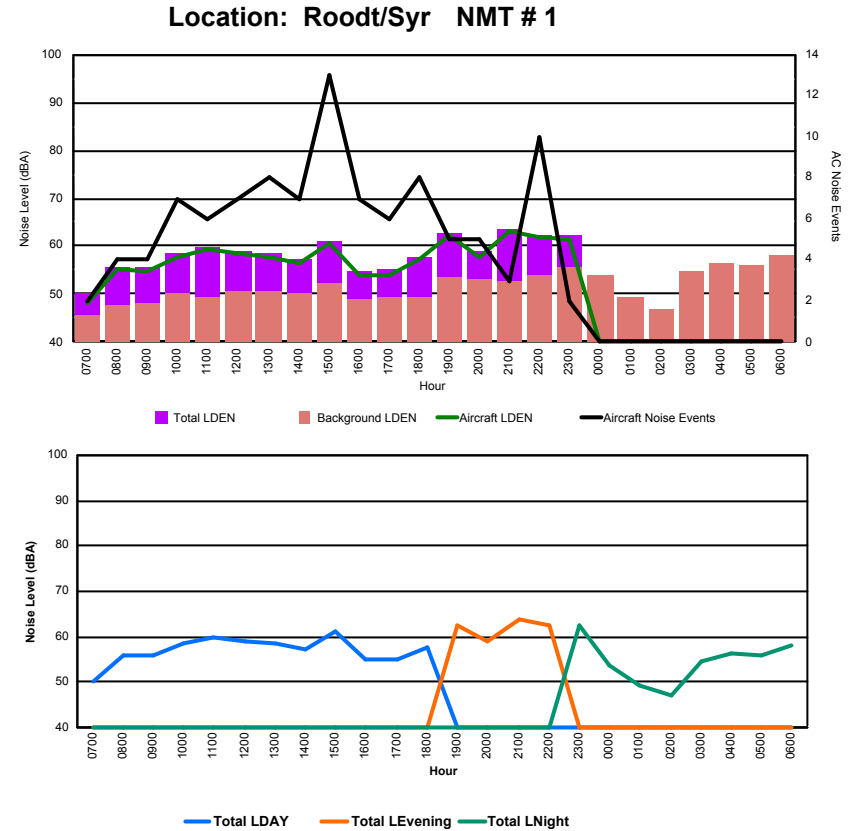

Luxembourg Airport Noise Distribution by Hour

Between 29/02/2024 00:00:00 and 29/02/2024 23:59:59 (Local Time)

Day	Aircraft Events	Total LDEN dB(A)	Aircraft LDEN dB(A)	Background LDEN dB(A)	Total LDay dB(A)	Total LEvening dB(A)	Total LNight dB(A)	
29/02/24	7:00	2	50.1	48.3	45.5	50.1	-	-
29/02/24	8:00	4	55.8	55.1	47.8	55.8	-	-
29/02/24	9:00	4	55.7	54.9	48.2	55.7	-	-
29/02/24	10:00	7	58.6	57.9	50.2	58.6	-	-
29/02/24	11:00	6	59.7	59.2	49.4	59.7	-	-
29/02/24	12:00	7	59.1	58.4	50.7	59.1	-	-
29/02/24	13:00	8	58.5	57.7	50.8	58.5	-	-
29/02/24	14:00	7	57.3	56.3	50.4	57.3	-	-
29/02/24	15:00	13	61.2	60.7	52.3	61.2	-	-
29/02/24	16:00	7	54.9	53.8	48.9	54.9	-	-
29/02/24	17:00	6	55.1	53.8	49.5	55.1	-	-
29/02/24	18:00	8	57.8	57.2	49.3	57.8	-	-
29/02/24	19:00	5	62.6	62.1	53.7	-	62.6	-
29/02/24	20:00	5	58.9	57.7	53.1	-	58.9	-
29/02/24	21:00	3	63.7	63.3	52.5	-	63.7	-
29/02/24	22:00	10	62.4	61.8	53.8	-	62.4	-
29/02/24	23:00	2	62.4	61.4	55.7	-	-	62.4
01/03/24	0:00	-	53.8	-	53.8	-	-	53.8
01/03/24	1:00	-	49.3	-	49.3	-	-	49.3
01/03/24	2:00	-	46.9	-	46.9	-	-	46.9
01/03/24	3:00	-	54.6	-	54.6	-	-	54.6
01/03/24	4:00	-	56.4	-	56.5	-	-	56.4
01/03/24	5:00	-	55.9	-	55.9	-	-	55.9
01/03/24	6:00	-	58.0	-	58.0	-	-	58.0
		104	58.7	57.4	52.7	57.7	62.2	56.8