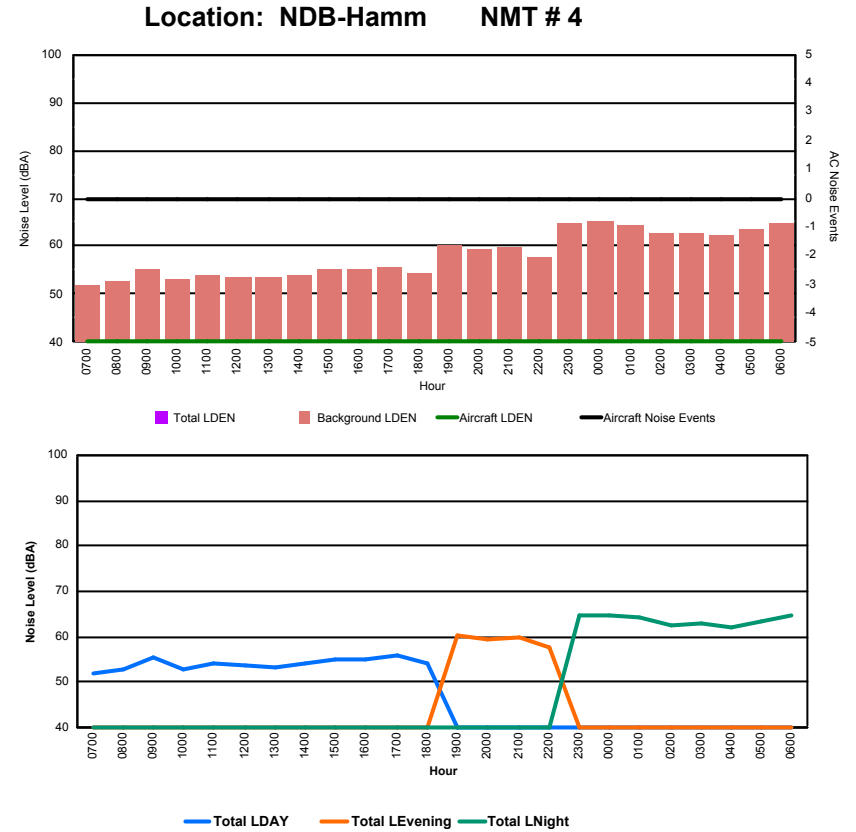

Luxembourg Airport Noise Distribution by Hour

Between 09/02/2024 00:00:00 and 09/02/2024 23:59:59 (Local Time)

Day	Aircraft Events	Total LDEN dB(A)	Aircraft LDEN dB(A)	Background LDEN dB(A)	Total LDay dB(A)	Total LEvening dB(A)	Total LNight dB(A)
09/02/24	7:00	-	51.7	-	51.7	-	-
09/02/24	8:00	-	52.6	-	52.6	-	-
09/02/24	9:00	-	55.3	-	55.3	-	-
09/02/24	10:00	-	53.0	-	53.0	-	-
09/02/24	11:00	-	53.9	-	53.9	-	-
09/02/24	12:00	-	53.5	-	53.5	-	-
09/02/24	13:00	-	53.4	-	53.4	-	-
09/02/24	14:00	-	54.0	-	54.0	-	-
09/02/24	15:00	-	55.0	-	55.0	-	-
09/02/24	16:00	-	55.1	-	55.1	-	-
09/02/24	17:00	-	55.7	-	55.7	-	-
09/02/24	18:00	-	54.2	-	54.2	-	-
09/02/24	19:00	-	60.3	-	60.3	60.3	-
09/02/24	20:00	-	59.4	-	59.4	59.4	-
09/02/24	21:00	-	59.8	-	59.8	59.8	-
09/02/24	22:00	-	57.8	-	57.8	57.8	-
09/02/24	23:00	-	64.7	-	64.7	-	64.7
10/02/24	0:00	-	64.9	-	65.4	-	64.9
10/02/24	1:00	-	64.3	-	64.5	-	64.3
10/02/24	2:00	-	62.4	-	62.7	-	62.4
10/02/24	3:00	-	62.8	-	62.9	-	62.8
10/02/24	4:00	-	62.1	-	62.1	-	62.1
10/02/24	5:00	-	63.5	-	63.5	-	63.5
10/02/24	6:00	-	64.5	-	64.6	-	64.5
	-	60.3	-	60.4	54.1	59.4	63.8