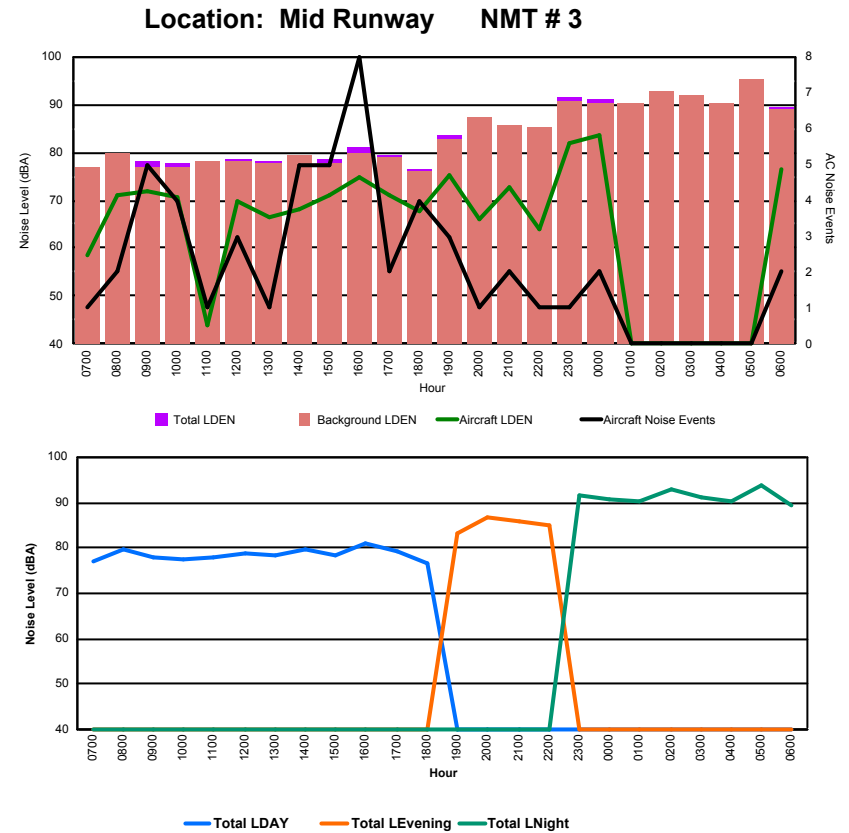

Luxembourg Airport Noise Distribution by Hour

Between 01/02/2024 00:00:00 and 01/02/2024 23:59:59 (Local Time)

Day	Aircraft Events	Total LDEN dB (A)	Aircraft LDEN dB(A)	Background LDEN dB(A)	Total LDay dB(A)	Total LEvening dB(A)	Total LNight dB (A)
01/02/24 7:00	1	77.0	58.6	76.7	77.0	-	-
01/02/24 8:00	2	79.8	70.9	79.6	79.8	-	-
01/02/24 9:00	5	78.0	71.8	77.0	78.0	-	-
01/02/24 10:00	4	77.6	70.5	76.8	77.6	-	-
01/02/24 11:00	1	78.0	44.1	78.1	78.0	-	-
01/02/24 12:00	3	78.7	69.9	78.3	78.7	-	-
01/02/24 13:00	1	78.2	66.4	77.9	78.2	-	-
01/02/24 14:00	5	79.5	68.1	79.2	79.5	-	-
01/02/24 15:00	5	78.5	71.2	77.9	78.5	-	-
01/02/24 16:00	8	81.0	74.9	79.9	81.0	-	-
01/02/24 17:00	2	79.4	70.9	78.9	79.4	-	-
01/02/24 18:00	4	76.6	67.8	76.0	76.6	-	-
01/02/24 19:00	3	83.4	75.4	82.7	-	83.4	-
01/02/24 20:00	1	86.9	65.9	87.1	-	86.9	-
01/02/24 21:00	2	85.7	72.6	85.7	-	85.7	-
01/02/24 22:00	1	85.1	63.9	85.4	-	85.1	-
01/02/24 23:00	1	91.5	81.9	90.7	-	-	91.5
02/02/24 0:00	2	90.9	83.7	90.4	-	-	90.9
02/02/24 1:00	-	90.4	-	90.4	-	-	90.4
02/02/24 2:00	-	92.8	-	92.9	-	-	92.8
02/02/24 3:00	-	91.4	-	91.7	-	-	91.4
02/02/24 4:00	-	90.1	-	90.4	-	-	90.1
02/02/24 5:00	-	93.7	-	95.3	-	-	93.7
02/02/24 6:00	2	89.2	76.4	89.1	-	-	89.2
	53	87.5	74.1	87.8	78.7	85.5	91.5