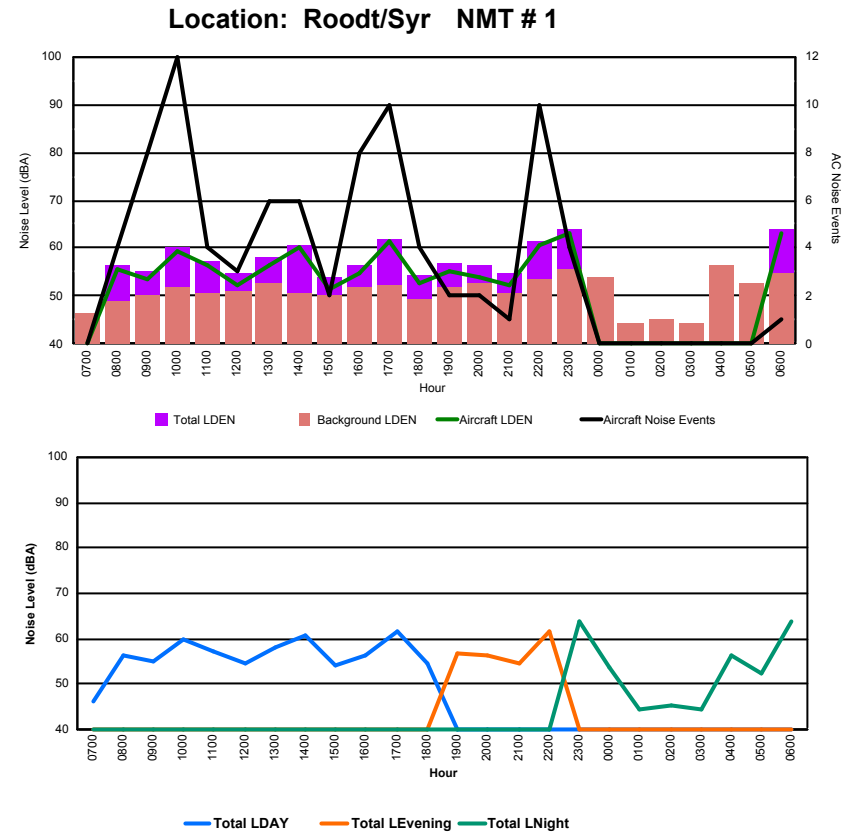

Luxembourg Airport Noise Distribution by Hour

Between 19/02/2024 00:00:00 and 19/02/2024 23:59:59 (Local Time)

Day	Aircraft Events	Total LDEN dB (A)	Aircraft LDEN dB(A)	Background LDEN dB(A)	Total LDay dB(A)	Total LEvening dB(A)	Total LNight dB (A)
19/02/24 7:00	-	46.3	-	46.4	46.3	-	-
19/02/24 8:00	4	56.3	55.5	49.0	56.3	-	-
19/02/24 9:00	8	55.1	53.5	50.3	55.1	-	-
19/02/24 10:00	12	60.0	59.4	51.9	60.0	-	-
19/02/24 11:00	4	57.4	56.4	50.6	57.4	-	-
19/02/24 12:00	3	54.6	52.2	51.0	54.6	-	-
19/02/24 13:00	6	58.0	56.6	52.6	58.0	-	-
19/02/24 14:00	6	60.7	60.2	50.7	60.7	-	-
19/02/24 15:00	2	54.0	51.6	50.3	54.0	-	-
19/02/24 16:00	8	56.5	54.8	52.0	56.5	-	-
19/02/24 17:00	10	61.8	61.4	52.2	61.8	-	-
19/02/24 18:00	4	54.4	52.5	49.3	54.4	-	-
19/02/24 19:00	2	56.7	55.0	51.9	-	56.7	-
19/02/24 20:00	2	56.4	54.0	52.7	-	56.4	-
19/02/24 21:00	1	54.7	52.4	50.8	-	54.7	-
19/02/24 22:00	10	61.5	60.8	53.6	-	61.5	-
19/02/24 23:00	4	63.9	63.2	55.6	-	-	63.9
20/02/24 0:00	-	53.8	-	53.9	-	-	53.8
20/02/24 1:00	-	44.3	-	44.3	-	-	44.3
20/02/24 2:00	-	45.3	-	45.3	-	-	45.3
20/02/24 3:00	-	44.3	-	44.3	-	-	44.3
20/02/24 4:00	-	56.2	-	56.3	-	-	56.2
20/02/24 5:00	-	52.5	-	52.5	-	-	52.5
20/02/24 6:00	1	63.9	63.3	54.8	-	-	63.9
	87	58.1	56.9	51.9	57.6	58.1	58.6