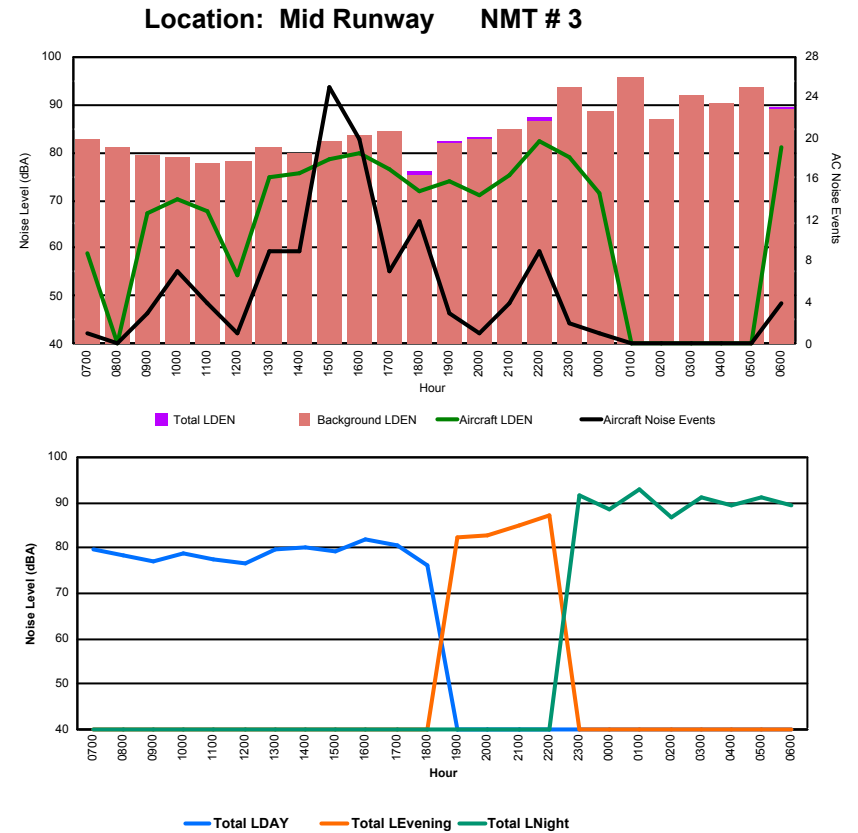

Location: DVOR NMT # 2

Luxembourg Airport Noise Distribution by Hour

Between 11/02/2024 00:00:00 and 11/02/2024 23:59:59 (Local Time)

Day	Aircraft Events	Total LDEN dB (A)	Aircraft LDEN dB(A)	Background LDEN dB(A)	Total LDay dB(A)	Total LEvening dB(A)	Total LNight dB (A)
11/02/24 7:00	1	79.9	59.0	82.7	79.9	-	-
11/02/24 8:00	-	78.4	-	81.0	78.4	-	-
11/02/24 9:00	3	77.1	67.2	79.4	77.1	-	-
11/02/24 10:00	7	78.7	70.4	79.1	78.7	-	-
11/02/24 11:00	4	77.4	67.9	77.7	77.4	-	-
11/02/24 12:00	1	76.8	54.2	78.0	76.8	-	-
11/02/24 13:00	9	79.8	74.8	81.0	79.8	-	-
11/02/24 14:00	9	80.0	75.8	80.0	80.0	-	-
11/02/24 15:00	25	79.4	78.6	82.1	79.4	-	-
11/02/24 16:00	20	82.0	79.8	83.4	82.0	-	-
11/02/24 17:00	7	80.4	76.5	84.2	80.4	-	-
11/02/24 18:00	12	76.1	72.0	75.4	76.1	-	-
11/02/24 19:00	3	82.4	74.1	82.0	-	82.4	-
11/02/24 20:00	1	83.0	70.9	82.8	-	83.0	-
11/02/24 21:00	4	84.9	75.4	84.8	-	84.9	-
11/02/24 22:00	9	87.1	82.2	86.6	-	87.1	-
11/02/24 23:00	2	91.6	78.8	93.6	-	-	91.6
12/02/24 0:00	1	88.7	71.4	88.7	-	-	88.7
12/02/24 1:00	-	93.0	-	95.8	-	-	93.0
12/02/24 2:00	-	86.8	-	87.0	-	-	86.8
12/02/24 3:00	-	91.0	-	92.0	-	-	91.0
12/02/24 4:00	-	89.6	-	90.1	-	-	89.6
12/02/24 5:00	-	91.1	-	93.5	-	-	91.1
12/02/24 6:00	4	89.4	81.2	89.0	-	-	89.4
	122	86.7	75.1	88.1	79.1	84.8	90.5