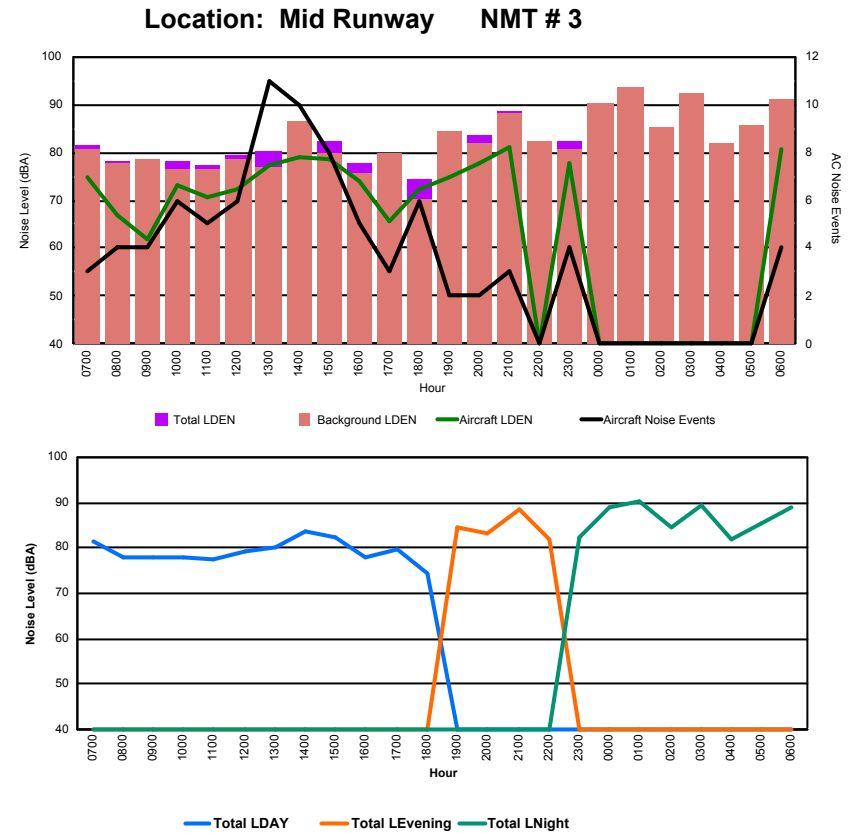

Luxembourg Airport Noise Distribution by Hour

Between 24/02/2024 00:00:00 and 24/02/2024 23:59:59 (Local Time)

Day	Aircraft Events	Total LDEN dB (A)	Aircraft LDEN dB(A)	Background LDEN dB(A)	Total LDay dB(A)	Total LEvening dB(A)	Total LNight dB (A)
24/02/24	7:00	3	81.5	74.6	80.8	81.5	-
24/02/24	8:00	4	78.0	66.9	77.9	78.0	-
24/02/24	9:00	4	78.0	61.9	78.4	78.0	-
24/02/24	10:00	6	78.1	73.0	76.5	78.1	-
24/02/24	11:00	5	77.5	70.7	76.6	77.5	-
24/02/24	12:00	6	79.2	72.5	78.7	79.2	-
24/02/24	13:00	11	80.1	77.1	76.9	80.1	-
24/02/24	14:00	10	83.6	79.1	86.5	83.6	-
24/02/24	15:00	8	82.2	78.7	79.9	82.2	-
24/02/24	16:00	5	77.8	73.8	75.6	77.8	-
24/02/24	17:00	3	79.8	65.6	79.9	79.8	-
24/02/24	18:00	6	74.3	72.4	70.2	74.3	-
24/02/24	19:00	2	84.5	74.7	84.2	-	84.5
24/02/24	20:00	2	83.4	77.8	82.0	-	83.4
24/02/24	21:00	3	88.6	81.2	88.0	-	88.6
24/02/24	22:00	-	82.0	-	82.2	-	82.0
24/02/24	23:00	4	82.4	77.7	80.7	-	82.4
25/02/24	0:00	-	88.8	-	90.1	-	88.8
25/02/24	1:00	-	90.2	-	93.4	-	90.2
25/02/24	2:00	-	84.7	-	85.3	-	84.7
25/02/24	3:00	-	89.3	-	92.2	-	89.3
25/02/24	4:00	-	82.0	-	81.9	-	82.0
25/02/24	5:00	-	85.5	-	85.6	-	85.5
25/02/24	6:00	4	89.1	80.5	91.2	-	89.1
	86	84.6	74.8	86.0	79.8	85.4	87.5