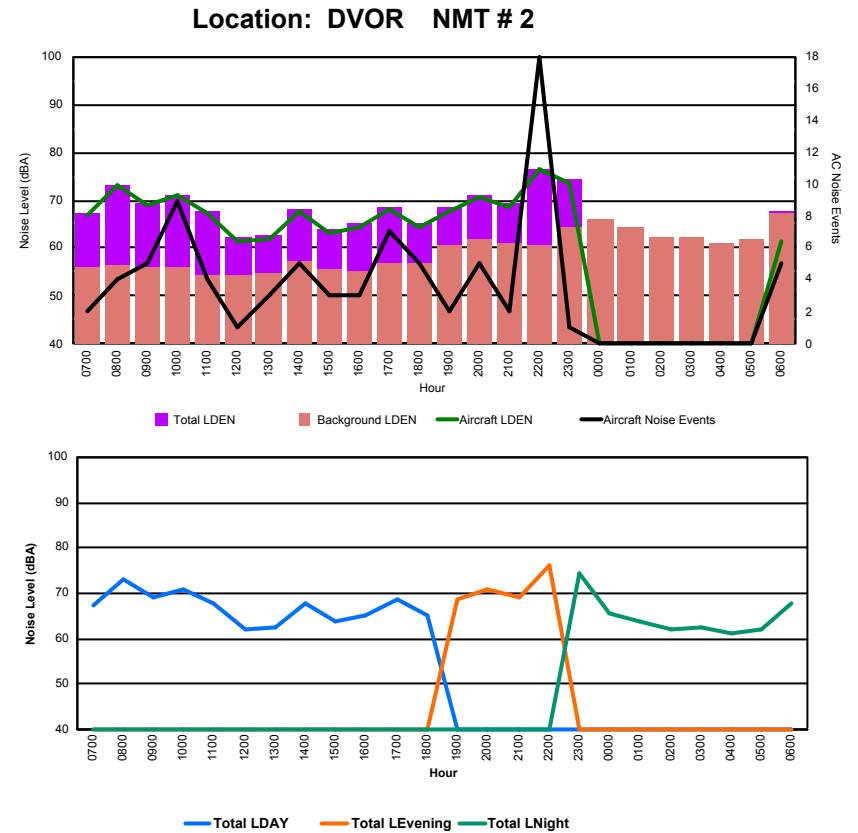

Luxembourg Airport Noise Distribution by Hour

Between 21/02/2024 00:00:00 and 21/02/2024 23:59:59 (Local Time)

Day	Aircraft Events	Total LDEN dB(A)	Aircraft LDEN dB(A)	Background LDEN dB(A)	Total LDay dB(A)	Total LEvening dB(A)	Total LNight dB(A)	
21/02/24	7:00	2	67.3	67.0	56.0	67.3	-	-
21/02/24	8:00	4	73.1	73.0	56.3	73.1	-	-
21/02/24	9:00	5	69.2	69.0	56.2	69.2	-	-
21/02/24	10:00	9	71.1	70.9	56.0	71.1	-	-
21/02/24	11:00	4	67.6	67.4	54.5	67.6	-	-
21/02/24	12:00	1	62.2	61.4	54.2	62.2	-	-
21/02/24	13:00	3	62.7	62.0	54.7	62.7	-	-
21/02/24	14:00	5	68.0	67.7	57.2	68.0	-	-
21/02/24	15:00	3	64.0	63.3	55.6	64.0	-	-
21/02/24	16:00	3	65.0	64.5	55.3	65.0	-	-
21/02/24	17:00	7	68.5	68.2	56.7	68.5	-	-
21/02/24	18:00	5	65.1	64.4	56.8	65.1	-	-
21/02/24	19:00	2	68.5	67.6	60.8	-	68.5	-
21/02/24	20:00	5	71.0	70.5	61.9	-	71.0	-
21/02/24	21:00	2	69.2	68.5	61.2	-	69.2	-
21/02/24	22:00	18	76.4	76.3	60.5	-	76.4	-
21/02/24	23:00	1	74.2	73.7	64.2	-	-	74.2
22/02/24	0:00	-	65.4	-	66.0	-	-	65.4
22/02/24	1:00	-	63.7	-	64.4	-	-	63.7
22/02/24	2:00	-	62.1	-	62.5	-	-	62.1
22/02/24	3:00	-	62.3	-	62.3	-	-	62.3
22/02/24	4:00	-	61.1	-	61.1	-	-	61.1
22/02/24	5:00	-	62.0	-	62.0	-	-	62.0
22/02/24	6:00	5	67.7	61.3	67.5	-	-	67.7
		84	69.1	68.4	61.1	68.2	72.5	67.4