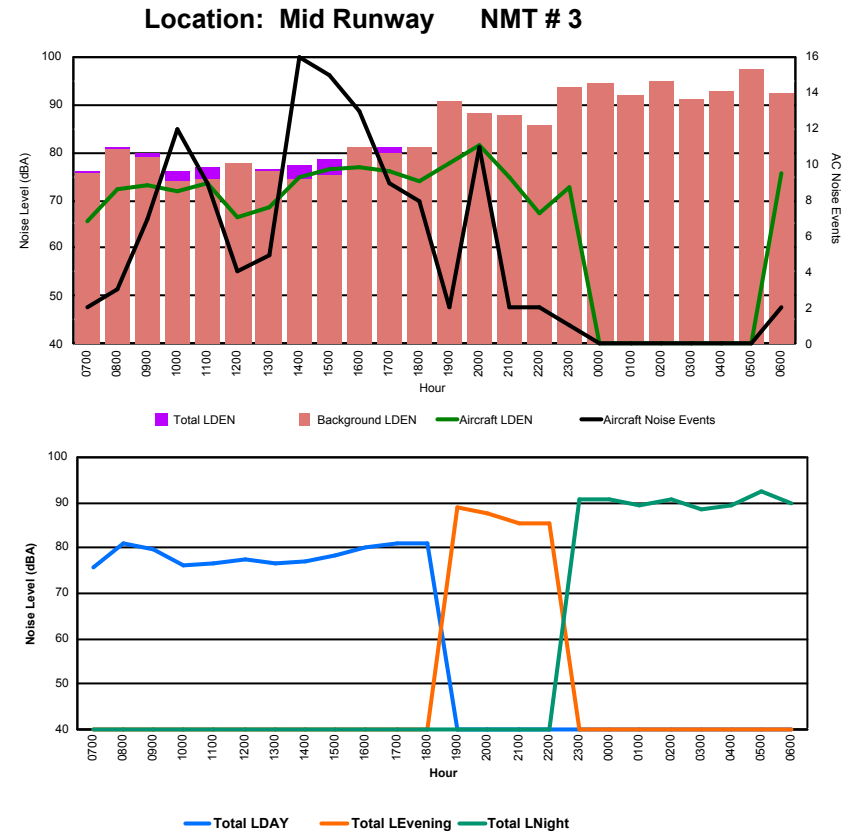

Luxembourg Airport Noise Distribution by Hour

Between 12/02/2024 00:00:00 and 12/02/2024 23:59:59 (Local Time)

Day	Aircraft Events	Total LDEN dB(A)	Aircraft LDEN dB(A)	Background LDEN dB(A)	Total LDay dB(A)	Total LEvening dB(A)	Total LNight dB(A)
12/02/24 7:00	2	75.9	65.7	75.6	75.9	-	-
12/02/24 8:00	3	80.9	72.3	80.8	80.9	-	-
12/02/24 9:00	7	79.8	73.3	79.0	79.8	-	-
12/02/24 10:00	12	76.0	72.0	74.0	76.0	-	-
12/02/24 11:00	9	76.7	73.5	74.4	76.7	-	-
12/02/24 12:00	4	77.6	66.5	77.9	77.6	-	-
12/02/24 13:00	5	76.6	68.6	76.0	76.6	-	-
12/02/24 14:00	16	77.1	74.7	74.4	77.1	-	-
12/02/24 15:00	15	78.5	76.3	75.2	78.5	-	-
12/02/24 16:00	13	80.1	76.8	81.1	80.1	-	-
12/02/24 17:00	9	81.0	76.1	79.7	81.0	-	-
12/02/24 18:00	8	81.0	74.0	80.9	81.0	-	-
12/02/24 19:00	2	88.9	77.9	90.7	-	88.9	-
12/02/24 20:00	11	87.8	81.3	88.1	-	87.8	-
12/02/24 21:00	2	85.4	74.9	87.6	-	85.4	-
12/02/24 22:00	2	85.5	67.5	85.8	-	85.5	-
12/02/24 23:00	1	90.8	72.9	93.5	-	-	90.8
13/02/24 0:00	-	90.8	-	94.2	-	-	90.8
13/02/24 1:00	-	89.2	-	92.0	-	-	89.2
13/02/24 2:00	-	90.7	-	94.6	-	-	90.7
13/02/24 3:00	-	88.7	-	91.1	-	-	88.7
13/02/24 4:00	-	89.4	-	92.6	-	-	89.4
13/02/24 5:00	-	92.3	-	97.3	-	-	92.3
13/02/24 6:00	2	90.0	75.6	92.1	-	-	90.0
	123	86.9	73.7	89.8	78.9	87.2	90.4