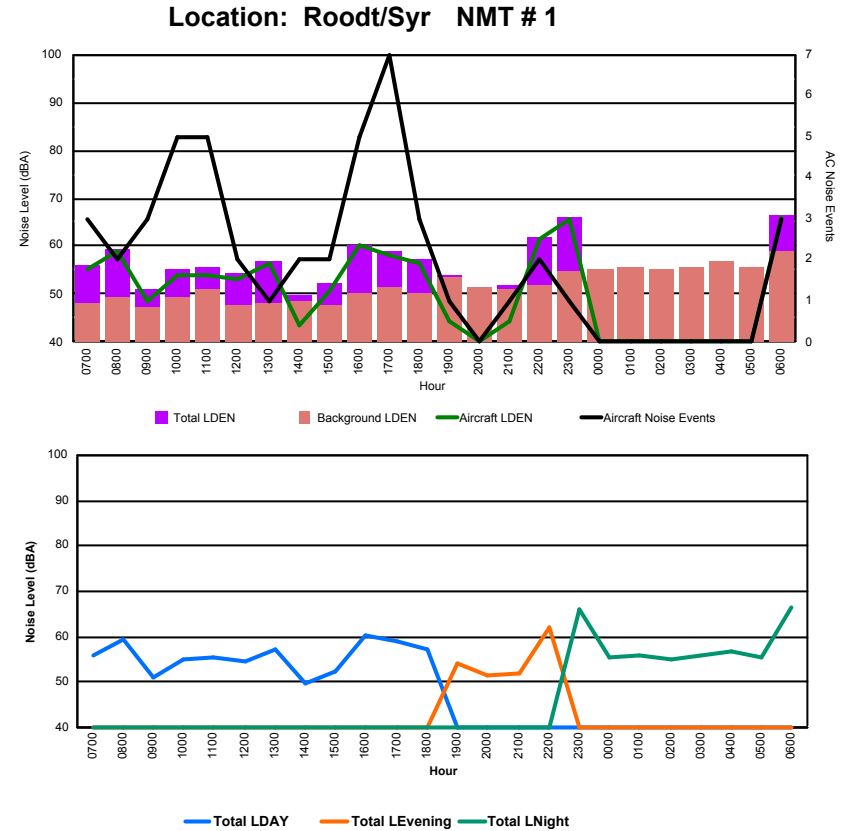

Luxembourg Airport Noise Distribution by Hour

Between 26/02/2024 00:00:00 and 26/02/2024 23:59:59 (Local Time)

Day	Aircraft Events	Total LDEN dB (A)	Aircraft LDEN dB(A)	Background LDEN dB(A)	Total LDay dB(A)	Total LEvening dB(A)	Total LNight dB (A)	
26/02/24	7:00	3	55.9	55.1	48.1	55.9	-	-
26/02/24	8:00	2	59.3	58.9	49.2	59.3	-	-
26/02/24	9:00	3	51.0	48.6	47.4	51.0	-	-
26/02/24	10:00	5	55.1	53.9	49.3	55.1	-	-
26/02/24	11:00	5	55.6	53.9	50.9	55.6	-	-
26/02/24	12:00	2	54.4	53.3	47.9	54.4	-	-
26/02/24	13:00	1	57.0	56.4	48.0	57.0	-	-
26/02/24	14:00	2	49.6	43.4	48.4	49.6	-	-
26/02/24	15:00	2	52.4	50.8	47.6	52.4	-	-
26/02/24	16:00	5	60.4	60.0	50.0	60.4	-	-
26/02/24	17:00	7	58.8	58.0	51.4	58.8	-	-
26/02/24	18:00	3	57.2	56.4	50.0	57.2	-	-
26/02/24	19:00	1	53.9	44.4	53.4	-	53.9	-
26/02/24	20:00	-	51.6	-	51.6	-	51.6	-
26/02/24	21:00	1	51.8	44.2	51.0	-	51.8	-
26/02/24	22:00	2	62.0	61.6	51.8	-	62.0	-
26/02/24	23:00	1	66.1	65.7	54.6	-	-	66.1
27/02/24	0:00	-	55.3	-	55.3	-	-	55.3
27/02/24	1:00	-	55.7	-	55.8	-	-	55.7
27/02/24	2:00	-	55.0	-	55.0	-	-	55.0
27/02/24	3:00	-	55.7	-	55.7	-	-	55.7
27/02/24	4:00	-	56.7	-	56.8	-	-	56.7
27/02/24	5:00	-	55.5	-	55.5	-	-	55.5
27/02/24	6:00	3	66.6	65.9	58.9	-	-	66.6
		48	58.9	57.5	53.1	56.6	57.3	61.3