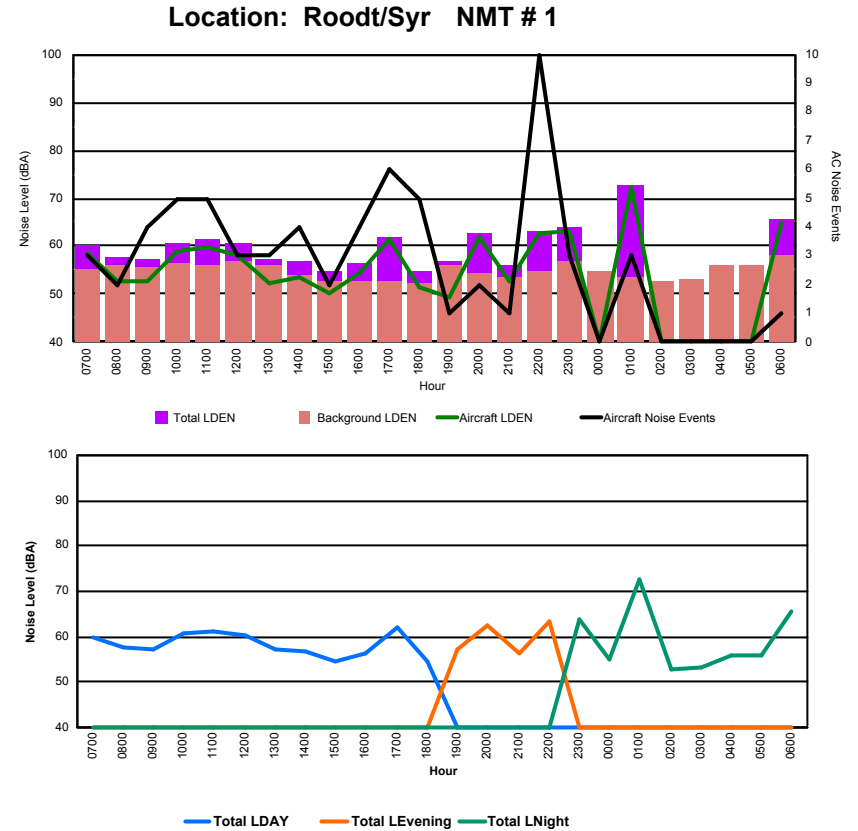

Luxembourg Airport Noise Distribution by Hour

Between 07/02/2024 00:00:00 and 07/02/2024 23:59:59 (Local Time)

Day	Aircraft Events	Total LDEN dB(A)	Aircraft LDEN dB(A)	Background LDEN dB(A)	Total LDay dB(A)	Total LEvening dB(A)	Total LNight dB(A)	
07/02/24	7:00	3	60.0	58.4	55.2	60.0	-	-
07/02/24	8:00	2	57.6	52.9	56.1	57.6	-	-
07/02/24	9:00	4	57.3	52.5	55.6	57.3	-	-
07/02/24	10:00	5	60.7	58.8	56.4	60.7	-	-
07/02/24	11:00	5	61.3	59.8	56.2	61.3	-	-
07/02/24	12:00	3	60.5	58.2	56.9	60.5	-	-
07/02/24	13:00	3	57.4	52.1	56.0	57.4	-	-
07/02/24	14:00	4	56.7	53.6	53.9	56.7	-	-
07/02/24	15:00	2	54.6	50.4	52.6	54.6	-	-
07/02/24	16:00	4	56.5	54.2	52.7	56.5	-	-
07/02/24	17:00	6	61.9	61.3	52.9	61.9	-	-
07/02/24	18:00	5	54.6	51.5	52.1	54.6	-	-
07/02/24	19:00	1	57.0	49.4	56.2	-	57.0	-
07/02/24	20:00	2	62.6	61.9	54.3	-	62.6	-
07/02/24	21:00	1	56.2	52.9	53.4	-	56.2	-
07/02/24	22:00	10	63.3	62.6	54.9	-	63.3	-
07/02/24	23:00	3	64.0	63.3	57.0	-	-	64.0
08/02/24	0:00	-	54.9	-	54.9	-	-	54.9
08/02/24	1:00	3	72.6	72.5	53.5	-	-	72.6
08/02/24	2:00	-	52.9	-	52.9	-	-	52.9
08/02/24	3:00	-	53.3	-	53.3	-	-	53.3
08/02/24	4:00	-	56.0	-	56.1	-	-	56.0
08/02/24	5:00	-	56.0	-	56.1	-	-	56.0
08/02/24	6:00	1	65.6	64.7	58.3	-	-	65.6
	67	62.2	61.3	55.2	58.9	60.9	65.1