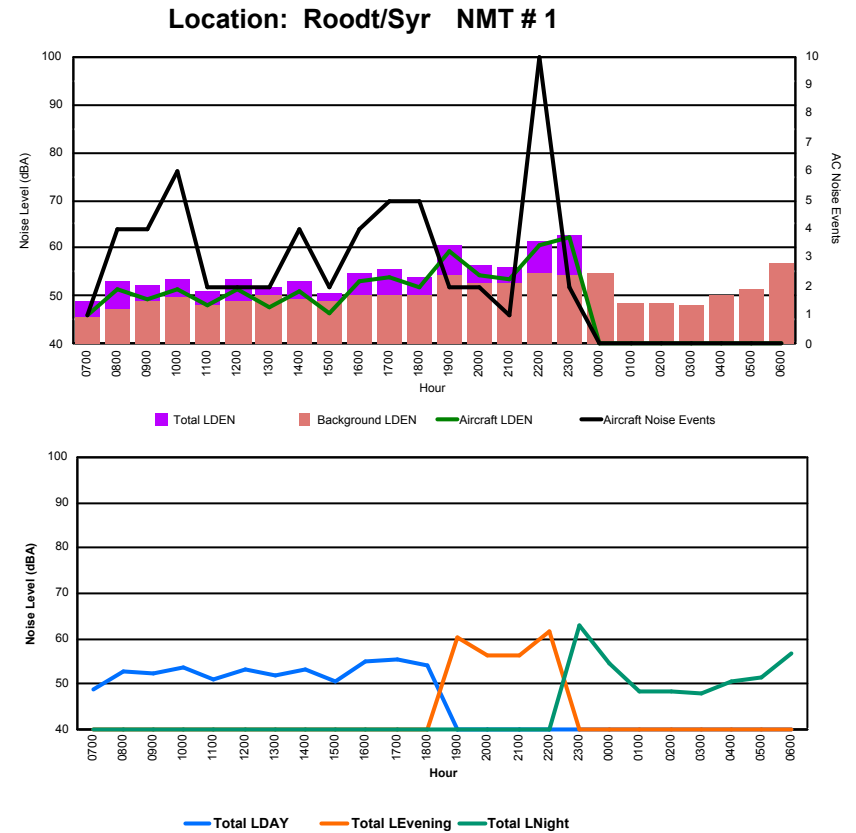

Luxembourg Airport Noise Distribution by Hour

Between 14/02/2024 00:00:00 and 14/02/2024 23:59:59 (Local Time)

Day	Aircraft Events	Total LDEN dB(A)	Aircraft LDEN dB(A)	Background LDEN dB(A)	Total LDay dB(A)	Total LEvening dB(A)	Total LNight dB(A)	
14/02/24	7:00	1	48.9	46.2	45.5	48.9	-	-
14/02/24	8:00	4	53.0	51.6	47.4	53.0	-	-
14/02/24	9:00	4	52.2	49.5	49.0	52.2	-	-
14/02/24	10:00	6	53.7	51.6	49.7	53.7	-	-
14/02/24	11:00	2	51.2	48.2	48.3	51.2	-	-
14/02/24	12:00	2	53.4	51.4	49.1	53.4	-	-
14/02/24	13:00	2	52.0	47.5	50.2	52.0	-	-
14/02/24	14:00	4	53.2	51.1	49.3	53.2	-	-
14/02/24	15:00	2	50.7	46.4	48.8	50.7	-	-
14/02/24	16:00	4	54.9	53.1	50.4	54.9	-	-
14/02/24	17:00	5	55.5	54.1	50.1	55.5	-	-
14/02/24	18:00	5	54.1	51.9	50.4	54.1	-	-
14/02/24	19:00	2	60.5	59.3	54.4	-	60.5	-
14/02/24	20:00	2	56.5	54.3	52.7	-	56.5	-
14/02/24	21:00	1	56.2	53.4	52.9	-	56.2	-
14/02/24	22:00	10	61.6	60.7	54.6	-	61.6	-
14/02/24	23:00	2	62.8	62.1	54.5	-	-	62.8
15/02/24	0:00	-	54.7	-	54.7	-	-	54.7
15/02/24	1:00	-	48.6	-	48.6	-	-	48.6
15/02/24	2:00	-	48.5	-	48.5	-	-	48.5
15/02/24	3:00	-	48.1	-	48.1	-	-	48.1
15/02/24	4:00	-	50.4	-	50.4	-	-	50.4
15/02/24	5:00	-	51.4	-	51.4	-	-	51.4
15/02/24	6:00	-	56.7	-	56.7	-	-	56.7
	58	55.7	53.7	51.6	53.1	59.3	55.9