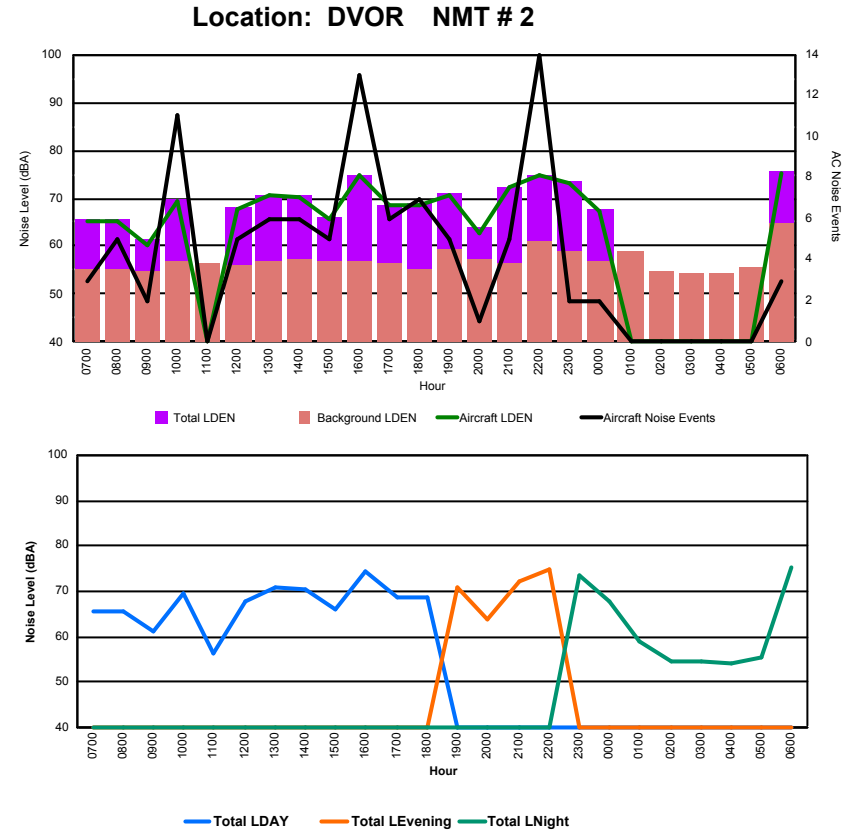

Luxembourg Airport Noise Distribution by Hour

Between 16/02/2024 00:00:00 and 16/02/2024 23:59:59 (Local Time)

Day	Aircraft Events	Total LDEN dB(A)	Aircraft LDEN dB(A)	Background LDEN dB(A)	Total LDay dB(A)	Total LEvening dB(A)	Total LNight dB(A)	
16/02/24	7:00	3	65.8	65.4	55.2	65.8	-	-
16/02/24	8:00	5	65.6	65.2	55.4	65.6	-	-
16/02/24	9:00	2	61.4	60.3	54.9	61.4	-	-
16/02/24	10:00	11	69.6	69.4	56.9	69.6	-	-
16/02/24	11:00	-	56.5	-	56.5	56.5	-	-
16/02/24	12:00	5	68.0	67.7	55.9	68.0	-	-
16/02/24	13:00	6	70.8	70.7	56.7	70.8	-	-
16/02/24	14:00	6	70.5	70.2	57.4	70.5	-	-
16/02/24	15:00	5	66.1	65.6	56.9	66.1	-	-
16/02/24	16:00	13	74.6	74.6	56.9	74.6	-	-
16/02/24	17:00	6	68.7	68.4	56.6	68.7	-	-
16/02/24	18:00	7	68.8	68.7	55.4	68.8	-	-
16/02/24	19:00	5	70.9	70.6	59.5	-	70.9	-
16/02/24	20:00	1	63.8	62.7	57.1	-	63.8	-
16/02/24	21:00	5	72.2	72.1	56.6	-	72.2	-
16/02/24	22:00	14	74.8	74.7	61.0	-	74.8	-
16/02/24	23:00	2	73.4	73.3	58.9	-	-	73.4
17/02/24	0:00	2	67.6	67.2	57.0	-	-	67.6
17/02/24	1:00	-	59.0	-	59.0	-	-	59.0
17/02/24	2:00	-	54.7	-	54.7	-	-	54.7
17/02/24	3:00	-	54.5	-	54.5	-	-	54.5
17/02/24	4:00	-	54.2	-	54.2	-	-	54.2
17/02/24	5:00	-	55.5	-	55.5	-	-	55.5
17/02/24	6:00	3	75.5	75.1	64.8	-	-	75.5
	101	69.7	69.4	57.8	69.0	71.9	69.1