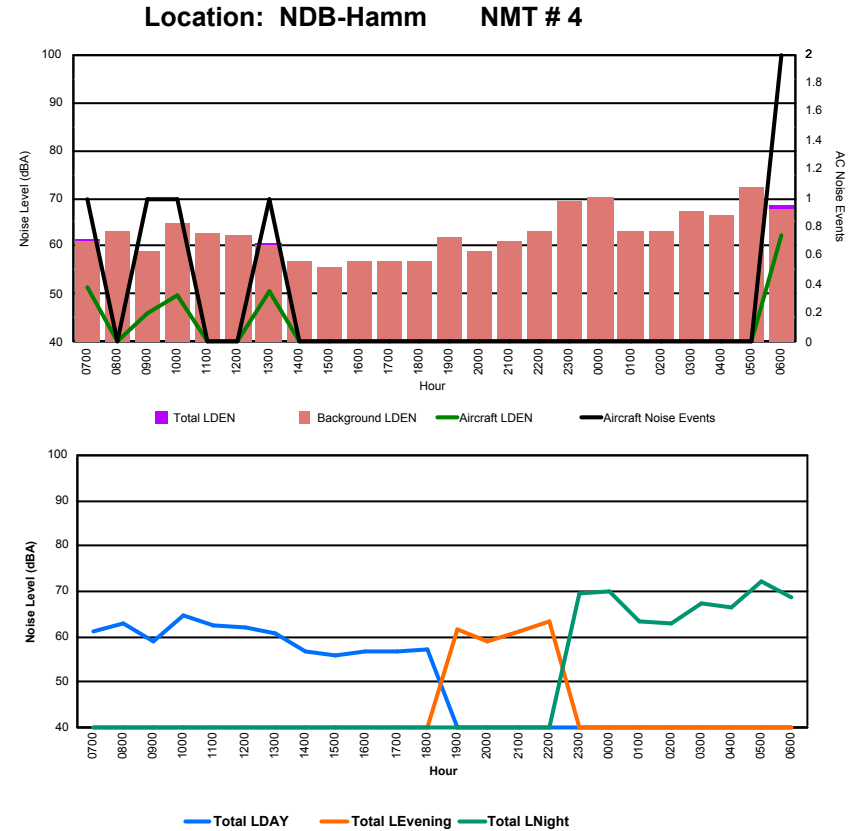

Luxembourg Airport Noise Distribution by Hour

Between 15/02/2024 00:00:00 and 15/02/2024 23:59:59 (Local Time)

Day	Aircraft Events	Total LDEN dB(A)	Aircraft LDEN dB(A)	Background LDEN dB(A)	Total LDay dB(A)	Total LEvening dB(A)	Total LNight dB(A)	
15/02/24	7:00	1	61.4	51.4	61.1	61.4	-	-
15/02/24	8:00	-	63.0	-	63.1	63.0	-	-
15/02/24	9:00	1	59.0	46.0	58.8	59.0	-	-
15/02/24	10:00	1	64.9	49.8	64.9	64.9	-	-
15/02/24	11:00	-	62.7	-	62.8	62.7	-	-
15/02/24	12:00	-	62.2	-	62.2	62.2	-	-
15/02/24	13:00	1	60.7	50.8	60.3	60.7	-	-
15/02/24	14:00	-	56.8	-	56.8	56.8	-	-
15/02/24	15:00	-	55.7	-	55.7	55.7	-	-
15/02/24	16:00	-	56.7	-	56.7	56.7	-	-
15/02/24	17:00	-	56.8	-	56.8	56.8	-	-
15/02/24	18:00	-	57.0	-	57.0	57.0	-	-
15/02/24	19:00	-	61.8	-	61.8	-	61.8	-
15/02/24	20:00	-	59.0	-	59.0	-	59.0	-
15/02/24	21:00	-	61.2	-	61.2	-	61.2	-
15/02/24	22:00	-	63.2	-	63.2	-	63.2	-
15/02/24	23:00	-	69.4	-	69.4	-	69.4	-
16/02/24	0:00	-	69.9	-	70.4	-	69.9	-
16/02/24	1:00	-	63.2	-	63.2	-	63.2	-
16/02/24	2:00	-	63.1	-	63.3	-	63.1	-
16/02/24	3:00	-	67.3	-	67.3	-	67.3	-
16/02/24	4:00	-	66.6	-	66.6	-	66.6	-
16/02/24	5:00	-	72.1	-	72.2	-	72.1	-
16/02/24	6:00	2	68.6	62.1	67.6	-	68.6	-
	6	65.0	49.2	65.0	60.7	61.5	68.5