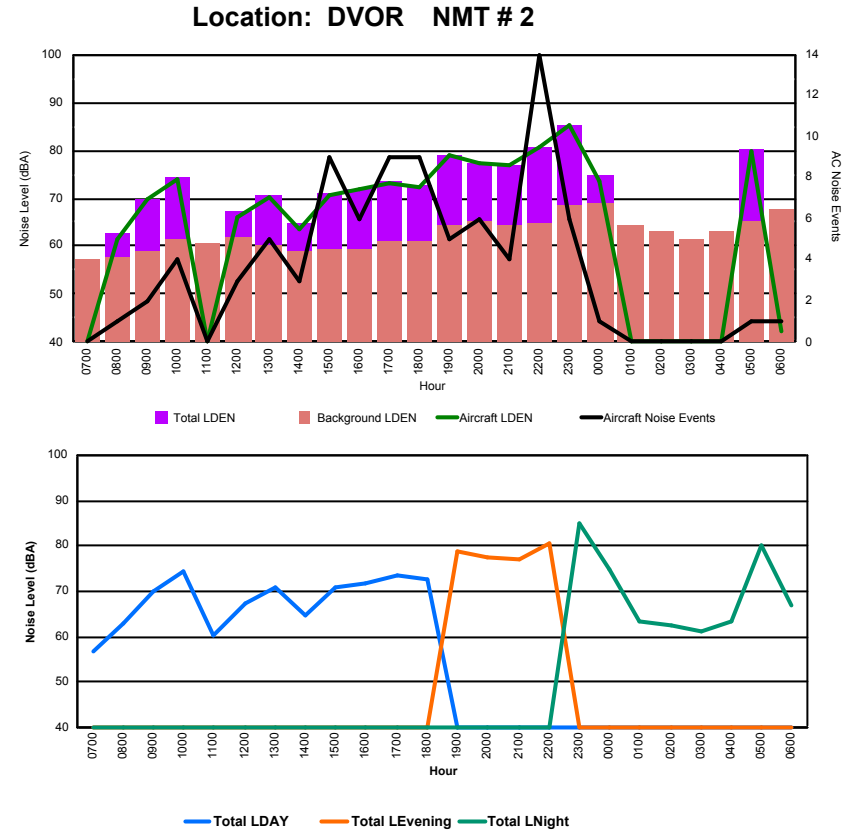

Luxembourg Airport Noise Distribution by Hour

Between 04/02/2024 00:00:00 and 04/02/2024 23:59:59 (Local Time)

Day	Aircraft Events	Total LDEN dB (A)	Aircraft LDEN dB(A)	Background LDEN dB(A)	Total LDay dB(A)	Total LEvening dB(A)	Total LNight dB (A)
04/02/24	7:00	-	56.6	-	57.1	56.6	-
04/02/24	8:00	1	62.8	61.4	57.5	62.8	-
04/02/24	9:00	2	70.0	69.6	59.1	70.0	-
04/02/24	10:00	4	74.2	74.0	61.4	74.2	-
04/02/24	11:00	-	60.4	-	60.5	60.4	-
04/02/24	12:00	3	67.3	66.0	61.8	67.3	-
04/02/24	13:00	5	70.7	70.3	60.2	70.7	-
04/02/24	14:00	3	64.8	63.4	59.1	64.8	-
04/02/24	15:00	9	71.1	70.8	59.4	71.1	-
04/02/24	16:00	6	71.9	71.7	59.4	71.9	-
04/02/24	17:00	9	73.4	73.2	60.9	73.4	-
04/02/24	18:00	9	72.6	72.3	61.0	72.6	-
04/02/24	19:00	5	79.0	78.8	64.5	-	79.0
04/02/24	20:00	6	77.3	77.1	65.3	-	77.3
04/02/24	21:00	4	76.9	76.7	64.4	-	76.9
04/02/24	22:00	14	80.8	80.7	64.9	-	80.8
04/02/24	23:00	6	85.2	85.1	68.5	-	85.2
05/02/24	0:00	1	74.8	73.7	68.8	-	74.8
05/02/24	1:00	-	63.6	-	64.5	-	63.6
05/02/24	2:00	-	62.5	-	63.0	-	62.5
05/02/24	3:00	-	61.3	-	61.3	-	61.3
05/02/24	4:00	-	63.2	-	63.2	-	63.2
05/02/24	5:00	1	80.2	80.0	65.4	-	80.2
05/02/24	6:00	1	67.0	42.4	67.6	-	67.0
	89	75.8	75.5	63.7	70.3	78.8	77.8