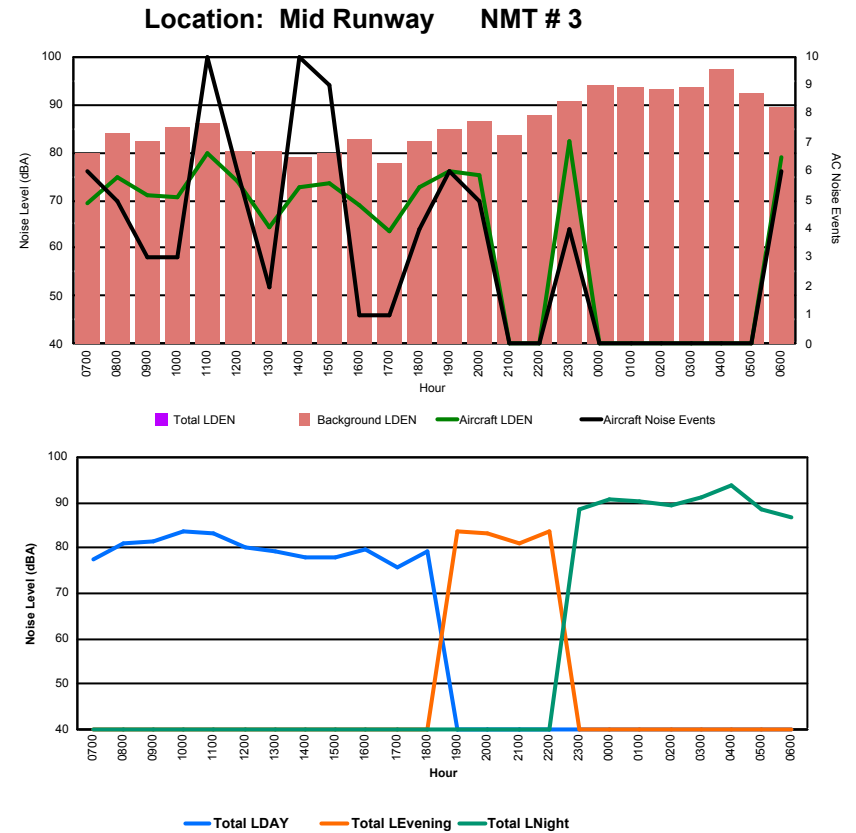

Luxembourg Airport Noise Distribution by Hour

Between 10/02/2024 00:00:00 and 10/02/2024 23:59:59 (Local Time)

Day	Aircraft Events	Total LDEN dB (A)	Aircraft LDEN dB(A)	Background LDEN dB(A)	Total LDay dB(A)	Total LEvening dB(A)	Total LNight dB (A)
10/02/24 7:00	6	77.7	69.3	80.0	77.7	-	-
10/02/24 8:00	5	81.0	74.7	83.9	81.0	-	-
10/02/24 9:00	3	81.5	71.2	82.4	81.5	-	-
10/02/24 10:00	3	83.6	70.6	85.1	83.6	-	-
10/02/24 11:00	10	83.3	79.9	86.0	83.3	-	-
10/02/24 12:00	6	80.1	73.9	80.2	80.1	-	-
10/02/24 13:00	2	79.2	64.2	80.2	79.2	-	-
10/02/24 14:00	10	77.8	72.7	78.9	77.8	-	-
10/02/24 15:00	9	78.0	73.4	79.8	78.0	-	-
10/02/24 16:00	1	79.9	69.1	82.6	79.9	-	-
10/02/24 17:00	1	75.6	63.7	77.7	75.6	-	-
10/02/24 18:00	4	79.1	72.8	82.5	79.1	-	-
10/02/24 19:00	6	83.6	76.0	84.6	-	83.6	-
10/02/24 20:00	5	83.3	75.1	86.6	-	83.3	-
10/02/24 21:00	-	81.0	-	83.6	-	81.0	-
10/02/24 22:00	-	83.8	-	87.6	-	83.8	-
10/02/24 23:00	4	88.5	82.2	90.5	-	-	88.5
11/02/24 0:00	-	90.7	-	94.0	-	-	90.7
11/02/24 1:00	-	90.2	-	93.5	-	-	90.2
11/02/24 2:00	-	89.6	-	93.2	-	-	89.6
11/02/24 3:00	-	91.3	-	93.5	-	-	91.3
11/02/24 4:00	-	94.0	-	97.2	-	-	94.0
11/02/24 5:00	-	88.7	-	92.1	-	-	88.7
11/02/24 6:00	6	86.7	79.0	89.3	-	-	86.7
	81	86.6	73.8	89.5	80.3	83.1	90.5