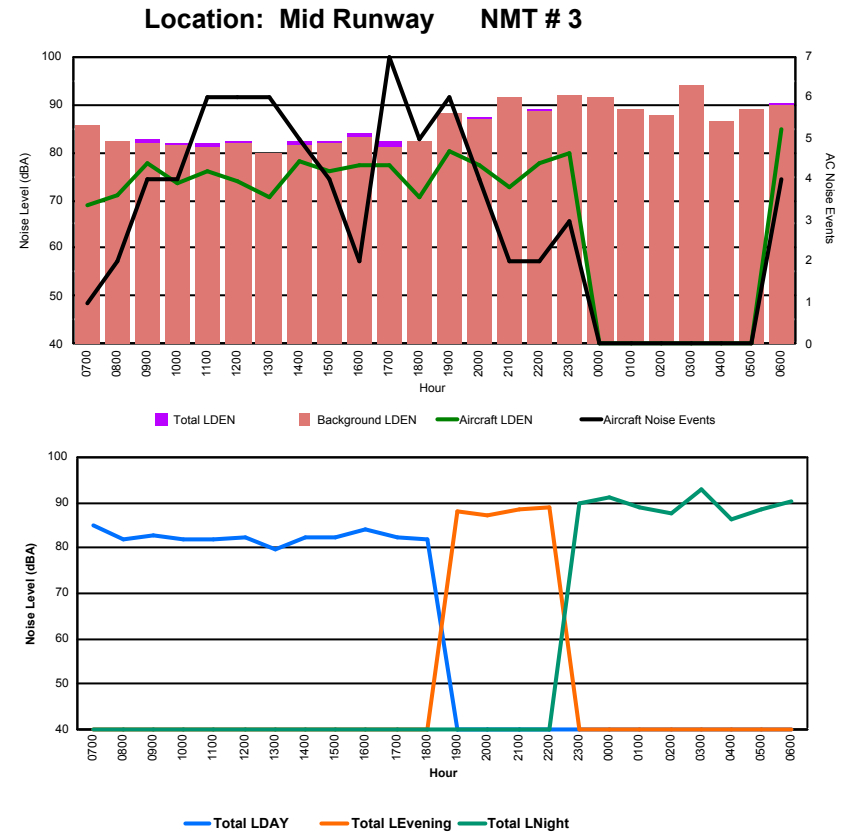

Luxembourg Airport Noise Distribution by Hour

Between 19/02/2024 00:00:00 and 19/02/2024 23:59:59 (Local Time)

Day	Aircraft Events	Total LDEN dB(A)	Aircraft LDEN dB(A)	Background LDEN dB(A)	Total LDay dB(A)	Total LEvening dB(A)	Total LNight dB(A)	
19/02/24	7:00	1	85.1	69.0	85.6	85.1	-	-
19/02/24	8:00	2	81.9	71.1	82.4	81.9	-	-
19/02/24	9:00	4	82.8	77.6	81.8	82.8	-	-
19/02/24	10:00	4	82.0	73.6	81.4	82.0	-	-
19/02/24	11:00	6	81.9	76.0	80.9	81.9	-	-
19/02/24	12:00	6	82.2	73.8	81.9	82.2	-	-
19/02/24	13:00	6	79.9	70.5	79.6	79.9	-	-
19/02/24	14:00	5	82.3	78.3	81.6	82.3	-	-
19/02/24	15:00	4	82.5	76.2	81.9	82.5	-	-
19/02/24	16:00	2	84.1	77.3	83.3	84.1	-	-
19/02/24	17:00	7	82.3	77.2	81.1	82.3	-	-
19/02/24	18:00	5	81.9	70.6	82.3	81.9	-	-
19/02/24	19:00	6	88.3	80.3	88.2	-	88.3	-
19/02/24	20:00	4	87.3	77.1	87.0	-	87.3	-
19/02/24	21:00	2	88.5	72.9	91.4	-	88.5	-
19/02/24	22:00	2	88.8	77.9	88.7	-	88.8	-
19/02/24	23:00	3	89.7	79.6	92.0	-	-	89.7
20/02/24	0:00	-	91.1	-	91.5	-	-	91.1
20/02/24	1:00	-	89.0	-	89.0	-	-	89.0
20/02/24	2:00	-	87.7	-	87.8	-	-	87.7
20/02/24	3:00	-	93.0	-	94.0	-	-	93.0
20/02/24	4:00	-	86.5	-	86.3	-	-	86.5
20/02/24	5:00	-	88.6	-	88.8	-	-	88.6
20/02/24	6:00	4	90.4	84.8	90.0	-	-	90.4
	73	87.2	76.4	87.8	82.6	88.3	89.9