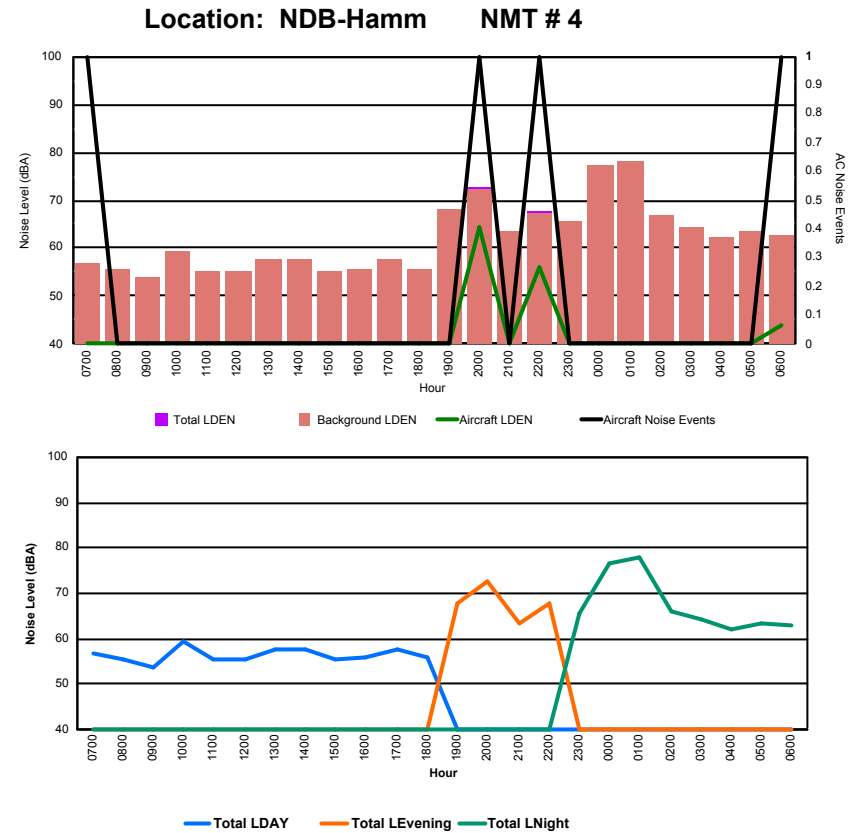

Luxembourg Airport Noise Distribution by Hour

Between 08/02/2024 00:00:00 and 08/02/2024 23:59:59 (Local Time)

Day	Aircraft Events	Total LDEN dB (A)	Aircraft LDEN dB(A)	Background LDEN dB(A)	Total LDay dB(A)	Total LEvening dB(A)	Total LNight dB (A)	
08/02/24	7:00	1	56.6	40.1	56.7	56.6	-	-
08/02/24	8:00	-	55.5	-	55.5	55.5	-	-
08/02/24	9:00	-	53.8	-	53.8	53.8	-	-
08/02/24	10:00	-	59.2	-	59.2	59.2	-	-
08/02/24	11:00	-	55.3	-	55.3	55.3	-	-
08/02/24	12:00	-	55.4	-	55.4	55.4	-	-
08/02/24	13:00	-	57.6	-	57.7	57.6	-	-
08/02/24	14:00	-	57.8	-	57.8	57.8	-	-
08/02/24	15:00	-	55.3	-	55.3	55.3	-	-
08/02/24	16:00	-	55.7	-	55.7	55.7	-	-
08/02/24	17:00	-	57.7	-	57.7	57.7	-	-
08/02/24	18:00	-	55.8	-	55.8	55.8	-	-
08/02/24	19:00	-	67.9	-	68.0	-	67.9	-
08/02/24	20:00	1	72.6	64.2	72.1	-	72.6	-
08/02/24	21:00	-	63.4	-	63.4	63.4	-	-
08/02/24	22:00	1	67.8	56.0	67.5	-	67.8	-
08/02/24	23:00	-	65.5	-	65.5	-	65.5	-
09/02/24	0:00	-	76.8	-	77.2	-	-	76.8
09/02/24	1:00	-	77.9	-	78.2	-	-	77.9
09/02/24	2:00	-	66.2	-	66.9	-	-	66.2
09/02/24	3:00	-	64.3	-	64.4	-	-	64.3
09/02/24	4:00	-	62.1	-	62.2	-	-	62.1
09/02/24	5:00	-	63.5	-	63.6	-	-	63.5
09/02/24	6:00	1	62.8	44.0	62.8	-	-	62.8
	4	68.3	51.1	68.5	56.6	69.1	72.0