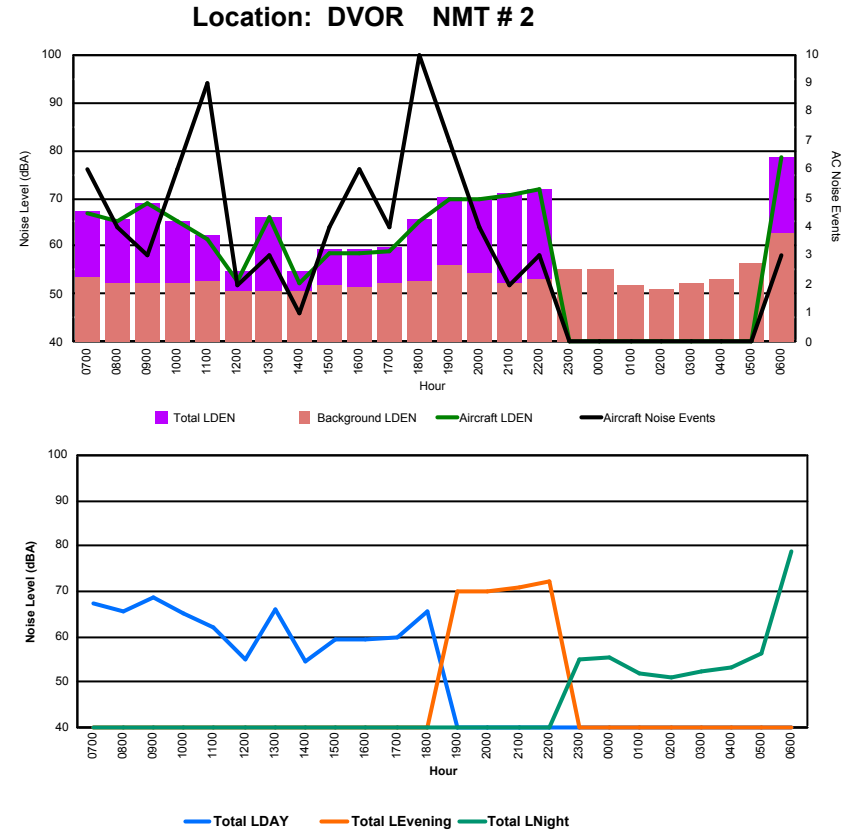

Luxembourg Airport Noise Distribution by Hour

Between 27/02/2024 00:00:00 and 27/02/2024 23:59:59 (Local Time)

Day	Aircraft Events	Total LDEN dB(A)	Aircraft LDEN dB(A)	Background LDEN dB(A)	Total LDay dB(A)	Total LEvening dB(A)	Total LNight dB(A)	
27/02/24	7:00	6	67.2	67.0	53.4	67.2	-	-
27/02/24	8:00	4	65.6	65.4	52.2	65.6	-	-
27/02/24	9:00	3	68.8	68.8	52.2	68.8	-	-
27/02/24	10:00	6	65.3	65.1	52.1	65.3	-	-
27/02/24	11:00	9	62.1	61.6	52.7	62.1	-	-
27/02/24	12:00	2	54.9	52.5	50.8	54.9	-	-
27/02/24	13:00	3	66.0	65.9	50.5	66.0	-	-
27/02/24	14:00	1	54.6	52.3	50.7	54.6	-	-
27/02/24	15:00	4	59.3	58.6	51.8	59.3	-	-
27/02/24	16:00	6	59.3	58.6	51.3	59.3	-	-
27/02/24	17:00	4	59.8	59.0	52.3	59.8	-	-
27/02/24	18:00	10	65.5	65.3	52.6	65.5	-	-
27/02/24	19:00	7	70.2	70.0	56.2	-	70.2	-
27/02/24	20:00	4	69.9	69.7	54.3	-	69.9	-
27/02/24	21:00	2	70.9	70.8	52.2	-	70.9	-
27/02/24	22:00	3	72.0	71.9	53.1	-	72.0	-
27/02/24	23:00	-	55.1	-	55.1	-	-	55.1
28/02/24	0:00	-	55.3	-	55.3	-	-	55.3
28/02/24	1:00	-	51.9	-	51.9	-	-	51.9
28/02/24	2:00	-	51.2	-	51.2	-	-	51.2
28/02/24	3:00	-	52.2	-	52.2	-	-	52.2
28/02/24	4:00	-	53.1	-	53.1	-	-	53.1
28/02/24	5:00	-	56.4	-	56.4	-	-	56.4
28/02/24	6:00	3	78.7	78.6	62.9	-	-	78.7
	77	68.1	68.0	54.4	64.3	70.8	69.8