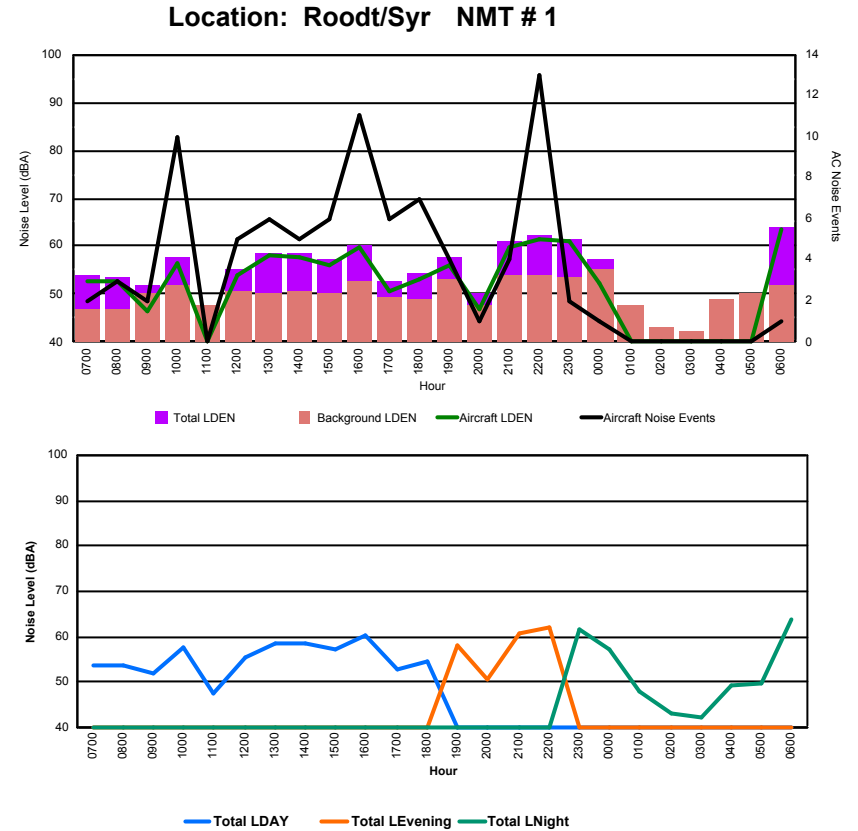

Luxembourg Airport Noise Distribution by Hour

Between 16/02/2024 00:00:00 and 16/02/2024 23:59:59 (Local Time)

Day	Aircraft Events	Total LDEN dB (A)	Aircraft LDEN dB(A)	Background LDEN dB(A)	Total LDay dB(A)	Total LEvening dB(A)	Total LNight dB (A)	
16/02/24	7:00	2	53.8	52.8	46.8	53.8	-	-
16/02/24	8:00	3	53.7	52.7	47.0	53.7	-	-
16/02/24	9:00	2	51.8	46.5	50.4	51.8	-	-
16/02/24	10:00	10	57.5	56.3	51.7	57.5	-	-
16/02/24	11:00	-	47.6	-	47.6	-	-	-
16/02/24	12:00	5	55.4	53.8	50.6	55.4	-	-
16/02/24	13:00	6	58.7	58.1	50.4	58.7	-	-
16/02/24	14:00	5	58.4	57.6	50.7	58.4	-	-
16/02/24	15:00	6	57.1	56.2	50.1	57.1	-	-
16/02/24	16:00	11	60.4	59.7	52.7	60.4	-	-
16/02/24	17:00	6	52.9	50.5	49.4	52.9	-	-
16/02/24	18:00	7	54.4	53.0	49.1	54.4	-	-
16/02/24	19:00	4	57.9	56.2	53.1	-	57.9	-
16/02/24	20:00	1	50.4	47.0	47.8	-	50.4	-
16/02/24	21:00	4	60.9	59.9	54.0	-	60.9	-
16/02/24	22:00	13	62.1	61.4	54.1	-	62.1	-
16/02/24	23:00	2	61.6	60.9	53.6	-	-	61.6
17/02/24	0:00	1	57.1	52.3	55.4	-	-	57.1
17/02/24	1:00	-	47.8	-	47.8	-	-	47.8
17/02/24	2:00	-	43.2	-	43.2	-	-	43.2
17/02/24	3:00	-	42.2	-	42.2	-	-	42.2
17/02/24	4:00	-	49.1	-	49.1	-	-	49.1
17/02/24	5:00	-	49.9	-	50.0	-	-	49.9
17/02/24	6:00	1	63.9	63.6	51.9	-	-	63.9
		89	57.5	56.4	51.0	56.3	59.5	57.7