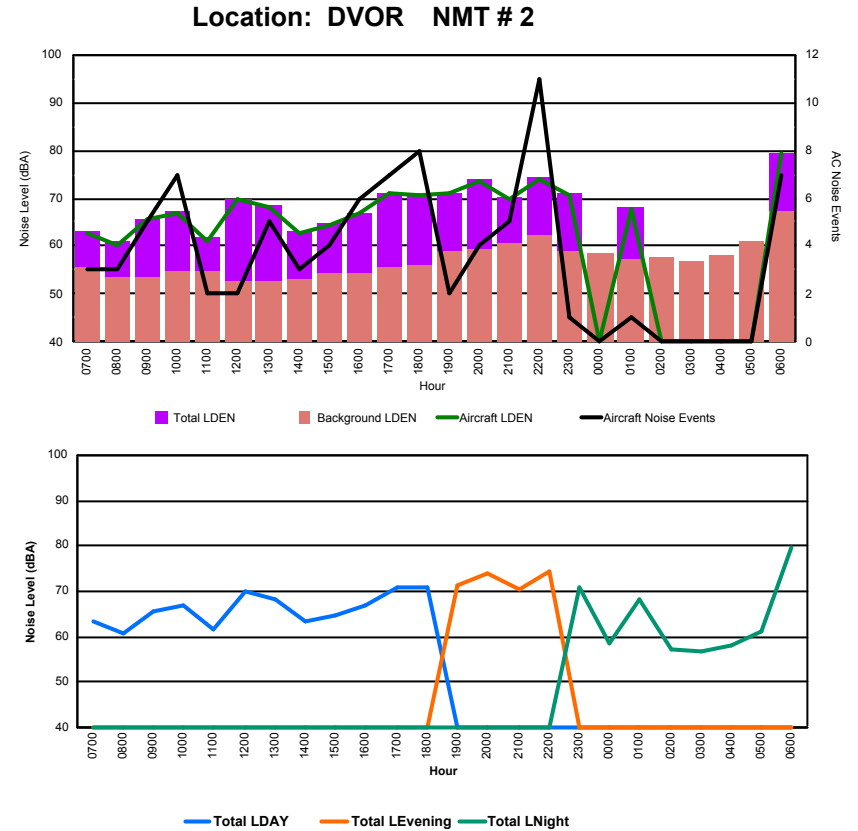

Location: Roodt/Syr NMT # 1

Luxembourg Airport Noise Distribution by Hour

Between 13/02/2024 00:00:00 and 13/02/2024 23:59:59 (Local Time)

Day	Aircraft Events	Total LDEN dB (A)	Aircraft LDEN dB(A)	Background LDEN dB(A)	Total LDay dB(A)	Total LEvening dB(A)	Total LNight dB (A)
13/02/24 7:00	3	63.3	62.6	55.7	63.3	-	-
13/02/24 8:00	3	60.9	60.0	53.7	60.9	-	-
13/02/24 9:00	5	65.8	65.5	53.7	65.8	-	-
13/02/24 10:00	7	67.1	66.9	54.9	67.1	-	-
13/02/24 11:00	2	61.8	61.0	54.7	61.8	-	-
13/02/24 12:00	2	69.9	69.8	52.9	69.9	-	-
13/02/24 13:00	5	68.4	68.3	52.8	68.4	-	-
13/02/24 14:00	3	63.3	62.8	53.3	63.3	-	-
13/02/24 15:00	4	64.9	64.4	54.4	64.9	-	-
13/02/24 16:00	6	67.0	66.7	54.5	67.0	-	-
13/02/24 17:00	7	71.0	70.9	55.6	71.0	-	-
13/02/24 18:00	8	70.8	70.7	56.2	70.8	-	-
13/02/24 19:00	2	71.2	70.9	59.1	-	71.2	-
13/02/24 20:00	4	73.9	73.7	59.2	-	73.9	-
13/02/24 21:00	5	70.4	69.9	60.8	-	70.4	-
13/02/24 22:00	11	74.3	74.1	62.1	-	74.3	-
13/02/24 23:00	1	71.1	70.8	58.8	-	-	71.1
14/02/24 0:00	-	58.6	-	58.6	-	-	58.6
14/02/24 1:00	1	68.1	67.7	57.3	-	-	68.1
14/02/24 2:00	-	57.4	-	57.5	-	-	57.4
14/02/24 3:00	-	56.7	-	56.7	-	-	56.7
14/02/24 4:00	-	58.3	-	58.3	-	-	58.3
14/02/24 5:00	-	61.1	-	61.1	-	-	61.1
14/02/24 6:00	7	79.5	79.3	67.2	-	-	79.5
	86	70.2	69.9	58.8	67.4	72.8	71.5