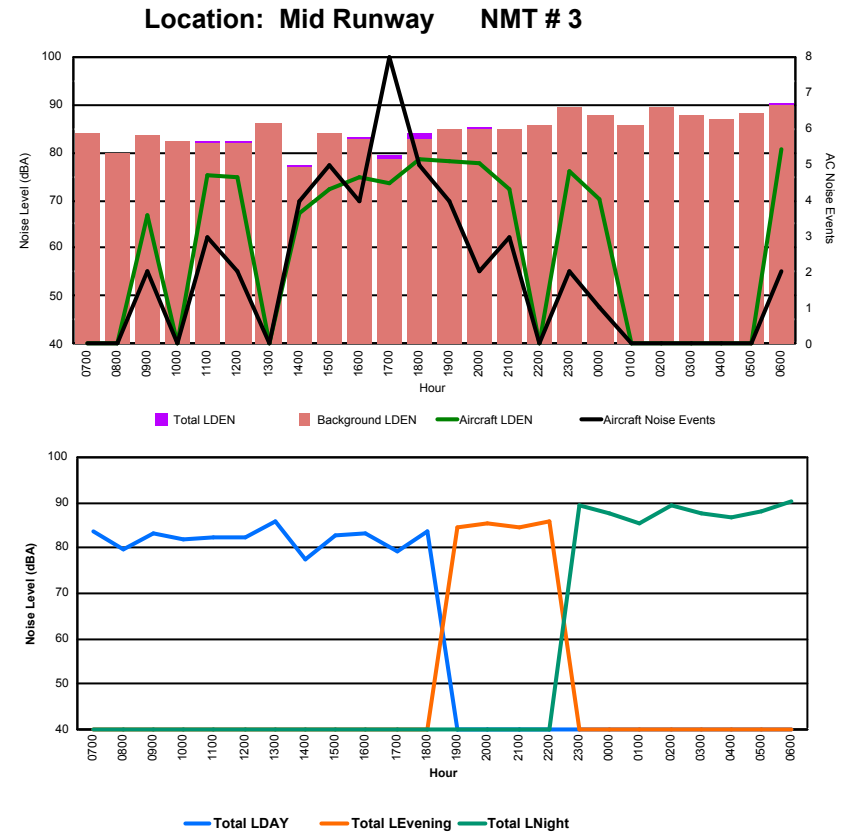

Luxembourg Airport Noise Distribution by Hour

Between 04/02/2024 00:00:00 and 04/02/2024 23:59:59 (Local Time)

Day	Aircraft Events	Total LDEN dB (A)	Aircraft LDEN dB(A)	Background LDEN dB(A)	Total LDay dB(A)	Total LEvening dB(A)	Total LNight dB (A)
04/02/24	7:00	-	83.6	-	84.0	83.6	-
04/02/24	8:00	-	79.7	-	79.7	79.7	-
04/02/24	9:00	2	83.2	67.0	83.6	83.2	-
04/02/24	10:00	-	82.0	-	82.2	82.0	-
04/02/24	11:00	3	82.5	75.4	81.7	82.5	-
04/02/24	12:00	2	82.4	74.6	81.7	82.4	-
04/02/24	13:00	-	85.9	-	86.2	85.9	-
04/02/24	14:00	4	77.3	67.4	76.8	77.3	-
04/02/24	15:00	5	82.7	72.4	83.8	82.7	-
04/02/24	16:00	4	83.1	75.0	82.7	83.1	-
04/02/24	17:00	8	79.3	73.4	78.4	79.3	-
04/02/24	18:00	5	83.8	78.5	82.6	83.8	-
04/02/24	19:00	4	84.6	78.2	84.6	-	84.6
04/02/24	20:00	2	85.4	77.6	84.6	-	85.4
04/02/24	21:00	3	84.6	72.4	84.6	-	84.6
04/02/24	22:00	-	85.7	-	85.8	-	85.7
04/02/24	23:00	2	89.4	76.2	89.5	-	89.4
05/02/24	0:00	1	87.7	70.1	87.6	-	87.7
05/02/24	1:00	-	85.6	-	85.6	-	85.6
05/02/24	2:00	-	89.2	-	89.3	-	89.2
05/02/24	3:00	-	87.7	-	87.9	-	87.7
05/02/24	4:00	-	86.8	-	86.9	-	86.8
05/02/24	5:00	-	88.0	-	88.0	-	88.0
05/02/24	6:00	2	90.1	80.5	89.7	-	90.1
	47	85.7	73.4	85.6	82.6	85.1	88.3