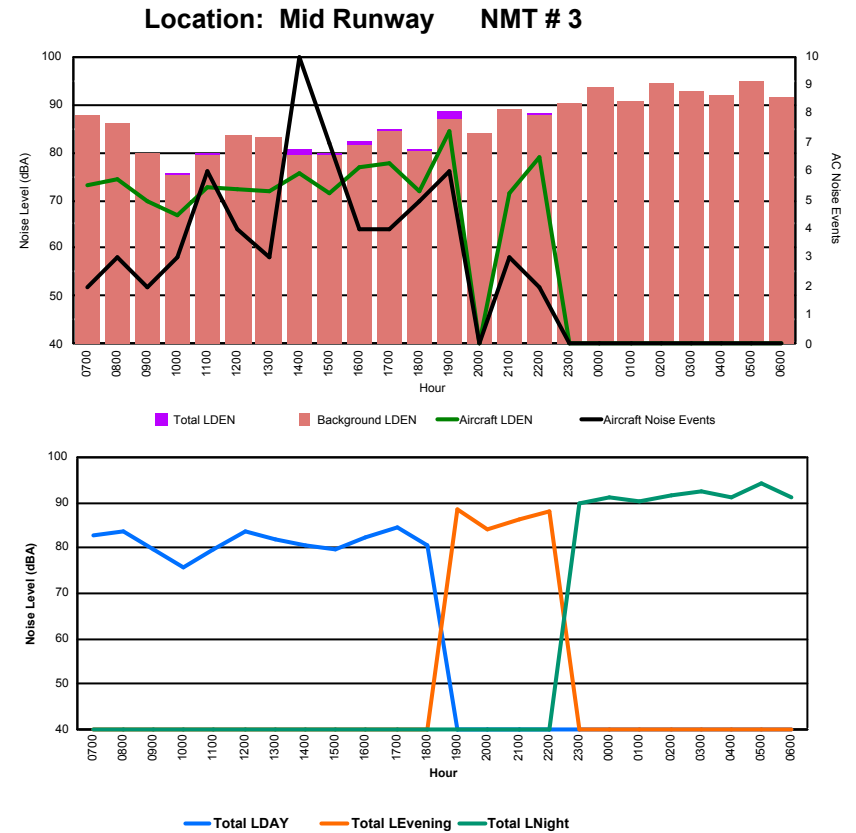

Luxembourg Airport Noise Distribution by Hour

Between 18/02/2024 00:00:00 and 18/02/2024 23:59:59 (Local Time)

Day	Aircraft Events	Total LDEN dB(A)	Aircraft LDEN dB(A)	Background LDEN dB(A)	Total LDay dB(A)	Total LEvening dB(A)	Total LNight dB(A)	
18/02/24	7:00	2	83.0	73.3	87.6	83.0	-	-
18/02/24	8:00	3	83.8	74.3	86.0	83.8	-	-
18/02/24	9:00	2	79.7	69.7	79.6	79.7	-	-
18/02/24	10:00	3	75.7	66.8	75.4	75.7	-	-
18/02/24	11:00	6	79.7	72.7	79.3	79.7	-	-
18/02/24	12:00	4	83.5	72.3	83.6	83.5	-	-
18/02/24	13:00	3	81.8	71.8	83.0	81.8	-	-
18/02/24	14:00	10	80.6	75.8	79.4	80.6	-	-
18/02/24	15:00	7	79.8	71.5	79.3	79.8	-	-
18/02/24	16:00	4	82.5	77.0	81.3	82.5	-	-
18/02/24	17:00	4	84.7	77.6	84.2	84.7	-	-
18/02/24	18:00	5	80.7	72.0	80.3	80.7	-	-
18/02/24	19:00	6	88.6	84.5	87.0	-	88.6	-
18/02/24	20:00	-	84.0	-	84.0	-	84.0	-
18/02/24	21:00	3	86.3	71.3	89.0	-	86.3	-
18/02/24	22:00	2	88.0	79.0	87.6	-	88.0	-
18/02/24	23:00	-	89.9	-	90.3	-	-	89.9
19/02/24	0:00	-	91.3	-	93.7	-	-	91.3
19/02/24	1:00	-	90.1	-	90.8	-	-	90.1
19/02/24	2:00	-	91.5	-	94.5	-	-	91.5
19/02/24	3:00	-	92.4	-	92.7	-	-	92.4
19/02/24	4:00	-	91.4	-	91.8	-	-	91.4
19/02/24	5:00	-	94.4	-	94.7	-	-	94.4
19/02/24	6:00	-	91.0	-	91.5	-	-	91.0
	64	88.2	74.4	89.1	81.9	87.1	91.7