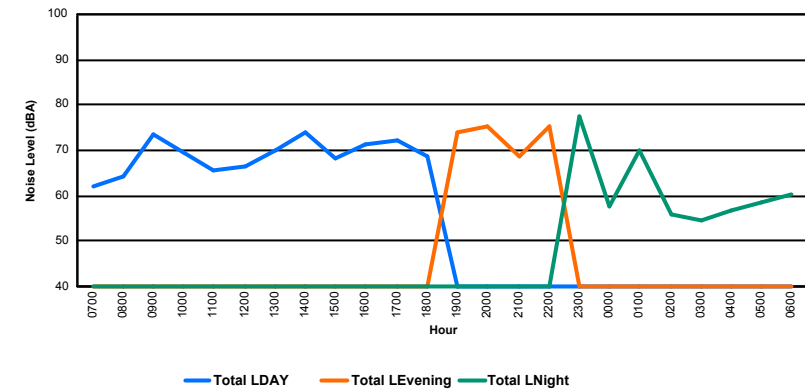

Luxembourg Airport Noise Distribution by Hour

Between 09/02/2024 00:00:00 and 09/02/2024 23:59:59 (Local Time)

Day	Aircraft Events	Total LDEN dB (A)	Aircraft LDEN dB(A)	Background LDEN dB(A)	Total LDay dB(A)	Total LEvening dB(A)	Total LNight dB (A)
09/02/24 7:00	1	62.2	60.6	57.7	62.2	-	-
09/02/24 8:00	4	64.1	62.8	59.0	64.1	-	-
09/02/24 9:00	5	73.7	73.5	58.4	73.7	-	-
09/02/24 10:00	10	69.5	69.2	59.2	69.5	-	-
09/02/24 11:00	4	65.4	64.4	58.8	65.4	-	-
09/02/24 12:00	4	66.4	65.8	57.7	66.4	-	-
09/02/24 13:00	6	69.9	69.6	58.2	69.9	-	-
09/02/24 14:00	9	74.1	73.9	57.7	74.1	-	-
09/02/24 15:00	6	68.2	67.9	56.8	68.2	-	-
09/02/24 16:00	10	71.5	71.3	56.1	71.5	-	-
09/02/24 17:00	10	72.2	72.0	57.2	72.2	-	-
09/02/24 18:00	9	68.5	68.2	56.5	68.5	-	-
09/02/24 19:00	5	74.1	73.8	62.4	-	74.1	-
09/02/24 20:00	3	75.4	75.2	59.7	-	75.4	-
09/02/24 21:00	2	68.5	68.1	57.6	-	68.5	-
09/02/24 22:00	13	75.1	75.0	61.0	-	75.1	-
09/02/24 23:00	4	77.5	77.3	60.6	-	-	77.5
10/02/24 0:00	-	57.7	-	57.7	-	-	57.7
10/02/24 1:00	1	70.0	69.7	57.3	-	-	70.0
10/02/24 2:00	-	56.1	-	56.1	-	-	56.1
10/02/24 3:00	-	54.7	-	54.7	-	-	54.7
10/02/24 4:00	-	56.6	-	56.6	-	-	56.6
10/02/24 5:00	-	58.5	-	58.5	-	-	58.5
10/02/24 6:00	-	60.1	-	60.1	-	-	60.1
	106	70.9	70.6	58.5	70.2	74.0	69.4

Location: DVOR NMT # 2