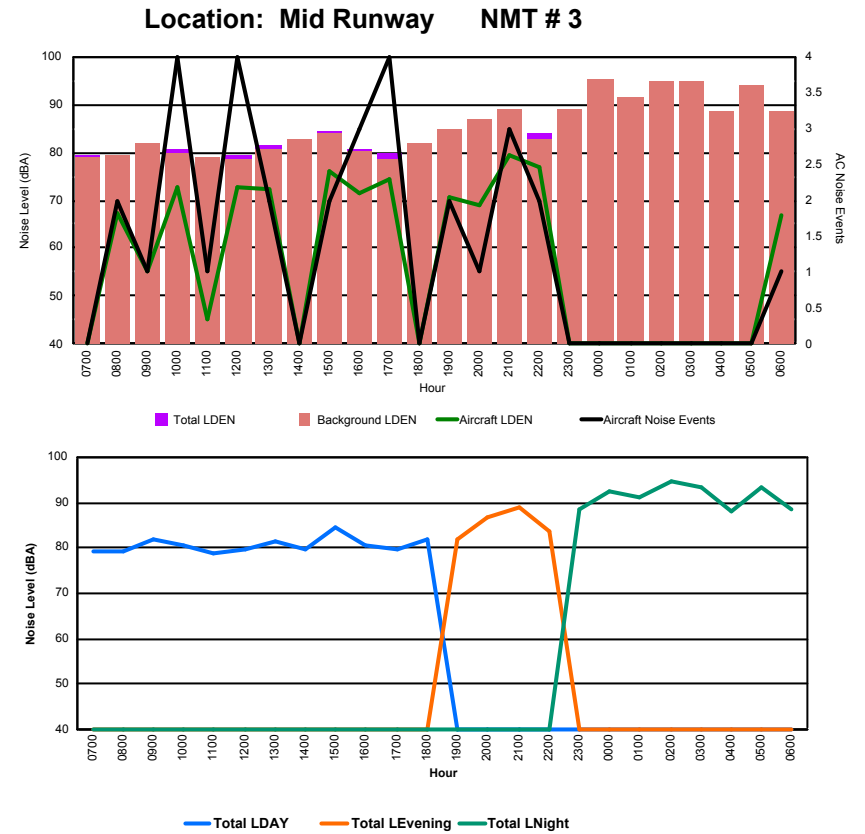

Luxembourg Airport Noise Distribution by Hour

Between 03/02/2024 00:00:00 and 03/02/2024 23:59:59 (Local Time)

Day	Aircraft Events	Total LDEN dB (A)	Aircraft LDEN dB(A)	Background LDEN dB(A)	Total LDay dB(A)	Total LEvening dB(A)	Total LNight dB (A)
03/02/24 7:00	-	79.2	-	79.0	79.2	-	-
03/02/24 8:00	2	79.3	67.5	79.2	79.3	-	-
03/02/24 9:00	1	81.7	55.0	81.8	81.7	-	-
03/02/24 10:00	4	80.5	72.7	79.9	80.5	-	-
03/02/24 11:00	1	78.7	45.2	78.9	78.7	-	-
03/02/24 12:00	4	79.5	72.9	78.5	79.5	-	-
03/02/24 13:00	2	81.3	72.1	80.8	81.3	-	-
03/02/24 14:00	-	79.7	-	82.9	79.7	-	-
03/02/24 15:00	2	84.4	75.9	84.0	84.4	-	-
03/02/24 16:00	3	80.7	71.4	80.2	80.7	-	-
03/02/24 17:00	4	79.6	74.2	78.4	79.6	-	-
03/02/24 18:00	-	81.7	-	81.8	81.7	-	-
03/02/24 19:00	2	81.9	70.6	84.8	-	81.9	-
03/02/24 20:00	1	86.8	69.1	86.8	-	86.8	-
03/02/24 21:00	3	88.8	79.2	88.9	-	88.8	-
03/02/24 22:00	2	83.9	76.8	82.8	-	83.9	-
03/02/24 23:00	-	88.6	-	88.9	-	-	88.6
04/02/24 0:00	-	92.6	-	95.3	-	-	92.6
04/02/24 1:00	-	91.2	-	91.5	-	-	91.2
04/02/24 2:00	-	94.6	-	94.7	-	-	94.6
04/02/24 3:00	-	93.6	-	95.0	-	-	93.6
04/02/24 4:00	-	88.3	-	88.4	-	-	88.3
04/02/24 5:00	-	93.4	-	93.8	-	-	93.4
04/02/24 6:00	1	88.6	66.9	88.5	-	-	88.6
	32	88.2	70.9	88.9	80.8	86.1	92.0