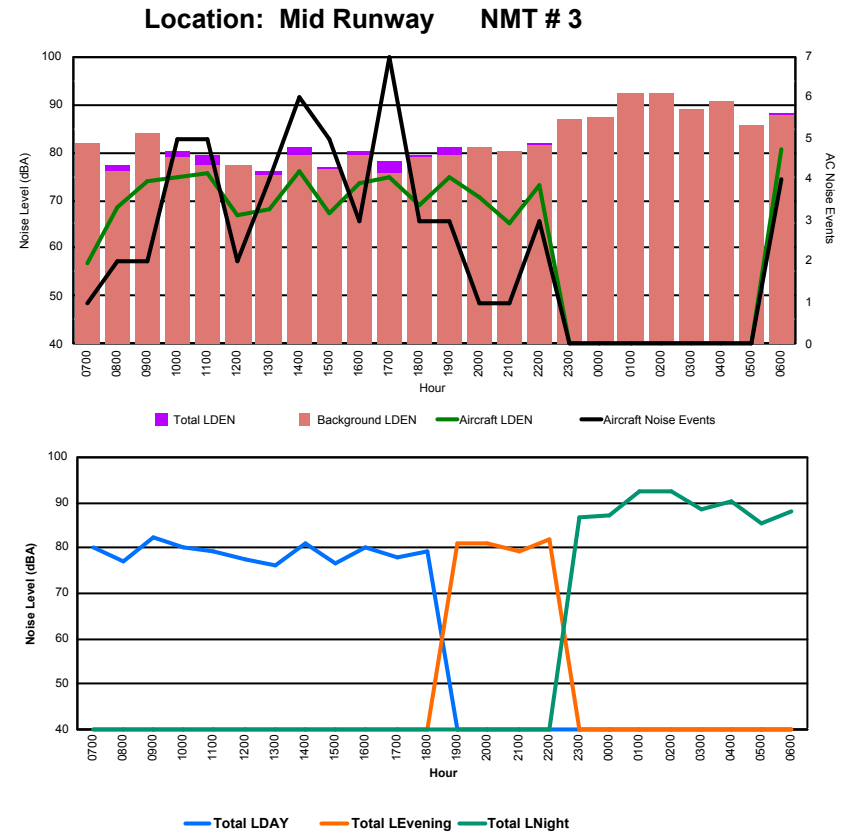

Luxembourg Airport Noise Distribution by Hour

Between 02/02/2024 00:00:00 and 02/02/2024 23:59:59 (Local Time)

Day	Aircraft Events	Total LDEN dB (A)	Aircraft LDEN dB(A)	Background LDEN dB(A)	Total LDay dB(A)	Total LEvening dB(A)	Total LNight dB (A)	
02/02/24	7:00	1	80.0	56.8	82.0	80.0	-	-
02/02/24	8:00	2	77.1	68.5	76.1	77.1	-	-
02/02/24	9:00	2	82.4	74.0	84.0	82.4	-	-
02/02/24	10:00	5	80.3	74.8	79.1	80.3	-	-
02/02/24	11:00	5	79.3	75.6	77.3	79.3	-	-
02/02/24	12:00	2	77.5	66.7	77.4	77.5	-	-
02/02/24	13:00	4	76.0	68.1	75.2	76.0	-	-
02/02/24	14:00	6	81.0	76.1	79.4	81.0	-	-
02/02/24	15:00	5	76.7	67.2	76.3	76.7	-	-
02/02/24	16:00	3	80.2	73.7	79.4	80.2	-	-
02/02/24	17:00	7	78.1	74.8	75.6	78.1	-	-
02/02/24	18:00	3	79.4	69.0	79.1	79.4	-	-
02/02/24	19:00	3	81.0	75.0	79.5	-	81.0	-
02/02/24	20:00	1	81.2	70.6	81.2	-	81.2	-
02/02/24	21:00	1	79.3	65.4	80.4	-	79.3	-
02/02/24	22:00	3	82.0	73.1	81.6	-	82.0	-
02/02/24	23:00	-	86.8	-	86.9	-	-	86.8
03/02/24	0:00	-	87.2	-	87.3	-	-	87.2
03/02/24	1:00	-	92.5	-	92.4	-	-	92.5
03/02/24	2:00	-	92.3	-	92.4	-	-	92.3
03/02/24	3:00	-	88.5	-	89.0	-	-	88.5
03/02/24	4:00	-	90.4	-	90.5	-	-	90.4
03/02/24	5:00	-	85.4	-	85.5	-	-	85.4
03/02/24	6:00	4	88.3	80.5	87.6	-	-	88.3
	57	85.7	72.2	85.7	79.4	81.0	89.6