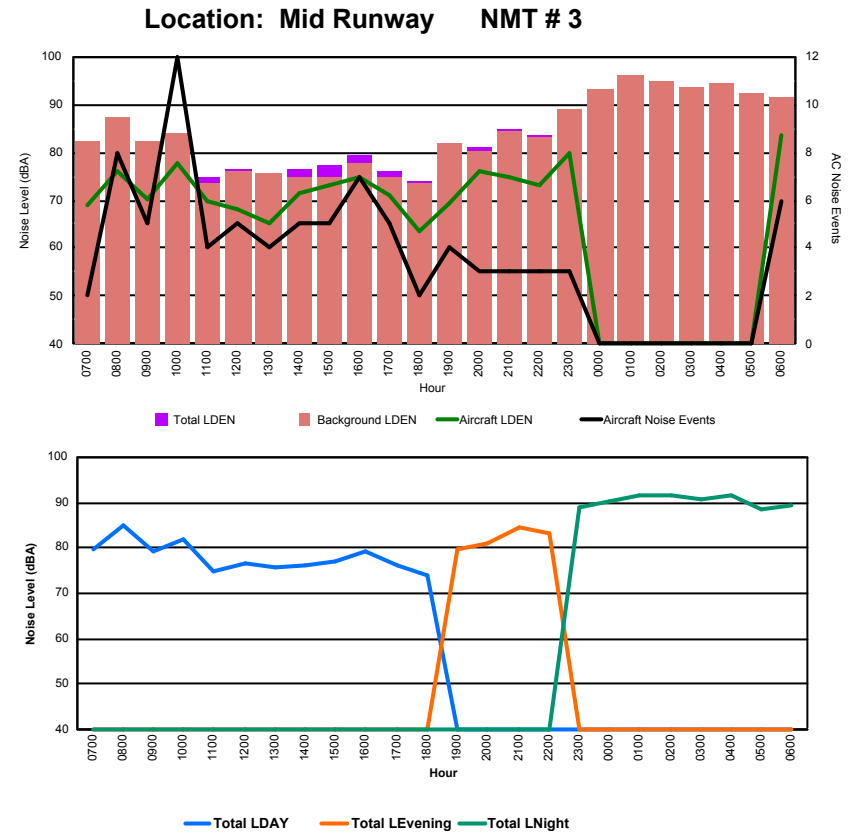

Luxembourg Airport Noise Distribution by Hour

Between 26/02/2024 00:00:00 and 26/02/2024 23:59:59 (Local Time)

Day	Aircraft Events	Total LDEN dB (A)	Aircraft LDEN dB(A)	Background LDEN dB(A)	Total LDay dB(A)	Total LEvening dB(A)	Total LNight dB (A)	
26/02/24	7:00	2	79.5	68.9	82.2	79.5	-	-
26/02/24	8:00	8	85.1	76.0	87.5	85.1	-	-
26/02/24	9:00	5	79.3	70.4	82.4	79.3	-	-
26/02/24	10:00	12	81.9	77.7	83.8	81.9	-	-
26/02/24	11:00	4	74.9	69.6	73.6	74.9	-	-
26/02/24	12:00	5	76.5	68.1	76.1	76.5	-	-
26/02/24	13:00	4	75.8	65.2	75.8	75.8	-	-
26/02/24	14:00	5	76.4	71.3	75.0	76.4	-	-
26/02/24	15:00	5	77.2	73.1	74.7	77.2	-	-
26/02/24	16:00	7	79.3	74.9	77.7	79.3	-	-
26/02/24	17:00	5	76.1	70.9	74.6	76.1	-	-
26/02/24	18:00	2	73.8	63.6	73.6	73.8	-	-
26/02/24	19:00	4	79.8	69.2	82.0	-	79.8	-
26/02/24	20:00	3	81.1	75.9	80.4	-	81.1	-
26/02/24	21:00	3	84.7	74.8	84.2	-	84.7	-
26/02/24	22:00	3	83.4	73.2	83.2	-	83.4	-
26/02/24	23:00	3	89.1	79.7	89.1	-	-	89.1
27/02/24	0:00	-	90.5	-	93.3	-	-	90.5
27/02/24	1:00	-	91.8	-	96.2	-	-	91.8
27/02/24	2:00	-	91.8	-	94.6	-	-	91.8
27/02/24	3:00	-	90.7	-	93.4	-	-	90.7
27/02/24	4:00	-	91.5	-	94.3	-	-	91.5
27/02/24	5:00	-	88.7	-	92.1	-	-	88.7
27/02/24	6:00	6	89.3	83.5	91.3	-	-	89.3
		86	86.6	74.2	89.2	82.7	90.6