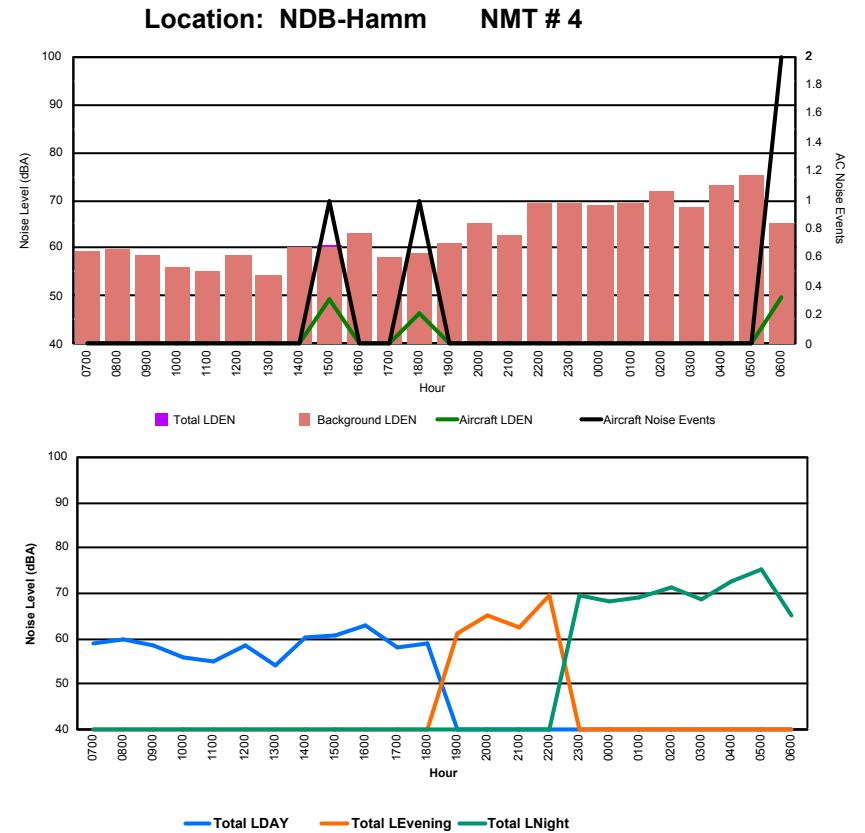

Luxembourg Airport Noise Distribution by Hour

Between 07/02/2024 00:00:00 and 07/02/2024 23:59:59 (Local Time)

Day	Aircraft Events	Total LDEN dB(A)	Aircraft LDEN dB(A)	Background LDEN dB(A)	Total LDay dB(A)	Total LEvening dB(A)	Total LNight dB(A)
07/02/24 7:00	-	59.1	-	59.5	59.1	-	-
07/02/24 8:00	-	59.7	-	59.9	59.7	-	-
07/02/24 9:00	-	58.5	-	58.5	58.5	-	-
07/02/24 10:00	-	56.0	-	56.0	56.0	-	-
07/02/24 11:00	-	55.1	-	55.1	55.1	-	-
07/02/24 12:00	-	58.5	-	58.5	58.5	-	-
07/02/24 13:00	-	54.2	-	54.2	54.2	-	-
07/02/24 14:00	-	60.4	-	60.4	60.4	-	-
07/02/24 15:00	1	60.7	49.4	60.3	60.7	-	-
07/02/24 16:00	-	63.0	-	63.0	63.0	-	-
07/02/24 17:00	-	58.1	-	58.1	58.1	-	-
07/02/24 18:00	1	59.0	46.3	58.8	59.0	-	-
07/02/24 19:00	-	61.2	-	61.2	-	61.2	-
07/02/24 20:00	-	65.3	-	65.3	-	65.3	-
07/02/24 21:00	-	62.7	-	62.7	-	62.7	-
07/02/24 22:00	-	69.4	-	69.5	-	69.4	-
07/02/24 23:00	-	69.5	-	69.5	-	-	69.5
08/02/24 0:00	-	68.4	-	68.9	-	-	68.4
08/02/24 1:00	-	69.0	-	69.4	-	-	69.0
08/02/24 2:00	-	71.4	-	71.9	-	-	71.4
08/02/24 3:00	-	68.6	-	68.7	-	-	68.6
08/02/24 4:00	-	72.8	-	73.0	-	-	72.8
08/02/24 5:00	-	75.2	-	75.4	-	-	75.2
08/02/24 6:00	2	65.2	49.7	65.2	-	-	65.2
	4	67.2	39.7	67.4	59.1	65.8	71.0