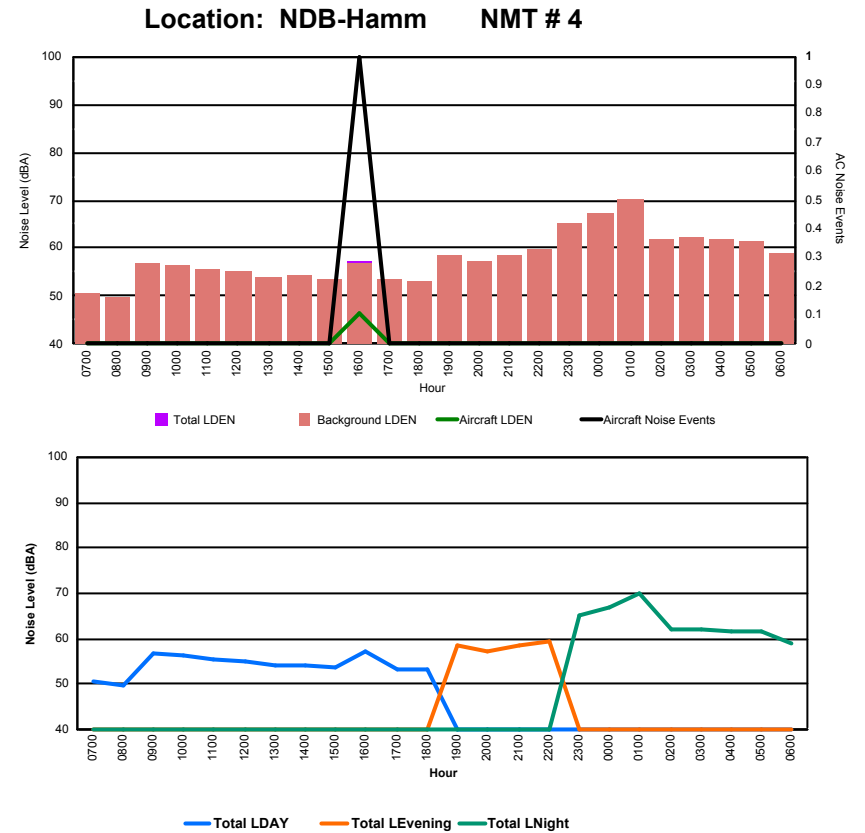

Luxembourg Airport Noise Distribution by Hour

Between 02/02/2024 00:00:00 and 02/02/2024 23:59:59 (Local Time)

Day	Aircraft Events	Total LDEN dB(A)	Aircraft LDEN dB(A)	Background LDEN dB(A)	Total LDay dB(A)	Total LEvening dB(A)	Total LNight dB(A)
02/02/24	7:00	-	50.5	-	50.6	50.5	-
02/02/24	8:00	-	49.9	-	49.9	49.9	-
02/02/24	9:00	-	56.9	-	57.0	56.9	-
02/02/24	10:00	-	56.4	-	56.4	56.4	-
02/02/24	11:00	-	55.5	-	55.5	55.5	-
02/02/24	12:00	-	55.0	-	55.0	55.0	-
02/02/24	13:00	-	54.0	-	54.0	54.0	-
02/02/24	14:00	-	54.2	-	54.2	54.2	-
02/02/24	15:00	-	53.6	-	53.6	53.6	-
02/02/24	16:00	1	57.3	46.4	57.0	57.3	-
02/02/24	17:00	-	53.4	-	53.4	53.4	-
02/02/24	18:00	-	53.3	-	53.3	53.3	-
02/02/24	19:00	-	58.5	-	58.5	58.5	-
02/02/24	20:00	-	57.2	-	57.2	57.2	-
02/02/24	21:00	-	58.6	-	58.6	58.6	-
02/02/24	22:00	-	59.6	-	59.6	59.6	-
02/02/24	23:00	-	65.1	-	65.2	-	65.1
03/02/24	0:00	-	67.0	-	67.4	-	67.0
03/02/24	1:00	-	70.1	-	70.3	-	70.1
03/02/24	2:00	-	61.9	-	62.0	-	61.9
03/02/24	3:00	-	62.2	-	62.2	-	62.2
03/02/24	4:00	-	61.8	-	61.8	-	61.8
03/02/24	5:00	-	61.6	-	61.6	-	61.6
03/02/24	6:00	-	58.8	-	58.8	-	58.8
	1	61.2	32.6	61.4	54.7	58.6	65.0