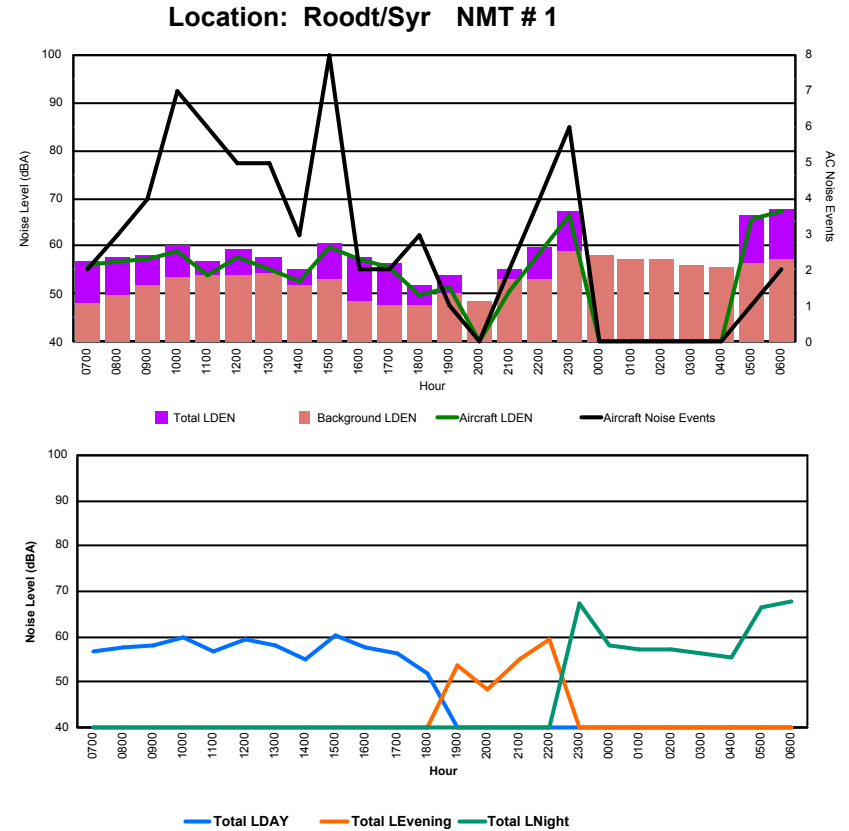

Luxembourg Airport Noise Distribution by Hour

Between 24/02/2024 00:00:00 and 24/02/2024 23:59:59 (Local Time)

Day	Aircraft Events	Total LDEN dB (A)	Aircraft LDEN dB(A)	Background LDEN dB(A)	Total LDay dB(A)	Total LEvening dB(A)	Total LNight dB (A)	
24/02/24	7:00	2	56.8	56.2	48.3	56.8	-	-
24/02/24	8:00	3	57.6	56.8	49.9	57.6	-	-
24/02/24	9:00	4	58.3	57.2	51.9	58.3	-	-
24/02/24	10:00	7	60.0	58.9	53.4	60.0	-	-
24/02/24	11:00	6	56.9	53.9	54.0	56.9	-	-
24/02/24	12:00	5	59.3	57.8	54.0	59.3	-	-
24/02/24	13:00	5	57.9	55.4	54.4	57.9	-	-
24/02/24	14:00	3	55.1	52.6	51.7	55.1	-	-
24/02/24	15:00	8	60.5	59.7	53.0	60.5	-	-
24/02/24	16:00	2	57.7	57.1	48.5	57.7	-	-
24/02/24	17:00	2	56.4	55.7	47.9	56.4	-	-
24/02/24	18:00	3	51.8	49.9	47.5	51.8	-	-
24/02/24	19:00	1	53.8	51.3	50.3	-	53.8	-
24/02/24	20:00	-	48.5	-	48.5	-	48.5	-
24/02/24	21:00	2	55.0	50.6	53.1	-	55.0	-
24/02/24	22:00	4	59.6	58.6	53.2	-	59.6	-
24/02/24	23:00	6	67.2	66.5	59.1	-	-	67.2
25/02/24	0:00	-	58.0	-	58.1	-	-	58.0
25/02/24	1:00	-	57.3	-	57.3	-	-	57.3
25/02/24	2:00	-	57.2	-	57.2	-	-	57.2
25/02/24	3:00	-	56.2	-	56.2	-	-	56.2
25/02/24	4:00	-	55.6	-	55.6	-	-	55.6
25/02/24	5:00	1	66.3	65.8	56.4	-	-	66.3
25/02/24	6:00	2	67.7	67.3	57.4	-	-	67.7
		66	60.5	59.2	54.5	57.8	55.9	63.5