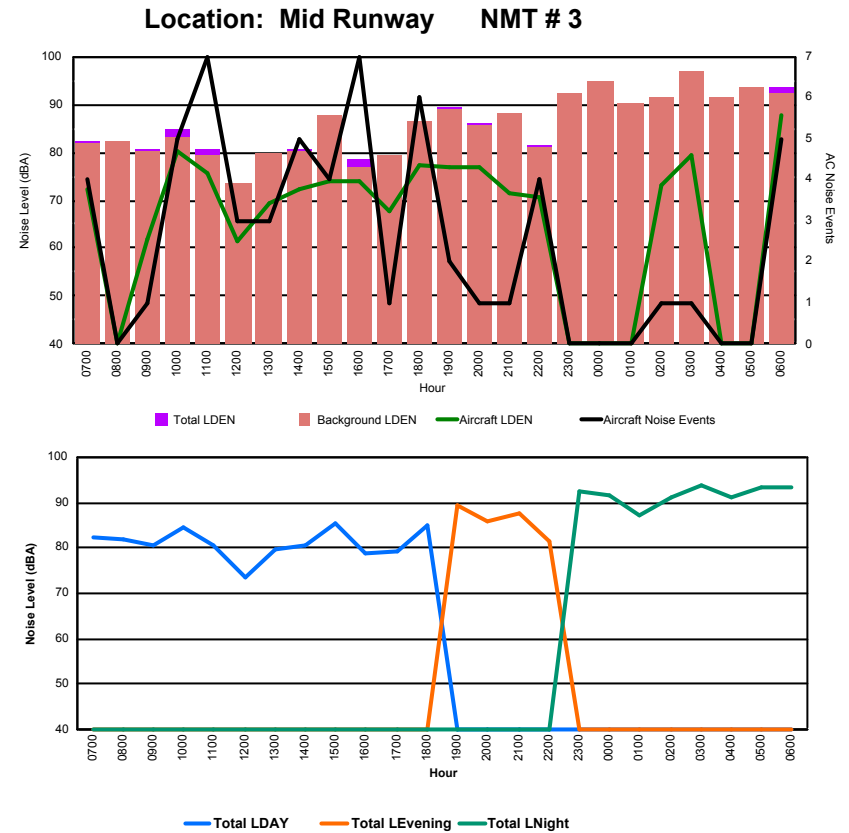

Luxembourg Airport Noise Distribution by Hour

Between 05/02/2024 00:00:00 and 05/02/2024 23:59:59 (Local Time)

Day	Aircraft Events	Total LDEN dB(A)	Aircraft LDEN dB(A)	Background LDEN dB(A)	Total LDay dB(A)	Total LEvening dB(A)	Total LNight dB(A)
05/02/24 7:00	4	82.2	72.4	81.8	82.2	-	-
05/02/24 8:00	-	81.8	-	82.1	81.8	-	-
05/02/24 9:00	1	80.6	61.7	80.3	80.6	-	-
05/02/24 10:00	5	84.6	80.2	83.1	84.6	-	-
05/02/24 11:00	7	80.6	75.6	79.5	80.6	-	-
05/02/24 12:00	3	73.5	61.5	73.7	73.5	-	-
05/02/24 13:00	3	79.8	69.3	79.6	79.8	-	-
05/02/24 14:00	5	80.8	72.3	80.2	80.8	-	-
05/02/24 15:00	4	85.5	74.1	87.6	85.5	-	-
05/02/24 16:00	7	78.7	74.0	76.8	78.7	-	-
05/02/24 17:00	1	79.4	67.7	79.2	79.4	-	-
05/02/24 18:00	6	85.0	77.3	86.6	85.0	-	-
05/02/24 19:00	2	89.2	76.7	89.1	-	89.2	-
05/02/24 20:00	1	85.9	76.9	85.6	-	85.9	-
05/02/24 21:00	1	87.8	71.3	88.0	-	87.8	-
05/02/24 22:00	4	81.5	70.8	81.1	-	81.5	-
05/02/24 23:00	-	92.3	-	92.5	-	-	92.3
06/02/24 0:00	-	91.6	-	94.9	-	-	91.6
06/02/24 1:00	-	87.2	-	90.1	-	-	87.2
06/02/24 2:00	1	91.3	73.1	91.4	-	-	91.3
06/02/24 3:00	1	93.9	79.2	96.9	-	-	93.9
06/02/24 4:00	-	91.4	-	91.5	-	-	91.4
06/02/24 5:00	-	93.4	-	93.4	-	-	93.4
06/02/24 6:00	5	93.4	87.6	92.4	-	-	93.4
	61	88.5	76.6	89.5	82.0	86.9	92.2