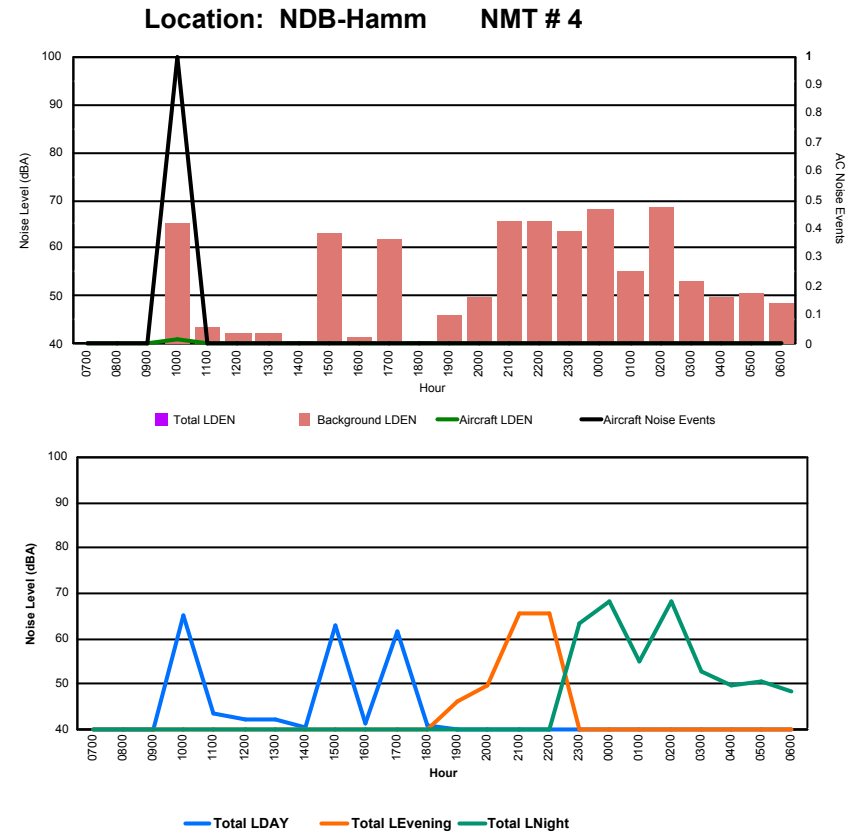

Luxembourg Airport Noise Distribution by Hour

Between 24/02/2024 00:00:00 and 24/02/2024 23:59:59 (Local Time)

Day	Aircraft Events	Total LDEN dB (A)	Aircraft LDEN dB(A)	Background LDEN dB(A)	Total LDay dB(A)	Total LEvening dB(A)	Total LNight dB (A)
24/02/24	7:00	-	36.9	-	36.9	-	-
24/02/24	8:00	-	37.6	-	37.6	-	-
24/02/24	9:00	-	37.3	-	37.3	-	-
24/02/24	10:00	1	65.0	41.1	65.2	65.0	-
24/02/24	11:00	-	43.6	-	43.6	-	-
24/02/24	12:00	-	42.1	-	42.1	-	-
24/02/24	13:00	-	42.1	-	42.1	-	-
24/02/24	14:00	-	40.5	-	40.5	-	-
24/02/24	15:00	-	63.0	-	63.0	-	-
24/02/24	16:00	-	41.3	-	41.3	-	-
24/02/24	17:00	-	61.7	-	61.7	-	-
24/02/24	18:00	-	40.7	-	40.7	-	-
24/02/24	19:00	-	46.0	-	46.0	46.0	-
24/02/24	20:00	-	49.9	-	49.9	49.9	-
24/02/24	21:00	-	65.7	-	65.7	65.7	-
24/02/24	22:00	-	65.7	-	65.7	65.7	-
24/02/24	23:00	-	63.4	-	63.4	-	63.4
25/02/24	0:00	-	68.1	-	68.1	-	68.1
25/02/24	1:00	-	55.2	-	55.2	-	55.2
25/02/24	2:00	-	68.4	-	68.4	-	68.4
25/02/24	3:00	-	53.0	-	53.0	-	53.0
25/02/24	4:00	-	49.7	-	49.7	-	49.7
25/02/24	5:00	-	50.8	-	50.8	-	50.8
25/02/24	6:00	-	48.6	-	48.6	-	48.6
	1	61.1	27.3	61.1	57.5	62.8	63.1