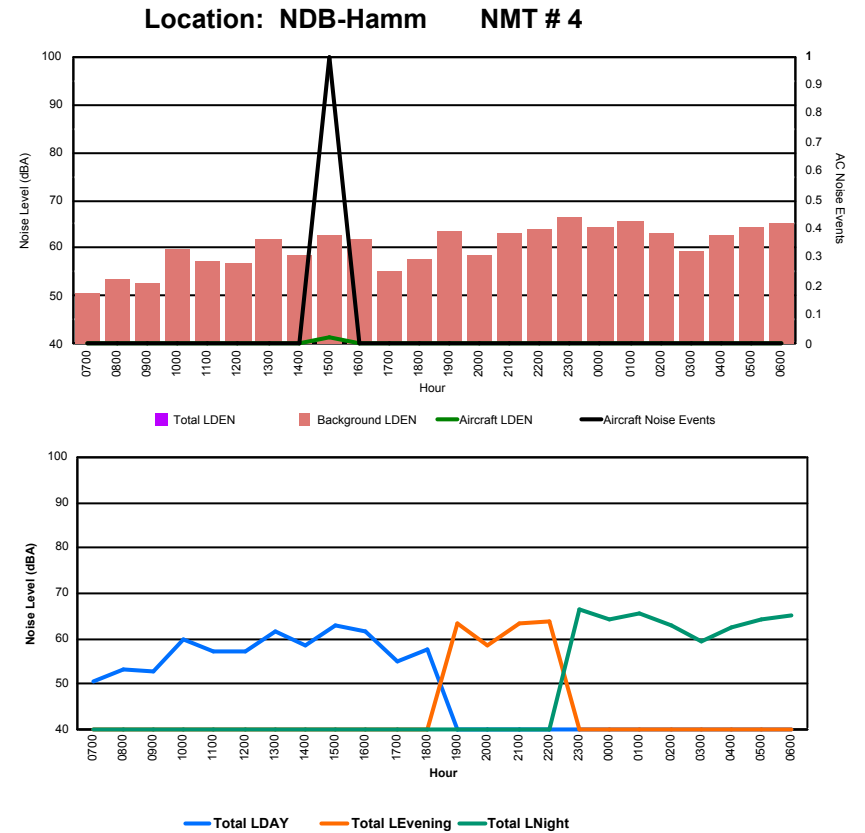

Luxembourg Airport Noise Distribution by Hour

Between 01/02/2024 00:00:00 and 01/02/2024 23:59:59 (Local Time)

Day	Aircraft Events	Total LDEN dB (A)	Aircraft LDEN dB(A)	Background LDEN dB(A)	Total LDay dB(A)	Total LEvening dB(A)	Total LNight dB (A)
01/02/24	7:00	-	50.7	-	50.7	-	-
01/02/24	8:00	-	53.4	-	53.4	-	-
01/02/24	9:00	-	52.8	-	52.8	-	-
01/02/24	10:00	-	59.7	-	59.7	-	-
01/02/24	11:00	-	57.4	-	57.4	-	-
01/02/24	12:00	-	57.0	-	57.0	-	-
01/02/24	13:00	-	61.7	-	61.7	-	-
01/02/24	14:00	-	58.6	-	58.6	-	-
01/02/24	15:00	1	62.9	41.3	62.9	-	-
01/02/24	16:00	-	61.8	-	61.8	-	-
01/02/24	17:00	-	55.0	-	55.0	-	-
01/02/24	18:00	-	57.8	-	57.8	-	-
01/02/24	19:00	-	63.5	-	63.5	-	63.5
01/02/24	20:00	-	58.6	-	58.6	-	58.6
01/02/24	21:00	-	63.3	-	63.3	-	63.3
01/02/24	22:00	-	63.9	-	63.9	-	63.9
01/02/24	23:00	-	66.3	-	66.4	-	66.3
02/02/24	0:00	-	64.4	-	64.5	-	64.4
02/02/24	1:00	-	65.5	-	65.5	-	65.5
02/02/24	2:00	-	63.1	-	63.2	-	63.1
02/02/24	3:00	-	59.3	-	59.3	-	59.3
02/02/24	4:00	-	62.6	-	62.6	-	62.6
02/02/24	5:00	-	64.4	-	64.5	-	64.4
02/02/24	6:00	-	65.0	-	65.0	-	65.0
	1	62.0	27.5	62.0	58.8	62.8	64.2