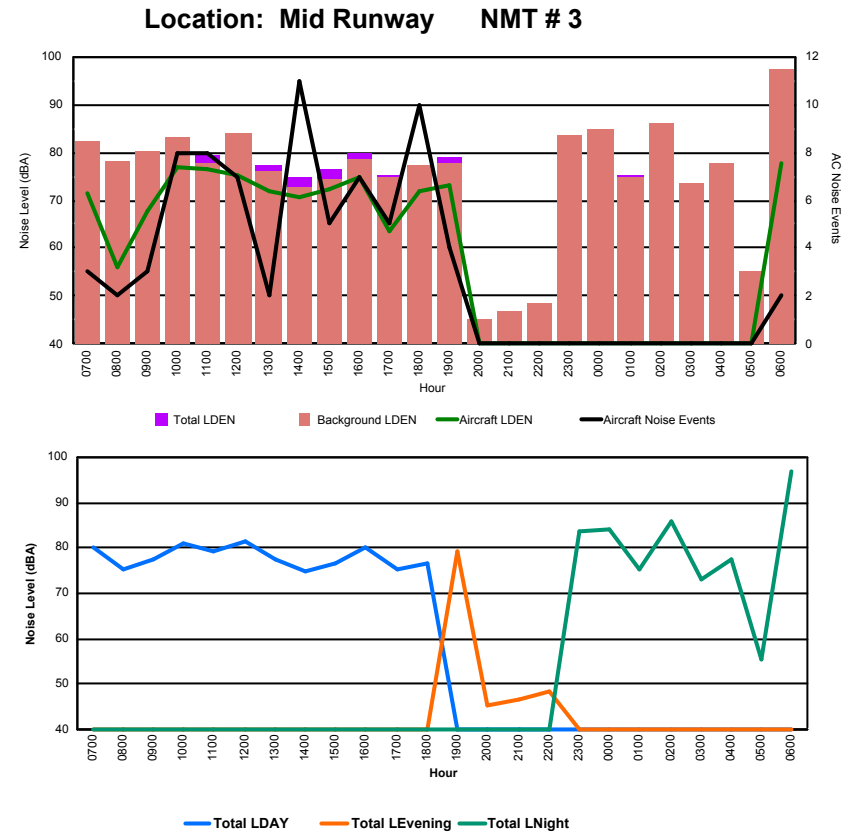

Luxembourg Airport Noise Distribution by Hour

Between 29/02/2024 00:00:00 and 29/02/2024 23:59:59 (Local Time)

Day	Aircraft Events	Total LDEN dB (A)	Aircraft LDEN dB(A)	Background LDEN dB(A)	Total LDay dB(A)	Total LEvening dB(A)	Total LNight dB (A)
29/02/24	7:00	3	80.1	71.3	82.5	80.1	-
29/02/24	8:00	2	75.5	56.0	78.2	75.5	-
29/02/24	9:00	3	77.5	67.9	80.2	77.5	-
29/02/24	10:00	8	81.1	76.8	83.3	81.1	-
29/02/24	11:00	8	79.4	76.5	77.6	79.4	-
29/02/24	12:00	7	81.3	75.1	83.8	81.3	-
29/02/24	13:00	2	77.4	71.7	76.2	77.4	-
29/02/24	14:00	11	74.7	70.5	72.7	74.7	-
29/02/24	15:00	5	76.5	72.4	74.3	76.5	-
29/02/24	16:00	7	80.0	74.7	78.6	80.0	-
29/02/24	17:00	5	75.2	63.6	74.9	75.2	-
29/02/24	18:00	10	76.6	71.7	77.1	76.6	-
29/02/24	19:00	4	79.1	73.3	77.8	-	79.1
29/02/24	20:00	-	45.1	-	45.1	-	45.1
29/02/24	21:00	-	46.8	-	46.8	-	46.8
29/02/24	22:00	-	48.5	-	48.5	-	48.5
29/02/24	23:00	-	83.7	-	83.7	-	83.7
01/03/24	0:00	-	84.2	-	84.9	-	84.2
01/03/24	1:00	-	75.2	-	74.9	-	75.2
01/03/24	2:00	-	85.8	-	85.9	-	85.8
01/03/24	3:00	-	73.3	-	73.4	-	73.3
01/03/24	4:00	-	77.6	-	77.6	-	77.6
01/03/24	5:00	-	55.4	-	55.4	-	55.4
01/03/24	6:00	2	97.1	77.7	97.4	-	97.1
	77	84.7	71.2	85.1	78.5	73.1	88.8