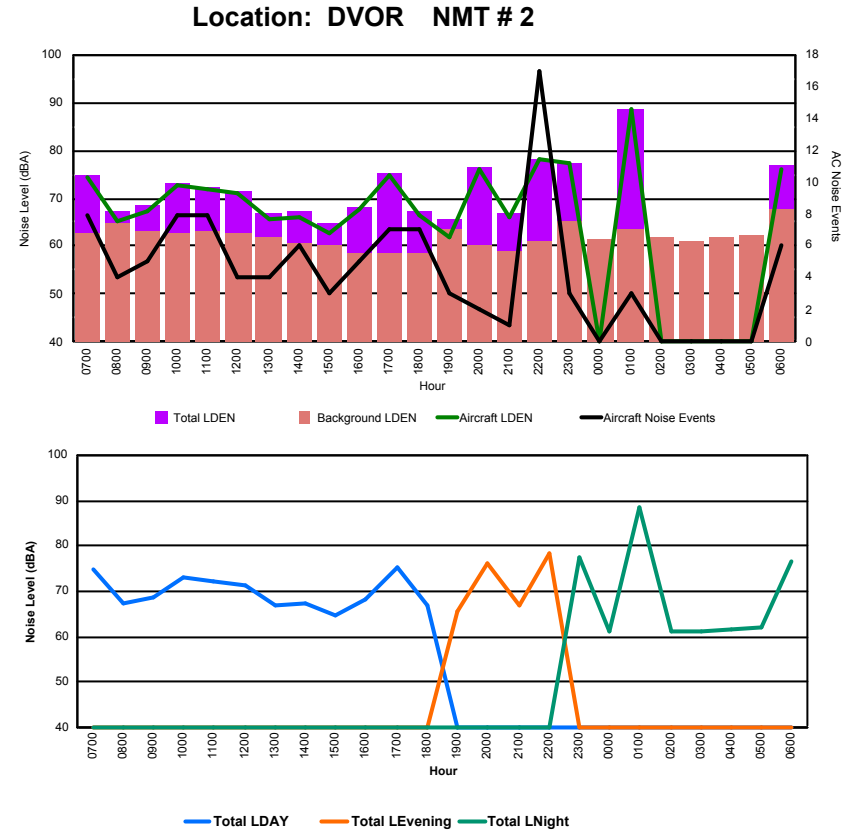

Luxembourg Airport Noise Distribution by Hour

Between 07/02/2024 00:00:00 and 07/02/2024 23:59:59 (Local Time)

Day	Aircraft Events	Total LDEN dB(A)	Aircraft LDEN dB(A)	Background LDEN dB(A)	Total LDay dB(A)	Total LEvening dB(A)	Total LNight dB(A)	
07/02/24	7:00	8	74.7	74.5	62.7	74.7	-	-
07/02/24	8:00	4	67.4	65.3	64.6	67.4	-	-
07/02/24	9:00	5	68.5	67.3	63.1	68.5	-	-
07/02/24	10:00	8	73.2	72.8	62.6	73.2	-	-
07/02/24	11:00	8	72.2	71.7	63.1	72.2	-	-
07/02/24	12:00	4	71.5	70.9	62.9	71.5	-	-
07/02/24	13:00	4	67.0	65.5	62.0	67.0	-	-
07/02/24	14:00	6	67.2	66.2	60.6	67.2	-	-
07/02/24	15:00	3	64.6	62.8	60.0	64.6	-	-
07/02/24	16:00	5	68.1	67.6	58.6	68.1	-	-
07/02/24	17:00	7	75.1	75.0	58.7	75.1	-	-
07/02/24	18:00	7	67.1	66.4	58.4	67.1	-	-
07/02/24	19:00	3	65.7	61.9	63.5	-	65.7	-
07/02/24	20:00	2	76.3	76.2	60.4	-	76.3	-
07/02/24	21:00	1	66.7	65.9	58.8	-	66.7	-
07/02/24	22:00	17	78.3	78.3	60.9	-	78.3	-
07/02/24	23:00	3	77.4	77.2	65.0	-	-	77.4
08/02/24	0:00	-	61.3	-	61.5	-	-	61.3
08/02/24	1:00	3	88.4	88.4	63.7	-	-	88.4
08/02/24	2:00	-	61.4	-	61.7	-	-	61.4
08/02/24	3:00	-	61.1	-	61.1	-	-	61.1
08/02/24	4:00	-	61.8	-	61.8	-	-	61.8
08/02/24	5:00	-	62.1	-	62.1	-	-	62.1
08/02/24	6:00	6	76.7	76.2	67.9	-	-	76.7
	104	76.5	76.3	62.5	71.0	74.7	80.0