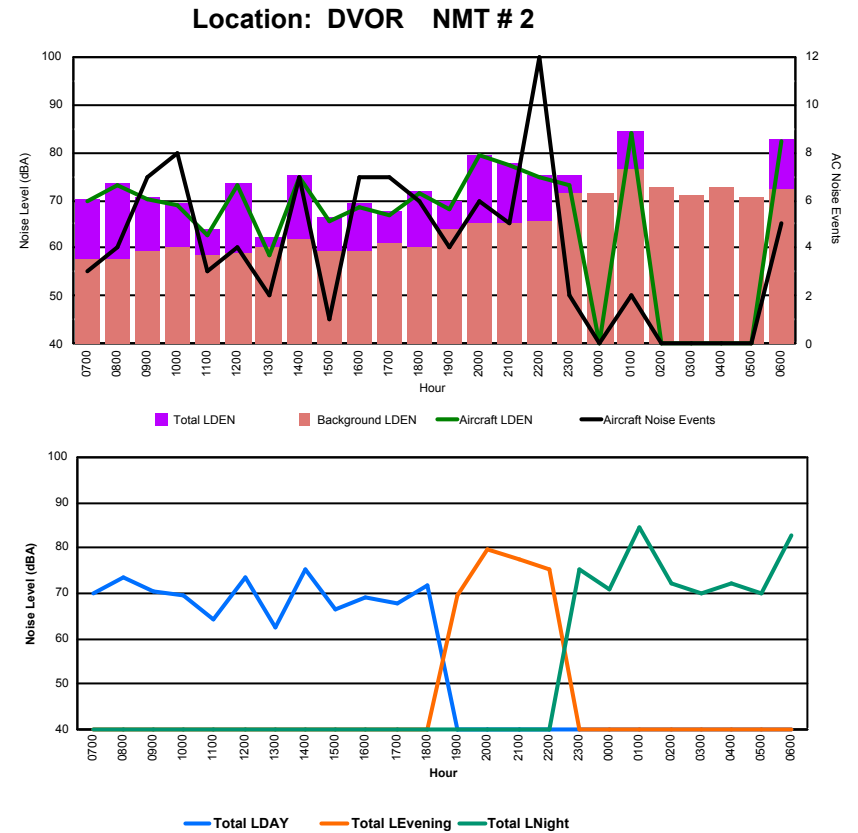

Luxembourg Airport Noise Distribution by Hour

Between 06/02/2024 00:00:00 and 06/02/2024 23:59:59 (Local Time)

Day	Aircraft Events	Total LDEN dB (A)	Aircraft LDEN dB(A)	Background LDEN dB(A)	Total LDay dB(A)	Total LEvening dB(A)	Total LNight dB (A)
06/02/24 7:00	3	70.1	69.9	57.9	70.1	-	-
06/02/24 8:00	4	73.4	73.2	57.9	73.4	-	-
06/02/24 9:00	7	70.5	70.1	59.2	70.5	-	-
06/02/24 10:00	8	69.5	69.0	60.0	69.5	-	-
06/02/24 11:00	3	64.1	62.8	58.4	64.1	-	-
06/02/24 12:00	4	73.4	73.2	58.9	73.4	-	-
06/02/24 13:00	2	62.4	58.7	60.2	62.4	-	-
06/02/24 14:00	7	75.2	75.0	61.7	75.2	-	-
06/02/24 15:00	1	66.5	65.5	59.3	66.5	-	-
06/02/24 16:00	7	69.2	68.7	59.2	69.2	-	-
06/02/24 17:00	7	67.9	67.0	61.2	67.9	-	-
06/02/24 18:00	6	71.7	71.4	60.0	71.7	-	-
06/02/24 19:00	4	69.7	68.3	64.1	-	69.7	-
06/02/24 20:00	6	79.5	79.3	65.4	-	79.5	-
06/02/24 21:00	5	77.6	77.4	65.3	-	77.6	-
06/02/24 22:00	12	75.4	75.0	65.8	-	75.4	-
06/02/24 23:00	2	75.2	73.2	71.5	-	-	75.2
07/02/24 0:00	-	71.0	-	71.6	-	-	71.0
07/02/24 1:00	2	84.5	84.1	76.3	-	-	84.5
07/02/24 2:00	-	72.1	-	72.8	-	-	72.1
07/02/24 3:00	-	70.0	-	70.9	-	-	70.0
07/02/24 4:00	-	72.2	-	72.7	-	-	72.2
07/02/24 5:00	-	69.9	-	70.8	-	-	69.9
07/02/24 6:00	5	82.6	82.3	72.4	-	-	82.6
	95	75.7	75.0	68.6	70.8	76.8	78.5