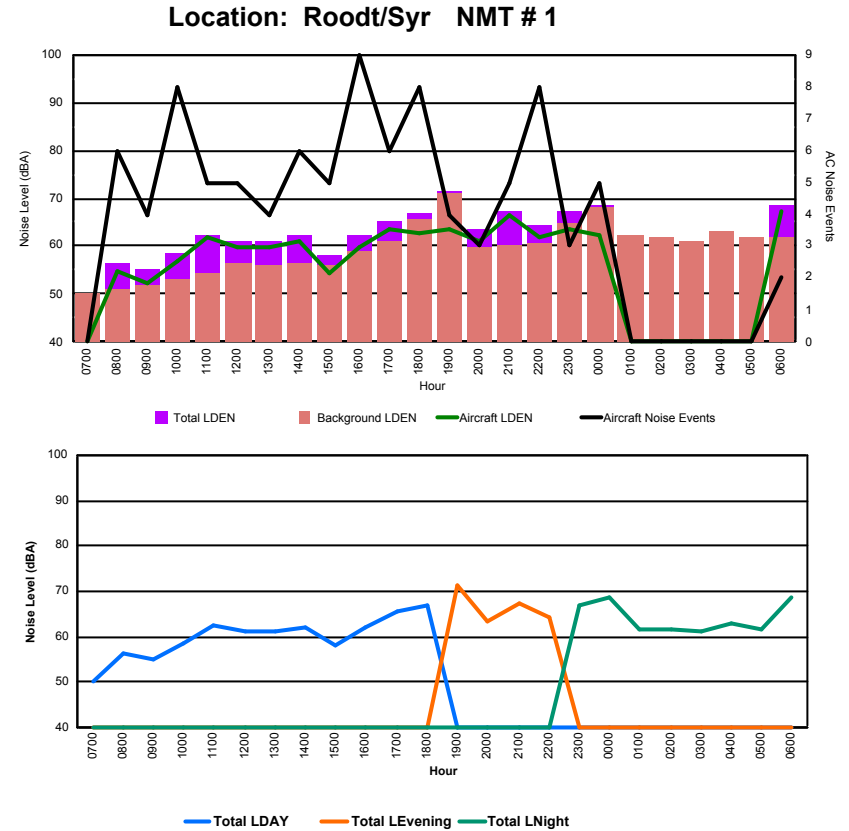

Luxembourg Airport Noise Distribution by Hour

Between 22/02/2024 00:00:00 and 22/02/2024 23:59:59 (Local Time)

Day	Aircraft Events	Total LDEN dB (A)	Aircraft LDEN dB(A)	Background LDEN dB(A)	Total LDay dB(A)	Total LEvening dB(A)	Total LNight dB (A)
22/02/24 7:00	-	50.0	-	50.0	50.0	-	-
22/02/24 8:00	6	56.3	54.9	50.9	56.3	-	-
22/02/24 9:00	4	55.1	52.3	51.9	55.1	-	-
22/02/24 10:00	8	58.4	57.0	53.3	58.4	-	-
22/02/24 11:00	5	62.4	61.7	54.5	62.4	-	-
22/02/24 12:00	5	61.2	59.6	56.4	61.2	-	-
22/02/24 13:00	4	61.1	59.7	56.0	61.1	-	-
22/02/24 14:00	6	62.2	60.9	56.5	62.2	-	-
22/02/24 15:00	5	58.3	54.2	56.2	58.3	-	-
22/02/24 16:00	9	62.1	59.8	59.0	62.1	-	-
22/02/24 17:00	6	65.4	63.5	60.9	65.4	-	-
22/02/24 18:00	8	66.8	62.8	65.5	66.8	-	-
22/02/24 19:00	4	71.4	63.7	71.0	-	71.4	-
22/02/24 20:00	3	63.5	61.1	59.9	-	63.5	-
22/02/24 21:00	5	67.5	66.6	60.4	-	67.5	-
22/02/24 22:00	8	64.2	62.0	60.5	-	64.2	-
22/02/24 23:00	3	67.1	63.6	64.6	-	-	67.1
23/02/24 0:00	5	68.7	62.4	68.1	-	-	68.7
23/02/24 1:00	-	61.8	-	62.2	-	-	61.8
23/02/24 2:00	-	61.6	-	61.8	-	-	61.6
23/02/24 3:00	-	61.2	-	61.2	-	-	61.2
23/02/24 4:00	-	63.1	-	63.1	-	-	63.1
23/02/24 5:00	-	61.8	-	61.8	-	-	61.8
23/02/24 6:00	2	68.5	67.5	61.9	-	-	68.5
	96	64.6	61.0	62.5	61.8	67.8	65.4