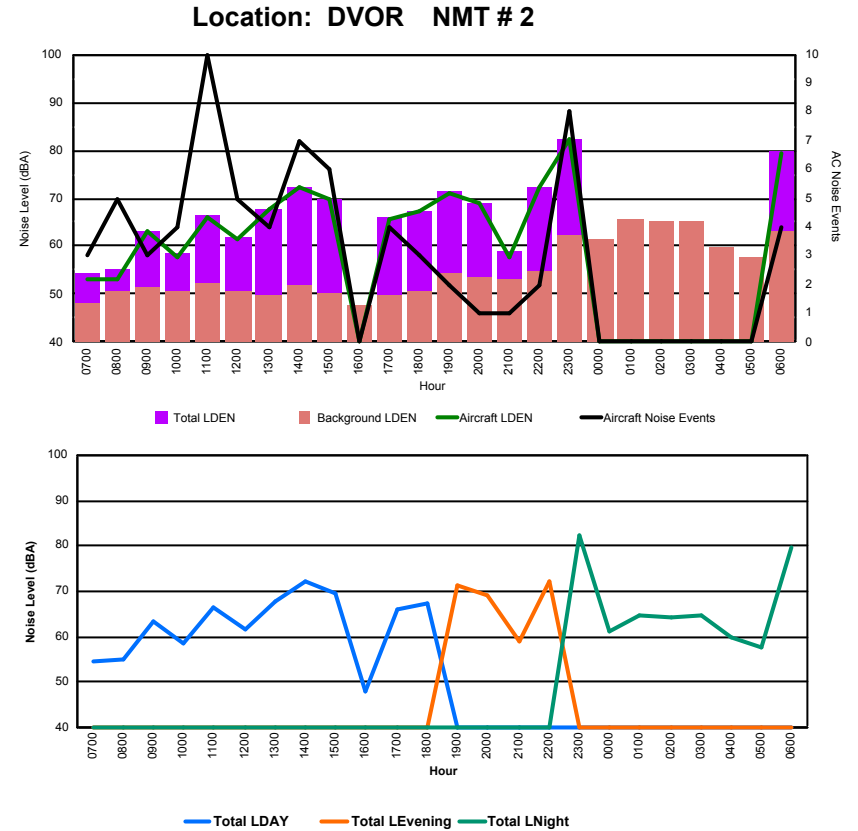

Luxembourg Airport Noise Distribution by Hour

Between 10/02/2024 00:00:00 and 10/02/2024 23:59:59 (Local Time)

Day	Aircraft Events	Total LDEN dB (A)	Aircraft LDEN dB(A)	Background LDEN dB(A)	Total LDay dB(A)	Total LEvening dB(A)	Total LNight dB (A)
10/02/24 7:00	3	54.4	53.3	48.1	54.4	-	-
10/02/24 8:00	5	55.1	53.2	50.6	55.1	-	-
10/02/24 9:00	3	63.2	63.0	51.3	63.2	-	-
10/02/24 10:00	4	58.6	57.9	50.8	58.6	-	-
10/02/24 11:00	10	66.3	66.2	52.1	66.3	-	-
10/02/24 12:00	5	61.8	61.5	50.5	61.8	-	-
10/02/24 13:00	4	67.8	67.7	49.6	67.8	-	-
10/02/24 14:00	7	72.2	72.1	51.7	72.2	-	-
10/02/24 15:00	6	69.7	69.7	50.3	69.7	-	-
10/02/24 16:00	-	47.8	-	47.8	47.8	-	-
10/02/24 17:00	4	65.9	65.8	49.8	65.9	-	-
10/02/24 18:00	3	67.4	67.3	50.7	67.4	-	-
10/02/24 19:00	2	71.3	71.2	54.4	-	71.3	-
10/02/24 20:00	1	69.0	68.8	53.7	-	69.0	-
10/02/24 21:00	1	59.0	57.7	53.2	-	59.0	-
10/02/24 22:00	2	72.3	72.1	54.8	-	72.3	-
10/02/24 23:00	8	82.3	82.2	62.3	-	-	82.3
11/02/24 0:00	-	61.1	-	61.3	-	-	61.1
11/02/24 1:00	-	64.9	-	65.8	-	-	64.9
11/02/24 2:00	-	64.4	-	65.3	-	-	64.4
11/02/24 3:00	-	64.9	-	65.1	-	-	64.9
11/02/24 4:00	-	59.9	-	59.9	-	-	59.9
11/02/24 5:00	-	57.6	-	57.6	-	-	57.6
11/02/24 6:00	4	79.6	79.5	63.3	-	-	79.6
	72	71.8	71.5	59.1	66.2	69.9	75.3