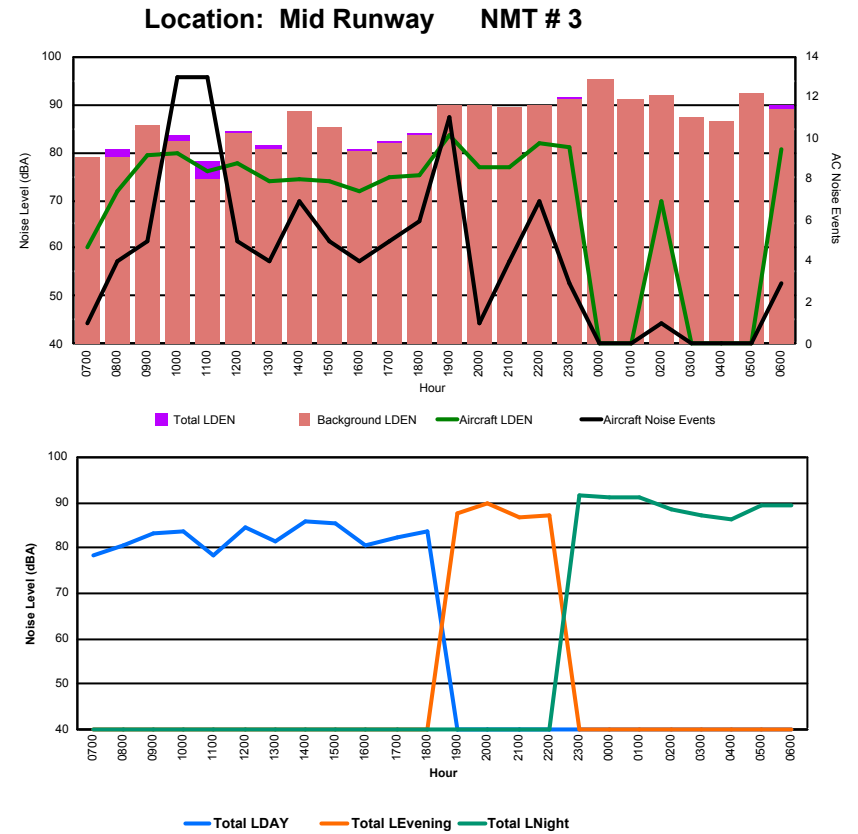

Luxembourg Airport Noise Distribution by Hour

Between 23/02/2024 00:00:00 and 23/02/2024 23:59:59 (Local Time)

Day	Aircraft Events	Total LDEN dB (A)	Aircraft LDEN dB(A)	Background LDEN dB(A)	Total LDay dB(A)	Total LEvening dB(A)	Total LNight dB (A)
23/02/24 7:00	1	78.6	60.0	79.0	78.6	-	-
23/02/24 8:00	4	80.5	72.0	78.8	80.5	-	-
23/02/24 9:00	5	83.4	79.4	85.8	83.4	-	-
23/02/24 10:00	13	83.6	80.0	82.1	83.6	-	-
23/02/24 11:00	13	78.3	76.1	74.5	78.3	-	-
23/02/24 12:00	5	84.5	77.6	84.1	84.5	-	-
23/02/24 13:00	4	81.4	73.8	80.8	81.4	-	-
23/02/24 14:00	7	86.0	74.4	88.5	86.0	-	-
23/02/24 15:00	5	85.4	74.0	85.4	85.4	-	-
23/02/24 16:00	4	80.7	72.0	80.2	80.7	-	-
23/02/24 17:00	5	82.5	75.0	81.9	82.5	-	-
23/02/24 18:00	6	83.8	75.4	83.4	83.8	-	-
23/02/24 19:00	11	87.7	83.7	89.7	-	87.7	-
23/02/24 20:00	1	89.9	76.8	89.9	-	89.9	-
23/02/24 21:00	4	86.6	76.7	89.2	-	86.6	-
23/02/24 22:00	7	87.3	82.0	89.6	-	87.3	-
23/02/24 23:00	3	91.5	80.9	91.2	-	-	91.5
24/02/24 0:00	-	91.4	-	95.2	-	-	91.4
24/02/24 1:00	-	91.0	-	91.2	-	-	91.0
24/02/24 2:00	1	88.7	69.9	91.8	-	-	88.7
24/02/24 3:00	-	87.1	-	87.5	-	-	87.1
24/02/24 4:00	-	86.4	-	86.4	-	-	86.4
24/02/24 5:00	-	89.4	-	92.4	-	-	89.4
24/02/24 6:00	3	89.6	80.7	89.1	-	-	89.6
	102	87.2	77.0	88.6	83.0	88.1	89.7