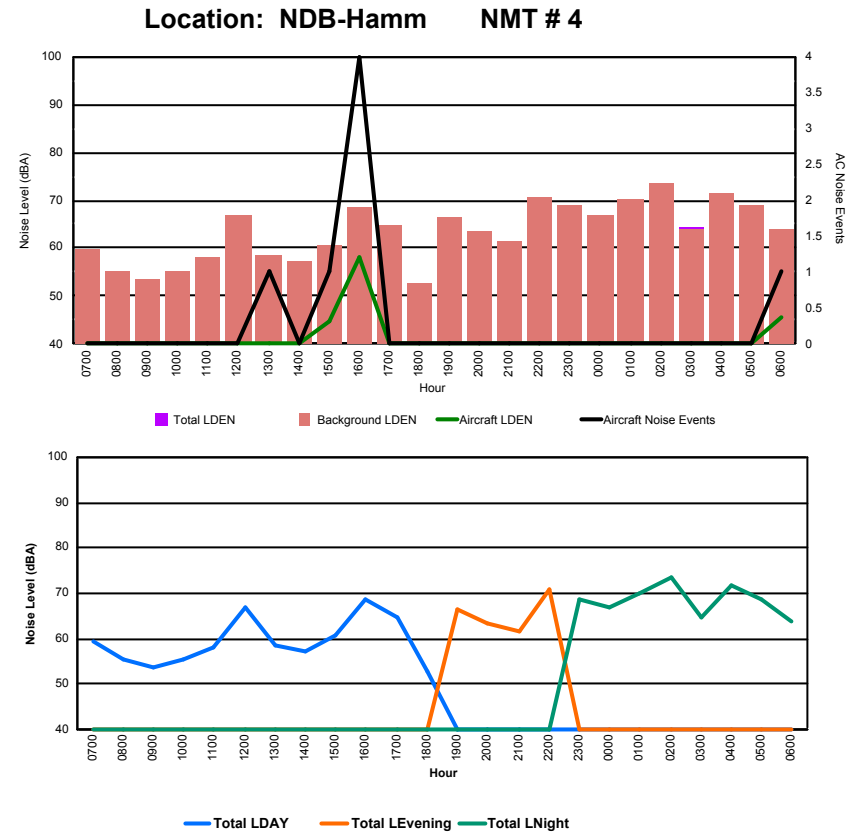

Luxembourg Airport Noise Distribution by Hour

Between 17/02/2024 00:00:00 and 17/02/2024 23:59:59 (Local Time)

Day	Aircraft Events	Total LDEN dB (A)	Aircraft LDEN dB(A)	Background LDEN dB(A)	Total LDay dB(A)	Total LEvening dB(A)	Total LNight dB (A)
17/02/24 7:00	-	59.5	-	59.6	59.5	-	-
17/02/24 8:00	-	55.4	-	55.4	55.4	-	-
17/02/24 9:00	-	53.6	-	53.6	53.6	-	-
17/02/24 10:00	-	55.3	-	55.3	55.3	-	-
17/02/24 11:00	-	58.1	-	58.1	58.1	-	-
17/02/24 12:00	-	66.7	-	66.8	66.7	-	-
17/02/24 13:00	1	58.5	39.9	58.4	58.5	-	-
17/02/24 14:00	-	57.4	-	57.4	57.4	-	-
17/02/24 15:00	1	60.7	44.8	60.6	60.7	-	-
17/02/24 16:00	4	68.7	58.1	68.6	68.7	-	-
17/02/24 17:00	-	64.8	-	64.7	64.8	-	-
17/02/24 18:00	-	52.9	-	52.9	52.9	-	-
17/02/24 19:00	-	66.6	-	66.6	-	66.6	-
17/02/24 20:00	-	63.5	-	63.5	-	63.5	-
17/02/24 21:00	-	61.5	-	61.5	-	61.5	-
17/02/24 22:00	-	70.7	-	70.7	-	70.7	-
17/02/24 23:00	-	68.8	-	68.8	-	-	68.8
18/02/24 0:00	-	66.7	-	66.8	-	-	66.7
18/02/24 1:00	-	70.2	-	70.2	-	-	70.2
18/02/24 2:00	-	73.4	-	73.6	-	-	73.4
18/02/24 3:00	-	64.5	-	64.1	-	-	64.5
18/02/24 4:00	-	71.6	-	71.6	-	-	71.6
18/02/24 5:00	-	68.9	-	68.9	-	-	68.9
18/02/24 6:00	1	64.0	45.8	63.9	-	-	64.0
	7	66.7	44.8	66.7	62.3	67.0	69.6