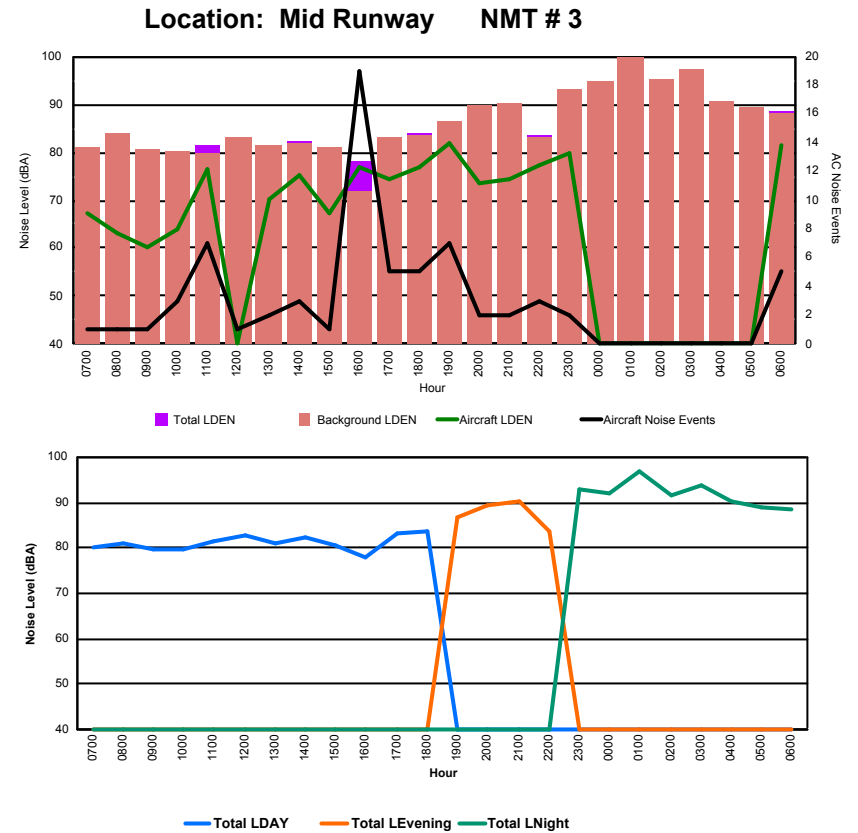

Luxembourg Airport Noise Distribution by Hour

Between 20/02/2024 00:00:00 and 20/02/2024 23:59:59 (Local Time)

Day	Aircraft Events	Total LDEN dB(A)	Aircraft LDEN dB(A)	Background LDEN dB(A)	Total LDay dB(A)	Total LEvening dB(A)	Total LNight dB(A)
20/02/24 7:00	1	80.2	67.3	81.2	80.2	-	-
20/02/24 8:00	1	81.0	63.0	84.1	81.0	-	-
20/02/24 9:00	1	79.8	60.2	80.5	79.8	-	-
20/02/24 10:00	3	79.7	64.1	80.2	79.7	-	-
20/02/24 11:00	7	81.3	76.4	79.9	81.3	-	-
20/02/24 12:00	1	83.0	38.7	83.2	83.0	-	-
20/02/24 13:00	2	81.1	70.3	81.5	81.1	-	-
20/02/24 14:00	3	82.3	75.3	82.0	82.3	-	-
20/02/24 15:00	1	80.7	67.1	80.9	80.7	-	-
20/02/24 16:00	19	78.0	77.0	71.7	78.0	-	-
20/02/24 17:00	5	83.3	74.4	83.2	83.3	-	-
20/02/24 18:00	5	83.9	76.7	83.6	83.9	-	-
20/02/24 19:00	7	86.6	81.7	86.6	-	86.6	-
20/02/24 20:00	2	89.5	73.5	89.9	-	89.5	-
20/02/24 21:00	2	90.1	74.4	90.3	-	90.1	-
20/02/24 22:00	3	83.6	77.1	83.1	-	83.6	-
20/02/24 23:00	2	93.1	79.8	93.2	-	-	93.1
21/02/24 0:00	-	92.1	-	94.9	-	-	92.1
21/02/24 1:00	-	97.0	-	99.7	-	-	97.0
21/02/24 2:00	-	91.8	-	95.2	-	-	91.8
21/02/24 3:00	-	94.0	-	97.5	-	-	94.0
21/02/24 4:00	-	90.1	-	90.6	-	-	90.1
21/02/24 5:00	-	89.0	-	89.2	-	-	89.0
21/02/24 6:00	5	88.6	81.5	88.0	-	-	88.6
	70	89.1	74.7	91.0	81.5	88.1	92.8