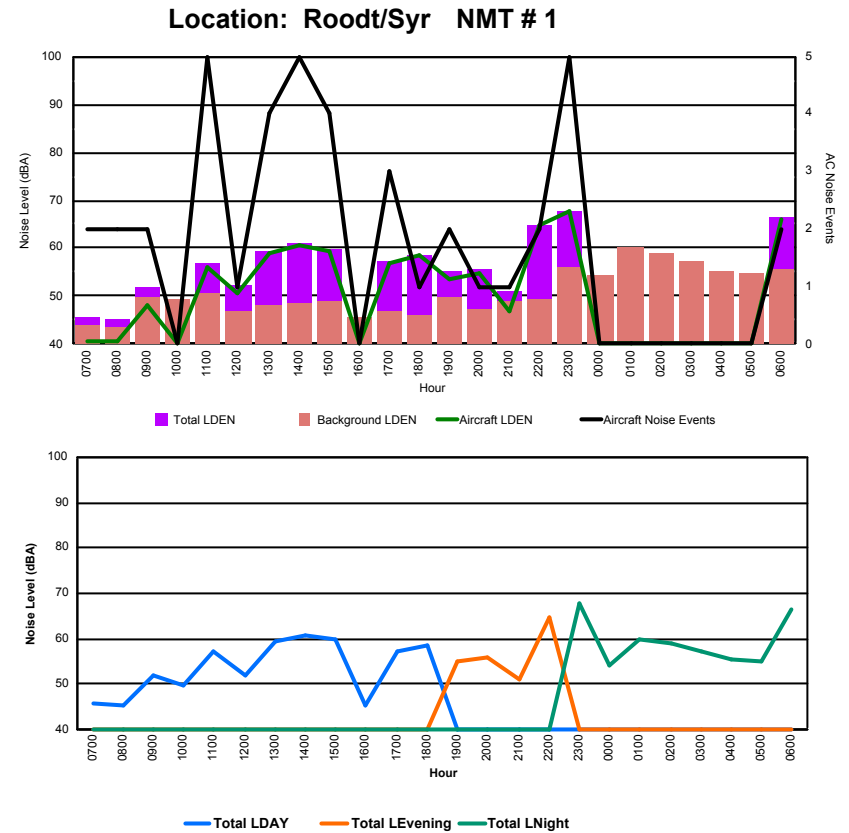

Luxembourg Airport Noise Distribution by Hour

Between 10/02/2024 00:00:00 and 10/02/2024 23:59:59 (Local Time)

Day	Aircraft Events	Total LDEN dB (A)	Aircraft LDEN dB(A)	Background LDEN dB(A)	Total LDay dB(A)	Total LEvening dB(A)	Total LNight dB (A)	
10/02/24	7:00	2	45.7	40.7	44.1	45.7	-	-
10/02/24	8:00	2	45.2	40.6	43.5	45.2	-	-
10/02/24	9:00	2	52.0	48.3	49.6	52.0	-	-
10/02/24	10:00	-	49.5	-	49.5	49.5	-	-
10/02/24	11:00	5	57.0	55.9	50.6	57.0	-	-
10/02/24	12:00	1	52.1	50.5	46.9	52.1	-	-
10/02/24	13:00	4	59.2	58.9	48.2	59.2	-	-
10/02/24	14:00	5	60.9	60.7	48.5	60.9	-	-
10/02/24	15:00	4	59.7	59.4	49.1	59.7	-	-
10/02/24	16:00	-	45.5	-	45.5	45.5	-	-
10/02/24	17:00	3	57.3	57.0	46.7	57.3	-	-
10/02/24	18:00	1	58.7	58.4	46.1	58.7	-	-
10/02/24	19:00	2	55.1	53.6	49.9	-	55.1	-
10/02/24	20:00	1	55.7	54.9	47.4	-	55.7	-
10/02/24	21:00	1	51.1	46.9	49.1	-	51.1	-
10/02/24	22:00	2	64.8	64.7	49.5	-	64.8	-
10/02/24	23:00	5	67.9	67.6	56.0	-	67.9	-
11/02/24	0:00	-	54.3	-	54.3	-	-	54.3
11/02/24	1:00	-	59.9	-	60.0	-	-	59.9
11/02/24	2:00	-	58.9	-	58.9	-	-	58.9
11/02/24	3:00	-	57.2	-	57.2	-	-	57.2
11/02/24	4:00	-	55.3	-	55.3	-	-	55.3
11/02/24	5:00	-	54.8	-	54.9	-	-	54.8
11/02/24	6:00	2	66.4	66.0	55.7	-	-	66.4
	42	59.8	58.7	53.2	56.4	59.8	62.3