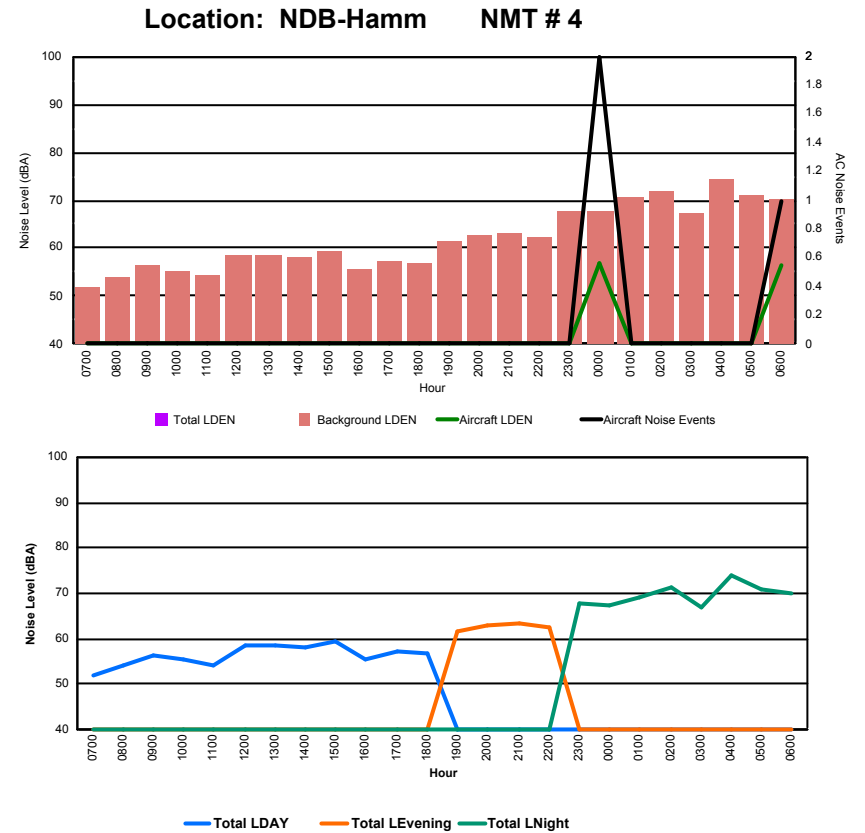

Luxembourg Airport Noise Distribution by Hour

Between 06/02/2024 00:00:00 and 06/02/2024 23:59:59 (Local Time)

Day	Aircraft Events	Total LDEN dB (A)	Aircraft LDEN dB(A)	Background LDEN dB(A)	Total LDay dB(A)	Total LEvening dB(A)	Total LNight dB (A)
06/02/24 7:00	-	51.9	-	52.0	51.9	-	-
06/02/24 8:00	-	54.0	-	54.0	54.0	-	-
06/02/24 9:00	-	56.5	-	56.5	56.5	-	-
06/02/24 10:00	-	55.3	-	55.3	55.3	-	-
06/02/24 11:00	-	54.3	-	54.3	54.3	-	-
06/02/24 12:00	-	58.4	-	58.4	58.4	-	-
06/02/24 13:00	-	58.6	-	58.6	58.6	-	-
06/02/24 14:00	-	58.0	-	58.0	58.0	-	-
06/02/24 15:00	-	59.4	-	59.5	59.4	-	-
06/02/24 16:00	-	55.5	-	55.5	55.5	-	-
06/02/24 17:00	-	57.4	-	57.4	57.4	-	-
06/02/24 18:00	-	56.9	-	56.9	56.9	-	-
06/02/24 19:00	-	61.5	-	61.5	-	61.5	-
06/02/24 20:00	-	62.8	-	62.8	-	62.8	-
06/02/24 21:00	-	63.2	-	63.2	-	63.2	-
06/02/24 22:00	-	62.4	-	62.4	-	62.4	-
06/02/24 23:00	-	67.8	-	67.8	-	-	67.8
07/02/24 0:00	2	67.4	56.9	67.9	-	-	67.4
07/02/24 1:00	-	69.2	-	70.5	-	-	69.2
07/02/24 2:00	-	71.5	-	71.9	-	-	71.5
07/02/24 3:00	-	67.0	-	67.2	-	-	67.0
07/02/24 4:00	-	73.9	-	74.2	-	-	73.9
07/02/24 5:00	-	70.9	-	71.0	-	-	70.9
07/02/24 6:00	1	70.1	56.4	70.2	-	-	70.1
	3	66.2	45.9	66.5	56.8	62.5	70.3