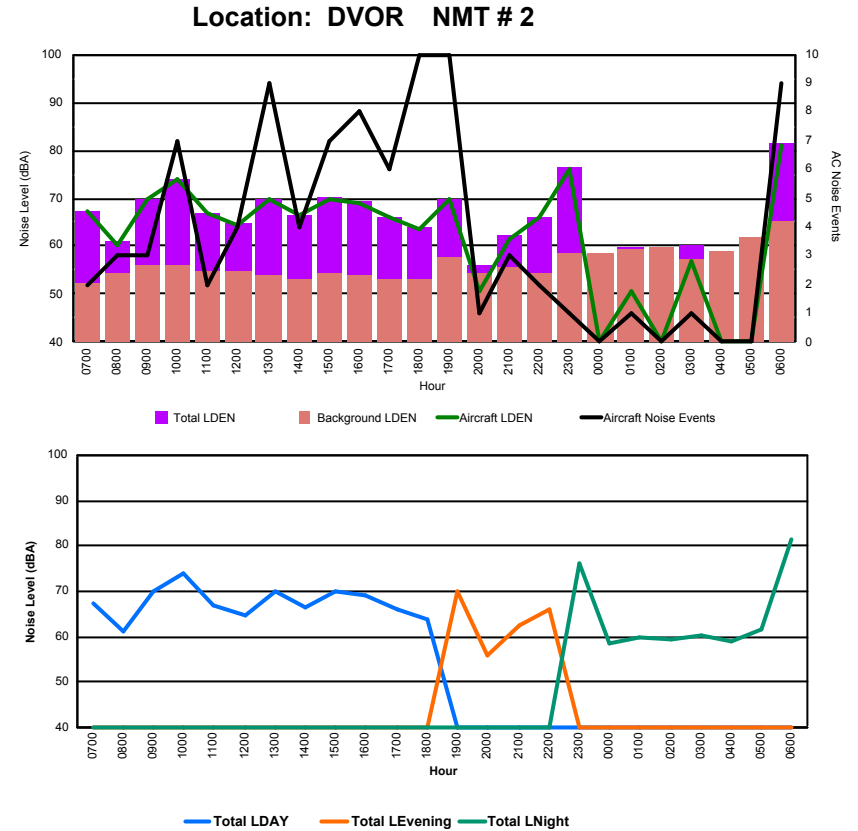

Luxembourg Airport Noise Distribution by Hour

Between 25/02/2024 00:00:00 and 25/02/2024 23:59:59 (Local Time)

Day	Aircraft Events	Total LDEN dB(A)	Aircraft LDEN dB(A)	Background LDEN dB(A)	Total LDay dB(A)	Total LEvening dB(A)	Total LNight dB(A)	
25/02/24	7:00	2	67.2	67.1	52.3	67.2	-	-
25/02/24	8:00	3	61.2	60.3	54.2	61.2	-	-
25/02/24	9:00	3	69.8	69.6	56.1	69.8	-	-
25/02/24	10:00	7	74.1	74.0	56.0	74.1	-	-
25/02/24	11:00	2	67.0	66.8	54.6	67.0	-	-
25/02/24	12:00	4	64.9	64.5	54.7	64.9	-	-
25/02/24	13:00	9	69.8	69.7	53.9	69.8	-	-
25/02/24	14:00	4	66.5	66.3	53.3	66.5	-	-
25/02/24	15:00	7	70.1	70.0	54.5	70.1	-	-
25/02/24	16:00	8	69.2	69.1	54.1	69.2	-	-
25/02/24	17:00	6	66.2	66.0	53.2	66.2	-	-
25/02/24	18:00	10	63.9	63.5	53.2	63.9	-	-
25/02/24	19:00	10	69.9	69.7	57.5	-	69.9	-
25/02/24	20:00	1	55.9	50.7	54.3	-	55.9	-
25/02/24	21:00	3	62.3	61.3	55.7	-	62.3	-
25/02/24	22:00	2	66.2	65.9	54.3	-	66.2	-
25/02/24	23:00	1	76.3	76.2	58.7	-	-	76.3
26/02/24	0:00	-	58.4	-	58.4	-	-	58.4
26/02/24	1:00	1	59.8	50.7	59.4	-	-	59.8
26/02/24	2:00	-	59.6	-	59.6	-	-	59.6
26/02/24	3:00	1	60.2	57.0	57.3	-	-	60.2
26/02/24	4:00	-	58.9	-	58.9	-	-	58.9
26/02/24	5:00	-	61.8	-	61.8	-	-	61.8
26/02/24	6:00	9	81.3	81.2	65.4	-	-	81.3
		93	70.8	70.6	57.7	68.7	66.0	73.6