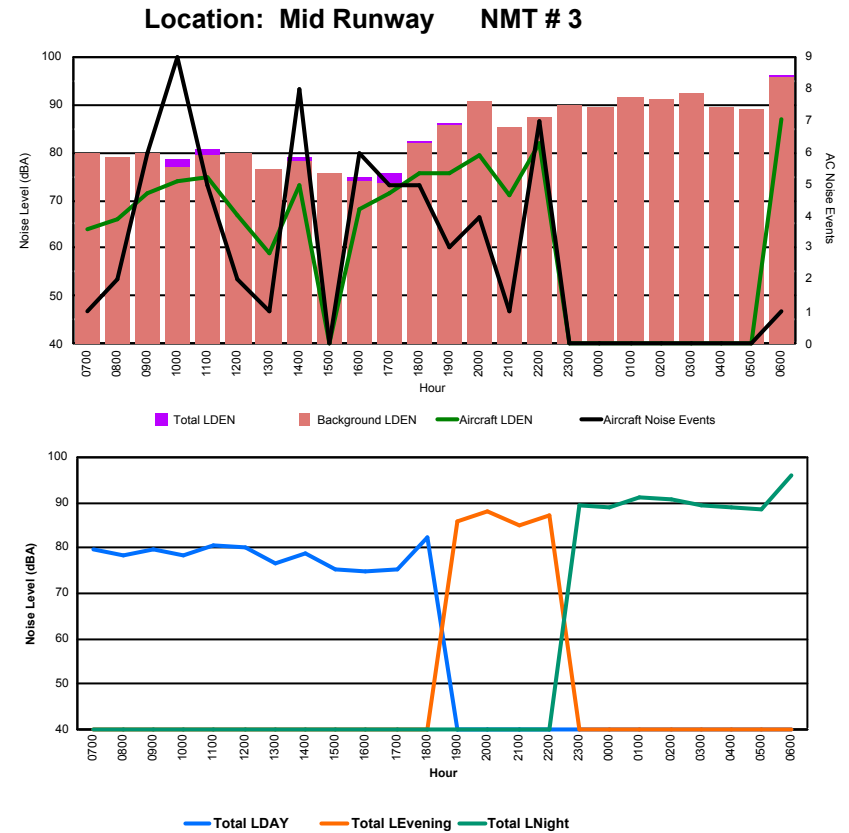

Luxembourg Airport Noise Distribution by Hour

Between 16/02/2024 00:00:00 and 16/02/2024 23:59:59 (Local Time)

Day	Aircraft Events	Total LDEN dB(A)	Aircraft LDEN dB(A)	Background LDEN dB(A)	Total LDay dB(A)	Total LEvening dB(A)	Total LNight dB(A)
16/02/24 7:00	1	79.9	64.0	79.8	79.9	-	-
16/02/24 8:00	2	78.6	66.2	78.8	78.6	-	-
16/02/24 9:00	6	79.6	71.3	79.9	79.6	-	-
16/02/24 10:00	9	78.5	74.0	77.0	78.5	-	-
16/02/24 11:00	5	80.5	74.7	79.4	80.5	-	-
16/02/24 12:00	2	80.0	66.9	79.9	80.0	-	-
16/02/24 13:00	1	76.5	58.9	76.5	76.5	-	-
16/02/24 14:00	8	79.0	73.0	78.1	79.0	-	-
16/02/24 15:00	-	75.5	-	75.5	75.5	-	-
16/02/24 16:00	6	74.7	68.3	73.8	74.7	-	-
16/02/24 17:00	5	75.5	71.3	73.6	75.5	-	-
16/02/24 18:00	5	82.5	75.8	81.8	82.5	-	-
16/02/24 19:00	3	85.9	75.8	85.7	-	85.9	-
16/02/24 20:00	4	87.9	79.3	90.6	-	87.9	-
16/02/24 21:00	1	85.2	70.9	85.2	-	85.2	-
16/02/24 22:00	7	87.0	81.9	87.2	-	87.0	-
16/02/24 23:00	-	89.2	-	89.7	-	-	89.2
17/02/24 0:00	-	89.0	-	89.2	-	-	89.0
17/02/24 1:00	-	91.3	-	91.5	-	-	91.3
17/02/24 2:00	-	90.7	-	91.1	-	-	90.7
17/02/24 3:00	-	89.5	-	92.1	-	-	89.5
17/02/24 4:00	-	89.1	-	89.3	-	-	89.1
17/02/24 5:00	-	88.7	-	88.9	-	-	88.7
17/02/24 6:00	1	96.0	86.7	95.6	-	-	96.0
	66	87.5	75.8	87.8	79.0	86.6	91.2