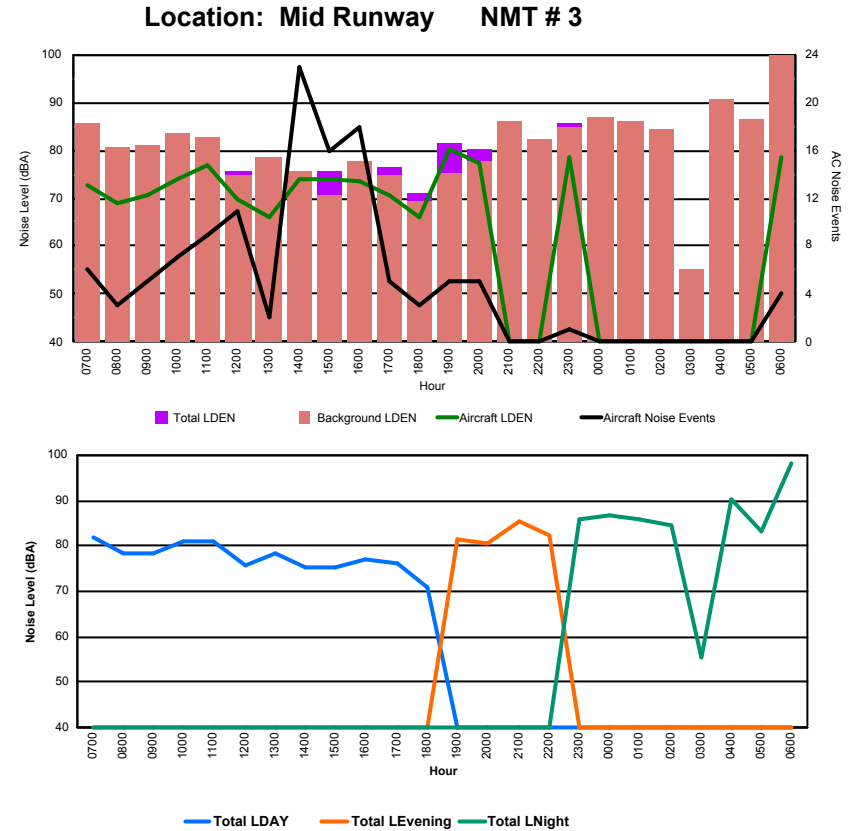

Luxembourg Airport Noise Distribution by Hour

Between 27/02/2024 00:00:00 and 27/02/2024 23:59:59 (Local Time)

Day	Aircraft Events	Total LDEN dB (A)	Aircraft LDEN dB(A)	Background LDEN dB(A)	Total LDay dB(A)	Total LEvening dB(A)	Total LNight dB (A)
27/02/24	7:00	6	81.8	72.6	85.5	81.8	-
27/02/24	8:00	3	78.4	69.1	80.8	78.4	-
27/02/24	9:00	5	78.5	70.8	81.0	78.5	-
27/02/24	10:00	7	81.1	74.1	83.5	81.1	-
27/02/24	11:00	9	80.9	76.9	82.9	80.9	-
27/02/24	12:00	11	75.6	69.9	74.8	75.6	-
27/02/24	13:00	2	78.6	66.2	78.5	78.6	-
27/02/24	14:00	23	75.2	73.8	75.8	75.2	-
27/02/24	15:00	16	75.5	73.9	70.6	75.5	-
27/02/24	16:00	18	76.9	73.4	77.6	76.9	-
27/02/24	17:00	5	76.3	70.5	75.0	76.3	-
27/02/24	18:00	3	71.0	66.2	69.2	71.0	-
27/02/24	19:00	5	81.5	80.4	75.2	-	81.5
27/02/24	20:00	5	80.4	77.5	77.6	-	80.4
27/02/24	21:00	-	85.5	-	86.0	-	85.5
27/02/24	22:00	-	82.4	-	82.5	-	82.4
27/02/24	23:00	1	85.8	78.7	84.9	-	85.8
28/02/24	0:00	-	86.8	-	86.8	-	86.8
28/02/24	1:00	-	85.8	-	85.9	-	85.8
28/02/24	2:00	-	84.4	-	84.4	-	84.4
28/02/24	3:00	-	55.4	-	55.4	-	55.4
28/02/24	4:00	-	90.5	-	90.5	-	90.5
28/02/24	5:00	-	83.3	-	86.5	-	83.3
28/02/24	6:00	4	98.1	78.5	101.3	-	98.1
	123	86.6	73.4	88.9	78.4	82.9	90.7