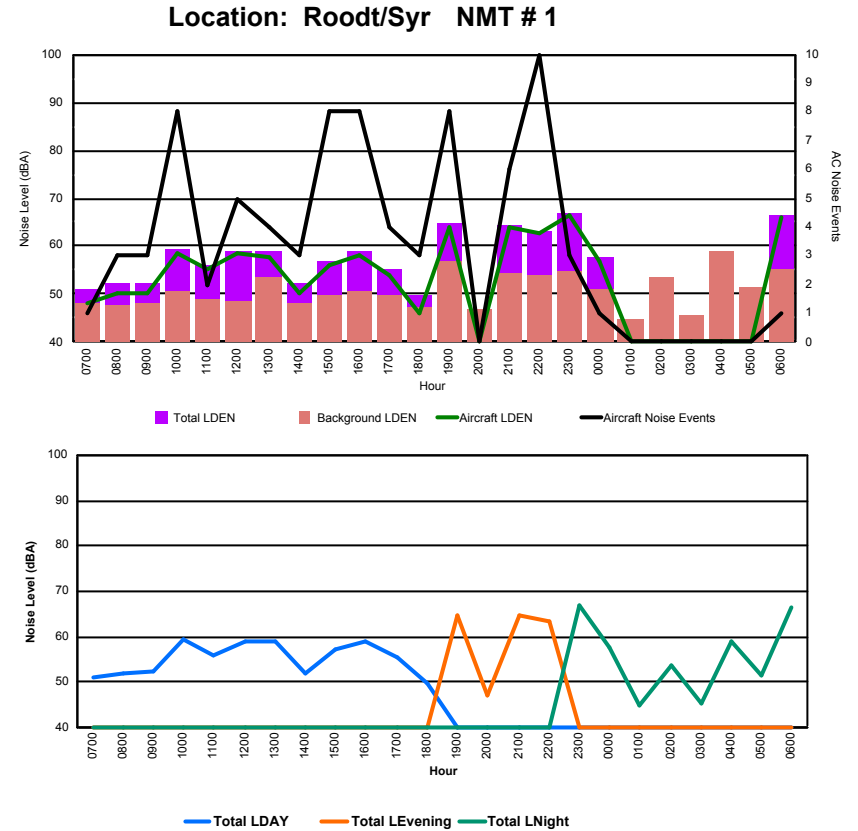

Luxembourg Airport Noise Distribution by Hour

Between 01/02/2024 00:00:00 and 01/02/2024 23:59:59 (Local Time)

Day	Aircraft Events	Total LDEN dB (A)	Aircraft LDEN dB(A)	Background LDEN dB(A)	Total LDay dB(A)	Total LEvening dB(A)	Total LNight dB (A)	
01/02/24	7:00	1	51.0	48.0	48.0	51.0	-	-
01/02/24	8:00	3	52.1	50.2	47.7	52.1	-	-
01/02/24	9:00	3	52.3	50.3	48.1	52.3	-	-
01/02/24	10:00	8	59.2	58.5	50.7	59.2	-	-
01/02/24	11:00	2	55.9	55.0	49.1	55.9	-	-
01/02/24	12:00	5	58.8	58.4	48.5	58.8	-	-
01/02/24	13:00	4	59.1	57.8	53.5	59.1	-	-
01/02/24	14:00	3	52.1	50.0	48.1	52.1	-	-
01/02/24	15:00	8	57.0	56.2	49.7	57.0	-	-
01/02/24	16:00	8	58.8	58.2	50.6	58.8	-	-
01/02/24	17:00	4	55.3	53.9	49.9	55.3	-	-
01/02/24	18:00	3	49.7	46.0	47.4	49.7	-	-
01/02/24	19:00	8	64.6	63.9	56.7	-	64.6	-
01/02/24	20:00	-	47.0	-	47.0	-	47.0	-
01/02/24	21:00	6	64.5	64.1	54.2	-	64.5	-
01/02/24	22:00	10	63.2	62.6	53.9	-	63.2	-
01/02/24	23:00	3	66.7	66.5	54.6	-	-	66.7
02/02/24	0:00	1	57.8	56.8	50.9	-	-	57.8
02/02/24	1:00	-	44.9	-	44.9	-	-	44.9
02/02/24	2:00	-	53.5	-	53.5	-	-	53.5
02/02/24	3:00	-	45.5	-	45.5	-	-	45.5
02/02/24	4:00	-	58.8	-	58.8	-	-	58.8
02/02/24	5:00	-	51.4	-	51.4	-	-	51.4
02/02/24	6:00	1	66.6	66.2	55.1	-	-	66.6
	81	60.0	59.2	52.3	56.3	62.9	61.4	