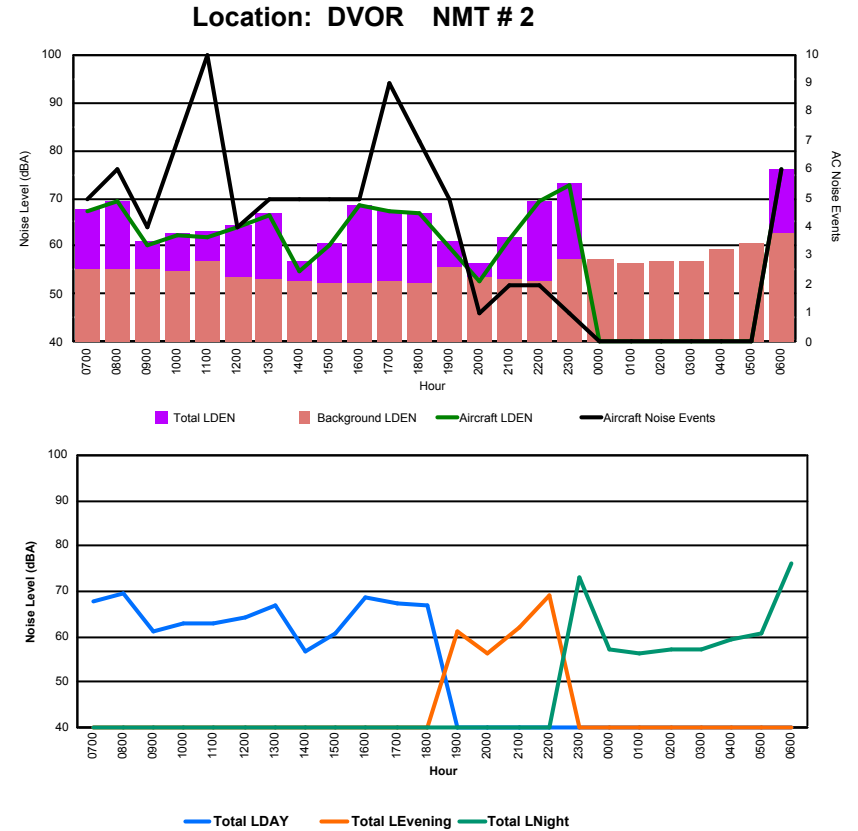

Luxembourg Airport Noise Distribution by Hour

Between 26/02/2024 00:00:00 and 26/02/2024 23:59:59 (Local Time)

Day	Aircraft Events	Total LDEN dB (A)	Aircraft LDEN dB(A)	Background LDEN dB(A)	Total LDay dB(A)	Total LEvening dB(A)	Total LNight dB (A)	
26/02/24	7:00	5	67.6	67.3	55.1	67.6	-	-
26/02/24	8:00	6	69.5	69.3	55.1	69.5	-	-
26/02/24	9:00	4	61.2	60.0	55.3	61.2	-	-
26/02/24	10:00	7	62.9	62.2	54.7	62.9	-	-
26/02/24	11:00	10	63.0	61.9	56.9	63.0	-	-
26/02/24	12:00	4	64.4	64.0	53.4	64.4	-	-
26/02/24	13:00	5	66.7	66.5	53.3	66.7	-	-
26/02/24	14:00	5	56.8	54.7	52.9	56.8	-	-
26/02/24	15:00	5	60.8	60.2	52.3	60.8	-	-
26/02/24	16:00	5	68.7	68.6	52.1	68.7	-	-
26/02/24	17:00	9	67.3	67.2	52.6	67.3	-	-
26/02/24	18:00	7	66.9	66.8	52.4	66.9	-	-
26/02/24	19:00	5	61.1	59.7	55.6	-	61.1	-
26/02/24	20:00	1	56.3	52.9	53.6	-	56.3	-
26/02/24	21:00	2	61.9	61.3	53.0	-	61.9	-
26/02/24	22:00	2	69.3	69.3	52.7	-	69.3	-
26/02/24	23:00	1	73.0	72.8	57.3	-	-	73.0
27/02/24	0:00	-	57.2	-	57.2	-	-	57.2
27/02/24	1:00	-	56.5	-	56.5	-	-	56.5
27/02/24	2:00	-	57.0	-	57.0	-	-	57.0
27/02/24	3:00	-	57.0	-	57.0	-	-	57.0
27/02/24	4:00	-	59.4	-	59.4	-	-	59.4
27/02/24	5:00	-	60.6	-	60.6	-	-	60.6
27/02/24	6:00	6	76.1	75.9	62.6	-	-	76.1
	89	67.1	66.7	56.4	65.9	64.7	69.1