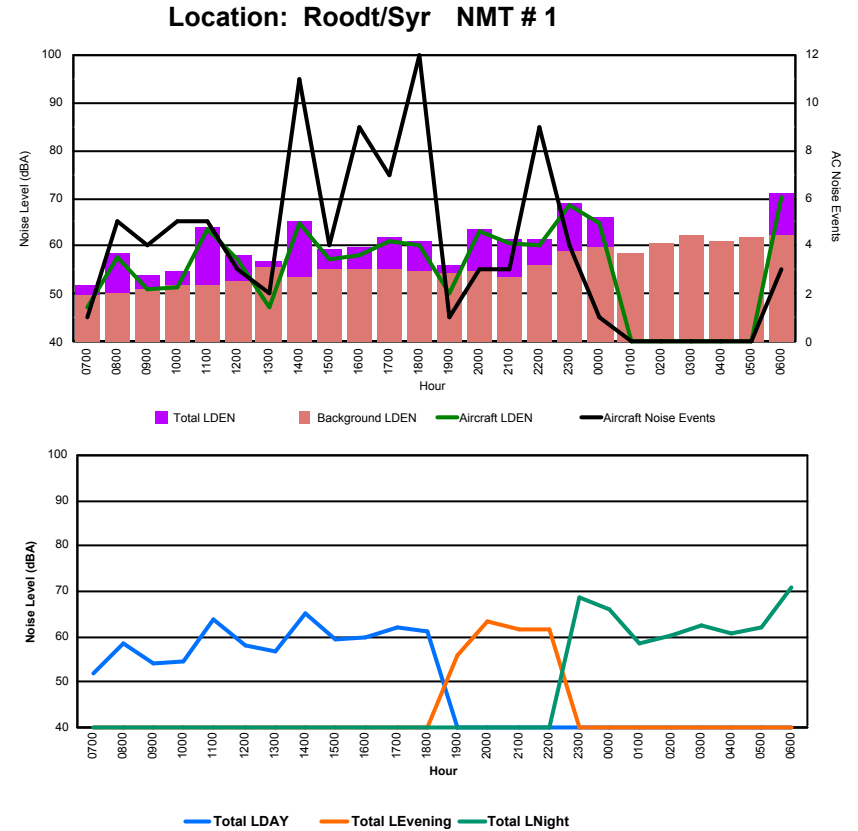

Luxembourg Airport Noise Distribution by Hour

Between 08/02/2024 00:00:00 and 08/02/2024 23:59:59 (Local Time)

Day	Aircraft Events	Total LDEN dB (A)	Aircraft LDEN dB(A)	Background LDEN dB(A)	Total LDay dB(A)	Total LEvening dB(A)	Total LNight dB (A)	
08/02/24	7:00	1	51.7	47.1	49.9	51.7	-	-
08/02/24	8:00	5	58.4	57.7	50.2	58.4	-	-
08/02/24	9:00	4	54.1	51.1	51.1	54.1	-	-
08/02/24	10:00	5	54.7	51.6	51.9	54.7	-	-
08/02/24	11:00	5	63.9	63.6	51.7	63.9	-	-
08/02/24	12:00	3	58.3	57.1	52.5	58.3	-	-
08/02/24	13:00	2	56.8	47.1	55.5	56.8	-	-
08/02/24	14:00	11	65.1	64.9	53.7	65.1	-	-
08/02/24	15:00	4	59.4	57.4	55.2	59.4	-	-
08/02/24	16:00	9	59.7	58.0	55.2	59.7	-	-
08/02/24	17:00	7	61.9	61.0	55.2	61.9	-	-
08/02/24	18:00	12	61.1	60.0	54.8	61.1	-	-
08/02/24	19:00	1	55.9	50.4	54.5	-	55.9	-
08/02/24	20:00	3	63.5	63.0	54.8	-	63.5	-
08/02/24	21:00	3	61.5	60.7	53.7	-	61.5	-
08/02/24	22:00	9	61.5	60.1	56.2	-	61.5	-
08/02/24	23:00	4	68.9	68.4	59.0	-	-	68.9
09/02/24	0:00	1	66.0	64.9	59.6	-	-	66.0
09/02/24	1:00	-	58.5	-	58.6	-	-	58.5
09/02/24	2:00	-	60.3	-	60.5	-	-	60.3
09/02/24	3:00	-	62.3	-	62.4	-	-	62.3
09/02/24	4:00	-	60.8	-	60.9	-	-	60.8
09/02/24	5:00	-	62.0	-	62.0	-	-	62.0
09/02/24	6:00	3	70.9	70.4	62.3	-	-	70.9
	92	63.1	61.7	57.6	60.3	61.3	65.8