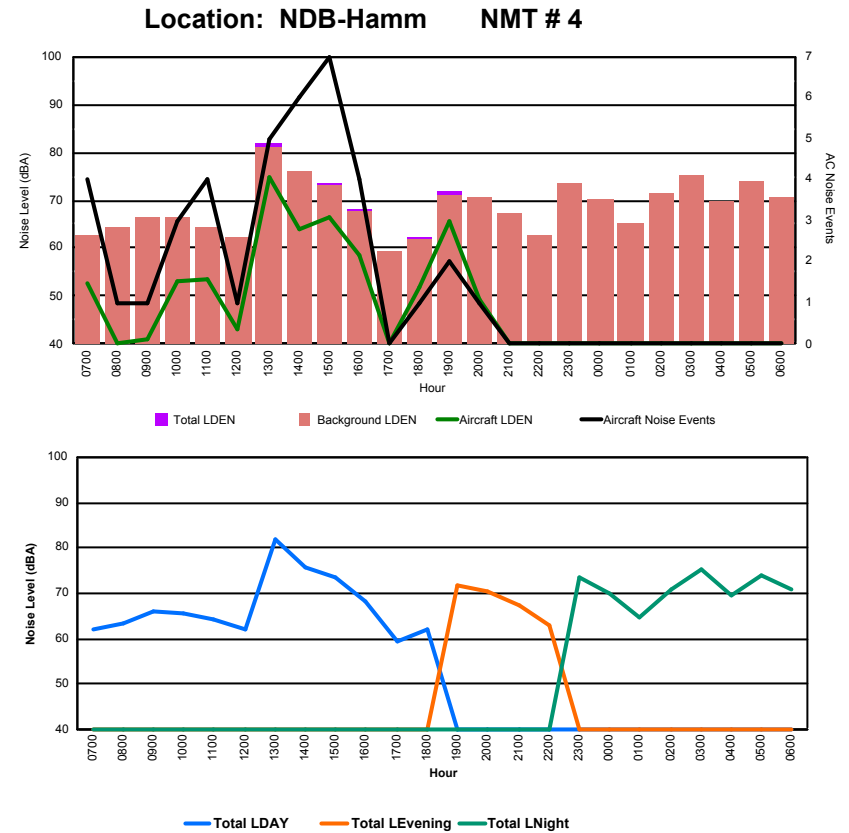

Luxembourg Airport Noise Distribution by Hour

Between 28/02/2024 00:00:00 and 28/02/2024 23:59:59 (Local Time)

Day	Aircraft Events	Total LDEN dB (A)	Aircraft LDEN dB(A)	Background LDEN dB(A)	Total LDay dB(A)	Total LEvening dB(A)	Total LNight dB (A)
28/02/24	7:00	4	61.9	52.6	62.6	61.9	-
28/02/24	8:00	1	63.2	34.6	64.3	63.2	-
28/02/24	9:00	1	66.0	41.2	66.5	66.0	-
28/02/24	10:00	3	65.8	53.1	66.3	65.8	-
28/02/24	11:00	4	64.4	53.4	64.5	64.4	-
28/02/24	12:00	1	62.1	43.0	62.2	62.1	-
28/02/24	13:00	5	81.8	74.6	81.2	81.8	-
28/02/24	14:00	6	75.7	63.8	75.9	75.7	-
28/02/24	15:00	7	73.6	66.3	73.0	73.6	-
28/02/24	16:00	4	68.1	58.5	67.8	68.1	-
28/02/24	17:00	-	59.2	-	59.2	59.2	-
28/02/24	18:00	1	62.2	51.9	61.9	62.2	-
28/02/24	19:00	2	71.9	65.5	70.9	-	71.9
28/02/24	20:00	1	70.4	49.3	70.5	-	70.4
28/02/24	21:00	-	67.5	-	67.5	-	67.5
28/02/24	22:00	-	62.8	-	62.8	-	62.8
28/02/24	23:00	-	73.6	-	73.7	-	73.6
29/02/24	0:00	-	70.0	-	70.4	-	70.0
29/02/24	1:00	-	64.7	-	65.3	-	64.7
29/02/24	2:00	-	70.9	-	71.3	-	70.9
29/02/24	3:00	-	75.1	-	75.2	-	75.1
29/02/24	4:00	-	69.7	-	69.7	-	69.7
29/02/24	5:00	-	73.9	-	74.0	-	73.9
29/02/24	6:00	-	70.7	-	70.7	-	70.7
	40	72.2	62.3	72.0	72.9	69.3	72.0