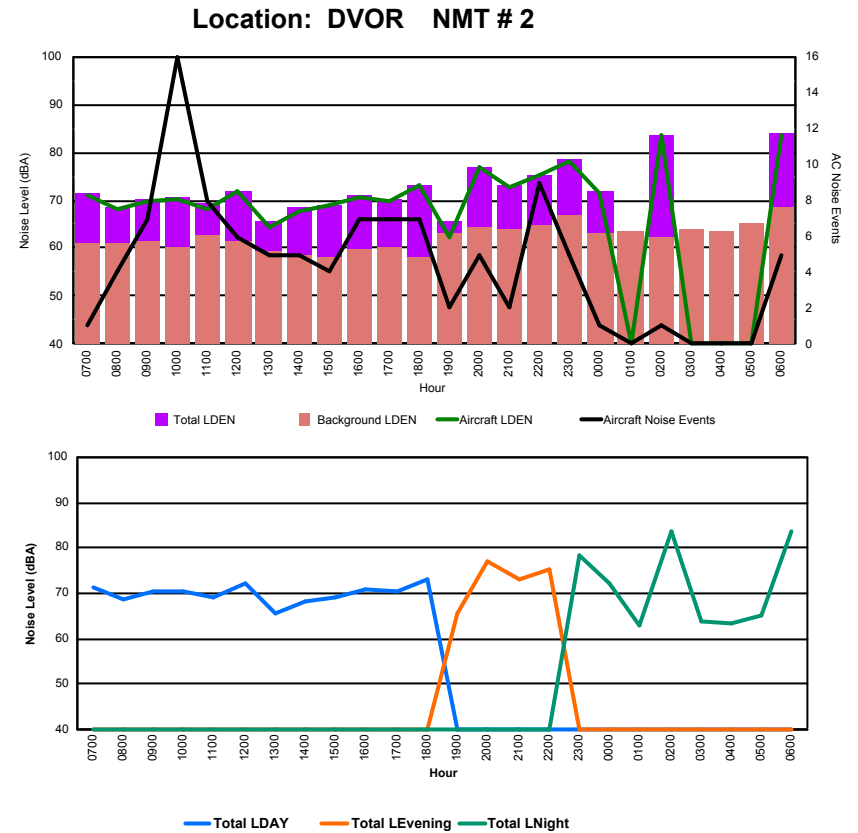

Luxembourg Airport Noise Distribution by Hour

Between 05/02/2024 00:00:00 and 05/02/2024 23:59:59 (Local Time)

Day	Aircraft Events	Total LDEN dB (A)	Aircraft LDEN dB(A)	Background LDEN dB(A)	Total LDay dB(A)	Total LEvening dB(A)	Total LNight dB (A)	
05/02/24	7:00	1	71.3	70.9	61.0	71.3	-	-
05/02/24	8:00	4	68.6	68.0	61.0	68.6	-	-
05/02/24	9:00	7	70.4	69.8	61.4	70.4	-	-
05/02/24	10:00	16	70.5	70.1	60.2	70.5	-	-
05/02/24	11:00	8	69.2	68.2	62.8	69.2	-	-
05/02/24	12:00	6	72.0	71.7	61.6	72.0	-	-
05/02/24	13:00	5	65.6	64.4	59.5	65.6	-	-
05/02/24	14:00	5	68.4	67.9	58.6	68.4	-	-
05/02/24	15:00	4	69.1	68.8	58.2	69.1	-	-
05/02/24	16:00	7	70.9	70.6	59.8	70.9	-	-
05/02/24	17:00	7	70.3	69.9	60.2	70.3	-	-
05/02/24	18:00	7	73.3	73.2	58.1	73.3	-	-
05/02/24	19:00	2	65.7	62.1	63.3	-	65.7	-
05/02/24	20:00	5	77.0	76.8	64.4	-	77.0	-
05/02/24	21:00	2	73.3	72.8	64.0	-	73.3	-
05/02/24	22:00	9	75.4	75.1	64.6	-	75.4	-
05/02/24	23:00	5	78.5	78.2	67.0	-	-	78.5
06/02/24	0:00	1	72.0	71.5	63.1	-	-	72.0
06/02/24	1:00	-	62.8	-	63.4	-	-	62.8
06/02/24	2:00	1	83.5	83.4	62.5	-	-	83.5
06/02/24	3:00	-	63.7	-	63.8	-	-	63.7
06/02/24	4:00	-	63.4	-	63.5	-	-	63.4
06/02/24	5:00	-	65.2	-	65.4	-	-	65.2
06/02/24	6:00	5	83.8	83.7	68.6	-	-	83.8
	107	75.2	75.0	63.2	70.4	74.4	78.5