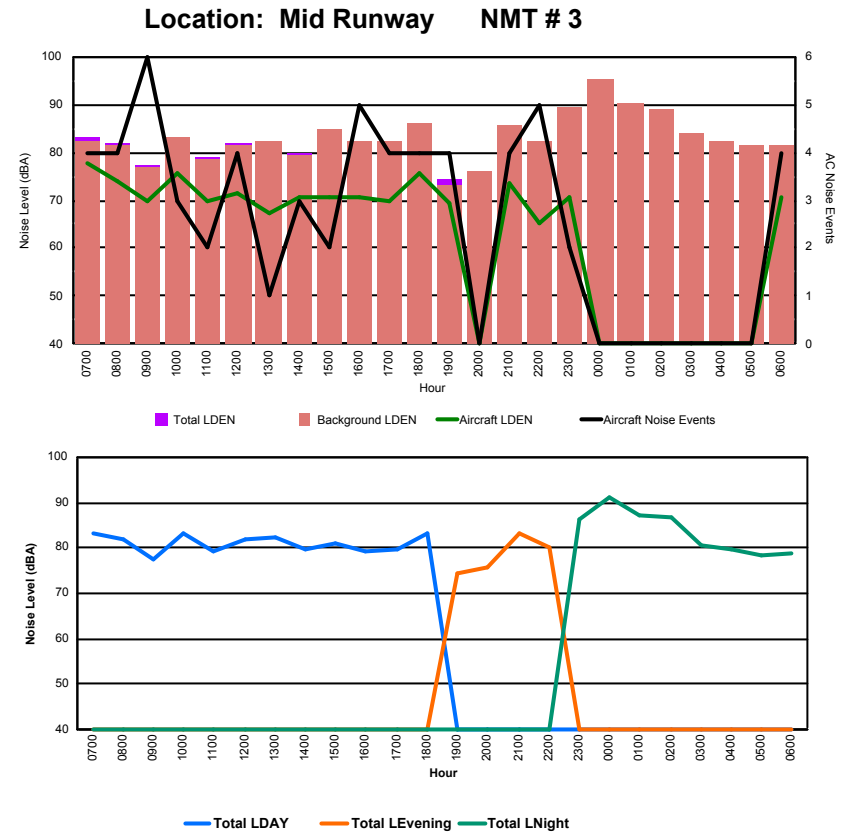

Luxembourg Airport Noise Distribution by Hour

Between 06/02/2024 00:00:00 and 06/02/2024 23:59:59 (Local Time)

Day	Aircraft Events	Total LDEN dB (A)	Aircraft LDEN dB(A)	Background LDEN dB(A)	Total LDay dB(A)	Total LEvening dB(A)	Total LNight dB (A)
06/02/24 7:00	4	83.3	77.7	82.4	83.3	-	-
06/02/24 8:00	4	81.9	74.1	81.4	81.9	-	-
06/02/24 9:00	6	77.3	69.6	76.7	77.3	-	-
06/02/24 10:00	3	83.1	75.7	83.0	83.1	-	-
06/02/24 11:00	2	79.1	69.6	78.5	79.1	-	-
06/02/24 12:00	4	81.7	71.6	81.3	81.7	-	-
06/02/24 13:00	1	82.2	67.1	82.4	82.2	-	-
06/02/24 14:00	3	79.8	70.5	79.3	79.8	-	-
06/02/24 15:00	2	80.9	70.7	84.6	80.9	-	-
06/02/24 16:00	5	79.4	70.8	82.3	79.4	-	-
06/02/24 17:00	4	79.8	69.7	82.4	79.8	-	-
06/02/24 18:00	4	83.2	75.7	86.0	83.2	-	-
06/02/24 19:00	4	74.2	69.4	73.3	-	74.2	-
06/02/24 20:00	-	75.9	-	75.9	-	75.9	-
06/02/24 21:00	4	83.3	73.6	85.6	-	83.3	-
06/02/24 22:00	5	80.2	65.1	82.5	-	80.2	-
06/02/24 23:00	2	86.5	70.5	89.2	-	-	86.5
07/02/24 0:00	-	91.1	-	95.3	-	-	91.1
07/02/24 1:00	-	87.1	-	90.1	-	-	87.1
07/02/24 2:00	-	86.8	-	89.1	-	-	86.8
07/02/24 3:00	-	80.8	-	84.1	-	-	80.8
07/02/24 4:00	-	79.6	-	82.5	-	-	79.6
07/02/24 5:00	-	78.4	-	81.6	-	-	78.4
07/02/24 6:00	4	79.0	70.7	81.6	-	-	79.0
	61	83.3	71.0	85.9	81.3	79.8	85.9