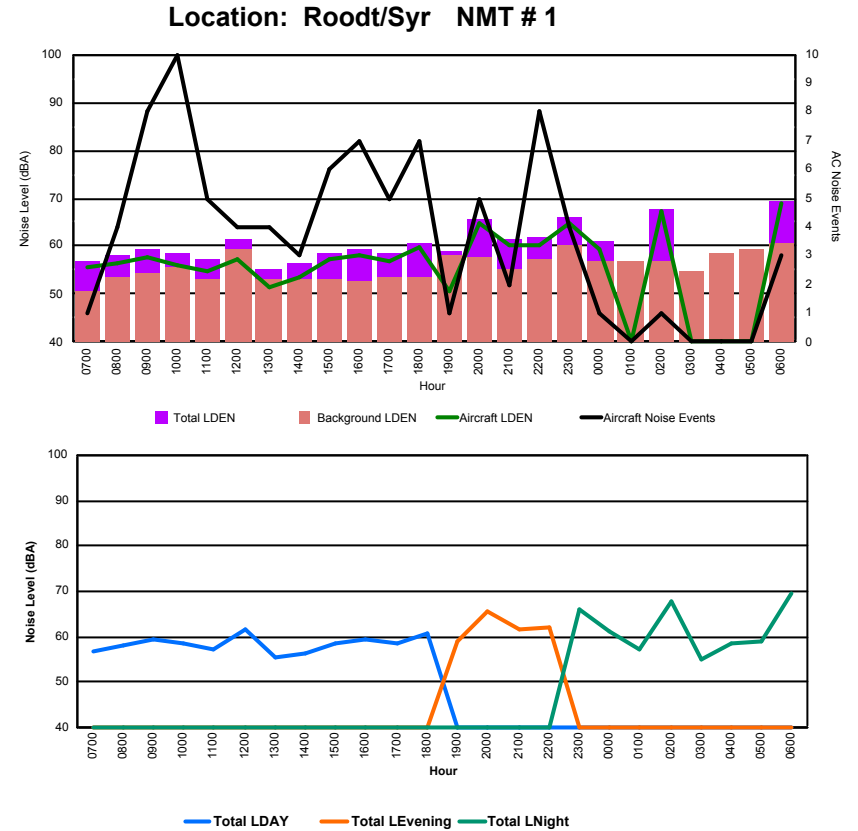

Luxembourg Airport Noise Distribution by Hour

Between 05/02/2024 00:00:00 and 05/02/2024 23:59:59 (Local Time)

Day	Aircraft Events	Total LDEN dB (A)	Aircraft LDEN dB(A)	Background LDEN dB(A)	Total LDay dB(A)	Total LEvening dB(A)	Total LNight dB (A)	
05/02/24	7:00	1	56.9	55.8	50.6	56.9	-	-
05/02/24	8:00	4	58.2	56.5	53.4	58.2	-	-
05/02/24	9:00	8	59.3	57.8	54.2	59.3	-	-
05/02/24	10:00	10	58.7	56.0	55.6	58.7	-	-
05/02/24	11:00	5	57.1	54.9	53.3	57.1	-	-
05/02/24	12:00	4	61.5	57.2	59.4	61.5	-	-
05/02/24	13:00	4	55.3	51.4	53.2	55.3	-	-
05/02/24	14:00	3	56.4	53.7	53.2	56.4	-	-
05/02/24	15:00	6	58.6	57.2	53.3	58.6	-	-
05/02/24	16:00	7	59.2	58.2	52.8	59.2	-	-
05/02/24	17:00	5	58.6	57.0	53.7	58.6	-	-
05/02/24	18:00	7	60.8	59.9	53.6	60.8	-	-
05/02/24	19:00	1	58.9	50.8	58.2	-	58.9	-
05/02/24	20:00	5	65.6	64.9	57.6	-	65.6	-
05/02/24	21:00	2	61.5	60.4	55.0	-	61.5	-
05/02/24	22:00	8	62.0	60.4	57.1	-	62.0	-
05/02/24	23:00	4	66.1	64.9	60.4	-	-	66.1
06/02/24	0:00	1	61.2	59.3	56.9	-	-	61.2
06/02/24	1:00	-	57.0	-	57.0	-	-	57.0
06/02/24	2:00	1	67.8	67.3	57.0	-	-	67.8
06/02/24	3:00	-	54.8	-	54.8	-	-	54.8
06/02/24	4:00	-	58.7	-	58.7	-	-	58.7
06/02/24	5:00	-	59.1	-	59.2	-	-	59.1
06/02/24	6:00	3	69.5	68.9	60.6	-	-	69.5
		89	62.1	60.7	56.6	58.7	62.7	64.5