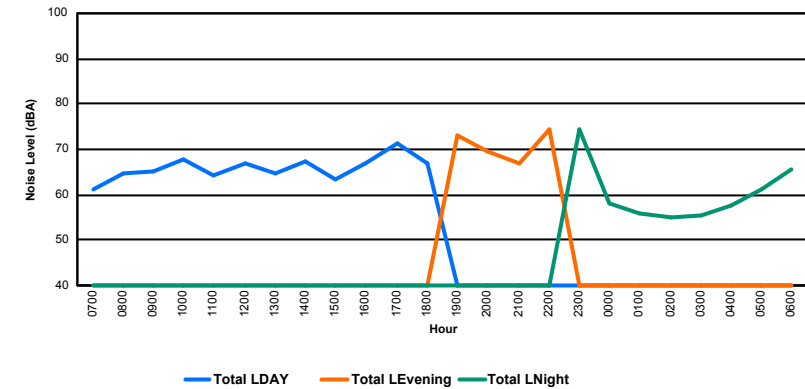

Luxembourg Airport Noise Distribution by Hour

Between 14/02/2024 00:00:00 and 14/02/2024 23:59:59 (Local Time)

Day	Aircraft Events	Total LDEN dB(A)	Aircraft LDEN dB(A)	Background LDEN dB(A)	Total LDay dB(A)	Total LEvening dB(A)	Total LNight dB(A)
14/02/24 7:00	1	61.0	59.3	56.8	61.0	-	-
14/02/24 8:00	4	64.7	64.2	55.2	64.7	-	-
14/02/24 9:00	3	65.2	64.8	54.8	65.2	-	-
14/02/24 10:00	7	67.7	67.3	56.9	67.7	-	-
14/02/24 11:00	2	64.1	63.6	54.9	64.1	-	-
14/02/24 12:00	2	67.0	66.6	56.3	67.0	-	-
14/02/24 13:00	3	64.7	64.1	55.4	64.7	-	-
14/02/24 14:00	4	67.4	67.0	56.7	67.4	-	-
14/02/24 15:00	2	63.4	61.8	58.4	63.4	-	-
14/02/24 16:00	4	67.0	66.6	56.5	67.0	-	-
14/02/24 17:00	5	71.3	71.1	57.4	71.3	-	-
14/02/24 18:00	7	66.7	66.3	56.6	66.7	-	-
14/02/24 19:00	2	73.0	72.8	60.5	-	73.0	-
14/02/24 20:00	2	69.5	69.2	57.9	-	69.5	-
14/02/24 21:00	2	66.9	66.5	55.8	-	66.9	-
14/02/24 22:00	11	74.6	74.5	59.5	-	74.6	-
14/02/24 23:00	2	74.3	74.1	59.9	-	-	74.3
15/02/24 0:00	-	57.9	-	57.9	-	-	57.9
15/02/24 1:00	-	55.9	-	55.9	-	-	55.9
15/02/24 2:00	-	55.0	-	55.0	-	-	55.0
15/02/24 3:00	-	55.6	-	55.6	-	-	55.6
15/02/24 4:00	-	57.8	-	57.8	-	-	57.8
15/02/24 5:00	-	61.1	-	61.1	-	-	61.1
15/02/24 6:00	-	65.6	-	65.9	-	-	65.6
	63	68.0	67.5	58.4	66.6	71.9	66.3

Location: DVOR NMT # 2