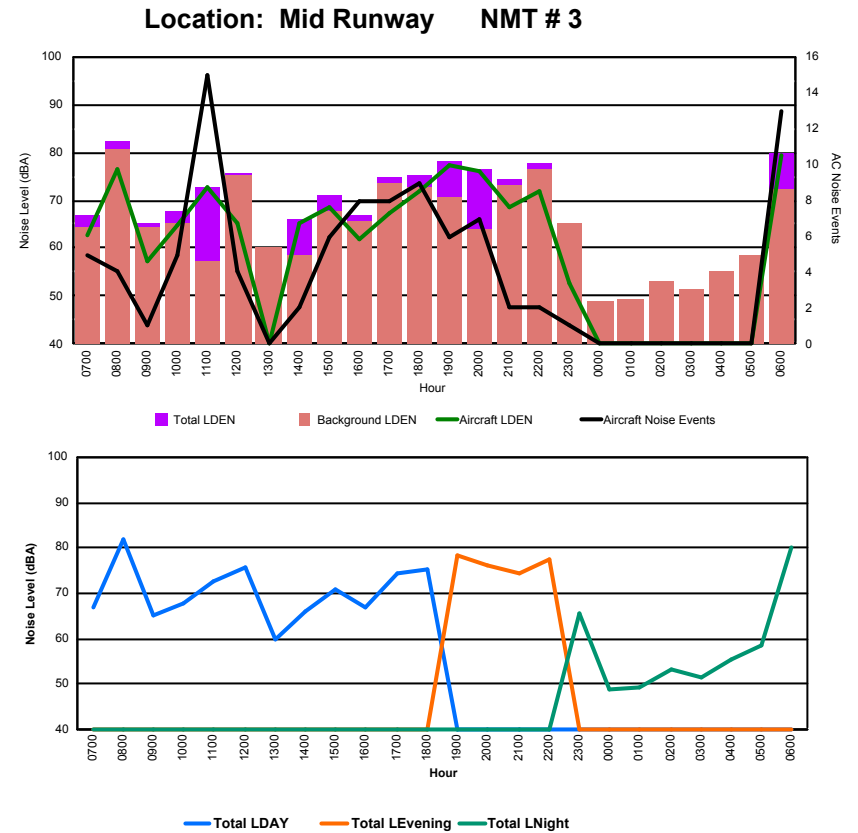

Luxembourg Airport Noise Distribution by Hour

Between 19/03/2024 00:00:00 and 19/03/2024 23:59:59 (Local Time)

Day	Aircraft Events	Total LDEN dB(A)	Aircraft LDEN dB(A)	Background LDEN dB(A)	Total LDay dB(A)	Total LEvening dB(A)	Total LNight dB(A)
19/03/24 7:00	5	66.7	62.8	64.5	66.7	-	-
19/03/24 8:00	4	82.1	76.5	80.7	82.1	-	-
19/03/24 9:00	1	65.1	57.1	64.4	65.1	-	-
19/03/24 10:00	5	67.9	64.6	65.3	67.9	-	-
19/03/24 11:00	15	72.7	72.6	57.3	72.7	-	-
19/03/24 12:00	4	75.7	65.4	75.3	75.7	-	-
19/03/24 13:00	-	60.0	-	60.0	60.0	-	-
19/03/24 14:00	2	66.1	65.3	58.4	66.1	-	-
19/03/24 15:00	6	71.1	68.6	67.6	71.1	-	-
19/03/24 16:00	8	67.0	61.7	65.6	67.0	-	-
19/03/24 17:00	8	74.6	67.3	73.7	74.6	-	-
19/03/24 18:00	9	75.4	71.8	72.9	75.4	-	-
19/03/24 19:00	6	78.2	77.4	70.6	-	78.2	-
19/03/24 20:00	7	76.3	76.0	64.1	-	76.3	-
19/03/24 21:00	2	74.5	68.6	73.2	-	74.5	-
19/03/24 22:00	2	77.7	71.7	76.5	-	77.7	-
19/03/24 23:00	1	65.4	52.5	65.2	-	-	65.4
20/03/24 0:00	-	48.8	-	48.8	-	-	48.8
20/03/24 1:00	-	49.4	-	49.5	-	-	49.4
20/03/24 2:00	-	53.2	-	53.2	-	-	53.2
20/03/24 3:00	-	51.5	-	51.5	-	-	51.5
20/03/24 4:00	-	55.4	-	55.4	-	-	55.4
20/03/24 5:00	-	58.4	-	58.4	-	-	58.4
20/03/24 6:00	13	80.0	79.3	72.1	-	-	80.0
	98	74.1	71.1	71.2	74.2	76.9	71.2