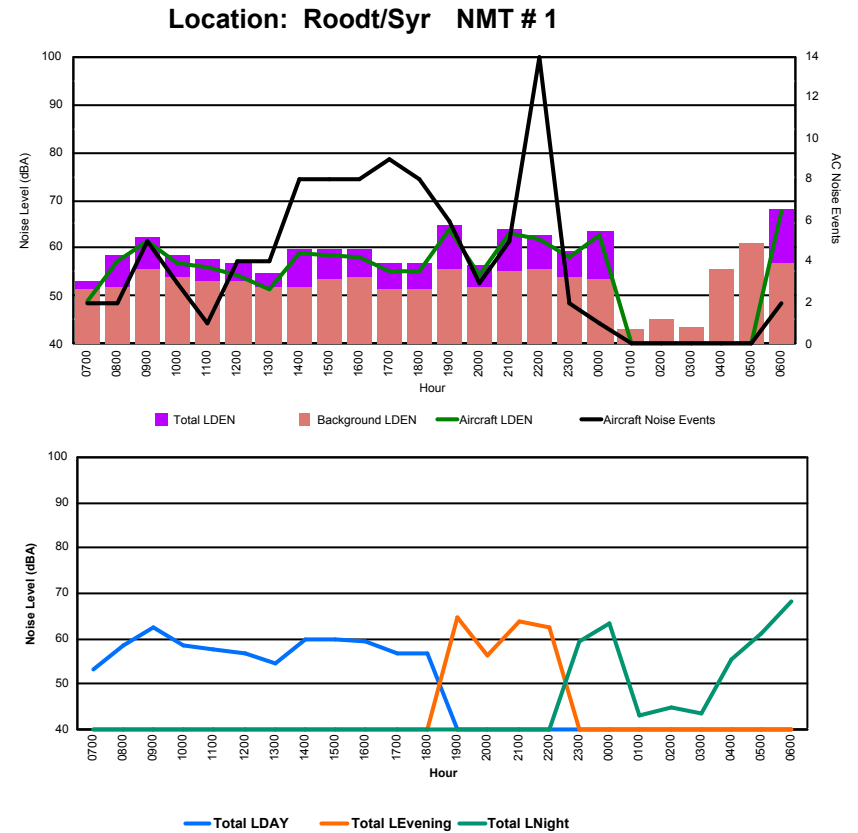

Luxembourg Airport Noise Distribution by Hour

Between 24/03/2024 00:00:00 and 24/03/2024 23:59:59 (Local Time)

Day	Aircraft Events	Total LDEN dB (A)	Aircraft LDEN dB(A)	Background LDEN dB(A)	Total LDay dB(A)	Total LEvening dB(A)	Total LNight dB (A)
24/03/24 7:00	2	53.3	49.0	51.3	53.3	-	-
24/03/24 8:00	2	58.4	57.4	51.7	58.4	-	-
24/03/24 9:00	5	62.4	61.4	55.7	62.4	-	-
24/03/24 10:00	3	58.7	57.0	54.1	58.7	-	-
24/03/24 11:00	1	57.8	55.9	53.3	57.8	-	-
24/03/24 12:00	4	56.7	54.2	53.3	56.7	-	-
24/03/24 13:00	4	54.7	51.6	51.9	54.7	-	-
24/03/24 14:00	8	59.9	59.1	52.0	59.9	-	-
24/03/24 15:00	8	59.8	58.7	53.7	59.8	-	-
24/03/24 16:00	8	59.6	58.3	54.1	59.6	-	-
24/03/24 17:00	9	56.7	55.4	51.3	56.7	-	-
24/03/24 18:00	8	56.7	55.3	51.6	56.7	-	-
24/03/24 19:00	6	64.7	64.1	55.7	-	64.7	-
24/03/24 20:00	3	56.4	54.5	52.0	-	56.4	-
24/03/24 21:00	5	63.8	63.2	55.0	-	63.8	-
24/03/24 22:00	14	62.7	61.9	55.6	-	62.7	-
24/03/24 23:00	2	59.5	58.1	54.0	-	-	59.5
25/03/24 0:00	1	63.4	62.9	53.6	-	-	63.4
25/03/24 1:00	-	43.1	-	43.1	-	-	43.1
25/03/24 2:00	-	45.0	-	45.0	-	-	45.0
25/03/24 3:00	-	43.7	-	43.7	-	-	43.7
25/03/24 4:00	-	55.5	-	55.5	-	-	55.5
25/03/24 5:00	-	61.1	-	61.1	-	-	61.1
25/03/24 6:00	2	68.2	67.9	57.0	-	-	68.2
	95	60.6	59.5	54.2	58.5	62.8	61.5