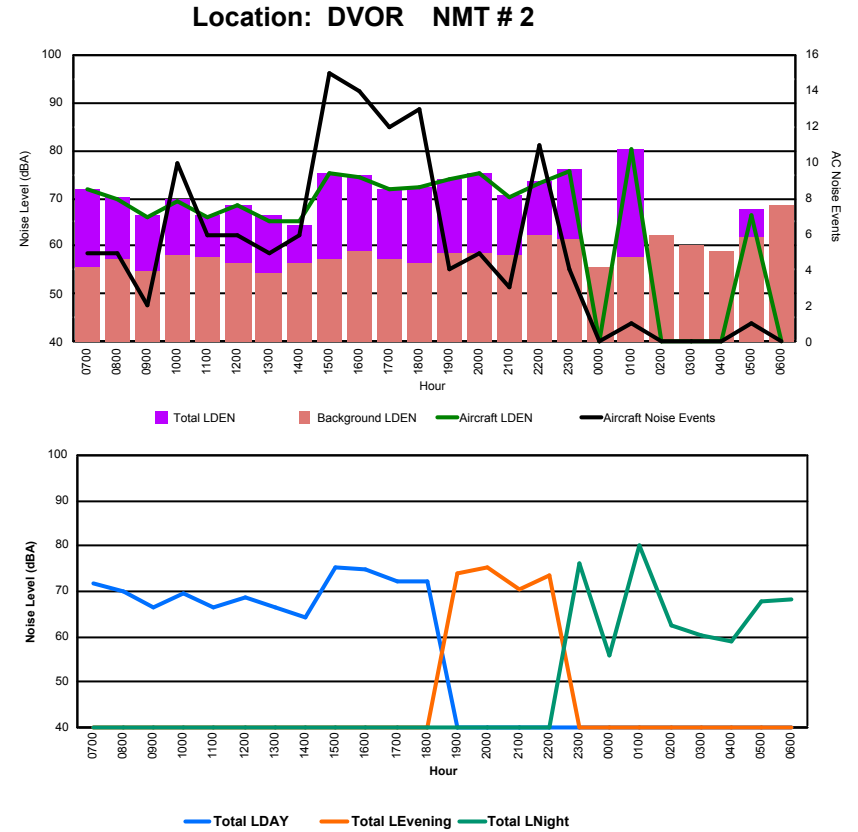

Luxembourg Airport Noise Distribution by Hour

Between 22/03/2024 00:00:00 and 22/03/2024 23:59:59 (Local Time)

Day	Aircraft Events	Total LDEN dB (A)	Aircraft LDEN dB(A)	Background LDEN dB(A)	Total LDay dB(A)	Total LEvening dB(A)	Total LNight dB (A)	
22/03/24	7:00	5	71.8	71.7	55.7	71.8	-	-
22/03/24	8:00	5	70.2	69.9	57.2	70.2	-	-
22/03/24	9:00	2	66.5	66.2	54.6	66.5	-	-
22/03/24	10:00	10	69.6	69.3	58.0	69.6	-	-
22/03/24	11:00	6	66.6	66.0	57.8	66.6	-	-
22/03/24	12:00	6	68.7	68.5	56.4	68.7	-	-
22/03/24	13:00	5	66.4	65.2	54.2	66.4	-	-
22/03/24	14:00	6	64.4	65.0	56.6	64.4	-	-
22/03/24	15:00	15	75.1	75.1	57.2	75.1	-	-
22/03/24	16:00	14	74.7	74.5	59.0	74.7	-	-
22/03/24	17:00	12	72.0	71.9	57.1	72.0	-	-
22/03/24	18:00	13	72.2	72.1	56.4	72.2	-	-
22/03/24	19:00	4	74.1	73.9	58.7	-	74.1	-
22/03/24	20:00	5	75.3	75.2	58.4	-	75.3	-
22/03/24	21:00	3	70.6	70.4	58.0	-	70.6	-
22/03/24	22:00	11	73.6	73.3	62.1	-	73.6	-
22/03/24	23:00	4	76.0	75.8	61.3	-	-	76.0
23/03/24	0:00	-	55.7	-	55.7	-	-	55.7
23/03/24	1:00	1	80.2	80.2	57.6	-	-	80.2
23/03/24	2:00	-	62.3	-	62.4	-	-	62.3
23/03/24	3:00	-	60.3	-	60.3	-	-	60.3
23/03/24	4:00	-	59.0	-	59.0	-	-	59.0
23/03/24	5:00	1	67.8	66.5	62.0	-	-	67.8
23/03/24	6:00	-	68.2	-	68.5	-	-	68.2
	128	72.3	72.0	60.0	71.0	73.7	73.0