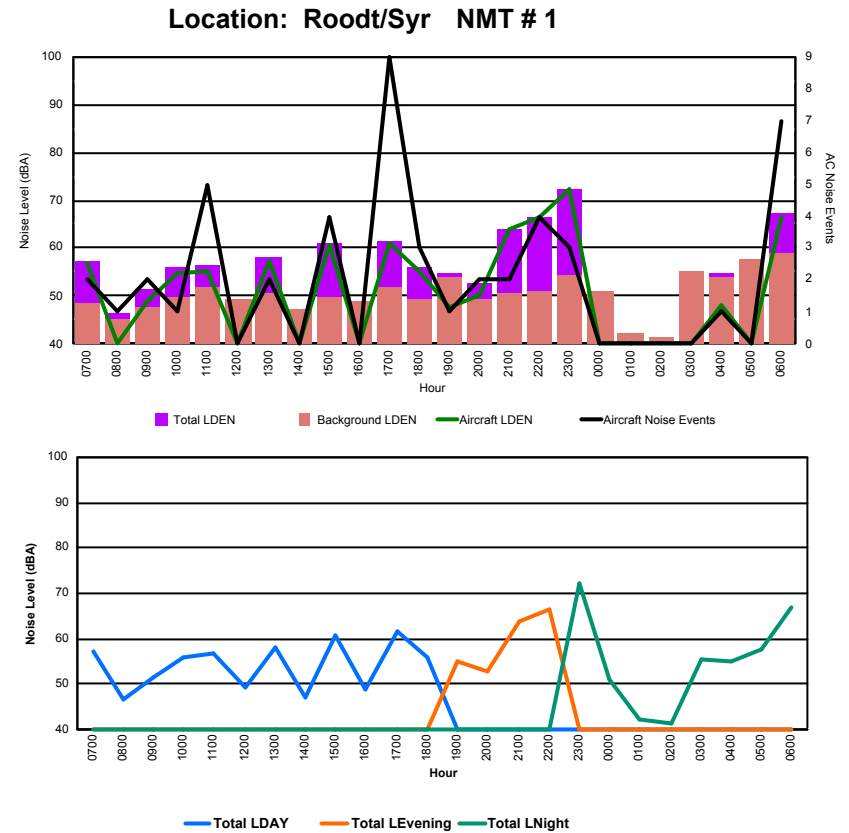

Luxembourg Airport Noise Distribution by Hour

Between 07/03/2024 00:00:00 and 07/03/2024 23:59:59 (Local Time)

Day	Aircraft Events	Total LDEN dB (A)	Aircraft LDEN dB(A)	Background LDEN dB(A)	Total LDay dB(A)	Total LEvening dB(A)	Total LNight dB (A)	
07/03/24	7:00	2	57.3	56.7	48.4	57.3	-	-
07/03/24	8:00	1	46.5	40.2	45.4	46.5	-	-
07/03/24	9:00	2	51.4	49.0	47.9	51.4	-	-
07/03/24	10:00	1	56.0	54.9	49.6	56.0	-	-
07/03/24	11:00	5	56.6	55.0	51.7	56.6	-	-
07/03/24	12:00	-	49.2	-	49.2	49.2	-	-
07/03/24	13:00	2	58.0	57.1	50.8	58.0	-	-
07/03/24	14:00	-	47.2	-	47.2	47.2	-	-
07/03/24	15:00	4	60.9	60.6	49.9	60.9	-	-
07/03/24	16:00	-	48.9	-	48.9	48.9	-	-
07/03/24	17:00	9	61.6	61.1	51.8	61.6	-	-
07/03/24	18:00	3	56.1	55.2	49.4	56.1	-	-
07/03/24	19:00	1	54.9	47.9	54.0	-	54.9	-
07/03/24	20:00	2	52.8	50.2	49.4	-	52.8	-
07/03/24	21:00	2	64.0	63.8	50.8	-	64.0	-
07/03/24	22:00	4	66.5	66.4	50.9	-	66.5	-
07/03/24	23:00	3	72.1	72.1	54.5	-	72.1	-
08/03/24	0:00	-	50.9	-	50.9	-	50.9	-
08/03/24	1:00	-	42.1	-	42.1	-	42.1	-
08/03/24	2:00	-	41.5	-	41.5	-	41.5	-
08/03/24	3:00	-	55.3	-	55.4	-	55.3	-
08/03/24	4:00	1	54.9	48.0	54.0	-	54.9	-
08/03/24	5:00	-	57.5	-	57.5	-	57.5	-
08/03/24	6:00	7	67.1	66.4	58.8	-	67.1	-
	49	61.7	61.3	52.2	56.6	62.7	64.5