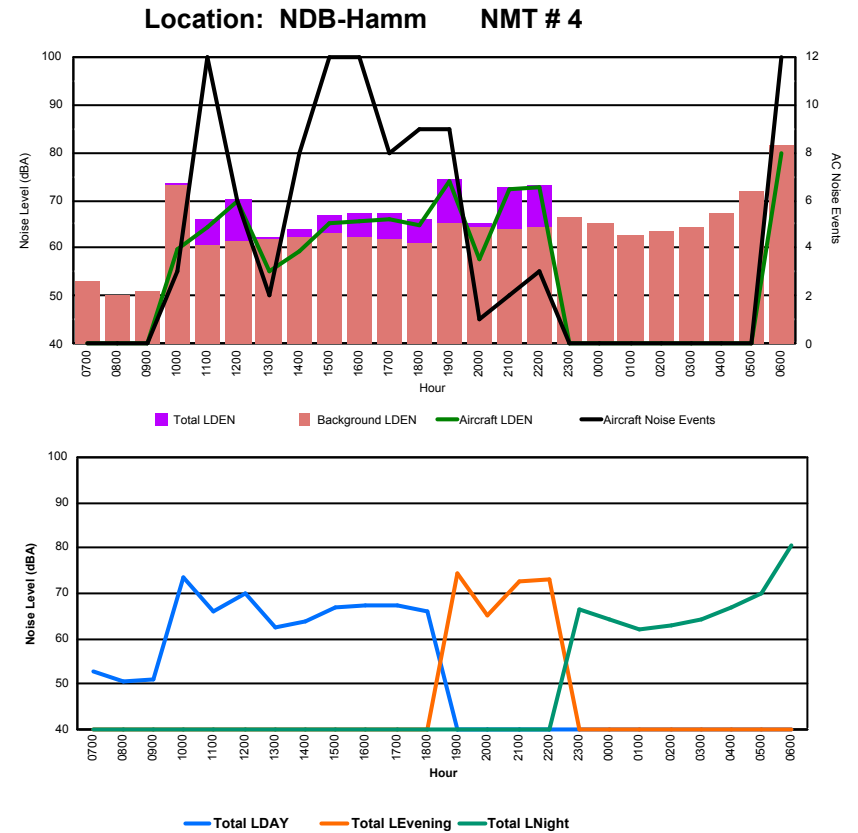

Luxembourg Airport Noise Distribution by Hour

Between 04/03/2024 00:00:00 and 04/03/2024 23:59:59 (Local Time)

Day	Aircraft Events	Total LDEN dB (A)	Aircraft LDEN dB(A)	Background LDEN dB(A)	Total LDay dB(A)	Total LEvening dB(A)	Total LNight dB (A)
04/03/24	7:00	-	53.0	-	53.2	53.0	-
04/03/24	8:00	-	50.4	-	50.4	50.4	-
04/03/24	9:00	-	51.0	-	51.0	51.0	-
04/03/24	10:00	3	73.4	59.8	73.2	73.4	-
04/03/24	11:00	12	65.9	64.4	60.8	65.9	-
04/03/24	12:00	6	70.2	69.6	61.6	70.2	-
04/03/24	13:00	2	62.5	55.3	61.7	62.5	-
04/03/24	14:00	8	63.9	59.5	62.2	63.9	-
04/03/24	15:00	12	67.0	65.2	63.1	67.0	-
04/03/24	16:00	12	67.2	65.6	62.5	67.2	-
04/03/24	17:00	8	67.4	66.0	62.0	67.4	-
04/03/24	18:00	9	66.2	64.7	61.1	66.2	-
04/03/24	19:00	9	74.5	73.9	65.4	-	74.5
04/03/24	20:00	1	65.2	57.9	64.3	-	65.2
04/03/24	21:00	2	72.8	72.1	63.9	-	72.8
04/03/24	22:00	3	73.1	72.6	64.3	-	73.1
04/03/24	23:00	-	66.5	-	66.5	-	66.5
05/03/24	0:00	-	64.4	-	65.2	-	64.4
05/03/24	1:00	-	62.1	-	62.6	-	62.1
05/03/24	2:00	-	63.1	-	63.7	-	63.1
05/03/24	3:00	-	64.4	-	64.5	-	64.4
05/03/24	4:00	-	66.7	-	67.2	-	66.7
05/03/24	5:00	-	70.2	-	71.7	-	70.2
05/03/24	6:00	12	80.4	80.0	81.3	-	80.4
	99	70.5	68.9	69.5	67.0	72.5	72.4