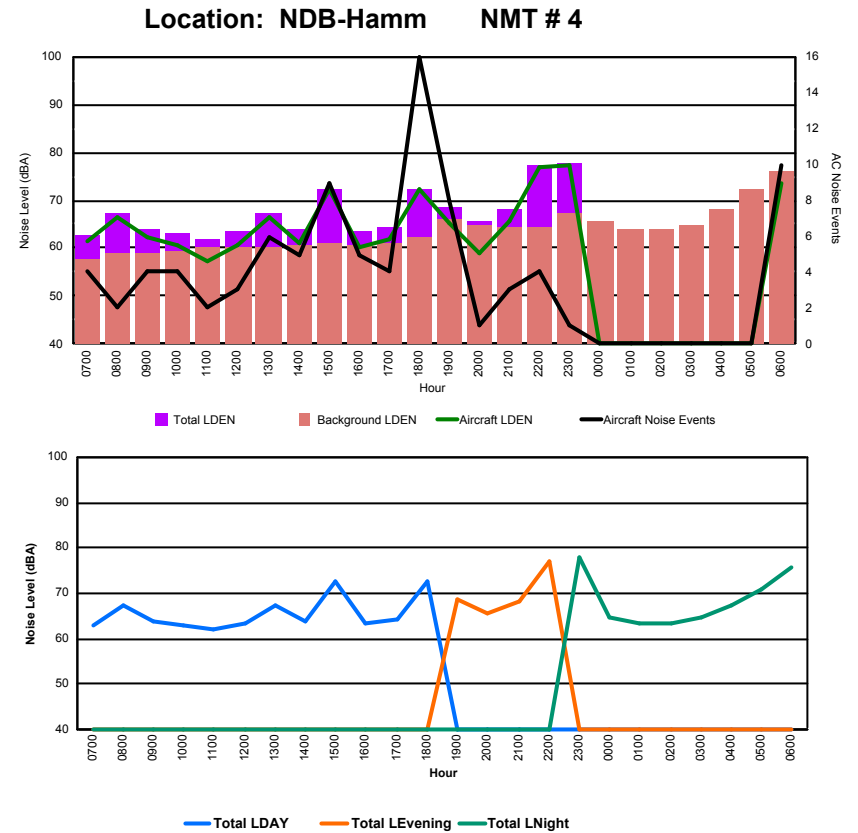

Luxembourg Airport Noise Distribution by Hour

Between 17/03/2024 00:00:00 and 17/03/2024 23:59:59 (Local Time)

Day	Aircraft Events	Total LDEN dB(A)	Aircraft LDEN dB(A)	Background LDEN dB(A)	Total LDay dB(A)	Total LEvening dB(A)	Total LNight dB(A)	
17/03/24	7:00	4	62.9	61.6	57.6	62.9	-	-
17/03/24	8:00	2	67.2	66.6	59.0	67.2	-	-
17/03/24	9:00	4	63.8	62.1	59.0	63.8	-	-
17/03/24	10:00	4	63.0	60.7	59.3	63.0	-	-
17/03/24	11:00	2	61.9	57.4	60.1	61.9	-	-
17/03/24	12:00	3	63.4	60.7	60.1	63.4	-	-
17/03/24	13:00	6	67.3	66.4	60.3	67.3	-	-
17/03/24	14:00	5	63.8	61.1	60.7	63.8	-	-
17/03/24	15:00	9	72.5	72.2	60.9	72.5	-	-
17/03/24	16:00	5	63.4	60.3	60.8	63.4	-	-
17/03/24	17:00	4	64.4	61.7	61.1	64.4	-	-
17/03/24	18:00	16	72.5	72.2	62.2	72.5	-	-
17/03/24	19:00	8	68.5	65.0	66.1	-	68.5	-
17/03/24	20:00	1	65.7	59.1	64.7	-	65.7	-
17/03/24	21:00	3	68.1	65.7	64.5	-	68.1	-
17/03/24	22:00	4	77.2	76.9	64.4	-	77.2	-
17/03/24	23:00	1	77.8	77.3	67.5	-	-	77.8
18/03/24	0:00	-	64.9	-	65.8	-	-	64.9
18/03/24	1:00	-	63.3	-	63.9	-	-	63.3
18/03/24	2:00	-	63.3	-	63.9	-	-	63.3
18/03/24	3:00	-	64.6	-	64.8	-	-	64.6
18/03/24	4:00	-	67.3	-	68.2	-	-	67.3
18/03/24	5:00	-	70.8	-	72.3	-	-	70.8
18/03/24	6:00	10	75.7	73.5	76.2	-	-	75.7
	91	70.3	68.9	66.5	67.2	72.4	71.9