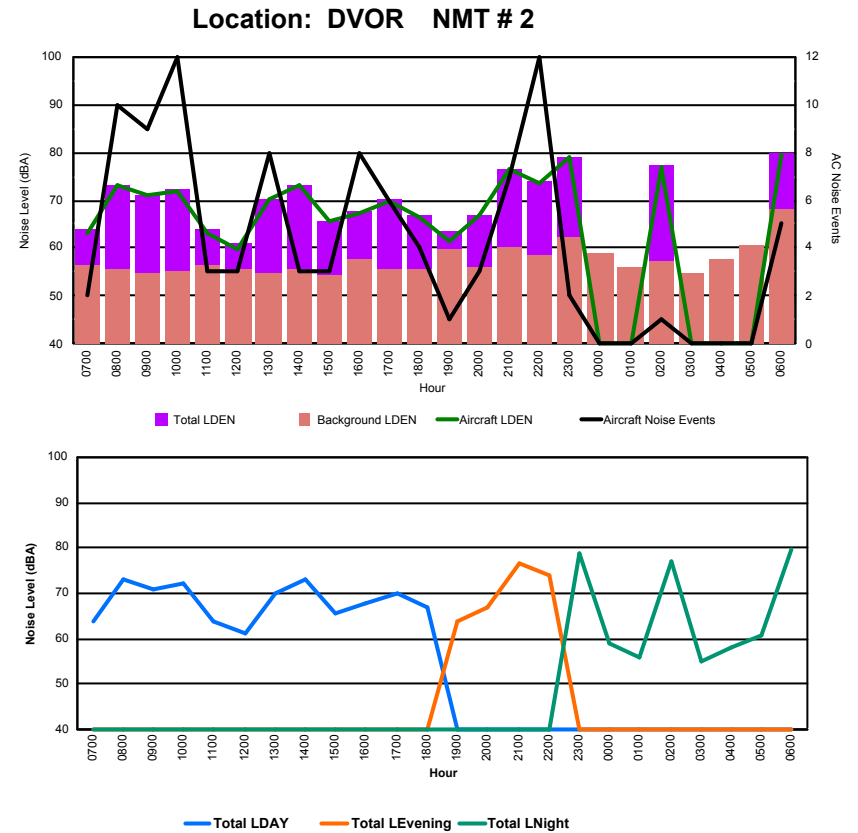

Luxembourg Airport Noise Distribution by Hour

Between 05/03/2024 00:00:00 and 05/03/2024 23:59:59 (Local Time)

Day	Aircraft Events	Total LDEN dB (A)	Aircraft LDEN dB(A)	Background LDEN dB(A)	Total LDay dB(A)	Total LEvening dB(A)	Total LNight dB (A)
05/03/24 7:00	2	63.9	63.1	56.4	63.9	-	-
05/03/24 8:00	10	73.2	73.1	55.6	73.2	-	-
05/03/24 9:00	9	71.0	70.9	54.9	71.0	-	-
05/03/24 10:00	12	72.1	72.0	55.4	72.1	-	-
05/03/24 11:00	3	63.9	63.0	56.4	63.9	-	-
05/03/24 12:00	3	61.2	59.9	55.5	61.2	-	-
05/03/24 13:00	8	70.1	70.1	54.7	70.1	-	-
05/03/24 14:00	3	73.2	73.1	55.8	73.2	-	-
05/03/24 15:00	3	65.8	65.5	54.2	65.8	-	-
05/03/24 16:00	8	67.8	67.4	57.6	67.8	-	-
05/03/24 17:00	6	70.1	70.0	55.8	70.1	-	-
05/03/24 18:00	4	67.0	66.6	55.5	67.0	-	-
05/03/24 19:00	1	63.7	61.4	59.8	-	63.7	-
05/03/24 20:00	3	67.0	66.7	56.2	-	67.0	-
05/03/24 21:00	7	76.5	76.4	60.4	-	76.5	-
05/03/24 22:00	12	73.8	73.7	58.5	-	73.8	-
05/03/24 23:00	2	78.9	78.9	62.5	-	-	78.9
06/03/24 0:00	-	58.9	-	59.0	-	-	58.9
06/03/24 1:00	-	56.0	-	56.0	-	-	56.0
06/03/24 2:00	1	77.1	77.0	57.2	-	-	77.1
06/03/24 3:00	-	54.9	-	54.9	-	-	54.9
06/03/24 4:00	-	57.9	-	57.9	-	-	57.9
06/03/24 5:00	-	60.6	-	60.6	-	-	60.6
06/03/24 6:00	5	79.7	79.4	68.1	-	-	79.7
	102	72.4	72.2	59.1	69.7	72.8	74.5