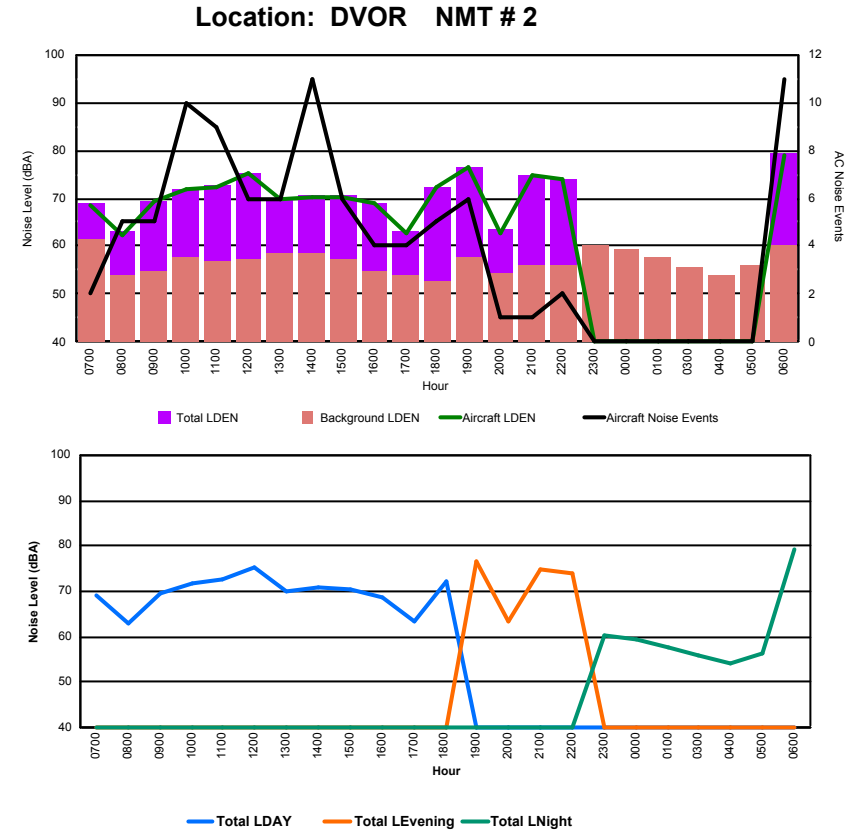

Luxembourg Airport Noise Distribution by Hour

Between 30/03/2024 00:00:00 and 30/03/2024 23:59:59 (Local Time)

Day	Aircraft Events	Total LDEN dB (A)	Aircraft LDEN dB(A)	Background LDEN dB(A)	Total LDay dB(A)	Total LEvening dB(A)	Total LNight dB (A)
30/03/24 7:00	2	69.0	68.4	61.3	69.0	-	-
30/03/24 8:00	5	63.0	62.4	54.0	63.0	-	-
30/03/24 9:00	5	69.4	69.3	54.8	69.4	-	-
30/03/24 10:00	10	71.9	71.7	57.7	71.9	-	-
30/03/24 11:00	9	72.6	72.4	56.8	72.6	-	-
30/03/24 12:00	6	75.3	75.2	57.2	75.3	-	-
30/03/24 13:00	6	70.0	69.7	58.5	70.0	-	-
30/03/24 14:00	11	70.7	70.4	58.6	70.7	-	-
30/03/24 15:00	6	70.5	70.3	57.3	70.5	-	-
30/03/24 16:00	4	68.9	68.8	54.8	68.9	-	-
30/03/24 17:00	4	63.3	62.8	53.8	63.3	-	-
30/03/24 18:00	5	72.3	72.2	52.9	72.3	-	-
30/03/24 19:00	6	76.5	76.4	57.9	-	76.5	-
30/03/24 20:00	1	63.5	62.9	54.4	-	63.5	-
30/03/24 21:00	1	75.0	74.9	56.0	-	75.0	-
30/03/24 22:00	2	74.1	74.0	56.2	-	74.1	-
30/03/24 23:00	-	60.2	-	60.2	-	-	60.2
31/03/24 0:00	-	59.4	-	59.4	-	-	59.4
31/03/24 1:00	-	57.5	-	57.5	-	-	57.5
31/03/24 3:00	-	55.8	-	55.8	-	-	55.8
31/03/24 4:00	-	54.1	-	54.1	-	-	54.1
31/03/24 5:00	-	56.2	-	56.2	-	-	56.2
31/03/24 6:00	11	79.2	79.1	60.2	-	-	79.2
	94	71.7	71.5	57.3	70.9	74.2	70.9