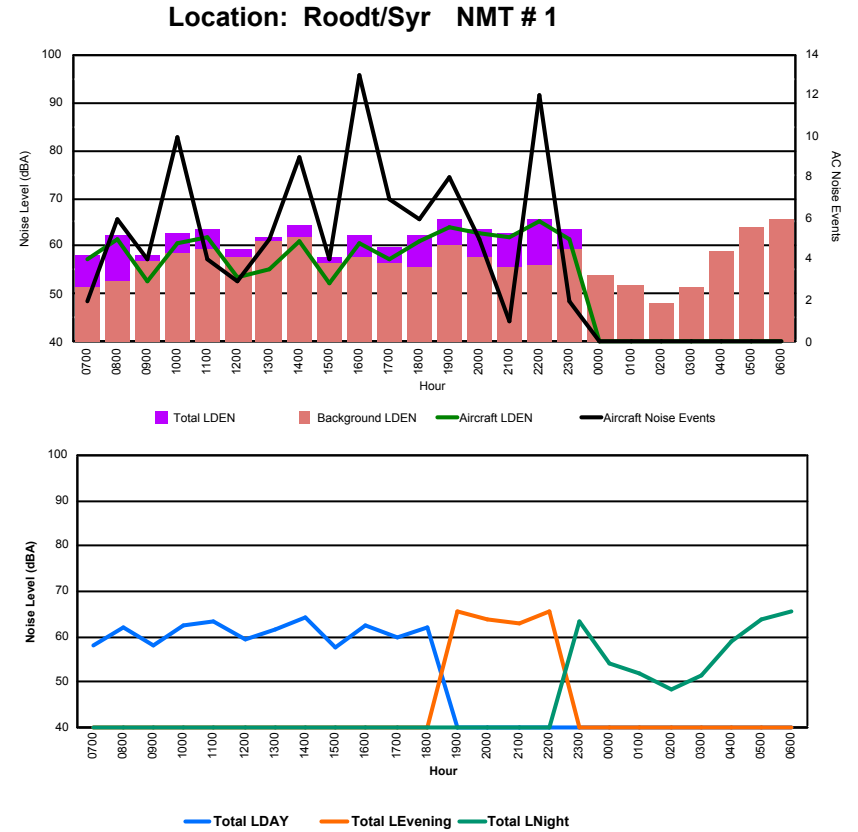

Luxembourg Airport Noise Distribution by Hour

Between 28/03/2024 00:00:00 and 28/03/2024 23:59:59 (Local Time)

Day	Aircraft Events	Total LDEN dB(A)	Aircraft LDEN dB(A)	Background LDEN dB(A)	Total LDay dB(A)	Total LEvening dB(A)	Total LNight dB(A)	
28/03/24	7:00	2	58.2	57.3	51.4	58.2	-	-
28/03/24	8:00	6	62.1	61.6	52.7	62.1	-	-
28/03/24	9:00	4	58.1	52.5	56.8	58.1	-	-
28/03/24	10:00	10	62.7	60.7	58.6	62.7	-	-
28/03/24	11:00	4	63.6	61.7	59.4	63.6	-	-
28/03/24	12:00	3	59.2	53.7	57.9	59.2	-	-
28/03/24	13:00	5	61.8	55.0	61.0	61.8	-	-
28/03/24	14:00	9	64.4	61.1	62.0	64.4	-	-
28/03/24	15:00	4	57.8	52.3	56.5	57.8	-	-
28/03/24	16:00	13	62.3	60.8	57.5	62.3	-	-
28/03/24	17:00	7	59.8	57.1	56.6	59.8	-	-
28/03/24	18:00	6	62.2	61.2	55.7	62.2	-	-
28/03/24	19:00	8	65.5	64.0	60.3	-	65.5	-
28/03/24	20:00	5	63.7	62.6	57.6	-	63.7	-
28/03/24	21:00	1	62.8	61.8	55.5	-	62.8	-
28/03/24	22:00	12	65.6	65.1	56.1	-	65.6	-
28/03/24	23:00	2	63.6	61.4	59.5	-	-	63.6
29/03/24	0:00	-	54.0	-	54.0	-	-	54.0
29/03/24	1:00	-	51.7	-	51.7	-	-	51.7
29/03/24	2:00	-	48.2	-	48.2	-	-	48.2
29/03/24	3:00	-	51.4	-	51.4	-	-	51.4
29/03/24	4:00	-	58.9	-	59.0	-	-	58.9
29/03/24	5:00	-	64.0	-	64.1	-	-	64.0
29/03/24	6:00	-	65.5	-	65.5	-	-	65.5
		101	62.0	59.3	58.9	61.5	64.6	60.9