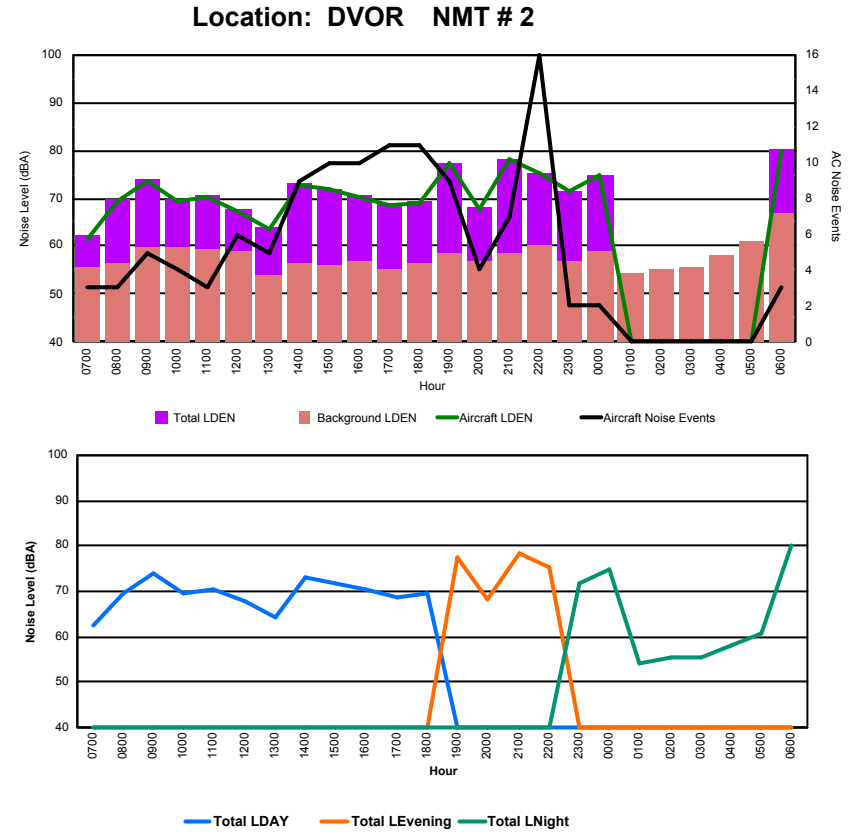

Luxembourg Airport Noise Distribution by Hour

Between 24/03/2024 00:00:00 and 24/03/2024 23:59:59 (Local Time)

Day	Aircraft Events	Total LDEN dB(A)	Aircraft LDEN dB(A)	Background LDEN dB(A)	Total LDay dB(A)	Total LEvening dB(A)	Total LNight dB(A)	
24/03/24	7:00	3	62.4	61.6	55.6	62.4	-	-
24/03/24	8:00	3	69.7	69.5	56.4	69.7	-	-
24/03/24	9:00	5	73.8	73.6	59.6	73.8	-	-
24/03/24	10:00	4	69.7	69.2	59.8	69.7	-	-
24/03/24	11:00	3	70.5	70.2	59.4	70.5	-	-
24/03/24	12:00	6	67.9	67.4	58.9	67.9	-	-
24/03/24	13:00	5	64.1	63.7	54.1	64.1	-	-
24/03/24	14:00	9	73.1	72.9	56.6	73.1	-	-
24/03/24	15:00	10	71.9	71.8	56.2	71.9	-	-
24/03/24	16:00	10	70.6	70.4	56.7	70.6	-	-
24/03/24	17:00	11	68.9	68.7	55.1	68.9	-	-
24/03/24	18:00	11	69.4	69.1	56.3	69.4	-	-
24/03/24	19:00	9	77.3	77.3	58.6	-	77.3	-
24/03/24	20:00	4	68.1	67.8	56.8	-	68.1	-
24/03/24	21:00	7	78.3	78.2	58.4	-	78.3	-
24/03/24	22:00	16	75.3	75.2	60.1	-	75.3	-
24/03/24	23:00	2	71.6	71.5	56.8	-	-	71.6
25/03/24	0:00	2	74.8	74.7	58.8	-	-	74.8
25/03/24	1:00	-	54.3	-	54.3	-	-	54.3
25/03/24	2:00	-	55.4	-	55.4	-	-	55.4
25/03/24	3:00	-	55.5	-	55.5	-	-	55.5
25/03/24	4:00	-	58.2	-	58.2	-	-	58.2
25/03/24	5:00	-	60.9	-	60.9	-	-	60.9
25/03/24	6:00	3	80.2	80.0	67.0	-	-	80.2
	123	72.7	72.5	58.9	70.3	76.1	72.8