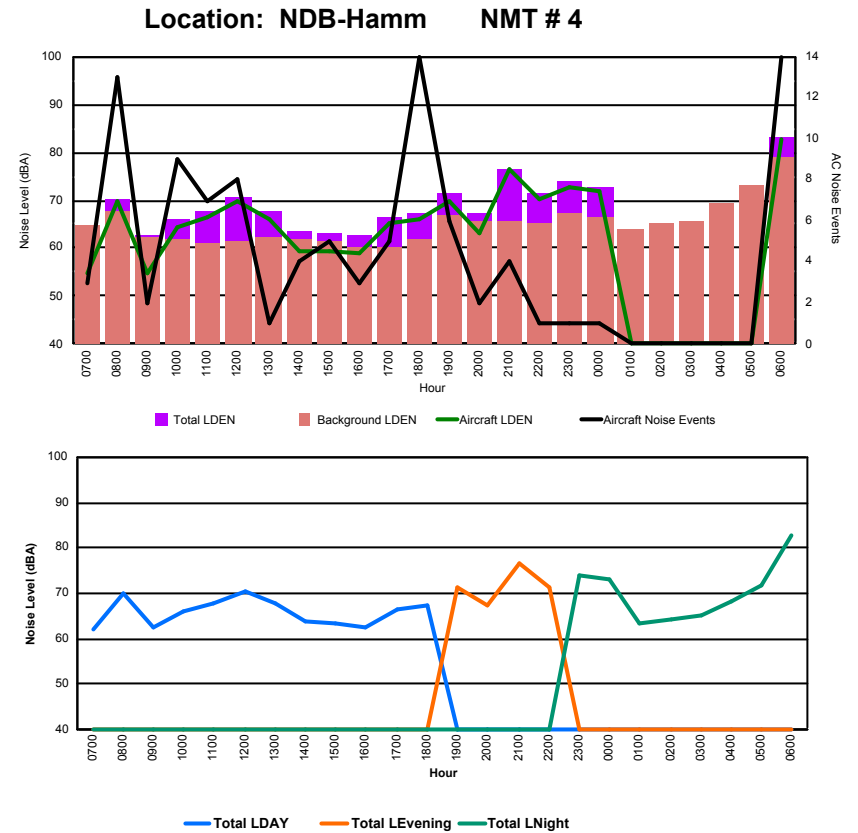

Luxembourg Airport Noise Distribution by Hour

Between 05/03/2024 00:00:00 and 05/03/2024 23:59:59 (Local Time)

Day	Aircraft Events	Total LDEN dB(A)	Aircraft LDEN dB(A)	Background LDEN dB(A)	Total LDay dB(A)	Total LEvening dB(A)	Total LNight dB(A)
05/03/24 7:00	3	62.2	54.8	64.7	62.2	-	-
05/03/24 8:00	13	70.1	69.7	67.7	70.1	-	-
05/03/24 9:00	2	62.7	54.7	62.2	62.7	-	-
05/03/24 10:00	9	66.1	64.4	61.7	66.1	-	-
05/03/24 11:00	7	67.7	66.6	61.1	67.7	-	-
05/03/24 12:00	8	70.5	70.0	61.3	70.5	-	-
05/03/24 13:00	1	67.6	66.0	62.5	67.6	-	-
05/03/24 14:00	4	63.7	59.4	61.9	63.7	-	-
05/03/24 15:00	5	63.3	59.5	61.3	63.3	-	-
05/03/24 16:00	3	62.7	59.1	60.3	62.7	-	-
05/03/24 17:00	5	66.3	65.1	60.3	66.3	-	-
05/03/24 18:00	14	67.2	65.9	62.0	67.2	-	-
05/03/24 19:00	6	71.5	69.8	67.0	-	71.5	-
05/03/24 20:00	2	67.5	63.2	65.6	-	67.5	-
05/03/24 21:00	4	76.6	76.3	65.6	-	76.6	-
05/03/24 22:00	1	71.5	70.4	65.2	-	71.5	-
05/03/24 23:00	1	73.8	72.7	67.3	-	-	73.8
06/03/24 0:00	1	72.9	71.9	66.6	-	-	72.9
06/03/24 1:00	-	63.4	-	64.1	-	-	63.4
06/03/24 2:00	-	64.3	-	65.2	-	-	64.3
06/03/24 3:00	-	65.2	-	65.5	-	-	65.2
06/03/24 4:00	-	68.3	-	69.3	-	-	68.3
06/03/24 5:00	-	71.6	-	73.3	-	-	71.6
06/03/24 6:00	14	83.0	82.7	78.8	-	-	83.0
	103	72.3	71.3	68.3	66.7	73.0	75.3