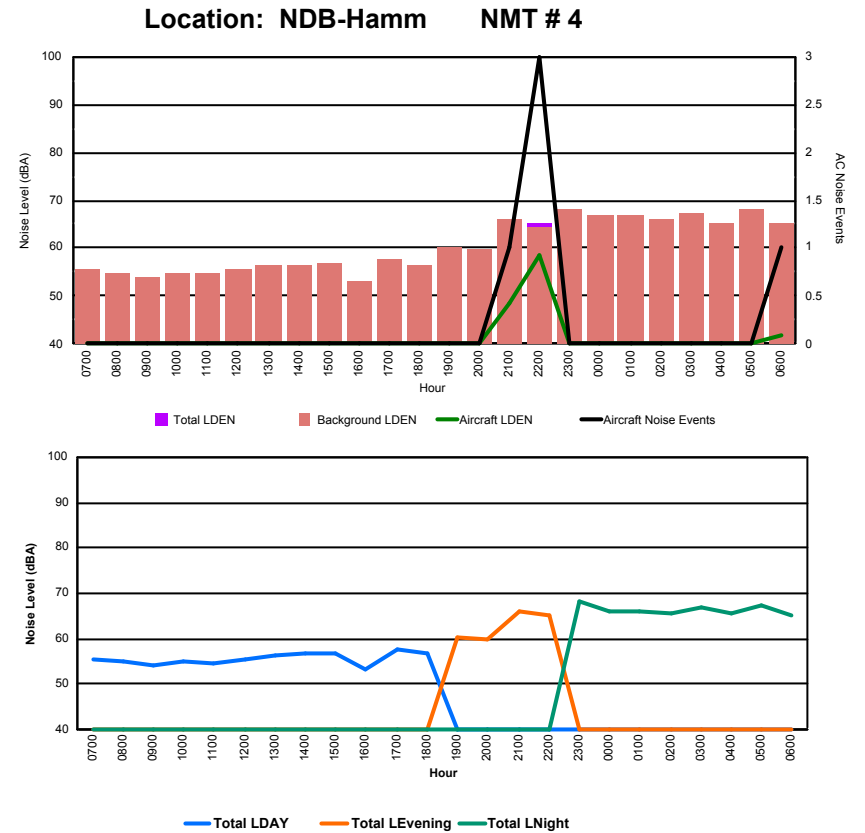

Luxembourg Airport Noise Distribution by Hour

Between 01/03/2024 00:00:00 and 01/03/2024 23:59:59 (Local Time)

Day	Aircraft Events	Total LDEN dB(A)	Aircraft LDEN dB(A)	Background LDEN dB(A)	Total LDay dB(A)	Total LEvening dB(A)	Total LNight dB(A)
01/03/24	7:00	-	55.5	-	55.8	55.5	-
01/03/24	8:00	-	54.8	-	54.9	54.8	-
01/03/24	9:00	-	53.9	-	53.9	53.9	-
01/03/24	10:00	-	54.8	-	54.8	54.8	-
01/03/24	11:00	-	54.6	-	54.6	54.6	-
01/03/24	12:00	-	55.6	-	55.6	55.6	-
01/03/24	13:00	-	56.5	-	56.5	56.5	-
01/03/24	14:00	-	56.6	-	56.6	56.6	-
01/03/24	15:00	-	56.6	-	56.7	56.6	-
01/03/24	16:00	-	53.2	-	53.2	53.2	-
01/03/24	17:00	-	57.5	-	57.6	57.5	-
01/03/24	18:00	-	56.6	-	56.6	56.6	-
01/03/24	19:00	-	60.3	-	60.3	60.3	-
01/03/24	20:00	-	59.7	-	59.7	59.7	-
01/03/24	21:00	1	66.0	48.6	66.1	66.0	-
01/03/24	22:00	3	65.0	58.5	64.2	65.0	-
01/03/24	23:00	-	68.2	-	68.2	-	68.2
02/03/24	0:00	-	66.1	-	67.0	-	66.1
02/03/24	1:00	-	66.1	-	66.8	-	66.1
02/03/24	2:00	-	65.7	-	66.2	-	65.7
02/03/24	3:00	-	66.8	-	67.1	-	66.8
02/03/24	4:00	-	65.4	-	65.4	-	65.4
02/03/24	5:00	-	67.5	-	68.0	-	67.5
02/03/24	6:00	1	65.0	41.7	65.0	-	65.0
	5	63.1	45.2	63.3	55.7	63.6	66.5