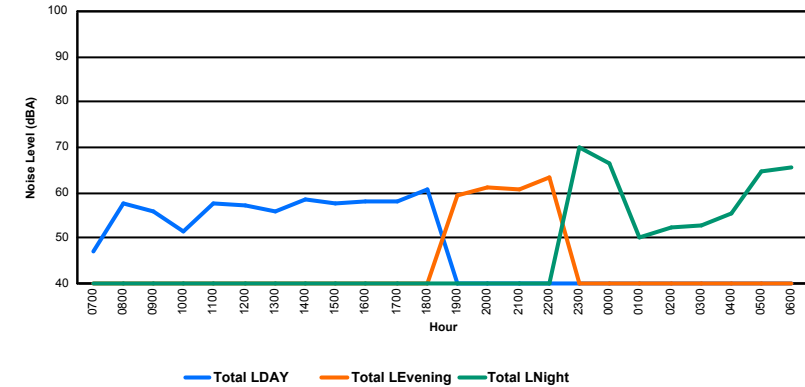

Luxembourg Airport Noise Distribution by Hour

Between 10/03/2024 00:00:00 and 10/03/2024 23:59:59 (Local Time)

Day	Aircraft Events	Total LDEN dB (A)	Aircraft LDEN dB(A)	Background LDEN dB(A)	Total LDay dB(A)	Total LEvening dB(A)	Total LNight dB (A)
10/03/24 7:00	1	47.2	44.6	43.8	47.2	-	-
10/03/24 8:00	3	57.5	57.1	46.4	57.5	-	-
10/03/24 9:00	2	56.1	55.6	46.2	56.1	-	-
10/03/24 10:00	3	51.3	48.5	48.1	51.3	-	-
10/03/24 11:00	3	57.8	57.3	47.5	57.8	-	-
10/03/24 12:00	3	57.0	56.4	48.3	57.0	-	-
10/03/24 13:00	6	56.0	55.3	47.8	56.0	-	-
10/03/24 14:00	8	58.4	57.6	50.4	58.4	-	-
10/03/24 15:00	6	57.8	57.2	48.8	57.8	-	-
10/03/24 16:00	7	58.3	57.8	48.9	58.3	-	-
10/03/24 17:00	8	58.3	57.7	49.8	58.3	-	-
10/03/24 18:00	10	60.9	60.5	51.3	60.9	-	-
10/03/24 19:00	4	59.4	58.1	53.9	-	59.4	-
10/03/24 20:00	4	61.0	60.4	52.0	-	61.0	-
10/03/24 21:00	3	60.9	60.1	53.0	-	60.9	-
10/03/24 22:00	11	63.4	62.8	54.9	-	63.4	-
10/03/24 23:00	8	69.9	69.6	57.6	-	-	69.9
11/03/24 0:00	2	66.3	66.1	52.4	-	-	66.3
11/03/24 1:00	-	50.3	-	50.3	-	-	50.3
11/03/24 2:00	-	52.2	-	52.2	-	-	52.2
11/03/24 3:00	-	52.6	-	52.6	-	-	52.6
11/03/24 4:00	-	55.6	-	55.7	-	-	55.6
11/03/24 5:00	1	64.7	63.5	58.3	-	-	64.7
11/03/24 6:00	1	65.5	64.8	57.2	-	-	65.5
	94	61.4	60.8	52.8	57.4	61.4	64.3

Location: Roodt/Syr NMT # 1