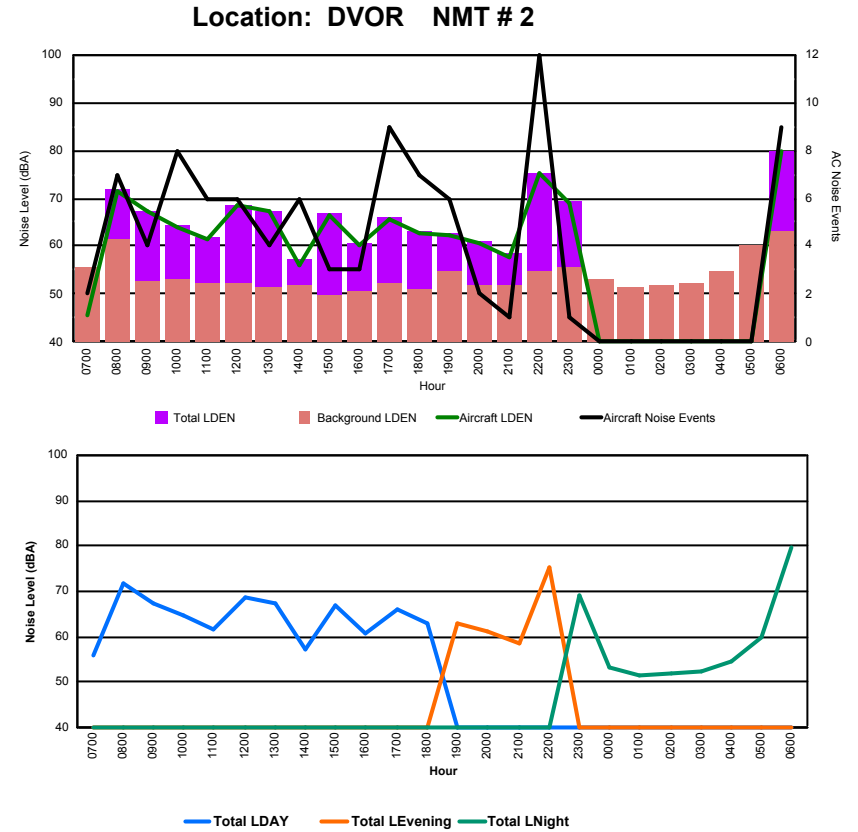

Luxembourg Airport Noise Distribution by Hour

Between 06/03/2024 00:00:00 and 06/03/2024 23:59:59 (Local Time)

Day	Aircraft Events	Total LDEN dB(A)	Aircraft LDEN dB(A)	Background LDEN dB(A)	Total LDay dB(A)	Total LEvening dB(A)	Total LNight dB(A)	
06/03/24	7:00	2	55.8	45.7	55.6	55.8	-	-
06/03/24	8:00	7	71.8	71.4	61.5	71.8	-	-
06/03/24	9:00	4	67.4	67.3	52.8	67.4	-	-
06/03/24	10:00	8	64.5	64.0	53.3	64.5	-	-
06/03/24	11:00	6	61.8	61.6	52.3	61.8	-	-
06/03/24	12:00	6	68.6	68.5	52.3	68.6	-	-
06/03/24	13:00	4	67.4	67.3	51.4	67.4	-	-
06/03/24	14:00	6	57.4	56.0	51.9	57.4	-	-
06/03/24	15:00	3	66.7	66.5	49.9	66.7	-	-
06/03/24	16:00	3	60.6	60.2	50.6	60.6	-	-
06/03/24	17:00	9	65.9	65.7	52.2	65.9	-	-
06/03/24	18:00	7	63.0	62.8	51.2	63.0	-	-
06/03/24	19:00	6	62.8	62.1	54.7	-	62.8	-
06/03/24	20:00	2	61.1	60.5	51.9	-	61.1	-
06/03/24	21:00	1	58.7	57.7	51.7	-	58.7	-
06/03/24	22:00	12	75.2	75.2	54.9	-	75.2	-
06/03/24	23:00	1	69.2	69.0	55.6	-	-	69.2
07/03/24	0:00	-	53.2	-	53.2	-	-	53.2
07/03/24	1:00	-	51.6	-	51.6	-	-	51.6
07/03/24	2:00	-	52.0	-	52.0	-	-	52.0
07/03/24	3:00	-	52.2	-	52.2	-	-	52.2
07/03/24	4:00	-	54.7	-	54.7	-	-	54.7
07/03/24	5:00	-	60.0	-	60.0	-	-	60.0
07/03/24	6:00	9	79.9	79.8	63.3	-	-	79.9
		96	69.1	68.9	55.6	66.2	69.7	71.3