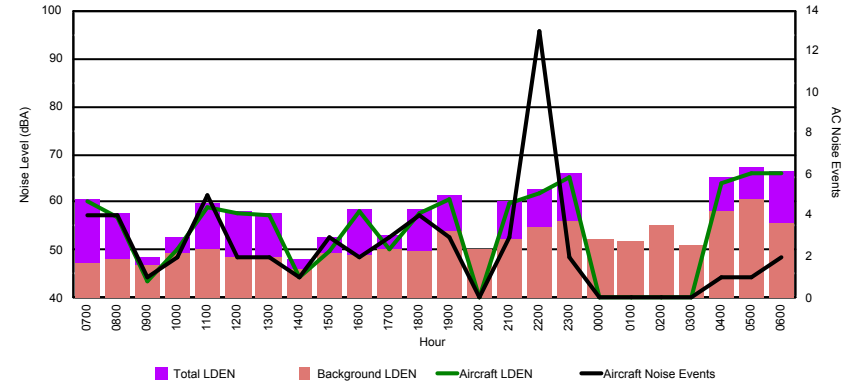

Luxembourg Airport Noise Distribution by Hour

Between 26/03/2024 00:00:00 and 26/03/2024 23:59:59 (Local Time)

Day	Aircraft Events	Total LDEN dB(A)	Aircraft LDEN dB(A)	Background LDEN dB(A)	Total LDay dB(A)	Total LEvening dB(A)	Total LNight dB(A)	
26/03/24	7:00	4	60.5	60.3	47.3	60.5	-	-
26/03/24	8:00	4	57.6	57.0	48.0	57.6	-	-
26/03/24	9:00	1	48.5	43.4	46.9	48.5	-	-
26/03/24	10:00	2	52.8	50.3	49.2	52.8	-	-
26/03/24	11:00	5	59.6	59.0	50.2	59.6	-	-
26/03/24	12:00	2	58.3	57.8	48.7	58.3	-	-
26/03/24	13:00	2	57.7	57.1	48.4	57.7	-	-
26/03/24	14:00	1	48.2	44.2	46.1	48.2	-	-
26/03/24	15:00	3	52.6	49.9	49.4	52.6	-	-
26/03/24	16:00	2	58.6	58.1	49.0	58.6	-	-
26/03/24	17:00	3	53.1	50.0	50.3	53.1	-	-
26/03/24	18:00	4	58.4	57.8	49.9	58.4	-	-
26/03/24	19:00	3	61.4	60.6	53.9	-	61.4	-
26/03/24	20:00	-	50.2	-	50.2	-	50.2	-
26/03/24	21:00	3	60.3	59.6	52.1	-	60.3	-
26/03/24	22:00	13	62.6	61.9	54.7	-	62.6	-
26/03/24	23:00	2	65.9	65.4	56.2	-	-	65.9
27/03/24	0:00	-	52.2	-	52.2	-	-	52.2
27/03/24	1:00	-	51.8	-	51.8	-	-	51.8
27/03/24	2:00	-	55.4	-	55.4	-	-	55.4
27/03/24	3:00	-	51.2	-	51.2	-	-	51.2
27/03/24	4:00	1	65.0	64.0	58.3	-	-	65.0
27/03/24	5:00	1	67.2	66.1	60.7	-	-	67.2
27/03/24	6:00	2	66.3	65.9	55.8	-	-	66.3
	58	60.6	59.7	53.3	57.0	60.4	63.4	

Location: Roodt/Syr NMT # 1