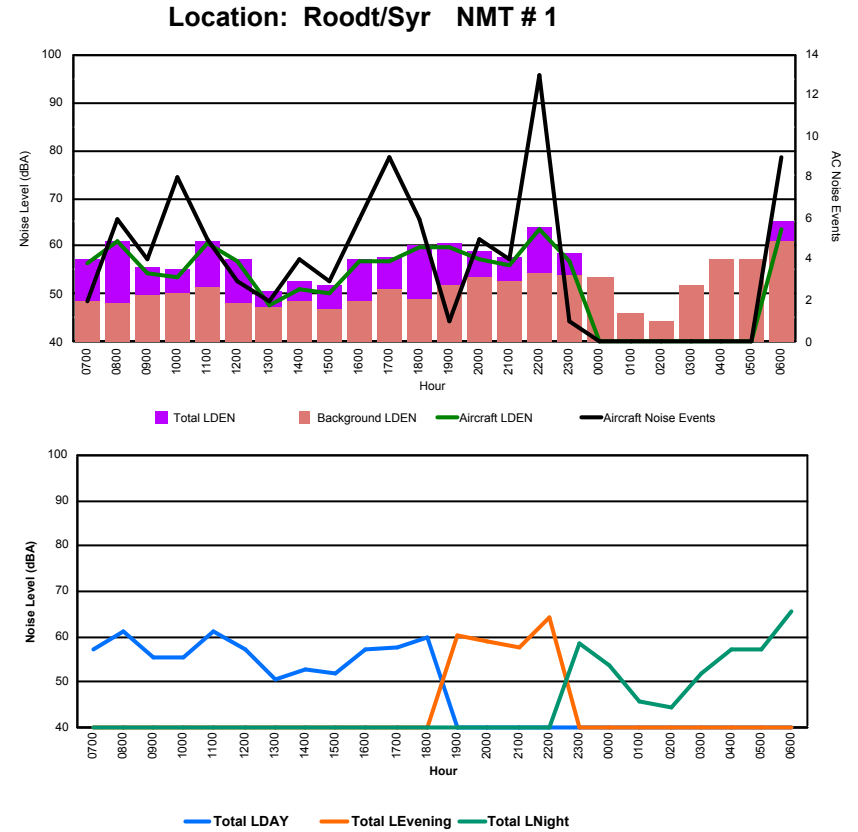

Luxembourg Airport Noise Distribution by Hour

Between 19/03/2024 00:00:00 and 19/03/2024 23:59:59 (Local Time)

Day	Aircraft Events	Total LDEN dB (A)	Aircraft LDEN dB(A)	Background LDEN dB(A)	Total LDay dB(A)	Total LEvening dB(A)	Total LNight dB (A)	
19/03/24	7:00	2	57.1	56.4	48.5	57.1	-	-
19/03/24	8:00	6	61.1	60.9	48.1	61.1	-	-
19/03/24	9:00	4	55.6	54.4	49.7	55.6	-	-
19/03/24	10:00	8	55.3	53.7	50.3	55.3	-	-
19/03/24	11:00	5	61.0	60.5	51.3	61.0	-	-
19/03/24	12:00	3	57.4	56.9	48.2	57.4	-	-
19/03/24	13:00	2	50.5	47.9	47.4	50.5	-	-
19/03/24	14:00	4	52.8	50.9	48.5	52.8	-	-
19/03/24	15:00	3	51.8	50.4	46.7	51.8	-	-
19/03/24	16:00	6	57.2	56.7	48.6	57.2	-	-
19/03/24	17:00	9	57.8	56.8	51.0	57.8	-	-
19/03/24	18:00	6	60.0	59.7	48.9	60.0	-	-
19/03/24	19:00	1	60.5	59.9	51.8	-	60.5	-
19/03/24	20:00	5	58.8	57.3	53.6	-	58.8	-
19/03/24	21:00	4	57.6	56.0	52.6	-	57.6	-
19/03/24	22:00	13	64.1	63.7	54.2	-	64.1	-
19/03/24	23:00	1	58.5	56.7	53.9	-	-	58.5
20/03/24	0:00	-	53.6	-	53.7	-	-	53.6
20/03/24	1:00	-	45.9	-	45.9	-	-	45.9
20/03/24	2:00	-	44.5	-	44.5	-	-	44.5
20/03/24	3:00	-	51.7	-	51.8	-	-	51.7
20/03/24	4:00	-	57.0	-	57.1	-	-	57.0
20/03/24	5:00	-	57.2	-	57.3	-	-	57.2
20/03/24	6:00	9	65.4	63.7	60.9	-	-	65.4
	91	58.6	57.3	53.0	57.6	61.0	58.5