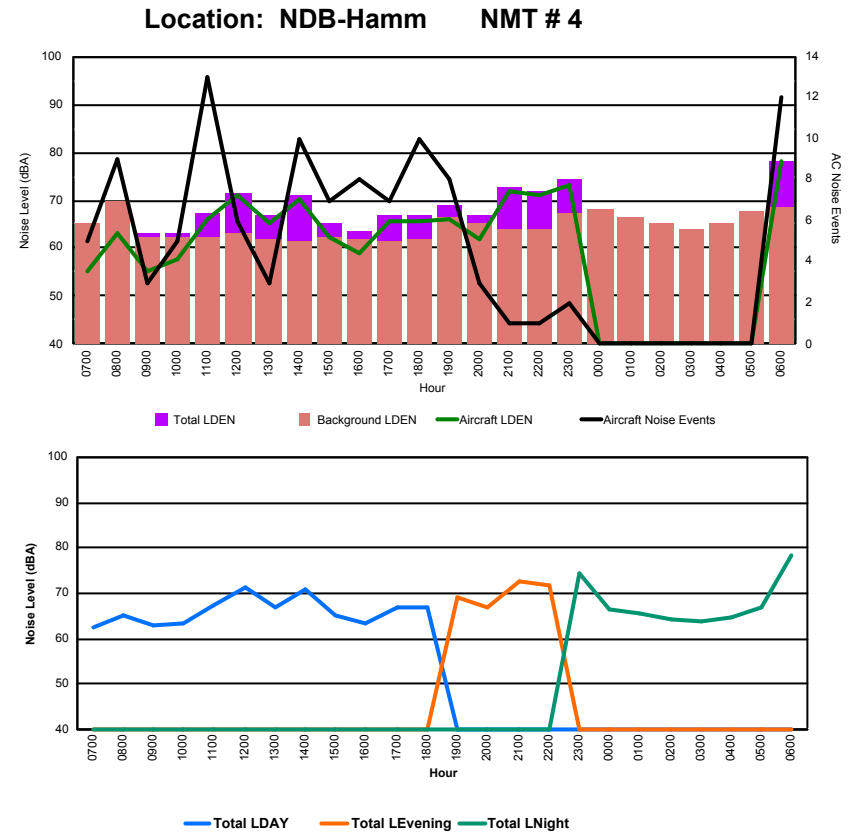

Luxembourg Airport Noise Distribution by Hour

Between 15/03/2024 00:00:00 and 15/03/2024 23:59:59 (Local Time)

Day	Aircraft Events	Total LDEN dB(A)	Aircraft LDEN dB(A)	Background LDEN dB(A)	Total LDay dB(A)	Total LEvening dB(A)	Total LNight dB(A)	
15/03/24	7:00	5	62.7	55.1	65.4	62.7	-	-
15/03/24	8:00	9	65.2	63.0	69.8	65.2	-	-
15/03/24	9:00	3	63.0	55.4	62.5	63.0	-	-
15/03/24	10:00	5	63.3	57.6	62.1	63.3	-	-
15/03/24	11:00	13	67.3	66.0	62.2	67.3	-	-
15/03/24	12:00	6	71.5	70.9	63.0	71.5	-	-
15/03/24	13:00	3	66.8	65.1	62.0	66.8	-	-
15/03/24	14:00	10	70.9	70.4	61.4	70.9	-	-
15/03/24	15:00	7	65.1	62.3	62.5	65.1	-	-
15/03/24	16:00	8	63.4	58.8	61.9	63.4	-	-
15/03/24	17:00	7	66.9	65.5	61.6	66.9	-	-
15/03/24	18:00	10	67.0	65.6	61.8	67.0	-	-
15/03/24	19:00	8	69.0	65.9	66.4	-	69.0	-
15/03/24	20:00	3	66.8	62.0	65.1	-	66.8	-
15/03/24	21:00	1	72.7	72.0	64.0	-	72.7	-
15/03/24	22:00	1	71.9	71.2	63.8	-	71.9	-
15/03/24	23:00	2	74.2	73.1	67.5	-	-	74.2
16/03/24	0:00	-	66.4	-	68.0	-	-	66.4
16/03/24	1:00	-	65.5	-	66.6	-	-	65.5
16/03/24	2:00	-	64.1	-	65.1	-	-	64.1
16/03/24	3:00	-	63.9	-	63.9	-	-	63.9
16/03/24	4:00	-	64.9	-	65.0	-	-	64.9
16/03/24	5:00	-	67.1	-	67.8	-	-	67.1
16/03/24	6:00	12	78.3	78.0	68.4	-	-	78.3
	113	69.7	68.3	65.2	67.1	70.7	71.6