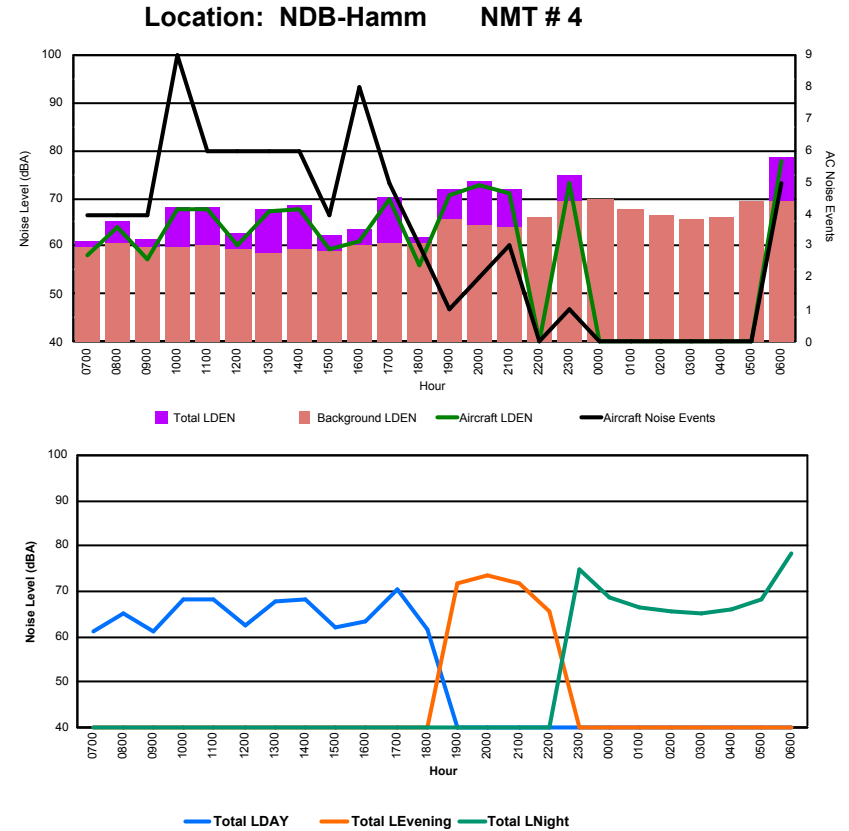

Luxembourg Airport Noise Distribution by Hour

Between 16/03/2024 00:00:00 and 16/03/2024 23:59:59 (Local Time)

Day	Aircraft Events	Total LDEN dB(A)	Aircraft LDEN dB(A)	Background LDEN dB(A)	Total LDay dB(A)	Total LEvening dB(A)	Total LNight dB(A)
16/03/24 7:00	4	61.2	58.3	59.6	61.2	-	-
16/03/24 8:00	4	65.2	64.1	60.6	65.2	-	-
16/03/24 9:00	4	61.4	57.1	59.7	61.4	-	-
16/03/24 10:00	9	68.3	67.7	59.8	68.3	-	-
16/03/24 11:00	6	68.3	67.7	60.2	68.3	-	-
16/03/24 12:00	6	62.6	60.1	59.2	62.6	-	-
16/03/24 13:00	6	67.8	67.2	58.7	67.8	-	-
16/03/24 14:00	6	68.4	67.9	59.2	68.4	-	-
16/03/24 15:00	4	62.1	59.3	59.1	62.1	-	-
16/03/24 16:00	8	63.6	60.9	60.4	63.6	-	-
16/03/24 17:00	5	70.3	69.8	60.6	70.3	-	-
16/03/24 18:00	3	61.8	56.1	60.5	61.8	-	-
16/03/24 19:00	1	71.9	70.8	65.5	-	71.9	-
16/03/24 20:00	2	73.4	72.8	64.3	-	73.4	-
16/03/24 21:00	3	71.8	71.0	64.1	-	71.8	-
16/03/24 22:00	-	65.7	-	66.2	-	65.7	-
16/03/24 23:00	1	74.7	73.2	69.4	-	-	74.7
17/03/24 0:00	-	68.5	-	69.8	-	-	68.5
17/03/24 1:00	-	66.6	-	67.9	-	-	66.6
17/03/24 2:00	-	65.4	-	66.5	-	-	65.4
17/03/24 3:00	-	65.3	-	65.7	-	-	65.3
17/03/24 4:00	-	65.9	-	66.2	-	-	65.9
17/03/24 5:00	-	68.2	-	69.3	-	-	68.2
17/03/24 6:00	5	78.4	77.9	69.4	-	-	78.4
	77	69.9	68.4	65.1	66.2	71.5	72.0