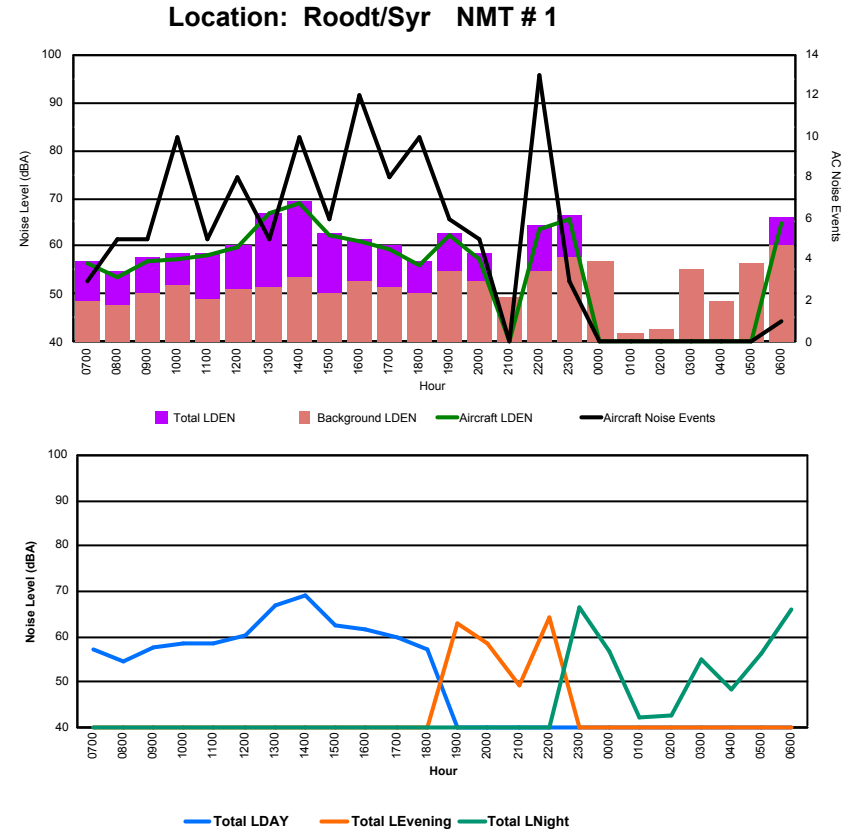

Luxembourg Airport Noise Distribution by Hour

Between 21/03/2024 00:00:00 and 21/03/2024 23:59:59 (Local Time)

Day	Aircraft Events	Total LDEN dB(A)	Aircraft LDEN dB(A)	Background LDEN dB(A)	Total LDay dB(A)	Total LEvening dB(A)	Total LNight dB(A)	
21/03/24	7:00	3	57.0	56.3	48.6	57.0	-	-
21/03/24	8:00	5	54.6	53.7	47.8	54.6	-	-
21/03/24	9:00	5	57.7	56.9	50.4	57.7	-	-
21/03/24	10:00	10	58.4	57.3	51.9	58.4	-	-
21/03/24	11:00	5	58.4	58.0	48.9	58.4	-	-
21/03/24	12:00	8	60.3	59.8	51.1	60.3	-	-
21/03/24	13:00	5	66.9	66.8	51.3	66.9	-	-
21/03/24	14:00	10	69.2	69.0	53.7	69.2	-	-
21/03/24	15:00	6	62.6	62.4	50.0	62.6	-	-
21/03/24	16:00	12	61.5	61.0	52.6	61.5	-	-
21/03/24	17:00	8	60.0	59.4	51.4	60.0	-	-
21/03/24	18:00	10	57.0	56.0	50.3	57.0	-	-
21/03/24	19:00	6	62.9	62.3	54.8	-	62.9	-
21/03/24	20:00	5	58.4	57.2	52.6	-	58.4	-
21/03/24	21:00	-	49.3	-	49.3	-	49.3	-
21/03/24	22:00	13	64.2	63.7	54.6	-	64.2	-
21/03/24	23:00	3	66.3	65.7	57.6	-	-	66.3
22/03/24	0:00	-	56.8	-	56.9	-	-	56.8
22/03/24	1:00	-	42.0	-	42.0	-	-	42.0
22/03/24	2:00	-	42.5	-	42.5	-	-	42.5
22/03/24	3:00	-	55.2	-	55.3	-	-	55.2
22/03/24	4:00	-	48.6	-	48.6	-	-	48.6
22/03/24	5:00	-	56.5	-	56.5	-	-	56.5
22/03/24	6:00	1	66.0	64.8	60.0	-	-	66.0
	115	61.9	61.2	53.5	62.6	61.3	60.8