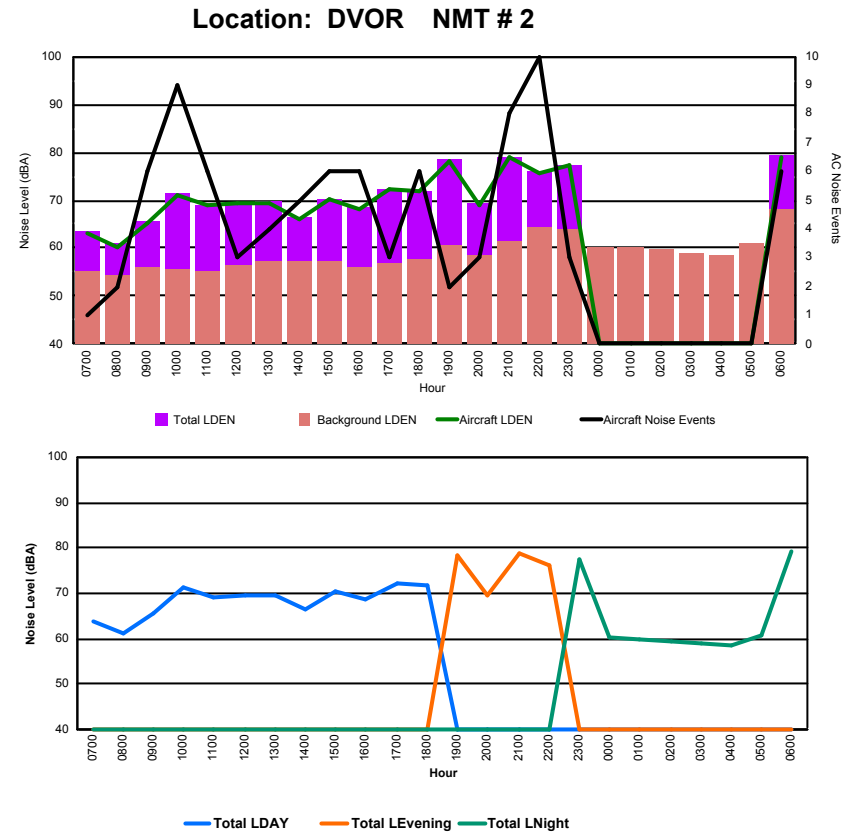

Luxembourg Airport Noise Distribution by Hour

Between 12/03/2024 00:00:00 and 12/03/2024 23:59:59 (Local Time)

Day	Aircraft Events	Total LDEN dB(A)	Aircraft LDEN dB(A)	Background LDEN dB(A)	Total LDay dB(A)	Total LEvening dB(A)	Total LNight dB(A)
12/03/24 7:00	1	63.7	63.0	55.4	63.7	-	-
12/03/24 8:00	2	61.0	60.0	54.2	61.0	-	-
12/03/24 9:00	6	65.8	65.3	55.9	65.8	-	-
12/03/24 10:00	9	71.4	71.2	55.8	71.4	-	-
12/03/24 11:00	6	69.1	68.9	55.1	69.1	-	-
12/03/24 12:00	3	69.5	69.2	56.3	69.5	-	-
12/03/24 13:00	4	69.7	69.5	57.2	69.7	-	-
12/03/24 14:00	5	66.6	66.0	57.4	66.6	-	-
12/03/24 15:00	6	70.3	70.1	57.3	70.3	-	-
12/03/24 16:00	6	68.6	68.3	56.1	68.6	-	-
12/03/24 17:00	3	72.2	72.1	56.8	72.2	-	-
12/03/24 18:00	6	71.9	71.7	57.6	71.9	-	-
12/03/24 19:00	2	78.4	78.2	60.8	-	78.4	-
12/03/24 20:00	3	69.4	68.9	58.7	-	69.4	-
12/03/24 21:00	8	79.0	78.9	61.5	-	79.0	-
12/03/24 22:00	10	76.0	75.7	64.5	-	76.0	-
12/03/24 23:00	3	77.4	77.2	64.1	-	-	77.4
13/03/24 0:00	-	60.1	-	60.2	-	-	60.1
13/03/24 1:00	-	59.9	-	60.0	-	-	59.9
13/03/24 2:00	-	59.6	-	59.7	-	-	59.6
13/03/24 3:00	-	59.1	-	59.1	-	-	59.1
13/03/24 4:00	-	58.5	-	58.5	-	-	58.5
13/03/24 5:00	-	60.9	-	60.9	-	-	60.9
13/03/24 6:00	6	79.3	79.1	68.0	-	-	79.3
	89	72.7	72.4	60.3	69.3	76.9	72.6