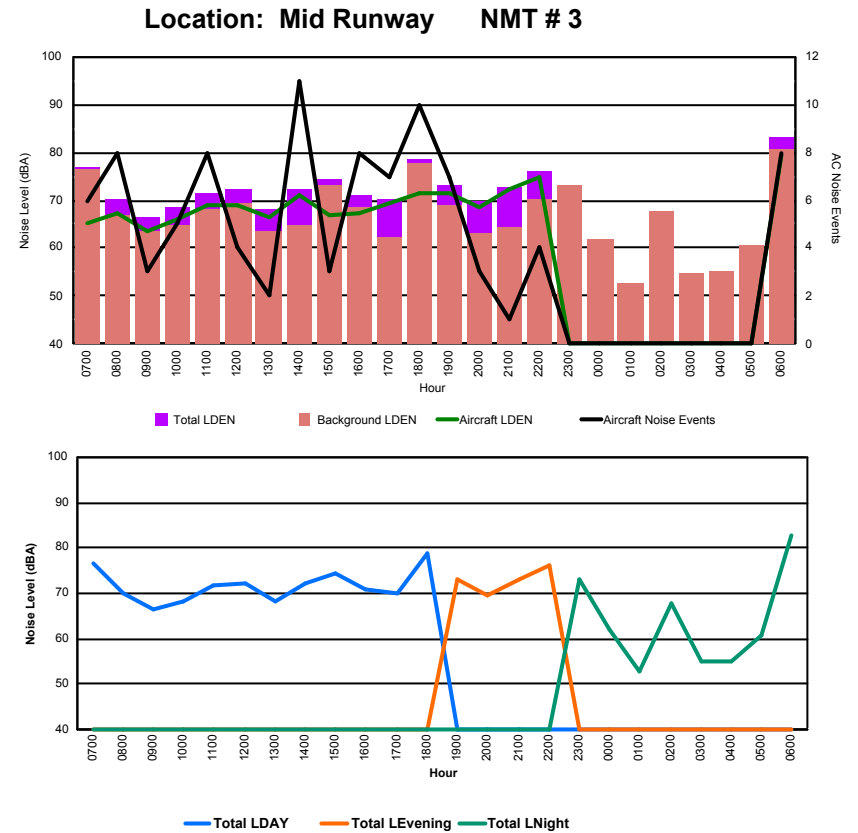

Luxembourg Airport Noise Distribution by Hour

Between 15/03/2024 00:00:00 and 15/03/2024 23:59:59 (Local Time)

Day	Aircraft Events	Total LDEN dB (A)	Aircraft LDEN dB(A)	Background LDEN dB(A)	Total LDay dB(A)	Total LEvening dB(A)	Total LNight dB (A)	
15/03/24	7:00	6	76.7	65.3	76.3	76.7	-	-
15/03/24	8:00	8	70.2	67.3	67.0	70.2	-	-
15/03/24	9:00	3	66.6	63.7	63.6	66.6	-	-
15/03/24	10:00	5	68.4	66.1	64.8	68.4	-	-
15/03/24	11:00	8	71.6	69.1	68.1	71.6	-	-
15/03/24	12:00	4	72.3	69.1	69.5	72.3	-	-
15/03/24	13:00	2	68.3	66.5	63.7	68.3	-	-
15/03/24	14:00	11	72.1	71.2	64.6	72.1	-	-
15/03/24	15:00	3	74.2	67.0	73.3	74.2	-	-
15/03/24	16:00	8	71.0	67.2	68.7	71.0	-	-
15/03/24	17:00	7	70.1	69.4	62.5	70.1	-	-
15/03/24	18:00	10	78.7	71.5	77.8	78.7	-	-
15/03/24	19:00	7	73.3	71.4	69.0	-	73.3	-
15/03/24	20:00	3	69.7	68.6	63.0	-	69.7	-
15/03/24	21:00	1	72.9	72.1	64.5	-	72.9	-
15/03/24	22:00	4	76.1	74.8	70.3	-	76.1	-
15/03/24	23:00	-	73.2	-	73.1	-	-	73.2
16/03/24	0:00	-	61.9	-	62.0	-	-	61.9
16/03/24	1:00	-	52.8	-	52.8	-	-	52.8
16/03/24	2:00	-	67.6	-	67.6	-	-	67.6
16/03/24	3:00	-	54.9	-	54.9	-	-	54.9
16/03/24	4:00	-	55.1	-	55.1	-	-	55.1
16/03/24	5:00	-	60.8	-	60.8	-	-	60.8
16/03/24	6:00	8	83.0	79.4	80.6	-	-	83.0
	98	73.7	69.9	71.4	73.1	73.6	74.6