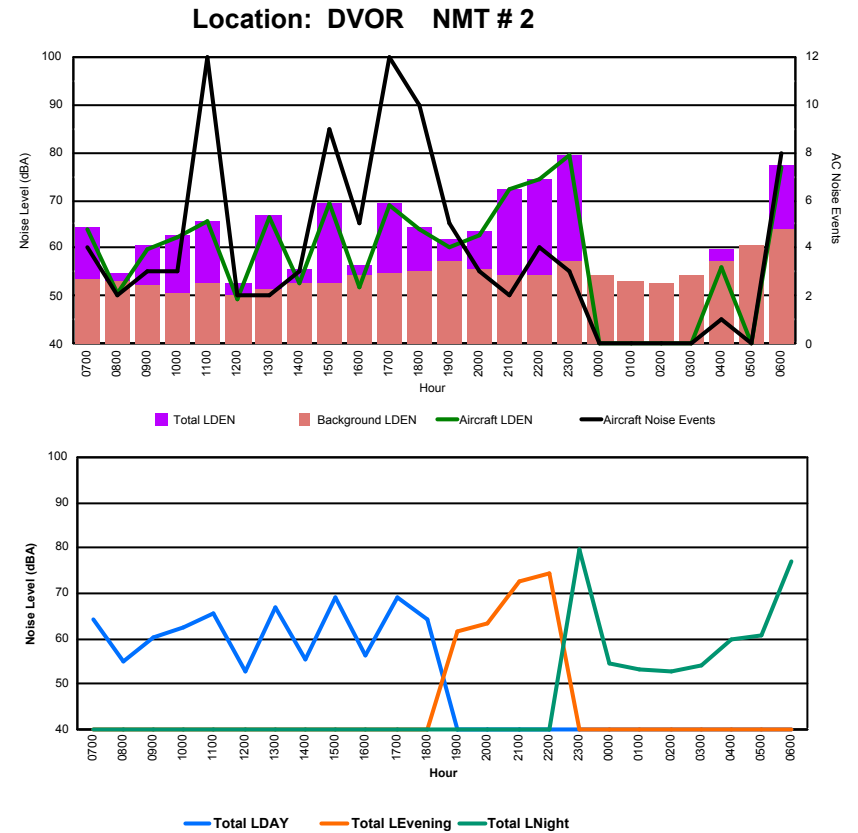

Luxembourg Airport Noise Distribution by Hour

Between 07/03/2024 00:00:00 and 07/03/2024 23:59:59 (Local Time)

Day	Aircraft Events	Total LDEN dB(A)	Aircraft LDEN dB(A)	Background LDEN dB(A)	Total LDay dB(A)	Total LEvening dB(A)	Total LNight dB(A)	
07/03/24	7:00	4	64.3	64.0	53.6	64.3	-	-
07/03/24	8:00	2	54.9	50.5	53.0	54.9	-	-
07/03/24	9:00	3	60.5	59.8	52.4	60.5	-	-
07/03/24	10:00	3	62.6	62.3	50.7	62.6	-	-
07/03/24	11:00	12	65.7	65.5	52.8	65.7	-	-
07/03/24	12:00	2	52.7	49.3	50.2	52.7	-	-
07/03/24	13:00	2	66.8	66.6	51.3	66.8	-	-
07/03/24	14:00	3	55.5	52.6	52.5	55.5	-	-
07/03/24	15:00	9	69.2	69.2	52.8	69.2	-	-
07/03/24	16:00	5	56.3	51.7	54.5	56.3	-	-
07/03/24	17:00	12	69.2	69.0	54.9	69.2	-	-
07/03/24	18:00	10	64.4	63.9	55.2	64.4	-	-
07/03/24	19:00	5	61.8	60.1	57.1	-	61.8	-
07/03/24	20:00	3	63.4	62.7	55.5	-	63.4	-
07/03/24	21:00	2	72.5	72.4	54.4	-	72.5	-
07/03/24	22:00	4	74.2	74.2	54.2	-	74.2	-
07/03/24	23:00	3	79.5	79.4	57.4	-	-	79.5
08/03/24	0:00	-	54.5	-	54.5	-	-	54.5
08/03/24	1:00	-	53.2	-	53.2	-	-	53.2
08/03/24	2:00	-	52.9	-	52.9	-	-	52.9
08/03/24	3:00	-	54.2	-	54.2	-	-	54.2
08/03/24	4:00	1	59.7	56.2	57.1	-	-	59.7
08/03/24	5:00	-	60.6	-	60.6	-	-	60.6
08/03/24	6:00	8	77.2	77.0	64.1	-	-	77.2
	93	69.8	69.6	56.0	64.6	70.8	72.6