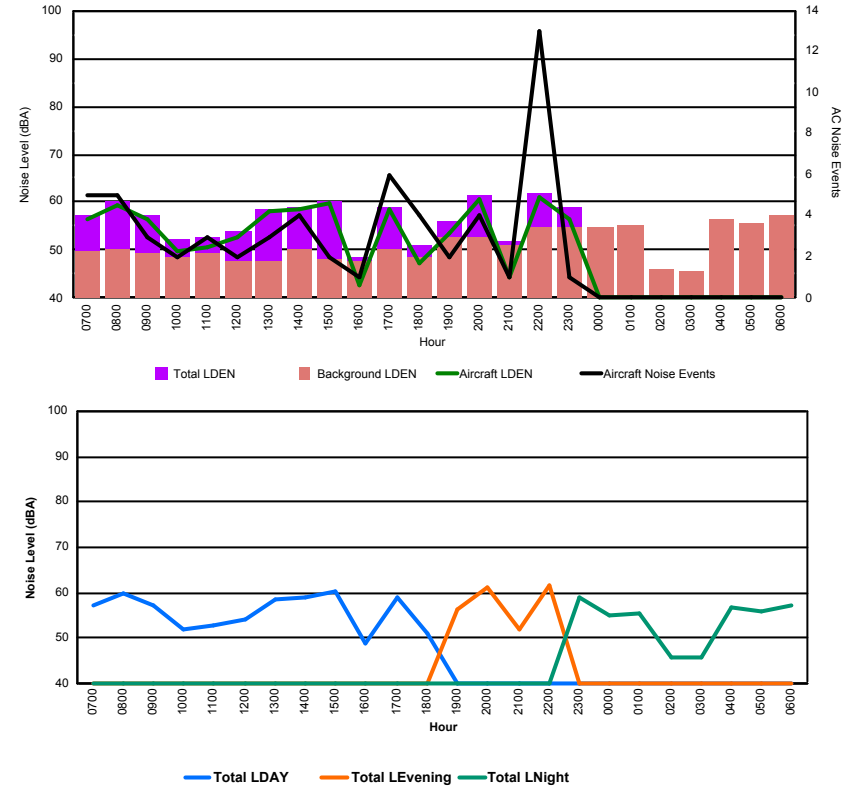

Luxembourg Airport Noise Distribution by Hour

Between 20/03/2024 00:00:00 and 20/03/2024 23:59:59 (Local Time)

Day	Aircraft Events	Total LDEN dB (A)	Aircraft LDEN dB(A)	Background LDEN dB(A)	Total LDay dB(A)	Total LEvening dB(A)	Total LNight dB (A)	
20/03/24	7:00	5	57.4	56.6	49.7	57.4	-	-
20/03/24	8:00	5	60.0	59.5	50.0	60.0	-	-
20/03/24	9:00	3	57.3	56.6	49.4	57.3	-	-
20/03/24	10:00	2	52.1	49.7	48.6	52.1	-	-
20/03/24	11:00	3	52.9	50.7	49.2	52.9	-	-
20/03/24	12:00	2	54.1	52.9	47.8	54.1	-	-
20/03/24	13:00	3	58.5	58.1	47.6	58.5	-	-
20/03/24	14:00	4	59.1	58.5	50.0	59.1	-	-
20/03/24	15:00	2	60.2	59.9	48.2	60.2	-	-
20/03/24	16:00	1	48.7	42.6	47.5	48.7	-	-
20/03/24	17:00	6	59.0	58.5	50.0	59.0	-	-
20/03/24	18:00	4	50.9	47.4	48.4	50.9	-	-
20/03/24	19:00	2	56.2	53.5	52.9	-	56.2	-
20/03/24	20:00	4	61.3	60.6	52.8	-	61.3	-
20/03/24	21:00	1	51.7	44.2	51.0	-	51.7	-
20/03/24	22:00	13	61.8	61.0	54.6	-	61.8	-
20/03/24	23:00	1	58.8	56.6	54.9	-	-	58.8
21/03/24	0:00	-	54.8	-	54.9	-	-	54.8
21/03/24	1:00	-	55.4	-	55.4	-	-	55.4
21/03/24	2:00	-	45.9	-	45.9	-	-	45.9
21/03/24	3:00	-	45.7	-	45.7	-	-	45.7
21/03/24	4:00	-	56.6	-	56.6	-	-	56.6
21/03/24	5:00	-	55.8	-	55.8	-	-	55.8
21/03/24	6:00	-	57.3	-	57.3	-	-	57.3
	61	57.2	55.5	52.4	57.2	59.3	55.5	

Location: Roodt/Syr NMT # 1