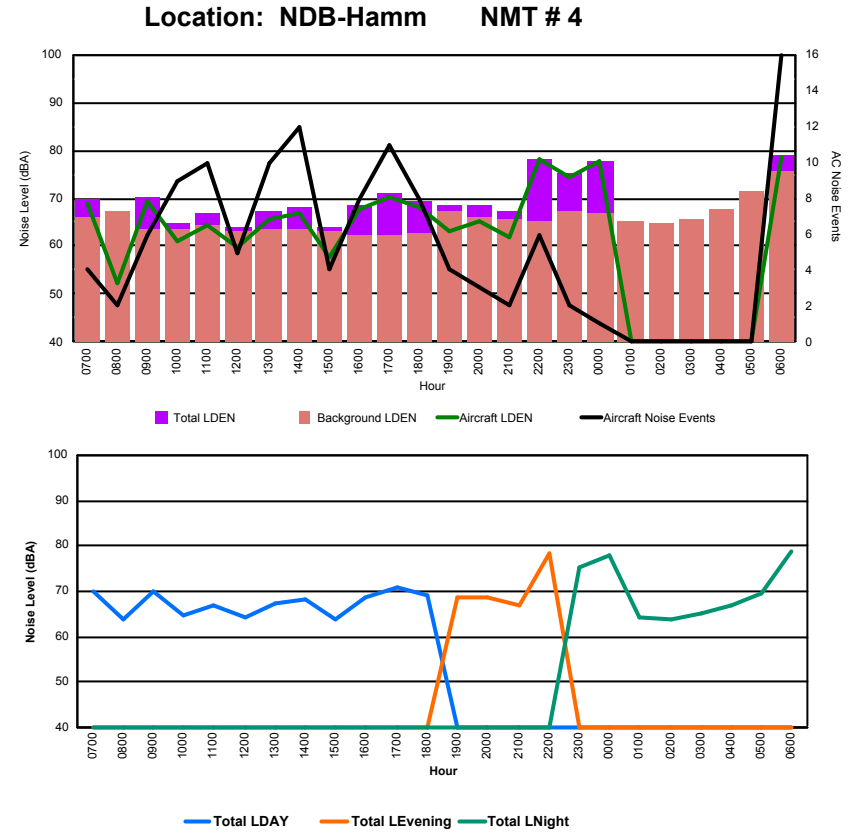

Luxembourg Airport Noise Distribution by Hour

Between 14/03/2024 00:00:00 and 14/03/2024 23:59:59 (Local Time)

Day	Aircraft Events	Total LDEN dB(A)	Aircraft LDEN dB(A)	Background LDEN dB(A)	Total LDay dB(A)	Total LEvening dB(A)	Total LNight dB(A)
14/03/24 7:00	4	69.8	69.0	65.9	69.8	-	-
14/03/24 8:00	2	63.8	52.4	67.2	63.8	-	-
14/03/24 9:00	6	70.1	69.2	63.7	70.1	-	-
14/03/24 10:00	9	64.8	60.9	63.5	64.8	-	-
14/03/24 11:00	10	66.8	64.2	64.4	66.8	-	-
14/03/24 12:00	5	64.1	59.9	63.2	64.1	-	-
14/03/24 13:00	10	67.4	65.7	63.4	67.4	-	-
14/03/24 14:00	12	68.3	66.7	63.7	68.3	-	-
14/03/24 15:00	4	63.9	57.6	63.2	63.9	-	-
14/03/24 16:00	8	68.7	67.8	62.3	68.7	-	-
14/03/24 17:00	11	70.9	70.3	62.3	70.9	-	-
14/03/24 18:00	8	69.2	68.2	62.9	69.2	-	-
14/03/24 19:00	4	68.6	63.3	67.3	-	68.6	-
14/03/24 20:00	3	68.7	65.3	66.2	-	68.7	-
14/03/24 21:00	2	67.1	61.8	65.6	-	67.1	-
14/03/24 22:00	6	78.2	78.0	65.2	-	78.2	-
14/03/24 23:00	2	75.2	74.4	67.5	-	-	75.2
15/03/24 0:00	1	77.9	77.6	66.7	-	-	77.9
15/03/24 1:00	-	64.4	-	65.3	-	-	64.4
15/03/24 2:00	-	63.9	-	64.7	-	-	63.9
15/03/24 3:00	-	65.3	-	65.5	-	-	65.3
15/03/24 4:00	-	67.1	-	67.9	-	-	67.1
15/03/24 5:00	-	69.5	-	71.3	-	-	69.5
15/03/24 6:00	16	78.8	78.4	75.8	-	-	78.8
	123	71.7	70.6	67.2	68.0	73.3	73.8