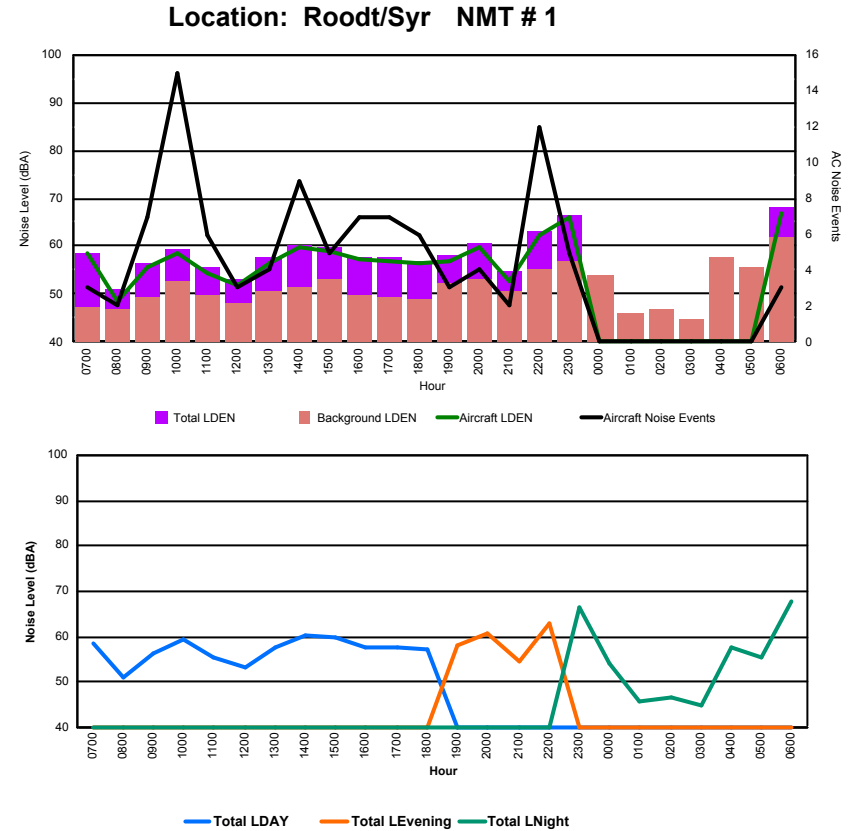

Luxembourg Airport Noise Distribution by Hour

Between 18/03/2024 00:00:00 and 18/03/2024 23:59:59 (Local Time)

Day	Aircraft Events	Total LDEN dB (A)	Aircraft LDEN dB(A)	Background LDEN dB(A)	Total LDay dB(A)	Total LEvening dB(A)	Total LNight dB (A)	
18/03/24	7:00	3	58.7	58.4	47.4	58.7	-	-
18/03/24	8:00	2	50.9	48.7	46.9	50.9	-	-
18/03/24	9:00	7	56.5	55.6	49.3	56.5	-	-
18/03/24	10:00	15	59.5	58.7	52.5	59.5	-	-
18/03/24	11:00	6	55.6	54.4	49.6	55.6	-	-
18/03/24	12:00	3	53.3	51.7	48.3	53.3	-	-
18/03/24	13:00	4	57.6	56.6	50.5	57.6	-	-
18/03/24	14:00	9	60.4	59.9	51.3	60.4	-	-
18/03/24	15:00	5	59.8	58.8	53.2	59.8	-	-
18/03/24	16:00	7	57.8	57.1	49.8	57.8	-	-
18/03/24	17:00	7	57.5	56.8	49.5	57.5	-	-
18/03/24	18:00	6	57.0	56.3	48.9	57.0	-	-
18/03/24	19:00	3	58.0	56.8	52.1	-	58.0	-
18/03/24	20:00	4	60.6	59.8	53.2	-	60.6	-
18/03/24	21:00	2	54.7	52.5	50.7	-	54.7	-
18/03/24	22:00	12	63.1	62.4	55.0	-	63.1	-
18/03/24	23:00	5	66.4	66.0	56.9	-	-	66.4
19/03/24	0:00	-	53.9	-	54.0	-	-	53.9
19/03/24	1:00	-	45.9	-	45.9	-	-	45.9
19/03/24	2:00	-	46.7	-	46.7	-	-	46.7
19/03/24	3:00	-	44.9	-	44.9	-	-	44.9
19/03/24	4:00	-	57.6	-	57.6	-	-	57.6
19/03/24	5:00	-	55.6	-	55.7	-	-	55.6
19/03/24	6:00	3	68.0	67.0	61.7	-	-	68.0
	103	59.8	58.8	53.5	57.7	60.1	61.8