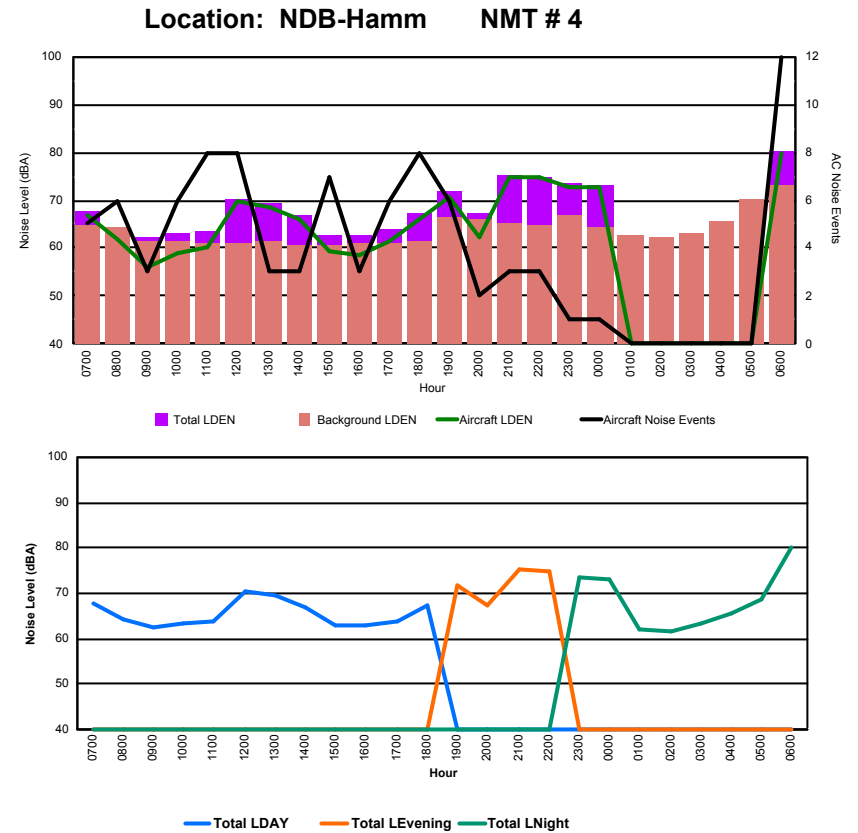

Luxembourg Airport Noise Distribution by Hour

Between 12/03/2024 00:00:00 and 12/03/2024 23:59:59 (Local Time)

Day	Aircraft Events	Total LDEN dB(A)	Aircraft LDEN dB(A)	Background LDEN dB(A)	Total LDay dB(A)	Total LEvening dB(A)	Total LNight dB(A)
12/03/24 7:00	5	67.9	66.9	64.9	67.9	-	-
12/03/24 8:00	6	64.2	61.9	64.4	64.2	-	-
12/03/24 9:00	3	62.4	55.9	61.4	62.4	-	-
12/03/24 10:00	6	63.2	58.8	61.5	63.2	-	-
12/03/24 11:00	8	63.7	60.4	61.2	63.7	-	-
12/03/24 12:00	8	70.3	69.9	60.9	70.3	-	-
12/03/24 13:00	3	69.4	68.7	61.5	69.4	-	-
12/03/24 14:00	3	67.0	65.9	60.6	67.0	-	-
12/03/24 15:00	7	62.8	59.2	60.6	62.8	-	-
12/03/24 16:00	3	62.9	58.7	60.9	62.9	-	-
12/03/24 17:00	6	64.0	61.3	60.9	64.0	-	-
12/03/24 18:00	8	67.4	66.2	61.6	67.4	-	-
12/03/24 19:00	6	71.9	70.6	66.4	-	71.9	-
12/03/24 20:00	2	67.5	62.4	65.9	-	67.5	-
12/03/24 21:00	3	75.2	74.7	65.2	-	75.2	-
12/03/24 22:00	3	75.0	74.7	64.6	-	75.0	-
12/03/24 23:00	1	73.7	72.6	67.0	-	-	73.7
13/03/24 0:00	1	73.3	72.8	64.2	-	-	73.3
13/03/24 1:00	-	62.1	-	62.7	-	-	62.1
13/03/24 2:00	-	61.8	-	62.3	-	-	61.8
13/03/24 3:00	-	63.2	-	63.2	-	-	63.2
13/03/24 4:00	-	65.4	-	65.8	-	-	65.4
13/03/24 5:00	-	68.7	-	70.2	-	-	68.7
13/03/24 6:00	12	80.3	79.9	73.3	-	-	80.3
	94	71.0	70.1	65.3	66.3	73.3	73.2