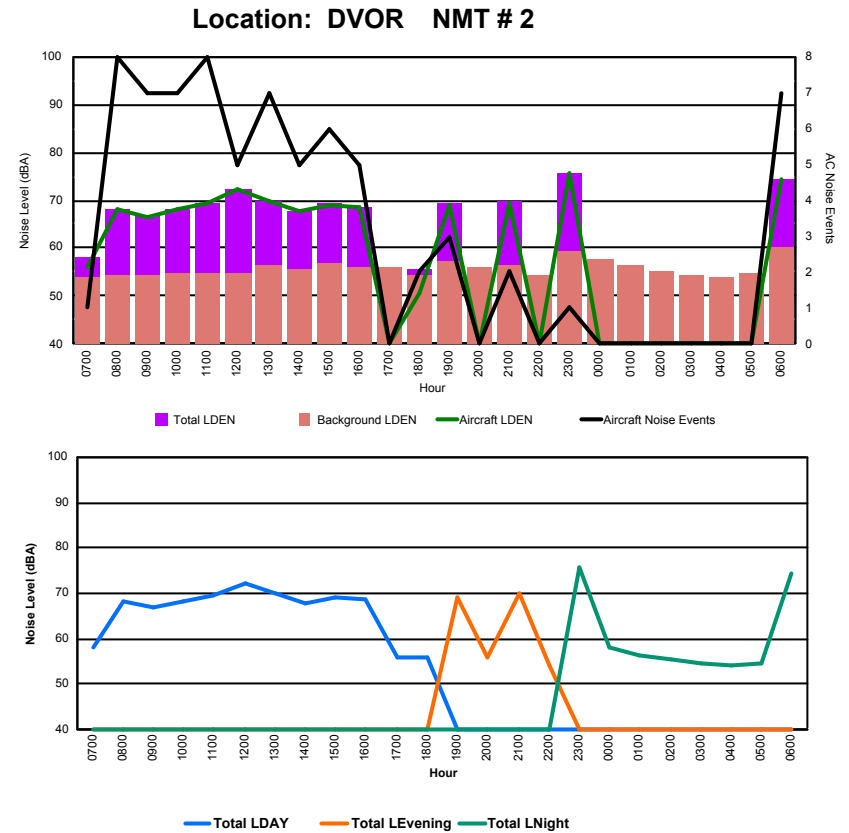

Luxembourg Airport Noise Distribution by Hour

Between 02/03/2024 00:00:00 and 02/03/2024 23:59:59 (Local Time)

Day	Aircraft Events	Total LDEN dB (A)	Aircraft LDEN dB(A)	Background LDEN dB(A)	Total LDay dB(A)	Total LEvening dB(A)	Total LNight dB (A)	
02/03/24	7:00	1	58.0	55.9	54.0	58.0	-	-
02/03/24	8:00	8	68.3	68.1	54.5	68.3	-	-
02/03/24	9:00	7	66.8	66.6	54.4	66.8	-	-
02/03/24	10:00	7	68.2	68.0	54.9	68.2	-	-
02/03/24	11:00	8	69.4	69.3	54.6	69.4	-	-
02/03/24	12:00	5	72.3	72.2	54.8	72.3	-	-
02/03/24	13:00	7	70.0	69.8	56.3	70.0	-	-
02/03/24	14:00	5	67.9	67.7	55.5	67.9	-	-
02/03/24	15:00	6	69.2	69.0	56.8	69.2	-	-
02/03/24	16:00	5	68.7	68.5	55.9	68.7	-	-
02/03/24	17:00	-	56.1	-	56.1	-	-	-
02/03/24	18:00	2	55.7	50.6	54.2	55.7	-	-
02/03/24	19:00	3	69.3	69.0	57.1	-	69.3	-
02/03/24	20:00	-	56.0	-	56.0	-	56.0	-
02/03/24	21:00	2	69.8	69.5	56.4	-	69.8	-
02/03/24	22:00	-	54.2	-	54.2	-	54.2	-
02/03/24	23:00	1	75.6	75.5	59.3	-	-	75.6
03/03/24	0:00	-	57.9	-	57.9	-	-	57.9
03/03/24	1:00	-	56.5	-	56.5	-	-	56.5
03/03/24	2:00	-	55.4	-	55.4	-	-	55.4
03/03/24	3:00	-	54.5	-	54.5	-	-	54.5
03/03/24	4:00	-	54.1	-	54.1	-	-	54.1
03/03/24	5:00	-	54.6	-	54.6	-	-	54.6
03/03/24	6:00	7	74.4	74.2	60.0	-	-	74.4
	74	68.3	68.0	56.1	68.1	66.7	69.2