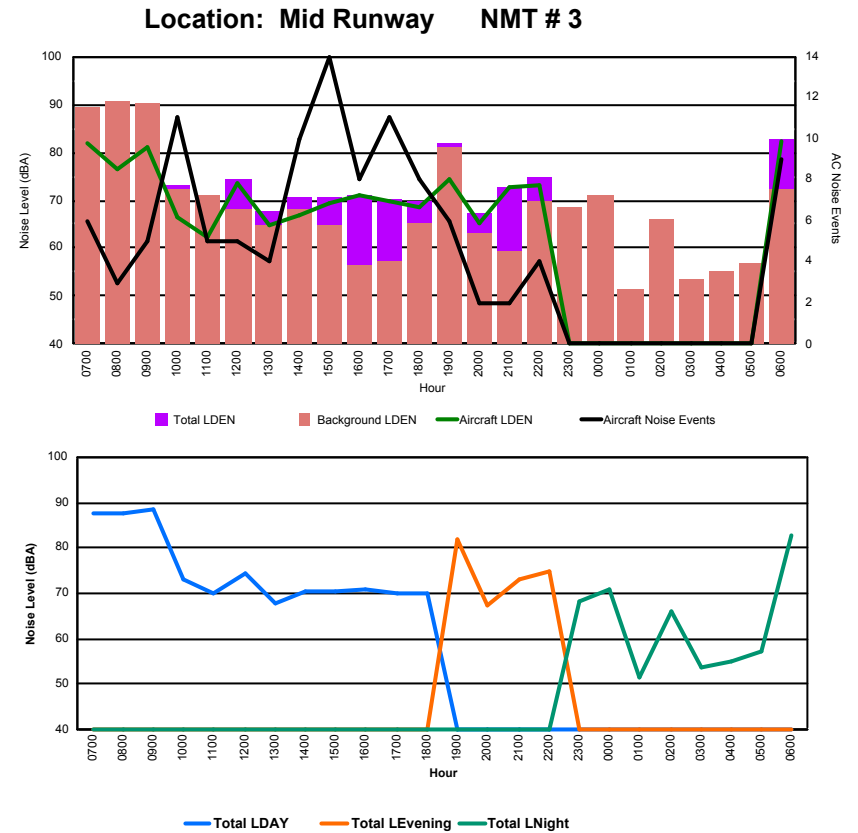

Luxembourg Airport Noise Distribution by Hour

Between 04/03/2024 00:00:00 and 04/03/2024 23:59:59 (Local Time)

Day	Aircraft Events	Total LDEN dB (A)	Aircraft LDEN dB(A)	Background LDEN dB(A)	Total LDay dB(A)	Total LEvening dB(A)	Total LNight dB (A)
04/03/24 7:00	6	87.5	82.0	89.3	87.5	-	-
04/03/24 8:00	3	87.8	76.3	90.5	87.8	-	-
04/03/24 9:00	5	88.4	80.9	90.4	88.4	-	-
04/03/24 10:00	11	73.0	66.4	72.4	73.0	-	-
04/03/24 11:00	5	70.2	62.1	71.1	70.2	-	-
04/03/24 12:00	5	74.5	73.4	68.1	74.5	-	-
04/03/24 13:00	4	67.9	64.9	64.9	67.9	-	-
04/03/24 14:00	10	70.6	66.9	68.2	70.6	-	-
04/03/24 15:00	14	70.6	69.3	64.8	70.6	-	-
04/03/24 16:00	8	71.1	70.9	56.6	71.1	-	-
04/03/24 17:00	11	70.1	69.9	57.3	70.1	-	-
04/03/24 18:00	8	70.0	68.4	65.2	70.0	-	-
04/03/24 19:00	6	81.9	74.5	81.0	-	81.9	-
04/03/24 20:00	2	67.3	65.2	63.1	-	67.3	-
04/03/24 21:00	2	72.9	72.7	59.4	-	72.9	-
04/03/24 22:00	4	74.7	73.0	69.9	-	74.7	-
04/03/24 23:00	-	68.4	-	68.5	-	-	68.4
05/03/24 0:00	-	70.9	-	70.9	-	-	70.9
05/03/24 1:00	-	51.5	-	51.5	-	-	51.5
05/03/24 2:00	-	66.2	-	66.2	-	-	66.2
05/03/24 3:00	-	53.6	-	53.6	-	-	53.6
05/03/24 4:00	-	55.1	-	55.1	-	-	55.1
05/03/24 5:00	-	57.0	-	57.0	-	-	57.0
05/03/24 6:00	9	82.9	82.5	72.2	-	-	82.9
	113	80.0	74.3	81.4	82.2	77.2	74.4