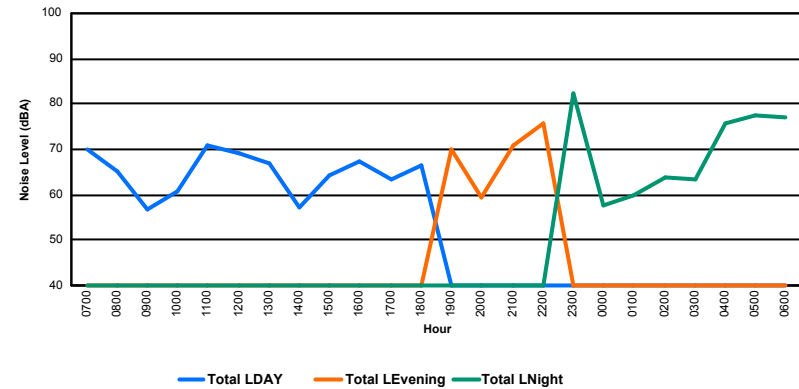

Luxembourg Airport Noise Distribution by Hour

Between 26/03/2024 00:00:00 and 26/03/2024 23:59:59 (Local Time)

Day	Aircraft Events	Total LDEN dB(A)	Aircraft LDEN dB(A)	Background LDEN dB(A)	Total LDay dB(A)	Total LEvening dB(A)	Total LNight dB(A)	
26/03/24	7:00	4	70.1	69.9	56.1	70.1	-	-
26/03/24	8:00	4	65.3	64.9	54.0	65.3	-	-
26/03/24	9:00	1	56.6	54.1	52.9	56.6	-	-
26/03/24	10:00	4	60.7	60.0	52.8	60.7	-	-
26/03/24	11:00	8	70.9	70.9	54.0	70.9	-	-
26/03/24	12:00	5	69.2	69.1	53.4	69.2	-	-
26/03/24	13:00	4	67.1	66.9	53.8	67.1	-	-
26/03/24	14:00	3	57.4	55.3	53.5	57.4	-	-
26/03/24	15:00	6	64.3	64.0	53.6	64.3	-	-
26/03/24	16:00	9	67.4	67.2	53.9	67.4	-	-
26/03/24	17:00	8	63.2	62.7	54.1	63.2	-	-
26/03/24	18:00	9	66.5	66.2	54.2	66.5	-	-
26/03/24	19:00	6	69.9	69.6	58.0	-	69.9	-
26/03/24	20:00	1	59.4	56.6	56.1	-	59.4	-
26/03/24	21:00	3	70.7	70.4	59.9	-	70.7	-
26/03/24	22:00	13	75.9	75.7	63.9	-	75.9	-
26/03/24	23:00	3	82.3	82.2	63.6	-	-	82.3
27/03/24	0:00	-	57.6	-	57.6	-	-	57.6
27/03/24	1:00	-	59.9	-	59.6	-	-	59.9
27/03/24	2:00	-	63.7	-	64.7	-	-	63.7
27/03/24	3:00	-	63.2	-	63.2	-	-	63.2
27/03/24	4:00	1	75.8	75.7	58.0	-	-	75.8
27/03/24	5:00	1	77.3	77.2	60.6	-	-	77.3
27/03/24	6:00	4	77.2	76.9	65.6	-	-	77.2
	97	72.6	72.4	59.6	66.7	71.9	76.0	

Location: DVOR NMT # 2