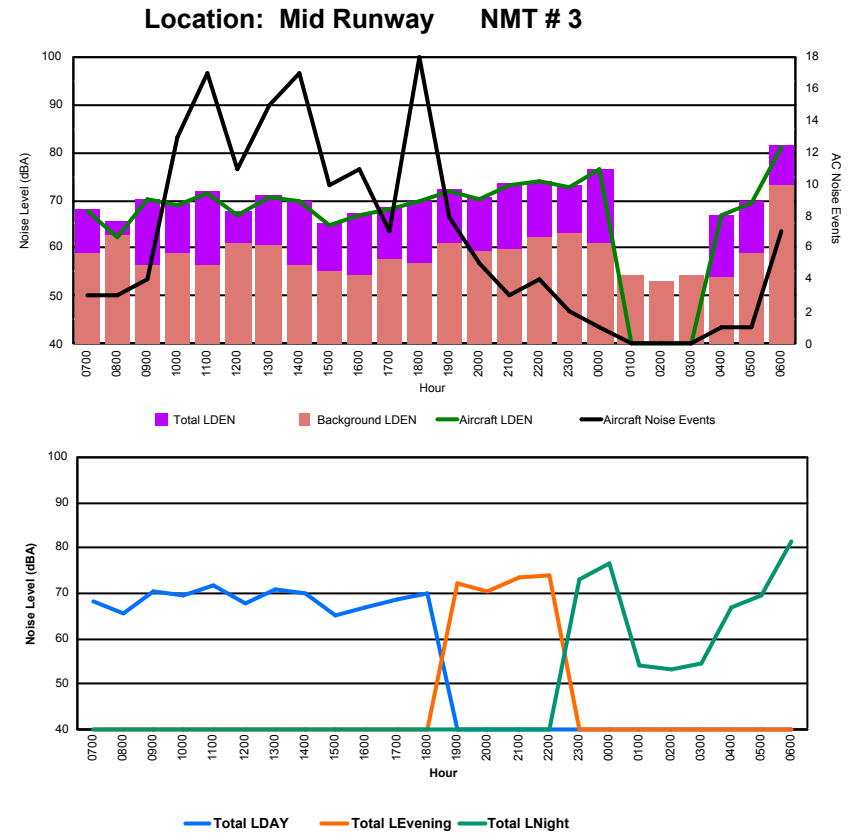

Luxembourg Airport Noise Distribution by Hour

Between 08/03/2024 00:00:00 and 08/03/2024 23:59:59 (Local Time)

Day	Aircraft Events	Total LDEN dB(A)	Aircraft LDEN dB(A)	Background LDEN dB(A)	Total LDay dB(A)	Total LEvening dB(A)	Total LNight dB(A)	
08/03/24	7:00	3	68.3	67.8	59.1	68.3	-	-
08/03/24	8:00	3	65.5	62.4	62.6	65.5	-	-
08/03/24	9:00	4	70.4	70.2	56.4	70.4	-	-
08/03/24	10:00	13	69.4	69.0	59.0	69.4	-	-
08/03/24	11:00	17	71.7	71.6	56.3	71.7	-	-
08/03/24	12:00	11	67.8	66.9	60.9	67.8	-	-
08/03/24	13:00	15	71.0	70.6	60.8	71.0	-	-
08/03/24	14:00	17	70.0	69.9	56.4	70.0	-	-
08/03/24	15:00	10	65.3	64.9	55.0	65.3	-	-
08/03/24	16:00	11	67.1	66.8	54.5	67.1	-	-
08/03/24	17:00	7	68.6	68.3	57.8	68.6	-	-
08/03/24	18:00	18	69.9	69.7	57.0	69.9	-	-
08/03/24	19:00	8	72.1	71.8	61.2	-	72.1	-
08/03/24	20:00	5	70.6	70.2	59.5	-	70.6	-
08/03/24	21:00	3	73.4	73.2	59.7	-	73.4	-
08/03/24	22:00	4	74.1	73.8	62.2	-	74.1	-
08/03/24	23:00	2	73.0	72.6	63.0	-	-	73.0
09/03/24	0:00	1	76.6	76.4	60.9	-	-	76.6
09/03/24	1:00	-	54.1	-	54.2	-	-	54.1
09/03/24	2:00	-	53.1	-	53.1	-	-	53.1
09/03/24	3:00	-	54.5	-	54.5	-	-	54.5
09/03/24	4:00	1	66.9	66.7	54.0	-	-	66.9
09/03/24	5:00	1	69.6	69.2	59.1	-	-	69.6
09/03/24	6:00	7	81.6	80.9	73.1	-	-	81.6
	161	72.2	71.8	62.1	69.2	72.7	74.5