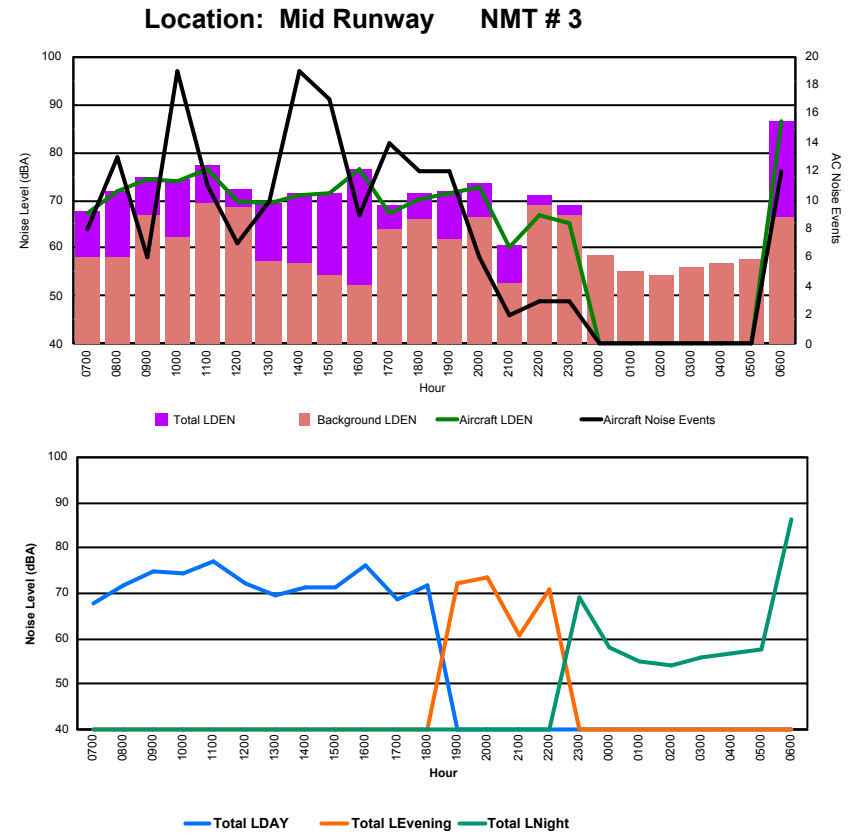

Luxembourg Airport Noise Distribution by Hour

Between 27/03/2024 00:00:00 and 27/03/2024 23:59:59 (Local Time)

Day	Aircraft Events	Total LDEN dB (A)	Aircraft LDEN dB(A)	Background LDEN dB(A)	Total LDay dB(A)	Total LEvening dB(A)	Total LNight dB (A)	
27/03/24	7:00	8	67.9	67.5	58.0	67.9	-	-
27/03/24	8:00	13	71.9	71.8	58.2	71.9	-	-
27/03/24	9:00	6	74.9	74.2	66.7	74.9	-	-
27/03/24	10:00	19	74.3	74.1	62.3	74.3	-	-
27/03/24	11:00	11	77.1	76.4	69.2	77.1	-	-
27/03/24	12:00	7	72.1	69.6	68.4	72.1	-	-
27/03/24	13:00	10	69.5	69.3	57.3	69.5	-	-
27/03/24	14:00	19	71.4	71.2	57.0	71.4	-	-
27/03/24	15:00	17	71.5	71.4	54.4	71.5	-	-
27/03/24	16:00	9	76.4	76.3	52.1	76.4	-	-
27/03/24	17:00	14	68.8	67.1	64.1	68.8	-	-
27/03/24	18:00	12	71.6	70.2	66.2	71.6	-	-
27/03/24	19:00	12	72.0	71.6	61.8	-	72.0	-
27/03/24	20:00	6	73.7	72.7	66.3	-	73.7	-
27/03/24	21:00	2	60.7	60.0	52.7	-	60.7	-
27/03/24	22:00	3	71.0	66.7	69.0	-	71.0	-
27/03/24	23:00	3	69.0	65.1	66.8	-	-	69.0
28/03/24	0:00	-	58.3	-	58.4	-	-	58.3
28/03/24	1:00	-	55.2	-	55.3	-	-	55.2
28/03/24	2:00	-	54.3	-	54.3	-	-	54.3
28/03/24	3:00	-	55.9	-	55.9	-	-	55.9
28/03/24	4:00	-	56.7	-	56.8	-	-	56.7
28/03/24	5:00	-	57.8	-	57.9	-	-	57.8
28/03/24	6:00	12	86.5	86.4	66.4	-	-	86.5
	183	75.0	74.6	63.8	73.2	71.2	77.6