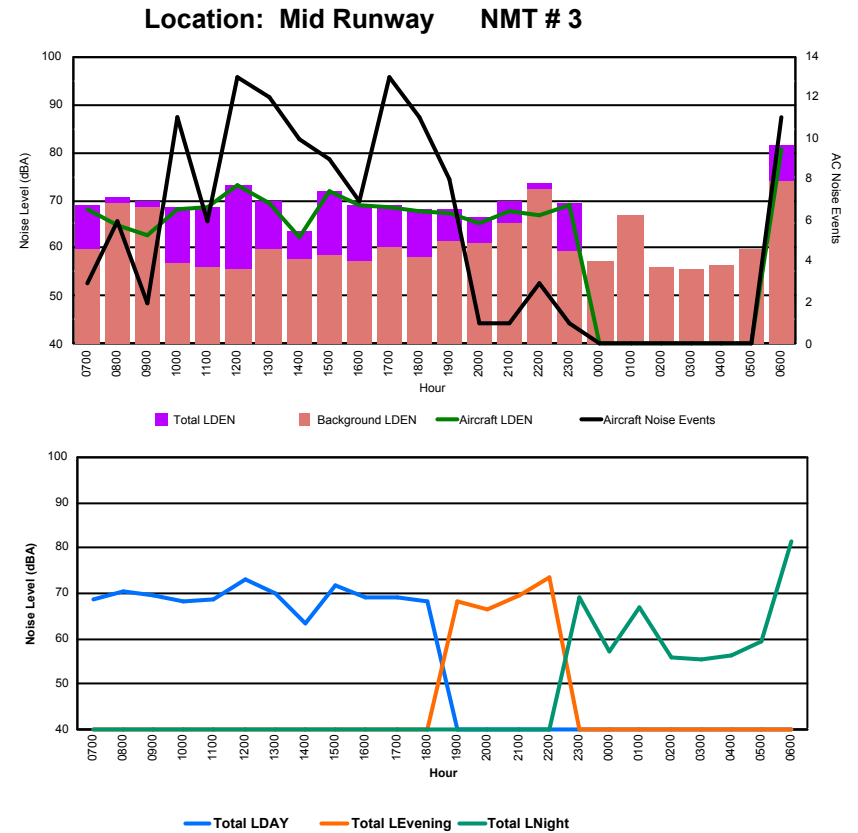

Luxembourg Airport Noise Distribution by Hour

Between 06/03/2024 00:00:00 and 06/03/2024 23:59:59 (Local Time)

Day	Aircraft Events	Total LDEN dB (A)	Aircraft LDEN dB(A)	Background LDEN dB(A)	Total LDay dB(A)	Total LEvening dB(A)	Total LNight dB (A)	
06/03/24	7:00	3	68.8	68.3	59.7	68.8	-	-
06/03/24	8:00	6	70.6	64.7	69.4	70.6	-	-
06/03/24	9:00	2	69.6	62.9	68.6	69.6	-	-
06/03/24	10:00	11	68.4	68.1	57.0	68.4	-	-
06/03/24	11:00	6	68.6	68.4	56.0	68.6	-	-
06/03/24	12:00	13	73.1	73.0	55.8	73.1	-	-
06/03/24	13:00	12	70.0	69.5	59.8	70.0	-	-
06/03/24	14:00	10	63.6	62.4	57.7	63.6	-	-
06/03/24	15:00	9	71.8	71.7	58.7	71.8	-	-
06/03/24	16:00	7	69.1	68.9	57.2	69.1	-	-
06/03/24	17:00	13	69.0	68.4	60.2	69.0	-	-
06/03/24	18:00	11	68.3	67.9	58.3	68.3	-	-
06/03/24	19:00	8	68.3	67.3	61.5	-	68.3	-
06/03/24	20:00	1	66.6	65.3	60.9	-	66.6	-
06/03/24	21:00	1	69.6	67.8	65.0	-	69.6	-
06/03/24	22:00	3	73.4	66.8	72.4	-	73.4	-
06/03/24	23:00	1	69.3	68.8	59.5	-	-	69.3
07/03/24	0:00	-	57.1	-	57.2	-	-	57.1
07/03/24	1:00	-	67.0	-	67.0	-	-	67.0
07/03/24	2:00	-	56.0	-	56.0	-	-	56.0
07/03/24	3:00	-	55.6	-	55.6	-	-	55.6
07/03/24	4:00	-	56.4	-	56.4	-	-	56.4
07/03/24	5:00	-	59.6	-	59.7	-	-	59.6
07/03/24	6:00	11	81.5	80.7	74.0	-	-	81.5
	128	71.1	69.9	65.2	69.7	70.2	72.9