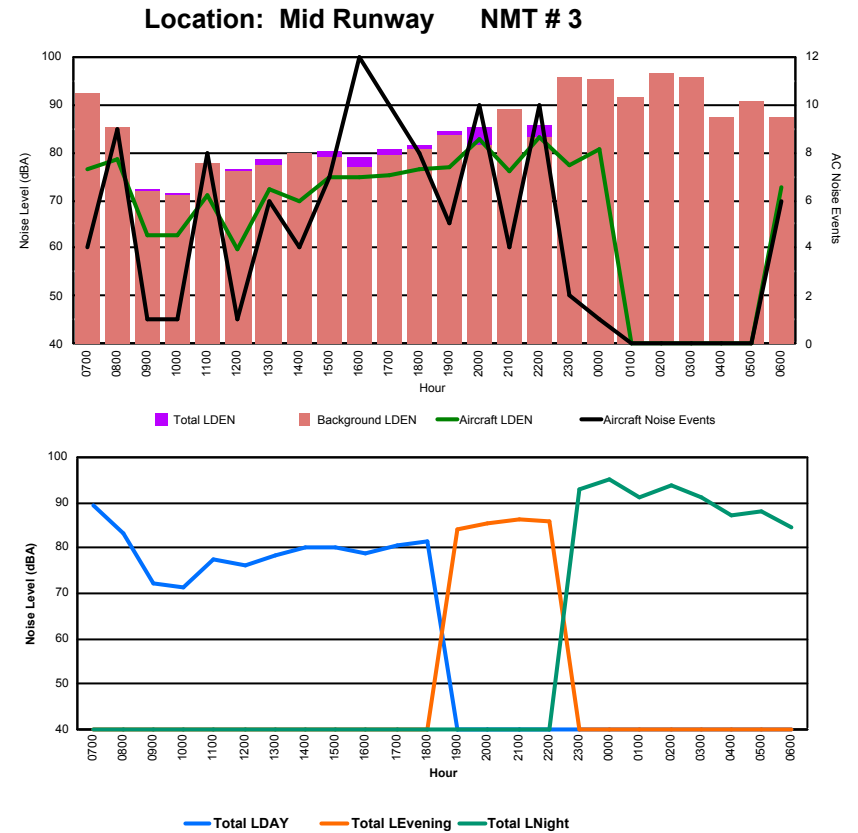

Luxembourg Airport Noise Distribution by Hour

Between 01/03/2024 00:00:00 and 01/03/2024 23:59:59 (Local Time)

Day	Aircraft Events	Total LDEN dB(A)	Aircraft LDEN dB(A)	Background LDEN dB(A)	Total LDay dB(A)	Total LEvening dB(A)	Total LNight dB(A)
01/03/24 7:00	4	89.4	76.3	92.3	89.4	-	-
01/03/24 8:00	9	83.4	78.5	85.3	83.4	-	-
01/03/24 9:00	1	72.2	62.9	71.8	72.2	-	-
01/03/24 10:00	1	71.3	62.6	70.9	71.3	-	-
01/03/24 11:00	8	77.7	71.0	77.8	77.7	-	-
01/03/24 12:00	1	76.3	59.7	76.2	76.3	-	-
01/03/24 13:00	6	78.5	72.4	77.5	78.5	-	-
01/03/24 14:00	4	80.0	69.8	79.9	80.0	-	-
01/03/24 15:00	7	80.3	74.7	79.0	80.3	-	-
01/03/24 16:00	12	78.8	75.0	76.9	78.8	-	-
01/03/24 17:00	10	80.7	75.4	79.4	80.7	-	-
01/03/24 18:00	8	81.5	76.3	80.5	81.5	-	-
01/03/24 19:00	5	84.3	77.0	83.7	-	84.3	-
01/03/24 20:00	10	85.3	82.9	81.5	-	85.3	-
01/03/24 21:00	4	86.4	76.1	88.8	-	86.4	-
01/03/24 22:00	10	85.8	83.2	83.0	-	85.8	-
01/03/24 23:00	2	92.8	77.1	95.7	-	-	92.8
02/03/24 0:00	1	95.0	80.5	95.3	-	-	95.0
02/03/24 1:00	-	91.1	-	91.3	-	-	91.1
02/03/24 2:00	-	93.8	-	96.4	-	-	93.8
02/03/24 3:00	-	91.3	-	95.6	-	-	91.3
02/03/24 4:00	-	87.0	-	87.5	-	-	87.0
02/03/24 5:00	-	88.1	-	90.5	-	-	88.1
02/03/24 6:00	6	84.5	72.7	87.2	-	-	84.5
	109	87.9	76.1	89.7	81.8	85.5	91.6