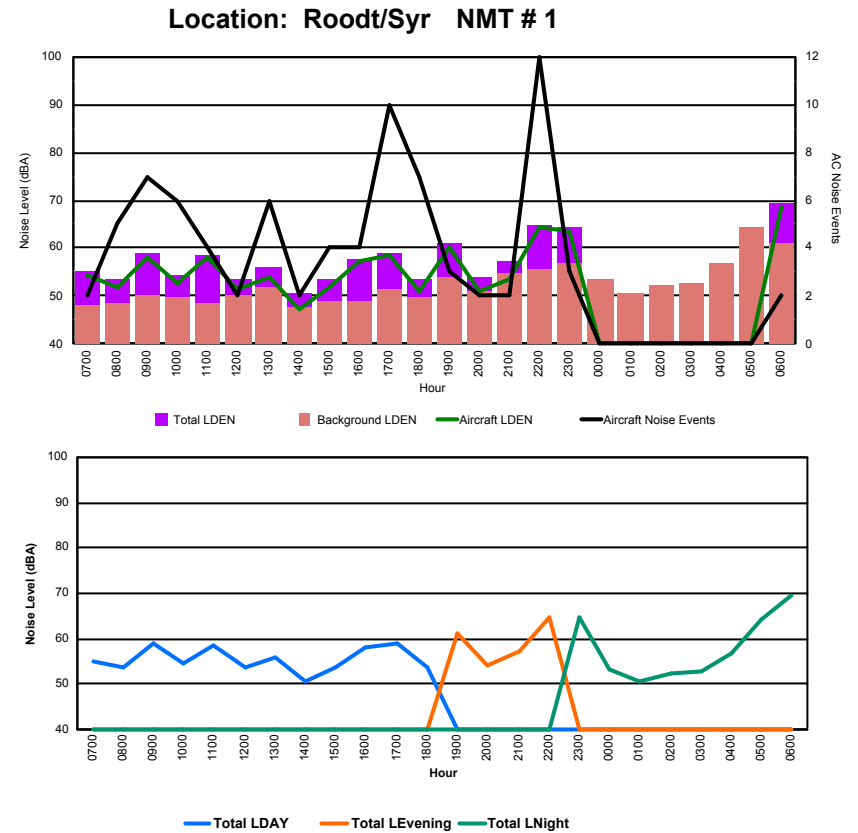

Luxembourg Airport Noise Distribution by Hour

Between 27/03/2024 00:00:00 and 27/03/2024 23:59:59 (Local Time)

Day	Aircraft Events	Total LDEN dB (A)	Aircraft LDEN dB(A)	Background LDEN dB(A)	Total LDay dB(A)	Total LEvening dB(A)	Total LNight dB (A)	
27/03/24	7:00	2	55.1	54.2	48.0	55.1	-	-
27/03/24	8:00	5	53.6	52.0	48.6	53.6	-	-
27/03/24	9:00	7	58.8	58.2	50.4	58.8	-	-
27/03/24	10:00	6	54.5	52.8	49.9	54.5	-	-
27/03/24	11:00	4	58.6	58.2	48.6	58.6	-	-
27/03/24	12:00	2	53.7	51.3	50.1	53.7	-	-
27/03/24	13:00	6	55.9	53.8	52.0	55.9	-	-
27/03/24	14:00	2	50.5	47.4	47.7	50.5	-	-
27/03/24	15:00	4	53.7	52.0	49.1	53.7	-	-
27/03/24	16:00	4	57.9	57.3	48.8	57.9	-	-
27/03/24	17:00	10	59.1	58.4	51.4	59.1	-	-
27/03/24	18:00	7	53.5	51.1	49.9	53.5	-	-
27/03/24	19:00	3	61.0	60.1	53.8	-	61.0	-
27/03/24	20:00	2	54.0	50.9	51.2	-	54.0	-
27/03/24	21:00	2	57.3	53.6	54.9	-	57.3	-
27/03/24	22:00	12	64.7	64.2	55.6	-	64.7	-
27/03/24	23:00	3	64.5	63.6	57.0	-	-	64.5
28/03/24	0:00	-	53.3	-	53.4	-	-	53.3
28/03/24	1:00	-	50.8	-	50.8	-	-	50.8
28/03/24	2:00	-	52.3	-	52.3	-	-	52.3
28/03/24	3:00	-	52.9	-	52.9	-	-	52.9
28/03/24	4:00	-	56.8	-	56.8	-	-	56.8
28/03/24	5:00	-	64.4	-	64.4	-	-	64.4
28/03/24	6:00	2	69.4	68.7	61.1	-	-	69.4
	83	60.2	58.7	55.2	56.1	61.0	62.9