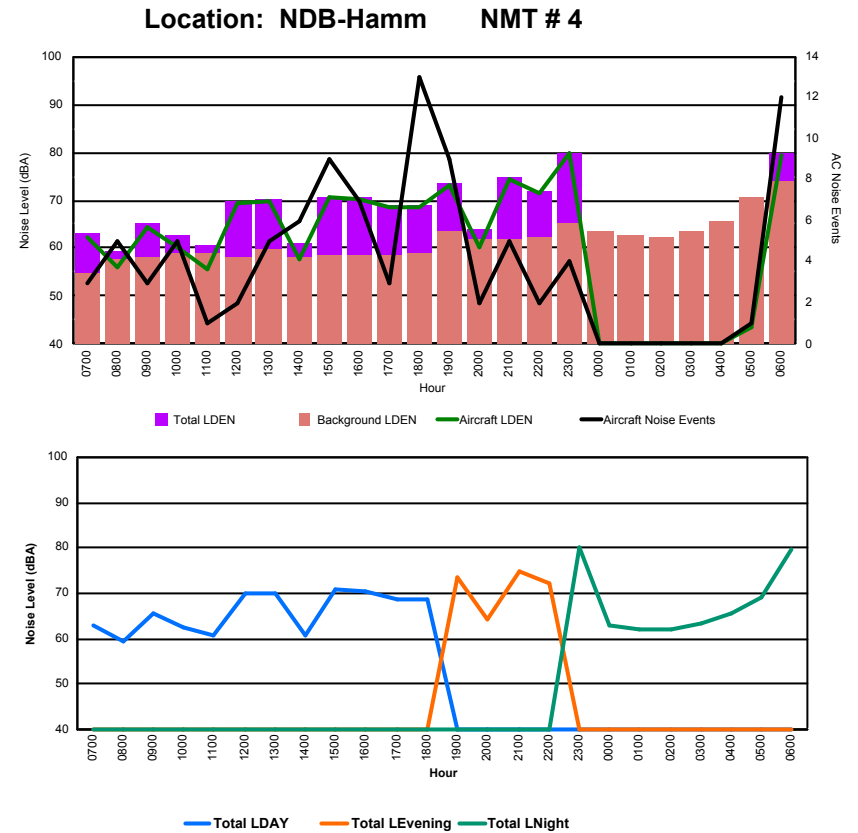

Luxembourg Airport Noise Distribution by Hour

Between 10/03/2024 00:00:00 and 10/03/2024 23:59:59 (Local Time)

Day	Aircraft Events	Total LDEN dB(A)	Aircraft LDEN dB(A)	Background LDEN dB(A)	Total LDay dB(A)	Total LEvening dB(A)	Total LNight dB(A)
10/03/24 7:00	3	63.1	62.5	54.6	63.1	-	-
10/03/24 8:00	5	59.5	56.0	57.8	59.5	-	-
10/03/24 9:00	3	65.4	64.5	58.0	65.4	-	-
10/03/24 10:00	5	62.6	60.2	59.1	62.6	-	-
10/03/24 11:00	1	60.6	55.6	58.9	60.6	-	-
10/03/24 12:00	2	69.8	69.4	58.2	69.8	-	-
10/03/24 13:00	5	70.2	69.8	59.9	70.2	-	-
10/03/24 14:00	6	60.9	57.7	58.2	60.9	-	-
10/03/24 15:00	9	70.8	70.6	58.5	70.8	-	-
10/03/24 16:00	7	70.6	70.3	58.6	70.6	-	-
10/03/24 17:00	3	68.9	68.5	58.5	68.9	-	-
10/03/24 18:00	13	68.9	68.6	58.8	68.9	-	-
10/03/24 19:00	9	73.5	73.1	63.4	-	73.5	-
10/03/24 20:00	2	64.1	60.2	61.9	-	64.1	-
10/03/24 21:00	5	74.7	74.5	62.0	-	74.7	-
10/03/24 22:00	2	72.0	71.5	62.3	-	72.0	-
10/03/24 23:00	4	80.0	79.9	65.4	-	-	80.0
11/03/24 0:00	-	63.0	-	63.6	-	-	63.0
11/03/24 1:00	-	62.1	-	62.6	-	-	62.1
11/03/24 2:00	-	62.0	-	62.5	-	-	62.0
11/03/24 3:00	-	63.5	-	63.6	-	-	63.5
11/03/24 4:00	-	65.5	-	65.7	-	-	65.5
11/03/24 5:00	1	69.0	43.4	70.6	-	-	69.0
11/03/24 6:00	12	79.8	79.4	74.1	-	-	79.8
	97	71.7	71.1	64.5	67.6	72.5	74.3