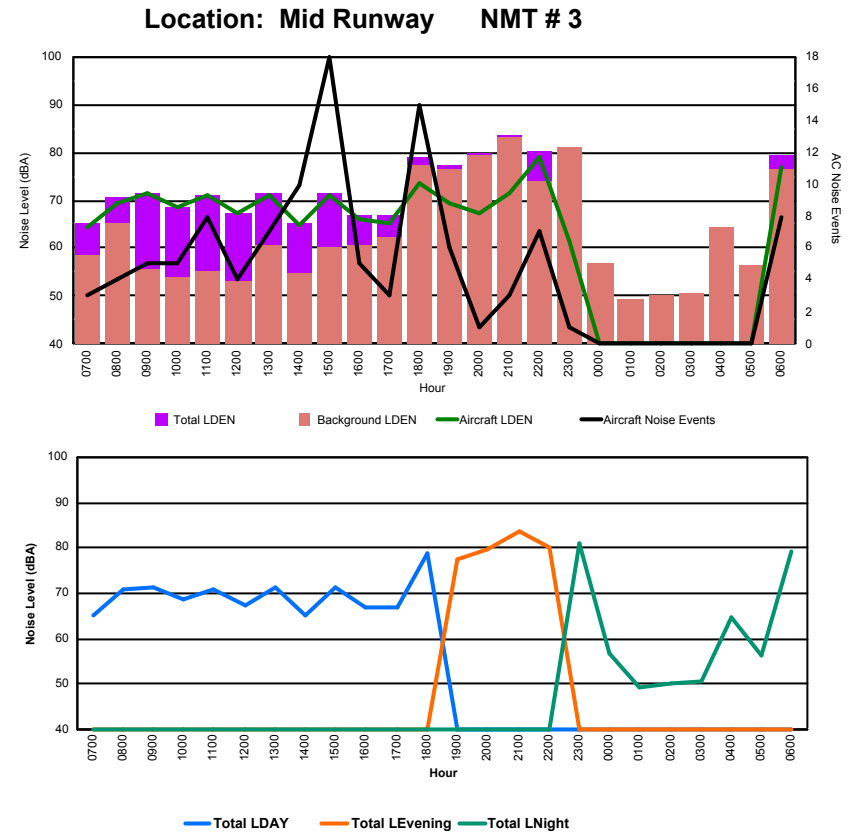

Luxembourg Airport Noise Distribution by Hour

Between 17/03/2024 00:00:00 and 17/03/2024 23:59:59 (Local Time)

Day	Aircraft Events	Total LDEN dB (A)	Aircraft LDEN dB(A)	Background LDEN dB(A)	Total LDay dB(A)	Total LEvening dB(A)	Total LNight dB (A)
17/03/24 7:00	3	65.3	64.2	58.6	65.3	-	-
17/03/24 8:00	4	70.8	69.3	65.3	70.8	-	-
17/03/24 9:00	5	71.4	71.3	55.5	-	-	-
17/03/24 10:00	5	68.5	68.4	54.0	68.5	-	-
17/03/24 11:00	8	71.1	71.0	55.0	71.1	-	-
17/03/24 12:00	4	67.3	67.2	53.1	67.3	-	-
17/03/24 13:00	7	71.4	71.0	60.7	71.4	-	-
17/03/24 14:00	10	65.2	64.7	54.7	65.2	-	-
17/03/24 15:00	18	71.5	71.2	60.2	71.5	-	-
17/03/24 16:00	5	67.0	66.0	60.5	67.0	-	-
17/03/24 17:00	3	66.9	65.0	62.1	66.9	-	-
17/03/24 18:00	15	78.8	73.4	77.3	78.8	-	-
17/03/24 19:00	6	77.3	69.4	76.6	-	77.3	-
17/03/24 20:00	1	79.9	67.5	79.5	-	79.9	-
17/03/24 21:00	3	83.6	71.6	83.3	-	83.6	-
17/03/24 22:00	7	80.2	79.0	74.0	-	80.2	-
17/03/24 23:00	1	81.2	61.3	81.1	-	-	81.2
18/03/24 0:00	-	56.8	-	56.8	-	-	56.8
18/03/24 1:00	-	49.4	-	49.4	-	-	49.4
18/03/24 2:00	-	50.1	-	50.1	-	-	50.1
18/03/24 3:00	-	50.7	-	50.8	-	-	50.7
18/03/24 4:00	-	64.5	-	64.5	-	-	64.5
18/03/24 5:00	-	56.3	-	56.3	-	-	56.3
18/03/24 6:00	8	79.4	76.7	76.3	-	-	79.4
	113	75.6	70.4	74.1	71.6	80.8	74.5