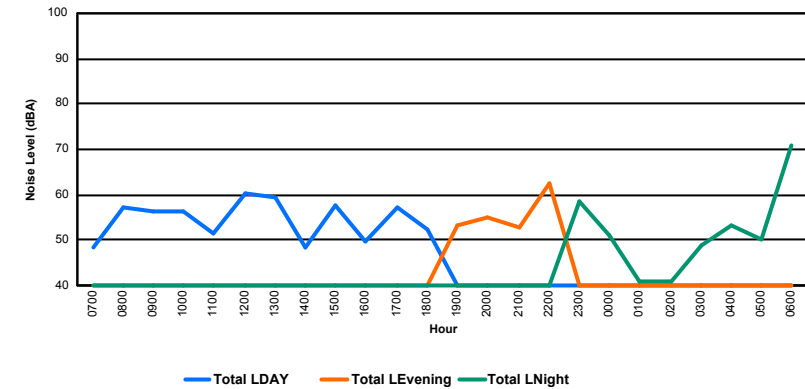

Luxembourg Airport Noise Distribution by Hour

Between 06/03/2024 00:00:00 and 06/03/2024 23:59:59 (Local Time)

Day	Aircraft Events	Total LDEN dB(A)	Aircraft LDEN dB(A)	Background LDEN dB(A)	Total LDay dB(A)	Total LEvening dB(A)	Total LNight dB(A)
06/03/24 7:00	1	48.3	37.7	48.1	48.3	-	-
06/03/24 8:00	5	57.1	56.7	46.4	57.1	-	-
06/03/24 9:00	4	56.5	55.5	49.9	56.5	-	-
06/03/24 10:00	3	56.2	55.0	50.0	56.2	-	-
06/03/24 11:00	2	51.4	48.0	48.7	51.4	-	-
06/03/24 12:00	3	60.2	59.8	50.5	60.2	-	-
06/03/24 13:00	3	59.3	59.0	47.8	59.3	-	-
06/03/24 14:00	1	48.2	43.3	46.5	48.2	-	-
06/03/24 15:00	1	57.7	57.3	46.8	57.7	-	-
06/03/24 16:00	2	49.8	47.3	46.4	49.8	-	-
06/03/24 17:00	5	57.1	56.1	50.7	57.1	-	-
06/03/24 18:00	3	52.4	50.0	48.9	52.4	-	-
06/03/24 19:00	1	53.3	47.4	52.1	-	53.3	-
06/03/24 20:00	1	55.1	51.2	52.9	-	55.1	-
06/03/24 21:00	1	53.0	50.4	49.6	-	53.0	-
06/03/24 22:00	12	62.7	62.1	54.3	-	62.7	-
06/03/24 23:00	1	58.4	56.9	53.1	-	-	58.4
07/03/24 0:00	-	50.9	-	51.0	-	-	50.9
07/03/24 1:00	-	40.9	-	40.9	-	-	40.9
07/03/24 2:00	-	40.9	-	40.9	-	-	40.9
07/03/24 3:00	-	49.0	-	49.1	-	-	49.0
07/03/24 4:00	-	53.1	-	53.2	-	-	53.1
07/03/24 5:00	-	50.3	-	50.4	-	-	50.3
07/03/24 6:00	7	70.8	70.7	56.0	-	-	70.8
	56	59.4	58.8	50.6	56.1	58.1	62.2

Location: Roodt/Syr NMT # 1