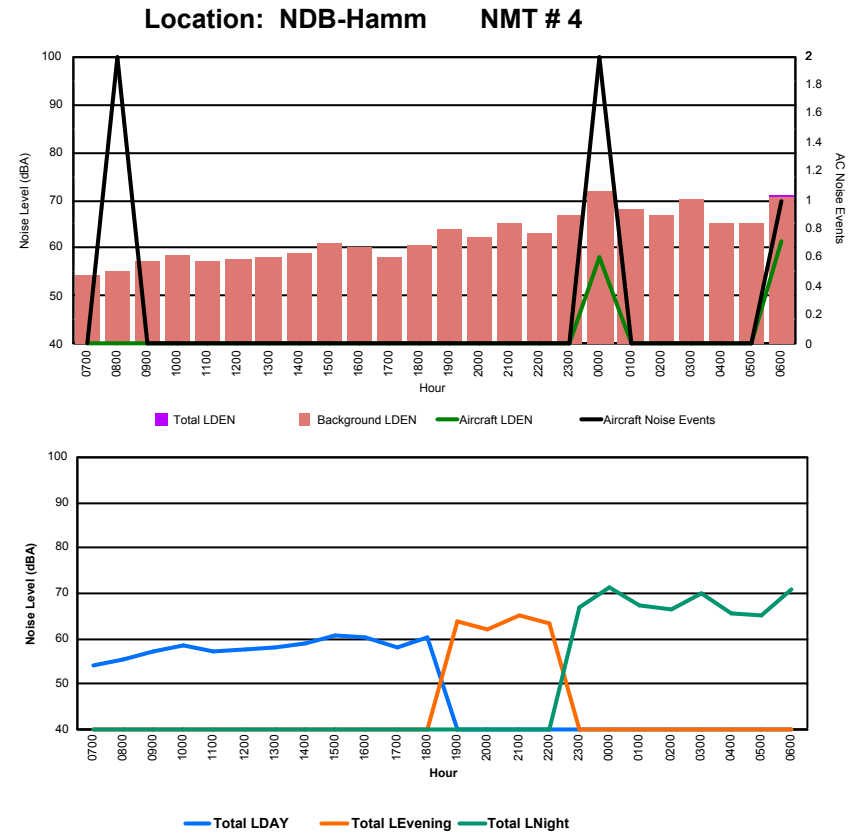

Luxembourg Airport Noise Distribution by Hour

Between 02/03/2024 00:00:00 and 02/03/2024 23:59:59 (Local Time)

Day	Aircraft Events	Total LDEN dB (A)	Aircraft LDEN dB(A)	Background LDEN dB(A)	Total LDay dB(A)	Total LEvening dB(A)	Total LNight dB (A)
02/03/24	7:00	-	54.2	-	54.2	-	-
02/03/24	8:00	2	55.3	38.3	55.3	-	-
02/03/24	9:00	-	57.2	-	57.2	-	-
02/03/24	10:00	-	58.4	-	58.4	-	-
02/03/24	11:00	-	57.4	-	57.4	-	-
02/03/24	12:00	-	57.6	-	57.6	-	-
02/03/24	13:00	-	58.3	-	58.3	-	-
02/03/24	14:00	-	59.0	-	59.0	-	-
02/03/24	15:00	-	60.9	-	60.9	-	-
02/03/24	16:00	-	60.3	-	60.3	-	-
02/03/24	17:00	-	58.1	-	58.1	-	-
02/03/24	18:00	-	60.5	-	60.5	-	-
02/03/24	19:00	-	64.0	-	64.0	64.0	-
02/03/24	20:00	-	62.1	-	62.1	62.1	-
02/03/24	21:00	-	65.2	-	65.2	65.2	-
02/03/24	22:00	-	63.3	-	63.3	63.3	-
02/03/24	23:00	-	66.7	-	66.7	-	66.7
03/03/24	0:00	2	71.2	58.1	71.8	-	71.2
03/03/24	1:00	-	67.3	-	68.2	-	67.3
03/03/24	2:00	-	66.3	-	66.9	-	66.3
03/03/24	3:00	-	70.0	-	70.2	-	70.0
03/03/24	4:00	-	65.4	-	65.4	-	65.4
03/03/24	5:00	-	65.2	-	65.3	-	65.2
03/03/24	6:00	1	71.0	61.3	70.8	-	71.0
	5	64.9	49.2	65.2	58.5	63.8	68.5