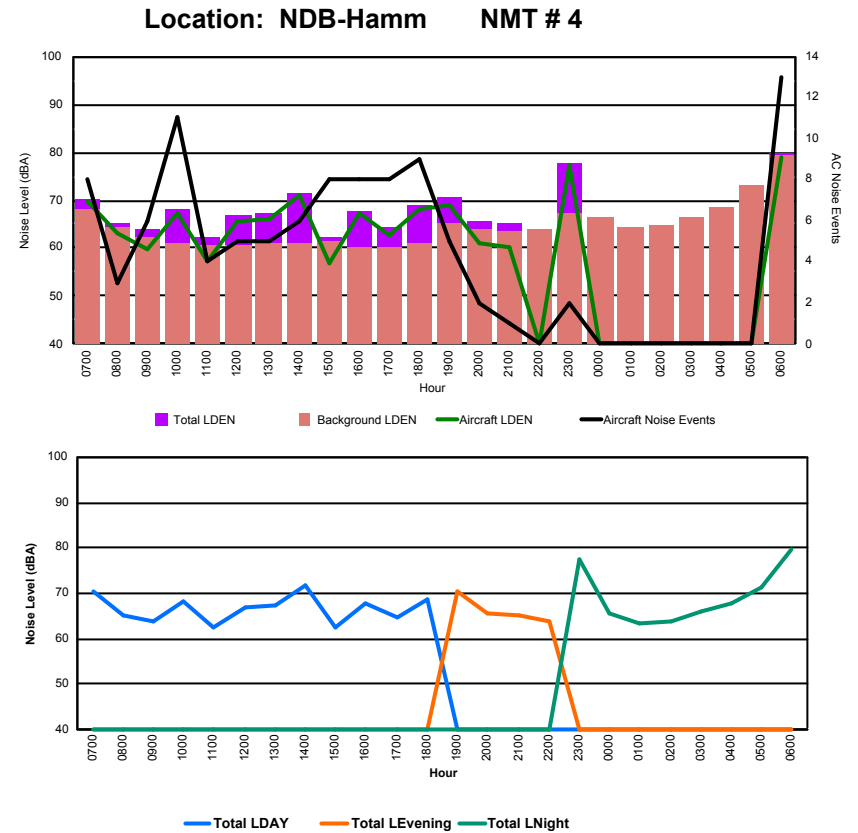

Luxembourg Airport Noise Distribution by Hour

Between 13/03/2024 00:00:00 and 13/03/2024 23:59:59 (Local Time)

Day	Aircraft Events	Total LDEN dB (A)	Aircraft LDEN dB(A)	Background LDEN dB(A)	Total LDay dB(A)	Total LEvening dB(A)	Total LNight dB (A)
13/03/24 7:00	8	70.4	69.9	68.3	70.4	-	-
13/03/24 8:00	3	65.3	63.1	64.4	65.3	-	-
13/03/24 9:00	6	63.9	59.6	62.2	63.9	-	-
13/03/24 10:00	11	68.3	67.4	61.2	68.3	-	-
13/03/24 11:00	4	62.3	57.2	60.8	62.3	-	-
13/03/24 12:00	5	66.8	65.7	60.6	66.8	-	-
13/03/24 13:00	5	67.2	66.1	60.9	67.2	-	-
13/03/24 14:00	6	71.6	71.2	61.1	71.6	-	-
13/03/24 15:00	8	62.5	57.0	61.4	62.5	-	-
13/03/24 16:00	8	67.9	67.2	60.2	67.9	-	-
13/03/24 17:00	8	64.5	62.6	60.2	64.5	-	-
13/03/24 18:00	9	68.8	68.1	61.2	68.8	-	-
13/03/24 19:00	5	70.5	69.1	65.4	-	70.5	-
13/03/24 20:00	2	65.6	61.0	63.8	-	65.6	-
13/03/24 21:00	1	65.3	60.3	63.7	-	65.3	-
13/03/24 22:00	-	63.9	-	64.0	-	63.9	-
13/03/24 23:00	2	77.6	77.2	67.5	-	-	77.6
14/03/24 0:00	-	65.5	-	66.5	-	-	65.5
14/03/24 1:00	-	63.6	-	64.4	-	-	63.6
14/03/24 2:00	-	63.8	-	64.6	-	-	63.8
14/03/24 3:00	-	66.0	-	66.4	-	-	66.0
14/03/24 4:00	-	67.7	-	68.6	-	-	67.7
14/03/24 5:00	-	71.4	-	73.1	-	-	71.4
14/03/24 6:00	13	79.6	79.0	79.4	-	-	79.6
	104	70.5	69.1	68.4	67.5	67.1	73.5