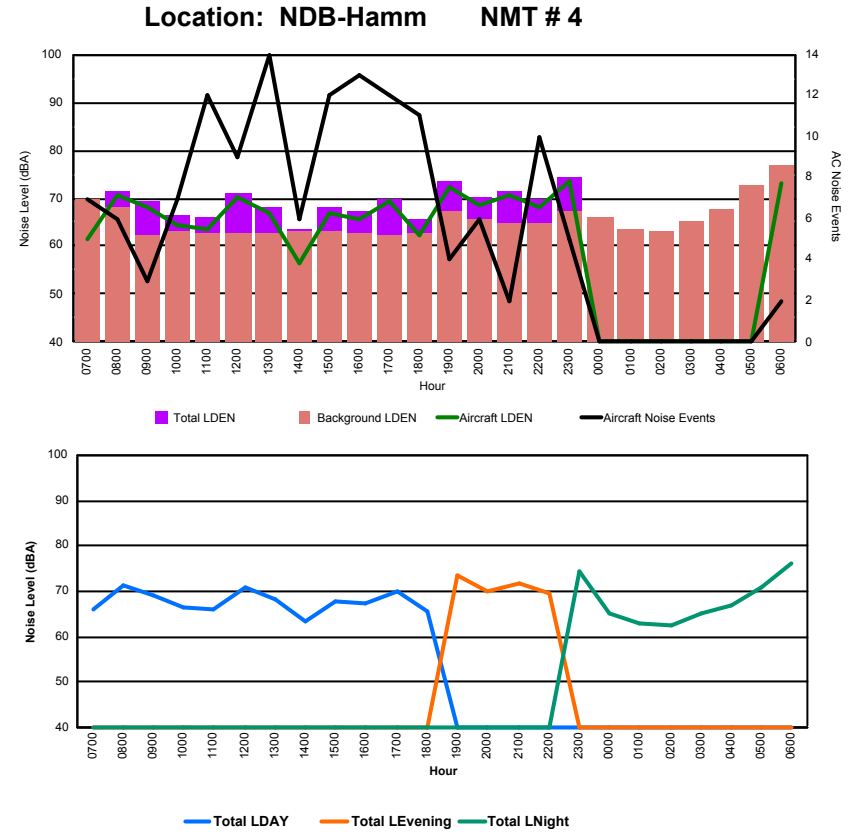

Luxembourg Airport Noise Distribution by Hour

Between 25/03/2024 00:00:00 and 25/03/2024 23:59:59 (Local Time)

Day	Aircraft Events	Total LDEN dB (A)	Aircraft LDEN dB(A)	Background LDEN dB(A)	Total LDay dB(A)	Total LEvening dB(A)	Total LNight dB (A)	
25/03/24	7:00	7	66.0	61.3	69.6	66.0	-	-
25/03/24	8:00	6	71.3	70.8	68.0	71.3	-	-
25/03/24	9:00	3	69.3	68.3	62.5	69.3	-	-
25/03/24	10:00	7	66.5	64.4	63.0	66.5	-	-
25/03/24	11:00	12	65.9	63.4	62.8	65.9	-	-
25/03/24	12:00	9	70.9	70.3	62.6	70.9	-	-
25/03/24	13:00	14	68.2	66.9	62.9	68.2	-	-
25/03/24	14:00	6	63.6	56.6	63.3	63.6	-	-
25/03/24	15:00	12	68.0	66.7	63.0	68.0	-	-
25/03/24	16:00	13	67.4	65.7	62.9	67.4	-	-
25/03/24	17:00	12	69.9	69.2	62.3	69.9	-	-
25/03/24	18:00	11	65.5	62.5	62.9	65.5	-	-
25/03/24	19:00	4	73.6	72.5	67.1	-	73.6	-
25/03/24	20:00	6	70.2	68.5	65.5	-	70.2	-
25/03/24	21:00	2	71.6	70.6	64.9	-	71.6	-
25/03/24	22:00	10	69.6	68.1	64.7	-	69.6	-
25/03/24	23:00	5	74.3	73.4	67.2	-	-	74.3
26/03/24	0:00	-	65.1	-	65.9	-	-	65.1
26/03/24	1:00	-	63.1	-	63.7	-	-	63.1
26/03/24	2:00	-	62.7	-	63.2	-	-	62.7
26/03/24	3:00	-	65.0	-	65.3	-	-	65.0
26/03/24	4:00	-	67.1	-	67.9	-	-	67.1
26/03/24	5:00	-	71.0	-	72.6	-	-	71.0
26/03/24	6:00	2	76.3	73.1	76.8	-	-	76.3
	141	69.9	67.8	67.6	68.3	71.5	70.9