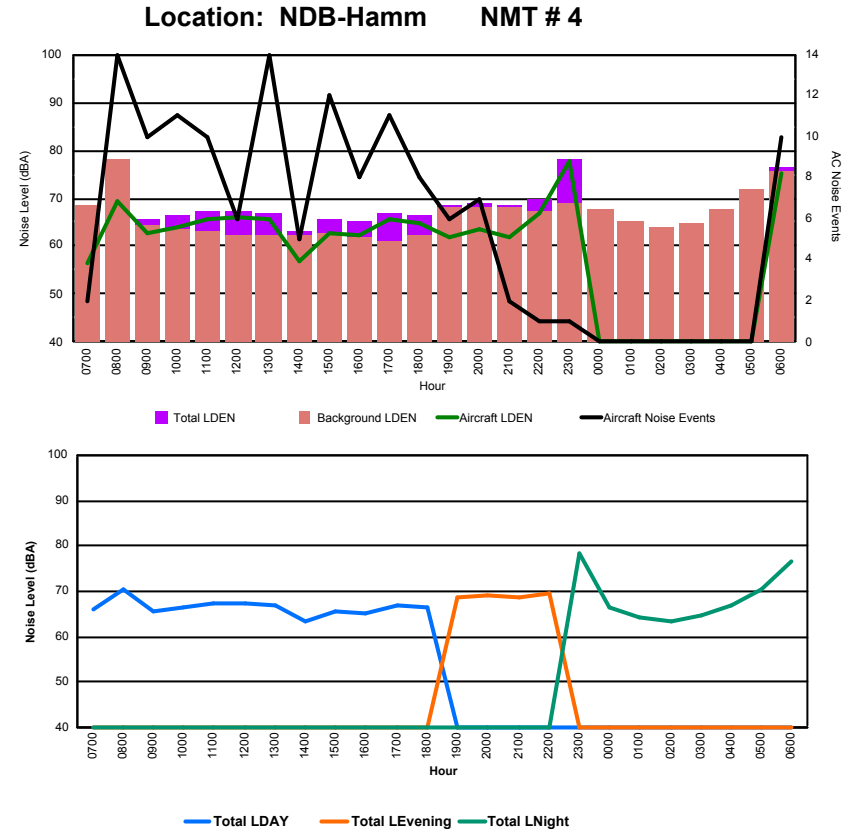

Luxembourg Airport Noise Distribution by Hour

Between 20/03/2024 00:00:00 and 20/03/2024 23:59:59 (Local Time)

Day	Aircraft Events	Total LDEN dB(A)	Aircraft LDEN dB(A)	Background LDEN dB(A)	Total LDay dB(A)	Total LEvening dB(A)	Total LNight dB(A)	
20/03/24	7:00	2	66.0	56.5	68.7	66.0	-	-
20/03/24	8:00	14	70.4	69.5	78.2	70.4	-	-
20/03/24	9:00	10	65.8	62.6	64.3	65.8	-	-
20/03/24	10:00	11	66.4	63.9	63.7	66.4	-	-
20/03/24	11:00	10	67.3	65.5	63.1	67.3	-	-
20/03/24	12:00	6	67.3	65.9	62.3	67.3	-	-
20/03/24	13:00	14	67.0	65.5	62.2	67.0	-	-
20/03/24	14:00	5	63.3	56.7	62.4	63.3	-	-
20/03/24	15:00	12	65.5	62.8	62.6	65.5	-	-
20/03/24	16:00	8	65.0	62.4	61.8	65.0	-	-
20/03/24	17:00	11	67.0	65.8	61.0	67.0	-	-
20/03/24	18:00	8	66.4	64.6	62.1	66.4	-	-
20/03/24	19:00	6	68.6	62.0	68.0	-	68.6	-
20/03/24	20:00	7	69.0	63.6	68.1	-	69.0	-
20/03/24	21:00	2	68.6	61.8	68.2	-	68.6	-
20/03/24	22:00	1	69.6	66.9	67.1	-	69.6	-
20/03/24	23:00	1	78.3	77.8	68.8	-	-	78.3
21/03/24	0:00	-	66.6	-	67.7	-	-	66.6
21/03/24	1:00	-	64.4	-	65.2	-	-	64.4
21/03/24	2:00	-	63.4	-	64.0	-	-	63.4
21/03/24	3:00	-	64.7	-	64.9	-	-	64.7
21/03/24	4:00	-	67.1	-	67.8	-	-	67.1
21/03/24	5:00	-	70.4	-	71.9	-	-	70.4
21/03/24	6:00	10	76.6	75.1	75.8	-	-	76.6
	138	69.8	67.6	69.2	66.8	69.0	72.5