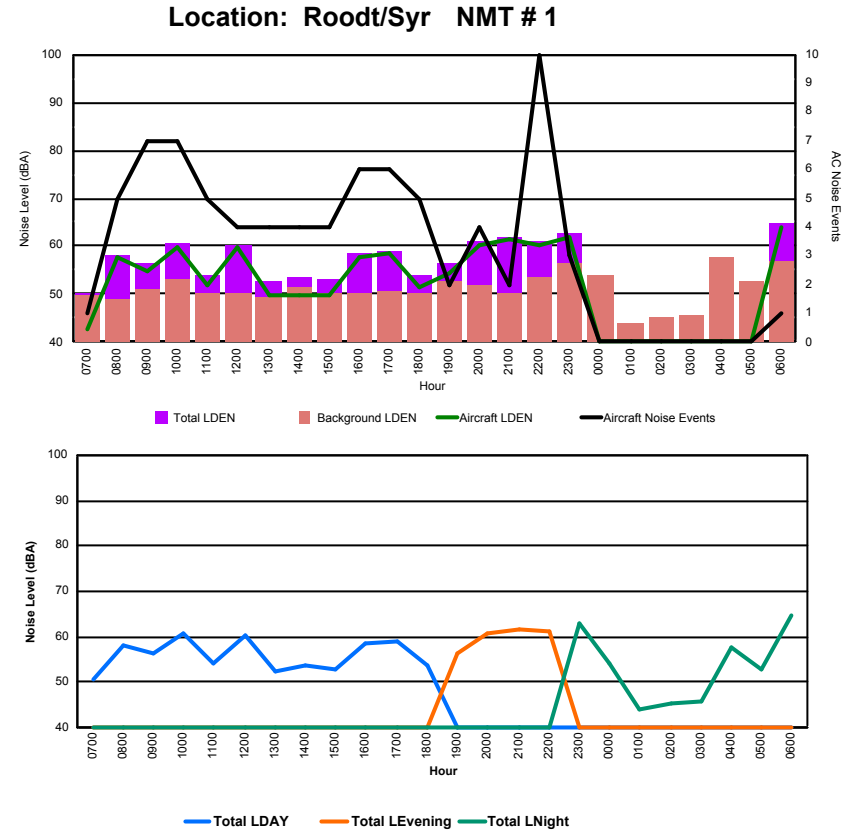

Luxembourg Airport Noise Distribution by Hour

Between 13/03/2024 00:00:00 and 13/03/2024 23:59:59 (Local Time)

Day	Aircraft Events	Total LDEN dB(A)	Aircraft LDEN dB(A)	Background LDEN dB(A)	Total LDay dB(A)	Total LEvening dB(A)	Total LNight dB(A)
13/03/24 7:00	1	50.4	42.7	49.6	50.4	-	-
13/03/24 8:00	5	58.0	57.5	48.8	58.0	-	-
13/03/24 9:00	7	56.4	54.9	51.2	56.4	-	-
13/03/24 10:00	7	60.6	59.9	53.0	60.6	-	-
13/03/24 11:00	5	54.1	51.9	50.2	54.1	-	-
13/03/24 12:00	4	60.2	59.8	50.2	60.2	-	-
13/03/24 13:00	4	52.5	49.6	49.5	52.5	-	-
13/03/24 14:00	4	53.6	49.9	51.3	53.6	-	-
13/03/24 15:00	4	53.0	49.8	50.3	53.0	-	-
13/03/24 16:00	6	58.5	57.9	50.1	58.5	-	-
13/03/24 17:00	6	59.0	58.4	50.6	59.0	-	-
13/03/24 18:00	5	53.8	51.4	50.2	53.8	-	-
13/03/24 19:00	2	56.5	54.2	52.6	-	56.5	-
13/03/24 20:00	4	60.9	60.3	51.9	-	60.9	-
13/03/24 21:00	2	61.8	61.5	50.2	-	61.8	-
13/03/24 22:00	10	61.0	60.2	53.7	-	61.0	-
13/03/24 23:00	3	62.8	61.7	56.3	-	-	62.8
14/03/24 0:00	-	53.9	-	53.9	-	-	53.9
14/03/24 1:00	-	43.9	-	43.9	-	-	43.9
14/03/24 2:00	-	45.4	-	45.4	-	-	45.4
14/03/24 3:00	-	45.7	-	45.7	-	-	45.7
14/03/24 4:00	-	57.6	-	57.6	-	-	57.6
14/03/24 5:00	-	52.7	-	52.7	-	-	52.7
14/03/24 6:00	1	64.7	63.9	56.9	-	-	64.7
	80	58.3	57.1	52.3	57.0	60.5	58.7