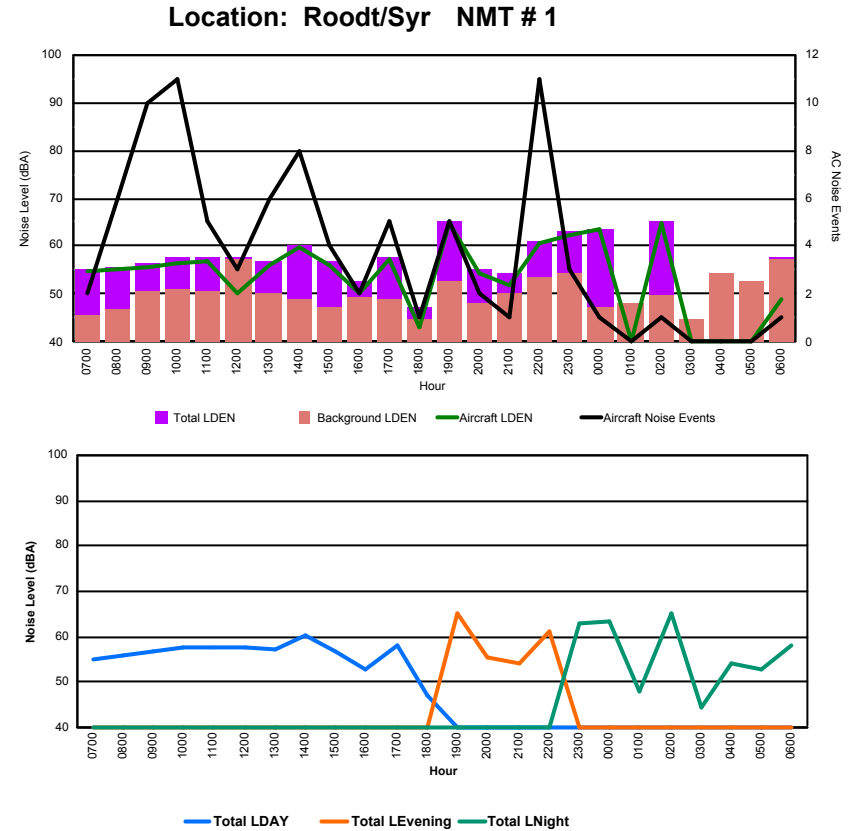

Luxembourg Airport Noise Distribution by Hour

Between 04/03/2024 00:00:00 and 04/03/2024 23:59:59 (Local Time)

Day	Aircraft Events	Total LDEN dB (A)	Aircraft LDEN dB(A)	Background LDEN dB(A)	Total LDay dB(A)	Total LEvening dB(A)	Total LNight dB (A)	
04/03/24	7:00	2	55.2	54.7	45.8	55.2	-	-
04/03/24	8:00	6	55.7	55.0	46.7	55.7	-	-
04/03/24	9:00	10	56.6	55.6	50.8	56.6	-	-
04/03/24	10:00	11	57.6	56.6	51.1	57.6	-	-
04/03/24	11:00	5	57.6	56.7	50.8	57.6	-	-
04/03/24	12:00	3	57.8	50.2	57.1	57.8	-	-
04/03/24	13:00	6	57.0	56.0	50.3	57.0	-	-
04/03/24	14:00	8	60.1	59.7	49.1	60.1	-	-
04/03/24	15:00	4	56.7	56.2	47.1	56.7	-	-
04/03/24	16:00	2	52.6	50.1	49.3	52.6	-	-
04/03/24	17:00	5	57.9	57.3	48.9	57.9	-	-
04/03/24	18:00	1	47.2	43.3	44.9	47.2	-	-
04/03/24	19:00	5	65.1	64.9	52.6	-	65.1	-
04/03/24	20:00	2	55.3	54.4	48.0	-	55.3	-
04/03/24	21:00	1	54.2	51.9	50.3	-	54.2	-
04/03/24	22:00	11	61.1	60.5	53.7	-	61.1	-
04/03/24	23:00	3	63.0	62.1	54.3	-	-	63.0
05/03/24	0:00	1	63.6	63.5	47.1	-	-	63.6
05/03/24	1:00	-	48.0	-	48.0	-	-	48.0
05/03/24	2:00	1	65.1	64.9	49.9	-	-	65.1
05/03/24	3:00	-	44.6	-	44.6	-	-	44.6
05/03/24	4:00	-	54.3	-	54.4	-	-	54.3
05/03/24	5:00	-	52.8	-	52.8	-	-	52.8
05/03/24	6:00	1	57.9	48.8	57.4	-	-	57.9
	88	59.1	58.3	51.7	56.8	61.1	60.4