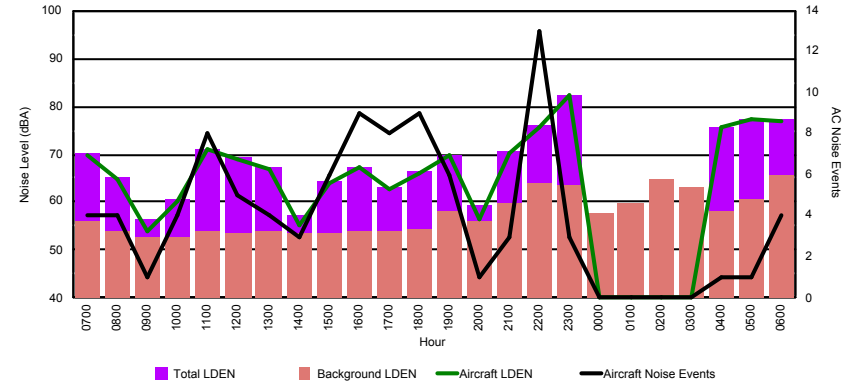

Luxembourg Airport Noise Distribution by Hour

Between 26/03/2024 00:00:00 and 26/03/2024 23:59:59 (Local Time)

Day	Aircraft Events	Total LDEN dB(A)	Aircraft LDEN dB(A)	Background LDEN dB(A)	Total LDay dB(A)	Total LEvening dB(A)	Total LNight dB(A)	
26/03/24	7:00	4	70.1	69.9	56.1	70.1	-	-
26/03/24	8:00	4	65.3	64.9	54.0	65.3	-	-
26/03/24	9:00	1	56.6	54.1	52.9	56.6	-	-
26/03/24	10:00	4	60.7	60.0	52.8	60.7	-	-
26/03/24	11:00	8	70.9	70.9	54.0	70.9	-	-
26/03/24	12:00	5	69.2	69.1	53.4	69.2	-	-
26/03/24	13:00	4	67.1	66.9	53.8	67.1	-	-
26/03/24	14:00	3	57.4	55.3	53.5	57.4	-	-
26/03/24	15:00	6	64.3	64.0	53.6	64.3	-	-
26/03/24	16:00	9	67.4	67.2	53.9	67.4	-	-
26/03/24	17:00	8	63.2	62.7	54.1	63.2	-	-
26/03/24	18:00	9	66.5	66.2	54.2	66.5	-	-
26/03/24	19:00	6	69.9	69.6	58.0	-	69.9	-
26/03/24	20:00	1	59.4	56.6	56.1	-	59.4	-
26/03/24	21:00	3	70.7	70.4	59.9	-	70.7	-
26/03/24	22:00	13	75.9	75.7	63.9	-	75.9	-
26/03/24	23:00	3	82.3	82.2	63.6	-	-	82.3
27/03/24	0:00	-	57.6	-	57.6	-	-	57.6
27/03/24	1:00	-	59.9	-	59.6	-	-	59.9
27/03/24	2:00	-	63.7	-	64.7	-	-	63.7
27/03/24	3:00	-	63.2	-	63.2	-	-	63.2
27/03/24	4:00	1	75.8	75.7	58.0	-	-	75.8
27/03/24	5:00	1	77.3	77.2	60.6	-	-	77.3
27/03/24	6:00	4	77.2	76.9	65.6	-	-	77.2
	97	72.6	72.4	59.6	66.7	71.9	76.0	

Location: DVOR NMT # 2