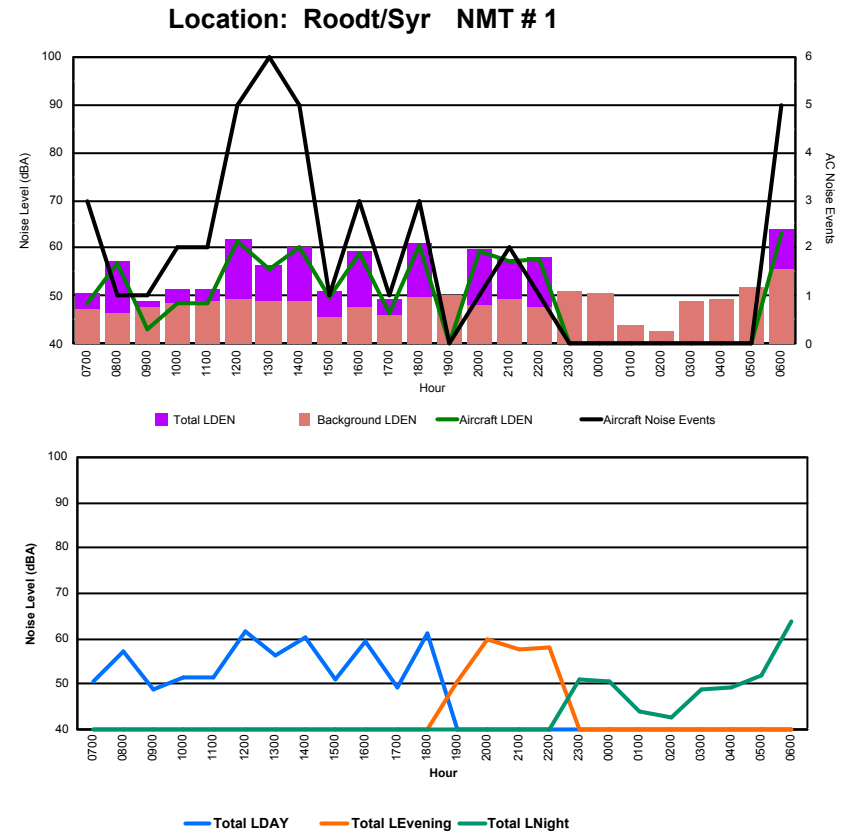

Luxembourg Airport Noise Distribution by Hour

Between 09/03/2024 00:00:00 and 09/03/2024 23:59:59 (Local Time)

Day	Aircraft Events	Total LDEN dB (A)	Aircraft LDEN dB(A)	Background LDEN dB(A)	Total LDay dB(A)	Total LEvening dB(A)	Total LNight dB (A)	
09/03/24	7:00	3	50.8	48.5	47.1	50.8	-	-
09/03/24	8:00	1	57.2	56.7	46.6	57.2	-	-
09/03/24	9:00	1	48.9	43.2	47.6	48.9	-	-
09/03/24	10:00	2	51.5	48.7	48.4	51.5	-	-
09/03/24	11:00	2	51.6	48.4	48.9	51.6	-	-
09/03/24	12:00	5	61.7	61.4	49.4	61.7	-	-
09/03/24	13:00	6	56.5	55.7	49.0	56.5	-	-
09/03/24	14:00	5	60.4	60.1	49.1	60.4	-	-
09/03/24	15:00	1	51.1	49.6	45.6	51.1	-	-
09/03/24	16:00	3	59.4	59.1	47.8	59.4	-	-
09/03/24	17:00	1	49.4	46.5	46.2	49.4	-	-
09/03/24	18:00	3	61.1	60.8	49.6	61.1	-	-
09/03/24	19:00	-	50.4	-	50.4	50.4	-	-
09/03/24	20:00	1	59.7	59.3	48.1	59.7	-	-
09/03/24	21:00	2	57.7	57.1	49.5	57.7	-	-
09/03/24	22:00	1	58.0	57.6	47.5	58.0	-	-
09/03/24	23:00	-	51.2	-	51.2	-	51.2	-
10/03/24	0:00	-	50.6	-	50.7	-	50.6	-
10/03/24	1:00	-	44.1	-	44.1	-	44.1	-
10/03/24	2:00	-	42.8	-	42.8	-	42.8	-
10/03/24	3:00	-	49.0	-	49.1	-	49.0	-
10/03/24	4:00	-	49.3	-	49.3	-	49.3	-
10/03/24	5:00	-	51.8	-	51.8	-	51.8	-
10/03/24	6:00	5	63.9	63.2	55.5	-	63.9	-
	42	56.9	56.0	49.3	57.3	57.5	55.8