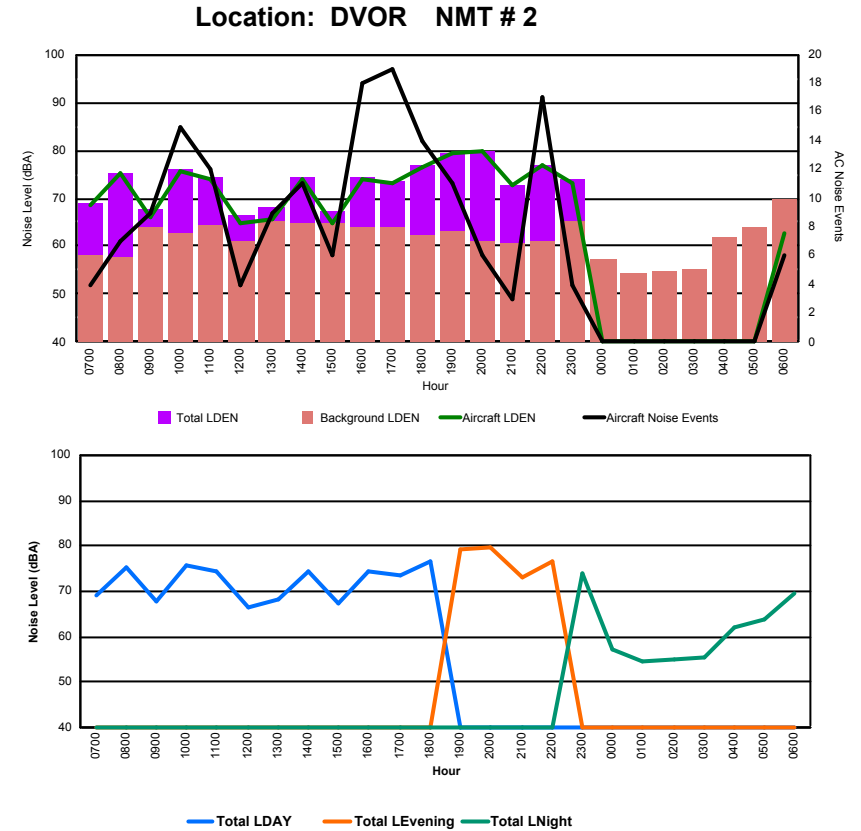

Luxembourg Airport Noise Distribution by Hour

Between 28/03/2024 00:00:00 and 28/03/2024 23:59:59 (Local Time)

Day	Aircraft Events	Total LDEN dB(A)	Aircraft LDEN dB(A)	Background LDEN dB(A)	Total LDay dB(A)	Total LEvening dB(A)	Total LNight dB(A)	
28/03/24	7:00	4	69.0	68.6	58.3	69.0	-	-
28/03/24	8:00	7	75.4	75.3	57.7	75.4	-	-
28/03/24	9:00	9	67.9	66.0	64.1	67.9	-	-
28/03/24	10:00	15	75.9	75.7	62.8	75.9	-	-
28/03/24	11:00	12	74.4	74.1	64.5	74.4	-	-
28/03/24	12:00	4	66.3	64.9	61.1	66.3	-	-
28/03/24	13:00	9	68.2	65.8	65.0	68.2	-	-
28/03/24	14:00	11	74.4	73.9	64.7	74.4	-	-
28/03/24	15:00	6	67.5	64.8	64.8	67.5	-	-
28/03/24	16:00	18	74.3	74.0	63.9	74.3	-	-
28/03/24	17:00	19	73.4	73.0	64.0	73.4	-	-
28/03/24	18:00	14	76.8	76.6	62.5	76.8	-	-
28/03/24	19:00	11	79.4	79.3	63.2	-	79.4	-
28/03/24	20:00	6	79.7	79.6	60.9	-	79.7	-
28/03/24	21:00	3	72.9	72.7	60.7	-	72.9	-
28/03/24	22:00	17	76.8	76.7	61.1	-	76.8	-
28/03/24	23:00	4	73.8	73.1	65.4	-	-	73.8
29/03/24	0:00	-	57.3	-	57.3	-	-	57.3
29/03/24	1:00	-	54.5	-	54.5	-	-	54.5
29/03/24	2:00	-	54.8	-	54.8	-	-	54.8
29/03/24	3:00	-	55.3	-	55.3	-	-	55.3
29/03/24	4:00	-	62.0	-	62.0	-	-	62.0
29/03/24	5:00	-	63.8	-	63.8	-	-	63.8
29/03/24	6:00	6	69.4	62.8	69.8	-	-	69.4
	175	73.5	73.2	63.2	73.3	77.9	66.8