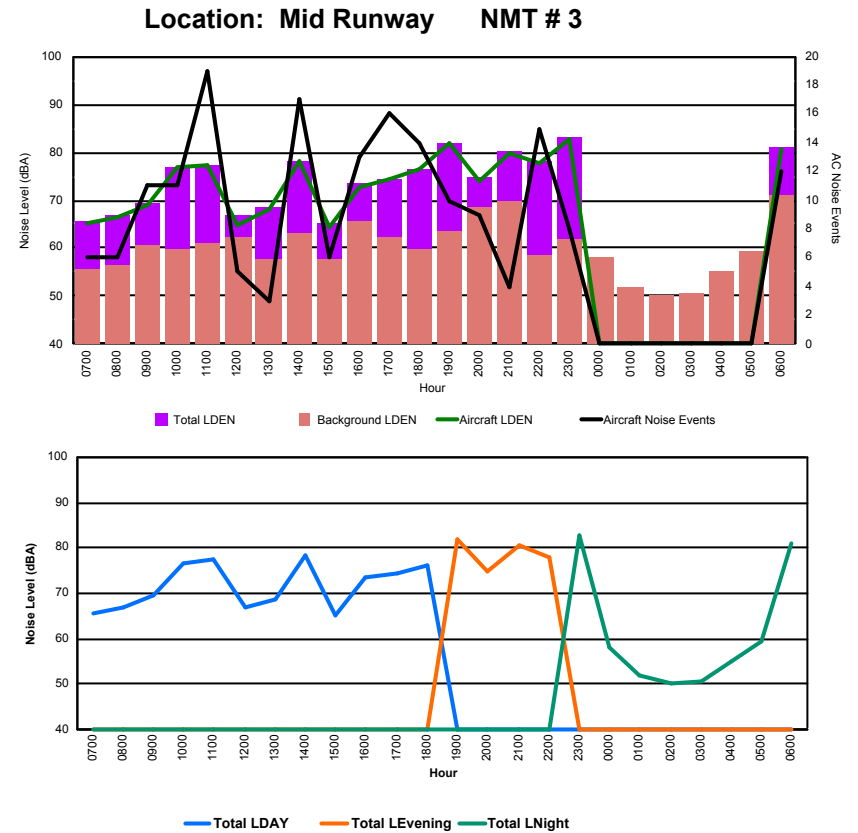

Luxembourg Airport Noise Distribution by Hour

Between 28/03/2024 00:00:00 and 28/03/2024 23:59:59 (Local Time)

Day	Aircraft Events	Total LDEN dB (A)	Aircraft LDEN dB(A)	Background LDEN dB(A)	Total LDay dB(A)	Total LEvening dB(A)	Total LNight dB (A)	
28/03/24	7:00	6	65.5	65.1	55.6	65.5	-	-
28/03/24	8:00	6	66.7	66.3	56.3	66.7	-	-
28/03/24	9:00	11	69.5	68.9	60.8	69.5	-	-
28/03/24	10:00	11	76.8	76.7	59.8	76.8	-	-
28/03/24	11:00	19	77.4	77.3	61.0	77.4	-	-
28/03/24	12:00	5	66.8	64.9	62.4	66.8	-	-
28/03/24	13:00	3	68.7	68.3	57.8	68.7	-	-
28/03/24	14:00	17	78.2	78.0	63.0	78.2	-	-
28/03/24	15:00	6	65.2	64.4	57.9	65.2	-	-
28/03/24	16:00	13	73.5	72.7	65.8	73.5	-	-
28/03/24	17:00	16	74.5	74.2	62.5	74.5	-	-
28/03/24	18:00	14	76.4	76.4	59.6	76.4	-	-
28/03/24	19:00	10	81.7	81.7	63.5	-	81.7	-
28/03/24	20:00	9	75.0	73.8	68.7	-	75.0	-
28/03/24	21:00	4	80.4	80.0	70.0	-	80.4	-
28/03/24	22:00	15	78.0	77.9	58.5	-	78.0	-
28/03/24	23:00	8	83.0	82.9	61.7	-	-	83.0
29/03/24	0:00	-	58.1	-	58.2	-	-	58.1
29/03/24	1:00	-	51.8	-	51.8	-	-	51.8
29/03/24	2:00	-	50.1	-	50.1	-	-	50.1
29/03/24	3:00	-	50.7	-	50.7	-	-	50.7
29/03/24	4:00	-	55.2	-	55.2	-	-	55.2
29/03/24	5:00	-	59.3	-	59.3	-	-	59.3
29/03/24	6:00	12	81.2	80.7	71.2	-	-	81.2
	185	76.1	75.9	63.4	73.9	79.4	76.2