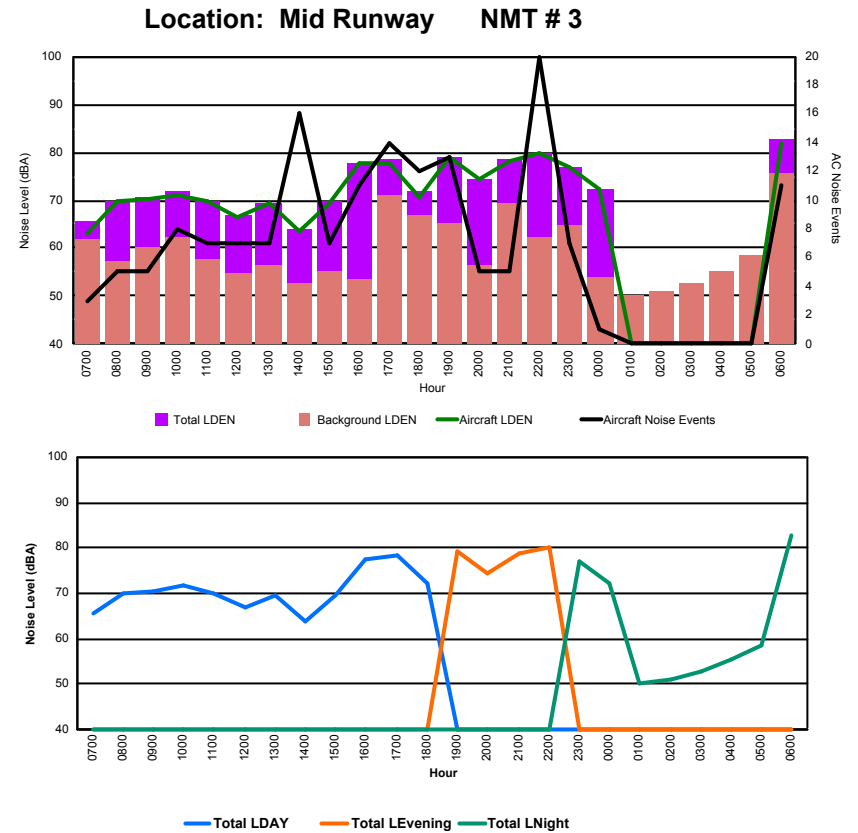

Luxembourg Airport Noise Distribution by Hour

Between 31/03/2024 00:00:00 and 31/03/2024 23:59:59 (Local Time)

Day	Aircraft Events	Total LDEN dB (A)	Aircraft LDEN dB(A)	Background LDEN dB(A)	Total LDay dB(A)	Total LEvening dB(A)	Total LNight dB (A)
31/03/24 7:00	3	65.6	63.3	61.9	65.6	-	-
31/03/24 8:00	5	69.9	69.6	57.4	69.9	-	-
31/03/24 9:00	5	70.5	70.1	60.1	70.5	-	-
31/03/24 10:00	8	71.7	71.1	62.5	71.7	-	-
31/03/24 11:00	7	69.9	69.7	57.7	69.9	-	-
31/03/24 12:00	7	66.7	66.4	54.7	66.7	-	-
31/03/24 13:00	7	69.4	69.2	56.6	69.4	-	-
31/03/24 14:00	16	63.9	63.5	52.6	63.9	-	-
31/03/24 15:00	7	69.6	69.4	55.4	69.6	-	-
31/03/24 16:00	11	77.7	77.8	53.6	77.7	-	-
31/03/24 17:00	14	78.4	77.6	70.9	78.4	-	-
31/03/24 18:00	12	72.0	70.5	66.9	72.0	-	-
31/03/24 19:00	13	79.1	78.9	65.3	-	79.1	-
31/03/24 20:00	5	74.5	74.4	56.5	-	74.5	-
31/03/24 21:00	5	78.7	78.2	69.5	-	78.7	-
31/03/24 22:00	20	80.0	80.0	62.4	-	80.0	-
31/03/24 23:00	7	76.9	76.7	64.8	-	-	76.9
01/04/24 0:00	1	72.2	72.1	54.1	-	-	72.2
01/04/24 1:00	-	50.3	-	50.3	-	-	50.3
01/04/24 2:00	-	51.2	-	51.2	-	-	51.2
01/04/24 3:00	-	52.9	-	52.9	-	-	52.9
01/04/24 4:00	-	55.3	-	55.3	-	-	55.3
01/04/24 5:00	-	58.5	-	58.6	-	-	58.5
01/04/24 6:00	11	82.6	81.7	75.7	-	-	82.6
	164	75.0	74.5	65.3	72.6	78.5	74.9