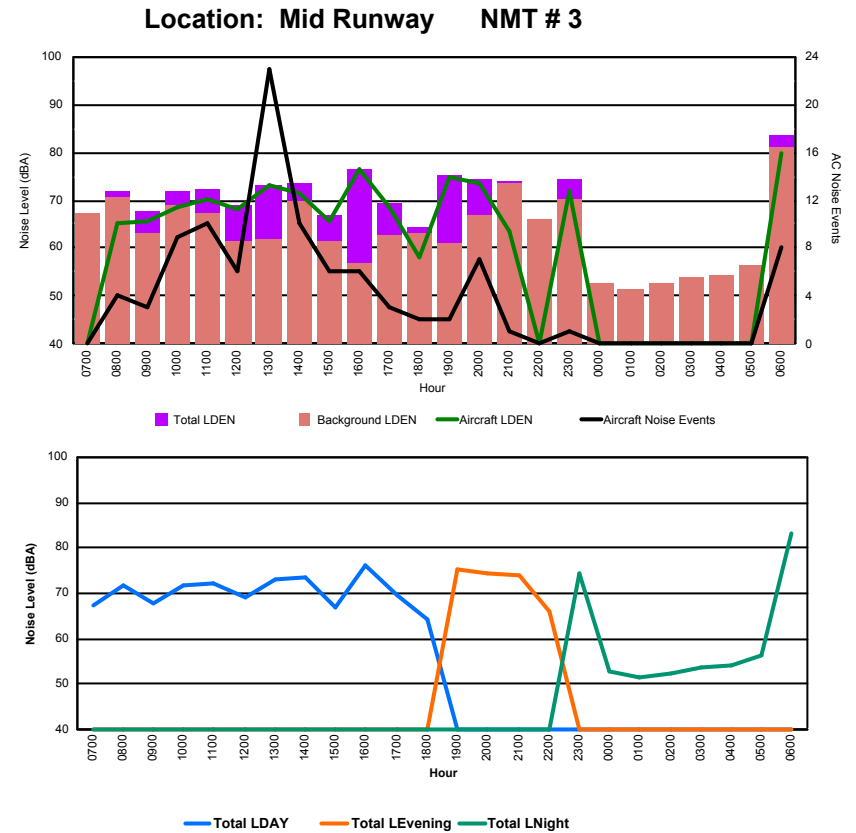

Luxembourg Airport Noise Distribution by Hour

Between 16/03/2024 00:00:00 and 16/03/2024 23:59:59 (Local Time)

Day	Aircraft Events	Total LDEN dB (A)	Aircraft LDEN dB(A)	Background LDEN dB(A)	Total LDay dB(A)	Total LEvening dB(A)	Total LNight dB (A)
16/03/24 7:00	-	67.2	-	67.3	67.2	-	-
16/03/24 8:00	4	71.7	65.3	70.7	71.7	-	-
16/03/24 9:00	3	67.7	65.7	63.3	67.7	-	-
16/03/24 10:00	9	71.7	68.6	68.8	71.7	-	-
16/03/24 11:00	10	72.2	70.4	67.5	72.2	-	-
16/03/24 12:00	6	69.0	68.2	61.4	69.0	-	-
16/03/24 13:00	23	73.2	73.0	61.8	73.2	-	-
16/03/24 14:00	10	73.7	71.4	69.9	73.7	-	-
16/03/24 15:00	6	67.0	65.5	61.6	67.0	-	-
16/03/24 16:00	6	76.4	76.4	57.0	76.4	-	-
16/03/24 17:00	3	69.5	68.6	62.7	69.5	-	-
16/03/24 18:00	2	64.3	58.3	63.1	64.3	-	-
16/03/24 19:00	2	75.1	75.0	61.0	-	75.1	-
16/03/24 20:00	7	74.3	73.4	67.0	-	74.3	-
16/03/24 21:00	1	74.1	63.4	73.7	-	74.1	-
16/03/24 22:00	-	66.1	-	66.1	-	66.1	-
16/03/24 23:00	1	74.2	71.9	70.4	-	-	74.2
17/03/24 0:00	-	52.6	-	52.6	-	-	52.6
17/03/24 1:00	-	51.4	-	51.4	-	-	51.4
17/03/24 2:00	-	52.5	-	52.5	-	-	52.5
17/03/24 3:00	-	53.7	-	53.8	-	-	53.7
17/03/24 4:00	-	54.2	-	54.2	-	-	54.2
17/03/24 5:00	-	56.3	-	56.3	-	-	56.3
17/03/24 6:00	8	83.4	79.8	81.0	-	-	83.4
	101	73.2	70.8	69.7	71.5	73.5	74.9