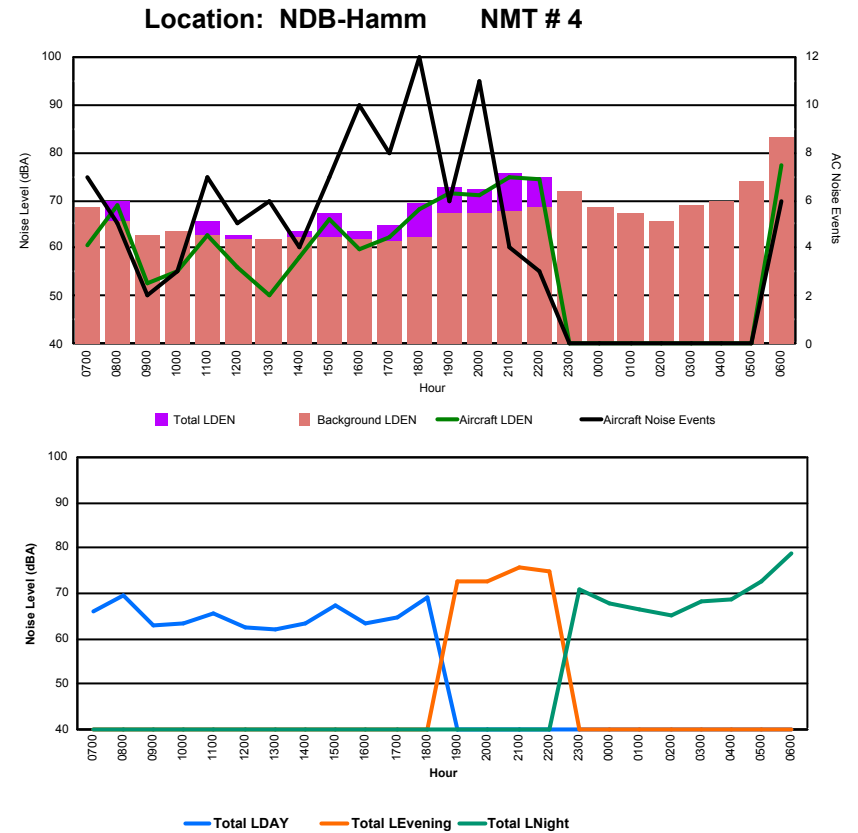

Luxembourg Airport Noise Distribution by Hour

Between 19/03/2024 00:00:00 and 19/03/2024 23:59:59 (Local Time)

Day	Aircraft Events	Total LDEN dB(A)	Aircraft LDEN dB(A)	Background LDEN dB(A)	Total LDay dB(A)	Total LEvening dB(A)	Total LNight dB(A)
19/03/24 7:00	7	66.2	60.8	68.5	66.2	-	-
19/03/24 8:00	5	69.6	68.8	65.7	69.6	-	-
19/03/24 9:00	2	62.8	52.5	62.7	62.8	-	-
19/03/24 10:00	3	63.6	55.3	63.4	63.6	-	-
19/03/24 11:00	7	65.7	62.9	62.8	65.7	-	-
19/03/24 12:00	5	62.6	55.9	61.7	62.6	-	-
19/03/24 13:00	6	62.0	50.2	61.9	62.0	-	-
19/03/24 14:00	4	63.4	58.0	62.1	63.4	-	-
19/03/24 15:00	7	67.3	65.9	62.1	67.3	-	-
19/03/24 16:00	10	63.5	59.6	61.7	63.5	-	-
19/03/24 17:00	8	64.9	62.5	61.4	64.9	-	-
19/03/24 18:00	12	69.2	68.3	62.2	69.2	-	-
19/03/24 19:00	6	72.8	71.5	67.4	-	72.8	-
19/03/24 20:00	11	72.5	71.0	67.5	-	72.5	-
19/03/24 21:00	4	75.6	74.9	67.8	-	75.6	-
19/03/24 22:00	3	75.0	74.2	68.5	-	75.0	-
19/03/24 23:00	-	71.0	-	71.7	-	-	71.0
20/03/24 0:00	-	67.8	-	68.7	-	-	67.8
20/03/24 1:00	-	66.3	-	67.1	-	-	66.3
20/03/24 2:00	-	65.1	-	65.8	-	-	65.1
20/03/24 3:00	-	68.1	-	69.1	-	-	68.1
20/03/24 4:00	-	68.7	-	69.9	-	-	68.7
20/03/24 5:00	-	72.5	-	73.8	-	-	72.5
20/03/24 6:00	6	78.9	77.3	83.3	-	-	78.9
	106	70.8	68.3	71.5	65.8	74.2	72.3