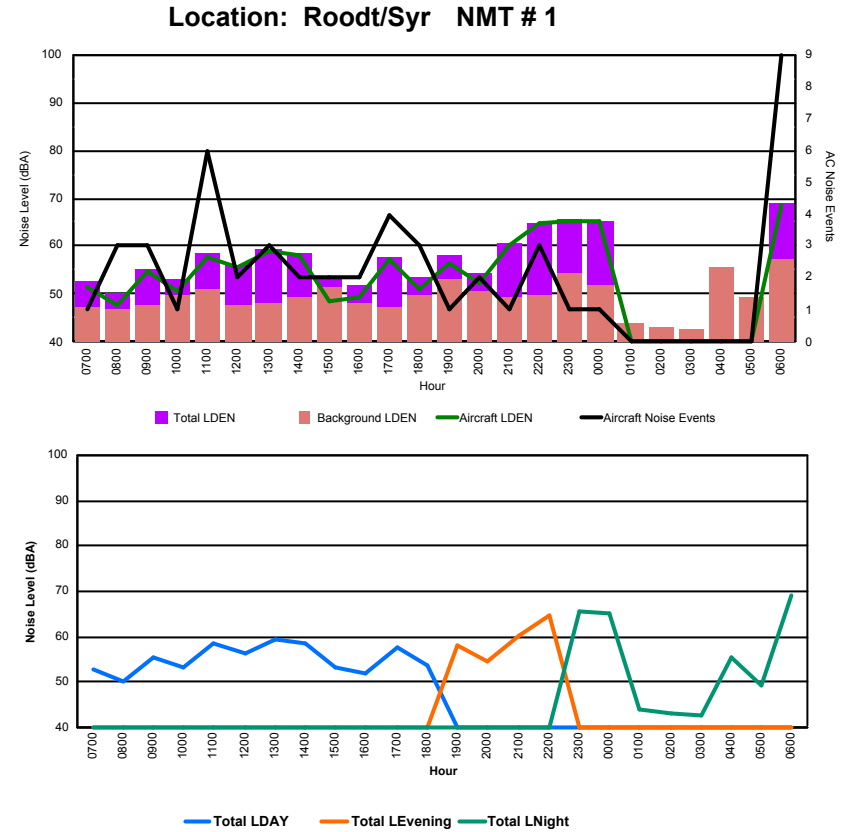

Luxembourg Airport Noise Distribution by Hour

Between 08/03/2024 00:00:00 and 08/03/2024 23:59:59 (Local Time)

Day	Aircraft Events	Total LDEN dB(A)	Aircraft LDEN dB(A)	Background LDEN dB(A)	Total LDay dB(A)	Total LEvening dB(A)	Total LNight dB(A)	
08/03/24	7:00	1	52.9	51.5	47.2	52.9	-	-
08/03/24	8:00	3	50.3	47.7	46.9	50.3	-	-
08/03/24	9:00	3	55.4	54.6	47.8	55.4	-	-
08/03/24	10:00	1	53.2	50.5	49.8	53.2	-	-
08/03/24	11:00	6	58.4	57.6	51.0	58.4	-	-
08/03/24	12:00	2	56.2	55.6	47.8	56.2	-	-
08/03/24	13:00	3	59.4	59.1	48.1	59.4	-	-
08/03/24	14:00	2	58.7	58.1	49.2	58.7	-	-
08/03/24	15:00	2	53.3	48.6	51.6	53.3	-	-
08/03/24	16:00	2	51.8	49.4	48.3	51.8	-	-
08/03/24	17:00	4	57.8	57.4	47.1	57.8	-	-
08/03/24	18:00	3	53.6	51.2	49.9	53.6	-	-
08/03/24	19:00	1	58.1	56.5	53.0	-	58.1	-
08/03/24	20:00	2	54.5	52.4	50.5	-	54.5	-
08/03/24	21:00	1	60.5	60.1	49.5	-	60.5	-
08/03/24	22:00	3	64.8	64.7	49.7	-	64.8	-
08/03/24	23:00	1	65.5	65.1	54.5	-	-	65.5
09/03/24	0:00	1	65.2	65.0	51.8	-	-	65.2
09/03/24	1:00	-	44.1	-	44.1	-	-	44.1
09/03/24	2:00	-	43.2	-	43.2	-	-	43.2
09/03/24	3:00	-	42.6	-	42.6	-	-	42.6
09/03/24	4:00	-	55.5	-	55.5	-	-	55.5
09/03/24	5:00	-	49.2	-	49.2	-	-	49.2
09/03/24	6:00	9	69.0	68.7	57.2	-	-	69.0
	50	60.2	59.7	50.8	56.0	61.0	62.8