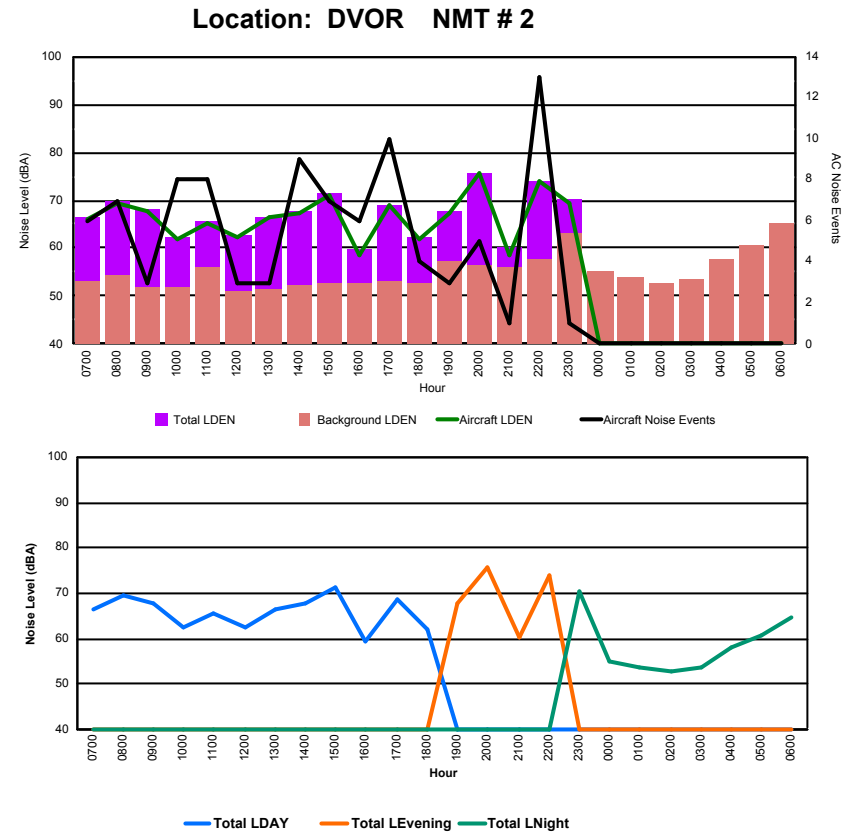

Luxembourg Airport Noise Distribution by Hour

Between 20/03/2024 00:00:00 and 20/03/2024 23:59:59 (Local Time)

Day	Aircraft Events	Total LDEN dB(A)	Aircraft LDEN dB(A)	Background LDEN dB(A)	Total LDay dB(A)	Total LEvening dB(A)	Total LNight dB(A)	
20/03/24	7:00	6	66.4	66.2	53.1	66.4	-	-
20/03/24	8:00	7	69.6	69.5	54.4	69.6	-	-
20/03/24	9:00	3	68.0	67.9	51.7	68.0	-	-
20/03/24	10:00	8	62.3	61.9	51.9	62.3	-	-
20/03/24	11:00	8	65.5	65.0	56.2	65.5	-	-
20/03/24	12:00	3	62.6	62.3	51.0	62.6	-	-
20/03/24	13:00	3	66.5	66.4	51.4	66.5	-	-
20/03/24	14:00	9	67.6	67.5	52.4	67.6	-	-
20/03/24	15:00	7	71.3	71.2	52.9	71.3	-	-
20/03/24	16:00	6	59.6	58.7	52.8	59.6	-	-
20/03/24	17:00	10	68.9	68.8	53.3	68.9	-	-
20/03/24	18:00	4	62.2	61.7	52.5	62.2	-	-
20/03/24	19:00	3	67.7	67.3	57.3	-	67.7	-
20/03/24	20:00	5	75.7	75.6	56.3	-	75.7	-
20/03/24	21:00	1	60.4	58.4	56.1	-	60.4	-
20/03/24	22:00	13	74.0	73.9	57.9	-	74.0	-
20/03/24	23:00	1	70.3	69.4	63.1	-	-	70.3
21/03/24	0:00	-	55.2	-	55.2	-	-	55.2
21/03/24	1:00	-	53.8	-	53.8	-	-	53.8
21/03/24	2:00	-	52.8	-	52.8	-	-	52.8
21/03/24	3:00	-	53.7	-	53.7	-	-	53.7
21/03/24	4:00	-	57.9	-	57.9	-	-	57.9
21/03/24	5:00	-	60.7	-	60.7	-	-	60.7
21/03/24	6:00	-	64.8	-	65.0	-	-	64.8
		97	67.9	67.5	57.1	67.1	72.4	63.1