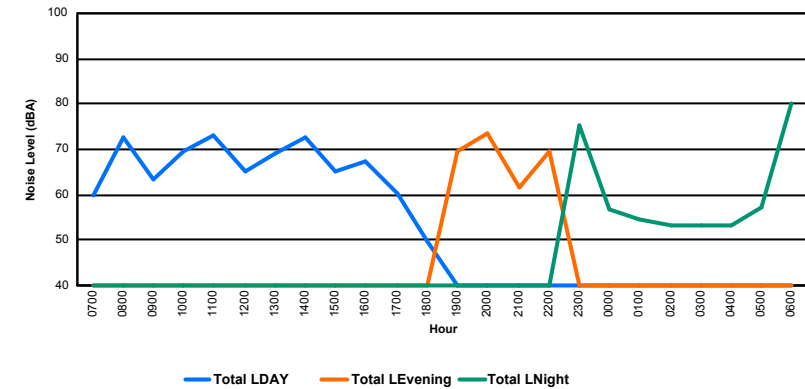

Luxembourg Airport Noise Distribution by Hour

Between 16/03/2024 00:00:00 and 16/03/2024 23:59:59 (Local Time)

Day	Aircraft Events	Total LDEN dB(A)	Aircraft LDEN dB(A)	Background LDEN dB(A)	Total LDay dB(A)	Total LEvening dB(A)	Total LNight dB(A)
16/03/24 7:00	1	59.9	58.9	52.9	59.9	-	-
16/03/24 8:00	7	72.5	72.4	55.1	72.5	-	-
16/03/24 9:00	2	63.6	63.0	54.5	63.6	-	-
16/03/24 10:00	7	69.5	69.4	54.4	69.5	-	-
16/03/24 11:00	11	73.0	72.9	55.4	73.0	-	-
16/03/24 12:00	3	65.1	64.9	52.5	65.1	-	-
16/03/24 13:00	5	69.3	69.2	54.0	69.3	-	-
16/03/24 14:00	8	72.8	72.7	54.8	72.8	-	-
16/03/24 15:00	7	65.1	64.9	52.2	65.1	-	-
16/03/24 16:00	2	67.5	67.4	49.5	67.5	-	-
16/03/24 17:00	2	60.2	59.8	50.3	60.2	-	-
16/03/24 18:00	-	49.5	-	49.5	49.5	-	-
16/03/24 19:00	4	69.4	69.3	53.9	-	69.4	-
16/03/24 20:00	2	73.4	73.3	53.5	-	73.4	-
16/03/24 21:00	1	61.7	60.9	53.5	-	61.7	-
16/03/24 22:00	4	69.5	69.3	54.3	-	69.5	-
16/03/24 23:00	4	75.3	75.1	59.5	-	-	75.3
17/03/24 0:00	-	56.6	-	56.6	-	-	56.6
17/03/24 1:00	-	54.7	-	54.7	-	-	54.7
17/03/24 2:00	-	53.4	-	53.4	-	-	53.4
17/03/24 3:00	-	53.2	-	53.2	-	-	53.2
17/03/24 4:00	-	53.4	-	53.4	-	-	53.4
17/03/24 5:00	-	57.1	-	57.1	-	-	57.1
17/03/24 6:00	6	80.3	80.3	65.1	-	-	80.3
	76	70.6	70.5	56.0	68.8	70.1	72.5

Location: DVOR NMT # 2