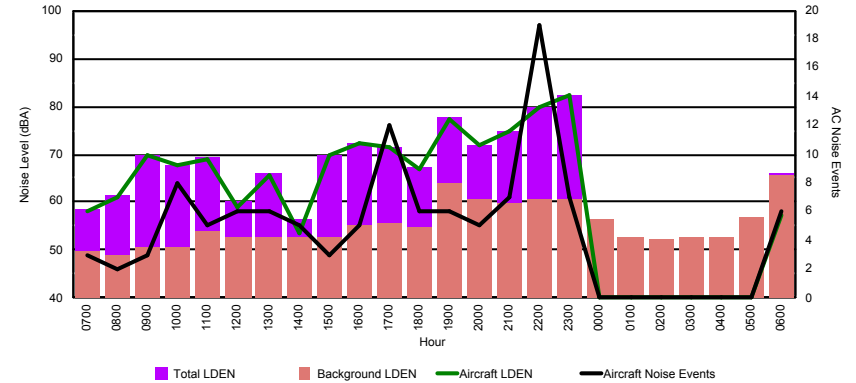

Luxembourg Airport Noise Distribution by Hour

Between 31/03/2024 00:00:00 and 31/03/2024 23:59:59 (Local Time)

Day	Aircraft Events	Total LDEN dB(A)	Aircraft LDEN dB(A)	Background LDEN dB(A)	Total LDay dB(A)	Total LEvening dB(A)	Total LNight dB(A)
31/03/24 7:00	3	58.7	58.1	49.8	58.7	-	-
31/03/24 8:00	2	61.4	61.2	48.9	61.4	-	-
31/03/24 9:00	3	69.9	69.9	50.5	69.9	-	-
31/03/24 10:00	8	67.8	67.8	50.6	67.8	-	-
31/03/24 11:00	5	69.2	69.1	53.8	69.2	-	-
31/03/24 12:00	6	60.0	59.1	52.9	60.0	-	-
31/03/24 13:00	6	66.0	65.8	52.9	66.0	-	-
31/03/24 14:00	5	56.3	53.7	52.9	56.3	-	-
31/03/24 15:00	3	69.9	69.8	52.9	69.9	-	-
31/03/24 16:00	5	72.5	72.4	55.2	72.5	-	-
31/03/24 17:00	12	71.4	71.3	55.8	71.4	-	-
31/03/24 18:00	6	67.1	66.8	54.9	67.1	-	-
31/03/24 19:00	6	77.7	77.5	63.8	-	77.7	-
31/03/24 20:00	5	72.0	71.7	60.7	-	72.0	-
31/03/24 21:00	7	75.0	74.9	59.8	-	75.0	-
31/03/24 22:00	19	79.9	79.8	60.7	-	79.9	-
31/03/24 23:00	7	82.5	82.5	60.8	-	-	82.5
01/04/24 0:00	-	56.2	-	56.3	-	-	56.2
01/04/24 1:00	-	52.9	-	52.9	-	-	52.9
01/04/24 2:00	-	52.1	-	52.1	-	-	52.1
01/04/24 3:00	-	52.5	-	52.5	-	-	52.5
01/04/24 4:00	-	52.9	-	52.9	-	-	52.9
01/04/24 5:00	-	56.7	-	56.7	-	-	56.7
01/04/24 6:00	6	66.0	57.3	65.8	-	-	66.0
	114	72.9	72.7	57.9	68.1	77.1	73.6

Location: DVOR NMT # 2