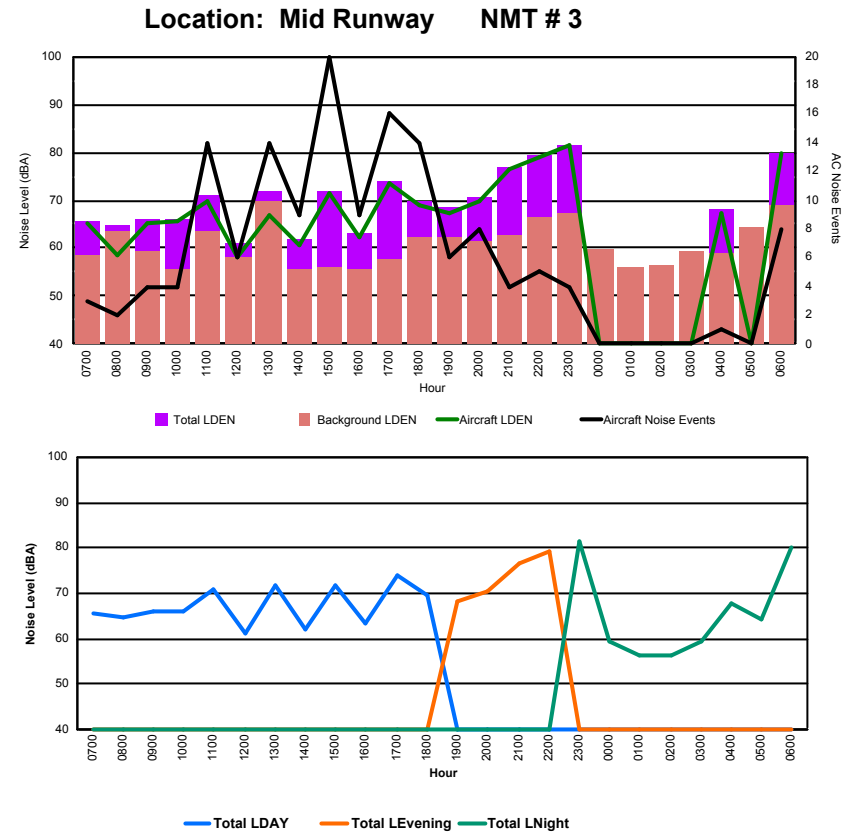

Luxembourg Airport Noise Distribution by Hour

Between 07/03/2024 00:00:00 and 07/03/2024 23:59:59 (Local Time)

Day	Aircraft Events	Total LDEN dB (A)	Aircraft LDEN dB(A)	Background LDEN dB(A)	Total LDay dB(A)	Total LEvening dB(A)	Total LNight dB (A)	
07/03/24	7:00	3	65.8	65.0	58.4	65.8	-	-
07/03/24	8:00	2	64.6	58.5	63.4	64.6	-	-
07/03/24	9:00	4	66.0	65.0	59.4	66.0	-	-
07/03/24	10:00	4	66.2	65.8	55.7	66.2	-	-
07/03/24	11:00	14	70.9	70.0	63.4	70.9	-	-
07/03/24	12:00	6	61.2	58.2	58.2	61.2	-	-
07/03/24	13:00	14	71.7	67.0	69.9	71.7	-	-
07/03/24	14:00	9	61.9	60.7	55.7	61.9	-	-
07/03/24	15:00	20	71.7	71.6	55.9	71.7	-	-
07/03/24	16:00	9	63.3	62.5	55.7	63.3	-	-
07/03/24	17:00	16	73.8	73.7	57.5	73.8	-	-
07/03/24	18:00	14	69.6	68.8	62.1	69.6	-	-
07/03/24	19:00	6	68.4	67.1	62.5	-	68.4	-
07/03/24	20:00	8	70.5	69.9	61.6	-	70.5	-
07/03/24	21:00	4	76.8	76.6	62.6	-	76.8	-
07/03/24	22:00	5	79.4	79.1	66.4	-	79.4	-
07/03/24	23:00	4	81.4	81.3	67.5	-	-	81.4
08/03/24	0:00	-	59.6	-	59.7	-	-	59.6
08/03/24	1:00	-	56.2	-	56.2	-	-	56.2
08/03/24	2:00	-	56.4	-	56.4	-	-	56.4
08/03/24	3:00	-	59.3	-	59.3	-	-	59.3
08/03/24	4:00	1	68.0	67.4	58.8	-	-	68.0
08/03/24	5:00	-	64.2	-	64.4	-	-	64.2
08/03/24	6:00	8	80.0	79.7	68.8	-	-	80.0
	151	73.2	72.7	63.1	69.0	75.8	74.9