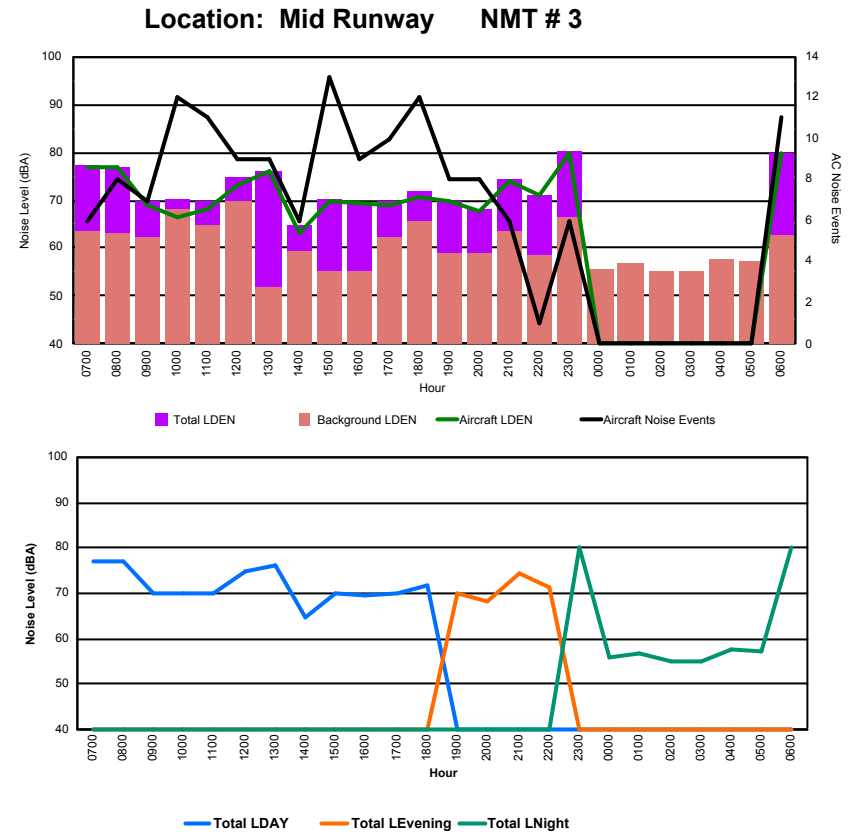

Luxembourg Airport Noise Distribution by Hour

Between 25/03/2024 00:00:00 and 25/03/2024 23:59:59 (Local Time)

Day	Aircraft Events	Total LDEN dB (A)	Aircraft LDEN dB(A)	Background LDEN dB(A)	Total LDay dB(A)	Total LEvening dB(A)	Total LNight dB (A)	
25/03/24	7:00	6	77.2	77.0	63.4	77.2	-	-
25/03/24	8:00	8	77.0	76.8	63.0	77.0	-	-
25/03/24	9:00	7	70.0	69.1	62.4	70.0	-	-
25/03/24	10:00	12	70.2	66.4	68.0	70.2	-	-
25/03/24	11:00	11	69.8	68.3	64.6	69.8	-	-
25/03/24	12:00	9	74.7	73.0	69.6	74.7	-	-
25/03/24	13:00	9	76.2	76.2	51.7	76.2	-	-
25/03/24	14:00	6	64.8	63.3	59.4	64.8	-	-
25/03/24	15:00	13	70.1	69.9	55.0	70.1	-	-
25/03/24	16:00	9	69.4	69.2	55.3	69.4	-	-
25/03/24	17:00	10	69.9	69.1	62.3	69.9	-	-
25/03/24	18:00	12	71.9	70.8	65.6	71.9	-	-
25/03/24	19:00	8	70.0	69.7	58.9	-	70.0	-
25/03/24	20:00	8	68.2	67.6	59.0	-	68.2	-
25/03/24	21:00	6	74.4	74.1	63.4	-	74.4	-
25/03/24	22:00	1	71.2	70.9	58.7	-	71.2	-
25/03/24	23:00	6	80.2	80.0	66.3	-	-	80.2
26/03/24	0:00	-	55.8	-	55.8	-	-	55.8
26/03/24	1:00	-	56.8	-	56.9	-	-	56.8
26/03/24	2:00	-	55.2	-	55.2	-	-	55.2
26/03/24	3:00	-	55.2	-	55.2	-	-	55.2
26/03/24	4:00	-	57.8	-	57.8	-	-	57.8
26/03/24	5:00	-	57.1	-	57.1	-	-	57.1
26/03/24	6:00	11	80.0	79.9	62.9	-	-	80.0
	152	73.3	72.9	62.7	73.2	71.6	74.1