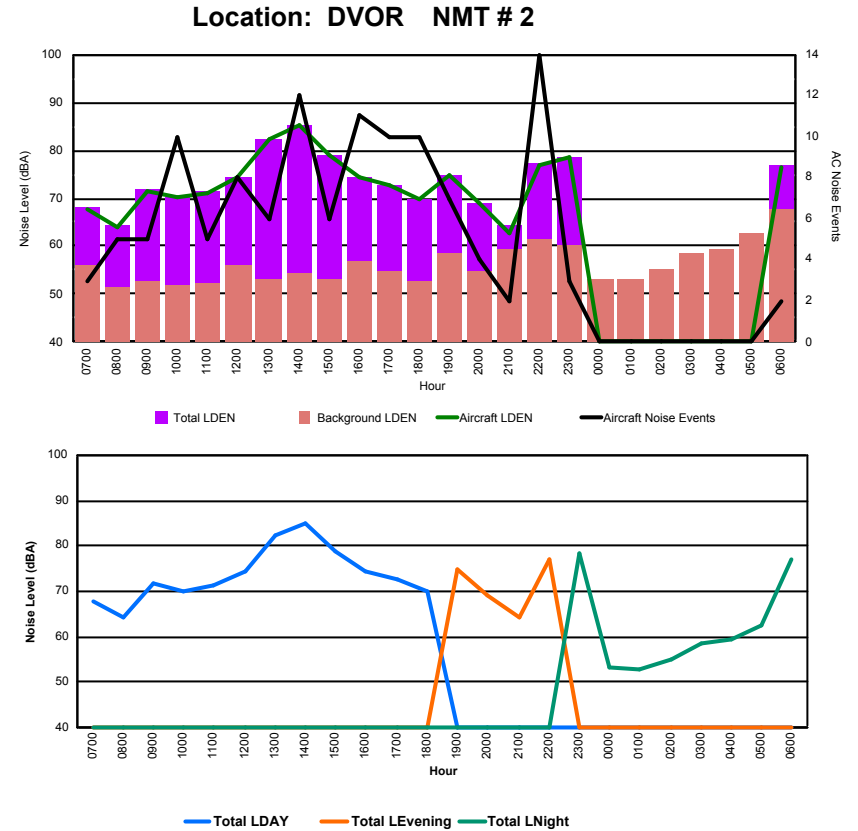

Luxembourg Airport Noise Distribution by Hour

Between 21/03/2024 00:00:00 and 21/03/2024 23:59:59 (Local Time)

Day	Aircraft Events	Total LDEN dB (A)	Aircraft LDEN dB(A)	Background LDEN dB(A)	Total LDay dB(A)	Total LEvening dB(A)	Total LNight dB (A)	
21/03/24	7:00	3	68.0	67.7	55.9	68.0	-	-
21/03/24	8:00	5	64.2	64.0	51.4	64.2	-	-
21/03/24	9:00	5	71.7	71.6	52.9	71.7	-	-
21/03/24	10:00	10	70.2	70.2	52.0	70.2	-	-
21/03/24	11:00	5	71.3	71.2	52.2	71.3	-	-
21/03/24	12:00	8	74.3	74.3	56.0	74.3	-	-
21/03/24	13:00	6	82.5	82.5	53.1	82.5	-	-
21/03/24	14:00	12	85.1	85.1	54.4	85.1	-	-
21/03/24	15:00	6	78.8	78.8	53.3	78.8	-	-
21/03/24	16:00	11	74.2	74.2	57.0	74.2	-	-
21/03/24	17:00	10	72.7	72.6	54.9	72.7	-	-
21/03/24	18:00	10	69.9	69.9	52.7	69.9	-	-
21/03/24	19:00	7	74.7	74.6	58.5	-	74.7	-
21/03/24	20:00	4	69.1	68.9	54.6	-	69.1	-
21/03/24	21:00	2	64.3	62.6	59.5	-	64.3	-
21/03/24	22:00	14	77.2	77.0	61.5	-	77.2	-
21/03/24	23:00	3	78.6	78.6	60.2	-	-	78.6
22/03/24	0:00	-	53.2	-	53.2	-	-	53.2
22/03/24	1:00	-	53.0	-	53.0	-	-	53.0
22/03/24	2:00	-	55.0	-	55.0	-	-	55.0
22/03/24	3:00	-	58.7	-	58.7	-	-	58.7
22/03/24	4:00	-	59.3	-	59.3	-	-	59.3
22/03/24	5:00	-	62.7	-	62.7	-	-	62.7
22/03/24	6:00	2	76.9	76.4	67.8	-	-	76.9
	123	75.9	75.8	58.7	77.7	73.7	72.0