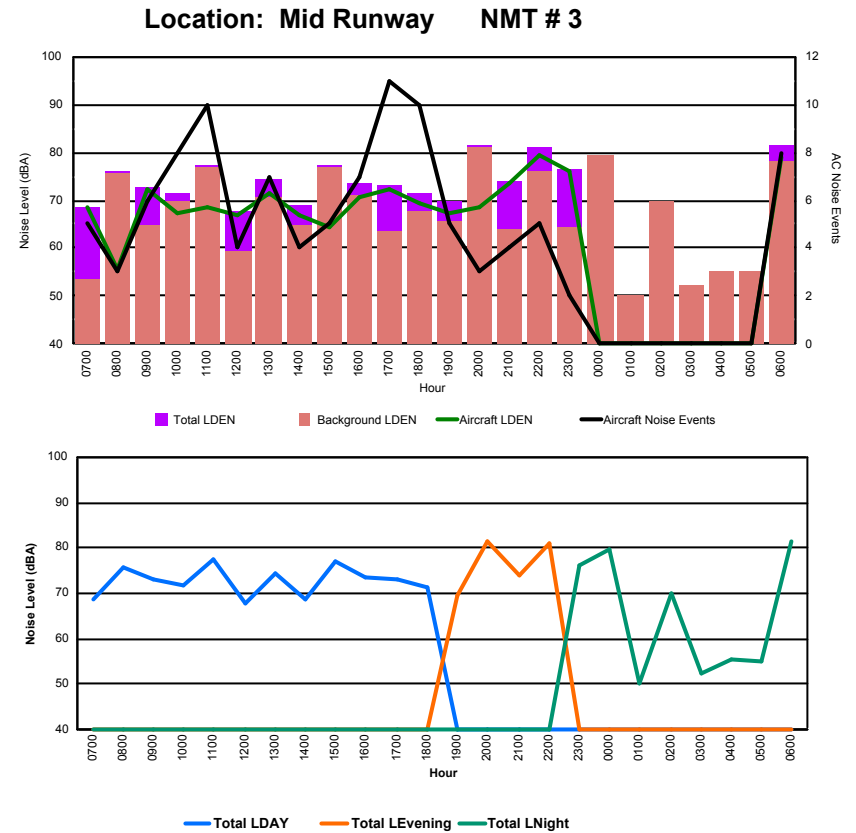

Luxembourg Airport Noise Distribution by Hour

Between 14/03/2024 00:00:00 and 14/03/2024 23:59:59 (Local Time)

Day	Aircraft Events	Total LDEN dB (A)	Aircraft LDEN dB(A)	Background LDEN dB(A)	Total LDay dB(A)	Total LEvening dB(A)	Total LNight dB (A)
14/03/24 7:00	5	68.5	68.4	53.5	68.5	-	-
14/03/24 8:00	3	75.9	55.5	75.8	75.9	-	-
14/03/24 9:00	6	72.9	72.2	64.7	72.9	-	-
14/03/24 10:00	8	71.6	67.4	69.6	71.6	-	-
14/03/24 11:00	10	77.4	68.4	76.8	77.4	-	-
14/03/24 12:00	4	67.7	67.0	59.5	67.7	-	-
14/03/24 13:00	7	74.2	71.5	70.8	74.2	-	-
14/03/24 14:00	4	68.9	66.7	64.6	68.9	-	-
14/03/24 15:00	5	77.1	64.5	76.8	77.1	-	-
14/03/24 16:00	7	73.7	70.5	71.0	73.7	-	-
14/03/24 17:00	11	73.0	72.5	63.5	73.0	-	-
14/03/24 18:00	10	71.5	69.3	67.7	71.5	-	-
14/03/24 19:00	5	69.6	67.5	65.5	-	69.6	-
14/03/24 20:00	3	81.3	68.7	81.1	-	81.3	-
14/03/24 21:00	4	74.1	73.7	63.8	-	74.1	-
14/03/24 22:00	5	81.1	79.5	76.0	-	81.1	-
14/03/24 23:00	2	76.4	76.1	64.3	-	-	76.4
15/03/24 0:00	-	79.5	-	79.5	-	-	79.5
15/03/24 1:00	-	50.3	-	50.3	-	-	50.3
15/03/24 2:00	-	70.0	-	70.0	-	-	70.0
15/03/24 3:00	-	52.3	-	52.3	-	-	52.3
15/03/24 4:00	-	55.3	-	55.3	-	-	55.3
15/03/24 5:00	-	55.0	-	55.0	-	-	55.0
15/03/24 6:00	8	81.5	79.0	78.0	-	-	81.5
	107	75.6	71.6	73.4	73.7	78.7	75.5