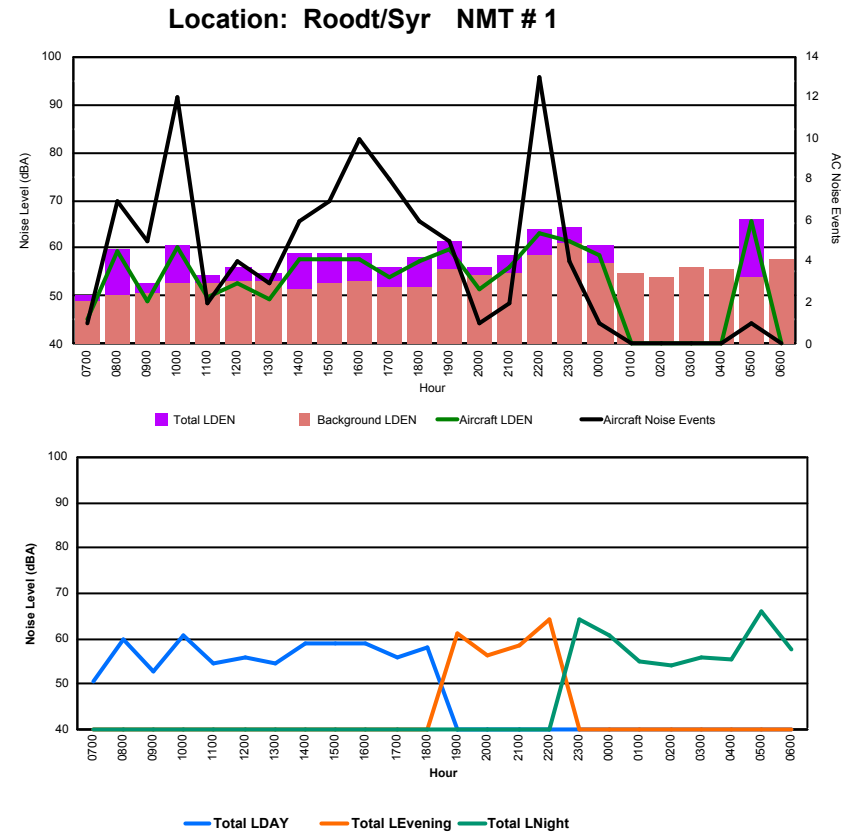

## Luxembourg Airport Noise Distribution by Hour

Between 01/03/2024 00:00:00 and 01/03/2024 23:59:59 (Local Time)

Day	Aircraft Events	Total LDEN dB (A)	Aircraft LDEN dB(A)	Background LDEN dB(A)	Total LDay dB(A)	Total LEvening dB(A)	Total LNight dB (A)
01/03/24 7:00	1	50.4	45.1	48.9	50.4	-	-
01/03/24 8:00	7	59.9	59.4	50.1	59.9	-	-
01/03/24 9:00	5	52.8	49.1	50.6	52.8	-	-
01/03/24 10:00	12	60.6	60.0	52.5	60.6	-	-
01/03/24 11:00	2	54.4	49.8	52.6	54.4	-	-
01/03/24 12:00	4	56.0	52.9	53.3	56.0	-	-
01/03/24 13:00	3	54.6	49.3	53.2	54.6	-	-
01/03/24 14:00	6	58.8	57.9	51.4	58.8	-	-
01/03/24 15:00	7	59.0	57.9	52.6	59.0	-	-
01/03/24 16:00	10	59.0	57.8	53.2	59.0	-	-
01/03/24 17:00	8	56.0	53.9	52.0	56.0	-	-
01/03/24 18:00	6	58.2	57.2	51.7	58.2	-	-
01/03/24 19:00	5	61.3	59.9	55.8	-	61.3	-
01/03/24 20:00	1	56.2	51.4	54.4	-	56.2	-
01/03/24 21:00	2	58.4	55.9	54.9	-	58.4	-
01/03/24 22:00	13	64.1	63.0	58.4	-	64.1	-
01/03/24 23:00	4	64.4	61.6	61.2	-	-	64.4
02/03/24 0:00	1	60.6	58.4	56.7	-	-	60.6
02/03/24 1:00	-	54.9	-	54.9	-	-	54.9
02/03/24 2:00	-	53.9	-	53.9	-	-	53.9
02/03/24 3:00	-	55.9	-	55.9	-	-	55.9
02/03/24 4:00	-	55.5	-	55.6	-	-	55.5
02/03/24 5:00	1	66.0	65.7	54.0	-	-	66.0
02/03/24 6:00	-	57.5	-	57.5	-	-	57.5
	<b>98</b>	<b>59.5</b>	<b>57.8</b>	<b>54.9</b>	<b>57.5</b>	<b>61.0</b>	<b>60.9</b>