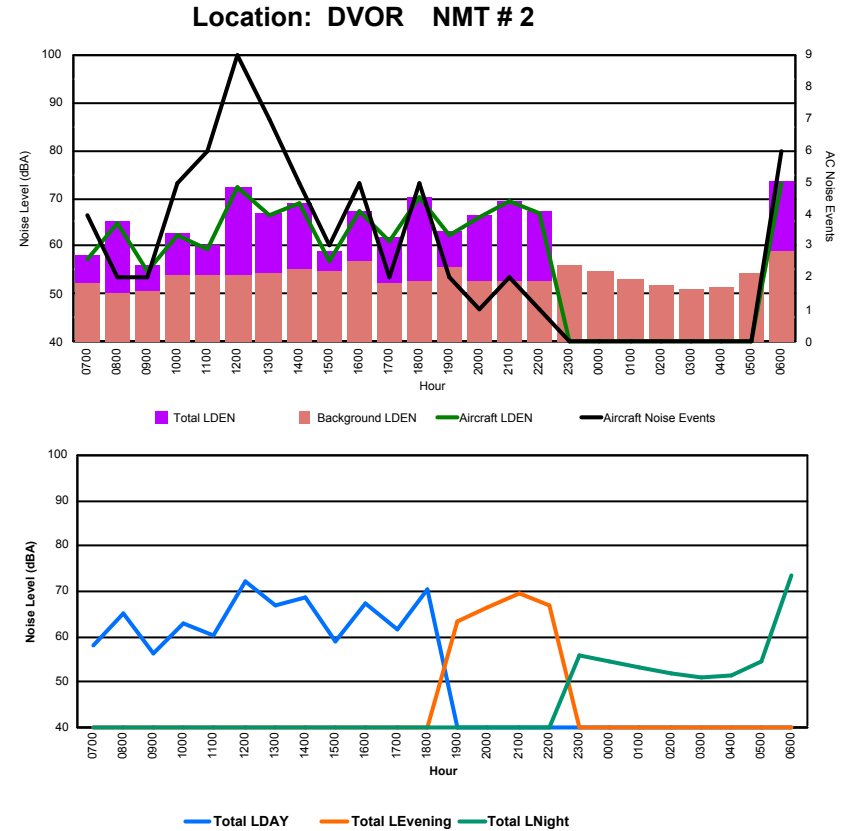

Luxembourg Airport Noise Distribution by Hour

Between 09/03/2024 00:00:00 and 09/03/2024 23:59:59 (Local Time)

Day	Aircraft Events	Total LDEN dB (A)	Aircraft LDEN dB(A)	Background LDEN dB(A)	Total LDay dB(A)	Total LEvening dB(A)	Total LNight dB (A)	
09/03/24	7:00	4	58.3	57.1	52.3	58.3	-	-
09/03/24	8:00	2	65.0	64.8	50.3	65.0	-	-
09/03/24	9:00	2	56.2	54.8	50.6	56.2	-	-
09/03/24	10:00	5	62.8	62.2	53.8	62.8	-	-
09/03/24	11:00	6	60.3	59.2	54.1	60.3	-	-
09/03/24	12:00	9	72.1	72.1	53.8	72.1	-	-
09/03/24	13:00	7	66.7	66.4	54.5	66.7	-	-
09/03/24	14:00	5	68.9	68.8	55.0	68.9	-	-
09/03/24	15:00	3	58.9	56.9	54.6	58.9	-	-
09/03/24	16:00	5	67.5	67.1	57.0	67.5	-	-
09/03/24	17:00	2	61.8	61.2	52.4	61.8	-	-
09/03/24	18:00	5	70.3	70.2	52.9	70.3	-	-
09/03/24	19:00	2	63.3	62.5	55.5	-	63.3	-
09/03/24	20:00	1	66.4	66.2	52.5	-	66.4	-
09/03/24	21:00	2	69.4	69.3	52.9	-	69.4	-
09/03/24	22:00	1	67.1	66.9	52.8	-	67.1	-
09/03/24	23:00	-	56.0	-	56.0	-	-	56.0
10/03/24	0:00	-	54.7	-	54.7	-	-	54.7
10/03/24	1:00	-	53.1	-	53.1	-	-	53.1
10/03/24	2:00	-	51.8	-	51.8	-	-	51.8
10/03/24	3:00	-	51.1	-	51.1	-	-	51.1
10/03/24	4:00	-	51.4	-	51.4	-	-	51.4
10/03/24	5:00	-	54.5	-	54.5	-	-	54.5
10/03/24	6:00	6	73.4	73.2	59.0	-	-	73.4
		67	66.1	65.8	54.1	66.6	67.1	64.7