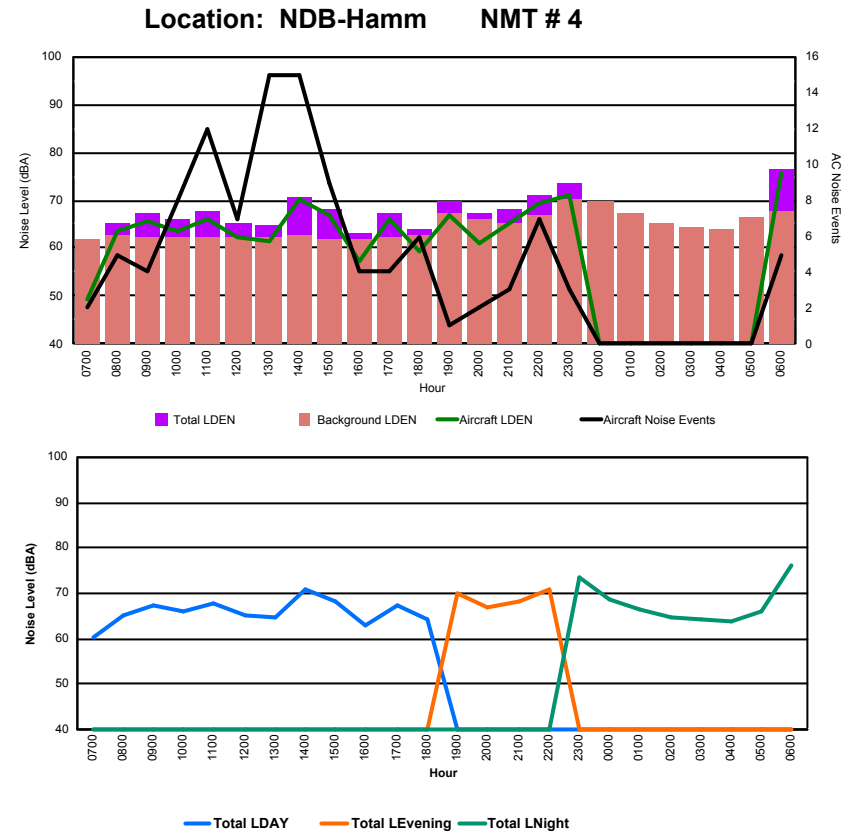

Luxembourg Airport Noise Distribution by Hour

Between 09/03/2024 00:00:00 and 09/03/2024 23:59:59 (Local Time)

Day	Aircraft Events	Total LDEN dB(A)	Aircraft LDEN dB(A)	Background LDEN dB(A)	Total LDay dB(A)	Total LEvening dB(A)	Total LNight dB(A)
09/03/24 7:00	2	60.4	49.2	61.7	60.4	-	-
09/03/24 8:00	5	65.2	63.4	62.8	65.2	-	-
09/03/24 9:00	4	67.2	65.7	62.3	67.2	-	-
09/03/24 10:00	8	65.9	63.7	62.3	65.9	-	-
09/03/24 11:00	12	67.6	66.2	62.4	67.6	-	-
09/03/24 12:00	7	65.2	62.4	62.4	65.2	-	-
09/03/24 13:00	15	64.8	61.6	62.3	64.8	-	-
09/03/24 14:00	15	70.8	70.2	62.7	70.8	-	-
09/03/24 15:00	9	68.1	67.0	62.0	68.1	-	-
09/03/24 16:00	4	63.0	57.3	61.7	63.0	-	-
09/03/24 17:00	4	67.4	65.9	62.2	67.4	-	-
09/03/24 18:00	6	64.1	59.3	62.7	64.1	-	-
09/03/24 19:00	1	69.8	66.7	67.1	-	69.8	-
09/03/24 20:00	2	67.1	60.9	65.9	-	67.1	-
09/03/24 21:00	3	68.2	65.2	65.4	-	68.2	-
09/03/24 22:00	7	70.9	69.2	66.8	-	70.9	-
09/03/24 23:00	3	73.6	71.2	70.2	-	-	73.6
10/03/24 0:00	-	68.5	-	69.7	-	-	68.5
10/03/24 1:00	-	66.4	-	67.4	-	-	66.4
10/03/24 2:00	-	64.6	-	65.4	-	-	64.6
10/03/24 3:00	-	64.1	-	64.3	-	-	64.1
10/03/24 4:00	-	63.9	-	64.1	-	-	63.9
10/03/24 5:00	-	66.2	-	66.6	-	-	66.2
10/03/24 6:00	5	76.3	75.8	67.9	-	-	76.3
	112	68.7	66.4	65.4	66.5	69.2	70.5