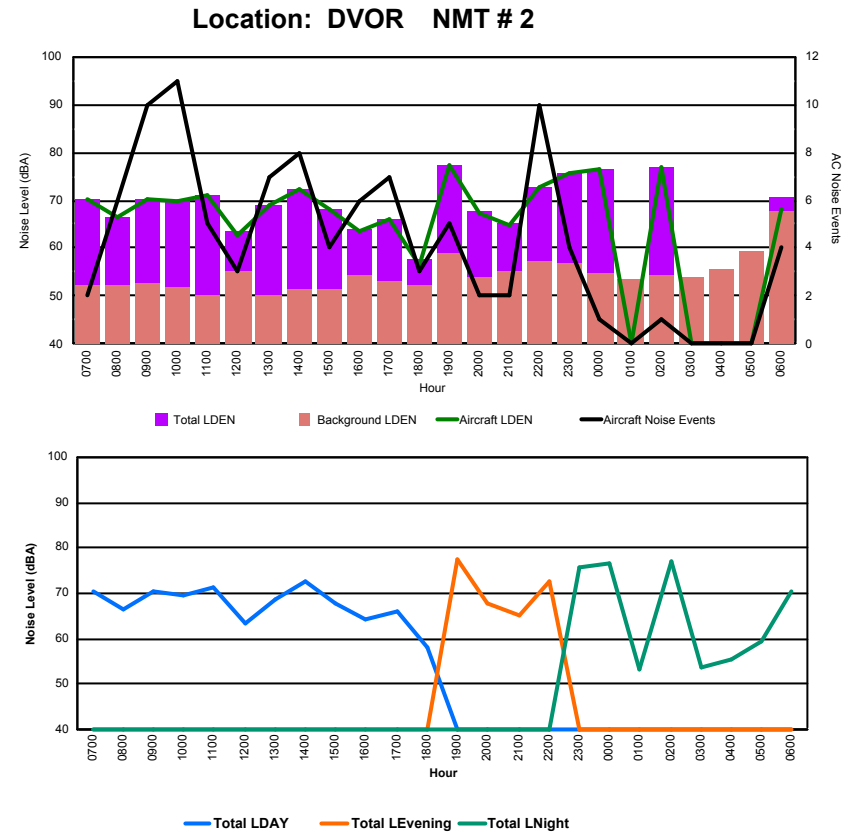

Luxembourg Airport Noise Distribution by Hour

Between 04/03/2024 00:00:00 and 04/03/2024 23:59:59 (Local Time)

Day	Aircraft Events	Total LDEN dB (A)	Aircraft LDEN dB(A)	Background LDEN dB(A)	Total LDay dB(A)	Total LEvening dB(A)	Total LNight dB (A)	
04/03/24	7:00	2	70.3	70.3	52.2	70.3	-	-
04/03/24	8:00	6	66.6	66.4	52.1	66.6	-	-
04/03/24	9:00	10	70.4	70.3	52.9	70.4	-	-
04/03/24	10:00	11	69.7	69.6	51.7	69.7	-	-
04/03/24	11:00	5	71.2	71.2	50.2	71.2	-	-
04/03/24	12:00	3	63.5	62.8	55.4	63.5	-	-
04/03/24	13:00	7	68.8	68.8	50.0	68.8	-	-
04/03/24	14:00	8	72.5	72.4	51.4	72.5	-	-
04/03/24	15:00	4	68.0	68.0	51.6	68.0	-	-
04/03/24	16:00	6	64.1	63.6	54.4	64.1	-	-
04/03/24	17:00	7	66.2	66.0	53.1	66.2	-	-
04/03/24	18:00	3	57.9	56.5	52.4	57.9	-	-
04/03/24	19:00	5	77.4	77.3	59.1	-	77.4	-
04/03/24	20:00	2	67.7	67.5	54.0	-	67.7	-
04/03/24	21:00	2	65.0	64.6	55.0	-	65.0	-
04/03/24	22:00	10	72.7	72.6	57.1	-	72.7	-
04/03/24	23:00	4	75.8	75.7	56.9	-	75.8	-
05/03/24	0:00	1	76.5	76.4	54.6	-	76.5	-
05/03/24	1:00	-	53.4	-	53.4	-	53.4	-
05/03/24	2:00	1	76.9	76.8	54.3	-	76.9	-
05/03/24	3:00	-	53.8	-	53.8	-	53.8	-
05/03/24	4:00	-	55.5	-	55.5	-	55.5	-
05/03/24	5:00	-	59.3	-	59.3	-	59.3	-
05/03/24	6:00	4	70.6	68.0	67.8	-	70.6	-
	101	71.2	71.0	57.3	68.8	73.2	72.6