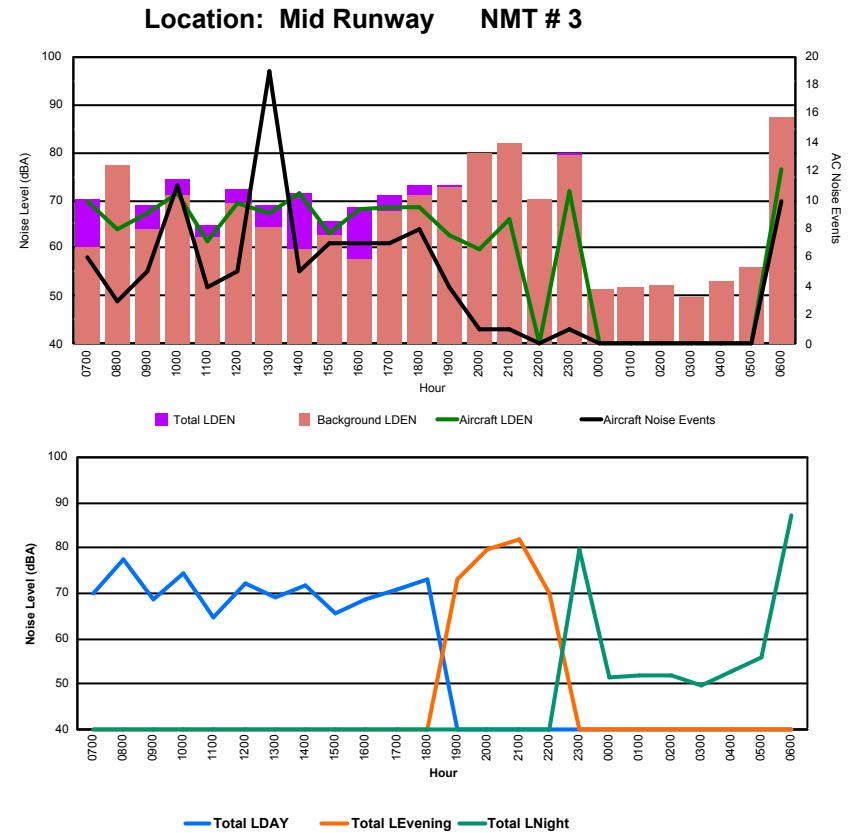

Luxembourg Airport Noise Distribution by Hour

Between 13/03/2024 00:00:00 and 13/03/2024 23:59:59 (Local Time)

Day	Aircraft Events	Total LDEN dB (A)	Aircraft LDEN dB(A)	Background LDEN dB(A)	Total LDay dB(A)	Total LEvening dB(A)	Total LNight dB (A)
13/03/24 7:00	6	70.2	69.8	60.4	70.2	-	-
13/03/24 8:00	3	77.4	64.1	77.2	77.4	-	-
13/03/24 9:00	5	68.9	67.3	63.9	68.9	-	-
13/03/24 10:00	11	74.3	71.3	71.2	74.3	-	-
13/03/24 11:00	4	64.9	61.5	62.4	64.9	-	-
13/03/24 12:00	5	72.2	69.2	69.3	72.2	-	-
13/03/24 13:00	19	69.0	67.1	64.5	69.0	-	-
13/03/24 14:00	5	71.6	71.3	59.7	71.6	-	-
13/03/24 15:00	7	65.8	63.1	62.6	65.8	-	-
13/03/24 16:00	7	68.6	68.2	57.6	68.6	-	-
13/03/24 17:00	7	71.0	68.4	67.7	71.0	-	-
13/03/24 18:00	8	73.1	68.6	71.2	73.1	-	-
13/03/24 19:00	4	73.2	62.6	72.8	-	73.2	-
13/03/24 20:00	1	79.6	59.8	79.6	-	79.6	-
13/03/24 21:00	1	81.9	66.1	81.8	-	81.9	-
13/03/24 22:00	-	70.1	-	70.2	-	70.1	-
13/03/24 23:00	1	79.9	71.7	79.2	-	-	79.9
14/03/24 0:00	-	51.5	-	51.6	-	-	51.5
14/03/24 1:00	-	51.7	-	51.8	-	-	51.7
14/03/24 2:00	-	52.1	-	52.1	-	-	52.1
14/03/24 3:00	-	49.8	-	49.8	-	-	49.8
14/03/24 4:00	-	53.0	-	53.0	-	-	53.0
14/03/24 5:00	-	56.1	-	56.1	-	-	56.1
14/03/24 6:00	10	87.4	76.3	87.1	-	-	87.4
	104	76.7	67.9	76.1	71.9	78.4	79.1