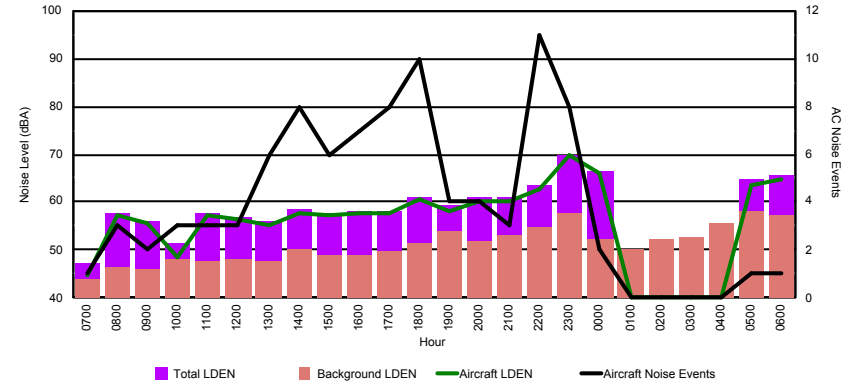

Luxembourg Airport Noise Distribution by Hour

Between 10/03/2024 00:00:00 and 10/03/2024 23:59:59 (Local Time)

Day	Aircraft Events	Total LDEN dB (A)	Aircraft LDEN dB(A)	Background LDEN dB(A)	Total LDay dB(A)	Total LEvening dB(A)	Total LNight dB (A)
10/03/24 7:00	1	47.2	44.6	43.8	47.2	-	-
10/03/24 8:00	3	57.5	57.1	46.4	57.5	-	-
10/03/24 9:00	2	56.1	55.6	46.2	56.1	-	-
10/03/24 10:00	3	51.3	48.5	48.1	51.3	-	-
10/03/24 11:00	3	57.8	57.3	47.5	57.8	-	-
10/03/24 12:00	3	57.0	56.4	48.3	57.0	-	-
10/03/24 13:00	6	56.0	55.3	47.8	56.0	-	-
10/03/24 14:00	8	58.4	57.6	50.4	58.4	-	-
10/03/24 15:00	6	57.8	57.2	48.8	57.8	-	-
10/03/24 16:00	7	58.3	57.8	48.9	58.3	-	-
10/03/24 17:00	8	58.3	57.7	49.8	58.3	-	-
10/03/24 18:00	10	60.9	60.5	51.3	60.9	-	-
10/03/24 19:00	4	59.4	58.1	53.9	-	59.4	-
10/03/24 20:00	4	61.0	60.4	52.0	-	61.0	-
10/03/24 21:00	3	60.9	60.1	53.0	-	60.9	-
10/03/24 22:00	11	63.4	62.8	54.9	-	63.4	-
10/03/24 23:00	8	69.9	69.6	57.6	-	-	69.9
11/03/24 0:00	2	66.3	66.1	52.4	-	-	66.3
11/03/24 1:00	-	50.3	-	50.3	-	-	50.3
11/03/24 2:00	-	52.2	-	52.2	-	-	52.2
11/03/24 3:00	-	52.6	-	52.6	-	-	52.6
11/03/24 4:00	-	55.6	-	55.7	-	-	55.6
11/03/24 5:00	1	64.7	63.5	58.3	-	-	64.7
11/03/24 6:00	1	65.5	64.8	57.2	-	-	65.5
	94	61.4	60.8	52.8	57.4	61.4	64.3

Location: Roodt/Syr NMT # 1