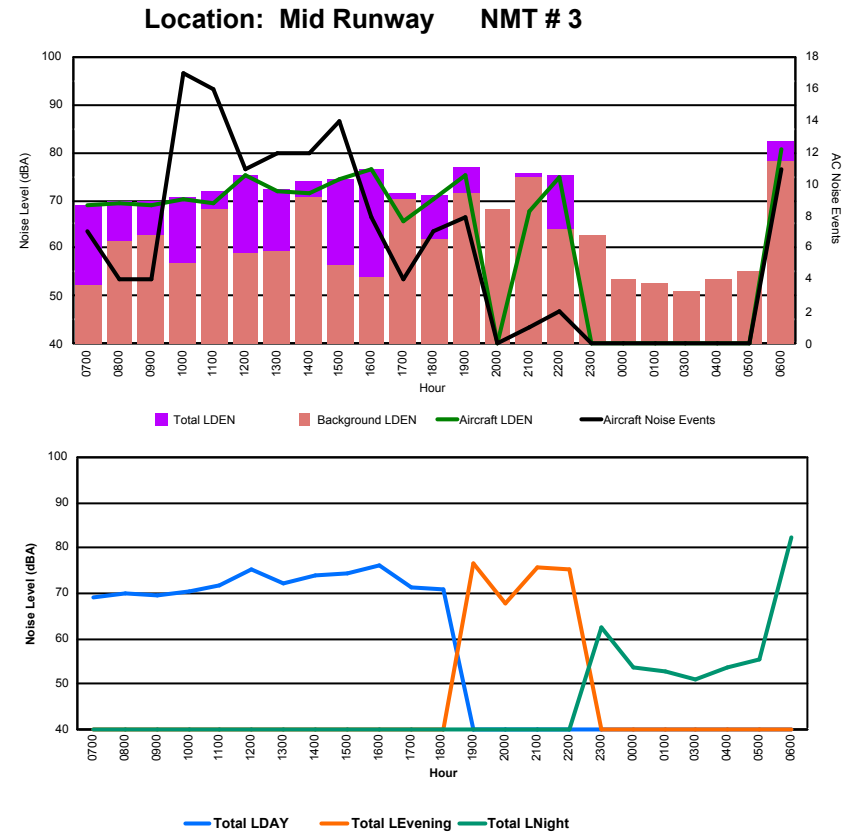

Luxembourg Airport Noise Distribution by Hour

Between 30/03/2024 00:00:00 and 30/03/2024 23:59:59 (Local Time)

Day	Aircraft Events	Total LDEN dB (A)	Aircraft LDEN dB(A)	Background LDEN dB(A)	Total LDay dB(A)	Total LEvening dB(A)	Total LNight dB (A)
30/03/24 7:00	7	69.0	69.0	52.1	69.0	-	-
30/03/24 8:00	4	69.9	69.2	61.4	69.9	-	-
30/03/24 9:00	4	69.7	68.8	62.7	69.7	-	-
30/03/24 10:00	17	70.5	70.3	56.8	70.5	-	-
30/03/24 11:00	16	71.7	69.2	68.1	71.7	-	-
30/03/24 12:00	11	75.3	75.2	59.0	75.3	-	-
30/03/24 13:00	12	72.1	71.9	59.2	72.1	-	-
30/03/24 14:00	12	73.8	71.4	70.6	73.8	-	-
30/03/24 15:00	14	74.5	74.5	56.3	74.5	-	-
30/03/24 16:00	8	76.4	76.3	54.1	76.4	-	-
30/03/24 17:00	4	71.4	65.8	70.2	71.4	-	-
30/03/24 18:00	7	70.9	70.4	61.9	70.9	-	-
30/03/24 19:00	8	76.8	75.3	71.4	-	76.8	-
30/03/24 20:00	-	68.0	-	68.1	-	68.0	-
30/03/24 21:00	1	75.6	67.7	74.8	-	75.6	-
30/03/24 22:00	2	75.1	74.7	64.1	-	75.1	-
30/03/24 23:00	-	62.6	-	62.7	-	-	62.6
31/03/24 0:00	-	53.5	-	53.5	-	-	53.5
31/03/24 1:00	-	52.6	-	52.6	-	-	52.6
31/03/24 3:00	-	51.1	-	51.1	-	-	51.1
31/03/24 4:00	-	53.6	-	53.6	-	-	53.6
31/03/24 5:00	-	55.3	-	55.3	-	-	55.3
31/03/24 6:00	11	82.5	80.7	78.0	-	-	82.5
	138	73.6	72.2	68.3	72.7	74.9	74.1