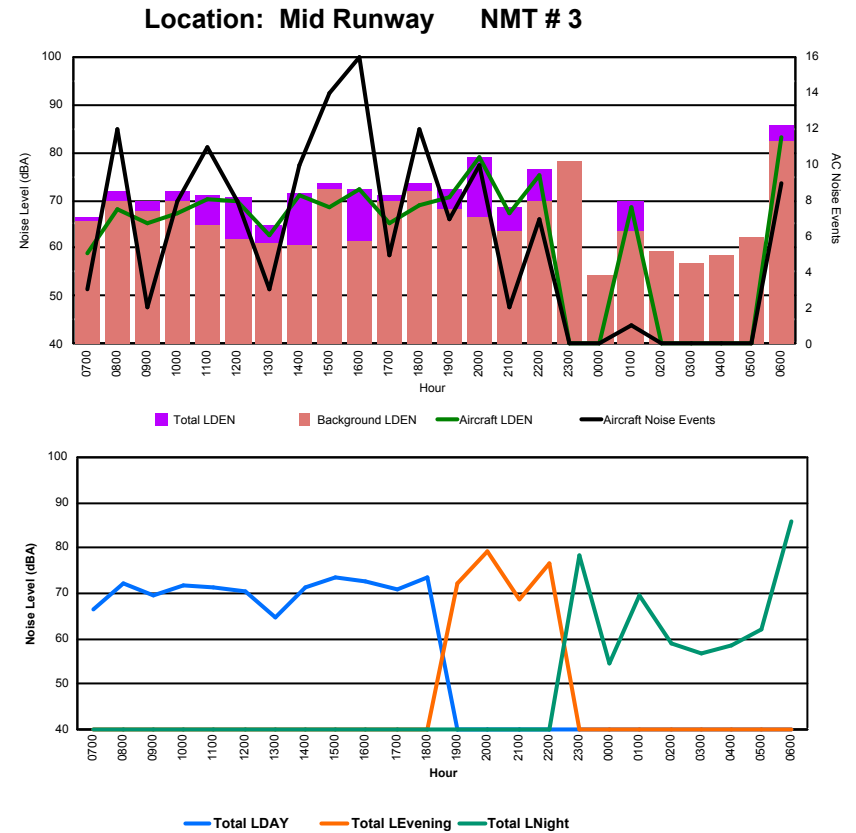

Luxembourg Airport Noise Distribution by Hour

Between 22/03/2024 00:00:00 and 22/03/2024 23:59:59 (Local Time)

Day	Aircraft Events	Total LDEN dB(A)	Aircraft LDEN dB(A)	Background LDEN dB(A)	Total LDay dB(A)	Total LEvening dB(A)	Total LNight dB(A)
22/03/24	7:00	3	66.4	59.1	65.7	66.4	-
22/03/24	8:00	12	72.0	68.0	69.9	72.0	-
22/03/24	9:00	2	69.6	65.4	67.6	69.6	-
22/03/24	10:00	8	71.9	67.5	69.9	71.9	-
22/03/24	11:00	11	71.2	70.1	64.8	71.2	-
22/03/24	12:00	8	70.5	69.8	61.8	70.5	-
22/03/24	13:00	3	64.9	62.6	61.0	64.9	-
22/03/24	14:00	10	71.5	71.2	60.5	71.5	-
22/03/24	15:00	14	73.7	68.6	72.1	73.7	-
22/03/24	16:00	16	72.5	72.1	61.5	72.5	-
22/03/24	17:00	5	71.1	65.4	69.8	71.1	-
22/03/24	18:00	12	73.5	68.9	71.7	73.5	-
22/03/24	19:00	7	72.4	70.5	68.1	-	72.4
22/03/24	20:00	10	79.1	78.8	66.6	-	79.1
22/03/24	21:00	2	68.7	67.2	63.4	-	68.7
22/03/24	22:00	7	76.5	75.4	69.9	-	76.5
22/03/24	23:00	-	78.3	-	78.3	-	78.3
23/03/24	0:00	-	54.5	-	54.5	-	54.5
23/03/24	1:00	1	69.7	68.4	63.6	-	69.7
23/03/24	2:00	-	58.9	-	59.2	-	58.9
23/03/24	3:00	-	56.8	-	56.8	-	56.8
23/03/24	4:00	-	58.6	-	58.6	-	58.6
23/03/24	5:00	-	61.9	-	62.2	-	61.9
23/03/24	6:00	9	85.8	83.1	82.5	-	85.8
	140	75.1	72.5	71.7	71.3	75.8	77.6