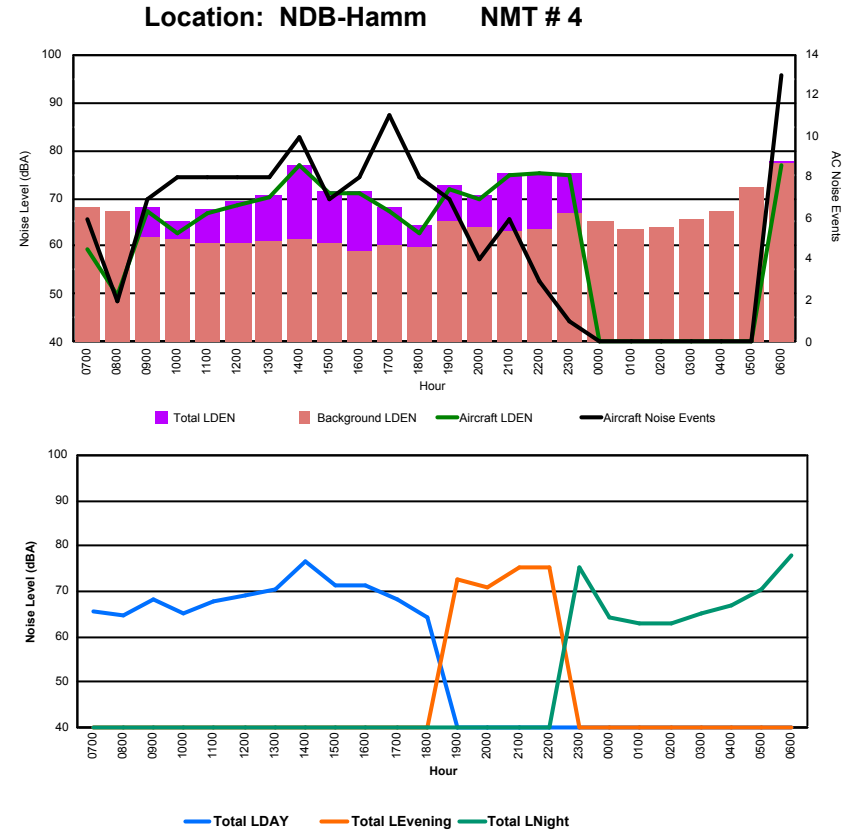

Luxembourg Airport Noise Distribution by Hour

Between 21/03/2024 00:00:00 and 21/03/2024 23:59:59 (Local Time)

Day	Aircraft Events	Total LDEN dB (A)	Aircraft LDEN dB(A)	Background LDEN dB(A)	Total LDay dB(A)	Total LEvening dB(A)	Total LNight dB (A)
21/03/24 7:00	6	65.7	59.5	68.2	65.7	-	-
21/03/24 8:00	2	64.5	49.7	67.2	64.5	-	-
21/03/24 9:00	7	68.2	67.1	61.8	68.2	-	-
21/03/24 10:00	8	65.1	62.9	61.3	65.1	-	-
21/03/24 11:00	8	67.9	67.0	60.6	67.9	-	-
21/03/24 12:00	8	69.2	68.6	60.5	69.2	-	-
21/03/24 13:00	8	70.6	70.2	61.1	70.6	-	-
21/03/24 14:00	10	76.8	76.7	61.4	76.8	-	-
21/03/24 15:00	7	71.3	70.9	60.8	71.3	-	-
21/03/24 16:00	8	71.5	71.2	59.1	71.5	-	-
21/03/24 17:00	11	68.1	67.4	60.2	68.1	-	-
21/03/24 18:00	8	64.4	62.8	59.7	64.4	-	-
21/03/24 19:00	7	72.6	71.7	65.3	-	72.6	-
21/03/24 20:00	4	70.8	69.8	63.9	-	70.8	-
21/03/24 21:00	6	75.3	75.0	63.2	-	75.3	-
21/03/24 22:00	3	75.3	75.1	63.6	-	75.3	-
21/03/24 23:00	1	75.4	74.8	66.7	-	-	75.4
22/03/24 0:00	-	64.4	-	65.3	-	-	64.4
22/03/24 1:00	-	62.8	-	63.4	-	-	62.8
22/03/24 2:00	-	63.1	-	63.9	-	-	63.1
22/03/24 3:00	-	65.3	-	65.5	-	-	65.3
22/03/24 4:00	-	66.9	-	67.5	-	-	66.9
22/03/24 5:00	-	70.5	-	72.1	-	-	70.5
22/03/24 6:00	13	77.9	77.0	77.5	-	-	77.9
	125	71.6	70.7	67.3	70.2	73.9	71.9