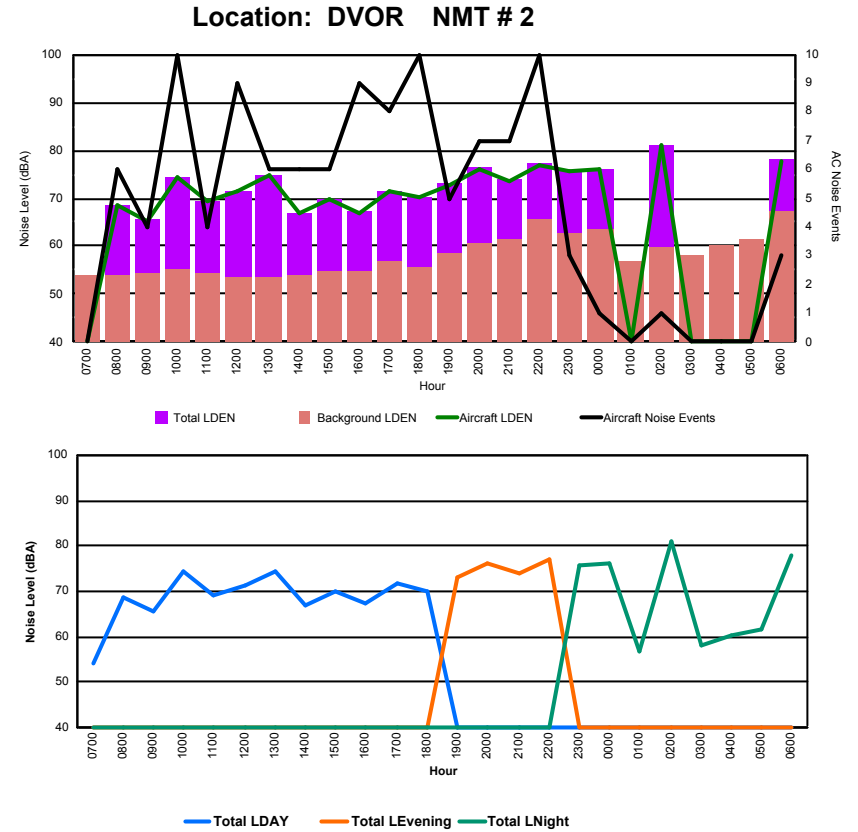

Luxembourg Airport Noise Distribution by Hour

Between 14/03/2024 00:00:00 and 14/03/2024 23:59:59 (Local Time)

Day	Aircraft Events	Total LDEN dB (A)	Aircraft LDEN dB(A)	Background LDEN dB(A)	Total LDay dB(A)	Total LEvening dB(A)	Total LNight dB (A)
14/03/24 7:00	-	54.0	-	54.1	54.0	-	-
14/03/24 8:00	6	68.7	68.5	54.0	68.7	-	-
14/03/24 9:00	4	65.6	65.2	54.2	65.6	-	-
14/03/24 10:00	10	74.3	74.3	55.0	74.3	-	-
14/03/24 11:00	4	69.3	69.2	54.3	69.3	-	-
14/03/24 12:00	9	71.5	71.4	53.5	71.5	-	-
14/03/24 13:00	6	74.6	74.6	53.4	74.6	-	-
14/03/24 14:00	6	66.9	66.7	54.1	66.9	-	-
14/03/24 15:00	6	69.8	69.7	54.8	69.8	-	-
14/03/24 16:00	9	67.2	67.0	54.9	67.2	-	-
14/03/24 17:00	8	71.6	71.5	56.7	71.6	-	-
14/03/24 18:00	10	70.2	70.1	55.5	70.2	-	-
14/03/24 19:00	5	73.1	72.9	58.7	-	73.1	-
14/03/24 20:00	7	76.3	76.2	60.8	-	76.3	-
14/03/24 21:00	7	73.8	73.5	61.3	-	73.8	-
14/03/24 22:00	10	77.1	76.8	65.5	-	77.1	-
14/03/24 23:00	3	75.7	75.5	62.8	-	-	75.7
15/03/24 0:00	1	76.2	75.9	63.6	-	-	76.2
15/03/24 1:00	-	56.9	-	56.9	-	-	56.9
15/03/24 2:00	1	81.2	81.1	59.9	-	-	81.2
15/03/24 3:00	-	58.3	-	58.3	-	-	58.3
15/03/24 4:00	-	60.4	-	60.4	-	-	60.4
15/03/24 5:00	-	61.6	-	61.6	-	-	61.6
15/03/24 6:00	3	78.0	77.7	67.4	-	-	78.0
	115	73.6	73.4	60.1	70.5	75.4	75.4