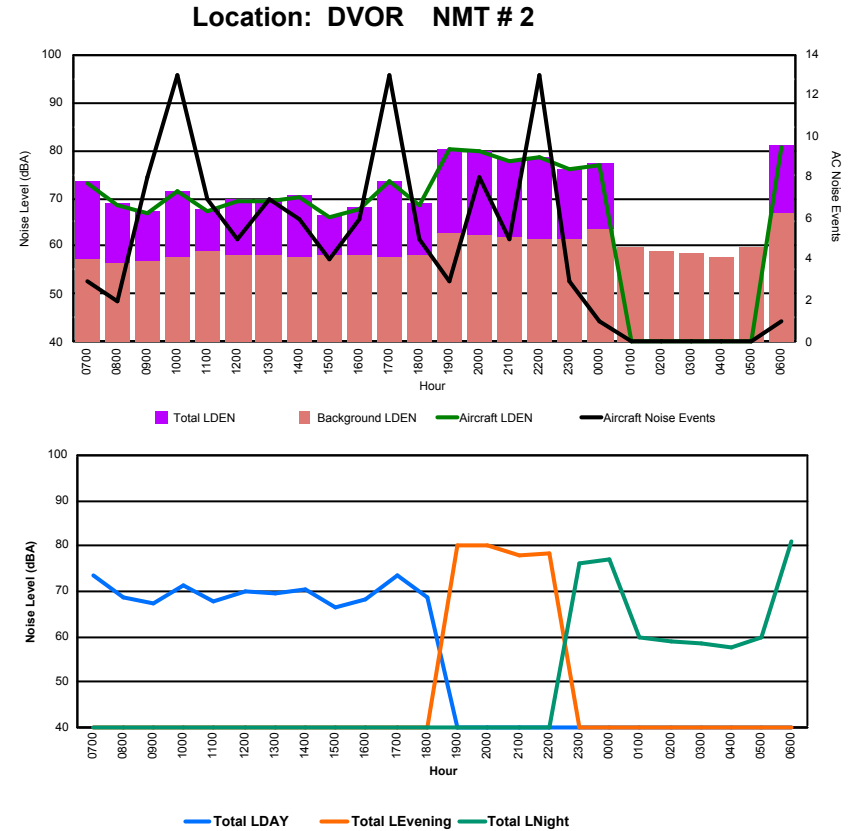

Luxembourg Airport Noise Distribution by Hour

Between 11/03/2024 00:00:00 and 11/03/2024 23:59:59 (Local Time)

Day	Aircraft Events	Total LDEN dB(A)	Aircraft LDEN dB(A)	Background LDEN dB(A)	Total LDay dB(A)	Total LEvening dB(A)	Total LNight dB(A)
11/03/24 7:00	3	73.5	73.3	57.2	73.5	-	-
11/03/24 8:00	2	68.8	68.6	56.5	68.8	-	-
11/03/24 9:00	8	67.4	67.0	56.9	67.4	-	-
11/03/24 10:00	13	71.4	71.3	57.9	71.4	-	-
11/03/24 11:00	7	67.7	67.1	58.8	67.7	-	-
11/03/24 12:00	5	69.8	69.5	58.0	69.8	-	-
11/03/24 13:00	7	69.6	69.3	58.0	69.6	-	-
11/03/24 14:00	6	70.6	70.3	57.9	70.6	-	-
11/03/24 15:00	4	66.5	65.9	58.3	66.5	-	-
11/03/24 16:00	6	68.2	67.8	58.1	68.2	-	-
11/03/24 17:00	13	73.5	73.4	57.7	73.5	-	-
11/03/24 18:00	5	68.8	68.4	58.2	68.8	-	-
11/03/24 19:00	3	80.3	80.3	62.8	-	80.3	-
11/03/24 20:00	8	80.0	79.9	62.3	-	80.0	-
11/03/24 21:00	5	78.0	77.9	61.8	-	78.0	-
11/03/24 22:00	13	78.5	78.4	61.3	-	78.5	-
11/03/24 23:00	3	76.2	76.1	61.3	-	-	76.2
12/03/24 0:00	1	77.2	77.0	63.5	-	-	77.2
12/03/24 1:00	-	59.8	-	59.8	-	-	59.8
12/03/24 2:00	-	58.9	-	58.9	-	-	58.9
12/03/24 3:00	-	58.7	-	58.7	-	-	58.7
12/03/24 4:00	-	57.5	-	57.5	-	-	57.5
12/03/24 5:00	-	59.9	-	59.9	-	-	59.9
12/03/24 6:00	1	80.9	80.8	66.8	-	-	80.9
	113	74.6	74.4	60.4	70.2	79.3	74.4