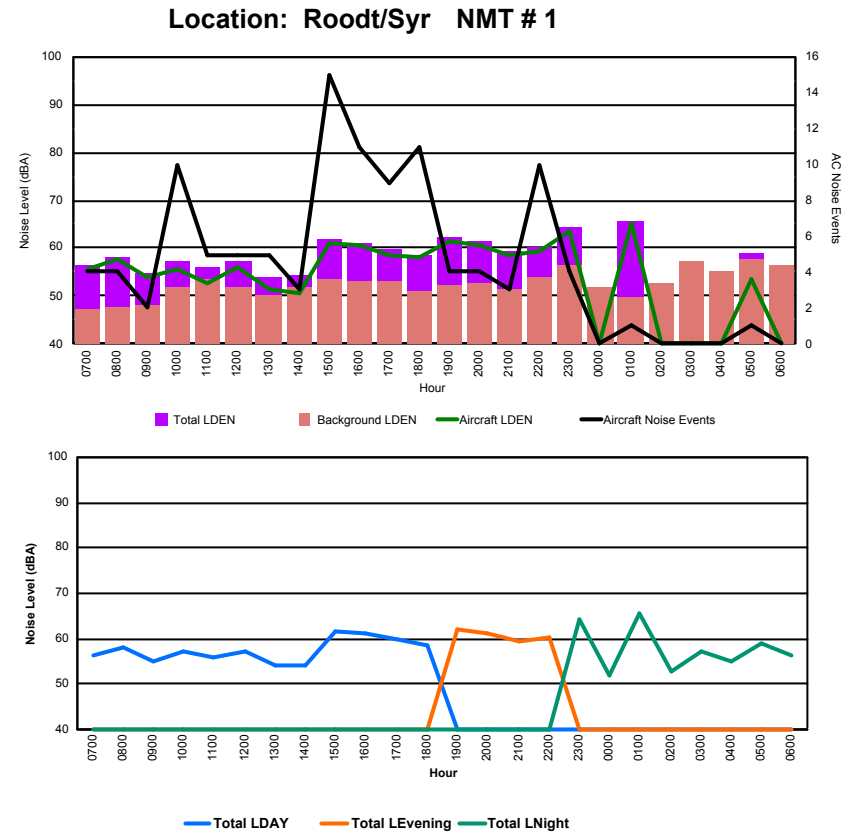

Luxembourg Airport Noise Distribution by Hour

Between 22/03/2024 00:00:00 and 22/03/2024 23:59:59 (Local Time)

Day	Aircraft Events	Total LDEN dB(A)	Aircraft LDEN dB(A)	Background LDEN dB(A)	Total LDay dB(A)	Total LEvening dB(A)	Total LNight dB(A)	
22/03/24	7:00	4	56.3	55.8	47.4	56.3	-	-
22/03/24	8:00	4	58.3	57.9	47.9	58.3	-	-
22/03/24	9:00	2	54.9	53.9	48.2	54.9	-	-
22/03/24	10:00	10	57.2	55.8	51.8	57.2	-	-
22/03/24	11:00	5	56.1	52.8	53.6	56.1	-	-
22/03/24	12:00	5	57.3	55.9	51.9	57.3	-	-
22/03/24	13:00	5	54.0	51.6	50.4	54.0	-	-
22/03/24	14:00	3	54.2	50.6	51.9	54.2	-	-
22/03/24	15:00	15	61.7	61.1	53.4	61.7	-	-
22/03/24	16:00	11	61.1	60.5	53.0	61.1	-	-
22/03/24	17:00	9	59.7	58.6	53.2	59.7	-	-
22/03/24	18:00	11	58.7	58.0	51.0	58.7	-	-
22/03/24	19:00	4	62.1	61.6	52.3	-	62.1	-
22/03/24	20:00	4	61.3	60.7	52.7	-	61.3	-
22/03/24	21:00	3	59.3	58.6	51.4	-	59.3	-
22/03/24	22:00	10	60.3	59.3	53.8	-	60.3	-
22/03/24	23:00	4	64.4	63.7	56.3	-	-	64.4
23/03/24	0:00	-	51.9	-	52.0	-	-	51.9
23/03/24	1:00	1	65.5	65.3	49.7	-	-	65.5
23/03/24	2:00	-	52.8	-	52.8	-	-	52.8
23/03/24	3:00	-	57.1	-	57.1	-	-	57.1
23/03/24	4:00	-	55.0	-	55.0	-	-	55.0
23/03/24	5:00	1	59.0	53.5	57.6	-	-	59.0
23/03/24	6:00	-	56.5	-	56.5	-	-	56.5
	111	59.5	58.3	53.3	58.1	60.9	60.4