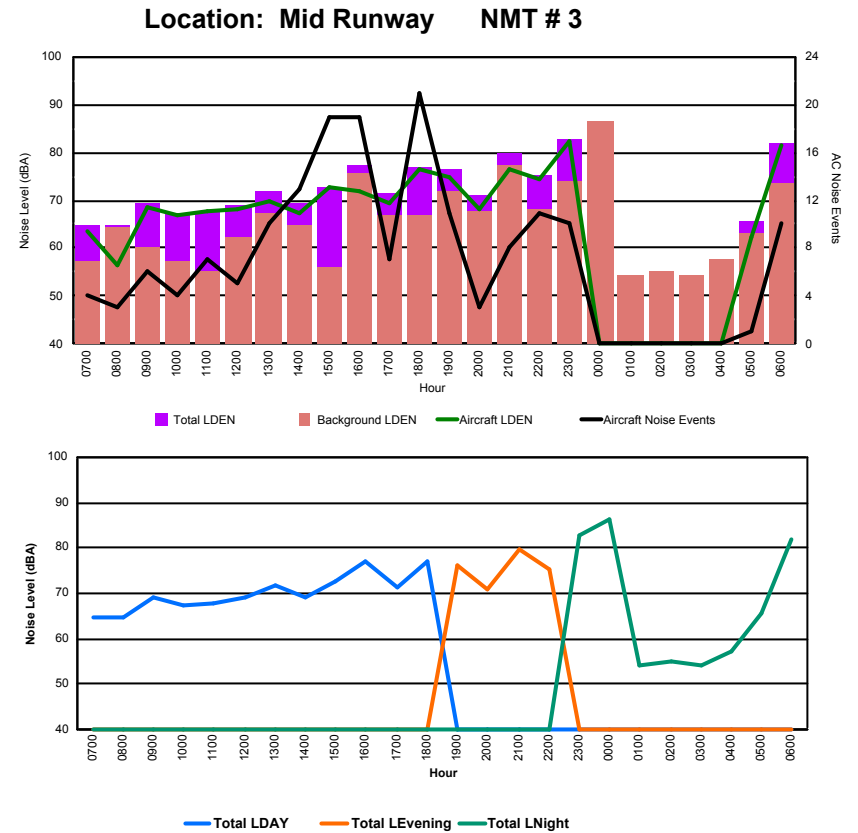

Luxembourg Airport Noise Distribution by Hour

Between 10/03/2024 00:00:00 and 10/03/2024 23:59:59 (Local Time)

Day	Aircraft Events	Total LDEN dB(A)	Aircraft LDEN dB(A)	Background LDEN dB(A)	Total LDay dB(A)	Total LEvening dB(A)	Total LNight dB(A)
10/03/24 7:00	4	64.6	63.7	57.1	64.6	-	-
10/03/24 8:00	3	64.8	56.6	64.2	64.8	-	-
10/03/24 9:00	6	69.3	68.7	60.4	69.3	-	-
10/03/24 10:00	4	67.5	67.0	57.3	67.5	-	-
10/03/24 11:00	7	67.9	67.7	55.3	67.9	-	-
10/03/24 12:00	5	69.1	68.2	62.1	69.1	-	-
10/03/24 13:00	10	71.7	69.8	67.4	71.7	-	-
10/03/24 14:00	13	69.2	67.4	64.8	69.2	-	-
10/03/24 15:00	19	72.7	72.6	55.9	72.7	-	-
10/03/24 16:00	19	77.1	71.9	75.5	77.1	-	-
10/03/24 17:00	7	71.3	69.4	66.9	71.3	-	-
10/03/24 18:00	21	76.9	76.5	66.9	76.9	-	-
10/03/24 19:00	11	76.4	74.6	71.8	-	76.4	-
10/03/24 20:00	3	71.0	68.1	67.9	-	71.0	-
10/03/24 21:00	8	79.8	76.3	77.2	-	79.8	-
10/03/24 22:00	11	75.4	74.5	68.0	-	75.4	-
10/03/24 23:00	10	82.8	82.2	73.9	-	-	82.8
11/03/24 0:00	-	86.4	-	86.4	-	-	86.4
11/03/24 1:00	-	54.3	-	54.3	-	-	54.3
11/03/24 2:00	-	55.1	-	55.1	-	-	55.1
11/03/24 3:00	-	54.3	-	54.3	-	-	54.3
11/03/24 4:00	-	57.4	-	57.5	-	-	57.4
11/03/24 5:00	1	65.8	62.3	63.3	-	-	65.8
11/03/24 6:00	10	82.0	81.4	73.4	-	-	82.0
	172	76.9	73.5	74.2	72.0	76.7	79.9