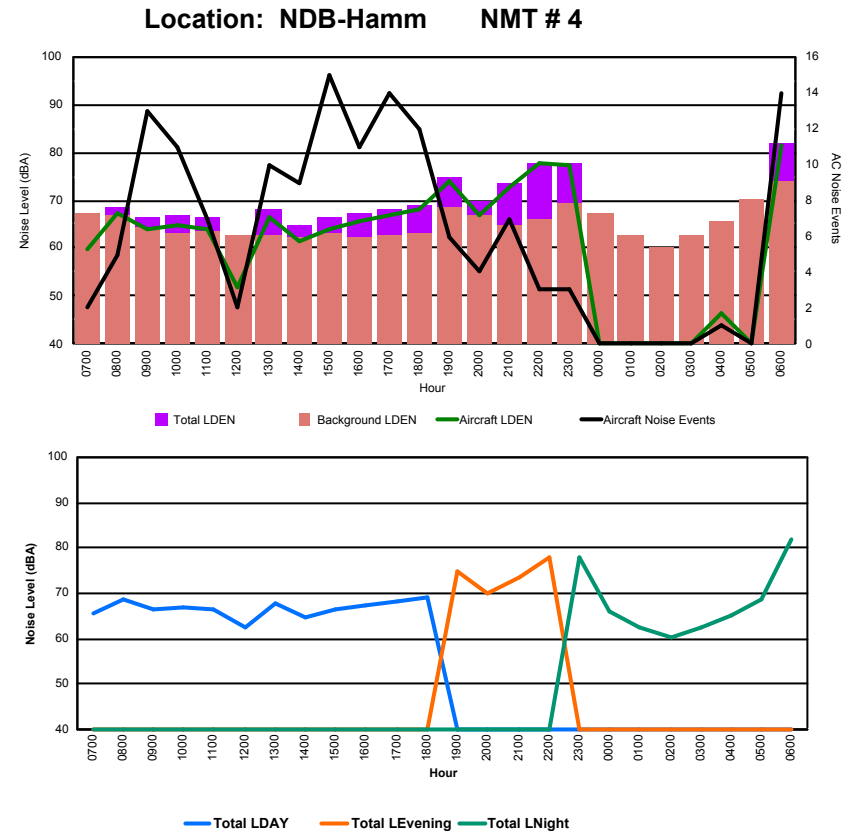

Luxembourg Airport Noise Distribution by Hour

Between 26/03/2024 00:00:00 and 26/03/2024 23:59:59 (Local Time)

Day	Aircraft Events	Total LDEN dB (A)	Aircraft LDEN dB(A)	Background LDEN dB(A)	Total LDay dB(A)	Total LEvening dB(A)	Total LNight dB (A)	
26/03/24	7:00	2	65.4	59.8	67.4	65.4	-	-
26/03/24	8:00	5	68.7	67.4	66.7	68.7	-	-
26/03/24	9:00	13	66.6	64.1	64.2	66.6	-	-
26/03/24	10:00	11	66.7	64.6	63.2	66.7	-	-
26/03/24	11:00	7	66.3	63.8	63.4	66.3	-	-
26/03/24	12:00	2	62.7	51.7	62.6	62.7	-	-
26/03/24	13:00	10	68.0	66.6	62.8	68.0	-	-
26/03/24	14:00	9	64.8	61.5	62.5	64.8	-	-
26/03/24	15:00	15	66.4	64.0	63.2	66.4	-	-
26/03/24	16:00	11	67.2	65.8	62.1	67.2	-	-
26/03/24	17:00	14	68.1	66.8	62.7	68.1	-	-
26/03/24	18:00	12	69.0	68.0	63.3	69.0	-	-
26/03/24	19:00	6	74.9	74.0	68.4	-	74.9	-
26/03/24	20:00	4	69.9	67.0	67.0	-	69.9	-
26/03/24	21:00	7	73.4	72.7	64.8	-	73.4	-
26/03/24	22:00	3	77.9	77.6	66.0	-	77.9	-
26/03/24	23:00	3	77.8	77.1	69.5	-	-	77.8
27/03/24	0:00	-	66.0	-	67.1	-	-	66.0
27/03/24	1:00	-	62.4	-	62.9	-	-	62.4
27/03/24	2:00	-	60.2	-	60.3	-	-	60.2
27/03/24	3:00	-	62.6	-	62.6	-	-	62.6
27/03/24	4:00	1	65.3	46.5	65.6	-	-	65.3
27/03/24	5:00	-	68.8	-	70.4	-	-	68.8
27/03/24	6:00	14	81.8	81.6	73.9	-	-	81.8
	149	72.4	71.5	66.5	67.0	74.9	74.6