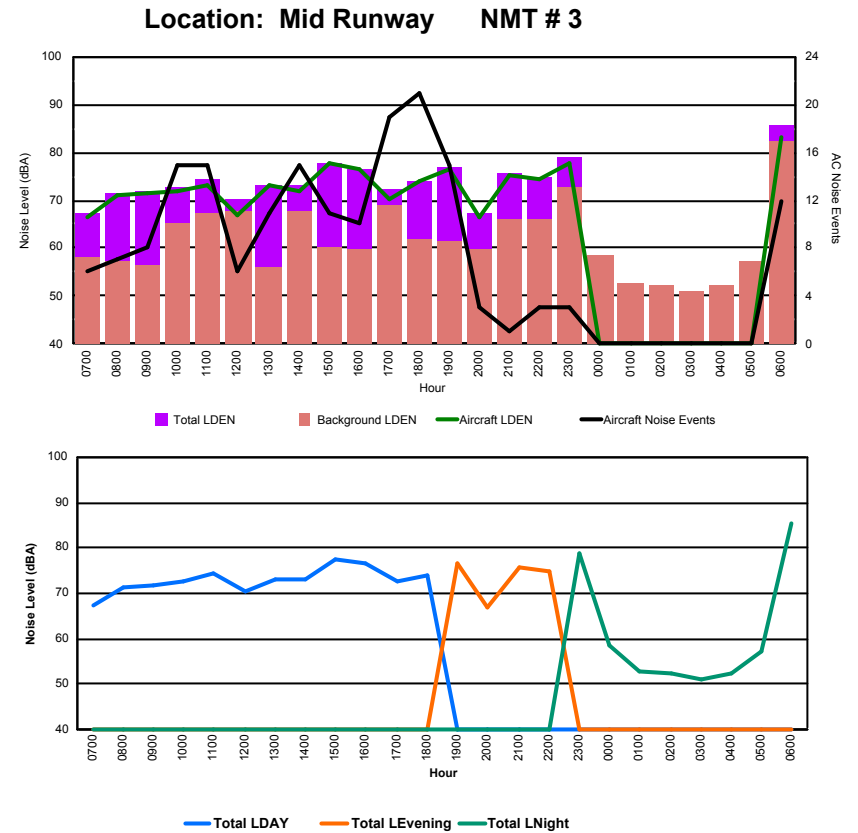

Luxembourg Airport Noise Distribution by Hour

Between 29/03/2024 00:00:00 and 29/03/2024 23:59:59 (Local Time)

Day	Aircraft Events	Total LDEN dB (A)	Aircraft LDEN dB(A)	Background LDEN dB(A)	Total LDay dB(A)	Total LEvening dB(A)	Total LNight dB (A)	
29/03/24	7:00	6	67.2	66.6	58.3	67.2	-	-
29/03/24	8:00	7	71.3	71.1	57.4	71.3	-	-
29/03/24	9:00	8	71.7	71.6	56.4	71.7	-	-
29/03/24	10:00	15	72.6	71.8	65.1	72.6	-	-
29/03/24	11:00	15	74.3	73.3	67.4	74.3	-	-
29/03/24	12:00	6	70.3	66.8	67.8	70.3	-	-
29/03/24	13:00	11	73.2	73.2	56.1	73.2	-	-
29/03/24	14:00	15	73.1	71.7	67.6	73.1	-	-
29/03/24	15:00	11	77.7	77.7	60.4	77.7	-	-
29/03/24	16:00	10	76.6	76.5	59.9	76.6	-	-
29/03/24	17:00	19	72.5	70.1	68.8	72.5	-	-
29/03/24	18:00	21	74.1	73.9	61.8	74.1	-	-
29/03/24	19:00	15	76.8	76.6	61.4	-	76.8	-
29/03/24	20:00	3	67.1	66.3	59.6	-	67.1	-
29/03/24	21:00	1	75.8	75.3	66.2	-	75.8	-
29/03/24	22:00	3	75.0	74.5	66.2	-	75.0	-
29/03/24	23:00	3	78.9	77.7	72.9	-	-	78.9
30/03/24	0:00	-	58.6	-	58.7	-	-	58.6
30/03/24	1:00	-	52.7	-	52.7	-	-	52.7
30/03/24	2:00	-	52.2	-	52.2	-	-	52.2
30/03/24	3:00	-	51.0	-	51.0	-	-	51.0
30/03/24	4:00	-	52.2	-	52.2	-	-	52.2
30/03/24	5:00	-	57.1	-	57.1	-	-	57.1
30/03/24	6:00	12	85.5	83.3	82.4	-	-	85.5
	181	75.4	74.2	70.0	73.7	74.9	77.3