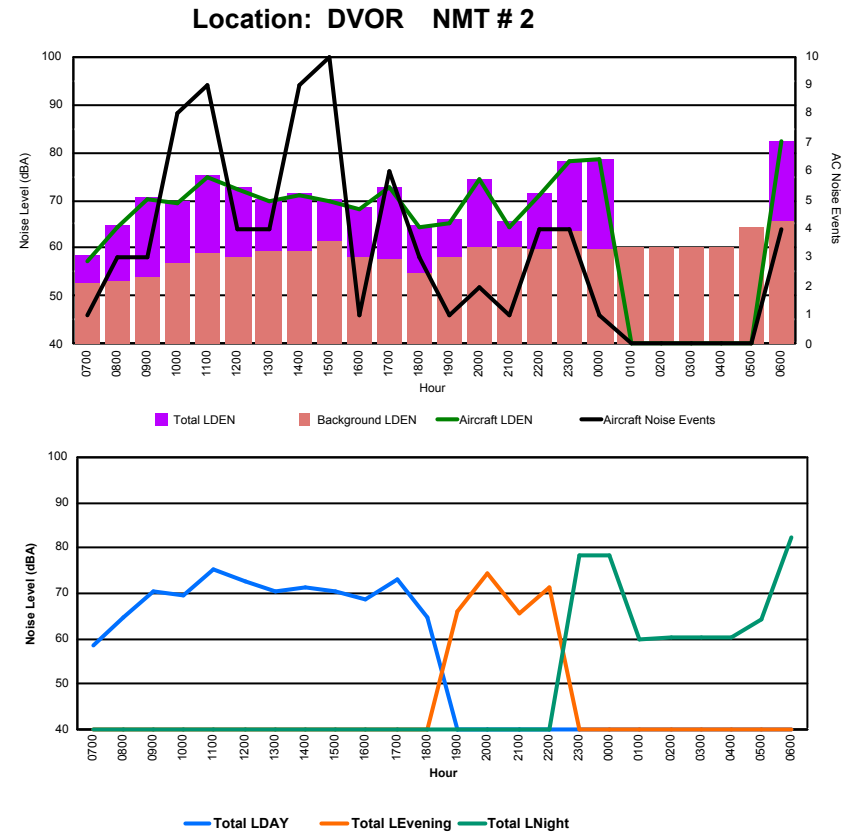

Luxembourg Airport Noise Distribution by Hour

Between 23/03/2024 00:00:00 and 23/03/2024 23:59:59 (Local Time)

Day	Aircraft Events	Total LDEN dB(A)	Aircraft LDEN dB(A)	Background LDEN dB(A)	Total LDay dB(A)	Total LEvening dB(A)	Total LNight dB(A)	
23/03/24	7:00	1	58.5	57.2	52.5	58.5	-	-
23/03/24	8:00	3	64.6	64.3	53.1	64.6	-	-
23/03/24	9:00	3	70.5	70.4	54.0	70.5	-	-
23/03/24	10:00	8	69.7	69.5	56.7	69.7	-	-
23/03/24	11:00	9	75.1	74.9	59.1	75.1	-	-
23/03/24	12:00	4	72.7	72.5	58.2	72.7	-	-
23/03/24	13:00	4	70.4	70.0	59.2	70.4	-	-
23/03/24	14:00	9	71.5	71.2	59.4	71.5	-	-
23/03/24	15:00	10	70.4	69.8	61.6	70.4	-	-
23/03/24	16:00	1	68.7	68.3	58.0	68.7	-	-
23/03/24	17:00	6	72.9	72.8	57.7	72.9	-	-
23/03/24	18:00	3	64.9	64.5	54.6	64.9	-	-
23/03/24	19:00	1	65.9	65.1	58.1	-	65.9	-
23/03/24	20:00	2	74.3	74.2	60.4	-	74.3	-
23/03/24	21:00	1	65.8	64.3	60.4	-	65.8	-
23/03/24	22:00	4	71.5	71.2	59.6	-	71.5	-
23/03/24	23:00	4	78.3	78.2	63.5	-	-	78.3
24/03/24	0:00	1	78.6	78.5	59.9	-	-	78.6
24/03/24	1:00	-	60.0	-	60.1	-	-	60.0
24/03/24	2:00	-	60.1	-	60.2	-	-	60.1
24/03/24	3:00	-	60.1	-	60.1	-	-	60.1
24/03/24	4:00	-	60.4	-	60.4	-	-	60.4
24/03/24	5:00	-	64.2	-	64.3	-	-	64.2
24/03/24	6:00	4	82.3	82.2	65.8	-	-	82.3
	78	73.2	73.0	60.2	70.7	70.9	76.0