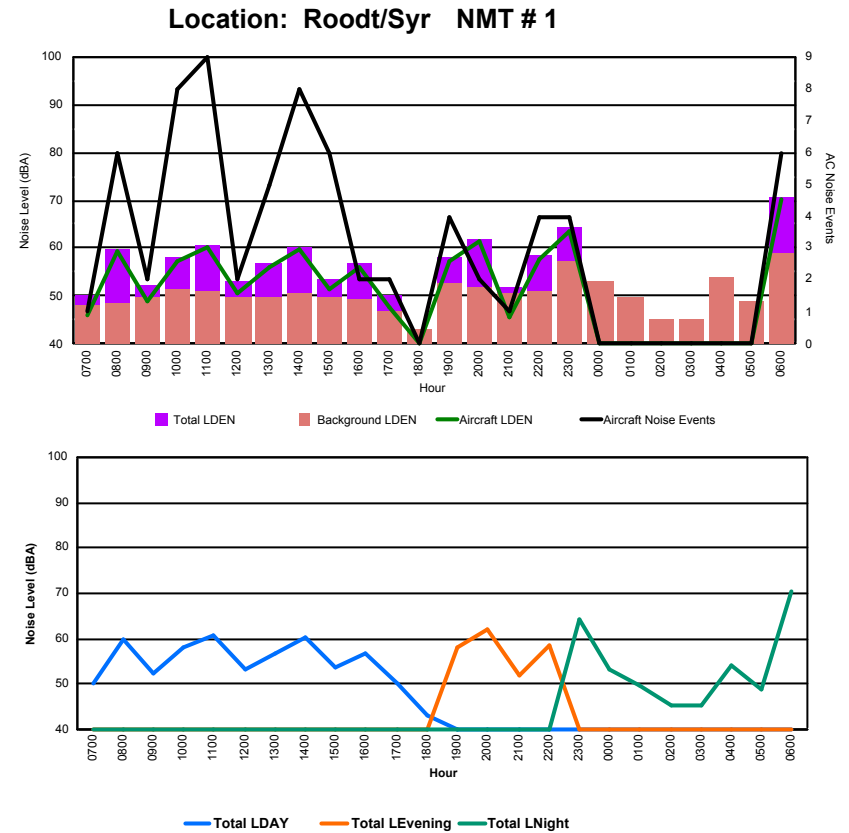

Luxembourg Airport Noise Distribution by Hour

Between 16/03/2024 00:00:00 and 16/03/2024 23:59:59 (Local Time)

Day	Aircraft Events	Total LDEN dB (A)	Aircraft LDEN dB(A)	Background LDEN dB(A)	Total LDay dB(A)	Total LEvening dB(A)	Total LNight dB (A)
16/03/24 7:00	1	50.2	45.9	48.2	50.2	-	-
16/03/24 8:00	6	59.8	59.5	48.6	59.8	-	-
16/03/24 9:00	2	52.4	49.0	49.9	52.4	-	-
16/03/24 10:00	8	58.2	57.2	51.6	58.2	-	-
16/03/24 11:00	9	60.6	60.1	51.2	60.6	-	-
16/03/24 12:00	2	53.2	50.6	49.8	53.2	-	-
16/03/24 13:00	5	56.8	55.9	49.8	56.8	-	-
16/03/24 14:00	8	60.1	59.6	50.7	60.1	-	-
16/03/24 15:00	6	53.6	51.3	49.8	53.6	-	-
16/03/24 16:00	2	56.8	55.9	49.4	56.8	-	-
16/03/24 17:00	2	50.2	47.6	46.8	50.2	-	-
16/03/24 18:00	-	43.1	-	43.1	43.1	-	-
16/03/24 19:00	4	58.3	57.1	52.5	-	58.3	-
16/03/24 20:00	2	62.0	61.5	52.0	-	62.0	-
16/03/24 21:00	1	51.7	45.7	50.6	-	51.7	-
16/03/24 22:00	4	58.5	57.6	51.2	-	58.5	-
16/03/24 23:00	4	64.4	63.5	57.4	-	-	64.4
17/03/24 0:00	-	53.2	-	53.2	-	-	53.2
17/03/24 1:00	-	49.6	-	49.7	-	-	49.6
17/03/24 2:00	-	45.2	-	45.2	-	-	45.2
17/03/24 3:00	-	45.2	-	45.2	-	-	45.2
17/03/24 4:00	-	53.9	-	54.0	-	-	53.9
17/03/24 5:00	-	48.9	-	48.9	-	-	48.9
17/03/24 6:00	6	70.6	70.3	58.9	-	-	70.6
	72	59.9	59.2	51.9	56.7	58.9	62.7