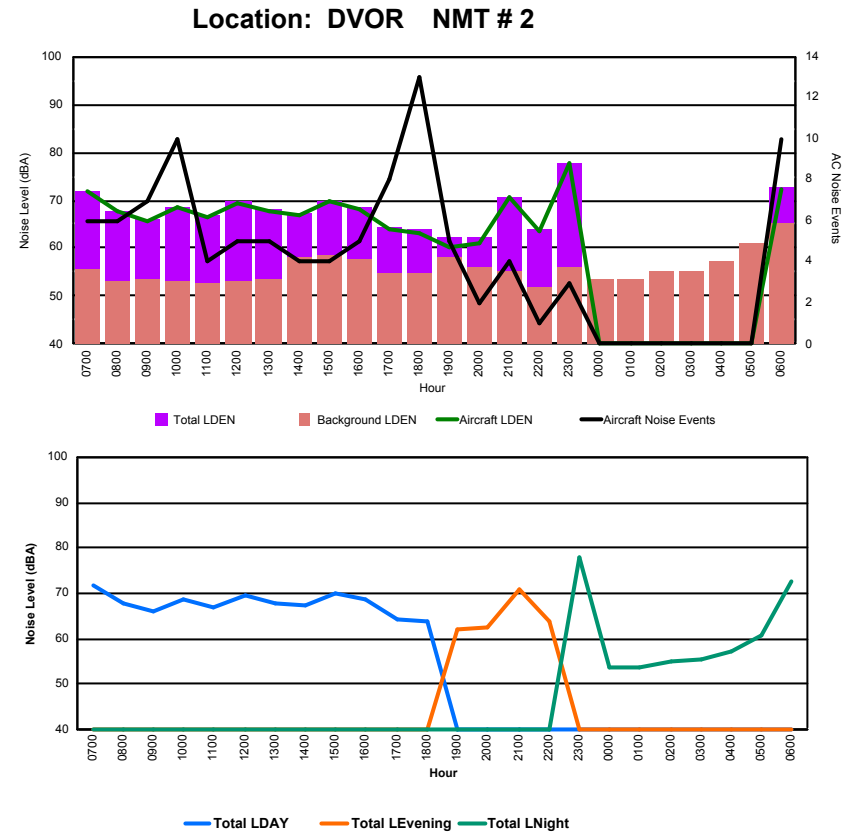

Luxembourg Airport Noise Distribution by Hour

Between 25/03/2024 00:00:00 and 25/03/2024 23:59:59 (Local Time)

Day	Aircraft Events	Total LDEN dB (A)	Aircraft LDEN dB(A)	Background LDEN dB(A)	Total LDay dB(A)	Total LEvening dB(A)	Total LNight dB (A)	
25/03/24	7:00	6	71.7	71.7	55.6	71.7	-	-
25/03/24	8:00	6	67.8	67.6	53.0	67.8	-	-
25/03/24	9:00	7	65.9	65.7	53.5	65.9	-	-
25/03/24	10:00	10	68.6	68.5	53.2	68.6	-	-
25/03/24	11:00	4	66.8	66.6	52.9	66.8	-	-
25/03/24	12:00	5	69.6	69.5	53.0	69.6	-	-
25/03/24	13:00	5	68.0	67.9	53.4	68.0	-	-
25/03/24	14:00	4	67.4	66.9	58.0	67.4	-	-
25/03/24	15:00	4	69.9	69.6	58.7	69.9	-	-
25/03/24	16:00	5	68.6	68.3	57.6	68.6	-	-
25/03/24	17:00	8	64.4	63.9	54.9	64.4	-	-
25/03/24	18:00	13	63.8	63.3	54.8	63.8	-	-
25/03/24	19:00	5	62.1	60.0	58.1	-	62.1	-
25/03/24	20:00	2	62.3	61.1	56.2	-	62.3	-
25/03/24	21:00	4	70.8	70.7	55.2	-	70.8	-
25/03/24	22:00	1	63.8	63.5	52.0	-	63.8	-
25/03/24	23:00	3	77.8	77.8	56.2	-	-	77.8
26/03/24	0:00	-	53.5	-	53.5	-	-	53.5
26/03/24	1:00	-	53.6	-	53.6	-	-	53.6
26/03/24	2:00	-	55.0	-	55.0	-	-	55.0
26/03/24	3:00	-	55.4	-	55.4	-	-	55.4
26/03/24	4:00	-	57.3	-	57.3	-	-	57.3
26/03/24	5:00	-	60.9	-	60.9	-	-	60.9
26/03/24	6:00	10	72.8	72.1	65.3	-	-	72.8
	102	68.7	68.5	57.1	68.2	66.5	70.1