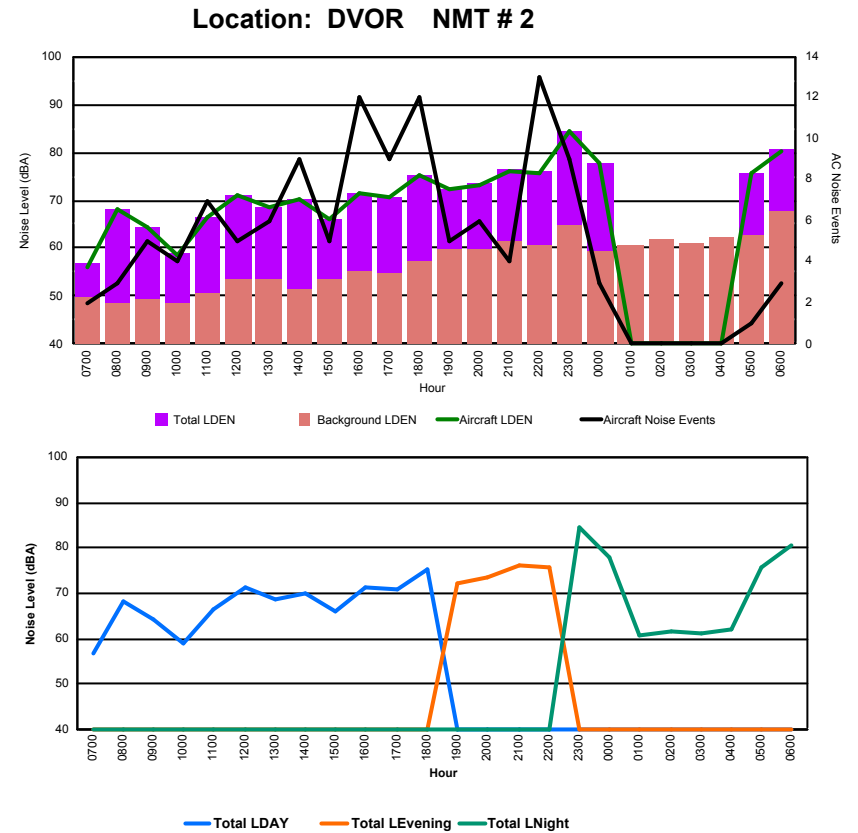

Luxembourg Airport Noise Distribution by Hour

Between 10/03/2024 00:00:00 and 10/03/2024 23:59:59 (Local Time)

Day	Aircraft Events	Total LDEN dB(A)	Aircraft LDEN dB(A)	Background LDEN dB(A)	Total LDay dB(A)	Total LEvening dB(A)	Total LNight dB(A)
10/03/24 7:00	2	56.9	56.0	49.9	56.9	-	-
10/03/24 8:00	3	68.3	68.3	48.5	68.3	-	-
10/03/24 9:00	5	64.3	64.2	49.5	64.3	-	-
10/03/24 10:00	4	59.1	58.7	48.6	59.1	-	-
10/03/24 11:00	7	66.5	66.4	50.6	66.5	-	-
10/03/24 12:00	5	71.2	71.1	53.4	71.2	-	-
10/03/24 13:00	6	68.6	68.4	53.6	68.6	-	-
10/03/24 14:00	9	70.2	70.1	51.4	70.2	-	-
10/03/24 15:00	5	66.2	65.9	53.4	66.2	-	-
10/03/24 16:00	12	71.5	71.4	55.0	71.5	-	-
10/03/24 17:00	9	70.7	70.6	54.8	70.7	-	-
10/03/24 18:00	12	75.3	75.2	57.2	75.3	-	-
10/03/24 19:00	5	72.4	72.2	59.6	-	72.4	-
10/03/24 20:00	6	73.5	73.3	59.7	-	73.5	-
10/03/24 21:00	4	76.3	76.1	61.4	-	76.3	-
10/03/24 22:00	13	75.9	75.8	60.6	-	75.9	-
10/03/24 23:00	9	84.5	84.5	64.9	-	-	84.5
11/03/24 0:00	3	77.8	77.7	59.5	-	-	77.8
11/03/24 1:00	-	60.6	-	60.8	-	-	60.6
11/03/24 2:00	-	61.5	-	61.7	-	-	61.5
11/03/24 3:00	-	61.0	-	61.0	-	-	61.0
11/03/24 4:00	-	62.0	-	62.1	-	-	62.0
11/03/24 5:00	1	75.7	75.5	62.8	-	-	75.7
11/03/24 6:00	3	80.5	80.2	67.7	-	-	80.5
	123	74.8	74.7	60.0	69.6	74.8	77.9