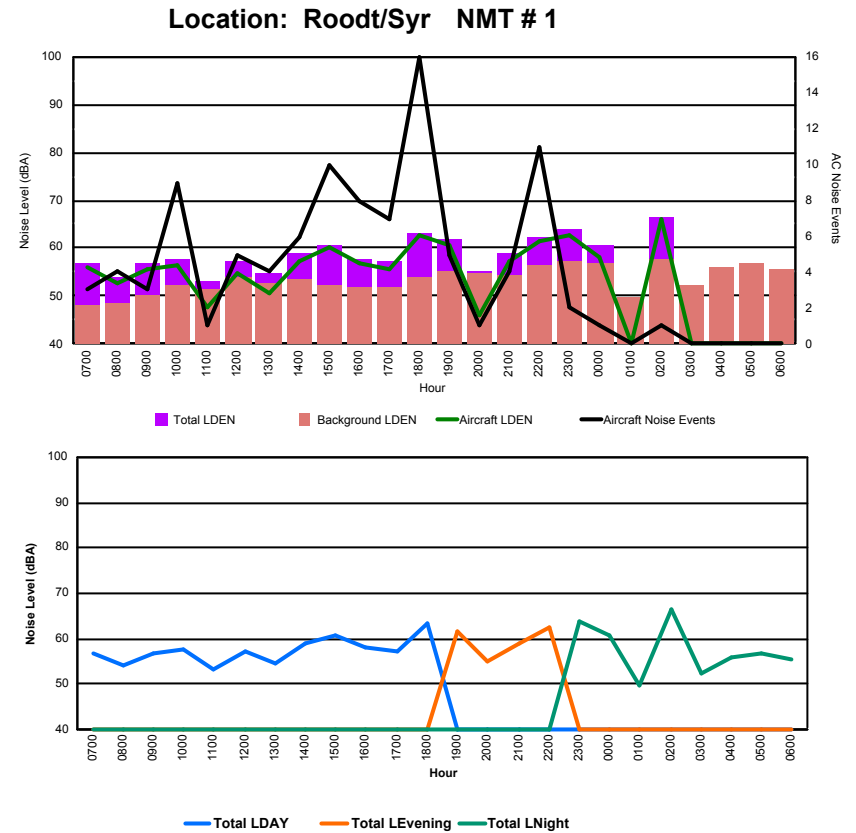

Luxembourg Airport Noise Distribution by Hour

Between 15/03/2024 00:00:00 and 15/03/2024 23:59:59 (Local Time)

Day	Aircraft Events	Total LDEN dB(A)	Aircraft LDEN dB(A)	Background LDEN dB(A)	Total LDay dB(A)	Total LEvening dB(A)	Total LNight dB(A)	
15/03/24	7:00	3	56.7	56.0	48.0	56.7	-	-
15/03/24	8:00	4	54.1	52.7	48.7	54.1	-	-
15/03/24	9:00	3	56.8	55.7	50.3	56.8	-	-
15/03/24	10:00	9	57.7	56.4	52.4	57.7	-	-
15/03/24	11:00	1	53.1	47.9	51.6	53.1	-	-
15/03/24	12:00	5	57.2	54.6	54.0	57.2	-	-
15/03/24	13:00	4	54.6	50.5	52.6	54.6	-	-
15/03/24	14:00	6	58.8	57.3	53.7	58.8	-	-
15/03/24	15:00	10	60.8	60.2	52.2	60.8	-	-
15/03/24	16:00	8	57.9	56.7	51.9	57.9	-	-
15/03/24	17:00	7	57.1	55.7	51.8	57.1	-	-
15/03/24	18:00	16	63.3	62.9	53.9	63.3	-	-
15/03/24	19:00	5	61.8	60.8	55.3	-	61.8	-
15/03/24	20:00	1	55.2	46.1	54.7	-	55.2	-
15/03/24	21:00	4	59.0	57.3	54.4	-	59.0	-
15/03/24	22:00	11	62.5	61.3	56.4	-	62.5	-
15/03/24	23:00	2	63.8	62.8	57.1	-	-	63.8
16/03/24	0:00	1	60.6	58.3	56.7	-	-	60.6
16/03/24	1:00	-	49.8	-	49.8	-	-	49.8
16/03/24	2:00	1	66.5	65.9	57.8	-	-	66.5
16/03/24	3:00	-	52.4	-	52.4	-	-	52.4
16/03/24	4:00	-	56.0	-	56.1	-	-	56.0
16/03/24	5:00	-	56.6	-	56.7	-	-	56.6
16/03/24	6:00	-	55.6	-	55.6	-	-	55.6
	101	59.6	58.2	54.2	58.3	60.4	60.7