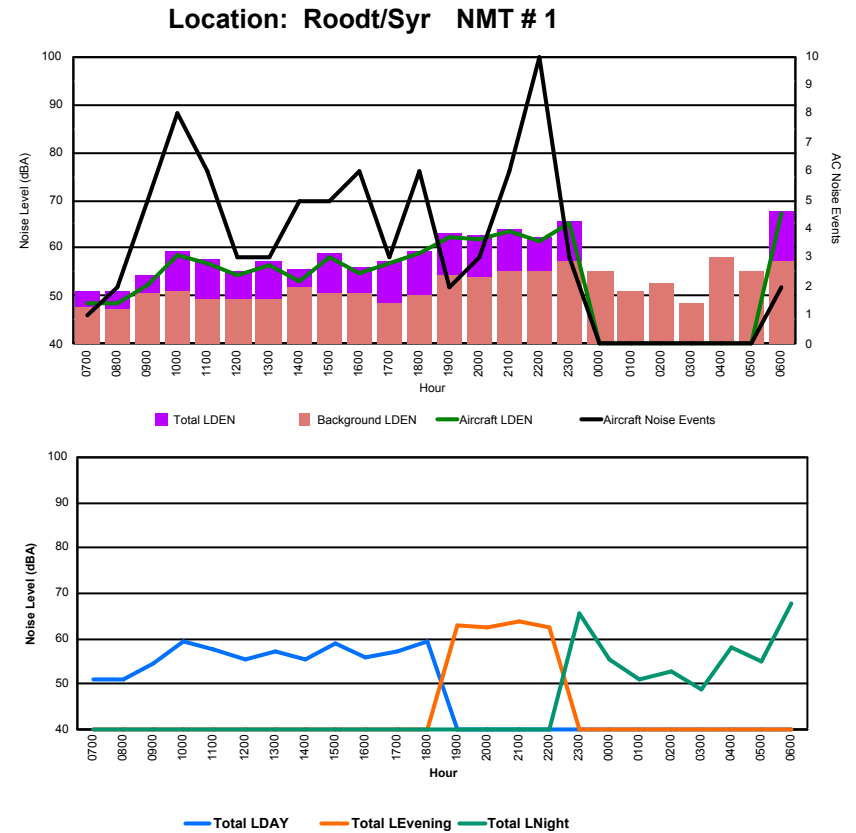

Luxembourg Airport Noise Distribution by Hour

Between 12/03/2024 00:00:00 and 12/03/2024 23:59:59 (Local Time)

Day	Aircraft Events	Total LDEN dB(A)	Aircraft LDEN dB(A)	Background LDEN dB(A)	Total LDay dB(A)	Total LEvening dB(A)	Total LNight dB(A)	
12/03/24	7:00	1	51.2	48.6	47.8	51.2	-	-
12/03/24	8:00	2	50.9	48.4	47.3	50.9	-	-
12/03/24	9:00	5	54.4	52.2	50.7	54.4	-	-
12/03/24	10:00	8	59.2	58.5	51.2	59.2	-	-
12/03/24	11:00	6	57.7	57.0	49.5	57.7	-	-
12/03/24	12:00	3	55.4	54.3	49.3	55.4	-	-
12/03/24	13:00	3	57.1	56.3	49.5	57.1	-	-
12/03/24	14:00	5	55.6	53.3	51.9	55.6	-	-
12/03/24	15:00	5	59.0	58.3	50.8	59.0	-	-
12/03/24	16:00	6	56.1	54.7	50.7	56.1	-	-
12/03/24	17:00	3	57.3	56.7	48.6	57.3	-	-
12/03/24	18:00	6	59.4	58.8	50.2	59.4	-	-
12/03/24	19:00	2	63.1	62.4	54.5	-	63.1	-
12/03/24	20:00	3	62.7	62.0	53.9	-	62.7	-
12/03/24	21:00	6	64.0	63.5	55.1	-	64.0	-
12/03/24	22:00	10	62.3	61.5	55.1	-	62.3	-
12/03/24	23:00	3	65.8	65.2	57.3	-	-	65.8
13/03/24	0:00	-	55.3	-	55.4	-	-	55.3
13/03/24	1:00	-	51.1	-	51.1	-	-	51.1
13/03/24	2:00	-	52.7	-	52.7	-	-	52.7
13/03/24	3:00	-	48.7	-	48.7	-	-	48.7
13/03/24	4:00	-	58.2	-	58.2	-	-	58.2
13/03/24	5:00	-	55.2	-	55.2	-	-	55.2
13/03/24	6:00	2	67.9	67.5	57.4	-	-	67.9
		79	60.3	59.3	53.3	56.8	63.1	61.6