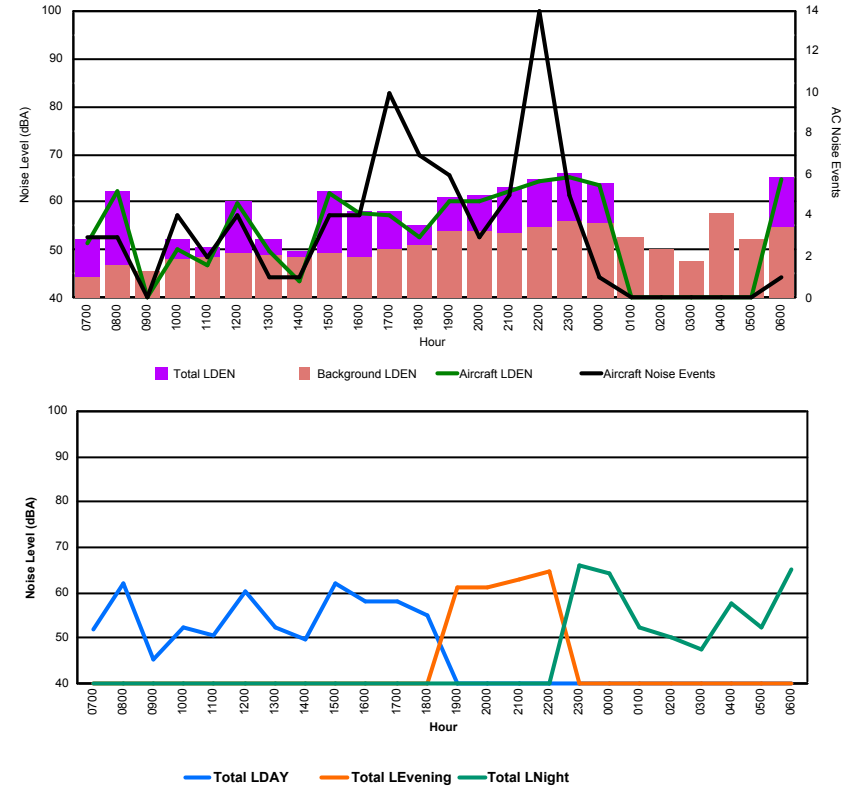

Luxembourg Airport Noise Distribution by Hour

Between 03/03/2024 00:00:00 and 03/03/2024 23:59:59 (Local Time)

Day	Aircraft Events	Total LDEN dB(A)	Aircraft LDEN dB(A)	Background LDEN dB(A)	Total LDay dB(A)	Total LEvening dB(A)	Total LNight dB(A)
03/03/24 7:00	3	52.1	51.4	44.3	52.1	-	-
03/03/24 8:00	3	62.2	62.1	46.9	62.2	-	-
03/03/24 9:00	-	45.5	-	45.5	45.5	-	-
03/03/24 10:00	4	52.3	50.2	48.2	52.3	-	-
03/03/24 11:00	2	50.8	46.9	48.6	50.8	-	-
03/03/24 12:00	4	60.1	59.7	49.5	60.1	-	-
03/03/24 13:00	1	52.3	49.6	49.0	52.3	-	-
03/03/24 14:00	1	49.7	43.6	48.5	49.7	-	-
03/03/24 15:00	4	62.2	62.0	49.2	62.2	-	-
03/03/24 16:00	4	58.3	57.8	48.7	58.3	-	-
03/03/24 17:00	10	58.1	57.4	50.2	58.1	-	-
03/03/24 18:00	7	55.0	52.8	51.2	55.0	-	-
03/03/24 19:00	6	61.0	60.1	53.9	-	61.0	-
03/03/24 20:00	3	61.3	60.4	53.8	-	61.3	-
03/03/24 21:00	5	63.0	62.5	53.5	-	63.0	-
03/03/24 22:00	14	64.7	64.3	54.8	-	64.7	-
03/03/24 23:00	5	65.9	65.4	56.2	-	-	65.9
04/03/24 0:00	1	64.1	63.4	55.6	-	-	64.1
04/03/24 1:00	-	52.5	-	52.6	-	-	52.5
04/03/24 2:00	-	50.1	-	50.1	-	-	50.1
04/03/24 3:00	-	47.5	-	47.5	-	-	47.5
04/03/24 4:00	-	57.6	-	57.6	-	-	57.6
04/03/24 5:00	-	52.4	-	52.4	-	-	52.4
04/03/24 6:00	1	65.2	64.8	54.9	-	-	65.2
	78	60.2	59.5	52.3	57.5	62.8	61.3

Location: Roodt/Syr NMT # 1