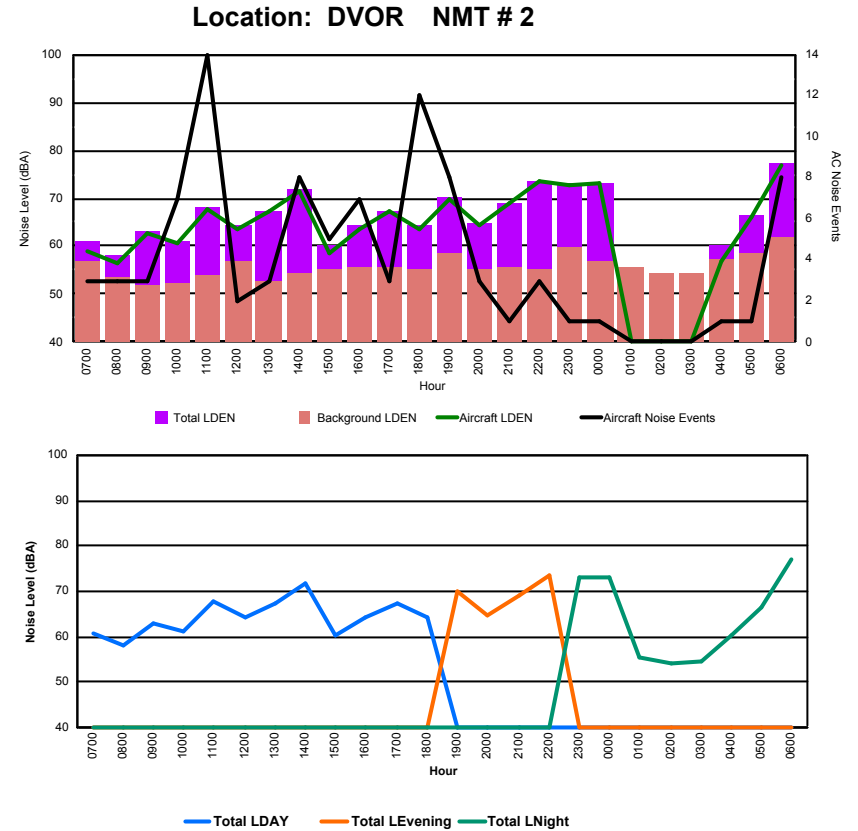

Luxembourg Airport Noise Distribution by Hour

Between 08/03/2024 00:00:00 and 08/03/2024 23:59:59 (Local Time)

Day	Aircraft Events	Total LDEN dB (A)	Aircraft LDEN dB(A)	Background LDEN dB(A)	Total LDay dB(A)	Total LEvening dB(A)	Total LNight dB (A)	
08/03/24	7:00	3	60.9	58.9	56.8	60.9	-	-
08/03/24	8:00	3	58.1	56.3	53.4	58.1	-	-
08/03/24	9:00	3	63.0	62.6	51.8	63.0	-	-
08/03/24	10:00	7	61.2	60.6	52.3	61.2	-	-
08/03/24	11:00	14	68.0	67.9	54.1	68.0	-	-
08/03/24	12:00	2	64.3	63.4	57.0	64.3	-	-
08/03/24	13:00	3	67.3	67.2	52.6	67.3	-	-
08/03/24	14:00	8	71.7	71.5	54.5	71.7	-	-
08/03/24	15:00	5	60.2	58.6	55.3	60.2	-	-
08/03/24	16:00	7	64.2	63.6	55.7	64.2	-	-
08/03/24	17:00	3	67.5	67.2	55.8	67.5	-	-
08/03/24	18:00	12	64.2	63.7	55.1	64.2	-	-
08/03/24	19:00	8	70.1	69.8	58.6	-	70.1	-
08/03/24	20:00	3	64.9	64.4	55.2	-	64.9	-
08/03/24	21:00	1	69.0	68.8	55.8	-	69.0	-
08/03/24	22:00	3	73.5	73.4	55.3	-	73.5	-
08/03/24	23:00	1	73.1	72.9	59.7	-	-	73.1
09/03/24	0:00	1	73.1	73.0	56.9	-	-	73.1
09/03/24	1:00	-	55.6	-	55.6	-	-	55.6
09/03/24	2:00	-	54.3	-	54.3	-	-	54.3
09/03/24	3:00	-	54.5	-	54.5	-	-	54.5
09/03/24	4:00	1	60.1	57.0	57.2	-	-	60.1
09/03/24	5:00	1	66.4	66.1	58.6	-	-	66.4
09/03/24	6:00	8	77.1	77.0	61.7	-	-	77.1
	97	68.9	68.7	56.4	65.9	70.4	70.9