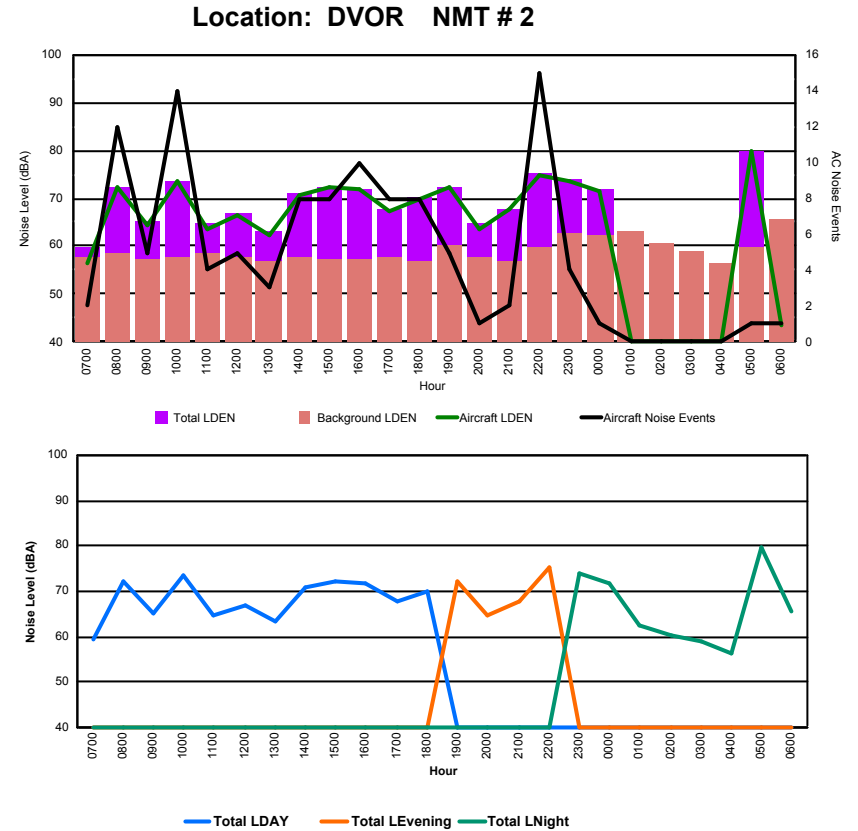

Luxembourg Airport Noise Distribution by Hour

Between 01/03/2024 00:00:00 and 01/03/2024 23:59:59 (Local Time)

Day	Aircraft Events	Total LDEN dB(A)	Aircraft LDEN dB(A)	Background LDEN dB(A)	Total LDay dB(A)	Total LEvening dB(A)	Total LNight dB(A)
01/03/24 7:00	2	59.6	56.4	57.6	59.6	-	-
01/03/24 8:00	12	72.4	72.3	58.5	72.4	-	-
01/03/24 9:00	5	65.0	64.2	57.4	65.0	-	-
01/03/24 10:00	14	73.6	73.5	57.5	73.6	-	-
01/03/24 11:00	4	64.6	63.5	58.5	64.6	-	-
01/03/24 12:00	5	66.9	66.4	57.7	66.9	-	-
01/03/24 13:00	3	63.3	62.2	56.8	63.3	-	-
01/03/24 14:00	8	71.0	70.8	57.7	71.0	-	-
01/03/24 15:00	8	72.2	72.1	57.2	72.2	-	-
01/03/24 16:00	10	71.8	71.7	57.4	71.8	-	-
01/03/24 17:00	8	67.8	67.3	57.8	67.8	-	-
01/03/24 18:00	8	70.1	69.9	56.9	70.1	-	-
01/03/24 19:00	5	72.4	72.1	60.3	-	72.4	-
01/03/24 20:00	1	64.7	63.7	57.6	-	64.7	-
01/03/24 21:00	2	67.9	67.6	57.0	-	67.9	-
01/03/24 22:00	15	75.1	74.9	59.9	-	75.1	-
01/03/24 23:00	4	73.8	73.5	62.8	-	-	73.8
02/03/24 0:00	1	71.8	71.3	62.4	-	-	71.8
02/03/24 1:00	-	62.7	-	63.0	-	-	62.7
02/03/24 2:00	-	60.5	-	60.6	-	-	60.5
02/03/24 3:00	-	58.8	-	58.8	-	-	58.8
02/03/24 4:00	-	56.4	-	56.4	-	-	56.4
02/03/24 5:00	1	79.8	79.8	59.6	-	-	79.8
02/03/24 6:00	1	65.5	43.4	65.8	-	-	65.5
	117	71.2	70.9	59.8	69.8	71.7	72.5