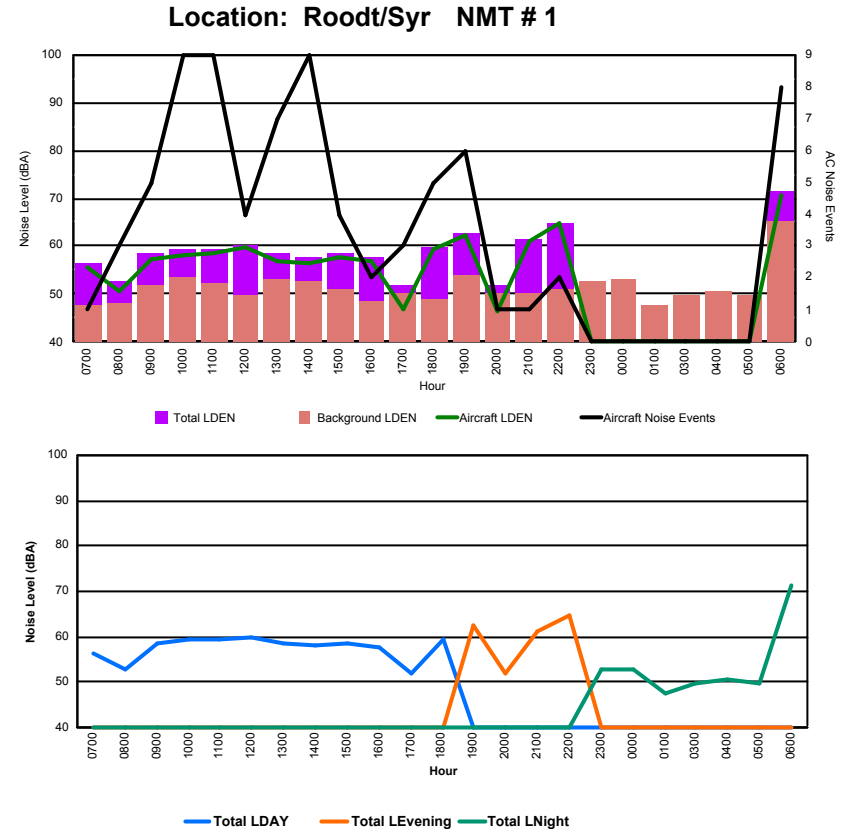

Luxembourg Airport Noise Distribution by Hour

Between 30/03/2024 00:00:00 and 30/03/2024 23:59:59 (Local Time)

Day	Aircraft Events	Total LDEN dB (A)	Aircraft LDEN dB(A)	Background LDEN dB(A)	Total LDay dB(A)	Total LEvening dB(A)	Total LNight dB (A)	
30/03/24	7:00	1	56.4	55.7	47.7	56.4	-	-
30/03/24	8:00	3	52.7	50.8	48.2	52.7	-	-
30/03/24	9:00	5	58.4	57.3	51.9	58.4	-	-
30/03/24	10:00	9	59.3	58.1	53.6	59.3	-	-
30/03/24	11:00	9	59.4	58.5	52.2	59.4	-	-
30/03/24	12:00	4	60.0	59.6	49.9	60.0	-	-
30/03/24	13:00	7	58.5	57.0	53.3	58.5	-	-
30/03/24	14:00	9	57.9	56.4	52.9	57.9	-	-
30/03/24	15:00	4	58.5	57.7	51.0	58.5	-	-
30/03/24	16:00	2	57.6	57.0	48.7	57.6	-	-
30/03/24	17:00	3	51.7	46.8	50.1	51.7	-	-
30/03/24	18:00	5	59.6	59.3	49.0	59.6	-	-
30/03/24	19:00	6	62.7	62.2	53.9	-	62.7	-
30/03/24	20:00	1	51.7	46.6	50.1	-	51.7	-
30/03/24	21:00	1	61.4	61.1	50.1	-	61.4	-
30/03/24	22:00	2	64.9	64.7	51.1	-	64.9	-
30/03/24	23:00	-	52.6	-	52.6	-	-	52.6
31/03/24	0:00	-	53.0	-	53.1	-	-	53.0
31/03/24	1:00	-	47.6	-	47.6	-	-	47.6
31/03/24	3:00	-	49.7	-	49.7	-	-	49.7
31/03/24	4:00	-	50.7	-	50.8	-	-	50.7
31/03/24	5:00	-	49.8	-	49.8	-	-	49.8
31/03/24	6:00	8	71.5	70.6	65.1	-	-	71.5
	79	61.0	60.1	54.3	58.1	62.1	63.3