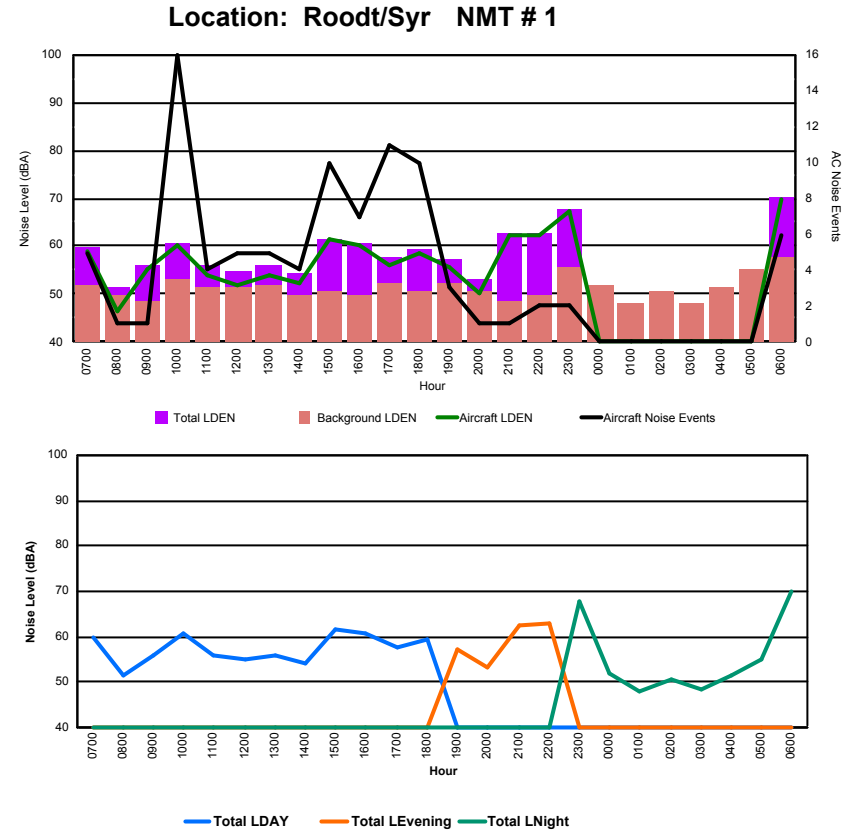

Luxembourg Airport Noise Distribution by Hour

Between 29/03/2024 00:00:00 and 29/03/2024 23:59:59 (Local Time)

Day	Aircraft Events	Total LDEN dB(A)	Aircraft LDEN dB(A)	Background LDEN dB(A)	Total LDay dB(A)	Total LEvening dB(A)	Total LNight dB(A)	
29/03/24	7:00	5	59.8	59.1	51.8	59.8	-	-
29/03/24	8:00	1	51.3	46.5	49.7	51.3	-	-
29/03/24	9:00	1	55.9	55.1	48.4	55.9	-	-
29/03/24	10:00	16	60.8	60.1	53.0	60.8	-	-
29/03/24	11:00	4	55.9	54.1	51.4	55.9	-	-
29/03/24	12:00	5	54.8	52.0	51.6	54.8	-	-
29/03/24	13:00	5	56.0	53.9	52.0	56.0	-	-
29/03/24	14:00	4	54.3	52.4	49.9	54.3	-	-
29/03/24	15:00	10	61.6	61.3	50.8	61.6	-	-
29/03/24	16:00	7	60.7	60.3	49.9	60.7	-	-
29/03/24	17:00	11	57.5	56.1	52.2	57.5	-	-
29/03/24	18:00	10	59.2	58.6	50.7	59.2	-	-
29/03/24	19:00	3	57.2	55.6	52.2	-	57.2	-
29/03/24	20:00	1	53.3	50.1	50.5	-	53.3	-
29/03/24	21:00	1	62.7	62.5	48.7	-	62.7	-
29/03/24	22:00	2	62.8	62.5	49.6	-	62.8	-
29/03/24	23:00	2	67.7	67.5	55.7	-	-	67.7
30/03/24	0:00	-	51.8	-	51.8	-	-	51.8
30/03/24	1:00	-	48.1	-	48.1	-	-	48.1
30/03/24	2:00	-	50.5	-	50.6	-	-	50.5
30/03/24	3:00	-	48.2	-	48.2	-	-	48.2
30/03/24	4:00	-	51.4	-	51.4	-	-	51.4
30/03/24	5:00	-	55.2	-	55.2	-	-	55.2
30/03/24	6:00	6	70.1	69.8	57.8	-	-	70.1
	94	60.9	60.3	52.0	58.3	60.5	63.3