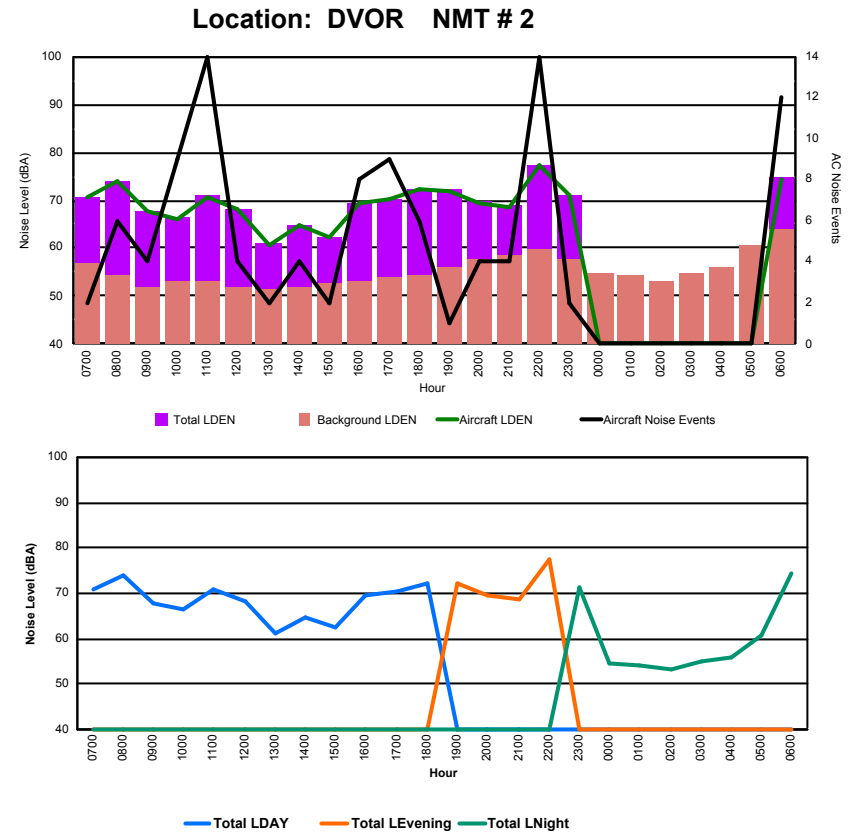

Luxembourg Airport Noise Distribution by Hour

Between 19/03/2024 00:00:00 and 19/03/2024 23:59:59 (Local Time)

Day	Aircraft Events	Total LDEN dB (A)	Aircraft LDEN dB(A)	Background LDEN dB(A)	Total LDay dB(A)	Total LEvening dB(A)	Total LNight dB (A)
19/03/24 7:00	2	70.8	70.6	56.8	70.8	-	-
19/03/24 8:00	6	74.1	74.1	54.5	74.1	-	-
19/03/24 9:00	4	67.8	67.7	52.0	67.8	-	-
19/03/24 10:00	9	66.5	66.2	53.2	66.5	-	-
19/03/24 11:00	14	70.9	70.8	53.3	70.9	-	-
19/03/24 12:00	4	68.1	68.0	51.8	68.1	-	-
19/03/24 13:00	2	61.1	60.6	51.6	61.1	-	-
19/03/24 14:00	4	64.9	64.7	51.9	64.9	-	-
19/03/24 15:00	2	62.5	62.1	52.6	62.5	-	-
19/03/24 16:00	8	69.5	69.5	53.0	69.5	-	-
19/03/24 17:00	9	70.4	70.3	53.8	70.4	-	-
19/03/24 18:00	6	72.2	72.1	54.3	72.2	-	-
19/03/24 19:00	1	72.2	72.0	55.9	-	72.2	-
19/03/24 20:00	4	69.7	69.5	57.6	-	69.7	-
19/03/24 21:00	4	68.9	68.4	58.6	-	68.9	-
19/03/24 22:00	14	77.4	77.3	59.8	-	77.4	-
19/03/24 23:00	2	71.2	71.1	57.7	-	-	71.2
20/03/24 0:00	-	54.6	-	54.6	-	-	54.6
20/03/24 1:00	-	54.3	-	54.3	-	-	54.3
20/03/24 2:00	-	53.1	-	53.1	-	-	53.1
20/03/24 3:00	-	54.8	-	54.8	-	-	54.8
20/03/24 4:00	-	55.9	-	55.9	-	-	55.9
20/03/24 5:00	-	60.6	-	60.6	-	-	60.6
20/03/24 6:00	12	74.6	74.3	64.1	-	-	74.6
	107	70.1	69.9	56.6	69.6	73.5	67.5