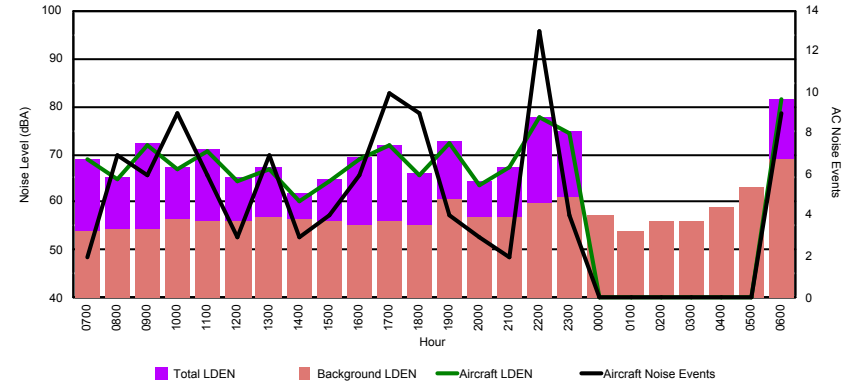

Luxembourg Airport Noise Distribution by Hour

Between 27/03/2024 00:00:00 and 27/03/2024 23:59:59 (Local Time)

Day	Aircraft Events	Total LDEN dB(A)	Aircraft LDEN dB(A)	Background LDEN dB(A)	Total LDay dB(A)	Total LEvening dB(A)	Total LNight dB(A)	
27/03/24	7:00	2	69.0	68.8	54.1	69.0	-	-
27/03/24	8:00	7	65.1	64.7	54.2	65.1	-	-
27/03/24	9:00	6	72.1	72.0	54.5	72.1	-	-
27/03/24	10:00	9	67.1	66.8	56.5	67.1	-	-
27/03/24	11:00	6	70.9	70.7	56.0	70.9	-	-
27/03/24	12:00	3	65.1	64.5	56.2	65.1	-	-
27/03/24	13:00	7	67.1	66.7	56.7	67.1	-	-
27/03/24	14:00	3	61.8	60.3	56.3	61.8	-	-
27/03/24	15:00	4	64.8	64.3	56.0	64.8	-	-
27/03/24	16:00	6	69.2	69.0	55.3	69.2	-	-
27/03/24	17:00	10	72.0	71.8	56.0	72.0	-	-
27/03/24	18:00	9	65.9	65.5	55.4	65.9	-	-
27/03/24	19:00	4	72.7	72.4	60.7	-	72.7	-
27/03/24	20:00	3	64.4	63.6	56.8	-	64.4	-
27/03/24	21:00	2	67.5	67.1	56.8	-	67.5	-
27/03/24	22:00	13	77.9	77.9	59.6	-	77.9	-
27/03/24	23:00	4	74.6	74.3	61.0	-	-	74.6
28/03/24	0:00	-	57.1	-	57.1	-	-	57.1
28/03/24	1:00	-	54.0	-	54.0	-	-	54.0
28/03/24	2:00	-	55.9	-	55.9	-	-	55.9
28/03/24	3:00	-	56.1	-	56.1	-	-	56.1
28/03/24	4:00	-	58.9	-	58.9	-	-	58.9
28/03/24	5:00	-	63.1	-	63.1	-	-	63.1
28/03/24	6:00	9	81.5	81.3	68.9	-	-	81.5
		107	71.6	71.4	59.4	68.5	73.5	73.4

Location: DVOR NMT # 2