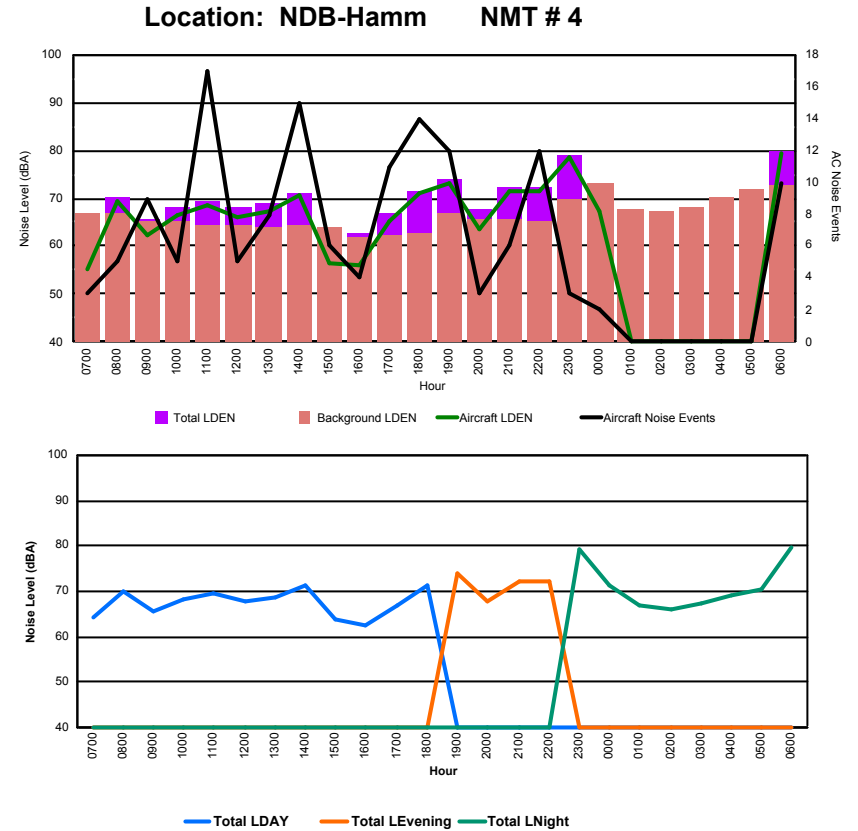

Luxembourg Airport Noise Distribution by Hour

Between 29/03/2024 00:00:00 and 29/03/2024 23:59:59 (Local Time)

Day	Aircraft Events	Total LDEN dB(A)	Aircraft LDEN dB(A)	Background LDEN dB(A)	Total LDay dB(A)	Total LEvening dB(A)	Total LNight dB(A)
29/03/24	7:00	3	64.3	55.4	67.0	64.3	-
29/03/24	8:00	5	70.2	69.2	66.8	70.2	-
29/03/24	9:00	9	65.8	62.5	65.1	65.8	-
29/03/24	10:00	5	68.3	66.6	65.3	68.3	-
29/03/24	11:00	17	69.4	68.4	64.5	69.4	-
29/03/24	12:00	5	68.0	66.2	64.3	68.0	-
29/03/24	13:00	8	68.8	67.4	64.1	68.8	-
29/03/24	14:00	15	71.2	70.5	64.5	71.2	-
29/03/24	15:00	6	63.9	56.3	63.8	63.9	-
29/03/24	16:00	4	62.7	56.1	61.9	62.7	-
29/03/24	17:00	11	66.9	65.3	62.2	66.9	-
29/03/24	18:00	14	71.4	70.9	62.7	71.4	-
29/03/24	19:00	12	74.1	73.3	66.7	-	74.1
29/03/24	20:00	3	67.7	63.4	65.7	-	67.7
29/03/24	21:00	6	72.3	71.3	65.6	-	72.3
29/03/24	22:00	12	72.2	71.4	65.4	-	72.2
29/03/24	23:00	3	79.1	78.6	69.6	-	79.1
30/03/24	0:00	2	71.3	67.5	73.1	-	71.3
30/03/24	1:00	-	67.0	-	67.9	-	67.0
30/03/24	2:00	-	66.2	-	67.4	-	66.2
30/03/24	3:00	-	67.3	-	68.1	-	67.3
30/03/24	4:00	-	69.0	-	70.3	-	69.0
30/03/24	5:00	-	70.3	-	71.8	-	70.3
30/03/24	6:00	10	79.9	79.5	72.6	-	79.9
	150	71.9	70.6	67.7	68.4	72.1	74.5