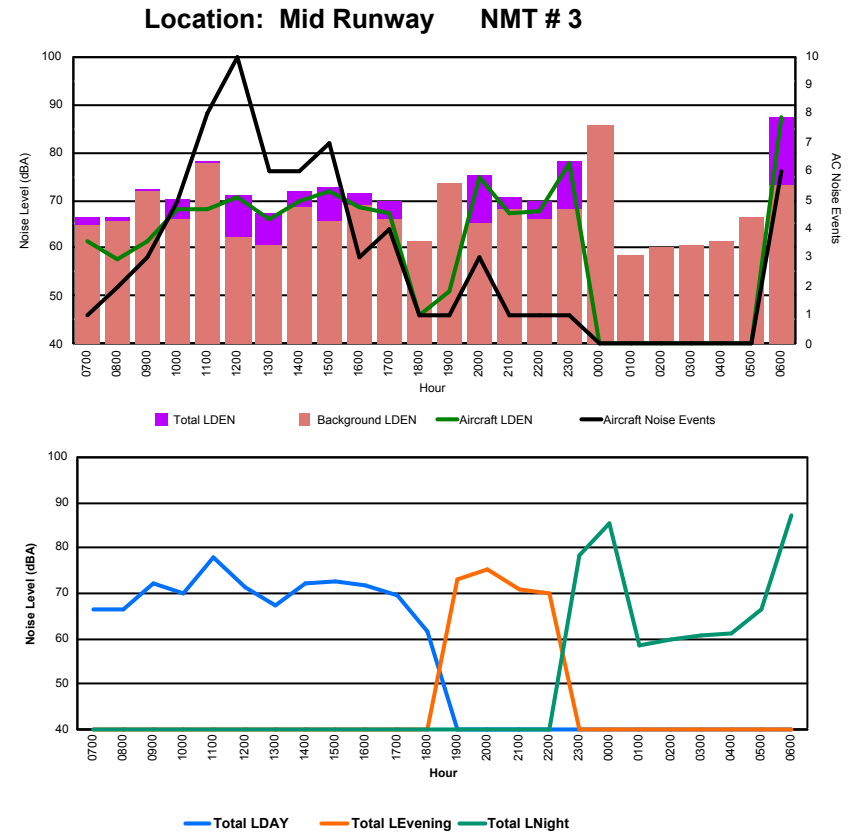

Luxembourg Airport Noise Distribution by Hour

Between 23/03/2024 00:00:00 and 23/03/2024 23:59:59 (Local Time)

Day	Aircraft Events	Total LDEN dB (A)	Aircraft LDEN dB(A)	Background LDEN dB(A)	Total LDay dB(A)	Total LEvening dB(A)	Total LNight dB (A)
23/03/24 7:00	1	66.4	61.4	64.8	66.4	-	-
23/03/24 8:00	2	66.4	57.8	65.8	66.4	-	-
23/03/24 9:00	3	72.4	61.6	72.0	72.4	-	-
23/03/24 10:00	5	70.2	68.1	66.0	70.2	-	-
23/03/24 11:00	8	78.0	68.1	77.6	78.0	-	-
23/03/24 12:00	10	71.2	70.7	62.2	71.2	-	-
23/03/24 13:00	6	67.2	66.1	60.7	67.2	-	-
23/03/24 14:00	6	72.0	69.6	68.4	72.0	-	-
23/03/24 15:00	7	72.8	71.8	65.8	72.8	-	-
23/03/24 16:00	3	71.6	68.5	68.8	71.6	-	-
23/03/24 17:00	4	69.6	67.3	65.9	69.6	-	-
23/03/24 18:00	1	61.5	46.1	61.4	61.5	-	-
23/03/24 19:00	1	73.3	51.1	73.4	-	73.3	-
23/03/24 20:00	3	75.4	74.9	65.0	-	75.4	-
23/03/24 21:00	1	70.7	67.2	68.1	-	70.7	-
23/03/24 22:00	1	69.9	67.6	66.0	-	69.9	-
23/03/24 23:00	1	78.3	77.8	68.1	-	-	78.3
24/03/24 0:00	-	85.4	-	85.5	-	-	85.4
24/03/24 1:00	-	58.6	-	58.7	-	-	58.6
24/03/24 2:00	-	60.0	-	60.0	-	-	60.0
24/03/24 3:00	-	60.6	-	60.6	-	-	60.6
24/03/24 4:00	-	61.3	-	61.3	-	-	61.3
24/03/24 5:00	-	66.5	-	66.6	-	-	66.5
24/03/24 6:00	6	87.4	87.2	73.3	-	-	87.4
	69	77.1	74.6	73.5	71.7	72.9	80.8