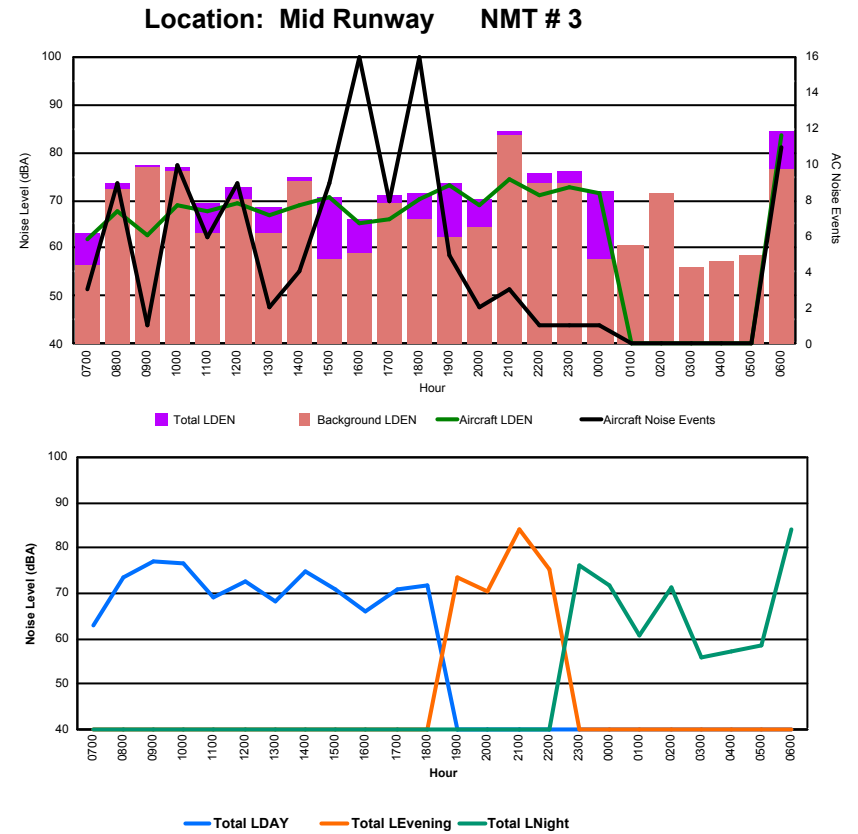

Luxembourg Airport Noise Distribution by Hour

Between 05/03/2024 00:00:00 and 05/03/2024 23:59:59 (Local Time)

Day	Aircraft Events	Total LDEN dB(A)	Aircraft LDEN dB(A)	Background LDEN dB(A)	Total LDay dB(A)	Total LEvening dB(A)	Total LNight dB(A)
05/03/24 7:00	3	63.0	62.0	56.5	63.0	-	-
05/03/24 8:00	9	73.5	67.7	72.1	73.5	-	-
05/03/24 9:00	1	77.2	62.6	77.0	77.2	-	-
05/03/24 10:00	10	76.8	68.9	76.0	76.8	-	-
05/03/24 11:00	6	69.2	67.9	63.3	69.2	-	-
05/03/24 12:00	9	72.7	69.4	70.1	72.7	-	-
05/03/24 13:00	2	68.4	66.9	63.1	68.4	-	-
05/03/24 14:00	4	75.0	68.8	73.8	75.0	-	-
05/03/24 15:00	9	70.8	70.5	57.6	70.8	-	-
05/03/24 16:00	16	66.1	65.3	59.0	66.1	-	-
05/03/24 17:00	8	71.0	66.0	69.4	71.0	-	-
05/03/24 18:00	16	71.6	70.3	66.2	71.6	-	-
05/03/24 19:00	5	73.5	73.2	62.4	-	73.5	-
05/03/24 20:00	2	70.3	69.0	64.4	-	70.3	-
05/03/24 21:00	3	84.2	74.4	83.7	-	84.2	-
05/03/24 22:00	1	75.5	71.2	73.6	-	75.5	-
05/03/24 23:00	1	76.2	72.8	73.6	-	-	76.2
06/03/24 0:00	1	71.7	71.5	57.5	-	-	71.7
06/03/24 1:00	-	60.6	-	60.8	-	-	60.6
06/03/24 2:00	-	71.4	-	71.4	-	-	71.4
06/03/24 3:00	-	56.1	-	56.1	-	-	56.1
06/03/24 4:00	-	57.0	-	57.1	-	-	57.0
06/03/24 5:00	-	58.7	-	58.6	-	-	58.7
06/03/24 6:00	11	84.2	83.4	76.6	-	-	84.2
	117	75.7	72.2	73.2	72.9	79.2	76.2