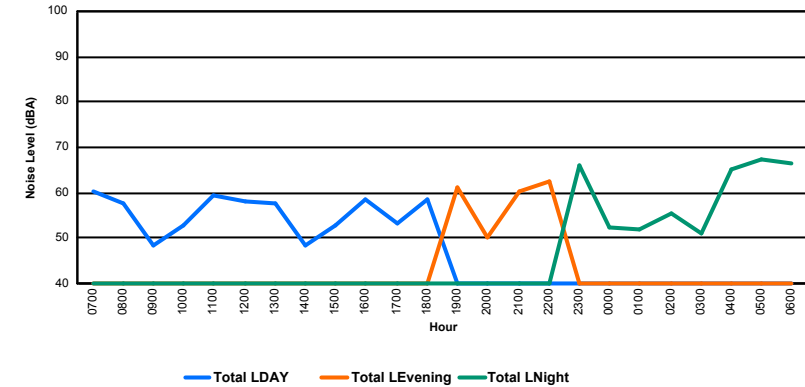

Luxembourg Airport Noise Distribution by Hour

Between 26/03/2024 00:00:00 and 26/03/2024 23:59:59 (Local Time)

Day	Aircraft Events	Total LDEN dB(A)	Aircraft LDEN dB(A)	Background LDEN dB(A)	Total LDay dB(A)	Total LEvening dB(A)	Total LNight dB(A)	
26/03/24	7:00	4	60.5	60.3	47.3	60.5	-	-
26/03/24	8:00	4	57.6	57.0	48.0	57.6	-	-
26/03/24	9:00	1	48.5	43.4	46.9	48.5	-	-
26/03/24	10:00	2	52.8	50.3	49.2	52.8	-	-
26/03/24	11:00	5	59.6	59.0	50.2	59.6	-	-
26/03/24	12:00	2	58.3	57.8	48.7	58.3	-	-
26/03/24	13:00	2	57.7	57.1	48.4	57.7	-	-
26/03/24	14:00	1	48.2	44.2	46.1	48.2	-	-
26/03/24	15:00	3	52.6	49.9	49.4	52.6	-	-
26/03/24	16:00	2	58.6	58.1	49.0	58.6	-	-
26/03/24	17:00	3	53.1	50.0	50.3	53.1	-	-
26/03/24	18:00	4	58.4	57.8	49.9	58.4	-	-
26/03/24	19:00	3	61.4	60.6	53.9	-	61.4	-
26/03/24	20:00	-	50.2	-	50.2	-	50.2	-
26/03/24	21:00	3	60.3	59.6	52.1	-	60.3	-
26/03/24	22:00	13	62.6	61.9	54.7	-	62.6	-
26/03/24	23:00	2	65.9	65.4	56.2	-	-	65.9
27/03/24	0:00	-	52.2	-	52.2	-	-	52.2
27/03/24	1:00	-	51.8	-	51.8	-	-	51.8
27/03/24	2:00	-	55.4	-	55.4	-	-	55.4
27/03/24	3:00	-	51.2	-	51.2	-	-	51.2
27/03/24	4:00	1	65.0	64.0	58.3	-	-	65.0
27/03/24	5:00	1	67.2	66.1	60.7	-	-	67.2
27/03/24	6:00	2	66.3	65.9	55.8	-	-	66.3
	58	60.6	59.7	53.3	57.0	60.4	63.4	

Location: Roodt/Syr NMT # 1