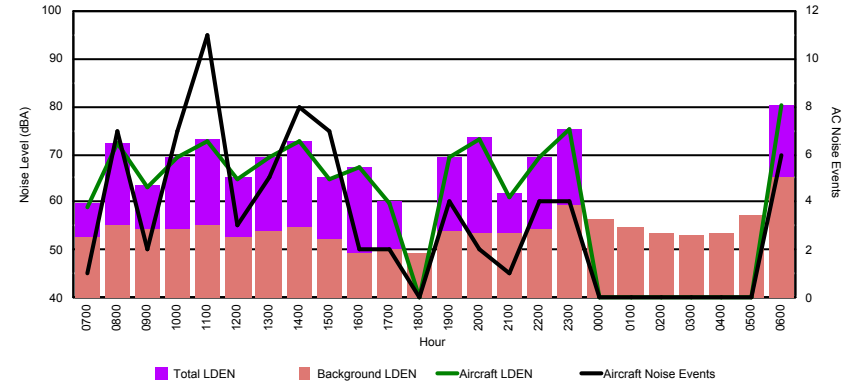

Luxembourg Airport Noise Distribution by Hour

Between 16/03/2024 00:00:00 and 16/03/2024 23:59:59 (Local Time)

Day	Aircraft Events	Total LDEN dB(A)	Aircraft LDEN dB(A)	Background LDEN dB(A)	Total LDay dB(A)	Total LEvening dB(A)	Total LNight dB(A)
16/03/24 7:00	1	59.9	58.9	52.9	59.9	-	-
16/03/24 8:00	7	72.5	72.4	55.1	72.5	-	-
16/03/24 9:00	2	63.6	63.0	54.5	63.6	-	-
16/03/24 10:00	7	69.5	69.4	54.4	69.5	-	-
16/03/24 11:00	11	73.0	72.9	55.4	73.0	-	-
16/03/24 12:00	3	65.1	64.9	52.5	65.1	-	-
16/03/24 13:00	5	69.3	69.2	54.0	69.3	-	-
16/03/24 14:00	8	72.8	72.7	54.8	72.8	-	-
16/03/24 15:00	7	65.1	64.9	52.2	65.1	-	-
16/03/24 16:00	2	67.5	67.4	49.5	67.5	-	-
16/03/24 17:00	2	60.2	59.8	50.3	60.2	-	-
16/03/24 18:00	-	49.5	-	49.5	49.5	-	-
16/03/24 19:00	4	69.4	69.3	53.9	-	69.4	-
16/03/24 20:00	2	73.4	73.3	53.5	-	73.4	-
16/03/24 21:00	1	61.7	60.9	53.5	-	61.7	-
16/03/24 22:00	4	69.5	69.3	54.3	-	69.5	-
16/03/24 23:00	4	75.3	75.1	59.5	-	-	75.3
17/03/24 0:00	-	56.6	-	56.6	-	-	56.6
17/03/24 1:00	-	54.7	-	54.7	-	-	54.7
17/03/24 2:00	-	53.4	-	53.4	-	-	53.4
17/03/24 3:00	-	53.2	-	53.2	-	-	53.2
17/03/24 4:00	-	53.4	-	53.4	-	-	53.4
17/03/24 5:00	-	57.1	-	57.1	-	-	57.1
17/03/24 6:00	6	80.3	80.3	65.1	-	-	80.3
	76	70.6	70.5	56.0	68.8	70.1	72.5

Location: DVOR NMT # 2