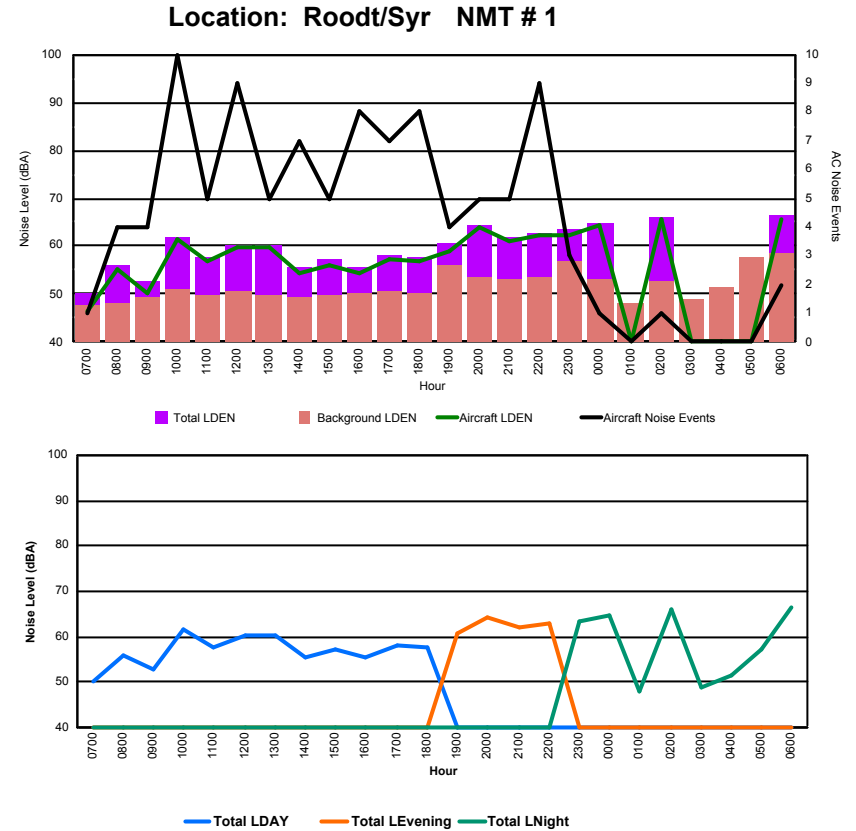

Luxembourg Airport Noise Distribution by Hour

Between 14/03/2024 00:00:00 and 14/03/2024 23:59:59 (Local Time)

Day	Aircraft Events	Total LDEN dB (A)	Aircraft LDEN dB(A)	Background LDEN dB(A)	Total LDay dB(A)	Total LEvening dB(A)	Total LNight dB (A)	
14/03/24	7:00	1	50.1	46.6	47.5	50.1	-	-
14/03/24	8:00	4	56.0	55.3	48.0	56.0	-	-
14/03/24	9:00	4	52.9	50.4	49.5	52.9	-	-
14/03/24	10:00	10	61.7	61.3	51.0	61.7	-	-
14/03/24	11:00	5	57.6	56.8	49.8	57.6	-	-
14/03/24	12:00	9	60.3	59.9	50.5	60.3	-	-
14/03/24	13:00	5	60.2	59.8	49.9	60.2	-	-
14/03/24	14:00	7	55.6	54.5	49.2	55.6	-	-
14/03/24	15:00	5	57.1	56.2	49.7	57.1	-	-
14/03/24	16:00	8	55.5	54.2	50.1	55.5	-	-
14/03/24	17:00	7	58.0	57.2	50.8	58.0	-	-
14/03/24	18:00	8	57.7	57.0	50.0	57.7	-	-
14/03/24	19:00	4	60.7	58.9	56.1	-	60.7	-
14/03/24	20:00	5	64.3	63.9	53.4	-	64.3	-
14/03/24	21:00	5	61.9	61.2	53.3	-	61.9	-
14/03/24	22:00	9	62.8	62.3	53.4	-	62.8	-
14/03/24	23:00	3	63.5	62.5	57.0	-	-	63.5
15/03/24	0:00	1	64.8	64.4	53.3	-	-	64.8
15/03/24	1:00	-	48.0	-	48.0	-	-	48.0
15/03/24	2:00	1	66.0	65.8	52.5	-	-	66.0
15/03/24	3:00	-	48.8	-	48.8	-	-	48.8
15/03/24	4:00	-	51.6	-	51.6	-	-	51.6
15/03/24	5:00	-	57.4	-	57.5	-	-	57.4
15/03/24	6:00	2	66.5	65.8	58.4	-	-	66.5
		103	60.8	60.1	52.9	57.9	62.6	62.6