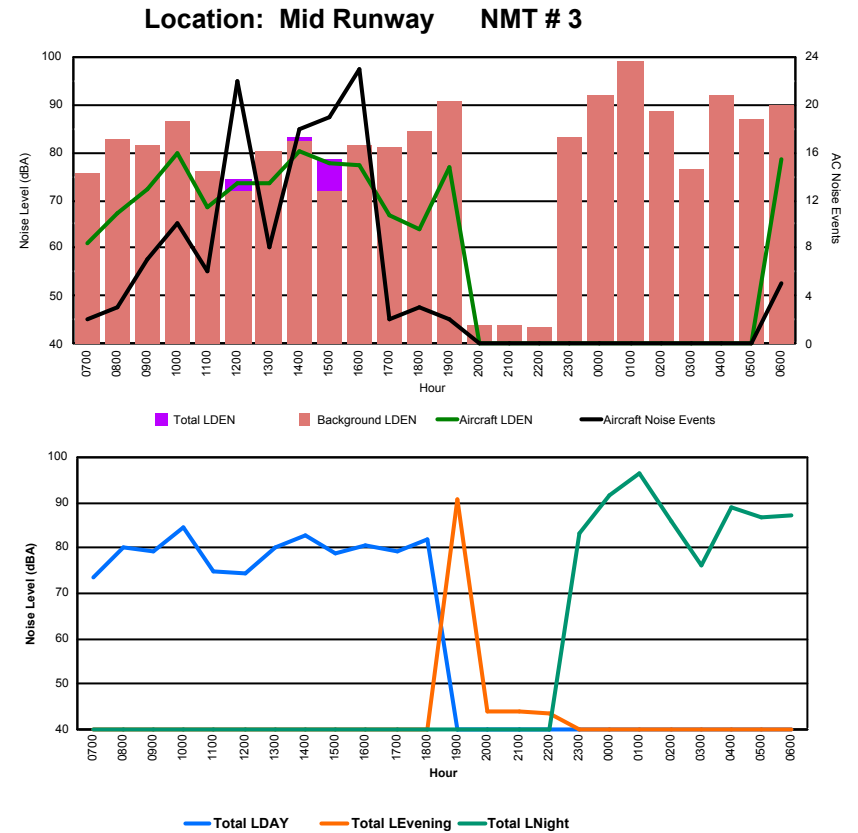

Luxembourg Airport Noise Distribution by Hour

Between 02/03/2024 00:00:00 and 02/03/2024 23:59:59 (Local Time)

Day	Aircraft Events	Total LDEN dB(A)	Aircraft LDEN dB(A)	Background LDEN dB(A)	Total LDay dB(A)	Total LEvening dB(A)	Total LNight dB(A)
02/03/24 7:00	2	73.4	61.0	75.7	73.4	-	-
02/03/24 8:00	3	80.0	67.1	82.7	80.0	-	-
02/03/24 9:00	7	79.3	72.1	81.5	79.3	-	-
02/03/24 10:00	10	84.5	79.7	86.6	84.5	-	-
02/03/24 11:00	6	74.9	68.4	76.2	74.9	-	-
02/03/24 12:00	22	74.4	73.4	71.8	74.4	-	-
02/03/24 13:00	8	80.0	73.7	80.3	80.0	-	-
02/03/24 14:00	18	83.0	80.2	82.5	83.0	-	-
02/03/24 15:00	19	78.7	77.8	71.8	78.7	-	-
02/03/24 16:00	23	80.7	77.4	81.4	80.7	-	-
02/03/24 17:00	2	79.2	66.9	81.2	79.2	-	-
02/03/24 18:00	3	82.0	63.8	84.5	82.0	-	-
02/03/24 19:00	2	90.7	76.8	90.7	-	90.7	-
02/03/24 20:00	-	43.9	-	43.9	-	43.9	-
02/03/24 21:00	-	43.9	-	43.9	-	43.9	-
02/03/24 22:00	-	43.7	-	43.7	-	43.7	-
02/03/24 23:00	-	83.3	-	83.2	-	-	83.3
03/03/24 0:00	-	91.7	-	91.8	-	-	91.7
03/03/24 1:00	-	96.5	-	99.0	-	-	96.5
03/03/24 2:00	-	85.8	-	88.4	-	-	85.8
03/03/24 3:00	-	76.0	-	76.5	-	-	76.0
03/03/24 4:00	-	89.1	-	92.0	-	-	89.1
03/03/24 5:00	-	86.8	-	86.8	-	-	86.8
03/03/24 6:00	5	87.3	78.4	89.6	-	-	87.3
	130	86.6	73.3	88.3	80.3	84.7	90.2