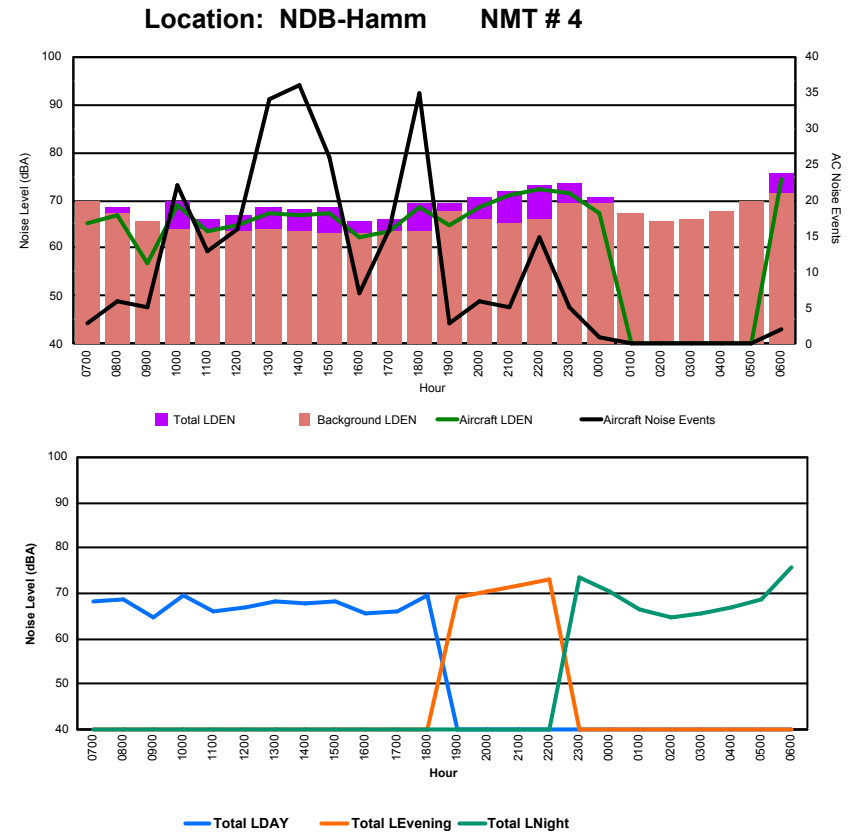

Luxembourg Airport Noise Distribution by Hour

Between 08/03/2024 00:00:00 and 08/03/2024 23:59:59 (Local Time)

Day	Aircraft Events	Total LDEN dB (A)	Aircraft LDEN dB(A)	Background LDEN dB(A)	Total LDay dB(A)	Total LEvening dB(A)	Total LNight dB (A)	
08/03/24	7:00	3	68.3	65.3	69.9	68.3	-	-
08/03/24	8:00	6	68.5	66.8	67.3	68.5	-	-
08/03/24	9:00	5	64.8	56.8	65.7	64.8	-	-
08/03/24	10:00	22	69.7	68.9	64.1	69.7	-	-
08/03/24	11:00	13	66.2	63.5	64.0	66.2	-	-
08/03/24	12:00	16	66.8	64.8	63.5	66.8	-	-
08/03/24	13:00	34	68.4	67.2	63.9	68.4	-	-
08/03/24	14:00	36	68.0	66.8	63.7	68.0	-	-
08/03/24	15:00	26	68.4	67.2	63.3	68.4	-	-
08/03/24	16:00	7	65.6	62.4	63.1	65.6	-	-
08/03/24	17:00	16	66.1	63.5	63.7	66.1	-	-
08/03/24	18:00	35	69.4	68.5	63.4	69.4	-	-
08/03/24	19:00	3	69.3	64.7	67.7	-	69.3	-
08/03/24	20:00	6	70.5	68.5	66.2	-	70.5	-
08/03/24	21:00	5	71.9	70.9	65.4	-	71.9	-
08/03/24	22:00	15	73.0	72.3	66.1	-	73.0	-
08/03/24	23:00	5	73.4	71.3	69.5	-	-	73.4
09/03/24	0:00	1	70.6	67.1	69.2	-	-	70.6
09/03/24	1:00	-	66.3	-	67.4	-	-	66.3
09/03/24	2:00	-	64.9	-	65.8	-	-	64.9
09/03/24	3:00	-	65.6	-	66.0	-	-	65.6
09/03/24	4:00	-	67.1	-	67.8	-	-	67.1
09/03/24	5:00	-	68.6	-	69.9	-	-	68.6
09/03/24	6:00	2	75.8	74.4	71.4	-	-	75.8
	256	69.7	67.5	66.9	67.8	71.4	70.7