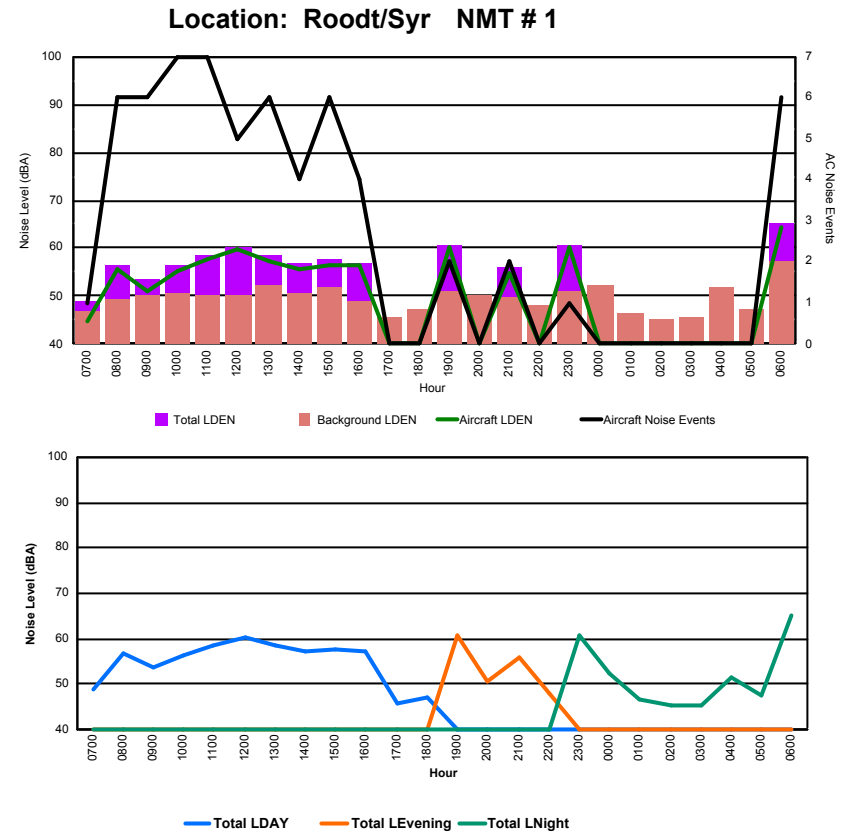

Luxembourg Airport Noise Distribution by Hour

Between 02/03/2024 00:00:00 and 02/03/2024 23:59:59 (Local Time)

Day	Aircraft Events	Total LDEN dB (A)	Aircraft LDEN dB(A)	Background LDEN dB(A)	Total LDay dB(A)	Total LEvening dB(A)	Total LNight dB (A)	
02/03/24	7:00	1	48.9	44.8	46.8	48.9	-	-
02/03/24	8:00	6	56.6	55.7	49.5	56.6	-	-
02/03/24	9:00	6	53.5	51.0	50.1	53.5	-	-
02/03/24	10:00	7	56.5	55.3	50.6	56.5	-	-
02/03/24	11:00	7	58.4	57.7	50.4	58.4	-	-
02/03/24	12:00	5	60.2	59.7	50.2	60.2	-	-
02/03/24	13:00	6	58.4	57.3	52.1	58.4	-	-
02/03/24	14:00	4	57.0	55.8	50.6	57.0	-	-
02/03/24	15:00	6	57.5	56.3	51.7	57.5	-	-
02/03/24	16:00	4	57.0	56.3	48.9	57.0	-	-
02/03/24	17:00	-	45.6	-	45.6	45.6	-	-
02/03/24	18:00	-	47.1	-	47.1	47.1	-	-
02/03/24	19:00	2	60.7	60.2	51.1	-	60.7	-
02/03/24	20:00	-	50.4	-	50.4	-	50.4	-
02/03/24	21:00	2	56.0	54.8	49.8	-	56.0	-
02/03/24	22:00	-	48.1	-	48.1	-	48.1	-
02/03/24	23:00	1	60.7	60.2	51.2	-	-	60.7
03/03/24	0:00	-	52.2	-	52.3	-	-	52.2
03/03/24	1:00	-	46.4	-	46.4	-	-	46.4
03/03/24	2:00	-	45.1	-	45.1	-	-	45.1
03/03/24	3:00	-	45.5	-	45.5	-	-	45.5
03/03/24	4:00	-	51.6	-	51.7	-	-	51.6
03/03/24	5:00	-	47.4	-	47.4	-	-	47.4
03/03/24	6:00	6	65.1	64.4	57.2	-	-	65.1
	63	57.0	55.9	50.5	56.4	56.4	57.9