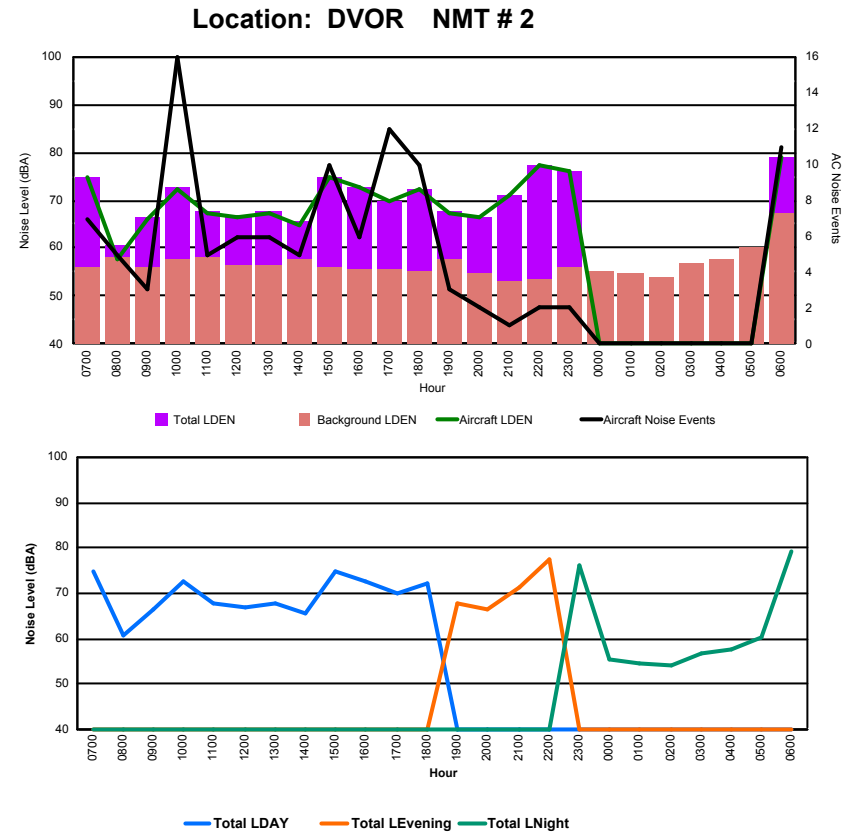

Luxembourg Airport Noise Distribution by Hour

Between 29/03/2024 00:00:00 and 29/03/2024 23:59:59 (Local Time)

Day	Aircraft Events	Total LDEN dB (A)	Aircraft LDEN dB(A)	Background LDEN dB(A)	Total LDay dB(A)	Total LEvening dB(A)	Total LNight dB (A)	
29/03/24	7:00	7	74.8	74.8	56.2	74.8	-	-
29/03/24	8:00	5	60.8	57.8	58.0	60.8	-	-
29/03/24	9:00	3	66.4	66.0	55.9	66.4	-	-
29/03/24	10:00	16	72.6	72.5	57.5	72.6	-	-
29/03/24	11:00	5	67.9	67.5	58.1	67.9	-	-
29/03/24	12:00	6	66.7	66.3	56.4	66.7	-	-
29/03/24	13:00	6	67.7	67.3	56.6	67.7	-	-
29/03/24	14:00	5	65.6	64.8	57.8	65.6	-	-
29/03/24	15:00	10	75.0	75.0	56.0	75.0	-	-
29/03/24	16:00	6	72.6	72.6	55.5	72.6	-	-
29/03/24	17:00	12	70.0	69.8	55.6	70.0	-	-
29/03/24	18:00	10	72.4	72.3	55.4	72.4	-	-
29/03/24	19:00	3	67.8	67.4	57.7	-	67.8	-
29/03/24	20:00	2	66.5	66.3	54.7	-	66.5	-
29/03/24	21:00	1	71.2	71.1	53.3	-	71.2	-
29/03/24	22:00	2	77.4	77.4	53.7	-	77.4	-
29/03/24	23:00	2	76.0	76.0	55.9	-	-	76.0
30/03/24	0:00	-	55.4	-	55.4	-	-	55.4
30/03/24	1:00	-	54.6	-	54.6	-	-	54.6
30/03/24	2:00	-	53.9	-	53.9	-	-	53.9
30/03/24	3:00	-	56.6	-	56.7	-	-	56.6
30/03/24	4:00	-	57.5	-	57.5	-	-	57.5
30/03/24	5:00	-	60.3	-	60.3	-	-	60.3
30/03/24	6:00	11	79.1	78.9	67.1	-	-	79.1
	112	71.7	71.5	58.1	71.0	72.9	71.9