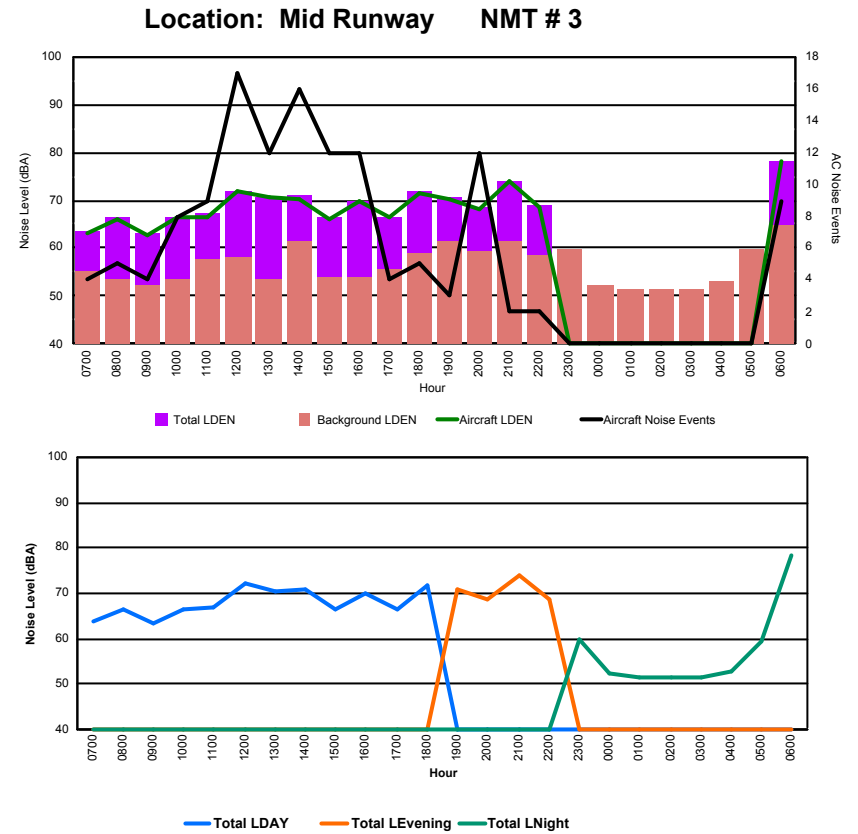

Luxembourg Airport Noise Distribution by Hour

Between 09/03/2024 00:00:00 and 09/03/2024 23:59:59 (Local Time)

Day	Aircraft Events	Total LDEN dB(A)	Aircraft LDEN dB(A)	Background LDEN dB(A)	Total LDay dB(A)	Total LEvening dB(A)	Total LNight dB(A)	
09/03/24	7:00	4	63.7	63.1	55.0	63.7	-	-
09/03/24	8:00	5	66.3	66.1	53.5	66.3	-	-
09/03/24	9:00	4	63.3	62.9	52.4	63.3	-	-
09/03/24	10:00	8	66.6	66.4	53.6	66.6	-	-
09/03/24	11:00	9	67.1	66.6	57.6	67.1	-	-
09/03/24	12:00	17	72.0	71.8	58.0	72.0	-	-
09/03/24	13:00	12	70.5	70.5	53.4	70.5	-	-
09/03/24	14:00	16	71.0	70.4	61.5	71.0	-	-
09/03/24	15:00	12	66.4	66.2	53.8	66.4	-	-
09/03/24	16:00	12	70.0	69.9	53.8	70.0	-	-
09/03/24	17:00	4	66.6	66.3	55.8	66.6	-	-
09/03/24	18:00	5	71.8	71.6	58.9	71.8	-	-
09/03/24	19:00	3	70.7	70.1	61.3	-	70.7	-
09/03/24	20:00	12	68.6	68.0	59.3	-	68.6	-
09/03/24	21:00	2	74.1	73.8	61.6	-	74.1	-
09/03/24	22:00	2	68.8	68.4	58.5	-	68.8	-
09/03/24	23:00	-	59.7	-	59.7	-	-	59.7
10/03/24	0:00	-	52.4	-	52.4	-	-	52.4
10/03/24	1:00	-	51.6	-	51.6	-	-	51.6
10/03/24	2:00	-	51.3	-	51.3	-	-	51.3
10/03/24	3:00	-	51.4	-	51.4	-	-	51.4
10/03/24	4:00	-	53.0	-	53.0	-	-	53.0
10/03/24	5:00	-	59.5	-	59.6	-	-	59.5
10/03/24	6:00	9	78.3	78.1	64.7	-	-	78.3
	136	69.5	69.2	58.1	68.9	71.2	69.4