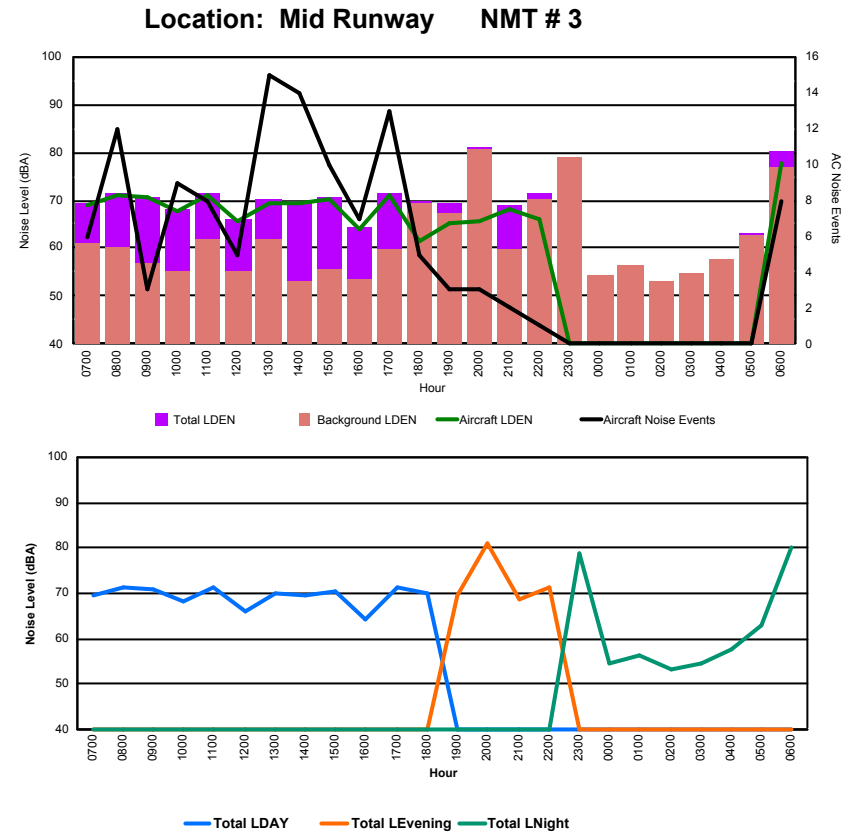

Luxembourg Airport Noise Distribution by Hour

Between 20/03/2024 00:00:00 and 20/03/2024 23:59:59 (Local Time)

Day	Aircraft Events	Total LDEN dB (A)	Aircraft LDEN dB(A)	Background LDEN dB(A)	Total LDay dB(A)	Total LEvening dB(A)	Total LNight dB (A)	
20/03/24	7:00	6	69.5	68.9	61.0	69.5	-	-
20/03/24	8:00	12	71.5	71.2	60.1	71.5	-	-
20/03/24	9:00	3	70.8	70.6	57.0	70.8	-	-
20/03/24	10:00	9	68.1	67.8	55.3	68.1	-	-
20/03/24	11:00	8	71.4	70.9	61.9	71.4	-	-
20/03/24	12:00	5	66.1	65.8	55.1	66.1	-	-
20/03/24	13:00	15	70.1	69.4	62.0	70.1	-	-
20/03/24	14:00	14	69.7	69.5	53.1	69.7	-	-
20/03/24	15:00	10	70.6	70.4	55.6	70.6	-	-
20/03/24	16:00	7	64.3	63.9	53.7	64.3	-	-
20/03/24	17:00	13	71.3	71.0	59.6	71.3	-	-
20/03/24	18:00	5	70.0	61.3	69.4	70.0	-	-
20/03/24	19:00	3	69.4	65.2	67.4	-	69.4	-
20/03/24	20:00	3	80.9	65.8	80.7	-	80.9	-
20/03/24	21:00	2	68.9	68.3	59.6	-	68.9	-
20/03/24	22:00	1	71.4	65.9	70.1	-	71.4	-
20/03/24	23:00	-	78.8	-	78.8	-	-	78.8
21/03/24	0:00	-	54.5	-	54.5	-	-	54.5
21/03/24	1:00	-	56.4	-	56.4	-	-	56.4
21/03/24	2:00	-	53.2	-	53.2	-	-	53.2
21/03/24	3:00	-	54.7	-	54.7	-	-	54.7
21/03/24	4:00	-	57.5	-	57.5	-	-	57.5
21/03/24	5:00	-	63.0	-	62.9	-	-	63.0
21/03/24	6:00	8	80.1	77.7	76.8	-	-	80.1
	124	72.7	68.7	70.6	69.9	75.8	73.6