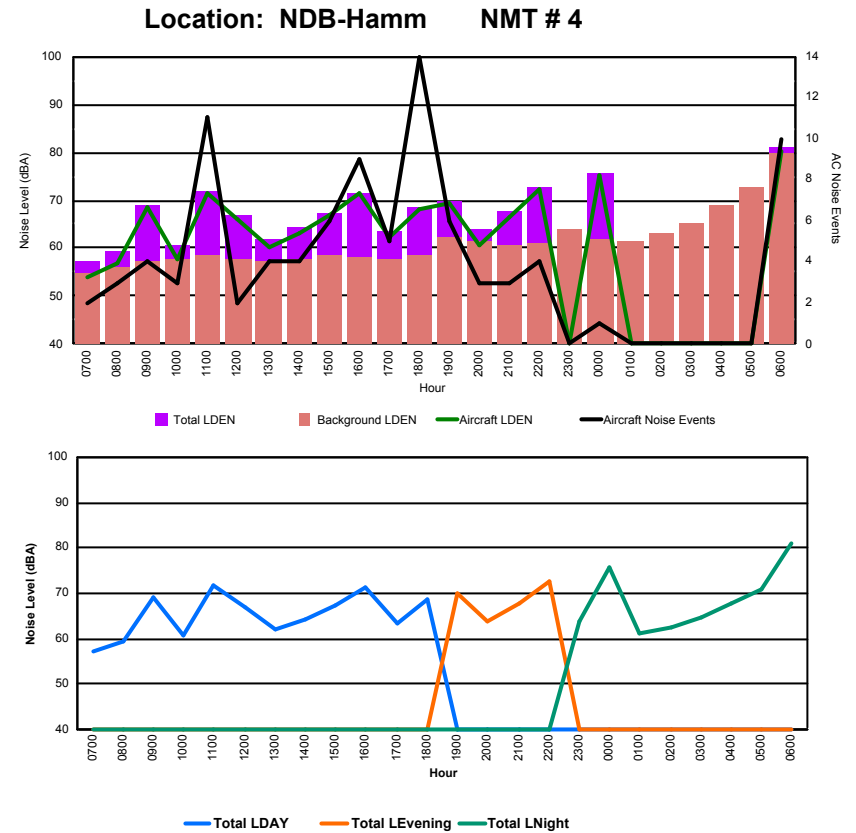

Luxembourg Airport Noise Distribution by Hour

Between 24/03/2024 00:00:00 and 24/03/2024 23:59:59 (Local Time)

Day	Aircraft Events	Total LDEN dB (A)	Aircraft LDEN dB(A)	Background LDEN dB(A)	Total LDay dB(A)	Total LEvening dB(A)	Total LNight dB (A)
24/03/24 7:00	2	57.3	53.9	54.7	57.3	-	-
24/03/24 8:00	3	59.4	56.9	55.9	59.4	-	-
24/03/24 9:00	4	69.0	68.7	57.1	69.0	-	-
24/03/24 10:00	3	60.7	57.8	57.7	60.7	-	-
24/03/24 11:00	11	71.8	71.6	58.7	71.8	-	-
24/03/24 12:00	2	66.7	66.1	57.9	66.7	-	-
24/03/24 13:00	4	61.9	60.0	57.4	61.9	-	-
24/03/24 14:00	4	64.3	63.1	57.9	64.3	-	-
24/03/24 15:00	6	67.3	66.8	58.4	67.3	-	-
24/03/24 16:00	9	71.5	71.3	58.1	71.5	-	-
24/03/24 17:00	5	63.6	62.4	57.9	63.6	-	-
24/03/24 18:00	14	68.6	68.2	58.4	68.6	-	-
24/03/24 19:00	6	69.9	69.2	62.2	-	69.9	-
24/03/24 20:00	3	63.9	60.5	61.3	-	63.9	-
24/03/24 21:00	3	67.6	66.3	60.8	-	67.6	-
24/03/24 22:00	4	72.7	72.4	61.1	-	72.7	-
24/03/24 23:00	-	63.9	-	63.9	-	-	63.9
25/03/24 0:00	1	75.6	75.4	62.0	-	-	75.6
25/03/24 1:00	-	61.1	-	61.5	-	-	61.1
25/03/24 2:00	-	62.4	-	63.0	-	-	62.4
25/03/24 3:00	-	64.9	-	65.1	-	-	64.9
25/03/24 4:00	-	68.0	-	69.0	-	-	68.0
25/03/24 5:00	-	70.8	-	72.6	-	-	70.8
25/03/24 6:00	10	81.0	80.4	80.0	-	-	81.0
	94	70.8	69.9	67.9	67.2	69.6	73.7