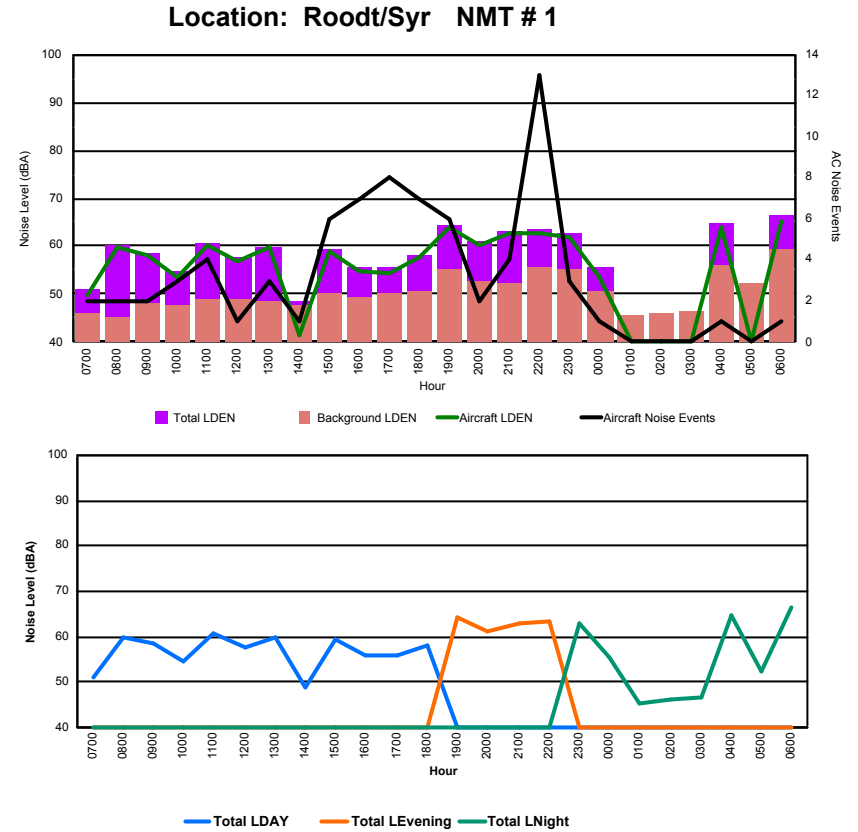

Luxembourg Airport Noise Distribution by Hour

Between 17/03/2024 00:00:00 and 17/03/2024 23:59:59 (Local Time)

Day	Aircraft Events	Total LDEN dB (A)	Aircraft LDEN dB(A)	Background LDEN dB(A)	Total LDay dB(A)	Total LEvening dB(A)	Total LNight dB (A)	
17/03/24	7:00	2	51.2	49.7	46.1	51.2	-	-
17/03/24	8:00	2	60.0	59.9	45.2	60.0	-	-
17/03/24	9:00	2	58.6	58.3	48.1	58.6	-	-
17/03/24	10:00	3	54.6	53.6	47.7	54.6	-	-
17/03/24	11:00	4	60.6	60.3	49.0	60.6	-	-
17/03/24	12:00	1	57.5	56.8	48.8	57.5	-	-
17/03/24	13:00	3	59.9	59.6	48.7	59.9	-	-
17/03/24	14:00	1	48.7	41.5	47.8	48.7	-	-
17/03/24	15:00	6	59.3	58.8	50.0	59.3	-	-
17/03/24	16:00	7	55.8	54.7	49.5	55.8	-	-
17/03/24	17:00	8	55.7	54.4	50.0	55.7	-	-
17/03/24	18:00	7	58.3	57.5	50.8	58.3	-	-
17/03/24	19:00	6	64.4	63.9	55.0	-	64.4	-
17/03/24	20:00	2	61.1	60.4	52.8	-	61.1	-
17/03/24	21:00	4	63.0	62.7	52.3	-	63.0	-
17/03/24	22:00	13	63.6	62.9	55.8	-	63.6	-
17/03/24	23:00	3	62.8	62.0	55.2	-	-	62.8
18/03/24	0:00	1	55.5	53.7	50.8	-	-	55.5
18/03/24	1:00	-	45.5	-	45.5	-	-	45.5
18/03/24	2:00	-	46.1	-	46.1	-	-	46.1
18/03/24	3:00	-	46.5	-	46.5	-	-	46.5
18/03/24	4:00	1	64.6	63.9	56.1	-	-	64.6
18/03/24	5:00	-	52.4	-	52.4	-	-	52.4
18/03/24	6:00	1	66.4	65.4	59.4	-	-	66.4
	77	60.2	59.5	52.2	57.8	63.2	60.9