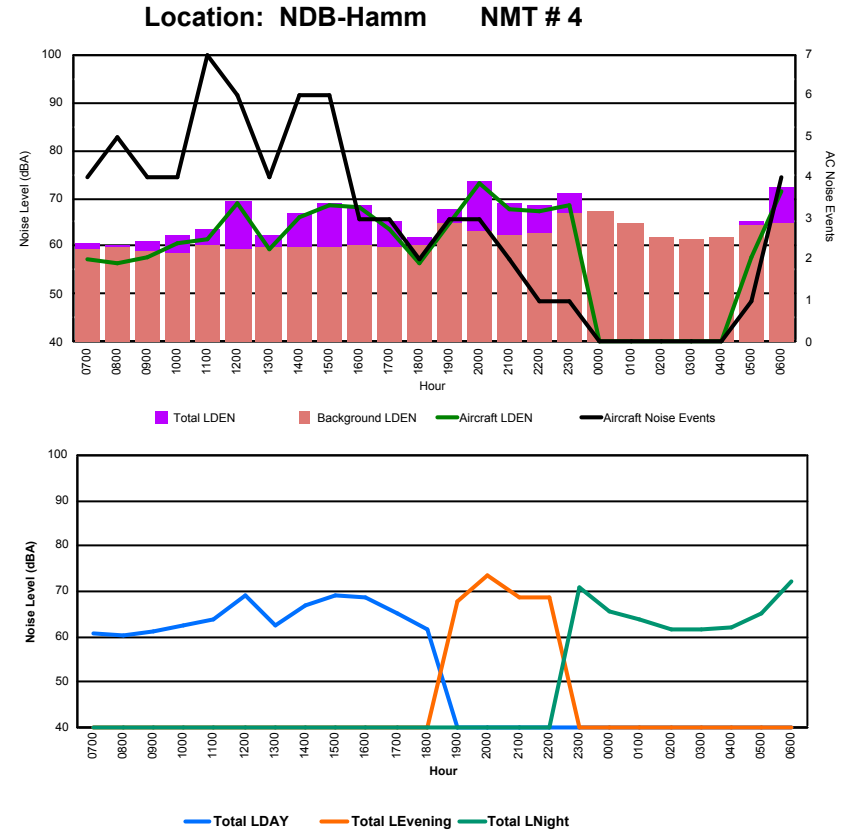

Luxembourg Airport Noise Distribution by Hour

Between 23/03/2024 00:00:00 and 23/03/2024 23:59:59 (Local Time)

Day	Aircraft Events	Total LDEN dB(A)	Aircraft LDEN dB(A)	Background LDEN dB(A)	Total LDay dB(A)	Total LEvening dB(A)	Total LNight dB(A)	
23/03/24	7:00	4	60.7	57.4	59.4	60.7	-	-
23/03/24	8:00	5	60.2	56.5	59.7	60.2	-	-
23/03/24	9:00	4	61.2	57.9	58.8	61.2	-	-
23/03/24	10:00	4	62.5	60.5	58.4	62.5	-	-
23/03/24	11:00	7	63.7	61.4	60.2	63.7	-	-
23/03/24	12:00	6	69.3	68.8	59.4	69.3	-	-
23/03/24	13:00	4	62.5	59.4	59.8	62.5	-	-
23/03/24	14:00	6	66.9	66.0	59.8	66.9	-	-
23/03/24	15:00	6	69.1	68.6	59.8	69.1	-	-
23/03/24	16:00	3	68.7	68.1	60.1	68.7	-	-
23/03/24	17:00	3	65.1	63.6	59.9	65.1	-	-
23/03/24	18:00	2	61.7	56.4	60.3	61.7	-	-
23/03/24	19:00	3	67.6	64.8	64.7	-	67.6	-
23/03/24	20:00	3	73.7	73.3	63.0	-	73.7	-
23/03/24	21:00	2	68.8	67.8	62.4	-	68.8	-
23/03/24	22:00	1	68.6	67.4	62.6	-	68.6	-
23/03/24	23:00	1	70.9	68.6	66.9	-	-	70.9
24/03/24	0:00	-	65.8	-	67.4	-	-	65.8
24/03/24	1:00	-	63.7	-	64.7	-	-	63.7
24/03/24	2:00	-	61.5	-	61.7	-	-	61.5
24/03/24	3:00	-	61.5	-	61.5	-	-	61.5
24/03/24	4:00	-	62.0	-	62.0	-	-	62.0
24/03/24	5:00	1	65.1	57.5	64.4	-	-	65.1
24/03/24	6:00	4	72.4	71.6	64.9	-	-	72.4
	69	67.4	65.8	62.6	65.6	70.4	67.4