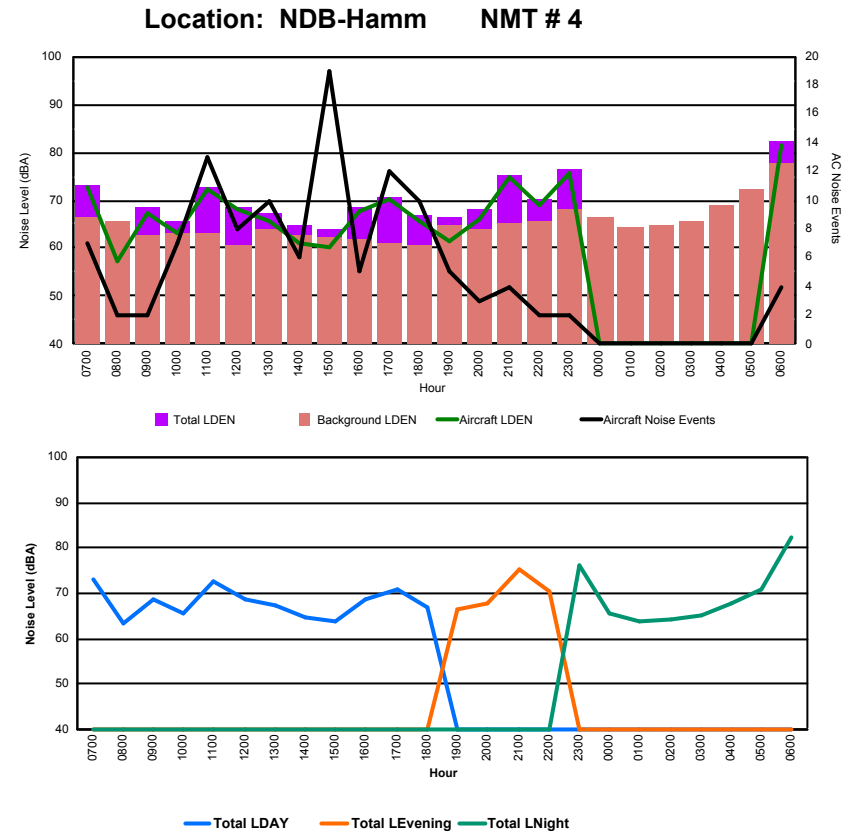

Luxembourg Airport Noise Distribution by Hour

Between 18/03/2024 00:00:00 and 18/03/2024 23:59:59 (Local Time)

Day	Aircraft Events	Total LDEN dB (A)	Aircraft LDEN dB(A)	Background LDEN dB(A)	Total LDay dB(A)	Total LEvening dB(A)	Total LNight dB (A)
18/03/24 7:00	7	73.1	72.7	66.4	73.1	-	-
18/03/24 8:00	2	63.5	57.1	65.6	63.5	-	-
18/03/24 9:00	2	68.5	67.3	62.6	68.5	-	-
18/03/24 10:00	7	65.7	63.1	63.0	65.7	-	-
18/03/24 11:00	13	72.8	72.4	63.0	72.8	-	-
18/03/24 12:00	8	68.7	68.1	60.7	68.7	-	-
18/03/24 13:00	10	67.4	65.5	64.0	67.4	-	-
18/03/24 14:00	6	64.6	60.9	62.6	64.6	-	-
18/03/24 15:00	19	64.0	60.0	62.5	64.0	-	-
18/03/24 16:00	5	68.6	67.6	62.0	68.6	-	-
18/03/24 17:00	12	70.7	70.2	60.9	70.7	-	-
18/03/24 18:00	10	66.7	65.7	60.5	66.7	-	-
18/03/24 19:00	5	66.4	61.5	64.8	-	66.4	-
18/03/24 20:00	3	68.0	65.9	63.9	-	68.0	-
18/03/24 21:00	4	75.1	74.7	65.4	-	75.1	-
18/03/24 22:00	2	70.4	68.8	65.7	-	70.4	-
18/03/24 23:00	2	76.3	75.7	68.2	-	-	76.3
19/03/24 0:00	-	65.7	-	66.6	-	-	65.7
19/03/24 1:00	-	63.7	-	64.3	-	-	63.7
19/03/24 2:00	-	64.2	-	64.9	-	-	64.2
19/03/24 3:00	-	65.3	-	65.6	-	-	65.3
19/03/24 4:00	-	67.8	-	68.8	-	-	67.8
19/03/24 5:00	-	70.7	-	72.1	-	-	70.7
19/03/24 6:00	4	82.2	81.4	77.9	-	-	82.2
	121	72.1	70.9	67.8	69.0	71.3	74.7