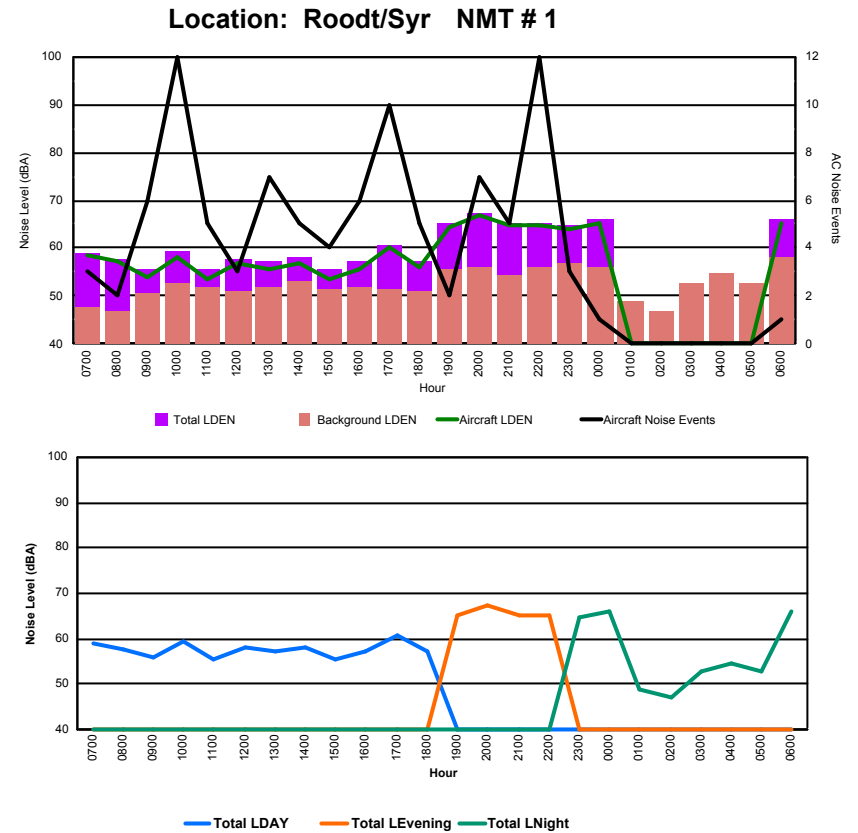

Luxembourg Airport Noise Distribution by Hour

Between 11/03/2024 00:00:00 and 11/03/2024 23:59:59 (Local Time)

Day	Aircraft Events	Total LDEN dB(A)	Aircraft LDEN dB(A)	Background LDEN dB(A)	Total LDay dB(A)	Total LEvening dB(A)	Total LNight dB(A)
11/03/24 7:00	3	59.0	58.7	47.9	59.0	-	-
11/03/24 8:00	2	57.6	57.2	47.0	57.6	-	-
11/03/24 9:00	6	55.7	54.1	50.8	55.7	-	-
11/03/24 10:00	12	59.2	58.1	52.9	59.2	-	-
11/03/24 11:00	5	55.6	53.4	51.7	55.6	-	-
11/03/24 12:00	3	57.9	56.9	51.0	57.9	-	-
11/03/24 13:00	7	57.2	55.8	51.8	57.2	-	-
11/03/24 14:00	5	58.3	56.9	53.0	58.3	-	-
11/03/24 15:00	4	55.5	53.4	51.5	55.5	-	-
11/03/24 16:00	6	57.1	55.6	51.9	57.1	-	-
11/03/24 17:00	10	60.8	60.4	51.5	60.8	-	-
11/03/24 18:00	5	57.2	56.1	51.2	57.2	-	-
11/03/24 19:00	2	65.0	64.5	55.8	-	65.0	-
11/03/24 20:00	7	67.4	67.0	56.0	-	67.4	-
11/03/24 21:00	5	65.0	64.6	54.5	-	65.0	-
11/03/24 22:00	12	65.2	64.7	55.9	-	65.2	-
11/03/24 23:00	3	64.7	64.0	56.8	-	-	64.7
12/03/24 0:00	1	65.9	65.4	56.0	-	-	65.9
12/03/24 1:00	-	48.9	-	48.9	-	-	48.9
12/03/24 2:00	-	46.9	-	46.9	-	-	46.9
12/03/24 3:00	-	52.7	-	52.8	-	-	52.7
12/03/24 4:00	-	54.7	-	54.8	-	-	54.7
12/03/24 5:00	-	52.6	-	52.6	-	-	52.6
12/03/24 6:00	1	66.0	65.2	58.3	-	-	66.0
	99	61.5	60.8	53.5	57.9	65.8	61.6