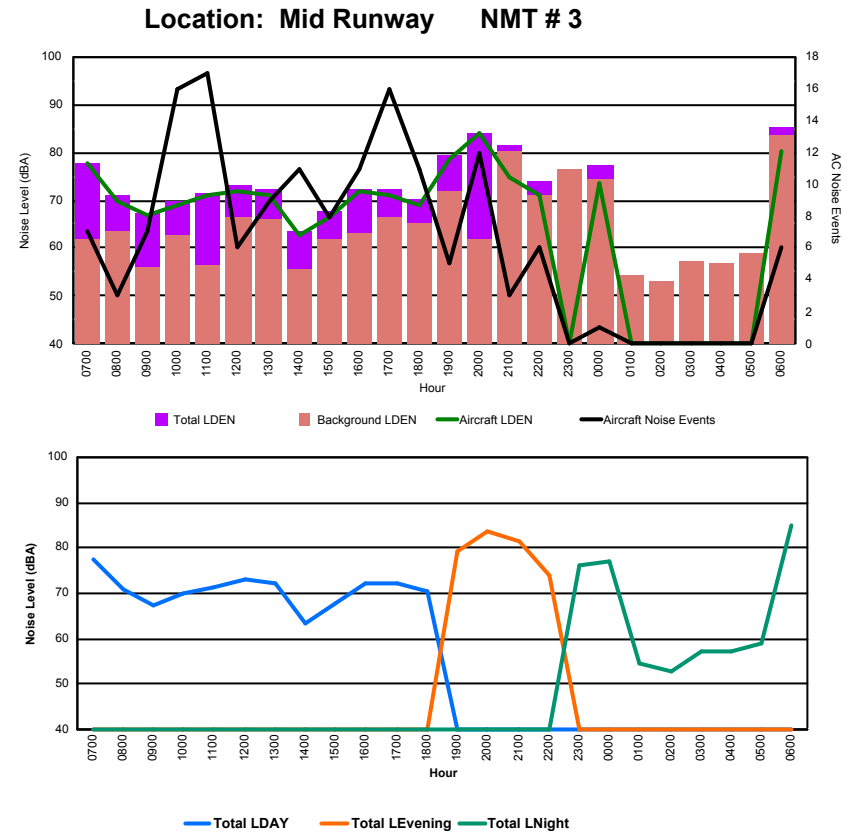

Luxembourg Airport Noise Distribution by Hour

Between 11/03/2024 00:00:00 and 11/03/2024 23:59:59 (Local Time)

Day	Aircraft Events	Total LDEN dB (A)	Aircraft LDEN dB(A)	Background LDEN dB(A)	Total LDay dB(A)	Total LEvening dB(A)	Total LNight dB (A)
11/03/24 7:00	7	77.7	77.7	61.7	77.7	-	-
11/03/24 8:00	3	70.9	70.0	63.4	70.9	-	-
11/03/24 9:00	7	67.2	66.9	56.0	67.2	-	-
11/03/24 10:00	16	69.8	68.9	62.9	69.8	-	-
11/03/24 11:00	17	71.4	71.2	56.4	71.4	-	-
11/03/24 12:00	6	73.0	72.0	66.3	73.0	-	-
11/03/24 13:00	9	72.1	70.9	65.9	72.1	-	-
11/03/24 14:00	11	63.5	62.7	55.7	63.5	-	-
11/03/24 15:00	8	67.7	66.4	61.8	67.7	-	-
11/03/24 16:00	11	72.3	71.7	63.3	72.3	-	-
11/03/24 17:00	16	72.3	71.1	66.3	72.3	-	-
11/03/24 18:00	11	70.4	68.9	65.2	70.4	-	-
11/03/24 19:00	5	79.4	78.6	71.7	-	79.4	-
11/03/24 20:00	12	83.9	83.9	62.0	-	83.9	-
11/03/24 21:00	3	81.4	74.7	80.4	-	81.4	-
11/03/24 22:00	6	74.1	71.1	71.2	-	74.1	-
11/03/24 23:00	-	76.3	-	76.3	-	-	76.3
12/03/24 0:00	1	77.1	73.7	74.4	-	-	77.1
12/03/24 1:00	-	54.5	-	54.3	-	-	54.5
12/03/24 2:00	-	53.0	-	53.0	-	-	53.0
12/03/24 3:00	-	57.2	-	57.2	-	-	57.2
12/03/24 4:00	-	57.0	-	57.0	-	-	57.0
12/03/24 5:00	-	59.0	-	59.0	-	-	59.0
12/03/24 6:00	6	85.1	80.1	83.6	-	-	85.1
	155	76.6	74.3	72.9	72.0	80.9	77.2