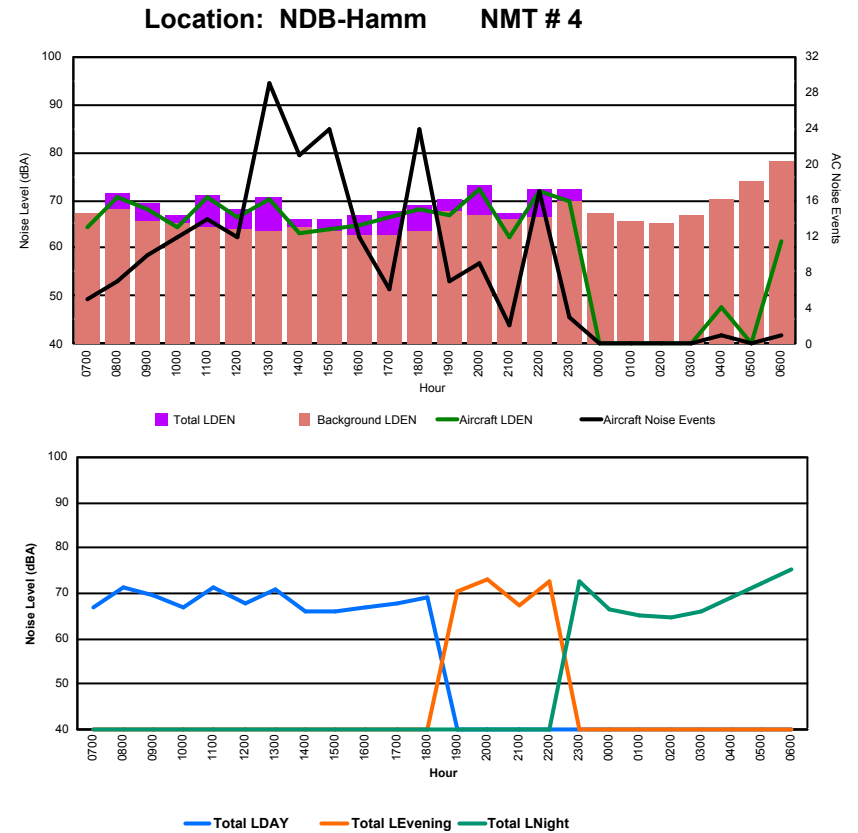

Luxembourg Airport Noise Distribution by Hour

Between 07/03/2024 00:00:00 and 07/03/2024 23:59:59 (Local Time)

Day	Aircraft Events	Total LDEN dB (A)	Aircraft LDEN dB(A)	Background LDEN dB(A)	Total LDay dB(A)	Total LEvening dB(A)	Total LNight dB (A)	
07/03/24	7:00	5	67.1	64.5	67.2	67.1	-	-
07/03/24	8:00	7	71.5	70.5	68.3	71.5	-	-
07/03/24	9:00	10	69.4	68.2	65.5	-	-	
07/03/24	10:00	12	66.9	64.5	65.1	66.9	-	-
07/03/24	11:00	14	71.2	70.6	64.5	71.2	-	-
07/03/24	12:00	12	68.0	66.5	64.1	68.0	-	-
07/03/24	13:00	29	70.7	70.1	63.7	70.7	-	-
07/03/24	14:00	21	66.0	63.1	64.2	66.0	-	-
07/03/24	15:00	24	66.2	64.1	63.7	66.2	-	-
07/03/24	16:00	12	66.7	64.8	62.9	66.7	-	-
07/03/24	17:00	6	67.9	66.5	62.6	67.9	-	-
07/03/24	18:00	24	69.1	68.1	63.4	69.1	-	-
07/03/24	19:00	7	70.3	66.9	67.9	-	70.3	-
07/03/24	20:00	9	73.2	72.1	66.7	-	73.2	-
07/03/24	21:00	2	67.5	62.2	66.1	-	67.5	-
07/03/24	22:00	17	72.5	71.8	66.5	-	72.5	-
07/03/24	23:00	3	72.5	69.6	69.8	-	-	72.5
08/03/24	0:00	-	66.6	-	67.5	-	-	66.6
08/03/24	1:00	-	65.0	-	65.8	-	-	65.0
08/03/24	2:00	-	64.7	-	65.4	-	-	64.7
08/03/24	3:00	-	66.2	-	66.8	-	-	66.2
08/03/24	4:00	1	69.3	47.6	70.4	-	-	69.3
08/03/24	5:00	-	72.2	-	74.0	-	-	72.2
08/03/24	6:00	1	75.1	61.6	78.0	-	-	75.1
	216	69.9	66.9	68.8	68.8	71.4	70.5