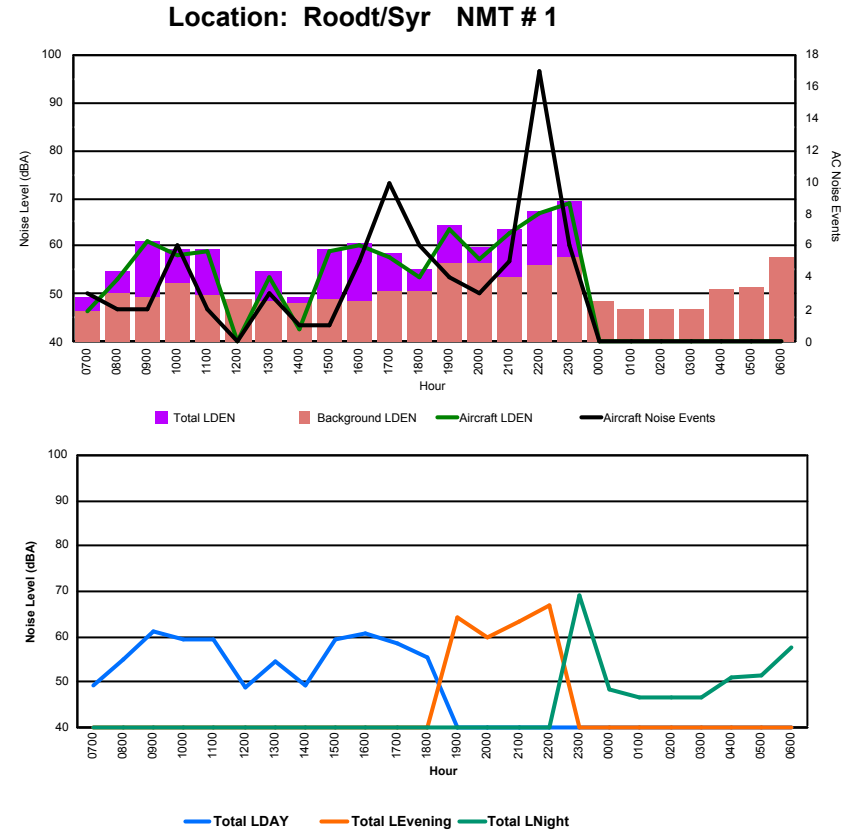

Luxembourg Airport Noise Distribution by Hour

Between 31/03/2024 00:00:00 and 31/03/2024 23:59:59 (Local Time)

Day	Aircraft Events	Total LDEN dB(A)	Aircraft LDEN dB(A)	Background LDEN dB(A)	Total LDay dB(A)	Total LEvening dB(A)	Total LNight dB(A)
31/03/24 7:00	3	49.4	46.3	46.5	49.4	-	-
31/03/24 8:00	2	54.9	53.2	50.1	54.9	-	-
31/03/24 9:00	2	61.2	60.9	49.2	61.2	-	-
31/03/24 10:00	6	59.2	58.3	52.3	59.2	-	-
31/03/24 11:00	2	59.4	58.9	49.8	59.4	-	-
31/03/24 12:00	-	49.0	-	49.0	49.0	-	-
31/03/24 13:00	3	54.6	53.4	48.5	54.6	-	-
31/03/24 14:00	1	49.4	42.7	48.3	49.4	-	-
31/03/24 15:00	1	59.5	59.0	48.9	59.5	-	-
31/03/24 16:00	5	60.7	60.4	48.6	60.7	-	-
31/03/24 17:00	10	58.5	57.8	50.6	58.5	-	-
31/03/24 18:00	6	55.4	53.6	50.7	55.4	-	-
31/03/24 19:00	4	64.4	63.6	56.5	-	64.4	-
31/03/24 20:00	3	59.9	57.2	56.6	-	59.9	-
31/03/24 21:00	5	63.4	62.9	53.6	-	63.4	-
31/03/24 22:00	17	67.1	66.9	56.0	-	67.1	-
31/03/24 23:00	6	69.3	69.1	57.5	-	-	69.3
01/04/24 0:00	-	48.6	-	48.6	-	-	48.6
01/04/24 1:00	-	46.8	-	46.8	-	-	46.8
01/04/24 2:00	-	46.8	-	46.8	-	-	46.8
01/04/24 3:00	-	46.8	-	46.8	-	-	46.8
01/04/24 4:00	-	51.1	-	51.1	-	-	51.1
01/04/24 5:00	-	51.6	-	51.6	-	-	51.6
01/04/24 6:00	-	57.7	-	57.7	-	-	57.7
	76	60.6	59.9	52.5	57.7	64.4	60.8