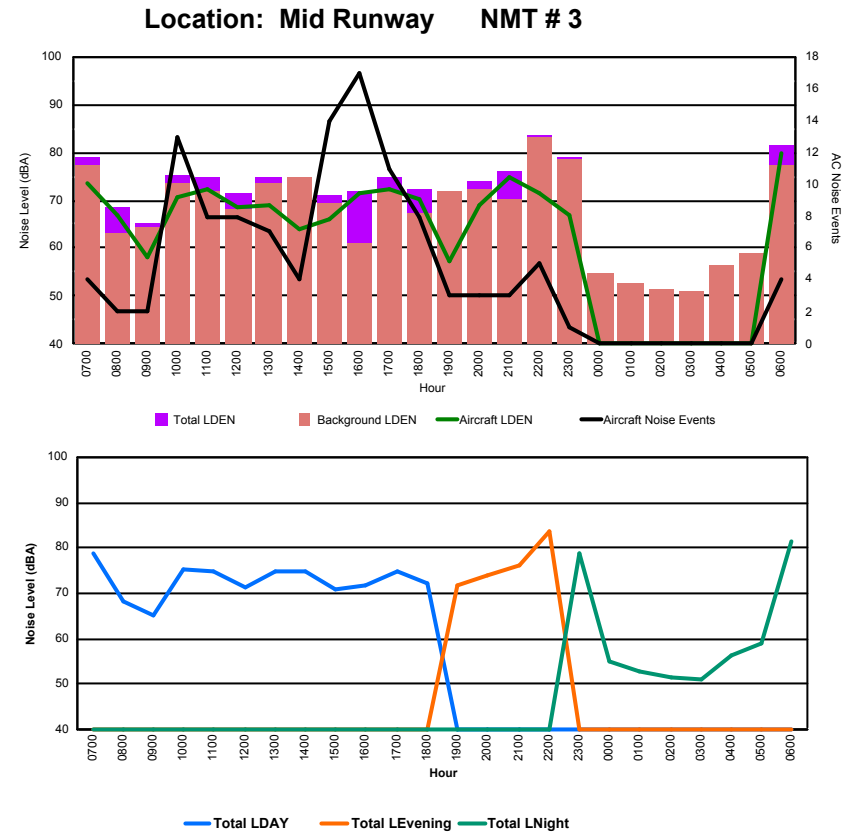

Luxembourg Airport Noise Distribution by Hour

Between 18/03/2024 00:00:00 and 18/03/2024 23:59:59 (Local Time)

Day	Aircraft Events	Total LDEN dB(A)	Aircraft LDEN dB(A)	Background LDEN dB(A)	Total LDay dB(A)	Total LEvening dB(A)	Total LNight dB(A)
18/03/24 7:00	4	78.9	73.4	77.5	78.9	-	-
18/03/24 8:00	2	68.4	66.7	63.2	68.4	-	-
18/03/24 9:00	2	65.1	58.1	64.2	65.1	-	-
18/03/24 10:00	13	75.2	70.5	73.5	75.2	-	-
18/03/24 11:00	8	75.0	72.3	71.8	75.0	-	-
18/03/24 12:00	8	71.4	68.5	68.2	71.4	-	-
18/03/24 13:00	7	74.8	68.8	73.6	74.8	-	-
18/03/24 14:00	4	75.0	63.9	74.6	75.0	-	-
18/03/24 15:00	14	70.9	66.0	69.2	70.9	-	-
18/03/24 16:00	17	71.8	71.5	60.9	71.8	-	-
18/03/24 17:00	11	75.0	72.1	71.9	75.0	-	-
18/03/24 18:00	8	72.1	70.4	67.4	72.1	-	-
18/03/24 19:00	3	71.8	57.4	71.7	-	71.8	-
18/03/24 20:00	3	73.8	68.9	72.1	-	73.8	-
18/03/24 21:00	3	76.1	74.9	70.1	-	76.1	-
18/03/24 22:00	5	83.6	71.4	83.3	-	83.6	-
18/03/24 23:00	1	78.8	66.8	78.6	-	-	78.8
19/03/24 0:00	-	54.8	-	54.8	-	-	54.8
19/03/24 1:00	-	52.9	-	52.9	-	-	52.9
19/03/24 2:00	-	51.6	-	51.6	-	-	51.6
19/03/24 3:00	-	51.0	-	51.0	-	-	51.0
19/03/24 4:00	-	56.3	-	56.3	-	-	56.3
19/03/24 5:00	-	58.8	-	58.8	-	-	58.8
19/03/24 6:00	4	81.6	79.8	77.1	-	-	81.6
	117	75.4	70.5	73.7	74.0	78.9	74.4