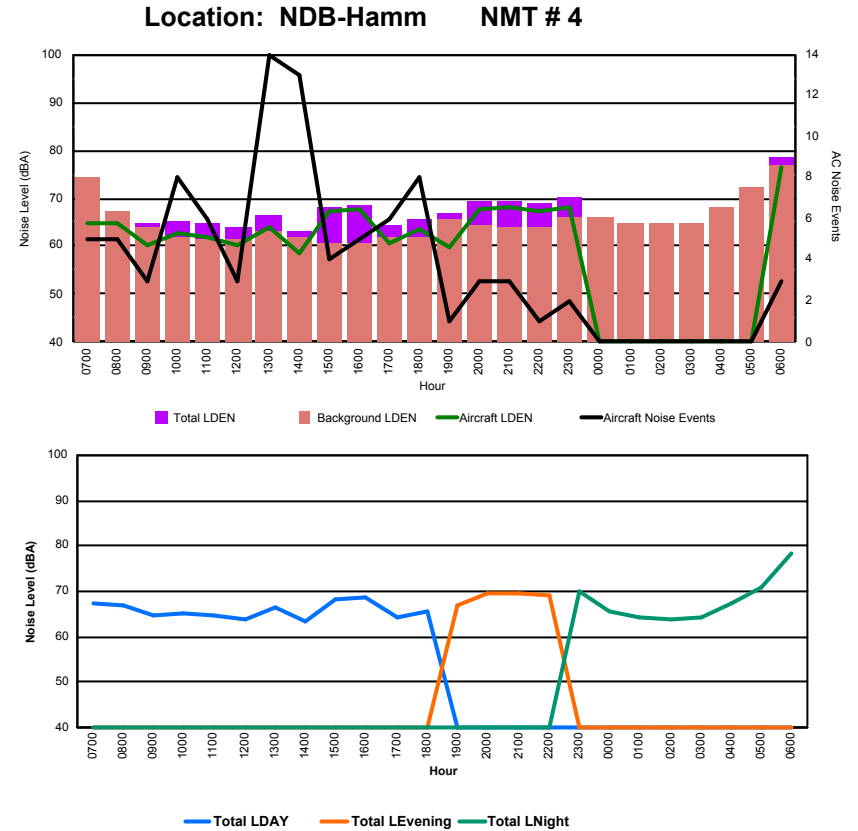

Luxembourg Airport Noise Distribution by Hour

Between 06/03/2024 00:00:00 and 06/03/2024 23:59:59 (Local Time)

Day	Aircraft Events	Total LDEN dB(A)	Aircraft LDEN dB(A)	Background LDEN dB(A)	Total LDay dB(A)	Total LEvening dB(A)	Total LNight dB(A)
06/03/24 7:00	5	67.4	64.7	74.3	67.4	-	-
06/03/24 8:00	5	67.0	64.6	67.4	67.0	-	-
06/03/24 9:00	3	64.9	60.4	64.0	64.9	-	-
06/03/24 10:00	8	65.0	62.6	61.7	65.0	-	-
06/03/24 11:00	6	64.7	61.9	61.6	64.7	-	-
06/03/24 12:00	3	63.9	60.0	61.6	63.9	-	-
06/03/24 13:00	14	66.3	64.0	63.0	66.3	-	-
06/03/24 14:00	13	63.3	58.6	61.7	63.3	-	-
06/03/24 15:00	4	68.3	67.5	60.7	68.3	-	-
06/03/24 16:00	5	68.6	67.9	60.8	68.6	-	-
06/03/24 17:00	6	64.3	60.7	61.9	64.3	-	-
06/03/24 18:00	8	65.6	63.5	61.7	65.6	-	-
06/03/24 19:00	1	66.7	59.6	65.8	-	66.7	-
06/03/24 20:00	3	69.4	67.8	64.5	-	69.4	-
06/03/24 21:00	3	69.5	68.1	64.0	-	69.5	-
06/03/24 22:00	1	69.0	67.3	64.1	-	69.0	-
06/03/24 23:00	2	70.2	68.1	66.0	-	-	70.2
07/03/24 0:00	-	65.5	-	66.2	-	-	65.5
07/03/24 1:00	-	64.1	-	64.7	-	-	64.1
07/03/24 2:00	-	64.0	-	64.6	-	-	64.0
07/03/24 3:00	-	64.4	-	64.6	-	-	64.4
07/03/24 4:00	-	67.4	-	68.2	-	-	67.4
07/03/24 5:00	-	70.8	-	72.2	-	-	70.8
07/03/24 6:00	3	78.5	76.6	77.0	-	-	78.5
	93	69.0	66.2	68.0	66.1	68.8	71.4