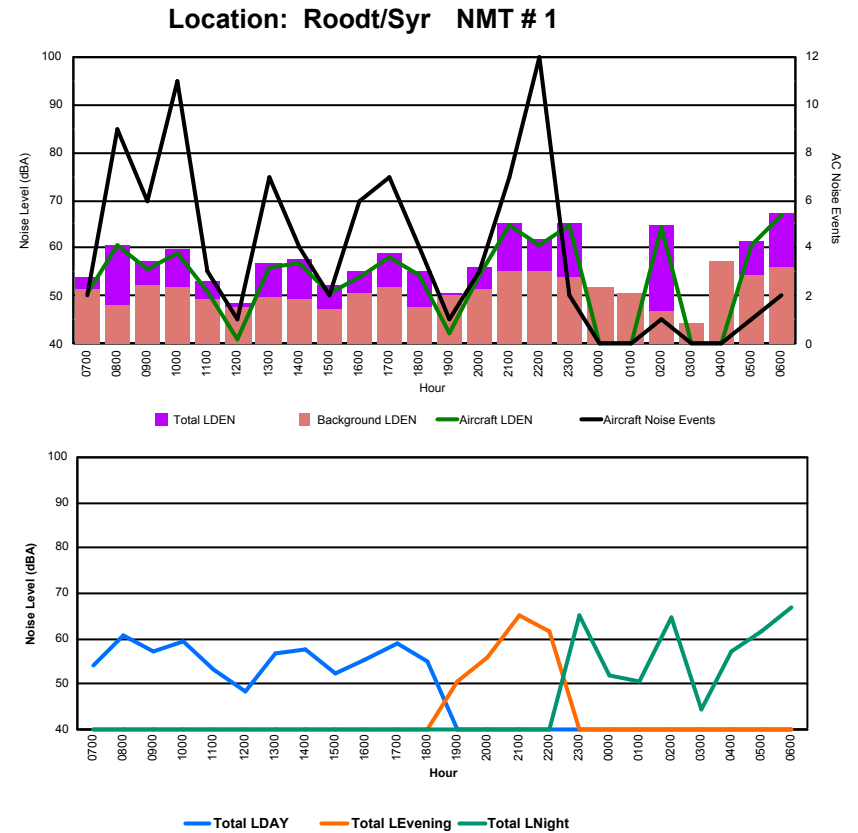

Luxembourg Airport Noise Distribution by Hour

Between 05/03/2024 00:00:00 and 05/03/2024 23:59:59 (Local Time)

Day	Aircraft Events	Total LDEN dB(A)	Aircraft LDEN dB(A)	Background LDEN dB(A)	Total LDay dB(A)	Total LEvening dB(A)	Total LNight dB(A)
05/03/24 7:00	2	53.9	50.7	51.4	53.9	-	-
05/03/24 8:00	9	60.7	60.5	48.3	60.7	-	-
05/03/24 9:00	6	57.3	55.8	52.2	57.3	-	-
05/03/24 10:00	11	59.6	58.9	51.8	59.6	-	-
05/03/24 11:00	3	53.1	50.9	49.3	53.1	-	-
05/03/24 12:00	1	48.5	41.2	47.7	48.5	-	-
05/03/24 13:00	7	56.9	56.0	49.9	56.9	-	-
05/03/24 14:00	4	57.7	57.0	49.2	57.7	-	-
05/03/24 15:00	2	52.4	50.8	47.4	52.4	-	-
05/03/24 16:00	6	55.4	53.8	50.8	55.4	-	-
05/03/24 17:00	7	58.9	58.0	51.9	58.9	-	-
05/03/24 18:00	4	55.2	54.4	47.9	55.2	-	-
05/03/24 19:00	1	50.8	42.4	50.2	-	50.8	-
05/03/24 20:00	3	56.0	54.2	51.5	-	56.0	-
05/03/24 21:00	7	65.2	64.8	55.0	-	65.2	-
05/03/24 22:00	12	61.7	60.8	55.0	-	61.7	-
05/03/24 23:00	2	65.2	64.9	54.0	-	-	65.2
06/03/24 0:00	-	51.9	-	52.0	-	-	51.9
06/03/24 1:00	-	50.6	-	50.7	-	-	50.6
06/03/24 2:00	1	64.6	64.4	46.8	-	-	64.6
06/03/24 3:00	-	44.3	-	44.3	-	-	44.3
06/03/24 4:00	-	57.0	-	57.1	-	-	57.0
06/03/24 5:00	1	61.5	60.6	54.2	-	-	61.5
06/03/24 6:00	2	67.1	66.8	56.2	-	-	67.1
	91	60.1	59.4	52.1	56.9	61.2	62.3