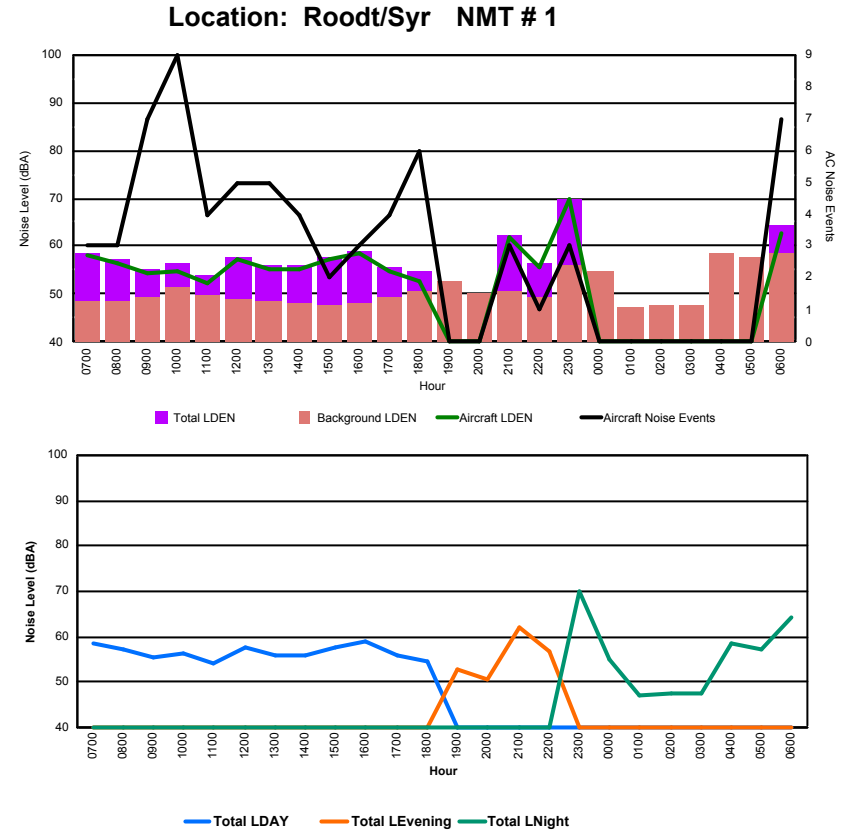

Luxembourg Airport Noise Distribution by Hour

Between 25/03/2024 00:00:00 and 25/03/2024 23:59:59 (Local Time)

Day	Aircraft Events	Total LDEN dB(A)	Aircraft LDEN dB(A)	Background LDEN dB(A)	Total LDay dB(A)	Total LEvening dB(A)	Total LNight dB(A)	
25/03/24	7:00	3	58.5	58.1	48.6	58.5	-	-
25/03/24	8:00	3	57.2	56.6	48.5	57.2	-	-
25/03/24	9:00	7	55.4	54.2	49.3	55.4	-	-
25/03/24	10:00	9	56.3	54.7	51.4	56.3	-	-
25/03/24	11:00	4	54.0	52.1	49.8	54.0	-	-
25/03/24	12:00	5	57.7	57.1	49.0	57.7	-	-
25/03/24	13:00	5	56.1	55.3	48.7	56.1	-	-
25/03/24	14:00	4	55.9	55.2	48.2	55.9	-	-
25/03/24	15:00	2	57.8	57.4	47.7	57.8	-	-
25/03/24	16:00	3	58.8	58.5	48.2	58.8	-	-
25/03/24	17:00	4	55.7	54.6	49.4	55.7	-	-
25/03/24	18:00	6	54.7	52.6	50.7	54.7	-	-
25/03/24	19:00	-	52.7	-	52.7	-	52.7	-
25/03/24	20:00	-	50.4	-	50.4	-	50.4	-
25/03/24	21:00	3	62.1	61.8	50.7	62.1	-	-
25/03/24	22:00	1	56.6	55.6	49.5	56.6	-	-
25/03/24	23:00	3	69.8	69.6	56.0	-	69.8	-
26/03/24	0:00	-	54.9	-	54.9	-	54.9	-
26/03/24	1:00	-	47.1	-	47.1	-	47.1	-
26/03/24	2:00	-	47.6	-	47.6	-	47.6	-
26/03/24	3:00	-	47.6	-	47.6	-	47.6	-
26/03/24	4:00	-	58.6	-	58.6	-	58.6	-
26/03/24	5:00	-	57.4	-	57.5	-	57.4	-
26/03/24	6:00	7	64.3	62.9	58.7	-	64.3	-
	69	59.6	58.7	52.6	56.7	57.7	62.4