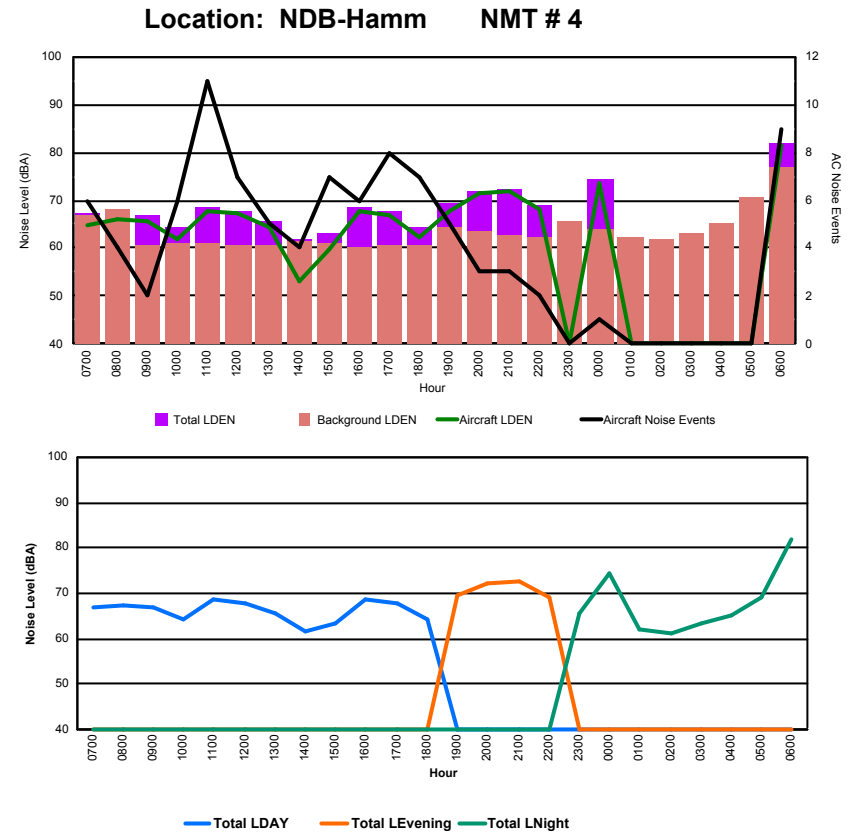

Luxembourg Airport Noise Distribution by Hour

Between 11/03/2024 00:00:00 and 11/03/2024 23:59:59 (Local Time)

Day	Aircraft Events	Total LDEN dB (A)	Aircraft LDEN dB(A)	Background LDEN dB(A)	Total LDay dB(A)	Total LEvening dB(A)	Total LNight dB (A)
11/03/24 7:00	6	67.1	64.8	66.9	67.1	-	-
11/03/24 8:00	4	67.4	65.9	68.2	67.4	-	-
11/03/24 9:00	2	67.0	65.8	60.8	67.0	-	-
11/03/24 10:00	6	64.4	62.0	60.9	64.4	-	-
11/03/24 11:00	11	68.5	67.8	61.0	68.5	-	-
11/03/24 12:00	7	67.9	67.1	60.6	67.9	-	-
11/03/24 13:00	5	65.8	64.4	60.5	65.8	-	-
11/03/24 14:00	4	61.8	53.1	61.3	61.8	-	-
11/03/24 15:00	7	63.2	59.6	61.0	63.2	-	-
11/03/24 16:00	6	68.6	67.9	60.0	68.6	-	-
11/03/24 17:00	8	67.6	66.7	60.7	67.6	-	-
11/03/24 18:00	7	64.3	62.1	60.6	64.3	-	-
11/03/24 19:00	5	69.4	67.7	64.5	-	69.4	-
11/03/24 20:00	3	72.0	71.3	63.6	-	72.0	-
11/03/24 21:00	3	72.5	72.0	62.7	-	72.5	-
11/03/24 22:00	2	69.1	68.1	62.5	-	69.1	-
11/03/24 23:00	-	65.7	-	65.8	-	-	65.7
12/03/24 0:00	1	74.2	73.7	64.1	-	-	74.2
12/03/24 1:00	-	62.0	-	62.4	-	-	62.0
12/03/24 2:00	-	61.4	-	61.9	-	-	61.4
12/03/24 3:00	-	63.3	-	63.3	-	-	63.3
12/03/24 4:00	-	65.1	-	65.2	-	-	65.1
12/03/24 5:00	-	69.0	-	70.5	-	-	69.0
12/03/24 6:00	9	81.8	81.5	76.9	-	-	81.8
	96	71.0	70.1	66.5	66.6	71.0	73.9