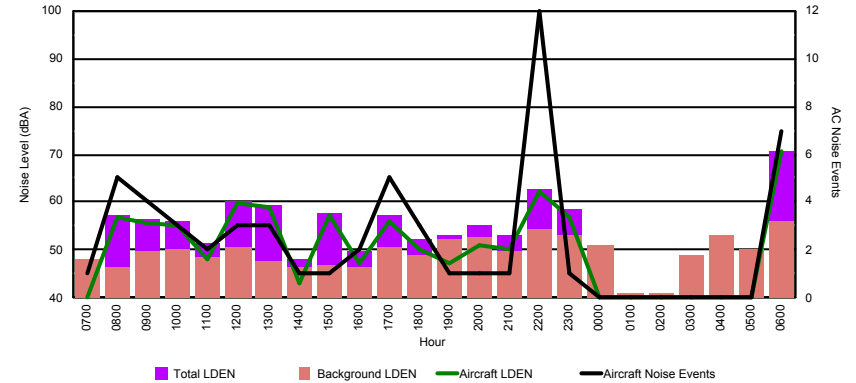

Luxembourg Airport Noise Distribution by Hour

Between 06/03/2024 00:00:00 and 06/03/2024 23:59:59 (Local Time)

Day	Aircraft Events	Total LDEN dB(A)	Aircraft LDEN dB(A)	Background LDEN dB(A)	Total LDay dB(A)	Total LEvening dB(A)	Total LNight dB(A)
06/03/24 7:00	1	48.3	37.7	48.1	48.3	-	-
06/03/24 8:00	5	57.1	56.7	46.4	57.1	-	-
06/03/24 9:00	4	56.5	55.5	49.9	56.5	-	-
06/03/24 10:00	3	56.2	55.0	50.0	56.2	-	-
06/03/24 11:00	2	51.4	48.0	48.7	51.4	-	-
06/03/24 12:00	3	60.2	59.8	50.5	60.2	-	-
06/03/24 13:00	3	59.3	59.0	47.8	59.3	-	-
06/03/24 14:00	1	48.2	43.3	46.5	48.2	-	-
06/03/24 15:00	1	57.7	57.3	46.8	57.7	-	-
06/03/24 16:00	2	49.8	47.3	46.4	49.8	-	-
06/03/24 17:00	5	57.1	56.1	50.7	57.1	-	-
06/03/24 18:00	3	52.4	50.0	48.9	52.4	-	-
06/03/24 19:00	1	53.3	47.4	52.1	-	53.3	-
06/03/24 20:00	1	55.1	51.2	52.9	-	55.1	-
06/03/24 21:00	1	53.0	50.4	49.6	-	53.0	-
06/03/24 22:00	12	62.7	62.1	54.3	-	62.7	-
06/03/24 23:00	1	58.4	56.9	53.1	-	-	58.4
07/03/24 0:00	-	50.9	-	51.0	-	-	50.9
07/03/24 1:00	-	40.9	-	40.9	-	-	40.9
07/03/24 2:00	-	40.9	-	40.9	-	-	40.9
07/03/24 3:00	-	49.0	-	49.1	-	-	49.0
07/03/24 4:00	-	53.1	-	53.2	-	-	53.1
07/03/24 5:00	-	50.3	-	50.4	-	-	50.3
07/03/24 6:00	7	70.8	70.7	56.0	-	-	70.8
	56	59.4	58.8	50.6	56.1	58.1	62.2

Location: Roodt/Syr NMT # 1