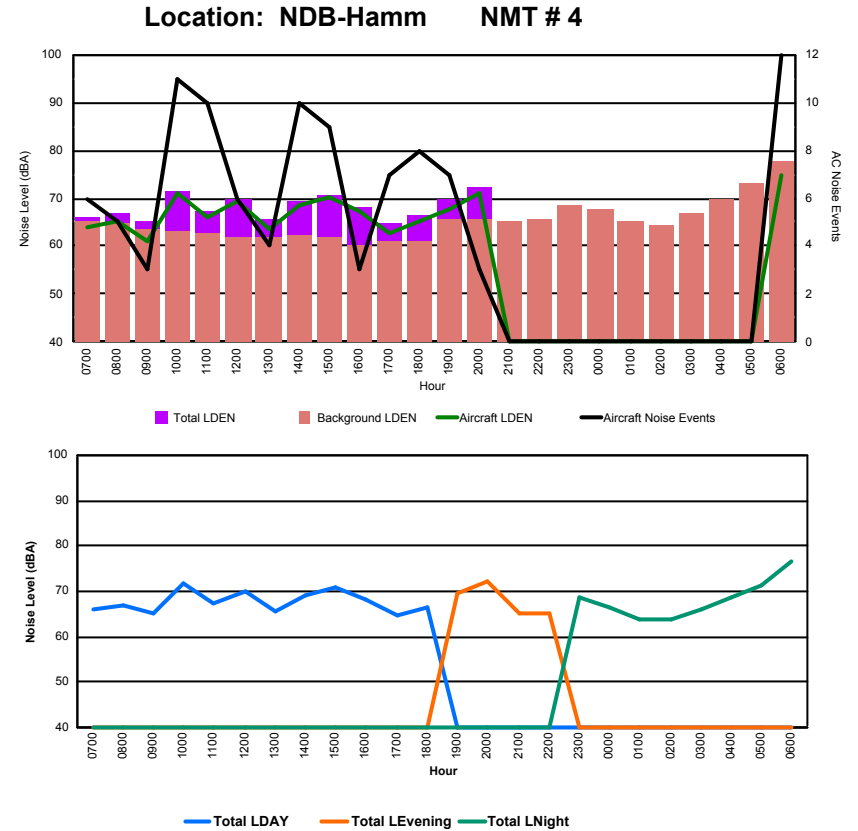

Luxembourg Airport Noise Distribution by Hour

Between 27/03/2024 00:00:00 and 27/03/2024 23:59:59 (Local Time)

Day	Aircraft Events	Total LDEN dB(A)	Aircraft LDEN dB(A)	Background LDEN dB(A)	Total LDay dB(A)	Total LEvening dB(A)	Total LNight dB(A)
27/03/24 7:00	6	66.0	64.1	65.3	66.0	-	-
27/03/24 8:00	5	66.8	65.3	64.6	66.8	-	-
27/03/24 9:00	3	65.1	61.2	63.5	65.1	-	-
27/03/24 10:00	11	71.6	71.0	63.3	71.6	-	-
27/03/24 11:00	10	67.5	66.0	62.7	67.5	-	-
27/03/24 12:00	6	69.9	69.2	62.0	69.9	-	-
27/03/24 13:00	4	65.8	63.5	62.0	65.8	-	-
27/03/24 14:00	10	69.3	68.4	62.2	69.3	-	-
27/03/24 15:00	9	70.8	70.3	61.7	70.8	-	-
27/03/24 16:00	3	68.1	67.4	60.4	68.1	-	-
27/03/24 17:00	7	64.9	62.8	60.9	64.9	-	-
27/03/24 18:00	8	66.6	65.3	61.0	66.6	-	-
27/03/24 19:00	7	69.7	67.7	65.6	-	69.7	-
27/03/24 20:00	3	72.1	71.0	65.6	-	72.1	-
27/03/24 21:00	-	65.3	-	65.3	-	65.3	-
27/03/24 22:00	-	65.3	-	65.6	-	65.3	-
27/03/24 23:00	-	68.5	-	68.5	-	-	68.5
28/03/24 0:00	-	66.6	-	67.7	-	-	66.6
28/03/24 1:00	-	64.0	-	65.0	-	-	64.0
28/03/24 2:00	-	63.7	-	64.4	-	-	63.7
28/03/24 3:00	-	66.2	-	66.8	-	-	66.2
28/03/24 4:00	-	68.8	-	70.0	-	-	68.8
28/03/24 5:00	-	71.3	-	73.3	-	-	71.3
28/03/24 6:00	12	76.6	74.8	77.6	-	-	76.6
	104	69.2	66.7	67.9	68.3	69.1	70.4