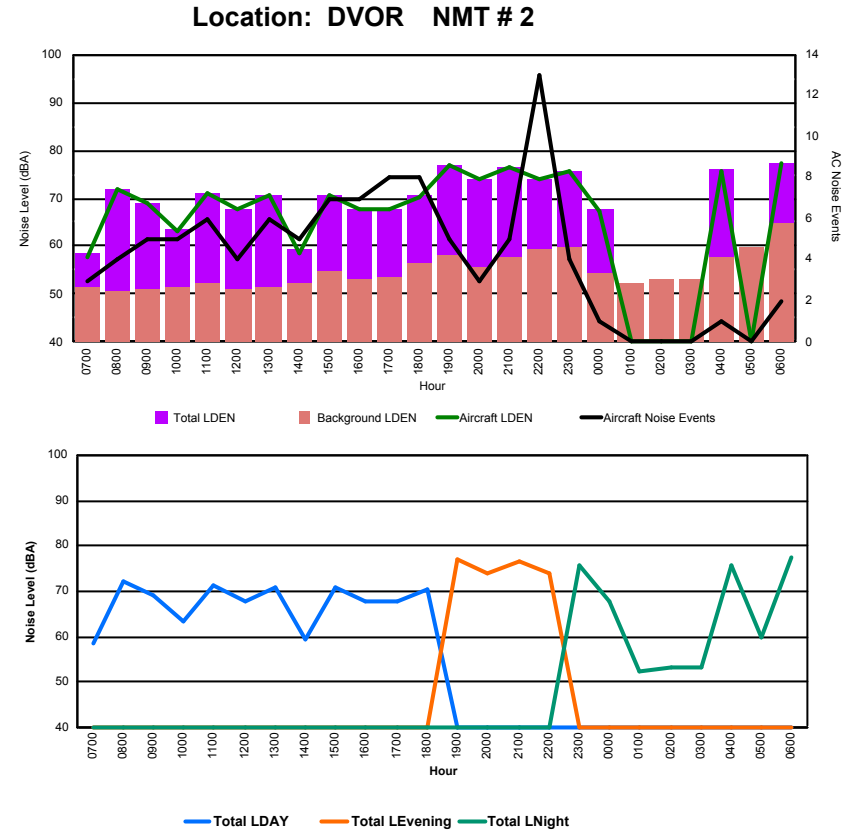

Luxembourg Airport Noise Distribution by Hour

Between 17/03/2024 00:00:00 and 17/03/2024 23:59:59 (Local Time)

Day	Aircraft Events	Total LDEN dB(A)	Aircraft LDEN dB(A)	Background LDEN dB(A)	Total LDay dB(A)	Total LEvening dB(A)	Total LNight dB(A)
17/03/24 7:00	3	58.6	57.7	51.4	58.6	-	-
17/03/24 8:00	4	72.0	72.0	50.6	72.0	-	-
17/03/24 9:00	5	69.0	68.9	51.2	69.0	-	-
17/03/24 10:00	5	63.4	63.1	51.3	63.4	-	-
17/03/24 11:00	6	71.2	71.1	52.4	71.2	-	-
17/03/24 12:00	4	67.7	67.6	50.9	67.7	-	-
17/03/24 13:00	6	70.8	70.8	51.6	70.8	-	-
17/03/24 14:00	5	59.5	58.6	52.1	59.5	-	-
17/03/24 15:00	7	70.8	70.7	54.7	70.8	-	-
17/03/24 16:00	7	67.8	67.6	53.2	67.8	-	-
17/03/24 17:00	8	67.7	67.6	53.4	67.7	-	-
17/03/24 18:00	8	70.5	70.3	56.5	70.5	-	-
17/03/24 19:00	5	77.0	77.0	58.0	-	77.0	-
17/03/24 20:00	3	74.1	74.0	55.8	-	74.1	-
17/03/24 21:00	5	76.6	76.5	57.8	-	76.6	-
17/03/24 22:00	13	73.9	73.8	59.3	-	73.9	-
17/03/24 23:00	4	75.6	75.5	59.6	-	-	75.6
18/03/24 0:00	1	67.6	67.4	54.2	-	-	67.6
18/03/24 1:00	-	52.3	-	52.3	-	-	52.3
18/03/24 2:00	-	53.1	-	53.1	-	-	53.1
18/03/24 3:00	-	53.3	-	53.3	-	-	53.3
18/03/24 4:00	1	75.9	75.8	57.9	-	-	75.9
18/03/24 5:00	-	59.7	-	59.7	-	-	59.7
18/03/24 6:00	2	77.4	77.1	64.9	-	-	77.4
	102	72.0	71.8	56.7	68.9	75.6	72.4