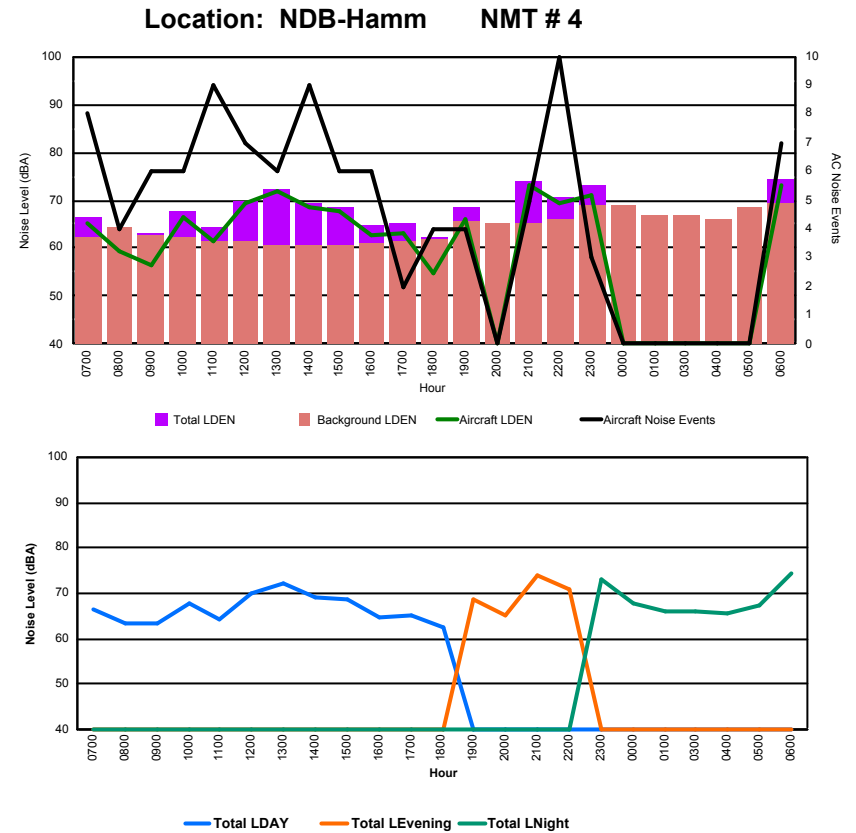

Luxembourg Airport Noise Distribution by Hour

Between 30/03/2024 00:00:00 and 30/03/2024 23:59:59 (Local Time)

Day	Aircraft Events	Total LDEN dB (A)	Aircraft LDEN dB(A)	Background LDEN dB(A)	Total LDay dB(A)	Total LEvening dB(A)	Total LNight dB (A)
30/03/24 7:00	8	66.4	65.3	62.2	66.4	-	-
30/03/24 8:00	4	63.3	59.2	64.3	63.3	-	-
30/03/24 9:00	6	63.3	56.6	62.6	63.3	-	-
30/03/24 10:00	6	67.8	66.4	62.5	67.8	-	-
30/03/24 11:00	9	64.3	61.5	61.4	64.3	-	-
30/03/24 12:00	7	70.0	69.3	61.6	70.0	-	-
30/03/24 13:00	6	72.1	71.7	60.5	72.1	-	-
30/03/24 14:00	9	69.2	68.5	60.6	69.2	-	-
30/03/24 15:00	6	68.5	67.8	60.5	68.5	-	-
30/03/24 16:00	6	64.9	62.8	61.0	64.9	-	-
30/03/24 17:00	2	65.3	63.0	61.5	65.3	-	-
30/03/24 18:00	4	62.3	54.7	61.7	62.3	-	-
30/03/24 19:00	4	68.7	65.9	65.7	-	68.7	-
30/03/24 20:00	-	65.2	-	65.2	-	65.2	-
30/03/24 21:00	5	73.8	73.2	65.0	-	73.8	-
30/03/24 22:00	10	70.8	69.4	66.2	-	70.8	-
30/03/24 23:00	3	73.0	70.9	69.0	-	-	73.0
31/03/24 0:00	-	67.8	-	69.0	-	-	67.8
31/03/24 1:00	-	66.1	-	67.0	-	-	66.1
31/03/24 3:00	-	66.1	-	66.7	-	-	66.1
31/03/24 4:00	-	65.8	-	66.1	-	-	65.8
31/03/24 5:00	-	67.4	-	68.4	-	-	67.4
31/03/24 6:00	7	74.4	73.3	69.2	-	-	74.4
	102	69.1	67.1	65.3	67.5	70.7	70.1