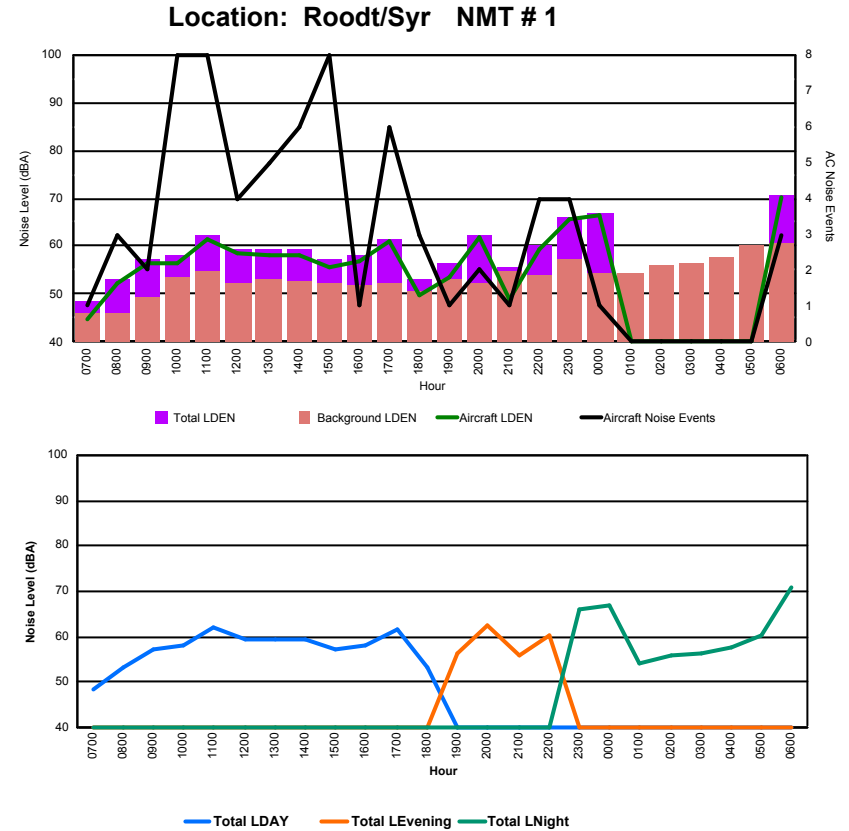

Luxembourg Airport Noise Distribution by Hour

Between 23/03/2024 00:00:00 and 23/03/2024 23:59:59 (Local Time)

Day	Aircraft Events	Total LDEN dB (A)	Aircraft LDEN dB(A)	Background LDEN dB(A)	Total LDay dB(A)	Total LEvening dB(A)	Total LNight dB (A)	
23/03/24	7:00	1	48.5	44.8	46.1	48.5	-	-
23/03/24	8:00	3	53.3	52.4	46.0	53.3	-	-
23/03/24	9:00	2	57.3	56.6	49.3	57.3	-	-
23/03/24	10:00	8	58.1	56.3	53.5	58.1	-	-
23/03/24	11:00	8	62.1	61.3	54.6	62.1	-	-
23/03/24	12:00	4	59.3	58.5	52.1	59.3	-	-
23/03/24	13:00	5	59.2	58.1	53.0	59.2	-	-
23/03/24	14:00	6	59.2	58.2	52.6	59.2	-	-
23/03/24	15:00	8	57.3	55.7	52.4	57.3	-	-
23/03/24	16:00	1	58.1	56.9	51.9	58.1	-	-
23/03/24	17:00	6	61.5	61.0	52.2	61.5	-	-
23/03/24	18:00	3	53.1	49.9	50.5	53.1	-	-
23/03/24	19:00	1	56.3	53.5	53.1	-	56.3	-
23/03/24	20:00	2	62.3	61.8	52.4	-	62.3	-
23/03/24	21:00	1	55.7	49.0	54.6	-	55.7	-
23/03/24	22:00	4	60.3	59.2	53.9	-	60.3	-
23/03/24	23:00	4	66.2	65.7	57.3	-	-	66.2
24/03/24	0:00	1	66.8	66.6	54.3	-	-	66.8
24/03/24	1:00	-	54.3	-	54.3	-	-	54.3
24/03/24	2:00	-	56.1	-	56.1	-	-	56.1
24/03/24	3:00	-	56.4	-	56.4	-	-	56.4
24/03/24	4:00	-	57.6	-	57.7	-	-	57.6
24/03/24	5:00	-	60.1	-	60.2	-	-	60.1
24/03/24	6:00	3	70.7	70.3	60.8	-	-	70.7
	71	61.7	60.7	54.9	58.5	59.5	64.7