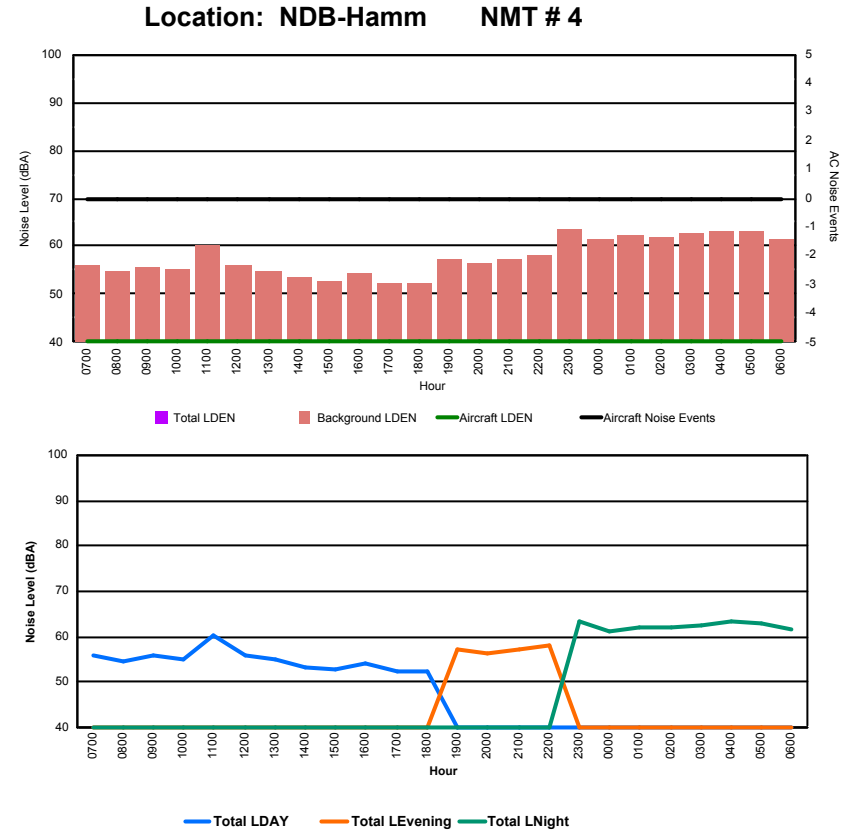

Luxembourg Airport Noise Distribution by Hour

Between 03/03/2024 00:00:00 and 03/03/2024 23:59:59 (Local Time)

Day	Aircraft Events	Total LDEN dB (A)	Aircraft LDEN dB(A)	Background LDEN dB(A)	Total LDay dB(A)	Total LEvening dB(A)	Total LNight dB (A)	
03/03/24	7:00	-	55.8	-	56.0	55.8	-	-
03/03/24	8:00	-	54.6	-	54.7	54.6	-	-
03/03/24	9:00	-	55.7	-	55.7	55.7	-	-
03/03/24	10:00	-	55.0	-	55.0	55.0	-	-
03/03/24	11:00	-	60.1	-	60.1	60.1	-	-
03/03/24	12:00	-	56.1	-	56.1	56.1	-	-
03/03/24	13:00	-	54.8	-	54.8	54.8	-	-
03/03/24	14:00	-	53.4	-	53.4	53.4	-	-
03/03/24	15:00	-	52.6	-	52.6	52.6	-	-
03/03/24	16:00	-	54.3	-	54.3	54.3	-	-
03/03/24	17:00	-	52.4	-	52.4	52.4	-	-
03/03/24	18:00	-	52.2	-	52.2	52.2	-	-
03/03/24	19:00	-	57.2	-	57.2	-	57.2	-
03/03/24	20:00	-	56.5	-	56.5	-	56.5	-
03/03/24	21:00	-	57.3	-	57.3	-	57.3	-
03/03/24	22:00	-	58.3	-	58.3	-	58.3	-
03/03/24	23:00	-	63.5	-	63.5	-	-	63.5
04/03/24	0:00	-	61.3	-	61.4	-	-	61.3
04/03/24	1:00	-	62.2	-	62.4	-	-	62.2
04/03/24	2:00	-	61.9	-	62.0	-	-	61.9
04/03/24	3:00	-	62.7	-	62.7	-	-	62.7
04/03/24	4:00	-	63.3	-	63.3	-	-	63.3
04/03/24	5:00	-	63.1	-	63.1	-	-	63.1
04/03/24	6:00	-	61.5	-	61.5	-	-	61.5
	-	59.3	-	59.4	55.3	57.4	62.5