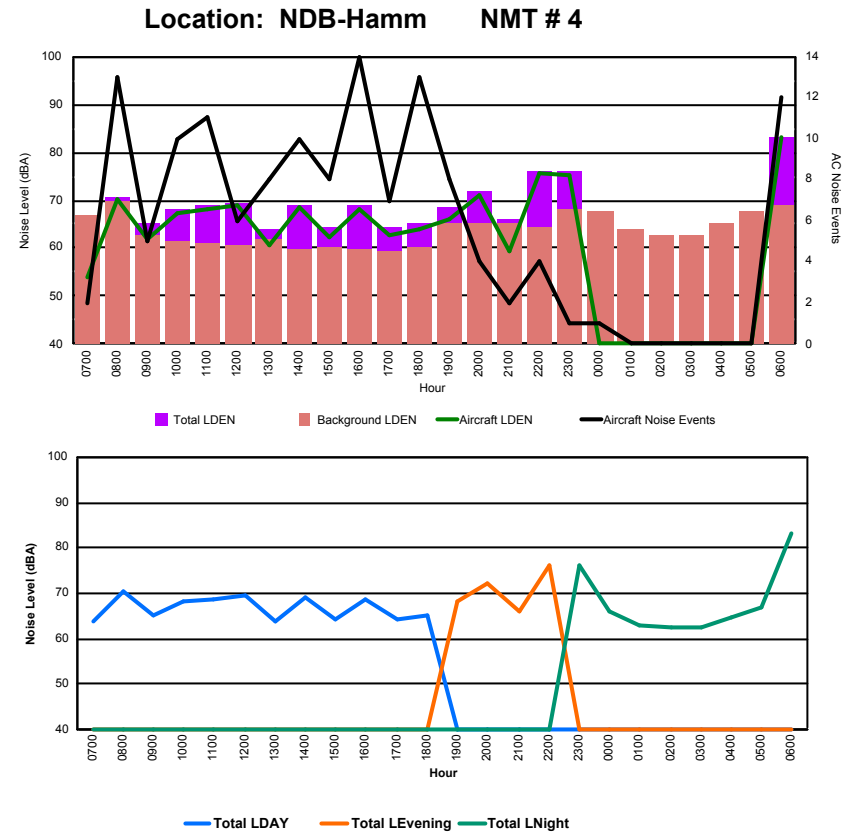

Luxembourg Airport Noise Distribution by Hour

Between 22/03/2024 00:00:00 and 22/03/2024 23:59:59 (Local Time)

Day	Aircraft Events	Total LDEN dB(A)	Aircraft LDEN dB(A)	Background LDEN dB(A)	Total LDay dB(A)	Total LEvening dB(A)	Total LNight dB(A)
22/03/24 7:00	2	64.0	53.8	66.7	64.0	-	-
22/03/24 8:00	13	70.6	70.2	69.6	70.6	-	-
22/03/24 9:00	5	65.1	61.9	62.8	65.1	-	-
22/03/24 10:00	10	68.2	67.2	61.5	68.2	-	-
22/03/24 11:00	11	68.9	68.2	61.1	68.9	-	-
22/03/24 12:00	6	69.4	68.8	60.7	69.4	-	-
22/03/24 13:00	8	64.0	60.6	61.7	64.0	-	-
22/03/24 14:00	10	69.0	68.4	59.8	69.0	-	-
22/03/24 15:00	8	64.3	62.5	60.1	64.3	-	-
22/03/24 16:00	14	68.8	68.2	59.9	68.8	-	-
22/03/24 17:00	7	64.4	62.9	59.4	64.4	-	-
22/03/24 18:00	13	65.3	63.9	60.2	65.3	-	-
22/03/24 19:00	8	68.4	65.9	65.2	-	68.4	-
22/03/24 20:00	4	72.0	71.0	65.1	-	72.0	-
22/03/24 21:00	2	66.0	59.4	65.1	-	66.0	-
22/03/24 22:00	4	76.2	75.8	64.5	-	76.2	-
22/03/24 23:00	1	76.0	75.2	68.1	-	-	76.0
23/03/24 0:00	1	66.1	38.5	67.7	-	-	66.1
23/03/24 1:00	-	63.1	-	63.8	-	-	63.1
23/03/24 2:00	-	62.3	-	62.7	-	-	62.3
23/03/24 3:00	-	62.6	-	62.7	-	-	62.6
23/03/24 4:00	-	64.8	-	65.1	-	-	64.8
23/03/24 5:00	-	67.1	-	67.9	-	-	67.1
23/03/24 6:00	12	83.3	83.2	68.8	-	-	83.3
	139	72.3	71.6	64.9	67.5	72.3	75.3