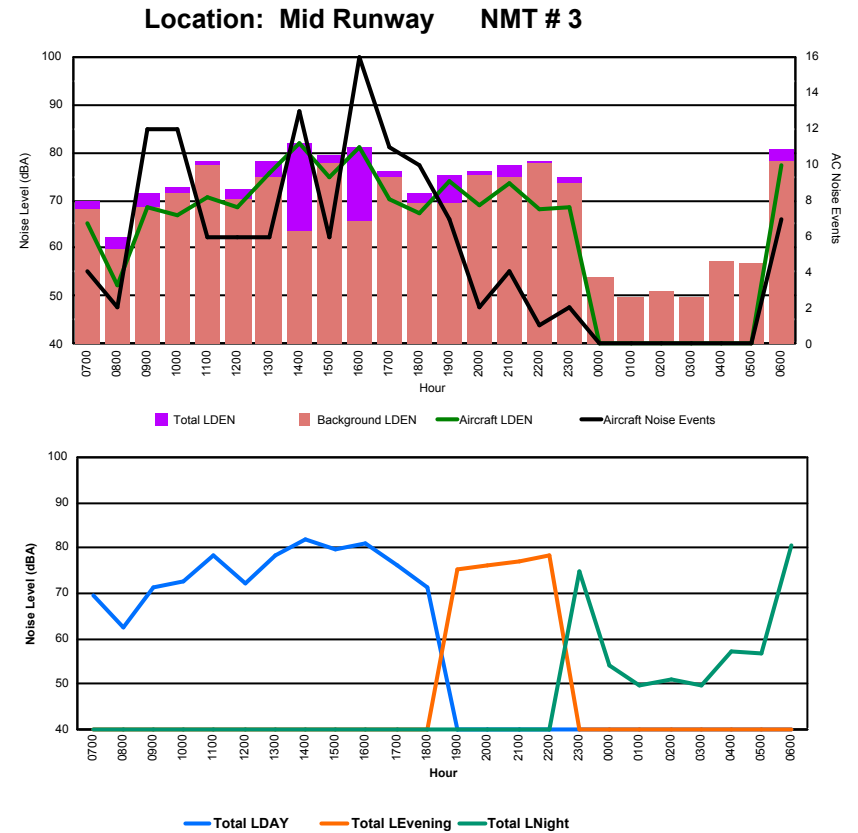

Luxembourg Airport Noise Distribution by Hour

Between 21/03/2024 00:00:00 and 21/03/2024 23:59:59 (Local Time)

Day	Aircraft Events	Total LDEN dB(A)	Aircraft LDEN dB(A)	Background LDEN dB(A)	Total LDay dB(A)	Total LEvening dB(A)	Total LNight dB(A)
21/03/24 7:00	4	69.6	65.2	68.2	69.6	-	-
21/03/24 8:00	2	62.4	52.2	59.9	62.4	-	-
21/03/24 9:00	12	71.5	68.6	68.4	71.5	-	-
21/03/24 10:00	12	72.7	66.7	71.5	72.7	-	-
21/03/24 11:00	6	78.2	70.8	77.3	78.2	-	-
21/03/24 12:00	6	72.3	68.6	70.2	72.3	-	-
21/03/24 13:00	6	78.2	75.7	74.7	78.2	-	-
21/03/24 14:00	13	81.8	81.7	63.4	81.8	-	-
21/03/24 15:00	6	79.5	74.8	77.7	79.5	-	-
21/03/24 16:00	16	81.1	80.9	65.5	81.1	-	-
21/03/24 17:00	11	76.1	70.3	74.9	76.1	-	-
21/03/24 18:00	10	71.3	67.3	69.2	71.3	-	-
21/03/24 19:00	7	75.1	73.8	69.5	-	75.1	-
21/03/24 20:00	2	76.2	68.9	75.3	-	76.2	-
21/03/24 21:00	4	77.2	73.6	74.7	-	77.2	-
21/03/24 22:00	1	78.2	68.1	77.8	-	78.2	-
21/03/24 23:00	2	74.9	68.6	73.7	-	-	74.9
22/03/24 0:00	-	54.0	-	54.0	-	-	54.0
22/03/24 1:00	-	49.7	-	49.7	-	-	49.7
22/03/24 2:00	-	51.1	-	51.2	-	-	51.1
22/03/24 3:00	-	49.9	-	49.9	-	-	49.9
22/03/24 4:00	-	57.1	-	57.1	-	-	57.1
22/03/24 5:00	-	56.8	-	56.9	-	-	56.8
22/03/24 6:00	7	80.6	77.2	78.0	-	-	80.6
	127	76.0	73.3	72.7	77.1	76.8	72.7