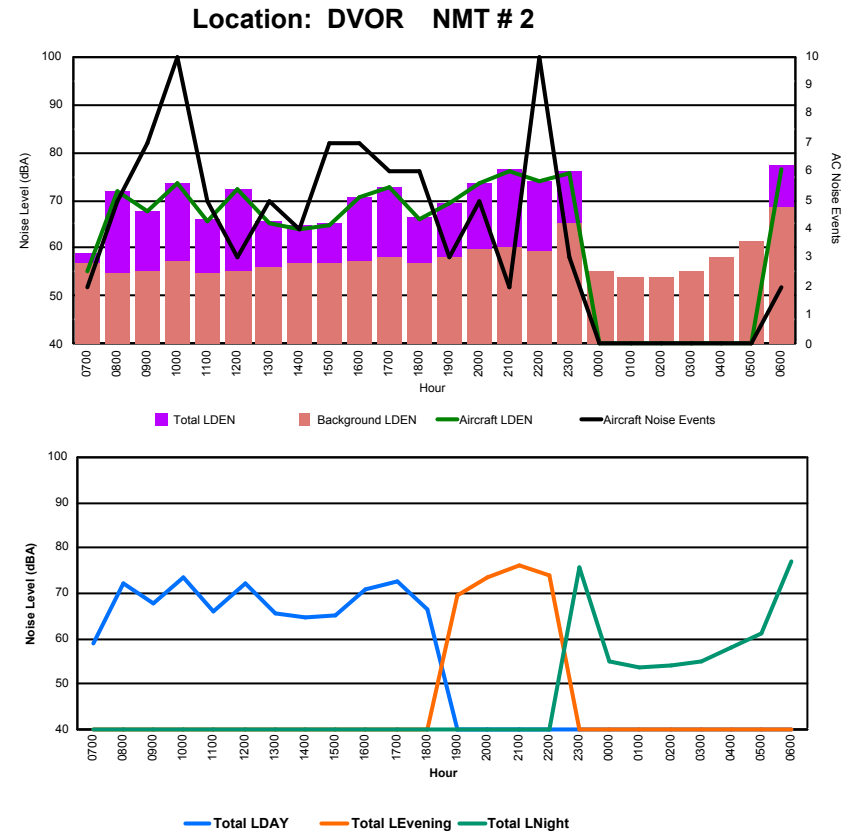

Luxembourg Airport Noise Distribution by Hour

Between 13/03/2024 00:00:00 and 13/03/2024 23:59:59 (Local Time)

Day	Aircraft Events	Total LDEN dB(A)	Aircraft LDEN dB(A)	Background LDEN dB(A)	Total LDay dB(A)	Total LEvening dB(A)	Total LNight dB(A)
13/03/24 7:00	2	59.0	55.3	56.8	59.0	-	-
13/03/24 8:00	5	72.0	71.8	54.7	72.0	-	-
13/03/24 9:00	7	67.9	67.7	55.0	67.9	-	-
13/03/24 10:00	10	73.5	73.4	57.2	73.5	-	-
13/03/24 11:00	5	66.0	65.7	54.7	66.0	-	-
13/03/24 12:00	3	72.2	72.1	55.2	72.2	-	-
13/03/24 13:00	5	65.8	65.3	55.9	65.8	-	-
13/03/24 14:00	4	64.7	64.0	56.7	64.7	-	-
13/03/24 15:00	7	65.3	64.7	56.7	65.3	-	-
13/03/24 16:00	7	70.7	70.5	57.2	70.7	-	-
13/03/24 17:00	6	72.8	72.6	58.0	72.8	-	-
13/03/24 18:00	6	66.5	66.0	56.7	66.5	-	-
13/03/24 19:00	3	69.5	69.2	58.1	-	69.5	-
13/03/24 20:00	5	73.7	73.5	59.9	-	73.7	-
13/03/24 21:00	2	76.3	76.2	60.0	-	76.3	-
13/03/24 22:00	10	73.9	73.8	59.4	-	73.9	-
13/03/24 23:00	3	75.9	75.5	65.4	-	-	75.9
14/03/24 0:00	-	55.1	-	55.1	-	-	55.1
14/03/24 1:00	-	53.8	-	53.8	-	-	53.8
14/03/24 2:00	-	54.0	-	54.0	-	-	54.0
14/03/24 3:00	-	55.0	-	55.0	-	-	55.0
14/03/24 4:00	-	58.2	-	58.2	-	-	58.2
14/03/24 5:00	-	61.3	-	61.3	-	-	61.3
14/03/24 6:00	2	77.2	76.6	68.5	-	-	77.2
	92	71.0	70.7	59.7	69.7	74.0	70.7