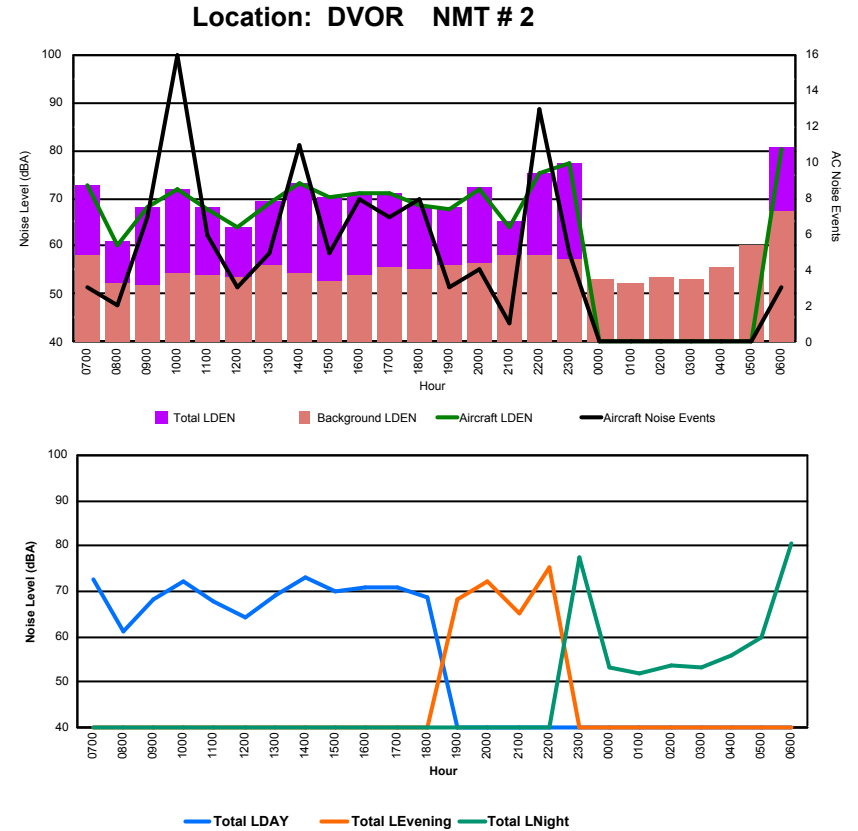

Luxembourg Airport Noise Distribution by Hour

Between 18/03/2024 00:00:00 and 18/03/2024 23:59:59 (Local Time)

Day	Aircraft Events	Total LDEN dB (A)	Aircraft LDEN dB(A)	Background LDEN dB(A)	Total LDay dB(A)	Total LEvening dB(A)	Total LNight dB (A)
18/03/24 7:00	3	72.8	72.6	58.0	72.8	-	-
18/03/24 8:00	2	61.1	60.4	52.4	61.1	-	-
18/03/24 9:00	7	68.3	68.2	51.7	68.3	-	-
18/03/24 10:00	16	72.0	71.9	54.3	72.0	-	-
18/03/24 11:00	6	68.0	67.8	54.1	68.0	-	-
18/03/24 12:00	3	64.1	63.8	53.7	64.1	-	-
18/03/24 13:00	5	69.2	69.0	56.1	69.2	-	-
18/03/24 14:00	11	73.2	73.1	54.3	73.2	-	-
18/03/24 15:00	5	70.2	70.1	52.6	70.2	-	-
18/03/24 16:00	8	70.9	70.9	54.1	70.9	-	-
18/03/24 17:00	7	71.0	70.9	55.6	71.0	-	-
18/03/24 18:00	8	68.6	68.4	55.3	68.6	-	-
18/03/24 19:00	3	68.2	67.9	55.9	-	68.2	-
18/03/24 20:00	4	72.1	72.0	56.3	-	72.1	-
18/03/24 21:00	1	65.1	64.0	58.2	-	65.1	-
18/03/24 22:00	13	75.4	75.3	58.0	-	75.4	-
18/03/24 23:00	5	77.4	77.4	57.2	-	-	77.4
19/03/24 0:00	-	53.3	-	53.3	-	-	53.3
19/03/24 1:00	-	52.1	-	52.1	-	-	52.1
19/03/24 2:00	-	53.5	-	53.5	-	-	53.5
19/03/24 3:00	-	53.2	-	53.2	-	-	53.2
19/03/24 4:00	-	55.8	-	55.8	-	-	55.8
19/03/24 5:00	-	60.0	-	60.0	-	-	60.0
19/03/24 6:00	3	80.5	80.3	67.4	-	-	80.5
	110	71.7	71.5	57.6	70.1	71.8	73.3