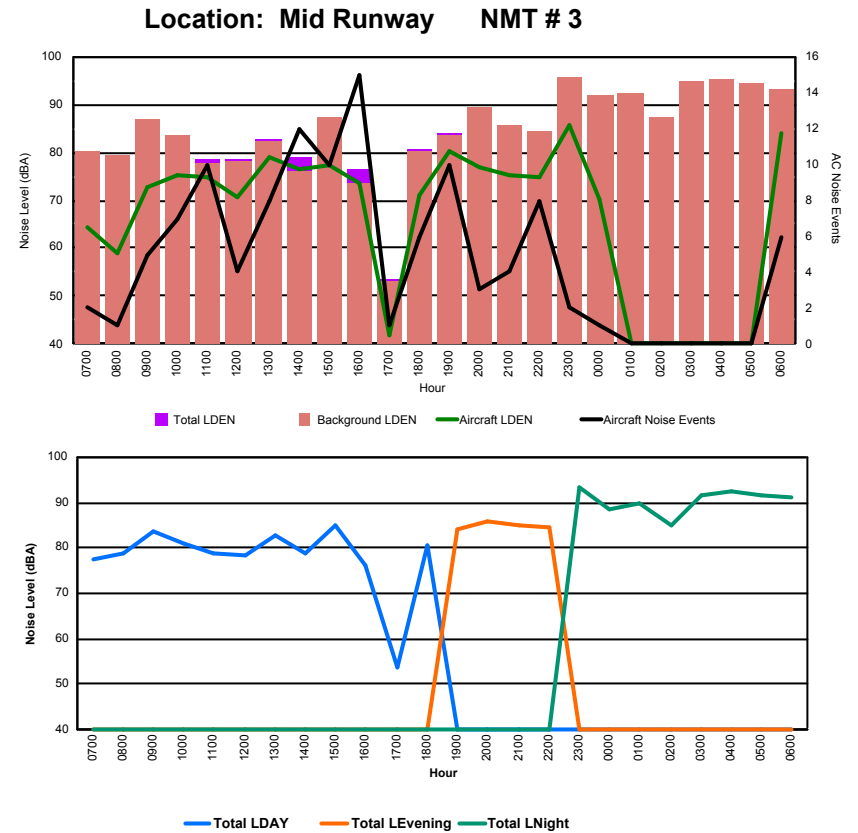

Luxembourg Airport Noise Distribution by Hour

Between 03/03/2024 00:00:00 and 03/03/2024 23:59:59 (Local Time)

Day	Aircraft Events	Total LDEN dB(A)	Aircraft LDEN dB(A)	Background LDEN dB(A)	Total LDay dB(A)	Total LEvening dB(A)	Total LNight dB(A)
03/03/24 7:00	2	77.4	64.5	80.3	77.4	-	-
03/03/24 8:00	1	78.7	59.0	79.3	78.7	-	-
03/03/24 9:00	5	83.7	72.7	86.9	83.7	-	-
03/03/24 10:00	7	80.9	75.1	83.7	80.9	-	-
03/03/24 11:00	10	78.7	74.6	77.8	78.7	-	-
03/03/24 12:00	4	78.5	70.6	78.1	78.5	-	-
03/03/24 13:00	8	82.7	79.0	82.5	82.7	-	-
03/03/24 14:00	12	79.0	76.3	75.9	79.0	-	-
03/03/24 15:00	10	85.0	77.3	87.3	85.0	-	-
03/03/24 16:00	15	76.4	73.5	73.6	76.4	-	-
03/03/24 17:00	1	53.5	41.7	53.2	53.5	-	-
03/03/24 18:00	6	80.7	71.0	80.2	80.7	-	-
03/03/24 19:00	10	84.0	80.2	83.4	-	84.0	-
03/03/24 20:00	3	85.7	76.9	89.3	-	85.7	-
03/03/24 21:00	4	85.0	75.3	85.5	-	85.0	-
03/03/24 22:00	8	84.4	74.9	84.5	-	84.4	-
03/03/24 23:00	2	93.6	85.8	95.8	-	-	93.6
04/03/24 0:00	1	88.5	70.2	91.9	-	-	88.5
04/03/24 1:00	-	89.7	-	92.5	-	-	89.7
04/03/24 2:00	-	85.1	-	87.4	-	-	85.1
04/03/24 3:00	-	91.6	-	94.7	-	-	91.6
04/03/24 4:00	-	92.5	-	95.3	-	-	92.5
04/03/24 5:00	-	91.7	-	94.2	-	-	91.7
04/03/24 6:00	6	91.2	83.9	93.2	-	-	91.2
	115	87.3	76.8	89.7	80.6	84.8	91.1