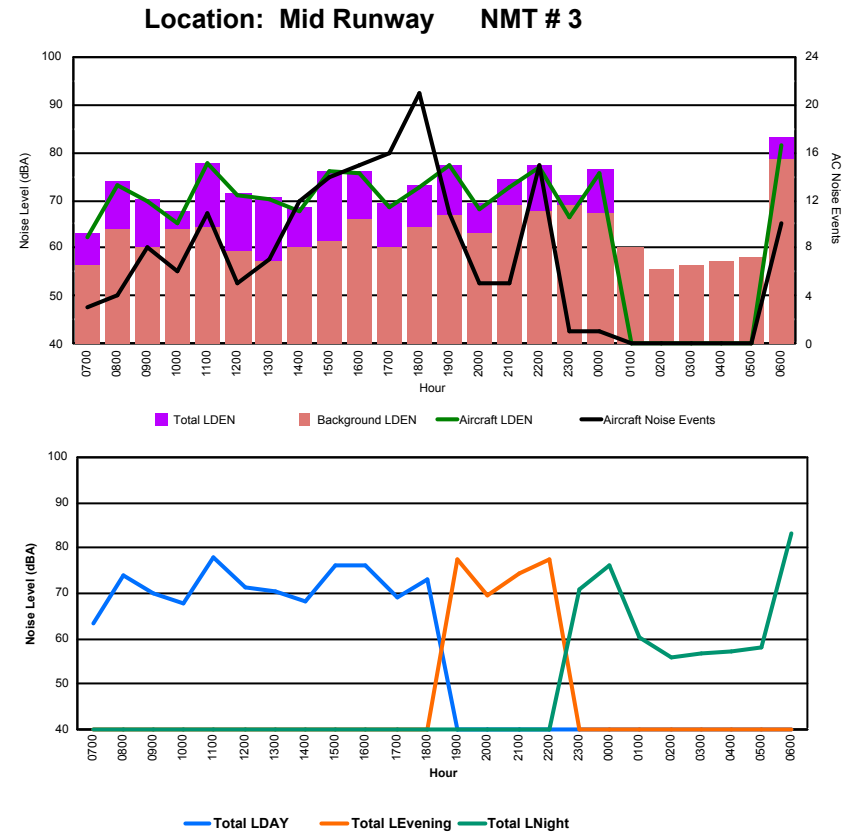

Luxembourg Airport Noise Distribution by Hour

Between 24/03/2024 00:00:00 and 24/03/2024 23:59:59 (Local Time)

Day	Aircraft Events	Total LDEN dB (A)	Aircraft LDEN dB(A)	Background LDEN dB(A)	Total LDay dB(A)	Total LEvening dB(A)	Total LNight dB (A)	
24/03/24	7:00	3	63.2	62.3	56.4	63.2	-	-
24/03/24	8:00	4	73.8	73.3	63.9	73.8	-	-
24/03/24	9:00	8	70.1	69.7	60.0	70.1	-	-
24/03/24	10:00	6	67.6	65.3	63.8	67.6	-	-
24/03/24	11:00	11	77.8	77.6	64.2	77.8	-	-
24/03/24	12:00	5	71.3	71.0	59.4	71.3	-	-
24/03/24	13:00	7	70.6	70.4	57.2	70.6	-	-
24/03/24	14:00	12	68.4	67.8	60.1	68.4	-	-
24/03/24	15:00	14	76.1	75.9	61.6	76.1	-	-
24/03/24	16:00	15	76.2	75.8	66.0	76.2	-	-
24/03/24	17:00	16	69.2	68.7	60.0	69.2	-	-
24/03/24	18:00	21	73.1	72.6	64.4	73.1	-	-
24/03/24	19:00	11	77.5	77.1	67.0	-	77.5	-
24/03/24	20:00	5	69.4	68.2	63.1	-	69.4	-
24/03/24	21:00	5	74.2	72.6	69.1	-	74.2	-
24/03/24	22:00	15	77.4	76.9	67.9	-	77.4	-
24/03/24	23:00	1	71.0	66.5	69.1	-	-	71.0
25/03/24	0:00	1	76.3	75.7	67.5	-	-	76.3
25/03/24	1:00	-	60.1	-	60.3	-	-	60.1
25/03/24	2:00	-	55.7	-	55.7	-	-	55.7
25/03/24	3:00	-	56.6	-	56.6	-	-	56.6
25/03/24	4:00	-	57.4	-	57.4	-	-	57.4
25/03/24	5:00	-	58.2	-	58.2	-	-	58.2
25/03/24	6:00	10	83.2	81.5	78.7	-	-	83.2
	170	74.4	73.5	67.4	73.1	75.6	75.2