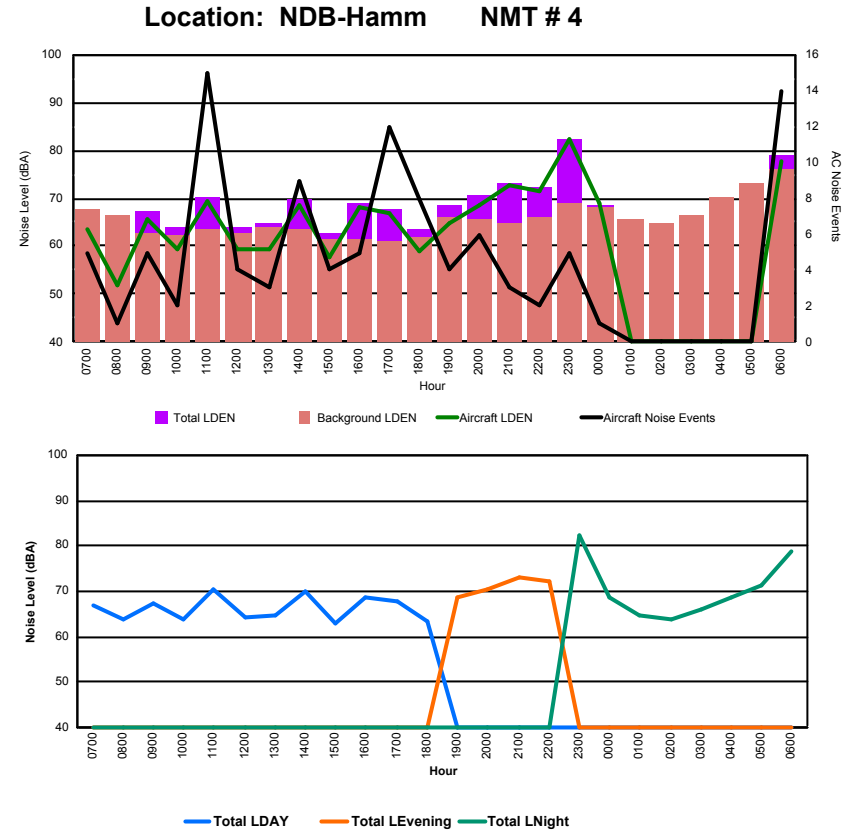

Luxembourg Airport Noise Distribution by Hour

Between 28/03/2024 00:00:00 and 28/03/2024 23:59:59 (Local Time)

Day	Aircraft Events	Total LDEN dB(A)	Aircraft LDEN dB(A)	Background LDEN dB(A)	Total LDay dB(A)	Total LEvening dB(A)	Total LNight dB(A)
28/03/24	7:00	5	66.9	63.6	67.6	66.9	-
28/03/24	8:00	1	63.9	52.0	66.6	63.9	-
28/03/24	9:00	5	67.3	65.7	62.9	67.3	-
28/03/24	10:00	2	64.0	59.5	62.2	64.0	-
28/03/24	11:00	15	70.3	69.5	63.6	70.3	-
28/03/24	12:00	4	64.1	59.5	62.6	64.1	-
28/03/24	13:00	3	64.7	59.5	63.9	64.7	-
28/03/24	14:00	9	69.8	68.7	63.7	69.8	-
28/03/24	15:00	4	62.8	57.8	61.5	62.8	-
28/03/24	16:00	5	68.9	68.1	61.6	68.9	-
28/03/24	17:00	12	67.9	67.0	61.0	67.9	-
28/03/24	18:00	8	63.5	59.1	61.9	63.5	-
28/03/24	19:00	4	68.5	64.8	66.2	-	68.5
28/03/24	20:00	6	70.5	68.7	65.8	-	70.5
28/03/24	21:00	3	73.3	72.6	64.8	-	73.3
28/03/24	22:00	2	72.3	71.3	65.9	-	72.3
28/03/24	23:00	5	82.5	82.2	68.9	-	82.5
29/03/24	0:00	1	68.7	68.9	68.2	-	68.7
29/03/24	1:00	-	64.8	-	65.7	-	64.8
29/03/24	2:00	-	64.0	-	64.9	-	64.0
29/03/24	3:00	-	66.0	-	66.4	-	66.0
29/03/24	4:00	-	68.7	-	70.1	-	68.7
29/03/24	5:00	-	71.5	-	73.2	-	71.5
29/03/24	6:00	14	78.8	77.9	76.1	-	78.8
	108	72.3	71.2	67.7	66.9	71.5	75.6