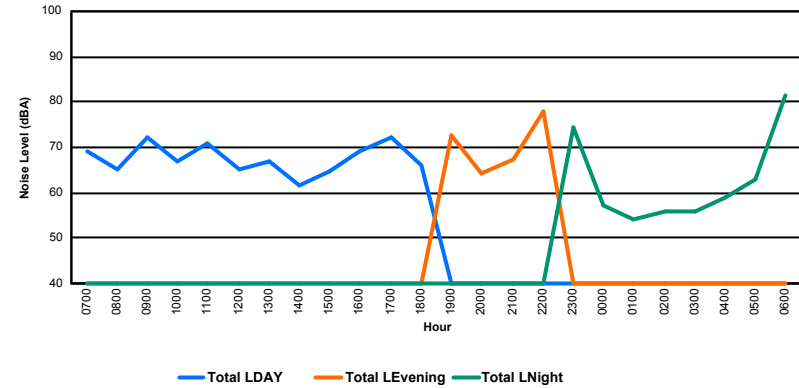

Luxembourg Airport Noise Distribution by Hour

Between 27/03/2024 00:00:00 and 27/03/2024 23:59:59 (Local Time)

Day	Aircraft Events	Total LDEN dB(A)	Aircraft LDEN dB(A)	Background LDEN dB(A)	Total LDay dB(A)	Total LEvening dB(A)	Total LNight dB(A)	
27/03/24	7:00	2	69.0	68.8	54.1	69.0	-	-
27/03/24	8:00	7	65.1	64.7	54.2	65.1	-	-
27/03/24	9:00	6	72.1	72.0	54.5	72.1	-	-
27/03/24	10:00	9	67.1	66.8	56.5	67.1	-	-
27/03/24	11:00	6	70.9	70.7	56.0	70.9	-	-
27/03/24	12:00	3	65.1	64.5	56.2	65.1	-	-
27/03/24	13:00	7	67.1	66.7	56.7	67.1	-	-
27/03/24	14:00	3	61.8	60.3	56.3	61.8	-	-
27/03/24	15:00	4	64.8	64.3	56.0	64.8	-	-
27/03/24	16:00	6	69.2	69.0	55.3	69.2	-	-
27/03/24	17:00	10	72.0	71.8	56.0	72.0	-	-
27/03/24	18:00	9	65.9	65.5	55.4	65.9	-	-
27/03/24	19:00	4	72.7	72.4	60.7	-	72.7	-
27/03/24	20:00	3	64.4	63.6	56.8	-	64.4	-
27/03/24	21:00	2	67.5	67.1	56.8	-	67.5	-
27/03/24	22:00	13	77.9	77.9	59.6	-	77.9	-
27/03/24	23:00	4	74.6	74.3	61.0	-	-	74.6
28/03/24	0:00	-	57.1	-	57.1	-	-	57.1
28/03/24	1:00	-	54.0	-	54.0	-	-	54.0
28/03/24	2:00	-	55.9	-	55.9	-	-	55.9
28/03/24	3:00	-	56.1	-	56.1	-	-	56.1
28/03/24	4:00	-	58.9	-	58.9	-	-	58.9
28/03/24	5:00	-	63.1	-	63.1	-	-	63.1
28/03/24	6:00	9	81.5	81.3	68.9	-	-	81.5
		107	71.6	71.4	59.4	68.5	73.5	73.4

Location: DVOR NMT # 2