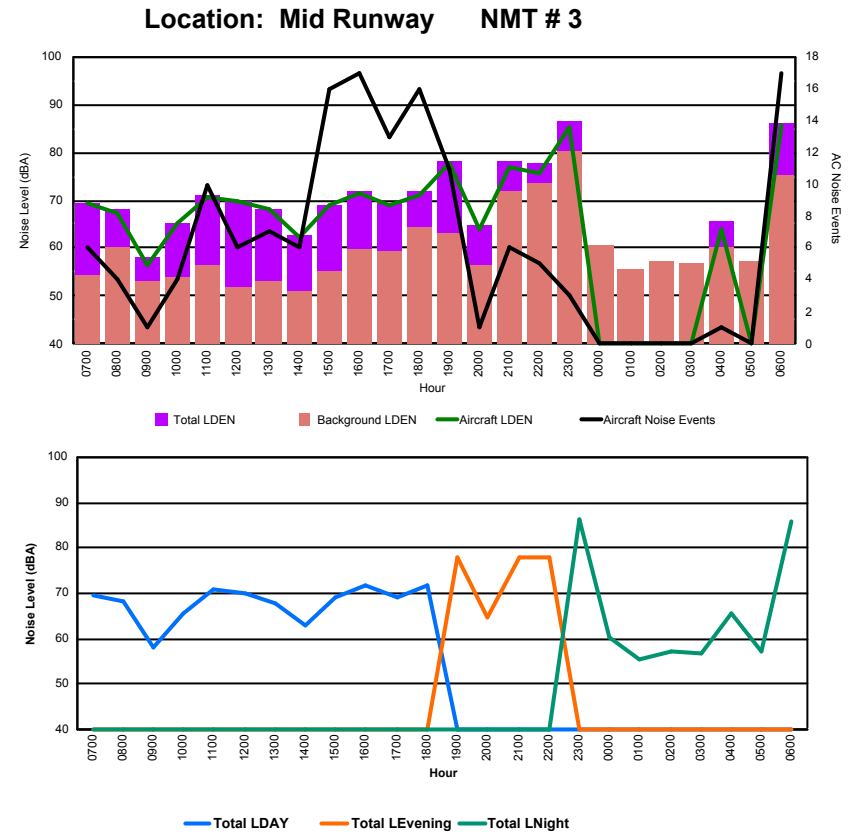

Luxembourg Airport Noise Distribution by Hour

Between 26/03/2024 00:00:00 and 26/03/2024 23:59:59 (Local Time)

Day	Aircraft Events	Total LDEN dB(A)	Aircraft LDEN dB(A)	Background LDEN dB(A)	Total LDay dB(A)	Total LEvening dB(A)	Total LNight dB(A)	
26/03/24	7:00	6	69.5	69.5	54.3	69.5	-	-
26/03/24	8:00	4	68.1	67.4	60.3	68.1	-	-
26/03/24	9:00	1	58.2	56.6	53.0	58.2	-	-
26/03/24	10:00	4	65.4	65.1	54.0	65.4	-	-
26/03/24	11:00	10	70.9	70.8	56.6	70.9	-	-
26/03/24	12:00	6	69.8	69.6	51.9	69.8	-	-
26/03/24	13:00	7	68.0	68.0	53.2	68.0	-	-
26/03/24	14:00	6	62.8	62.5	50.9	62.8	-	-
26/03/24	15:00	16	69.1	69.0	55.1	69.1	-	-
26/03/24	16:00	17	71.7	71.5	59.6	71.7	-	-
26/03/24	17:00	13	69.3	68.9	59.2	69.3	-	-
26/03/24	18:00	16	71.7	71.0	64.3	71.7	-	-
26/03/24	19:00	11	78.0	77.9	63.0	-	78.0	-
26/03/24	20:00	1	64.6	63.9	56.4	-	64.6	-
26/03/24	21:00	6	78.1	77.0	71.9	-	78.1	-
26/03/24	22:00	5	77.8	75.7	73.7	-	77.8	-
26/03/24	23:00	3	86.5	85.4	80.3	-	-	86.5
27/03/24	0:00	-	60.5	-	60.5	-	-	60.5
27/03/24	1:00	-	55.6	-	55.6	-	-	55.6
27/03/24	2:00	-	57.3	-	57.3	-	-	57.3
27/03/24	3:00	-	56.8	-	56.8	-	-	56.8
27/03/24	4:00	1	65.6	64.1	60.3	-	-	65.6
27/03/24	5:00	-	57.4	-	57.1	-	-	57.4
27/03/24	6:00	17	85.9	85.5	75.1	-	-	85.9
	150	76.7	76.0	69.0	69.0	76.8	80.2