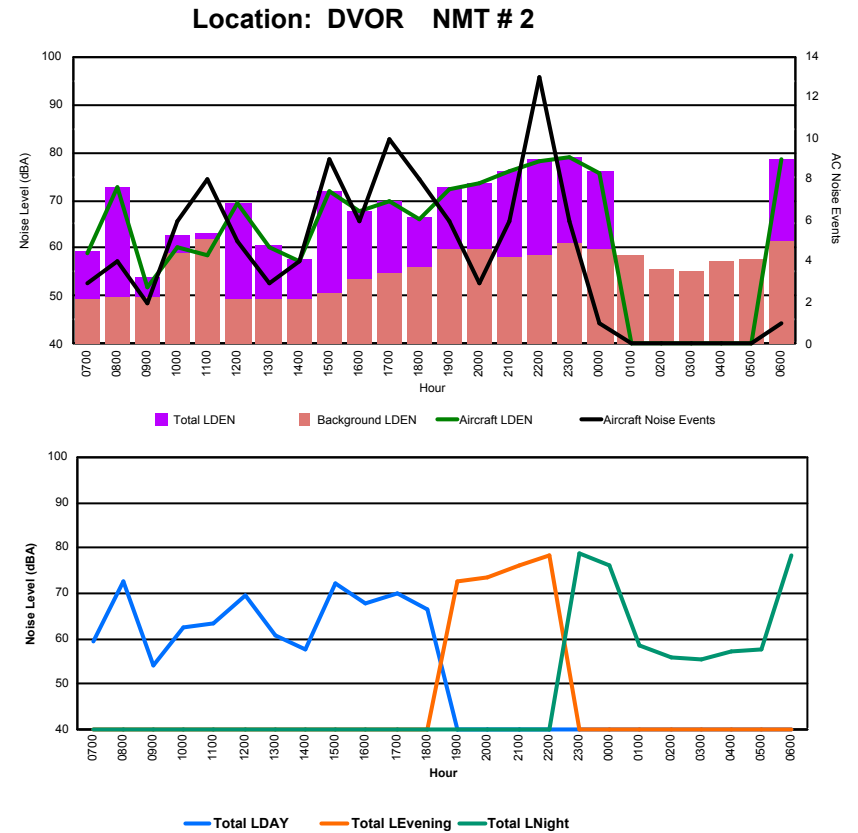

Luxembourg Airport Noise Distribution by Hour

Between 03/03/2024 00:00:00 and 03/03/2024 23:59:59 (Local Time)

Day	Aircraft Events	Total LDEN dB(A)	Aircraft LDEN dB(A)	Background LDEN dB(A)	Total LDay dB(A)	Total LEvening dB(A)	Total LNight dB(A)
03/03/24 7:00	3	59.3	58.8	49.3	59.3	-	-
03/03/24 8:00	4	72.8	72.8	49.7	72.8	-	-
03/03/24 9:00	2	53.9	51.7	49.9	53.9	-	-
03/03/24 10:00	6	62.7	60.4	58.8	62.7	-	-
03/03/24 11:00	8	63.3	58.4	61.8	63.3	-	-
03/03/24 12:00	5	69.5	69.4	49.2	69.5	-	-
03/03/24 13:00	3	60.6	60.3	49.2	60.6	-	-
03/03/24 14:00	4	57.8	57.1	49.3	57.8	-	-
03/03/24 15:00	9	72.0	72.0	50.6	72.0	-	-
03/03/24 16:00	6	67.7	67.6	53.4	67.7	-	-
03/03/24 17:00	10	69.8	69.6	54.9	69.8	-	-
03/03/24 18:00	8	66.6	66.2	56.0	66.6	-	-
03/03/24 19:00	6	72.7	72.5	59.9	-	72.7	-
03/03/24 20:00	3	73.7	73.5	59.9	-	73.7	-
03/03/24 21:00	6	76.1	76.0	58.0	-	76.1	-
03/03/24 22:00	13	78.4	78.3	58.4	-	78.4	-
03/03/24 23:00	6	78.9	79.0	61.2	-	-	78.9
04/03/24 0:00	1	76.0	75.8	59.7	-	-	76.0
04/03/24 1:00	-	58.6	-	58.6	-	-	58.6
04/03/24 2:00	-	55.7	-	55.7	-	-	55.7
04/03/24 3:00	-	55.3	-	55.3	-	-	55.3
04/03/24 4:00	-	57.2	-	57.2	-	-	57.2
04/03/24 5:00	-	57.5	-	57.5	-	-	57.5
04/03/24 6:00	1	78.6	78.5	61.6	-	-	78.6
	104	72.4	72.2	57.4	67.7	75.8	73.8