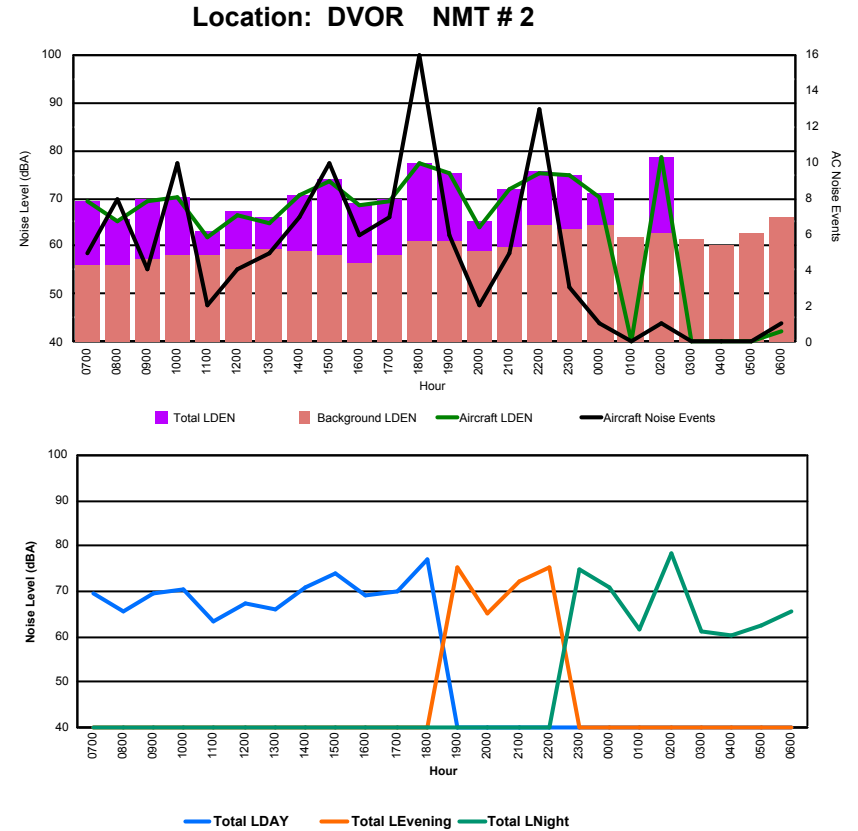

Luxembourg Airport Noise Distribution by Hour

Between 15/03/2024 00:00:00 and 15/03/2024 23:59:59 (Local Time)

Day	Aircraft Events	Total LDEN dB(A)	Aircraft LDEN dB(A)	Background LDEN dB(A)	Total LDay dB(A)	Total LEvening dB(A)	Total LNight dB(A)	
15/03/24	7:00	5	69.5	69.3	56.2	69.5	-	-
15/03/24	8:00	8	65.6	65.2	56.0	65.6	-	-
15/03/24	9:00	4	69.6	69.3	57.4	69.6	-	-
15/03/24	10:00	10	70.4	70.1	58.2	70.4	-	-
15/03/24	11:00	2	63.2	61.7	58.0	63.2	-	-
15/03/24	12:00	4	67.3	66.6	59.4	67.3	-	-
15/03/24	13:00	5	66.0	64.9	59.5	66.0	-	-
15/03/24	14:00	7	70.8	70.5	58.8	70.8	-	-
15/03/24	15:00	10	73.8	73.7	58.1	73.8	-	-
15/03/24	16:00	6	69.0	68.7	56.6	69.0	-	-
15/03/24	17:00	7	69.8	69.5	58.0	69.8	-	-
15/03/24	18:00	16	77.2	77.1	61.1	77.2	-	-
15/03/24	19:00	6	75.4	75.3	61.0	-	75.4	-
15/03/24	20:00	2	65.2	64.1	58.8	-	65.2	-
15/03/24	21:00	5	72.0	71.8	59.9	-	72.0	-
15/03/24	22:00	13	75.5	75.2	64.2	-	75.5	-
15/03/24	23:00	3	75.0	74.7	63.6	-	-	75.0
16/03/24	0:00	1	71.1	70.2	64.5	-	-	71.1
16/03/24	1:00	-	61.6	-	62.0	-	-	61.6
16/03/24	2:00	1	78.6	78.4	62.9	-	-	78.6
16/03/24	3:00	-	61.4	-	61.4	-	-	61.4
16/03/24	4:00	-	60.4	-	60.4	-	-	60.4
16/03/24	5:00	-	62.7	-	62.7	-	-	62.7
16/03/24	6:00	1	65.6	42.2	65.9	-	-	65.6
	116	71.8	71.5	61.1	71.0	73.5	72.0