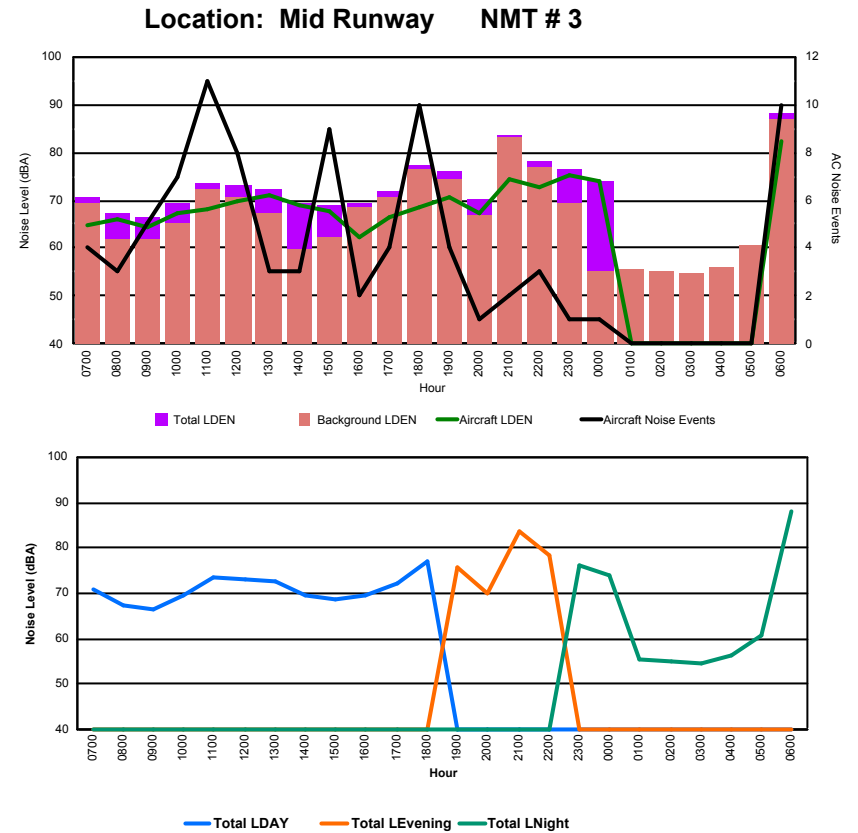

Luxembourg Airport Noise Distribution by Hour

Between 12/03/2024 00:00:00 and 12/03/2024 23:59:59 (Local Time)

Day	Aircraft Events	Total LDEN dB(A)	Aircraft LDEN dB(A)	Background LDEN dB(A)	Total LDay dB(A)	Total LEvening dB(A)	Total LNight dB(A)
12/03/24 7:00	4	70.7	64.7	69.4	70.7	-	-
12/03/24 8:00	3	67.3	65.9	61.8	67.3	-	-
12/03/24 9:00	5	66.3	64.4	61.8	66.3	-	-
12/03/24 10:00	7	69.4	67.5	65.2	69.4	-	-
12/03/24 11:00	11	73.7	68.0	72.4	73.7	-	-
12/03/24 12:00	8	73.2	69.7	70.6	73.2	-	-
12/03/24 13:00	3	72.5	71.0	67.5	72.5	-	-
12/03/24 14:00	3	69.4	69.0	59.8	69.4	-	-
12/03/24 15:00	9	68.8	67.8	62.1	68.8	-	-
12/03/24 16:00	2	69.4	62.3	68.5	69.4	-	-
12/03/24 17:00	4	72.0	66.6	70.6	72.0	-	-
12/03/24 18:00	10	77.1	68.7	76.4	77.1	-	-
12/03/24 19:00	4	75.9	70.8	74.3	-	75.9	-
12/03/24 20:00	1	70.2	67.5	66.7	-	70.2	-
12/03/24 21:00	2	83.6	74.2	83.0	-	83.6	-
12/03/24 22:00	3	78.3	72.9	76.8	-	78.3	-
12/03/24 23:00	1	76.3	75.3	69.5	-	-	76.3
13/03/24 0:00	1	74.0	73.9	55.4	-	-	74.0
13/03/24 1:00	-	55.6	-	55.6	-	-	55.6
13/03/24 2:00	-	55.2	-	55.2	-	-	55.2
13/03/24 3:00	-	54.6	-	54.6	-	-	54.6
13/03/24 4:00	-	56.2	-	56.2	-	-	56.2
13/03/24 5:00	-	60.6	-	60.6	-	-	60.6
13/03/24 6:00	10	88.1	82.4	86.8	-	-	88.1
	91	77.2	71.8	75.7	71.9	79.4	79.5