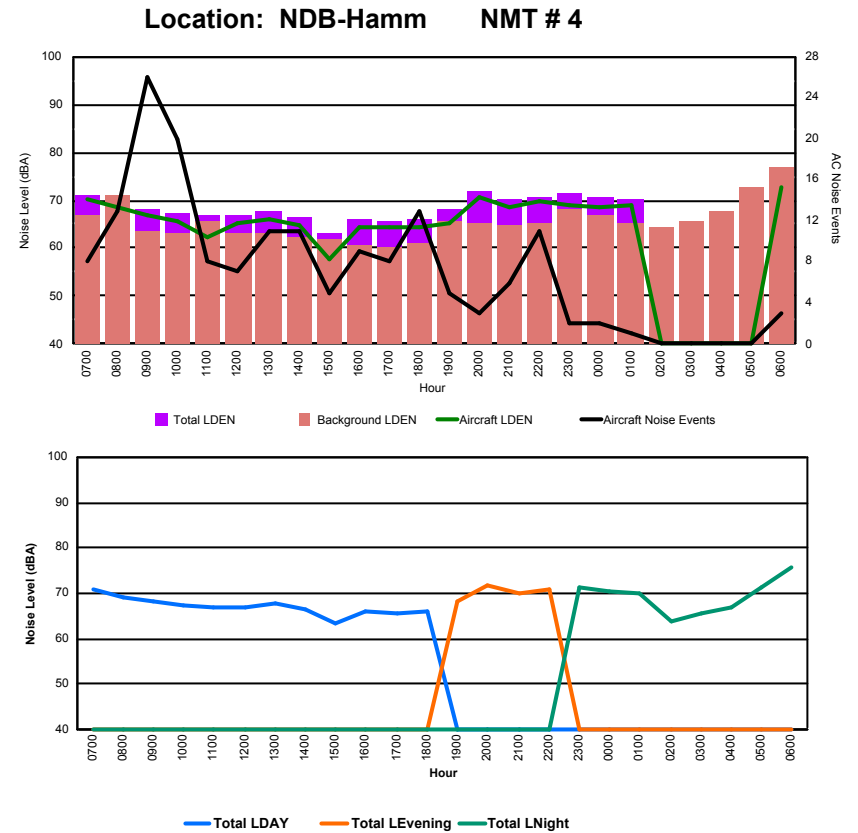

Luxembourg Airport Noise Distribution by Hour

Between 05/09/2023 00:00:00 and 05/09/2023 23:59:59 (Local Time)

Day	Aircraft Events	Total LDEN dB (A)	Aircraft LDEN dB(A)	Background LDEN dB(A)	Total LDay dB(A)	Total LEvening dB(A)	Total LNight dB (A)	
05/09/23	7:00	8	70.9	70.2	67.0	70.9	-	-
05/09/23	8:00	13	69.2	68.4	71.1	69.2	-	-
05/09/23	9:00	26	68.2	67.0	63.5	68.2	-	-
05/09/23	10:00	20	67.3	65.6	63.0	67.3	-	-
05/09/23	11:00	8	66.9	62.5	65.6	66.9	-	-
05/09/23	12:00	7	67.0	65.0	63.3	67.0	-	-
05/09/23	13:00	11	67.6	66.0	63.3	67.6	-	-
05/09/23	14:00	11	66.6	64.9	62.4	66.6	-	-
05/09/23	15:00	5	63.2	57.9	61.9	63.2	-	-
05/09/23	16:00	9	65.9	64.4	60.7	65.9	-	-
05/09/23	17:00	8	65.7	64.4	60.1	65.7	-	-
05/09/23	18:00	13	66.0	64.5	61.0	66.0	-	-
05/09/23	19:00	5	68.3	65.2	65.5	-	68.3	-
05/09/23	20:00	3	71.8	70.8	65.1	-	71.8	-
05/09/23	21:00	6	70.1	68.7	64.9	-	70.1	-
05/09/23	22:00	11	70.8	69.6	65.2	-	70.8	-
05/09/23	23:00	2	71.5	68.9	68.0	-	-	71.5
06/09/23	0:00	2	70.6	68.7	66.9	-	-	70.6
06/09/23	1:00	1	70.2	68.9	65.3	-	-	70.2
06/09/23	2:00	-	63.9	-	64.5	-	-	63.9
06/09/23	3:00	-	65.4	-	65.7	-	-	65.4
06/09/23	4:00	-	67.0	-	67.7	-	-	67.0
06/09/23	5:00	-	71.4	-	72.7	-	-	71.4
06/09/23	6:00	3	75.9	72.6	76.8	-	-	75.9
	172	69.4	67.0	67.8	67.4	70.4	71.0