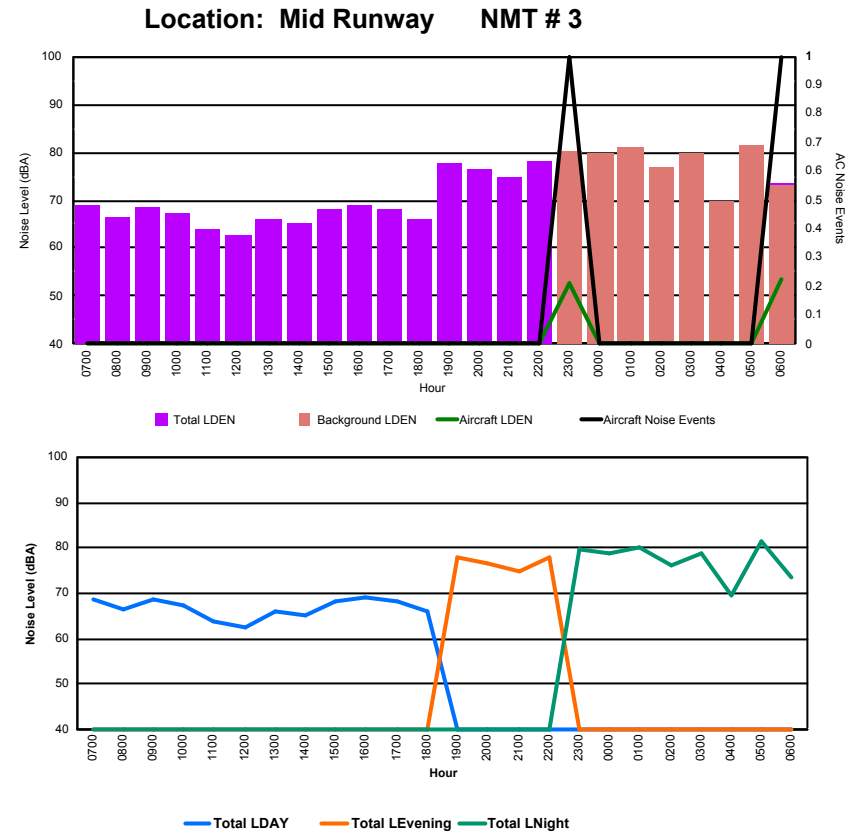

Luxembourg Airport Noise Distribution by Hour

Between 20/09/2023 00:00:00 and 20/09/2023 23:59:59 (Local Time)

Day	Aircraft Events	Total LDEN dB (A)	Aircraft LDEN dB(A)	Background LDEN dB(A)	Total LDay dB(A)	Total LEvening dB(A)	Total LNight dB (A)
20/09/23	7:00	-	68.9	-	68.9	-	-
20/09/23	8:00	-	66.6	-	66.6	-	-
20/09/23	9:00	-	68.6	-	68.6	-	-
20/09/23	10:00	-	67.5	-	67.5	-	-
20/09/23	11:00	-	63.8	-	63.8	-	-
20/09/23	12:00	-	62.6	-	62.6	-	-
20/09/23	13:00	-	65.9	-	65.9	-	-
20/09/23	14:00	-	65.2	-	65.2	-	-
20/09/23	15:00	-	68.2	-	68.2	-	-
20/09/23	16:00	-	69.0	-	69.0	-	-
20/09/23	17:00	-	68.2	-	68.2	-	-
20/09/23	18:00	-	66.1	-	66.1	-	-
20/09/23	19:00	-	77.8	-	-	77.8	-
20/09/23	20:00	-	76.5	-	-	76.5	-
20/09/23	21:00	-	75.0	-	-	75.0	-
20/09/23	22:00	-	78.1	-	-	78.1	-
20/09/23	23:00	1	79.8	52.9	80.3	-	79.8
21/09/23	0:00	-	78.7	-	79.6	-	78.7
21/09/23	1:00	-	80.0	-	81.1	-	80.0
21/09/23	2:00	-	76.3	-	76.9	-	76.3
21/09/23	3:00	-	78.8	-	79.6	-	78.8
21/09/23	4:00	-	69.6	-	70.0	-	69.6
21/09/23	5:00	-	81.4	-	81.6	-	81.4
21/09/23	6:00	1	73.6	53.5	73.3	-	73.6
	2	75.3	42.4	74.3	67.1	77.0	78.4