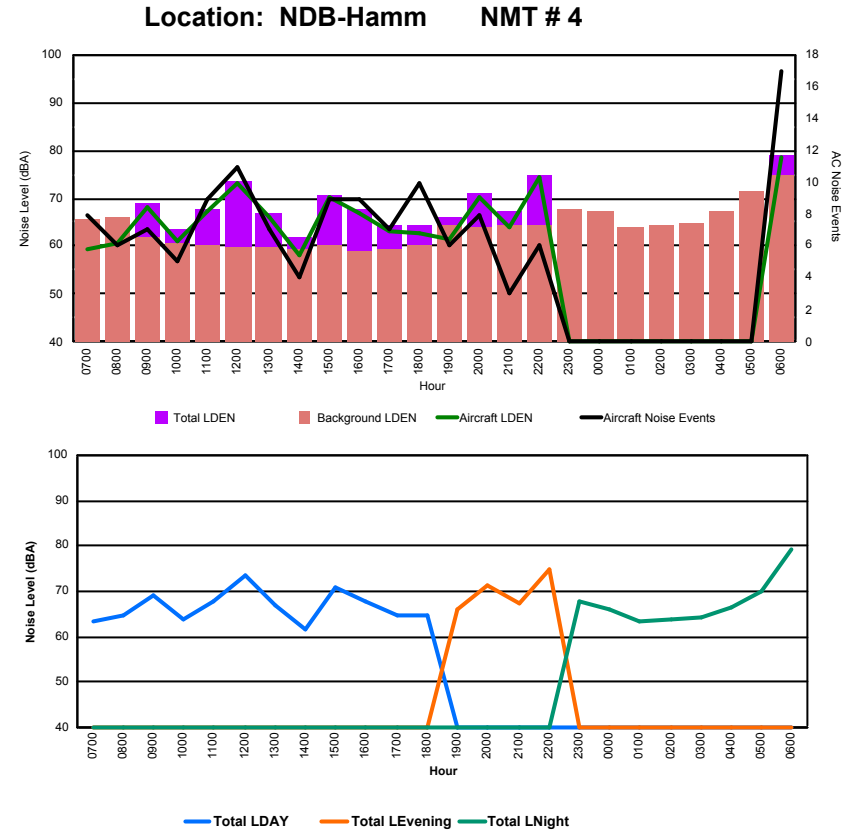

Luxembourg Airport Noise Distribution by Hour

Between 28/09/2023 00:00:00 and 28/09/2023 23:59:59 (Local Time)

Day	Aircraft Events	Total LDEN dB (A)	Aircraft LDEN dB(A)	Background LDEN dB(A)	Total LDay dB(A)	Total LEvening dB(A)	Total LNight dB (A)	
28/09/23	7:00	8	63.6	59.2	65.5	63.6	-	-
28/09/23	8:00	6	64.6	60.7	66.1	64.6	-	-
28/09/23	9:00	7	69.0	68.1	61.9	69.0	-	-
28/09/23	10:00	5	63.7	61.0	60.6	63.7	-	-
28/09/23	11:00	9	67.9	67.2	60.0	67.9	-	-
28/09/23	12:00	11	73.4	73.3	59.8	73.4	-	-
28/09/23	13:00	7	67.0	66.1	59.9	67.0	-	-
28/09/23	14:00	4	61.8	58.2	59.4	61.8	-	-
28/09/23	15:00	9	70.7	70.4	60.0	70.7	-	-
28/09/23	16:00	9	67.6	67.0	59.0	67.6	-	-
28/09/23	17:00	7	64.5	63.0	59.5	64.5	-	-
28/09/23	18:00	10	64.5	62.7	60.0	64.5	-	-
28/09/23	19:00	6	66.2	61.5	64.5	-	66.2	-
28/09/23	20:00	8	71.2	70.3	63.9	-	71.2	-
28/09/23	21:00	3	67.2	64.0	64.5	-	67.2	-
28/09/23	22:00	6	74.9	74.5	64.3	-	74.9	-
28/09/23	23:00	-	67.6	-	67.6	-	-	67.6
29/09/23	0:00	-	66.0	-	67.1	-	-	66.0
29/09/23	1:00	-	63.4	-	64.0	-	-	63.4
29/09/23	2:00	-	63.7	-	64.4	-	-	63.7
29/09/23	3:00	-	64.4	-	64.6	-	-	64.4
29/09/23	4:00	-	66.6	-	67.2	-	-	66.6
29/09/23	5:00	-	69.8	-	71.4	-	-	69.8
29/09/23	6:00	17	79.1	78.7	74.8	-	-	79.1
	132	70.0	68.7	66.1	67.9	71.3	71.5