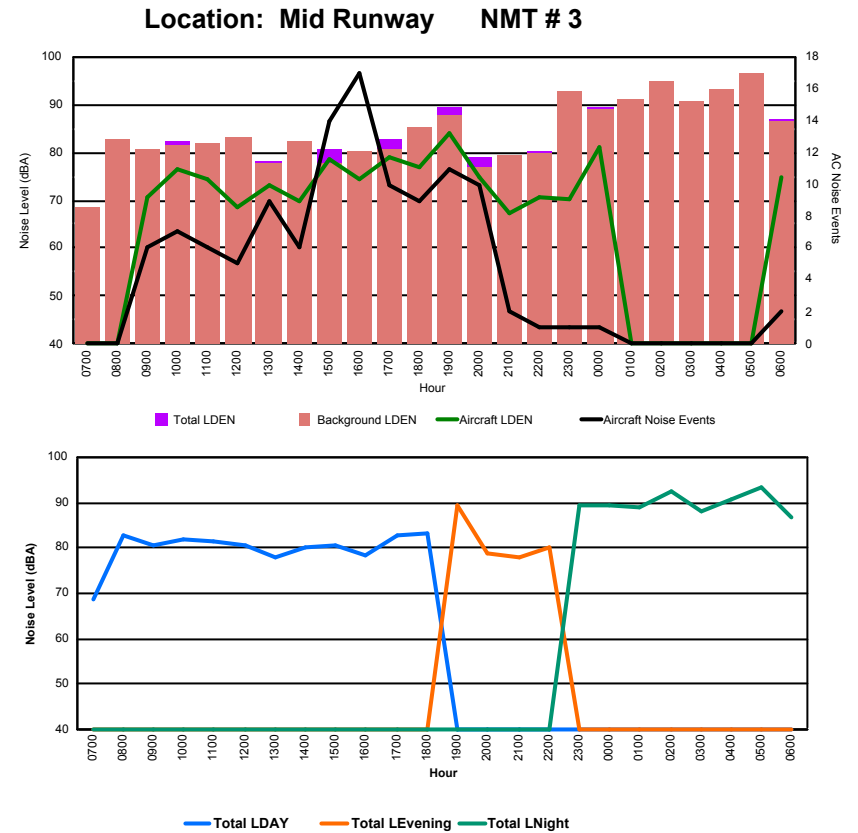

Location: DVOR NMT # 2

Luxembourg Airport Noise Distribution by Hour

Between 24/09/2023 00:00:00 and 24/09/2023 23:59:59 (Local Time)

Day	Aircraft Events	Total LDEN dB (A)	Aircraft LDEN dB(A)	Background LDEN dB(A)	Total LDay dB(A)	Total LEvening dB(A)	Total LNight dB (A)
24/09/23 7:00	-	68.6	-	68.7	68.6	-	-
24/09/23 8:00	-	82.7	-	82.9	82.7	-	-
24/09/23 9:00	6	80.7	70.6	80.8	80.7	-	-
24/09/23 10:00	7	82.1	76.4	81.4	82.1	-	-
24/09/23 11:00	6	81.3	74.2	81.9	81.3	-	-
24/09/23 12:00	5	80.7	68.4	83.3	80.7	-	-
24/09/23 13:00	9	78.1	73.0	77.9	78.1	-	-
24/09/23 14:00	6	80.0	69.6	82.1	80.0	-	-
24/09/23 15:00	14	80.8	78.5	77.8	80.8	-	-
24/09/23 16:00	17	78.2	74.4	80.2	78.2	-	-
24/09/23 17:00	10	82.7	78.8	80.7	82.7	-	-
24/09/23 18:00	9	83.2	76.8	85.2	83.2	-	-
24/09/23 19:00	11	89.2	83.9	87.9	-	89.2	-
24/09/23 20:00	10	78.8	74.9	77.0	-	78.8	-
24/09/23 21:00	2	77.9	67.3	79.3	-	77.9	-
24/09/23 22:00	1	80.1	70.5	79.7	-	80.1	-
24/09/23 23:00	1	89.2	70.4	92.6	-	-	89.2
25/09/23 0:00	1	89.4	81.2	89.0	-	-	89.4
25/09/23 1:00	-	89.1	-	91.1	-	-	89.1
25/09/23 2:00	-	92.5	-	95.0	-	-	92.5
25/09/23 3:00	-	88.1	-	90.6	-	-	88.1
25/09/23 4:00	-	90.7	-	93.1	-	-	90.7
25/09/23 5:00	-	93.6	-	96.4	-	-	93.6
25/09/23 6:00	2	86.8	74.7	86.6	-	-	86.8
	117	86.8	75.3	88.7	80.9	84.3	90.5