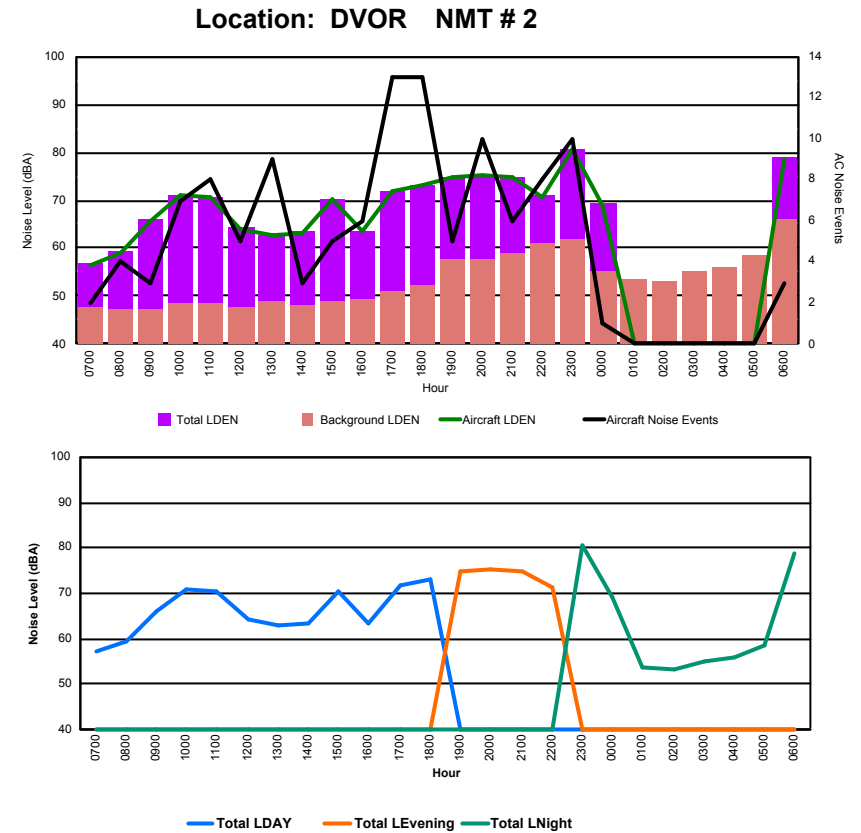

Luxembourg Airport Noise Distribution by Hour

Between 10/09/2023 00:00:00 and 10/09/2023 23:59:59 (Local Time)

Day	Aircraft Events	Total LDEN dB (A)	Aircraft LDEN dB(A)	Background LDEN dB(A)	Total LDay dB(A)	Total LEvening dB(A)	Total LNight dB (A)
10/09/23 7:00	2	57.0	56.6	47.7	57.0	-	-
10/09/23 8:00	4	59.4	59.1	47.3	59.4	-	-
10/09/23 9:00	3	65.9	65.8	47.2	65.9	-	-
10/09/23 10:00	7	71.1	71.1	48.6	71.1	-	-
10/09/23 11:00	8	70.6	70.5	48.7	70.6	-	-
10/09/23 12:00	5	64.2	64.1	47.9	64.2	-	-
10/09/23 13:00	9	62.9	62.8	48.9	62.9	-	-
10/09/23 14:00	3	63.4	63.2	48.3	63.4	-	-
10/09/23 15:00	5	70.4	70.4	48.8	70.4	-	-
10/09/23 16:00	6	63.5	63.4	49.4	63.5	-	-
10/09/23 17:00	13	71.9	71.9	51.1	71.9	-	-
10/09/23 18:00	13	73.3	73.3	52.3	73.3	-	-
10/09/23 19:00	5	74.8	74.7	57.7	-	74.8	-
10/09/23 20:00	10	75.3	75.2	57.8	-	75.3	-
10/09/23 21:00	6	74.7	74.6	58.8	-	74.7	-
10/09/23 22:00	8	71.2	70.8	61.1	-	71.2	-
10/09/23 23:00	10	80.6	80.5	62.0	-	-	80.6
11/09/23 0:00	1	69.3	69.1	55.0	-	-	69.3
11/09/23 1:00	-	53.5	-	53.5	-	-	53.5
11/09/23 2:00	-	53.3	-	53.3	-	-	53.3
11/09/23 3:00	-	55.2	-	55.2	-	-	55.2
11/09/23 4:00	-	55.9	-	55.9	-	-	55.9
11/09/23 5:00	-	58.6	-	58.6	-	-	58.6
11/09/23 6:00	3	78.8	78.6	66.1	-	-	78.8
	121	72.2	72.0	57.0	68.6	74.3	74.0