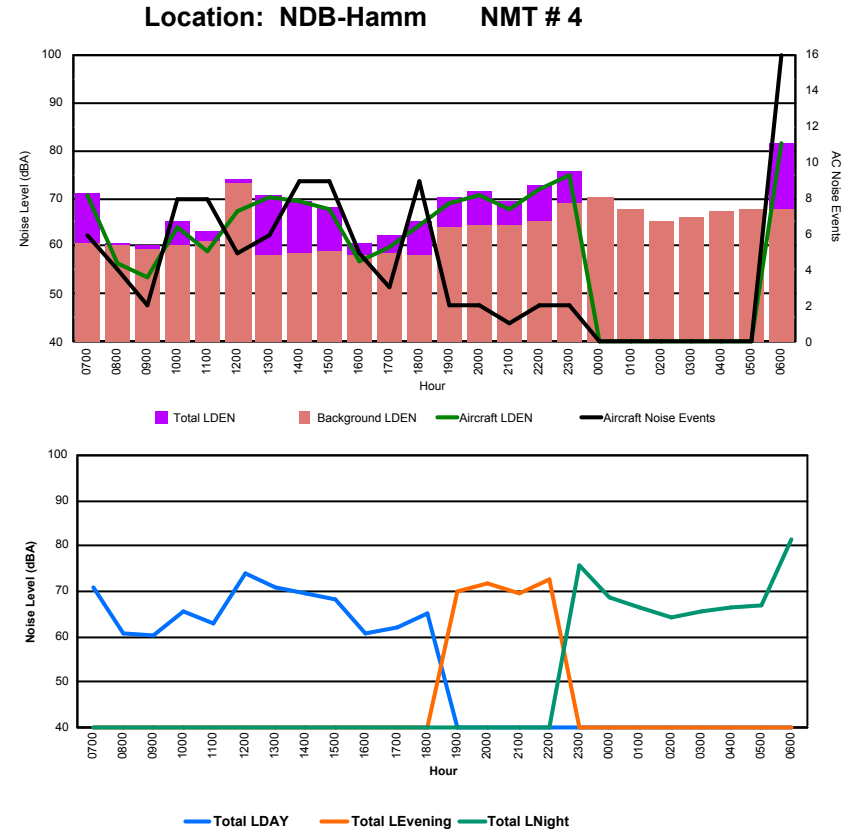

Luxembourg Airport Noise Distribution by Hour

Between 23/09/2023 00:00:00 and 23/09/2023 23:59:59 (Local Time)

Day	Aircraft Events	Total LDEN dB(A)	Aircraft LDEN dB(A)	Background LDEN dB(A)	Total LDay dB(A)	Total LEvening dB(A)	Total LNight dB(A)
23/09/23 7:00	6	70.9	70.7	60.6	70.9	-	-
23/09/23 8:00	4	60.6	56.5	60.0	60.6	-	-
23/09/23 9:00	2	60.3	53.4	59.5	60.3	-	-
23/09/23 10:00	8	65.4	64.0	60.2	65.4	-	-
23/09/23 11:00	8	63.0	59.0	61.2	63.0	-	-
23/09/23 12:00	5	74.0	67.2	73.1	74.0	-	-
23/09/23 13:00	6	70.7	70.4	58.3	70.7	-	-
23/09/23 14:00	9	69.5	69.2	58.4	69.5	-	-
23/09/23 15:00	9	68.3	67.8	58.9	68.3	-	-
23/09/23 16:00	5	60.6	56.9	58.3	60.6	-	-
23/09/23 17:00	3	62.2	59.9	58.4	62.2	-	-
23/09/23 18:00	9	65.1	64.2	58.1	65.1	-	-
23/09/23 19:00	2	70.1	68.9	64.0	-	70.1	-
23/09/23 20:00	2	71.6	70.7	64.4	-	71.6	-
23/09/23 21:00	1	69.5	67.9	64.5	-	69.5	-
23/09/23 22:00	2	72.7	71.9	65.2	-	72.7	-
23/09/23 23:00	2	75.6	74.6	68.9	-	-	75.6
24/09/23 0:00	-	68.6	-	70.2	-	-	68.6
24/09/23 1:00	-	66.3	-	67.7	-	-	66.3
24/09/23 2:00	-	64.4	-	65.4	-	-	64.4
24/09/23 3:00	-	65.8	-	66.1	-	-	65.8
24/09/23 4:00	-	66.6	-	67.1	-	-	66.6
24/09/23 5:00	-	66.9	-	67.6	-	-	66.9
24/09/23 6:00	16	81.5	81.4	67.7	-	-	81.5
	99	71.5	70.3	65.7	68.2	71.2	74.1