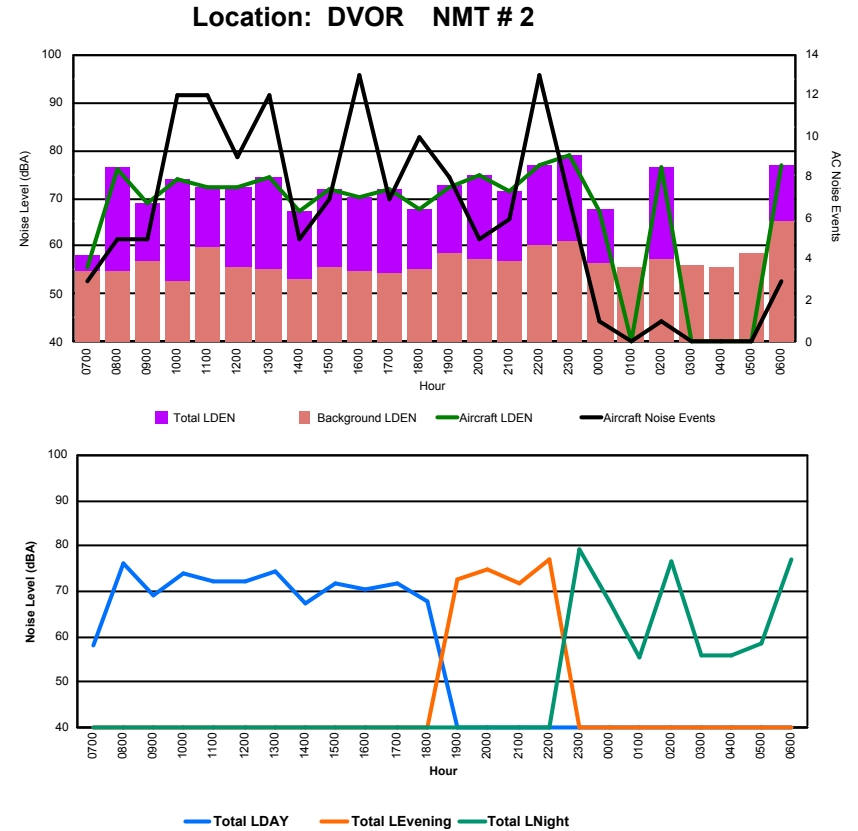

Luxembourg Airport Noise Distribution by Hour

Between 28/09/2023 00:00:00 and 28/09/2023 23:59:59 (Local Time)

Day	Aircraft Events	Total LDEN dB(A)	Aircraft LDEN dB(A)	Background LDEN dB(A)	Total LDay dB(A)	Total LEvening dB(A)	Total LNight dB(A)	
28/09/23	7:00	3	58.1	55.6	54.8	58.1	-	-
28/09/23	8:00	5	76.3	76.2	54.8	76.3	-	-
28/09/23	9:00	5	69.0	68.8	57.0	69.0	-	-
28/09/23	10:00	12	74.0	74.0	52.8	74.0	-	-
28/09/23	11:00	12	72.4	72.2	59.8	72.4	-	-
28/09/23	12:00	9	72.3	72.2	55.7	72.3	-	-
28/09/23	13:00	12	74.3	74.3	55.2	74.3	-	-
28/09/23	14:00	5	67.4	67.3	53.1	67.4	-	-
28/09/23	15:00	7	71.8	71.7	55.7	71.8	-	-
28/09/23	16:00	13	70.3	70.2	54.6	70.3	-	-
28/09/23	17:00	7	71.9	71.9	54.2	71.9	-	-
28/09/23	18:00	10	67.8	67.6	55.0	67.8	-	-
28/09/23	19:00	8	72.7	72.5	58.7	-	72.7	-
28/09/23	20:00	5	75.0	74.9	57.2	-	75.0	-
28/09/23	21:00	6	71.6	71.4	56.8	-	71.6	-
28/09/23	22:00	13	76.9	76.8	60.2	-	76.9	-
28/09/23	23:00	7	79.1	79.0	61.0	-	-	79.1
29/09/23	0:00	1	67.6	67.3	56.6	-	-	67.6
29/09/23	1:00	-	55.5	-	55.5	-	-	55.5
29/09/23	2:00	1	76.6	76.5	57.4	-	-	76.6
29/09/23	3:00	-	56.0	-	56.0	-	-	56.0
29/09/23	4:00	-	55.8	-	55.8	-	-	55.8
29/09/23	5:00	-	58.7	-	58.7	-	-	58.7
29/09/23	6:00	3	77.0	76.7	65.0	-	-	77.0
	144	73.1	72.9	57.8	72.0	74.5	73.6