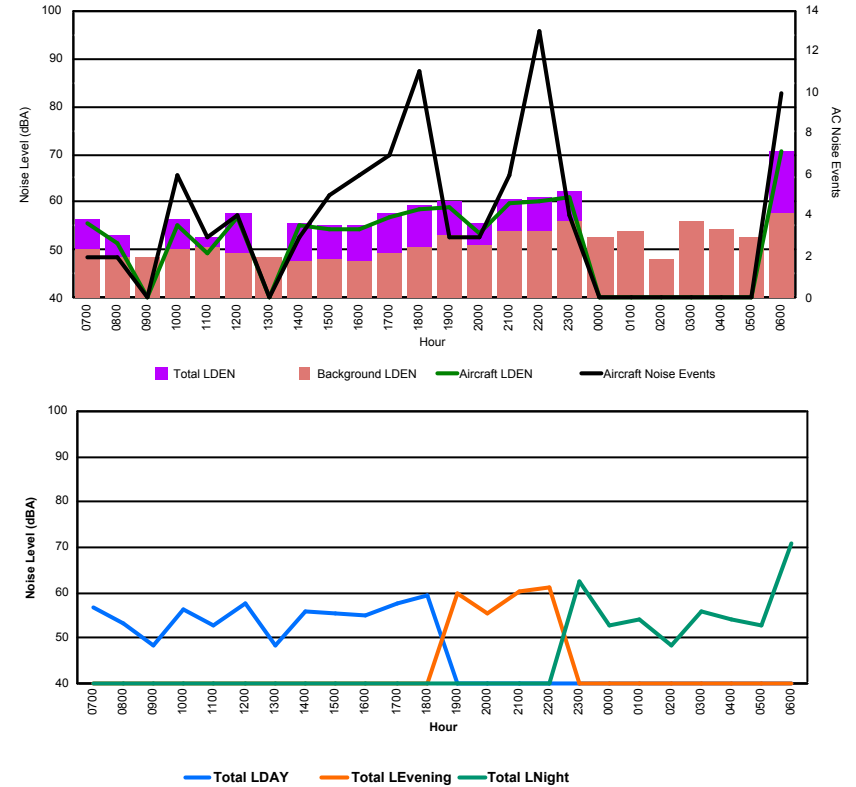

Luxembourg Airport Noise Distribution by Hour

Between 08/09/2023 00:00:00 and 08/09/2023 23:59:59 (Local Time)

Day	Aircraft Events	Total LDEN dB (A)	Aircraft LDEN dB(A)	Background LDEN dB(A)	Total LDay dB(A)	Total LEvening dB(A)	Total LNight dB (A)	
08/09/23	7:00	2	56.6	55.5	50.0	56.6	-	-
08/09/23	8:00	2	53.3	51.5	48.7	53.3	-	-
08/09/23	9:00	-	48.5	-	48.5	48.5	-	-
08/09/23	10:00	6	56.5	55.4	50.3	56.5	-	-
08/09/23	11:00	3	52.9	49.2	50.6	52.9	-	-
08/09/23	12:00	4	57.5	56.8	49.5	57.5	-	-
08/09/23	13:00	-	48.6	-	48.6	48.6	-	-
08/09/23	14:00	3	55.8	55.0	47.7	55.8	-	-
08/09/23	15:00	5	55.3	54.4	48.3	55.3	-	-
08/09/23	16:00	6	55.1	54.3	47.7	55.1	-	-
08/09/23	17:00	7	57.6	56.9	49.3	57.6	-	-
08/09/23	18:00	11	59.2	58.6	50.6	59.2	-	-
08/09/23	19:00	3	60.0	59.0	53.2	-	60.0	-
08/09/23	20:00	3	55.5	53.6	51.2	-	55.5	-
08/09/23	21:00	6	60.5	59.6	53.8	-	60.5	-
08/09/23	22:00	13	61.0	60.2	53.8	-	61.0	-
08/09/23	23:00	4	62.3	61.2	56.0	-	-	62.3
09/09/23	0:00	-	52.6	-	52.7	-	-	52.6
09/09/23	1:00	-	54.0	-	54.0	-	-	54.0
09/09/23	2:00	-	48.2	-	48.2	-	-	48.2
09/09/23	3:00	-	55.8	-	55.9	-	-	55.8
09/09/23	4:00	-	54.3	-	54.3	-	-	54.3
09/09/23	5:00	-	52.9	-	52.9	-	-	52.9
09/09/23	6:00	10	70.8	70.6	57.6	-	-	70.8
	88	59.9	59.0	52.4	55.7	59.7	62.7	

Location: Roodt/Syr NMT # 1