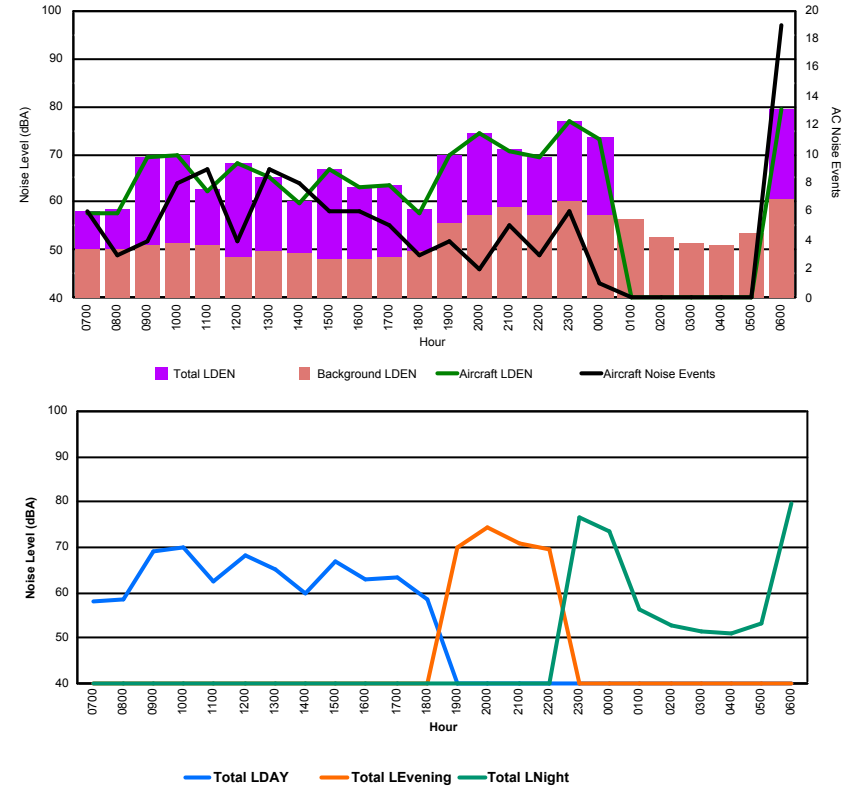

Luxembourg Airport Noise Distribution by Hour

Between 09/09/2023 00:00:00 and 09/09/2023 23:59:59 (Local Time)

Day	Aircraft Events	Total LDEN dB(A)	Aircraft LDEN dB(A)	Background LDEN dB(A)	Total LDay dB(A)	Total LEvening dB(A)	Total LNight dB(A)
09/09/23 7:00	6	58.2	57.5	50.2	58.2	-	-
09/09/23 8:00	3	58.4	57.7	50.1	58.4	-	-
09/09/23 9:00	4	69.3	69.2	50.9	69.3	-	-
09/09/23 10:00	8	69.8	69.8	51.4	69.8	-	-
09/09/23 11:00	9	62.6	62.4	51.0	62.6	-	-
09/09/23 12:00	4	68.2	68.2	48.6	68.2	-	-
09/09/23 13:00	9	65.3	65.2	49.7	65.3	-	-
09/09/23 14:00	8	60.0	59.6	49.2	60.0	-	-
09/09/23 15:00	6	66.9	66.7	48.2	66.9	-	-
09/09/23 16:00	6	63.1	63.0	48.2	63.1	-	-
09/09/23 17:00	5	63.5	63.4	48.7	63.5	-	-
09/09/23 18:00	3	58.5	57.9	49.8	58.5	-	-
09/09/23 19:00	4	70.0	69.8	55.5	-	70.0	-
09/09/23 20:00	2	74.3	74.2	57.4	-	74.3	-
09/09/23 21:00	5	70.9	70.7	58.9	-	70.9	-
09/09/23 22:00	3	69.5	69.3	57.2	-	69.5	-
09/09/23 23:00	6	76.7	76.7	60.1	-	-	76.7
10/09/23 0:00	1	73.4	73.3	57.3	-	-	73.4
10/09/23 1:00	-	56.3	-	56.3	-	-	56.3
10/09/23 2:00	-	52.7	-	52.7	-	-	52.7
10/09/23 3:00	-	51.3	-	51.3	-	-	51.3
10/09/23 4:00	-	51.0	-	51.0	-	-	51.0
10/09/23 5:00	-	53.4	-	53.4	-	-	53.4
10/09/23 6:00	19	79.5	79.4	60.8	-	-	79.5
	111	70.3	70.2	54.8	65.5	71.6	73.0

Location: DVOR NMT # 2