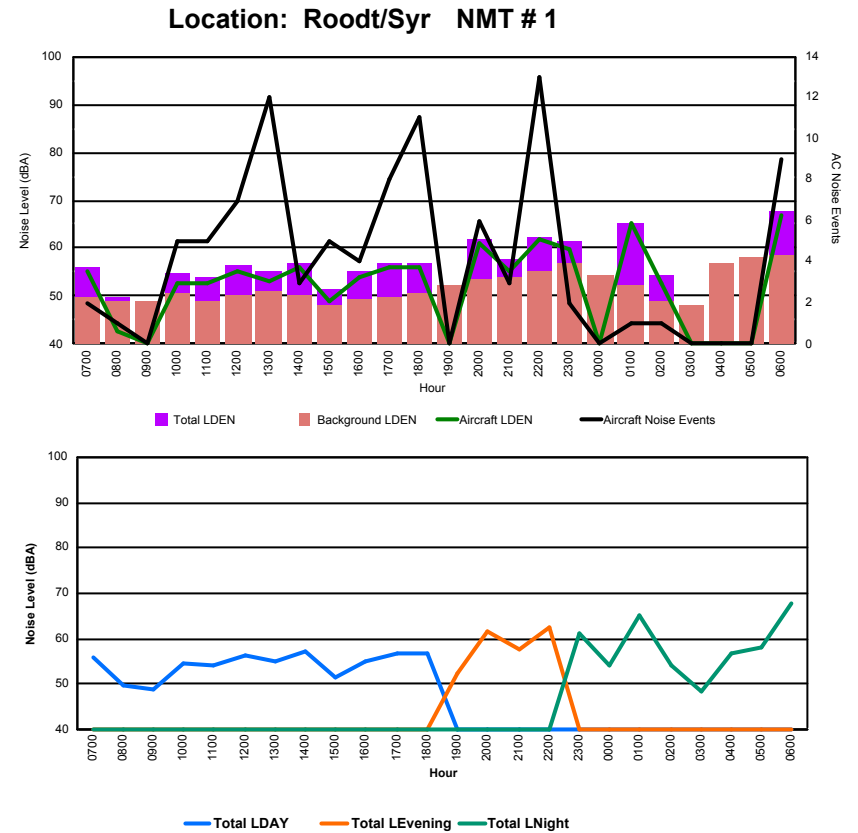

Luxembourg Airport Noise Distribution by Hour

Between 26/09/2023 00:00:00 and 26/09/2023 23:59:59 (Local Time)

Day	Aircraft Events	Total LDEN dB(A)	Aircraft LDEN dB(A)	Background LDEN dB(A)	Total LDay dB(A)	Total LEvening dB(A)	Total LNight dB(A)	
26/09/23	7:00	2	56.1	55.1	49.7	56.1	-	-
26/09/23	8:00	1	49.9	42.6	49.1	49.9	-	-
26/09/23	9:00	-	48.9	-	48.9	48.9	-	-
26/09/23	10:00	5	54.7	52.7	50.5	54.7	-	-
26/09/23	11:00	5	54.0	52.5	48.9	54.0	-	-
26/09/23	12:00	7	56.3	55.1	50.3	56.3	-	-
26/09/23	13:00	12	55.2	53.2	51.2	55.2	-	-
26/09/23	14:00	3	57.0	56.0	50.0	57.0	-	-
26/09/23	15:00	5	51.6	49.1	48.3	51.6	-	-
26/09/23	16:00	4	55.1	53.9	49.3	55.1	-	-
26/09/23	17:00	8	56.9	56.1	49.7	56.9	-	-
26/09/23	18:00	11	56.9	55.9	50.5	56.9	-	-
26/09/23	19:00	-	52.2	-	52.2	-	52.2	-
26/09/23	20:00	6	61.7	61.0	53.7	-	61.7	-
26/09/23	21:00	3	57.6	55.2	53.9	-	57.6	-
26/09/23	22:00	13	62.5	61.7	55.2	-	62.5	-
26/09/23	23:00	2	61.4	59.6	56.9	-	-	61.4
27/09/23	0:00	-	54.2	-	54.3	-	-	54.2
27/09/23	1:00	1	65.3	65.0	52.4	-	-	65.3
27/09/23	2:00	1	54.2	52.6	48.9	-	-	54.2
27/09/23	3:00	-	48.3	-	48.3	-	-	48.3
27/09/23	4:00	-	56.9	-	57.0	-	-	56.9
27/09/23	5:00	-	58.2	-	58.3	-	-	58.2
27/09/23	6:00	9	67.6	67.0	58.7	-	-	67.6
	98	59.2	58.0	53.3	55.0	60.0	61.9