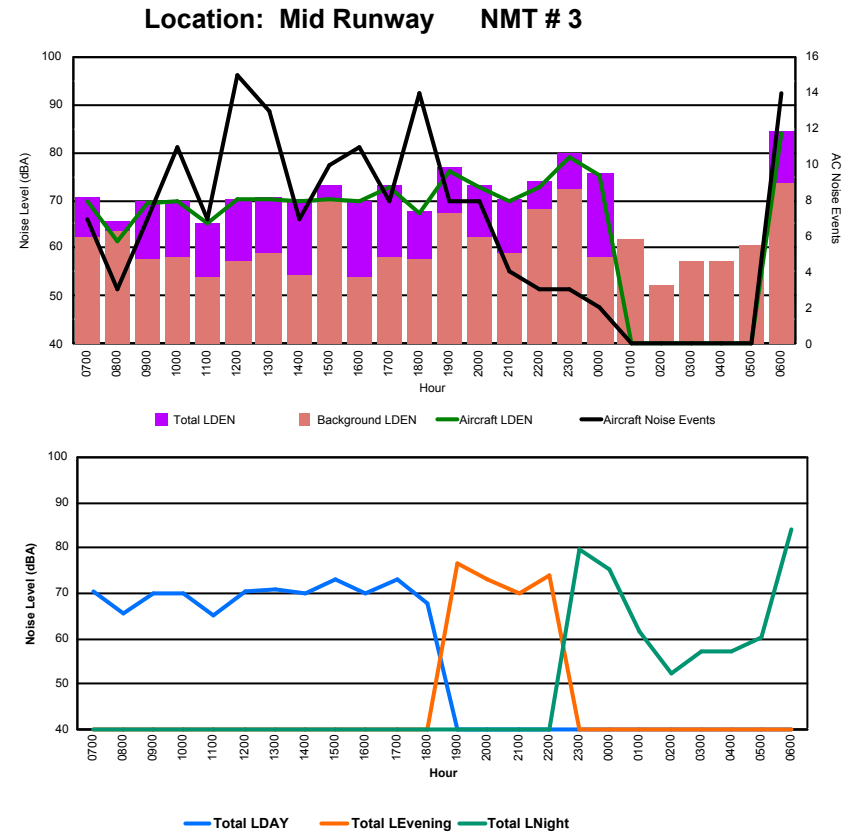

Luxembourg Airport Noise Distribution by Hour

Between 11/09/2023 00:00:00 and 11/09/2023 23:59:59 (Local Time)

Day	Aircraft Events	Total LDEN dB (A)	Aircraft LDEN dB(A)	Background LDEN dB(A)	Total LDay dB(A)	Total LEvening dB(A)	Total LNight dB (A)
11/09/23 7:00	7	70.5	69.9	62.3	70.5	-	-
11/09/23 8:00	3	65.8	61.6	63.7	65.8	-	-
11/09/23 9:00	7	69.8	69.5	57.6	69.8	-	-
11/09/23 10:00	11	69.9	69.6	58.1	69.9	-	-
11/09/23 11:00	7	65.3	65.0	54.1	65.3	-	-
11/09/23 12:00	15	70.3	70.1	57.3	70.3	-	-
11/09/23 13:00	13	70.7	70.4	59.0	70.7	-	-
11/09/23 14:00	7	70.2	70.0	54.3	70.2	-	-
11/09/23 15:00	10	73.2	70.4	70.2	73.2	-	-
11/09/23 16:00	11	69.8	69.7	54.0	69.8	-	-
11/09/23 17:00	8	73.0	72.9	58.2	73.0	-	-
11/09/23 18:00	14	67.6	67.2	57.5	67.6	-	-
11/09/23 19:00	8	76.7	76.2	67.1	-	76.7	-
11/09/23 20:00	8	73.2	72.9	62.1	-	73.2	-
11/09/23 21:00	4	70.2	69.9	58.9	-	70.2	-
11/09/23 22:00	3	74.0	72.8	68.0	-	74.0	-
11/09/23 23:00	3	79.8	78.9	72.3	-	-	79.8
12/09/23 0:00	2	75.5	75.4	58.0	-	-	75.5
12/09/23 1:00	-	61.6	-	61.7	-	-	61.6
12/09/23 2:00	-	52.2	-	52.2	-	-	52.2
12/09/23 3:00	-	57.3	-	57.3	-	-	57.3
12/09/23 4:00	-	57.4	-	57.4	-	-	57.4
12/09/23 5:00	-	60.5	-	60.5	-	-	60.5
12/09/23 6:00	14	84.2	83.8	73.4	-	-	84.2
	155	74.2	73.6	65.0	70.2	74.1	77.0