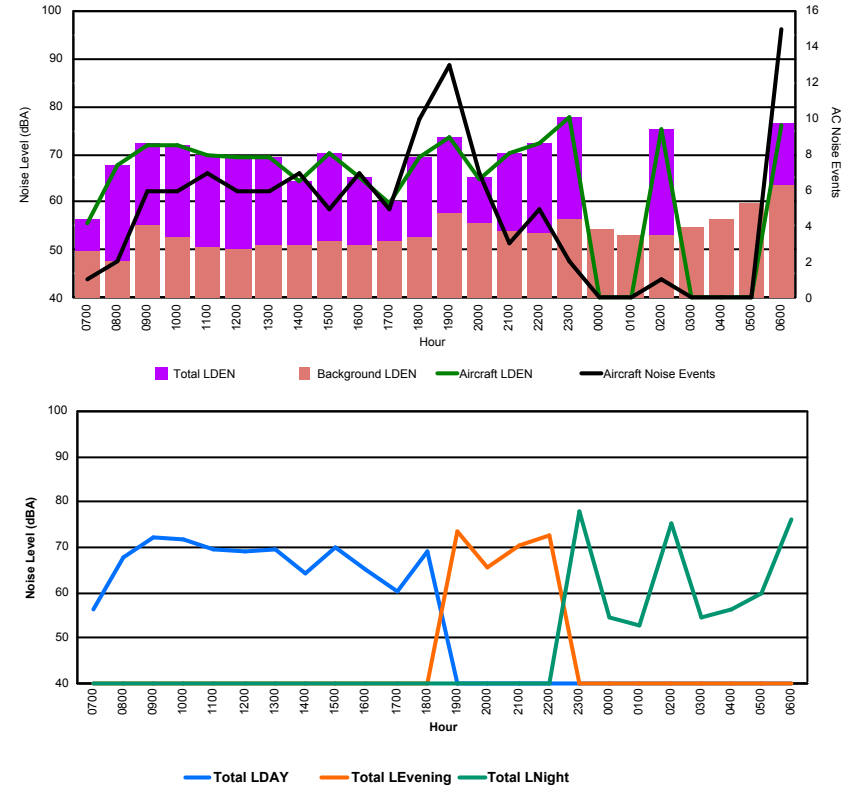

Luxembourg Airport Noise Distribution by Hour

Between 24/09/2023 00:00:00 and 24/09/2023 23:59:59 (Local Time)

Day	Aircraft Events	Total LDEN dB (A)	Aircraft LDEN dB(A)	Background LDEN dB(A)	Total LDay dB(A)	Total LEvening dB(A)	Total LNight dB (A)	
24/09/23	7:00	1	56.5	55.5	49.6	56.5	-	-
24/09/23	8:00	2	67.8	67.8	47.5	67.8	-	-
24/09/23	9:00	6	72.1	72.0	55.4	72.1	-	-
24/09/23	10:00	6	71.9	71.8	52.9	71.9	-	-
24/09/23	11:00	7	69.6	69.6	50.8	69.6	-	-
24/09/23	12:00	6	69.3	69.3	50.1	69.3	-	-
24/09/23	13:00	6	69.5	69.4	51.1	69.5	-	-
24/09/23	14:00	7	64.4	64.2	51.0	64.4	-	-
24/09/23	15:00	5	70.2	70.2	51.7	70.2	-	-
24/09/23	16:00	7	65.3	65.2	51.2	65.3	-	-
24/09/23	17:00	5	60.4	59.8	51.8	60.4	-	-
24/09/23	18:00	10	69.3	69.2	52.8	69.3	-	-
24/09/23	19:00	13	73.6	73.5	57.6	-	73.6	-
24/09/23	20:00	7	65.4	64.9	55.6	-	65.4	-
24/09/23	21:00	3	70.4	70.3	54.0	-	70.4	-
24/09/23	22:00	5	72.5	72.4	53.6	-	72.5	-
24/09/23	23:00	2	77.9	77.8	56.4	-	-	77.9
25/09/23	0:00	-	54.5	-	54.5	-	-	54.5
25/09/23	1:00	-	53.0	-	53.0	-	-	53.0
25/09/23	2:00	1	75.4	75.3	53.2	-	-	75.4
25/09/23	3:00	-	54.7	-	54.7	-	-	54.7
25/09/23	4:00	-	56.4	-	56.4	-	-	56.4
25/09/23	5:00	-	59.8	-	59.8	-	-	59.8
25/09/23	6:00	15	76.3	76.1	63.7	-	-	76.3
	114	70.8	70.6	55.4	68.8	71.4	72.5	

Location: DVOR NMT # 2