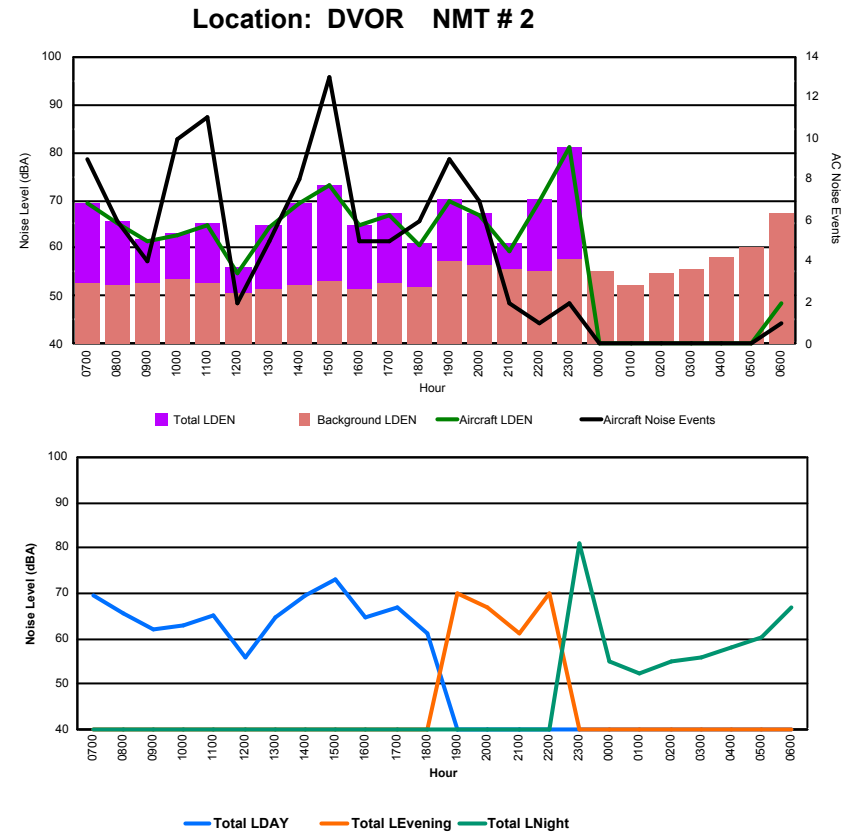

Luxembourg Airport Noise Distribution by Hour

Between 27/09/2023 00:00:00 and 27/09/2023 23:59:59 (Local Time)

Day	Aircraft Events	Total LDEN dB(A)	Aircraft LDEN dB(A)	Background LDEN dB(A)	Total LDay dB(A)	Total LEvening dB(A)	Total LNight dB(A)	
27/09/23	7:00	9	69.5	69.4	52.9	69.5	-	-
27/09/23	8:00	6	65.5	65.3	52.3	65.5	-	-
27/09/23	9:00	4	62.0	61.5	52.6	62.0	-	-
27/09/23	10:00	10	63.1	62.6	53.5	63.1	-	-
27/09/23	11:00	11	65.1	64.9	52.6	65.1	-	-
27/09/23	12:00	2	56.1	54.6	50.7	56.1	-	-
27/09/23	13:00	5	64.7	64.5	51.3	64.7	-	-
27/09/23	14:00	8	69.5	69.4	52.1	69.5	-	-
27/09/23	15:00	13	73.1	73.0	53.3	73.1	-	-
27/09/23	16:00	5	64.9	64.7	51.5	64.9	-	-
27/09/23	17:00	5	67.1	66.9	52.7	67.1	-	-
27/09/23	18:00	6	61.1	60.6	52.0	61.1	-	-
27/09/23	19:00	9	70.2	70.0	57.4	-	70.2	-
27/09/23	20:00	7	67.1	66.7	56.5	-	67.1	-
27/09/23	21:00	2	61.0	59.5	55.7	-	61.0	-
27/09/23	22:00	1	70.2	70.0	55.4	-	70.2	-
27/09/23	23:00	2	81.1	81.1	57.6	-	-	81.1
28/09/23	0:00	-	55.1	-	55.1	-	-	55.1
28/09/23	1:00	-	52.3	-	52.3	-	-	52.3
28/09/23	2:00	-	54.9	-	54.9	-	-	54.9
28/09/23	3:00	-	55.8	-	55.8	-	-	55.8
28/09/23	4:00	-	58.0	-	58.0	-	-	58.0
28/09/23	5:00	-	60.4	-	60.4	-	-	60.4
28/09/23	6:00	1	66.9	48.7	67.4	-	-	66.9
	106	69.7	69.5	57.3	67.1	68.3	72.3