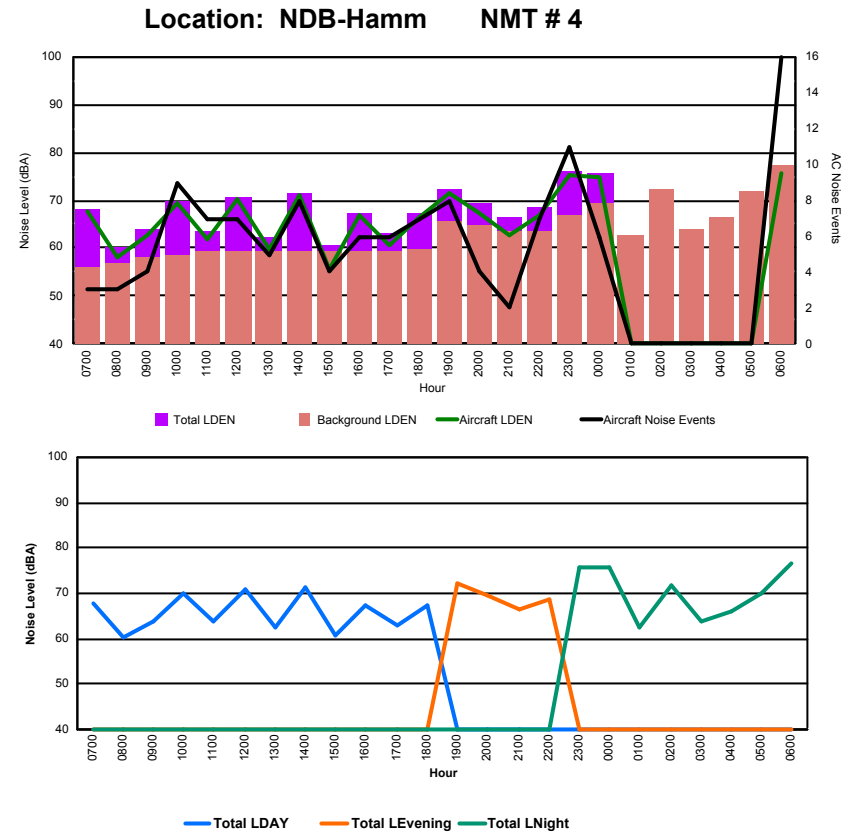

Luxembourg Airport Noise Distribution by Hour

Between 17/09/2023 00:00:00 and 17/09/2023 23:59:59 (Local Time)

Day	Aircraft Events	Total LDEN dB(A)	Aircraft LDEN dB(A)	Background LDEN dB(A)	Total LDay dB(A)	Total LEvening dB(A)	Total LNight dB(A)
17/09/23 7:00	3	68.0	67.8	56.1	68.0	-	-
17/09/23 8:00	3	60.4	58.3	56.7	60.4	-	-
17/09/23 9:00	4	63.9	62.7	58.1	63.9	-	-
17/09/23 10:00	9	69.8	69.5	58.5	69.8	-	-
17/09/23 11:00	7	63.7	61.7	59.4	63.7	-	-
17/09/23 12:00	7	70.8	70.4	59.3	70.8	-	-
17/09/23 13:00	5	62.4	59.6	59.2	62.4	-	-
17/09/23 14:00	8	71.3	71.0	59.3	71.3	-	-
17/09/23 15:00	4	60.8	55.7	59.3	60.8	-	-
17/09/23 16:00	6	67.5	66.8	59.4	67.5	-	-
17/09/23 17:00	6	63.1	60.8	59.3	63.1	-	-
17/09/23 18:00	7	67.2	66.3	59.9	67.2	-	-
17/09/23 19:00	8	72.4	71.5	65.5	-	72.4	-
17/09/23 20:00	4	69.4	67.5	64.9	-	69.4	-
17/09/23 21:00	2	66.3	62.8	63.7	-	66.3	-
17/09/23 22:00	7	68.5	66.9	63.6	-	68.5	-
17/09/23 23:00	11	75.9	75.4	66.7	-	-	75.9
18/09/23 0:00	6	75.6	75.0	69.4	-	-	75.6
18/09/23 1:00	-	62.4	-	62.9	-	-	62.4
18/09/23 2:00	-	71.8	-	72.3	-	-	71.8
18/09/23 3:00	-	63.8	-	63.9	-	-	63.8
18/09/23 4:00	-	66.1	-	66.5	-	-	66.1
18/09/23 5:00	-	70.1	-	71.7	-	-	70.1
18/09/23 6:00	16	76.6	75.8	77.1	-	-	76.6
	123	70.3	68.9	67.2	67.2	69.7	72.9