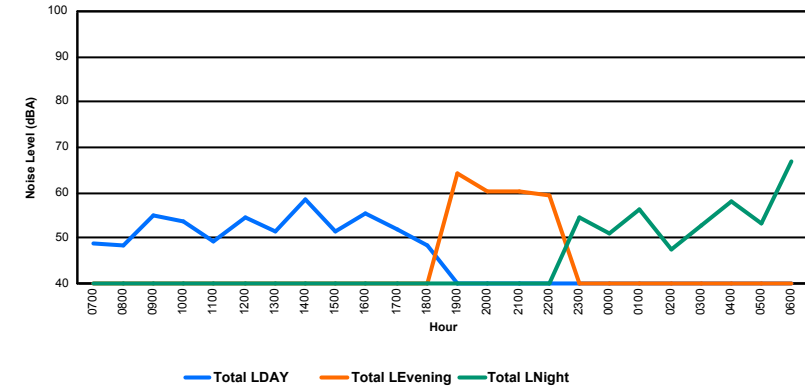

Luxembourg Airport Noise Distribution by Hour

Between 04/09/2023 00:00:00 and 04/09/2023 23:59:59 (Local Time)

Day	Aircraft Events	Total LDEN dB (A)	Aircraft LDEN dB(A)	Background LDEN dB(A)	Total LDay dB(A)	Total LEvening dB(A)	Total LNight dB (A)	
04/09/23	7:00	1	48.9	37.5	48.7	48.9	-	-
04/09/23	8:00	1	48.2	35.0	48.0	48.2	-	-
04/09/23	9:00	2	54.8	54.0	47.2	54.8	-	-
04/09/23	10:00	1	53.6	51.1	50.1	53.6	-	-
04/09/23	11:00	1	49.2	43.5	47.8	49.2	-	-
04/09/23	12:00	1	54.5	39.9	54.4	54.5	-	-
04/09/23	13:00	2	51.6	47.1	49.7	51.6	-	-
04/09/23	14:00	4	58.4	57.8	49.9	58.4	-	-
04/09/23	15:00	3	51.3	48.7	48.2	51.3	-	-
04/09/23	16:00	1	55.4	54.1	49.3	55.4	-	-
04/09/23	17:00	2	51.7	49.5	47.8	51.7	-	-
04/09/23	18:00	1	48.5	41.2	47.7	48.5	-	-
04/09/23	19:00	4	64.2	63.5	55.7	-	64.2	-
04/09/23	20:00	2	60.2	59.4	52.1	-	60.2	-
04/09/23	21:00	2	60.2	59.5	52.0	-	60.2	-
04/09/23	22:00	2	59.3	58.6	51.3	-	59.3	-
04/09/23	23:00	-	54.7	-	54.8	-	-	54.7
05/09/23	0:00	-	51.1	-	51.2	-	-	51.1
05/09/23	1:00	-	56.4	-	56.4	-	-	56.4
05/09/23	2:00	-	47.6	-	47.6	-	-	47.6
05/09/23	3:00	-	52.7	-	52.7	-	-	52.7
05/09/23	4:00	-	58.0	-	58.1	-	-	58.0
05/09/23	5:00	-	53.2	-	53.2	-	-	53.2
05/09/23	6:00	6	66.8	66.0	59.2	-	-	66.8
	36	57.9	56.3	52.9	53.3	61.4	59.2	

Location: Roodt/Syr NMT # 1