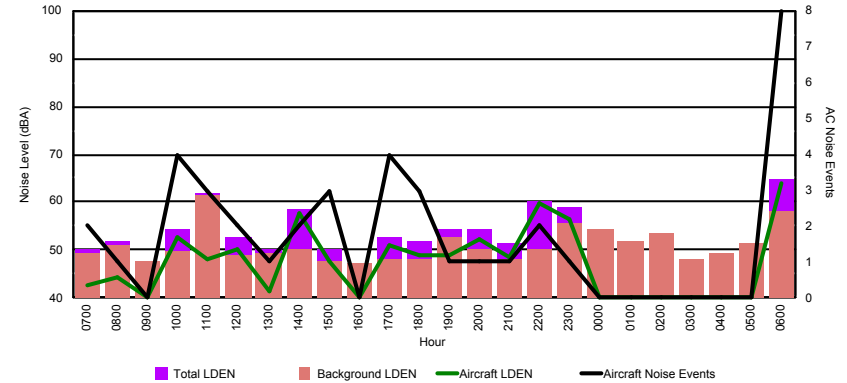

Luxembourg Airport Noise Distribution by Hour

Between 15/09/2023 00:00:00 and 15/09/2023 23:59:59 (Local Time)

Day	Aircraft Events	Total LDEN dB(A)	Aircraft LDEN dB(A)	Background LDEN dB(A)	Total LDay dB(A)	Total LEvening dB(A)	Total LNight dB(A)	
15/09/23	7:00	2	50.2	42.5	49.4	50.2	-	-
15/09/23	8:00	1	51.8	44.4	51.0	51.8	-	-
15/09/23	9:00	-	47.7	-	47.7	47.7	-	-
15/09/23	10:00	4	54.4	52.6	49.8	54.4	-	-
15/09/23	11:00	3	61.7	48.0	61.6	61.7	-	-
15/09/23	12:00	2	52.5	50.2	48.9	52.5	-	-
15/09/23	13:00	1	50.0	41.6	49.4	50.0	-	-
15/09/23	14:00	2	58.4	57.7	50.0	58.4	-	-
15/09/23	15:00	3	50.4	47.5	47.5	50.4	-	-
15/09/23	16:00	-	47.4	-	47.4	47.4	-	-
15/09/23	17:00	4	52.7	50.9	48.2	52.7	-	-
15/09/23	18:00	3	51.7	49.1	48.3	51.7	-	-
15/09/23	19:00	1	54.4	49.0	52.9	-	54.4	-
15/09/23	20:00	1	54.3	52.2	50.1	-	54.3	-
15/09/23	21:00	1	51.4	48.7	48.2	-	51.4	-
15/09/23	22:00	2	60.1	59.6	50.3	-	60.1	-
15/09/23	23:00	1	59.1	56.3	55.8	-	-	59.1
16/09/23	0:00	-	54.2	-	54.3	-	-	54.2
16/09/23	1:00	-	52.0	-	52.0	-	-	52.0
16/09/23	2:00	-	53.5	-	53.5	-	-	53.5
16/09/23	3:00	-	48.3	-	48.3	-	-	48.3
16/09/23	4:00	-	49.5	-	49.5	-	-	49.5
16/09/23	5:00	-	51.5	-	51.5	-	-	51.5
16/09/23	6:00	8	64.9	64.0	58.1	-	-	64.9
	39	56.2	53.5	53.0	54.7	56.3	57.8	

Location: Roodt/Syr NMT # 1