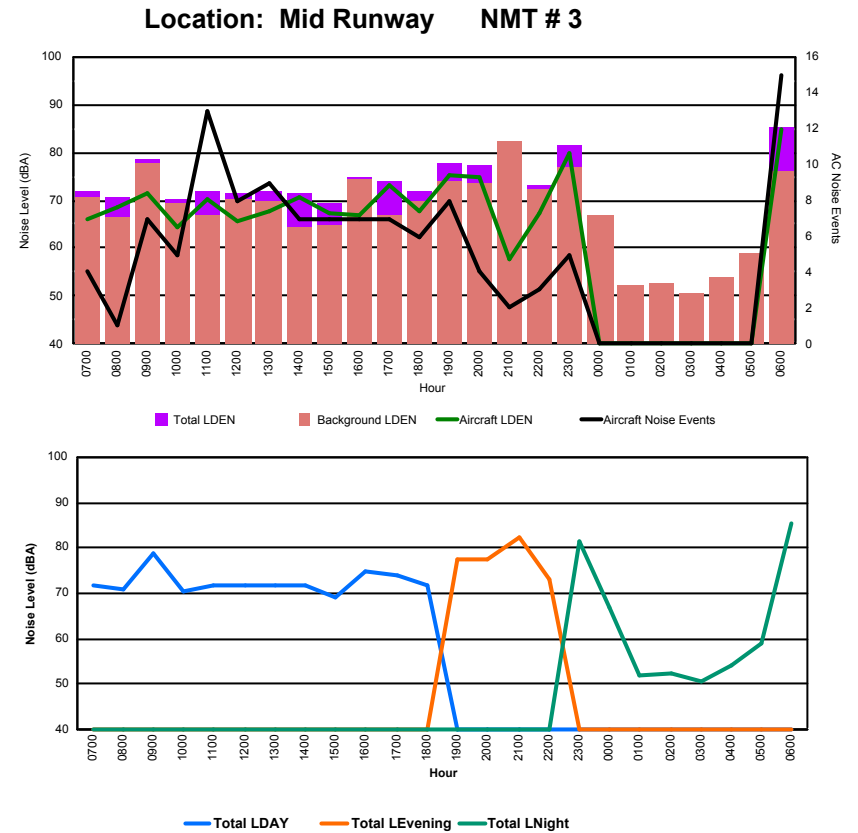

Luxembourg Airport Noise Distribution by Hour

Between 01/09/2023 00:00:00 and 01/09/2023 23:59:59 (Local Time)

Day	Aircraft Events	Total LDEN dB (A)	Aircraft LDEN dB(A)	Background LDEN dB(A)	Total LDay dB(A)	Total LEvening dB(A)	Total LNight dB (A)
01/09/23	7:00	4	71.9	66.1	70.6	71.9	-
01/09/23	8:00	1	70.7	68.7	66.3	70.7	-
01/09/23	9:00	7	78.7	71.5	77.8	78.7	-
01/09/23	10:00	5	70.4	64.5	69.2	70.4	-
01/09/23	11:00	13	71.9	70.4	66.8	71.9	-
01/09/23	12:00	8	71.6	65.8	70.3	71.6	-
01/09/23	13:00	9	71.8	67.6	69.7	71.8	-
01/09/23	14:00	7	71.6	70.6	64.5	71.6	-
01/09/23	15:00	7	69.3	67.4	64.9	69.3	-
01/09/23	16:00	7	75.0	67.0	74.2	75.0	-
01/09/23	17:00	7	74.1	73.2	67.0	74.1	-
01/09/23	18:00	6	71.9	67.8	69.8	71.9	-
01/09/23	19:00	8	77.6	75.3	73.9	-	77.6
01/09/23	20:00	4	77.3	74.9	73.6	-	77.3
01/09/23	21:00	2	82.2	57.8	82.2	-	82.2
01/09/23	22:00	3	73.3	67.1	72.3	-	73.3
01/09/23	23:00	5	81.5	79.7	76.8	-	81.5
02/09/23	0:00	-	67.0	-	67.0	-	67.0
02/09/23	1:00	-	52.1	-	52.1	-	52.1
02/09/23	2:00	-	52.5	-	52.5	-	52.5
02/09/23	3:00	-	50.8	-	50.8	-	50.8
02/09/23	4:00	-	53.9	-	53.9	-	53.9
02/09/23	5:00	-	58.8	-	58.8	-	58.8
02/09/23	6:00	15	85.4	84.9	76.2	-	85.4
	118	76.4	73.8	73.0	73.2	78.7	77.9