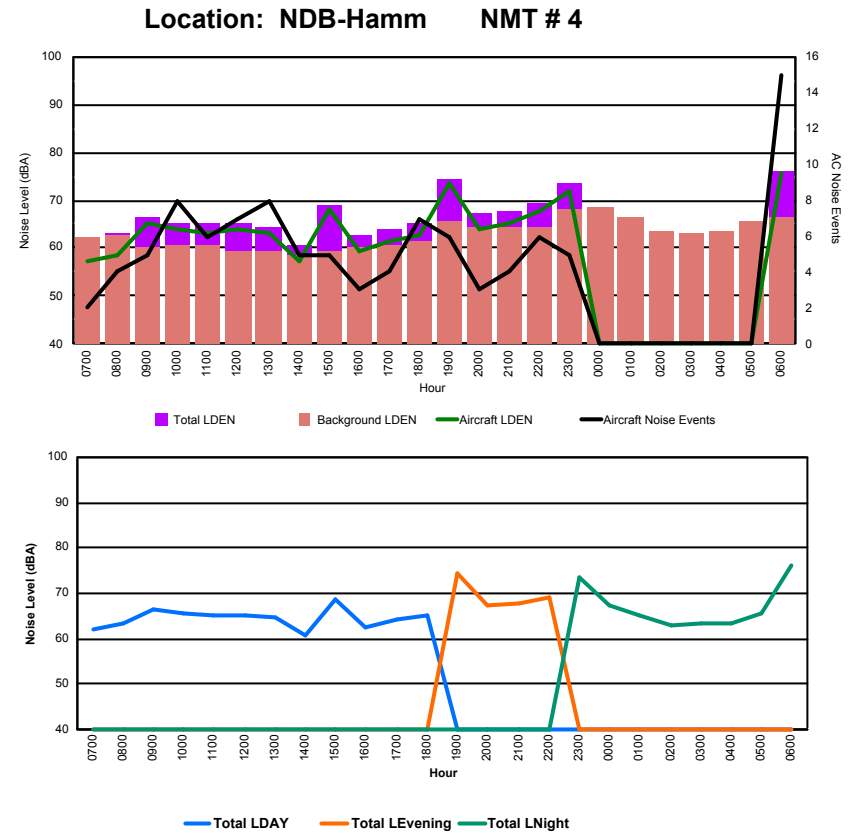

Luxembourg Airport Noise Distribution by Hour

Between 16/09/2023 00:00:00 and 16/09/2023 23:59:59 (Local Time)

Day	Aircraft Events	Total LDEN dB(A)	Aircraft LDEN dB(A)	Background LDEN dB(A)	Total LDay dB(A)	Total LEvening dB(A)	Total LNight dB(A)
16/09/23 7:00	2	62.2	57.3	62.1	62.2	-	-
16/09/23 8:00	4	63.2	58.7	62.8	63.2	-	-
16/09/23 9:00	5	66.3	65.0	60.4	66.3	-	-
16/09/23 10:00	8	65.4	63.8	60.5	65.4	-	-
16/09/23 11:00	6	65.0	63.2	60.5	65.0	-	-
16/09/23 12:00	7	65.1	63.8	59.5	65.1	-	-
16/09/23 13:00	8	64.5	63.0	59.4	64.5	-	-
16/09/23 14:00	5	60.8	57.2	58.4	60.8	-	-
16/09/23 15:00	5	68.8	68.2	59.5	68.8	-	-
16/09/23 16:00	3	62.7	59.4	60.0	62.7	-	-
16/09/23 17:00	4	64.1	61.5	60.8	64.1	-	-
16/09/23 18:00	7	65.1	62.9	61.3	65.1	-	-
16/09/23 19:00	6	74.3	73.7	65.7	-	74.3	-
16/09/23 20:00	3	67.3	64.1	64.5	-	67.3	-
16/09/23 21:00	4	67.7	65.1	64.4	-	67.7	-
16/09/23 22:00	6	69.3	67.7	64.3	-	69.3	-
16/09/23 23:00	5	73.5	72.0	68.2	-	-	73.5
17/09/23 0:00	-	67.2	-	68.7	-	-	67.2
17/09/23 1:00	-	65.2	-	66.5	-	-	65.2
17/09/23 2:00	-	63.1	-	63.7	-	-	63.1
17/09/23 3:00	-	63.3	-	63.3	-	-	63.3
17/09/23 4:00	-	63.5	-	63.6	-	-	63.5
17/09/23 5:00	-	65.7	-	65.8	-	-	65.7
17/09/23 6:00	15	76.2	75.8	66.6	-	-	76.2
	103	68.4	66.8	63.9	64.9	70.7	70.1