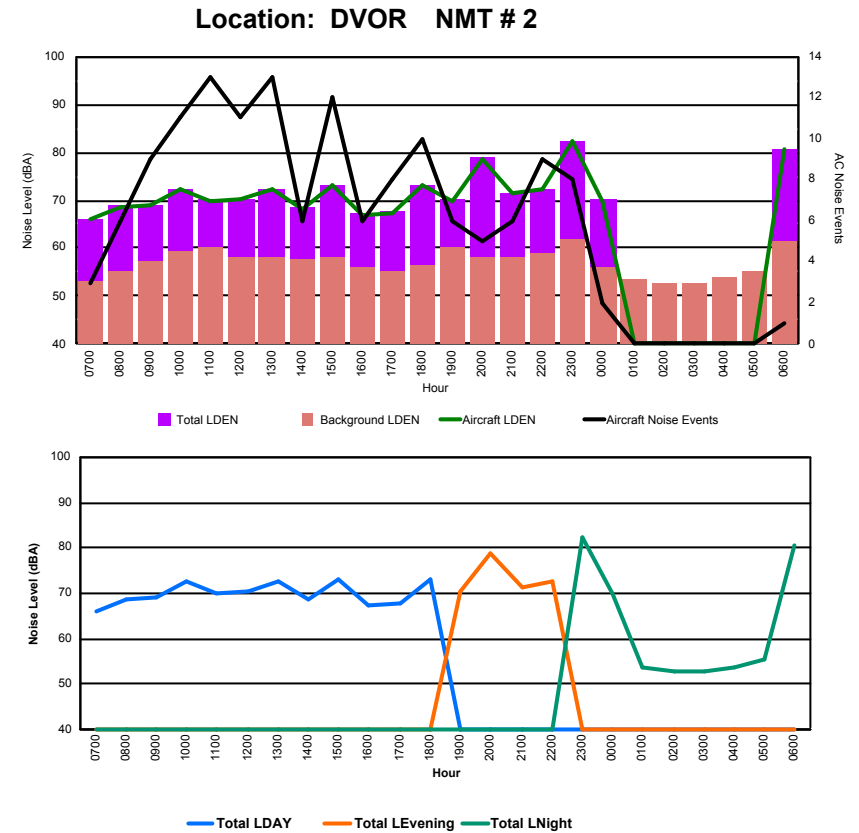

Luxembourg Airport Noise Distribution by Hour

Between 29/09/2023 00:00:00 and 29/09/2023 23:59:59 (Local Time)

Day	Aircraft Events	Total LDEN dB (A)	Aircraft LDEN dB(A)	Background LDEN dB(A)	Total LDay dB(A)	Total LEvening dB(A)	Total LNight dB (A)	
29/09/23	7:00	3	66.2	66.0	53.3	66.2	-	-
29/09/23	8:00	6	68.9	68.7	55.0	68.9	-	-
29/09/23	9:00	9	69.0	68.8	57.1	69.0	-	-
29/09/23	10:00	11	72.5	72.3	59.2	72.5	-	-
29/09/23	11:00	13	70.1	69.7	60.0	70.1	-	-
29/09/23	12:00	11	70.4	70.1	58.2	70.4	-	-
29/09/23	13:00	13	72.5	72.4	58.1	72.5	-	-
29/09/23	14:00	6	68.5	68.2	57.6	68.5	-	-
29/09/23	15:00	12	73.1	73.0	58.1	73.1	-	-
29/09/23	16:00	6	67.2	66.9	56.2	67.2	-	-
29/09/23	17:00	8	67.7	67.5	55.4	67.7	-	-
29/09/23	18:00	10	73.3	73.3	56.6	73.3	-	-
29/09/23	19:00	6	70.4	69.9	60.4	-	70.4	-
29/09/23	20:00	5	78.8	78.7	58.0	-	78.8	-
29/09/23	21:00	6	71.5	71.3	58.0	-	71.5	-
29/09/23	22:00	9	72.5	72.3	59.0	-	72.5	-
29/09/23	23:00	8	82.2	82.2	61.9	-	-	82.2
30/09/23	0:00	2	70.2	70.0	56.1	-	-	70.2
30/09/23	1:00	-	53.7	-	53.7	-	-	53.7
30/09/23	2:00	-	52.6	-	52.6	-	-	52.6
30/09/23	3:00	-	52.6	-	52.6	-	-	52.6
30/09/23	4:00	-	53.8	-	53.8	-	-	53.8
30/09/23	5:00	-	55.3	-	55.3	-	-	55.3
30/09/23	6:00	1	80.7	80.6	61.4	-	-	80.7
	145	73.6	73.5	57.7	70.6	74.7	75.7