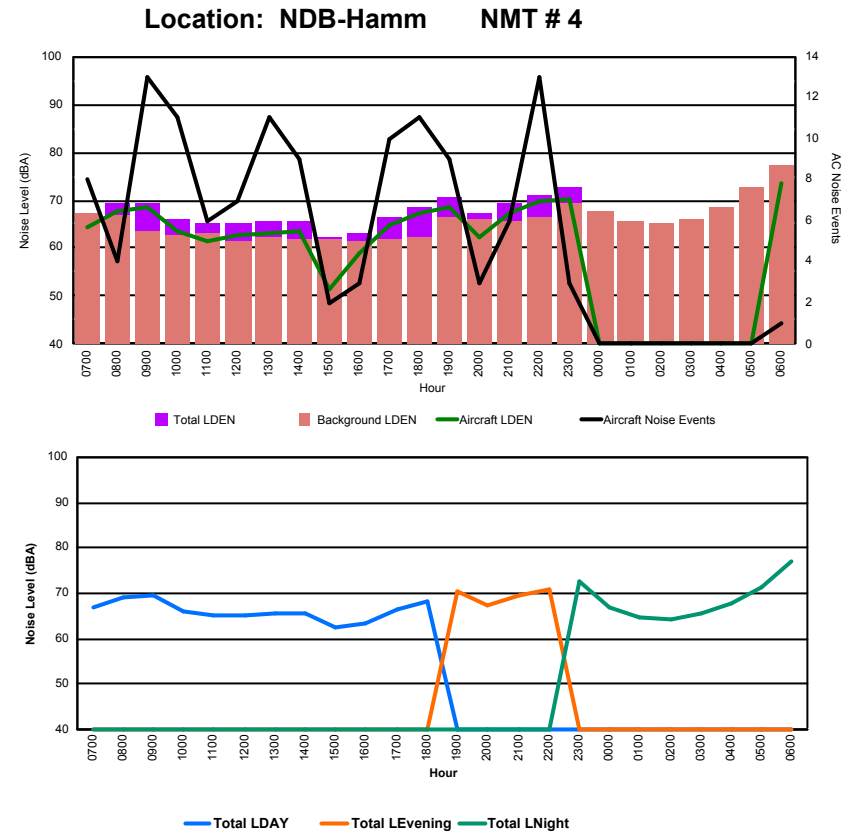

Luxembourg Airport Noise Distribution by Hour

Between 06/09/2023 00:00:00 and 06/09/2023 23:59:59 (Local Time)

Day	Aircraft Events	Total LDEN dB(A)	Aircraft LDEN dB(A)	Background LDEN dB(A)	Total LDay dB(A)	Total LEvening dB(A)	Total LNight dB(A)
06/09/23 7:00	8	66.9	64.5	67.3	66.9	-	-
06/09/23 8:00	4	69.2	67.9	66.9	69.2	-	-
06/09/23 9:00	13	69.5	68.5	63.4	69.5	-	-
06/09/23 10:00	11	66.0	63.7	62.6	66.0	-	-
06/09/23 11:00	6	65.1	61.5	63.0	65.1	-	-
06/09/23 12:00	7	65.1	62.6	61.6	65.1	-	-
06/09/23 13:00	11	65.6	63.0	62.5	65.6	-	-
06/09/23 14:00	9	65.8	63.7	61.9	65.8	-	-
06/09/23 15:00	2	62.3	51.5	62.0	62.3	-	-
06/09/23 16:00	3	63.3	59.0	61.4	63.3	-	-
06/09/23 17:00	10	66.6	64.9	61.9	66.6	-	-
06/09/23 18:00	11	68.4	67.3	62.1	68.4	-	-
06/09/23 19:00	9	70.5	68.6	66.3	-	70.5	-
06/09/23 20:00	3	67.5	62.4	66.1	-	67.5	-
06/09/23 21:00	6	69.5	67.2	65.7	-	69.5	-
06/09/23 22:00	13	71.1	69.7	66.4	-	71.1	-
06/09/23 23:00	3	72.7	70.2	69.3	-	-	72.7
07/09/23 0:00	-	66.7	-	67.7	-	-	66.7
07/09/23 1:00	-	64.8	-	65.7	-	-	64.8
07/09/23 2:00	-	64.4	-	65.2	-	-	64.4
07/09/23 3:00	-	65.8	-	66.1	-	-	65.8
07/09/23 4:00	-	67.7	-	68.5	-	-	67.7
07/09/23 5:00	-	71.4	-	72.6	-	-	71.4
07/09/23 6:00	1	76.9	73.6	77.4	-	-	76.9
	130	69.1	65.9	67.9	66.6	69.8	71.0