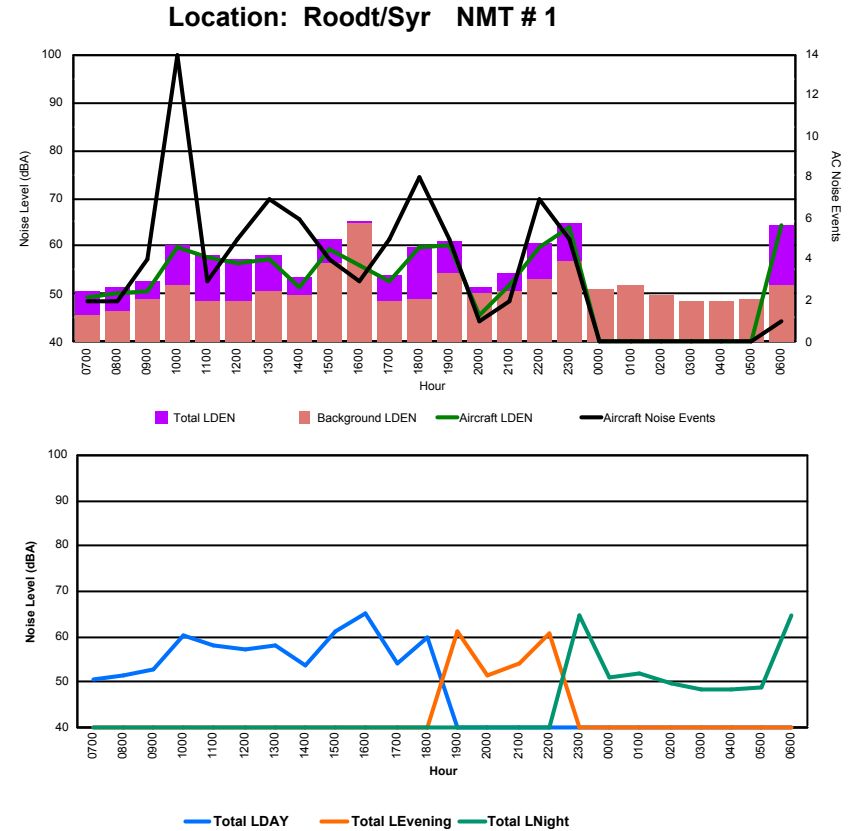

Luxembourg Airport Noise Distribution by Hour

Between 23/09/2023 00:00:00 and 23/09/2023 23:59:59 (Local Time)

Day	Aircraft Events	Total LDEN dB (A)	Aircraft LDEN dB(A)	Background LDEN dB(A)	Total LDay dB(A)	Total LEvening dB(A)	Total LNight dB (A)	
23/09/23	7:00	2	50.7	49.2	45.5	50.7	-	-
23/09/23	8:00	2	51.6	50.1	46.4	51.6	-	-
23/09/23	9:00	4	52.8	50.5	49.1	52.8	-	-
23/09/23	10:00	14	60.3	59.8	51.7	60.3	-	-
23/09/23	11:00	3	58.1	57.7	48.5	58.1	-	-
23/09/23	12:00	5	57.1	56.5	48.4	57.1	-	-
23/09/23	13:00	7	58.2	57.4	50.7	58.2	-	-
23/09/23	14:00	6	53.6	51.4	49.8	53.6	-	-
23/09/23	15:00	4	61.4	59.3	56.5	61.4	-	-
23/09/23	16:00	3	65.0	55.9	64.7	65.0	-	-
23/09/23	17:00	5	54.1	52.8	48.6	54.1	-	-
23/09/23	18:00	8	59.9	59.6	48.9	59.9	-	-
23/09/23	19:00	5	61.2	60.3	54.2	-	61.2	-
23/09/23	20:00	1	51.4	45.5	50.2	-	51.4	-
23/09/23	21:00	2	54.2	51.9	50.5	-	54.2	-
23/09/23	22:00	7	60.6	59.8	53.0	-	60.6	-
23/09/23	23:00	5	64.7	63.9	56.8	-	-	64.7
24/09/23	0:00	-	51.2	-	51.2	-	-	51.2
24/09/23	1:00	-	51.7	-	51.7	-	-	51.7
24/09/23	2:00	-	49.7	-	49.7	-	-	49.7
24/09/23	3:00	-	48.5	-	48.5	-	-	48.5
24/09/23	4:00	-	48.4	-	48.4	-	-	48.4
24/09/23	5:00	-	48.9	-	48.9	-	-	48.9
24/09/23	6:00	1	64.5	64.3	51.7	-	-	64.5
	84	58.9	57.2	54.1	58.9	58.6	59.0