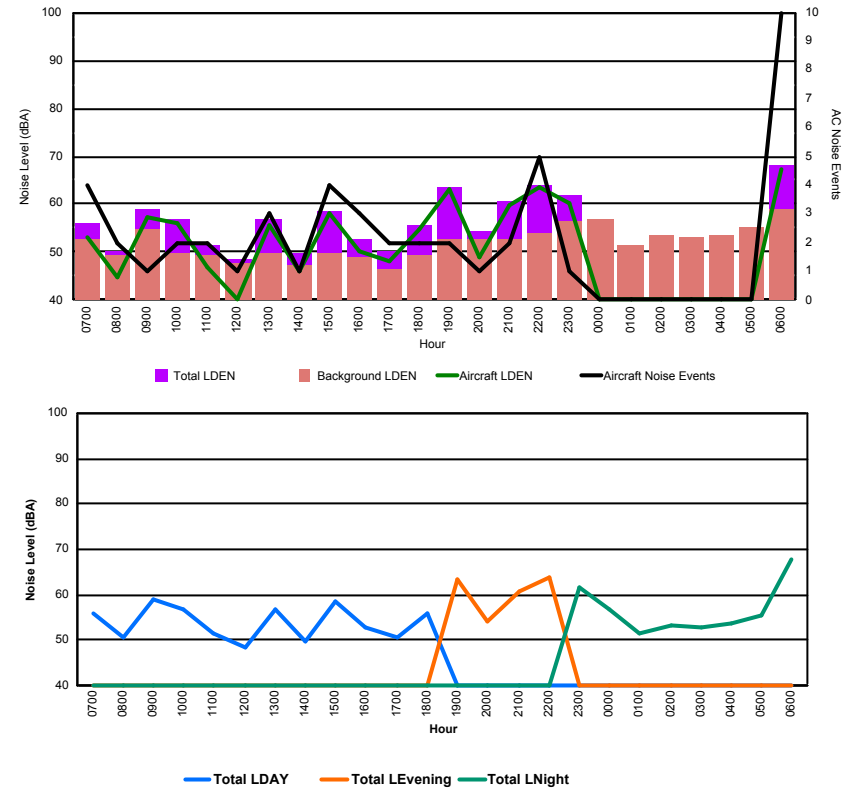

Luxembourg Airport Noise Distribution by Hour

Between 07/09/2023 00:00:00 and 07/09/2023 23:59:59 (Local Time)

Day	Aircraft Events	Total LDEN dB(A)	Aircraft LDEN dB(A)	Background LDEN dB(A)	Total LDay dB(A)	Total LEvening dB(A)	Total LNight dB(A)
07/09/23 7:00	4	55.9	53.0	52.9	55.9	-	-
07/09/23 8:00	2	50.4	44.6	49.2	50.4	-	-
07/09/23 9:00	1	59.1	57.1	54.6	59.1	-	-
07/09/23 10:00	2	56.9	55.9	49.9	56.9	-	-
07/09/23 11:00	2	51.3	46.8	49.5	51.3	-	-
07/09/23 12:00	1	48.5	40.0	47.9	48.5	-	-
07/09/23 13:00	3	56.8	55.8	49.8	56.8	-	-
07/09/23 14:00	1	49.8	46.0	47.4	49.8	-	-
07/09/23 15:00	4	58.7	58.2	49.7	58.7	-	-
07/09/23 16:00	3	52.6	50.4	48.8	52.6	-	-
07/09/23 17:00	2	50.4	48.2	46.6	50.4	-	-
07/09/23 18:00	2	55.8	54.7	49.4	55.8	-	-
07/09/23 19:00	2	63.6	63.3	52.8	-	63.6	-
07/09/23 20:00	1	54.3	49.0	52.9	-	54.3	-
07/09/23 21:00	2	60.6	59.9	52.6	-	60.6	-
07/09/23 22:00	5	63.9	63.4	54.0	-	63.9	-
07/09/23 23:00	1	61.8	60.3	56.4	-	-	61.8
08/09/23 0:00	-	56.9	-	57.0	-	-	56.9
08/09/23 1:00	-	51.4	-	51.4	-	-	51.4
08/09/23 2:00	-	53.3	-	53.4	-	-	53.3
08/09/23 3:00	-	53.0	-	53.0	-	-	53.0
08/09/23 4:00	-	53.6	-	53.7	-	-	53.6
08/09/23 5:00	-	55.4	-	55.4	-	-	55.4
08/09/23 6:00	10	68.0	67.5	59.0	-	-	68.0
	48	59.1	57.9	53.1	55.2	61.9	60.7

Location: Roodt/Syr NMT # 1