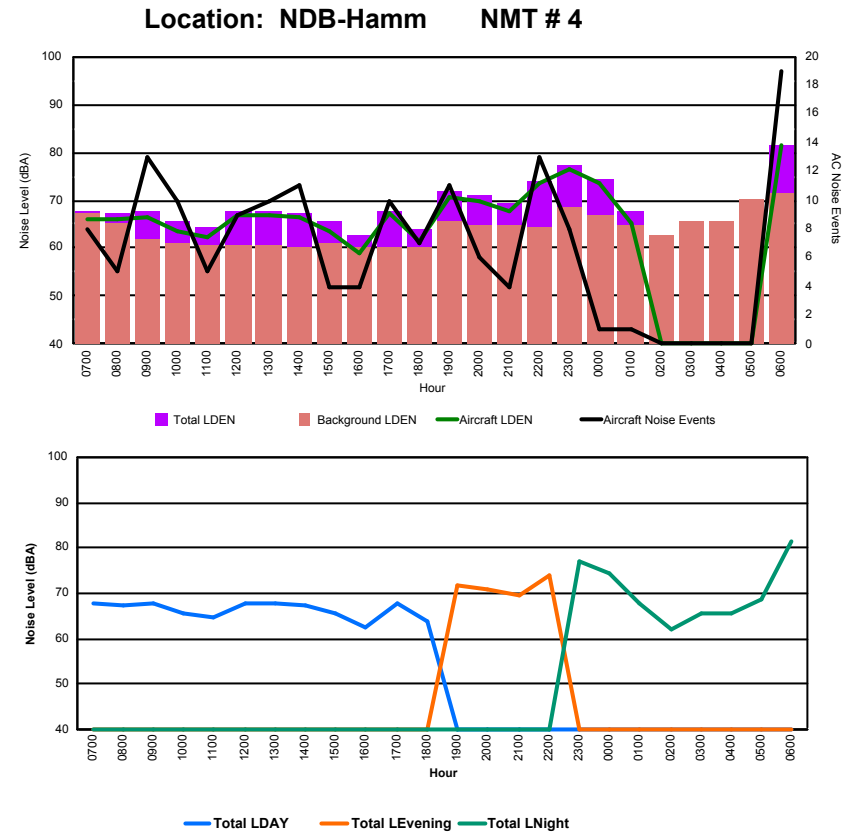

Luxembourg Airport Noise Distribution by Hour

Between 11/09/2023 00:00:00 and 11/09/2023 23:59:59 (Local Time)

Day	Aircraft Events	Total LDEN dB (A)	Aircraft LDEN dB(A)	Background LDEN dB(A)	Total LDay dB(A)	Total LEvening dB(A)	Total LNight dB (A)	
11/09/23	7:00	8	67.8	65.9	67.3	67.8	-	-
11/09/23	8:00	5	67.4	65.9	65.3	67.4	-	-
11/09/23	9:00	13	67.6	66.4	61.8	67.6	-	-
11/09/23	10:00	10	65.5	63.6	61.1	65.5	-	-
11/09/23	11:00	5	64.5	62.1	60.8	64.5	-	-
11/09/23	12:00	9	67.7	66.9	60.6	67.7	-	-
11/09/23	13:00	10	67.8	66.9	60.8	67.8	-	-
11/09/23	14:00	11	67.2	66.3	60.2	67.2	-	-
11/09/23	15:00	4	65.5	63.7	61.0	65.5	-	-
11/09/23	16:00	4	62.7	59.1	60.4	62.7	-	-
11/09/23	17:00	10	67.9	67.2	60.2	67.9	-	-
11/09/23	18:00	7	64.0	61.6	60.4	64.0	-	-
11/09/23	19:00	11	71.8	70.6	65.7	-	71.8	-
11/09/23	20:00	6	71.0	69.9	64.9	-	71.0	-
11/09/23	21:00	4	69.5	67.8	64.7	-	69.5	-
11/09/23	22:00	13	74.1	73.7	64.4	-	74.1	-
11/09/23	23:00	8	77.1	76.5	68.6	-	-	77.1
12/09/23	0:00	1	74.2	73.5	67.0	-	-	74.2
12/09/23	1:00	1	67.7	65.3	64.6	-	-	67.7
12/09/23	2:00	-	62.2	-	62.7	-	-	62.2
12/09/23	3:00	-	65.4	-	65.8	-	-	65.4
12/09/23	4:00	-	65.5	-	65.8	-	-	65.5
12/09/23	5:00	-	68.8	-	70.1	-	-	68.8
12/09/23	6:00	19	81.5	81.4	71.5	-	-	81.5
	159	71.7	71.0	65.3	66.6	71.9	74.8