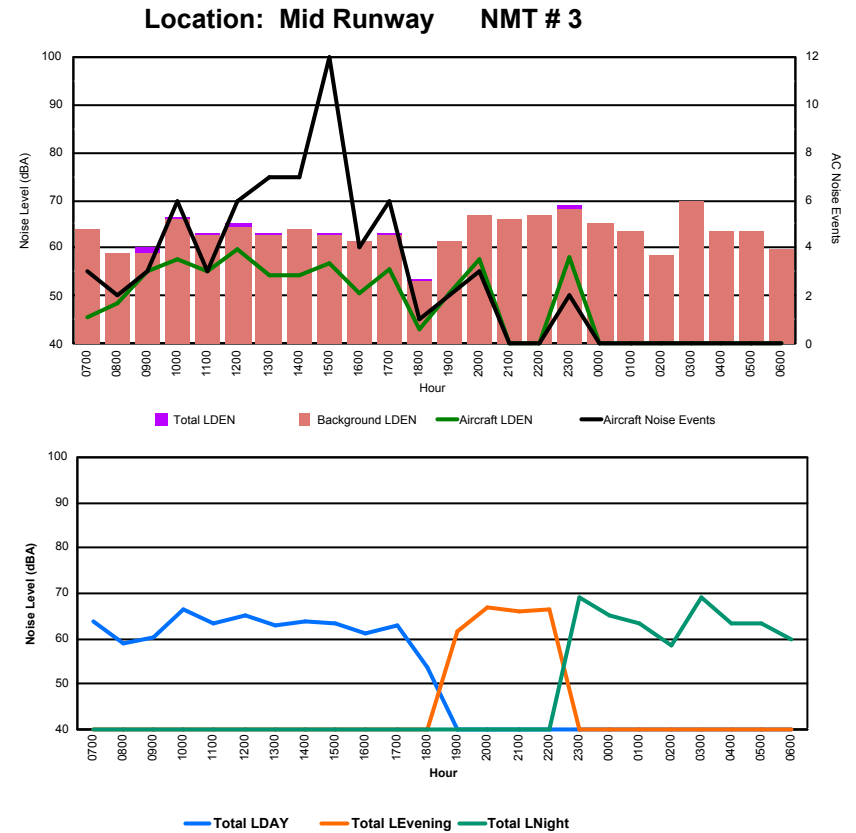

Luxembourg Airport Noise Distribution by Hour

Between 18/09/2023 00:00:00 and 18/09/2023 23:59:59 (Local Time)

Day	Aircraft Events	Total LDEN dB(A)	Aircraft LDEN dB(A)	Background LDEN dB(A)	Total LDay dB(A)	Total LEvening dB(A)	Total LNight dB(A)
18/09/23 7:00	3	63.9	45.5	64.0	63.9	-	-
18/09/23 8:00	2	59.0	48.6	58.8	59.0	-	-
18/09/23 9:00	3	60.4	55.2	59.1	60.4	-	-
18/09/23 10:00	6	66.5	57.5	66.2	66.5	-	-
18/09/23 11:00	3	63.2	55.4	62.9	63.2	-	-
18/09/23 12:00	6	65.2	59.7	64.3	65.2	-	-
18/09/23 13:00	7	63.0	54.3	62.8	63.0	-	-
18/09/23 14:00	7	63.8	54.5	63.8	63.8	-	-
18/09/23 15:00	12	63.2	56.9	62.6	63.2	-	-
18/09/23 16:00	4	61.4	50.8	61.3	61.4	-	-
18/09/23 17:00	6	63.1	55.5	62.7	63.1	-	-
18/09/23 18:00	1	53.7	43.2	53.3	53.7	-	-
18/09/23 19:00	2	61.6	50.7	61.4	-	61.6	-
18/09/23 20:00	3	66.9	57.7	66.7	-	66.9	-
18/09/23 21:00	-	66.0	-	66.1	-	66.0	-
18/09/23 22:00	-	66.4	-	66.9	-	66.4	-
18/09/23 23:00	2	69.0	58.2	68.1	-	-	69.0
19/09/23 0:00	-	65.3	-	65.4	-	-	65.3
19/09/23 1:00	-	63.3	-	63.4	-	-	63.3
19/09/23 2:00	-	58.5	-	58.6	-	-	58.5
19/09/23 3:00	-	69.3	-	69.6	-	-	69.3
19/09/23 4:00	-	63.3	-	63.5	-	-	63.3
19/09/23 5:00	-	63.3	-	63.4	-	-	63.3
19/09/23 6:00	-	59.9	-	59.9	-	-	59.9
	67	64.5	53.3	64.3	63.1	65.6	65.4