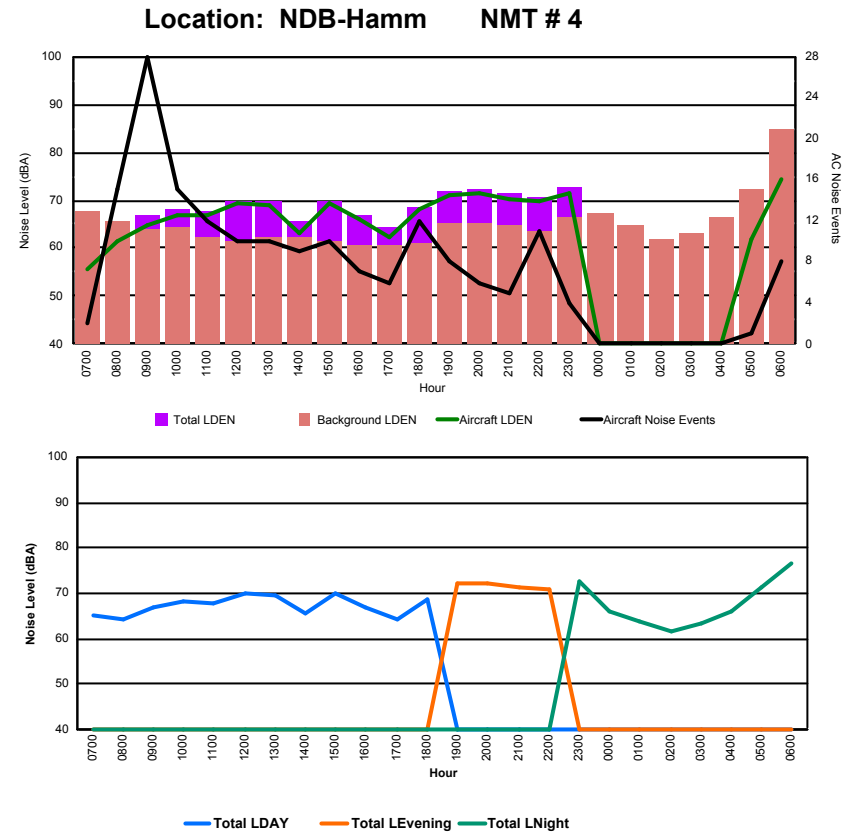

Luxembourg Airport Noise Distribution by Hour

Between 07/09/2023 00:00:00 and 07/09/2023 23:59:59 (Local Time)

Day	Aircraft Events	Total LDEN dB(A)	Aircraft LDEN dB(A)	Background LDEN dB(A)	Total LDay dB(A)	Total LEvening dB(A)	Total LNight dB(A)
07/09/23	7:00	2	65.1	55.6	67.9	65.1	-
07/09/23	8:00	15	64.4	61.6	65.8	64.4	-
07/09/23	9:00	28	66.8	64.8	63.8	66.8	-
07/09/23	10:00	15	68.2	66.8	64.2	68.2	-
07/09/23	11:00	12	67.9	66.7	62.1	67.9	-
07/09/23	12:00	10	69.8	69.2	61.5	69.8	-
07/09/23	13:00	10	69.6	68.8	62.2	69.6	-
07/09/23	14:00	9	65.5	63.0	62.2	65.5	-
07/09/23	15:00	10	69.8	69.2	61.5	69.8	-
07/09/23	16:00	7	67.0	65.9	60.8	67.0	-
07/09/23	17:00	6	64.4	62.2	60.7	64.4	-
07/09/23	18:00	12	68.7	68.0	60.9	68.7	-
07/09/23	19:00	8	72.0	71.0	65.4	-	72.0
07/09/23	20:00	6	72.4	71.5	65.2	-	72.4
07/09/23	21:00	5	71.3	70.3	64.7	-	71.3
07/09/23	22:00	11	70.8	70.0	63.4	-	70.8
07/09/23	23:00	4	72.7	71.5	66.5	-	72.7
08/09/23	0:00	-	66.1	-	67.1	-	66.1
08/09/23	1:00	-	64.0	-	64.8	-	64.0
08/09/23	2:00	-	61.6	-	62.0	-	61.6
08/09/23	3:00	-	63.3	-	63.3	-	63.3
08/09/23	4:00	-	66.0	-	66.4	-	66.0
08/09/23	5:00	1	71.4	62.0	72.2	-	71.4
08/09/23	6:00	8	76.7	74.3	84.8	-	76.7
	179	69.7	67.7	72.0	67.7	71.7	70.7