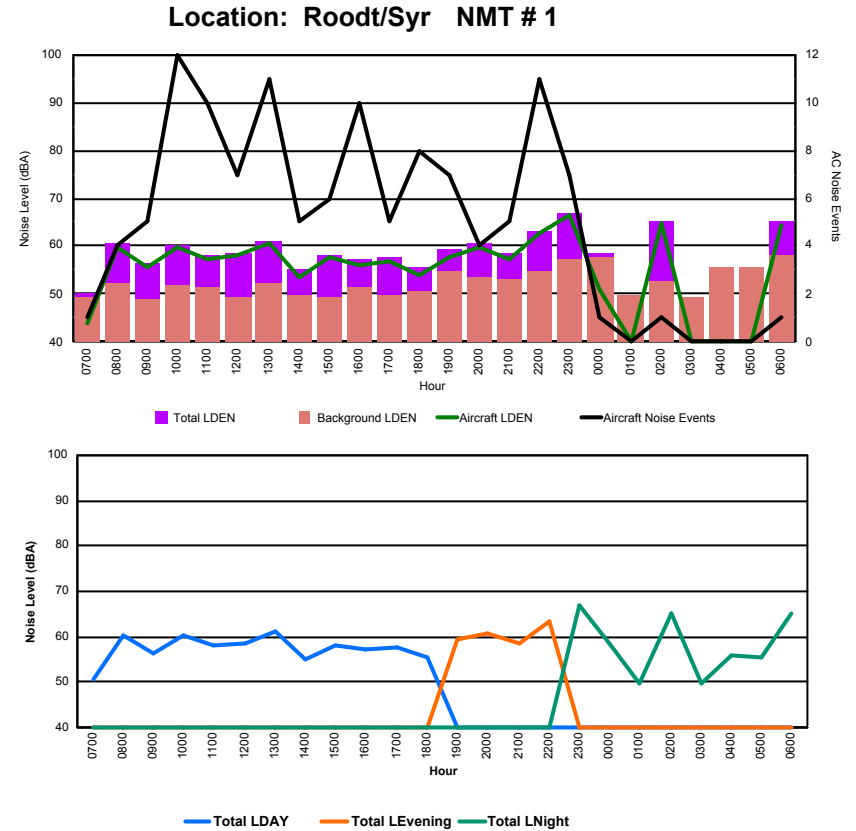

Luxembourg Airport Noise Distribution by Hour

Between 28/09/2023 00:00:00 and 28/09/2023 23:59:59 (Local Time)

Day	Aircraft Events	Total LDEN dB (A)	Aircraft LDEN dB(A)	Background LDEN dB(A)	Total LDay dB(A)	Total LEvening dB(A)	Total LNight dB (A)	
28/09/23	7:00	1	50.4	43.9	49.3	50.4	-	-
28/09/23	8:00	4	60.5	59.8	52.4	60.5	-	-
28/09/23	9:00	5	56.4	55.7	48.8	56.4	-	-
28/09/23	10:00	12	60.4	59.8	51.8	60.4	-	-
28/09/23	11:00	10	58.2	57.3	51.3	58.2	-	-
28/09/23	12:00	7	58.6	58.1	49.3	58.6	-	-
28/09/23	13:00	11	61.0	60.5	52.2	61.0	-	-
28/09/23	14:00	5	55.1	53.6	49.8	55.1	-	-
28/09/23	15:00	6	58.2	57.6	49.5	58.2	-	-
28/09/23	16:00	10	57.4	56.2	51.6	57.4	-	-
28/09/23	17:00	5	57.7	57.0	49.9	57.7	-	-
28/09/23	18:00	8	55.6	54.0	50.7	55.6	-	-
28/09/23	19:00	7	59.4	57.9	54.6	-	59.4	-
28/09/23	20:00	4	60.7	59.7	53.7	-	60.7	-
28/09/23	21:00	5	58.5	57.2	53.0	-	58.5	-
28/09/23	22:00	11	63.3	62.8	54.6	-	63.3	-
28/09/23	23:00	7	66.7	66.3	57.2	-	-	66.7
29/09/23	0:00	1	58.5	51.2	57.6	-	-	58.5
29/09/23	1:00	-	49.9	-	49.9	-	-	49.9
29/09/23	2:00	1	65.2	64.9	52.9	-	-	65.2
29/09/23	3:00	-	49.5	-	49.5	-	-	49.5
29/09/23	4:00	-	55.7	-	55.8	-	-	55.7
29/09/23	5:00	-	55.6	-	55.7	-	-	55.6
29/09/23	6:00	1	65.2	64.2	58.3	-	-	65.2
	121	60.3	59.4	53.5	58.2	60.9	62.1