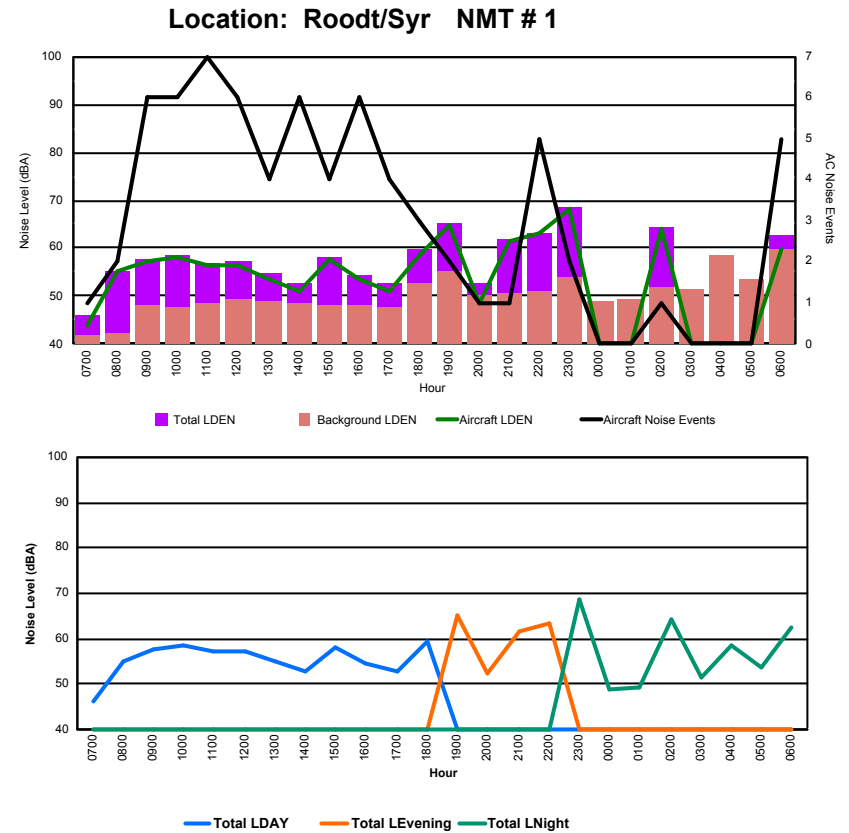

Luxembourg Airport Noise Distribution by Hour

Between 24/09/2023 00:00:00 and 24/09/2023 23:59:59 (Local Time)

Day	Aircraft Events	Total LDEN dB (A)	Aircraft LDEN dB(A)	Background LDEN dB(A)	Total LDay dB(A)	Total LEvening dB(A)	Total LNight dB (A)	
24/09/23	7:00	1	46.0	43.8	42.0	46.0	-	-
24/09/23	8:00	2	55.2	55.0	42.4	55.2	-	-
24/09/23	9:00	6	57.7	57.3	48.2	57.7	-	-
24/09/23	10:00	6	58.7	58.3	47.9	58.7	-	-
24/09/23	11:00	7	57.0	56.4	48.5	57.0	-	-
24/09/23	12:00	6	57.2	56.5	49.4	57.2	-	-
24/09/23	13:00	4	54.9	53.7	48.8	54.9	-	-
24/09/23	14:00	6	52.9	51.0	48.7	52.9	-	-
24/09/23	15:00	4	58.2	57.7	48.3	58.2	-	-
24/09/23	16:00	6	54.4	53.4	48.0	54.4	-	-
24/09/23	17:00	4	52.6	51.1	47.5	52.6	-	-
24/09/23	18:00	3	59.6	58.6	52.7	59.6	-	-
24/09/23	19:00	2	65.2	64.8	55.0	-	65.2	-
24/09/23	20:00	1	52.5	48.6	50.2	-	52.5	-
24/09/23	21:00	1	61.7	61.3	50.8	-	61.7	-
24/09/23	22:00	5	63.3	63.0	51.1	-	63.3	-
24/09/23	23:00	2	68.5	68.3	54.1	-	-	68.5
25/09/23	0:00	-	48.8	-	48.8	-	-	48.8
25/09/23	1:00	-	49.3	-	49.3	-	-	49.3
25/09/23	2:00	1	64.3	64.0	52.0	-	-	64.3
25/09/23	3:00	-	51.5	-	51.6	-	-	51.5
25/09/23	4:00	-	58.5	-	58.6	-	-	58.5
25/09/23	5:00	-	53.6	-	53.6	-	-	53.6
25/09/23	6:00	5	62.7	59.8	59.9	-	-	62.7
	72	60.2	59.4	52.4	56.4	62.5	62.1