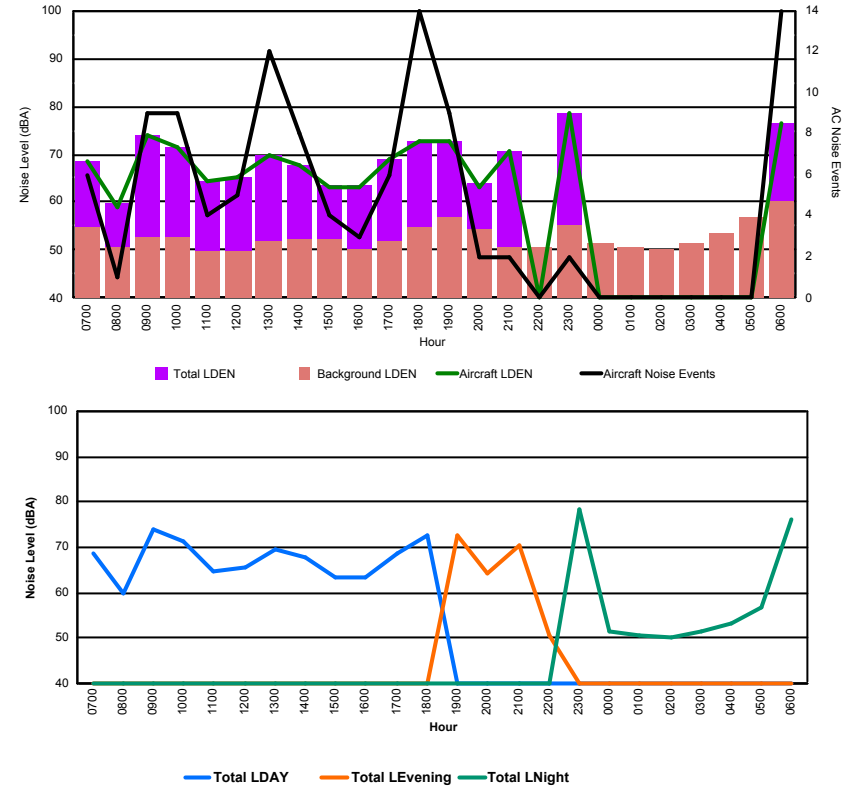

Luxembourg Airport Noise Distribution by Hour

Between 13/09/2023 00:00:00 and 13/09/2023 23:59:59 (Local Time)

Day	Aircraft Events	Total LDEN dB (A)	Aircraft LDEN dB(A)	Background LDEN dB(A)	Total LDay dB(A)	Total LEvening dB(A)	Total LNight dB (A)
13/09/23 7:00	6	68.7	68.6	54.9	68.7	-	-
13/09/23 8:00	1	59.7	59.0	50.7	59.7	-	-
13/09/23 9:00	9	74.1	74.1	52.6	74.1	-	-
13/09/23 10:00	9	71.4	71.4	52.8	71.4	-	-
13/09/23 11:00	4	64.5	64.4	49.6	64.5	-	-
13/09/23 12:00	5	65.4	65.4	49.8	65.4	-	-
13/09/23 13:00	12	69.6	69.6	51.7	69.6	-	-
13/09/23 14:00	8	67.8	67.6	52.4	67.8	-	-
13/09/23 15:00	4	63.5	63.1	52.3	63.5	-	-
13/09/23 16:00	3	63.4	63.2	50.0	63.4	-	-
13/09/23 17:00	6	68.9	68.9	51.7	68.9	-	-
13/09/23 18:00	14	72.7	72.7	54.6	72.7	-	-
13/09/23 19:00	9	72.8	72.7	56.7	-	72.8	-
13/09/23 20:00	2	64.1	63.1	54.5	-	64.1	-
13/09/23 21:00	2	70.5	70.5	50.7	-	70.5	-
13/09/23 22:00	-	50.7	-	50.7	-	50.7	-
13/09/23 23:00	2	78.6	78.6	55.0	-	-	78.6
14/09/23 0:00	-	51.4	-	51.4	-	-	51.4
14/09/23 1:00	-	50.5	-	50.5	-	-	50.5
14/09/23 2:00	-	50.2	-	50.2	-	-	50.2
14/09/23 3:00	-	51.4	-	51.4	-	-	51.4
14/09/23 4:00	-	53.4	-	53.4	-	-	53.4
14/09/23 5:00	-	56.9	-	56.9	-	-	56.9
14/09/23 6:00	14	76.4	76.3	60.3	-	-	76.4
	110	70.2	70.1	53.7	69.2	69.2	71.7

Location: DVOR NMT # 2