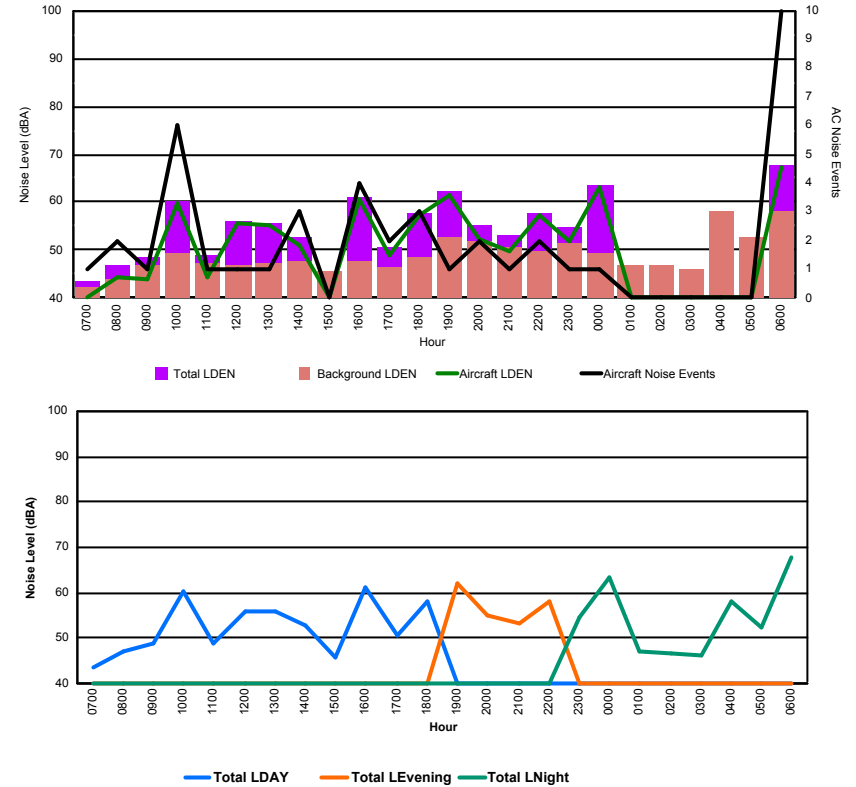

Luxembourg Airport Noise Distribution by Hour

Between 03/09/2023 00:00:00 and 03/09/2023 23:59:59 (Local Time)

Day	Aircraft Events	Total LDEN dB(A)	Aircraft LDEN dB(A)	Background LDEN dB(A)	Total LDay dB(A)	Total LEvening dB(A)	Total LNight dB(A)	
03/09/23	7:00	1	43.5	37.6	42.2	43.5	-	-
03/09/23	8:00	2	47.0	44.2	43.9	47.0	-	-
03/09/23	9:00	1	48.7	44.1	46.9	48.7	-	-
03/09/23	10:00	6	60.2	59.8	49.5	60.2	-	-
03/09/23	11:00	1	48.9	44.3	47.1	48.9	-	-
03/09/23	12:00	1	56.1	55.5	46.9	56.1	-	-
03/09/23	13:00	1	55.7	55.0	47.2	55.7	-	-
03/09/23	14:00	3	52.6	51.0	47.6	52.6	-	-
03/09/23	15:00	-	45.6	-	45.6	45.6	-	-
03/09/23	16:00	4	61.0	60.8	47.6	61.0	-	-
03/09/23	17:00	2	50.8	49.0	46.4	50.8	-	-
03/09/23	18:00	3	57.9	57.4	48.5	57.9	-	-
03/09/23	19:00	1	62.1	61.6	52.8	-	62.1	-
03/09/23	20:00	2	55.1	52.4	51.9	-	55.1	-
03/09/23	21:00	1	53.3	49.7	50.8	-	53.3	-
03/09/23	22:00	2	57.9	57.2	49.7	-	57.9	-
03/09/23	23:00	1	54.7	51.9	51.6	-	-	54.7
04/09/23	0:00	1	63.4	63.2	49.5	-	-	63.4
04/09/23	1:00	-	47.0	-	47.0	-	-	47.0
04/09/23	2:00	-	46.7	-	46.7	-	-	46.7
04/09/23	3:00	-	46.1	-	46.1	-	-	46.1
04/09/23	4:00	-	58.0	-	58.1	-	-	58.0
04/09/23	5:00	-	52.5	-	52.6	-	-	52.5
04/09/23	6:00	10	67.6	67.2	58.2	-	-	67.6
	43	58.3	57.5	51.0	55.5	58.4	60.6	

Location: Roodt/Syr NMT # 1