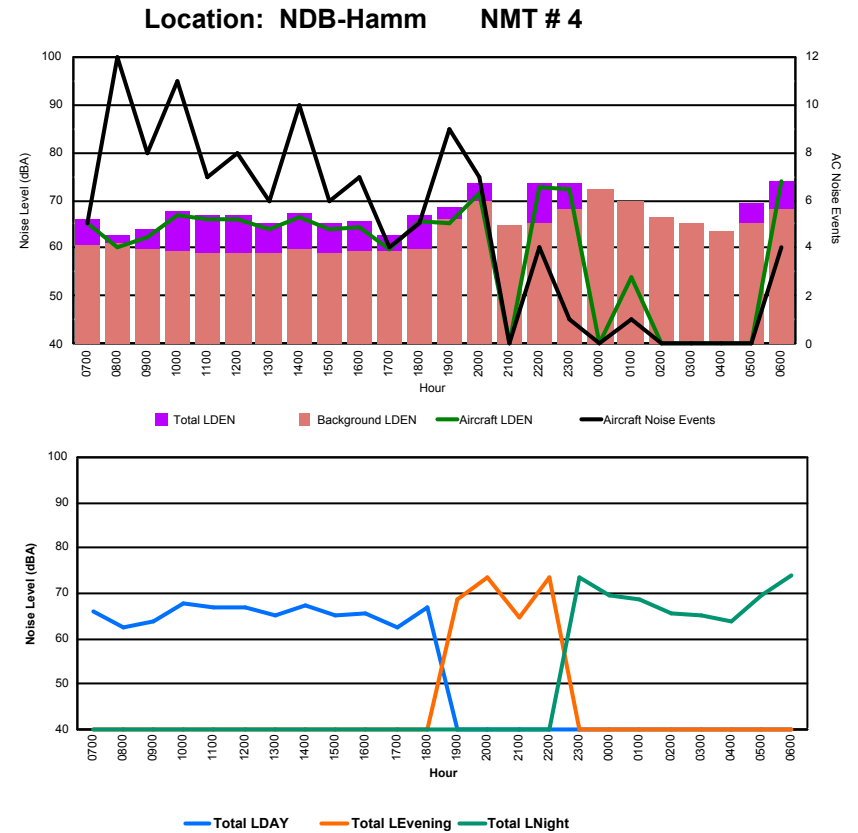

Luxembourg Airport Noise Distribution by Hour

Between 09/09/2023 00:00:00 and 09/09/2023 23:59:59 (Local Time)

Day	Aircraft Events	Total LDEN dB(A)	Aircraft LDEN dB(A)	Background LDEN dB(A)	Total LDay dB(A)	Total LEvening dB(A)	Total LNight dB(A)
09/09/23 7:00	5	66.1	65.3	60.5	66.1	-	-
09/09/23 8:00	12	62.7	60.0	61.1	62.7	-	-
09/09/23 9:00	8	64.0	62.2	59.6	64.0	-	-
09/09/23 10:00	11	67.6	67.0	59.2	67.6	-	-
09/09/23 11:00	7	66.7	65.9	59.1	66.7	-	-
09/09/23 12:00	8	66.9	66.1	59.0	66.9	-	-
09/09/23 13:00	6	65.1	63.9	59.1	65.1	-	-
09/09/23 14:00	10	67.2	66.4	59.6	67.2	-	-
09/09/23 15:00	6	65.1	63.9	58.9	65.1	-	-
09/09/23 16:00	7	65.5	64.3	59.4	65.5	-	-
09/09/23 17:00	4	62.6	59.9	59.4	62.6	-	-
09/09/23 18:00	5	66.8	65.8	59.7	66.8	-	-
09/09/23 19:00	9	68.5	65.2	66.1	-	68.5	-
09/09/23 20:00	7	73.6	71.5	69.9	-	73.6	-
09/09/23 21:00	-	64.6	-	64.6	-	64.6	-
09/09/23 22:00	4	73.5	72.8	65.0	-	73.5	-
09/09/23 23:00	1	73.7	72.3	68.1	-	-	73.7
10/09/23 0:00	-	69.7	-	72.3	-	-	69.7
10/09/23 1:00	1	68.5	54.1	69.7	-	-	68.5
10/09/23 2:00	-	65.6	-	66.6	-	-	65.6
10/09/23 3:00	-	65.0	-	65.2	-	-	65.0
10/09/23 4:00	-	63.7	-	63.7	-	-	63.7
10/09/23 5:00	-	69.5	-	65.1	-	-	69.5
10/09/23 6:00	4	74.0	74.1	68.2	-	-	74.0
	115	68.8	66.8	65.4	65.8	71.4	70.2