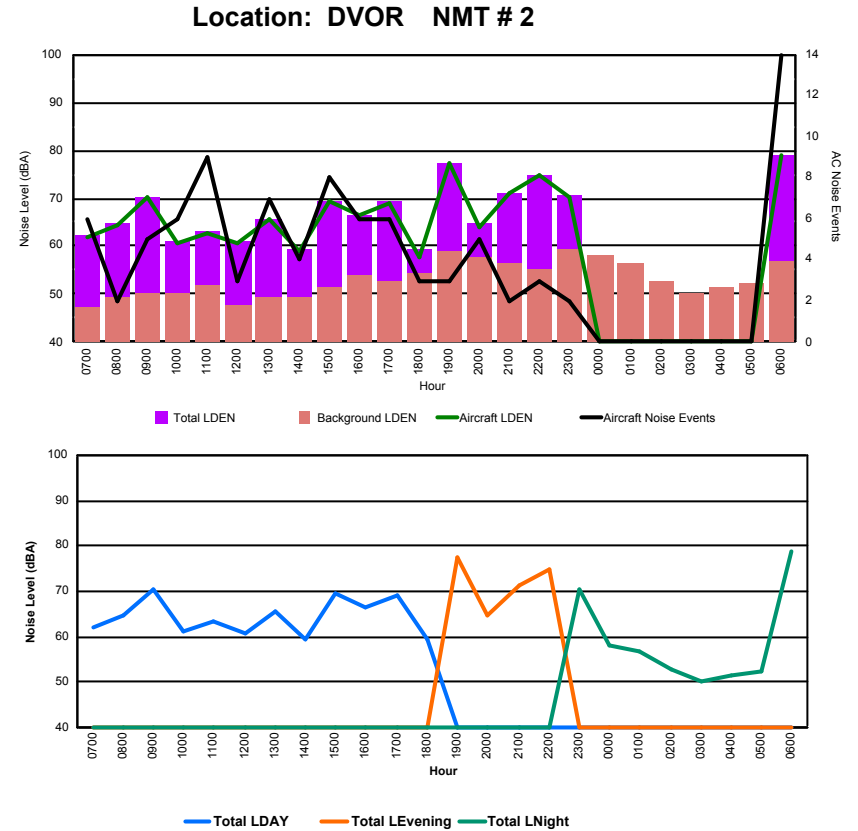

Location: Roodt/Syr NMT # 1

Luxembourg Airport Noise Distribution by Hour

Between 02/09/2023 00:00:00 and 02/09/2023 23:59:59 (Local Time)

Day	Aircraft Events	Total LDEN dB(A)	Aircraft LDEN dB(A)	Background LDEN dB(A)	Total LDay dB(A)	Total LEvening dB(A)	Total LNight dB(A)	
02/09/23	7:00	6	62.1	62.0	47.2	62.1	-	-
02/09/23	8:00	2	64.7	64.5	49.2	64.7	-	-
02/09/23	9:00	5	70.3	70.2	50.4	70.3	-	-
02/09/23	10:00	6	61.2	60.8	50.2	61.2	-	-
02/09/23	11:00	9	63.2	62.9	51.7	63.2	-	-
02/09/23	12:00	3	60.9	60.7	47.9	60.9	-	-
02/09/23	13:00	7	65.7	65.6	49.5	65.7	-	-
02/09/23	14:00	4	59.3	58.8	49.2	59.3	-	-
02/09/23	15:00	8	69.4	69.4	51.4	69.4	-	-
02/09/23	16:00	6	66.5	66.3	54.0	66.5	-	-
02/09/23	17:00	6	69.2	69.1	52.9	69.2	-	-
02/09/23	18:00	3	59.2	57.5	54.4	59.2	-	-
02/09/23	19:00	3	77.4	77.4	59.1	-	77.4	-
02/09/23	20:00	5	64.8	63.9	57.8	-	64.8	-
02/09/23	21:00	2	71.2	71.0	56.6	-	71.2	-
02/09/23	22:00	3	74.7	74.6	55.0	-	74.7	-
02/09/23	23:00	2	70.6	70.3	59.3	-	-	70.6
03/09/23	0:00	-	58.0	-	58.0	-	-	58.0
03/09/23	1:00	-	56.6	-	56.6	-	-	56.6
03/09/23	2:00	-	52.6	-	52.7	-	-	52.6
03/09/23	3:00	-	50.1	-	50.1	-	-	50.1
03/09/23	4:00	-	51.4	-	51.4	-	-	51.4
03/09/23	5:00	-	52.3	-	52.3	-	-	52.3
03/09/23	6:00	14	78.9	78.9	56.7	-	-	78.9
		94	70.0	69.9	54.5	65.9	74.0	70.5