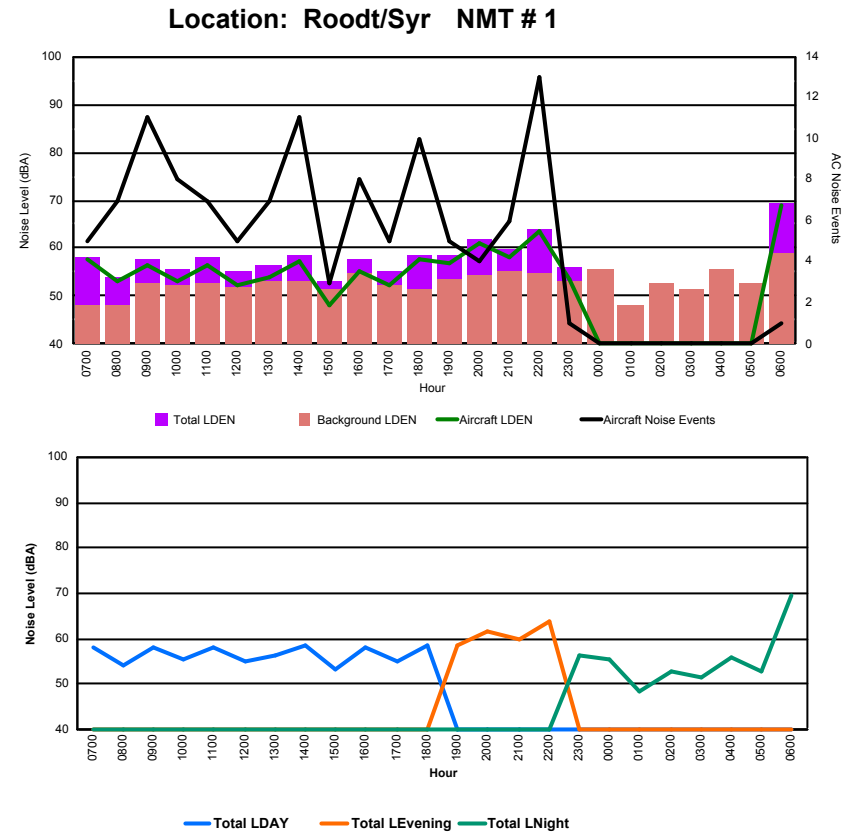

Luxembourg Airport Noise Distribution by Hour

Between 20/09/2023 00:00:00 and 20/09/2023 23:59:59 (Local Time)

Day	Aircraft Events	Total LDEN dB (A)	Aircraft LDEN dB(A)	Background LDEN dB(A)	Total LDay dB(A)	Total LEvening dB(A)	Total LNight dB (A)	
20/09/23	7:00	5	58.3	57.9	48.0	58.3	-	-
20/09/23	8:00	7	54.1	53.0	48.2	54.1	-	-
20/09/23	9:00	11	57.9	56.4	52.7	57.9	-	-
20/09/23	10:00	8	55.6	53.0	52.4	55.6	-	-
20/09/23	11:00	7	58.0	56.6	52.5	58.0	-	-
20/09/23	12:00	5	55.1	52.4	51.9	55.1	-	-
20/09/23	13:00	7	56.4	53.8	53.1	56.4	-	-
20/09/23	14:00	11	58.6	57.3	53.1	58.6	-	-
20/09/23	15:00	3	53.1	48.2	51.5	53.1	-	-
20/09/23	16:00	8	57.9	55.2	54.6	57.9	-	-
20/09/23	17:00	5	55.2	52.3	52.3	55.2	-	-
20/09/23	18:00	10	58.6	57.8	51.4	58.6	-	-
20/09/23	19:00	5	58.5	56.8	53.6	-	58.5	-
20/09/23	20:00	4	61.7	60.9	54.2	-	61.7	-
20/09/23	21:00	6	59.8	58.2	55.0	-	59.8	-
20/09/23	22:00	13	64.0	63.5	54.9	-	64.0	-
20/09/23	23:00	1	56.2	53.4	53.2	-	-	56.2
21/09/23	0:00	-	55.6	-	55.7	-	-	55.6
21/09/23	1:00	-	48.3	-	48.3	-	-	48.3
21/09/23	2:00	-	52.8	-	52.8	-	-	52.8
21/09/23	3:00	-	51.4	-	51.4	-	-	51.4
21/09/23	4:00	-	55.7	-	55.7	-	-	55.7
21/09/23	5:00	-	52.8	-	52.8	-	-	52.8
21/09/23	6:00	1	69.5	69.1	58.8	-	-	69.5
	117	59.7	58.5	53.5	56.9	61.5	61.2