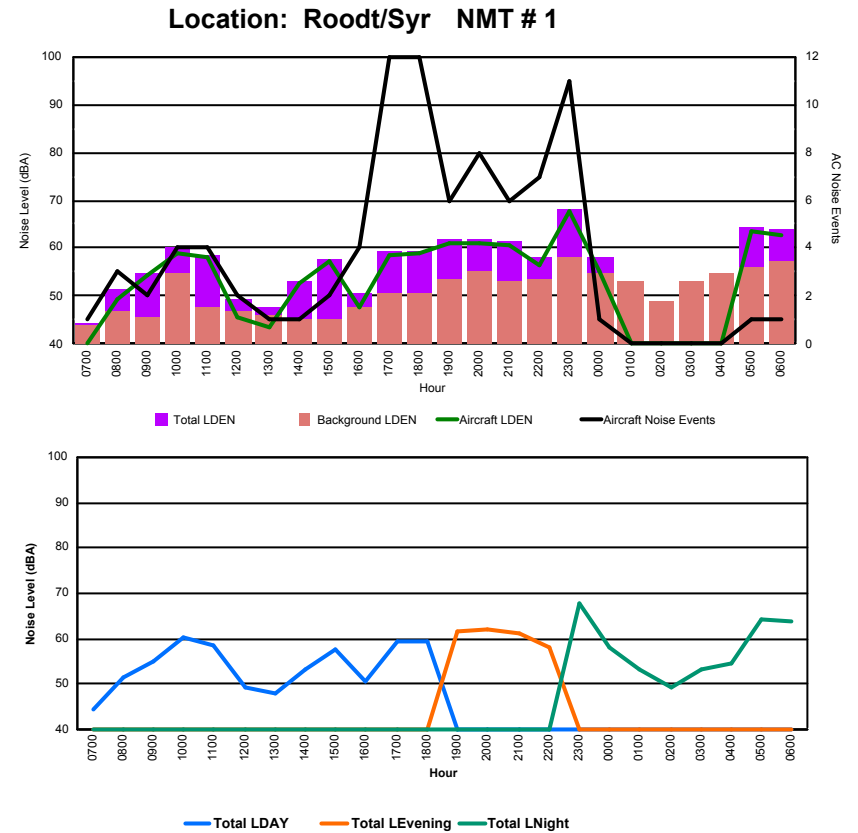

Luxembourg Airport Noise Distribution by Hour

Between 10/09/2023 00:00:00 and 10/09/2023 23:59:59 (Local Time)

Day	Aircraft Events	Total LDEN dB(A)	Aircraft LDEN dB(A)	Background LDEN dB(A)	Total LDay dB(A)	Total LEvening dB(A)	Total LNight dB(A)	
10/09/23	7:00	1	44.4	34.1	44.0	44.4	-	-
10/09/23	8:00	3	51.3	49.5	46.8	51.3	-	-
10/09/23	9:00	2	54.9	54.3	45.7	54.9	-	-
10/09/23	10:00	4	60.4	59.1	54.6	60.4	-	-
10/09/23	11:00	4	58.4	58.0	47.8	58.4	-	-
10/09/23	12:00	2	49.3	45.8	46.9	49.3	-	-
10/09/23	13:00	1	47.9	43.5	46.0	47.9	-	-
10/09/23	14:00	1	53.2	52.5	45.0	53.2	-	-
10/09/23	15:00	2	57.5	57.2	45.3	57.5	-	-
10/09/23	16:00	4	50.5	47.5	47.8	50.5	-	-
10/09/23	17:00	12	59.2	58.6	50.6	59.2	-	-
10/09/23	18:00	12	59.3	58.8	50.5	59.3	-	-
10/09/23	19:00	6	61.8	61.2	53.6	-	61.8	-
10/09/23	20:00	8	62.0	61.0	55.2	-	62.0	-
10/09/23	21:00	6	61.3	60.7	53.0	-	61.3	-
10/09/23	22:00	7	58.1	56.4	53.6	-	58.1	-
10/09/23	23:00	11	68.0	67.6	58.0	-	-	68.0
11/09/23	0:00	1	58.0	55.4	54.7	-	-	58.0
11/09/23	1:00	-	53.3	-	53.3	-	-	53.3
11/09/23	2:00	-	49.1	-	49.1	-	-	49.1
11/09/23	3:00	-	53.3	-	53.3	-	-	53.3
11/09/23	4:00	-	54.7	-	54.8	-	-	54.7
11/09/23	5:00	1	64.2	63.5	56.1	-	-	64.2
11/09/23	6:00	1	64.0	62.9	57.4	-	-	64.0
		89	59.8	58.9	52.8	56.2	61.0	62.1