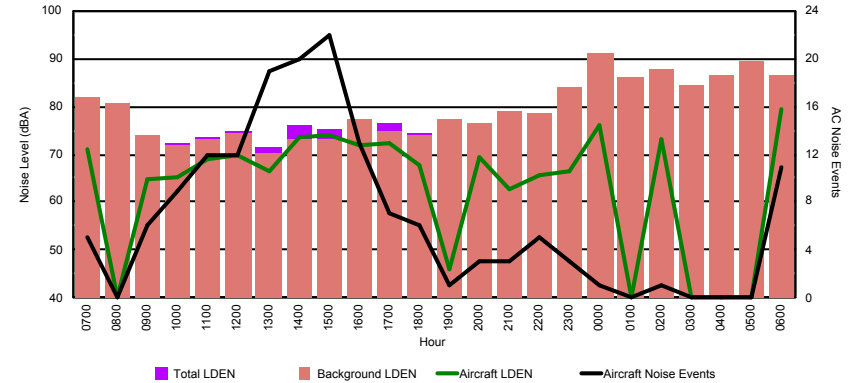

Luxembourg Airport Noise Distribution by Hour

Between 30/09/2023 00:00:00 and 30/09/2023 23:59:59 (Local Time)

Day	Aircraft Events	Total LDEN dB (A)	Aircraft LDEN dB(A)	Background LDEN dB(A)	Total LDay dB(A)	Total LEvening dB(A)	Total LNight dB (A)
30/09/23 7:00	5	79.1	71.1	81.8	79.1	-	-
30/09/23 8:00	-	76.6	-	80.6	76.6	-	-
30/09/23 9:00	6	72.8	64.9	73.9	72.8	-	-
30/09/23 10:00	9	72.1	65.4	71.7	72.1	-	-
30/09/23 11:00	12	73.7	68.8	73.1	73.7	-	-
30/09/23 12:00	12	74.9	69.9	74.3	74.9	-	-
30/09/23 13:00	19	71.4	66.6	70.1	71.4	-	-
30/09/23 14:00	20	76.1	73.7	73.3	76.1	-	-
30/09/23 15:00	22	75.4	74.1	73.3	75.4	-	-
30/09/23 16:00	13	77.1	72.0	77.1	77.1	-	-
30/09/23 17:00	7	76.4	72.3	74.7	76.4	-	-
30/09/23 18:00	6	74.3	67.6	73.8	74.3	-	-
30/09/23 19:00	1	76.9	46.2	77.4	-	76.9	-
30/09/23 20:00	3	76.6	69.3	76.5	-	76.6	-
30/09/23 21:00	3	77.7	62.8	79.1	-	77.7	-
30/09/23 22:00	5	75.8	65.7	78.5	-	75.8	-
30/09/23 23:00	3	83.6	66.6	84.0	-	-	83.6
01/10/23 0:00	1	88.3	76.0	91.2	-	-	88.3
01/10/23 1:00	-	83.4	-	86.2	-	-	83.4
01/10/23 2:00	1	85.4	73.2	87.9	-	-	85.4
01/10/23 3:00	-	82.1	-	84.3	-	-	82.1
01/10/23 4:00	-	83.2	-	86.6	-	-	83.2
01/10/23 5:00	-	87.3	-	89.5	-	-	87.3
01/10/23 6:00	11	84.9	79.4	86.5	-	-	84.9
	159	81.4	70.9	83.5	75.5	76.8	85.3

Location: Mid Runway NMT # 3