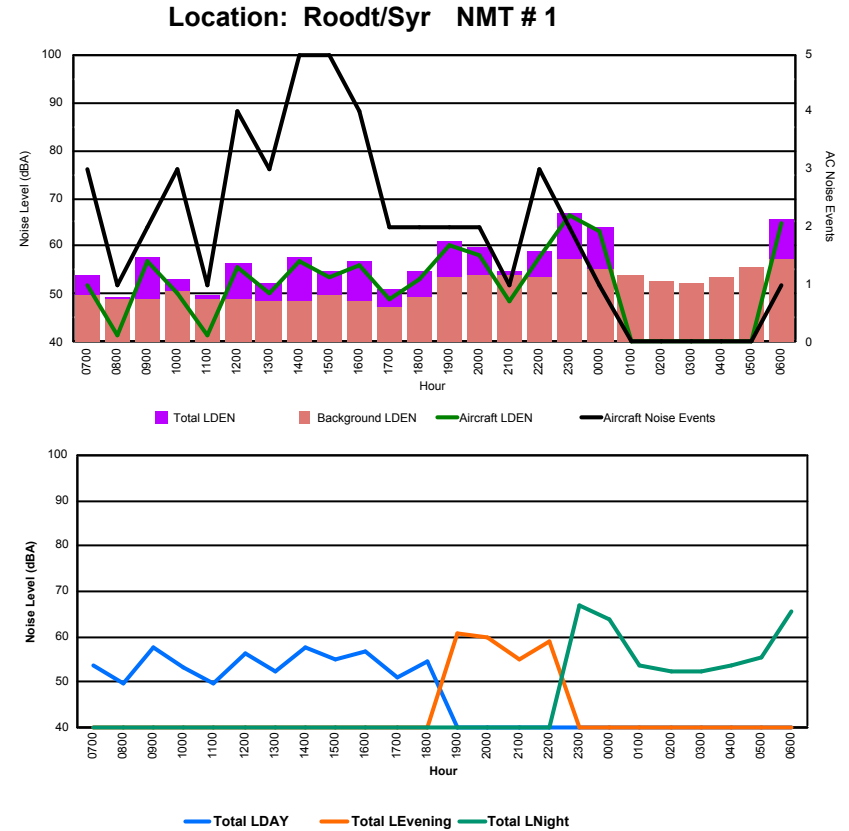

Luxembourg Airport Noise Distribution by Hour

Between 11/09/2023 00:00:00 and 11/09/2023 23:59:59 (Local Time)

Day	Aircraft Events	Total LDEN dB (A)	Aircraft LDEN dB(A)	Background LDEN dB(A)	Total LDay dB(A)	Total LEvening dB(A)	Total LNight dB (A)	
11/09/23	7:00	3	53.8	51.9	49.6	53.8	-	-
11/09/23	8:00	1	49.5	41.5	48.8	49.5	-	-
11/09/23	9:00	2	57.5	56.9	49.1	57.5	-	-
11/09/23	10:00	3	53.3	50.1	50.7	53.3	-	-
11/09/23	11:00	1	49.8	41.6	49.1	49.8	-	-
11/09/23	12:00	4	56.3	55.5	49.0	56.3	-	-
11/09/23	13:00	3	52.3	50.1	48.5	52.3	-	-
11/09/23	14:00	5	57.6	57.0	48.4	57.6	-	-
11/09/23	15:00	5	54.9	53.4	49.6	54.9	-	-
11/09/23	16:00	4	56.8	56.1	48.6	56.8	-	-
11/09/23	17:00	2	51.0	48.8	47.1	51.0	-	-
11/09/23	18:00	2	54.7	53.2	49.5	54.7	-	-
11/09/23	19:00	2	60.9	60.0	53.6	-	60.9	-
11/09/23	20:00	2	59.7	58.3	53.9	-	59.7	-
11/09/23	21:00	1	54.9	48.4	53.9	-	54.9	-
11/09/23	22:00	3	59.1	57.7	53.6	-	59.1	-
11/09/23	23:00	2	67.0	66.6	57.3	-	-	67.0
12/09/23	0:00	1	63.9	63.3	55.1	-	-	63.9
12/09/23	1:00	-	53.8	-	53.8	-	-	53.8
12/09/23	2:00	-	52.4	-	52.6	-	-	52.4
12/09/23	3:00	-	52.2	-	52.2	-	-	52.2
12/09/23	4:00	-	53.6	-	53.6	-	-	53.6
12/09/23	5:00	-	55.5	-	55.6	-	-	55.5
12/09/23	6:00	1	65.5	64.8	57.3	-	-	65.5
	47	59.0	57.9	52.7	54.7	59.1	61.8