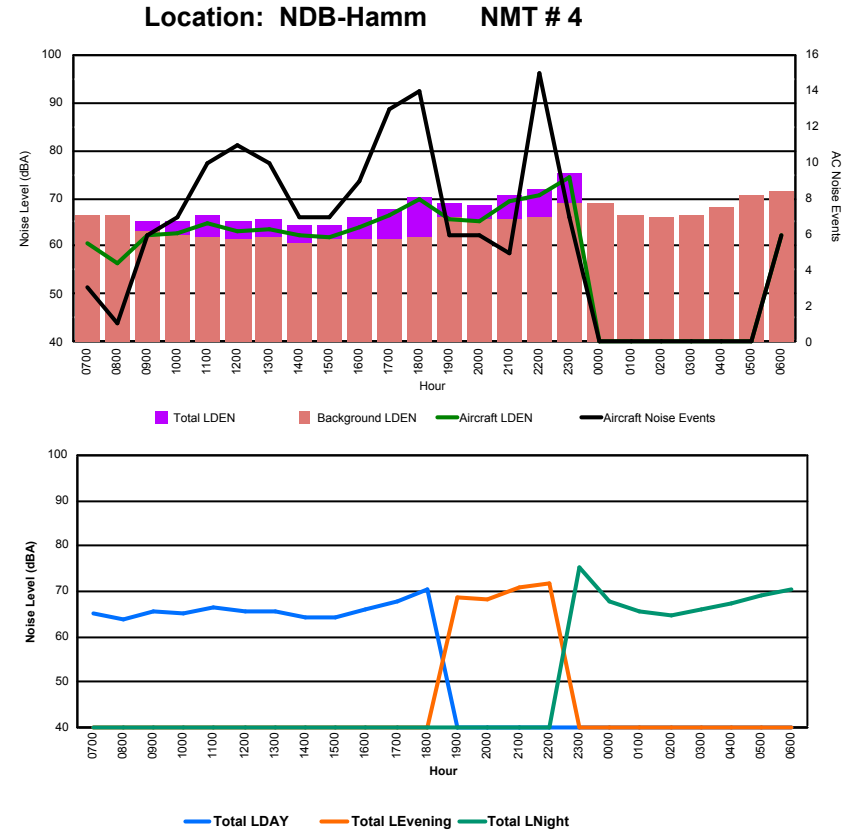

Luxembourg Airport Noise Distribution by Hour

Between 15/09/2023 00:00:00 and 15/09/2023 23:59:59 (Local Time)

Day	Aircraft Events	Total LDEN dB(A)	Aircraft LDEN dB(A)	Background LDEN dB(A)	Total LDay dB(A)	Total LEvening dB(A)	Total LNight dB(A)	
15/09/23	7:00	3	65.0	60.5	66.3	65.0	-	-
15/09/23	8:00	1	64.0	56.3	66.3	64.0	-	-
15/09/23	9:00	6	65.4	62.2	63.2	65.4	-	-
15/09/23	10:00	7	65.3	62.7	62.1	65.3	-	-
15/09/23	11:00	10	66.5	64.8	62.0	66.5	-	-
15/09/23	12:00	11	65.4	63.2	61.6	65.4	-	-
15/09/23	13:00	10	65.6	63.7	61.8	65.6	-	-
15/09/23	14:00	7	64.4	62.1	60.7	64.4	-	-
15/09/23	15:00	7	64.4	61.7	61.3	64.4	-	-
15/09/23	16:00	9	65.9	64.1	61.3	65.9	-	-
15/09/23	17:00	13	67.7	66.5	61.6	67.7	-	-
15/09/23	18:00	14	70.3	69.7	61.7	70.3	-	-
15/09/23	19:00	6	68.9	65.7	66.2	-	68.9	-
15/09/23	20:00	6	68.4	65.4	65.5	-	68.4	-
15/09/23	21:00	5	70.8	69.3	65.5	-	70.8	-
15/09/23	22:00	15	71.7	70.7	65.9	-	71.7	-
15/09/23	23:00	7	75.4	74.3	69.0	-	-	75.4
16/09/23	0:00	-	67.7	-	68.8	-	-	67.7
16/09/23	1:00	-	65.6	-	66.6	-	-	65.6
16/09/23	2:00	-	64.9	-	65.9	-	-	64.9
16/09/23	3:00	-	66.0	-	66.5	-	-	66.0
16/09/23	4:00	-	67.4	-	68.3	-	-	67.4
16/09/23	5:00	-	69.2	-	70.6	-	-	69.2
16/09/23	6:00	6	70.5	62.2	71.6	-	-	70.5
	143	68.4	65.6	66.2	66.2	70.2	69.8