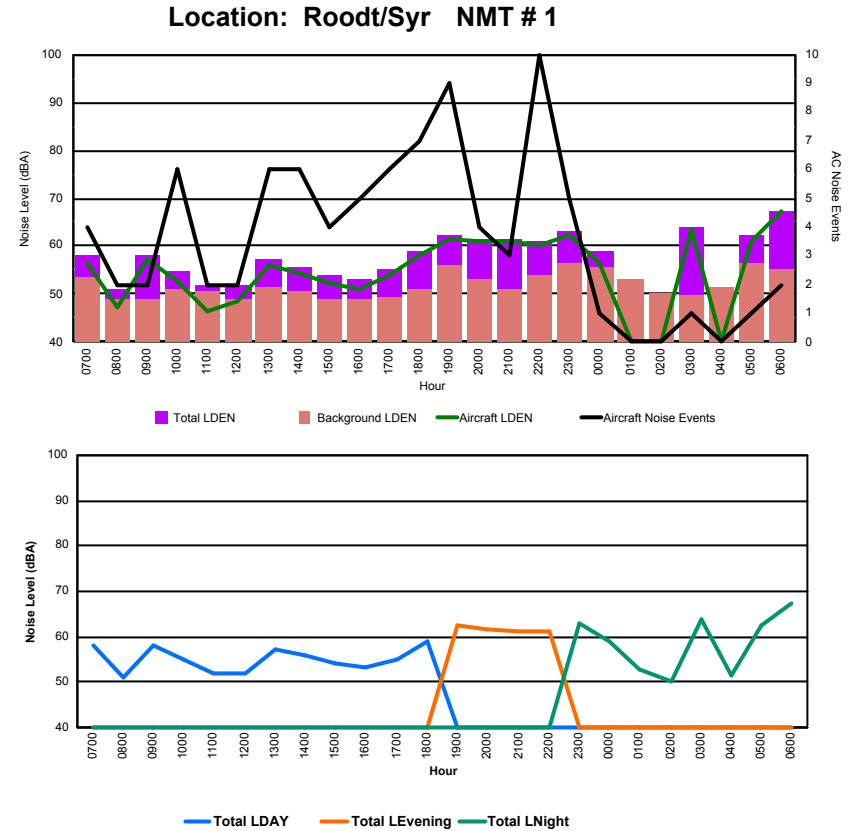

Luxembourg Airport Noise Distribution by Hour

Between 12/09/2023 00:00:00 and 12/09/2023 23:59:59 (Local Time)

Day	Aircraft Events	Total LDEN dB(A)	Aircraft LDEN dB(A)	Background LDEN dB(A)	Total LDay dB(A)	Total LEvening dB(A)	Total LNight dB(A)
12/09/23 7:00	4	58.0	56.3	53.4	58.0	-	-
12/09/23 8:00	2	51.2	47.3	49.0	51.2	-	-
12/09/23 9:00	2	58.0	57.4	48.8	58.0	-	-
12/09/23 10:00	6	54.8	52.6	51.1	54.8	-	-
12/09/23 11:00	2	52.0	46.3	50.8	52.0	-	-
12/09/23 12:00	2	51.8	48.5	49.1	51.8	-	-
12/09/23 13:00	6	57.3	56.0	51.5	57.3	-	-
12/09/23 14:00	6	55.8	54.3	50.5	55.8	-	-
12/09/23 15:00	4	54.0	52.3	49.1	54.0	-	-
12/09/23 16:00	5	53.1	51.2	48.8	53.1	-	-
12/09/23 17:00	6	55.1	53.9	49.3	55.1	-	-
12/09/23 18:00	7	58.9	58.2	51.2	58.9	-	-
12/09/23 19:00	9	62.4	61.4	55.9	-	62.4	-
12/09/23 20:00	4	61.6	61.0	53.3	-	61.6	-
12/09/23 21:00	3	61.4	60.9	51.2	-	61.4	-
12/09/23 22:00	10	61.0	60.1	53.8	-	61.0	-
12/09/23 23:00	5	63.1	62.1	56.6	-	-	63.1
13/09/23 0:00	1	59.1	56.5	55.8	-	-	59.1
13/09/23 1:00	-	53.0	-	53.0	-	-	53.0
13/09/23 2:00	-	50.1	-	50.1	-	-	50.1
13/09/23 3:00	1	63.8	63.6	49.9	-	-	63.8
13/09/23 4:00	-	51.6	-	51.6	-	-	51.6
13/09/23 5:00	1	62.3	61.0	56.5	-	-	62.3
13/09/23 6:00	2	67.3	67.1	55.1	-	-	67.3
	88	59.8	58.9	52.7	55.7	61.6	62.0