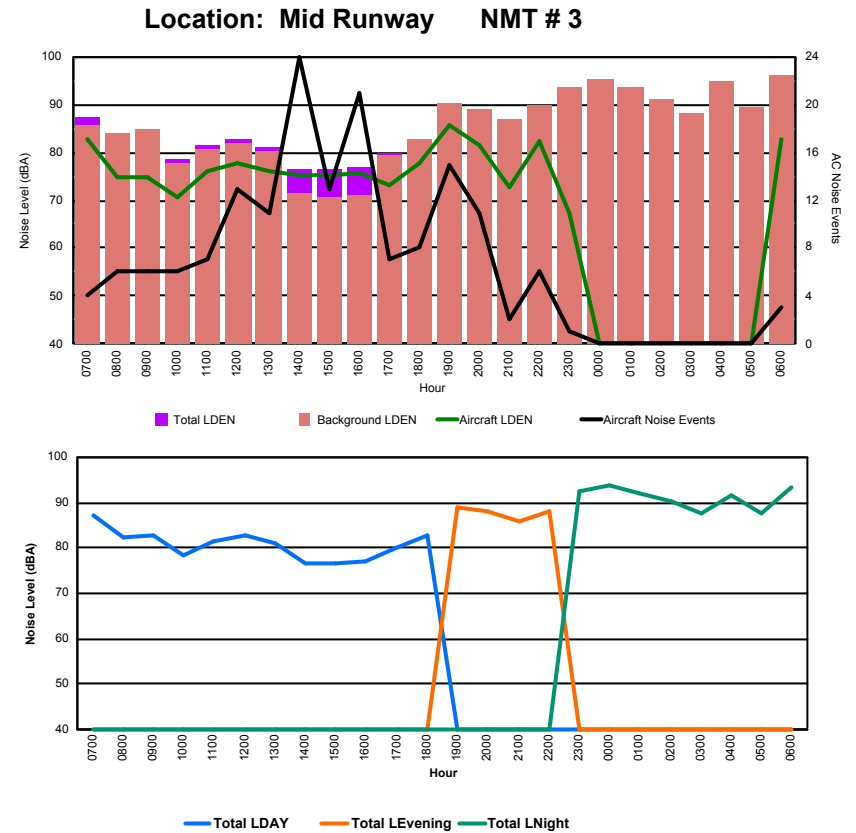

Luxembourg Airport Noise Distribution by Hour

Between 27/09/2023 00:00:00 and 27/09/2023 23:59:59 (Local Time)

Day	Aircraft Events	Total LDEN dB (A)	Aircraft LDEN dB(A)	Background LDEN dB(A)	Total LDay dB(A)	Total LEvening dB(A)	Total LNight dB (A)	
27/09/23	7:00	4	87.3	82.7	85.7	87.3	-	-
27/09/23	8:00	6	82.4	74.7	83.9	82.4	-	-
27/09/23	9:00	6	82.7	75.0	84.9	82.7	-	-
27/09/23	10:00	6	82.7	75.0	84.9	82.7	-	-
27/09/23	11:00	7	81.6	76.0	80.7	81.6	-	-
27/09/23	12:00	13	82.8	77.9	81.8	82.8	-	-
27/09/23	13:00	11	81.2	76.2	80.4	81.2	-	-
27/09/23	14:00	24	76.6	75.2	71.4	76.6	-	-
27/09/23	15:00	13	76.5	75.4	70.5	76.5	-	-
27/09/23	16:00	21	77.0	75.8	70.9	77.0	-	-
27/09/23	17:00	7	80.0	73.2	79.2	80.0	-	-
27/09/23	18:00	8	82.6	77.6	82.9	82.6	-	-
27/09/23	19:00	15	89.0	85.6	90.1	-	89.0	-
27/09/23	20:00	11	88.3	81.4	89.0	-	88.3	-
27/09/23	21:00	2	86.0	72.9	86.8	-	86.0	-
27/09/23	22:00	6	88.2	82.4	89.6	-	88.2	-
27/09/23	23:00	1	92.5	67.1	93.7	-	-	92.5
28/09/23	0:00	-	93.8	-	95.4	-	-	93.8
28/09/23	1:00	-	91.9	-	93.4	-	-	91.9
28/09/23	2:00	-	90.3	-	91.0	-	-	90.3
28/09/23	3:00	-	87.7	-	88.3	-	-	87.7
28/09/23	4:00	-	91.5	-	95.0	-	-	91.5
28/09/23	5:00	-	87.5	-	89.4	-	-	87.5
28/09/23	6:00	3	93.3	82.7	96.1	-	-	93.3
	164	88.2	77.9	89.8	81.9	88.0	91.6