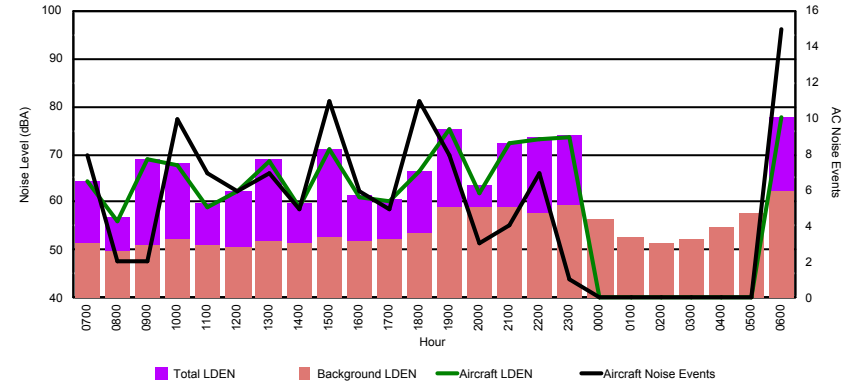

Luxembourg Airport Noise Distribution by Hour

Between 07/09/2023 00:00:00 and 07/09/2023 23:59:59 (Local Time)

Day	Aircraft Events	Total LDEN dB(A)	Aircraft LDEN dB(A)	Background LDEN dB(A)	Total LDay dB(A)	Total LEvening dB(A)	Total LNight dB(A)	
07/09/23	7:00	8	64.4	64.2	51.3	64.4	-	-
07/09/23	8:00	2	56.9	56.0	49.7	56.9	-	-
07/09/23	9:00	2	69.1	69.0	51.0	69.1	-	-
07/09/23	10:00	10	68.1	67.9	52.4	68.1	-	-
07/09/23	11:00	7	59.6	59.0	51.2	59.6	-	-
07/09/23	12:00	6	62.4	62.1	50.8	62.4	-	-
07/09/23	13:00	7	68.8	68.7	51.7	68.8	-	-
07/09/23	14:00	5	59.8	59.1	51.5	59.8	-	-
07/09/23	15:00	11	71.0	70.9	52.5	71.0	-	-
07/09/23	16:00	6	61.6	61.1	52.0	61.6	-	-
07/09/23	17:00	5	60.7	60.1	52.1	60.7	-	-
07/09/23	18:00	11	66.6	66.4	53.6	66.6	-	-
07/09/23	19:00	8	75.4	75.2	58.9	-	75.4	-
07/09/23	20:00	3	63.7	62.0	59.0	-	63.7	-
07/09/23	21:00	4	72.4	72.2	59.0	-	72.4	-
07/09/23	22:00	7	73.4	73.3	57.6	-	73.4	-
07/09/23	23:00	1	73.8	73.7	59.2	-	-	73.8
08/09/23	0:00	-	56.3	-	56.3	-	-	56.3
08/09/23	1:00	-	52.9	-	52.9	-	-	52.9
08/09/23	2:00	-	51.5	-	51.5	-	-	51.5
08/09/23	3:00	-	52.1	-	52.1	-	-	52.1
08/09/23	4:00	-	54.7	-	54.7	-	-	54.7
08/09/23	5:00	-	57.7	-	57.7	-	-	57.7
08/09/23	6:00	15	77.7	77.6	62.4	-	-	77.7
	118	69.4	69.2	55.8	66.1	72.8	70.2	

Location: DVOR NMT # 2