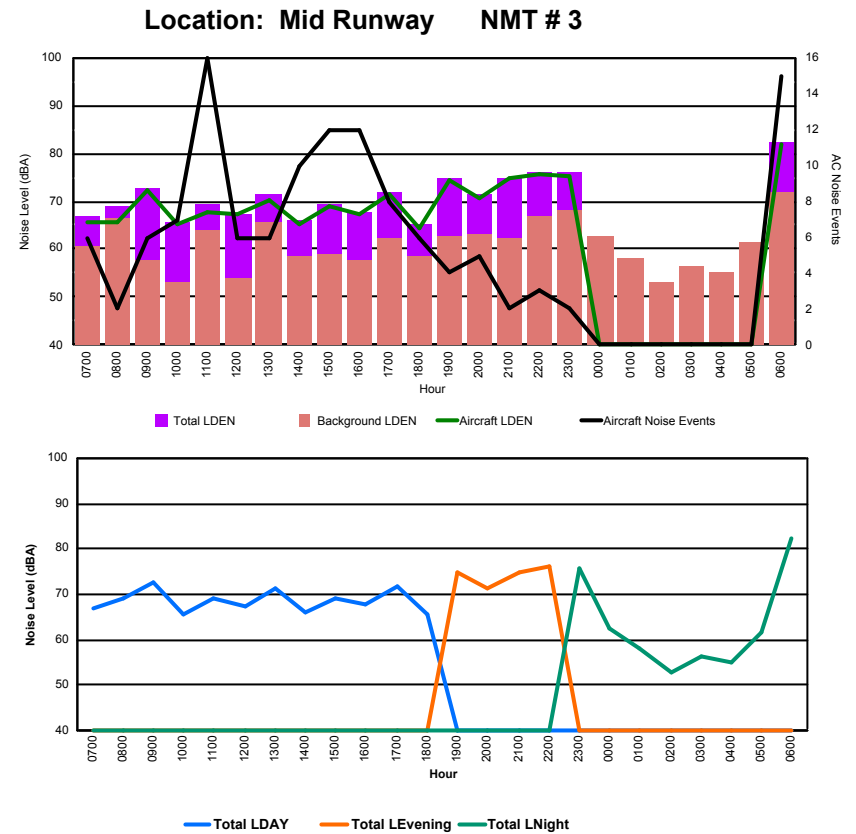

Luxembourg Airport Noise Distribution by Hour

Between 02/09/2023 00:00:00 and 02/09/2023 23:59:59 (Local Time)

Day	Aircraft Events	Total LDEN dB(A)	Aircraft LDEN dB(A)	Background LDEN dB(A)	Total LDay dB(A)	Total LEvening dB(A)	Total LNight dB(A)	
02/09/23	7:00	6	66.7	65.6	60.7	66.7	-	-
02/09/23	8:00	2	69.0	65.5	66.5	69.0	-	-
02/09/23	9:00	6	72.6	72.4	57.6	72.6	-	-
02/09/23	10:00	7	65.5	65.3	53.0	65.5	-	-
02/09/23	11:00	16	69.3	67.8	64.1	69.3	-	-
02/09/23	12:00	6	67.3	67.1	54.1	67.3	-	-
02/09/23	13:00	6	71.5	70.2	65.7	71.5	-	-
02/09/23	14:00	10	66.2	65.4	58.4	66.2	-	-
02/09/23	15:00	12	69.2	68.8	59.0	69.2	-	-
02/09/23	16:00	12	67.9	67.5	57.7	67.9	-	-
02/09/23	17:00	8	71.9	71.4	62.3	71.9	-	-
02/09/23	18:00	6	65.4	64.4	58.7	65.4	-	-
02/09/23	19:00	4	74.8	74.5	62.6	-	74.8	-
02/09/23	20:00	5	71.3	70.6	63.0	-	71.3	-
02/09/23	21:00	2	75.0	74.7	62.5	-	75.0	-
02/09/23	22:00	3	76.2	75.7	66.7	-	76.2	-
02/09/23	23:00	2	75.9	75.2	68.1	-	-	75.9
03/09/23	0:00	-	62.3	-	62.7	-	-	62.3
03/09/23	1:00	-	58.1	-	58.1	-	-	58.1
03/09/23	2:00	-	53.0	-	53.0	-	-	53.0
03/09/23	3:00	-	56.4	-	56.4	-	-	56.4
03/09/23	4:00	-	55.1	-	55.1	-	-	55.1
03/09/23	5:00	-	61.6	-	61.5	-	-	61.6
03/09/23	6:00	15	82.3	82.0	71.7	-	-	82.3
	128	72.5	72.0	63.5	69.2	74.7	74.3