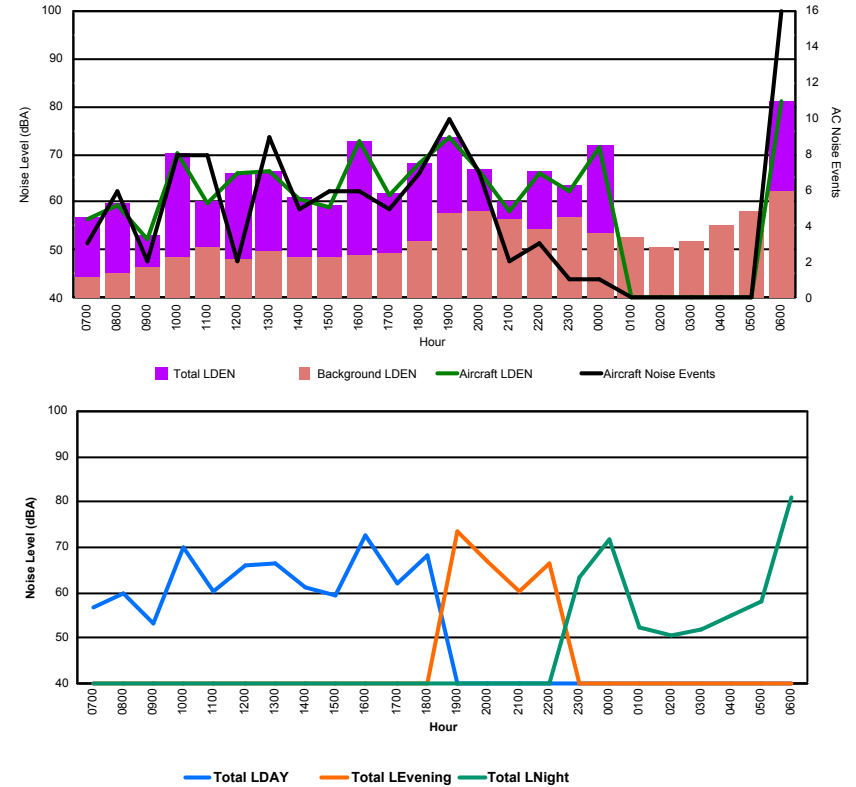

Luxembourg Airport Noise Distribution by Hour

Between 03/09/2023 00:00:00 and 03/09/2023 23:59:59 (Local Time)

Day	Aircraft Events	Total LDEN dB(A)	Aircraft LDEN dB(A)	Background LDEN dB(A)	Total LDay dB(A)	Total LEvening dB(A)	Total LNight dB(A)	
03/09/23	7:00	3	56.7	56.4	44.2	56.7	-	-
03/09/23	8:00	6	59.7	59.5	45.3	59.7	-	-
03/09/23	9:00	2	53.3	52.3	46.6	53.3	-	-
03/09/23	10:00	8	70.2	70.1	48.6	70.2	-	-
03/09/23	11:00	8	60.3	59.9	50.5	60.3	-	-
03/09/23	12:00	2	66.2	66.1	48.1	66.2	-	-
03/09/23	13:00	9	66.4	66.4	49.9	66.4	-	-
03/09/23	14:00	5	61.0	60.7	48.4	61.0	-	-
03/09/23	15:00	6	59.3	59.0	48.5	59.3	-	-
03/09/23	16:00	6	72.6	72.6	48.8	72.6	-	-
03/09/23	17:00	5	61.9	61.6	49.5	61.9	-	-
03/09/23	18:00	7	68.3	68.2	51.7	68.3	-	-
03/09/23	19:00	10	73.5	73.4	57.9	-	73.5	-
03/09/23	20:00	7	66.9	66.3	58.0	-	66.9	-
03/09/23	21:00	2	60.4	58.2	56.4	-	60.4	-
03/09/23	22:00	3	66.4	66.1	54.4	-	66.4	-
03/09/23	23:00	1	63.4	62.2	57.0	-	-	63.4
04/09/23	0:00	1	71.7	71.6	53.7	-	-	71.7
04/09/23	1:00	-	52.5	-	52.5	-	-	52.5
04/09/23	2:00	-	50.8	-	50.8	-	-	50.8
04/09/23	3:00	-	51.8	-	51.8	-	-	51.8
04/09/23	4:00	-	55.0	-	55.0	-	-	55.0
04/09/23	5:00	-	58.0	-	58.0	-	-	58.0
04/09/23	6:00	16	81.2	81.2	62.4	-	-	81.2
	107	69.9	69.8	54.5	66.2	69.1	72.7	

Location: DVOR NMT # 2