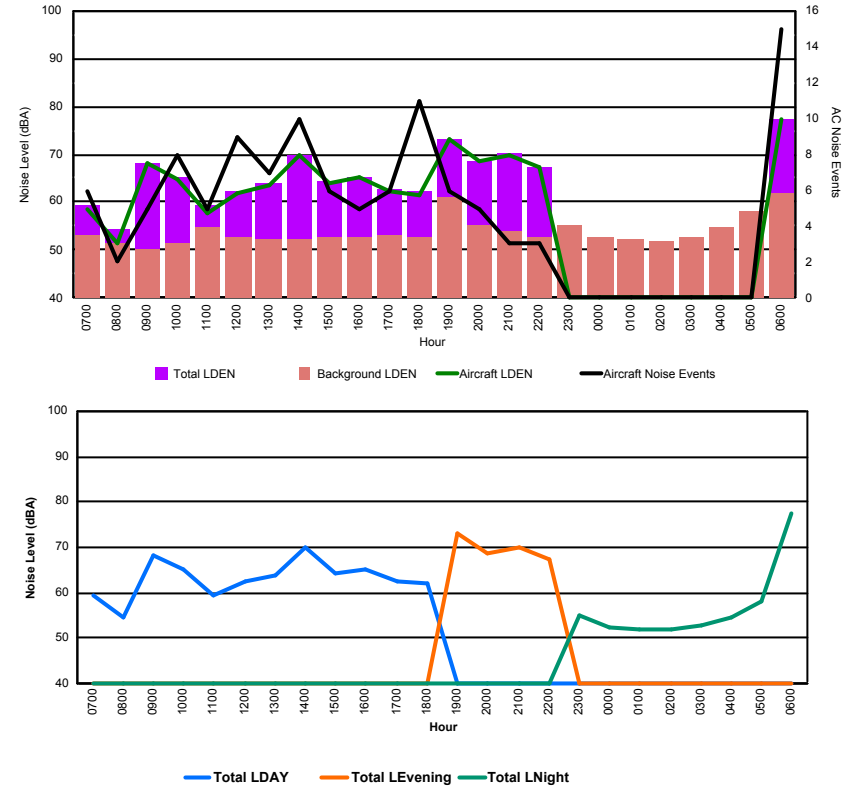

Luxembourg Airport Noise Distribution by Hour

Between 04/09/2023 00:00:00 and 04/09/2023 23:59:59 (Local Time)

Day	Aircraft Events	Total LDEN dB(A)	Aircraft LDEN dB(A)	Background LDEN dB(A)	Total LDay dB(A)	Total LEvening dB(A)	Total LNight dB(A)
04/09/23 7:00	6	59.5	58.4	53.1	59.5	-	-
04/09/23 8:00	2	54.4	51.6	51.3	54.4	-	-
04/09/23 9:00	5	68.2	68.1	50.4	68.2	-	-
04/09/23 10:00	8	65.1	64.9	51.4	65.1	-	-
04/09/23 11:00	5	59.4	57.7	54.6	59.4	-	-
04/09/23 12:00	9	62.5	62.0	52.8	62.5	-	-
04/09/23 13:00	7	63.8	63.5	52.1	63.8	-	-
04/09/23 14:00	10	70.0	69.9	52.4	70.0	-	-
04/09/23 15:00	6	64.3	64.1	52.6	64.3	-	-
04/09/23 16:00	5	65.3	65.0	52.9	65.3	-	-
04/09/23 17:00	6	62.7	62.2	53.3	62.7	-	-
04/09/23 18:00	11	62.1	61.6	52.8	62.1	-	-
04/09/23 19:00	6	73.3	73.0	61.1	-	73.3	-
04/09/23 20:00	5	68.7	68.5	55.2	-	68.7	-
04/09/23 21:00	3	70.1	70.0	53.8	-	70.1	-
04/09/23 22:00	3	67.5	67.3	52.8	-	67.5	-
04/09/23 23:00	-	55.2	-	55.2	-	-	55.2
05/09/23 0:00	-	52.5	-	52.5	-	-	52.5
05/09/23 1:00	-	52.1	-	52.1	-	-	52.1
05/09/23 2:00	-	51.8	-	51.8	-	-	51.8
05/09/23 3:00	-	52.9	-	52.9	-	-	52.9
05/09/23 4:00	-	54.6	-	54.6	-	-	54.6
05/09/23 5:00	-	58.0	-	58.0	-	-	58.0
05/09/23 6:00	15	77.5	77.4	61.7	-	-	77.5
	112	67.6	67.4	55.0	64.7	70.5	68.6

Location: DVOR NMT # 2