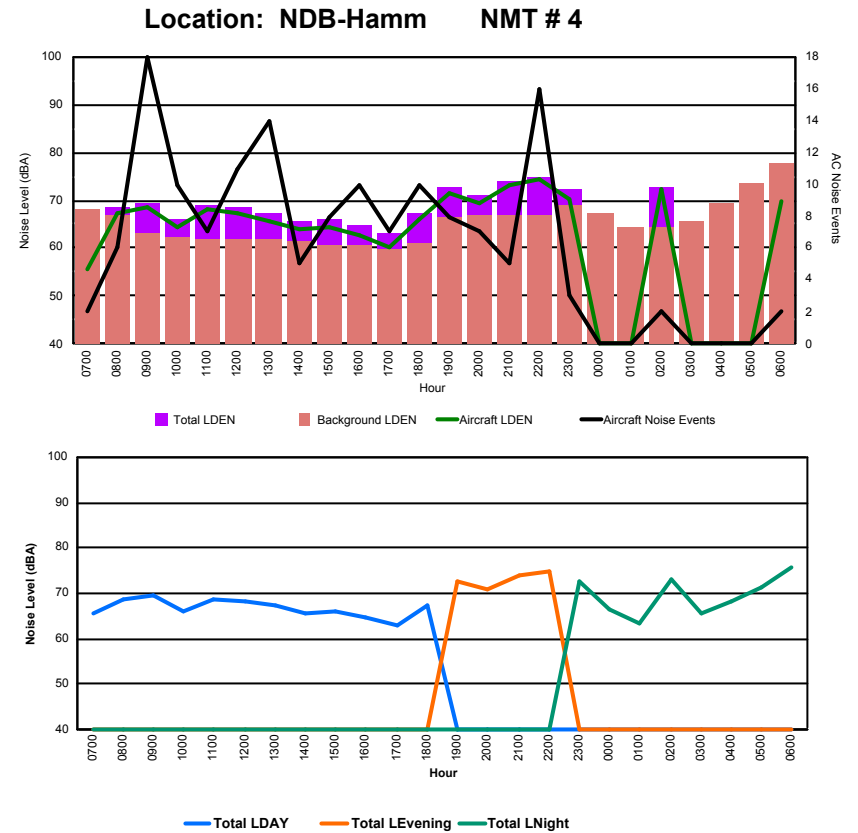

Luxembourg Airport Noise Distribution by Hour

Between 25/09/2023 00:00:00 and 25/09/2023 23:59:59 (Local Time)

Day	Aircraft Events	Total LDEN dB (A)	Aircraft LDEN dB(A)	Background LDEN dB(A)	Total LDay dB(A)	Total LEvening dB(A)	Total LNight dB (A)	
25/09/23	7:00	2	65.5	55.8	68.2	65.5	-	-
25/09/23	8:00	6	68.6	67.1	67.0	68.6	-	-
25/09/23	9:00	18	69.5	68.5	63.1	69.5	-	-
25/09/23	10:00	10	66.1	64.2	62.2	66.1	-	-
25/09/23	11:00	7	68.9	68.0	61.9	68.9	-	-
25/09/23	12:00	11	68.4	67.4	61.7	68.4	-	-
25/09/23	13:00	14	67.2	65.8	61.9	67.2	-	-
25/09/23	14:00	5	65.8	63.9	61.4	65.8	-	-
25/09/23	15:00	8	65.9	64.4	60.8	65.9	-	-
25/09/23	16:00	10	64.7	62.7	60.5	64.7	-	-
25/09/23	17:00	7	63.1	60.3	59.9	63.1	-	-
25/09/23	18:00	10	67.2	66.1	61.1	67.2	-	-
25/09/23	19:00	8	72.8	71.6	66.6	-	72.8	-
25/09/23	20:00	7	71.1	69.2	66.8	-	71.1	-
25/09/23	21:00	5	74.1	73.2	66.7	-	74.1	-
25/09/23	22:00	16	75.0	74.4	66.9	-	75.0	-
25/09/23	23:00	3	72.5	70.1	68.8	-	-	72.5
26/09/23	0:00	-	66.4	-	67.2	-	-	66.4
26/09/23	1:00	-	63.6	-	64.2	-	-	63.6
26/09/23	2:00	2	72.9	72.3	64.4	-	-	72.9
26/09/23	3:00	-	65.4	-	65.7	-	-	65.4
26/09/23	4:00	-	68.3	-	69.5	-	-	68.3
26/09/23	5:00	-	71.5	-	73.6	-	-	71.5
26/09/23	6:00	2	75.8	69.7	77.8	-	-	75.8
	151	70.3	68.0	68.2	67.1	73.5	71.2