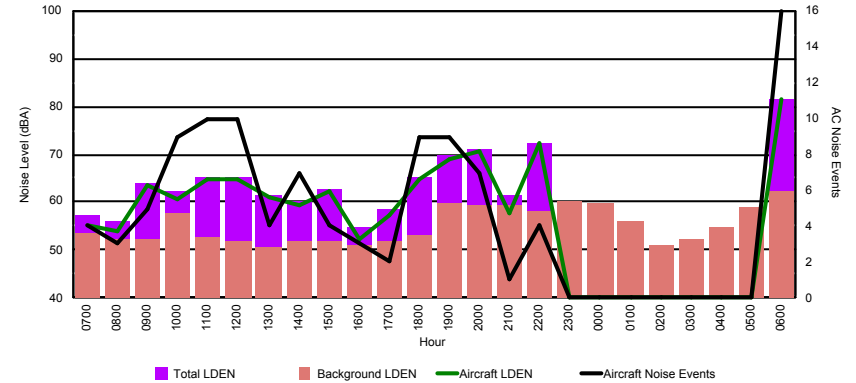

Luxembourg Airport Noise Distribution by Hour

Between 05/09/2023 00:00:00 and 05/09/2023 23:59:59 (Local Time)

Day	Aircraft Events	Total LDEN dB(A)	Aircraft LDEN dB(A)	Background LDEN dB(A)	Total LDay dB(A)	Total LEvening dB(A)	Total LNight dB(A)
05/09/23 7:00	4	57.3	55.1	53.5	57.3	-	-
05/09/23 8:00	3	56.1	53.9	52.1	56.1	-	-
05/09/23 9:00	5	63.8	63.6	52.1	63.8	-	-
05/09/23 10:00	9	62.2	60.5	57.9	62.2	-	-
05/09/23 11:00	10	65.0	64.8	52.6	65.0	-	-
05/09/23 12:00	10	65.0	64.8	52.0	65.0	-	-
05/09/23 13:00	4	61.3	60.9	50.8	61.3	-	-
05/09/23 14:00	7	60.1	59.4	51.7	60.1	-	-
05/09/23 15:00	4	62.8	62.5	51.7	62.8	-	-
05/09/23 16:00	3	54.8	52.4	51.2	54.8	-	-
05/09/23 17:00	2	58.4	57.2	52.0	58.4	-	-
05/09/23 18:00	9	65.2	64.9	53.0	65.2	-	-
05/09/23 19:00	9	69.6	69.1	59.9	-	69.6	-
05/09/23 20:00	7	71.0	70.7	59.5	-	71.0	-
05/09/23 21:00	1	61.5	57.6	59.3	-	61.5	-
05/09/23 22:00	4	72.2	72.1	58.3	-	72.2	-
05/09/23 23:00	-	60.4	-	60.4	-	-	60.4
06/09/23 0:00	-	59.6	-	59.6	-	-	59.6
06/09/23 1:00	-	56.2	-	56.2	-	-	56.2
06/09/23 2:00	-	51.1	-	51.1	-	-	51.1
06/09/23 3:00	-	52.2	-	52.2	-	-	52.2
06/09/23 4:00	-	54.8	-	54.8	-	-	54.8
06/09/23 5:00	-	59.0	-	59.0	-	-	59.0
06/09/23 6:00	16	81.3	81.3	62.1	-	-	81.3
	107	69.2	69.0	56.7	62.2	70.0	72.4

Location: DVOR NMT # 2