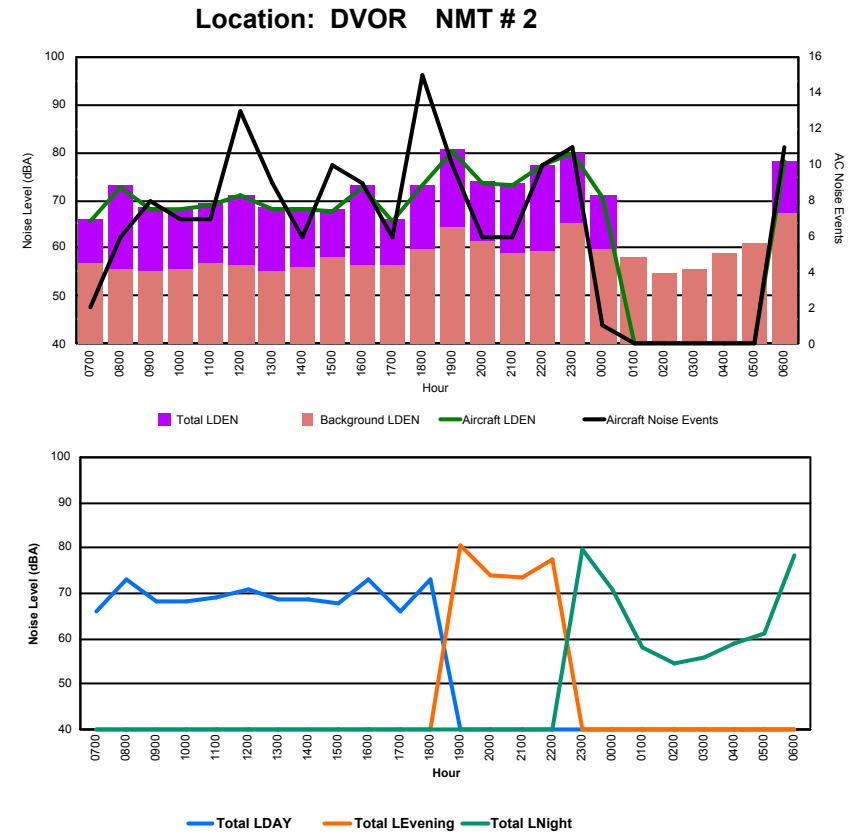

Luxembourg Airport Noise Distribution by Hour

Between 22/09/2023 00:00:00 and 22/09/2023 23:59:59 (Local Time)

Day	Aircraft Events	Total LDEN dB(A)	Aircraft LDEN dB(A)	Background LDEN dB(A)	Total LDay dB(A)	Total LEvening dB(A)	Total LNight dB(A)	
22/09/23	7:00	2	66.1	65.5	56.8	66.1	-	-
22/09/23	8:00	6	73.0	72.9	55.8	73.0	-	-
22/09/23	9:00	8	68.4	68.2	55.1	68.4	-	-
22/09/23	10:00	7	68.3	68.1	55.7	68.3	-	-
22/09/23	11:00	7	69.2	68.9	56.7	69.2	-	-
22/09/23	12:00	13	71.1	71.0	56.4	71.1	-	-
22/09/23	13:00	9	68.5	68.3	55.2	68.5	-	-
22/09/23	14:00	6	68.5	68.3	56.0	68.5	-	-
22/09/23	15:00	10	68.0	67.6	58.0	68.0	-	-
22/09/23	16:00	9	73.1	72.9	56.3	73.1	-	-
22/09/23	17:00	6	66.2	65.8	56.5	66.2	-	-
22/09/23	18:00	15	73.2	73.0	59.9	73.2	-	-
22/09/23	19:00	10	80.5	80.4	64.4	-	80.5	-
22/09/23	20:00	6	73.8	73.6	61.6	-	73.8	-
22/09/23	21:00	6	73.4	73.3	59.0	-	73.4	-
22/09/23	22:00	10	77.5	77.4	59.5	-	77.5	-
22/09/23	23:00	11	79.9	79.8	65.0	-	-	79.9
23/09/23	0:00	1	70.9	70.5	59.6	-	-	70.9
23/09/23	1:00	-	58.3	-	58.3	-	-	58.3
23/09/23	2:00	-	54.7	-	54.7	-	-	54.7
23/09/23	3:00	-	55.7	-	55.7	-	-	55.7
23/09/23	4:00	-	59.1	-	59.1	-	-	59.1
23/09/23	5:00	-	61.2	-	61.2	-	-	61.2
23/09/23	6:00	11	78.2	78.0	67.4	-	-	78.2
		153	73.3	73.2	60.1	70.2	77.3	73.5