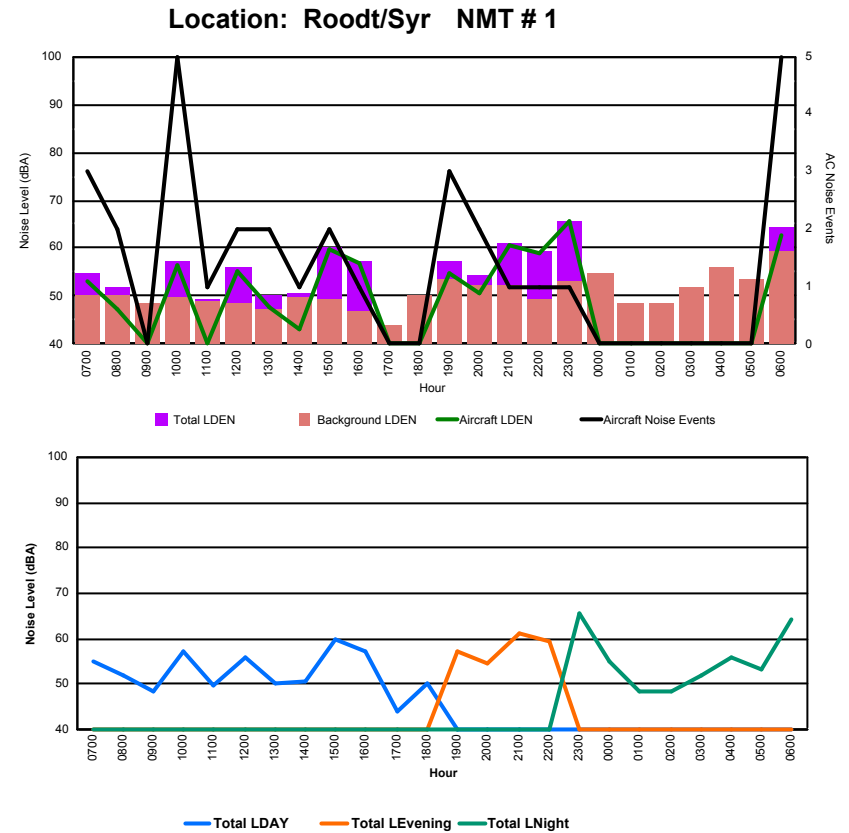

Luxembourg Airport Noise Distribution by Hour

Between 06/09/2023 00:00:00 and 06/09/2023 23:59:59 (Local Time)

Day	Aircraft Events	Total LDEN dB (A)	Aircraft LDEN dB(A)	Background LDEN dB(A)	Total LDay dB(A)	Total LEvening dB(A)	Total LNight dB (A)
06/09/23 7:00	3	54.9	53.2	50.1	54.9	-	-
06/09/23 8:00	2	52.0	47.2	50.4	52.0	-	-
06/09/23 9:00	-	48.4	-	48.4	48.4	-	-
06/09/23 10:00	5	57.2	56.4	49.8	57.2	-	-
06/09/23 11:00	1	49.5	39.8	49.0	49.5	-	-
06/09/23 12:00	2	56.1	55.3	48.5	56.1	-	-
06/09/23 13:00	2	50.3	47.5	47.2	50.3	-	-
06/09/23 14:00	1	50.6	43.1	49.7	50.6	-	-
06/09/23 15:00	2	60.0	59.7	49.2	60.0	-	-
06/09/23 16:00	1	57.2	56.8	47.0	57.2	-	-
06/09/23 17:00	-	44.1	-	44.1	44.1	-	-
06/09/23 18:00	-	50.2	-	50.2	50.2	-	-
06/09/23 19:00	3	57.1	54.7	53.7	-	57.1	-
06/09/23 20:00	2	54.5	50.6	52.2	-	54.5	-
06/09/23 21:00	1	61.2	60.5	52.2	-	61.2	-
06/09/23 22:00	1	59.3	58.8	49.5	-	59.3	-
06/09/23 23:00	1	65.8	65.6	53.3	-	-	65.8
07/09/23 0:00	-	54.8	-	54.8	-	-	54.8
07/09/23 1:00	-	48.4	-	48.4	-	-	48.4
07/09/23 2:00	-	48.6	-	48.6	-	-	48.6
07/09/23 3:00	-	51.7	-	51.7	-	-	51.7
07/09/23 4:00	-	55.9	-	56.0	-	-	55.9
07/09/23 5:00	-	53.4	-	53.4	-	-	53.4
07/09/23 6:00	5	64.3	62.6	59.5	-	-	64.3
	32	57.7	56.3	52.1	54.6	58.7	59.8