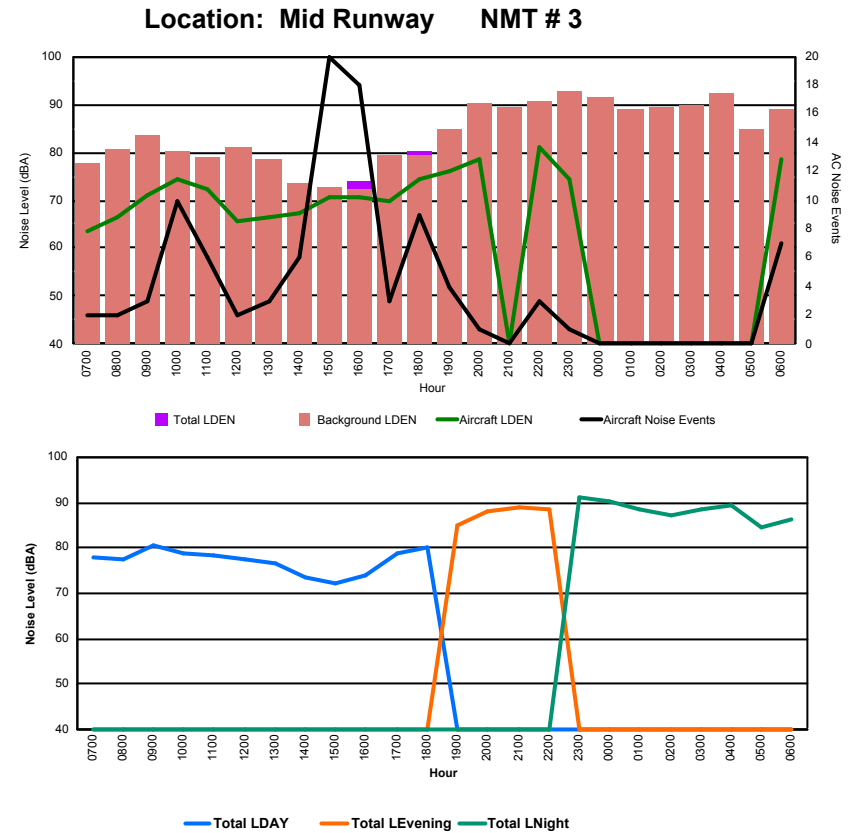

Luxembourg Airport Noise Distribution by Hour

Between 23/09/2023 00:00:00 and 23/09/2023 23:59:59 (Local Time)

Day	Aircraft Events	Total LDEN dB (A)	Aircraft LDEN dB(A)	Background LDEN dB(A)	Total LDay dB(A)	Total LEvening dB(A)	Total LNight dB (A)
23/09/23 7:00	2	77.8	63.4	77.8	77.8	-	-
23/09/23 8:00	2	77.6	66.6	80.6	77.6	-	-
23/09/23 9:00	3	80.6	71.2	83.6	80.6	-	-
23/09/23 10:00	10	79.0	74.4	80.3	79.0	-	-
23/09/23 11:00	6	78.2	72.2	78.9	78.2	-	-
23/09/23 12:00	2	77.7	65.5	80.9	77.7	-	-
23/09/23 13:00	3	76.6	66.3	78.4	76.6	-	-
23/09/23 14:00	6	73.7	67.2	73.4	73.7	-	-
23/09/23 15:00	20	72.0	70.8	72.7	72.0	-	-
23/09/23 16:00	18	73.9	70.8	72.1	73.9	-	-
23/09/23 17:00	3	78.9	69.8	79.4	78.9	-	-
23/09/23 18:00	9	80.1	74.3	79.2	80.1	-	-
23/09/23 19:00	4	84.9	76.2	84.8	-	84.9	-
23/09/23 20:00	1	88.1	78.6	90.4	-	88.1	-
23/09/23 21:00	-	89.1	-	89.3	-	89.1	-
23/09/23 22:00	3	88.4	80.9	90.7	-	88.4	-
23/09/23 23:00	1	91.3	74.4	92.7	-	-	91.3
24/09/23 0:00	-	90.1	-	91.3	-	-	90.1
24/09/23 1:00	-	88.6	-	89.1	-	-	88.6
24/09/23 2:00	-	87.0	-	89.5	-	-	87.0
24/09/23 3:00	-	88.5	-	89.7	-	-	88.5
24/09/23 4:00	-	89.4	-	92.1	-	-	89.4
24/09/23 5:00	-	84.7	-	84.8	-	-	84.7
24/09/23 6:00	7	86.5	78.4	89.0	-	-	86.5
	100	85.8	72.9	87.3	77.8	87.9	88.7