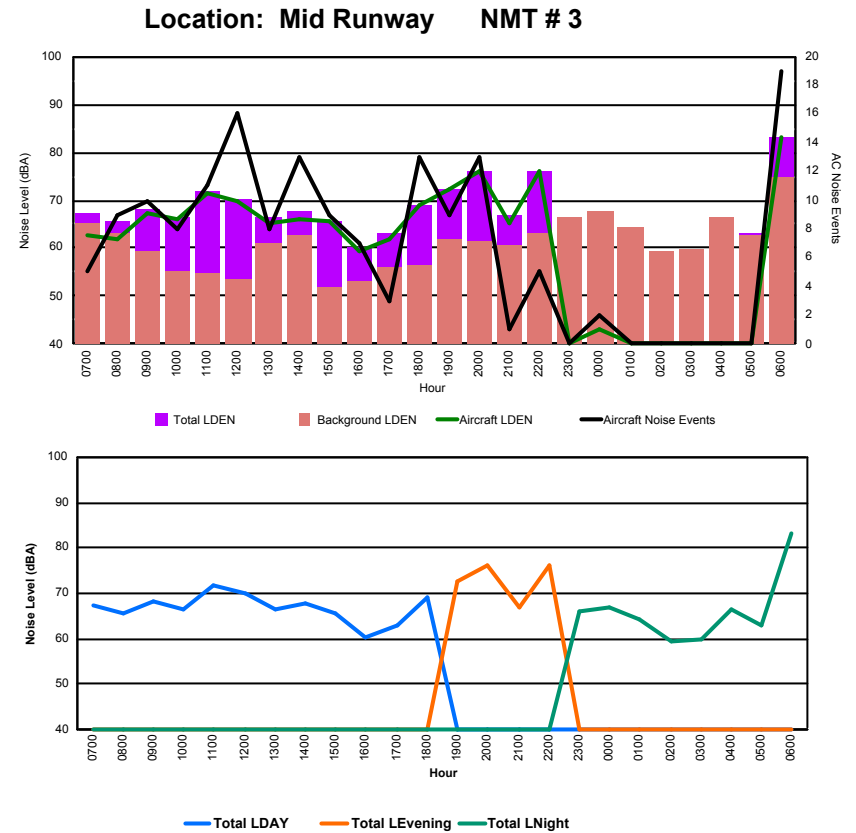

Location: DVOR NMT # 2

Luxembourg Airport Noise Distribution by Hour

Between 05/09/2023 00:00:00 and 05/09/2023 23:59:59 (Local Time)

Day	Aircraft Events	Total LDEN dB(A)	Aircraft LDEN dB(A)	Background LDEN dB(A)	Total LDay dB(A)	Total LEvening dB(A)	Total LNight dB(A)
05/09/23	7:00	5	67.3	62.8	65.4	67.3	-
05/09/23	8:00	9	65.5	61.9	63.3	65.5	-
05/09/23	9:00	10	68.1	67.5	59.5	68.1	-
05/09/23	10:00	8	66.5	66.2	55.2	66.5	-
05/09/23	11:00	11	71.7	71.6	54.6	71.7	-
05/09/23	12:00	16	70.1	70.0	53.7	70.1	-
05/09/23	13:00	8	66.5	65.1	60.9	66.5	-
05/09/23	14:00	13	67.7	66.0	62.8	67.7	-
05/09/23	15:00	9	65.8	65.6	51.9	65.8	-
05/09/23	16:00	7	60.4	59.5	53.3	60.4	-
05/09/23	17:00	3	63.0	61.9	56.1	63.0	-
05/09/23	18:00	13	69.0	68.8	56.4	69.0	-
05/09/23	19:00	9	72.5	72.2	62.0	-	72.5
05/09/23	20:00	13	76.1	75.9	61.4	-	76.1
05/09/23	21:00	1	66.7	65.3	60.8	-	66.7
05/09/23	22:00	5	76.1	75.9	63.2	-	76.1
05/09/23	23:00	-	66.2	-	66.3	-	66.2
06/09/23	0:00	2	67.1	43.1	67.7	-	67.1
06/09/23	1:00	-	64.1	-	64.2	-	64.1
06/09/23	2:00	-	59.2	-	59.3	-	59.2
06/09/23	3:00	-	59.9	-	59.9	-	59.9
06/09/23	4:00	-	66.4	-	66.5	-	66.4
06/09/23	5:00	-	63.0	-	62.8	-	63.0
06/09/23	6:00	19	83.2	83.0	74.8	-	83.2
	161	72.3	71.7	64.6	67.7	74.1	74.6