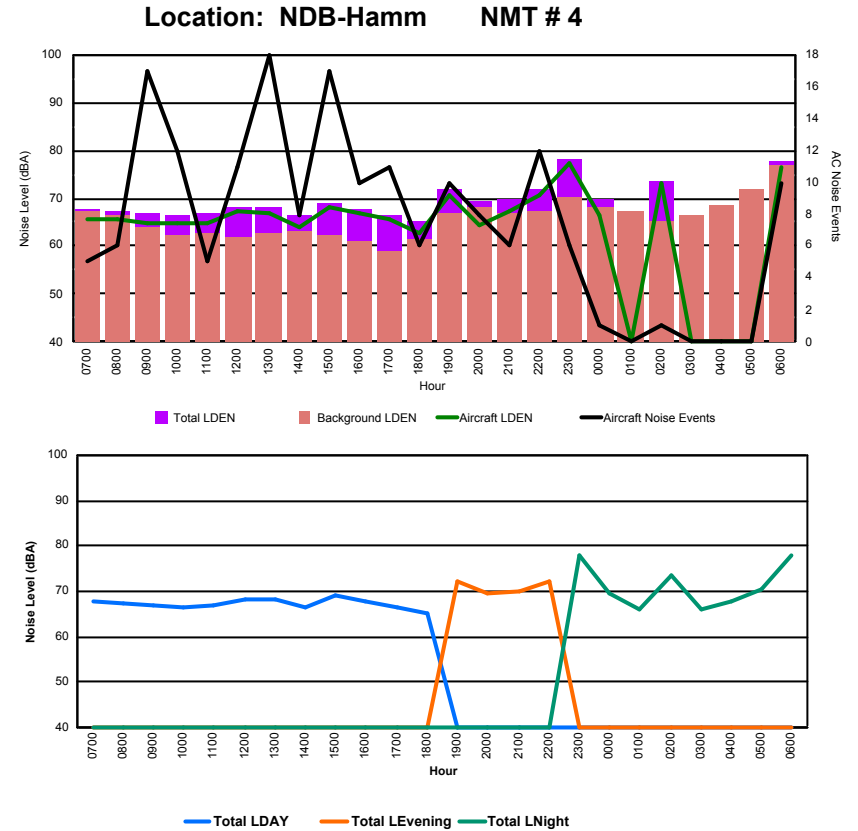

Luxembourg Airport Noise Distribution by Hour

Between 04/09/2023 00:00:00 and 04/09/2023 23:59:59 (Local Time)

Day	Aircraft Events	Total LDEN dB (A)	Aircraft LDEN dB(A)	Background LDEN dB(A)	Total LDay dB(A)	Total LEvening dB(A)	Total LNight dB (A)	
04/09/23	7:00	5	67.8	65.5	67.3	67.8	-	-
04/09/23	8:00	6	67.4	65.5	66.5	67.4	-	-
04/09/23	9:00	17	66.9	64.8	63.9	66.9	-	-
04/09/23	10:00	12	66.6	64.7	62.5	66.6	-	-
04/09/23	11:00	5	66.8	64.9	62.6	66.8	-	-
04/09/23	12:00	11	68.2	67.2	61.8	68.2	-	-
04/09/23	13:00	18	68.2	67.0	62.6	68.2	-	-
04/09/23	14:00	8	66.5	64.1	63.2	66.5	-	-
04/09/23	15:00	17	69.0	68.1	62.4	69.0	-	-
04/09/23	16:00	10	67.7	66.8	60.9	67.7	-	-
04/09/23	17:00	11	66.6	65.8	59.1	66.6	-	-
04/09/23	18:00	6	65.2	62.9	61.6	65.2	-	-
04/09/23	19:00	10	72.0	70.5	67.0	-	72.0	-
04/09/23	20:00	8	69.4	64.5	68.2	-	69.4	-
04/09/23	21:00	6	69.9	67.2	66.8	-	69.9	-
04/09/23	22:00	12	72.0	70.7	67.4	-	72.0	-
04/09/23	23:00	6	78.1	77.4	70.2	-	-	78.1
05/09/23	0:00	1	69.7	66.5	68.1	-	-	69.7
05/09/23	1:00	-	66.0	-	67.1	-	-	66.0
05/09/23	2:00	1	73.6	73.0	65.0	-	-	73.6
05/09/23	3:00	-	65.9	-	66.3	-	-	65.9
05/09/23	4:00	-	67.6	-	68.5	-	-	67.6
05/09/23	5:00	-	70.4	-	71.9	-	-	70.4
05/09/23	6:00	10	77.8	76.3	76.8	-	-	77.8
	180	70.9	69.2	67.9	67.3	71.0	73.6