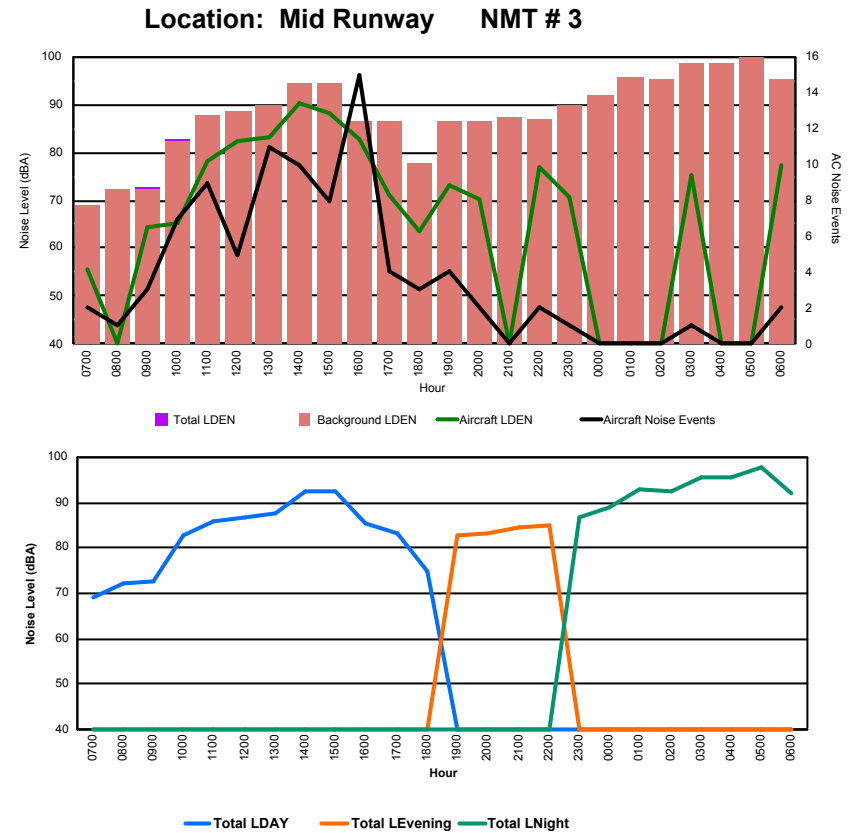

Luxembourg Airport Noise Distribution by Hour

Between 16/09/2023 00:00:00 and 16/09/2023 23:59:59 (Local Time)

Day	Aircraft Events	Total LDEN dB (A)	Aircraft LDEN dB(A)	Background LDEN dB(A)	Total LDay dB(A)	Total LEvening dB(A)	Total LNight dB (A)
16/09/23	7:00	2	69.0	55.6	69.1	69.0	-
16/09/23	8:00	1	72.1	36.5	72.1	72.1	-
16/09/23	9:00	3	72.8	64.3	72.4	72.8	-
16/09/23	10:00	7	82.6	65.4	82.3	82.6	-
16/09/23	11:00	9	86.1	78.3	87.6	86.1	-
16/09/23	12:00	5	86.8	82.2	88.4	86.8	-
16/09/23	13:00	11	87.8	83.3	89.6	87.8	-
16/09/23	14:00	10	92.3	90.2	94.2	92.3	-
16/09/23	15:00	8	92.4	88.0	94.4	92.4	-
16/09/23	16:00	15	85.3	82.6	86.3	85.3	-
16/09/23	17:00	4	83.3	71.2	86.6	83.3	-
16/09/23	18:00	3	74.7	63.7	77.7	74.7	-
16/09/23	19:00	4	82.7	73.2	86.5	-	82.7
16/09/23	20:00	2	83.1	70.1	86.3	-	83.1
16/09/23	21:00	-	84.4	-	87.3	-	84.4
16/09/23	22:00	2	84.9	77.0	86.8	-	84.9
16/09/23	23:00	1	86.7	70.6	89.7	-	86.7
17/09/23	0:00	-	89.0	-	92.0	-	89.0
17/09/23	1:00	-	92.8	-	95.7	-	92.8
17/09/23	2:00	-	92.6	-	95.2	-	92.6
17/09/23	3:00	1	95.5	75.1	98.5	-	95.5
17/09/23	4:00	-	95.6	-	98.5	-	95.6
17/09/23	5:00	-	98.0	-	101.0	-	98.0
17/09/23	6:00	2	92.1	77.5	95.2	-	92.1
	90	90.5	80.2	93.2	86.8	83.9	94.0