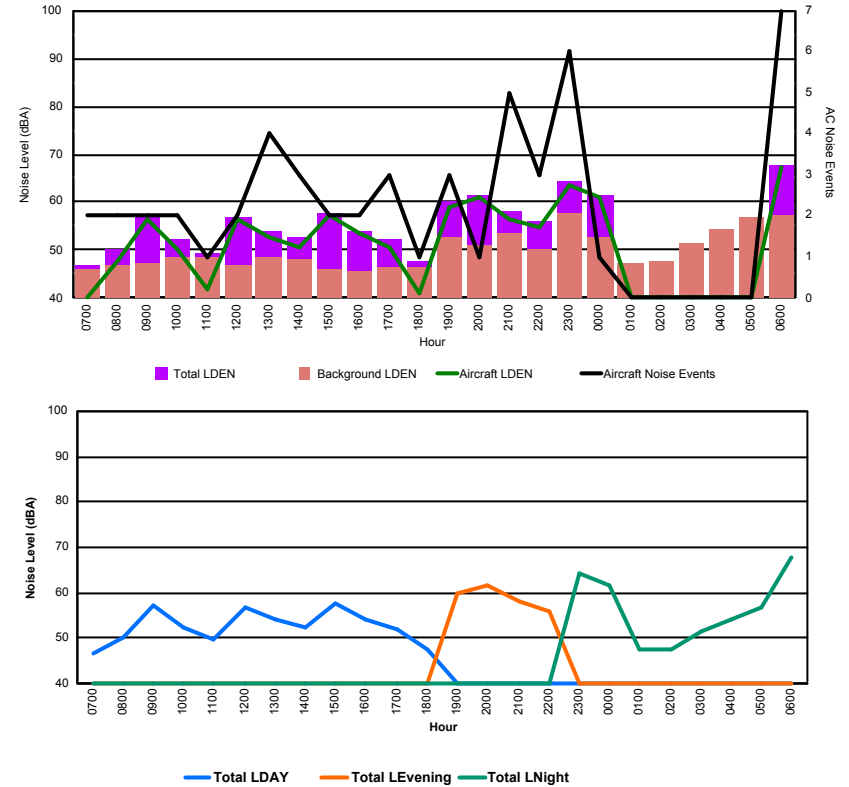

Luxembourg Airport Noise Distribution by Hour

Between 09/09/2023 00:00:00 and 09/09/2023 23:59:59 (Local Time)

Day	Aircraft Events	Total LDEN dB(A)	Aircraft LDEN dB(A)	Background LDEN dB(A)	Total LDay dB(A)	Total LEvening dB(A)	Total LNight dB(A)	
09/09/23	7:00	2	46.7	39.0	46.0	46.7	-	-
09/09/23	8:00	2	50.2	47.6	46.9	50.2	-	-
09/09/23	9:00	2	57.1	56.6	47.2	57.1	-	-
09/09/23	10:00	2	52.3	50.0	48.4	52.3	-	-
09/09/23	11:00	1	49.5	41.9	48.7	49.5	-	-
09/09/23	12:00	2	56.9	56.4	46.8	56.9	-	-
09/09/23	13:00	4	53.9	52.5	48.6	53.9	-	-
09/09/23	14:00	3	52.5	50.6	48.3	52.5	-	-
09/09/23	15:00	2	57.6	57.4	46.1	57.6	-	-
09/09/23	16:00	2	54.1	53.5	45.6	54.1	-	-
09/09/23	17:00	3	52.1	50.8	46.6	52.1	-	-
09/09/23	18:00	1	47.7	41.2	46.6	47.7	-	-
09/09/23	19:00	3	60.0	59.1	52.8	-	60.0	-
09/09/23	20:00	1	61.5	61.0	51.2	-	61.5	-
09/09/23	21:00	5	58.3	56.6	53.5	-	58.3	-
09/09/23	22:00	3	56.1	54.8	50.3	-	56.1	-
09/09/23	23:00	6	64.4	63.4	57.9	-	-	64.4
10/09/23	0:00	1	61.5	60.9	52.5	-	-	61.5
10/09/23	1:00	-	47.4	-	47.4	-	-	47.4
10/09/23	2:00	-	47.7	-	47.7	-	-	47.7
10/09/23	3:00	-	51.4	-	51.4	-	-	51.4
10/09/23	4:00	-	54.1	-	54.2	-	-	54.1
10/09/23	5:00	-	56.6	-	56.7	-	-	56.6
10/09/23	6:00	7	67.7	67.4	57.3	-	-	67.7
	52	58.6	57.7	51.8	53.8	59.4	61.4	

Location: Roodt/Syr NMT # 1