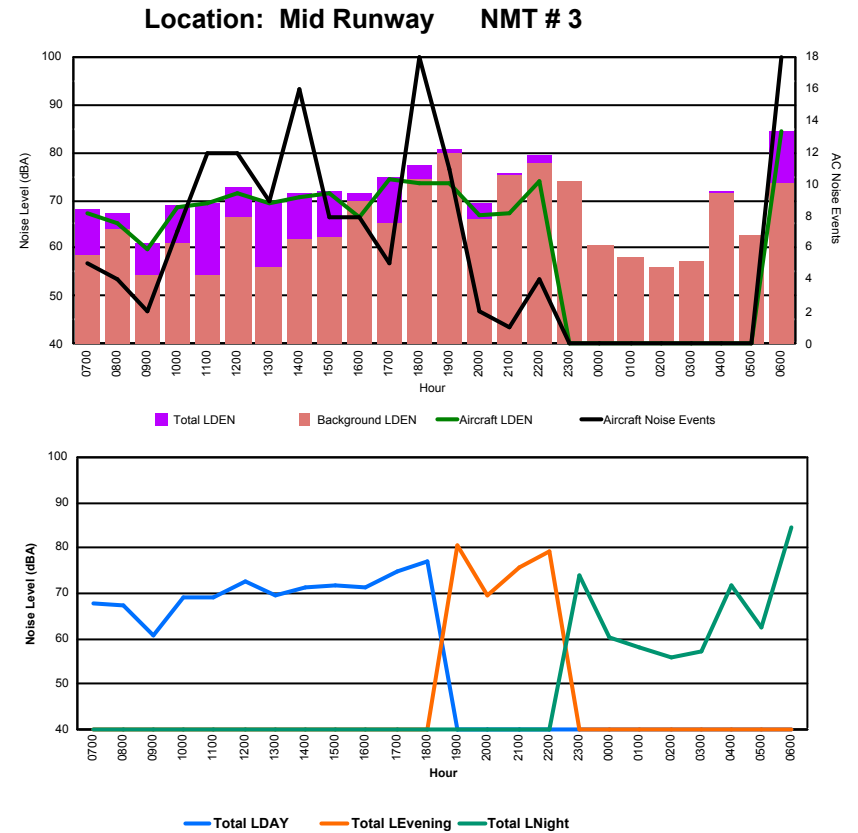

Location: DVOR NMT # 2

Luxembourg Airport Noise Distribution by Hour

Between 08/09/2023 00:00:00 and 08/09/2023 23:59:59 (Local Time)

Day	Aircraft Events	Total LDEN dB (A)	Aircraft LDEN dB(A)	Background LDEN dB(A)	Total LDay dB(A)	Total LEvening dB(A)	Total LNight dB (A)	
08/09/23	7:00	5	68.0	67.5	58.5	68.0	-	-
08/09/23	8:00	4	67.5	65.0	64.0	67.5	-	-
08/09/23	9:00	2	60.9	59.8	54.2	60.9	-	-
08/09/23	10:00	7	69.1	68.4	61.0	69.1	-	-
08/09/23	11:00	12	69.3	69.2	54.5	69.3	-	-
08/09/23	12:00	12	72.8	71.6	66.6	72.8	-	-
08/09/23	13:00	9	69.6	69.4	56.1	69.6	-	-
08/09/23	14:00	16	71.3	70.8	61.8	71.3	-	-
08/09/23	15:00	8	71.9	71.4	62.2	71.9	-	-
08/09/23	16:00	8	71.3	66.4	69.7	71.3	-	-
08/09/23	17:00	5	74.8	74.3	65.3	74.8	-	-
08/09/23	18:00	18	77.1	73.7	74.4	77.1	-	-
08/09/23	19:00	11	80.5	73.4	79.6	-	80.5	-
08/09/23	20:00	2	69.4	66.7	66.1	-	69.4	-
08/09/23	21:00	1	75.8	67.3	75.1	-	75.8	-
08/09/23	22:00	4	79.2	73.8	77.8	-	79.2	-
08/09/23	23:00	-	74.1	-	74.1	-	-	74.1
09/09/23	0:00	-	60.4	-	60.5	-	-	60.4
09/09/23	1:00	-	58.3	-	58.3	-	-	58.3
09/09/23	2:00	-	56.0	-	56.0	-	-	56.0
09/09/23	3:00	-	57.3	-	57.3	-	-	57.3
09/09/23	4:00	-	71.7	-	71.6	-	-	71.7
09/09/23	5:00	-	62.5	-	62.6	-	-	62.5
09/09/23	6:00	18	84.4	84.2	73.5	-	-	84.4
	142	74.9	72.7	71.1	71.8	77.8	76.0	