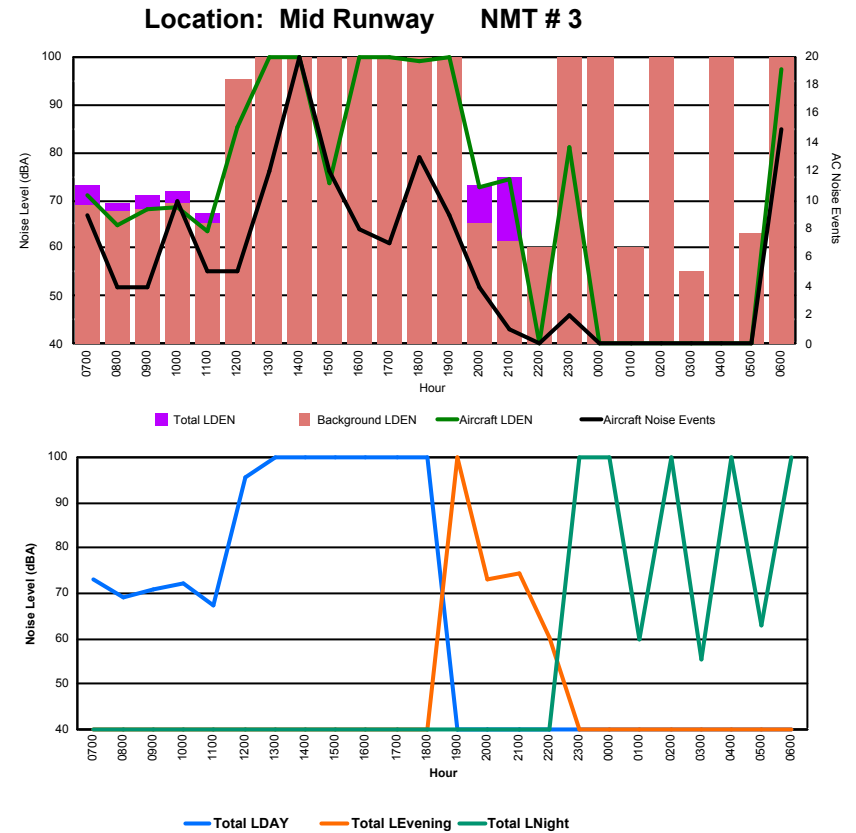

Location: DVOR NMT # 2

Luxembourg Airport Noise Distribution by Hour

Between 13/09/2023 00:00:00 and 13/09/2023 23:59:59 (Local Time)

Day	Aircraft Events	Total LDEN dB (A)	Aircraft LDEN dB(A)	Background LDEN dB(A)	Total LDay dB(A)	Total LEvening dB(A)	Total LNight dB (A)
13/09/23 7:00	9	73.2	71.1	69.1	73.2	-	-
13/09/23 8:00	4	69.2	64.9	67.6	69.2	-	-
13/09/23 9:00	4	71.1	68.2	68.0	71.1	-	-
13/09/23 10:00	10	72.0	68.7	69.4	72.0	-	-
13/09/23 11:00	5	67.5	63.7	65.1	67.5	-	-
13/09/23 12:00	5	95.4	85.4	95.3	95.4	-	-
13/09/23 13:00	12	114.1	112.3	109.2	114.1	-	-
13/09/23 14:00	20	113.8	113.3	106.3	113.8	-	-
13/09/23 15:00	12	108.8	73.7	108.8	108.8	-	-
13/09/23 16:00	8	110.0	107.0	107.1	110.0	-	-
13/09/23 17:00	7	106.4	101.3	104.8	106.4	-	-
13/09/23 18:00	13	105.3	99.1	104.1	105.3	-	-
13/09/23 19:00	9	108.6	103.6	107.0	-	108.6	-
13/09/23 20:00	4	73.3	72.6	65.4	-	73.3	-
13/09/23 21:00	1	74.6	74.3	61.6	-	74.6	-
13/09/23 22:00	-	60.1	-	60.2	-	60.1	-
13/09/23 23:00	2	109.4	81.0	109.5	-	-	109.4
14/09/23 0:00	-	107.7	-	107.7	-	-	107.7
14/09/23 1:00	-	60.0	-	60.3	-	-	60.0
14/09/23 2:00	-	107.0	-	107.1	-	-	107.0
14/09/23 3:00	-	55.3	-	55.3	-	-	55.3
14/09/23 4:00	-	102.3	-	102.4	-	-	102.3
14/09/23 5:00	-	62.9	-	63.0	-	-	62.9
14/09/23 6:00	15	103.0	97.3	102.9	-	-	103.0
	140	106.4	103.0	104.0	108.0	102.6	104.6