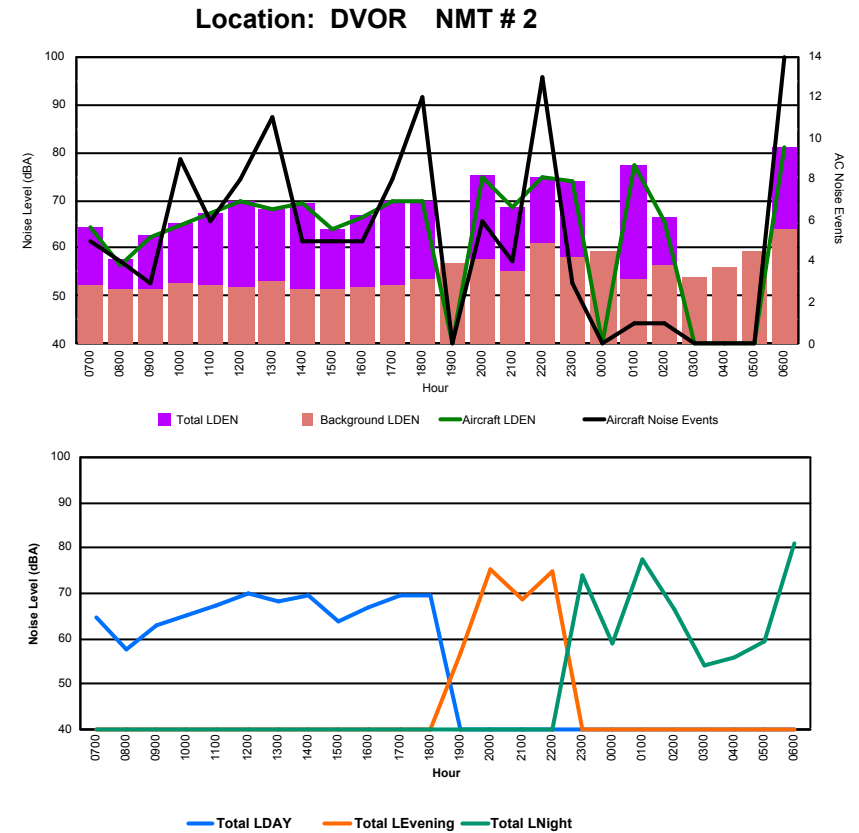

Luxembourg Airport Noise Distribution by Hour

Between 26/09/2023 00:00:00 and 26/09/2023 23:59:59 (Local Time)

Day	Aircraft Events	Total LDEN dB (A)	Aircraft LDEN dB(A)	Background LDEN dB(A)	Total LDay dB(A)	Total LEvening dB(A)	Total LNight dB (A)	
26/09/23	7:00	5	64.5	64.2	52.4	64.5	-	-
26/09/23	8:00	4	57.8	56.6	51.6	57.8	-	-
26/09/23	9:00	3	62.8	62.4	51.5	62.8	-	-
26/09/23	10:00	9	65.0	64.7	52.5	65.0	-	-
26/09/23	11:00	6	67.3	67.2	52.3	67.3	-	-
26/09/23	12:00	8	69.8	69.8	51.8	69.8	-	-
26/09/23	13:00	11	68.1	68.0	53.0	68.1	-	-
26/09/23	14:00	5	69.5	69.5	51.6	69.5	-	-
26/09/23	15:00	5	64.0	63.8	51.4	64.0	-	-
26/09/23	16:00	5	66.7	66.6	51.7	66.7	-	-
26/09/23	17:00	8	69.7	69.6	52.2	69.7	-	-
26/09/23	18:00	12	69.7	69.6	53.6	69.7	-	-
26/09/23	19:00	-	56.9	-	56.9	-	56.9	-
26/09/23	20:00	6	75.1	75.0	57.6	-	75.1	-
26/09/23	21:00	4	68.6	68.4	55.1	-	68.6	-
26/09/23	22:00	13	74.9	74.7	61.2	-	74.9	-
26/09/23	23:00	3	73.9	73.8	58.0	-	-	73.9
27/09/23	0:00	-	59.1	-	59.2	-	-	59.1
27/09/23	1:00	1	77.4	77.3	53.6	-	-	77.4
27/09/23	2:00	1	66.3	65.8	56.6	-	-	66.3
27/09/23	3:00	-	54.0	-	54.0	-	-	54.0
27/09/23	4:00	-	55.9	-	55.9	-	-	55.9
27/09/23	5:00	-	59.2	-	59.2	-	-	59.2
27/09/23	6:00	14	81.0	80.9	63.8	-	-	81.0
	123	71.6	71.5	56.5	67.3	72.5	74.2