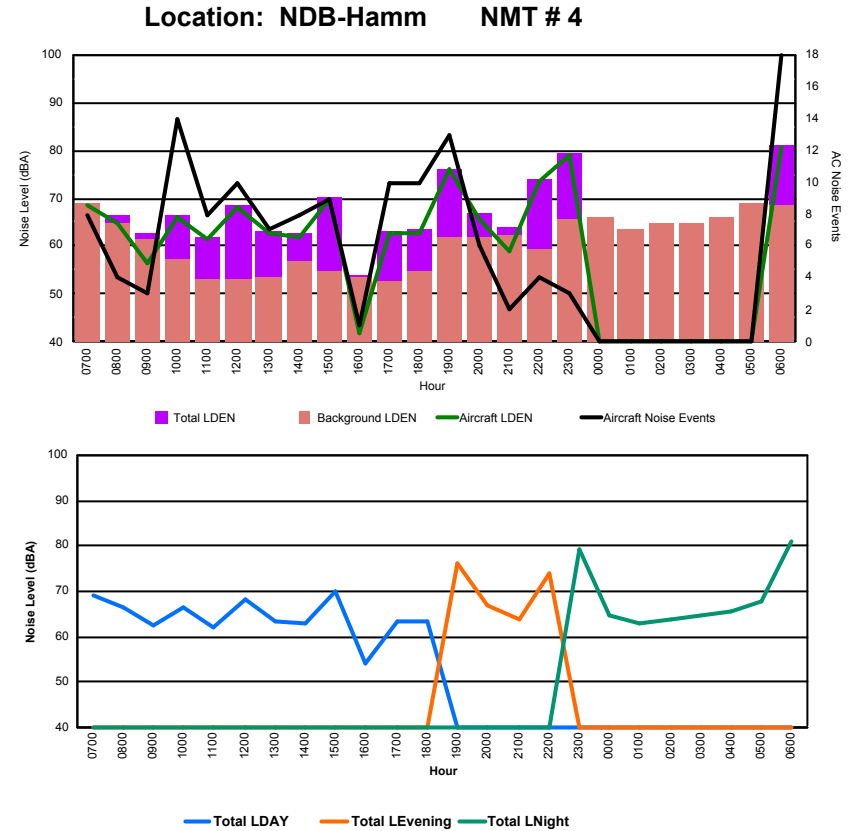

Luxembourg Airport Noise Distribution by Hour

Between 22/09/2023 00:00:00 and 22/09/2023 23:59:59 (Local Time)

Day	Aircraft Events	Total LDEN dB(A)	Aircraft LDEN dB(A)	Background LDEN dB(A)	Total LDay dB(A)	Total LEvening dB(A)	Total LNight dB(A)	
22/09/23	7:00	8	69.1	68.4	68.8	69.1	-	-
22/09/23	8:00	4	66.3	64.8	64.8	66.3	-	-
22/09/23	9:00	3	62.7	56.4	61.6	62.7	-	-
22/09/23	10:00	14	66.4	66.0	57.4	66.4	-	-
22/09/23	11:00	8	61.9	61.4	53.0	61.9	-	-
22/09/23	12:00	10	68.4	68.3	53.2	68.4	-	-
22/09/23	13:00	7	63.2	62.7	53.7	63.2	-	-
22/09/23	14:00	8	62.9	61.7	57.0	62.9	-	-
22/09/23	15:00	9	70.1	70.0	54.8	70.1	-	-
22/09/23	16:00	1	54.0	42.0	53.7	54.0	-	-
22/09/23	17:00	10	63.3	62.9	52.6	63.3	-	-
22/09/23	18:00	10	63.5	62.9	54.7	63.5	-	-
22/09/23	19:00	13	76.0	75.9	61.7	-	76.0	-
22/09/23	20:00	6	67.0	65.6	61.7	-	67.0	-
22/09/23	21:00	2	63.8	59.1	62.1	-	63.8	-
22/09/23	22:00	4	73.9	73.7	59.5	-	73.9	-
22/09/23	23:00	3	79.2	79.0	65.7	-	-	79.2
23/09/23	0:00	-	64.9	-	66.1	-	-	64.9
23/09/23	1:00	-	63.0	-	63.7	-	-	63.0
23/09/23	2:00	-	63.7	-	64.6	-	-	63.7
23/09/23	3:00	-	64.8	-	64.9	-	-	64.8
23/09/23	4:00	-	65.7	-	65.9	-	-	65.7
23/09/23	5:00	-	67.8	-	68.9	-	-	67.8
23/09/23	6:00	18	80.9	80.8	68.5	-	-	80.9
	138	71.6	71.1	63.6	65.8	72.5	74.5