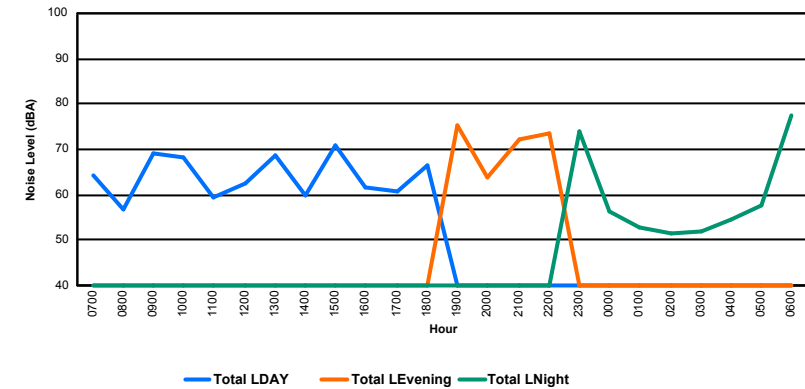

Luxembourg Airport Noise Distribution by Hour

Between 07/09/2023 00:00:00 and 07/09/2023 23:59:59 (Local Time)

Day	Aircraft Events	Total LDEN dB(A)	Aircraft LDEN dB(A)	Background LDEN dB(A)	Total LDay dB(A)	Total LEvening dB(A)	Total LNight dB(A)	
07/09/23	7:00	8	64.4	64.2	51.3	64.4	-	-
07/09/23	8:00	2	56.9	56.0	49.7	56.9	-	-
07/09/23	9:00	2	69.1	69.0	51.0	69.1	-	-
07/09/23	10:00	10	68.1	67.9	52.4	68.1	-	-
07/09/23	11:00	7	59.6	59.0	51.2	59.6	-	-
07/09/23	12:00	6	62.4	62.1	50.8	62.4	-	-
07/09/23	13:00	7	68.8	68.7	51.7	68.8	-	-
07/09/23	14:00	5	59.8	59.1	51.5	59.8	-	-
07/09/23	15:00	11	71.0	70.9	52.5	71.0	-	-
07/09/23	16:00	6	61.6	61.1	52.0	61.6	-	-
07/09/23	17:00	5	60.7	60.1	52.1	60.7	-	-
07/09/23	18:00	11	66.6	66.4	53.6	66.6	-	-
07/09/23	19:00	8	75.4	75.2	58.9	-	75.4	-
07/09/23	20:00	3	63.7	62.0	59.0	-	63.7	-
07/09/23	21:00	4	72.4	72.2	59.0	-	72.4	-
07/09/23	22:00	7	73.4	73.3	57.6	-	73.4	-
07/09/23	23:00	1	73.8	73.7	59.2	-	-	73.8
08/09/23	0:00	-	56.3	-	56.3	-	-	56.3
08/09/23	1:00	-	52.9	-	52.9	-	-	52.9
08/09/23	2:00	-	51.5	-	51.5	-	-	51.5
08/09/23	3:00	-	52.1	-	52.1	-	-	52.1
08/09/23	4:00	-	54.7	-	54.7	-	-	54.7
08/09/23	5:00	-	57.7	-	57.7	-	-	57.7
08/09/23	6:00	15	77.7	77.6	62.4	-	-	77.7
	118	69.4	69.2	55.8	66.1	72.8	70.2	

Location: DVOR NMT # 2