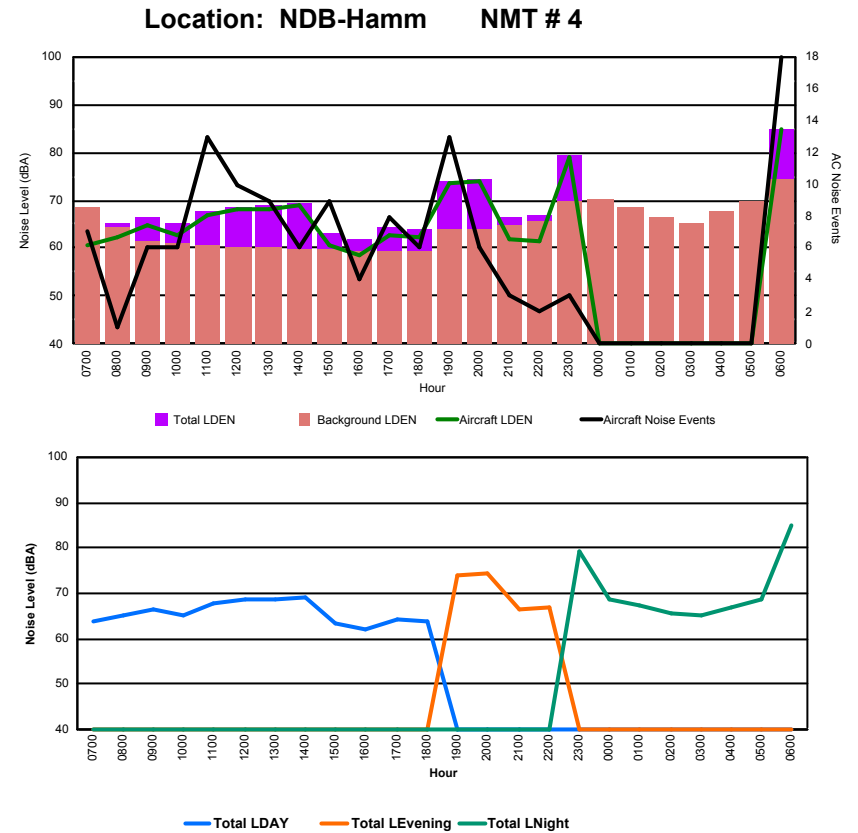

Luxembourg Airport Noise Distribution by Hour

Between 01/09/2023 00:00:00 and 01/09/2023 23:59:59 (Local Time)

Day	Aircraft Events	Total LDEN dB(A)	Aircraft LDEN dB(A)	Background LDEN dB(A)	Total LDay dB(A)	Total LEvening dB(A)	Total LNight dB(A)	
01/09/23	7:00	7	63.8	60.8	68.7	63.8	-	-
01/09/23	8:00	1	65.1	62.5	64.5	65.1	-	-
01/09/23	9:00	6	66.4	64.9	61.5	66.4	-	-
01/09/23	10:00	6	65.0	62.9	61.1	65.0	-	-
01/09/23	11:00	13	67.8	67.0	60.8	67.8	-	-
01/09/23	12:00	10	68.7	68.1	60.2	68.7	-	-
01/09/23	13:00	9	68.8	68.3	60.1	68.8	-	-
01/09/23	14:00	6	69.3	68.8	59.6	69.3	-	-
01/09/23	15:00	9	63.2	60.8	59.7	63.2	-	-
01/09/23	16:00	4	62.0	58.6	59.4	62.0	-	-
01/09/23	17:00	8	64.4	62.9	59.4	64.4	-	-
01/09/23	18:00	6	64.0	62.2	59.5	64.0	-	-
01/09/23	19:00	13	74.0	73.6	64.0	-	74.0	-
01/09/23	20:00	6	74.2	73.8	63.8	-	74.2	-
01/09/23	21:00	3	66.4	62.0	64.6	-	66.4	-
01/09/23	22:00	2	66.8	61.6	65.5	-	66.8	-
01/09/23	23:00	3	79.2	78.8	69.8	-	-	79.2
02/09/23	0:00	-	68.6	-	70.1	-	-	68.6
02/09/23	1:00	-	67.2	-	68.6	-	-	67.2
02/09/23	2:00	-	65.4	-	66.5	-	-	65.4
02/09/23	3:00	-	65.1	-	65.4	-	-	65.1
02/09/23	4:00	-	67.1	-	67.9	-	-	67.1
02/09/23	5:00	-	68.5	-	69.8	-	-	68.5
02/09/23	6:00	18	84.8	84.7	74.2	-	-	84.8
		130	73.4	72.8	66.6	66.3	71.8	77.2