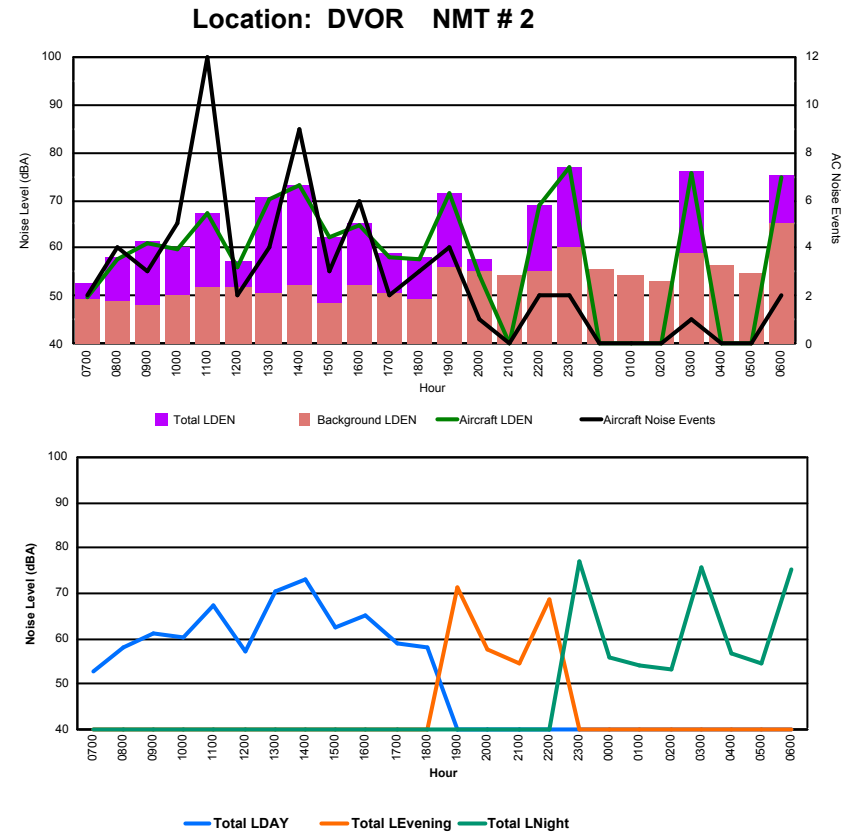

Luxembourg Airport Noise Distribution by Hour

Between 16/09/2023 00:00:00 and 16/09/2023 23:59:59 (Local Time)

Day	Aircraft Events	Total LDEN dB (A)	Aircraft LDEN dB(A)	Background LDEN dB(A)	Total LDay dB(A)	Total LEvening dB(A)	Total LNight dB (A)	
16/09/23	7:00	2	52.6	49.9	49.3	52.6	-	-
16/09/23	8:00	4	58.2	57.6	49.0	58.2	-	-
16/09/23	9:00	3	61.4	61.1	48.3	61.4	-	-
16/09/23	10:00	5	60.2	59.8	50.0	60.2	-	-
16/09/23	11:00	12	67.2	67.1	51.8	67.2	-	-
16/09/23	12:00	2	57.3	55.9	51.9	57.3	-	-
16/09/23	13:00	4	70.5	70.4	50.8	70.5	-	-
16/09/23	14:00	9	73.1	73.0	52.2	73.1	-	-
16/09/23	15:00	3	62.3	62.1	48.5	62.3	-	-
16/09/23	16:00	6	65.1	64.9	52.4	65.1	-	-
16/09/23	17:00	2	58.8	58.1	50.6	58.8	-	-
16/09/23	18:00	3	58.1	57.5	49.3	58.1	-	-
16/09/23	19:00	4	71.5	71.4	56.0	-	71.5	-
16/09/23	20:00	1	57.8	54.2	55.3	-	57.8	-
16/09/23	21:00	-	54.4	-	54.4	-	54.4	-
16/09/23	22:00	2	68.9	68.8	55.1	-	68.9	-
16/09/23	23:00	2	76.9	76.9	60.4	-	-	76.9
17/09/23	0:00	-	55.7	-	55.7	-	-	55.7
17/09/23	1:00	-	54.3	-	54.3	-	-	54.3
17/09/23	2:00	-	53.2	-	53.2	-	-	53.2
17/09/23	3:00	1	75.9	75.8	58.8	-	-	75.9
17/09/23	4:00	-	56.6	-	56.6	-	-	56.6
17/09/23	5:00	-	54.7	-	54.7	-	-	54.7
17/09/23	6:00	2	75.1	74.6	65.1	-	-	75.1
	67	69.0	68.8	55.9	65.9	67.6	71.8