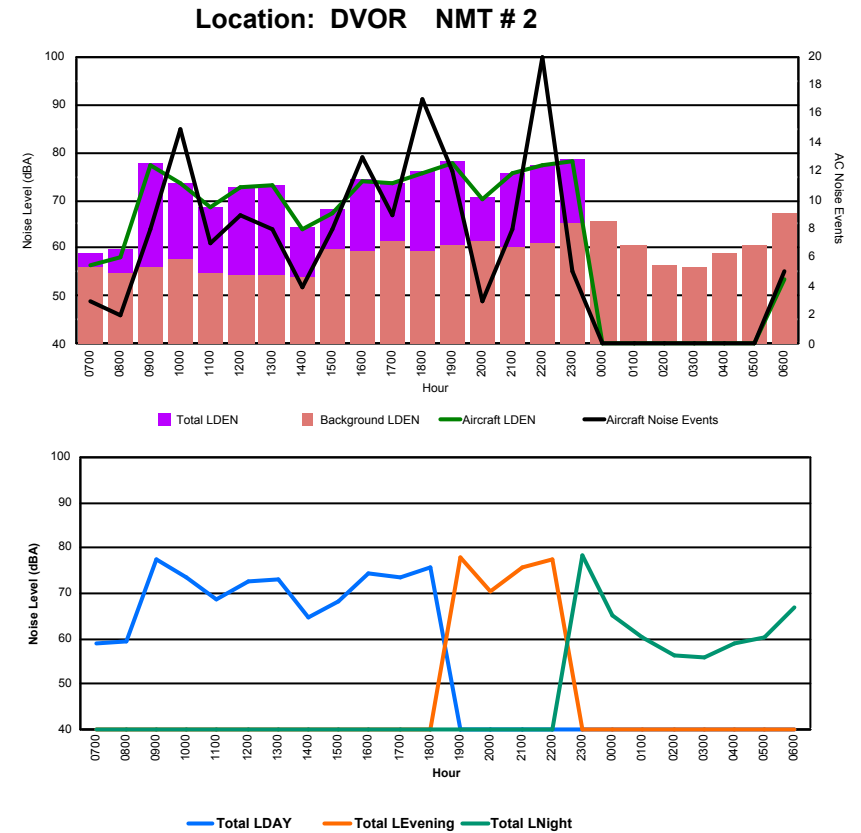

Luxembourg Airport Noise Distribution by Hour

Between 21/09/2023 00:00:00 and 21/09/2023 23:59:59 (Local Time)

Day	Aircraft Events	Total LDEN dB (A)	Aircraft LDEN dB(A)	Background LDEN dB(A)	Total LDay dB(A)	Total LEvening dB(A)	Total LNight dB (A)	
21/09/23	7:00	3	59.0	56.4	55.9	59.0	-	-
21/09/23	8:00	2	59.6	58.0	54.7	59.6	-	-
21/09/23	9:00	8	77.6	77.5	56.0	77.6	-	-
21/09/23	10:00	15	73.7	73.6	57.6	73.7	-	-
21/09/23	11:00	7	68.7	68.5	54.7	68.7	-	-
21/09/23	12:00	9	72.7	72.6	54.4	72.7	-	-
21/09/23	13:00	8	73.2	73.1	54.3	73.2	-	-
21/09/23	14:00	4	64.5	64.1	53.9	64.5	-	-
21/09/23	15:00	8	68.1	67.4	59.9	68.1	-	-
21/09/23	16:00	13	74.2	74.0	59.2	74.2	-	-
21/09/23	17:00	9	73.7	73.5	61.4	73.7	-	-
21/09/23	18:00	17	75.9	75.8	59.2	75.9	-	-
21/09/23	19:00	12	78.0	77.9	60.8	-	78.0	-
21/09/23	20:00	3	70.6	70.1	61.3	-	70.6	-
21/09/23	21:00	8	75.8	75.7	60.1	-	75.8	-
21/09/23	22:00	20	77.3	77.2	61.1	-	77.3	-
21/09/23	23:00	5	78.5	78.3	65.4	-	-	78.5
22/09/23	0:00	-	65.0	-	65.7	-	-	65.0
22/09/23	1:00	-	60.3	-	60.5	-	-	60.3
22/09/23	2:00	-	56.5	-	56.5	-	-	56.5
22/09/23	3:00	-	56.0	-	56.1	-	-	56.0
22/09/23	4:00	-	59.0	-	59.0	-	-	59.0
22/09/23	5:00	-	60.5	-	60.5	-	-	60.5
22/09/23	6:00	5	66.7	53.5	67.1	-	-	66.7
	156	73.0	72.7	60.6	72.8	76.2	70.1