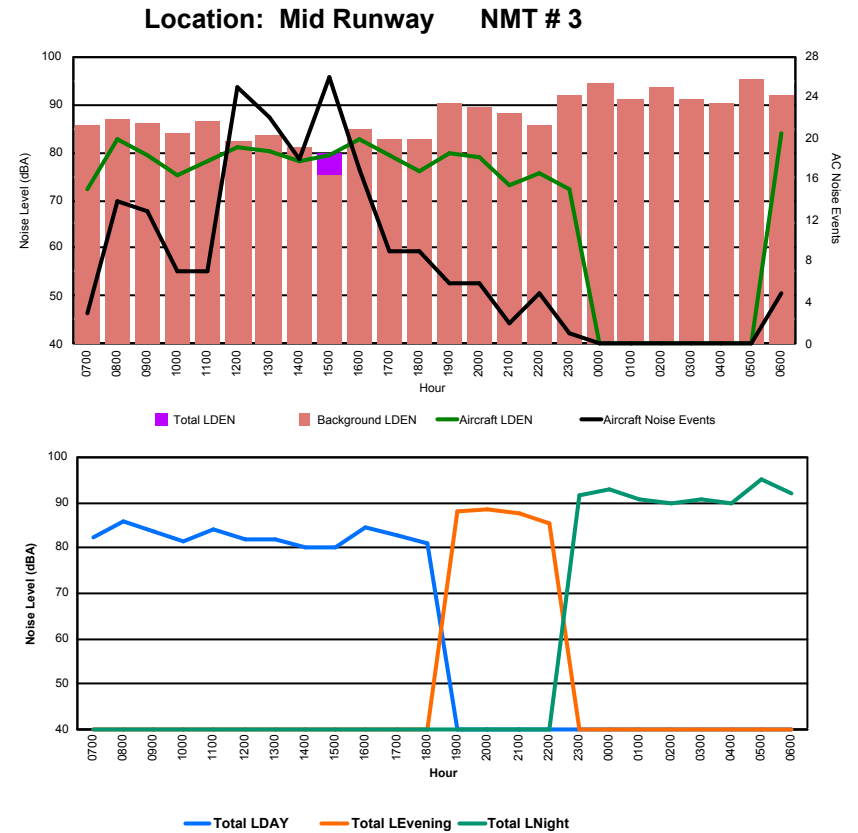

Luxembourg Airport Noise Distribution by Hour

Between 26/09/2023 00:00:00 and 26/09/2023 23:59:59 (Local Time)

Day	Aircraft Events	Total LDEN dB (A)	Aircraft LDEN dB(A)	Background LDEN dB(A)	Total LDay dB(A)	Total LEvening dB(A)	Total LNight dB (A)
26/09/23 7:00	3	82.4	72.4	85.5	82.4	-	-
26/09/23 8:00	14	85.8	82.6	87.0	85.8	-	-
26/09/23 9:00	13	83.6	79.4	86.1	83.6	-	-
26/09/23 10:00	7	81.5	75.2	84.1	81.5	-	-
26/09/23 11:00	7	84.2	78.1	86.3	84.2	-	-
26/09/23 12:00	25	81.7	81.1	82.3	81.7	-	-
26/09/23 13:00	22	81.8	80.4	83.5	81.8	-	-
26/09/23 14:00	18	80.0	78.3	81.1	80.0	-	-
26/09/23 15:00	26	80.0	79.4	75.4	80.0	-	-
26/09/23 16:00	17	84.6	82.9	84.8	84.6	-	-
26/09/23 17:00	9	82.8	79.2	82.7	82.8	-	-
26/09/23 18:00	9	81.0	76.2	82.7	81.0	-	-
26/09/23 19:00	6	88.1	79.6	90.4	-	88.1	-
26/09/23 20:00	6	88.4	78.8	89.5	-	88.4	-
26/09/23 21:00	2	87.7	73.0	88.1	-	87.7	-
26/09/23 22:00	5	85.5	75.6	85.8	-	85.5	-
26/09/23 23:00	1	91.6	72.3	91.8	-	-	91.6
27/09/23 0:00	-	93.1	-	94.5	-	-	93.1
27/09/23 1:00	-	90.8	-	91.2	-	-	90.8
27/09/23 2:00	-	89.7	-	93.7	-	-	89.7
27/09/23 3:00	-	90.9	-	91.1	-	-	90.9
27/09/23 4:00	-	89.8	-	90.2	-	-	89.8
27/09/23 5:00	-	95.2	-	95.3	-	-	95.2
27/09/23 6:00	5	92.0	84.0	91.8	-	-	92.0
	195	88.6	78.2	89.5	82.8	87.6	92.0