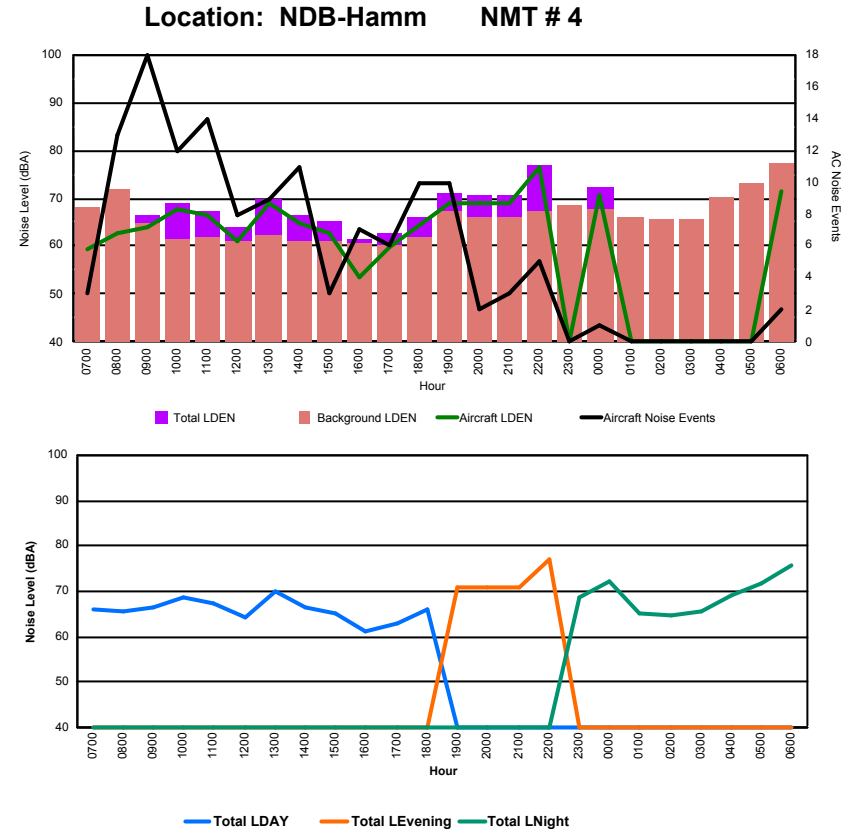

Luxembourg Airport Noise Distribution by Hour

Between 26/09/2023 00:00:00 and 26/09/2023 23:59:59 (Local Time)

Day	Aircraft Events	Total LDEN dB (A)	Aircraft LDEN dB(A)	Background LDEN dB(A)	Total LDay dB(A)	Total LEvening dB(A)	Total LNight dB (A)
26/09/23	7:00	3	65.9	59.2	68.0	65.9	-
26/09/23	8:00	13	65.8	62.7	72.0	65.8	-
26/09/23	9:00	18	66.5	64.0	64.9	66.5	-
26/09/23	10:00	12	68.9	67.6	61.6	68.9	-
26/09/23	11:00	14	67.2	66.6	61.9	67.2	-
26/09/23	12:00	8	64.1	61.1	61.2	64.1	-
26/09/23	13:00	9	69.8	69.1	62.1	69.8	-
26/09/23	14:00	11	66.3	64.9	61.0	66.3	-
26/09/23	15:00	3	65.0	62.8	61.2	65.0	-
26/09/23	16:00	7	61.3	53.5	60.6	61.3	-
26/09/23	17:00	6	62.9	59.8	60.2	62.9	-
26/09/23	18:00	10	66.0	64.2	61.9	66.0	-
26/09/23	19:00	10	71.1	68.8	67.5	-	71.1
26/09/23	20:00	2	70.8	69.1	66.0	-	70.8
26/09/23	21:00	3	70.8	69.0	66.2	-	70.8
26/09/23	22:00	5	76.9	76.5	67.3	-	76.9
26/09/23	23:00	-	68.6	-	68.6	-	68.6
27/09/23	0:00	1	72.2	70.8	67.8	-	72.2
27/09/23	1:00	-	65.2	-	66.0	-	65.2
27/09/23	2:00	-	64.9	-	65.7	-	64.9
27/09/23	3:00	-	65.4	-	65.7	-	65.4
27/09/23	4:00	-	69.1	-	70.4	-	69.1
27/09/23	5:00	-	71.7	-	73.2	-	71.7
27/09/23	6:00	2	75.9	71.5	77.3	-	75.9
	137	69.9	67.3	68.4	66.4	73.3	70.8