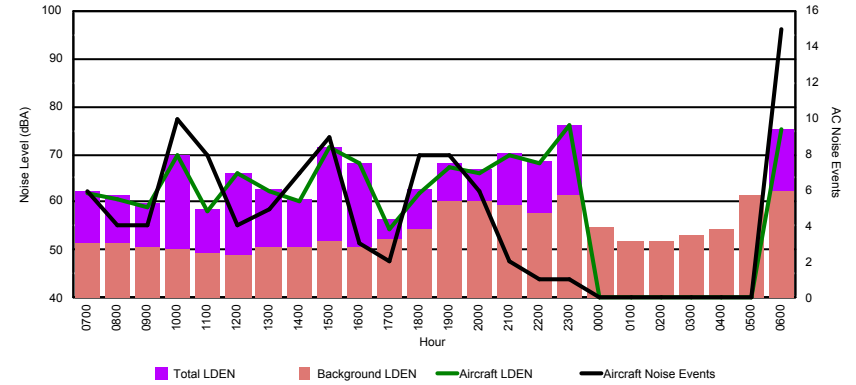

Luxembourg Airport Noise Distribution by Hour

Between 06/09/2023 00:00:00 and 06/09/2023 23:59:59 (Local Time)

Day	Aircraft Events	Total LDEN dB(A)	Aircraft LDEN dB(A)	Background LDEN dB(A)	Total LDay dB(A)	Total LEvening dB(A)	Total LNight dB(A)
06/09/23 7:00	6	62.2	61.8	51.4	62.2	-	-
06/09/23 8:00	4	61.3	60.8	51.4	61.3	-	-
06/09/23 9:00	4	59.6	59.1	50.5	59.6	-	-
06/09/23 10:00	10	70.0	70.0	50.3	70.0	-	-
06/09/23 11:00	8	58.5	58.0	49.5	58.5	-	-
06/09/23 12:00	4	66.0	65.9	48.9	66.0	-	-
06/09/23 13:00	5	62.8	62.5	50.5	62.8	-	-
06/09/23 14:00	7	60.5	60.1	50.8	60.5	-	-
06/09/23 15:00	9	71.5	71.4	52.0	71.5	-	-
06/09/23 16:00	3	68.2	68.1	50.7	68.2	-	-
06/09/23 17:00	2	56.4	54.2	52.3	56.4	-	-
06/09/23 18:00	8	62.6	61.9	54.5	62.6	-	-
06/09/23 19:00	8	68.1	67.5	60.0	-	68.1	-
06/09/23 20:00	6	66.9	66.0	60.0	-	66.9	-
06/09/23 21:00	2	70.2	69.9	59.5	-	70.2	-
06/09/23 22:00	1	68.4	68.0	57.6	-	68.4	-
06/09/23 23:00	1	76.1	75.9	61.4	-	-	76.1
07/09/23 0:00	-	54.7	-	54.7	-	-	54.7
07/09/23 1:00	-	51.9	-	51.9	-	-	51.9
07/09/23 2:00	-	51.9	-	51.9	-	-	51.9
07/09/23 3:00	-	53.3	-	53.3	-	-	53.3
07/09/23 4:00	-	54.3	-	54.3	-	-	54.3
07/09/23 5:00	-	61.4	-	61.6	-	-	61.4
07/09/23 6:00	15	75.4	75.3	62.2	-	-	75.4
	103	68.0	67.7	56.5	65.7	68.6	69.9

Location: DVOR NMT # 2