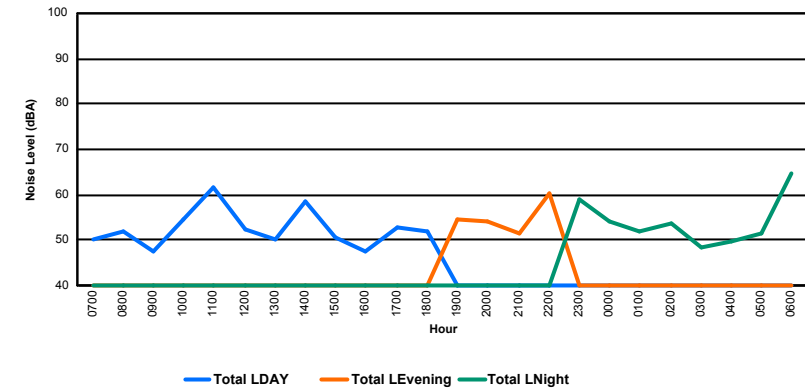

Luxembourg Airport Noise Distribution by Hour

Between 15/09/2023 00:00:00 and 15/09/2023 23:59:59 (Local Time)

Day	Aircraft Events	Total LDEN dB(A)	Aircraft LDEN dB(A)	Background LDEN dB(A)	Total LDay dB(A)	Total LEvening dB(A)	Total LNight dB(A)	
15/09/23	7:00	2	50.2	42.5	49.4	50.2	-	-
15/09/23	8:00	1	51.8	44.4	51.0	51.8	-	-
15/09/23	9:00	-	47.7	-	47.7	47.7	-	-
15/09/23	10:00	4	54.4	52.6	49.8	54.4	-	-
15/09/23	11:00	3	61.7	48.0	61.6	61.7	-	-
15/09/23	12:00	2	52.5	50.2	48.9	52.5	-	-
15/09/23	13:00	1	50.0	41.6	49.4	50.0	-	-
15/09/23	14:00	2	58.4	57.7	50.0	58.4	-	-
15/09/23	15:00	3	50.4	47.5	47.5	50.4	-	-
15/09/23	16:00	-	47.4	-	47.4	47.4	-	-
15/09/23	17:00	4	52.7	50.9	48.2	52.7	-	-
15/09/23	18:00	3	51.7	49.1	48.3	51.7	-	-
15/09/23	19:00	1	54.4	49.0	52.9	-	54.4	-
15/09/23	20:00	1	54.3	52.2	50.1	-	54.3	-
15/09/23	21:00	1	51.4	48.7	48.2	-	51.4	-
15/09/23	22:00	2	60.1	59.6	50.3	-	60.1	-
15/09/23	23:00	1	59.1	56.3	55.8	-	-	59.1
16/09/23	0:00	-	54.2	-	54.3	-	-	54.2
16/09/23	1:00	-	52.0	-	52.0	-	-	52.0
16/09/23	2:00	-	53.5	-	53.5	-	-	53.5
16/09/23	3:00	-	48.3	-	48.3	-	-	48.3
16/09/23	4:00	-	49.5	-	49.5	-	-	49.5
16/09/23	5:00	-	51.5	-	51.5	-	-	51.5
16/09/23	6:00	8	64.9	64.0	58.1	-	-	64.9
	39	56.2	53.5	53.0	54.7	56.3	57.8	

Location: Roodt/Syr NMT # 1