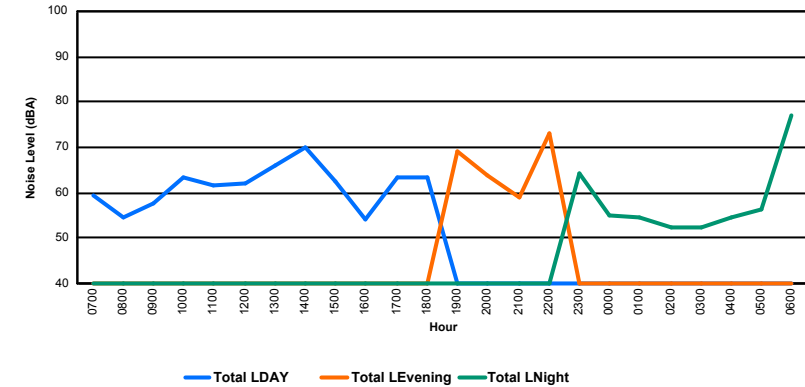

Luxembourg Airport Noise Distribution by Hour

Between 15/09/2023 00:00:00 and 15/09/2023 23:59:59 (Local Time)

Day	Aircraft Events	Total LDEN dB(A)	Aircraft LDEN dB(A)	Background LDEN dB(A)	Total LDay dB(A)	Total LEvening dB(A)	Total LNight dB(A)	
15/09/23	7:00	4	59.2	58.1	52.9	59.2	-	-
15/09/23	8:00	1	54.6	52.4	50.4	54.6	-	-
15/09/23	9:00	3	57.5	56.8	49.6	57.5	-	-
15/09/23	10:00	7	63.6	63.4	50.2	63.6	-	-
15/09/23	11:00	10	61.6	61.2	51.2	61.6	-	-
15/09/23	12:00	9	62.0	61.6	51.4	62.0	-	-
15/09/23	13:00	6	66.0	65.8	51.3	66.0	-	-
15/09/23	14:00	9	70.0	69.9	51.5	70.0	-	-
15/09/23	15:00	11	62.3	61.9	51.6	62.3	-	-
15/09/23	16:00	2	54.3	51.8	50.7	54.3	-	-
15/09/23	17:00	7	63.5	63.1	53.1	63.5	-	-
15/09/23	18:00	10	63.3	62.8	53.7	63.3	-	-
15/09/23	19:00	14	69.3	67.5	64.6	-	69.3	-
15/09/23	20:00	4	63.9	63.2	55.6	-	63.9	-
15/09/23	21:00	1	59.1	56.9	55.2	-	59.1	-
15/09/23	22:00	3	73.1	73.1	53.5	-	73.1	-
15/09/23	23:00	1	64.4	63.8	55.8	-	-	64.4
16/09/23	0:00	-	55.1	-	55.1	-	-	55.1
16/09/23	1:00	-	54.6	-	54.6	-	-	54.6
16/09/23	2:00	-	52.5	-	52.5	-	-	52.5
16/09/23	3:00	-	52.5	-	52.5	-	-	52.5
16/09/23	4:00	-	54.4	-	54.4	-	-	54.4
16/09/23	5:00	-	56.2	-	56.2	-	-	56.2
16/09/23	6:00	16	77.0	76.9	60.5	-	-	77.0
	118	66.8	66.4	55.6	63.6	69.1	68.3	

Location: DVOR NMT # 2