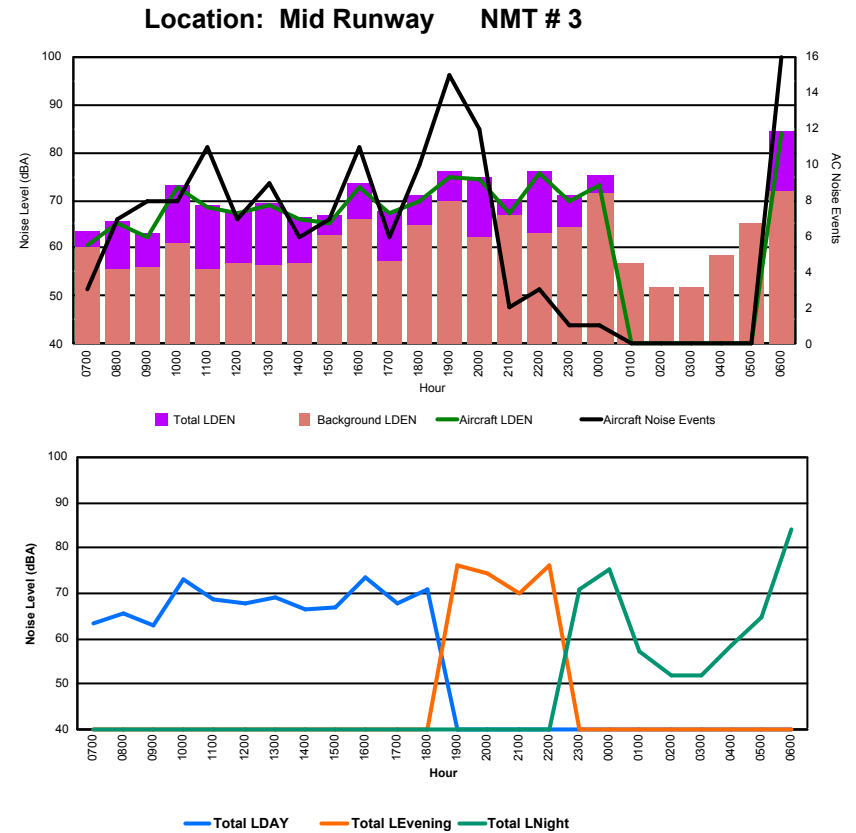

Location: DVOR NMT # 2

Luxembourg Airport Noise Distribution by Hour

Between 03/09/2023 00:00:00 and 03/09/2023 23:59:59 (Local Time)

Day	Aircraft Events	Total LDEN dB(A)	Aircraft LDEN dB(A)	Background LDEN dB(A)	Total LDay dB(A)	Total LEvening dB(A)	Total LNight dB(A)	
03/09/23	7:00	3	63.4	60.7	60.1	63.4	-	-
03/09/23	8:00	7	65.6	65.2	55.5	65.6	-	-
03/09/23	9:00	8	63.1	62.1	56.2	63.1	-	-
03/09/23	10:00	8	73.0	72.7	60.9	73.0	-	-
03/09/23	11:00	11	68.9	68.7	55.6	68.9	-	-
03/09/23	12:00	7	67.6	67.2	56.8	67.6	-	-
03/09/23	13:00	9	69.3	69.1	56.5	69.3	-	-
03/09/23	14:00	6	66.4	65.9	56.8	66.4	-	-
03/09/23	15:00	7	66.9	65.0	62.6	66.9	-	-
03/09/23	16:00	11	73.6	72.7	66.2	73.6	-	-
03/09/23	17:00	6	67.7	67.4	57.2	67.7	-	-
03/09/23	18:00	10	70.9	69.7	64.7	70.9	-	-
03/09/23	19:00	15	76.0	74.9	69.8	-	76.0	-
03/09/23	20:00	12	74.6	74.3	62.5	-	74.6	-
03/09/23	21:00	2	70.1	67.2	67.0	-	70.1	-
03/09/23	22:00	3	76.0	75.8	63.2	-	76.0	-
03/09/23	23:00	1	70.9	69.8	64.3	-	-	70.9
04/09/23	0:00	1	75.4	73.2	71.3	-	-	75.4
04/09/23	1:00	-	57.0	-	57.0	-	-	57.0
04/09/23	2:00	-	52.0	-	52.0	-	-	52.0
04/09/23	3:00	-	51.8	-	51.8	-	-	51.8
04/09/23	4:00	-	58.7	-	58.7	-	-	58.7
04/09/23	5:00	-	64.7	-	65.1	-	-	64.7
04/09/23	6:00	16	84.3	84.1	72.0	-	-	84.3
		143	73.5	73.0	64.6	69.2	74.7	76.0