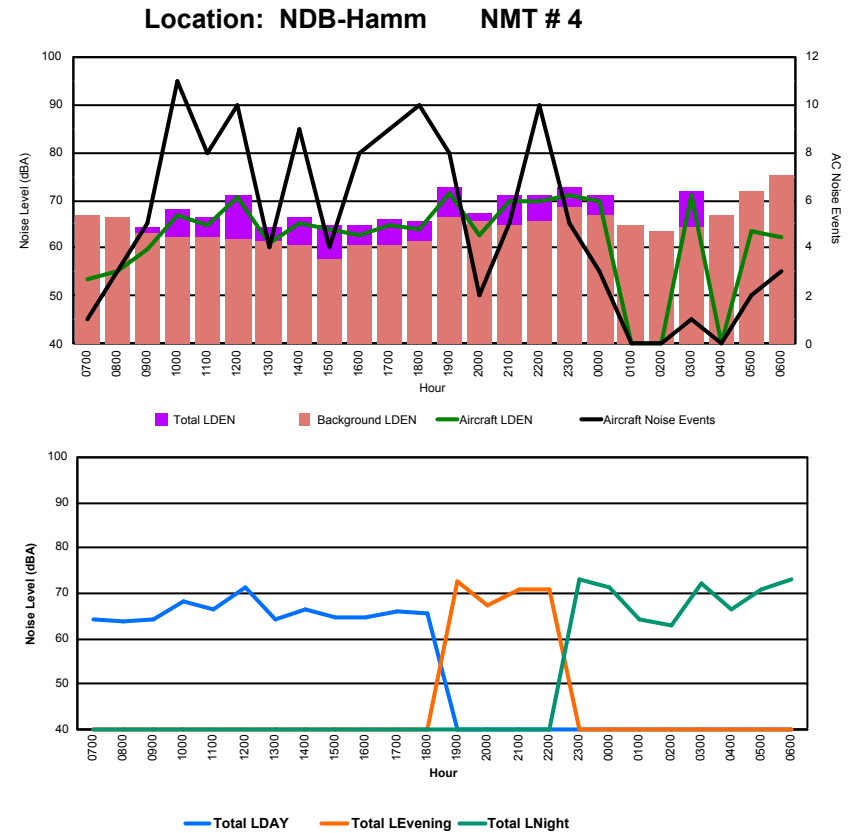

Luxembourg Airport Noise Distribution by Hour

Between 14/09/2023 00:00:00 and 14/09/2023 23:59:59 (Local Time)

Day	Aircraft Events	Total LDEN dB(A)	Aircraft LDEN dB(A)	Background LDEN dB(A)	Total LDay dB(A)	Total LEvening dB(A)	Total LNight dB(A)
14/09/23 7:00	1	64.2	53.5	66.9	64.2	-	-
14/09/23 8:00	3	63.8	55.4	66.6	63.8	-	-
14/09/23 9:00	5	64.4	59.8	63.1	64.4	-	-
14/09/23 10:00	11	68.1	66.9	62.3	68.1	-	-
14/09/23 11:00	8	66.4	64.6	62.1	66.4	-	-
14/09/23 12:00	10	71.2	70.7	61.8	71.2	-	-
14/09/23 13:00	4	64.2	61.1	61.5	64.2	-	-
14/09/23 14:00	9	66.6	65.3	60.7	66.6	-	-
14/09/23 15:00	4	64.8	63.9	57.9	64.8	-	-
14/09/23 16:00	8	64.7	62.7	60.6	64.7	-	-
14/09/23 17:00	9	66.2	64.9	60.5	66.2	-	-
14/09/23 18:00	10	65.6	63.8	61.3	65.6	-	-
14/09/23 19:00	8	72.7	71.6	66.4	-	72.7	-
14/09/23 20:00	2	67.5	62.9	65.7	-	67.5	-
14/09/23 21:00	5	71.1	70.0	64.9	-	71.1	-
14/09/23 22:00	10	71.1	69.9	65.6	-	71.1	-
14/09/23 23:00	5	72.9	70.9	68.7	-	-	72.9
15/09/23 0:00	3	71.2	69.7	66.9	-	-	71.2
15/09/23 1:00	-	64.1	-	64.9	-	-	64.1
15/09/23 2:00	-	63.1	-	63.7	-	-	63.1
15/09/23 3:00	1	72.0	71.1	64.5	-	-	72.0
15/09/23 4:00	-	66.3	-	66.9	-	-	66.3
15/09/23 5:00	2	71.0	63.5	71.7	-	-	71.0
15/09/23 6:00	3	73.0	62.1	75.1	-	-	73.0
	121	69.0	66.6	66.6	66.4	71.0	70.5