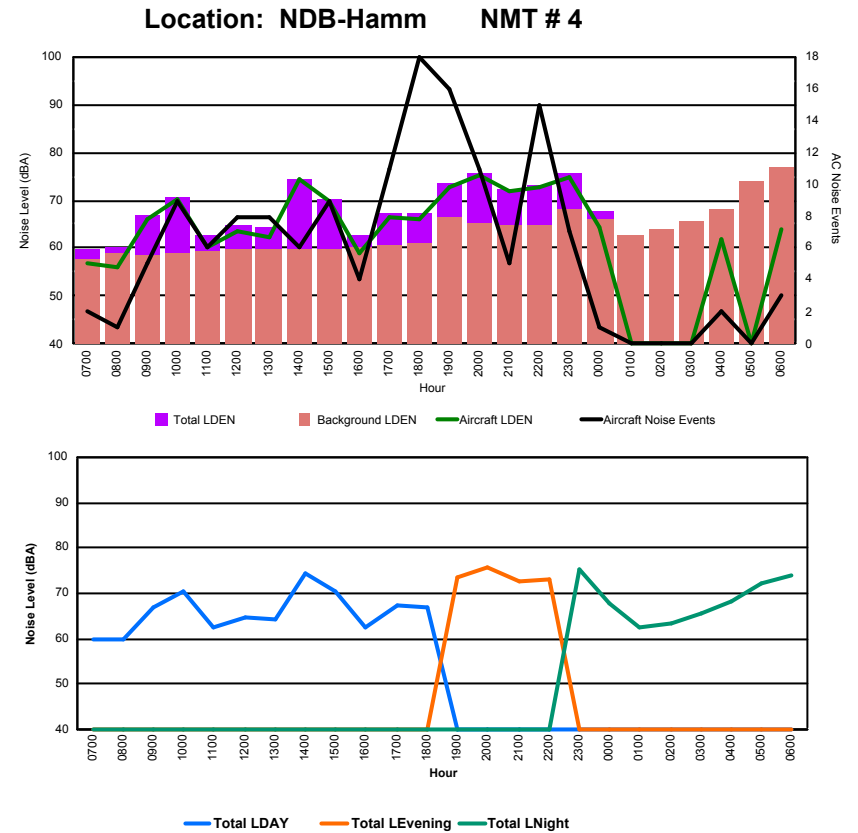

Luxembourg Airport Noise Distribution by Hour

Between 24/09/2023 00:00:00 and 24/09/2023 23:59:59 (Local Time)

Day	Aircraft Events	Total LDEN dB (A)	Aircraft LDEN dB(A)	Background LDEN dB(A)	Total LDay dB(A)	Total LEvening dB(A)	Total LNight dB (A)	
24/09/23	7:00	2	59.9	56.9	57.6	59.9	-	-
24/09/23	8:00	1	60.0	55.9	58.8	60.0	-	-
24/09/23	9:00	5	66.9	66.2	58.7	66.9	-	-
24/09/23	10:00	9	70.5	70.3	58.9	70.5	-	-
24/09/23	11:00	6	62.7	60.1	59.5	62.7	-	-
24/09/23	12:00	8	64.9	63.4	59.8	64.9	-	-
24/09/23	13:00	8	64.2	62.4	59.8	64.2	-	-
24/09/23	14:00	6	74.4	74.3	59.9	74.4	-	-
24/09/23	15:00	9	70.4	70.0	59.9	70.4	-	-
24/09/23	16:00	4	62.6	59.0	60.2	62.6	-	-
24/09/23	17:00	11	67.3	66.4	60.7	67.3	-	-
24/09/23	18:00	18	67.1	66.0	60.9	67.1	-	-
24/09/23	19:00	16	73.6	72.8	66.4	-	73.6	-
24/09/23	20:00	11	75.6	75.2	65.4	-	75.6	-
24/09/23	21:00	5	72.5	71.7	64.8	-	72.5	-
24/09/23	22:00	15	73.2	72.7	64.6	-	73.2	-
24/09/23	23:00	7	75.5	74.7	68.3	-	-	75.5
25/09/23	0:00	1	67.8	64.5	66.1	-	-	67.8
25/09/23	1:00	-	62.3	-	62.8	-	-	62.3
25/09/23	2:00	-	63.4	-	64.1	-	-	63.4
25/09/23	3:00	-	65.4	-	65.7	-	-	65.4
25/09/23	4:00	2	68.3	61.8	68.0	-	-	68.3
25/09/23	5:00	-	72.3	-	74.1	-	-	72.3
25/09/23	6:00	3	74.0	64.0	76.8	-	-	74.0
	147	70.5	69.0	67.1	68.0	73.9	70.9