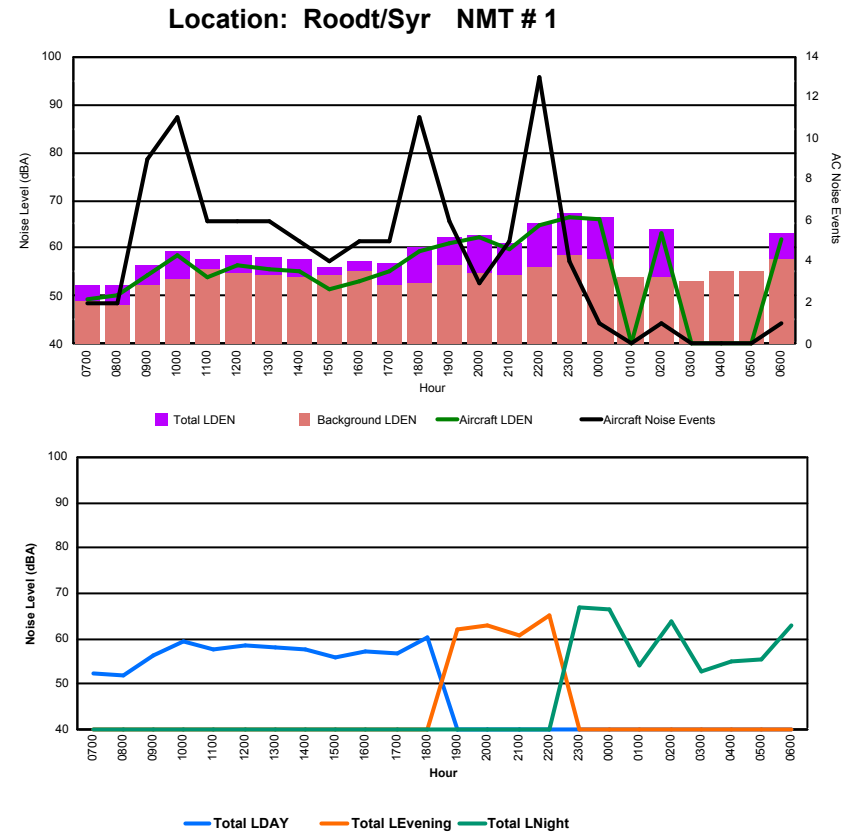

Luxembourg Airport Noise Distribution by Hour

Between 19/09/2023 00:00:00 and 19/09/2023 23:59:59 (Local Time)

Day	Aircraft Events	Total LDEN dB (A)	Aircraft LDEN dB(A)	Background LDEN dB(A)	Total LDay dB(A)	Total LEvening dB(A)	Total LNight dB (A)	
19/09/23	7:00	2	52.2	49.5	49.0	52.2	-	-
19/09/23	8:00	2	52.1	50.0	48.0	52.1	-	-
19/09/23	9:00	9	56.4	54.5	52.1	56.4	-	-
19/09/23	10:00	11	59.5	58.4	53.5	59.5	-	-
19/09/23	11:00	6	57.8	54.1	55.6	57.8	-	-
19/09/23	12:00	6	58.6	56.6	54.6	58.6	-	-
19/09/23	13:00	6	58.0	55.5	54.5	58.0	-	-
19/09/23	14:00	5	57.5	55.2	54.0	57.5	-	-
19/09/23	15:00	4	56.0	51.4	54.3	56.0	-	-
19/09/23	16:00	5	57.1	53.0	55.1	57.1	-	-
19/09/23	17:00	5	56.9	55.1	52.3	56.9	-	-
19/09/23	18:00	11	60.3	59.5	52.8	60.3	-	-
19/09/23	19:00	6	62.2	61.0	56.4	-	62.2	-
19/09/23	20:00	3	62.8	62.1	54.6	-	62.8	-
19/09/23	21:00	5	60.9	59.9	54.4	-	60.9	-
19/09/23	22:00	13	65.1	64.6	55.9	-	65.1	-
19/09/23	23:00	4	67.1	66.4	58.7	-	-	67.1
20/09/23	0:00	1	66.6	66.0	57.5	-	-	66.6
20/09/23	1:00	-	54.1	-	54.1	-	-	54.1
20/09/23	2:00	1	63.8	63.3	54.0	-	-	63.8
20/09/23	3:00	-	53.0	-	53.1	-	-	53.0
20/09/23	4:00	-	55.0	-	55.1	-	-	55.0
20/09/23	5:00	-	55.4	-	55.4	-	-	55.4
20/09/23	6:00	1	63.1	61.7	57.5	-	-	63.1
	106	61.0	59.8	54.8	57.4	63.0	62.8