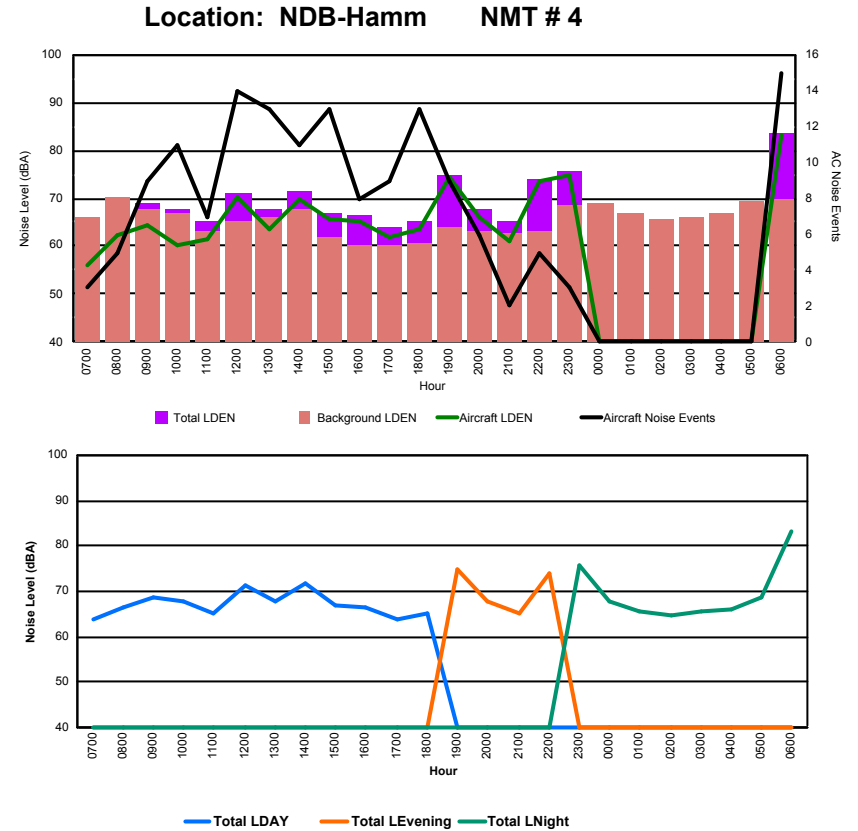

Luxembourg Airport Noise Distribution by Hour

Between 29/09/2023 00:00:00 and 29/09/2023 23:59:59 (Local Time)

Day	Aircraft Events	Total LDEN dB(A)	Aircraft LDEN dB(A)	Background LDEN dB(A)	Total LDay dB(A)	Total LEvening dB(A)	Total LNight dB(A)
29/09/23	7:00	3	63.7	56.0	66.1	63.7	-
29/09/23	8:00	5	66.4	62.4	70.1	66.4	-
29/09/23	9:00	9	68.8	64.3	67.6	68.8	-
29/09/23	10:00	11	67.6	60.2	67.0	67.6	-
29/09/23	11:00	7	65.3	61.6	63.3	65.3	-
29/09/23	12:00	14	71.2	70.1	65.2	71.2	-
29/09/23	13:00	13	67.7	63.7	66.1	67.7	-
29/09/23	14:00	11	71.6	69.6	67.7	71.6	-
29/09/23	15:00	13	66.9	65.5	62.0	66.9	-
29/09/23	16:00	8	66.4	65.3	60.1	66.4	-
29/09/23	17:00	9	64.0	62.0	60.0	64.0	-
29/09/23	18:00	13	65.1	63.4	60.7	65.1	-
29/09/23	19:00	9	74.8	74.4	64.0	-	74.8
29/09/23	20:00	6	67.8	66.0	63.3	-	67.8
29/09/23	21:00	2	65.1	61.2	62.9	-	65.1
29/09/23	22:00	5	73.8	73.4	63.3	-	73.8
29/09/23	23:00	3	75.8	74.9	68.7	-	75.8
30/09/23	0:00	-	67.7	-	69.1	-	67.7
30/09/23	1:00	-	65.7	-	66.9	-	65.7
30/09/23	2:00	-	64.6	-	65.6	-	64.6
30/09/23	3:00	-	65.7	-	66.0	-	65.7
30/09/23	4:00	-	66.2	-	66.8	-	66.2
30/09/23	5:00	-	68.5	-	69.5	-	68.5
30/09/23	6:00	15	83.4	83.3	69.7	-	83.4
	156	72.4	71.5	66.4	67.8	72.0	75.5