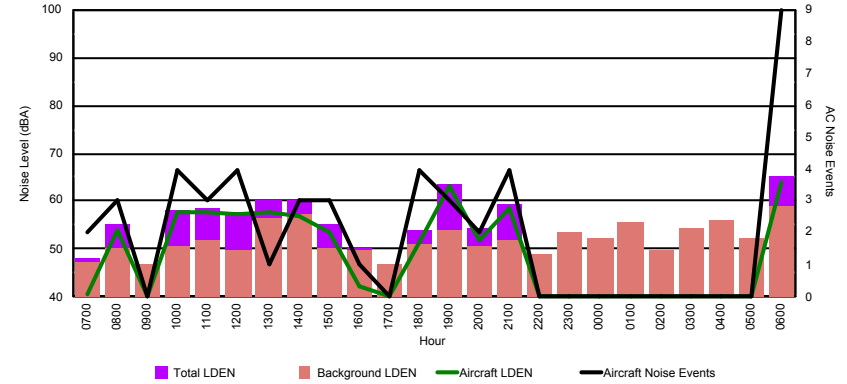

Luxembourg Airport Noise Distribution by Hour

Between 14/09/2023 00:00:00 and 14/09/2023 23:59:59 (Local Time)

Day	Aircraft Events	Total LDEN dB (A)	Aircraft LDEN dB(A)	Background LDEN dB(A)	Total LDay dB(A)	Total LEvening dB(A)	Total LNight dB (A)
14/09/23	7:00	2	48.1	40.6	47.3	48.1	-
14/09/23	8:00	3	55.4	54.0	50.0	55.4	-
14/09/23	9:00	-	46.9	-	46.9	-	-
14/09/23	10:00	4	58.3	57.6	50.8	58.3	-
14/09/23	11:00	3	58.6	57.7	51.7	58.6	-
14/09/23	12:00	4	57.9	57.2	49.9	57.9	-
14/09/23	13:00	1	60.2	57.8	56.4	60.2	-
14/09/23	14:00	3	60.1	57.0	57.2	60.1	-
14/09/23	15:00	3	55.1	53.4	50.2	55.1	-
14/09/23	16:00	1	50.3	42.1	49.7	50.3	-
14/09/23	17:00	-	46.8	-	46.8	-	-
14/09/23	18:00	4	54.1	51.4	51.1	54.1	-
14/09/23	19:00	3	63.5	63.0	54.1	-	63.5
14/09/23	20:00	2	54.3	52.0	50.6	-	54.3
14/09/23	21:00	4	59.3	58.5	52.0	-	59.3
14/09/23	22:00	-	49.0	-	49.0	-	49.0
14/09/23	23:00	-	53.6	-	53.6	-	53.6
15/09/23	0:00	-	52.1	-	52.1	-	52.1
15/09/23	1:00	-	55.7	-	55.7	-	55.7
15/09/23	2:00	-	49.6	-	49.6	-	49.6
15/09/23	3:00	-	54.4	-	54.5	-	54.4
15/09/23	4:00	-	56.0	-	56.0	-	56.0
15/09/23	5:00	-	52.1	-	52.1	-	52.1
15/09/23	6:00	9	65.0	64.0	58.8	-	65.0
	46	57.5	55.6	53.2	56.4	59.3	57.8

Location: Roodt/Syr NMT # 1