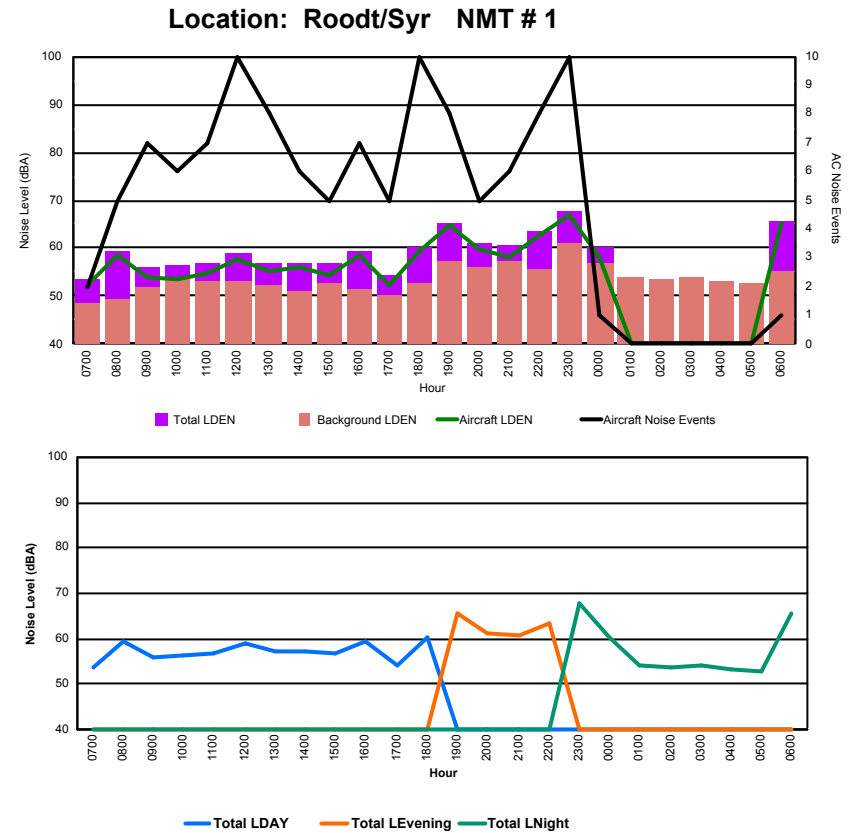

Luxembourg Airport Noise Distribution by Hour

Between 22/09/2023 00:00:00 and 22/09/2023 23:59:59 (Local Time)

Day	Aircraft Events	Total LDEN dB (A)	Aircraft LDEN dB(A)	Background LDEN dB(A)	Total LDay dB(A)	Total LEvening dB(A)	Total LNight dB (A)	
22/09/23	7:00	2	53.7	52.2	48.6	53.7	-	-
22/09/23	8:00	5	59.2	58.7	49.5	59.2	-	-
22/09/23	9:00	7	55.9	53.8	52.0	55.9	-	-
22/09/23	10:00	6	56.5	53.4	53.8	56.5	-	-
22/09/23	11:00	7	56.9	54.8	53.1	56.9	-	-
22/09/23	12:00	10	58.9	57.6	53.1	58.9	-	-
22/09/23	13:00	8	57.0	55.4	52.1	57.0	-	-
22/09/23	14:00	6	57.0	55.9	50.9	57.0	-	-
22/09/23	15:00	5	56.7	54.5	52.8	56.7	-	-
22/09/23	16:00	7	59.3	58.6	51.6	59.3	-	-
22/09/23	17:00	5	54.3	52.4	50.0	54.3	-	-
22/09/23	18:00	10	60.4	59.5	52.9	60.4	-	-
22/09/23	19:00	8	65.4	64.8	57.1	-	65.4	-
22/09/23	20:00	5	61.1	59.6	56.2	-	61.1	-
22/09/23	21:00	6	60.7	58.2	57.3	-	60.7	-
22/09/23	22:00	8	63.5	62.7	55.7	-	63.5	-
22/09/23	23:00	10	67.6	66.7	61.0	-	-	67.6
23/09/23	0:00	1	60.4	58.0	56.8	-	-	60.4
23/09/23	1:00	-	54.0	-	54.0	-	-	54.0
23/09/23	2:00	-	53.5	-	53.5	-	-	53.5
23/09/23	3:00	-	54.1	-	54.1	-	-	54.1
23/09/23	4:00	-	53.2	-	53.2	-	-	53.2
23/09/23	5:00	-	52.6	-	52.6	-	-	52.6
23/09/23	6:00	1	65.6	65.2	55.4	-	-	65.6
	117	60.5	59.2	54.6	57.6	63.1	61.6