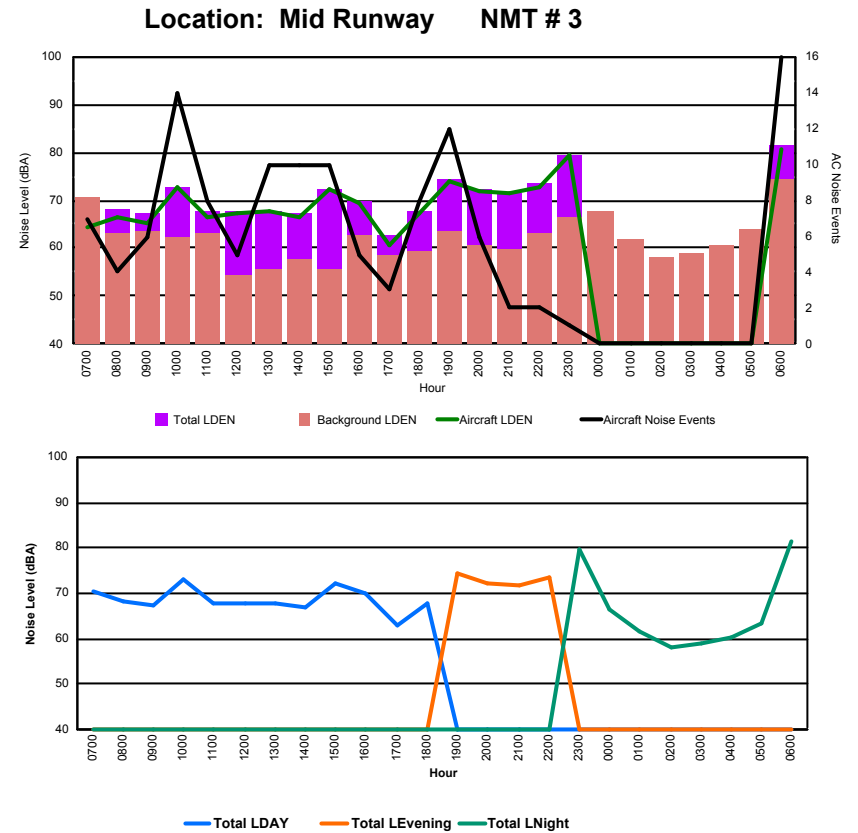

Location: DVOR NMT # 2

Luxembourg Airport Noise Distribution by Hour

Between 06/09/2023 00:00:00 and 06/09/2023 23:59:59 (Local Time)

Day	Aircraft Events	Total LDEN dB (A)	Aircraft LDEN dB(A)	Background LDEN dB(A)	Total LDay dB(A)	Total LEvening dB(A)	Total LNight dB (A)
06/09/23 7:00	7	70.3	64.2	70.5	70.3	-	-
06/09/23 8:00	4	68.1	66.4	63.3	68.1	-	-
06/09/23 9:00	6	67.5	65.2	63.7	67.5	-	-
06/09/23 10:00	14	72.9	72.6	62.5	72.9	-	-
06/09/23 11:00	8	67.9	66.3	63.2	67.9	-	-
06/09/23 12:00	5	67.6	67.4	54.5	67.6	-	-
06/09/23 13:00	10	67.9	67.6	55.7	67.9	-	-
06/09/23 14:00	10	67.1	66.5	57.8	67.1	-	-
06/09/23 15:00	10	72.4	72.3	55.5	72.4	-	-
06/09/23 16:00	5	70.0	69.2	62.8	70.0	-	-
06/09/23 17:00	3	62.8	60.7	58.7	62.8	-	-
06/09/23 18:00	8	67.8	67.1	59.3	67.8	-	-
06/09/23 19:00	12	74.2	73.8	63.7	-	74.2	-
06/09/23 20:00	6	72.3	72.0	60.6	-	72.3	-
06/09/23 21:00	2	71.6	71.3	59.9	-	71.6	-
06/09/23 22:00	2	73.4	72.9	63.1	-	73.4	-
06/09/23 23:00	1	79.5	79.2	66.4	-	-	79.5
07/09/23 0:00	-	66.5	-	67.7	-	-	66.5
07/09/23 1:00	-	61.6	-	62.0	-	-	61.6
07/09/23 2:00	-	58.3	-	58.3	-	-	58.3
07/09/23 3:00	-	59.0	-	59.0	-	-	59.0
07/09/23 4:00	-	60.5	-	60.5	-	-	60.5
07/09/23 5:00	-	63.4	-	63.9	-	-	63.4
07/09/23 6:00	16	81.3	80.5	74.3	-	-	81.3
	129	72.4	71.6	64.9	69.2	73.0	74.7