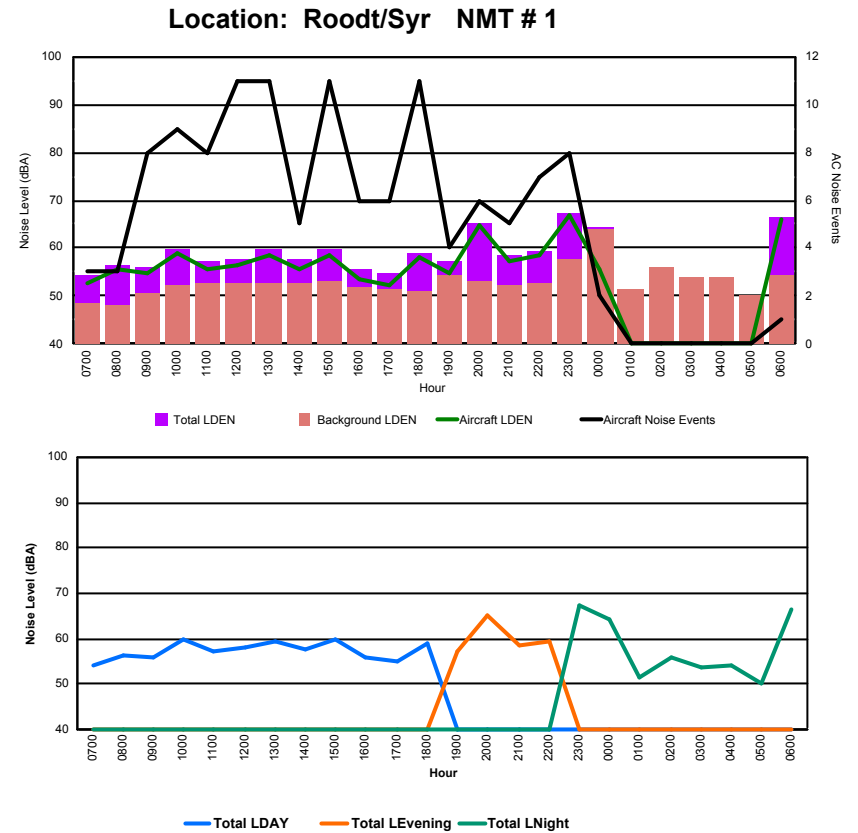

Luxembourg Airport Noise Distribution by Hour

Between 29/09/2023 00:00:00 and 29/09/2023 23:59:59 (Local Time)

Day	Aircraft Events	Total LDEN dB (A)	Aircraft LDEN dB(A)	Background LDEN dB(A)	Total LDay dB(A)	Total LEvening dB(A)	Total LNight dB (A)	
29/09/23	7:00	3	54.2	52.8	48.6	54.2	-	-
29/09/23	8:00	3	56.4	55.7	48.2	56.4	-	-
29/09/23	9:00	8	56.0	54.6	50.7	56.0	-	-
29/09/23	10:00	9	59.9	59.1	52.3	59.9	-	-
29/09/23	11:00	8	57.4	55.7	52.9	57.4	-	-
29/09/23	12:00	11	57.9	56.4	52.9	57.9	-	-
29/09/23	13:00	11	59.6	58.7	52.7	59.6	-	-
29/09/23	14:00	5	57.5	55.8	52.5	57.5	-	-
29/09/23	15:00	11	59.8	58.7	53.2	59.8	-	-
29/09/23	16:00	6	55.8	53.7	51.7	55.8	-	-
29/09/23	17:00	6	54.8	52.2	51.5	54.8	-	-
29/09/23	18:00	11	58.9	58.2	51.2	58.9	-	-
29/09/23	19:00	4	57.4	54.7	54.3	-	57.4	-
29/09/23	20:00	6	65.1	64.8	53.3	-	65.1	-
29/09/23	21:00	5	58.4	57.3	52.2	-	58.4	-
29/09/23	22:00	7	59.3	58.4	52.6	-	59.3	-
29/09/23	23:00	8	67.4	66.9	57.6	-	-	67.4
30/09/23	0:00	2	64.4	55.6	63.9	-	-	64.4
30/09/23	1:00	-	51.3	-	51.4	-	-	51.3
30/09/23	2:00	-	55.9	-	55.9	-	-	55.9
30/09/23	3:00	-	53.8	-	53.8	-	-	53.8
30/09/23	4:00	-	53.9	-	53.9	-	-	53.9
30/09/23	5:00	-	50.1	-	50.1	-	-	50.1
30/09/23	6:00	1	66.4	66.1	54.4	-	-	66.4
		125	60.4	59.0	54.7	61.2	62.3