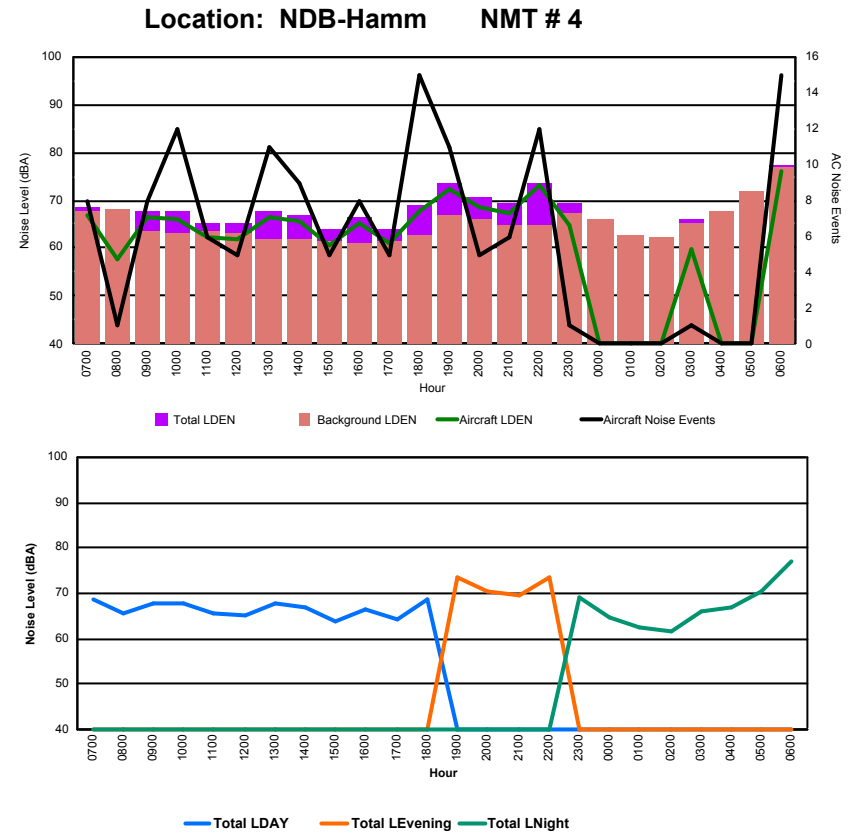

Luxembourg Airport Noise Distribution by Hour

Between 27/09/2023 00:00:00 and 27/09/2023 23:59:59 (Local Time)

Day	Aircraft Events	Total LDEN dB (A)	Aircraft LDEN dB(A)	Background LDEN dB(A)	Total LDay dB(A)	Total LEvening dB(A)	Total LNight dB (A)	
27/09/23	7:00	8	68.6	66.8	67.7	68.6	-	-
27/09/23	8:00	1	65.6	57.5	68.1	65.6	-	-
27/09/23	9:00	8	67.8	66.3	63.7	67.8	-	-
27/09/23	10:00	12	67.6	66.1	63.1	67.6	-	-
27/09/23	11:00	6	65.4	62.1	63.4	65.4	-	-
27/09/23	12:00	5	65.3	61.9	63.2	65.3	-	-
27/09/23	13:00	11	67.6	66.3	62.0	67.6	-	-
27/09/23	14:00	9	67.0	65.5	61.8	67.0	-	-
27/09/23	15:00	5	64.0	60.8	61.3	64.0	-	-
27/09/23	16:00	8	66.5	65.1	61.2	66.5	-	-
27/09/23	17:00	5	64.1	61.0	61.3	64.1	-	-
27/09/23	18:00	15	68.8	67.8	62.6	68.8	-	-
27/09/23	19:00	11	73.4	72.4	67.0	-	73.4	-
27/09/23	20:00	5	70.5	68.6	66.0	-	70.5	-
27/09/23	21:00	6	69.4	67.5	64.9	-	69.4	-
27/09/23	22:00	12	73.6	73.0	64.8	-	73.6	-
27/09/23	23:00	1	69.2	64.8	67.3	-	-	69.2
28/09/23	0:00	-	64.7	-	65.9	-	-	64.7
28/09/23	1:00	-	62.3	-	62.8	-	-	62.3
28/09/23	2:00	-	61.8	-	62.2	-	-	61.8
28/09/23	3:00	1	66.2	59.9	65.2	-	-	66.2
28/09/23	4:00	-	67.0	-	67.7	-	-	67.0
28/09/23	5:00	-	70.4	-	71.9	-	-	70.4
28/09/23	6:00	15	77.2	76.2	76.8	-	-	77.2
	144	69.4	67.4	67.4	66.8	72.1	70.4