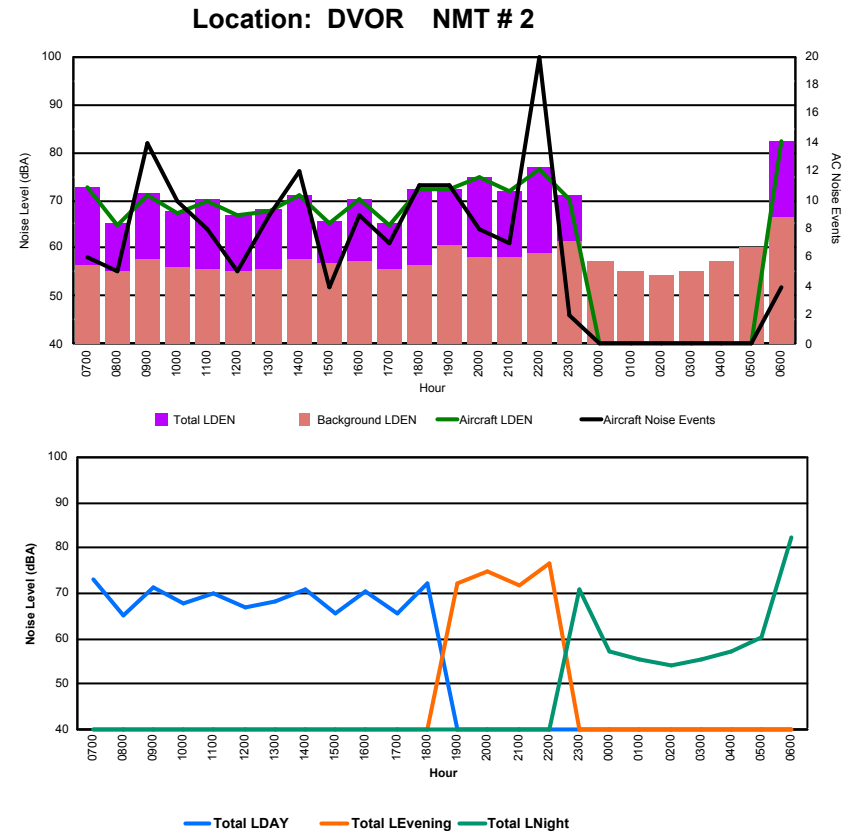

Luxembourg Airport Noise Distribution by Hour

Between 20/09/2023 00:00:00 and 20/09/2023 23:59:59 (Local Time)

Day	Aircraft Events	Total LDEN dB (A)	Aircraft LDEN dB(A)	Background LDEN dB(A)	Total LDay dB(A)	Total LEvening dB(A)	Total LNight dB (A)
20/09/23 7:00	6	72.9	72.8	56.5	72.9	-	-
20/09/23 8:00	5	65.3	64.8	55.4	65.3	-	-
20/09/23 9:00	14	71.4	71.2	57.6	71.4	-	-
20/09/23 10:00	10	67.6	67.3	56.1	67.6	-	-
20/09/23 11:00	8	70.1	70.0	55.6	70.1	-	-
20/09/23 12:00	5	67.0	66.7	55.0	67.0	-	-
20/09/23 13:00	9	68.1	67.8	55.8	68.1	-	-
20/09/23 14:00	12	71.1	70.9	57.6	71.1	-	-
20/09/23 15:00	4	65.8	65.1	57.0	65.8	-	-
20/09/23 16:00	9	70.3	70.1	57.3	70.3	-	-
20/09/23 17:00	7	65.4	64.9	55.7	65.4	-	-
20/09/23 18:00	11	72.3	72.2	56.5	72.3	-	-
20/09/23 19:00	11	72.4	72.1	60.8	-	72.4	-
20/09/23 20:00	8	74.7	74.6	58.2	-	74.7	-
20/09/23 21:00	7	71.9	71.8	58.1	-	71.9	-
20/09/23 22:00	20	76.7	76.6	58.8	-	76.7	-
20/09/23 23:00	2	70.9	70.4	61.5	-	-	70.9
21/09/23 0:00	-	57.4	-	57.4	-	-	57.4
21/09/23 1:00	-	55.4	-	55.4	-	-	55.4
21/09/23 2:00	-	54.2	-	54.2	-	-	54.2
21/09/23 3:00	-	55.3	-	55.3	-	-	55.3
21/09/23 4:00	-	57.2	-	57.2	-	-	57.2
21/09/23 5:00	-	60.1	-	60.1	-	-	60.1
21/09/23 6:00	4	82.4	82.2	66.4	-	-	82.4
	152	72.3	72.1	58.6	69.7	74.4	73.7