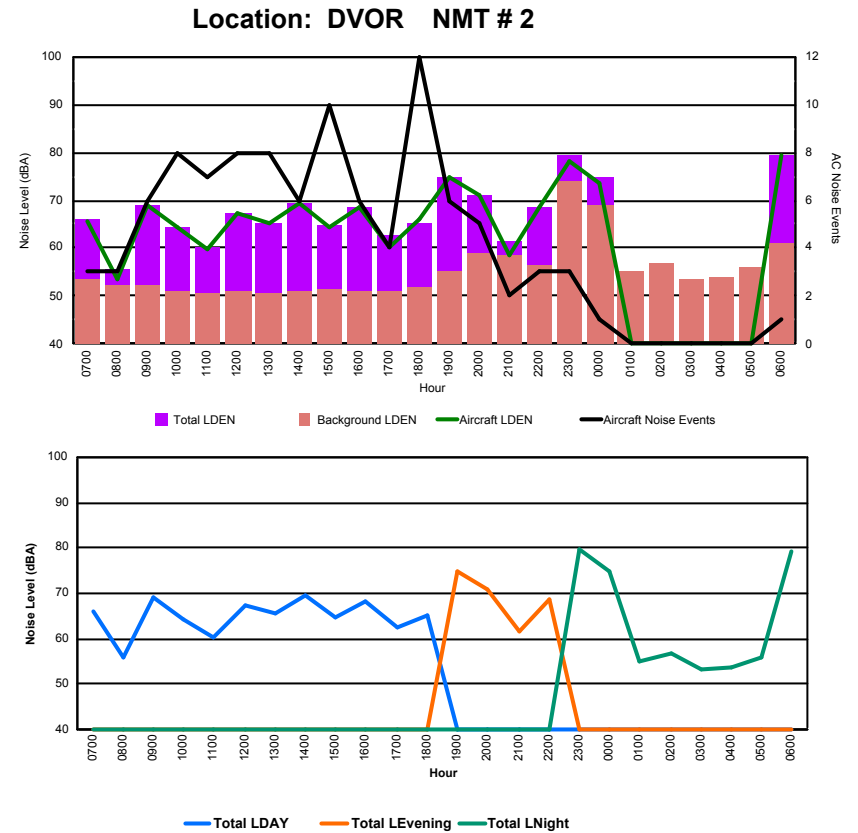

Luxembourg Airport Noise Distribution by Hour

Between 11/09/2023 00:00:00 and 11/09/2023 23:59:59 (Local Time)

Day	Aircraft Events	Total LDEN dB (A)	Aircraft LDEN dB(A)	Background LDEN dB(A)	Total LDay dB(A)	Total LEvening dB(A)	Total LNight dB (A)
11/09/23 7:00	3	65.9	65.7	53.5	65.9	-	-
11/09/23 8:00	3	55.8	53.5	52.1	55.8	-	-
11/09/23 9:00	6	69.1	69.0	52.3	69.1	-	-
11/09/23 10:00	8	64.4	64.3	51.1	64.4	-	-
11/09/23 11:00	7	60.3	59.8	50.8	60.3	-	-
11/09/23 12:00	8	67.3	67.2	50.9	67.3	-	-
11/09/23 13:00	8	65.4	65.3	50.8	65.4	-	-
11/09/23 14:00	6	69.5	69.4	50.9	69.5	-	-
11/09/23 15:00	10	64.6	64.5	51.4	64.6	-	-
11/09/23 16:00	6	68.4	68.4	51.2	68.4	-	-
11/09/23 17:00	4	62.7	60.0	51.0	62.7	-	-
11/09/23 18:00	12	65.2	66.0	51.8	65.2	-	-
11/09/23 19:00	6	74.7	74.7	55.0	-	74.7	-
11/09/23 20:00	5	71.1	70.9	59.0	-	71.1	-
11/09/23 21:00	2	61.5	58.4	58.7	-	61.5	-
11/09/23 22:00	3	68.6	68.4	56.3	-	68.6	-
11/09/23 23:00	3	79.5	78.1	74.0	-	-	79.5
12/09/23 0:00	1	74.7	73.4	68.8	-	-	74.7
12/09/23 1:00	-	55.0	-	55.0	-	-	55.0
12/09/23 2:00	-	56.7	-	56.7	-	-	56.7
12/09/23 3:00	-	53.4	-	53.4	-	-	53.4
12/09/23 4:00	-	53.8	-	53.8	-	-	53.8
12/09/23 5:00	-	56.0	-	56.0	-	-	56.0
12/09/23 6:00	1	79.4	79.3	61.2	-	-	79.4
	102	71.1	70.5	62.2	66.1	71.1	74.1