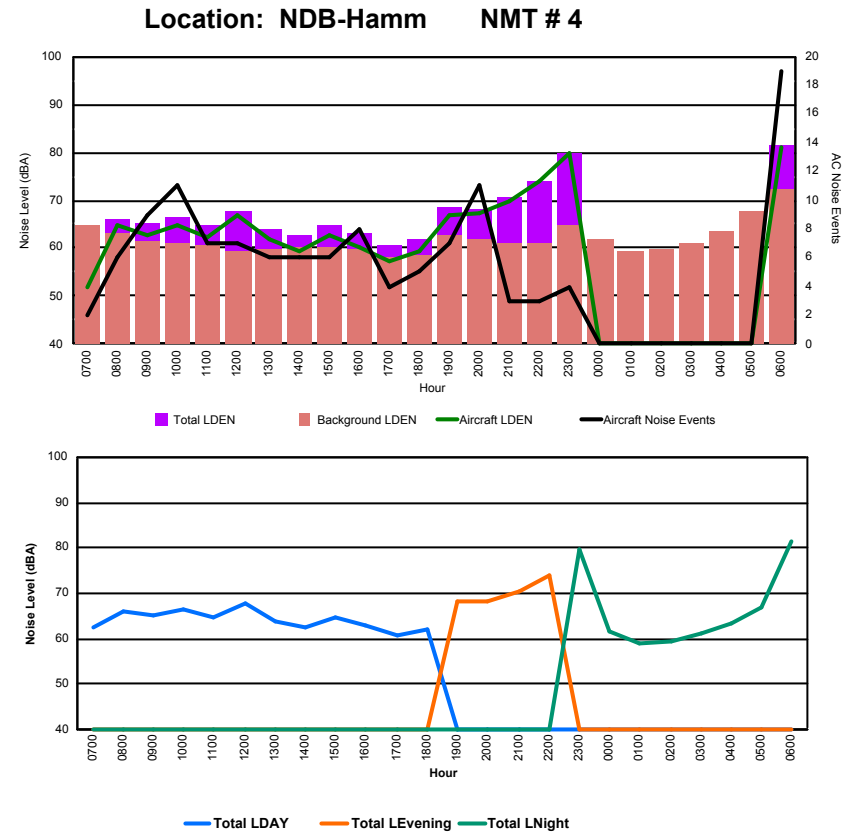

Luxembourg Airport Noise Distribution by Hour

Between 12/09/2023 00:00:00 and 12/09/2023 23:59:59 (Local Time)

Day	Aircraft Events	Total LDEN dB(A)	Aircraft LDEN dB(A)	Background LDEN dB(A)	Total LDay dB(A)	Total LEvening dB(A)	Total LNight dB(A)
12/09/23 7:00	2	62.5	51.7	64.9	62.5	-	-
12/09/23 8:00	6	66.2	64.7	63.3	66.2	-	-
12/09/23 9:00	9	65.1	62.9	61.3	65.1	-	-
12/09/23 10:00	11	66.3	64.9	61.2	66.3	-	-
12/09/23 11:00	7	64.6	62.4	60.7	64.6	-	-
12/09/23 12:00	7	67.7	67.0	59.5	67.7	-	-
12/09/23 13:00	6	63.9	61.8	59.9	63.9	-	-
12/09/23 14:00	6	62.6	59.3	60.0	62.6	-	-
12/09/23 15:00	6	64.6	62.7	60.3	64.6	-	-
12/09/23 16:00	8	63.0	60.4	59.7	63.0	-	-
12/09/23 17:00	4	60.6	57.1	58.1	60.6	-	-
12/09/23 18:00	5	61.9	59.4	58.4	61.9	-	-
12/09/23 19:00	7	68.4	67.0	62.9	-	68.4	-
12/09/23 20:00	11	68.3	67.3	61.9	-	68.3	-
12/09/23 21:00	3	70.5	70.0	61.1	-	70.5	-
12/09/23 22:00	3	74.0	73.8	61.2	-	74.0	-
12/09/23 23:00	4	79.7	79.6	64.9	-	-	79.7
13/09/23 0:00	-	61.6	-	62.0	-	-	61.6
13/09/23 1:00	-	59.1	-	59.2	-	-	59.1
13/09/23 2:00	-	59.6	-	59.8	-	-	59.6
13/09/23 3:00	-	61.0	-	61.0	-	-	61.0
13/09/23 4:00	-	63.5	-	63.5	-	-	63.5
13/09/23 5:00	-	67.1	-	67.8	-	-	67.1
13/09/23 6:00	19	81.3	81.1	72.2	-	-	81.3
	124	71.3	70.8	63.5	64.5	71.0	74.8