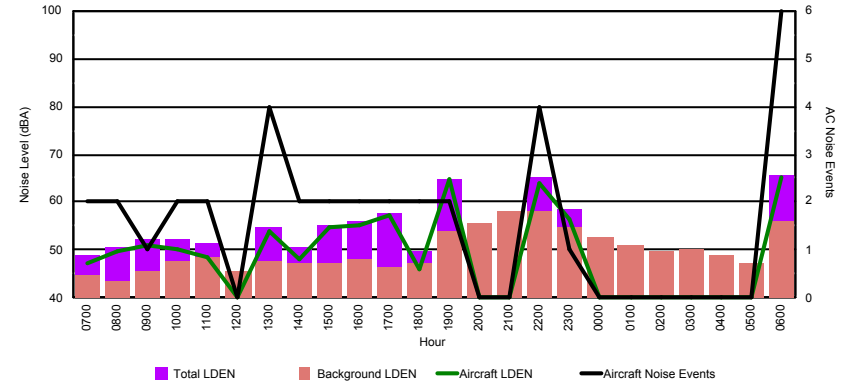

Luxembourg Airport Noise Distribution by Hour

Between 02/09/2023 00:00:00 and 02/09/2023 23:59:59 (Local Time)

Day	Aircraft Events	Total LDEN dB(A)	Aircraft LDEN dB(A)	Background LDEN dB(A)	Total LDay dB(A)	Total LEvening dB(A)	Total LNight dB(A)	
02/09/23	7:00	2	49.1	47.2	44.7	49.1	-	-
02/09/23	8:00	2	50.6	49.7	43.4	50.6	-	-
02/09/23	9:00	1	52.2	51.1	45.6	52.2	-	-
02/09/23	10:00	2	52.1	50.3	47.5	52.1	-	-
02/09/23	11:00	2	51.6	48.6	48.6	51.6	-	-
02/09/23	12:00	-	45.7	-	45.7	45.7	-	-
02/09/23	13:00	4	54.8	54.0	47.5	54.8	-	-
02/09/23	14:00	2	50.8	48.1	47.4	50.8	-	-
02/09/23	15:00	2	55.3	54.6	47.3	55.3	-	-
02/09/23	16:00	2	56.0	55.2	48.0	56.0	-	-
02/09/23	17:00	2	57.7	57.4	46.5	57.7	-	-
02/09/23	18:00	2	49.8	46.2	47.4	49.8	-	-
02/09/23	19:00	2	64.9	64.6	53.9	-	64.9	-
02/09/23	20:00	-	55.8	-	55.8	-	55.8	-
02/09/23	21:00	-	58.2	-	58.2	-	58.2	-
02/09/23	22:00	4	65.0	64.1	58.2	-	65.0	-
02/09/23	23:00	1	58.7	56.5	54.7	-	-	58.7
03/09/23	0:00	-	52.8	-	52.8	-	-	52.8
03/09/23	1:00	-	51.1	-	51.1	-	-	51.1
03/09/23	2:00	-	49.8	-	49.8	-	-	49.8
03/09/23	3:00	-	50.0	-	50.0	-	-	50.0
03/09/23	4:00	-	48.8	-	48.8	-	-	48.8
03/09/23	5:00	-	47.4	-	47.4	-	-	47.4
03/09/23	6:00	6	65.6	65.2	56.2	-	-	65.6
	36	57.9	56.7	52.1	53.3	62.6	58.0	

Location: Roodt/Syr NMT # 1