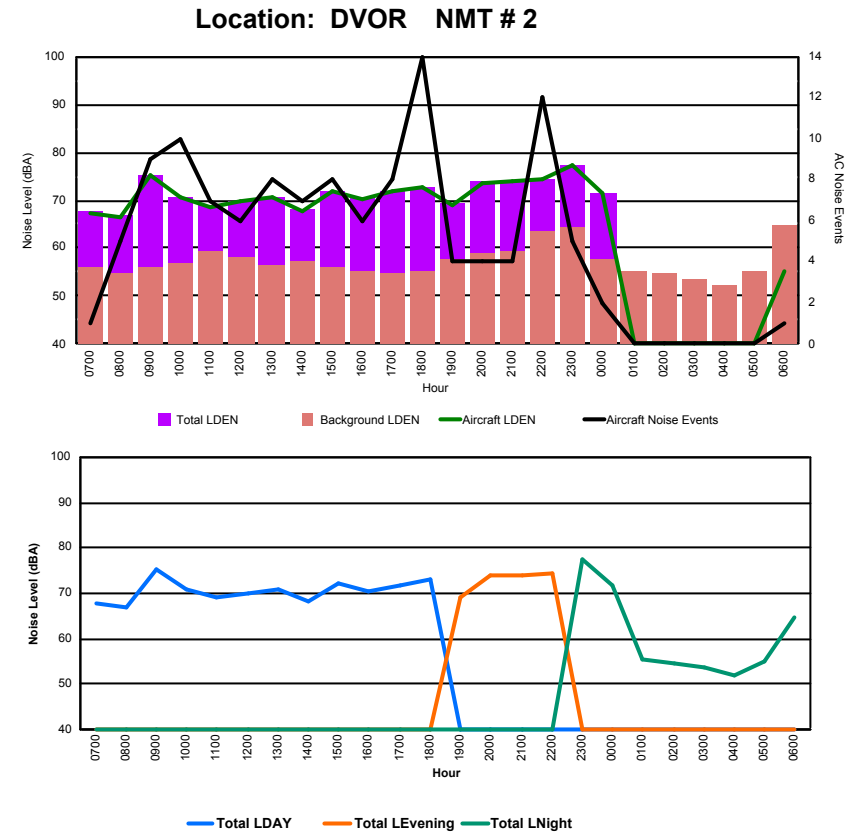

Luxembourg Airport Noise Distribution by Hour

Between 01/09/2023 00:00:00 and 01/09/2023 23:59:59 (Local Time)

Day	Aircraft Events	Total LDEN dB (A)	Aircraft LDEN dB(A)	Background LDEN dB(A)	Total LDay dB(A)	Total LEvening dB(A)	Total LNight dB (A)	
01/09/23	7:00	1	67.8	67.5	55.9	67.8	-	-
01/09/23	8:00	5	66.9	66.6	54.7	66.9	-	-
01/09/23	9:00	9	75.3	75.2	56.0	75.3	-	-
01/09/23	10:00	10	70.7	70.5	56.8	70.7	-	-
01/09/23	11:00	7	69.0	68.5	59.4	69.0	-	-
01/09/23	12:00	6	69.9	69.6	58.2	69.9	-	-
01/09/23	13:00	8	70.8	70.6	56.6	70.8	-	-
01/09/23	14:00	7	68.2	67.8	57.3	68.2	-	-
01/09/23	15:00	8	72.0	71.9	56.2	72.0	-	-
01/09/23	16:00	6	70.6	70.4	55.1	70.6	-	-
01/09/23	17:00	8	71.8	71.7	54.7	71.8	-	-
01/09/23	18:00	14	72.9	72.8	55.0	72.9	-	-
01/09/23	19:00	4	69.2	68.9	57.9	-	69.2	-
01/09/23	20:00	4	73.9	73.7	58.8	-	73.9	-
01/09/23	21:00	4	74.0	73.8	59.2	-	74.0	-
01/09/23	22:00	12	74.5	74.2	63.4	-	74.5	-
01/09/23	23:00	5	77.4	77.2	64.2	-	-	77.4
02/09/23	0:00	2	71.6	71.4	57.8	-	-	71.6
02/09/23	1:00	-	55.3	-	55.3	-	-	55.3
02/09/23	2:00	-	54.7	-	54.7	-	-	54.7
02/09/23	3:00	-	53.6	-	53.6	-	-	53.6
02/09/23	4:00	-	52.1	-	52.1	-	-	52.1
02/09/23	5:00	-	55.1	-	55.1	-	-	55.1
02/09/23	6:00	1	64.9	55.3	64.6	-	-	64.9
	121	71.2	70.9	58.6	71.1	73.3	69.7