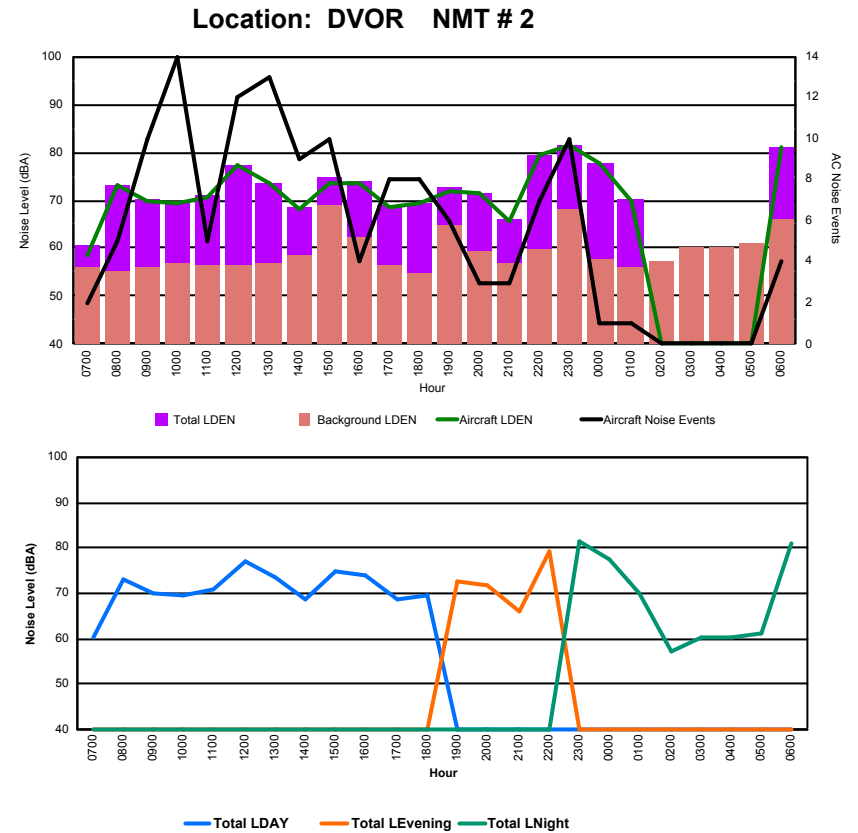

Luxembourg Airport Noise Distribution by Hour

Between 18/09/2023 00:00:00 and 18/09/2023 23:59:59 (Local Time)

Day	Aircraft Events	Total LDEN dB(A)	Aircraft LDEN dB(A)	Background LDEN dB(A)	Total LDay dB(A)	Total LEvening dB(A)	Total LNight dB(A)	
18/09/23	7:00	2	60.5	58.7	56.2	60.5	-	-
18/09/23	8:00	5	73.1	73.1	55.1	73.1	-	-
18/09/23	9:00	10	70.2	70.0	56.1	70.2	-	-
18/09/23	10:00	14	69.7	69.5	56.8	69.7	-	-
18/09/23	11:00	5	70.9	70.7	56.6	70.9	-	-
18/09/23	12:00	12	77.2	77.2	56.5	77.2	-	-
18/09/23	13:00	13	73.7	73.6	56.9	73.7	-	-
18/09/23	14:00	9	68.5	68.0	58.4	68.5	-	-
18/09/23	15:00	10	74.7	73.4	68.9	74.7	-	-
18/09/23	16:00	4	73.9	73.6	62.5	73.9	-	-
18/09/23	17:00	8	68.8	68.6	56.5	68.8	-	-
18/09/23	18:00	8	69.5	69.3	54.6	69.5	-	-
18/09/23	19:00	6	72.6	71.9	64.7	-	72.6	-
18/09/23	20:00	3	71.6	71.3	59.3	-	71.6	-
18/09/23	21:00	3	66.2	65.6	57.0	-	66.2	-
18/09/23	22:00	7	79.2	79.2	59.6	-	79.2	-
18/09/23	23:00	10	81.6	81.4	68.1	-	-	81.6
19/09/23	0:00	1	77.7	77.6	57.5	-	-	77.7
19/09/23	1:00	1	70.2	70.0	55.9	-	-	70.2
19/09/23	2:00	-	57.1	-	57.1	-	-	57.1
19/09/23	3:00	-	60.3	-	60.3	-	-	60.3
19/09/23	4:00	-	60.4	-	60.4	-	-	60.4
19/09/23	5:00	-	61.1	-	61.1	-	-	61.1
19/09/23	6:00	4	81.0	80.9	65.9	-	-	81.0
	135	74.5	74.2	61.6	72.4	74.8	76.3