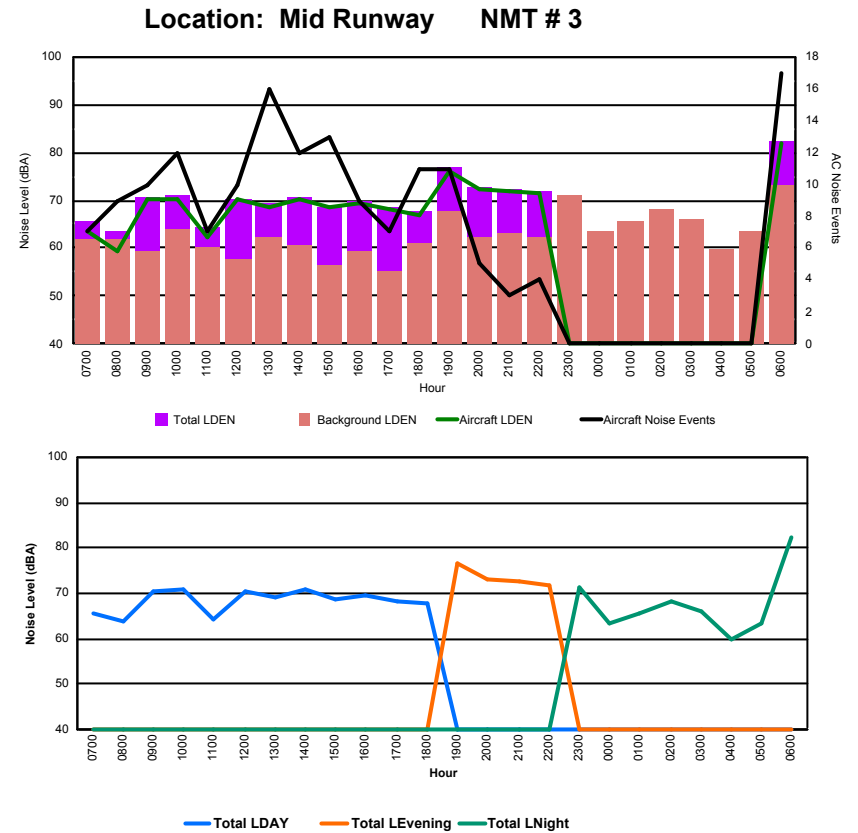

Location: DVOR NMT # 2

Luxembourg Airport Noise Distribution by Hour

Between 04/09/2023 00:00:00 and 04/09/2023 23:59:59 (Local Time)

Day	Aircraft Events	Total LDEN dB (A)	Aircraft LDEN dB(A)	Background LDEN dB(A)	Total LDay dB(A)	Total LEvening dB(A)	Total LNight dB (A)	
04/09/23	7:00	7	65.5	63.7	61.7	65.5	-	-
04/09/23	8:00	9	63.7	59.2	61.9	63.7	-	-
04/09/23	9:00	10	70.5	70.2	59.4	70.5	-	-
04/09/23	10:00	12	71.1	70.3	64.1	71.1	-	-
04/09/23	11:00	7	64.3	62.3	60.2	64.3	-	-
04/09/23	12:00	10	70.3	70.1	57.8	70.3	-	-
04/09/23	13:00	16	69.3	68.5	62.4	69.3	-	-
04/09/23	14:00	12	70.7	70.1	60.5	70.7	-	-
04/09/23	15:00	13	68.7	68.5	56.5	68.7	-	-
04/09/23	16:00	9	69.7	69.3	59.4	69.7	-	-
04/09/23	17:00	7	68.4	68.2	55.2	68.4	-	-
04/09/23	18:00	11	67.7	66.8	60.9	67.7	-	-
04/09/23	19:00	11	76.7	76.1	67.9	-	76.7	-
04/09/23	20:00	5	72.9	72.5	62.3	-	72.9	-
04/09/23	21:00	3	72.5	72.0	63.2	-	72.5	-
04/09/23	22:00	4	71.8	71.4	62.1	-	71.8	-
04/09/23	23:00	-	71.2	-	71.2	-	-	71.2
05/09/23	0:00	-	63.3	-	63.4	-	-	63.3
05/09/23	1:00	-	65.4	-	65.5	-	-	65.4
05/09/23	2:00	-	68.1	-	68.1	-	-	68.1
05/09/23	3:00	-	66.0	-	66.1	-	-	66.0
05/09/23	4:00	-	59.8	-	59.8	-	-	59.8
05/09/23	5:00	-	63.5	-	63.5	-	-	63.5
05/09/23	6:00	17	82.4	81.9	73.2	-	-	82.4
	163	72.2	71.3	65.2	68.9	73.9	74.1	