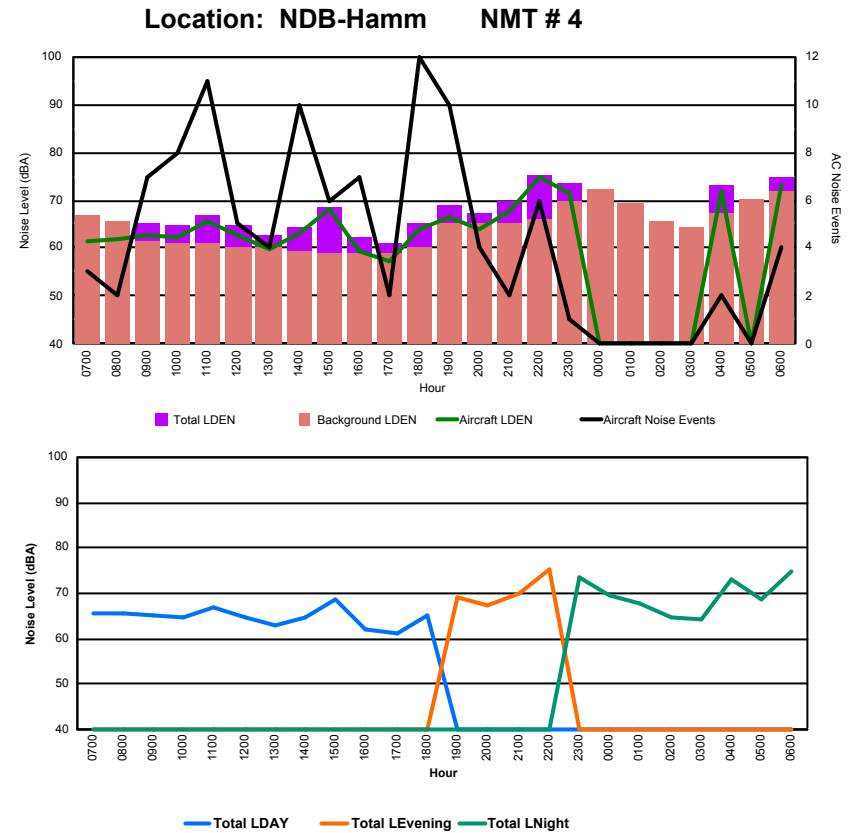

Luxembourg Airport Noise Distribution by Hour

Between 08/09/2023 00:00:00 and 08/09/2023 23:59:59 (Local Time)

Day	Aircraft Events	Total LDEN dB(A)	Aircraft LDEN dB(A)	Background LDEN dB(A)	Total LDay dB(A)	Total LEvening dB(A)	Total LNight dB(A)	
08/09/23	7:00	3	65.7	61.5	66.9	65.7	-	-
08/09/23	8:00	2	65.4	61.8	65.8	65.4	-	-
08/09/23	9:00	7	65.1	62.9	61.5	65.1	-	-
08/09/23	10:00	8	64.7	62.4	61.0	64.7	-	-
08/09/23	11:00	11	66.7	65.5	60.9	66.7	-	-
08/09/23	12:00	5	64.7	62.7	60.4	64.7	-	-
08/09/23	13:00	4	62.9	59.6	60.4	62.9	-	-
08/09/23	14:00	10	64.5	63.0	59.2	64.5	-	-
08/09/23	15:00	6	68.7	68.2	59.0	68.7	-	-
08/09/23	16:00	7	62.1	59.2	59.1	62.1	-	-
08/09/23	17:00	2	61.2	57.3	59.0	61.2	-	-
08/09/23	18:00	12	65.3	63.9	60.1	65.3	-	-
08/09/23	19:00	10	69.0	66.6	65.4	-	69.0	-
08/09/23	20:00	4	67.3	64.0	65.0	-	67.3	-
08/09/23	21:00	2	69.8	67.9	65.2	-	69.8	-
08/09/23	22:00	6	75.4	74.9	66.1	-	75.4	-
08/09/23	23:00	1	73.5	71.4	69.6	-	-	73.5
09/09/23	0:00	-	69.4	-	72.3	-	-	69.4
09/09/23	1:00	-	67.9	-	69.4	-	-	67.9
09/09/23	2:00	-	64.9	-	65.7	-	-	64.9
09/09/23	3:00	-	64.2	-	64.4	-	-	64.2
09/09/23	4:00	2	73.2	72.0	67.4	-	-	73.2
09/09/23	5:00	-	68.9	-	70.2	-	-	68.9
09/09/23	6:00	4	75.0	73.3	71.7	-	-	75.0
	106	69.2	67.0	66.4	65.2	71.6	71.1