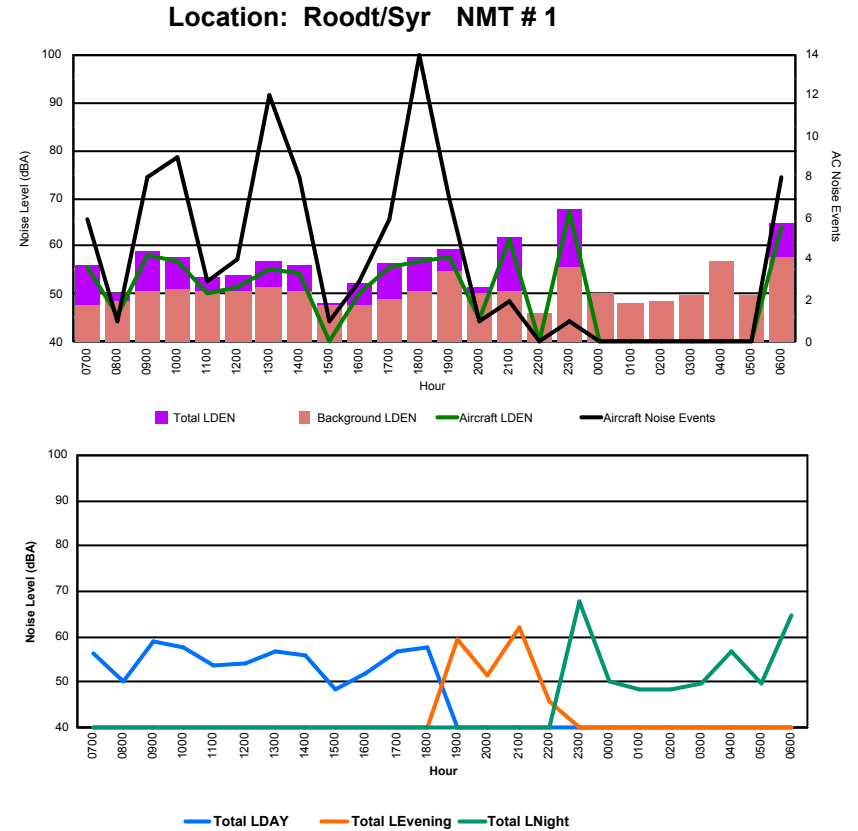

Luxembourg Airport Noise Distribution by Hour

Between 13/09/2023 00:00:00 and 13/09/2023 23:59:59 (Local Time)

Day	Aircraft Events	Total LDEN dB(A)	Aircraft LDEN dB(A)	Background LDEN dB(A)	Total LDay dB(A)	Total LEvening dB(A)	Total LNight dB(A)
13/09/23 7:00	6	56.2	55.6	47.6	56.2	-	-
13/09/23 8:00	1	50.2	45.8	48.4	50.2	-	-
13/09/23 9:00	8	58.9	58.2	50.5	58.9	-	-
13/09/23 10:00	9	57.8	56.8	51.2	57.8	-	-
13/09/23 11:00	3	53.5	50.4	50.6	53.5	-	-
13/09/23 12:00	4	54.0	51.5	50.7	54.0	-	-
13/09/23 13:00	12	56.8	55.4	51.6	56.8	-	-
13/09/23 14:00	8	55.9	54.5	50.7	55.9	-	-
13/09/23 15:00	1	48.2	38.7	47.7	48.2	-	-
13/09/23 16:00	3	52.1	50.2	47.8	52.1	-	-
13/09/23 17:00	6	56.6	55.8	49.1	56.6	-	-
13/09/23 18:00	14	57.8	57.0	50.6	57.8	-	-
13/09/23 19:00	7	59.2	57.5	54.6	-	59.2	-
13/09/23 20:00	1	51.3	44.7	50.2	-	51.3	-
13/09/23 21:00	2	61.9	61.6	50.7	-	61.9	-
13/09/23 22:00	-	45.9	-	45.9	-	45.9	-
13/09/23 23:00	1	67.8	67.5	55.5	-	-	67.8
14/09/23 0:00	-	50.2	-	50.2	-	-	50.2
14/09/23 1:00	-	48.3	-	48.3	-	-	48.3
14/09/23 2:00	-	48.6	-	48.6	-	-	48.6
14/09/23 3:00	-	49.7	-	49.7	-	-	49.7
14/09/23 4:00	-	56.9	-	56.9	-	-	56.9
14/09/23 5:00	-	49.9	-	49.9	-	-	49.9
14/09/23 6:00	8	64.8	63.9	57.8	-	-	64.8
	94	58.5	57.5	51.8	55.8	58.1	61.0