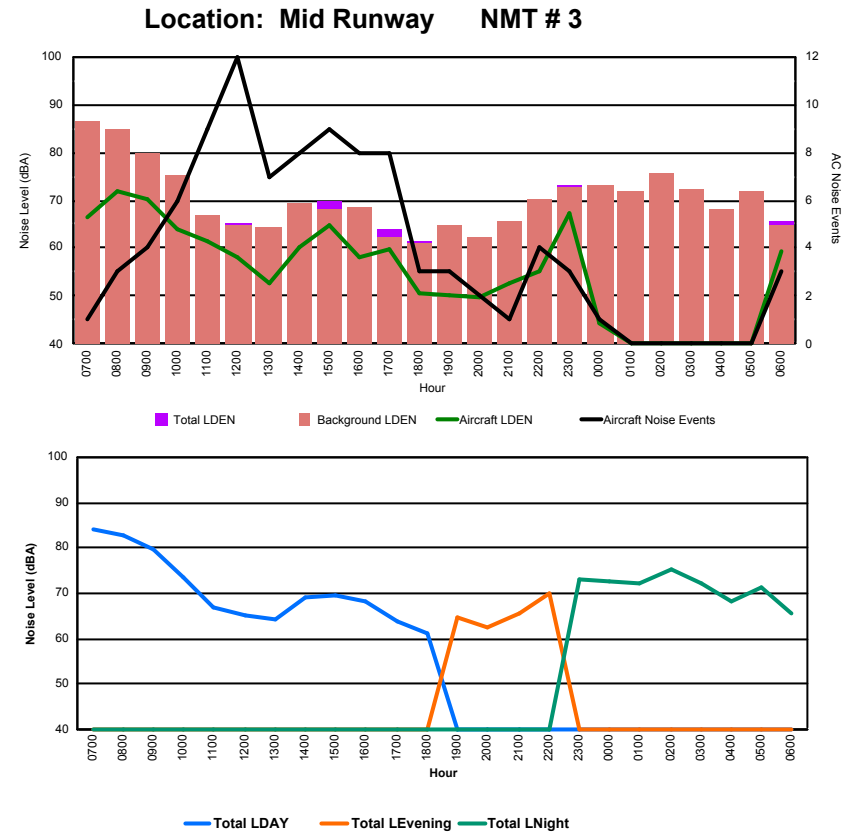

Luxembourg Airport Noise Distribution by Hour

Between 17/09/2023 00:00:00 and 17/09/2023 23:59:59 (Local Time)

Day	Aircraft Events	Total LDEN dB (A)	Aircraft LDEN dB(A)	Background LDEN dB(A)	Total LDay dB(A)	Total LEvening dB(A)	Total LNight dB (A)	
17/09/23	7:00	1	84.1	66.4	86.6	84.1	-	-
17/09/23	8:00	3	82.7	72.0	85.0	82.7	-	-
17/09/23	9:00	4	79.9	70.4	79.7	79.9	-	-
17/09/23	10:00	6	73.5	64.0	75.2	73.5	-	-
17/09/23	11:00	9	67.0	61.3	66.9	67.0	-	-
17/09/23	12:00	12	65.2	58.3	64.8	65.2	-	-
17/09/23	13:00	7	64.2	52.6	64.2	64.2	-	-
17/09/23	14:00	8	69.2	60.1	69.5	69.2	-	-
17/09/23	15:00	9	69.6	64.6	68.3	69.6	-	-
17/09/23	16:00	8	68.3	58.2	68.4	68.3	-	-
17/09/23	17:00	8	63.9	59.6	62.3	63.9	-	-
17/09/23	18:00	3	61.3	50.8	61.1	61.3	-	-
17/09/23	19:00	3	64.9	50.1	64.9	-	64.9	-
17/09/23	20:00	2	62.3	49.9	62.1	-	62.3	-
17/09/23	21:00	1	65.8	52.8	65.8	-	65.8	-
17/09/23	22:00	4	69.8	55.1	70.2	-	69.8	-
17/09/23	23:00	3	73.2	67.2	72.7	-	-	73.2
18/09/23	0:00	1	72.6	44.5	73.2	-	-	72.6
18/09/23	1:00	-	72.0	-	72.0	-	-	72.0
18/09/23	2:00	-	75.5	-	75.7	-	-	75.5
18/09/23	3:00	-	72.3	-	72.3	-	-	72.3
18/09/23	4:00	-	68.2	-	68.2	-	-	68.2
18/09/23	5:00	-	71.5	-	71.7	-	-	71.5
18/09/23	6:00	3	65.8	59.3	64.9	-	-	65.8
	95	75.0	63.0	76.6	77.0	66.6	72.2