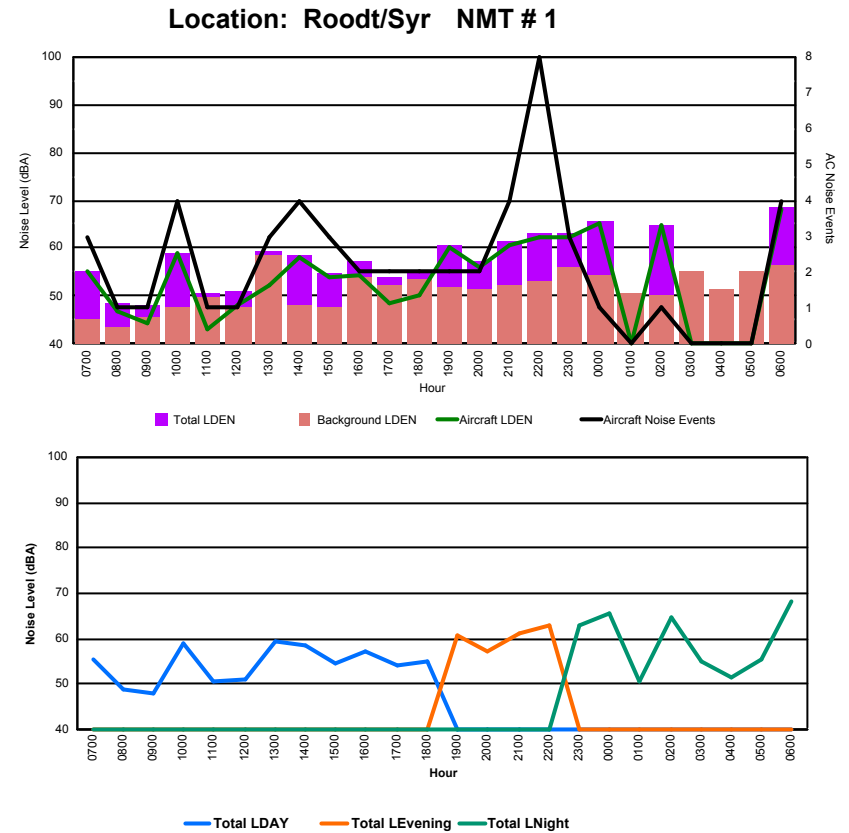

Luxembourg Airport Noise Distribution by Hour

Between 30/09/2023 00:00:00 and 30/09/2023 23:59:59 (Local Time)

Day	Aircraft Events	Total LDEN dB(A)	Aircraft LDEN dB(A)	Background LDEN dB(A)	Total LDay dB(A)	Total LEvening dB(A)	Total LNight dB(A)	
30/09/23	7:00	3	55.4	55.0	45.2	55.4	-	-
30/09/23	8:00	1	48.7	47.0	43.7	48.7	-	-
30/09/23	9:00	1	48.1	44.3	45.7	48.1	-	-
30/09/23	10:00	4	59.0	58.8	47.7	59.0	-	-
30/09/23	11:00	1	50.7	43.1	49.9	50.7	-	-
30/09/23	12:00	1	51.0	48.3	47.7	51.0	-	-
30/09/23	13:00	3	59.4	52.1	58.6	59.4	-	-
30/09/23	14:00	4	58.6	58.2	48.0	58.6	-	-
30/09/23	15:00	3	54.7	53.8	47.6	54.7	-	-
30/09/23	16:00	2	57.1	54.2	54.0	57.1	-	-
30/09/23	17:00	2	53.9	48.6	52.4	53.9	-	-
30/09/23	18:00	2	55.2	50.2	53.6	55.2	-	-
30/09/23	19:00	2	60.6	60.1	51.9	-	60.6	-
30/09/23	20:00	2	57.4	56.2	51.4	-	57.4	-
30/09/23	21:00	4	61.3	60.8	52.1	-	61.3	-
30/09/23	22:00	8	63.0	62.5	53.2	-	63.0	-
30/09/23	23:00	3	63.1	62.1	56.2	-	-	63.1
01/10/23	0:00	1	65.6	65.2	54.3	-	-	65.6
01/10/23	1:00	-	50.6	-	50.6	-	-	50.6
01/10/23	2:00	1	64.9	64.7	50.2	-	-	64.9
01/10/23	3:00	-	55.2	-	55.2	-	-	55.2
01/10/23	4:00	-	51.4	-	51.4	-	-	51.4
01/10/23	5:00	-	55.3	-	55.2	-	-	55.3
01/10/23	6:00	4	68.4	68.1	56.4	-	-	68.4
		52	60.4	59.5	52.8	61.0	63.2