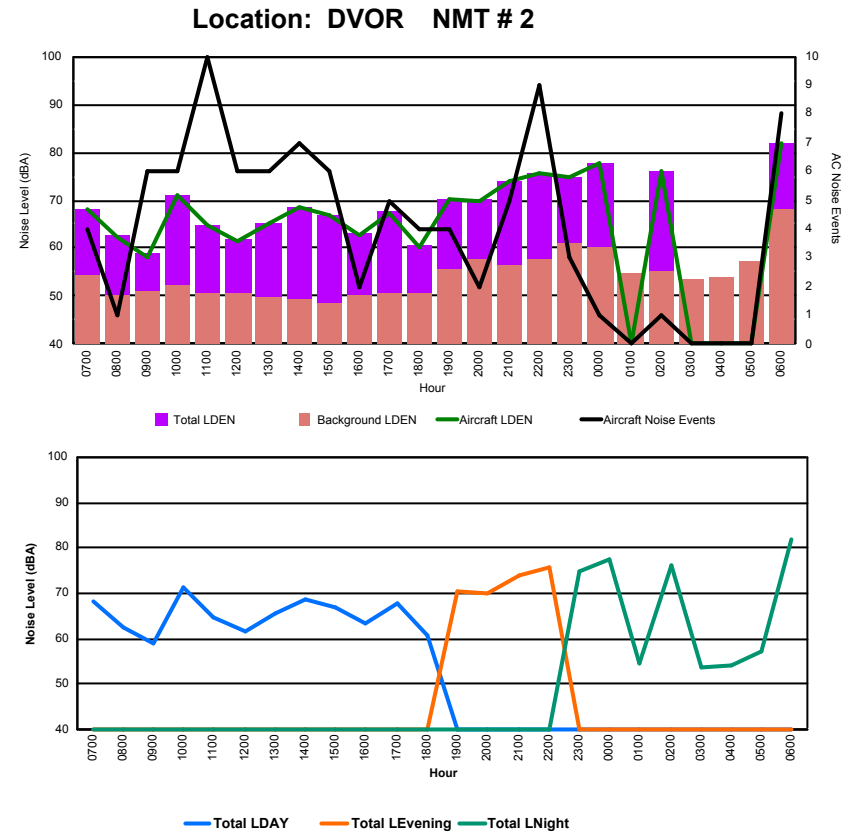

Luxembourg Airport Noise Distribution by Hour

Between 30/09/2023 00:00:00 and 30/09/2023 23:59:59 (Local Time)

Day	Aircraft Events	Total LDEN dB(A)	Aircraft LDEN dB(A)	Background LDEN dB(A)	Total LDay dB(A)	Total LEvening dB(A)	Total LNight dB(A)	
30/09/23	7:00	4	68.3	68.1	54.4	68.3	-	-
30/09/23	8:00	1	62.6	62.3	50.1	62.6	-	-
30/09/23	9:00	6	58.8	58.0	51.2	58.8	-	-
30/09/23	10:00	6	71.2	71.1	52.4	71.2	-	-
30/09/23	11:00	10	64.9	64.8	50.7	64.9	-	-
30/09/23	12:00	6	61.7	61.4	50.5	61.7	-	-
30/09/23	13:00	6	65.4	65.2	49.8	65.4	-	-
30/09/23	14:00	7	68.5	68.4	49.4	68.5	-	-
30/09/23	15:00	6	66.8	66.8	48.7	66.8	-	-
30/09/23	16:00	2	63.2	62.9	50.2	63.2	-	-
30/09/23	17:00	5	67.6	67.5	50.6	67.6	-	-
30/09/23	18:00	4	60.7	60.3	50.5	60.7	-	-
30/09/23	19:00	4	70.3	70.2	55.8	-	70.3	-
30/09/23	20:00	2	70.2	69.9	57.6	-	70.2	-
30/09/23	21:00	5	73.8	73.8	56.3	-	73.8	-
30/09/23	22:00	9	75.6	75.6	57.5	-	75.6	-
30/09/23	23:00	3	74.8	74.6	61.1	-	-	74.8
01/10/23	0:00	1	77.7	77.6	60.1	-	-	77.7
01/10/23	1:00	-	54.7	-	54.7	-	-	54.7
01/10/23	2:00	1	76.2	76.2	55.1	-	-	76.2
01/10/23	3:00	-	53.7	-	53.7	-	-	53.7
01/10/23	4:00	-	54.0	-	54.0	-	-	54.0
01/10/23	5:00	-	57.2	-	57.2	-	-	57.2
01/10/23	6:00	8	82.0	81.9	68.0	-	-	82.0
		96	72.5	72.4	57.6	66.3	73.1	75.6