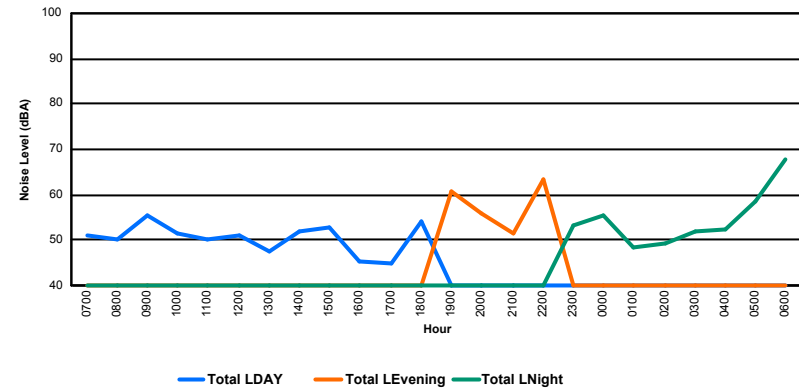

Luxembourg Airport Noise Distribution by Hour

Between 05/09/2023 00:00:00 and 05/09/2023 23:59:59 (Local Time)

Day	Aircraft Events	Total LDEN dB(A)	Aircraft LDEN dB(A)	Background LDEN dB(A)	Total LDay dB(A)	Total LEvening dB(A)	Total LNight dB(A)
05/09/23 7:00	-	51.2	-	51.3	51.2	-	-
05/09/23 8:00	1	50.2	41.1	49.7	50.2	-	-
05/09/23 9:00	1	55.4	54.4	48.6	55.4	-	-
05/09/23 10:00	2	51.6	46.1	50.2	51.6	-	-
05/09/23 11:00	2	50.0	44.3	48.6	50.0	-	-
05/09/23 12:00	2	50.9	47.9	48.1	50.9	-	-
05/09/23 13:00	1	47.7	38.0	47.2	47.7	-	-
05/09/23 14:00	3	51.9	49.6	48.2	51.9	-	-
05/09/23 15:00	2	52.8	51.9	45.3	52.8	-	-
05/09/23 16:00	-	45.2	-	45.2	45.2	-	-
05/09/23 17:00	-	44.7	-	44.7	44.7	-	-
05/09/23 18:00	2	54.0	53.0	47.3	54.0	-	-
05/09/23 19:00	2	60.8	60.1	52.9	-	60.8	-
05/09/23 20:00	2	55.7	53.5	51.9	-	55.7	-
05/09/23 21:00	1	51.4	46.7	49.7	-	51.4	-
05/09/23 22:00	3	63.3	63.0	50.6	-	63.3	-
05/09/23 23:00	-	53.2	-	53.2	-	-	53.2
06/09/23 0:00	-	55.5	-	55.5	-	-	55.5
06/09/23 1:00	-	48.5	-	48.5	-	-	48.5
06/09/23 2:00	-	49.1	-	49.1	-	-	49.1
06/09/23 3:00	-	52.1	-	52.1	-	-	52.1
06/09/23 4:00	-	52.2	-	52.8	-	-	52.2
06/09/23 5:00	-	58.6	-	58.5	-	-	58.6
06/09/23 6:00	8	67.8	67.1	59.6	-	-	67.8
	32	57.4	55.9	52.3	51.4	59.8	59.9

Location: Roodt/Syr NMT # 1