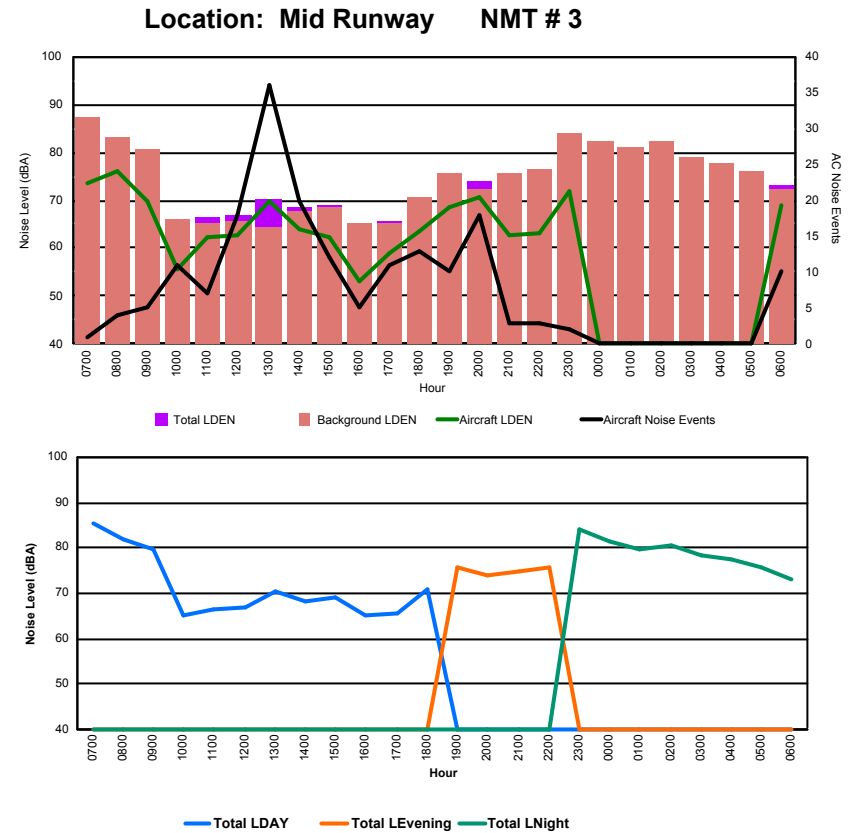

Luxembourg Airport Noise Distribution by Hour

Between 28/09/2023 00:00:00 and 28/09/2023 23:59:59 (Local Time)

Day	Aircraft Events	Total LDEN dB (A)	Aircraft LDEN dB(A)	Background LDEN dB(A)	Total LDay dB(A)	Total LEvening dB(A)	Total LNight dB (A)	
28/09/23	7:00	1	85.4	73.6	87.3	85.4	-	-
28/09/23	8:00	4	81.8	76.0	83.1	81.8	-	-
28/09/23	9:00	5	79.5	69.8	80.8	79.5	-	-
28/09/23	10:00	11	65.2	55.5	66.0	65.2	-	-
28/09/23	11:00	7	66.4	62.1	65.1	66.4	-	-
28/09/23	12:00	18	66.8	62.7	65.6	66.8	-	-
28/09/23	13:00	36	70.3	69.7	64.4	70.3	-	-
28/09/23	14:00	20	68.4	63.9	67.8	68.4	-	-
28/09/23	15:00	12	69.0	62.3	68.4	69.0	-	-
28/09/23	16:00	5	65.3	53.1	65.3	65.3	-	-
28/09/23	17:00	11	65.6	59.1	65.3	65.6	-	-
28/09/23	18:00	13	70.8	63.6	70.5	70.8	-	-
28/09/23	19:00	10	75.7	68.4	75.8	-	75.7	-
28/09/23	20:00	18	73.9	70.8	72.1	-	73.9	-
28/09/23	21:00	3	75.0	62.8	75.5	-	75.0	-
28/09/23	22:00	3	75.7	63.2	76.3	-	75.7	-
28/09/23	23:00	2	84.0	71.9	84.1	-	-	84.0
29/09/23	0:00	-	81.6	-	82.5	-	-	81.6
29/09/23	1:00	-	79.8	-	81.2	-	-	79.8
29/09/23	2:00	-	80.5	-	82.5	-	-	80.5
29/09/23	3:00	-	78.6	-	78.8	-	-	78.6
29/09/23	4:00	-	77.4	-	77.7	-	-	77.4
29/09/23	5:00	-	75.8	-	76.1	-	-	75.8
29/09/23	6:00	10	73.3	69.0	72.1	-	-	73.3
	189	78.1	67.6	79.2	77.3	75.1	79.9