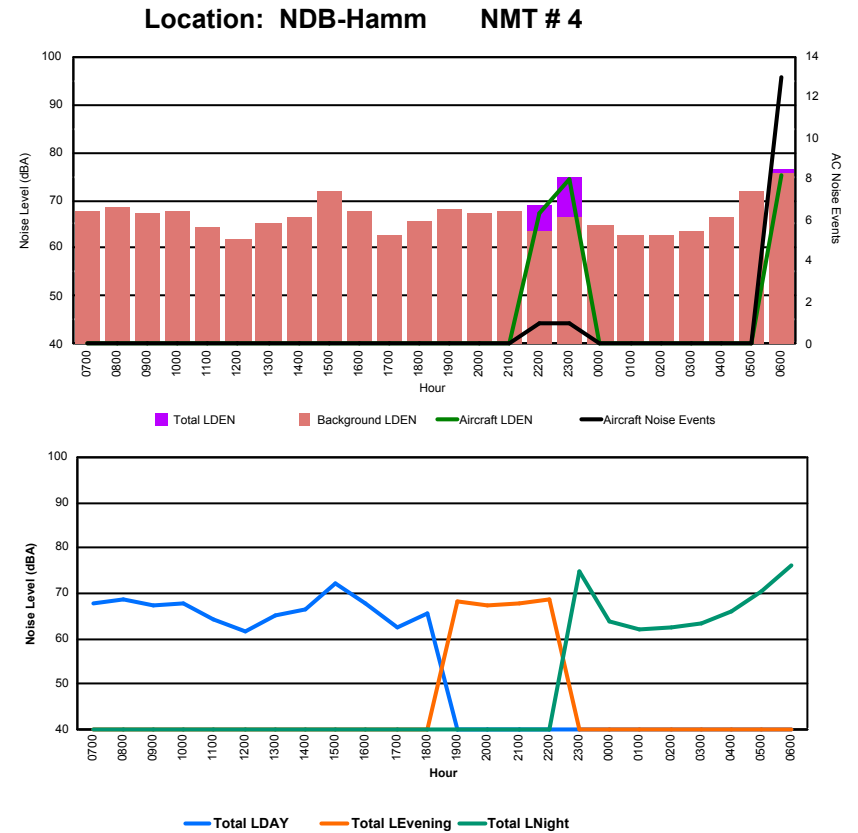

Luxembourg Airport Noise Distribution by Hour

Between 20/09/2023 00:00:00 and 20/09/2023 23:59:59 (Local Time)

Day	Aircraft Events	Total LDEN dB (A)	Aircraft LDEN dB(A)	Background LDEN dB(A)	Total LDay dB(A)	Total LEvening dB(A)	Total LNight dB (A)
20/09/23	7:00	-	67.8	-	67.8	-	-
20/09/23	8:00	-	68.7	-	68.7	-	-
20/09/23	9:00	-	67.4	-	67.4	-	-
20/09/23	10:00	-	67.8	-	67.8	-	-
20/09/23	11:00	-	64.3	-	64.3	-	-
20/09/23	12:00	-	61.8	-	61.8	-	-
20/09/23	13:00	-	65.3	-	65.3	-	-
20/09/23	14:00	-	66.6	-	66.6	-	-
20/09/23	15:00	-	72.0	-	72.0	-	-
20/09/23	16:00	-	67.6	-	67.6	-	-
20/09/23	17:00	-	62.7	-	62.7	-	-
20/09/23	18:00	-	65.8	-	65.8	-	-
20/09/23	19:00	-	68.3	-	68.3	68.3	-
20/09/23	20:00	-	67.4	-	67.4	67.4	-
20/09/23	21:00	-	67.6	-	67.6	67.6	-
20/09/23	22:00	1	68.9	67.3	63.6	-	68.9
20/09/23	23:00	1	75.0	74.3	66.5	-	75.0
21/09/23	0:00	-	63.7	-	64.6	-	63.7
21/09/23	1:00	-	62.2	-	62.6	-	62.2
21/09/23	2:00	-	62.4	-	62.8	-	62.4
21/09/23	3:00	-	63.5	-	63.5	-	63.5
21/09/23	4:00	-	65.9	-	66.4	-	65.9
21/09/23	5:00	-	70.3	-	71.8	-	70.3
21/09/23	6:00	13	76.3	75.1	75.6	-	76.3
	15	68.9	64.3	68.1	67.3	68.1	70.8