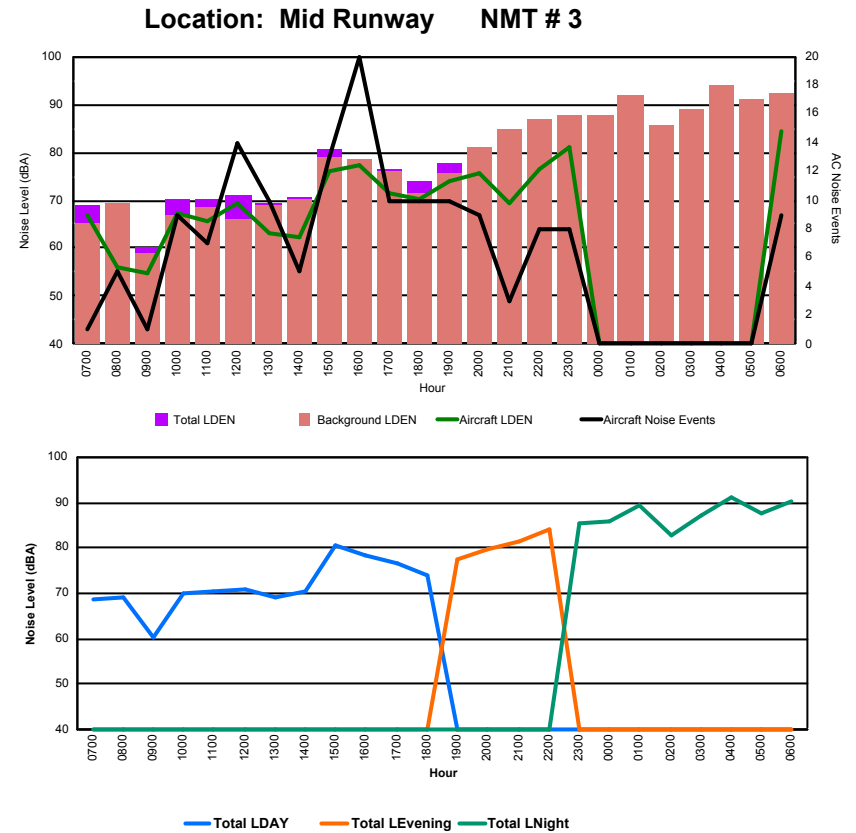

Luxembourg Airport Noise Distribution by Hour

Between 22/09/2023 00:00:00 and 22/09/2023 23:59:59 (Local Time)

Day	Aircraft Events	Total LDEN dB(A)	Aircraft LDEN dB(A)	Background LDEN dB(A)	Total LDay dB(A)	Total LEvening dB(A)	Total LNight dB(A)
22/09/23 7:00	1	68.9	66.7	65.1	68.9	-	-
22/09/23 8:00	5	69.3	55.9	69.2	69.3	-	-
22/09/23 9:00	1	60.3	54.7	58.9	60.3	-	-
22/09/23 10:00	9	70.1	67.5	66.8	70.1	-	-
22/09/23 11:00	7	70.3	65.7	68.6	70.3	-	-
22/09/23 12:00	14	70.9	69.2	66.2	70.9	-	-
22/09/23 13:00	10	69.2	63.3	68.8	69.2	-	-
22/09/23 14:00	5	70.6	62.5	70.2	70.6	-	-
22/09/23 15:00	13	80.5	75.9	79.1	80.5	-	-
22/09/23 16:00	20	78.6	77.4	78.6	78.6	-	-
22/09/23 17:00	10	76.6	71.6	76.0	76.6	-	-
22/09/23 18:00	10	73.8	70.4	71.5	73.8	-	-
22/09/23 19:00	10	77.6	73.9	75.6	-	77.6	-
22/09/23 20:00	9	79.9	75.8	81.1	-	79.9	-
22/09/23 21:00	3	81.6	69.5	84.9	-	81.6	-
22/09/23 22:00	8	84.2	76.5	87.0	-	84.2	-
22/09/23 23:00	8	85.5	81.0	87.6	-	-	85.5
23/09/23 0:00	-	86.0	-	87.9	-	-	86.0
23/09/23 1:00	-	89.5	-	91.9	-	-	89.5
23/09/23 2:00	-	82.9	-	85.8	-	-	82.9
23/09/23 3:00	-	87.1	-	88.8	-	-	87.1
23/09/23 4:00	-	91.0	-	93.9	-	-	91.0
23/09/23 5:00	-	87.8	-	90.9	-	-	87.8
23/09/23 6:00	9	90.4	84.5	92.2	-	-	90.4
	152	84.1	74.5	86.4	74.3	81.5	88.2