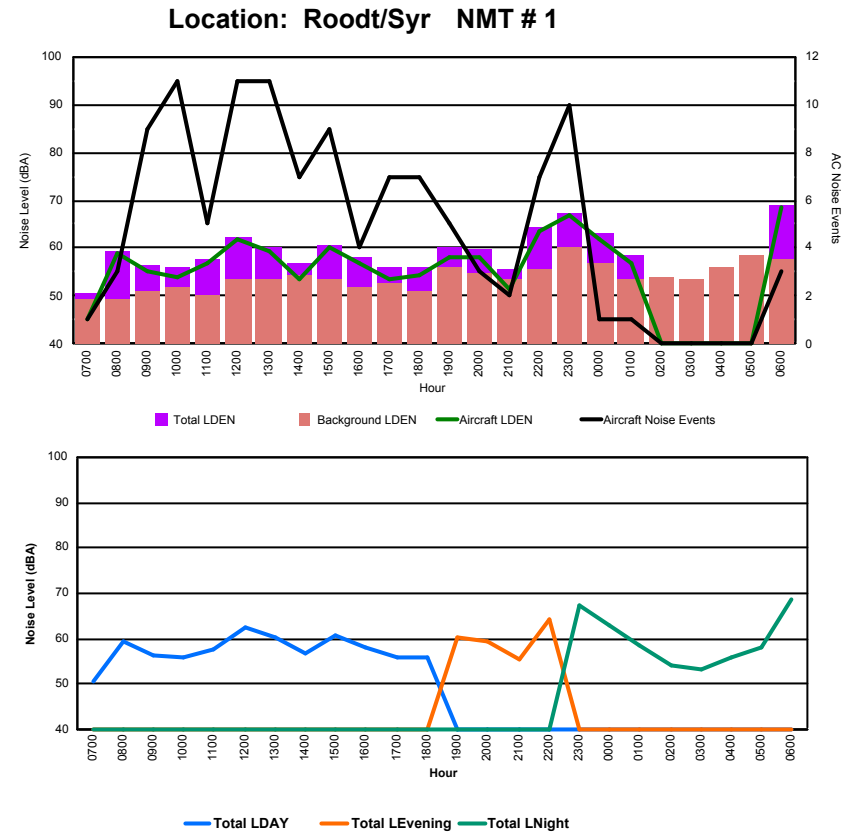

Luxembourg Airport Noise Distribution by Hour

Between 18/09/2023 00:00:00 and 18/09/2023 23:59:59 (Local Time)

Day	Aircraft Events	Total LDEN dB (A)	Aircraft LDEN dB(A)	Background LDEN dB(A)	Total LDay dB(A)	Total LEvening dB(A)	Total LNight dB (A)	
18/09/23	7:00	1	50.6	45.1	49.2	50.6	-	-
18/09/23	8:00	3	59.4	58.9	49.3	59.4	-	-
18/09/23	9:00	9	56.5	55.1	51.2	56.5	-	-
18/09/23	10:00	11	55.9	53.8	51.9	55.9	-	-
18/09/23	11:00	5	57.8	57.0	50.3	57.8	-	-
18/09/23	12:00	11	62.4	61.9	53.5	62.4	-	-
18/09/23	13:00	11	60.3	59.3	53.4	60.3	-	-
18/09/23	14:00	7	56.8	53.4	54.4	56.8	-	-
18/09/23	15:00	9	60.8	60.0	53.5	60.8	-	-
18/09/23	16:00	4	58.0	56.8	51.9	58.0	-	-
18/09/23	17:00	7	55.9	53.6	52.5	55.9	-	-
18/09/23	18:00	7	56.0	54.3	51.2	56.0	-	-
18/09/23	19:00	5	60.3	58.2	56.2	-	60.3	-
18/09/23	20:00	3	59.6	58.0	54.6	-	59.6	-
18/09/23	21:00	2	55.6	51.5	53.5	-	55.6	-
18/09/23	22:00	7	64.3	63.7	55.6	-	64.3	-
18/09/23	23:00	10	67.5	66.7	60.0	-	-	67.5
19/09/23	0:00	1	63.1	61.9	56.9	-	-	63.1
19/09/23	1:00	1	58.5	56.9	53.6	-	-	58.5
19/09/23	2:00	-	54.0	-	54.0	-	-	54.0
19/09/23	3:00	-	53.4	-	53.4	-	-	53.4
19/09/23	4:00	-	56.0	-	56.1	-	-	56.0
19/09/23	5:00	-	58.3	-	58.4	-	-	58.3
19/09/23	6:00	3	68.9	68.6	57.5	-	-	68.9
	117	61.1	60.0	54.7	58.4	61.0	63.4