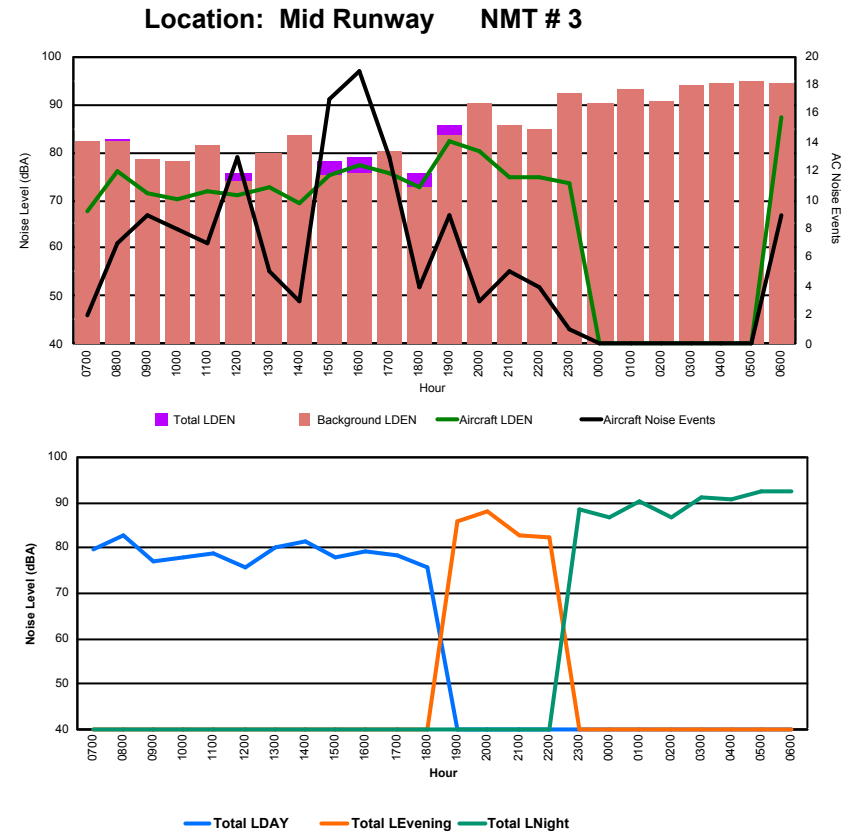

Location: DVOR NMT # 2

Luxembourg Airport Noise Distribution by Hour

Between 25/09/2023 00:00:00 and 25/09/2023 23:59:59 (Local Time)

Day	Aircraft Events	Total LDEN dB (A)	Aircraft LDEN dB(A)	Background LDEN dB(A)	Total LDay dB(A)	Total LEvening dB(A)	Total LNight dB (A)	
25/09/23	7:00	2	79.5	67.8	82.1	79.5	-	-
25/09/23	8:00	7	82.9	76.2	82.1	82.9	-	-
25/09/23	9:00	9	77.0	71.6	78.6	77.0	-	-
25/09/23	10:00	8	77.8	70.4	78.1	77.8	-	-
25/09/23	11:00	7	79.0	72.0	81.4	79.0	-	-
25/09/23	12:00	13	75.6	71.2	74.0	75.6	-	-
25/09/23	13:00	5	80.0	72.6	79.8	80.0	-	-
25/09/23	14:00	3	81.6	69.5	83.6	81.6	-	-
25/09/23	15:00	17	78.0	75.1	75.2	78.0	-	-
25/09/23	16:00	19	79.1	77.4	75.8	79.1	-	-
25/09/23	17:00	13	78.2	75.7	80.1	78.2	-	-
25/09/23	18:00	4	75.8	72.9	72.9	75.8	-	-
25/09/23	19:00	9	85.7	82.3	83.5	-	85.7	-
25/09/23	20:00	3	87.9	80.4	90.3	-	87.9	-
25/09/23	21:00	5	83.0	74.7	85.6	-	83.0	-
25/09/23	22:00	4	82.5	74.6	84.7	-	82.5	-
25/09/23	23:00	1	88.6	73.7	92.1	-	-	88.6
26/09/23	0:00	-	86.9	-	90.4	-	-	86.9
26/09/23	1:00	-	90.5	-	93.0	-	-	90.5
26/09/23	2:00	-	86.7	-	90.5	-	-	86.7
26/09/23	3:00	-	91.2	-	94.0	-	-	91.2
26/09/23	4:00	-	90.8	-	94.4	-	-	90.8
26/09/23	5:00	-	92.4	-	95.0	-	-	92.4
26/09/23	6:00	9	92.6	87.4	94.5	-	-	92.6
	138	86.7	76.9	89.2	79.2	85.3	90.5	