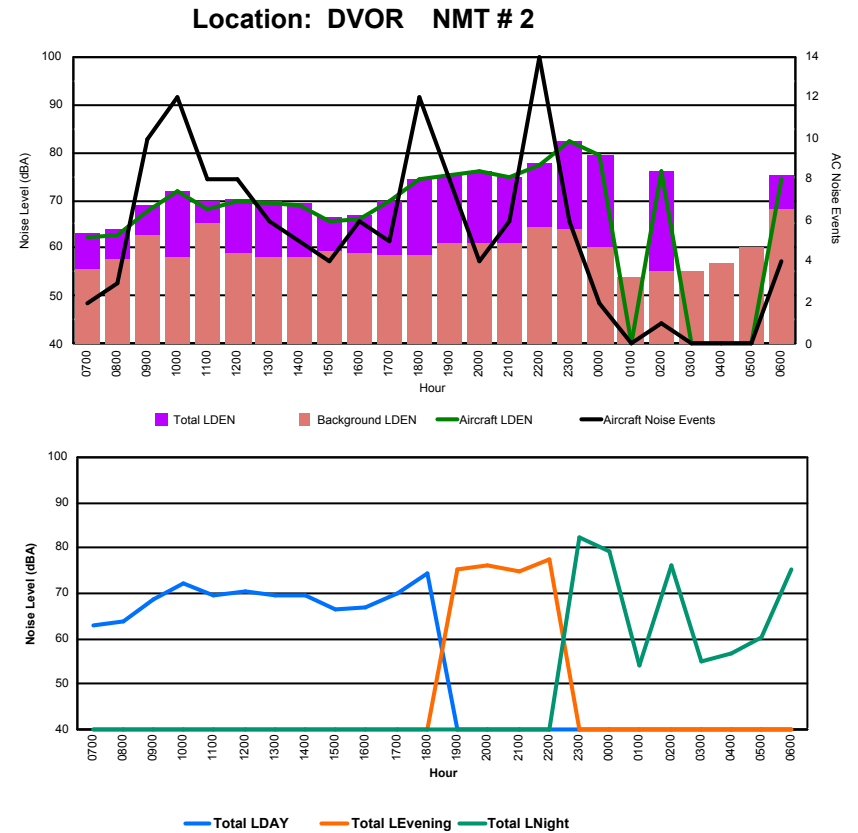

Luxembourg Airport Noise Distribution by Hour

Between 19/09/2023 00:00:00 and 19/09/2023 23:59:59 (Local Time)

Day	Aircraft Events	Total LDEN dB (A)	Aircraft LDEN dB(A)	Background LDEN dB(A)	Total LDay dB(A)	Total LEvening dB(A)	Total LNight dB (A)	
19/09/23	7:00	2	63.1	62.3	55.7	63.1	-	-
19/09/23	8:00	3	64.0	62.9	57.7	64.0	-	-
19/09/23	9:00	10	68.9	67.9	62.7	68.9	-	-
19/09/23	10:00	12	72.0	71.8	58.3	72.0	-	-
19/09/23	11:00	8	69.7	68.3	65.0	69.7	-	-
19/09/23	12:00	8	70.3	70.0	59.0	70.3	-	-
19/09/23	13:00	6	69.6	69.3	58.0	69.6	-	-
19/09/23	14:00	5	69.4	69.1	58.1	69.4	-	-
19/09/23	15:00	4	66.6	65.8	59.3	66.6	-	-
19/09/23	16:00	6	66.8	66.0	58.8	66.8	-	-
19/09/23	17:00	5	70.0	69.7	58.4	70.0	-	-
19/09/23	18:00	12	74.5	74.4	58.4	74.5	-	-
19/09/23	19:00	8	75.2	75.1	61.0	-	75.2	-
19/09/23	20:00	4	76.1	76.0	61.1	-	76.1	-
19/09/23	21:00	6	75.0	74.8	61.0	-	75.0	-
19/09/23	22:00	14	77.7	77.5	64.3	-	77.7	-
19/09/23	23:00	6	82.3	82.2	63.8	-	-	82.3
20/09/23	0:00	2	79.2	79.2	60.0	-	-	79.2
20/09/23	1:00	-	53.9	-	53.9	-	-	53.9
20/09/23	2:00	1	76.2	76.1	55.3	-	-	76.2
20/09/23	3:00	-	55.0	-	55.0	-	-	55.0
20/09/23	4:00	-	56.9	-	56.9	-	-	56.9
20/09/23	5:00	-	60.2	-	60.2	-	-	60.2
20/09/23	6:00	4	75.1	74.3	68.2	-	-	75.1
	126	74.0	73.8	61.1	69.8	76.1	76.1