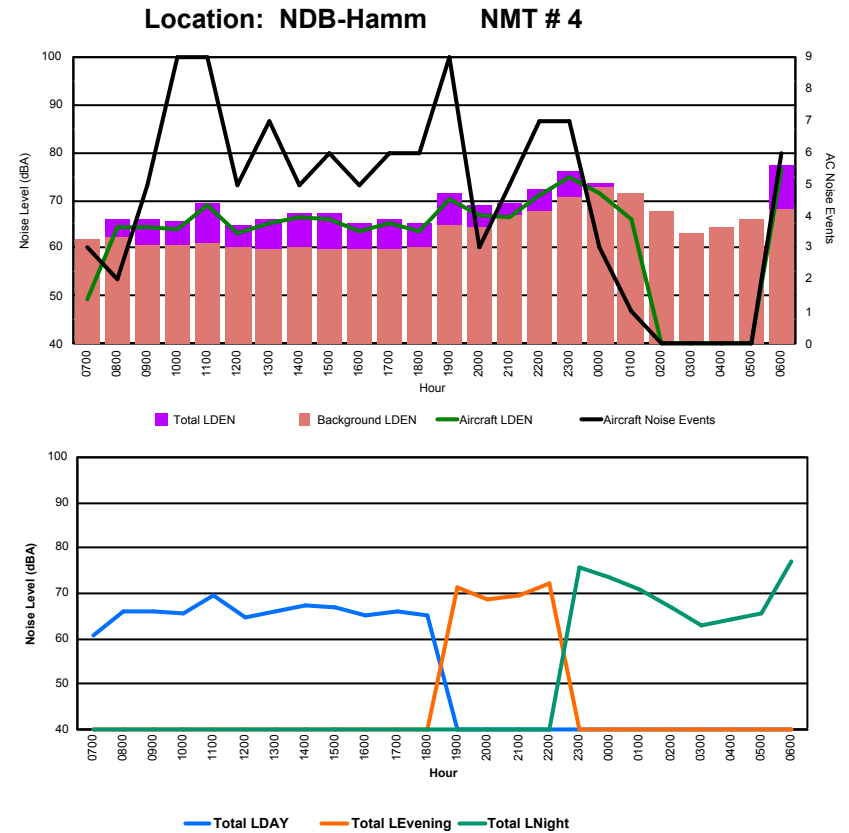

Luxembourg Airport Noise Distribution by Hour

Between 02/09/2023 00:00:00 and 02/09/2023 23:59:59 (Local Time)

Day	Aircraft Events	Total LDEN dB (A)	Aircraft LDEN dB(A)	Background LDEN dB(A)	Total LDay dB(A)	Total LEvening dB(A)	Total LNight dB (A)
02/09/23	7:00	3	60.6	49.5	61.9	60.6	-
02/09/23	8:00	2	65.9	64.4	62.2	65.9	-
02/09/23	9:00	5	65.9	64.5	60.5	65.9	-
02/09/23	10:00	9	65.6	64.1	60.5	65.6	-
02/09/23	11:00	9	69.4	68.8	60.9	69.4	-
02/09/23	12:00	5	64.8	63.1	60.1	64.8	-
02/09/23	13:00	7	66.0	65.0	59.8	66.0	-
02/09/23	14:00	5	67.4	66.4	60.3	67.4	-
02/09/23	15:00	6	67.1	66.2	59.8	67.1	-
02/09/23	16:00	5	65.0	63.4	59.9	65.0	-
02/09/23	17:00	6	66.2	65.0	59.9	66.2	-
02/09/23	18:00	6	65.1	63.5	60.0	65.1	-
02/09/23	19:00	9	71.4	70.4	64.7	-	71.4
02/09/23	20:00	3	68.8	67.0	64.2	-	68.8
02/09/23	21:00	5	69.5	66.5	66.7	-	69.5
02/09/23	22:00	7	72.3	70.9	67.7	-	72.3
02/09/23	23:00	7	75.9	74.6	70.8	-	75.9
03/09/23	0:00	3	73.7	71.6	72.7	-	73.7
03/09/23	1:00	1	70.7	66.0	71.5	-	70.7
03/09/23	2:00	-	66.9	-	67.8	-	66.9
03/09/23	3:00	-	63.1	-	63.2	-	63.1
03/09/23	4:00	-	64.2	-	64.3	-	64.2
03/09/23	5:00	-	65.8	-	66.1	-	65.8
03/09/23	6:00	6	77.1	76.6	68.3	-	77.1
	109	69.9	68.3	66.0	66.2	70.7	72.4