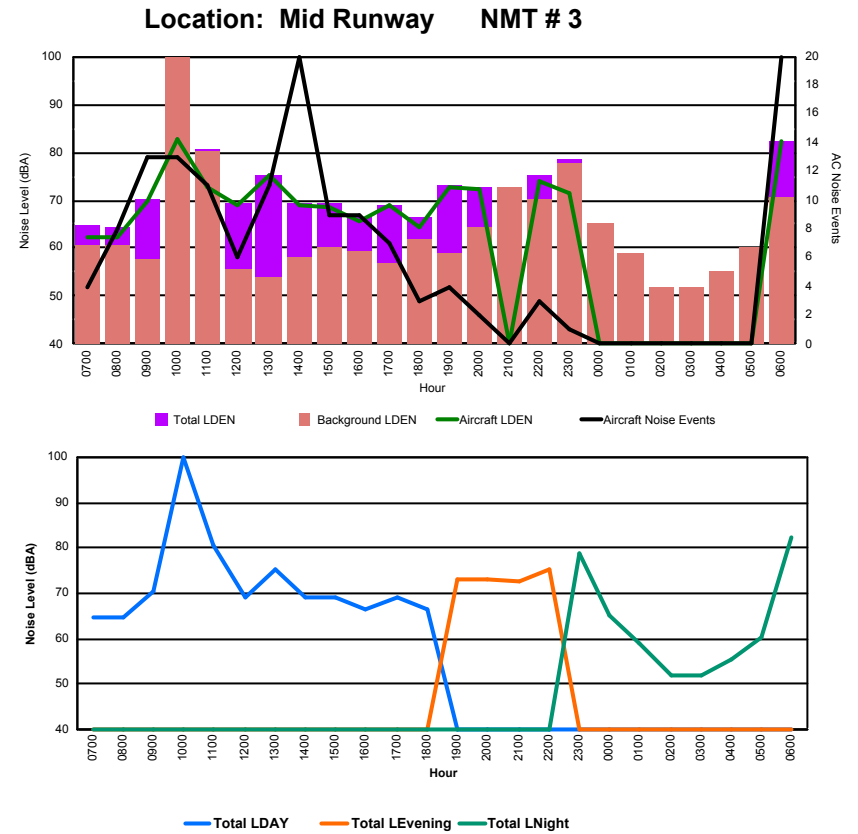

Location: DVOR NMT # 2

Luxembourg Airport Noise Distribution by Hour

Between 09/09/2023 00:00:00 and 09/09/2023 23:59:59 (Local Time)

Day	Aircraft Events	Total LDEN dB(A)	Aircraft LDEN dB(A)	Background LDEN dB(A)	Total LDay dB(A)	Total LEvening dB(A)	Total LNight dB(A)
09/09/23 7:00	4	64.6	62.4	60.6	64.6	-	-
09/09/23 8:00	8	64.5	62.4	60.8	64.5	-	-
09/09/23 9:00	13	70.3	70.0	57.8	70.3	-	-
09/09/23 10:00	13	103.7	82.6	103.6	103.7	-	-
09/09/23 11:00	11	80.6	72.8	80.1	80.6	-	-
09/09/23 12:00	6	69.2	69.0	55.7	69.2	-	-
09/09/23 13:00	11	75.2	75.2	54.0	75.2	-	-
09/09/23 14:00	20	69.2	68.9	58.0	69.2	-	-
09/09/23 15:00	9	69.3	68.7	60.3	69.3	-	-
09/09/23 16:00	9	66.5	65.6	59.2	66.5	-	-
09/09/23 17:00	7	69.0	68.8	56.8	69.0	-	-
09/09/23 18:00	3	66.3	64.3	62.0	66.3	-	-
09/09/23 19:00	4	73.0	72.9	59.1	-	73.0	-
09/09/23 20:00	2	72.9	72.2	64.5	-	72.9	-
09/09/23 21:00	-	72.6	-	72.6	-	72.6	-
09/09/23 22:00	3	75.4	73.9	70.2	-	75.4	-
09/09/23 23:00	1	78.7	71.4	77.8	-	-	78.7
10/09/23 0:00	-	65.3	-	65.4	-	-	65.3
10/09/23 1:00	-	58.9	-	59.1	-	-	58.9
10/09/23 2:00	-	51.7	-	51.7	-	-	51.7
10/09/23 3:00	-	51.9	-	51.9	-	-	51.9
10/09/23 4:00	-	55.3	-	55.3	-	-	55.3
10/09/23 5:00	-	60.3	-	60.3	-	-	60.3
10/09/23 6:00	20	82.5	82.3	70.5	-	-	82.5
	144	90.0	73.4	89.8	92.9	73.6	75.1