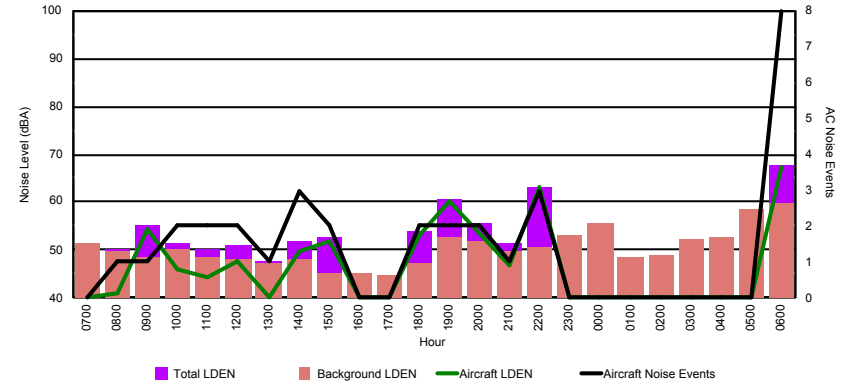

Luxembourg Airport Noise Distribution by Hour

Between 05/09/2023 00:00:00 and 05/09/2023 23:59:59 (Local Time)

Day	Aircraft Events	Total LDEN dB(A)	Aircraft LDEN dB(A)	Background LDEN dB(A)	Total LDay dB(A)	Total LEvening dB(A)	Total LNight dB(A)
05/09/23 7:00	-	51.2	-	51.3	51.2	-	-
05/09/23 8:00	1	50.2	41.1	49.7	50.2	-	-
05/09/23 9:00	1	55.4	54.4	48.6	55.4	-	-
05/09/23 10:00	2	51.6	46.1	50.2	51.6	-	-
05/09/23 11:00	2	50.0	44.3	48.6	50.0	-	-
05/09/23 12:00	2	50.9	47.9	48.1	50.9	-	-
05/09/23 13:00	1	47.7	38.0	47.2	47.7	-	-
05/09/23 14:00	3	51.9	49.6	48.2	51.9	-	-
05/09/23 15:00	2	52.8	51.9	45.3	52.8	-	-
05/09/23 16:00	-	45.2	-	45.2	45.2	-	-
05/09/23 17:00	-	44.7	-	44.7	44.7	-	-
05/09/23 18:00	2	54.0	53.0	47.3	54.0	-	-
05/09/23 19:00	2	60.8	60.1	52.9	-	60.8	-
05/09/23 20:00	2	55.7	53.5	51.9	-	55.7	-
05/09/23 21:00	1	51.4	46.7	49.7	-	51.4	-
05/09/23 22:00	3	63.3	63.0	50.6	-	63.3	-
05/09/23 23:00	-	53.2	-	53.2	-	-	53.2
06/09/23 0:00	-	55.5	-	55.5	-	-	55.5
06/09/23 1:00	-	48.5	-	48.5	-	-	48.5
06/09/23 2:00	-	49.1	-	49.1	-	-	49.1
06/09/23 3:00	-	52.1	-	52.1	-	-	52.1
06/09/23 4:00	-	52.2	-	52.8	-	-	52.2
06/09/23 5:00	-	58.6	-	58.5	-	-	58.6
06/09/23 6:00	8	67.8	67.1	59.6	-	-	67.8
	32	57.4	55.9	52.3	51.4	59.8	59.9

Location: Roodt/Syr NMT # 1