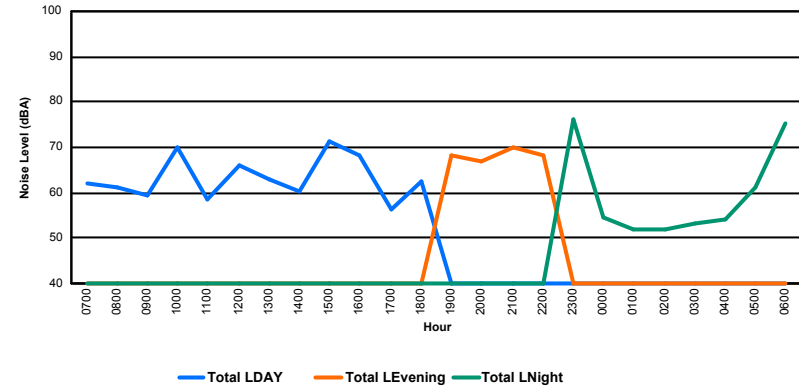

Luxembourg Airport Noise Distribution by Hour

Between 06/09/2023 00:00:00 and 06/09/2023 23:59:59 (Local Time)

Day	Aircraft Events	Total LDEN dB(A)	Aircraft LDEN dB(A)	Background LDEN dB(A)	Total LDay dB(A)	Total LEvening dB(A)	Total LNight dB(A)
06/09/23 7:00	6	62.2	61.8	51.4	62.2	-	-
06/09/23 8:00	4	61.3	60.8	51.4	61.3	-	-
06/09/23 9:00	4	59.6	59.1	50.5	59.6	-	-
06/09/23 10:00	10	70.0	70.0	50.3	70.0	-	-
06/09/23 11:00	8	58.5	58.0	49.5	58.5	-	-
06/09/23 12:00	4	66.0	65.9	48.9	66.0	-	-
06/09/23 13:00	5	62.8	62.5	50.5	62.8	-	-
06/09/23 14:00	7	60.5	60.1	50.8	60.5	-	-
06/09/23 15:00	9	71.5	71.4	52.0	71.5	-	-
06/09/23 16:00	3	68.2	68.1	50.7	68.2	-	-
06/09/23 17:00	2	56.4	54.2	52.3	56.4	-	-
06/09/23 18:00	8	62.6	61.9	54.5	62.6	-	-
06/09/23 19:00	8	68.1	67.5	60.0	-	68.1	-
06/09/23 20:00	6	66.9	66.0	60.0	-	66.9	-
06/09/23 21:00	2	70.2	69.9	59.5	-	70.2	-
06/09/23 22:00	1	68.4	68.0	57.6	-	68.4	-
06/09/23 23:00	1	76.1	75.9	61.4	-	-	76.1
07/09/23 0:00	-	54.7	-	54.7	-	-	54.7
07/09/23 1:00	-	51.9	-	51.9	-	-	51.9
07/09/23 2:00	-	51.9	-	51.9	-	-	51.9
07/09/23 3:00	-	53.3	-	53.3	-	-	53.3
07/09/23 4:00	-	54.3	-	54.3	-	-	54.3
07/09/23 5:00	-	61.4	-	61.6	-	-	61.4
07/09/23 6:00	15	75.4	75.3	62.2	-	-	75.4
	103	68.0	67.7	56.5	65.7	68.6	69.9

Location: DVOR NMT # 2