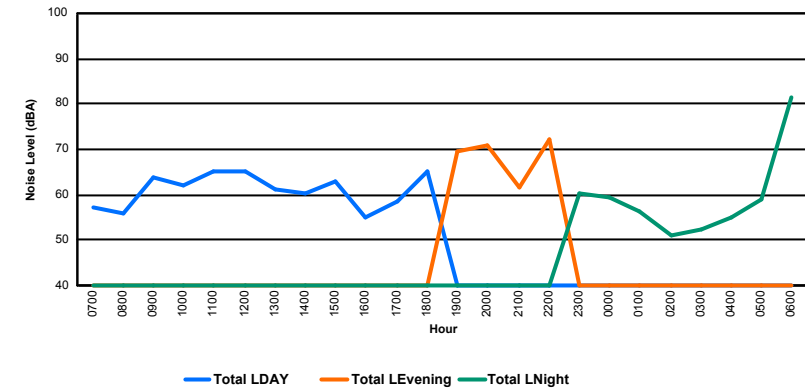

Luxembourg Airport Noise Distribution by Hour

Between 05/09/2023 00:00:00 and 05/09/2023 23:59:59 (Local Time)

Day	Aircraft Events	Total LDEN dB(A)	Aircraft LDEN dB(A)	Background LDEN dB(A)	Total LDay dB(A)	Total LEvening dB(A)	Total LNight dB(A)
05/09/23 7:00	4	57.3	55.1	53.5	57.3	-	-
05/09/23 8:00	3	56.1	53.9	52.1	56.1	-	-
05/09/23 9:00	5	63.8	63.6	52.1	63.8	-	-
05/09/23 10:00	9	62.2	60.5	57.9	62.2	-	-
05/09/23 11:00	10	65.0	64.8	52.6	65.0	-	-
05/09/23 12:00	10	65.0	64.8	52.0	65.0	-	-
05/09/23 13:00	4	61.3	60.9	50.8	61.3	-	-
05/09/23 14:00	7	60.1	59.4	51.7	60.1	-	-
05/09/23 15:00	4	62.8	62.5	51.7	62.8	-	-
05/09/23 16:00	3	54.8	52.4	51.2	54.8	-	-
05/09/23 17:00	2	58.4	57.2	52.0	58.4	-	-
05/09/23 18:00	9	65.2	64.9	53.0	65.2	-	-
05/09/23 19:00	9	69.6	69.1	59.9	-	69.6	-
05/09/23 20:00	7	71.0	70.7	59.5	-	71.0	-
05/09/23 21:00	1	61.5	57.6	59.3	-	61.5	-
05/09/23 22:00	4	72.2	72.1	58.3	-	72.2	-
05/09/23 23:00	-	60.4	-	60.4	-	-	60.4
06/09/23 0:00	-	59.6	-	59.6	-	-	59.6
06/09/23 1:00	-	56.2	-	56.2	-	-	56.2
06/09/23 2:00	-	51.1	-	51.1	-	-	51.1
06/09/23 3:00	-	52.2	-	52.2	-	-	52.2
06/09/23 4:00	-	54.8	-	54.8	-	-	54.8
06/09/23 5:00	-	59.0	-	59.0	-	-	59.0
06/09/23 6:00	16	81.3	81.3	62.1	-	-	81.3
	107	69.2	69.0	56.7	62.2	70.0	72.4

Location: DVOR NMT # 2