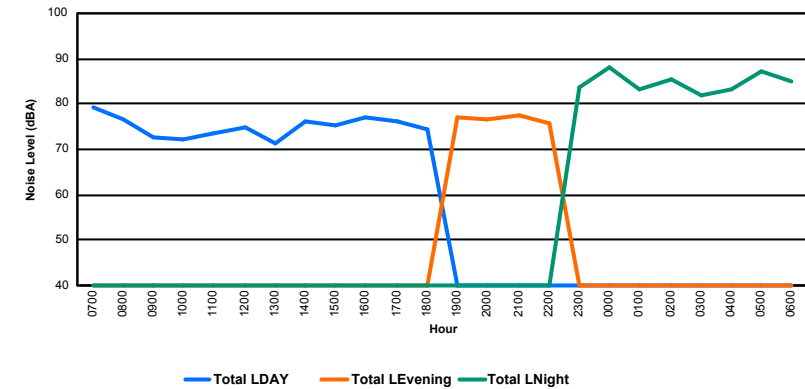

Luxembourg Airport Noise Distribution by Hour

Between 30/09/2023 00:00:00 and 30/09/2023 23:59:59 (Local Time)

Day	Aircraft Events	Total LDEN dB (A)	Aircraft LDEN dB(A)	Background LDEN dB(A)	Total LDay dB(A)	Total LEvening dB(A)	Total LNight dB (A)
30/09/23 7:00	5	79.1	71.1	81.8	79.1	-	-
30/09/23 8:00	-	76.6	-	80.6	76.6	-	-
30/09/23 9:00	6	72.8	64.9	73.9	72.8	-	-
30/09/23 10:00	9	72.1	65.4	71.7	72.1	-	-
30/09/23 11:00	12	73.7	68.8	73.1	73.7	-	-
30/09/23 12:00	12	74.9	69.9	74.3	74.9	-	-
30/09/23 13:00	19	71.4	66.6	70.1	71.4	-	-
30/09/23 14:00	20	76.1	73.7	73.3	76.1	-	-
30/09/23 15:00	22	75.4	74.1	73.3	75.4	-	-
30/09/23 16:00	13	77.1	72.0	77.1	77.1	-	-
30/09/23 17:00	7	76.4	72.3	74.7	76.4	-	-
30/09/23 18:00	6	74.3	67.6	73.8	74.3	-	-
30/09/23 19:00	1	76.9	46.2	77.4	-	76.9	-
30/09/23 20:00	3	76.6	69.3	76.5	-	76.6	-
30/09/23 21:00	3	77.7	62.8	79.1	-	77.7	-
30/09/23 22:00	5	75.8	65.7	78.5	-	75.8	-
30/09/23 23:00	3	83.6	66.6	84.0	-	-	83.6
01/10/23 0:00	1	88.3	76.0	91.2	-	-	88.3
01/10/23 1:00	-	83.4	-	86.2	-	-	83.4
01/10/23 2:00	1	85.4	73.2	87.9	-	-	85.4
01/10/23 3:00	-	82.1	-	84.3	-	-	82.1
01/10/23 4:00	-	83.2	-	86.6	-	-	83.2
01/10/23 5:00	-	87.3	-	89.5	-	-	87.3
01/10/23 6:00	11	84.9	79.4	86.5	-	-	84.9
	159	81.4	70.9	83.5	75.5	76.8	85.3

Location: Mid Runway NMT # 3