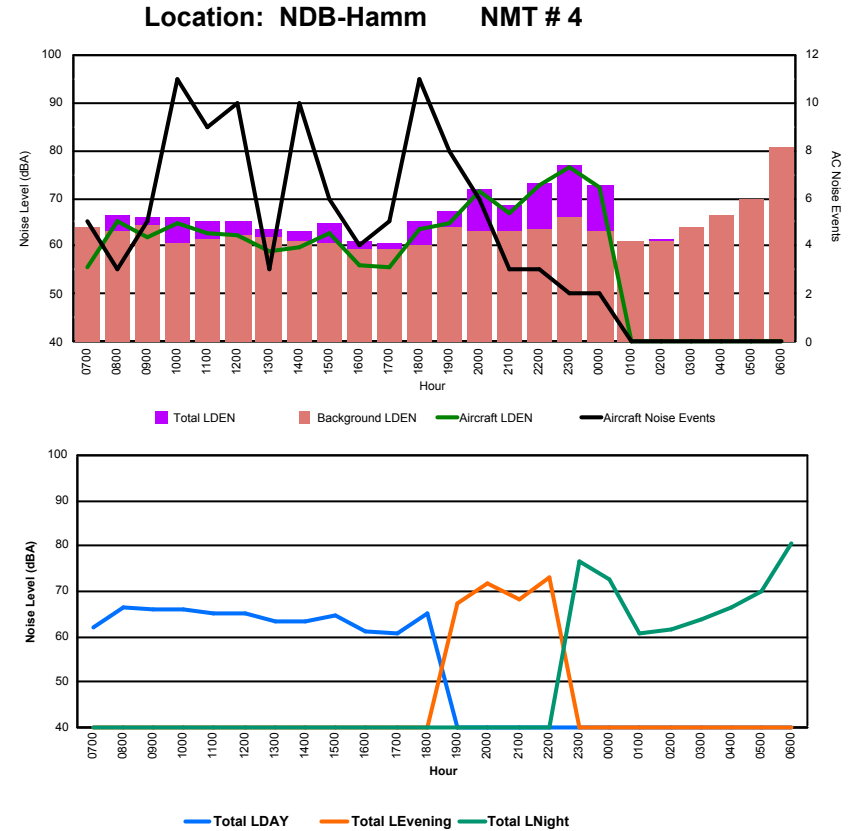

Luxembourg Airport Noise Distribution by Hour

Between 19/09/2023 00:00:00 and 19/09/2023 23:59:59 (Local Time)

Day	Aircraft Events	Total LDEN dB(A)	Aircraft LDEN dB(A)	Background LDEN dB(A)	Total LDay dB(A)	Total LEvening dB(A)	Total LNight dB(A)
19/09/23 7:00	5	61.9	55.5	63.8	61.9	-	-
19/09/23 8:00	3	66.3	65.1	63.0	66.3	-	-
19/09/23 9:00	5	66.0	61.9	64.3	66.0	-	-
19/09/23 10:00	11	66.0	64.7	60.5	66.0	-	-
19/09/23 11:00	9	65.1	62.9	61.4	65.1	-	-
19/09/23 12:00	10	65.2	62.5	62.2	65.2	-	-
19/09/23 13:00	3	63.5	59.0	61.8	63.5	-	-
19/09/23 14:00	10	63.2	59.6	61.1	63.2	-	-
19/09/23 15:00	6	64.7	62.8	60.5	64.7	-	-
19/09/23 16:00	4	61.1	56.2	59.5	61.1	-	-
19/09/23 17:00	5	60.8	55.7	59.4	60.8	-	-
19/09/23 18:00	11	65.2	63.6	60.4	65.2	-	-
19/09/23 19:00	8	67.4	64.9	63.9	-	67.4	-
19/09/23 20:00	6	71.9	71.3	63.0	-	71.9	-
19/09/23 21:00	3	68.4	66.9	63.2	-	68.4	-
19/09/23 22:00	3	73.1	72.6	63.4	-	73.1	-
19/09/23 23:00	2	76.7	76.4	65.9	-	-	76.7
20/09/23 0:00	2	72.6	72.1	63.1	-	-	72.6
20/09/23 1:00	-	60.8	-	61.2	-	-	60.8
20/09/23 2:00	-	61.6	-	61.1	-	-	61.6
20/09/23 3:00	-	64.0	-	64.0	-	-	64.0
20/09/23 4:00	-	66.4	-	66.4	-	-	66.4
20/09/23 5:00	-	70.0	-	70.0	-	-	70.0
20/09/23 6:00	-	80.8	-	80.8	-	-	80.8
	106	70.8	66.9	68.6	64.4	70.8	74.1