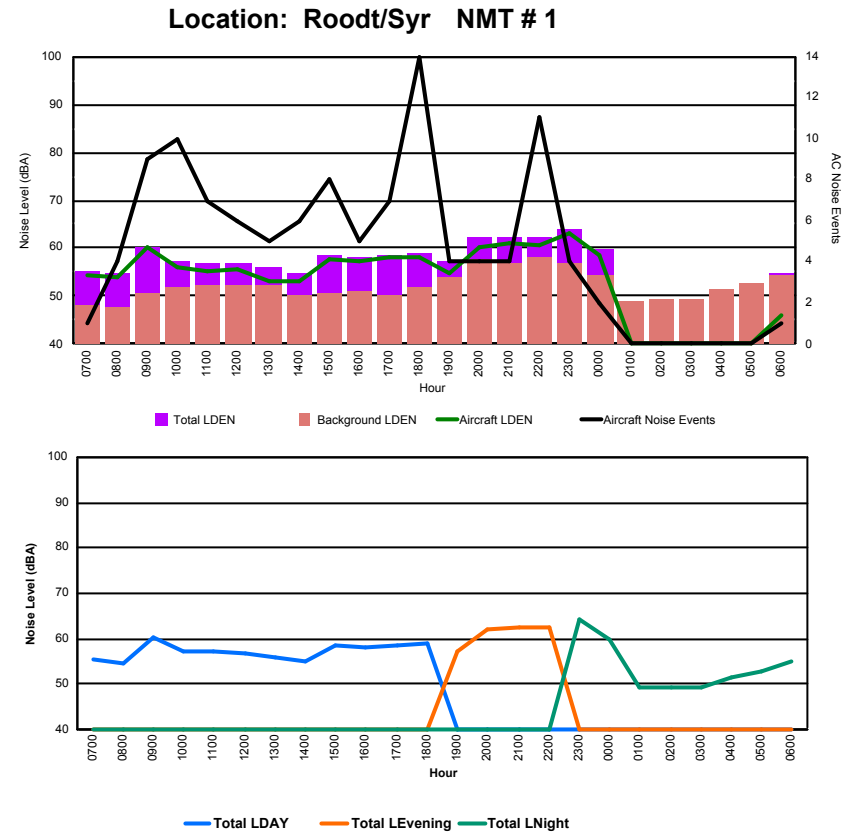

Luxembourg Airport Noise Distribution by Hour

Between 01/09/2023 00:00:00 and 01/09/2023 23:59:59 (Local Time)

Day	Aircraft Events	Total LDEN dB (A)	Aircraft LDEN dB(A)	Background LDEN dB(A)	Total LDay dB(A)	Total LEvening dB(A)	Total LNight dB (A)
01/09/23 7:00	1	55.3	54.3	48.0	55.3	-	-
01/09/23 8:00	4	54.7	53.9	47.5	54.7	-	-
01/09/23 9:00	9	60.4	60.0	50.5	60.4	-	-
01/09/23 10:00	10	57.3	56.0	51.9	57.3	-	-
01/09/23 11:00	7	57.0	55.1	52.4	57.0	-	-
01/09/23 12:00	6	56.9	55.7	52.3	56.9	-	-
01/09/23 13:00	5	55.9	53.2	52.1	55.9	-	-
01/09/23 14:00	6	54.8	53.1	50.1	54.8	-	-
01/09/23 15:00	8	58.6	57.9	50.7	58.6	-	-
01/09/23 16:00	5	58.0	57.1	51.1	58.0	-	-
01/09/23 17:00	7	58.7	58.2	50.0	58.7	-	-
01/09/23 18:00	14	58.8	58.0	51.7	58.8	-	-
01/09/23 19:00	4	57.2	54.7	53.8	-	57.2	-
01/09/23 20:00	4	62.1	60.2	57.5	-	62.1	-
01/09/23 21:00	4	62.3	60.9	56.7	-	62.3	-
01/09/23 22:00	11	62.4	60.5	58.2	-	62.4	-
01/09/23 23:00	4	64.1	63.2	56.7	-	-	64.1
02/09/23 0:00	2	59.8	58.4	54.3	-	-	59.8
02/09/23 1:00	-	49.1	-	49.1	-	-	49.1
02/09/23 2:00	-	49.3	-	49.3	-	-	49.3
02/09/23 3:00	-	49.2	-	49.2	-	-	49.2
02/09/23 4:00	-	51.5	-	51.5	-	-	51.5
02/09/23 5:00	-	52.8	-	52.8	-	-	52.8
02/09/23 6:00	1	54.8	46.2	54.2	-	-	54.8
	112	58.4	57.0	53.2	57.5	61.4	57.4