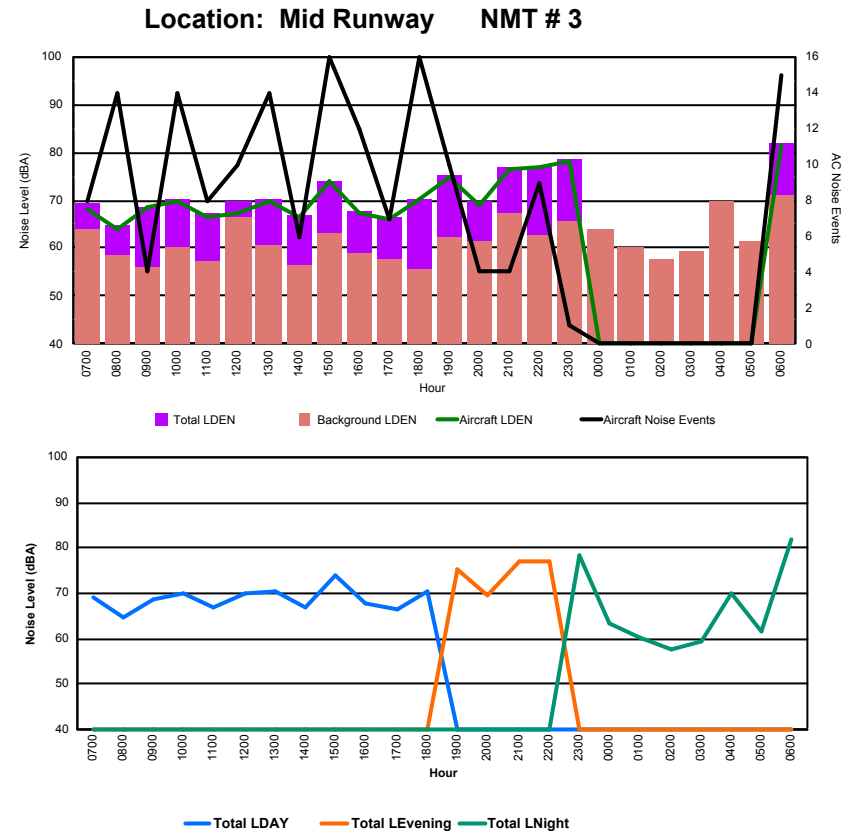

Location: DVOR NMT # 2

Luxembourg Airport Noise Distribution by Hour

Between 07/09/2023 00:00:00 and 07/09/2023 23:59:59 (Local Time)

Day	Aircraft Events	Total LDEN dB(A)	Aircraft LDEN dB(A)	Background LDEN dB(A)	Total LDay dB(A)	Total LEvening dB(A)	Total LNight dB(A)	
07/09/23	7:00	8	69.3	68.2	63.8	69.3	-	-
07/09/23	8:00	14	64.8	63.8	58.5	64.8	-	-
07/09/23	9:00	4	68.7	68.5	56.2	68.7	-	-
07/09/23	10:00	14	70.2	69.8	60.3	70.2	-	-
07/09/23	11:00	8	67.1	66.6	57.3	67.1	-	-
07/09/23	12:00	10	69.9	67.4	66.5	69.9	-	-
07/09/23	13:00	14	70.4	70.0	60.7	70.4	-	-
07/09/23	14:00	6	66.8	66.3	56.6	66.8	-	-
07/09/23	15:00	16	74.1	73.8	63.2	74.1	-	-
07/09/23	16:00	12	67.9	67.3	59.1	67.9	-	-
07/09/23	17:00	7	66.5	65.9	57.7	66.5	-	-
07/09/23	18:00	16	70.3	70.2	55.6	70.3	-	-
07/09/23	19:00	10	75.2	74.9	62.3	-	75.2	-
07/09/23	20:00	4	69.7	69.0	61.3	-	69.7	-
07/09/23	21:00	4	76.9	76.4	67.2	-	76.9	-
07/09/23	22:00	9	77.0	76.9	62.6	-	77.0	-
07/09/23	23:00	1	78.4	78.1	65.7	-	-	78.4
08/09/23	0:00	-	63.2	-	63.8	-	-	63.2
08/09/23	1:00	-	60.3	-	60.4	-	-	60.3
08/09/23	2:00	-	57.5	-	57.5	-	-	57.5
08/09/23	3:00	-	59.2	-	59.2	-	-	59.2
08/09/23	4:00	-	69.9	-	70.0	-	-	69.9
08/09/23	5:00	-	61.6	-	61.6	-	-	61.6
08/09/23	6:00	15	81.7	81.4	70.9	-	-	81.7
	172	73.0	72.5	63.8	69.5	75.5	74.6	