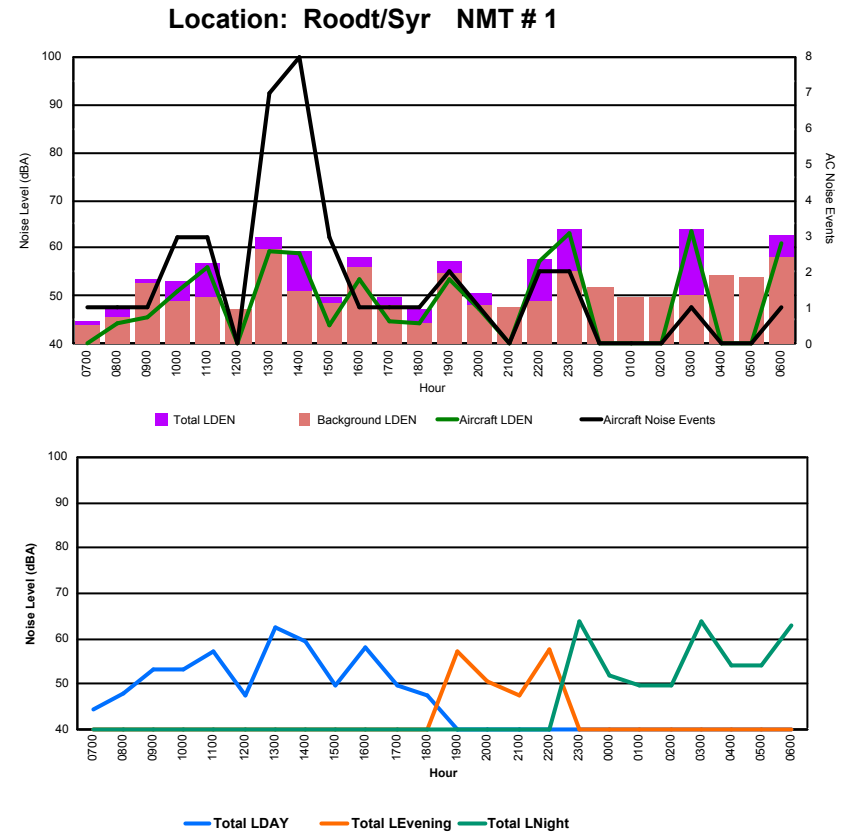

Luxembourg Airport Noise Distribution by Hour

Between 16/09/2023 00:00:00 and 16/09/2023 23:59:59 (Local Time)

Day	Aircraft Events	Total LDEN dB(A)	Aircraft LDEN dB(A)	Background LDEN dB(A)	Total LDay dB(A)	Total LEvening dB(A)	Total LNight dB(A)	
16/09/23	7:00	1	44.6	36.8	43.9	44.6	-	-
16/09/23	8:00	1	47.9	44.3	45.5	47.9	-	-
16/09/23	9:00	1	53.4	45.5	52.6	53.4	-	-
16/09/23	10:00	3	53.1	51.2	48.9	53.1	-	-
16/09/23	11:00	3	57.0	56.1	49.6	57.0	-	-
16/09/23	12:00	-	47.4	-	47.4	47.4	-	-
16/09/23	13:00	7	62.4	59.3	59.6	62.4	-	-
16/09/23	14:00	8	59.4	58.8	51.1	59.4	-	-
16/09/23	15:00	3	49.9	43.9	48.7	49.9	-	-
16/09/23	16:00	1	58.1	53.6	56.1	58.1	-	-
16/09/23	17:00	1	49.7	44.8	48.1	49.7	-	-
16/09/23	18:00	1	47.4	44.4	44.4	47.4	-	-
16/09/23	19:00	2	57.2	53.5	54.9	-	57.2	-
16/09/23	20:00	1	50.7	47.4	48.1	-	50.7	-
16/09/23	21:00	-	47.7	-	47.7	-	47.7	-
16/09/23	22:00	2	57.7	57.2	48.8	-	57.7	-
16/09/23	23:00	2	63.8	63.1	55.3	-	-	63.8
17/09/23	0:00	-	51.7	-	51.7	-	-	51.7
17/09/23	1:00	-	49.9	-	49.9	-	-	49.9
17/09/23	2:00	-	49.9	-	49.9	-	-	49.9
17/09/23	3:00	1	63.8	63.6	50.0	-	-	63.8
17/09/23	4:00	-	54.2	-	54.3	-	-	54.2
17/09/23	5:00	-	54.0	-	54.1	-	-	54.0
17/09/23	6:00	1	62.8	61.1	58.1	-	-	62.8
	39	57.5	55.7	52.8	55.8	55.1	59.8