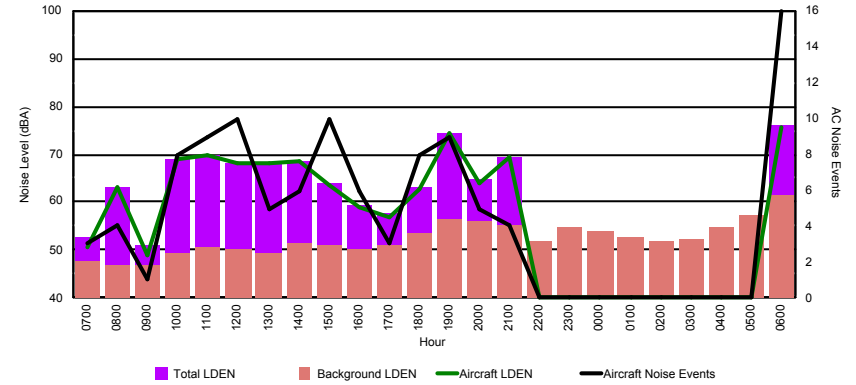

Luxembourg Airport Noise Distribution by Hour

Between 14/09/2023 00:00:00 and 14/09/2023 23:59:59 (Local Time)

Day	Aircraft Events	Total LDEN dB(A)	Aircraft LDEN dB(A)	Background LDEN dB(A)	Total LDay dB(A)	Total LEvening dB(A)	Total LNight dB(A)	
14/09/23	7:00	3	52.5	50.8	47.6	52.5	-	-
14/09/23	8:00	4	63.2	63.1	46.9	63.2	-	-
14/09/23	9:00	1	51.1	49.1	46.8	51.1	-	-
14/09/23	10:00	8	68.9	68.9	49.5	68.9	-	-
14/09/23	11:00	9	69.6	69.6	50.6	69.6	-	-
14/09/23	12:00	10	68.2	68.1	50.3	68.2	-	-
14/09/23	13:00	5	68.1	68.1	49.2	68.1	-	-
14/09/23	14:00	6	68.5	68.4	51.6	68.5	-	-
14/09/23	15:00	10	63.9	63.7	51.1	63.9	-	-
14/09/23	16:00	6	59.5	59.0	50.2	59.5	-	-
14/09/23	17:00	3	57.9	56.9	51.1	57.9	-	-
14/09/23	18:00	8	63.3	62.9	53.7	63.3	-	-
14/09/23	19:00	9	74.4	74.4	56.4	-	74.4	-
14/09/23	20:00	5	64.8	64.1	56.2	-	64.8	-
14/09/23	21:00	4	69.4	69.2	55.0	-	69.4	-
14/09/23	22:00	-	51.7	-	51.7	-	51.7	-
14/09/23	23:00	-	54.7	-	54.7	-	-	54.7
15/09/23	0:00	-	53.9	-	53.9	-	-	53.9
15/09/23	1:00	-	52.7	-	52.7	-	-	52.7
15/09/23	2:00	-	51.9	-	51.9	-	-	51.9
15/09/23	3:00	-	52.2	-	52.2	-	-	52.2
15/09/23	4:00	-	54.7	-	54.7	-	-	54.7
15/09/23	5:00	-	57.1	-	57.1	-	-	57.1
15/09/23	6:00	16	75.9	75.8	61.5	-	-	75.9
	107	67.2	67.0	53.9	65.8	69.9	67.1	

Location: DVOR NMT # 2