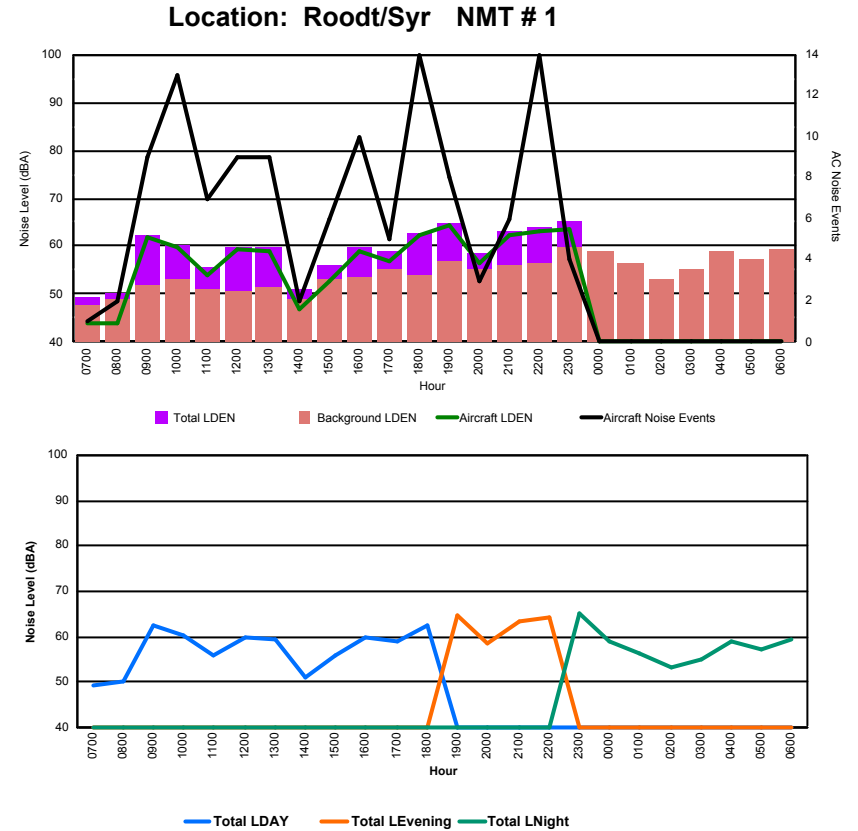

Luxembourg Airport Noise Distribution by Hour

Between 21/09/2023 00:00:00 and 21/09/2023 23:59:59 (Local Time)

Day	Aircraft Events	Total LDEN dB (A)	Aircraft LDEN dB(A)	Background LDEN dB(A)	Total LDay dB(A)	Total LEvening dB(A)	Total LNight dB (A)	
21/09/23	7:00	1	49.3	43.9	47.8	49.3	-	-
21/09/23	8:00	2	50.1	43.9	49.0	50.1	-	-
21/09/23	9:00	9	62.3	61.9	51.7	62.3	-	-
21/09/23	10:00	13	60.4	59.6	53.0	60.4	-	-
21/09/23	11:00	7	55.8	54.1	50.9	55.8	-	-
21/09/23	12:00	9	59.8	59.3	50.8	59.8	-	-
21/09/23	13:00	9	59.6	58.9	51.6	59.6	-	-
21/09/23	14:00	2	51.0	46.7	49.1	51.0	-	-
21/09/23	15:00	6	56.0	52.9	53.2	56.0	-	-
21/09/23	16:00	10	59.8	58.8	53.4	59.8	-	-
21/09/23	17:00	5	59.1	56.9	55.2	59.1	-	-
21/09/23	18:00	14	62.7	62.2	53.9	62.7	-	-
21/09/23	19:00	8	64.9	64.2	56.9	-	64.9	-
21/09/23	20:00	3	58.7	56.3	55.0	-	58.7	-
21/09/23	21:00	6	63.3	62.4	56.0	-	63.3	-
21/09/23	22:00	14	64.1	63.3	56.5	-	64.1	-
21/09/23	23:00	4	65.1	63.6	59.9	-	-	65.1
22/09/23	0:00	-	58.8	-	58.9	-	-	58.8
22/09/23	1:00	-	56.4	-	56.5	-	-	56.4
22/09/23	2:00	-	53.3	-	53.3	-	-	53.3
22/09/23	3:00	-	55.1	-	55.1	-	-	55.1
22/09/23	4:00	-	58.9	-	59.0	-	-	58.9
22/09/23	5:00	-	57.2	-	57.2	-	-	57.2
22/09/23	6:00	-	59.2	-	59.3	-	-	59.2
		122	60.2	58.4	55.5	58.9	63.3	59.5