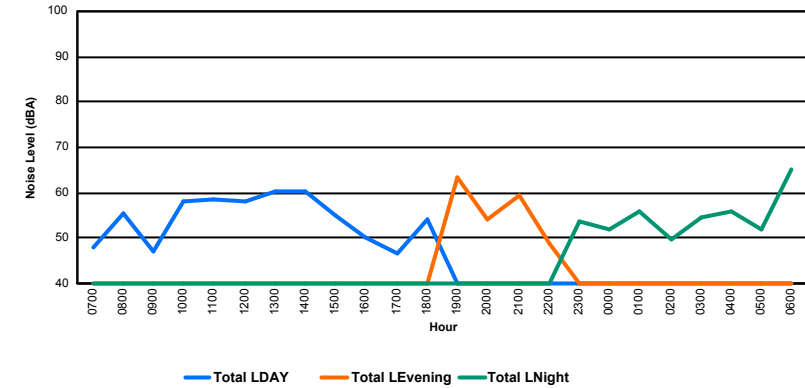

Luxembourg Airport Noise Distribution by Hour

Between 14/09/2023 00:00:00 and 14/09/2023 23:59:59 (Local Time)

Day	Aircraft Events	Total LDEN dB (A)	Aircraft LDEN dB(A)	Background LDEN dB(A)	Total LDay dB(A)	Total LEvening dB(A)	Total LNight dB (A)
14/09/23	7:00	2	48.1	40.6	47.3	48.1	-
14/09/23	8:00	3	55.4	54.0	50.0	55.4	-
14/09/23	9:00	-	46.9	-	46.9	-	-
14/09/23	10:00	4	58.3	57.6	50.8	58.3	-
14/09/23	11:00	3	58.6	57.7	51.7	58.6	-
14/09/23	12:00	4	57.9	57.2	49.9	57.9	-
14/09/23	13:00	1	60.2	57.8	56.4	60.2	-
14/09/23	14:00	3	60.1	57.0	57.2	60.1	-
14/09/23	15:00	3	55.1	53.4	50.2	55.1	-
14/09/23	16:00	1	50.3	42.1	49.7	50.3	-
14/09/23	17:00	-	46.8	-	46.8	-	-
14/09/23	18:00	4	54.1	51.4	51.1	54.1	-
14/09/23	19:00	3	63.5	63.0	54.1	-	63.5
14/09/23	20:00	2	54.3	52.0	50.6	-	54.3
14/09/23	21:00	4	59.3	58.5	52.0	-	59.3
14/09/23	22:00	-	49.0	-	49.0	-	49.0
14/09/23	23:00	-	53.6	-	53.6	-	53.6
15/09/23	0:00	-	52.1	-	52.1	-	52.1
15/09/23	1:00	-	55.7	-	55.7	-	55.7
15/09/23	2:00	-	49.6	-	49.6	-	49.6
15/09/23	3:00	-	54.4	-	54.5	-	54.4
15/09/23	4:00	-	56.0	-	56.0	-	56.0
15/09/23	5:00	-	52.1	-	52.1	-	52.1
15/09/23	6:00	9	65.0	64.0	58.8	-	65.0
	46	57.5	55.6	53.2	56.4	59.3	57.8

Location: Roodt/Syr NMT # 1