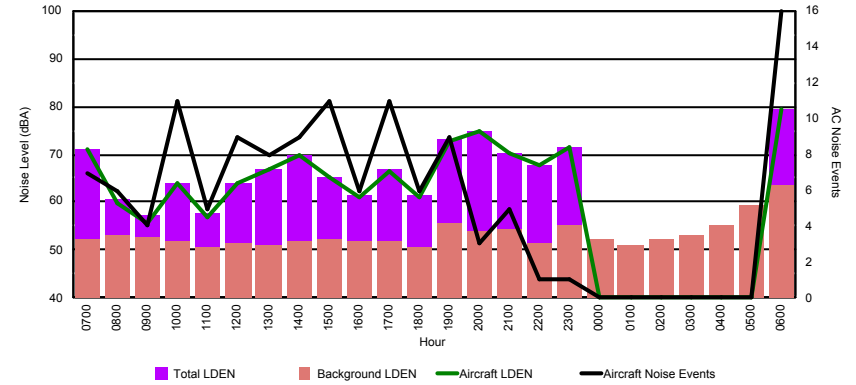

Luxembourg Airport Noise Distribution by Hour

Between 25/09/2023 00:00:00 and 25/09/2023 23:59:59 (Local Time)

Day	Aircraft Events	Total LDEN dB (A)	Aircraft LDEN dB(A)	Background LDEN dB(A)	Total LDay dB(A)	Total LEvening dB(A)	Total LNight dB (A)	
25/09/23	7:00	7	71.0	70.9	52.3	71.0	-	-
25/09/23	8:00	6	60.8	59.9	53.1	60.8	-	-
25/09/23	9:00	4	57.3	55.5	52.6	57.3	-	-
25/09/23	10:00	11	64.1	63.9	51.7	64.1	-	-
25/09/23	11:00	5	57.9	57.0	50.8	57.9	-	-
25/09/23	12:00	9	64.1	63.9	51.5	64.1	-	-
25/09/23	13:00	8	66.9	66.8	51.0	66.9	-	-
25/09/23	14:00	9	69.9	69.8	51.8	69.9	-	-
25/09/23	15:00	11	65.3	65.1	52.1	65.3	-	-
25/09/23	16:00	6	61.5	61.0	51.8	61.5	-	-
25/09/23	17:00	11	66.7	66.6	51.9	66.7	-	-
25/09/23	18:00	6	61.3	61.0	50.5	61.3	-	-
25/09/23	19:00	9	73.0	72.9	55.5	-	73.0	-
25/09/23	20:00	3	74.7	74.6	54.0	-	74.7	-
25/09/23	21:00	5	70.4	70.3	54.2	-	70.4	-
25/09/23	22:00	1	67.8	67.7	51.6	-	67.8	-
25/09/23	23:00	1	71.6	71.5	55.1	-	-	71.6
26/09/23	0:00	-	52.1	-	52.1	-	-	52.1
26/09/23	1:00	-	51.1	-	51.1	-	-	51.1
26/09/23	2:00	-	52.2	-	52.3	-	-	52.2
26/09/23	3:00	-	53.0	-	53.0	-	-	53.0
26/09/23	4:00	-	55.2	-	55.2	-	-	55.2
26/09/23	5:00	-	59.2	-	59.2	-	-	59.2
26/09/23	6:00	16	79.3	79.2	63.6	-	-	79.3
	128	69.5	69.3	54.8	65.8	72.2	71.0	

Location: DVOR NMT # 2