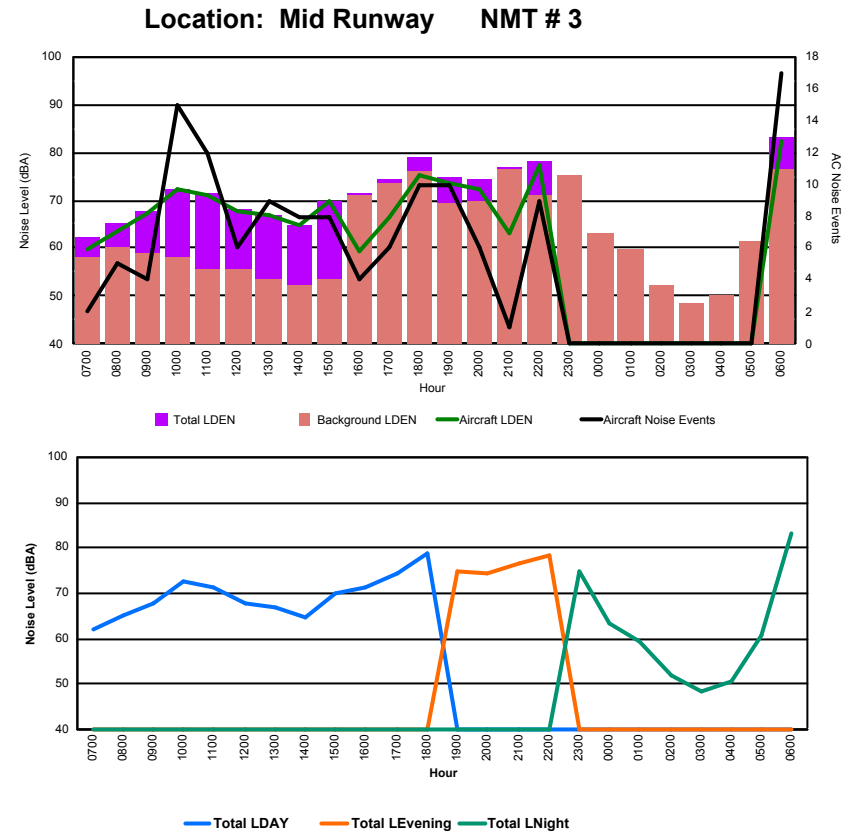

Luxembourg Airport Noise Distribution by Hour

Between 10/09/2023 00:00:00 and 10/09/2023 23:59:59 (Local Time)

Day	Aircraft Events	Total LDEN dB (A)	Aircraft LDEN dB(A)	Background LDEN dB(A)	Total LDay dB(A)	Total LEvening dB(A)	Total LNight dB (A)
10/09/23 7:00	2	62.1	59.7	58.3	62.1	-	-
10/09/23 8:00	5	65.2	63.7	60.0	65.2	-	-
10/09/23 9:00	4	67.8	67.3	58.8	67.8	-	-
10/09/23 10:00	15	72.5	72.4	58.1	72.5	-	-
10/09/23 11:00	12	71.3	71.2	55.8	71.3	-	-
10/09/23 12:00	6	68.0	67.7	55.7	68.0	-	-
10/09/23 13:00	9	67.0	66.8	53.5	67.0	-	-
10/09/23 14:00	8	64.9	64.7	52.3	64.9	-	-
10/09/23 15:00	8	70.0	69.9	53.7	70.0	-	-
10/09/23 16:00	4	71.3	59.3	71.0	71.3	-	-
10/09/23 17:00	6	74.3	66.6	73.5	74.3	-	-
10/09/23 18:00	10	78.8	75.4	76.2	78.8	-	-
10/09/23 19:00	10	74.9	73.6	69.2	-	74.9	-
10/09/23 20:00	6	74.3	72.3	70.0	-	74.3	-
10/09/23 21:00	1	76.8	63.1	76.6	-	76.8	-
10/09/23 22:00	9	78.2	77.3	71.0	-	78.2	-
10/09/23 23:00	-	75.0	-	75.1	-	-	75.0
11/09/23 0:00	-	63.2	-	63.2	-	-	63.2
11/09/23 1:00	-	59.5	-	59.7	-	-	59.5
11/09/23 2:00	-	52.0	-	52.1	-	-	52.0
11/09/23 3:00	-	48.6	-	48.6	-	-	48.6
11/09/23 4:00	-	50.4	-	50.4	-	-	50.4
11/09/23 5:00	-	60.6	-	61.4	-	-	60.6
11/09/23 6:00	17	83.2	82.3	76.3	-	-	83.2
	132	74.0	71.9	70.0	71.8	76.3	74.9