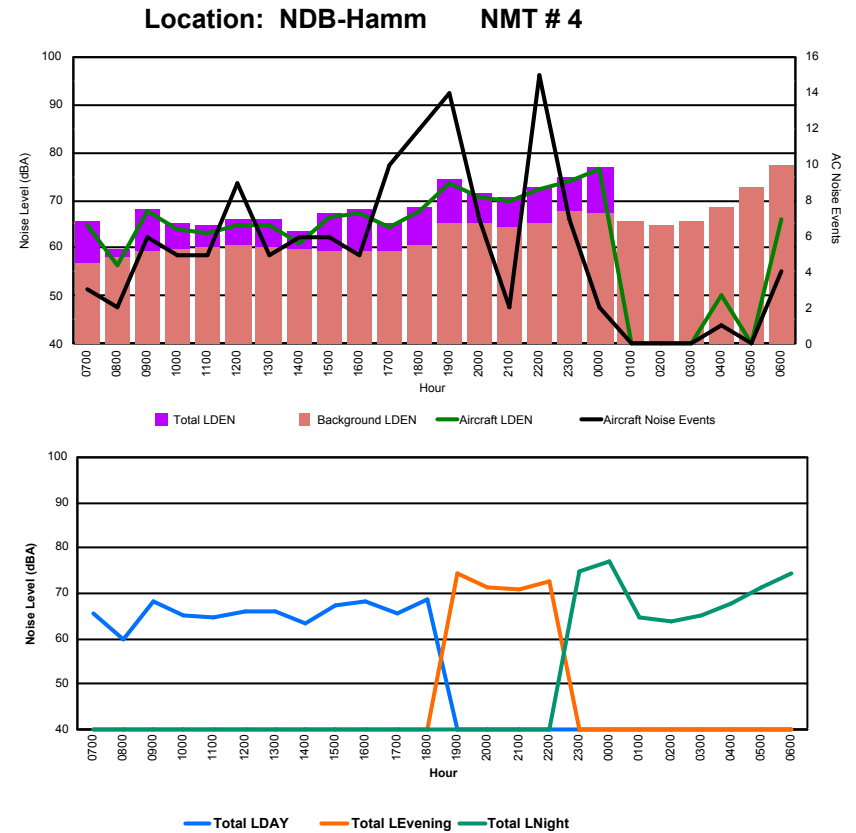

Luxembourg Airport Noise Distribution by Hour

Between 03/09/2023 00:00:00 and 03/09/2023 23:59:59 (Local Time)

Day	Aircraft Events	Total LDEN dB(A)	Aircraft LDEN dB(A)	Background LDEN dB(A)	Total LDay dB(A)	Total LEvening dB(A)	Total LNight dB(A)
03/09/23 7:00	3	65.5	64.9	56.9	65.5	-	-
03/09/23 8:00	2	59.7	56.3	58.0	59.7	-	-
03/09/23 9:00	6	68.2	67.7	59.2	68.2	-	-
03/09/23 10:00	5	65.3	64.0	59.8	65.3	-	-
03/09/23 11:00	5	64.7	63.0	60.1	64.7	-	-
03/09/23 12:00	9	66.0	64.7	60.6	66.0	-	-
03/09/23 13:00	5	66.1	64.8	60.2	66.1	-	-
03/09/23 14:00	6	63.5	61.1	59.8	63.5	-	-
03/09/23 15:00	6	67.2	66.4	59.3	67.2	-	-
03/09/23 16:00	5	68.1	67.5	59.5	68.1	-	-
03/09/23 17:00	10	65.4	64.2	59.3	65.4	-	-
03/09/23 18:00	12	68.6	67.9	60.6	68.6	-	-
03/09/23 19:00	14	74.2	73.6	65.3	-	74.2	-
03/09/23 20:00	7	71.5	70.5	65.2	-	71.5	-
03/09/23 21:00	2	70.8	69.7	64.4	-	70.8	-
03/09/23 22:00	15	72.8	72.1	65.2	-	72.8	-
03/09/23 23:00	7	75.0	74.1	67.9	-	-	75.0
04/09/23 0:00	2	77.0	76.6	67.4	-	-	77.0
04/09/23 1:00	-	64.8	-	65.5	-	-	64.8
04/09/23 2:00	-	63.9	-	64.6	-	-	63.9
04/09/23 3:00	-	65.3	-	65.7	-	-	65.3
04/09/23 4:00	1	67.7	50.4	68.6	-	-	67.7
04/09/23 5:00	-	71.3	-	72.7	-	-	71.3
04/09/23 6:00	4	74.6	66.2	77.3	-	-	74.6
	126	70.4	68.6	67.2	66.2	72.5	72.4