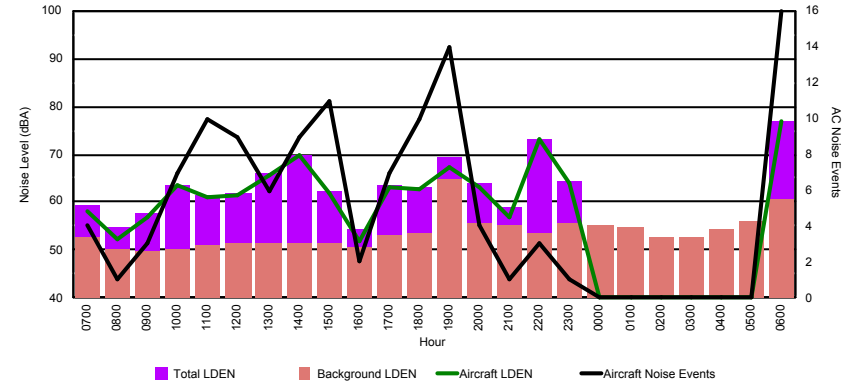

Luxembourg Airport Noise Distribution by Hour

Between 15/09/2023 00:00:00 and 15/09/2023 23:59:59 (Local Time)

Day	Aircraft Events	Total LDEN dB(A)	Aircraft LDEN dB(A)	Background LDEN dB(A)	Total LDay dB(A)	Total LEvening dB(A)	Total LNight dB(A)	
15/09/23	7:00	4	59.2	58.1	52.9	59.2	-	-
15/09/23	8:00	1	54.6	52.4	50.4	54.6	-	-
15/09/23	9:00	3	57.5	56.8	49.6	57.5	-	-
15/09/23	10:00	7	63.6	63.4	50.2	63.6	-	-
15/09/23	11:00	10	61.6	61.2	51.2	61.6	-	-
15/09/23	12:00	9	62.0	61.6	51.4	62.0	-	-
15/09/23	13:00	6	66.0	65.8	51.3	66.0	-	-
15/09/23	14:00	9	70.0	69.9	51.5	70.0	-	-
15/09/23	15:00	11	62.3	61.9	51.6	62.3	-	-
15/09/23	16:00	2	54.3	51.8	50.7	54.3	-	-
15/09/23	17:00	7	63.5	63.1	53.1	63.5	-	-
15/09/23	18:00	10	63.3	62.8	53.7	63.3	-	-
15/09/23	19:00	14	69.3	67.5	64.6	-	69.3	-
15/09/23	20:00	4	63.9	63.2	55.6	-	63.9	-
15/09/23	21:00	1	59.1	56.9	55.2	-	59.1	-
15/09/23	22:00	3	73.1	73.1	53.5	-	73.1	-
15/09/23	23:00	1	64.4	63.8	55.8	-	-	64.4
16/09/23	0:00	-	55.1	-	55.1	-	-	55.1
16/09/23	1:00	-	54.6	-	54.6	-	-	54.6
16/09/23	2:00	-	52.5	-	52.5	-	-	52.5
16/09/23	3:00	-	52.5	-	52.5	-	-	52.5
16/09/23	4:00	-	54.4	-	54.4	-	-	54.4
16/09/23	5:00	-	56.2	-	56.2	-	-	56.2
16/09/23	6:00	16	77.0	76.9	60.5	-	-	77.0
	118	66.8	66.4	55.6	63.6	69.1	68.3	

Location: DVOR NMT # 2