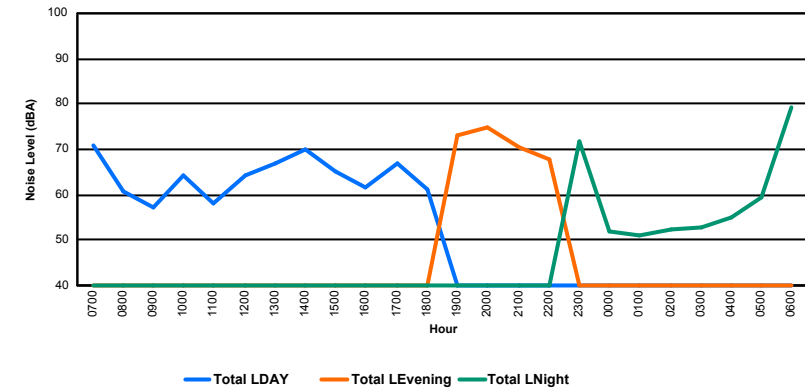

Luxembourg Airport Noise Distribution by Hour

Between 25/09/2023 00:00:00 and 25/09/2023 23:59:59 (Local Time)

Day	Aircraft Events	Total LDEN dB (A)	Aircraft LDEN dB(A)	Background LDEN dB(A)	Total LDay dB(A)	Total LEvening dB(A)	Total LNight dB (A)	
25/09/23	7:00	7	71.0	70.9	52.3	71.0	-	-
25/09/23	8:00	6	60.8	59.9	53.1	60.8	-	-
25/09/23	9:00	4	57.3	55.5	52.6	57.3	-	-
25/09/23	10:00	11	64.1	63.9	51.7	64.1	-	-
25/09/23	11:00	5	57.9	57.0	50.8	57.9	-	-
25/09/23	12:00	9	64.1	63.9	51.5	64.1	-	-
25/09/23	13:00	8	66.9	66.8	51.0	66.9	-	-
25/09/23	14:00	9	69.9	69.8	51.8	69.9	-	-
25/09/23	15:00	11	65.3	65.1	52.1	65.3	-	-
25/09/23	16:00	6	61.5	61.0	51.8	61.5	-	-
25/09/23	17:00	11	66.7	66.6	51.9	66.7	-	-
25/09/23	18:00	6	61.3	61.0	50.5	61.3	-	-
25/09/23	19:00	9	73.0	72.9	55.5	-	73.0	-
25/09/23	20:00	3	74.7	74.6	54.0	-	74.7	-
25/09/23	21:00	5	70.4	70.3	54.2	-	70.4	-
25/09/23	22:00	1	67.8	67.7	51.6	-	67.8	-
25/09/23	23:00	1	71.6	71.5	55.1	-	-	71.6
26/09/23	0:00	-	52.1	-	52.1	-	-	52.1
26/09/23	1:00	-	51.1	-	51.1	-	-	51.1
26/09/23	2:00	-	52.2	-	52.3	-	-	52.2
26/09/23	3:00	-	53.0	-	53.0	-	-	53.0
26/09/23	4:00	-	55.2	-	55.2	-	-	55.2
26/09/23	5:00	-	59.2	-	59.2	-	-	59.2
26/09/23	6:00	16	79.3	79.2	63.6	-	-	79.3
	128	69.5	69.3	54.8	65.8	72.2	71.0	

Location: DVOR NMT # 2