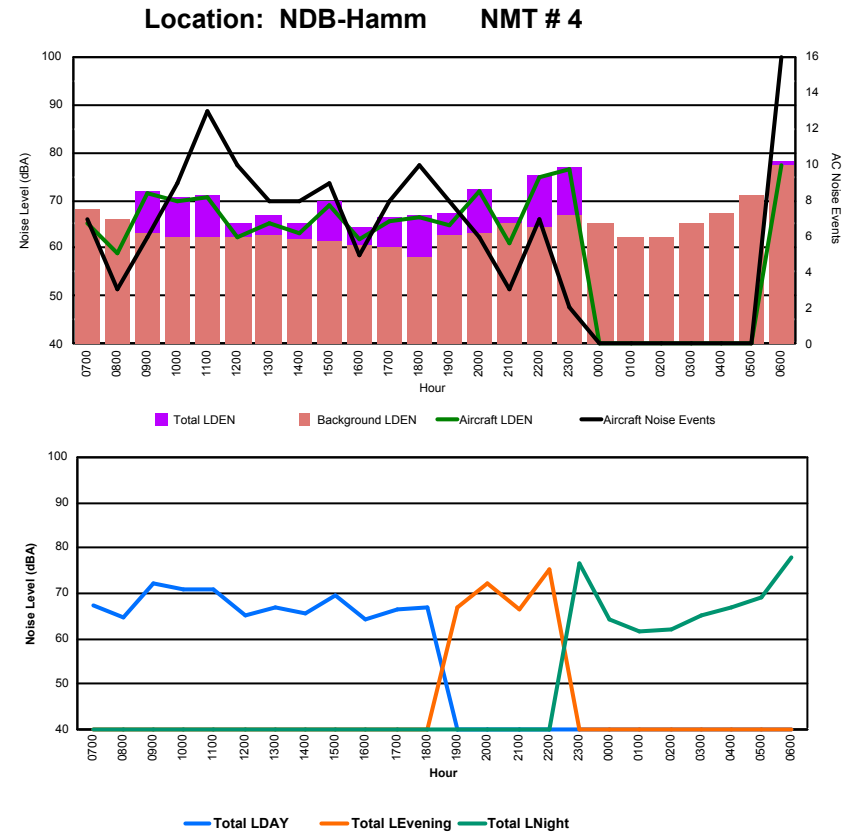

Luxembourg Airport Noise Distribution by Hour

Between 21/09/2023 00:00:00 and 21/09/2023 23:59:59 (Local Time)

Day	Aircraft Events	Total LDEN dB(A)	Aircraft LDEN dB(A)	Background LDEN dB(A)	Total LDay dB(A)	Total LEvening dB(A)	Total LNight dB(A)
21/09/23 7:00	7	67.4	65.3	68.2	67.4	-	-
21/09/23 8:00	3	64.9	59.1	66.2	64.9	-	-
21/09/23 9:00	6	72.0	71.5	63.0	72.0	-	-
21/09/23 10:00	9	70.7	70.0	62.4	70.7	-	-
21/09/23 11:00	13	71.1	70.5	62.2	71.1	-	-
21/09/23 12:00	10	65.1	62.2	62.3	65.1	-	-
21/09/23 13:00	8	66.8	65.0	62.6	66.8	-	-
21/09/23 14:00	8	65.4	63.2	61.7	65.4	-	-
21/09/23 15:00	9	69.6	69.0	61.5	69.6	-	-
21/09/23 16:00	5	64.2	61.7	60.8	64.2	-	-
21/09/23 17:00	8	66.6	65.7	60.0	66.6	-	-
21/09/23 18:00	10	66.9	66.4	58.0	66.9	-	-
21/09/23 19:00	8	67.1	64.9	62.9	-	67.1	-
21/09/23 20:00	6	72.3	71.7	63.3	-	72.3	-
21/09/23 21:00	3	66.5	61.1	65.1	-	66.5	-
21/09/23 22:00	7	75.1	74.7	64.5	-	75.1	-
21/09/23 23:00	2	76.8	76.4	66.9	-	-	76.8
22/09/23 0:00	-	64.1	-	65.1	-	-	64.1
22/09/23 1:00	-	61.8	-	62.1	-	-	61.8
22/09/23 2:00	-	62.0	-	62.4	-	-	62.0
22/09/23 3:00	-	65.1	-	65.3	-	-	65.1
22/09/23 4:00	-	66.7	-	67.1	-	-	66.7
22/09/23 5:00	-	69.3	-	70.9	-	-	69.3
22/09/23 6:00	16	78.0	77.5	77.4	-	-	78.0
	138	70.6	69.5	67.1	68.3	71.7	72.2