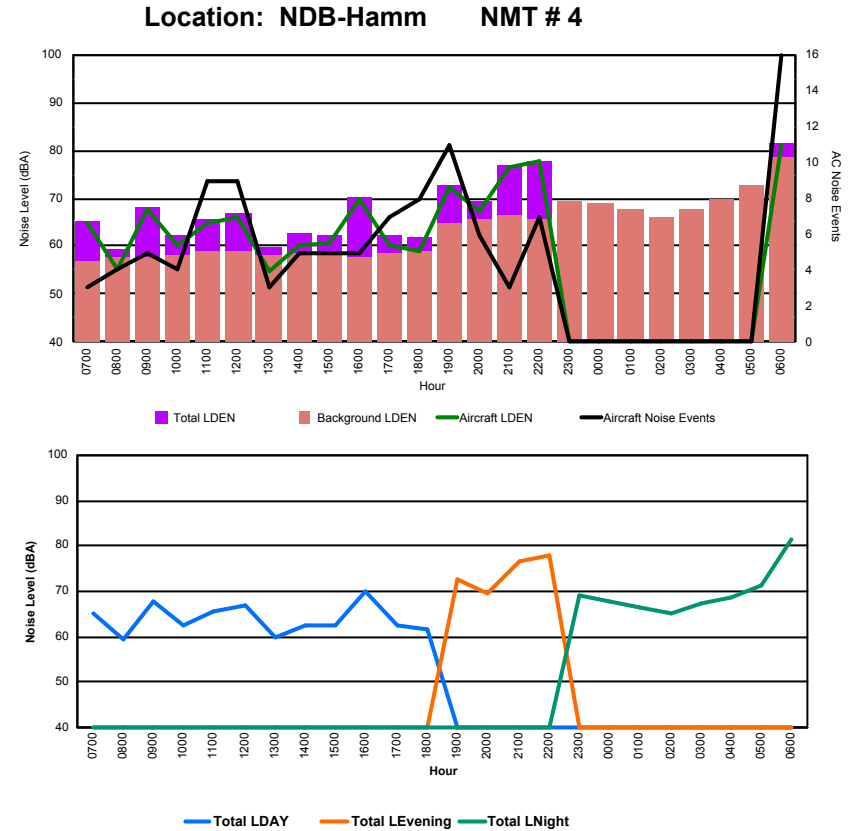

Luxembourg Airport Noise Distribution by Hour

Between 10/09/2023 00:00:00 and 10/09/2023 23:59:59 (Local Time)

Day	Aircraft Events	Total LDEN dB(A)	Aircraft LDEN dB(A)	Background LDEN dB(A)	Total LDay dB(A)	Total LEvening dB(A)	Total LNight dB(A)
10/09/23 7:00	3	65.3	64.7	56.7	65.3	-	-
10/09/23 8:00	4	59.2	55.2	57.7	59.2	-	-
10/09/23 9:00	5	68.0	67.6	57.9	68.0	-	-
10/09/23 10:00	4	62.4	60.4	58.2	62.4	-	-
10/09/23 11:00	9	65.6	64.7	58.9	65.6	-	-
10/09/23 12:00	9	66.7	66.0	58.8	66.7	-	-
10/09/23 13:00	3	59.8	54.8	58.3	59.8	-	-
10/09/23 14:00	5	62.6	60.3	58.7	62.6	-	-
10/09/23 15:00	5	62.5	60.7	58.1	62.5	-	-
10/09/23 16:00	5	70.2	69.9	57.8	70.2	-	-
10/09/23 17:00	7	62.3	60.1	58.5	62.3	-	-
10/09/23 18:00	8	61.8	58.8	58.9	61.8	-	-
10/09/23 19:00	11	72.8	72.1	64.9	-	72.8	-
10/09/23 20:00	6	69.4	67.1	65.6	-	69.4	-
10/09/23 21:00	3	76.7	76.3	66.5	-	76.7	-
10/09/23 22:00	7	77.9	77.6	65.8	-	77.9	-
10/09/23 23:00	-	69.2	-	69.3	-	-	69.2
11/09/23 0:00	-	67.9	-	69.1	-	-	67.9
11/09/23 1:00	-	66.5	-	67.7	-	-	66.5
11/09/23 2:00	-	65.2	-	66.1	-	-	65.2
11/09/23 3:00	-	67.2	-	67.9	-	-	67.2
11/09/23 4:00	-	68.5	-	69.8	-	-	68.5
11/09/23 5:00	-	71.4	-	72.9	-	-	71.4
11/09/23 6:00	16	81.6	81.2	78.6	-	-	81.6
	110	71.9	70.7	68.2	65.1	75.3	73.8