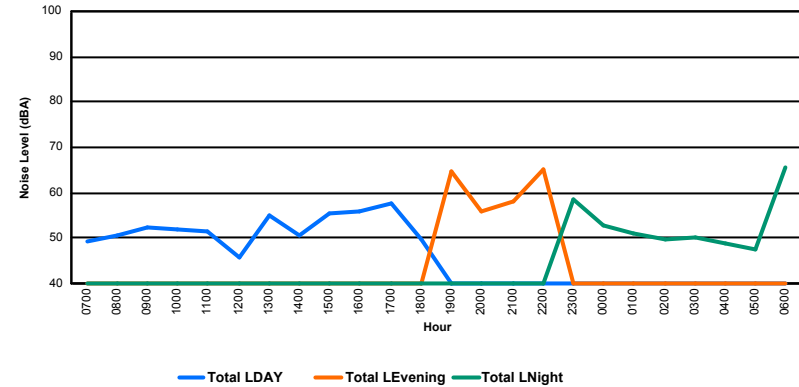

Luxembourg Airport Noise Distribution by Hour

Between 02/09/2023 00:00:00 and 02/09/2023 23:59:59 (Local Time)

Day	Aircraft Events	Total LDEN dB(A)	Aircraft LDEN dB(A)	Background LDEN dB(A)	Total LDay dB(A)	Total LEvening dB(A)	Total LNight dB(A)	
02/09/23	7:00	2	49.1	47.2	44.7	49.1	-	-
02/09/23	8:00	2	50.6	49.7	43.4	50.6	-	-
02/09/23	9:00	1	52.2	51.1	45.6	52.2	-	-
02/09/23	10:00	2	52.1	50.3	47.5	52.1	-	-
02/09/23	11:00	2	51.6	48.6	48.6	51.6	-	-
02/09/23	12:00	-	45.7	-	45.7	45.7	-	-
02/09/23	13:00	4	54.8	54.0	47.5	54.8	-	-
02/09/23	14:00	2	50.8	48.1	47.4	50.8	-	-
02/09/23	15:00	2	55.3	54.6	47.3	55.3	-	-
02/09/23	16:00	2	56.0	55.2	48.0	56.0	-	-
02/09/23	17:00	2	57.7	57.4	46.5	57.7	-	-
02/09/23	18:00	2	49.8	46.2	47.4	49.8	-	-
02/09/23	19:00	2	64.9	64.6	53.9	-	64.9	-
02/09/23	20:00	-	55.8	-	55.8	-	55.8	-
02/09/23	21:00	-	58.2	-	58.2	-	58.2	-
02/09/23	22:00	4	65.0	64.1	58.2	-	65.0	-
02/09/23	23:00	1	58.7	56.5	54.7	-	-	58.7
03/09/23	0:00	-	52.8	-	52.8	-	-	52.8
03/09/23	1:00	-	51.1	-	51.1	-	-	51.1
03/09/23	2:00	-	49.8	-	49.8	-	-	49.8
03/09/23	3:00	-	50.0	-	50.0	-	-	50.0
03/09/23	4:00	-	48.8	-	48.8	-	-	48.8
03/09/23	5:00	-	47.4	-	47.4	-	-	47.4
03/09/23	6:00	6	65.6	65.2	56.2	-	-	65.6
	36	57.9	56.7	52.1	53.3	62.6	58.0	

Location: Roodt/Syr NMT # 1