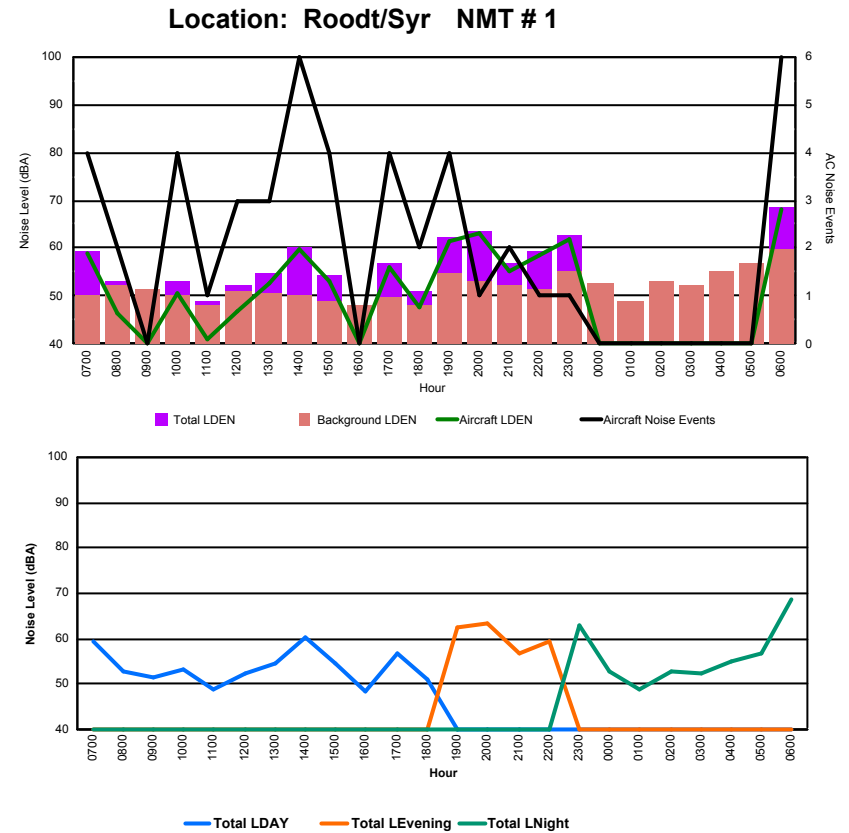

Luxembourg Airport Noise Distribution by Hour

Between 25/09/2023 00:00:00 and 25/09/2023 23:59:59 (Local Time)

Day	Aircraft Events	Total LDEN dB (A)	Aircraft LDEN dB(A)	Background LDEN dB(A)	Total LDay dB(A)	Total LEvening dB(A)	Total LNight dB (A)	
25/09/23	7:00	4	59.3	58.8	50.4	59.3	-	-
25/09/23	8:00	2	53.0	46.4	52.1	53.0	-	-
25/09/23	9:00	-	51.5	-	51.5	51.5	-	-
25/09/23	10:00	4	53.3	50.6	50.2	53.3	-	-
25/09/23	11:00	1	48.8	41.1	48.0	48.8	-	-
25/09/23	12:00	3	52.4	47.0	51.0	52.4	-	-
25/09/23	13:00	3	54.7	52.6	50.5	54.7	-	-
25/09/23	14:00	6	60.3	59.9	50.3	60.3	-	-
25/09/23	15:00	4	54.4	53.1	48.8	54.4	-	-
25/09/23	16:00	-	48.2	-	48.3	48.2	-	-
25/09/23	17:00	4	56.8	55.9	49.7	56.8	-	-
25/09/23	18:00	2	51.1	47.9	48.3	51.1	-	-
25/09/23	19:00	4	62.3	61.5	54.6	-	62.3	-
25/09/23	20:00	1	63.5	63.0	53.1	-	63.5	-
25/09/23	21:00	2	56.8	55.0	52.1	-	56.8	-
25/09/23	22:00	1	59.4	58.6	51.4	-	59.4	-
25/09/23	23:00	1	62.8	62.0	55.0	-	-	62.8
26/09/23	0:00	-	52.6	-	52.7	-	-	52.6
26/09/23	1:00	-	48.8	-	48.8	-	-	48.8
26/09/23	2:00	-	53.0	-	53.1	-	-	53.0
26/09/23	3:00	-	52.2	-	52.2	-	-	52.2
26/09/23	4:00	-	55.2	-	55.2	-	-	55.2
26/09/23	5:00	-	56.8	-	56.8	-	-	56.8
26/09/23	6:00	6	68.7	68.1	59.8	-	-	68.7
	48	59.2	58.0	53.0	55.2	61.2	61.3