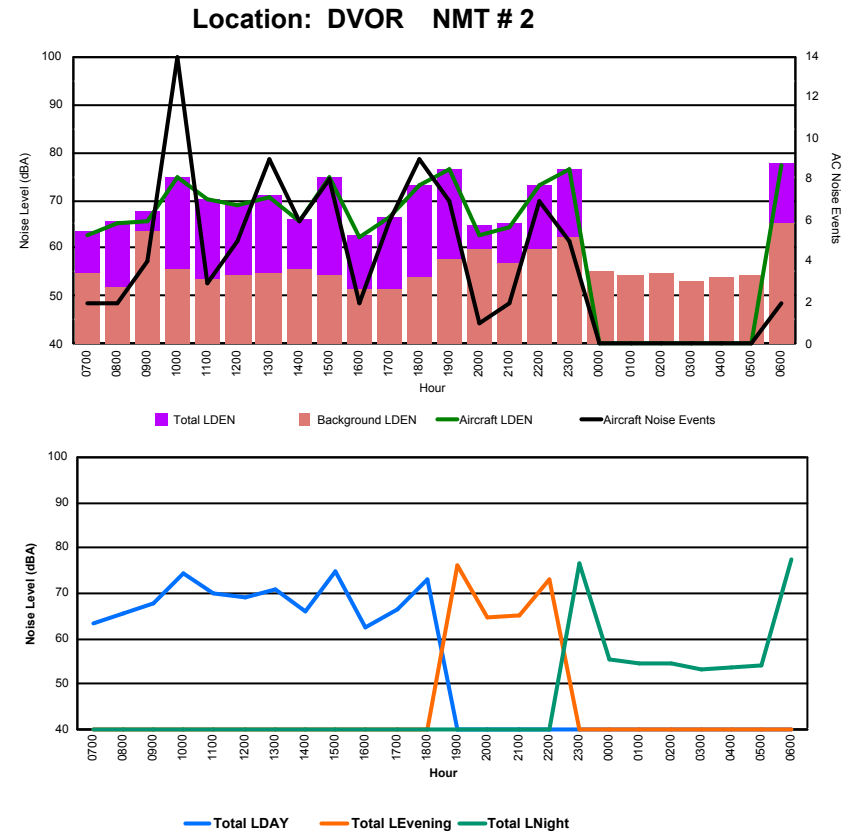

Luxembourg Airport Noise Distribution by Hour

Between 23/09/2023 00:00:00 and 23/09/2023 23:59:59 (Local Time)

Day	Aircraft Events	Total LDEN dB(A)	Aircraft LDEN dB(A)	Background LDEN dB(A)	Total LDay dB(A)	Total LEvening dB(A)	Total LNight dB(A)	
23/09/23	7:00	2	63.4	62.8	54.8	63.4	-	-
23/09/23	8:00	2	65.5	65.3	51.8	65.5	-	-
23/09/23	9:00	4	67.6	65.5	63.5	67.6	-	-
23/09/23	10:00	14	74.6	74.6	55.6	74.6	-	-
23/09/23	11:00	3	70.2	70.1	53.7	70.2	-	-
23/09/23	12:00	5	69.2	69.1	54.2	69.2	-	-
23/09/23	13:00	9	70.9	70.8	54.8	70.9	-	-
23/09/23	14:00	6	65.9	65.5	55.5	65.9	-	-
23/09/23	15:00	8	74.7	74.7	54.5	74.7	-	-
23/09/23	16:00	2	62.7	62.4	51.3	62.7	-	-
23/09/23	17:00	6	66.5	66.4	51.5	66.5	-	-
23/09/23	18:00	9	73.1	73.1	54.0	73.1	-	-
23/09/23	19:00	7	76.4	76.4	57.7	-	76.4	-
23/09/23	20:00	1	64.6	62.7	59.9	-	64.6	-
23/09/23	21:00	2	65.1	64.4	57.0	-	65.1	-
23/09/23	22:00	7	73.3	73.1	59.7	-	73.3	-
23/09/23	23:00	5	76.5	76.3	62.2	-	-	76.5
24/09/23	0:00	-	55.3	-	55.3	-	-	55.3
24/09/23	1:00	-	54.4	-	54.4	-	-	54.4
24/09/23	2:00	-	54.6	-	54.6	-	-	54.6
24/09/23	3:00	-	53.2	-	53.2	-	-	53.2
24/09/23	4:00	-	53.8	-	53.8	-	-	53.8
24/09/23	5:00	-	54.2	-	54.2	-	-	54.2
24/09/23	6:00	2	77.7	77.5	65.1	-	-	77.7
		94	71.1	70.9	57.8	70.4	72.5	71.2