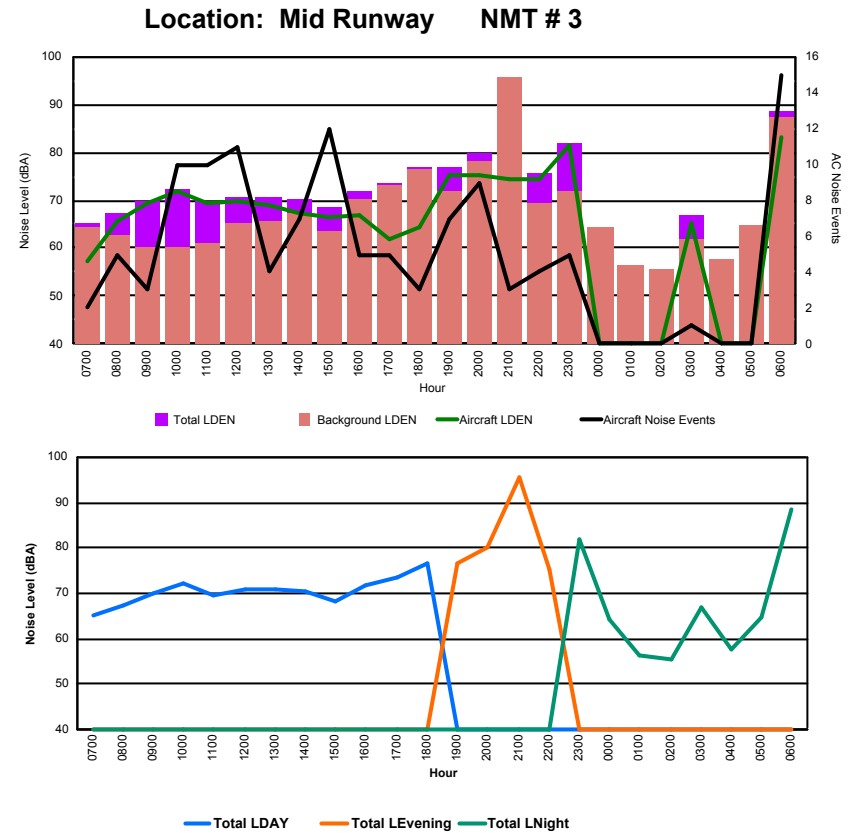

Luxembourg Airport Noise Distribution by Hour

Between 12/09/2023 00:00:00 and 12/09/2023 23:59:59 (Local Time)

Day	Aircraft Events	Total LDEN dB(A)	Aircraft LDEN dB(A)	Background LDEN dB(A)	Total LDay dB(A)	Total LEvening dB(A)	Total LNight dB(A)	
12/09/23	7:00	2	65.1	57.2	64.4	65.1	-	-
12/09/23	8:00	5	67.4	65.5	62.9	67.4	-	-
12/09/23	9:00	3	69.9	69.4	60.0	69.9	-	-
12/09/23	10:00	10	72.1	71.8	60.2	72.1	-	-
12/09/23	11:00	10	69.7	69.2	61.1	69.7	-	-
12/09/23	12:00	11	70.8	69.6	65.1	70.8	-	-
12/09/23	13:00	4	70.7	69.0	65.7	70.7	-	-
12/09/23	14:00	7	70.3	67.2	67.4	70.3	-	-
12/09/23	15:00	12	68.4	66.6	63.7	68.4	-	-
12/09/23	16:00	5	71.8	66.8	70.1	71.8	-	-
12/09/23	17:00	5	73.5	61.7	73.2	73.5	-	-
12/09/23	18:00	3	76.7	64.5	76.5	76.7	-	-
12/09/23	19:00	7	76.8	75.2	71.8	-	76.8	-
12/09/23	20:00	9	80.0	75.2	78.2	-	80.0	-
12/09/23	21:00	3	95.7	74.2	95.8	-	95.7	-
12/09/23	22:00	4	75.5	74.3	69.5	-	75.5	-
12/09/23	23:00	5	81.9	81.4	71.7	-	-	81.9
13/09/23	0:00	-	64.4	-	64.5	-	-	64.4
13/09/23	1:00	-	56.4	-	56.4	-	-	56.4
13/09/23	2:00	-	55.5	-	55.5	-	-	55.5
13/09/23	3:00	1	66.9	65.2	61.9	-	-	66.9
13/09/23	4:00	-	57.7	-	57.7	-	-	57.7
13/09/23	5:00	-	64.6	-	64.7	-	-	64.6
13/09/23	6:00	15	88.5	83.1	87.1	-	-	88.5
	121	83.1	73.5	82.8	71.5	89.9	80.4