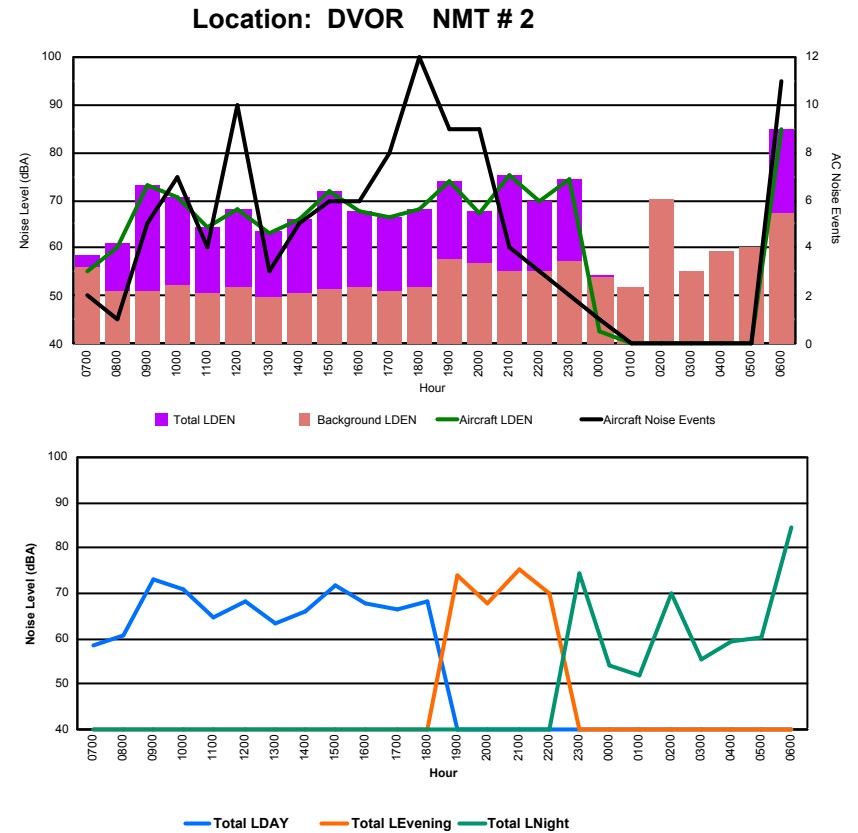

Luxembourg Airport Noise Distribution by Hour

Between 17/09/2023 00:00:00 and 17/09/2023 23:59:59 (Local Time)

Day	Aircraft Events	Total LDEN dB(A)	Aircraft LDEN dB(A)	Background LDEN dB(A)	Total LDay dB(A)	Total LEvening dB(A)	Total LNight dB(A)	
17/09/23	7:00	2	58.6	55.3	56.0	58.6	-	-
17/09/23	8:00	1	60.9	60.4	51.2	60.9	-	-
17/09/23	9:00	5	73.3	73.3	50.9	73.3	-	-
17/09/23	10:00	7	70.7	70.7	52.1	70.7	-	-
17/09/23	11:00	4	64.5	64.3	50.5	64.5	-	-
17/09/23	12:00	10	68.2	68.1	51.7	68.2	-	-
17/09/23	13:00	3	63.4	63.3	49.7	63.4	-	-
17/09/23	14:00	5	66.2	66.1	50.7	66.2	-	-
17/09/23	15:00	6	71.8	71.7	51.3	71.8	-	-
17/09/23	16:00	6	67.9	67.8	51.8	67.9	-	-
17/09/23	17:00	8	66.6	66.5	51.1	66.6	-	-
17/09/23	18:00	12	68.1	68.0	51.7	68.1	-	-
17/09/23	19:00	9	74.0	73.9	57.5	-	74.0	-
17/09/23	20:00	9	67.7	67.3	56.7	-	67.7	-
17/09/23	21:00	4	75.2	75.2	55.3	-	75.2	-
17/09/23	22:00	3	70.0	69.9	55.2	-	70.0	-
17/09/23	23:00	2	74.5	74.4	57.4	-	-	74.5
18/09/23	0:00	1	54.2	42.7	53.9	-	-	54.2
18/09/23	1:00	-	51.7	-	51.7	-	-	51.7
18/09/23	2:00	-	70.0	-	70.2	-	-	70.0
18/09/23	3:00	-	55.4	-	55.4	-	-	55.4
18/09/23	4:00	-	59.2	-	59.2	-	-	59.2
18/09/23	5:00	-	60.4	-	60.4	-	-	60.4
18/09/23	6:00	11	84.7	84.6	67.1	-	-	84.7
	108	73.1	72.9	59.7	68.4	72.7	76.2