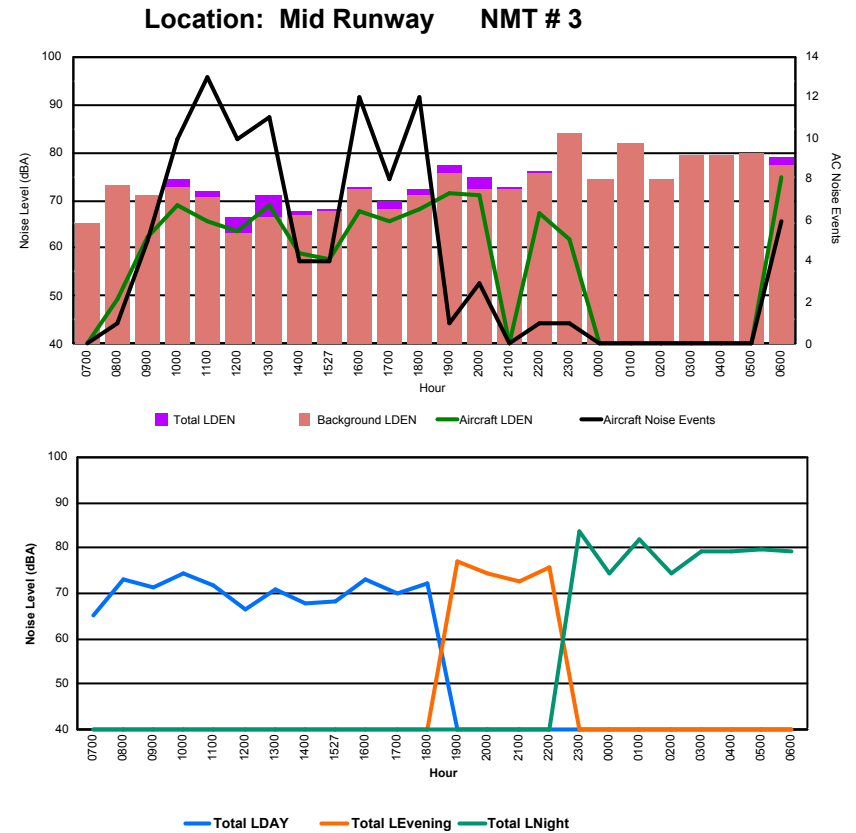

Luxembourg Airport Noise Distribution by Hour

Between 21/09/2023 00:00:00 and 21/09/2023 23:59:59 (Local Time)

Day	Aircraft Events	Total LDEN dB (A)	Aircraft LDEN dB(A)	Background LDEN dB(A)	Total LDay dB(A)	Total LEvening dB(A)	Total LNight dB (A)
21/09/23 7:00	-	65.0	-	65.3	65.0	-	-
21/09/23 8:00	1	73.1	49.2	73.3	73.1	-	-
21/09/23 9:00	5	71.2	62.5	70.9	71.2	-	-
21/09/23 10:00	10	74.2	69.0	72.8	74.2	-	-
21/09/23 11:00	13	71.8	65.5	70.8	71.8	-	-
21/09/23 12:00	10	66.4	63.7	63.1	66.4	-	-
21/09/23 13:00	11	70.9	69.0	66.5	70.9	-	-
21/09/23 14:00	4	67.6	59.1	67.0	67.6	-	-
21/09/23 15:27	4	68.3	57.5	67.9	68.3	-	-
21/09/23 16:00	12	72.9	67.9	72.2	72.9	-	-
21/09/23 17:00	8	69.8	65.5	68.1	69.8	-	-
21/09/23 18:00	12	72.3	68.0	70.9	72.3	-	-
21/09/23 19:00	1	77.2	71.5	75.8	-	77.2	-
21/09/23 20:00	3	74.6	71.0	72.2	-	74.6	-
21/09/23 21:00	-	72.7	-	72.2	-	72.7	-
21/09/23 22:00	1	75.9	67.3	75.5	-	75.9	-
21/09/23 23:00	1	83.8	62.0	83.8	-	-	83.8
22/09/23 0:00	-	74.4	-	74.4	-	-	74.4
22/09/23 1:00	-	81.7	-	81.8	-	-	81.7
22/09/23 2:00	-	74.3	-	74.4	-	-	74.3
22/09/23 3:00	-	79.3	-	79.4	-	-	79.3
22/09/23 4:00	-	79.4	-	79.5	-	-	79.4
22/09/23 5:00	-	79.9	-	80.0	-	-	79.9
22/09/23 6:00	6	79.1	75.0	77.2	-	-	79.1
	102	76.6	66.5	76.3	71.1	75.4	80.0