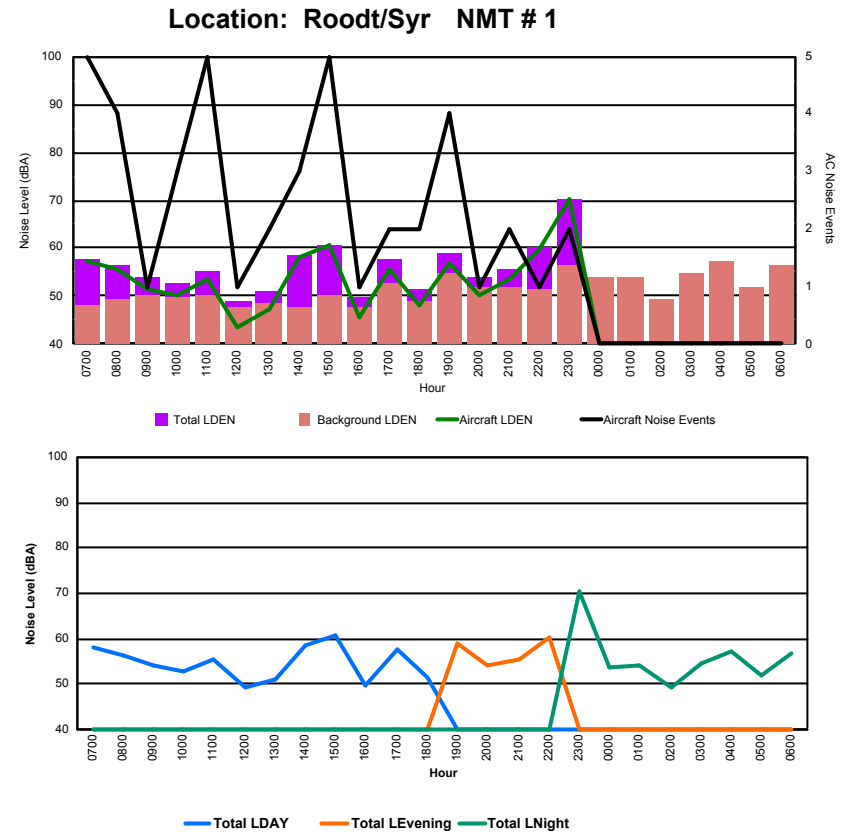

Luxembourg Airport Noise Distribution by Hour

Between 27/09/2023 00:00:00 and 27/09/2023 23:59:59 (Local Time)

Day	Aircraft Events	Total LDEN dB(A)	Aircraft LDEN dB(A)	Background LDEN dB(A)	Total LDay dB(A)	Total LEvening dB(A)	Total LNight dB(A)	
27/09/23	7:00	5	57.9	57.4	48.3	57.9	-	-
27/09/23	8:00	4	56.4	55.5	49.4	56.4	-	-
27/09/23	9:00	1	54.0	51.6	50.4	54.0	-	-
27/09/23	10:00	3	52.9	50.1	49.9	52.9	-	-
27/09/23	11:00	5	55.3	53.6	50.4	55.3	-	-
27/09/23	12:00	1	49.1	43.6	47.7	49.1	-	-
27/09/23	13:00	2	50.9	47.4	48.5	50.9	-	-
27/09/23	14:00	3	58.7	58.3	47.6	58.7	-	-
27/09/23	15:00	5	60.8	60.5	50.1	60.8	-	-
27/09/23	16:00	1	49.9	45.5	47.9	49.9	-	-
27/09/23	17:00	2	57.5	55.6	52.9	57.5	-	-
27/09/23	18:00	2	51.6	48.3	49.0	51.6	-	-
27/09/23	19:00	4	58.9	56.7	54.9	-	58.9	-
27/09/23	20:00	1	54.1	50.4	51.7	-	54.1	-
27/09/23	21:00	2	55.6	53.4	51.9	-	55.6	-
27/09/23	22:00	1	60.3	59.6	51.4	-	60.3	-
27/09/23	23:00	2	70.3	70.1	56.4	-	-	70.3
28/09/23	0:00	-	53.8	-	53.9	-	-	53.8
28/09/23	1:00	-	54.1	-	54.1	-	-	54.1
28/09/23	2:00	-	49.2	-	49.2	-	-	49.2
28/09/23	3:00	-	54.7	-	54.7	-	-	54.7
28/09/23	4:00	-	57.4	-	57.4	-	-	57.4
28/09/23	5:00	-	51.9	-	51.9	-	-	51.9
28/09/23	6:00	-	56.6	-	56.6	-	-	56.6
	44	59.2	58.1	52.6	56.0	57.9	62.0