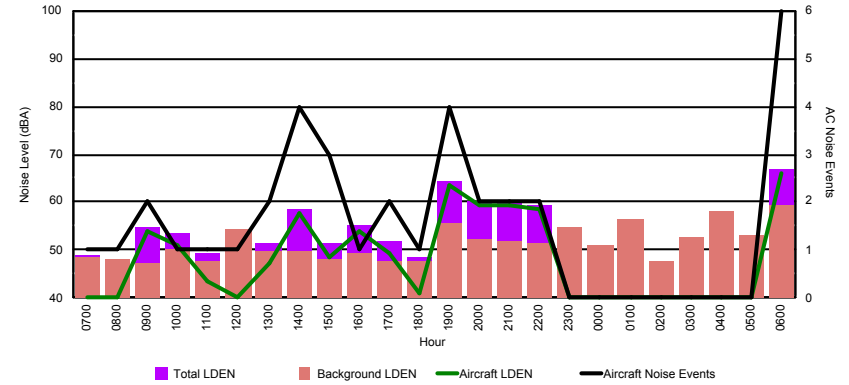

Luxembourg Airport Noise Distribution by Hour

Between 04/09/2023 00:00:00 and 04/09/2023 23:59:59 (Local Time)

Day	Aircraft Events	Total LDEN dB (A)	Aircraft LDEN dB(A)	Background LDEN dB(A)	Total LDay dB(A)	Total LEvening dB(A)	Total LNight dB (A)	
04/09/23	7:00	1	48.9	37.5	48.7	48.9	-	-
04/09/23	8:00	1	48.2	35.0	48.0	48.2	-	-
04/09/23	9:00	2	54.8	54.0	47.2	54.8	-	-
04/09/23	10:00	1	53.6	51.1	50.1	53.6	-	-
04/09/23	11:00	1	49.2	43.5	47.8	49.2	-	-
04/09/23	12:00	1	54.5	39.9	54.4	54.5	-	-
04/09/23	13:00	2	51.6	47.1	49.7	51.6	-	-
04/09/23	14:00	4	58.4	57.8	49.9	58.4	-	-
04/09/23	15:00	3	51.3	48.7	48.2	51.3	-	-
04/09/23	16:00	1	55.4	54.1	49.3	55.4	-	-
04/09/23	17:00	2	51.7	49.5	47.8	51.7	-	-
04/09/23	18:00	1	48.5	41.2	47.7	48.5	-	-
04/09/23	19:00	4	64.2	63.5	55.7	-	64.2	-
04/09/23	20:00	2	60.2	59.4	52.1	-	60.2	-
04/09/23	21:00	2	60.2	59.5	52.0	-	60.2	-
04/09/23	22:00	2	59.3	58.6	51.3	-	59.3	-
04/09/23	23:00	-	54.7	-	54.8	-	-	54.7
05/09/23	0:00	-	51.1	-	51.2	-	-	51.1
05/09/23	1:00	-	56.4	-	56.4	-	-	56.4
05/09/23	2:00	-	47.6	-	47.6	-	-	47.6
05/09/23	3:00	-	52.7	-	52.7	-	-	52.7
05/09/23	4:00	-	58.0	-	58.1	-	-	58.0
05/09/23	5:00	-	53.2	-	53.2	-	-	53.2
05/09/23	6:00	6	66.8	66.0	59.2	-	-	66.8
	36	57.9	56.3	52.9	53.3	61.4	59.2	

Location: Roodt/Syr NMT # 1