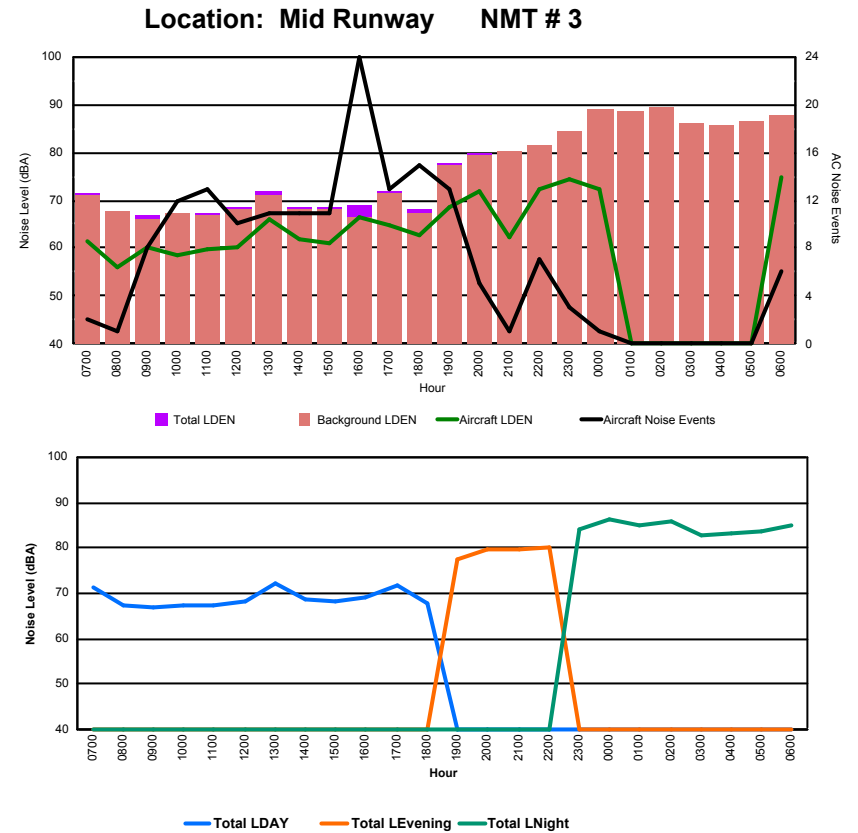

Luxembourg Airport Noise Distribution by Hour

Between 29/09/2023 00:00:00 and 29/09/2023 23:59:59 (Local Time)

Day	Aircraft Events	Total LDEN dB (A)	Aircraft LDEN dB(A)	Background LDEN dB(A)	Total LDay dB(A)	Total LEvening dB(A)	Total LNight dB (A)
29/09/23 7:00	2	71.3	61.6	71.0	71.3	-	-
29/09/23 8:00	1	67.2	56.1	67.6	67.2	-	-
29/09/23 9:00	8	66.8	60.0	66.1	66.8	-	-
29/09/23 10:00	12	67.5	58.7	67.4	67.5	-	-
29/09/23 11:00	13	67.2	59.6	66.8	67.2	-	-
29/09/23 12:00	10	68.4	60.0	68.2	68.4	-	-
29/09/23 13:00	11	72.0	66.0	71.2	72.0	-	-
29/09/23 14:00	11	68.5	61.7	68.0	68.5	-	-
29/09/23 15:00	11	68.4	61.2	68.1	68.4	-	-
29/09/23 16:00	24	69.1	66.3	66.6	69.1	-	-
29/09/23 17:00	13	71.8	64.8	71.5	71.8	-	-
29/09/23 18:00	15	68.0	62.9	67.4	68.0	-	-
29/09/23 19:00	13	77.7	68.5	77.5	-	77.7	-
29/09/23 20:00	5	79.8	71.7	79.4	-	79.8	-
29/09/23 21:00	1	79.5	62.1	80.3	-	79.5	-
29/09/23 22:00	7	80.0	72.3	81.5	-	80.0	-
29/09/23 23:00	3	84.0	74.3	84.2	-	-	84.0
30/09/23 0:00	1	86.2	72.1	89.1	-	-	86.2
30/09/23 1:00	-	85.1	-	88.6	-	-	85.1
30/09/23 2:00	-	85.7	-	89.3	-	-	85.7
30/09/23 3:00	-	83.0	-	86.2	-	-	83.0
30/09/23 4:00	-	83.4	-	85.8	-	-	83.4
30/09/23 5:00	-	83.7	-	86.3	-	-	83.7
30/09/23 6:00	6	84.9	74.9	87.7	-	-	84.9
	167	80.6	67.5	83.1	69.2	79.3	84.6