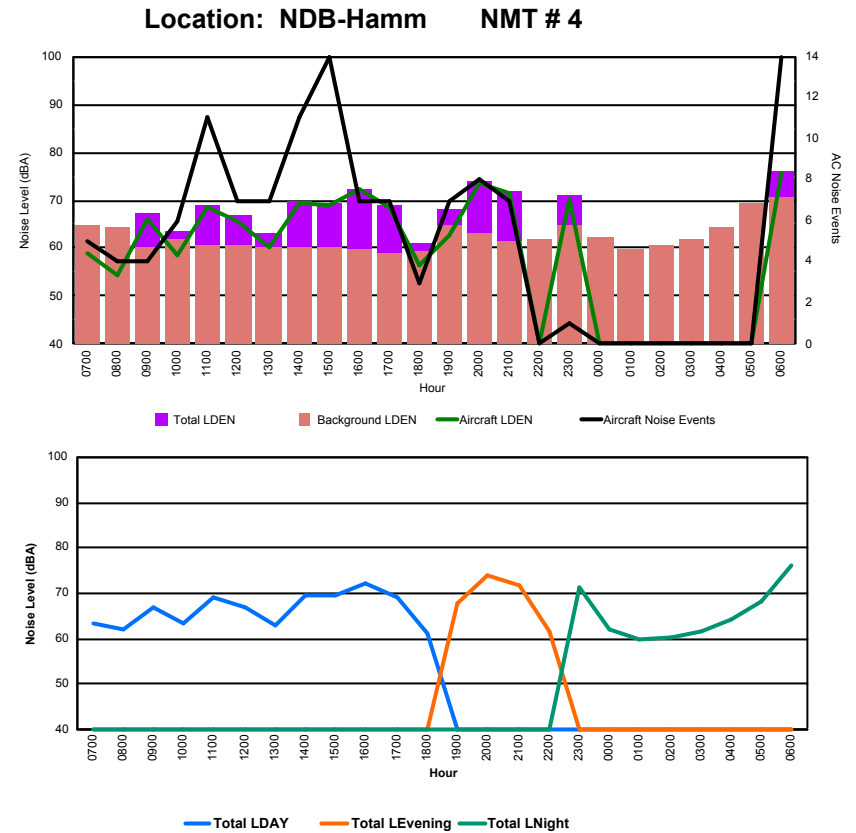

Luxembourg Airport Noise Distribution by Hour

Between 18/09/2023 00:00:00 and 18/09/2023 23:59:59 (Local Time)

Day	Aircraft Events	Total LDEN dB (A)	Aircraft LDEN dB(A)	Background LDEN dB(A)	Total LDay dB(A)	Total LEvening dB(A)	Total LNight dB (A)	
18/09/23	7:00	5	63.3	59.1	64.9	63.3	-	-
18/09/23	8:00	4	61.9	54.4	64.2	61.9	-	-
18/09/23	9:00	4	67.1	66.2	60.1	67.1	-	-
18/09/23	10:00	6	63.4	58.6	61.8	63.4	-	-
18/09/23	11:00	11	69.1	68.5	60.5	69.1	-	-
18/09/23	12:00	7	66.9	65.7	60.8	66.9	-	-
18/09/23	13:00	7	63.1	60.0	60.4	63.1	-	-
18/09/23	14:00	11	69.6	69.2	60.2	69.6	-	-
18/09/23	15:00	14	69.5	69.0	60.1	69.5	-	-
18/09/23	16:00	7	72.4	72.1	59.7	72.4	-	-
18/09/23	17:00	7	69.1	68.7	59.1	69.1	-	-
18/09/23	18:00	3	61.2	56.4	59.5	61.2	-	-
18/09/23	19:00	7	68.0	62.9	64.8	-	68.0	-
18/09/23	20:00	8	73.8	73.7	63.0	-	73.8	-
18/09/23	21:00	7	71.7	71.3	61.5	-	71.7	-
18/09/23	22:00	-	61.8	-	61.9	-	61.8	-
18/09/23	23:00	1	71.2	70.1	64.7	-	-	71.2
19/09/23	0:00	-	61.9	-	62.4	-	-	61.9
19/09/23	1:00	-	59.7	-	59.9	-	-	59.7
19/09/23	2:00	-	60.4	-	60.6	-	-	60.4
19/09/23	3:00	-	61.7	-	61.7	-	-	61.7
19/09/23	4:00	-	64.2	-	64.2	-	-	64.2
19/09/23	5:00	-	68.1	-	69.3	-	-	68.1
19/09/23	6:00	14	76.2	75.6	70.8	-	-	76.2
	123	68.9	67.8	63.7	67.7	70.7	69.4