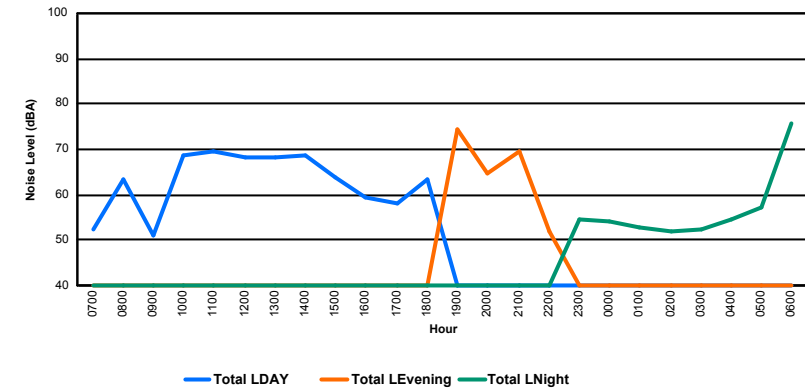

Luxembourg Airport Noise Distribution by Hour

Between 14/09/2023 00:00:00 and 14/09/2023 23:59:59 (Local Time)

Day	Aircraft Events	Total LDEN dB(A)	Aircraft LDEN dB(A)	Background LDEN dB(A)	Total LDay dB(A)	Total LEvening dB(A)	Total LNight dB(A)	
14/09/23	7:00	3	52.5	50.8	47.6	52.5	-	-
14/09/23	8:00	4	63.2	63.1	46.9	63.2	-	-
14/09/23	9:00	1	51.1	49.1	46.8	51.1	-	-
14/09/23	10:00	8	68.9	68.9	49.5	68.9	-	-
14/09/23	11:00	9	69.6	69.6	50.6	69.6	-	-
14/09/23	12:00	10	68.2	68.1	50.3	68.2	-	-
14/09/23	13:00	5	68.1	68.1	49.2	68.1	-	-
14/09/23	14:00	6	68.5	68.4	51.6	68.5	-	-
14/09/23	15:00	10	63.9	63.7	51.1	63.9	-	-
14/09/23	16:00	6	59.5	59.0	50.2	59.5	-	-
14/09/23	17:00	3	57.9	56.9	51.1	57.9	-	-
14/09/23	18:00	8	63.3	62.9	53.7	63.3	-	-
14/09/23	19:00	9	74.4	74.4	56.4	-	74.4	-
14/09/23	20:00	5	64.8	64.1	56.2	-	64.8	-
14/09/23	21:00	4	69.4	69.2	55.0	-	69.4	-
14/09/23	22:00	-	51.7	-	51.7	-	51.7	-
14/09/23	23:00	-	54.7	-	54.7	-	-	54.7
15/09/23	0:00	-	53.9	-	53.9	-	-	53.9
15/09/23	1:00	-	52.7	-	52.7	-	-	52.7
15/09/23	2:00	-	51.9	-	51.9	-	-	51.9
15/09/23	3:00	-	52.2	-	52.2	-	-	52.2
15/09/23	4:00	-	54.7	-	54.7	-	-	54.7
15/09/23	5:00	-	57.1	-	57.1	-	-	57.1
15/09/23	6:00	16	75.9	75.8	61.5	-	-	75.9
	107	67.2	67.0	53.9	65.8	69.9	67.1	

Location: DVOR NMT # 2