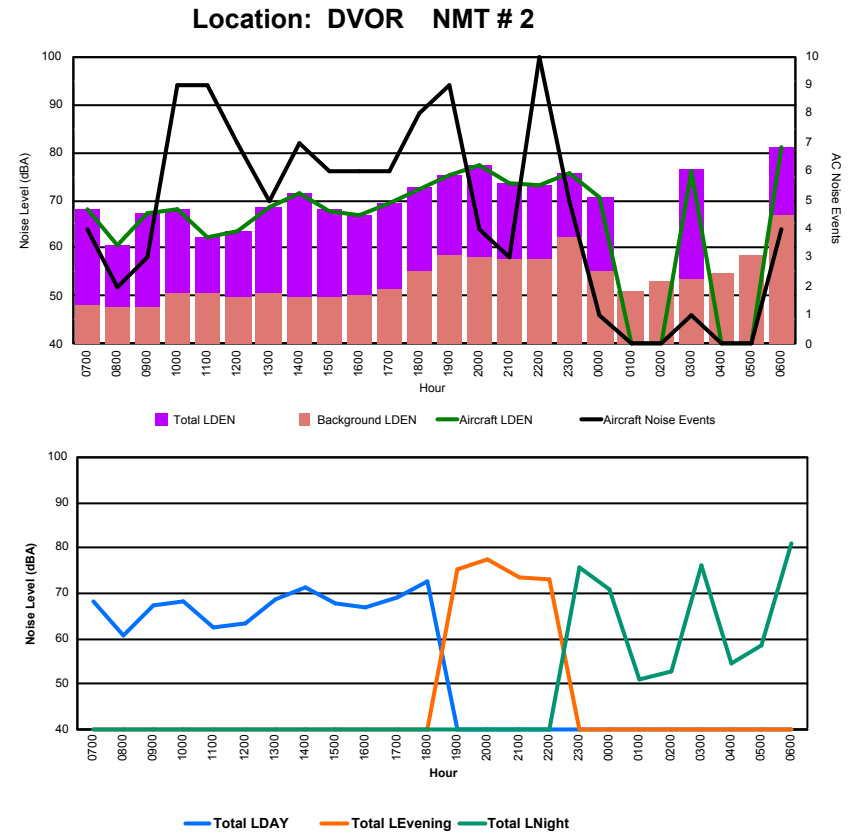

Luxembourg Airport Noise Distribution by Hour

Between 12/09/2023 00:00:00 and 12/09/2023 23:59:59 (Local Time)

Day	Aircraft Events	Total LDEN dB (A)	Aircraft LDEN dB(A)	Background LDEN dB(A)	Total LDay dB(A)	Total LEvening dB(A)	Total LNight dB (A)
12/09/23 7:00	4	68.2	68.2	48.3	68.2	-	-
12/09/23 8:00	2	60.8	60.5	47.9	60.8	-	-
12/09/23 9:00	3	67.3	67.3	47.9	67.3	-	-
12/09/23 10:00	9	68.2	68.1	50.5	68.2	-	-
12/09/23 11:00	9	62.5	62.3	50.5	62.5	-	-
12/09/23 12:00	7	63.6	63.5	49.7	63.6	-	-
12/09/23 13:00	5	68.7	68.5	50.6	68.7	-	-
12/09/23 14:00	7	71.3	71.3	49.8	71.3	-	-
12/09/23 15:00	6	68.0	67.9	49.8	68.0	-	-
12/09/23 16:00	6	66.9	66.8	50.4	66.9	-	-
12/09/23 17:00	6	69.3	69.2	51.6	69.3	-	-
12/09/23 18:00	8	72.6	72.5	55.2	72.6	-	-
12/09/23 19:00	9	75.4	75.3	58.7	-	75.4	-
12/09/23 20:00	4	77.4	77.3	58.3	-	77.4	-
12/09/23 21:00	3	73.5	73.4	57.9	-	73.5	-
12/09/23 22:00	10	73.3	73.2	57.5	-	73.3	-
12/09/23 23:00	5	75.8	75.6	62.3	-	-	75.8
13/09/23 0:00	1	70.7	70.6	55.2	-	-	70.7
13/09/23 1:00	-	51.1	-	51.1	-	-	51.1
13/09/23 2:00	-	53.0	-	53.0	-	-	53.0
13/09/23 3:00	1	76.3	76.2	53.6	-	-	76.3
13/09/23 4:00	-	54.7	-	54.7	-	-	54.7
13/09/23 5:00	-	58.4	-	58.4	-	-	58.4
13/09/23 6:00	4	81.1	81.0	67.0	-	-	81.1
	109	72.6	72.5	57.2	68.4	75.2	74.4