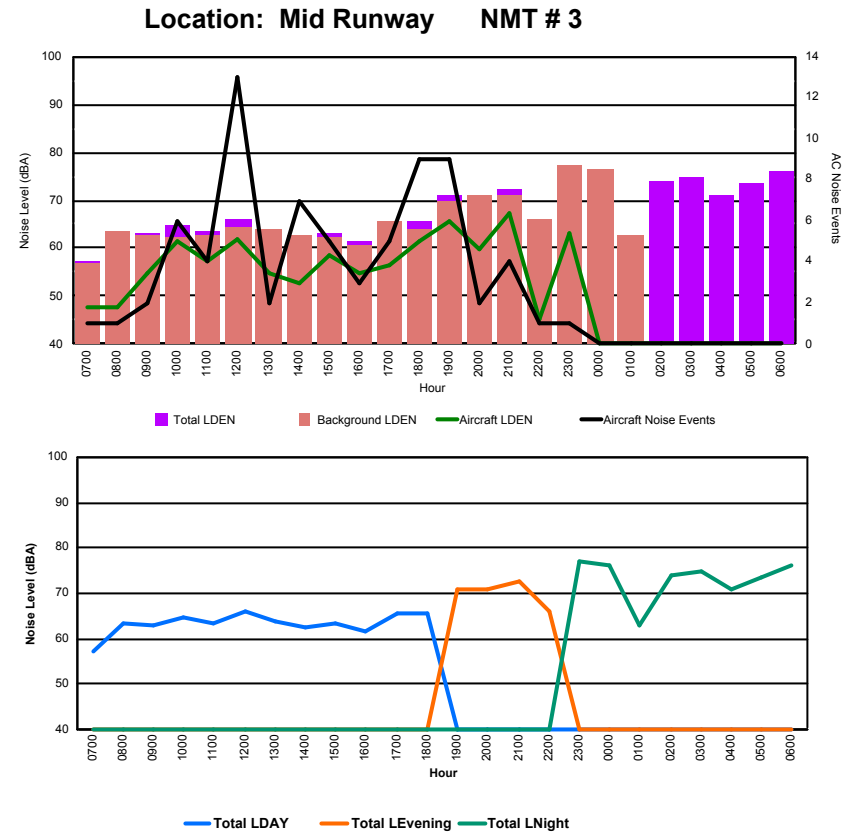

Luxembourg Airport Noise Distribution by Hour

Between 19/09/2023 00:00:00 and 19/09/2023 23:59:59 (Local Time)

Day	Aircraft Events	Total LDEN dB (A)	Aircraft LDEN dB(A)	Background LDEN dB(A)	Total LDay dB(A)	Total LEvening dB(A)	Total LNight dB (A)
19/09/23 7:00	1	57.1	47.7	57.0	57.1	-	-
19/09/23 8:00	1	63.3	47.5	63.5	63.3	-	-
19/09/23 9:00	2	63.1	54.7	62.6	63.1	-	-
19/09/23 10:00	6	64.7	61.5	62.1	64.7	-	-
19/09/23 11:00	4	63.6	57.1	62.9	63.6	-	-
19/09/23 12:00	13	65.9	61.9	64.4	65.9	-	-
19/09/23 13:00	2	63.9	54.8	63.8	63.9	-	-
19/09/23 14:00	7	62.7	52.8	62.8	62.7	-	-
19/09/23 15:00	5	63.3	58.4	62.2	63.3	-	-
19/09/23 16:00	3	61.6	54.9	60.5	61.6	-	-
19/09/23 17:00	5	65.7	56.6	65.7	65.7	-	-
19/09/23 18:00	9	65.5	61.4	63.8	65.5	-	-
19/09/23 19:00	9	71.0	65.5	70.0	-	71.0	-
19/09/23 20:00	2	71.1	59.6	71.1	-	71.1	-
19/09/23 21:00	4	72.5	67.2	71.2	-	72.5	-
19/09/23 22:00	1	66.0	45.1	66.0	-	66.0	-
19/09/23 23:00	1	77.0	63.1	77.1	-	-	77.0
20/09/23 0:00	-	76.3	-	76.5	-	-	76.3
20/09/23 1:00	-	62.8	-	62.8	-	-	62.8
20/09/23 2:00	-	73.9	-	-	-	-	73.9
20/09/23 3:00	-	75.0	-	-	-	-	75.0
20/09/23 4:00	-	71.0	-	-	-	-	71.0
20/09/23 5:00	-	73.7	-	-	-	-	73.7
20/09/23 6:00	-	76.1	-	-	-	-	76.1
	75	71.0	59.0	68.3	63.8	70.7	74.5