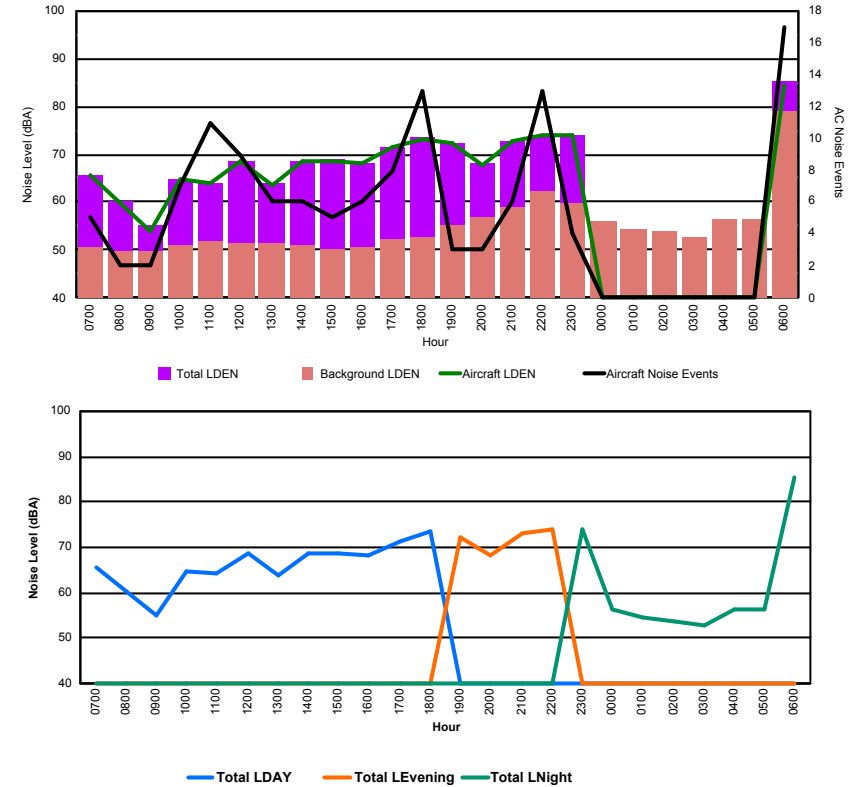

Luxembourg Airport Noise Distribution by Hour

Between 08/09/2023 00:00:00 and 08/09/2023 23:59:59 (Local Time)

Day	Aircraft Events	Total LDEN dB (A)	Aircraft LDEN dB(A)	Background LDEN dB(A)	Total LDay dB(A)	Total LEvening dB(A)	Total LNight dB (A)	
08/09/23	7:00	5	65.8	65.7	50.8	65.8	-	-
08/09/23	8:00	2	60.2	59.9	49.7	60.2	-	-
08/09/23	9:00	2	55.2	53.9	49.6	55.2	-	-
08/09/23	10:00	7	64.7	64.6	51.2	64.7	-	-
08/09/23	11:00	11	64.1	63.9	51.9	64.1	-	-
08/09/23	12:00	9	68.6	68.5	51.4	68.6	-	-
08/09/23	13:00	6	64.0	63.7	51.4	64.0	-	-
08/09/23	14:00	6	68.5	68.4	51.0	68.5	-	-
08/09/23	15:00	5	68.8	68.7	50.0	68.8	-	-
08/09/23	16:00	6	68.2	68.1	50.5	68.2	-	-
08/09/23	17:00	8	71.4	71.4	52.4	71.4	-	-
08/09/23	18:00	13	73.4	73.3	52.6	73.4	-	-
08/09/23	19:00	3	72.3	72.1	55.2	-	72.3	-
08/09/23	20:00	3	68.2	67.8	56.9	-	68.2	-
08/09/23	21:00	6	72.9	72.7	58.9	-	72.9	-
08/09/23	22:00	13	74.1	73.8	62.3	-	74.1	-
08/09/23	23:00	4	74.1	74.0	59.6	-	-	74.1
09/09/23	0:00	-	56.2	-	56.2	-	-	56.2
09/09/23	1:00	-	54.4	-	54.4	-	-	54.4
09/09/23	2:00	-	53.8	-	53.8	-	-	53.8
09/09/23	3:00	-	52.7	-	52.7	-	-	52.7
09/09/23	4:00	-	56.5	-	56.5	-	-	56.5
09/09/23	5:00	-	56.4	-	56.4	-	-	56.4
09/09/23	6:00	17	85.3	84.4	78.9	-	-	85.3
	126	73.3	72.6	65.5	68.1	72.4	76.6	

Location: DVOR NMT # 2