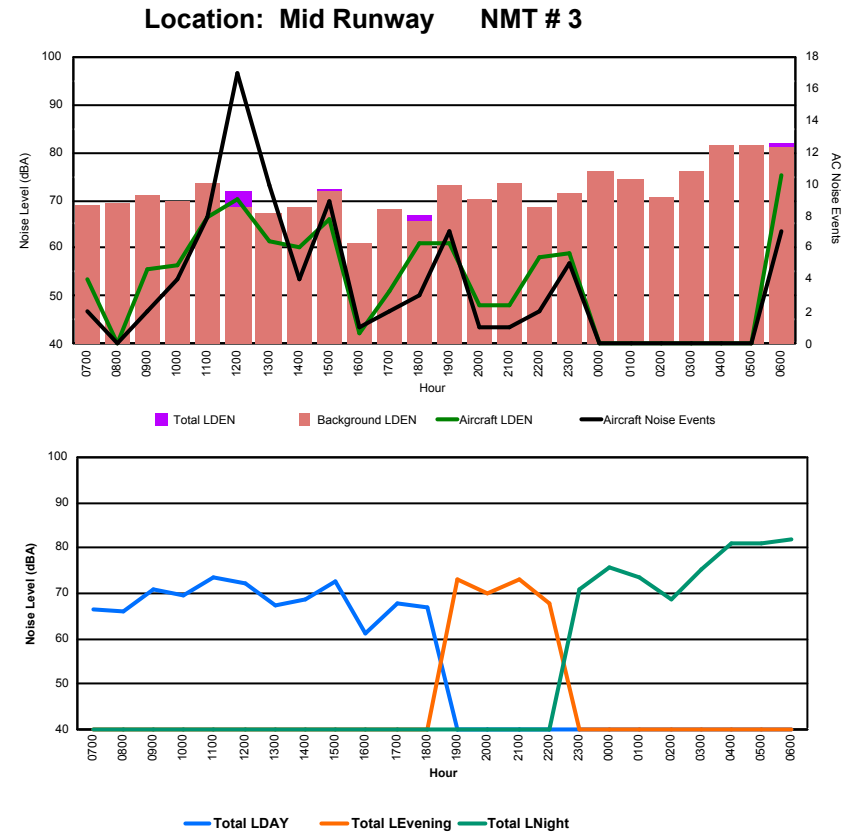

Location: DVOR NMT # 2

Luxembourg Airport Noise Distribution by Hour

Between 15/09/2023 00:00:00 and 15/09/2023 23:59:59 (Local Time)

Day	Aircraft Events	Total LDEN dB(A)	Aircraft LDEN dB(A)	Background LDEN dB(A)	Total LDay dB(A)	Total LEvening dB(A)	Total LNight dB(A)
15/09/23 7:00	2	66.4	53.7	68.9	66.4	-	-
15/09/23 8:00	-	65.9	-	69.2	65.9	-	-
15/09/23 9:00	2	70.9	55.7	71.2	70.9	-	-
15/09/23 10:00	4	69.7	56.3	69.7	69.7	-	-
15/09/23 11:00	8	73.7	66.4	73.6	73.7	-	-
15/09/23 12:00	17	72.0	70.1	68.5	72.0	-	-
15/09/23 13:00	10	67.3	61.6	67.3	67.3	-	-
15/09/23 14:00	4	68.7	60.2	68.4	68.7	-	-
15/09/23 15:00	9	72.5	66.1	71.7	72.5	-	-
15/09/23 16:00	1	61.0	42.2	61.1	61.0	-	-
15/09/23 17:00	2	68.0	51.0	68.0	68.0	-	-
15/09/23 18:00	3	66.8	61.0	65.6	66.8	-	-
15/09/23 19:00	7	73.1	61.2	73.2	-	73.1	-
15/09/23 20:00	1	70.0	48.2	70.3	-	70.0	-
15/09/23 21:00	1	73.2	48.0	73.4	-	73.2	-
15/09/23 22:00	2	67.9	58.1	68.7	-	67.9	-
15/09/23 23:00	5	71.1	58.8	71.3	-	-	71.1
16/09/23 0:00	-	75.8	-	76.2	-	-	75.8
16/09/23 1:00	-	73.6	-	74.4	-	-	73.6
16/09/23 2:00	-	68.5	-	70.7	-	-	68.5
16/09/23 3:00	-	75.5	-	76.1	-	-	75.5
16/09/23 4:00	-	81.2	-	81.4	-	-	81.2
16/09/23 5:00	-	80.9	-	81.4	-	-	80.9
16/09/23 6:00	7	81.9	75.2	80.9	-	-	81.9
	85	74.6	63.9	74.7	69.7	71.6	78.2