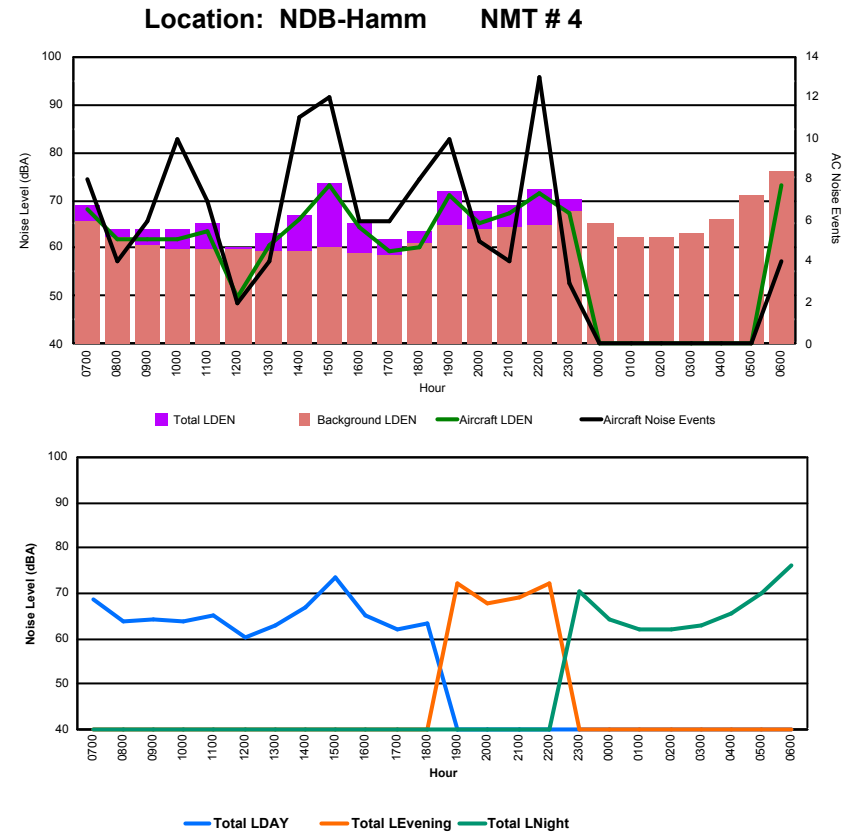

Luxembourg Airport Noise Distribution by Hour

Between 13/09/2023 00:00:00 and 13/09/2023 23:59:59 (Local Time)

Day	Aircraft Events	Total LDEN dB (A)	Aircraft LDEN dB(A)	Background LDEN dB(A)	Total LDay dB(A)	Total LEvening dB(A)	Total LNight dB (A)	
13/09/23	7:00	8	68.9	68.3	65.5	68.9	-	-
13/09/23	8:00	4	64.0	61.9	62.2	64.0	-	-
13/09/23	9:00	6	64.1	61.7	60.8	64.1	-	-
13/09/23	10:00	10	63.8	61.9	59.7	63.8	-	-
13/09/23	11:00	7	65.0	63.6	59.8	65.0	-	-
13/09/23	12:00	2	60.1	49.6	59.7	60.1	-	-
13/09/23	13:00	4	63.1	60.6	59.5	63.1	-	-
13/09/23	14:00	11	66.9	66.1	59.5	66.9	-	-
13/09/23	15:00	12	73.4	73.2	60.0	73.4	-	-
13/09/23	16:00	6	65.3	64.3	58.9	65.3	-	-
13/09/23	17:00	6	62.0	59.5	58.4	62.0	-	-
13/09/23	18:00	8	63.4	60.0	61.0	63.4	-	-
13/09/23	19:00	10	72.0	71.1	64.9	-	72.0	-
13/09/23	20:00	5	67.7	65.3	64.1	-	67.7	-
13/09/23	21:00	4	69.0	67.2	64.4	-	69.0	-
13/09/23	22:00	13	72.1	71.3	64.9	-	72.1	-
13/09/23	23:00	3	70.3	67.1	67.8	-	-	70.3
14/09/23	0:00	-	64.2	-	65.1	-	-	64.2
14/09/23	1:00	-	61.9	-	62.4	-	-	61.9
14/09/23	2:00	-	62.1	-	62.5	-	-	62.1
14/09/23	3:00	-	63.0	-	63.1	-	-	63.0
14/09/23	4:00	-	65.8	-	66.1	-	-	65.8
14/09/23	5:00	-	69.9	-	71.2	-	-	69.9
14/09/23	6:00	4	76.1	73.3	76.2	-	-	76.1
	123	68.6	66.4	66.2	66.6	70.6	69.6