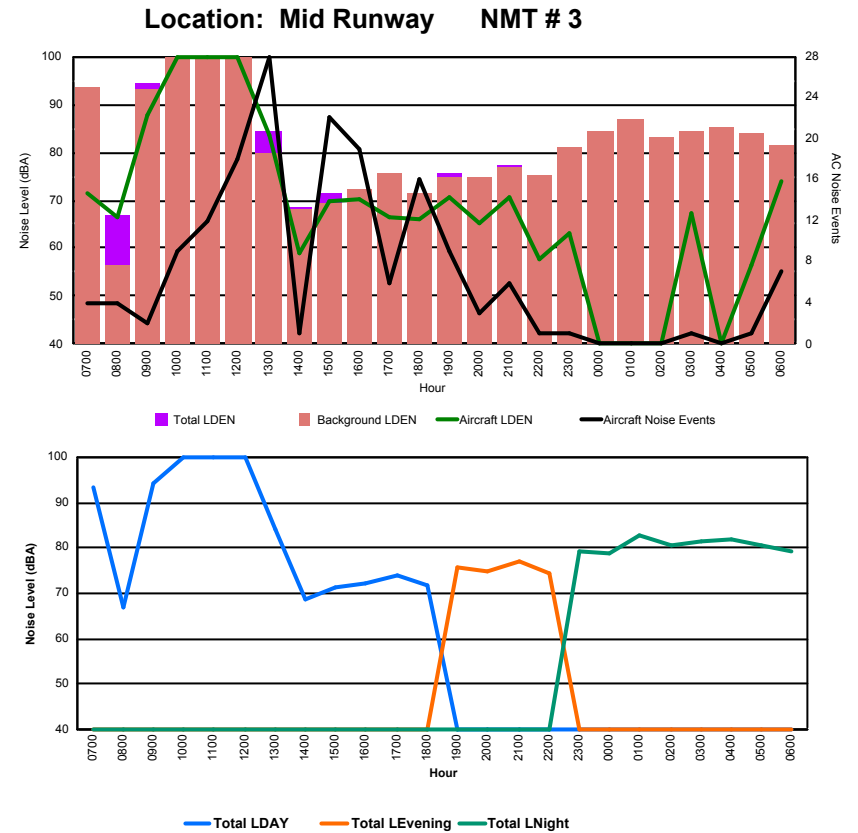

Location: DVOR NMT # 2

Luxembourg Airport Noise Distribution by Hour

Between 14/09/2023 00:00:00 and 14/09/2023 23:59:59 (Local Time)

Day	Aircraft Events	Total LDEN dB(A)	Aircraft LDEN dB(A)	Background LDEN dB(A)	Total LDay dB(A)	Total LEvening dB(A)	Total LNight dB(A)
14/09/23 7:00	4	93.5	71.6	93.7	93.5	-	-
14/09/23 8:00	4	67.0	66.6	56.4	67.0	-	-
14/09/23 9:00	2	94.2	87.9	93.1	94.2	-	-
14/09/23 10:00	9	103.9	99.6	102.0	103.9	-	-
14/09/23 11:00	12	108.7	105.0	106.4	108.7	-	-
14/09/23 12:00	18	107.0	105.6	102.0	107.0	-	-
14/09/23 13:00	28	84.3	83.5	79.7	84.3	-	-
14/09/23 14:00	1	68.5	59.1	68.0	68.5	-	-
14/09/23 15:00	22	71.5	69.7	69.2	71.5	-	-
14/09/23 16:00	19	72.1	70.1	72.1	72.1	-	-
14/09/23 17:00	6	74.1	66.5	75.8	74.1	-	-
14/09/23 18:00	16	71.6	66.2	71.3	71.6	-	-
14/09/23 19:00	9	75.6	70.5	75.0	-	75.6	-
14/09/23 20:00	3	75.0	65.3	74.7	-	75.0	-
14/09/23 21:00	6	77.1	70.5	76.8	-	77.1	-
14/09/23 22:00	1	74.4	57.5	75.1	-	74.4	-
14/09/23 23:00	1	79.4	63.1	81.1	-	-	79.4
15/09/23 0:00	-	78.9	-	84.3	-	-	78.9
15/09/23 1:00	-	83.0	-	86.8	-	-	83.0
15/09/23 2:00	-	80.7	-	83.3	-	-	80.7
15/09/23 3:00	1	81.4	67.4	84.2	-	-	81.4
15/09/23 4:00	-	82.0	-	85.2	-	-	82.0
15/09/23 5:00	1	80.7	56.5	83.9	-	-	80.7
15/09/23 6:00	7	79.1	73.8	81.4	-	-	79.1
	170	98.1	95.1	95.3	101.1	75.6	80.9