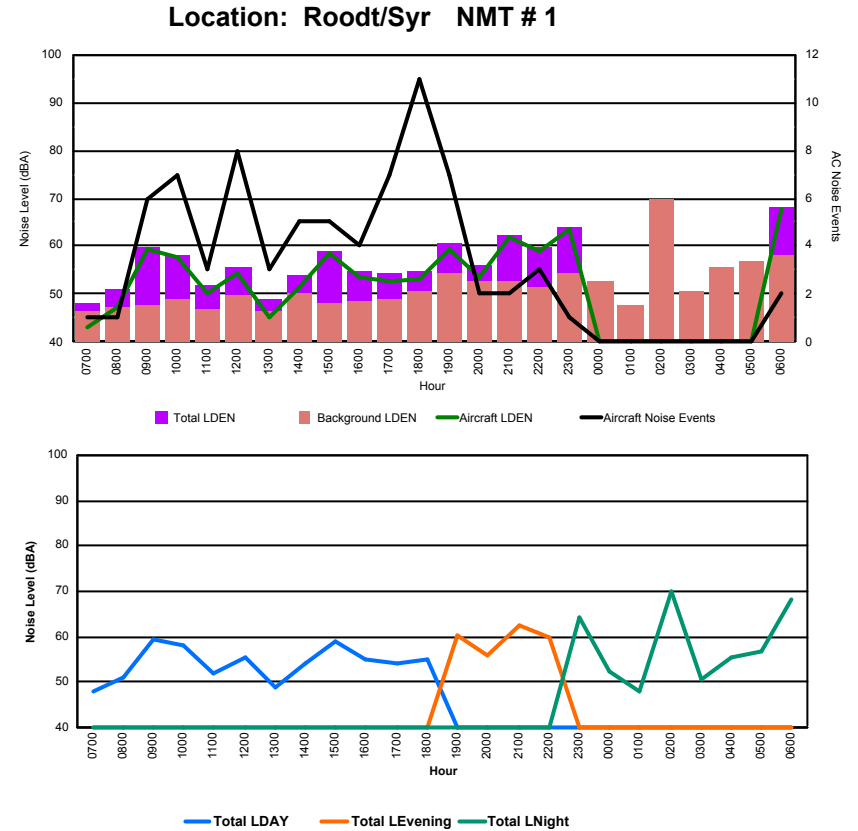

Luxembourg Airport Noise Distribution by Hour

Between 17/09/2023 00:00:00 and 17/09/2023 23:59:59 (Local Time)

Day	Aircraft Events	Total LDEN dB(A)	Aircraft LDEN dB(A)	Background LDEN dB(A)	Total LDay dB(A)	Total LEvening dB(A)	Total LNight dB(A)	
17/09/23	7:00	1	48.1	43.0	46.6	48.1	-	-
17/09/23	8:00	1	50.9	47.2	47.1	50.9	-	-
17/09/23	9:00	6	59.6	59.4	47.6	59.6	-	-
17/09/23	10:00	7	58.2	57.7	48.8	58.2	-	-
17/09/23	11:00	3	51.7	50.0	47.0	51.7	-	-
17/09/23	12:00	8	55.5	54.2	49.8	55.5	-	-
17/09/23	13:00	3	48.8	45.0	46.6	48.8	-	-
17/09/23	14:00	5	53.9	51.4	50.4	53.9	-	-
17/09/23	15:00	5	58.8	58.4	48.1	58.8	-	-
17/09/23	16:00	4	54.8	53.6	48.6	54.8	-	-
17/09/23	17:00	7	54.2	52.7	49.1	54.2	-	-
17/09/23	18:00	11	54.9	53.0	50.7	54.9	-	-
17/09/23	19:00	7	60.5	59.4	54.5	-	60.5	-
17/09/23	20:00	2	56.0	53.4	52.6	-	56.0	-
17/09/23	21:00	2	62.5	62.0	52.5	-	62.5	-
17/09/23	22:00	3	59.7	59.0	51.4	-	59.7	-
17/09/23	23:00	1	64.1	63.5	54.3	-	-	64.1
18/09/23	0:00	-	52.5	-	52.6	-	-	52.5
18/09/23	1:00	-	47.9	-	47.9	-	-	47.9
18/09/23	2:00	-	70.0	-	70.0	-	-	70.0
18/09/23	3:00	-	50.7	-	50.7	-	-	50.7
18/09/23	4:00	-	55.6	-	55.7	-	-	55.6
18/09/23	5:00	-	56.7	-	56.8	-	-	56.7
18/09/23	6:00	2	68.3	67.9	58.3	-	-	68.3
	78	60.8	58.0	57.6	55.5	60.2	64.1