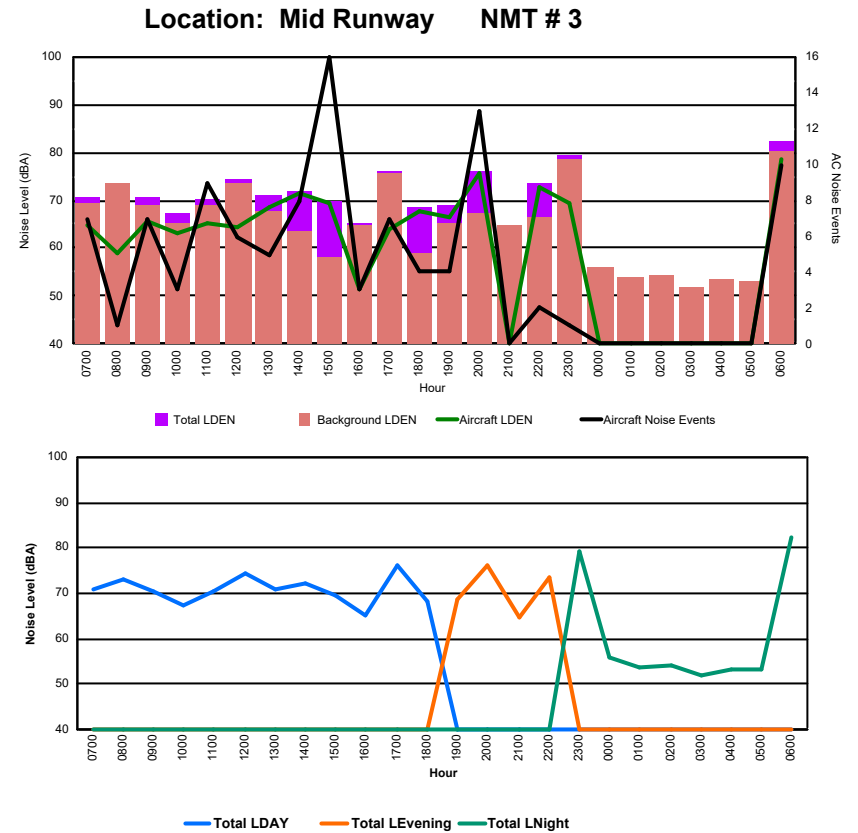

Luxembourg Airport Noise Distribution by Hour

Between 03/08/2024 00:00:00 and 03/08/2024 23:59:59 (Local Time)

Day	Aircraft Events	Total LDEN dB(A)	Aircraft LDEN dB(A)	Background LDEN dB(A)	Total LDay dB(A)	Total LEvening dB(A)	Total LNight dB(A)
03/08/24 7:00	7	70.7	64.7	69.5	70.7	-	-
03/08/24 8:00	1	73.1	59.1	73.5	73.1	-	-
03/08/24 9:00	7	70.6	65.7	68.9	70.6	-	-
03/08/24 10:00	3	67.4	63.1	65.3	67.4	-	-
03/08/24 11:00	9	70.4	65.3	68.9	70.4	-	-
03/08/24 12:00	6	74.2	64.5	73.7	74.2	-	-
03/08/24 13:00	5	71.0	68.4	67.6	71.0	-	-
03/08/24 14:00	8	72.0	71.3	63.6	72.0	-	-
03/08/24 15:00	16	69.7	69.4	58.1	69.7	-	-
03/08/24 16:00	3	65.1	51.4	64.9	65.1	-	-
03/08/24 17:00	7	76.0	64.1	75.7	76.0	-	-
03/08/24 18:00	4	68.4	67.9	58.9	68.4	-	-
03/08/24 19:00	4	68.9	66.6	65.1	-	68.9	-
03/08/24 20:00	13	76.2	75.5	67.5	-	76.2	-
03/08/24 21:00	-	64.6	-	64.6	-	64.6	-
03/08/24 22:00	2	73.5	72.7	66.4	-	73.5	-
03/08/24 23:00	1	79.2	69.5	78.7	-	-	79.2
04/08/24 0:00	-	56.1	-	56.1	-	-	56.1
04/08/24 1:00	-	53.8	-	53.8	-	-	53.8
04/08/24 2:00	-	54.2	-	54.2	-	-	54.2
04/08/24 3:00	-	52.0	-	52.0	-	-	52.0
04/08/24 4:00	-	53.4	-	53.4	-	-	53.4
04/08/24 5:00	-	53.1	-	53.1	-	-	53.1
04/08/24 6:00	10	82.3	78.6	80.2	-	-	82.3
	106	73.2	69.1	71.2	71.6	72.7	75.0