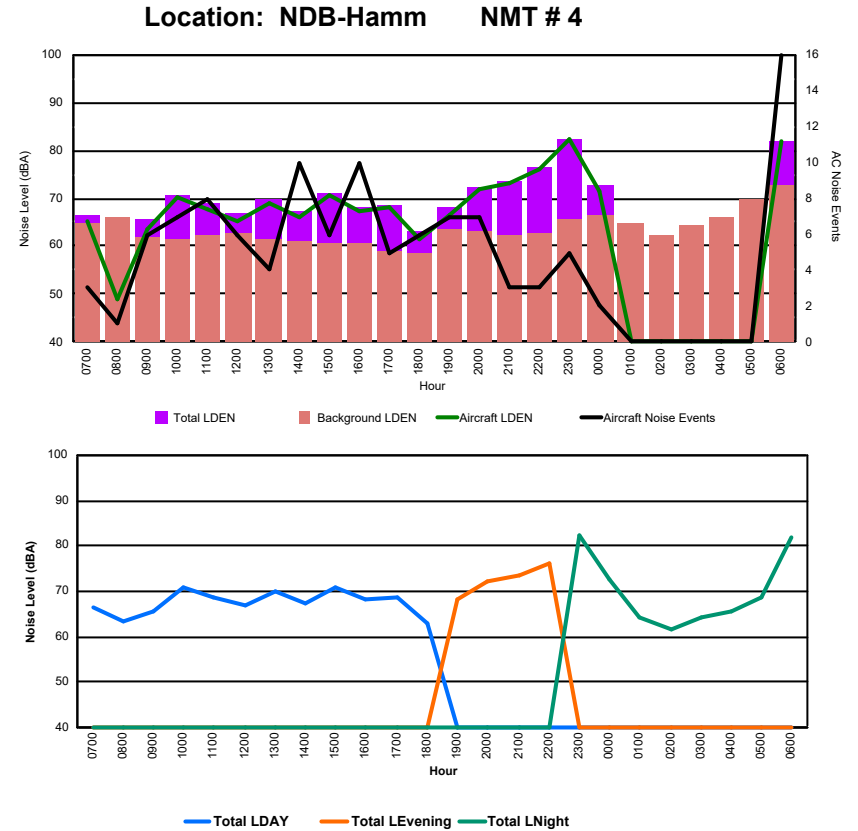

Luxembourg Airport Noise Distribution by Hour

Between 01/08/2024 00:00:00 and 01/08/2024 23:59:59 (Local Time)

Day	Aircraft Events	Total LDEN dB(A)	Aircraft LDEN dB(A)	Background LDEN dB(A)	Total LDay dB(A)	Total LEvening dB(A)	Total LNight dB(A)
01/08/24 7:00	3	66.6	65.0	64.8	66.6	-	-
01/08/24 8:00	1	63.2	48.9	66.0	63.2	-	-
01/08/24 9:00	6	65.7	63.7	61.8	65.7	-	-
01/08/24 10:00	7	70.7	70.2	61.6	70.7	-	-
01/08/24 11:00	8	68.8	67.8	62.3	68.8	-	-
01/08/24 12:00	6	66.9	65.1	62.7	66.9	-	-
01/08/24 13:00	4	69.8	69.1	61.4	69.8	-	-
01/08/24 14:00	10	67.2	66.1	60.9	67.2	-	-
01/08/24 15:00	6	71.0	70.5	60.6	71.0	-	-
01/08/24 16:00	10	68.2	67.4	60.5	68.2	-	-
01/08/24 17:00	5	68.5	68.0	59.1	68.5	-	-
01/08/24 18:00	6	63.1	61.3	58.5	63.1	-	-
01/08/24 19:00	7	68.1	66.4	63.4	-	68.1	-
01/08/24 20:00	7	72.4	71.9	63.1	-	72.4	-
01/08/24 21:00	3	73.5	73.2	62.4	-	73.5	-
01/08/24 22:00	3	76.3	76.2	62.8	-	76.3	-
01/08/24 23:00	5	82.4	82.3	65.5	-	-	82.4
02/08/24 0:00	2	72.6	71.6	66.4	-	-	72.6
02/08/24 1:00	-	64.2	-	64.9	-	-	64.2
02/08/24 2:00	-	61.8	-	62.2	-	-	61.8
02/08/24 3:00	-	64.1	-	64.3	-	-	64.1
02/08/24 4:00	-	65.7	-	66.0	-	-	65.7
02/08/24 5:00	-	68.6	-	70.0	-	-	68.6
02/08/24 6:00	16	82.0	81.8	72.9	-	-	82.0
	115	73.5	73.0	65.0	68.1	73.5	76.6