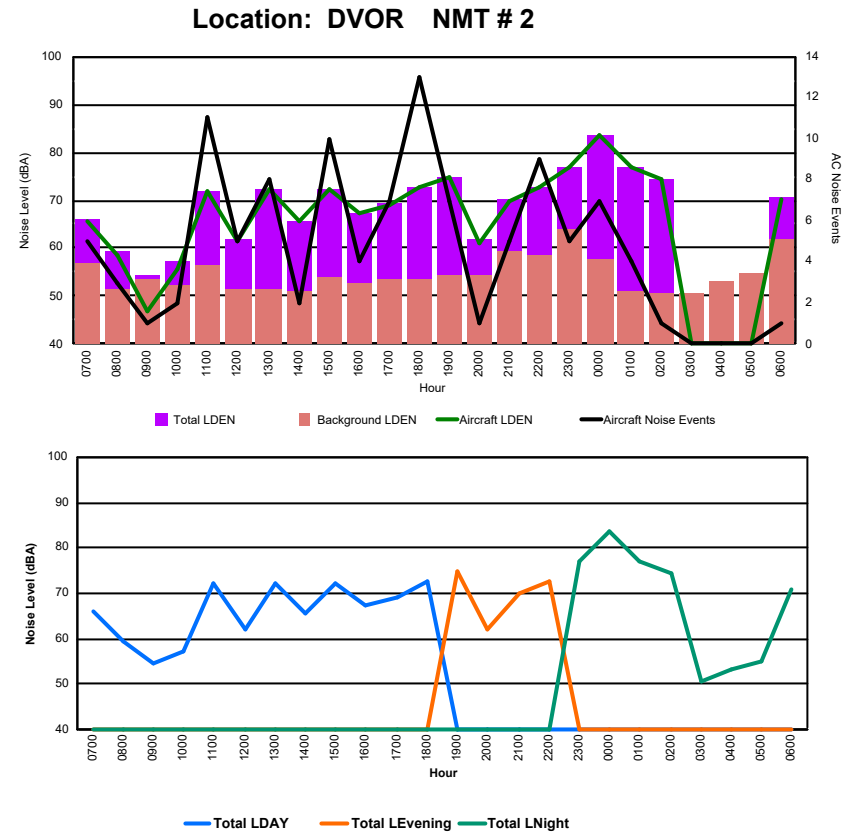

## Luxembourg Airport Noise Distribution by Hour

Between 01/08/2024 00:00:00 and 01/08/2024 23:59:59 (Local Time)

Day	Aircraft Events	Total LDEN dB (A)	Aircraft LDEN dB(A)	Background LDEN dB(A)	Total LDay dB(A)	Total LEvening dB(A)	Total LNight dB (A)
01/08/24 7:00	5	66.1	65.5	57.0	66.1	-	-
01/08/24 8:00	3	59.4	58.7	51.5	59.4	-	-
01/08/24 9:00	1	54.5	46.9	53.7	54.5	-	-
01/08/24 10:00	2	57.2	55.6	52.1	57.2	-	-
01/08/24 11:00	11	72.0	71.9	56.6	72.0	-	-
01/08/24 12:00	5	61.9	61.5	51.6	61.9	-	-
01/08/24 13:00	8	72.3	72.3	51.5	72.3	-	-
01/08/24 14:00	2	65.7	65.6	51.0	65.7	-	-
01/08/24 15:00	10	72.2	72.1	53.8	72.2	-	-
01/08/24 16:00	4	67.4	67.3	52.5	67.4	-	-
01/08/24 17:00	7	69.2	69.1	53.4	69.2	-	-
01/08/24 18:00	13	72.8	72.8	53.7	72.8	-	-
01/08/24 19:00	7	74.8	74.8	54.3	-	74.8	-
01/08/24 20:00	1	62.0	61.2	54.4	-	62.0	-
01/08/24 21:00	5	70.1	69.8	59.3	-	70.1	-
01/08/24 22:00	9	72.7	72.6	58.5	-	72.7	-
01/08/24 23:00	5	77.0	76.7	63.8	-	-	77.0
02/08/24 0:00	7	83.5	83.5	57.6	-	-	83.5
02/08/24 1:00	4	77.0	77.0	51.2	-	-	77.0
02/08/24 2:00	1	74.5	74.5	50.7	-	-	74.5
02/08/24 3:00	-	50.6	-	50.6	-	-	50.6
02/08/24 4:00	-	53.2	-	53.2	-	-	53.2
02/08/24 5:00	-	54.9	-	54.9	-	-	54.9
02/08/24 6:00	1	70.8	70.2	61.8	-	-	70.8
	<b>111</b>	<b>73.3</b>	<b>73.3</b>	<b>56.3</b>	<b>68.9</b>	<b>71.8</b>	<b>76.6</b>