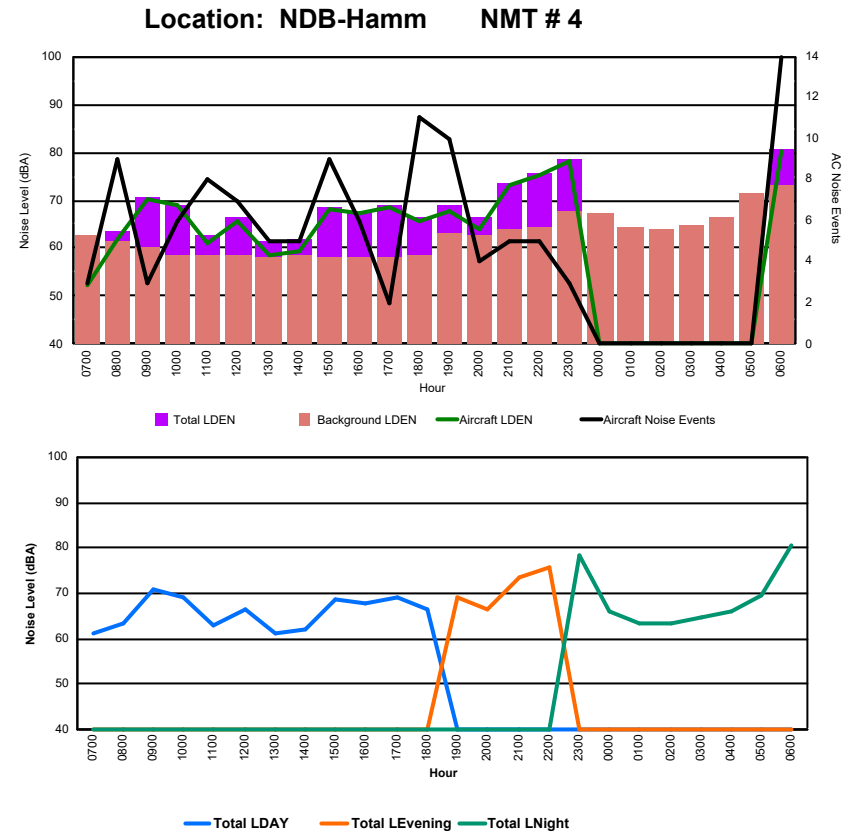

Luxembourg Airport Noise Distribution by Hour

Between 08/08/2024 00:00:00 and 08/08/2024 23:59:59 (Local Time)

Day	Aircraft Events	Total LDEN dB(A)	Aircraft LDEN dB(A)	Background LDEN dB(A)	Total LDay dB(A)	Total LEvening dB(A)	Total LNight dB(A)
08/08/24 7:00	3	61.1	52.4	62.7	61.1	-	-
08/08/24 8:00	9	63.5	61.7	61.3	63.5	-	-
08/08/24 9:00	3	70.7	70.4	60.1	70.7	-	-
08/08/24 10:00	6	69.1	68.8	58.6	69.1	-	-
08/08/24 11:00	8	62.8	61.0	58.4	62.8	-	-
08/08/24 12:00	7	66.4	65.7	58.5	66.4	-	-
08/08/24 13:00	5	61.4	58.7	58.1	61.4	-	-
08/08/24 14:00	5	62.0	59.5	58.5	62.0	-	-
08/08/24 15:00	9	68.7	68.3	58.2	68.7	-	-
08/08/24 16:00	6	67.9	67.4	58.3	67.9	-	-
08/08/24 17:00	2	69.0	68.6	58.3	69.0	-	-
08/08/24 18:00	11	66.4	65.6	58.5	66.4	-	-
08/08/24 19:00	10	69.0	67.8	63.0	-	69.0	-
08/08/24 20:00	4	66.3	63.8	62.8	-	66.3	-
08/08/24 21:00	5	73.6	73.1	63.8	-	73.6	-
08/08/24 22:00	5	75.7	75.4	64.3	-	75.7	-
08/08/24 23:00	3	78.4	78.0	67.9	-	-	78.4
09/08/24 0:00	-	66.1	-	67.5	-	-	66.1
09/08/24 1:00	-	63.6	-	64.3	-	-	63.6
09/08/24 2:00	-	63.4	-	64.1	-	-	63.4
09/08/24 3:00	-	64.8	-	64.9	-	-	64.8
09/08/24 4:00	-	66.0	-	66.4	-	-	66.0
09/08/24 5:00	-	69.6	-	71.3	-	-	69.6
09/08/24 6:00	14	80.7	80.4	73.1	-	-	80.7
	115	71.5	70.8	65.1	66.9	72.6	74.2