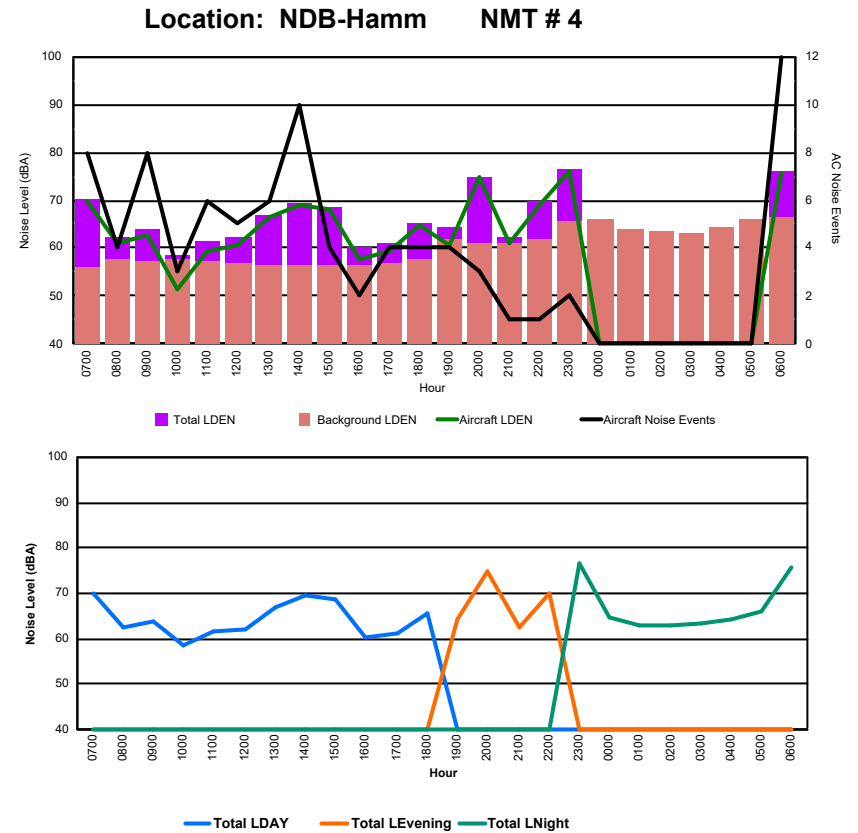

Luxembourg Airport Noise Distribution by Hour

Between 03/08/2024 00:00:00 and 03/08/2024 23:59:59 (Local Time)

Day	Aircraft Events	Total LDEN dB(A)	Aircraft LDEN dB(A)	Background LDEN dB(A)	Total LDay dB(A)	Total LEvening dB(A)	Total LNight dB(A)
03/08/24 7:00	8	70.1	70.0	56.2	70.1	-	-
03/08/24 8:00	4	62.5	61.1	57.5	62.5	-	-
03/08/24 9:00	8	63.8	62.7	57.4	63.8	-	-
03/08/24 10:00	3	58.5	51.5	57.6	58.5	-	-
03/08/24 11:00	6	61.5	59.5	57.2	61.5	-	-
03/08/24 12:00	5	62.1	60.7	56.7	62.1	-	-
03/08/24 13:00	6	66.7	66.3	56.4	66.7	-	-
03/08/24 14:00	10	69.4	69.1	56.6	69.4	-	-
03/08/24 15:00	4	68.5	68.3	56.5	68.5	-	-
03/08/24 16:00	2	60.1	57.8	56.3	60.1	-	-
03/08/24 17:00	4	61.1	59.2	56.7	61.1	-	-
03/08/24 18:00	4	65.4	64.7	57.6	65.4	-	-
03/08/24 19:00	4	64.3	60.7	62.0	-	64.3	-
03/08/24 20:00	3	75.0	74.7	61.2	-	75.0	-
03/08/24 21:00	1	62.3	61.0	61.0	-	62.3	-
03/08/24 22:00	1	69.8	69.1	61.7	-	69.8	-
03/08/24 23:00	2	76.5	76.1	65.8	-	-	76.5
04/08/24 0:00	-	64.9	-	66.2	-	-	64.9
04/08/24 1:00	-	63.0	-	63.8	-	-	63.0
04/08/24 2:00	-	63.0	-	63.6	-	-	63.0
04/08/24 3:00	-	63.3	-	63.3	-	-	63.3
04/08/24 4:00	-	64.3	-	64.4	-	-	64.3
04/08/24 5:00	-	65.9	-	66.1	-	-	65.9
04/08/24 6:00	12	75.9	75.5	66.5	-	-	75.9
	87	69.0	68.1	62.0	65.7	70.6	70.9