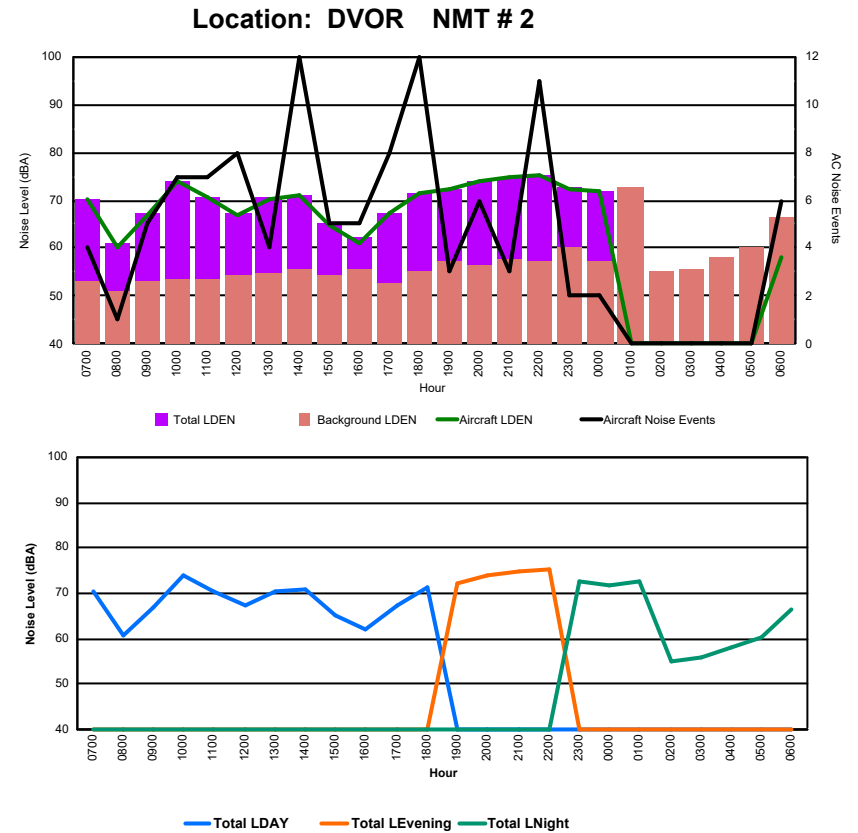

Luxembourg Airport Noise Distribution by Hour

Between 21/08/2024 00:00:00 and 21/08/2024 23:59:59 (Local Time)

Day	Aircraft Events	Total LDEN dB (A)	Aircraft LDEN dB(A)	Background LDEN dB(A)	Total LDay dB(A)	Total LEvening dB(A)	Total LNight dB (A)
21/08/24 7:00	4	70.4	70.3	53.3	70.4	-	-
21/08/24 8:00	1	60.9	60.4	51.2	60.9	-	-
21/08/24 9:00	5	67.1	66.9	53.2	67.1	-	-
21/08/24 10:00	7	74.0	73.9	53.5	74.0	-	-
21/08/24 11:00	7	70.6	70.5	53.5	70.6	-	-
21/08/24 12:00	8	67.2	66.9	54.5	67.2	-	-
21/08/24 13:00	4	70.5	70.3	54.8	70.5	-	-
21/08/24 14:00	12	71.0	70.9	55.7	71.0	-	-
21/08/24 15:00	5	65.0	64.6	54.2	65.0	-	-
21/08/24 16:00	5	62.2	61.2	55.5	62.2	-	-
21/08/24 17:00	8	67.4	67.3	52.9	67.4	-	-
21/08/24 18:00	12	71.5	71.4	55.0	71.5	-	-
21/08/24 19:00	3	72.4	72.3	57.1	-	72.4	-
21/08/24 20:00	6	74.0	73.9	56.3	-	74.0	-
21/08/24 21:00	3	75.0	74.9	57.7	-	75.0	-
21/08/24 22:00	11	75.4	75.3	57.4	-	75.4	-
21/08/24 23:00	2	72.6	72.4	60.1	-	-	72.6
22/08/24 0:00	2	71.8	71.7	57.2	-	-	71.8
22/08/24 1:00	-	72.5	-	72.6	-	-	72.5
22/08/24 2:00	-	55.2	-	55.2	-	-	55.2
22/08/24 3:00	-	55.8	-	55.8	-	-	55.8
22/08/24 4:00	-	58.2	-	58.2	-	-	58.2
22/08/24 5:00	-	60.1	-	60.1	-	-	60.1
22/08/24 6:00	6	66.5	58.0	66.6	-	-	66.5
	111	70.6	70.1	61.2	69.5	74.3	68.6