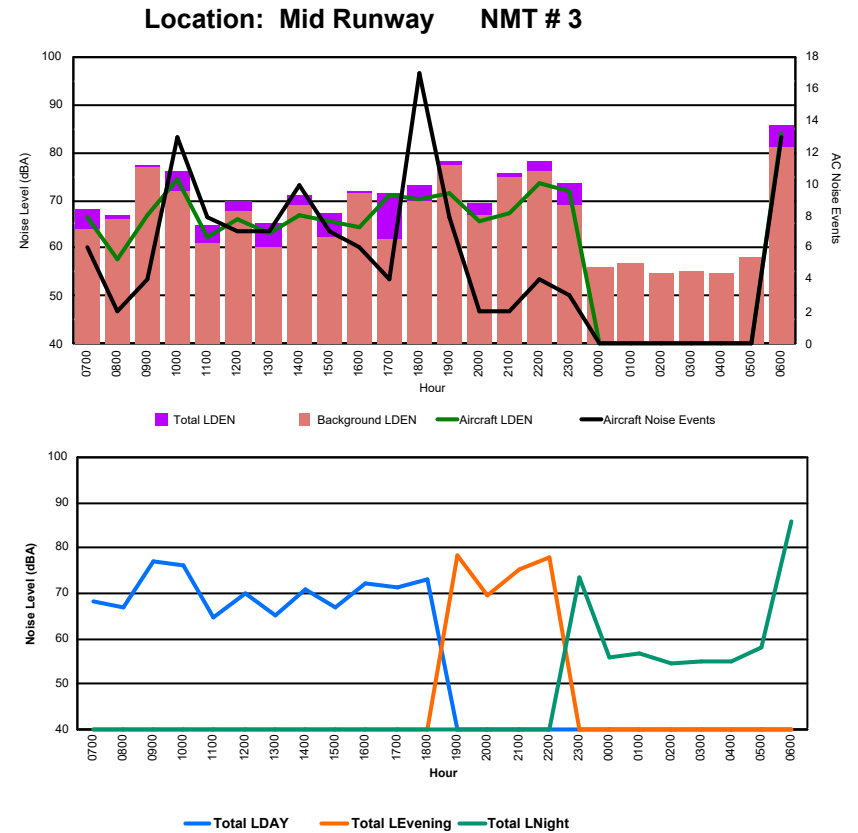

Luxembourg Airport Noise Distribution by Hour

Between 09/08/2024 00:00:00 and 09/08/2024 23:59:59 (Local Time)

Day	Aircraft Events	Total LDEN dB (A)	Aircraft LDEN dB(A)	Background LDEN dB(A)	Total LDay dB(A)	Total LEvening dB(A)	Total LNight dB (A)
09/08/24 7:00	6	68.3	66.5	64.0	68.3	-	-
09/08/24 8:00	2	66.7	57.7	66.1	66.7	-	-
09/08/24 9:00	4	77.1	66.7	76.7	77.1	-	-
09/08/24 10:00	13	76.1	74.2	71.7	76.1	-	-
09/08/24 11:00	8	64.8	62.5	61.2	64.8	-	-
09/08/24 12:00	7	69.9	66.0	67.7	69.9	-	-
09/08/24 13:00	7	65.0	63.1	60.4	65.0	-	-
09/08/24 14:00	10	71.1	67.0	69.0	71.1	-	-
09/08/24 15:00	7	67.1	65.5	62.2	67.1	-	-
09/08/24 16:00	6	72.0	64.2	71.3	72.0	-	-
09/08/24 17:00	4	71.4	70.9	61.9	71.4	-	-
09/08/24 18:00	17	73.0	70.4	69.6	73.0	-	-
09/08/24 19:00	8	78.2	71.5	77.1	-	78.2	-
09/08/24 20:00	2	69.4	65.8	66.8	-	69.4	-
09/08/24 21:00	2	75.5	67.2	74.8	-	75.5	-
09/08/24 22:00	4	78.0	73.7	75.9	-	78.0	-
09/08/24 23:00	3	73.6	71.7	69.1	-	-	73.6
10/08/24 0:00	-	56.0	-	56.0	-	-	56.0
10/08/24 1:00	-	56.9	-	57.0	-	-	56.9
10/08/24 2:00	-	54.5	-	54.6	-	-	54.5
10/08/24 3:00	-	55.1	-	55.1	-	-	55.1
10/08/24 4:00	-	54.9	-	54.9	-	-	54.9
10/08/24 5:00	-	58.3	-	58.3	-	-	58.3
10/08/24 6:00	13	85.8	84.0	81.1	-	-	85.8
	123	75.0	72.1	71.9	71.9	76.4	77.0