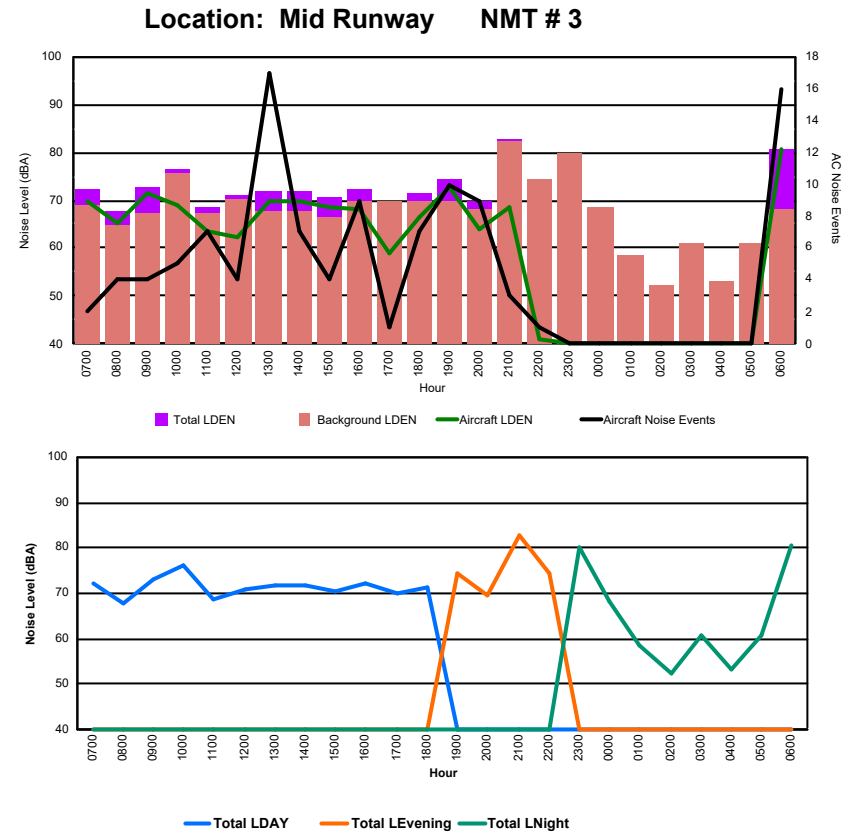

Luxembourg Airport Noise Distribution by Hour

Between 21/08/2024 00:00:00 and 21/08/2024 23:59:59 (Local Time)

Day	Aircraft Events	Total LDEN dB(A)	Aircraft LDEN dB(A)	Background LDEN dB(A)	Total LDay dB(A)	Total LEvening dB(A)	Total LNight dB(A)
21/08/24 7:00	2	72.3	69.6	68.9	72.3	-	-
21/08/24 8:00	4	67.9	65.1	64.7	67.9	-	-
21/08/24 9:00	4	72.9	71.5	67.3	72.9	-	-
21/08/24 10:00	5	76.4	69.0	75.5	76.4	-	-
21/08/24 11:00	7	68.6	63.4	67.2	68.6	-	-
21/08/24 12:00	4	70.9	62.3	70.3	70.9	-	-
21/08/24 13:00	17	71.9	70.0	67.6	71.9	-	-
21/08/24 14:00	7	71.8	69.6	67.7	71.8	-	-
21/08/24 15:00	4	70.6	68.6	66.3	70.6	-	-
21/08/24 16:00	9	72.1	68.3	69.7	72.1	-	-
21/08/24 17:00	1	69.8	59.0	69.7	69.8	-	-
21/08/24 18:00	7	71.5	66.3	70.0	71.5	-	-
21/08/24 19:00	10	74.5	72.6	70.0	-	74.5	-
21/08/24 20:00	9	69.6	63.9	68.2	-	69.6	-
21/08/24 21:00	3	82.6	68.5	82.4	-	82.6	-
21/08/24 22:00	1	74.4	41.1	74.4	-	74.4	-
21/08/24 23:00	-	80.0	-	80.0	-	-	80.0
22/08/24 0:00	-	68.4	-	68.5	-	-	68.4
22/08/24 1:00	-	58.6	-	58.7	-	-	58.6
22/08/24 2:00	-	52.3	-	52.3	-	-	52.3
22/08/24 3:00	-	60.9	-	60.9	-	-	60.9
22/08/24 4:00	-	53.1	-	53.1	-	-	53.1
22/08/24 5:00	-	60.9	-	60.9	-	-	60.9
22/08/24 6:00	16	80.7	80.5	68.2	-	-	80.7
	110	74.4	69.6	72.7	71.9	77.9	74.5