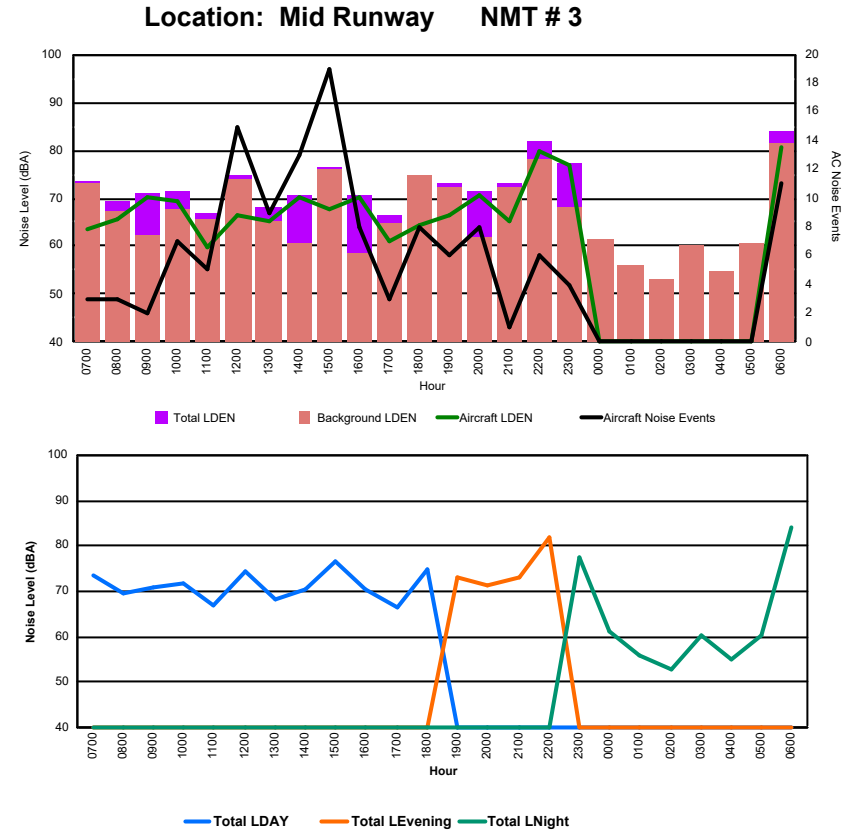

Luxembourg Airport Noise Distribution by Hour

Between 22/08/2024 00:00:00 and 22/08/2024 23:59:59 (Local Time)

Day	Aircraft Events	Total LDEN dB(A)	Aircraft LDEN dB(A)	Background LDEN dB(A)	Total LDay dB(A)	Total LEvening dB(A)	Total LNight dB(A)
22/08/24 7:00	3	73.4	63.6	73.0	73.4	-	-
22/08/24 8:00	3	69.4	65.5	67.1	69.4	-	-
22/08/24 9:00	2	71.0	70.4	62.5	71.0	-	-
22/08/24 10:00	7	71.6	69.3	67.9	71.6	-	-
22/08/24 11:00	5	66.7	59.9	65.7	66.7	-	-
22/08/24 12:00	15	74.6	66.3	73.8	74.6	-	-
22/08/24 13:00	9	68.1	65.3	65.0	68.1	-	-
22/08/24 14:00	13	70.5	70.1	60.6	70.5	-	-
22/08/24 15:00	19	76.6	67.8	76.1	76.6	-	-
22/08/24 16:00	8	70.6	70.3	58.4	70.6	-	-
22/08/24 17:00	3	66.4	61.2	64.9	66.4	-	-
22/08/24 18:00	8	75.0	64.2	74.7	75.0	-	-
22/08/24 19:00	6	73.2	66.5	72.2	-	73.2	-
22/08/24 20:00	8	71.3	70.7	61.9	-	71.3	-
22/08/24 21:00	1	73.2	65.0	72.5	-	73.2	-
22/08/24 22:00	6	82.0	79.7	78.0	-	82.0	-
22/08/24 23:00	4	77.3	76.7	68.3	-	-	77.3
23/08/24 0:00	-	61.3	-	61.3	-	-	61.3
23/08/24 1:00	-	56.1	-	56.2	-	-	56.1
23/08/24 2:00	-	53.0	-	53.1	-	-	53.0
23/08/24 3:00	-	60.3	-	60.3	-	-	60.3
23/08/24 4:00	-	54.9	-	54.9	-	-	54.9
23/08/24 5:00	-	60.5	-	60.6	-	-	60.5
23/08/24 6:00	11	84.1	80.8	81.3	-	-	84.1
	131	74.8	71.6	72.0	72.3	77.3	76.0