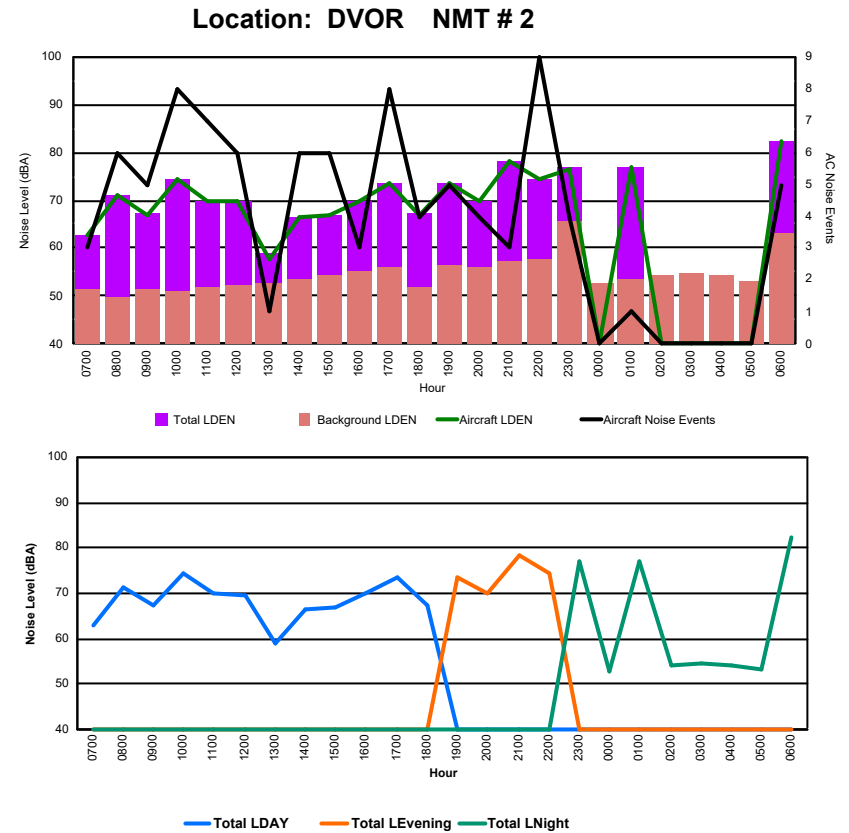

Luxembourg Airport Noise Distribution by Hour

Between 17/08/2024 00:00:00 and 17/08/2024 23:59:59 (Local Time)

Day	Aircraft Events	Total LDEN dB (A)	Aircraft LDEN dB(A)	Background LDEN dB(A)	Total LDay dB(A)	Total LEvening dB(A)	Total LNight dB (A)	
17/08/24	7:00	3	62.9	62.6	51.5	62.9	-	-
17/08/24	8:00	6	71.2	71.2	49.8	71.2	-	-
17/08/24	9:00	5	67.2	67.0	51.6	67.2	-	-
17/08/24	10:00	8	74.5	74.5	51.0	74.5	-	-
17/08/24	11:00	7	69.9	69.8	51.9	69.9	-	-
17/08/24	12:00	6	69.7	69.7	52.2	69.7	-	-
17/08/24	13:00	1	58.8	57.6	52.7	58.8	-	-
17/08/24	14:00	6	66.6	66.4	53.6	66.6	-	-
17/08/24	15:00	6	66.9	66.7	54.4	66.9	-	-
17/08/24	16:00	3	69.8	69.7	55.3	69.8	-	-
17/08/24	17:00	8	73.5	73.4	55.9	73.5	-	-
17/08/24	18:00	4	67.2	67.0	51.8	67.2	-	-
17/08/24	19:00	5	73.4	73.4	56.3	-	73.4	-
17/08/24	20:00	4	69.9	69.7	55.9	-	69.9	-
17/08/24	21:00	3	78.3	78.3	57.2	-	78.3	-
17/08/24	22:00	9	74.3	74.2	57.8	-	74.3	-
17/08/24	23:00	4	77.0	76.6	65.8	-	-	77.0
18/08/24	0:00	-	52.9	-	52.9	-	-	52.9
18/08/24	1:00	1	76.9	76.9	53.7	-	-	76.9
18/08/24	2:00	-	54.2	-	54.2	-	-	54.2
18/08/24	3:00	-	54.7	-	54.7	-	-	54.7
18/08/24	4:00	-	54.3	-	54.3	-	-	54.3
18/08/24	5:00	-	53.1	-	53.1	-	-	53.1
18/08/24	6:00	5	82.2	82.2	63.2	-	-	82.2
	94	73.3	73.2	56.9	69.8	75.0	75.2