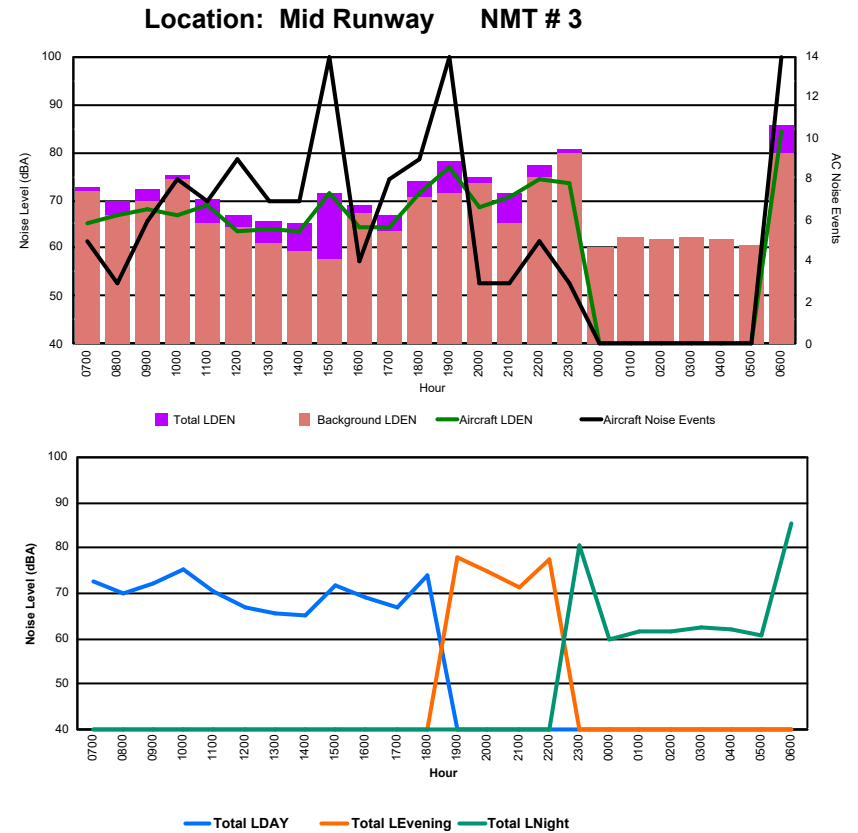

Luxembourg Airport Noise Distribution by Hour

Between 16/08/2024 00:00:00 and 16/08/2024 23:59:59 (Local Time)

Day	Aircraft Events	Total LDEN dB(A)	Aircraft LDEN dB(A)	Background LDEN dB(A)	Total LDay dB(A)	Total LEvening dB(A)	Total LNight dB(A)
16/08/24 7:00	5	72.8	65.0	72.0	72.8	-	-
16/08/24 8:00	3	69.9	66.7	67.0	69.9	-	-
16/08/24 9:00	6	72.1	68.0	69.9	72.1	-	-
16/08/24 10:00	8	75.1	67.0	74.4	75.1	-	-
16/08/24 11:00	7	70.4	68.9	65.3	70.4	-	-
16/08/24 12:00	9	66.9	63.4	64.4	66.9	-	-
16/08/24 13:00	7	65.8	64.0	61.0	65.8	-	-
16/08/24 14:00	7	65.0	63.6	59.3	65.0	-	-
16/08/24 15:00	14	71.6	71.4	57.5	71.6	-	-
16/08/24 16:00	4	69.0	64.4	67.2	69.0	-	-
16/08/24 17:00	8	67.0	64.4	63.6	67.0	-	-
16/08/24 18:00	9	74.1	71.5	70.7	74.1	-	-
16/08/24 19:00	14	78.0	76.8	71.6	-	78.0	-
16/08/24 20:00	3	74.7	68.7	73.4	-	74.7	-
16/08/24 21:00	3	71.5	70.5	65.1	-	71.5	-
16/08/24 22:00	5	77.5	74.4	74.7	-	77.5	-
16/08/24 23:00	3	80.6	73.4	79.7	-	-	80.6
17/08/24 0:00	-	60.0	-	60.2	-	-	60.0
17/08/24 1:00	-	61.7	-	62.2	-	-	61.7
17/08/24 2:00	-	61.7	-	62.0	-	-	61.7
17/08/24 3:00	-	62.3	-	62.3	-	-	62.3
17/08/24 4:00	-	62.0	-	62.0	-	-	62.0
17/08/24 5:00	-	60.8	-	60.8	-	-	60.8
17/08/24 6:00	14	85.6	84.4	79.7	-	-	85.6
	129	75.2	72.8	71.6	71.1	76.1	77.8