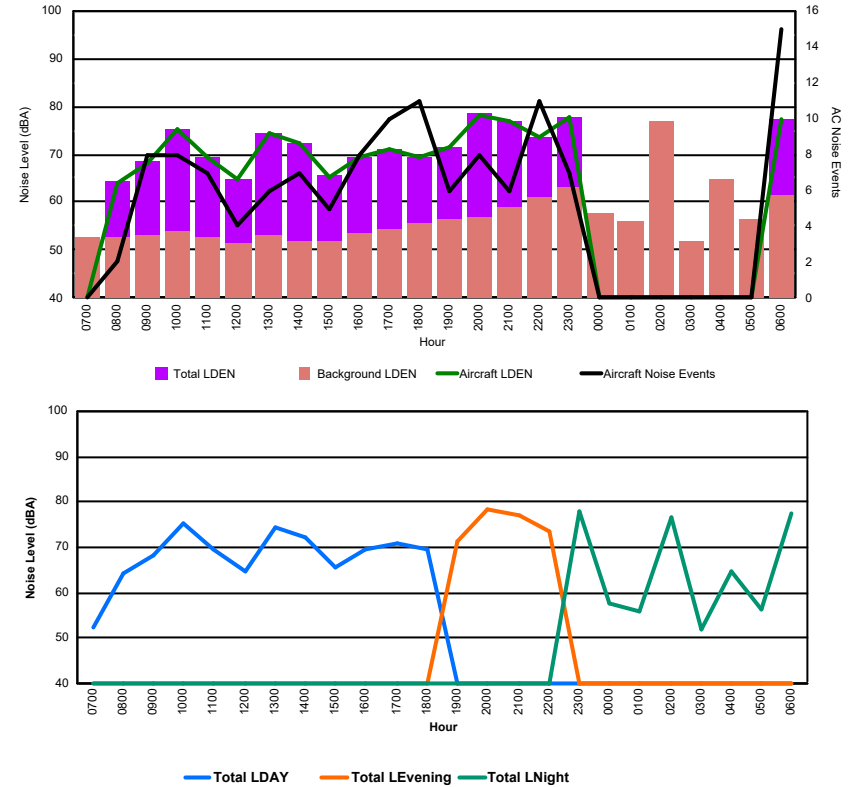

Luxembourg Airport Noise Distribution by Hour

Between 04/08/2024 00:00:00 and 04/08/2024 23:59:59 (Local Time)

Day	Aircraft Events	Total LDEN dB(A)	Aircraft LDEN dB(A)	Background LDEN dB(A)	Total LDay dB(A)	Total LEvening dB(A)	Total LNight dB(A)
04/08/24	7:00	-	52.5	-	52.7	52.5	-
04/08/24	8:00	2	64.3	64.1	52.7	64.3	-
04/08/24	9:00	8	68.4	68.3	53.0	68.4	-
04/08/24	10:00	8	75.3	75.3	53.8	75.3	-
04/08/24	11:00	7	69.5	69.4	52.8	69.5	-
04/08/24	12:00	4	64.9	64.6	51.5	64.9	-
04/08/24	13:00	6	74.5	74.5	53.3	74.5	-
04/08/24	14:00	7	72.4	72.4	51.9	72.4	-
04/08/24	15:00	5	65.6	65.4	51.7	65.6	-
04/08/24	16:00	8	69.4	69.3	53.6	69.4	-
04/08/24	17:00	10	71.0	70.9	54.5	71.0	-
04/08/24	18:00	11	69.4	69.2	55.6	69.4	-
04/08/24	19:00	6	71.4	71.3	56.6	-	71.4
04/08/24	20:00	8	78.4	78.3	56.9	-	78.4
04/08/24	21:00	6	77.0	77.0	59.1	-	77.0
04/08/24	22:00	11	73.7	73.5	61.0	-	73.7
04/08/24	23:00	7	77.9	77.7	63.2	-	77.9
05/08/24	0:00	-	57.8	-	57.9	-	57.8
05/08/24	1:00	-	55.9	-	55.9	-	55.9
05/08/24	2:00	-	76.5	-	76.7	-	76.5
05/08/24	3:00	-	51.8	-	51.8	-	51.8
05/08/24	4:00	-	64.9	-	64.9	-	64.9
05/08/24	5:00	-	56.2	-	56.3	-	56.2
05/08/24	6:00	15	77.5	77.4	61.4	-	77.5
	129	72.8	72.2	64.0	70.5	75.9	73.2

Location: DVOR NMT # 2