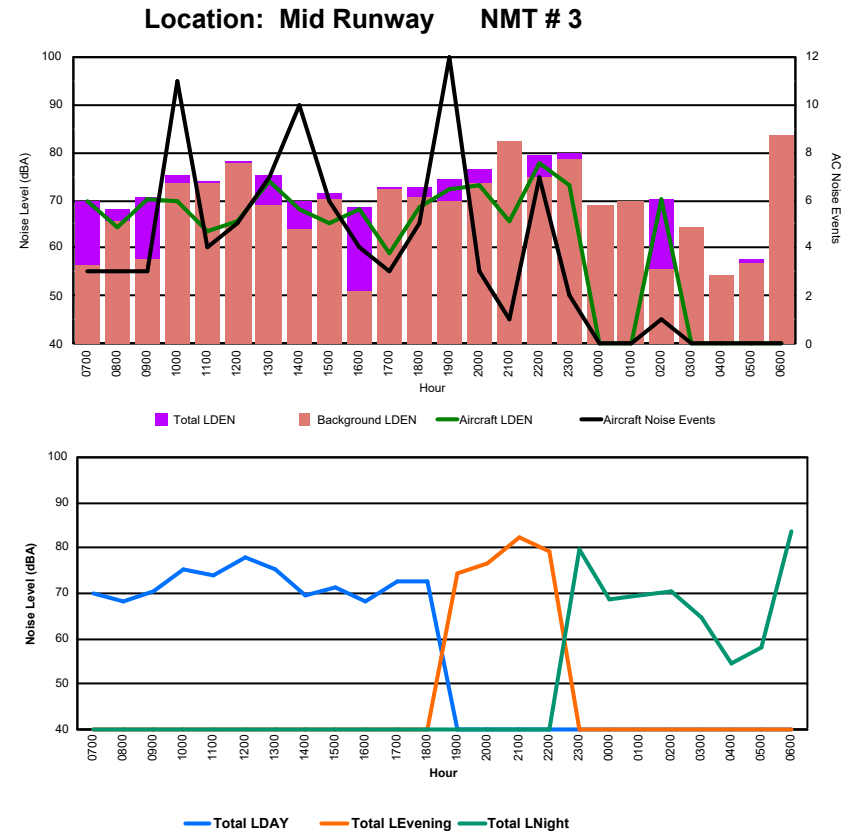

Luxembourg Airport Noise Distribution by Hour

Between 15/08/2024 00:00:00 and 15/08/2024 23:59:59 (Local Time)

Day	Aircraft Events	Total LDEN dB (A)	Aircraft LDEN dB(A)	Background LDEN dB(A)	Total LDay dB(A)	Total LEvening dB(A)	Total LNight dB (A)
15/08/24 7:00	3	70.0	69.8	56.6	70.0	-	-
15/08/24 8:00	3	68.1	64.3	65.8	68.1	-	-
15/08/24 9:00	3	70.6	70.4	57.9	70.6	-	-
15/08/24 10:00	11	75.1	69.9	73.5	75.1	-	-
15/08/24 11:00	4	73.9	63.7	73.5	73.9	-	-
15/08/24 12:00	5	78.1	65.6	77.8	78.1	-	-
15/08/24 13:00	7	75.1	73.9	69.1	75.1	-	-
15/08/24 14:00	10	69.6	68.0	64.0	69.6	-	-
15/08/24 15:00	6	71.4	65.1	70.1	71.4	-	-
15/08/24 16:00	4	68.4	68.3	51.2	68.4	-	-
15/08/24 17:00	3	72.7	58.9	72.5	72.7	-	-
15/08/24 18:00	5	72.8	68.7	70.7	72.8	-	-
15/08/24 19:00	12	74.4	72.5	69.9	-	74.4	-
15/08/24 20:00	3	76.5	73.3	73.6	-	76.5	-
15/08/24 21:00	1	82.2	65.6	82.1	-	82.2	-
15/08/24 22:00	7	79.4	77.7	74.6	-	79.4	-
15/08/24 23:00	2	79.6	73.3	78.5	-	-	79.6
16/08/24 0:00	-	68.6	-	68.9	-	-	68.6
16/08/24 1:00	-	69.4	-	69.6	-	-	69.4
16/08/24 2:00	1	70.3	70.1	55.6	-	-	70.3
16/08/24 3:00	-	64.5	-	64.5	-	-	64.5
16/08/24 4:00	-	54.4	-	54.4	-	-	54.4
16/08/24 5:00	-	57.9	-	57.0	-	-	57.9
16/08/24 6:00	-	83.5	-	83.5	-	-	83.5
	90	75.8	69.6	74.6	73.2	79.1	76.4