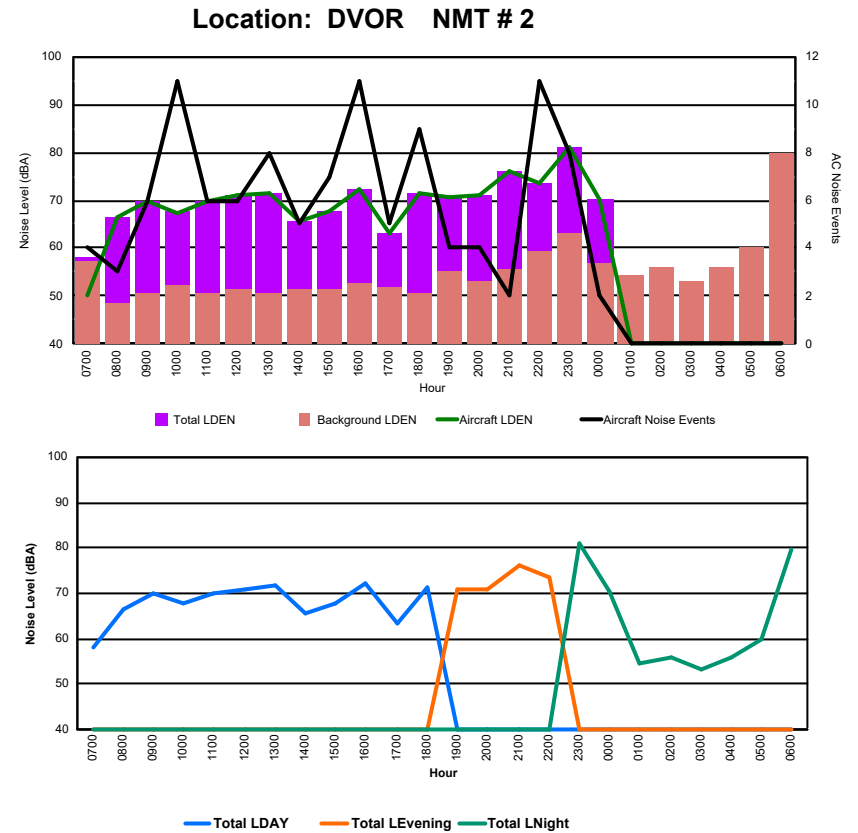

Luxembourg Airport Noise Distribution by Hour

Between 12/08/2024 00:00:00 and 12/08/2024 23:59:59 (Local Time)

Day	Aircraft Events	Total LDEN dB(A)	Aircraft LDEN dB(A)	Background LDEN dB(A)	Total LDay dB(A)	Total LEvening dB(A)	Total LNight dB(A)
12/08/24 7:00	4	58.1	50.1	57.4	58.1	-	-
12/08/24 8:00	3	66.5	66.4	48.5	66.5	-	-
12/08/24 9:00	6	69.8	69.8	50.8	69.8	-	-
12/08/24 10:00	11	67.6	67.5	52.4	67.6	-	-
12/08/24 11:00	6	70.0	70.0	50.6	70.0	-	-
12/08/24 12:00	6	71.0	71.0	51.4	71.0	-	-
12/08/24 13:00	8	71.6	71.6	50.7	71.6	-	-
12/08/24 14:00	5	65.8	65.6	51.4	65.8	-	-
12/08/24 15:00	7	67.9	67.8	51.3	67.9	-	-
12/08/24 16:00	11	72.3	72.3	52.5	72.3	-	-
12/08/24 17:00	5	63.3	63.0	51.7	63.3	-	-
12/08/24 18:00	9	71.5	71.5	50.8	71.5	-	-
12/08/24 19:00	4	70.7	70.6	55.4	-	70.7	-
12/08/24 20:00	4	71.0	70.9	53.2	-	71.0	-
12/08/24 21:00	2	76.1	76.1	55.6	-	76.1	-
12/08/24 22:00	11	73.7	73.5	59.5	-	73.7	-
12/08/24 23:00	8	81.1	81.0	63.3	-	-	81.1
13/08/24 0:00	2	70.4	70.1	57.0	-	-	70.4
13/08/24 1:00	-	54.5	-	54.5	-	-	54.5
13/08/24 2:00	-	56.0	-	56.0	-	-	56.0
13/08/24 3:00	-	53.3	-	53.3	-	-	53.3
13/08/24 4:00	-	56.0	-	56.0	-	-	56.0
13/08/24 5:00	-	60.0	-	60.2	-	-	60.0
13/08/24 6:00	-	79.8	-	79.8	-	-	79.8
	112	72.5	71.3	66.4	69.2	73.4	74.7