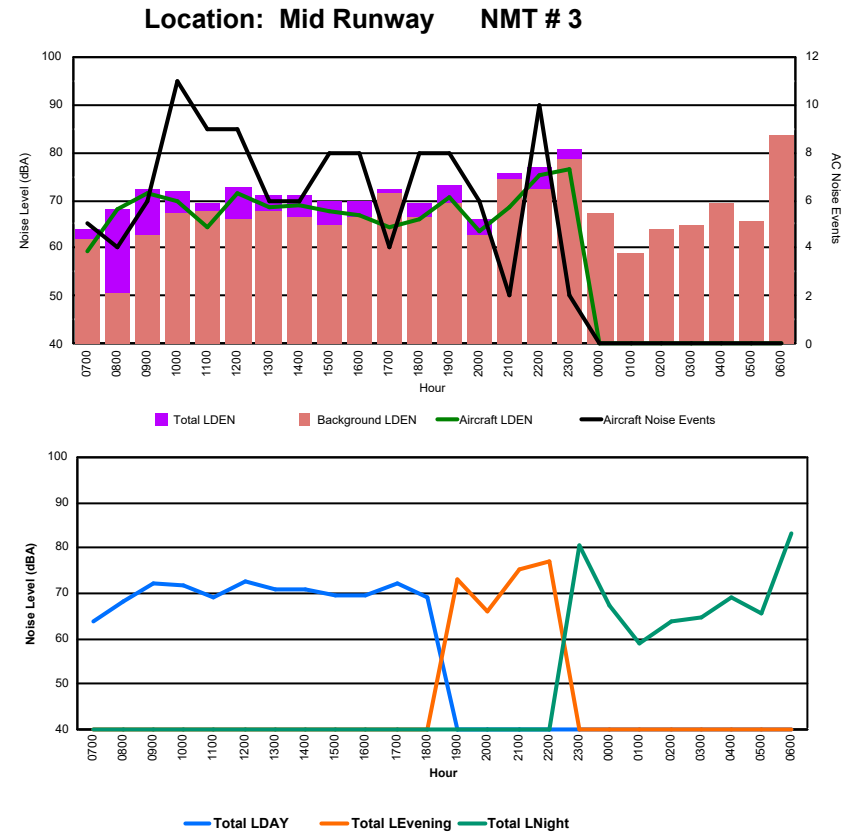

Luxembourg Airport Noise Distribution by Hour

Between 12/08/2024 00:00:00 and 12/08/2024 23:59:59 (Local Time)

Day	Aircraft Events	Total LDEN dB (A)	Aircraft LDEN dB(A)	Background LDEN dB(A)	Total LDay dB(A)	Total LEvening dB(A)	Total LNight dB (A)
12/08/24 7:00	5	63.9	59.5	62.0	63.9	-	-
12/08/24 8:00	4	68.3	68.3	50.5	68.3	-	-
12/08/24 9:00	6	72.1	71.6	62.6	72.1	-	-
12/08/24 10:00	11	71.7	69.7	67.4	71.7	-	-
12/08/24 11:00	9	69.3	64.3	67.8	69.3	-	-
12/08/24 12:00	9	72.7	71.6	66.2	72.7	-	-
12/08/24 13:00	6	71.1	68.4	67.7	71.1	-	-
12/08/24 14:00	6	70.9	68.9	66.5	70.9	-	-
12/08/24 15:00	8	69.6	67.9	64.6	69.6	-	-
12/08/24 16:00	8	69.6	66.7	66.6	69.6	-	-
12/08/24 17:00	4	72.2	64.5	71.4	72.2	-	-
12/08/24 18:00	8	69.3	66.2	66.3	69.3	-	-
12/08/24 19:00	8	73.1	70.8	69.4	-	73.1	-
12/08/24 20:00	6	66.1	63.7	62.6	-	66.1	-
12/08/24 21:00	2	75.5	68.5	74.5	-	75.5	-
12/08/24 22:00	10	77.0	75.1	72.4	-	77.0	-
12/08/24 23:00	2	80.5	76.4	78.4	-	-	80.5
13/08/24 0:00	-	67.2	-	67.2	-	-	67.2
13/08/24 1:00	-	58.8	-	58.8	-	-	58.8
13/08/24 2:00	-	63.9	-	63.9	-	-	63.9
13/08/24 3:00	-	64.6	-	64.8	-	-	64.6
13/08/24 4:00	-	69.2	-	69.4	-	-	69.2
13/08/24 5:00	-	65.6	-	65.6	-	-	65.6
13/08/24 6:00	-	83.4	-	83.4	-	-	83.4
	112	74.0	68.7	72.5	70.5	74.4	76.5