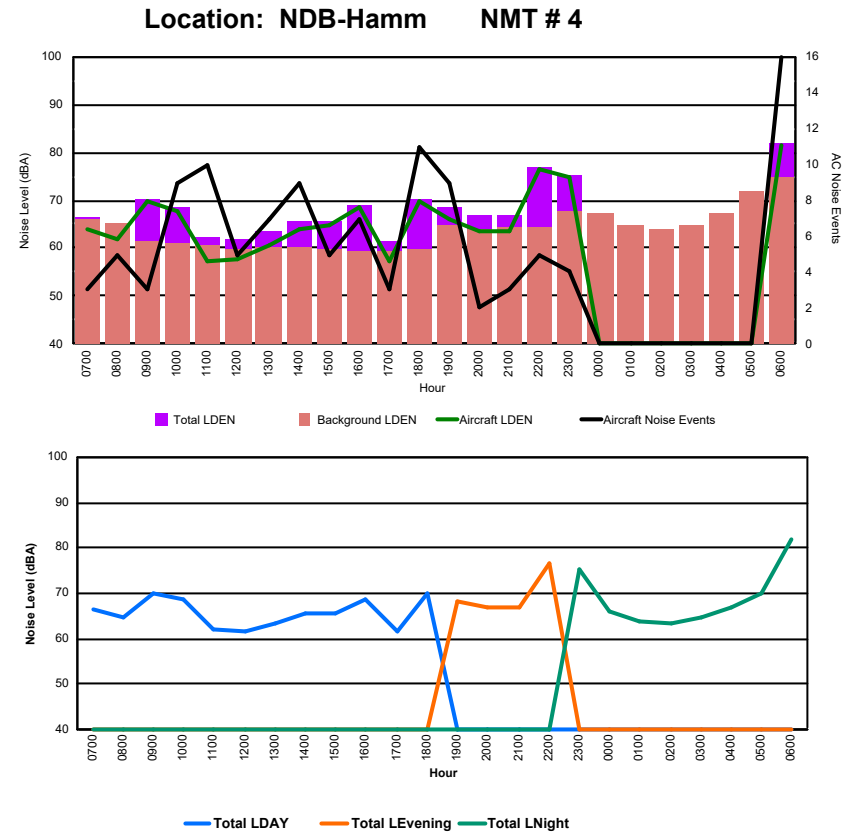

Luxembourg Airport Noise Distribution by Hour

Between 22/08/2024 00:00:00 and 22/08/2024 23:59:59 (Local Time)

Day	Aircraft Events	Total LDEN dB(A)	Aircraft LDEN dB(A)	Background LDEN dB(A)	Total LDay dB(A)	Total LEvening dB(A)	Total LNight dB(A)
22/08/24 7:00	3	66.5	64.1	66.2	66.5	-	-
22/08/24 8:00	5	64.8	61.9	65.0	64.8	-	-
22/08/24 9:00	3	70.2	69.7	61.4	70.2	-	-
22/08/24 10:00	9	68.6	67.9	60.9	68.6	-	-
22/08/24 11:00	10	62.1	57.2	60.7	62.1	-	-
22/08/24 12:00	5	61.8	57.6	59.9	61.8	-	-
22/08/24 13:00	7	63.4	60.6	60.4	63.4	-	-
22/08/24 14:00	9	65.5	64.1	60.2	65.5	-	-
22/08/24 15:00	5	65.8	64.6	59.8	65.8	-	-
22/08/24 16:00	7	68.8	68.4	59.2	68.8	-	-
22/08/24 17:00	3	61.5	57.3	59.5	61.5	-	-
22/08/24 18:00	11	70.1	69.7	59.7	70.1	-	-
22/08/24 19:00	9	68.4	66.2	64.7	-	68.4	-
22/08/24 20:00	2	66.7	63.5	63.9	-	66.7	-
22/08/24 21:00	3	67.0	63.5	64.5	-	67.0	-
22/08/24 22:00	5	76.8	76.5	64.4	-	76.8	-
22/08/24 23:00	4	75.4	74.6	67.9	-	-	75.4
23/08/24 0:00	-	66.0	-	67.1	-	-	66.0
23/08/24 1:00	-	63.9	-	64.8	-	-	63.9
23/08/24 2:00	-	63.3	-	63.9	-	-	63.3
23/08/24 3:00	-	64.7	-	64.9	-	-	64.7
23/08/24 4:00	-	66.8	-	67.4	-	-	66.8
23/08/24 5:00	-	70.2	-	71.9	-	-	70.2
23/08/24 6:00	16	81.9	81.6	75.0	-	-	81.9
	116	71.5	70.5	66.3	66.8	72.1	74.3