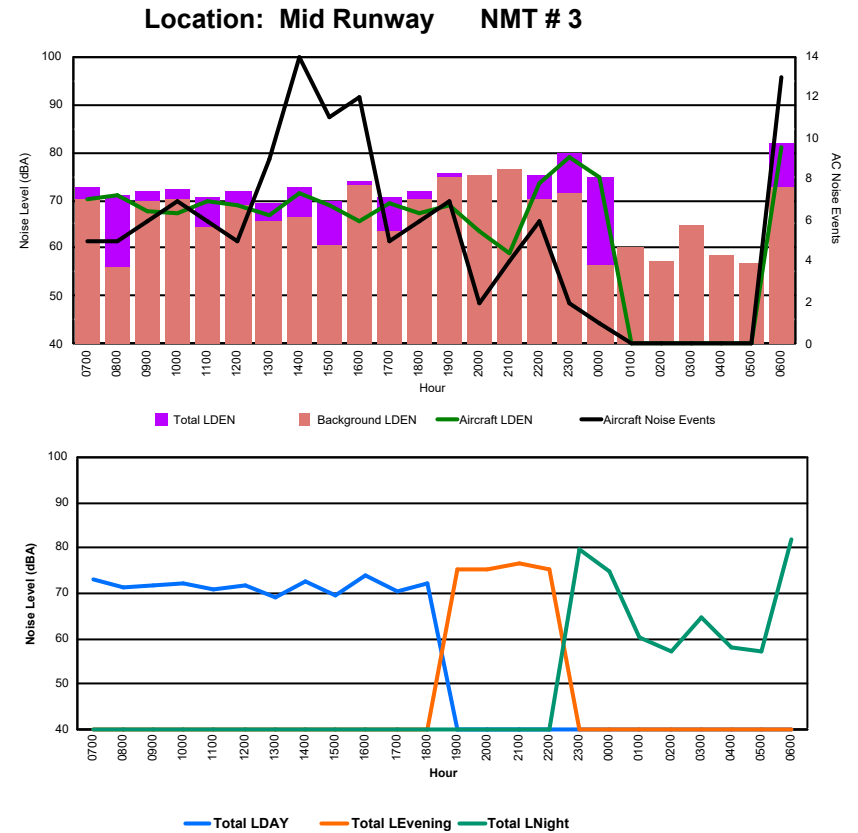

## Luxembourg Airport Noise Distribution by Hour

Between 04/08/2024 00:00:00 and 04/08/2024 23:59:59 (Local Time)

Day	Aircraft Events	Total LDEN dB (A)	Aircraft LDEN dB(A)	Background LDEN dB(A)	Total LDay dB(A)	Total LEvening dB(A)	Total LNight dB (A)	
04/08/24	7:00	5	72.9	70.1	70.1	72.9	-	-
04/08/24	8:00	5	71.2	71.0	55.9	71.2	-	-
04/08/24	9:00	6	71.9	67.6	69.9	71.9	-	-
04/08/24	10:00	7	72.1	67.4	70.3	72.1	-	-
04/08/24	11:00	6	70.8	69.6	64.5	70.8	-	-
04/08/24	12:00	5	71.8	68.8	68.9	71.8	-	-
04/08/24	13:00	9	69.2	66.7	65.6	69.2	-	-
04/08/24	14:00	14	72.7	71.6	66.4	72.7	-	-
04/08/24	15:00	11	69.6	69.0	60.8	69.6	-	-
04/08/24	16:00	12	73.9	65.8	73.2	73.9	-	-
04/08/24	17:00	5	70.5	69.5	63.6	70.5	-	-
04/08/24	18:00	6	72.0	67.3	70.2	72.0	-	-
04/08/24	19:00	7	75.5	68.9	74.6	-	75.5	-
04/08/24	20:00	2	75.3	63.6	75.1	-	75.3	-
04/08/24	21:00	4	76.6	59.1	76.5	-	76.6	-
04/08/24	22:00	6	75.4	73.7	70.4	-	75.4	-
04/08/24	23:00	2	79.8	79.1	71.6	-	-	79.8
05/08/24	0:00	1	75.0	74.9	56.6	-	-	75.0
05/08/24	1:00	-	60.3	-	60.3	-	-	60.3
05/08/24	2:00	-	57.1	-	57.2	-	-	57.1
05/08/24	3:00	-	64.6	-	64.6	-	-	64.6
05/08/24	4:00	-	58.3	-	58.4	-	-	58.3
05/08/24	5:00	-	57.0	-	57.0	-	-	57.0
05/08/24	6:00	13	81.7	81.2	72.6	-	-	81.7
	<b>126</b>	<b>74.0</b>	<b>71.9</b>	<b>70.0</b>	<b>71.7</b>	<b>75.7</b>	<b>75.5</b>	