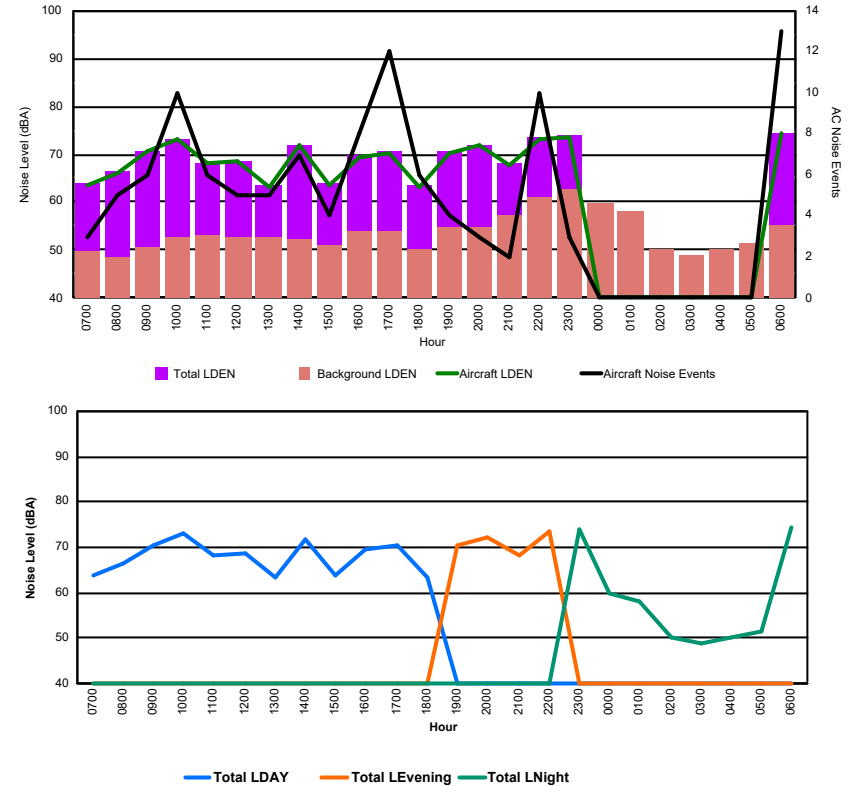

Luxembourg Airport Noise Distribution by Hour

Between 10/08/2024 00:00:00 and 10/08/2024 23:59:59 (Local Time)

Day	Aircraft Events	Total LDEN dB(A)	Aircraft LDEN dB(A)	Background LDEN dB(A)	Total LDay dB(A)	Total LEvening dB(A)	Total LNight dB(A)
10/08/24 7:00	3	63.9	63.7	49.8	63.9	-	-
10/08/24 8:00	5	66.3	66.2	48.4	66.3	-	-
10/08/24 9:00	6	70.6	70.5	50.8	70.6	-	-
10/08/24 10:00	10	73.2	73.2	52.9	73.2	-	-
10/08/24 11:00	6	68.3	68.1	53.1	68.3	-	-
10/08/24 12:00	5	68.6	68.5	52.9	68.6	-	-
10/08/24 13:00	5	63.4	63.0	52.8	63.4	-	-
10/08/24 14:00	7	71.7	71.7	52.1	71.7	-	-
10/08/24 15:00	4	63.8	63.5	51.2	63.8	-	-
10/08/24 16:00	8	69.6	69.5	53.8	69.6	-	-
10/08/24 17:00	12	70.5	70.4	54.0	70.5	-	-
10/08/24 18:00	6	63.5	63.3	50.4	63.5	-	-
10/08/24 19:00	4	70.5	70.4	54.9	-	70.5	-
10/08/24 20:00	3	72.0	71.9	54.8	-	72.0	-
10/08/24 21:00	2	68.1	67.7	57.3	-	68.1	-
10/08/24 22:00	10	73.5	73.3	61.2	-	73.5	-
10/08/24 23:00	3	74.0	73.7	62.6	-	-	74.0
11/08/24 0:00	-	59.8	-	59.8	-	-	59.8
11/08/24 1:00	-	58.0	-	58.0	-	-	58.0
11/08/24 2:00	-	50.0	-	50.0	-	-	50.0
11/08/24 3:00	-	49.0	-	49.0	-	-	49.0
11/08/24 4:00	-	50.0	-	50.0	-	-	50.0
11/08/24 5:00	-	51.5	-	51.5	-	-	51.5
11/08/24 6:00	13	74.5	74.5	55.4	-	-	74.5
	112	69.3	69.2	55.5	69.0	71.5	68.4

Location: DVOR NMT # 2