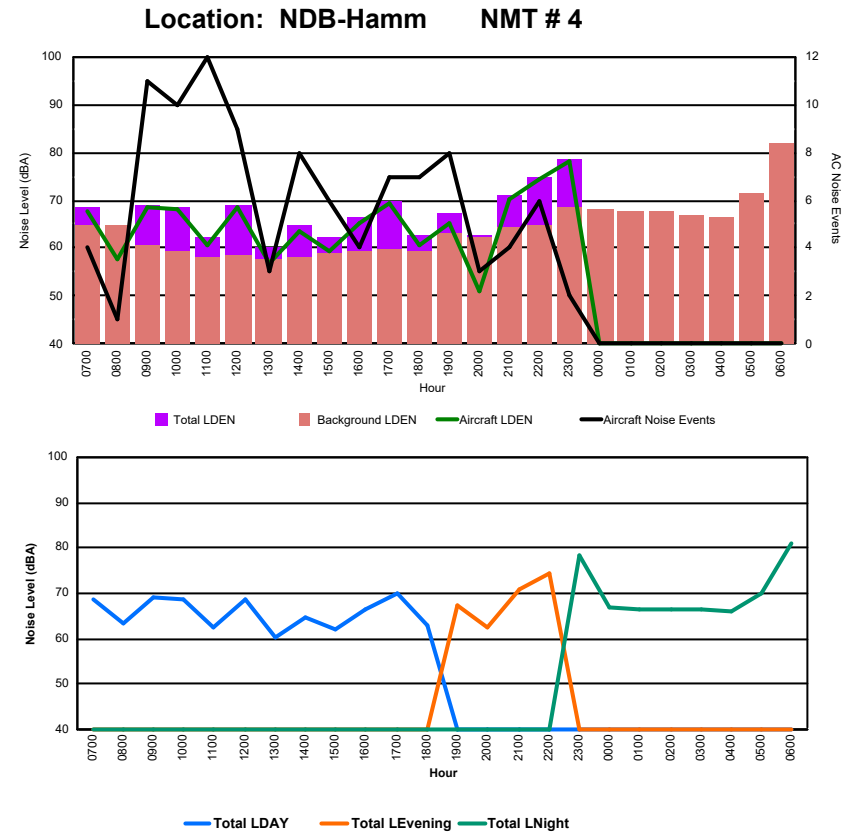

Luxembourg Airport Noise Distribution by Hour

Between 12/08/2024 00:00:00 and 12/08/2024 23:59:59 (Local Time)

Day	Aircraft Events	Total LDEN dB (A)	Aircraft LDEN dB(A)	Background LDEN dB(A)	Total LDay dB(A)	Total LEvening dB(A)	Total LNight dB (A)
12/08/24 7:00	4	68.6	67.7	64.7	68.6	-	-
12/08/24 8:00	1	63.2	57.9	64.9	63.2	-	-
12/08/24 9:00	11	69.1	68.4	60.7	69.1	-	-
12/08/24 10:00	10	68.6	68.1	59.4	68.6	-	-
12/08/24 11:00	12	62.5	60.7	58.0	62.5	-	-
12/08/24 12:00	9	68.9	68.5	58.7	68.9	-	-
12/08/24 13:00	3	60.3	57.0	57.6	60.3	-	-
12/08/24 14:00	8	64.7	63.6	58.3	64.7	-	-
12/08/24 15:00	6	62.1	59.3	59.0	62.1	-	-
12/08/24 16:00	4	66.3	65.2	59.4	66.3	-	-
12/08/24 17:00	7	69.8	69.4	59.8	69.8	-	-
12/08/24 18:00	7	62.9	60.5	59.3	62.9	-	-
12/08/24 19:00	8	67.2	65.3	63.0	-	67.2	-
12/08/24 20:00	3	62.6	51.1	62.3	-	62.6	-
12/08/24 21:00	4	71.1	70.1	64.5	-	71.1	-
12/08/24 22:00	6	74.6	74.2	64.8	-	74.6	-
12/08/24 23:00	2	78.5	78.1	68.4	-	-	78.5
13/08/24 0:00	-	66.8	-	68.2	-	-	66.8
13/08/24 1:00	-	66.5	-	67.9	-	-	66.5
13/08/24 2:00	-	66.3	-	67.7	-	-	66.3
13/08/24 3:00	-	66.3	-	66.8	-	-	66.3
13/08/24 4:00	-	66.0	-	66.4	-	-	66.0
13/08/24 5:00	-	69.9	-	71.3	-	-	69.9
13/08/24 6:00	-	80.9	-	81.8	-	-	80.9
	105	71.4	67.9	69.7	66.7	70.9	74.5