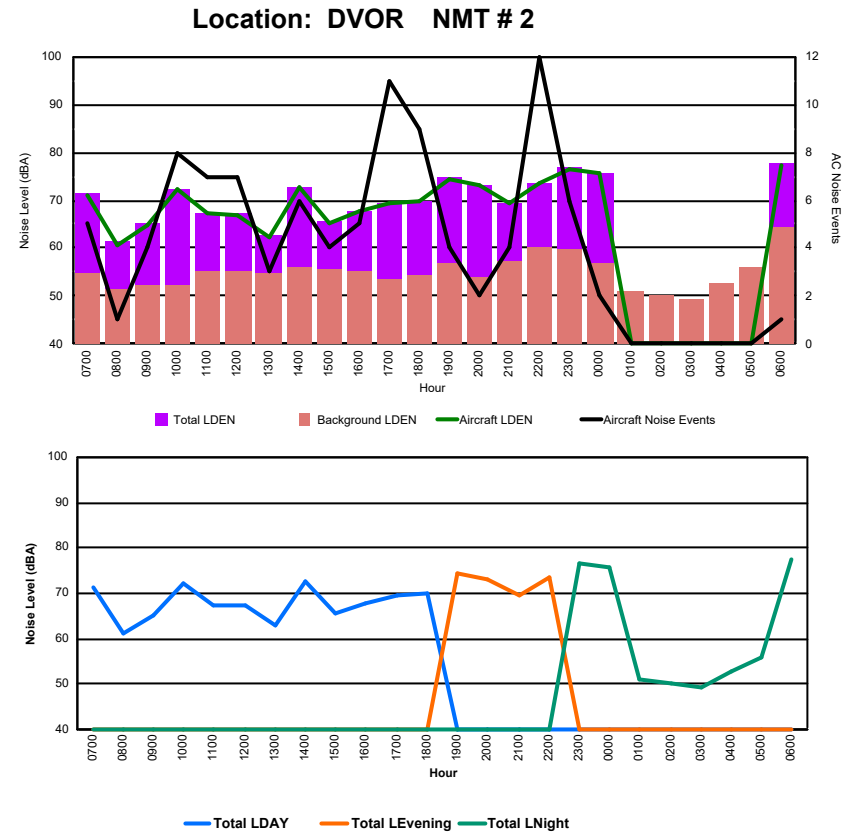

Luxembourg Airport Noise Distribution by Hour

Between 07/08/2024 00:00:00 and 07/08/2024 23:59:59 (Local Time)

Day	Aircraft Events	Total LDEN dB(A)	Aircraft LDEN dB(A)	Background LDEN dB(A)	Total LDay dB(A)	Total LEvening dB(A)	Total LNight dB(A)	
07/08/24	7:00	5	71.4	71.2	54.7	71.4	-	-
07/08/24	8:00	1	61.3	60.7	51.6	61.3	-	-
07/08/24	9:00	4	65.1	64.9	52.1	65.1	-	-
07/08/24	10:00	8	72.4	72.3	52.4	72.4	-	-
07/08/24	11:00	7	67.3	67.1	55.3	67.3	-	-
07/08/24	12:00	7	67.3	67.0	55.1	67.3	-	-
07/08/24	13:00	3	62.9	62.2	54.7	62.9	-	-
07/08/24	14:00	6	72.8	72.7	55.9	72.8	-	-
07/08/24	15:00	4	65.7	65.2	55.8	65.7	-	-
07/08/24	16:00	5	67.8	67.6	55.2	67.8	-	-
07/08/24	17:00	11	69.5	69.4	53.4	69.5	-	-
07/08/24	18:00	9	70.0	69.8	54.2	70.0	-	-
07/08/24	19:00	4	74.6	74.5	57.0	-	74.6	-
07/08/24	20:00	2	73.1	73.0	53.8	-	73.1	-
07/08/24	21:00	4	69.5	69.2	57.4	-	69.5	-
07/08/24	22:00	12	73.6	73.4	60.3	-	73.6	-
07/08/24	23:00	6	76.7	76.6	59.6	-	-	76.7
08/08/24	0:00	2	75.7	75.7	56.8	-	-	75.7
08/08/24	1:00	-	51.0	-	51.0	-	-	51.0
08/08/24	2:00	-	50.1	-	50.1	-	-	50.1
08/08/24	3:00	-	49.3	-	49.3	-	-	49.3
08/08/24	4:00	-	52.7	-	52.7	-	-	52.7
08/08/24	5:00	-	55.9	-	55.9	-	-	55.9
08/08/24	6:00	1	77.7	77.4	64.5	-	-	77.7
	101	71.3	71.1	56.5	69.0	73.1	72.5