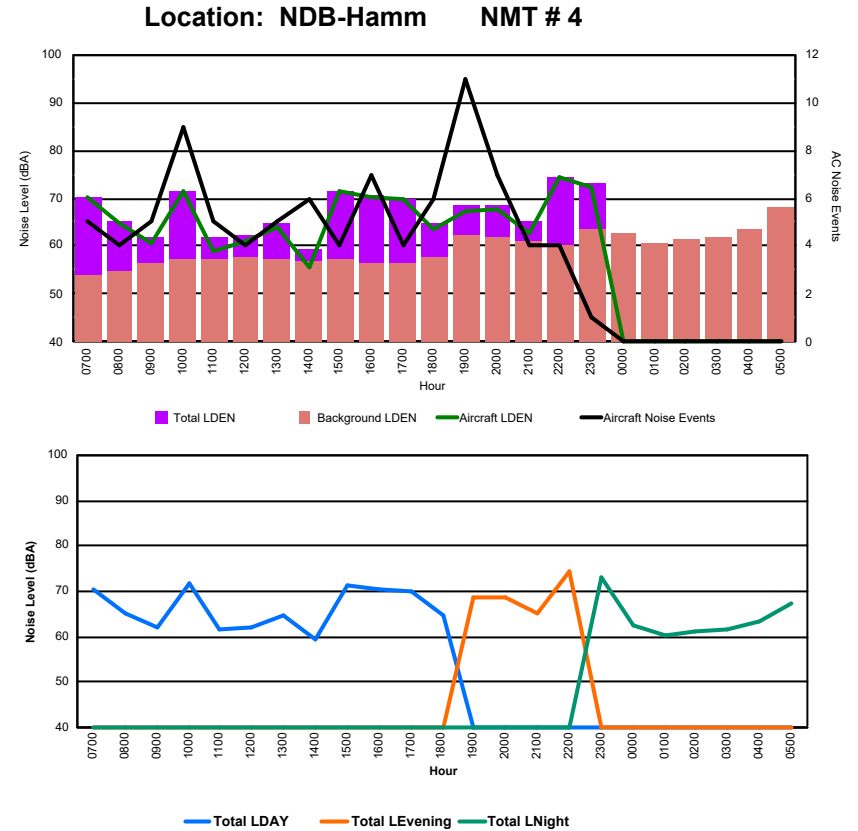

Luxembourg Airport Noise Distribution by Hour

Between 18/08/2024 00:00:00 and 18/08/2024 23:59:59 (Local Time)

Day	Aircraft Events	Total LDEN dB (A)	Aircraft LDEN dB(A)	Background LDEN dB(A)	Total LDay dB(A)	Total LEvening dB(A)	Total LNight dB (A)
18/08/24 7:00	5	70.3	70.2	53.9	70.3	-	-
18/08/24 8:00	4	65.2	64.8	54.9	65.2	-	-
18/08/24 9:00	5	62.0	60.6	56.5	62.0	-	-
18/08/24 10:00	9	71.6	71.5	57.4	71.6	-	-
18/08/24 11:00	5	61.7	58.9	57.4	61.7	-	-
18/08/24 12:00	4	62.1	61.0	57.7	62.1	-	-
18/08/24 13:00	5	64.6	63.8	57.3	64.6	-	-
18/08/24 14:00	6	59.3	55.7	57.0	59.3	-	-
18/08/24 15:00	4	71.5	71.4	57.3	71.5	-	-
18/08/24 16:00	7	70.5	70.3	56.4	70.5	-	-
18/08/24 17:00	4	70.0	69.8	56.5	70.0	-	-
18/08/24 18:00	6	64.6	63.7	57.8	64.6	-	-
18/08/24 19:00	11	68.6	67.5	62.5	-	68.6	-
18/08/24 20:00	7	68.6	67.6	61.7	-	68.6	-
18/08/24 21:00	4	65.1	62.9	61.2	-	65.1	-
18/08/24 22:00	4	74.3	74.2	60.4	-	74.3	-
18/08/24 23:00	1	73.0	72.4	63.6	-	-	73.0
19/08/24 0:00	-	62.3	-	62.8	-	-	62.3
19/08/24 1:00	-	60.3	-	60.6	-	-	60.3
19/08/24 2:00	-	61.0	-	61.3	-	-	61.0
19/08/24 3:00	-	61.6	-	61.7	-	-	61.6
19/08/24 4:00	-	63.6	-	63.7	-	-	63.6
19/08/24 5:00	-	67.4	-	68.2	-	-	67.4
	91	68.2	67.4	60.9	68.0	70.5	66.8