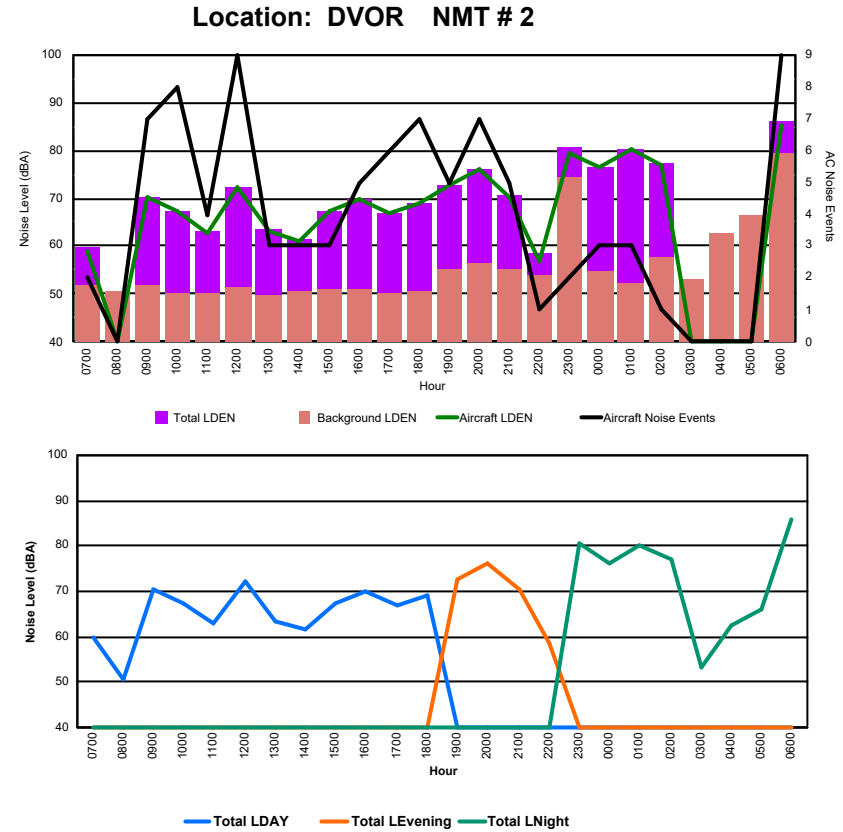

Luxembourg Airport Noise Distribution by Hour

Between 13/08/2024 00:00:00 and 13/08/2024 23:59:59 (Local Time)

Day	Aircraft Events	Total LDEN dB (A)	Aircraft LDEN dB(A)	Background LDEN dB(A)	Total LDay dB(A)	Total LEvening dB(A)	Total LNight dB (A)
13/08/24 7:00	2	59.7	59.0	51.8	59.7	-	-
13/08/24 8:00	-	50.8	-	50.8	50.8	-	-
13/08/24 9:00	7	70.4	70.4	51.8	70.4	-	-
13/08/24 10:00	8	67.2	67.2	50.4	67.2	-	-
13/08/24 11:00	4	63.0	62.7	50.0	63.0	-	-
13/08/24 12:00	9	72.2	72.1	51.3	72.2	-	-
13/08/24 13:00	3	63.4	63.2	49.8	63.4	-	-
13/08/24 14:00	3	61.5	61.1	50.5	61.5	-	-
13/08/24 15:00	3	67.5	67.4	51.0	67.5	-	-
13/08/24 16:00	5	69.8	69.7	51.1	69.8	-	-
13/08/24 17:00	6	66.8	66.7	50.4	66.8	-	-
13/08/24 18:00	7	69.0	69.0	50.7	69.0	-	-
13/08/24 19:00	5	72.8	72.7	55.4	-	72.8	-
13/08/24 20:00	7	76.2	76.1	56.5	-	76.2	-
13/08/24 21:00	5	70.5	70.4	55.4	-	70.5	-
13/08/24 22:00	1	58.5	56.7	53.8	-	58.5	-
13/08/24 23:00	2	80.5	79.4	74.2	-	-	80.5
14/08/24 0:00	3	76.4	76.4	54.8	-	-	76.4
14/08/24 1:00	3	80.2	80.3	52.3	-	-	80.2
14/08/24 2:00	1	77.1	77.0	57.9	-	-	77.1
14/08/24 3:00	-	53.2	-	53.2	-	-	53.2
14/08/24 4:00	-	62.6	-	62.6	-	-	62.6
14/08/24 5:00	-	66.2	-	66.6	-	-	66.2
14/08/24 6:00	9	85.9	85.1	79.3	-	-	85.9
	93	75.5	74.9	67.1	67.5	72.6	79.5