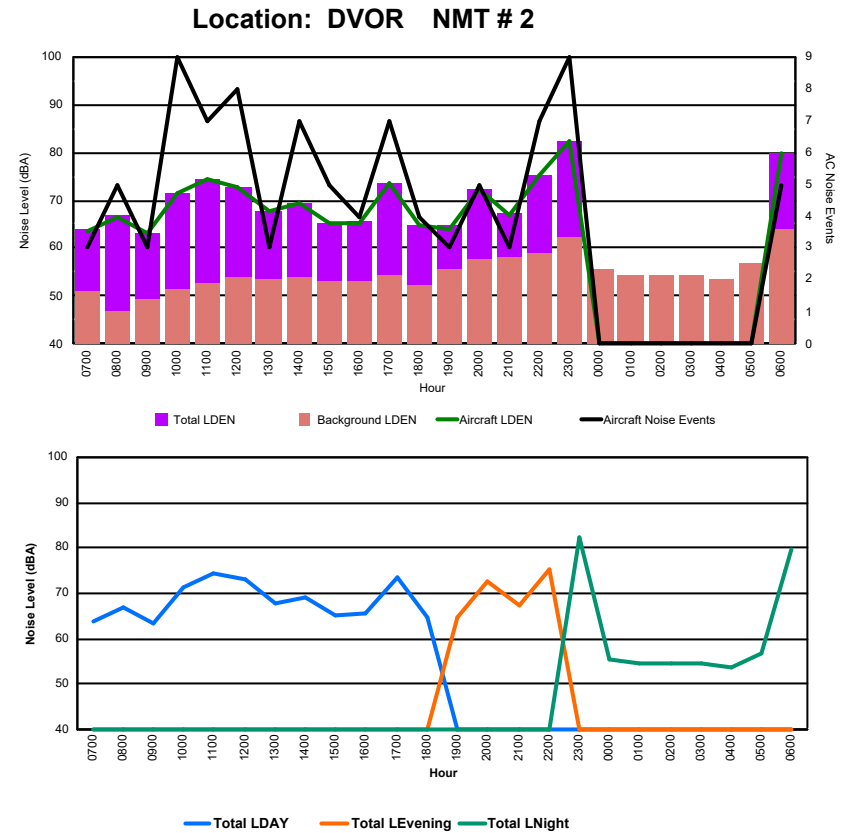

Luxembourg Airport Noise Distribution by Hour

Between 03/08/2024 00:00:00 and 03/08/2024 23:59:59 (Local Time)

Day	Aircraft Events	Total LDEN dB(A)	Aircraft LDEN dB(A)	Background LDEN dB(A)	Total LDay dB(A)	Total LEvening dB(A)	Total LNight dB(A)	
03/08/24	7:00	3	63.8	63.6	51.0	63.8	-	-
03/08/24	8:00	5	66.7	66.6	46.9	66.7	-	-
03/08/24	9:00	3	63.3	63.1	49.5	63.3	-	-
03/08/24	10:00	9	71.5	71.4	51.5	71.5	-	-
03/08/24	11:00	7	74.4	74.4	52.9	74.4	-	-
03/08/24	12:00	8	72.9	72.8	53.8	72.9	-	-
03/08/24	13:00	3	67.8	67.6	53.6	67.8	-	-
03/08/24	14:00	7	69.3	69.2	54.1	69.3	-	-
03/08/24	15:00	5	65.3	65.0	53.1	65.3	-	-
03/08/24	16:00	4	65.5	65.2	53.2	65.5	-	-
03/08/24	17:00	7	73.6	73.5	54.5	73.6	-	-
03/08/24	18:00	4	64.8	64.6	52.2	64.8	-	-
03/08/24	19:00	3	64.7	64.1	55.8	-	64.7	-
03/08/24	20:00	5	72.5	72.3	57.6	-	72.5	-
03/08/24	21:00	3	67.5	66.9	58.3	-	67.5	-
03/08/24	22:00	7	75.4	75.3	58.8	-	75.4	-
03/08/24	23:00	9	82.2	82.2	62.4	-	-	82.2
04/08/24	0:00	-	55.6	-	55.7	-	-	55.6
04/08/24	1:00	-	54.5	-	54.5	-	-	54.5
04/08/24	2:00	-	54.5	-	54.5	-	-	54.5
04/08/24	3:00	-	54.4	-	54.4	-	-	54.4
04/08/24	4:00	-	53.7	-	53.7	-	-	53.7
04/08/24	5:00	-	56.7	-	56.7	-	-	56.7
04/08/24	6:00	5	79.8	79.7	64.1	-	-	79.8
	97	72.7	72.6	56.5	69.9	71.8	75.2