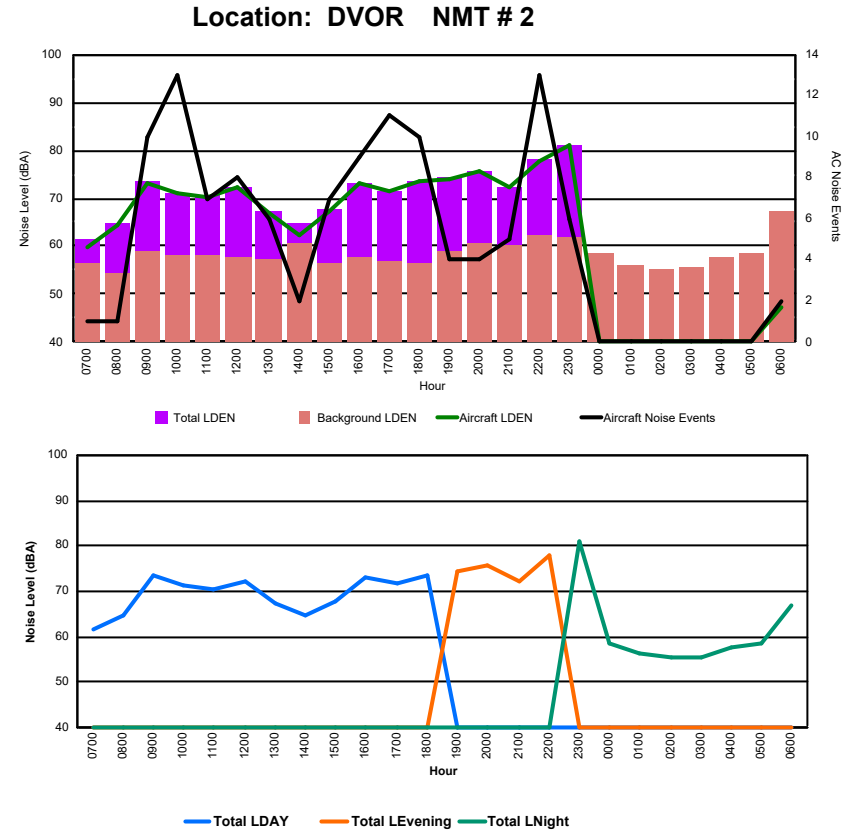

Luxembourg Airport Noise Distribution by Hour

Between 23/08/2024 00:00:00 and 23/08/2024 23:59:59 (Local Time)

Day	Aircraft Events	Total LDEN dB(A)	Aircraft LDEN dB(A)	Background LDEN dB(A)	Total LDay dB(A)	Total LEvening dB(A)	Total LNight dB(A)
23/08/24 7:00	1	61.5	59.9	56.6	61.5	-	-
23/08/24 8:00	1	64.9	64.5	54.5	64.9	-	-
23/08/24 9:00	10	73.5	73.3	59.1	73.5	-	-
23/08/24 10:00	13	71.2	71.1	58.1	71.2	-	-
23/08/24 11:00	7	70.5	70.2	58.2	70.5	-	-
23/08/24 12:00	8	72.3	72.1	57.7	72.3	-	-
23/08/24 13:00	6	67.2	66.7	57.2	67.2	-	-
23/08/24 14:00	2	64.6	62.5	60.5	64.6	-	-
23/08/24 15:00	7	67.7	67.4	56.6	67.7	-	-
23/08/24 16:00	9	73.3	73.2	57.7	73.3	-	-
23/08/24 17:00	11	71.6	71.5	57.0	71.6	-	-
23/08/24 18:00	10	73.6	73.5	56.4	73.6	-	-
23/08/24 19:00	4	74.2	74.0	59.0	-	74.2	-
23/08/24 20:00	4	75.7	75.5	60.8	-	75.7	-
23/08/24 21:00	5	72.3	72.1	60.0	-	72.3	-
23/08/24 22:00	13	78.0	77.8	62.5	-	78.0	-
23/08/24 23:00	6	81.1	81.1	61.7	-	-	81.1
24/08/24 0:00	-	58.4	-	58.5	-	-	58.4
24/08/24 1:00	-	56.2	-	56.2	-	-	56.2
24/08/24 2:00	-	55.4	-	55.4	-	-	55.4
24/08/24 3:00	-	55.5	-	55.5	-	-	55.5
24/08/24 4:00	-	57.8	-	57.8	-	-	57.8
24/08/24 5:00	-	58.5	-	58.5	-	-	58.5
24/08/24 6:00	2	67.0	47.4	67.3	-	-	67.0
	119	72.4	72.2	59.6	70.7	75.5	72.3