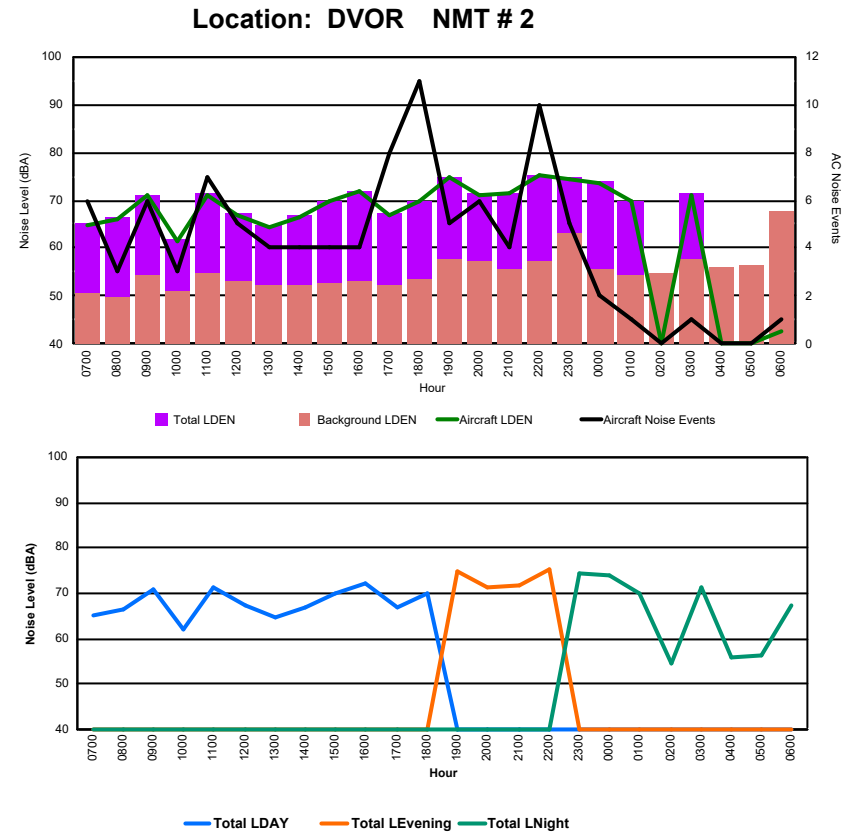

Luxembourg Airport Noise Distribution by Hour

Between 14/08/2024 00:00:00 and 14/08/2024 23:59:59 (Local Time)

Day	Aircraft Events	Total LDEN dB(A)	Aircraft LDEN dB(A)	Background LDEN dB(A)	Total LDay dB(A)	Total LEvening dB(A)	Total LNight dB(A)	
14/08/24	7:00	6	65.0	64.8	50.5	65.0	-	-
14/08/24	8:00	3	66.3	66.2	49.7	66.3	-	-
14/08/24	9:00	6	71.0	70.9	54.5	71.0	-	-
14/08/24	10:00	3	61.9	61.5	51.2	61.9	-	-
14/08/24	11:00	7	71.3	71.2	54.6	71.3	-	-
14/08/24	12:00	5	67.2	67.0	53.2	67.2	-	-
14/08/24	13:00	4	64.6	64.3	52.4	64.6	-	-
14/08/24	14:00	4	66.7	66.5	52.4	66.7	-	-
14/08/24	15:00	4	70.0	69.9	52.5	70.0	-	-
14/08/24	16:00	4	72.0	71.9	53.1	72.0	-	-
14/08/24	17:00	8	67.1	66.9	52.1	67.1	-	-
14/08/24	18:00	11	70.0	69.9	53.7	70.0	-	-
14/08/24	19:00	5	74.8	74.7	57.8	-	74.8	-
14/08/24	20:00	6	71.3	71.1	57.3	-	71.3	-
14/08/24	21:00	4	71.6	71.5	55.6	-	71.6	-
14/08/24	22:00	10	75.4	75.4	57.2	-	75.4	-
14/08/24	23:00	5	74.6	74.3	63.3	-	-	74.6
15/08/24	0:00	2	73.8	73.7	55.5	-	-	73.8
15/08/24	1:00	1	69.8	69.6	54.5	-	-	69.8
15/08/24	2:00	-	54.7	-	54.7	-	-	54.7
15/08/24	3:00	1	71.3	71.0	57.5	-	-	71.3
15/08/24	4:00	-	56.1	-	56.1	-	-	56.1
15/08/24	5:00	-	56.4	-	56.4	-	-	56.4
15/08/24	6:00	1	67.3	42.6	67.7	-	-	67.3
	100	70.4	70.2	57.9	68.7	73.7	70.1