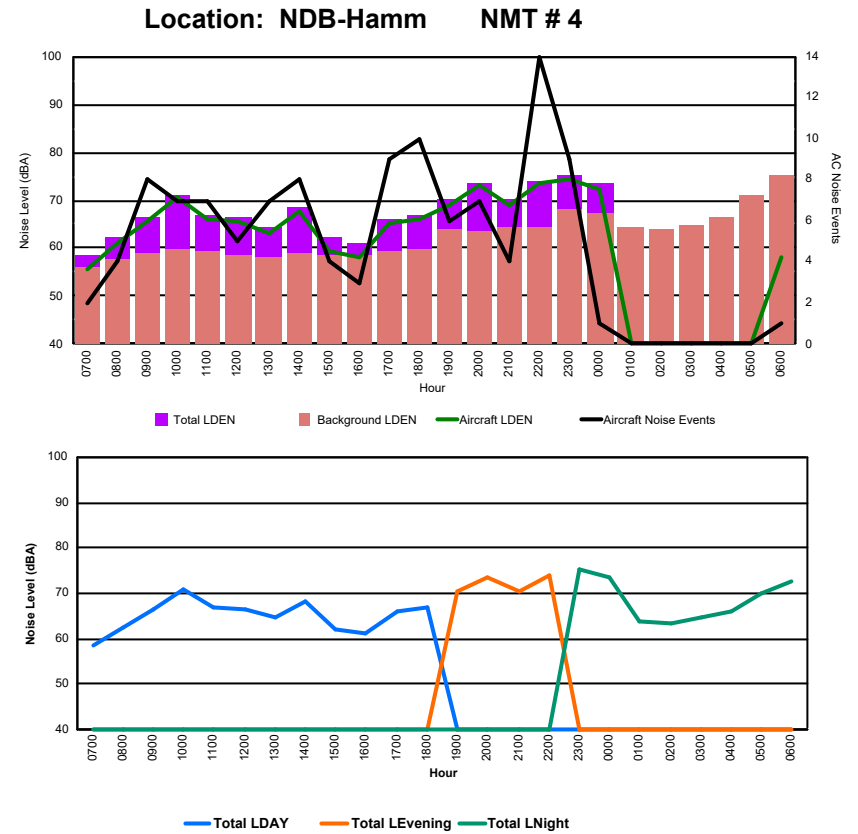

Luxembourg Airport Noise Distribution by Hour

Between 11/08/2024 00:00:00 and 11/08/2024 23:59:59 (Local Time)

Day	Aircraft Events	Total LDEN dB(A)	Aircraft LDEN dB(A)	Background LDEN dB(A)	Total LDay dB(A)	Total LEvening dB(A)	Total LNight dB(A)
11/08/24 7:00	2	58.6	55.6	56.0	58.6	-	-
11/08/24 8:00	4	62.3	60.9	57.6	62.3	-	-
11/08/24 9:00	8	66.4	65.6	58.9	66.4	-	-
11/08/24 10:00	7	71.1	70.8	59.6	71.1	-	-
11/08/24 11:00	7	66.8	66.0	59.5	66.8	-	-
11/08/24 12:00	5	66.5	65.8	58.6	66.5	-	-
11/08/24 13:00	7	64.5	63.3	58.3	64.5	-	-
11/08/24 14:00	8	68.4	67.8	58.9	68.4	-	-
11/08/24 15:00	4	62.2	59.3	58.7	62.2	-	-
11/08/24 16:00	3	61.0	58.0	58.6	61.0	-	-
11/08/24 17:00	9	66.1	65.1	59.4	66.1	-	-
11/08/24 18:00	10	66.8	65.9	59.6	66.8	-	-
11/08/24 19:00	6	70.3	69.1	64.1	-	70.3	-
11/08/24 20:00	7	73.7	73.3	63.7	-	73.7	-
11/08/24 21:00	4	70.4	69.1	64.4	-	70.4	-
11/08/24 22:00	14	74.1	73.7	64.4	-	74.1	-
11/08/24 23:00	9	75.3	74.4	68.1	-	-	75.3
12/08/24 0:00	1	73.5	72.5	67.2	-	-	73.5
12/08/24 1:00	-	63.8	-	64.5	-	-	63.8
12/08/24 2:00	-	63.3	-	63.9	-	-	63.3
12/08/24 3:00	-	64.6	-	64.8	-	-	64.6
12/08/24 4:00	-	65.9	-	66.4	-	-	65.9
12/08/24 5:00	-	69.9	-	71.2	-	-	69.9
12/08/24 6:00	1	72.5	58.1	75.3	-	-	72.5
	116	69.6	67.9	65.8	66.2	72.5	70.8