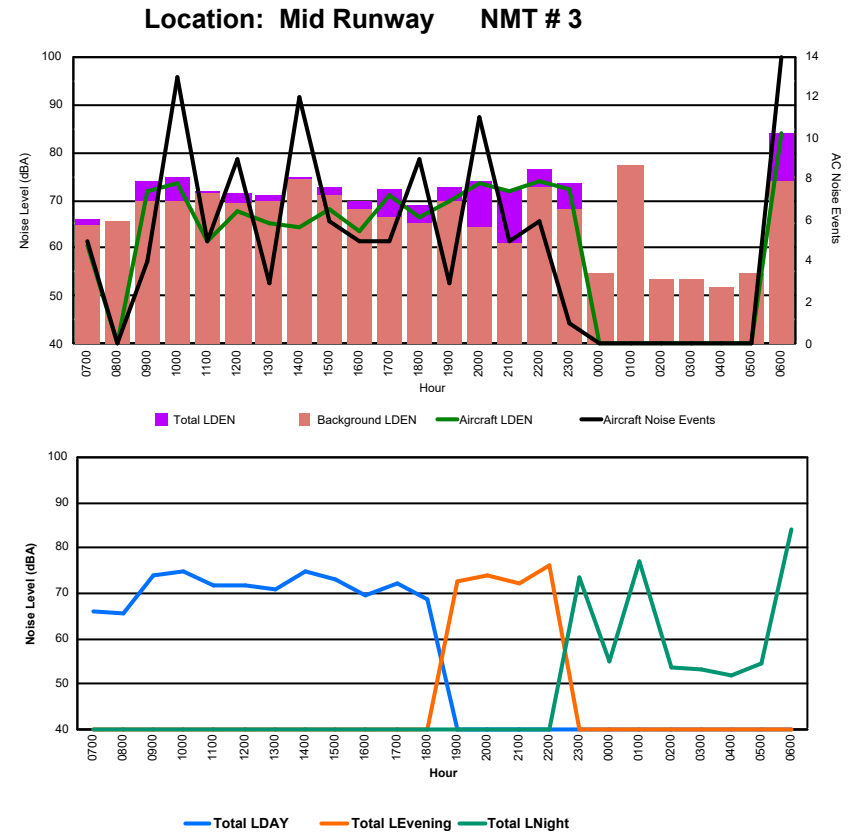

Luxembourg Airport Noise Distribution by Hour

Between 05/08/2024 00:00:00 and 05/08/2024 23:59:59 (Local Time)

Day	Aircraft Events	Total LDEN dB(A)	Aircraft LDEN dB(A)	Background LDEN dB(A)	Total LDay dB(A)	Total LEvening dB(A)	Total LNight dB(A)
05/08/24 7:00	5	66.0	60.5	64.7	66.0	-	-
05/08/24 8:00	-	65.6	-	65.6	65.6	-	-
05/08/24 9:00	4	74.0	71.9	69.8	74.0	-	-
05/08/24 10:00	13	75.0	73.5	69.7	75.0	-	-
05/08/24 11:00	5	71.7	61.3	71.3	71.7	-	-
05/08/24 12:00	9	71.6	67.6	69.5	71.6	-	-
05/08/24 13:00	3	71.1	65.4	69.7	71.1	-	-
05/08/24 14:00	12	74.9	64.3	74.5	74.9	-	-
05/08/24 15:00	6	72.9	68.3	71.1	72.9	-	-
05/08/24 16:00	5	69.6	63.7	68.3	69.6	-	-
05/08/24 17:00	5	72.3	70.9	66.6	72.3	-	-
05/08/24 18:00	9	68.9	66.5	65.2	68.9	-	-
05/08/24 19:00	3	72.8	69.8	69.8	-	72.8	-
05/08/24 20:00	11	73.9	73.4	64.3	-	73.9	-
05/08/24 21:00	5	72.1	71.7	61.0	-	72.1	-
05/08/24 22:00	6	76.3	73.9	72.6	-	76.3	-
05/08/24 23:00	1	73.7	72.3	68.1	-	-	73.7
06/08/24 0:00	-	54.9	-	54.9	-	-	54.9
06/08/24 1:00	-	77.1	-	77.2	-	-	77.1
06/08/24 2:00	-	53.7	-	53.7	-	-	53.7
06/08/24 3:00	-	53.4	-	53.4	-	-	53.4
06/08/24 4:00	-	51.7	-	51.7	-	-	51.7
06/08/24 5:00	-	54.7	-	54.7	-	-	54.7
06/08/24 6:00	14	84.1	83.8	74.1	-	-	84.1
	116	74.2	72.3	69.8	72.0	74.1	76.2