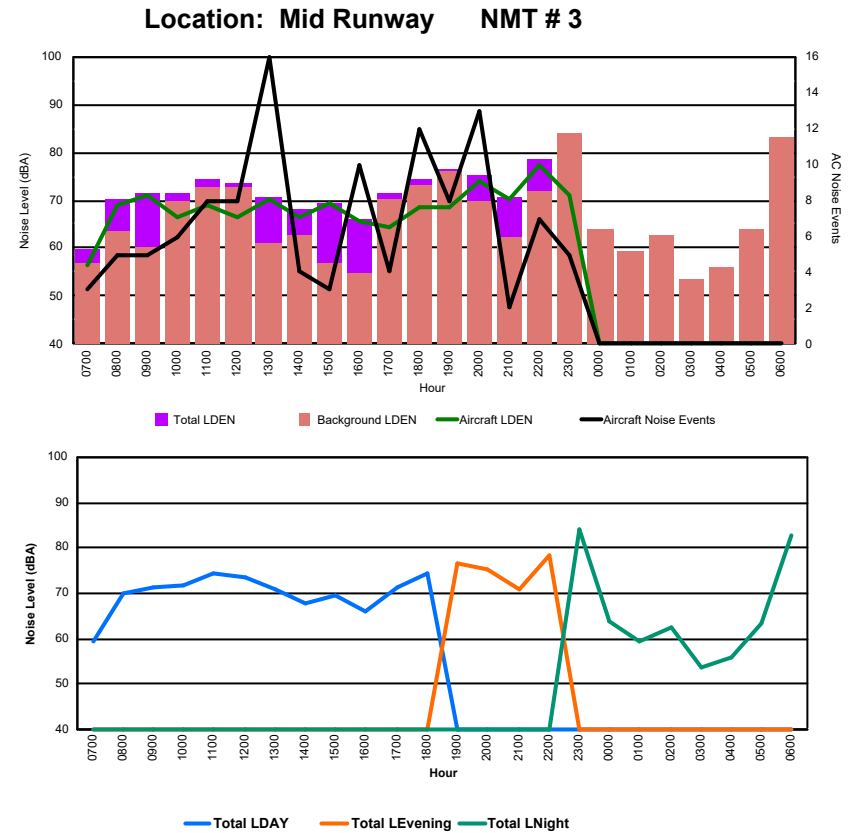

Luxembourg Airport Noise Distribution by Hour

Between 20/08/2024 00:00:00 and 20/08/2024 23:59:59 (Local Time)

Day	Aircraft Events	Total LDEN dB (A)	Aircraft LDEN dB(A)	Background LDEN dB(A)	Total LDay dB(A)	Total LEvening dB(A)	Total LNight dB (A)
20/08/24 7:00	3	59.6	56.6	56.7	59.6	-	-
20/08/24 8:00	5	70.1	69.1	63.6	70.1	-	-
20/08/24 9:00	5	71.4	71.1	60.4	-	-	-
20/08/24 10:00	6	71.6	66.5	70.0	71.6	-	-
20/08/24 11:00	8	74.2	68.8	72.7	74.2	-	-
20/08/24 12:00	8	73.6	66.4	72.7	73.6	-	-
20/08/24 13:00	16	70.7	70.2	60.9	70.7	-	-
20/08/24 14:00	4	68.0	66.3	62.9	68.0	-	-
20/08/24 15:00	3	69.5	69.2	56.9	69.5	-	-
20/08/24 16:00	10	65.9	65.6	54.9	65.9	-	-
20/08/24 17:00	4	71.3	64.5	70.3	71.3	-	-
20/08/24 18:00	12	74.3	68.6	73.0	74.3	-	-
20/08/24 19:00	8	76.6	68.4	75.9	-	76.6	-
20/08/24 20:00	13	75.3	74.0	69.6	-	75.3	-
20/08/24 21:00	2	70.8	70.2	62.3	-	70.8	-
20/08/24 22:00	7	78.5	77.4	72.0	-	78.5	-
20/08/24 23:00	5	84.0	71.2	83.8	-	-	84.0
21/08/24 0:00	-	63.8	-	64.0	-	-	63.8
21/08/24 1:00	-	59.4	-	59.5	-	-	59.4
21/08/24 2:00	-	62.6	-	62.7	-	-	62.6
21/08/24 3:00	-	53.5	-	53.5	-	-	53.5
21/08/24 4:00	-	56.1	-	56.1	-	-	56.1
21/08/24 5:00	-	63.5	-	63.8	-	-	63.5
21/08/24 6:00	-	82.9	-	83.0	-	-	82.9
	119	75.1	68.9	74.0	71.2	76.1	77.5