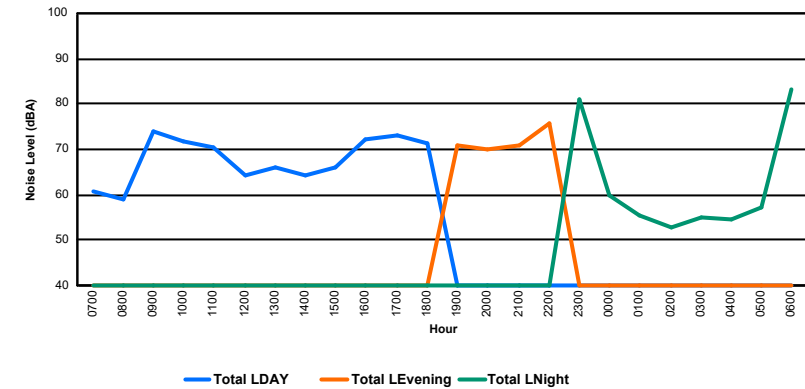

Luxembourg Airport Noise Distribution by Hour

Between 16/08/2024 00:00:00 and 16/08/2024 23:59:59 (Local Time)

Day	Aircraft Events	Total LDEN dB (A)	Aircraft LDEN dB(A)	Background LDEN dB(A)	Total LDay dB(A)	Total LEvening dB(A)	Total LNight dB (A)
16/08/24 7:00	1	60.7	58.2	57.6	60.7	-	-
16/08/24 8:00	1	59.0	57.7	52.9	59.0	-	-
16/08/24 9:00	12	73.8	73.7	58.2	73.8	-	-
16/08/24 10:00	9	71.8	71.8	54.4	71.8	-	-
16/08/24 11:00	7	70.3	70.2	55.2	70.3	-	-
16/08/24 12:00	5	64.1	63.8	53.3	64.1	-	-
16/08/24 13:00	7	66.1	65.9	52.9	66.1	-	-
16/08/24 14:00	4	64.1	63.6	53.6	64.1	-	-
16/08/24 15:00	5	65.9	65.7	53.6	65.9	-	-
16/08/24 16:00	6	72.4	72.3	53.9	72.4	-	-
16/08/24 17:00	10	73.1	73.0	54.4	73.1	-	-
16/08/24 18:00	12	71.3	71.3	54.7	71.3	-	-
16/08/24 19:00	4	71.0	70.6	60.8	-	71.0	-
16/08/24 20:00	3	69.8	69.4	58.8	-	69.8	-
16/08/24 21:00	3	71.0	70.7	58.7	-	71.0	-
16/08/24 22:00	13	75.8	75.7	60.3	-	75.8	-
16/08/24 23:00	8	81.2	81.2	63.3	-	-	81.2
17/08/24 0:00	-	60.0	-	60.0	-	-	60.0
17/08/24 1:00	-	55.5	-	55.5	-	-	55.5
17/08/24 2:00	-	53.0	-	53.0	-	-	53.0
17/08/24 3:00	-	55.2	-	55.2	-	-	55.2
17/08/24 4:00	-	54.6	-	54.6	-	-	54.6
17/08/24 5:00	-	57.0	-	57.0	-	-	57.0
17/08/24 6:00	5	83.2	83.1	68.5	-	-	83.2
	115	73.5	73.3	59.1	69.9	72.6	76.3

Location: DVOR NMT # 2