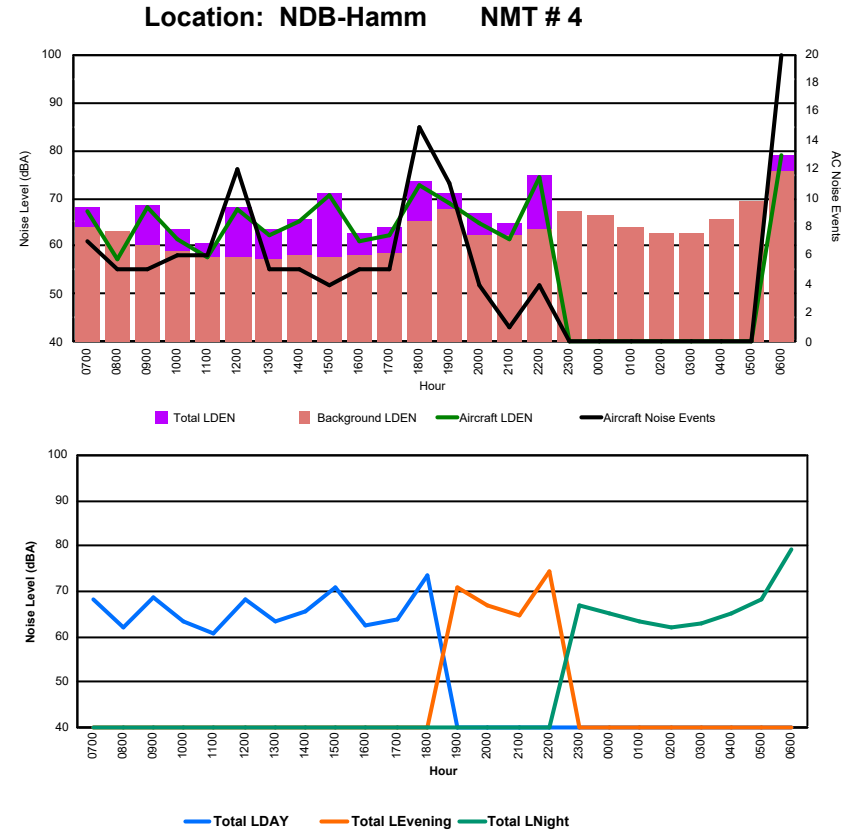

Luxembourg Airport Noise Distribution by Hour

Between 07/08/2024 00:00:00 and 07/08/2024 23:59:59 (Local Time)

Day	Aircraft Events	Total LDEN dB(A)	Aircraft LDEN dB(A)	Background LDEN dB(A)	Total LDay dB(A)	Total LEvening dB(A)	Total LNight dB(A)	
07/08/24	7:00	7	68.2	67.4	64.0	68.2	-	-
07/08/24	8:00	5	62.2	57.4	63.3	62.2	-	-
07/08/24	9:00	5	68.7	68.0	60.3	68.7	-	-
07/08/24	10:00	6	63.5	61.6	59.1	63.5	-	-
07/08/24	11:00	6	60.7	57.8	57.7	60.7	-	-
07/08/24	12:00	12	68.1	67.7	57.9	68.1	-	-
07/08/24	13:00	5	63.4	62.2	57.4	63.4	-	-
07/08/24	14:00	5	65.8	65.0	58.0	65.8	-	-
07/08/24	15:00	4	71.0	70.8	57.8	71.0	-	-
07/08/24	16:00	5	62.7	61.2	58.2	62.7	-	-
07/08/24	17:00	5	63.8	62.3	58.5	63.8	-	-
07/08/24	18:00	15	73.6	72.9	65.4	73.6	-	-
07/08/24	19:00	11	71.1	68.9	67.8	-	71.1	-
07/08/24	20:00	4	66.7	64.9	62.1	-	66.7	-
07/08/24	21:00	1	64.9	61.5	62.2	-	64.9	-
07/08/24	22:00	4	74.6	74.2	63.5	-	74.6	-
07/08/24	23:00	-	67.1	-	67.1	-	-	67.1
08/08/24	0:00	-	65.3	-	66.3	-	-	65.3
08/08/24	1:00	-	63.2	-	63.8	-	-	63.2
08/08/24	2:00	-	62.1	-	62.6	-	-	62.1
08/08/24	3:00	-	62.8	-	62.9	-	-	62.8
08/08/24	4:00	-	65.3	-	65.5	-	-	65.3
08/08/24	5:00	-	68.1	-	69.2	-	-	68.1
08/08/24	6:00	20	79.1	78.8	75.5	-	-	79.1
		120	69.7	68.6	65.7	67.7	70.9	71.2