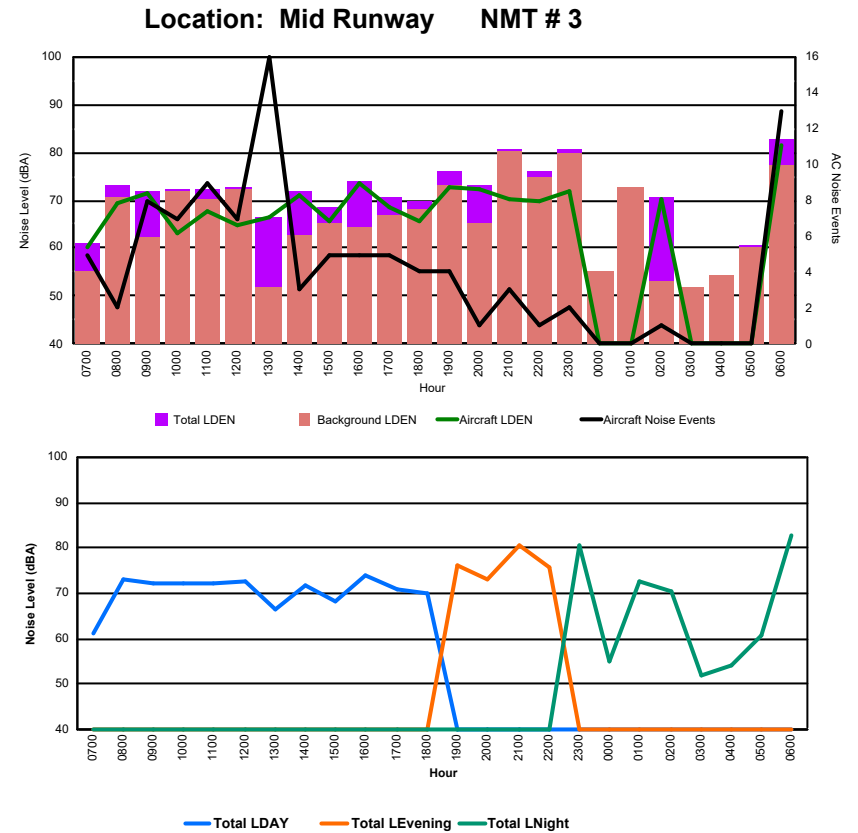

Luxembourg Airport Noise Distribution by Hour

Between 17/08/2024 00:00:00 and 17/08/2024 23:59:59 (Local Time)

Day	Aircraft Events	Total LDEN dB (A)	Aircraft LDEN dB(A)	Background LDEN dB(A)	Total LDay dB(A)	Total LEvening dB(A)	Total LNight dB (A)
17/08/24 7:00	5	61.2	60.0	55.0	61.2	-	-
17/08/24 8:00	2	73.1	69.2	70.8	73.1	-	-
17/08/24 9:00	8	72.0	71.5	62.2	72.0	-	-
17/08/24 10:00	7	72.3	63.0	71.7	72.3	-	-
17/08/24 11:00	9	72.2	67.7	70.3	72.2	-	-
17/08/24 12:00	7	72.8	64.9	72.1	72.8	-	-
17/08/24 13:00	16	66.4	66.3	51.9	66.4	-	-
17/08/24 14:00	3	71.9	71.2	62.7	71.9	-	-
17/08/24 15:00	5	68.4	65.7	65.1	68.4	-	-
17/08/24 16:00	5	74.1	73.7	64.5	74.1	-	-
17/08/24 17:00	5	70.8	68.6	66.7	70.8	-	-
17/08/24 18:00	4	70.0	65.8	68.0	70.0	-	-
17/08/24 19:00	4	76.0	72.9	73.1	-	76.0	-
17/08/24 20:00	1	73.1	72.2	65.4	-	73.1	-
17/08/24 21:00	3	80.8	70.3	80.3	-	80.8	-
17/08/24 22:00	1	75.9	69.8	74.7	-	75.9	-
17/08/24 23:00	2	80.6	71.9	80.0	-	-	80.6
18/08/24 0:00	-	55.1	-	55.1	-	-	55.1
18/08/24 1:00	-	72.7	-	72.7	-	-	72.7
18/08/24 2:00	1	70.6	70.4	53.2	-	-	70.6
18/08/24 3:00	-	51.8	-	51.8	-	-	51.8
18/08/24 4:00	-	54.2	-	54.2	-	-	54.2
18/08/24 5:00	-	60.6	-	60.2	-	-	60.6
18/08/24 6:00	13	82.6	81.3	77.4	-	-	82.6
	101	74.7	71.1	72.3	71.4	77.4	76.1