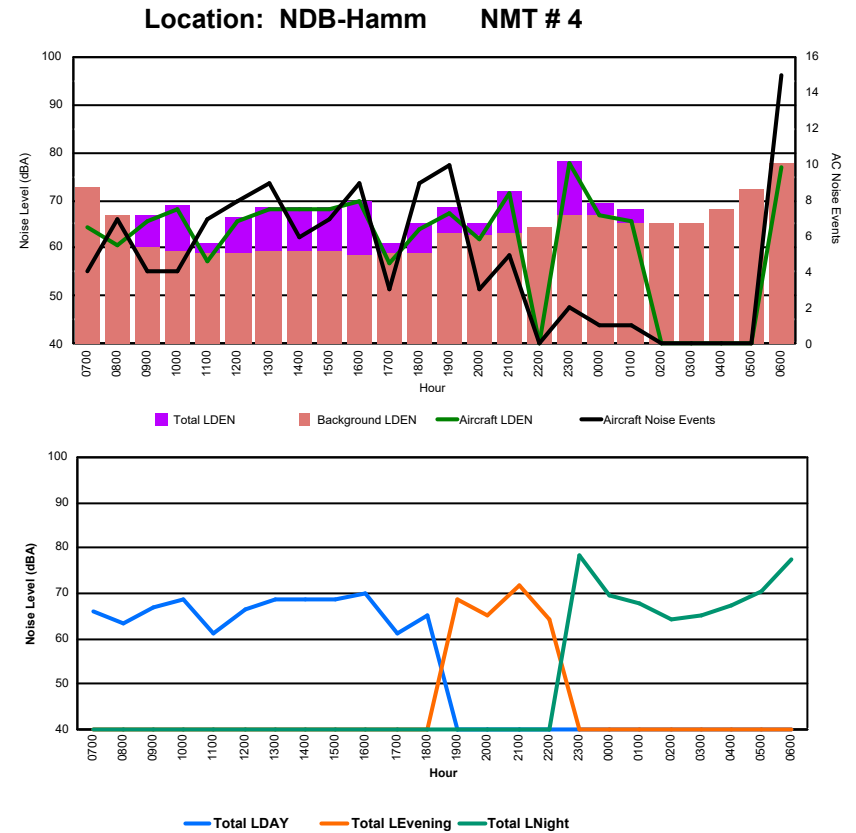

Luxembourg Airport Noise Distribution by Hour

Between 21/08/2024 00:00:00 and 21/08/2024 23:59:59 (Local Time)

Day	Aircraft Events	Total LDEN dB(A)	Aircraft LDEN dB(A)	Background LDEN dB(A)	Total LDay dB(A)	Total LEvening dB(A)	Total LNight dB(A)
21/08/24 7:00	4	66.1	64.4	72.7	66.1	-	-
21/08/24 8:00	7	63.4	60.7	66.9	63.4	-	-
21/08/24 9:00	4	66.8	65.8	60.1	66.8	-	-
21/08/24 10:00	4	68.8	68.2	59.5	68.8	-	-
21/08/24 11:00	7	61.1	57.4	58.9	61.1	-	-
21/08/24 12:00	8	66.4	65.6	58.8	66.4	-	-
21/08/24 13:00	9	68.6	68.1	59.3	68.6	-	-
21/08/24 14:00	6	68.7	68.2	59.3	68.7	-	-
21/08/24 15:00	7	68.5	68.0	59.2	68.5	-	-
21/08/24 16:00	9	70.0	69.7	58.6	70.0	-	-
21/08/24 17:00	3	61.1	57.0	59.0	61.1	-	-
21/08/24 18:00	9	65.0	63.8	59.1	65.0	-	-
21/08/24 19:00	10	68.7	67.4	63.3	-	68.7	-
21/08/24 20:00	3	65.3	61.7	62.8	-	65.3	-
21/08/24 21:00	5	71.8	71.3	63.2	-	71.8	-
21/08/24 22:00	-	64.3	-	64.3	-	64.3	-
21/08/24 23:00	2	78.2	77.9	66.9	-	-	78.2
22/08/24 0:00	1	69.4	66.8	67.0	-	-	69.4
22/08/24 1:00	1	68.0	65.7	65.2	-	-	68.0
22/08/24 2:00	-	64.3	-	65.1	-	-	64.3
22/08/24 3:00	-	65.0	-	65.4	-	-	65.0
22/08/24 4:00	-	67.4	-	68.2	-	-	67.4
22/08/24 5:00	-	70.4	-	72.1	-	-	70.4
22/08/24 6:00	15	77.7	76.9	77.8	-	-	77.7
	114	70.2	69.0	67.8	67.0	68.5	73.1