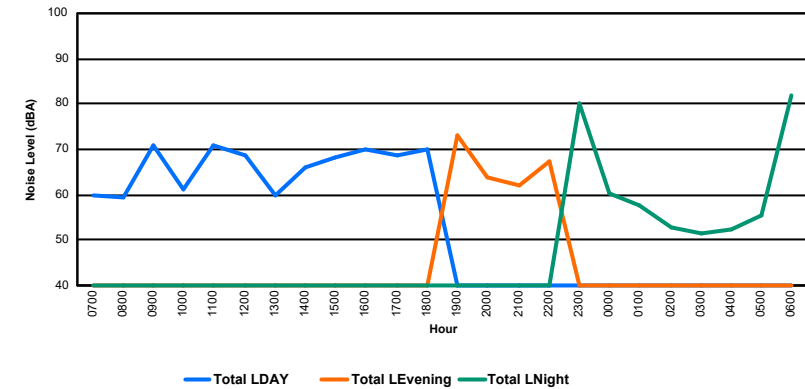

Luxembourg Airport Noise Distribution by Hour

Between 11/08/2024 00:00:00 and 11/08/2024 23:59:59 (Local Time)

Day	Aircraft Events	Total LDEN dB(A)	Aircraft LDEN dB(A)	Background LDEN dB(A)	Total LDay dB(A)	Total LEvening dB(A)	Total LNight dB(A)
11/08/24 7:00	6	59.7	59.6	43.8	59.7	-	-
11/08/24 8:00	1	59.2	51.9	58.3	59.2	-	-
11/08/24 9:00	9	70.8	70.8	49.4	70.8	-	-
11/08/24 10:00	7	61.1	60.9	49.2	61.1	-	-
11/08/24 11:00	7	70.8	70.8	50.4	70.8	-	-
11/08/24 12:00	8	68.8	68.8	49.5	68.8	-	-
11/08/24 13:00	4	59.8	59.6	47.8	59.8	-	-
11/08/24 14:00	8	66.2	66.1	48.9	66.2	-	-
11/08/24 15:00	4	68.1	68.1	47.5	68.1	-	-
11/08/24 16:00	5	69.8	69.8	48.2	69.8	-	-
11/08/24 17:00	5	68.9	69.0	47.5	68.9	-	-
11/08/24 18:00	10	69.9	69.9	50.0	69.9	-	-
11/08/24 19:00	9	72.9	72.9	53.9	-	72.9	-
11/08/24 20:00	4	63.9	63.6	52.3	-	63.9	-
11/08/24 21:00	3	62.2	60.7	57.1	-	62.2	-
11/08/24 22:00	1	67.3	66.9	57.0	-	67.3	-
11/08/24 23:00	4	80.2	80.1	61.0	-	-	80.2
12/08/24 0:00	-	60.2	-	60.2	-	-	60.2
12/08/24 1:00	-	57.8	-	57.8	-	-	57.8
12/08/24 2:00	-	52.9	-	52.9	-	-	52.9
12/08/24 3:00	-	51.5	-	51.5	-	-	51.5
12/08/24 4:00	-	52.3	-	52.3	-	-	52.3
12/08/24 5:00	-	55.4	-	55.4	-	-	55.4
12/08/24 6:00	15	81.9	81.9	60.2	-	-	81.9
	110	71.8	71.7	55.1	67.9	68.6	75.2

Location: DVOR NMT # 2