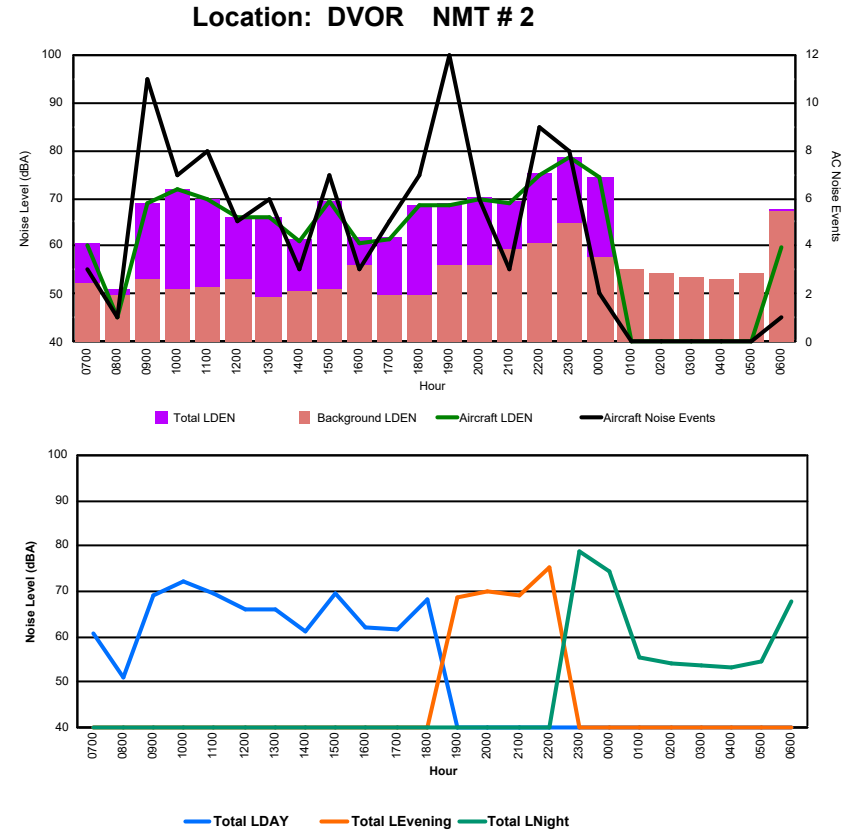

Luxembourg Airport Noise Distribution by Hour

Between 02/08/2024 00:00:00 and 02/08/2024 23:59:59 (Local Time)

Day	Aircraft Events	Total LDEN dB(A)	Aircraft LDEN dB(A)	Background LDEN dB(A)	Total LDay dB(A)	Total LEvening dB(A)	Total LNight dB(A)
02/08/24 7:00	3	60.6	60.0	52.3	60.6	-	-
02/08/24 8:00	1	51.1	45.1	49.6	51.1	-	-
02/08/24 9:00	11	69.0	68.9	53.1	69.0	-	-
02/08/24 10:00	7	72.0	72.0	51.1	72.0	-	-
02/08/24 11:00	8	69.6	69.6	51.6	69.6	-	-
02/08/24 12:00	5	66.2	66.0	53.0	66.2	-	-
02/08/24 13:00	6	66.0	65.9	49.4	66.0	-	-
02/08/24 14:00	3	61.3	60.9	50.7	61.3	-	-
02/08/24 15:00	7	69.5	69.5	51.2	69.5	-	-
02/08/24 16:00	3	62.0	60.7	56.1	62.0	-	-
02/08/24 17:00	5	61.7	61.4	49.8	61.7	-	-
02/08/24 18:00	7	68.4	68.4	49.9	68.4	-	-
02/08/24 19:00	12	68.9	68.7	56.2	-	68.9	-
02/08/24 20:00	6	70.1	69.9	56.0	-	70.1	-
02/08/24 21:00	3	69.3	68.8	59.4	-	69.3	-
02/08/24 22:00	9	75.1	74.9	60.6	-	75.1	-
02/08/24 23:00	8	78.7	78.6	64.7	-	-	78.7
03/08/24 0:00	2	74.4	74.3	57.6	-	-	74.4
03/08/24 1:00	-	55.4	-	55.4	-	-	55.4
03/08/24 2:00	-	54.2	-	54.2	-	-	54.2
03/08/24 3:00	-	53.6	-	53.6	-	-	53.6
03/08/24 4:00	-	53.1	-	53.1	-	-	53.1
03/08/24 5:00	-	54.5	-	54.5	-	-	54.5
03/08/24 6:00	1	67.7	59.7	67.5	-	-	67.7
	107	69.8	69.6	58.0	67.2	71.7	71.3