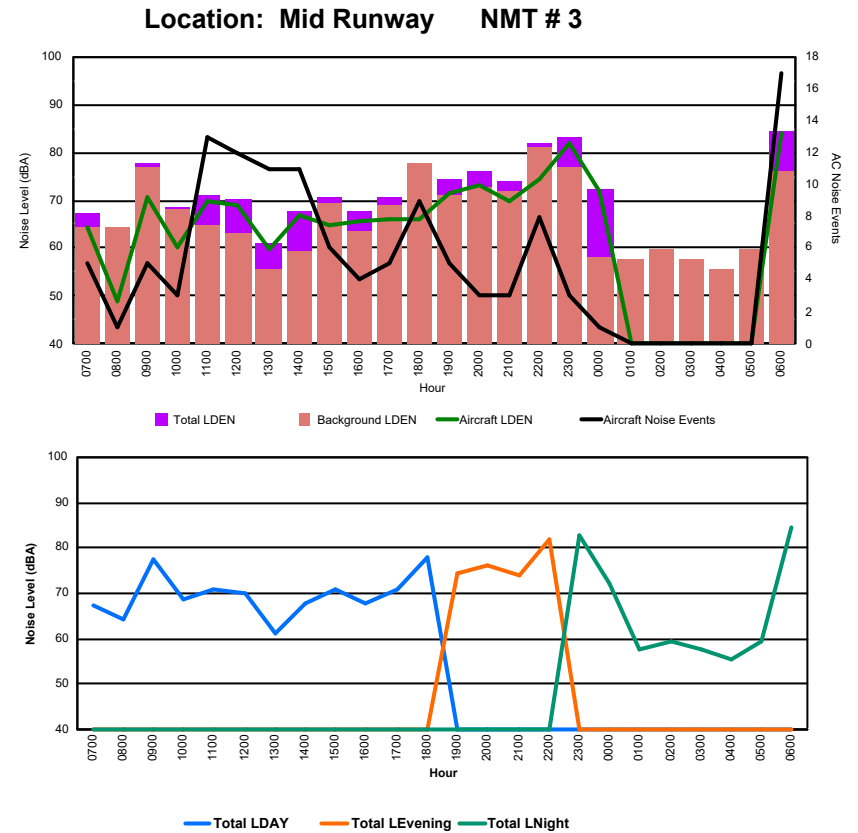

Luxembourg Airport Noise Distribution by Hour

Between 23/08/2024 00:00:00 and 23/08/2024 23:59:59 (Local Time)

Day	Aircraft Events	Total LDEN dB(A)	Aircraft LDEN dB(A)	Background LDEN dB(A)	Total LDay dB(A)	Total LEvening dB(A)	Total LNight dB(A)
23/08/24	7:00	5	67.3	64.2	64.4	67.3	-
23/08/24	8:00	1	64.4	48.8	64.3	64.4	-
23/08/24	9:00	5	77.6	70.5	76.7	77.6	-
23/08/24	10:00	3	68.7	60.3	68.0	68.7	-
23/08/24	11:00	13	71.0	69.9	64.7	71.0	-
23/08/24	12:00	12	70.1	69.1	63.2	70.1	-
23/08/24	13:00	11	61.1	59.7	55.7	61.1	-
23/08/24	14:00	11	67.6	66.9	59.3	67.6	-
23/08/24	15:00	6	70.8	64.7	69.5	70.8	-
23/08/24	16:00	4	67.6	65.5	63.5	67.6	-
23/08/24	17:00	5	70.7	65.9	69.0	70.7	-
23/08/24	18:00	9	77.9	65.9	77.6	77.9	-
23/08/24	19:00	5	74.2	71.5	70.9	-	74.2
23/08/24	20:00	3	76.1	73.3	72.9	-	76.1
23/08/24	21:00	3	74.0	69.9	71.9	-	74.0
23/08/24	22:00	8	81.7	74.3	80.9	-	81.7
23/08/24	23:00	3	83.0	81.9	76.7	-	83.0
24/08/24	0:00	1	72.1	71.9	58.2	-	72.1
24/08/24	1:00	-	57.7	-	57.7	-	57.7
24/08/24	2:00	-	59.5	-	59.6	-	59.5
24/08/24	3:00	-	57.7	-	57.8	-	57.7
24/08/24	4:00	-	55.5	-	55.6	-	55.5
24/08/24	5:00	-	59.5	-	59.6	-	59.5
24/08/24	6:00	17	84.5	83.9	75.9	-	84.5
	125	75.9	73.5	72.2	72.1	77.8	78.0