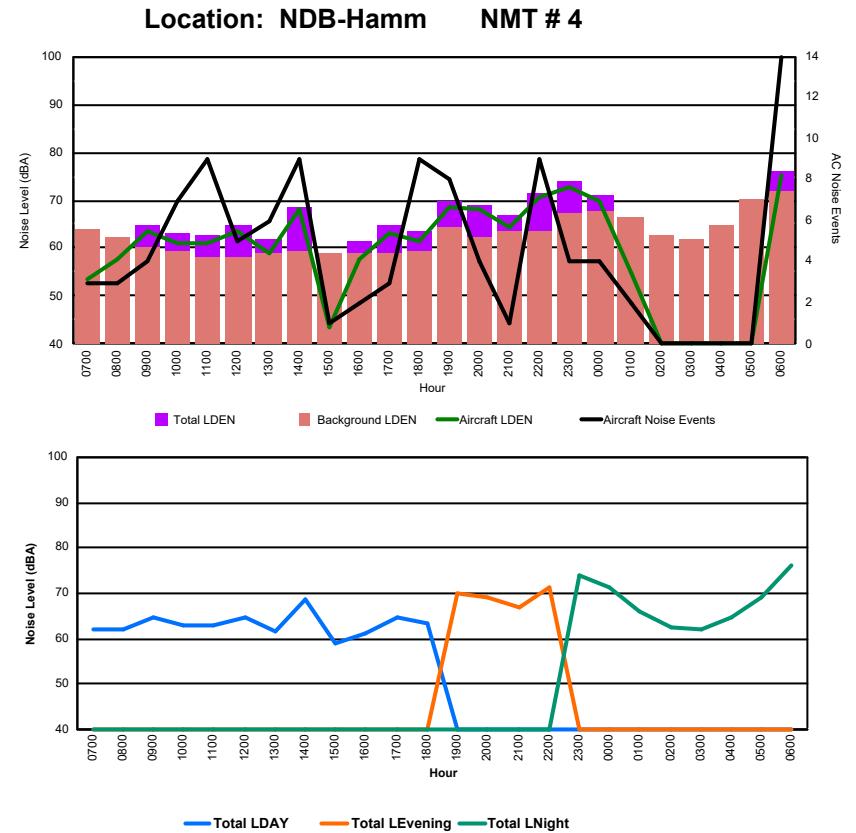

Luxembourg Airport Noise Distribution by Hour

Between 13/08/2024 00:00:00 and 13/08/2024 23:59:59 (Local Time)

Day	Aircraft Events	Total LDEN dB(A)	Aircraft LDEN dB(A)	Background LDEN dB(A)	Total LDay dB(A)	Total LEvening dB(A)	Total LNight dB(A)
13/08/24 7:00	3	62.0	53.7	64.1	62.0	-	-
13/08/24 8:00	3	62.1	57.9	62.3	62.1	-	-
13/08/24 9:00	4	64.9	63.4	60.0	64.9	-	-
13/08/24 10:00	7	63.1	61.0	59.2	63.1	-	-
13/08/24 11:00	9	62.9	61.1	58.3	62.9	-	-
13/08/24 12:00	5	64.7	63.7	58.2	64.7	-	-
13/08/24 13:00	6	61.8	58.9	58.8	61.8	-	-
13/08/24 14:00	9	68.7	68.2	59.3	68.7	-	-
13/08/24 15:00	1	59.1	43.6	59.0	59.1	-	-
13/08/24 16:00	2	61.3	57.7	58.8	61.3	-	-
13/08/24 17:00	3	64.7	63.3	59.0	64.7	-	-
13/08/24 18:00	9	63.5	61.5	59.4	63.5	-	-
13/08/24 19:00	8	69.8	68.4	64.5	-	69.8	-
13/08/24 20:00	4	69.1	68.1	62.1	-	69.1	-
13/08/24 21:00	1	66.9	64.3	63.5	-	66.9	-
13/08/24 22:00	9	71.3	70.6	63.7	-	71.3	-
13/08/24 23:00	4	73.9	72.9	67.3	-	-	73.9
14/08/24 0:00	4	71.2	69.6	67.6	-	-	71.2
14/08/24 1:00	2	65.9	54.7	66.4	-	-	65.9
14/08/24 2:00	-	62.3	-	62.7	-	-	62.3
14/08/24 3:00	-	61.9	-	61.9	-	-	61.9
14/08/24 4:00	-	64.5	-	64.6	-	-	64.5
14/08/24 5:00	-	69.0	-	70.3	-	-	69.0
14/08/24 6:00	14	76.2	75.4	71.7	-	-	76.2
	107	68.3	66.6	64.6	63.9	69.6	70.9