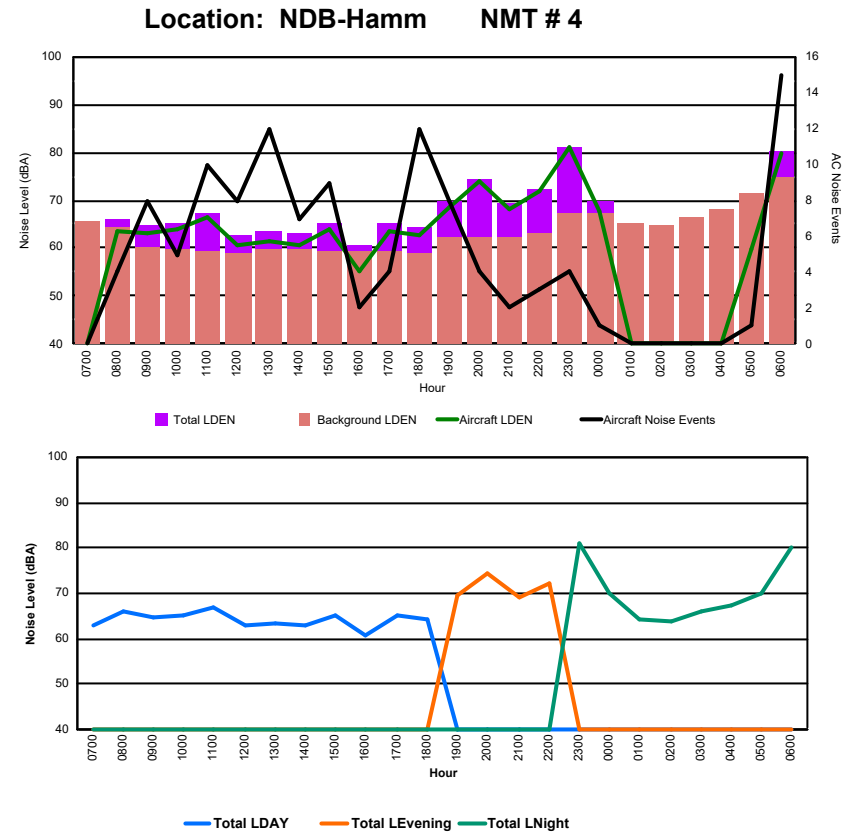

Luxembourg Airport Noise Distribution by Hour

Between 06/08/2024 00:00:00 and 06/08/2024 23:59:59 (Local Time)

Day	Aircraft Events	Total LDEN dB(A)	Aircraft LDEN dB(A)	Background LDEN dB(A)	Total LDay dB(A)	Total LEvening dB(A)	Total LNight dB(A)
06/08/24 7:00	-	62.8	-	65.8	62.8	-	-
06/08/24 8:00	4	65.9	63.5	64.3	65.9	-	-
06/08/24 9:00	8	64.9	63.2	60.3	64.9	-	-
06/08/24 10:00	5	65.2	63.8	59.9	65.2	-	-
06/08/24 11:00	10	67.1	66.4	59.4	67.1	-	-
06/08/24 12:00	8	62.8	60.5	59.1	62.8	-	-
06/08/24 13:00	12	63.6	61.4	59.8	63.6	-	-
06/08/24 14:00	7	63.1	60.6	59.6	63.1	-	-
06/08/24 15:00	9	65.1	63.8	59.4	65.1	-	-
06/08/24 16:00	2	60.6	55.1	59.2	60.6	-	-
06/08/24 17:00	4	65.0	63.5	59.5	65.0	-	-
06/08/24 18:00	12	64.3	62.9	58.9	64.3	-	-
06/08/24 19:00	8	69.6	68.7	62.5	-	69.6	-
06/08/24 20:00	4	74.3	74.0	62.1	-	74.3	-
06/08/24 21:00	2	69.3	68.3	62.3	-	69.3	-
06/08/24 22:00	3	72.2	71.7	63.0	-	72.2	-
06/08/24 23:00	4	81.2	81.1	67.5	-	-	81.2
07/08/24 0:00	1	70.0	67.8	67.3	-	-	70.0
07/08/24 1:00	-	64.4	-	65.2	-	-	64.4
07/08/24 2:00	-	63.8	-	64.6	-	-	63.8
07/08/24 3:00	-	65.9	-	66.3	-	-	65.9
07/08/24 4:00	-	67.2	-	68.0	-	-	67.2
07/08/24 5:00	1	70.2	59.7	71.4	-	-	70.2
07/08/24 6:00	15	80.2	79.9	75.0	-	-	80.2
	119	71.8	71.1	66.0	64.5	71.8	75.3