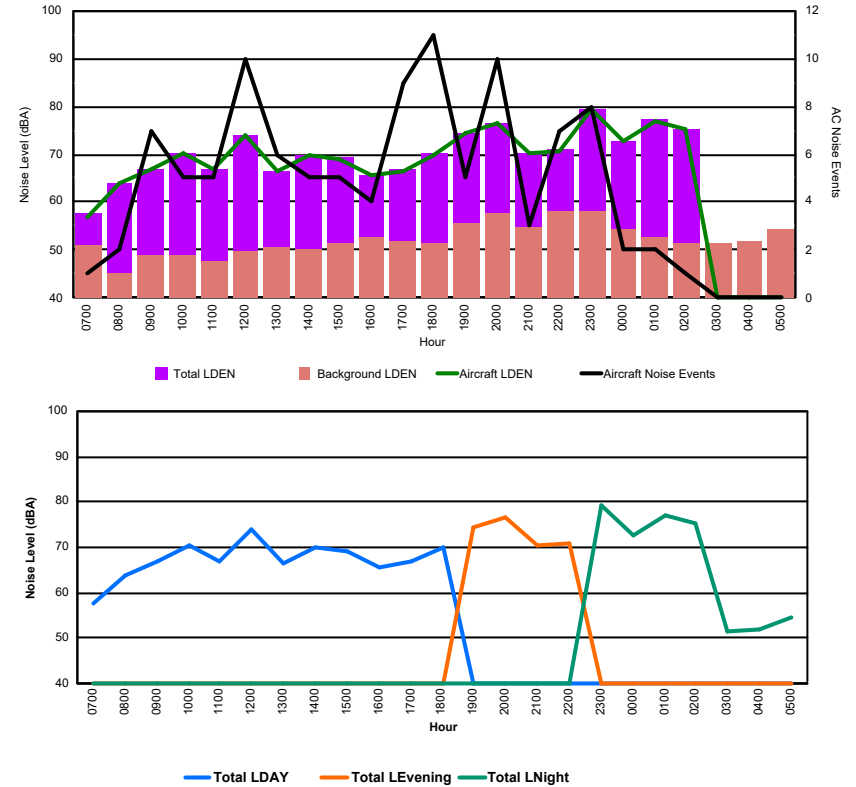

Luxembourg Airport Noise Distribution by Hour

Between 18/08/2024 00:00:00 and 18/08/2024 23:59:59 (Local Time)

Day	Aircraft Events	Total LDEN dB (A)	Aircraft LDEN dB(A)	Background LDEN dB(A)	Total LDay dB(A)	Total LEvening dB(A)	Total LNight dB (A)	
18/08/24	7:00	1	57.8	56.7	51.0	57.8	-	-
18/08/24	8:00	2	64.0	63.9	45.1	64.0	-	-
18/08/24	9:00	7	67.0	67.0	49.1	67.0	-	-
18/08/24	10:00	5	70.3	70.3	48.9	70.3	-	-
18/08/24	11:00	5	66.8	66.7	47.8	66.8	-	-
18/08/24	12:00	10	74.1	74.0	49.8	74.1	-	-
18/08/24	13:00	6	66.4	66.3	50.8	66.4	-	-
18/08/24	14:00	5	69.8	69.8	50.2	69.8	-	-
18/08/24	15:00	5	69.2	69.0	51.3	69.2	-	-
18/08/24	16:00	4	65.7	65.5	52.6	65.7	-	-
18/08/24	17:00	9	66.8	66.6	52.0	66.8	-	-
18/08/24	18:00	11	70.1	70.0	51.3	70.1	-	-
18/08/24	19:00	5	74.3	74.3	55.8	-	74.3	-
18/08/24	20:00	10	76.6	76.6	57.8	-	76.6	-
18/08/24	21:00	3	70.3	70.2	54.7	-	70.3	-
18/08/24	22:00	7	71.1	70.8	58.2	-	71.1	-
18/08/24	23:00	8	79.4	79.4	58.2	-	-	79.4
19/08/24	0:00	2	72.7	72.7	54.5	-	-	72.7
19/08/24	1:00	2	77.1	77.0	52.6	-	-	77.1
19/08/24	2:00	1	75.4	75.3	51.6	-	-	75.4
19/08/24	3:00	-	51.5	-	51.5	-	-	51.5
19/08/24	4:00	-	51.8	-	51.8	-	-	51.8
19/08/24	5:00	-	54.5	-	54.5	-	-	54.5
	108	72.2	72.1	53.5	68.8	73.8	74.4	

Location: DVOR NMT # 2