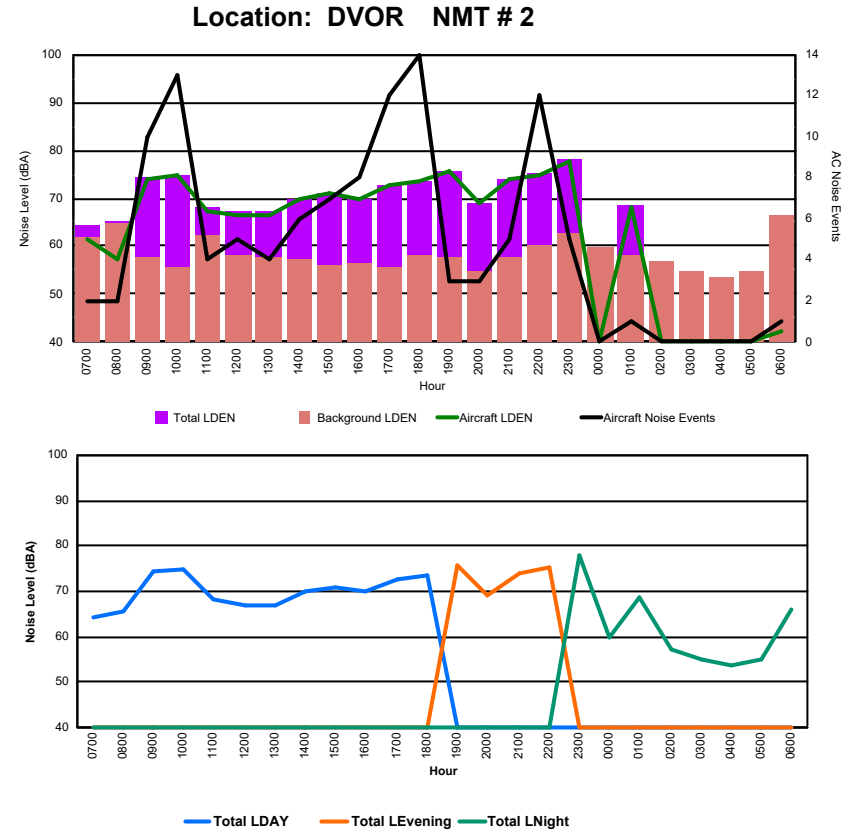

Luxembourg Airport Noise Distribution by Hour

Between 09/08/2024 00:00:00 and 09/08/2024 23:59:59 (Local Time)

Day	Aircraft Events	Total LDEN dB (A)	Aircraft LDEN dB(A)	Background LDEN dB(A)	Total LDay dB(A)	Total LEvening dB(A)	Total LNight dB (A)
09/08/24 7:00	2	64.3	61.4	61.7	64.3	-	-
09/08/24 8:00	2	65.4	57.3	64.9	65.4	-	-
09/08/24 9:00	10	74.2	74.1	57.8	74.2	-	-
09/08/24 10:00	13	74.8	74.8	55.5	74.8	-	-
09/08/24 11:00	4	68.1	67.1	62.3	68.1	-	-
09/08/24 12:00	5	67.1	66.5	58.2	67.1	-	-
09/08/24 13:00	4	67.1	66.6	57.6	67.1	-	-
09/08/24 14:00	6	70.0	69.8	57.2	70.0	-	-
09/08/24 15:00	7	71.0	70.9	56.0	71.0	-	-
09/08/24 16:00	8	69.9	69.7	56.6	69.9	-	-
09/08/24 17:00	12	72.7	72.6	55.6	72.7	-	-
09/08/24 18:00	14	73.5	73.4	58.0	73.5	-	-
09/08/24 19:00	3	75.7	75.6	57.5	-	75.7	-
09/08/24 20:00	3	69.0	68.8	54.6	-	69.0	-
09/08/24 21:00	5	74.1	74.0	57.5	-	74.1	-
09/08/24 22:00	12	75.1	75.0	60.3	-	75.1	-
09/08/24 23:00	5	78.0	77.8	62.8	-	-	78.0
10/08/24 0:00	-	59.7	-	59.7	-	-	59.7
10/08/24 1:00	1	68.7	68.2	58.3	-	-	68.7
10/08/24 2:00	-	57.0	-	57.0	-	-	57.0
10/08/24 3:00	-	54.9	-	54.9	-	-	54.9
10/08/24 4:00	-	53.6	-	53.6	-	-	53.6
10/08/24 5:00	-	54.8	-	54.8	-	-	54.8
10/08/24 6:00	1	65.9	42.1	66.3	-	-	65.9
	117	71.4	71.1	59.7	71.0	74.1	69.8