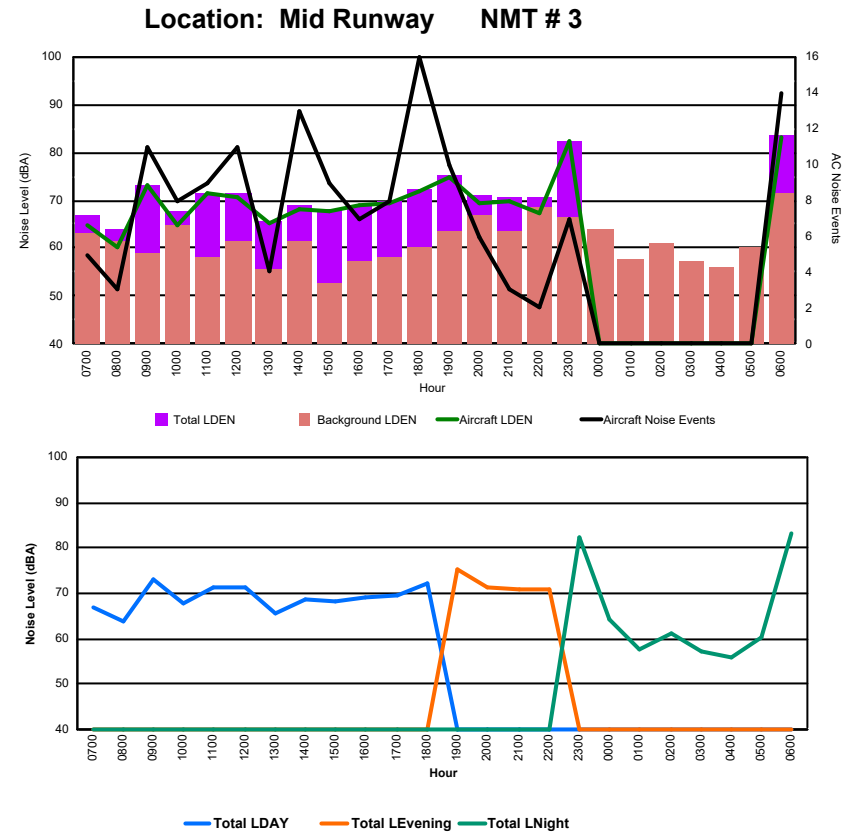

Luxembourg Airport Noise Distribution by Hour

Between 11/08/2024 00:00:00 and 11/08/2024 23:59:59 (Local Time)

Day	Aircraft Events	Total LDEN dB (A)	Aircraft LDEN dB(A)	Background LDEN dB(A)	Total LDay dB(A)	Total LEvening dB(A)	Total LNight dB (A)
11/08/24 7:00	5	66.8	64.8	63.3	66.8	-	-
11/08/24 8:00	3	63.8	60.2	61.3	63.8	-	-
11/08/24 9:00	11	73.3	73.2	59.1	73.3	-	-
11/08/24 10:00	8	67.8	64.9	64.6	67.8	-	-
11/08/24 11:00	9	71.5	71.3	58.2	71.5	-	-
11/08/24 12:00	11	71.3	70.8	61.3	71.3	-	-
11/08/24 13:00	4	65.8	65.3	55.7	65.8	-	-
11/08/24 14:00	13	68.9	68.0	61.6	68.9	-	-
11/08/24 15:00	9	68.1	67.9	52.7	68.1	-	-
11/08/24 16:00	7	69.1	68.8	57.2	69.1	-	-
11/08/24 17:00	8	69.6	69.4	58.3	69.6	-	-
11/08/24 18:00	16	72.2	71.9	60.2	72.2	-	-
11/08/24 19:00	10	75.1	74.9	63.6	-	75.1	-
11/08/24 20:00	6	71.2	69.3	66.7	-	71.2	-
11/08/24 21:00	3	70.7	69.8	63.5	-	70.7	-
11/08/24 22:00	2	70.8	67.4	68.4	-	70.8	-
11/08/24 23:00	7	82.2	82.1	66.5	-	-	82.2
12/08/24 0:00	-	64.1	-	64.1	-	-	64.1
12/08/24 1:00	-	57.8	-	57.8	-	-	57.8
12/08/24 2:00	-	61.0	-	61.0	-	-	61.0
12/08/24 3:00	-	57.1	-	57.1	-	-	57.1
12/08/24 4:00	-	56.1	-	56.1	-	-	56.1
12/08/24 5:00	-	60.4	-	60.4	-	-	60.4
12/08/24 6:00	14	83.4	83.2	71.6	-	-	83.4
	146	73.8	73.4	63.6	69.8	72.4	76.9