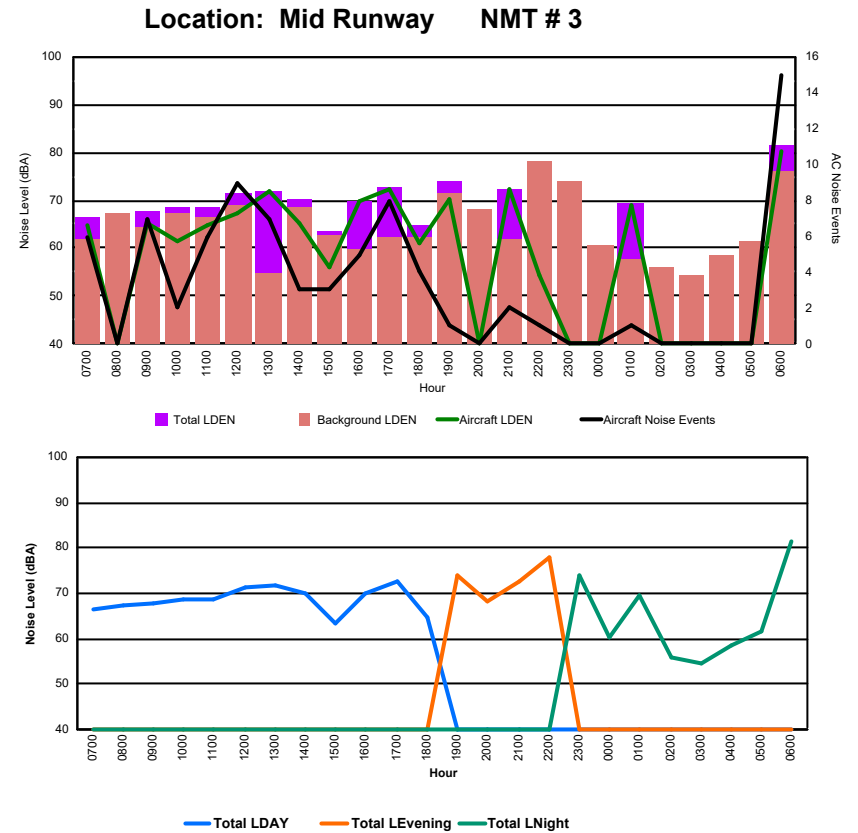

Luxembourg Airport Noise Distribution by Hour

Between 10/08/2024 00:00:00 and 10/08/2024 23:59:59 (Local Time)

Day	Aircraft Events	Total LDEN dB(A)	Aircraft LDEN dB(A)	Background LDEN dB(A)	Total LDay dB(A)	Total LEvening dB(A)	Total LNight dB(A)
10/08/24 7:00	6	66.4	64.7	61.8	66.4	-	-
10/08/24 8:00	-	67.3	-	67.3	67.3	-	-
10/08/24 9:00	7	67.8	65.3	64.3	67.8	-	-
10/08/24 10:00	2	68.5	61.5	67.5	68.5	-	-
10/08/24 11:00	6	68.7	64.8	66.5	68.7	-	-
10/08/24 12:00	9	71.3	67.5	68.9	71.3	-	-
10/08/24 13:00	7	71.8	71.7	54.9	71.8	-	-
10/08/24 14:00	3	70.2	65.4	68.5	70.2	-	-
10/08/24 15:00	3	63.5	56.0	62.6	63.5	-	-
10/08/24 16:00	5	70.0	69.6	59.6	70.0	-	-
10/08/24 17:00	8	72.8	72.5	62.2	72.8	-	-
10/08/24 18:00	4	64.8	61.0	62.5	64.8	-	-
10/08/24 19:00	1	73.8	70.1	71.4	-	73.8	-
10/08/24 20:00	-	68.1	-	68.1	-	68.1	-
10/08/24 21:00	2	72.5	72.1	62.0	-	72.5	-
10/08/24 22:00	1	78.1	54.5	78.2	-	78.1	-
10/08/24 23:00	-	74.1	-	74.1	-	-	74.1
11/08/24 0:00	-	60.4	-	60.6	-	-	60.4
11/08/24 1:00	1	69.4	69.1	57.8	-	-	69.4
11/08/24 2:00	-	56.0	-	56.0	-	-	56.0
11/08/24 3:00	-	54.4	-	54.4	-	-	54.4
11/08/24 4:00	-	58.5	-	58.5	-	-	58.5
11/08/24 5:00	-	61.5	-	61.5	-	-	61.5
11/08/24 6:00	15	81.5	80.3	75.9	-	-	81.5
	80	72.2	69.3	69.2	69.4	74.5	73.5