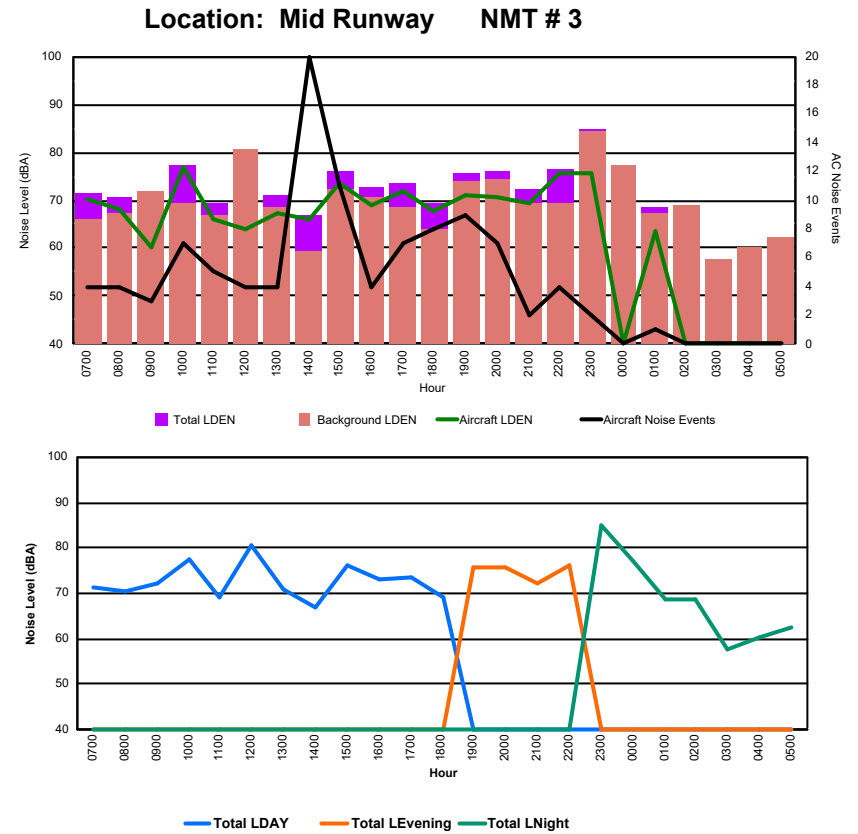

Luxembourg Airport Noise Distribution by Hour

Between 18/08/2024 00:00:00 and 18/08/2024 23:59:59 (Local Time)

Day	Aircraft Events	Total LDEN dB (A)	Aircraft LDEN dB(A)	Background LDEN dB(A)	Total LDay dB(A)	Total LEvening dB(A)	Total LNight dB (A)
18/08/24 7:00	4	71.5	70.1	66.1	71.5	-	-
18/08/24 8:00	4	70.6	68.3	67.1	70.6	-	-
18/08/24 9:00	3	72.0	60.4	71.8	72.0	-	-
18/08/24 10:00	7	77.5	76.7	69.5	77.5	-	-
18/08/24 11:00	5	69.3	66.0	66.7	69.3	-	-
18/08/24 12:00	4	80.6	64.1	80.5	80.6	-	-
18/08/24 13:00	4	70.9	67.2	68.6	70.9	-	-
18/08/24 14:00	20	66.7	65.9	59.2	66.7	-	-
18/08/24 15:00	11	76.0	73.5	72.3	76.0	-	-
18/08/24 16:00	4	72.9	68.8	70.7	72.9	-	-
18/08/24 17:00	7	73.5	72.0	68.4	73.5	-	-
18/08/24 18:00	8	69.2	67.9	63.8	69.2	-	-
18/08/24 19:00	9	75.7	71.2	74.0	-	75.7	-
18/08/24 20:00	7	75.9	70.5	74.5	-	75.9	-
18/08/24 21:00	2	72.3	69.5	69.2	-	72.3	-
18/08/24 22:00	4	76.4	75.5	69.3	-	76.4	-
18/08/24 23:00	2	85.0	75.6	84.4	-	-	85.0
19/08/24 0:00	-	77.1	-	77.1	-	-	77.1
19/08/24 1:00	1	68.6	63.5	67.1	-	-	68.6
19/08/24 2:00	-	68.9	-	68.9	-	-	68.9
19/08/24 3:00	-	57.7	-	57.7	-	-	57.7
19/08/24 4:00	-	60.2	-	60.2	-	-	60.2
19/08/24 5:00	-	62.5	-	62.5	-	-	62.5
	106	75.7	70.2	74.2	74.4	75.3	77.4