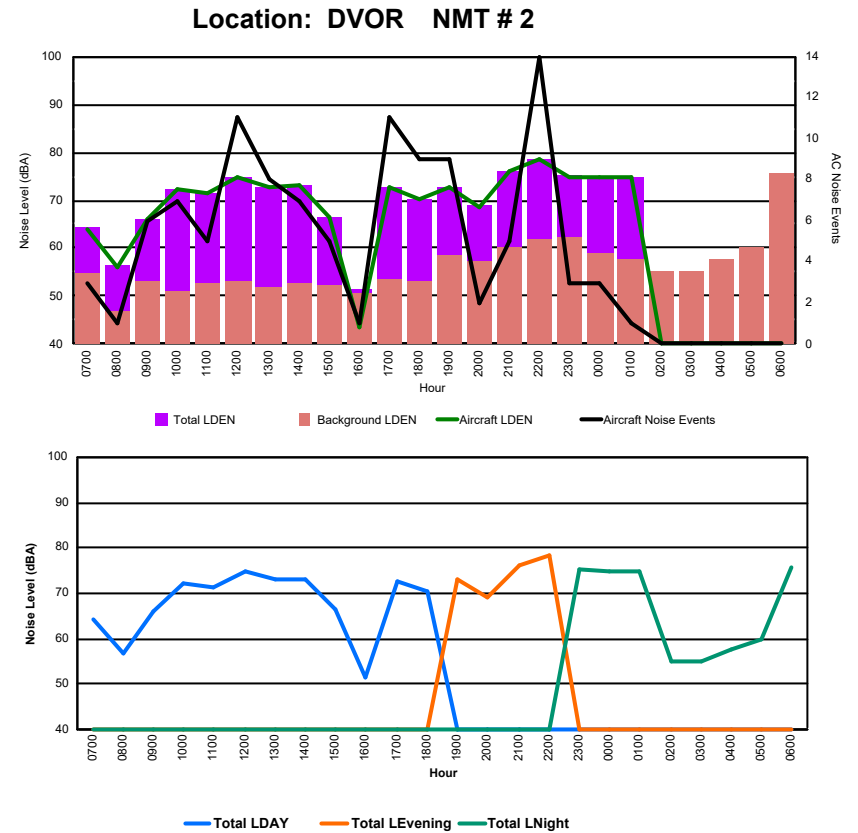

Luxembourg Airport Noise Distribution by Hour

Between 15/08/2024 00:00:00 and 15/08/2024 23:59:59 (Local Time)

Day	Aircraft Events	Total LDEN dB(A)	Aircraft LDEN dB(A)	Background LDEN dB(A)	Total LDay dB(A)	Total LEvening dB(A)	Total LNight dB(A)	
15/08/24	7:00	3	64.3	63.8	54.6	64.3	-	-
15/08/24	8:00	1	56.6	56.1	46.8	56.6	-	-
15/08/24	9:00	6	66.2	66.0	53.3	66.2	-	-
15/08/24	10:00	7	72.2	72.2	51.2	72.2	-	-
15/08/24	11:00	5	71.3	71.3	52.5	71.3	-	-
15/08/24	12:00	11	74.7	74.7	53.0	74.7	-	-
15/08/24	13:00	8	72.9	72.9	52.0	72.9	-	-
15/08/24	14:00	7	73.0	73.0	52.5	73.0	-	-
15/08/24	15:00	5	66.4	66.3	52.2	66.4	-	-
15/08/24	16:00	1	51.3	43.5	50.5	51.3	-	-
15/08/24	17:00	11	72.7	72.6	53.4	72.7	-	-
15/08/24	18:00	9	70.4	70.3	53.3	70.4	-	-
15/08/24	19:00	9	72.9	72.8	58.5	-	72.9	-
15/08/24	20:00	2	69.0	68.7	57.1	-	69.0	-
15/08/24	21:00	5	76.0	75.9	60.0	-	76.0	-
15/08/24	22:00	14	78.5	78.4	62.0	-	78.5	-
15/08/24	23:00	3	75.1	74.9	62.1	-	-	75.1
16/08/24	0:00	3	75.0	74.9	59.0	-	-	75.0
16/08/24	1:00	1	75.0	74.9	57.9	-	-	75.0
16/08/24	2:00	-	55.2	-	55.2	-	-	55.2
16/08/24	3:00	-	55.1	-	55.1	-	-	55.1
16/08/24	4:00	-	57.6	-	57.6	-	-	57.6
16/08/24	5:00	-	60.0	-	60.0	-	-	60.0
16/08/24	6:00	-	75.6	-	75.8	-	-	75.6
	111	72.4	71.8	63.1	70.7	75.4	72.2