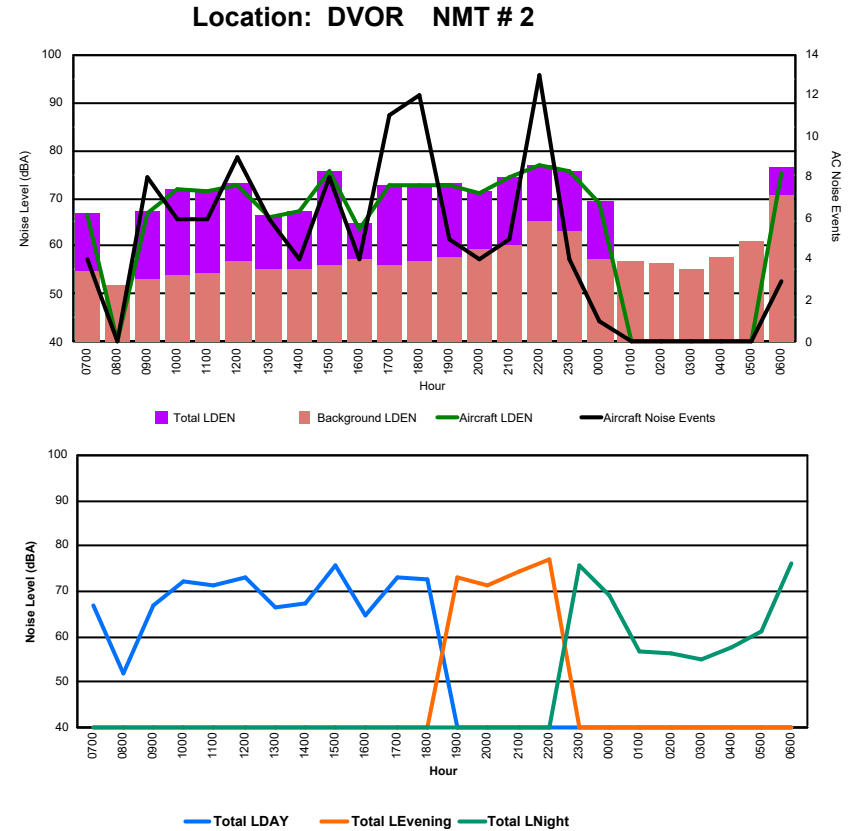

Luxembourg Airport Noise Distribution by Hour

Between 22/08/2024 00:00:00 and 22/08/2024 23:59:59 (Local Time)

Day	Aircraft Events	Total LDEN dB(A)	Aircraft LDEN dB(A)	Background LDEN dB(A)	Total LDay dB(A)	Total LEvening dB(A)	Total LNight dB(A)	
22/08/24	7:00	4	66.7	66.4	54.9	66.7	-	-
22/08/24	8:00	-	51.9	-	51.9	51.9	-	-
22/08/24	9:00	8	67.1	66.9	53.0	67.1	-	-
22/08/24	10:00	6	72.0	71.9	54.0	72.0	-	-
22/08/24	11:00	6	71.4	71.3	54.2	71.4	-	-
22/08/24	12:00	9	73.0	72.9	57.0	73.0	-	-
22/08/24	13:00	6	66.4	66.1	55.0	66.4	-	-
22/08/24	14:00	4	67.5	67.2	55.4	67.5	-	-
22/08/24	15:00	8	75.8	75.7	56.1	75.8	-	-
22/08/24	16:00	4	64.6	63.7	57.4	64.6	-	-
22/08/24	17:00	11	72.9	72.8	55.9	72.9	-	-
22/08/24	18:00	12	72.7	72.6	57.0	72.7	-	-
22/08/24	19:00	5	73.0	72.9	57.9	-	73.0	-
22/08/24	20:00	4	71.4	71.1	59.3	-	71.4	-
22/08/24	21:00	5	74.4	74.3	60.4	-	74.4	-
22/08/24	22:00	13	77.0	76.7	65.3	-	77.0	-
22/08/24	23:00	4	75.8	75.5	63.3	-	-	75.8
23/08/24	0:00	1	69.3	69.1	57.1	-	-	69.3
23/08/24	1:00	-	56.7	-	56.7	-	-	56.7
23/08/24	2:00	-	56.5	-	56.5	-	-	56.5
23/08/24	3:00	-	55.0	-	55.0	-	-	55.0
23/08/24	4:00	-	57.5	-	57.5	-	-	57.5
23/08/24	5:00	-	61.2	-	61.2	-	-	61.2
23/08/24	6:00	3	76.3	75.2	70.6	-	-	76.3
	113	71.7	71.3	60.6	70.9	74.4	70.6