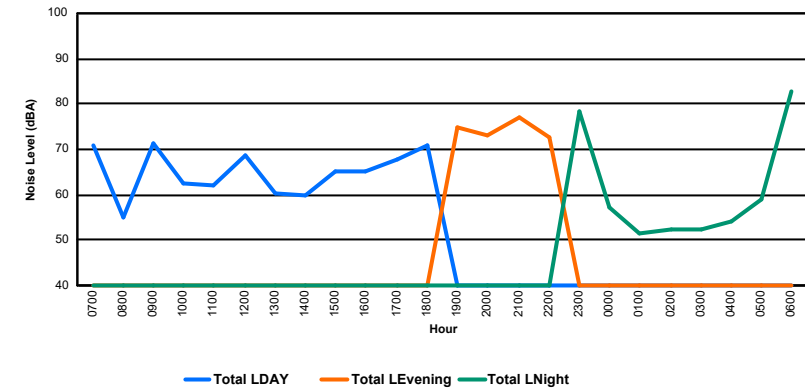

Luxembourg Airport Noise Distribution by Hour

Between 19/08/2024 00:00:00 and 19/08/2024 23:59:59 (Local Time)

Day	Aircraft Events	Total LDEN dB (A)	Aircraft LDEN dB(A)	Background LDEN dB(A)	Total LDay dB(A)	Total LEvening dB(A)	Total LNight dB (A)	
19/08/24	7:00	8	70.7	70.7	49.0	70.7	-	-
19/08/24	8:00	1	55.0	54.0	47.7	55.0	-	-
19/08/24	9:00	3	71.3	71.3	49.1	71.3	-	-
19/08/24	10:00	10	62.6	62.3	50.8	62.6	-	-
19/08/24	11:00	12	62.0	61.7	51.0	62.0	-	-
19/08/24	12:00	8	68.5	68.4	50.0	68.5	-	-
19/08/24	13:00	4	60.4	60.1	49.3	60.4	-	-
19/08/24	14:00	5	59.9	59.5	49.5	59.9	-	-
19/08/24	15:00	4	65.3	65.2	50.4	65.3	-	-
19/08/24	16:00	5	65.3	65.2	50.4	65.3	-	-
19/08/24	17:00	10	67.6	67.5	52.5	67.6	-	-
19/08/24	18:00	8	71.0	71.0	52.7	71.0	-	-
19/08/24	19:00	5	75.0	74.9	56.0	-	75.0	-
19/08/24	20:00	5	73.1	73.0	56.8	-	73.1	-
19/08/24	21:00	3	77.0	76.9	57.3	-	77.0	-
19/08/24	22:00	12	72.8	72.6	60.1	-	72.8	-
19/08/24	23:00	5	78.5	78.4	62.0	-	-	78.5
20/08/24	0:00	-	57.2	-	57.4	-	-	57.2
20/08/24	1:00	-	51.6	-	51.6	-	-	51.6
20/08/24	2:00	-	52.4	-	52.4	-	-	52.4
20/08/24	3:00	-	52.3	-	52.3	-	-	52.3
20/08/24	4:00	-	54.3	-	54.3	-	-	54.3
20/08/24	5:00	-	58.8	-	58.8	-	-	58.8
20/08/24	6:00	15	82.8	82.8	62.9	-	-	82.8
	123	72.7	72.6	55.9	67.2	74.8	75.2	

Location: DVOR NMT # 2