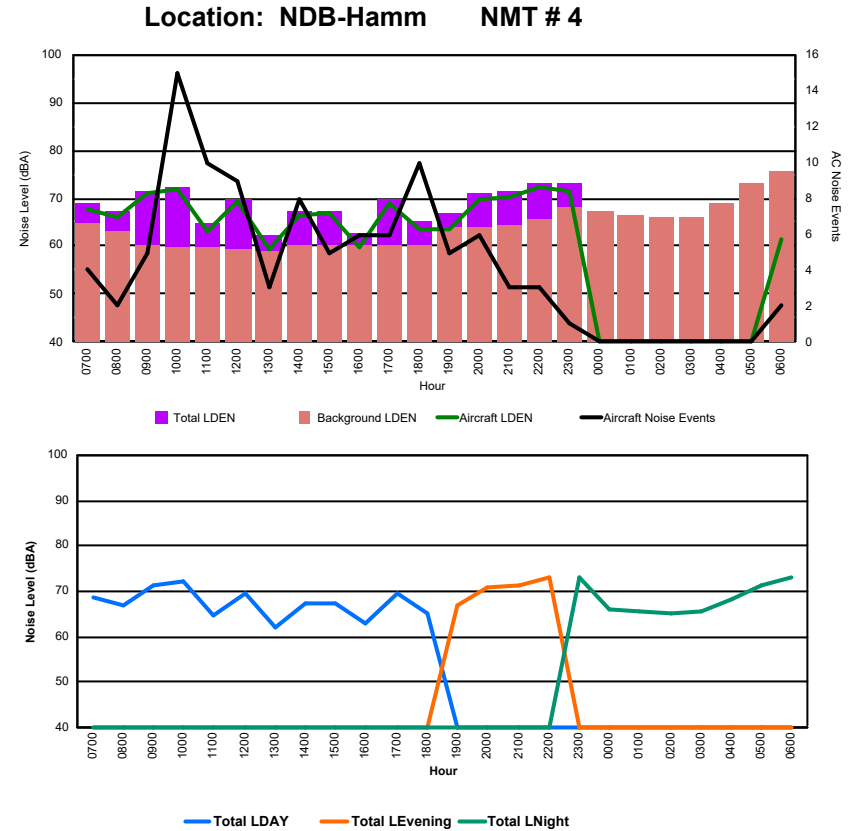

Luxembourg Airport Noise Distribution by Hour

Between 05/08/2024 00:00:00 and 05/08/2024 23:59:59 (Local Time)

Day	Aircraft Events	Total LDEN dB(A)	Aircraft LDEN dB(A)	Background LDEN dB(A)	Total LDay dB(A)	Total LEvening dB(A)	Total LNight dB(A)
05/08/24 7:00	4	68.8	67.9	64.6	68.8	-	-
05/08/24 8:00	2	67.1	66.0	63.1	67.1	-	-
05/08/24 9:00	5	71.5	71.2	60.2	71.5	-	-
05/08/24 10:00	15	72.2	71.9	59.8	72.2	-	-
05/08/24 11:00	10	64.7	63.2	59.7	64.7	-	-
05/08/24 12:00	9	69.7	69.3	59.5	69.7	-	-
05/08/24 13:00	3	62.2	59.5	58.9	62.2	-	-
05/08/24 14:00	8	67.3	66.4	60.1	67.3	-	-
05/08/24 15:00	5	67.5	66.7	60.2	67.5	-	-
05/08/24 16:00	6	62.9	59.7	60.1	62.9	-	-
05/08/24 17:00	6	69.6	69.1	60.2	69.6	-	-
05/08/24 18:00	10	65.2	63.7	60.1	65.2	-	-
05/08/24 19:00	5	66.8	63.6	64.1	-	66.8	-
05/08/24 20:00	6	71.0	70.0	64.1	-	71.0	-
05/08/24 21:00	3	71.3	70.3	64.5	-	71.3	-
05/08/24 22:00	3	73.0	72.2	65.7	-	73.0	-
05/08/24 23:00	1	73.0	71.3	68.2	-	-	73.0
06/08/24 0:00	-	66.0	-	67.2	-	-	66.0
06/08/24 1:00	-	65.4	-	66.4	-	-	65.4
06/08/24 2:00	-	65.2	-	66.1	-	-	65.2
06/08/24 3:00	-	65.7	-	66.2	-	-	65.7
06/08/24 4:00	-	68.1	-	69.1	-	-	68.1
06/08/24 5:00	-	71.4	-	73.1	-	-	71.4
06/08/24 6:00	2	73.0	61.3	75.8	-	-	73.0
	103	69.4	67.2	66.9	68.4	71.0	69.7