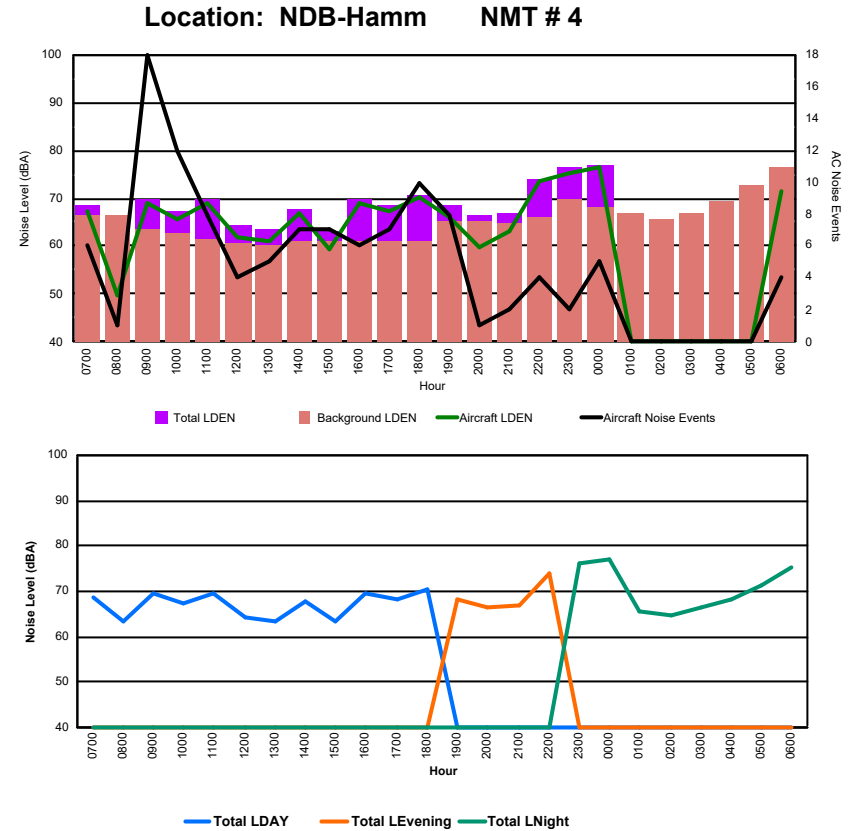

Luxembourg Airport Noise Distribution by Hour

Between 19/08/2024 00:00:00 and 19/08/2024 23:59:59 (Local Time)

Day	Aircraft Events	Total LDEN dB(A)	Aircraft LDEN dB(A)	Background LDEN dB(A)	Total LDay dB(A)	Total LEvening dB(A)	Total LNight dB(A)
19/08/24 7:00	6	68.7	67.5	66.4	68.7	-	-
19/08/24 8:00	1	63.3	49.9	66.4	63.3	-	-
19/08/24 9:00	18	69.7	68.8	63.5	69.7	-	-
19/08/24 10:00	12	67.2	65.6	62.7	67.2	-	-
19/08/24 11:00	8	69.6	68.9	61.6	69.6	-	-
19/08/24 12:00	4	64.3	62.0	60.6	64.3	-	-
19/08/24 13:00	5	63.6	60.9	60.4	63.6	-	-
19/08/24 14:00	7	67.9	66.9	61.0	67.9	-	-
19/08/24 15:00	7	63.2	59.3	61.0	63.2	-	-
19/08/24 16:00	6	69.6	69.0	60.9	69.6	-	-
19/08/24 17:00	7	68.4	67.5	61.1	68.4	-	-
19/08/24 18:00	10	70.6	70.1	61.2	70.6	-	-
19/08/24 19:00	8	68.4	66.0	65.0	-	68.4	-
19/08/24 20:00	1	66.4	59.7	65.4	-	66.4	-
19/08/24 21:00	2	67.0	63.0	64.9	-	67.0	-
19/08/24 22:00	4	74.0	73.4	66.0	-	74.0	-
19/08/24 23:00	2	76.3	75.3	69.6	-	-	76.3
20/08/24 0:00	5	77.0	76.6	68.2	-	-	77.0
20/08/24 1:00	-	65.5	-	66.7	-	-	65.5
20/08/24 2:00	-	64.8	-	65.7	-	-	64.8
20/08/24 3:00	-	66.3	-	66.8	-	-	66.3
20/08/24 4:00	-	68.1	-	69.2	-	-	68.1
20/08/24 5:00	-	71.2	-	72.8	-	-	71.2
20/08/24 6:00	4	75.5	71.6	76.6	-	-	75.5
	117	70.6	68.7	67.6	67.9	70.2	73.0