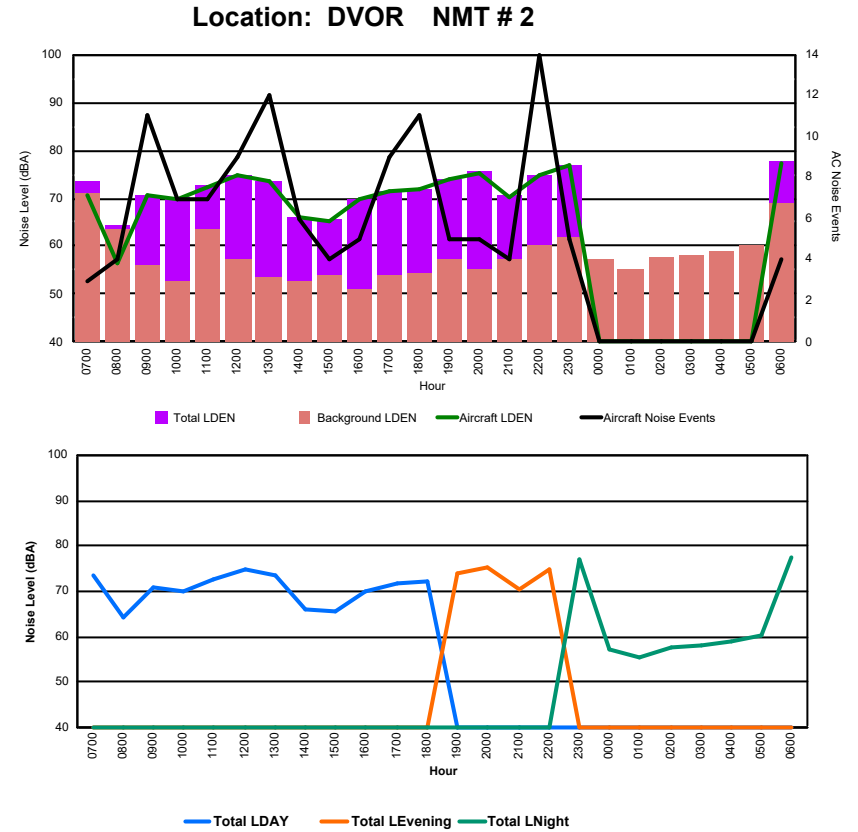

Luxembourg Airport Noise Distribution by Hour

Between 08/08/2024 00:00:00 and 08/08/2024 23:59:59 (Local Time)

Day	Aircraft Events	Total LDEN dB (A)	Aircraft LDEN dB(A)	Background LDEN dB(A)	Total LDay dB(A)	Total LEvening dB(A)	Total LNight dB (A)	
08/08/24	7:00	3	73.6	70.6	70.9	73.6	-	-
08/08/24	8:00	4	64.4	56.6	63.7	64.4	-	-
08/08/24	9:00	11	70.8	70.7	56.0	70.8	-	-
08/08/24	10:00	7	70.1	70.0	52.5	70.1	-	-
08/08/24	11:00	7	72.8	72.4	63.6	72.8	-	-
08/08/24	12:00	9	74.9	74.8	57.1	74.9	-	-
08/08/24	13:00	12	73.6	73.6	53.7	73.6	-	-
08/08/24	14:00	6	66.2	65.9	52.9	66.2	-	-
08/08/24	15:00	4	65.6	65.3	53.8	65.6	-	-
08/08/24	16:00	5	70.0	69.9	50.9	70.0	-	-
08/08/24	17:00	9	71.6	71.6	53.9	71.6	-	-
08/08/24	18:00	11	72.0	72.0	54.3	72.0	-	-
08/08/24	19:00	5	74.1	74.0	57.3	-	74.1	-
08/08/24	20:00	5	75.5	75.4	55.3	-	75.5	-
08/08/24	21:00	4	70.5	70.3	57.4	-	70.5	-
08/08/24	22:00	14	75.0	74.8	60.3	-	75.0	-
08/08/24	23:00	5	76.9	76.7	61.8	-	-	76.9
09/08/24	0:00	-	57.4	-	57.4	-	-	57.4
09/08/24	1:00	-	55.3	-	55.3	-	-	55.3
09/08/24	2:00	-	57.6	-	57.6	-	-	57.6
09/08/24	3:00	-	58.1	-	58.1	-	-	58.1
09/08/24	4:00	-	58.8	-	58.8	-	-	58.8
09/08/24	5:00	-	60.1	-	60.1	-	-	60.1
09/08/24	6:00	4	77.7	77.2	69.1	-	-	77.7
	125	72.0	71.7	61.7	71.5	74.2	71.5