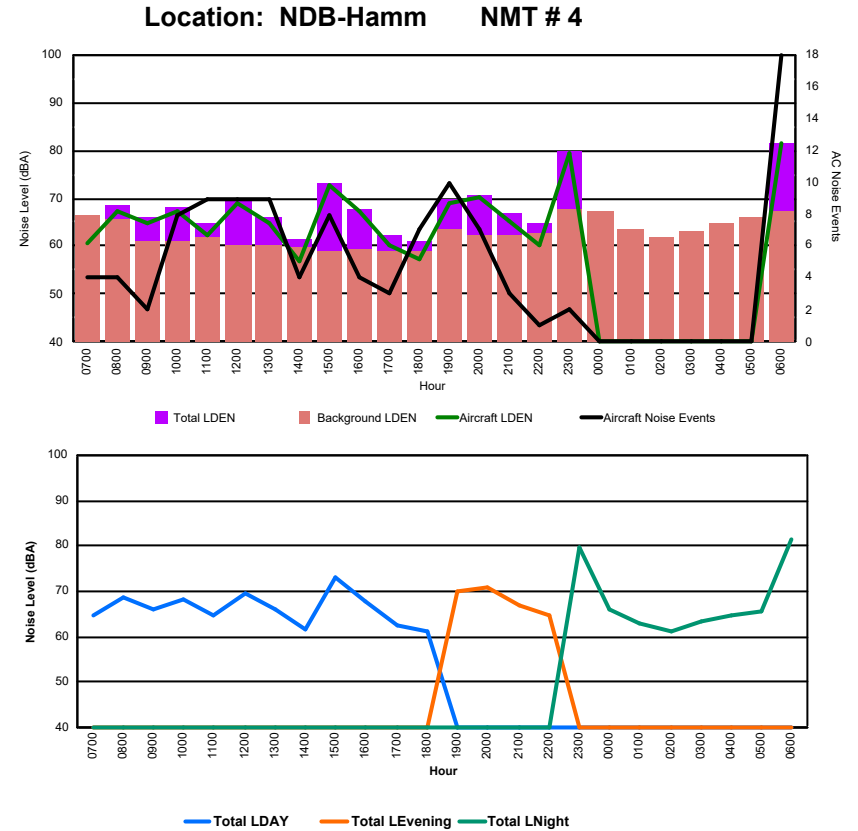

Luxembourg Airport Noise Distribution by Hour

Between 14/08/2024 00:00:00 and 14/08/2024 23:59:59 (Local Time)

Day	Aircraft Events	Total LDEN dB(A)	Aircraft LDEN dB(A)	Background LDEN dB(A)	Total LDay dB(A)	Total LEvening dB(A)	Total LNight dB(A)
14/08/24 7:00	4	64.9	60.5	66.5	64.9	-	-
14/08/24 8:00	4	68.7	67.5	65.5	68.7	-	-
14/08/24 9:00	2	66.1	64.6	61.0	66.1	-	-
14/08/24 10:00	8	68.1	67.2	61.1	68.1	-	-
14/08/24 11:00	9	64.7	62.2	61.7	64.7	-	-
14/08/24 12:00	9	69.4	68.9	60.4	69.4	-	-
14/08/24 13:00	9	65.9	64.7	60.2	65.9	-	-
14/08/24 14:00	4	61.6	56.9	59.9	61.6	-	-
14/08/24 15:00	8	73.1	72.9	59.1	73.1	-	-
14/08/24 16:00	4	67.8	67.2	59.2	67.8	-	-
14/08/24 17:00	3	62.4	60.0	58.9	62.4	-	-
14/08/24 18:00	7	61.1	57.2	59.0	61.1	-	-
14/08/24 19:00	10	69.9	68.8	63.5	-	69.9	-
14/08/24 20:00	7	70.7	70.1	62.4	-	70.7	-
14/08/24 21:00	3	67.0	65.2	62.3	-	67.0	-
14/08/24 22:00	1	64.8	60.2	62.9	-	64.8	-
14/08/24 23:00	2	79.8	79.5	67.6	-	-	79.8
15/08/24 0:00	-	65.9	-	67.2	-	-	65.9
15/08/24 1:00	-	63.1	-	63.7	-	-	63.1
15/08/24 2:00	-	61.3	-	61.7	-	-	61.3
15/08/24 3:00	-	63.2	-	63.3	-	-	63.2
15/08/24 4:00	-	64.5	-	64.6	-	-	64.5
15/08/24 5:00	-	65.8	-	66.1	-	-	65.8
15/08/24 6:00	18	81.4	81.3	67.3	-	-	81.4
	112	71.6	71.0	63.6	67.5	68.7	74.9