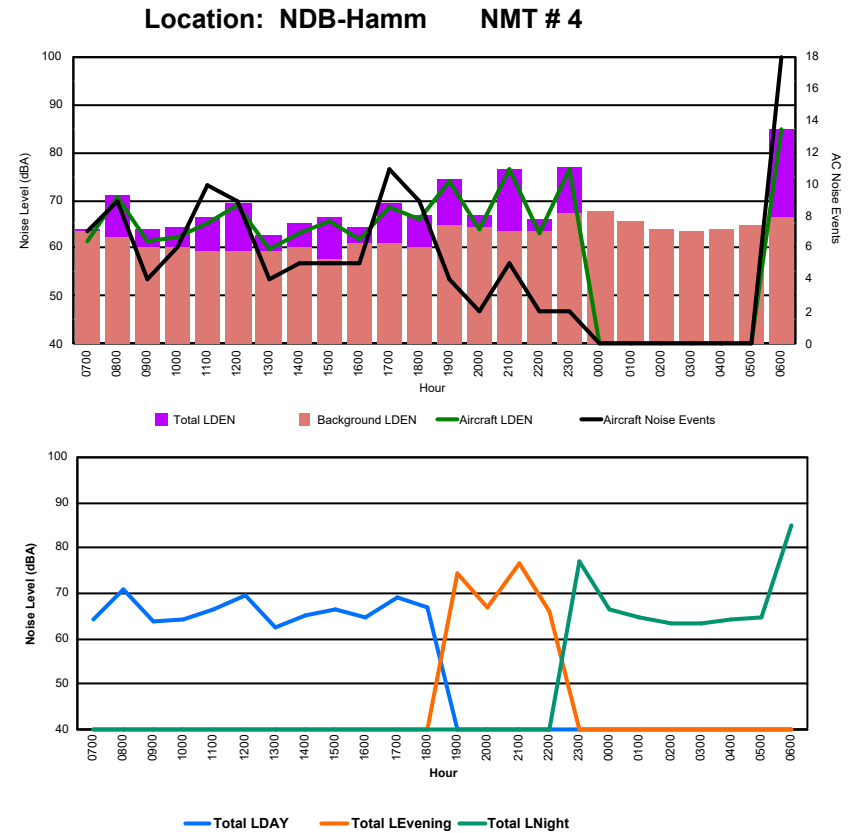

Luxembourg Airport Noise Distribution by Hour

Between 02/08/2024 00:00:00 and 02/08/2024 23:59:59 (Local Time)

Day	Aircraft Events	Total LDEN dB(A)	Aircraft LDEN dB(A)	Background LDEN dB(A)	Total LDay dB(A)	Total LEvening dB(A)	Total LNight dB(A)
02/08/24 7:00	7	64.1	61.6	63.6	64.1	-	-
02/08/24 8:00	9	70.9	70.6	62.3	70.9	-	-
02/08/24 9:00	4	64.0	61.6	60.4	64.0	-	-
02/08/24 10:00	6	64.4	62.5	60.0	64.4	-	-
02/08/24 11:00	10	66.4	65.4	59.5	66.4	-	-
02/08/24 12:00	9	69.5	69.0	59.5	69.5	-	-
02/08/24 13:00	4	62.6	59.8	59.5	62.6	-	-
02/08/24 14:00	5	65.0	63.1	60.4	65.0	-	-
02/08/24 15:00	5	66.5	65.8	57.8	66.5	-	-
02/08/24 16:00	5	64.5	62.0	61.1	64.5	-	-
02/08/24 17:00	11	69.2	68.6	61.2	69.2	-	-
02/08/24 18:00	9	66.9	66.0	60.2	66.9	-	-
02/08/24 19:00	4	74.3	73.8	64.6	-	74.3	-
02/08/24 20:00	2	67.0	63.9	64.2	-	67.0	-
02/08/24 21:00	5	76.5	76.3	63.5	-	76.5	-
02/08/24 22:00	2	66.2	63.1	63.5	-	66.2	-
02/08/24 23:00	2	77.0	76.5	67.1	-	-	77.0
03/08/24 0:00	-	66.5	-	67.9	-	-	66.5
03/08/24 1:00	-	64.7	-	65.7	-	-	64.7
03/08/24 2:00	-	63.2	-	63.9	-	-	63.2
03/08/24 3:00	-	63.6	-	63.7	-	-	63.6
03/08/24 4:00	-	64.1	-	64.1	-	-	64.1
03/08/24 5:00	-	64.8	-	64.9	-	-	64.8
03/08/24 6:00	18	84.9	84.8	66.4	-	-	84.9
	117	73.3	72.9	63.5	66.9	73.1	76.7