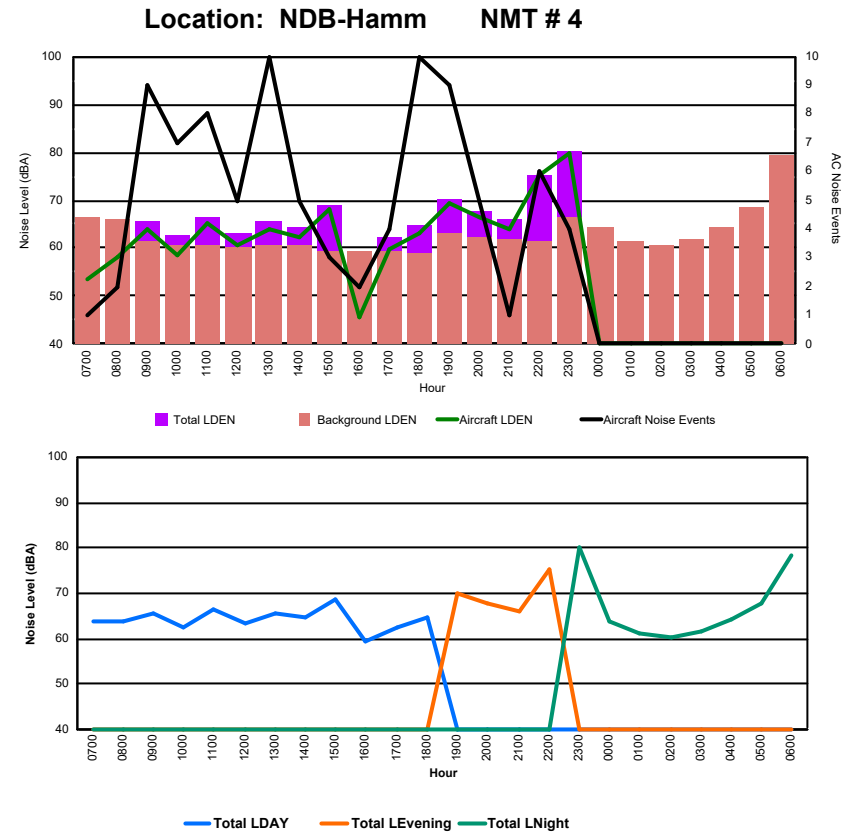

Luxembourg Airport Noise Distribution by Hour

Between 20/08/2024 00:00:00 and 20/08/2024 23:59:59 (Local Time)

Day	Aircraft Events	Total LDEN dB(A)	Aircraft LDEN dB(A)	Background LDEN dB(A)	Total LDay dB(A)	Total LEvening dB(A)	Total LNight dB(A)	
20/08/24	7:00	1	64.0	53.5	66.6	64.0	-	-
20/08/24	8:00	2	64.0	58.1	66.0	64.0	-	-
20/08/24	9:00	9	65.8	64.0	61.6	65.8	-	-
20/08/24	10:00	7	62.7	58.7	60.7	62.7	-	-
20/08/24	11:00	8	66.5	65.3	60.6	66.5	-	-
20/08/24	12:00	5	63.2	60.5	60.1	63.2	-	-
20/08/24	13:00	10	65.5	64.0	60.7	65.5	-	-
20/08/24	14:00	5	64.5	62.3	60.7	64.5	-	-
20/08/24	15:00	3	68.8	68.3	59.3	68.8	-	-
20/08/24	16:00	2	59.5	45.8	59.4	59.5	-	-
20/08/24	17:00	4	62.5	59.9	59.2	62.5	-	-
20/08/24	18:00	10	64.6	63.3	58.9	64.6	-	-
20/08/24	19:00	9	70.1	69.2	63.2	-	70.1	-
20/08/24	20:00	5	67.9	66.5	62.4	-	67.9	-
20/08/24	21:00	1	66.2	64.0	62.0	-	66.2	-
20/08/24	22:00	6	75.4	75.2	61.6	-	75.4	-
20/08/24	23:00	4	80.2	80.0	66.6	-	-	80.2
21/08/24	0:00	-	63.8	-	64.5	-	-	63.8
21/08/24	1:00	-	61.1	-	61.5	-	-	61.1
21/08/24	2:00	-	60.4	-	60.6	-	-	60.4
21/08/24	3:00	-	61.8	-	61.8	-	-	61.8
21/08/24	4:00	-	64.2	-	64.3	-	-	64.2
21/08/24	5:00	-	67.6	-	68.7	-	-	67.6
21/08/24	6:00	-	78.2	-	79.4	-	-	78.2
	91	70.6	68.5	67.5	64.9	71.4	73.7