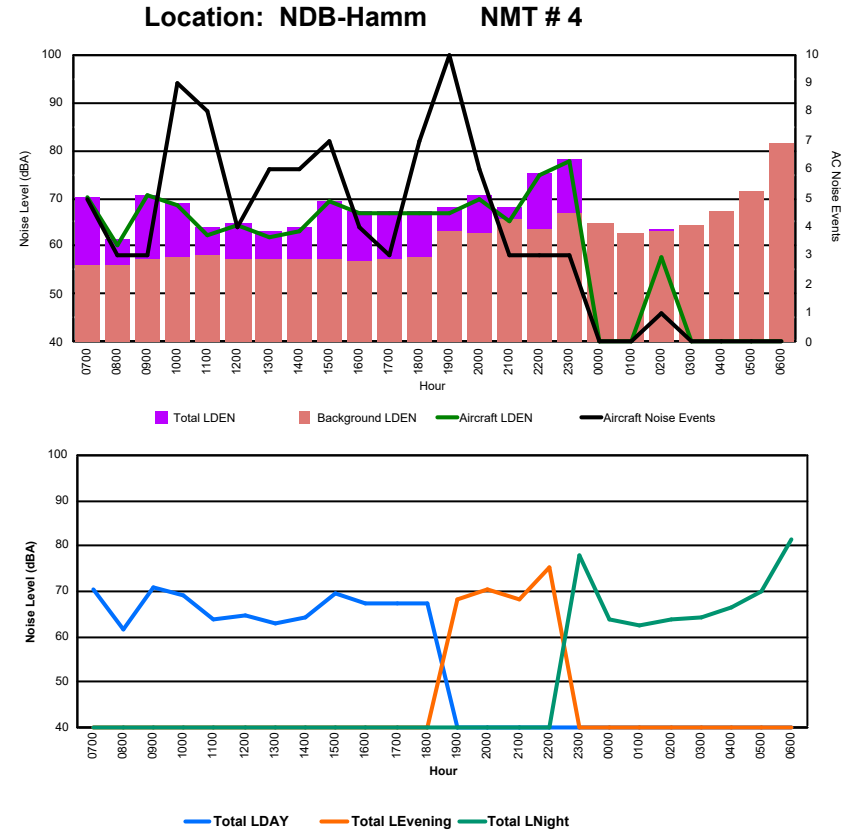

Luxembourg Airport Noise Distribution by Hour

Between 15/08/2024 00:00:00 and 15/08/2024 23:59:59 (Local Time)

Day	Aircraft Events	Total LDEN dB(A)	Aircraft LDEN dB(A)	Background LDEN dB(A)	Total LDay dB(A)	Total LEvening dB(A)	Total LNight dB(A)
15/08/24 7:00	5	70.3	70.1	56.2	70.3	-	-
15/08/24 8:00	3	61.6	60.3	56.2	61.6	-	-
15/08/24 9:00	3	70.8	70.6	57.2	70.8	-	-
15/08/24 10:00	9	69.1	68.7	57.8	69.1	-	-
15/08/24 11:00	8	63.8	62.5	58.1	63.8	-	-
15/08/24 12:00	4	64.9	64.2	57.2	64.9	-	-
15/08/24 13:00	6	63.1	61.9	57.2	63.1	-	-
15/08/24 14:00	6	64.1	63.1	57.2	64.1	-	-
15/08/24 15:00	7	69.4	69.2	57.2	69.4	-	-
15/08/24 16:00	4	67.2	66.7	56.8	67.2	-	-
15/08/24 17:00	3	67.4	67.0	57.1	67.4	-	-
15/08/24 18:00	7	67.5	67.0	57.9	67.5	-	-
15/08/24 19:00	10	68.3	66.8	63.3	-	68.3	-
15/08/24 20:00	6	70.5	69.8	62.6	-	70.5	-
15/08/24 21:00	3	68.3	65.0	65.6	-	68.3	-
15/08/24 22:00	3	75.2	74.9	63.5	-	75.2	-
15/08/24 23:00	3	78.1	77.8	66.9	-	-	78.1
16/08/24 0:00	-	63.9	-	64.8	-	-	63.9
16/08/24 1:00	-	62.4	-	62.9	-	-	62.4
16/08/24 2:00	1	63.7	57.6	63.1	-	-	63.7
16/08/24 3:00	-	64.1	-	64.3	-	-	64.1
16/08/24 4:00	-	66.5	-	67.1	-	-	66.5
16/08/24 5:00	-	69.8	-	71.3	-	-	69.8
16/08/24 6:00	-	81.3	-	81.6	-	-	81.3
	91	71.6	68.5	69.1	67.5	71.6	74.4