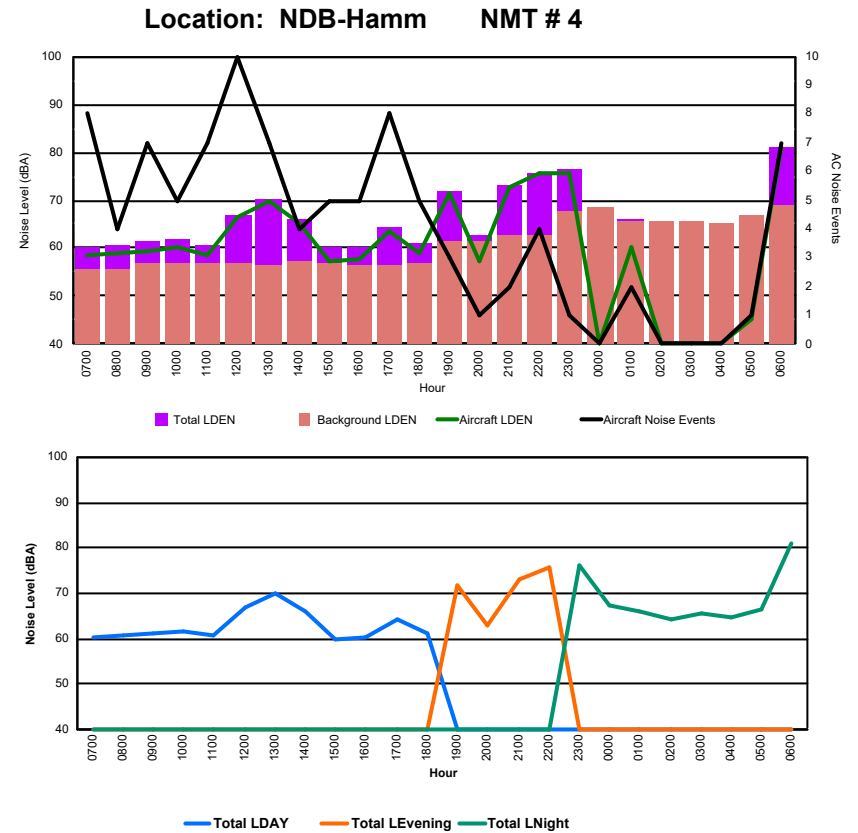

Luxembourg Airport Noise Distribution by Hour

Between 10/08/2024 00:00:00 and 10/08/2024 23:59:59 (Local Time)

Day	Aircraft Events	Total LDEN dB (A)	Aircraft LDEN dB(A)	Background LDEN dB(A)	Total LDay dB(A)	Total LEvening dB(A)	Total LNight dB (A)	
10/08/24	7:00	8	60.2	58.6	55.7	60.2	-	-
10/08/24	8:00	4	60.6	59.0	55.8	60.6	-	-
10/08/24	9:00	7	61.3	59.5	57.0	61.3	-	-
10/08/24	10:00	5	61.8	60.1	56.8	61.8	-	-
10/08/24	11:00	7	60.8	58.6	57.0	60.8	-	-
10/08/24	12:00	10	66.8	66.4	56.7	66.8	-	-
10/08/24	13:00	7	70.2	70.0	56.6	70.2	-	-
10/08/24	14:00	4	65.9	65.3	57.2	65.9	-	-
10/08/24	15:00	5	60.0	57.1	57.0	60.0	-	-
10/08/24	16:00	5	60.2	57.8	56.5	60.2	-	-
10/08/24	17:00	8	64.3	63.6	56.5	64.3	-	-
10/08/24	18:00	5	61.0	58.8	57.0	61.0	-	-
10/08/24	19:00	3	71.8	71.3	61.5	-	71.8	-
10/08/24	20:00	1	62.8	57.2	61.4	-	62.8	-
10/08/24	21:00	2	73.1	72.7	62.7	-	73.1	-
10/08/24	22:00	4	75.8	75.6	62.6	-	75.8	-
10/08/24	23:00	1	76.3	75.5	67.9	-	-	76.3
11/08/24	0:00	-	67.2	-	68.7	-	-	67.2
11/08/24	1:00	2	66.0	60.0	65.8	-	-	66.0
11/08/24	2:00	-	64.4	-	65.5	-	-	64.4
11/08/24	3:00	-	65.4	-	65.7	-	-	65.4
11/08/24	4:00	-	64.9	-	65.1	-	-	64.9
11/08/24	5:00	1	66.3	45.3	66.7	-	-	66.3
11/08/24	6:00	7	81.1	80.9	68.8	-	-	81.1
	96	71.0	70.3	63.4	64.2	72.8	73.9