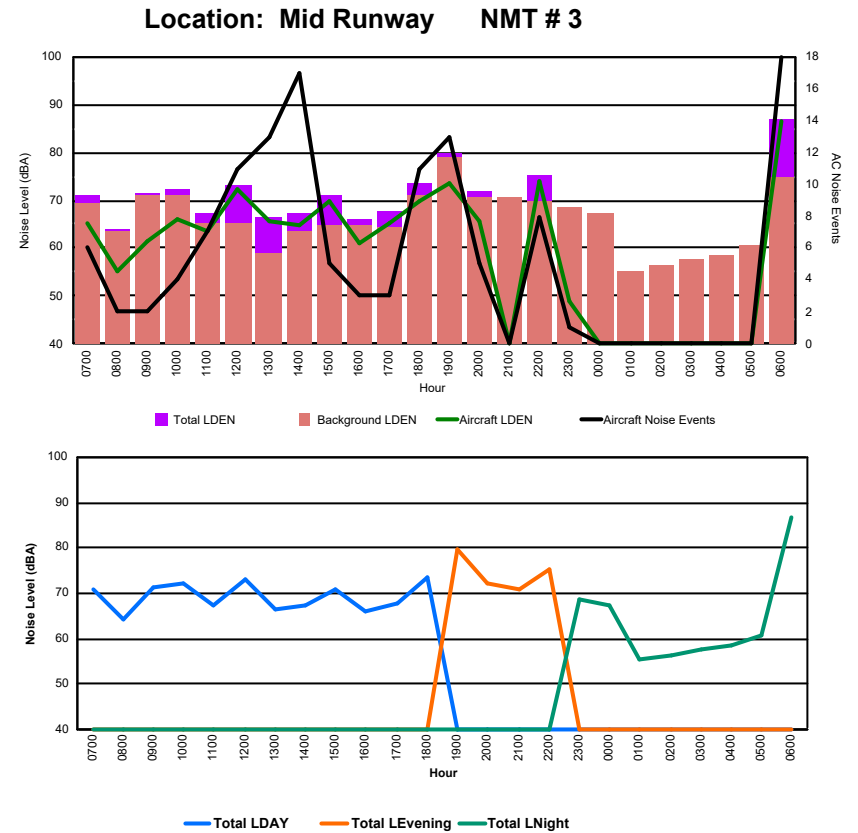

Luxembourg Airport Noise Distribution by Hour

Between 07/08/2024 00:00:00 and 07/08/2024 23:59:59 (Local Time)

Day	Aircraft Events	Total LDEN dB (A)	Aircraft LDEN dB(A)	Background LDEN dB(A)	Total LDay dB(A)	Total LEvening dB(A)	Total LNight dB (A)
07/08/24 7:00	6	70.9	65.4	69.5	70.9	-	-
07/08/24 8:00	2	64.1	55.4	63.4	64.1	-	-
07/08/24 9:00	2	71.3	61.5	70.9	71.3	-	-
07/08/24 10:00	4	72.1	66.0	70.9	72.1	-	-
07/08/24 11:00	7	67.3	63.5	65.2	67.3	-	-
07/08/24 12:00	11	73.0	72.3	65.0	73.0	-	-
07/08/24 13:00	13	66.4	65.6	58.9	66.4	-	-
07/08/24 14:00	17	67.2	64.7	63.7	67.2	-	-
07/08/24 15:00	5	71.1	70.0	64.6	71.1	-	-
07/08/24 16:00	3	66.2	61.0	64.7	66.2	-	-
07/08/24 17:00	3	67.8	65.4	64.2	67.8	-	-
07/08/24 18:00	11	73.6	69.8	71.2	73.6	-	-
07/08/24 19:00	13	79.9	73.4	79.0	-	79.9	-
07/08/24 20:00	5	72.0	65.7	70.8	-	72.0	-
07/08/24 21:00	-	70.7	-	70.8	-	70.7	-
07/08/24 22:00	8	75.3	73.9	69.9	-	75.3	-
07/08/24 23:00	1	68.7	48.8	68.7	-	-	68.7
08/08/24 0:00	-	67.2	-	67.3	-	-	67.2
08/08/24 1:00	-	55.3	-	55.3	-	-	55.3
08/08/24 2:00	-	56.4	-	56.4	-	-	56.4
08/08/24 3:00	-	57.8	-	57.8	-	-	57.8
08/08/24 4:00	-	58.5	-	58.6	-	-	58.5
08/08/24 5:00	-	60.6	-	60.6	-	-	60.6
08/08/24 6:00	18	86.8	86.6	74.9	-	-	86.8
	129	75.1	73.7	69.8	70.2	76.0	77.9