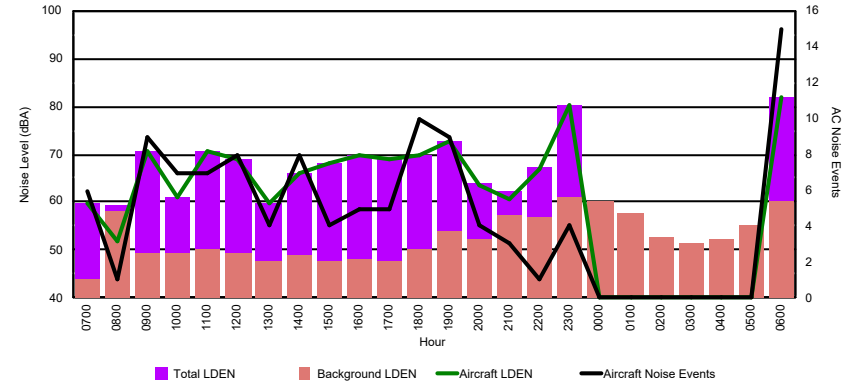

Luxembourg Airport Noise Distribution by Hour

Between 11/08/2024 00:00:00 and 11/08/2024 23:59:59 (Local Time)

Day	Aircraft Events	Total LDEN dB(A)	Aircraft LDEN dB(A)	Background LDEN dB(A)	Total LDay dB(A)	Total LEvening dB(A)	Total LNight dB(A)
11/08/24 7:00	6	59.7	59.6	43.8	59.7	-	-
11/08/24 8:00	1	59.2	51.9	58.3	59.2	-	-
11/08/24 9:00	9	70.8	70.8	49.4	70.8	-	-
11/08/24 10:00	7	61.1	60.9	49.2	61.1	-	-
11/08/24 11:00	7	70.8	70.8	50.4	70.8	-	-
11/08/24 12:00	8	68.8	68.8	49.5	68.8	-	-
11/08/24 13:00	4	59.8	59.6	47.8	59.8	-	-
11/08/24 14:00	8	66.2	66.1	48.9	66.2	-	-
11/08/24 15:00	4	68.1	68.1	47.5	68.1	-	-
11/08/24 16:00	5	69.8	69.8	48.2	69.8	-	-
11/08/24 17:00	5	68.9	69.0	47.5	68.9	-	-
11/08/24 18:00	10	69.9	69.9	50.0	69.9	-	-
11/08/24 19:00	9	72.9	72.9	53.9	-	72.9	-
11/08/24 20:00	4	63.9	63.6	52.3	-	63.9	-
11/08/24 21:00	3	62.2	60.7	57.1	-	62.2	-
11/08/24 22:00	1	67.3	66.9	57.0	-	67.3	-
11/08/24 23:00	4	80.2	80.1	61.0	-	-	80.2
12/08/24 0:00	-	60.2	-	60.2	-	-	60.2
12/08/24 1:00	-	57.8	-	57.8	-	-	57.8
12/08/24 2:00	-	52.9	-	52.9	-	-	52.9
12/08/24 3:00	-	51.5	-	51.5	-	-	51.5
12/08/24 4:00	-	52.3	-	52.3	-	-	52.3
12/08/24 5:00	-	55.4	-	55.4	-	-	55.4
12/08/24 6:00	15	81.9	81.9	60.2	-	-	81.9
	110	71.8	71.7	55.1	67.9	68.6	75.2

Location: DVOR NMT # 2