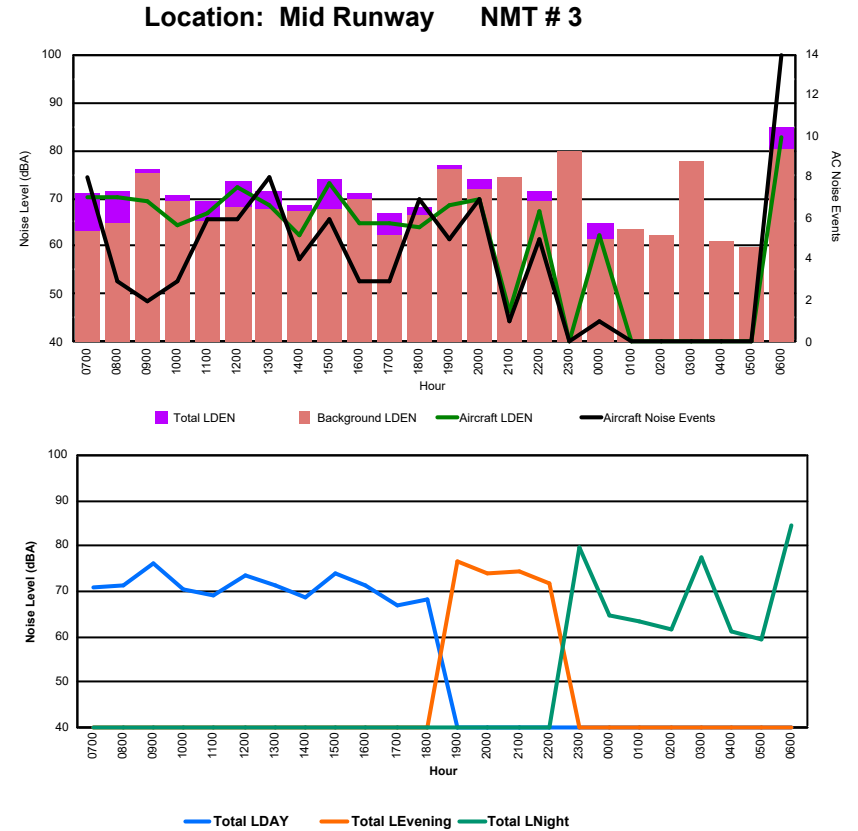

Luxembourg Airport Noise Distribution by Hour

Between 14/08/2024 00:00:00 and 14/08/2024 23:59:59 (Local Time)

Day	Aircraft Events	Total LDEN dB(A)	Aircraft LDEN dB(A)	Background LDEN dB(A)	Total LDay dB(A)	Total LEvening dB(A)	Total LNight dB(A)
14/08/24 7:00	8	71.0	70.3	63.2	71.0	-	-
14/08/24 8:00	3	71.3	70.2	64.7	71.3	-	-
14/08/24 9:00	2	76.1	69.3	75.1	76.1	-	-
14/08/24 10:00	3	70.6	64.3	69.4	70.6	-	-
14/08/24 11:00	6	69.2	66.9	65.4	69.2	-	-
14/08/24 12:00	6	73.7	72.3	68.2	73.7	-	-
14/08/24 13:00	8	71.3	68.6	67.9	71.3	-	-
14/08/24 14:00	4	68.7	62.5	67.5	68.7	-	-
14/08/24 15:00	6	74.1	73.0	67.8	74.1	-	-
14/08/24 16:00	3	71.2	64.9	70.0	71.2	-	-
14/08/24 17:00	3	66.8	64.8	62.5	66.8	-	-
14/08/24 18:00	7	68.2	63.9	66.3	68.2	-	-
14/08/24 19:00	5	76.7	68.7	76.0	-	76.7	-
14/08/24 20:00	7	74.0	70.0	71.8	-	74.0	-
14/08/24 21:00	1	74.2	46.3	74.2	-	74.2	-
14/08/24 22:00	5	71.6	67.4	69.5	-	71.6	-
14/08/24 23:00	-	79.8	-	79.8	-	-	79.8
15/08/24 0:00	1	64.8	62.2	61.4	-	-	64.8
15/08/24 1:00	-	63.6	-	63.7	-	-	63.6
15/08/24 2:00	-	61.7	-	62.4	-	-	61.7
15/08/24 3:00	-	77.7	-	77.7	-	-	77.7
15/08/24 4:00	-	61.1	-	61.1	-	-	61.1
15/08/24 5:00	-	59.5	-	59.6	-	-	59.5
15/08/24 6:00	14	84.7	82.9	80.3	-	-	84.7
	92	75.0	71.1	72.7	71.8	74.5	77.6