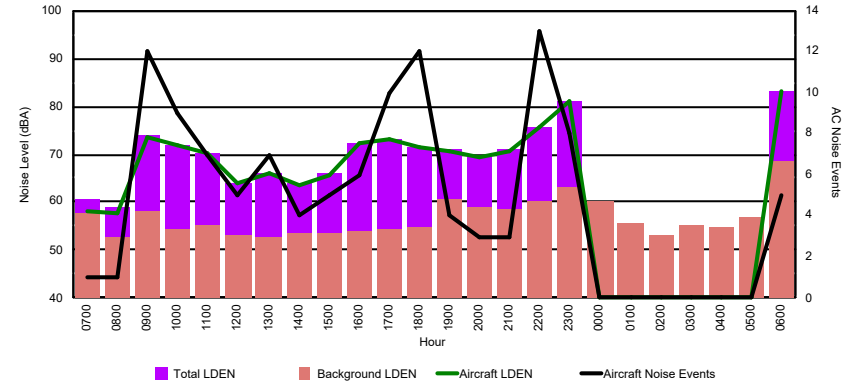

Luxembourg Airport Noise Distribution by Hour

Between 16/08/2024 00:00:00 and 16/08/2024 23:59:59 (Local Time)

Day	Aircraft Events	Total LDEN dB (A)	Aircraft LDEN dB(A)	Background LDEN dB(A)	Total LDay dB(A)	Total LEvening dB(A)	Total LNight dB (A)
16/08/24 7:00	1	60.7	58.2	57.6	60.7	-	-
16/08/24 8:00	1	59.0	57.7	52.9	59.0	-	-
16/08/24 9:00	12	73.8	73.7	58.2	73.8	-	-
16/08/24 10:00	9	71.8	71.8	54.4	71.8	-	-
16/08/24 11:00	7	70.3	70.2	55.2	70.3	-	-
16/08/24 12:00	5	64.1	63.8	53.3	64.1	-	-
16/08/24 13:00	7	66.1	65.9	52.9	66.1	-	-
16/08/24 14:00	4	64.1	63.6	53.6	64.1	-	-
16/08/24 15:00	5	65.9	65.7	53.6	65.9	-	-
16/08/24 16:00	6	72.4	72.3	53.9	72.4	-	-
16/08/24 17:00	10	73.1	73.0	54.4	73.1	-	-
16/08/24 18:00	12	71.3	71.3	54.7	71.3	-	-
16/08/24 19:00	4	71.0	70.6	60.8	-	71.0	-
16/08/24 20:00	3	69.8	69.4	58.8	-	69.8	-
16/08/24 21:00	3	71.0	70.7	58.7	-	71.0	-
16/08/24 22:00	13	75.8	75.7	60.3	-	75.8	-
16/08/24 23:00	8	81.2	81.2	63.3	-	-	81.2
17/08/24 0:00	-	60.0	-	60.0	-	-	60.0
17/08/24 1:00	-	55.5	-	55.5	-	-	55.5
17/08/24 2:00	-	53.0	-	53.0	-	-	53.0
17/08/24 3:00	-	55.2	-	55.2	-	-	55.2
17/08/24 4:00	-	54.6	-	54.6	-	-	54.6
17/08/24 5:00	-	57.0	-	57.0	-	-	57.0
17/08/24 6:00	5	83.2	83.1	68.5	-	-	83.2
	115	73.5	73.3	59.1	69.9	72.6	76.3

Location: DVOR NMT # 2