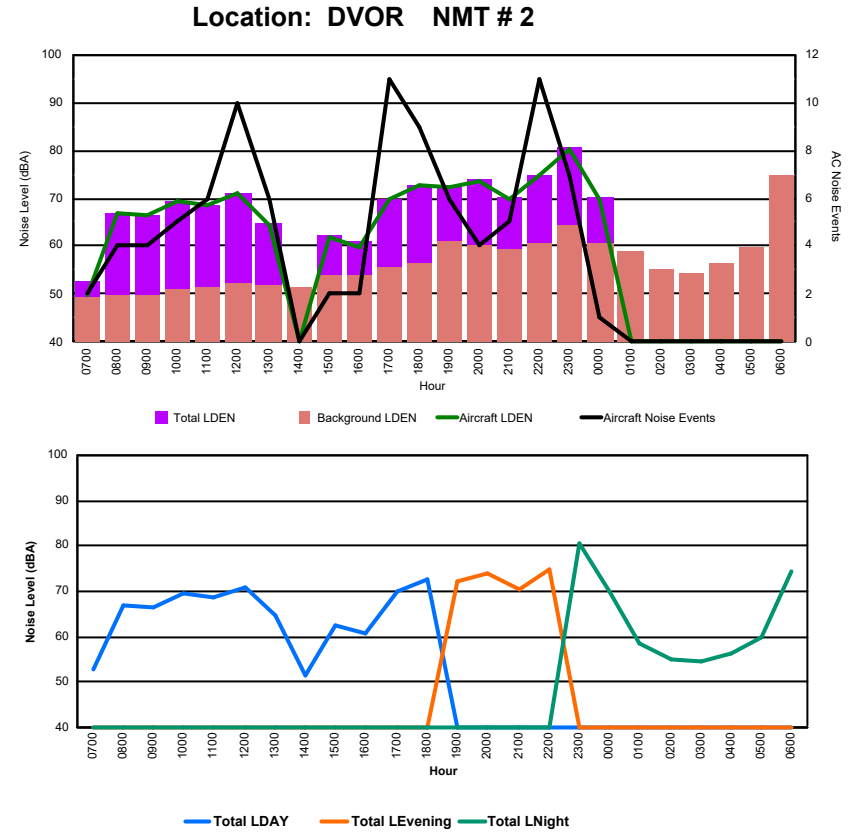

Luxembourg Airport Noise Distribution by Hour

Between 20/08/2024 00:00:00 and 20/08/2024 23:59:59 (Local Time)

Day	Aircraft Events	Total LDEN dB (A)	Aircraft LDEN dB(A)	Background LDEN dB(A)	Total LDay dB(A)	Total LEvening dB(A)	Total LNight dB (A)	
20/08/24	7:00	2	52.6	49.8	49.4	52.6	-	-
20/08/24	8:00	4	66.9	66.8	49.9	66.9	-	-
20/08/24	9:00	4	66.6	66.4	49.9	66.6	-	-
20/08/24	10:00	5	69.5	69.5	51.2	69.5	-	-
20/08/24	11:00	6	68.6	68.5	51.6	68.6	-	-
20/08/24	12:00	10	71.0	71.0	52.1	71.0	-	-
20/08/24	13:00	6	64.7	64.5	51.7	64.7	-	-
20/08/24	14:00	-	51.3	-	51.3	51.3	-	-
20/08/24	15:00	2	62.5	61.8	54.0	62.5	-	-
20/08/24	16:00	2	60.9	59.9	54.1	60.9	-	-
20/08/24	17:00	11	70.0	69.9	55.5	70.0	-	-
20/08/24	18:00	9	72.7	72.6	56.3	72.7	-	-
20/08/24	19:00	6	72.4	72.1	61.1	-	72.4	-
20/08/24	20:00	4	73.8	73.6	60.2	-	73.8	-
20/08/24	21:00	5	70.3	69.9	59.2	-	70.3	-
20/08/24	22:00	11	74.8	74.6	60.5	-	74.8	-
20/08/24	23:00	7	80.6	80.4	64.5	-	-	80.6
21/08/24	0:00	1	70.2	69.7	60.6	-	-	70.2
21/08/24	1:00	-	58.7	-	58.8	-	-	58.7
21/08/24	2:00	-	55.2	-	55.2	-	-	55.2
21/08/24	3:00	-	54.5	-	54.5	-	-	54.5
21/08/24	4:00	-	56.3	-	56.3	-	-	56.3
21/08/24	5:00	-	59.8	-	59.8	-	-	59.8
21/08/24	6:00	-	74.6	-	74.6	-	-	74.6
	95	71.1	70.5	62.4	67.8	73.1	72.9