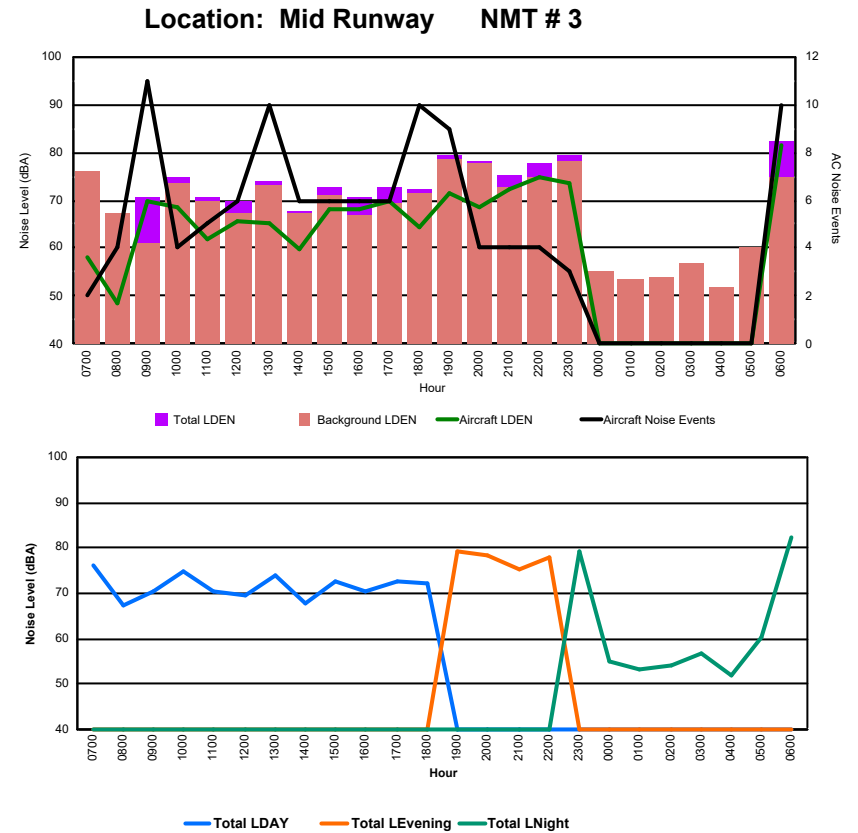

Luxembourg Airport Noise Distribution by Hour

Between 08/08/2024 00:00:00 and 08/08/2024 23:59:59 (Local Time)

Day	Aircraft Events	Total LDEN dB (A)	Aircraft LDEN dB(A)	Background LDEN dB(A)	Total LDay dB(A)	Total LEvening dB(A)	Total LNight dB (A)	
08/08/24	7:00	2	76.0	58.3	75.9	76.0	-	-
08/08/24	8:00	4	67.4	48.7	67.5	67.4	-	-
08/08/24	9:00	11	70.5	69.9	61.0	70.5	-	-
08/08/24	10:00	4	74.8	68.4	73.7	74.8	-	-
08/08/24	11:00	5	70.5	61.8	69.9	70.5	-	-
08/08/24	12:00	6	69.7	65.7	67.5	69.7	-	-
08/08/24	13:00	10	73.8	65.0	73.3	73.8	-	-
08/08/24	14:00	6	67.9	59.7	67.2	67.9	-	-
08/08/24	15:00	6	72.7	68.1	70.9	72.7	-	-
08/08/24	16:00	6	70.6	68.1	67.0	70.6	-	-
08/08/24	17:00	6	72.6	69.8	69.5	72.6	-	-
08/08/24	18:00	10	72.1	64.4	71.4	72.1	-	-
08/08/24	19:00	9	79.4	71.5	78.6	-	79.4	-
08/08/24	20:00	4	78.3	68.7	77.8	-	78.3	-
08/08/24	21:00	4	75.4	72.1	72.6	-	75.4	-
08/08/24	22:00	4	77.9	74.8	75.0	-	77.9	-
08/08/24	23:00	3	79.4	73.6	78.1	-	-	79.4
09/08/24	0:00	-	55.1	-	55.2	-	-	55.1
09/08/24	1:00	-	53.4	-	53.4	-	-	53.4
09/08/24	2:00	-	54.0	-	54.1	-	-	54.0
09/08/24	3:00	-	56.8	-	56.9	-	-	56.8
09/08/24	4:00	-	52.0	-	52.0	-	-	52.0
09/08/24	5:00	-	60.3	-	60.4	-	-	60.3
09/08/24	6:00	10	82.4	81.5	75.0	-	-	82.4
	110	74.7	70.7	72.6	72.3	78.0	75.2