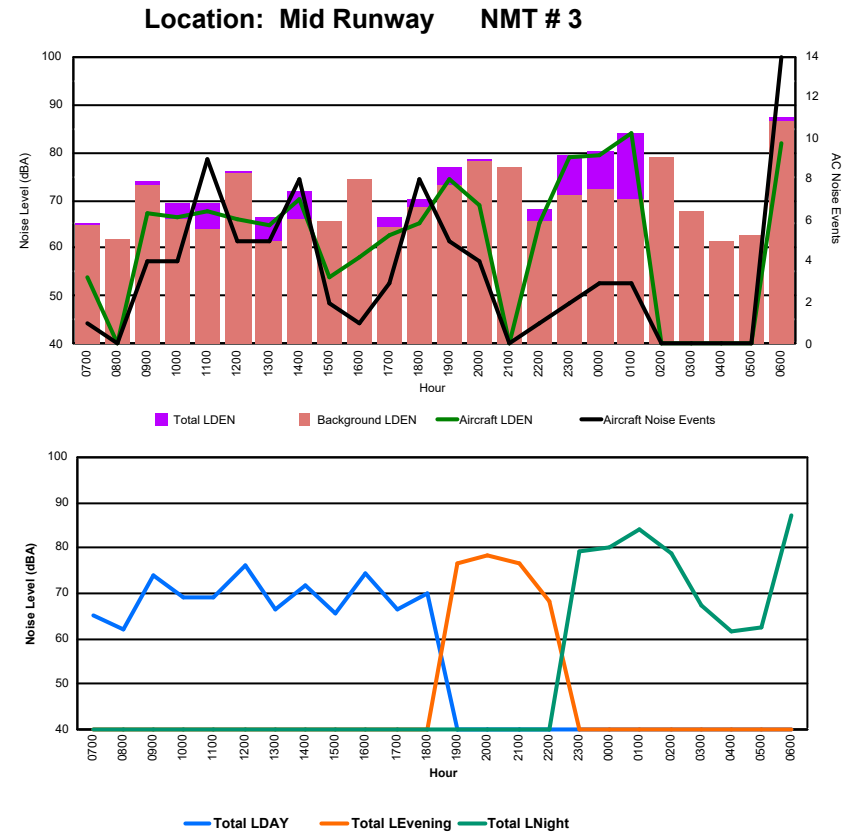

Luxembourg Airport Noise Distribution by Hour

Between 13/08/2024 00:00:00 and 13/08/2024 23:59:59 (Local Time)

Day	Aircraft Events	Total LDEN dB (A)	Aircraft LDEN dB(A)	Background LDEN dB(A)	Total LDay dB(A)	Total LEvening dB(A)	Total LNight dB (A)
13/08/24 7:00	1	65.3	53.9	64.9	65.3	-	-
13/08/24 8:00	-	61.9	-	61.9	61.9	-	-
13/08/24 9:00	4	74.1	67.4	73.0	74.1	-	-
13/08/24 10:00	4	69.3	66.6	66.0	69.3	-	-
13/08/24 11:00	9	69.3	67.9	63.8	69.3	-	-
13/08/24 12:00	5	76.2	66.1	75.8	76.2	-	-
13/08/24 13:00	5	66.6	64.9	61.6	66.6	-	-
13/08/24 14:00	8	71.8	70.4	66.1	71.8	-	-
13/08/24 15:00	2	65.8	53.9	65.5	65.8	-	-
13/08/24 16:00	1	74.3	58.3	74.2	74.3	-	-
13/08/24 17:00	3	66.6	62.7	64.4	66.6	-	-
13/08/24 18:00	8	70.1	65.0	68.6	70.1	-	-
13/08/24 19:00	5	76.8	74.3	73.2	-	76.8	-
13/08/24 20:00	4	78.6	68.8	78.2	-	78.6	-
13/08/24 21:00	-	76.6	-	76.7	-	76.6	-
13/08/24 22:00	1	68.3	65.2	65.5	-	68.3	-
13/08/24 23:00	2	79.4	78.8	71.0	-	-	79.4
14/08/24 0:00	3	80.1	79.5	72.4	-	-	80.1
14/08/24 1:00	3	84.1	83.9	70.2	-	-	84.1
14/08/24 2:00	-	78.9	-	78.8	-	-	78.9
14/08/24 3:00	-	67.5	-	67.6	-	-	67.5
14/08/24 4:00	-	61.6	-	61.6	-	-	61.6
14/08/24 5:00	-	62.4	-	62.6	-	-	62.4
14/08/24 6:00	14	87.3	81.8	86.5	-	-	87.3
	82	77.7	74.3	75.4	71.1	76.4	81.3