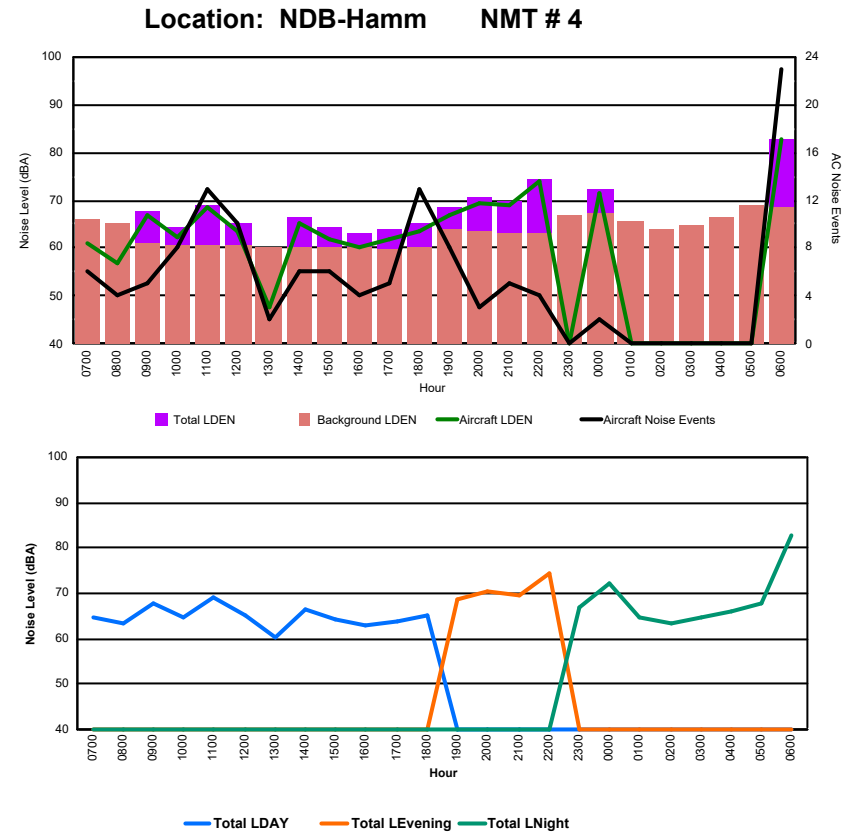

Luxembourg Airport Noise Distribution by Hour

Between 23/08/2024 00:00:00 and 23/08/2024 23:59:59 (Local Time)

Day	Aircraft Events	Total LDEN dB(A)	Aircraft LDEN dB(A)	Background LDEN dB(A)	Total LDay dB(A)	Total LEvening dB(A)	Total LNight dB(A)	
23/08/24	7:00	6	64.8	60.9	65.9	64.8	-	-
23/08/24	8:00	4	63.2	56.8	65.2	63.2	-	-
23/08/24	9:00	5	67.8	66.9	61.0	67.8	-	-
23/08/24	10:00	8	64.5	62.4	60.7	64.5	-	-
23/08/24	11:00	13	69.1	68.4	60.7	69.1	-	-
23/08/24	12:00	10	65.2	63.5	60.6	65.2	-	-
23/08/24	13:00	2	60.3	47.5	60.1	60.3	-	-
23/08/24	14:00	6	66.5	65.4	60.0	66.5	-	-
23/08/24	15:00	6	64.2	62.0	60.3	64.2	-	-
23/08/24	16:00	4	63.0	60.1	60.0	63.0	-	-
23/08/24	17:00	5	63.8	61.7	59.8	63.8	-	-
23/08/24	18:00	13	65.1	63.7	60.0	65.1	-	-
23/08/24	19:00	8	68.6	66.8	64.1	-	68.6	-
23/08/24	20:00	3	70.5	69.3	63.5	-	70.5	-
23/08/24	21:00	5	69.6	68.8	63.3	-	69.6	-
23/08/24	22:00	4	74.2	73.8	63.1	-	74.2	-
23/08/24	23:00	-	66.7	-	66.7	-	-	66.7
24/08/24	0:00	2	72.4	71.4	67.3	-	-	72.4
24/08/24	1:00	-	64.5	-	65.5	-	-	64.5
24/08/24	2:00	-	63.3	-	64.0	-	-	63.3
24/08/24	3:00	-	64.5	-	64.6	-	-	64.5
24/08/24	4:00	-	66.1	-	66.6	-	-	66.1
24/08/24	5:00	-	68.0	-	69.1	-	-	68.0
24/08/24	6:00	23	82.7	82.6	68.4	-	-	82.7
	127	71.3	70.5	64.4	65.4	71.3	74.5