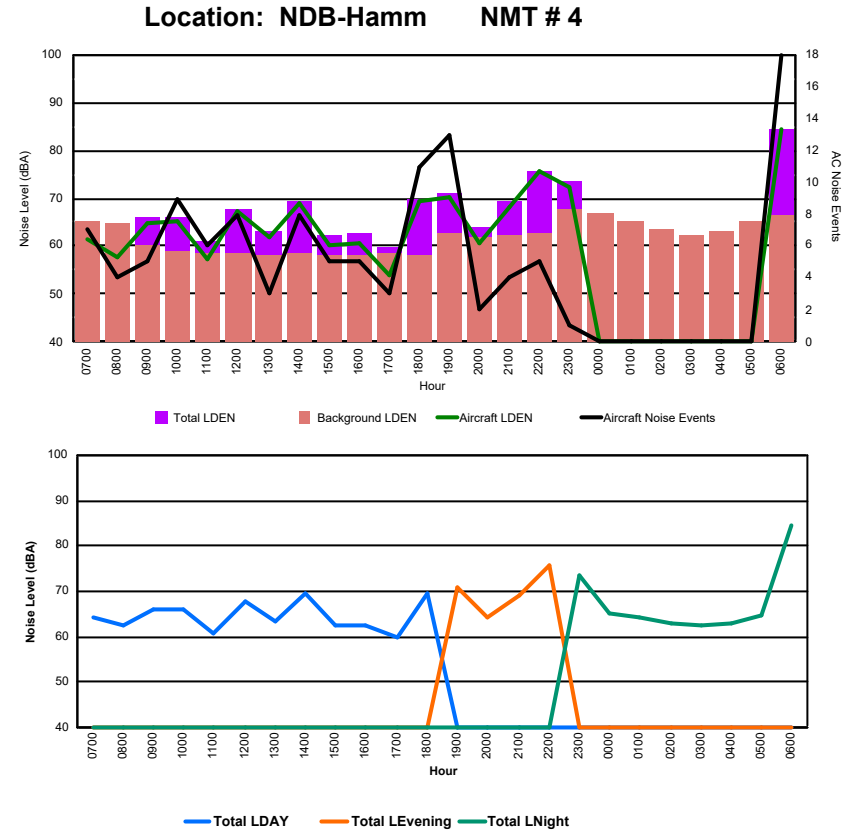

Luxembourg Airport Noise Distribution by Hour

Between 09/08/2024 00:00:00 and 09/08/2024 23:59:59 (Local Time)

Day	Aircraft Events	Total LDEN dB(A)	Aircraft LDEN dB(A)	Background LDEN dB(A)	Total LDay dB(A)	Total LEvening dB(A)	Total LNight dB(A)
09/08/24 7:00	7	64.1	61.4	65.1	64.1	-	-
09/08/24 8:00	4	62.6	57.8	64.9	62.6	-	-
09/08/24 9:00	5	65.9	64.6	60.4	65.9	-	-
09/08/24 10:00	9	65.9	65.0	58.9	65.9	-	-
09/08/24 11:00	6	60.9	57.2	58.6	60.9	-	-
09/08/24 12:00	8	67.9	67.4	58.6	67.9	-	-
09/08/24 13:00	3	63.3	61.8	58.3	63.3	-	-
09/08/24 14:00	8	69.5	69.1	58.7	69.5	-	-
09/08/24 15:00	5	62.3	60.3	58.3	62.3	-	-
09/08/24 16:00	5	62.6	60.6	58.3	62.6	-	-
09/08/24 17:00	3	59.8	53.9	58.5	59.8	-	-
09/08/24 18:00	11	69.7	69.4	58.0	69.7	-	-
09/08/24 19:00	13	70.9	70.3	62.6	-	70.9	-
09/08/24 20:00	2	64.1	60.6	61.7	-	64.1	-
09/08/24 21:00	4	69.2	68.2	62.2	-	69.2	-
09/08/24 22:00	5	75.8	75.6	62.9	-	75.8	-
09/08/24 23:00	1	73.7	72.4	67.9	-	-	73.7
10/08/24 0:00	-	65.3	-	66.8	-	-	65.3
10/08/24 1:00	-	64.1	-	65.1	-	-	64.1
10/08/24 2:00	-	63.0	-	63.6	-	-	63.0
10/08/24 3:00	-	62.5	-	62.5	-	-	62.5
10/08/24 4:00	-	63.1	-	63.1	-	-	63.1
10/08/24 5:00	-	64.9	-	65.0	-	-	64.9
10/08/24 6:00	18	84.4	84.3	66.4	-	-	84.4
	117	72.4	72.0	63.1	65.7	71.8	75.9