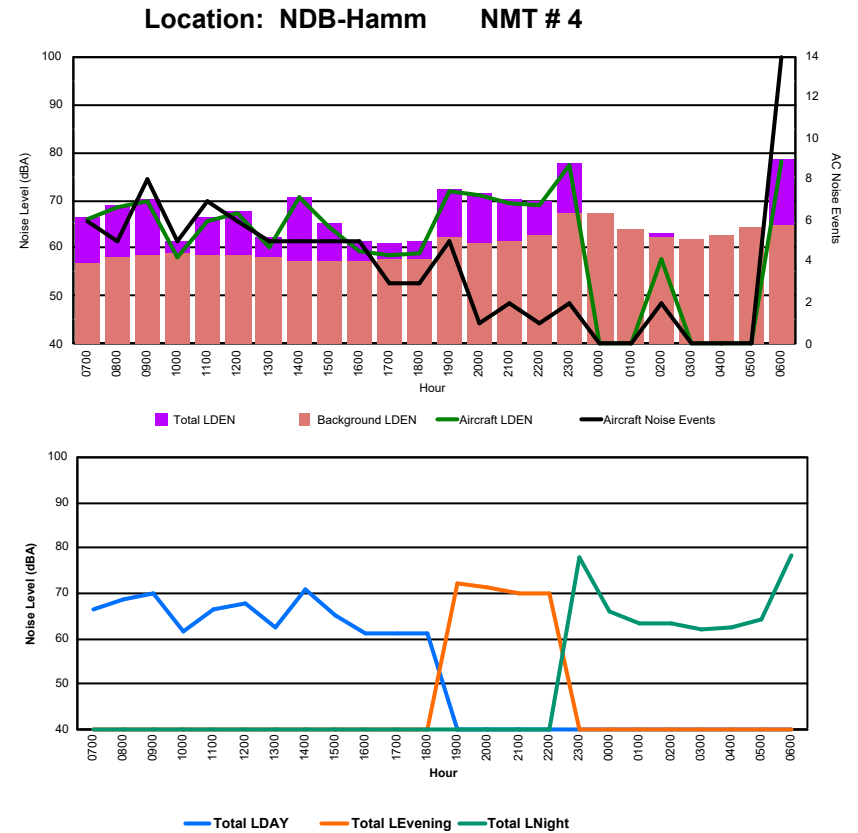

Luxembourg Airport Noise Distribution by Hour

Between 17/08/2024 00:00:00 and 17/08/2024 23:59:59 (Local Time)

Day	Aircraft Events	Total LDEN dB (A)	Aircraft LDEN dB(A)	Background LDEN dB(A)	Total LDay dB(A)	Total LEvening dB(A)	Total LNight dB (A)	
17/08/24	7:00	6	66.4	65.9	57.0	66.4	-	-
17/08/24	8:00	5	68.9	68.6	58.0	68.9	-	-
17/08/24	9:00	8	70.1	69.8	58.6	70.1	-	-
17/08/24	10:00	5	61.5	58.1	59.0	61.5	-	-
17/08/24	11:00	7	66.3	65.6	58.5	66.3	-	-
17/08/24	12:00	6	67.7	67.2	58.6	67.7	-	-
17/08/24	13:00	5	62.4	60.4	58.1	62.4	-	-
17/08/24	14:00	5	70.7	70.5	57.1	70.7	-	-
17/08/24	15:00	5	65.2	64.4	57.4	65.2	-	-
17/08/24	16:00	5	61.4	59.5	57.1	61.4	-	-
17/08/24	17:00	3	61.1	58.4	57.8	61.1	-	-
17/08/24	18:00	3	61.3	58.9	57.8	61.3	-	-
17/08/24	19:00	5	72.1	71.7	62.3	-	72.1	-
17/08/24	20:00	1	71.4	70.9	61.1	-	71.4	-
17/08/24	21:00	2	70.1	69.5	61.3	-	70.1	-
17/08/24	22:00	1	70.0	69.1	62.8	-	70.0	-
17/08/24	23:00	2	77.8	77.5	67.1	-	-	77.8
18/08/24	0:00	-	66.0	-	67.3	-	-	66.0
18/08/24	1:00	-	63.2	-	64.0	-	-	63.2
18/08/24	2:00	2	63.2	57.7	62.1	-	-	63.2
18/08/24	3:00	-	61.9	-	61.9	-	-	61.9
18/08/24	4:00	-	62.6	-	62.6	-	-	62.6
18/08/24	5:00	-	64.3	-	64.4	-	-	64.3
18/08/24	6:00	14	78.4	78.3	64.9	-	-	78.4
	90	70.2	69.5	61.9	66.6	71.0	72.5