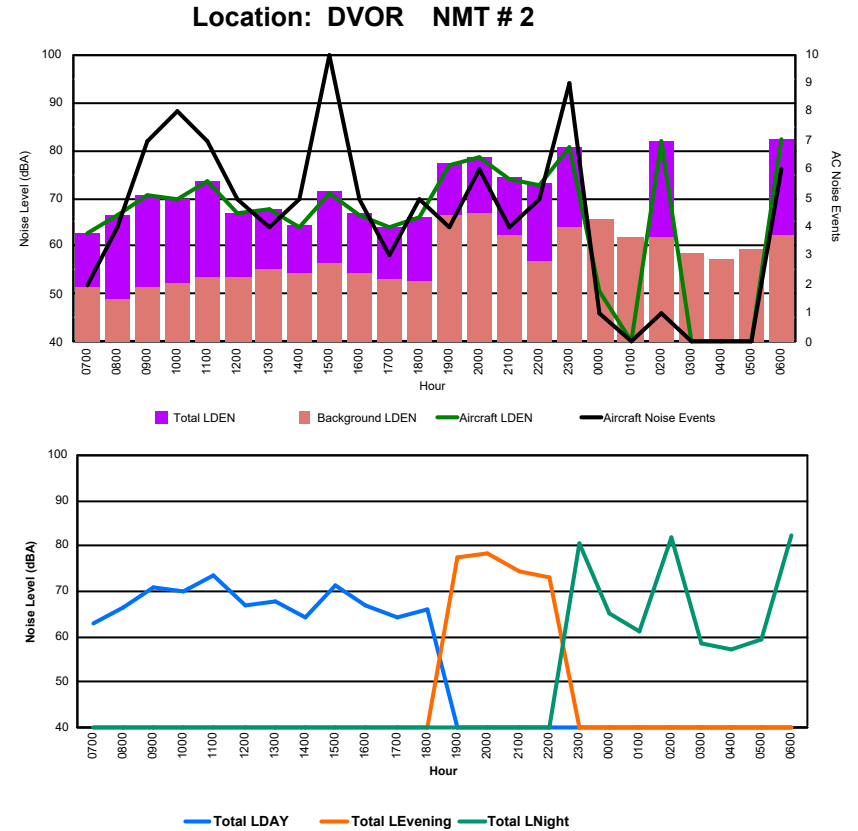

Luxembourg Airport Noise Distribution by Hour

Between 24/08/2024 00:00:00 and 24/08/2024 23:59:59 (Local Time)

Day	Aircraft Events	Total LDEN dB(A)	Aircraft LDEN dB(A)	Background LDEN dB(A)	Total LDay dB(A)	Total LEvening dB(A)	Total LNight dB(A)
24/08/24 7:00	2	62.9	62.6	51.4	62.9	-	-
24/08/24 8:00	4	66.5	66.4	48.9	66.5	-	-
24/08/24 9:00	7	70.7	70.7	51.6	70.7	-	-
24/08/24 10:00	8	69.8	69.8	52.2	69.8	-	-
24/08/24 11:00	7	73.7	73.6	53.4	73.7	-	-
24/08/24 12:00	5	66.9	66.7	53.4	66.9	-	-
24/08/24 13:00	4	67.8	67.6	55.2	67.8	-	-
24/08/24 14:00	5	64.3	63.8	54.2	64.3	-	-
24/08/24 15:00	10	71.3	71.2	56.3	71.3	-	-
24/08/24 16:00	5	66.8	66.6	54.3	66.8	-	-
24/08/24 17:00	3	64.1	63.8	53.0	64.1	-	-
24/08/24 18:00	5	66.2	66.0	52.7	66.2	-	-
24/08/24 19:00	4	77.3	77.0	66.5	-	77.3	-
24/08/24 20:00	6	78.6	78.4	67.0	-	78.6	-
24/08/24 21:00	4	74.3	74.0	62.4	-	74.3	-
24/08/24 22:00	5	73.0	72.9	57.0	-	73.0	-
24/08/24 23:00	9	80.7	80.6	63.9	-	-	80.7
25/08/24 0:00	1	65.1	50.6	65.7	-	-	65.1
25/08/24 1:00	-	61.4	-	61.7	-	-	61.4
25/08/24 2:00	1	81.8	81.7	62.0	-	-	81.8
25/08/24 3:00	-	58.5	-	58.5	-	-	58.5
25/08/24 4:00	-	57.1	-	57.1	-	-	57.1
25/08/24 5:00	-	59.3	-	59.3	-	-	59.3
25/08/24 6:00	6	82.4	82.4	62.4	-	-	82.4
	101	74.7	74.6	60.6	68.7	76.4	77.5