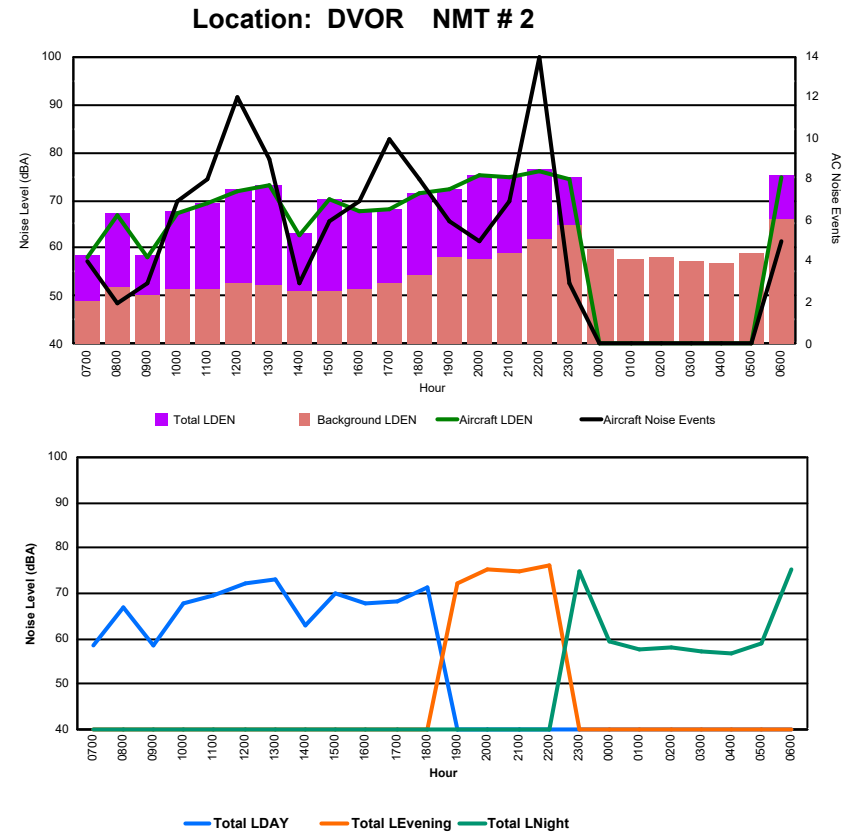

Luxembourg Airport Noise Distribution by Hour

Between 06/08/2024 00:00:00 and 06/08/2024 23:59:59 (Local Time)

Day	Aircraft Events	Total LDEN dB (A)	Aircraft LDEN dB(A)	Background LDEN dB(A)	Total LDay dB(A)	Total LEvening dB(A)	Total LNight dB (A)	
06/08/24	7:00	4	58.7	58.3	49.0	58.7	-	-
06/08/24	8:00	2	67.1	66.9	51.8	67.1	-	-
06/08/24	9:00	3	58.7	58.0	50.0	58.7	-	-
06/08/24	10:00	7	67.6	67.5	51.3	67.6	-	-
06/08/24	11:00	8	69.5	69.4	51.4	69.5	-	-
06/08/24	12:00	12	72.1	72.0	52.6	72.1	-	-
06/08/24	13:00	9	73.3	73.2	52.3	73.3	-	-
06/08/24	14:00	3	63.1	62.8	50.9	63.1	-	-
06/08/24	15:00	6	70.2	70.2	51.1	70.2	-	-
06/08/24	16:00	7	68.0	67.9	51.5	68.0	-	-
06/08/24	17:00	10	68.3	68.2	52.9	68.3	-	-
06/08/24	18:00	8	71.4	71.3	54.3	71.4	-	-
06/08/24	19:00	6	72.3	72.1	58.0	-	72.3	-
06/08/24	20:00	5	75.4	75.3	57.8	-	75.4	-
06/08/24	21:00	7	74.9	74.8	58.9	-	74.9	-
06/08/24	22:00	14	76.3	76.2	61.9	-	76.3	-
06/08/24	23:00	3	74.8	74.3	64.7	-	-	74.8
07/08/24	0:00	-	59.6	-	59.6	-	-	59.6
07/08/24	1:00	-	57.6	-	57.6	-	-	57.6
07/08/24	2:00	-	58.3	-	58.3	-	-	58.3
07/08/24	3:00	-	57.1	-	57.1	-	-	57.1
07/08/24	4:00	-	56.9	-	56.9	-	-	56.9
07/08/24	5:00	-	58.8	-	58.8	-	-	58.8
07/08/24	6:00	5	75.1	74.6	66.0	-	-	75.1
	119	70.8	70.6	58.3	69.1	75.0	69.2