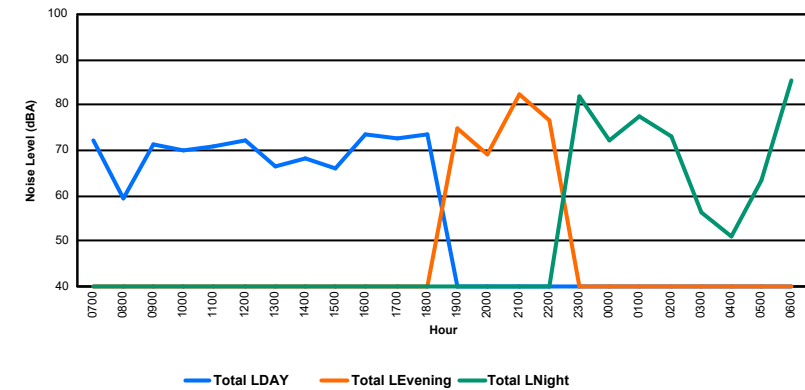

Luxembourg Airport Noise Distribution by Hour

Between 19/08/2024 00:00:00 and 19/08/2024 23:59:59 (Local Time)

Day	Aircraft Events	Total LDEN dB(A)	Aircraft LDEN dB(A)	Background LDEN dB(A)	Total LDay dB(A)	Total LEvening dB(A)	Total LNight dB(A)
19/08/24 7:00	10	72.2	70.6	68.2	72.2	-	-
19/08/24 8:00	1	59.3	56.7	55.7	59.3	-	-
19/08/24 9:00	5	71.5	70.4	65.3	71.5	-	-
19/08/24 10:00	12	70.1	69.7	60.5	70.1	-	-
19/08/24 11:00	13	70.7	69.5	64.8	70.7	-	-
19/08/24 12:00	10	72.1	72.0	57.3	72.1	-	-
19/08/24 13:00	11	66.3	65.9	55.8	66.3	-	-
19/08/24 14:00	7	68.2	64.8	65.7	68.2	-	-
19/08/24 15:00	11	66.2	65.9	54.8	66.2	-	-
19/08/24 16:00	4	73.4	67.9	71.9	73.4	-	-
19/08/24 17:00	7	72.7	69.6	69.6	72.7	-	-
19/08/24 18:00	9	73.4	72.2	67.2	73.4	-	-
19/08/24 19:00	11	74.7	71.2	72.2	-	74.7	-
19/08/24 20:00	1	69.2	66.3	66.1	-	69.2	-
19/08/24 21:00	1	82.3	64.6	82.3	-	82.3	-
19/08/24 22:00	5	76.5	73.2	73.8	-	76.5	-
19/08/24 23:00	4	81.9	80.6	76.1	-	-	81.9
20/08/24 0:00	-	72.3	-	72.3	-	-	72.3
20/08/24 1:00	-	77.5	-	77.5	-	-	77.5
20/08/24 2:00	-	73.2	-	73.2	-	-	73.2
20/08/24 3:00	-	56.4	-	56.4	-	-	56.4
20/08/24 4:00	-	51.1	-	51.1	-	-	51.1
20/08/24 5:00	-	63.4	-	63.5	-	-	63.4
20/08/24 6:00	17	85.6	85.5	70.1	-	-	85.6
	139	76.3	74.1	72.3	70.9	78.0	78.9

Location: Mid Runway NMT # 3