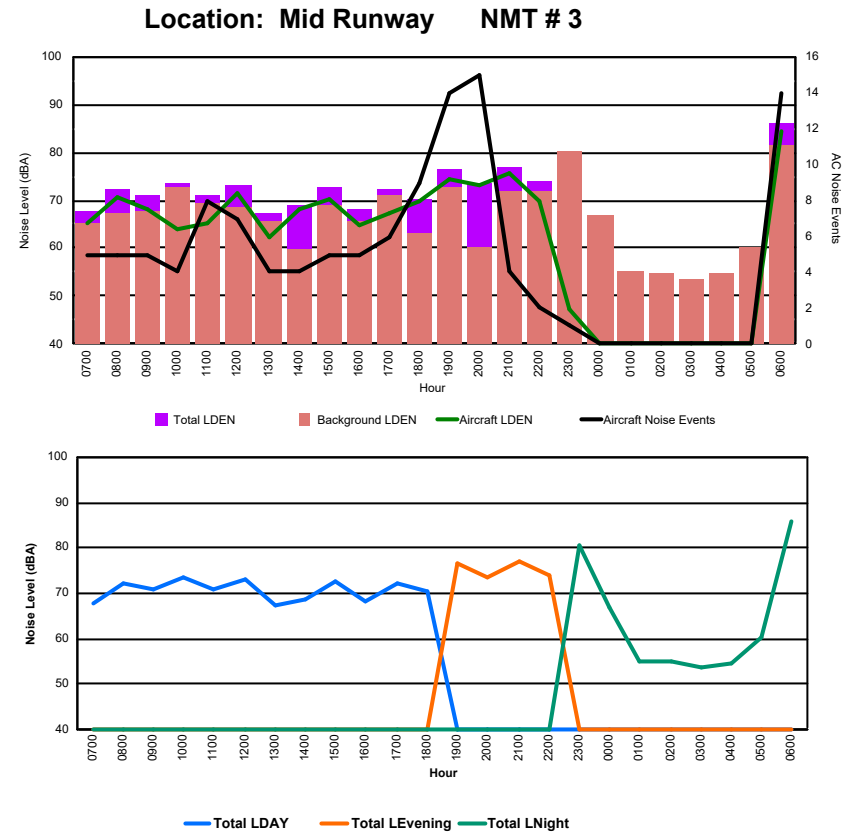

Luxembourg Airport Noise Distribution by Hour

Between 02/08/2024 00:00:00 and 02/08/2024 23:59:59 (Local Time)

Day	Aircraft Events	Total LDEN dB(A)	Aircraft LDEN dB(A)	Background LDEN dB(A)	Total LDay dB(A)	Total LEvening dB(A)	Total LNight dB(A)
02/08/24 7:00	5	67.9	65.0	65.2	67.9	-	-
02/08/24 8:00	5	72.2	70.6	67.4	72.2	-	-
02/08/24 9:00	5	70.9	68.0	67.7	70.9	-	-
02/08/24 10:00	4	73.4	64.0	72.9	73.4	-	-
02/08/24 11:00	8	70.9	65.1	69.5	70.9	-	-
02/08/24 12:00	7	73.2	71.3	68.7	73.2	-	-
02/08/24 13:00	4	67.2	62.2	65.5	67.2	-	-
02/08/24 14:00	4	68.8	68.2	59.6	68.8	-	-
02/08/24 15:00	5	72.7	70.4	68.8	72.7	-	-
02/08/24 16:00	5	68.2	64.8	65.6	68.2	-	-
02/08/24 17:00	6	72.3	67.5	70.9	72.3	-	-
02/08/24 18:00	9	70.4	69.6	63.0	70.4	-	-
02/08/24 19:00	14	76.5	74.4	72.7	-	76.5	-
02/08/24 20:00	15	73.5	73.2	60.3	-	73.5	-
02/08/24 21:00	4	77.0	75.5	71.7	-	77.0	-
02/08/24 22:00	2	73.8	69.7	71.7	-	73.8	-
02/08/24 23:00	1	80.4	47.1	80.4	-	-	80.4
03/08/24 0:00	-	66.7	-	66.8	-	-	66.7
03/08/24 1:00	-	55.0	-	55.0	-	-	55.0
03/08/24 2:00	-	54.8	-	54.8	-	-	54.8
03/08/24 3:00	-	53.5	-	53.5	-	-	53.5
03/08/24 4:00	-	54.7	-	54.7	-	-	54.7
03/08/24 5:00	-	60.4	-	60.4	-	-	60.4
03/08/24 6:00	14	86.0	84.4	81.3	-	-	86.0
	117	75.3	72.7	72.0	71.1	75.5	78.1