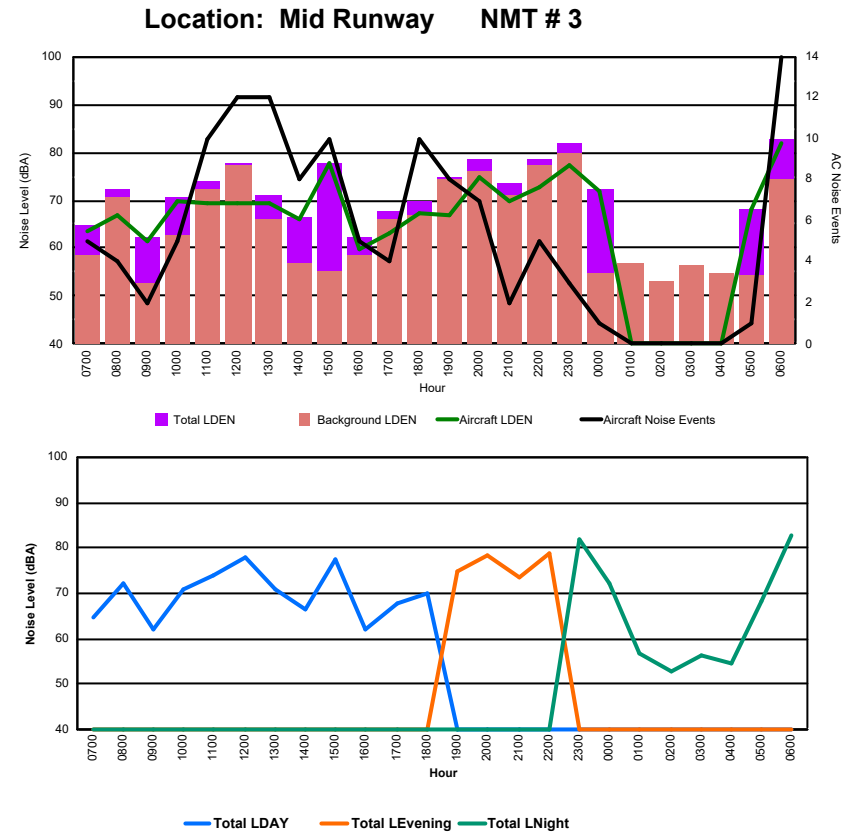

Luxembourg Airport Noise Distribution by Hour

Between 06/08/2024 00:00:00 and 06/08/2024 23:59:59 (Local Time)

Day	Aircraft Events	Total LDEN dB(A)	Aircraft LDEN dB(A)	Background LDEN dB(A)	Total LDay dB(A)	Total LEvening dB(A)	Total LNight dB(A)
06/08/24 7:00	5	64.8	63.6	58.7	64.8	-	-
06/08/24 8:00	4	72.1	66.8	70.5	72.1	-	-
06/08/24 9:00	2	62.2	61.6	52.9	62.2	-	-
06/08/24 10:00	5	70.7	69.9	62.7	70.7	-	-
06/08/24 11:00	10	74.1	69.5	72.2	74.1	-	-
06/08/24 12:00	12	77.9	69.3	77.2	77.9	-	-
06/08/24 13:00	12	71.1	69.5	66.1	71.1	-	-
06/08/24 14:00	8	66.5	66.1	56.8	66.5	-	-
06/08/24 15:00	10	77.6	77.6	55.4	77.6	-	-
06/08/24 16:00	5	62.2	59.8	58.6	62.2	-	-
06/08/24 17:00	4	67.7	63.1	65.9	67.7	-	-
06/08/24 18:00	10	69.9	67.2	66.7	69.9	-	-
06/08/24 19:00	8	74.9	66.9	74.3	-	74.9	-
06/08/24 20:00	7	78.5	74.6	76.1	-	78.5	-
06/08/24 21:00	2	73.5	69.8	71.2	-	73.5	-
06/08/24 22:00	5	78.7	72.6	77.5	-	78.7	-
06/08/24 23:00	3	81.7	77.2	79.8	-	-	81.7
07/08/24 0:00	1	72.1	72.0	54.8	-	-	72.1
07/08/24 1:00	-	56.8	-	57.0	-	-	56.8
07/08/24 2:00	-	53.0	-	53.0	-	-	53.0
07/08/24 3:00	-	56.5	-	56.5	-	-	56.5
07/08/24 4:00	-	54.7	-	54.7	-	-	54.7
07/08/24 5:00	1	68.3	68.1	54.4	-	-	68.3
07/08/24 6:00	14	82.6	81.9	74.5	-	-	82.6
	128	75.0	72.3	71.8	72.5	77.0	76.5