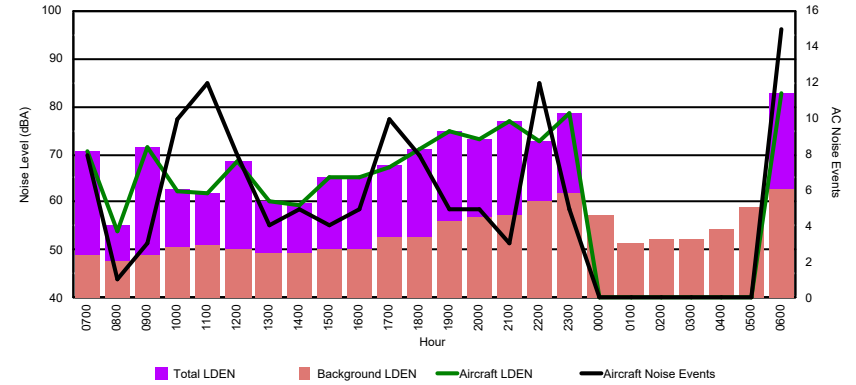

Luxembourg Airport Noise Distribution by Hour

Between 19/08/2024 00:00:00 and 19/08/2024 23:59:59 (Local Time)

Day	Aircraft Events	Total LDEN dB (A)	Aircraft LDEN dB(A)	Background LDEN dB(A)	Total LDay dB(A)	Total LEvening dB(A)	Total LNight dB (A)	
19/08/24	7:00	8	70.7	70.7	49.0	70.7	-	-
19/08/24	8:00	1	55.0	54.0	47.7	55.0	-	-
19/08/24	9:00	3	71.3	71.3	49.1	71.3	-	-
19/08/24	10:00	10	62.6	62.3	50.8	62.6	-	-
19/08/24	11:00	12	62.0	61.7	51.0	62.0	-	-
19/08/24	12:00	8	68.5	68.4	50.0	68.5	-	-
19/08/24	13:00	4	60.4	60.1	49.3	60.4	-	-
19/08/24	14:00	5	59.9	59.5	49.5	59.9	-	-
19/08/24	15:00	4	65.3	65.2	50.4	65.3	-	-
19/08/24	16:00	5	65.3	65.2	50.4	65.3	-	-
19/08/24	17:00	10	67.6	67.5	52.5	67.6	-	-
19/08/24	18:00	8	71.0	71.0	52.7	71.0	-	-
19/08/24	19:00	5	75.0	74.9	56.0	-	75.0	-
19/08/24	20:00	5	73.1	73.0	56.8	-	73.1	-
19/08/24	21:00	3	77.0	76.9	57.3	-	77.0	-
19/08/24	22:00	12	72.8	72.6	60.1	-	72.8	-
19/08/24	23:00	5	78.5	78.4	62.0	-	-	78.5
20/08/24	0:00	-	57.2	-	57.4	-	-	57.2
20/08/24	1:00	-	51.6	-	51.6	-	-	51.6
20/08/24	2:00	-	52.4	-	52.4	-	-	52.4
20/08/24	3:00	-	52.3	-	52.3	-	-	52.3
20/08/24	4:00	-	54.3	-	54.3	-	-	54.3
20/08/24	5:00	-	58.8	-	58.8	-	-	58.8
20/08/24	6:00	15	82.8	82.8	62.9	-	-	82.8
	123	72.7	72.6	55.9	67.2	74.8	75.2	

Location: DVOR NMT # 2