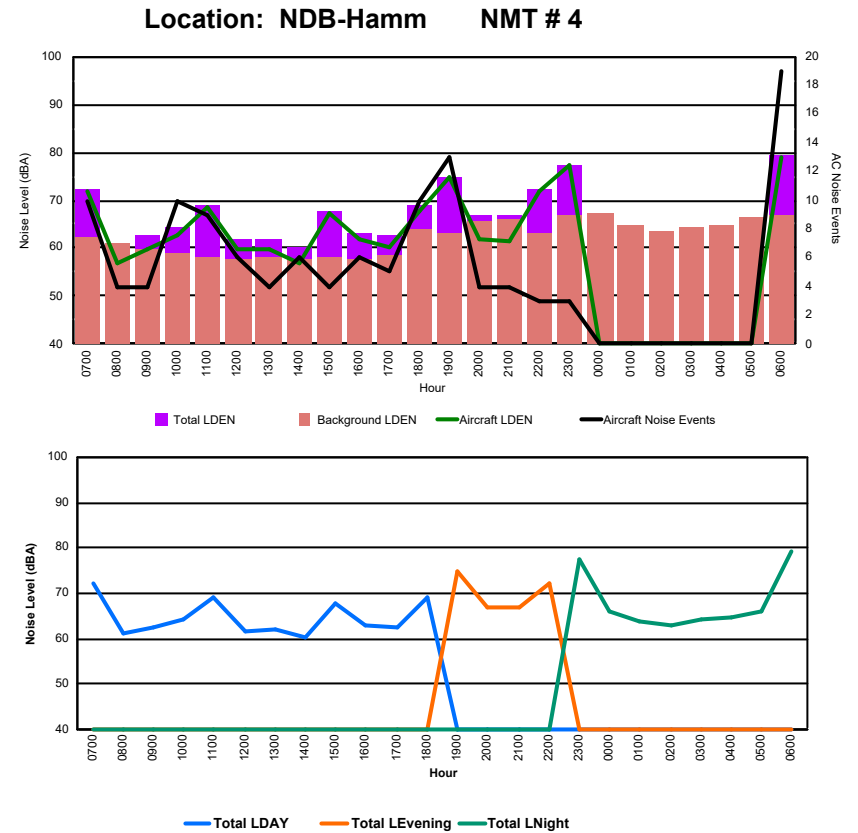

Luxembourg Airport Noise Distribution by Hour

Between 16/08/2024 00:00:00 and 16/08/2024 23:59:59 (Local Time)

Day	Aircraft Events	Total LDEN dB (A)	Aircraft LDEN dB(A)	Background LDEN dB(A)	Total LDay dB(A)	Total LEvening dB(A)	Total LNight dB (A)
16/08/24 7:00	10	72.2	72.0	62.4	72.2	-	-
16/08/24 8:00	4	61.1	56.7	61.2	61.1	-	-
16/08/24 9:00	4	62.6	59.8	59.6	62.6	-	-
16/08/24 10:00	10	64.2	62.8	58.9	64.2	-	-
16/08/24 11:00	9	69.0	68.7	58.1	69.0	-	-
16/08/24 12:00	6	61.8	59.7	57.7	61.8	-	-
16/08/24 13:00	4	62.0	59.8	58.1	62.0	-	-
16/08/24 14:00	6	60.4	57.0	57.9	60.4	-	-
16/08/24 15:00	4	67.7	67.2	58.1	67.7	-	-
16/08/24 16:00	6	63.1	61.7	57.8	63.1	-	-
16/08/24 17:00	5	62.6	60.4	58.6	62.6	-	-
16/08/24 18:00	10	69.1	67.6	64.0	69.1	-	-
16/08/24 19:00	13	75.0	74.7	63.3	-	75.0	-
16/08/24 20:00	4	66.9	61.7	65.6	-	66.9	-
16/08/24 21:00	4	67.0	61.4	65.9	-	67.0	-
16/08/24 22:00	3	72.4	71.9	63.0	-	72.4	-
16/08/24 23:00	3	77.5	77.1	67.0	-	-	77.5
17/08/24 0:00	-	66.1	-	67.5	-	-	66.1
17/08/24 1:00	-	63.8	-	64.7	-	-	63.8
17/08/24 2:00	-	62.8	-	63.5	-	-	62.8
17/08/24 3:00	-	64.1	-	64.2	-	-	64.1
17/08/24 4:00	-	64.6	-	64.7	-	-	64.6
17/08/24 5:00	-	66.1	-	66.3	-	-	66.1
17/08/24 6:00	19	79.3	79.1	66.8	-	-	79.3
	124	70.5	69.7	63.5	66.4	71.7	73.0