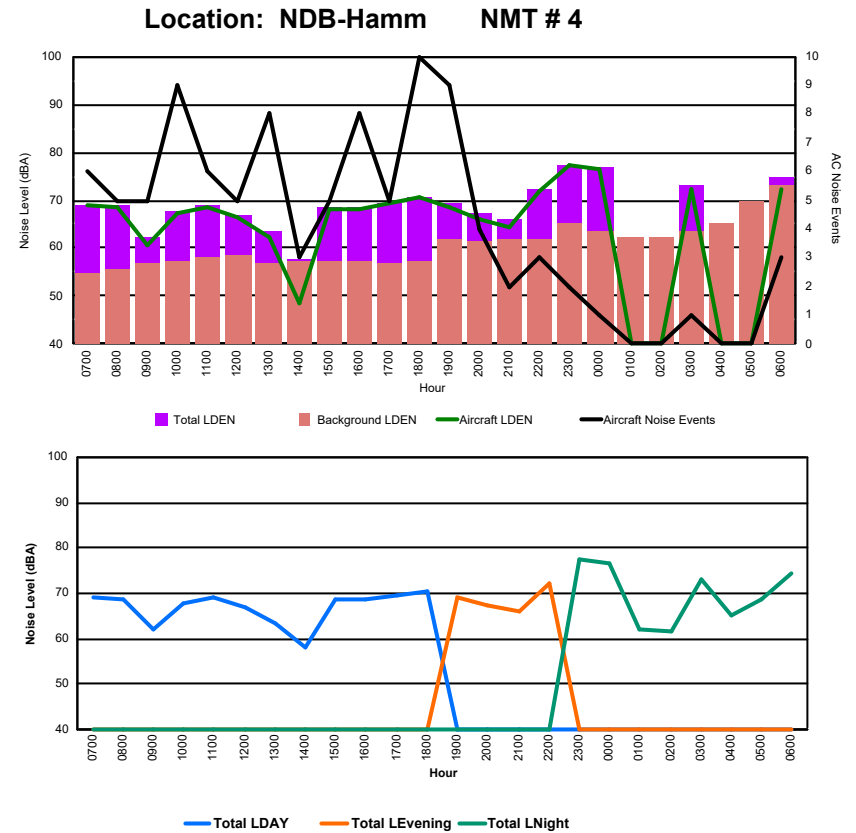

Luxembourg Airport Noise Distribution by Hour

Between 04/08/2024 00:00:00 and 04/08/2024 23:59:59 (Local Time)

Day	Aircraft Events	Total LDEN dB (A)	Aircraft LDEN dB(A)	Background LDEN dB(A)	Total LDay dB(A)	Total LEvening dB(A)	Total LNight dB (A)
04/08/24 7:00	6	69.0	68.8	54.9	69.0	-	-
04/08/24 8:00	5	68.8	68.6	55.7	68.8	-	-
04/08/24 9:00	5	62.2	60.7	56.7	62.2	-	-
04/08/24 10:00	9	67.7	67.4	57.3	67.7	-	-
04/08/24 11:00	6	69.1	68.7	58.3	69.1	-	-
04/08/24 12:00	5	67.0	66.3	58.4	67.0	-	-
04/08/24 13:00	8	63.4	62.4	57.0	63.4	-	-
04/08/24 14:00	3	57.9	48.7	57.4	57.9	-	-
04/08/24 15:00	5	68.5	68.1	57.2	68.5	-	-
04/08/24 16:00	8	68.6	68.3	57.1	68.6	-	-
04/08/24 17:00	5	69.4	69.2	56.9	69.4	-	-
04/08/24 18:00	10	70.6	70.5	57.1	70.6	-	-
04/08/24 19:00	9	69.3	68.4	62.0	-	69.3	-
04/08/24 20:00	4	67.3	66.0	61.4	-	67.3	-
04/08/24 21:00	2	66.1	64.2	61.7	-	66.1	-
04/08/24 22:00	3	72.1	71.8	61.7	-	72.1	-
04/08/24 23:00	2	77.4	77.1	65.3	-	-	77.4
05/08/24 0:00	1	76.8	76.6	63.6	-	-	76.8
05/08/24 1:00	-	61.9	-	62.4	-	-	61.9
05/08/24 2:00	-	61.7	-	62.2	-	-	61.7
05/08/24 3:00	1	73.0	72.5	63.6	-	-	73.0
05/08/24 4:00	-	65.1	-	65.4	-	-	65.1
05/08/24 5:00	-	68.6	-	69.9	-	-	68.6
05/08/24 6:00	3	74.6	72.1	73.1	-	-	74.6
	100	70.6	69.8	63.8	67.9	69.3	73.1