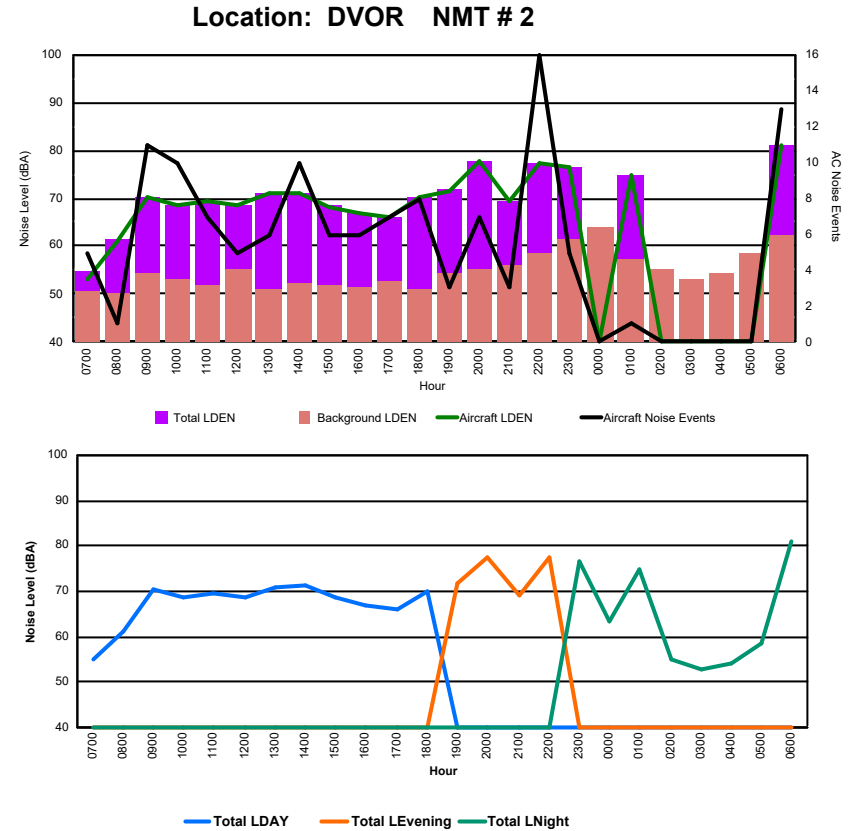

Luxembourg Airport Noise Distribution by Hour

Between 05/08/2024 00:00:00 and 05/08/2024 23:59:59 (Local Time)

Day	Aircraft Events	Total LDEN dB(A)	Aircraft LDEN dB(A)	Background LDEN dB(A)	Total LDay dB(A)	Total LEvening dB(A)	Total LNight dB(A)	
05/08/24	7:00	5	54.9	53.0	50.5	54.9	-	-
05/08/24	8:00	1	61.4	61.0	50.0	61.4	-	-
05/08/24	9:00	11	70.3	70.2	54.3	70.3	-	-
05/08/24	10:00	10	68.7	68.6	53.2	68.7	-	-
05/08/24	11:00	7	69.4	69.3	51.7	69.4	-	-
05/08/24	12:00	5	68.6	68.4	55.4	68.6	-	-
05/08/24	13:00	6	71.0	71.0	51.0	71.0	-	-
05/08/24	14:00	10	71.2	71.2	52.2	71.2	-	-
05/08/24	15:00	6	68.5	68.3	52.0	68.5	-	-
05/08/24	16:00	6	66.9	67.0	51.6	66.9	-	-
05/08/24	17:00	7	66.2	66.0	52.5	66.2	-	-
05/08/24	18:00	8	70.1	70.1	51.2	70.1	-	-
05/08/24	19:00	3	71.7	71.6	54.5	-	71.7	-
05/08/24	20:00	7	77.6	77.6	55.1	-	77.6	-
05/08/24	21:00	3	69.3	69.2	56.0	-	69.3	-
05/08/24	22:00	16	77.5	77.5	58.7	-	77.5	-
05/08/24	23:00	5	76.5	76.3	61.6	-	-	76.5
06/08/24	0:00	-	63.6	-	63.8	-	-	63.6
06/08/24	1:00	1	74.7	74.6	57.4	-	-	74.7
06/08/24	2:00	-	55.0	-	55.0	-	-	55.0
06/08/24	3:00	-	53.0	-	53.0	-	-	53.0
06/08/24	4:00	-	54.3	-	54.3	-	-	54.3
06/08/24	5:00	-	58.4	-	58.4	-	-	58.4
06/08/24	6:00	13	81.0	81.0	62.4	-	-	81.0
	130	72.5	72.4	56.8	68.6	75.3	74.1