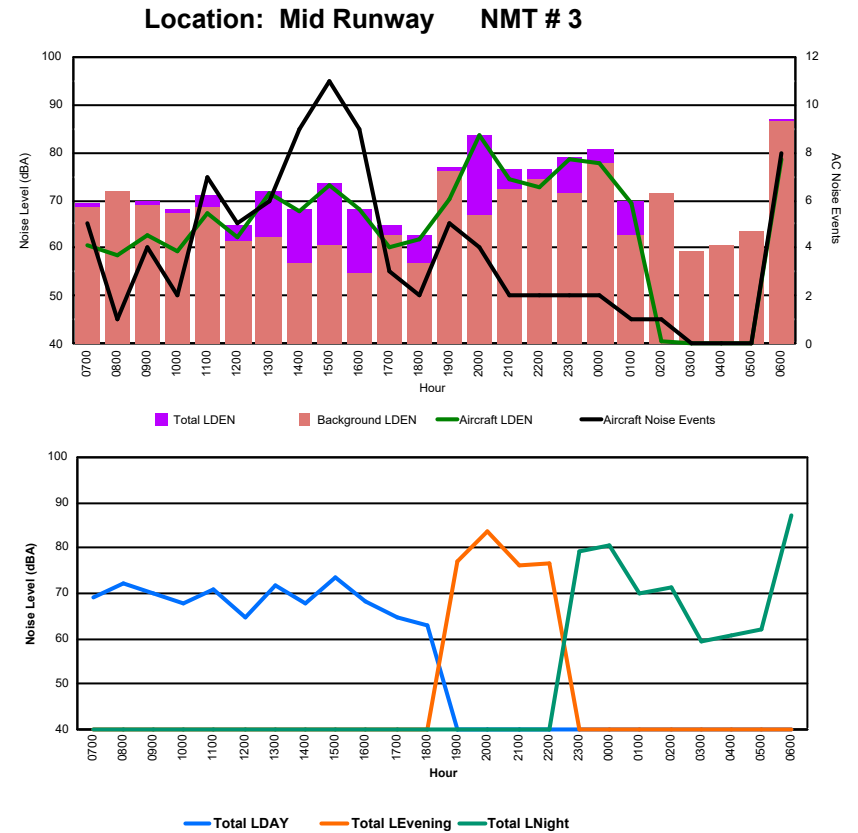

Luxembourg Airport Noise Distribution by Hour

Between 24/08/2024 00:00:00 and 24/08/2024 23:59:59 (Local Time)

Day	Aircraft Events	Total LDEN dB(A)	Aircraft LDEN dB(A)	Background LDEN dB(A)	Total LDay dB(A)	Total LEvening dB(A)	Total LNight dB(A)
24/08/24 7:00	5	69.2	60.7	68.5	69.2	-	-
24/08/24 8:00	1	72.0	58.7	71.8	72.0	-	-
24/08/24 9:00	4	69.9	62.6	69.0	69.9	-	-
24/08/24 10:00	2	68.0	59.4	67.4	68.0	-	-
24/08/24 11:00	7	71.0	67.1	68.7	71.0	-	-
24/08/24 12:00	5	64.8	62.3	61.4	64.8	-	-
24/08/24 13:00	6	71.9	71.4	62.2	71.9	-	-
24/08/24 14:00	9	68.0	67.6	57.0	68.0	-	-
24/08/24 15:00	11	73.5	73.3	60.6	73.5	-	-
24/08/24 16:00	9	68.3	68.1	54.8	68.3	-	-
24/08/24 17:00	3	64.7	60.2	62.8	64.7	-	-
24/08/24 18:00	2	62.9	61.7	56.9	62.9	-	-
24/08/24 19:00	5	77.0	70.2	76.0	-	77.0	-
24/08/24 20:00	4	83.6	83.4	67.0	-	83.6	-
24/08/24 21:00	2	76.4	74.3	72.2	-	76.4	-
24/08/24 22:00	2	76.5	72.7	74.2	-	76.5	-
24/08/24 23:00	2	79.1	78.4	71.5	-	-	79.1
25/08/24 0:00	2	80.8	77.9	77.6	-	-	80.8
25/08/24 1:00	1	70.0	69.2	62.8	-	-	70.0
25/08/24 2:00	1	71.3	40.6	71.3	-	-	71.3
25/08/24 3:00	-	59.3	-	59.3	-	-	59.3
25/08/24 4:00	-	60.8	-	60.8	-	-	60.8
25/08/24 5:00	-	62.0	-	63.4	-	-	62.0
25/08/24 6:00	8	87.0	78.6	86.4	-	-	87.0
	91	77.0	73.6	74.4	69.7	79.6	79.6