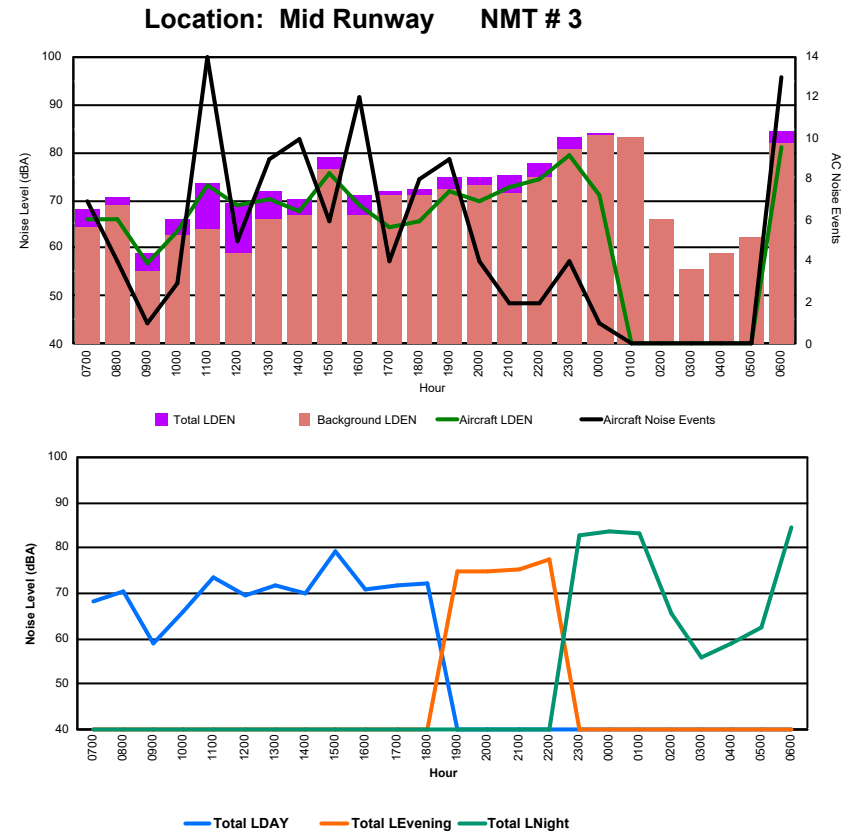

Luxembourg Airport Noise Distribution by Hour

Between 01/08/2024 00:00:00 and 01/08/2024 23:59:59 (Local Time)

Day	Aircraft Events	Total LDEN dB(A)	Aircraft LDEN dB(A)	Background LDEN dB(A)	Total LDay dB(A)	Total LEvening dB(A)	Total LNight dB(A)
01/08/24 7:00	7	68.1	66.1	64.2	68.1	-	-
01/08/24 8:00	4	70.6	65.9	69.1	70.6	-	-
01/08/24 9:00	1	59.0	56.8	55.0	59.0	-	-
01/08/24 10:00	3	66.1	63.6	62.6	66.1	-	-
01/08/24 11:00	14	73.6	73.2	63.8	73.6	-	-
01/08/24 12:00	5	69.4	68.9	59.1	69.4	-	-
01/08/24 13:00	9	71.7	70.3	66.0	71.7	-	-
01/08/24 14:00	10	70.1	67.6	66.7	70.1	-	-
01/08/24 15:00	6	79.1	75.5	76.6	79.1	-	-
01/08/24 16:00	12	70.9	68.8	66.7	70.9	-	-
01/08/24 17:00	4	71.8	64.2	71.0	71.8	-	-
01/08/24 18:00	8	72.1	65.5	71.1	72.1	-	-
01/08/24 19:00	9	74.7	71.7	72.1	-	74.7	-
01/08/24 20:00	4	75.0	70.0	73.3	-	75.0	-
01/08/24 21:00	2	75.2	72.6	71.6	-	75.2	-
01/08/24 22:00	2	77.7	74.4	75.0	-	77.7	-
01/08/24 23:00	4	83.0	79.5	80.6	-	-	83.0
02/08/24 0:00	1	83.9	71.1	83.7	-	-	83.9
02/08/24 1:00	-	83.2	-	83.2	-	-	83.2
02/08/24 2:00	-	65.8	-	65.9	-	-	65.8
02/08/24 3:00	-	55.8	-	55.8	-	-	55.8
02/08/24 4:00	-	58.8	-	58.8	-	-	58.8
02/08/24 5:00	-	62.3	-	62.3	-	-	62.3
02/08/24 6:00	13	84.4	81.1	81.7	-	-	84.4
	118	77.3	72.3	75.7	72.3	75.8	80.7