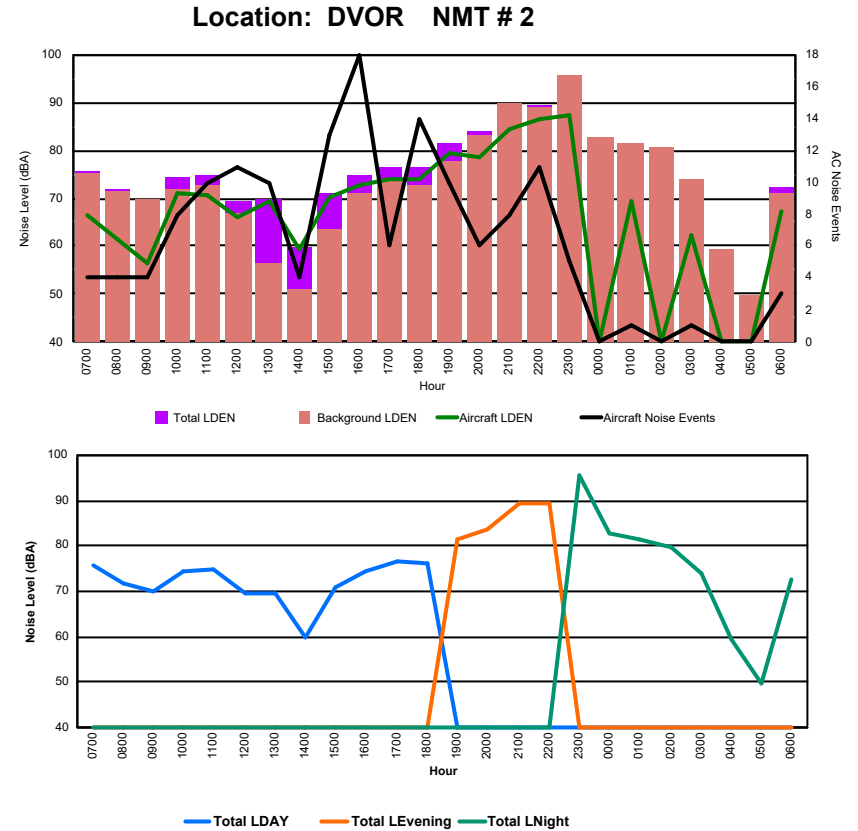

Luxembourg Airport Noise Distribution by Hour

Between 05/09/2024 00:00:00 and 05/09/2024 23:59:59 (Local Time)

Day	Aircraft Events	Total LDEN dB(A)	Aircraft LDEN dB(A)	Background LDEN dB(A)	Total LDay dB(A)	Total LEvening dB(A)	Total LNight dB(A)
05/09/24 7:00	4	75.8	66.6	75.3	75.8	-	-
05/09/24 8:00	4	71.9	61.4	71.6	71.9	-	-
05/09/24 9:00	4	69.8	56.4	69.7	69.8	-	-
05/09/24 10:00	8	74.5	71.2	72.0	74.5	-	-
05/09/24 11:00	10	74.8	70.7	72.9	74.8	-	-
05/09/24 12:00	11	69.4	66.2	67.0	69.4	-	-
05/09/24 13:00	10	69.7	69.5	56.4	69.7	-	-
05/09/24 14:00	4	59.9	59.3	51.1	59.9	-	-
05/09/24 15:00	13	71.0	70.3	63.4	71.0	-	-
05/09/24 16:00	18	74.6	72.8	70.9	74.6	-	-
05/09/24 17:00	6	76.6	74.0	73.5	76.6	-	-
05/09/24 18:00	14	76.3	73.9	72.7	76.3	-	-
05/09/24 19:00	10	81.5	79.5	77.7	-	81.5	-
05/09/24 20:00	6	83.9	78.4	83.0	-	83.9	-
05/09/24 21:00	8	89.3	84.4	89.6	-	89.3	-
05/09/24 22:00	11	89.3	86.3	88.9	-	89.3	-
05/09/24 23:00	5	95.8	87.4	95.5	-	-	95.8
06/09/24 0:00	-	82.6	-	82.7	-	-	82.6
06/09/24 1:00	1	81.6	69.3	81.6	-	-	81.6
06/09/24 2:00	-	79.9	-	80.7	-	-	79.9
06/09/24 3:00	1	74.1	62.2	74.0	-	-	74.1
06/09/24 4:00	-	59.3	-	59.3	-	-	59.3
06/09/24 5:00	-	49.6	-	49.6	-	-	49.6
06/09/24 6:00	3	72.5	67.4	71.1	-	-	72.5
	151	84.4	78.1	84.1	73.5	87.2	87.3