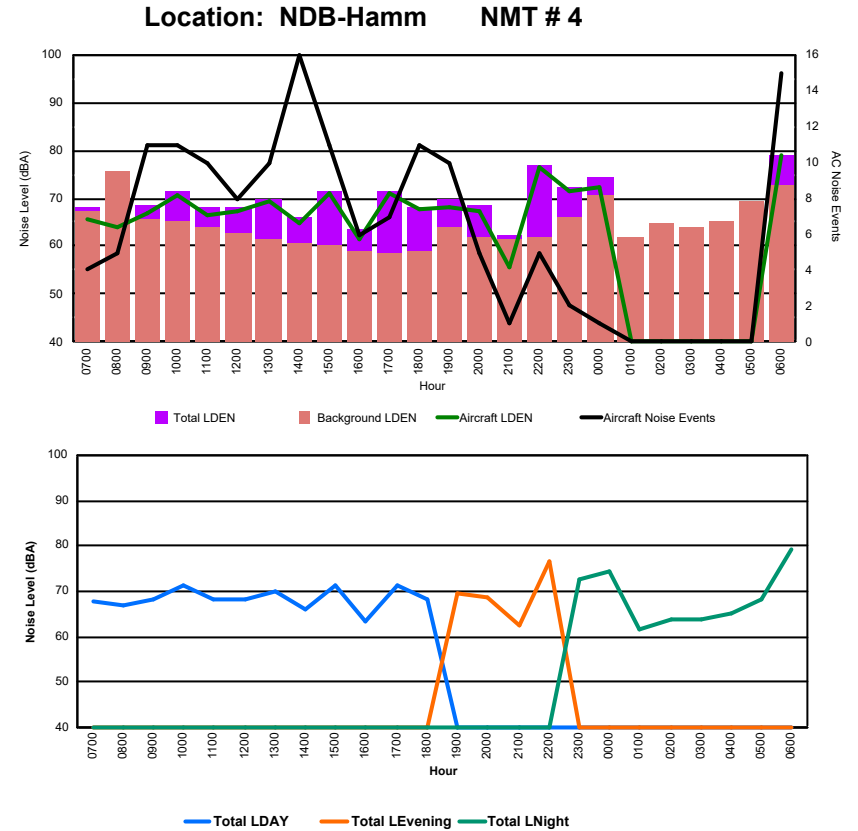

Luxembourg Airport Noise Distribution by Hour

Between 05/09/2024 00:00:00 and 05/09/2024 23:59:59 (Local Time)

Day	Aircraft Events	Total LDEN dB (A)	Aircraft LDEN dB(A)	Background LDEN dB(A)	Total LDay dB(A)	Total LEvening dB(A)	Total LNight dB (A)	
05/09/24	7:00	4	68.0	65.8	67.4	68.0	-	-
05/09/24	8:00	5	67.0	63.8	75.6	67.0	-	-
05/09/24	9:00	11	68.4	66.8	65.5	68.4	-	-
05/09/24	10:00	11	71.5	70.8	65.0	71.5	-	-
05/09/24	11:00	10	68.1	66.6	64.0	68.1	-	-
05/09/24	12:00	8	68.3	67.1	62.6	68.3	-	-
05/09/24	13:00	10	70.0	69.4	61.6	70.0	-	-
05/09/24	14:00	16	66.0	64.7	60.5	66.0	-	-
05/09/24	15:00	11	71.4	71.1	60.0	71.4	-	-
05/09/24	16:00	6	63.4	61.5	59.0	63.4	-	-
05/09/24	17:00	7	71.4	71.2	58.7	71.4	-	-
05/09/24	18:00	11	68.2	67.7	58.9	68.2	-	-
05/09/24	19:00	10	69.6	68.3	63.9	-	69.6	-
05/09/24	20:00	5	68.5	67.5	61.7	-	68.5	-
05/09/24	21:00	1	62.4	55.8	61.4	-	62.4	-
05/09/24	22:00	5	76.7	76.5	61.8	-	76.7	-
05/09/24	23:00	2	72.5	71.5	66.0	-	-	72.5
06/09/24	0:00	1	74.2	72.1	70.7	-	-	74.2
06/09/24	1:00	-	61.5	-	61.9	-	-	61.5
06/09/24	2:00	-	63.8	-	64.7	-	-	63.8
06/09/24	3:00	-	63.9	-	64.0	-	-	63.9
06/09/24	4:00	-	65.0	-	65.2	-	-	65.0
06/09/24	5:00	-	68.2	-	69.5	-	-	68.2
06/09/24	6:00	15	79.1	78.8	72.6	-	-	79.1
	149	71.0	70.0	66.9	69.0	72.1	72.5