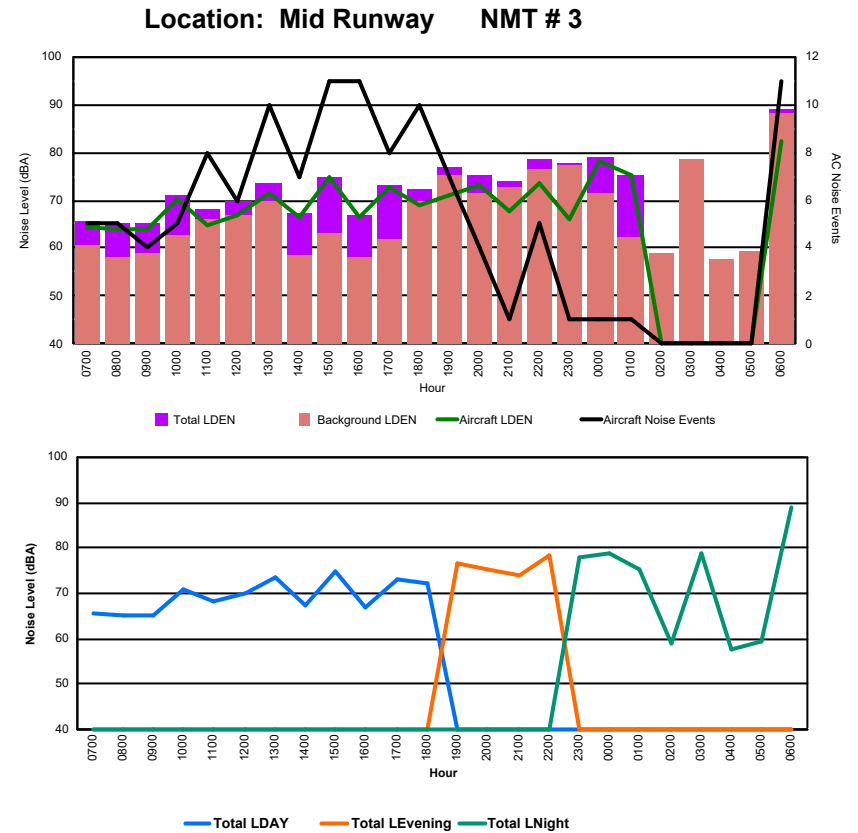

Luxembourg Airport Noise Distribution by Hour

Between 05/09/2024 00:00:00 and 05/09/2024 23:59:59 (Local Time)

Day	Aircraft Events	Total LDEN dB (A)	Aircraft LDEN dB(A)	Background LDEN dB(A)	Total LDay dB(A)	Total LEvening dB(A)	Total LNight dB (A)	
05/09/24	7:00	5	65.8	64.2	60.8	65.8	-	-
05/09/24	8:00	5	65.0	64.1	58.1	65.0	-	-
05/09/24	9:00	4	65.0	63.8	58.9	65.0	-	-
05/09/24	10:00	5	71.1	70.4	62.6	71.1	-	-
05/09/24	11:00	8	68.3	64.8	65.9	68.3	-	-
05/09/24	12:00	6	69.9	67.0	66.7	69.9	-	-
05/09/24	13:00	10	73.7	71.5	69.7	73.7	-	-
05/09/24	14:00	7	67.2	66.6	58.5	67.2	-	-
05/09/24	15:00	11	75.0	74.7	63.3	75.0	-	-
05/09/24	16:00	11	66.9	66.3	58.0	66.9	-	-
05/09/24	17:00	8	73.2	72.9	61.9	73.2	-	-
05/09/24	18:00	10	72.4	68.8	70.0	72.4	-	-
05/09/24	19:00	7	76.7	71.2	75.4	-	76.7	-
05/09/24	20:00	4	75.4	73.1	71.4	-	75.4	-
05/09/24	21:00	1	74.0	67.6	72.9	-	74.0	-
05/09/24	22:00	5	78.4	73.7	76.6	-	78.4	-
05/09/24	23:00	1	77.8	65.9	77.5	-	-	77.8
06/09/24	0:00	1	79.0	78.2	71.3	-	-	79.0
06/09/24	1:00	1	75.4	75.1	62.2	-	-	75.4
06/09/24	2:00	-	58.9	-	58.9	-	-	58.9
06/09/24	3:00	-	78.7	-	78.7	-	-	78.7
06/09/24	4:00	-	57.5	-	57.5	-	-	57.5
06/09/24	5:00	-	59.3	-	59.3	-	-	59.3
06/09/24	6:00	11	89.1	82.4	88.0	-	-	89.1
	121	77.6	72.7	75.9	70.8	76.4	81.2