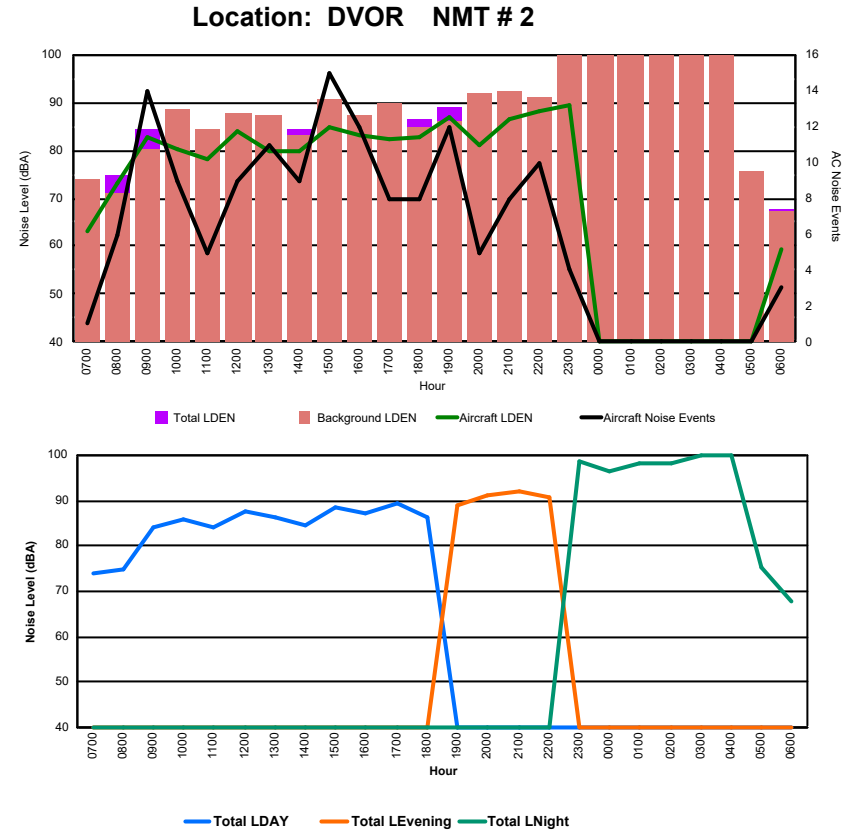

Luxembourg Airport Noise Distribution by Hour

Between 10/09/2024 00:00:00 and 10/09/2024 23:59:59 (Local Time)

Day	Aircraft Events	Total LDEN dB (A)	Aircraft LDEN dB(A)	Background LDEN dB(A)	Total LDay dB(A)	Total LEvening dB(A)	Total LNight dB (A)
10/09/24 7:00	1	73.8	63.3	73.9	73.8	-	-
10/09/24 8:00	6	75.0	73.3	71.1	75.0	-	-
10/09/24 9:00	14	84.3	82.6	80.4	84.3	-	-
10/09/24 10:00	9	86.1	80.2	88.4	86.1	-	-
10/09/24 11:00	5	84.1	78.2	84.4	84.1	-	-
10/09/24 12:00	9	87.8	84.0	87.7	87.8	-	-
10/09/24 13:00	11	86.3	79.9	87.2	86.3	-	-
10/09/24 14:00	9	84.4	80.0	83.3	84.4	-	-
10/09/24 15:00	15	88.6	84.6	90.5	88.6	-	-
10/09/24 16:00	12	87.3	83.3	87.4	87.3	-	-
10/09/24 17:00	8	89.4	82.1	89.9	89.4	-	-
10/09/24 18:00	8	86.4	82.8	85.0	86.4	-	-
10/09/24 19:00	12	89.1	86.9	86.2	-	89.1	-
10/09/24 20:00	5	91.2	81.1	91.8	-	91.2	-
10/09/24 21:00	8	92.1	86.4	92.5	-	92.1	-
10/09/24 22:00	10	90.9	88.3	90.9	-	90.9	-
10/09/24 23:00	4	98.6	89.4	100.1	-	-	98.6
11/09/24 0:00	-	96.5	-	100.2	-	-	96.5
11/09/24 1:00	-	98.1	-	100.2	-	-	98.1
11/09/24 2:00	-	98.4	-	100.6	-	-	98.4
11/09/24 3:00	-	99.9	-	101.9	-	-	99.9
11/09/24 4:00	-	103.3	-	104.3	-	-	103.3
11/09/24 5:00	-	75.3	-	75.5	-	-	75.3
11/09/24 6:00	3	67.8	59.5	67.5	-	-	67.8
	149	94.4	82.5	96.0	86.1	91.0	98.5