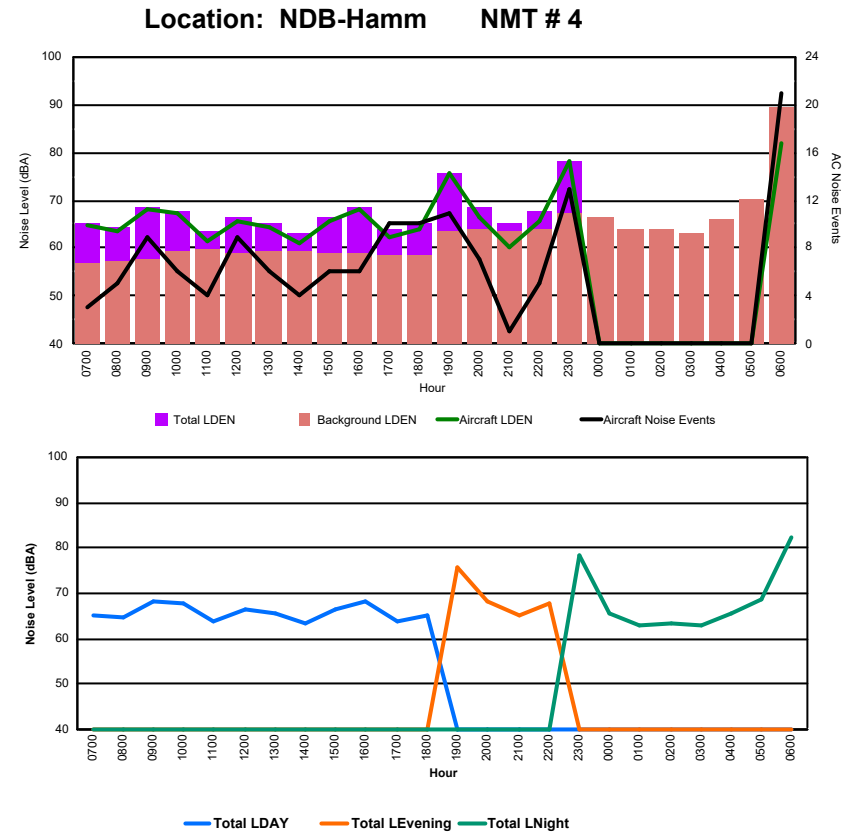

Luxembourg Airport Noise Distribution by Hour

Between 01/09/2024 00:00:00 and 01/09/2024 23:59:59 (Local Time)

Day	Aircraft Events	Total LDEN dB(A)	Aircraft LDEN dB(A)	Background LDEN dB(A)	Total LDay dB(A)	Total LEvening dB(A)	Total LNight dB(A)
01/09/24 7:00	3	65.2	64.6	56.9	65.2	-	-
01/09/24 8:00	5	64.5	63.7	57.1	64.5	-	-
01/09/24 9:00	9	68.4	68.0	57.9	68.4	-	-
01/09/24 10:00	6	67.8	67.1	59.3	67.8	-	-
01/09/24 11:00	4	63.7	61.6	59.6	63.7	-	-
01/09/24 12:00	9	66.5	65.7	59.0	66.5	-	-
01/09/24 13:00	6	65.4	64.3	59.2	65.4	-	-
01/09/24 14:00	4	63.2	61.1	59.2	63.2	-	-
01/09/24 15:00	6	66.5	65.7	58.9	66.5	-	-
01/09/24 16:00	6	68.4	68.0	58.8	68.4	-	-
01/09/24 17:00	10	63.8	62.3	58.7	63.8	-	-
01/09/24 18:00	10	65.1	64.1	58.5	65.1	-	-
01/09/24 19:00	11	75.8	75.6	63.5	-	75.8	-
01/09/24 20:00	7	68.4	66.5	63.9	-	68.4	-
01/09/24 21:00	1	65.3	60.3	63.7	-	65.3	-
01/09/24 22:00	5	67.8	65.7	64.0	-	67.8	-
01/09/24 23:00	13	78.3	78.0	67.2	-	-	78.3
02/09/24 0:00	-	65.4	-	66.5	-	-	65.4
02/09/24 1:00	-	63.1	-	63.8	-	-	63.1
02/09/24 2:00	-	63.3	-	64.0	-	-	63.3
02/09/24 3:00	-	62.9	-	63.0	-	-	62.9
02/09/24 4:00	-	65.8	-	66.2	-	-	65.8
02/09/24 5:00	-	68.9	-	70.2	-	-	68.9
02/09/24 6:00	21	82.3	81.8	89.2	-	-	82.3
	136	71.8	71.0	75.6	66.1	71.3	75.1