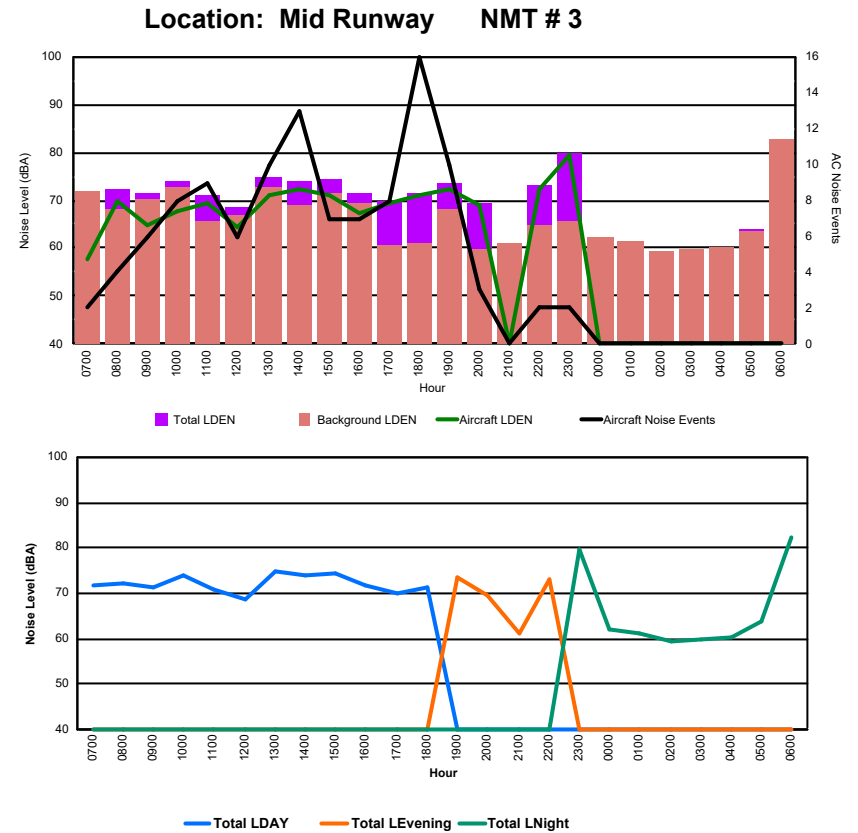

Luxembourg Airport Noise Distribution by Hour

Between 04/09/2024 00:00:00 and 04/09/2024 23:59:59 (Local Time)

Day	Aircraft Events	Total LDEN dB (A)	Aircraft LDEN dB(A)	Background LDEN dB(A)	Total LDay dB(A)	Total LEvening dB(A)	Total LNight dB (A)
04/09/24 7:00	2	71.8	57.7	71.7	71.8	-	-
04/09/24 8:00	4	72.1	69.9	68.1	72.1	-	-
04/09/24 9:00	6	71.3	64.6	70.3	71.3	-	-
04/09/24 10:00	8	73.8	67.6	72.7	73.8	-	-
04/09/24 11:00	9	70.9	69.5	65.8	70.9	-	-
04/09/24 12:00	6	68.7	64.4	67.0	68.7	-	-
04/09/24 13:00	10	75.0	70.9	72.8	75.0	-	-
04/09/24 14:00	13	73.8	72.1	69.0	73.8	-	-
04/09/24 15:00	7	74.3	70.9	71.6	74.3	-	-
04/09/24 16:00	7	71.6	67.5	69.5	71.6	-	-
04/09/24 17:00	8	69.8	69.2	60.8	69.8	-	-
04/09/24 18:00	16	71.3	71.0	61.1	71.3	-	-
04/09/24 19:00	10	73.6	72.1	68.2	-	73.6	-
04/09/24 20:00	3	69.4	68.9	59.9	-	69.4	-
04/09/24 21:00	-	61.1	-	61.2	-	61.1	-
04/09/24 22:00	2	73.2	72.5	64.9	-	73.2	-
04/09/24 23:00	2	79.7	79.5	65.5	-	-	79.7
05/09/24 0:00	-	62.2	-	62.3	-	-	62.2
05/09/24 1:00	-	61.3	-	61.5	-	-	61.3
05/09/24 2:00	-	59.2	-	59.2	-	-	59.2
05/09/24 3:00	-	59.7	-	59.7	-	-	59.7
05/09/24 4:00	-	60.4	-	60.4	-	-	60.4
05/09/24 5:00	-	63.9	-	63.7	-	-	63.9
05/09/24 6:00	-	82.5	-	82.6	-	-	82.5
	113	73.5	69.8	71.2	72.4	71.3	75.4