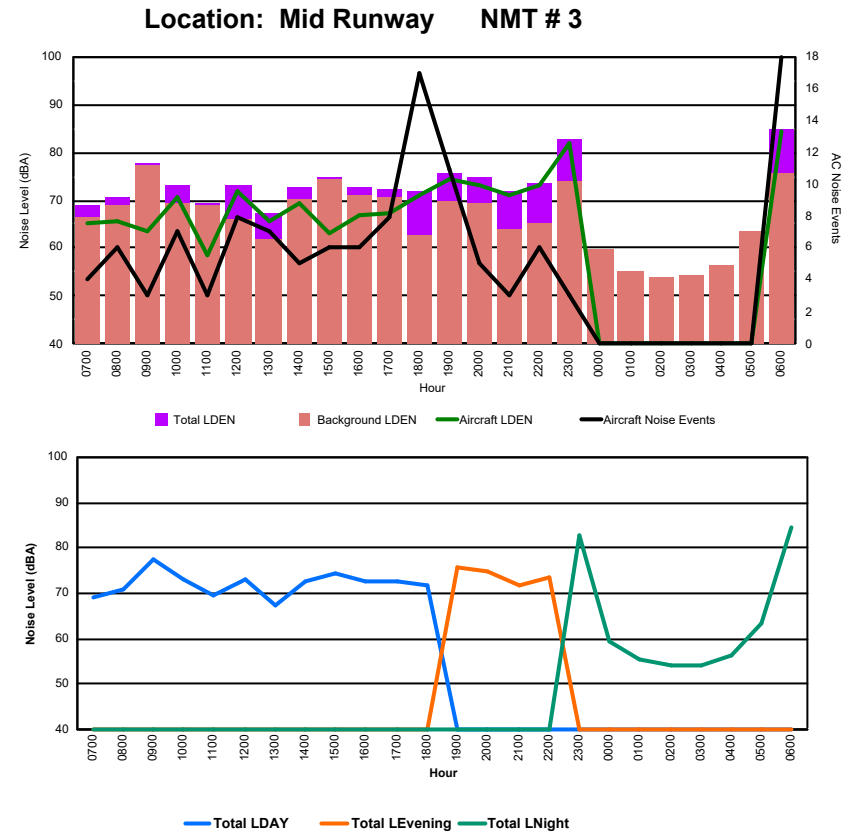

Location: DVOR NMT # 2

## Luxembourg Airport Noise Distribution by Hour

Between 06/09/2024 00:00:00 and 06/09/2024 23:59:59 (Local Time)

Day	Aircraft Events	Total LDEN dB(A)	Aircraft LDEN dB(A)	Background LDEN dB(A)	Total LDay dB(A)	Total LEvening dB(A)	Total LNight dB(A)
06/09/24 7:00	4	69.0	65.3	66.6	69.0	-	-
06/09/24 8:00	6	70.7	65.5	69.1	70.7	-	-
06/09/24 9:00	3	77.7	63.4	77.5	77.7	-	-
06/09/24 10:00	7	73.0	70.6	69.3	73.0	-	-
06/09/24 11:00	3	69.4	58.4	69.0	69.4	-	-
06/09/24 12:00	8	73.0	72.0	66.0	73.0	-	-
06/09/24 13:00	7	67.2	65.7	61.8	67.2	-	-
06/09/24 14:00	5	72.7	69.4	70.1	72.7	-	-
06/09/24 15:00	6	74.6	63.3	74.2	74.6	-	-
06/09/24 16:00	6	72.6	66.9	71.2	72.6	-	-
06/09/24 17:00	8	72.5	67.4	70.8	72.5	-	-
06/09/24 18:00	17	71.7	71.1	62.6	71.7	-	-
06/09/24 19:00	11	75.7	74.4	70.0	-	75.7	-
06/09/24 20:00	5	74.7	73.2	69.3	-	74.7	-
06/09/24 21:00	3	71.8	71.0	63.9	-	71.8	-
06/09/24 22:00	6	73.7	73.2	65.0	-	73.7	-
06/09/24 23:00	3	82.6	82.0	73.8	-	-	82.6
07/09/24 0:00	-	59.6	-	59.7	-	-	59.6
07/09/24 1:00	-	55.3	-	55.3	-	-	55.3
07/09/24 2:00	-	53.9	-	53.9	-	-	53.9
07/09/24 3:00	-	54.2	-	54.2	-	-	54.2
07/09/24 4:00	-	56.4	-	56.4	-	-	56.4
07/09/24 5:00	-	63.6	-	63.4	-	-	63.6
07/09/24 6:00	18	84.7	84.3	75.5	-	-	84.7
	<b>126</b>	<b>75.3</b>	<b>73.9</b>	<b>70.0</b>	<b>72.8</b>	<b>74.2</b>	<b>77.8</b>