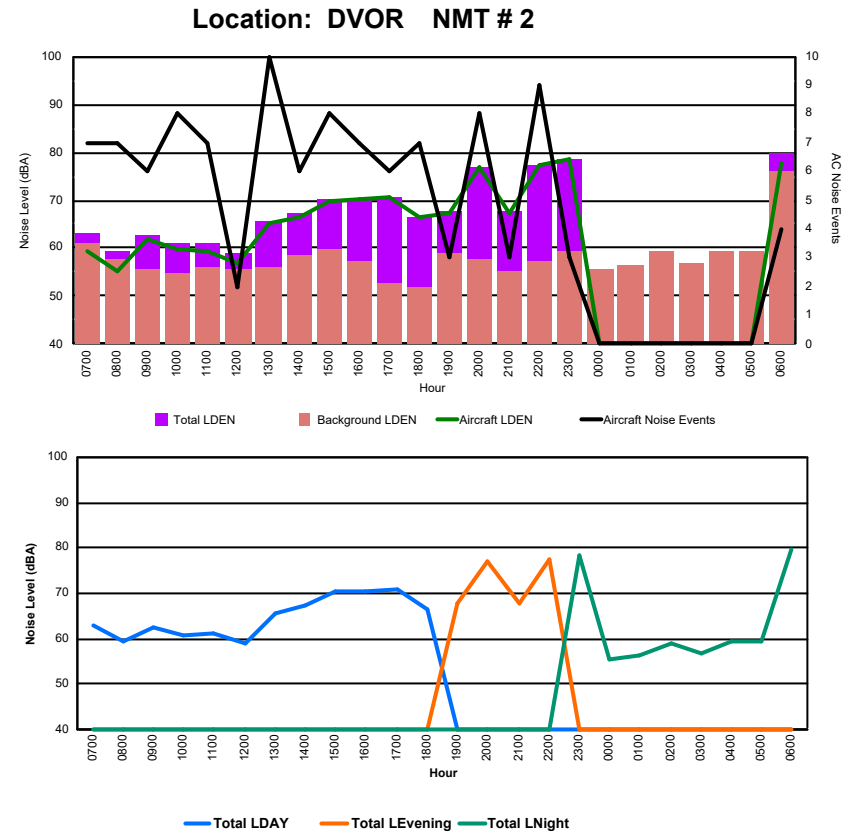

## Luxembourg Airport Noise Distribution by Hour

Between 01/09/2024 00:00:00 and 01/09/2024 23:59:59 (Local Time)

Day	Aircraft Events	Total LDEN dB (A)	Aircraft LDEN dB(A)	Background LDEN dB(A)	Total LDay dB(A)	Total LEvening dB(A)	Total LNight dB (A)
01/09/24 7:00	7	63.1	59.4	61.0	63.1	-	-
01/09/24 8:00	7	59.2	55.0	57.5	59.2	-	-
01/09/24 9:00	6	62.6	61.7	55.5	62.6	-	-
01/09/24 10:00	8	60.9	59.8	54.7	60.9	-	-
01/09/24 11:00	7	61.1	59.5	56.0	61.1	-	-
01/09/24 12:00	2	59.1	56.7	55.6	59.1	-	-
01/09/24 13:00	10	65.8	65.3	56.0	65.8	-	-
01/09/24 14:00	6	67.2	66.5	58.5	67.2	-	-
01/09/24 15:00	8	70.3	70.0	59.8	70.3	-	-
01/09/24 16:00	7	70.3	70.1	57.3	70.3	-	-
01/09/24 17:00	6	70.8	70.7	52.7	70.8	-	-
01/09/24 18:00	7	66.5	66.3	51.7	66.5	-	-
01/09/24 19:00	3	67.9	67.3	58.9	-	67.9	-
01/09/24 20:00	8	76.9	76.8	57.5	-	76.9	-
01/09/24 21:00	3	67.7	67.5	55.4	-	67.7	-
01/09/24 22:00	9	77.3	77.2	57.1	-	77.3	-
01/09/24 23:00	3	78.5	78.4	59.2	-	-	78.5
02/09/24 0:00	-	55.5	-	55.5	-	-	55.5
02/09/24 1:00	-	56.3	-	56.4	-	-	56.3
02/09/24 2:00	-	59.1	-	59.2	-	-	59.1
02/09/24 3:00	-	56.7	-	56.7	-	-	56.7
02/09/24 4:00	-	59.4	-	59.4	-	-	59.4
02/09/24 5:00	-	59.3	-	59.3	-	-	59.3
02/09/24 6:00	4	79.8	77.7	76.0	-	-	79.8
	<b>111</b>	<b>71.5</b>	<b>70.8</b>	<b>63.4</b>	<b>66.6</b>	<b>74.6</b>	<b>73.3</b>