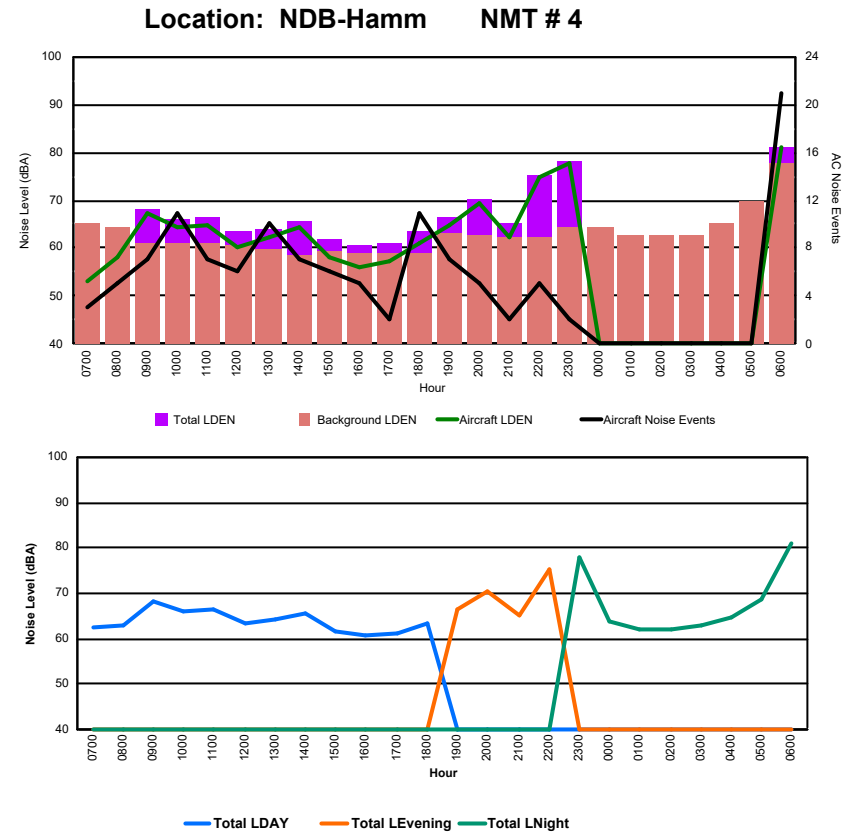

Luxembourg Airport Noise Distribution by Hour

Between 03/09/2024 00:00:00 and 03/09/2024 23:59:59 (Local Time)

Day	Aircraft Events	Total LDEN dB(A)	Aircraft LDEN dB(A)	Background LDEN dB(A)	Total LDay dB(A)	Total LEvening dB(A)	Total LNight dB(A)
03/09/24 7:00	3	62.5	53.3	65.3	62.5	-	-
03/09/24 8:00	5	62.9	58.0	64.5	62.9	-	-
03/09/24 9:00	7	68.3	67.5	60.9	68.3	-	-
03/09/24 10:00	11	65.9	64.2	61.2	65.9	-	-
03/09/24 11:00	7	66.3	64.8	61.2	66.3	-	-
03/09/24 12:00	6	63.4	60.3	60.8	63.4	-	-
03/09/24 13:00	10	64.1	62.3	59.9	64.1	-	-
03/09/24 14:00	7	65.5	64.5	58.6	65.5	-	-
03/09/24 15:00	6	61.8	58.1	59.5	61.8	-	-
03/09/24 16:00	5	60.6	55.9	58.9	60.6	-	-
03/09/24 17:00	2	61.0	57.3	58.8	61.0	-	-
03/09/24 18:00	11	63.4	61.1	59.1	63.4	-	-
03/09/24 19:00	7	66.6	64.6	63.3	-	66.6	-
03/09/24 20:00	5	70.3	69.5	62.7	-	70.3	-
03/09/24 21:00	2	65.1	62.1	62.3	-	65.1	-
03/09/24 22:00	5	75.2	75.0	62.4	-	75.2	-
03/09/24 23:00	2	78.1	77.9	64.3	-	-	78.1
04/09/24 0:00	-	63.8	-	64.5	-	-	63.8
04/09/24 1:00	-	62.2	-	62.7	-	-	62.2
04/09/24 2:00	-	62.2	-	62.7	-	-	62.2
04/09/24 3:00	-	62.8	-	62.9	-	-	62.8
04/09/24 4:00	-	64.9	-	65.1	-	-	64.9
04/09/24 5:00	-	68.5	-	69.8	-	-	68.5
04/09/24 6:00	21	81.2	81.1	77.9	-	-	81.2
	122	71.0	70.3	66.6	64.4	71.1	74.3