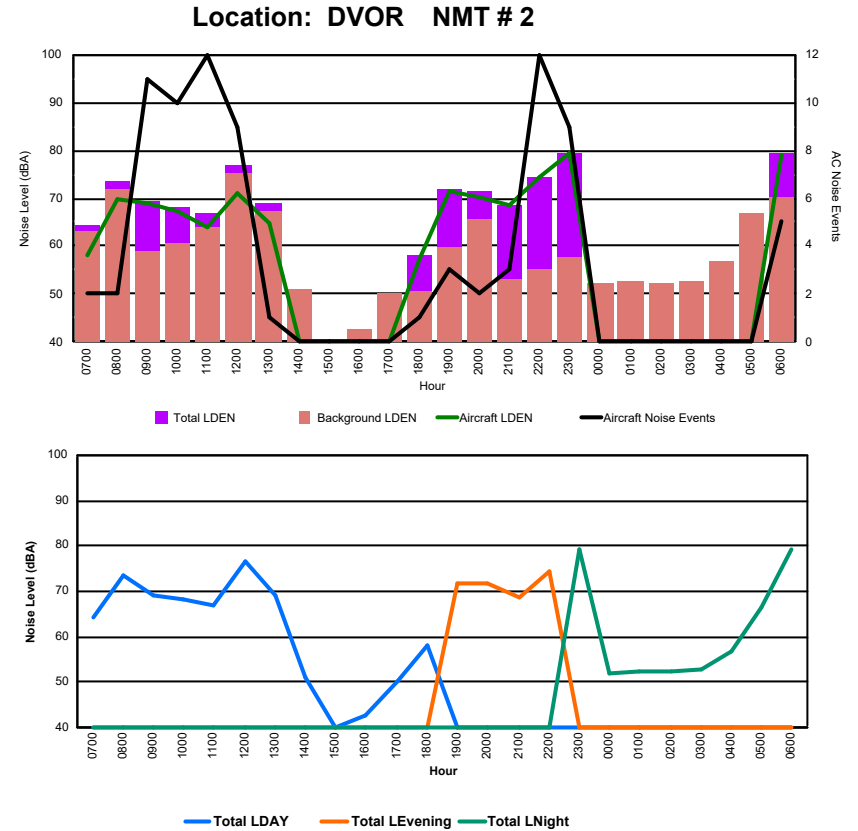

Luxembourg Airport Noise Distribution by Hour

Between 02/09/2024 00:00:00 and 02/09/2024 23:59:59 (Local Time)

Day	Aircraft Events	Total LDEN dB(A)	Aircraft LDEN dB(A)	Background LDEN dB(A)	Total LDay dB(A)	Total LEvening dB(A)	Total LNight dB(A)
02/09/24	7:00	2	64.4	58.0	63.1	64.4	-
02/09/24	8:00	2	73.5	69.9	71.7	73.5	-
02/09/24	9:00	11	69.2	68.8	58.9	69.2	-
02/09/24	10:00	10	68.1	67.2	60.8	68.1	-
02/09/24	11:00	12	66.8	64.0	63.8	66.8	-
02/09/24	12:00	9	76.7	71.1	75.4	76.7	-
02/09/24	13:00	1	69.0	64.6	67.4	69.0	-
02/09/24	14:00	-	50.9	-	50.9	50.9	-
02/09/24	15:00	-	39.2	-	39.2	39.2	-
02/09/24	16:00	-	42.8	-	42.8	42.8	-
02/09/24	17:00	-	50.2	-	50.2	50.2	-
02/09/24	18:00	1	58.1	57.2	50.8	58.1	-
02/09/24	19:00	3	71.9	71.6	59.8	-	71.9
02/09/24	20:00	2	71.6	70.3	65.7	-	71.6
02/09/24	21:00	3	68.5	68.4	53.2	-	68.5
02/09/24	22:00	12	74.4	74.4	55.2	-	74.4
02/09/24	23:00	9	79.3	79.3	57.5	-	79.3
03/09/24	0:00	-	52.1	-	52.1	-	52.1
03/09/24	1:00	-	52.5	-	52.5	-	52.5
03/09/24	2:00	-	52.2	-	52.2	-	52.2
03/09/24	3:00	-	52.6	-	52.6	-	52.6
03/09/24	4:00	-	56.9	-	56.9	-	56.9
03/09/24	5:00	-	66.5	-	66.8	-	66.5
03/09/24	6:00	5	79.4	78.9	70.1	-	79.4
	82	71.5	70.4	65.4	69.2	72.1	73.5