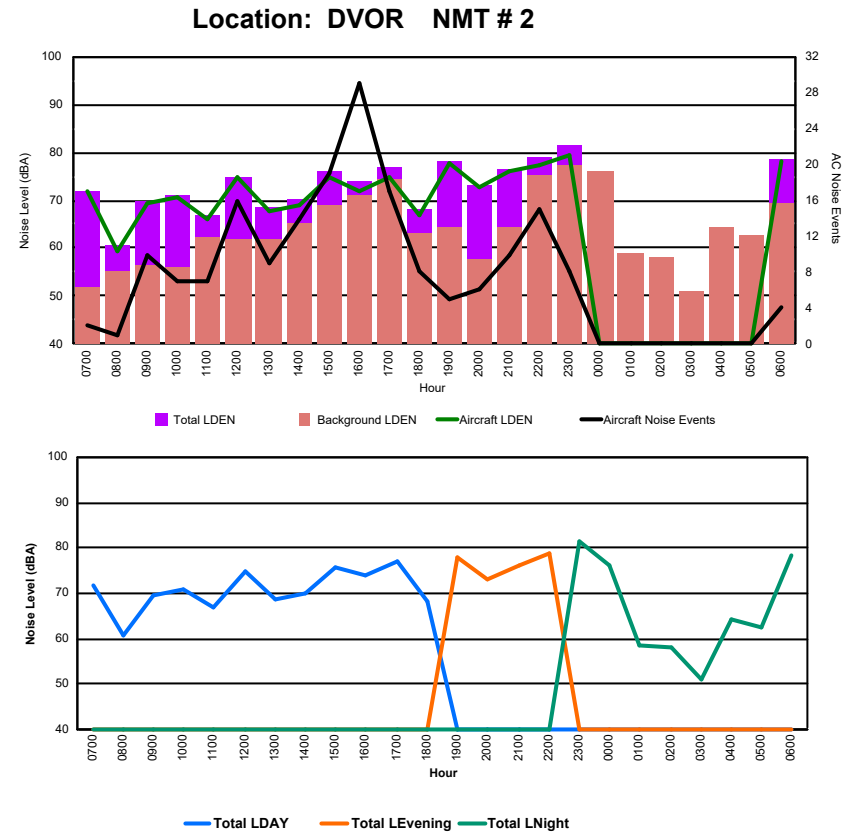

Luxembourg Airport Noise Distribution by Hour

Between 03/09/2024 00:00:00 and 03/09/2024 23:59:59 (Local Time)

Day	Aircraft Events	Total LDEN dB (A)	Aircraft LDEN dB(A)	Background LDEN dB(A)	Total LDay dB(A)	Total LEvening dB(A)	Total LNight dB (A)	
03/09/24	7:00	2	71.8	71.8	52.0	71.8	-	-
03/09/24	8:00	1	60.8	59.4	55.4	60.8	-	-
03/09/24	9:00	10	69.6	69.4	56.3	69.6	-	-
03/09/24	10:00	7	71.1	70.8	55.9	71.1	-	-
03/09/24	11:00	7	66.8	65.9	62.1	66.8	-	-
03/09/24	12:00	16	75.0	74.8	62.0	75.0	-	-
03/09/24	13:00	9	68.6	67.6	62.0	68.6	-	-
03/09/24	14:00	14	70.2	68.8	65.4	70.2	-	-
03/09/24	15:00	19	75.9	75.0	68.8	75.9	-	-
03/09/24	16:00	29	74.1	71.7	70.9	74.1	-	-
03/09/24	17:00	17	77.0	74.7	74.2	77.0	-	-
03/09/24	18:00	8	68.2	66.8	63.1	68.2	-	-
03/09/24	19:00	5	78.1	77.9	64.5	-	78.1	-
03/09/24	20:00	6	73.1	72.9	57.9	-	73.1	-
03/09/24	21:00	10	76.4	76.1	64.3	-	76.4	-
03/09/24	22:00	15	79.0	77.1	75.1	-	79.0	-
03/09/24	23:00	8	81.5	79.4	77.4	-	-	81.5
04/09/24	0:00	-	76.0	-	76.0	-	-	76.0
04/09/24	1:00	-	58.7	-	58.8	-	-	58.7
04/09/24	2:00	-	58.2	-	58.2	-	-	58.2
04/09/24	3:00	-	50.9	-	50.9	-	-	50.9
04/09/24	4:00	-	64.2	-	64.5	-	-	64.2
04/09/24	5:00	-	62.3	-	62.8	-	-	62.3
04/09/24	6:00	4	78.6	78.1	69.2	-	-	78.6
	187	74.5	73.1	69.3	72.5	77.2	75.1