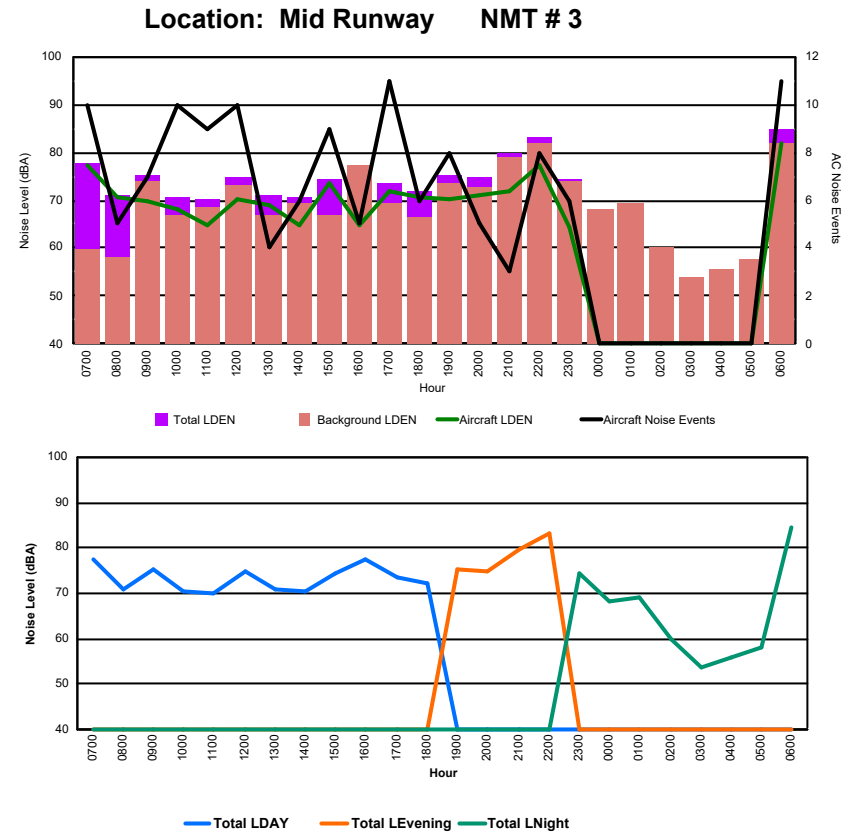

Luxembourg Airport Noise Distribution by Hour

Between 09/09/2024 00:00:00 and 09/09/2024 23:59:59 (Local Time)

Day	Aircraft Events	Total LDEN dB (A)	Aircraft LDEN dB(A)	Background LDEN dB(A)	Total LDay dB(A)	Total LEvening dB(A)	Total LNight dB (A)
09/09/24 7:00	10	77.6	77.5	59.9	77.6	-	-
09/09/24 8:00	5	70.9	70.6	58.2	70.9	-	-
09/09/24 9:00	7	75.3	70.0	73.8	75.3	-	-
09/09/24 10:00	10	70.5	68.1	66.8	70.5	-	-
09/09/24 11:00	9	70.1	64.7	68.7	70.1	-	-
09/09/24 12:00	10	74.9	70.3	73.0	74.9	-	-
09/09/24 13:00	4	71.1	69.1	66.9	71.1	-	-
09/09/24 14:00	6	70.5	64.8	69.3	70.5	-	-
09/09/24 15:00	9	74.3	73.5	66.9	74.3	-	-
09/09/24 16:00	5	77.4	64.6	77.2	77.4	-	-
09/09/24 17:00	11	73.7	71.8	69.4	73.7	-	-
09/09/24 18:00	6	72.0	70.7	66.5	72.0	-	-
09/09/24 19:00	8	75.2	70.3	73.6	-	75.2	-
09/09/24 20:00	5	75.0	70.9	72.8	-	75.0	-
09/09/24 21:00	3	79.8	71.9	79.1	-	79.8	-
09/09/24 22:00	8	83.1	77.3	81.8	-	83.1	-
09/09/24 23:00	6	74.5	64.5	74.1	-	-	74.5
10/09/24 0:00	-	68.2	-	68.3	-	-	68.2
10/09/24 1:00	-	69.2	-	69.3	-	-	69.2
10/09/24 2:00	-	60.0	-	60.2	-	-	60.0
10/09/24 3:00	-	53.8	-	53.8	-	-	53.8
10/09/24 4:00	-	55.8	-	55.8	-	-	55.8
10/09/24 5:00	-	57.9	-	57.9	-	-	57.9
10/09/24 6:00	11	84.7	81.8	82.0	-	-	84.7
	133	76.2	72.3	74.1	74.0	79.6	76.3