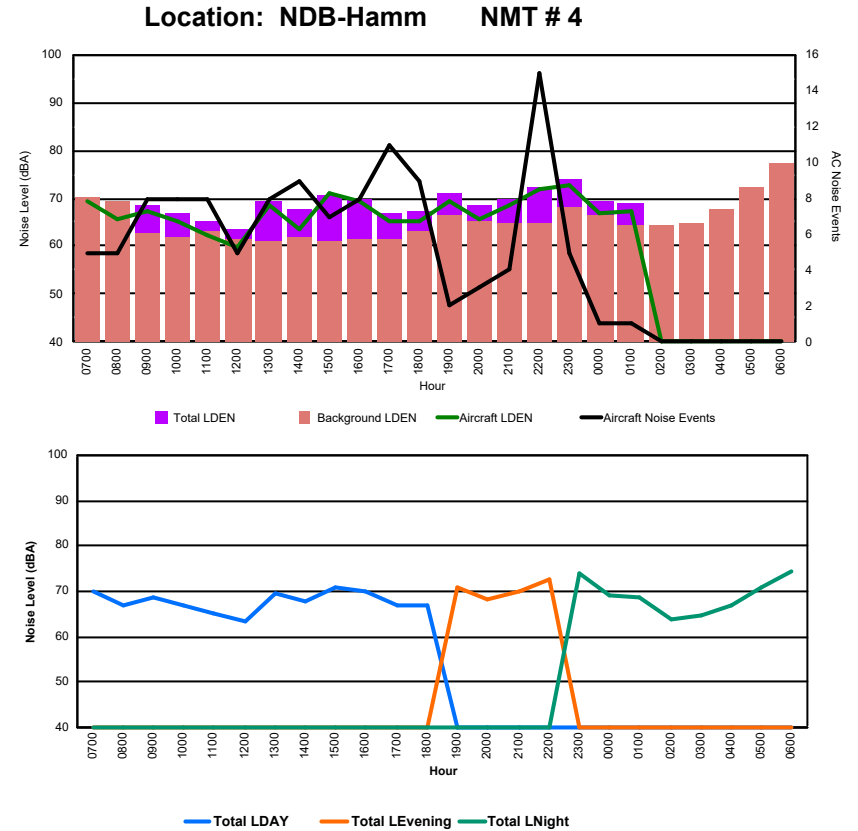

Luxembourg Airport Noise Distribution by Hour

Between 04/09/2024 00:00:00 and 04/09/2024 23:59:59 (Local Time)

Day	Aircraft Events	Total LDEN dB (A)	Aircraft LDEN dB(A)	Background LDEN dB(A)	Total LDay dB(A)	Total LEvening dB(A)	Total LNight dB (A)	
04/09/24	7:00	5	69.9	69.3	70.3	69.9	-	-
04/09/24	8:00	5	67.0	65.5	69.3	67.0	-	-
04/09/24	9:00	8	68.5	67.3	62.7	68.5	-	-
04/09/24	10:00	8	66.9	65.3	62.0	66.9	-	-
04/09/24	11:00	8	65.3	62.3	63.1	65.3	-	-
04/09/24	12:00	5	63.6	59.9	61.4	63.6	-	-
04/09/24	13:00	8	69.4	68.7	61.2	69.4	-	-
04/09/24	14:00	9	67.7	63.4	61.9	67.7	-	-
04/09/24	15:00	7	70.8	71.1	61.0	70.8	-	-
04/09/24	16:00	8	70.0	69.4	61.6	70.0	-	-
04/09/24	17:00	11	66.8	65.4	61.6	66.8	-	-
04/09/24	18:00	9	67.1	65.1	63.0	67.1	-	-
04/09/24	19:00	2	71.0	69.3	66.3	-	71.0	-
04/09/24	20:00	3	68.4	65.8	65.0	-	68.4	-
04/09/24	21:00	4	69.9	68.4	64.7	-	69.9	-
04/09/24	22:00	15	72.5	71.9	64.6	-	72.5	-
04/09/24	23:00	5	73.9	72.6	68.3	-	-	73.9
05/09/24	0:00	1	69.2	66.8	66.3	-	-	69.2
05/09/24	1:00	1	68.9	67.3	64.5	-	-	68.9
05/09/24	2:00	-	63.9	-	64.4	-	-	63.9
05/09/24	3:00	-	64.5	-	64.7	-	-	64.5
05/09/24	4:00	-	67.1	-	67.9	-	-	67.1
05/09/24	5:00	-	71.1	-	72.4	-	-	71.1
05/09/24	6:00	-	74.2	-	77.1	-	-	74.2
	122	69.5	67.1	67.7	68.2	70.7	70.5