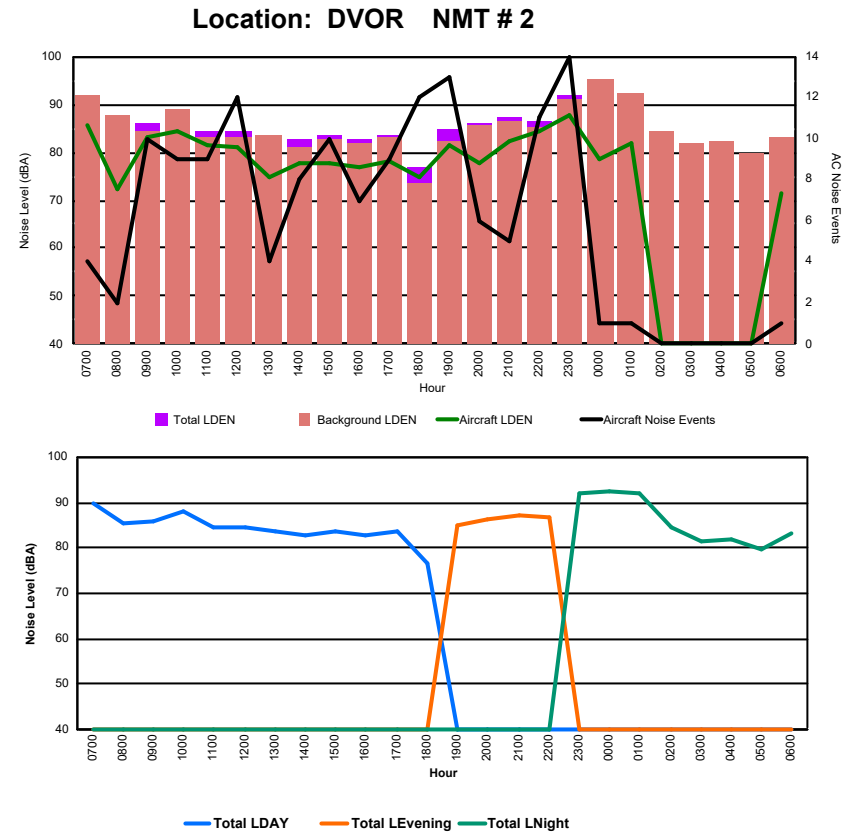

Luxembourg Airport Noise Distribution by Hour

Between 09/09/2024 00:00:00 and 09/09/2024 23:59:59 (Local Time)

Day	Aircraft Events	Total LDEN dB (A)	Aircraft LDEN dB(A)	Background LDEN dB(A)	Total LDay dB(A)	Total LEvening dB(A)	Total LNight dB (A)
09/09/24 7:00	4	90.0	85.7	91.9	90.0	-	-
09/09/24 8:00	2	85.4	72.3	87.9	85.4	-	-
09/09/24 9:00	10	85.9	83.2	84.5	85.9	-	-
09/09/24 10:00	9	87.9	84.5	88.8	87.9	-	-
09/09/24 11:00	9	84.5	81.5	83.0	84.5	-	-
09/09/24 12:00	12	84.5	81.2	83.0	84.5	-	-
09/09/24 13:00	4	83.6	74.6	83.4	83.6	-	-
09/09/24 14:00	8	82.7	77.8	81.2	82.7	-	-
09/09/24 15:00	10	83.6	77.9	82.6	83.6	-	-
09/09/24 16:00	7	82.8	76.7	82.0	82.8	-	-
09/09/24 17:00	9	83.7	78.2	83.2	83.7	-	-
09/09/24 18:00	12	76.8	74.9	73.6	76.8	-	-
09/09/24 19:00	13	84.8	81.4	82.4	-	84.8	-
09/09/24 20:00	6	86.2	77.9	85.8	-	86.2	-
09/09/24 21:00	5	87.4	82.1	86.6	-	87.4	-
09/09/24 22:00	11	86.6	84.5	85.1	-	86.6	-
09/09/24 23:00	14	92.0	87.8	90.9	-	-	92.0
10/09/24 0:00	1	92.4	78.5	95.1	-	-	92.4
10/09/24 1:00	1	92.2	81.9	92.3	-	-	92.2
10/09/24 2:00	-	84.4	-	84.5	-	-	84.4
10/09/24 3:00	-	81.3	-	81.7	-	-	81.3
10/09/24 4:00	-	82.0	-	82.3	-	-	82.0
10/09/24 5:00	-	79.5	-	80.0	-	-	79.5
10/09/24 6:00	1	83.1	71.6	83.2	-	-	83.1
	148	86.8	80.9	87.3	85.3	86.3	88.6