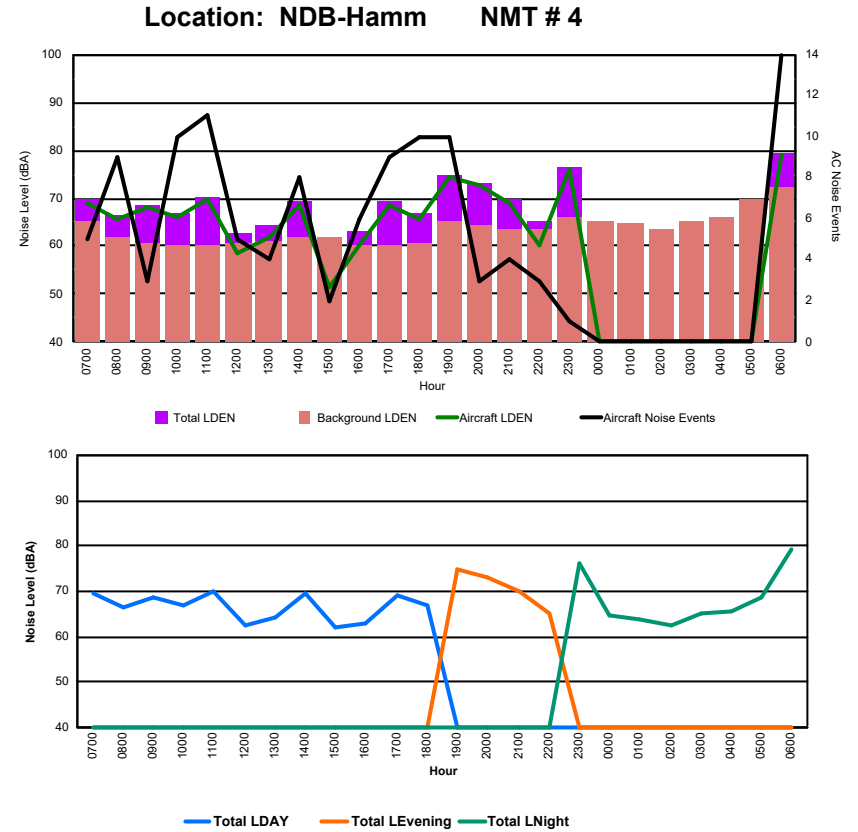

Luxembourg Airport Noise Distribution by Hour

Between 02/09/2024 00:00:00 and 02/09/2024 23:59:59 (Local Time)

Day	Aircraft Events	Total LDEN dB(A)	Aircraft LDEN dB(A)	Background LDEN dB(A)	Total LDay dB(A)	Total LEvening dB(A)	Total LNight dB(A)
02/09/24 7:00	5	69.7	69.1	65.0	69.7	-	-
02/09/24 8:00	9	66.5	65.7	62.0	66.5	-	-
02/09/24 9:00	3	68.7	68.0	60.8	68.7	-	-
02/09/24 10:00	10	66.9	65.9	60.2	66.9	-	-
02/09/24 11:00	11	70.1	69.7	60.3	70.1	-	-
02/09/24 12:00	5	62.7	58.6	60.8	62.7	-	-
02/09/24 13:00	4	64.3	61.8	61.0	64.3	-	-
02/09/24 14:00	8	69.4	68.6	61.8	69.4	-	-
02/09/24 15:00	2	62.0	51.6	61.8	62.0	-	-
02/09/24 16:00	6	63.0	60.2	60.0	63.0	-	-
02/09/24 17:00	9	69.2	68.7	60.0	69.2	-	-
02/09/24 18:00	10	66.7	65.5	60.7	66.7	-	-
02/09/24 19:00	10	74.7	74.2	65.0	-	74.7	-
02/09/24 20:00	3	73.3	72.8	64.2	-	73.3	-
02/09/24 21:00	4	70.0	69.0	63.4	-	70.0	-
02/09/24 22:00	3	65.2	60.4	63.5	-	65.2	-
02/09/24 23:00	1	76.4	75.9	66.2	-	-	76.4
03/09/24 0:00	-	64.5	-	65.4	-	-	64.5
03/09/24 1:00	-	63.8	-	64.6	-	-	63.8
03/09/24 2:00	-	62.7	-	63.4	-	-	62.7
03/09/24 3:00	-	65.0	-	65.2	-	-	65.0
03/09/24 4:00	-	65.7	-	66.0	-	-	65.7
03/09/24 5:00	-	68.8	-	70.0	-	-	68.8
03/09/24 6:00	14	79.4	79.0	72.5	-	-	79.4
	117	70.7	69.7	64.9	67.4	72.1	72.8