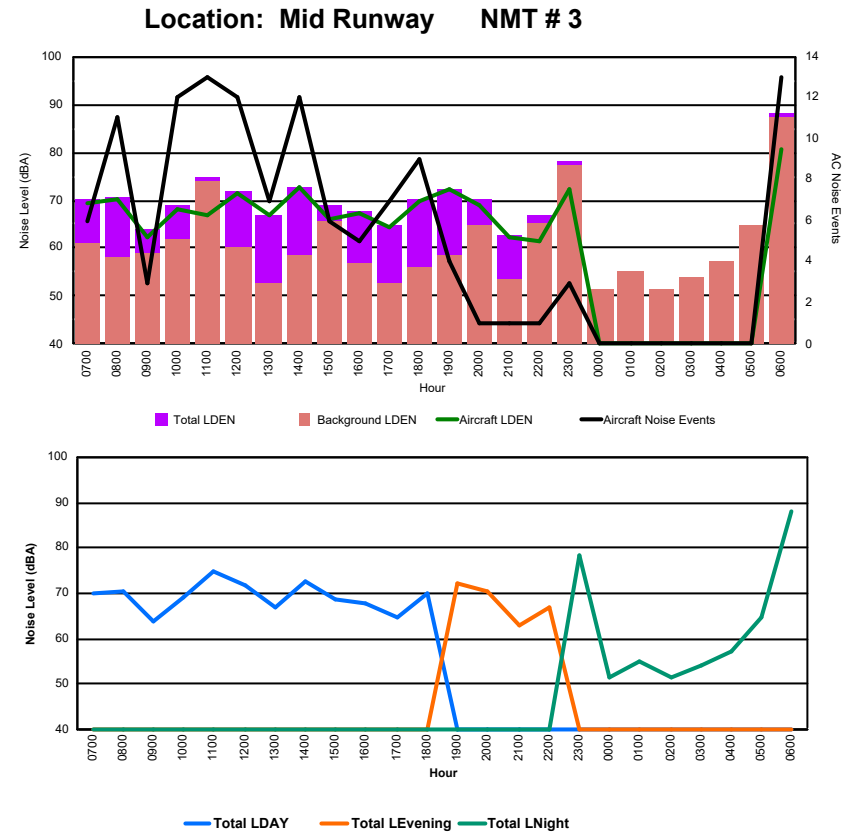

Luxembourg Airport Noise Distribution by Hour

Between 07/09/2024 00:00:00 and 07/09/2024 23:59:59 (Local Time)

Day	Aircraft Events	Total LDEN dB (A)	Aircraft LDEN dB(A)	Background LDEN dB(A)	Total LDay dB(A)	Total LEvening dB(A)	Total LNight dB (A)	
07/09/24	7:00	6	70.1	69.5	60.9	70.1	-	-
07/09/24	8:00	11	70.6	70.4	58.0	70.6	-	-
07/09/24	9:00	3	63.8	62.2	58.8	63.8	-	-
07/09/24	10:00	12	69.1	68.2	62.0	69.1	-	-
07/09/24	11:00	13	74.8	66.8	74.1	74.8	-	-
07/09/24	12:00	12	71.8	71.5	60.2	71.8	-	-
07/09/24	13:00	7	67.0	66.8	52.5	67.0	-	-
07/09/24	14:00	12	72.8	72.7	58.7	72.8	-	-
07/09/24	15:00	6	68.9	65.9	65.8	68.9	-	-
07/09/24	16:00	5	67.6	67.3	56.9	67.6	-	-
07/09/24	17:00	7	64.7	64.5	52.8	64.7	-	-
07/09/24	18:00	9	70.1	69.9	55.9	70.1	-	-
07/09/24	19:00	4	72.4	72.2	58.7	-	72.4	-
07/09/24	20:00	1	70.4	69.0	64.6	-	70.4	-
07/09/24	21:00	1	62.9	62.3	53.7	-	62.9	-
07/09/24	22:00	1	66.8	61.6	65.3	-	66.8	-
07/09/24	23:00	3	78.3	72.4	77.1	-	-	78.3
08/09/24	0:00	-	51.4	-	51.4	-	-	51.4
08/09/24	1:00	-	55.2	-	55.2	-	-	55.2
08/09/24	2:00	-	51.4	-	51.4	-	-	51.4
08/09/24	3:00	-	54.0	-	54.0	-	-	54.0
08/09/24	4:00	-	57.3	-	57.3	-	-	57.3
08/09/24	5:00	-	64.6	-	64.8	-	-	64.6
08/09/24	6:00	13	88.1	80.6	87.2	-	-	88.1
	126	75.6	70.2	74.2	70.3	69.4	79.5