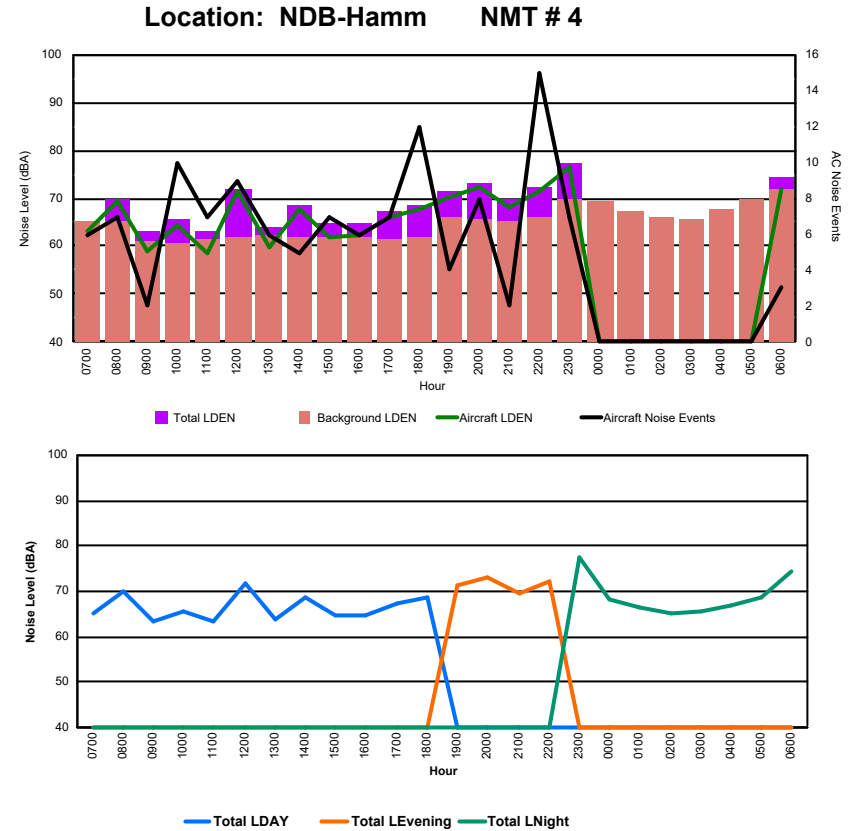

Luxembourg Airport Noise Distribution by Hour

Between 06/09/2024 00:00:00 and 06/09/2024 23:59:59 (Local Time)

Day	Aircraft Events	Total LDEN dB (A)	Aircraft LDEN dB(A)	Background LDEN dB(A)	Total LDay dB(A)	Total LEvening dB(A)	Total LNight dB (A)
06/09/24 7:00	6	65.1	63.2	65.2	65.1	-	-
06/09/24 8:00	7	70.0	69.4	65.0	70.0	-	-
06/09/24 9:00	2	63.2	58.8	61.2	63.2	-	-
06/09/24 10:00	10	65.7	64.2	60.7	65.7	-	-
06/09/24 11:00	7	63.2	58.5	61.5	63.2	-	-
06/09/24 12:00	9	71.9	71.5	61.7	71.9	-	-
06/09/24 13:00	6	64.0	59.9	62.2	64.0	-	-
06/09/24 14:00	5	68.5	67.6	61.8	68.5	-	-
06/09/24 15:00	7	64.9	62.0	62.0	64.9	-	-
06/09/24 16:00	6	64.9	62.3	61.7	64.9	-	-
06/09/24 17:00	7	67.3	66.1	61.3	67.3	-	-
06/09/24 18:00	12	68.6	67.7	61.7	68.6	-	-
06/09/24 19:00	4	71.5	70.1	65.9	-	71.5	-
06/09/24 20:00	8	73.2	72.5	65.5	-	73.2	-
06/09/24 21:00	2	69.7	68.0	65.1	-	69.7	-
06/09/24 22:00	15	72.4	71.5	65.9	-	72.4	-
06/09/24 23:00	7	77.3	76.5	70.0	-	-	77.3
07/09/24 0:00	-	68.3	-	69.3	-	-	68.3
07/09/24 1:00	-	66.3	-	67.3	-	-	66.3
07/09/24 2:00	-	65.1	-	66.0	-	-	65.1
07/09/24 3:00	-	65.4	-	65.8	-	-	65.4
07/09/24 4:00	-	67.0	-	67.8	-	-	67.0
07/09/24 5:00	-	68.6	-	69.9	-	-	68.6
07/09/24 6:00	3	74.2	72.0	71.8	-	-	74.2
	123	69.9	68.2	66.1	67.3	71.9	71.4