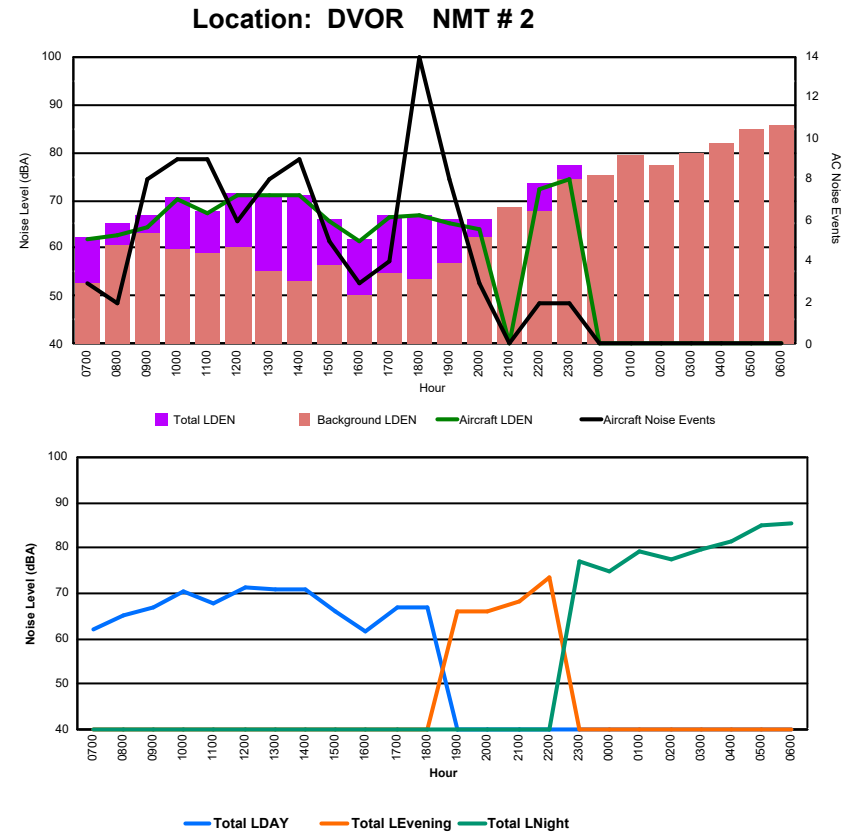

Luxembourg Airport Noise Distribution by Hour

Between 04/09/2024 00:00:00 and 04/09/2024 23:59:59 (Local Time)

Day	Aircraft Events	Total LDEN dB(A)	Aircraft LDEN dB(A)	Background LDEN dB(A)	Total LDay dB(A)	Total LEvening dB(A)	Total LNight dB(A)
04/09/24 7:00	3	62.2	61.7	52.9	62.2	-	-
04/09/24 8:00	2	65.0	62.9	60.8	65.0	-	-
04/09/24 9:00	8	66.9	64.4	63.3	66.9	-	-
04/09/24 10:00	9	70.6	70.3	59.9	70.6	-	-
04/09/24 11:00	9	67.9	67.3	59.1	67.9	-	-
04/09/24 12:00	6	71.5	71.1	60.1	71.5	-	-
04/09/24 13:00	8	71.0	70.9	55.2	71.0	-	-
04/09/24 14:00	9	71.0	70.9	53.3	71.0	-	-
04/09/24 15:00	5	66.0	65.6	56.6	66.0	-	-
04/09/24 16:00	3	61.8	61.5	50.0	61.8	-	-
04/09/24 17:00	4	66.8	66.5	54.6	66.8	-	-
04/09/24 18:00	14	67.0	66.8	53.5	67.0	-	-
04/09/24 19:00	8	65.9	65.3	56.9	-	65.9	-
04/09/24 20:00	3	66.0	63.8	62.1	-	66.0	-
04/09/24 21:00	-	68.3	-	68.4	-	68.3	-
04/09/24 22:00	2	73.4	72.2	67.7	-	73.4	-
04/09/24 23:00	2	77.1	74.2	74.2	-	-	77.1
05/09/24 0:00	-	75.0	-	75.2	-	-	75.0
05/09/24 1:00	-	79.2	-	79.3	-	-	79.2
05/09/24 2:00	-	77.3	-	77.4	-	-	77.3
05/09/24 3:00	-	79.6	-	79.8	-	-	79.6
05/09/24 4:00	-	81.6	-	81.7	-	-	81.6
05/09/24 5:00	-	84.9	-	85.0	-	-	84.9
05/09/24 6:00	-	85.5	-	85.6	-	-	85.5
	95	77.1	67.1	76.8	68.3	69.6	81.5