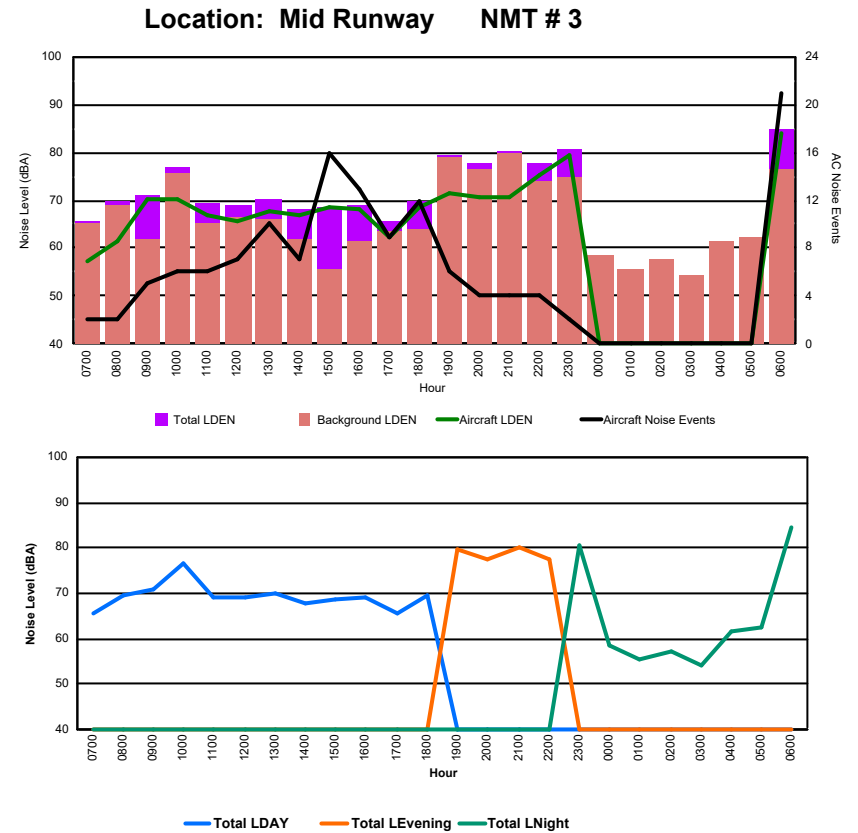

Luxembourg Airport Noise Distribution by Hour

Between 03/09/2024 00:00:00 and 03/09/2024 23:59:59 (Local Time)

Day	Aircraft Events	Total LDEN dB(A)	Aircraft LDEN dB(A)	Background LDEN dB(A)	Total LDay dB(A)	Total LEvening dB(A)	Total LNight dB(A)
03/09/24 7:00	2	65.5	57.4	65.0	65.5	-	-
03/09/24 8:00	2	69.7	61.6	68.9	69.7	-	-
03/09/24 9:00	5	70.9	70.3	61.9	70.9	-	-
03/09/24 10:00	6	76.8	70.4	75.6	76.8	-	-
03/09/24 11:00	6	69.2	67.0	65.1	69.2	-	-
03/09/24 12:00	7	69.0	65.5	66.5	69.0	-	-
03/09/24 13:00	10	70.1	67.8	66.2	70.1	-	-
03/09/24 14:00	7	68.0	66.9	61.7	68.0	-	-
03/09/24 15:00	16	68.7	68.5	55.7	68.7	-	-
03/09/24 16:00	13	69.0	68.3	61.4	69.0	-	-
03/09/24 17:00	9	65.8	62.1	63.6	65.8	-	-
03/09/24 18:00	12	69.7	68.5	63.9	69.7	-	-
03/09/24 19:00	6	79.5	71.4	78.8	-	79.5	-
03/09/24 20:00	4	77.6	70.6	76.6	-	77.6	-
03/09/24 21:00	4	80.2	70.8	79.7	-	80.2	-
03/09/24 22:00	4	77.7	75.2	74.1	-	77.7	-
03/09/24 23:00	2	80.6	79.4	74.6	-	-	80.6
04/09/24 0:00	-	58.5	-	58.5	-	-	58.5
04/09/24 1:00	-	55.5	-	55.5	-	-	55.5
04/09/24 2:00	-	57.4	-	57.5	-	-	57.4
04/09/24 3:00	-	54.1	-	54.2	-	-	54.1
04/09/24 4:00	-	61.6	-	61.6	-	-	61.6
04/09/24 5:00	-	62.4	-	62.5	-	-	62.4
04/09/24 6:00	21	84.6	84.1	76.4	-	-	84.6
	136	75.5	73.0	72.1	70.5	78.9	77.1