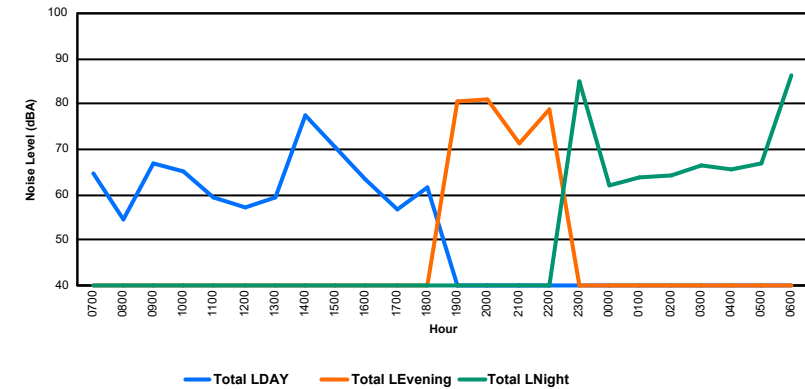

Luxembourg Airport Noise Distribution by Hour

Between 06/09/2024 00:00:00 and 06/09/2024 23:59:59 (Local Time)

Day	Aircraft Events	Total LDEN dB(A)	Aircraft LDEN dB(A)	Background LDEN dB(A)	Total LDay dB(A)	Total LEvening dB(A)	Total LNight dB(A)	
06/09/24	7:00	1	64.8	44.6	65.0	64.8	-	-
06/09/24	8:00	-	54.4	-	54.5	54.4	-	-
06/09/24	9:00	6	67.0	65.6	61.9	67.0	-	-
06/09/24	10:00	6	65.3	62.8	61.8	65.3	-	-
06/09/24	11:00	3	59.6	50.6	59.0	59.6	-	-
06/09/24	12:00	-	57.1	-	57.1	57.1	-	-
06/09/24	13:00	3	59.3	54.6	57.7	59.3	-	-
06/09/24	14:00	10	77.4	75.6	72.5	77.4	-	-
06/09/24	15:00	7	70.4	69.9	64.9	70.4	-	-
06/09/24	16:00	1	63.5	47.7	63.4	63.5	-	-
06/09/24	17:00	-	56.7	-	56.7	56.7	-	-
06/09/24	18:00	8	61.8	58.1	59.6	61.8	-	-
06/09/24	19:00	9	80.5	80.3	65.5	-	80.5	-
06/09/24	20:00	4	81.1	80.9	65.2	-	81.1	-
06/09/24	21:00	3	71.3	71.0	58.3	-	71.3	-
06/09/24	22:00	2	78.9	78.9	58.0	-	78.9	-
06/09/24	23:00	3	84.9	84.9	64.2	-	-	84.9
07/09/24	0:00	-	62.2	-	62.6	-	-	62.2
07/09/24	1:00	-	63.9	-	64.3	-	-	63.9
07/09/24	2:00	-	64.3	-	64.6	-	-	64.3
07/09/24	3:00	-	66.6	-	66.8	-	-	66.6
07/09/24	4:00	-	65.4	-	65.6	-	-	65.4
07/09/24	5:00	-	66.8	-	67.1	-	-	66.8
07/09/24	6:00	19	86.3	86.3	66.5	-	-	86.3
	85	76.9	76.6	64.6	68.5	79.2	79.7	

Location: DVOR NMT # 2