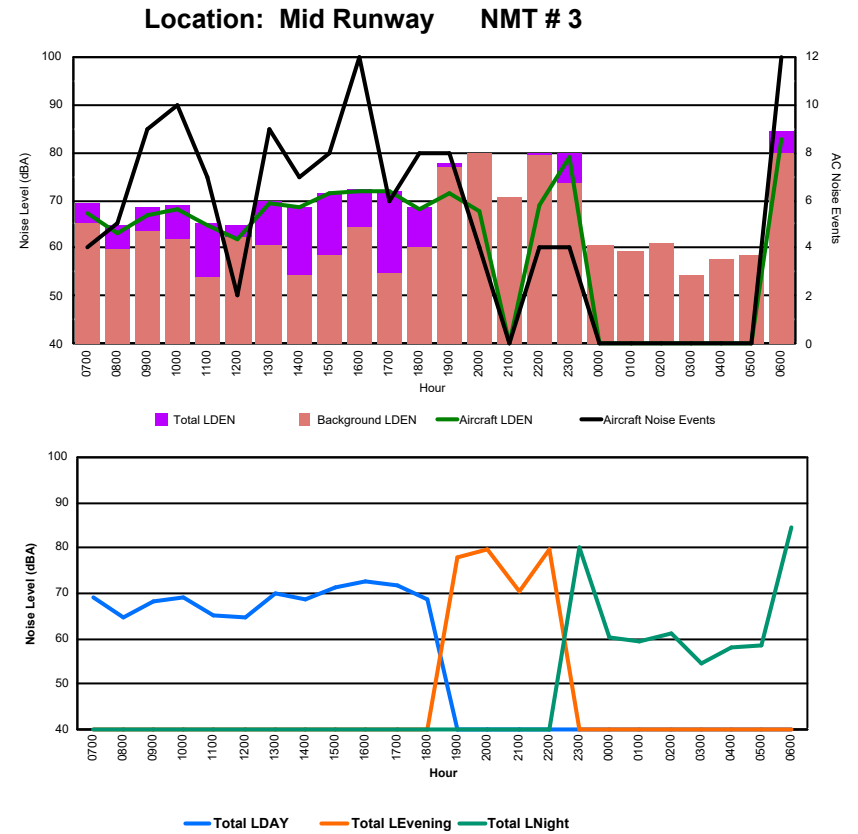

Luxembourg Airport Noise Distribution by Hour

Between 01/09/2024 00:00:00 and 01/09/2024 23:59:59 (Local Time)

Day	Aircraft Events	Total LDEN dB (A)	Aircraft LDEN dB(A)	Background LDEN dB(A)	Total LDay dB(A)	Total LEvening dB(A)	Total LNight dB (A)
01/09/24 7:00	4	69.3	67.2	65.4	69.3	-	-
01/09/24 8:00	5	64.7	63.0	59.8	64.7	-	-
01/09/24 9:00	9	68.4	66.8	63.5	68.4	-	-
01/09/24 10:00	10	69.0	68.1	61.8	69.0	-	-
01/09/24 11:00	7	65.0	64.6	53.8	65.0	-	-
01/09/24 12:00	2	64.9	61.7	62.1	64.9	-	-
01/09/24 13:00	9	69.8	69.3	60.7	69.8	-	-
01/09/24 14:00	7	68.7	68.5	54.5	68.7	-	-
01/09/24 15:00	8	71.5	71.3	58.7	71.5	-	-
01/09/24 16:00	12	72.5	71.8	64.3	72.5	-	-
01/09/24 17:00	6	71.8	71.7	54.7	71.8	-	-
01/09/24 18:00	8	68.6	68.0	60.2	68.6	-	-
01/09/24 19:00	8	77.9	71.4	76.8	-	77.9	-
01/09/24 20:00	4	79.9	67.9	79.6	-	79.9	-
01/09/24 21:00	-	70.6	-	70.6	-	70.6	-
01/09/24 22:00	4	79.8	69.0	79.5	-	79.8	-
01/09/24 23:00	4	80.0	78.9	73.6	-	-	80.0
02/09/24 0:00	-	60.5	-	60.7	-	-	60.5
02/09/24 1:00	-	59.4	-	59.5	-	-	59.4
02/09/24 2:00	-	61.0	-	61.2	-	-	61.0
02/09/24 3:00	-	54.5	-	54.5	-	-	54.5
02/09/24 4:00	-	57.9	-	57.9	-	-	57.9
02/09/24 5:00	-	58.4	-	58.4	-	-	58.4
02/09/24 6:00	12	84.4	82.6	79.8	-	-	84.4
	119	75.0	71.9	72.0	69.4	78.2	76.8