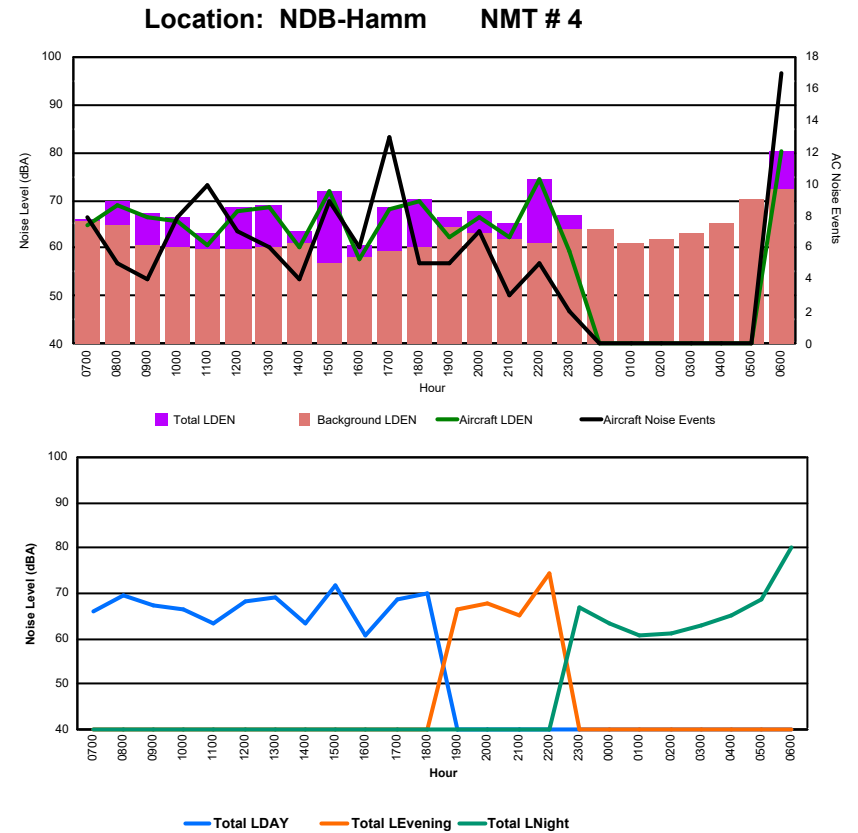

Luxembourg Airport Noise Distribution by Hour

Between 09/09/2024 00:00:00 and 09/09/2024 23:59:59 (Local Time)

Day	Aircraft Events	Total LDEN dB(A)	Aircraft LDEN dB(A)	Background LDEN dB(A)	Total LDay dB(A)	Total LEvening dB(A)	Total LNight dB(A)	
09/09/24	7:00	8	66.0	64.7	65.8	66.0	-	-
09/09/24	8:00	5	69.6	68.9	64.8	69.6	-	-
09/09/24	9:00	4	67.3	66.3	60.6	67.3	-	-
09/09/24	10:00	8	66.5	65.5	60.2	66.5	-	-
09/09/24	11:00	10	63.2	60.8	59.8	63.2	-	-
09/09/24	12:00	7	68.4	67.8	59.6	68.4	-	-
09/09/24	13:00	6	69.1	68.5	60.3	69.1	-	-
09/09/24	14:00	4	63.5	60.3	60.9	63.5	-	-
09/09/24	15:00	9	71.9	71.7	56.8	71.9	-	-
09/09/24	16:00	6	60.8	57.8	58.1	60.8	-	-
09/09/24	17:00	13	68.7	68.2	59.2	68.7	-	-
09/09/24	18:00	5	70.1	69.6	60.2	70.1	-	-
09/09/24	19:00	5	66.4	62.5	64.3	-	66.4	-
09/09/24	20:00	7	67.9	66.3	63.0	-	67.9	-
09/09/24	21:00	3	65.0	62.1	61.9	-	65.0	-
09/09/24	22:00	5	74.5	74.4	61.1	-	74.5	-
09/09/24	23:00	2	66.8	59.2	64.0	-	-	66.8
10/09/24	0:00	-	63.2	-	63.9	-	-	63.2
10/09/24	1:00	-	60.8	-	61.0	-	-	60.8
10/09/24	2:00	-	61.3	-	61.7	-	-	61.3
10/09/24	3:00	-	62.9	-	63.0	-	-	62.9
10/09/24	4:00	-	65.0	-	65.2	-	-	65.0
10/09/24	5:00	-	68.7	-	70.2	-	-	68.7
10/09/24	6:00	17	80.3	80.1	72.2	-	-	80.3
	124	70.1	69.3	64.2	68.1	70.2	72.1