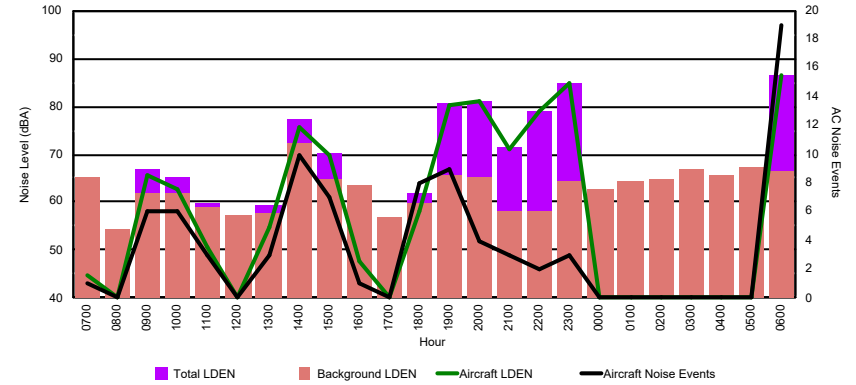

Luxembourg Airport Noise Distribution by Hour

Between 06/09/2024 00:00:00 and 06/09/2024 23:59:59 (Local Time)

Day	Aircraft Events	Total LDEN dB(A)	Aircraft LDEN dB(A)	Background LDEN dB(A)	Total LDay dB(A)	Total LEvening dB(A)	Total LNight dB(A)	
06/09/24	7:00	1	64.8	44.6	65.0	64.8	-	-
06/09/24	8:00	-	54.4	-	54.5	54.4	-	-
06/09/24	9:00	6	67.0	65.6	61.9	67.0	-	-
06/09/24	10:00	6	65.3	62.8	61.8	65.3	-	-
06/09/24	11:00	3	59.6	50.6	59.0	59.6	-	-
06/09/24	12:00	-	57.1	-	57.1	57.1	-	-
06/09/24	13:00	3	59.3	54.6	57.7	59.3	-	-
06/09/24	14:00	10	77.4	75.6	72.5	77.4	-	-
06/09/24	15:00	7	70.4	69.9	64.9	70.4	-	-
06/09/24	16:00	1	63.5	47.7	63.4	63.5	-	-
06/09/24	17:00	-	56.7	-	56.7	56.7	-	-
06/09/24	18:00	8	61.8	58.1	59.6	61.8	-	-
06/09/24	19:00	9	80.5	80.3	65.5	-	80.5	-
06/09/24	20:00	4	81.1	80.9	65.2	-	81.1	-
06/09/24	21:00	3	71.3	71.0	58.3	-	71.3	-
06/09/24	22:00	2	78.9	78.9	58.0	-	78.9	-
06/09/24	23:00	3	84.9	84.9	64.2	-	-	84.9
07/09/24	0:00	-	62.2	-	62.6	-	-	62.2
07/09/24	1:00	-	63.9	-	64.3	-	-	63.9
07/09/24	2:00	-	64.3	-	64.6	-	-	64.3
07/09/24	3:00	-	66.6	-	66.8	-	-	66.6
07/09/24	4:00	-	65.4	-	65.6	-	-	65.4
07/09/24	5:00	-	66.8	-	67.1	-	-	66.8
07/09/24	6:00	19	86.3	86.3	66.5	-	-	86.3
	85	76.9	76.6	64.6	68.5	79.2	79.7	

Location: DVOR NMT # 2