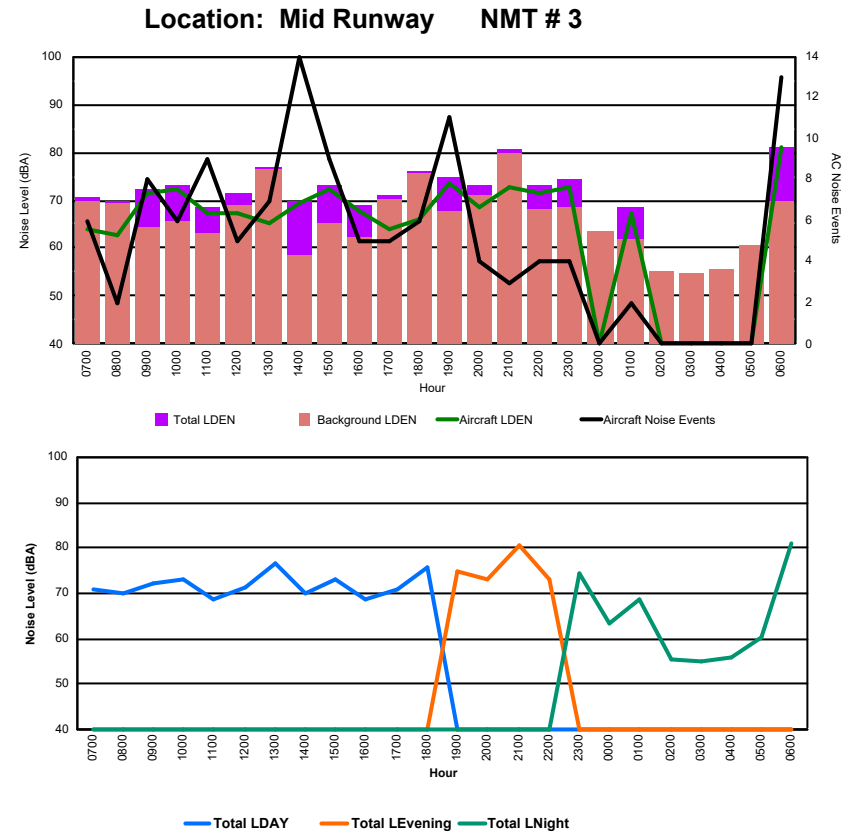

Luxembourg Airport Noise Distribution by Hour

Between 08/09/2024 00:00:00 and 08/09/2024 23:59:59 (Local Time)

Day	Aircraft Events	Total LDEN dB (A)	Aircraft LDEN dB(A)	Background LDEN dB(A)	Total LDay dB(A)	Total LEvening dB(A)	Total LNight dB (A)
08/09/24 7:00	6	70.8	63.9	69.8	70.8	-	-
08/09/24 8:00	2	70.0	62.8	69.2	70.0	-	-
08/09/24 9:00	8	72.2	71.5	64.3	72.2	-	-
08/09/24 10:00	6	73.2	72.4	65.8	73.2	-	-
08/09/24 11:00	9	68.7	67.3	63.3	68.7	-	-
08/09/24 12:00	5	71.3	67.3	69.0	71.3	-	-
08/09/24 13:00	7	76.7	65.2	76.4	76.7	-	-
08/09/24 14:00	14	69.8	69.4	58.4	69.8	-	-
08/09/24 15:00	9	73.0	72.2	65.4	73.0	-	-
08/09/24 16:00	5	68.9	67.8	62.4	68.9	-	-
08/09/24 17:00	5	71.1	64.1	70.1	71.1	-	-
08/09/24 18:00	6	75.9	65.9	75.5	75.9	-	-
08/09/24 19:00	11	74.7	73.7	67.7	-	74.7	-
08/09/24 20:00	4	73.1	68.7	71.2	-	73.1	-
08/09/24 21:00	3	80.8	72.9	80.0	-	80.8	-
08/09/24 22:00	4	73.0	71.4	68.0	-	73.0	-
08/09/24 23:00	4	74.2	72.8	68.7	-	-	74.2
09/09/24 0:00	-	63.4	-	63.5	-	-	63.4
09/09/24 1:00	2	68.5	67.4	62.0	-	-	68.5
09/09/24 2:00	-	55.3	-	55.3	-	-	55.3
09/09/24 3:00	-	54.9	-	54.9	-	-	54.9
09/09/24 4:00	-	55.8	-	55.8	-	-	55.8
09/09/24 5:00	-	60.5	-	60.6	-	-	60.5
09/09/24 6:00	13	81.2	80.9	70.0	-	-	81.2
	123	73.8	71.0	70.6	72.6	76.8	73.3