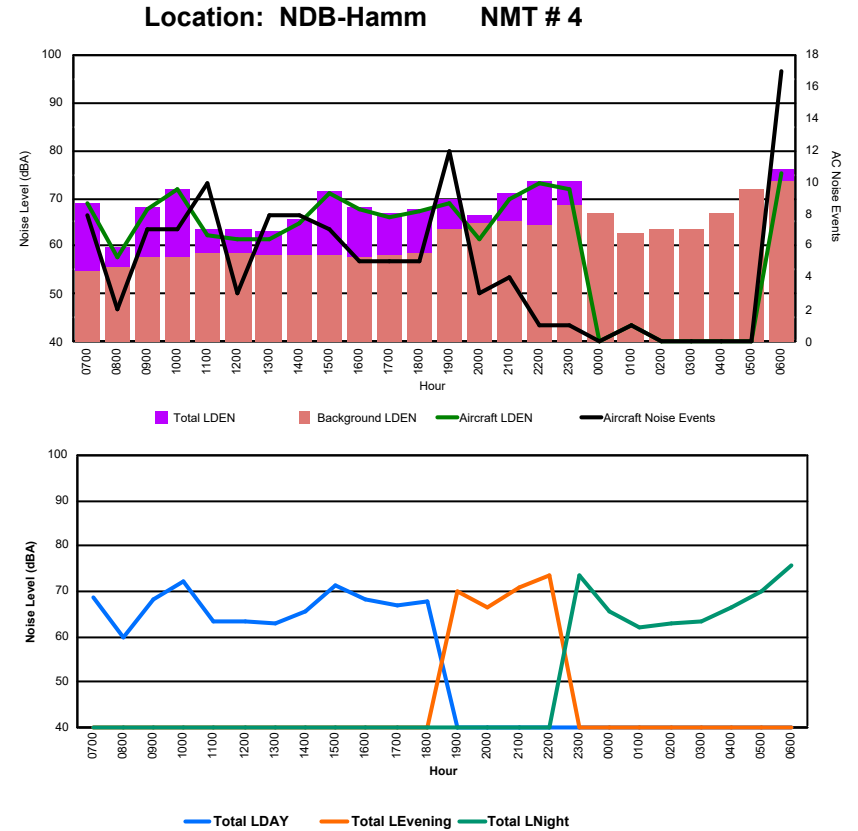

Luxembourg Airport Noise Distribution by Hour

Between 08/09/2024 00:00:00 and 08/09/2024 23:59:59 (Local Time)

Day	Aircraft Events	Total LDEN dB(A)	Aircraft LDEN dB(A)	Background LDEN dB(A)	Total LDay dB(A)	Total LEvening dB(A)	Total LNight dB(A)	
08/09/24	7:00	8	68.9	68.8	54.9	68.9	-	-
08/09/24	8:00	2	59.8	57.8	55.7	59.8	-	-
08/09/24	9:00	7	68.1	67.7	57.5	68.1	-	-
08/09/24	10:00	7	72.0	71.8	57.6	72.0	-	-
08/09/24	11:00	10	63.6	62.1	58.7	63.6	-	-
08/09/24	12:00	3	63.4	61.6	58.7	63.4	-	-
08/09/24	13:00	8	63.0	61.4	58.2	63.0	-	-
08/09/24	14:00	8	65.7	64.9	58.3	65.7	-	-
08/09/24	15:00	7	71.3	71.0	58.0	71.3	-	-
08/09/24	16:00	5	68.3	67.8	57.9	68.3	-	-
08/09/24	17:00	5	66.7	66.1	58.2	66.7	-	-
08/09/24	18:00	5	67.9	67.4	58.6	67.9	-	-
08/09/24	19:00	12	70.0	68.9	63.7	-	70.0	-
08/09/24	20:00	3	66.3	61.5	64.7	-	66.3	-
08/09/24	21:00	4	71.1	70.0	65.0	-	71.1	-
08/09/24	22:00	1	73.6	73.1	64.4	-	73.6	-
08/09/24	23:00	1	73.5	71.9	68.6	-	-	73.5
09/09/24	0:00	-	65.7	-	66.8	-	-	65.7
09/09/24	1:00	1	62.2	43.4	62.6	-	-	62.2
09/09/24	2:00	-	62.9	-	63.5	-	-	62.9
09/09/24	3:00	-	63.6	-	63.6	-	-	63.6
09/09/24	4:00	-	66.4	-	67.0	-	-	66.4
09/09/24	5:00	-	70.2	-	72.0	-	-	70.2
09/09/24	6:00	17	75.9	75.2	73.4	-	-	75.9
	114	69.4	68.0	65.2	67.8	71.0	70.3