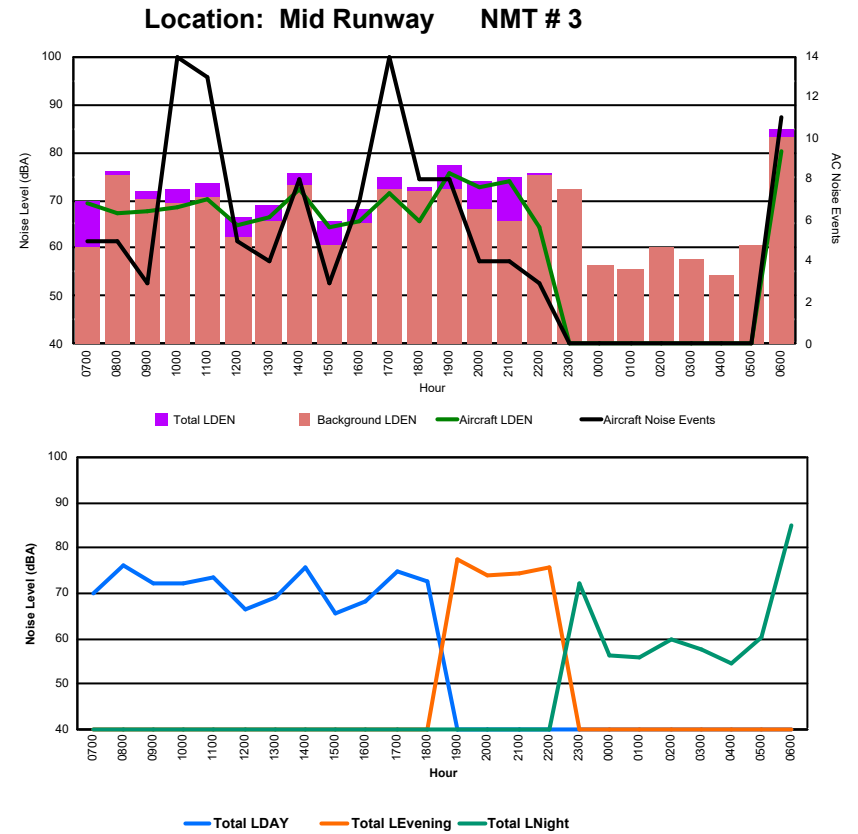

Luxembourg Airport Noise Distribution by Hour

Between 02/09/2024 00:00:00 and 02/09/2024 23:59:59 (Local Time)

Day	Aircraft Events	Total LDEN dB (A)	Aircraft LDEN dB(A)	Background LDEN dB(A)	Total LDay dB(A)	Total LEvening dB(A)	Total LNight dB (A)	
02/09/24	7:00	5	70.0	69.5	60.2	70.0	-	-
02/09/24	8:00	5	76.0	67.4	75.3	76.0	-	-
02/09/24	9:00	3	72.0	67.8	70.1	72.0	-	-
02/09/24	10:00	14	72.1	68.4	69.2	72.1	-	-
02/09/24	11:00	13	73.4	70.4	70.7	73.4	-	-
02/09/24	12:00	5	66.6	64.7	62.3	66.6	-	-
02/09/24	13:00	4	69.0	66.3	65.8	69.0	-	-
02/09/24	14:00	8	75.8	72.3	73.2	75.8	-	-
02/09/24	15:00	3	65.8	64.2	60.8	65.8	-	-
02/09/24	16:00	7	68.2	65.5	65.0	68.2	-	-
02/09/24	17:00	14	74.9	71.5	72.2	74.9	-	-
02/09/24	18:00	8	72.8	65.8	71.9	72.8	-	-
02/09/24	19:00	8	77.5	75.8	72.4	-	77.5	-
02/09/24	20:00	4	74.0	72.7	68.2	-	74.0	-
02/09/24	21:00	4	74.6	74.0	65.8	-	74.6	-
02/09/24	22:00	3	75.6	64.2	75.3	-	75.6	-
02/09/24	23:00	-	72.2	-	72.1	-	-	72.2
03/09/24	0:00	-	56.3	-	56.4	-	-	56.3
03/09/24	1:00	-	55.8	-	55.8	-	-	55.8
03/09/24	2:00	-	60.0	-	60.4	-	-	60.0
03/09/24	3:00	-	57.7	-	57.7	-	-	57.7
03/09/24	4:00	-	54.4	-	54.4	-	-	54.4
03/09/24	5:00	-	60.5	-	60.5	-	-	60.5
03/09/24	6:00	11	84.8	80.3	83.0	-	-	84.8
	119	74.5	70.6	72.3	72.5	75.6	76.1