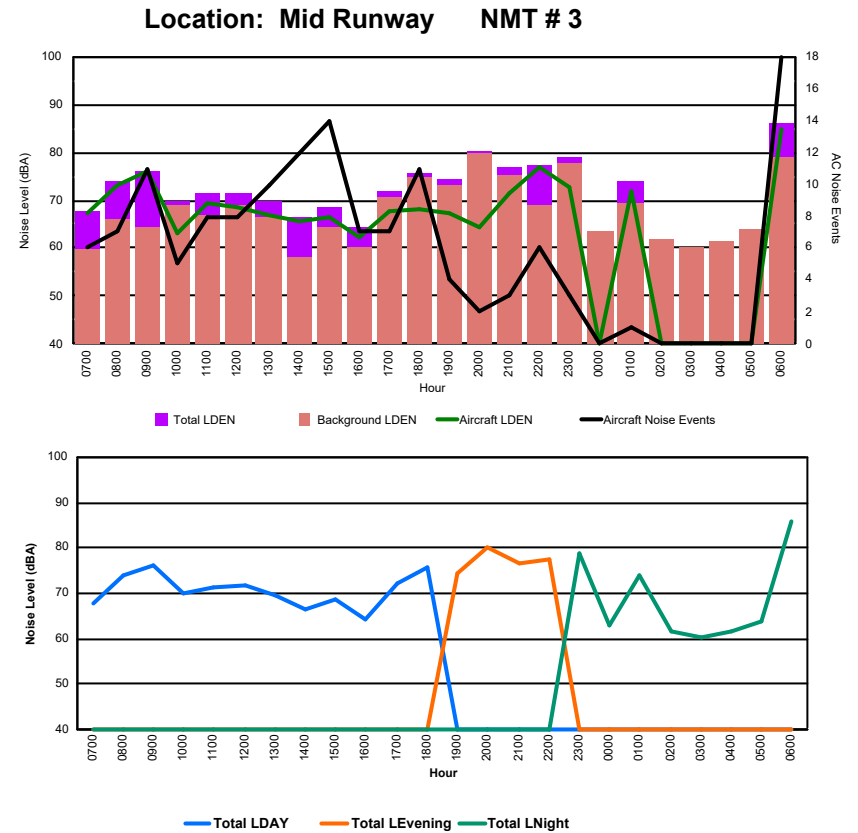

Luxembourg Airport Noise Distribution by Hour

Between 10/09/2024 00:00:00 and 10/09/2024 23:59:59 (Local Time)

Day	Aircraft Events	Total LDEN dB(A)	Aircraft LDEN dB(A)	Background LDEN dB(A)	Total LDay dB(A)	Total LEvening dB(A)	Total LNight dB(A)
10/09/24 7:00	6	67.8	67.2	59.6	67.8	-	-
10/09/24 8:00	7	74.1	73.3	66.2	74.1	-	-
10/09/24 9:00	11	76.2	75.9	64.5	76.2	-	-
10/09/24 10:00	5	70.0	63.3	69.0	70.0	-	-
10/09/24 11:00	8	71.3	69.5	66.8	71.3	-	-
10/09/24 12:00	8	71.6	68.4	68.9	71.6	-	-
10/09/24 13:00	10	69.7	66.9	66.6	69.7	-	-
10/09/24 14:00	12	66.4	65.8	58.0	66.4	-	-
10/09/24 15:00	14	68.5	66.5	64.3	68.5	-	-
10/09/24 16:00	7	64.4	62.4	60.3	64.4	-	-
10/09/24 17:00	7	72.0	67.6	70.6	72.0	-	-
10/09/24 18:00	11	75.7	68.2	74.9	75.7	-	-
10/09/24 19:00	4	74.2	67.5	73.2	-	74.2	-
10/09/24 20:00	2	80.1	64.3	80.0	-	80.1	-
10/09/24 21:00	3	76.8	71.6	75.3	-	76.8	-
10/09/24 22:00	6	77.5	76.9	68.8	-	77.5	-
10/09/24 23:00	3	79.0	72.6	77.8	-	-	79.0
11/09/24 0:00	-	62.9	-	63.5	-	-	62.9
11/09/24 1:00	1	73.8	72.0	69.3	-	-	73.8
11/09/24 2:00	-	61.6	-	62.0	-	-	61.6
11/09/24 3:00	-	60.4	-	60.4	-	-	60.4
11/09/24 4:00	-	61.6	-	61.6	-	-	61.6
11/09/24 5:00	-	64.0	-	64.1	-	-	64.0
11/09/24 6:00	18	85.9	84.9	78.9	-	-	85.9
	143	75.8	73.4	72.2	71.9	77.6	78.0