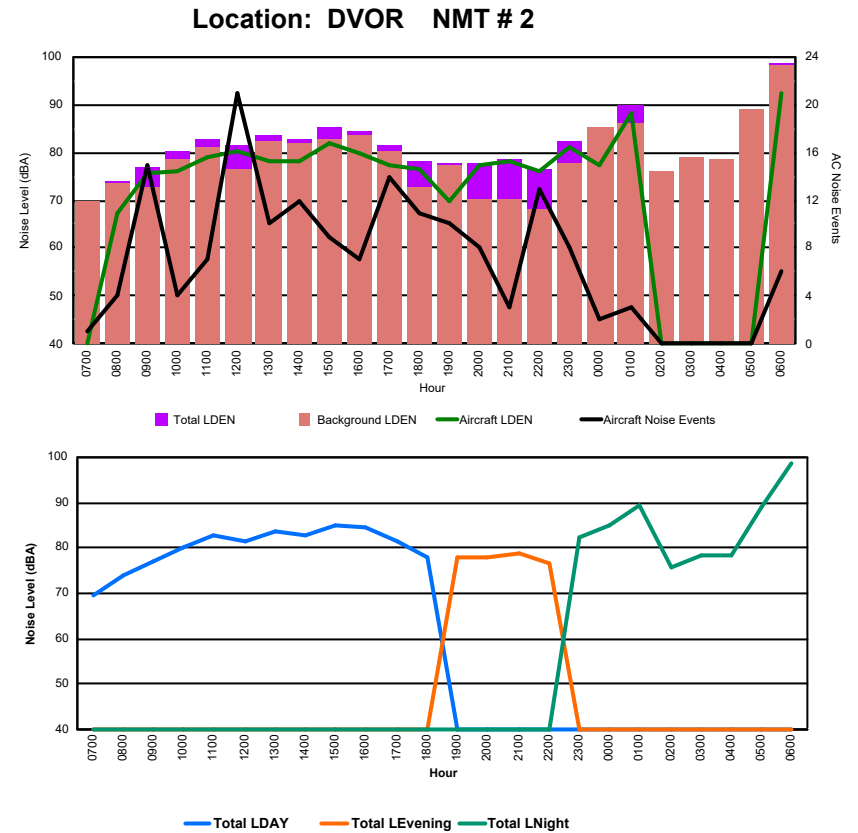

Luxembourg Airport Noise Distribution by Hour

Between 08/09/2024 00:00:00 and 08/09/2024 23:59:59 (Local Time)

Day	Aircraft Events	Total LDEN dB (A)	Aircraft LDEN dB(A)	Background LDEN dB(A)	Total LDay dB(A)	Total LEvening dB(A)	Total LNight dB (A)
08/09/24 7:00	1	69.6	38.4	69.8	69.6	-	-
08/09/24 8:00	4	74.1	67.2	73.4	74.1	-	-
08/09/24 9:00	15	76.9	75.6	72.6	76.9	-	-
08/09/24 10:00	4	80.1	76.1	78.4	80.1	-	-
08/09/24 11:00	7	82.6	78.8	81.1	82.6	-	-
08/09/24 12:00	21	81.4	80.4	76.6	81.4	-	-
08/09/24 13:00	10	83.6	78.1	82.4	83.6	-	-
08/09/24 14:00	12	82.6	78.3	81.7	82.6	-	-
08/09/24 15:00	9	85.1	82.0	82.9	85.1	-	-
08/09/24 16:00	7	84.4	80.0	83.4	84.4	-	-
08/09/24 17:00	14	81.5	77.3	80.2	81.5	-	-
08/09/24 18:00	11	78.0	76.5	72.8	78.0	-	-
08/09/24 19:00	10	77.9	69.6	77.5	-	77.9	-
08/09/24 20:00	8	77.8	77.1	70.3	-	77.8	-
08/09/24 21:00	3	78.7	78.2	70.1	-	78.7	-
08/09/24 22:00	13	76.6	76.1	68.0	-	76.6	-
08/09/24 23:00	8	82.5	81.1	77.9	-	-	82.5
09/09/24 0:00	2	84.9	77.4	85.3	-	-	84.9
09/09/24 1:00	3	89.6	88.0	86.0	-	-	89.6
09/09/24 2:00	-	75.6	-	75.9	-	-	75.6
09/09/24 3:00	-	78.4	-	78.8	-	-	78.4
09/09/24 4:00	-	78.4	-	78.6	-	-	78.4
09/09/24 5:00	-	88.8	-	89.0	-	-	88.8
09/09/24 6:00	6	98.5	92.4	98.1	-	-	98.5
	168	86.8	81.6	86.0	81.6	77.8	90.7