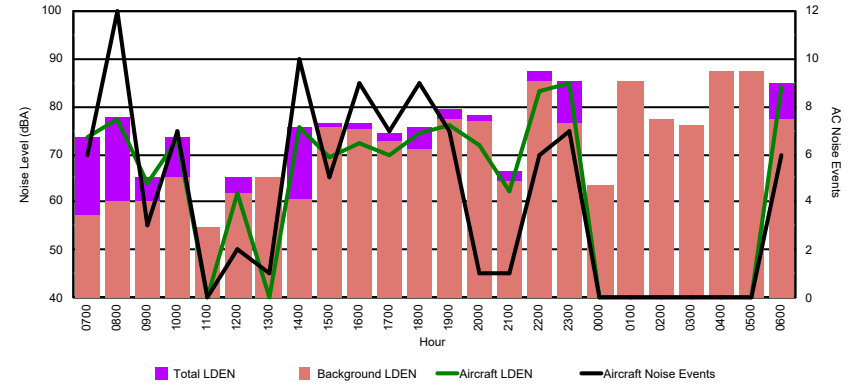

Luxembourg Airport Noise Distribution by Hour

Between 07/09/2024 00:00:00 and 07/09/2024 23:59:59 (Local Time)

Day	Aircraft Events	Total LDEN dB (A)	Aircraft LDEN dB(A)	Background LDEN dB(A)	Total LDay dB(A)	Total LEvening dB(A)	Total LNight dB (A)
07/09/24 7:00	6	73.6	73.4	57.4	73.6	-	-
07/09/24 8:00	12	77.6	77.5	60.0	77.6	-	-
07/09/24 9:00	3	65.2	63.8	60.0	65.2	-	-
07/09/24 10:00	7	73.6	73.0	65.0	73.6	-	-
07/09/24 11:00	-	54.9	-	54.9	54.9	-	-
07/09/24 12:00	2	65.0	62.0	62.0	65.0	-	-
07/09/24 13:00	1	65.4	39.5	65.4	65.4	-	-
07/09/24 14:00	10	75.8	75.6	60.7	75.8	-	-
07/09/24 15:00	5	76.6	69.5	75.7	76.6	-	-
07/09/24 16:00	9	76.6	72.3	75.4	76.6	-	-
07/09/24 17:00	7	74.4	69.9	72.7	74.4	-	-
07/09/24 18:00	9	75.7	74.2	71.0	75.7	-	-
07/09/24 19:00	7	79.3	76.1	77.1	-	79.3	-
07/09/24 20:00	1	78.0	71.8	77.0	-	78.0	-
07/09/24 21:00	1	66.5	62.5	64.3	-	66.5	-
07/09/24 22:00	6	87.2	83.0	85.4	-	87.2	-
07/09/24 23:00	7	85.2	84.6	76.4	-	-	85.2
08/09/24 0:00	-	63.1	-	63.4	-	-	63.1
08/09/24 1:00	-	84.5	-	85.1	-	-	84.5
08/09/24 2:00	-	76.9	-	77.3	-	-	76.9
08/09/24 3:00	-	75.8	-	76.0	-	-	75.8
08/09/24 4:00	-	87.0	-	87.3	-	-	87.0
08/09/24 5:00	-	86.8	-	87.1	-	-	86.8
08/09/24 6:00	6	84.6	83.9	77.1	-	-	84.6
	99	80.9	76.2	79.5	74.1	82.3	83.9

Location: DVOR NMT # 2