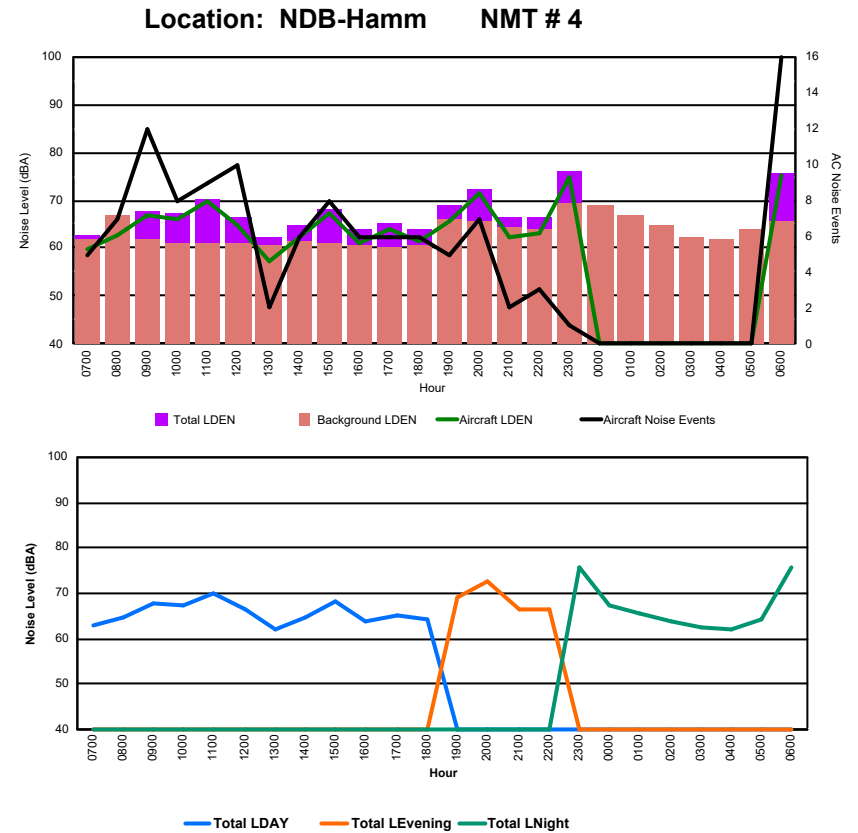

Luxembourg Airport Noise Distribution by Hour

Between 07/09/2024 00:00:00 and 07/09/2024 23:59:59 (Local Time)

Day	Aircraft Events	Total LDEN dB(A)	Aircraft LDEN dB(A)	Background LDEN dB(A)	Total LDay dB(A)	Total LEvening dB(A)	Total LNight dB(A)	
07/09/24	7:00	5	62.9	59.9	61.7	62.9	-	-
07/09/24	8:00	7	64.9	62.8	66.7	64.9	-	-
07/09/24	9:00	12	67.9	66.9	61.7	67.9	-	-
07/09/24	10:00	8	67.2	66.0	61.2	67.2	-	-
07/09/24	11:00	9	70.1	69.6	61.0	70.1	-	-
07/09/24	12:00	10	66.3	64.9	60.9	66.3	-	-
07/09/24	13:00	2	62.1	57.1	60.5	62.1	-	-
07/09/24	14:00	6	64.9	62.5	61.3	64.9	-	-
07/09/24	15:00	8	68.3	67.5	61.0	68.3	-	-
07/09/24	16:00	6	63.8	60.9	60.8	63.8	-	-
07/09/24	17:00	6	65.3	63.8	60.2	65.3	-	-
07/09/24	18:00	6	64.1	61.5	60.6	64.1	-	-
07/09/24	19:00	5	69.0	65.8	66.2	-	69.0	-
07/09/24	20:00	7	72.5	71.6	65.6	-	72.5	-
07/09/24	21:00	2	66.5	62.5	64.4	-	66.5	-
07/09/24	22:00	3	66.6	63.3	64.1	-	66.6	-
07/09/24	23:00	1	75.9	74.8	69.2	-	-	75.9
08/09/24	0:00	-	67.5	-	68.9	-	-	67.5
08/09/24	1:00	-	65.6	-	66.8	-	-	65.6
08/09/24	2:00	-	63.9	-	64.9	-	-	63.9
08/09/24	3:00	-	62.4	-	62.4	-	-	62.4
08/09/24	4:00	-	62.0	-	62.0	-	-	62.0
08/09/24	5:00	-	64.1	-	64.1	-	-	64.1
08/09/24	6:00	16	75.6	75.2	65.6	-	-	75.6
		119	68.7	67.1	64.3	66.3	69.4	70.6