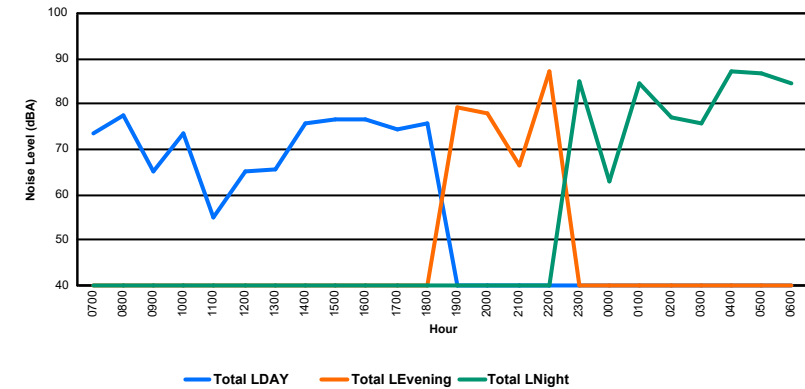

Luxembourg Airport Noise Distribution by Hour

Between 07/09/2024 00:00:00 and 07/09/2024 23:59:59 (Local Time)

Day	Aircraft Events	Total LDEN dB (A)	Aircraft LDEN dB(A)	Background LDEN dB(A)	Total LDay dB(A)	Total LEvening dB(A)	Total LNight dB (A)
07/09/24 7:00	6	73.6	73.4	57.4	73.6	-	-
07/09/24 8:00	12	77.6	77.5	60.0	77.6	-	-
07/09/24 9:00	3	65.2	63.8	60.0	65.2	-	-
07/09/24 10:00	7	73.6	73.0	65.0	73.6	-	-
07/09/24 11:00	-	54.9	-	54.9	54.9	-	-
07/09/24 12:00	2	65.0	62.0	62.0	65.0	-	-
07/09/24 13:00	1	65.4	39.5	65.4	65.4	-	-
07/09/24 14:00	10	75.8	75.6	60.7	75.8	-	-
07/09/24 15:00	5	76.6	69.5	75.7	76.6	-	-
07/09/24 16:00	9	76.6	72.3	75.4	76.6	-	-
07/09/24 17:00	7	74.4	69.9	72.7	74.4	-	-
07/09/24 18:00	9	75.7	74.2	71.0	75.7	-	-
07/09/24 19:00	7	79.3	76.1	77.1	-	79.3	-
07/09/24 20:00	1	78.0	71.8	77.0	-	78.0	-
07/09/24 21:00	1	66.5	62.5	64.3	-	66.5	-
07/09/24 22:00	6	87.2	83.0	85.4	-	87.2	-
07/09/24 23:00	7	85.2	84.6	76.4	-	-	85.2
08/09/24 0:00	-	63.1	-	63.4	-	-	63.1
08/09/24 1:00	-	84.5	-	85.1	-	-	84.5
08/09/24 2:00	-	76.9	-	77.3	-	-	76.9
08/09/24 3:00	-	75.8	-	76.0	-	-	75.8
08/09/24 4:00	-	87.0	-	87.3	-	-	87.0
08/09/24 5:00	-	86.8	-	87.1	-	-	86.8
08/09/24 6:00	6	84.6	83.9	77.1	-	-	84.6
	99	80.9	76.2	79.5	74.1	82.3	83.9

Location: DVOR NMT # 2