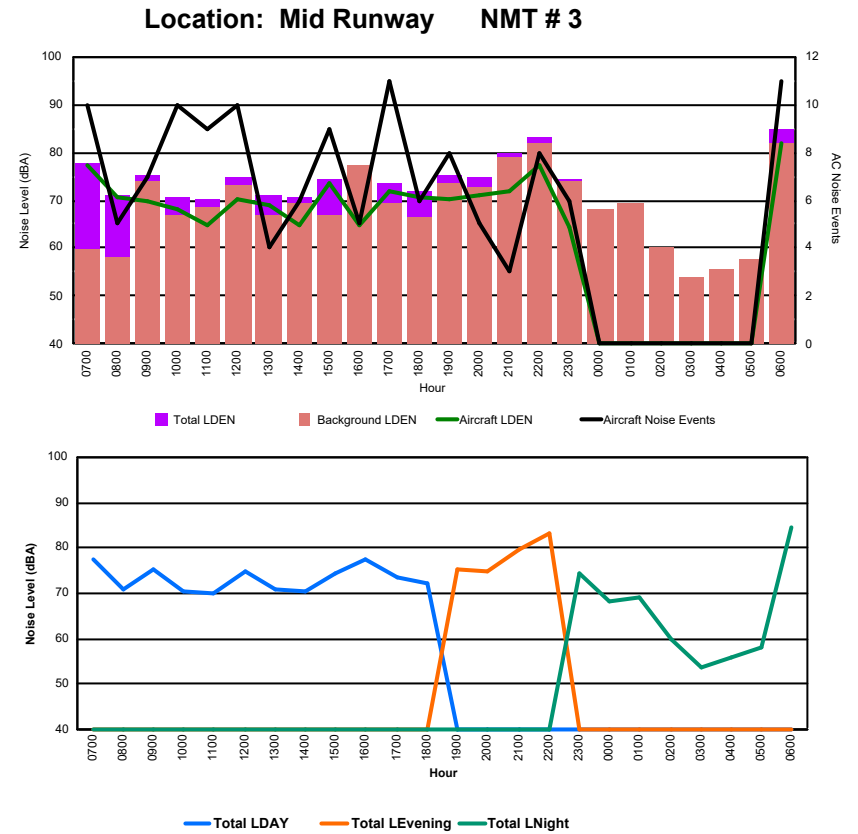

Luxembourg Airport Noise Distribution by Hour

Between 09/09/2024 00:00:00 and 09/09/2024 23:59:59 (Local Time)

Day	Aircraft Events	Total LDEN dB (A)	Aircraft LDEN dB(A)	Background LDEN dB(A)	Total LDay dB(A)	Total LEvening dB(A)	Total LNight dB (A)
09/09/24 7:00	10	77.6	77.5	59.9	77.6	-	-
09/09/24 8:00	5	70.9	70.6	58.2	70.9	-	-
09/09/24 9:00	7	75.3	70.0	73.8	75.3	-	-
09/09/24 10:00	10	70.5	68.1	66.8	70.5	-	-
09/09/24 11:00	9	70.1	64.7	68.7	70.1	-	-
09/09/24 12:00	10	74.9	70.3	73.0	74.9	-	-
09/09/24 13:00	4	71.1	69.1	66.9	71.1	-	-
09/09/24 14:00	6	70.5	64.8	69.3	70.5	-	-
09/09/24 15:00	9	74.3	73.5	66.9	74.3	-	-
09/09/24 16:00	5	77.4	64.6	77.2	77.4	-	-
09/09/24 17:00	11	73.7	71.8	69.4	73.7	-	-
09/09/24 18:00	6	72.0	70.7	66.5	72.0	-	-
09/09/24 19:00	8	75.2	70.3	73.6	-	75.2	-
09/09/24 20:00	5	75.0	70.9	72.8	-	75.0	-
09/09/24 21:00	3	79.8	71.9	79.1	-	79.8	-
09/09/24 22:00	8	83.1	77.3	81.8	-	83.1	-
09/09/24 23:00	6	74.5	64.5	74.1	-	-	74.5
10/09/24 0:00	-	68.2	-	68.3	-	-	68.2
10/09/24 1:00	-	69.2	-	69.3	-	-	69.2
10/09/24 2:00	-	60.0	-	60.2	-	-	60.0
10/09/24 3:00	-	53.8	-	53.8	-	-	53.8
10/09/24 4:00	-	55.8	-	55.8	-	-	55.8
10/09/24 5:00	-	57.9	-	57.9	-	-	57.9
10/09/24 6:00	11	84.7	81.8	82.0	-	-	84.7
	133	76.2	72.3	74.1	74.0	79.6	76.3