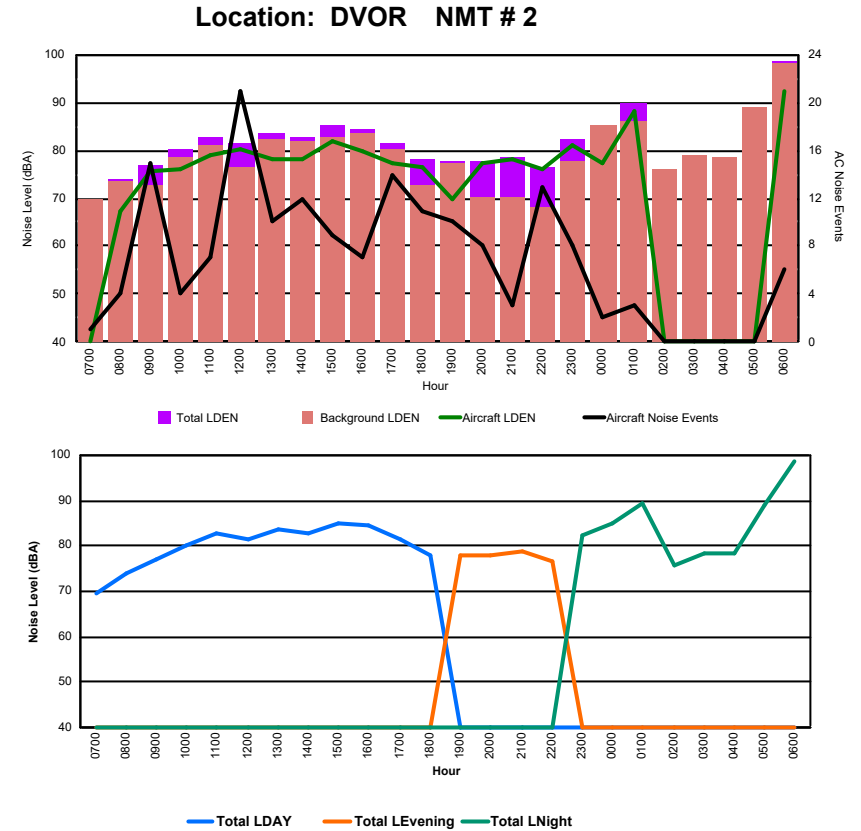

Luxembourg Airport Noise Distribution by Hour

Between 08/09/2024 00:00:00 and 08/09/2024 23:59:59 (Local Time)

Day	Aircraft Events	Total LDEN dB (A)	Aircraft LDEN dB(A)	Background LDEN dB(A)	Total LDay dB(A)	Total LEvening dB(A)	Total LNight dB (A)
08/09/24 7:00	1	69.6	38.4	69.8	69.6	-	-
08/09/24 8:00	4	74.1	67.2	73.4	74.1	-	-
08/09/24 9:00	15	76.9	75.6	72.6	76.9	-	-
08/09/24 10:00	4	80.1	76.1	78.4	80.1	-	-
08/09/24 11:00	7	82.6	78.8	81.1	82.6	-	-
08/09/24 12:00	21	81.4	80.4	76.6	81.4	-	-
08/09/24 13:00	10	83.6	78.1	82.4	83.6	-	-
08/09/24 14:00	12	82.6	78.3	81.7	82.6	-	-
08/09/24 15:00	9	85.1	82.0	82.9	85.1	-	-
08/09/24 16:00	7	84.4	80.0	83.4	84.4	-	-
08/09/24 17:00	14	81.5	77.3	80.2	81.5	-	-
08/09/24 18:00	11	78.0	76.5	72.8	78.0	-	-
08/09/24 19:00	10	77.9	69.6	77.5	-	77.9	-
08/09/24 20:00	8	77.8	77.1	70.3	-	77.8	-
08/09/24 21:00	3	78.7	78.2	70.1	-	78.7	-
08/09/24 22:00	13	76.6	76.1	68.0	-	76.6	-
08/09/24 23:00	8	82.5	81.1	77.9	-	-	82.5
09/09/24 0:00	2	84.9	77.4	85.3	-	-	84.9
09/09/24 1:00	3	89.6	88.0	86.0	-	-	89.6
09/09/24 2:00	-	75.6	-	75.9	-	-	75.6
09/09/24 3:00	-	78.4	-	78.8	-	-	78.4
09/09/24 4:00	-	78.4	-	78.6	-	-	78.4
09/09/24 5:00	-	88.8	-	89.0	-	-	88.8
09/09/24 6:00	6	98.5	92.4	98.1	-	-	98.5
	168	86.8	81.6	86.0	81.6	77.8	90.7