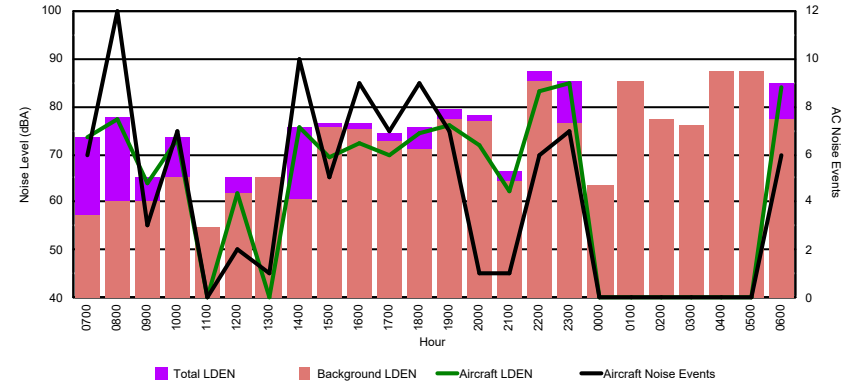

Luxembourg Airport Noise Distribution by Hour

Between 07/09/2024 00:00:00 and 07/09/2024 23:59:59 (Local Time)

Day	Aircraft Events	Total LDEN dB (A)	Aircraft LDEN dB(A)	Background LDEN dB(A)	Total LDay dB(A)	Total LEvening dB(A)	Total LNight dB (A)	
07/09/24	7:00	6	73.6	73.4	57.4	73.6	-	-
07/09/24	8:00	12	77.6	77.5	60.0	77.6	-	-
07/09/24	9:00	3	65.2	63.8	60.0	65.2	-	-
07/09/24	10:00	7	73.6	73.0	65.0	73.6	-	-
07/09/24	11:00	-	54.9	-	54.9	-	-	-
07/09/24	12:00	2	65.0	62.0	62.0	65.0	-	-
07/09/24	13:00	1	65.4	39.5	65.4	65.4	-	-
07/09/24	14:00	10	75.8	75.6	60.7	75.8	-	-
07/09/24	15:00	5	76.6	69.5	75.7	76.6	-	-
07/09/24	16:00	9	76.6	72.3	75.4	76.6	-	-
07/09/24	17:00	7	74.4	69.9	72.7	74.4	-	-
07/09/24	18:00	9	75.7	74.2	71.0	75.7	-	-
07/09/24	19:00	7	79.3	76.1	77.1	-	79.3	-
07/09/24	20:00	1	78.0	71.8	77.0	-	78.0	-
07/09/24	21:00	1	66.5	62.5	64.3	-	66.5	-
07/09/24	22:00	6	87.2	83.0	85.4	-	87.2	-
07/09/24	23:00	7	85.2	84.6	76.4	-	-	85.2
08/09/24	0:00	-	63.1	-	63.4	-	-	63.1
08/09/24	1:00	-	84.5	-	85.1	-	-	84.5
08/09/24	2:00	-	76.9	-	77.3	-	-	76.9
08/09/24	3:00	-	75.8	-	76.0	-	-	75.8
08/09/24	4:00	-	87.0	-	87.3	-	-	87.0
08/09/24	5:00	-	86.8	-	87.1	-	-	86.8
08/09/24	6:00	6	84.6	83.9	77.1	-	-	84.6
	99	80.9	76.2	79.5	74.1	82.3	83.9	

Location: DVOR NMT # 2