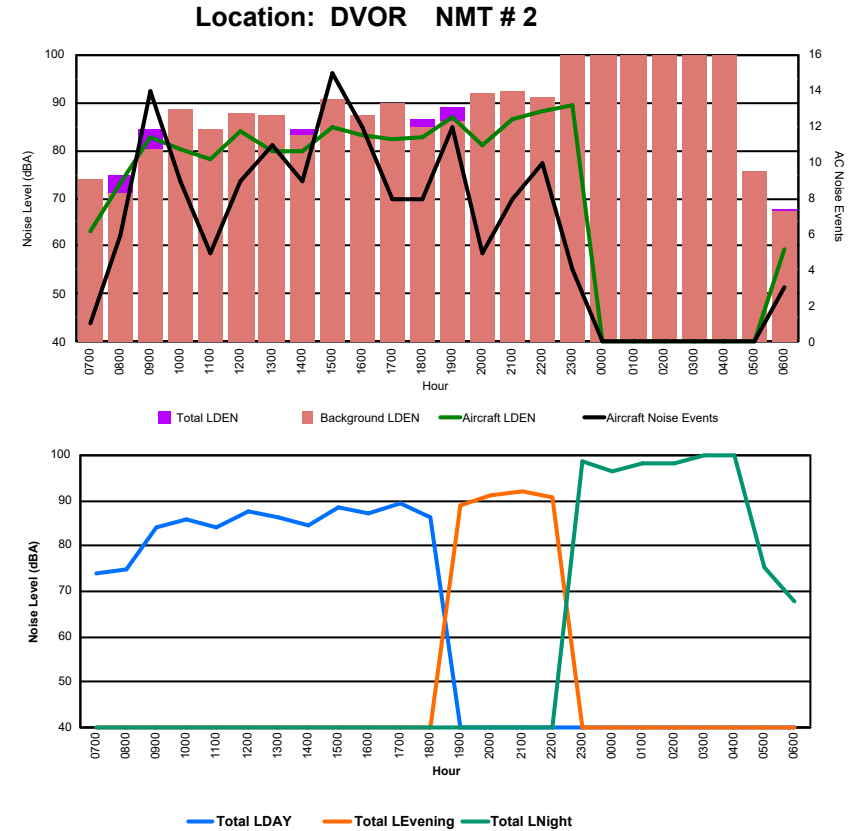

Luxembourg Airport Noise Distribution by Hour

Between 10/09/2024 00:00:00 and 10/09/2024 23:59:59 (Local Time)

Day	Aircraft Events	Total LDEN dB (A)	Aircraft LDEN dB(A)	Background LDEN dB(A)	Total LDay dB(A)	Total LEvening dB(A)	Total LNight dB (A)
10/09/24 7:00	1	73.8	63.3	73.9	73.8	-	-
10/09/24 8:00	6	75.0	73.3	71.1	75.0	-	-
10/09/24 9:00	14	84.3	82.6	80.4	84.3	-	-
10/09/24 10:00	9	86.1	80.2	88.4	86.1	-	-
10/09/24 11:00	5	84.1	78.2	84.4	84.1	-	-
10/09/24 12:00	9	87.8	84.0	87.7	87.8	-	-
10/09/24 13:00	11	86.3	79.9	87.2	86.3	-	-
10/09/24 14:00	9	84.4	80.0	83.3	84.4	-	-
10/09/24 15:00	15	88.6	84.6	90.5	88.6	-	-
10/09/24 16:00	12	87.3	83.3	87.4	87.3	-	-
10/09/24 17:00	8	89.4	82.1	89.9	89.4	-	-
10/09/24 18:00	8	86.4	82.8	85.0	86.4	-	-
10/09/24 19:00	12	89.1	86.9	86.2	-	89.1	-
10/09/24 20:00	5	91.2	81.1	91.8	-	91.2	-
10/09/24 21:00	8	92.1	86.4	92.5	-	92.1	-
10/09/24 22:00	10	90.9	88.3	90.9	-	90.9	-
10/09/24 23:00	4	98.6	89.4	100.1	-	-	98.6
11/09/24 0:00	-	96.5	-	100.2	-	-	96.5
11/09/24 1:00	-	98.1	-	100.2	-	-	98.1
11/09/24 2:00	-	98.4	-	100.6	-	-	98.4
11/09/24 3:00	-	99.9	-	101.9	-	-	99.9
11/09/24 4:00	-	103.3	-	104.3	-	-	103.3
11/09/24 5:00	-	75.3	-	75.5	-	-	75.3
11/09/24 6:00	3	67.8	59.5	67.5	-	-	67.8
	149	94.4	82.5	96.0	86.1	91.0	98.5