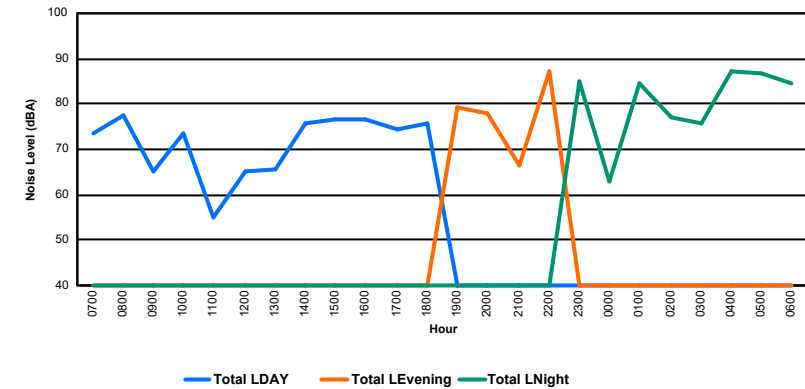

Luxembourg Airport Noise Distribution by Hour

Between 07/09/2024 00:00:00 and 07/09/2024 23:59:59 (Local Time)

Day	Aircraft Events	Total LDEN dB (A)	Aircraft LDEN dB(A)	Background LDEN dB(A)	Total LDay dB(A)	Total LEvening dB(A)	Total LNight dB (A)	
07/09/24	7:00	6	73.6	73.4	57.4	73.6	-	-
07/09/24	8:00	12	77.6	77.5	60.0	77.6	-	-
07/09/24	9:00	3	65.2	63.8	60.0	65.2	-	-
07/09/24	10:00	7	73.6	73.0	65.0	73.6	-	-
07/09/24	11:00	-	54.9	-	54.9	-	-	-
07/09/24	12:00	2	65.0	62.0	62.0	65.0	-	-
07/09/24	13:00	1	65.4	39.5	65.4	65.4	-	-
07/09/24	14:00	10	75.8	75.6	60.7	75.8	-	-
07/09/24	15:00	5	76.6	69.5	75.7	76.6	-	-
07/09/24	16:00	9	76.6	72.3	75.4	76.6	-	-
07/09/24	17:00	7	74.4	69.9	72.7	74.4	-	-
07/09/24	18:00	9	75.7	74.2	71.0	75.7	-	-
07/09/24	19:00	7	79.3	76.1	77.1	-	79.3	-
07/09/24	20:00	1	78.0	71.8	77.0	-	78.0	-
07/09/24	21:00	1	66.5	62.5	64.3	-	66.5	-
07/09/24	22:00	6	87.2	83.0	85.4	-	87.2	-
07/09/24	23:00	7	85.2	84.6	76.4	-	-	85.2
08/09/24	0:00	-	63.1	-	63.4	-	-	63.1
08/09/24	1:00	-	84.5	-	85.1	-	-	84.5
08/09/24	2:00	-	76.9	-	77.3	-	-	76.9
08/09/24	3:00	-	75.8	-	76.0	-	-	75.8
08/09/24	4:00	-	87.0	-	87.3	-	-	87.0
08/09/24	5:00	-	86.8	-	87.1	-	-	86.8
08/09/24	6:00	6	84.6	83.9	77.1	-	-	84.6
	99	80.9	76.2	79.5	74.1	82.3	83.9	

Location: DVOR NMT # 2