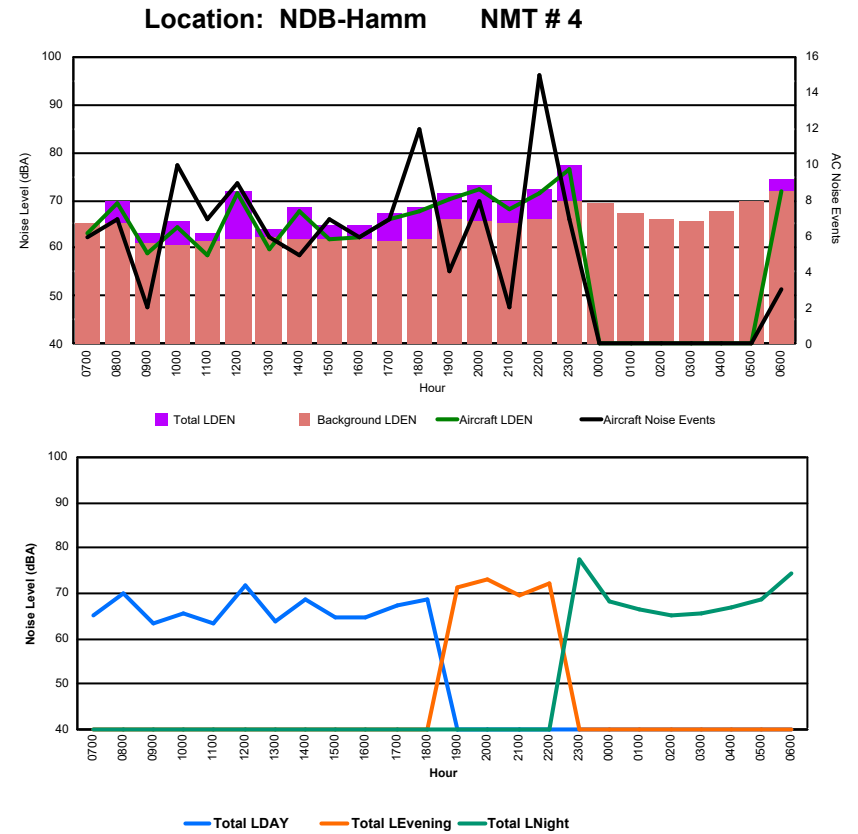

Luxembourg Airport Noise Distribution by Hour

Between 06/09/2024 00:00:00 and 06/09/2024 23:59:59 (Local Time)

Day	Aircraft Events	Total LDEN dB (A)	Aircraft LDEN dB(A)	Background LDEN dB(A)	Total LDay dB(A)	Total LEvening dB(A)	Total LNight dB (A)
06/09/24 7:00	6	65.1	63.2	65.2	65.1	-	-
06/09/24 8:00	7	70.0	69.4	65.0	70.0	-	-
06/09/24 9:00	2	63.2	58.8	61.2	63.2	-	-
06/09/24 10:00	10	65.7	64.2	60.7	65.7	-	-
06/09/24 11:00	7	63.2	58.5	61.5	63.2	-	-
06/09/24 12:00	9	71.9	71.5	61.7	71.9	-	-
06/09/24 13:00	6	64.0	59.9	62.2	64.0	-	-
06/09/24 14:00	5	68.5	67.6	61.8	68.5	-	-
06/09/24 15:00	7	64.9	62.0	62.0	64.9	-	-
06/09/24 16:00	6	64.9	62.3	61.7	64.9	-	-
06/09/24 17:00	7	67.3	66.1	61.3	67.3	-	-
06/09/24 18:00	12	68.6	67.7	61.7	68.6	-	-
06/09/24 19:00	4	71.5	70.1	65.9	-	71.5	-
06/09/24 20:00	8	73.2	72.5	65.5	-	73.2	-
06/09/24 21:00	2	69.7	68.0	65.1	-	69.7	-
06/09/24 22:00	15	72.4	71.5	65.9	-	72.4	-
06/09/24 23:00	7	77.3	76.5	70.0	-	-	77.3
07/09/24 0:00	-	68.3	-	69.3	-	-	68.3
07/09/24 1:00	-	66.3	-	67.3	-	-	66.3
07/09/24 2:00	-	65.1	-	66.0	-	-	65.1
07/09/24 3:00	-	65.4	-	65.8	-	-	65.4
07/09/24 4:00	-	67.0	-	67.8	-	-	67.0
07/09/24 5:00	-	68.6	-	69.9	-	-	68.6
07/09/24 6:00	3	74.2	72.0	71.8	-	-	74.2
	123	69.9	68.2	66.1	67.3	71.9	71.4