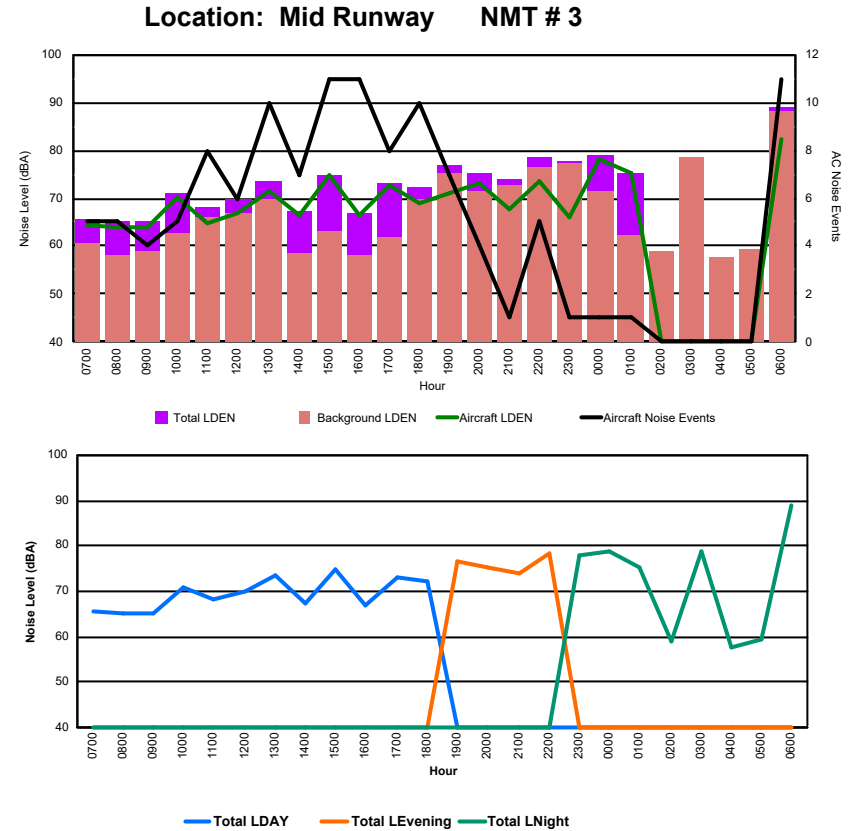

Luxembourg Airport Noise Distribution by Hour

Between 05/09/2024 00:00:00 and 05/09/2024 23:59:59 (Local Time)

Day	Aircraft Events	Total LDEN dB(A)	Aircraft LDEN dB(A)	Background LDEN dB(A)	Total LDay dB(A)	Total LEvening dB(A)	Total LNight dB(A)	
05/09/24	7:00	5	65.8	64.2	60.8	65.8	-	-
05/09/24	8:00	5	65.0	64.1	58.1	65.0	-	-
05/09/24	9:00	4	65.0	63.8	58.9	65.0	-	-
05/09/24	10:00	5	71.1	70.4	62.6	71.1	-	-
05/09/24	11:00	8	68.3	64.8	65.9	68.3	-	-
05/09/24	12:00	6	69.9	67.0	66.7	69.9	-	-
05/09/24	13:00	10	73.7	71.5	69.7	73.7	-	-
05/09/24	14:00	7	67.2	66.6	58.5	67.2	-	-
05/09/24	15:00	11	75.0	74.7	63.3	75.0	-	-
05/09/24	16:00	11	66.9	66.3	58.0	66.9	-	-
05/09/24	17:00	8	73.2	72.9	61.9	73.2	-	-
05/09/24	18:00	10	72.4	68.8	70.0	72.4	-	-
05/09/24	19:00	7	76.7	71.2	75.4	-	76.7	-
05/09/24	20:00	4	75.4	73.1	71.4	-	75.4	-
05/09/24	21:00	1	74.0	67.6	72.9	-	74.0	-
05/09/24	22:00	5	78.4	73.7	76.6	-	78.4	-
05/09/24	23:00	1	77.8	65.9	77.5	-	-	77.8
06/09/24	0:00	1	79.0	78.2	71.3	-	-	79.0
06/09/24	1:00	1	75.4	75.1	62.2	-	-	75.4
06/09/24	2:00	-	58.9	-	58.9	-	-	58.9
06/09/24	3:00	-	78.7	-	78.7	-	-	78.7
06/09/24	4:00	-	57.5	-	57.5	-	-	57.5
06/09/24	5:00	-	59.3	-	59.3	-	-	59.3
06/09/24	6:00	11	89.1	82.4	88.0	-	-	89.1
	121	77.6	72.7	75.9	70.8	76.4	81.2