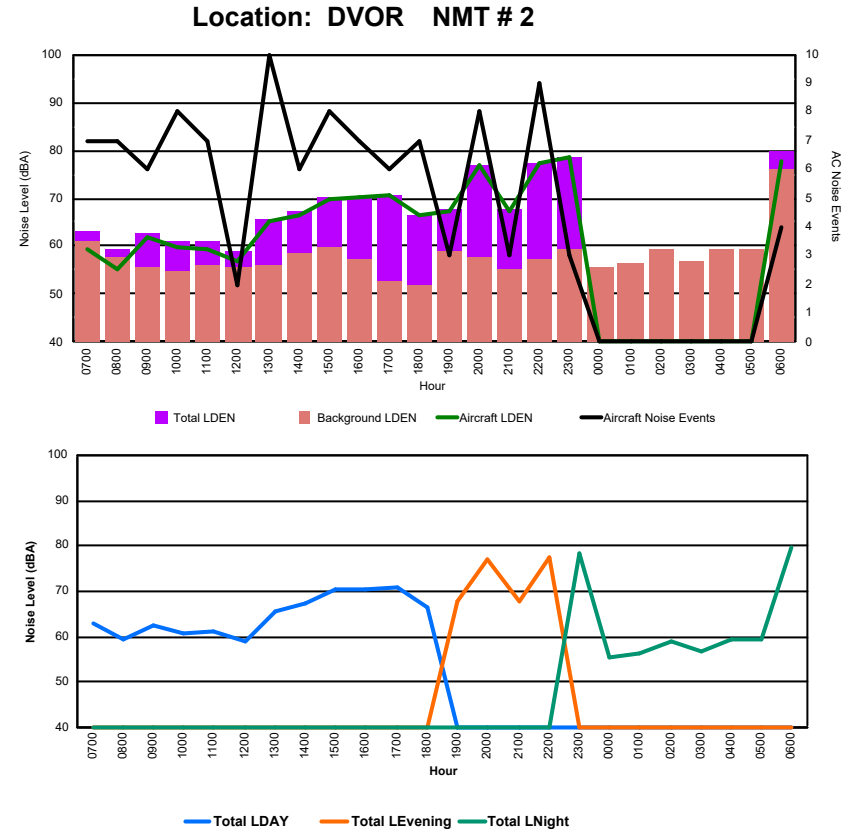

Luxembourg Airport Noise Distribution by Hour

Between 01/09/2024 00:00:00 and 01/09/2024 23:59:59 (Local Time)

Day	Aircraft Events	Total LDEN dB (A)	Aircraft LDEN dB(A)	Background LDEN dB(A)	Total LDay dB(A)	Total LEvening dB(A)	Total LNight dB (A)
01/09/24 7:00	7	63.1	59.4	61.0	63.1	-	-
01/09/24 8:00	7	59.2	55.0	57.5	59.2	-	-
01/09/24 9:00	6	62.6	61.7	55.5	62.6	-	-
01/09/24 10:00	8	60.9	59.8	54.7	60.9	-	-
01/09/24 11:00	7	61.1	59.5	56.0	61.1	-	-
01/09/24 12:00	2	59.1	56.7	55.6	59.1	-	-
01/09/24 13:00	10	65.8	65.3	56.0	65.8	-	-
01/09/24 14:00	6	67.2	66.5	58.5	67.2	-	-
01/09/24 15:00	8	70.3	70.0	59.8	70.3	-	-
01/09/24 16:00	7	70.3	70.1	57.3	70.3	-	-
01/09/24 17:00	6	70.8	70.7	52.7	70.8	-	-
01/09/24 18:00	7	66.5	66.3	51.7	66.5	-	-
01/09/24 19:00	3	67.9	67.3	58.9	-	67.9	-
01/09/24 20:00	8	76.9	76.8	57.5	-	76.9	-
01/09/24 21:00	3	67.7	67.5	55.4	-	67.7	-
01/09/24 22:00	9	77.3	77.2	57.1	-	77.3	-
01/09/24 23:00	3	78.5	78.4	59.2	-	-	78.5
02/09/24 0:00	-	55.5	-	55.5	-	-	55.5
02/09/24 1:00	-	56.3	-	56.4	-	-	56.3
02/09/24 2:00	-	59.1	-	59.2	-	-	59.1
02/09/24 3:00	-	56.7	-	56.7	-	-	56.7
02/09/24 4:00	-	59.4	-	59.4	-	-	59.4
02/09/24 5:00	-	59.3	-	59.3	-	-	59.3
02/09/24 6:00	4	79.8	77.7	76.0	-	-	79.8
	111	71.5	70.8	63.4	66.6	74.6	73.3