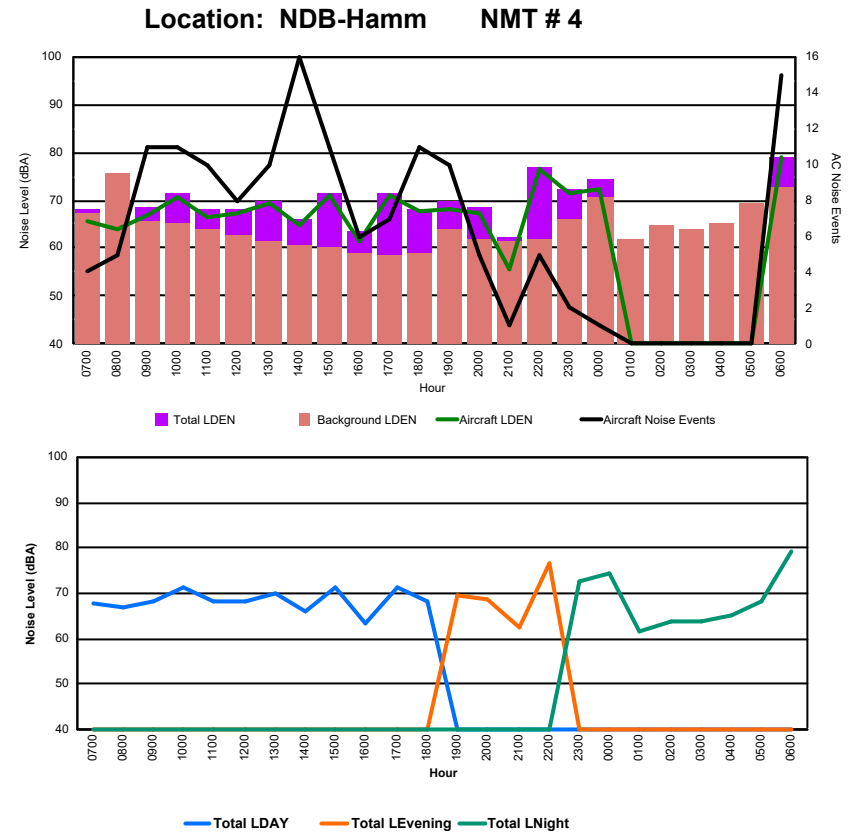

Luxembourg Airport Noise Distribution by Hour

Between 05/09/2024 00:00:00 and 05/09/2024 23:59:59 (Local Time)

Day	Aircraft Events	Total LDEN dB (A)	Aircraft LDEN dB(A)	Background LDEN dB(A)	Total LDay dB(A)	Total LEvening dB(A)	Total LNight dB (A)
05/09/24 7:00	4	68.0	65.8	67.4	68.0	-	-
05/09/24 8:00	5	67.0	63.8	75.6	67.0	-	-
05/09/24 9:00	11	68.4	66.8	65.5	68.4	-	-
05/09/24 10:00	11	71.5	70.8	65.0	71.5	-	-
05/09/24 11:00	10	68.1	66.6	64.0	68.1	-	-
05/09/24 12:00	8	68.3	67.1	62.6	68.3	-	-
05/09/24 13:00	10	70.0	69.4	61.6	70.0	-	-
05/09/24 14:00	16	66.0	64.7	60.5	66.0	-	-
05/09/24 15:00	11	71.4	71.1	60.0	71.4	-	-
05/09/24 16:00	6	63.4	61.5	59.0	63.4	-	-
05/09/24 17:00	7	71.4	71.2	58.7	71.4	-	-
05/09/24 18:00	11	68.2	67.7	58.9	68.2	-	-
05/09/24 19:00	10	69.6	68.3	63.9	-	69.6	-
05/09/24 20:00	5	68.5	67.5	61.7	-	68.5	-
05/09/24 21:00	1	62.4	55.8	61.4	-	62.4	-
05/09/24 22:00	5	76.7	76.5	61.8	-	76.7	-
05/09/24 23:00	2	72.5	71.5	66.0	-	-	72.5
06/09/24 0:00	1	74.2	72.1	70.7	-	-	74.2
06/09/24 1:00	-	61.5	-	61.9	-	-	61.5
06/09/24 2:00	-	63.8	-	64.7	-	-	63.8
06/09/24 3:00	-	63.9	-	64.0	-	-	63.9
06/09/24 4:00	-	65.0	-	65.2	-	-	65.0
06/09/24 5:00	-	68.2	-	69.5	-	-	68.2
06/09/24 6:00	15	79.1	78.8	72.6	-	-	79.1
	149	71.0	70.0	66.9	69.0	72.1	72.5