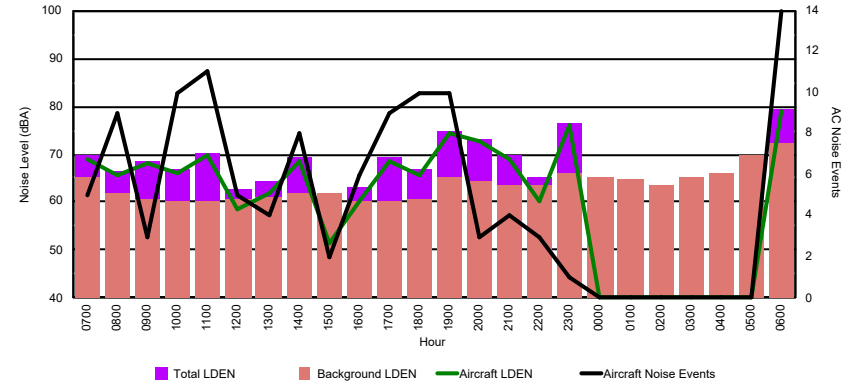

Luxembourg Airport Noise Distribution by Hour

Between 02/09/2024 00:00:00 and 02/09/2024 23:59:59 (Local Time)

Day	Aircraft Events	Total LDEN dB(A)	Aircraft LDEN dB(A)	Background LDEN dB(A)	Total LDay dB(A)	Total LEvening dB(A)	Total LNight dB(A)
02/09/24 7:00	5	69.7	69.1	65.0	69.7	-	-
02/09/24 8:00	9	66.5	65.7	62.0	66.5	-	-
02/09/24 9:00	3	68.7	68.0	60.8	68.7	-	-
02/09/24 10:00	10	66.9	65.9	60.2	66.9	-	-
02/09/24 11:00	11	70.1	69.7	60.3	70.1	-	-
02/09/24 12:00	5	62.7	58.6	60.8	62.7	-	-
02/09/24 13:00	4	64.3	61.8	61.0	64.3	-	-
02/09/24 14:00	8	69.4	68.6	61.8	69.4	-	-
02/09/24 15:00	2	62.0	51.6	61.8	62.0	-	-
02/09/24 16:00	6	63.0	60.2	60.0	63.0	-	-
02/09/24 17:00	9	69.2	68.7	60.0	69.2	-	-
02/09/24 18:00	10	66.7	65.5	60.7	66.7	-	-
02/09/24 19:00	10	74.7	74.2	65.0	-	74.7	-
02/09/24 20:00	3	73.3	72.8	64.2	-	73.3	-
02/09/24 21:00	4	70.0	69.0	63.4	-	70.0	-
02/09/24 22:00	3	65.2	60.4	63.5	-	65.2	-
02/09/24 23:00	1	76.4	75.9	66.2	-	-	76.4
03/09/24 0:00	-	64.5	-	65.4	-	-	64.5
03/09/24 1:00	-	63.8	-	64.6	-	-	63.8
03/09/24 2:00	-	62.7	-	63.4	-	-	62.7
03/09/24 3:00	-	65.0	-	65.2	-	-	65.0
03/09/24 4:00	-	65.7	-	66.0	-	-	65.7
03/09/24 5:00	-	68.8	-	70.0	-	-	68.8
03/09/24 6:00	14	79.4	79.0	72.5	-	-	79.4
	117	70.7	69.7	64.9	67.4	72.1	72.8

Location: NDB-Hamm NMT # 4