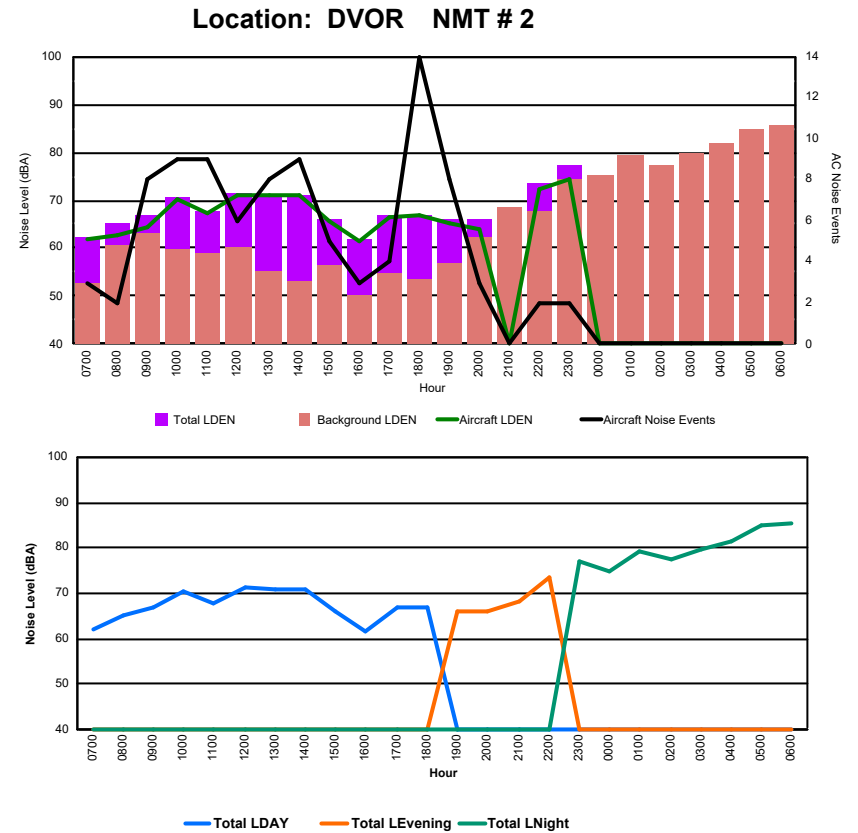

Luxembourg Airport Noise Distribution by Hour

Between 04/09/2024 00:00:00 and 04/09/2024 23:59:59 (Local Time)

Day	Aircraft Events	Total LDEN dB (A)	Aircraft LDEN dB(A)	Background LDEN dB(A)	Total LDay dB(A)	Total LEvening dB(A)	Total LNight dB (A)
04/09/24 7:00	3	62.2	61.7	52.9	62.2	-	-
04/09/24 8:00	2	65.0	62.9	60.8	65.0	-	-
04/09/24 9:00	8	66.9	64.4	63.3	66.9	-	-
04/09/24 10:00	9	70.6	70.3	59.9	70.6	-	-
04/09/24 11:00	9	67.9	67.3	59.1	67.9	-	-
04/09/24 12:00	6	71.5	71.1	60.1	71.5	-	-
04/09/24 13:00	8	71.0	70.9	55.2	71.0	-	-
04/09/24 14:00	9	71.0	70.9	53.3	71.0	-	-
04/09/24 15:00	5	66.0	65.6	56.6	66.0	-	-
04/09/24 16:00	3	61.8	61.5	50.0	61.8	-	-
04/09/24 17:00	4	66.8	66.5	54.6	66.8	-	-
04/09/24 18:00	14	67.0	66.8	53.5	67.0	-	-
04/09/24 19:00	8	65.9	65.3	56.9	-	65.9	-
04/09/24 20:00	3	66.0	63.8	62.1	-	66.0	-
04/09/24 21:00	-	68.3	-	68.4	-	68.3	-
04/09/24 22:00	2	73.4	72.2	67.7	-	73.4	-
04/09/24 23:00	2	77.1	74.2	74.2	-	-	77.1
05/09/24 0:00	-	75.0	-	75.2	-	-	75.0
05/09/24 1:00	-	79.2	-	79.3	-	-	79.2
05/09/24 2:00	-	77.3	-	77.4	-	-	77.3
05/09/24 3:00	-	79.6	-	79.8	-	-	79.6
05/09/24 4:00	-	81.6	-	81.7	-	-	81.6
05/09/24 5:00	-	84.9	-	85.0	-	-	84.9
05/09/24 6:00	-	85.5	-	85.6	-	-	85.5
	95	77.1	67.1	76.8	68.3	69.6	81.5