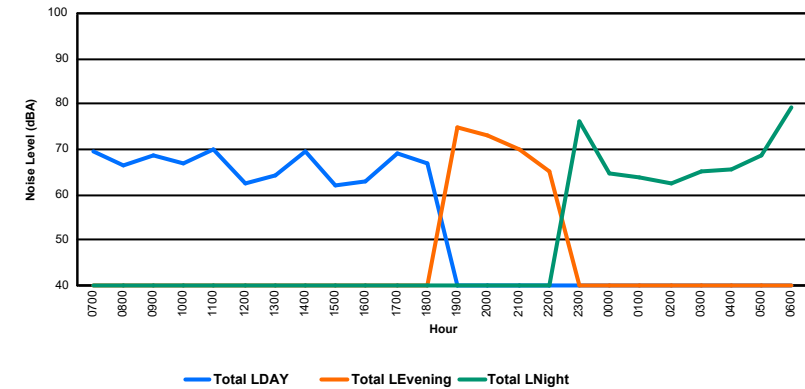

Luxembourg Airport Noise Distribution by Hour

Between 02/09/2024 00:00:00 and 02/09/2024 23:59:59 (Local Time)

Day	Aircraft Events	Total LDEN dB(A)	Aircraft LDEN dB(A)	Background LDEN dB(A)	Total LDay dB(A)	Total LEvening dB(A)	Total LNight dB(A)
02/09/24 7:00	5	69.7	69.1	65.0	69.7	-	-
02/09/24 8:00	9	66.5	65.7	62.0	66.5	-	-
02/09/24 9:00	3	68.7	68.0	60.8	68.7	-	-
02/09/24 10:00	10	66.9	65.9	60.2	66.9	-	-
02/09/24 11:00	11	70.1	69.7	60.3	70.1	-	-
02/09/24 12:00	5	62.7	58.6	60.8	62.7	-	-
02/09/24 13:00	4	64.3	61.8	61.0	64.3	-	-
02/09/24 14:00	8	69.4	68.6	61.8	69.4	-	-
02/09/24 15:00	2	62.0	51.6	61.8	62.0	-	-
02/09/24 16:00	6	63.0	60.2	60.0	63.0	-	-
02/09/24 17:00	9	69.2	68.7	60.0	69.2	-	-
02/09/24 18:00	10	66.7	65.5	60.7	66.7	-	-
02/09/24 19:00	10	74.7	74.2	65.0	-	74.7	-
02/09/24 20:00	3	73.3	72.8	64.2	-	73.3	-
02/09/24 21:00	4	70.0	69.0	63.4	-	70.0	-
02/09/24 22:00	3	65.2	60.4	63.5	-	65.2	-
02/09/24 23:00	1	76.4	75.9	66.2	-	-	76.4
03/09/24 0:00	-	64.5	-	65.4	-	-	64.5
03/09/24 1:00	-	63.8	-	64.6	-	-	63.8
03/09/24 2:00	-	62.7	-	63.4	-	-	62.7
03/09/24 3:00	-	65.0	-	65.2	-	-	65.0
03/09/24 4:00	-	65.7	-	66.0	-	-	65.7
03/09/24 5:00	-	68.8	-	70.0	-	-	68.8
03/09/24 6:00	14	79.4	79.0	72.5	-	-	79.4
	117	70.7	69.7	64.9	67.4	72.1	72.8

Location: NDB-Hamm NMT # 4