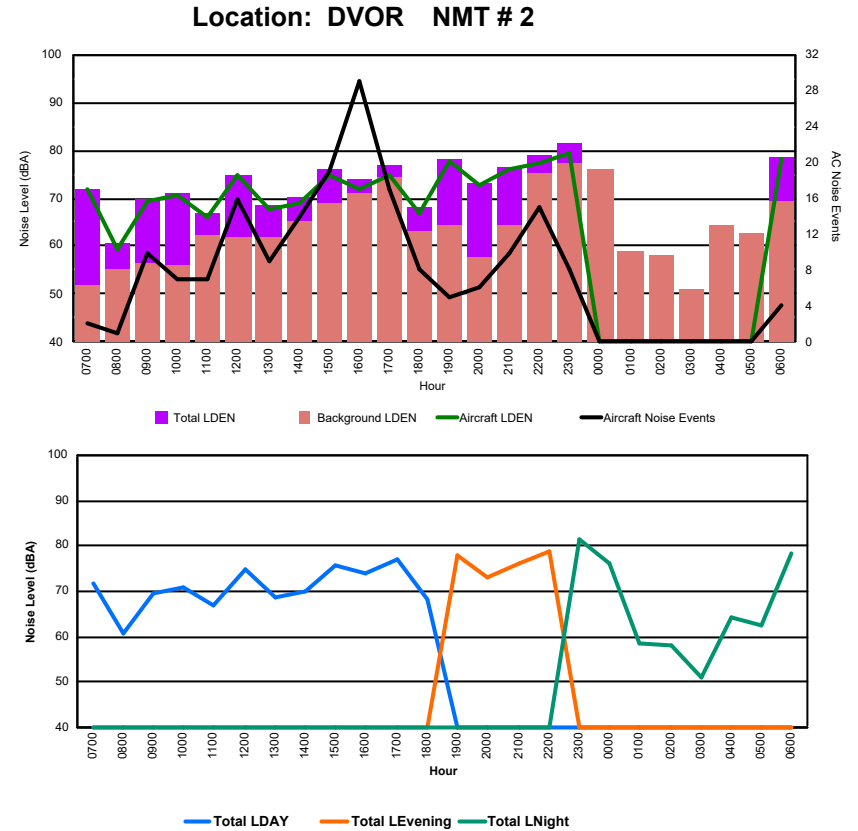

Location: NDB-Hamm NMT # 4

Luxembourg Airport Noise Distribution by Hour

Between 03/09/2024 00:00:00 and 03/09/2024 23:59:59 (Local Time)

Day	Aircraft Events	Total LDEN dB (A)	Aircraft LDEN dB(A)	Background LDEN dB(A)	Total LDay dB(A)	Total LEvening dB(A)	Total LNight dB (A)	
03/09/24	7:00	2	71.8	71.8	52.0	71.8	-	-
03/09/24	8:00	1	60.8	59.4	55.4	60.8	-	-
03/09/24	9:00	10	69.6	69.4	56.3	69.6	-	-
03/09/24	10:00	7	71.1	70.8	55.9	71.1	-	-
03/09/24	11:00	7	66.8	65.9	62.1	66.8	-	-
03/09/24	12:00	16	75.0	74.8	62.0	75.0	-	-
03/09/24	13:00	9	68.6	67.6	62.0	68.6	-	-
03/09/24	14:00	14	70.2	68.8	65.4	70.2	-	-
03/09/24	15:00	19	75.9	75.0	68.8	75.9	-	-
03/09/24	16:00	29	74.1	71.7	70.9	74.1	-	-
03/09/24	17:00	17	77.0	74.7	74.2	77.0	-	-
03/09/24	18:00	8	68.2	66.8	63.1	68.2	-	-
03/09/24	19:00	5	78.1	77.9	64.5	-	78.1	-
03/09/24	20:00	6	73.1	72.9	57.9	-	73.1	-
03/09/24	21:00	10	76.4	76.1	64.3	-	76.4	-
03/09/24	22:00	15	79.0	77.1	75.1	-	79.0	-
03/09/24	23:00	8	81.5	79.4	77.4	-	-	81.5
04/09/24	0:00	-	76.0	-	76.0	-	-	76.0
04/09/24	1:00	-	58.7	-	58.8	-	-	58.7
04/09/24	2:00	-	58.2	-	58.2	-	-	58.2
04/09/24	3:00	-	50.9	-	50.9	-	-	50.9
04/09/24	4:00	-	64.2	-	64.5	-	-	64.2
04/09/24	5:00	-	62.3	-	62.8	-	-	62.3
04/09/24	6:00	4	78.6	78.1	69.2	-	-	78.6
	187	74.5	73.1	69.3	72.5	77.2	75.1	