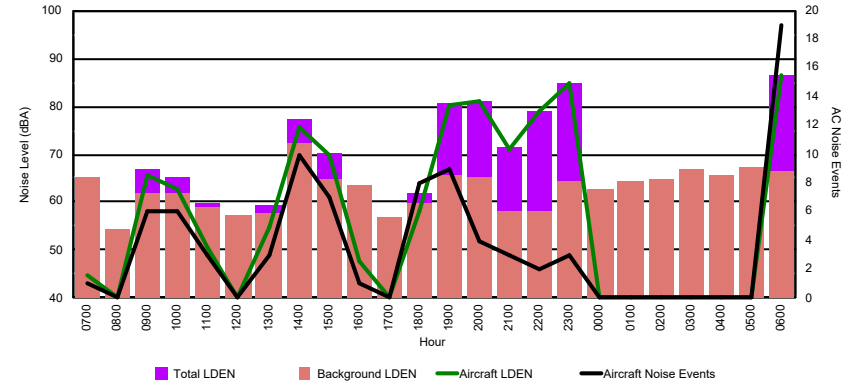

Luxembourg Airport Noise Distribution by Hour

Between 06/09/2024 00:00:00 and 06/09/2024 23:59:59 (Local Time)

Day	Aircraft Events	Total LDEN dB(A)	Aircraft LDEN dB(A)	Background LDEN dB(A)	Total LDay dB(A)	Total LEvening dB(A)	Total LNight dB(A)
06/09/24	7:00	1	64.8	44.6	65.0	64.8	-
06/09/24	8:00	-	54.4	-	54.5	54.4	-
06/09/24	9:00	6	67.0	65.6	61.9	67.0	-
06/09/24	10:00	6	65.3	62.8	61.8	65.3	-
06/09/24	11:00	3	59.6	50.6	59.0	59.6	-
06/09/24	12:00	-	57.1	-	57.1	57.1	-
06/09/24	13:00	3	59.3	54.6	57.7	59.3	-
06/09/24	14:00	10	77.4	75.6	72.5	77.4	-
06/09/24	15:00	7	70.4	69.9	64.9	70.4	-
06/09/24	16:00	1	63.5	47.7	63.4	63.5	-
06/09/24	17:00	-	56.7	-	56.7	56.7	-
06/09/24	18:00	8	61.8	58.1	59.6	61.8	-
06/09/24	19:00	9	80.5	80.3	65.5	-	80.5
06/09/24	20:00	4	81.1	80.9	65.2	-	81.1
06/09/24	21:00	3	71.3	71.0	58.3	-	71.3
06/09/24	22:00	2	78.9	78.9	58.0	-	78.9
06/09/24	23:00	3	84.9	84.9	64.2	-	84.9
07/09/24	0:00	-	62.2	-	62.6	-	62.2
07/09/24	1:00	-	63.9	-	64.3	-	63.9
07/09/24	2:00	-	64.3	-	64.6	-	64.3
07/09/24	3:00	-	66.6	-	66.8	-	66.6
07/09/24	4:00	-	65.4	-	65.6	-	65.4
07/09/24	5:00	-	66.8	-	67.1	-	66.8
07/09/24	6:00	19	86.3	86.3	66.5	-	86.3
	85	76.9	76.6	64.6	68.5	79.2	79.7

Location: DVOR NMT # 2