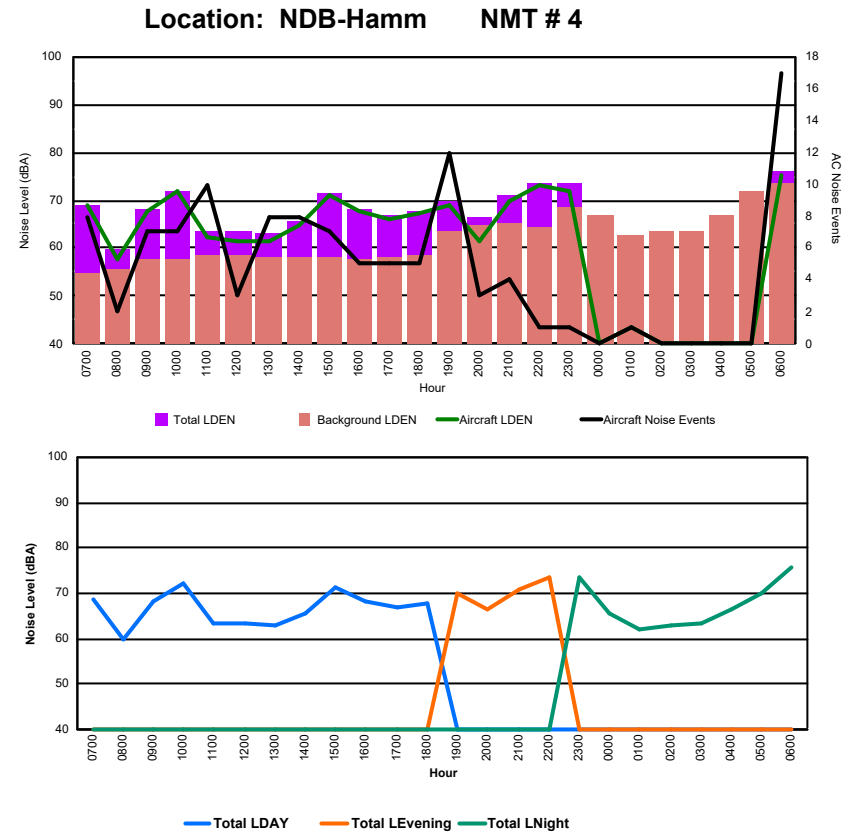

Luxembourg Airport Noise Distribution by Hour

Between 08/09/2024 00:00:00 and 08/09/2024 23:59:59 (Local Time)

Day	Aircraft Events	Total LDEN dB(A)	Aircraft LDEN dB(A)	Background LDEN dB(A)	Total LDay dB(A)	Total LEvening dB(A)	Total LNight dB(A)	
08/09/24	7:00	8	68.9	68.8	54.9	68.9	-	-
08/09/24	8:00	2	59.8	57.8	55.7	59.8	-	-
08/09/24	9:00	7	68.1	67.7	57.5	68.1	-	-
08/09/24	10:00	7	72.0	71.8	57.6	72.0	-	-
08/09/24	11:00	10	63.6	62.1	58.7	63.6	-	-
08/09/24	12:00	3	63.4	61.6	58.7	63.4	-	-
08/09/24	13:00	8	63.0	61.4	58.2	63.0	-	-
08/09/24	14:00	8	65.7	64.9	58.3	65.7	-	-
08/09/24	15:00	7	71.3	71.0	58.0	71.3	-	-
08/09/24	16:00	5	68.3	67.8	57.9	68.3	-	-
08/09/24	17:00	5	66.7	66.1	58.2	66.7	-	-
08/09/24	18:00	5	67.9	67.4	58.6	67.9	-	-
08/09/24	19:00	12	70.0	68.9	63.7	-	70.0	-
08/09/24	20:00	3	66.3	61.5	64.7	-	66.3	-
08/09/24	21:00	4	71.1	70.0	65.0	-	71.1	-
08/09/24	22:00	1	73.6	73.1	64.4	-	73.6	-
08/09/24	23:00	1	73.5	71.9	68.6	-	-	73.5
09/09/24	0:00	-	65.7	-	66.8	-	-	65.7
09/09/24	1:00	1	62.2	43.4	62.6	-	-	62.2
09/09/24	2:00	-	62.9	-	63.5	-	-	62.9
09/09/24	3:00	-	63.6	-	63.6	-	-	63.6
09/09/24	4:00	-	66.4	-	67.0	-	-	66.4
09/09/24	5:00	-	70.2	-	72.0	-	-	70.2
09/09/24	6:00	17	75.9	75.2	73.4	-	-	75.9
	114	69.4	68.0	65.2	67.8	71.0	70.3