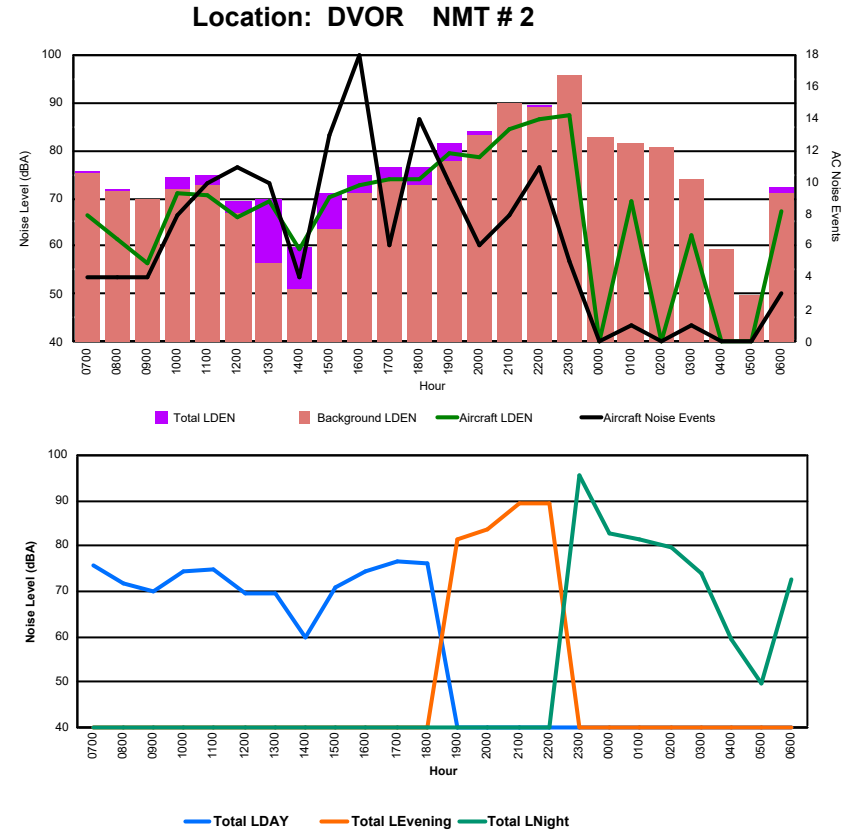

Luxembourg Airport Noise Distribution by Hour

Between 05/09/2024 00:00:00 and 05/09/2024 23:59:59 (Local Time)

Day	Aircraft Events	Total LDEN dB (A)	Aircraft LDEN dB(A)	Background LDEN dB(A)	Total LDay dB(A)	Total LEvening dB(A)	Total LNight dB (A)
05/09/24 7:00	4	75.8	66.6	75.3	75.8	-	-
05/09/24 8:00	4	71.9	61.4	71.6	71.9	-	-
05/09/24 9:00	4	69.8	56.4	69.7	69.8	-	-
05/09/24 10:00	8	74.5	71.2	72.0	74.5	-	-
05/09/24 11:00	10	74.8	70.7	72.9	74.8	-	-
05/09/24 12:00	11	69.4	66.2	67.0	69.4	-	-
05/09/24 13:00	10	69.7	69.5	56.4	69.7	-	-
05/09/24 14:00	4	59.9	59.3	51.1	59.9	-	-
05/09/24 15:00	13	71.0	70.3	63.4	71.0	-	-
05/09/24 16:00	18	74.6	72.8	70.9	74.6	-	-
05/09/24 17:00	6	76.6	74.0	73.5	76.6	-	-
05/09/24 18:00	14	76.3	73.9	72.7	76.3	-	-
05/09/24 19:00	10	81.5	79.5	77.7	-	81.5	-
05/09/24 20:00	6	83.9	78.4	83.0	-	83.9	-
05/09/24 21:00	8	89.3	84.4	89.6	-	89.3	-
05/09/24 22:00	11	89.3	86.3	88.9	-	89.3	-
05/09/24 23:00	5	95.8	87.4	95.5	-	-	95.8
06/09/24 0:00	-	82.6	-	82.7	-	-	82.6
06/09/24 1:00	1	81.6	69.3	81.6	-	-	81.6
06/09/24 2:00	-	79.9	-	80.7	-	-	79.9
06/09/24 3:00	1	74.1	62.2	74.0	-	-	74.1
06/09/24 4:00	-	59.3	-	59.3	-	-	59.3
06/09/24 5:00	-	49.6	-	49.6	-	-	49.6
06/09/24 6:00	3	72.5	67.4	71.1	-	-	72.5
	151	84.4	78.1	84.1	73.5	87.2	87.3