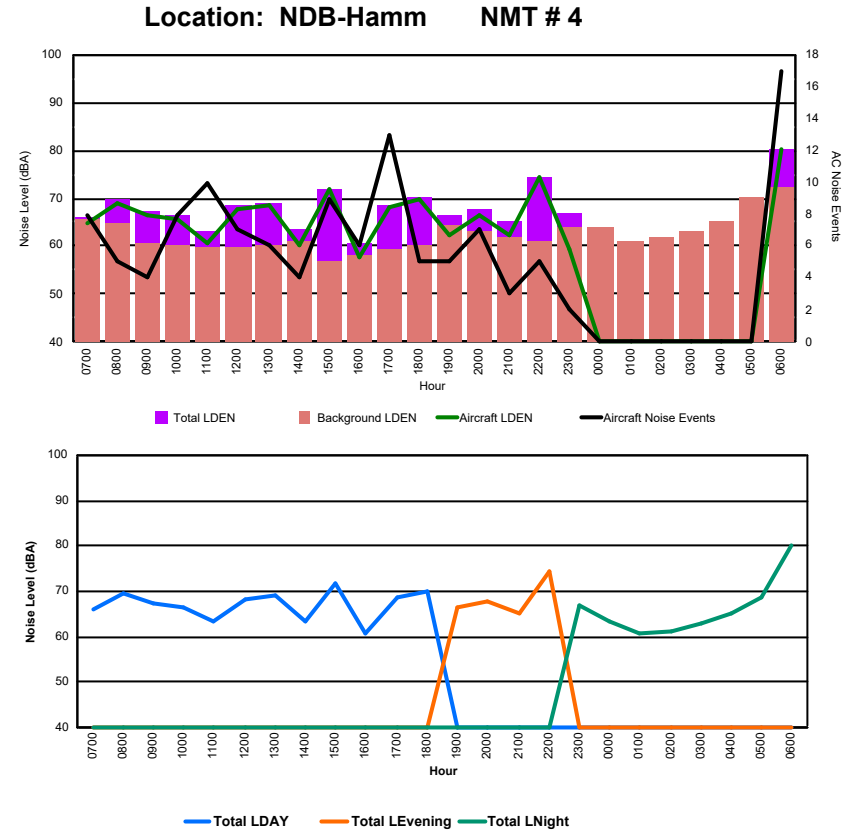

Luxembourg Airport Noise Distribution by Hour

Between 09/09/2024 00:00:00 and 09/09/2024 23:59:59 (Local Time)

Day	Aircraft Events	Total LDEN dB(A)	Aircraft LDEN dB(A)	Background LDEN dB(A)	Total LDay dB(A)	Total LEvening dB(A)	Total LNight dB(A)	
09/09/24	7:00	8	66.0	64.7	65.8	66.0	-	-
09/09/24	8:00	5	69.6	68.9	64.8	69.6	-	-
09/09/24	9:00	4	67.3	66.3	60.6	67.3	-	-
09/09/24	10:00	8	66.5	65.5	60.2	66.5	-	-
09/09/24	11:00	10	63.2	60.8	59.8	63.2	-	-
09/09/24	12:00	7	68.4	67.8	59.6	68.4	-	-
09/09/24	13:00	6	69.1	68.5	60.3	69.1	-	-
09/09/24	14:00	4	63.5	60.3	60.9	63.5	-	-
09/09/24	15:00	9	71.9	71.7	56.8	71.9	-	-
09/09/24	16:00	6	60.8	57.8	58.1	60.8	-	-
09/09/24	17:00	13	68.7	68.2	59.2	68.7	-	-
09/09/24	18:00	5	70.1	69.6	60.2	70.1	-	-
09/09/24	19:00	5	66.4	62.5	64.3	-	66.4	-
09/09/24	20:00	7	67.9	66.3	63.0	-	67.9	-
09/09/24	21:00	3	65.0	62.1	61.9	-	65.0	-
09/09/24	22:00	5	74.5	74.4	61.1	-	74.5	-
09/09/24	23:00	2	66.8	59.2	64.0	-	-	66.8
10/09/24	0:00	-	63.2	-	63.9	-	-	63.2
10/09/24	1:00	-	60.8	-	61.0	-	-	60.8
10/09/24	2:00	-	61.3	-	61.7	-	-	61.3
10/09/24	3:00	-	62.9	-	63.0	-	-	62.9
10/09/24	4:00	-	65.0	-	65.2	-	-	65.0
10/09/24	5:00	-	68.7	-	70.2	-	-	68.7
10/09/24	6:00	17	80.3	80.1	72.2	-	-	80.3
	124	70.1	69.3	64.2	68.1	70.2	72.1