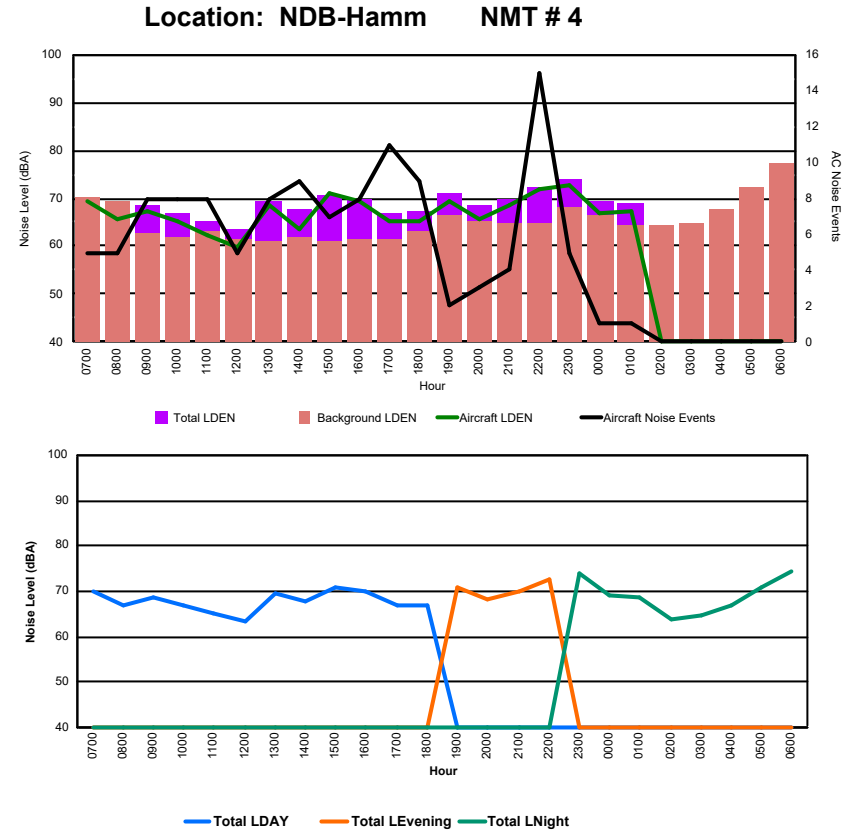

Luxembourg Airport Noise Distribution by Hour

Between 04/09/2024 00:00:00 and 04/09/2024 23:59:59 (Local Time)

Day	Aircraft Events	Total LDEN dB (A)	Aircraft LDEN dB(A)	Background LDEN dB(A)	Total LDay dB(A)	Total LEvening dB(A)	Total LNight dB (A)
04/09/24 7:00	5	69.9	69.3	70.3	69.9	-	-
04/09/24 8:00	5	67.0	65.5	69.3	67.0	-	-
04/09/24 9:00	8	68.5	67.3	62.7	68.5	-	-
04/09/24 10:00	8	66.9	65.3	62.0	66.9	-	-
04/09/24 11:00	8	65.3	62.3	63.1	65.3	-	-
04/09/24 12:00	5	63.6	59.9	61.4	63.6	-	-
04/09/24 13:00	8	69.4	68.7	61.2	69.4	-	-
04/09/24 14:00	9	67.7	63.4	61.9	67.7	-	-
04/09/24 15:00	7	70.8	71.1	61.0	70.8	-	-
04/09/24 16:00	8	70.0	69.4	61.6	70.0	-	-
04/09/24 17:00	11	66.8	65.4	61.6	66.8	-	-
04/09/24 18:00	9	67.1	65.1	63.0	67.1	-	-
04/09/24 19:00	2	71.0	69.3	66.3	-	71.0	-
04/09/24 20:00	3	68.4	65.8	65.0	-	68.4	-
04/09/24 21:00	4	69.9	68.4	64.7	-	69.9	-
04/09/24 22:00	15	72.5	71.9	64.6	-	72.5	-
04/09/24 23:00	5	73.9	72.6	68.3	-	-	73.9
05/09/24 0:00	1	69.2	66.8	66.3	-	-	69.2
05/09/24 1:00	1	68.9	67.3	64.5	-	-	68.9
05/09/24 2:00	-	63.9	-	64.4	-	-	63.9
05/09/24 3:00	-	64.5	-	64.7	-	-	64.5
05/09/24 4:00	-	67.1	-	67.9	-	-	67.1
05/09/24 5:00	-	71.1	-	72.4	-	-	71.1
05/09/24 6:00	-	74.2	-	77.1	-	-	74.2
	122	69.5	67.1	67.7	68.2	70.7	70.5