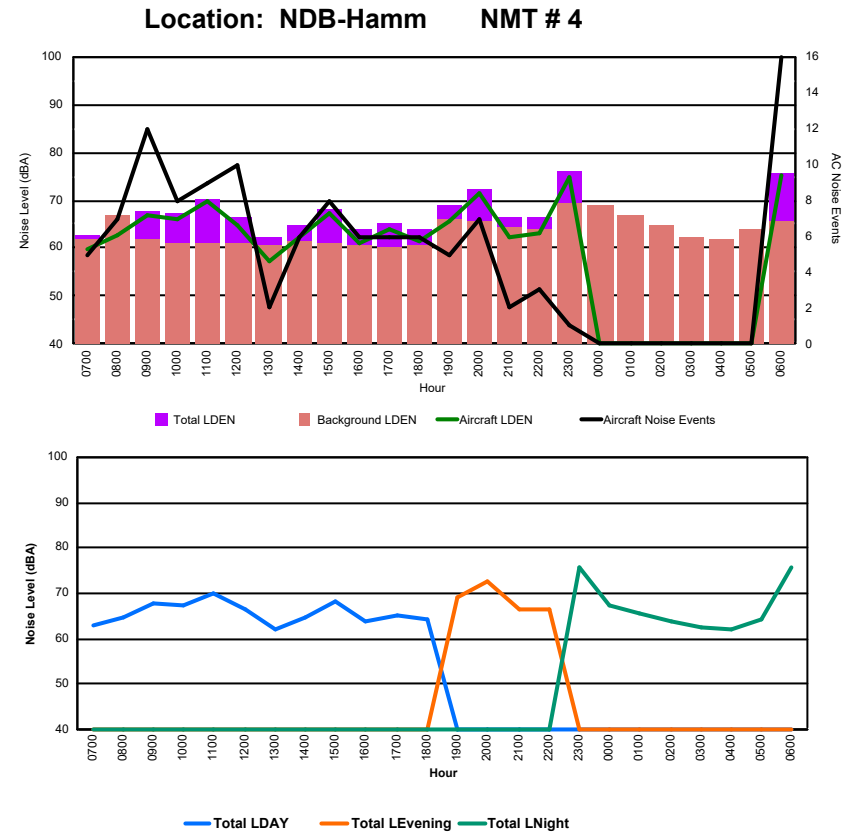

Luxembourg Airport Noise Distribution by Hour

Between 07/09/2024 00:00:00 and 07/09/2024 23:59:59 (Local Time)

Day	Aircraft Events	Total LDEN dB(A)	Aircraft LDEN dB(A)	Background LDEN dB(A)	Total LDay dB(A)	Total LEvening dB(A)	Total LNight dB(A)	
07/09/24	7:00	5	62.9	59.9	61.7	62.9	-	-
07/09/24	8:00	7	64.9	62.8	66.7	64.9	-	-
07/09/24	9:00	12	67.9	66.9	61.7	67.9	-	-
07/09/24	10:00	8	67.2	66.0	61.2	67.2	-	-
07/09/24	11:00	9	70.1	69.6	61.0	70.1	-	-
07/09/24	12:00	10	66.3	64.9	60.9	66.3	-	-
07/09/24	13:00	2	62.1	57.1	60.5	62.1	-	-
07/09/24	14:00	6	64.9	62.5	61.3	64.9	-	-
07/09/24	15:00	8	68.3	67.5	61.0	68.3	-	-
07/09/24	16:00	6	63.8	60.9	60.8	63.8	-	-
07/09/24	17:00	6	65.3	63.8	60.2	65.3	-	-
07/09/24	18:00	6	64.1	61.5	60.6	64.1	-	-
07/09/24	19:00	5	69.0	65.8	66.2	-	69.0	-
07/09/24	20:00	7	72.5	71.6	65.6	-	72.5	-
07/09/24	21:00	2	66.5	62.5	64.4	-	66.5	-
07/09/24	22:00	3	66.6	63.3	64.1	-	66.6	-
07/09/24	23:00	1	75.9	74.8	69.2	-	-	75.9
08/09/24	0:00	-	67.5	-	68.9	-	-	67.5
08/09/24	1:00	-	65.6	-	66.8	-	-	65.6
08/09/24	2:00	-	63.9	-	64.9	-	-	63.9
08/09/24	3:00	-	62.4	-	62.4	-	-	62.4
08/09/24	4:00	-	62.0	-	62.0	-	-	62.0
08/09/24	5:00	-	64.1	-	64.1	-	-	64.1
08/09/24	6:00	16	75.6	75.2	65.6	-	-	75.6
	119	68.7	67.1	64.3	66.3	69.4	70.6