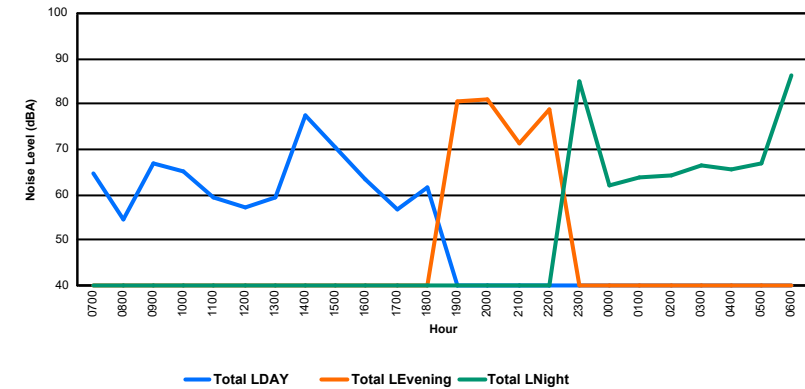

Luxembourg Airport Noise Distribution by Hour

Between 06/09/2024 00:00:00 and 06/09/2024 23:59:59 (Local Time)

Day	Aircraft Events	Total LDEN dB(A)	Aircraft LDEN dB(A)	Background LDEN dB(A)	Total LDay dB(A)	Total LEvening dB(A)	Total LNight dB(A)
06/09/24	7:00	1	64.8	44.6	65.0	64.8	-
06/09/24	8:00	-	54.4	-	54.5	54.4	-
06/09/24	9:00	6	67.0	65.6	61.9	67.0	-
06/09/24	10:00	6	65.3	62.8	61.8	65.3	-
06/09/24	11:00	3	59.6	50.6	59.0	59.6	-
06/09/24	12:00	-	57.1	-	57.1	57.1	-
06/09/24	13:00	3	59.3	54.6	57.7	59.3	-
06/09/24	14:00	10	77.4	75.6	72.5	77.4	-
06/09/24	15:00	7	70.4	69.9	64.9	70.4	-
06/09/24	16:00	1	63.5	47.7	63.4	63.5	-
06/09/24	17:00	-	56.7	-	56.7	56.7	-
06/09/24	18:00	8	61.8	58.1	59.6	61.8	-
06/09/24	19:00	9	80.5	80.3	65.5	-	80.5
06/09/24	20:00	4	81.1	80.9	65.2	-	81.1
06/09/24	21:00	3	71.3	71.0	58.3	-	71.3
06/09/24	22:00	2	78.9	78.9	58.0	-	78.9
06/09/24	23:00	3	84.9	84.9	64.2	-	84.9
07/09/24	0:00	-	62.2	-	62.6	-	62.2
07/09/24	1:00	-	63.9	-	64.3	-	63.9
07/09/24	2:00	-	64.3	-	64.6	-	64.3
07/09/24	3:00	-	66.6	-	66.8	-	66.6
07/09/24	4:00	-	65.4	-	65.6	-	65.4
07/09/24	5:00	-	66.8	-	67.1	-	66.8
07/09/24	6:00	19	86.3	86.3	66.5	-	86.3
	85	76.9	76.6	64.6	68.5	79.2	79.7

Location: DVOR NMT # 2