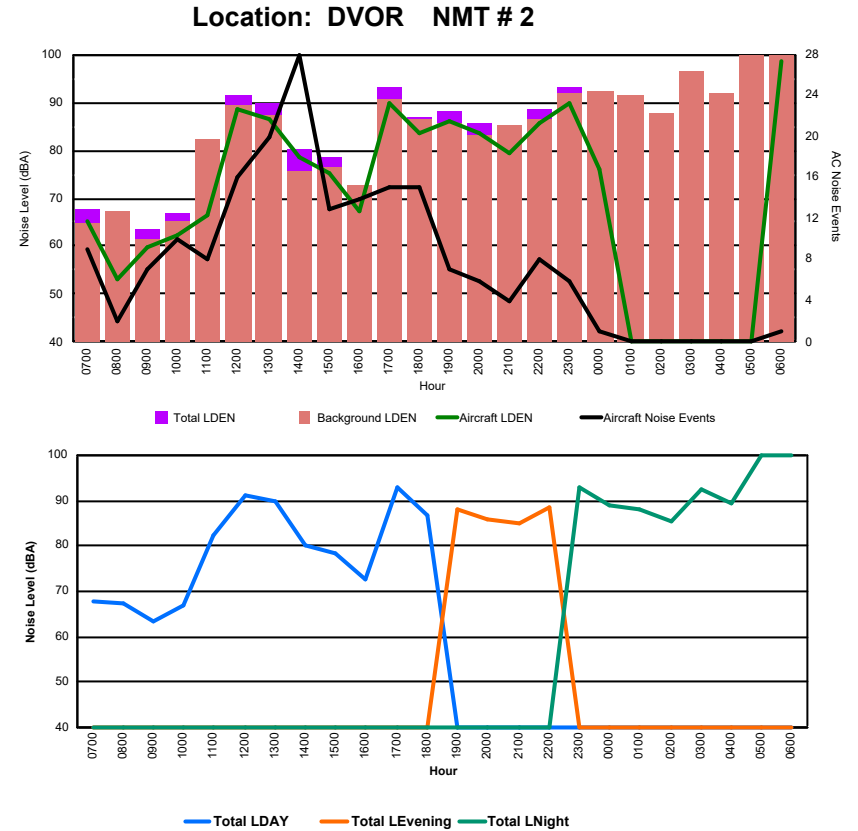

Luxembourg Airport Noise Distribution by Hour

Between 11/09/2024 00:00:00 and 11/09/2024 23:59:59 (Local Time)

Day	Aircraft Events	Total LDEN dB (A)	Aircraft LDEN dB(A)	Background LDEN dB(A)	Total LDay dB(A)	Total LEvening dB(A)	Total LNight dB (A)
11/09/24 7:00	9	67.8	65.4	64.6	67.8	-	-
11/09/24 8:00	2	67.4	53.2	67.5	67.4	-	-
11/09/24 9:00	7	63.5	59.6	61.4	63.5	-	-
11/09/24 10:00	10	66.7	62.2	65.2	66.7	-	-
11/09/24 11:00	8	82.5	66.4	82.4	82.5	-	-
11/09/24 12:00	16	91.4	88.4	89.3	91.4	-	-
11/09/24 13:00	20	89.7	86.3	87.4	89.7	-	-
11/09/24 14:00	28	80.3	78.5	75.7	80.3	-	-
11/09/24 15:00	13	78.6	75.3	76.6	78.6	-	-
11/09/24 16:00	14	72.6	67.5	72.9	72.6	-	-
11/09/24 17:00	15	93.1	89.6	90.7	93.1	-	-
11/09/24 18:00	15	86.8	83.6	86.3	86.8	-	-
11/09/24 19:00	7	88.1	85.9	85.6	-	88.1	-
11/09/24 20:00	6	85.7	83.4	83.2	-	85.7	-
11/09/24 21:00	4	84.9	79.4	85.3	-	84.9	-
11/09/24 22:00	8	88.7	85.5	86.6	-	88.7	-
11/09/24 23:00	6	93.0	89.8	91.7	-	-	93.0
12/09/24 0:00	1	88.8	76.0	92.2	-	-	88.8
12/09/24 1:00	-	88.2	-	91.4	-	-	88.2
12/09/24 2:00	-	85.4	-	87.9	-	-	85.4
12/09/24 3:00	-	92.7	-	96.6	-	-	92.7
12/09/24 4:00	-	89.2	-	91.9	-	-	89.2
12/09/24 5:00	-	108.1	-	111.8	-	-	108.1
12/09/24 6:00	1	109.2	98.5	112.2	-	-	109.2
	190	98.3	86.8	101.4	86.4	87.1	102.8