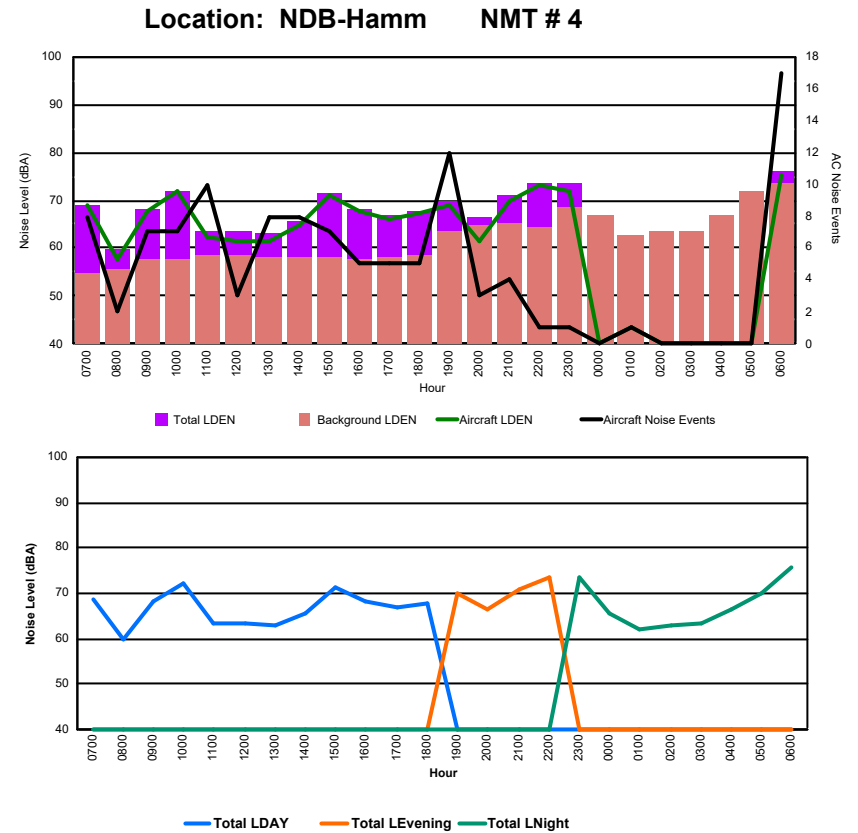

Luxembourg Airport Noise Distribution by Hour

Between 08/09/2024 00:00:00 and 08/09/2024 23:59:59 (Local Time)

Day	Aircraft Events	Total LDEN dB(A)	Aircraft LDEN dB(A)	Background LDEN dB(A)	Total LDay dB(A)	Total LEvening dB(A)	Total LNight dB(A)
08/09/24 7:00	8	68.9	68.8	54.9	68.9	-	-
08/09/24 8:00	2	59.8	57.8	55.7	59.8	-	-
08/09/24 9:00	7	68.1	67.7	57.5	68.1	-	-
08/09/24 10:00	7	72.0	71.8	57.6	72.0	-	-
08/09/24 11:00	10	63.6	62.1	58.7	63.6	-	-
08/09/24 12:00	3	63.4	61.6	58.7	63.4	-	-
08/09/24 13:00	8	63.0	61.4	58.2	63.0	-	-
08/09/24 14:00	8	65.7	64.9	58.3	65.7	-	-
08/09/24 15:00	7	71.3	71.0	58.0	71.3	-	-
08/09/24 16:00	5	68.3	67.8	57.9	68.3	-	-
08/09/24 17:00	5	66.7	66.1	58.2	66.7	-	-
08/09/24 18:00	5	67.9	67.4	58.6	67.9	-	-
08/09/24 19:00	12	70.0	68.9	63.7	-	70.0	-
08/09/24 20:00	3	66.3	61.5	64.7	-	66.3	-
08/09/24 21:00	4	71.1	70.0	65.0	-	71.1	-
08/09/24 22:00	1	73.6	73.1	64.4	-	73.6	-
08/09/24 23:00	1	73.5	71.9	68.6	-	-	73.5
09/09/24 0:00	-	65.7	-	66.8	-	-	65.7
09/09/24 1:00	1	62.2	43.4	62.6	-	-	62.2
09/09/24 2:00	-	62.9	-	63.5	-	-	62.9
09/09/24 3:00	-	63.6	-	63.6	-	-	63.6
09/09/24 4:00	-	66.4	-	67.0	-	-	66.4
09/09/24 5:00	-	70.2	-	72.0	-	-	70.2
09/09/24 6:00	17	75.9	75.2	73.4	-	-	75.9
	114	69.4	68.0	65.2	67.8	71.0	70.3