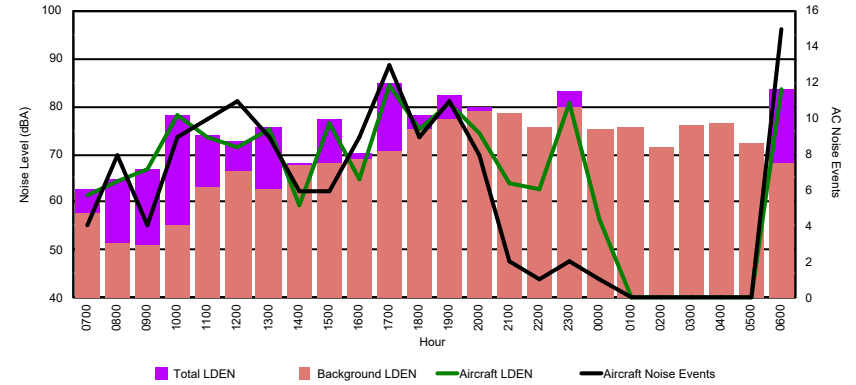

Luxembourg Airport Noise Distribution by Hour

Between 15/09/2024 00:00:00 and 15/09/2024 23:59:59 (Local Time)

Day	Aircraft Events	Total LDEN dB(A)	Aircraft LDEN dB(A)	Background LDEN dB(A)	Total LDay dB(A)	Total LEvening dB(A)	Total LNight dB(A)	
15/09/24	7:00	4	62.9	61.6	57.5	62.9	-	-
15/09/24	8:00	8	64.7	64.5	51.6	64.7	-	-
15/09/24	9:00	4	67.0	66.8	51.2	67.0	-	-
15/09/24	10:00	9	78.3	78.3	55.0	78.3	-	-
15/09/24	11:00	10	73.9	73.6	63.1	73.9	-	-
15/09/24	12:00	11	72.8	71.6	66.6	72.8	-	-
15/09/24	13:00	9	75.5	75.3	62.7	75.5	-	-
15/09/24	14:00	6	68.2	59.5	67.9	68.2	-	-
15/09/24	15:00	6	77.1	76.5	68.1	77.1	-	-
15/09/24	16:00	9	70.1	64.8	68.8	70.1	-	-
15/09/24	17:00	13	84.6	84.4	70.5	84.6	-	-
15/09/24	18:00	9	78.3	75.3	75.4	78.3	-	-
15/09/24	19:00	11	82.3	80.8	77.4	-	82.3	-
15/09/24	20:00	8	80.0	74.2	78.9	-	80.0	-
15/09/24	21:00	2	78.4	63.8	78.5	-	78.4	-
15/09/24	22:00	1	75.5	62.9	75.7	-	75.5	-
15/09/24	23:00	2	83.2	80.8	79.7	-	-	83.2
16/09/24	0:00	1	74.9	56.6	75.2	-	-	74.9
16/09/24	1:00	-	75.3	-	75.5	-	-	75.3
16/09/24	2:00	-	71.5	-	71.6	-	-	71.5
16/09/24	3:00	-	76.0	-	76.1	-	-	76.0
16/09/24	4:00	-	76.5	-	76.5	-	-	76.5
16/09/24	5:00	-	72.1	-	72.2	-	-	72.1
16/09/24	6:00	15	83.6	83.5	68.2	-	-	83.6
	138	78.2	76.2	74.0	76.8	79.7	78.9	

Location: DVOR NMT # 2