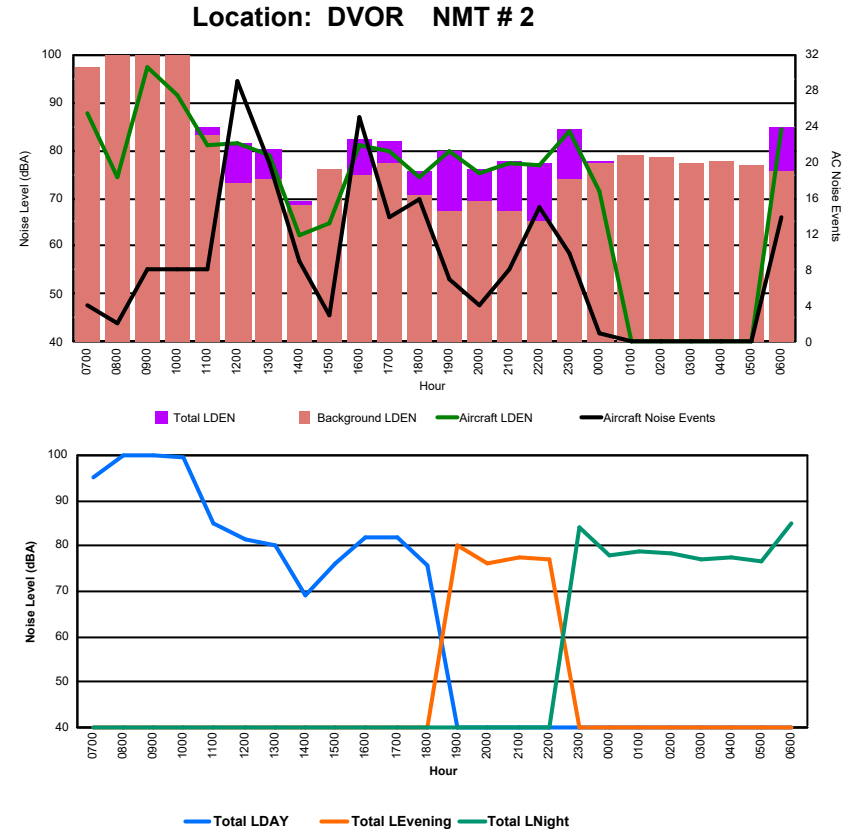

Luxembourg Airport Noise Distribution by Hour

Between 12/09/2024 00:00:00 and 12/09/2024 23:59:59 (Local Time)

Day	Aircraft Events	Total LDEN dB (A)	Aircraft LDEN dB(A)	Background LDEN dB(A)	Total LDay dB(A)	Total LEvening dB(A)	Total LNight dB (A)
12/09/24 7:00	4	95.1	87.7	97.3	95.1	-	-
12/09/24 8:00	2	103.2	74.4	105.2	103.2	-	-
12/09/24 9:00	8	106.7	97.4	108.1	106.7	-	-
12/09/24 10:00	8	99.4	91.3	101.5	99.4	-	-
12/09/24 11:00	8	84.9	80.9	83.3	84.9	-	-
12/09/24 12:00	29	81.6	81.3	73.2	81.6	-	-
12/09/24 13:00	20	80.1	78.8	74.0	80.1	-	-
12/09/24 14:00	9	69.2	62.1	68.5	69.2	-	-
12/09/24 15:00	3	76.1	64.8	76.0	76.1	-	-
12/09/24 16:00	25	82.1	81.1	75.0	82.1	-	-
12/09/24 17:00	14	81.7	80.0	77.4	81.7	-	-
12/09/24 18:00	16	75.8	74.4	70.7	75.8	-	-
12/09/24 19:00	7	80.0	79.8	67.1	-	80.0	-
12/09/24 20:00	4	76.1	75.2	69.4	-	76.1	-
12/09/24 21:00	8	77.7	77.3	67.5	-	77.7	-
12/09/24 22:00	15	77.2	76.9	65.1	-	77.2	-
12/09/24 23:00	10	84.2	83.8	73.8	-	-	84.2
13/09/24 0:00	1	77.9	71.4	77.2	-	-	77.9
13/09/24 1:00	-	78.9	-	78.8	-	-	78.9
13/09/24 2:00	-	78.2	-	78.7	-	-	78.2
13/09/24 3:00	-	77.1	-	77.3	-	-	77.1
13/09/24 4:00	-	77.4	-	77.6	-	-	77.4
13/09/24 5:00	-	76.5	-	76.7	-	-	76.5
13/09/24 6:00	14	85.0	84.5	75.5	-	-	85.0
	205	95.3	85.7	96.9	98.3	78.0	80.7