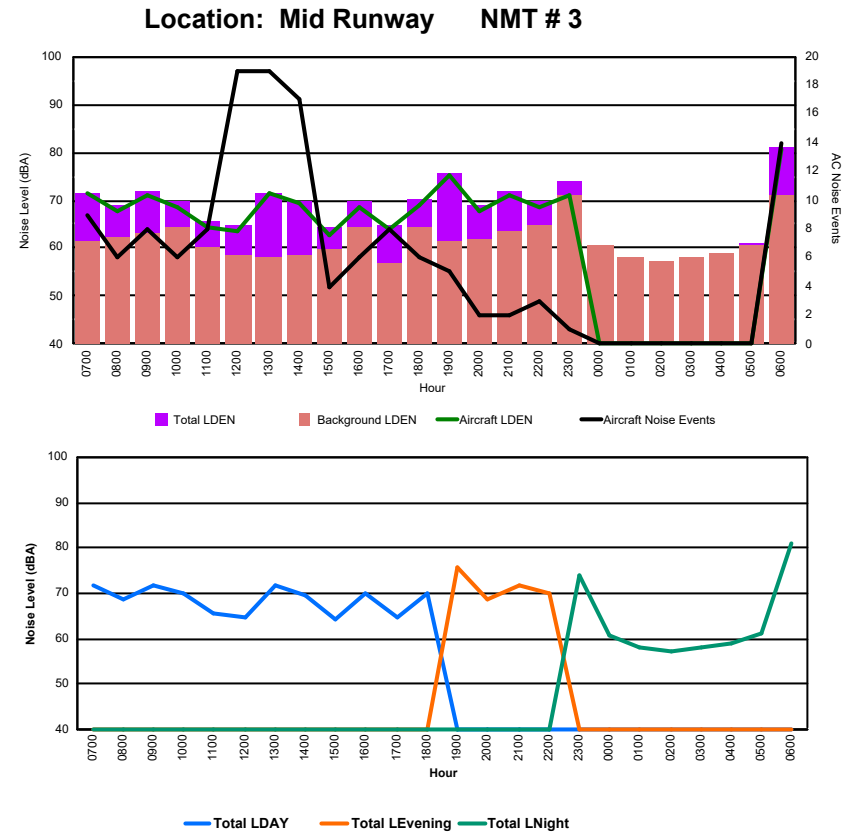

Luxembourg Airport Noise Distribution by Hour

Between 14/09/2024 00:00:00 and 14/09/2024 23:59:59 (Local Time)

Day	Aircraft Events	Total LDEN dB (A)	Aircraft LDEN dB(A)	Background LDEN dB(A)	Total LDay dB(A)	Total LEvening dB(A)	Total LNight dB (A)	
14/09/24	7:00	9	71.6	71.3	61.4	71.6	-	-
14/09/24	8:00	6	68.8	67.9	62.3	68.8	-	-
14/09/24	9:00	8	71.7	71.1	63.3	71.7	-	-
14/09/24	10:00	6	69.9	68.6	64.2	69.9	-	-
14/09/24	11:00	8	65.8	64.4	60.4	65.8	-	-
14/09/24	12:00	19	64.8	63.7	58.7	64.8	-	-
14/09/24	13:00	19	71.6	71.5	58.2	71.6	-	-
14/09/24	14:00	17	69.6	69.2	58.4	69.6	-	-
14/09/24	15:00	4	64.4	62.7	59.9	64.4	-	-
14/09/24	16:00	6	69.9	68.6	64.3	69.9	-	-
14/09/24	17:00	8	64.6	63.9	56.8	64.6	-	-
14/09/24	18:00	6	70.2	69.0	64.2	70.2	-	-
14/09/24	19:00	5	75.6	75.4	61.3	-	75.6	-
14/09/24	20:00	2	68.8	67.8	62.0	-	68.8	-
14/09/24	21:00	2	71.9	71.2	63.4	-	71.9	-
14/09/24	22:00	3	69.9	68.5	64.8	-	69.9	-
14/09/24	23:00	1	74.0	70.9	71.0	-	-	74.0
15/09/24	0:00	-	60.6	-	60.8	-	-	60.6
15/09/24	1:00	-	58.1	-	58.1	-	-	58.1
15/09/24	2:00	-	57.2	-	57.2	-	-	57.2
15/09/24	3:00	-	58.0	-	58.0	-	-	58.0
15/09/24	4:00	-	59.0	-	59.0	-	-	59.0
15/09/24	5:00	-	61.2	-	60.8	-	-	61.2
15/09/24	6:00	14	81.0	80.6	71.1	-	-	81.0
	143	71.4	70.6	63.7	69.3	72.4	72.9