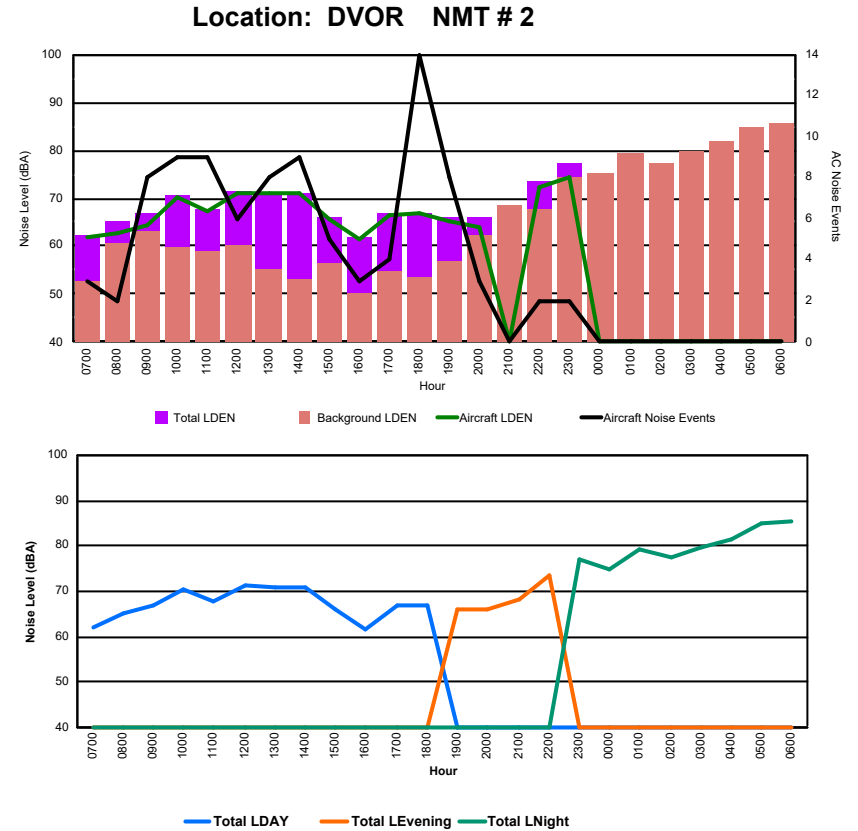

Luxembourg Airport Noise Distribution by Hour

Between 04/09/2024 00:00:00 and 04/09/2024 23:59:59 (Local Time)

Day	Aircraft Events	Total LDEN dB(A)	Aircraft LDEN dB(A)	Background LDEN dB(A)	Total LDay dB(A)	Total LEvening dB(A)	Total LNight dB(A)	
04/09/24	7:00	3	62.2	61.7	52.9	62.2	-	-
04/09/24	8:00	2	65.0	62.9	60.8	65.0	-	-
04/09/24	9:00	8	66.9	64.4	63.3	66.9	-	-
04/09/24	10:00	9	70.6	70.3	59.9	70.6	-	-
04/09/24	11:00	9	67.9	67.3	59.1	67.9	-	-
04/09/24	12:00	6	71.5	71.1	60.1	71.5	-	-
04/09/24	13:00	8	71.0	70.9	55.2	71.0	-	-
04/09/24	14:00	9	71.0	70.9	53.3	71.0	-	-
04/09/24	15:00	5	66.0	65.6	56.6	66.0	-	-
04/09/24	16:00	3	61.8	61.5	50.0	61.8	-	-
04/09/24	17:00	4	66.8	66.5	54.6	66.8	-	-
04/09/24	18:00	14	67.0	66.8	53.5	67.0	-	-
04/09/24	19:00	8	65.9	65.3	56.9	-	65.9	-
04/09/24	20:00	3	66.0	63.8	62.1	-	66.0	-
04/09/24	21:00	-	68.3	-	68.4	-	68.3	-
04/09/24	22:00	2	73.4	72.2	67.7	-	73.4	-
04/09/24	23:00	2	77.1	74.2	74.2	-	-	77.1
05/09/24	0:00	-	75.0	-	75.2	-	-	75.0
05/09/24	1:00	-	79.2	-	79.3	-	-	79.2
05/09/24	2:00	-	77.3	-	77.4	-	-	77.3
05/09/24	3:00	-	79.6	-	79.8	-	-	79.6
05/09/24	4:00	-	81.6	-	81.7	-	-	81.6
05/09/24	5:00	-	84.9	-	85.0	-	-	84.9
05/09/24	6:00	-	85.5	-	85.6	-	-	85.5
	95	77.1	67.1	76.8	68.3	69.6	81.5