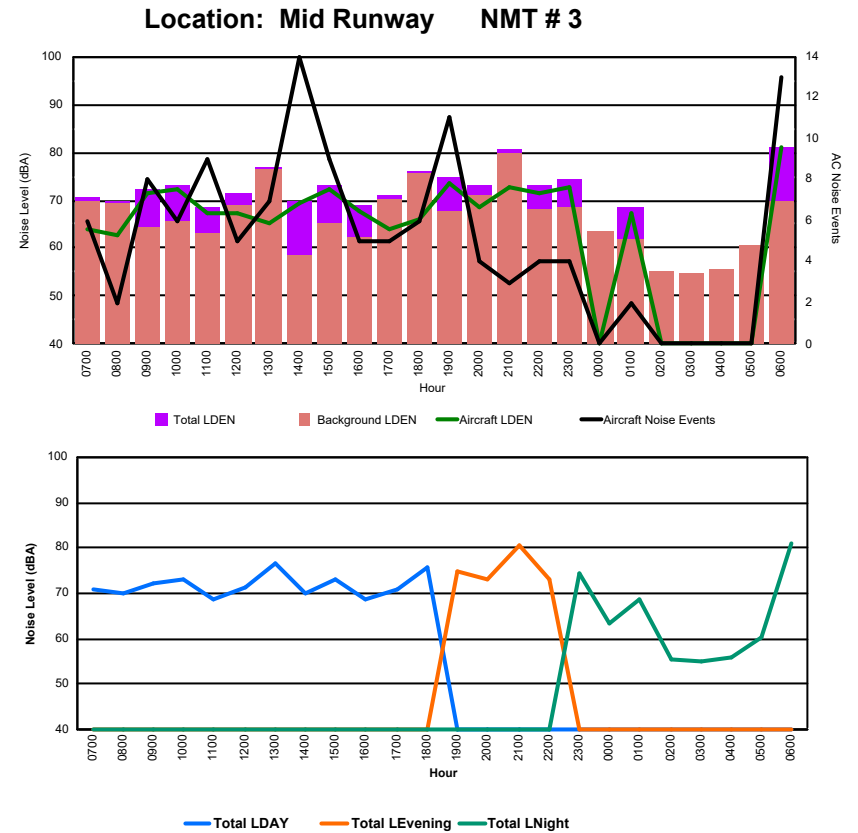

Luxembourg Airport Noise Distribution by Hour

Between 08/09/2024 00:00:00 and 08/09/2024 23:59:59 (Local Time)

Day	Aircraft Events	Total LDEN dB(A)	Aircraft LDEN dB(A)	Background LDEN dB(A)	Total LDay dB(A)	Total LEvening dB(A)	Total LNight dB(A)
08/09/24 7:00	6	70.8	63.9	69.8	70.8	-	-
08/09/24 8:00	2	70.0	62.8	69.2	70.0	-	-
08/09/24 9:00	8	72.2	71.5	64.3	72.2	-	-
08/09/24 10:00	6	73.2	72.4	65.8	73.2	-	-
08/09/24 11:00	9	68.7	67.3	63.3	68.7	-	-
08/09/24 12:00	5	71.3	67.3	69.0	71.3	-	-
08/09/24 13:00	7	76.7	65.2	76.4	76.7	-	-
08/09/24 14:00	14	69.8	69.4	58.4	69.8	-	-
08/09/24 15:00	9	73.0	72.2	65.4	73.0	-	-
08/09/24 16:00	5	68.9	67.8	62.4	68.9	-	-
08/09/24 17:00	5	71.1	64.1	70.1	71.1	-	-
08/09/24 18:00	6	75.9	65.9	75.5	75.9	-	-
08/09/24 19:00	11	74.7	73.7	67.7	-	74.7	-
08/09/24 20:00	4	73.1	68.7	71.2	-	73.1	-
08/09/24 21:00	3	80.8	72.9	80.0	-	80.8	-
08/09/24 22:00	4	73.0	71.4	68.0	-	73.0	-
08/09/24 23:00	4	74.2	72.8	68.7	-	-	74.2
09/09/24 0:00	-	63.4	-	63.5	-	-	63.4
09/09/24 1:00	2	68.5	67.4	62.0	-	-	68.5
09/09/24 2:00	-	55.3	-	55.3	-	-	55.3
09/09/24 3:00	-	54.9	-	54.9	-	-	54.9
09/09/24 4:00	-	55.8	-	55.8	-	-	55.8
09/09/24 5:00	-	60.5	-	60.6	-	-	60.5
09/09/24 6:00	13	81.2	80.9	70.0	-	-	81.2
	123	73.8	71.0	70.6	72.6	76.8	73.3