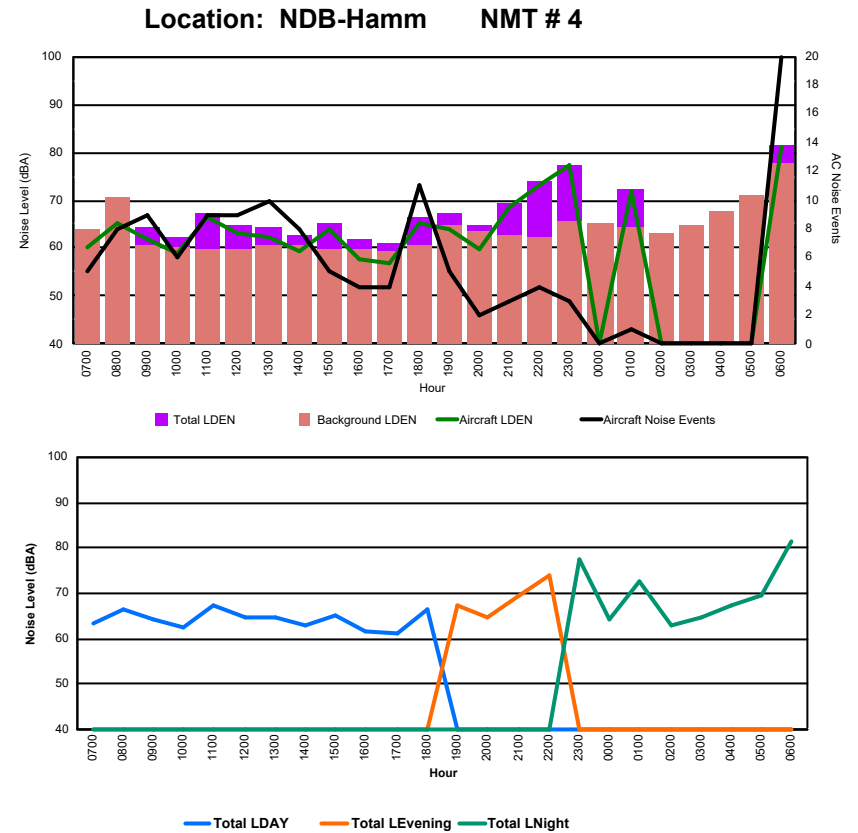

Luxembourg Airport Noise Distribution by Hour

Between 10/09/2024 00:00:00 and 10/09/2024 23:59:59 (Local Time)

Day	Aircraft Events	Total LDEN dB(A)	Aircraft LDEN dB(A)	Background LDEN dB(A)	Total LDay dB(A)	Total LEvening dB(A)	Total LNight dB(A)
10/09/24 7:00	5	63.6	60.2	64.0	63.6	-	-
10/09/24 8:00	8	66.3	65.0	70.6	66.3	-	-
10/09/24 9:00	9	64.2	62.0	60.8	64.2	-	-
10/09/24 10:00	6	62.4	58.9	60.0	62.4	-	-
10/09/24 11:00	9	67.3	66.5	59.7	67.3	-	-
10/09/24 12:00	9	64.7	63.1	59.9	64.7	-	-
10/09/24 13:00	10	64.5	62.5	60.6	64.5	-	-
10/09/24 14:00	8	62.9	59.4	60.7	62.9	-	-
10/09/24 15:00	5	65.3	63.9	59.9	65.3	-	-
10/09/24 16:00	4	61.8	57.6	59.9	61.8	-	-
10/09/24 17:00	4	61.2	56.8	59.4	61.2	-	-
10/09/24 18:00	11	66.3	65.1	60.6	66.3	-	-
10/09/24 19:00	5	67.4	64.1	64.9	-	67.4	-
10/09/24 20:00	2	64.9	59.6	63.4	-	64.9	-
10/09/24 21:00	3	69.4	68.4	62.6	-	69.4	-
10/09/24 22:00	4	73.8	73.0	62.5	-	73.8	-
10/09/24 23:00	3	77.3	77.5	65.8	-	-	77.3
11/09/24 0:00	-	64.3	-	65.2	-	-	64.3
11/09/24 1:00	1	72.5	71.9	64.3	-	-	72.5
11/09/24 2:00	-	62.8	-	63.3	-	-	62.8
11/09/24 3:00	-	64.6	-	64.8	-	-	64.6
11/09/24 4:00	-	67.3	-	67.9	-	-	67.3
11/09/24 5:00	-	69.5	-	71.2	-	-	69.5
11/09/24 6:00	20	81.3	81.2	77.7	-	-	81.3
	126	71.0	70.3	67.2	64.6	70.1	74.6