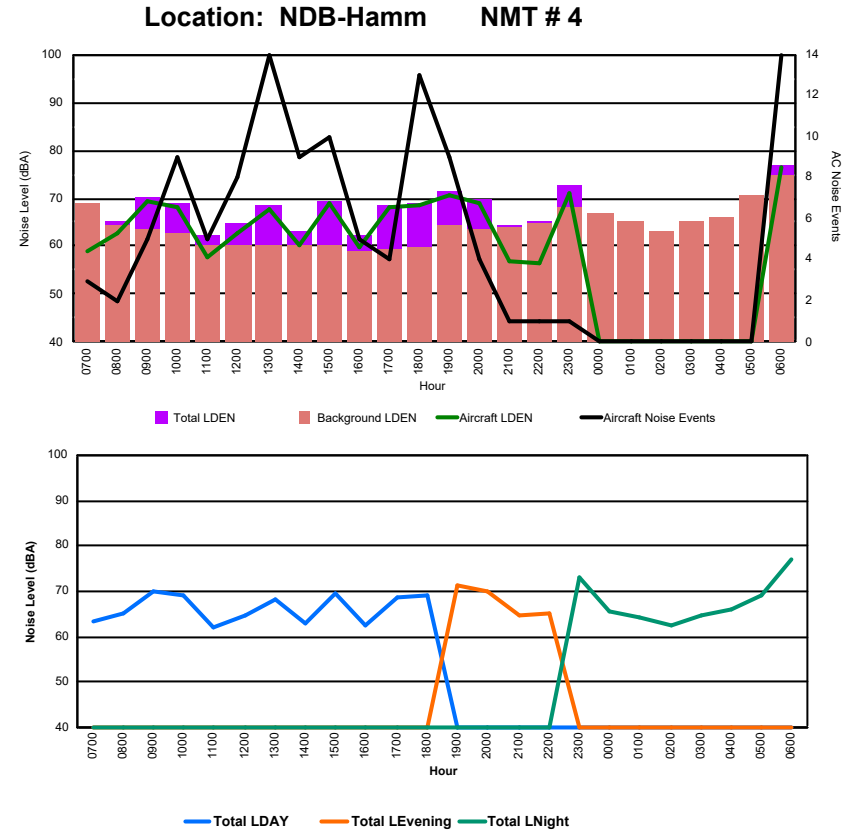

Luxembourg Airport Noise Distribution by Hour

Between 11/09/2024 00:00:00 and 11/09/2024 23:59:59 (Local Time)

Day	Aircraft Events	Total LDEN dB (A)	Aircraft LDEN dB(A)	Background LDEN dB(A)	Total LDay dB(A)	Total LEvening dB(A)	Total LNight dB (A)
11/09/24 7:00	3	63.5	59.1	69.1	63.5	-	-
11/09/24 8:00	2	65.1	62.7	64.5	65.1	-	-
11/09/24 9:00	5	70.2	69.3	63.4	70.2	-	-
11/09/24 10:00	9	69.1	68.2	62.7	69.1	-	-
11/09/24 11:00	5	62.1	57.6	60.3	62.1	-	-
11/09/24 12:00	8	64.6	62.7	60.2	64.6	-	-
11/09/24 13:00	14	68.4	67.7	60.4	68.4	-	-
11/09/24 14:00	9	63.1	60.2	60.2	63.1	-	-
11/09/24 15:00	10	69.5	69.1	60.2	69.5	-	-
11/09/24 16:00	5	62.3	59.6	59.1	62.3	-	-
11/09/24 17:00	4	68.6	68.0	59.4	68.6	-	-
11/09/24 18:00	13	69.1	68.6	59.7	69.1	-	-
11/09/24 19:00	9	71.3	70.5	64.4	-	71.3	-
11/09/24 20:00	4	69.9	68.9	63.4	-	69.9	-
11/09/24 21:00	1	64.5	56.8	63.8	-	64.5	-
11/09/24 22:00	1	65.1	56.6	64.6	-	65.1	-
11/09/24 23:00	1	72.9	71.1	68.3	-	-	72.9
12/09/24 0:00	-	65.5	-	66.8	-	-	65.5
12/09/24 1:00	-	64.2	-	65.1	-	-	64.2
12/09/24 2:00	-	62.4	-	63.0	-	-	62.4
12/09/24 3:00	-	64.8	-	65.0	-	-	64.8
12/09/24 4:00	-	65.9	-	66.2	-	-	65.9
12/09/24 5:00	-	69.1	-	70.7	-	-	69.1
12/09/24 6:00	14	76.9	76.3	74.6	-	-	76.9
	117	68.9	67.2	66.1	67.2	68.7	70.6