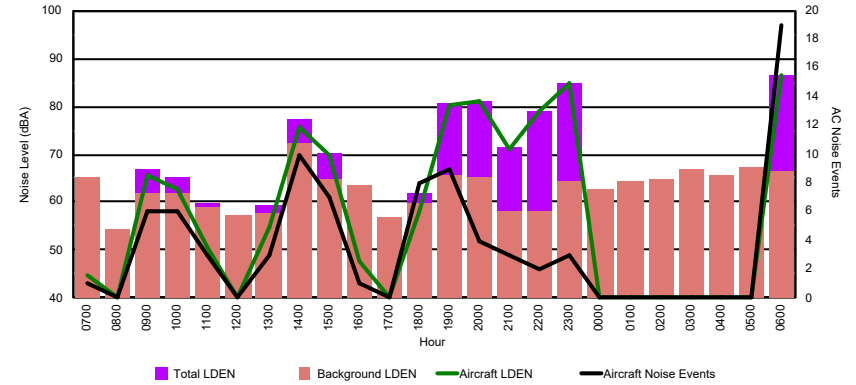

Luxembourg Airport Noise Distribution by Hour

Between 06/09/2024 00:00:00 and 06/09/2024 23:59:59 (Local Time)

Day	Aircraft Events	Total LDEN dB(A)	Aircraft LDEN dB(A)	Background LDEN dB(A)	Total LDay dB(A)	Total LEvening dB(A)	Total LNight dB(A)
06/09/24 7:00	1	64.8	44.6	65.0	64.8	-	-
06/09/24 8:00	-	54.4	-	54.5	54.4	-	-
06/09/24 9:00	6	67.0	65.6	61.9	67.0	-	-
06/09/24 10:00	6	65.3	62.8	61.8	65.3	-	-
06/09/24 11:00	3	59.6	50.6	59.0	59.6	-	-
06/09/24 12:00	-	57.1	-	57.1	57.1	-	-
06/09/24 13:00	3	59.3	54.6	57.7	59.3	-	-
06/09/24 14:00	10	77.4	75.6	72.5	77.4	-	-
06/09/24 15:00	7	70.4	69.9	64.9	70.4	-	-
06/09/24 16:00	1	63.5	47.7	63.4	63.5	-	-
06/09/24 17:00	-	56.7	-	56.7	56.7	-	-
06/09/24 18:00	8	61.8	58.1	59.6	61.8	-	-
06/09/24 19:00	9	80.5	80.3	65.5	-	80.5	-
06/09/24 20:00	4	81.1	80.9	65.2	-	81.1	-
06/09/24 21:00	3	71.3	71.0	58.3	-	71.3	-
06/09/24 22:00	2	78.9	78.9	58.0	-	78.9	-
06/09/24 23:00	3	84.9	84.9	64.2	-	-	84.9
07/09/24 0:00	-	62.2	-	62.6	-	-	62.2
07/09/24 1:00	-	63.9	-	64.3	-	-	63.9
07/09/24 2:00	-	64.3	-	64.6	-	-	64.3
07/09/24 3:00	-	66.6	-	66.8	-	-	66.6
07/09/24 4:00	-	65.4	-	65.6	-	-	65.4
07/09/24 5:00	-	66.8	-	67.1	-	-	66.8
07/09/24 6:00	19	86.3	86.3	66.5	-	-	86.3
	85	76.9	76.6	64.6	68.5	79.2	79.7

Location: DVOR NMT # 2