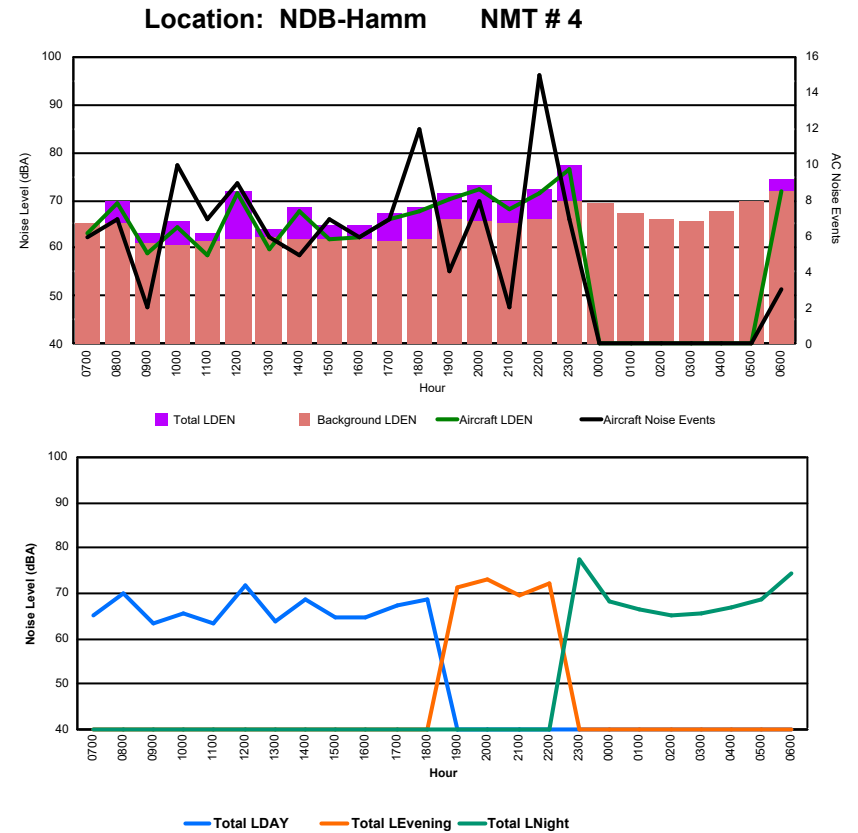

Luxembourg Airport Noise Distribution by Hour

Between 06/09/2024 00:00:00 and 06/09/2024 23:59:59 (Local Time)

Day	Aircraft Events	Total LDEN dB (A)	Aircraft LDEN dB(A)	Background LDEN dB(A)	Total LDay dB(A)	Total LEvening dB(A)	Total LNight dB (A)	
06/09/24	7:00	6	65.1	63.2	65.2	65.1	-	-
06/09/24	8:00	7	70.0	69.4	65.0	70.0	-	-
06/09/24	9:00	2	63.2	58.8	61.2	63.2	-	-
06/09/24	10:00	10	65.7	64.2	60.7	65.7	-	-
06/09/24	11:00	7	63.2	58.5	61.5	63.2	-	-
06/09/24	12:00	9	71.9	71.5	61.7	71.9	-	-
06/09/24	13:00	6	64.0	59.9	62.2	64.0	-	-
06/09/24	14:00	5	68.5	67.6	61.8	68.5	-	-
06/09/24	15:00	7	64.9	62.0	62.0	64.9	-	-
06/09/24	16:00	6	64.9	62.3	61.7	64.9	-	-
06/09/24	17:00	7	67.3	66.1	61.3	67.3	-	-
06/09/24	18:00	12	68.6	67.7	61.7	68.6	-	-
06/09/24	19:00	4	71.5	70.1	65.9	-	71.5	-
06/09/24	20:00	8	73.2	72.5	65.5	-	73.2	-
06/09/24	21:00	2	69.7	68.0	65.1	-	69.7	-
06/09/24	22:00	15	72.4	71.5	65.9	-	72.4	-
06/09/24	23:00	7	77.3	76.5	70.0	-	-	77.3
07/09/24	0:00	-	68.3	-	69.3	-	-	68.3
07/09/24	1:00	-	66.3	-	67.3	-	-	66.3
07/09/24	2:00	-	65.1	-	66.0	-	-	65.1
07/09/24	3:00	-	65.4	-	65.8	-	-	65.4
07/09/24	4:00	-	67.0	-	67.8	-	-	67.0
07/09/24	5:00	-	68.6	-	69.9	-	-	68.6
07/09/24	6:00	3	74.2	72.0	71.8	-	-	74.2
	123	69.9	68.2	66.1	67.3	71.9	71.4