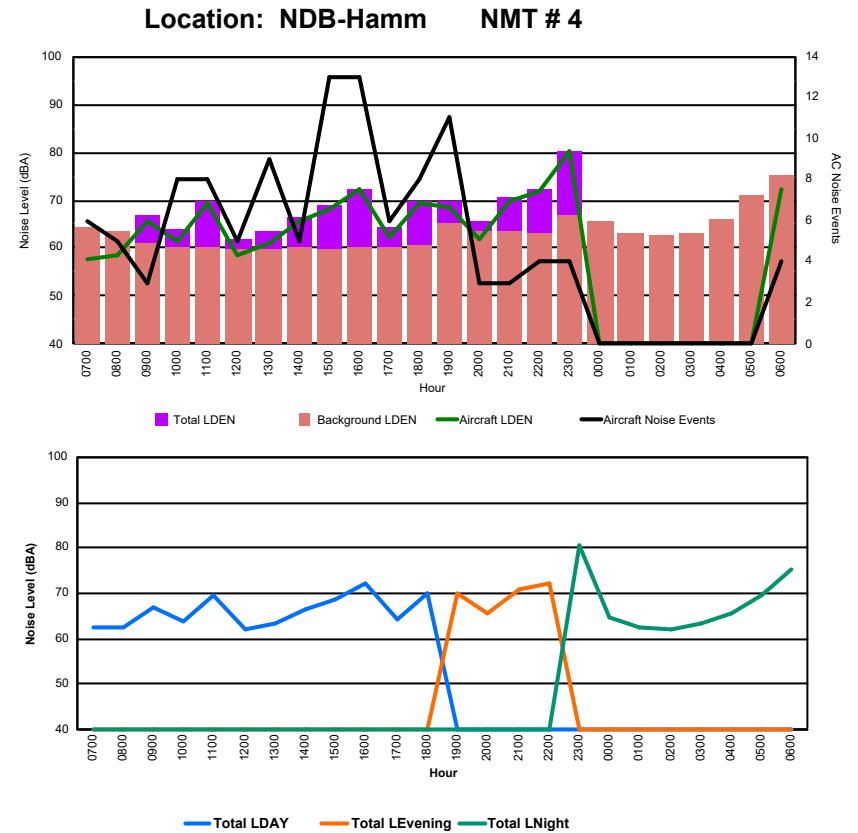

Luxembourg Airport Noise Distribution by Hour

Between 12/09/2024 00:00:00 and 12/09/2024 23:59:59 (Local Time)

Day	Aircraft Events	Total LDEN dB(A)	Aircraft LDEN dB(A)	Background LDEN dB(A)	Total LDay dB(A)	Total LEvening dB(A)	Total LNight dB(A)
12/09/24 7:00	6	62.5	57.6	64.3	62.5	-	-
12/09/24 8:00	5	62.7	58.4	63.6	62.7	-	-
12/09/24 9:00	3	66.8	65.5	61.0	66.8	-	-
12/09/24 10:00	8	63.9	61.5	60.3	63.9	-	-
12/09/24 11:00	8	69.6	69.2	60.1	69.6	-	-
12/09/24 12:00	5	62.0	58.4	59.6	62.0	-	-
12/09/24 13:00	9	63.4	61.1	59.7	63.4	-	-
12/09/24 14:00	5	66.6	65.5	60.0	66.6	-	-
12/09/24 15:00	13	68.8	68.3	59.7	68.8	-	-
12/09/24 16:00	13	72.4	72.2	60.2	72.4	-	-
12/09/24 17:00	6	64.4	62.4	60.1	64.4	-	-
12/09/24 18:00	8	69.8	69.2	60.8	69.8	-	-
12/09/24 19:00	11	70.0	68.4	65.2	-	70.0	-
12/09/24 20:00	3	65.8	61.9	63.7	-	65.8	-
12/09/24 21:00	3	70.8	69.9	63.4	-	70.8	-
12/09/24 22:00	4	72.4	71.8	63.3	-	72.4	-
12/09/24 23:00	4	80.4	80.2	67.0	-	-	80.4
13/09/24 0:00	-	64.8	-	65.7	-	-	64.8
13/09/24 1:00	-	62.5	-	63.1	-	-	62.5
13/09/24 2:00	-	62.1	-	62.6	-	-	62.1
13/09/24 3:00	-	63.2	-	63.3	-	-	63.2
13/09/24 4:00	-	65.6	-	65.9	-	-	65.6
13/09/24 5:00	-	69.6	-	71.0	-	-	69.6
13/09/24 6:00	4	75.3	72.5	75.3	-	-	75.3
	118	70.6	69.4	65.8	67.4	70.3	73.1