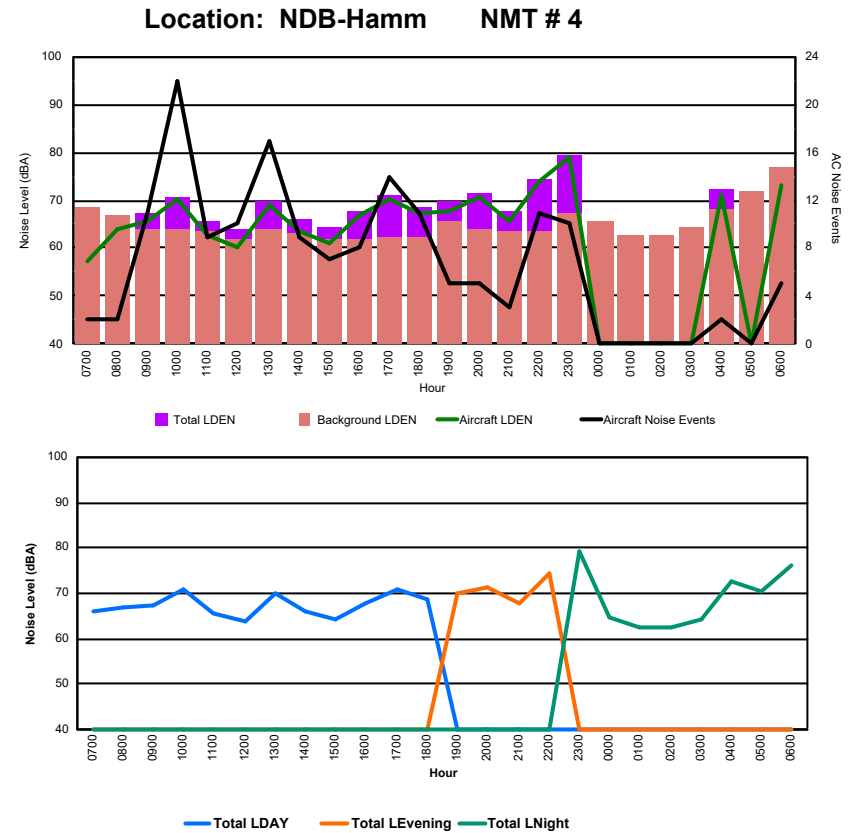

Luxembourg Airport Noise Distribution by Hour

Between 16/09/2024 00:00:00 and 16/09/2024 23:59:59 (Local Time)

Day	Aircraft Events	Total LDEN dB(A)	Aircraft LDEN dB(A)	Background LDEN dB(A)	Total LDay dB(A)	Total LEvening dB(A)	Total LNight dB(A)
16/09/24 7:00	2	66.1	57.1	68.7	66.1	-	-
16/09/24 8:00	2	66.9	64.0	66.9	66.9	-	-
16/09/24 9:00	11	67.5	65.7	64.0	67.5	-	-
16/09/24 10:00	22	70.8	70.2	63.8	70.8	-	-
16/09/24 11:00	9	65.6	62.9	63.6	65.6	-	-
16/09/24 12:00	10	63.9	60.3	61.7	63.9	-	-
16/09/24 13:00	17	69.9	69.0	64.0	69.9	-	-
16/09/24 14:00	9	66.0	63.5	63.3	66.0	-	-
16/09/24 15:00	7	64.4	61.2	61.7	64.4	-	-
16/09/24 16:00	8	67.9	66.9	61.7	67.9	-	-
16/09/24 17:00	14	70.9	70.3	62.2	70.9	-	-
16/09/24 18:00	11	68.5	67.5	62.1	68.5	-	-
16/09/24 19:00	5	69.8	67.9	65.5	-	69.8	-
16/09/24 20:00	5	71.4	70.6	64.1	-	71.4	-
16/09/24 21:00	3	67.7	65.7	63.4	-	67.7	-
16/09/24 22:00	11	74.3	74.0	63.6	-	74.3	-
16/09/24 23:00	10	79.4	79.1	67.4	-	-	79.4
17/09/24 0:00	-	64.7	-	65.5	-	-	64.7
17/09/24 1:00	-	62.4	-	62.9	-	-	62.4
17/09/24 2:00	-	62.3	-	62.7	-	-	62.3
17/09/24 3:00	-	64.2	-	64.4	-	-	64.2
17/09/24 4:00	2	72.5	71.0	68.0	-	-	72.5
17/09/24 5:00	-	70.5	-	71.9	-	-	70.5
17/09/24 6:00	5	76.2	73.1	76.9	-	-	76.2
	163	70.9	69.5	67.3	67.9	71.5	73.2