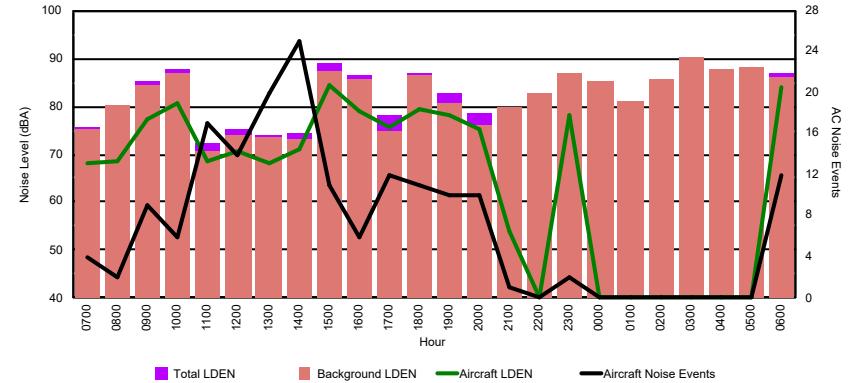

Luxembourg Airport Noise Distribution by Hour

Between 18/09/2024 00:00:00 and 18/09/2024 23:59:59 (Local Time)

Day	Aircraft Events	Total LDEN dB (A)	Aircraft LDEN dB(A)	Background LDEN dB(A)	Total LDay dB(A)	Total LEvening dB(A)	Total LNight dB (A)
18/09/24	7:00	4	75.6	68.3	75.2	75.6	-
18/09/24	8:00	2	79.7	68.6	80.3	79.7	-
18/09/24	9:00	9	85.1	77.5	84.5	85.1	-
18/09/24	10:00	6	87.6	80.8	87.0	87.6	-
18/09/24	11:00	17	72.3	68.6	70.6	72.3	-
18/09/24	12:00	14	75.1	70.5	73.8	75.1	-
18/09/24	13:00	20	74.1	68.0	73.6	74.1	-
18/09/24	14:00	25	74.2	70.9	73.2	74.2	-
18/09/24	15:00	11	88.8	84.3	87.4	88.8	-
18/09/24	16:00	6	86.4	78.8	85.7	86.4	-
18/09/24	17:00	12	78.1	75.8	74.7	78.1	-
18/09/24	18:00	11	87.0	79.4	86.3	87.0	-
18/09/24	19:00	10	82.7	78.1	80.8	-	82.7
18/09/24	20:00	10	78.4	75.1	76.1	-	78.4
18/09/24	21:00	1	79.3	54.0	79.8	-	79.3
18/09/24	22:00	-	82.5	-	82.8	-	82.5
18/09/24	23:00	2	86.9	78.0	86.7	-	86.9
19/09/24	0:00	-	84.1	-	85.1	-	84.1
19/09/24	1:00	-	80.1	-	81.2	-	80.1
19/09/24	2:00	-	85.6	-	85.8	-	85.6
19/09/24	3:00	-	89.4	-	90.2	-	89.4
19/09/24	4:00	-	87.2	-	87.8	-	87.2
19/09/24	5:00	-	87.7	-	88.1	-	87.7
19/09/24	6:00	12	86.9	84.1	86.1	-	86.9
	172	84.7	76.7	84.5	83.8	81.1	86.6

Location: DVOR NMT # 2