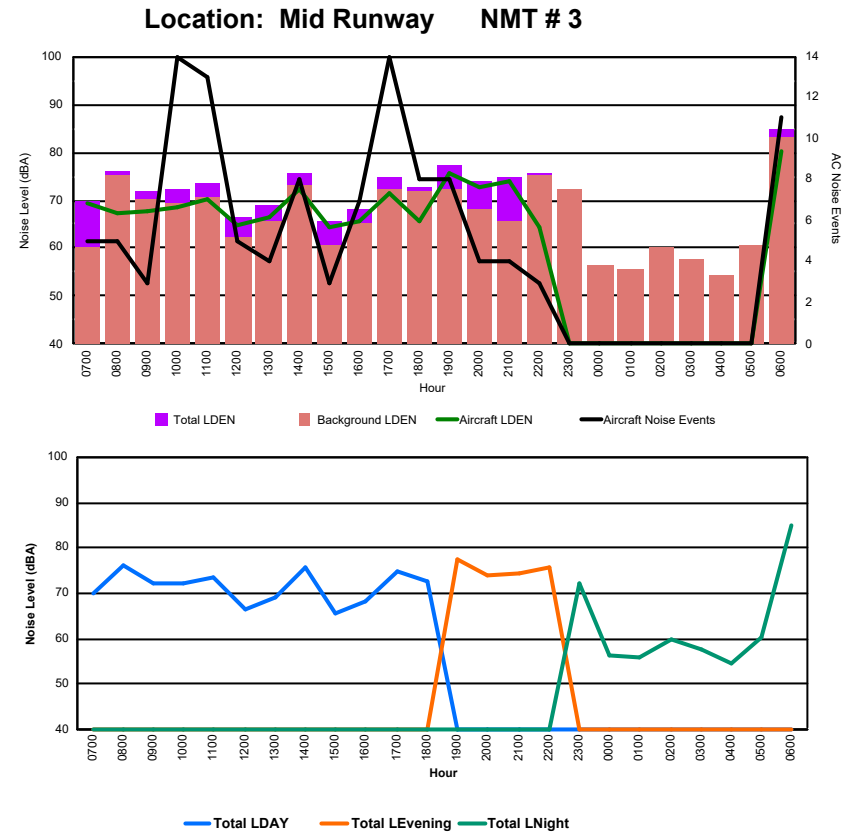

Luxembourg Airport Noise Distribution by Hour

Between 02/09/2024 00:00:00 and 02/09/2024 23:59:59 (Local Time)

Day	Aircraft Events	Total LDEN dB (A)	Aircraft LDEN dB(A)	Background LDEN dB(A)	Total LDay dB(A)	Total LEvening dB(A)	Total LNight dB (A)	
02/09/24	7:00	5	70.0	69.5	60.2	70.0	-	-
02/09/24	8:00	5	76.0	67.4	75.3	76.0	-	-
02/09/24	9:00	3	72.0	67.8	70.1	72.0	-	-
02/09/24	10:00	14	72.1	68.4	69.2	72.1	-	-
02/09/24	11:00	13	73.4	70.4	70.7	73.4	-	-
02/09/24	12:00	5	66.6	64.7	62.3	66.6	-	-
02/09/24	13:00	4	69.0	66.3	65.8	69.0	-	-
02/09/24	14:00	8	75.8	72.3	73.2	75.8	-	-
02/09/24	15:00	3	65.8	64.2	60.8	65.8	-	-
02/09/24	16:00	7	68.2	65.5	65.0	68.2	-	-
02/09/24	17:00	14	74.9	71.5	72.2	74.9	-	-
02/09/24	18:00	8	72.8	65.8	71.9	72.8	-	-
02/09/24	19:00	8	77.5	75.8	72.4	-	77.5	-
02/09/24	20:00	4	74.0	72.7	68.2	-	74.0	-
02/09/24	21:00	4	74.6	74.0	65.8	-	74.6	-
02/09/24	22:00	3	75.6	64.2	75.3	-	75.6	-
02/09/24	23:00	-	72.2	-	72.1	-	-	72.2
03/09/24	0:00	-	56.3	-	56.4	-	-	56.3
03/09/24	1:00	-	55.8	-	55.8	-	-	55.8
03/09/24	2:00	-	60.0	-	60.4	-	-	60.0
03/09/24	3:00	-	57.7	-	57.7	-	-	57.7
03/09/24	4:00	-	54.4	-	54.4	-	-	54.4
03/09/24	5:00	-	60.5	-	60.5	-	-	60.5
03/09/24	6:00	11	84.8	80.3	83.0	-	-	84.8
	119	74.5	70.6	72.3	72.5	75.6	76.1