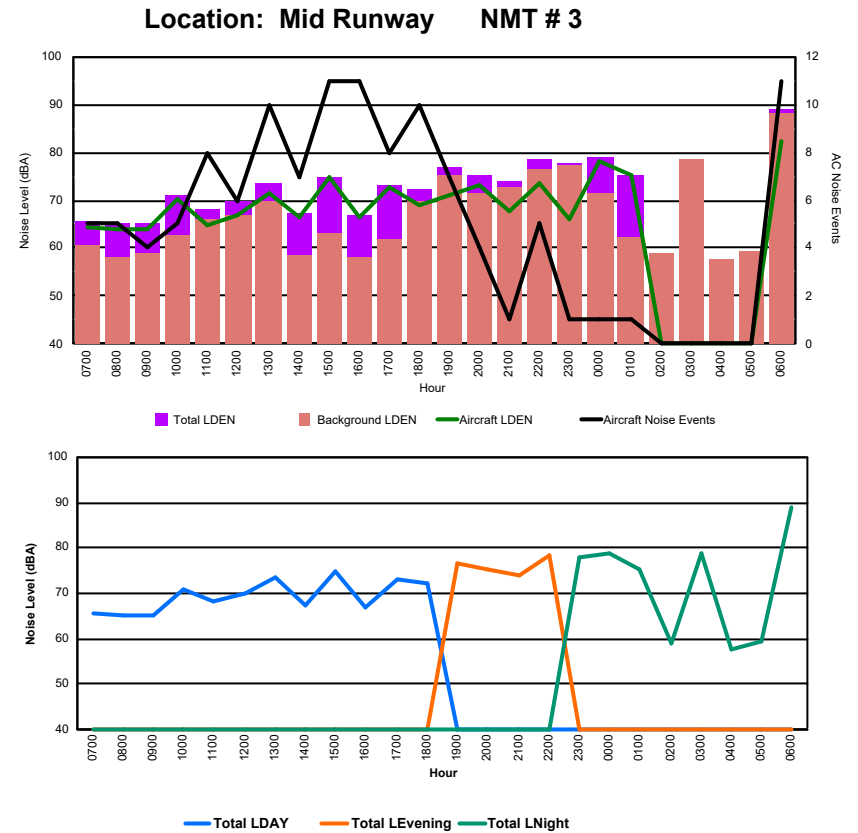

Luxembourg Airport Noise Distribution by Hour

Between 05/09/2024 00:00:00 and 05/09/2024 23:59:59 (Local Time)

Day	Aircraft Events	Total LDEN dB(A)	Aircraft LDEN dB(A)	Background LDEN dB(A)	Total LDay dB(A)	Total LEvening dB(A)	Total LNight dB(A)
05/09/24 7:00	5	65.8	64.2	60.8	65.8	-	-
05/09/24 8:00	5	65.0	64.1	58.1	65.0	-	-
05/09/24 9:00	4	65.0	63.8	58.9	65.0	-	-
05/09/24 10:00	5	71.1	70.4	62.6	71.1	-	-
05/09/24 11:00	8	68.3	64.8	65.9	68.3	-	-
05/09/24 12:00	6	69.9	67.0	66.7	69.9	-	-
05/09/24 13:00	10	73.7	71.5	69.7	73.7	-	-
05/09/24 14:00	7	67.2	66.6	58.5	67.2	-	-
05/09/24 15:00	11	75.0	74.7	63.3	75.0	-	-
05/09/24 16:00	11	66.9	66.3	58.0	66.9	-	-
05/09/24 17:00	8	73.2	72.9	61.9	73.2	-	-
05/09/24 18:00	10	72.4	68.8	70.0	72.4	-	-
05/09/24 19:00	7	76.7	71.2	75.4	-	76.7	-
05/09/24 20:00	4	75.4	73.1	71.4	-	75.4	-
05/09/24 21:00	1	74.0	67.6	72.9	-	74.0	-
05/09/24 22:00	5	78.4	73.7	76.6	-	78.4	-
05/09/24 23:00	1	77.8	65.9	77.5	-	-	77.8
06/09/24 0:00	1	79.0	78.2	71.3	-	-	79.0
06/09/24 1:00	1	75.4	75.1	62.2	-	-	75.4
06/09/24 2:00	-	58.9	-	58.9	-	-	58.9
06/09/24 3:00	-	78.7	-	78.7	-	-	78.7
06/09/24 4:00	-	57.5	-	57.5	-	-	57.5
06/09/24 5:00	-	59.3	-	59.3	-	-	59.3
06/09/24 6:00	11	89.1	82.4	88.0	-	-	89.1
	121	77.6	72.7	75.9	70.8	76.4	81.2