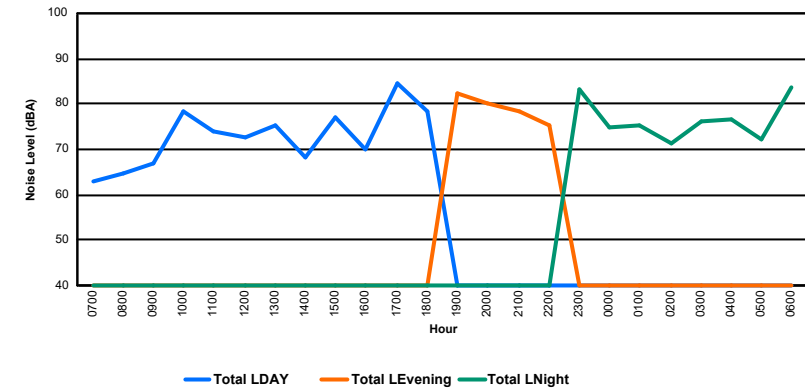

Luxembourg Airport Noise Distribution by Hour

Between 15/09/2024 00:00:00 and 15/09/2024 23:59:59 (Local Time)

Day	Aircraft Events	Total LDEN dB(A)	Aircraft LDEN dB(A)	Background LDEN dB(A)	Total LDay dB(A)	Total LEvening dB(A)	Total LNight dB(A)	
15/09/24	7:00	4	62.9	61.6	57.5	62.9	-	-
15/09/24	8:00	8	64.7	64.5	51.6	64.7	-	-
15/09/24	9:00	4	67.0	66.8	51.2	67.0	-	-
15/09/24	10:00	9	78.3	78.3	55.0	78.3	-	-
15/09/24	11:00	10	73.9	73.6	63.1	73.9	-	-
15/09/24	12:00	11	72.8	71.6	66.6	72.8	-	-
15/09/24	13:00	9	75.5	75.3	62.7	75.5	-	-
15/09/24	14:00	6	68.2	59.5	67.9	68.2	-	-
15/09/24	15:00	6	77.1	76.5	68.1	77.1	-	-
15/09/24	16:00	9	70.1	64.8	68.8	70.1	-	-
15/09/24	17:00	13	84.6	84.4	70.5	84.6	-	-
15/09/24	18:00	9	78.3	75.3	75.4	78.3	-	-
15/09/24	19:00	11	82.3	80.8	77.4	-	82.3	-
15/09/24	20:00	8	80.0	74.2	78.9	-	80.0	-
15/09/24	21:00	2	78.4	63.8	78.5	-	78.4	-
15/09/24	22:00	1	75.5	62.9	75.7	-	75.5	-
15/09/24	23:00	2	83.2	80.8	79.7	-	-	83.2
16/09/24	0:00	1	74.9	56.6	75.2	-	-	74.9
16/09/24	1:00	-	75.3	-	75.5	-	-	75.3
16/09/24	2:00	-	71.5	-	71.6	-	-	71.5
16/09/24	3:00	-	76.0	-	76.1	-	-	76.0
16/09/24	4:00	-	76.5	-	76.5	-	-	76.5
16/09/24	5:00	-	72.1	-	72.2	-	-	72.1
16/09/24	6:00	15	83.6	83.5	68.2	-	-	83.6
	138	78.2	76.2	74.0	76.8	79.7	78.9	

Location: DVOR NMT # 2