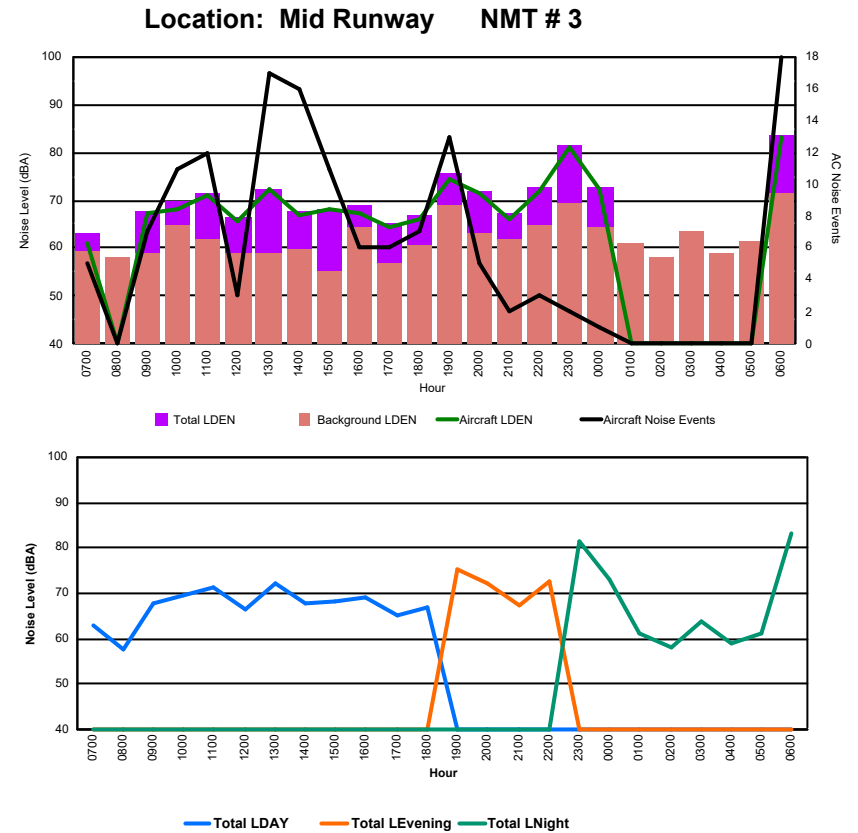

Luxembourg Airport Noise Distribution by Hour

Between 17/09/2024 00:00:00 and 17/09/2024 23:59:59 (Local Time)

Day	Aircraft Events	Total LDEN dB(A)	Aircraft LDEN dB(A)	Background LDEN dB(A)	Total LDay dB(A)	Total LEvening dB(A)	Total LNight dB(A)
17/09/24 7:00	5	63.1	60.9	59.2	63.1	-	-
17/09/24 8:00	-	57.7	-	58.0	57.7	-	-
17/09/24 9:00	7	67.8	67.3	59.0	67.8	-	-
17/09/24 10:00	11	69.7	68.2	64.7	69.7	-	-
17/09/24 11:00	12	71.5	71.1	61.8	71.5	-	-
17/09/24 12:00	3	66.5	65.7	59.1	66.5	-	-
17/09/24 13:00	17	72.3	72.1	59.1	72.3	-	-
17/09/24 14:00	16	67.7	67.0	59.7	67.7	-	-
17/09/24 15:00	11	68.2	68.0	55.2	68.2	-	-
17/09/24 16:00	6	69.0	67.3	64.3	69.0	-	-
17/09/24 17:00	6	65.0	64.3	57.0	65.0	-	-
17/09/24 18:00	7	67.0	65.9	60.7	67.0	-	-
17/09/24 19:00	13	75.5	74.5	68.8	-	75.5	-
17/09/24 20:00	5	72.0	71.4	63.1	-	72.0	-
17/09/24 21:00	2	67.5	66.2	61.8	-	67.5	-
17/09/24 22:00	3	72.7	72.0	64.6	-	72.7	-
17/09/24 23:00	2	81.4	81.1	69.2	-	-	81.4
18/09/24 0:00	1	72.9	72.3	64.2	-	-	72.9
18/09/24 1:00	-	61.0	-	61.2	-	-	61.0
18/09/24 2:00	-	58.1	-	58.1	-	-	58.1
18/09/24 3:00	-	63.7	-	63.7	-	-	63.7
18/09/24 4:00	-	58.9	-	58.9	-	-	58.9
18/09/24 5:00	-	61.3	-	61.3	-	-	61.3
18/09/24 6:00	18	83.4	83.2	71.5	-	-	83.4
	145	73.5	73.1	63.9	68.4	72.8	76.8