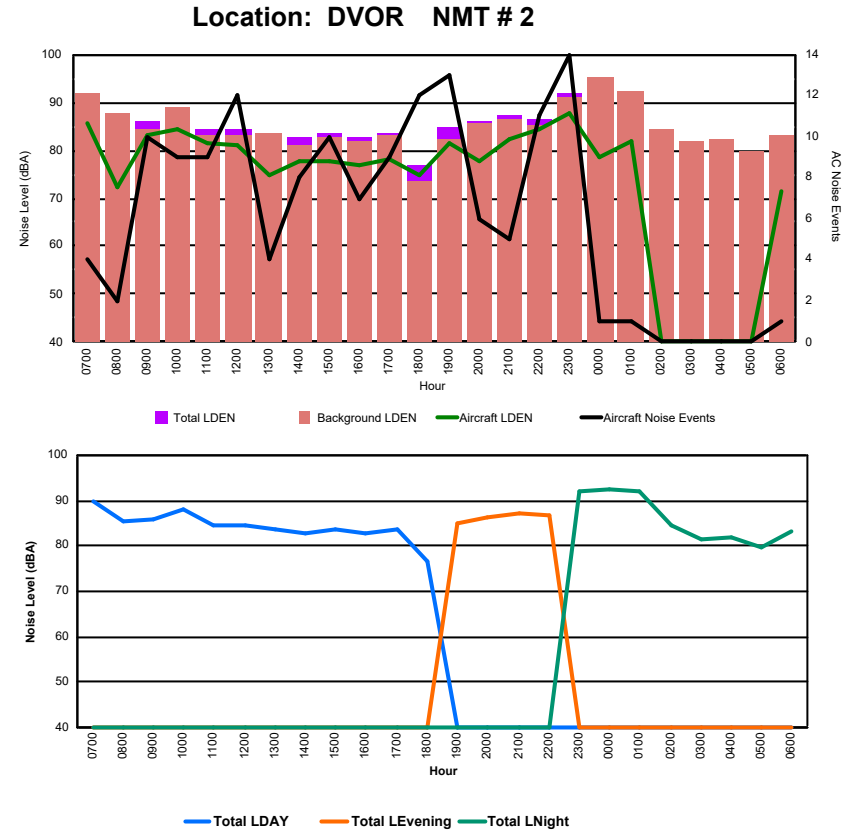

Luxembourg Airport Noise Distribution by Hour

Between 09/09/2024 00:00:00 and 09/09/2024 23:59:59 (Local Time)

Day	Aircraft Events	Total LDEN dB (A)	Aircraft LDEN dB(A)	Background LDEN dB(A)	Total LDay dB(A)	Total LEvening dB(A)	Total LNight dB (A)
09/09/24 7:00	4	90.0	85.7	91.9	90.0	-	-
09/09/24 8:00	2	85.4	72.3	87.9	85.4	-	-
09/09/24 9:00	10	85.9	83.2	84.5	85.9	-	-
09/09/24 10:00	9	87.9	84.5	88.8	87.9	-	-
09/09/24 11:00	9	84.5	81.5	83.0	84.5	-	-
09/09/24 12:00	12	84.5	81.2	83.0	84.5	-	-
09/09/24 13:00	4	83.6	74.6	83.4	83.6	-	-
09/09/24 14:00	8	82.7	77.8	81.2	82.7	-	-
09/09/24 15:00	10	83.6	77.9	82.6	83.6	-	-
09/09/24 16:00	7	82.8	76.7	82.0	82.8	-	-
09/09/24 17:00	9	83.7	78.2	83.2	83.7	-	-
09/09/24 18:00	12	76.8	74.9	73.6	76.8	-	-
09/09/24 19:00	13	84.8	81.4	82.4	-	84.8	-
09/09/24 20:00	6	86.2	77.9	85.8	-	86.2	-
09/09/24 21:00	5	87.4	82.1	86.6	-	87.4	-
09/09/24 22:00	11	86.6	84.5	85.1	-	86.6	-
09/09/24 23:00	14	92.0	87.8	90.9	-	-	92.0
10/09/24 0:00	1	92.4	78.5	95.1	-	-	92.4
10/09/24 1:00	1	92.2	81.9	92.3	-	-	92.2
10/09/24 2:00	-	84.4	-	84.5	-	-	84.4
10/09/24 3:00	-	81.3	-	81.7	-	-	81.3
10/09/24 4:00	-	82.0	-	82.3	-	-	82.0
10/09/24 5:00	-	79.5	-	80.0	-	-	79.5
10/09/24 6:00	1	83.1	71.6	83.2	-	-	83.1
	148	86.8	80.9	87.3	85.3	86.3	88.6