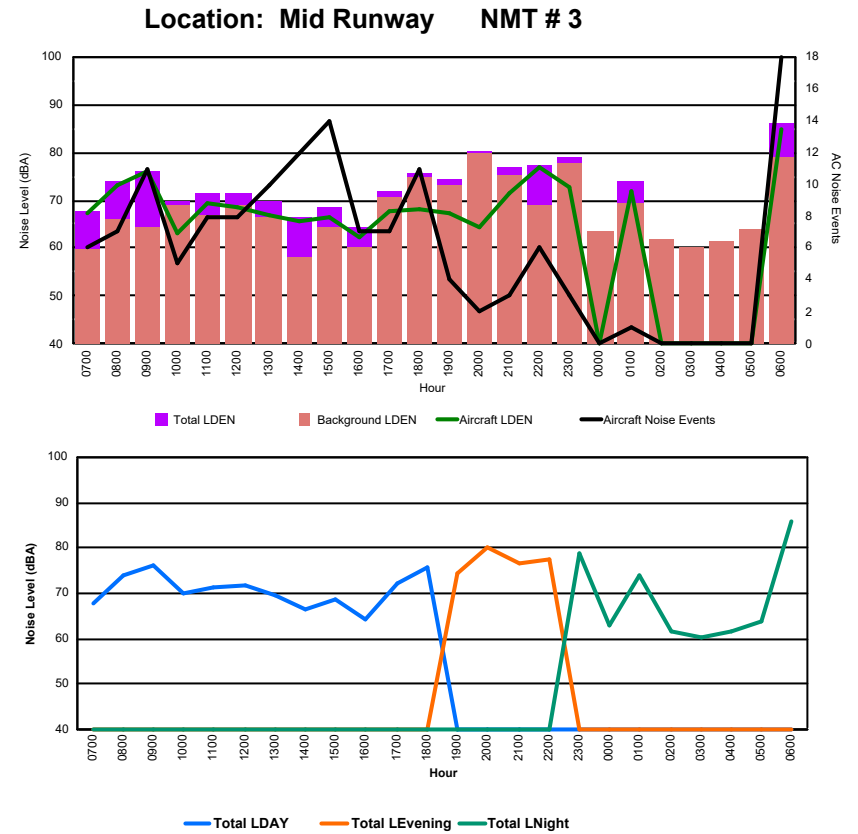

Luxembourg Airport Noise Distribution by Hour

Between 10/09/2024 00:00:00 and 10/09/2024 23:59:59 (Local Time)

Day	Aircraft Events	Total LDEN dB(A)	Aircraft LDEN dB(A)	Background LDEN dB(A)	Total LDay dB(A)	Total LEvening dB(A)	Total LNight dB(A)
10/09/24 7:00	6	67.8	67.2	59.6	67.8	-	-
10/09/24 8:00	7	74.1	73.3	66.2	74.1	-	-
10/09/24 9:00	11	76.2	75.9	64.5	76.2	-	-
10/09/24 10:00	5	70.0	63.3	69.0	70.0	-	-
10/09/24 11:00	8	71.3	69.5	66.8	71.3	-	-
10/09/24 12:00	8	71.6	68.4	68.9	71.6	-	-
10/09/24 13:00	10	69.7	66.9	66.6	69.7	-	-
10/09/24 14:00	12	66.4	65.8	58.0	66.4	-	-
10/09/24 15:00	14	68.5	66.5	64.3	68.5	-	-
10/09/24 16:00	7	64.4	62.4	60.3	64.4	-	-
10/09/24 17:00	7	72.0	67.6	70.6	72.0	-	-
10/09/24 18:00	11	75.7	68.2	74.9	75.7	-	-
10/09/24 19:00	4	74.2	67.5	73.2	-	74.2	-
10/09/24 20:00	2	80.1	64.3	80.0	-	80.1	-
10/09/24 21:00	3	76.8	71.6	75.3	-	76.8	-
10/09/24 22:00	6	77.5	76.9	68.8	-	77.5	-
10/09/24 23:00	3	79.0	72.6	77.8	-	-	79.0
11/09/24 0:00	-	62.9	-	63.5	-	-	62.9
11/09/24 1:00	1	73.8	72.0	69.3	-	-	73.8
11/09/24 2:00	-	61.6	-	62.0	-	-	61.6
11/09/24 3:00	-	60.4	-	60.4	-	-	60.4
11/09/24 4:00	-	61.6	-	61.6	-	-	61.6
11/09/24 5:00	-	64.0	-	64.1	-	-	64.0
11/09/24 6:00	18	85.9	84.9	78.9	-	-	85.9
	143	75.8	73.4	72.2	71.9	77.6	78.0