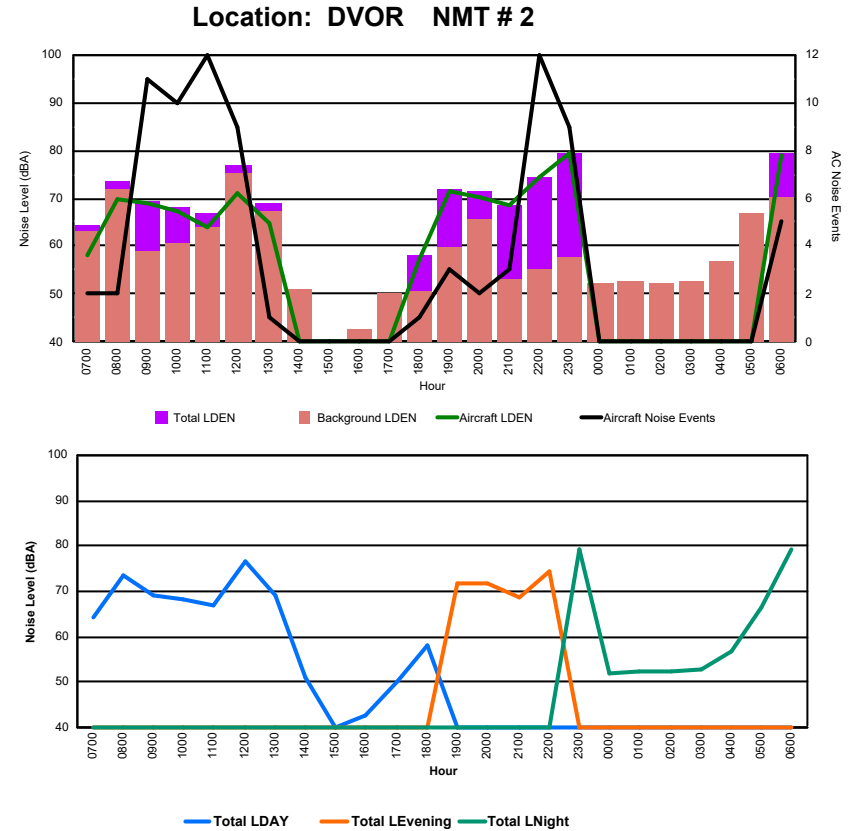

Luxembourg Airport Noise Distribution by Hour

Between 02/09/2024 00:00:00 and 02/09/2024 23:59:59 (Local Time)

Day	Aircraft Events	Total LDEN dB(A)	Aircraft LDEN dB(A)	Background LDEN dB(A)	Total LDay dB(A)	Total LEvening dB(A)	Total LNight dB(A)
02/09/24 7:00	2	64.4	58.0	63.1	64.4	-	-
02/09/24 8:00	2	73.5	69.9	71.7	73.5	-	-
02/09/24 9:00	11	69.2	68.8	58.9	69.2	-	-
02/09/24 10:00	10	68.1	67.2	60.8	68.1	-	-
02/09/24 11:00	12	66.8	64.0	63.8	66.8	-	-
02/09/24 12:00	9	76.7	71.1	75.4	76.7	-	-
02/09/24 13:00	1	69.0	64.6	67.4	69.0	-	-
02/09/24 14:00	-	50.9	-	50.9	50.9	-	-
02/09/24 15:00	-	39.2	-	39.2	39.2	-	-
02/09/24 16:00	-	42.8	-	42.8	42.8	-	-
02/09/24 17:00	-	50.2	-	50.2	50.2	-	-
02/09/24 18:00	1	58.1	57.2	50.8	58.1	-	-
02/09/24 19:00	3	71.9	71.6	59.8	-	71.9	-
02/09/24 20:00	2	71.6	70.3	65.7	-	71.6	-
02/09/24 21:00	3	68.5	68.4	53.2	-	68.5	-
02/09/24 22:00	12	74.4	74.4	55.2	-	74.4	-
02/09/24 23:00	9	79.3	79.3	57.5	-	-	79.3
03/09/24 0:00	-	52.1	-	52.1	-	-	52.1
03/09/24 1:00	-	52.5	-	52.5	-	-	52.5
03/09/24 2:00	-	52.2	-	52.2	-	-	52.2
03/09/24 3:00	-	52.6	-	52.6	-	-	52.6
03/09/24 4:00	-	56.9	-	56.9	-	-	56.9
03/09/24 5:00	-	66.5	-	66.8	-	-	66.5
03/09/24 6:00	5	79.4	78.9	70.1	-	-	79.4
	82	71.5	70.4	65.4	69.2	72.1	73.5