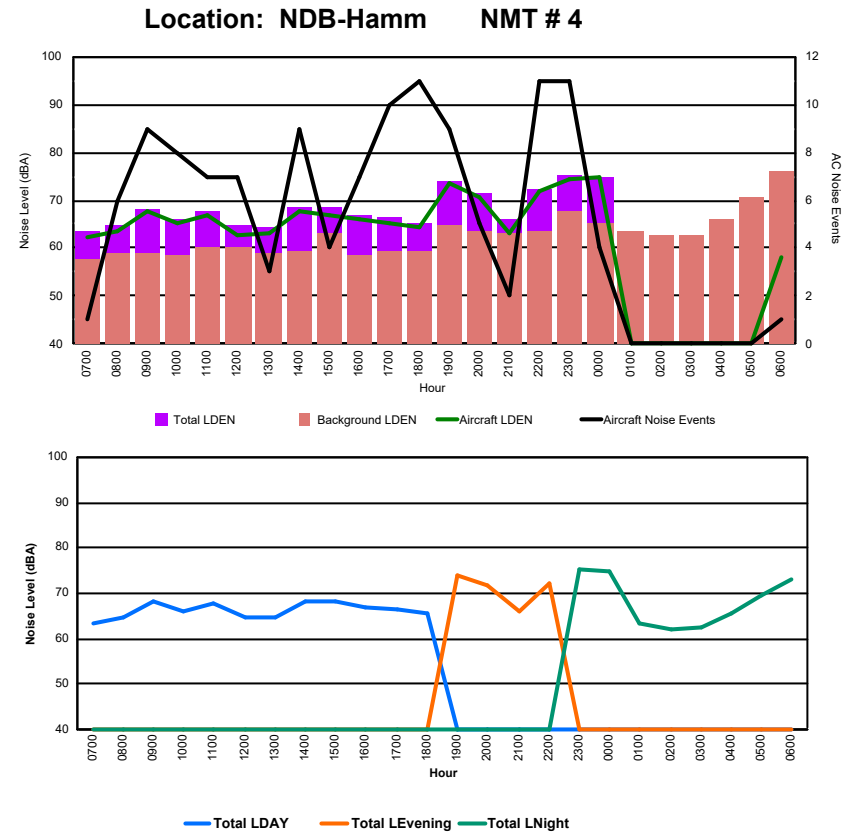

Luxembourg Airport Noise Distribution by Hour

Between 15/09/2024 00:00:00 and 15/09/2024 23:59:59 (Local Time)

Day	Aircraft Events	Total LDEN dB(A)	Aircraft LDEN dB(A)	Background LDEN dB(A)	Total LDay dB(A)	Total LEvening dB(A)	Total LNight dB(A)
15/09/24 7:00	1	63.5	62.4	57.7	63.5	-	-
15/09/24 8:00	6	64.7	63.7	59.1	64.7	-	-
15/09/24 9:00	9	68.3	67.8	59.1	68.3	-	-
15/09/24 10:00	8	66.0	65.2	58.6	66.0	-	-
15/09/24 11:00	7	67.7	66.8	60.4	67.7	-	-
15/09/24 12:00	7	64.6	62.6	60.3	64.6	-	-
15/09/24 13:00	3	64.5	63.1	59.0	64.5	-	-
15/09/24 14:00	9	68.4	67.8	59.3	68.4	-	-
15/09/24 15:00	4	68.4	66.9	63.2	68.4	-	-
15/09/24 16:00	7	66.7	66.0	58.4	66.7	-	-
15/09/24 17:00	10	66.4	65.4	59.4	66.4	-	-
15/09/24 18:00	11	65.4	64.3	59.4	65.4	-	-
15/09/24 19:00	9	73.9	73.4	64.6	-	73.9	-
15/09/24 20:00	5	71.6	70.8	63.5	-	71.6	-
15/09/24 21:00	2	66.1	63.0	63.2	-	66.1	-
15/09/24 22:00	11	72.4	71.9	63.5	-	72.4	-
15/09/24 23:00	11	75.1	74.4	67.6	-	-	75.1
16/09/24 0:00	4	75.0	74.7	65.2	-	-	75.0
16/09/24 1:00	-	63.2	-	63.7	-	-	63.2
16/09/24 2:00	-	62.1	-	62.6	-	-	62.1
16/09/24 3:00	-	62.7	-	62.7	-	-	62.7
16/09/24 4:00	-	65.5	-	65.9	-	-	65.5
16/09/24 5:00	-	69.4	-	70.8	-	-	69.4
16/09/24 6:00	1	73.2	58.3	75.9	-	-	73.2
	125	69.6	68.0	65.8	66.5	71.8	71.1