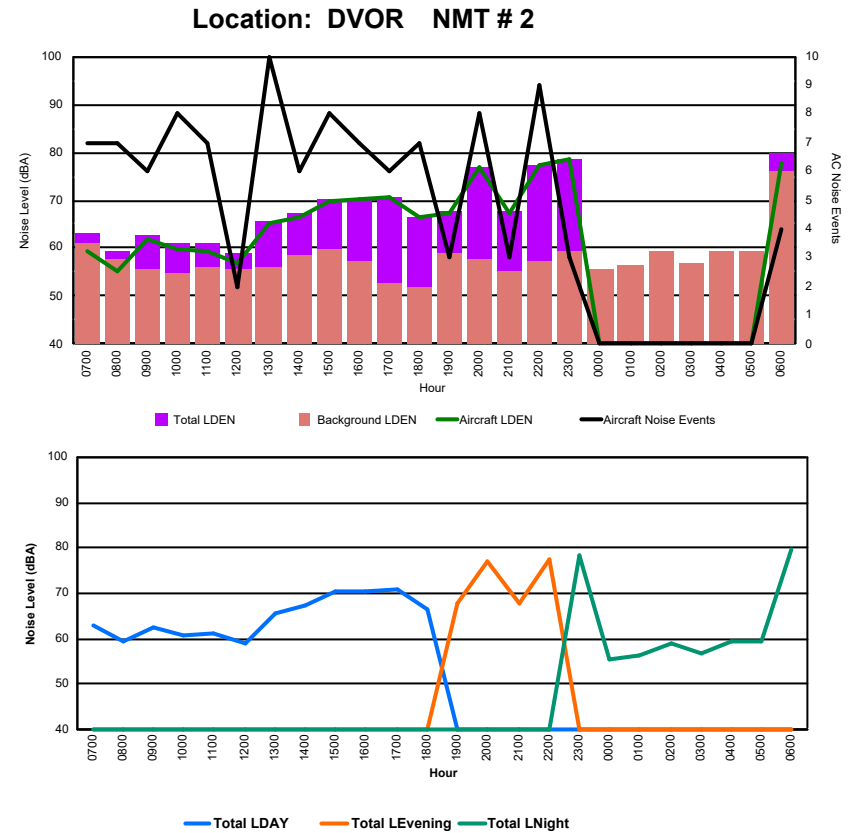

Luxembourg Airport Noise Distribution by Hour

Between 01/09/2024 00:00:00 and 01/09/2024 23:59:59 (Local Time)

Day	Aircraft Events	Total LDEN dB(A)	Aircraft LDEN dB(A)	Background LDEN dB(A)	Total LDay dB(A)	Total LEvening dB(A)	Total LNight dB(A)
01/09/24 7:00	7	63.1	59.4	61.0	63.1	-	-
01/09/24 8:00	7	59.2	55.0	57.5	59.2	-	-
01/09/24 9:00	6	62.6	61.7	55.5	62.6	-	-
01/09/24 10:00	8	60.9	59.8	54.7	60.9	-	-
01/09/24 11:00	7	61.1	59.5	56.0	61.1	-	-
01/09/24 12:00	2	59.1	56.7	55.6	59.1	-	-
01/09/24 13:00	10	65.8	65.3	56.0	65.8	-	-
01/09/24 14:00	6	67.2	66.5	58.5	67.2	-	-
01/09/24 15:00	8	70.3	70.0	59.8	70.3	-	-
01/09/24 16:00	7	70.3	70.1	57.3	70.3	-	-
01/09/24 17:00	6	70.8	70.7	52.7	70.8	-	-
01/09/24 18:00	7	66.5	66.3	51.7	66.5	-	-
01/09/24 19:00	3	67.9	67.3	58.9	-	67.9	-
01/09/24 20:00	8	76.9	76.8	57.5	-	76.9	-
01/09/24 21:00	3	67.7	67.5	55.4	-	67.7	-
01/09/24 22:00	9	77.3	77.2	57.1	-	77.3	-
01/09/24 23:00	3	78.5	78.4	59.2	-	-	78.5
02/09/24 0:00	-	55.5	-	55.5	-	-	55.5
02/09/24 1:00	-	56.3	-	56.4	-	-	56.3
02/09/24 2:00	-	59.1	-	59.2	-	-	59.1
02/09/24 3:00	-	56.7	-	56.7	-	-	56.7
02/09/24 4:00	-	59.4	-	59.4	-	-	59.4
02/09/24 5:00	-	59.3	-	59.3	-	-	59.3
02/09/24 6:00	4	79.8	77.7	76.0	-	-	79.8
	111	71.5	70.8	63.4	66.6	74.6	73.3