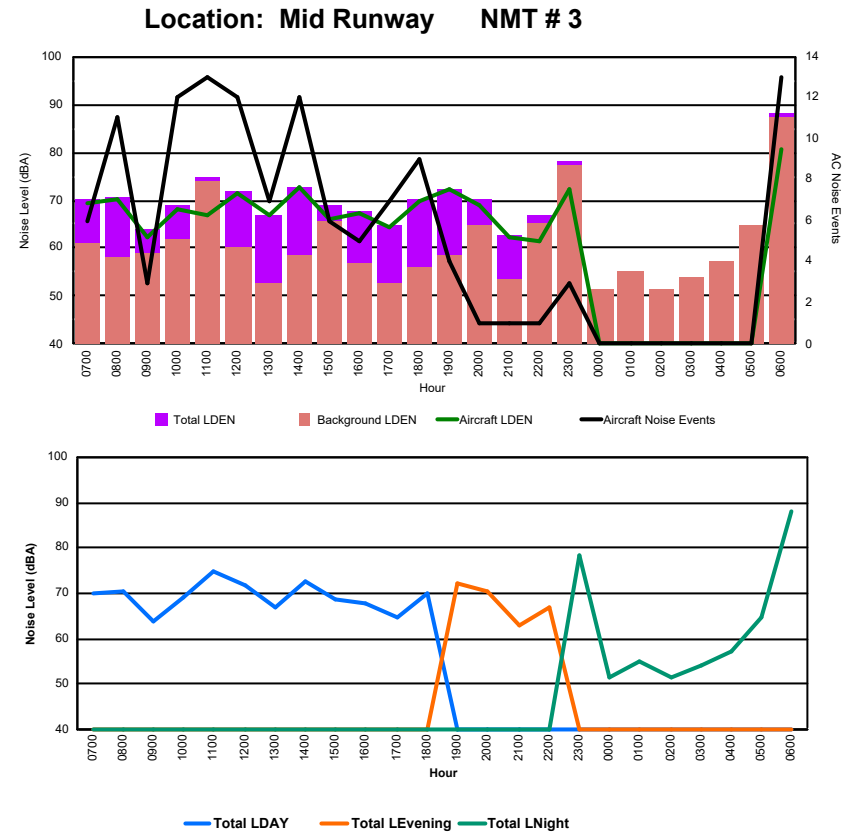

Location: DVOR NMT # 2

Luxembourg Airport Noise Distribution by Hour

Between 07/09/2024 00:00:00 and 07/09/2024 23:59:59 (Local Time)

Day	Aircraft Events	Total LDEN dB (A)	Aircraft LDEN dB(A)	Background LDEN dB(A)	Total LDay dB(A)	Total LEvening dB(A)	Total LNight dB (A)	
07/09/24	7:00	6	70.1	69.5	60.9	70.1	-	-
07/09/24	8:00	11	70.6	70.4	58.0	70.6	-	-
07/09/24	9:00	3	63.8	62.2	58.8	63.8	-	-
07/09/24	10:00	12	69.1	68.2	62.0	69.1	-	-
07/09/24	11:00	13	74.8	66.8	74.1	74.8	-	-
07/09/24	12:00	12	71.8	71.5	60.2	71.8	-	-
07/09/24	13:00	7	67.0	66.8	52.5	67.0	-	-
07/09/24	14:00	12	72.8	72.7	58.7	72.8	-	-
07/09/24	15:00	6	68.9	65.9	65.8	68.9	-	-
07/09/24	16:00	5	67.6	67.3	56.9	67.6	-	-
07/09/24	17:00	7	64.7	64.5	52.8	64.7	-	-
07/09/24	18:00	9	70.1	69.9	55.9	70.1	-	-
07/09/24	19:00	4	72.4	72.2	58.7	-	72.4	-
07/09/24	20:00	1	70.4	69.0	64.6	-	70.4	-
07/09/24	21:00	1	62.9	62.3	53.7	-	62.9	-
07/09/24	22:00	1	66.8	61.6	65.3	-	66.8	-
07/09/24	23:00	3	78.3	72.4	77.1	-	-	78.3
08/09/24	0:00	-	51.4	-	51.4	-	-	51.4
08/09/24	1:00	-	55.2	-	55.2	-	-	55.2
08/09/24	2:00	-	51.4	-	51.4	-	-	51.4
08/09/24	3:00	-	54.0	-	54.0	-	-	54.0
08/09/24	4:00	-	57.3	-	57.3	-	-	57.3
08/09/24	5:00	-	64.6	-	64.8	-	-	64.6
08/09/24	6:00	13	88.1	80.6	87.2	-	-	88.1
	126	75.6	70.2	74.2	70.3	69.4	79.5	