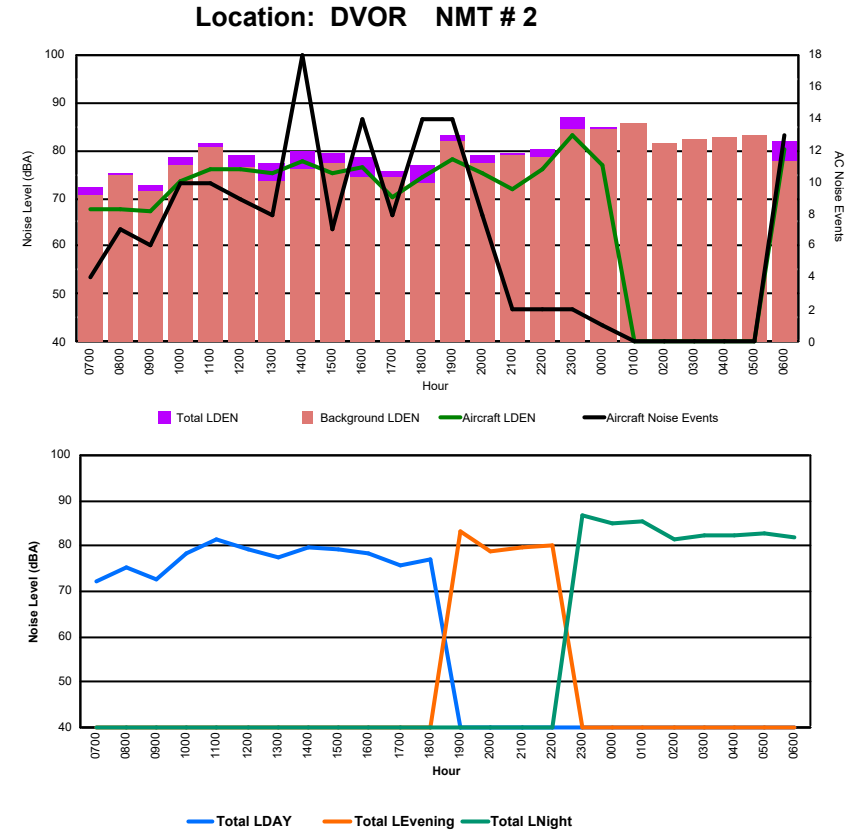

Luxembourg Airport Noise Distribution by Hour

Between 13/09/2024 00:00:00 and 13/09/2024 23:59:59 (Local Time)

Day	Aircraft Events	Total LDEN dB (A)	Aircraft LDEN dB(A)	Background LDEN dB(A)	Total LDay dB(A)	Total LEvening dB(A)	Total LNight dB (A)
13/09/24 7:00	4	72.3	67.7	70.6	72.3	-	-
13/09/24 8:00	7	75.3	67.7	74.6	75.3	-	-
13/09/24 9:00	6	72.6	67.4	71.3	72.6	-	-
13/09/24 10:00	10	78.5	73.7	76.8	78.5	-	-
13/09/24 11:00	10	81.6	75.9	80.5	81.6	-	-
13/09/24 12:00	9	79.1	75.9	76.4	79.1	-	-
13/09/24 13:00	8	77.3	75.1	73.5	77.3	-	-
13/09/24 14:00	18	79.9	77.7	76.1	79.9	-	-
13/09/24 15:00	7	79.2	75.3	77.2	79.2	-	-
13/09/24 16:00	14	78.4	76.5	74.2	78.4	-	-
13/09/24 17:00	8	75.6	70.2	74.5	75.6	-	-
13/09/24 18:00	14	76.9	74.4	73.3	76.9	-	-
13/09/24 19:00	14	83.2	78.2	81.7	-	83.2	-
13/09/24 20:00	8	79.0	75.1	77.1	-	79.0	-
13/09/24 21:00	2	79.5	71.8	78.9	-	79.5	-
13/09/24 22:00	2	80.3	76.2	78.4	-	80.3	-
13/09/24 23:00	2	86.7	83.3	84.2	-	-	86.7
14/09/24 0:00	1	84.9	77.0	84.4	-	-	84.9
14/09/24 1:00	-	85.3	-	85.7	-	-	85.3
14/09/24 2:00	-	81.3	-	81.6	-	-	81.3
14/09/24 3:00	-	82.2	-	82.4	-	-	82.2
14/09/24 4:00	-	82.4	-	82.7	-	-	82.4
14/09/24 5:00	-	82.9	-	83.0	-	-	82.9
14/09/24 6:00	13	82.0	80.1	77.8	-	-	82.0
	157	81.2	75.5	80.1	78.0	80.8	83.9