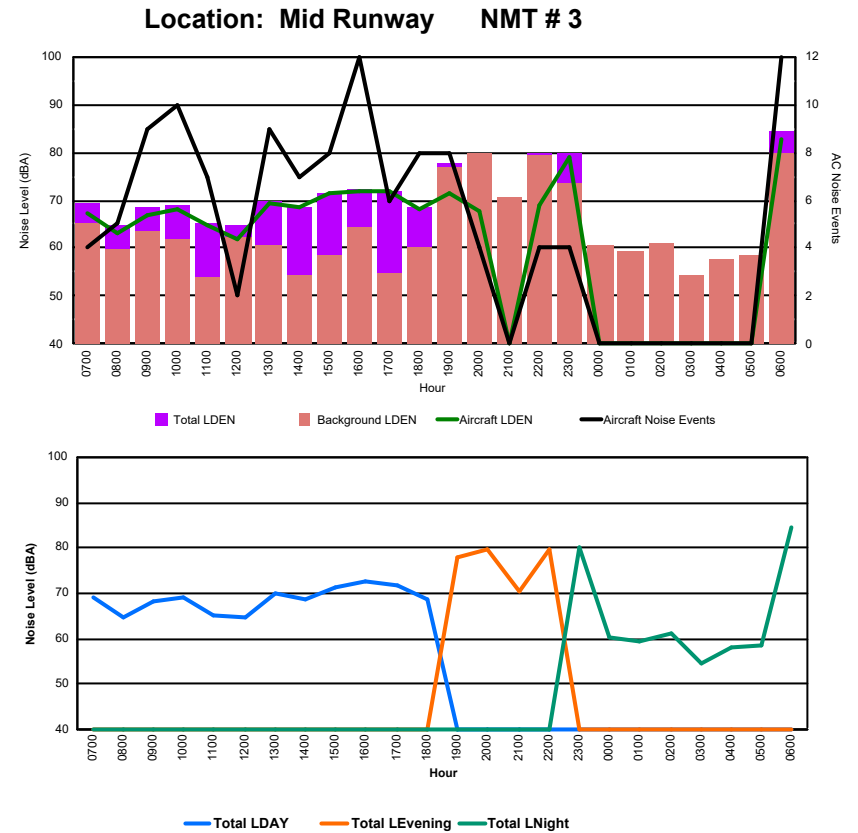

Luxembourg Airport Noise Distribution by Hour

Between 01/09/2024 00:00:00 and 01/09/2024 23:59:59 (Local Time)

Day	Aircraft Events	Total LDEN dB (A)	Aircraft LDEN dB(A)	Background LDEN dB(A)	Total LDay dB(A)	Total LEvening dB(A)	Total LNight dB (A)
01/09/24 7:00	4	69.3	67.2	65.4	69.3	-	-
01/09/24 8:00	5	64.7	63.0	59.8	64.7	-	-
01/09/24 9:00	9	68.4	66.8	63.5	68.4	-	-
01/09/24 10:00	10	69.0	68.1	61.8	69.0	-	-
01/09/24 11:00	7	65.0	64.6	53.8	65.0	-	-
01/09/24 12:00	2	64.9	61.7	62.1	64.9	-	-
01/09/24 13:00	9	69.8	69.3	60.7	69.8	-	-
01/09/24 14:00	7	68.7	68.5	54.5	68.7	-	-
01/09/24 15:00	8	71.5	71.3	58.7	71.5	-	-
01/09/24 16:00	12	72.5	71.8	64.3	72.5	-	-
01/09/24 17:00	6	71.8	71.7	54.7	71.8	-	-
01/09/24 18:00	8	68.6	68.0	60.2	68.6	-	-
01/09/24 19:00	8	77.9	71.4	76.8	-	77.9	-
01/09/24 20:00	4	79.9	67.9	79.6	-	79.9	-
01/09/24 21:00	-	70.6	-	70.6	-	70.6	-
01/09/24 22:00	4	79.8	69.0	79.5	-	79.8	-
01/09/24 23:00	4	80.0	78.9	73.6	-	-	80.0
02/09/24 0:00	-	60.5	-	60.7	-	-	60.5
02/09/24 1:00	-	59.4	-	59.5	-	-	59.4
02/09/24 2:00	-	61.0	-	61.2	-	-	61.0
02/09/24 3:00	-	54.5	-	54.5	-	-	54.5
02/09/24 4:00	-	57.9	-	57.9	-	-	57.9
02/09/24 5:00	-	58.4	-	58.4	-	-	58.4
02/09/24 6:00	12	84.4	82.6	79.8	-	-	84.4
	119	75.0	71.9	72.0	69.4	78.2	76.8