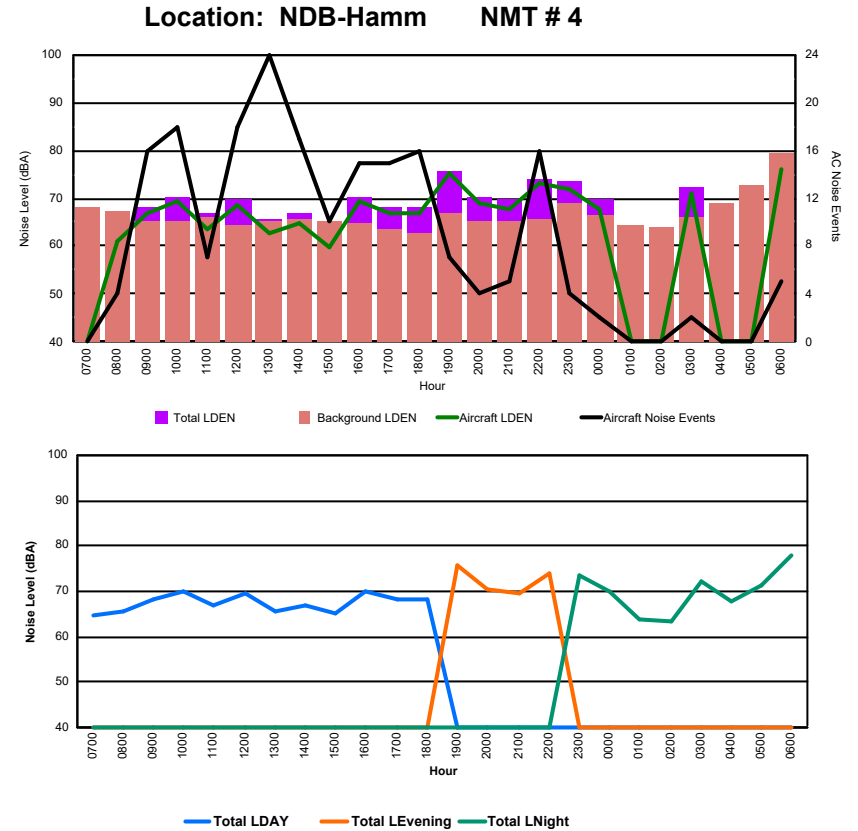

Luxembourg Airport Noise Distribution by Hour

Between 17/09/2024 00:00:00 and 17/09/2024 23:59:59 (Local Time)

Day	Aircraft Events	Total LDEN dB (A)	Aircraft LDEN dB(A)	Background LDEN dB(A)	Total LDay dB(A)	Total LEvening dB(A)	Total LNight dB (A)
17/09/24	7:00	-	64.8	-	68.0	64.8	-
17/09/24	8:00	4	65.8	60.9	67.4	65.8	-
17/09/24	9:00	16	68.3	67.0	65.4	68.3	-
17/09/24	10:00	18	70.1	69.3	65.4	70.1	-
17/09/24	11:00	7	66.8	63.7	65.9	66.8	-
17/09/24	12:00	18	69.6	68.6	64.3	69.6	-
17/09/24	13:00	24	65.7	62.8	65.0	65.7	-
17/09/24	14:00	17	67.0	64.6	65.7	67.0	-
17/09/24	15:00	10	65.1	59.8	65.3	65.1	-
17/09/24	16:00	15	70.1	69.2	64.6	70.1	-
17/09/24	17:00	15	68.3	66.8	63.7	68.3	-
17/09/24	18:00	16	68.2	67.0	62.6	68.2	-
17/09/24	19:00	7	75.6	75.1	66.8	-	75.6
17/09/24	20:00	4	70.3	68.9	65.1	-	70.3
17/09/24	21:00	5	69.6	67.7	65.3	-	69.6
17/09/24	22:00	16	73.9	73.3	65.8	-	73.9
17/09/24	23:00	4	73.6	72.0	68.8	-	73.6
18/09/24	0:00	2	69.9	67.9	66.4	-	69.9
18/09/24	1:00	-	63.8	-	64.4	-	63.8
18/09/24	2:00	-	63.5	-	64.0	-	63.5
18/09/24	3:00	2	72.2	71.1	66.1	-	72.2
18/09/24	4:00	-	67.9	-	68.8	-	67.9
18/09/24	5:00	-	71.3	-	72.8	-	71.3
18/09/24	6:00	5	78.0	76.2	79.5	-	78.0
	205	70.8	69.0	69.1	67.9	73.0	72.3