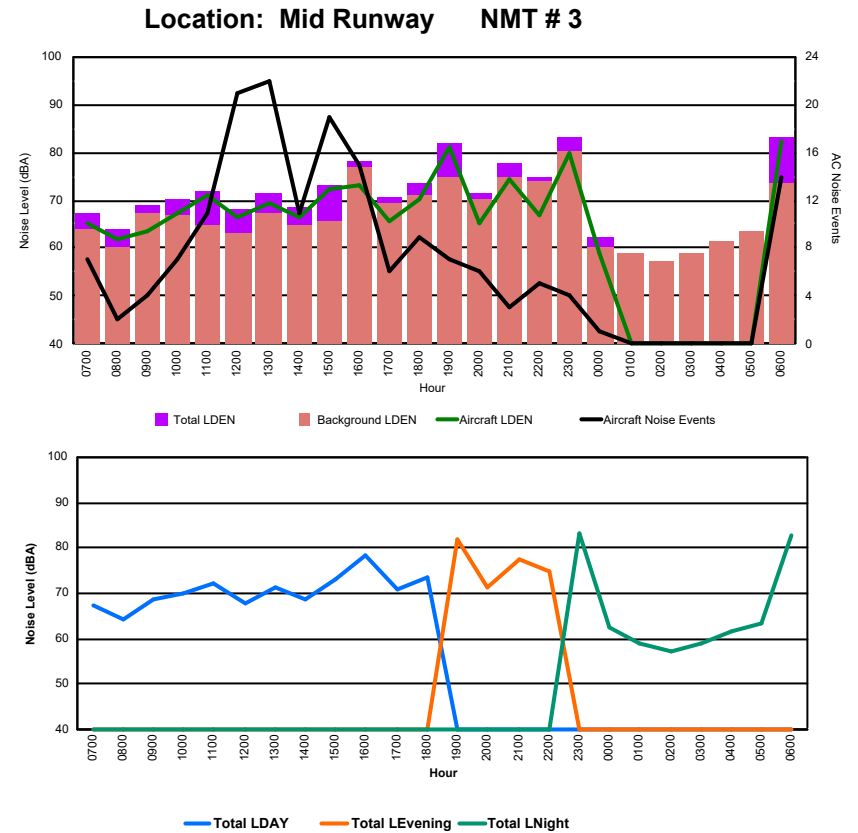

Luxembourg Airport Noise Distribution by Hour

Between 12/09/2024 00:00:00 and 12/09/2024 23:59:59 (Local Time)

Day	Aircraft Events	Total LDEN dB(A)	Aircraft LDEN dB(A)	Background LDEN dB(A)	Total LDay dB(A)	Total LEvening dB(A)	Total LNight dB(A)
12/09/24 7:00	7	67.4	65.1	63.9	67.4	-	-
12/09/24 8:00	2	64.1	61.7	60.4	64.1	-	-
12/09/24 9:00	4	68.9	63.6	67.4	68.9	-	-
12/09/24 10:00	7	70.2	67.5	67.0	70.2	-	-
12/09/24 11:00	11	72.0	71.1	64.8	72.0	-	-
12/09/24 12:00	21	68.0	66.5	63.0	68.0	-	-
12/09/24 13:00	22	71.4	69.2	67.5	71.4	-	-
12/09/24 14:00	11	68.6	66.3	64.9	68.6	-	-
12/09/24 15:00	19	73.2	72.5	65.5	73.2	-	-
12/09/24 16:00	15	78.3	73.0	76.8	78.3	-	-
12/09/24 17:00	6	70.7	65.6	69.2	70.7	-	-
12/09/24 18:00	9	73.7	70.1	71.2	73.7	-	-
12/09/24 19:00	7	81.8	80.9	74.6	-	81.8	-
12/09/24 20:00	6	71.5	65.1	70.4	-	71.5	-
12/09/24 21:00	3	77.7	74.4	74.9	-	77.7	-
12/09/24 22:00	5	74.7	66.7	74.0	-	74.7	-
12/09/24 23:00	4	83.1	79.9	80.4	-	-	83.1
13/09/24 0:00	1	62.5	58.8	60.3	-	-	62.5
13/09/24 1:00	-	58.8	-	58.8	-	-	58.8
13/09/24 2:00	-	57.1	-	57.2	-	-	57.1
13/09/24 3:00	-	58.8	-	58.8	-	-	58.8
13/09/24 4:00	-	61.5	-	61.5	-	-	61.5
13/09/24 5:00	-	63.3	-	63.5	-	-	63.3
13/09/24 6:00	14	83.0	82.5	73.6	-	-	83.0
	174	75.5	73.4	71.5	72.1	78.0	77.1