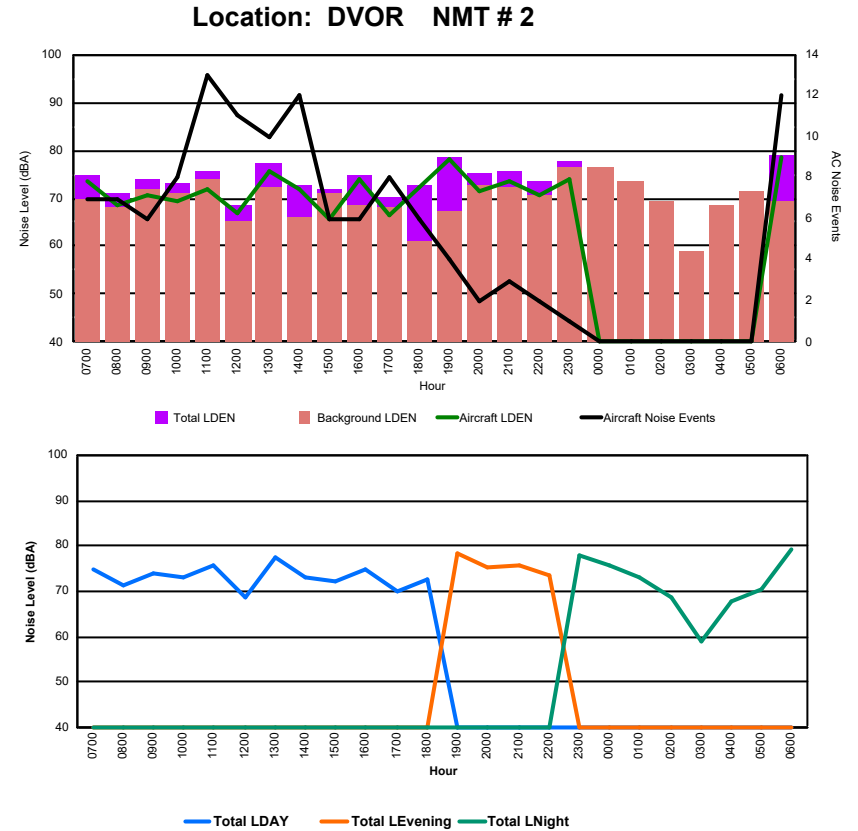

Luxembourg Airport Noise Distribution by Hour

Between 14/09/2024 00:00:00 and 14/09/2024 23:59:59 (Local Time)

Day	Aircraft Events	Total LDEN dB(A)	Aircraft LDEN dB(A)	Background LDEN dB(A)	Total LDay dB(A)	Total LEvening dB(A)	Total LNight dB(A)
14/09/24 7:00	7	75.0	73.5	69.7	75.0	-	-
14/09/24 8:00	7	71.2	68.5	68.2	71.2	-	-
14/09/24 9:00	6	74.1	70.5	71.7	74.1	-	-
14/09/24 10:00	8	73.3	69.5	71.1	73.3	-	-
14/09/24 11:00	13	75.7	71.7	73.9	75.7	-	-
14/09/24 12:00	11	68.7	66.7	65.2	68.7	-	-
14/09/24 13:00	10	77.4	75.8	72.4	77.4	-	-
14/09/24 14:00	12	72.9	71.9	66.0	72.9	-	-
14/09/24 15:00	6	72.0	65.6	71.1	72.0	-	-
14/09/24 16:00	6	75.0	73.9	68.6	75.0	-	-
14/09/24 17:00	8	70.2	66.3	68.1	70.2	-	-
14/09/24 18:00	6	72.8	72.5	61.1	72.8	-	-
14/09/24 19:00	4	78.5	78.1	67.4	-	78.5	-
14/09/24 20:00	2	75.1	71.3	72.9	-	75.1	-
14/09/24 21:00	3	75.7	73.4	72.1	-	75.7	-
14/09/24 22:00	2	73.5	70.7	70.5	-	73.5	-
14/09/24 23:00	1	77.9	73.8	76.3	-	-	77.9
15/09/24 0:00	-	75.9	-	76.6	-	-	75.9
15/09/24 1:00	-	73.0	-	73.7	-	-	73.0
15/09/24 2:00	-	68.8	-	69.2	-	-	68.8
15/09/24 3:00	-	59.1	-	59.1	-	-	59.1
15/09/24 4:00	-	67.8	-	68.4	-	-	67.8
15/09/24 5:00	-	70.5	-	71.3	-	-	70.5
15/09/24 6:00	12	79.1	78.7	69.3	-	-	79.1
	124	74.5	72.0	71.3	73.8	76.1	74.5