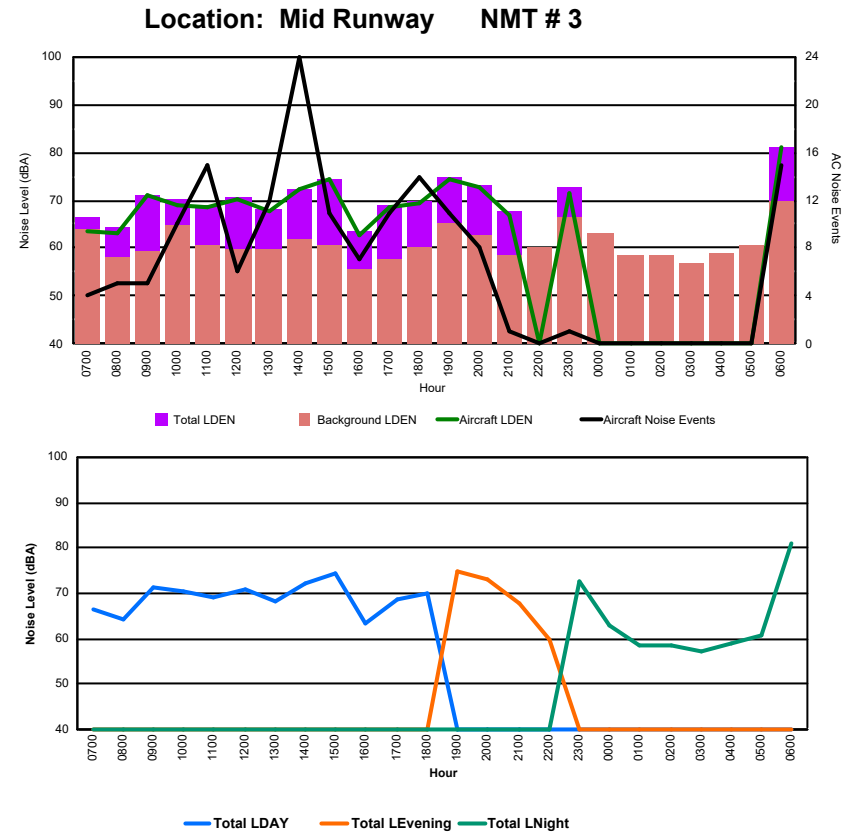

Location: DVOR NMT # 2

Luxembourg Airport Noise Distribution by Hour

Between 18/09/2024 00:00:00 and 18/09/2024 23:59:59 (Local Time)

Day	Aircraft Events	Total LDEN dB(A)	Aircraft LDEN dB(A)	Background LDEN dB(A)	Total LDay dB(A)	Total LEvening dB(A)	Total LNight dB(A)
18/09/24 7:00	4	66.6	63.6	63.9	66.6	-	-
18/09/24 8:00	5	64.2	63.0	58.3	64.2	-	-
18/09/24 9:00	5	71.2	71.0	59.2	71.2	-	-
18/09/24 10:00	10	70.3	69.1	64.6	70.3	-	-
18/09/24 11:00	15	69.0	68.4	60.7	69.0	-	-
18/09/24 12:00	6	70.7	70.4	59.8	70.7	-	-
18/09/24 13:00	12	68.3	67.7	59.7	68.3	-	-
18/09/24 14:00	24	72.4	72.1	61.7	72.4	-	-
18/09/24 15:00	11	74.3	74.2	60.5	74.3	-	-
18/09/24 16:00	7	63.6	62.9	55.7	63.6	-	-
18/09/24 17:00	11	68.8	68.4	57.8	68.8	-	-
18/09/24 18:00	14	69.9	69.4	60.1	69.9	-	-
18/09/24 19:00	11	74.8	74.3	65.3	-	74.8	-
18/09/24 20:00	8	73.2	72.8	62.6	-	73.2	-
18/09/24 21:00	1	67.6	67.0	58.5	-	67.6	-
18/09/24 22:00	-	60.0	-	60.0	-	60.0	-
18/09/24 23:00	1	72.6	71.5	66.3	-	-	72.6
19/09/24 0:00	-	62.8	-	63.0	-	-	62.8
19/09/24 1:00	-	58.5	-	58.6	-	-	58.5
19/09/24 2:00	-	58.7	-	58.7	-	-	58.7
19/09/24 3:00	-	57.0	-	57.0	-	-	57.0
19/09/24 4:00	-	58.8	-	58.8	-	-	58.8
19/09/24 5:00	-	60.8	-	60.8	-	-	60.8
19/09/24 6:00	15	81.2	81.0	69.8	-	-	81.2
	160	71.5	71.0	62.3	70.1	71.6	72.9