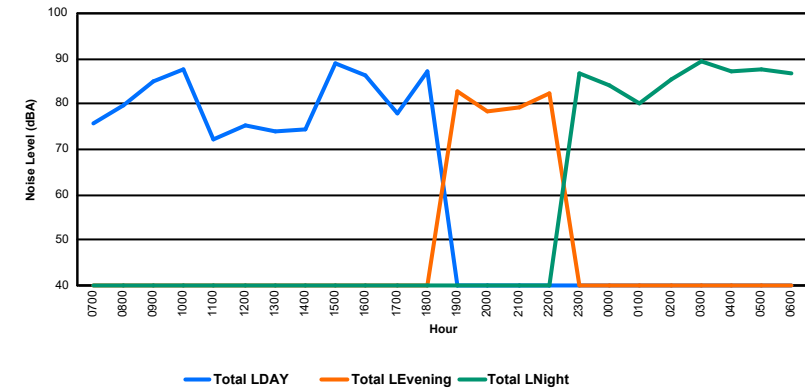

Luxembourg Airport Noise Distribution by Hour

Between 18/09/2024 00:00:00 and 18/09/2024 23:59:59 (Local Time)

Day	Aircraft Events	Total LDEN dB (A)	Aircraft LDEN dB(A)	Background LDEN dB(A)	Total LDay dB(A)	Total LEvening dB(A)	Total LNight dB (A)
18/09/24	7:00	4	75.6	68.3	75.2	75.6	-
18/09/24	8:00	2	79.7	68.6	80.3	79.7	-
18/09/24	9:00	9	85.1	77.5	84.5	85.1	-
18/09/24	10:00	6	87.6	80.8	87.0	87.6	-
18/09/24	11:00	17	72.3	68.6	70.6	72.3	-
18/09/24	12:00	14	75.1	70.5	73.8	75.1	-
18/09/24	13:00	20	74.1	68.0	73.6	74.1	-
18/09/24	14:00	25	74.2	70.9	73.2	74.2	-
18/09/24	15:00	11	88.8	84.3	87.4	88.8	-
18/09/24	16:00	6	86.4	78.8	85.7	86.4	-
18/09/24	17:00	12	78.1	75.8	74.7	78.1	-
18/09/24	18:00	11	87.0	79.4	86.3	87.0	-
18/09/24	19:00	10	82.7	78.1	80.8	-	82.7
18/09/24	20:00	10	78.4	75.1	76.1	-	78.4
18/09/24	21:00	1	79.3	54.0	79.8	-	79.3
18/09/24	22:00	-	82.5	-	82.8	-	82.5
18/09/24	23:00	2	86.9	78.0	86.7	-	86.9
19/09/24	0:00	-	84.1	-	85.1	-	84.1
19/09/24	1:00	-	80.1	-	81.2	-	80.1
19/09/24	2:00	-	85.6	-	85.8	-	85.6
19/09/24	3:00	-	89.4	-	90.2	-	89.4
19/09/24	4:00	-	87.2	-	87.8	-	87.2
19/09/24	5:00	-	87.7	-	88.1	-	87.7
19/09/24	6:00	12	86.9	84.1	86.1	-	86.9
	172	84.7	76.7	84.5	83.8	81.1	86.6

Location: DVOR NMT # 2