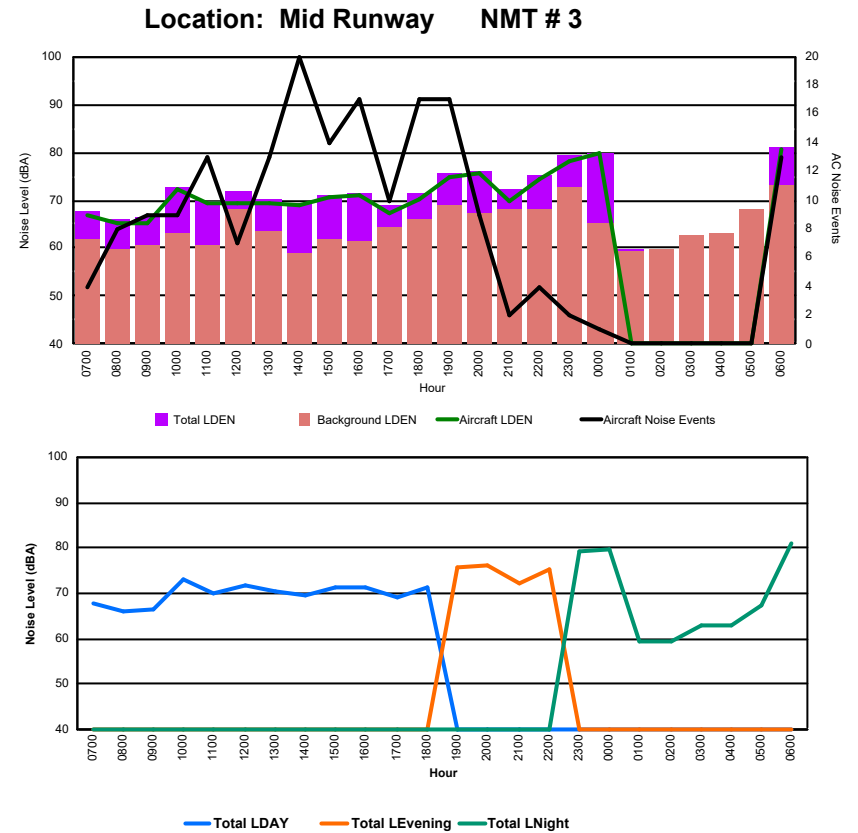

Luxembourg Airport Noise Distribution by Hour

Between 13/09/2024 00:00:00 and 13/09/2024 23:59:59 (Local Time)

Day	Aircraft Events	Total LDEN dB (A)	Aircraft LDEN dB(A)	Background LDEN dB(A)	Total LDay dB(A)	Total LEvening dB(A)	Total LNight dB (A)
13/09/24 7:00	4	67.8	66.7	62.0	67.8	-	-
13/09/24 8:00	8	66.0	65.0	59.7	66.0	-	-
13/09/24 9:00	9	66.4	65.2	60.7	66.4	-	-
13/09/24 10:00	9	72.9	72.5	63.3	72.9	-	-
13/09/24 11:00	13	69.9	69.4	60.8	69.9	-	-
13/09/24 12:00	7	71.8	69.5	68.0	71.8	-	-
13/09/24 13:00	13	70.4	69.5	63.7	70.4	-	-
13/09/24 14:00	20	69.5	69.1	58.9	69.5	-	-
13/09/24 15:00	14	71.2	70.7	61.7	71.2	-	-
13/09/24 16:00	17	71.5	71.2	61.3	71.5	-	-
13/09/24 17:00	10	69.1	67.4	64.3	69.1	-	-
13/09/24 18:00	17	71.5	70.3	66.1	71.5	-	-
13/09/24 19:00	17	75.7	74.9	68.9	-	75.7	-
13/09/24 20:00	9	76.1	75.5	67.4	-	76.1	-
13/09/24 21:00	2	72.1	69.9	68.2	-	72.1	-
13/09/24 22:00	4	75.1	74.2	68.2	-	75.1	-
13/09/24 23:00	2	79.2	78.2	72.7	-	-	79.2
14/09/24 0:00	1	79.8	79.6	65.0	-	-	79.8
14/09/24 1:00	-	59.6	-	59.5	-	-	59.6
14/09/24 2:00	-	59.6	-	59.6	-	-	59.6
14/09/24 3:00	-	62.9	-	62.9	-	-	62.9
14/09/24 4:00	-	63.0	-	63.0	-	-	63.0
14/09/24 5:00	-	67.2	-	68.2	-	-	67.2
14/09/24 6:00	13	81.0	80.5	73.1	-	-	81.0
	189	73.8	73.0	66.5	70.3	75.0	76.0