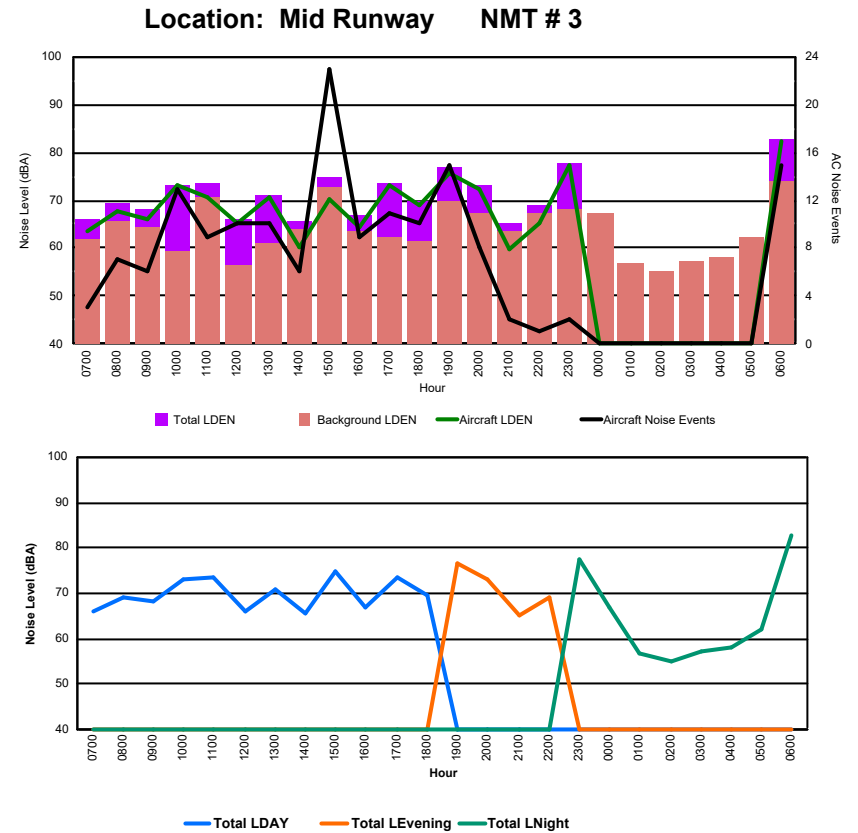

Location: DVOR NMT # 2

Luxembourg Airport Noise Distribution by Hour

Between 15/09/2024 00:00:00 and 15/09/2024 23:59:59 (Local Time)

Day	Aircraft Events	Total LDEN dB(A)	Aircraft LDEN dB(A)	Background LDEN dB(A)	Total LDay dB(A)	Total LEvening dB(A)	Total LNight dB(A)	
15/09/24	7:00	3	65.9	63.7	62.0	65.9	-	-
15/09/24	8:00	7	69.3	67.8	65.7	69.3	-	-
15/09/24	9:00	6	68.2	66.2	64.2	68.2	-	-
15/09/24	10:00	13	73.1	73.0	59.4	73.1	-	-
15/09/24	11:00	9	73.5	70.5	70.8	73.5	-	-
15/09/24	12:00	10	65.9	65.4	56.3	65.9	-	-
15/09/24	13:00	10	71.1	70.6	61.1	71.1	-	-
15/09/24	14:00	6	65.5	60.4	63.9	65.5	-	-
15/09/24	15:00	23	74.7	70.2	72.9	74.7	-	-
15/09/24	16:00	9	66.9	64.5	63.5	66.9	-	-
15/09/24	17:00	11	73.6	73.3	62.3	73.6	-	-
15/09/24	18:00	10	69.6	68.9	61.3	69.6	-	-
15/09/24	19:00	15	76.8	75.6	69.6	-	76.8	-
15/09/24	20:00	8	73.1	72.5	67.4	-	73.1	-
15/09/24	21:00	2	65.0	59.9	63.6	-	65.0	-
15/09/24	22:00	1	69.0	65.0	67.3	-	69.0	-
15/09/24	23:00	2	77.6	77.1	68.2	-	-	77.6
16/09/24	0:00	-	66.9	-	67.1	-	-	66.9
16/09/24	1:00	-	56.7	-	56.8	-	-	56.7
16/09/24	2:00	-	55.2	-	55.2	-	-	55.2
16/09/24	3:00	-	57.3	-	57.4	-	-	57.3
16/09/24	4:00	-	58.2	-	58.2	-	-	58.2
16/09/24	5:00	-	62.1	-	62.2	-	-	62.1
16/09/24	6:00	15	82.8	82.5	74.0	-	-	82.8
	160	73.1	72.1	66.7	70.9	73.0	75.1	