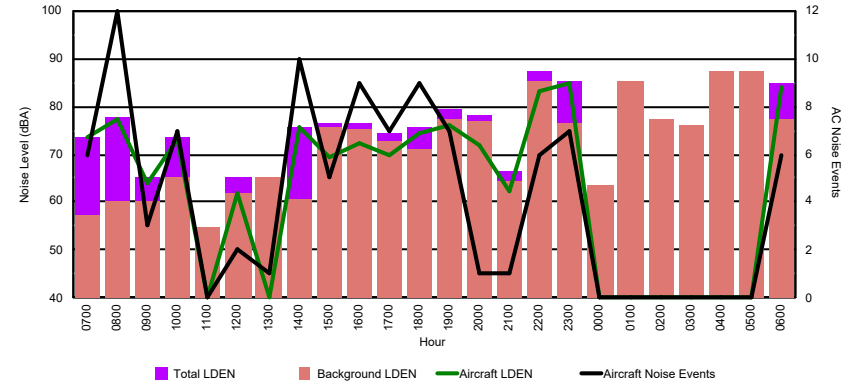

Luxembourg Airport Noise Distribution by Hour

Between 07/09/2024 00:00:00 and 07/09/2024 23:59:59 (Local Time)

Day	Aircraft Events	Total LDEN dB (A)	Aircraft LDEN dB(A)	Background LDEN dB(A)	Total LDay dB(A)	Total LEvening dB(A)	Total LNight dB (A)
07/09/24 7:00	6	73.6	73.4	57.4	73.6	-	-
07/09/24 8:00	12	77.6	77.5	60.0	77.6	-	-
07/09/24 9:00	3	65.2	63.8	60.0	65.2	-	-
07/09/24 10:00	7	73.6	73.0	65.0	73.6	-	-
07/09/24 11:00	-	54.9	-	54.9	54.9	-	-
07/09/24 12:00	2	65.0	62.0	62.0	65.0	-	-
07/09/24 13:00	1	65.4	39.5	65.4	65.4	-	-
07/09/24 14:00	10	75.8	75.6	60.7	75.8	-	-
07/09/24 15:00	5	76.6	69.5	75.7	76.6	-	-
07/09/24 16:00	9	76.6	72.3	75.4	76.6	-	-
07/09/24 17:00	7	74.4	69.9	72.7	74.4	-	-
07/09/24 18:00	9	75.7	74.2	71.0	75.7	-	-
07/09/24 19:00	7	79.3	76.1	77.1	-	79.3	-
07/09/24 20:00	1	78.0	71.8	77.0	-	78.0	-
07/09/24 21:00	1	66.5	62.5	64.3	-	66.5	-
07/09/24 22:00	6	87.2	83.0	85.4	-	87.2	-
07/09/24 23:00	7	85.2	84.6	76.4	-	-	85.2
08/09/24 0:00	-	63.1	-	63.4	-	-	63.1
08/09/24 1:00	-	84.5	-	85.1	-	-	84.5
08/09/24 2:00	-	76.9	-	77.3	-	-	76.9
08/09/24 3:00	-	75.8	-	76.0	-	-	75.8
08/09/24 4:00	-	87.0	-	87.3	-	-	87.0
08/09/24 5:00	-	86.8	-	87.1	-	-	86.8
08/09/24 6:00	6	84.6	83.9	77.1	-	-	84.6
	99	80.9	76.2	79.5	74.1	82.3	83.9

Location: DVOR NMT # 2