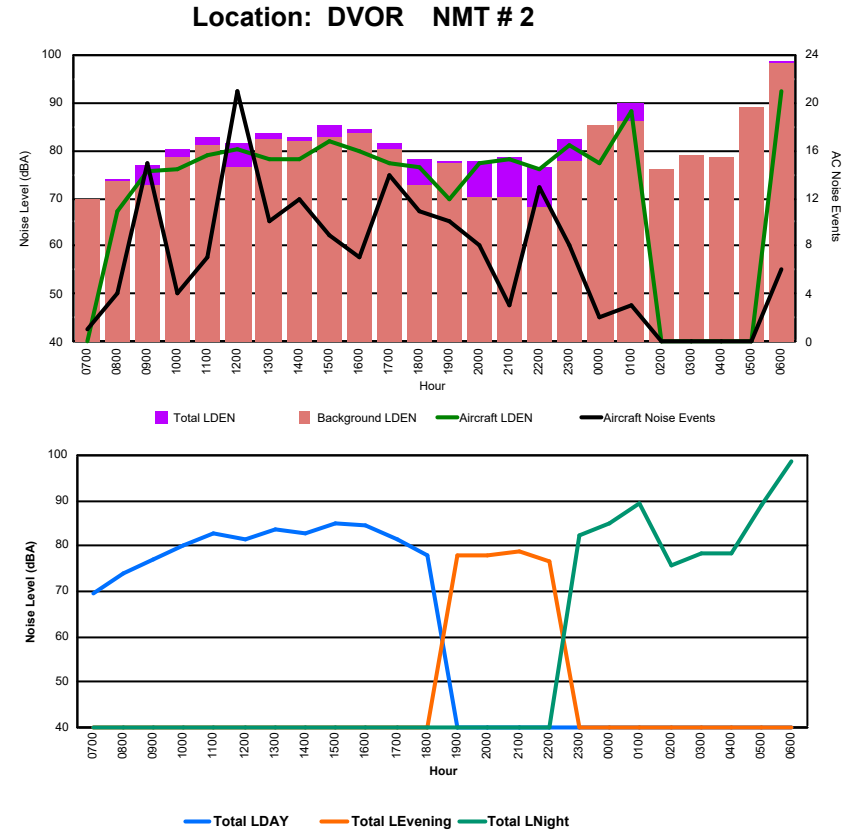

Luxembourg Airport Noise Distribution by Hour

Between 08/09/2024 00:00:00 and 08/09/2024 23:59:59 (Local Time)

Day	Aircraft Events	Total LDEN dB (A)	Aircraft LDEN dB(A)	Background LDEN dB(A)	Total LDay dB(A)	Total LEvening dB(A)	Total LNight dB (A)
08/09/24 7:00	1	69.6	38.4	69.8	69.6	-	-
08/09/24 8:00	4	74.1	67.2	73.4	74.1	-	-
08/09/24 9:00	15	76.9	75.6	72.6	76.9	-	-
08/09/24 10:00	4	80.1	76.1	78.4	80.1	-	-
08/09/24 11:00	7	82.6	78.8	81.1	82.6	-	-
08/09/24 12:00	21	81.4	80.4	76.6	81.4	-	-
08/09/24 13:00	10	83.6	78.1	82.4	83.6	-	-
08/09/24 14:00	12	82.6	78.3	81.7	82.6	-	-
08/09/24 15:00	9	85.1	82.0	82.9	85.1	-	-
08/09/24 16:00	7	84.4	80.0	83.4	84.4	-	-
08/09/24 17:00	14	81.5	77.3	80.2	81.5	-	-
08/09/24 18:00	11	78.0	76.5	72.8	78.0	-	-
08/09/24 19:00	10	77.9	69.6	77.5	-	77.9	-
08/09/24 20:00	8	77.8	77.1	70.3	-	77.8	-
08/09/24 21:00	3	78.7	78.2	70.1	-	78.7	-
08/09/24 22:00	13	76.6	76.1	68.0	-	76.6	-
08/09/24 23:00	8	82.5	81.1	77.9	-	-	82.5
09/09/24 0:00	2	84.9	77.4	85.3	-	-	84.9
09/09/24 1:00	3	89.6	88.0	86.0	-	-	89.6
09/09/24 2:00	-	75.6	-	75.9	-	-	75.6
09/09/24 3:00	-	78.4	-	78.8	-	-	78.4
09/09/24 4:00	-	78.4	-	78.6	-	-	78.4
09/09/24 5:00	-	88.8	-	89.0	-	-	88.8
09/09/24 6:00	6	98.5	92.4	98.1	-	-	98.5
	168	86.8	81.6	86.0	81.6	77.8	90.7