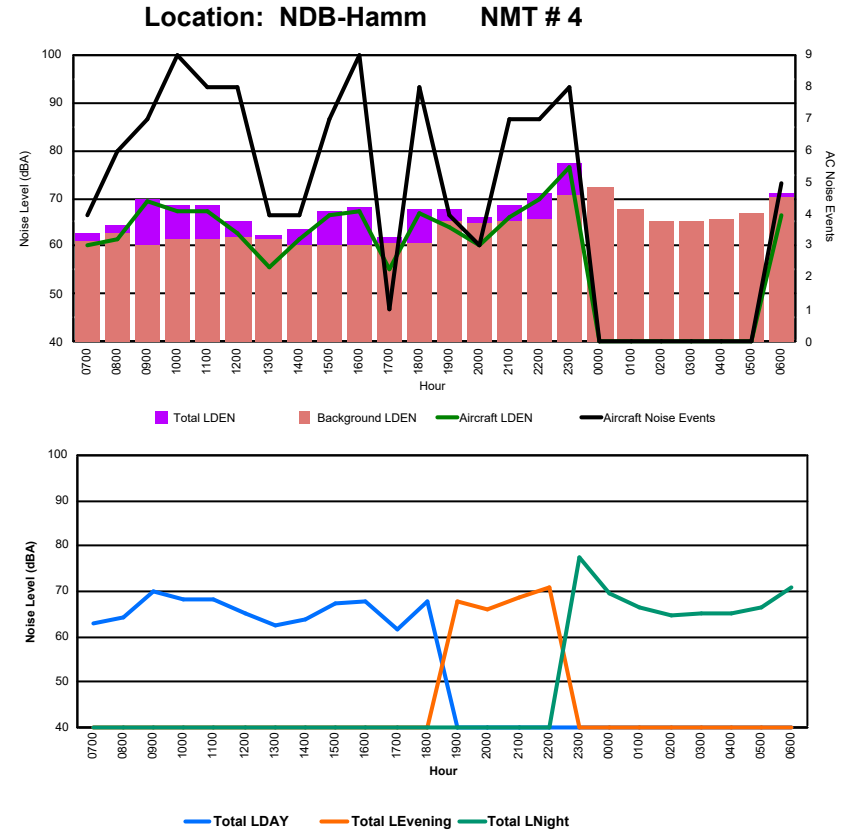

Luxembourg Airport Noise Distribution by Hour

Between 14/09/2024 00:00:00 and 14/09/2024 23:59:59 (Local Time)

Day	Aircraft Events	Total LDEN dB (A)	Aircraft LDEN dB(A)	Background LDEN dB(A)	Total LDay dB(A)	Total LEvening dB(A)	Total LNight dB (A)
14/09/24 7:00	4	62.8	60.0	61.2	62.8	-	-
14/09/24 8:00	6	64.3	61.6	62.6	64.3	-	-
14/09/24 9:00	7	70.0	69.5	60.2	70.0	-	-
14/09/24 10:00	9	68.4	67.5	61.6	68.4	-	-
14/09/24 11:00	8	68.4	67.5	61.4	68.4	-	-
14/09/24 12:00	8	65.2	62.7	61.8	65.2	-	-
14/09/24 13:00	4	62.3	55.8	61.3	62.3	-	-
14/09/24 14:00	4	63.7	61.3	60.2	63.7	-	-
14/09/24 15:00	7	67.2	66.3	60.4	67.2	-	-
14/09/24 16:00	9	68.0	67.4	60.0	68.0	-	-
14/09/24 17:00	1	61.8	55.3	60.7	61.8	-	-
14/09/24 18:00	8	67.7	66.8	60.5	67.7	-	-
14/09/24 19:00	4	67.6	64.0	65.3	-	67.6	-
14/09/24 20:00	3	66.0	60.0	64.9	-	66.0	-
14/09/24 21:00	7	68.5	65.9	65.3	-	68.5	-
14/09/24 22:00	7	71.0	69.7	65.5	-	71.0	-
14/09/24 23:00	8	77.4	76.6	70.6	-	-	77.4
15/09/24 0:00	-	69.5	-	72.3	-	-	69.5
15/09/24 1:00	-	66.5	-	67.7	-	-	66.5
15/09/24 2:00	-	64.5	-	65.4	-	-	64.5
15/09/24 3:00	-	65.2	-	65.4	-	-	65.2
15/09/24 4:00	-	65.3	-	65.5	-	-	65.3
15/09/24 5:00	-	66.3	-	66.7	-	-	66.3
15/09/24 6:00	5	71.1	66.4	70.3	-	-	71.1
	109	68.7	66.5	65.7	66.6	68.7	70.7