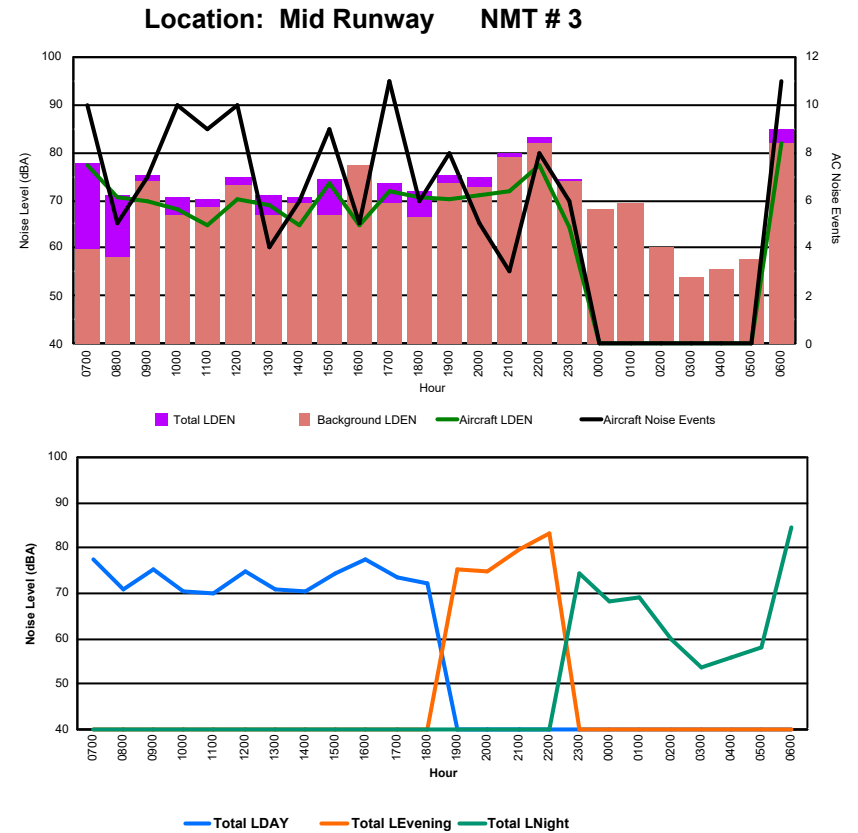

Luxembourg Airport Noise Distribution by Hour

Between 09/09/2024 00:00:00 and 09/09/2024 23:59:59 (Local Time)

Day	Aircraft Events	Total LDEN dB(A)	Aircraft LDEN dB(A)	Background LDEN dB(A)	Total LDay dB(A)	Total LEvening dB(A)	Total LNight dB(A)
09/09/24 7:00	10	77.6	77.5	59.9	77.6	-	-
09/09/24 8:00	5	70.9	70.6	58.2	70.9	-	-
09/09/24 9:00	7	75.3	70.0	73.8	75.3	-	-
09/09/24 10:00	10	70.5	68.1	66.8	70.5	-	-
09/09/24 11:00	9	70.1	64.7	68.7	70.1	-	-
09/09/24 12:00	10	74.9	70.3	73.0	74.9	-	-
09/09/24 13:00	4	71.1	69.1	66.9	71.1	-	-
09/09/24 14:00	6	70.5	64.8	69.3	70.5	-	-
09/09/24 15:00	9	74.3	73.5	66.9	74.3	-	-
09/09/24 16:00	5	77.4	64.6	77.2	77.4	-	-
09/09/24 17:00	11	73.7	71.8	69.4	73.7	-	-
09/09/24 18:00	6	72.0	70.7	66.5	72.0	-	-
09/09/24 19:00	8	75.2	70.3	73.6	-	75.2	-
09/09/24 20:00	5	75.0	70.9	72.8	-	75.0	-
09/09/24 21:00	3	79.8	71.9	79.1	-	79.8	-
09/09/24 22:00	8	83.1	77.3	81.8	-	83.1	-
09/09/24 23:00	6	74.5	64.5	74.1	-	-	74.5
10/09/24 0:00	-	68.2	-	68.3	-	-	68.2
10/09/24 1:00	-	69.2	-	69.3	-	-	69.2
10/09/24 2:00	-	60.0	-	60.2	-	-	60.0
10/09/24 3:00	-	53.8	-	53.8	-	-	53.8
10/09/24 4:00	-	55.8	-	55.8	-	-	55.8
10/09/24 5:00	-	57.9	-	57.9	-	-	57.9
10/09/24 6:00	11	84.7	81.8	82.0	-	-	84.7
	133	76.2	72.3	74.1	74.0	79.6	76.3