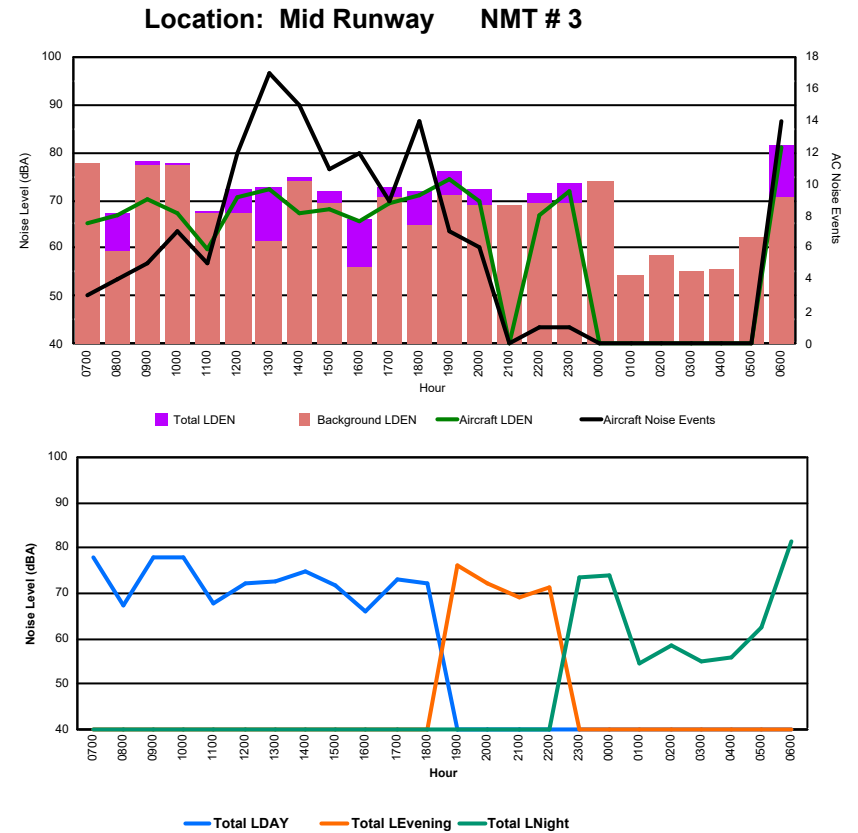

Luxembourg Airport Noise Distribution by Hour

Between 11/09/2024 00:00:00 and 11/09/2024 23:59:59 (Local Time)

Day	Aircraft Events	Total LDEN dB (A)	Aircraft LDEN dB(A)	Background LDEN dB(A)	Total LDay dB(A)	Total LEvening dB(A)	Total LNight dB (A)
11/09/24 7:00	3	77.9	65.0	77.7	77.9	-	-
11/09/24 8:00	4	67.5	66.8	59.5	67.5	-	-
11/09/24 9:00	5	78.1	70.4	77.3	78.1	-	-
11/09/24 10:00	7	77.8	67.2	77.4	77.8	-	-
11/09/24 11:00	5	67.9	59.9	67.3	67.9	-	-
11/09/24 12:00	12	72.2	70.5	67.4	72.2	-	-
11/09/24 13:00	17	72.6	72.3	61.3	72.6	-	-
11/09/24 14:00	15	74.7	67.1	73.8	74.7	-	-
11/09/24 15:00	11	71.9	68.0	69.5	71.9	-	-
11/09/24 16:00	12	66.1	65.7	56.0	66.1	-	-
11/09/24 17:00	9	72.9	69.3	70.5	72.9	-	-
11/09/24 18:00	14	72.0	71.2	64.8	72.0	-	-
11/09/24 19:00	7	76.1	74.5	71.1	-	76.1	-
11/09/24 20:00	6	72.4	69.9	68.9	-	72.4	-
11/09/24 21:00	-	69.0	-	69.1	-	69.0	-
11/09/24 22:00	1	71.3	66.7	69.5	-	71.3	-
11/09/24 23:00	1	73.7	71.7	69.4	-	-	73.7
12/09/24 0:00	-	73.9	-	73.9	-	-	73.9
12/09/24 1:00	-	54.5	-	54.5	-	-	54.5
12/09/24 2:00	-	58.7	-	58.7	-	-	58.7
12/09/24 3:00	-	55.1	-	55.1	-	-	55.1
12/09/24 4:00	-	55.8	-	55.8	-	-	55.8
12/09/24 5:00	-	62.3	-	62.3	-	-	62.3
12/09/24 6:00	14	81.3	80.9	70.7	-	-	81.3
	143	73.9	70.5	71.2	74.2	73.0	73.7