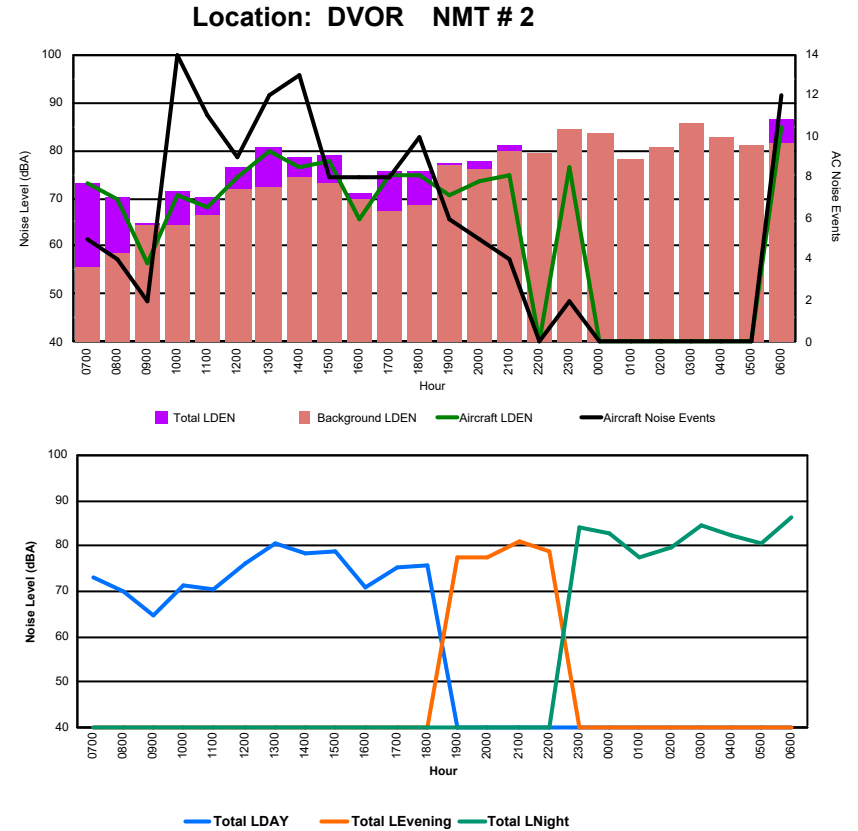

Luxembourg Airport Noise Distribution by Hour

Between 16/09/2024 00:00:00 and 16/09/2024 23:59:59 (Local Time)

Day	Aircraft Events	Total LDEN dB (A)	Aircraft LDEN dB(A)	Background LDEN dB(A)	Total LDay dB(A)	Total LEvening dB(A)	Total LNight dB (A)	
16/09/24	7:00	5	73.1	73.0	55.8	73.1	-	-
16/09/24	8:00	4	70.1	69.8	58.4	70.1	-	-
16/09/24	9:00	2	64.9	56.3	64.3	64.9	-	-
16/09/24	10:00	14	71.5	70.6	64.5	71.5	-	-
16/09/24	11:00	11	70.3	68.0	66.5	70.3	-	-
16/09/24	12:00	9	76.3	74.4	71.9	76.3	-	-
16/09/24	13:00	12	80.6	79.9	72.4	80.6	-	-
16/09/24	14:00	13	78.5	76.6	74.3	78.5	-	-
16/09/24	15:00	8	79.0	77.8	73.2	79.0	-	-
16/09/24	16:00	8	71.1	65.7	69.7	71.1	-	-
16/09/24	17:00	8	75.5	74.9	67.1	75.5	-	-
16/09/24	18:00	10	75.6	74.7	68.6	75.6	-	-
16/09/24	19:00	6	77.5	70.6	76.7	-	77.5	-
16/09/24	20:00	5	77.7	73.6	75.9	-	77.7	-
16/09/24	21:00	4	81.0	75.0	79.9	-	81.0	-
16/09/24	22:00	-	78.7	-	79.4	-	78.7	-
16/09/24	23:00	2	84.1	76.4	84.3	-	-	84.1
17/09/24	0:00	-	82.7	-	83.4	-	-	82.7
17/09/24	1:00	-	77.7	-	78.0	-	-	77.7
17/09/24	2:00	-	79.9	-	80.7	-	-	79.9
17/09/24	3:00	-	84.6	-	85.8	-	-	84.6
17/09/24	4:00	-	82.3	-	82.9	-	-	82.3
17/09/24	5:00	-	80.5	-	80.9	-	-	80.5
17/09/24	6:00	12	86.4	85.0	81.4	-	-	86.4
	133	80.0	75.1	79.0	75.7	79.0	83.0