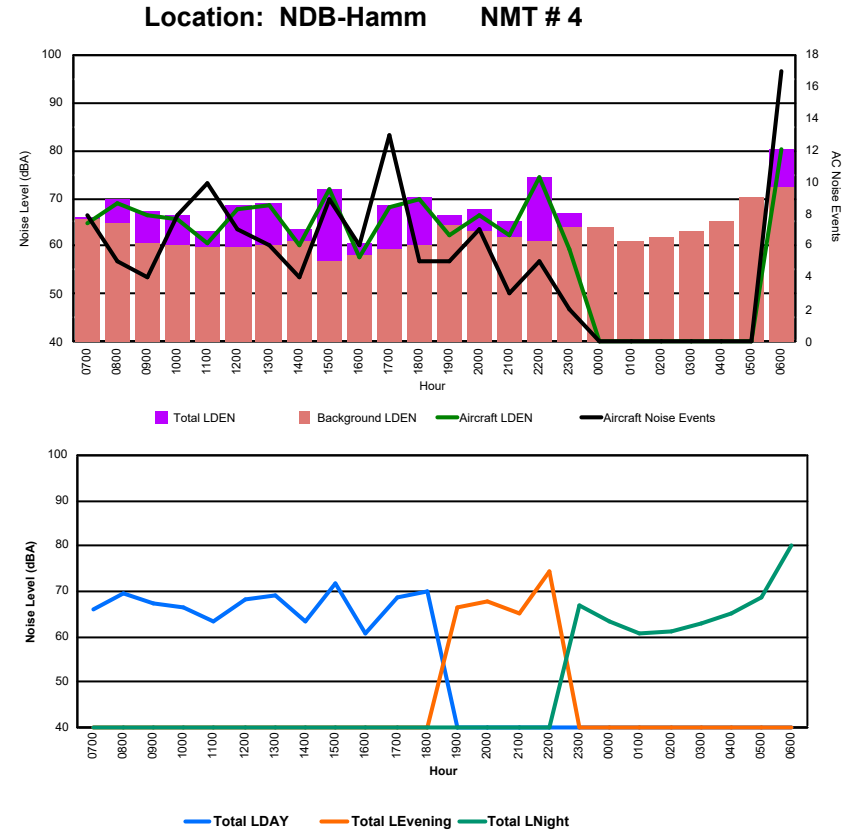

Luxembourg Airport Noise Distribution by Hour

Between 09/09/2024 00:00:00 and 09/09/2024 23:59:59 (Local Time)

Day	Aircraft Events	Total LDEN dB(A)	Aircraft LDEN dB(A)	Background LDEN dB(A)	Total LDay dB(A)	Total LEvening dB(A)	Total LNight dB(A)
09/09/24 7:00	8	66.0	64.7	65.8	66.0	-	-
09/09/24 8:00	5	69.6	68.9	64.8	69.6	-	-
09/09/24 9:00	4	67.3	66.3	60.6	67.3	-	-
09/09/24 10:00	8	66.5	65.5	60.2	66.5	-	-
09/09/24 11:00	10	63.2	60.8	59.8	63.2	-	-
09/09/24 12:00	7	68.4	67.8	59.6	68.4	-	-
09/09/24 13:00	6	69.1	68.5	60.3	69.1	-	-
09/09/24 14:00	4	63.5	60.3	60.9	63.5	-	-
09/09/24 15:00	9	71.9	71.7	56.8	71.9	-	-
09/09/24 16:00	6	60.8	57.8	58.1	60.8	-	-
09/09/24 17:00	13	68.7	68.2	59.2	68.7	-	-
09/09/24 18:00	5	70.1	69.6	60.2	70.1	-	-
09/09/24 19:00	5	66.4	62.5	64.3	-	66.4	-
09/09/24 20:00	7	67.9	66.3	63.0	-	67.9	-
09/09/24 21:00	3	65.0	62.1	61.9	-	65.0	-
09/09/24 22:00	5	74.5	74.4	61.1	-	74.5	-
09/09/24 23:00	2	66.8	59.2	64.0	-	-	66.8
10/09/24 0:00	-	63.2	-	63.9	-	-	63.2
10/09/24 1:00	-	60.8	-	61.0	-	-	60.8
10/09/24 2:00	-	61.3	-	61.7	-	-	61.3
10/09/24 3:00	-	62.9	-	63.0	-	-	62.9
10/09/24 4:00	-	65.0	-	65.2	-	-	65.0
10/09/24 5:00	-	68.7	-	70.2	-	-	68.7
10/09/24 6:00	17	80.3	80.1	72.2	-	-	80.3
	124	70.1	69.3	64.2	68.1	70.2	72.1