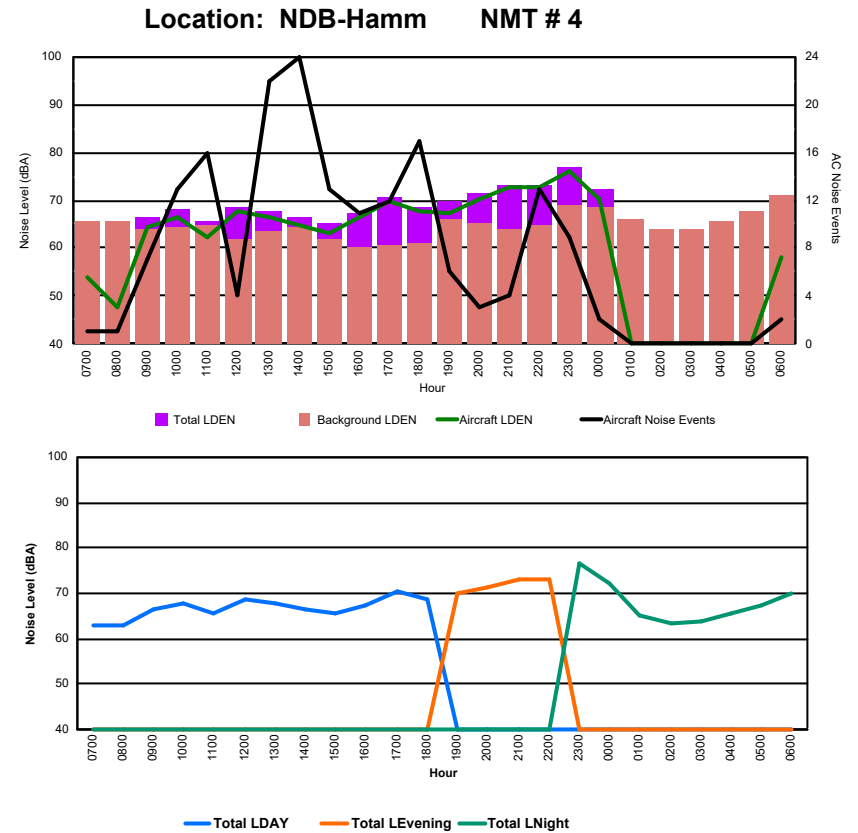

Luxembourg Airport Noise Distribution by Hour

Between 13/09/2024 00:00:00 and 13/09/2024 23:59:59 (Local Time)

Day	Aircraft Events	Total LDEN dB (A)	Aircraft LDEN dB(A)	Background LDEN dB(A)	Total LDay dB(A)	Total LEvening dB(A)	Total LNight dB (A)
13/09/24 7:00	1	63.0	54.0	65.5	63.0	-	-
13/09/24 8:00	1	62.8	47.5	65.5	62.8	-	-
13/09/24 9:00	7	66.5	64.2	63.9	66.5	-	-
13/09/24 10:00	13	68.0	66.4	64.5	68.0	-	-
13/09/24 11:00	16	65.8	62.2	64.9	65.8	-	-
13/09/24 12:00	4	68.5	67.6	61.7	68.5	-	-
13/09/24 13:00	22	67.7	66.4	63.7	67.7	-	-
13/09/24 14:00	24	66.6	64.6	64.2	66.6	-	-
13/09/24 15:00	13	65.4	63.2	61.8	65.4	-	-
13/09/24 16:00	11	67.3	66.3	60.3	67.3	-	-
13/09/24 17:00	12	70.5	70.0	60.7	70.5	-	-
13/09/24 18:00	17	68.6	67.8	61.0	68.6	-	-
13/09/24 19:00	6	69.8	67.4	66.1	-	69.8	-
13/09/24 20:00	3	71.4	70.2	65.3	-	71.4	-
13/09/24 21:00	4	73.3	72.8	64.1	-	73.3	-
13/09/24 22:00	13	73.1	72.6	64.6	-	73.1	-
13/09/24 23:00	9	76.8	76.1	68.8	-	-	76.8
14/09/24 0:00	2	72.1	70.4	68.6	-	-	72.1
14/09/24 1:00	-	65.0	-	66.0	-	-	65.0
14/09/24 2:00	-	63.2	-	63.9	-	-	63.2
14/09/24 3:00	-	63.9	-	64.0	-	-	63.9
14/09/24 4:00	-	65.4	-	65.7	-	-	65.4
14/09/24 5:00	-	67.2	-	67.9	-	-	67.2
14/09/24 6:00	2	69.9	58.1	71.1	-	-	69.9
	180	69.6	68.0	65.6	67.2	72.1	70.5