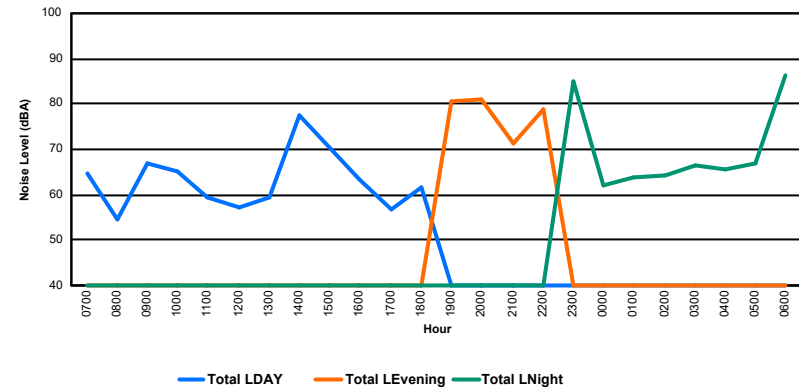

Luxembourg Airport Noise Distribution by Hour

Between 06/09/2024 00:00:00 and 06/09/2024 23:59:59 (Local Time)

Day	Aircraft Events	Total LDEN dB(A)	Aircraft LDEN dB(A)	Background LDEN dB(A)	Total LDay dB(A)	Total LEvening dB(A)	Total LNight dB(A)
06/09/24 7:00	1	64.8	44.6	65.0	64.8	-	-
06/09/24 8:00	-	54.4	-	54.5	54.4	-	-
06/09/24 9:00	6	67.0	65.6	61.9	67.0	-	-
06/09/24 10:00	6	65.3	62.8	61.8	65.3	-	-
06/09/24 11:00	3	59.6	50.6	59.0	59.6	-	-
06/09/24 12:00	-	57.1	-	57.1	57.1	-	-
06/09/24 13:00	3	59.3	54.6	57.7	59.3	-	-
06/09/24 14:00	10	77.4	75.6	72.5	77.4	-	-
06/09/24 15:00	7	70.4	69.9	64.9	70.4	-	-
06/09/24 16:00	1	63.5	47.7	63.4	63.5	-	-
06/09/24 17:00	-	56.7	-	56.7	56.7	-	-
06/09/24 18:00	8	61.8	58.1	59.6	61.8	-	-
06/09/24 19:00	9	80.5	80.3	65.5	-	80.5	-
06/09/24 20:00	4	81.1	80.9	65.2	-	81.1	-
06/09/24 21:00	3	71.3	71.0	58.3	-	71.3	-
06/09/24 22:00	2	78.9	78.9	58.0	-	78.9	-
06/09/24 23:00	3	84.9	84.9	64.2	-	-	84.9
07/09/24 0:00	-	62.2	-	62.6	-	-	62.2
07/09/24 1:00	-	63.9	-	64.3	-	-	63.9
07/09/24 2:00	-	64.3	-	64.6	-	-	64.3
07/09/24 3:00	-	66.6	-	66.8	-	-	66.6
07/09/24 4:00	-	65.4	-	65.6	-	-	65.4
07/09/24 5:00	-	66.8	-	67.1	-	-	66.8
07/09/24 6:00	19	86.3	86.3	66.5	-	-	86.3
	85	76.9	76.6	64.6	68.5	79.2	79.7

Location: DVOR NMT # 2