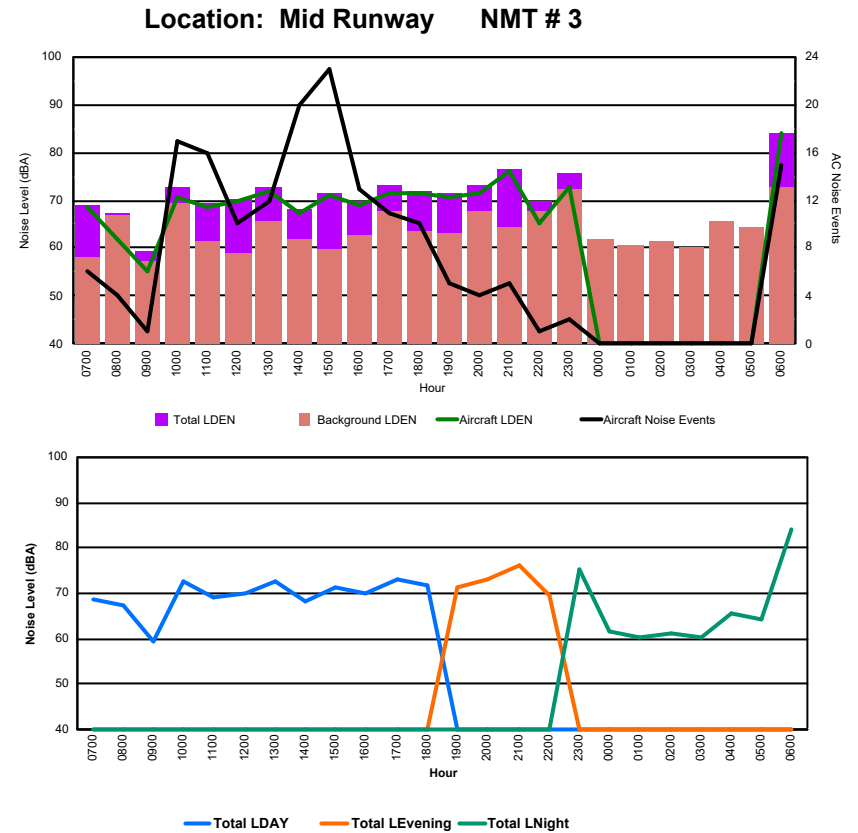

Luxembourg Airport Noise Distribution by Hour

Between 16/09/2024 00:00:00 and 16/09/2024 23:59:59 (Local Time)

Day	Aircraft Events	Total LDEN dB (A)	Aircraft LDEN dB(A)	Background LDEN dB(A)	Total LDay dB(A)	Total LEvening dB(A)	Total LNight dB (A)
16/09/24 7:00	6	68.9	68.5	58.0	68.9	-	-
16/09/24 8:00	4	67.4	61.9	66.9	67.4	-	-
16/09/24 9:00	1	59.3	55.1	57.2	59.3	-	-
16/09/24 10:00	17	72.6	70.7	69.5	72.6	-	-
16/09/24 11:00	16	69.2	68.5	61.3	69.2	-	-
16/09/24 12:00	10	70.1	69.8	58.9	70.1	-	-
16/09/24 13:00	12	72.6	71.7	65.5	72.6	-	-
16/09/24 14:00	20	68.3	67.4	61.7	68.3	-	-
16/09/24 15:00	23	71.3	71.0	59.9	71.3	-	-
16/09/24 16:00	13	69.8	68.9	62.7	69.8	-	-
16/09/24 17:00	11	73.0	71.6	67.7	73.0	-	-
16/09/24 18:00	10	71.9	71.3	63.4	71.9	-	-
16/09/24 19:00	5	71.4	70.8	63.0	-	71.4	-
16/09/24 20:00	4	73.2	71.6	67.9	-	73.2	-
16/09/24 21:00	5	76.3	76.0	64.2	-	76.3	-
16/09/24 22:00	1	69.6	65.0	67.8	-	69.6	-
16/09/24 23:00	2	75.5	72.8	72.3	-	-	75.5
17/09/24 0:00	-	61.6	-	62.0	-	-	61.6
17/09/24 1:00	-	60.4	-	60.6	-	-	60.4
17/09/24 2:00	-	61.3	-	61.4	-	-	61.3
17/09/24 3:00	-	60.1	-	60.1	-	-	60.1
17/09/24 4:00	-	65.4	-	65.5	-	-	65.4
17/09/24 5:00	-	64.2	-	64.4	-	-	64.2
17/09/24 6:00	15	84.0	83.8	72.8	-	-	84.0
	175	73.3	72.6	66.1	70.5	73.3	75.7