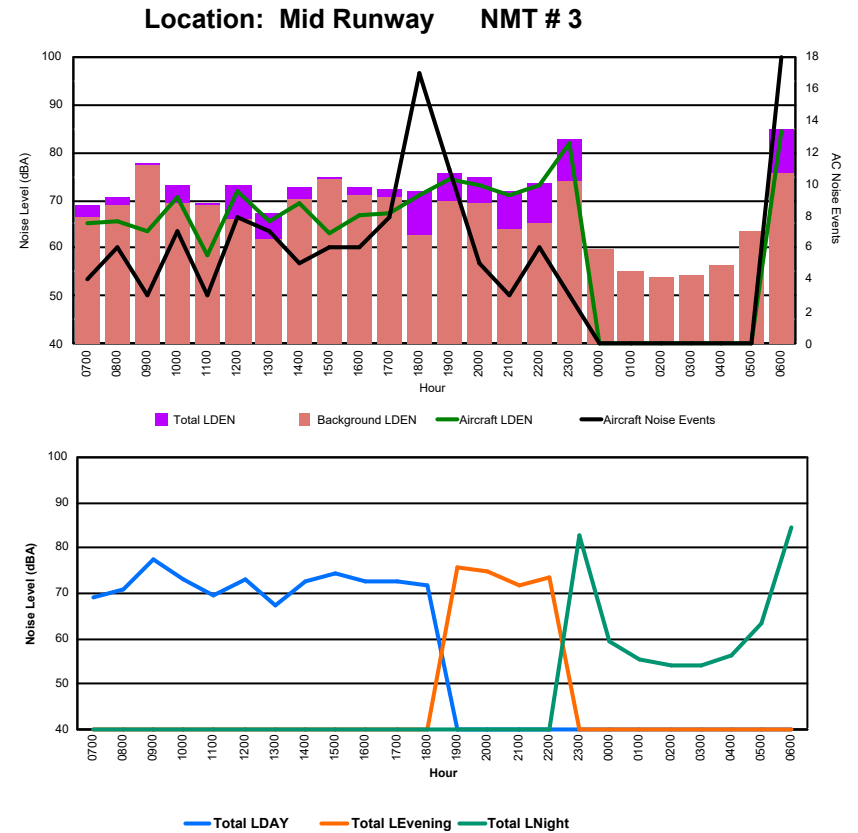

Location: DVOR NMT # 2

Luxembourg Airport Noise Distribution by Hour

Between 06/09/2024 00:00:00 and 06/09/2024 23:59:59 (Local Time)

Day	Aircraft Events	Total LDEN dB(A)	Aircraft LDEN dB(A)	Background LDEN dB(A)	Total LDay dB(A)	Total LEvening dB(A)	Total LNight dB(A)
06/09/24 7:00	4	69.0	65.3	66.6	69.0	-	-
06/09/24 8:00	6	70.7	65.5	69.1	70.7	-	-
06/09/24 9:00	3	77.7	63.4	77.5	77.7	-	-
06/09/24 10:00	7	73.0	70.6	69.3	73.0	-	-
06/09/24 11:00	3	69.4	58.4	69.0	69.4	-	-
06/09/24 12:00	8	73.0	72.0	66.0	73.0	-	-
06/09/24 13:00	7	67.2	65.7	61.8	67.2	-	-
06/09/24 14:00	5	72.7	69.4	70.1	72.7	-	-
06/09/24 15:00	6	74.6	63.3	74.2	74.6	-	-
06/09/24 16:00	6	72.6	66.9	71.2	72.6	-	-
06/09/24 17:00	8	72.5	67.4	70.8	72.5	-	-
06/09/24 18:00	17	71.7	71.1	62.6	71.7	-	-
06/09/24 19:00	11	75.7	74.4	70.0	-	75.7	-
06/09/24 20:00	5	74.7	73.2	69.3	-	74.7	-
06/09/24 21:00	3	71.8	71.0	63.9	-	71.8	-
06/09/24 22:00	6	73.7	73.2	65.0	-	73.7	-
06/09/24 23:00	3	82.6	82.0	73.8	-	-	82.6
07/09/24 0:00	-	59.6	-	59.7	-	-	59.6
07/09/24 1:00	-	55.3	-	55.3	-	-	55.3
07/09/24 2:00	-	53.9	-	53.9	-	-	53.9
07/09/24 3:00	-	54.2	-	54.2	-	-	54.2
07/09/24 4:00	-	56.4	-	56.4	-	-	56.4
07/09/24 5:00	-	63.6	-	63.4	-	-	63.6
07/09/24 6:00	18	84.7	84.3	75.5	-	-	84.7
	126	75.3	73.9	70.0	72.8	74.2	77.8