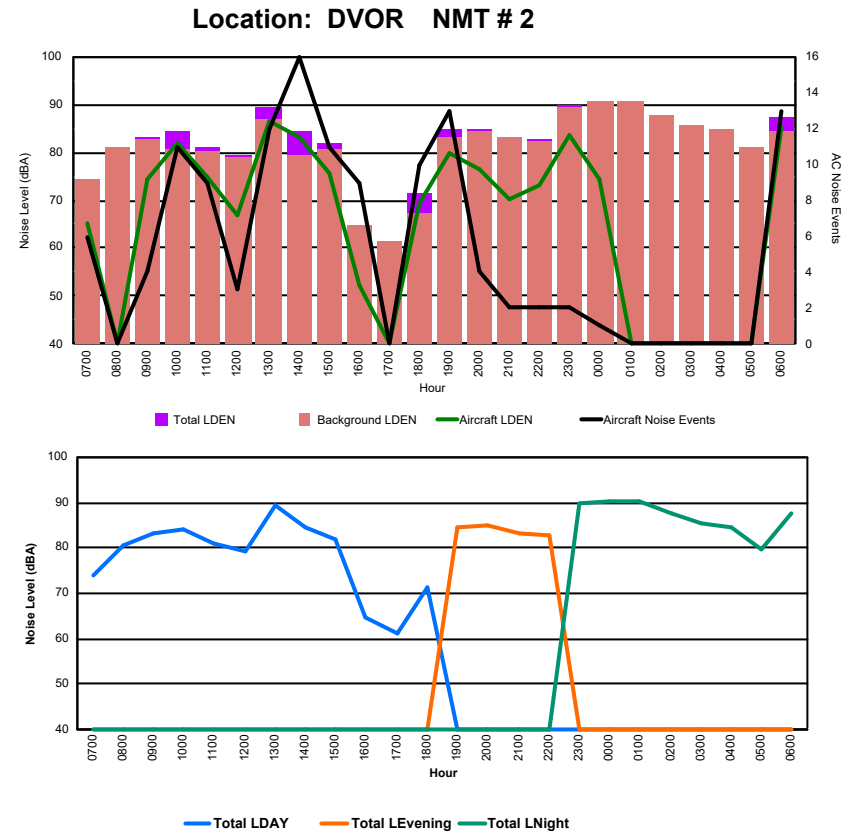

Luxembourg Airport Noise Distribution by Hour

Between 17/09/2024 00:00:00 and 17/09/2024 23:59:59 (Local Time)

Day	Aircraft Events	Total LDEN dB (A)	Aircraft LDEN dB(A)	Background LDEN dB(A)	Total LDay dB(A)	Total LEvening dB(A)	Total LNight dB (A)
17/09/24 7:00	6	73.9	65.4	74.2	73.9	-	-
17/09/24 8:00	-	80.7	-	81.2	80.7	-	-
17/09/24 9:00	4	83.1	74.5	82.7	83.1	-	-
17/09/24 10:00	11	84.3	82.0	80.8	84.3	-	-
17/09/24 11:00	9	81.1	74.6	80.2	81.1	-	-
17/09/24 12:00	3	79.2	67.0	79.1	79.2	-	-
17/09/24 13:00	12	89.3	86.3	87.0	89.3	-	-
17/09/24 14:00	16	84.4	83.0	79.2	84.4	-	-
17/09/24 15:00	11	81.7	75.7	80.6	81.7	-	-
17/09/24 16:00	9	64.7	52.2	64.9	64.7	-	-
17/09/24 17:00	-	61.3	-	61.5	61.3	-	-
17/09/24 18:00	10	71.5	69.5	67.5	71.5	-	-
17/09/24 19:00	13	84.6	79.7	83.3	-	84.6	-
17/09/24 20:00	4	84.9	76.3	84.3	-	84.9	-
17/09/24 21:00	2	83.1	70.4	83.1	-	83.1	-
17/09/24 22:00	2	82.6	73.3	82.2	-	82.6	-
17/09/24 23:00	2	90.0	83.6	89.3	-	-	90.0
18/09/24 0:00	1	90.4	74.4	90.8	-	-	90.4
18/09/24 1:00	-	90.4	-	90.6	-	-	90.4
18/09/24 2:00	-	87.5	-	87.8	-	-	87.5
18/09/24 3:00	-	85.4	-	85.6	-	-	85.4
18/09/24 4:00	-	84.7	-	84.9	-	-	84.7
18/09/24 5:00	-	79.9	-	81.0	-	-	79.9
18/09/24 6:00	13	87.5	85.4	84.2	-	-	87.5
	128	85.3	78.4	84.7	82.5	83.9	88.0