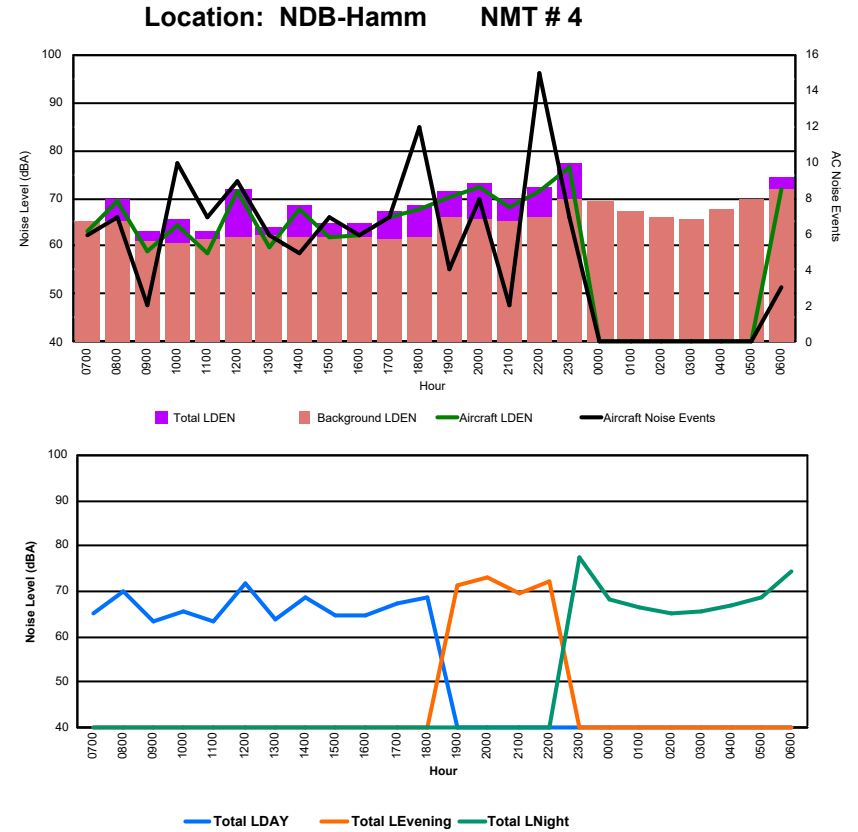

Luxembourg Airport Noise Distribution by Hour

Between 06/09/2024 00:00:00 and 06/09/2024 23:59:59 (Local Time)

Day	Aircraft Events	Total LDEN dB (A)	Aircraft LDEN dB(A)	Background LDEN dB(A)	Total LDay dB(A)	Total LEvening dB(A)	Total LNight dB (A)	
06/09/24	7:00	6	65.1	63.2	65.2	65.1	-	-
06/09/24	8:00	7	70.0	69.4	65.0	70.0	-	-
06/09/24	9:00	2	63.2	58.8	61.2	63.2	-	-
06/09/24	10:00	10	65.7	64.2	60.7	65.7	-	-
06/09/24	11:00	7	63.2	58.5	61.5	63.2	-	-
06/09/24	12:00	9	71.9	71.5	61.7	71.9	-	-
06/09/24	13:00	6	64.0	59.9	62.2	64.0	-	-
06/09/24	14:00	5	68.5	67.6	61.8	68.5	-	-
06/09/24	15:00	7	64.9	62.0	62.0	64.9	-	-
06/09/24	16:00	6	64.9	62.3	61.7	64.9	-	-
06/09/24	17:00	7	67.3	66.1	61.3	67.3	-	-
06/09/24	18:00	12	68.6	67.7	61.7	68.6	-	-
06/09/24	19:00	4	71.5	70.1	65.9	-	71.5	-
06/09/24	20:00	8	73.2	72.5	65.5	-	73.2	-
06/09/24	21:00	2	69.7	68.0	65.1	-	69.7	-
06/09/24	22:00	15	72.4	71.5	65.9	-	72.4	-
06/09/24	23:00	7	77.3	76.5	70.0	-	-	77.3
07/09/24	0:00	-	68.3	-	69.3	-	-	68.3
07/09/24	1:00	-	66.3	-	67.3	-	-	66.3
07/09/24	2:00	-	65.1	-	66.0	-	-	65.1
07/09/24	3:00	-	65.4	-	65.8	-	-	65.4
07/09/24	4:00	-	67.0	-	67.8	-	-	67.0
07/09/24	5:00	-	68.6	-	69.9	-	-	68.6
07/09/24	6:00	3	74.2	72.0	71.8	-	-	74.2
	123	69.9	68.2	66.1	67.3	71.9	71.4