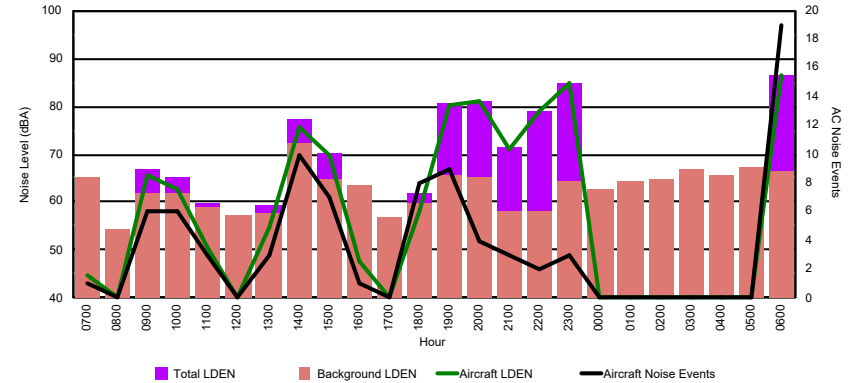

Luxembourg Airport Noise Distribution by Hour

Between 06/09/2024 00:00:00 and 06/09/2024 23:59:59 (Local Time)

Day	Aircraft Events	Total LDEN dB(A)	Aircraft LDEN dB(A)	Background LDEN dB(A)	Total LDay dB(A)	Total LEvening dB(A)	Total LNight dB(A)
06/09/24	7:00	1	64.8	44.6	65.0	64.8	-
06/09/24	8:00	-	54.4	-	54.5	54.4	-
06/09/24	9:00	6	67.0	65.6	61.9	67.0	-
06/09/24	10:00	6	65.3	62.8	61.8	65.3	-
06/09/24	11:00	3	59.6	50.6	59.0	59.6	-
06/09/24	12:00	-	57.1	-	57.1	57.1	-
06/09/24	13:00	3	59.3	54.6	57.7	59.3	-
06/09/24	14:00	10	77.4	75.6	72.5	77.4	-
06/09/24	15:00	7	70.4	69.9	64.9	70.4	-
06/09/24	16:00	1	63.5	47.7	63.4	63.5	-
06/09/24	17:00	-	56.7	-	56.7	56.7	-
06/09/24	18:00	8	61.8	58.1	59.6	61.8	-
06/09/24	19:00	9	80.5	80.3	65.5	-	80.5
06/09/24	20:00	4	81.1	80.9	65.2	-	81.1
06/09/24	21:00	3	71.3	71.0	58.3	-	71.3
06/09/24	22:00	2	78.9	78.9	58.0	-	78.9
06/09/24	23:00	3	84.9	84.9	64.2	-	84.9
07/09/24	0:00	-	62.2	-	62.6	-	62.2
07/09/24	1:00	-	63.9	-	64.3	-	63.9
07/09/24	2:00	-	64.3	-	64.6	-	64.3
07/09/24	3:00	-	66.6	-	66.8	-	66.6
07/09/24	4:00	-	65.4	-	65.6	-	65.4
07/09/24	5:00	-	66.8	-	67.1	-	66.8
07/09/24	6:00	19	86.3	86.3	66.5	-	86.3
	85	76.9	76.6	64.6	68.5	79.2	79.7

Location: DVOR NMT # 2