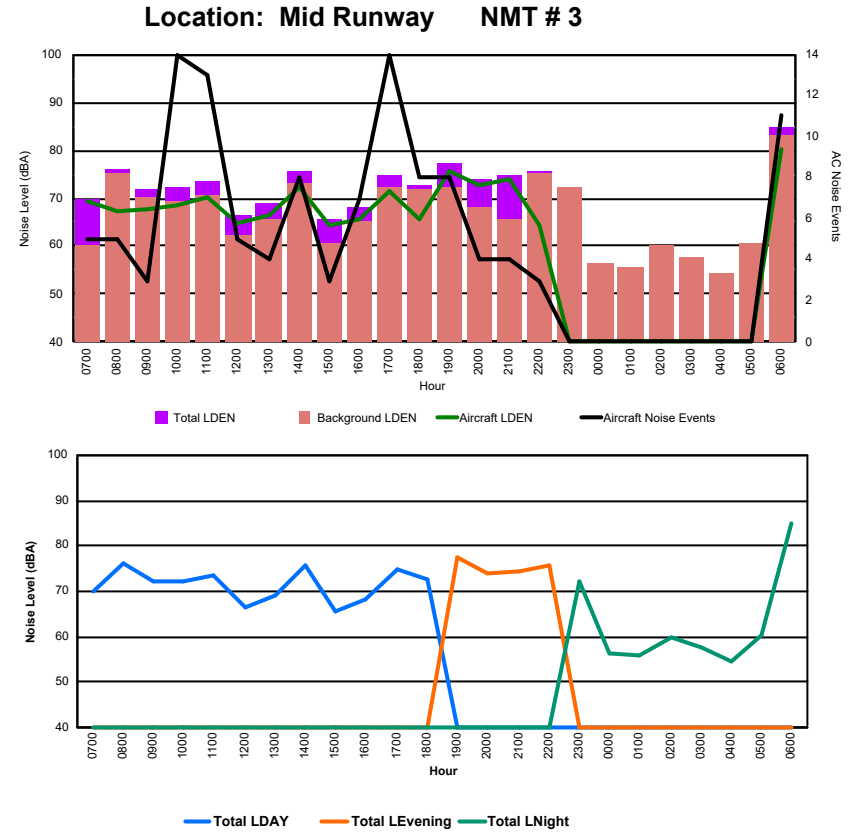

Luxembourg Airport Noise Distribution by Hour

Between 02/09/2024 00:00:00 and 02/09/2024 23:59:59 (Local Time)

Day	Aircraft Events	Total LDEN dB (A)	Aircraft LDEN dB(A)	Background LDEN dB(A)	Total LDay dB(A)	Total LEvening dB(A)	Total LNight dB (A)	
02/09/24	7:00	5	70.0	69.5	60.2	70.0	-	-
02/09/24	8:00	5	76.0	67.4	75.3	76.0	-	-
02/09/24	9:00	3	72.0	67.8	70.1	72.0	-	-
02/09/24	10:00	14	72.1	68.4	69.2	72.1	-	-
02/09/24	11:00	13	73.4	70.4	70.7	73.4	-	-
02/09/24	12:00	5	66.6	64.7	62.3	66.6	-	-
02/09/24	13:00	4	69.0	66.3	65.8	69.0	-	-
02/09/24	14:00	8	75.8	72.3	73.2	75.8	-	-
02/09/24	15:00	3	65.8	64.2	60.8	65.8	-	-
02/09/24	16:00	7	68.2	65.5	65.0	68.2	-	-
02/09/24	17:00	14	74.9	71.5	72.2	74.9	-	-
02/09/24	18:00	8	72.8	65.8	71.9	72.8	-	-
02/09/24	19:00	8	77.5	75.8	72.4	-	77.5	-
02/09/24	20:00	4	74.0	72.7	68.2	-	74.0	-
02/09/24	21:00	4	74.6	74.0	65.8	-	74.6	-
02/09/24	22:00	3	75.6	64.2	75.3	-	75.6	-
02/09/24	23:00	-	72.2	-	72.1	-	-	72.2
03/09/24	0:00	-	56.3	-	56.4	-	-	56.3
03/09/24	1:00	-	55.8	-	55.8	-	-	55.8
03/09/24	2:00	-	60.0	-	60.4	-	-	60.0
03/09/24	3:00	-	57.7	-	57.7	-	-	57.7
03/09/24	4:00	-	54.4	-	54.4	-	-	54.4
03/09/24	5:00	-	60.5	-	60.5	-	-	60.5
03/09/24	6:00	11	84.8	80.3	83.0	-	-	84.8
	119	74.5	70.6	72.3	72.5	75.6	76.1