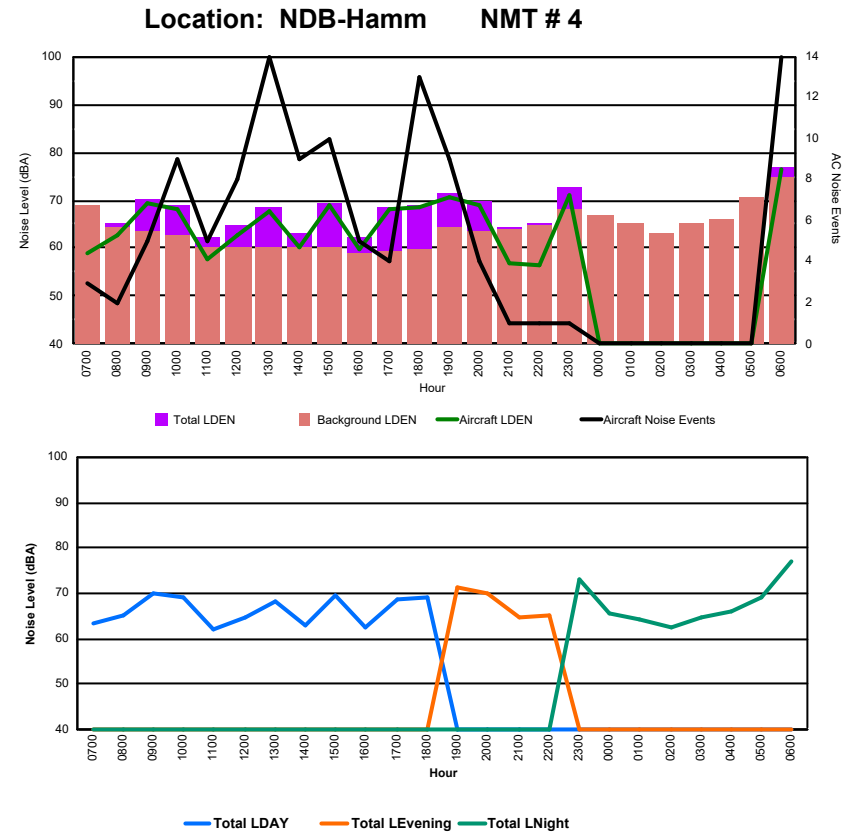

Luxembourg Airport Noise Distribution by Hour

Between 11/09/2024 00:00:00 and 11/09/2024 23:59:59 (Local Time)

Day	Aircraft Events	Total LDEN dB (A)	Aircraft LDEN dB(A)	Background LDEN dB(A)	Total LDay dB(A)	Total LEvening dB(A)	Total LNight dB (A)
11/09/24 7:00	3	63.5	59.1	69.1	63.5	-	-
11/09/24 8:00	2	65.1	62.7	64.5	65.1	-	-
11/09/24 9:00	5	70.2	69.3	63.4	70.2	-	-
11/09/24 10:00	9	69.1	68.2	62.7	69.1	-	-
11/09/24 11:00	5	62.1	57.6	60.3	62.1	-	-
11/09/24 12:00	8	64.6	62.7	60.2	64.6	-	-
11/09/24 13:00	14	68.4	67.7	60.4	68.4	-	-
11/09/24 14:00	9	63.1	60.2	60.2	63.1	-	-
11/09/24 15:00	10	69.5	69.1	60.2	69.5	-	-
11/09/24 16:00	5	62.3	59.6	59.1	62.3	-	-
11/09/24 17:00	4	68.6	68.0	59.4	68.6	-	-
11/09/24 18:00	13	69.1	68.6	59.7	69.1	-	-
11/09/24 19:00	9	71.3	70.5	64.4	-	71.3	-
11/09/24 20:00	4	69.9	68.9	63.4	-	69.9	-
11/09/24 21:00	1	64.5	56.8	63.8	-	64.5	-
11/09/24 22:00	1	65.1	56.6	64.6	-	65.1	-
11/09/24 23:00	1	72.9	71.1	68.3	-	-	72.9
12/09/24 0:00	-	65.5	-	66.8	-	-	65.5
12/09/24 1:00	-	64.2	-	65.1	-	-	64.2
12/09/24 2:00	-	62.4	-	63.0	-	-	62.4
12/09/24 3:00	-	64.8	-	65.0	-	-	64.8
12/09/24 4:00	-	65.9	-	66.2	-	-	65.9
12/09/24 5:00	-	69.1	-	70.7	-	-	69.1
12/09/24 6:00	14	76.9	76.3	74.6	-	-	76.9
	117	68.9	67.2	66.1	67.2	68.7	70.6