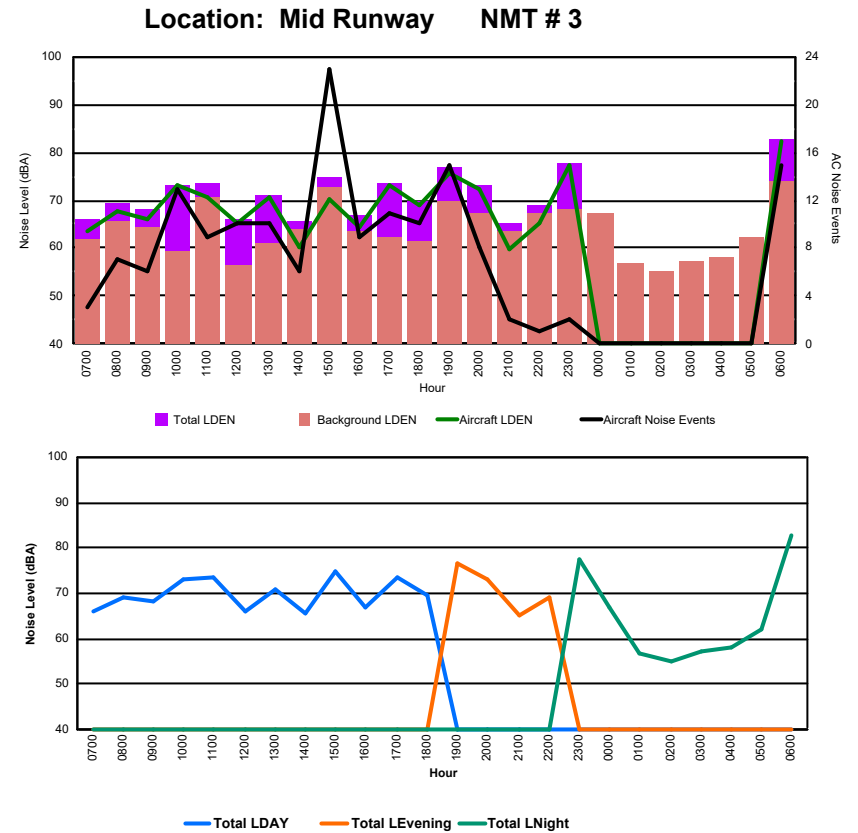

Location: DVOR NMT # 2

Luxembourg Airport Noise Distribution by Hour

Between 15/09/2024 00:00:00 and 15/09/2024 23:59:59 (Local Time)

Day	Aircraft Events	Total LDEN dB(A)	Aircraft LDEN dB(A)	Background LDEN dB(A)	Total LDay dB(A)	Total LEvening dB(A)	Total LNight dB(A)
15/09/24	7:00	3	65.9	63.7	62.0	65.9	-
15/09/24	8:00	7	69.3	67.8	65.7	69.3	-
15/09/24	9:00	6	68.2	66.2	64.2	-	-
15/09/24	10:00	13	73.1	73.0	59.4	73.1	-
15/09/24	11:00	9	73.5	70.5	70.8	-	-
15/09/24	12:00	10	65.9	65.4	56.3	65.9	-
15/09/24	13:00	10	71.1	70.6	61.1	71.1	-
15/09/24	14:00	6	65.5	60.4	63.9	65.5	-
15/09/24	15:00	23	74.7	70.2	72.9	74.7	-
15/09/24	16:00	9	66.9	64.5	63.5	66.9	-
15/09/24	17:00	11	73.6	73.3	62.3	73.6	-
15/09/24	18:00	10	69.6	68.9	61.3	69.6	-
15/09/24	19:00	15	76.8	75.6	69.6	-	76.8
15/09/24	20:00	8	73.1	72.5	67.4	-	73.1
15/09/24	21:00	2	65.0	59.9	63.6	-	65.0
15/09/24	22:00	1	69.0	65.0	67.3	-	69.0
15/09/24	23:00	2	77.6	77.1	68.2	-	77.6
16/09/24	0:00	-	66.9	-	67.1	-	66.9
16/09/24	1:00	-	56.7	-	56.8	-	56.7
16/09/24	2:00	-	55.2	-	55.2	-	55.2
16/09/24	3:00	-	57.3	-	57.4	-	57.3
16/09/24	4:00	-	58.2	-	58.2	-	58.2
16/09/24	5:00	-	62.1	-	62.2	-	62.1
16/09/24	6:00	15	82.8	82.5	74.0	-	82.8
	160	73.1	72.1	66.7	70.9	73.0	75.1