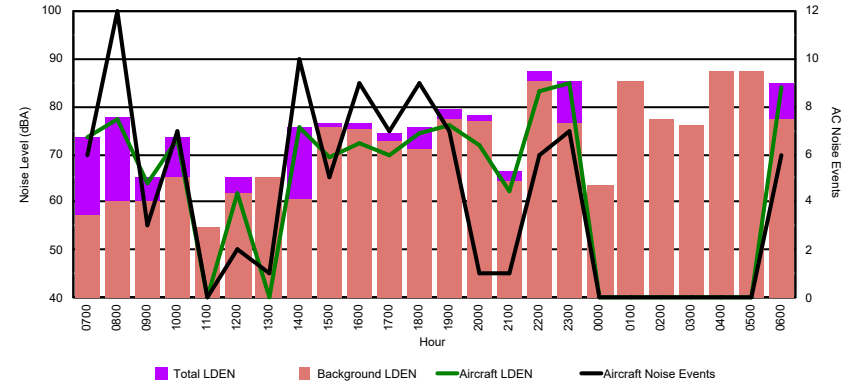

Luxembourg Airport Noise Distribution by Hour

Between 07/09/2024 00:00:00 and 07/09/2024 23:59:59 (Local Time)

Day	Aircraft Events	Total LDEN dB (A)	Aircraft LDEN dB(A)	Background LDEN dB(A)	Total LDay dB(A)	Total LEvening dB(A)	Total LNight dB (A)	
07/09/24	7:00	6	73.6	73.4	57.4	73.6	-	-
07/09/24	8:00	12	77.6	77.5	60.0	77.6	-	-
07/09/24	9:00	3	65.2	63.8	60.0	65.2	-	-
07/09/24	10:00	7	73.6	73.0	65.0	73.6	-	-
07/09/24	11:00	-	54.9	-	54.9	-	-	-
07/09/24	12:00	2	65.0	62.0	62.0	65.0	-	-
07/09/24	13:00	1	65.4	39.5	65.4	65.4	-	-
07/09/24	14:00	10	75.8	75.6	60.7	75.8	-	-
07/09/24	15:00	5	76.6	69.5	75.7	76.6	-	-
07/09/24	16:00	9	76.6	72.3	75.4	76.6	-	-
07/09/24	17:00	7	74.4	69.9	72.7	74.4	-	-
07/09/24	18:00	9	75.7	74.2	71.0	75.7	-	-
07/09/24	19:00	7	79.3	76.1	77.1	-	79.3	-
07/09/24	20:00	1	78.0	71.8	77.0	-	78.0	-
07/09/24	21:00	1	66.5	62.5	64.3	-	66.5	-
07/09/24	22:00	6	87.2	83.0	85.4	-	87.2	-
07/09/24	23:00	7	85.2	84.6	76.4	-	-	85.2
08/09/24	0:00	-	63.1	-	63.4	-	-	63.1
08/09/24	1:00	-	84.5	-	85.1	-	-	84.5
08/09/24	2:00	-	76.9	-	77.3	-	-	76.9
08/09/24	3:00	-	75.8	-	76.0	-	-	75.8
08/09/24	4:00	-	87.0	-	87.3	-	-	87.0
08/09/24	5:00	-	86.8	-	87.1	-	-	86.8
08/09/24	6:00	6	84.6	83.9	77.1	-	-	84.6
	99	80.9	76.2	79.5	74.1	82.3	83.9	

Location: DVOR NMT # 2