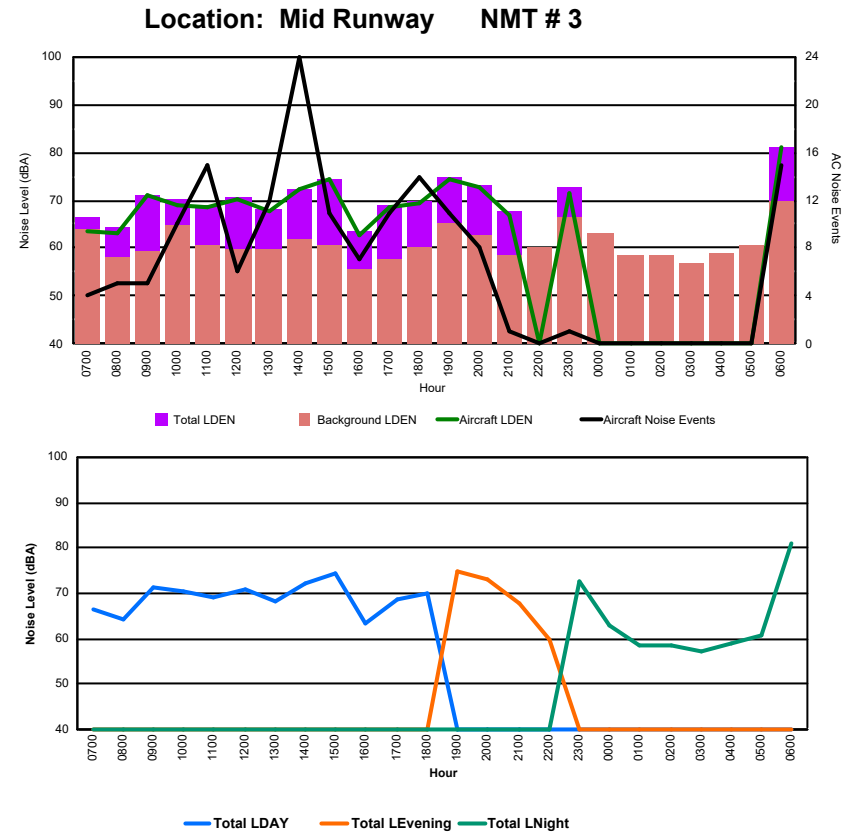

Location: DVOR NMT # 2

Luxembourg Airport Noise Distribution by Hour

Between 18/09/2024 00:00:00 and 18/09/2024 23:59:59 (Local Time)

Day	Aircraft Events	Total LDEN dB (A)	Aircraft LDEN dB(A)	Background LDEN dB(A)	Total LDay dB(A)	Total LEvening dB(A)	Total LNight dB (A)	
18/09/24	7:00	4	66.6	63.6	63.9	66.6	-	-
18/09/24	8:00	5	64.2	63.0	58.3	64.2	-	-
18/09/24	9:00	5	71.2	71.0	59.2	71.2	-	-
18/09/24	10:00	10	70.3	69.1	64.6	70.3	-	-
18/09/24	11:00	15	69.0	68.4	60.7	69.0	-	-
18/09/24	12:00	6	70.7	70.4	59.8	70.7	-	-
18/09/24	13:00	12	68.3	67.7	59.7	68.3	-	-
18/09/24	14:00	24	72.4	72.1	61.7	72.4	-	-
18/09/24	15:00	11	74.3	74.2	60.5	74.3	-	-
18/09/24	16:00	7	63.6	62.9	55.7	63.6	-	-
18/09/24	17:00	11	68.8	68.4	57.8	68.8	-	-
18/09/24	18:00	14	69.9	69.4	60.1	69.9	-	-
18/09/24	19:00	11	74.8	74.3	65.3	-	74.8	-
18/09/24	20:00	8	73.2	72.8	62.6	-	73.2	-
18/09/24	21:00	1	67.6	67.0	58.5	-	67.6	-
18/09/24	22:00	-	60.0	-	60.0	-	60.0	-
18/09/24	23:00	1	72.6	71.5	66.3	-	-	72.6
19/09/24	0:00	-	62.8	-	63.0	-	-	62.8
19/09/24	1:00	-	58.5	-	58.6	-	-	58.5
19/09/24	2:00	-	58.7	-	58.7	-	-	58.7
19/09/24	3:00	-	57.0	-	57.0	-	-	57.0
19/09/24	4:00	-	58.8	-	58.8	-	-	58.8
19/09/24	5:00	-	60.8	-	60.8	-	-	60.8
19/09/24	6:00	15	81.2	81.0	69.8	-	-	81.2
	160	71.5	71.0	62.3	70.1	71.6	72.9	