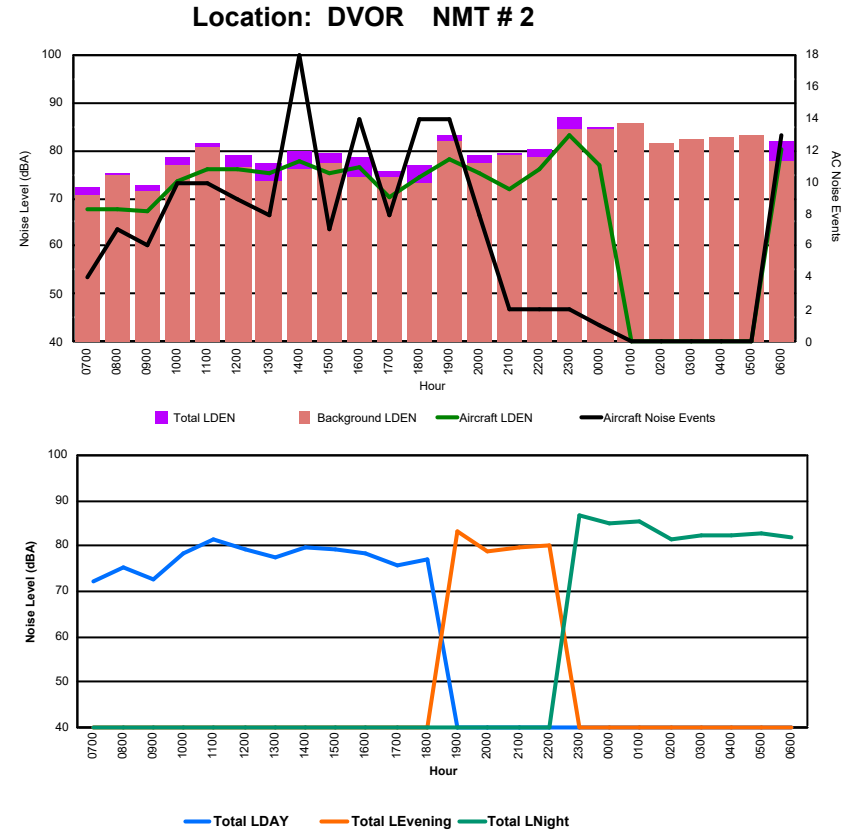

Luxembourg Airport Noise Distribution by Hour

Between 13/09/2024 00:00:00 and 13/09/2024 23:59:59 (Local Time)

Day	Aircraft Events	Total LDEN dB (A)	Aircraft LDEN dB(A)	Background LDEN dB(A)	Total LDay dB(A)	Total LEvening dB(A)	Total LNight dB (A)
13/09/24 7:00	4	72.3	67.7	70.6	72.3	-	-
13/09/24 8:00	7	75.3	67.7	74.6	75.3	-	-
13/09/24 9:00	6	72.6	67.4	71.3	72.6	-	-
13/09/24 10:00	10	78.5	73.7	76.8	78.5	-	-
13/09/24 11:00	10	81.6	75.9	80.5	81.6	-	-
13/09/24 12:00	9	79.1	75.9	76.4	79.1	-	-
13/09/24 13:00	8	77.3	75.1	73.5	77.3	-	-
13/09/24 14:00	18	79.9	77.7	76.1	79.9	-	-
13/09/24 15:00	7	79.2	75.3	77.2	79.2	-	-
13/09/24 16:00	14	78.4	76.5	74.2	78.4	-	-
13/09/24 17:00	8	75.6	70.2	74.5	75.6	-	-
13/09/24 18:00	14	76.9	74.4	73.3	76.9	-	-
13/09/24 19:00	14	83.2	78.2	81.7	-	83.2	-
13/09/24 20:00	8	79.0	75.1	77.1	-	79.0	-
13/09/24 21:00	2	79.5	71.8	78.9	-	79.5	-
13/09/24 22:00	2	80.3	76.2	78.4	-	80.3	-
13/09/24 23:00	2	86.7	83.3	84.2	-	-	86.7
14/09/24 0:00	1	84.9	77.0	84.4	-	-	84.9
14/09/24 1:00	-	85.3	-	85.7	-	-	85.3
14/09/24 2:00	-	81.3	-	81.6	-	-	81.3
14/09/24 3:00	-	82.2	-	82.4	-	-	82.2
14/09/24 4:00	-	82.4	-	82.7	-	-	82.4
14/09/24 5:00	-	82.9	-	83.0	-	-	82.9
14/09/24 6:00	13	82.0	80.1	77.8	-	-	82.0
	157	81.2	75.5	80.1	78.0	80.8	83.9