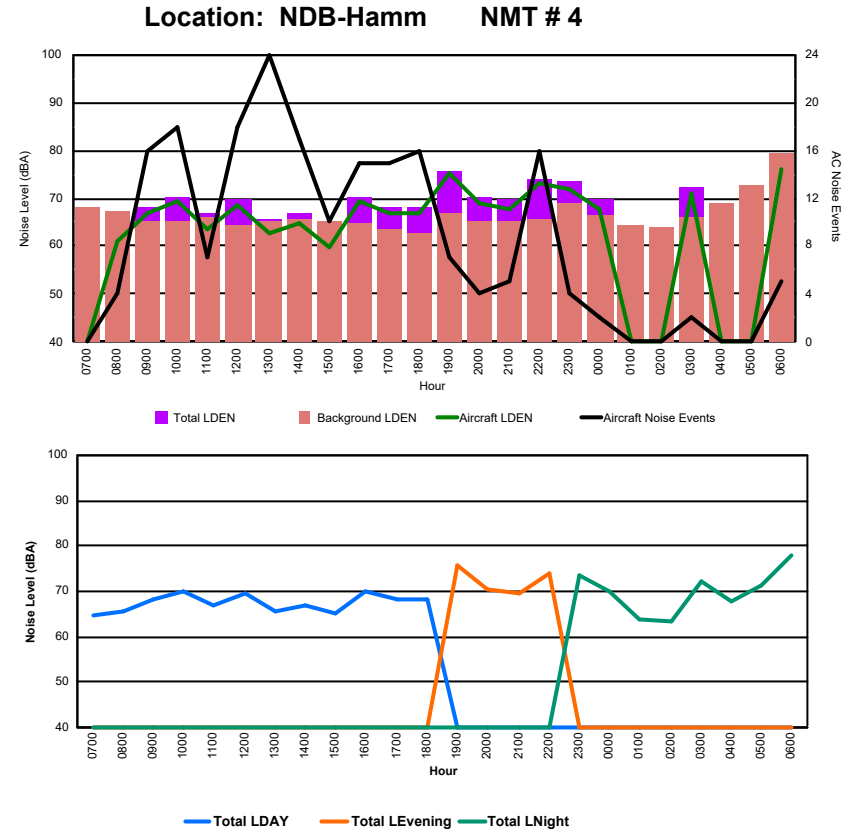

Luxembourg Airport Noise Distribution by Hour

Between 17/09/2024 00:00:00 and 17/09/2024 23:59:59 (Local Time)

Day	Aircraft Events	Total LDEN dB (A)	Aircraft LDEN dB(A)	Background LDEN dB(A)	Total LDay dB(A)	Total LEvening dB(A)	Total LNight dB (A)
17/09/24	7:00	-	64.8	-	68.0	64.8	-
17/09/24	8:00	4	65.8	60.9	67.4	65.8	-
17/09/24	9:00	16	68.3	67.0	65.4	68.3	-
17/09/24	10:00	18	70.1	69.3	65.4	70.1	-
17/09/24	11:00	7	66.8	63.7	65.9	66.8	-
17/09/24	12:00	18	69.6	68.6	64.3	69.6	-
17/09/24	13:00	24	65.7	62.8	65.0	65.7	-
17/09/24	14:00	17	67.0	64.6	65.7	67.0	-
17/09/24	15:00	10	65.1	59.8	65.3	65.1	-
17/09/24	16:00	15	70.1	69.2	64.6	70.1	-
17/09/24	17:00	15	68.3	66.8	63.7	68.3	-
17/09/24	18:00	16	68.2	67.0	62.6	68.2	-
17/09/24	19:00	7	75.6	75.1	66.8	-	75.6
17/09/24	20:00	4	70.3	68.9	65.1	-	70.3
17/09/24	21:00	5	69.6	67.7	65.3	-	69.6
17/09/24	22:00	16	73.9	73.3	65.8	-	73.9
17/09/24	23:00	4	73.6	72.0	68.8	-	73.6
18/09/24	0:00	2	69.9	67.9	66.4	-	69.9
18/09/24	1:00	-	63.8	-	64.4	-	63.8
18/09/24	2:00	-	63.5	-	64.0	-	63.5
18/09/24	3:00	2	72.2	71.1	66.1	-	72.2
18/09/24	4:00	-	67.9	-	68.8	-	67.9
18/09/24	5:00	-	71.3	-	72.8	-	71.3
18/09/24	6:00	5	78.0	76.2	79.5	-	78.0
	205	70.8	69.0	69.1	67.9	73.0	72.3