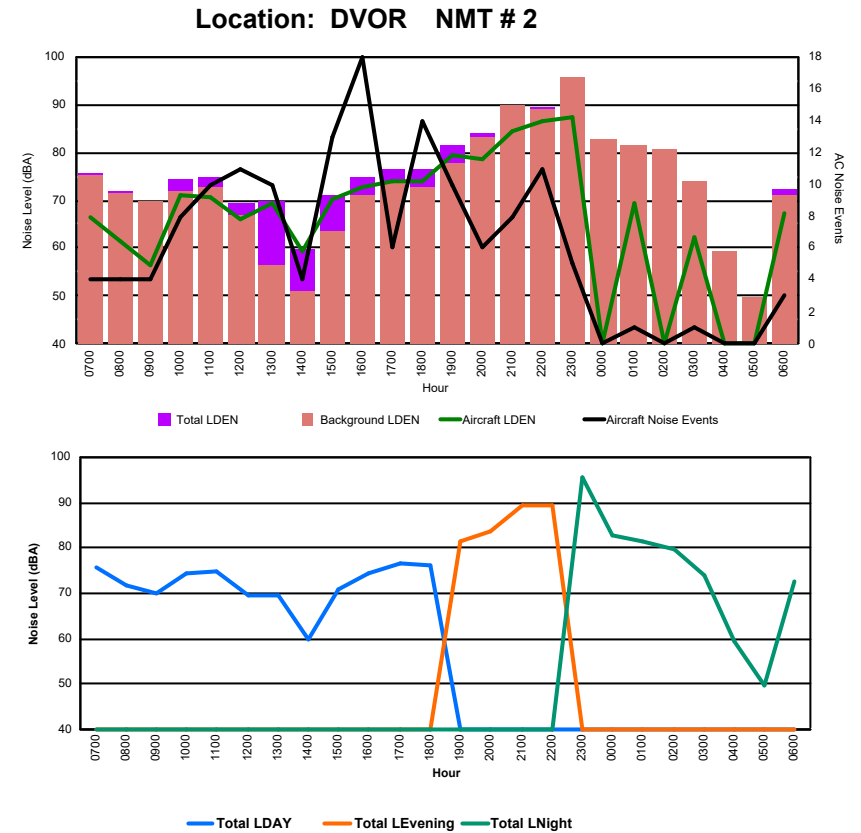

Luxembourg Airport Noise Distribution by Hour

Between 05/09/2024 00:00:00 and 05/09/2024 23:59:59 (Local Time)

Day	Aircraft Events	Total LDEN dB(A)	Aircraft LDEN dB(A)	Background LDEN dB(A)	Total LDay dB(A)	Total LEvening dB(A)	Total LNight dB(A)
05/09/24 7:00	4	75.8	66.6	75.3	75.8	-	-
05/09/24 8:00	4	71.9	61.4	71.6	71.9	-	-
05/09/24 9:00	4	69.8	56.4	69.7	69.8	-	-
05/09/24 10:00	8	74.5	71.2	72.0	74.5	-	-
05/09/24 11:00	10	74.8	70.7	72.9	74.8	-	-
05/09/24 12:00	11	69.4	66.2	67.0	69.4	-	-
05/09/24 13:00	10	69.7	69.5	56.4	69.7	-	-
05/09/24 14:00	4	59.9	59.3	51.1	59.9	-	-
05/09/24 15:00	13	71.0	70.3	63.4	71.0	-	-
05/09/24 16:00	18	74.6	72.8	70.9	74.6	-	-
05/09/24 17:00	6	76.6	74.0	73.5	76.6	-	-
05/09/24 18:00	14	76.3	73.9	72.7	76.3	-	-
05/09/24 19:00	10	81.5	79.5	77.7	-	81.5	-
05/09/24 20:00	6	83.9	78.4	83.0	-	83.9	-
05/09/24 21:00	8	89.3	84.4	89.6	-	89.3	-
05/09/24 22:00	11	89.3	86.3	88.9	-	89.3	-
05/09/24 23:00	5	95.8	87.4	95.5	-	-	95.8
06/09/24 0:00	-	82.6	-	82.7	-	-	82.6
06/09/24 1:00	1	81.6	69.3	81.6	-	-	81.6
06/09/24 2:00	-	79.9	-	80.7	-	-	79.9
06/09/24 3:00	1	74.1	62.2	74.0	-	-	74.1
06/09/24 4:00	-	59.3	-	59.3	-	-	59.3
06/09/24 5:00	-	49.6	-	49.6	-	-	49.6
06/09/24 6:00	3	72.5	67.4	71.1	-	-	72.5
	151	84.4	78.1	84.1	73.5	87.2	87.3