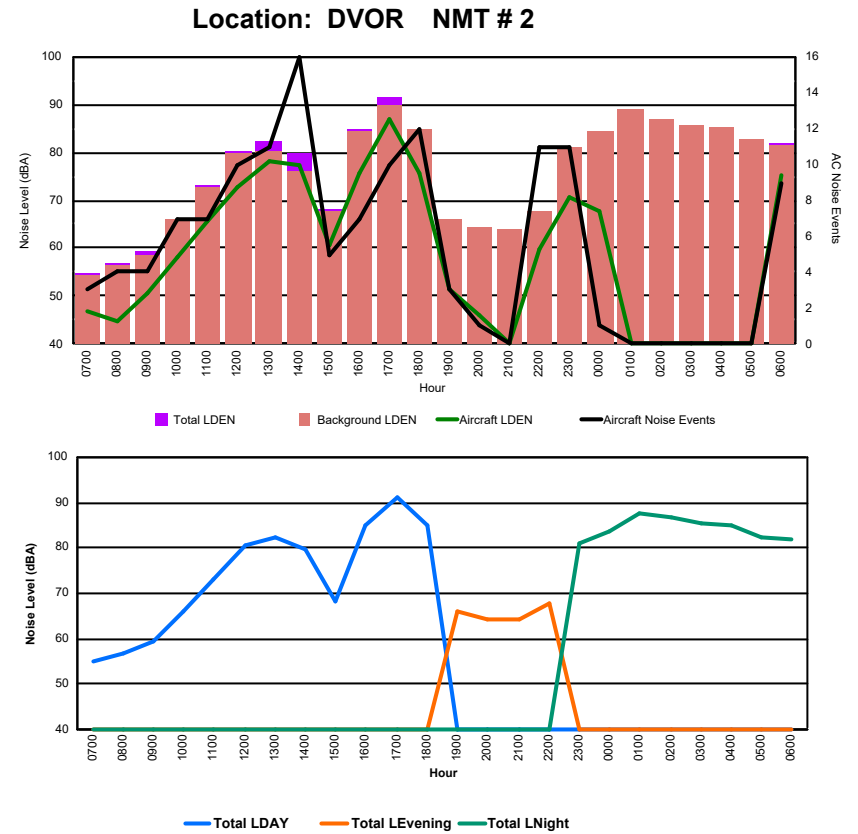

Luxembourg Airport Noise Distribution by Hour

Between 25/09/2024 00:00:00 and 25/09/2024 23:59:59 (Local Time)

Day	Aircraft Events	Total LDEN dB (A)	Aircraft LDEN dB(A)	Background LDEN dB(A)	Total LDay dB(A)	Total LEvening dB(A)	Total LNight dB (A)
25/09/24	7:00	3	54.9	46.9	54.4	54.9	-
25/09/24	8:00	4	56.7	44.8	56.6	56.7	-
25/09/24	9:00	4	59.2	50.5	58.7	59.2	-
25/09/24	10:00	7	66.2	58.1	66.0	66.2	-
25/09/24	11:00	7	73.0	65.7	72.9	73.0	-
25/09/24	12:00	10	80.4	72.8	79.9	80.4	-
25/09/24	13:00	11	82.2	78.1	80.1	82.2	-
25/09/24	14:00	16	79.8	77.5	76.1	79.8	-
25/09/24	15:00	5	68.3	60.8	67.9	68.3	-
25/09/24	16:00	7	84.9	75.7	84.4	84.9	-
25/09/24	17:00	10	91.4	86.9	89.8	91.4	-
25/09/24	18:00	12	84.9	75.8	84.6	84.9	-
25/09/24	19:00	3	66.1	51.4	66.1	66.1	-
25/09/24	20:00	1	64.2	46.2	64.3	64.2	-
25/09/24	21:00	-	64.1	-	64.1	64.1	-
25/09/24	22:00	11	67.9	59.8	67.6	67.9	-
25/09/24	23:00	11	81.2	70.7	81.1	-	81.2
26/09/24	0:00	1	83.9	67.6	84.3	-	83.9
26/09/24	1:00	-	87.5	-	89.0	-	87.5
26/09/24	2:00	-	86.8	-	86.9	-	86.8
26/09/24	3:00	-	85.3	-	85.6	-	85.3
26/09/24	4:00	-	84.9	-	85.1	-	84.9
26/09/24	5:00	-	82.4	-	82.7	-	82.4
26/09/24	6:00	9	81.8	75.3	81.4	-	81.8
	132	83.0	75.0	82.7	83.0	65.9	84.8