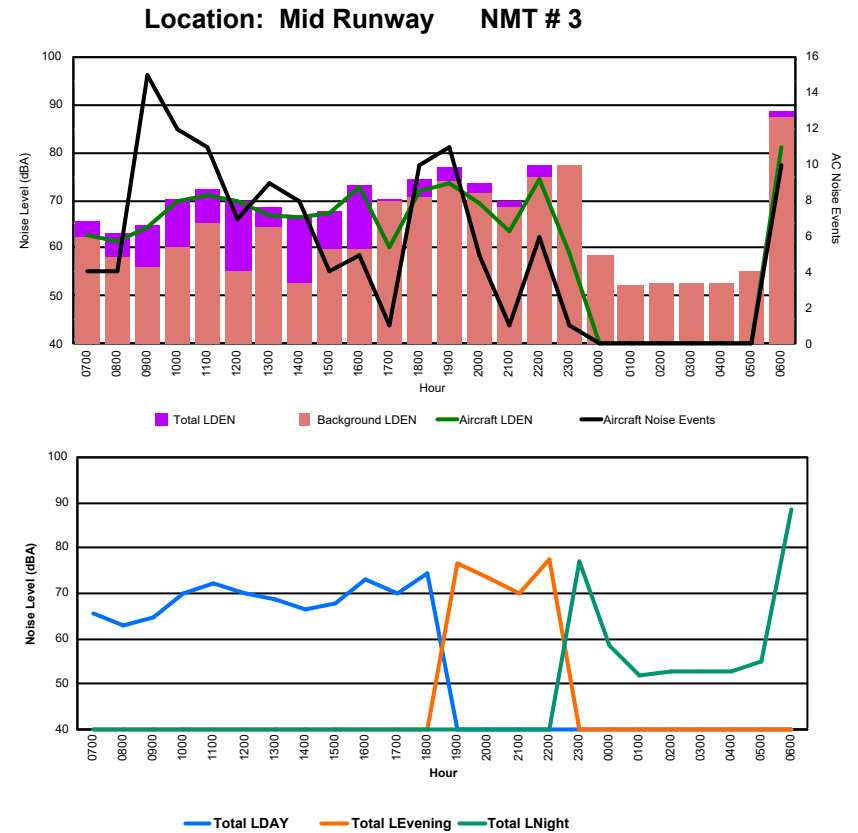

Luxembourg Airport Noise Distribution by Hour

Between 22/09/2024 00:00:00 and 22/09/2024 23:59:59 (Local Time)

Day	Aircraft Events	Total LDEN dB(A)	Aircraft LDEN dB(A)	Background LDEN dB(A)	Total LDay dB(A)	Total LEvening dB(A)	Total LNight dB(A)
22/09/24 7:00	4	65.6	62.8	62.4	65.6	-	-
22/09/24 8:00	4	63.0	61.5	58.0	63.0	-	-
22/09/24 9:00	15	64.8	64.2	56.1	64.8	-	-
22/09/24 10:00	12	70.2	69.8	60.2	70.2	-	-
22/09/24 11:00	11	72.2	71.2	65.4	72.2	-	-
22/09/24 12:00	7	69.8	69.7	55.1	69.8	-	-
22/09/24 13:00	9	68.7	66.8	64.5	68.7	-	-
22/09/24 14:00	8	66.6	66.3	52.5	66.6	-	-
22/09/24 15:00	4	67.9	67.2	59.8	67.9	-	-
22/09/24 16:00	5	73.1	72.9	59.9	73.1	-	-
22/09/24 17:00	1	70.1	60.2	69.7	70.1	-	-
22/09/24 18:00	10	74.2	71.8	70.5	74.2	-	-
22/09/24 19:00	11	76.7	73.5	74.0	-	76.7	-
22/09/24 20:00	5	73.6	69.4	71.5	-	73.6	-
22/09/24 21:00	1	69.8	63.6	68.7	-	69.8	-
22/09/24 22:00	6	77.4	74.2	74.6	-	77.4	-
22/09/24 23:00	1	77.2	59.1	77.2	-	-	77.2
23/09/24 0:00	-	58.4	-	58.4	-	-	58.4
23/09/24 1:00	-	52.1	-	52.1	-	-	52.1
23/09/24 2:00	-	52.9	-	52.9	-	-	52.9
23/09/24 3:00	-	52.7	-	52.7	-	-	52.7
23/09/24 4:00	-	52.8	-	52.8	-	-	52.8
23/09/24 5:00	-	55.1	-	55.1	-	-	55.1
23/09/24 6:00	10	88.4	80.9	87.5	-	-	88.4
	124	76.2	70.5	74.8	70.0	75.3	79.7