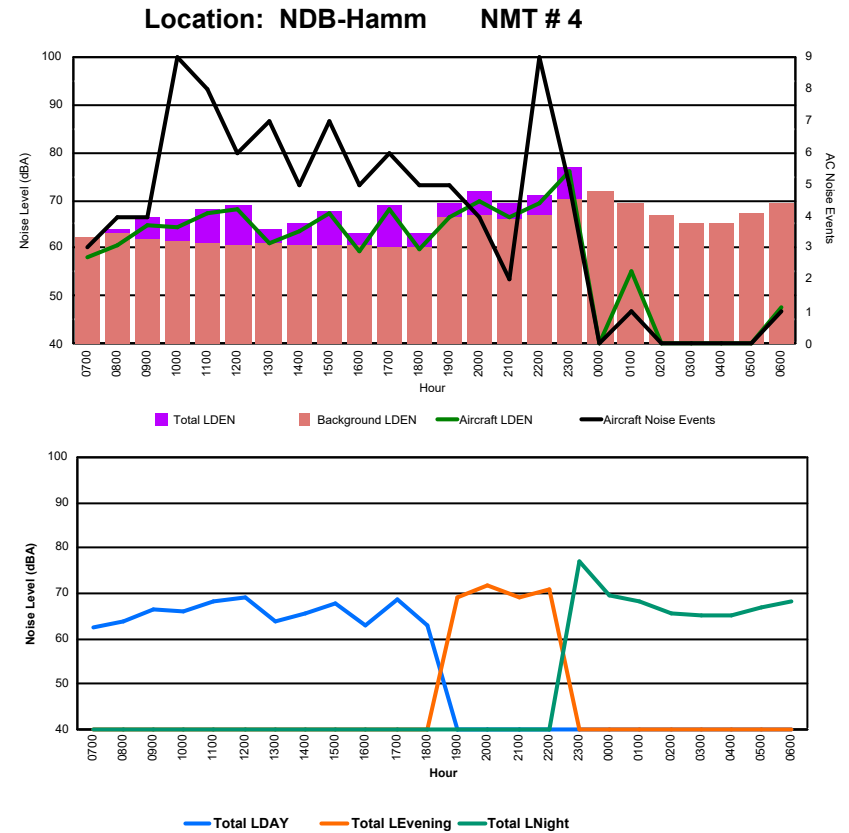

Luxembourg Airport Noise Distribution by Hour

Between 21/09/2024 00:00:00 and 21/09/2024 23:59:59 (Local Time)

Day	Aircraft Events	Total LDEN dB (A)	Aircraft LDEN dB(A)	Background LDEN dB(A)	Total LDay dB(A)	Total LEvening dB(A)	Total LNight dB (A)
21/09/24 7:00	3	62.4	58.1	62.3	62.4	-	-
21/09/24 8:00	4	63.9	60.5	63.0	63.9	-	-
21/09/24 9:00	4	66.5	64.7	61.9	66.5	-	-
21/09/24 10:00	9	66.0	64.3	61.4	66.0	-	-
21/09/24 11:00	8	68.3	67.5	61.2	68.3	-	-
21/09/24 12:00	6	69.0	68.3	60.8	69.0	-	-
21/09/24 13:00	7	63.9	60.9	61.0	63.9	-	-
21/09/24 14:00	5	65.4	63.6	60.8	65.4	-	-
21/09/24 15:00	7	67.9	67.1	60.6	67.9	-	-
21/09/24 16:00	5	63.0	59.5	60.6	63.0	-	-
21/09/24 17:00	6	68.9	68.2	60.4	68.9	-	-
21/09/24 18:00	5	63.0	59.8	60.4	63.0	-	-
21/09/24 19:00	5	69.2	66.3	66.3	-	69.2	-
21/09/24 20:00	4	71.7	70.0	66.8	-	71.7	-
21/09/24 21:00	2	69.2	66.5	65.9	-	69.2	-
21/09/24 22:00	9	70.9	69.4	67.0	-	70.9	-
21/09/24 23:00	5	77.0	76.0	70.4	-	-	77.0
22/09/24 0:00	-	69.6	-	71.8	-	-	69.6
22/09/24 1:00	1	68.4	55.1	69.5	-	-	68.4
22/09/24 2:00	-	65.8	-	66.7	-	-	65.8
22/09/24 3:00	-	65.1	-	65.3	-	-	65.1
22/09/24 4:00	-	65.1	-	65.3	-	-	65.1
22/09/24 5:00	-	66.8	-	67.4	-	-	66.8
22/09/24 6:00	1	68.4	47.5	69.3	-	-	68.4
	96	68.8	66.4	66.0	66.3	70.4	70.4