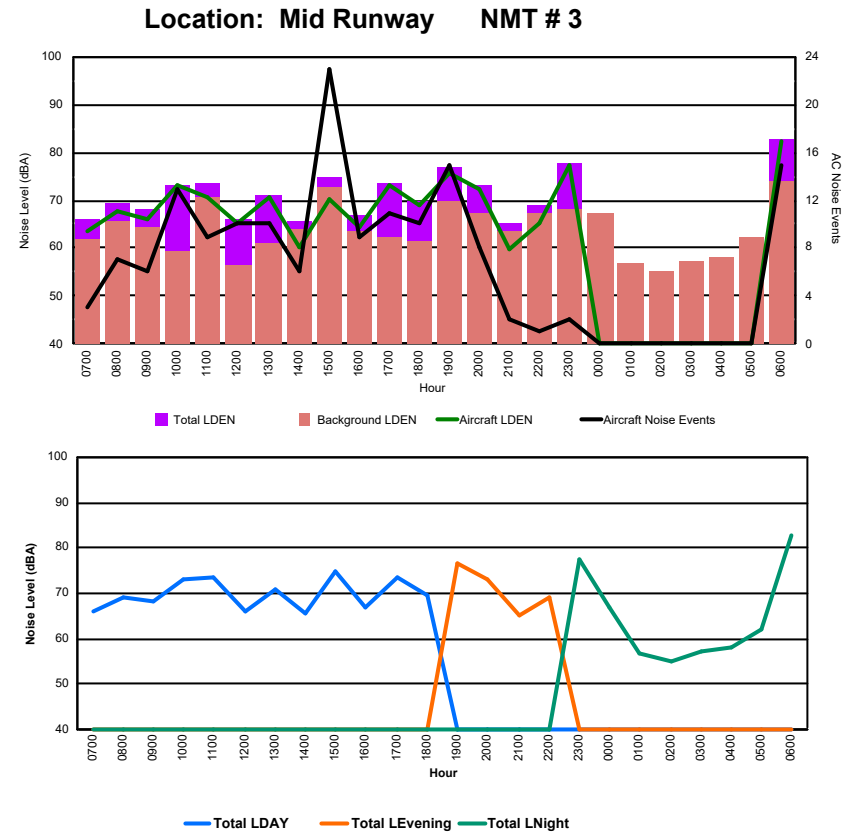

Location: DVOR NMT # 2

Luxembourg Airport Noise Distribution by Hour

Between 15/09/2024 00:00:00 and 15/09/2024 23:59:59 (Local Time)

Day	Aircraft Events	Total LDEN dB(A)	Aircraft LDEN dB(A)	Background LDEN dB(A)	Total LDay dB(A)	Total LEvening dB(A)	Total LNight dB(A)
15/09/24 7:00	3	65.9	63.7	62.0	65.9	-	-
15/09/24 8:00	7	69.3	67.8	65.7	69.3	-	-
15/09/24 9:00	6	68.2	66.2	64.2	68.2	-	-
15/09/24 10:00	13	73.1	73.0	59.4	73.1	-	-
15/09/24 11:00	9	73.5	70.5	70.8	73.5	-	-
15/09/24 12:00	10	65.9	65.4	56.3	65.9	-	-
15/09/24 13:00	10	71.1	70.6	61.1	71.1	-	-
15/09/24 14:00	6	65.5	60.4	63.9	65.5	-	-
15/09/24 15:00	23	74.7	70.2	72.9	74.7	-	-
15/09/24 16:00	9	66.9	64.5	63.5	66.9	-	-
15/09/24 17:00	11	73.6	73.3	62.3	73.6	-	-
15/09/24 18:00	10	69.6	68.9	61.3	69.6	-	-
15/09/24 19:00	15	76.8	75.6	69.6	-	76.8	-
15/09/24 20:00	8	73.1	72.5	67.4	-	73.1	-
15/09/24 21:00	2	65.0	59.9	63.6	-	65.0	-
15/09/24 22:00	1	69.0	65.0	67.3	-	69.0	-
15/09/24 23:00	2	77.6	77.1	68.2	-	-	77.6
16/09/24 0:00	-	66.9	-	67.1	-	-	66.9
16/09/24 1:00	-	56.7	-	56.8	-	-	56.7
16/09/24 2:00	-	55.2	-	55.2	-	-	55.2
16/09/24 3:00	-	57.3	-	57.4	-	-	57.3
16/09/24 4:00	-	58.2	-	58.2	-	-	58.2
16/09/24 5:00	-	62.1	-	62.2	-	-	62.1
16/09/24 6:00	15	82.8	82.5	74.0	-	-	82.8
	160	73.1	72.1	66.7	70.9	73.0	75.1