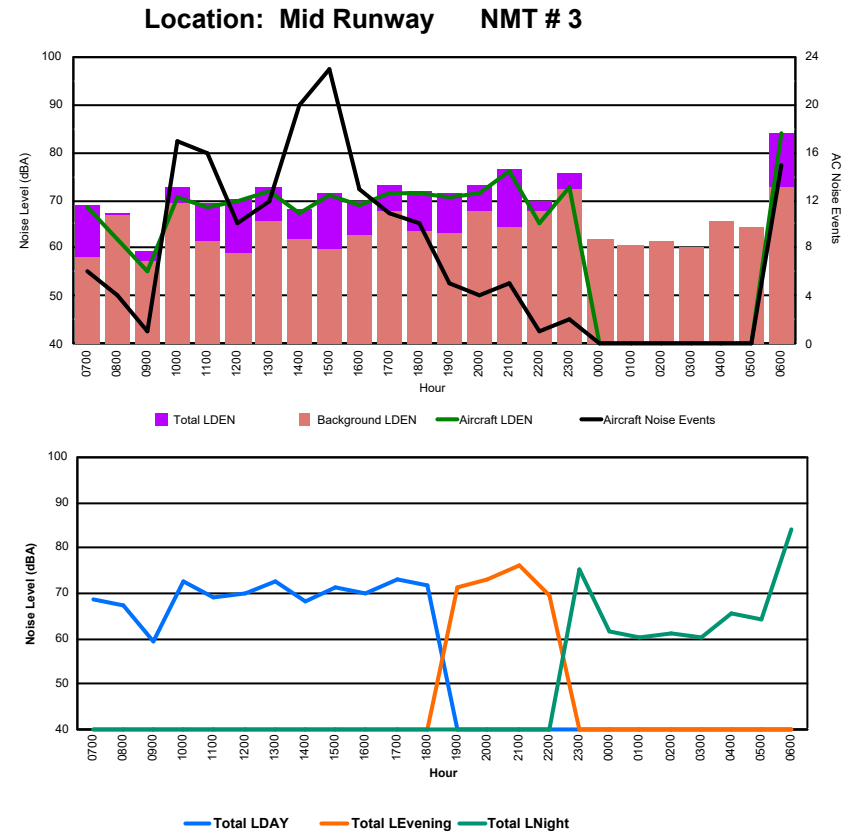

Luxembourg Airport Noise Distribution by Hour

Between 16/09/2024 00:00:00 and 16/09/2024 23:59:59 (Local Time)

Day	Aircraft Events	Total LDEN dB (A)	Aircraft LDEN dB(A)	Background LDEN dB(A)	Total LDay dB(A)	Total LEvening dB(A)	Total LNight dB (A)	
16/09/24	7:00	6	68.9	68.5	58.0	68.9	-	-
16/09/24	8:00	4	67.4	61.9	66.9	67.4	-	-
16/09/24	9:00	1	59.3	55.1	57.2	59.3	-	-
16/09/24	10:00	17	72.6	70.7	69.5	72.6	-	-
16/09/24	11:00	16	69.2	68.5	61.3	69.2	-	-
16/09/24	12:00	10	70.1	69.8	58.9	70.1	-	-
16/09/24	13:00	12	72.6	71.7	65.5	72.6	-	-
16/09/24	14:00	20	68.3	67.4	61.7	68.3	-	-
16/09/24	15:00	23	71.3	71.0	59.9	71.3	-	-
16/09/24	16:00	13	69.8	68.9	62.7	69.8	-	-
16/09/24	17:00	11	73.0	71.6	67.7	73.0	-	-
16/09/24	18:00	10	71.9	71.3	63.4	71.9	-	-
16/09/24	19:00	5	71.4	70.8	63.0	-	71.4	-
16/09/24	20:00	4	73.2	71.6	67.9	-	73.2	-
16/09/24	21:00	5	76.3	76.0	64.2	-	76.3	-
16/09/24	22:00	1	69.6	65.0	67.8	-	69.6	-
16/09/24	23:00	2	75.5	72.8	72.3	-	-	75.5
17/09/24	0:00	-	61.6	-	62.0	-	-	61.6
17/09/24	1:00	-	60.4	-	60.6	-	-	60.4
17/09/24	2:00	-	61.3	-	61.4	-	-	61.3
17/09/24	3:00	-	60.1	-	60.1	-	-	60.1
17/09/24	4:00	-	65.4	-	65.5	-	-	65.4
17/09/24	5:00	-	64.2	-	64.4	-	-	64.2
17/09/24	6:00	15	84.0	83.8	72.8	-	-	84.0
	175	73.3	72.6	66.1	70.5	73.3	75.7