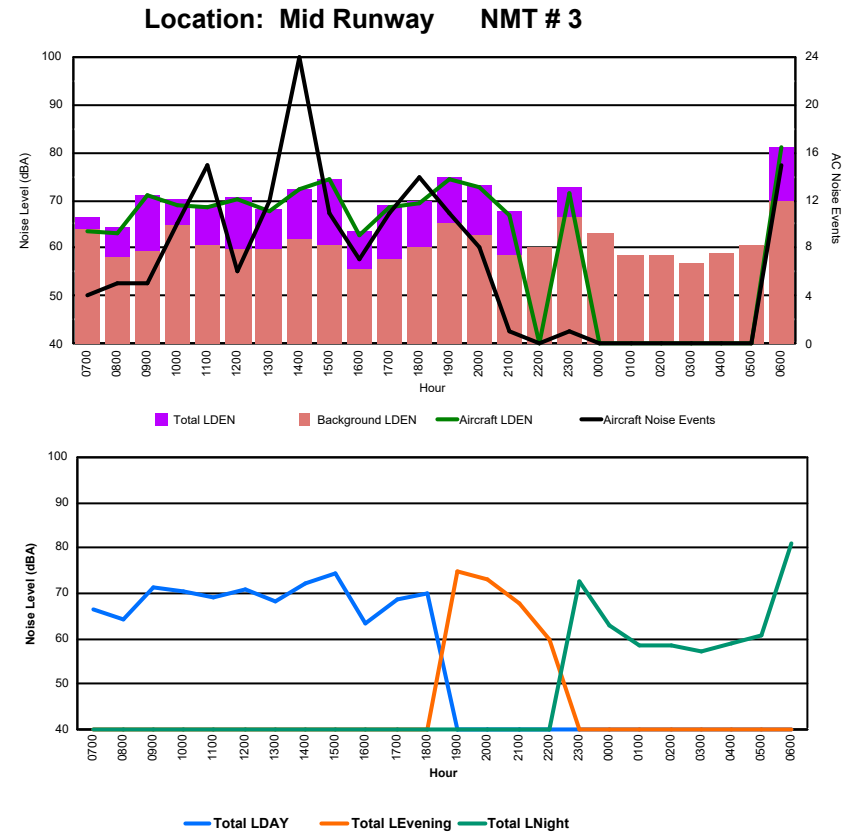

Location: DVOR NMT # 2

Luxembourg Airport Noise Distribution by Hour

Between 18/09/2024 00:00:00 and 18/09/2024 23:59:59 (Local Time)

Day	Aircraft Events	Total LDEN dB(A)	Aircraft LDEN dB(A)	Background LDEN dB(A)	Total LDay dB(A)	Total LEvening dB(A)	Total LNight dB(A)	
18/09/24	7:00	4	66.6	63.6	63.9	66.6	-	-
18/09/24	8:00	5	64.2	63.0	58.3	64.2	-	-
18/09/24	9:00	5	71.2	71.0	59.2	71.2	-	-
18/09/24	10:00	10	70.3	69.1	64.6	70.3	-	-
18/09/24	11:00	15	69.0	68.4	60.7	69.0	-	-
18/09/24	12:00	6	70.7	70.4	59.8	70.7	-	-
18/09/24	13:00	12	68.3	67.7	59.7	68.3	-	-
18/09/24	14:00	24	72.4	72.1	61.7	72.4	-	-
18/09/24	15:00	11	74.3	74.2	60.5	74.3	-	-
18/09/24	16:00	7	63.6	62.9	55.7	63.6	-	-
18/09/24	17:00	11	68.8	68.4	57.8	68.8	-	-
18/09/24	18:00	14	69.9	69.4	60.1	69.9	-	-
18/09/24	19:00	11	74.8	74.3	65.3	-	74.8	-
18/09/24	20:00	8	73.2	72.8	62.6	-	73.2	-
18/09/24	21:00	1	67.6	67.0	58.5	-	67.6	-
18/09/24	22:00	-	60.0	-	60.0	-	60.0	-
18/09/24	23:00	1	72.6	71.5	66.3	-	-	72.6
19/09/24	0:00	-	62.8	-	63.0	-	-	62.8
19/09/24	1:00	-	58.5	-	58.6	-	-	58.5
19/09/24	2:00	-	58.7	-	58.7	-	-	58.7
19/09/24	3:00	-	57.0	-	57.0	-	-	57.0
19/09/24	4:00	-	58.8	-	58.8	-	-	58.8
19/09/24	5:00	-	60.8	-	60.8	-	-	60.8
19/09/24	6:00	15	81.2	81.0	69.8	-	-	81.2
	160	71.5	71.0	62.3	70.1	71.6	72.9	