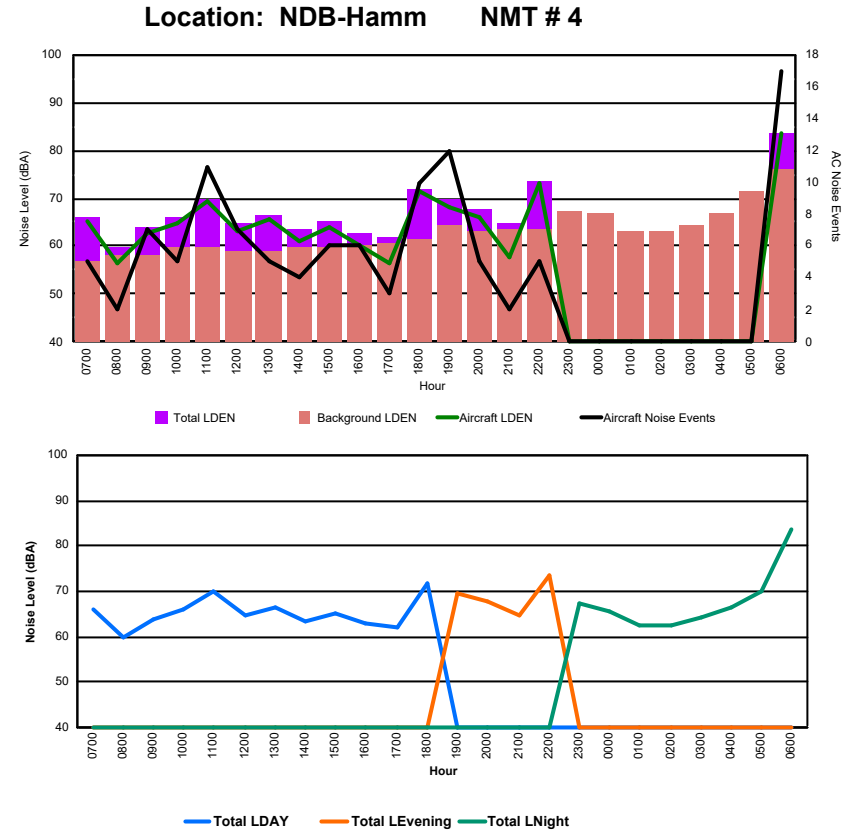

Luxembourg Airport Noise Distribution by Hour

Between 22/09/2024 00:00:00 and 22/09/2024 23:59:59 (Local Time)

Day	Aircraft Events	Total LDEN dB(A)	Aircraft LDEN dB(A)	Background LDEN dB(A)	Total LDay dB(A)	Total LEvening dB(A)	Total LNight dB(A)	
22/09/24	7:00	5	65.9	65.4	56.9	65.9	-	-
22/09/24	8:00	2	59.9	56.3	58.2	59.9	-	-
22/09/24	9:00	7	64.0	62.9	58.0	64.0	-	-
22/09/24	10:00	5	65.9	64.7	59.6	65.9	-	-
22/09/24	11:00	11	69.9	69.5	59.8	69.9	-	-
22/09/24	12:00	7	64.6	63.3	58.8	64.6	-	-
22/09/24	13:00	5	66.4	65.6	58.9	66.4	-	-
22/09/24	14:00	4	63.4	61.1	59.7	63.4	-	-
22/09/24	15:00	6	65.3	63.9	59.8	65.3	-	-
22/09/24	16:00	6	62.9	60.0	60.0	62.9	-	-
22/09/24	17:00	3	61.9	56.3	60.7	61.9	-	-
22/09/24	18:00	10	71.9	71.5	61.3	71.9	-	-
22/09/24	19:00	12	69.7	68.3	64.3	-	69.7	-
22/09/24	20:00	5	67.7	66.0	63.0	-	67.7	-
22/09/24	21:00	2	64.6	57.5	63.7	-	64.6	-
22/09/24	22:00	5	73.6	73.1	63.5	-	73.6	-
22/09/24	23:00	-	67.2	-	67.2	-	-	67.2
23/09/24	0:00	-	65.6	-	66.8	-	-	65.6
23/09/24	1:00	-	62.5	-	63.1	-	-	62.5
23/09/24	2:00	-	62.7	-	63.3	-	-	62.7
23/09/24	3:00	-	64.3	-	64.4	-	-	64.3
23/09/24	4:00	-	66.4	-	66.9	-	-	66.4
23/09/24	5:00	-	69.9	-	71.3	-	-	69.9
23/09/24	6:00	17	83.5	83.4	75.9	-	-	83.5
		112	71.6	70.9	65.9	70.1	75.0