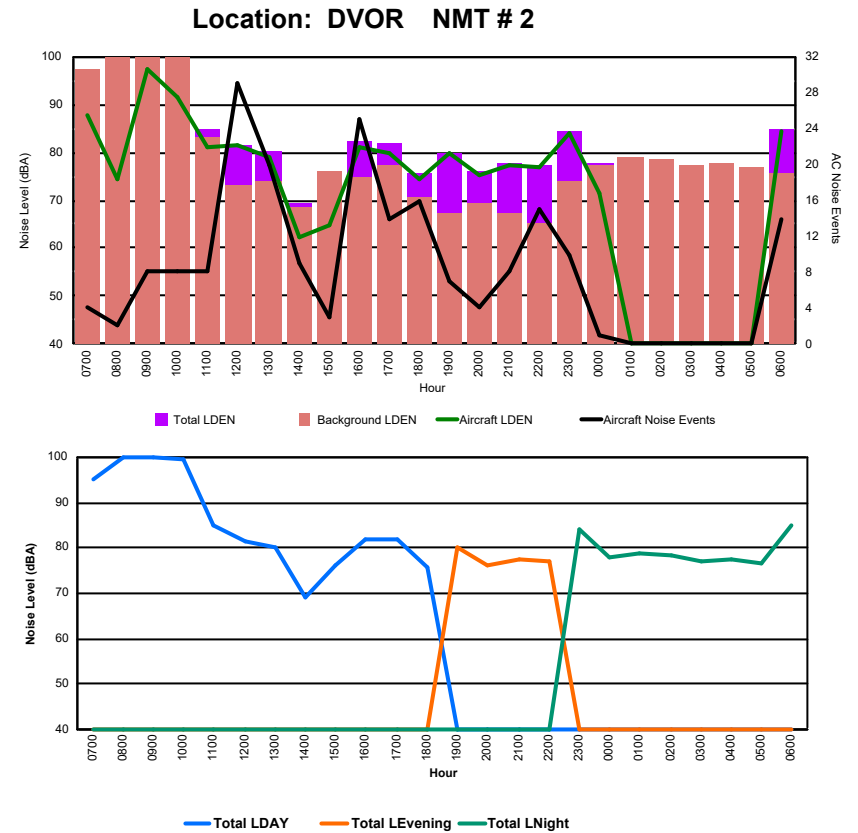

Luxembourg Airport Noise Distribution by Hour

Between 12/09/2024 00:00:00 and 12/09/2024 23:59:59 (Local Time)

Day	Aircraft Events	Total LDEN dB (A)	Aircraft LDEN dB(A)	Background LDEN dB(A)	Total LDay dB(A)	Total LEvening dB(A)	Total LNight dB (A)
12/09/24 7:00	4	95.1	87.7	97.3	95.1	-	-
12/09/24 8:00	2	103.2	74.4	105.2	103.2	-	-
12/09/24 9:00	8	106.7	97.4	108.1	106.7	-	-
12/09/24 10:00	8	99.4	91.3	101.5	99.4	-	-
12/09/24 11:00	8	84.9	80.9	83.3	84.9	-	-
12/09/24 12:00	29	81.6	81.3	73.2	81.6	-	-
12/09/24 13:00	20	80.1	78.8	74.0	80.1	-	-
12/09/24 14:00	9	69.2	62.1	68.5	69.2	-	-
12/09/24 15:00	3	76.1	64.8	76.0	76.1	-	-
12/09/24 16:00	25	82.1	81.1	75.0	82.1	-	-
12/09/24 17:00	14	81.7	80.0	77.4	81.7	-	-
12/09/24 18:00	16	75.8	74.4	70.7	75.8	-	-
12/09/24 19:00	7	80.0	79.8	67.1	-	80.0	-
12/09/24 20:00	4	76.1	75.2	69.4	-	76.1	-
12/09/24 21:00	8	77.7	77.3	67.5	-	77.7	-
12/09/24 22:00	15	77.2	76.9	65.1	-	77.2	-
12/09/24 23:00	10	84.2	83.8	73.8	-	-	84.2
13/09/24 0:00	1	77.9	71.4	77.2	-	-	77.9
13/09/24 1:00	-	78.9	-	78.8	-	-	78.9
13/09/24 2:00	-	78.2	-	78.7	-	-	78.2
13/09/24 3:00	-	77.1	-	77.3	-	-	77.1
13/09/24 4:00	-	77.4	-	77.6	-	-	77.4
13/09/24 5:00	-	76.5	-	76.7	-	-	76.5
13/09/24 6:00	14	85.0	84.5	75.5	-	-	85.0
	205	95.3	85.7	96.9	98.3	78.0	80.7