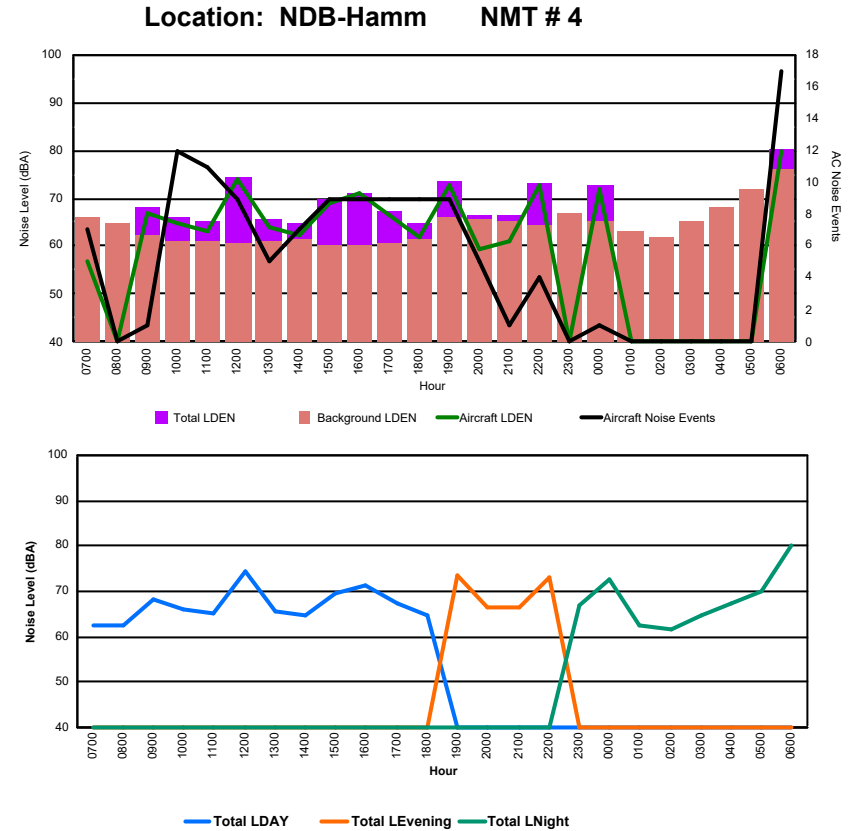

Luxembourg Airport Noise Distribution by Hour

Between 23/09/2024 00:00:00 and 23/09/2024 23:59:59 (Local Time)

Day	Aircraft Events	Total LDEN dB (A)	Aircraft LDEN dB(A)	Background LDEN dB(A)	Total LDay dB(A)	Total LEvening dB(A)	Total LNight dB (A)	
23/09/24	7:00	7	62.7	57.0	66.0	62.7	-	-
23/09/24	8:00	-	62.3	-	64.8	62.3	-	-
23/09/24	9:00	1	68.3	67.0	62.5	68.3	-	-
23/09/24	10:00	12	66.1	64.6	61.2	66.1	-	-
23/09/24	11:00	11	65.0	63.1	60.9	65.0	-	-
23/09/24	12:00	9	74.2	74.0	60.6	74.2	-	-
23/09/24	13:00	5	65.7	64.0	61.0	65.7	-	-
23/09/24	14:00	7	64.9	62.5	61.4	64.9	-	-
23/09/24	15:00	9	69.6	69.0	60.1	69.6	-	-
23/09/24	16:00	9	71.2	70.9	60.1	71.2	-	-
23/09/24	17:00	9	67.4	66.4	60.7	67.4	-	-
23/09/24	18:00	9	64.7	62.0	61.5	64.7	-	-
23/09/24	19:00	9	73.5	72.7	66.0	-	73.5	-
23/09/24	20:00	5	66.5	59.2	65.7	-	66.5	-
23/09/24	21:00	1	66.6	61.1	65.2	-	66.6	-
23/09/24	22:00	4	73.3	72.8	64.4	-	73.3	-
23/09/24	23:00	-	66.9	-	66.9	-	-	66.9
24/09/24	0:00	1	72.7	72.0	65.1	-	-	72.7
24/09/24	1:00	-	62.7	-	63.3	-	-	62.7
24/09/24	2:00	-	61.5	-	62.0	-	-	61.5
24/09/24	3:00	-	64.8	-	65.0	-	-	64.8
24/09/24	4:00	-	67.2	-	68.1	-	-	67.2
24/09/24	5:00	-	70.2	-	71.8	-	-	70.2
24/09/24	6:00	17	80.3	80.0	76.0	-	-	80.3
		125	70.8	69.7	66.6	68.3	71.2	72.8