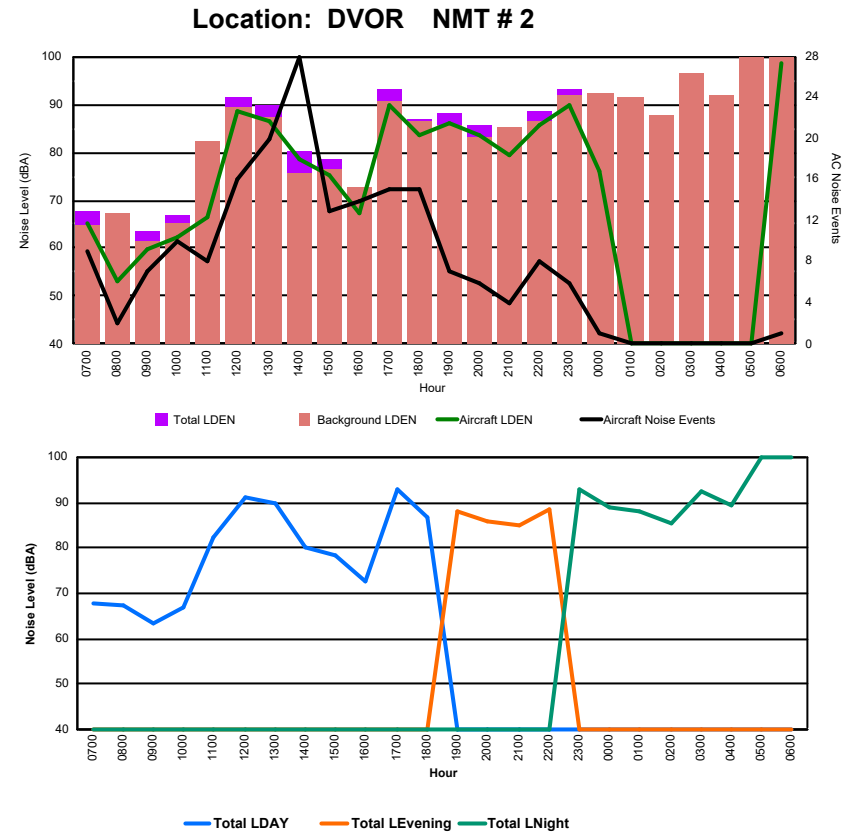

Luxembourg Airport Noise Distribution by Hour

Between 11/09/2024 00:00:00 and 11/09/2024 23:59:59 (Local Time)

Day	Aircraft Events	Total LDEN dB (A)	Aircraft LDEN dB(A)	Background LDEN dB(A)	Total LDay dB(A)	Total LEvening dB(A)	Total LNight dB (A)
11/09/24 7:00	9	67.8	65.4	64.6	67.8	-	-
11/09/24 8:00	2	67.4	53.2	67.5	67.4	-	-
11/09/24 9:00	7	63.5	59.6	61.4	63.5	-	-
11/09/24 10:00	10	66.7	62.2	65.2	66.7	-	-
11/09/24 11:00	8	82.5	66.4	82.4	82.5	-	-
11/09/24 12:00	16	91.4	88.4	89.3	91.4	-	-
11/09/24 13:00	20	89.7	86.3	87.4	89.7	-	-
11/09/24 14:00	28	80.3	78.5	75.7	80.3	-	-
11/09/24 15:00	13	78.6	75.3	76.6	78.6	-	-
11/09/24 16:00	14	72.6	67.5	72.9	72.6	-	-
11/09/24 17:00	15	93.1	89.6	90.7	93.1	-	-
11/09/24 18:00	15	86.8	83.6	86.3	86.8	-	-
11/09/24 19:00	7	88.1	85.9	85.6	-	88.1	-
11/09/24 20:00	6	85.7	83.4	83.2	-	85.7	-
11/09/24 21:00	4	84.9	79.4	85.3	-	84.9	-
11/09/24 22:00	8	88.7	85.5	86.6	-	88.7	-
11/09/24 23:00	6	93.0	89.8	91.7	-	-	93.0
12/09/24 0:00	1	88.8	76.0	92.2	-	-	88.8
12/09/24 1:00	-	88.2	-	91.4	-	-	88.2
12/09/24 2:00	-	85.4	-	87.9	-	-	85.4
12/09/24 3:00	-	92.7	-	96.6	-	-	92.7
12/09/24 4:00	-	89.2	-	91.9	-	-	89.2
12/09/24 5:00	-	108.1	-	111.8	-	-	108.1
12/09/24 6:00	1	109.2	98.5	112.2	-	-	109.2
	190	98.3	86.8	101.4	86.4	87.1	102.8