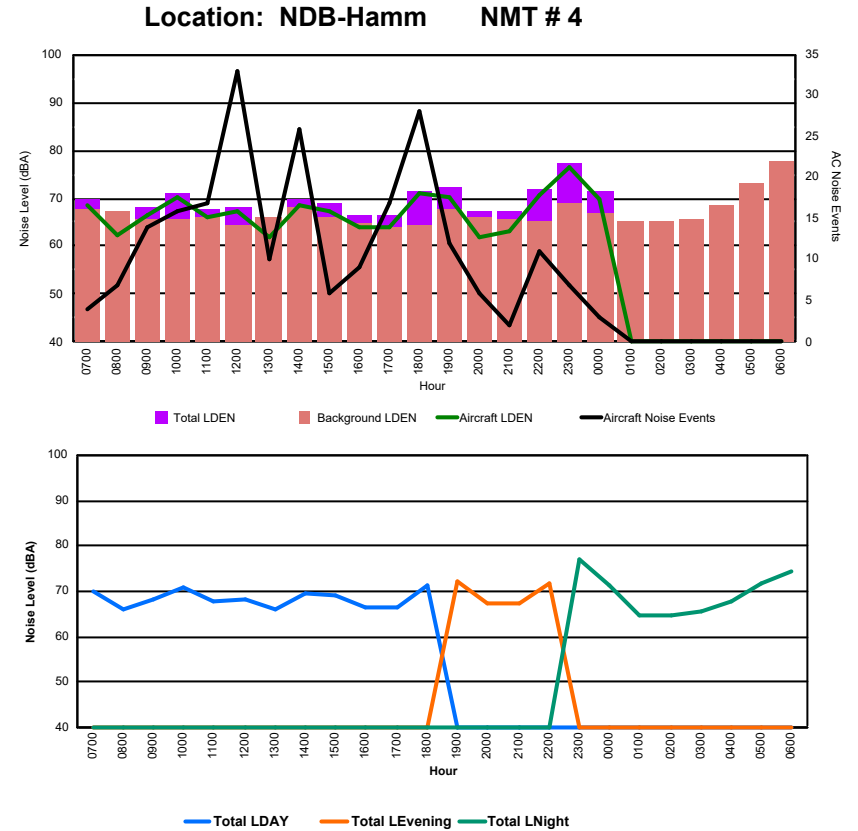

Luxembourg Airport Noise Distribution by Hour

Between 18/09/2024 00:00:00 and 18/09/2024 23:59:59 (Local Time)

Day	Aircraft Events	Total LDEN dB(A)	Aircraft LDEN dB(A)	Background LDEN dB(A)	Total LDay dB(A)	Total LEvening dB(A)	Total LNight dB(A)	
18/09/24	7:00	4	69.9	68.5	67.8	69.9	-	-
18/09/24	8:00	7	66.0	62.2	67.2	66.0	-	-
18/09/24	9:00	14	68.3	66.6	65.8	68.3	-	-
18/09/24	10:00	16	71.0	70.2	65.7	71.0	-	-
18/09/24	11:00	17	67.8	65.9	66.1	67.8	-	-
18/09/24	12:00	33	68.1	67.1	64.3	68.1	-	-
18/09/24	13:00	10	66.0	61.9	65.9	66.0	-	-
18/09/24	14:00	26	69.7	68.7	68.1	69.7	-	-
18/09/24	15:00	6	69.0	67.4	65.9	69.0	-	-
18/09/24	16:00	9	66.6	64.0	64.6	66.6	-	-
18/09/24	17:00	17	66.3	63.8	63.9	66.3	-	-
18/09/24	18:00	28	71.5	70.9	64.2	71.5	-	-
18/09/24	19:00	12	72.1	70.4	67.6	-	72.1	-
18/09/24	20:00	6	67.3	61.7	66.1	-	67.3	-
18/09/24	21:00	2	67.5	63.0	65.7	-	67.5	-
18/09/24	22:00	11	71.7	70.8	65.1	-	71.7	-
18/09/24	23:00	7	77.1	76.4	68.8	-	-	77.1
19/09/24	0:00	3	71.3	69.9	66.8	-	-	71.3
19/09/24	1:00	-	64.5	-	65.3	-	-	64.5
19/09/24	2:00	-	64.5	-	65.1	-	-	64.5
19/09/24	3:00	-	65.5	-	65.8	-	-	65.5
19/09/24	4:00	-	67.8	-	68.7	-	-	67.8
19/09/24	5:00	-	71.6	-	73.1	-	-	71.6
19/09/24	6:00	-	74.5	-	77.6	-	-	74.5
	228	70.3	67.8	68.6	68.7	70.2	71.9