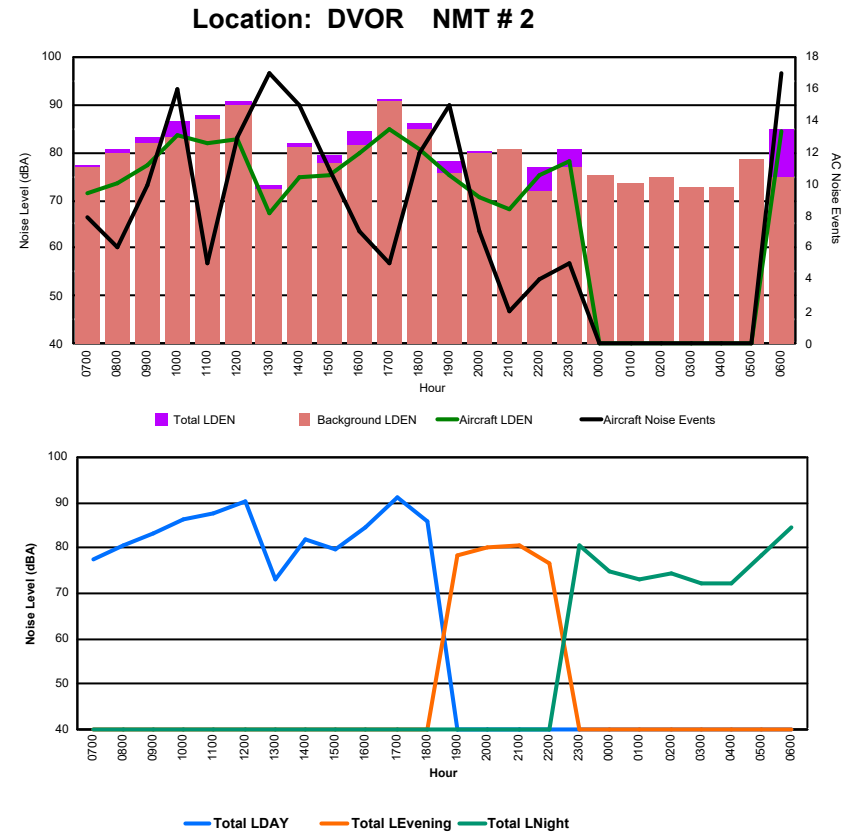

Luxembourg Airport Noise Distribution by Hour

Between 19/09/2024 00:00:00 and 19/09/2024 23:59:59 (Local Time)

Day	Aircraft Events	Total LDEN dB (A)	Aircraft LDEN dB(A)	Background LDEN dB(A)	Total LDay dB(A)	Total LEvening dB(A)	Total LNight dB (A)
19/09/24 7:00	8	77.3	71.6	76.9	77.3	-	-
19/09/24 8:00	6	80.5	73.4	79.9	80.5	-	-
19/09/24 9:00	10	83.1	77.1	81.9	83.1	-	-
19/09/24 10:00	16	86.3	83.6	83.3	86.3	-	-
19/09/24 11:00	5	87.7	81.9	86.8	87.7	-	-
19/09/24 12:00	13	90.5	82.7	90.0	90.5	-	-
19/09/24 13:00	17	73.0	67.1	72.1	73.0	-	-
19/09/24 14:00	15	82.0	74.8	81.1	82.0	-	-
19/09/24 15:00	11	79.5	75.2	77.9	79.5	-	-
19/09/24 16:00	7	84.5	79.7	81.4	84.5	-	-
19/09/24 17:00	5	91.1	84.8	90.7	91.1	-	-
19/09/24 18:00	12	86.1	80.7	84.9	86.1	-	-
19/09/24 19:00	15	78.2	75.3	75.5	-	78.2	-
19/09/24 20:00	7	80.3	70.8	79.9	-	80.3	-
19/09/24 21:00	2	80.6	68.3	80.5	-	80.6	-
19/09/24 22:00	4	76.7	75.1	71.9	-	76.7	-
19/09/24 23:00	5	80.5	78.3	76.8	-	-	80.5
20/09/24 0:00	-	74.8	-	75.3	-	-	74.8
20/09/24 1:00	-	73.3	-	73.6	-	-	73.3
20/09/24 2:00	-	74.5	-	74.8	-	-	74.5
20/09/24 3:00	-	72.3	-	72.6	-	-	72.3
20/09/24 4:00	-	72.1	-	72.6	-	-	72.1
20/09/24 5:00	-	78.3	-	78.6	-	-	78.3
20/09/24 6:00	17	84.7	84.4	74.8	-	-	84.7
	175	83.7	78.4	82.6	86.0	79.2	78.7