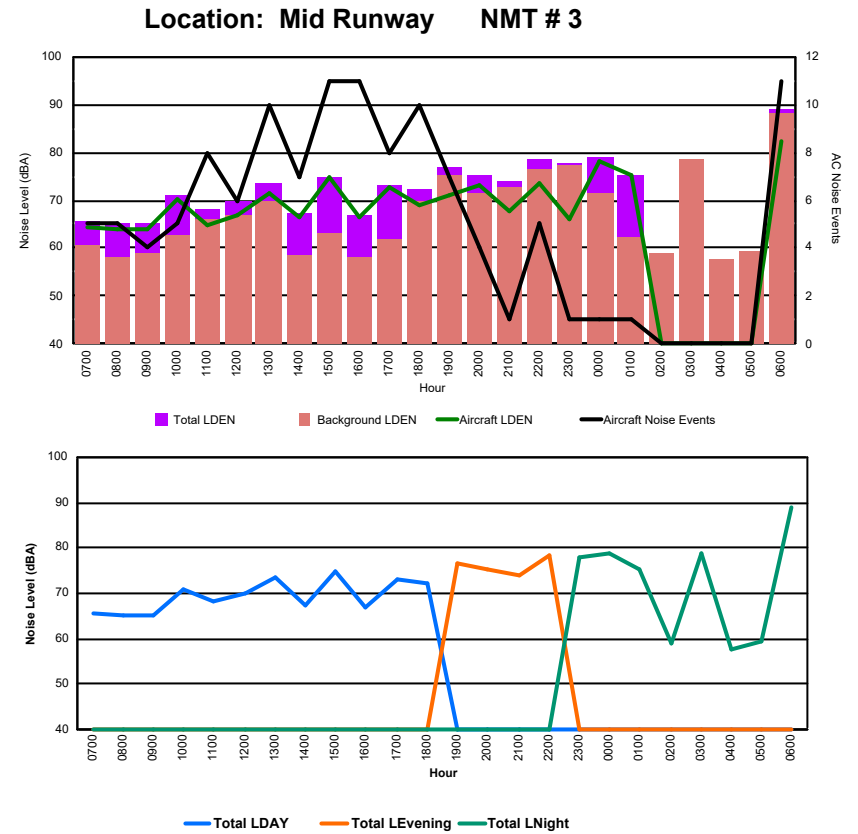

Luxembourg Airport Noise Distribution by Hour

Between 05/09/2024 00:00:00 and 05/09/2024 23:59:59 (Local Time)

Day	Aircraft Events	Total LDEN dB(A)	Aircraft LDEN dB(A)	Background LDEN dB(A)	Total LDay dB(A)	Total LEvening dB(A)	Total LNight dB(A)	
05/09/24	7:00	5	65.8	64.2	60.8	65.8	-	-
05/09/24	8:00	5	65.0	64.1	58.1	65.0	-	-
05/09/24	9:00	4	65.0	63.8	58.9	65.0	-	-
05/09/24	10:00	5	71.1	70.4	62.6	71.1	-	-
05/09/24	11:00	8	68.3	64.8	65.9	68.3	-	-
05/09/24	12:00	6	69.9	67.0	66.7	69.9	-	-
05/09/24	13:00	10	73.7	71.5	69.7	73.7	-	-
05/09/24	14:00	7	67.2	66.6	58.5	67.2	-	-
05/09/24	15:00	11	75.0	74.7	63.3	75.0	-	-
05/09/24	16:00	11	66.9	66.3	58.0	66.9	-	-
05/09/24	17:00	8	73.2	72.9	61.9	73.2	-	-
05/09/24	18:00	10	72.4	68.8	70.0	72.4	-	-
05/09/24	19:00	7	76.7	71.2	75.4	-	76.7	-
05/09/24	20:00	4	75.4	73.1	71.4	-	75.4	-
05/09/24	21:00	1	74.0	67.6	72.9	-	74.0	-
05/09/24	22:00	5	78.4	73.7	76.6	-	78.4	-
05/09/24	23:00	1	77.8	65.9	77.5	-	-	77.8
06/09/24	0:00	1	79.0	78.2	71.3	-	-	79.0
06/09/24	1:00	1	75.4	75.1	62.2	-	-	75.4
06/09/24	2:00	-	58.9	-	58.9	-	-	58.9
06/09/24	3:00	-	78.7	-	78.7	-	-	78.7
06/09/24	4:00	-	57.5	-	57.5	-	-	57.5
06/09/24	5:00	-	59.3	-	59.3	-	-	59.3
06/09/24	6:00	11	89.1	82.4	88.0	-	-	89.1
	121	77.6	72.7	75.9	70.8	76.4	81.2