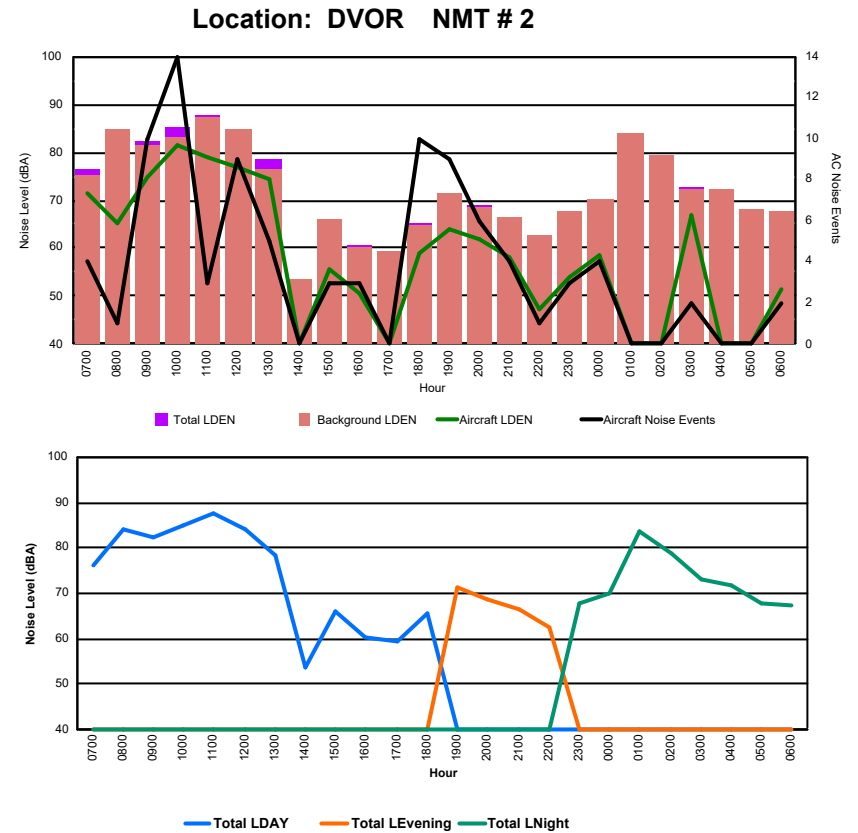

Luxembourg Airport Noise Distribution by Hour

Between 24/09/2024 00:00:00 and 24/09/2024 23:59:59 (Local Time)

Day	Aircraft Events	Total LDEN dB (A)	Aircraft LDEN dB(A)	Background LDEN dB(A)	Total LDay dB(A)	Total LEvening dB(A)	Total LNight dB (A)
24/09/24 7:00	4	76.3	71.4	75.4	76.3	-	-
24/09/24 8:00	1	84.1	65.4	85.0	84.1	-	-
24/09/24 9:00	10	82.2	74.9	81.3	82.2	-	-
24/09/24 10:00	14	85.2	81.5	83.0	85.2	-	-
24/09/24 11:00	3	87.8	78.8	87.3	87.8	-	-
24/09/24 12:00	9	84.2	77.0	84.6	84.2	-	-
24/09/24 13:00	5	78.6	74.5	76.5	78.6	-	-
24/09/24 14:00	-	53.5	-	53.5	53.5	-	-
24/09/24 15:00	3	66.1	55.8	65.9	66.1	-	-
24/09/24 16:00	3	60.5	50.7	60.0	60.5	-	-
24/09/24 17:00	-	59.4	-	59.4	59.4	-	-
24/09/24 18:00	10	65.4	58.8	64.9	65.4	-	-
24/09/24 19:00	9	71.4	63.9	71.4	-	71.4	-
24/09/24 20:00	6	68.9	61.8	68.6	-	68.9	-
24/09/24 21:00	4	66.6	58.2	66.3	-	66.6	-
24/09/24 22:00	1	62.7	47.1	62.8	-	62.7	-
24/09/24 23:00	3	67.7	53.9	67.7	-	-	67.7
25/09/24 0:00	4	70.2	58.6	70.3	-	-	70.2
25/09/24 1:00	-	83.8	-	83.8	-	-	83.8
25/09/24 2:00	-	79.0	-	79.2	-	-	79.0
25/09/24 3:00	2	72.9	67.0	72.3	-	-	72.9
25/09/24 4:00	-	71.9	-	72.5	-	-	71.9
25/09/24 5:00	-	67.7	-	68.0	-	-	67.7
25/09/24 6:00	2	67.5	51.4	67.8	-	-	67.5
	93	79.5	71.7	79.2	81.6	68.5	76.8