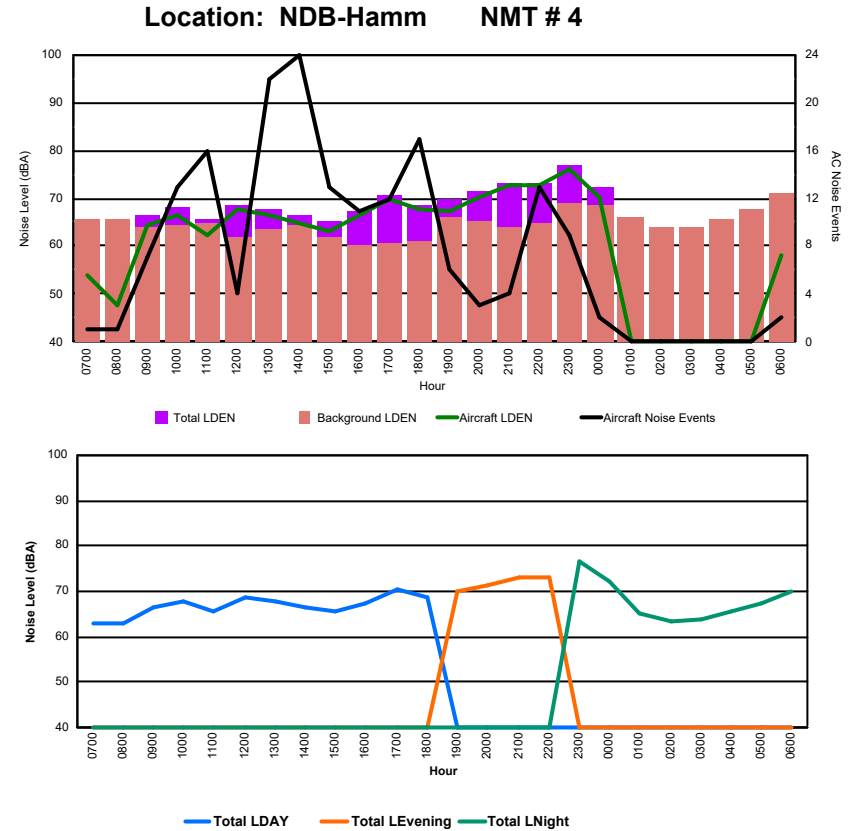

Luxembourg Airport Noise Distribution by Hour

Between 13/09/2024 00:00:00 and 13/09/2024 23:59:59 (Local Time)

Day	Aircraft Events	Total LDEN dB (A)	Aircraft LDEN dB(A)	Background LDEN dB(A)	Total LDay dB(A)	Total LEvening dB(A)	Total LNight dB (A)
13/09/24 7:00	1	63.0	54.0	65.5	63.0	-	-
13/09/24 8:00	1	62.8	47.5	65.5	62.8	-	-
13/09/24 9:00	7	66.5	64.2	63.9	66.5	-	-
13/09/24 10:00	13	68.0	66.4	64.5	68.0	-	-
13/09/24 11:00	16	65.8	62.2	64.9	65.8	-	-
13/09/24 12:00	4	68.5	67.6	61.7	68.5	-	-
13/09/24 13:00	22	67.7	66.4	63.7	67.7	-	-
13/09/24 14:00	24	66.6	64.6	64.2	66.6	-	-
13/09/24 15:00	13	65.4	63.2	61.8	65.4	-	-
13/09/24 16:00	11	67.3	66.3	60.3	67.3	-	-
13/09/24 17:00	12	70.5	70.0	60.7	70.5	-	-
13/09/24 18:00	17	68.6	67.8	61.0	68.6	-	-
13/09/24 19:00	6	69.8	67.4	66.1	-	69.8	-
13/09/24 20:00	3	71.4	70.2	65.3	-	71.4	-
13/09/24 21:00	4	73.3	72.8	64.1	-	73.3	-
13/09/24 22:00	13	73.1	72.6	64.6	-	73.1	-
13/09/24 23:00	9	76.8	76.1	68.8	-	-	76.8
14/09/24 0:00	2	72.1	70.4	68.6	-	-	72.1
14/09/24 1:00	-	65.0	-	66.0	-	-	65.0
14/09/24 2:00	-	63.2	-	63.9	-	-	63.2
14/09/24 3:00	-	63.9	-	64.0	-	-	63.9
14/09/24 4:00	-	65.4	-	65.7	-	-	65.4
14/09/24 5:00	-	67.2	-	67.9	-	-	67.2
14/09/24 6:00	2	69.9	58.1	71.1	-	-	69.9
	180	69.6	68.0	65.6	67.2	72.1	70.5