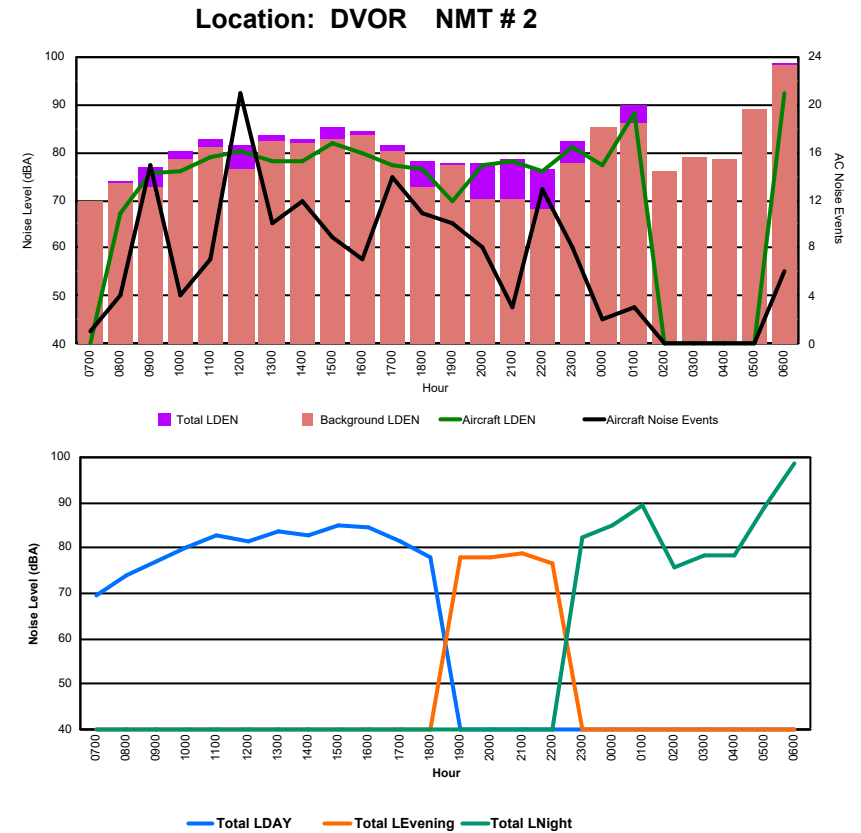

Luxembourg Airport Noise Distribution by Hour

Between 08/09/2024 00:00:00 and 08/09/2024 23:59:59 (Local Time)

Day	Aircraft Events	Total LDEN dB (A)	Aircraft LDEN dB(A)	Background LDEN dB(A)	Total LDay dB(A)	Total LEvening dB(A)	Total LNight dB (A)
08/09/24 7:00	1	69.6	38.4	69.8	69.6	-	-
08/09/24 8:00	4	74.1	67.2	73.4	74.1	-	-
08/09/24 9:00	15	76.9	75.6	72.6	76.9	-	-
08/09/24 10:00	4	80.1	76.1	78.4	80.1	-	-
08/09/24 11:00	7	82.6	78.8	81.1	82.6	-	-
08/09/24 12:00	21	81.4	80.4	76.6	81.4	-	-
08/09/24 13:00	10	83.6	78.1	82.4	83.6	-	-
08/09/24 14:00	12	82.6	78.3	81.7	82.6	-	-
08/09/24 15:00	9	85.1	82.0	82.9	85.1	-	-
08/09/24 16:00	7	84.4	80.0	83.4	84.4	-	-
08/09/24 17:00	14	81.5	77.3	80.2	81.5	-	-
08/09/24 18:00	11	78.0	76.5	72.8	78.0	-	-
08/09/24 19:00	10	77.9	69.6	77.5	-	77.9	-
08/09/24 20:00	8	77.8	77.1	70.3	-	77.8	-
08/09/24 21:00	3	78.7	78.2	70.1	-	78.7	-
08/09/24 22:00	13	76.6	76.1	68.0	-	76.6	-
08/09/24 23:00	8	82.5	81.1	77.9	-	-	82.5
09/09/24 0:00	2	84.9	77.4	85.3	-	-	84.9
09/09/24 1:00	3	89.6	88.0	86.0	-	-	89.6
09/09/24 2:00	-	75.6	-	75.9	-	-	75.6
09/09/24 3:00	-	78.4	-	78.8	-	-	78.4
09/09/24 4:00	-	78.4	-	78.6	-	-	78.4
09/09/24 5:00	-	88.8	-	89.0	-	-	88.8
09/09/24 6:00	6	98.5	92.4	98.1	-	-	98.5
	168	86.8	81.6	86.0	81.6	77.8	90.7