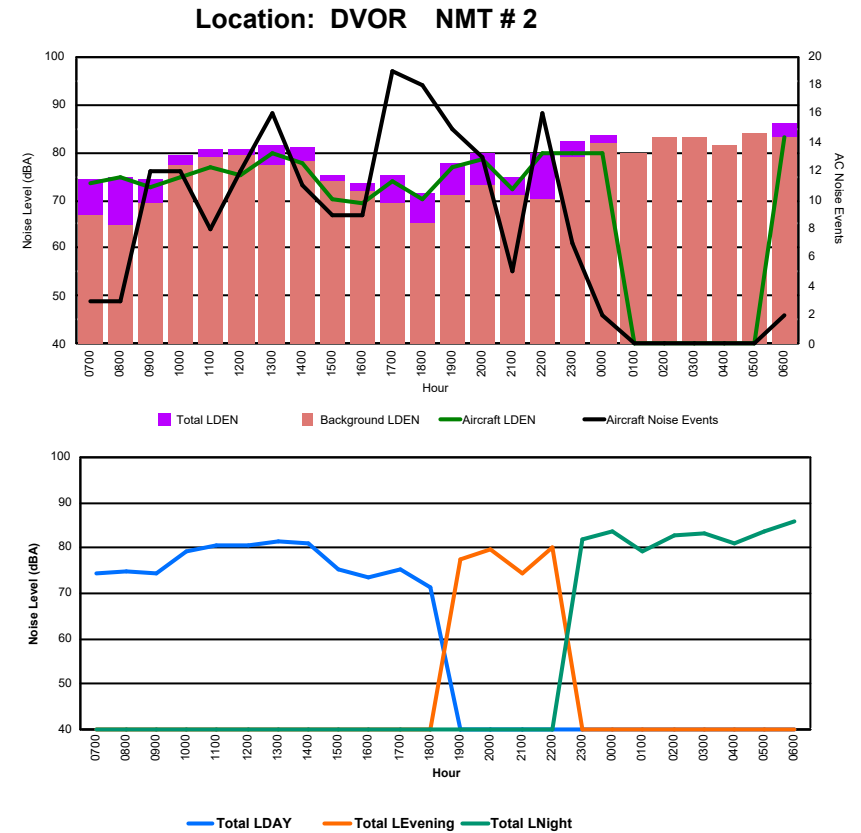

Luxembourg Airport Noise Distribution by Hour

Between 23/09/2024 00:00:00 and 23/09/2024 23:59:59 (Local Time)

Day	Aircraft Events	Total LDEN dB (A)	Aircraft LDEN dB(A)	Background LDEN dB(A)	Total LDay dB(A)	Total LEvening dB(A)	Total LNight dB (A)	
23/09/24	7:00	3	74.4	73.7	67.0	74.4	-	-
23/09/24	8:00	3	75.0	74.6	64.8	75.0	-	-
23/09/24	9:00	12	74.3	72.8	69.2	74.3	-	-
23/09/24	10:00	12	79.3	74.9	77.5	79.3	-	-
23/09/24	11:00	8	80.6	76.9	78.8	80.6	-	-
23/09/24	12:00	12	80.5	75.4	79.4	80.5	-	-
23/09/24	13:00	16	81.5	79.8	77.1	81.5	-	-
23/09/24	14:00	11	80.9	77.9	78.2	80.9	-	-
23/09/24	15:00	9	75.1	70.1	73.8	75.1	-	-
23/09/24	16:00	9	73.5	69.3	71.7	73.5	-	-
23/09/24	17:00	19	75.1	73.9	69.5	75.1	-	-
23/09/24	18:00	18	71.3	70.2	65.0	71.3	-	-
23/09/24	19:00	15	77.6	76.7	71.2	-	77.6	-
23/09/24	20:00	13	79.6	78.7	73.2	-	79.6	-
23/09/24	21:00	5	74.6	72.3	71.0	-	74.6	-
23/09/24	22:00	16	80.0	79.6	70.2	-	80.0	-
23/09/24	23:00	7	82.1	79.7	78.8	-	-	82.1
24/09/24	0:00	2	83.6	79.6	81.7	-	-	83.6
24/09/24	1:00	-	79.3	-	79.6	-	-	79.3
24/09/24	2:00	-	82.6	-	83.0	-	-	82.6
24/09/24	3:00	-	83.1	-	83.3	-	-	83.1
24/09/24	4:00	-	81.1	-	81.4	-	-	81.1
24/09/24	5:00	-	83.9	-	84.1	-	-	83.9
24/09/24	6:00	2	85.9	83.2	83.1	-	-	85.9
	192	80.5	76.3	78.7	78.0	78.4	83.1