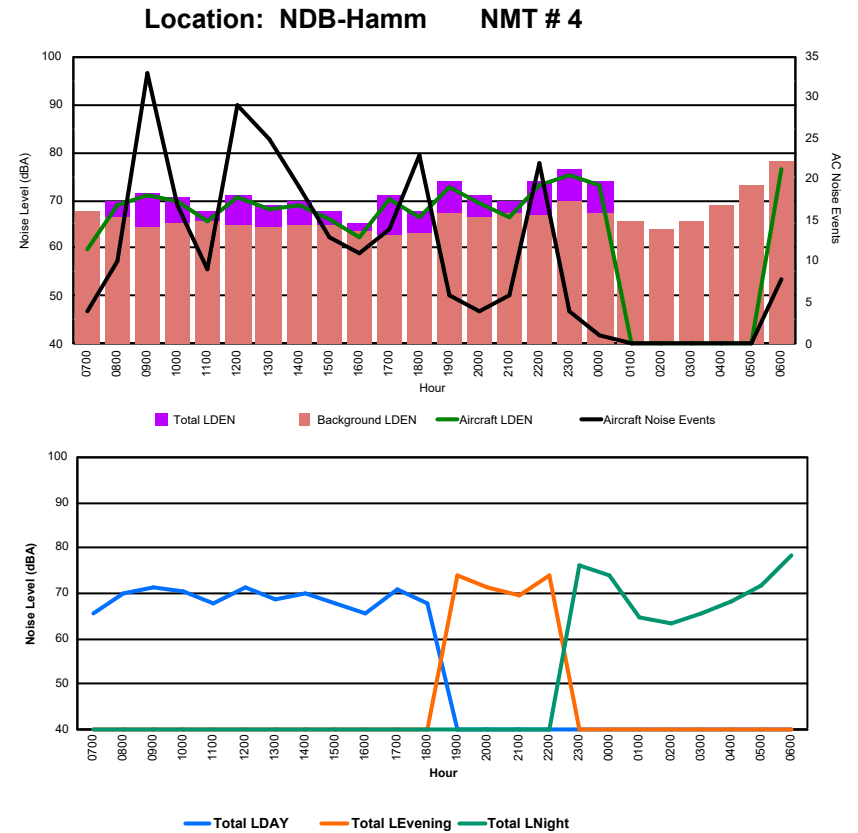

Luxembourg Airport Noise Distribution by Hour

Between 19/09/2024 00:00:00 and 19/09/2024 23:59:59 (Local Time)

Day	Aircraft Events	Total LDEN dB (A)	Aircraft LDEN dB(A)	Background LDEN dB(A)	Total LDay dB(A)	Total LEvening dB(A)	Total LNight dB (A)
19/09/24 7:00	4	65.6	59.6	67.6	65.6	-	-
19/09/24 8:00	10	69.8	69.0	66.5	69.8	-	-
19/09/24 9:00	33	71.5	71.1	64.5	71.5	-	-
19/09/24 10:00	17	70.5	69.7	65.3	70.5	-	-
19/09/24 11:00	9	67.9	65.7	65.8	67.9	-	-
19/09/24 12:00	29	71.2	70.7	64.9	71.2	-	-
19/09/24 13:00	25	68.9	68.2	64.5	68.9	-	-
19/09/24 14:00	19	69.9	68.9	64.8	69.9	-	-
19/09/24 15:00	13	67.8	66.0	64.7	67.8	-	-
19/09/24 16:00	11	65.4	62.1	63.7	65.4	-	-
19/09/24 17:00	14	71.0	70.4	62.6	71.0	-	-
19/09/24 18:00	23	67.9	66.6	63.2	67.9	-	-
19/09/24 19:00	6	73.8	72.9	67.1	-	73.8	-
19/09/24 20:00	4	71.2	69.5	66.5	-	71.2	-
19/09/24 21:00	6	69.7	66.5	67.1	-	69.7	-
19/09/24 22:00	22	73.9	73.3	66.8	-	73.9	-
19/09/24 23:00	4	76.3	75.3	69.7	-	-	76.3
20/09/24 0:00	1	74.1	73.2	67.4	-	-	74.1
20/09/24 1:00	-	64.8	-	65.5	-	-	64.8
20/09/24 2:00	-	63.4	-	64.0	-	-	63.4
20/09/24 3:00	-	65.4	-	65.7	-	-	65.4
20/09/24 4:00	-	68.1	-	69.0	-	-	68.1
20/09/24 5:00	-	71.6	-	73.0	-	-	71.6
20/09/24 6:00	8	78.3	76.6	78.3	-	-	78.3
	258	71.5	69.9	68.7	69.4	72.5	73.2