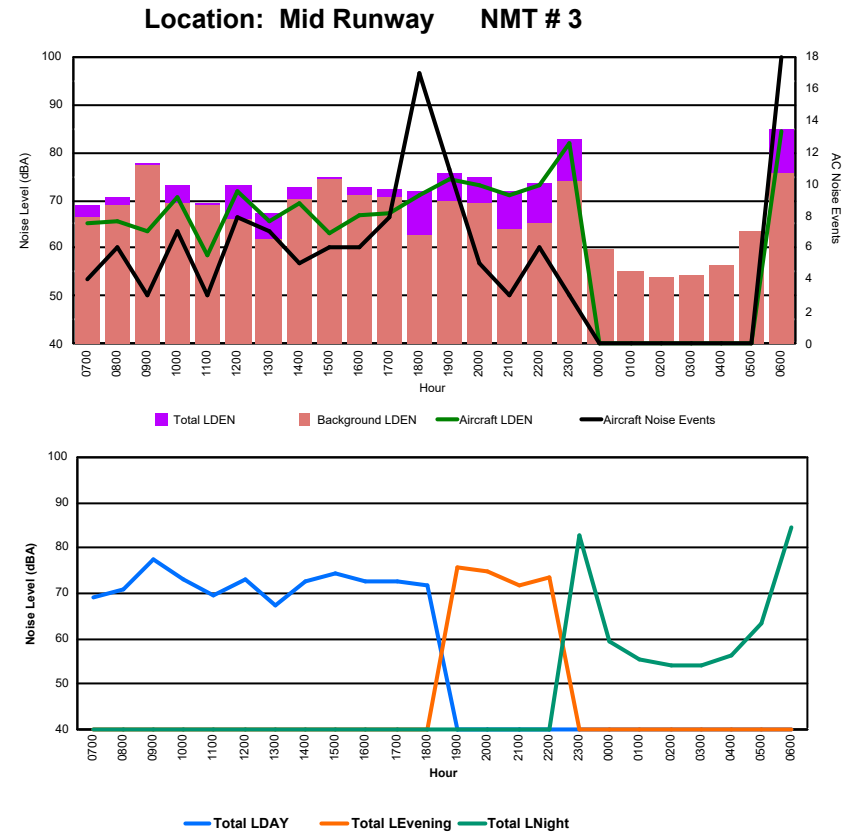

Location: DVOR NMT # 2

Luxembourg Airport Noise Distribution by Hour

Between 06/09/2024 00:00:00 and 06/09/2024 23:59:59 (Local Time)

Day	Aircraft Events	Total LDEN dB(A)	Aircraft LDEN dB(A)	Background LDEN dB(A)	Total LDay dB(A)	Total LEvening dB(A)	Total LNight dB(A)
06/09/24 7:00	4	69.0	65.3	66.6	69.0	-	-
06/09/24 8:00	6	70.7	65.5	69.1	70.7	-	-
06/09/24 9:00	3	77.7	63.4	77.5	77.7	-	-
06/09/24 10:00	7	73.0	70.6	69.3	73.0	-	-
06/09/24 11:00	3	69.4	58.4	69.0	69.4	-	-
06/09/24 12:00	8	73.0	72.0	66.0	73.0	-	-
06/09/24 13:00	7	67.2	65.7	61.8	67.2	-	-
06/09/24 14:00	5	72.7	69.4	70.1	72.7	-	-
06/09/24 15:00	6	74.6	63.3	74.2	74.6	-	-
06/09/24 16:00	6	72.6	66.9	71.2	72.6	-	-
06/09/24 17:00	8	72.5	67.4	70.8	72.5	-	-
06/09/24 18:00	17	71.7	71.1	62.6	71.7	-	-
06/09/24 19:00	11	75.7	74.4	70.0	-	75.7	-
06/09/24 20:00	5	74.7	73.2	69.3	-	74.7	-
06/09/24 21:00	3	71.8	71.0	63.9	-	71.8	-
06/09/24 22:00	6	73.7	73.2	65.0	-	73.7	-
06/09/24 23:00	3	82.6	82.0	73.8	-	-	82.6
07/09/24 0:00	-	59.6	-	59.7	-	-	59.6
07/09/24 1:00	-	55.3	-	55.3	-	-	55.3
07/09/24 2:00	-	53.9	-	53.9	-	-	53.9
07/09/24 3:00	-	54.2	-	54.2	-	-	54.2
07/09/24 4:00	-	56.4	-	56.4	-	-	56.4
07/09/24 5:00	-	63.6	-	63.4	-	-	63.6
07/09/24 6:00	18	84.7	84.3	75.5	-	-	84.7
	126	75.3	73.9	70.0	72.8	74.2	77.8