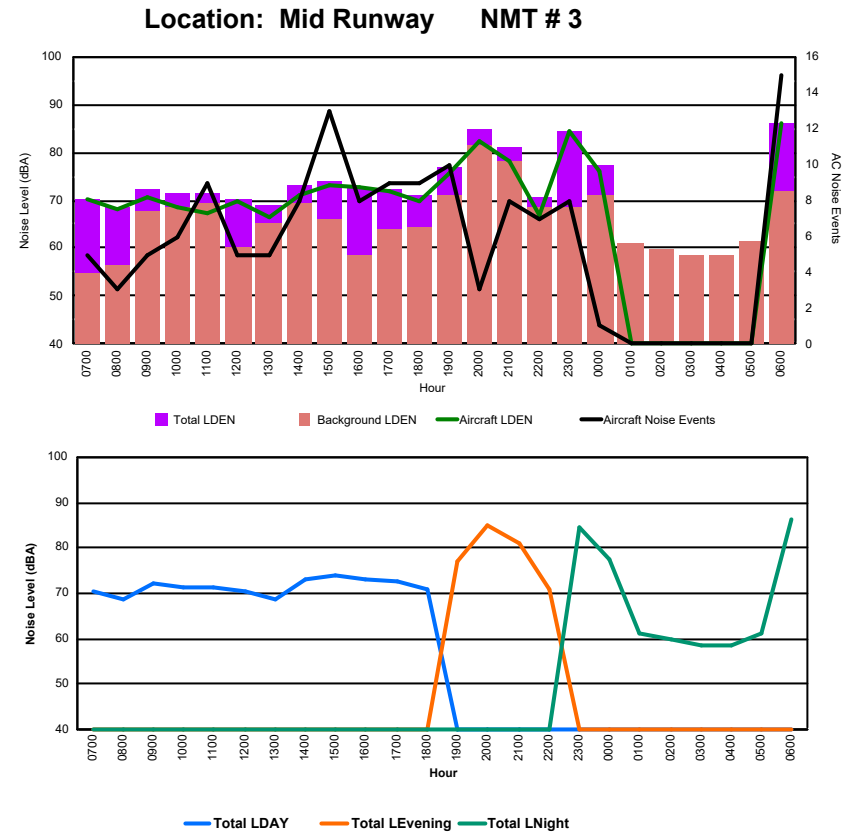

Luxembourg Airport Noise Distribution by Hour

Between 25/09/2024 00:00:00 and 25/09/2024 23:59:59 (Local Time)

Day	Aircraft Events	Total LDEN dB(A)	Aircraft LDEN dB(A)	Background LDEN dB(A)	Total LDay dB(A)	Total LEvening dB(A)	Total LNight dB(A)
25/09/24 7:00	5	70.4	70.3	54.9	70.4	-	-
25/09/24 8:00	3	68.5	68.3	56.4	68.5	-	-
25/09/24 9:00	5	72.4	70.6	67.8	72.4	-	-
25/09/24 10:00	6	71.4	68.4	68.5	71.4	-	-
25/09/24 11:00	9	71.3	67.1	69.2	71.3	-	-
25/09/24 12:00	5	70.4	69.9	60.3	70.4	-	-
25/09/24 13:00	5	68.9	66.3	65.4	68.9	-	-
25/09/24 14:00	8	73.2	71.0	69.3	73.2	-	-
25/09/24 15:00	13	74.1	73.3	66.1	74.1	-	-
25/09/24 16:00	8	72.9	72.7	58.7	72.9	-	-
25/09/24 17:00	9	72.5	71.9	63.8	72.5	-	-
25/09/24 18:00	9	71.0	70.0	64.3	71.0	-	-
25/09/24 19:00	10	76.9	75.7	70.9	-	76.9	-
25/09/24 20:00	3	85.0	82.5	81.4	-	85.0	-
25/09/24 21:00	8	81.1	78.2	78.1	-	81.1	-
25/09/24 22:00	7	70.8	66.9	68.6	-	70.8	-
25/09/24 23:00	8	84.4	84.2	68.5	-	-	84.4
26/09/24 0:00	1	77.3	76.0	71.1	-	-	77.3
26/09/24 1:00	-	61.0	-	61.0	-	-	61.0
26/09/24 2:00	-	59.8	-	59.8	-	-	59.8
26/09/24 3:00	-	58.5	-	58.6	-	-	58.5
26/09/24 4:00	-	58.6	-	58.7	-	-	58.6
26/09/24 5:00	-	61.3	-	61.3	-	-	61.3
26/09/24 6:00	15	86.2	86.0	71.8	-	-	86.2
	137	77.8	76.7	71.1	71.7	81.0	79.7