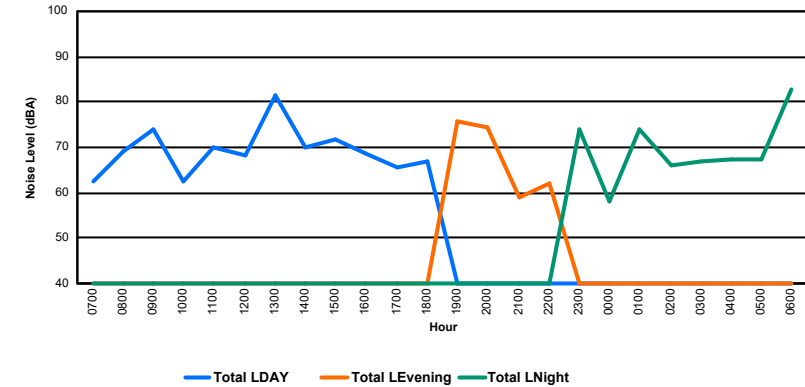

Luxembourg Airport Noise Distribution by Hour

Between 21/09/2024 00:00:00 and 21/09/2024 23:59:59 (Local Time)

Day	Aircraft Events	Total LDEN dB (A)	Aircraft LDEN dB(A)	Background LDEN dB(A)	Total LDay dB(A)	Total LEvening dB(A)	Total LNight dB (A)	
21/09/24	7:00	8	62.5	61.2	57.5	62.5	-	-
21/09/24	8:00	5	69.3	69.0	58.6	69.3	-	-
21/09/24	9:00	11	73.8	73.5	60.7	73.8	-	-
21/09/24	10:00	2	62.3	61.9	52.1	62.3	-	-
21/09/24	11:00	12	69.9	69.6	59.3	69.9	-	-
21/09/24	12:00	7	68.2	66.7	63.3	68.2	-	-
21/09/24	13:00	7	81.6	81.5	64.0	81.6	-	-
21/09/24	14:00	4	69.9	68.2	65.0	69.9	-	-
21/09/24	15:00	9	71.6	69.3	68.3	71.6	-	-
21/09/24	16:00	4	68.7	62.8	67.5	68.7	-	-
21/09/24	17:00	4	65.5	65.3	52.9	65.5	-	-
21/09/24	18:00	4	67.0	66.1	59.9	67.0	-	-
21/09/24	19:00	1	75.6	75.5	57.4	-	75.6	-
21/09/24	20:00	4	74.6	74.5	56.3	-	74.6	-
21/09/24	21:00	-	58.9	-	58.9	-	58.9	-
21/09/24	22:00	1	61.9	60.5	56.1	-	61.9	-
21/09/24	23:00	1	74.1	73.9	60.5	-	-	74.1
22/09/24	0:00	-	58.3	-	58.3	-	-	58.3
22/09/24	1:00	1	73.9	73.7	59.8	-	-	73.9
22/09/24	2:00	-	66.0	-	66.4	-	-	66.0
22/09/24	3:00	-	66.8	-	67.4	-	-	66.8
22/09/24	4:00	-	67.2	-	67.7	-	-	67.2
22/09/24	5:00	-	67.3	-	67.9	-	-	67.3
22/09/24	6:00	16	82.8	82.7	67.5	-	-	82.8
	101	73.7	73.3	63.8	73.0	72.3	75.1	

Location: DVOR NMT # 2