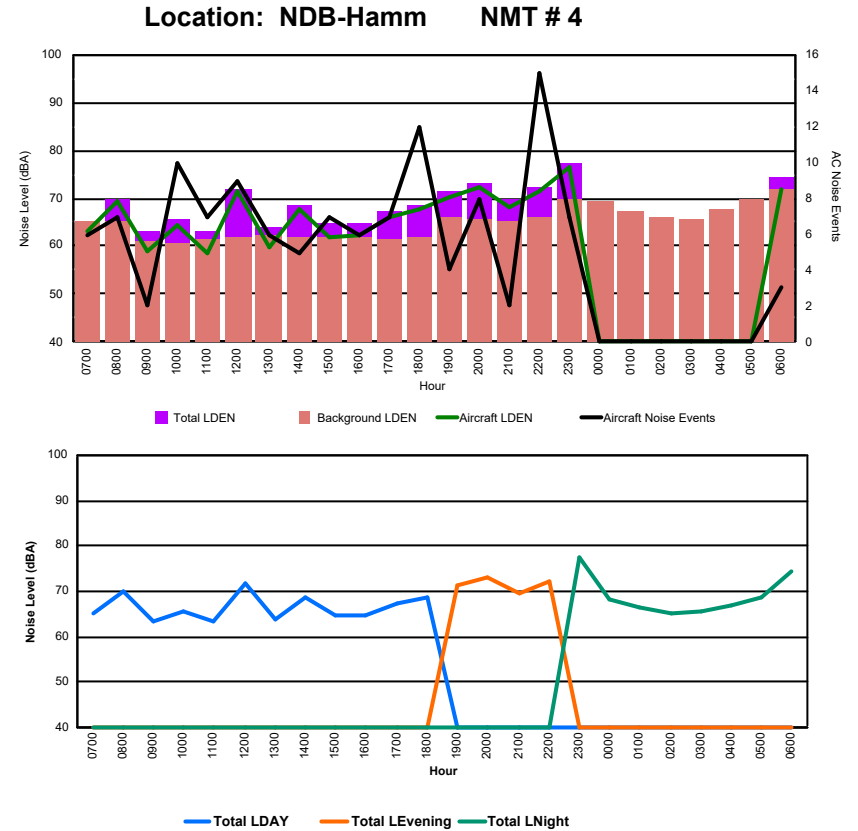

Luxembourg Airport Noise Distribution by Hour

Between 06/09/2024 00:00:00 and 06/09/2024 23:59:59 (Local Time)

Day	Aircraft Events	Total LDEN dB(A)	Aircraft LDEN dB(A)	Background LDEN dB(A)	Total LDay dB(A)	Total LEvening dB(A)	Total LNight dB(A)
06/09/24 7:00	6	65.1	63.2	65.2	65.1	-	-
06/09/24 8:00	7	70.0	69.4	65.0	70.0	-	-
06/09/24 9:00	2	63.2	58.8	61.2	63.2	-	-
06/09/24 10:00	10	65.7	64.2	60.7	65.7	-	-
06/09/24 11:00	7	63.2	58.5	61.5	63.2	-	-
06/09/24 12:00	9	71.9	71.5	61.7	71.9	-	-
06/09/24 13:00	6	64.0	59.9	62.2	64.0	-	-
06/09/24 14:00	5	68.5	67.6	61.8	68.5	-	-
06/09/24 15:00	7	64.9	62.0	62.0	64.9	-	-
06/09/24 16:00	6	64.9	62.3	61.7	64.9	-	-
06/09/24 17:00	7	67.3	66.1	61.3	67.3	-	-
06/09/24 18:00	12	68.6	67.7	61.7	68.6	-	-
06/09/24 19:00	4	71.5	70.1	65.9	-	71.5	-
06/09/24 20:00	8	73.2	72.5	65.5	-	73.2	-
06/09/24 21:00	2	69.7	68.0	65.1	-	69.7	-
06/09/24 22:00	15	72.4	71.5	65.9	-	72.4	-
06/09/24 23:00	7	77.3	76.5	70.0	-	-	77.3
07/09/24 0:00	-	68.3	-	69.3	-	-	68.3
07/09/24 1:00	-	66.3	-	67.3	-	-	66.3
07/09/24 2:00	-	65.1	-	66.0	-	-	65.1
07/09/24 3:00	-	65.4	-	65.8	-	-	65.4
07/09/24 4:00	-	67.0	-	67.8	-	-	67.0
07/09/24 5:00	-	68.6	-	69.9	-	-	68.6
07/09/24 6:00	3	74.2	72.0	71.8	-	-	74.2
	123	69.9	68.2	66.1	67.3	71.9	71.4