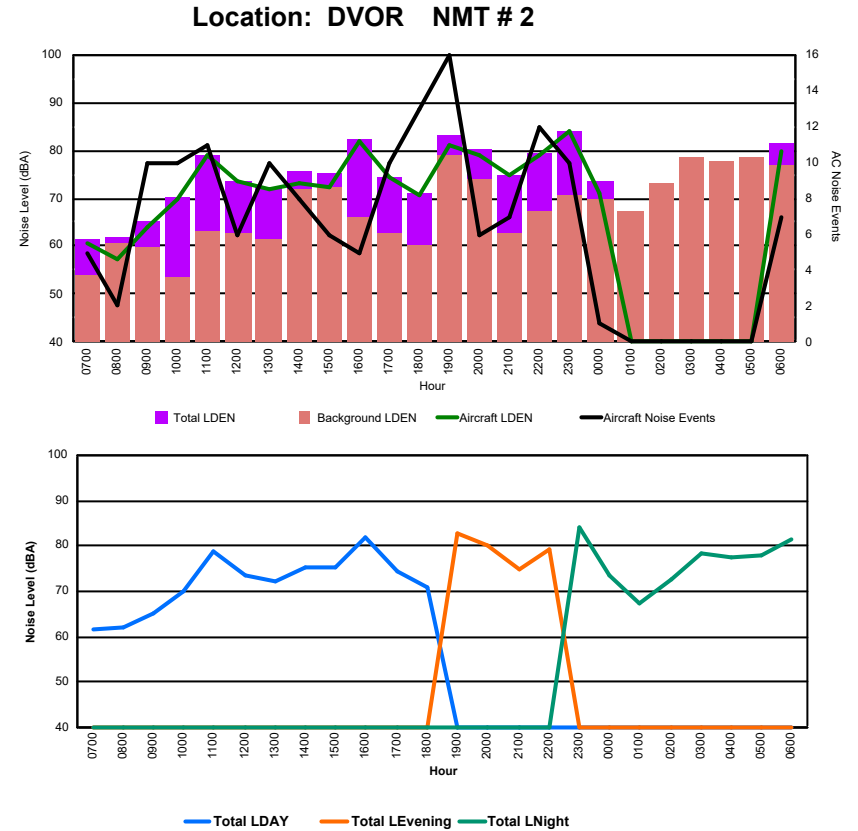

Luxembourg Airport Noise Distribution by Hour

Between 22/09/2024 00:00:00 and 22/09/2024 23:59:59 (Local Time)

Day	Aircraft Events	Total LDEN dB(A)	Aircraft LDEN dB(A)	Background LDEN dB(A)	Total LDay dB(A)	Total LEvening dB(A)	Total LNight dB(A)
22/09/24	7:00	5	61.5	60.8	53.8	61.5	-
22/09/24	8:00	2	61.9	57.4	60.6	61.9	-
22/09/24	9:00	10	65.2	63.9	59.7	65.2	-
22/09/24	10:00	10	70.1	70.0	53.6	70.1	-
22/09/24	11:00	11	79.0	78.9	63.1	79.0	-
22/09/24	12:00	6	73.7	73.4	62.8	73.7	-
22/09/24	13:00	10	72.2	71.9	61.4	72.2	-
22/09/24	14:00	8	75.5	73.2	71.9	75.5	-
22/09/24	15:00	6	75.4	72.4	72.4	75.4	-
22/09/24	16:00	5	82.1	82.0	66.0	82.1	-
22/09/24	17:00	10	74.5	74.2	62.8	74.5	-
22/09/24	18:00	13	70.9	70.6	60.3	70.9	-
22/09/24	19:00	16	83.0	81.2	79.0	-	83.0
22/09/24	20:00	6	80.1	78.8	74.0	-	80.1
22/09/24	21:00	7	74.9	74.7	62.8	-	74.9
22/09/24	22:00	12	79.4	79.1	67.4	-	79.4
22/09/24	23:00	10	84.1	84.0	70.8	-	84.1
23/09/24	0:00	1	73.5	71.2	69.7	-	73.5
23/09/24	1:00	-	67.3	-	67.4	-	67.3
23/09/24	2:00	-	72.7	-	73.0	-	72.7
23/09/24	3:00	-	78.3	-	78.6	-	78.3
23/09/24	4:00	-	77.4	-	77.6	-	77.4
23/09/24	5:00	-	78.1	-	78.5	-	78.1
23/09/24	6:00	7	81.4	79.8	76.9	-	81.4
	155	77.8	76.4	72.8	75.3	80.2	79.0