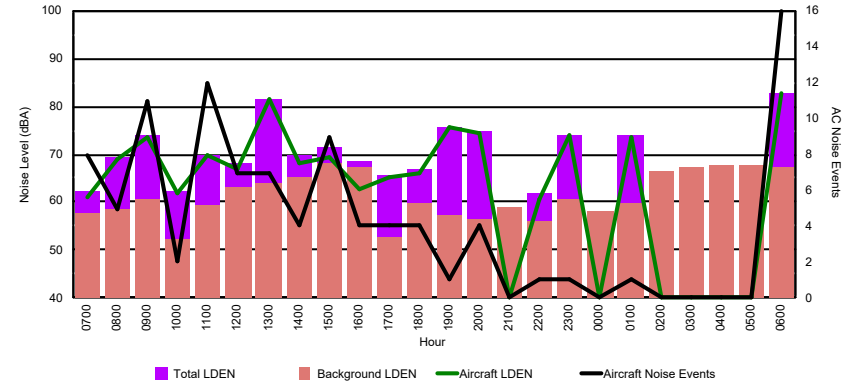

Luxembourg Airport Noise Distribution by Hour

Between 21/09/2024 00:00:00 and 21/09/2024 23:59:59 (Local Time)

Day	Aircraft Events	Total LDEN dB (A)	Aircraft LDEN dB(A)	Background LDEN dB(A)	Total LDay dB(A)	Total LEvening dB(A)	Total LNight dB (A)	
21/09/24	7:00	8	62.5	61.2	57.5	62.5	-	-
21/09/24	8:00	5	69.3	69.0	58.6	69.3	-	-
21/09/24	9:00	11	73.8	73.5	60.7	73.8	-	-
21/09/24	10:00	2	62.3	61.9	52.1	62.3	-	-
21/09/24	11:00	12	69.9	69.6	59.3	69.9	-	-
21/09/24	12:00	7	68.2	66.7	63.3	68.2	-	-
21/09/24	13:00	7	81.6	81.5	64.0	81.6	-	-
21/09/24	14:00	4	69.9	68.2	65.0	69.9	-	-
21/09/24	15:00	9	71.6	69.3	68.3	71.6	-	-
21/09/24	16:00	4	68.7	62.8	67.5	68.7	-	-
21/09/24	17:00	4	65.5	65.3	52.9	65.5	-	-
21/09/24	18:00	4	67.0	66.1	59.9	67.0	-	-
21/09/24	19:00	1	75.6	75.5	57.4	-	75.6	-
21/09/24	20:00	4	74.6	74.5	56.3	-	74.6	-
21/09/24	21:00	-	58.9	-	58.9	-	58.9	-
21/09/24	22:00	1	61.9	60.5	56.1	-	61.9	-
21/09/24	23:00	1	74.1	73.9	60.5	-	-	74.1
22/09/24	0:00	-	58.3	-	58.3	-	-	58.3
22/09/24	1:00	1	73.9	73.7	59.8	-	-	73.9
22/09/24	2:00	-	66.0	-	66.4	-	-	66.0
22/09/24	3:00	-	66.8	-	67.4	-	-	66.8
22/09/24	4:00	-	67.2	-	67.7	-	-	67.2
22/09/24	5:00	-	67.3	-	67.9	-	-	67.3
22/09/24	6:00	16	82.8	82.7	67.5	-	-	82.8
	101	73.7	73.3	63.8	73.0	72.3	75.1	

Location: DVOR NMT # 2