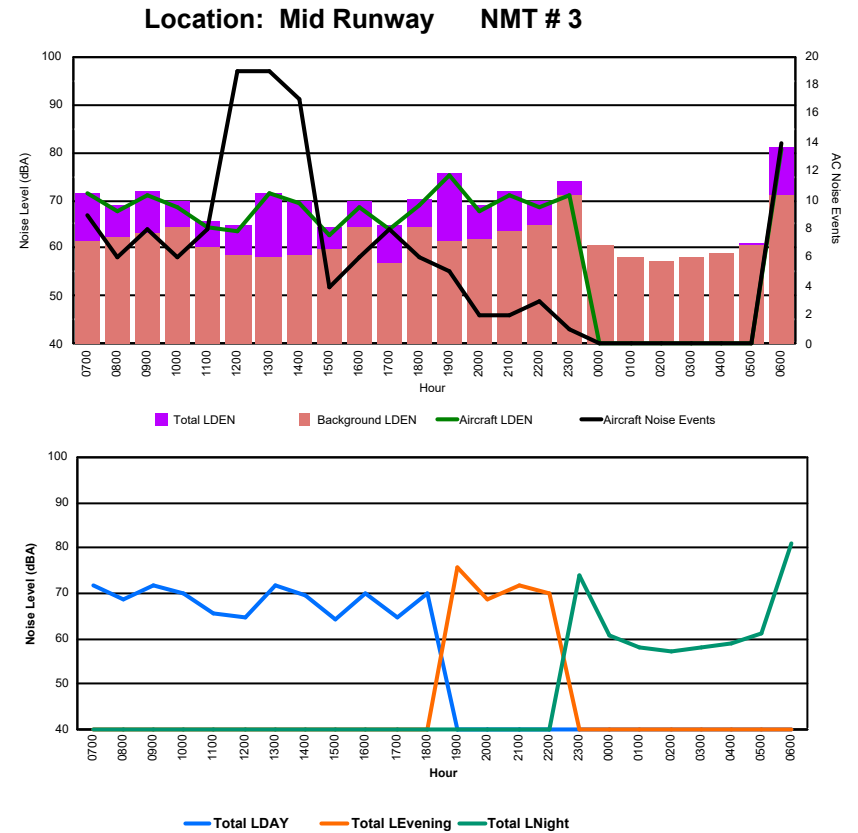

Luxembourg Airport Noise Distribution by Hour

Between 14/09/2024 00:00:00 and 14/09/2024 23:59:59 (Local Time)

Day	Aircraft Events	Total LDEN dB (A)	Aircraft LDEN dB(A)	Background LDEN dB(A)	Total LDay dB(A)	Total LEvening dB(A)	Total LNight dB (A)
14/09/24 7:00	9	71.6	71.3	61.4	71.6	-	-
14/09/24 8:00	6	68.8	67.9	62.3	68.8	-	-
14/09/24 9:00	8	71.7	71.1	63.3	71.7	-	-
14/09/24 10:00	6	69.9	68.6	64.2	69.9	-	-
14/09/24 11:00	8	65.8	64.4	60.4	65.8	-	-
14/09/24 12:00	19	64.8	63.7	58.7	64.8	-	-
14/09/24 13:00	19	71.6	71.5	58.2	71.6	-	-
14/09/24 14:00	17	69.6	69.2	58.4	69.6	-	-
14/09/24 15:00	4	64.4	62.7	59.9	64.4	-	-
14/09/24 16:00	6	69.9	68.6	64.3	69.9	-	-
14/09/24 17:00	8	64.6	63.9	56.8	64.6	-	-
14/09/24 18:00	6	70.2	69.0	64.2	70.2	-	-
14/09/24 19:00	5	75.6	75.4	61.3	-	75.6	-
14/09/24 20:00	2	68.8	67.8	62.0	-	68.8	-
14/09/24 21:00	2	71.9	71.2	63.4	-	71.9	-
14/09/24 22:00	3	69.9	68.5	64.8	-	69.9	-
14/09/24 23:00	1	74.0	70.9	71.0	-	-	74.0
15/09/24 0:00	-	60.6	-	60.8	-	-	60.6
15/09/24 1:00	-	58.1	-	58.1	-	-	58.1
15/09/24 2:00	-	57.2	-	57.2	-	-	57.2
15/09/24 3:00	-	58.0	-	58.0	-	-	58.0
15/09/24 4:00	-	59.0	-	59.0	-	-	59.0
15/09/24 5:00	-	61.2	-	60.8	-	-	61.2
15/09/24 6:00	14	81.0	80.6	71.1	-	-	81.0
	143	71.4	70.6	63.7	69.3	72.4	72.9