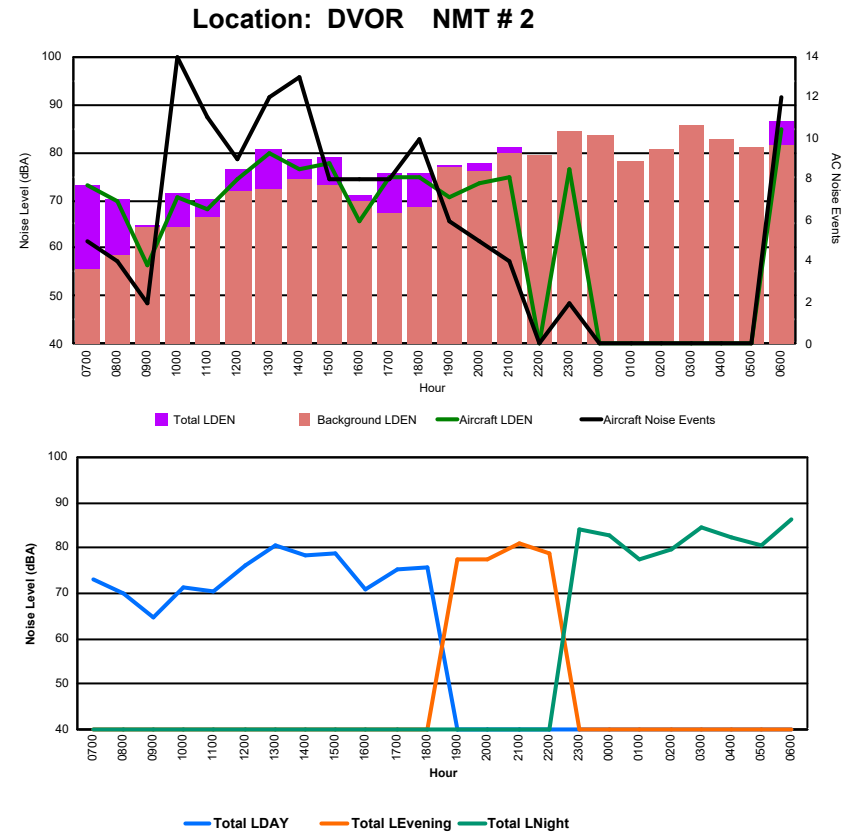

Luxembourg Airport Noise Distribution by Hour

Between 16/09/2024 00:00:00 and 16/09/2024 23:59:59 (Local Time)

Day	Aircraft Events	Total LDEN dB(A)	Aircraft LDEN dB(A)	Background LDEN dB(A)	Total LDay dB(A)	Total LEvening dB(A)	Total LNight dB(A)
16/09/24 7:00	5	73.1	73.0	55.8	73.1	-	-
16/09/24 8:00	4	70.1	69.8	58.4	70.1	-	-
16/09/24 9:00	2	64.9	56.3	64.3	64.9	-	-
16/09/24 10:00	14	71.5	70.6	64.5	71.5	-	-
16/09/24 11:00	11	70.3	68.0	66.5	70.3	-	-
16/09/24 12:00	9	76.3	74.4	71.9	76.3	-	-
16/09/24 13:00	12	80.6	79.9	72.4	80.6	-	-
16/09/24 14:00	13	78.5	76.6	74.3	78.5	-	-
16/09/24 15:00	8	79.0	77.8	73.2	79.0	-	-
16/09/24 16:00	8	71.1	65.7	69.7	71.1	-	-
16/09/24 17:00	8	75.5	74.9	67.1	75.5	-	-
16/09/24 18:00	10	75.6	74.7	68.6	75.6	-	-
16/09/24 19:00	6	77.5	70.6	76.7	-	77.5	-
16/09/24 20:00	5	77.7	73.6	75.9	-	77.7	-
16/09/24 21:00	4	81.0	75.0	79.9	-	81.0	-
16/09/24 22:00	-	78.7	-	79.4	-	78.7	-
16/09/24 23:00	2	84.1	76.4	84.3	-	-	84.1
17/09/24 0:00	-	82.7	-	83.4	-	-	82.7
17/09/24 1:00	-	77.7	-	78.0	-	-	77.7
17/09/24 2:00	-	79.9	-	80.7	-	-	79.9
17/09/24 3:00	-	84.6	-	85.8	-	-	84.6
17/09/24 4:00	-	82.3	-	82.9	-	-	82.3
17/09/24 5:00	-	80.5	-	80.9	-	-	80.5
17/09/24 6:00	12	86.4	85.0	81.4	-	-	86.4
	133	80.0	75.1	79.0	75.7	79.0	83.0