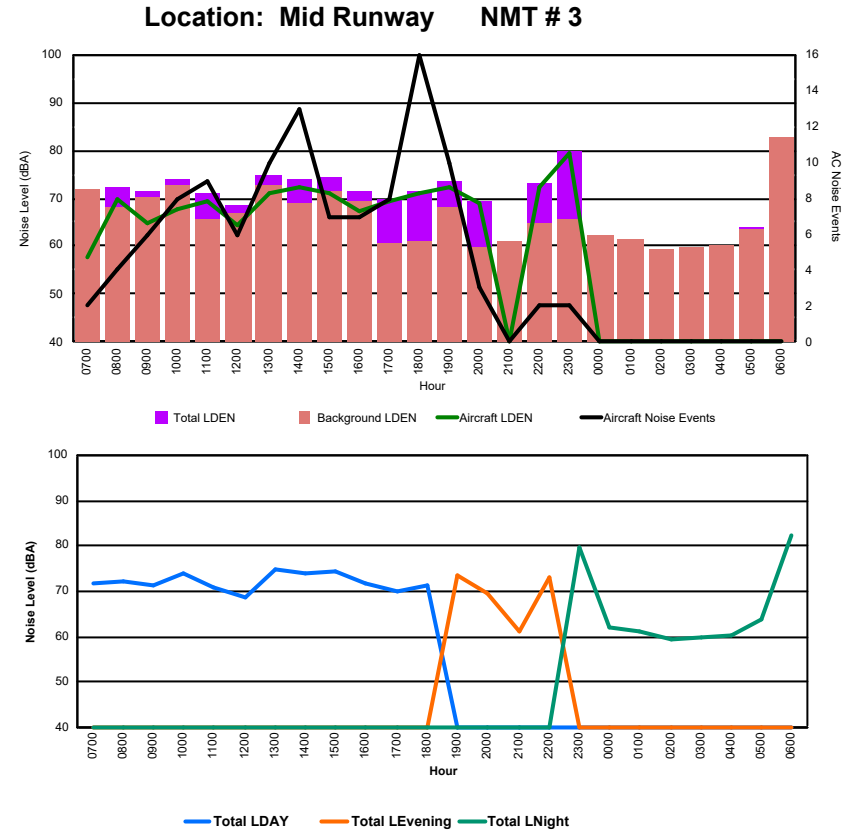

Luxembourg Airport Noise Distribution by Hour

Between 04/09/2024 00:00:00 and 04/09/2024 23:59:59 (Local Time)

Day	Aircraft Events	Total LDEN dB (A)	Aircraft LDEN dB(A)	Background LDEN dB(A)	Total LDay dB(A)	Total LEvening dB(A)	Total LNight dB (A)
04/09/24 7:00	2	71.8	57.7	71.7	71.8	-	-
04/09/24 8:00	4	72.1	69.9	68.1	72.1	-	-
04/09/24 9:00	6	71.3	64.6	70.3	71.3	-	-
04/09/24 10:00	8	73.8	67.6	72.7	73.8	-	-
04/09/24 11:00	9	70.9	69.5	65.8	70.9	-	-
04/09/24 12:00	6	68.7	64.4	67.0	68.7	-	-
04/09/24 13:00	10	75.0	70.9	72.8	75.0	-	-
04/09/24 14:00	13	73.8	72.1	69.0	73.8	-	-
04/09/24 15:00	7	74.3	70.9	71.6	74.3	-	-
04/09/24 16:00	7	71.6	67.5	69.5	71.6	-	-
04/09/24 17:00	8	69.8	69.2	60.8	69.8	-	-
04/09/24 18:00	16	71.3	71.0	61.1	71.3	-	-
04/09/24 19:00	10	73.6	72.1	68.2	-	73.6	-
04/09/24 20:00	3	69.4	68.9	59.9	-	69.4	-
04/09/24 21:00	-	61.1	-	61.2	-	61.1	-
04/09/24 22:00	2	73.2	72.5	64.9	-	73.2	-
04/09/24 23:00	2	79.7	79.5	65.5	-	-	79.7
05/09/24 0:00	-	62.2	-	62.3	-	-	62.2
05/09/24 1:00	-	61.3	-	61.5	-	-	61.3
05/09/24 2:00	-	59.2	-	59.2	-	-	59.2
05/09/24 3:00	-	59.7	-	59.7	-	-	59.7
05/09/24 4:00	-	60.4	-	60.4	-	-	60.4
05/09/24 5:00	-	63.9	-	63.7	-	-	63.9
05/09/24 6:00	-	82.5	-	82.6	-	-	82.5
	113	73.5	69.8	71.2	72.4	71.3	75.4