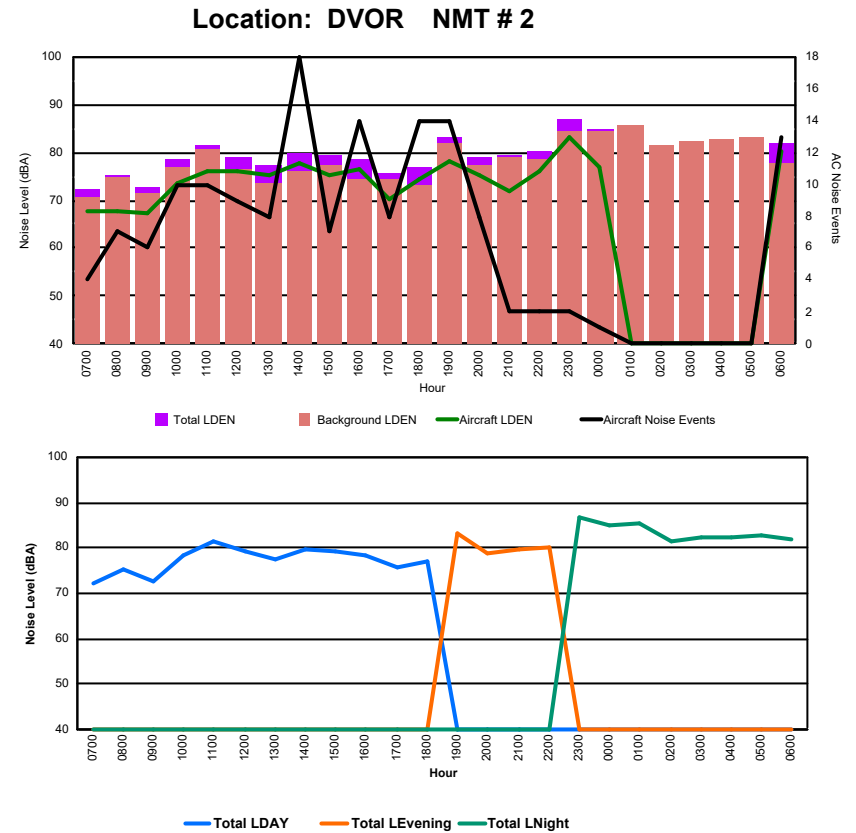

Luxembourg Airport Noise Distribution by Hour

Between 13/09/2024 00:00:00 and 13/09/2024 23:59:59 (Local Time)

Day	Aircraft Events	Total LDEN dB (A)	Aircraft LDEN dB(A)	Background LDEN dB(A)	Total LDay dB(A)	Total LEvening dB(A)	Total LNight dB (A)	
13/09/24	7:00	4	72.3	67.7	70.6	72.3	-	-
13/09/24	8:00	7	75.3	67.7	74.6	75.3	-	-
13/09/24	9:00	6	72.6	67.4	71.3	72.6	-	-
13/09/24	10:00	10	78.5	73.7	76.8	78.5	-	-
13/09/24	11:00	10	81.6	75.9	80.5	81.6	-	-
13/09/24	12:00	9	79.1	75.9	76.4	79.1	-	-
13/09/24	13:00	8	77.3	75.1	73.5	77.3	-	-
13/09/24	14:00	18	79.9	77.7	76.1	79.9	-	-
13/09/24	15:00	7	79.2	75.3	77.2	79.2	-	-
13/09/24	16:00	14	78.4	76.5	74.2	78.4	-	-
13/09/24	17:00	8	75.6	70.2	74.5	75.6	-	-
13/09/24	18:00	14	76.9	74.4	73.3	76.9	-	-
13/09/24	19:00	14	83.2	78.2	81.7	-	83.2	-
13/09/24	20:00	8	79.0	75.1	77.1	-	79.0	-
13/09/24	21:00	2	79.5	71.8	78.9	-	79.5	-
13/09/24	22:00	2	80.3	76.2	78.4	-	80.3	-
13/09/24	23:00	2	86.7	83.3	84.2	-	-	86.7
14/09/24	0:00	1	84.9	77.0	84.4	-	-	84.9
14/09/24	1:00	-	85.3	-	85.7	-	-	85.3
14/09/24	2:00	-	81.3	-	81.6	-	-	81.3
14/09/24	3:00	-	82.2	-	82.4	-	-	82.2
14/09/24	4:00	-	82.4	-	82.7	-	-	82.4
14/09/24	5:00	-	82.9	-	83.0	-	-	82.9
14/09/24	6:00	13	82.0	80.1	77.8	-	-	82.0
	157	81.2	75.5	80.1	78.0	80.8	83.9