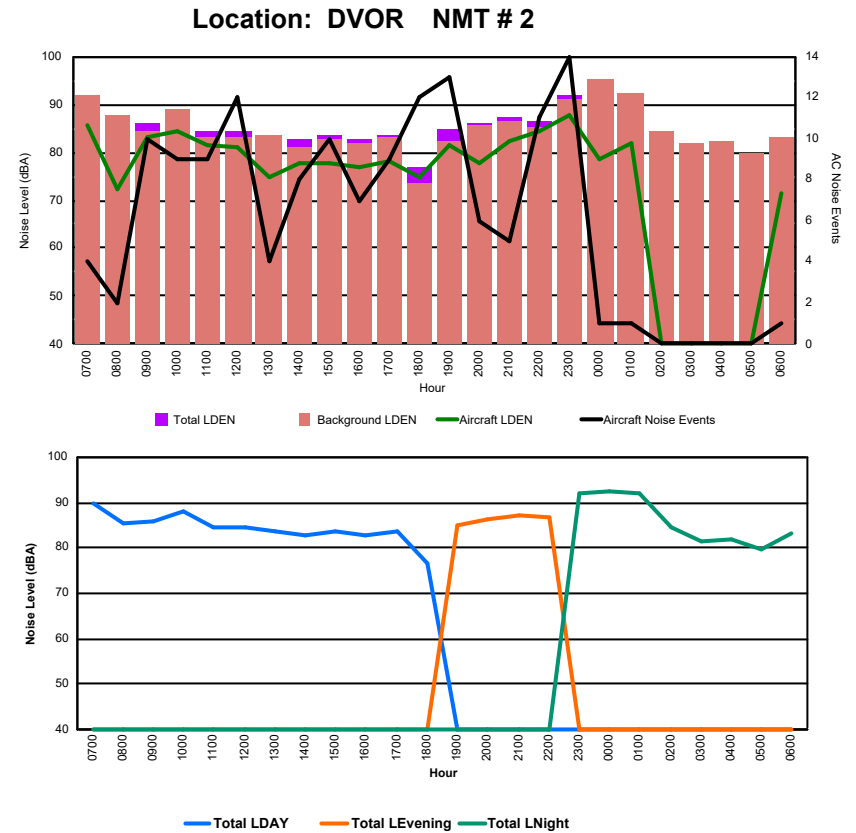

Luxembourg Airport Noise Distribution by Hour

Between 09/09/2024 00:00:00 and 09/09/2024 23:59:59 (Local Time)

Day	Aircraft Events	Total LDEN dB (A)	Aircraft LDEN dB(A)	Background LDEN dB(A)	Total LDay dB(A)	Total LEvening dB(A)	Total LNight dB (A)
09/09/24 7:00	4	90.0	85.7	91.9	90.0	-	-
09/09/24 8:00	2	85.4	72.3	87.9	85.4	-	-
09/09/24 9:00	10	85.9	83.2	84.5	85.9	-	-
09/09/24 10:00	9	87.9	84.5	88.8	87.9	-	-
09/09/24 11:00	9	84.5	81.5	83.0	84.5	-	-
09/09/24 12:00	12	84.5	81.2	83.0	84.5	-	-
09/09/24 13:00	4	83.6	74.6	83.4	83.6	-	-
09/09/24 14:00	8	82.7	77.8	81.2	82.7	-	-
09/09/24 15:00	10	83.6	77.9	82.6	83.6	-	-
09/09/24 16:00	7	82.8	76.7	82.0	82.8	-	-
09/09/24 17:00	9	83.7	78.2	83.2	83.7	-	-
09/09/24 18:00	12	76.8	74.9	73.6	76.8	-	-
09/09/24 19:00	13	84.8	81.4	82.4	-	84.8	-
09/09/24 20:00	6	86.2	77.9	85.8	-	86.2	-
09/09/24 21:00	5	87.4	82.1	86.6	-	87.4	-
09/09/24 22:00	11	86.6	84.5	85.1	-	86.6	-
09/09/24 23:00	14	92.0	87.8	90.9	-	-	92.0
10/09/24 0:00	1	92.4	78.5	95.1	-	-	92.4
10/09/24 1:00	1	92.2	81.9	92.3	-	-	92.2
10/09/24 2:00	-	84.4	-	84.5	-	-	84.4
10/09/24 3:00	-	81.3	-	81.7	-	-	81.3
10/09/24 4:00	-	82.0	-	82.3	-	-	82.0
10/09/24 5:00	-	79.5	-	80.0	-	-	79.5
10/09/24 6:00	1	83.1	71.6	83.2	-	-	83.1
	148	86.8	80.9	87.3	85.3	86.3	88.6