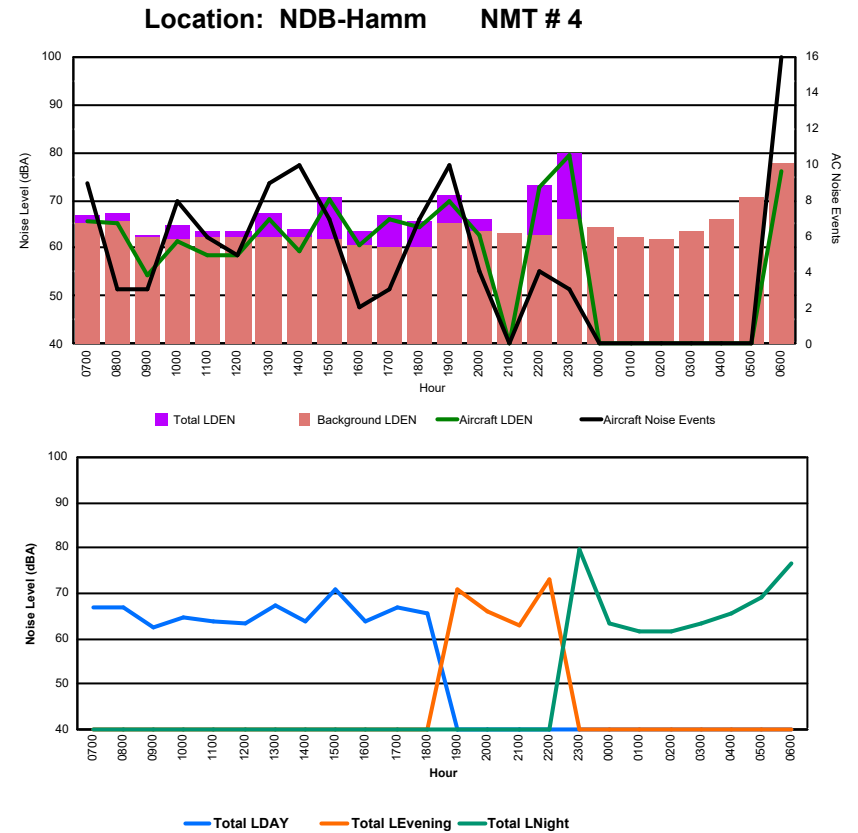

Luxembourg Airport Noise Distribution by Hour

Between 24/09/2024 00:00:00 and 24/09/2024 23:59:59 (Local Time)

Day	Aircraft Events	Total LDEN dB(A)	Aircraft LDEN dB(A)	Background LDEN dB(A)	Total LDay dB(A)	Total LEvening dB(A)	Total LNight dB(A)
24/09/24 7:00	9	67.0	65.6	65.3	67.0	-	-
24/09/24 8:00	3	67.1	65.4	65.6	67.1	-	-
24/09/24 9:00	3	62.7	54.2	62.2	62.7	-	-
24/09/24 10:00	8	64.6	61.5	62.0	64.6	-	-
24/09/24 11:00	6	63.7	58.4	62.5	63.7	-	-
24/09/24 12:00	5	63.6	58.6	62.2	63.6	-	-
24/09/24 13:00	9	67.3	65.9	62.2	67.3	-	-
24/09/24 14:00	10	64.0	59.5	62.5	64.0	-	-
24/09/24 15:00	7	70.7	70.2	61.9	70.7	-	-
24/09/24 16:00	2	63.7	60.8	60.8	63.7	-	-
24/09/24 17:00	3	67.0	66.1	60.2	67.0	-	-
24/09/24 18:00	7	65.8	64.4	60.4	65.8	-	-
24/09/24 19:00	10	71.1	69.9	65.2	-	71.1	-
24/09/24 20:00	4	66.2	62.9	63.5	-	66.2	-
24/09/24 21:00	-	63.1	-	63.1	-	63.1	-
24/09/24 22:00	4	73.1	72.7	62.6	-	73.1	-
24/09/24 23:00	3	79.6	79.4	66.0	-	-	79.6
25/09/24 0:00	-	63.5	-	64.3	-	-	63.5
25/09/24 1:00	-	61.7	-	62.2	-	-	61.7
25/09/24 2:00	-	61.5	-	61.8	-	-	61.5
25/09/24 3:00	-	63.6	-	63.7	-	-	63.6
25/09/24 4:00	-	65.6	-	65.9	-	-	65.6
25/09/24 5:00	-	69.3	-	70.8	-	-	69.3
25/09/24 6:00	16	76.8	76.1	77.6	-	-	76.8
	109	70.2	69.0	66.9	66.2	69.9	73.0