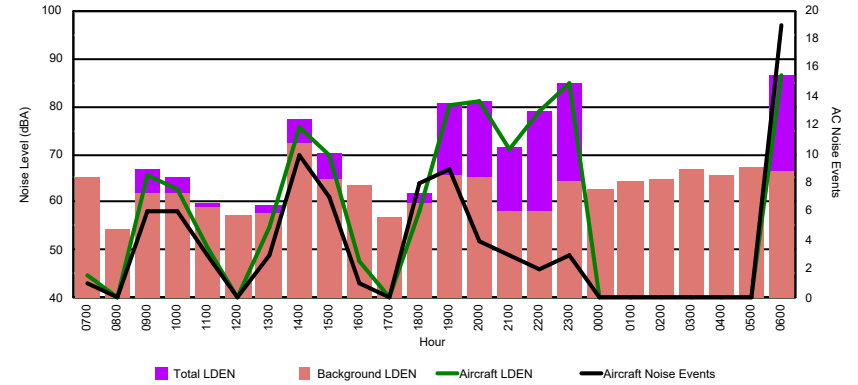

Luxembourg Airport Noise Distribution by Hour

Between 06/09/2024 00:00:00 and 06/09/2024 23:59:59 (Local Time)

Day	Aircraft Events	Total LDEN dB(A)	Aircraft LDEN dB(A)	Background LDEN dB(A)	Total LDay dB(A)	Total LEvening dB(A)	Total LNight dB(A)
06/09/24	7:00	1	64.8	44.6	65.0	64.8	-
06/09/24	8:00	-	54.4	-	54.5	54.4	-
06/09/24	9:00	6	67.0	65.6	61.9	67.0	-
06/09/24	10:00	6	65.3	62.8	61.8	65.3	-
06/09/24	11:00	3	59.6	50.6	59.0	59.6	-
06/09/24	12:00	-	57.1	-	57.1	57.1	-
06/09/24	13:00	3	59.3	54.6	57.7	59.3	-
06/09/24	14:00	10	77.4	75.6	72.5	77.4	-
06/09/24	15:00	7	70.4	69.9	64.9	70.4	-
06/09/24	16:00	1	63.5	47.7	63.4	63.5	-
06/09/24	17:00	-	56.7	-	56.7	56.7	-
06/09/24	18:00	8	61.8	58.1	59.6	61.8	-
06/09/24	19:00	9	80.5	80.3	65.5	-	80.5
06/09/24	20:00	4	81.1	80.9	65.2	-	81.1
06/09/24	21:00	3	71.3	71.0	58.3	-	71.3
06/09/24	22:00	2	78.9	78.9	58.0	-	78.9
06/09/24	23:00	3	84.9	84.9	64.2	-	84.9
07/09/24	0:00	-	62.2	-	62.6	-	62.2
07/09/24	1:00	-	63.9	-	64.3	-	63.9
07/09/24	2:00	-	64.3	-	64.6	-	64.3
07/09/24	3:00	-	66.6	-	66.8	-	66.6
07/09/24	4:00	-	65.4	-	65.6	-	65.4
07/09/24	5:00	-	66.8	-	67.1	-	66.8
07/09/24	6:00	19	86.3	86.3	66.5	-	86.3
	85	76.9	76.6	64.6	68.5	79.2	79.7

Location: DVOR NMT # 2