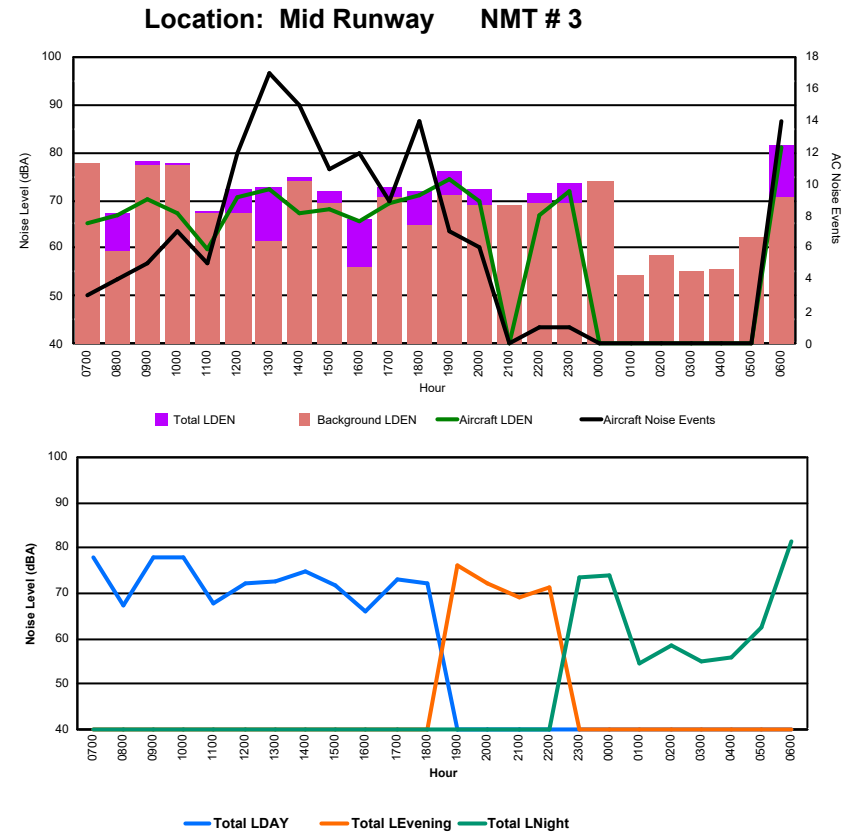

Luxembourg Airport Noise Distribution by Hour

Between 11/09/2024 00:00:00 and 11/09/2024 23:59:59 (Local Time)

Day	Aircraft Events	Total LDEN dB (A)	Aircraft LDEN dB(A)	Background LDEN dB(A)	Total LDay dB(A)	Total LEvening dB(A)	Total LNight dB (A)
11/09/24 7:00	3	77.9	65.0	77.7	77.9	-	-
11/09/24 8:00	4	67.5	66.8	59.5	67.5	-	-
11/09/24 9:00	5	78.1	70.4	77.3	78.1	-	-
11/09/24 10:00	7	77.8	67.2	77.4	77.8	-	-
11/09/24 11:00	5	67.9	59.9	67.3	67.9	-	-
11/09/24 12:00	12	72.2	70.5	67.4	72.2	-	-
11/09/24 13:00	17	72.6	72.3	61.3	72.6	-	-
11/09/24 14:00	15	74.7	67.1	73.8	74.7	-	-
11/09/24 15:00	11	71.9	68.0	69.5	71.9	-	-
11/09/24 16:00	12	66.1	65.7	56.0	66.1	-	-
11/09/24 17:00	9	72.9	69.3	70.5	72.9	-	-
11/09/24 18:00	14	72.0	71.2	64.8	72.0	-	-
11/09/24 19:00	7	76.1	74.5	71.1	-	76.1	-
11/09/24 20:00	6	72.4	69.9	68.9	-	72.4	-
11/09/24 21:00	-	69.0	-	69.1	-	69.0	-
11/09/24 22:00	1	71.3	66.7	69.5	-	71.3	-
11/09/24 23:00	1	73.7	71.7	69.4	-	-	73.7
12/09/24 0:00	-	73.9	-	73.9	-	-	73.9
12/09/24 1:00	-	54.5	-	54.5	-	-	54.5
12/09/24 2:00	-	58.7	-	58.7	-	-	58.7
12/09/24 3:00	-	55.1	-	55.1	-	-	55.1
12/09/24 4:00	-	55.8	-	55.8	-	-	55.8
12/09/24 5:00	-	62.3	-	62.3	-	-	62.3
12/09/24 6:00	14	81.3	80.9	70.7	-	-	81.3
	143	73.9	70.5	71.2	74.2	73.0	73.7