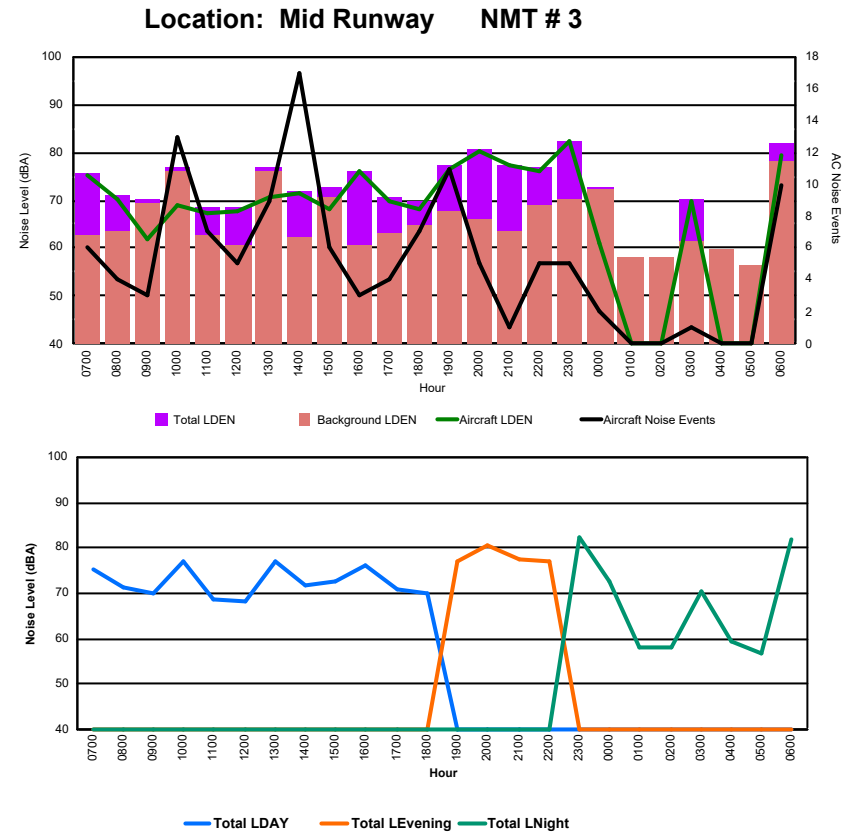

Luxembourg Airport Noise Distribution by Hour

Between 24/09/2024 00:00:00 and 24/09/2024 23:59:59 (Local Time)

Day	Aircraft Events	Total LDEN dB (A)	Aircraft LDEN dB(A)	Background LDEN dB(A)	Total LDay dB(A)	Total LEvening dB(A)	Total LNight dB (A)
24/09/24 7:00	6	75.5	75.3	62.8	75.5	-	-
24/09/24 8:00	4	71.2	70.4	63.5	71.2	-	-
24/09/24 9:00	3	70.1	61.7	69.5	70.1	-	-
24/09/24 10:00	13	76.9	68.8	76.1	76.9	-	-
24/09/24 11:00	7	68.5	67.3	62.6	68.5	-	-
24/09/24 12:00	5	68.4	67.6	60.7	68.4	-	-
24/09/24 13:00	9	77.0	70.7	75.9	77.0	-	-
24/09/24 14:00	17	71.8	71.5	62.2	71.8	-	-
24/09/24 15:00	6	72.6	68.2	70.5	72.6	-	-
24/09/24 16:00	3	76.0	75.9	60.6	76.0	-	-
24/09/24 17:00	4	70.8	70.0	63.1	70.8	-	-
24/09/24 18:00	7	69.8	68.2	64.8	69.8	-	-
24/09/24 19:00	11	77.1	76.6	67.8	-	77.1	-
24/09/24 20:00	5	80.5	80.3	66.2	-	80.5	-
24/09/24 21:00	1	77.3	77.1	63.6	-	77.3	-
24/09/24 22:00	5	76.9	76.2	68.8	-	76.9	-
24/09/24 23:00	5	82.3	82.1	70.4	-	-	82.3
25/09/24 0:00	2	72.8	61.2	72.5	-	-	72.8
25/09/24 1:00	-	58.3	-	58.3	-	-	58.3
25/09/24 2:00	-	58.2	-	58.2	-	-	58.2
25/09/24 3:00	1	70.3	69.7	61.6	-	-	70.3
25/09/24 4:00	-	59.5	-	59.6	-	-	59.5
25/09/24 5:00	-	56.6	-	56.6	-	-	56.6
25/09/24 6:00	10	82.0	79.5	78.3	-	-	82.0
	124	75.7	74.4	69.9	73.5	78.2	76.5