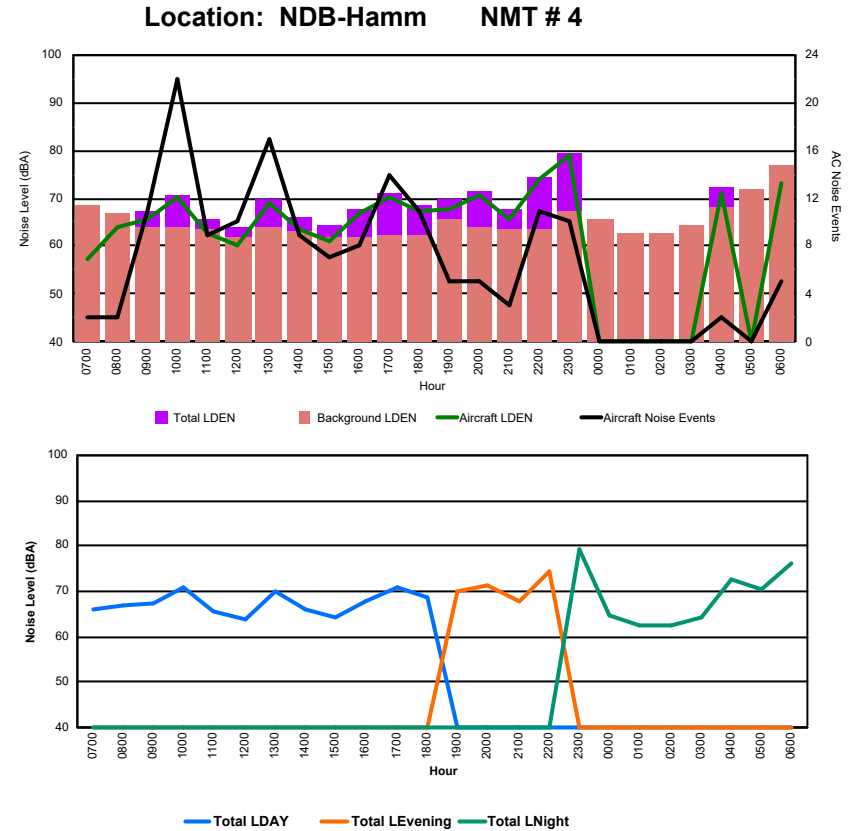

Luxembourg Airport Noise Distribution by Hour

Between 16/09/2024 00:00:00 and 16/09/2024 23:59:59 (Local Time)

Day	Aircraft Events	Total LDEN dB(A)	Aircraft LDEN dB(A)	Background LDEN dB(A)	Total LDay dB(A)	Total LEvening dB(A)	Total LNight dB(A)
16/09/24 7:00	2	66.1	57.1	68.7	66.1	-	-
16/09/24 8:00	2	66.9	64.0	66.9	66.9	-	-
16/09/24 9:00	11	67.5	65.7	64.0	67.5	-	-
16/09/24 10:00	22	70.8	70.2	63.8	70.8	-	-
16/09/24 11:00	9	65.6	62.9	63.6	65.6	-	-
16/09/24 12:00	10	63.9	60.3	61.7	63.9	-	-
16/09/24 13:00	17	69.9	69.0	64.0	69.9	-	-
16/09/24 14:00	9	66.0	63.5	63.3	66.0	-	-
16/09/24 15:00	7	64.4	61.2	61.7	64.4	-	-
16/09/24 16:00	8	67.9	66.9	61.7	67.9	-	-
16/09/24 17:00	14	70.9	70.3	62.2	70.9	-	-
16/09/24 18:00	11	68.5	67.5	62.1	68.5	-	-
16/09/24 19:00	5	69.8	67.9	65.5	-	69.8	-
16/09/24 20:00	5	71.4	70.6	64.1	-	71.4	-
16/09/24 21:00	3	67.7	65.7	63.4	-	67.7	-
16/09/24 22:00	11	74.3	74.0	63.6	-	74.3	-
16/09/24 23:00	10	79.4	79.1	67.4	-	-	79.4
17/09/24 0:00	-	64.7	-	65.5	-	-	64.7
17/09/24 1:00	-	62.4	-	62.9	-	-	62.4
17/09/24 2:00	-	62.3	-	62.7	-	-	62.3
17/09/24 3:00	-	64.2	-	64.4	-	-	64.2
17/09/24 4:00	2	72.5	71.0	68.0	-	-	72.5
17/09/24 5:00	-	70.5	-	71.9	-	-	70.5
17/09/24 6:00	5	76.2	73.1	76.9	-	-	76.2
	163	70.9	69.5	67.3	67.9	71.5	73.2