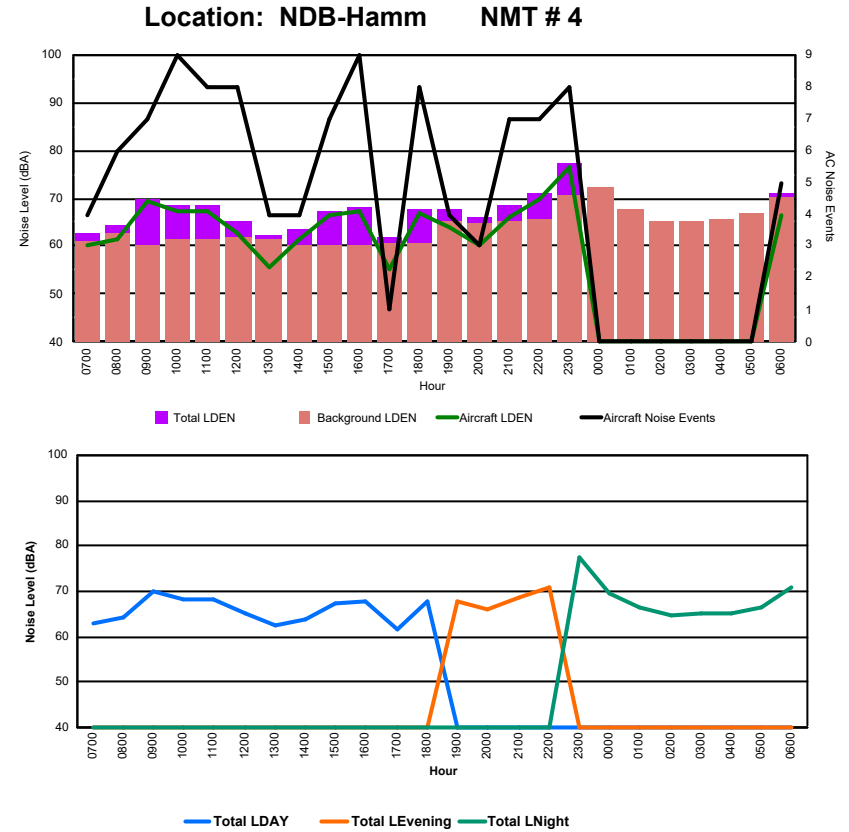

Luxembourg Airport Noise Distribution by Hour

Between 14/09/2024 00:00:00 and 14/09/2024 23:59:59 (Local Time)

Day	Aircraft Events	Total LDEN dB (A)	Aircraft LDEN dB(A)	Background LDEN dB(A)	Total LDay dB(A)	Total LEvening dB(A)	Total LNight dB (A)
14/09/24 7:00	4	62.8	60.0	61.2	62.8	-	-
14/09/24 8:00	6	64.3	61.6	62.6	64.3	-	-
14/09/24 9:00	7	70.0	69.5	60.2	70.0	-	-
14/09/24 10:00	9	68.4	67.5	61.6	68.4	-	-
14/09/24 11:00	8	68.4	67.5	61.4	68.4	-	-
14/09/24 12:00	8	65.2	62.7	61.8	65.2	-	-
14/09/24 13:00	4	62.3	55.8	61.3	62.3	-	-
14/09/24 14:00	4	63.7	61.3	60.2	63.7	-	-
14/09/24 15:00	7	67.2	66.3	60.4	67.2	-	-
14/09/24 16:00	9	68.0	67.4	60.0	68.0	-	-
14/09/24 17:00	1	61.8	55.3	60.7	61.8	-	-
14/09/24 18:00	8	67.7	66.8	60.5	67.7	-	-
14/09/24 19:00	4	67.6	64.0	65.3	-	67.6	-
14/09/24 20:00	3	66.0	60.0	64.9	-	66.0	-
14/09/24 21:00	7	68.5	65.9	65.3	-	68.5	-
14/09/24 22:00	7	71.0	69.7	65.5	-	71.0	-
14/09/24 23:00	8	77.4	76.6	70.6	-	-	77.4
15/09/24 0:00	-	69.5	-	72.3	-	-	69.5
15/09/24 1:00	-	66.5	-	67.7	-	-	66.5
15/09/24 2:00	-	64.5	-	65.4	-	-	64.5
15/09/24 3:00	-	65.2	-	65.4	-	-	65.2
15/09/24 4:00	-	65.3	-	65.5	-	-	65.3
15/09/24 5:00	-	66.3	-	66.7	-	-	66.3
15/09/24 6:00	5	71.1	66.4	70.3	-	-	71.1
	109	68.7	66.5	65.7	66.6	68.7	70.7