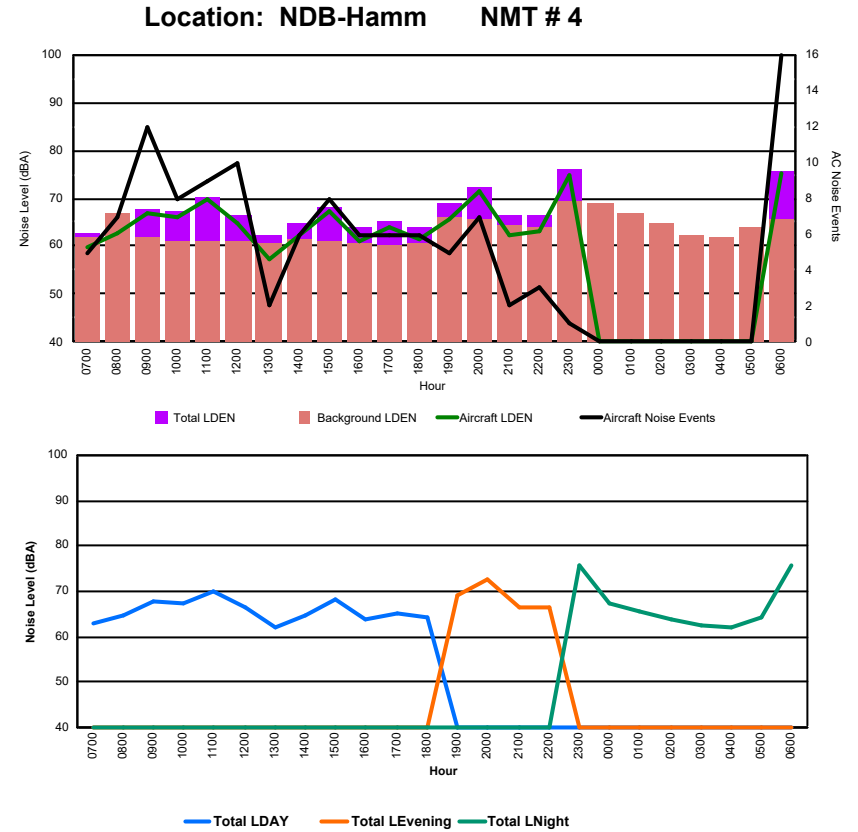

Luxembourg Airport Noise Distribution by Hour

Between 07/09/2024 00:00:00 and 07/09/2024 23:59:59 (Local Time)

Day	Aircraft Events	Total LDEN dB(A)	Aircraft LDEN dB(A)	Background LDEN dB(A)	Total LDay dB(A)	Total LEvening dB(A)	Total LNight dB(A)
07/09/24 7:00	5	62.9	59.9	61.7	62.9	-	-
07/09/24 8:00	7	64.9	62.8	66.7	64.9	-	-
07/09/24 9:00	12	67.9	66.9	61.7	67.9	-	-
07/09/24 10:00	8	67.2	66.0	61.2	67.2	-	-
07/09/24 11:00	9	70.1	69.6	61.0	70.1	-	-
07/09/24 12:00	10	66.3	64.9	60.9	66.3	-	-
07/09/24 13:00	2	62.1	57.1	60.5	62.1	-	-
07/09/24 14:00	6	64.9	62.5	61.3	64.9	-	-
07/09/24 15:00	8	68.3	67.5	61.0	68.3	-	-
07/09/24 16:00	6	63.8	60.9	60.8	63.8	-	-
07/09/24 17:00	6	65.3	63.8	60.2	65.3	-	-
07/09/24 18:00	6	64.1	61.5	60.6	64.1	-	-
07/09/24 19:00	5	69.0	65.8	66.2	-	69.0	-
07/09/24 20:00	7	72.5	71.6	65.6	-	72.5	-
07/09/24 21:00	2	66.5	62.5	64.4	-	66.5	-
07/09/24 22:00	3	66.6	63.3	64.1	-	66.6	-
07/09/24 23:00	1	75.9	74.8	69.2	-	-	75.9
08/09/24 0:00	-	67.5	-	68.9	-	-	67.5
08/09/24 1:00	-	65.6	-	66.8	-	-	65.6
08/09/24 2:00	-	63.9	-	64.9	-	-	63.9
08/09/24 3:00	-	62.4	-	62.4	-	-	62.4
08/09/24 4:00	-	62.0	-	62.0	-	-	62.0
08/09/24 5:00	-	64.1	-	64.1	-	-	64.1
08/09/24 6:00	16	75.6	75.2	65.6	-	-	75.6
	119	68.7	67.1	64.3	66.3	69.4	70.6