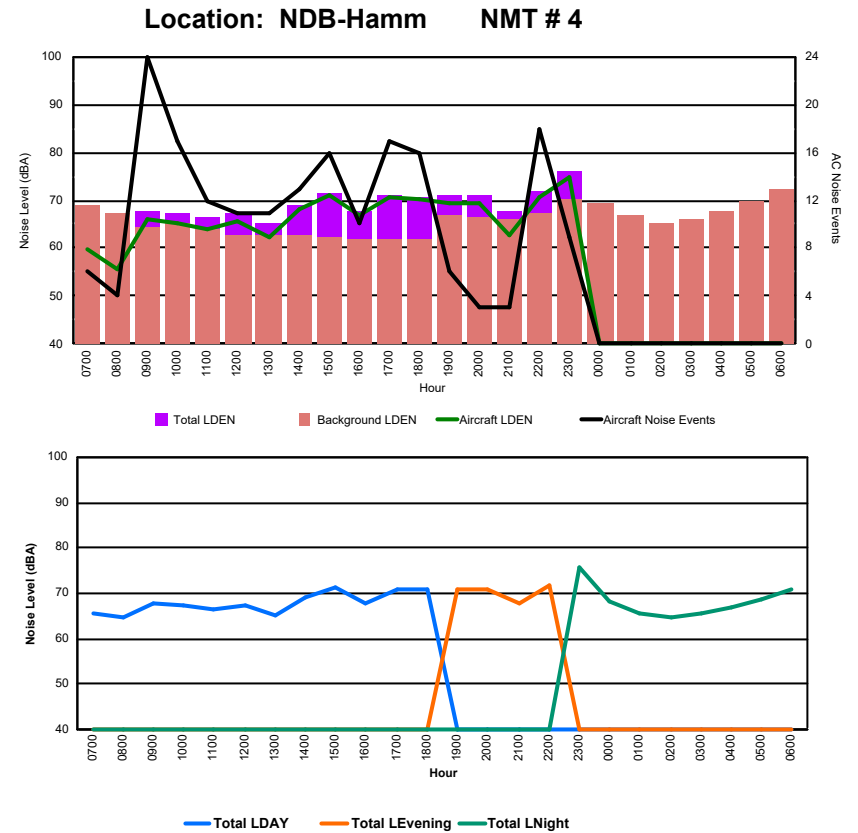

Luxembourg Airport Noise Distribution by Hour

Between 20/09/2024 00:00:00 and 20/09/2024 23:59:59 (Local Time)

Day	Aircraft Events	Total LDEN dB(A)	Aircraft LDEN dB(A)	Background LDEN dB(A)	Total LDay dB(A)	Total LEvening dB(A)	Total LNight dB(A)	
20/09/24	7:00	6	65.6	59.9	68.9	65.6	-	-
20/09/24	8:00	4	64.6	55.8	67.4	64.6	-	-
20/09/24	9:00	24	67.7	66.2	64.5	67.7	-	-
20/09/24	10:00	17	67.4	65.1	65.2	67.4	-	-
20/09/24	11:00	12	66.4	63.9	63.9	66.4	-	-
20/09/24	12:00	11	67.4	65.8	62.9	67.4	-	-
20/09/24	13:00	11	65.3	62.1	62.9	65.3	-	-
20/09/24	14:00	13	69.0	68.0	62.9	69.0	-	-
20/09/24	15:00	16	71.4	70.9	62.5	71.4	-	-
20/09/24	16:00	10	67.9	66.8	61.8	67.9	-	-
20/09/24	17:00	17	71.1	70.7	61.8	71.1	-	-
20/09/24	18:00	16	70.7	70.1	61.9	70.7	-	-
20/09/24	19:00	6	71.1	69.2	66.8	-	71.1	-
20/09/24	20:00	3	71.1	69.4	66.3	-	71.1	-
20/09/24	21:00	3	67.8	62.8	66.2	-	67.8	-
20/09/24	22:00	18	71.9	70.7	67.1	-	71.9	-
20/09/24	23:00	9	75.9	74.7	70.3	-	-	75.9
21/09/24	0:00	-	68.4	-	69.5	-	-	68.4
21/09/24	1:00	-	65.6	-	66.7	-	-	65.6
21/09/24	2:00	-	64.6	-	65.4	-	-	64.6
21/09/24	3:00	-	65.6	-	65.9	-	-	65.6
21/09/24	4:00	-	66.9	-	67.6	-	-	66.9
21/09/24	5:00	-	68.5	-	69.7	-	-	68.5
21/09/24	6:00	-	70.7	-	72.2	-	-	70.7
	196	69.4	67.1	66.8	68.4	70.7	70.0