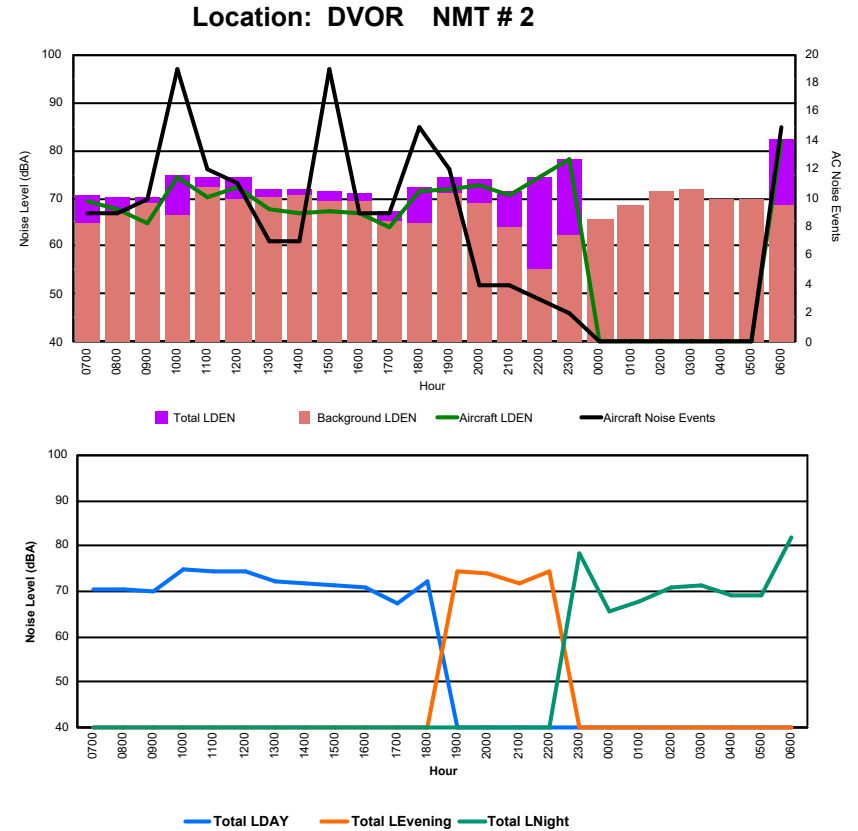

Luxembourg Airport Noise Distribution by Hour

Between 20/09/2024 00:00:00 and 20/09/2024 23:59:59 (Local Time)

Day	Aircraft Events	Total LDEN dB (A)	Aircraft LDEN dB(A)	Background LDEN dB(A)	Total LDay dB(A)	Total LEvening dB(A)	Total LNight dB (A)	
20/09/24	7:00	9	70.6	69.5	64.8	70.6	-	-
20/09/24	8:00	9	70.3	67.6	67.2	70.3	-	-
20/09/24	9:00	10	70.2	64.8	68.9	70.2	-	-
20/09/24	10:00	19	74.8	74.2	66.5	74.8	-	-
20/09/24	11:00	12	74.2	70.4	72.2	74.2	-	-
20/09/24	12:00	11	74.3	72.3	70.0	74.3	-	-
20/09/24	13:00	7	72.0	67.7	70.2	72.0	-	-
20/09/24	14:00	7	71.8	67.0	70.6	71.8	-	-
20/09/24	15:00	19	71.3	67.1	69.5	71.3	-	-
20/09/24	16:00	9	71.1	66.8	69.5	71.1	-	-
20/09/24	17:00	9	67.5	64.1	65.3	67.5	-	-
20/09/24	18:00	15	72.1	71.4	64.7	72.1	-	-
20/09/24	19:00	12	74.2	71.9	71.0	-	74.2	-
20/09/24	20:00	4	74.1	72.8	68.8	-	74.1	-
20/09/24	21:00	4	71.6	70.8	64.0	-	71.6	-
20/09/24	22:00	3	74.4	74.4	55.4	-	74.4	-
20/09/24	23:00	2	78.3	78.1	62.3	-	-	78.3
21/09/24	0:00	-	65.5	-	65.8	-	-	65.5
21/09/24	1:00	-	68.0	-	68.5	-	-	68.0
21/09/24	2:00	-	70.8	-	71.4	-	-	70.8
21/09/24	3:00	-	71.5	-	72.0	-	-	71.5
21/09/24	4:00	-	69.2	-	69.8	-	-	69.2
21/09/24	5:00	-	69.2	-	69.8	-	-	69.2
21/09/24	6:00	15	82.1	81.9	68.4	-	-	82.1
	176	73.8	72.2	68.9	72.1	73.7	75.5