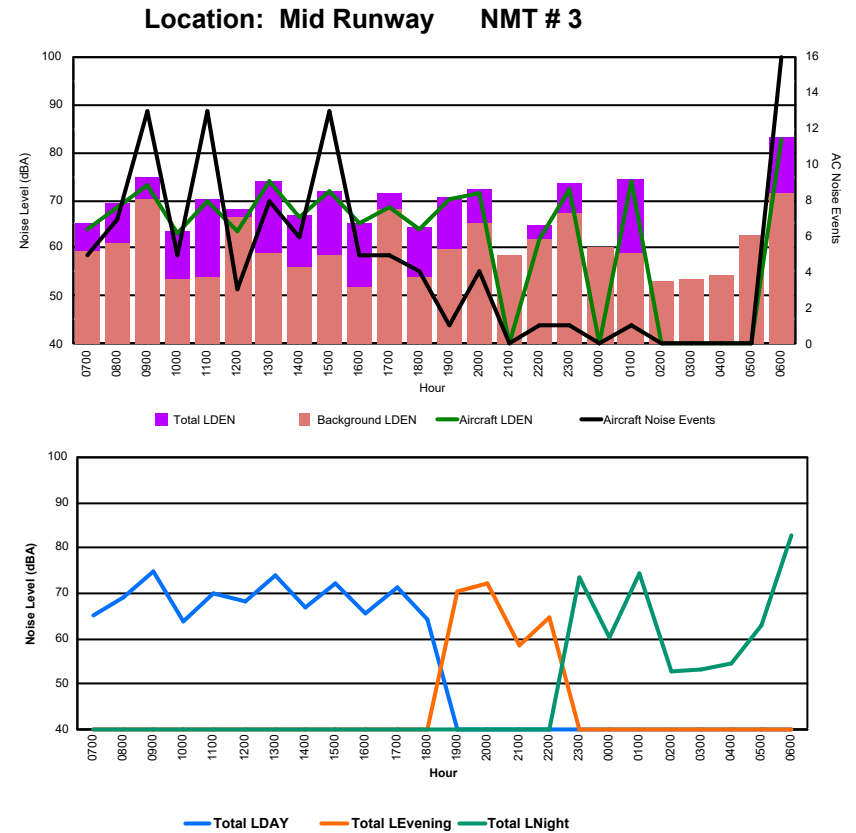

Location: DVOR NMT # 2

Luxembourg Airport Noise Distribution by Hour

Between 21/09/2024 00:00:00 and 21/09/2024 23:59:59 (Local Time)

Day	Aircraft Events	Total LDEN dB(A)	Aircraft LDEN dB(A)	Background LDEN dB(A)	Total LDay dB(A)	Total LEvening dB(A)	Total LNight dB(A)	
21/09/24	7:00	5	65.1	63.9	59.2	65.1	-	-
21/09/24	8:00	7	69.2	68.6	60.9	69.2	-	-
21/09/24	9:00	13	74.9	73.2	70.1	74.9	-	-
21/09/24	10:00	5	63.7	63.3	53.4	63.7	-	-
21/09/24	11:00	13	70.1	70.0	54.1	70.1	-	-
21/09/24	12:00	3	68.2	63.5	66.4	68.2	-	-
21/09/24	13:00	8	73.9	73.8	58.8	73.9	-	-
21/09/24	14:00	6	66.9	66.5	56.2	66.9	-	-
21/09/24	15:00	13	72.0	71.8	58.7	72.0	-	-
21/09/24	16:00	5	65.4	65.2	51.7	65.4	-	-
21/09/24	17:00	5	71.3	68.4	68.3	71.3	-	-
21/09/24	18:00	4	64.3	63.9	53.8	64.3	-	-
21/09/24	19:00	1	70.6	70.2	59.7	-	70.6	-
21/09/24	20:00	4	72.3	71.3	65.3	-	72.3	-
21/09/24	21:00	-	58.7	-	58.7	-	58.7	-
21/09/24	22:00	1	64.9	62.0	61.9	-	64.9	-
21/09/24	23:00	1	73.4	72.2	67.2	-	-	73.4
22/09/24	0:00	-	60.2	-	60.2	-	-	60.2
22/09/24	1:00	1	74.2	74.0	59.1	-	-	74.2
22/09/24	2:00	-	53.0	-	53.0	-	-	53.0
22/09/24	3:00	-	53.4	-	53.4	-	-	53.4
22/09/24	4:00	-	54.4	-	54.4	-	-	54.4
22/09/24	5:00	-	62.8	-	62.9	-	-	62.8
22/09/24	6:00	16	83.0	82.7	71.4	-	-	83.0
	111	72.3	71.7	63.7	70.2	69.1	75.0	