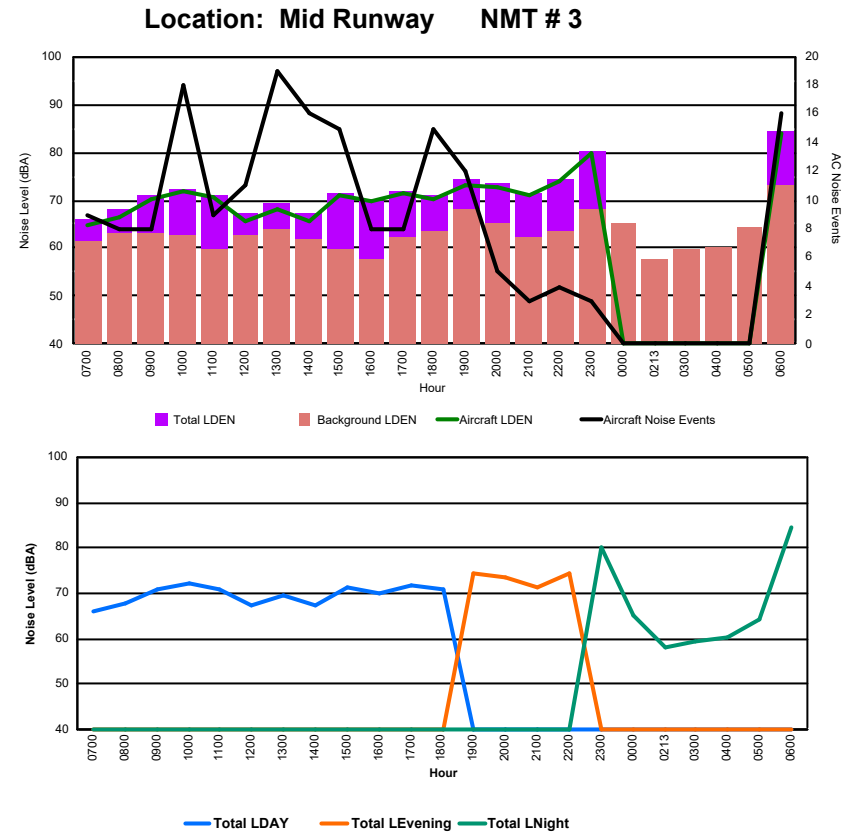

Luxembourg Airport Noise Distribution by Hour

Between 19/09/2024 00:00:00 and 19/09/2024 23:59:59 (Local Time)

Day	Aircraft Events	Total LDEN dB(A)	Aircraft LDEN dB(A)	Background LDEN dB(A)	Total LDay dB(A)	Total LEvening dB(A)	Total LNight dB(A)	
19/09/24	7:00	9	66.1	64.6	61.4	66.1	-	-
19/09/24	8:00	8	68.0	66.4	63.1	68.0	-	-
19/09/24	9:00	8	71.0	70.3	63.1	71.0	-	-
19/09/24	10:00	18	72.3	71.8	62.6	72.3	-	-
19/09/24	11:00	9	70.9	70.6	59.8	70.9	-	-
19/09/24	12:00	11	67.4	65.8	62.6	67.4	-	-
19/09/24	13:00	19	69.5	68.1	64.0	69.5	-	-
19/09/24	14:00	16	67.2	65.7	62.0	67.2	-	-
19/09/24	15:00	15	71.5	71.2	59.6	71.5	-	-
19/09/24	16:00	8	69.8	69.6	57.9	69.8	-	-
19/09/24	17:00	8	71.8	71.4	62.1	71.8	-	-
19/09/24	18:00	15	71.0	70.3	63.4	71.0	-	-
19/09/24	19:00	12	74.4	73.2	68.2	-	74.4	-
19/09/24	20:00	5	73.6	72.9	65.0	-	73.6	-
19/09/24	21:00	3	71.4	70.9	62.4	-	71.4	-
19/09/24	22:00	4	74.3	74.0	63.5	-	74.3	-
19/09/24	23:00	3	80.2	79.9	68.2	-	-	80.2
20/09/24	0:00	-	65.1	-	65.2	-	-	65.1
20/09/24	2:13	-	57.9	-	57.9	-	-	57.9
20/09/24	3:00	-	59.6	-	59.6	-	-	59.6
20/09/24	4:00	-	60.3	-	60.3	-	-	60.3
20/09/24	5:00	-	64.2	-	64.2	-	-	64.2
20/09/24	6:00	16	84.4	84.1	73.3	-	-	84.4
	187	74.2	73.7	64.9	70.1	73.6	77.6