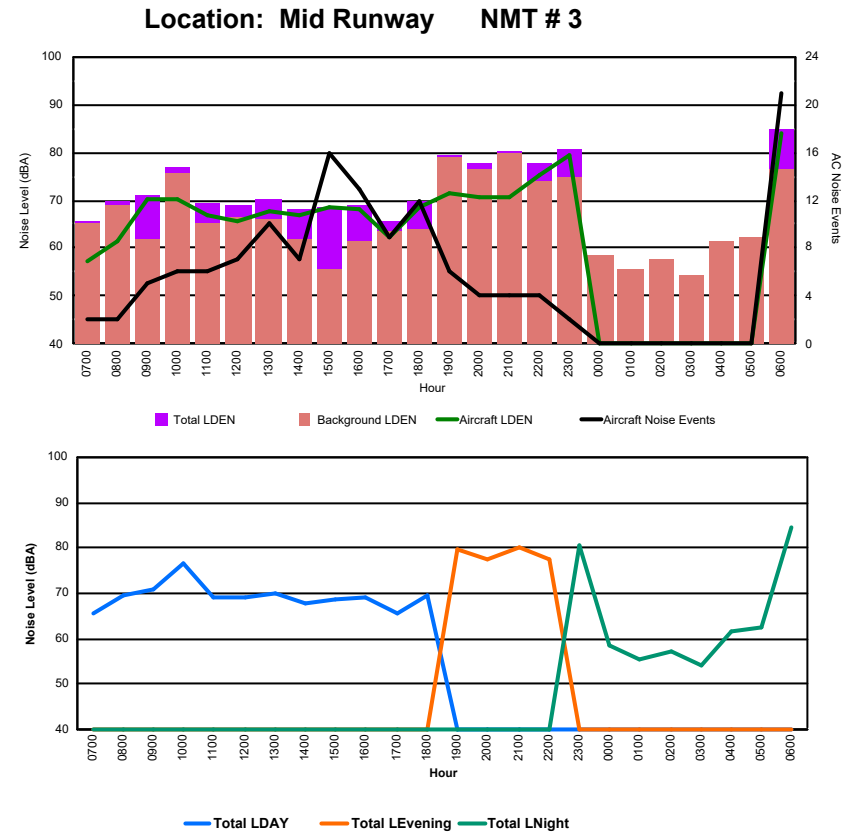

Luxembourg Airport Noise Distribution by Hour

Between 03/09/2024 00:00:00 and 03/09/2024 23:59:59 (Local Time)

Day	Aircraft Events	Total LDEN dB(A)	Aircraft LDEN dB(A)	Background LDEN dB(A)	Total LDay dB(A)	Total LEvening dB(A)	Total LNight dB(A)
03/09/24 7:00	2	65.5	57.4	65.0	65.5	-	-
03/09/24 8:00	2	69.7	61.6	68.9	69.7	-	-
03/09/24 9:00	5	70.9	70.3	61.9	70.9	-	-
03/09/24 10:00	6	76.8	70.4	75.6	76.8	-	-
03/09/24 11:00	6	69.2	67.0	65.1	69.2	-	-
03/09/24 12:00	7	69.0	65.5	66.5	69.0	-	-
03/09/24 13:00	10	70.1	67.8	66.2	70.1	-	-
03/09/24 14:00	7	68.0	66.9	61.7	68.0	-	-
03/09/24 15:00	16	68.7	68.5	55.7	68.7	-	-
03/09/24 16:00	13	69.0	68.3	61.4	69.0	-	-
03/09/24 17:00	9	65.8	62.1	63.6	65.8	-	-
03/09/24 18:00	12	69.7	68.5	63.9	69.7	-	-
03/09/24 19:00	6	79.5	71.4	78.8	-	79.5	-
03/09/24 20:00	4	77.6	70.6	76.6	-	77.6	-
03/09/24 21:00	4	80.2	70.8	79.7	-	80.2	-
03/09/24 22:00	4	77.7	75.2	74.1	-	77.7	-
03/09/24 23:00	2	80.6	79.4	74.6	-	-	80.6
04/09/24 0:00	-	58.5	-	58.5	-	-	58.5
04/09/24 1:00	-	55.5	-	55.5	-	-	55.5
04/09/24 2:00	-	57.4	-	57.5	-	-	57.4
04/09/24 3:00	-	54.1	-	54.2	-	-	54.1
04/09/24 4:00	-	61.6	-	61.6	-	-	61.6
04/09/24 5:00	-	62.4	-	62.5	-	-	62.4
04/09/24 6:00	21	84.6	84.1	76.4	-	-	84.6
	136	75.5	73.0	72.1	70.5	78.9	77.1