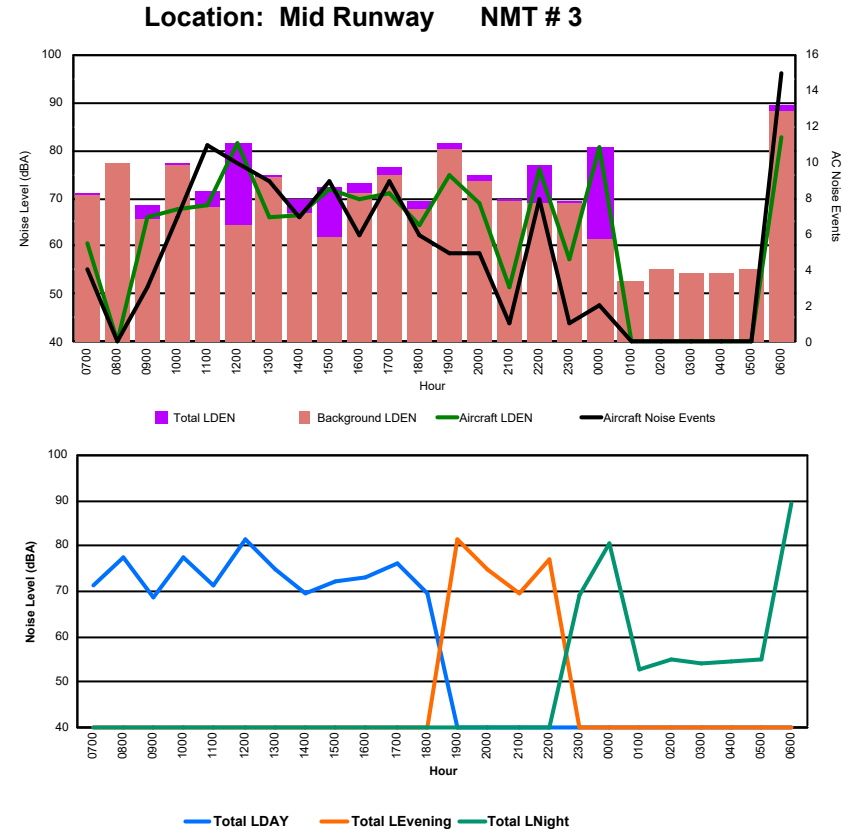

Luxembourg Airport Noise Distribution by Hour

Between 23/09/2024 00:00:00 and 23/09/2024 23:59:59 (Local Time)

Day	Aircraft Events	Total LDEN dB(A)	Aircraft LDEN dB(A)	Background LDEN dB(A)	Total LDay dB(A)	Total LEvening dB(A)	Total LNight dB(A)
23/09/24 7:00	4	71.2	60.6	70.8	71.2	-	-
23/09/24 8:00	-	77.5	-	77.5	77.5	-	-
23/09/24 9:00	3	68.7	65.9	65.5	68.7	-	-
23/09/24 10:00	7	77.5	67.9	77.0	77.5	-	-
23/09/24 11:00	11	71.3	68.4	68.2	71.3	-	-
23/09/24 12:00	10	81.6	81.5	64.5	81.6	-	-
23/09/24 13:00	9	75.0	66.1	74.3	75.0	-	-
23/09/24 14:00	7	69.7	66.4	67.0	69.7	-	-
23/09/24 15:00	9	72.3	71.9	62.0	72.3	-	-
23/09/24 16:00	6	73.3	69.7	70.9	73.3	-	-
23/09/24 17:00	9	76.3	70.9	74.8	76.3	-	-
23/09/24 18:00	6	69.5	64.5	67.9	69.5	-	-
23/09/24 19:00	5	81.3	74.6	80.3	-	81.3	-
23/09/24 20:00	5	74.9	69.0	73.7	-	74.9	-
23/09/24 21:00	1	69.6	51.5	69.4	-	69.6	-
23/09/24 22:00	8	76.9	76.1	68.9	-	76.9	-
23/09/24 23:00	1	69.3	57.2	69.1	-	-	69.3
24/09/24 0:00	2	80.5	80.5	61.3	-	-	80.5
24/09/24 1:00	-	52.7	-	52.7	-	-	52.7
24/09/24 2:00	-	55.2	-	55.2	-	-	55.2
24/09/24 3:00	-	54.3	-	54.3	-	-	54.3
24/09/24 4:00	-	54.4	-	54.4	-	-	54.4
24/09/24 5:00	-	54.9	-	55.0	-	-	54.9
24/09/24 6:00	15	89.2	82.7	88.1	-	-	89.2
	118	78.2	73.9	76.3	75.5	77.5	80.8