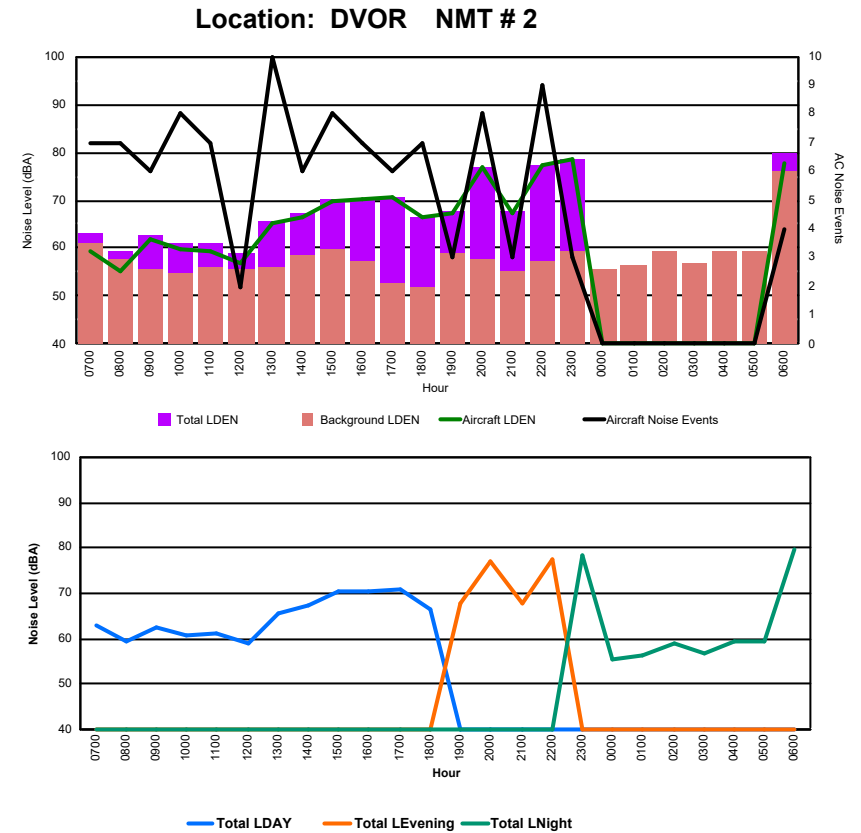

Luxembourg Airport Noise Distribution by Hour

Between 01/09/2024 00:00:00 and 01/09/2024 23:59:59 (Local Time)

Day	Aircraft Events	Total LDEN dB (A)	Aircraft LDEN dB(A)	Background LDEN dB(A)	Total LDay dB(A)	Total LEvening dB(A)	Total LNight dB (A)
01/09/24 7:00	7	63.1	59.4	61.0	63.1	-	-
01/09/24 8:00	7	59.2	55.0	57.5	59.2	-	-
01/09/24 9:00	6	62.6	61.7	55.5	62.6	-	-
01/09/24 10:00	8	60.9	59.8	54.7	60.9	-	-
01/09/24 11:00	7	61.1	59.5	56.0	61.1	-	-
01/09/24 12:00	2	59.1	56.7	55.6	59.1	-	-
01/09/24 13:00	10	65.8	65.3	56.0	65.8	-	-
01/09/24 14:00	6	67.2	66.5	58.5	67.2	-	-
01/09/24 15:00	8	70.3	70.0	59.8	70.3	-	-
01/09/24 16:00	7	70.3	70.1	57.3	70.3	-	-
01/09/24 17:00	6	70.8	70.7	52.7	70.8	-	-
01/09/24 18:00	7	66.5	66.3	51.7	66.5	-	-
01/09/24 19:00	3	67.9	67.3	58.9	-	67.9	-
01/09/24 20:00	8	76.9	76.8	57.5	-	76.9	-
01/09/24 21:00	3	67.7	67.5	55.4	-	67.7	-
01/09/24 22:00	9	77.3	77.2	57.1	-	77.3	-
01/09/24 23:00	3	78.5	78.4	59.2	-	-	78.5
02/09/24 0:00	-	55.5	-	55.5	-	-	55.5
02/09/24 1:00	-	56.3	-	56.4	-	-	56.3
02/09/24 2:00	-	59.1	-	59.2	-	-	59.1
02/09/24 3:00	-	56.7	-	56.7	-	-	56.7
02/09/24 4:00	-	59.4	-	59.4	-	-	59.4
02/09/24 5:00	-	59.3	-	59.3	-	-	59.3
02/09/24 6:00	4	79.8	77.7	76.0	-	-	79.8
	111	71.5	70.8	63.4	66.6	74.6	73.3