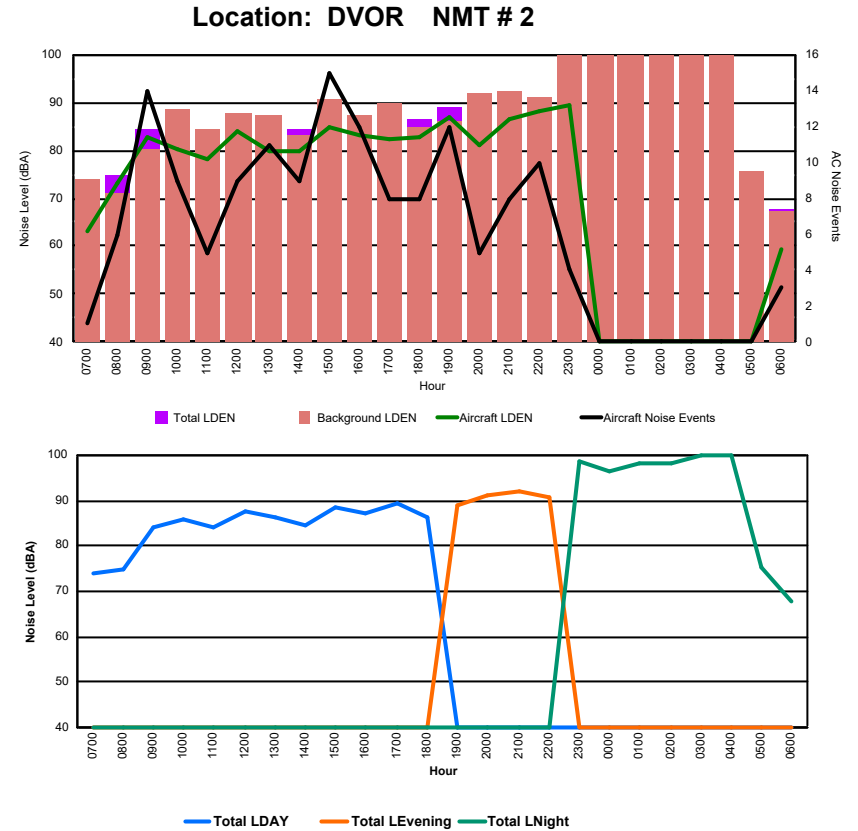

Luxembourg Airport Noise Distribution by Hour

Between 10/09/2024 00:00:00 and 10/09/2024 23:59:59 (Local Time)

Day	Aircraft Events	Total LDEN dB (A)	Aircraft LDEN dB(A)	Background LDEN dB(A)	Total LDay dB(A)	Total LEvening dB(A)	Total LNight dB (A)
10/09/24 7:00	1	73.8	63.3	73.9	73.8	-	-
10/09/24 8:00	6	75.0	73.3	71.1	75.0	-	-
10/09/24 9:00	14	84.3	82.6	80.4	84.3	-	-
10/09/24 10:00	9	86.1	80.2	88.4	86.1	-	-
10/09/24 11:00	5	84.1	78.2	84.4	84.1	-	-
10/09/24 12:00	9	87.8	84.0	87.7	87.8	-	-
10/09/24 13:00	11	86.3	79.9	87.2	86.3	-	-
10/09/24 14:00	9	84.4	80.0	83.3	84.4	-	-
10/09/24 15:00	15	88.6	84.6	90.5	88.6	-	-
10/09/24 16:00	12	87.3	83.3	87.4	87.3	-	-
10/09/24 17:00	8	89.4	82.1	89.9	89.4	-	-
10/09/24 18:00	8	86.4	82.8	85.0	86.4	-	-
10/09/24 19:00	12	89.1	86.9	86.2	-	89.1	-
10/09/24 20:00	5	91.2	81.1	91.8	-	91.2	-
10/09/24 21:00	8	92.1	86.4	92.5	-	92.1	-
10/09/24 22:00	10	90.9	88.3	90.9	-	90.9	-
10/09/24 23:00	4	98.6	89.4	100.1	-	-	98.6
11/09/24 0:00	-	96.5	-	100.2	-	-	96.5
11/09/24 1:00	-	98.1	-	100.2	-	-	98.1
11/09/24 2:00	-	98.4	-	100.6	-	-	98.4
11/09/24 3:00	-	99.9	-	101.9	-	-	99.9
11/09/24 4:00	-	103.3	-	104.3	-	-	103.3
11/09/24 5:00	-	75.3	-	75.5	-	-	75.3
11/09/24 6:00	3	67.8	59.5	67.5	-	-	67.8
	149	94.4	82.5	96.0	86.1	91.0	98.5