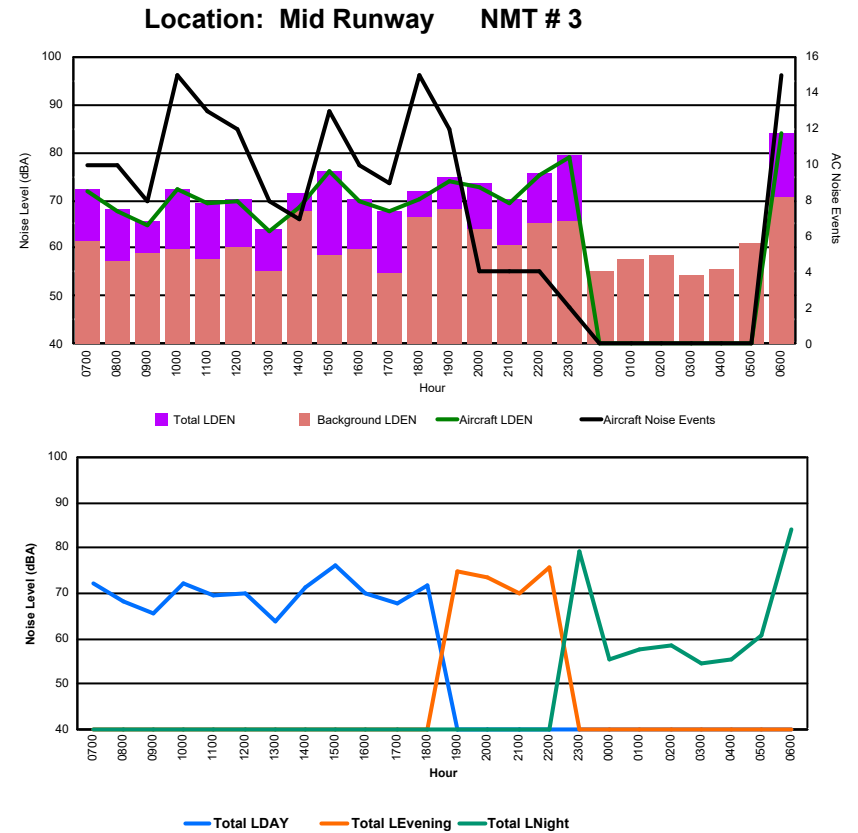

Luxembourg Airport Noise Distribution by Hour

Between 20/09/2024 00:00:00 and 20/09/2024 23:59:59 (Local Time)

Day	Aircraft Events	Total LDEN dB (A)	Aircraft LDEN dB(A)	Background LDEN dB(A)	Total LDay dB(A)	Total LEvening dB(A)	Total LNight dB (A)
20/09/24 7:00	10	72.2	71.8	61.5	72.2	-	-
20/09/24 8:00	10	68.2	67.8	57.3	68.2	-	-
20/09/24 9:00	8	65.8	64.9	59.1	65.8	-	-
20/09/24 10:00	15	72.4	72.2	59.9	72.4	-	-
20/09/24 11:00	13	69.4	69.2	57.5	69.4	-	-
20/09/24 12:00	12	70.2	69.8	60.2	70.2	-	-
20/09/24 13:00	8	64.0	63.4	55.4	64.0	-	-
20/09/24 14:00	7	71.3	68.7	67.8	71.3	-	-
20/09/24 15:00	13	76.2	76.1	58.7	76.2	-	-
20/09/24 16:00	10	70.2	69.8	59.7	70.2	-	-
20/09/24 17:00	9	67.9	67.7	54.7	67.9	-	-
20/09/24 18:00	15	71.9	70.4	66.6	71.9	-	-
20/09/24 19:00	12	75.0	74.1	68.2	-	75.0	-
20/09/24 20:00	4	73.5	72.9	64.1	-	73.5	-
20/09/24 21:00	4	70.1	69.5	60.6	-	70.1	-
20/09/24 22:00	4	75.6	75.2	65.1	-	75.6	-
20/09/24 23:00	2	79.2	79.0	65.7	-	-	79.2
21/09/24 0:00	-	55.4	-	55.4	-	-	55.4
21/09/24 1:00	-	57.8	-	57.9	-	-	57.8
21/09/24 2:00	-	58.6	-	58.6	-	-	58.6
21/09/24 3:00	-	54.4	-	54.4	-	-	54.4
21/09/24 4:00	-	55.6	-	55.6	-	-	55.6
21/09/24 5:00	-	60.9	-	60.9	-	-	60.9
21/09/24 6:00	15	84.0	83.9	70.8	-	-	84.0
	171	73.9	73.6	63.3	71.1	74.0	76.3