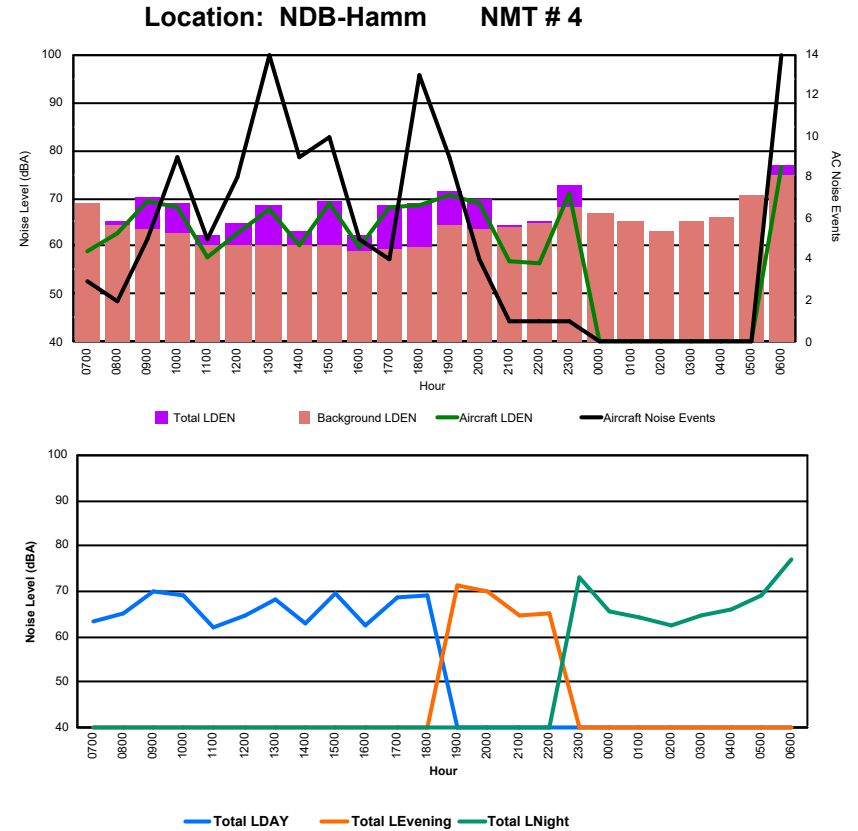

Luxembourg Airport Noise Distribution by Hour

Between 11/09/2024 00:00:00 and 11/09/2024 23:59:59 (Local Time)

Day	Aircraft Events	Total LDEN dB (A)	Aircraft LDEN dB(A)	Background LDEN dB(A)	Total LDay dB(A)	Total LEvening dB(A)	Total LNight dB (A)
11/09/24 7:00	3	63.5	59.1	69.1	63.5	-	-
11/09/24 8:00	2	65.1	62.7	64.5	65.1	-	-
11/09/24 9:00	5	70.2	69.3	63.4	70.2	-	-
11/09/24 10:00	9	69.1	68.2	62.7	69.1	-	-
11/09/24 11:00	5	62.1	57.6	60.3	62.1	-	-
11/09/24 12:00	8	64.6	62.7	60.2	64.6	-	-
11/09/24 13:00	14	68.4	67.7	60.4	68.4	-	-
11/09/24 14:00	9	63.1	60.2	60.2	63.1	-	-
11/09/24 15:00	10	69.5	69.1	60.2	69.5	-	-
11/09/24 16:00	5	62.3	59.6	59.1	62.3	-	-
11/09/24 17:00	4	68.6	68.0	59.4	68.6	-	-
11/09/24 18:00	13	69.1	68.6	59.7	69.1	-	-
11/09/24 19:00	9	71.3	70.5	64.4	-	71.3	-
11/09/24 20:00	4	69.9	68.9	63.4	-	69.9	-
11/09/24 21:00	1	64.5	56.8	63.8	-	64.5	-
11/09/24 22:00	1	65.1	56.6	64.6	-	65.1	-
11/09/24 23:00	1	72.9	71.1	68.3	-	-	72.9
12/09/24 0:00	-	65.5	-	66.8	-	-	65.5
12/09/24 1:00	-	64.2	-	65.1	-	-	64.2
12/09/24 2:00	-	62.4	-	63.0	-	-	62.4
12/09/24 3:00	-	64.8	-	65.0	-	-	64.8
12/09/24 4:00	-	65.9	-	66.2	-	-	65.9
12/09/24 5:00	-	69.1	-	70.7	-	-	69.1
12/09/24 6:00	14	76.9	76.3	74.6	-	-	76.9
	117	68.9	67.2	66.1	67.2	68.7	70.6