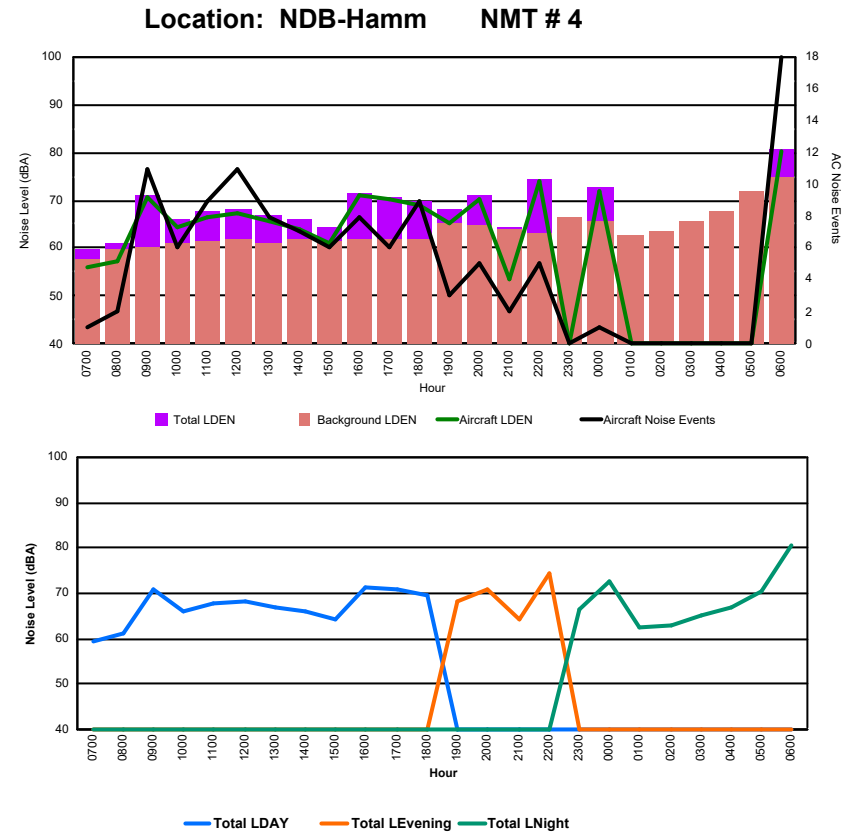

Luxembourg Airport Noise Distribution by Hour

Between 06/10/2024 00:00:00 and 06/10/2024 23:59:59 (Local Time)

Day	Aircraft Events	Total LDEN dB (A)	Aircraft LDEN dB(A)	Background LDEN dB(A)	Total LDay dB(A)	Total LEvening dB(A)	Total LNight dB (A)	
06/10/24	7:00	1	59.6	56.0	57.9	59.6	-	-
06/10/24	8:00	2	61.1	57.4	59.9	61.1	-	-
06/10/24	9:00	11	71.0	70.6	60.3	71.0	-	-
06/10/24	10:00	6	66.0	64.5	61.0	66.0	-	-
06/10/24	11:00	9	67.6	66.4	61.6	67.6	-	-
06/10/24	12:00	11	68.3	67.3	61.8	68.3	-	-
06/10/24	13:00	8	66.8	65.5	61.1	66.8	-	-
06/10/24	14:00	7	65.9	64.0	61.7	65.9	-	-
06/10/24	15:00	6	64.3	61.1	61.6	64.3	-	-
06/10/24	16:00	8	71.5	71.0	61.7	71.5	-	-
06/10/24	17:00	6	70.8	70.3	61.7	70.8	-	-
06/10/24	18:00	9	69.7	69.0	61.8	69.7	-	-
06/10/24	19:00	3	68.3	65.3	65.4	-	68.3	-
06/10/24	20:00	5	71.1	70.1	64.7	-	71.1	-
06/10/24	21:00	2	64.4	53.4	64.1	-	64.4	-
06/10/24	22:00	5	74.4	74.1	63.2	-	74.4	-
06/10/24	23:00	-	66.5	-	66.5	-	-	66.5
07/10/24	0:00	1	72.7	71.9	65.8	-	-	72.7
07/10/24	1:00	-	62.5	-	62.9	-	-	62.5
07/10/24	2:00	-	63.0	-	63.5	-	-	63.0
07/10/24	3:00	-	65.3	-	65.6	-	-	65.3
07/10/24	4:00	-	66.9	-	67.6	-	-	66.9
07/10/24	5:00	-	70.4	-	72.0	-	-	70.4
07/10/24	6:00	18	80.6	80.4	75.0	-	-	80.6
	118	70.8	69.8	66.0	68.1	71.0	73.0