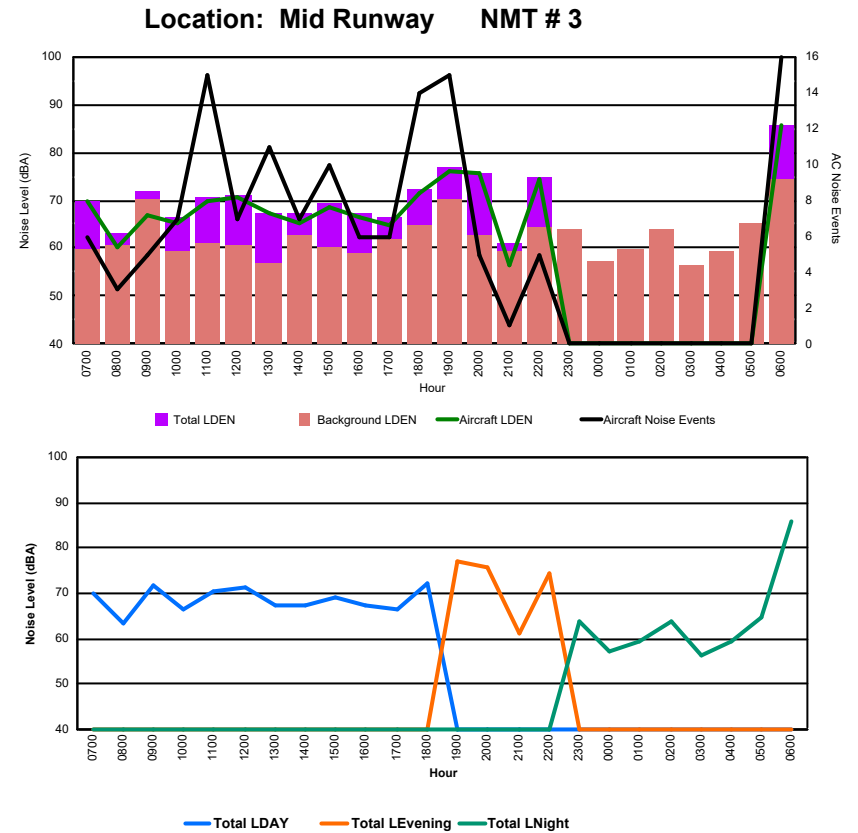

Luxembourg Airport Noise Distribution by Hour

Between 04/10/2024 00:00:00 and 04/10/2024 23:59:59 (Local Time)

Day	Aircraft Events	Total LDEN dB (A)	Aircraft LDEN dB(A)	Background LDEN dB(A)	Total LDay dB(A)	Total LEvening dB(A)	Total LNight dB (A)
04/10/24 7:00	6	70.0	69.7	59.6	70.0	-	-
04/10/24 8:00	3	63.2	60.1	60.8	63.2	-	-
04/10/24 9:00	5	71.8	67.0	70.1	71.8	-	-
04/10/24 10:00	7	66.3	65.4	59.3	66.3	-	-
04/10/24 11:00	15	70.5	70.0	60.9	70.5	-	-
04/10/24 12:00	7	71.2	70.7	60.6	71.2	-	-
04/10/24 13:00	11	67.4	67.4	56.8	67.4	-	-
04/10/24 14:00	7	67.3	65.3	62.9	67.3	-	-
04/10/24 15:00	10	69.2	68.6	60.0	69.2	-	-
04/10/24 16:00	6	67.2	66.5	59.1	67.2	-	-
04/10/24 17:00	6	66.5	64.7	62.0	66.5	-	-
04/10/24 18:00	14	72.2	71.4	64.7	72.2	-	-
04/10/24 19:00	15	76.9	76.0	70.1	-	76.9	-
04/10/24 20:00	5	75.7	75.5	62.8	-	75.7	-
04/10/24 21:00	1	61.0	56.5	59.2	-	61.0	-
04/10/24 22:00	5	74.6	74.3	64.2	-	74.6	-
04/10/24 23:00	-	63.8	-	63.8	-	-	63.8
05/10/24 0:00	-	57.2	-	57.3	-	-	57.2
05/10/24 1:00	-	59.6	-	59.6	-	-	59.6
05/10/24 2:00	-	63.9	-	63.9	-	-	63.9
05/10/24 3:00	-	56.3	-	56.3	-	-	56.3
05/10/24 4:00	-	59.2	-	59.3	-	-	59.2
05/10/24 5:00	-	64.9	-	65.2	-	-	64.9
05/10/24 6:00	16	85.8	85.5	74.4	-	-	85.8
	139	74.0	73.5	65.1	69.3	74.6	76.9