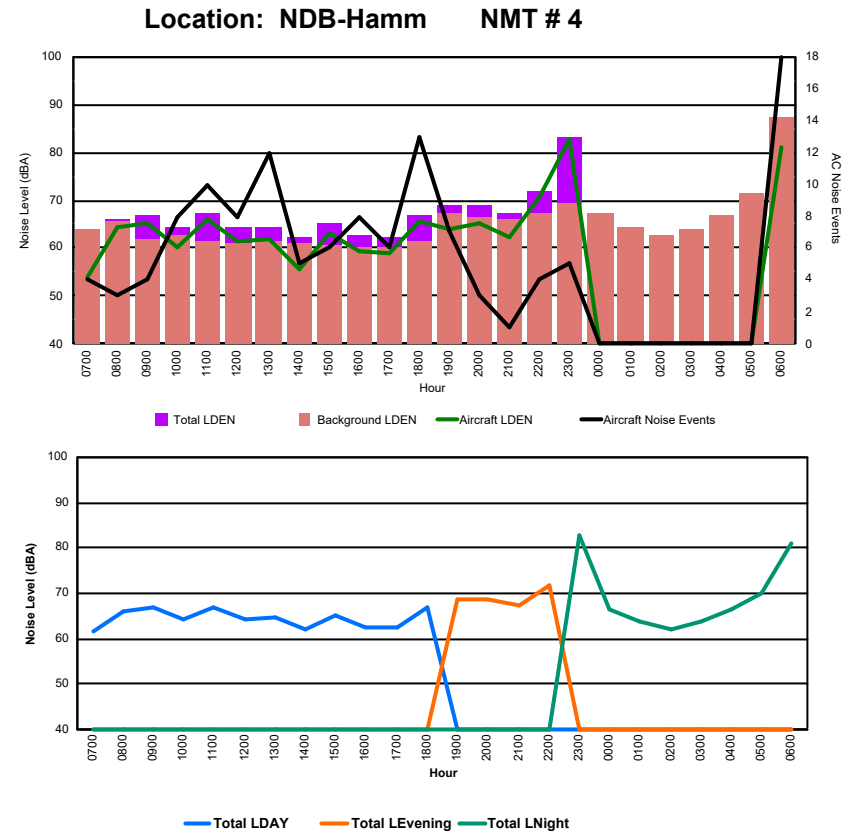

Luxembourg Airport Noise Distribution by Hour

Between 01/10/2024 00:00:00 and 01/10/2024 23:59:59 (Local Time)

Day	Aircraft Events	Total LDEN dB(A)	Aircraft LDEN dB(A)	Background LDEN dB(A)	Total LDay dB(A)	Total LEvening dB(A)	Total LNight dB(A)	
01/10/24	7:00	4	61.5	54.1	63.9	61.5	-	-
01/10/24	8:00	3	66.1	64.2	65.5	66.1	-	-
01/10/24	9:00	4	66.7	65.2	61.9	66.7	-	-
01/10/24	10:00	8	64.4	60.3	62.8	64.4	-	-
01/10/24	11:00	10	67.1	65.9	61.5	67.1	-	-
01/10/24	12:00	8	64.2	61.5	61.2	64.2	-	-
01/10/24	13:00	12	64.5	61.9	61.5	64.5	-	-
01/10/24	14:00	5	62.1	55.8	61.2	62.1	-	-
01/10/24	15:00	6	65.1	63.3	60.8	65.1	-	-
01/10/24	16:00	8	62.6	59.2	60.2	62.6	-	-
01/10/24	17:00	6	62.4	59.1	60.0	62.4	-	-
01/10/24	18:00	13	67.0	65.7	61.3	67.0	-	-
01/10/24	19:00	7	68.8	64.0	67.4	-	68.8	-
01/10/24	20:00	3	68.8	65.2	66.3	-	68.8	-
01/10/24	21:00	1	67.5	62.1	66.1	-	67.5	-
01/10/24	22:00	4	71.9	70.6	67.4	-	71.9	-
01/10/24	23:00	5	83.0	82.9	69.3	-	-	83.0
02/10/24	0:00	-	66.3	-	67.4	-	-	66.3
02/10/24	1:00	-	63.8	-	64.5	-	-	63.8
02/10/24	2:00	-	62.2	-	62.7	-	-	62.2
02/10/24	3:00	-	63.9	-	64.0	-	-	63.9
02/10/24	4:00	-	66.4	-	66.9	-	-	66.4
02/10/24	5:00	-	70.0	-	71.4	-	-	70.0
02/10/24	6:00	18	81.2	80.9	87.4	-	-	81.2
		125	72.5	71.7	74.2	64.9	69.6	76.5