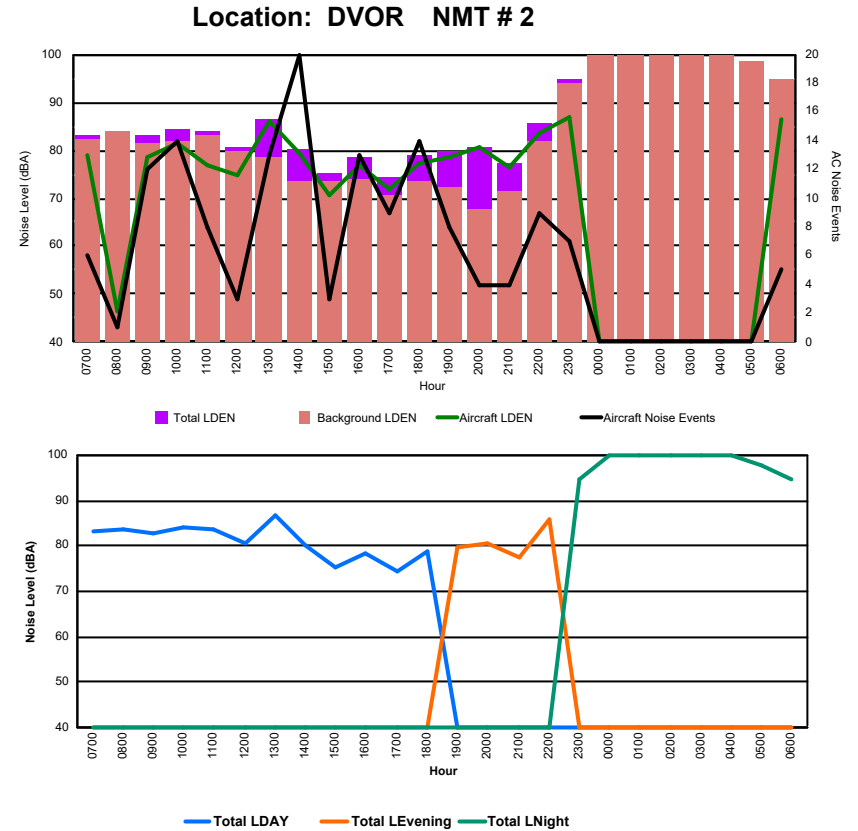

Luxembourg Airport Noise Distribution by Hour

Between 07/10/2024 00:00:00 and 07/10/2024 23:59:59 (Local Time)

Day	Aircraft Events	Total LDEN dB (A)	Aircraft LDEN dB(A)	Background LDEN dB(A)	Total LDay dB(A)	Total LEvening dB(A)	Total LNight dB (A)	
07/10/24	7:00	6	83.3	78.8	82.1	83.3	-	-
07/10/24	8:00	1	83.9	46.5	84.0	83.9	-	-
07/10/24	9:00	12	83.0	78.7	81.4	83.0	-	-
07/10/24	10:00	14	84.3	81.3	81.8	84.3	-	-
07/10/24	11:00	8	83.9	76.8	83.2	83.9	-	-
07/10/24	12:00	3	80.7	74.7	79.8	80.7	-	-
07/10/24	13:00	13	86.6	85.9	78.5	86.6	-	-
07/10/24	14:00	20	80.3	79.5	73.4	80.3	-	-
07/10/24	15:00	3	75.4	70.7	73.7	75.4	-	-
07/10/24	16:00	13	78.4	76.7	73.8	78.4	-	-
07/10/24	17:00	9	74.2	71.8	70.8	74.2	-	-
07/10/24	18:00	14	78.9	77.5	73.7	78.9	-	-
07/10/24	19:00	8	79.6	78.7	72.4	-	79.6	-
07/10/24	20:00	4	80.7	80.5	67.6	-	80.7	-
07/10/24	21:00	4	77.5	76.4	71.3	-	77.5	-
07/10/24	22:00	9	85.7	83.7	81.8	-	85.7	-
07/10/24	23:00	7	94.8	87.0	94.1	-	-	94.8
08/10/24	0:00	-	102.3	-	102.5	-	-	102.3
08/10/24	1:00	-	105.8	-	106.6	-	-	105.8
08/10/24	2:00	-	102.3	-	103.3	-	-	102.3
08/10/24	3:00	-	100.5	-	101.2	-	-	100.5
08/10/24	4:00	-	99.9	-	100.5	-	-	99.9
08/10/24	5:00	-	98.0	-	98.4	-	-	98.0
08/10/24	6:00	5	94.8	86.6	94.8	-	-	94.8
	153	96.5	80.0	97.1	82.4	82.0	101.2