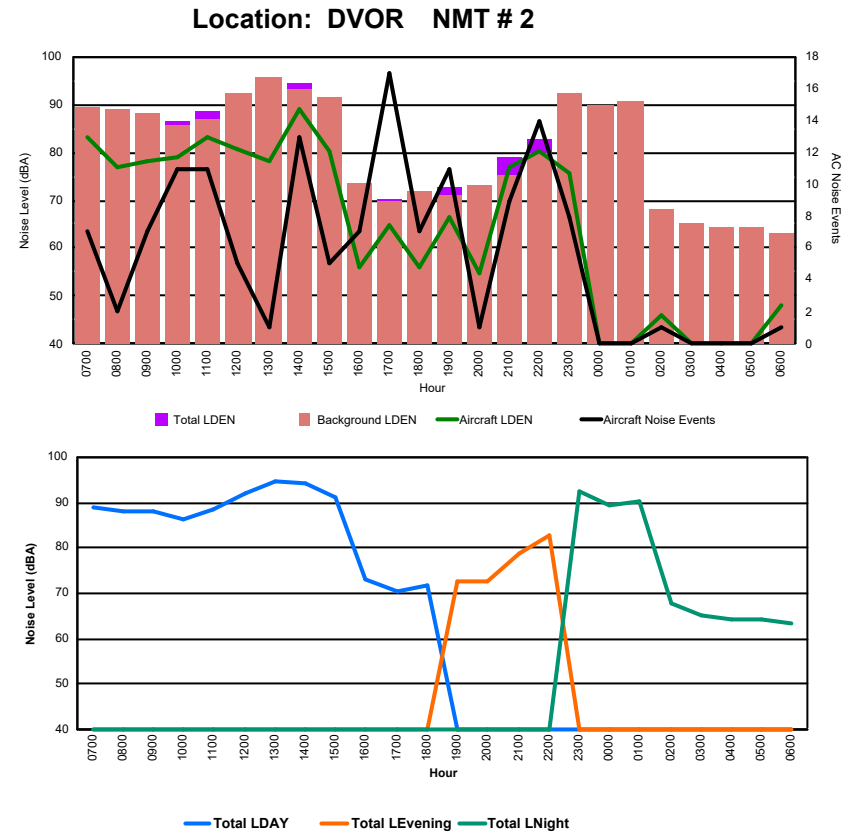

Luxembourg Airport Noise Distribution by Hour

Between 09/10/2024 00:00:00 and 09/10/2024 23:59:59 (Local Time)

Day	Aircraft Events	Total LDEN dB (A)	Aircraft LDEN dB(A)	Background LDEN dB(A)	Total LDay dB(A)	Total LEvening dB(A)	Total LNight dB (A)	
09/10/24	7:00	7	89.1	83.1	89.3	89.1	-	-
09/10/24	8:00	2	88.3	76.7	88.8	88.3	-	-
09/10/24	9:00	7	88.3	78.2	88.2	88.3	-	-
09/10/24	10:00	11	86.3	79.0	85.5	86.3	-	-
09/10/24	11:00	11	88.4	83.3	86.8	88.4	-	-
09/10/24	12:00	5	92.2	80.7	92.3	92.2	-	-
09/10/24	13:00	1	94.6	78.1	95.5	94.6	-	-
09/10/24	14:00	13	94.4	88.9	93.2	94.4	-	-
09/10/24	15:00	5	91.4	80.3	91.3	91.4	-	-
09/10/24	16:00	7	72.9	55.9	73.4	72.9	-	-
09/10/24	17:00	17	70.3	64.6	69.9	70.3	-	-
09/10/24	18:00	7	71.9	56.1	72.0	71.9	-	-
09/10/24	19:00	11	72.8	66.5	71.2	-	72.8	-
09/10/24	20:00	1	72.6	54.9	73.1	-	72.6	-
09/10/24	21:00	9	78.9	76.7	75.1	-	78.9	-
09/10/24	22:00	14	82.9	80.2	79.7	-	82.9	-
09/10/24	23:00	8	92.5	75.8	92.5	-	-	92.5
10/10/24	0:00	-	89.4	-	89.8	-	-	89.4
10/10/24	1:00	-	90.4	-	90.5	-	-	90.4
10/10/24	2:00	1	67.8	46.0	68.1	-	-	67.8
10/10/24	3:00	-	65.0	-	65.3	-	-	65.0
10/10/24	4:00	-	64.2	-	64.5	-	-	64.2
10/10/24	5:00	-	64.2	-	64.4	-	-	64.2
10/10/24	6:00	1	63.3	48.3	63.3	-	-	63.3
	138	88.3	78.9	88.2	90.0	78.9	86.7