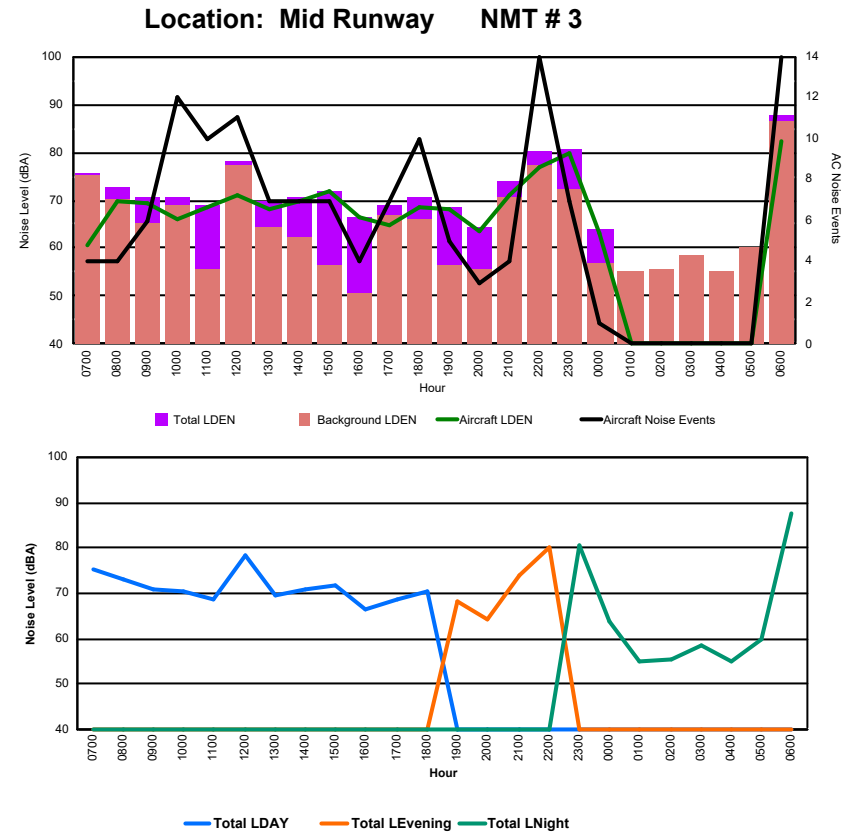

Luxembourg Airport Noise Distribution by Hour

Between 08/10/2024 00:00:00 and 08/10/2024 23:59:59 (Local Time)

Day	Aircraft Events	Total LDEN dB(A)	Aircraft LDEN dB(A)	Background LDEN dB(A)	Total LDay dB(A)	Total LEvening dB(A)	Total LNight dB(A)
08/10/24 7:00	4	75.5	60.7	75.4	75.5	-	-
08/10/24 8:00	4	72.9	69.6	70.1	72.9	-	-
08/10/24 9:00	6	70.7	69.3	65.1	70.7	-	-
08/10/24 10:00	12	70.6	65.9	68.8	70.6	-	-
08/10/24 11:00	10	68.8	68.6	55.7	68.8	-	-
08/10/24 12:00	11	78.2	71.0	77.3	78.2	-	-
08/10/24 13:00	7	69.6	68.1	64.2	69.6	-	-
08/10/24 14:00	7	70.7	70.0	62.5	70.7	-	-
08/10/24 15:00	7	71.9	71.8	56.4	71.9	-	-
08/10/24 16:00	4	66.6	66.5	50.5	66.6	-	-
08/10/24 17:00	7	68.9	64.7	66.9	68.9	-	-
08/10/24 18:00	10	70.5	68.5	66.1	70.5	-	-
08/10/24 19:00	5	68.4	68.1	56.5	-	68.4	-
08/10/24 20:00	3	64.3	63.6	55.8	-	64.3	-
08/10/24 21:00	4	74.0	71.2	70.8	-	74.0	-
08/10/24 22:00	14	80.1	77.0	77.3	-	80.1	-
08/10/24 23:00	7	80.5	79.7	72.5	-	-	80.5
09/10/24 0:00	1	64.0	63.1	56.9	-	-	64.0
09/10/24 1:00	-	55.0	-	55.0	-	-	55.0
09/10/24 2:00	-	55.6	-	55.7	-	-	55.6
09/10/24 3:00	-	58.5	-	58.5	-	-	58.5
09/10/24 4:00	-	55.1	-	55.1	-	-	55.1
09/10/24 5:00	-	59.9	-	60.0	-	-	59.9
09/10/24 6:00	14	87.7	82.2	86.3	-	-	87.7
	137	76.4	72.5	74.2	72.5	75.3	79.5