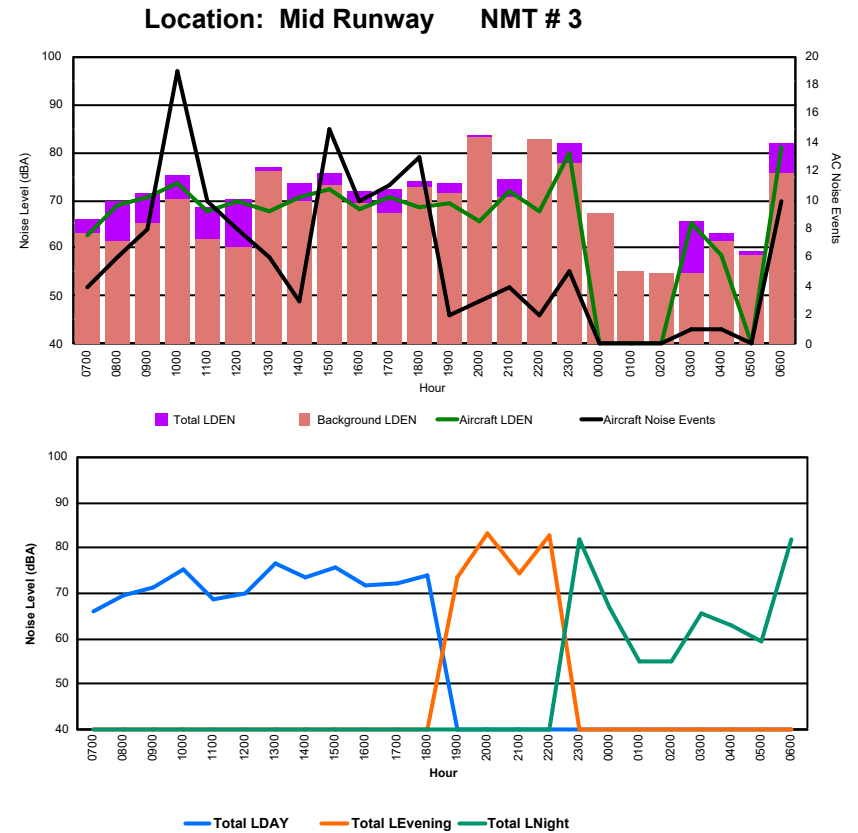

Luxembourg Airport Noise Distribution by Hour

Between 14/10/2024 00:00:00 and 14/10/2024 23:59:59 (Local Time)

Day	Aircraft Events	Total LDEN dB(A)	Aircraft LDEN dB(A)	Background LDEN dB(A)	Total LDay dB(A)	Total LEvening dB(A)	Total LNight dB(A)
14/10/24 7:00	4	65.9	62.9	63.0	65.9	-	-
14/10/24 8:00	6	69.7	69.1	61.5	69.7	-	-
14/10/24 9:00	8	71.5	70.5	65.2	71.5	-	-
14/10/24 10:00	19	75.2	73.5	70.4	75.2	-	-
14/10/24 11:00	10	68.7	67.7	62.0	68.7	-	-
14/10/24 12:00	8	70.1	69.6	60.1	70.1	-	-
14/10/24 13:00	6	76.8	67.6	76.2	76.8	-	-
14/10/24 14:00	3	73.4	70.7	69.9	73.4	-	-
14/10/24 15:00	15	75.7	72.5	73.1	75.7	-	-
14/10/24 16:00	10	71.7	68.2	69.2	71.7	-	-
14/10/24 17:00	11	72.2	70.6	67.2	72.2	-	-
14/10/24 18:00	13	74.0	68.5	72.6	74.0	-	-
14/10/24 19:00	2	73.4	69.3	71.4	-	73.4	-
14/10/24 20:00	3	83.4	65.8	83.3	-	83.4	-
14/10/24 21:00	4	74.3	72.0	70.6	-	74.3	-
14/10/24 22:00	2	82.9	67.7	82.8	-	82.9	-
14/10/24 23:00	5	81.9	79.7	77.9	-	-	81.9
15/10/24 0:00	-	67.1	-	67.1	-	-	67.1
15/10/24 1:00	-	55.0	-	55.0	-	-	55.0
15/10/24 2:00	-	54.8	-	54.8	-	-	54.8
15/10/24 3:00	1	65.6	65.1	54.8	-	-	65.6
15/10/24 4:00	1	63.0	58.4	61.3	-	-	63.0
15/10/24 5:00	-	59.3	-	58.5	-	-	59.3
15/10/24 6:00	10	82.0	81.0	75.5	-	-	82.0
	141	76.3	72.0	74.4	73.0	80.6	76.1