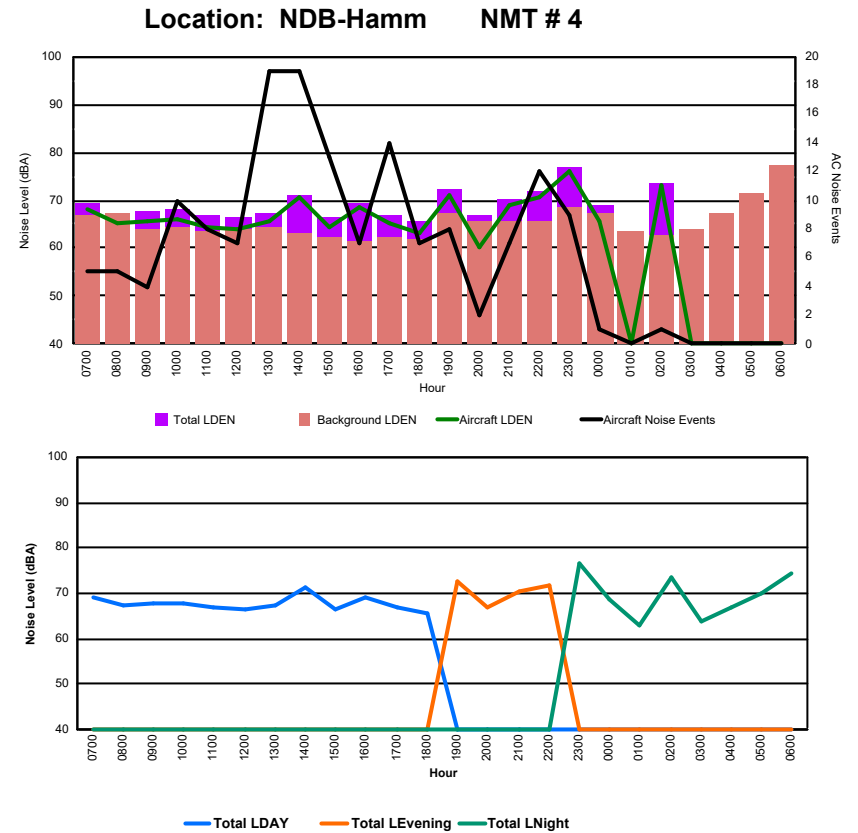

Luxembourg Airport Noise Distribution by Hour

Between 02/10/2024 00:00:00 and 02/10/2024 23:59:59 (Local Time)

Day	Aircraft Events	Total LDEN dB(A)	Aircraft LDEN dB(A)	Background LDEN dB(A)	Total LDay dB(A)	Total LEvening dB(A)	Total LNight dB(A)
02/10/24 7:00	5	69.2	68.0	66.9	69.2	-	-
02/10/24 8:00	5	67.5	65.4	67.3	67.5	-	-
02/10/24 9:00	4	67.6	65.5	64.1	67.6	-	-
02/10/24 10:00	10	68.0	66.2	64.2	68.0	-	-
02/10/24 11:00	8	66.7	64.4	63.7	66.7	-	-
02/10/24 12:00	7	66.4	63.9	63.8	66.4	-	-
02/10/24 13:00	19	67.4	65.5	64.5	67.4	-	-
02/10/24 14:00	19	71.2	70.7	63.0	71.2	-	-
02/10/24 15:00	13	66.4	64.4	62.5	66.4	-	-
02/10/24 16:00	7	69.3	68.6	61.4	69.3	-	-
02/10/24 17:00	14	66.8	65.3	62.1	66.8	-	-
02/10/24 18:00	7	65.6	63.2	62.0	65.6	-	-
02/10/24 19:00	8	72.5	71.1	67.2	-	72.5	-
02/10/24 20:00	2	66.8	60.2	65.8	-	66.8	-
02/10/24 21:00	7	70.4	68.8	65.7	-	70.4	-
02/10/24 22:00	12	71.7	70.7	65.7	-	71.7	-
02/10/24 23:00	9	76.8	76.2	68.7	-	-	76.8
03/10/24 0:00	1	68.9	65.6	67.1	-	-	68.9
03/10/24 1:00	-	62.8	-	63.4	-	-	62.8
03/10/24 2:00	1	73.5	73.1	62.6	-	-	73.5
03/10/24 3:00	-	63.9	-	64.1	-	-	63.9
03/10/24 4:00	-	66.7	-	67.3	-	-	66.7
03/10/24 5:00	-	70.2	-	71.6	-	-	70.2
03/10/24 6:00	-	74.2	-	77.2	-	-	74.2
	158	70.1	68.0	67.6	68.0	70.8	71.9