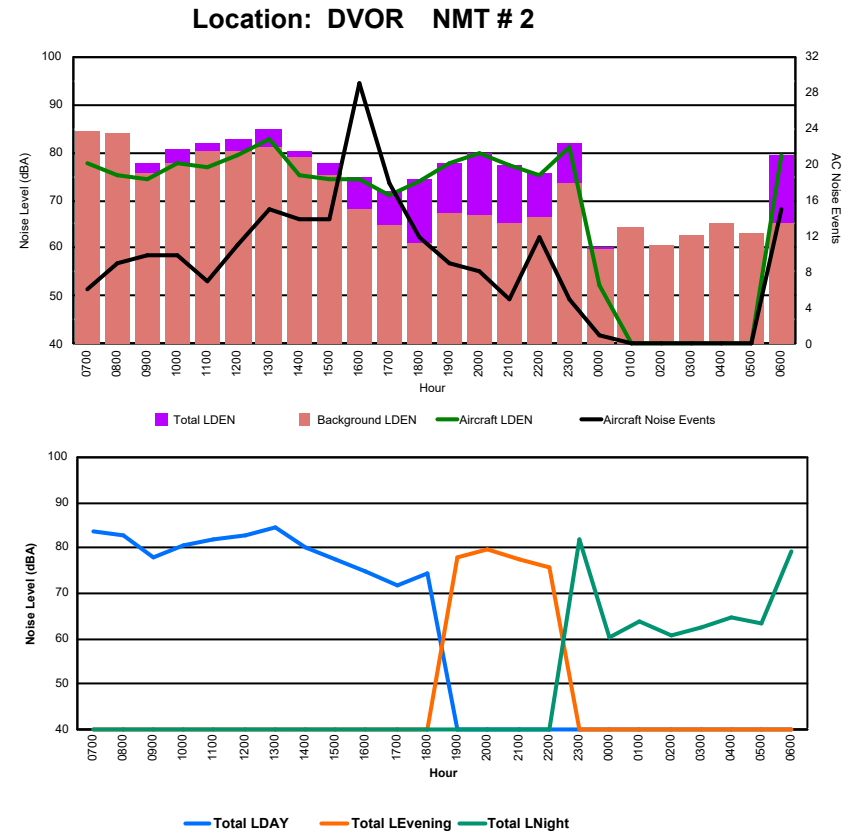

Luxembourg Airport Noise Distribution by Hour

Between 13/10/2024 00:00:00 and 13/10/2024 23:59:59 (Local Time)

Day	Aircraft Events	Total LDEN dB (A)	Aircraft LDEN dB(A)	Background LDEN dB(A)	Total LDay dB(A)	Total LEvening dB(A)	Total LNight dB (A)	
13/10/24	7:00	6	83.5	77.6	84.4	83.5	-	-
13/10/24	8:00	9	82.6	75.1	83.9	82.6	-	-
13/10/24	9:00	10	77.8	74.2	75.6	77.8	-	-
13/10/24	10:00	10	80.6	77.7	77.7	80.6	-	-
13/10/24	11:00	7	81.8	77.0	80.3	81.8	-	-
13/10/24	12:00	11	82.6	79.2	80.2	82.6	-	-
13/10/24	13:00	15	84.6	82.6	81.1	84.6	-	-
13/10/24	14:00	14	80.3	75.4	78.8	80.3	-	-
13/10/24	15:00	14	77.7	74.4	75.4	77.7	-	-
13/10/24	16:00	29	74.9	74.2	68.0	74.9	-	-
13/10/24	17:00	18	71.8	71.0	64.7	71.8	-	-
13/10/24	18:00	12	74.2	74.0	61.1	74.2	-	-
13/10/24	19:00	9	77.9	77.6	67.2	-	77.9	-
13/10/24	20:00	8	79.8	79.6	66.8	-	79.8	-
13/10/24	21:00	5	77.5	77.2	65.2	-	77.5	-
13/10/24	22:00	12	75.7	75.2	66.3	-	75.7	-
13/10/24	23:00	5	81.7	81.1	73.6	-	-	81.7
14/10/24	0:00	1	60.4	52.4	59.9	-	-	60.4
14/10/24	1:00	-	63.9	-	64.2	-	-	63.9
14/10/24	2:00	-	60.7	-	60.7	-	-	60.7
14/10/24	3:00	-	62.6	-	62.7	-	-	62.6
14/10/24	4:00	-	64.8	-	65.0	-	-	64.8
14/10/24	5:00	-	63.3	-	63.3	-	-	63.3
14/10/24	6:00	15	79.4	79.3	65.3	-	-	79.4
	210	79.1	76.5	76.7	80.8	78.0	74.9