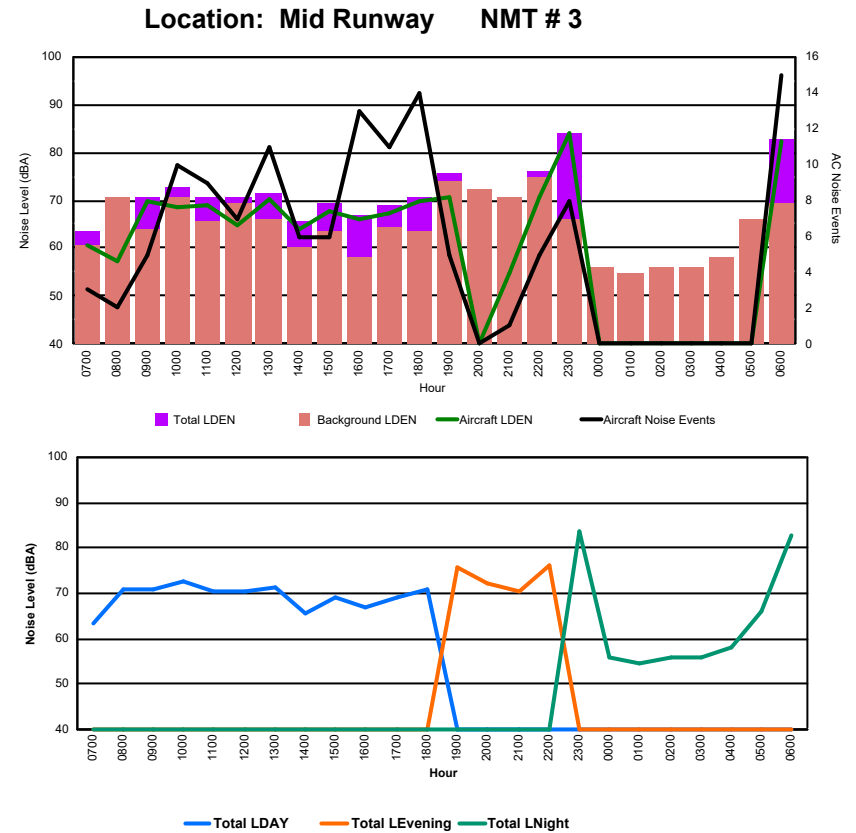

Luxembourg Airport Noise Distribution by Hour

Between 01/10/2024 00:00:00 and 01/10/2024 23:59:59 (Local Time)

Day	Aircraft Events	Total LDEN dB(A)	Aircraft LDEN dB(A)	Background LDEN dB(A)	Total LDay dB(A)	Total LEvening dB(A)	Total LNight dB(A)
01/10/24 7:00	3	63.5	60.6	60.5	63.5	-	-
01/10/24 8:00	2	70.7	57.1	70.5	70.7	-	-
01/10/24 9:00	5	70.7	69.7	63.9	70.7	-	-
01/10/24 10:00	10	72.7	68.4	70.7	72.7	-	-
01/10/24 11:00	9	70.6	69.0	65.8	70.6	-	-
01/10/24 12:00	7	70.6	64.6	69.4	70.6	-	-
01/10/24 13:00	11	71.5	70.1	66.1	71.5	-	-
01/10/24 14:00	6	65.5	64.0	60.3	65.5	-	-
01/10/24 15:00	6	69.2	67.8	63.7	69.2	-	-
01/10/24 16:00	13	66.7	66.0	58.3	66.7	-	-
01/10/24 17:00	11	69.1	67.4	64.3	69.1	-	-
01/10/24 18:00	14	70.8	70.0	63.5	70.8	-	-
01/10/24 19:00	5	75.7	70.6	74.1	-	75.7	-
01/10/24 20:00	-	72.1	-	72.1	-	72.1	-
01/10/24 21:00	1	70.6	54.6	70.6	-	70.6	-
01/10/24 22:00	5	76.1	70.7	74.8	-	76.1	-
01/10/24 23:00	8	83.8	83.8	66.1	-	-	83.8
02/10/24 0:00	-	55.8	-	55.9	-	-	55.8
02/10/24 1:00	-	54.6	-	54.6	-	-	54.6
02/10/24 2:00	-	56.1	-	56.1	-	-	56.1
02/10/24 3:00	-	56.1	-	56.1	-	-	56.1
02/10/24 4:00	-	58.0	-	58.0	-	-	58.0
02/10/24 5:00	-	65.9	-	65.9	-	-	65.9
02/10/24 6:00	15	82.6	82.5	69.2	-	-	82.6
	131	74.3	73.3	68.1	69.9	74.2	77.3