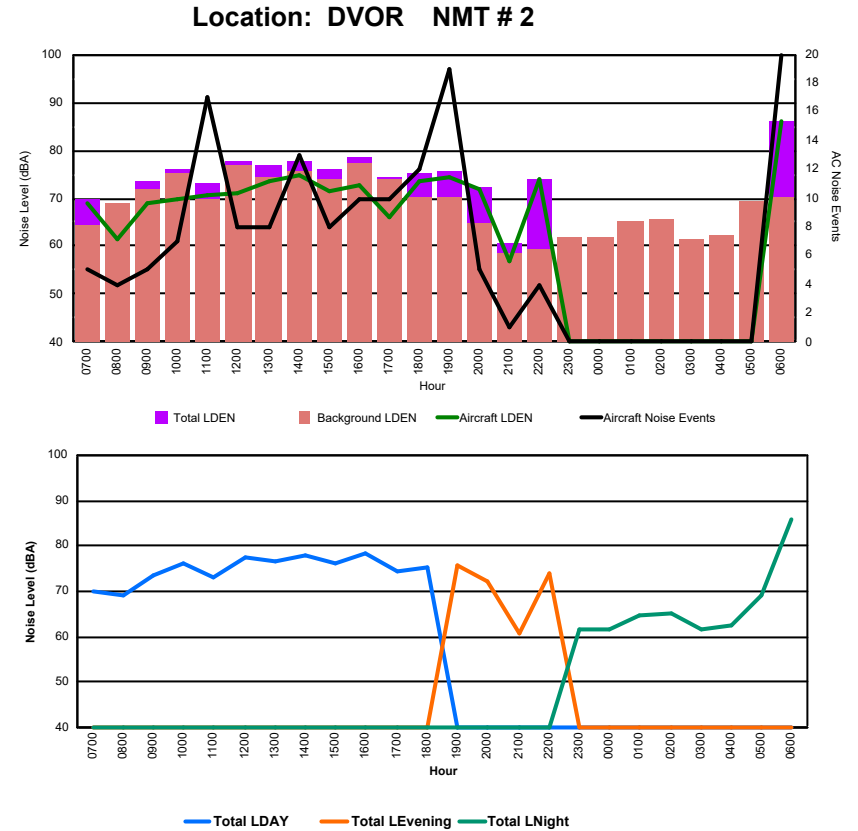

Luxembourg Airport Noise Distribution by Hour

Between 04/10/2024 00:00:00 and 04/10/2024 23:59:59 (Local Time)

Day	Aircraft Events	Total LDEN dB(A)	Aircraft LDEN dB(A)	Background LDEN dB(A)	Total LDay dB(A)	Total LEvening dB(A)	Total LNight dB(A)
04/10/24	7:00	5	70.0	68.8	64.5	70.0	-
04/10/24	8:00	4	69.1	61.5	68.9	69.1	-
04/10/24	9:00	5	73.4	68.8	71.8	73.4	-
04/10/24	10:00	7	76.1	70.0	75.1	76.1	-
04/10/24	11:00	17	73.2	70.8	69.7	73.2	-
04/10/24	12:00	8	77.7	71.2	76.8	77.7	-
04/10/24	13:00	8	76.8	73.4	74.3	76.8	-
04/10/24	14:00	13	77.9	74.6	75.6	77.9	-
04/10/24	15:00	8	76.0	71.6	74.0	76.0	-
04/10/24	16:00	10	78.5	72.8	77.2	78.5	-
04/10/24	17:00	10	74.5	66.2	74.1	74.5	-
04/10/24	18:00	12	75.1	73.6	70.1	75.1	-
04/10/24	19:00	19	75.7	74.4	70.2	-	75.7
04/10/24	20:00	5	72.4	71.7	64.6	-	72.4
04/10/24	21:00	1	60.7	56.7	58.5	-	60.7
04/10/24	22:00	4	74.1	73.9	59.4	-	74.1
04/10/24	23:00	-	61.7	-	61.8	-	61.7
05/10/24	0:00	-	61.8	-	62.0	-	61.8
05/10/24	1:00	-	64.8	-	65.0	-	64.8
05/10/24	2:00	-	65.3	-	65.5	-	65.3
05/10/24	3:00	-	61.6	-	61.6	-	61.6
05/10/24	4:00	-	62.3	-	62.5	-	62.3
05/10/24	5:00	-	69.0	-	69.5	-	69.0
05/10/24	6:00	20	86.1	86.0	70.1	-	86.1
	156	76.0	74.2	71.5	75.7	73.1	77.3