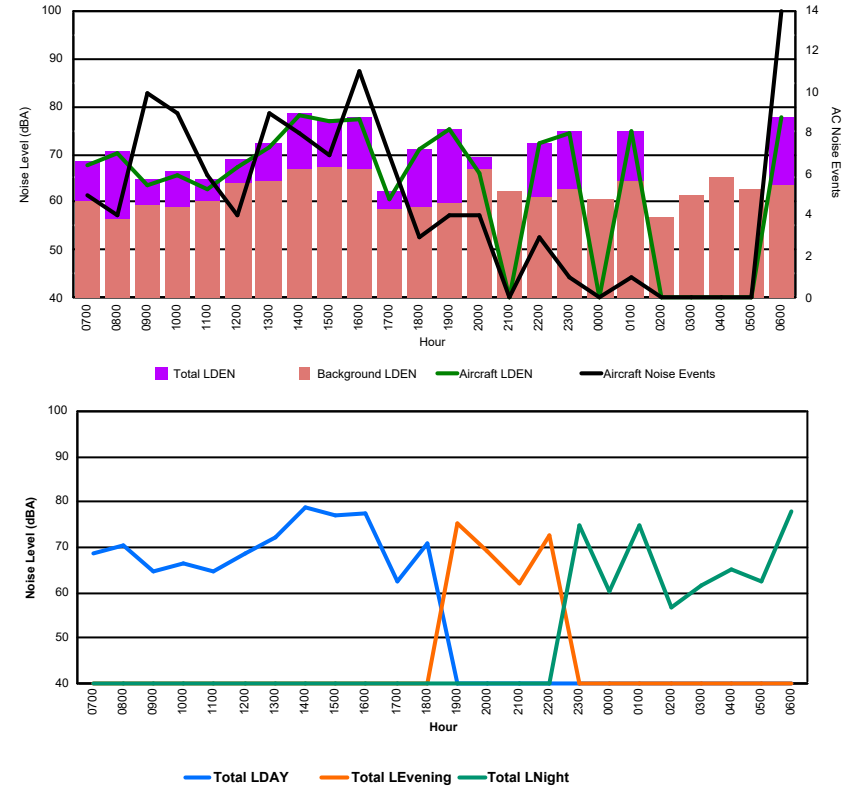

Luxembourg Airport Noise Distribution by Hour

Between 05/10/2024 00:00:00 and 05/10/2024 23:59:59 (Local Time)

Day	Aircraft Events	Total LDEN dB (A)	Aircraft LDEN dB(A)	Background LDEN dB(A)	Total LDay dB(A)	Total LEvening dB(A)	Total LNight dB (A)	
05/10/24	7:00	5	68.5	67.9	60.4	68.5	-	-
05/10/24	8:00	4	70.5	70.3	56.4	70.5	-	-
05/10/24	9:00	10	64.9	63.7	59.3	64.9	-	-
05/10/24	10:00	9	66.5	65.7	58.8	66.5	-	-
05/10/24	11:00	6	64.6	62.9	60.1	64.6	-	-
05/10/24	12:00	4	68.9	67.4	64.0	68.9	-	-
05/10/24	13:00	9	72.2	71.4	64.5	72.2	-	-
05/10/24	14:00	8	78.7	78.3	67.0	78.7	-	-
05/10/24	15:00	7	77.1	76.7	67.1	77.1	-	-
05/10/24	16:00	11	77.6	77.3	66.7	77.6	-	-
05/10/24	17:00	7	62.4	60.5	58.7	62.4	-	-
05/10/24	18:00	3	71.1	70.9	58.9	71.1	-	-
05/10/24	19:00	4	75.4	75.2	59.7	-	75.4	-
05/10/24	20:00	4	69.3	65.9	66.9	-	69.3	-
05/10/24	21:00	-	62.2	-	62.2	-	62.2	-
05/10/24	22:00	3	72.5	72.2	60.9	-	72.5	-
05/10/24	23:00	1	74.7	74.4	62.7	-	-	74.7
06/10/24	0:00	-	60.5	-	60.5	-	-	60.5
06/10/24	1:00	1	75.0	74.6	64.3	-	-	75.0
06/10/24	2:00	-	56.7	-	56.8	-	-	56.7
06/10/24	3:00	-	61.6	-	61.6	-	-	61.6
06/10/24	4:00	-	65.0	-	65.2	-	-	65.0
06/10/24	5:00	-	62.7	-	62.9	-	-	62.7
06/10/24	6:00	14	77.9	77.8	63.6	-	-	77.9
	110	72.7	72.2	63.2	73.2	71.9	72.1	

Location: DVOR NMT # 2