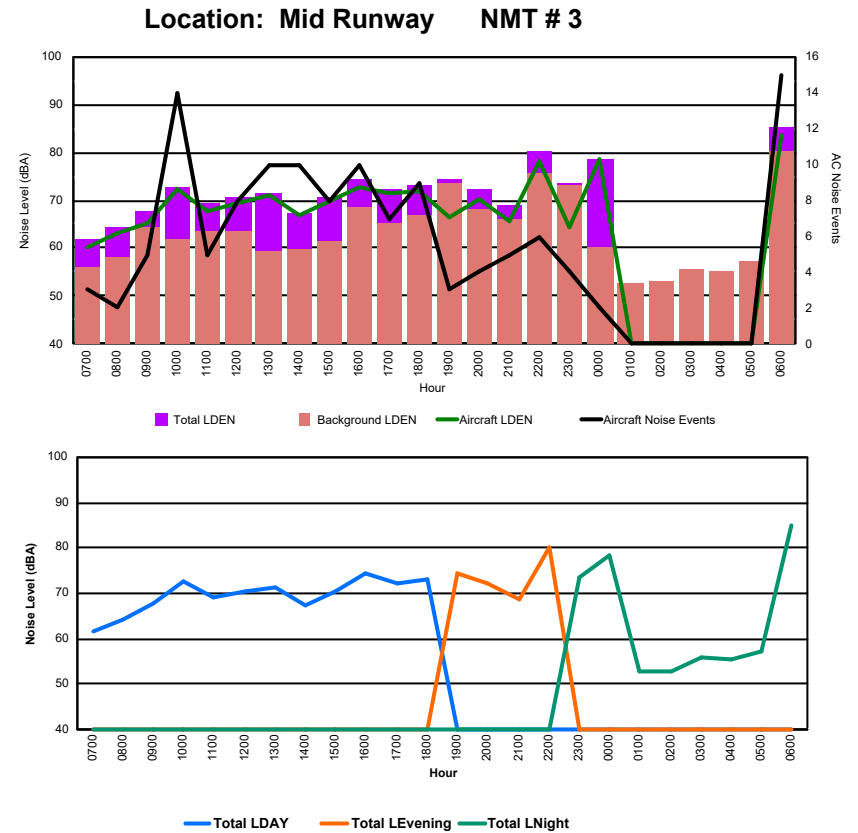

Luxembourg Airport Noise Distribution by Hour

Between 06/10/2024 00:00:00 and 06/10/2024 23:59:59 (Local Time)

Day	Aircraft Events	Total LDEN dB (A)	Aircraft LDEN dB(A)	Background LDEN dB(A)	Total LDay dB(A)	Total LEvening dB(A)	Total LNight dB (A)	
06/10/24	7:00	3	61.7	60.4	56.2	61.7	-	-
06/10/24	8:00	2	64.3	63.2	58.0	64.3	-	-
06/10/24	9:00	5	67.8	65.2	64.5	67.8	-	-
06/10/24	10:00	14	72.7	72.4	62.0	72.7	-	-
06/10/24	11:00	5	69.2	67.8	63.5	69.2	-	-
06/10/24	12:00	8	70.5	69.5	63.5	70.5	-	-
06/10/24	13:00	10	71.4	71.1	59.4	71.4	-	-
06/10/24	14:00	10	67.5	66.7	59.8	67.5	-	-
06/10/24	15:00	8	70.6	70.0	61.6	70.6	-	-
06/10/24	16:00	10	74.2	72.8	68.7	74.2	-	-
06/10/24	17:00	7	72.3	71.4	65.3	72.3	-	-
06/10/24	18:00	9	73.1	71.9	66.7	73.1	-	-
06/10/24	19:00	3	74.5	66.4	73.7	-	74.5	-
06/10/24	20:00	4	72.4	70.2	68.2	-	72.4	-
06/10/24	21:00	5	68.8	65.6	66.1	-	68.8	-
06/10/24	22:00	6	80.2	78.2	75.8	-	80.2	-
06/10/24	23:00	4	73.6	64.2	73.1	-	-	73.6
07/10/24	0:00	2	78.6	78.5	60.0	-	-	78.6
07/10/24	1:00	-	52.9	-	52.9	-	-	52.9
07/10/24	2:00	-	53.0	-	53.0	-	-	53.0
07/10/24	3:00	-	55.8	-	55.8	-	-	55.8
07/10/24	4:00	-	55.4	-	55.4	-	-	55.4
07/10/24	5:00	-	57.3	-	57.4	-	-	57.3
07/10/24	6:00	15	85.2	83.5	80.2	-	-	85.2
	130	74.8	73.2	69.8	70.8	76.0	77.3