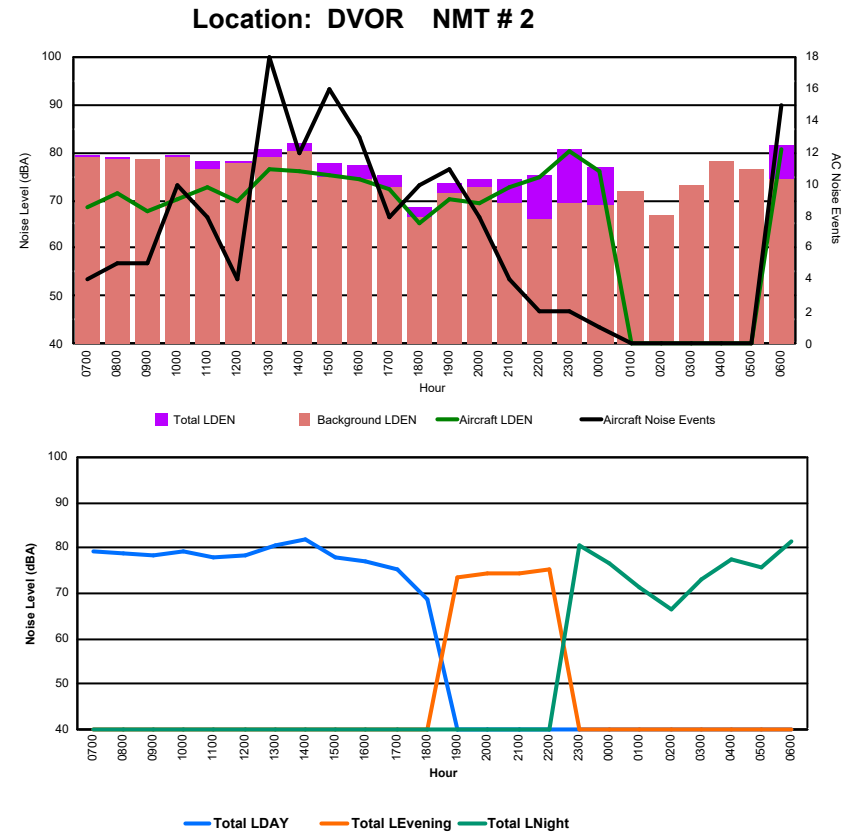

Luxembourg Airport Noise Distribution by Hour

Between 03/10/2024 00:00:00 and 03/10/2024 23:59:59 (Local Time)

Day	Aircraft Events	Total LDEN dB (A)	Aircraft LDEN dB(A)	Background LDEN dB(A)	Total LDay dB(A)	Total LEvening dB(A)	Total LNight dB (A)	
03/10/24	7:00	4	79.2	68.6	79.0	79.2	-	-
03/10/24	8:00	5	79.0	71.4	78.4	79.0	-	-
03/10/24	9:00	5	78.6	67.6	78.5	78.6	-	-
03/10/24	10:00	10	79.3	70.4	78.8	79.3	-	-
03/10/24	11:00	8	78.0	72.6	76.6	78.0	-	-
03/10/24	12:00	4	78.3	69.6	77.8	78.3	-	-
03/10/24	13:00	18	80.7	76.6	78.8	80.7	-	-
03/10/24	14:00	12	81.7	76.2	80.3	81.7	-	-
03/10/24	15:00	16	77.9	75.1	74.9	77.9	-	-
03/10/24	16:00	13	77.2	74.5	74.4	77.2	-	-
03/10/24	17:00	8	75.4	72.1	72.9	75.4	-	-
03/10/24	18:00	10	68.5	65.0	66.4	68.5	-	-
03/10/24	19:00	11	73.6	70.2	71.4	-	73.6	-
03/10/24	20:00	8	74.2	69.3	72.6	-	74.2	-
03/10/24	21:00	4	74.4	72.9	69.4	-	74.4	-
03/10/24	22:00	2	75.3	74.8	65.9	-	75.3	-
03/10/24	23:00	2	80.6	80.3	69.3	-	-	80.6
04/10/24	0:00	1	76.8	76.0	69.1	-	-	76.8
04/10/24	1:00	-	71.2	-	71.7	-	-	71.2
04/10/24	2:00	-	66.4	-	67.0	-	-	66.4
04/10/24	3:00	-	73.1	-	73.3	-	-	73.1
04/10/24	4:00	-	77.6	-	78.0	-	-	77.6
04/10/24	5:00	-	75.9	-	76.4	-	-	75.9
04/10/24	6:00	15	81.5	80.8	74.3	-	-	81.5
	156	77.7	73.7	75.8	78.6	74.4	77.4