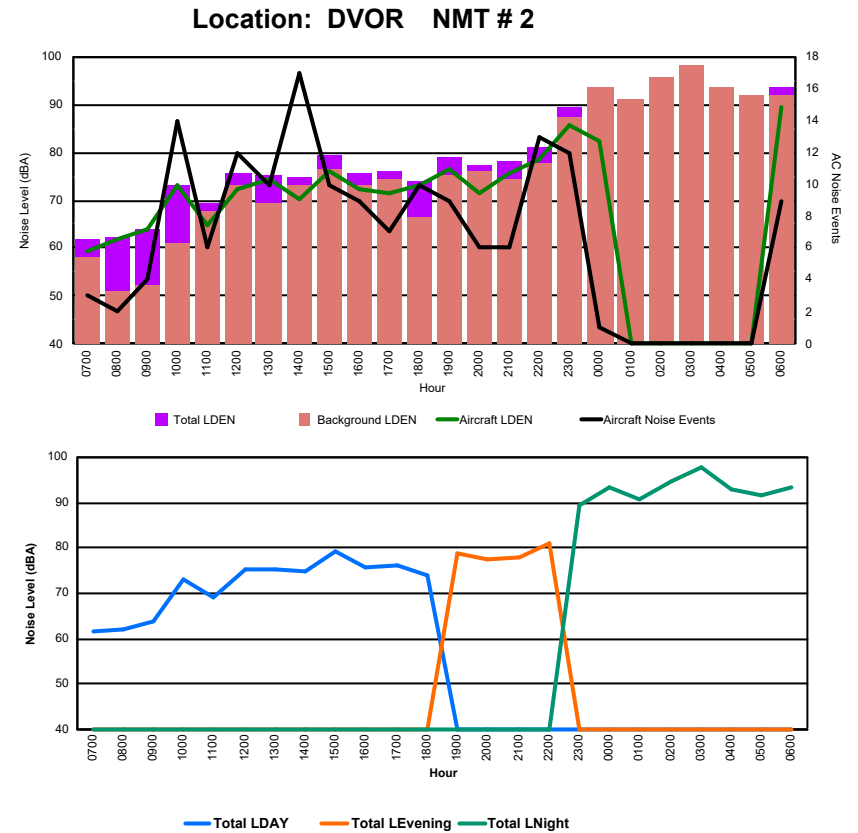

Luxembourg Airport Noise Distribution by Hour

Between 06/10/2024 00:00:00 and 06/10/2024 23:59:59 (Local Time)

Day	Aircraft Events	Total LDEN dB (A)	Aircraft LDEN dB(A)	Background LDEN dB(A)	Total LDay dB(A)	Total LEvening dB(A)	Total LNight dB (A)
06/10/24	7:00	3	61.7	59.3	58.2	61.7	-
06/10/24	8:00	2	62.1	61.8	50.9	62.1	-
06/10/24	9:00	4	64.0	63.8	52.2	64.0	-
06/10/24	10:00	14	73.3	73.1	61.0	73.3	-
06/10/24	11:00	6	69.2	64.6	67.7	69.2	-
06/10/24	12:00	12	75.5	72.3	73.1	75.5	-
06/10/24	13:00	10	75.4	74.2	69.5	75.4	-
06/10/24	14:00	17	74.7	70.2	73.0	74.7	-
06/10/24	15:00	10	79.2	76.2	76.3	79.2	-
06/10/24	16:00	9	75.7	72.2	73.3	75.7	-
06/10/24	17:00	7	76.0	71.3	74.4	76.0	-
06/10/24	18:00	10	74.0	73.3	66.5	74.0	-
06/10/24	19:00	9	78.9	76.6	75.3	-	78.9
06/10/24	20:00	6	77.3	71.5	76.2	-	77.3
06/10/24	21:00	6	78.0	75.8	74.4	-	78.0
06/10/24	22:00	13	81.0	78.5	77.7	-	81.0
06/10/24	23:00	12	89.5	85.6	87.4	-	89.5
07/10/24	0:00	1	93.5	82.5	93.7	-	93.5
07/10/24	1:00	-	90.7	-	90.9	-	90.7
07/10/24	2:00	-	94.9	-	95.6	-	94.9
07/10/24	3:00	-	98.0	-	98.2	-	98.0
07/10/24	4:00	-	93.0	-	93.4	-	93.0
07/10/24	5:00	-	91.6	-	91.7	-	91.6
07/10/24	6:00	9	93.6	89.4	92.0	-	93.6
	160	89.2	78.6	89.2	74.3	79.0	93.9