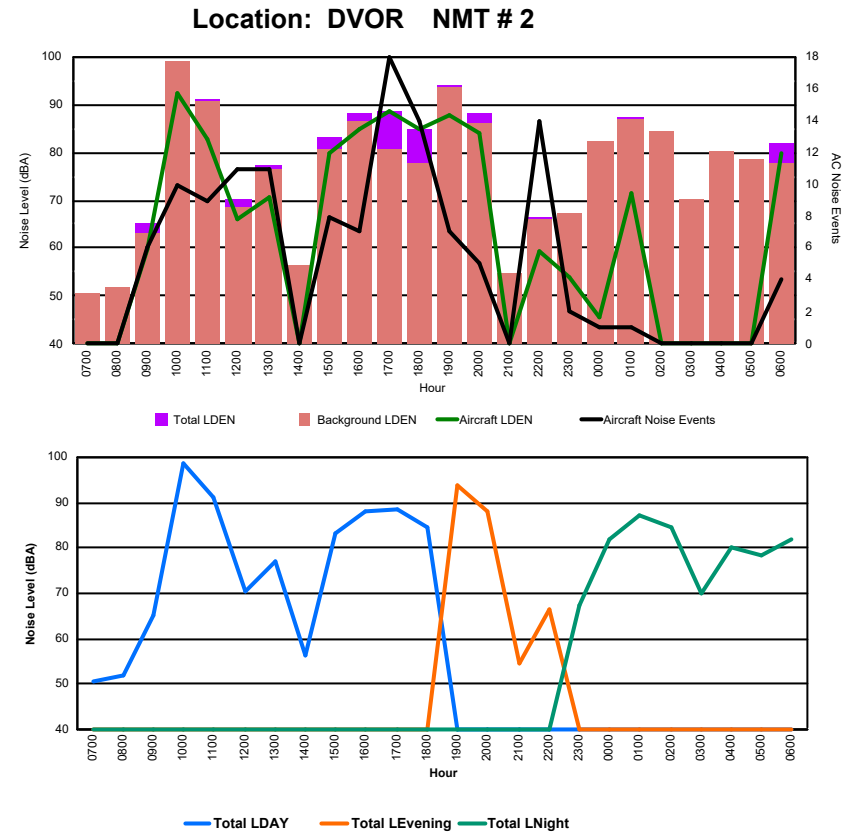

Luxembourg Airport Noise Distribution by Hour

Between 10/10/2024 00:00:00 and 10/10/2024 23:59:59 (Local Time)

Day	Aircraft Events	Total LDEN dB (A)	Aircraft LDEN dB(A)	Background LDEN dB(A)	Total LDay dB(A)	Total LEvening dB(A)	Total LNight dB (A)
10/10/24 7:00	-	50.8	-	50.8	50.8	-	-
10/10/24 8:00	-	51.7	-	51.8	51.7	-	-
10/10/24 9:00	6	65.0	59.7	63.0	65.0	-	-
10/10/24 10:00	10	98.6	92.5	98.9	98.6	-	-
10/10/24 11:00	9	91.1	82.9	90.6	91.1	-	-
10/10/24 12:00	11	70.4	66.1	68.7	70.4	-	-
10/10/24 13:00	11	77.2	70.6	76.6	77.2	-	-
10/10/24 14:00	-	56.5	-	56.5	56.5	-	-
10/10/24 15:00	8	83.1	79.6	80.7	83.1	-	-
10/10/24 16:00	7	88.3	84.8	86.6	88.3	-	-
10/10/24 17:00	18	88.5	88.4	80.7	88.5	-	-
10/10/24 18:00	14	84.7	84.6	77.8	84.7	-	-
10/10/24 19:00	7	93.9	87.6	93.4	-	93.9	-
10/10/24 20:00	5	88.2	84.1	86.1	-	88.2	-
10/10/24 21:00	-	54.6	-	54.6	-	54.6	-
10/10/24 22:00	14	66.5	59.4	66.1	-	66.5	-
10/10/24 23:00	2	67.3	54.1	67.3	-	-	67.3
11/10/24 0:00	1	82.1	45.8	82.3	-	-	82.1
11/10/24 1:00	1	87.2	71.6	87.0	-	-	87.2
11/10/24 2:00	-	84.5	-	84.5	-	-	84.5
11/10/24 3:00	-	70.0	-	70.3	-	-	70.0
11/10/24 4:00	-	80.1	-	80.2	-	-	80.1
11/10/24 5:00	-	78.5	-	78.7	-	-	78.5
11/10/24 6:00	4	81.9	79.9	77.9	-	-	81.9
	128	87.9	82.5	87.5	89.4	88.9	82.1