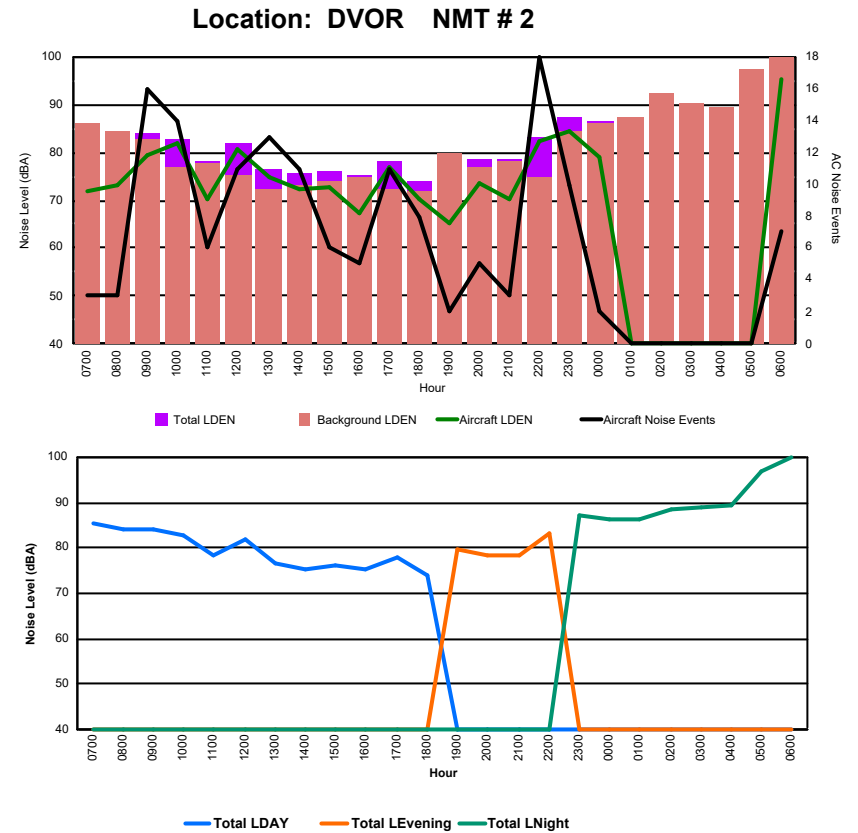

Luxembourg Airport Noise Distribution by Hour

Between 08/10/2024 00:00:00 and 08/10/2024 23:59:59 (Local Time)

Day	Aircraft Events	Total LDEN dB (A)	Aircraft LDEN dB(A)	Background LDEN dB(A)	Total LDay dB(A)	Total LEvening dB(A)	Total LNight dB (A)	
08/10/24	7:00	3	85.5	71.7	85.9	85.5	-	-
08/10/24	8:00	3	84.1	73.0	84.2	84.1	-	-
08/10/24	9:00	16	84.0	79.2	82.6	84.0	-	-
08/10/24	10:00	14	82.9	81.7	76.9	82.9	-	-
08/10/24	11:00	6	78.3	70.1	77.9	78.3	-	-
08/10/24	12:00	11	81.7	80.7	75.4	81.7	-	-
08/10/24	13:00	13	76.6	74.7	72.4	76.6	-	-
08/10/24	14:00	11	75.5	72.4	73.1	75.5	-	-
08/10/24	15:00	6	76.1	72.8	73.8	76.1	-	-
08/10/24	16:00	5	75.2	67.1	74.8	75.2	-	-
08/10/24	17:00	11	78.1	76.9	72.4	78.1	-	-
08/10/24	18:00	8	73.9	70.1	71.9	73.9	-	-
08/10/24	19:00	2	79.7	65.2	79.8	-	79.7	-
08/10/24	20:00	5	78.4	73.7	76.9	-	78.4	-
08/10/24	21:00	3	78.6	70.3	78.2	-	78.6	-
08/10/24	22:00	18	83.1	82.5	74.9	-	83.1	-
08/10/24	23:00	10	87.2	84.5	84.3	-	-	87.2
09/10/24	0:00	2	86.4	79.0	86.1	-	-	86.4
09/10/24	1:00	-	86.4	-	87.2	-	-	86.4
09/10/24	2:00	-	88.4	-	92.1	-	-	88.4
09/10/24	3:00	-	89.0	-	90.4	-	-	89.0
09/10/24	4:00	-	89.2	-	89.4	-	-	89.2
09/10/24	5:00	-	96.8	-	97.2	-	-	96.8
09/10/24	6:00	7	102.7	95.1	105.7	-	-	102.7
	154	90.8	82.6	93.1	81.0	80.4	95.3