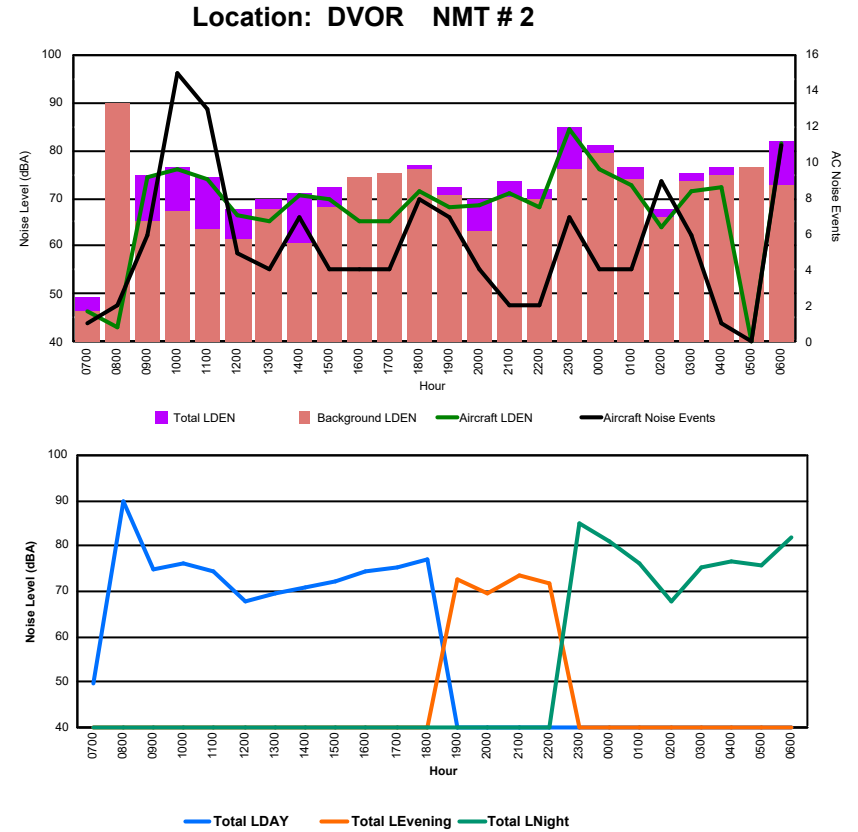

Luxembourg Airport Noise Distribution by Hour

Between 15/10/2024 00:00:00 and 15/10/2024 23:59:59 (Local Time)

Day	Aircraft Events	Total LDEN dB(A)	Aircraft LDEN dB(A)	Background LDEN dB(A)	Total LDay dB(A)	Total LEvening dB(A)	Total LNight dB(A)	
15/10/24	7:00	1	49.5	46.6	46.5	49.5	-	-
15/10/24	8:00	2	89.9	43.1	89.9	89.9	-	-
15/10/24	9:00	6	74.9	74.5	65.1	74.9	-	-
15/10/24	10:00	15	76.4	75.9	67.2	76.4	-	-
15/10/24	11:00	13	74.4	74.0	63.5	74.4	-	-
15/10/24	12:00	5	67.6	66.5	61.3	67.6	-	-
15/10/24	13:00	4	69.7	65.1	67.9	69.7	-	-
15/10/24	14:00	7	71.0	70.6	60.8	71.0	-	-
15/10/24	15:00	4	72.2	70.0	68.3	72.2	-	-
15/10/24	16:00	4	74.4	65.4	74.2	74.4	-	-
15/10/24	17:00	4	75.4	65.1	75.2	75.4	-	-
15/10/24	18:00	8	77.0	71.3	76.1	77.0	-	-
15/10/24	19:00	7	72.5	68.2	70.8	-	72.5	-
15/10/24	20:00	4	69.7	68.7	63.0	-	69.7	-
15/10/24	21:00	2	73.5	71.0	70.3	-	73.5	-
15/10/24	22:00	2	71.7	68.0	69.6	-	71.7	-
15/10/24	23:00	7	84.9	84.4	76.1	-	-	84.9
16/10/24	0:00	4	80.9	76.2	79.3	-	-	80.9
16/10/24	1:00	4	76.4	72.8	74.0	-	-	76.4
16/10/24	2:00	9	67.9	63.9	66.0	-	-	67.9
16/10/24	3:00	6	75.4	71.3	73.7	-	-	75.4
16/10/24	4:00	1	76.5	72.1	75.0	-	-	76.5
16/10/24	5:00	-	75.9	-	76.4	-	-	75.9
16/10/24	6:00	11	82.0	81.6	72.9	-	-	82.0
		130	79.3	74.6	77.7	72.1	79.8