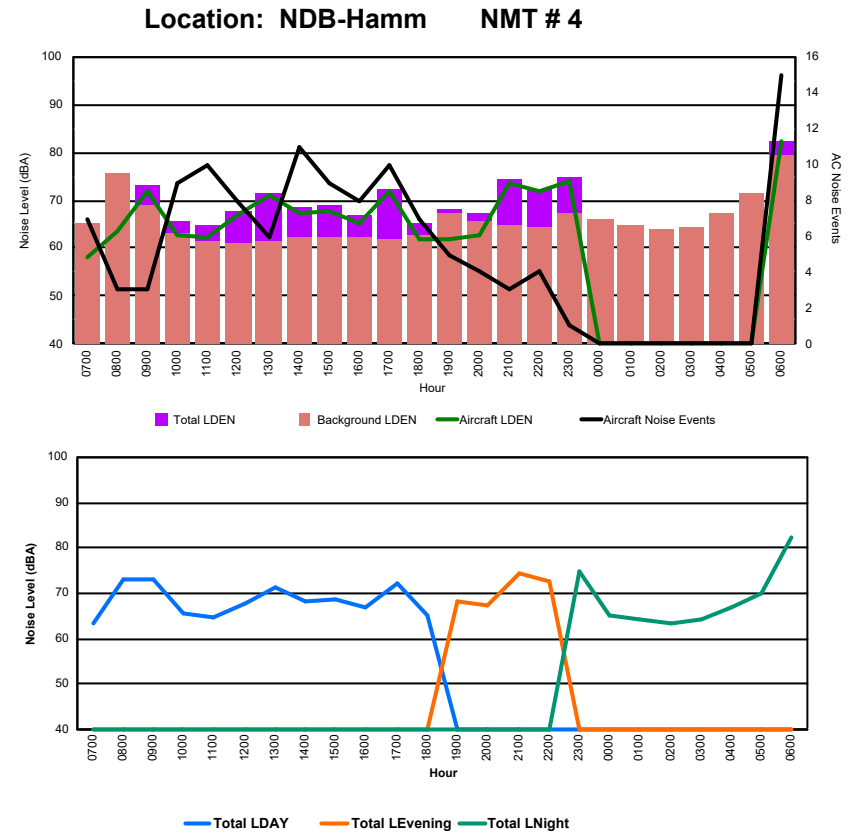

Luxembourg Airport Noise Distribution by Hour

Between 07/10/2024 00:00:00 and 07/10/2024 23:59:59 (Local Time)

Day	Aircraft Events	Total LDEN dB (A)	Aircraft LDEN dB(A)	Background LDEN dB(A)	Total LDay dB(A)	Total LEvening dB(A)	Total LNight dB (A)	
07/10/24	7:00	7	63.2	58.0	65.3	63.2	-	-
07/10/24	8:00	3	72.9	63.5	75.8	72.9	-	-
07/10/24	9:00	3	73.3	71.9	69.0	73.3	-	-
07/10/24	10:00	9	65.6	62.7	63.0	65.6	-	-
07/10/24	11:00	10	64.6	62.2	61.3	64.6	-	-
07/10/24	12:00	8	67.7	66.7	60.9	67.7	-	-
07/10/24	13:00	6	71.4	70.9	61.4	71.4	-	-
07/10/24	14:00	11	68.4	67.3	62.2	68.4	-	-
07/10/24	15:00	9	68.9	67.9	62.5	68.9	-	-
07/10/24	16:00	8	66.9	65.3	62.1	66.9	-	-
07/10/24	17:00	10	72.1	71.7	61.8	72.1	-	-
07/10/24	18:00	7	65.2	61.9	62.8	65.2	-	-
07/10/24	19:00	5	68.2	62.0	67.3	-	68.2	-
07/10/24	20:00	4	67.4	62.9	65.7	-	67.4	-
07/10/24	21:00	3	74.2	73.7	64.7	-	74.2	-
07/10/24	22:00	4	72.5	71.9	64.2	-	72.5	-
07/10/24	23:00	1	74.9	74.0	67.3	-	-	74.9
08/10/24	0:00	-	65.0	-	66.0	-	-	65.0
08/10/24	1:00	-	64.2	-	64.9	-	-	64.2
08/10/24	2:00	-	63.2	-	63.8	-	-	63.2
08/10/24	3:00	-	64.4	-	64.5	-	-	64.4
08/10/24	4:00	-	66.7	-	67.4	-	-	66.7
08/10/24	5:00	-	70.0	-	71.5	-	-	70.0
08/10/24	6:00	15	82.4	82.2	79.4	-	-	82.4
	123	72.2	71.0	69.3	69.6	71.5	74.6