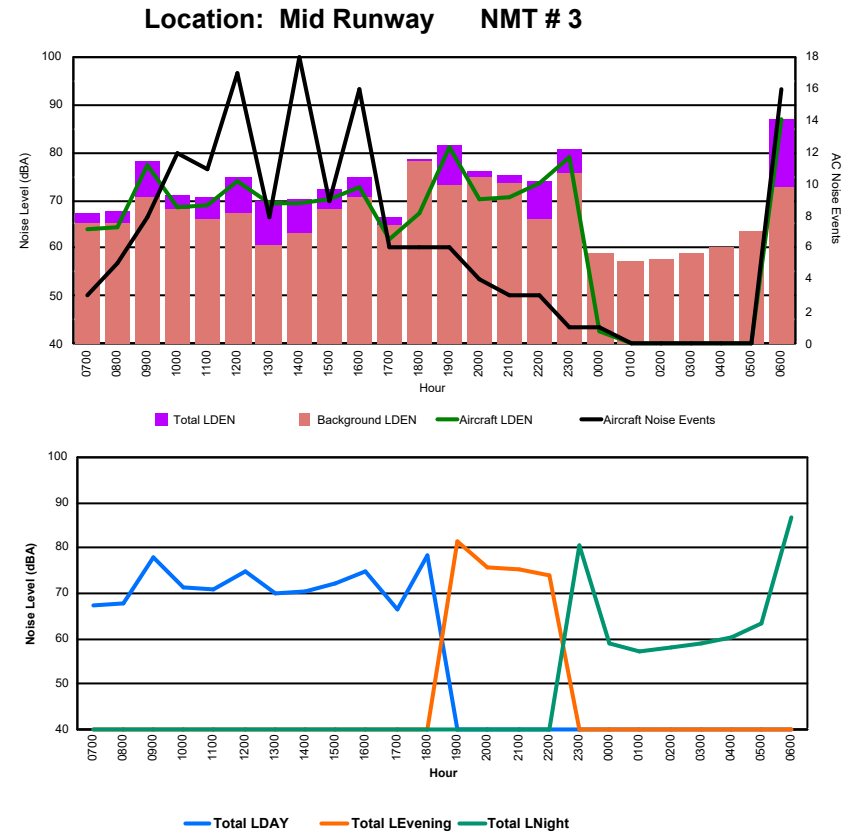

Location: DVOR NMT # 2

Luxembourg Airport Noise Distribution by Hour

Between 11/10/2024 00:00:00 and 11/10/2024 23:59:59 (Local Time)

Day	Aircraft Events	Total LDEN dB(A)	Aircraft LDEN dB(A)	Background LDEN dB(A)	Total LDay dB(A)	Total LEvening dB(A)	Total LNight dB(A)
11/10/24 7:00	3	67.5	63.8	65.2	67.5	-	-
11/10/24 8:00	5	67.7	64.3	65.1	67.7	-	-
11/10/24 9:00	8	78.1	77.2	70.8	78.1	-	-
11/10/24 10:00	12	71.2	68.4	68.0	71.2	-	-
11/10/24 11:00	11	70.7	68.9	66.2	70.7	-	-
11/10/24 12:00	17	74.8	74.1	67.2	74.8	-	-
11/10/24 13:00	8	70.0	69.4	60.8	70.0	-	-
11/10/24 14:00	18	70.4	69.5	63.2	70.4	-	-
11/10/24 15:00	9	72.4	70.2	68.3	72.4	-	-
11/10/24 16:00	16	74.8	72.7	70.6	74.8	-	-
11/10/24 17:00	6	66.5	61.7	64.8	66.5	-	-
11/10/24 18:00	6	78.4	67.3	78.0	78.4	-	-
11/10/24 19:00	6	81.6	80.9	73.3	-	81.6	-
11/10/24 20:00	4	75.9	70.1	74.6	-	75.9	-
11/10/24 21:00	3	75.3	70.6	73.5	-	75.3	-
11/10/24 22:00	3	74.0	73.4	65.9	-	74.0	-
11/10/24 23:00	1	80.7	79.1	75.7	-	-	80.7
12/10/24 0:00	1	58.9	42.6	58.9	-	-	58.9
12/10/24 1:00	-	57.2	-	57.2	-	-	57.2
12/10/24 2:00	-	57.9	-	57.9	-	-	57.9
12/10/24 3:00	-	59.0	-	59.0	-	-	59.0
12/10/24 4:00	-	60.3	-	60.3	-	-	60.3
12/10/24 5:00	-	63.5	-	63.5	-	-	63.5
12/10/24 6:00	16	86.9	86.8	72.9	-	-	86.9
	153	76.7	75.6	70.4	73.6	77.8	78.8