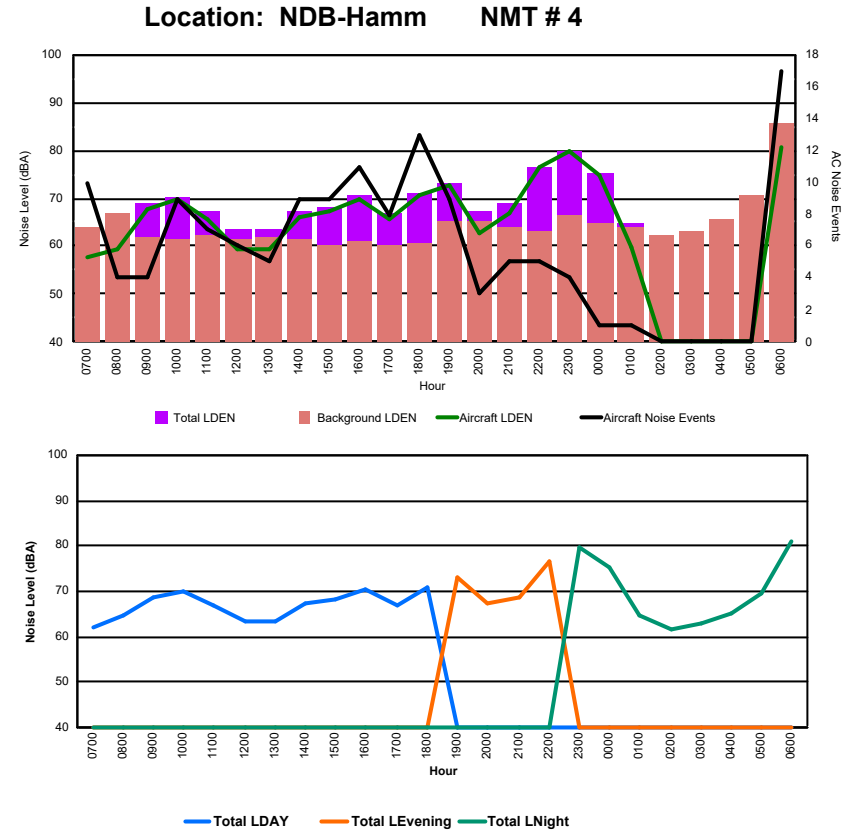

Luxembourg Airport Noise Distribution by Hour

Between 10/10/2024 00:00:00 and 10/10/2024 23:59:59 (Local Time)

Day	Aircraft Events	Total LDEN dB(A)	Aircraft LDEN dB(A)	Background LDEN dB(A)	Total LDay dB(A)	Total LEvening dB(A)	Total LNight dB(A)
10/10/24 7:00	10	61.9	57.8	64.0	61.9	-	-
10/10/24 8:00	4	64.7	59.3	66.7	64.7	-	-
10/10/24 9:00	4	68.8	67.9	61.8	68.8	-	-
10/10/24 10:00	9	70.2	69.6	61.3	70.2	-	-
10/10/24 11:00	7	67.1	65.5	62.2	67.1	-	-
10/10/24 12:00	6	63.4	59.3	61.4	63.4	-	-
10/10/24 13:00	5	63.5	59.2	61.8	63.5	-	-
10/10/24 14:00	9	67.2	65.9	61.4	67.2	-	-
10/10/24 15:00	9	68.2	67.5	60.2	68.2	-	-
10/10/24 16:00	11	70.5	70.0	61.2	70.5	-	-
10/10/24 17:00	8	66.8	65.8	60.2	66.8	-	-
10/10/24 18:00	13	71.0	70.7	60.5	71.0	-	-
10/10/24 19:00	9	73.3	72.6	65.2	-	73.3	-
10/10/24 20:00	3	67.2	62.7	65.4	-	67.2	-
10/10/24 21:00	5	68.8	67.0	64.1	-	68.8	-
10/10/24 22:00	5	76.6	76.4	63.1	-	76.6	-
10/10/24 23:00	4	79.9	79.7	66.5	-	-	79.9
11/10/24 0:00	1	75.3	74.9	64.8	-	-	75.3
11/10/24 1:00	1	64.9	59.7	64.0	-	-	64.9
11/10/24 2:00	-	61.7	-	62.2	-	-	61.7
11/10/24 3:00	-	63.0	-	63.1	-	-	63.0
11/10/24 4:00	-	65.3	-	65.5	-	-	65.3
11/10/24 5:00	-	69.4	-	70.8	-	-	69.4
11/10/24 6:00	17	81.1	80.7	85.6	-	-	81.1
	140	72.5	71.9	72.5	67.8	73.0	75.4