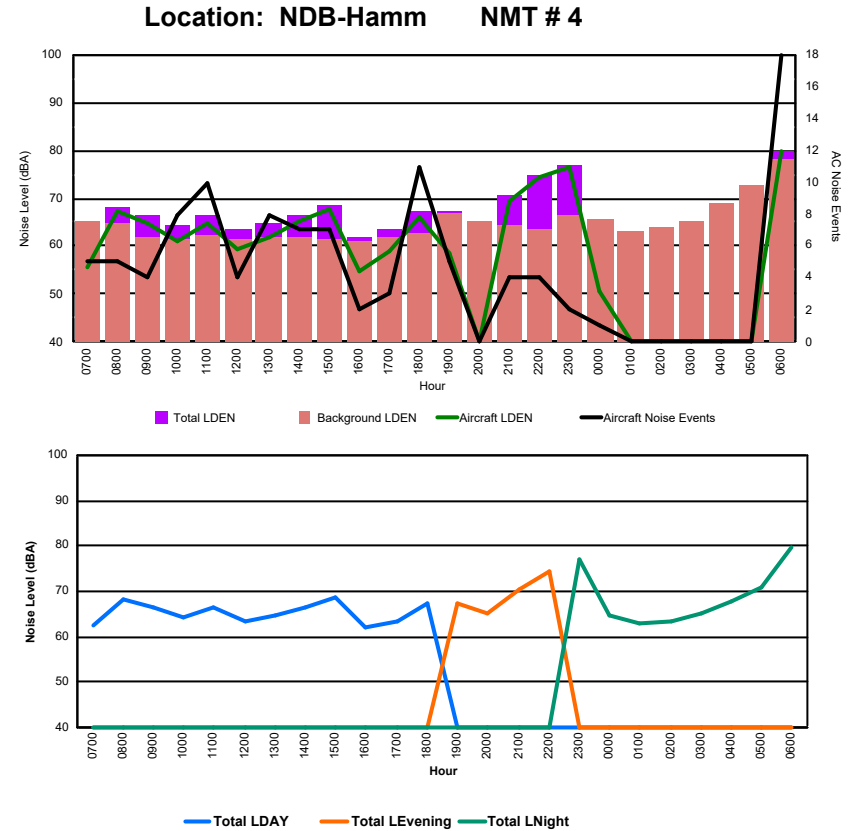

Luxembourg Airport Noise Distribution by Hour

Between 08/10/2024 00:00:00 and 08/10/2024 23:59:59 (Local Time)

Day	Aircraft Events	Total LDEN dB(A)	Aircraft LDEN dB(A)	Background LDEN dB(A)	Total LDay dB(A)	Total LEvening dB(A)	Total LNight dB(A)	
08/10/24	7:00	5	62.5	55.6	65.2	62.5	-	-
08/10/24	8:00	5	68.3	67.3	64.6	68.3	-	-
08/10/24	9:00	4	66.5	64.7	61.8	66.5	-	-
08/10/24	10:00	8	64.2	61.2	61.6	64.2	-	-
08/10/24	11:00	10	66.4	64.6	62.4	66.4	-	-
08/10/24	12:00	4	63.5	59.3	61.6	63.5	-	-
08/10/24	13:00	8	64.7	61.9	61.9	64.7	-	-
08/10/24	14:00	7	66.6	65.0	61.8	66.6	-	-
08/10/24	15:00	7	68.5	67.6	61.5	68.5	-	-
08/10/24	16:00	2	61.9	54.7	61.1	61.9	-	-
08/10/24	17:00	3	63.6	59.1	61.8	63.6	-	-
08/10/24	18:00	11	67.5	66.0	62.8	67.5	-	-
08/10/24	19:00	5	67.2	58.4	66.8	-	67.2	-
08/10/24	20:00	-	65.0	-	65.0	-	65.0	-
08/10/24	21:00	4	70.6	69.5	64.4	-	70.6	-
08/10/24	22:00	4	74.6	74.3	63.5	-	74.6	-
08/10/24	23:00	2	77.0	76.6	66.4	-	-	77.0
09/10/24	0:00	1	64.6	50.6	65.5	-	-	64.6
09/10/24	1:00	-	62.8	-	63.3	-	-	62.8
09/10/24	2:00	-	63.2	-	63.8	-	-	63.2
09/10/24	3:00	-	65.0	-	65.3	-	-	65.0
09/10/24	4:00	-	67.8	-	68.8	-	-	67.8
09/10/24	5:00	-	70.9	-	72.6	-	-	70.9
09/10/24	6:00	18	79.9	79.6	78.1	-	-	79.9
	108	70.5	69.3	67.7	65.9	70.9	73.4