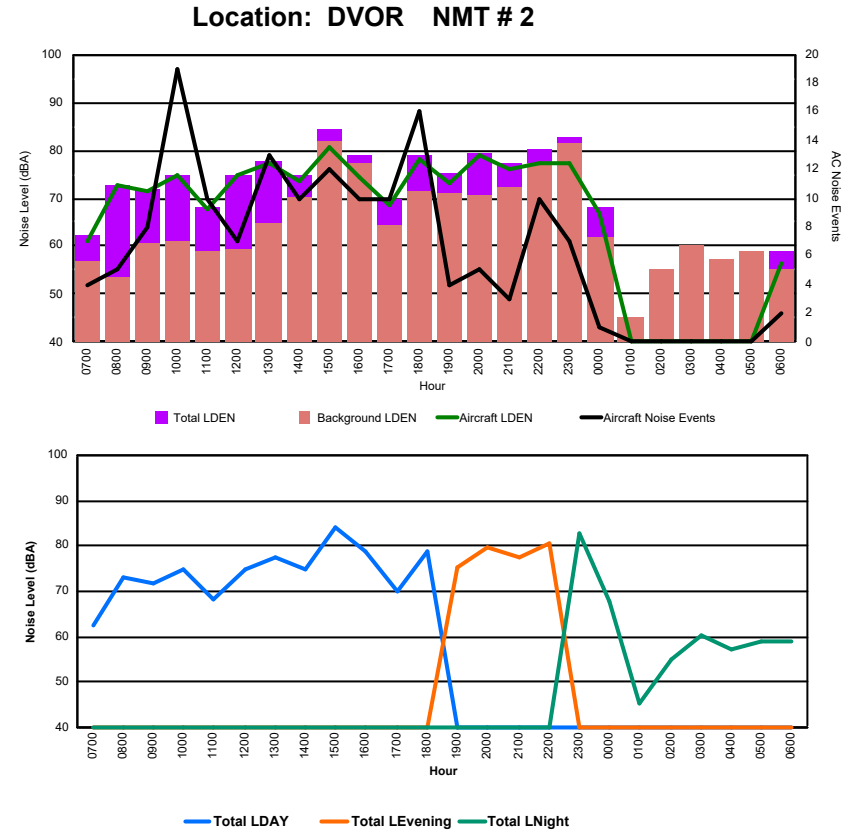

Luxembourg Airport Noise Distribution by Hour

Between 14/10/2024 00:00:00 and 14/10/2024 23:59:59 (Local Time)

Day	Aircraft Events	Total LDEN dB(A)	Aircraft LDEN dB(A)	Background LDEN dB(A)	Total LDay dB(A)	Total LEvening dB(A)	Total LNight dB(A)	
14/10/24	7:00	4	62.3	60.9	57.0	62.3	-	-
14/10/24	8:00	5	72.9	72.8	53.7	72.9	-	-
14/10/24	9:00	8	71.9	71.6	60.6	71.9	-	-
14/10/24	10:00	19	74.8	74.7	61.2	74.8	-	-
14/10/24	11:00	10	68.2	67.7	58.9	68.2	-	-
14/10/24	12:00	7	74.9	74.8	59.5	74.9	-	-
14/10/24	13:00	13	77.7	77.5	64.7	77.7	-	-
14/10/24	14:00	10	74.9	73.4	70.1	74.9	-	-
14/10/24	15:00	12	84.2	80.8	81.8	84.2	-	-
14/10/24	16:00	10	79.0	74.4	77.2	79.0	-	-
14/10/24	17:00	10	69.8	68.5	64.4	69.8	-	-
14/10/24	18:00	16	79.0	78.1	71.6	79.0	-	-
14/10/24	19:00	4	75.3	73.2	71.2	-	75.3	-
14/10/24	20:00	5	79.5	78.9	70.7	-	79.5	-
14/10/24	21:00	3	77.5	76.1	72.2	-	77.5	-
14/10/24	22:00	10	80.4	77.5	77.1	-	80.4	-
14/10/24	23:00	7	82.9	77.3	81.6	-	-	82.9
15/10/24	0:00	1	68.0	66.8	61.7	-	-	68.0
15/10/24	1:00	-	45.4	-	45.4	-	-	45.4
15/10/24	2:00	-	55.1	-	55.1	-	-	55.1
15/10/24	3:00	-	60.2	-	60.2	-	-	60.2
15/10/24	4:00	-	57.4	-	57.4	-	-	57.4
15/10/24	5:00	-	58.9	-	58.9	-	-	58.9
15/10/24	6:00	2	58.9	56.6	55.2	-	-	58.9
	156	76.7	74.3	73.0	77.2	78.6	74.1