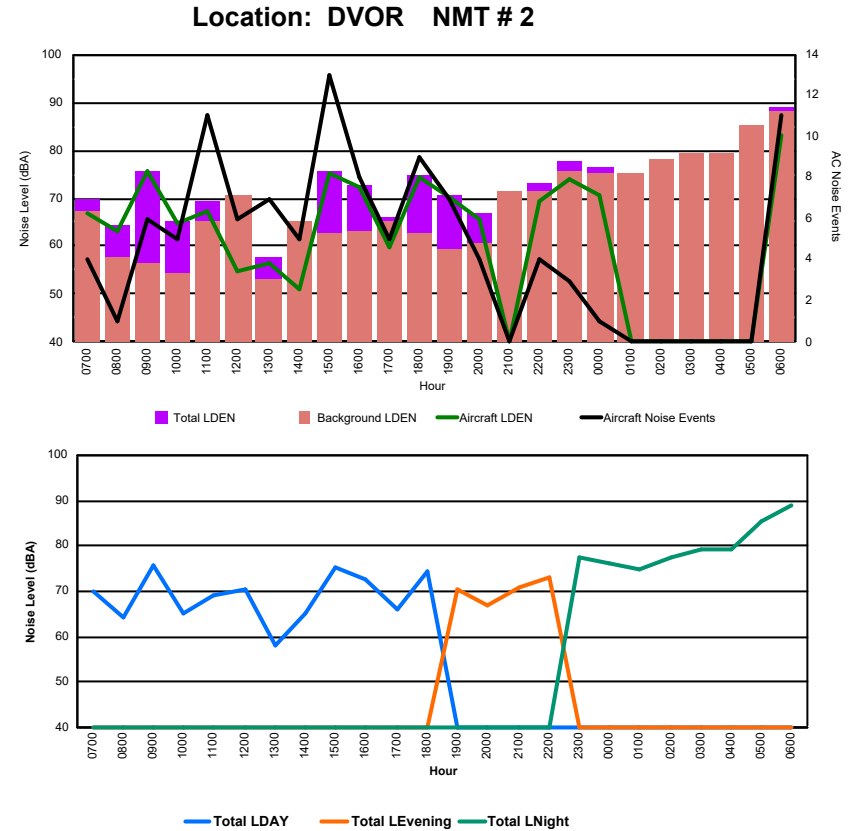

Luxembourg Airport Noise Distribution by Hour

Between 02/10/2024 00:00:00 and 02/10/2024 23:59:59 (Local Time)

Day	Aircraft Events	Total LDEN dB (A)	Aircraft LDEN dB(A)	Background LDEN dB(A)	Total LDay dB(A)	Total LEvening dB(A)	Total LNight dB (A)
02/10/24 7:00	4	69.8	66.7	67.4	69.8	-	-
02/10/24 8:00	1	64.3	63.2	57.9	64.3	-	-
02/10/24 9:00	6	75.7	75.7	56.4	75.7	-	-
02/10/24 10:00	5	65.1	64.8	54.5	65.1	-	-
02/10/24 11:00	11	69.3	67.4	65.1	69.3	-	-
02/10/24 12:00	6	70.5	54.9	70.5	70.5	-	-
02/10/24 13:00	7	57.9	56.3	53.0	57.9	-	-
02/10/24 14:00	5	65.2	51.2	65.1	65.2	-	-
02/10/24 15:00	13	75.5	75.3	62.8	75.5	-	-
02/10/24 16:00	8	72.8	72.3	63.2	72.8	-	-
02/10/24 17:00	5	66.2	59.9	65.2	66.2	-	-
02/10/24 18:00	9	74.6	74.4	62.6	74.6	-	-
02/10/24 19:00	7	70.5	70.2	59.2	-	70.5	-
02/10/24 20:00	4	66.8	65.6	60.7	-	66.8	-
02/10/24 21:00	-	71.1	-	71.3	-	71.1	-
02/10/24 22:00	4	73.3	69.3	71.3	-	73.3	-
02/10/24 23:00	3	77.7	73.8	75.6	-	-	77.7
03/10/24 0:00	1	76.3	70.6	75.1	-	-	76.3
03/10/24 1:00	-	75.0	-	75.2	-	-	75.0
03/10/24 2:00	-	77.7	-	78.1	-	-	77.7
03/10/24 3:00	-	79.2	-	79.5	-	-	79.2
03/10/24 4:00	-	79.1	-	79.5	-	-	79.1
03/10/24 5:00	-	85.3	-	85.4	-	-	85.3
03/10/24 6:00	11	89.1	83.0	88.2	-	-	89.1
	110	78.6	72.1	77.7	71.4	71.0	82.8