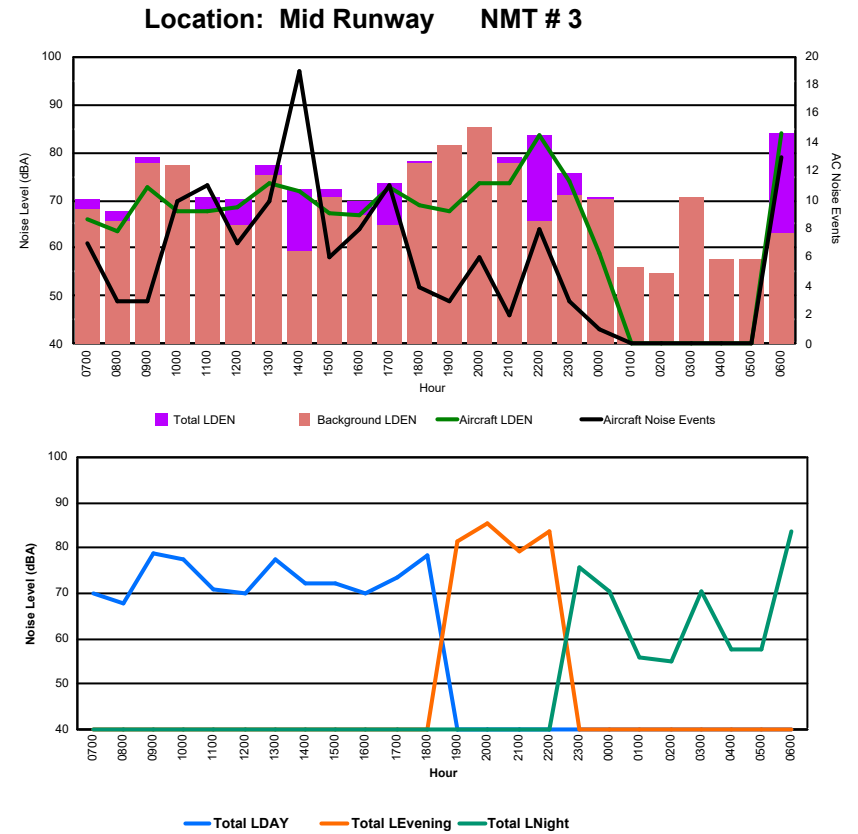

Luxembourg Airport Noise Distribution by Hour

Between 07/10/2024 00:00:00 and 07/10/2024 23:59:59 (Local Time)

Day	Aircraft Events	Total LDEN dB (A)	Aircraft LDEN dB(A)	Background LDEN dB(A)	Total LDay dB(A)	Total LEvening dB(A)	Total LNight dB (A)	
07/10/24	7:00	7	70.2	66.1	68.1	70.2	-	-
07/10/24	8:00	3	67.6	63.6	65.6	67.6	-	-
07/10/24	9:00	3	78.9	72.6	77.8	78.9	-	-
07/10/24	10:00	10	77.5	67.7	77.1	77.5	-	-
07/10/24	11:00	11	70.7	67.7	67.7	70.7	-	-
07/10/24	12:00	7	70.2	68.7	64.8	70.2	-	-
07/10/24	13:00	10	77.3	73.4	75.2	77.3	-	-
07/10/24	14:00	19	72.2	72.0	59.5	72.2	-	-
07/10/24	15:00	6	72.4	67.5	70.7	72.4	-	-
07/10/24	16:00	8	69.9	66.8	67.0	69.9	-	-
07/10/24	17:00	11	73.5	72.9	64.7	73.5	-	-
07/10/24	18:00	4	78.3	68.8	77.8	78.3	-	-
07/10/24	19:00	3	81.6	67.6	81.5	-	81.6	-
07/10/24	20:00	6	85.4	73.4	85.1	-	85.4	-
07/10/24	21:00	2	79.1	73.4	77.9	-	79.1	-
07/10/24	22:00	8	83.7	83.7	65.7	-	83.7	-
07/10/24	23:00	3	75.7	73.8	71.1	-	-	75.7
08/10/24	0:00	1	70.5	58.9	70.2	-	-	70.5
08/10/24	1:00	-	55.9	-	55.9	-	-	55.9
08/10/24	2:00	-	54.8	-	54.8	-	-	54.8
08/10/24	3:00	-	70.6	-	70.6	-	-	70.6
08/10/24	4:00	-	57.5	-	57.5	-	-	57.5
08/10/24	5:00	-	57.7	-	57.7	-	-	57.7
08/10/24	6:00	13	83.9	83.9	63.0	-	-	83.9
		135	77.9	74.5	75.3	74.8	83.0	75.8