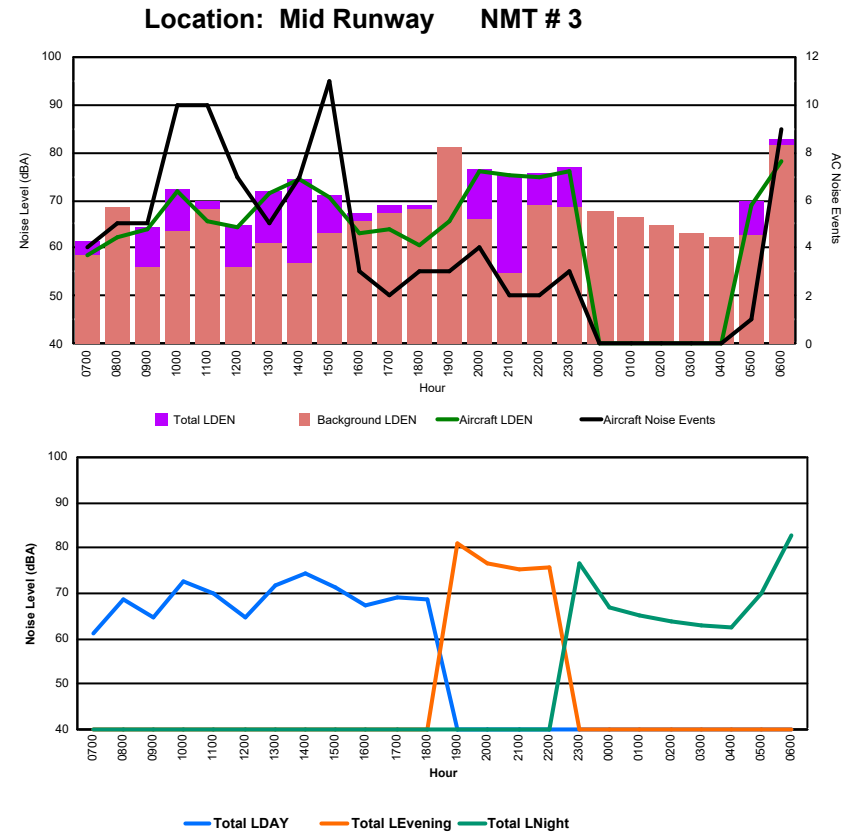

Luxembourg Airport Noise Distribution by Hour

Between 12/10/2024 00:00:00 and 12/10/2024 23:59:59 (Local Time)

Day	Aircraft Events	Total LDEN dB(A)	Aircraft LDEN dB(A)	Background LDEN dB(A)	Total LDay dB(A)	Total LEvening dB(A)	Total LNight dB(A)
12/10/24 7:00	4	61.4	58.7	58.5	61.4	-	-
12/10/24 8:00	5	68.5	62.2	68.4	68.5	-	-
12/10/24 9:00	5	64.5	63.8	55.9	64.5	-	-
12/10/24 10:00	10	72.5	71.9	63.4	72.5	-	-
12/10/24 11:00	10	69.9	65.5	68.0	69.9	-	-
12/10/24 12:00	7	64.9	64.4	56.0	64.9	-	-
12/10/24 13:00	5	71.7	71.3	61.0	71.7	-	-
12/10/24 14:00	7	74.5	74.4	56.9	74.5	-	-
12/10/24 15:00	11	71.2	70.5	63.2	71.2	-	-
12/10/24 16:00	3	67.4	63.1	65.5	67.4	-	-
12/10/24 17:00	2	69.0	64.0	67.3	69.0	-	-
12/10/24 18:00	3	68.9	60.6	68.3	68.9	-	-
12/10/24 19:00	3	81.0	65.5	80.9	-	81.0	-
12/10/24 20:00	4	76.6	76.2	65.9	-	76.6	-
12/10/24 21:00	2	75.3	75.3	54.8	-	75.3	-
12/10/24 22:00	2	75.7	74.7	69.1	-	75.7	-
12/10/24 23:00	3	76.8	76.2	68.6	-	-	76.8
13/10/24 0:00	-	66.8	-	67.9	-	-	66.8
13/10/24 1:00	-	65.2	-	66.3	-	-	65.2
13/10/24 2:00	-	63.9	-	64.8	-	-	63.9
13/10/24 3:00	-	63.0	-	63.1	-	-	63.0
13/10/24 4:00	-	62.4	-	62.4	-	-	62.4
13/10/24 5:00	1	70.0	69.0	62.8	-	-	70.0
13/10/24 6:00	9	82.9	78.1	81.3	-	-	82.9
	96	74.2	71.1	71.4	70.0	77.8	75.2