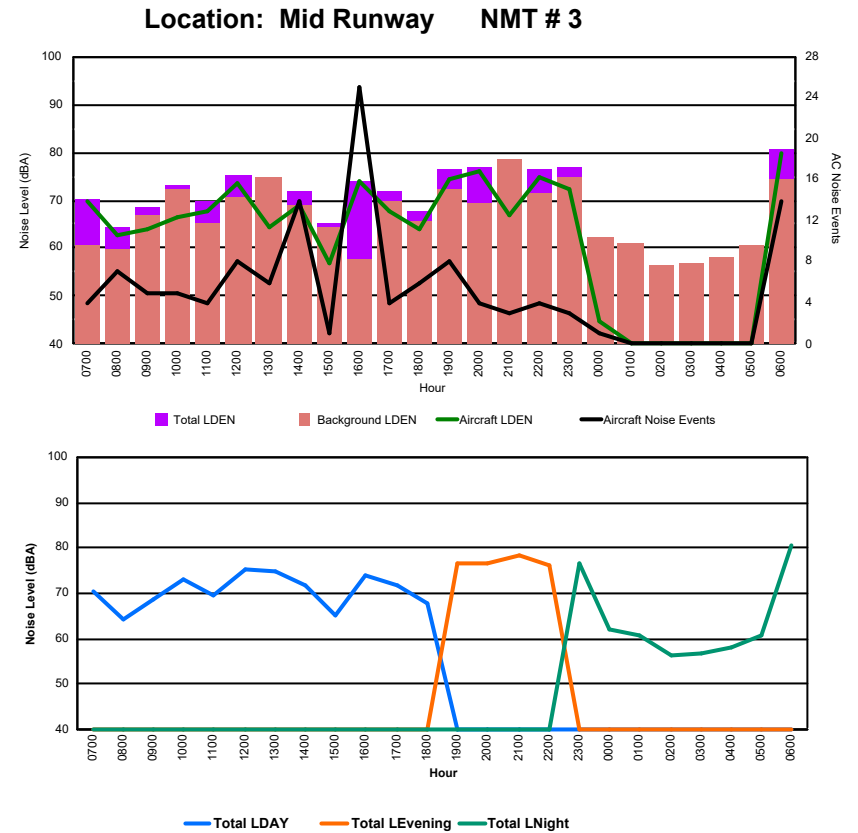

Luxembourg Airport Noise Distribution by Hour

Between 13/10/2024 00:00:00 and 13/10/2024 23:59:59 (Local Time)

Day	Aircraft Events	Total LDEN dB(A)	Aircraft LDEN dB(A)	Background LDEN dB(A)	Total LDay dB(A)	Total LEvening dB(A)	Total LNight dB(A)
13/10/24 7:00	4	70.3	69.8	60.8	70.3	-	-
13/10/24 8:00	7	64.3	62.7	59.7	64.3	-	-
13/10/24 9:00	5	68.5	64.1	66.7	68.5	-	-
13/10/24 10:00	5	73.3	66.3	72.4	73.3	-	-
13/10/24 11:00	4	69.7	67.9	65.0	69.7	-	-
13/10/24 12:00	8	75.3	73.4	70.8	75.3	-	-
13/10/24 13:00	6	75.0	64.4	74.7	75.0	-	-
13/10/24 14:00	14	71.8	69.0	69.0	71.8	-	-
13/10/24 15:00	1	65.2	56.9	64.5	65.2	-	-
13/10/24 16:00	25	73.9	73.8	57.7	73.9	-	-
13/10/24 17:00	4	71.9	67.8	69.8	71.9	-	-
13/10/24 18:00	6	67.8	64.0	65.7	67.8	-	-
13/10/24 19:00	8	76.5	74.4	72.3	-	76.5	-
13/10/24 20:00	4	76.8	75.9	69.3	-	76.8	-
13/10/24 21:00	3	78.6	66.7	78.4	-	78.6	-
13/10/24 22:00	4	76.3	74.6	71.4	-	76.3	-
13/10/24 23:00	3	76.8	72.3	75.0	-	-	76.8
14/10/24 0:00	1	62.2	44.6	62.3	-	-	62.2
14/10/24 1:00	-	60.7	-	60.9	-	-	60.7
14/10/24 2:00	-	56.3	-	56.4	-	-	56.3
14/10/24 3:00	-	56.9	-	56.9	-	-	56.9
14/10/24 4:00	-	58.0	-	58.0	-	-	58.0
14/10/24 5:00	-	60.7	-	60.7	-	-	60.7
14/10/24 6:00	14	80.7	79.7	74.2	-	-	80.7
	126	73.7	71.0	70.4	71.8	77.2	73.3