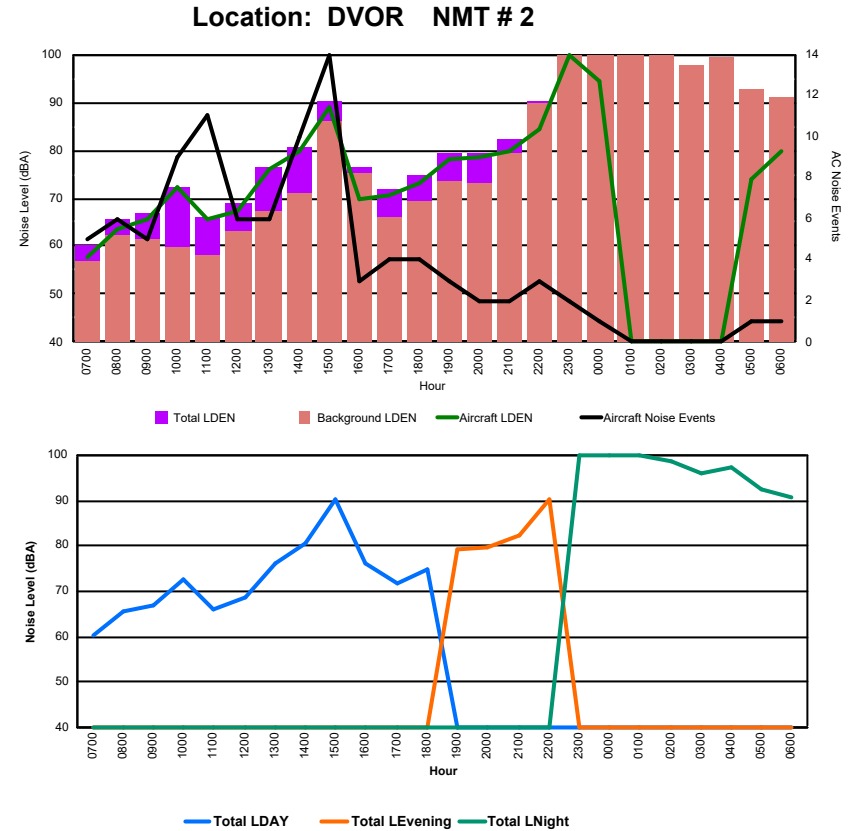

Luxembourg Airport Noise Distribution by Hour

Between 12/10/2024 00:00:00 and 12/10/2024 23:59:59 (Local Time)

Day	Aircraft Events	Total LDEN dB (A)	Aircraft LDEN dB(A)	Background LDEN dB(A)	Total LDay dB(A)	Total LEvening dB(A)	Total LNight dB (A)
12/10/24 7:00	5	60.2	57.9	56.8	60.2	-	-
12/10/24 8:00	6	65.7	63.6	62.3	65.7	-	-
12/10/24 9:00	5	66.9	65.6	61.4	66.9	-	-
12/10/24 10:00	9	72.5	72.3	59.8	72.5	-	-
12/10/24 11:00	11	66.1	65.5	58.1	66.1	-	-
12/10/24 12:00	6	68.8	67.5	63.1	68.8	-	-
12/10/24 13:00	6	76.4	75.9	67.3	76.4	-	-
12/10/24 14:00	10	80.5	79.9	71.0	80.5	-	-
12/10/24 15:00	14	90.1	88.9	85.9	90.1	-	-
12/10/24 16:00	3	76.4	69.8	75.3	76.4	-	-
12/10/24 17:00	4	71.8	70.6	65.9	71.8	-	-
12/10/24 18:00	4	74.7	73.3	69.2	74.7	-	-
12/10/24 19:00	3	79.4	78.2	73.6	-	79.4	-
12/10/24 20:00	2	79.5	78.5	73.1	-	79.5	-
12/10/24 21:00	2	82.5	79.8	79.4	-	82.5	-
12/10/24 22:00	3	90.4	84.3	90.0	-	90.4	-
12/10/24 23:00	2	110.6	100.2	111.5	-	-	110.6
13/10/24 0:00	1	110.6	94.4	112.9	-	-	110.6
13/10/24 1:00	-	103.8	-	107.3	-	-	103.8
13/10/24 2:00	-	98.8	-	100.9	-	-	98.8
13/10/24 3:00	-	96.0	-	97.7	-	-	96.0
13/10/24 4:00	-	97.4	-	99.5	-	-	97.4
13/10/24 5:00	1	92.3	74.0	92.9	-	-	92.3
13/10/24 6:00	1	90.8	79.6	90.9	-	-	90.8
	98	100.6	87.9	102.4	80.4	85.6	105.3