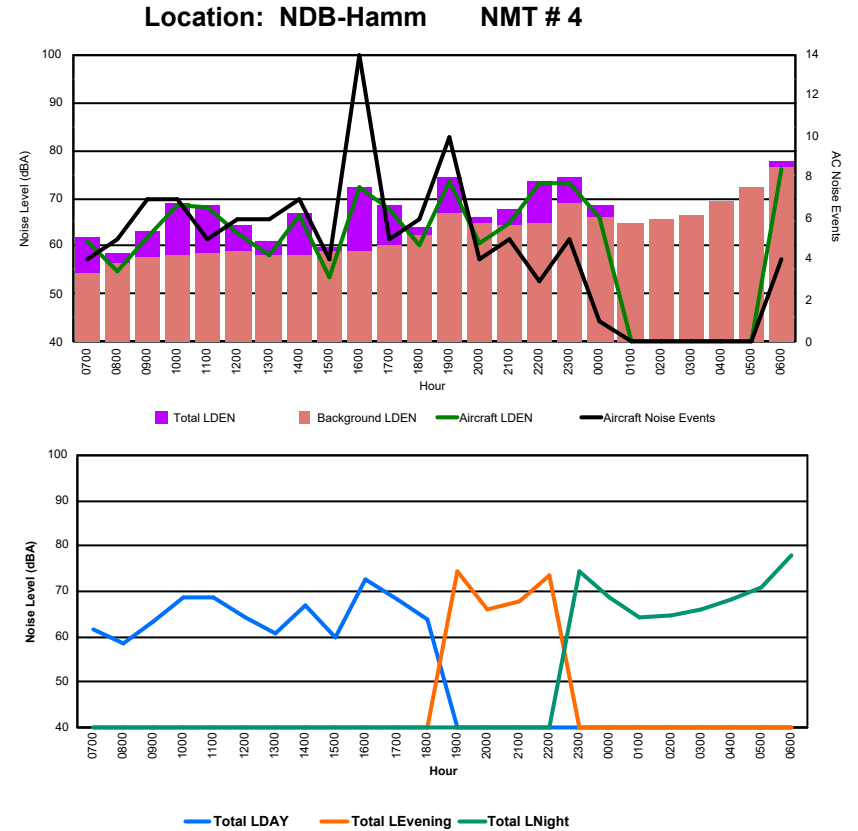

Luxembourg Airport Noise Distribution by Hour

Between 13/10/2024 00:00:00 and 13/10/2024 23:59:59 (Local Time)

Day	Aircraft Events	Total LDEN dB(A)	Aircraft LDEN dB(A)	Background LDEN dB(A)	Total LDay dB(A)	Total LEvening dB(A)	Total LNight dB(A)
13/10/24 7:00	4	61.8	61.0	54.4	61.8	-	-
13/10/24 8:00	5	58.6	54.9	56.6	58.6	-	-
13/10/24 9:00	7	63.3	61.9	57.9	63.3	-	-
13/10/24 10:00	7	68.9	68.5	58.3	68.9	-	-
13/10/24 11:00	5	68.5	68.0	58.5	68.5	-	-
13/10/24 12:00	6	64.2	62.7	59.1	64.2	-	-
13/10/24 13:00	6	60.9	58.0	58.0	60.9	-	-
13/10/24 14:00	7	66.9	66.4	58.2	66.9	-	-
13/10/24 15:00	4	59.9	53.7	58.8	59.9	-	-
13/10/24 16:00	14	72.5	72.3	58.9	72.5	-	-
13/10/24 17:00	5	68.4	67.7	60.1	68.4	-	-
13/10/24 18:00	6	64.0	60.0	62.2	64.0	-	-
13/10/24 19:00	10	74.3	73.5	66.7	-	74.3	-
13/10/24 20:00	4	66.2	60.7	64.8	-	66.2	-
13/10/24 21:00	5	67.6	64.9	64.3	-	67.6	-
13/10/24 22:00	3	73.6	73.0	64.9	-	73.6	-
13/10/24 23:00	5	74.5	73.3	68.8	-	-	74.5
14/10/24 0:00	1	68.7	66.1	66.2	-	-	68.7
14/10/24 1:00	-	64.1	-	64.8	-	-	64.1
14/10/24 2:00	-	64.7	-	65.6	-	-	64.7
14/10/24 3:00	-	65.9	-	66.3	-	-	65.9
14/10/24 4:00	-	68.2	-	69.2	-	-	68.2
14/10/24 5:00	-	70.9	-	72.5	-	-	70.9
14/10/24 6:00	4	77.9	76.1	76.5	-	-	77.9
	108	70.0	68.2	66.8	66.7	71.7	72.0