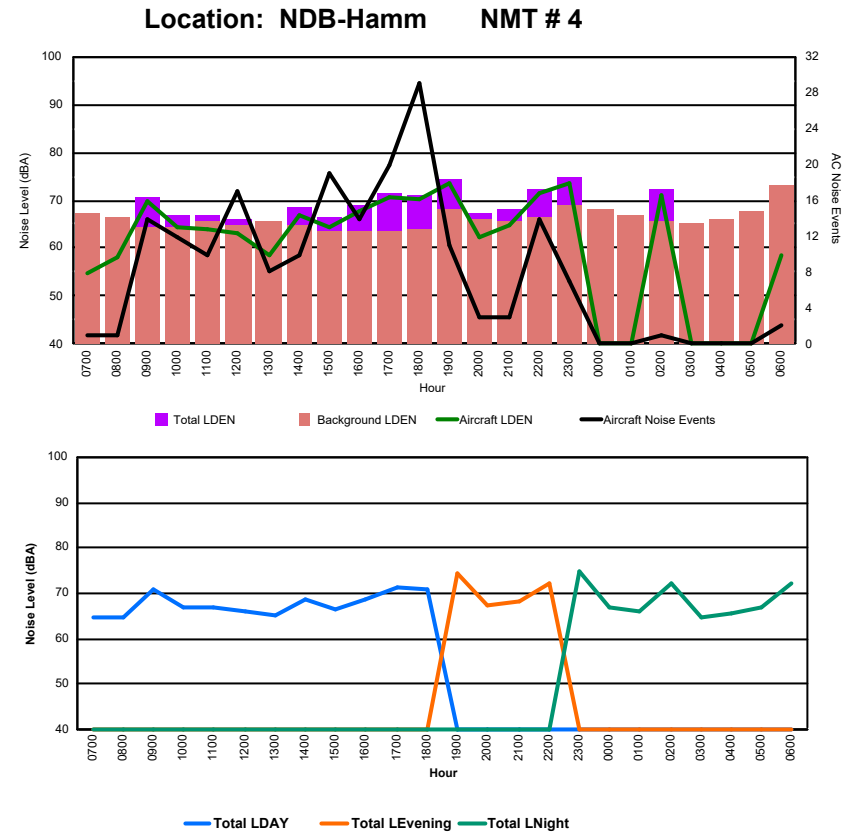

Luxembourg Airport Noise Distribution by Hour

Between 04/10/2024 00:00:00 and 04/10/2024 23:59:59 (Local Time)

Day	Aircraft Events	Total LDEN dB (A)	Aircraft LDEN dB(A)	Background LDEN dB(A)	Total LDay dB(A)	Total LEvening dB(A)	Total LNight dB (A)	
04/10/24	7:00	1	64.7	54.7	67.2	64.7	-	-
04/10/24	8:00	1	64.7	58.2	66.5	64.7	-	-
04/10/24	9:00	14	70.8	69.9	64.4	70.8	-	-
04/10/24	10:00	12	66.8	64.5	64.3	66.8	-	-
04/10/24	11:00	10	66.8	63.9	65.6	66.8	-	-
04/10/24	12:00	17	66.0	63.0	64.6	66.0	-	-
04/10/24	13:00	8	65.3	58.7	65.5	65.3	-	-
04/10/24	14:00	10	68.5	67.0	64.7	68.5	-	-
04/10/24	15:00	19	66.5	64.4	63.4	66.5	-	-
04/10/24	16:00	14	68.8	67.6	63.5	68.8	-	-
04/10/24	17:00	20	71.3	70.7	63.7	71.3	-	-
04/10/24	18:00	29	71.0	70.4	64.0	71.0	-	-
04/10/24	19:00	11	74.5	73.5	68.1	-	74.5	-
04/10/24	20:00	3	67.5	62.3	66.0	-	67.5	-
04/10/24	21:00	3	68.1	64.9	65.5	-	68.1	-
04/10/24	22:00	14	72.4	71.5	66.3	-	72.4	-
04/10/24	23:00	7	74.8	73.6	69.0	-	-	74.8
05/10/24	0:00	-	67.1	-	68.3	-	-	67.1
05/10/24	1:00	-	66.2	-	67.0	-	-	66.2
05/10/24	2:00	1	72.2	71.2	65.8	-	-	72.2
05/10/24	3:00	-	64.7	-	65.0	-	-	64.7
05/10/24	4:00	-	65.6	-	65.9	-	-	65.6
05/10/24	5:00	-	67.0	-	67.6	-	-	67.0
05/10/24	6:00	2	72.4	58.7	73.3	-	-	72.4
	196	69.7	67.4	66.7	68.2	71.6	70.3