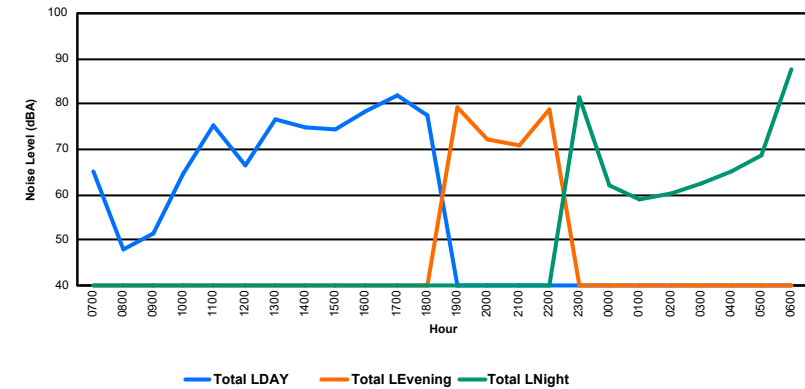

Luxembourg Airport Noise Distribution by Hour

Between 11/10/2024 00:00:00 and 11/10/2024 23:59:59 (Local Time)

Day	Aircraft Events	Total LDEN dB (A)	Aircraft LDEN dB(A)	Background LDEN dB(A)	Total LDay dB(A)	Total LEvening dB(A)	Total LNight dB (A)
11/10/24 7:00	4	65.0	60.7	63.5	65.0	-	-
11/10/24 8:00	1	47.9	40.9	46.8	47.9	-	-
11/10/24 9:00	-	51.4	-	51.4	51.4	-	-
11/10/24 10:00	1	64.9	47.2	64.9	64.9	-	-
11/10/24 11:00	5	75.2	73.1	71.4	75.2	-	-
11/10/24 12:00	4	66.4	63.7	63.2	66.4	-	-
11/10/24 13:00	9	76.5	76.4	60.2	76.5	-	-
11/10/24 14:00	9	74.7	74.4	61.9	74.7	-	-
11/10/24 15:00	10	74.2	73.8	63.8	74.2	-	-
11/10/24 16:00	12	78.2	78.0	63.6	78.2	-	-
11/10/24 17:00	15	81.8	81.8	65.3	81.8	-	-
11/10/24 18:00	14	77.3	77.2	61.8	77.3	-	-
11/10/24 19:00	9	79.1	79.0	61.9	-	79.1	-
11/10/24 20:00	3	72.4	72.1	59.9	-	72.4	-
11/10/24 21:00	4	70.7	70.4	59.4	-	70.7	-
11/10/24 22:00	3	78.7	78.5	65.5	-	78.7	-
11/10/24 23:00	2	81.4	80.9	72.1	-	-	81.4
12/10/24 0:00	-	61.9	-	62.1	-	-	61.9
12/10/24 1:00	-	58.8	-	58.9	-	-	58.8
12/10/24 2:00	-	60.5	-	60.6	-	-	60.5
12/10/24 3:00	-	62.6	-	62.7	-	-	62.6
12/10/24 4:00	-	65.2	-	65.5	-	-	65.2
12/10/24 5:00	-	68.9	-	69.2	-	-	68.9
12/10/24 6:00	16	87.8	87.7	73.6	-	-	87.8
	121	77.5	77.3	66.1	75.4	76.6	79.8

Location: DVOR NMT # 2