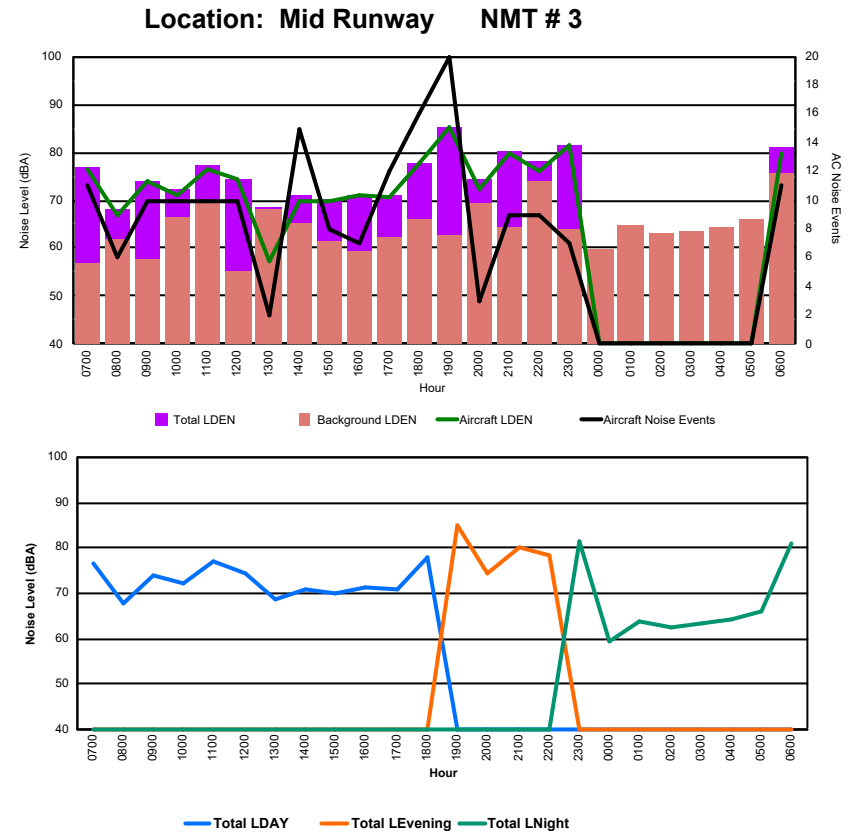

Luxembourg Airport Noise Distribution by Hour

Between 09/10/2024 00:00:00 and 09/10/2024 23:59:59 (Local Time)

Day	Aircraft Events	Total LDEN dB(A)	Aircraft LDEN dB(A)	Background LDEN dB(A)	Total LDay dB(A)	Total LEvening dB(A)	Total LNight dB(A)	
09/10/24	7:00	11	76.7	76.6	56.7	76.7	-	-
09/10/24	8:00	6	68.0	66.8	62.0	68.0	-	-
09/10/24	9:00	10	74.0	73.9	57.6	74.0	-	-
09/10/24	10:00	10	72.4	71.1	66.5	72.4	-	-
09/10/24	11:00	10	77.1	76.3	69.4	77.1	-	-
09/10/24	12:00	10	74.2	74.2	55.3	74.2	-	-
09/10/24	13:00	2	68.5	57.2	68.1	68.5	-	-
09/10/24	14:00	15	70.9	69.7	65.0	70.9	-	-
09/10/24	15:00	8	70.2	69.6	61.3	70.2	-	-
09/10/24	16:00	7	71.2	70.9	59.3	71.2	-	-
09/10/24	17:00	12	71.1	70.5	62.3	71.1	-	-
09/10/24	18:00	16	77.9	77.6	66.0	77.9	-	-
09/10/24	19:00	20	85.1	85.1	62.9	-	85.1	-
09/10/24	20:00	3	74.2	72.5	69.3	-	74.2	-
09/10/24	21:00	9	80.1	80.0	64.5	-	80.1	-
09/10/24	22:00	9	78.2	76.2	73.8	-	78.2	-
09/10/24	23:00	7	81.4	81.3	63.8	-	-	81.4
10/10/24	0:00	-	59.6	-	59.7	-	-	59.6
10/10/24	1:00	-	64.0	-	64.6	-	-	64.0
10/10/24	2:00	-	62.7	-	63.1	-	-	62.7
10/10/24	3:00	-	63.6	-	63.7	-	-	63.6
10/10/24	4:00	-	64.2	-	64.3	-	-	64.2
10/10/24	5:00	-	66.1	-	66.2	-	-	66.1
10/10/24	6:00	11	81.1	79.8	75.6	-	-	81.1
		176	76.6	76.1	67.2	73.8	81.1	75.5