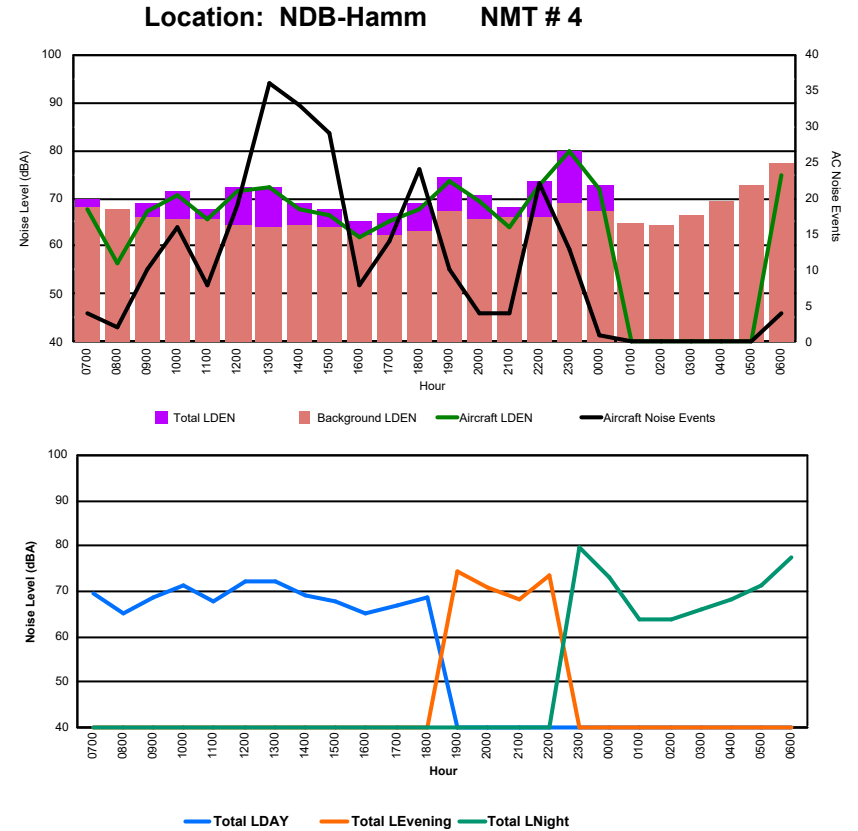

Luxembourg Airport Noise Distribution by Hour

Between 03/10/2024 00:00:00 and 03/10/2024 23:59:59 (Local Time)

Day	Aircraft Events	Total LDEN dB (A)	Aircraft LDEN dB(A)	Background LDEN dB(A)	Total LDay dB(A)	Total LEvening dB(A)	Total LNight dB (A)	
03/10/24	7:00	4	69.6	67.9	68.0	69.6	-	-
03/10/24	8:00	2	65.1	56.5	67.7	65.1	-	-
03/10/24	9:00	10	68.8	67.2	66.2	68.8	-	-
03/10/24	10:00	16	71.4	70.8	65.5	71.4	-	-
03/10/24	11:00	8	67.7	65.5	65.6	67.7	-	-
03/10/24	12:00	19	72.1	71.6	64.3	72.1	-	-
03/10/24	13:00	36	72.3	72.1	63.9	72.3	-	-
03/10/24	14:00	33	69.0	67.9	64.5	69.0	-	-
03/10/24	15:00	29	67.7	66.3	64.1	67.7	-	-
03/10/24	16:00	8	65.0	61.9	62.5	65.0	-	-
03/10/24	17:00	14	67.0	65.4	62.4	67.0	-	-
03/10/24	18:00	24	68.9	67.8	63.2	68.9	-	-
03/10/24	19:00	10	74.3	73.4	67.2	-	74.3	-
03/10/24	20:00	4	70.8	69.4	65.5	-	70.8	-
03/10/24	21:00	4	68.1	64.0	66.2	-	68.1	-
03/10/24	22:00	22	73.4	72.7	66.2	-	73.4	-
03/10/24	23:00	13	79.9	79.7	68.8	-	-	79.9
04/10/24	0:00	1	72.9	71.8	67.1	-	-	72.9
04/10/24	1:00	-	64.0	-	64.7	-	-	64.0
04/10/24	2:00	-	63.7	-	64.3	-	-	63.7
04/10/24	3:00	-	66.0	-	66.5	-	-	66.0
04/10/24	4:00	-	68.3	-	69.5	-	-	68.3
04/10/24	5:00	-	71.3	-	72.7	-	-	71.3
04/10/24	6:00	4	77.4	74.6	77.4	-	-	77.4
	261	71.9	70.5	68.3	69.3	72.3	74.0