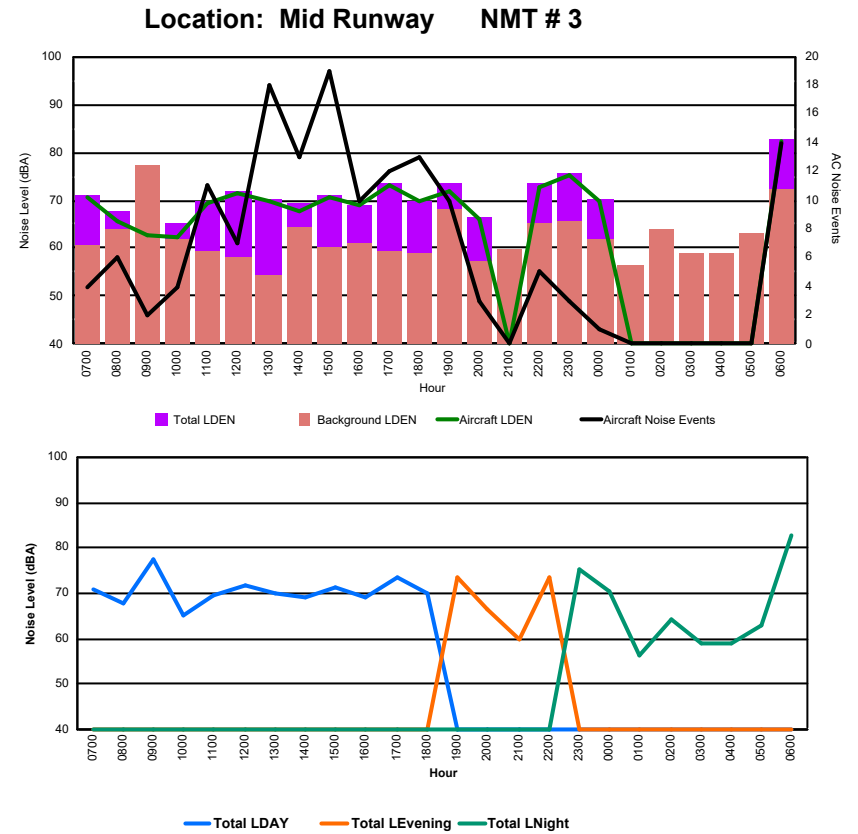

Luxembourg Airport Noise Distribution by Hour

Between 02/10/2024 00:00:00 and 02/10/2024 23:59:59 (Local Time)

Day	Aircraft Events	Total LDEN dB (A)	Aircraft LDEN dB(A)	Background LDEN dB(A)	Total LDay dB(A)	Total LEvening dB(A)	Total LNight dB (A)
02/10/24 7:00	4	70.9	70.5	60.8	70.9	-	-
02/10/24 8:00	6	67.8	65.6	64.0	67.8	-	-
02/10/24 9:00	2	77.5	62.9	77.4	77.5	-	-
02/10/24 10:00	4	65.0	62.5	61.7	65.0	-	-
02/10/24 11:00	11	69.6	69.2	59.2	69.6	-	-
02/10/24 12:00	7	71.8	71.6	58.2	71.8	-	-
02/10/24 13:00	18	70.1	70.0	54.5	70.1	-	-
02/10/24 14:00	13	69.2	67.6	64.2	69.2	-	-
02/10/24 15:00	19	71.2	70.6	60.4	71.2	-	-
02/10/24 16:00	10	69.1	68.8	60.9	69.1	-	-
02/10/24 17:00	12	73.4	73.3	59.3	73.4	-	-
02/10/24 18:00	13	70.0	69.7	59.0	70.0	-	-
02/10/24 19:00	10	73.5	72.0	68.3	-	73.5	-
02/10/24 20:00	3	66.6	66.1	57.3	-	66.6	-
02/10/24 21:00	-	59.8	-	59.8	-	59.8	-
02/10/24 22:00	5	73.5	72.9	65.1	-	73.5	-
02/10/24 23:00	3	75.5	75.1	65.5	-	-	75.5
03/10/24 0:00	1	70.3	69.6	61.9	-	-	70.3
03/10/24 1:00	-	56.4	-	56.4	-	-	56.4
03/10/24 2:00	-	64.1	-	64.1	-	-	64.1
03/10/24 3:00	-	59.0	-	59.0	-	-	59.0
03/10/24 4:00	-	58.9	-	58.9	-	-	58.9
03/10/24 5:00	-	63.0	-	63.0	-	-	63.0
03/10/24 6:00	14	82.6	82.4	72.4	-	-	82.6
	155	72.8	71.8	66.6	71.6	71.0	74.7