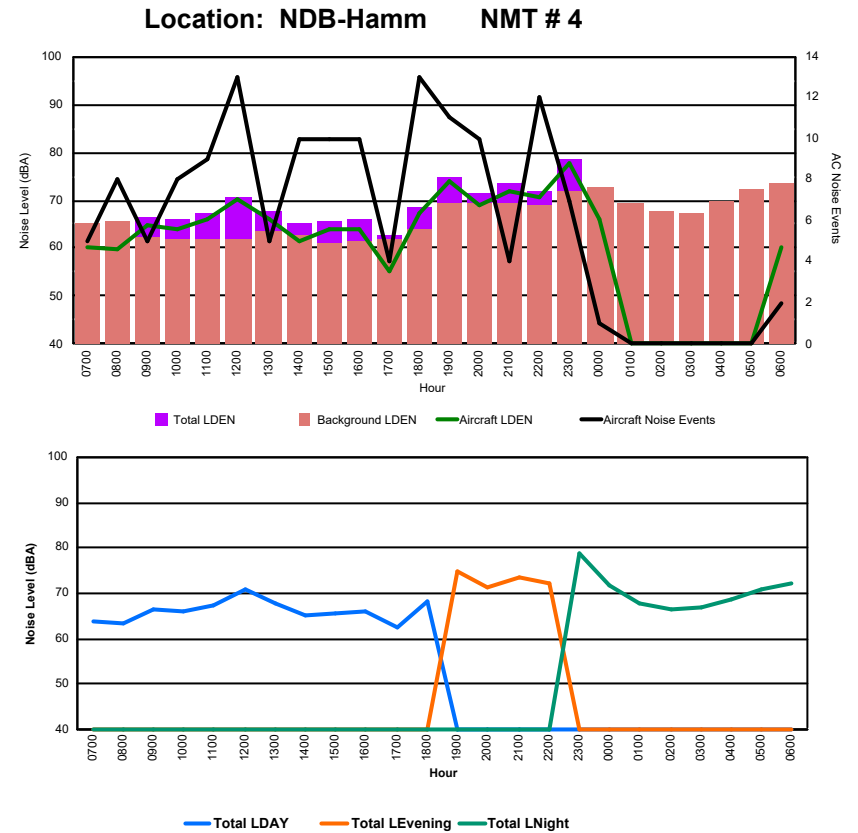

Luxembourg Airport Noise Distribution by Hour

Between 11/10/2024 00:00:00 and 11/10/2024 23:59:59 (Local Time)

Day	Aircraft Events	Total LDEN dB(A)	Aircraft LDEN dB(A)	Background LDEN dB(A)	Total LDay dB(A)	Total LEvening dB(A)	Total LNight dB(A)
11/10/24 7:00	5	64.0	60.4	65.0	64.0	-	-
11/10/24 8:00	8	63.5	59.8	65.5	63.5	-	-
11/10/24 9:00	5	66.6	64.8	62.5	66.6	-	-
11/10/24 10:00	8	66.0	64.0	61.8	66.0	-	-
11/10/24 11:00	9	67.4	66.0	62.0	67.4	-	-
11/10/24 12:00	13	70.7	70.2	62.0	70.7	-	-
11/10/24 13:00	5	67.7	66.0	63.6	67.7	-	-
11/10/24 14:00	10	65.0	61.5	62.7	65.0	-	-
11/10/24 15:00	10	65.5	63.9	60.9	65.5	-	-
11/10/24 16:00	10	65.9	64.1	61.4	65.9	-	-
11/10/24 17:00	4	62.7	55.1	62.0	62.7	-	-
11/10/24 18:00	13	68.4	67.1	63.8	68.4	-	-
11/10/24 19:00	11	74.8	73.9	69.4	-	74.8	-
11/10/24 20:00	10	71.5	68.8	69.3	-	71.5	-
11/10/24 21:00	4	73.4	72.0	69.2	-	73.4	-
11/10/24 22:00	12	72.0	70.6	69.0	-	72.0	-
11/10/24 23:00	7	78.7	77.9	71.8	-	-	78.7
12/10/24 0:00	1	71.9	65.9	72.9	-	-	71.9
12/10/24 1:00	-	68.0	-	69.2	-	-	68.0
12/10/24 2:00	-	66.6	-	67.7	-	-	66.6
12/10/24 3:00	-	66.8	-	67.4	-	-	66.8
12/10/24 4:00	-	68.7	-	69.7	-	-	68.7
12/10/24 5:00	-	70.8	-	72.3	-	-	70.8
12/10/24 6:00	2	72.1	60.1	73.5	-	-	72.1
	147	70.7	68.3	68.3	66.7	73.1	72.5