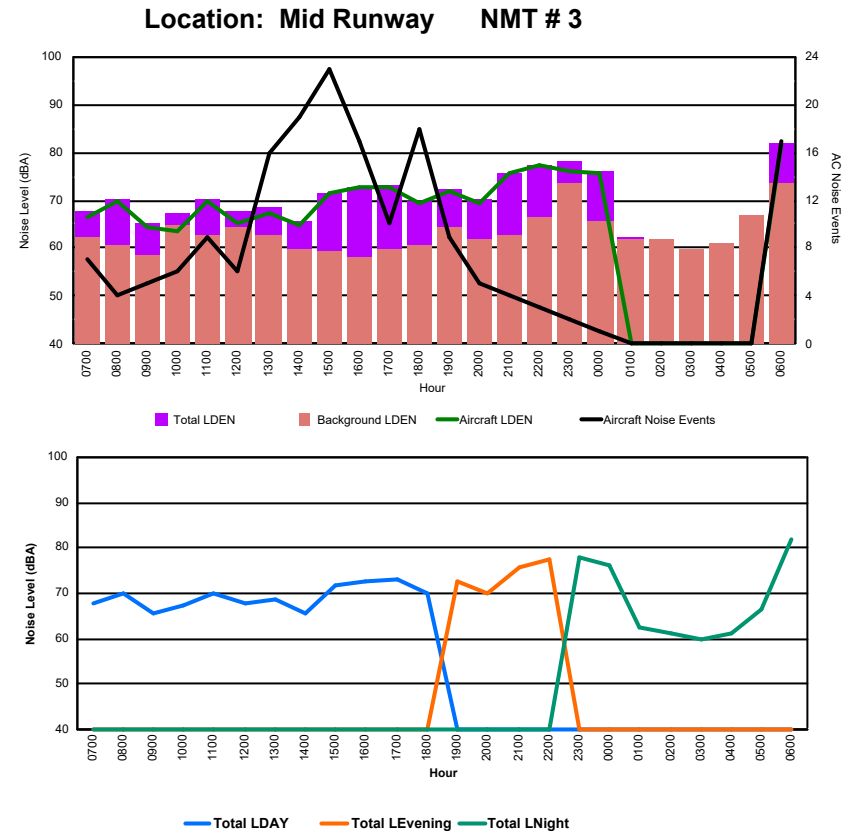

Luxembourg Airport Noise Distribution by Hour

Between 03/10/2024 00:00:00 and 03/10/2024 23:59:59 (Local Time)

Day	Aircraft Events	Total LDEN dB (A)	Aircraft LDEN dB(A)	Background LDEN dB(A)	Total LDay dB(A)	Total LEvening dB(A)	Total LNight dB (A)	
03/10/24	7:00	7	67.7	66.3	62.4	67.7	-	-
03/10/24	8:00	4	70.2	69.7	60.5	70.2	-	-
03/10/24	9:00	5	65.4	64.5	58.5	65.4	-	-
03/10/24	10:00	6	67.2	63.6	64.9	67.2	-	-
03/10/24	11:00	9	70.2	69.6	62.9	70.2	-	-
03/10/24	12:00	6	67.7	65.0	64.2	67.7	-	-
03/10/24	13:00	16	68.6	67.3	62.9	68.6	-	-
03/10/24	14:00	19	65.7	64.6	59.7	65.7	-	-
03/10/24	15:00	23	71.6	71.4	59.4	71.6	-	-
03/10/24	16:00	17	72.7	72.6	58.0	72.7	-	-
03/10/24	17:00	10	73.0	72.8	59.9	73.0	-	-
03/10/24	18:00	18	69.9	69.5	60.5	69.9	-	-
03/10/24	19:00	9	72.5	71.9	64.3	-	72.5	-
03/10/24	20:00	5	70.2	69.5	61.9	-	70.2	-
03/10/24	21:00	4	75.8	75.6	62.9	-	75.8	-
03/10/24	22:00	3	77.5	77.2	66.6	-	77.5	-
03/10/24	23:00	2	78.0	76.2	73.4	-	-	78.0
04/10/24	0:00	1	76.1	75.6	65.6	-	-	76.1
04/10/24	1:00	-	62.4	-	61.9	-	-	62.4
04/10/24	2:00	-	61.3	-	62.0	-	-	61.3
04/10/24	3:00	-	59.7	-	59.8	-	-	59.7
04/10/24	4:00	-	61.2	-	61.2	-	-	61.2
04/10/24	5:00	-	66.6	-	66.8	-	-	66.6
04/10/24	6:00	17	81.7	81.3	73.6	-	-	81.7
	181	73.2	72.5	65.6	69.8	74.9	75.1