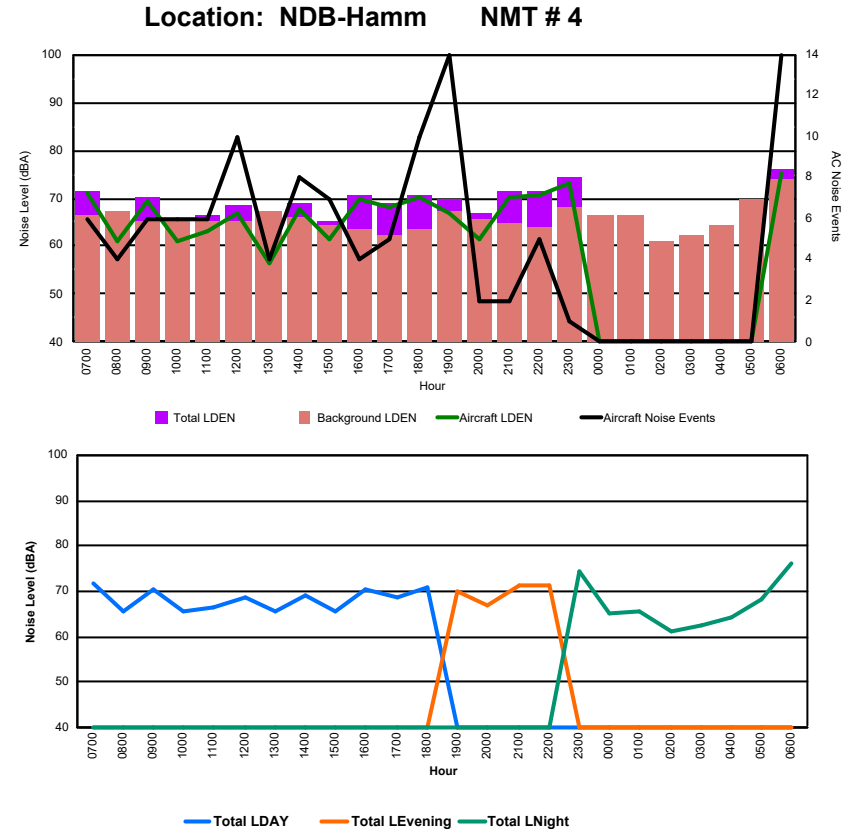

Luxembourg Airport Noise Distribution by Hour

Between 09/10/2024 00:00:00 and 09/10/2024 23:59:59 (Local Time)

Day	Aircraft Events	Total LDEN dB (A)	Aircraft LDEN dB(A)	Background LDEN dB(A)	Total LDay dB(A)	Total LEvening dB(A)	Total LNight dB (A)
09/10/24 7:00	6	71.6	71.0	66.3	71.6	-	-
09/10/24 8:00	4	65.5	61.0	67.1	65.5	-	-
09/10/24 9:00	6	70.4	69.5	65.1	70.4	-	-
09/10/24 10:00	6	65.5	61.2	65.0	65.5	-	-
09/10/24 11:00	6	66.3	63.0	65.4	66.3	-	-
09/10/24 12:00	10	68.5	67.0	65.2	68.5	-	-
09/10/24 13:00	4	65.5	56.3	67.2	65.5	-	-
09/10/24 14:00	8	69.0	67.6	66.1	69.0	-	-
09/10/24 15:00	7	65.4	61.4	64.5	65.4	-	-
09/10/24 16:00	4	70.5	69.8	63.4	70.5	-	-
09/10/24 17:00	5	68.9	68.0	62.2	68.9	-	-
09/10/24 18:00	10	70.8	70.1	63.6	70.8	-	-
09/10/24 19:00	14	69.8	66.8	67.5	-	69.8	-
09/10/24 20:00	2	67.0	61.5	65.6	-	67.0	-
09/10/24 21:00	2	71.4	70.4	64.7	-	71.4	-
09/10/24 22:00	5	71.4	70.6	64.0	-	71.4	-
09/10/24 23:00	1	74.3	73.1	68.1	-	-	74.3
10/10/24 0:00	-	65.1	-	66.3	-	-	65.1
10/10/24 1:00	-	65.5	-	66.6	-	-	65.5
10/10/24 2:00	-	61.0	-	61.2	-	-	61.0
10/10/24 3:00	-	62.3	-	62.3	-	-	62.3
10/10/24 4:00	-	64.4	-	64.5	-	-	64.4
10/10/24 5:00	-	68.3	-	69.8	-	-	68.3
10/10/24 6:00	14	76.2	75.4	74.1	-	-	76.2
	114	69.6	67.9	66.7	68.7	70.2	70.4