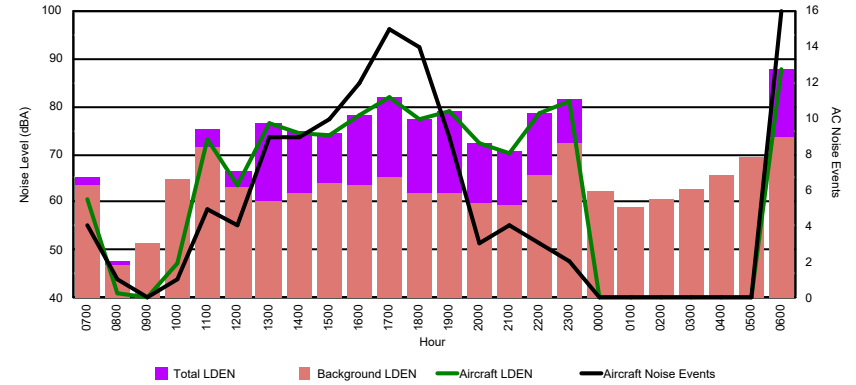

Luxembourg Airport Noise Distribution by Hour

Between 11/10/2024 00:00:00 and 11/10/2024 23:59:59 (Local Time)

Day	Aircraft Events	Total LDEN dB (A)	Aircraft LDEN dB(A)	Background LDEN dB(A)	Total LDay dB(A)	Total LEvening dB(A)	Total LNight dB (A)
11/10/24 7:00	4	65.0	60.7	63.5	65.0	-	-
11/10/24 8:00	1	47.9	40.9	46.8	47.9	-	-
11/10/24 9:00	-	51.4	-	51.4	51.4	-	-
11/10/24 10:00	1	64.9	47.2	64.9	64.9	-	-
11/10/24 11:00	5	75.2	73.1	71.4	75.2	-	-
11/10/24 12:00	4	66.4	63.7	63.2	66.4	-	-
11/10/24 13:00	9	76.5	76.4	60.2	76.5	-	-
11/10/24 14:00	9	74.7	74.4	61.9	74.7	-	-
11/10/24 15:00	10	74.2	73.8	63.8	74.2	-	-
11/10/24 16:00	12	78.2	78.0	63.6	78.2	-	-
11/10/24 17:00	15	81.8	81.8	65.3	81.8	-	-
11/10/24 18:00	14	77.3	77.2	61.8	77.3	-	-
11/10/24 19:00	9	79.1	79.0	61.9	-	79.1	-
11/10/24 20:00	3	72.4	72.1	59.9	-	72.4	-
11/10/24 21:00	4	70.7	70.4	59.4	-	70.7	-
11/10/24 22:00	3	78.7	78.5	65.5	-	78.7	-
11/10/24 23:00	2	81.4	80.9	72.1	-	-	81.4
12/10/24 0:00	-	61.9	-	62.1	-	-	61.9
12/10/24 1:00	-	58.8	-	58.9	-	-	58.8
12/10/24 2:00	-	60.5	-	60.6	-	-	60.5
12/10/24 3:00	-	62.6	-	62.7	-	-	62.6
12/10/24 4:00	-	65.2	-	65.5	-	-	65.2
12/10/24 5:00	-	68.9	-	69.2	-	-	68.9
12/10/24 6:00	16	87.8	87.7	73.6	-	-	87.8
	121	77.5	77.3	66.1	75.4	76.6	79.8

Location: DVOR NMT # 2