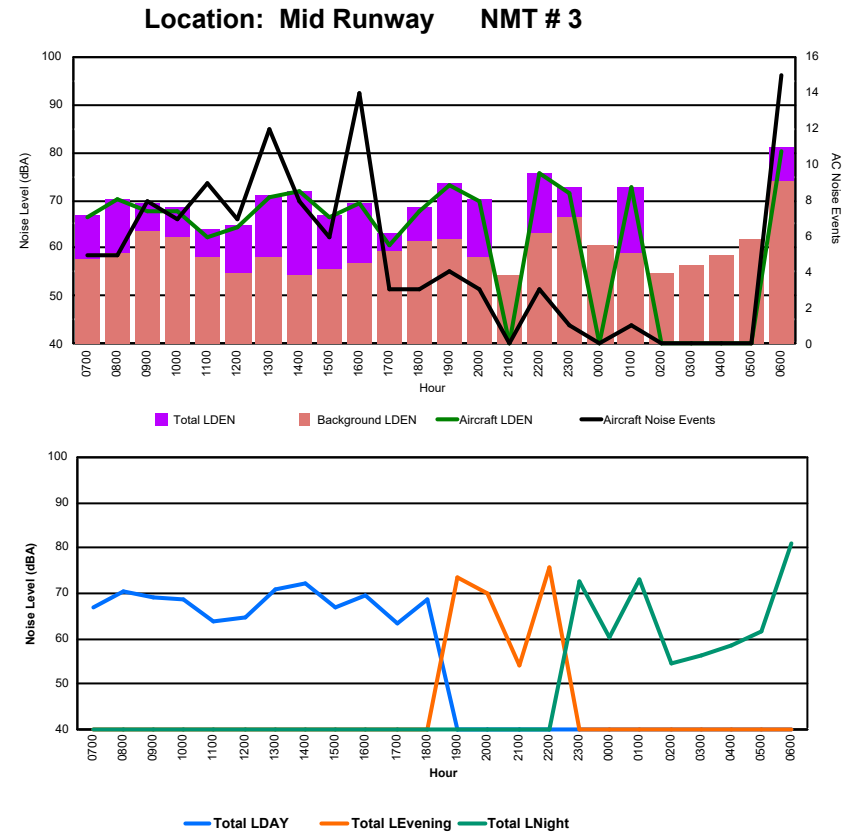

Location: DVOR NMT # 2

Luxembourg Airport Noise Distribution by Hour

Between 05/10/2024 00:00:00 and 05/10/2024 23:59:59 (Local Time)

Day	Aircraft Events	Total LDEN dB(A)	Aircraft LDEN dB(A)	Background LDEN dB(A)	Total LDay dB(A)	Total LEvening dB(A)	Total LNight dB(A)
05/10/24 7:00	5	66.8	66.3	57.7	66.8	-	-
05/10/24 8:00	5	70.4	70.1	58.8	70.4	-	-
05/10/24 9:00	8	69.2	67.9	63.6	69.2	-	-
05/10/24 10:00	7	68.7	67.6	62.1	68.7	-	-
05/10/24 11:00	9	63.8	62.5	58.2	63.8	-	-
05/10/24 12:00	7	64.9	64.5	54.9	64.9	-	-
05/10/24 13:00	12	71.0	70.8	58.1	71.0	-	-
05/10/24 14:00	8	72.0	71.9	54.5	72.0	-	-
05/10/24 15:00	6	66.9	66.5	55.8	66.9	-	-
05/10/24 16:00	14	69.4	69.2	56.7	69.4	-	-
05/10/24 17:00	3	63.2	60.8	59.4	63.2	-	-
05/10/24 18:00	3	68.6	67.7	61.3	68.6	-	-
05/10/24 19:00	4	73.6	73.3	61.7	-	73.6	-
05/10/24 20:00	3	70.2	69.9	58.3	-	70.2	-
05/10/24 21:00	-	54.3	-	54.3	-	54.3	-
05/10/24 22:00	3	75.8	75.6	63.2	-	75.8	-
05/10/24 23:00	1	72.7	71.5	66.6	-	-	72.7
06/10/24 0:00	-	60.5	-	60.6	-	-	60.5
06/10/24 1:00	1	72.9	72.7	59.0	-	-	72.9
06/10/24 2:00	-	54.7	-	54.7	-	-	54.7
06/10/24 3:00	-	56.3	-	56.3	-	-	56.3
06/10/24 4:00	-	58.4	-	58.4	-	-	58.4
06/10/24 5:00	-	61.8	-	61.9	-	-	61.8
06/10/24 6:00	15	80.9	80.3	74.0	-	-	80.9
	114	71.3	70.8	63.1	68.7	72.5	73.1