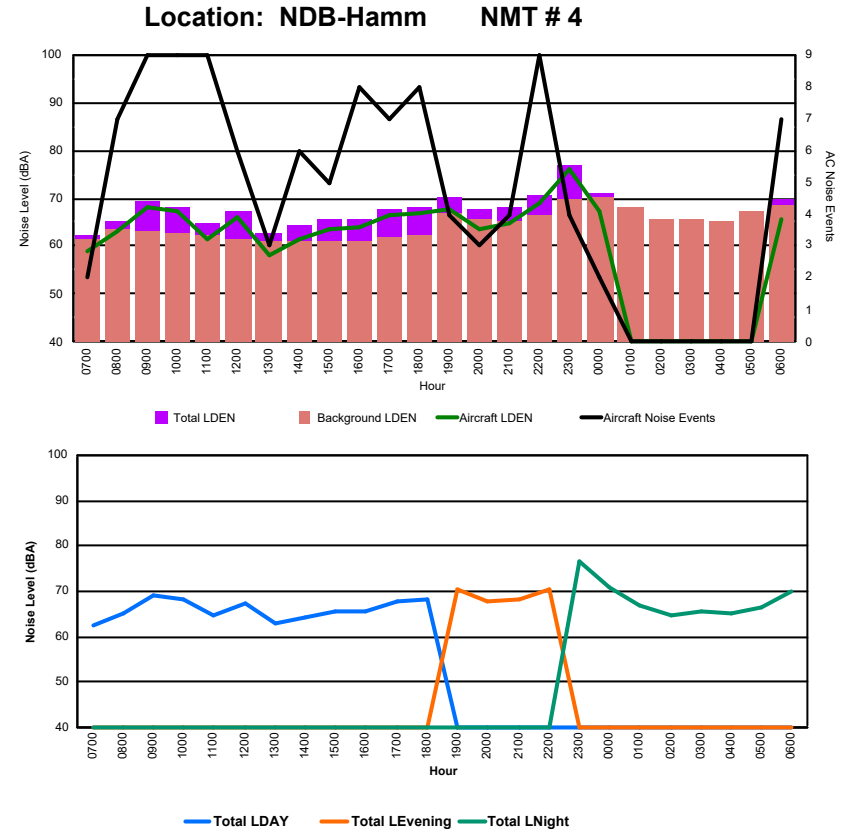

Luxembourg Airport Noise Distribution by Hour

Between 05/10/2024 00:00:00 and 05/10/2024 23:59:59 (Local Time)

Day	Aircraft Events	Total LDEN dB (A)	Aircraft LDEN dB(A)	Background LDEN dB(A)	Total LDay dB(A)	Total LEvening dB(A)	Total LNight dB (A)
05/10/24 7:00	2	62.5	58.8	61.6	62.5	-	-
05/10/24 8:00	7	65.1	63.2	63.6	65.1	-	-
05/10/24 9:00	9	69.3	68.3	63.0	69.3	-	-
05/10/24 10:00	9	68.3	67.1	62.8	68.3	-	-
05/10/24 11:00	9	64.8	61.5	62.4	64.8	-	-
05/10/24 12:00	6	67.2	65.9	61.6	67.2	-	-
05/10/24 13:00	3	62.9	58.2	61.2	62.9	-	-
05/10/24 14:00	6	64.3	61.6	61.1	64.3	-	-
05/10/24 15:00	5	65.5	63.7	61.1	65.5	-	-
05/10/24 16:00	8	65.7	64.0	61.0	65.7	-	-
05/10/24 17:00	7	67.6	66.4	61.7	67.6	-	-
05/10/24 18:00	8	68.2	66.9	62.4	68.2	-	-
05/10/24 19:00	4	70.4	67.9	66.9	-	70.4	-
05/10/24 20:00	3	67.7	63.7	65.6	-	67.7	-
05/10/24 21:00	4	68.1	64.9	65.4	-	68.1	-
05/10/24 22:00	9	70.6	68.9	66.6	-	70.6	-
05/10/24 23:00	4	76.8	76.0	69.8	-	-	76.8
06/10/24 0:00	2	71.1	67.1	70.1	-	-	71.1
06/10/24 1:00	-	66.9	-	68.1	-	-	66.9
06/10/24 2:00	-	64.8	-	65.8	-	-	64.8
06/10/24 3:00	-	65.4	-	65.7	-	-	65.4
06/10/24 4:00	-	65.1	-	65.3	-	-	65.1
06/10/24 5:00	-	66.5	-	67.1	-	-	66.5
06/10/24 6:00	7	69.8	65.8	68.6	-	-	69.8
	112	68.7	66.4	65.5	66.4	69.4	70.5