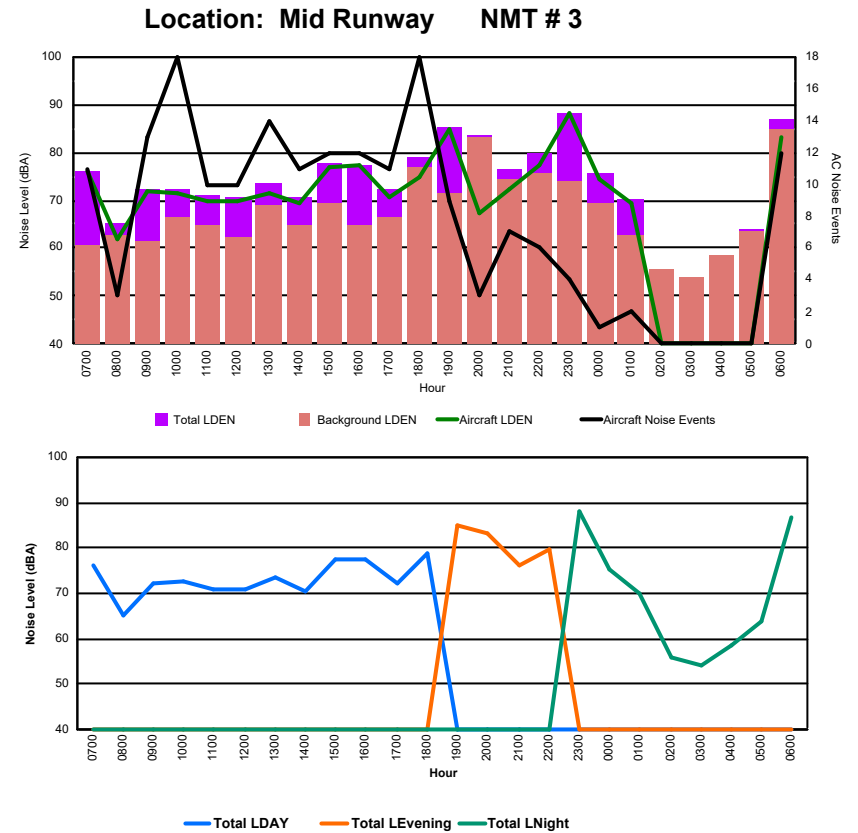

Luxembourg Airport Noise Distribution by Hour

Between 10/10/2024 00:00:00 and 10/10/2024 23:59:59 (Local Time)

Day	Aircraft Events	Total LDEN dB (A)	Aircraft LDEN dB(A)	Background LDEN dB(A)	Total LDay dB(A)	Total LEvening dB(A)	Total LNight dB (A)
10/10/24 7:00	11	76.2	76.1	60.8	76.2	-	-
10/10/24 8:00	3	65.2	61.7	62.8	65.2	-	-
10/10/24 9:00	13	72.4	72.0	61.6	72.4	-	-
10/10/24 10:00	18	72.5	71.3	66.4	72.5	-	-
10/10/24 11:00	10	71.0	69.8	64.9	71.0	-	-
10/10/24 12:00	10	70.7	70.0	62.5	70.7	-	-
10/10/24 13:00	14	73.4	71.5	69.1	73.4	-	-
10/10/24 14:00	11	70.6	69.4	64.6	70.6	-	-
10/10/24 15:00	12	77.6	76.9	69.2	77.6	-	-
10/10/24 16:00	12	77.3	77.1	64.8	77.3	-	-
10/10/24 17:00	11	72.1	70.7	66.5	72.1	-	-
10/10/24 18:00	18	78.9	74.6	76.9	78.9	-	-
10/10/24 19:00	9	85.2	85.0	71.3	-	85.2	-
10/10/24 20:00	3	83.4	67.4	83.3	-	83.4	-
10/10/24 21:00	7	76.3	72.1	74.3	-	76.3	-
10/10/24 22:00	6	79.6	77.2	75.8	-	79.6	-
10/10/24 23:00	4	88.2	88.0	74.1	-	-	88.2
11/10/24 0:00	1	75.5	74.3	69.5	-	-	75.5
11/10/24 1:00	2	70.2	69.5	62.6	-	-	70.2
11/10/24 2:00	-	55.8	-	55.8	-	-	55.8
11/10/24 3:00	-	53.9	-	53.9	-	-	53.9
11/10/24 4:00	-	58.4	-	58.4	-	-	58.4
11/10/24 5:00	-	64.0	-	63.7	-	-	64.0
11/10/24 6:00	12	86.9	83.1	84.7	-	-	86.9
	187	79.7	78.0	74.8	74.6	82.3	81.8