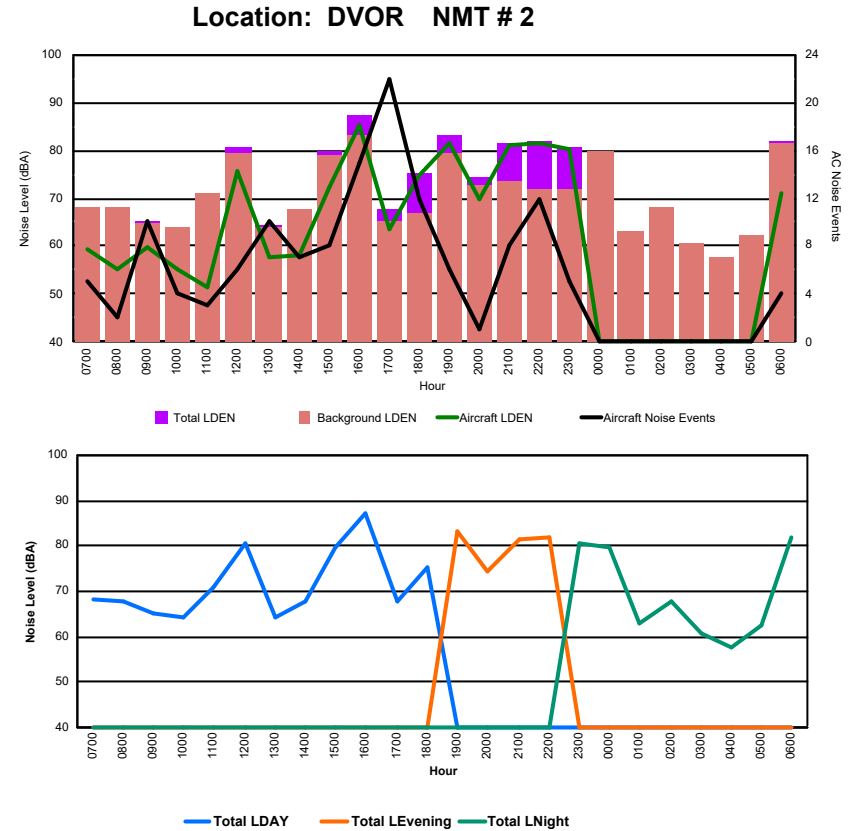

Luxembourg Airport Noise Distribution by Hour

Between 01/10/2024 00:00:00 and 01/10/2024 23:59:59 (Local Time)

Day	Aircraft Events	Total LDEN dB(A)	Aircraft LDEN dB(A)	Background LDEN dB(A)	Total LDay dB(A)	Total LEvening dB(A)	Total LNight dB(A)
01/10/24 7:00	5	68.2	59.2	68.0	68.2	-	-
01/10/24 8:00	2	67.8	55.3	68.0	67.8	-	-
01/10/24 9:00	10	65.2	59.7	64.8	65.2	-	-
01/10/24 10:00	4	64.1	55.4	63.8	64.1	-	-
01/10/24 11:00	3	70.7	51.3	71.1	70.7	-	-
01/10/24 12:00	6	80.7	75.5	79.3	80.7	-	-
01/10/24 13:00	10	64.3	57.7	64.1	64.3	-	-
01/10/24 14:00	7	67.8	58.2	67.9	67.8	-	-
01/10/24 15:00	8	79.9	72.3	79.1	79.9	-	-
01/10/24 16:00	15	87.2	85.1	83.2	87.2	-	-
01/10/24 17:00	22	67.9	63.7	65.3	67.9	-	-
01/10/24 18:00	12	75.1	74.6	67.0	75.1	-	-
01/10/24 19:00	6	83.2	81.3	79.3	-	83.2	-
01/10/24 20:00	1	74.3	70.0	72.8	-	74.3	-
01/10/24 21:00	8	81.6	80.9	73.7	-	81.6	-
01/10/24 22:00	12	81.8	81.3	72.0	-	81.8	-
01/10/24 23:00	5	80.7	80.1	71.8	-	-	80.7
02/10/24 0:00	-	79.7	-	79.9	-	-	79.7
02/10/24 1:00	-	62.9	-	63.2	-	-	62.9
02/10/24 2:00	-	67.9	-	68.2	-	-	67.9
02/10/24 3:00	-	60.6	-	60.7	-	-	60.6
02/10/24 4:00	-	57.6	-	57.6	-	-	57.6
02/10/24 5:00	-	62.5	-	62.5	-	-	62.5
02/10/24 6:00	4	81.8	71.0	81.6	-	-	81.8
	140	78.6	75.9	75.4	78.3	81.2	76.7