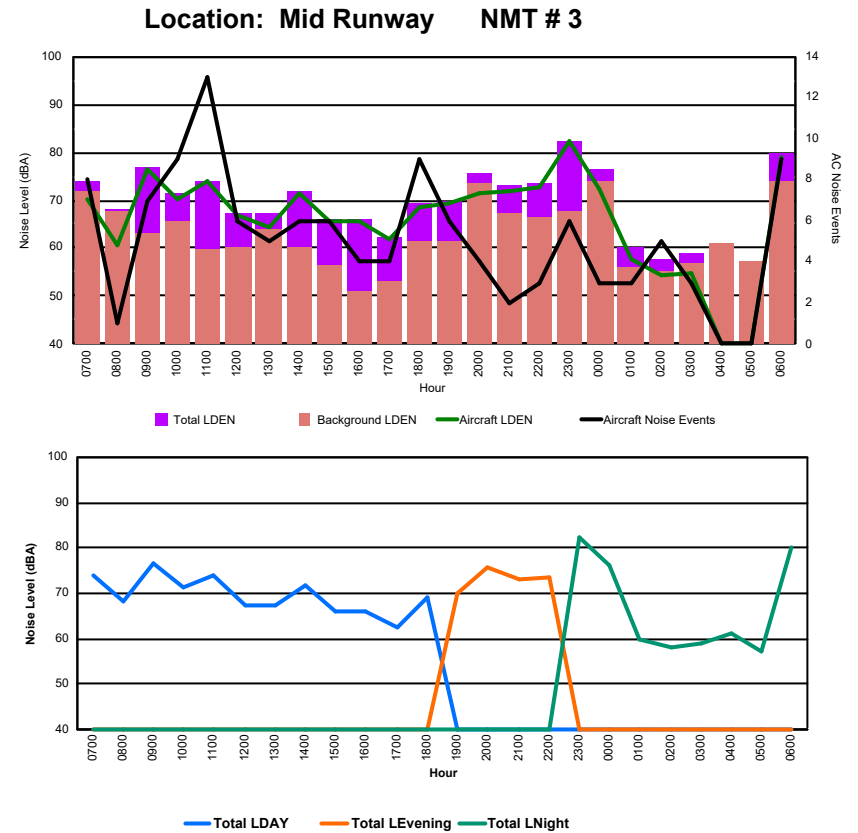

Luxembourg Airport Noise Distribution by Hour

Between 15/10/2024 00:00:00 and 15/10/2024 23:59:59 (Local Time)

Day	Aircraft Events	Total LDEN dB (A)	Aircraft LDEN dB(A)	Background LDEN dB(A)	Total LDay dB(A)	Total LEvening dB(A)	Total LNight dB (A)
15/10/24 7:00	8	74.0	70.1	71.9	74.0	-	-
15/10/24 8:00	1	68.2	60.5	67.8	68.2	-	-
15/10/24 9:00	7	76.7	76.5	63.3	76.7	-	-
15/10/24 10:00	9	71.5	70.1	65.7	71.5	-	-
15/10/24 11:00	13	74.1	73.9	59.7	74.1	-	-
15/10/24 12:00	6	67.5	66.7	60.0	67.5	-	-
15/10/24 13:00	5	67.3	64.5	64.1	67.3	-	-
15/10/24 14:00	6	71.7	71.4	60.3	71.7	-	-
15/10/24 15:00	6	66.2	65.7	56.5	66.2	-	-
15/10/24 16:00	4	65.9	65.7	51.0	65.9	-	-
15/10/24 17:00	4	62.5	62.0	53.1	62.5	-	-
15/10/24 18:00	9	69.2	68.5	61.4	69.2	-	-
15/10/24 19:00	6	70.0	69.3	61.5	-	70.0	-
15/10/24 20:00	4	75.7	71.4	73.6	-	75.7	-
15/10/24 21:00	2	73.0	71.7	67.2	-	73.0	-
15/10/24 22:00	3	73.4	72.6	66.4	-	73.4	-
15/10/24 23:00	6	82.5	82.4	67.6	-	-	82.5
16/10/24 0:00	3	76.3	72.4	74.0	-	-	76.3
16/10/24 1:00	3	60.0	57.8	56.0	-	-	60.0
16/10/24 2:00	5	57.9	54.5	55.4	-	-	57.9
16/10/24 3:00	3	58.9	54.7	56.9	-	-	58.9
16/10/24 4:00	-	61.2	-	61.2	-	-	61.2
16/10/24 5:00	-	57.2	-	57.2	-	-	57.2
16/10/24 6:00	9	80.0	78.8	74.0	-	-	80.0
	122	73.8	72.7	67.3	71.3	73.5	76.1