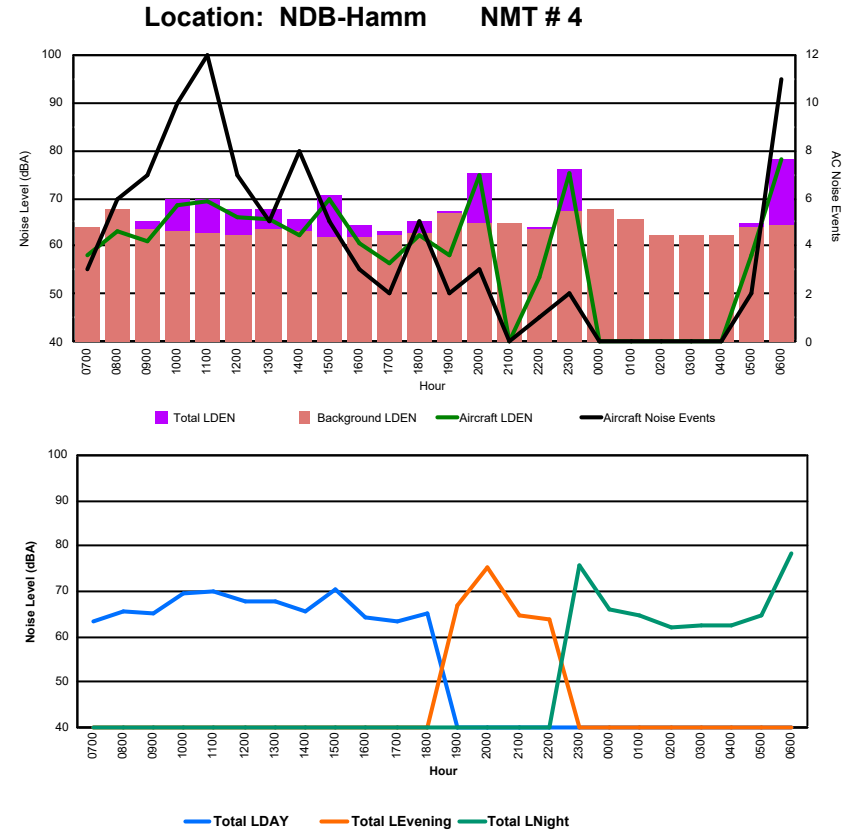

Luxembourg Airport Noise Distribution by Hour

Between 12/10/2024 00:00:00 and 12/10/2024 23:59:59 (Local Time)

Day	Aircraft Events	Total LDEN dB (A)	Aircraft LDEN dB(A)	Background LDEN dB(A)	Total LDay dB(A)	Total LEvening dB(A)	Total LNight dB (A)
12/10/24 7:00	3	63.3	58.3	64.1	63.3	-	-
12/10/24 8:00	6	65.7	63.2	67.6	65.7	-	-
12/10/24 9:00	7	65.0	60.9	63.7	65.0	-	-
12/10/24 10:00	10	69.6	68.7	63.1	69.6	-	-
12/10/24 11:00	12	70.0	69.3	62.6	70.0	-	-
12/10/24 12:00	7	67.6	66.1	62.4	67.6	-	-
12/10/24 13:00	5	67.6	65.8	63.4	67.6	-	-
12/10/24 14:00	8	65.5	62.4	63.0	65.5	-	-
12/10/24 15:00	5	70.5	69.9	62.0	70.5	-	-
12/10/24 16:00	3	64.2	60.7	61.8	64.2	-	-
12/10/24 17:00	2	63.3	56.6	62.5	63.3	-	-
12/10/24 18:00	5	65.3	62.5	62.6	65.3	-	-
12/10/24 19:00	2	67.1	58.0	66.7	-	67.1	-
12/10/24 20:00	3	75.4	75.0	64.9	-	75.4	-
12/10/24 21:00	-	64.7	-	64.7	-	64.7	-
12/10/24 22:00	1	63.9	53.5	63.5	-	63.9	-
12/10/24 23:00	2	75.9	75.3	67.1	-	-	75.9
13/10/24 0:00	-	66.2	-	67.9	-	-	66.2
13/10/24 1:00	-	64.5	-	65.8	-	-	64.5
13/10/24 2:00	-	62.0	-	62.4	-	-	62.0
13/10/24 3:00	-	62.5	-	62.5	-	-	62.5
13/10/24 4:00	-	62.3	-	62.4	-	-	62.3
13/10/24 5:00	2	64.8	58.1	63.9	-	-	64.8
13/10/24 6:00	11	78.2	78.0	64.4	-	-	78.2
	94	69.8	68.6	64.4	67.2	70.5	71.8