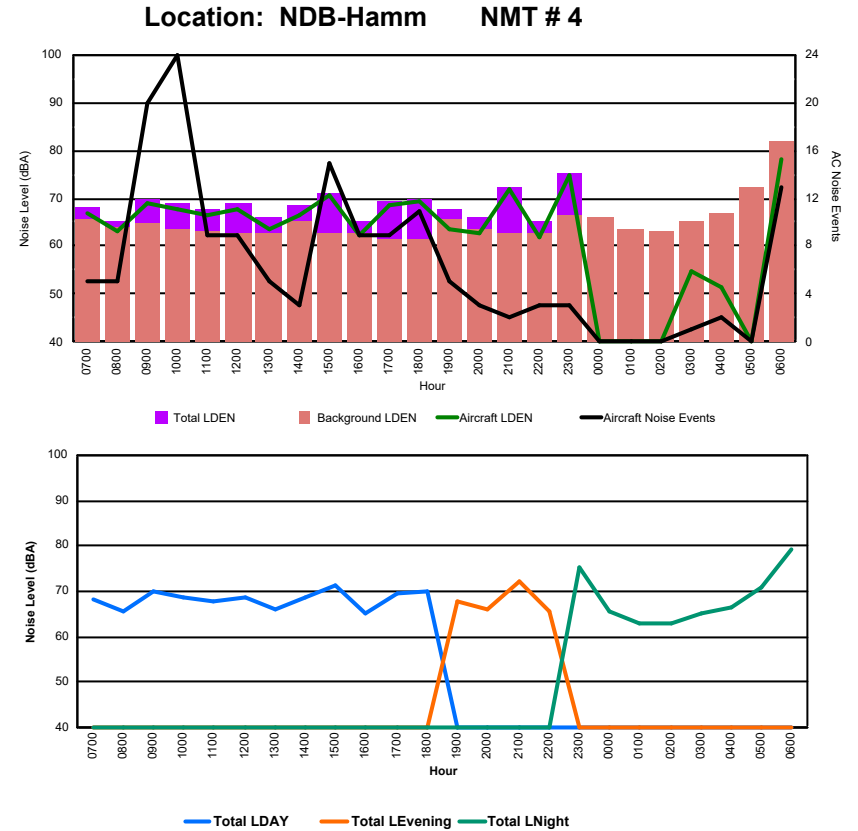

Luxembourg Airport Noise Distribution by Hour

Between 14/10/2024 00:00:00 and 14/10/2024 23:59:59 (Local Time)

Day	Aircraft Events	Total LDEN dB (A)	Aircraft LDEN dB(A)	Background LDEN dB(A)	Total LDay dB(A)	Total LEvening dB(A)	Total LNight dB (A)
14/10/24 7:00	5	68.1	66.7	65.7	68.1	-	-
14/10/24 8:00	5	65.4	63.3	63.9	65.4	-	-
14/10/24 9:00	20	70.0	69.1	64.7	70.0	-	-
14/10/24 10:00	24	68.8	67.8	63.5	68.8	-	-
14/10/24 11:00	9	67.9	66.4	63.1	67.9	-	-
14/10/24 12:00	9	68.8	67.7	62.8	68.8	-	-
14/10/24 13:00	5	66.1	63.6	62.8	66.1	-	-
14/10/24 14:00	3	68.5	66.6	65.0	68.5	-	-
14/10/24 15:00	15	71.2	70.6	62.8	71.2	-	-
14/10/24 16:00	9	65.2	62.3	62.7	65.2	-	-
14/10/24 17:00	9	69.4	68.7	61.5	69.4	-	-
14/10/24 18:00	11	69.8	69.2	61.5	69.8	-	-
14/10/24 19:00	5	67.6	63.7	65.5	-	67.6	-
14/10/24 20:00	3	66.1	62.6	63.6	-	66.1	-
14/10/24 21:00	2	72.4	71.9	62.7	-	72.4	-
14/10/24 22:00	3	65.4	62.0	62.8	-	65.4	-
14/10/24 23:00	3	75.3	74.6	66.5	-	-	75.3
15/10/24 0:00	-	65.4	-	66.2	-	-	65.4
15/10/24 1:00	-	62.8	-	63.4	-	-	62.8
15/10/24 2:00	-	62.8	-	63.2	-	-	62.8
15/10/24 3:00	1	65.1	54.8	65.0	-	-	65.1
15/10/24 4:00	2	66.3	51.6	66.7	-	-	66.3
15/10/24 5:00	-	70.9	-	72.2	-	-	70.9
15/10/24 6:00	13	79.2	78.3	81.8	-	-	79.2
	156	70.4	68.9	69.7	68.6	68.8	72.6