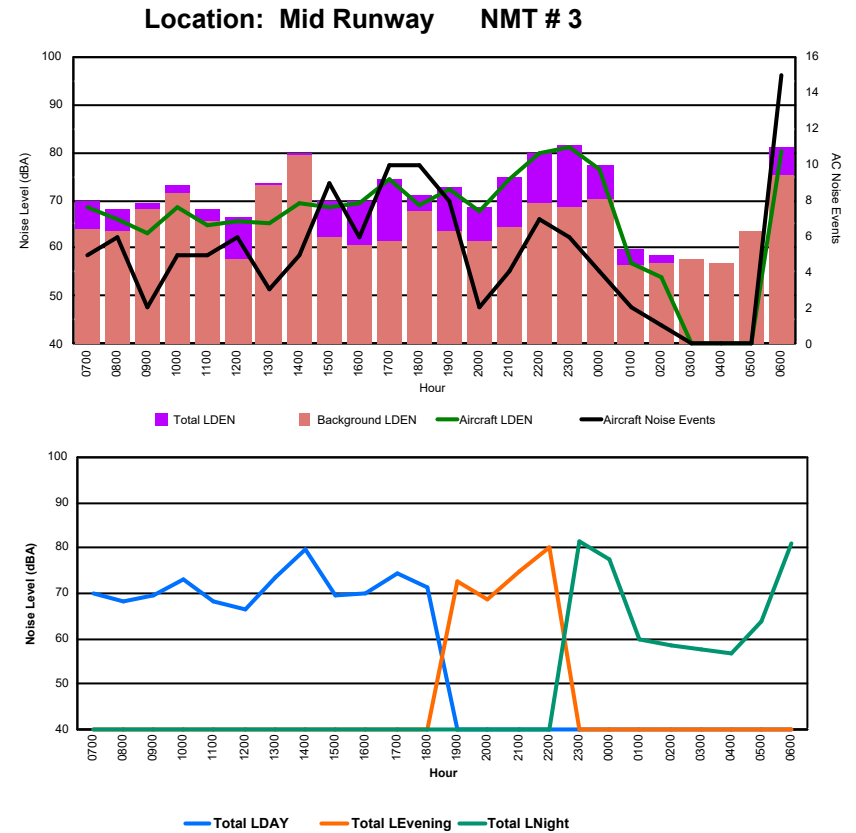

Luxembourg Airport Noise Distribution by Hour

Between 17/10/2024 00:00:00 and 17/10/2024 23:59:59 (Local Time)

Day	Aircraft Events	Total LDEN dB(A)	Aircraft LDEN dB(A)	Background LDEN dB(A)	Total LDay dB(A)	Total LEvening dB(A)	Total LNight dB(A)	
17/10/24	7:00	5	69.9	68.7	64.0	69.9	-	-
17/10/24	8:00	6	68.1	66.2	63.6	68.1	-	-
17/10/24	9:00	2	69.4	63.3	68.2	69.4	-	-
17/10/24	10:00	5	73.2	68.5	71.5	73.2	-	-
17/10/24	11:00	5	68.1	64.6	65.5	68.1	-	-
17/10/24	12:00	6	66.3	65.7	57.9	66.3	-	-
17/10/24	13:00	3	73.7	65.2	73.1	73.7	-	-
17/10/24	14:00	5	79.9	69.2	79.5	79.9	-	-
17/10/24	15:00	9	69.6	68.7	62.2	69.6	-	-
17/10/24	16:00	6	70.0	69.5	60.6	70.0	-	-
17/10/24	17:00	10	74.5	74.3	61.3	74.5	-	-
17/10/24	18:00	10	71.2	68.8	67.6	71.2	-	-
17/10/24	19:00	8	72.6	72.1	63.4	-	72.6	-
17/10/24	20:00	2	68.5	67.6	61.4	-	68.5	-
17/10/24	21:00	4	74.9	74.4	64.5	-	74.9	-
17/10/24	22:00	7	80.0	79.7	69.3	-	80.0	-
17/10/24	23:00	6	81.3	81.1	68.5	-	-	81.3
18/10/24	0:00	4	77.3	76.4	70.4	-	-	77.3
18/10/24	1:00	2	59.7	56.9	56.6	-	-	59.7
18/10/24	2:00	1	58.5	53.9	56.8	-	-	58.5
18/10/24	3:00	-	57.5	-	57.6	-	-	57.5
18/10/24	4:00	-	56.9	-	56.9	-	-	56.9
18/10/24	5:00	-	63.7	-	63.6	-	-	63.7
18/10/24	6:00	15	81.2	80.1	75.1	-	-	81.2
	121	74.8	73.3	69.6	73.0	75.9	76.1