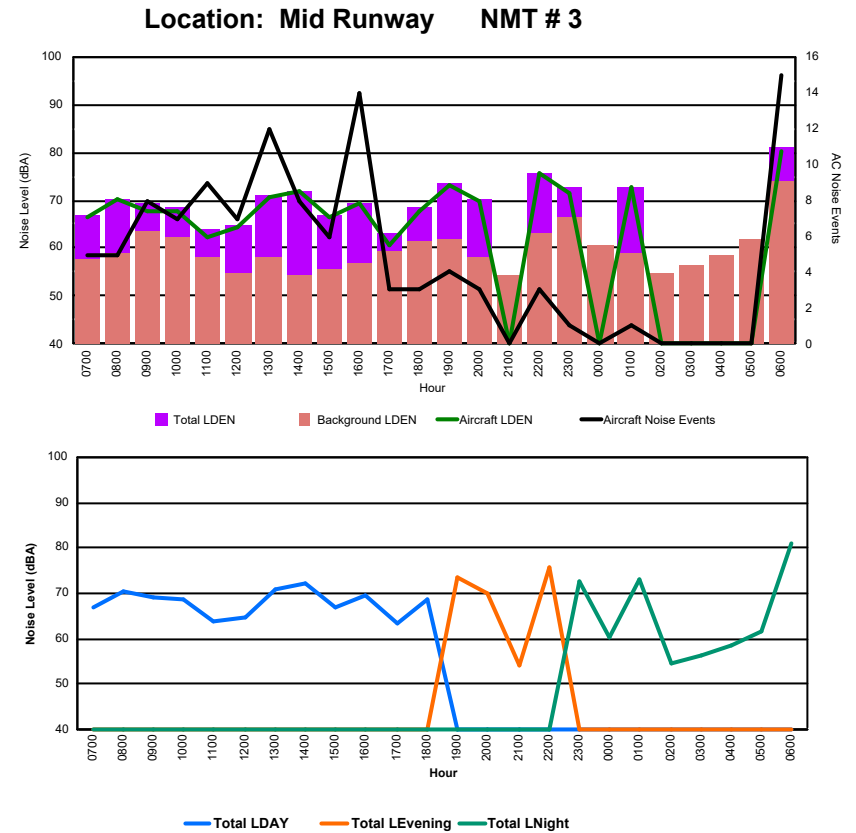

Luxembourg Airport Noise Distribution by Hour

Between 05/10/2024 00:00:00 and 05/10/2024 23:59:59 (Local Time)

Day	Aircraft Events	Total LDEN dB(A)	Aircraft LDEN dB(A)	Background LDEN dB(A)	Total LDay dB(A)	Total LEvening dB(A)	Total LNight dB(A)
05/10/24 7:00	5	66.8	66.3	57.7	66.8	-	-
05/10/24 8:00	5	70.4	70.1	58.8	70.4	-	-
05/10/24 9:00	8	69.2	67.9	63.6	69.2	-	-
05/10/24 10:00	7	68.7	67.6	62.1	68.7	-	-
05/10/24 11:00	9	63.8	62.5	58.2	63.8	-	-
05/10/24 12:00	7	64.9	64.5	54.9	64.9	-	-
05/10/24 13:00	12	71.0	70.8	58.1	71.0	-	-
05/10/24 14:00	8	72.0	71.9	54.5	72.0	-	-
05/10/24 15:00	6	66.9	66.5	55.8	66.9	-	-
05/10/24 16:00	14	69.4	69.2	56.7	69.4	-	-
05/10/24 17:00	3	63.2	60.8	59.4	63.2	-	-
05/10/24 18:00	3	68.6	67.7	61.3	68.6	-	-
05/10/24 19:00	4	73.6	73.3	61.7	-	73.6	-
05/10/24 20:00	3	70.2	69.9	58.3	-	70.2	-
05/10/24 21:00	-	54.3	-	54.3	-	54.3	-
05/10/24 22:00	3	75.8	75.6	63.2	-	75.8	-
05/10/24 23:00	1	72.7	71.5	66.6	-	-	72.7
06/10/24 0:00	-	60.5	-	60.6	-	-	60.5
06/10/24 1:00	1	72.9	72.7	59.0	-	-	72.9
06/10/24 2:00	-	54.7	-	54.7	-	-	54.7
06/10/24 3:00	-	56.3	-	56.3	-	-	56.3
06/10/24 4:00	-	58.4	-	58.4	-	-	58.4
06/10/24 5:00	-	61.8	-	61.9	-	-	61.8
06/10/24 6:00	15	80.9	80.3	74.0	-	-	80.9
	114	71.3	70.8	63.1	68.7	72.5	73.1