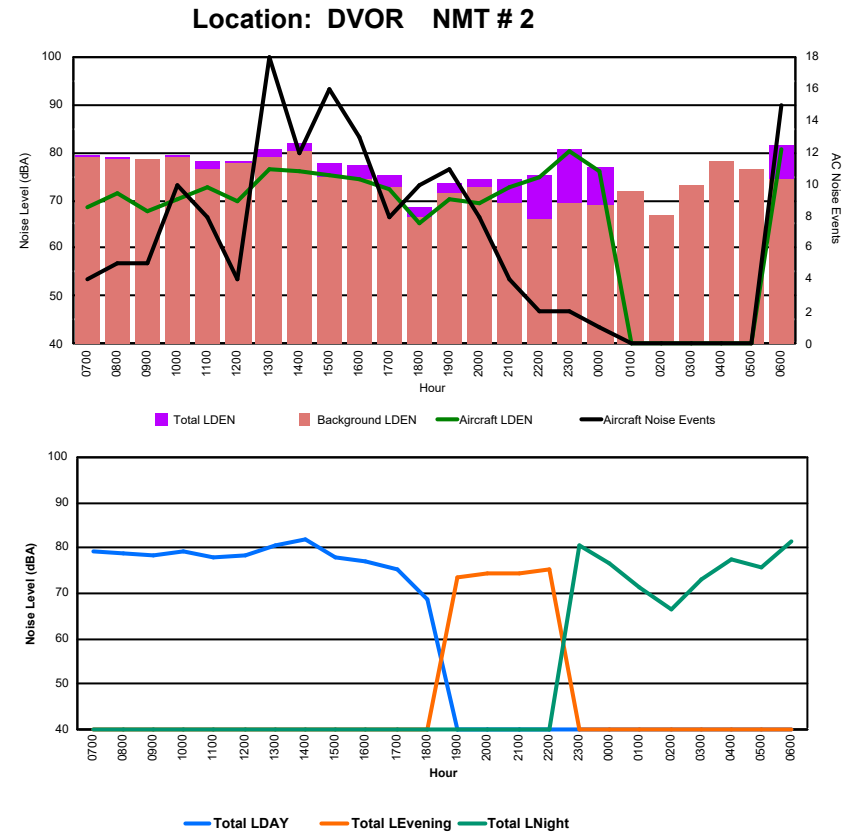

Luxembourg Airport Noise Distribution by Hour

Between 03/10/2024 00:00:00 and 03/10/2024 23:59:59 (Local Time)

Day	Aircraft Events	Total LDEN dB (A)	Aircraft LDEN dB(A)	Background LDEN dB(A)	Total LDay dB(A)	Total LEvening dB(A)	Total LNight dB (A)
03/10/24 7:00	4	79.2	68.6	79.0	79.2	-	-
03/10/24 8:00	5	79.0	71.4	78.4	79.0	-	-
03/10/24 9:00	5	78.6	67.6	78.5	78.6	-	-
03/10/24 10:00	10	79.3	70.4	78.8	79.3	-	-
03/10/24 11:00	8	78.0	72.6	76.6	78.0	-	-
03/10/24 12:00	4	78.3	69.6	77.8	78.3	-	-
03/10/24 13:00	18	80.7	76.6	78.8	80.7	-	-
03/10/24 14:00	12	81.7	76.2	80.3	81.7	-	-
03/10/24 15:00	16	77.9	75.1	74.9	77.9	-	-
03/10/24 16:00	13	77.2	74.5	74.4	77.2	-	-
03/10/24 17:00	8	75.4	72.1	72.9	75.4	-	-
03/10/24 18:00	10	68.5	65.0	66.4	68.5	-	-
03/10/24 19:00	11	73.6	70.2	71.4	-	73.6	-
03/10/24 20:00	8	74.2	69.3	72.6	-	74.2	-
03/10/24 21:00	4	74.4	72.9	69.4	-	74.4	-
03/10/24 22:00	2	75.3	74.8	65.9	-	75.3	-
03/10/24 23:00	2	80.6	80.3	69.3	-	-	80.6
04/10/24 0:00	1	76.8	76.0	69.1	-	-	76.8
04/10/24 1:00	-	71.2	-	71.7	-	-	71.2
04/10/24 2:00	-	66.4	-	67.0	-	-	66.4
04/10/24 3:00	-	73.1	-	73.3	-	-	73.1
04/10/24 4:00	-	77.6	-	78.0	-	-	77.6
04/10/24 5:00	-	75.9	-	76.4	-	-	75.9
04/10/24 6:00	15	81.5	80.8	74.3	-	-	81.5
	156	77.7	73.7	75.8	78.6	74.4	77.4