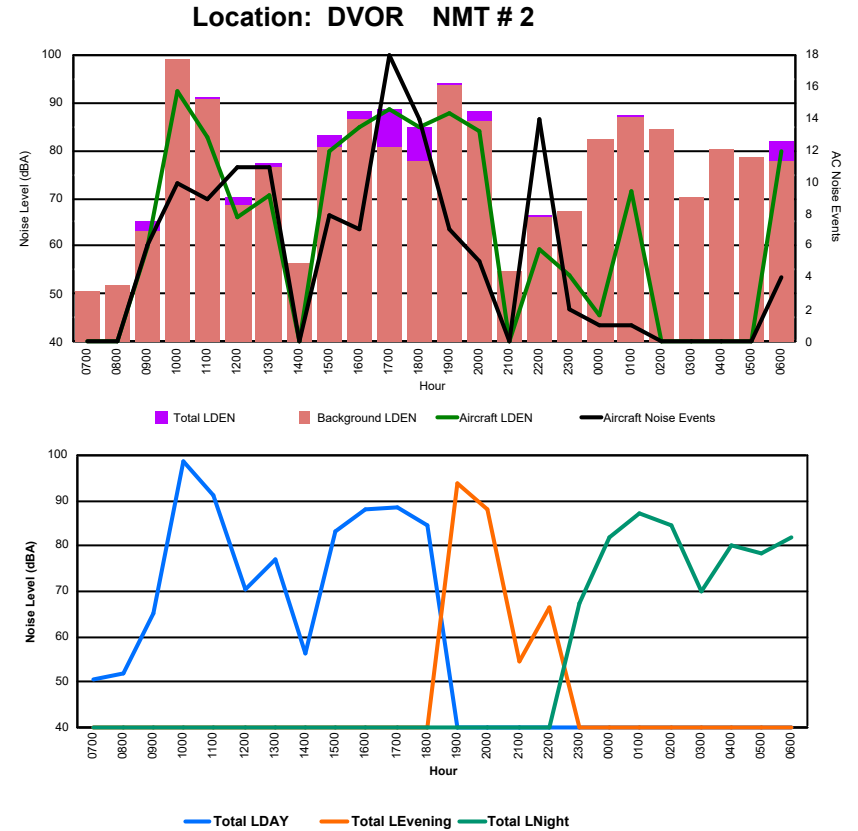

Luxembourg Airport Noise Distribution by Hour

Between 10/10/2024 00:00:00 and 10/10/2024 23:59:59 (Local Time)

Day	Aircraft Events	Total LDEN dB (A)	Aircraft LDEN dB(A)	Background LDEN dB(A)	Total LDay dB(A)	Total LEvening dB(A)	Total LNight dB (A)
10/10/24 7:00	-	50.8	-	50.8	50.8	-	-
10/10/24 8:00	-	51.7	-	51.8	51.7	-	-
10/10/24 9:00	6	65.0	59.7	63.0	65.0	-	-
10/10/24 10:00	10	98.6	92.5	98.9	98.6	-	-
10/10/24 11:00	9	91.1	82.9	90.6	91.1	-	-
10/10/24 12:00	11	70.4	66.1	68.7	70.4	-	-
10/10/24 13:00	11	77.2	70.6	76.6	77.2	-	-
10/10/24 14:00	-	56.5	-	56.5	56.5	-	-
10/10/24 15:00	8	83.1	79.6	80.7	83.1	-	-
10/10/24 16:00	7	88.3	84.8	86.6	88.3	-	-
10/10/24 17:00	18	88.5	88.4	80.7	88.5	-	-
10/10/24 18:00	14	84.7	84.6	77.8	84.7	-	-
10/10/24 19:00	7	93.9	87.6	93.4	-	93.9	-
10/10/24 20:00	5	88.2	84.1	86.1	-	88.2	-
10/10/24 21:00	-	54.6	-	54.6	-	54.6	-
10/10/24 22:00	14	66.5	59.4	66.1	-	66.5	-
10/10/24 23:00	2	67.3	54.1	67.3	-	-	67.3
11/10/24 0:00	1	82.1	45.8	82.3	-	-	82.1
11/10/24 1:00	1	87.2	71.6	87.0	-	-	87.2
11/10/24 2:00	-	84.5	-	84.5	-	-	84.5
11/10/24 3:00	-	70.0	-	70.3	-	-	70.0
11/10/24 4:00	-	80.1	-	80.2	-	-	80.1
11/10/24 5:00	-	78.5	-	78.7	-	-	78.5
11/10/24 6:00	4	81.9	79.9	77.9	-	-	81.9
	128	87.9	82.5	87.5	89.4	88.9	82.1