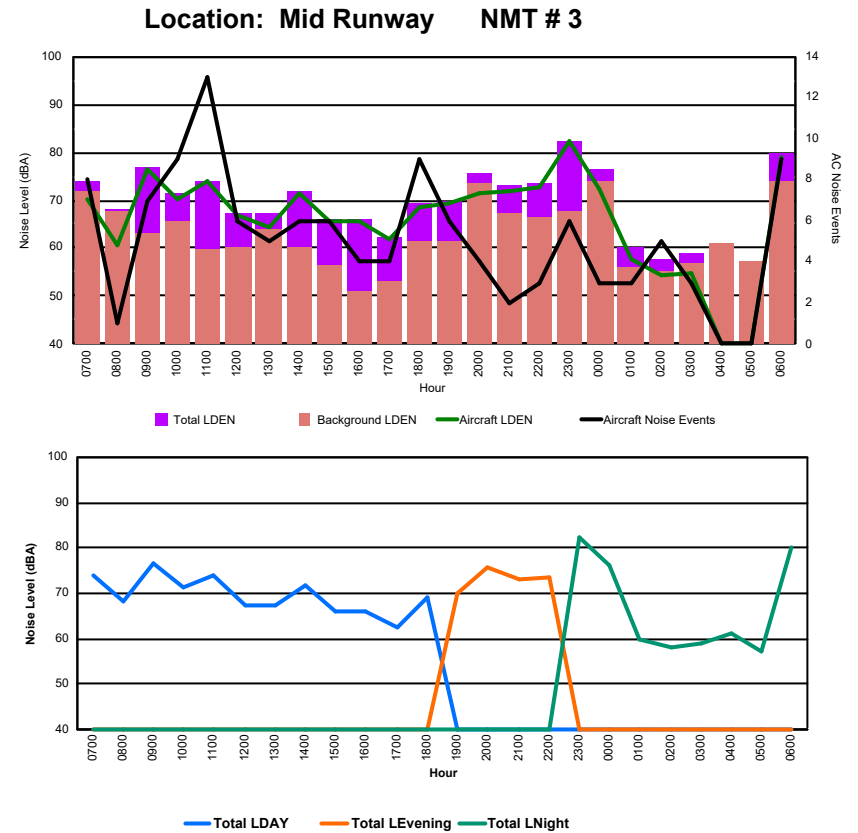

Luxembourg Airport Noise Distribution by Hour

Between 15/10/2024 00:00:00 and 15/10/2024 23:59:59 (Local Time)

Day	Aircraft Events	Total LDEN dB(A)	Aircraft LDEN dB(A)	Background LDEN dB(A)	Total LDay dB(A)	Total LEvening dB(A)	Total LNight dB(A)
15/10/24 7:00	8	74.0	70.1	71.9	74.0	-	-
15/10/24 8:00	1	68.2	60.5	67.8	68.2	-	-
15/10/24 9:00	7	76.7	76.5	63.3	76.7	-	-
15/10/24 10:00	9	71.5	70.1	65.7	71.5	-	-
15/10/24 11:00	13	74.1	73.9	59.7	74.1	-	-
15/10/24 12:00	6	67.5	66.7	60.0	67.5	-	-
15/10/24 13:00	5	67.3	64.5	64.1	67.3	-	-
15/10/24 14:00	6	71.7	71.4	60.3	71.7	-	-
15/10/24 15:00	6	66.2	65.7	56.5	66.2	-	-
15/10/24 16:00	4	65.9	65.7	51.0	65.9	-	-
15/10/24 17:00	4	62.5	62.0	53.1	62.5	-	-
15/10/24 18:00	9	69.2	68.5	61.4	69.2	-	-
15/10/24 19:00	6	70.0	69.3	61.5	-	70.0	-
15/10/24 20:00	4	75.7	71.4	73.6	-	75.7	-
15/10/24 21:00	2	73.0	71.7	67.2	-	73.0	-
15/10/24 22:00	3	73.4	72.6	66.4	-	73.4	-
15/10/24 23:00	6	82.5	82.4	67.6	-	-	82.5
16/10/24 0:00	3	76.3	72.4	74.0	-	-	76.3
16/10/24 1:00	3	60.0	57.8	56.0	-	-	60.0
16/10/24 2:00	5	57.9	54.5	55.4	-	-	57.9
16/10/24 3:00	3	58.9	54.7	56.9	-	-	58.9
16/10/24 4:00	-	61.2	-	61.2	-	-	61.2
16/10/24 5:00	-	57.2	-	57.2	-	-	57.2
16/10/24 6:00	9	80.0	78.8	74.0	-	-	80.0
	122	73.8	72.7	67.3	71.3	73.5	76.1