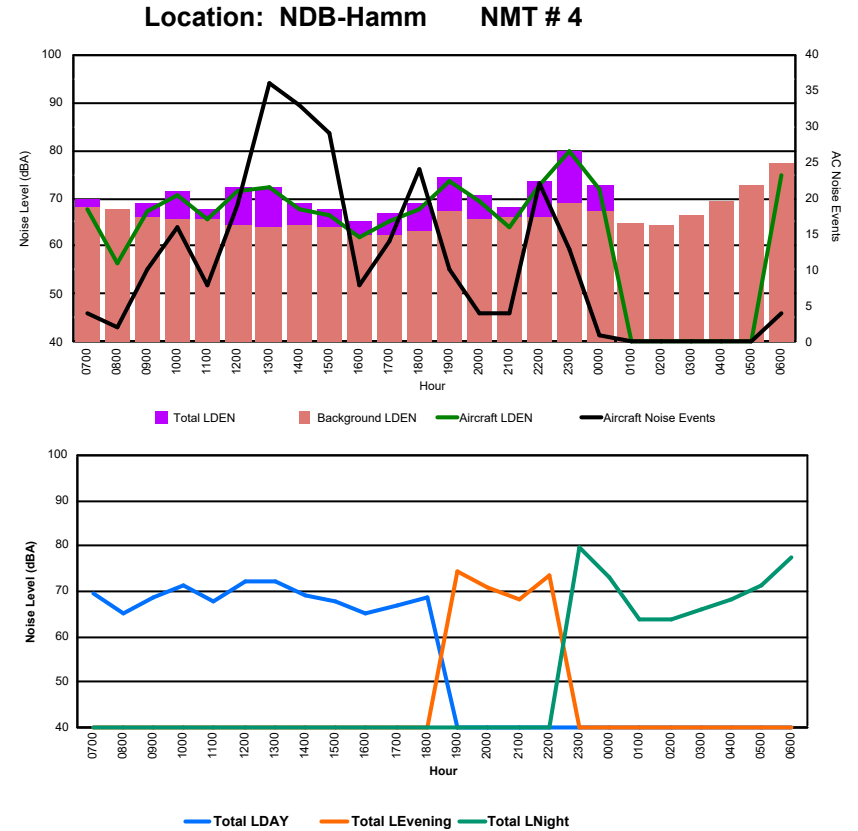

Luxembourg Airport Noise Distribution by Hour

Between 03/10/2024 00:00:00 and 03/10/2024 23:59:59 (Local Time)

Day	Aircraft Events	Total LDEN dB (A)	Aircraft LDEN dB(A)	Background LDEN dB(A)	Total LDay dB(A)	Total LEvening dB(A)	Total LNight dB (A)
03/10/24 7:00	4	69.6	67.9	68.0	69.6	-	-
03/10/24 8:00	2	65.1	56.5	67.7	65.1	-	-
03/10/24 9:00	10	68.8	67.2	66.2	68.8	-	-
03/10/24 10:00	16	71.4	70.8	65.5	71.4	-	-
03/10/24 11:00	8	67.7	65.5	65.6	67.7	-	-
03/10/24 12:00	19	72.1	71.6	64.3	72.1	-	-
03/10/24 13:00	36	72.3	72.1	63.9	72.3	-	-
03/10/24 14:00	33	69.0	67.9	64.5	69.0	-	-
03/10/24 15:00	29	67.7	66.3	64.1	67.7	-	-
03/10/24 16:00	8	65.0	61.9	62.5	65.0	-	-
03/10/24 17:00	14	67.0	65.4	62.4	67.0	-	-
03/10/24 18:00	24	68.9	67.8	63.2	68.9	-	-
03/10/24 19:00	10	74.3	73.4	67.2	-	74.3	-
03/10/24 20:00	4	70.8	69.4	65.5	-	70.8	-
03/10/24 21:00	4	68.1	64.0	66.2	-	68.1	-
03/10/24 22:00	22	73.4	72.7	66.2	-	73.4	-
03/10/24 23:00	13	79.9	79.7	68.8	-	-	79.9
04/10/24 0:00	1	72.9	71.8	67.1	-	-	72.9
04/10/24 1:00	-	64.0	-	64.7	-	-	64.0
04/10/24 2:00	-	63.7	-	64.3	-	-	63.7
04/10/24 3:00	-	66.0	-	66.5	-	-	66.0
04/10/24 4:00	-	68.3	-	69.5	-	-	68.3
04/10/24 5:00	-	71.3	-	72.7	-	-	71.3
04/10/24 6:00	4	77.4	74.6	77.4	-	-	77.4
	261	71.9	70.5	68.3	69.3	72.3	74.0