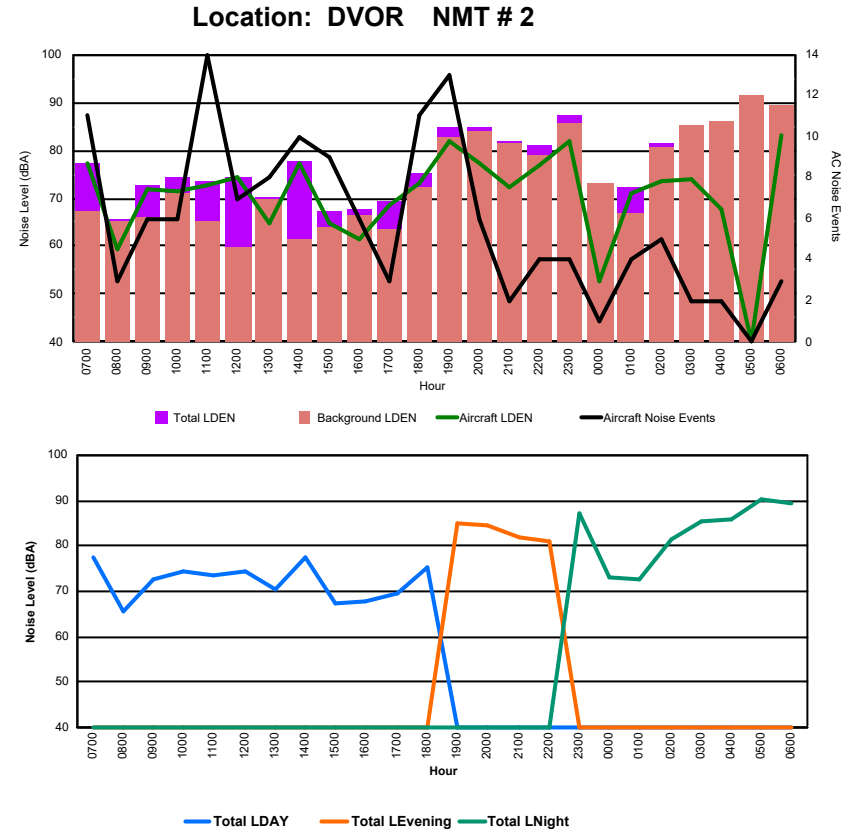

Luxembourg Airport Noise Distribution by Hour

Between 16/10/2024 00:00:00 and 16/10/2024 23:59:59 (Local Time)

Day	Aircraft Events	Total LDEN dB (A)	Aircraft LDEN dB(A)	Background LDEN dB(A)	Total LDay dB(A)	Total LEvening dB(A)	Total LNight dB (A)
16/10/24 7:00	11	77.5	77.2	67.1	77.5	-	-
16/10/24 8:00	3	65.7	59.4	65.3	65.7	-	-
16/10/24 9:00	6	72.8	71.9	66.0	72.8	-	-
16/10/24 10:00	6	74.2	71.4	71.2	74.2	-	-
16/10/24 11:00	14	73.4	72.9	65.0	73.4	-	-
16/10/24 12:00	7	74.4	74.2	59.7	74.4	-	-
16/10/24 13:00	8	70.4	64.8	69.7	70.4	-	-
16/10/24 14:00	10	77.6	77.4	61.3	77.6	-	-
16/10/24 15:00	9	67.3	64.8	64.1	67.3	-	-
16/10/24 16:00	6	67.6	61.3	66.6	67.6	-	-
16/10/24 17:00	3	69.5	68.4	63.5	69.5	-	-
16/10/24 18:00	11	75.4	73.0	72.3	75.4	-	-
16/10/24 19:00	13	85.0	82.0	82.8	-	85.0	-
16/10/24 20:00	6	84.7	77.3	83.9	-	84.7	-
16/10/24 21:00	2	82.0	72.3	81.6	-	82.0	-
16/10/24 22:00	4	81.0	77.0	79.0	-	81.0	-
16/10/24 23:00	4	87.1	81.7	85.7	-	-	87.1
17/10/24 0:00	1	73.3	52.7	73.3	-	-	73.3
17/10/24 1:00	4	72.5	71.1	67.0	-	-	72.5
17/10/24 2:00	5	81.5	73.7	80.8	-	-	81.5
17/10/24 3:00	2	85.3	73.8	85.1	-	-	85.3
17/10/24 4:00	2	86.0	67.8	86.2	-	-	86.0
17/10/24 5:00	-	90.5	-	91.3	-	-	90.5
17/10/24 6:00	3	89.5	83.1	89.3	-	-	89.5
	140	82.8	75.8	82.4	73.6	83.5	86.3