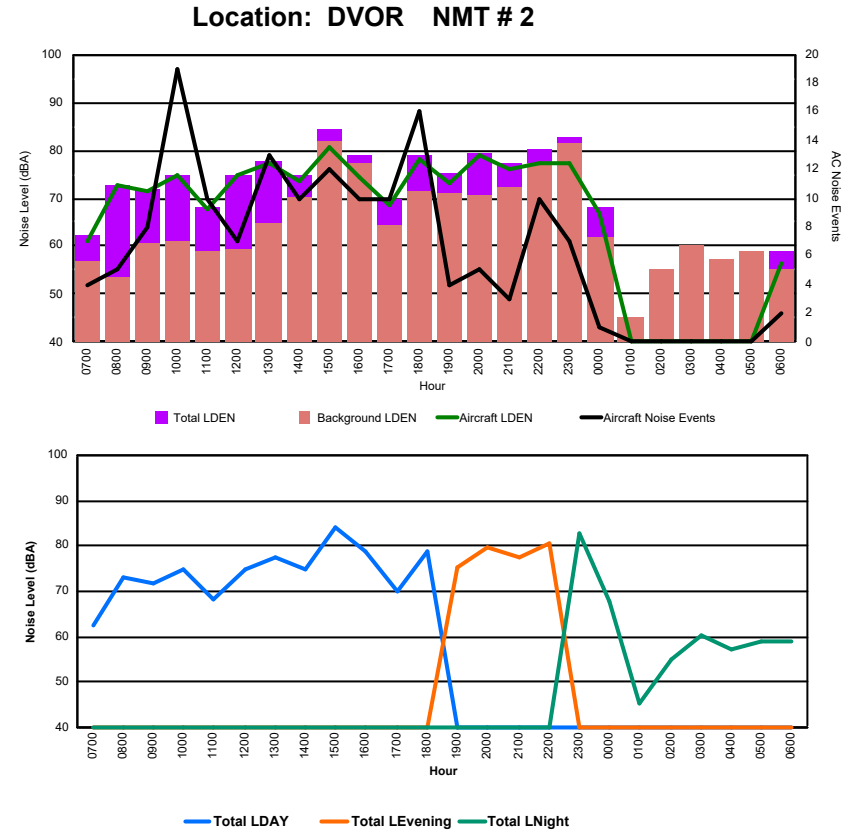

Luxembourg Airport Noise Distribution by Hour

Between 14/10/2024 00:00:00 and 14/10/2024 23:59:59 (Local Time)

Day	Aircraft Events	Total LDEN dB (A)	Aircraft LDEN dB(A)	Background LDEN dB(A)	Total LDay dB(A)	Total LEvening dB(A)	Total LNight dB (A)	
14/10/24	7:00	4	62.3	60.9	57.0	62.3	-	-
14/10/24	8:00	5	72.9	72.8	53.7	72.9	-	-
14/10/24	9:00	8	71.9	71.6	60.6	71.9	-	-
14/10/24	10:00	19	74.8	74.7	61.2	74.8	-	-
14/10/24	11:00	10	68.2	67.7	58.9	68.2	-	-
14/10/24	12:00	7	74.9	74.8	59.5	74.9	-	-
14/10/24	13:00	13	77.7	77.5	64.7	77.7	-	-
14/10/24	14:00	10	74.9	73.4	70.1	74.9	-	-
14/10/24	15:00	12	84.2	80.8	81.8	84.2	-	-
14/10/24	16:00	10	79.0	74.4	77.2	79.0	-	-
14/10/24	17:00	10	69.8	68.5	64.4	69.8	-	-
14/10/24	18:00	16	79.0	78.1	71.6	79.0	-	-
14/10/24	19:00	4	75.3	73.2	71.2	-	75.3	-
14/10/24	20:00	5	79.5	78.9	70.7	-	79.5	-
14/10/24	21:00	3	77.5	76.1	72.2	-	77.5	-
14/10/24	22:00	10	80.4	77.5	77.1	-	80.4	-
14/10/24	23:00	7	82.9	77.3	81.6	-	-	82.9
15/10/24	0:00	1	68.0	66.8	61.7	-	-	68.0
15/10/24	1:00	-	45.4	-	45.4	-	-	45.4
15/10/24	2:00	-	55.1	-	55.1	-	-	55.1
15/10/24	3:00	-	60.2	-	60.2	-	-	60.2
15/10/24	4:00	-	57.4	-	57.4	-	-	57.4
15/10/24	5:00	-	58.9	-	58.9	-	-	58.9
15/10/24	6:00	2	58.9	56.6	55.2	-	-	58.9
	156	76.7	74.3	73.0	77.2	78.6	74.1