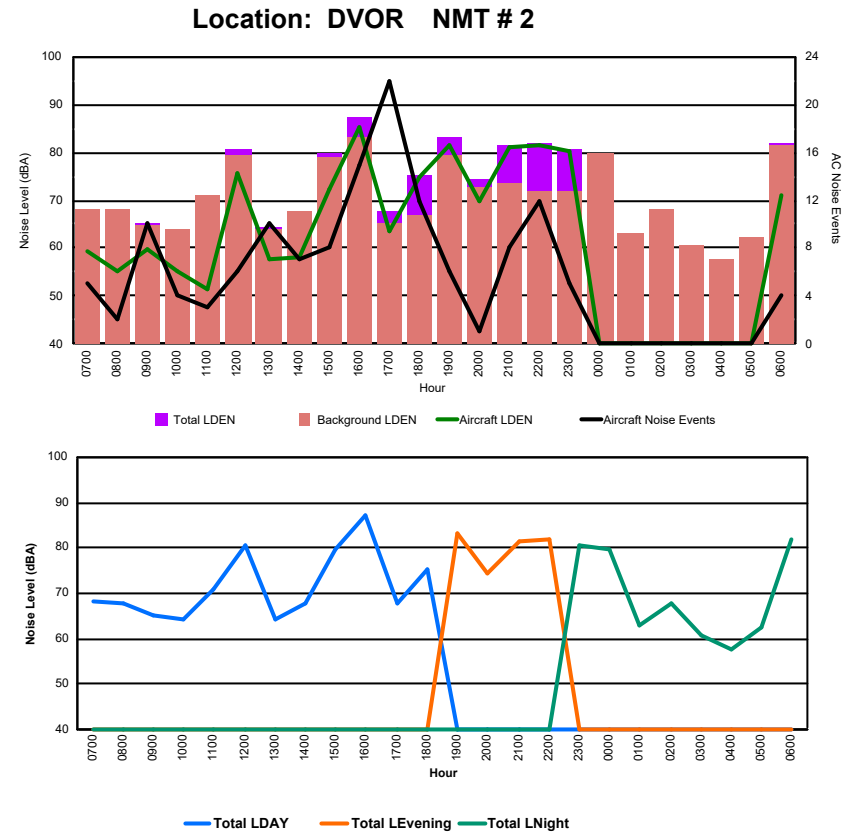

## Luxembourg Airport Noise Distribution by Hour

Between 01/10/2024 00:00:00 and 01/10/2024 23:59:59 (Local Time)

Day	Aircraft Events	Total LDEN dB(A)	Aircraft LDEN dB(A)	Background LDEN dB(A)	Total LDay dB(A)	Total LEvening dB(A)	Total LNight dB(A)
01/10/24 7:00	5	68.2	59.2	68.0	68.2	-	-
01/10/24 8:00	2	67.8	55.3	68.0	67.8	-	-
01/10/24 9:00	10	65.2	59.7	64.8	65.2	-	-
01/10/24 10:00	4	64.1	55.4	63.8	64.1	-	-
01/10/24 11:00	3	70.7	51.3	71.1	70.7	-	-
01/10/24 12:00	6	80.7	75.5	79.3	80.7	-	-
01/10/24 13:00	10	64.3	57.7	64.1	64.3	-	-
01/10/24 14:00	7	67.8	58.2	67.9	67.8	-	-
01/10/24 15:00	8	79.9	72.3	79.1	79.9	-	-
01/10/24 16:00	15	87.2	85.1	83.2	87.2	-	-
01/10/24 17:00	22	67.9	63.7	65.3	67.9	-	-
01/10/24 18:00	12	75.1	74.6	67.0	75.1	-	-
01/10/24 19:00	6	83.2	81.3	79.3	-	83.2	-
01/10/24 20:00	1	74.3	70.0	72.8	-	74.3	-
01/10/24 21:00	8	81.6	80.9	73.7	-	81.6	-
01/10/24 22:00	12	81.8	81.3	72.0	-	81.8	-
01/10/24 23:00	5	80.7	80.1	71.8	-	-	80.7
02/10/24 0:00	-	79.7	-	79.9	-	-	79.7
02/10/24 1:00	-	62.9	-	63.2	-	-	62.9
02/10/24 2:00	-	67.9	-	68.2	-	-	67.9
02/10/24 3:00	-	60.6	-	60.7	-	-	60.6
02/10/24 4:00	-	57.6	-	57.6	-	-	57.6
02/10/24 5:00	-	62.5	-	62.5	-	-	62.5
02/10/24 6:00	4	81.8	71.0	81.6	-	-	81.8
	<b>140</b>	<b>78.6</b>	<b>75.9</b>	<b>75.4</b>	<b>78.3</b>	<b>81.2</b>	<b>76.7</b>