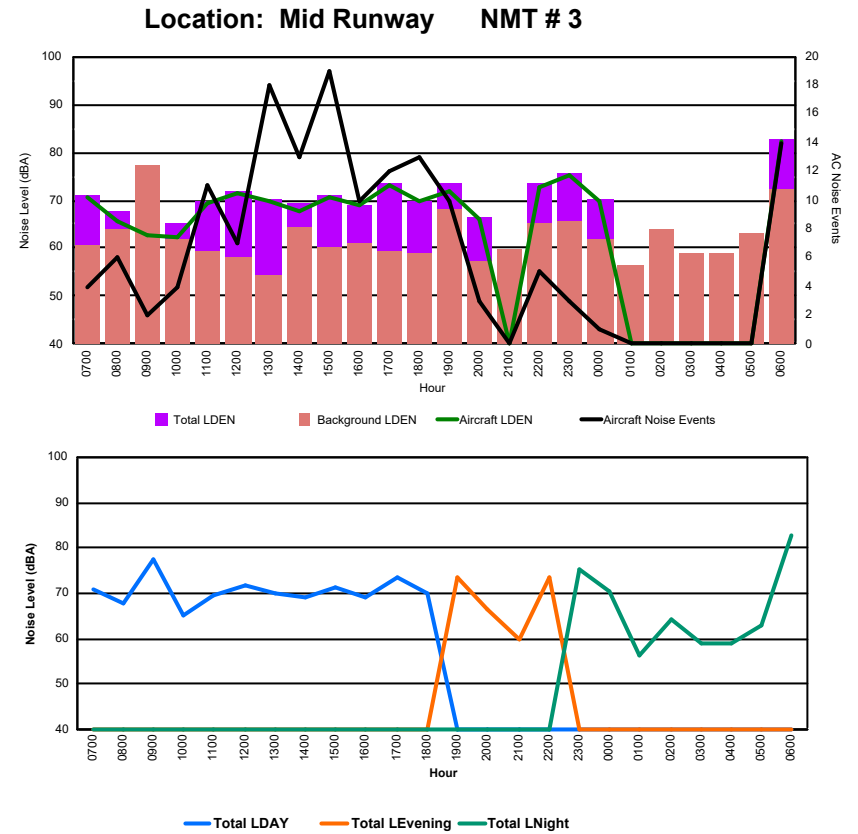

Luxembourg Airport Noise Distribution by Hour

Between 02/10/2024 00:00:00 and 02/10/2024 23:59:59 (Local Time)

Day	Aircraft Events	Total LDEN dB (A)	Aircraft LDEN dB(A)	Background LDEN dB(A)	Total LDay dB(A)	Total LEvening dB(A)	Total LNight dB (A)	
02/10/24	7:00	4	70.9	70.5	60.8	70.9	-	-
02/10/24	8:00	6	67.8	65.6	64.0	67.8	-	-
02/10/24	9:00	2	77.5	62.9	77.4	77.5	-	-
02/10/24	10:00	4	65.0	62.5	61.7	65.0	-	-
02/10/24	11:00	11	69.6	69.2	59.2	69.6	-	-
02/10/24	12:00	7	71.8	71.6	58.2	71.8	-	-
02/10/24	13:00	18	70.1	70.0	54.5	70.1	-	-
02/10/24	14:00	13	69.2	67.6	64.2	69.2	-	-
02/10/24	15:00	19	71.2	70.6	60.4	71.2	-	-
02/10/24	16:00	10	69.1	68.8	60.9	69.1	-	-
02/10/24	17:00	12	73.4	73.3	59.3	73.4	-	-
02/10/24	18:00	13	70.0	69.7	59.0	70.0	-	-
02/10/24	19:00	10	73.5	72.0	68.3	-	73.5	-
02/10/24	20:00	3	66.6	66.1	57.3	-	66.6	-
02/10/24	21:00	-	59.8	-	59.8	-	59.8	-
02/10/24	22:00	5	73.5	72.9	65.1	-	73.5	-
02/10/24	23:00	3	75.5	75.1	65.5	-	-	75.5
03/10/24	0:00	1	70.3	69.6	61.9	-	-	70.3
03/10/24	1:00	-	56.4	-	56.4	-	-	56.4
03/10/24	2:00	-	64.1	-	64.1	-	-	64.1
03/10/24	3:00	-	59.0	-	59.0	-	-	59.0
03/10/24	4:00	-	58.9	-	58.9	-	-	58.9
03/10/24	5:00	-	63.0	-	63.0	-	-	63.0
03/10/24	6:00	14	82.6	82.4	72.4	-	-	82.6
	155	72.8	71.8	66.6	71.6	71.0	74.7