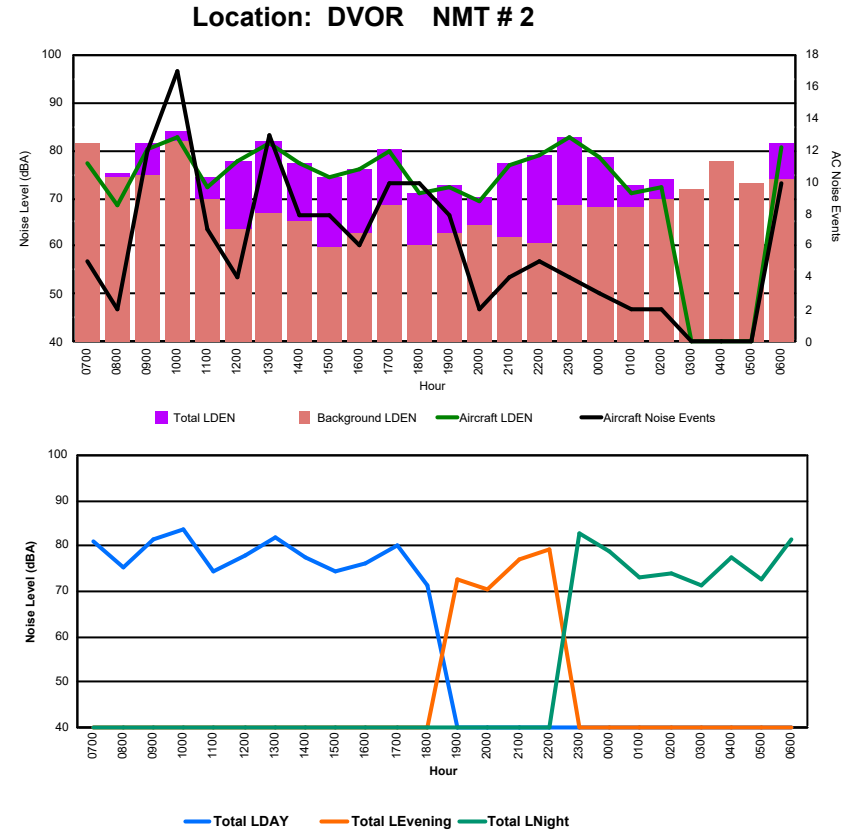

Luxembourg Airport Noise Distribution by Hour

Between 17/10/2024 00:00:00 and 17/10/2024 23:59:59 (Local Time)

Day	Aircraft Events	Total LDEN dB(A)	Aircraft LDEN dB(A)	Background LDEN dB(A)	Total LDay dB(A)	Total LEvening dB(A)	Total LNight dB(A)
17/10/24 7:00	5	81.1	77.2	81.4	81.1	-	-
17/10/24 8:00	2	75.1	68.7	74.5	75.1	-	-
17/10/24 9:00	12	81.4	80.4	75.0	81.4	-	-
17/10/24 10:00	17	83.8	82.7	81.9	83.8	-	-
17/10/24 11:00	7	74.2	72.5	69.7	74.2	-	-
17/10/24 12:00	4	77.8	77.7	63.7	77.8	-	-
17/10/24 13:00	13	81.7	81.6	67.0	81.7	-	-
17/10/24 14:00	8	77.5	77.3	65.4	77.5	-	-
17/10/24 15:00	8	74.4	74.2	59.6	74.4	-	-
17/10/24 16:00	6	76.2	76.0	62.9	76.2	-	-
17/10/24 17:00	10	80.3	80.0	68.6	80.3	-	-
17/10/24 18:00	10	71.2	70.9	60.3	71.2	-	-
17/10/24 19:00	8	72.6	72.2	62.6	-	72.6	-
17/10/24 20:00	2	70.4	69.2	64.3	-	70.4	-
17/10/24 21:00	4	77.2	77.0	62.0	-	77.2	-
17/10/24 22:00	5	79.1	79.0	60.6	-	79.1	-
17/10/24 23:00	4	82.9	82.8	68.4	-	-	82.9
18/10/24 0:00	3	78.7	78.4	68.2	-	-	78.7
18/10/24 1:00	2	72.9	71.1	68.3	-	-	72.9
18/10/24 2:00	2	74.0	72.2	69.8	-	-	74.0
18/10/24 3:00	-	71.5	-	71.9	-	-	71.5
18/10/24 4:00	-	77.3	-	77.9	-	-	77.3
18/10/24 5:00	-	72.8	-	73.2	-	-	72.8
18/10/24 6:00	10	81.3	80.6	73.9	-	-	81.3
	142	78.5	77.6	73.6	79.3	76.1	78.3