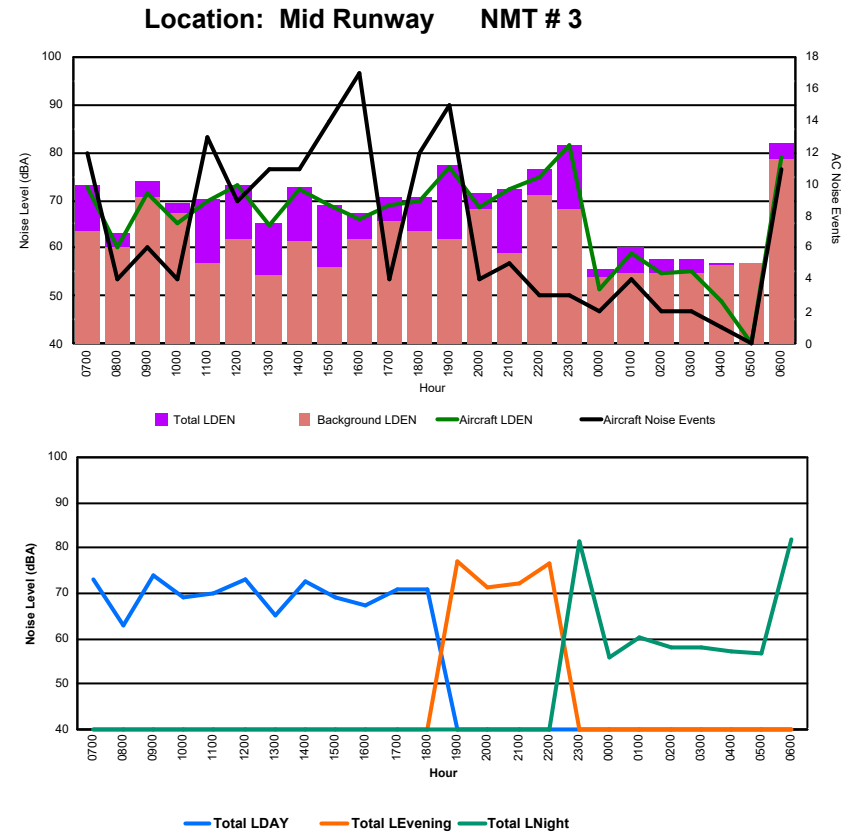

Luxembourg Airport Noise Distribution by Hour

Between 16/10/2024 00:00:00 and 16/10/2024 23:59:59 (Local Time)

Day	Aircraft Events	Total LDEN dB (A)	Aircraft LDEN dB(A)	Background LDEN dB(A)	Total LDay dB(A)	Total LEvening dB(A)	Total LNight dB (A)	
16/10/24	7:00	12	73.3	72.8	63.7	73.3	-	-
16/10/24	8:00	4	63.0	60.1	60.2	63.0	-	-
16/10/24	9:00	6	73.9	71.4	70.6	73.9	-	-
16/10/24	10:00	4	69.3	65.2	67.3	69.3	-	-
16/10/24	11:00	13	70.2	70.0	56.7	70.2	-	-
16/10/24	12:00	9	73.2	73.0	61.7	73.2	-	-
16/10/24	13:00	11	65.1	64.7	54.5	65.1	-	-
16/10/24	14:00	11	72.6	72.3	61.6	72.6	-	-
16/10/24	15:00	14	69.0	68.8	55.9	69.0	-	-
16/10/24	16:00	17	67.3	66.0	61.8	67.3	-	-
16/10/24	17:00	4	70.7	69.1	65.8	70.7	-	-
16/10/24	18:00	12	70.7	69.8	63.4	70.7	-	-
16/10/24	19:00	15	77.1	77.0	62.0	-	77.1	-
16/10/24	20:00	4	71.4	68.6	68.1	-	71.4	-
16/10/24	21:00	5	72.3	72.1	58.9	-	72.3	-
16/10/24	22:00	3	76.6	75.0	71.2	-	76.6	-
16/10/24	23:00	3	81.5	81.3	68.2	-	-	81.5
17/10/24	0:00	2	55.8	51.6	53.8	-	-	55.8
17/10/24	1:00	4	60.2	58.9	54.7	-	-	60.2
17/10/24	2:00	2	57.9	54.9	54.9	-	-	57.9
17/10/24	3:00	2	57.9	55.0	54.8	-	-	57.9
17/10/24	4:00	1	57.0	49.0	56.3	-	-	57.0
17/10/24	5:00	-	56.7	-	56.7	-	-	56.7
17/10/24	6:00	11	81.7	78.9	78.5	-	-	81.7
	169	73.7	72.6	67.4	70.9	75.0	75.6