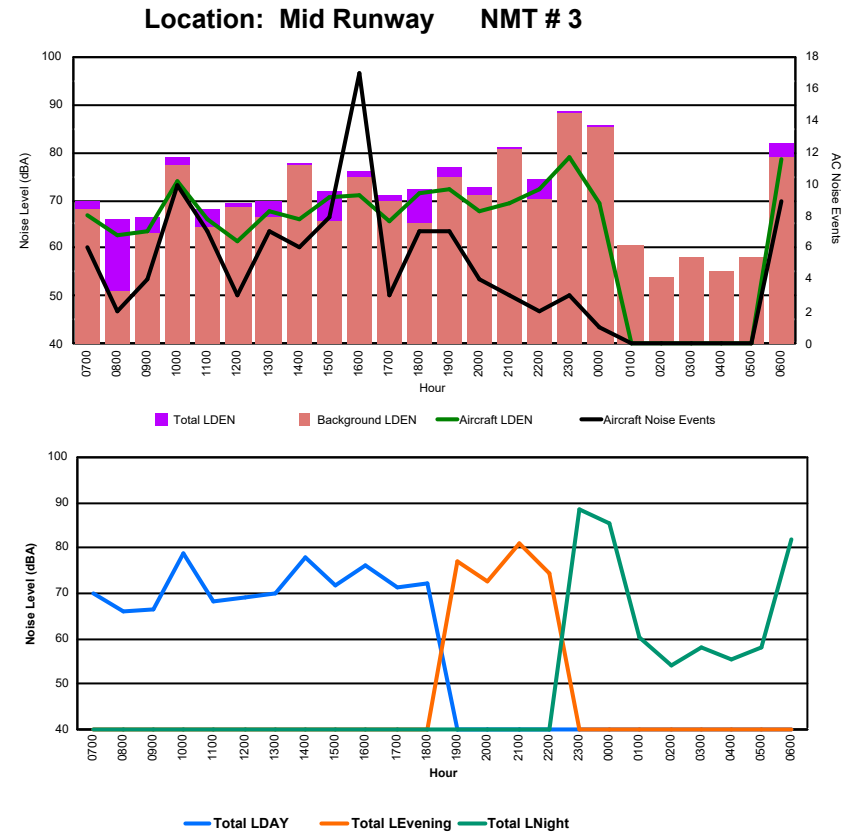

Luxembourg Airport Noise Distribution by Hour

Between 20/10/2024 00:00:00 and 20/10/2024 23:59:59 (Local Time)

Day	Aircraft Events	Total LDEN dB (A)	Aircraft LDEN dB(A)	Background LDEN dB(A)	Total LDay dB(A)	Total LEvening dB(A)	Total LNight dB (A)
20/10/24 7:00	6	69.8	67.0	68.3	69.8	-	-
20/10/24 8:00	2	66.2	62.9	50.9	66.2	-	-
20/10/24 9:00	4	66.4	63.7	63.2	66.4	-	-
20/10/24 10:00	10	78.9	74.1	77.1	78.9	-	-
20/10/24 11:00	7	68.3	66.0	64.5	68.3	-	-
20/10/24 12:00	3	69.2	61.4	68.5	69.2	-	-
20/10/24 13:00	7	70.0	67.6	66.4	70.0	-	-
20/10/24 14:00	6	77.9	66.0	77.5	77.9	-	-
20/10/24 15:00	8	71.8	70.6	65.5	71.8	-	-
20/10/24 16:00	17	76.2	71.1	74.6	76.2	-	-
20/10/24 17:00	3	71.2	65.7	69.7	71.2	-	-
20/10/24 18:00	7	72.2	71.3	65.0	72.2	-	-
20/10/24 19:00	7	76.9	72.5	74.9	-	76.9	-
20/10/24 20:00	4	72.8	67.8	71.2	-	72.8	-
20/10/24 21:00	3	81.0	69.2	80.8	-	81.0	-
20/10/24 22:00	2	74.3	72.1	70.3	-	74.3	-
20/10/24 23:00	3	88.6	78.9	88.1	-	-	88.6
21/10/24 0:00	1	85.6	69.5	85.4	-	-	85.6
21/10/24 1:00	-	60.4	-	60.5	-	-	60.4
21/10/24 2:00	-	54.0	-	54.0	-	-	54.0
21/10/24 3:00	-	58.0	-	58.1	-	-	58.0
21/10/24 4:00	-	55.3	-	55.3	-	-	55.3
21/10/24 5:00	-	58.3	-	58.3	-	-	58.3
21/10/24 6:00	9	81.9	78.7	79.0	-	-	81.9
	109	78.6	71.0	77.7	73.5	77.4	81.9