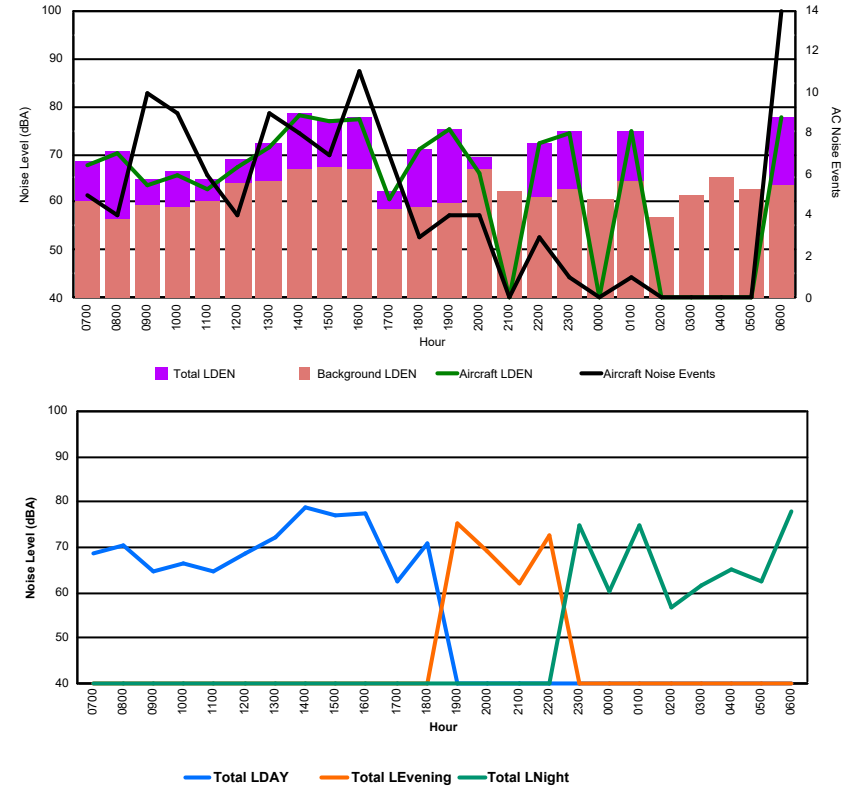

Luxembourg Airport Noise Distribution by Hour

Between 05/10/2024 00:00:00 and 05/10/2024 23:59:59 (Local Time)

Day	Aircraft Events	Total LDEN dB(A)	Aircraft LDEN dB(A)	Background LDEN dB(A)	Total LDay dB(A)	Total LEvening dB(A)	Total LNight dB(A)	
05/10/24	7:00	5	68.5	67.9	60.4	68.5	-	-
05/10/24	8:00	4	70.5	70.3	56.4	70.5	-	-
05/10/24	9:00	10	64.9	63.7	59.3	64.9	-	-
05/10/24	10:00	9	66.5	65.7	58.8	66.5	-	-
05/10/24	11:00	6	64.6	62.9	60.1	64.6	-	-
05/10/24	12:00	4	68.9	67.4	64.0	68.9	-	-
05/10/24	13:00	9	72.2	71.4	64.5	72.2	-	-
05/10/24	14:00	8	78.7	78.3	67.0	78.7	-	-
05/10/24	15:00	7	77.1	76.7	67.1	77.1	-	-
05/10/24	16:00	11	77.6	77.3	66.7	77.6	-	-
05/10/24	17:00	7	62.4	60.5	58.7	62.4	-	-
05/10/24	18:00	3	71.1	70.9	58.9	71.1	-	-
05/10/24	19:00	4	75.4	75.2	59.7	-	75.4	-
05/10/24	20:00	4	69.3	65.9	66.9	-	69.3	-
05/10/24	21:00	-	62.2	-	62.2	-	62.2	-
05/10/24	22:00	3	72.5	72.2	60.9	-	72.5	-
05/10/24	23:00	1	74.7	74.4	62.7	-	-	74.7
06/10/24	0:00	-	60.5	-	60.5	-	-	60.5
06/10/24	1:00	1	75.0	74.6	64.3	-	-	75.0
06/10/24	2:00	-	56.7	-	56.8	-	-	56.7
06/10/24	3:00	-	61.6	-	61.6	-	-	61.6
06/10/24	4:00	-	65.0	-	65.2	-	-	65.0
06/10/24	5:00	-	62.7	-	62.9	-	-	62.7
06/10/24	6:00	14	77.9	77.8	63.6	-	-	77.9
	110	72.7	72.2	63.2	73.2	71.9	72.1	

Location: DVOR NMT # 2