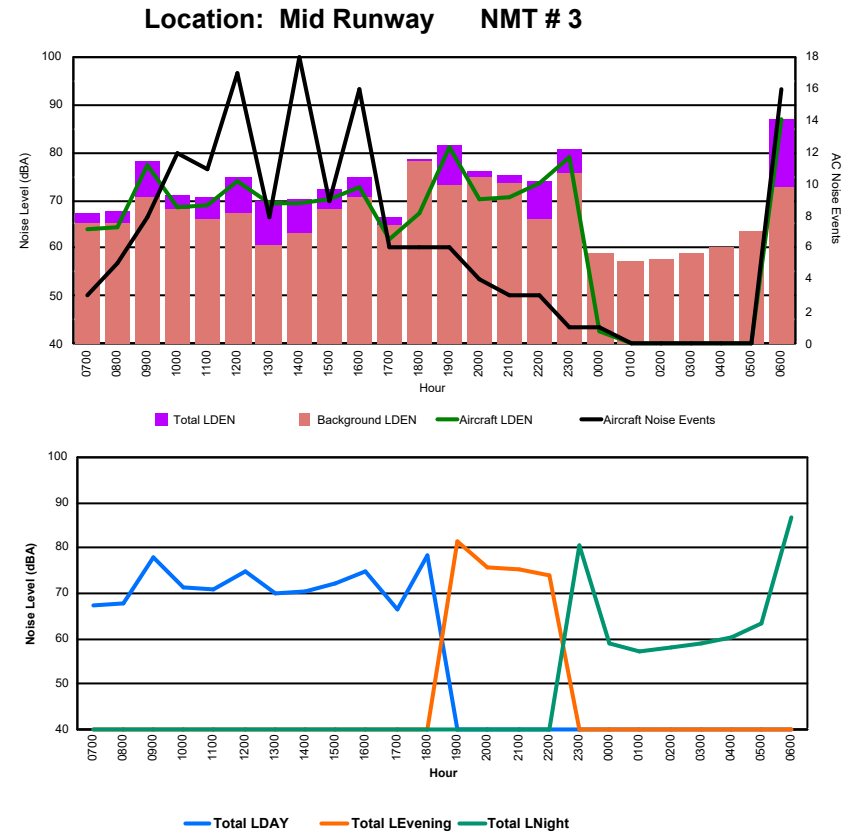

Luxembourg Airport Noise Distribution by Hour

Between 11/10/2024 00:00:00 and 11/10/2024 23:59:59 (Local Time)

Day	Aircraft Events	Total LDEN dB(A)	Aircraft LDEN dB(A)	Background LDEN dB(A)	Total LDay dB(A)	Total LEvening dB(A)	Total LNight dB(A)
11/10/24 7:00	3	67.5	63.8	65.2	67.5	-	-
11/10/24 8:00	5	67.7	64.3	65.1	67.7	-	-
11/10/24 9:00	8	78.1	77.2	70.8	78.1	-	-
11/10/24 10:00	12	71.2	68.4	68.0	71.2	-	-
11/10/24 11:00	11	70.7	68.9	66.2	70.7	-	-
11/10/24 12:00	17	74.8	74.1	67.2	74.8	-	-
11/10/24 13:00	8	70.0	69.4	60.8	70.0	-	-
11/10/24 14:00	18	70.4	69.5	63.2	70.4	-	-
11/10/24 15:00	9	72.4	70.2	68.3	72.4	-	-
11/10/24 16:00	16	74.8	72.7	70.6	74.8	-	-
11/10/24 17:00	6	66.5	61.7	64.8	66.5	-	-
11/10/24 18:00	6	78.4	67.3	78.0	78.4	-	-
11/10/24 19:00	6	81.6	80.9	73.3	-	81.6	-
11/10/24 20:00	4	75.9	70.1	74.6	-	75.9	-
11/10/24 21:00	3	75.3	70.6	73.5	-	75.3	-
11/10/24 22:00	3	74.0	73.4	65.9	-	74.0	-
11/10/24 23:00	1	80.7	79.1	75.7	-	-	80.7
12/10/24 0:00	1	58.9	42.6	58.9	-	-	58.9
12/10/24 1:00	-	57.2	-	57.2	-	-	57.2
12/10/24 2:00	-	57.9	-	57.9	-	-	57.9
12/10/24 3:00	-	59.0	-	59.0	-	-	59.0
12/10/24 4:00	-	60.3	-	60.3	-	-	60.3
12/10/24 5:00	-	63.5	-	63.5	-	-	63.5
12/10/24 6:00	16	86.9	86.8	72.9	-	-	86.9
	153	76.7	75.6	70.4	73.6	77.8	78.8