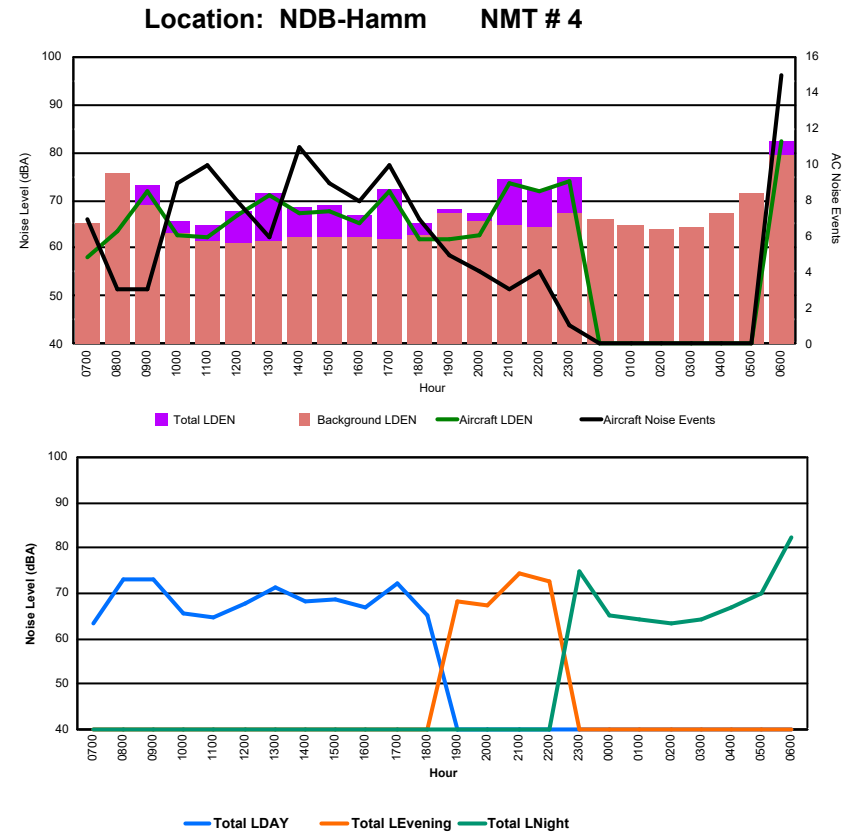

Luxembourg Airport Noise Distribution by Hour

Between 07/10/2024 00:00:00 and 07/10/2024 23:59:59 (Local Time)

Day	Aircraft Events	Total LDEN dB (A)	Aircraft LDEN dB(A)	Background LDEN dB(A)	Total LDay dB(A)	Total LEvening dB(A)	Total LNight dB (A)	
07/10/24	7:00	7	63.2	58.0	65.3	63.2	-	-
07/10/24	8:00	3	72.9	63.5	75.8	72.9	-	-
07/10/24	9:00	3	73.3	71.9	69.0	73.3	-	-
07/10/24	10:00	9	65.6	62.7	63.0	65.6	-	-
07/10/24	11:00	10	64.6	62.2	61.3	64.6	-	-
07/10/24	12:00	8	67.7	66.7	60.9	67.7	-	-
07/10/24	13:00	6	71.4	70.9	61.4	71.4	-	-
07/10/24	14:00	11	68.4	67.3	62.2	68.4	-	-
07/10/24	15:00	9	68.9	67.9	62.5	68.9	-	-
07/10/24	16:00	8	66.9	65.3	62.1	66.9	-	-
07/10/24	17:00	10	72.1	71.7	61.8	72.1	-	-
07/10/24	18:00	7	65.2	61.9	62.8	65.2	-	-
07/10/24	19:00	5	68.2	62.0	67.3	-	68.2	-
07/10/24	20:00	4	67.4	62.9	65.7	-	67.4	-
07/10/24	21:00	3	74.2	73.7	64.7	-	74.2	-
07/10/24	22:00	4	72.5	71.9	64.2	-	72.5	-
07/10/24	23:00	1	74.9	74.0	67.3	-	-	74.9
08/10/24	0:00	-	65.0	-	66.0	-	-	65.0
08/10/24	1:00	-	64.2	-	64.9	-	-	64.2
08/10/24	2:00	-	63.2	-	63.8	-	-	63.2
08/10/24	3:00	-	64.4	-	64.5	-	-	64.4
08/10/24	4:00	-	66.7	-	67.4	-	-	66.7
08/10/24	5:00	-	70.0	-	71.5	-	-	70.0
08/10/24	6:00	15	82.4	82.2	79.4	-	-	82.4
	123	72.2	71.0	69.3	69.6	71.5	74.6