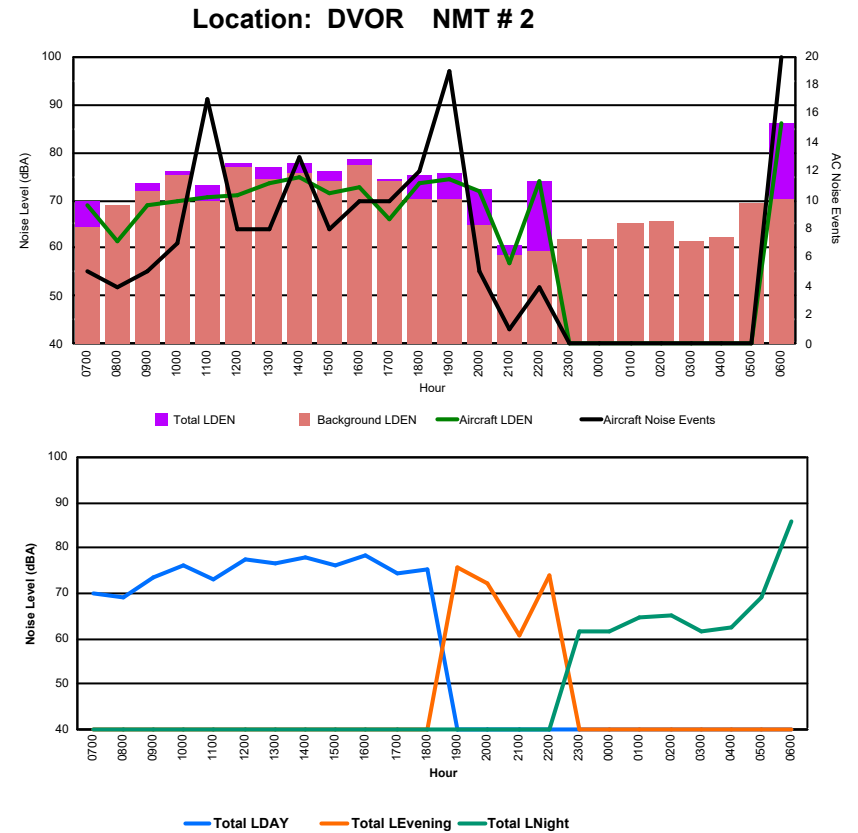

Luxembourg Airport Noise Distribution by Hour

Between 04/10/2024 00:00:00 and 04/10/2024 23:59:59 (Local Time)

Day	Aircraft Events	Total LDEN dB(A)	Aircraft LDEN dB(A)	Background LDEN dB(A)	Total LDay dB(A)	Total LEvening dB(A)	Total LNight dB(A)	
04/10/24	7:00	5	70.0	68.8	64.5	70.0	-	-
04/10/24	8:00	4	69.1	61.5	68.9	69.1	-	-
04/10/24	9:00	5	73.4	68.8	71.8	73.4	-	-
04/10/24	10:00	7	76.1	70.0	75.1	76.1	-	-
04/10/24	11:00	17	73.2	70.8	69.7	73.2	-	-
04/10/24	12:00	8	77.7	71.2	76.8	77.7	-	-
04/10/24	13:00	8	76.8	73.4	74.3	76.8	-	-
04/10/24	14:00	13	77.9	74.6	75.6	77.9	-	-
04/10/24	15:00	8	76.0	71.6	74.0	76.0	-	-
04/10/24	16:00	10	78.5	72.8	77.2	78.5	-	-
04/10/24	17:00	10	74.5	66.2	74.1	74.5	-	-
04/10/24	18:00	12	75.1	73.6	70.1	75.1	-	-
04/10/24	19:00	19	75.7	74.4	70.2	-	75.7	-
04/10/24	20:00	5	72.4	71.7	64.6	-	72.4	-
04/10/24	21:00	1	60.7	56.7	58.5	-	60.7	-
04/10/24	22:00	4	74.1	73.9	59.4	-	74.1	-
04/10/24	23:00	-	61.7	-	61.8	-	-	61.7
05/10/24	0:00	-	61.8	-	62.0	-	-	61.8
05/10/24	1:00	-	64.8	-	65.0	-	-	64.8
05/10/24	2:00	-	65.3	-	65.5	-	-	65.3
05/10/24	3:00	-	61.6	-	61.6	-	-	61.6
05/10/24	4:00	-	62.3	-	62.5	-	-	62.3
05/10/24	5:00	-	69.0	-	69.5	-	-	69.0
05/10/24	6:00	20	86.1	86.0	70.1	-	-	86.1
	156	76.0	74.2	71.5	75.7	73.1	77.3