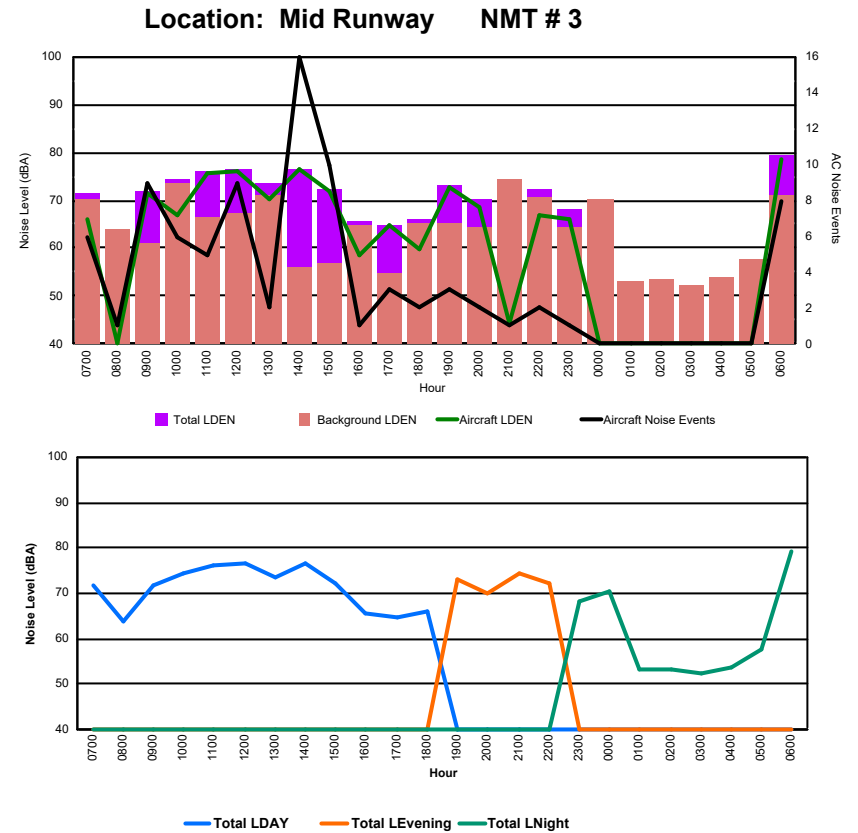

Luxembourg Airport Noise Distribution by Hour

Between 19/10/2024 00:00:00 and 19/10/2024 23:59:59 (Local Time)

Day	Aircraft Events	Total LDEN dB(A)	Aircraft LDEN dB(A)	Background LDEN dB(A)	Total LDay dB(A)	Total LEvening dB(A)	Total LNight dB(A)
19/10/24 7:00	6	71.6	66.1	70.2	71.6	-	-
19/10/24 8:00	1	63.8	38.3	63.8	63.8	-	-
19/10/24 9:00	9	71.8	71.5	61.2	71.8	-	-
19/10/24 10:00	6	74.4	66.7	73.6	74.4	-	-
19/10/24 11:00	5	76.0	75.5	66.5	76.0	-	-
19/10/24 12:00	9	76.6	76.1	67.1	76.6	-	-
19/10/24 13:00	2	73.6	70.1	70.9	73.6	-	-
19/10/24 14:00	16	76.6	76.6	56.2	76.6	-	-
19/10/24 15:00	10	72.1	71.8	56.9	72.1	-	-
19/10/24 16:00	1	65.6	58.4	64.6	65.6	-	-
19/10/24 17:00	3	64.9	64.6	54.6	64.9	-	-
19/10/24 18:00	2	66.1	59.8	65.0	66.1	-	-
19/10/24 19:00	3	73.3	72.6	65.4	-	73.3	-
19/10/24 20:00	2	70.1	68.7	64.4	-	70.1	-
19/10/24 21:00	1	74.3	44.4	74.4	-	74.3	-
19/10/24 22:00	2	72.2	66.9	70.7	-	72.2	-
19/10/24 23:00	1	68.3	65.9	64.5	-	-	68.3
20/10/24 0:00	-	70.3	-	70.3	-	-	70.3
20/10/24 1:00	-	53.2	-	53.2	-	-	53.2
20/10/24 2:00	-	53.4	-	53.4	-	-	53.4
20/10/24 3:00	-	52.3	-	52.3	-	-	52.3
20/10/24 4:00	-	53.8	-	53.8	-	-	53.8
20/10/24 5:00	-	57.6	-	57.6	-	-	57.6
20/10/24 6:00	8	79.4	78.7	70.9	-	-	79.4
	87	72.4	70.7	67.6	73.0	72.7	71.2