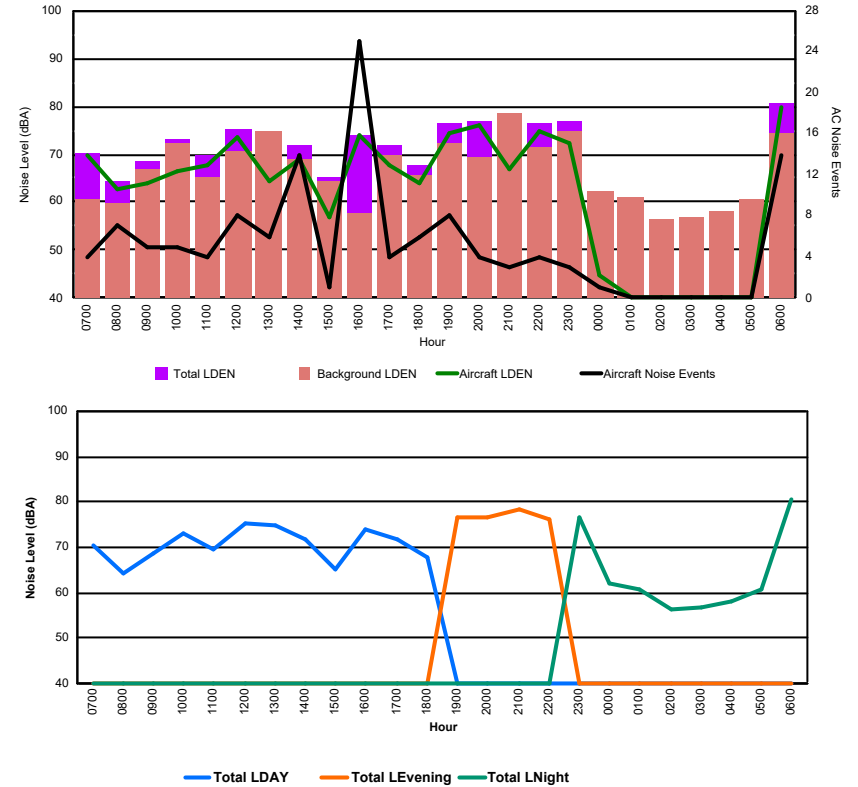

Luxembourg Airport Noise Distribution by Hour

Between 13/10/2024 00:00:00 and 13/10/2024 23:59:59 (Local Time)

Day	Aircraft Events	Total LDEN dB(A)	Aircraft LDEN dB(A)	Background LDEN dB(A)	Total LDay dB(A)	Total LEvening dB(A)	Total LNight dB(A)
13/10/24 7:00	4	70.3	69.8	60.8	70.3	-	-
13/10/24 8:00	7	64.3	62.7	59.7	64.3	-	-
13/10/24 9:00	5	68.5	64.1	66.7	68.5	-	-
13/10/24 10:00	5	73.3	66.3	72.4	73.3	-	-
13/10/24 11:00	4	69.7	67.9	65.0	69.7	-	-
13/10/24 12:00	8	75.3	73.4	70.8	75.3	-	-
13/10/24 13:00	6	75.0	64.4	74.7	75.0	-	-
13/10/24 14:00	14	71.8	69.0	69.0	71.8	-	-
13/10/24 15:00	1	65.2	56.9	64.5	65.2	-	-
13/10/24 16:00	25	73.9	73.8	57.7	73.9	-	-
13/10/24 17:00	4	71.9	67.8	69.8	71.9	-	-
13/10/24 18:00	6	67.8	64.0	65.7	67.8	-	-
13/10/24 19:00	8	76.5	74.4	72.3	-	76.5	-
13/10/24 20:00	4	76.8	75.9	69.3	-	76.8	-
13/10/24 21:00	3	78.6	66.7	78.4	-	78.6	-
13/10/24 22:00	4	76.3	74.6	71.4	-	76.3	-
13/10/24 23:00	3	76.8	72.3	75.0	-	-	76.8
14/10/24 0:00	1	62.2	44.6	62.3	-	-	62.2
14/10/24 1:00	-	60.7	-	60.9	-	-	60.7
14/10/24 2:00	-	56.3	-	56.4	-	-	56.3
14/10/24 3:00	-	56.9	-	56.9	-	-	56.9
14/10/24 4:00	-	58.0	-	58.0	-	-	58.0
14/10/24 5:00	-	60.7	-	60.7	-	-	60.7
14/10/24 6:00	14	80.7	79.7	74.2	-	-	80.7
	126	73.7	71.0	70.4	71.8	77.2	73.3

Location: Mid Runway NMT # 3