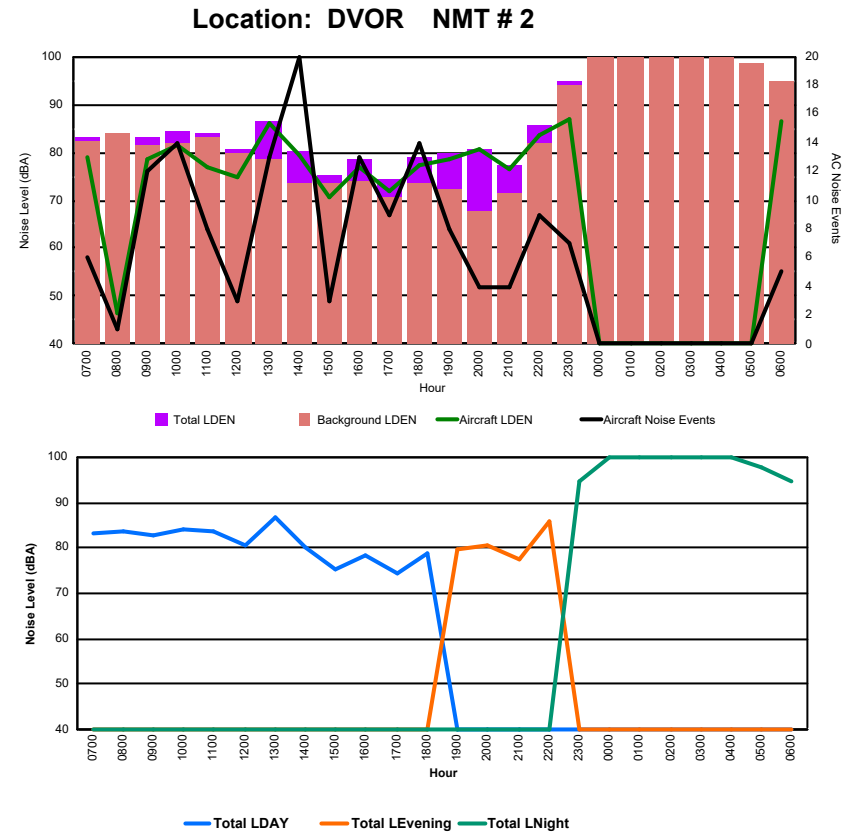

Luxembourg Airport Noise Distribution by Hour

Between 07/10/2024 00:00:00 and 07/10/2024 23:59:59 (Local Time)

Day	Aircraft Events	Total LDEN dB (A)	Aircraft LDEN dB(A)	Background LDEN dB(A)	Total LDay dB(A)	Total LEvening dB(A)	Total LNight dB (A)	
07/10/24	7:00	6	83.3	78.8	82.1	83.3	-	-
07/10/24	8:00	1	83.9	46.5	84.0	83.9	-	-
07/10/24	9:00	12	83.0	78.7	81.4	83.0	-	-
07/10/24	10:00	14	84.3	81.3	81.8	84.3	-	-
07/10/24	11:00	8	83.9	76.8	83.2	83.9	-	-
07/10/24	12:00	3	80.7	74.7	79.8	80.7	-	-
07/10/24	13:00	13	86.6	85.9	78.5	86.6	-	-
07/10/24	14:00	20	80.3	79.5	73.4	80.3	-	-
07/10/24	15:00	3	75.4	70.7	73.7	75.4	-	-
07/10/24	16:00	13	78.4	76.7	73.8	78.4	-	-
07/10/24	17:00	9	74.2	71.8	70.8	74.2	-	-
07/10/24	18:00	14	78.9	77.5	73.7	78.9	-	-
07/10/24	19:00	8	79.6	78.7	72.4	-	79.6	-
07/10/24	20:00	4	80.7	80.5	67.6	-	80.7	-
07/10/24	21:00	4	77.5	76.4	71.3	-	77.5	-
07/10/24	22:00	9	85.7	83.7	81.8	-	85.7	-
07/10/24	23:00	7	94.8	87.0	94.1	-	-	94.8
08/10/24	0:00	-	102.3	-	102.5	-	-	102.3
08/10/24	1:00	-	105.8	-	106.6	-	-	105.8
08/10/24	2:00	-	102.3	-	103.3	-	-	102.3
08/10/24	3:00	-	100.5	-	101.2	-	-	100.5
08/10/24	4:00	-	99.9	-	100.5	-	-	99.9
08/10/24	5:00	-	98.0	-	98.4	-	-	98.0
08/10/24	6:00	5	94.8	86.6	94.8	-	-	94.8
	153	96.5	80.0	97.1	82.4	82.0	101.2