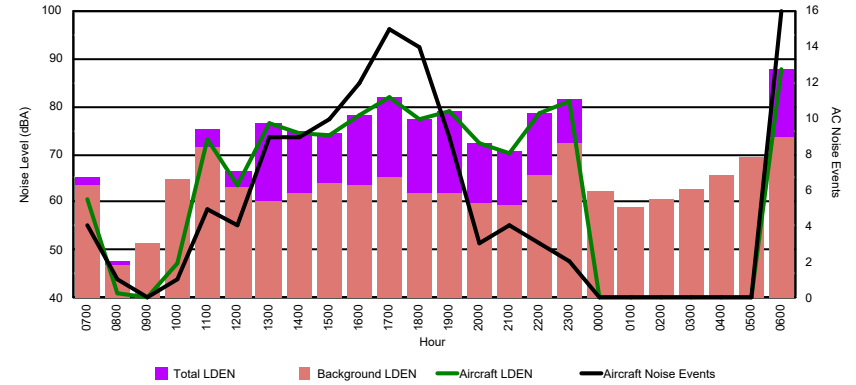

Luxembourg Airport Noise Distribution by Hour

Between 11/10/2024 00:00:00 and 11/10/2024 23:59:59 (Local Time)

Day	Aircraft Events	Total LDEN dB(A)	Aircraft LDEN dB(A)	Background LDEN dB(A)	Total LDay dB(A)	Total LEvening dB(A)	Total LNight dB(A)
11/10/24 7:00	4	65.0	60.7	63.5	65.0	-	-
11/10/24 8:00	1	47.9	40.9	46.8	47.9	-	-
11/10/24 9:00	-	51.4	-	51.4	51.4	-	-
11/10/24 10:00	1	64.9	47.2	64.9	64.9	-	-
11/10/24 11:00	5	75.2	73.1	71.4	75.2	-	-
11/10/24 12:00	4	66.4	63.7	63.2	66.4	-	-
11/10/24 13:00	9	76.5	76.4	60.2	76.5	-	-
11/10/24 14:00	9	74.7	74.4	61.9	74.7	-	-
11/10/24 15:00	10	74.2	73.8	63.8	74.2	-	-
11/10/24 16:00	12	78.2	78.0	63.6	78.2	-	-
11/10/24 17:00	15	81.8	81.8	65.3	81.8	-	-
11/10/24 18:00	14	77.3	77.2	61.8	77.3	-	-
11/10/24 19:00	9	79.1	79.0	61.9	-	79.1	-
11/10/24 20:00	3	72.4	72.1	59.9	-	72.4	-
11/10/24 21:00	4	70.7	70.4	59.4	-	70.7	-
11/10/24 22:00	3	78.7	78.5	65.5	-	78.7	-
11/10/24 23:00	2	81.4	80.9	72.1	-	-	81.4
12/10/24 0:00	-	61.9	-	62.1	-	-	61.9
12/10/24 1:00	-	58.8	-	58.9	-	-	58.8
12/10/24 2:00	-	60.5	-	60.6	-	-	60.5
12/10/24 3:00	-	62.6	-	62.7	-	-	62.6
12/10/24 4:00	-	65.2	-	65.5	-	-	65.2
12/10/24 5:00	-	68.9	-	69.2	-	-	68.9
12/10/24 6:00	16	87.8	87.7	73.6	-	-	87.8
	121	77.5	77.3	66.1	75.4	76.6	79.8

Location: DVOR NMT # 2