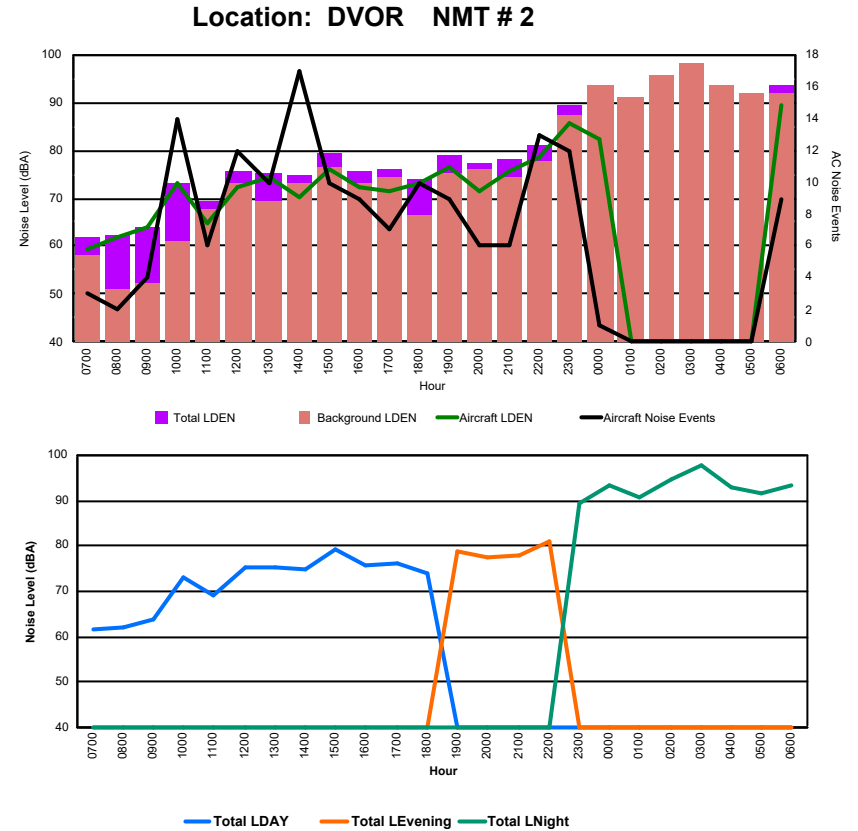

Luxembourg Airport Noise Distribution by Hour

Between 06/10/2024 00:00:00 and 06/10/2024 23:59:59 (Local Time)

Day	Aircraft Events	Total LDEN dB (A)	Aircraft LDEN dB(A)	Background LDEN dB(A)	Total LDay dB(A)	Total LEvening dB(A)	Total LNight dB (A)
06/10/24	7:00	3	61.7	59.3	58.2	61.7	-
06/10/24	8:00	2	62.1	61.8	50.9	62.1	-
06/10/24	9:00	4	64.0	63.8	52.2	64.0	-
06/10/24	10:00	14	73.3	73.1	61.0	73.3	-
06/10/24	11:00	6	69.2	64.6	67.7	69.2	-
06/10/24	12:00	12	75.5	72.3	73.1	75.5	-
06/10/24	13:00	10	75.4	74.2	69.5	75.4	-
06/10/24	14:00	17	74.7	70.2	73.0	74.7	-
06/10/24	15:00	10	79.2	76.2	76.3	79.2	-
06/10/24	16:00	9	75.7	72.2	73.3	75.7	-
06/10/24	17:00	7	76.0	71.3	74.4	76.0	-
06/10/24	18:00	10	74.0	73.3	66.5	74.0	-
06/10/24	19:00	9	78.9	76.6	75.3	-	78.9
06/10/24	20:00	6	77.3	71.5	76.2	-	77.3
06/10/24	21:00	6	78.0	75.8	74.4	-	78.0
06/10/24	22:00	13	81.0	78.5	77.7	-	81.0
06/10/24	23:00	12	89.5	85.6	87.4	-	89.5
07/10/24	0:00	1	93.5	82.5	93.7	-	93.5
07/10/24	1:00	-	90.7	-	90.9	-	90.7
07/10/24	2:00	-	94.9	-	95.6	-	94.9
07/10/24	3:00	-	98.0	-	98.2	-	98.0
07/10/24	4:00	-	93.0	-	93.4	-	93.0
07/10/24	5:00	-	91.6	-	91.7	-	91.6
07/10/24	6:00	9	93.6	89.4	92.0	-	93.6
	160	89.2	78.6	89.2	74.3	79.0	93.9