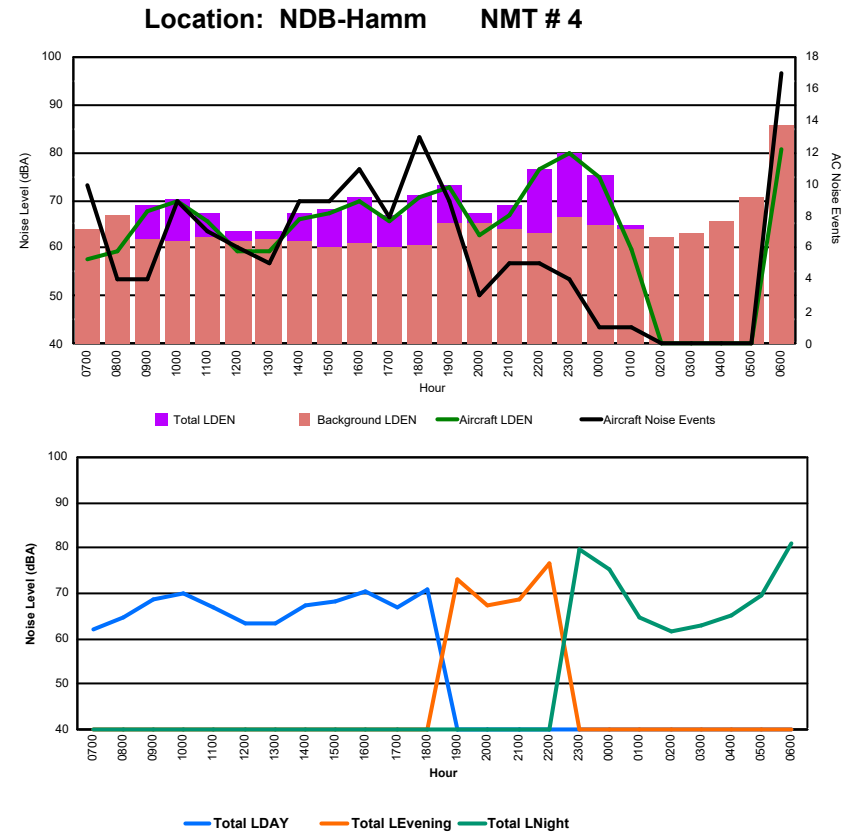

Luxembourg Airport Noise Distribution by Hour

Between 10/10/2024 00:00:00 and 10/10/2024 23:59:59 (Local Time)

Day	Aircraft Events	Total LDEN dB(A)	Aircraft LDEN dB(A)	Background LDEN dB(A)	Total LDay dB(A)	Total LEvening dB(A)	Total LNight dB(A)
10/10/24 7:00	10	61.9	57.8	64.0	61.9	-	-
10/10/24 8:00	4	64.7	59.3	66.7	64.7	-	-
10/10/24 9:00	4	68.8	67.9	61.8	68.8	-	-
10/10/24 10:00	9	70.2	69.6	61.3	70.2	-	-
10/10/24 11:00	7	67.1	65.5	62.2	67.1	-	-
10/10/24 12:00	6	63.4	59.3	61.4	63.4	-	-
10/10/24 13:00	5	63.5	59.2	61.8	63.5	-	-
10/10/24 14:00	9	67.2	65.9	61.4	67.2	-	-
10/10/24 15:00	9	68.2	67.5	60.2	68.2	-	-
10/10/24 16:00	11	70.5	70.0	61.2	70.5	-	-
10/10/24 17:00	8	66.8	65.8	60.2	66.8	-	-
10/10/24 18:00	13	71.0	70.7	60.5	71.0	-	-
10/10/24 19:00	9	73.3	72.6	65.2	-	73.3	-
10/10/24 20:00	3	67.2	62.7	65.4	-	67.2	-
10/10/24 21:00	5	68.8	67.0	64.1	-	68.8	-
10/10/24 22:00	5	76.6	76.4	63.1	-	76.6	-
10/10/24 23:00	4	79.9	79.7	66.5	-	-	79.9
11/10/24 0:00	1	75.3	74.9	64.8	-	-	75.3
11/10/24 1:00	1	64.9	59.7	64.0	-	-	64.9
11/10/24 2:00	-	61.7	-	62.2	-	-	61.7
11/10/24 3:00	-	63.0	-	63.1	-	-	63.0
11/10/24 4:00	-	65.3	-	65.5	-	-	65.3
11/10/24 5:00	-	69.4	-	70.8	-	-	69.4
11/10/24 6:00	17	81.1	80.7	85.6	-	-	81.1
	140	72.5	71.9	72.5	67.8	73.0	75.4