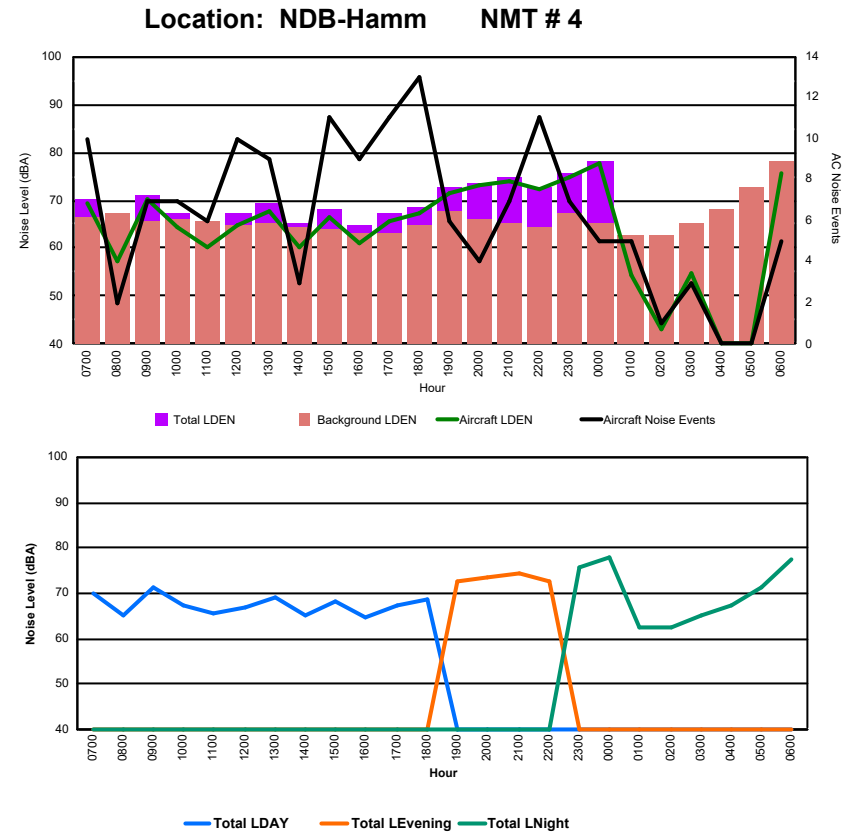

Luxembourg Airport Noise Distribution by Hour

Between 15/10/2024 00:00:00 and 15/10/2024 23:59:59 (Local Time)

Day	Aircraft Events	Total LDEN dB (A)	Aircraft LDEN dB(A)	Background LDEN dB(A)	Total LDay dB(A)	Total LEvening dB(A)	Total LNight dB (A)	
15/10/24	7:00	10	70.2	69.4	66.5	70.2	-	-
15/10/24	8:00	2	65.3	57.3	67.5	65.3	-	-
15/10/24	9:00	7	71.2	70.3	65.8	71.2	-	-
15/10/24	10:00	7	67.2	64.3	66.0	67.2	-	-
15/10/24	11:00	6	65.5	60.4	65.5	-	-	
15/10/24	12:00	10	67.1	64.6	64.9	67.1	-	-
15/10/24	13:00	9	69.2	67.9	65.2	69.2	-	-
15/10/24	14:00	3	65.2	60.2	64.5	65.2	-	-
15/10/24	15:00	11	68.1	66.5	64.0	68.1	-	-
15/10/24	16:00	9	64.9	61.2	63.2	64.9	-	-
15/10/24	17:00	11	67.3	65.6	63.2	67.3	-	-
15/10/24	18:00	13	68.7	67.4	64.8	68.7	-	-
15/10/24	19:00	6	72.7	71.3	67.6	-	72.7	-
15/10/24	20:00	4	73.7	73.0	65.9	-	73.7	-
15/10/24	21:00	7	74.6	74.1	65.0	-	74.6	-
15/10/24	22:00	11	72.7	72.1	64.5	-	72.7	-
15/10/24	23:00	7	75.7	75.0	67.1	-	-	75.7
16/10/24	0:00	5	78.0	77.8	65.0	-	-	78.0
16/10/24	1:00	5	62.7	54.4	62.6	-	-	62.7
16/10/24	2:00	1	62.3	43.2	62.7	-	-	62.3
16/10/24	3:00	3	65.2	54.9	65.1	-	-	65.2
16/10/24	4:00	-	67.3	-	68.1	-	-	67.3
16/10/24	5:00	-	71.5	-	72.9	-	-	71.5
16/10/24	6:00	5	77.3	75.5	78.2	-	-	77.3
	152	71.6	70.2	68.3	68.0	73.5	73.5