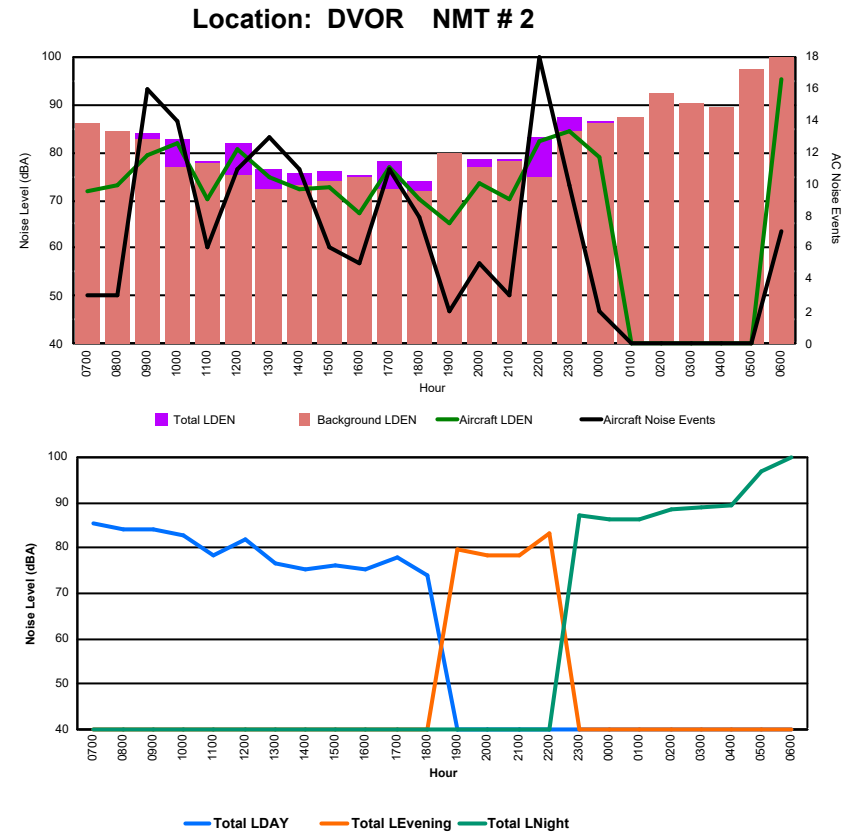

Luxembourg Airport Noise Distribution by Hour

Between 08/10/2024 00:00:00 and 08/10/2024 23:59:59 (Local Time)

Day	Aircraft Events	Total LDEN dB(A)	Aircraft LDEN dB(A)	Background LDEN dB(A)	Total LDay dB(A)	Total LEvening dB(A)	Total LNight dB(A)	
08/10/24	7:00	3	85.5	71.7	85.9	85.5	-	-
08/10/24	8:00	3	84.1	73.0	84.2	84.1	-	-
08/10/24	9:00	16	84.0	79.2	82.6	84.0	-	-
08/10/24	10:00	14	82.9	81.7	76.9	82.9	-	-
08/10/24	11:00	6	78.3	70.1	77.9	78.3	-	-
08/10/24	12:00	11	81.7	80.7	75.4	81.7	-	-
08/10/24	13:00	13	76.6	74.7	72.4	76.6	-	-
08/10/24	14:00	11	75.5	72.4	73.1	75.5	-	-
08/10/24	15:00	6	76.1	72.8	73.8	76.1	-	-
08/10/24	16:00	5	75.2	67.1	74.8	75.2	-	-
08/10/24	17:00	11	78.1	76.9	72.4	78.1	-	-
08/10/24	18:00	8	73.9	70.1	71.9	73.9	-	-
08/10/24	19:00	2	79.7	65.2	79.8	-	79.7	-
08/10/24	20:00	5	78.4	73.7	76.9	-	78.4	-
08/10/24	21:00	3	78.6	70.3	78.2	-	78.6	-
08/10/24	22:00	18	83.1	82.5	74.9	-	83.1	-
08/10/24	23:00	10	87.2	84.5	84.3	-	-	87.2
09/10/24	0:00	2	86.4	79.0	86.1	-	-	86.4
09/10/24	1:00	-	86.4	-	87.2	-	-	86.4
09/10/24	2:00	-	88.4	-	92.1	-	-	88.4
09/10/24	3:00	-	89.0	-	90.4	-	-	89.0
09/10/24	4:00	-	89.2	-	89.4	-	-	89.2
09/10/24	5:00	-	96.8	-	97.2	-	-	96.8
09/10/24	6:00	7	102.7	95.1	105.7	-	-	102.7
	154	90.8	82.6	93.1	81.0	80.4	95.3