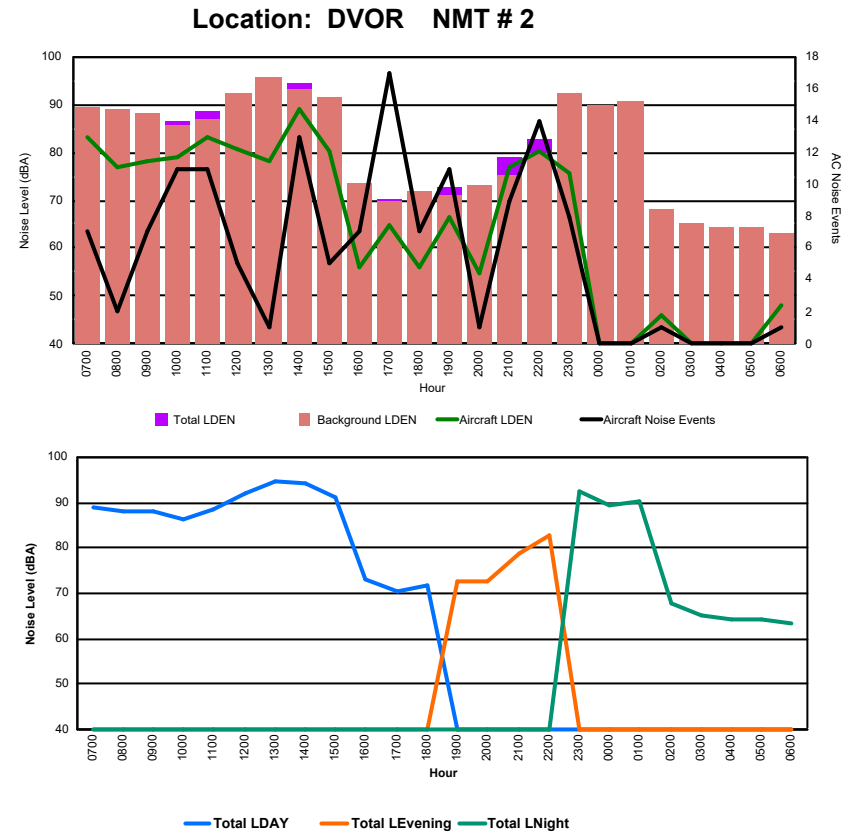

Luxembourg Airport Noise Distribution by Hour

Between 09/10/2024 00:00:00 and 09/10/2024 23:59:59 (Local Time)

Day	Aircraft Events	Total LDEN dB (A)	Aircraft LDEN dB(A)	Background LDEN dB(A)	Total LDay dB(A)	Total LEvening dB(A)	Total LNight dB (A)
09/10/24 7:00	7	89.1	83.1	89.3	89.1	-	-
09/10/24 8:00	2	88.3	76.7	88.8	88.3	-	-
09/10/24 9:00	7	88.3	78.2	88.2	88.3	-	-
09/10/24 10:00	11	86.3	79.0	85.5	86.3	-	-
09/10/24 11:00	11	88.4	83.3	86.8	88.4	-	-
09/10/24 12:00	5	92.2	80.7	92.3	92.2	-	-
09/10/24 13:00	1	94.6	78.1	95.5	94.6	-	-
09/10/24 14:00	13	94.4	88.9	93.2	94.4	-	-
09/10/24 15:00	5	91.4	80.3	91.3	91.4	-	-
09/10/24 16:00	7	72.9	55.9	73.4	72.9	-	-
09/10/24 17:00	17	70.3	64.6	69.9	70.3	-	-
09/10/24 18:00	7	71.9	56.1	72.0	71.9	-	-
09/10/24 19:00	11	72.8	66.5	71.2	-	72.8	-
09/10/24 20:00	1	72.6	54.9	73.1	-	72.6	-
09/10/24 21:00	9	78.9	76.7	75.1	-	78.9	-
09/10/24 22:00	14	82.9	80.2	79.7	-	82.9	-
09/10/24 23:00	8	92.5	75.8	92.5	-	-	92.5
10/10/24 0:00	-	89.4	-	89.8	-	-	89.4
10/10/24 1:00	-	90.4	-	90.5	-	-	90.4
10/10/24 2:00	1	67.8	46.0	68.1	-	-	67.8
10/10/24 3:00	-	65.0	-	65.3	-	-	65.0
10/10/24 4:00	-	64.2	-	64.5	-	-	64.2
10/10/24 5:00	-	64.2	-	64.4	-	-	64.2
10/10/24 6:00	1	63.3	48.3	63.3	-	-	63.3
	138	88.3	78.9	88.2	90.0	78.9	86.7