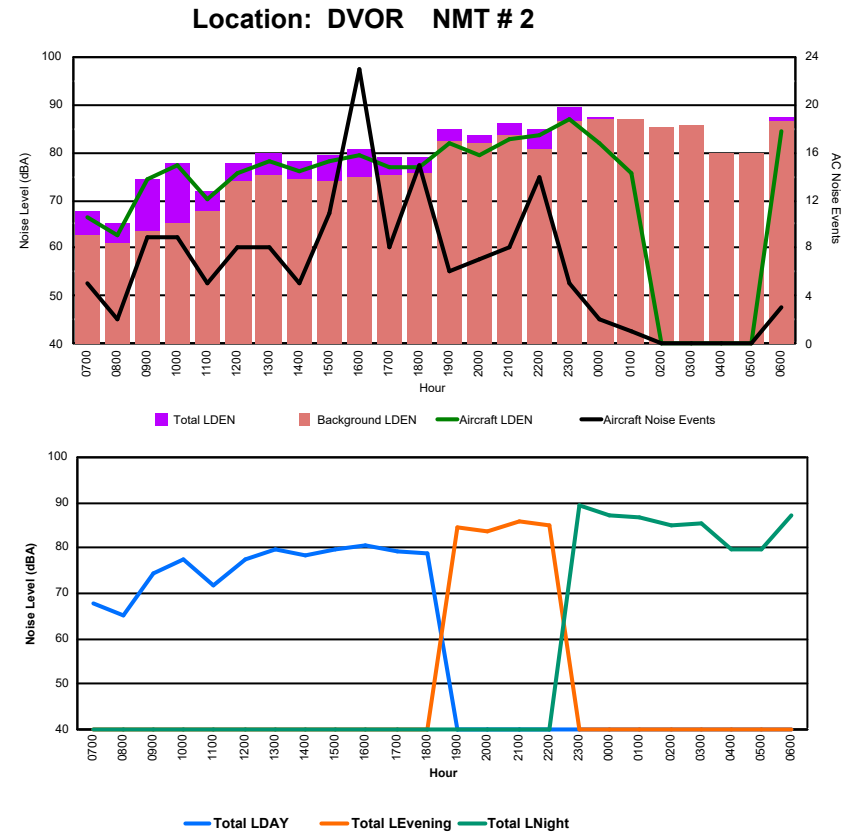

Luxembourg Airport Noise Distribution by Hour

Between 20/10/2024 00:00:00 and 20/10/2024 23:59:59 (Local Time)

Day	Aircraft Events	Total LDEN dB(A)	Aircraft LDEN dB(A)	Background LDEN dB(A)	Total LDay dB(A)	Total LEvening dB(A)	Total LNight dB(A)
20/10/24	7:00	5	67.7	66.4	62.6	67.7	-
20/10/24	8:00	2	65.0	62.9	61.0	65.0	-
20/10/24	9:00	9	74.5	74.2	63.4	74.5	-
20/10/24	10:00	9	77.7	77.5	65.2	77.7	-
20/10/24	11:00	5	71.9	70.1	67.6	71.9	-
20/10/24	12:00	8	77.7	75.6	73.8	77.7	-
20/10/24	13:00	8	79.9	78.3	75.2	79.9	-
20/10/24	14:00	5	78.2	75.9	74.5	78.2	-
20/10/24	15:00	11	79.5	78.0	74.1	79.5	-
20/10/24	16:00	23	80.5	79.3	74.8	80.5	-
20/10/24	17:00	8	79.1	77.0	75.4	79.1	-
20/10/24	18:00	15	78.9	77.0	75.5	78.9	-
20/10/24	19:00	6	84.7	81.8	82.3	-	84.7
20/10/24	20:00	7	83.6	79.5	81.8	-	83.6
20/10/24	21:00	8	86.0	82.9	83.5	-	86.0
20/10/24	22:00	14	84.9	83.4	80.5	-	84.9
20/10/24	23:00	5	89.5	86.7	86.5	-	89.5
21/10/24	0:00	2	87.2	81.7	86.7	-	87.2
21/10/24	1:00	1	86.8	75.5	87.0	-	86.8
21/10/24	2:00	-	84.8	-	85.4	-	84.8
21/10/24	3:00	-	85.5	-	85.8	-	85.5
21/10/24	4:00	-	79.9	-	80.0	-	79.9
21/10/24	5:00	-	79.7	-	80.0	-	79.7
21/10/24	6:00	3	87.4	84.5	86.5	-	87.4
	154	83.4	79.4	81.8	77.6	84.9	86.1