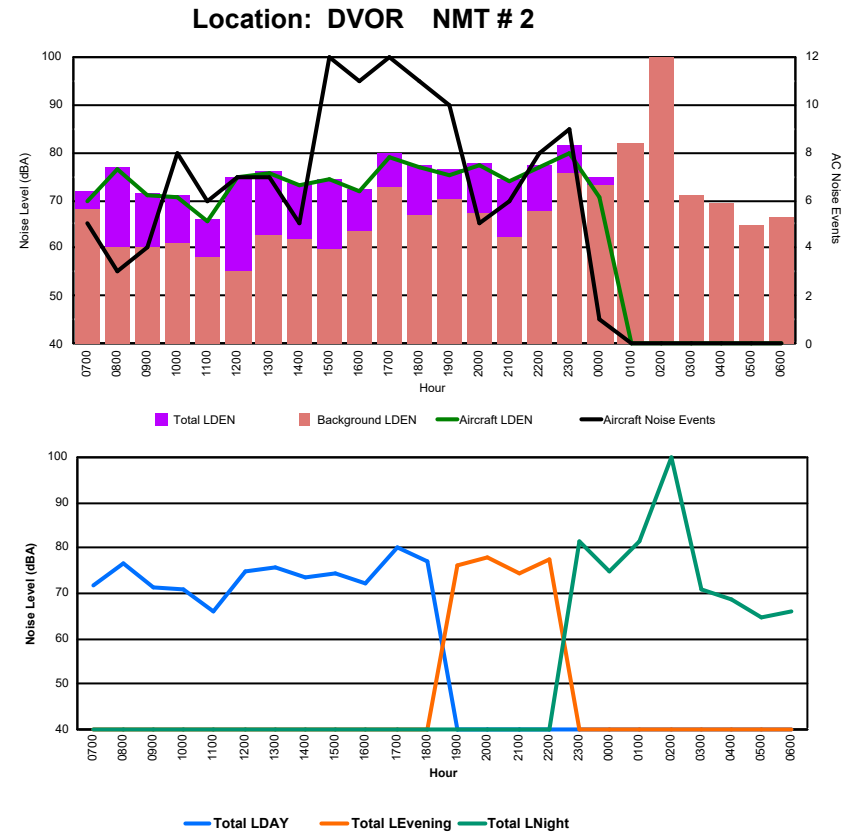

Luxembourg Airport Noise Distribution by Hour

Between 18/10/2024 00:00:00 and 18/10/2024 23:59:59 (Local Time)

Day	Aircraft Events	Total LDEN dB (A)	Aircraft LDEN dB(A)	Background LDEN dB(A)	Total LDay dB(A)	Total LEvening dB(A)	Total LNight dB (A)	
18/10/24	7:00	5	71.9	69.6	68.3	71.9	-	-
18/10/24	8:00	3	76.8	76.6	60.0	76.8	-	-
18/10/24	9:00	4	71.3	70.9	60.4	71.3	-	-
18/10/24	10:00	8	71.0	70.6	60.9	71.0	-	-
18/10/24	11:00	6	66.2	65.5	58.2	66.2	-	-
18/10/24	12:00	7	75.0	74.9	55.4	75.0	-	-
18/10/24	13:00	7	75.9	75.7	62.8	75.9	-	-
18/10/24	14:00	5	73.5	73.2	61.7	73.5	-	-
18/10/24	15:00	12	74.4	74.2	59.9	74.4	-	-
18/10/24	16:00	11	72.3	71.8	63.4	72.3	-	-
18/10/24	17:00	12	80.0	79.1	72.9	80.0	-	-
18/10/24	18:00	11	77.2	76.8	66.9	77.2	-	-
18/10/24	19:00	10	76.3	75.2	70.1	-	76.3	-
18/10/24	20:00	5	77.9	77.5	67.1	-	77.9	-
18/10/24	21:00	6	74.3	74.1	62.4	-	74.3	-
18/10/24	22:00	8	77.3	76.9	67.7	-	77.3	-
18/10/24	23:00	9	81.3	80.0	75.8	-	-	81.3
19/10/24	0:00	1	74.8	70.8	73.0	-	-	74.8
19/10/24	1:00	-	81.6	-	81.9	-	-	81.6
19/10/24	2:00	-	103.9	-	105.9	-	-	103.9
19/10/24	3:00	-	70.7	-	71.2	-	-	70.7
19/10/24	4:00	-	68.7	-	69.2	-	-	68.7
19/10/24	5:00	-	64.5	-	64.6	-	-	64.5
19/10/24	6:00	-	66.2	-	66.3	-	-	66.2
	130	90.3	74.1	92.1	75.0	76.6	94.9