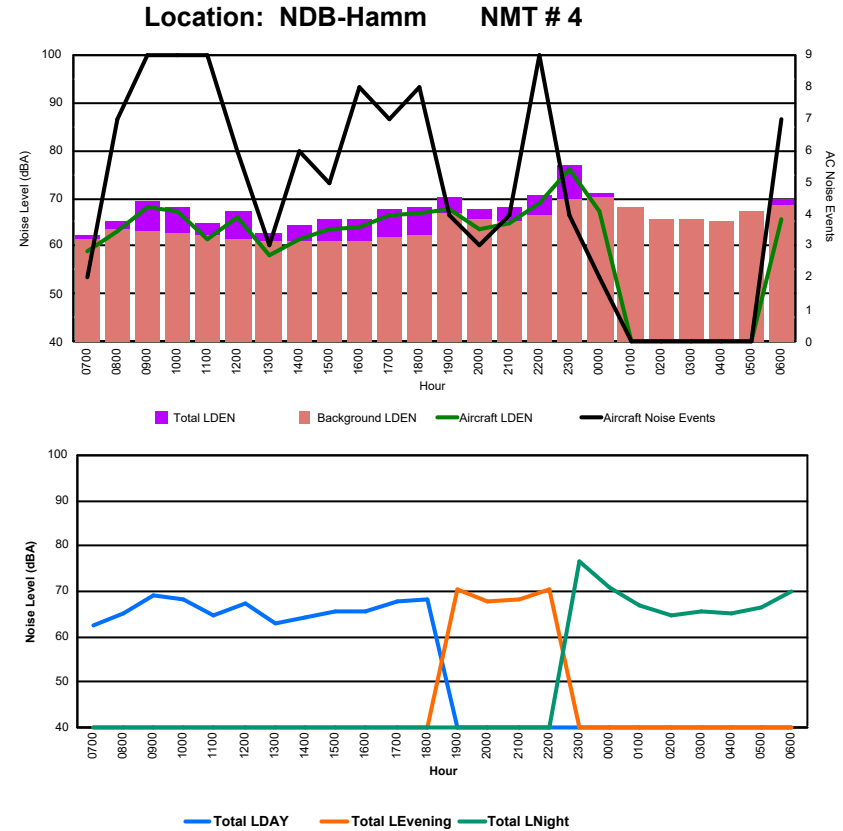

Luxembourg Airport Noise Distribution by Hour

Between 05/10/2024 00:00:00 and 05/10/2024 23:59:59 (Local Time)

Day	Aircraft Events	Total LDEN dB (A)	Aircraft LDEN dB(A)	Background LDEN dB(A)	Total LDay dB(A)	Total LEvening dB(A)	Total LNight dB (A)	
05/10/24	7:00	2	62.5	58.8	61.6	62.5	-	-
05/10/24	8:00	7	65.1	63.2	63.6	65.1	-	-
05/10/24	9:00	9	69.3	68.3	63.0	69.3	-	-
05/10/24	10:00	9	68.3	67.1	62.8	68.3	-	-
05/10/24	11:00	9	64.8	61.5	62.4	64.8	-	-
05/10/24	12:00	6	67.2	65.9	61.6	67.2	-	-
05/10/24	13:00	3	62.9	58.2	61.2	62.9	-	-
05/10/24	14:00	6	64.3	61.6	61.1	64.3	-	-
05/10/24	15:00	5	65.5	63.7	61.1	65.5	-	-
05/10/24	16:00	8	65.7	64.0	61.0	65.7	-	-
05/10/24	17:00	7	67.6	66.4	61.7	67.6	-	-
05/10/24	18:00	8	68.2	66.9	62.4	68.2	-	-
05/10/24	19:00	4	70.4	67.9	66.9	-	70.4	-
05/10/24	20:00	3	67.7	63.7	65.6	-	67.7	-
05/10/24	21:00	4	68.1	64.9	65.4	-	68.1	-
05/10/24	22:00	9	70.6	68.9	66.6	-	70.6	-
05/10/24	23:00	4	76.8	76.0	69.8	-	-	76.8
06/10/24	0:00	2	71.1	67.1	70.1	-	-	71.1
06/10/24	1:00	-	66.9	-	68.1	-	-	66.9
06/10/24	2:00	-	64.8	-	65.8	-	-	64.8
06/10/24	3:00	-	65.4	-	65.7	-	-	65.4
06/10/24	4:00	-	65.1	-	65.3	-	-	65.1
06/10/24	5:00	-	66.5	-	67.1	-	-	66.5
06/10/24	6:00	7	69.8	65.8	68.6	-	-	69.8
	112	68.7	66.4	65.5	66.4	69.4	70.5