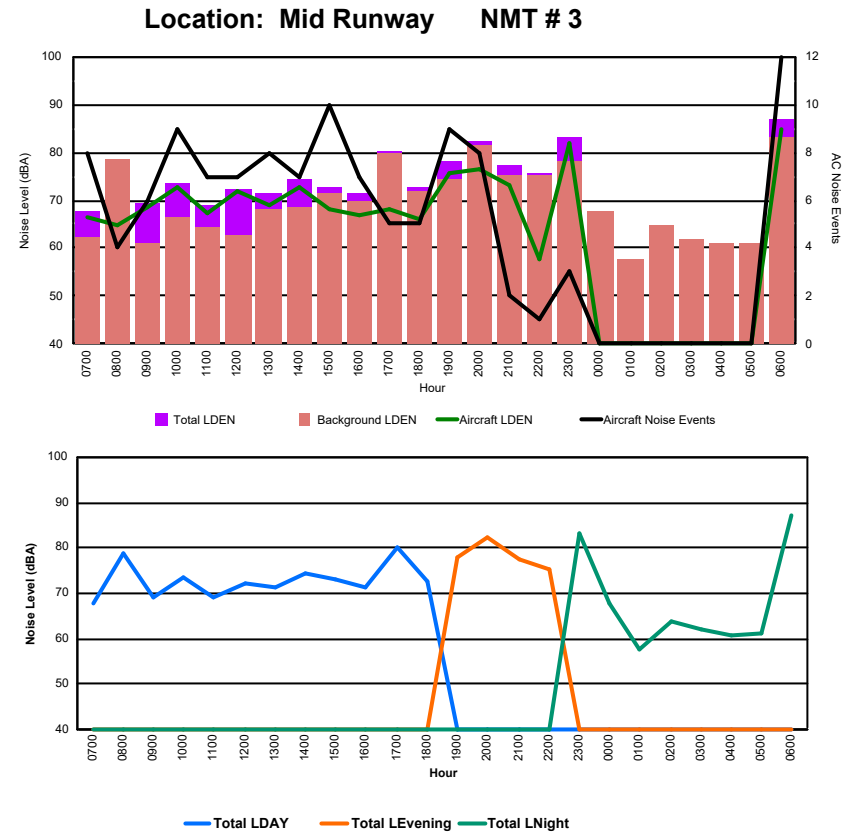

Luxembourg Airport Noise Distribution by Hour

Between 18/10/2024 00:00:00 and 18/10/2024 23:59:59 (Local Time)

Day	Aircraft Events	Total LDEN dB (A)	Aircraft LDEN dB(A)	Background LDEN dB(A)	Total LDay dB(A)	Total LEvening dB(A)	Total LNight dB (A)
18/10/24 7:00	8	67.9	66.6	62.2	67.9	-	-
18/10/24 8:00	4	78.7	64.9	78.6	78.7	-	-
18/10/24 9:00	6	69.2	68.4	61.2	69.2	-	-
18/10/24 10:00	9	73.6	72.8	66.4	73.6	-	-
18/10/24 11:00	7	69.0	67.3	64.3	69.0	-	-
18/10/24 12:00	7	72.3	71.8	62.9	72.3	-	-
18/10/24 13:00	8	71.5	69.1	68.0	71.5	-	-
18/10/24 14:00	7	74.2	72.8	68.7	74.2	-	-
18/10/24 15:00	10	72.9	68.0	71.3	72.9	-	-
18/10/24 16:00	7	71.4	66.8	69.6	71.4	-	-
18/10/24 17:00	5	80.3	68.2	80.0	80.3	-	-
18/10/24 18:00	5	72.7	66.1	71.8	72.7	-	-
18/10/24 19:00	9	78.1	75.5	74.3	-	78.1	-
18/10/24 20:00	8	82.5	76.3	81.3	-	82.5	-
18/10/24 21:00	2	77.5	73.3	75.4	-	77.5	-
18/10/24 22:00	1	75.5	57.8	75.4	-	75.5	-
18/10/24 23:00	3	83.3	81.8	78.0	-	-	83.3
19/10/24 0:00	-	67.9	-	67.9	-	-	67.9
19/10/24 1:00	-	57.6	-	57.7	-	-	57.6
19/10/24 2:00	-	63.9	-	64.8	-	-	63.9
19/10/24 3:00	-	62.0	-	62.0	-	-	62.0
19/10/24 4:00	-	60.8	-	60.9	-	-	60.8
19/10/24 5:00	-	61.0	-	61.0	-	-	61.0
19/10/24 6:00	12	87.0	84.8	83.0	-	-	87.0
	118	77.7	74.4	74.9	74.5	79.2	79.6