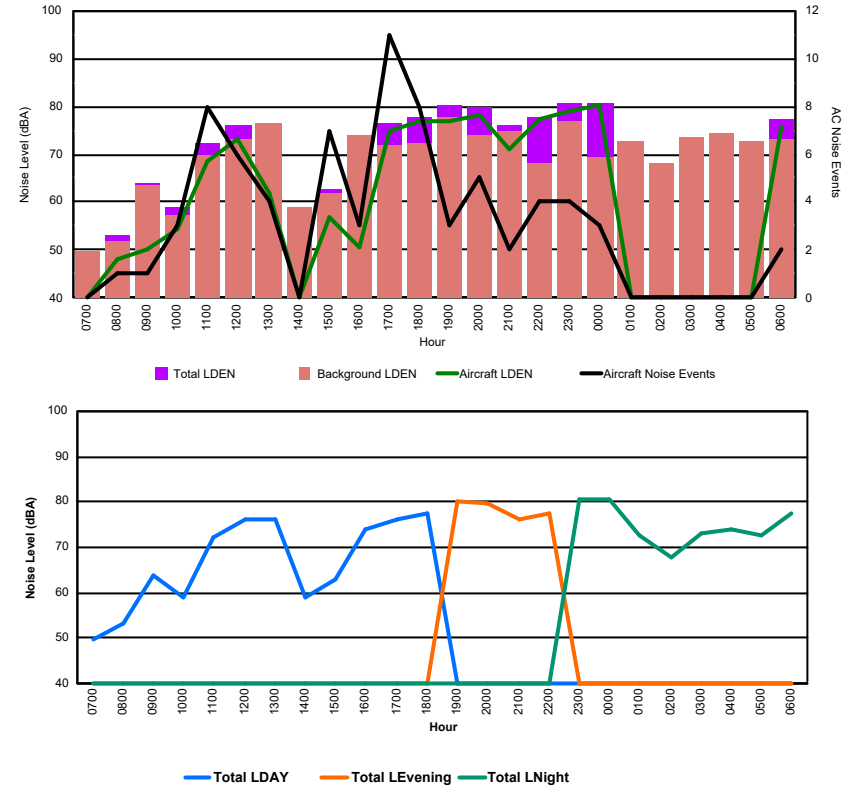

Luxembourg Airport Noise Distribution by Hour

Between 19/10/2024 00:00:00 and 19/10/2024 23:59:59 (Local Time)

Day	Aircraft Events	Total LDEN dB (A)	Aircraft LDEN dB(A)	Background LDEN dB(A)	Total LDay dB(A)	Total LEvening dB(A)	Total LNight dB (A)
19/10/24 7:00	-	49.6	-	49.6	49.6	-	-
19/10/24 8:00	1	53.3	48.1	51.9	53.3	-	-
19/10/24 9:00	1	63.8	50.1	63.7	63.8	-	-
19/10/24 10:00	3	58.9	54.3	57.1	58.9	-	-
19/10/24 11:00	8	72.1	68.6	69.8	72.1	-	-
19/10/24 12:00	6	76.1	73.2	73.0	76.1	-	-
19/10/24 13:00	4	76.0	61.9	76.3	76.0	-	-
19/10/24 14:00	-	58.8	-	58.8	58.8	-	-
19/10/24 15:00	7	62.8	56.9	61.8	62.8	-	-
19/10/24 16:00	3	73.8	50.6	74.0	73.8	-	-
19/10/24 17:00	11	76.3	74.6	71.7	76.3	-	-
19/10/24 18:00	8	77.6	76.7	72.2	77.6	-	-
19/10/24 19:00	3	80.1	77.0	77.7	-	80.1	-
19/10/24 20:00	5	79.6	78.3	73.8	-	79.6	-
19/10/24 21:00	2	76.0	70.9	74.9	-	76.0	-
19/10/24 22:00	4	77.6	77.1	68.2	-	77.6	-
19/10/24 23:00	4	80.7	78.8	76.7	-	-	80.7
20/10/24 0:00	3	80.5	80.2	69.5	-	-	80.5
20/10/24 1:00	-	72.6	-	72.8	-	-	72.6
20/10/24 2:00	-	67.9	-	68.3	-	-	67.9
20/10/24 3:00	-	73.0	-	73.4	-	-	73.0
20/10/24 4:00	-	73.8	-	74.2	-	-	73.8
20/10/24 5:00	-	72.5	-	72.7	-	-	72.5
20/10/24 6:00	2	77.3	75.5	73.1	-	-	77.3
	75	75.7	73.2	72.5	72.8	78.6	76.6

Location: DVOR NMT # 2