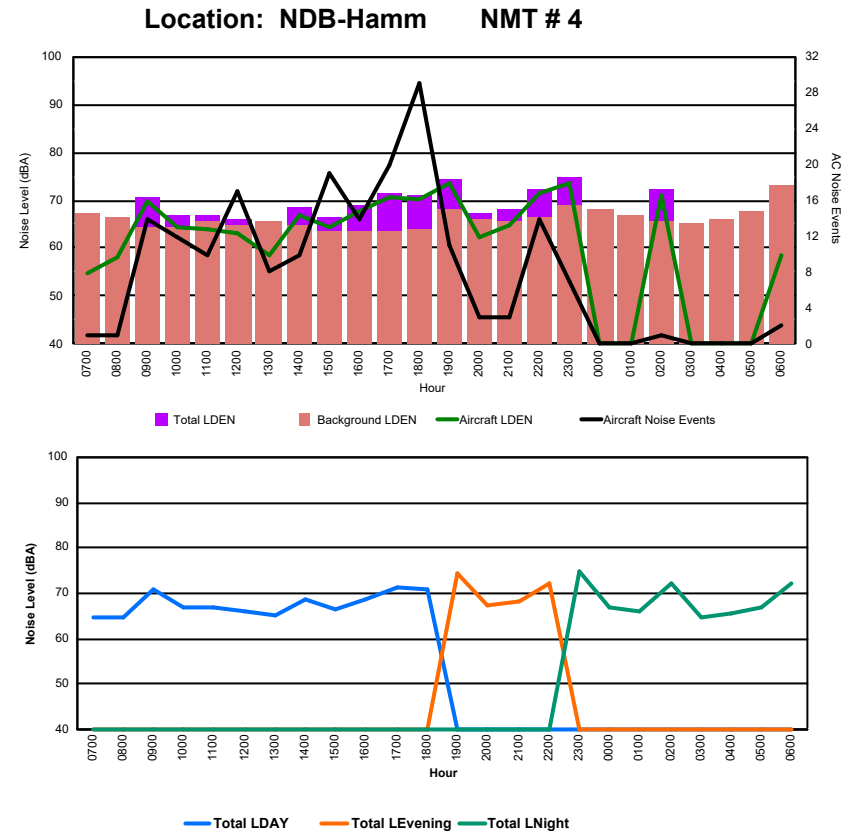

Luxembourg Airport Noise Distribution by Hour

Between 04/10/2024 00:00:00 and 04/10/2024 23:59:59 (Local Time)

Day	Aircraft Events	Total LDEN dB (A)	Aircraft LDEN dB(A)	Background LDEN dB(A)	Total LDay dB(A)	Total LEvening dB(A)	Total LNight dB (A)	
04/10/24	7:00	1	64.7	54.7	67.2	64.7	-	-
04/10/24	8:00	1	64.7	58.2	66.5	64.7	-	-
04/10/24	9:00	14	70.8	69.9	64.4	70.8	-	-
04/10/24	10:00	12	66.8	64.5	64.3	66.8	-	-
04/10/24	11:00	10	66.8	63.9	65.6	66.8	-	-
04/10/24	12:00	17	66.0	63.0	64.6	66.0	-	-
04/10/24	13:00	8	65.3	58.7	65.5	65.3	-	-
04/10/24	14:00	10	68.5	67.0	64.7	68.5	-	-
04/10/24	15:00	19	66.5	64.4	63.4	66.5	-	-
04/10/24	16:00	14	68.8	67.6	63.5	68.8	-	-
04/10/24	17:00	20	71.3	70.7	63.7	71.3	-	-
04/10/24	18:00	29	71.0	70.4	64.0	71.0	-	-
04/10/24	19:00	11	74.5	73.5	68.1	-	74.5	-
04/10/24	20:00	3	67.5	62.3	66.0	-	67.5	-
04/10/24	21:00	3	68.1	64.9	65.5	-	68.1	-
04/10/24	22:00	14	72.4	71.5	66.3	-	72.4	-
04/10/24	23:00	7	74.8	73.6	69.0	-	-	74.8
05/10/24	0:00	-	67.1	-	68.3	-	-	67.1
05/10/24	1:00	-	66.2	-	67.0	-	-	66.2
05/10/24	2:00	1	72.2	71.2	65.8	-	-	72.2
05/10/24	3:00	-	64.7	-	65.0	-	-	64.7
05/10/24	4:00	-	65.6	-	65.9	-	-	65.6
05/10/24	5:00	-	67.0	-	67.6	-	-	67.0
05/10/24	6:00	2	72.4	58.7	73.3	-	-	72.4
	196	69.7	67.4	66.7	68.2	71.6	70.3