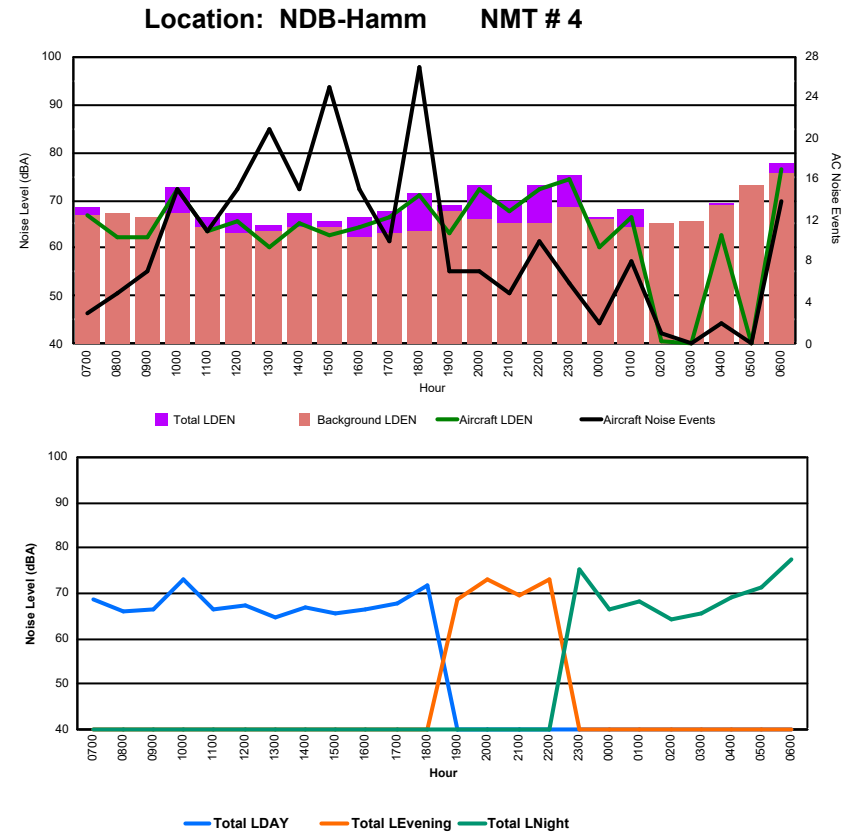

Luxembourg Airport Noise Distribution by Hour

Between 16/10/2024 00:00:00 and 16/10/2024 23:59:59 (Local Time)

Day	Aircraft Events	Total LDEN dB(A)	Aircraft LDEN dB(A)	Background LDEN dB(A)	Total LDay dB(A)	Total LEvening dB(A)	Total LNight dB(A)
16/10/24 7:00	3	68.6	66.9	66.9	68.6	-	-
16/10/24 8:00	5	66.1	62.2	67.4	66.1	-	-
16/10/24 9:00	7	66.4	62.1	66.5	66.4	-	-
16/10/24 10:00	15	72.9	72.1	67.3	72.9	-	-
16/10/24 11:00	11	66.3	63.5	64.2	66.3	-	-
16/10/24 12:00	15	67.4	65.8	63.2	67.4	-	-
16/10/24 13:00	21	64.6	60.3	63.5	64.6	-	-
16/10/24 14:00	15	67.1	65.0	64.3	67.1	-	-
16/10/24 15:00	25	65.8	62.9	64.3	65.8	-	-
16/10/24 16:00	15	66.3	64.4	62.3	66.3	-	-
16/10/24 17:00	10	67.9	66.4	63.0	67.9	-	-
16/10/24 18:00	27	71.6	71.1	63.7	71.6	-	-
16/10/24 19:00	7	68.8	63.3	67.6	-	68.8	-
16/10/24 20:00	7	73.3	72.5	65.9	-	73.3	-
16/10/24 21:00	5	69.6	67.9	65.0	-	69.6	-
16/10/24 22:00	10	73.0	72.3	65.1	-	73.0	-
16/10/24 23:00	6	75.4	74.5	68.4	-	-	75.4
17/10/24 0:00	2	66.3	60.4	66.2	-	-	66.3
17/10/24 1:00	8	68.2	66.6	64.3	-	-	68.2
17/10/24 2:00	1	64.2	40.5	65.0	-	-	64.2
17/10/24 3:00	-	65.5	-	65.8	-	-	65.5
17/10/24 4:00	2	69.2	62.8	69.1	-	-	69.2
17/10/24 5:00	-	71.4	-	73.2	-	-	71.4
17/10/24 6:00	14	77.6	76.6	75.5	-	-	77.6
	231	70.5	68.8	67.7	68.3	71.6	72.2