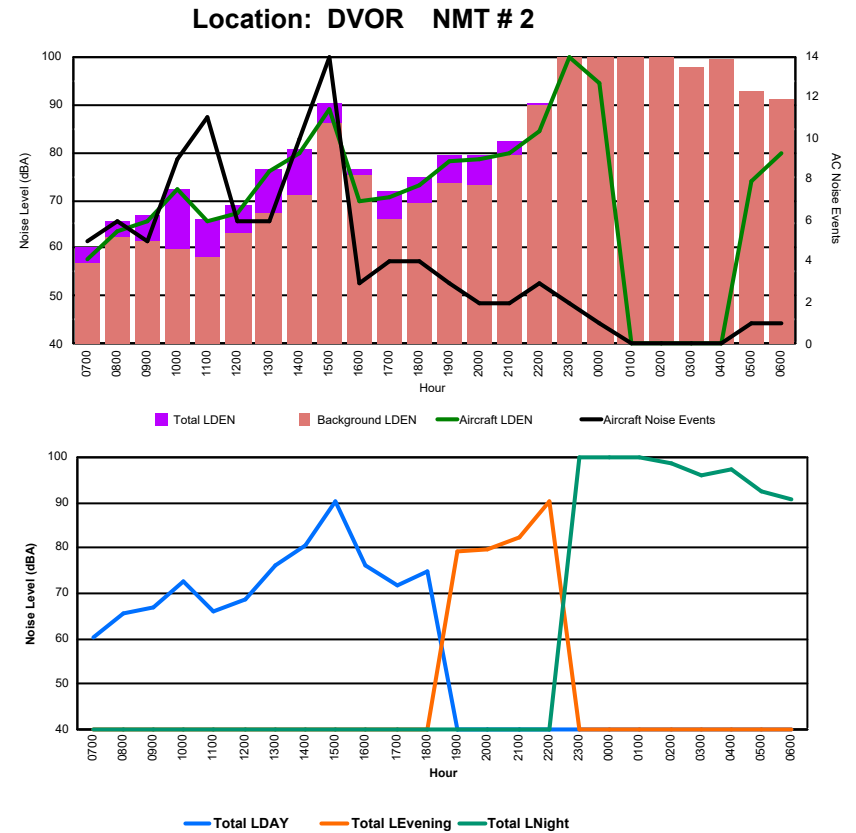

Luxembourg Airport Noise Distribution by Hour

Between 12/10/2024 00:00:00 and 12/10/2024 23:59:59 (Local Time)

Day	Aircraft Events	Total LDEN dB (A)	Aircraft LDEN dB(A)	Background LDEN dB(A)	Total LDay dB(A)	Total LEvening dB(A)	Total LNight dB (A)
12/10/24 7:00	5	60.2	57.9	56.8	60.2	-	-
12/10/24 8:00	6	65.7	63.6	62.3	65.7	-	-
12/10/24 9:00	5	66.9	65.6	61.4	66.9	-	-
12/10/24 10:00	9	72.5	72.3	59.8	72.5	-	-
12/10/24 11:00	11	66.1	65.5	58.1	66.1	-	-
12/10/24 12:00	6	68.8	67.5	63.1	68.8	-	-
12/10/24 13:00	6	76.4	75.9	67.3	76.4	-	-
12/10/24 14:00	10	80.5	79.9	71.0	80.5	-	-
12/10/24 15:00	14	90.1	88.9	85.9	90.1	-	-
12/10/24 16:00	3	76.4	69.8	75.3	76.4	-	-
12/10/24 17:00	4	71.8	70.6	65.9	71.8	-	-
12/10/24 18:00	4	74.7	73.3	69.2	74.7	-	-
12/10/24 19:00	3	79.4	78.2	73.6	-	79.4	-
12/10/24 20:00	2	79.5	78.5	73.1	-	79.5	-
12/10/24 21:00	2	82.5	79.8	79.4	-	82.5	-
12/10/24 22:00	3	90.4	84.3	90.0	-	90.4	-
12/10/24 23:00	2	110.6	100.2	111.5	-	-	110.6
13/10/24 0:00	1	110.6	94.4	112.9	-	-	110.6
13/10/24 1:00	-	103.8	-	107.3	-	-	103.8
13/10/24 2:00	-	98.8	-	100.9	-	-	98.8
13/10/24 3:00	-	96.0	-	97.7	-	-	96.0
13/10/24 4:00	-	97.4	-	99.5	-	-	97.4
13/10/24 5:00	1	92.3	74.0	92.9	-	-	92.3
13/10/24 6:00	1	90.8	79.6	90.9	-	-	90.8
	98	100.6	87.9	102.4	80.4	85.6	105.3