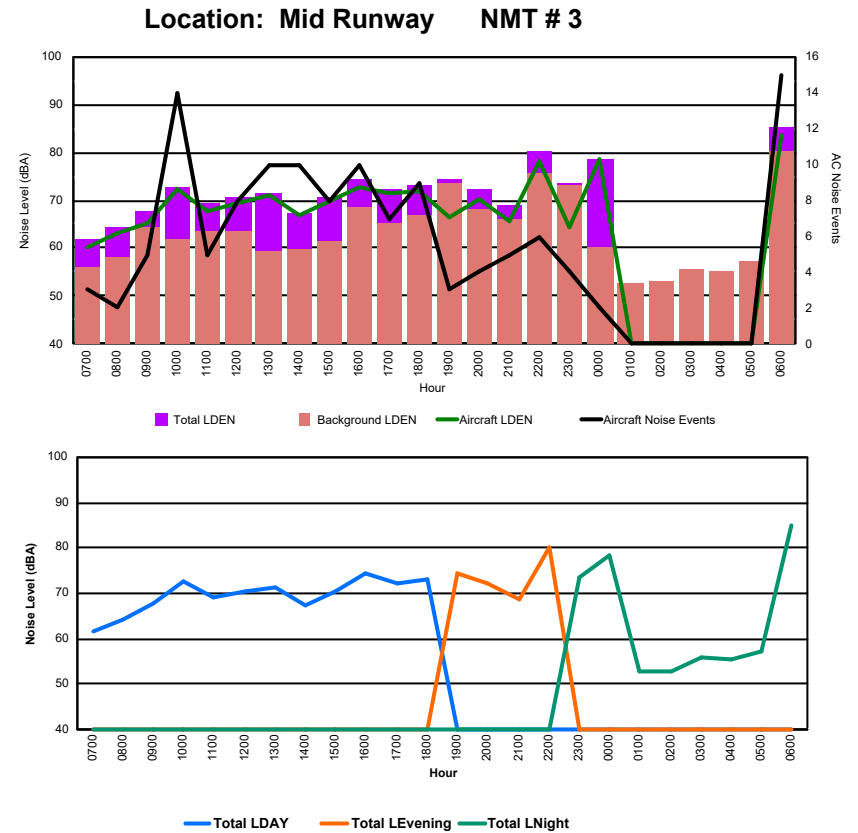

Luxembourg Airport Noise Distribution by Hour

Between 06/10/2024 00:00:00 and 06/10/2024 23:59:59 (Local Time)

Day	Aircraft Events	Total LDEN dB (A)	Aircraft LDEN dB(A)	Background LDEN dB(A)	Total LDay dB(A)	Total LEvening dB(A)	Total LNight dB (A)
06/10/24 7:00	3	61.7	60.4	56.2	61.7	-	-
06/10/24 8:00	2	64.3	63.2	58.0	64.3	-	-
06/10/24 9:00	5	67.8	65.2	64.5	67.8	-	-
06/10/24 10:00	14	72.7	72.4	62.0	72.7	-	-
06/10/24 11:00	5	69.2	67.8	63.5	69.2	-	-
06/10/24 12:00	8	70.5	69.5	63.5	70.5	-	-
06/10/24 13:00	10	71.4	71.1	59.4	71.4	-	-
06/10/24 14:00	10	67.5	66.7	59.8	67.5	-	-
06/10/24 15:00	8	70.6	70.0	61.6	70.6	-	-
06/10/24 16:00	10	74.2	72.8	68.7	74.2	-	-
06/10/24 17:00	7	72.3	71.4	65.3	72.3	-	-
06/10/24 18:00	9	73.1	71.9	66.7	73.1	-	-
06/10/24 19:00	3	74.5	66.4	73.7	-	74.5	-
06/10/24 20:00	4	72.4	70.2	68.2	-	72.4	-
06/10/24 21:00	5	68.8	65.6	66.1	-	68.8	-
06/10/24 22:00	6	80.2	78.2	75.8	-	80.2	-
06/10/24 23:00	4	73.6	64.2	73.1	-	-	73.6
07/10/24 0:00	2	78.6	78.5	60.0	-	-	78.6
07/10/24 1:00	-	52.9	-	52.9	-	-	52.9
07/10/24 2:00	-	53.0	-	53.0	-	-	53.0
07/10/24 3:00	-	55.8	-	55.8	-	-	55.8
07/10/24 4:00	-	55.4	-	55.4	-	-	55.4
07/10/24 5:00	-	57.3	-	57.4	-	-	57.3
07/10/24 6:00	15	85.2	83.5	80.2	-	-	85.2
	130	74.8	73.2	69.8	70.8	76.0	77.3