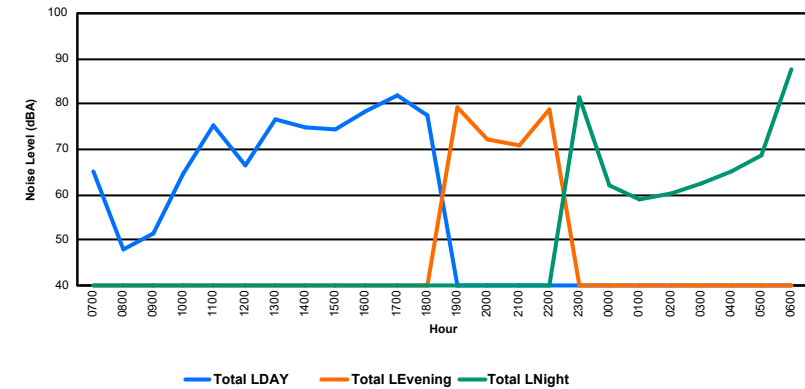

Luxembourg Airport Noise Distribution by Hour

Between 11/10/2024 00:00:00 and 11/10/2024 23:59:59 (Local Time)

Day	Aircraft Events	Total LDEN dB(A)	Aircraft LDEN dB(A)	Background LDEN dB(A)	Total LDay dB(A)	Total LEvening dB(A)	Total LNight dB(A)
11/10/24 7:00	4	65.0	60.7	63.5	65.0	-	-
11/10/24 8:00	1	47.9	40.9	46.8	47.9	-	-
11/10/24 9:00	-	51.4	-	51.4	51.4	-	-
11/10/24 10:00	1	64.9	47.2	64.9	64.9	-	-
11/10/24 11:00	5	75.2	73.1	71.4	75.2	-	-
11/10/24 12:00	4	66.4	63.7	63.2	66.4	-	-
11/10/24 13:00	9	76.5	76.4	60.2	76.5	-	-
11/10/24 14:00	9	74.7	74.4	61.9	74.7	-	-
11/10/24 15:00	10	74.2	73.8	63.8	74.2	-	-
11/10/24 16:00	12	78.2	78.0	63.6	78.2	-	-
11/10/24 17:00	15	81.8	81.8	65.3	81.8	-	-
11/10/24 18:00	14	77.3	77.2	61.8	77.3	-	-
11/10/24 19:00	9	79.1	79.0	61.9	-	79.1	-
11/10/24 20:00	3	72.4	72.1	59.9	-	72.4	-
11/10/24 21:00	4	70.7	70.4	59.4	-	70.7	-
11/10/24 22:00	3	78.7	78.5	65.5	-	78.7	-
11/10/24 23:00	2	81.4	80.9	72.1	-	-	81.4
12/10/24 0:00	-	61.9	-	62.1	-	-	61.9
12/10/24 1:00	-	58.8	-	58.9	-	-	58.8
12/10/24 2:00	-	60.5	-	60.6	-	-	60.5
12/10/24 3:00	-	62.6	-	62.7	-	-	62.6
12/10/24 4:00	-	65.2	-	65.5	-	-	65.2
12/10/24 5:00	-	68.9	-	69.2	-	-	68.9
12/10/24 6:00	16	87.8	87.7	73.6	-	-	87.8
	121	77.5	77.3	66.1	75.4	76.6	79.8

Location: DVOR NMT # 2