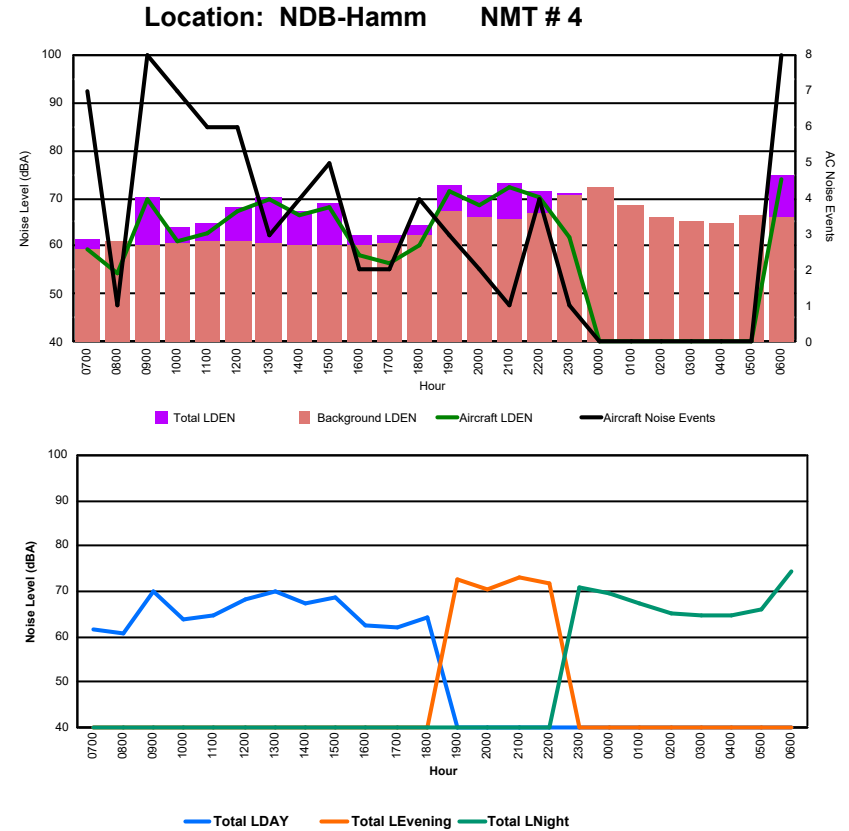

Luxembourg Airport Noise Distribution by Hour

Between 19/10/2024 00:00:00 and 19/10/2024 23:59:59 (Local Time)

Day	Aircraft Events	Total LDEN dB (A)	Aircraft LDEN dB(A)	Background LDEN dB(A)	Total LDay dB(A)	Total LEvening dB(A)	Total LNight dB (A)	
19/10/24	7:00	7	61.5	59.3	59.3	61.5	-	-
19/10/24	8:00	1	60.6	54.5	61.1	60.6	-	-
19/10/24	9:00	8	70.1	69.7	60.2	70.1	-	-
19/10/24	10:00	7	63.8	61.1	60.6	63.8	-	-
19/10/24	11:00	6	64.9	62.9	60.9	64.9	-	-
19/10/24	12:00	6	68.2	67.4	60.9	68.2	-	-
19/10/24	13:00	3	70.1	69.6	60.7	70.1	-	-
19/10/24	14:00	4	67.4	66.4	60.3	67.4	-	-
19/10/24	15:00	5	68.8	68.3	60.0	68.8	-	-
19/10/24	16:00	2	62.4	58.2	60.3	62.4	-	-
19/10/24	17:00	2	62.1	56.6	60.7	62.1	-	-
19/10/24	18:00	4	64.3	60.4	62.3	64.3	-	-
19/10/24	19:00	3	72.7	71.4	67.1	-	72.7	-
19/10/24	20:00	2	70.6	68.7	66.0	-	70.6	-
19/10/24	21:00	1	73.2	72.4	65.6	-	73.2	-
19/10/24	22:00	4	71.6	70.1	66.7	-	71.6	-
19/10/24	23:00	1	70.9	62.0	70.6	-	-	70.9
20/10/24	0:00	-	69.4	-	72.5	-	-	69.4
20/10/24	1:00	-	67.5	-	68.6	-	-	67.5
20/10/24	2:00	-	65.2	-	66.2	-	-	65.2
20/10/24	3:00	-	64.8	-	65.1	-	-	64.8
20/10/24	4:00	-	64.5	-	64.7	-	-	64.5
20/10/24	5:00	-	66.1	-	66.4	-	-	66.1
20/10/24	6:00	8	74.6	74.1	66.1	-	-	74.6
	74	68.9	66.9	65.6	66.6	72.1	69.3