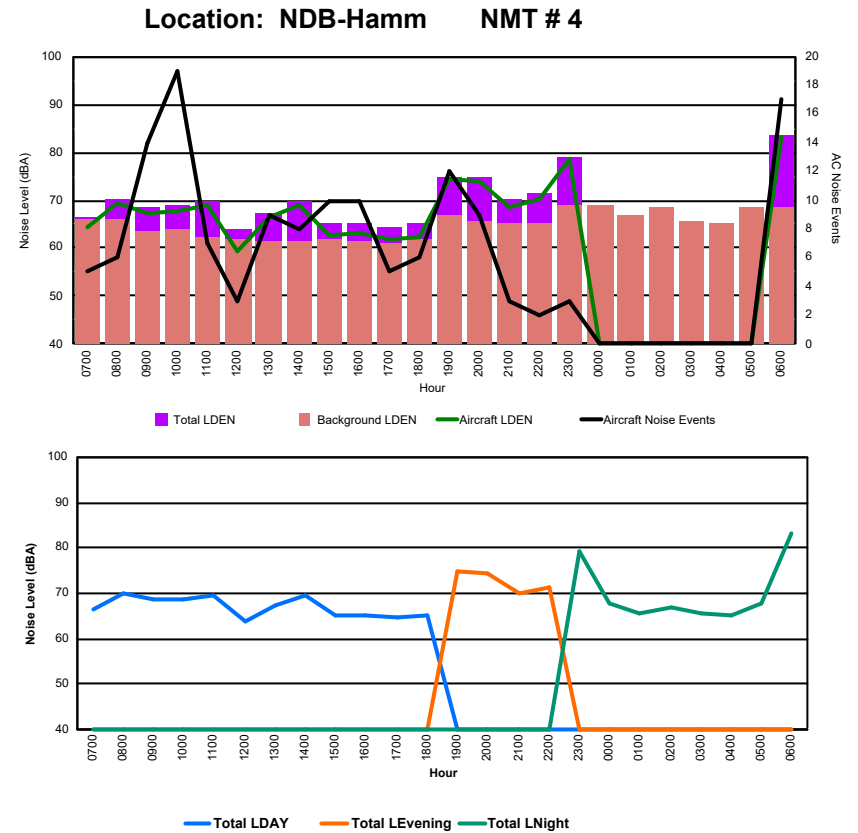

Luxembourg Airport Noise Distribution by Hour

Between 18/10/2024 00:00:00 and 18/10/2024 23:59:59 (Local Time)

Day	Aircraft Events	Total LDEN dB(A)	Aircraft LDEN dB(A)	Background LDEN dB(A)	Total LDay dB(A)	Total LEvening dB(A)	Total LNight dB(A)
18/10/24 7:00	5	66.3	64.2	65.9	66.3	-	-
18/10/24 8:00	6	70.1	69.2	66.0	70.1	-	-
18/10/24 9:00	14	68.6	67.4	63.6	68.6	-	-
18/10/24 10:00	19	68.9	67.8	63.8	68.9	-	-
18/10/24 11:00	7	69.7	69.0	62.2	69.7	-	-
18/10/24 12:00	3	63.8	59.5	61.8	63.8	-	-
18/10/24 13:00	9	67.4	66.3	61.4	67.4	-	-
18/10/24 14:00	8	69.7	69.1	61.4	69.7	-	-
18/10/24 15:00	10	65.3	62.9	61.9	65.3	-	-
18/10/24 16:00	10	65.3	63.2	61.6	65.3	-	-
18/10/24 17:00	5	64.5	62.0	61.0	64.5	-	-
18/10/24 18:00	6	65.1	62.5	61.9	65.1	-	-
18/10/24 19:00	12	75.0	74.4	66.9	-	75.0	-
18/10/24 20:00	9	74.6	74.0	65.6	-	74.6	-
18/10/24 21:00	3	70.2	68.7	65.0	-	70.2	-
18/10/24 22:00	2	71.4	70.3	65.3	-	71.4	-
18/10/24 23:00	3	79.1	78.7	68.9	-	-	79.1
19/10/24 0:00	-	67.7	-	69.0	-	-	67.7
19/10/24 1:00	-	65.8	-	67.0	-	-	65.8
19/10/24 2:00	-	66.8	-	68.6	-	-	66.8
19/10/24 3:00	-	65.4	-	65.6	-	-	65.4
19/10/24 4:00	-	65.2	-	65.3	-	-	65.2
19/10/24 5:00	-	67.6	-	68.6	-	-	67.6
19/10/24 6:00	17	83.4	83.3	68.4	-	-	83.4
	148	73.0	72.3	65.7	67.6	73.3	76.1