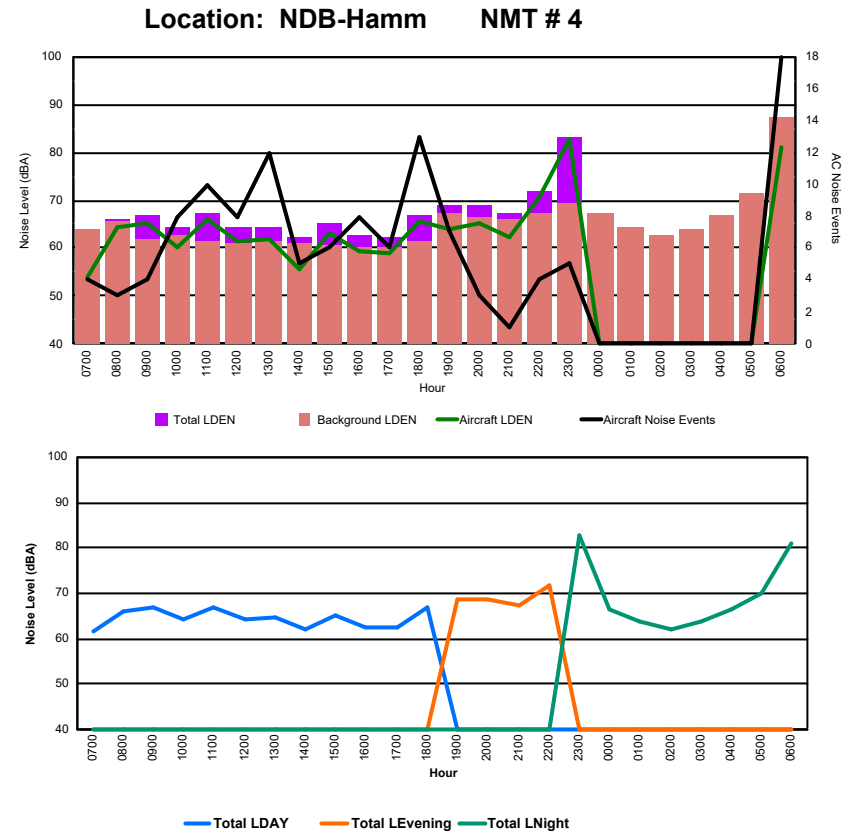

Luxembourg Airport Noise Distribution by Hour

Between 01/10/2024 00:00:00 and 01/10/2024 23:59:59 (Local Time)

Day	Aircraft Events	Total LDEN dB(A)	Aircraft LDEN dB(A)	Background LDEN dB(A)	Total LDay dB(A)	Total LEvening dB(A)	Total LNight dB(A)	
01/10/24	7:00	4	61.5	54.1	63.9	61.5	-	-
01/10/24	8:00	3	66.1	64.2	65.5	66.1	-	-
01/10/24	9:00	4	66.7	65.2	61.9	66.7	-	-
01/10/24	10:00	8	64.4	60.3	62.8	64.4	-	-
01/10/24	11:00	10	67.1	65.9	61.5	67.1	-	-
01/10/24	12:00	8	64.2	61.5	61.2	64.2	-	-
01/10/24	13:00	12	64.5	61.9	61.5	64.5	-	-
01/10/24	14:00	5	62.1	55.8	61.2	62.1	-	-
01/10/24	15:00	6	65.1	63.3	60.8	65.1	-	-
01/10/24	16:00	8	62.6	59.2	60.2	62.6	-	-
01/10/24	17:00	6	62.4	59.1	60.0	62.4	-	-
01/10/24	18:00	13	67.0	65.7	61.3	67.0	-	-
01/10/24	19:00	7	68.8	64.0	67.4	-	68.8	-
01/10/24	20:00	3	68.8	65.2	66.3	-	68.8	-
01/10/24	21:00	1	67.5	62.1	66.1	-	67.5	-
01/10/24	22:00	4	71.9	70.6	67.4	-	71.9	-
01/10/24	23:00	5	83.0	82.9	69.3	-	-	83.0
02/10/24	0:00	-	66.3	-	67.4	-	-	66.3
02/10/24	1:00	-	63.8	-	64.5	-	-	63.8
02/10/24	2:00	-	62.2	-	62.7	-	-	62.2
02/10/24	3:00	-	63.9	-	64.0	-	-	63.9
02/10/24	4:00	-	66.4	-	66.9	-	-	66.4
02/10/24	5:00	-	70.0	-	71.4	-	-	70.0
02/10/24	6:00	18	81.2	80.9	87.4	-	-	81.2
	125	72.5	71.7	74.2	64.9	69.6	76.5