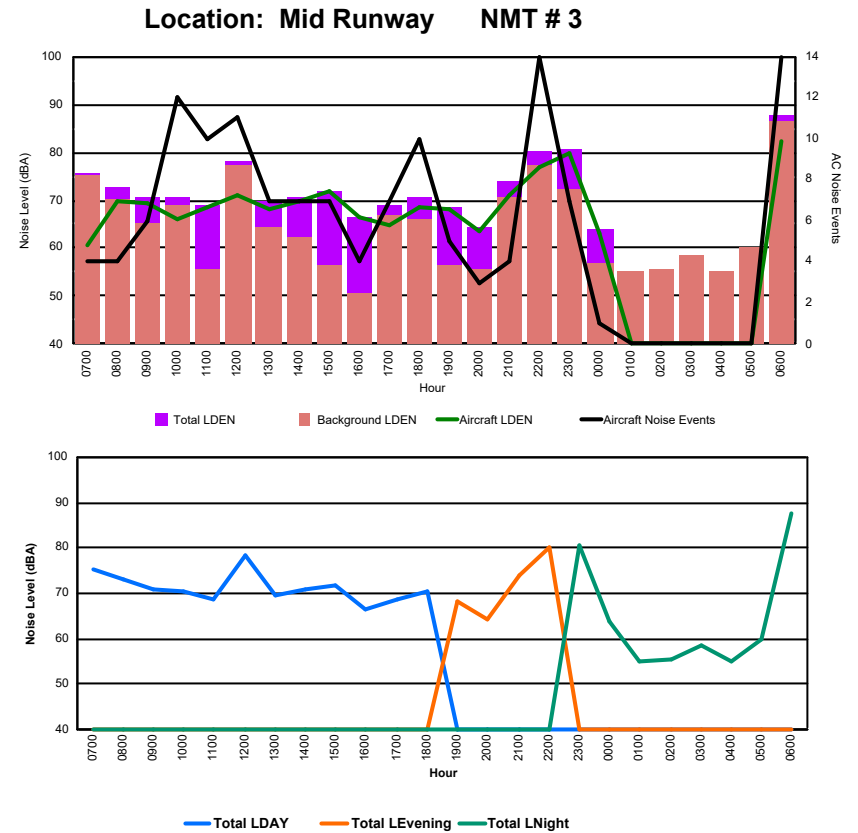

Luxembourg Airport Noise Distribution by Hour

Between 08/10/2024 00:00:00 and 08/10/2024 23:59:59 (Local Time)

Day	Aircraft Events	Total LDEN dB(A)	Aircraft LDEN dB(A)	Background LDEN dB(A)	Total LDay dB(A)	Total LEvening dB(A)	Total LNight dB(A)	
08/10/24	7:00	4	75.5	60.7	75.4	75.5	-	-
08/10/24	8:00	4	72.9	69.6	70.1	72.9	-	-
08/10/24	9:00	6	70.7	69.3	65.1	70.7	-	-
08/10/24	10:00	12	70.6	65.9	68.8	70.6	-	-
08/10/24	11:00	10	68.8	68.6	55.7	68.8	-	-
08/10/24	12:00	11	78.2	71.0	77.3	78.2	-	-
08/10/24	13:00	7	69.6	68.1	64.2	69.6	-	-
08/10/24	14:00	7	70.7	70.0	62.5	70.7	-	-
08/10/24	15:00	7	71.9	71.8	56.4	71.9	-	-
08/10/24	16:00	4	66.6	66.5	50.5	66.6	-	-
08/10/24	17:00	7	68.9	64.7	66.9	68.9	-	-
08/10/24	18:00	10	70.5	68.5	66.1	70.5	-	-
08/10/24	19:00	5	68.4	68.1	56.5	-	68.4	-
08/10/24	20:00	3	64.3	63.6	55.8	-	64.3	-
08/10/24	21:00	4	74.0	71.2	70.8	-	74.0	-
08/10/24	22:00	14	80.1	77.0	77.3	-	80.1	-
08/10/24	23:00	7	80.5	79.7	72.5	-	-	80.5
09/10/24	0:00	1	64.0	63.1	56.9	-	-	64.0
09/10/24	1:00	-	55.0	-	55.0	-	-	55.0
09/10/24	2:00	-	55.6	-	55.7	-	-	55.6
09/10/24	3:00	-	58.5	-	58.5	-	-	58.5
09/10/24	4:00	-	55.1	-	55.1	-	-	55.1
09/10/24	5:00	-	59.9	-	60.0	-	-	59.9
09/10/24	6:00	14	87.7	82.2	86.3	-	-	87.7
	137	76.4	72.5	74.2	72.5	75.3	79.5