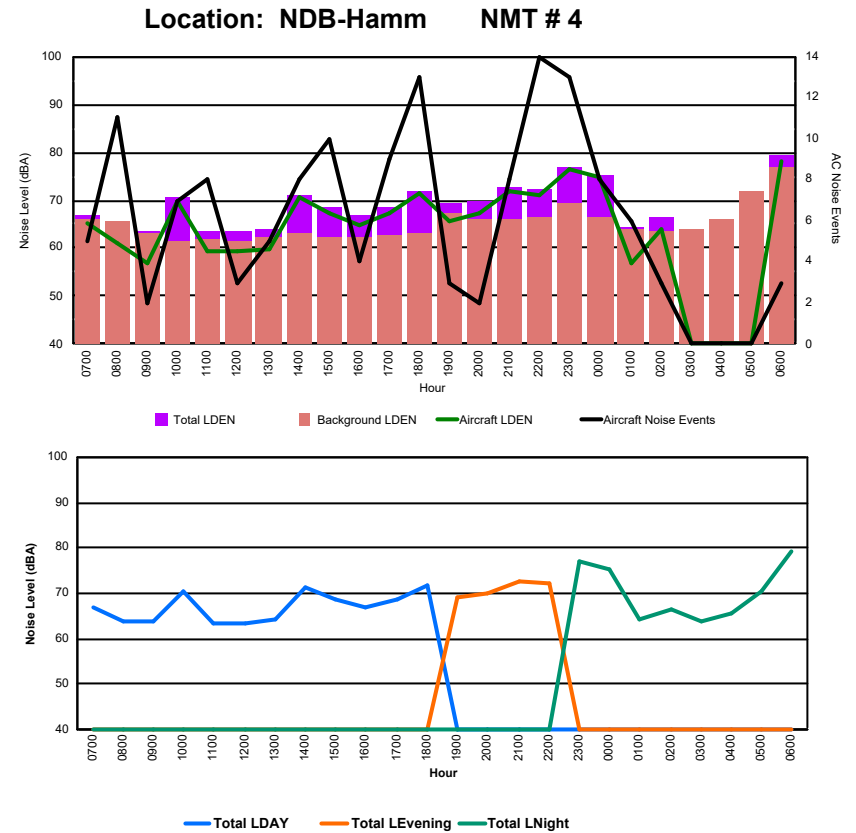

Luxembourg Airport Noise Distribution by Hour

Between 17/10/2024 00:00:00 and 17/10/2024 23:59:59 (Local Time)

Day	Aircraft Events	Total LDEN dB(A)	Aircraft LDEN dB(A)	Background LDEN dB(A)	Total LDay dB(A)	Total LEvening dB(A)	Total LNight dB(A)
17/10/24 7:00	5	67.0	65.0	66.2	67.0	-	-
17/10/24 8:00	11	64.0	61.2	65.6	64.0	-	-
17/10/24 9:00	2	63.7	57.0	63.1	63.7	-	-
17/10/24 10:00	7	70.5	69.9	61.3	70.5	-	-
17/10/24 11:00	8	63.6	59.3	61.8	63.6	-	-
17/10/24 12:00	3	63.6	59.4	61.5	63.6	-	-
17/10/24 13:00	5	64.1	59.9	62.3	64.1	-	-
17/10/24 14:00	8	71.2	70.5	63.0	71.2	-	-
17/10/24 15:00	10	68.6	67.5	62.4	68.6	-	-
17/10/24 16:00	4	66.8	64.9	62.4	66.8	-	-
17/10/24 17:00	9	68.5	67.4	62.6	68.5	-	-
17/10/24 18:00	13	71.9	71.4	63.0	71.9	-	-
17/10/24 19:00	3	69.3	65.5	67.1	-	69.3	-
17/10/24 20:00	2	69.8	67.5	66.0	-	69.8	-
17/10/24 21:00	8	72.8	71.8	65.9	-	72.8	-
17/10/24 22:00	14	72.2	71.2	66.4	-	72.2	-
17/10/24 23:00	13	77.0	76.4	69.3	-	-	77.0
18/10/24 0:00	8	75.2	74.7	66.3	-	-	75.2
18/10/24 1:00	6	64.2	57.0	64.0	-	-	64.2
18/10/24 2:00	3	66.5	63.9	63.7	-	-	66.5
18/10/24 3:00	-	63.8	-	64.0	-	-	63.8
18/10/24 4:00	-	65.8	-	66.2	-	-	65.8
18/10/24 5:00	-	70.4	-	71.7	-	-	70.4
18/10/24 6:00	3	79.3	78.1	76.8	-	-	79.3
	145	71.3	69.9	67.3	68.0	71.3	73.8