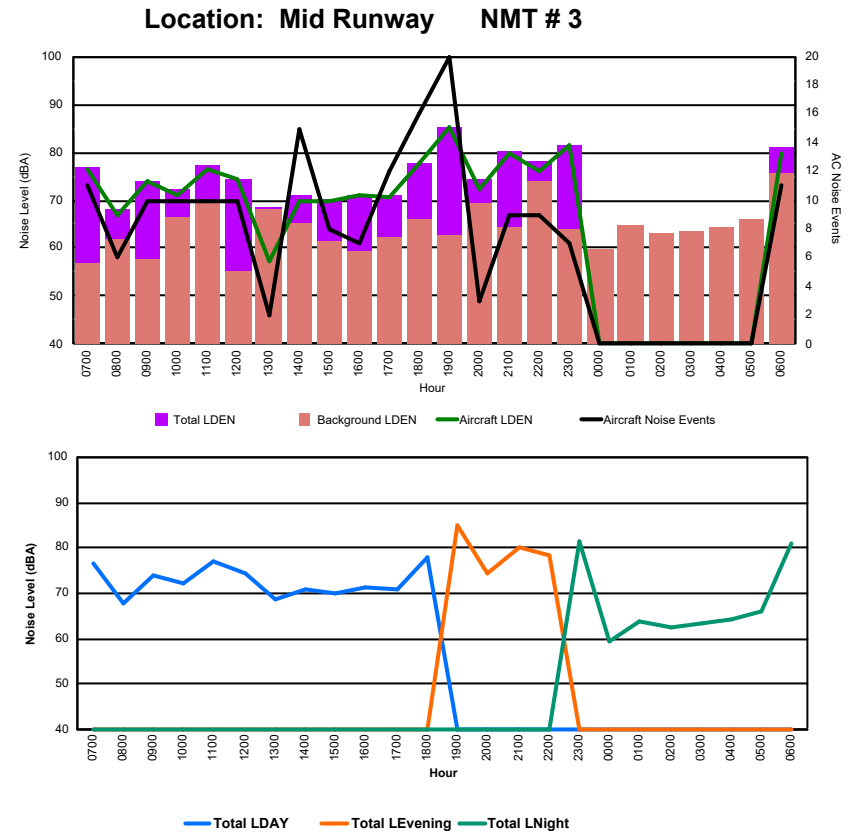

Location: DVOR NMT # 2

Luxembourg Airport Noise Distribution by Hour

Between 09/10/2024 00:00:00 and 09/10/2024 23:59:59 (Local Time)

Day	Aircraft Events	Total LDEN dB(A)	Aircraft LDEN dB(A)	Background LDEN dB(A)	Total LDay dB(A)	Total LEvening dB(A)	Total LNight dB(A)	
09/10/24	7:00	11	76.7	76.6	56.7	76.7	-	-
09/10/24	8:00	6	68.0	66.8	62.0	68.0	-	-
09/10/24	9:00	10	74.0	73.9	57.6	74.0	-	-
09/10/24	10:00	10	72.4	71.1	66.5	72.4	-	-
09/10/24	11:00	10	77.1	76.3	69.4	77.1	-	-
09/10/24	12:00	10	74.2	74.2	55.3	74.2	-	-
09/10/24	13:00	2	68.5	57.2	68.1	68.5	-	-
09/10/24	14:00	15	70.9	69.7	65.0	70.9	-	-
09/10/24	15:00	8	70.2	69.6	61.3	70.2	-	-
09/10/24	16:00	7	71.2	70.9	59.3	71.2	-	-
09/10/24	17:00	12	71.1	70.5	62.3	71.1	-	-
09/10/24	18:00	16	77.9	77.6	66.0	77.9	-	-
09/10/24	19:00	20	85.1	85.1	62.9	-	85.1	-
09/10/24	20:00	3	74.2	72.5	69.3	-	74.2	-
09/10/24	21:00	9	80.1	80.0	64.5	-	80.1	-
09/10/24	22:00	9	78.2	76.2	73.8	-	78.2	-
09/10/24	23:00	7	81.4	81.3	63.8	-	-	81.4
10/10/24	0:00	-	59.6	-	59.7	-	-	59.6
10/10/24	1:00	-	64.0	-	64.6	-	-	64.0
10/10/24	2:00	-	62.7	-	63.1	-	-	62.7
10/10/24	3:00	-	63.6	-	63.7	-	-	63.6
10/10/24	4:00	-	64.2	-	64.3	-	-	64.2
10/10/24	5:00	-	66.1	-	66.2	-	-	66.1
10/10/24	6:00	11	81.1	79.8	75.6	-	-	81.1
		176	76.6	76.1	67.2	73.8	81.1	75.5