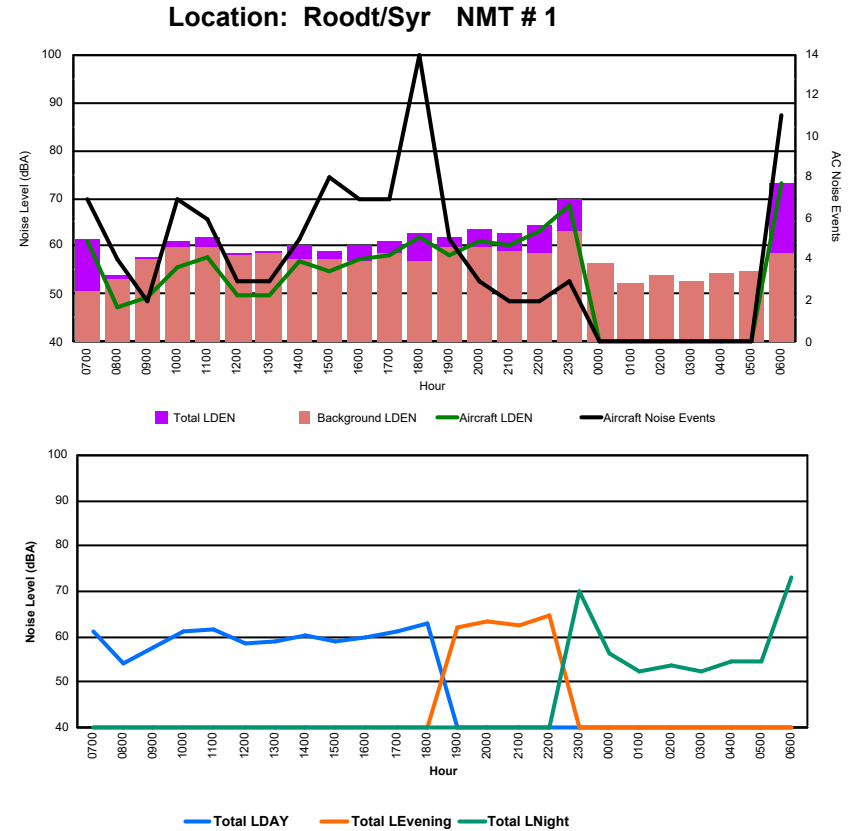

Luxembourg Airport Noise Distribution by Hour

Between 25/10/2024 00:00:00 and 25/10/2024 23:59:59 (Local Time)

Day	Aircraft Events	Total LDEN dB(A)	Aircraft LDEN dB(A)	Background LDEN dB(A)	Total LDay dB(A)	Total LEvening dB(A)	Total LNight dB(A)	
25/10/24	7:00	7	61.3	60.9	50.8	61.3	-	-
25/10/24	8:00	4	54.1	47.4	53.1	54.1	-	-
25/10/24	9:00	2	57.8	49.2	57.4	57.8	-	-
25/10/24	10:00	7	61.0	55.5	59.8	61.0	-	-
25/10/24	11:00	6	61.8	57.8	59.9	61.8	-	-
25/10/24	12:00	3	58.5	49.8	58.0	58.5	-	-
25/10/24	13:00	3	59.0	49.6	58.6	59.0	-	-
25/10/24	14:00	5	60.1	56.9	57.4	60.1	-	-
25/10/24	15:00	8	59.0	54.6	57.3	59.0	-	-
25/10/24	16:00	7	60.0	57.4	56.7	60.0	-	-
25/10/24	17:00	7	61.2	58.0	58.6	61.2	-	-
25/10/24	18:00	14	62.9	61.7	56.7	62.9	-	-
25/10/24	19:00	5	61.9	58.1	59.7	-	61.9	-
25/10/24	20:00	3	63.6	61.2	59.8	-	63.6	-
25/10/24	21:00	2	62.6	60.3	58.8	-	62.6	-
25/10/24	22:00	2	64.5	63.2	58.5	-	64.5	-
25/10/24	23:00	3	69.8	68.7	63.3	-	-	69.8
26/10/24	0:00	-	56.3	-	56.3	-	-	56.3
26/10/24	1:00	-	52.3	-	52.3	-	-	52.3
26/10/24	2:00	-	53.7	-	53.8	-	-	53.7
26/10/24	3:00	-	52.5	-	52.5	-	-	52.5
26/10/24	4:00	-	54.4	-	54.5	-	-	54.4
26/10/24	5:00	-	54.5	-	54.6	-	-	54.5
26/10/24	6:00	11	73.3	73.2	58.6	-	-	73.3
		99	63.5	62.2	57.9	60.2	63.3	66.1