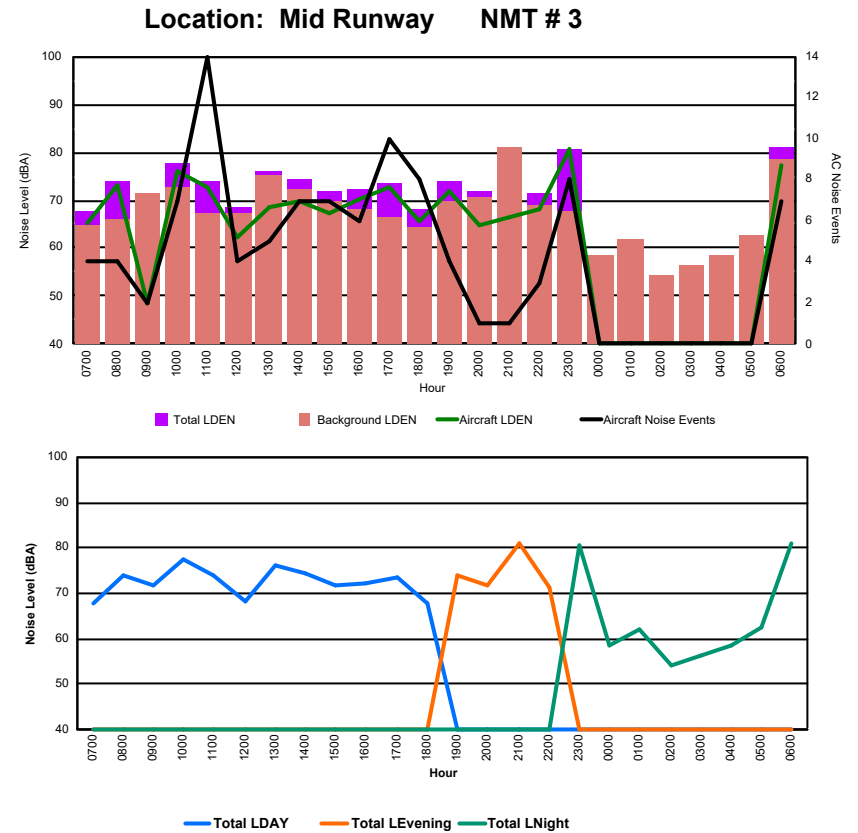

Luxembourg Airport Noise Distribution by Hour

Between 21/10/2024 00:00:00 and 21/10/2024 23:59:59 (Local Time)

Day	Aircraft Events	Total LDEN dB (A)	Aircraft LDEN dB(A)	Background LDEN dB(A)	Total LDay dB(A)	Total LEvening dB(A)	Total LNight dB (A)
21/10/24 7:00	4	67.9	65.2	64.7	67.9	-	-
21/10/24 8:00	4	74.0	73.2	65.9	74.0	-	-
21/10/24 9:00	2	71.6	48.5	71.6	71.6	-	-
21/10/24 10:00	7	77.6	75.9	72.9	77.6	-	-
21/10/24 11:00	14	73.8	72.8	67.1	73.8	-	-
21/10/24 12:00	4	68.4	62.3	67.2	68.4	-	-
21/10/24 13:00	5	76.0	68.5	75.1	76.0	-	-
21/10/24 14:00	7	74.3	69.8	72.4	74.3	-	-
21/10/24 15:00	7	71.7	67.1	69.9	71.7	-	-
21/10/24 16:00	6	72.3	70.1	68.2	72.3	-	-
21/10/24 17:00	10	73.6	72.7	66.4	73.6	-	-
21/10/24 18:00	8	68.0	65.6	64.5	68.0	-	-
21/10/24 19:00	4	74.0	72.0	69.8	-	74.0	-
21/10/24 20:00	1	71.7	64.8	70.7	-	71.7	-
21/10/24 21:00	1	81.2	66.3	81.1	-	81.2	-
21/10/24 22:00	3	71.4	68.0	68.9	-	71.4	-
21/10/24 23:00	8	80.7	80.5	67.8	-	-	80.7
22/10/24 0:00	-	58.5	-	58.5	-	-	58.5
22/10/24 1:00	-	62.0	-	62.0	-	-	62.0
22/10/24 2:00	-	54.3	-	54.3	-	-	54.3
22/10/24 3:00	-	56.5	-	56.5	-	-	56.5
22/10/24 4:00	-	58.7	-	58.7	-	-	58.7
22/10/24 5:00	-	62.7	-	62.7	-	-	62.7
22/10/24 6:00	7	81.0	77.3	78.7	-	-	81.0
	102	74.6	71.4	71.9	73.4	76.7	74.9