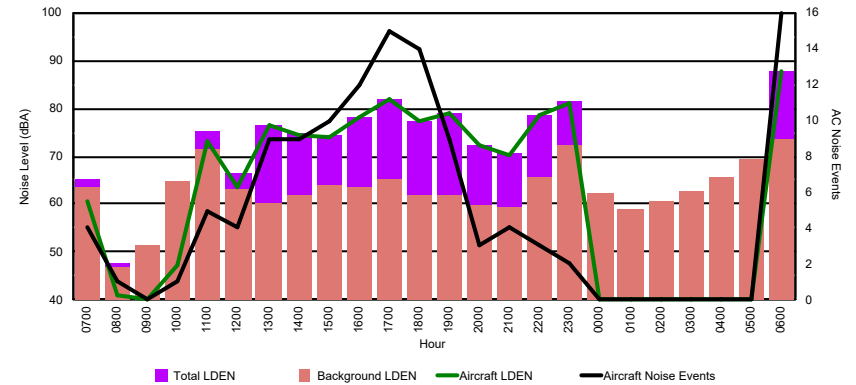

Luxembourg Airport Noise Distribution by Hour

Between 11/10/2024 00:00:00 and 11/10/2024 23:59:59 (Local Time)

Day	Aircraft Events	Total LDEN dB (A)	Aircraft LDEN dB(A)	Background LDEN dB(A)	Total LDay dB(A)	Total LEvening dB(A)	Total LNight dB (A)
11/10/24 7:00	4	65.0	60.7	63.5	65.0	-	-
11/10/24 8:00	1	47.9	40.9	46.8	47.9	-	-
11/10/24 9:00	-	51.4	-	51.4	51.4	-	-
11/10/24 10:00	1	64.9	47.2	64.9	64.9	-	-
11/10/24 11:00	5	75.2	73.1	71.4	75.2	-	-
11/10/24 12:00	4	66.4	63.7	63.2	66.4	-	-
11/10/24 13:00	9	76.5	76.4	60.2	76.5	-	-
11/10/24 14:00	9	74.7	74.4	61.9	74.7	-	-
11/10/24 15:00	10	74.2	73.8	63.8	74.2	-	-
11/10/24 16:00	12	78.2	78.0	63.6	78.2	-	-
11/10/24 17:00	15	81.8	81.8	65.3	81.8	-	-
11/10/24 18:00	14	77.3	77.2	61.8	77.3	-	-
11/10/24 19:00	9	79.1	79.0	61.9	-	79.1	-
11/10/24 20:00	3	72.4	72.1	59.9	-	72.4	-
11/10/24 21:00	4	70.7	70.4	59.4	-	70.7	-
11/10/24 22:00	3	78.7	78.5	65.5	-	78.7	-
11/10/24 23:00	2	81.4	80.9	72.1	-	-	81.4
12/10/24 0:00	-	61.9	-	62.1	-	-	61.9
12/10/24 1:00	-	58.8	-	58.9	-	-	58.8
12/10/24 2:00	-	60.5	-	60.6	-	-	60.5
12/10/24 3:00	-	62.6	-	62.7	-	-	62.6
12/10/24 4:00	-	65.2	-	65.5	-	-	65.2
12/10/24 5:00	-	68.9	-	69.2	-	-	68.9
12/10/24 6:00	16	87.8	87.7	73.6	-	-	87.8
	121	77.5	77.3	66.1	75.4	76.6	79.8

Location: DVOR NMT # 2