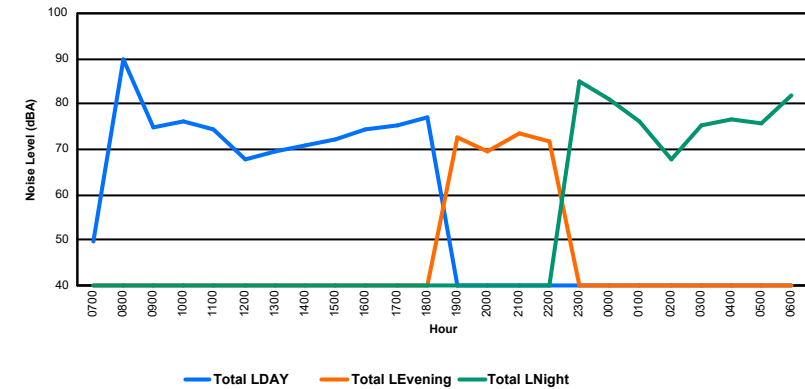

Luxembourg Airport Noise Distribution by Hour

Between 15/10/2024 00:00:00 and 15/10/2024 23:59:59 (Local Time)

Day	Aircraft Events	Total LDEN dB(A)	Aircraft LDEN dB(A)	Background LDEN dB(A)	Total LDay dB(A)	Total LEvening dB(A)	Total LNight dB(A)	
15/10/24	7:00	1	49.5	46.6	46.5	49.5	-	-
15/10/24	8:00	2	89.9	43.1	89.9	89.9	-	-
15/10/24	9:00	6	74.9	74.5	65.1	74.9	-	-
15/10/24	10:00	15	76.4	75.9	67.2	76.4	-	-
15/10/24	11:00	13	74.4	74.0	63.5	74.4	-	-
15/10/24	12:00	5	67.6	66.5	61.3	67.6	-	-
15/10/24	13:00	4	69.7	65.1	67.9	69.7	-	-
15/10/24	14:00	7	71.0	70.6	60.8	71.0	-	-
15/10/24	15:00	4	72.2	70.0	68.3	72.2	-	-
15/10/24	16:00	4	74.4	65.4	74.2	74.4	-	-
15/10/24	17:00	4	75.4	65.1	75.2	75.4	-	-
15/10/24	18:00	8	77.0	71.3	76.1	77.0	-	-
15/10/24	19:00	7	72.5	68.2	70.8	-	72.5	-
15/10/24	20:00	4	69.7	68.7	63.0	-	69.7	-
15/10/24	21:00	2	73.5	71.0	70.3	-	73.5	-
15/10/24	22:00	2	71.7	68.0	69.6	-	71.7	-
15/10/24	23:00	7	84.9	84.4	76.1	-	-	84.9
16/10/24	0:00	4	80.9	76.2	79.3	-	-	80.9
16/10/24	1:00	4	76.4	72.8	74.0	-	-	76.4
16/10/24	2:00	9	67.9	63.9	66.0	-	-	67.9
16/10/24	3:00	6	75.4	71.3	73.7	-	-	75.4
16/10/24	4:00	1	76.5	72.1	75.0	-	-	76.5
16/10/24	5:00	-	75.9	-	76.4	-	-	75.9
16/10/24	6:00	11	82.0	81.6	72.9	-	-	82.0
	130	79.3	74.6	77.7	80.1	72.1	79.8	

Location: DVOR NMT # 2