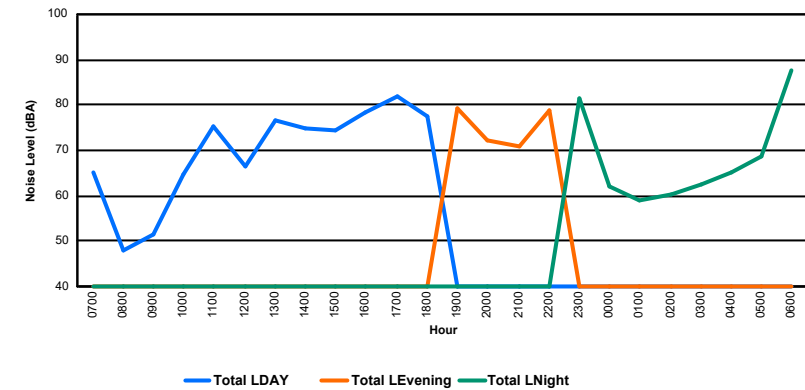

Luxembourg Airport Noise Distribution by Hour

Between 11/10/2024 00:00:00 and 11/10/2024 23:59:59 (Local Time)

Day	Aircraft Events	Total LDEN dB (A)	Aircraft LDEN dB(A)	Background LDEN dB(A)	Total LDay dB(A)	Total LEvening dB(A)	Total LNight dB (A)
11/10/24 7:00	4	65.0	60.7	63.5	65.0	-	-
11/10/24 8:00	1	47.9	40.9	46.8	47.9	-	-
11/10/24 9:00	-	51.4	-	51.4	51.4	-	-
11/10/24 10:00	1	64.9	47.2	64.9	64.9	-	-
11/10/24 11:00	5	75.2	73.1	71.4	75.2	-	-
11/10/24 12:00	4	66.4	63.7	63.2	66.4	-	-
11/10/24 13:00	9	76.5	76.4	60.2	76.5	-	-
11/10/24 14:00	9	74.7	74.4	61.9	74.7	-	-
11/10/24 15:00	10	74.2	73.8	63.8	74.2	-	-
11/10/24 16:00	12	78.2	78.0	63.6	78.2	-	-
11/10/24 17:00	15	81.8	81.8	65.3	81.8	-	-
11/10/24 18:00	14	77.3	77.2	61.8	77.3	-	-
11/10/24 19:00	9	79.1	79.0	61.9	-	79.1	-
11/10/24 20:00	3	72.4	72.1	59.9	-	72.4	-
11/10/24 21:00	4	70.7	70.4	59.4	-	70.7	-
11/10/24 22:00	3	78.7	78.5	65.5	-	78.7	-
11/10/24 23:00	2	81.4	80.9	72.1	-	-	81.4
12/10/24 0:00	-	61.9	-	62.1	-	-	61.9
12/10/24 1:00	-	58.8	-	58.9	-	-	58.8
12/10/24 2:00	-	60.5	-	60.6	-	-	60.5
12/10/24 3:00	-	62.6	-	62.7	-	-	62.6
12/10/24 4:00	-	65.2	-	65.5	-	-	65.2
12/10/24 5:00	-	68.9	-	69.2	-	-	68.9
12/10/24 6:00	16	87.8	87.7	73.6	-	-	87.8
	121	77.5	77.3	66.1	75.4	76.6	79.8

Location: DVOR NMT # 2