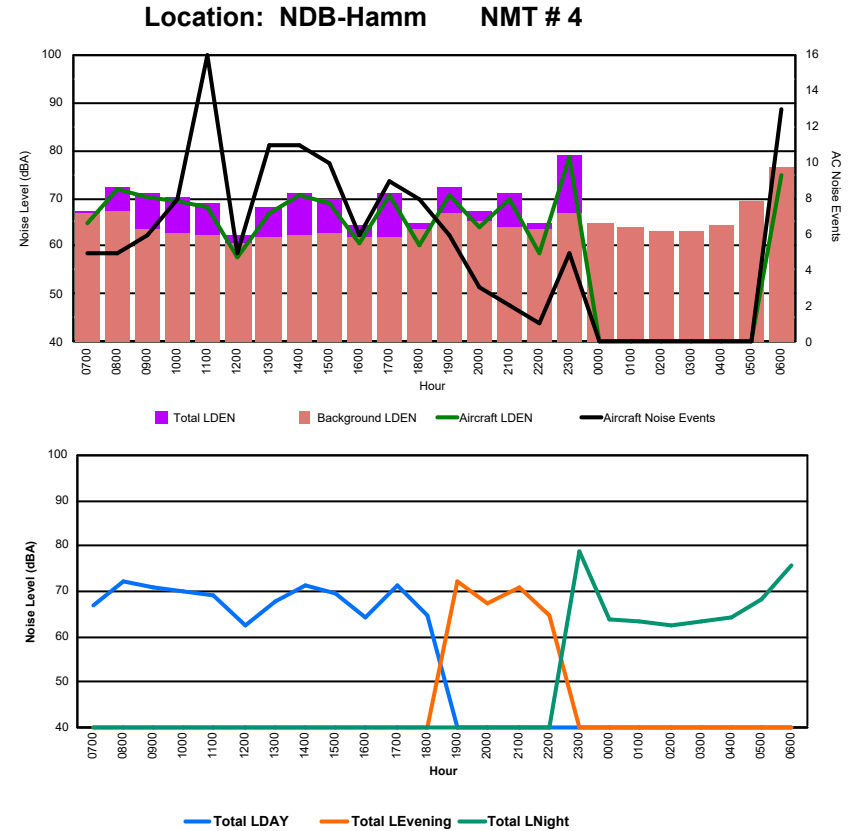

Luxembourg Airport Noise Distribution by Hour

Between 21/10/2024 00:00:00 and 21/10/2024 23:59:59 (Local Time)

Day	Aircraft Events	Total LDEN dB(A)	Aircraft LDEN dB(A)	Background LDEN dB(A)	Total LDay dB(A)	Total LEvening dB(A)	Total LNight dB(A)
21/10/24 7:00	5	67.1	64.8	66.7	67.1	-	-
21/10/24 8:00	5	72.4	71.8	67.1	72.4	-	-
21/10/24 9:00	6	70.9	70.2	63.5	70.9	-	-
21/10/24 10:00	8	70.2	69.4	62.8	70.2	-	-
21/10/24 11:00	16	69.1	68.3	62.5	69.1	-	-
21/10/24 12:00	5	62.4	57.6	60.8	62.4	-	-
21/10/24 13:00	11	68.0	66.8	62.0	68.0	-	-
21/10/24 14:00	11	71.2	70.6	62.5	71.2	-	-
21/10/24 15:00	10	69.7	68.8	62.6	69.7	-	-
21/10/24 16:00	6	64.2	60.7	61.9	64.2	-	-
21/10/24 17:00	9	71.2	70.7	62.0	71.2	-	-
21/10/24 18:00	8	64.7	60.3	63.4	64.7	-	-
21/10/24 19:00	6	72.1	70.6	66.9	-	72.1	-
21/10/24 20:00	3	67.5	64.1	65.0	-	67.5	-
21/10/24 21:00	2	70.9	69.9	64.0	-	70.9	-
21/10/24 22:00	1	64.7	58.4	63.6	-	64.7	-
21/10/24 23:00	5	78.9	78.6	67.0	-	-	78.9
22/10/24 0:00	-	63.9	-	64.7	-	-	63.9
22/10/24 1:00	-	63.4	-	64.1	-	-	63.4
22/10/24 2:00	-	62.7	-	63.3	-	-	62.7
22/10/24 3:00	-	63.2	-	63.2	-	-	63.2
22/10/24 4:00	-	64.4	-	64.5	-	-	64.4
22/10/24 5:00	-	68.2	-	69.4	-	-	68.2
22/10/24 6:00	13	75.8	74.6	76.6	-	-	75.8
	130	70.6	69.4	66.7	69.3	69.7	72.2