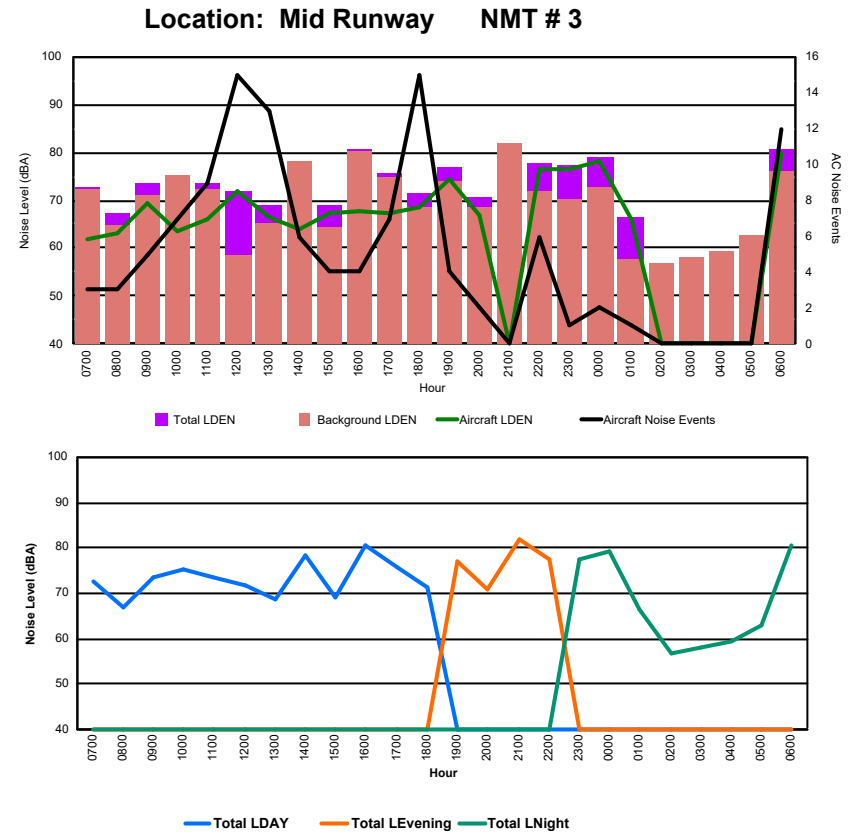

Luxembourg Airport Noise Distribution by Hour

Between 22/10/2024 00:00:00 and 22/10/2024 23:59:59 (Local Time)

Day	Aircraft Events	Total LDEN dB(A)	Aircraft LDEN dB(A)	Background LDEN dB(A)	Total LDay dB(A)	Total LEvening dB(A)	Total LNight dB(A)	
22/10/24	7:00	3	72.7	61.7	72.3	72.7	-	-
22/10/24	8:00	3	67.1	63.1	64.9	67.1	-	-
22/10/24	9:00	5	73.4	69.5	71.2	73.4	-	-
22/10/24	10:00	7	75.3	63.7	75.1	75.3	-	-
22/10/24	11:00	9	73.4	66.2	72.5	73.4	-	-
22/10/24	12:00	15	71.9	71.7	58.4	71.9	-	-
22/10/24	13:00	13	68.8	66.4	65.3	68.8	-	-
22/10/24	14:00	6	78.2	63.9	78.0	78.2	-	-
22/10/24	15:00	4	69.1	67.3	64.4	69.1	-	-
22/10/24	16:00	4	80.5	67.6	80.3	80.5	-	-
22/10/24	17:00	7	75.7	67.2	75.0	75.7	-	-
22/10/24	18:00	15	71.5	68.7	68.4	71.5	-	-
22/10/24	19:00	4	77.0	74.2	73.8	-	77.0	-
22/10/24	20:00	2	70.7	66.9	68.4	-	70.7	-
22/10/24	21:00	-	81.8	-	81.8	-	81.8	-
22/10/24	22:00	6	77.7	76.6	71.7	-	77.7	-
22/10/24	23:00	1	77.3	76.3	70.3	-	-	77.3
23/10/24	0:00	2	79.1	78.0	72.7	-	-	79.1
23/10/24	1:00	1	66.5	65.9	57.6	-	-	66.5
23/10/24	2:00	-	56.6	-	56.7	-	-	56.6
23/10/24	3:00	-	58.2	-	58.3	-	-	58.2
23/10/24	4:00	-	59.2	-	59.2	-	-	59.2
23/10/24	5:00	-	62.9	-	62.9	-	-	62.9
23/10/24	6:00	12	80.6	79.6	75.9	-	-	80.6
	119	75.7	71.5	73.7	74.8	78.3	75.1