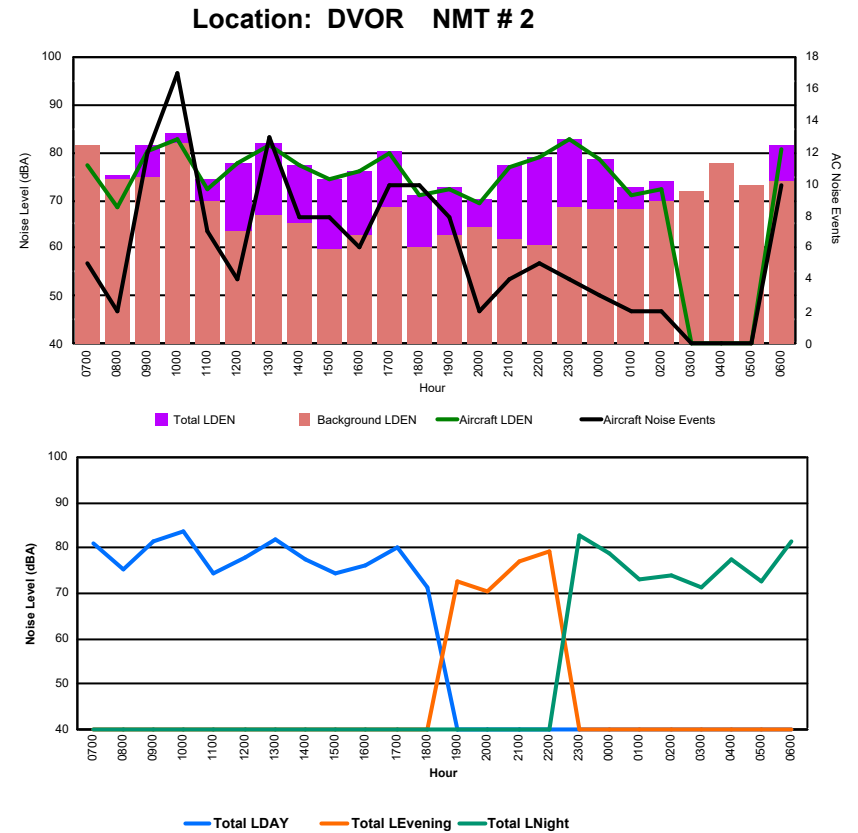

Luxembourg Airport Noise Distribution by Hour

Between 17/10/2024 00:00:00 and 17/10/2024 23:59:59 (Local Time)

Day	Aircraft Events	Total LDEN dB(A)	Aircraft LDEN dB(A)	Background LDEN dB(A)	Total LDay dB(A)	Total LEvening dB(A)	Total LNight dB(A)
17/10/24	7:00	5	81.1	77.2	81.4	81.1	-
17/10/24	8:00	2	75.1	68.7	74.5	75.1	-
17/10/24	9:00	12	81.4	80.4	75.0	81.4	-
17/10/24	10:00	17	83.8	82.7	81.9	83.8	-
17/10/24	11:00	7	74.2	72.5	69.7	74.2	-
17/10/24	12:00	4	77.8	77.7	63.7	77.8	-
17/10/24	13:00	13	81.7	81.6	67.0	81.7	-
17/10/24	14:00	8	77.5	77.3	65.4	77.5	-
17/10/24	15:00	8	74.4	74.2	59.6	74.4	-
17/10/24	16:00	6	76.2	76.0	62.9	76.2	-
17/10/24	17:00	10	80.3	80.0	68.6	80.3	-
17/10/24	18:00	10	71.2	70.9	60.3	71.2	-
17/10/24	19:00	8	72.6	72.2	62.6	-	72.6
17/10/24	20:00	2	70.4	69.2	64.3	-	70.4
17/10/24	21:00	4	77.2	77.0	62.0	-	77.2
17/10/24	22:00	5	79.1	79.0	60.6	-	79.1
17/10/24	23:00	4	82.9	82.8	68.4	-	82.9
18/10/24	0:00	3	78.7	78.4	68.2	-	78.7
18/10/24	1:00	2	72.9	71.1	68.3	-	72.9
18/10/24	2:00	2	74.0	72.2	69.8	-	74.0
18/10/24	3:00	-	71.5	-	71.9	-	71.5
18/10/24	4:00	-	77.3	-	77.9	-	77.3
18/10/24	5:00	-	72.8	-	73.2	-	72.8
18/10/24	6:00	10	81.3	80.6	73.9	-	81.3
	142	78.5	77.6	73.6	79.3	76.1	78.3