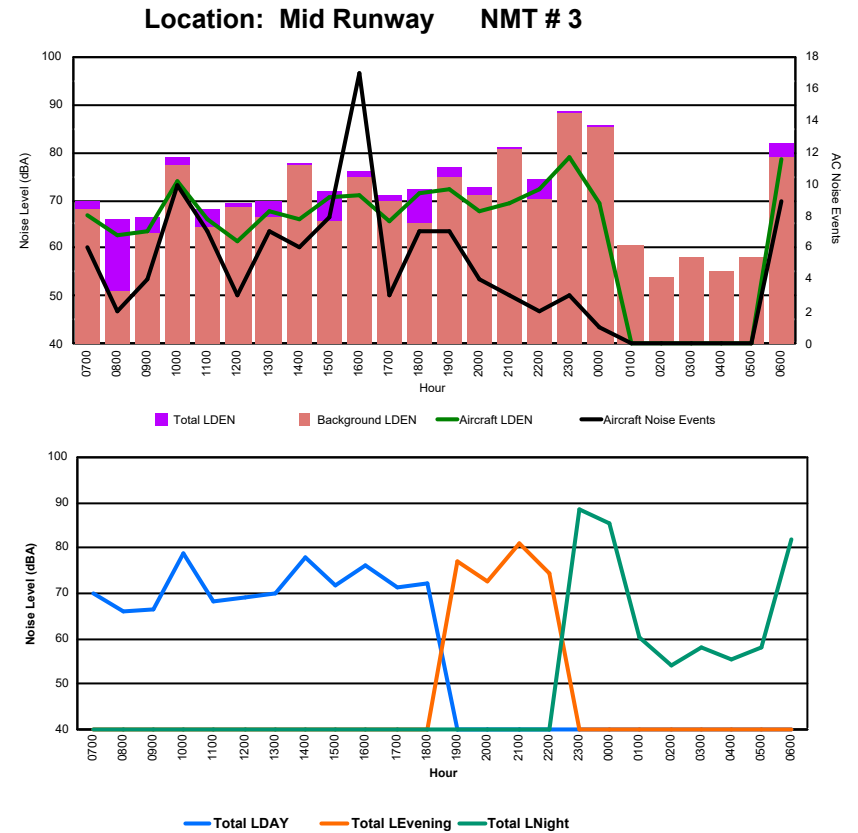

Luxembourg Airport Noise Distribution by Hour

Between 20/10/2024 00:00:00 and 20/10/2024 23:59:59 (Local Time)

Day	Aircraft Events	Total LDEN dB(A)	Aircraft LDEN dB(A)	Background LDEN dB(A)	Total LDay dB(A)	Total LEvening dB(A)	Total LNight dB(A)
20/10/24 7:00	6	69.8	67.0	68.3	69.8	-	-
20/10/24 8:00	2	66.2	62.9	50.9	66.2	-	-
20/10/24 9:00	4	66.4	63.7	63.2	66.4	-	-
20/10/24 10:00	10	78.9	74.1	77.1	78.9	-	-
20/10/24 11:00	7	68.3	66.0	64.5	68.3	-	-
20/10/24 12:00	3	69.2	61.4	68.5	69.2	-	-
20/10/24 13:00	7	70.0	67.6	66.4	70.0	-	-
20/10/24 14:00	6	77.9	66.0	77.5	77.9	-	-
20/10/24 15:00	8	71.8	70.6	65.5	71.8	-	-
20/10/24 16:00	17	76.2	71.1	74.6	76.2	-	-
20/10/24 17:00	3	71.2	65.7	69.7	71.2	-	-
20/10/24 18:00	7	72.2	71.3	65.0	72.2	-	-
20/10/24 19:00	7	76.9	72.5	74.9	-	76.9	-
20/10/24 20:00	4	72.8	67.8	71.2	-	72.8	-
20/10/24 21:00	3	81.0	69.2	80.8	-	81.0	-
20/10/24 22:00	2	74.3	72.1	70.3	-	74.3	-
20/10/24 23:00	3	88.6	78.9	88.1	-	-	88.6
21/10/24 0:00	1	85.6	69.5	85.4	-	-	85.6
21/10/24 1:00	-	60.4	-	60.5	-	-	60.4
21/10/24 2:00	-	54.0	-	54.0	-	-	54.0
21/10/24 3:00	-	58.0	-	58.1	-	-	58.0
21/10/24 4:00	-	55.3	-	55.3	-	-	55.3
21/10/24 5:00	-	58.3	-	58.3	-	-	58.3
21/10/24 6:00	9	81.9	78.7	79.0	-	-	81.9
	109	78.6	71.0	77.7	73.5	77.4	81.9