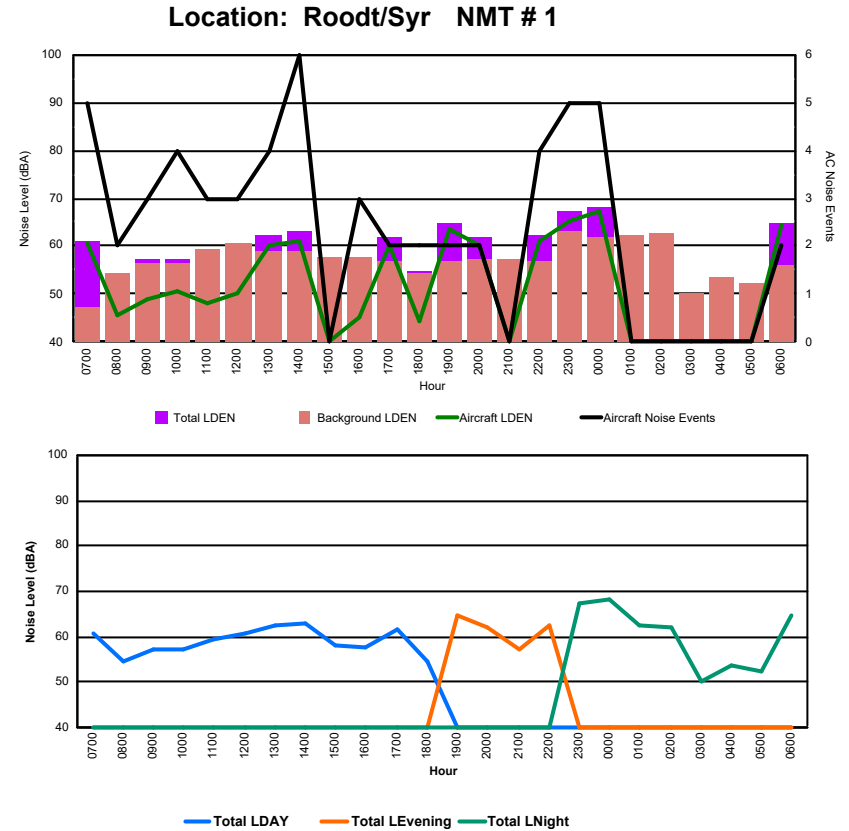

Luxembourg Airport Noise Distribution by Hour

Between 26/10/2024 00:00:00 and 26/10/2024 23:59:59 (Local Time)

Day	Aircraft Events	Total LDEN dB (A)	Aircraft LDEN dB(A)	Background LDEN dB(A)	Total LDay dB(A)	Total LEvening dB(A)	Total LNight dB (A)	
26/10/24	7:00	5	60.9	60.8	47.3	60.9	-	-
26/10/24	8:00	2	54.5	45.8	54.2	54.5	-	-
26/10/24	9:00	3	57.1	48.9	56.6	57.1	-	-
26/10/24	10:00	4	57.3	50.8	56.3	57.3	-	-
26/10/24	11:00	3	59.5	48.0	59.3	59.5	-	-
26/10/24	12:00	3	60.7	50.0	60.5	60.7	-	-
26/10/24	13:00	4	62.5	60.1	59.0	62.5	-	-
26/10/24	14:00	6	63.1	61.0	59.1	63.1	-	-
26/10/24	15:00	-	57.9	-	57.9	57.9	-	-
26/10/24	16:00	3	57.8	45.1	57.6	57.8	-	-
26/10/24	17:00	2	61.8	60.1	56.8	61.8	-	-
26/10/24	18:00	2	54.6	44.5	54.2	54.6	-	-
26/10/24	19:00	2	64.6	63.7	57.0	-	64.6	-
26/10/24	20:00	2	61.9	60.2	57.1	-	61.9	-
26/10/24	21:00	-	57.2	-	57.2	57.2	-	-
26/10/24	22:00	4	62.3	61.0	56.8	-	62.3	-
26/10/24	23:00	5	67.3	65.4	63.0	-	-	67.3
27/10/24	0:00	5	68.2	67.2	61.9	-	-	68.2
27/10/24	1:00	-	62.3	-	62.3	-	-	62.3
27/10/24	2:00	-	62.2	-	62.7	-	-	62.2
27/10/24	3:00	-	50.0	-	50.0	-	-	50.0
27/10/24	4:00	-	53.5	-	53.7	-	-	53.5
27/10/24	5:00	-	52.4	-	52.4	-	-	52.4
27/10/24	6:00	2	64.9	64.3	56.1	-	-	64.9
	57	61.9	59.2	58.7	59.8	62.2	63.6