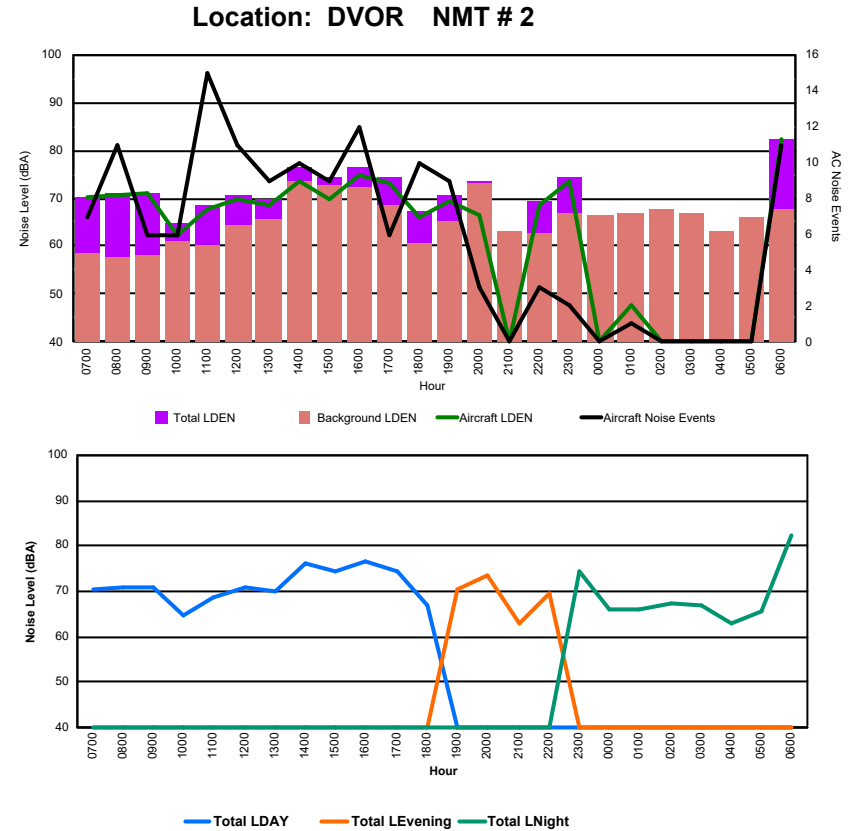

Luxembourg Airport Noise Distribution by Hour

Between 23/10/2024 00:00:00 and 23/10/2024 23:59:59 (Local Time)

Day	Aircraft Events	Total LDEN dB (A)	Aircraft LDEN dB(A)	Background LDEN dB(A)	Total LDay dB(A)	Total LEvening dB(A)	Total LNight dB (A)	
23/10/24	7:00	7	70.4	70.2	58.5	70.4	-	-
23/10/24	8:00	11	71.0	70.8	57.8	71.0	-	-
23/10/24	9:00	6	71.1	70.9	58.3	71.1	-	-
23/10/24	10:00	6	64.6	62.3	61.1	64.6	-	-
23/10/24	11:00	15	68.5	67.9	60.4	68.5	-	-
23/10/24	12:00	11	70.8	69.6	64.4	70.8	-	-
23/10/24	13:00	9	70.0	68.6	65.5	70.0	-	-
23/10/24	14:00	10	76.3	73.4	73.4	76.3	-	-
23/10/24	15:00	9	74.4	69.9	72.8	74.4	-	-
23/10/24	16:00	12	76.5	74.7	72.5	76.5	-	-
23/10/24	17:00	6	74.3	73.1	68.4	74.3	-	-
23/10/24	18:00	10	67.1	66.1	60.5	67.1	-	-
23/10/24	19:00	9	70.6	69.3	65.2	-	70.6	-
23/10/24	20:00	3	73.6	66.6	73.1	-	73.6	-
23/10/24	21:00	-	63.0	-	63.0	-	63.0	-
23/10/24	22:00	3	69.4	68.5	62.6	-	69.4	-
23/10/24	23:00	2	74.2	73.4	66.9	-	-	74.2
24/10/24	0:00	-	66.0	-	66.6	-	-	66.0
24/10/24	1:00	1	66.2	47.9	66.7	-	-	66.2
24/10/24	2:00	-	67.3	-	67.8	-	-	67.3
24/10/24	3:00	-	66.8	-	67.0	-	-	66.8
24/10/24	4:00	-	62.8	-	63.0	-	-	62.8
24/10/24	5:00	-	65.5	-	65.9	-	-	65.5
24/10/24	6:00	11	82.5	82.4	67.9	-	-	82.5
	141	73.1	71.8	67.7	72.5	70.5	74.5