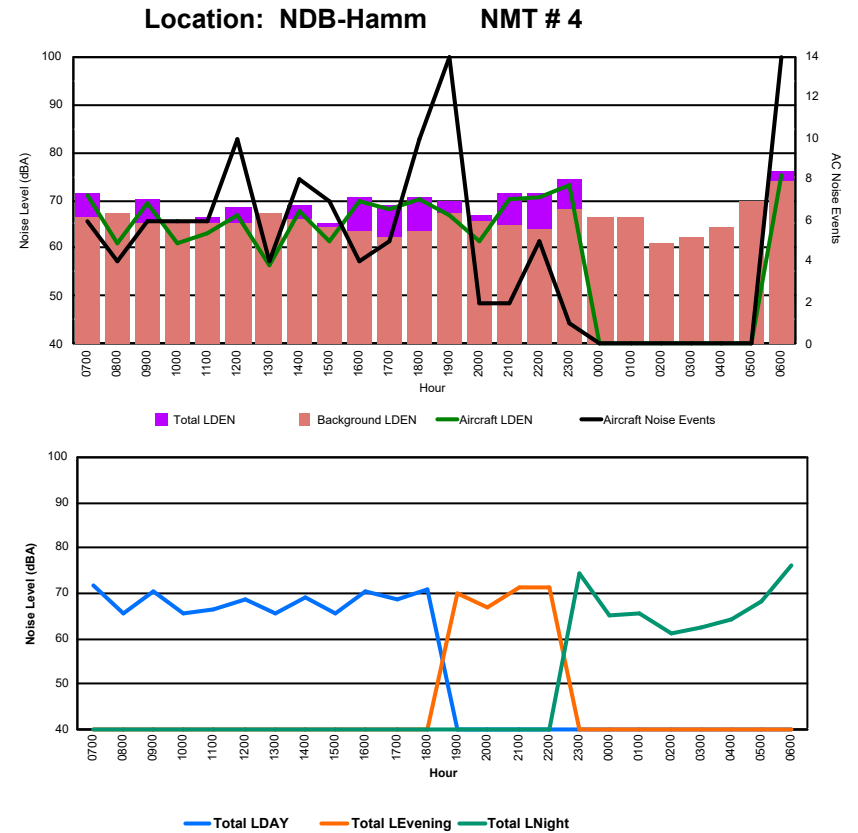

Luxembourg Airport Noise Distribution by Hour

Between 09/10/2024 00:00:00 and 09/10/2024 23:59:59 (Local Time)

Day	Aircraft Events	Total LDEN dB (A)	Aircraft LDEN dB(A)	Background LDEN dB(A)	Total LDay dB(A)	Total LEvening dB(A)	Total LNight dB (A)
09/10/24 7:00	6	71.6	71.0	66.3	71.6	-	-
09/10/24 8:00	4	65.5	61.0	67.1	65.5	-	-
09/10/24 9:00	6	70.4	69.5	65.1	70.4	-	-
09/10/24 10:00	6	65.5	61.2	65.0	65.5	-	-
09/10/24 11:00	6	66.3	63.0	65.4	66.3	-	-
09/10/24 12:00	10	68.5	67.0	65.2	68.5	-	-
09/10/24 13:00	4	65.5	56.3	67.2	65.5	-	-
09/10/24 14:00	8	69.0	67.6	66.1	69.0	-	-
09/10/24 15:00	7	65.4	61.4	64.5	65.4	-	-
09/10/24 16:00	4	70.5	69.8	63.4	70.5	-	-
09/10/24 17:00	5	68.9	68.0	62.2	68.9	-	-
09/10/24 18:00	10	70.8	70.1	63.6	70.8	-	-
09/10/24 19:00	14	69.8	66.8	67.5	-	69.8	-
09/10/24 20:00	2	67.0	61.5	65.6	-	67.0	-
09/10/24 21:00	2	71.4	70.4	64.7	-	71.4	-
09/10/24 22:00	5	71.4	70.6	64.0	-	71.4	-
09/10/24 23:00	1	74.3	73.1	68.1	-	-	74.3
10/10/24 0:00	-	65.1	-	66.3	-	-	65.1
10/10/24 1:00	-	65.5	-	66.6	-	-	65.5
10/10/24 2:00	-	61.0	-	61.2	-	-	61.0
10/10/24 3:00	-	62.3	-	62.3	-	-	62.3
10/10/24 4:00	-	64.4	-	64.5	-	-	64.4
10/10/24 5:00	-	68.3	-	69.8	-	-	68.3
10/10/24 6:00	14	76.2	75.4	74.1	-	-	76.2
	114	69.6	67.9	66.7	68.7	70.2	70.4