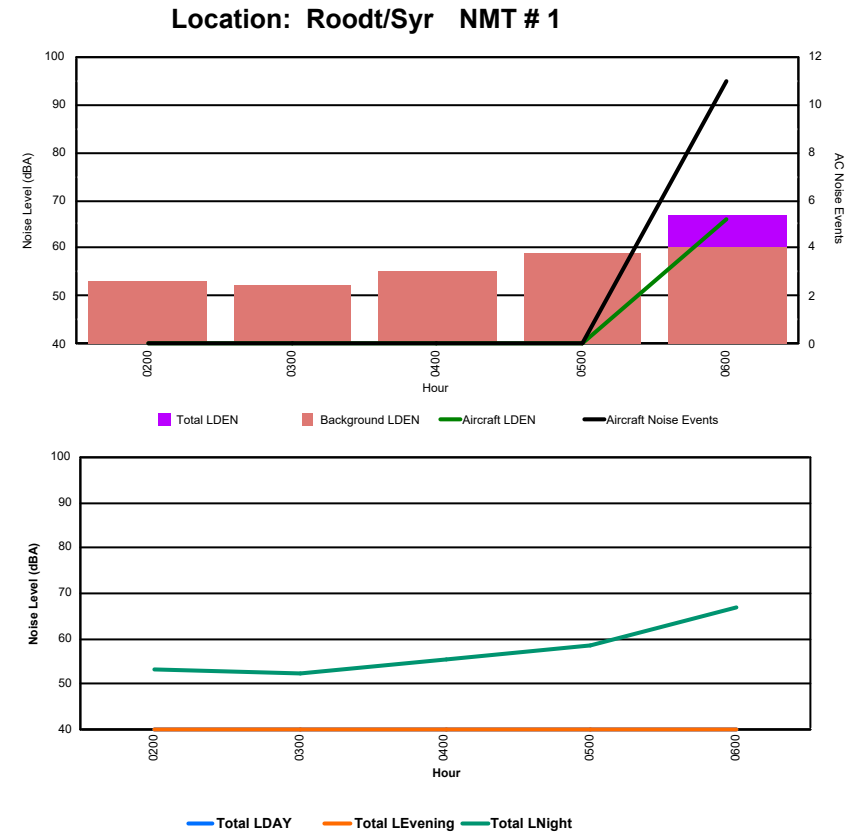

Luxembourg Airport Noise Distribution by Hour

Between 24/10/2024 00:00:00 and 24/10/2024 23:59:59 (Local Time)

Day	Aircraft Events	Total LDEN dB (A)	Aircraft LDEN dB(A)	Background LDEN dB(A)	Total LDay dB(A)	Total LEvening dB(A)	Total LNight dB (A)
25/10/24 2:00	-	53.3	-	53.3	-	-	53.3
25/10/24 3:00	-	52.3	-	52.3	-	-	52.3
25/10/24 4:00	-	55.4	-	55.4	-	-	55.4
25/10/24 5:00	-	58.7	-	58.8	-	-	58.7
25/10/24 6:00	11	66.9	66.0	60.4	-	-	66.9
	11	61.1	59.0	57.1	0.0	0.0	61.1