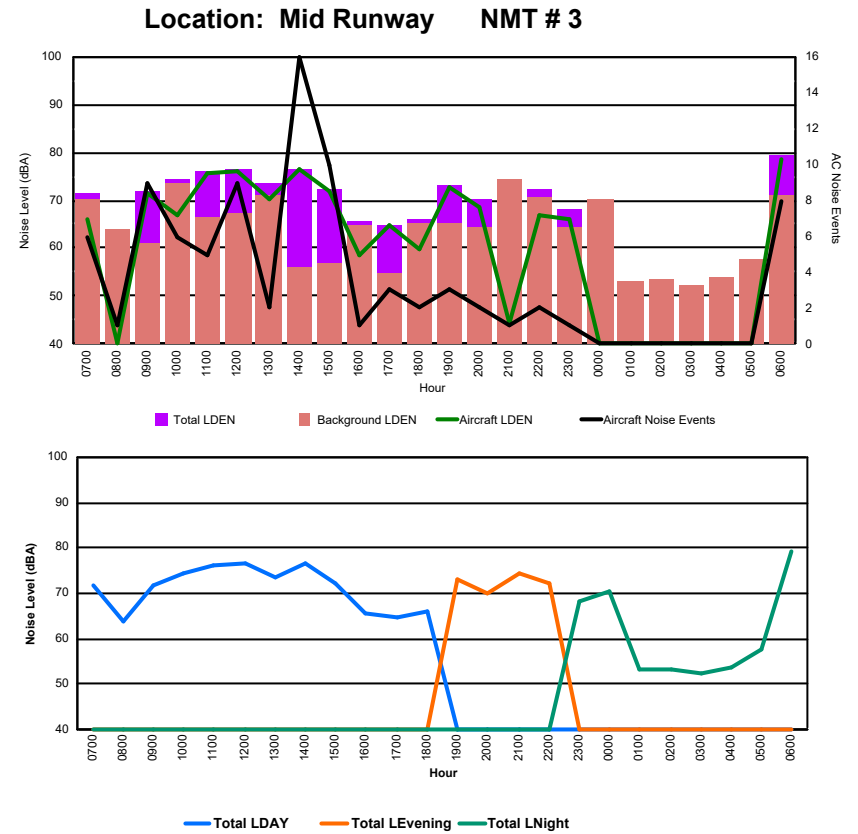

Location: DVOR NMT # 2

Luxembourg Airport Noise Distribution by Hour

Between 19/10/2024 00:00:00 and 19/10/2024 23:59:59 (Local Time)

Day	Aircraft Events	Total LDEN dB(A)	Aircraft LDEN dB(A)	Background LDEN dB(A)	Total LDay dB(A)	Total LEvening dB(A)	Total LNight dB(A)
19/10/24 7:00	6	71.6	66.1	70.2	71.6	-	-
19/10/24 8:00	1	63.8	38.3	63.8	63.8	-	-
19/10/24 9:00	9	71.8	71.5	61.2	71.8	-	-
19/10/24 10:00	6	74.4	66.7	73.6	74.4	-	-
19/10/24 11:00	5	76.0	75.5	66.5	76.0	-	-
19/10/24 12:00	9	76.6	76.1	67.1	76.6	-	-
19/10/24 13:00	2	73.6	70.1	70.9	73.6	-	-
19/10/24 14:00	16	76.6	76.6	56.2	76.6	-	-
19/10/24 15:00	10	72.1	71.8	56.9	72.1	-	-
19/10/24 16:00	1	65.6	58.4	64.6	65.6	-	-
19/10/24 17:00	3	64.9	64.6	54.6	64.9	-	-
19/10/24 18:00	2	66.1	59.8	65.0	66.1	-	-
19/10/24 19:00	3	73.3	72.6	65.4	-	73.3	-
19/10/24 20:00	2	70.1	68.7	64.4	-	70.1	-
19/10/24 21:00	1	74.3	44.4	74.4	-	74.3	-
19/10/24 22:00	2	72.2	66.9	70.7	-	72.2	-
19/10/24 23:00	1	68.3	65.9	64.5	-	-	68.3
20/10/24 0:00	-	70.3	-	70.3	-	-	70.3
20/10/24 1:00	-	53.2	-	53.2	-	-	53.2
20/10/24 2:00	-	53.4	-	53.4	-	-	53.4
20/10/24 3:00	-	52.3	-	52.3	-	-	52.3
20/10/24 4:00	-	53.8	-	53.8	-	-	53.8
20/10/24 5:00	-	57.6	-	57.6	-	-	57.6
20/10/24 6:00	8	79.4	78.7	70.9	-	-	79.4
	87	72.4	70.7	67.6	73.0	72.7	71.2