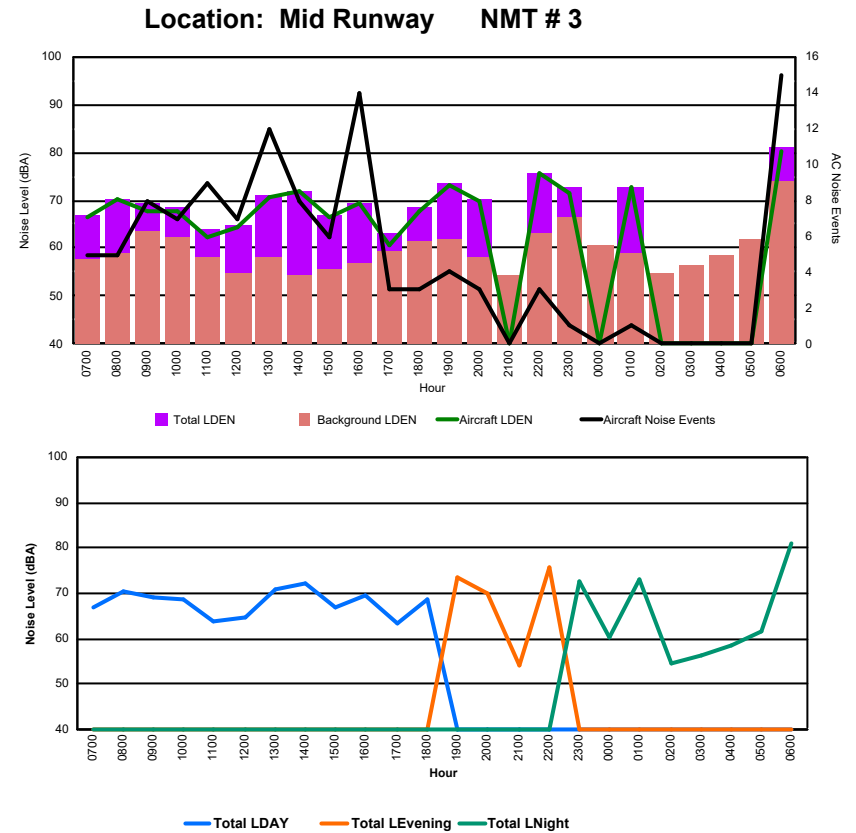

Location: DVOR NMT # 2

Luxembourg Airport Noise Distribution by Hour

Between 05/10/2024 00:00:00 and 05/10/2024 23:59:59 (Local Time)

Day	Aircraft Events	Total LDEN dB(A)	Aircraft LDEN dB(A)	Background LDEN dB(A)	Total LDay dB(A)	Total LEvening dB(A)	Total LNight dB(A)	
05/10/24	7:00	5	66.8	66.3	57.7	66.8	-	-
05/10/24	8:00	5	70.4	70.1	58.8	70.4	-	-
05/10/24	9:00	8	69.2	67.9	63.6	69.2	-	-
05/10/24	10:00	7	68.7	67.6	62.1	68.7	-	-
05/10/24	11:00	9	63.8	62.5	58.2	63.8	-	-
05/10/24	12:00	7	64.9	64.5	54.9	64.9	-	-
05/10/24	13:00	12	71.0	70.8	58.1	71.0	-	-
05/10/24	14:00	8	72.0	71.9	54.5	72.0	-	-
05/10/24	15:00	6	66.9	66.5	55.8	66.9	-	-
05/10/24	16:00	14	69.4	69.2	56.7	69.4	-	-
05/10/24	17:00	3	63.2	60.8	59.4	63.2	-	-
05/10/24	18:00	3	68.6	67.7	61.3	68.6	-	-
05/10/24	19:00	4	73.6	73.3	61.7	-	73.6	-
05/10/24	20:00	3	70.2	69.9	58.3	-	70.2	-
05/10/24	21:00	-	54.3	-	54.3	-	54.3	-
05/10/24	22:00	3	75.8	75.6	63.2	-	75.8	-
05/10/24	23:00	1	72.7	71.5	66.6	-	-	72.7
06/10/24	0:00	-	60.5	-	60.6	-	-	60.5
06/10/24	1:00	1	72.9	72.7	59.0	-	-	72.9
06/10/24	2:00	-	54.7	-	54.7	-	-	54.7
06/10/24	3:00	-	56.3	-	56.3	-	-	56.3
06/10/24	4:00	-	58.4	-	58.4	-	-	58.4
06/10/24	5:00	-	61.8	-	61.9	-	-	61.8
06/10/24	6:00	15	80.9	80.3	74.0	-	-	80.9
		114	71.3	70.8	63.1	68.7	72.5	73.1