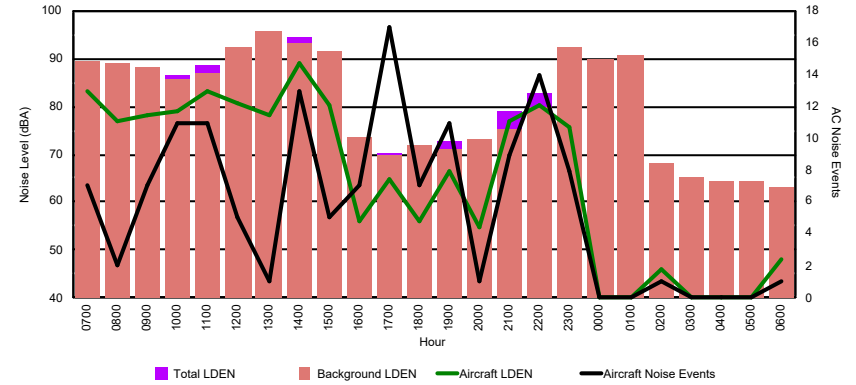

Luxembourg Airport Noise Distribution by Hour

Between 09/10/2024 00:00:00 and 09/10/2024 23:59:59 (Local Time)

Day	Aircraft Events	Total LDEN dB (A)	Aircraft LDEN dB(A)	Background LDEN dB(A)	Total LDay dB(A)	Total LEvening dB(A)	Total LNight dB (A)	
09/10/24	7:00	7	89.1	83.1	89.3	89.1	-	-
09/10/24	8:00	2	88.3	76.7	88.8	88.3	-	-
09/10/24	9:00	7	88.3	78.2	88.2	88.3	-	-
09/10/24	10:00	11	86.3	79.0	85.5	86.3	-	-
09/10/24	11:00	11	88.4	83.3	86.8	88.4	-	-
09/10/24	12:00	5	92.2	80.7	92.3	92.2	-	-
09/10/24	13:00	1	94.6	78.1	95.5	94.6	-	-
09/10/24	14:00	13	94.4	88.9	93.2	94.4	-	-
09/10/24	15:00	5	91.4	80.3	91.3	91.4	-	-
09/10/24	16:00	7	72.9	55.9	73.4	72.9	-	-
09/10/24	17:00	17	70.3	64.6	69.9	70.3	-	-
09/10/24	18:00	7	71.9	56.1	72.0	71.9	-	-
09/10/24	19:00	11	72.8	66.5	71.2	-	72.8	-
09/10/24	20:00	1	72.6	54.9	73.1	-	72.6	-
09/10/24	21:00	9	78.9	76.7	75.1	-	78.9	-
09/10/24	22:00	14	82.9	80.2	79.7	-	82.9	-
09/10/24	23:00	8	92.5	75.8	92.5	-	-	92.5
10/10/24	0:00	-	89.4	-	89.8	-	-	89.4
10/10/24	1:00	-	90.4	-	90.5	-	-	90.4
10/10/24	2:00	1	67.8	46.0	68.1	-	-	67.8
10/10/24	3:00	-	65.0	-	65.3	-	-	65.0
10/10/24	4:00	-	64.2	-	64.5	-	-	64.2
10/10/24	5:00	-	64.2	-	64.4	-	-	64.2
10/10/24	6:00	1	63.3	48.3	63.3	-	-	63.3
	138	88.3	78.9	88.2	90.0	78.9	86.7	

Location: DVOR NMT # 2