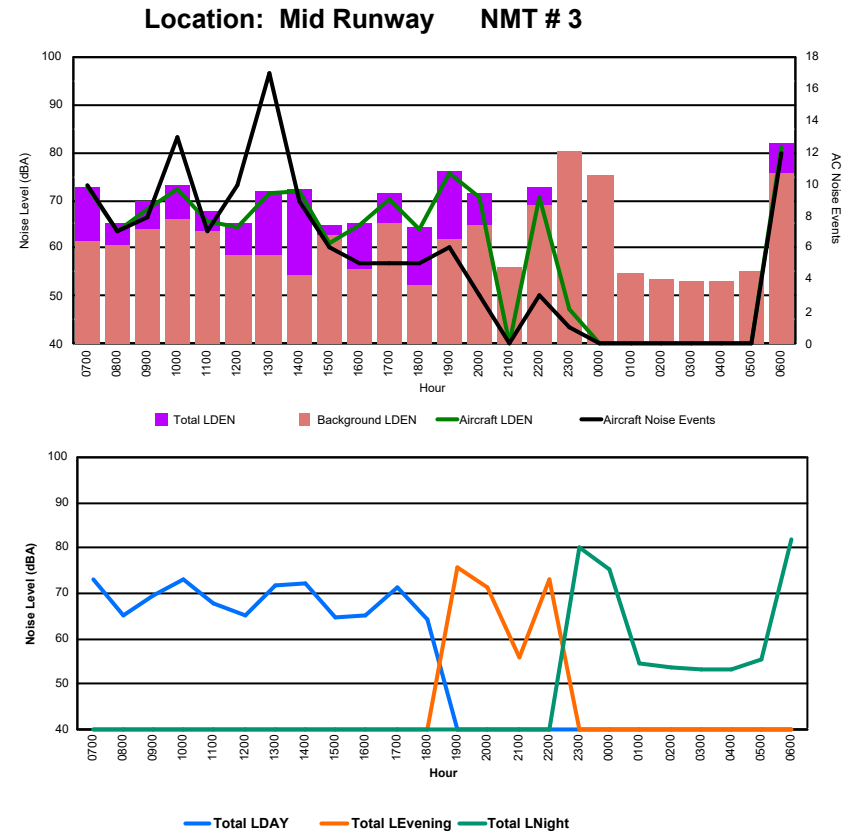

Luxembourg Airport Noise Distribution by Hour

Between 26/10/2024 00:00:00 and 26/10/2024 23:59:59 (Local Time)

Day	Aircraft Events	Total LDEN dB (A)	Aircraft LDEN dB(A)	Background LDEN dB(A)	Total LDay dB(A)	Total LEvening dB(A)	Total LNight dB (A)	
26/10/24	7:00	10	72.9	72.6	61.4	72.9	-	-
26/10/24	8:00	7	65.1	63.5	60.5	65.1	-	-
26/10/24	9:00	8	69.6	68.2	64.1	69.6	-	-
26/10/24	10:00	13	73.0	72.1	66.2	73.0	-	-
26/10/24	11:00	7	67.8	65.8	63.7	67.8	-	-
26/10/24	12:00	10	65.2	64.3	58.4	65.2	-	-
26/10/24	13:00	17	71.7	71.5	58.7	71.7	-	-
26/10/24	14:00	9	72.1	72.0	54.5	72.1	-	-
26/10/24	15:00	6	64.9	61.1	62.6	64.9	-	-
26/10/24	16:00	5	65.1	64.6	55.7	65.1	-	-
26/10/24	17:00	5	71.3	70.2	65.1	71.3	-	-
26/10/24	18:00	5	64.4	64.1	52.4	64.4	-	-
26/10/24	19:00	6	75.9	75.8	61.8	-	75.9	-
26/10/24	20:00	3	71.5	70.5	64.6	-	71.5	-
26/10/24	21:00	-	56.0	-	56.0	-	56.0	-
26/10/24	22:00	3	72.9	70.7	69.0	-	72.9	-
26/10/24	23:00	1	80.3	47.2	80.3	-	-	80.3
27/10/24	0:00	-	75.4	-	75.4	-	-	75.4
27/10/24	1:00	-	54.7	-	54.7	-	-	54.7
27/10/24	2:00	-	53.7	-	53.5	-	-	53.7
27/10/24	3:00	-	53.3	-	53.3	-	-	53.3
27/10/24	4:00	-	53.1	-	53.1	-	-	53.1
27/10/24	5:00	-	55.3	-	55.3	-	-	55.3
27/10/24	6:00	12	82.0	81.0	75.5	-	-	82.0
		127	72.9	70.6	69.3	69.8	72.6	75.3