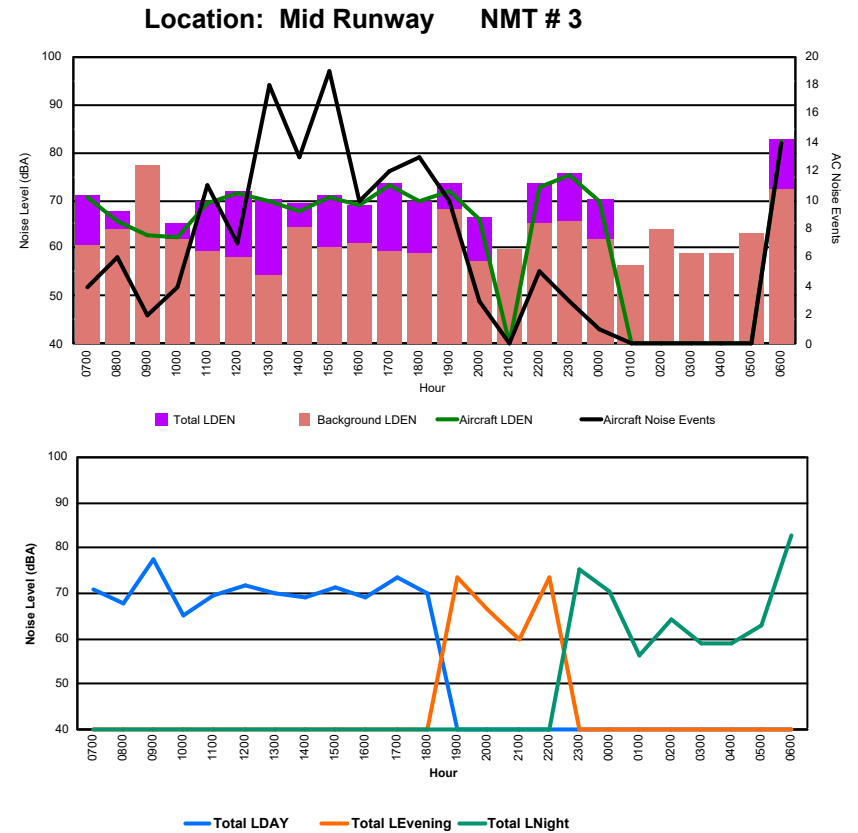

Luxembourg Airport Noise Distribution by Hour

Between 02/10/2024 00:00:00 and 02/10/2024 23:59:59 (Local Time)

Day	Aircraft Events	Total LDEN dB (A)	Aircraft LDEN dB(A)	Background LDEN dB(A)	Total LDay dB(A)	Total LEvening dB(A)	Total LNight dB (A)
02/10/24 7:00	4	70.9	70.5	60.8	70.9	-	-
02/10/24 8:00	6	67.8	65.6	64.0	67.8	-	-
02/10/24 9:00	2	77.5	62.9	77.4	77.5	-	-
02/10/24 10:00	4	65.0	62.5	61.7	65.0	-	-
02/10/24 11:00	11	69.6	69.2	59.2	69.6	-	-
02/10/24 12:00	7	71.8	71.6	58.2	71.8	-	-
02/10/24 13:00	18	70.1	70.0	54.5	70.1	-	-
02/10/24 14:00	13	69.2	67.6	64.2	69.2	-	-
02/10/24 15:00	19	71.2	70.6	60.4	71.2	-	-
02/10/24 16:00	10	69.1	68.8	60.9	69.1	-	-
02/10/24 17:00	12	73.4	73.3	59.3	73.4	-	-
02/10/24 18:00	13	70.0	69.7	59.0	70.0	-	-
02/10/24 19:00	10	73.5	72.0	68.3	-	73.5	-
02/10/24 20:00	3	66.6	66.1	57.3	-	66.6	-
02/10/24 21:00	-	59.8	-	59.8	-	59.8	-
02/10/24 22:00	5	73.5	72.9	65.1	-	73.5	-
02/10/24 23:00	3	75.5	75.1	65.5	-	-	75.5
03/10/24 0:00	1	70.3	69.6	61.9	-	-	70.3
03/10/24 1:00	-	56.4	-	56.4	-	-	56.4
03/10/24 2:00	-	64.1	-	64.1	-	-	64.1
03/10/24 3:00	-	59.0	-	59.0	-	-	59.0
03/10/24 4:00	-	58.9	-	58.9	-	-	58.9
03/10/24 5:00	-	63.0	-	63.0	-	-	63.0
03/10/24 6:00	14	82.6	82.4	72.4	-	-	82.6
	155	72.8	71.8	66.6	71.6	71.0	74.7