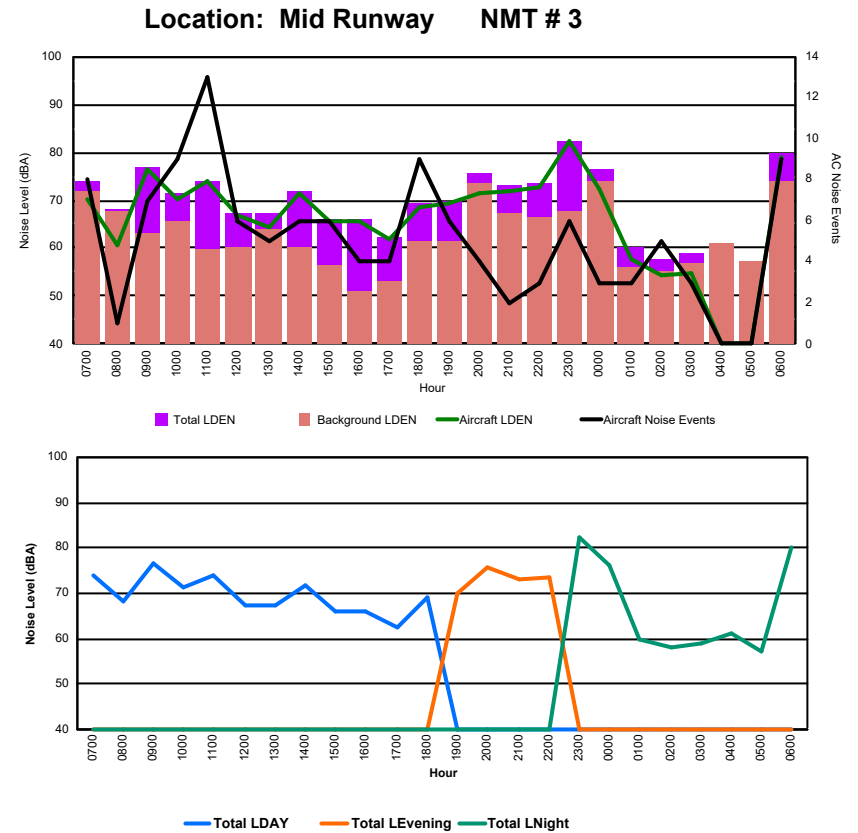

Location: DVOR NMT # 2

Luxembourg Airport Noise Distribution by Hour

Between 15/10/2024 00:00:00 and 15/10/2024 23:59:59 (Local Time)

Day	Aircraft Events	Total LDEN dB (A)	Aircraft LDEN dB(A)	Background LDEN dB(A)	Total LDay dB(A)	Total LEvening dB(A)	Total LNight dB (A)	
15/10/24	7:00	8	74.0	70.1	71.9	74.0	-	-
15/10/24	8:00	1	68.2	60.5	67.8	68.2	-	-
15/10/24	9:00	7	76.7	76.5	63.3	76.7	-	-
15/10/24	10:00	9	71.5	70.1	65.7	71.5	-	-
15/10/24	11:00	13	74.1	73.9	59.7	74.1	-	-
15/10/24	12:00	6	67.5	66.7	60.0	67.5	-	-
15/10/24	13:00	5	67.3	64.5	64.1	67.3	-	-
15/10/24	14:00	6	71.7	71.4	60.3	71.7	-	-
15/10/24	15:00	6	66.2	65.7	56.5	66.2	-	-
15/10/24	16:00	4	65.9	65.7	51.0	65.9	-	-
15/10/24	17:00	4	62.5	62.0	53.1	62.5	-	-
15/10/24	18:00	9	69.2	68.5	61.4	69.2	-	-
15/10/24	19:00	6	70.0	69.3	61.5	-	70.0	-
15/10/24	20:00	4	75.7	71.4	73.6	-	75.7	-
15/10/24	21:00	2	73.0	71.7	67.2	-	73.0	-
15/10/24	22:00	3	73.4	72.6	66.4	-	73.4	-
15/10/24	23:00	6	82.5	82.4	67.6	-	-	82.5
16/10/24	0:00	3	76.3	72.4	74.0	-	-	76.3
16/10/24	1:00	3	60.0	57.8	56.0	-	-	60.0
16/10/24	2:00	5	57.9	54.5	55.4	-	-	57.9
16/10/24	3:00	3	58.9	54.7	56.9	-	-	58.9
16/10/24	4:00	-	61.2	-	61.2	-	-	61.2
16/10/24	5:00	-	57.2	-	57.2	-	-	57.2
16/10/24	6:00	9	80.0	78.8	74.0	-	-	80.0
	122	73.8	72.7	67.3	71.3	73.5	76.1	