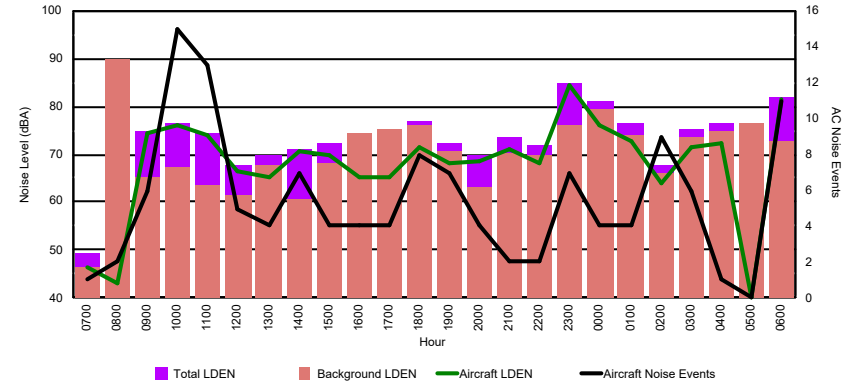

Luxembourg Airport Noise Distribution by Hour

Between 15/10/2024 00:00:00 and 15/10/2024 23:59:59 (Local Time)

Day	Aircraft Events	Total LDEN dB(A)	Aircraft LDEN dB(A)	Background LDEN dB(A)	Total LDay dB(A)	Total LEvening dB(A)	Total LNight dB(A)	
15/10/24	7:00	1	49.5	46.6	46.5	49.5	-	-
15/10/24	8:00	2	89.9	43.1	89.9	89.9	-	-
15/10/24	9:00	6	74.9	74.5	65.1	74.9	-	-
15/10/24	10:00	15	76.4	75.9	67.2	76.4	-	-
15/10/24	11:00	13	74.4	74.0	63.5	74.4	-	-
15/10/24	12:00	5	67.6	66.5	61.3	67.6	-	-
15/10/24	13:00	4	69.7	65.1	67.9	69.7	-	-
15/10/24	14:00	7	71.0	70.6	60.8	71.0	-	-
15/10/24	15:00	4	72.2	70.0	68.3	72.2	-	-
15/10/24	16:00	4	74.4	65.4	74.2	74.4	-	-
15/10/24	17:00	4	75.4	65.1	75.2	75.4	-	-
15/10/24	18:00	8	77.0	71.3	76.1	77.0	-	-
15/10/24	19:00	7	72.5	68.2	70.8	-	72.5	-
15/10/24	20:00	4	69.7	68.7	63.0	-	69.7	-
15/10/24	21:00	2	73.5	71.0	70.3	-	73.5	-
15/10/24	22:00	2	71.7	68.0	69.6	-	71.7	-
15/10/24	23:00	7	84.9	84.4	76.1	-	-	84.9
16/10/24	0:00	4	80.9	76.2	79.3	-	-	80.9
16/10/24	1:00	4	76.4	72.8	74.0	-	-	76.4
16/10/24	2:00	9	67.9	63.9	66.0	-	-	67.9
16/10/24	3:00	6	75.4	71.3	73.7	-	-	75.4
16/10/24	4:00	1	76.5	72.1	75.0	-	-	76.5
16/10/24	5:00	-	75.9	-	76.4	-	-	75.9
16/10/24	6:00	11	82.0	81.6	72.9	-	-	82.0
	130	79.3	74.6	77.7	80.1	72.1	79.8	

Location: DVOR NMT # 2