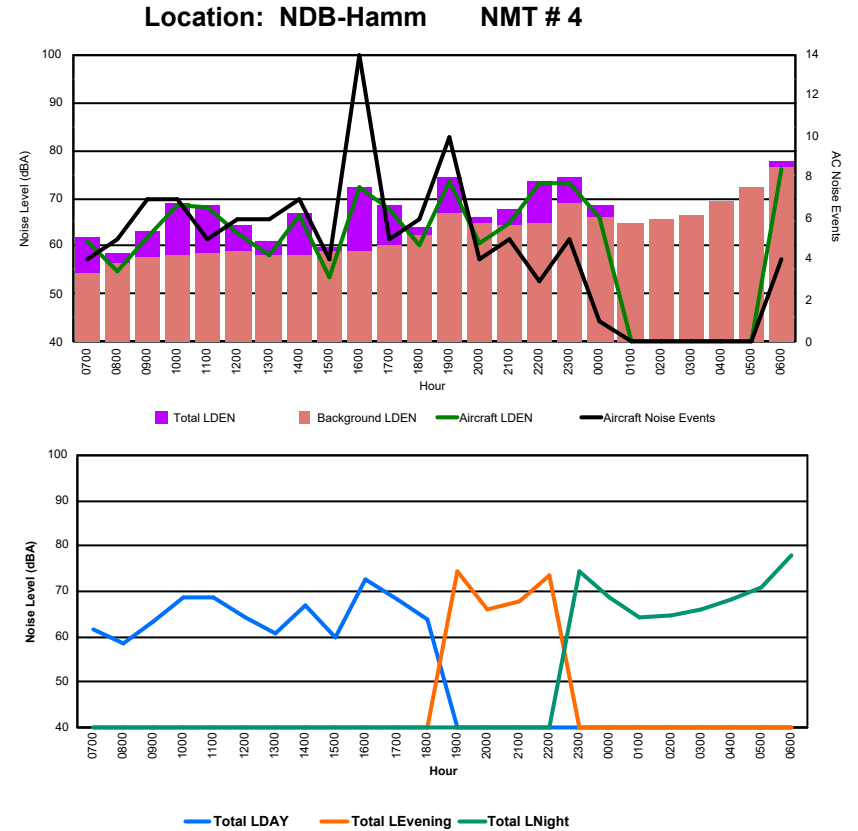

Location: Mid Runway NMT # 3

Luxembourg Airport Noise Distribution by Hour

Between 13/10/2024 00:00:00 and 13/10/2024 23:59:59 (Local Time)

Day	Aircraft Events	Total LDEN dB (A)	Aircraft LDEN dB(A)	Background LDEN dB(A)	Total LDay dB(A)	Total LEvening dB(A)	Total LNight dB (A)
13/10/24 7:00	4	61.8	61.0	54.4	61.8	-	-
13/10/24 8:00	5	58.6	54.9	56.6	58.6	-	-
13/10/24 9:00	7	63.3	61.9	57.9	63.3	-	-
13/10/24 10:00	7	68.9	68.5	58.3	68.9	-	-
13/10/24 11:00	5	68.5	68.0	58.5	68.5	-	-
13/10/24 12:00	6	64.2	62.7	59.1	64.2	-	-
13/10/24 13:00	6	60.9	58.0	58.0	60.9	-	-
13/10/24 14:00	7	66.9	66.4	58.2	66.9	-	-
13/10/24 15:00	4	59.9	53.7	58.8	59.9	-	-
13/10/24 16:00	14	72.5	72.3	58.9	72.5	-	-
13/10/24 17:00	5	68.4	67.7	60.1	68.4	-	-
13/10/24 18:00	6	64.0	60.0	62.2	64.0	-	-
13/10/24 19:00	10	74.3	73.5	66.7	-	74.3	-
13/10/24 20:00	4	66.2	60.7	64.8	-	66.2	-
13/10/24 21:00	5	67.6	64.9	64.3	-	67.6	-
13/10/24 22:00	3	73.6	73.0	64.9	-	73.6	-
13/10/24 23:00	5	74.5	73.3	68.8	-	-	74.5
14/10/24 0:00	1	68.7	66.1	66.2	-	-	68.7
14/10/24 1:00	-	64.1	-	64.8	-	-	64.1
14/10/24 2:00	-	64.7	-	65.6	-	-	64.7
14/10/24 3:00	-	65.9	-	66.3	-	-	65.9
14/10/24 4:00	-	68.2	-	69.2	-	-	68.2
14/10/24 5:00	-	70.9	-	72.5	-	-	70.9
14/10/24 6:00	4	77.9	76.1	76.5	-	-	77.9
	108	70.0	68.2	66.8	66.7	71.7	72.0