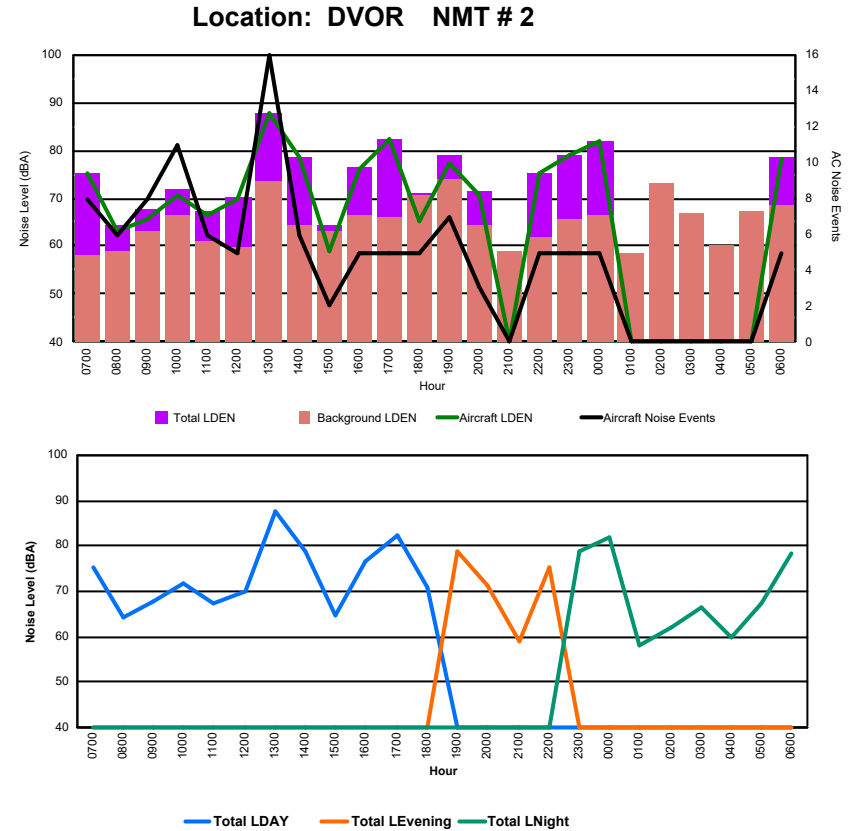

Luxembourg Airport Noise Distribution by Hour

Between 26/10/2024 00:00:00 and 26/10/2024 23:59:59 (Local Time)

Day	Aircraft Events	Total LDEN dB (A)	Aircraft LDEN dB(A)	Background LDEN dB(A)	Total LDay dB(A)	Total LEvening dB(A)	Total LNight dB (A)	
26/10/24	7:00	8	75.2	75.1	58.3	75.2	-	-
26/10/24	8:00	6	64.4	63.1	58.9	64.4	-	-
26/10/24	9:00	8	67.6	65.8	63.3	67.6	-	-
26/10/24	10:00	11	71.9	70.5	66.6	71.9	-	-
26/10/24	11:00	6	67.4	66.3	60.9	67.4	-	-
26/10/24	12:00	5	70.2	69.9	59.6	70.2	-	-
26/10/24	13:00	16	87.8	87.6	73.5	87.8	-	-
26/10/24	14:00	6	78.7	78.5	64.3	78.7	-	-
26/10/24	15:00	2	64.5	59.1	63.1	64.5	-	-
26/10/24	16:00	5	76.6	76.2	66.5	76.6	-	-
26/10/24	17:00	5	82.4	82.4	65.9	82.4	-	-
26/10/24	18:00	5	71.0	65.4	70.7	71.0	-	-
26/10/24	19:00	7	78.9	77.2	74.1	-	78.9	-
26/10/24	20:00	3	71.4	70.5	64.2	-	71.4	-
26/10/24	21:00	-	59.0	-	59.0	-	59.0	-
26/10/24	22:00	5	75.4	75.2	62.0	-	75.4	-
26/10/24	23:00	5	79.0	78.8	65.7	-	-	79.0
27/10/24	0:00	5	81.9	81.8	66.6	-	-	81.9
27/10/24	1:00	-	58.3	-	58.4	-	-	58.3
27/10/24	2:00	-	62.0	-	73.1	-	-	62.0
27/10/24	3:00	-	66.5	-	66.7	-	-	66.5
27/10/24	4:00	-	60.0	-	60.1	-	-	60.0
27/10/24	5:00	-	67.2	-	67.3	-	-	67.2
27/10/24	6:00	5	78.4	78.0	68.4	-	-	78.4
	113	77.6	77.2	68.0	79.1	75.0	75.5