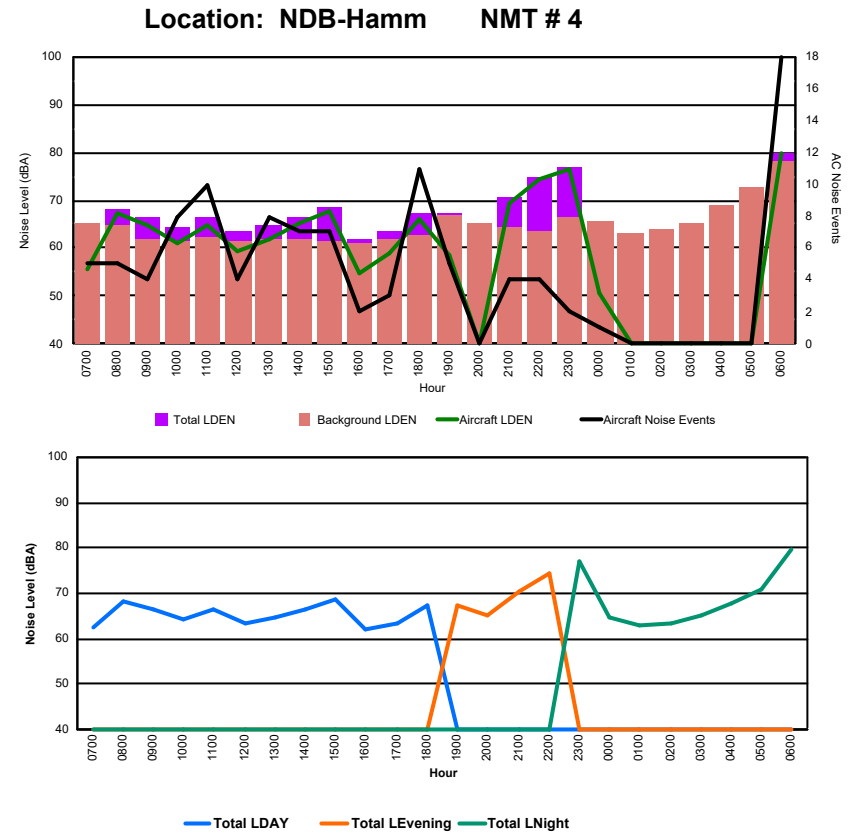

Luxembourg Airport Noise Distribution by Hour

Between 08/10/2024 00:00:00 and 08/10/2024 23:59:59 (Local Time)

Day	Aircraft Events	Total LDEN dB(A)	Aircraft LDEN dB(A)	Background LDEN dB(A)	Total LDay dB(A)	Total LEvening dB(A)	Total LNight dB(A)	
08/10/24	7:00	5	62.5	55.6	65.2	62.5	-	-
08/10/24	8:00	5	68.3	67.3	64.6	68.3	-	-
08/10/24	9:00	4	66.5	64.7	61.8	66.5	-	-
08/10/24	10:00	8	64.2	61.2	61.6	64.2	-	-
08/10/24	11:00	10	66.4	64.6	62.4	66.4	-	-
08/10/24	12:00	4	63.5	59.3	61.6	63.5	-	-
08/10/24	13:00	8	64.7	61.9	61.9	64.7	-	-
08/10/24	14:00	7	66.6	65.0	61.8	66.6	-	-
08/10/24	15:00	7	68.5	67.6	61.5	68.5	-	-
08/10/24	16:00	2	61.9	54.7	61.1	61.9	-	-
08/10/24	17:00	3	63.6	59.1	61.8	63.6	-	-
08/10/24	18:00	11	67.5	66.0	62.8	67.5	-	-
08/10/24	19:00	5	67.2	58.4	66.8	-	67.2	-
08/10/24	20:00	-	65.0	-	65.0	-	65.0	-
08/10/24	21:00	4	70.6	69.5	64.4	-	70.6	-
08/10/24	22:00	4	74.6	74.3	63.5	-	74.6	-
08/10/24	23:00	2	77.0	76.6	66.4	-	-	77.0
09/10/24	0:00	1	64.6	50.6	65.5	-	-	64.6
09/10/24	1:00	-	62.8	-	63.3	-	-	62.8
09/10/24	2:00	-	63.2	-	63.8	-	-	63.2
09/10/24	3:00	-	65.0	-	65.3	-	-	65.0
09/10/24	4:00	-	67.8	-	68.8	-	-	67.8
09/10/24	5:00	-	70.9	-	72.6	-	-	70.9
09/10/24	6:00	18	79.9	79.6	78.1	-	-	79.9
	108	70.5	69.3	67.7	65.9	70.9	73.4