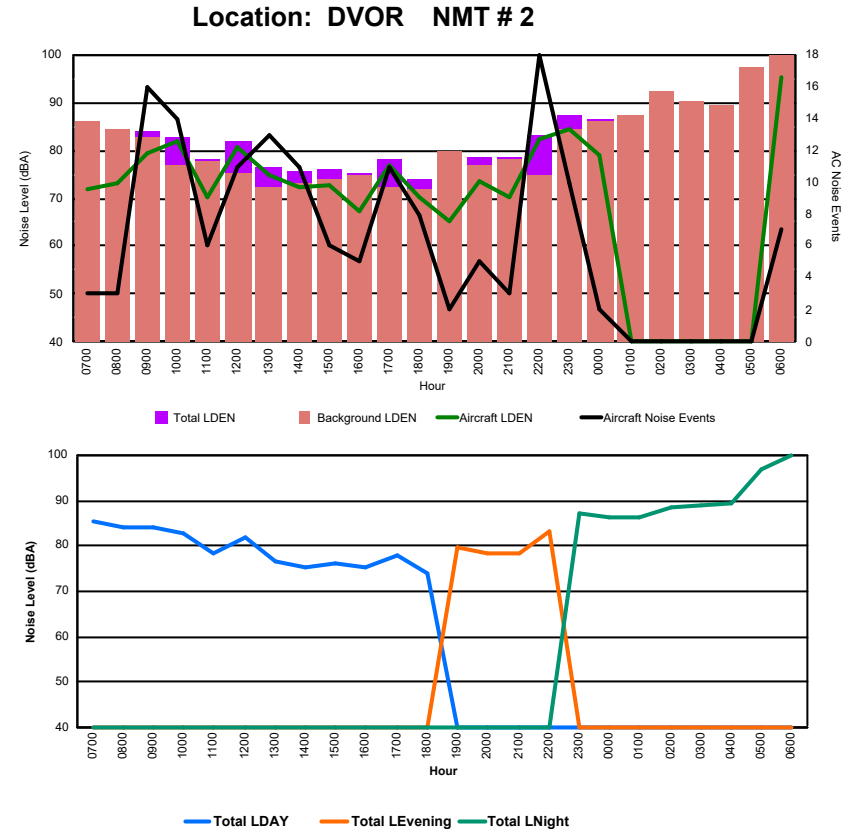

Luxembourg Airport Noise Distribution by Hour

Between 08/10/2024 00:00:00 and 08/10/2024 23:59:59 (Local Time)

Day	Aircraft Events	Total LDEN dB(A)	Aircraft LDEN dB(A)	Background LDEN dB(A)	Total LDay dB(A)	Total LEvening dB(A)	Total LNight dB(A)	
08/10/24	7:00	3	85.5	71.7	85.9	85.5	-	-
08/10/24	8:00	3	84.1	73.0	84.2	84.1	-	-
08/10/24	9:00	16	84.0	79.2	82.6	84.0	-	-
08/10/24	10:00	14	82.9	81.7	76.9	82.9	-	-
08/10/24	11:00	6	78.3	70.1	77.9	78.3	-	-
08/10/24	12:00	11	81.7	80.7	75.4	81.7	-	-
08/10/24	13:00	13	76.6	74.7	72.4	76.6	-	-
08/10/24	14:00	11	75.5	72.4	73.1	75.5	-	-
08/10/24	15:00	6	76.1	72.8	73.8	76.1	-	-
08/10/24	16:00	5	75.2	67.1	74.8	75.2	-	-
08/10/24	17:00	11	78.1	76.9	72.4	78.1	-	-
08/10/24	18:00	8	73.9	70.1	71.9	73.9	-	-
08/10/24	19:00	2	79.7	65.2	79.8	-	79.7	-
08/10/24	20:00	5	78.4	73.7	76.9	-	78.4	-
08/10/24	21:00	3	78.6	70.3	78.2	-	78.6	-
08/10/24	22:00	18	83.1	82.5	74.9	-	83.1	-
08/10/24	23:00	10	87.2	84.5	84.3	-	-	87.2
09/10/24	0:00	2	86.4	79.0	86.1	-	-	86.4
09/10/24	1:00	-	86.4	-	87.2	-	-	86.4
09/10/24	2:00	-	88.4	-	92.1	-	-	88.4
09/10/24	3:00	-	89.0	-	90.4	-	-	89.0
09/10/24	4:00	-	89.2	-	89.4	-	-	89.2
09/10/24	5:00	-	96.8	-	97.2	-	-	96.8
09/10/24	6:00	7	102.7	95.1	105.7	-	-	102.7
	154	90.8	82.6	93.1	81.0	80.4	95.3