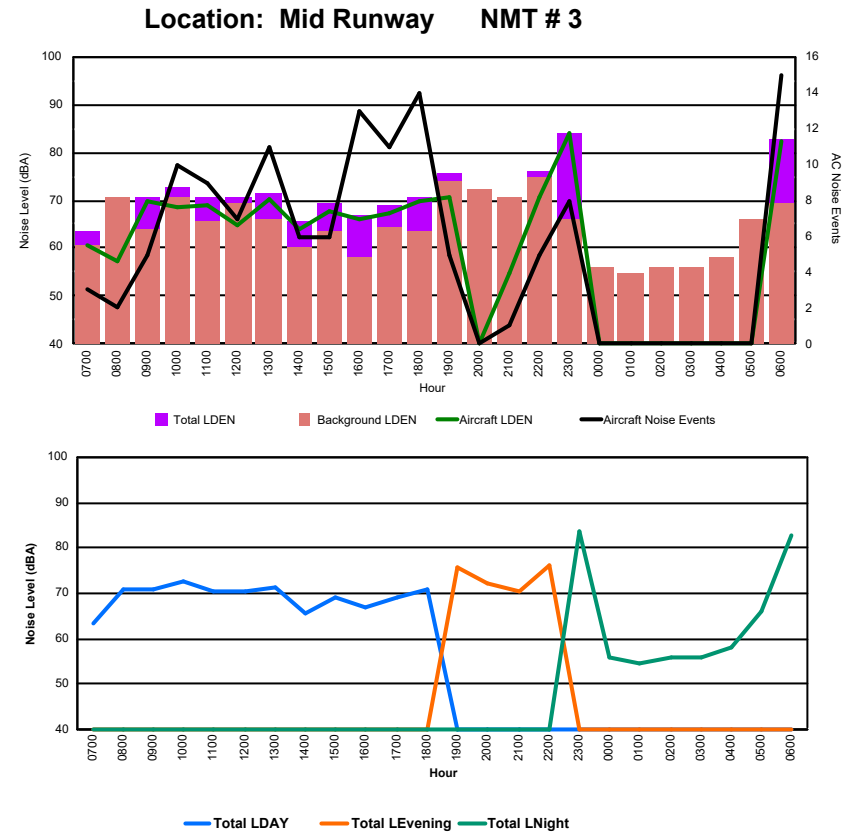

Luxembourg Airport Noise Distribution by Hour

Between 01/10/2024 00:00:00 and 01/10/2024 23:59:59 (Local Time)

Day	Aircraft Events	Total LDEN dB (A)	Aircraft LDEN dB(A)	Background LDEN dB(A)	Total LDay dB(A)	Total LEvening dB(A)	Total LNight dB (A)
01/10/24 7:00	3	63.5	60.6	60.5	63.5	-	-
01/10/24 8:00	2	70.7	57.1	70.5	70.7	-	-
01/10/24 9:00	5	70.7	69.7	63.9	70.7	-	-
01/10/24 10:00	10	72.7	68.4	70.7	72.7	-	-
01/10/24 11:00	9	70.6	69.0	65.8	70.6	-	-
01/10/24 12:00	7	70.6	64.6	69.4	70.6	-	-
01/10/24 13:00	11	71.5	70.1	66.1	71.5	-	-
01/10/24 14:00	6	65.5	64.0	60.3	65.5	-	-
01/10/24 15:00	6	69.2	67.8	63.7	69.2	-	-
01/10/24 16:00	13	66.7	66.0	58.3	66.7	-	-
01/10/24 17:00	11	69.1	67.4	64.3	69.1	-	-
01/10/24 18:00	14	70.8	70.0	63.5	70.8	-	-
01/10/24 19:00	5	75.7	70.6	74.1	-	75.7	-
01/10/24 20:00	-	72.1	-	72.1	-	72.1	-
01/10/24 21:00	1	70.6	54.6	70.6	-	70.6	-
01/10/24 22:00	5	76.1	70.7	74.8	-	76.1	-
01/10/24 23:00	8	83.8	83.8	66.1	-	-	83.8
02/10/24 0:00	-	55.8	-	55.9	-	-	55.8
02/10/24 1:00	-	54.6	-	54.6	-	-	54.6
02/10/24 2:00	-	56.1	-	56.1	-	-	56.1
02/10/24 3:00	-	56.1	-	56.1	-	-	56.1
02/10/24 4:00	-	58.0	-	58.0	-	-	58.0
02/10/24 5:00	-	65.9	-	65.9	-	-	65.9
02/10/24 6:00	15	82.6	82.5	69.2	-	-	82.6
	131	74.3	73.3	68.1	69.9	74.2	77.3