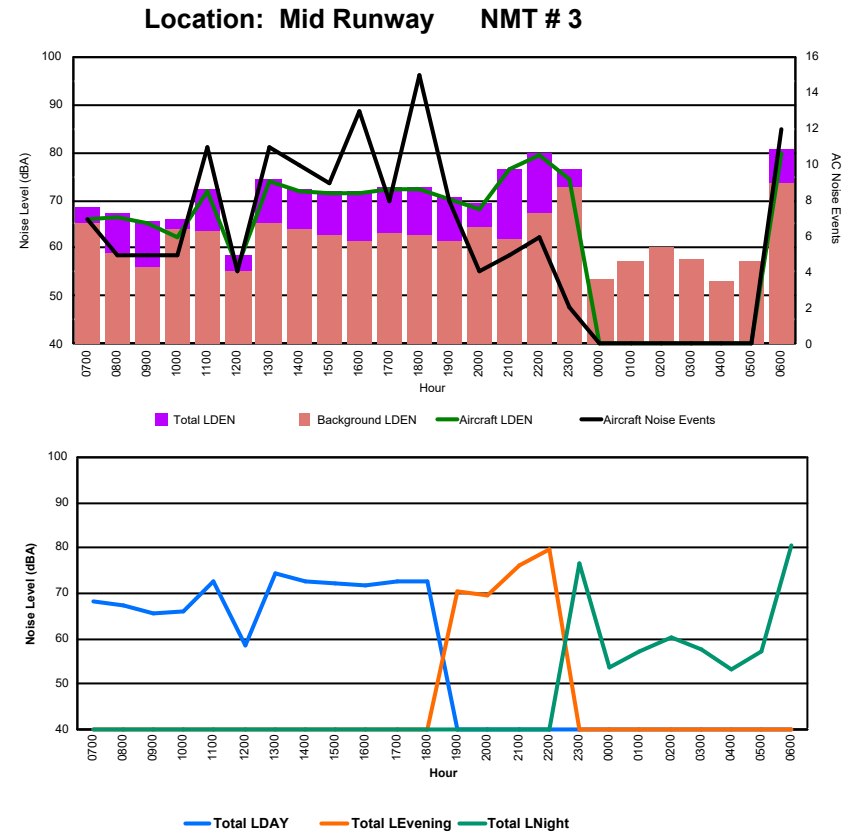

Luxembourg Airport Noise Distribution by Hour

Between 24/10/2024 00:00:00 and 24/10/2024 23:59:59 (Local Time)

Day	Aircraft Events	Total LDEN dB(A)	Aircraft LDEN dB(A)	Background LDEN dB(A)	Total LDay dB(A)	Total LEvening dB(A)	Total LNight dB(A)
24/10/24 7:00	7	68.4	66.2	65.1	68.4	-	-
24/10/24 8:00	5	67.3	66.6	59.0	67.3	-	-
24/10/24 9:00	5	65.5	65.0	56.2	65.5	-	-
24/10/24 10:00	5	66.0	62.1	63.8	66.0	-	-
24/10/24 11:00	11	72.5	71.9	63.7	72.5	-	-
24/10/24 12:00	4	58.6	55.9	55.4	58.6	-	-
24/10/24 13:00	11	74.3	73.8	65.0	74.3	-	-
24/10/24 14:00	10	72.5	71.9	63.8	72.5	-	-
24/10/24 15:00	9	72.0	71.5	62.7	72.0	-	-
24/10/24 16:00	13	71.7	71.3	61.3	71.7	-	-
24/10/24 17:00	8	72.7	72.2	63.3	72.7	-	-
24/10/24 18:00	15	72.8	72.5	62.8	72.8	-	-
24/10/24 19:00	8	70.6	70.1	61.4	-	70.6	-
24/10/24 20:00	4	69.5	68.0	64.2	-	69.5	-
24/10/24 21:00	5	76.4	76.3	61.7	-	76.4	-
24/10/24 22:00	6	79.6	79.3	67.4	-	79.6	-
24/10/24 23:00	2	76.5	74.2	72.7	-	-	76.5
25/10/24 0:00	-	53.6	-	53.6	-	-	53.6
25/10/24 1:00	-	57.1	-	57.1	-	-	57.1
25/10/24 2:00	-	60.2	-	60.2	-	-	60.2
25/10/24 3:00	-	57.8	-	57.8	-	-	57.8
25/10/24 4:00	-	53.2	-	53.2	-	-	53.2
25/10/24 5:00	-	57.1	-	57.1	-	-	57.1
25/10/24 6:00	12	80.6	79.7	73.6	-	-	80.6
	140	72.9	72.2	65.1	71.0	75.9	73.1