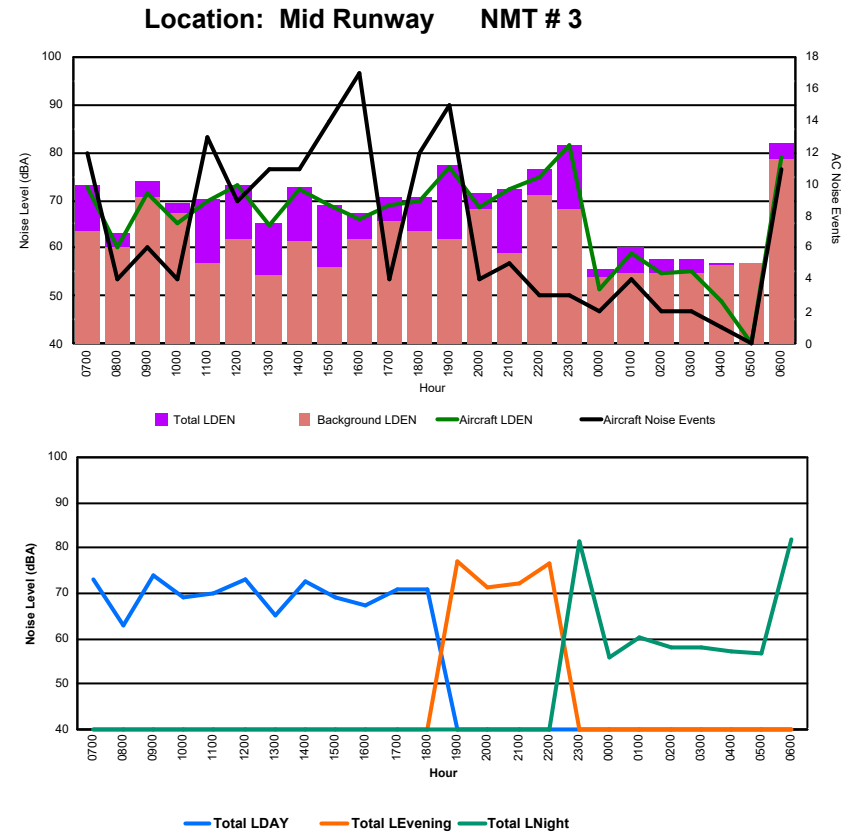

Luxembourg Airport Noise Distribution by Hour

Between 16/10/2024 00:00:00 and 16/10/2024 23:59:59 (Local Time)

Day	Aircraft Events	Total LDEN dB (A)	Aircraft LDEN dB(A)	Background LDEN dB(A)	Total LDay dB(A)	Total LEvening dB(A)	Total LNight dB (A)
16/10/24 7:00	12	73.3	72.8	63.7	73.3	-	-
16/10/24 8:00	4	63.0	60.1	60.2	63.0	-	-
16/10/24 9:00	6	73.9	71.4	70.6	73.9	-	-
16/10/24 10:00	4	69.3	65.2	67.3	69.3	-	-
16/10/24 11:00	13	70.2	70.0	56.7	70.2	-	-
16/10/24 12:00	9	73.2	73.0	61.7	73.2	-	-
16/10/24 13:00	11	65.1	64.7	54.5	65.1	-	-
16/10/24 14:00	11	72.6	72.3	61.6	72.6	-	-
16/10/24 15:00	14	69.0	68.8	55.9	69.0	-	-
16/10/24 16:00	17	67.3	66.0	61.8	67.3	-	-
16/10/24 17:00	4	70.7	69.1	65.8	70.7	-	-
16/10/24 18:00	12	70.7	69.8	63.4	70.7	-	-
16/10/24 19:00	15	77.1	77.0	62.0	-	77.1	-
16/10/24 20:00	4	71.4	68.6	68.1	-	71.4	-
16/10/24 21:00	5	72.3	72.1	58.9	-	72.3	-
16/10/24 22:00	3	76.6	75.0	71.2	-	76.6	-
16/10/24 23:00	3	81.5	81.3	68.2	-	-	81.5
17/10/24 0:00	2	55.8	51.6	53.8	-	-	55.8
17/10/24 1:00	4	60.2	58.9	54.7	-	-	60.2
17/10/24 2:00	2	57.9	54.9	54.9	-	-	57.9
17/10/24 3:00	2	57.9	55.0	54.8	-	-	57.9
17/10/24 4:00	1	57.0	49.0	56.3	-	-	57.0
17/10/24 5:00	-	56.7	-	56.7	-	-	56.7
17/10/24 6:00	11	81.7	78.9	78.5	-	-	81.7
	169	73.7	72.6	67.4	70.9	75.0	75.6