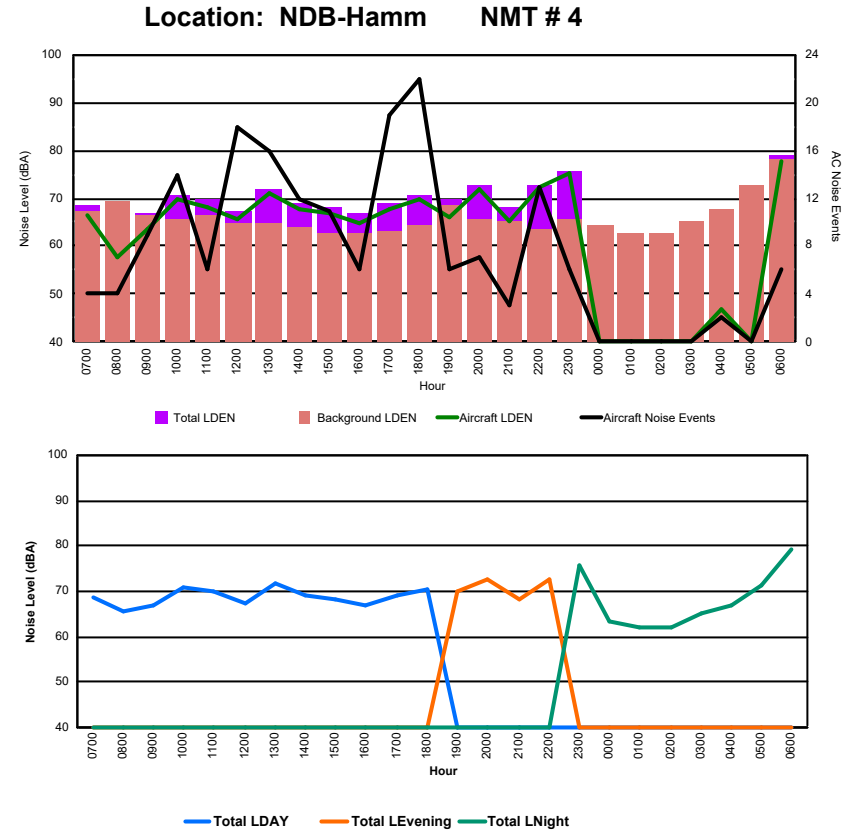

Luxembourg Airport Noise Distribution by Hour

Between 24/10/2024 00:00:00 and 24/10/2024 23:59:59 (Local Time)

Day	Aircraft Events	Total LDEN dB(A)	Aircraft LDEN dB(A)	Background LDEN dB(A)	Total LDay dB(A)	Total LEvening dB(A)	Total LNight dB(A)
24/10/24 7:00	4	68.5	66.6	67.4	68.5	-	-
24/10/24 8:00	4	65.5	57.9	69.4	65.5	-	-
24/10/24 9:00	9	66.9	63.7	66.6	66.9	-	-
24/10/24 10:00	14	70.8	69.9	65.6	70.8	-	-
24/10/24 11:00	6	69.8	68.3	66.4	69.8	-	-
24/10/24 12:00	18	67.5	65.5	64.6	67.5	-	-
24/10/24 13:00	16	71.7	71.1	64.8	71.7	-	-
24/10/24 14:00	12	69.0	67.9	63.8	69.0	-	-
24/10/24 15:00	11	68.1	66.9	62.9	68.1	-	-
24/10/24 16:00	6	66.9	64.9	62.8	66.9	-	-
24/10/24 17:00	19	69.0	67.9	63.3	69.0	-	-
24/10/24 18:00	22	70.6	70.0	64.4	70.6	-	-
24/10/24 19:00	6	70.0	66.0	68.4	-	70.0	-
24/10/24 20:00	7	72.7	71.7	65.7	-	72.7	-
24/10/24 21:00	3	68.3	65.2	65.4	-	68.3	-
24/10/24 22:00	13	72.8	72.3	63.4	-	72.8	-
24/10/24 23:00	6	75.7	75.2	65.6	-	-	75.7
25/10/24 0:00	-	63.6	-	64.4	-	-	63.6
25/10/24 1:00	-	62.1	-	62.7	-	-	62.1
25/10/24 2:00	-	62.2	-	62.7	-	-	62.2
25/10/24 3:00	-	65.0	-	65.3	-	-	65.0
25/10/24 4:00	2	66.9	46.9	67.6	-	-	66.9
25/10/24 5:00	-	71.5	-	72.9	-	-	71.5
25/10/24 6:00	6	79.1	77.9	78.3	-	-	79.1
	184	70.9	69.3	68.4	69.0	71.3	72.6