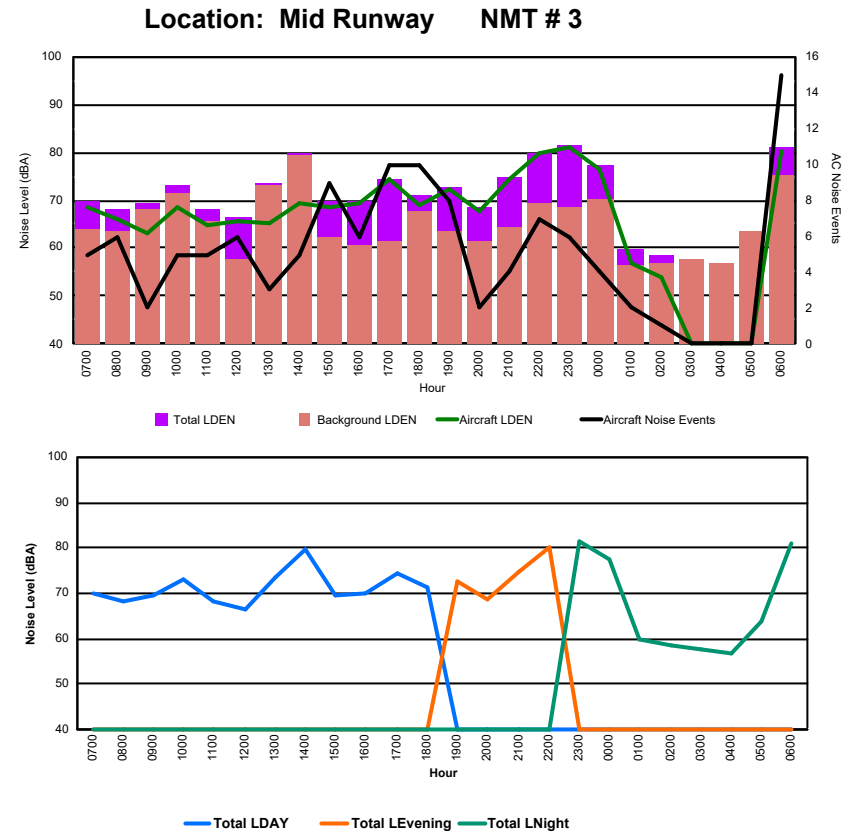

Luxembourg Airport Noise Distribution by Hour

Between 17/10/2024 00:00:00 and 17/10/2024 23:59:59 (Local Time)

Day	Aircraft Events	Total LDEN dB(A)	Aircraft LDEN dB(A)	Background LDEN dB(A)	Total LDay dB(A)	Total LEvening dB(A)	Total LNight dB(A)	
17/10/24	7:00	5	69.9	68.7	64.0	69.9	-	-
17/10/24	8:00	6	68.1	66.2	63.6	68.1	-	-
17/10/24	9:00	2	69.4	63.3	68.2	69.4	-	-
17/10/24	10:00	5	73.2	68.5	71.5	73.2	-	-
17/10/24	11:00	5	68.1	64.6	65.5	68.1	-	-
17/10/24	12:00	6	66.3	65.7	57.9	66.3	-	-
17/10/24	13:00	3	73.7	65.2	73.1	73.7	-	-
17/10/24	14:00	5	79.9	69.2	79.5	79.9	-	-
17/10/24	15:00	9	69.6	68.7	62.2	69.6	-	-
17/10/24	16:00	6	70.0	69.5	60.6	70.0	-	-
17/10/24	17:00	10	74.5	74.3	61.3	74.5	-	-
17/10/24	18:00	10	71.2	68.8	67.6	71.2	-	-
17/10/24	19:00	8	72.6	72.1	63.4	-	72.6	-
17/10/24	20:00	2	68.5	67.6	61.4	-	68.5	-
17/10/24	21:00	4	74.9	74.4	64.5	-	74.9	-
17/10/24	22:00	7	80.0	79.7	69.3	-	80.0	-
17/10/24	23:00	6	81.3	81.1	68.5	-	-	81.3
18/10/24	0:00	4	77.3	76.4	70.4	-	-	77.3
18/10/24	1:00	2	59.7	56.9	56.6	-	-	59.7
18/10/24	2:00	1	58.5	53.9	56.8	-	-	58.5
18/10/24	3:00	-	57.5	-	57.6	-	-	57.5
18/10/24	4:00	-	56.9	-	56.9	-	-	56.9
18/10/24	5:00	-	63.7	-	63.6	-	-	63.7
18/10/24	6:00	15	81.2	80.1	75.1	-	-	81.2
	121	74.8	73.3	69.6	73.0	75.9	76.1