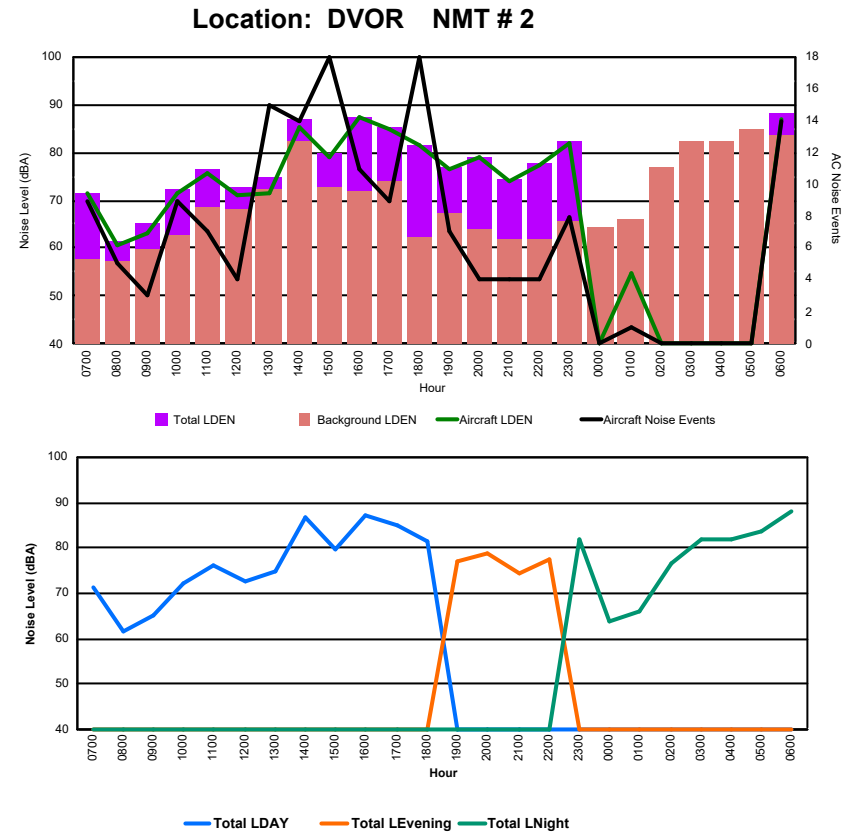

Luxembourg Airport Noise Distribution by Hour

Between 25/10/2024 00:00:00 and 25/10/2024 23:59:59 (Local Time)

Day	Aircraft Events	Total LDEN dB (A)	Aircraft LDEN dB(A)	Background LDEN dB(A)	Total LDay dB(A)	Total LEvening dB(A)	Total LNight dB (A)	
25/10/24	7:00	9	71.4	71.3	57.5	71.4	-	-
25/10/24	8:00	5	61.6	60.6	57.4	61.6	-	-
25/10/24	9:00	3	65.0	63.2	59.8	65.0	-	-
25/10/24	10:00	9	72.1	71.6	62.6	72.1	-	-
25/10/24	11:00	7	76.3	75.5	68.6	76.3	-	-
25/10/24	12:00	4	72.7	71.0	68.0	72.7	-	-
25/10/24	13:00	15	74.7	71.6	72.2	74.7	-	-
25/10/24	14:00	14	86.8	85.3	82.4	86.8	-	-
25/10/24	15:00	18	79.9	79.0	72.9	79.9	-	-
25/10/24	16:00	11	87.4	87.3	71.8	87.4	-	-
25/10/24	17:00	9	85.1	85.0	74.1	85.1	-	-
25/10/24	18:00	18	81.5	81.5	62.4	81.5	-	-
25/10/24	19:00	7	77.0	76.5	67.4	-	77.0	-
25/10/24	20:00	4	79.0	78.8	63.9	-	79.0	-
25/10/24	21:00	4	74.2	74.0	61.9	-	74.2	-
25/10/24	22:00	4	77.6	77.5	61.8	-	77.6	-
25/10/24	23:00	8	82.1	81.9	65.6	-	-	82.1
26/10/24	0:00	-	63.9	-	64.2	-	-	63.9
26/10/24	1:00	1	66.1	54.7	66.0	-	-	66.1
26/10/24	2:00	-	76.7	-	76.8	-	-	76.7
26/10/24	3:00	-	82.0	-	82.2	-	-	82.0
26/10/24	4:00	-	81.8	-	82.1	-	-	81.8
26/10/24	5:00	-	83.9	-	84.7	-	-	83.9
26/10/24	6:00	14	88.3	87.0	83.4	-	-	88.3
	164	81.5	79.9	76.9	81.6	77.3	82.6