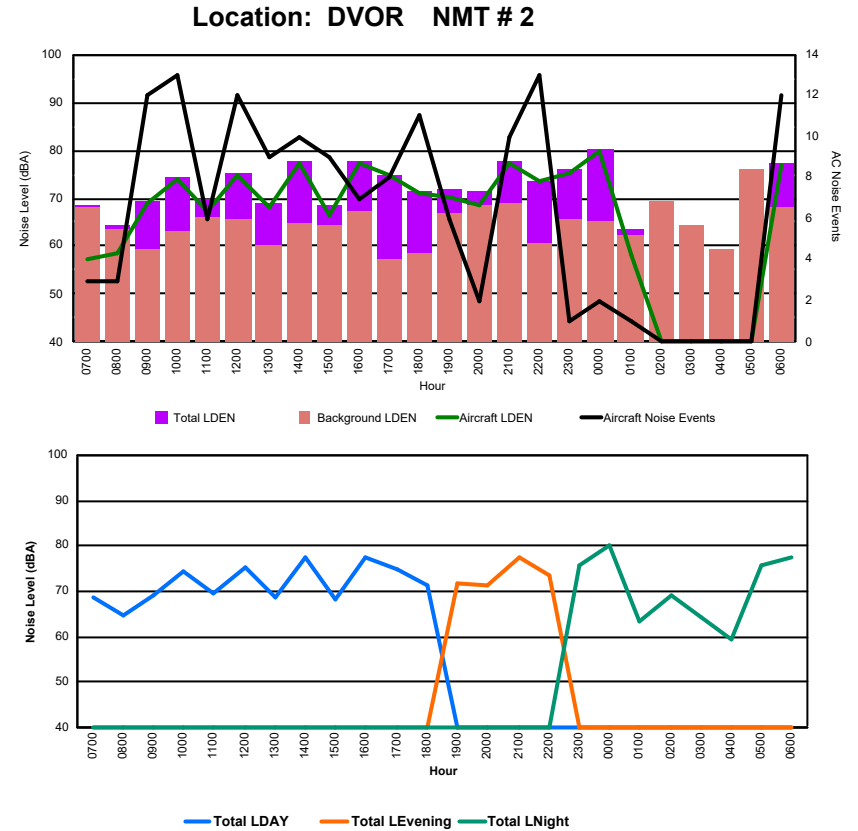

Luxembourg Airport Noise Distribution by Hour

Between 22/10/2024 00:00:00 and 22/10/2024 23:59:59 (Local Time)

Day	Aircraft Events	Total LDEN dB (A)	Aircraft LDEN dB(A)	Background LDEN dB(A)	Total LDay dB(A)	Total LEvening dB(A)	Total LNight dB (A)	
22/10/24	7:00	3	68.5	57.3	68.3	68.5	-	-
22/10/24	8:00	3	64.5	58.6	63.4	64.5	-	-
22/10/24	9:00	12	69.2	68.8	59.3	69.2	-	-
22/10/24	10:00	13	74.2	73.8	63.1	74.2	-	-
22/10/24	11:00	6	69.6	67.1	66.1	69.6	-	-
22/10/24	12:00	12	75.1	74.6	65.5	75.1	-	-
22/10/24	13:00	9	68.8	68.2	60.2	68.8	-	-
22/10/24	14:00	10	77.7	77.5	64.6	77.7	-	-
22/10/24	15:00	9	68.4	66.3	64.5	68.4	-	-
22/10/24	16:00	7	77.7	77.3	67.4	77.7	-	-
22/10/24	17:00	8	75.0	74.9	57.2	75.0	-	-
22/10/24	18:00	11	71.4	71.2	58.4	71.4	-	-
22/10/24	19:00	6	71.8	70.3	66.7	-	71.8	-
22/10/24	20:00	2	71.5	68.7	68.4	-	71.5	-
22/10/24	21:00	10	77.7	77.1	69.1	-	77.7	-
22/10/24	22:00	13	73.7	73.5	60.7	-	73.7	-
22/10/24	23:00	1	75.9	75.4	65.7	-	-	75.9
23/10/24	0:00	2	80.1	79.9	65.0	-	-	80.1
23/10/24	1:00	1	63.6	58.3	62.5	-	-	63.6
23/10/24	2:00	-	69.1	-	69.5	-	-	69.1
23/10/24	3:00	-	64.1	-	64.3	-	-	64.1
23/10/24	4:00	-	59.4	-	59.4	-	-	59.4
23/10/24	5:00	-	75.7	-	76.0	-	-	75.7
23/10/24	6:00	12	77.3	76.9	68.3	-	-	77.3
	150	74.1	73.2	67.0	73.4	74.5	74.9