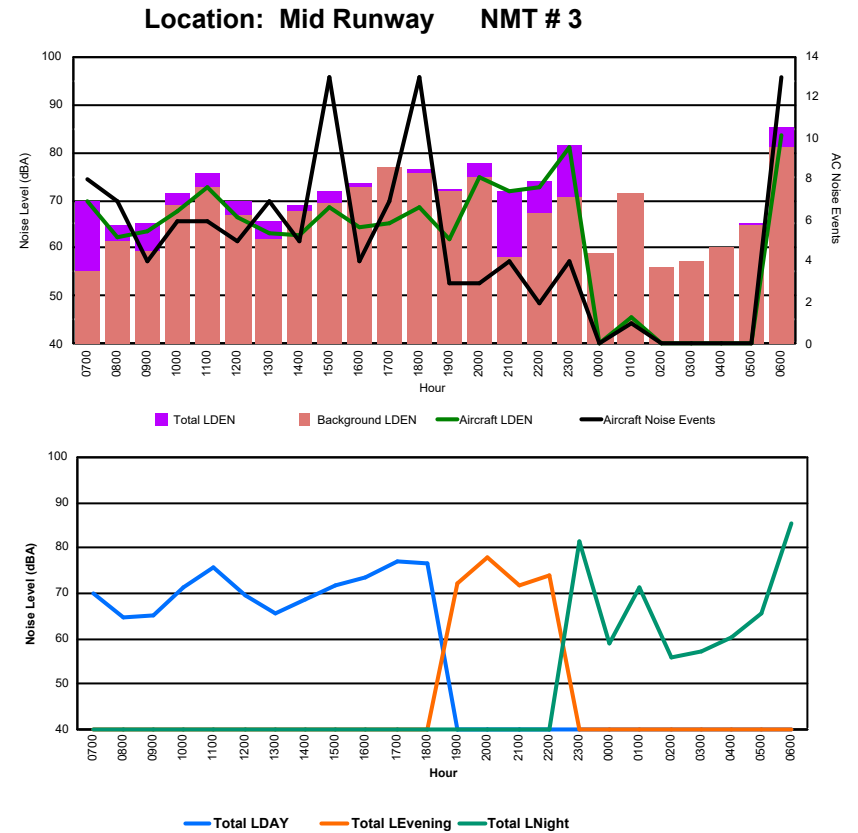

Luxembourg Airport Noise Distribution by Hour

Between 25/10/2024 00:00:00 and 25/10/2024 23:59:59 (Local Time)

Day	Aircraft Events	Total LDEN dB (A)	Aircraft LDEN dB(A)	Background LDEN dB(A)	Total LDay dB(A)	Total LEvening dB(A)	Total LNight dB (A)	
25/10/24	7:00	8	70.0	69.9	55.1	70.0	-	-
25/10/24	8:00	7	64.8	62.2	61.6	64.8	-	-
25/10/24	9:00	4	65.0	63.6	59.4	65.0	-	-
25/10/24	10:00	6	71.3	67.8	68.8	71.3	-	-
25/10/24	11:00	6	75.6	72.6	72.6	-	-	
25/10/24	12:00	5	69.6	66.4	67.0	69.6	-	-
25/10/24	13:00	7	65.7	63.3	62.0	65.7	-	-
25/10/24	14:00	5	68.8	62.6	67.6	68.8	-	-
25/10/24	15:00	13	71.9	68.4	69.3	71.9	-	-
25/10/24	16:00	4	73.4	64.5	72.8	73.4	-	-
25/10/24	17:00	7	76.9	65.0	76.7	76.9	-	-
25/10/24	18:00	13	76.5	68.6	75.8	76.5	-	-
25/10/24	19:00	3	72.2	62.0	71.8	-	72.2	-
25/10/24	20:00	3	77.9	74.9	74.9	-	77.9	-
25/10/24	21:00	4	71.9	71.7	58.0	-	71.9	-
25/10/24	22:00	2	73.9	72.8	67.4	-	73.9	-
25/10/24	23:00	4	81.4	81.1	70.6	-	-	81.4
26/10/24	0:00	-	58.8	-	59.0	-	-	58.8
26/10/24	1:00	1	71.5	45.6	71.5	-	-	71.5
26/10/24	2:00	-	55.9	-	55.9	-	-	55.9
26/10/24	3:00	-	57.1	-	57.1	-	-	57.1
26/10/24	4:00	-	60.2	-	60.2	-	-	60.2
26/10/24	5:00	-	65.4	-	64.8	-	-	65.4
26/10/24	6:00	13	85.4	83.5	81.2	-	-	85.4
		115	75.4	73.1	71.9	74.7	78.0