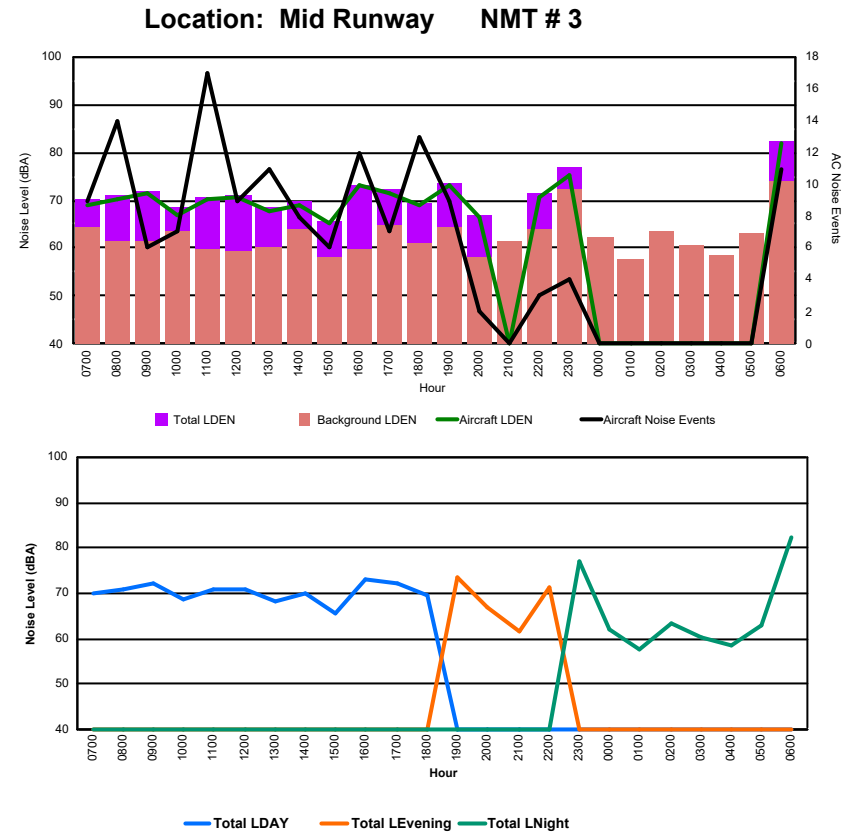

Luxembourg Airport Noise Distribution by Hour

Between 23/10/2024 00:00:00 and 23/10/2024 23:59:59 (Local Time)

Day	Aircraft Events	Total LDEN dB(A)	Aircraft LDEN dB(A)	Background LDEN dB(A)	Total LDay dB(A)	Total LEvening dB(A)	Total LNight dB(A)	
23/10/24	7:00	9	70.1	68.9	64.3	70.1	-	-
23/10/24	8:00	14	70.9	70.4	61.4	70.9	-	-
23/10/24	9:00	6	72.0	71.6	61.4	72.0	-	-
23/10/24	10:00	7	68.5	66.9	63.5	68.5	-	-
23/10/24	11:00	17	70.7	70.4	59.6	70.7	-	-
23/10/24	12:00	9	70.9	70.7	59.3	70.9	-	-
23/10/24	13:00	11	68.4	67.7	60.3	68.4	-	-
23/10/24	14:00	8	70.0	68.8	63.8	70.0	-	-
23/10/24	15:00	6	65.7	65.0	58.1	65.7	-	-
23/10/24	16:00	12	73.2	73.1	59.6	73.2	-	-
23/10/24	17:00	7	72.1	71.3	64.7	72.1	-	-
23/10/24	18:00	13	69.5	68.9	61.0	69.5	-	-
23/10/24	19:00	9	73.7	73.2	64.4	-	73.7	-
23/10/24	20:00	2	67.0	66.3	58.3	-	67.0	-
23/10/24	21:00	-	61.5	-	61.6	-	61.5	-
23/10/24	22:00	3	71.4	70.7	63.8	-	71.4	-
23/10/24	23:00	4	77.0	75.2	72.3	-	-	77.0
24/10/24	0:00	-	62.0	-	62.2	-	-	62.0
24/10/24	1:00	-	57.6	-	57.7	-	-	57.6
24/10/24	2:00	-	63.4	-	63.7	-	-	63.4
24/10/24	3:00	-	60.5	-	60.5	-	-	60.5
24/10/24	4:00	-	58.7	-	58.7	-	-	58.7
24/10/24	5:00	-	63.0	-	63.2	-	-	63.0
24/10/24	6:00	11	82.4	82.0	73.8	-	-	82.4
		148	72.3	71.6	65.0	70.5	70.4	74.6