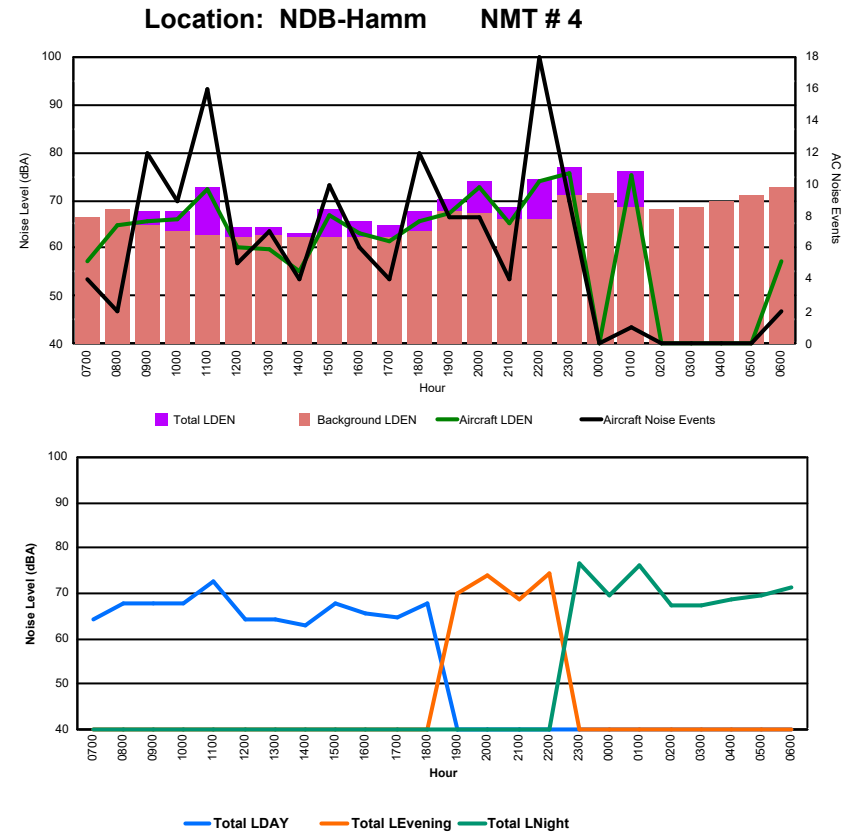

Luxembourg Airport Noise Distribution by Hour

Between 25/10/2024 00:00:00 and 25/10/2024 23:59:59 (Local Time)

Day	Aircraft Events	Total LDEN dB(A)	Aircraft LDEN dB(A)	Background LDEN dB(A)	Total LDay dB(A)	Total LEvening dB(A)	Total LNight dB(A)
25/10/24	7:00	4	64.1	57.2	66.6	64.1	-
25/10/24	8:00	2	68.0	64.8	68.3	68.0	-
25/10/24	9:00	12	67.7	65.7	64.8	67.7	-
25/10/24	10:00	9	67.8	66.2	63.4	67.8	-
25/10/24	11:00	16	72.8	72.4	62.8	72.8	-
25/10/24	12:00	5	64.4	60.4	62.5	64.4	-
25/10/24	13:00	7	64.3	59.9	62.6	64.3	-
25/10/24	14:00	4	63.0	55.3	62.4	63.0	-
25/10/24	15:00	10	68.0	66.8	62.4	68.0	-
25/10/24	16:00	6	65.7	63.2	62.4	65.7	-
25/10/24	17:00	4	64.8	61.4	62.2	64.8	-
25/10/24	18:00	12	67.6	65.8	63.6	67.6	-
25/10/24	19:00	8	70.1	67.1	67.8	-	70.1
25/10/24	20:00	8	73.8	72.8	67.5	-	73.8
25/10/24	21:00	4	68.6	65.3	66.0	-	68.6
25/10/24	22:00	18	74.3	73.8	66.1	-	74.3
25/10/24	23:00	9	76.7	75.6	71.0	-	76.7
26/10/24	0:00	-	69.7	-	71.6	-	69.7
26/10/24	1:00	1	76.0	75.2	68.7	-	76.0
26/10/24	2:00	-	67.2	-	68.3	-	67.2
26/10/24	3:00	-	67.5	-	68.4	-	67.5
26/10/24	4:00	-	68.6	-	69.8	-	68.6
26/10/24	5:00	-	69.6	-	71.1	-	69.6
26/10/24	6:00	2	71.3	57.4	72.7	-	71.3
	141	70.5	68.4	67.7	67.4	72.3	72.3