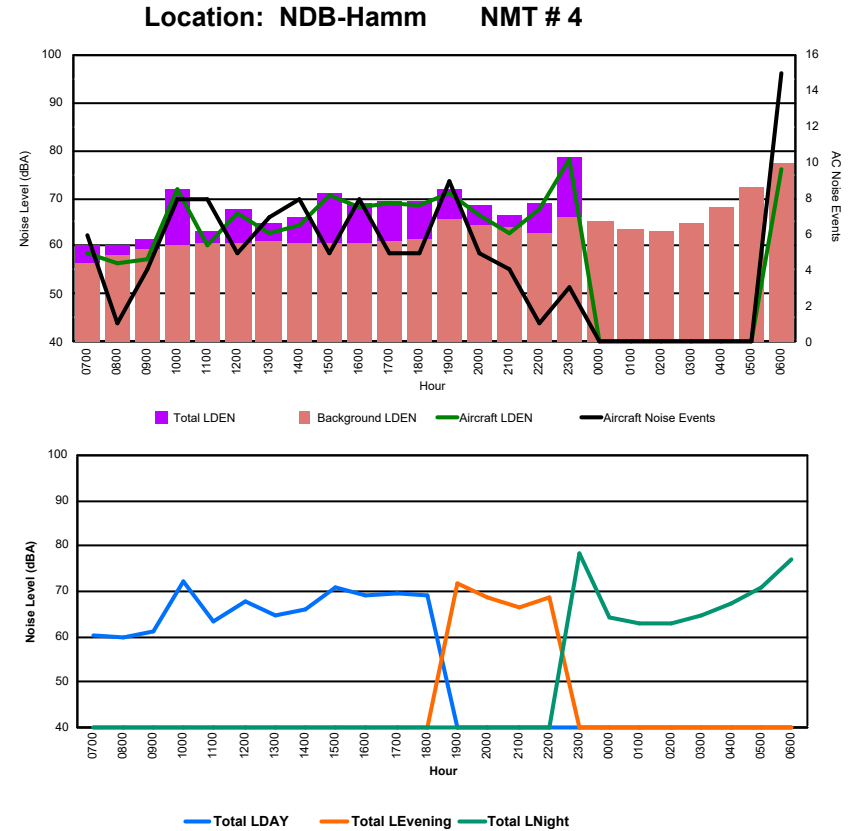

Luxembourg Airport Noise Distribution by Hour

Between 20/10/2024 00:00:00 and 20/10/2024 23:59:59 (Local Time)

Day	Aircraft Events	Total LDEN dB (A)	Aircraft LDEN dB(A)	Background LDEN dB(A)	Total LDay dB(A)	Total LEvening dB(A)	Total LNight dB (A)	
20/10/24	7:00	6	60.4	58.6	56.3	60.4	-	-
20/10/24	8:00	1	60.0	56.4	58.3	60.0	-	-
20/10/24	9:00	4	61.4	57.4	59.3	61.4	-	-
20/10/24	10:00	8	72.0	71.8	60.0	72.0	-	-
20/10/24	11:00	8	63.3	60.2	60.7	63.3	-	-
20/10/24	12:00	5	67.6	66.7	60.6	67.6	-	-
20/10/24	13:00	7	64.7	62.6	61.0	64.7	-	-
20/10/24	14:00	8	65.9	64.4	60.8	65.9	-	-
20/10/24	15:00	5	71.1	70.7	60.7	71.1	-	-
20/10/24	16:00	8	69.0	68.3	60.8	69.0	-	-
20/10/24	17:00	5	69.4	68.8	61.0	69.4	-	-
20/10/24	18:00	5	69.2	68.4	61.5	69.2	-	-
20/10/24	19:00	9	71.8	70.9	65.7	-	71.8	-
20/10/24	20:00	5	68.6	66.6	64.4	-	68.6	-
20/10/24	21:00	4	66.3	62.7	63.9	-	66.3	-
20/10/24	22:00	1	68.9	67.6	62.9	-	68.9	-
20/10/24	23:00	3	78.5	78.3	66.2	-	-	78.5
21/10/24	0:00	-	64.1	-	65.0	-	-	64.1
21/10/24	1:00	-	62.8	-	63.4	-	-	62.8
21/10/24	2:00	-	62.8	-	63.3	-	-	62.8
21/10/24	3:00	-	64.8	-	64.9	-	-	64.8
21/10/24	4:00	-	67.3	-	68.2	-	-	67.3
21/10/24	5:00	-	71.0	-	72.5	-	-	71.0
21/10/24	6:00	15	77.0	76.0	77.1	-	-	77.0
	107	70.3	69.0	66.8	67.8	69.3	72.7