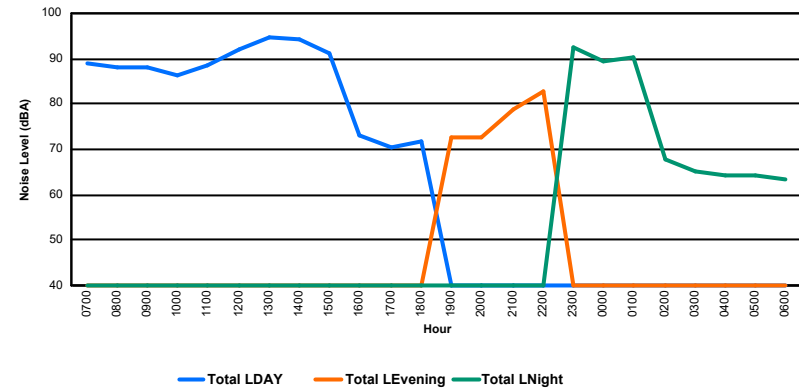

Luxembourg Airport Noise Distribution by Hour

Between 09/10/2024 00:00:00 and 09/10/2024 23:59:59 (Local Time)

Day	Aircraft Events	Total LDEN dB (A)	Aircraft LDEN dB(A)	Background LDEN dB(A)	Total LDay dB(A)	Total LEvening dB(A)	Total LNight dB (A)	
09/10/24	7:00	7	89.1	83.1	89.3	89.1	-	-
09/10/24	8:00	2	88.3	76.7	88.8	88.3	-	-
09/10/24	9:00	7	88.3	78.2	88.2	88.3	-	-
09/10/24	10:00	11	86.3	79.0	85.5	86.3	-	-
09/10/24	11:00	11	88.4	83.3	86.8	88.4	-	-
09/10/24	12:00	5	92.2	80.7	92.3	92.2	-	-
09/10/24	13:00	1	94.6	78.1	95.5	94.6	-	-
09/10/24	14:00	13	94.4	88.9	93.2	94.4	-	-
09/10/24	15:00	5	91.4	80.3	91.3	91.4	-	-
09/10/24	16:00	7	72.9	55.9	73.4	72.9	-	-
09/10/24	17:00	17	70.3	64.6	69.9	70.3	-	-
09/10/24	18:00	7	71.9	56.1	72.0	71.9	-	-
09/10/24	19:00	11	72.8	66.5	71.2	-	72.8	-
09/10/24	20:00	1	72.6	54.9	73.1	-	72.6	-
09/10/24	21:00	9	78.9	76.7	75.1	-	78.9	-
09/10/24	22:00	14	82.9	80.2	79.7	-	82.9	-
09/10/24	23:00	8	92.5	75.8	92.5	-	-	92.5
10/10/24	0:00	-	89.4	-	89.8	-	-	89.4
10/10/24	1:00	-	90.4	-	90.5	-	-	90.4
10/10/24	2:00	1	67.8	46.0	68.1	-	-	67.8
10/10/24	3:00	-	65.0	-	65.3	-	-	65.0
10/10/24	4:00	-	64.2	-	64.5	-	-	64.2
10/10/24	5:00	-	64.2	-	64.4	-	-	64.2
10/10/24	6:00	1	63.3	48.3	63.3	-	-	63.3
	138	88.3	78.9	88.2	90.0	78.9	86.7	

Location: DVOR NMT # 2