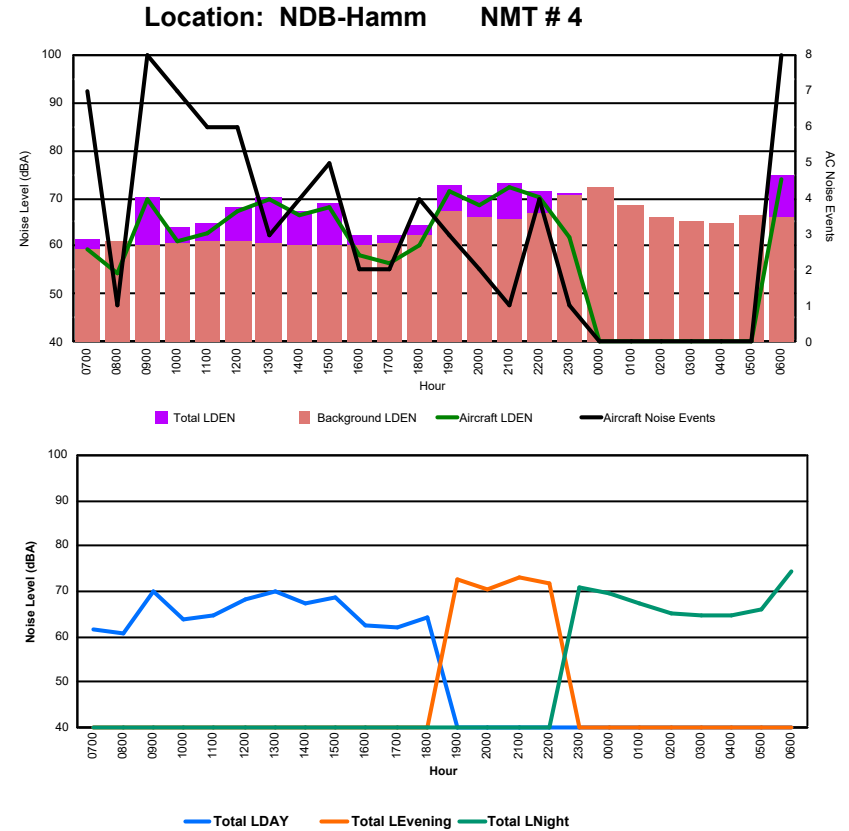

Luxembourg Airport Noise Distribution by Hour

Between 19/10/2024 00:00:00 and 19/10/2024 23:59:59 (Local Time)

Day	Aircraft Events	Total LDEN dB(A)	Aircraft LDEN dB(A)	Background LDEN dB(A)	Total LDay dB(A)	Total LEvening dB(A)	Total LNight dB(A)	
19/10/24	7:00	7	61.5	59.3	59.3	61.5	-	-
19/10/24	8:00	1	60.6	54.5	61.1	60.6	-	-
19/10/24	9:00	8	70.1	69.7	60.2	70.1	-	-
19/10/24	10:00	7	63.8	61.1	60.6	63.8	-	-
19/10/24	11:00	6	64.9	62.9	60.9	64.9	-	-
19/10/24	12:00	6	68.2	67.4	60.9	68.2	-	-
19/10/24	13:00	3	70.1	69.6	60.7	70.1	-	-
19/10/24	14:00	4	67.4	66.4	60.3	67.4	-	-
19/10/24	15:00	5	68.8	68.3	60.0	68.8	-	-
19/10/24	16:00	2	62.4	58.2	60.3	62.4	-	-
19/10/24	17:00	2	62.1	56.6	60.7	62.1	-	-
19/10/24	18:00	4	64.3	60.4	62.3	64.3	-	-
19/10/24	19:00	3	72.7	71.4	67.1	-	72.7	-
19/10/24	20:00	2	70.6	68.7	66.0	-	70.6	-
19/10/24	21:00	1	73.2	72.4	65.6	-	73.2	-
19/10/24	22:00	4	71.6	70.1	66.7	-	71.6	-
19/10/24	23:00	1	70.9	62.0	70.6	-	-	70.9
20/10/24	0:00	-	69.4	-	72.5	-	-	69.4
20/10/24	1:00	-	67.5	-	68.6	-	-	67.5
20/10/24	2:00	-	65.2	-	66.2	-	-	65.2
20/10/24	3:00	-	64.8	-	65.1	-	-	64.8
20/10/24	4:00	-	64.5	-	64.7	-	-	64.5
20/10/24	5:00	-	66.1	-	66.4	-	-	66.1
20/10/24	6:00	8	74.6	74.1	66.1	-	-	74.6
	74	68.9	66.9	65.6	66.6	72.1	69.3