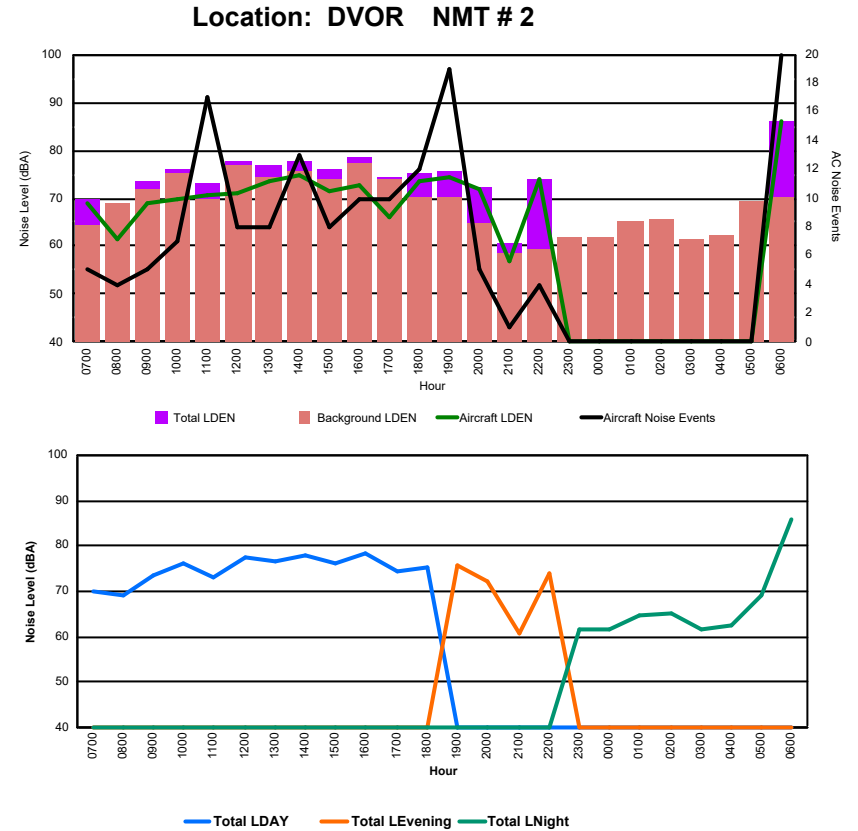

Luxembourg Airport Noise Distribution by Hour

Between 04/10/2024 00:00:00 and 04/10/2024 23:59:59 (Local Time)

Day	Aircraft Events	Total LDEN dB (A)	Aircraft LDEN dB(A)	Background LDEN dB(A)	Total LDay dB(A)	Total LEvening dB(A)	Total LNight dB (A)	
04/10/24	7:00	5	70.0	68.8	64.5	70.0	-	-
04/10/24	8:00	4	69.1	61.5	68.9	69.1	-	-
04/10/24	9:00	5	73.4	68.8	71.8	73.4	-	-
04/10/24	10:00	7	76.1	70.0	75.1	76.1	-	-
04/10/24	11:00	17	73.2	70.8	69.7	73.2	-	-
04/10/24	12:00	8	77.7	71.2	76.8	77.7	-	-
04/10/24	13:00	8	76.8	73.4	74.3	76.8	-	-
04/10/24	14:00	13	77.9	74.6	75.6	77.9	-	-
04/10/24	15:00	8	76.0	71.6	74.0	76.0	-	-
04/10/24	16:00	10	78.5	72.8	77.2	78.5	-	-
04/10/24	17:00	10	74.5	66.2	74.1	74.5	-	-
04/10/24	18:00	12	75.1	73.6	70.1	75.1	-	-
04/10/24	19:00	19	75.7	74.4	70.2	-	75.7	-
04/10/24	20:00	5	72.4	71.7	64.6	-	72.4	-
04/10/24	21:00	1	60.7	56.7	58.5	-	60.7	-
04/10/24	22:00	4	74.1	73.9	59.4	-	74.1	-
04/10/24	23:00	-	61.7	-	61.8	-	-	61.7
05/10/24	0:00	-	61.8	-	62.0	-	-	61.8
05/10/24	1:00	-	64.8	-	65.0	-	-	64.8
05/10/24	2:00	-	65.3	-	65.5	-	-	65.3
05/10/24	3:00	-	61.6	-	61.6	-	-	61.6
05/10/24	4:00	-	62.3	-	62.5	-	-	62.3
05/10/24	5:00	-	69.0	-	69.5	-	-	69.0
05/10/24	6:00	20	86.1	86.0	70.1	-	-	86.1
	156	76.0	74.2	71.5	75.7	73.1	77.3