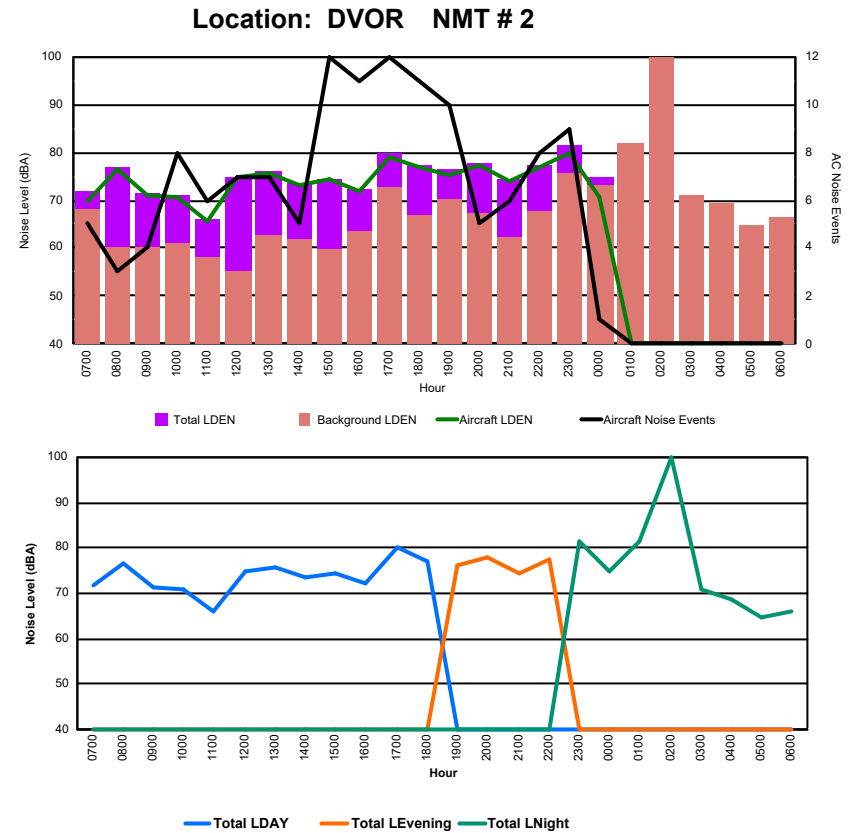

Luxembourg Airport Noise Distribution by Hour

Between 18/10/2024 00:00:00 and 18/10/2024 23:59:59 (Local Time)

Day	Aircraft Events	Total LDEN dB (A)	Aircraft LDEN dB(A)	Background LDEN dB(A)	Total LDay dB(A)	Total LEvening dB(A)	Total LNight dB (A)	
18/10/24	7:00	5	71.9	69.6	68.3	71.9	-	-
18/10/24	8:00	3	76.8	76.6	60.0	76.8	-	-
18/10/24	9:00	4	71.3	70.9	60.4	71.3	-	-
18/10/24	10:00	8	71.0	70.6	60.9	71.0	-	-
18/10/24	11:00	6	66.2	65.5	58.2	66.2	-	-
18/10/24	12:00	7	75.0	74.9	55.4	75.0	-	-
18/10/24	13:00	7	75.9	75.7	62.8	75.9	-	-
18/10/24	14:00	5	73.5	73.2	61.7	73.5	-	-
18/10/24	15:00	12	74.4	74.2	59.9	74.4	-	-
18/10/24	16:00	11	72.3	71.8	63.4	72.3	-	-
18/10/24	17:00	12	80.0	79.1	72.9	80.0	-	-
18/10/24	18:00	11	77.2	76.8	66.9	77.2	-	-
18/10/24	19:00	10	76.3	75.2	70.1	-	76.3	-
18/10/24	20:00	5	77.9	77.5	67.1	-	77.9	-
18/10/24	21:00	6	74.3	74.1	62.4	-	74.3	-
18/10/24	22:00	8	77.3	76.9	67.7	-	77.3	-
18/10/24	23:00	9	81.3	80.0	75.8	-	-	81.3
19/10/24	0:00	1	74.8	70.8	73.0	-	-	74.8
19/10/24	1:00	-	81.6	-	81.9	-	-	81.6
19/10/24	2:00	-	103.9	-	105.9	-	-	103.9
19/10/24	3:00	-	70.7	-	71.2	-	-	70.7
19/10/24	4:00	-	68.7	-	69.2	-	-	68.7
19/10/24	5:00	-	64.5	-	64.6	-	-	64.5
19/10/24	6:00	-	66.2	-	66.3	-	-	66.2
	130	90.3	74.1	92.1	75.0	76.6	94.9