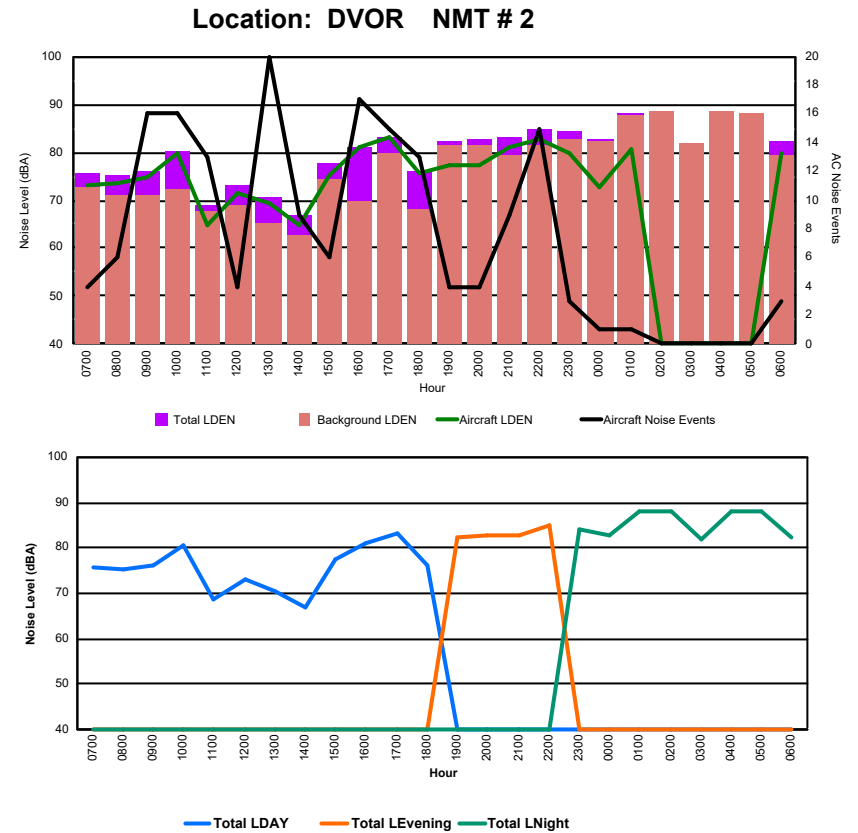

Luxembourg Airport Noise Distribution by Hour

Between 21/10/2024 00:00:00 and 21/10/2024 23:59:59 (Local Time)

Day	Aircraft Events	Total LDEN dB (A)	Aircraft LDEN dB(A)	Background LDEN dB(A)	Total LDay dB(A)	Total LEvening dB(A)	Total LNight dB (A)	
21/10/24	7:00	4	75.7	73.3	72.7	75.7	-	-
21/10/24	8:00	6	75.3	73.6	70.9	75.3	-	-
21/10/24	9:00	16	76.2	74.7	71.1	76.2	-	-
21/10/24	10:00	16	80.4	79.8	72.3	80.4	-	-
21/10/24	11:00	13	68.9	64.6	67.7	68.9	-	-
21/10/24	12:00	4	73.3	71.6	69.0	73.3	-	-
21/10/24	13:00	20	70.6	69.5	65.2	70.6	-	-
21/10/24	14:00	9	66.8	64.9	62.8	66.8	-	-
21/10/24	15:00	6	77.6	75.2	74.2	77.6	-	-
21/10/24	16:00	17	81.2	81.0	69.6	81.2	-	-
21/10/24	17:00	15	83.3	83.1	79.7	83.3	-	-
21/10/24	18:00	13	76.1	75.6	68.2	76.1	-	-
21/10/24	19:00	4	82.5	77.1	81.3	-	82.5	-
21/10/24	20:00	4	82.7	77.3	81.5	-	82.7	-
21/10/24	21:00	9	83.0	80.9	79.2	-	83.0	-
21/10/24	22:00	15	84.8	82.7	81.6	-	84.8	-
21/10/24	23:00	3	84.2	80.0	82.8	-	-	84.2
22/10/24	0:00	1	82.6	72.7	82.2	-	-	82.6
22/10/24	1:00	1	88.3	80.6	87.7	-	-	88.3
22/10/24	2:00	-	88.0	-	88.4	-	-	88.0
22/10/24	3:00	-	81.7	-	81.8	-	-	81.7
22/10/24	4:00	-	88.2	-	88.4	-	-	88.2
22/10/24	5:00	-	88.0	-	88.1	-	-	88.0
22/10/24	6:00	3	82.5	79.9	79.5	-	-	82.5
	179	83.1	77.5	82.1	77.7	83.4	86.2