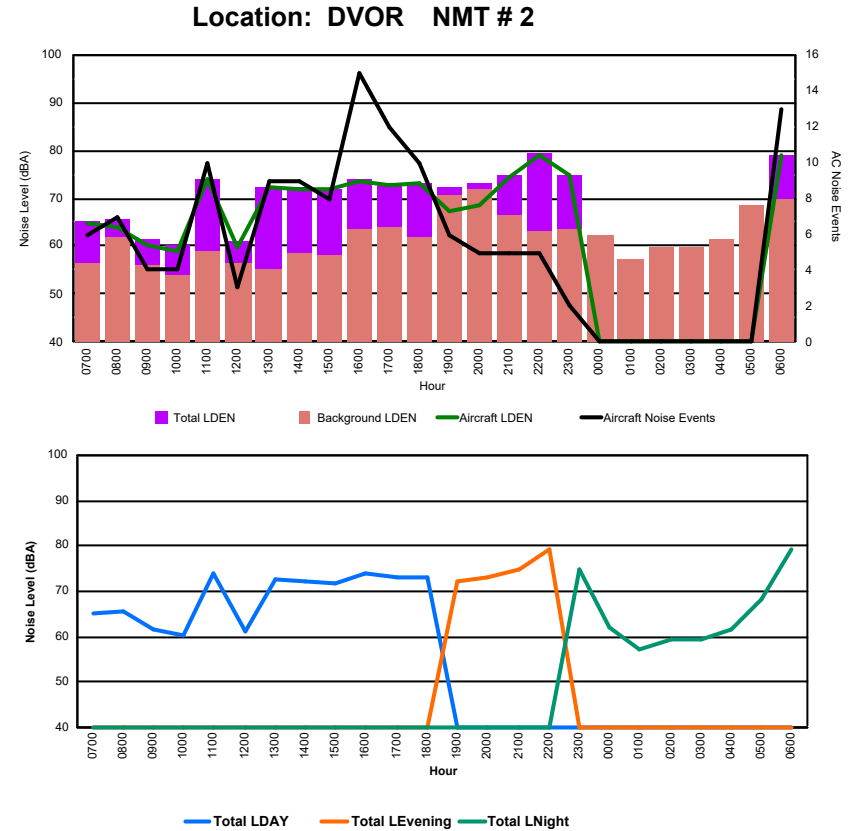

Luxembourg Airport Noise Distribution by Hour

Between 24/10/2024 00:00:00 and 24/10/2024 23:59:59 (Local Time)

Day	Aircraft Events	Total LDEN dB(A)	Aircraft LDEN dB(A)	Background LDEN dB(A)	Total LDay dB(A)	Total LEvening dB(A)	Total LNight dB(A)
24/10/24 7:00	6	65.3	64.7	56.4	65.3	-	-
24/10/24 8:00	7	65.7	63.9	61.7	65.7	-	-
24/10/24 9:00	4	61.6	60.2	56.1	61.6	-	-
24/10/24 10:00	4	60.1	58.9	54.1	60.1	-	-
24/10/24 11:00	10	74.0	73.8	59.1	74.0	-	-
24/10/24 12:00	3	61.0	59.8	56.4	61.0	-	-
24/10/24 13:00	9	72.5	72.5	55.1	72.5	-	-
24/10/24 14:00	9	72.2	72.0	58.4	72.2	-	-
24/10/24 15:00	8	71.9	71.7	58.3	71.9	-	-
24/10/24 16:00	15	74.1	73.7	63.4	74.1	-	-
24/10/24 17:00	12	73.3	72.9	64.0	73.3	-	-
24/10/24 18:00	10	73.3	73.0	61.8	73.3	-	-
24/10/24 19:00	6	72.1	67.5	70.8	-	72.1	-
24/10/24 20:00	5	73.3	68.4	72.0	-	73.3	-
24/10/24 21:00	5	74.8	74.2	66.6	-	74.8	-
24/10/24 22:00	5	79.2	79.1	63.2	-	79.2	-
24/10/24 23:00	2	75.0	74.7	63.6	-	-	75.0
25/10/24 0:00	-	62.0	-	62.3	-	-	62.0
25/10/24 1:00	-	57.3	-	57.3	-	-	57.3
25/10/24 2:00	-	59.5	-	59.6	-	-	59.5
25/10/24 3:00	-	59.6	-	59.6	-	-	59.6
25/10/24 4:00	-	61.5	-	61.6	-	-	61.5
25/10/24 5:00	-	68.1	-	68.5	-	-	68.1
25/10/24 6:00	13	79.1	78.9	69.6	-	-	79.1
	133	72.5	71.9	64.7	71.1	75.8	71.9