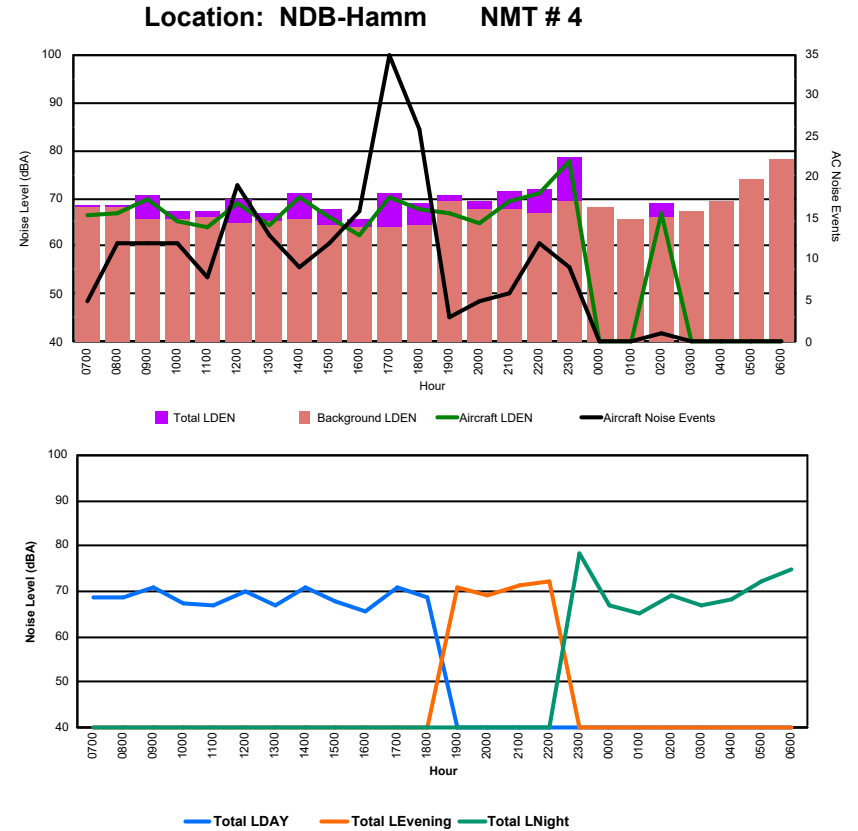

Luxembourg Airport Noise Distribution by Hour

Between 23/10/2024 00:00:00 and 23/10/2024 23:59:59 (Local Time)

Day	Aircraft Events	Total LDEN dB(A)	Aircraft LDEN dB(A)	Background LDEN dB(A)	Total LDay dB(A)	Total LEvening dB(A)	Total LNight dB(A)	
23/10/24	7:00	5	68.5	66.4	68.0	68.5	-	-
23/10/24	8:00	12	68.5	66.7	68.1	68.5	-	-
23/10/24	9:00	12	70.7	69.8	65.7	70.7	-	-
23/10/24	10:00	12	67.2	65.0	65.6	67.2	-	-
23/10/24	11:00	8	67.1	64.0	66.1	67.1	-	-
23/10/24	12:00	19	69.9	68.9	64.9	69.9	-	-
23/10/24	13:00	13	67.0	64.2	65.4	67.0	-	-
23/10/24	14:00	9	71.1	70.3	65.6	71.1	-	-
23/10/24	15:00	12	67.7	66.1	64.2	67.7	-	-
23/10/24	16:00	16	65.5	62.3	63.8	65.5	-	-
23/10/24	17:00	35	71.0	70.4	63.9	71.0	-	-
23/10/24	18:00	26	68.8	67.8	64.4	68.8	-	-
23/10/24	19:00	3	70.8	67.0	69.5	-	70.8	-
23/10/24	20:00	5	69.2	64.9	67.7	-	69.2	-
23/10/24	21:00	6	71.3	69.2	67.6	-	71.3	-
23/10/24	22:00	12	72.0	70.9	66.8	-	72.0	-
23/10/24	23:00	9	78.4	77.8	69.5	-	-	78.4
24/10/24	0:00	-	67.1	-	68.1	-	-	67.1
24/10/24	1:00	-	65.0	-	65.7	-	-	65.0
24/10/24	2:00	1	69.1	66.9	66.1	-	-	69.1
24/10/24	3:00	-	66.7	-	67.3	-	-	66.7
24/10/24	4:00	-	68.4	-	69.4	-	-	68.4
24/10/24	5:00	-	72.3	-	73.8	-	-	72.3
24/10/24	6:00	-	74.8	-	78.0	-	-	74.8
	215	70.8	68.3	69.1	68.9	70.9	72.6