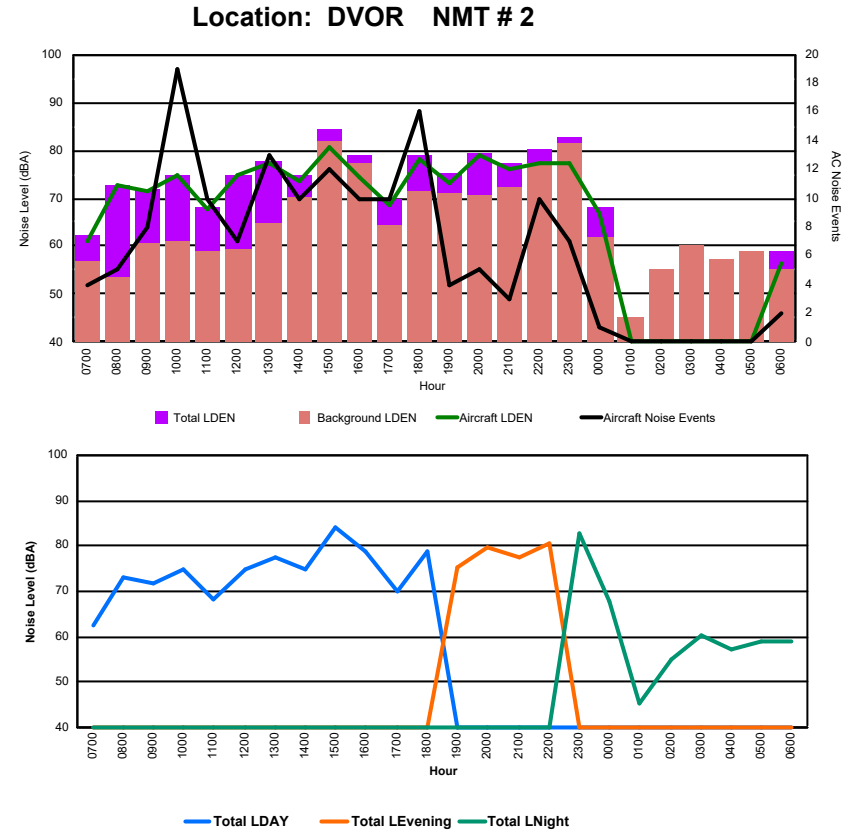

Luxembourg Airport Noise Distribution by Hour

Between 14/10/2024 00:00:00 and 14/10/2024 23:59:59 (Local Time)

Day	Aircraft Events	Total LDEN dB (A)	Aircraft LDEN dB(A)	Background LDEN dB(A)	Total LDay dB(A)	Total LEvening dB(A)	Total LNight dB (A)
14/10/24 7:00	4	62.3	60.9	57.0	62.3	-	-
14/10/24 8:00	5	72.9	72.8	53.7	72.9	-	-
14/10/24 9:00	8	71.9	71.6	60.6	71.9	-	-
14/10/24 10:00	19	74.8	74.7	61.2	74.8	-	-
14/10/24 11:00	10	68.2	67.7	58.9	68.2	-	-
14/10/24 12:00	7	74.9	74.8	59.5	74.9	-	-
14/10/24 13:00	13	77.7	77.5	64.7	77.7	-	-
14/10/24 14:00	10	74.9	73.4	70.1	74.9	-	-
14/10/24 15:00	12	84.2	80.8	81.8	84.2	-	-
14/10/24 16:00	10	79.0	74.4	77.2	79.0	-	-
14/10/24 17:00	10	69.8	68.5	64.4	69.8	-	-
14/10/24 18:00	16	79.0	78.1	71.6	79.0	-	-
14/10/24 19:00	4	75.3	73.2	71.2	-	75.3	-
14/10/24 20:00	5	79.5	78.9	70.7	-	79.5	-
14/10/24 21:00	3	77.5	76.1	72.2	-	77.5	-
14/10/24 22:00	10	80.4	77.5	77.1	-	80.4	-
14/10/24 23:00	7	82.9	77.3	81.6	-	-	82.9
15/10/24 0:00	1	68.0	66.8	61.7	-	-	68.0
15/10/24 1:00	-	45.4	-	45.4	-	-	45.4
15/10/24 2:00	-	55.1	-	55.1	-	-	55.1
15/10/24 3:00	-	60.2	-	60.2	-	-	60.2
15/10/24 4:00	-	57.4	-	57.4	-	-	57.4
15/10/24 5:00	-	58.9	-	58.9	-	-	58.9
15/10/24 6:00	2	58.9	56.6	55.2	-	-	58.9
	156	76.7	74.3	73.0	77.2	78.6	74.1