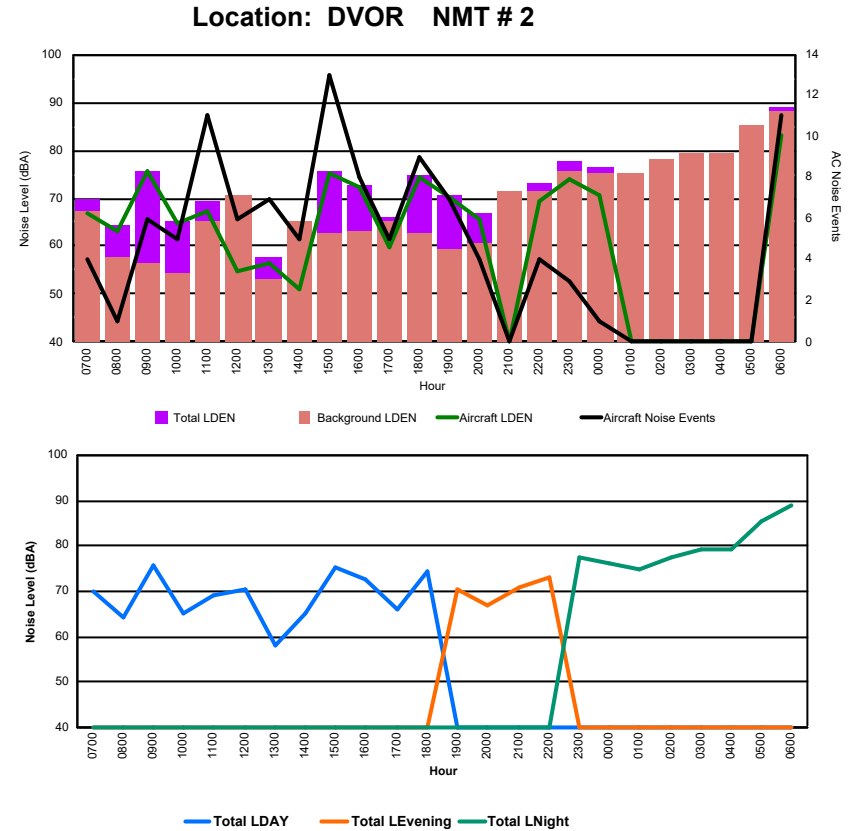

Luxembourg Airport Noise Distribution by Hour

Between 02/10/2024 00:00:00 and 02/10/2024 23:59:59 (Local Time)

Day	Aircraft Events	Total LDEN dB (A)	Aircraft LDEN dB(A)	Background LDEN dB(A)	Total LDay dB(A)	Total LEvening dB(A)	Total LNight dB (A)
02/10/24	7:00	4	69.8	66.7	67.4	69.8	-
02/10/24	8:00	1	64.3	63.2	57.9	64.3	-
02/10/24	9:00	6	75.7	75.7	56.4	75.7	-
02/10/24	10:00	5	65.1	64.8	54.5	65.1	-
02/10/24	11:00	11	69.3	67.4	65.1	69.3	-
02/10/24	12:00	6	70.5	54.9	70.5	-	-
02/10/24	13:00	7	57.9	56.3	53.0	57.9	-
02/10/24	14:00	5	65.2	51.2	65.1	65.2	-
02/10/24	15:00	13	75.5	75.3	62.8	75.5	-
02/10/24	16:00	8	72.8	72.3	63.2	72.8	-
02/10/24	17:00	5	66.2	59.9	65.2	66.2	-
02/10/24	18:00	9	74.6	74.4	62.6	74.6	-
02/10/24	19:00	7	70.5	70.2	59.2	-	70.5
02/10/24	20:00	4	66.8	65.6	60.7	-	66.8
02/10/24	21:00	-	71.1	-	71.3	-	71.1
02/10/24	22:00	4	73.3	69.3	71.3	-	73.3
02/10/24	23:00	3	77.7	73.8	75.6	-	77.7
03/10/24	0:00	1	76.3	70.6	75.1	-	76.3
03/10/24	1:00	-	75.0	-	75.2	-	75.0
03/10/24	2:00	-	77.7	-	78.1	-	77.7
03/10/24	3:00	-	79.2	-	79.5	-	79.2
03/10/24	4:00	-	79.1	-	79.5	-	79.1
03/10/24	5:00	-	85.3	-	85.4	-	85.3
03/10/24	6:00	11	89.1	83.0	88.2	-	89.1
	110	78.6	72.1	77.7	71.4	71.0	82.8