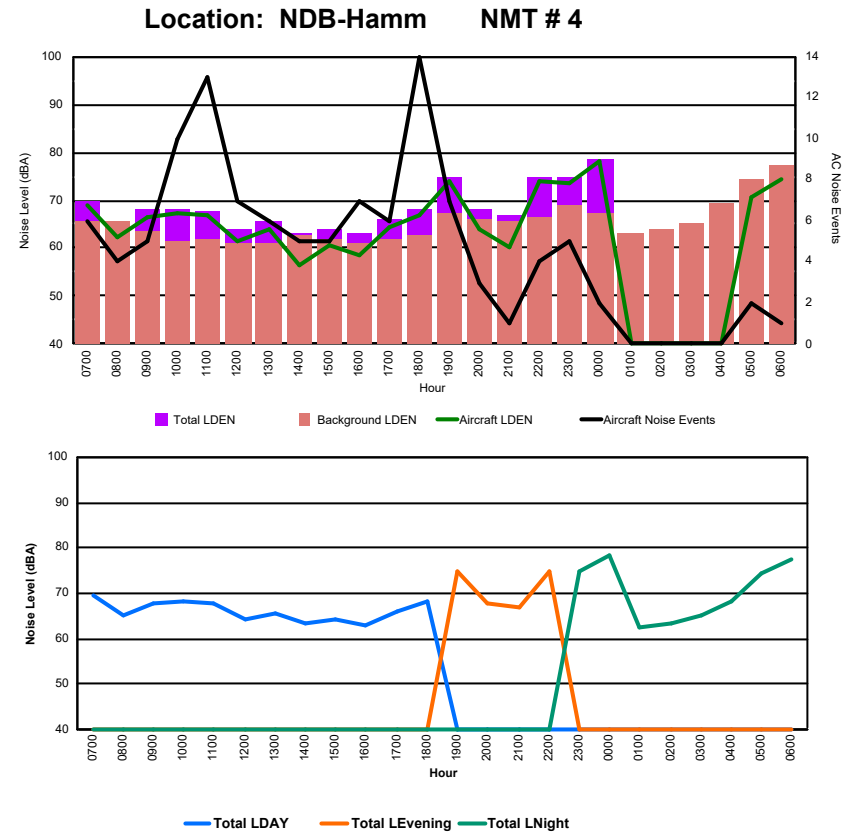

Luxembourg Airport Noise Distribution by Hour

Between 22/10/2024 00:00:00 and 22/10/2024 23:59:59 (Local Time)

Day	Aircraft Events	Total LDEN dB (A)	Aircraft LDEN dB(A)	Background LDEN dB(A)	Total LDay dB(A)	Total LEvening dB(A)	Total LNight dB (A)	
22/10/24	7:00	6	69.6	68.9	65.5	69.6	-	-
22/10/24	8:00	4	65.3	62.3	65.6	65.3	-	-
22/10/24	9:00	5	68.0	66.5	63.5	68.0	-	-
22/10/24	10:00	10	68.2	67.3	61.4	68.2	-	-
22/10/24	11:00	13	67.8	66.8	61.9	67.8	-	-
22/10/24	12:00	7	64.1	61.3	61.2	64.1	-	-
22/10/24	13:00	6	65.7	63.9	61.1	65.7	-	-
22/10/24	14:00	5	63.2	56.5	62.6	63.2	-	-
22/10/24	15:00	5	64.1	60.5	61.9	64.1	-	-
22/10/24	16:00	7	63.0	58.7	61.2	63.0	-	-
22/10/24	17:00	6	66.1	64.2	61.8	66.1	-	-
22/10/24	18:00	14	68.2	67.0	62.7	68.2	-	-
22/10/24	19:00	7	74.8	74.0	67.3	-	74.8	-
22/10/24	20:00	3	68.0	64.0	65.9	-	68.0	-
22/10/24	21:00	1	66.7	60.4	65.7	-	66.7	-
22/10/24	22:00	4	74.7	74.1	66.4	-	74.7	-
22/10/24	23:00	5	74.7	73.5	68.8	-	-	74.7
23/10/24	0:00	2	78.6	78.3	67.3	-	-	78.6
23/10/24	1:00	-	62.7	-	63.2	-	-	62.7
23/10/24	2:00	-	63.4	-	64.0	-	-	63.4
23/10/24	3:00	-	65.1	-	65.3	-	-	65.1
23/10/24	4:00	-	68.4	-	69.5	-	-	68.4
23/10/24	5:00	2	74.4	70.7	74.5	-	-	74.4
23/10/24	6:00	1	77.3	74.2	77.5	-	-	77.3
	113	71.3	69.6	68.1	66.6	72.5	73.9