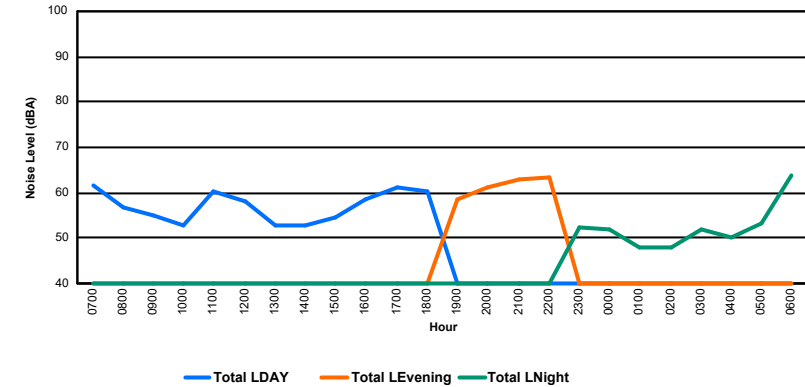

Luxembourg Airport Noise Distribution by Hour

Between 13/11/2024 00:00:00 and 13/11/2024 23:59:59 (Local Time)

Day	Aircraft Events	Total LDEN dB(A)	Aircraft LDEN dB(A)	Background LDEN dB(A)	Total LDay dB(A)	Total LEvening dB(A)	Total LNight dB(A)
13/11/24 7:00	7	61.5	61.3	48.8	61.5	-	-
13/11/24 8:00	1	56.8	54.5	52.8	56.8	-	-
13/11/24 9:00	-	54.9	-	54.9	54.9	-	-
13/11/24 10:00	-	52.8	-	52.8	52.8	-	-
13/11/24 11:00	6	60.4	58.6	55.9	60.4	-	-
13/11/24 12:00	2	58.1	56.1	53.9	58.1	-	-
13/11/24 13:00	-	52.9	-	52.9	52.9	-	-
13/11/24 14:00	1	52.8	44.0	52.2	52.8	-	-
13/11/24 15:00	2	54.5	48.2	53.4	54.5	-	-
13/11/24 16:00	4	58.7	57.8	51.8	58.7	-	-
13/11/24 17:00	3	61.4	60.8	51.9	61.4	-	-
13/11/24 18:00	4	60.1	59.5	51.3	60.1	-	-
13/11/24 19:00	2	58.4	55.4	55.5	-	58.4	-
13/11/24 20:00	2	61.2	60.4	53.8	-	61.2	-
13/11/24 21:00	5	63.1	61.9	54.2	-	63.1	-
13/11/24 22:00	12	63.2	63.2	55.0	-	63.2	-
13/11/24 23:00	-	52.5	-	52.5	-	-	52.5
14/11/24 0:00	-	52.0	-	52.1	-	-	52.0
14/11/24 1:00	-	48.0	-	48.0	-	-	48.0
14/11/24 2:00	-	47.9	-	47.9	-	-	47.9
14/11/24 3:00	-	51.9	-	52.0	-	-	51.9
14/11/24 4:00	-	50.2	-	50.2	-	-	50.2
14/11/24 5:00	-	53.4	-	53.4	-	-	53.4
14/11/24 6:00	1	63.9	62.6	57.8	-	-	63.9
	52	58.6	57.1	53.3	58.2	61.9	56.3

Location: Roodt/Syr NMT # 1