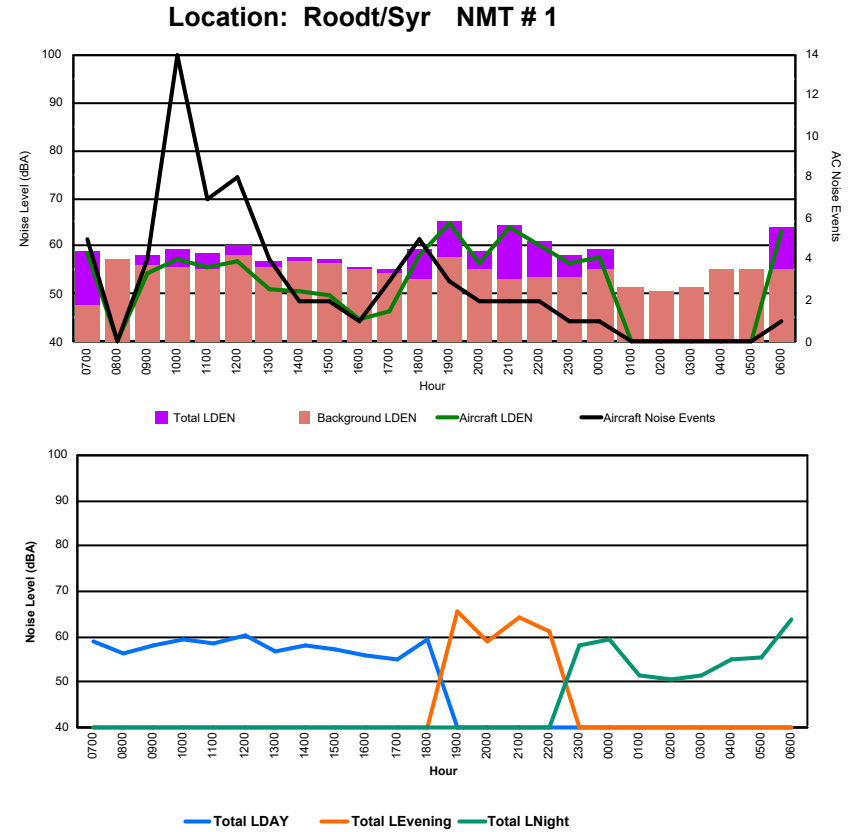

Luxembourg Airport Noise Distribution by Hour

Between 04/11/2024 00:00:00 and 04/11/2024 23:59:59 (Local Time)

Day	Aircraft Events	Total LDEN dB(A)	Aircraft LDEN dB(A)	Background LDEN dB(A)	Total LDay dB(A)	Total LEvening dB(A)	Total LNight dB(A)
04/11/24 7:00	5	59.1	58.7	47.8	59.1	-	-
04/11/24 8:00	-	56.5	-	57.2	56.5	-	-
04/11/24 9:00	4	58.3	54.5	56.1	58.3	-	-
04/11/24 10:00	14	59.4	57.3	55.5	59.4	-	-
04/11/24 11:00	7	58.5	55.7	55.4	58.5	-	-
04/11/24 12:00	8	60.4	56.7	58.2	60.4	-	-
04/11/24 13:00	4	56.9	50.9	55.7	56.9	-	-
04/11/24 14:00	2	57.9	50.8	57.0	57.9	-	-
04/11/24 15:00	2	57.3	49.8	56.4	57.3	-	-
04/11/24 16:00	1	55.7	44.8	55.3	55.7	-	-
04/11/24 17:00	3	55.0	46.6	54.4	55.0	-	-
04/11/24 18:00	5	59.4	58.2	53.2	59.4	-	-
04/11/24 19:00	3	65.4	64.6	57.9	-	65.4	-
04/11/24 20:00	2	58.8	56.4	55.1	-	58.8	-
04/11/24 21:00	2	64.3	64.0	53.0	-	64.3	-
04/11/24 22:00	2	61.0	60.2	53.5	-	61.0	-
04/11/24 23:00	1	58.1	56.3	53.5	-	-	58.1
05/11/24 0:00	1	59.5	57.6	55.1	-	-	59.5
05/11/24 1:00	-	51.3	-	51.3	-	-	51.3
05/11/24 2:00	-	50.8	-	50.8	-	-	50.8
05/11/24 3:00	-	51.5	-	51.5	-	-	51.5
05/11/24 4:00	-	55.2	-	55.3	-	-	55.2
05/11/24 5:00	-	55.3	-	55.3	-	-	55.3
05/11/24 6:00	1	63.9	63.2	55.3	-	-	63.9
	67	59.4	57.5	55.1	58.1	63.1	58.0