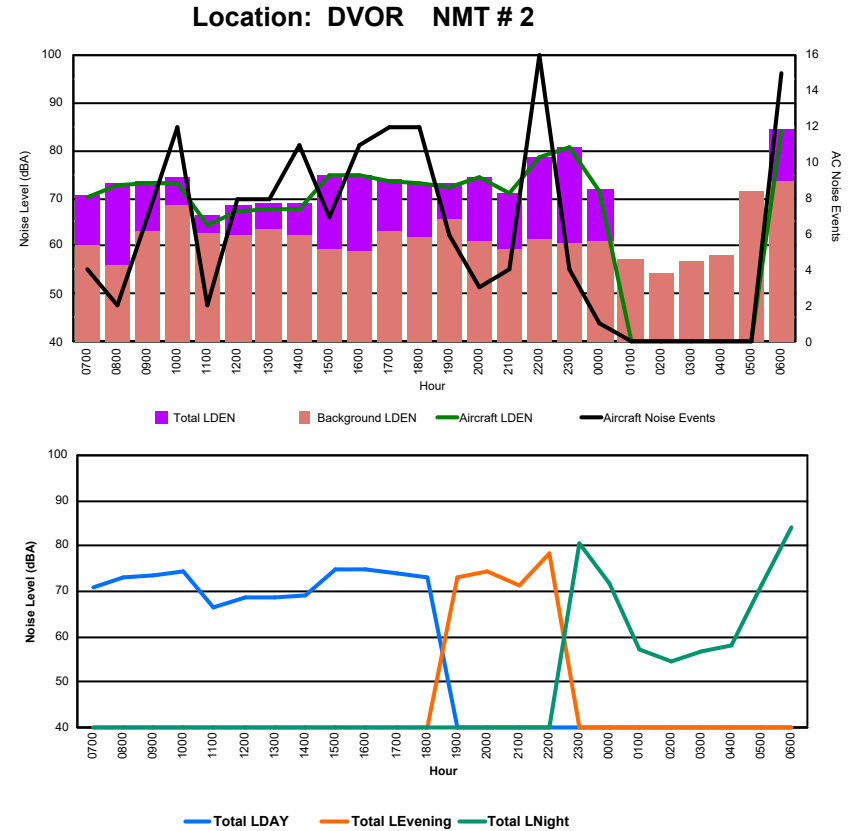

Location: Roodt/Syr NMT # 1

Luxembourg Airport Noise Distribution by Hour

Between 01/11/2024 00:00:00 and 01/11/2024 23:59:59 (Local Time)

Day	Aircraft Events	Total LDEN dB(A)	Aircraft LDEN dB(A)	Background LDEN dB(A)	Total LDay dB(A)	Total LEvening dB(A)	Total LNight dB(A)
01/11/24 7:00	4	70.7	70.3	60.1	70.7	-	-
01/11/24 8:00	2	73.0	72.9	56.2	73.0	-	-
01/11/24 9:00	7	73.7	73.3	63.2	73.7	-	-
01/11/24 10:00	12	74.5	73.3	68.6	74.5	-	-
01/11/24 11:00	2	66.4	64.3	62.6	66.4	-	-
01/11/24 12:00	8	68.5	67.4	62.2	68.5	-	-
01/11/24 13:00	8	68.9	67.6	63.5	68.9	-	-
01/11/24 14:00	11	69.0	67.9	62.5	69.0	-	-
01/11/24 15:00	7	74.8	74.7	59.2	74.8	-	-
01/11/24 16:00	11	75.0	74.9	59.0	75.0	-	-
01/11/24 17:00	12	73.9	73.5	63.2	73.9	-	-
01/11/24 18:00	12	73.3	73.1	61.8	73.3	-	-
01/11/24 19:00	6	73.2	72.4	65.7	-	73.2	-
01/11/24 20:00	3	74.5	74.4	60.9	-	74.5	-
01/11/24 21:00	4	71.2	70.9	59.5	-	71.2	-
01/11/24 22:00	16	78.4	78.4	61.4	-	78.4	-
01/11/24 23:00	4	80.7	80.7	60.6	-	-	80.7
02/11/24 0:00	1	71.8	71.5	60.9	-	-	71.8
02/11/24 1:00	-	57.4	-	57.4	-	-	57.4
02/11/24 2:00	-	54.5	-	54.5	-	-	54.5
02/11/24 3:00	-	56.8	-	56.8	-	-	56.8
02/11/24 4:00	-	58.2	-	58.2	-	-	58.2
02/11/24 5:00	-	71.3	-	71.5	-	-	71.3
02/11/24 6:00	15	84.3	84.0	73.6	-	-	84.3
	145	75.0	74.7	64.8	72.6	75.2	77.2