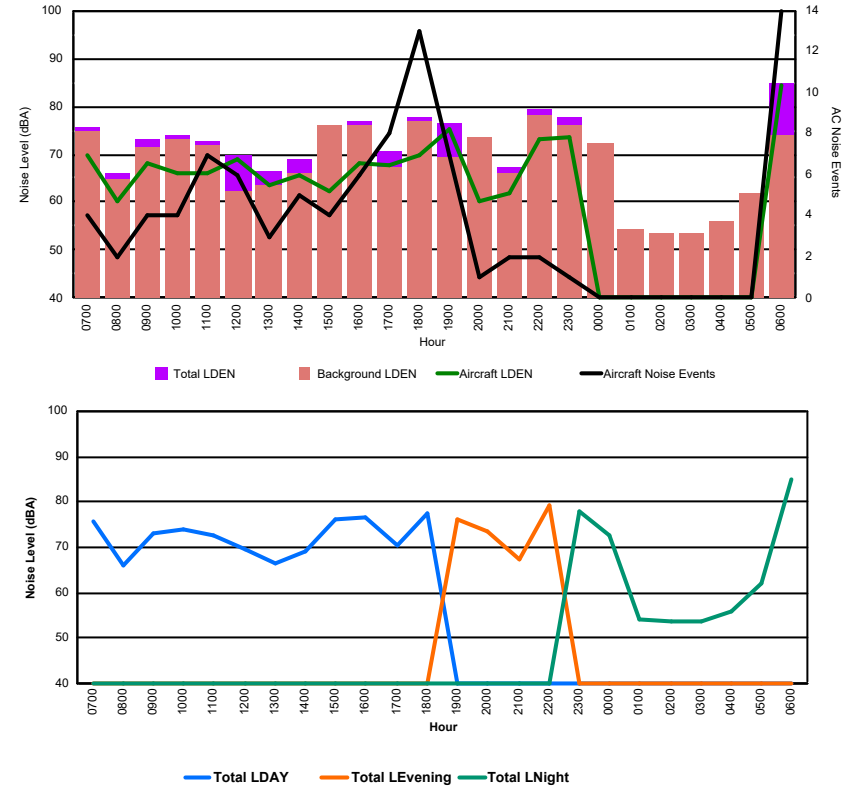

Luxembourg Airport Noise Distribution by Hour

Between 01/11/2024 00:00:00 and 01/11/2024 23:59:59 (Local Time)

Day	Aircraft Events	Total LDEN dB (A)	Aircraft LDEN dB(A)	Background LDEN dB(A)	Total LDay dB(A)	Total LEvening dB(A)	Total LNight dB (A)
01/11/24 7:00	4	75.8	69.9	74.6	75.8	-	-
01/11/24 8:00	2	66.0	60.2	64.6	66.0	-	-
01/11/24 9:00	4	73.1	68.2	71.4	73.1	-	-
01/11/24 10:00	4	73.8	65.9	73.0	73.8	-	-
01/11/24 11:00	7	72.8	66.2	71.7	72.8	-	-
01/11/24 12:00	6	69.7	68.9	62.2	69.7	-	-
01/11/24 13:00	3	66.5	63.4	63.5	66.5	-	-
01/11/24 14:00	5	69.0	65.8	66.2	69.0	-	-
01/11/24 15:00	4	76.2	62.3	76.0	76.2	-	-
01/11/24 16:00	6	76.8	68.0	76.2	76.8	-	-
01/11/24 17:00	8	70.6	67.9	67.3	70.6	-	-
01/11/24 18:00	13	77.7	69.9	76.9	77.7	-	-
01/11/24 19:00	7	76.3	75.3	69.4	-	76.3	-
01/11/24 20:00	1	73.7	60.1	73.5	-	73.7	-
01/11/24 21:00	2	67.5	62.0	66.1	-	67.5	-
01/11/24 22:00	2	79.3	73.2	78.1	-	79.3	-
01/11/24 23:00	1	77.9	73.7	75.9	-	-	77.9
02/11/24 0:00	-	72.5	-	72.5	-	-	72.5
02/11/24 1:00	-	54.2	-	54.2	-	-	54.2
02/11/24 2:00	-	53.6	-	53.7	-	-	53.6
02/11/24 3:00	-	53.6	-	53.6	-	-	53.6
02/11/24 4:00	-	56.1	-	56.1	-	-	56.1
02/11/24 5:00	-	61.9	-	61.9	-	-	61.9
02/11/24 6:00	14	84.8	84.5	73.8	-	-	84.8
	93	75.4	72.5	72.3	73.8	75.9	76.8

Location: Mid Runway NMT # 3