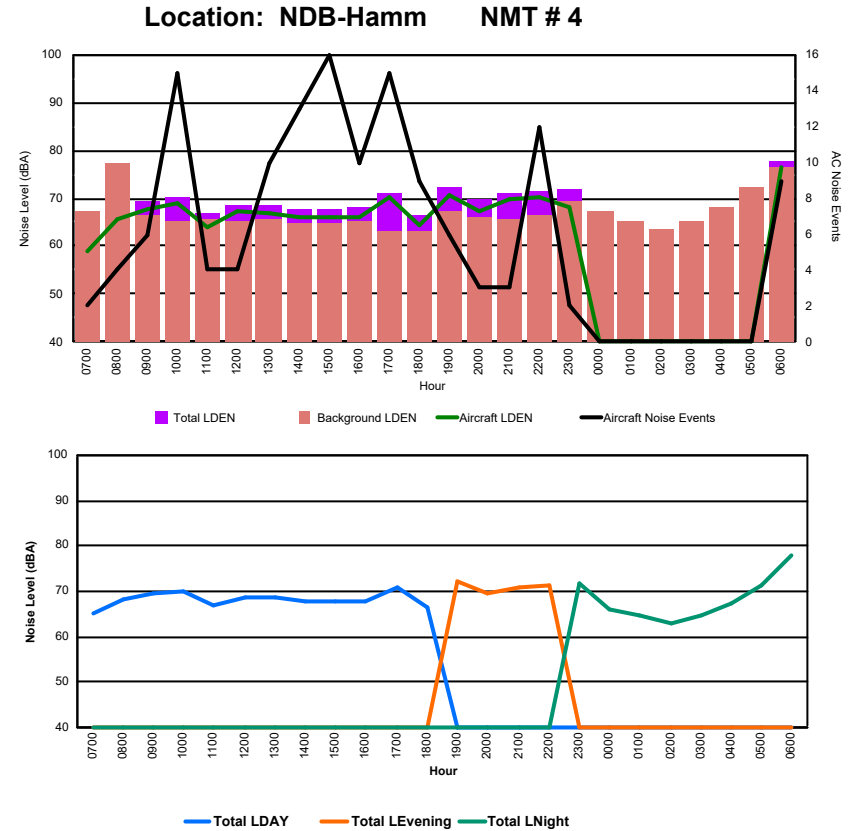

Luxembourg Airport Noise Distribution by Hour

Between 07/11/2024 00:00:00 and 07/11/2024 23:59:59 (Local Time)

Day	Aircraft Events	Total LDEN dB (A)	Aircraft LDEN dB(A)	Background LDEN dB(A)	Total LDay dB(A)	Total LEvening dB(A)	Total LNight dB (A)
07/11/24 7:00	2	65.3	58.9	67.3	65.3	-	-
07/11/24 8:00	4	68.3	65.7	77.4	68.3	-	-
07/11/24 9:00	6	69.4	67.6	66.5	69.4	-	-
07/11/24 10:00	15	70.1	69.1	65.1	70.1	-	-
07/11/24 11:00	4	66.8	63.8	65.6	66.8	-	-
07/11/24 12:00	4	68.7	67.1	65.0	68.7	-	-
07/11/24 13:00	10	68.5	67.0	65.5	68.5	-	-
07/11/24 14:00	13	67.8	65.9	64.6	67.8	-	-
07/11/24 15:00	16	67.8	66.0	64.9	67.8	-	-
07/11/24 16:00	10	68.0	66.1	65.1	68.0	-	-
07/11/24 17:00	15	71.0	70.4	63.0	71.0	-	-
07/11/24 18:00	9	66.5	64.2	63.1	66.5	-	-
07/11/24 19:00	6	72.2	70.7	67.4	-	72.2	-
07/11/24 20:00	3	69.6	67.1	65.9	-	69.6	-
07/11/24 21:00	3	71.1	69.6	65.8	-	71.1	-
07/11/24 22:00	12	71.5	70.3	66.5	-	71.5	-
07/11/24 23:00	2	71.7	68.3	69.2	-	-	71.7
08/11/24 0:00	-	66.2	-	67.1	-	-	66.2
08/11/24 1:00	-	64.6	-	65.4	-	-	64.6
08/11/24 2:00	-	63.1	-	63.6	-	-	63.1
08/11/24 3:00	-	64.8	-	65.0	-	-	64.8
08/11/24 4:00	-	67.4	-	68.2	-	-	67.4
08/11/24 5:00	-	71.2	-	72.5	-	-	71.2
08/11/24 6:00	9	77.9	76.4	76.5	-	-	77.9
	143	70.1	67.8	69.2	68.4	71.2	71.3