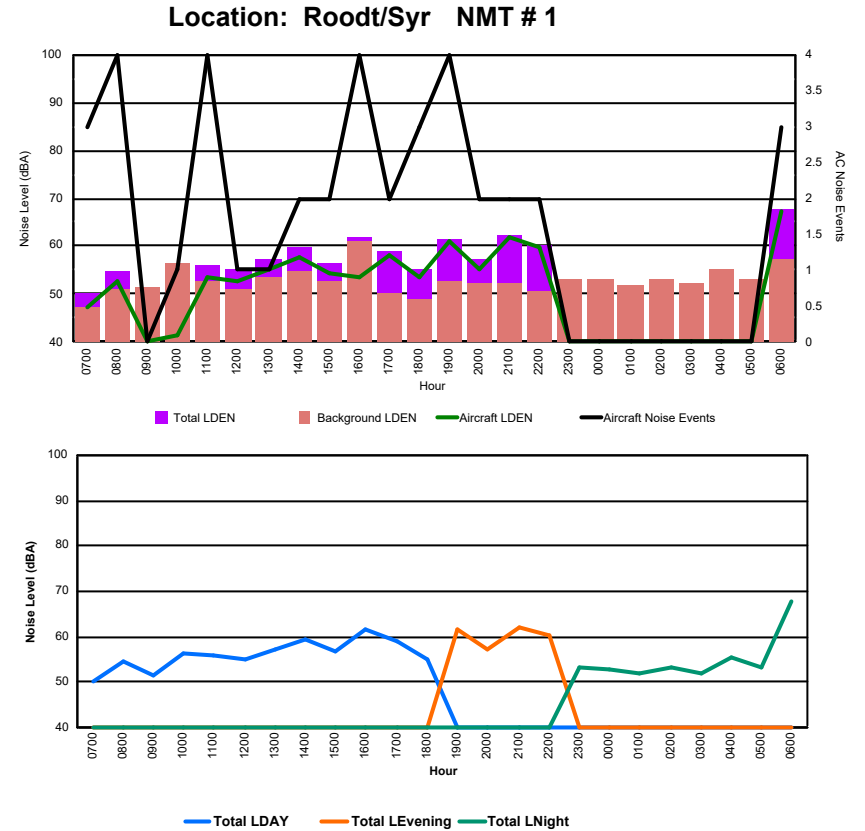

Luxembourg Airport Noise Distribution by Hour

Between 07/11/2024 00:00:00 and 07/11/2024 23:59:59 (Local Time)

Day	Aircraft Events	Total LDEN dB (A)	Aircraft LDEN dB(A)	Background LDEN dB(A)	Total LDay dB(A)	Total LEvening dB(A)	Total LNight dB (A)
07/11/24 7:00	3	50.2	47.2	47.3	50.2	-	-
07/11/24 8:00	4	54.7	52.5	50.9	54.7	-	-
07/11/24 9:00	-	51.5	-	51.5	51.5	-	-
07/11/24 10:00	1	56.5	41.6	56.3	56.5	-	-
07/11/24 11:00	4	56.1	53.7	52.6	56.1	-	-
07/11/24 12:00	1	55.0	52.6	51.2	55.0	-	-
07/11/24 13:00	1	57.3	55.1	53.4	57.3	-	-
07/11/24 14:00	2	59.6	57.9	54.7	59.6	-	-
07/11/24 15:00	2	56.6	54.4	52.5	56.6	-	-
07/11/24 16:00	4	61.7	53.6	61.0	61.7	-	-
07/11/24 17:00	2	58.8	58.2	50.4	58.8	-	-
07/11/24 18:00	3	55.0	53.7	49.1	55.0	-	-
07/11/24 19:00	4	61.6	61.0	52.9	-	61.6	-
07/11/24 20:00	2	57.1	55.3	52.4	-	57.1	-
07/11/24 21:00	2	62.2	61.8	52.3	-	62.2	-
07/11/24 22:00	2	60.2	59.8	50.5	-	60.2	-
07/11/24 23:00	-	53.3	-	53.3	-	-	53.3
08/11/24 0:00	-	53.0	-	53.0	-	-	53.0
08/11/24 1:00	-	51.9	-	52.0	-	-	51.9
08/11/24 2:00	-	53.3	-	53.3	-	-	53.3
08/11/24 3:00	-	52.1	-	52.1	-	-	52.1
08/11/24 4:00	-	55.4	-	55.4	-	-	55.4
08/11/24 5:00	-	53.2	-	53.2	-	-	53.2
08/11/24 6:00	3	67.8	67.5	57.1	-	-	67.8
	40	58.8	57.2	53.9	57.1	60.7	59.7