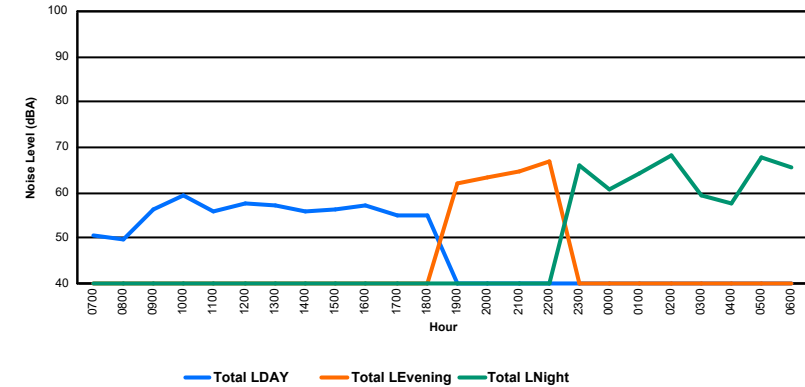

Luxembourg Airport Noise Distribution by Hour

Between 17/11/2024 00:00:00 and 17/11/2024 23:59:59 (Local Time)

Day	Aircraft Events	Total LDEN dB(A)	Aircraft LDEN dB(A)	Background LDEN dB(A)	Total LDay dB(A)	Total LEvening dB(A)	Total LNight dB(A)	
17/11/24	7:00	1	50.6	46.0	48.8	50.6	-	-
17/11/24	8:00	1	49.5	42.7	48.5	49.5	-	-
17/11/24	9:00	5	56.2	53.8	52.6	-	-	
17/11/24	10:00	6	59.4	58.3	53.2	59.4	-	
17/11/24	11:00	2	55.7	51.6	53.5	55.7	-	
17/11/24	12:00	2	57.8	54.8	54.9	57.8	-	
17/11/24	13:00	4	57.0	54.2	53.9	57.0	-	
17/11/24	14:00	4	55.7	50.4	54.2	55.7	-	
17/11/24	15:00	5	56.2	53.2	53.4	56.2	-	
17/11/24	16:00	7	57.2	56.2	50.5	57.2	-	
17/11/24	17:00	6	54.9	53.8	48.9	54.9	-	
17/11/24	18:00	8	54.8	52.6	51.1	54.8	-	
17/11/24	19:00	4	62.0	61.3	54.2	-	62.0	
17/11/24	20:00	6	63.6	63.1	53.3	-	63.6	
17/11/24	21:00	6	64.9	64.6	54.5	-	64.9	
17/11/24	22:00	13	66.9	66.6	55.4	-	66.9	
17/11/24	23:00	4	66.2	65.1	60.1	-	66.2	
18/11/24	0:00	-	60.8	-	61.0	-	60.8	
18/11/24	1:00	-	64.3	-	64.8	-	64.3	
18/11/24	2:00	1	68.4	66.8	63.7	-	68.4	
18/11/24	3:00	-	59.5	-	59.5	-	59.5	
18/11/24	4:00	-	57.5	-	57.5	-	57.5	
18/11/24	5:00	1	67.9	67.2	59.5	-	67.9	
18/11/24	6:00	1	65.5	64.4	58.8	-	65.5	
	87	62.5	60.9	57.7	56.1	64.7	65.1	

Location: Roodt/Syr NMT # 1