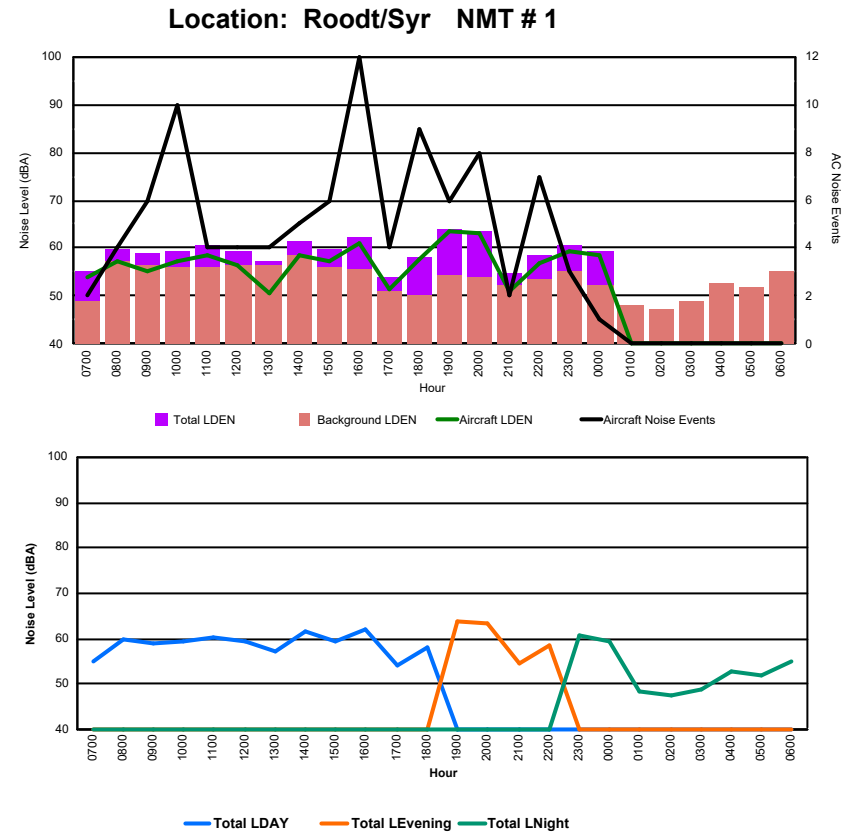

Luxembourg Airport Noise Distribution by Hour

Between 14/11/2024 00:00:00 and 14/11/2024 23:59:59 (Local Time)

Day	Aircraft Events	Total LDEN dB(A)	Aircraft LDEN dB(A)	Background LDEN dB(A)	Total LDay dB(A)	Total LEvening dB(A)	Total LNight dB(A)
14/11/24 7:00	2	55.0	53.8	48.8	55.0	-	-
14/11/24 8:00	4	59.7	57.2	57.3	59.7	-	-
14/11/24 9:00	6	58.9	55.3	56.4	58.9	-	-
14/11/24 10:00	10	59.5	57.2	56.0	59.5	-	-
14/11/24 11:00	4	60.5	58.7	56.1	60.5	-	-
14/11/24 12:00	4	59.3	56.3	56.5	59.3	-	-
14/11/24 13:00	4	57.4	50.8	56.4	57.4	-	-
14/11/24 14:00	5	61.5	58.4	58.7	61.5	-	-
14/11/24 15:00	6	59.6	57.3	56.0	59.6	-	-
14/11/24 16:00	12	62.1	61.1	55.6	62.1	-	-
14/11/24 17:00	4	54.0	51.3	50.9	54.0	-	-
14/11/24 18:00	9	58.3	57.6	50.4	58.3	-	-
14/11/24 19:00	6	63.8	63.4	54.2	-	63.8	-
14/11/24 20:00	8	63.5	63.0	54.1	-	63.5	-
14/11/24 21:00	2	54.7	51.2	52.3	-	54.7	-
14/11/24 22:00	7	58.4	56.8	53.5	-	58.4	-
14/11/24 23:00	3	60.8	59.4	55.3	-	-	60.8
15/11/24 0:00	1	59.5	58.6	52.2	-	-	59.5
15/11/24 1:00	-	48.2	-	48.2	-	-	48.2
15/11/24 2:00	-	47.3	-	47.3	-	-	47.3
15/11/24 3:00	-	48.8	-	48.8	-	-	48.8
15/11/24 4:00	-	52.9	-	52.9	-	-	52.9
15/11/24 5:00	-	51.8	-	51.9	-	-	51.8
15/11/24 6:00	-	55.1	-	55.2	-	-	55.1
	97	59.0	57.2	54.5	59.3	61.5	55.7