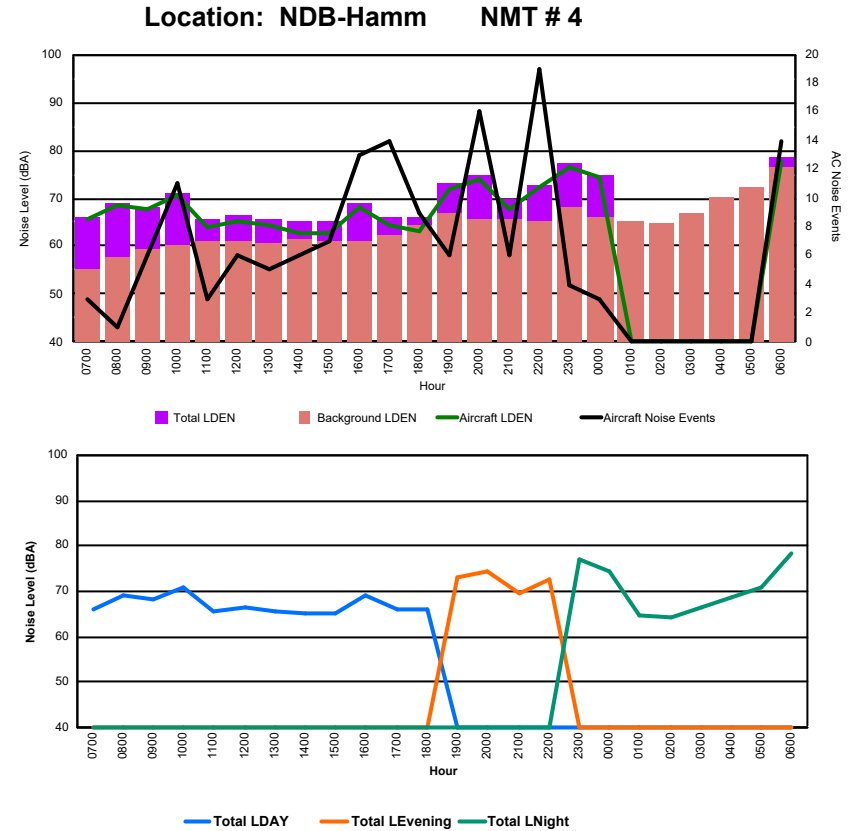

Luxembourg Airport Noise Distribution by Hour

Between 03/11/2024 00:00:00 and 03/11/2024 23:59:59 (Local Time)

Day	Aircraft Events	Total LDEN dB(A)	Aircraft LDEN dB(A)	Background LDEN dB(A)	Total LDay dB(A)	Total LEvening dB(A)	Total LNight dB(A)
03/11/24 7:00	3	65.9	65.6	55.3	65.9	-	-
03/11/24 8:00	1	69.0	68.7	57.6	69.0	-	-
03/11/24 9:00	6	68.2	67.6	59.4	68.2	-	-
03/11/24 10:00	11	71.1	70.7	60.4	71.1	-	-
03/11/24 11:00	3	65.7	63.9	60.9	65.7	-	-
03/11/24 12:00	6	66.6	65.3	60.9	66.6	-	-
03/11/24 13:00	5	65.8	64.3	60.7	65.8	-	-
03/11/24 14:00	6	65.0	62.6	61.4	65.0	-	-
03/11/24 15:00	7	65.0	62.9	61.1	65.0	-	-
03/11/24 16:00	13	69.0	68.3	61.1	69.0	-	-
03/11/24 17:00	14	66.2	64.2	62.3	66.2	-	-
03/11/24 18:00	9	66.1	63.1	64.2	66.1	-	-
03/11/24 19:00	6	73.0	72.0	66.7	-	73.0	-
03/11/24 20:00	16	74.6	74.0	65.7	-	74.6	-
03/11/24 21:00	6	69.7	67.6	65.7	-	69.7	-
03/11/24 22:00	19	72.8	72.1	65.2	-	72.8	-
03/11/24 23:00	4	77.1	76.5	68.3	-	-	77.1
04/11/24 0:00	3	74.6	74.2	66.1	-	-	74.6
04/11/24 1:00	-	64.7	-	65.4	-	-	64.7
04/11/24 2:00	-	64.2	-	64.9	-	-	64.2
04/11/24 3:00	-	66.4	-	67.0	-	-	66.4
04/11/24 4:00	-	68.9	-	70.1	-	-	68.9
04/11/24 5:00	-	70.8	-	72.4	-	-	70.8
04/11/24 6:00	14	78.6	77.9	76.5	-	-	78.6
	152	71.3	70.1	67.2	67.4	72.9	73.6