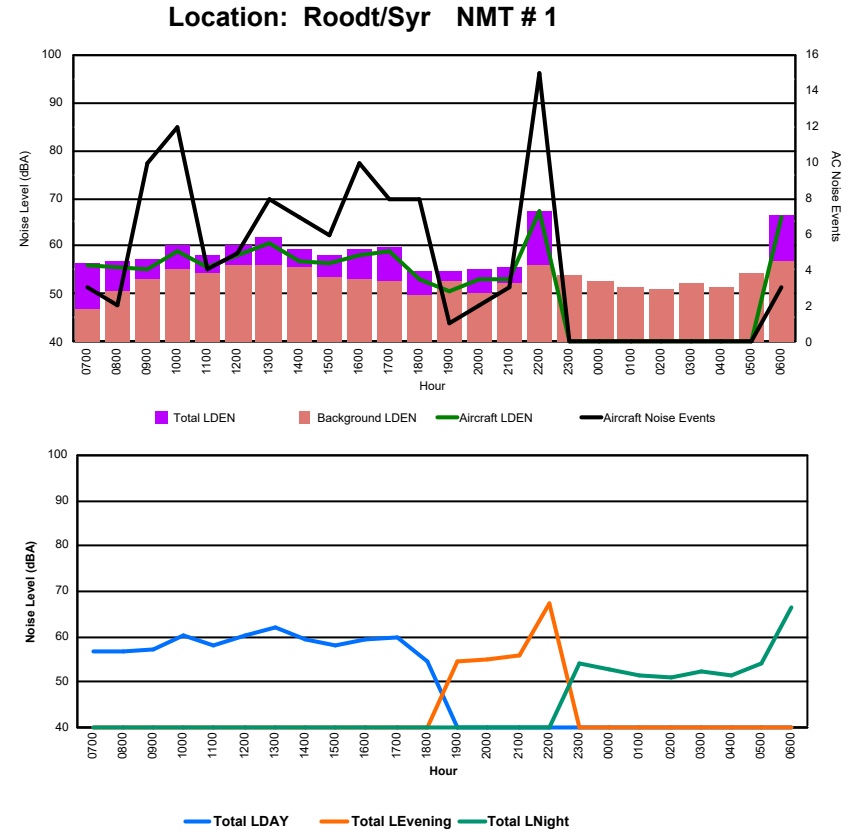

Luxembourg Airport Noise Distribution by Hour

Between 11/11/2024 00:00:00 and 11/11/2024 23:59:59 (Local Time)

Day	Aircraft Events	Total LDEN dB(A)	Aircraft LDEN dB(A)	Background LDEN dB(A)	Total LDay dB(A)	Total LEvening dB(A)	Total LNight dB(A)
11/11/24 7:00	3	56.6	56.2	47.0	56.6	-	-
11/11/24 8:00	2	56.9	55.7	50.6	56.9	-	-
11/11/24 9:00	10	57.1	55.2	53.0	57.1	-	-
11/11/24 10:00	12	60.3	58.9	55.1	60.3	-	-
11/11/24 11:00	4	58.1	55.7	54.5	58.1	-	-
11/11/24 12:00	5	60.1	58.1	55.9	60.1	-	-
11/11/24 13:00	8	62.0	60.8	56.1	62.0	-	-
11/11/24 14:00	7	59.2	57.0	55.5	59.2	-	-
11/11/24 15:00	6	58.2	56.5	53.5	58.2	-	-
11/11/24 16:00	10	59.2	58.0	53.1	59.2	-	-
11/11/24 17:00	8	59.8	58.9	52.9	59.8	-	-
11/11/24 18:00	8	54.7	53.2	49.6	54.7	-	-
11/11/24 19:00	1	54.7	50.7	52.6	-	54.7	-
11/11/24 20:00	2	55.0	53.3	50.2	-	55.0	-
11/11/24 21:00	3	55.7	53.1	52.4	-	55.7	-
11/11/24 22:00	15	67.5	67.2	56.2	-	67.5	-
11/11/24 23:00	-	54.1	-	54.1	-	-	54.1
12/11/24 0:00	-	52.6	-	52.7	-	-	52.6
12/11/24 1:00	-	51.5	-	51.6	-	-	51.5
12/11/24 2:00	-	51.1	-	51.1	-	-	51.1
12/11/24 3:00	-	52.2	-	52.2	-	-	52.2
12/11/24 4:00	-	51.4	-	51.4	-	-	51.4
12/11/24 5:00	-	54.2	-	54.3	-	-	54.2
12/11/24 6:00	3	66.4	65.9	56.8	-	-	66.4
	107	59.5	58.3	53.6	58.9	62.2	58.5