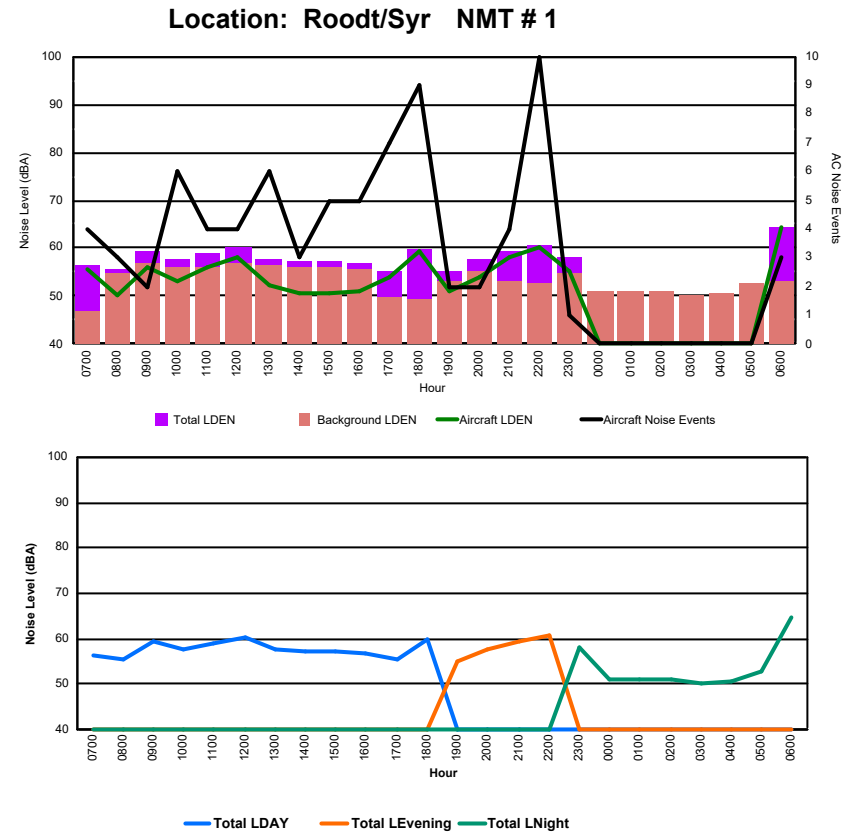

Luxembourg Airport Noise Distribution by Hour

Between 06/11/2024 00:00:00 and 06/11/2024 23:59:59 (Local Time)

Day	Aircraft Events	Total LDEN dB (A)	Aircraft LDEN dB(A)	Background LDEN dB(A)	Total LDay dB(A)	Total LEvening dB(A)	Total LNight dB (A)
06/11/24 7:00	4	56.3	55.7	46.9	56.3	-	-
06/11/24 8:00	3	55.6	50.0	54.7	55.6	-	-
06/11/24 9:00	2	59.2	55.9	56.7	59.2	-	-
06/11/24 10:00	6	57.8	53.1	56.1	57.8	-	-
06/11/24 11:00	4	58.9	56.1	55.9	58.9	-	-
06/11/24 12:00	4	60.4	58.1	56.7	60.4	-	-
06/11/24 13:00	6	57.8	52.3	56.4	57.8	-	-
06/11/24 14:00	3	57.2	50.6	56.2	57.2	-	-
06/11/24 15:00	5	57.2	50.5	56.2	57.2	-	-
06/11/24 16:00	5	56.9	51.1	55.6	56.9	-	-
06/11/24 17:00	7	55.3	53.9	49.9	55.3	-	-
06/11/24 18:00	9	59.9	59.5	49.3	59.9	-	-
06/11/24 19:00	2	55.1	51.1	53.0	-	55.1	-
06/11/24 20:00	2	57.6	54.1	55.1	-	57.6	-
06/11/24 21:00	4	59.2	58.0	53.1	-	59.2	-
06/11/24 22:00	10	60.7	60.1	52.6	-	60.7	-
06/11/24 23:00	1	58.0	55.1	54.8	-	-	58.0
07/11/24 0:00	-	51.2	-	51.2	-	-	51.2
07/11/24 1:00	-	51.2	-	51.2	-	-	51.2
07/11/24 2:00	-	50.9	-	50.9	-	-	50.9
07/11/24 3:00	-	50.1	-	50.1	-	-	50.1
07/11/24 4:00	-	50.7	-	50.7	-	-	50.7
07/11/24 5:00	-	52.8	-	52.9	-	-	52.8
07/11/24 6:00	3	64.5	64.2	53.2	-	-	64.5
	80	57.9	55.6	54.1	58.0	58.6	57.2