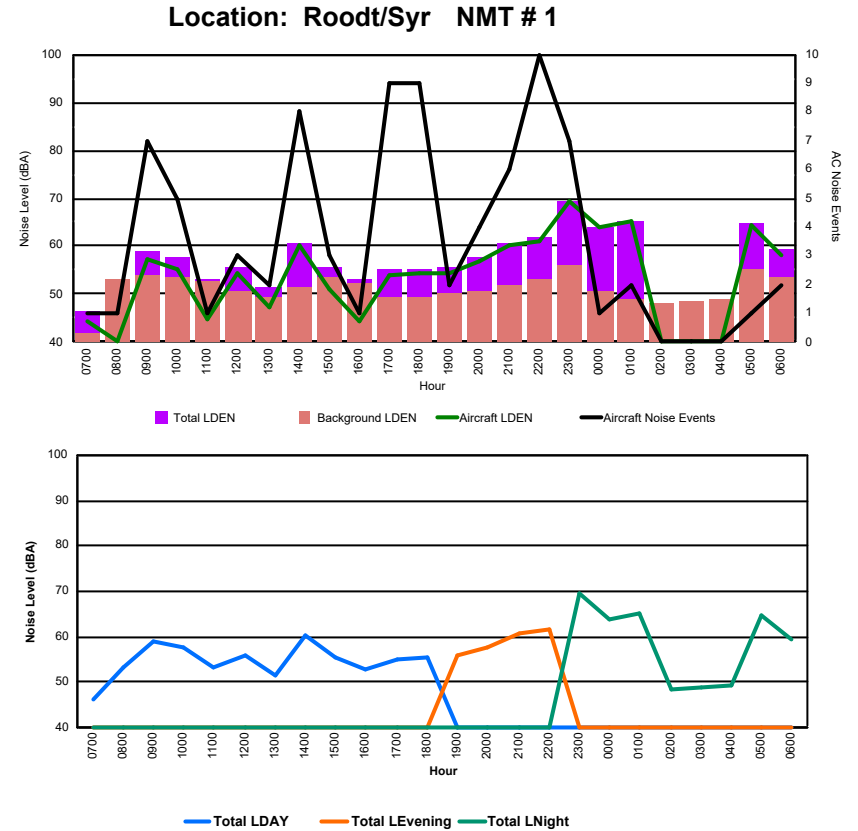

Luxembourg Airport Noise Distribution by Hour

Between 10/11/2024 00:00:00 and 10/11/2024 23:59:59 (Local Time)

Day	Aircraft Events	Total LDEN dB(A)	Aircraft LDEN dB(A)	Background LDEN dB(A)	Total LDay dB(A)	Total LEvening dB(A)	Total LNight dB(A)
10/11/24 7:00	1	46.3	44.3	41.9	46.3	-	-
10/11/24 8:00	1	53.2	39.9	53.1	53.2	-	-
10/11/24 9:00	7	58.8	57.3	53.9	58.8	-	-
10/11/24 10:00	5	57.5	55.4	53.6	57.5	-	-
10/11/24 11:00	1	53.2	44.9	52.5	53.2	-	-
10/11/24 12:00	3	55.8	54.3	50.5	55.8	-	-
10/11/24 13:00	2	51.5	47.4	49.4	51.5	-	-
10/11/24 14:00	8	60.5	60.0	51.3	60.5	-	-
10/11/24 15:00	3	55.5	50.9	53.7	55.5	-	-
10/11/24 16:00	1	53.0	44.5	52.3	53.0	-	-
10/11/24 17:00	9	55.1	53.9	49.4	55.1	-	-
10/11/24 18:00	9	55.3	54.2	49.2	55.3	-	-
10/11/24 19:00	2	55.7	54.3	50.3	-	55.7	-
10/11/24 20:00	4	57.8	57.0	50.6	-	57.8	-
10/11/24 21:00	6	60.8	60.3	51.9	-	60.8	-
10/11/24 22:00	10	61.8	61.2	53.3	-	61.8	-
10/11/24 23:00	7	69.4	69.2	56.0	-	-	69.4
11/11/24 0:00	1	64.0	63.8	50.5	-	-	64.0
11/11/24 1:00	2	65.1	65.0	48.9	-	-	65.1
11/11/24 2:00	-	48.3	-	48.3	-	-	48.3
11/11/24 3:00	-	48.7	-	48.7	-	-	48.7
11/11/24 4:00	-	49.1	-	49.1	-	-	49.1
11/11/24 5:00	1	64.8	64.2	55.1	-	-	64.8
11/11/24 6:00	2	59.5	58.2	53.7	-	-	59.5
	85	60.5	59.9	51.9	55.9	59.6	63.7