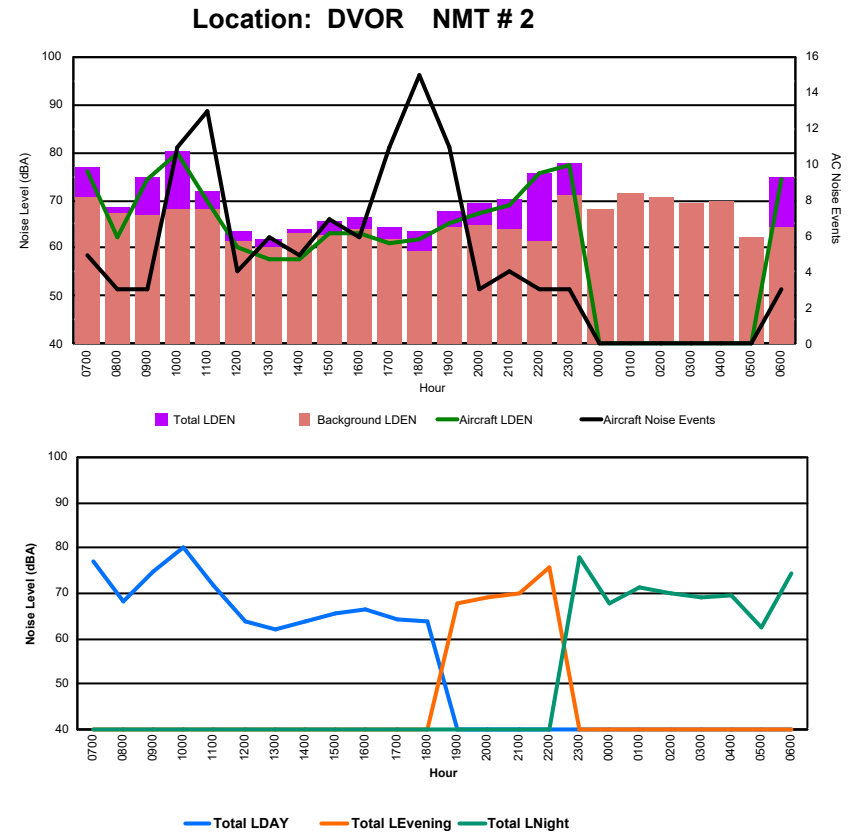

Luxembourg Airport Noise Distribution by Hour

Between 08/11/2024 00:00:00 and 08/11/2024 23:59:59 (Local Time)

Day	Aircraft Events	Total LDEN dB (A)	Aircraft LDEN dB(A)	Background LDEN dB(A)	Total LDay dB(A)	Total LEvening dB(A)	Total LNight dB (A)
08/11/24 7:00	5	76.9	75.9	70.5	76.9	-	-
08/11/24 8:00	3	68.4	62.4	67.4	68.4	-	-
08/11/24 9:00	3	75.0	74.3	66.8	75.0	-	-
08/11/24 10:00	11	80.1	79.8	68.3	80.1	-	-
08/11/24 11:00	13	71.8	69.8	68.0	71.8	-	-
08/11/24 12:00	4	63.7	60.3	61.3	63.7	-	-
08/11/24 13:00	6	61.9	57.8	60.0	61.9	-	-
08/11/24 14:00	5	64.0	57.9	63.2	64.0	-	-
08/11/24 15:00	7	65.8	63.1	62.7	65.8	-	-
08/11/24 16:00	6	66.4	63.1	64.1	66.4	-	-
08/11/24 17:00	11	64.2	61.1	61.8	64.2	-	-
08/11/24 18:00	15	63.7	61.9	59.3	63.7	-	-
08/11/24 19:00	11	67.6	65.2	64.3	-	67.6	-
08/11/24 20:00	3	69.2	67.3	64.9	-	69.2	-
08/11/24 21:00	4	70.1	68.9	64.1	-	70.1	-
08/11/24 22:00	3	75.7	75.5	61.6	-	75.7	-
08/11/24 23:00	3	77.9	77.1	71.0	-	-	77.9
09/11/24 0:00	-	68.0	-	68.2	-	-	68.0
09/11/24 1:00	-	71.2	-	71.3	-	-	71.2
09/11/24 2:00	-	70.0	-	70.6	-	-	70.0
09/11/24 3:00	-	69.3	-	69.4	-	-	69.3
09/11/24 4:00	-	69.5	-	69.6	-	-	69.5
09/11/24 5:00	-	62.3	-	62.4	-	-	62.3
09/11/24 6:00	3	74.6	74.2	64.2	-	-	74.6
	116	72.5	71.1	67.1	72.7	71.9	72.4