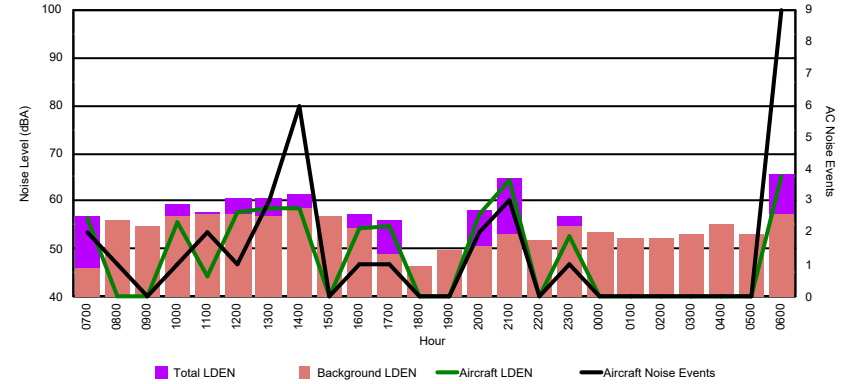

Luxembourg Airport Noise Distribution by Hour

Between 02/11/2024 00:00:00 and 02/11/2024 23:59:59 (Local Time)

Day	Aircraft Events	Total LDEN dB(A)	Aircraft LDEN dB(A)	Background LDEN dB(A)	Total LDay dB(A)	Total LEvening dB(A)	Total LNight dB(A)
02/11/24 7:00	2	57.0	56.6	46.2	57.0	-	-
02/11/24 8:00	1	55.6	40.0	56.0	55.6	-	-
02/11/24 9:00	-	54.7	-	54.7	54.7	-	-
02/11/24 10:00	1	59.3	55.8	56.7	59.3	-	-
02/11/24 11:00	2	57.5	44.4	57.3	57.5	-	-
02/11/24 12:00	1	60.6	57.9	57.2	60.6	-	-
02/11/24 13:00	3	60.8	58.6	56.9	60.8	-	-
02/11/24 14:00	6	61.4	58.4	58.6	61.4	-	-
02/11/24 15:00	-	56.9	-	56.9	56.9	-	-
02/11/24 16:00	1	57.3	54.3	54.2	57.3	-	-
02/11/24 17:00	1	55.9	54.9	49.0	55.9	-	-
02/11/24 18:00	-	46.4	-	46.4	46.4	-	-
02/11/24 19:00	-	49.6	-	49.6	-	49.6	-
02/11/24 20:00	2	58.1	57.2	50.8	-	58.1	-
02/11/24 21:00	3	64.7	64.4	53.2	-	64.7	-
02/11/24 22:00	-	51.9	-	51.9	-	51.9	-
02/11/24 23:00	1	56.8	52.6	54.7	-	-	56.8
03/11/24 0:00	-	53.3	-	53.4	-	-	53.3
03/11/24 1:00	-	52.3	-	52.3	-	-	52.3
03/11/24 2:00	-	52.3	-	52.4	-	-	52.3
03/11/24 3:00	-	53.0	-	53.0	-	-	53.0
03/11/24 4:00	-	55.1	-	55.2	-	-	55.1
03/11/24 5:00	-	53.1	-	53.1	-	-	53.1
03/11/24 6:00	9	65.7	65.2	57.1	-	-	65.7
	33	58.5	56.3	54.7	58.1	59.8	58.4

Location: Roodt/Syr NMT # 1