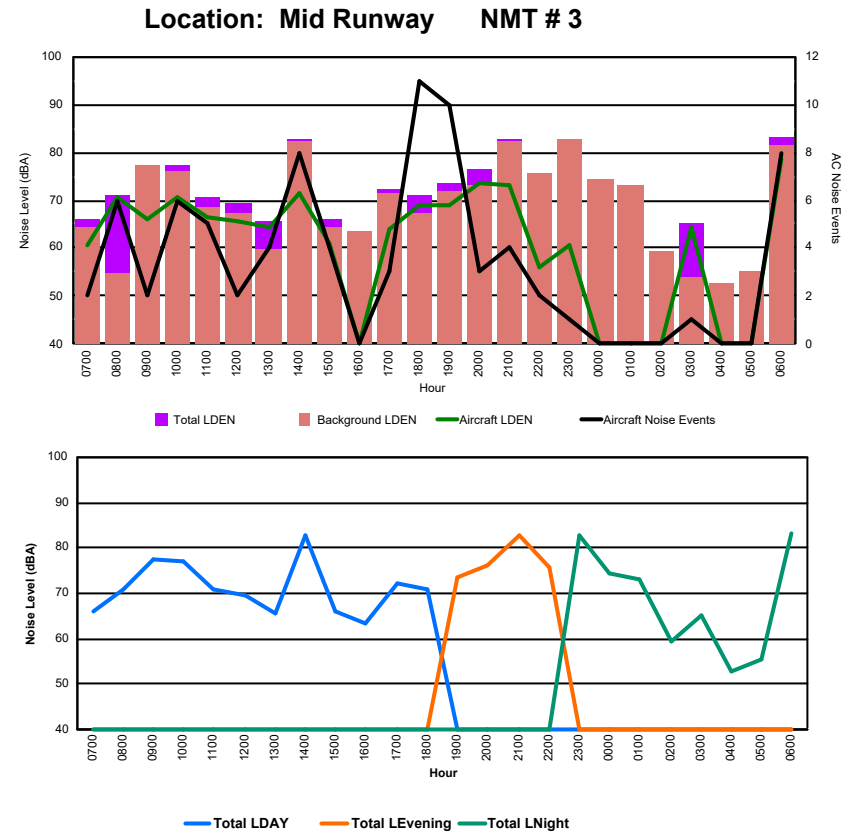

Luxembourg Airport Noise Distribution by Hour

Between 10/11/2024 00:00:00 and 10/11/2024 23:59:59 (Local Time)

Day	Aircraft Events	Total LDEN dB(A)	Aircraft LDEN dB(A)	Background LDEN dB(A)	Total LDay dB(A)	Total LEvening dB(A)	Total LNight dB(A)
10/11/24 7:00	2	66.0	60.8	64.4	66.0	-	-
10/11/24 8:00	6	70.9	70.8	54.7	70.9	-	-
10/11/24 9:00	2	77.5	65.9	77.2	77.5	-	-
10/11/24 10:00	6	77.1	70.5	76.1	77.1	-	-
10/11/24 11:00	5	70.7	66.4	68.7	70.7	-	-
10/11/24 12:00	2	69.5	65.6	67.3	69.5	-	-
10/11/24 13:00	4	65.5	64.3	59.8	65.5	-	-
10/11/24 14:00	8	82.9	71.5	82.5	82.9	-	-
10/11/24 15:00	4	66.0	61.2	64.5	66.0	-	-
10/11/24 16:00	-	63.6	-	63.6	63.6	-	-
10/11/24 17:00	3	72.3	64.1	71.6	72.3	-	-
10/11/24 18:00	11	71.1	69.1	67.2	71.1	-	-
10/11/24 19:00	10	73.7	69.0	72.0	-	73.7	-
10/11/24 20:00	3	76.3	73.4	73.1	-	76.3	-
10/11/24 21:00	4	82.6	73.2	82.1	-	82.6	-
10/11/24 22:00	2	75.7	56.1	75.7	-	75.7	-
10/11/24 23:00	1	82.6	60.5	82.6	-	-	82.6
11/11/24 0:00	-	74.3	-	74.3	-	-	74.3
11/11/24 1:00	-	73.0	-	73.0	-	-	73.0
11/11/24 2:00	-	59.3	-	59.4	-	-	59.3
11/11/24 3:00	1	65.0	64.5	54.1	-	-	65.0
11/11/24 4:00	-	52.7	-	52.7	-	-	52.7
11/11/24 5:00	-	55.4	-	55.4	-	-	55.4
11/11/24 6:00	8	83.2	78.7	81.3	-	-	83.2
	82	76.6	69.1	75.8	75.0	78.5	77.4