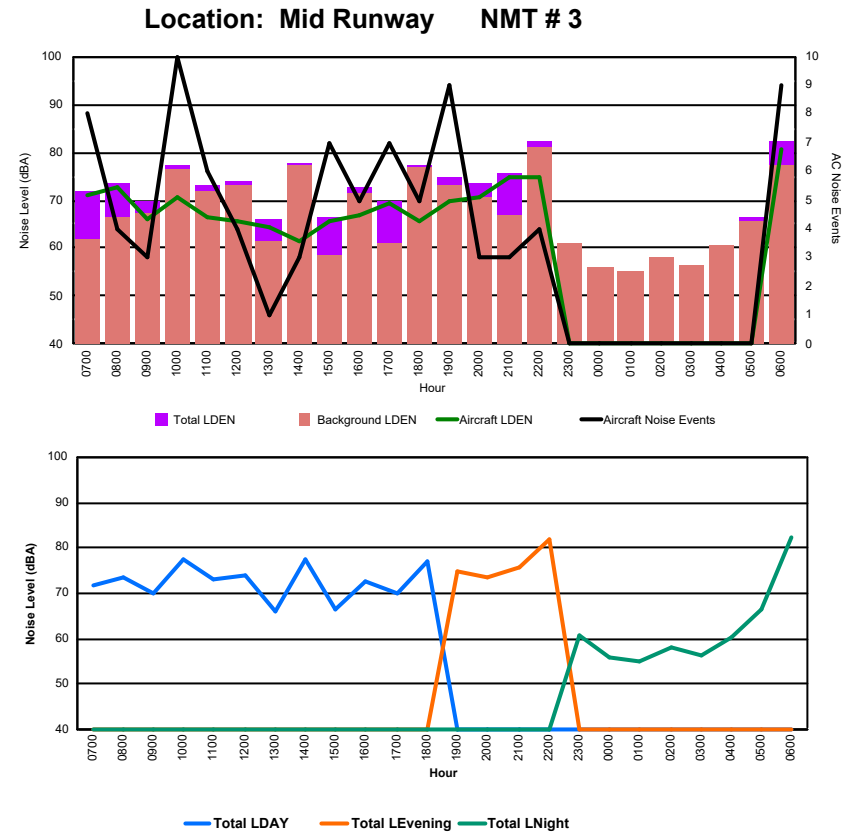

Luxembourg Airport Noise Distribution by Hour

Between 05/11/2024 00:00:00 and 05/11/2024 23:59:59 (Local Time)

Day	Aircraft Events	Total LDEN dB (A)	Aircraft LDEN dB(A)	Background LDEN dB(A)	Total LDay dB(A)	Total LEvening dB(A)	Total LNight dB (A)
05/11/24 7:00	8	71.7	71.1	62.0	71.7	-	-
05/11/24 8:00	4	73.5	72.6	66.5	73.5	-	-
05/11/24 9:00	3	69.8	66.0	67.5	69.8	-	-
05/11/24 10:00	10	77.4	70.8	76.4	77.4	-	-
05/11/24 11:00	6	73.0	66.5	72.0	73.0	-	-
05/11/24 12:00	4	74.0	65.8	73.3	74.0	-	-
05/11/24 13:00	1	66.1	64.3	61.4	66.1	-	-
05/11/24 14:00	3	77.6	61.5	77.5	77.6	-	-
05/11/24 15:00	7	66.6	65.8	58.6	66.6	-	-
05/11/24 16:00	5	72.8	67.0	71.5	72.8	-	-
05/11/24 17:00	7	70.0	69.4	61.2	70.0	-	-
05/11/24 18:00	5	77.2	65.6	76.9	77.2	-	-
05/11/24 19:00	9	74.8	69.6	73.3	-	74.8	-
05/11/24 20:00	3	73.6	70.6	70.6	-	73.6	-
05/11/24 21:00	3	75.6	75.0	66.9	-	75.6	-
05/11/24 22:00	4	82.1	75.0	81.2	-	82.1	-
05/11/24 23:00	-	60.8	-	60.9	-	-	60.8
06/11/24 0:00	-	55.9	-	55.9	-	-	55.9
06/11/24 1:00	-	55.0	-	55.0	-	-	55.0
06/11/24 2:00	-	58.0	-	58.1	-	-	58.0
06/11/24 3:00	-	56.4	-	56.4	-	-	56.4
06/11/24 4:00	-	60.5	-	60.6	-	-	60.5
06/11/24 5:00	-	66.4	-	65.6	-	-	66.4
06/11/24 6:00	9	82.2	80.6	77.3	-	-	82.2
	91	74.8	70.7	72.7	73.9	78.0	73.4