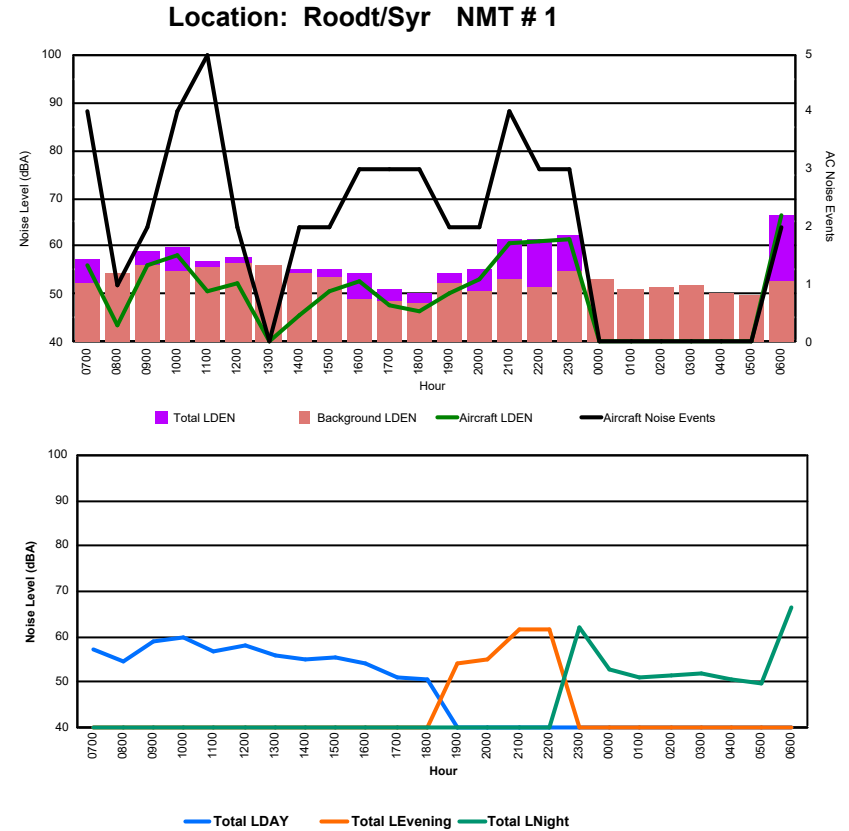

Luxembourg Airport Noise Distribution by Hour

Between 08/11/2024 00:00:00 and 08/11/2024 23:59:59 (Local Time)

Day	Aircraft Events	Total LDEN dB(A)	Aircraft LDEN dB(A)	Background LDEN dB(A)	Total LDay dB(A)	Total LEvening dB(A)	Total LNight dB(A)
08/11/24 7:00	4	57.4	56.0	52.1	57.4	-	-
08/11/24 8:00	1	54.4	43.5	54.4	54.4	-	-
08/11/24 9:00	2	58.9	55.9	56.0	58.9	-	-
08/11/24 10:00	4	59.9	58.3	54.8	59.9	-	-
08/11/24 11:00	5	56.7	50.8	55.5	56.7	-	-
08/11/24 12:00	2	57.9	52.4	56.6	57.9	-	-
08/11/24 13:00	-	55.9	-	55.9	55.9	-	-
08/11/24 14:00	2	55.0	45.8	54.5	55.0	-	-
08/11/24 15:00	2	55.4	50.7	53.6	55.4	-	-
08/11/24 16:00	3	54.3	52.9	49.0	54.3	-	-
08/11/24 17:00	3	51.0	47.6	48.5	51.0	-	-
08/11/24 18:00	3	50.4	46.6	48.3	50.4	-	-
08/11/24 19:00	2	54.3	50.4	52.2	-	54.3	-
08/11/24 20:00	2	55.2	53.3	50.7	-	55.2	-
08/11/24 21:00	4	61.5	60.8	53.2	-	61.5	-
08/11/24 22:00	3	61.6	61.1	51.6	-	61.6	-
08/11/24 23:00	3	62.1	61.3	54.7	-	-	62.1
09/11/24 0:00	-	53.0	-	53.1	-	-	53.0
09/11/24 1:00	-	50.9	-	50.9	-	-	50.9
09/11/24 2:00	-	51.4	-	51.5	-	-	51.4
09/11/24 3:00	-	51.7	-	51.7	-	-	51.7
09/11/24 4:00	-	50.4	-	50.4	-	-	50.4
09/11/24 5:00	-	49.9	-	49.9	-	-	49.9
09/11/24 6:00	2	66.5	66.3	52.8	-	-	66.5
	47	58.1	56.5	53.2	56.4	59.4	59.4