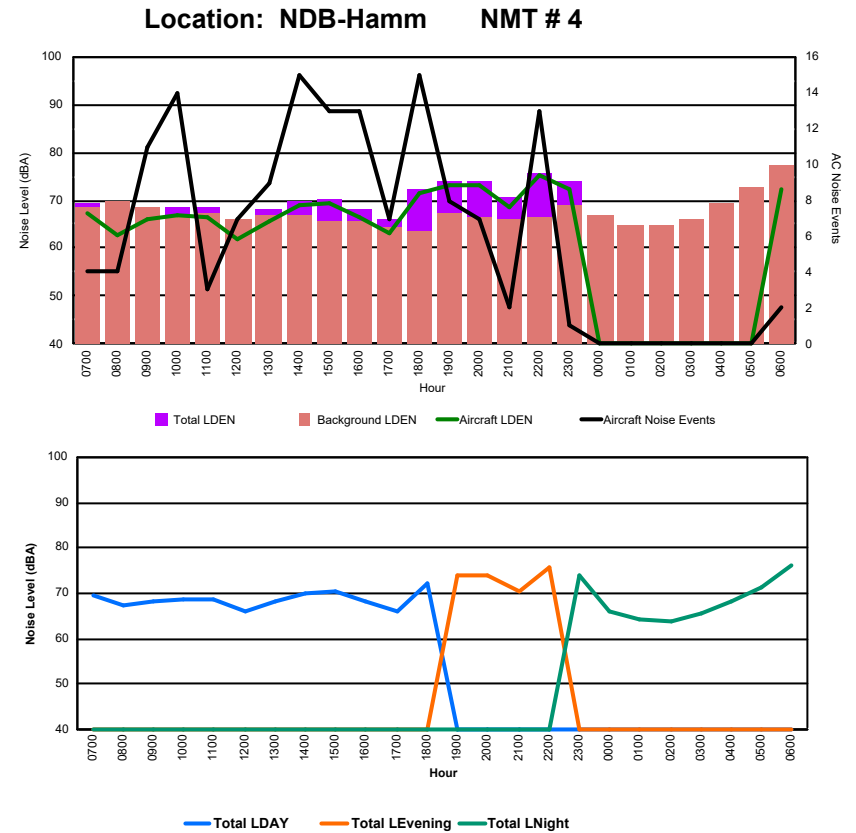

Luxembourg Airport Noise Distribution by Hour

Between 12/11/2024 00:00:00 and 12/11/2024 23:59:59 (Local Time)

Day	Aircraft Events	Total LDEN dB (A)	Aircraft LDEN dB(A)	Background LDEN dB(A)	Total LDay dB(A)	Total LEvening dB(A)	Total LNight dB (A)
12/11/24 7:00	4	69.5	67.5	68.7	69.5	-	-
12/11/24 8:00	4	67.3	62.7	69.9	67.3	-	-
12/11/24 9:00	11	68.4	65.9	68.7	68.4	-	-
12/11/24 10:00	14	68.5	66.8	66.8	68.5	-	-
12/11/24 11:00	3	68.7	66.3	67.2	68.7	-	-
12/11/24 12:00	7	66.0	61.8	66.1	66.0	-	-
12/11/24 13:00	9	68.1	65.8	67.0	68.1	-	-
12/11/24 14:00	15	70.0	68.8	66.9	70.0	-	-
12/11/24 15:00	13	70.4	69.5	65.7	70.4	-	-
12/11/24 16:00	13	68.2	66.6	65.8	68.2	-	-
12/11/24 17:00	7	66.2	63.2	64.4	66.2	-	-
12/11/24 18:00	15	72.1	71.6	63.4	72.1	-	-
12/11/24 19:00	8	74.0	73.0	67.4	-	74.0	-
12/11/24 20:00	7	73.9	73.1	66.5	-	73.9	-
12/11/24 21:00	2	70.5	68.7	65.9	-	70.5	-
12/11/24 22:00	13	75.7	75.3	66.5	-	75.7	-
12/11/24 23:00	1	74.0	72.4	69.0	-	-	74.0
13/11/24 0:00	-	65.9	-	66.8	-	-	65.9
13/11/24 1:00	-	64.1	-	64.7	-	-	64.1
13/11/24 2:00	-	64.0	-	64.6	-	-	64.0
13/11/24 3:00	-	65.7	-	66.2	-	-	65.7
13/11/24 4:00	-	68.2	-	69.2	-	-	68.2
13/11/24 5:00	-	71.2	-	72.6	-	-	71.2
13/11/24 6:00	2	76.1	72.3	77.1	-	-	76.1
	148	70.8	68.7	68.7	68.9	73.9	70.9