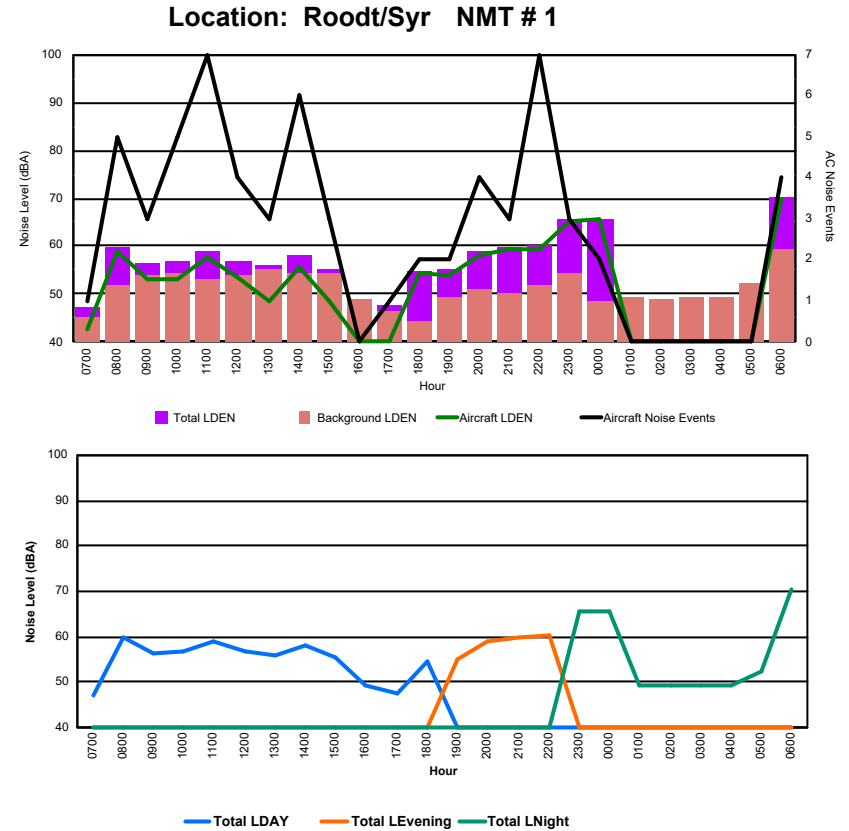

Luxembourg Airport Noise Distribution by Hour

Between 09/11/2024 00:00:00 and 09/11/2024 23:59:59 (Local Time)

Day	Aircraft Events	Total LDEN dB (A)	Aircraft LDEN dB(A)	Background LDEN dB(A)	Total LDay dB(A)	Total LEvening dB(A)	Total LNight dB (A)
09/11/24 7:00	1	47.1	42.7	45.2	47.1	-	-
09/11/24 8:00	5	59.8	59.1	51.9	59.8	-	-
09/11/24 9:00	3	56.5	53.2	53.8	56.5	-	-
09/11/24 10:00	5	56.8	53.1	54.4	56.8	-	-
09/11/24 11:00	7	59.1	57.8	53.2	59.1	-	-
09/11/24 12:00	4	56.7	53.5	53.9	56.7	-	-
09/11/24 13:00	3	55.9	48.7	55.0	55.9	-	-
09/11/24 14:00	6	58.0	55.7	54.4	58.0	-	-
09/11/24 15:00	3	55.4	48.5	54.4	55.4	-	-
09/11/24 16:00	-	49.1	-	49.1	49.1	-	-
09/11/24 17:00	1	47.5	37.5	46.5	47.5	-	-
09/11/24 18:00	2	54.6	54.4	44.3	54.6	-	-
09/11/24 19:00	2	55.1	53.8	49.5	-	55.1	-
09/11/24 20:00	4	58.8	58.1	51.2	-	58.8	-
09/11/24 21:00	3	59.9	59.4	50.3	-	59.9	-
09/11/24 22:00	7	60.1	59.5	51.8	-	60.1	-
09/11/24 23:00	3	65.6	65.2	54.2	-	-	65.6
10/11/24 0:00	2	65.7	65.6	48.6	-	-	65.7
10/11/24 1:00	-	49.4	-	49.4	-	-	49.4
10/11/24 2:00	-	49.1	-	49.1	-	-	49.1
10/11/24 3:00	-	49.2	-	49.2	-	-	49.2
10/11/24 4:00	-	49.2	-	49.2	-	-	49.2
10/11/24 5:00	-	52.2	-	52.2	-	-	52.2
10/11/24 6:00	4	70.3	70.0	59.2	-	-	70.3
	65	60.5	59.7	52.6	56.2	58.9	63.7