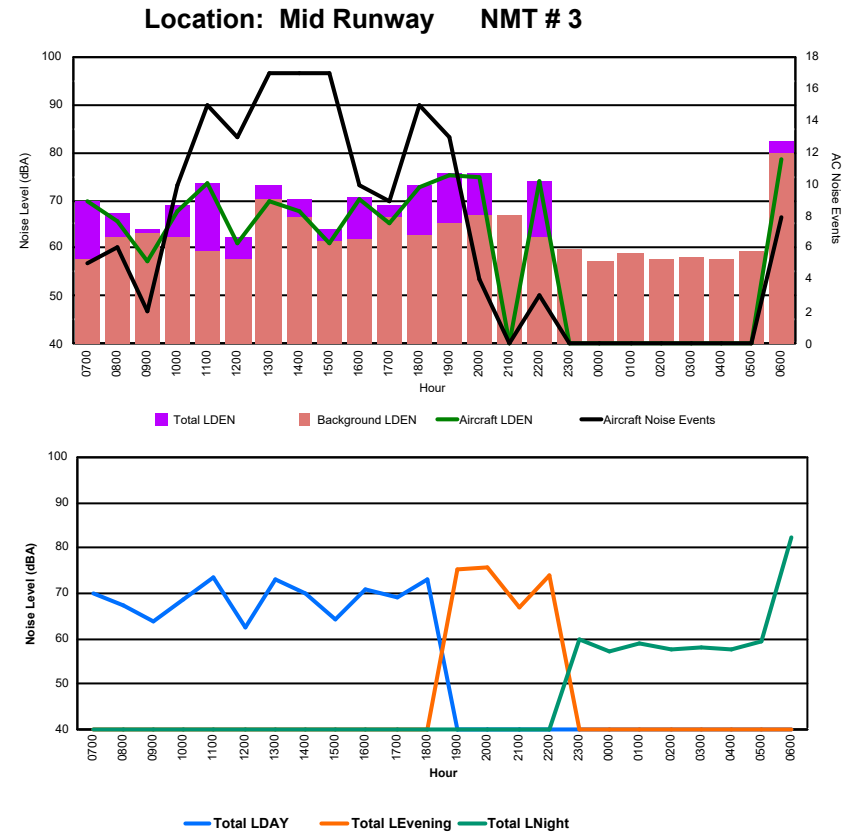

Luxembourg Airport Noise Distribution by Hour

Between 15/11/2024 00:00:00 and 15/11/2024 23:59:59 (Local Time)

Day	Aircraft Events	Total LDEN dB (A)	Aircraft LDEN dB(A)	Background LDEN dB(A)	Total LDay dB(A)	Total LEvening dB(A)	Total LNight dB (A)
15/11/24 7:00	5	69.8	69.6	57.6	69.8	-	-
15/11/24 8:00	6	67.3	65.5	62.5	67.3	-	-
15/11/24 9:00	2	64.0	57.1	63.1	64.0	-	-
15/11/24 10:00	10	68.9	67.9	62.2	68.9	-	-
15/11/24 11:00	15	73.6	73.5	59.5	73.6	-	-
15/11/24 12:00	13	62.5	60.9	57.5	62.5	-	-
15/11/24 13:00	17	73.0	70.0	70.3	73.0	-	-
15/11/24 14:00	17	70.1	67.9	66.3	70.1	-	-
15/11/24 15:00	17	64.1	61.2	61.3	64.1	-	-
15/11/24 16:00	10	70.8	70.2	62.0	70.8	-	-
15/11/24 17:00	9	69.0	65.4	66.6	69.0	-	-
15/11/24 18:00	15	73.1	72.7	62.8	73.1	-	-
15/11/24 19:00	13	75.5	75.1	65.1	-	75.5	-
15/11/24 20:00	4	75.6	75.0	67.0	-	75.6	-
15/11/24 21:00	-	66.9	-	67.0	-	66.9	-
15/11/24 22:00	3	74.1	73.8	62.3	-	74.1	-
15/11/24 23:00	-	59.7	-	59.7	-	-	59.7
16/11/24 0:00	-	57.2	-	57.2	-	-	57.2
16/11/24 1:00	-	58.8	-	59.0	-	-	58.8
16/11/24 2:00	-	57.6	-	57.6	-	-	57.6
16/11/24 3:00	-	58.1	-	58.1	-	-	58.1
16/11/24 4:00	-	57.8	-	57.8	-	-	57.8
16/11/24 5:00	-	59.2	-	59.2	-	-	59.2
16/11/24 6:00	8	82.4	78.7	80.0	-	-	82.4
	164	72.3	70.3	68.0	70.1	74.1	73.5