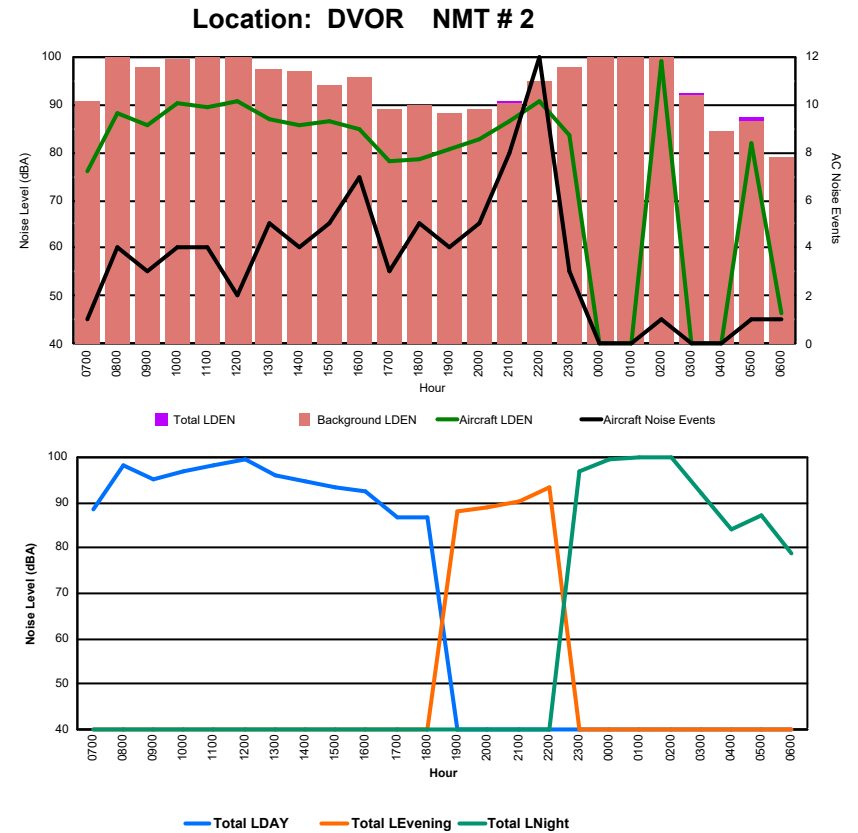

Location: Roodt/Syr NMT # 1

Luxembourg Airport Noise Distribution by Hour

Between 17/11/2024 00:00:00 and 17/11/2024 23:59:59 (Local Time)

Day	Aircraft Events	Total LDEN dB(A)	Aircraft LDEN dB(A)	Background LDEN dB(A)	Total LDay dB(A)	Total LEvening dB(A)	Total LNight dB(A)
17/11/24 7:00	1	88.5	76.0	90.7	88.5	-	-
17/11/24 8:00	4	98.1	88.3	100.2	98.1	-	-
17/11/24 9:00	3	95.1	85.8	97.8	95.1	-	-
17/11/24 10:00	4	97.0	90.4	99.3	97.0	-	-
17/11/24 11:00	4	98.2	89.4	100.9	98.2	-	-
17/11/24 12:00	2	99.6	90.8	102.4	99.6	-	-
17/11/24 13:00	5	95.9	86.7	97.3	95.9	-	-
17/11/24 14:00	4	94.5	85.8	96.9	94.5	-	-
17/11/24 15:00	5	93.5	86.3	94.1	93.5	-	-
17/11/24 16:00	7	92.5	84.9	95.8	92.5	-	-
17/11/24 17:00	3	86.8	78.0	88.9	86.8	-	-
17/11/24 18:00	5	86.7	78.6	89.7	86.7	-	-
17/11/24 19:00	4	88.0	80.7	88.2	-	88.0	-
17/11/24 20:00	5	88.8	82.9	88.9	-	88.8	-
17/11/24 21:00	8	90.5	86.5	90.4	-	90.5	-
17/11/24 22:00	12	93.3	90.7	94.6	-	93.3	-
17/11/24 23:00	3	97.0	83.7	97.8	-	-	97.0
18/11/24 0:00	-	99.7	-	103.0	-	-	99.7
18/11/24 1:00	-	102.0	-	105.9	-	-	102.0
18/11/24 2:00	1	107.1	98.8	110.1	-	-	107.1
18/11/24 3:00	-	92.1	-	92.0	-	-	92.1
18/11/24 4:00	-	84.2	-	84.4	-	-	84.2
18/11/24 5:00	1	87.3	81.8	86.6	-	-	87.3
18/11/24 6:00	1	78.9	46.4	79.1	-	-	78.9
	82	97.4	88.2	100.2	95.5	90.7	100.2