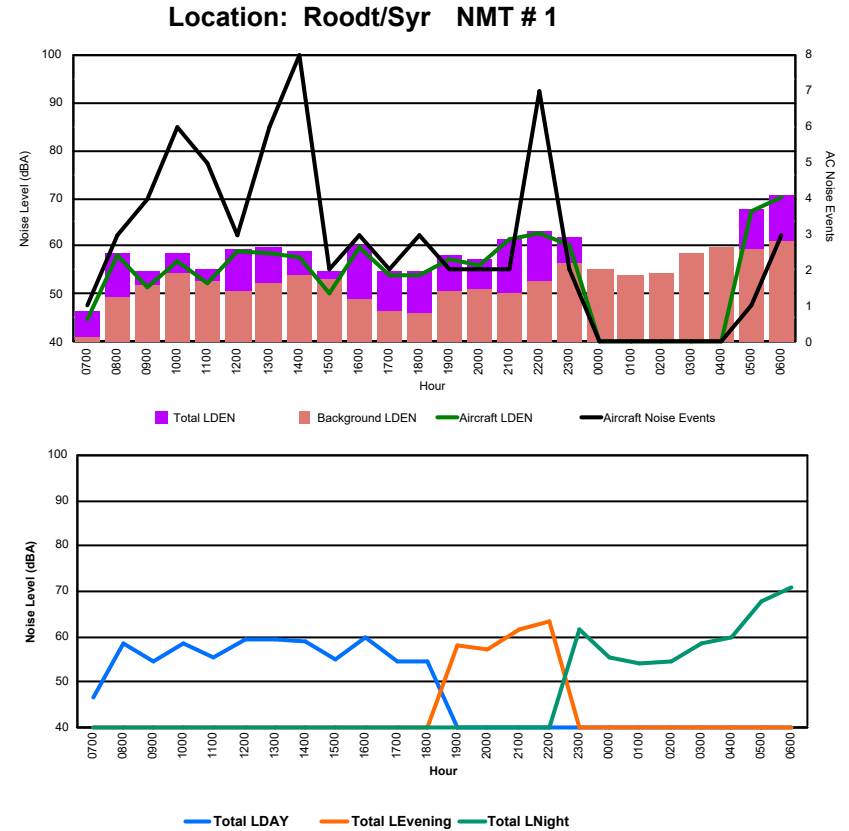

Luxembourg Airport Noise Distribution by Hour

Between 16/11/2024 00:00:00 and 16/11/2024 23:59:59 (Local Time)

Day	Aircraft Events	Total LDEN dB (A)	Aircraft LDEN dB(A)	Background LDEN dB(A)	Total LDay dB(A)	Total LEvening dB(A)	Total LNight dB (A)
16/11/24 7:00	1	46.4	44.9	41.1	46.4	-	-
16/11/24 8:00	3	58.5	58.0	49.2	58.5	-	-
16/11/24 9:00	4	54.7	51.5	51.9	54.7	-	-
16/11/24 10:00	6	58.7	57.0	54.2	58.7	-	-
16/11/24 11:00	5	55.3	52.2	52.5	55.3	-	-
16/11/24 12:00	3	59.5	58.9	50.7	59.5	-	-
16/11/24 13:00	6	59.6	58.7	52.3	59.6	-	-
16/11/24 14:00	8	59.1	57.5	54.1	59.1	-	-
16/11/24 15:00	2	54.9	50.4	53.1	54.9	-	-
16/11/24 16:00	3	60.0	59.7	48.8	60.0	-	-
16/11/24 17:00	2	54.7	54.0	46.4	54.7	-	-
16/11/24 18:00	3	54.6	54.0	45.9	54.6	-	-
16/11/24 19:00	2	58.0	57.2	50.8	-	58.0	-
16/11/24 20:00	2	57.2	56.0	50.9	-	57.2	-
16/11/24 21:00	2	61.6	61.3	50.0	-	61.6	-
16/11/24 22:00	7	63.2	62.8	52.9	-	63.2	-
16/11/24 23:00	2	61.7	60.2	56.4	-	-	61.7
17/11/24 0:00	-	55.3	-	55.3	-	-	55.3
17/11/24 1:00	-	53.9	-	53.9	-	-	53.9
17/11/24 2:00	-	54.5	-	54.5	-	-	54.5
17/11/24 3:00	-	58.7	-	58.7	-	-	58.7
17/11/24 4:00	-	59.9	-	59.9	-	-	59.9
17/11/24 5:00	1	67.8	67.5	59.5	-	-	67.8
17/11/24 6:00	3	70.8	70.1	61.1	-	-	70.8
	65	61.4	60.4	54.9	57.4	60.7	64.4