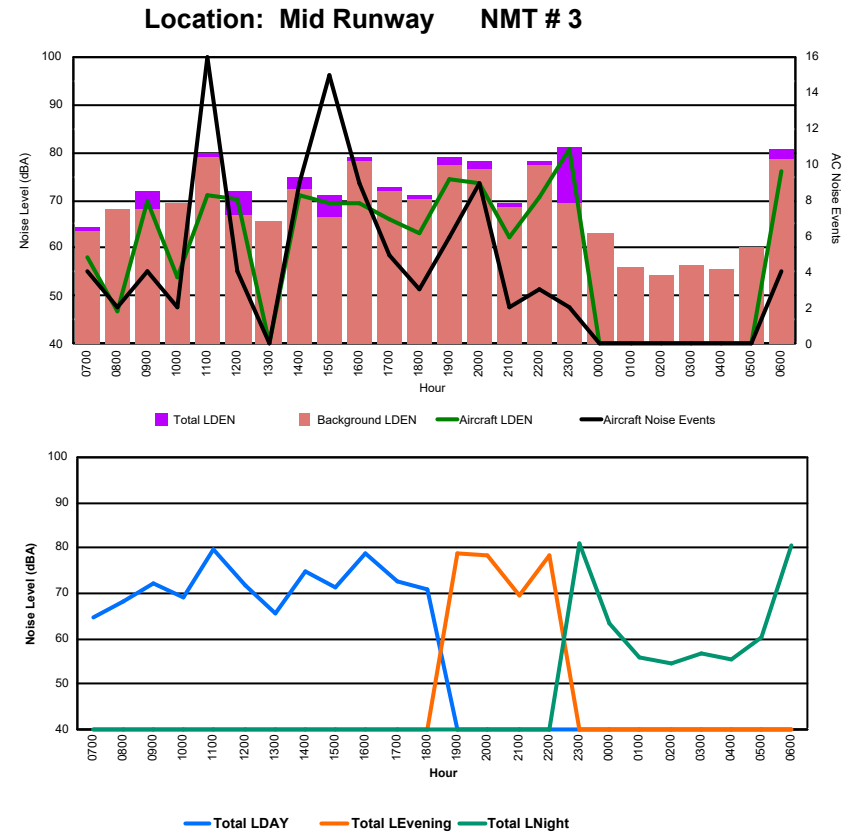

Luxembourg Airport Noise Distribution by Hour

Between 14/11/2024 00:00:00 and 14/11/2024 23:59:59 (Local Time)

Day	Aircraft Events	Total LDEN dB(A)	Aircraft LDEN dB(A)	Background LDEN dB(A)	Total LDay dB(A)	Total LEvening dB(A)	Total LNight dB(A)
14/11/24 7:00	4	64.5	58.0	63.5	64.5	-	-
14/11/24 8:00	2	68.3	46.9	68.3	68.3	-	-
14/11/24 9:00	4	72.0	69.7	68.2	72.0	-	-
14/11/24 10:00	2	69.3	53.9	69.2	69.3	-	-
14/11/24 11:00	16	79.6	71.1	79.0	79.6	-	-
14/11/24 12:00	4	71.9	70.3	66.7	71.9	-	-
14/11/24 13:00	-	65.5	-	65.5	65.5	-	-
14/11/24 14:00	9	74.8	71.0	72.5	74.8	-	-
14/11/24 15:00	15	71.2	69.3	66.6	71.2	-	-
14/11/24 16:00	9	78.8	69.5	78.3	78.8	-	-
14/11/24 17:00	5	72.7	65.9	71.7	72.7	-	-
14/11/24 18:00	3	70.9	63.1	70.2	70.9	-	-
14/11/24 19:00	6	79.0	74.4	77.3	-	79.0	-
14/11/24 20:00	9	78.3	73.6	76.6	-	78.3	-
14/11/24 21:00	2	69.4	62.1	68.6	-	69.4	-
14/11/24 22:00	3	78.2	70.8	77.4	-	78.2	-
14/11/24 23:00	2	81.0	80.7	69.4	-	-	81.0
15/11/24 0:00	-	63.2	-	63.3	-	-	63.2
15/11/24 1:00	-	55.8	-	55.9	-	-	55.8
15/11/24 2:00	-	54.4	-	54.4	-	-	54.4
15/11/24 3:00	-	56.6	-	56.6	-	-	56.6
15/11/24 4:00	-	55.5	-	55.5	-	-	55.5
15/11/24 5:00	-	60.3	-	60.3	-	-	60.3
15/11/24 6:00	4	80.5	76.1	78.7	-	-	80.5
	99	75.0	70.9	73.0	73.9	77.4	74.8