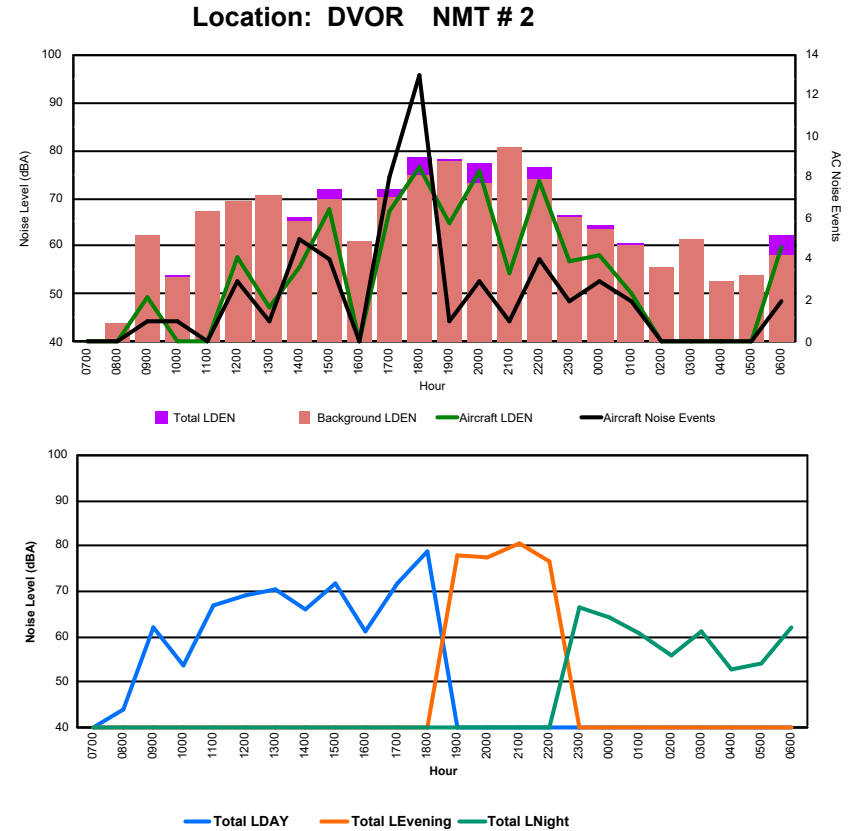

Luxembourg Airport Noise Distribution by Hour

Between 10/11/2024 00:00:00 and 10/11/2024 23:59:59 (Local Time)

Day	Aircraft Events	Total LDEN dB(A)	Aircraft LDEN dB(A)	Background LDEN dB(A)	Total LDay dB(A)	Total LEvening dB(A)	Total LNight dB(A)
10/11/24 7:00	-	39.5	-	39.5	39.5	-	-
10/11/24 8:00	-	43.9	-	43.9	43.9	-	-
10/11/24 9:00	1	62.2	49.3	62.2	62.2	-	-
10/11/24 10:00	1	53.8	40.0	53.8	53.8	-	-
10/11/24 11:00	-	66.8	-	67.1	66.8	-	-
10/11/24 12:00	3	69.2	57.9	69.5	69.2	-	-
10/11/24 13:00	1	70.3	47.3	70.7	70.3	-	-
10/11/24 14:00	5	66.2	55.5	65.3	66.2	-	-
10/11/24 15:00	4	71.8	67.9	69.6	71.8	-	-
10/11/24 16:00	-	61.2	-	61.2	61.2	-	-
10/11/24 17:00	8	71.8	67.1	70.4	71.8	-	-
10/11/24 18:00	13	78.7	76.3	75.0	78.7	-	-
10/11/24 19:00	1	78.0	64.9	77.9	-	78.0	-
10/11/24 20:00	3	77.5	75.6	73.1	-	77.5	-
10/11/24 21:00	1	80.8	54.3	80.7	-	80.8	-
10/11/24 22:00	4	76.6	73.4	74.0	-	76.6	-
10/11/24 23:00	2	66.6	56.8	66.2	-	-	66.6
11/11/24 0:00	3	64.3	58.1	63.6	-	-	64.3
11/11/24 1:00	2	60.7	50.4	60.4	-	-	60.7
11/11/24 2:00	-	55.8	-	55.8	-	-	55.8
11/11/24 3:00	-	61.4	-	61.4	-	-	61.4
11/11/24 4:00	-	52.8	-	52.8	-	-	52.8
11/11/24 5:00	-	53.9	-	53.9	-	-	53.9
11/11/24 6:00	2	62.2	59.9	58.3	-	-	62.2
	54	72.6	66.9	71.2	70.5	78.5	61.9