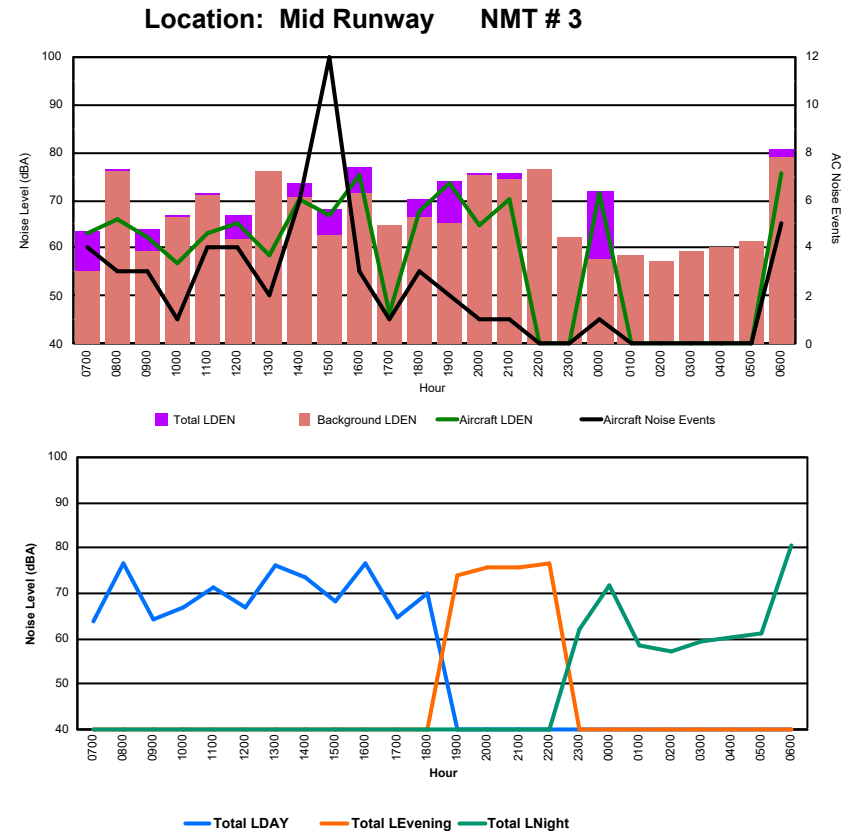

Luxembourg Airport Noise Distribution by Hour

Between 16/11/2024 00:00:00 and 16/11/2024 23:59:59 (Local Time)

Day	Aircraft Events	Total LDEN dB(A)	Aircraft LDEN dB(A)	Background LDEN dB(A)	Total LDay dB(A)	Total LEvening dB(A)	Total LNight dB(A)
16/11/24 7:00	4	63.7	63.0	55.2	63.7	-	-
16/11/24 8:00	3	76.6	66.1	76.1	76.6	-	-
16/11/24 9:00	3	64.1	62.5	59.2	64.1	-	-
16/11/24 10:00	1	66.7	56.7	66.3	66.7	-	-
16/11/24 11:00	4	71.5	63.1	70.9	71.5	-	-
16/11/24 12:00	4	66.9	65.3	61.8	66.9	-	-
16/11/24 13:00	2	76.2	58.4	76.2	76.2	-	-
16/11/24 14:00	6	73.5	70.3	70.7	73.5	-	-
16/11/24 15:00	12	68.2	66.9	62.7	68.2	-	-
16/11/24 16:00	3	76.8	75.3	71.5	76.8	-	-
16/11/24 17:00	1	64.7	46.4	64.6	64.7	-	-
16/11/24 18:00	3	70.2	67.6	66.6	70.2	-	-
16/11/24 19:00	2	74.1	73.5	65.0	-	74.1	-
16/11/24 20:00	1	75.6	64.8	75.2	-	75.6	-
16/11/24 21:00	1	75.6	70.2	74.2	-	75.6	-
16/11/24 22:00	-	76.6	-	76.6	-	76.6	-
16/11/24 23:00	-	62.2	-	62.3	-	-	62.2
17/11/24 0:00	1	71.7	71.5	57.6	-	-	71.7
17/11/24 1:00	-	58.6	-	58.6	-	-	58.6
17/11/24 2:00	-	57.2	-	57.2	-	-	57.2
17/11/24 3:00	-	59.2	-	59.2	-	-	59.2
17/11/24 4:00	-	60.4	-	60.4	-	-	60.4
17/11/24 5:00	-	61.4	-	61.5	-	-	61.4
17/11/24 6:00	5	80.6	75.7	78.9	-	-	80.6
	56	73.1	68.2	71.4	72.4	75.6	72.3