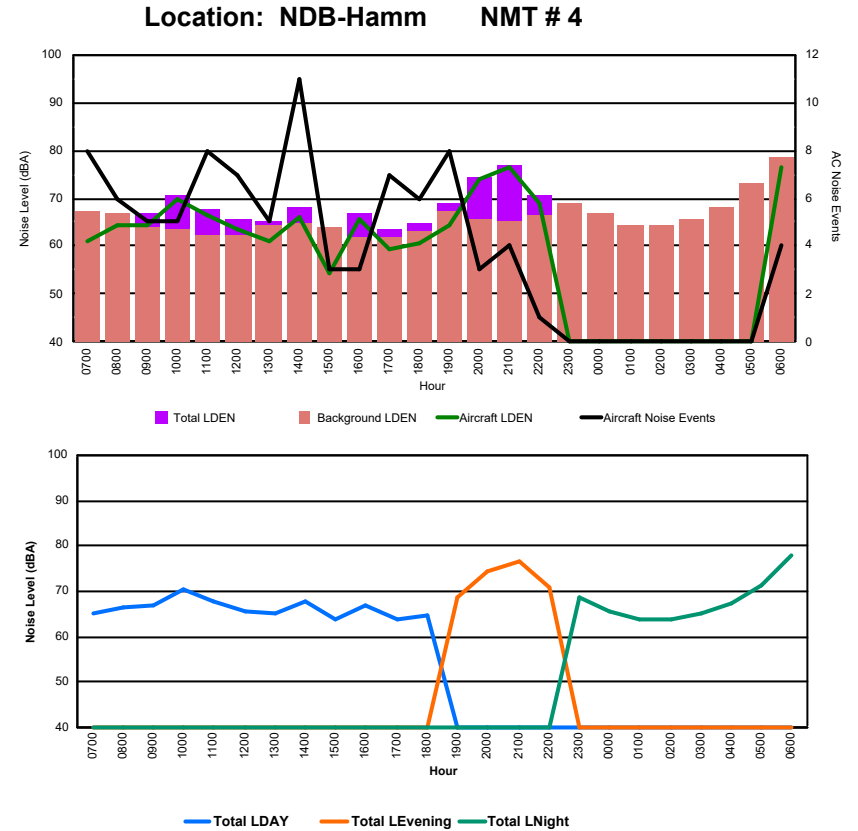

Luxembourg Airport Noise Distribution by Hour

Between 06/11/2024 00:00:00 and 06/11/2024 23:59:59 (Local Time)

Day	Aircraft Events	Total LDEN dB(A)	Aircraft LDEN dB(A)	Background LDEN dB(A)	Total LDay dB(A)	Total LEvening dB(A)	Total LNight dB(A)
06/11/24 7:00	8	65.1	61.2	67.2	65.1	-	-
06/11/24 8:00	6	66.5	64.5	66.7	66.5	-	-
06/11/24 9:00	5	66.7	64.2	64.1	66.7	-	-
06/11/24 10:00	5	70.5	69.6	63.6	70.5	-	-
06/11/24 11:00	8	67.7	66.4	62.1	67.7	-	-
06/11/24 12:00	7	65.8	63.4	62.4	65.8	-	-
06/11/24 13:00	5	65.2	60.9	64.5	65.2	-	-
06/11/24 14:00	11	68.0	66.2	64.6	68.0	-	-
06/11/24 15:00	3	63.9	54.4	64.1	63.9	-	-
06/11/24 16:00	3	67.0	65.5	61.9	67.0	-	-
06/11/24 17:00	7	63.7	59.3	62.0	63.7	-	-
06/11/24 18:00	6	64.9	60.8	63.2	64.9	-	-
06/11/24 19:00	8	68.8	64.3	67.2	-	68.8	-
06/11/24 20:00	3	74.5	73.9	65.7	-	74.5	-
06/11/24 21:00	4	76.7	76.3	65.3	-	76.7	-
06/11/24 22:00	1	70.7	69.0	66.5	-	70.7	-
06/11/24 23:00	-	68.7	-	68.8	-	-	68.7
07/11/24 0:00	-	65.8	-	66.8	-	-	65.8
07/11/24 1:00	-	63.8	-	64.4	-	-	63.8
07/11/24 2:00	-	63.7	-	64.3	-	-	63.7
07/11/24 3:00	-	65.2	-	65.5	-	-	65.2
07/11/24 4:00	-	67.5	-	68.3	-	-	67.5
07/11/24 5:00	-	71.5	-	73.0	-	-	71.5
07/11/24 6:00	4	78.1	76.3	78.4	-	-	78.1
	94	70.2	68.1	68.4	66.7	73.7	71.1