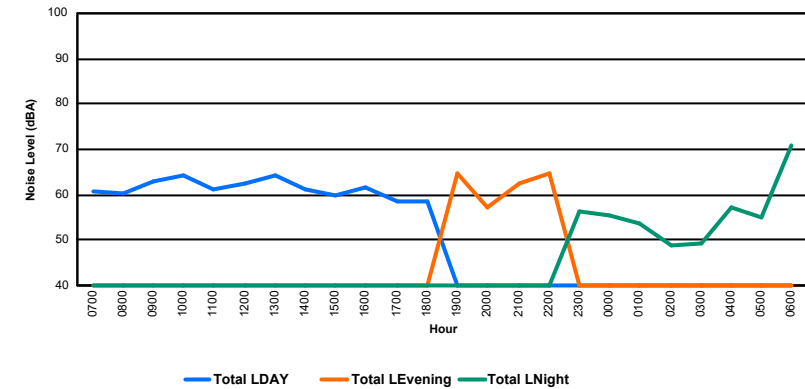

Luxembourg Airport Noise Distribution by Hour

Between 19/11/2024 00:00:00 and 19/11/2024 23:59:59 (Local Time)

Day	Aircraft Events	Total LDEN dB(A)	Aircraft LDEN dB(A)	Background LDEN dB(A)	Total LDay dB(A)	Total LEvening dB(A)	Total LNight dB(A)
19/11/24 7:00	3	60.8	56.6	59.2	60.8	-	-
19/11/24 8:00	3	60.4	56.2	59.0	60.4	-	-
19/11/24 9:00	8	63.0	60.6	59.6	63.0	-	-
19/11/24 10:00	7	64.4	62.0	61.0	64.4	-	-
19/11/24 11:00	3	61.3	53.1	60.8	61.3	-	-
19/11/24 12:00	6	62.4	56.4	61.4	62.4	-	-
19/11/24 13:00	6	64.2	61.0	61.7	64.2	-	-
19/11/24 14:00	3	61.3	51.0	61.1	61.3	-	-
19/11/24 15:00	4	60.0	52.5	59.4	60.0	-	-
19/11/24 16:00	8	61.7	60.7	55.1	61.7	-	-
19/11/24 17:00	5	58.4	57.3	51.9	58.4	-	-
19/11/24 18:00	8	58.6	57.5	52.1	58.6	-	-
19/11/24 19:00	6	64.5	64.0	54.6	-	64.5	-
19/11/24 20:00	2	57.3	55.4	53.0	-	57.3	-
19/11/24 21:00	3	62.3	61.7	53.8	-	62.3	-
19/11/24 22:00	13	64.6	64.1	55.7	-	64.6	-
19/11/24 23:00	-	56.5	-	56.5	-	-	56.5
20/11/24 0:00	-	55.5	-	55.5	-	-	55.5
20/11/24 1:00	-	53.6	-	53.6	-	-	53.6
20/11/24 2:00	-	49.0	-	49.0	-	-	49.0
20/11/24 3:00	-	49.3	-	49.3	-	-	49.3
20/11/24 4:00	-	57.4	-	57.5	-	-	57.4
20/11/24 5:00	-	54.9	-	55.0	-	-	54.9
20/11/24 6:00	4	70.8	70.4	59.4	-	-	70.8
	92	62.2	60.3	57.9	61.8	63.0	62.5

Location: Roodt/Syr NMT # 1