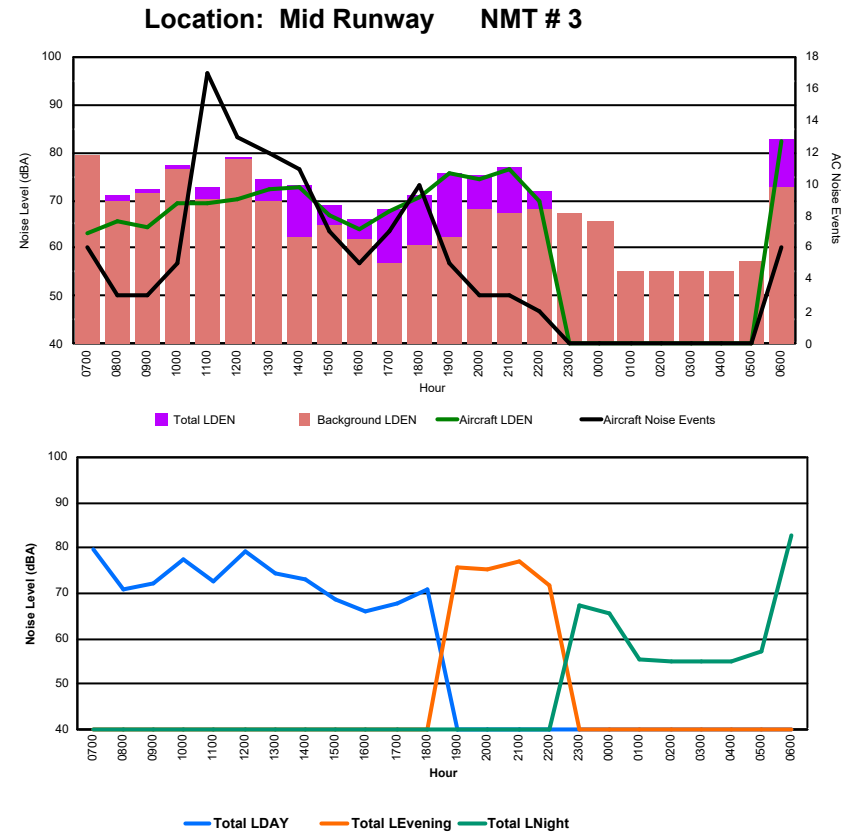

Luxembourg Airport Noise Distribution by Hour

Between 04/11/2024 00:00:00 and 04/11/2024 23:59:59 (Local Time)

Day	Aircraft Events	Total LDEN dB(A)	Aircraft LDEN dB(A)	Background LDEN dB(A)	Total LDay dB(A)	Total LEvening dB(A)	Total LNight dB(A)
04/11/24 7:00	6	79.5	63.2	79.4	79.5	-	-
04/11/24 8:00	3	71.0	65.5	69.6	71.0	-	-
04/11/24 9:00	3	72.3	64.3	71.5	72.3	-	-
04/11/24 10:00	5	77.3	69.4	76.6	77.3	-	-
04/11/24 11:00	17	72.7	69.3	70.1	72.7	-	-
04/11/24 12:00	13	79.1	70.1	78.5	79.1	-	-
04/11/24 13:00	12	74.3	72.2	70.0	74.3	-	-
04/11/24 14:00	11	73.1	72.9	62.1	73.1	-	-
04/11/24 15:00	7	68.8	66.9	64.6	68.8	-	-
04/11/24 16:00	5	65.9	63.8	62.0	65.9	-	-
04/11/24 17:00	7	68.0	67.7	56.7	68.0	-	-
04/11/24 18:00	10	70.9	70.5	60.7	70.9	-	-
04/11/24 19:00	5	75.7	75.5	62.2	-	75.7	-
04/11/24 20:00	3	75.3	74.3	68.3	-	75.3	-
04/11/24 21:00	3	76.9	76.4	67.3	-	76.9	-
04/11/24 22:00	2	71.9	69.7	68.1	-	71.9	-
04/11/24 23:00	-	67.2	-	67.3	-	-	67.2
05/11/24 0:00	-	65.4	-	65.6	-	-	65.4
05/11/24 1:00	-	55.3	-	55.3	-	-	55.3
05/11/24 2:00	-	55.2	-	55.2	-	-	55.2
05/11/24 3:00	-	55.1	-	55.1	-	-	55.1
05/11/24 4:00	-	55.1	-	55.1	-	-	55.1
05/11/24 5:00	-	57.4	-	57.4	-	-	57.4
05/11/24 6:00	6	82.7	82.3	72.9	-	-	82.7
	118	74.5	72.0	71.0	74.6	75.3	73.9