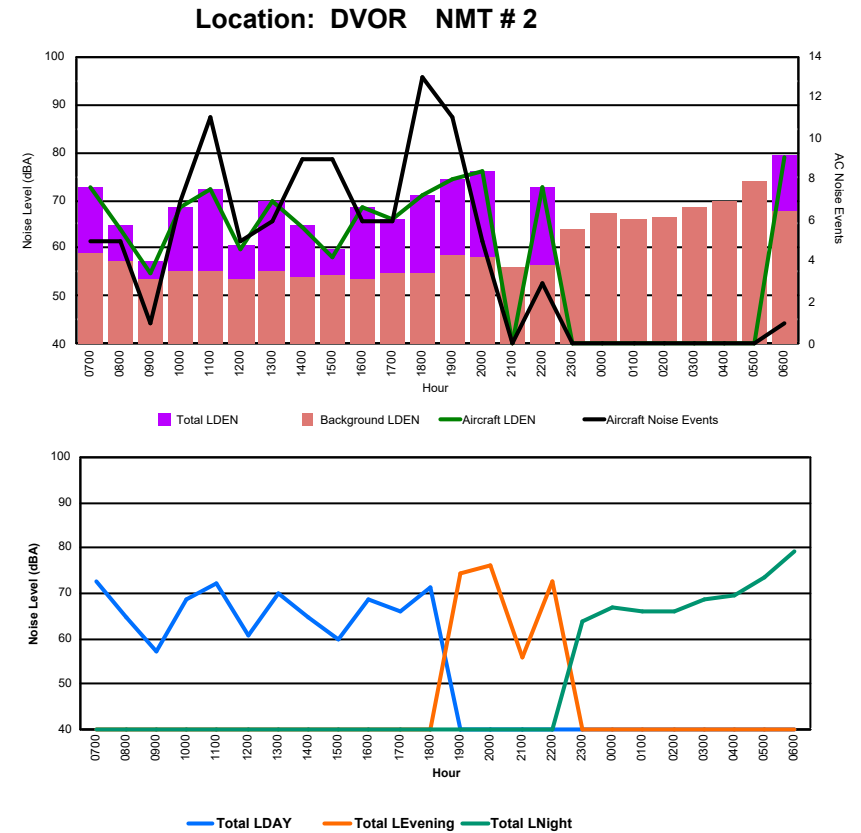

Luxembourg Airport Noise Distribution by Hour

Between 15/11/2024 00:00:00 and 15/11/2024 23:59:59 (Local Time)

Day	Aircraft Events	Total LDEN dB (A)	Aircraft LDEN dB(A)	Background LDEN dB(A)	Total LDay dB(A)	Total LEvening dB(A)	Total LNight dB (A)
15/11/24 7:00	5	72.8	72.7	58.9	72.8	-	-
15/11/24 8:00	5	64.7	63.9	57.2	64.7	-	-
15/11/24 9:00	1	57.2	54.7	53.6	57.2	-	-
15/11/24 10:00	7	68.7	68.5	55.0	68.7	-	-
15/11/24 11:00	11	72.2	72.1	55.0	72.2	-	-
15/11/24 12:00	5	60.7	59.9	53.6	60.7	-	-
15/11/24 13:00	6	69.9	69.7	55.2	69.9	-	-
15/11/24 14:00	9	64.7	64.3	54.0	64.7	-	-
15/11/24 15:00	9	59.7	58.2	54.5	59.7	-	-
15/11/24 16:00	6	68.6	68.5	53.7	68.6	-	-
15/11/24 17:00	6	66.2	65.9	54.8	66.2	-	-
15/11/24 18:00	13	71.2	71.1	54.7	71.2	-	-
15/11/24 19:00	11	74.4	74.3	58.4	-	74.4	-
15/11/24 20:00	5	76.1	76.0	58.2	-	76.1	-
15/11/24 21:00	-	56.1	-	56.1	-	56.1	-
15/11/24 22:00	3	72.8	72.7	56.4	-	72.8	-
15/11/24 23:00	-	63.9	-	64.0	-	-	63.9
16/11/24 0:00	-	66.9	-	67.1	-	-	66.9
16/11/24 1:00	-	65.9	-	66.1	-	-	65.9
16/11/24 2:00	-	66.2	-	66.3	-	-	66.2
16/11/24 3:00	-	68.5	-	68.7	-	-	68.5
16/11/24 4:00	-	69.5	-	69.7	-	-	69.5
16/11/24 5:00	-	73.7	-	73.9	-	-	73.7
16/11/24 6:00	1	79.2	78.9	67.6	-	-	79.2
	103	71.1	70.1	64.6	68.6	73.4	72.4