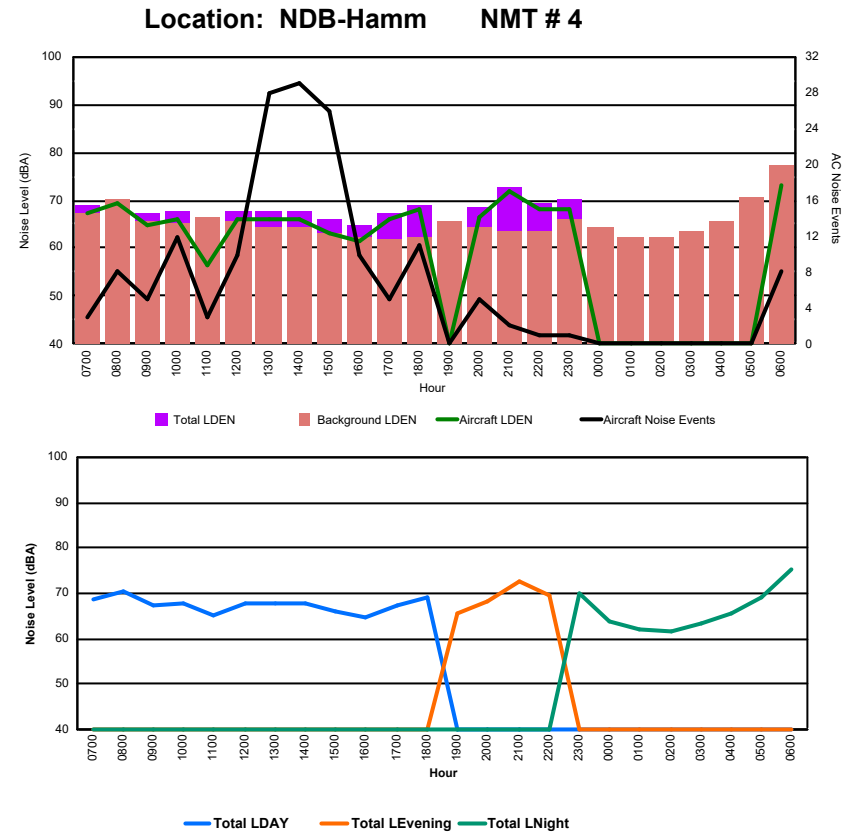

Luxembourg Airport Noise Distribution by Hour

Between 13/11/2024 00:00:00 and 13/11/2024 23:59:59 (Local Time)

Day	Aircraft Events	Total LDEN dB (A)	Aircraft LDEN dB(A)	Background LDEN dB(A)	Total LDay dB(A)	Total LEvening dB(A)	Total LNight dB (A)
13/11/24 7:00	3	68.8	67.1	67.1	68.8	-	-
13/11/24 8:00	8	70.3	69.5	70.1	70.3	-	-
13/11/24 9:00	5	67.2	64.6	65.7	67.2	-	-
13/11/24 10:00	12	67.8	65.9	65.2	67.8	-	-
13/11/24 11:00	3	65.1	56.5	66.5	65.1	-	-
13/11/24 12:00	10	67.9	65.9	65.5	67.9	-	-
13/11/24 13:00	28	67.6	66.1	64.2	67.6	-	-
13/11/24 14:00	29	67.6	66.1	64.3	67.6	-	-
13/11/24 15:00	26	65.9	63.3	63.2	65.9	-	-
13/11/24 16:00	10	64.9	61.5	62.5	64.9	-	-
13/11/24 17:00	5	67.2	65.9	61.9	67.2	-	-
13/11/24 18:00	11	69.0	68.0	62.4	69.0	-	-
13/11/24 19:00	-	65.7	-	65.8	-	65.7	-
13/11/24 20:00	5	68.4	66.4	64.2	-	68.4	-
13/11/24 21:00	2	72.6	72.0	63.6	-	72.6	-
13/11/24 22:00	1	69.5	68.2	63.5	-	69.5	-
13/11/24 23:00	1	70.2	68.0	66.1	-	-	70.2
14/11/24 0:00	-	63.7	-	64.5	-	-	63.7
14/11/24 1:00	-	61.9	-	62.3	-	-	61.9
14/11/24 2:00	-	61.7	-	62.1	-	-	61.7
14/11/24 3:00	-	63.5	-	63.6	-	-	63.5
14/11/24 4:00	-	65.5	-	65.8	-	-	65.5
14/11/24 5:00	-	69.3	-	70.8	-	-	69.3
14/11/24 6:00	8	75.2	73.3	77.5	-	-	75.2
	167	68.5	66.3	67.6	67.7	69.7	69.0