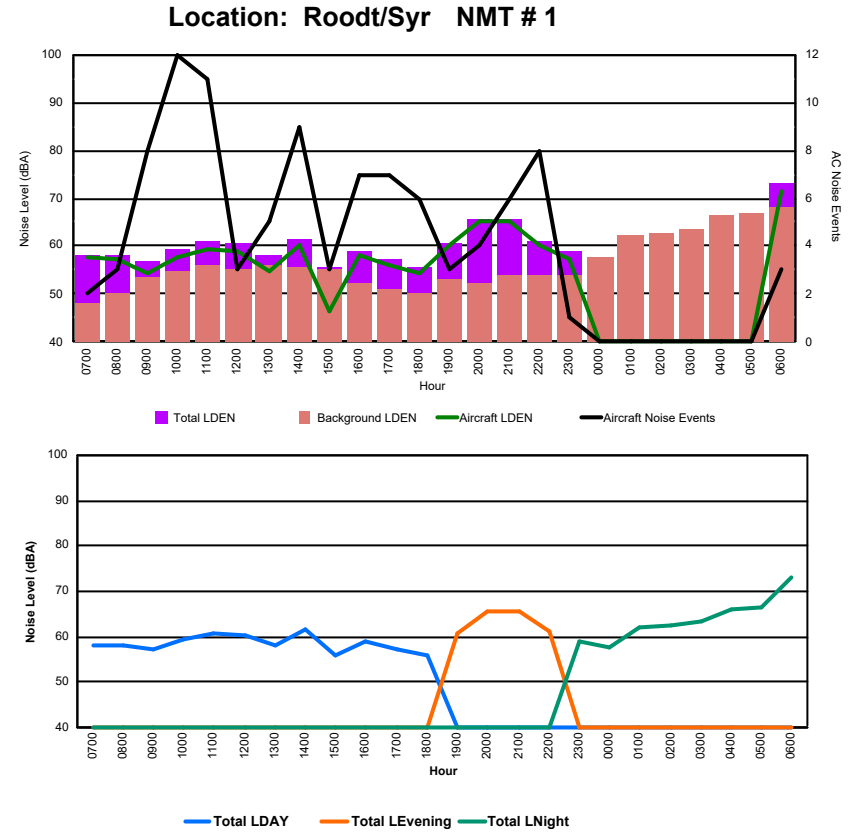

Luxembourg Airport Noise Distribution by Hour

Between 18/11/2024 00:00:00 and 18/11/2024 23:59:59 (Local Time)

Day	Aircraft Events	Total LDEN dB (A)	Aircraft LDEN dB(A)	Background LDEN dB(A)	Total LDay dB(A)	Total LEvening dB(A)	Total LNight dB (A)
18/11/24 7:00	2	58.1	57.7	48.0	58.1	-	-
18/11/24 8:00	3	58.0	57.3	50.4	58.0	-	-
18/11/24 9:00	8	57.0	54.4	53.7	57.0	-	-
18/11/24 10:00	12	59.4	57.7	54.8	59.4	-	-
18/11/24 11:00	11	60.9	59.4	55.9	60.9	-	-
18/11/24 12:00	3	60.5	59.1	55.2	60.5	-	-
18/11/24 13:00	5	58.2	54.7	55.9	58.2	-	-
18/11/24 14:00	9	61.6	60.3	55.8	61.6	-	-
18/11/24 15:00	3	55.8	46.4	55.4	55.8	-	-
18/11/24 16:00	7	59.0	58.0	52.1	59.0	-	-
18/11/24 17:00	7	57.1	55.9	51.1	57.1	-	-
18/11/24 18:00	6	55.7	54.4	50.0	55.7	-	-
18/11/24 19:00	3	60.8	60.1	53.1	-	60.8	-
18/11/24 20:00	4	65.6	65.4	52.3	-	65.6	-
18/11/24 21:00	6	65.6	65.3	53.9	-	65.6	-
18/11/24 22:00	8	61.2	60.4	53.9	-	61.2	-
18/11/24 23:00	1	58.9	57.2	53.9	-	-	58.9
19/11/24 0:00	-	57.5	-	57.6	-	-	57.5
19/11/24 1:00	-	61.9	-	62.1	-	-	61.9
19/11/24 2:00	-	62.3	-	62.6	-	-	62.3
19/11/24 3:00	-	63.6	-	63.7	-	-	63.6
19/11/24 4:00	-	66.0	-	66.3	-	-	66.0
19/11/24 5:00	-	66.5	-	66.7	-	-	66.5
19/11/24 6:00	3	73.0	71.6	68.0	-	-	73.0
	101	63.5	61.0	60.3	58.8	63.9	66.4