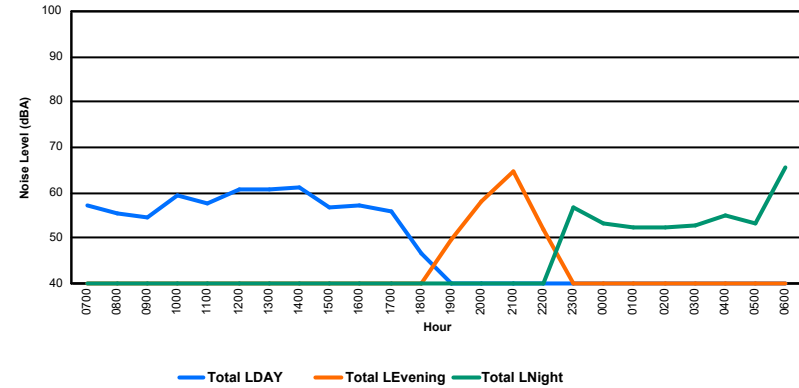

Luxembourg Airport Noise Distribution by Hour

Between 02/11/2024 00:00:00 and 02/11/2024 23:59:59 (Local Time)

Day	Aircraft Events	Total LDEN dB(A)	Aircraft LDEN dB(A)	Background LDEN dB(A)	Total LDay dB(A)	Total LEvening dB(A)	Total LNight dB(A)
02/11/24 7:00	2	57.0	56.6	46.2	57.0	-	-
02/11/24 8:00	1	55.6	40.0	56.0	55.6	-	-
02/11/24 9:00	-	54.7	-	54.7	54.7	-	-
02/11/24 10:00	1	59.3	55.8	56.7	59.3	-	-
02/11/24 11:00	2	57.5	44.4	57.3	57.5	-	-
02/11/24 12:00	1	60.6	57.9	57.2	60.6	-	-
02/11/24 13:00	3	60.8	58.6	56.9	60.8	-	-
02/11/24 14:00	6	61.4	58.4	58.6	61.4	-	-
02/11/24 15:00	-	56.9	-	56.9	56.9	-	-
02/11/24 16:00	1	57.3	54.3	54.2	57.3	-	-
02/11/24 17:00	1	55.9	54.9	49.0	55.9	-	-
02/11/24 18:00	-	46.4	-	46.4	46.4	-	-
02/11/24 19:00	-	49.6	-	49.6	-	49.6	-
02/11/24 20:00	2	58.1	57.2	50.8	-	58.1	-
02/11/24 21:00	3	64.7	64.4	53.2	-	64.7	-
02/11/24 22:00	-	51.9	-	51.9	-	51.9	-
02/11/24 23:00	1	56.8	52.6	54.7	-	-	56.8
03/11/24 0:00	-	53.3	-	53.4	-	-	53.3
03/11/24 1:00	-	52.3	-	52.3	-	-	52.3
03/11/24 2:00	-	52.3	-	52.4	-	-	52.3
03/11/24 3:00	-	53.0	-	53.0	-	-	53.0
03/11/24 4:00	-	55.1	-	55.2	-	-	55.1
03/11/24 5:00	-	53.1	-	53.1	-	-	53.1
03/11/24 6:00	9	65.7	65.2	57.1	-	-	65.7
	33	58.5	56.3	54.7	58.1	59.8	58.4

Location: Roodt/Syr NMT # 1