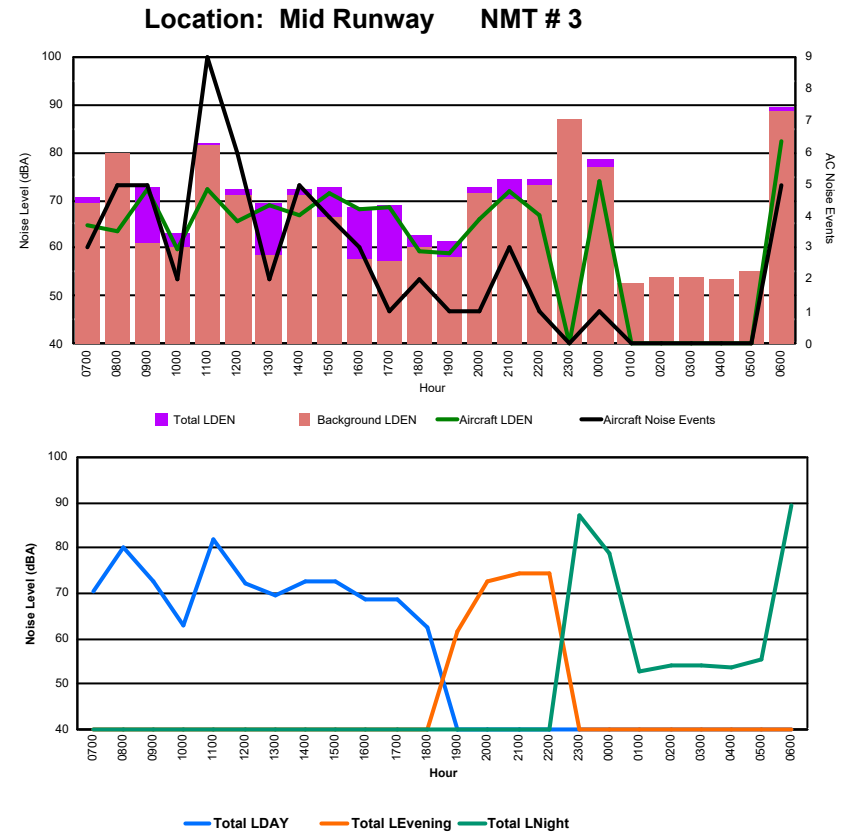

Luxembourg Airport Noise Distribution by Hour

Between 09/11/2024 00:00:00 and 09/11/2024 23:59:59 (Local Time)

Day	Aircraft Events	Total LDEN dB (A)	Aircraft LDEN dB(A)	Background LDEN dB(A)	Total LDay dB(A)	Total LEvening dB(A)	Total LNight dB (A)
09/11/24 7:00	3	70.6	64.8	69.3	70.6	-	-
09/11/24 8:00	5	80.0	63.5	79.9	80.0	-	-
09/11/24 9:00	5	72.6	72.3	61.1	72.6	-	-
09/11/24 10:00	2	63.1	59.8	60.4	63.1	-	-
09/11/24 11:00	9	81.9	72.4	81.4	81.9	-	-
09/11/24 12:00	6	72.1	65.7	70.9	72.1	-	-
09/11/24 13:00	2	69.4	69.0	58.5	69.4	-	-
09/11/24 14:00	5	72.5	66.7	71.2	72.5	-	-
09/11/24 15:00	4	72.6	71.5	66.4	72.6	-	-
09/11/24 16:00	3	68.5	68.2	57.7	68.5	-	-
09/11/24 17:00	1	68.8	68.5	57.1	68.8	-	-
09/11/24 18:00	2	62.7	59.4	60.1	62.7	-	-
09/11/24 19:00	1	61.6	58.8	58.3	-	61.6	-
09/11/24 20:00	1	72.7	66.0	71.6	-	72.7	-
09/11/24 21:00	3	74.3	72.0	70.4	-	74.3	-
09/11/24 22:00	1	74.2	66.7	73.3	-	74.2	-
09/11/24 23:00	-	87.0	-	87.0	-	-	87.0
10/11/24 0:00	1	78.7	73.9	76.9	-	-	78.7
10/11/24 1:00	-	52.8	-	52.8	-	-	52.8
10/11/24 2:00	-	54.0	-	54.0	-	-	54.0
10/11/24 3:00	-	54.1	-	54.1	-	-	54.1
10/11/24 4:00	-	53.6	-	53.6	-	-	53.6
10/11/24 5:00	-	55.3	-	55.3	-	-	55.3
10/11/24 6:00	5	89.4	82.2	88.5	-	-	89.4
	59	79.0	71.0	78.2	74.8	72.6	82.6