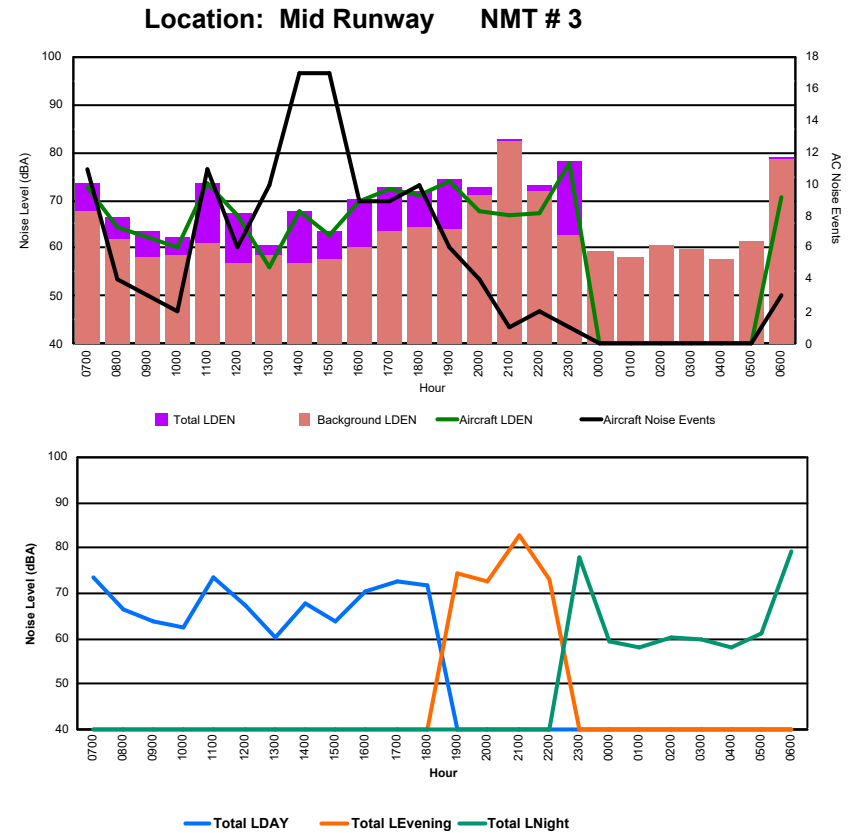

Luxembourg Airport Noise Distribution by Hour

Between 13/11/2024 00:00:00 and 13/11/2024 23:59:59 (Local Time)

Day	Aircraft Events	Total LDEN dB (A)	Aircraft LDEN dB(A)	Background LDEN dB(A)	Total LDay dB(A)	Total LEvening dB(A)	Total LNight dB (A)
13/11/24 7:00	11	73.5	72.7	67.7	73.5	-	-
13/11/24 8:00	4	66.3	64.3	61.9	66.3	-	-
13/11/24 9:00	3	63.7	62.4	58.0	63.7	-	-
13/11/24 10:00	2	62.4	60.4	58.4	62.4	-	-
13/11/24 11:00	11	73.6	73.4	61.1	73.6	-	-
13/11/24 12:00	6	67.4	67.0	57.0	67.4	-	-
13/11/24 13:00	10	60.5	56.2	58.6	60.5	-	-
13/11/24 14:00	17	67.9	67.6	56.9	67.9	-	-
13/11/24 15:00	17	63.7	62.6	57.9	63.7	-	-
13/11/24 16:00	9	70.4	70.0	60.4	70.4	-	-
13/11/24 17:00	9	72.8	72.3	63.6	72.8	-	-
13/11/24 18:00	10	71.8	71.0	64.4	71.8	-	-
13/11/24 19:00	6	74.4	74.0	63.8	-	74.4	-
13/11/24 20:00	4	72.8	67.9	71.2	-	72.8	-
13/11/24 21:00	1	82.6	66.8	82.4	-	82.6	-
13/11/24 22:00	2	73.0	67.5	71.7	-	73.0	-
13/11/24 23:00	1	78.1	77.9	62.8	-	-	78.1
14/11/24 0:00	-	59.3	-	59.4	-	-	59.3
14/11/24 1:00	-	58.3	-	58.3	-	-	58.3
14/11/24 2:00	-	60.5	-	60.6	-	-	60.5
14/11/24 3:00	-	59.7	-	59.7	-	-	59.7
14/11/24 4:00	-	57.9	-	57.9	-	-	57.9
14/11/24 5:00	-	61.3	-	61.4	-	-	61.3
14/11/24 6:00	3	79.1	70.6	78.6	-	-	79.1
	126	73.3	69.5	71.0	69.8	77.9	72.8