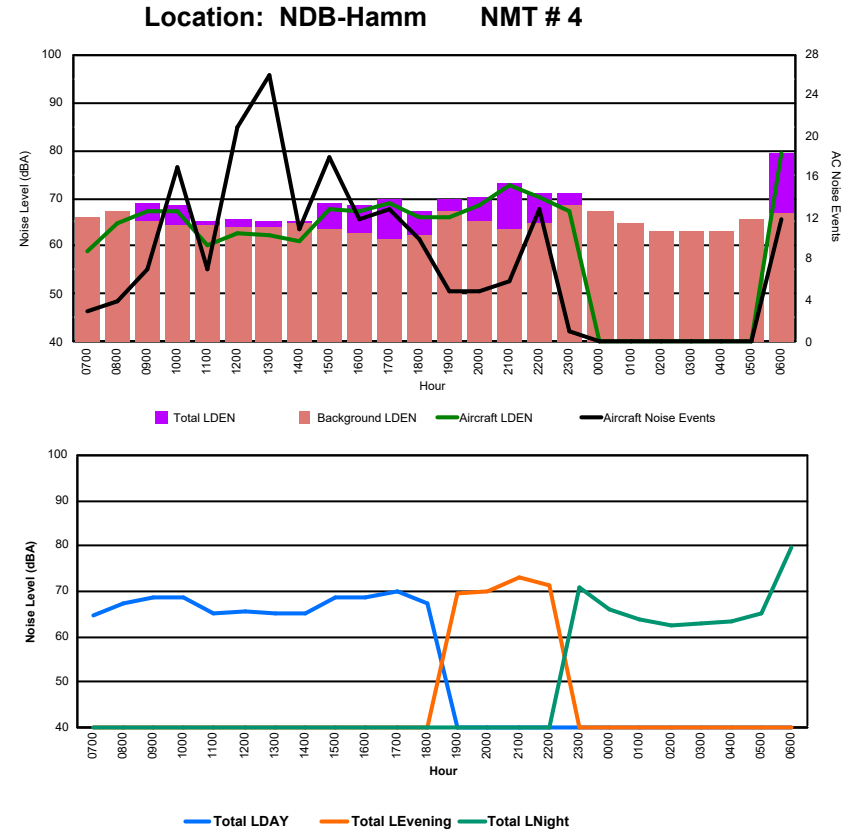

Luxembourg Airport Noise Distribution by Hour

Between 15/11/2024 00:00:00 and 15/11/2024 23:59:59 (Local Time)

Day	Aircraft Events	Total LDEN dB (A)	Aircraft LDEN dB(A)	Background LDEN dB(A)	Total LDay dB(A)	Total LEvening dB(A)	Total LNight dB (A)	
15/11/24	7:00	3	64.5	59.0	66.2	64.5	-	-
15/11/24	8:00	4	67.3	64.7	67.3	67.3	-	-
15/11/24	9:00	7	68.9	67.4	65.4	68.9	-	-
15/11/24	10:00	17	68.5	67.2	64.5	68.5	-	-
15/11/24	11:00	7	65.0	60.0	64.5	65.0	-	-
15/11/24	12:00	21	65.8	62.9	64.0	65.8	-	-
15/11/24	13:00	26	65.3	62.4	63.8	65.3	-	-
15/11/24	14:00	11	65.3	61.0	64.9	65.3	-	-
15/11/24	15:00	18	68.9	67.9	63.5	68.9	-	-
15/11/24	16:00	12	68.5	67.4	62.6	68.5	-	-
15/11/24	17:00	13	69.8	69.1	61.6	69.8	-	-
15/11/24	18:00	10	67.5	66.1	62.2	67.5	-	-
15/11/24	19:00	5	69.6	66.1	67.3	-	69.6	-
15/11/24	20:00	5	70.1	68.5	65.1	-	70.1	-
15/11/24	21:00	6	73.3	72.8	63.5	-	73.3	-
15/11/24	22:00	13	71.2	70.2	64.8	-	71.2	-
15/11/24	23:00	1	70.9	67.1	68.6	-	-	70.9
16/11/24	0:00	-	66.2	-	67.4	-	-	66.2
16/11/24	1:00	-	63.7	-	64.6	-	-	63.7
16/11/24	2:00	-	62.7	-	63.3	-	-	62.7
16/11/24	3:00	-	63.0	-	63.0	-	-	63.0
16/11/24	4:00	-	63.2	-	63.3	-	-	63.2
16/11/24	5:00	-	65.2	-	65.5	-	-	65.2
16/11/24	6:00	12	79.5	79.3	66.7	-	-	79.5
	191	70.0	68.6	65.1	67.5	71.3	71.7