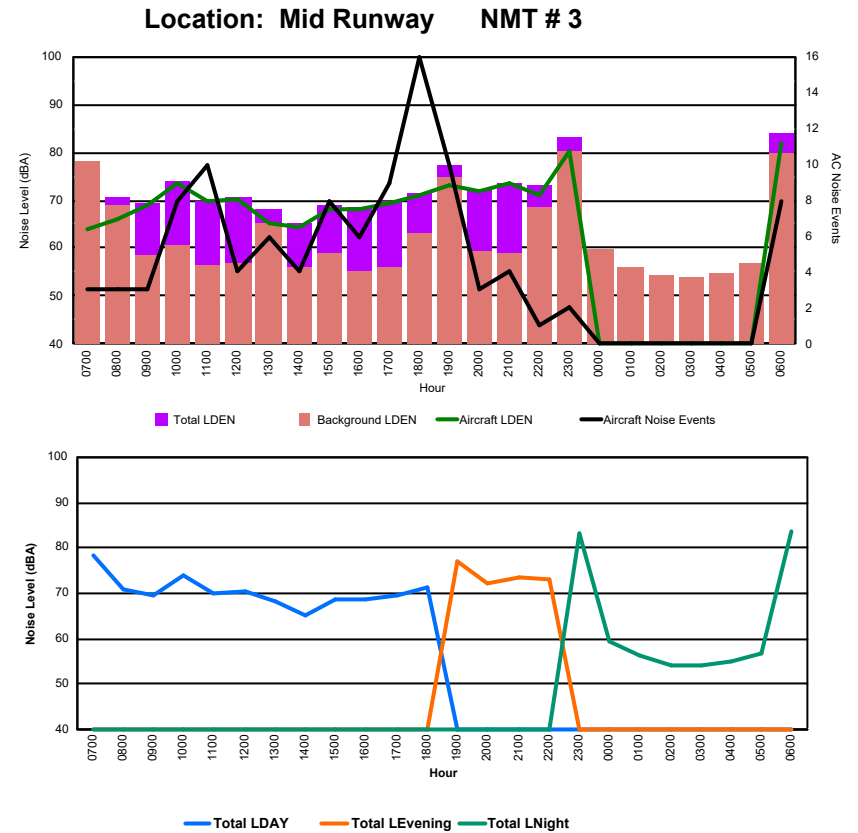

Luxembourg Airport Noise Distribution by Hour

Between 08/11/2024 00:00:00 and 08/11/2024 23:59:59 (Local Time)

Day	Aircraft Events	Total LDEN dB (A)	Aircraft LDEN dB(A)	Background LDEN dB(A)	Total LDay dB(A)	Total LEvening dB(A)	Total LNight dB (A)	
08/11/24	7:00	3	78.3	63.8	78.1	78.3	-	-
08/11/24	8:00	3	70.7	66.2	68.8	70.7	-	-
08/11/24	9:00	3	69.5	69.1	58.6	69.5	-	-
08/11/24	10:00	8	73.8	73.6	60.7	73.8	-	-
08/11/24	11:00	10	69.9	69.8	56.3	69.9	-	-
08/11/24	12:00	4	70.6	70.4	56.9	70.6	-	-
08/11/24	13:00	6	68.2	65.2	65.2	68.2	-	-
08/11/24	14:00	4	65.1	64.5	56.2	65.1	-	-
08/11/24	15:00	8	68.8	68.3	59.1	68.8	-	-
08/11/24	16:00	6	68.5	68.2	55.1	68.5	-	-
08/11/24	17:00	9	69.7	69.5	56.0	69.7	-	-
08/11/24	18:00	16	71.5	70.9	63.1	71.5	-	-
08/11/24	19:00	10	77.2	73.1	75.0	-	77.2	-
08/11/24	20:00	3	72.2	71.9	59.3	-	72.2	-
08/11/24	21:00	4	73.5	73.4	58.8	-	73.5	-
08/11/24	22:00	1	73.1	71.2	68.5	-	73.1	-
08/11/24	23:00	2	83.3	80.2	80.4	-	-	83.3
09/11/24	0:00	-	59.6	-	59.7	-	-	59.6
09/11/24	1:00	-	56.2	-	56.2	-	-	56.2
09/11/24	2:00	-	54.3	-	54.3	-	-	54.3
09/11/24	3:00	-	53.9	-	53.9	-	-	53.9
09/11/24	4:00	-	54.8	-	54.8	-	-	54.8
09/11/24	5:00	-	56.9	-	57.0	-	-	56.9
09/11/24	6:00	8	83.8	81.8	79.7	-	-	83.8
	108	74.9	72.5	71.4	71.8	74.5	77.6