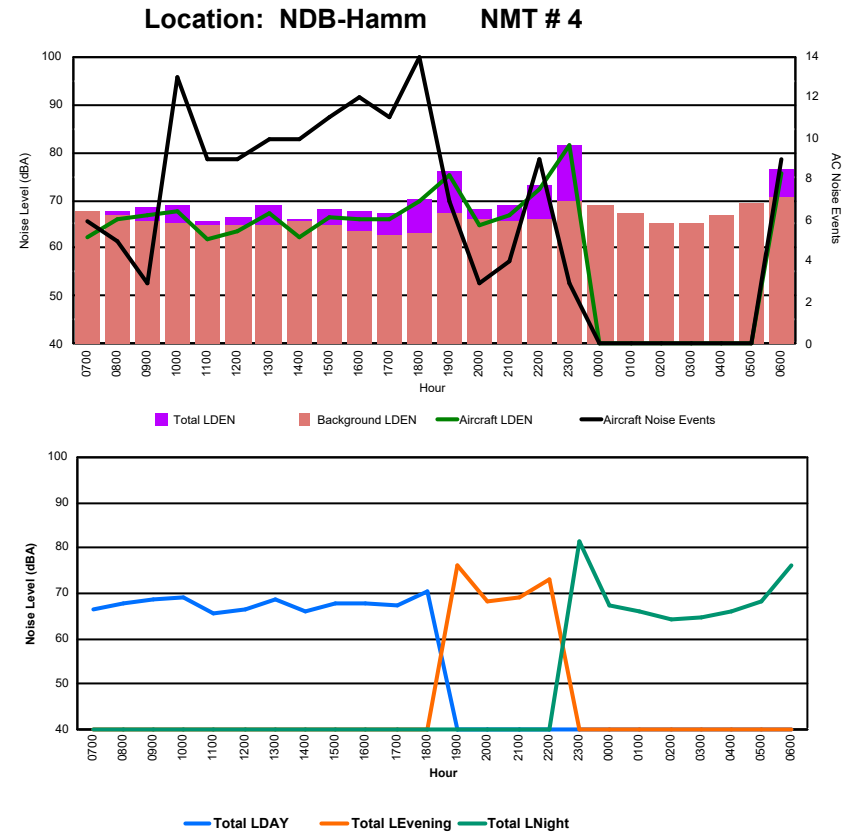

Luxembourg Airport Noise Distribution by Hour

Between 08/11/2024 00:00:00 and 08/11/2024 23:59:59 (Local Time)

Day	Aircraft Events	Total LDEN dB (A)	Aircraft LDEN dB(A)	Background LDEN dB(A)	Total LDay dB(A)	Total LEvening dB(A)	Total LNight dB (A)
08/11/24 7:00	6	66.3	62.3	67.7	66.3	-	-
08/11/24 8:00	5	67.9	66.0	66.9	67.9	-	-
08/11/24 9:00	3	68.6	66.8	65.6	68.6	-	-
08/11/24 10:00	13	69.1	67.8	65.3	69.1	-	-
08/11/24 11:00	9	65.6	61.8	64.9	65.6	-	-
08/11/24 12:00	9	66.4	63.5	64.8	66.4	-	-
08/11/24 13:00	10	68.8	67.3	64.9	68.8	-	-
08/11/24 14:00	10	66.1	62.3	65.8	66.1	-	-
08/11/24 15:00	11	68.0	66.3	64.7	68.0	-	-
08/11/24 16:00	12	67.7	66.1	63.6	67.7	-	-
08/11/24 17:00	11	67.5	66.0	62.6	67.5	-	-
08/11/24 18:00	14	70.4	69.7	63.2	70.4	-	-
08/11/24 19:00	7	76.0	75.4	67.4	-	76.0	-
08/11/24 20:00	3	68.3	64.7	65.9	-	68.3	-
08/11/24 21:00	4	69.1	66.7	65.6	-	69.1	-
08/11/24 22:00	9	73.0	72.2	65.9	-	73.0	-
08/11/24 23:00	3	81.6	81.4	69.7	-	-	81.6
09/11/24 0:00	-	67.5	-	68.8	-	-	67.5
09/11/24 1:00	-	66.1	-	67.3	-	-	66.1
09/11/24 2:00	-	64.4	-	65.3	-	-	64.4
09/11/24 3:00	-	64.8	-	65.0	-	-	64.8
09/11/24 4:00	-	66.2	-	66.7	-	-	66.2
09/11/24 5:00	-	68.1	-	69.3	-	-	68.1
09/11/24 6:00	9	76.4	75.6	70.7	-	-	76.4
	148	71.8	70.7	66.6	67.9	72.7	74.3