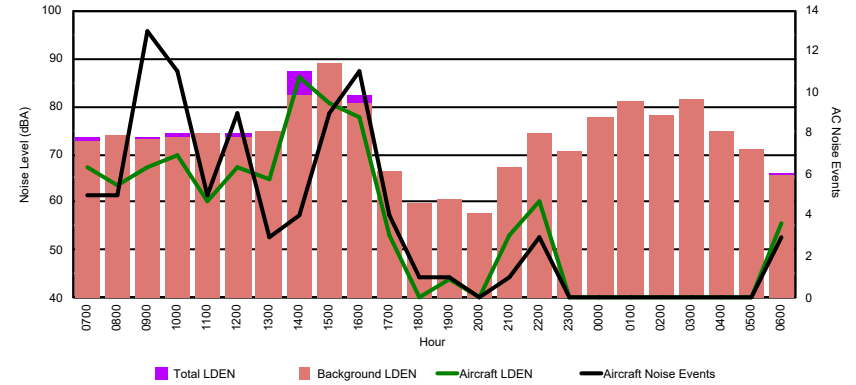

Luxembourg Airport Noise Distribution by Hour

Between 19/11/2024 00:00:00 and 19/11/2024 23:59:59 (Local Time)

Day	Aircraft Events	Total LDEN dB(A)	Aircraft LDEN dB(A)	Background LDEN dB(A)	Total LDay dB(A)	Total LEvening dB(A)	Total LNight dB(A)
19/11/24 7:00	5	73.4	67.1	72.9	73.4	-	-
19/11/24 8:00	5	73.7	63.6	74.0	73.7	-	-
19/11/24 9:00	13	73.6	67.2	73.0	73.6	-	-
19/11/24 10:00	11	74.4	70.0	73.6	74.4	-	-
19/11/24 11:00	5	74.0	60.3	74.3	74.0	-	-
19/11/24 12:00	9	74.2	67.3	73.6	74.2	-	-
19/11/24 13:00	3	74.8	64.7	74.8	74.8	-	-
19/11/24 14:00	4	87.3	86.0	82.4	87.3	-	-
19/11/24 15:00	9	88.4	80.5	88.9	88.4	-	-
19/11/24 16:00	11	82.3	77.9	80.5	82.3	-	-
19/11/24 17:00	4	66.4	53.2	66.6	66.4	-	-
19/11/24 18:00	1	59.7	40.2	59.7	59.7	-	-
19/11/24 19:00	1	60.8	44.0	60.7	-	60.8	-
19/11/24 20:00	-	57.7	-	57.7	-	57.7	-
19/11/24 21:00	1	67.4	53.0	67.3	-	67.4	-
19/11/24 22:00	3	74.1	60.0	74.2	-	74.1	-
19/11/24 23:00	-	70.6	-	70.7	-	-	70.6
20/11/24 0:00	-	77.2	-	77.8	-	-	77.2
20/11/24 1:00	-	79.3	-	80.9	-	-	79.3
20/11/24 2:00	-	78.2	-	78.3	-	-	78.2
20/11/24 3:00	-	81.2	-	81.3	-	-	81.2
20/11/24 4:00	-	73.8	-	74.7	-	-	73.8
20/11/24 5:00	-	71.0	-	71.2	-	-	71.0
20/11/24 6:00	3	66.0	55.5	65.8	-	-	66.0
	88	79.2	74.0	78.5	81.2	69.2	76.9

Location: DVOR NMT # 2