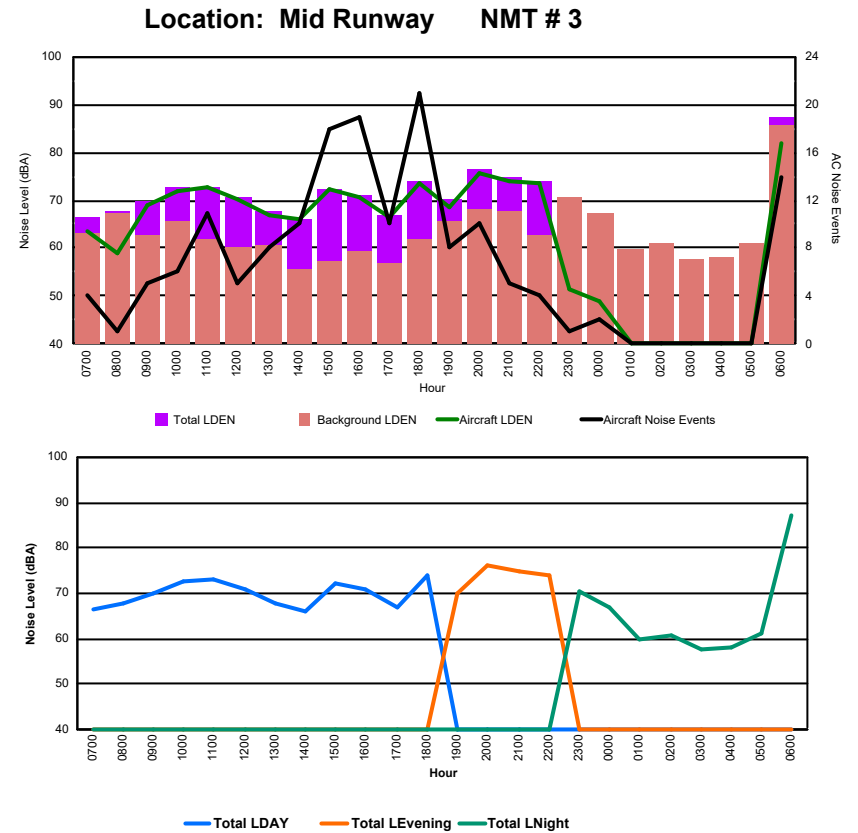

Luxembourg Airport Noise Distribution by Hour

Between 03/11/2024 00:00:00 and 03/11/2024 23:59:59 (Local Time)

Day	Aircraft Events	Total LDEN dB(A)	Aircraft LDEN dB(A)	Background LDEN dB(A)	Total LDay dB(A)	Total LEvening dB(A)	Total LNight dB(A)
03/11/24 7:00	4	66.4	63.7	63.2	66.4	-	-
03/11/24 8:00	1	67.7	58.9	67.1	67.7	-	-
03/11/24 9:00	5	69.9	69.0	62.9	69.9	-	-
03/11/24 10:00	6	72.7	71.7	65.6	72.7	-	-
03/11/24 11:00	11	72.9	72.6	61.8	72.9	-	-
03/11/24 12:00	5	70.7	70.4	60.2	70.7	-	-
03/11/24 13:00	8	67.8	66.9	60.8	67.8	-	-
03/11/24 14:00	10	66.2	65.9	55.5	66.2	-	-
03/11/24 15:00	18	72.3	72.2	57.1	72.3	-	-
03/11/24 16:00	19	70.9	70.6	59.5	70.9	-	-
03/11/24 17:00	10	66.9	66.5	56.8	66.9	-	-
03/11/24 18:00	21	73.8	73.6	61.8	73.8	-	-
03/11/24 19:00	8	70.1	68.4	65.5	-	70.1	-
03/11/24 20:00	10	76.3	75.6	68.0	-	76.3	-
03/11/24 21:00	5	74.8	73.9	67.6	-	74.8	-
03/11/24 22:00	4	73.9	73.5	62.9	-	73.9	-
03/11/24 23:00	1	70.6	51.5	70.6	-	-	70.6
04/11/24 0:00	2	67.1	49.0	67.3	-	-	67.1
04/11/24 1:00	-	59.7	-	59.8	-	-	59.7
04/11/24 2:00	-	60.7	-	60.9	-	-	60.7
04/11/24 3:00	-	57.6	-	57.6	-	-	57.6
04/11/24 4:00	-	58.2	-	58.2	-	-	58.2
04/11/24 5:00	-	61.0	-	61.0	-	-	61.0
04/11/24 6:00	14	87.1	81.7	85.6	-	-	87.1
	162	75.1	71.7	72.5	70.6	74.3	78.2