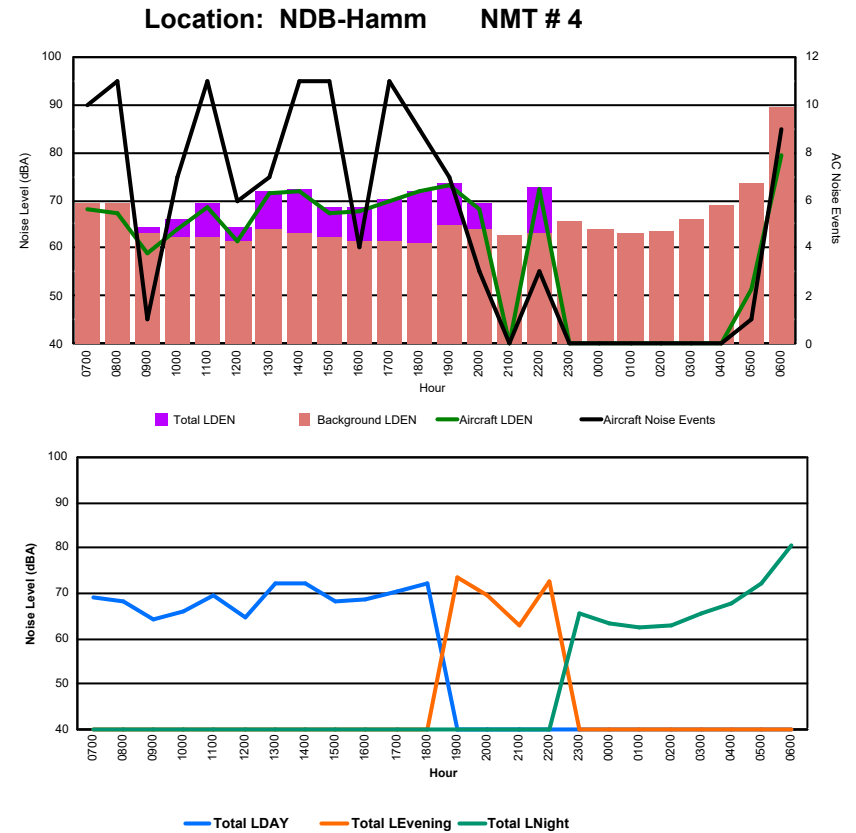

Luxembourg Airport Noise Distribution by Hour

Between 11/11/2024 00:00:00 and 11/11/2024 23:59:59 (Local Time)

Day	Aircraft Events	Total LDEN dB (A)	Aircraft LDEN dB(A)	Background LDEN dB(A)	Total LDay dB(A)	Total LEvening dB(A)	Total LNight dB (A)
11/11/24 7:00	10	69.2	68.3	69.3	69.2	-	-
11/11/24 8:00	11	68.4	67.1	69.4	68.4	-	-
11/11/24 9:00	1	64.3	58.9	63.2	64.3	-	-
11/11/24 10:00	7	66.2	64.0	62.4	66.2	-	-
11/11/24 11:00	11	69.5	68.7	62.4	69.5	-	-
11/11/24 12:00	6	64.5	61.6	61.6	64.5	-	-
11/11/24 13:00	7	72.0	71.4	63.8	72.0	-	-
11/11/24 14:00	11	72.2	71.7	63.0	72.2	-	-
11/11/24 15:00	11	68.4	67.4	62.1	68.4	-	-
11/11/24 16:00	4	68.7	67.9	61.5	68.7	-	-
11/11/24 17:00	11	70.3	69.7	61.6	70.3	-	-
11/11/24 18:00	9	72.0	71.7	61.0	72.0	-	-
11/11/24 19:00	7	73.7	73.1	64.9	-	73.7	-
11/11/24 20:00	3	69.4	68.0	63.9	-	69.4	-
11/11/24 21:00	-	62.9	-	62.9	-	62.9	-
11/11/24 22:00	3	72.7	72.2	63.3	-	72.7	-
11/11/24 23:00	-	65.8	-	65.8	-	-	65.8
12/11/24 0:00	-	63.3	-	64.0	-	-	63.3
12/11/24 1:00	-	62.5	-	63.1	-	-	62.5
12/11/24 2:00	-	62.8	-	63.4	-	-	62.8
12/11/24 3:00	-	65.5	-	65.9	-	-	65.5
12/11/24 4:00	-	68.0	-	68.9	-	-	68.0
12/11/24 5:00	1	72.3	51.4	73.6	-	-	72.3
12/11/24 6:00	9	80.8	79.5	89.2	-	-	80.8
	122	71.2	69.6	75.8	69.5	71.2	72.9