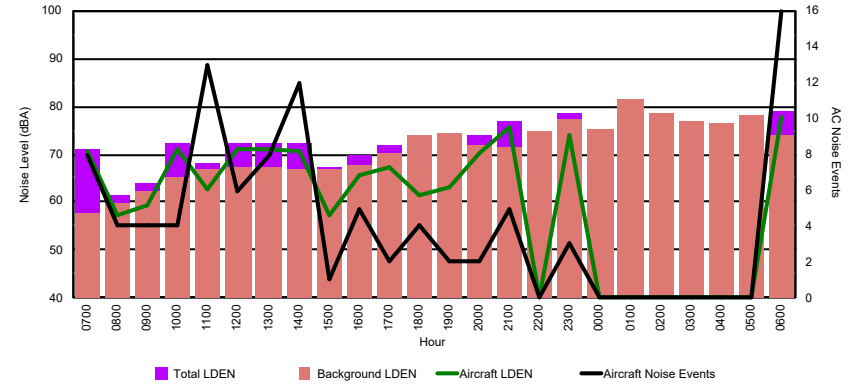

Luxembourg Airport Noise Distribution by Hour

Between 02/11/2024 00:00:00 and 02/11/2024 23:59:59 (Local Time)

Day	Aircraft Events	Total LDEN dB (A)	Aircraft LDEN dB(A)	Background LDEN dB(A)	Total LDay dB(A)	Total LEvening dB(A)	Total LNight dB (A)
02/11/24 7:00	8	70.9	70.6	57.9	70.9	-	-
02/11/24 8:00	4	61.6	57.4	59.6	61.6	-	-
02/11/24 9:00	4	63.8	59.3	62.2	63.8	-	-
02/11/24 10:00	4	72.2	71.2	65.3	72.2	-	-
02/11/24 11:00	13	68.0	62.9	66.8	68.0	-	-
02/11/24 12:00	6	72.5	71.1	67.2	72.5	-	-
02/11/24 13:00	8	72.4	70.9	67.4	72.4	-	-
02/11/24 14:00	12	72.1	70.5	67.0	72.1	-	-
02/11/24 15:00	1	67.2	57.1	66.9	67.2	-	-
02/11/24 16:00	5	69.8	65.8	67.8	69.8	-	-
02/11/24 17:00	2	72.0	67.4	70.3	72.0	-	-
02/11/24 18:00	4	74.1	61.6	74.1	74.1	-	-
02/11/24 19:00	2	74.1	63.2	74.2	-	74.1	-
02/11/24 20:00	2	74.0	70.3	72.0	-	74.0	-
02/11/24 21:00	5	76.8	75.5	71.3	-	76.8	-
02/11/24 22:00	-	74.6	-	75.0	-	74.6	-
02/11/24 23:00	3	78.6	73.8	77.2	-	-	78.6
03/11/24 0:00	-	75.0	-	75.3	-	-	75.0
03/11/24 1:00	-	81.0	-	81.6	-	-	81.0
03/11/24 2:00	-	78.3	-	78.7	-	-	78.3
03/11/24 3:00	-	76.3	-	76.8	-	-	76.3
03/11/24 4:00	-	76.3	-	76.5	-	-	76.3
03/11/24 5:00	-	77.8	-	78.1	-	-	77.8
03/11/24 6:00	16	79.1	77.6	74.1	-	-	79.1
	99	75.2	69.3	74.3	70.9	75.0	78.2

Location: DVOR NMT # 2