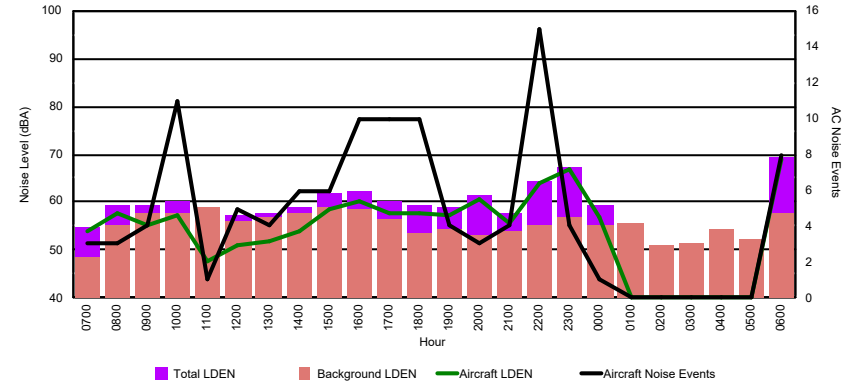

Luxembourg Airport Noise Distribution by Hour

Between 01/11/2024 00:00:00 and 01/11/2024 23:59:59 (Local Time)

Day	Aircraft Events	Total LDEN dB(A)	Aircraft LDEN dB(A)	Background LDEN dB(A)	Total LDay dB(A)	Total LEvening dB(A)	Total LNight dB(A)
01/11/24 7:00	3	54.9	53.8	48.7	54.9	-	-
01/11/24 8:00	3	59.4	57.8	55.2	59.4	-	-
01/11/24 9:00	4	59.5	55.1	57.6	59.5	-	-
01/11/24 10:00	11	60.4	57.3	57.8	60.4	-	-
01/11/24 11:00	1	59.1	47.6	58.8	59.1	-	-
01/11/24 12:00	5	57.2	51.1	56.1	57.2	-	-
01/11/24 13:00	4	57.8	51.7	56.7	57.8	-	-
01/11/24 14:00	6	59.1	53.8	57.6	59.1	-	-
01/11/24 15:00	6	61.7	58.7	58.8	61.7	-	-
01/11/24 16:00	10	62.3	60.2	58.5	62.3	-	-
01/11/24 17:00	10	60.1	57.9	56.5	60.1	-	-
01/11/24 18:00	10	59.2	57.9	53.7	59.2	-	-
01/11/24 19:00	4	58.9	57.2	54.2	-	58.9	-
01/11/24 20:00	3	61.4	60.7	53.1	-	61.4	-
01/11/24 21:00	4	57.6	55.5	53.8	-	57.6	-
01/11/24 22:00	15	64.5	64.0	55.0	-	64.5	-
01/11/24 23:00	4	67.4	67.0	57.0	-	-	67.4
02/11/24 0:00	1	59.2	56.8	55.3	-	-	59.2
02/11/24 1:00	-	55.5	-	55.6	-	-	55.5
02/11/24 2:00	-	50.9	-	50.9	-	-	50.9
02/11/24 3:00	-	51.3	-	51.3	-	-	51.3
02/11/24 4:00	-	54.3	-	54.4	-	-	54.3
02/11/24 5:00	-	52.2	-	52.2	-	-	52.2
02/11/24 6:00	8	69.2	68.9	57.5	-	-	69.2
	112	61.3	59.8	55.9	59.6	61.4	62.9

Location: Roodt/Syr NMT # 1