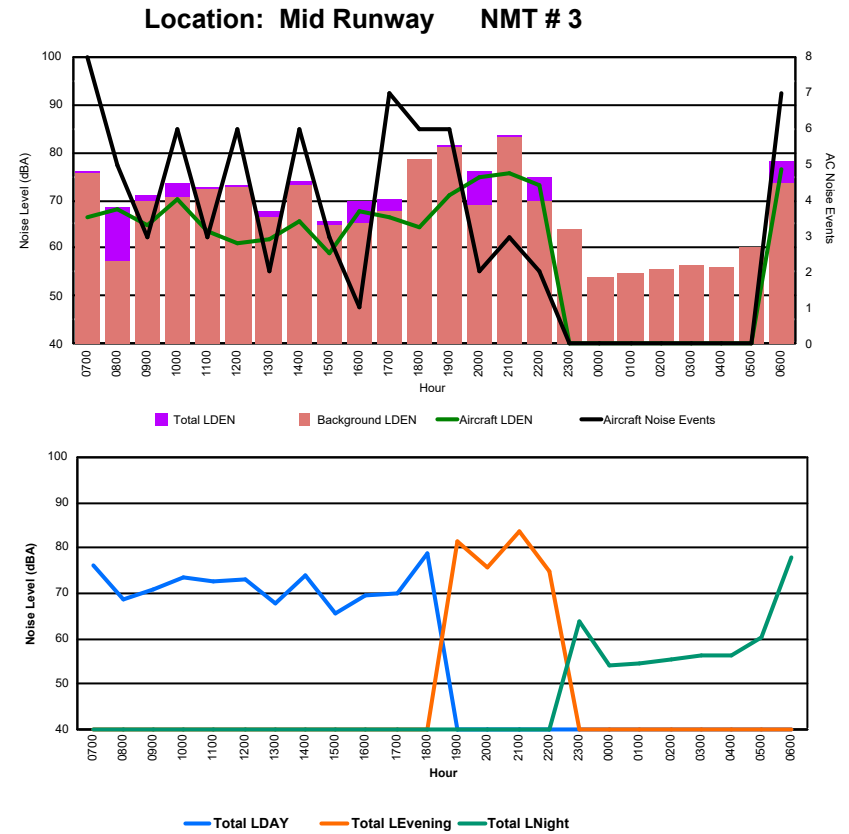

Luxembourg Airport Noise Distribution by Hour

Between 06/11/2024 00:00:00 and 06/11/2024 23:59:59 (Local Time)

Day	Aircraft Events	Total LDEN dB (A)	Aircraft LDEN dB(A)	Background LDEN dB(A)	Total LDay dB(A)	Total LEvening dB(A)	Total LNight dB (A)
06/11/24 7:00	8	76.2	66.4	75.7	76.2	-	-
06/11/24 8:00	5	68.5	68.2	57.4	68.5	-	-
06/11/24 9:00	3	70.9	64.8	69.8	70.9	-	-
06/11/24 10:00	6	73.5	70.1	70.7	73.5	-	-
06/11/24 11:00	3	72.6	63.7	72.1	72.6	-	-
06/11/24 12:00	6	73.1	61.1	72.9	73.1	-	-
06/11/24 13:00	2	67.7	61.9	66.5	67.7	-	-
06/11/24 14:00	6	74.0	65.6	73.3	74.0	-	-
06/11/24 15:00	3	65.7	58.9	64.7	65.7	-	-
06/11/24 16:00	1	69.6	67.8	65.1	69.6	-	-
06/11/24 17:00	7	70.1	66.5	67.7	70.1	-	-
06/11/24 18:00	6	78.7	64.2	78.6	78.7	-	-
06/11/24 19:00	6	81.4	71.2	81.0	-	81.4	-
06/11/24 20:00	2	75.9	74.9	68.8	-	75.9	-
06/11/24 21:00	3	83.7	75.6	83.0	-	83.7	-
06/11/24 22:00	2	74.8	73.2	69.6	-	74.8	-
06/11/24 23:00	-	63.7	-	63.8	-	-	63.7
07/11/24 0:00	-	54.1	-	54.1	-	-	54.1
07/11/24 1:00	-	54.6	-	54.6	-	-	54.6
07/11/24 2:00	-	55.6	-	55.6	-	-	55.6
07/11/24 3:00	-	56.5	-	56.5	-	-	56.5
07/11/24 4:00	-	56.2	-	56.2	-	-	56.2
07/11/24 5:00	-	60.2	-	60.3	-	-	60.2
07/11/24 6:00	7	78.1	76.5	73.5	-	-	78.1
	76	75.0	69.1	73.8	73.2	80.4	69.4