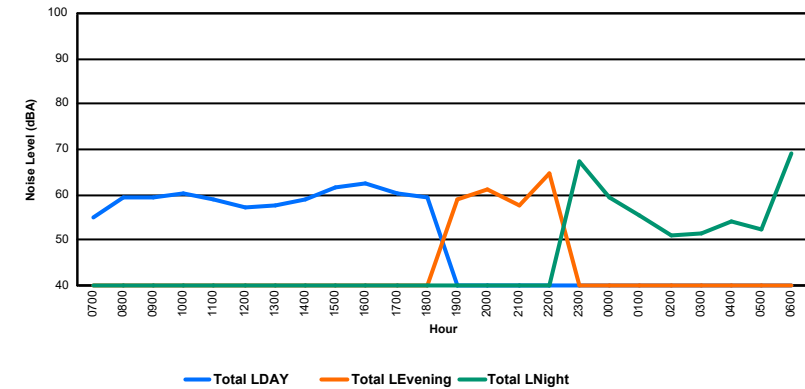

Luxembourg Airport Noise Distribution by Hour

Between 01/11/2024 00:00:00 and 01/11/2024 23:59:59 (Local Time)

Day	Aircraft Events	Total LDEN dB(A)	Aircraft LDEN dB(A)	Background LDEN dB(A)	Total LDay dB(A)	Total LEvening dB(A)	Total LNight dB(A)
01/11/24 7:00	3	54.9	53.8	48.7	54.9	-	-
01/11/24 8:00	3	59.4	57.8	55.2	59.4	-	-
01/11/24 9:00	4	59.5	55.1	57.6	59.5	-	-
01/11/24 10:00	11	60.4	57.3	57.8	60.4	-	-
01/11/24 11:00	1	59.1	47.6	58.8	59.1	-	-
01/11/24 12:00	5	57.2	51.1	56.1	57.2	-	-
01/11/24 13:00	4	57.8	51.7	56.7	57.8	-	-
01/11/24 14:00	6	59.1	53.8	57.6	59.1	-	-
01/11/24 15:00	6	61.7	58.7	58.8	61.7	-	-
01/11/24 16:00	10	62.3	60.2	58.5	62.3	-	-
01/11/24 17:00	10	60.1	57.9	56.5	60.1	-	-
01/11/24 18:00	10	59.2	57.9	53.7	59.2	-	-
01/11/24 19:00	4	58.9	57.2	54.2	-	58.9	-
01/11/24 20:00	3	61.4	60.7	53.1	-	61.4	-
01/11/24 21:00	4	57.6	55.5	53.8	-	57.6	-
01/11/24 22:00	15	64.5	64.0	55.0	-	64.5	-
01/11/24 23:00	4	67.4	67.0	57.0	-	-	67.4
02/11/24 0:00	1	59.2	56.8	55.3	-	-	59.2
02/11/24 1:00	-	55.5	-	55.6	-	-	55.5
02/11/24 2:00	-	50.9	-	50.9	-	-	50.9
02/11/24 3:00	-	51.3	-	51.3	-	-	51.3
02/11/24 4:00	-	54.3	-	54.4	-	-	54.3
02/11/24 5:00	-	52.2	-	52.2	-	-	52.2
02/11/24 6:00	8	69.2	68.9	57.5	-	-	69.2
	112	61.3	59.8	55.9	59.6	61.4	62.9

Location: Roodt/Syr NMT # 1