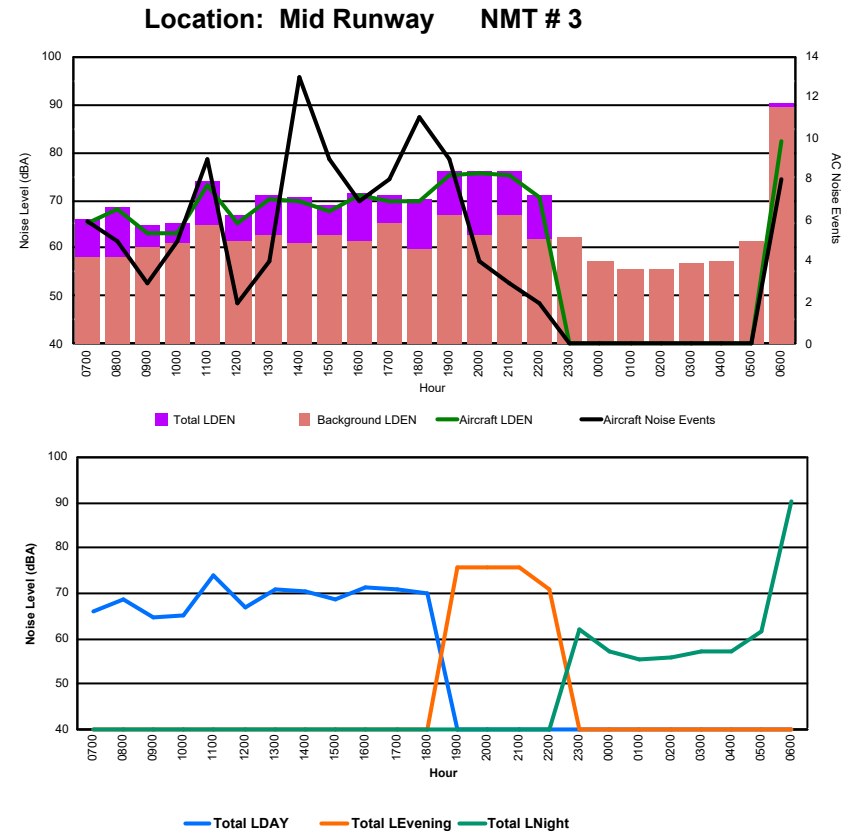

Luxembourg Airport Noise Distribution by Hour

Between 07/11/2024 00:00:00 and 07/11/2024 23:59:59 (Local Time)

Day	Aircraft Events	Total LDEN dB(A)	Aircraft LDEN dB(A)	Background LDEN dB(A)	Total LDay dB(A)	Total LEvening dB(A)	Total LNight dB(A)
07/11/24 7:00	6	65.9	65.1	58.2	65.9	-	-
07/11/24 8:00	5	68.5	68.1	58.3	68.5	-	-
07/11/24 9:00	3	64.8	63.0	60.0	64.8	-	-
07/11/24 10:00	5	65.1	63.3	61.0	65.1	-	-
07/11/24 11:00	9	73.8	73.2	64.9	73.8	-	-
07/11/24 12:00	2	66.7	65.2	61.3	66.7	-	-
07/11/24 13:00	4	70.9	70.2	62.8	70.9	-	-
07/11/24 14:00	13	70.5	70.0	61.1	70.5	-	-
07/11/24 15:00	9	68.8	67.6	62.7	68.8	-	-
07/11/24 16:00	7	71.5	71.0	61.5	71.5	-	-
07/11/24 17:00	8	71.1	69.9	65.3	71.1	-	-
07/11/24 18:00	11	70.1	69.7	59.8	70.1	-	-
07/11/24 19:00	9	75.9	75.3	66.9	-	75.9	-
07/11/24 20:00	4	75.9	75.6	62.7	-	75.9	-
07/11/24 21:00	3	75.9	75.4	66.8	-	75.9	-
07/11/24 22:00	2	71.1	70.6	61.8	-	71.1	-
07/11/24 23:00	-	62.2	-	62.3	-	-	62.2
08/11/24 0:00	-	57.1	-	57.1	-	-	57.1
08/11/24 1:00	-	55.6	-	55.6	-	-	55.6
08/11/24 2:00	-	55.7	-	55.7	-	-	55.7
08/11/24 3:00	-	57.0	-	57.0	-	-	57.0
08/11/24 4:00	-	57.4	-	57.4	-	-	57.4
08/11/24 5:00	-	61.5	-	61.6	-	-	61.5
08/11/24 6:00	8	90.2	82.3	89.5	-	-	90.2
	108	77.3	72.0	75.9	69.8	75.1	81.2