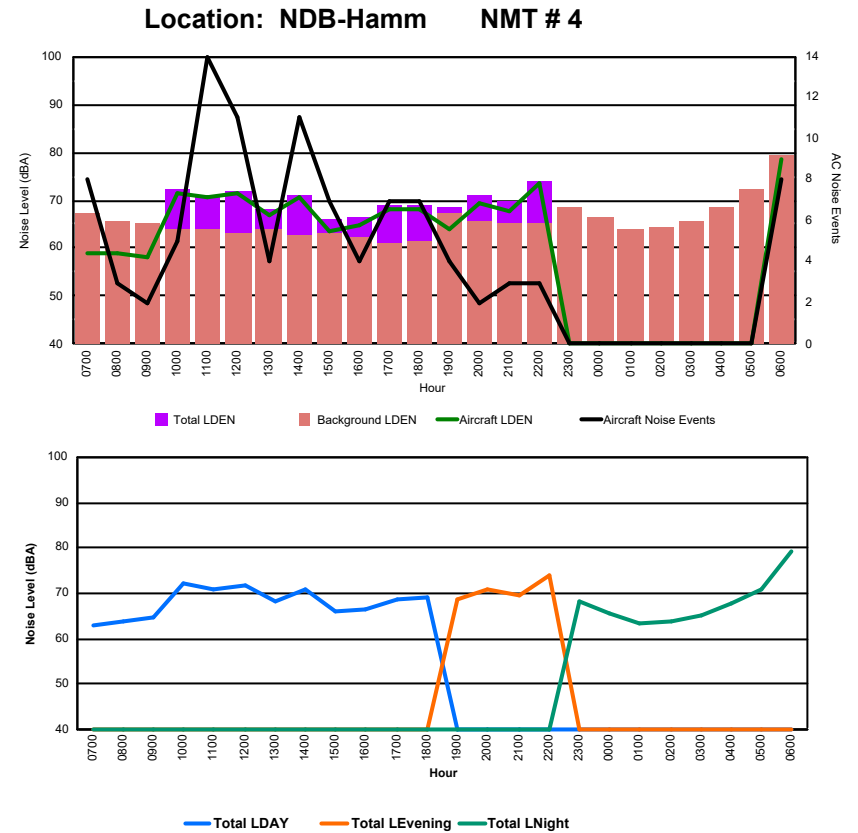

Luxembourg Airport Noise Distribution by Hour

Between 18/11/2024 00:00:00 and 18/11/2024 23:59:59 (Local Time)

Day	Aircraft Events	Total LDEN dB(A)	Aircraft LDEN dB(A)	Background LDEN dB(A)	Total LDay dB(A)	Total LEvening dB(A)	Total LNight dB(A)
18/11/24 7:00	8	62.8	59.0	67.3	62.8	-	-
18/11/24 8:00	3	63.8	59.0	65.5	63.8	-	-
18/11/24 9:00	2	64.7	58.2	65.0	64.7	-	-
18/11/24 10:00	5	72.2	71.6	64.1	72.2	-	-
18/11/24 11:00	14	71.1	70.5	64.0	71.1	-	-
18/11/24 12:00	11	71.8	71.3	63.2	71.8	-	-
18/11/24 13:00	4	68.3	66.8	64.1	68.3	-	-
18/11/24 14:00	11	71.0	70.5	62.9	71.0	-	-
18/11/24 15:00	7	66.1	63.7	63.0	66.1	-	-
18/11/24 16:00	4	66.6	64.8	62.1	66.6	-	-
18/11/24 17:00	7	68.9	68.1	61.0	68.9	-	-
18/11/24 18:00	7	69.0	68.2	61.6	69.0	-	-
18/11/24 19:00	4	68.7	63.8	67.2	-	68.7	-
18/11/24 20:00	2	71.1	69.5	65.8	-	71.1	-
18/11/24 21:00	3	69.6	67.6	65.3	-	69.6	-
18/11/24 22:00	3	73.9	73.4	65.0	-	73.9	-
18/11/24 23:00	-	68.4	-	68.4	-	-	68.4
19/11/24 0:00	-	65.4	-	66.4	-	-	65.4
19/11/24 1:00	-	63.2	-	64.0	-	-	63.2
19/11/24 2:00	-	63.7	-	64.4	-	-	63.7
19/11/24 3:00	-	65.3	-	65.5	-	-	65.3
19/11/24 4:00	-	67.8	-	68.7	-	-	67.8
19/11/24 5:00	-	70.8	-	72.5	-	-	70.8
19/11/24 6:00	8	79.3	78.4	79.5	-	-	79.3
	103	70.5	68.8	68.8	69.0	71.3	71.8