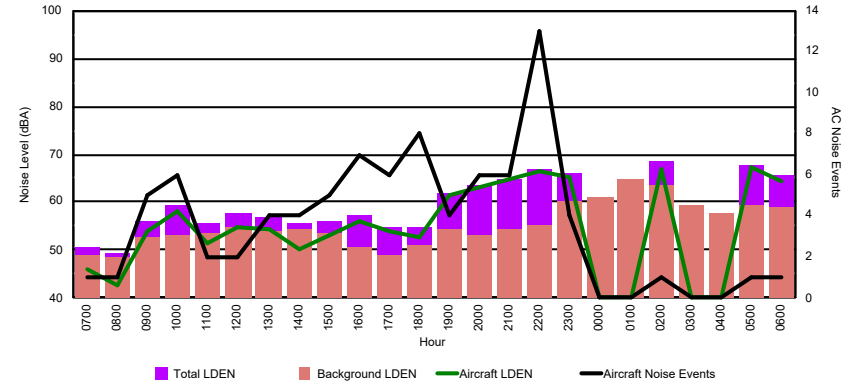

Luxembourg Airport Noise Distribution by Hour

Between 17/11/2024 00:00:00 and 17/11/2024 23:59:59 (Local Time)

Day	Aircraft Events	Total LDEN dB(A)	Aircraft LDEN dB(A)	Background LDEN dB(A)	Total LDay dB(A)	Total LEvening dB(A)	Total LNight dB(A)	
17/11/24	7:00	1	50.6	46.0	48.8	50.6	-	-
17/11/24	8:00	1	49.5	42.7	48.5	49.5	-	-
17/11/24	9:00	5	56.2	53.8	52.6	-	-	
17/11/24	10:00	6	59.4	58.3	53.2	59.4	-	
17/11/24	11:00	2	55.7	51.6	53.5	55.7	-	
17/11/24	12:00	2	57.8	54.8	54.9	57.8	-	
17/11/24	13:00	4	57.0	54.2	53.9	57.0	-	
17/11/24	14:00	4	55.7	50.4	54.2	55.7	-	
17/11/24	15:00	5	56.2	53.2	53.4	56.2	-	
17/11/24	16:00	7	57.2	56.2	50.5	57.2	-	
17/11/24	17:00	6	54.9	53.8	48.9	54.9	-	
17/11/24	18:00	8	54.8	52.6	51.1	54.8	-	
17/11/24	19:00	4	62.0	61.3	54.2	-	62.0	
17/11/24	20:00	6	63.6	63.1	53.3	-	63.6	
17/11/24	21:00	6	64.9	64.6	54.5	-	64.9	
17/11/24	22:00	13	66.9	66.6	55.4	-	66.9	
17/11/24	23:00	4	66.2	65.1	60.1	-	66.2	
18/11/24	0:00	-	60.8	-	61.0	-	60.8	
18/11/24	1:00	-	64.3	-	64.8	-	64.3	
18/11/24	2:00	1	68.4	66.8	63.7	-	68.4	
18/11/24	3:00	-	59.5	-	59.5	-	59.5	
18/11/24	4:00	-	57.5	-	57.5	-	57.5	
18/11/24	5:00	1	67.9	67.2	59.5	-	67.9	
18/11/24	6:00	1	65.5	64.4	58.8	-	65.5	
	87	62.5	60.9	57.7	56.1	64.7	65.1	

Location: Roodt/Syr NMT # 1