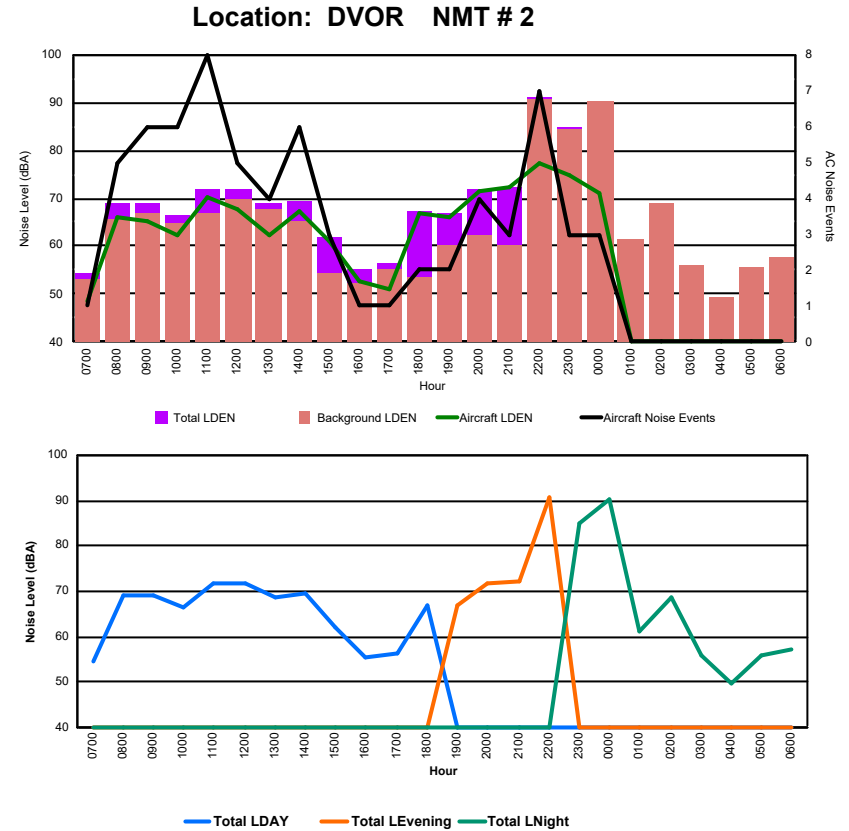

Luxembourg Airport Noise Distribution by Hour

Between 09/11/2024 00:00:00 and 09/11/2024 23:59:59 (Local Time)

Day	Aircraft Events	Total LDEN dB (A)	Aircraft LDEN dB(A)	Background LDEN dB(A)	Total LDay dB(A)	Total LEvening dB(A)	Total LNight dB (A)
09/11/24 7:00	1	54.5	48.7	53.3	54.5	-	-
09/11/24 8:00	5	69.0	66.2	65.8	69.0	-	-
09/11/24 9:00	6	69.0	65.0	67.0	69.0	-	-
09/11/24 10:00	6	66.5	62.4	64.6	66.5	-	-
09/11/24 11:00	8	71.8	70.1	66.9	71.8	-	-
09/11/24 12:00	5	71.7	67.9	69.6	71.7	-	-
09/11/24 13:00	4	68.8	62.2	67.8	68.8	-	-
09/11/24 14:00	6	69.4	67.5	65.2	69.4	-	-
09/11/24 15:00	3	61.9	61.1	54.3	61.9	-	-
09/11/24 16:00	1	55.4	52.6	52.1	55.4	-	-
09/11/24 17:00	1	56.5	51.1	55.1	56.5	-	-
09/11/24 18:00	2	67.1	67.0	53.4	67.1	-	-
09/11/24 19:00	2	66.9	65.9	60.4	-	66.9	-
09/11/24 20:00	4	71.7	71.3	62.1	-	71.7	-
09/11/24 21:00	3	72.4	72.1	60.4	-	72.4	-
09/11/24 22:00	7	90.9	77.4	90.8	-	90.9	-
09/11/24 23:00	3	84.8	74.6	84.2	-	-	84.8
10/11/24 0:00	3	90.4	71.0	90.4	-	-	90.4
10/11/24 1:00	-	61.0	-	61.3	-	-	61.0
10/11/24 2:00	-	68.5	-	68.9	-	-	68.5
10/11/24 3:00	-	56.1	-	56.1	-	-	56.1
10/11/24 4:00	-	49.5	-	49.5	-	-	49.5
10/11/24 5:00	-	55.7	-	55.7	-	-	55.7
10/11/24 6:00	-	57.4	-	57.5	-	-	57.4
	70	80.6	68.5	80.4	67.9	85.0	82.5