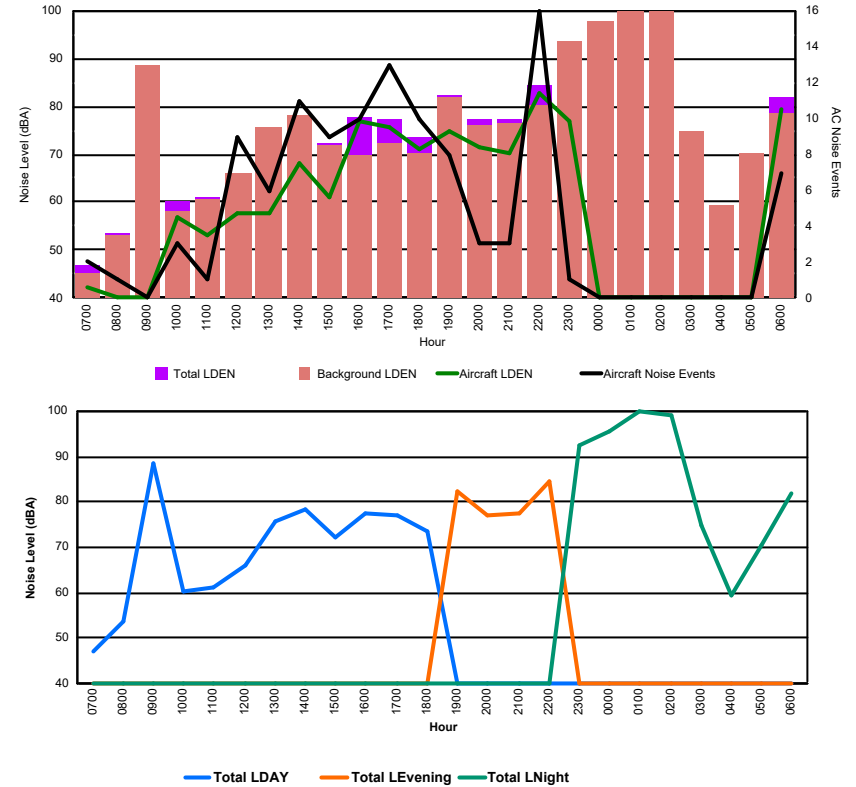

Luxembourg Airport Noise Distribution by Hour

Between 11/11/2024 00:00:00 and 11/11/2024 23:59:59 (Local Time)

Day	Aircraft Events	Total LDEN dB(A)	Aircraft LDEN dB(A)	Background LDEN dB(A)	Total LDay dB(A)	Total LEvening dB(A)	Total LNight dB(A)
11/11/24 7:00	2	46.9	42.4	45.0	46.9	-	-
11/11/24 8:00	1	53.5	40.2	53.3	53.5	-	-
11/11/24 9:00	-	88.7	-	88.7	88.7	-	-
11/11/24 10:00	3	60.4	57.0	58.0	60.4	-	-
11/11/24 11:00	1	61.1	53.2	60.8	61.1	-	-
11/11/24 12:00	9	66.2	57.8	66.0	66.2	-	-
11/11/24 13:00	6	75.8	57.9	75.7	75.8	-	-
11/11/24 14:00	11	78.2	68.1	78.2	78.2	-	-
11/11/24 15:00	9	72.2	61.1	72.0	72.2	-	-
11/11/24 16:00	10	77.6	76.9	70.0	77.6	-	-
11/11/24 17:00	13	77.1	75.5	72.1	77.1	-	-
11/11/24 18:00	10	73.6	71.1	70.2	73.6	-	-
11/11/24 19:00	8	82.4	75.0	81.9	-	82.4	-
11/11/24 20:00	3	77.1	71.3	75.9	-	77.1	-
11/11/24 21:00	3	77.3	70.1	76.5	-	77.3	-
11/11/24 22:00	16	84.5	82.8	80.3	-	84.5	-
11/11/24 23:00	1	92.3	76.8	93.6	-	-	92.3
12/11/24 0:00	-	95.5	-	97.9	-	-	95.5
12/11/24 1:00	-	101.5	-	103.8	-	-	101.5
12/11/24 2:00	-	99.1	-	100.3	-	-	99.1
12/11/24 3:00	-	74.7	-	74.8	-	-	74.7
12/11/24 4:00	-	59.3	-	59.3	-	-	59.3
12/11/24 5:00	-	70.3	-	70.4	-	-	70.3
12/11/24 6:00	7	81.9	79.2	78.5	-	-	81.9
	113	90.9	73.0	92.7	79.2	81.5	95.4

Location: DVOR NMT # 2