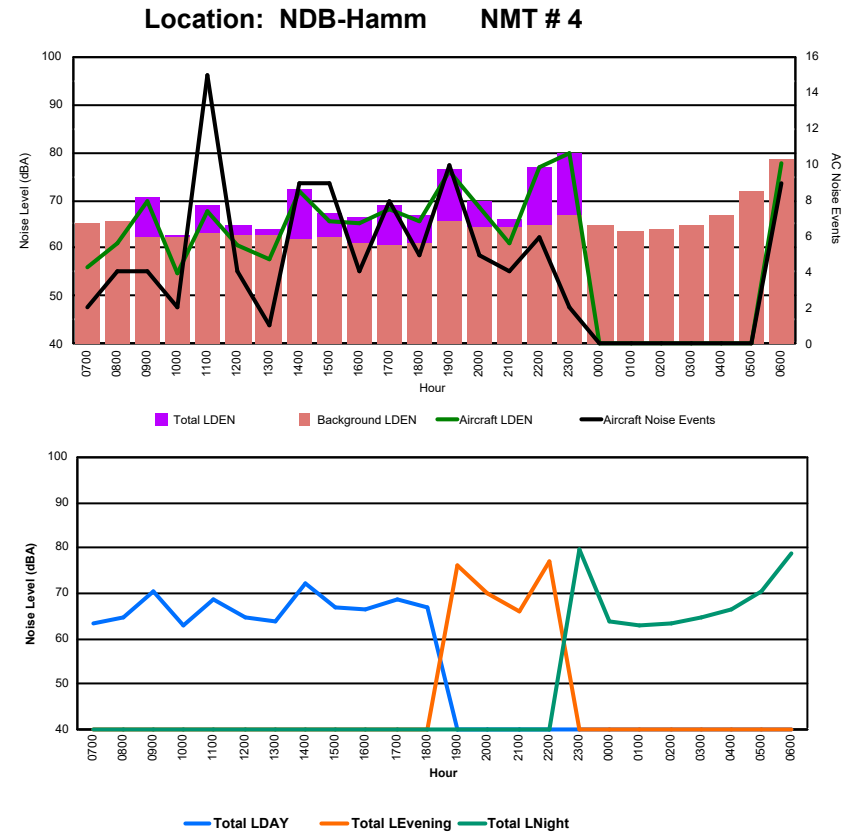

Luxembourg Airport Noise Distribution by Hour

Between 14/11/2024 00:00:00 and 14/11/2024 23:59:59 (Local Time)

Day	Aircraft Events	Total LDEN dB(A)	Aircraft LDEN dB(A)	Background LDEN dB(A)	Total LDay dB(A)	Total LEvening dB(A)	Total LNight dB(A)
14/11/24 7:00	2	63.2	56.1	65.3	63.2	-	-
14/11/24 8:00	4	64.8	60.9	65.8	64.8	-	-
14/11/24 9:00	4	70.6	70.0	62.1	70.6	-	-
14/11/24 10:00	2	62.8	54.9	62.1	62.8	-	-
14/11/24 11:00	15	68.8	67.8	63.1	68.8	-	-
14/11/24 12:00	4	64.7	60.6	62.7	64.7	-	-
14/11/24 13:00	1	63.8	57.5	62.9	63.8	-	-
14/11/24 14:00	9	72.2	71.8	61.9	72.2	-	-
14/11/24 15:00	9	67.1	65.5	62.3	67.1	-	-
14/11/24 16:00	4	66.5	65.1	61.1	66.5	-	-
14/11/24 17:00	8	68.8	68.1	60.8	68.8	-	-
14/11/24 18:00	5	66.8	65.5	61.2	66.8	-	-
14/11/24 19:00	10	76.4	76.1	65.8	-	76.4	-
14/11/24 20:00	5	69.8	68.4	64.5	-	69.8	-
14/11/24 21:00	4	65.9	61.1	64.3	-	65.9	-
14/11/24 22:00	6	76.9	76.7	64.6	-	76.9	-
14/11/24 23:00	2	79.9	79.7	66.8	-	-	79.9
15/11/24 0:00	-	63.8	-	64.7	-	-	63.8
15/11/24 1:00	-	63.0	-	63.6	-	-	63.0
15/11/24 2:00	-	63.2	-	63.8	-	-	63.2
15/11/24 3:00	-	64.5	-	64.8	-	-	64.5
15/11/24 4:00	-	66.4	-	67.0	-	-	66.4
15/11/24 5:00	-	70.6	-	72.0	-	-	70.6
15/11/24 6:00	9	78.7	77.7	78.4	-	-	78.7
	103	71.9	71.0	67.7	67.7	74.2	73.9