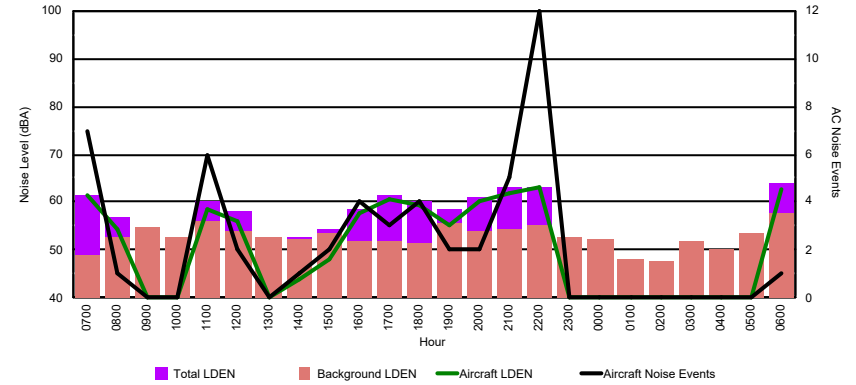

Luxembourg Airport Noise Distribution by Hour

Between 13/11/2024 00:00:00 and 13/11/2024 23:59:59 (Local Time)

Day	Aircraft Events	Total LDEN dB(A)	Aircraft LDEN dB(A)	Background LDEN dB(A)	Total LDay dB(A)	Total LEvening dB(A)	Total LNight dB(A)
13/11/24 7:00	7	61.5	61.3	48.8	61.5	-	-
13/11/24 8:00	1	56.8	54.5	52.8	56.8	-	-
13/11/24 9:00	-	54.9	-	54.9	54.9	-	-
13/11/24 10:00	-	52.8	-	52.8	52.8	-	-
13/11/24 11:00	6	60.4	58.6	55.9	60.4	-	-
13/11/24 12:00	2	58.1	56.1	53.9	58.1	-	-
13/11/24 13:00	-	52.9	-	52.9	52.9	-	-
13/11/24 14:00	1	52.8	44.0	52.2	52.8	-	-
13/11/24 15:00	2	54.5	48.2	53.4	54.5	-	-
13/11/24 16:00	4	58.7	57.8	51.8	58.7	-	-
13/11/24 17:00	3	61.4	60.8	51.9	61.4	-	-
13/11/24 18:00	4	60.1	59.5	51.3	60.1	-	-
13/11/24 19:00	2	58.4	55.4	55.5	-	58.4	-
13/11/24 20:00	2	61.2	60.4	53.8	-	61.2	-
13/11/24 21:00	5	63.1	61.9	54.2	-	63.1	-
13/11/24 22:00	12	63.2	63.2	55.0	-	63.2	-
13/11/24 23:00	-	52.5	-	52.5	-	-	52.5
14/11/24 0:00	-	52.0	-	52.1	-	-	52.0
14/11/24 1:00	-	48.0	-	48.0	-	-	48.0
14/11/24 2:00	-	47.9	-	47.9	-	-	47.9
14/11/24 3:00	-	51.9	-	52.0	-	-	51.9
14/11/24 4:00	-	50.2	-	50.2	-	-	50.2
14/11/24 5:00	-	53.4	-	53.4	-	-	53.4
14/11/24 6:00	1	63.9	62.6	57.8	-	-	63.9
	52	58.6	57.1	53.3	58.2	61.9	56.3

Location: Roodt/Syr NMT # 1