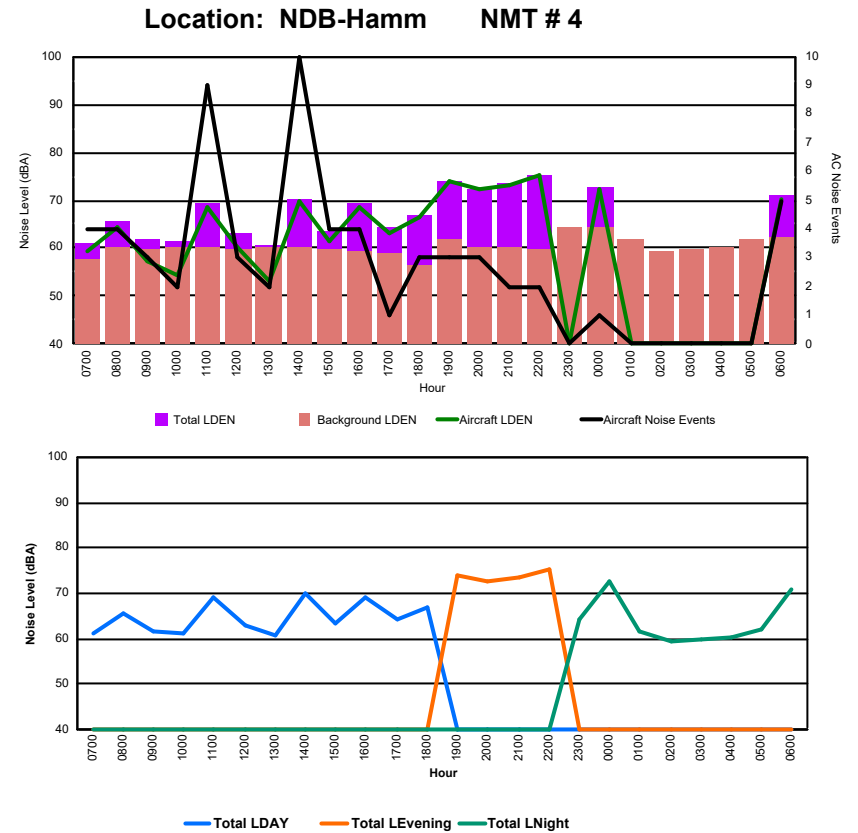

Luxembourg Airport Noise Distribution by Hour

Between 16/11/2024 00:00:00 and 16/11/2024 23:59:59 (Local Time)

Day	Aircraft Events	Total LDEN dB (A)	Aircraft LDEN dB(A)	Background LDEN dB(A)	Total LDay dB(A)	Total LEvening dB(A)	Total LNight dB (A)
16/11/24 7:00	4	61.2	59.2	57.6	61.2	-	-
16/11/24 8:00	4	65.5	64.5	60.1	65.5	-	-
16/11/24 9:00	3	61.7	57.4	59.7	61.7	-	-
16/11/24 10:00	2	61.3	54.5	60.3	61.3	-	-
16/11/24 11:00	9	69.2	68.7	60.0	69.2	-	-
16/11/24 12:00	3	63.0	60.2	59.7	63.0	-	-
16/11/24 13:00	2	60.8	53.0	60.1	60.8	-	-
16/11/24 14:00	10	70.2	69.7	60.4	70.2	-	-
16/11/24 15:00	4	63.6	61.5	59.6	63.6	-	-
16/11/24 16:00	4	69.2	68.7	59.4	69.2	-	-
16/11/24 17:00	1	64.4	63.0	59.0	64.4	-	-
16/11/24 18:00	3	66.9	66.5	56.6	66.9	-	-
16/11/24 19:00	3	74.1	73.8	61.8	-	74.1	-
16/11/24 20:00	3	72.5	72.2	60.3	-	72.5	-
16/11/24 21:00	2	73.4	73.2	60.1	-	73.4	-
16/11/24 22:00	2	75.2	75.1	59.9	-	75.2	-
16/11/24 23:00	-	64.3	-	64.3	-	-	64.3
17/11/24 0:00	1	72.8	72.2	64.5	-	-	72.8
17/11/24 1:00	-	61.6	-	61.9	-	-	61.6
17/11/24 2:00	-	59.3	-	59.3	-	-	59.3
17/11/24 3:00	-	59.7	-	59.7	-	-	59.7
17/11/24 4:00	-	60.1	-	60.1	-	-	60.1
17/11/24 5:00	-	61.9	-	61.9	-	-	61.9
17/11/24 6:00	5	71.0	70.4	62.1	-	-	71.0
	65	68.9	68.2	60.7	66.0	73.9	67.0