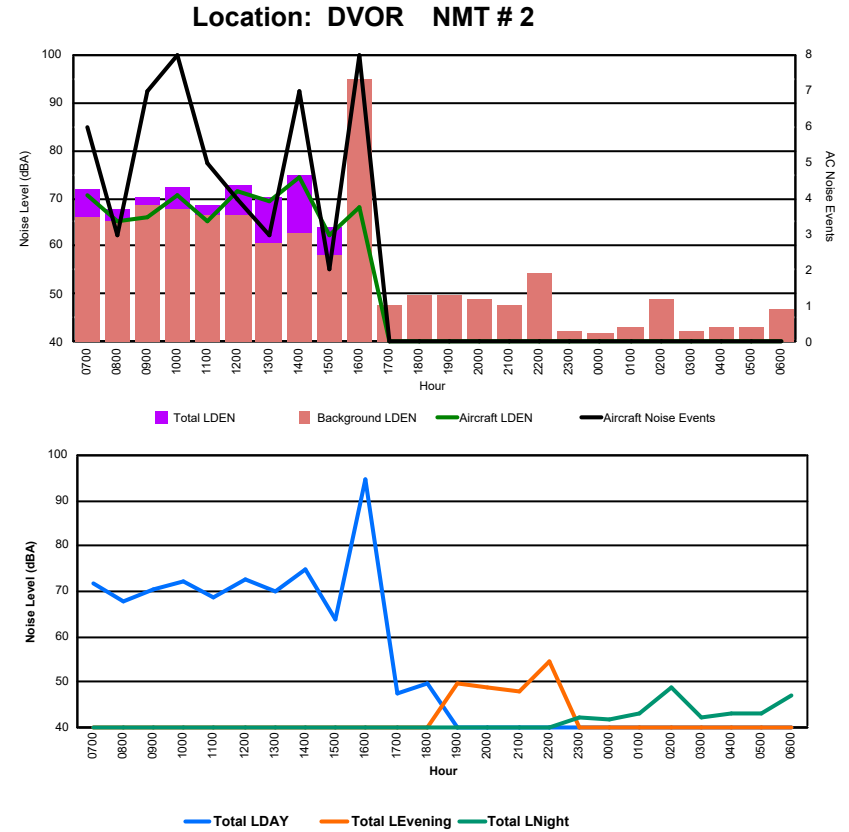

Luxembourg Airport Noise Distribution by Hour

Between 05/11/2024 00:00:00 and 05/11/2024 23:59:59 (Local Time)

Day	Aircraft Events	Total LDEN dB(A)	Aircraft LDEN dB(A)	Background LDEN dB(A)	Total LDay dB(A)	Total LEvening dB(A)	Total LNight dB(A)	
05/11/24	7:00	6	71.7	70.7	65.9	71.7	-	-
05/11/24	8:00	3	67.9	65.0	65.0	67.9	-	-
05/11/24	9:00	7	70.3	66.1	68.4	70.3	-	-
05/11/24	10:00	8	72.3	70.5	67.6	72.3	-	-
05/11/24	11:00	5	68.7	65.2	66.5	68.7	-	-
05/11/24	12:00	4	72.7	71.6	66.4	72.7	-	-
05/11/24	13:00	3	70.1	69.5	60.8	70.1	-	-
05/11/24	14:00	7	74.8	74.5	62.7	74.8	-	-
05/11/24	15:00	2	63.8	62.5	58.0	63.8	-	-
05/11/24	16:00	8	94.6	68.3	94.6	94.6	-	-
05/11/24	17:00	-	47.5	-	47.5	-	-	-
05/11/24	18:00	-	49.7	-	49.7	-	-	-
05/11/24	19:00	-	49.6	-	49.6	-	49.6	-
05/11/24	20:00	-	48.8	-	48.8	-	48.8	-
05/11/24	21:00	-	47.8	-	47.8	-	47.8	-
05/11/24	22:00	-	54.4	-	54.4	-	54.4	-
05/11/24	23:00	-	42.2	-	42.2	-	-	42.2
06/11/24	0:00	-	41.8	-	41.8	-	-	41.8
06/11/24	1:00	-	43.3	-	43.3	-	-	43.3
06/11/24	2:00	-	48.9	-	48.9	-	-	48.9
06/11/24	3:00	-	42.4	-	42.4	-	-	42.4
06/11/24	4:00	-	43.2	-	43.2	-	-	43.2
06/11/24	5:00	-	43.3	-	43.3	-	-	43.3
06/11/24	6:00	-	46.9	-	46.9	-	-	46.9
	53	81.0	65.9	80.8	84.0	51.0	44.8