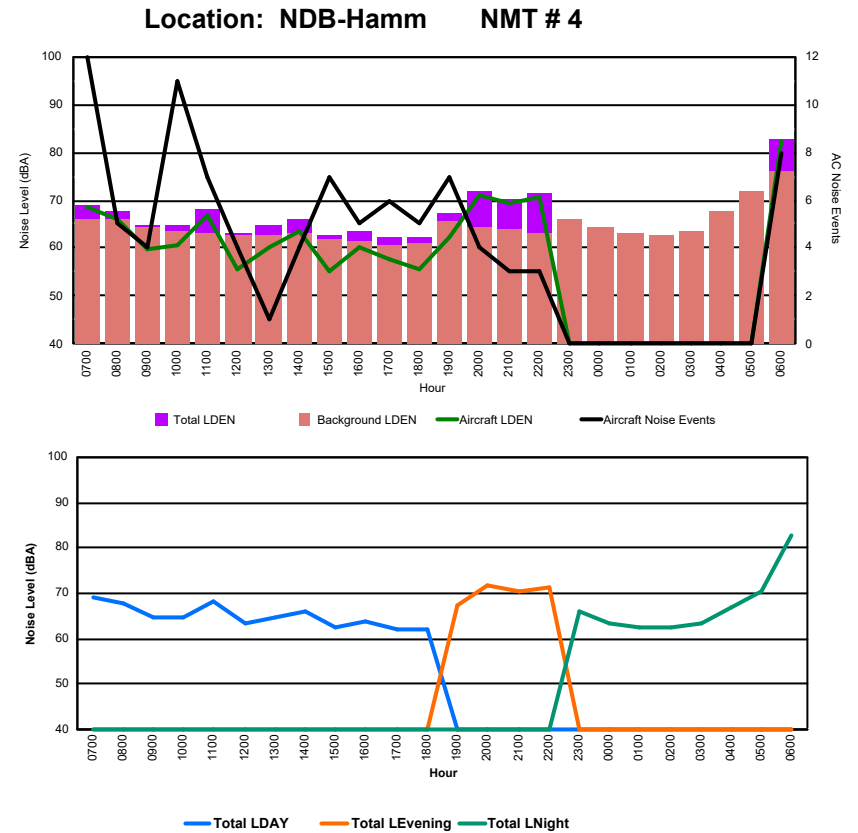

Luxembourg Airport Noise Distribution by Hour

Between 05/11/2024 00:00:00 and 05/11/2024 23:59:59 (Local Time)

Day	Aircraft Events	Total LDEN dB(A)	Aircraft LDEN dB(A)	Background LDEN dB(A)	Total LDay dB(A)	Total LEvening dB(A)	Total LNight dB(A)
05/11/24 7:00	12	69.1	68.4	66.0	69.1	-	-
05/11/24 8:00	5	67.7	66.1	65.9	67.7	-	-
05/11/24 9:00	4	64.9	59.9	64.2	64.9	-	-
05/11/24 10:00	11	64.8	60.6	63.6	64.8	-	-
05/11/24 11:00	7	68.3	66.8	63.3	68.3	-	-
05/11/24 12:00	4	63.3	55.6	62.8	63.3	-	-
05/11/24 13:00	1	64.7	60.3	62.8	64.7	-	-
05/11/24 14:00	4	66.1	63.4	63.0	66.1	-	-
05/11/24 15:00	7	62.7	55.2	62.0	62.7	-	-
05/11/24 16:00	5	63.7	60.1	61.5	63.7	-	-
05/11/24 17:00	6	62.2	57.7	60.5	62.2	-	-
05/11/24 18:00	5	62.1	55.8	61.0	62.1	-	-
05/11/24 19:00	7	67.2	62.3	65.7	-	67.2	-
05/11/24 20:00	4	71.9	71.1	64.4	-	71.9	-
05/11/24 21:00	3	70.4	69.3	63.9	-	70.4	-
05/11/24 22:00	3	71.5	70.8	63.2	-	71.5	-
05/11/24 23:00	-	66.0	-	66.0	-	-	66.0
06/11/24 0:00	-	63.6	-	64.3	-	-	63.6
06/11/24 1:00	-	62.4	-	63.0	-	-	62.4
06/11/24 2:00	-	62.5	-	62.9	-	-	62.5
06/11/24 3:00	-	63.6	-	63.7	-	-	63.6
06/11/24 4:00	-	67.0	-	67.7	-	-	67.0
06/11/24 5:00	-	70.5	-	72.0	-	-	70.5
06/11/24 6:00	8	82.7	82.4	76.0	-	-	82.7
	96	71.0	69.9	66.7	65.6	70.6	74.3