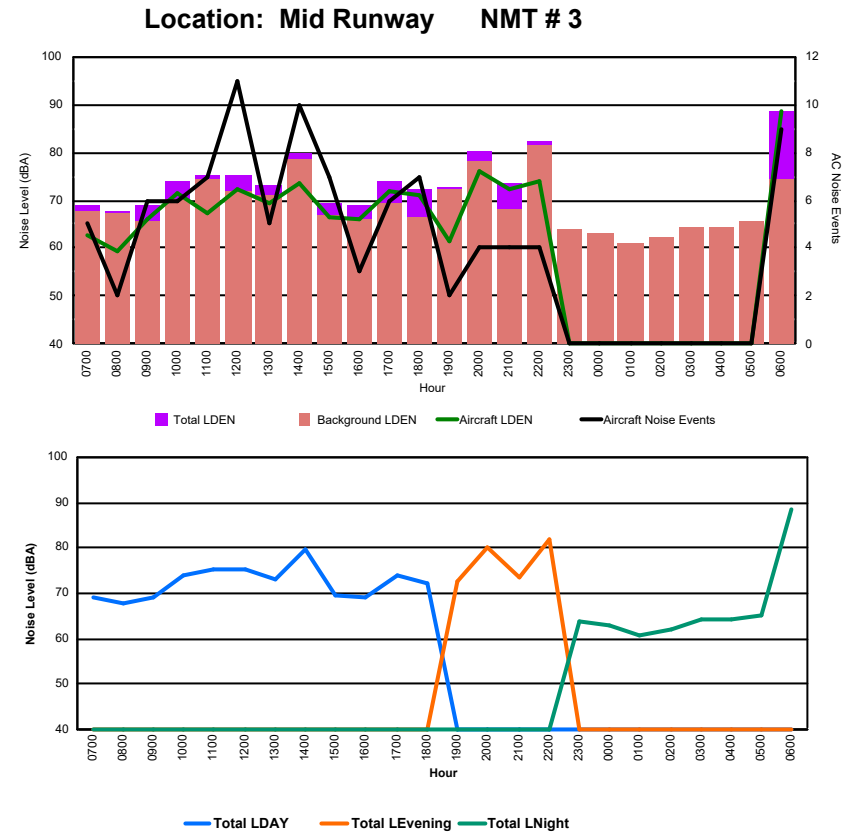

Location: DVOR NMT # 2

Luxembourg Airport Noise Distribution by Hour

Between 18/11/2024 00:00:00 and 18/11/2024 23:59:59 (Local Time)

Day	Aircraft Events	Total LDEN dB(A)	Aircraft LDEN dB(A)	Background LDEN dB(A)	Total LDay dB(A)	Total LEvening dB(A)	Total LNight dB(A)
18/11/24 7:00	5	69.0	62.7	67.9	69.0	-	-
18/11/24 8:00	2	67.9	59.4	67.3	67.9	-	-
18/11/24 9:00	6	69.0	66.2	65.8	69.0	-	-
18/11/24 10:00	6	73.8	71.3	70.4	73.8	-	-
18/11/24 11:00	7	75.1	67.5	74.4	75.1	-	-
18/11/24 12:00	11	75.1	72.5	71.7	75.1	-	-
18/11/24 13:00	5	73.2	69.4	70.9	73.2	-	-
18/11/24 14:00	10	79.9	73.6	78.7	79.9	-	-
18/11/24 15:00	7	69.5	66.3	66.9	69.5	-	-
18/11/24 16:00	3	69.1	66.2	65.9	69.1	-	-
18/11/24 17:00	6	73.8	72.0	69.2	73.8	-	-
18/11/24 18:00	7	72.3	71.1	66.3	72.3	-	-
18/11/24 19:00	2	72.6	61.6	72.3	-	72.6	-
18/11/24 20:00	4	80.2	75.9	78.1	-	80.2	-
18/11/24 21:00	4	73.7	72.2	68.3	-	73.7	-
18/11/24 22:00	4	82.1	74.1	81.3	-	82.1	-
18/11/24 23:00	-	63.9	-	64.0	-	-	63.9
19/11/24 0:00	-	62.9	-	63.3	-	-	62.9
19/11/24 1:00	-	60.7	-	60.9	-	-	60.7
19/11/24 2:00	-	62.1	-	62.3	-	-	62.1
19/11/24 3:00	-	64.1	-	64.2	-	-	64.1
19/11/24 4:00	-	64.3	-	64.5	-	-	64.3
19/11/24 5:00	-	65.3	-	65.5	-	-	65.3
19/11/24 6:00	9	88.7	88.6	74.3	-	-	88.7
	98	77.5	75.8	72.7	73.8	78.9	79.8