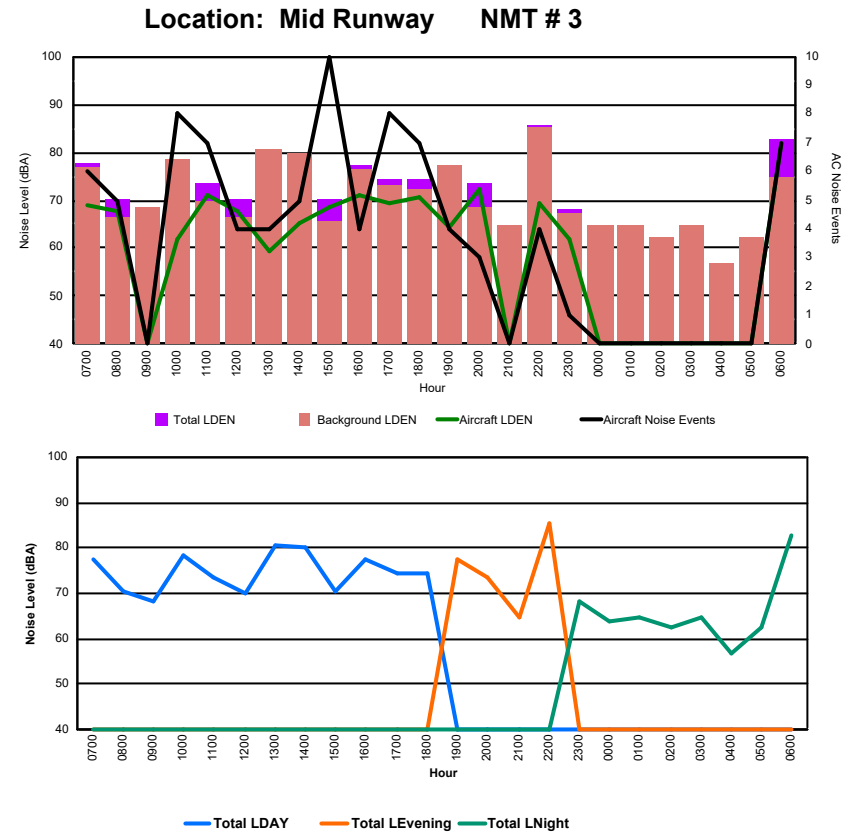

Location: DVOR NMT # 2

Luxembourg Airport Noise Distribution by Hour

Between 11/11/2024 00:00:00 and 11/11/2024 23:59:59 (Local Time)

Day	Aircraft Events	Total LDEN dB (A)	Aircraft LDEN dB(A)	Background LDEN dB(A)	Total LDay dB(A)	Total LEvening dB(A)	Total LNight dB (A)
11/11/24 7:00	6	77.6	68.8	77.0	77.6	-	-
11/11/24 8:00	5	70.3	67.9	66.6	70.3	-	-
11/11/24 9:00	-	68.3	-	68.4	68.3	-	-
11/11/24 10:00	8	78.5	62.0	78.4	78.5	-	-
11/11/24 11:00	7	73.6	71.1	70.0	73.6	-	-
11/11/24 12:00	4	70.2	67.8	66.6	70.2	-	-
11/11/24 13:00	4	80.7	59.3	80.7	80.7	-	-
11/11/24 14:00	5	80.0	65.3	79.8	80.0	-	-
11/11/24 15:00	10	70.3	68.7	65.5	70.3	-	-
11/11/24 16:00	4	77.4	71.1	76.4	77.4	-	-
11/11/24 17:00	8	74.5	69.2	73.0	74.5	-	-
11/11/24 18:00	7	74.4	70.5	72.3	74.4	-	-
11/11/24 19:00	4	77.5	64.4	77.3	-	77.5	-
11/11/24 20:00	3	73.7	72.1	68.6	-	73.7	-
11/11/24 21:00	-	64.5	-	64.6	-	64.5	-
11/11/24 22:00	4	85.5	69.2	85.4	-	85.5	-
11/11/24 23:00	1	68.2	61.9	67.2	-	-	68.2
12/11/24 0:00	-	63.8	-	64.7	-	-	63.8
12/11/24 1:00	-	64.5	-	64.9	-	-	64.5
12/11/24 2:00	-	62.3	-	62.4	-	-	62.3
12/11/24 3:00	-	64.9	-	64.9	-	-	64.9
12/11/24 4:00	-	56.7	-	56.7	-	-	56.7
12/11/24 5:00	-	62.3	-	62.4	-	-	62.3
12/11/24 6:00	7	82.6	81.9	74.7	-	-	82.6
	87	76.8	70.4	75.7	76.4	80.4	74.0