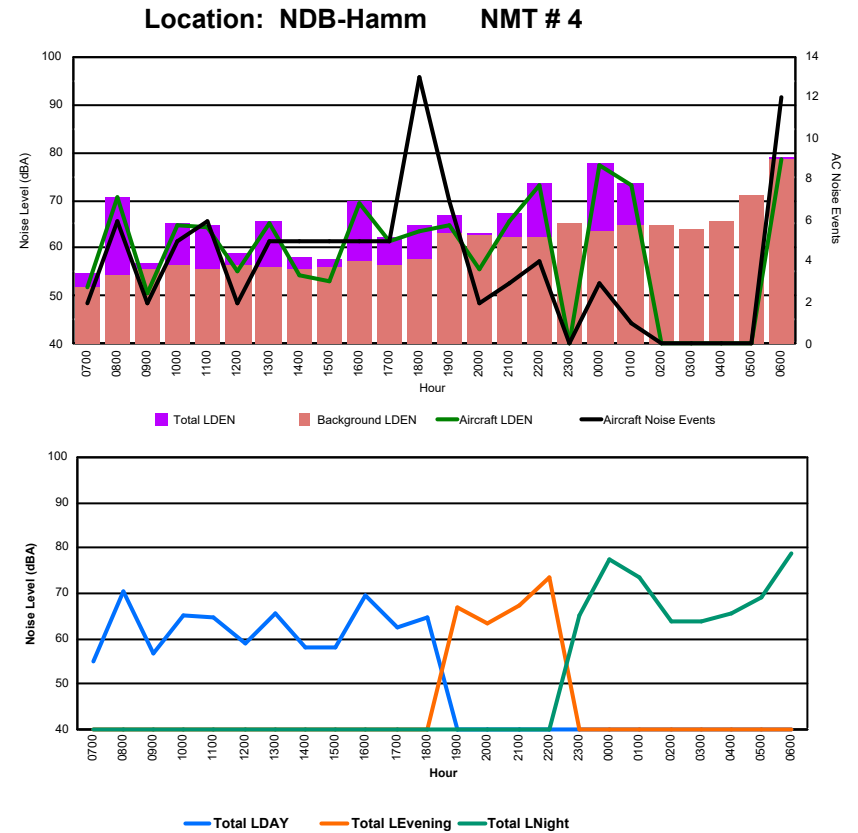

Luxembourg Airport Noise Distribution by Hour

Between 17/11/2024 00:00:00 and 17/11/2024 23:59:59 (Local Time)

Day	Aircraft Events	Total LDEN dB(A)	Aircraft LDEN dB(A)	Background LDEN dB(A)	Total LDay dB(A)	Total LEvening dB(A)	Total LNight dB(A)
17/11/24 7:00	2	54.8	51.8	51.8	54.8	-	-
17/11/24 8:00	6	70.6	70.5	54.5	70.6	-	-
17/11/24 9:00	2	56.9	50.8	55.7	56.9	-	-
17/11/24 10:00	5	65.3	64.8	56.3	65.3	-	-
17/11/24 11:00	6	64.9	64.4	55.7	64.9	-	-
17/11/24 12:00	2	58.9	55.4	56.4	58.9	-	-
17/11/24 13:00	5	65.5	65.0	56.2	65.5	-	-
17/11/24 14:00	5	58.1	54.5	55.7	58.1	-	-
17/11/24 15:00	5	57.9	53.3	56.2	57.9	-	-
17/11/24 16:00	5	69.7	69.4	57.1	69.7	-	-
17/11/24 17:00	5	62.5	61.3	56.4	62.5	-	-
17/11/24 18:00	13	64.6	63.7	57.9	64.6	-	-
17/11/24 19:00	7	66.9	64.7	63.0	-	66.9	-
17/11/24 20:00	2	63.3	55.7	62.6	-	63.3	-
17/11/24 21:00	3	67.3	65.7	62.4	-	67.3	-
17/11/24 22:00	4	73.5	73.2	62.1	-	73.5	-
17/11/24 23:00	-	65.3	-	65.3	-	-	65.3
18/11/24 0:00	3	77.7	77.5	63.5	-	-	77.7
18/11/24 1:00	1	73.7	73.2	64.7	-	-	73.7
18/11/24 2:00	-	64.0	-	64.7	-	-	64.0
18/11/24 3:00	-	63.8	-	63.9	-	-	63.8
18/11/24 4:00	-	65.5	-	65.7	-	-	65.5
18/11/24 5:00	-	69.1	-	70.9	-	-	69.1
18/11/24 6:00	12	78.9	78.4	78.7	-	-	78.9
	93	70.2	69.4	66.8	65.0	69.4	73.5