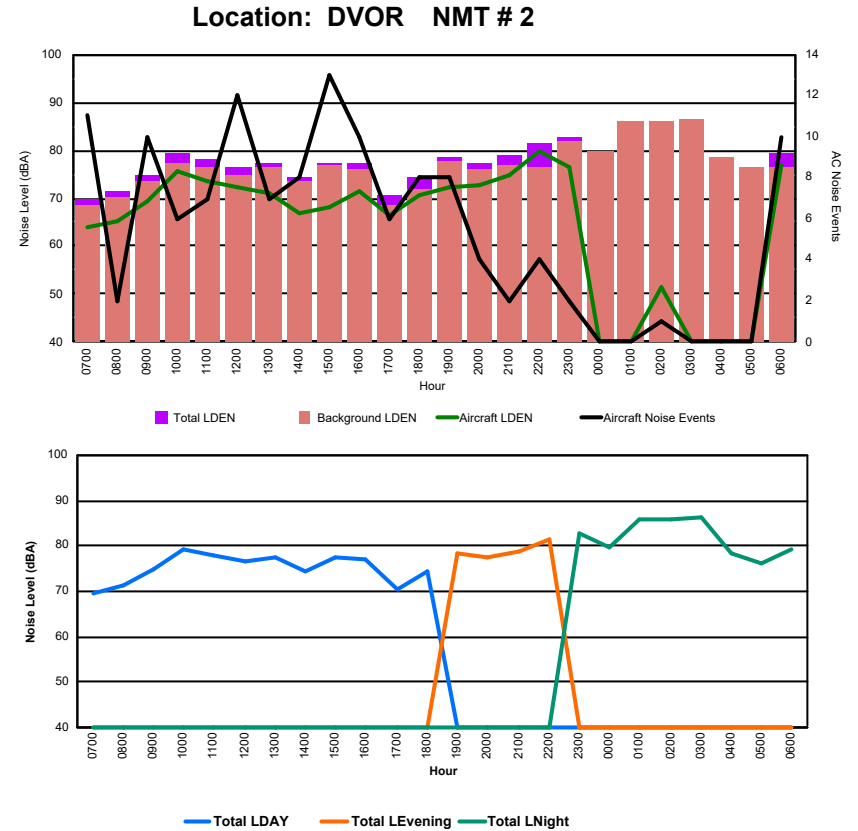

Location: Roodt/Syr NMT # 1

Luxembourg Airport Noise Distribution by Hour

Between 12/11/2024 00:00:00 and 12/11/2024 23:59:59 (Local Time)

Day	Aircraft Events	Total LDEN dB (A)	Aircraft LDEN dB(A)	Background LDEN dB(A)	Total LDay dB(A)	Total LEvening dB(A)	Total LNight dB (A)
12/11/24 7:00	11	69.6	63.9	68.5	69.6	-	-
12/11/24 8:00	2	71.5	65.2	70.4	71.5	-	-
12/11/24 9:00	10	74.8	69.4	73.5	74.8	-	-
12/11/24 10:00	6	79.4	75.7	77.2	79.4	-	-
12/11/24 11:00	7	78.1	73.7	76.3	78.1	-	-
12/11/24 12:00	12	76.6	72.3	74.8	76.6	-	-
12/11/24 13:00	7	77.4	71.0	76.6	77.4	-	-
12/11/24 14:00	8	74.4	66.7	73.7	74.4	-	-
12/11/24 15:00	13	77.4	68.1	76.9	77.4	-	-
12/11/24 16:00	10	77.1	71.3	75.9	77.1	-	-
12/11/24 17:00	6	70.6	66.3	68.7	70.6	-	-
12/11/24 18:00	8	74.4	70.7	72.0	74.4	-	-
12/11/24 19:00	8	78.6	72.2	77.7	-	78.6	-
12/11/24 20:00	4	77.5	72.6	76.0	-	77.5	-
12/11/24 21:00	2	78.9	74.8	77.0	-	78.9	-
12/11/24 22:00	4	81.3	79.6	76.4	-	81.3	-
12/11/24 23:00	2	82.8	76.6	81.9	-	-	82.8
13/11/24 0:00	-	79.5	-	79.6	-	-	79.5
13/11/24 1:00	-	86.1	-	86.2	-	-	86.1
13/11/24 2:00	1	86.1	51.4	86.2	-	-	86.1
13/11/24 3:00	-	86.3	-	86.4	-	-	86.3
13/11/24 4:00	-	78.3	-	78.4	-	-	78.3
13/11/24 5:00	-	76.3	-	76.6	-	-	76.3
13/11/24 6:00	10	79.4	76.7	76.5	-	-	79.4
	131	80.2	72.2	79.7	76.0	79.3	83.3