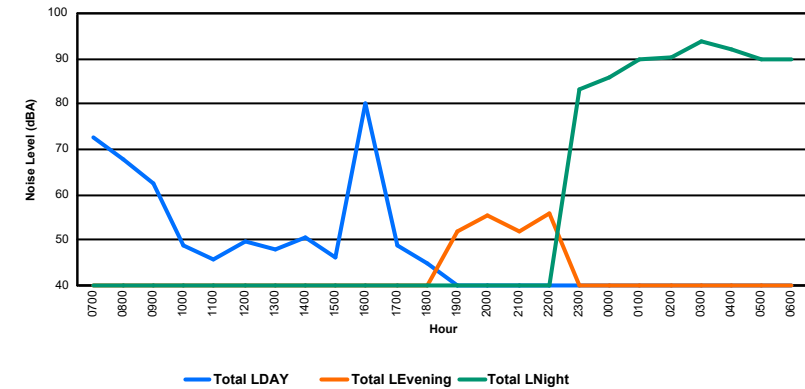

Luxembourg Airport Noise Distribution by Hour

Between 18/11/2024 00:00:00 and 18/11/2024 23:59:59 (Local Time)

Day	Aircraft Events	Total LDEN dB (A)	Aircraft LDEN dB(A)	Background LDEN dB(A)	Total LDay dB(A)	Total LEvening dB(A)	Total LNight dB (A)
18/11/24 7:00	4	72.5	70.5	68.6	72.5	-	-
18/11/24 8:00	3	67.7	59.2	67.7	67.7	-	-
18/11/24 9:00	1	62.7	57.6	61.4	62.7	-	-
18/11/24 10:00	-	48.9	-	48.9	48.9	-	-
18/11/24 11:00	-	45.7	-	45.7	45.7	-	-
18/11/24 12:00	1	49.6	42.1	48.8	49.6	-	-
18/11/24 13:00	-	47.8	-	47.8	47.8	-	-
18/11/24 14:00	-	50.4	-	50.4	50.4	-	-
18/11/24 15:00	-	46.3	-	46.3	46.3	-	-
18/11/24 16:00	4	80.0	68.6	79.7	80.0	-	-
18/11/24 17:00	-	49.0	-	49.0	49.0	-	-
18/11/24 18:00	-	45.0	-	45.0	45.0	-	-
18/11/24 19:00	-	52.1	-	52.1	-	52.1	-
18/11/24 20:00	-	55.3	-	55.3	-	55.3	-
18/11/24 21:00	-	52.1	-	52.1	-	52.1	-
18/11/24 22:00	-	56.1	-	56.1	-	56.1	-
18/11/24 23:00	-	83.4	-	83.4	-	-	83.4
19/11/24 0:00	-	85.9	-	86.0	-	-	85.9
19/11/24 1:00	-	89.9	-	89.9	-	-	89.9
19/11/24 2:00	-	90.1	-	90.8	-	-	90.1
19/11/24 3:00	-	93.9	-	95.3	-	-	93.9
19/11/24 4:00	-	92.2	-	92.4	-	-	92.2
19/11/24 5:00	-	89.9	-	90.0	-	-	89.9
19/11/24 6:00	3	89.9	73.3	90.6	-	-	89.9
	16	85.6	62.4	86.3	70.2	54.3	90.4

Location: DVOR NMT # 2