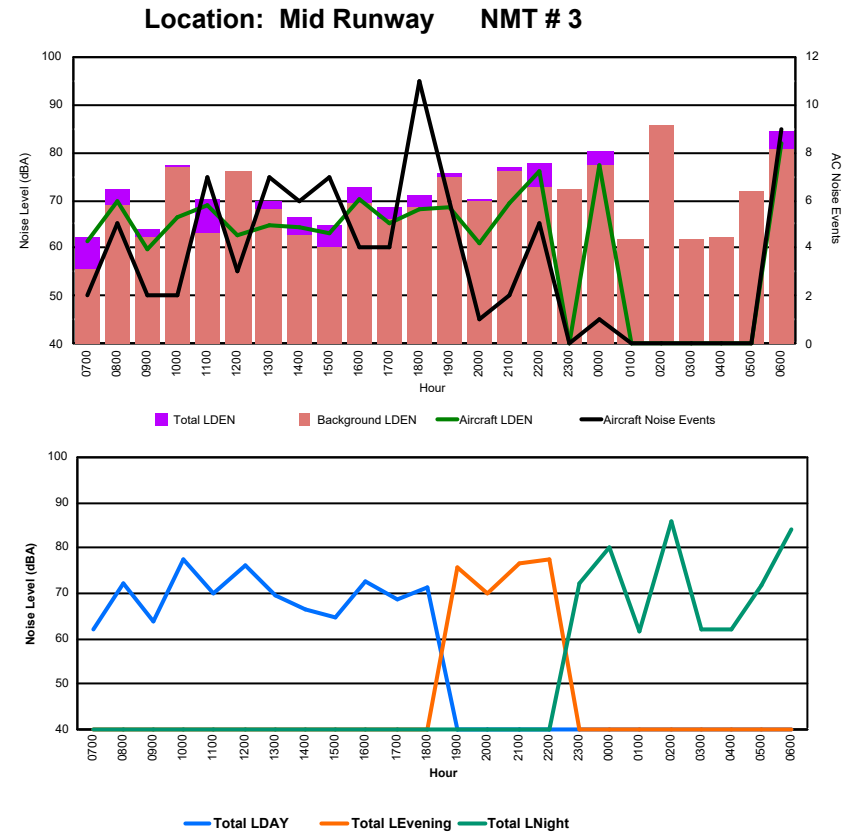

Luxembourg Airport Noise Distribution by Hour

Between 17/11/2024 00:00:00 and 17/11/2024 23:59:59 (Local Time)

Day	Aircraft Events	Total LDEN dB(A)	Aircraft LDEN dB(A)	Background LDEN dB(A)	Total LDay dB(A)	Total LEvening dB(A)	Total LNight dB(A)
17/11/24 7:00	2	62.2	61.3	55.6	62.2	-	-
17/11/24 8:00	5	72.3	69.6	68.8	72.3	-	-
17/11/24 9:00	2	64.0	59.6	62.1	64.0	-	-
17/11/24 10:00	2	77.4	66.5	77.0	77.4	-	-
17/11/24 11:00	7	70.1	69.1	63.0	70.1	-	-
17/11/24 12:00	3	76.1	62.7	75.9	76.1	-	-
17/11/24 13:00	7	69.7	64.7	68.1	69.7	-	-
17/11/24 14:00	6	66.4	64.2	62.6	66.4	-	-
17/11/24 15:00	7	64.8	63.0	60.4	64.8	-	-
17/11/24 16:00	4	72.8	70.1	69.5	72.8	-	-
17/11/24 17:00	4	68.6	65.2	66.0	68.6	-	-
17/11/24 18:00	11	71.2	68.1	68.5	71.2	-	-
17/11/24 19:00	6	75.6	68.7	74.7	-	75.6	-
17/11/24 20:00	1	70.1	61.2	69.6	-	70.1	-
17/11/24 21:00	2	76.7	69.3	75.9	-	76.7	-
17/11/24 22:00	5	77.6	76.0	72.7	-	77.6	-
17/11/24 23:00	-	72.3	-	72.4	-	-	72.3
18/11/24 0:00	1	80.2	77.1	77.3	-	-	80.2
18/11/24 1:00	-	61.8	-	62.0	-	-	61.8
18/11/24 2:00	-	85.7	-	85.7	-	-	85.7
18/11/24 3:00	-	61.9	-	61.9	-	-	61.9
18/11/24 4:00	-	62.0	-	62.1	-	-	62.0
18/11/24 5:00	-	71.7	-	71.7	-	-	71.7
18/11/24 6:00	9	84.2	81.7	80.6	-	-	84.2
	84	76.7	71.1	75.2	71.8	75.8	79.9