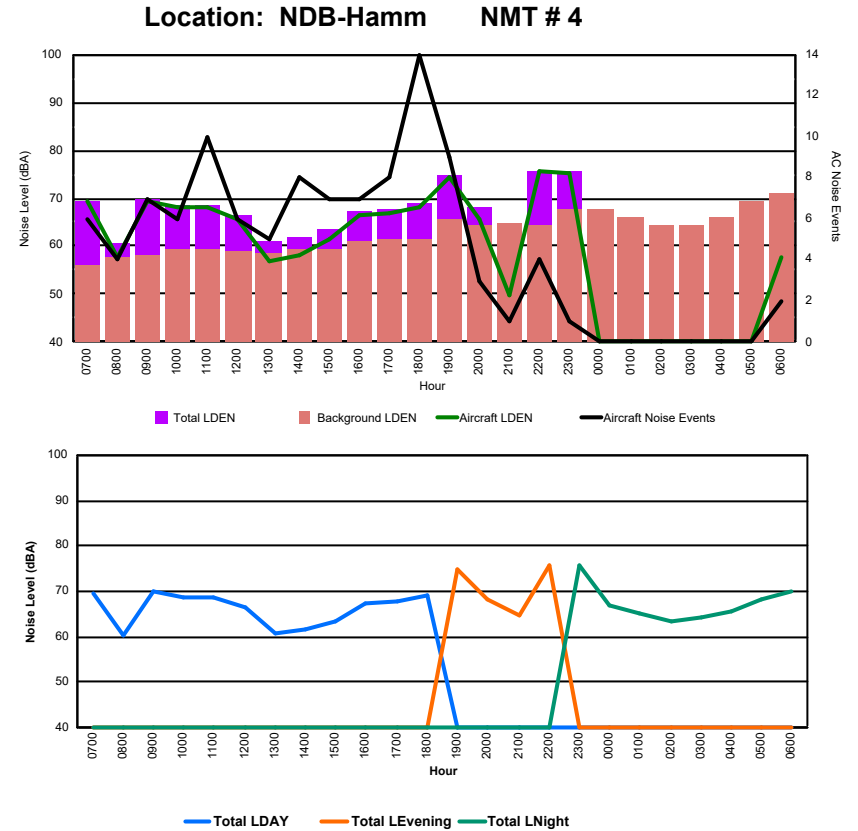

Location: Mid Runway NMT # 3

Luxembourg Airport Noise Distribution by Hour

Between 01/11/2024 00:00:00 and 01/11/2024 23:59:59 (Local Time)

Day	Aircraft Events	Total LDEN dB(A)	Aircraft LDEN dB(A)	Background LDEN dB(A)	Total LDay dB(A)	Total LEvening dB(A)	Total LNight dB(A)
01/11/24 7:00	6	69.4	69.2	56.1	69.4	-	-
01/11/24 8:00	4	60.5	57.8	57.8	60.5	-	-
01/11/24 9:00	7	69.8	69.5	58.2	69.8	-	-
01/11/24 10:00	6	68.7	68.2	59.2	68.7	-	-
01/11/24 11:00	10	68.5	68.0	59.4	68.5	-	-
01/11/24 12:00	6	66.5	65.7	58.8	66.5	-	-
01/11/24 13:00	5	60.9	57.0	58.7	60.9	-	-
01/11/24 14:00	8	61.7	58.3	59.3	61.7	-	-
01/11/24 15:00	7	63.5	61.5	59.4	63.5	-	-
01/11/24 16:00	7	67.4	66.3	61.0	67.4	-	-
01/11/24 17:00	8	67.8	66.8	61.4	67.8	-	-
01/11/24 18:00	14	69.1	68.3	61.6	69.1	-	-
01/11/24 19:00	9	74.7	74.2	65.6	-	74.7	-
01/11/24 20:00	3	68.2	65.8	64.4	-	68.2	-
01/11/24 21:00	1	64.8	49.8	64.7	-	64.8	-
01/11/24 22:00	4	75.8	75.5	64.5	-	75.8	-
01/11/24 23:00	1	75.8	75.1	67.9	-	-	75.8
02/11/24 0:00	-	66.8	-	67.8	-	-	66.8
02/11/24 1:00	-	65.0	-	65.9	-	-	65.0
02/11/24 2:00	-	63.5	-	64.2	-	-	63.5
02/11/24 3:00	-	64.2	-	64.5	-	-	64.2
02/11/24 4:00	-	65.7	-	66.1	-	-	65.7
02/11/24 5:00	-	68.3	-	69.4	-	-	68.3
02/11/24 6:00	2	69.8	57.7	70.9	-	-	69.8
	108	69.4	68.0	64.6	67.2	72.9	69.5