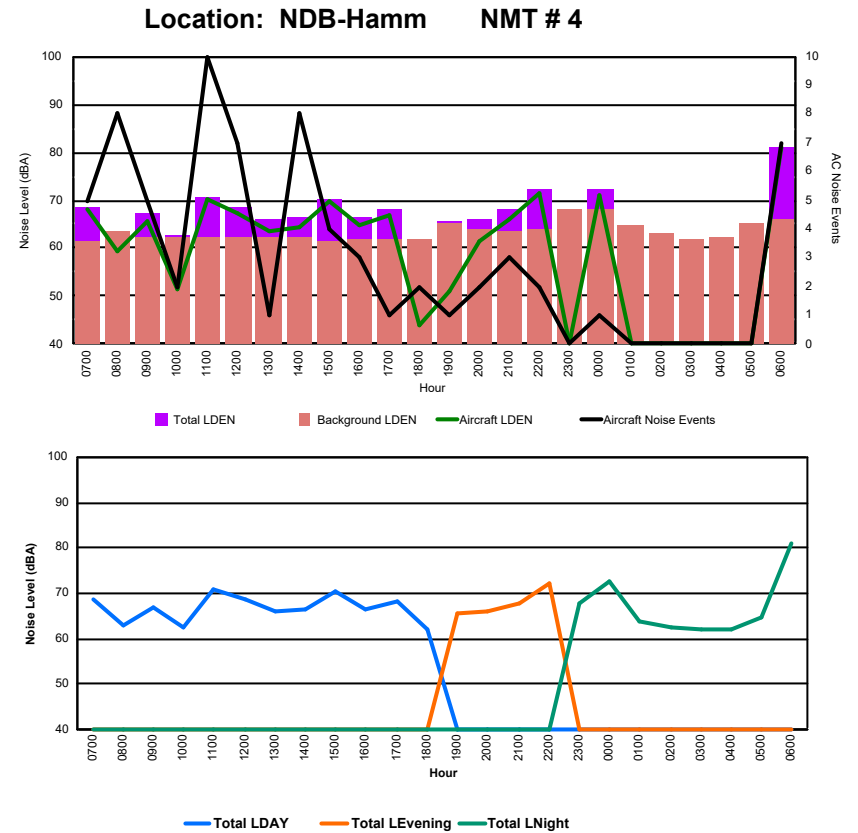

Luxembourg Airport Noise Distribution by Hour

Between 09/11/2024 00:00:00 and 09/11/2024 23:59:59 (Local Time)

Day	Aircraft Events	Total LDEN dB(A)	Aircraft LDEN dB(A)	Background LDEN dB(A)	Total LDay dB(A)	Total LEvening dB(A)	Total LNight dB(A)
09/11/24 7:00	5	68.6	68.0	61.5	68.6	-	-
09/11/24 8:00	8	62.9	59.3	63.4	62.9	-	-
09/11/24 9:00	5	67.1	65.7	62.1	67.1	-	-
09/11/24 10:00	2	62.6	51.3	62.2	62.6	-	-
09/11/24 11:00	10	70.7	70.1	62.1	70.7	-	-
09/11/24 12:00	7	68.6	67.5	62.1	68.6	-	-
09/11/24 13:00	1	66.0	63.7	62.2	66.0	-	-
09/11/24 14:00	8	66.3	64.2	62.4	66.3	-	-
09/11/24 15:00	4	70.4	69.9	61.3	70.4	-	-
09/11/24 16:00	3	66.5	64.7	61.9	66.5	-	-
09/11/24 17:00	1	68.1	66.9	61.7	68.1	-	-
09/11/24 18:00	2	61.9	43.9	61.9	61.9	-	-
09/11/24 19:00	1	65.5	51.2	65.4	-	65.5	-
09/11/24 20:00	2	65.9	61.4	64.0	-	65.9	-
09/11/24 21:00	3	68.0	66.2	63.4	-	68.0	-
09/11/24 22:00	2	72.1	71.4	64.1	-	72.1	-
09/11/24 23:00	-	68.0	-	68.0	-	-	68.0
10/11/24 0:00	1	72.5	71.2	68.0	-	-	72.5
10/11/24 1:00	-	64.0	-	64.9	-	-	64.0
10/11/24 2:00	-	62.7	-	63.3	-	-	62.7
10/11/24 3:00	-	61.9	-	62.0	-	-	61.9
10/11/24 4:00	-	62.2	-	62.3	-	-	62.2
10/11/24 5:00	-	64.8	-	65.0	-	-	64.8
10/11/24 6:00	7	81.0	80.9	66.0	-	-	81.0
	72	70.3	69.3	63.9	67.5	68.7	73.0