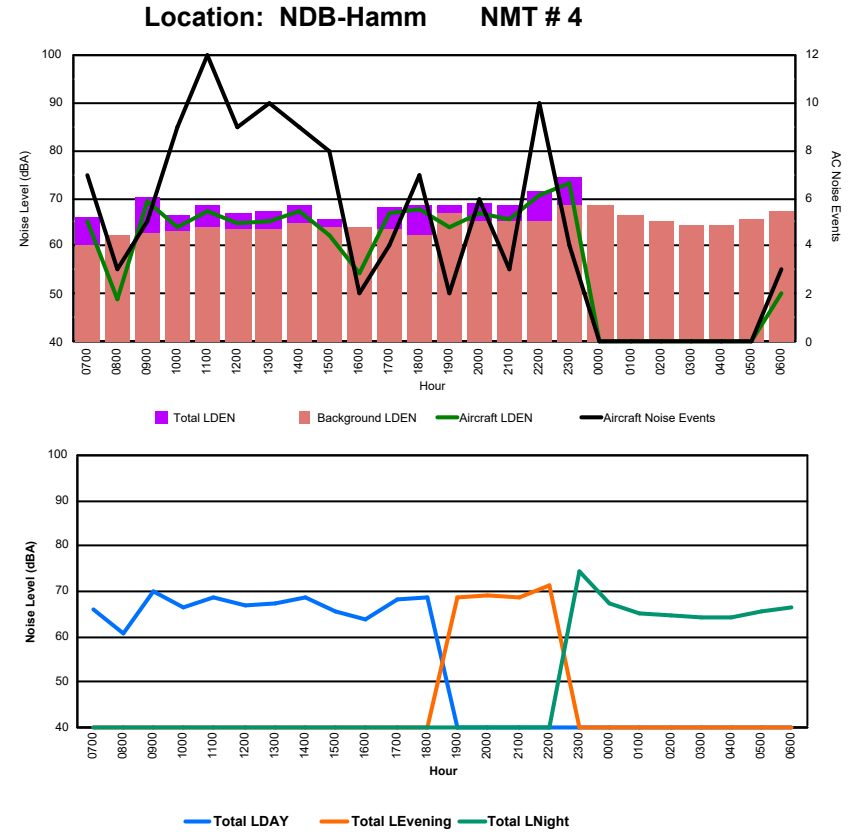

Luxembourg Airport Noise Distribution by Hour

Between 02/11/2024 00:00:00 and 02/11/2024 23:59:59 (Local Time)

Day	Aircraft Events	Total LDEN dB(A)	Aircraft LDEN dB(A)	Background LDEN dB(A)	Total LDay dB(A)	Total LEvening dB(A)	Total LNight dB(A)
02/11/24 7:00	7	66.1	65.2	60.4	66.1	-	-
02/11/24 8:00	3	60.8	49.1	62.1	60.8	-	-
02/11/24 9:00	5	70.1	69.4	62.6	70.1	-	-
02/11/24 10:00	9	66.4	64.1	63.3	66.4	-	-
02/11/24 11:00	12	68.7	67.4	64.1	68.7	-	-
02/11/24 12:00	9	66.9	64.8	63.6	66.9	-	-
02/11/24 13:00	10	67.3	65.4	63.7	67.3	-	-
02/11/24 14:00	9	68.7	67.1	64.6	68.7	-	-
02/11/24 15:00	8	65.8	62.5	63.8	65.8	-	-
02/11/24 16:00	2	63.7	54.5	64.0	63.7	-	-
02/11/24 17:00	4	68.3	66.9	63.4	68.3	-	-
02/11/24 18:00	7	68.7	67.7	62.3	68.7	-	-
02/11/24 19:00	2	68.5	64.1	66.7	-	68.5	-
02/11/24 20:00	6	69.1	66.9	65.2	-	69.1	-
02/11/24 21:00	3	68.5	65.7	65.3	-	68.5	-
02/11/24 22:00	10	71.5	70.5	65.3	-	71.5	-
02/11/24 23:00	4	74.3	73.0	68.6	-	-	74.3
03/11/24 0:00	-	67.3	-	68.5	-	-	67.3
03/11/24 1:00	-	65.3	-	66.3	-	-	65.3
03/11/24 2:00	-	64.5	-	65.2	-	-	64.5
03/11/24 3:00	-	64.1	-	64.3	-	-	64.1
03/11/24 4:00	-	64.2	-	64.3	-	-	64.2
03/11/24 5:00	-	65.5	-	65.7	-	-	65.5
03/11/24 6:00	3	66.6	50.0	67.1	-	-	66.6
	113	68.1	65.6	65.0	67.4	69.6	68.1