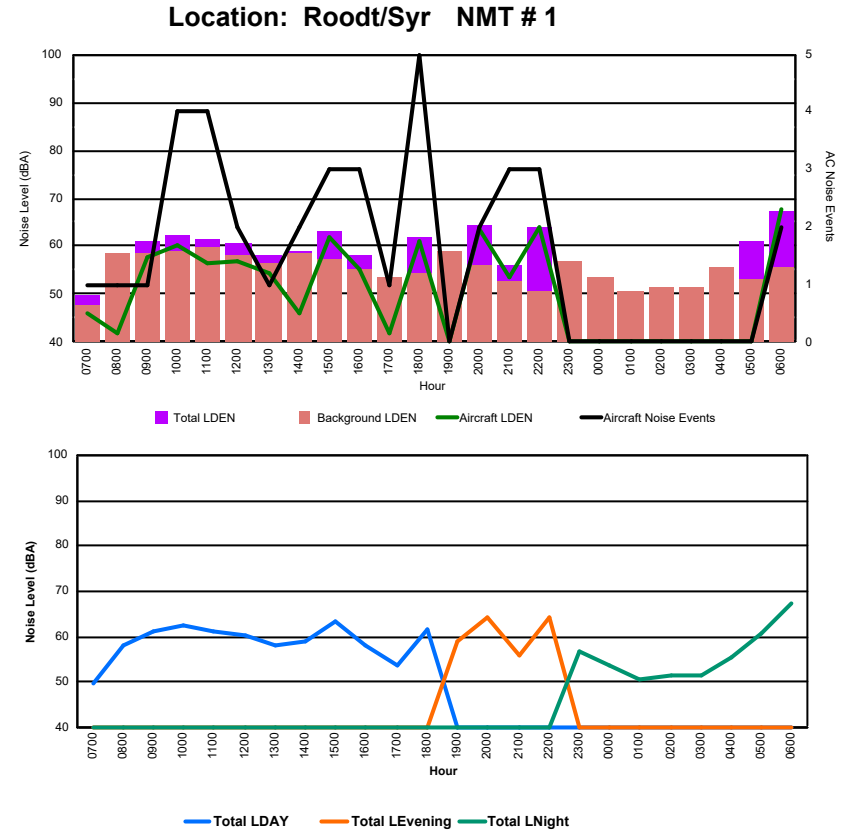

Luxembourg Airport Noise Distribution by Hour

Between 03/11/2024 00:00:00 and 03/11/2024 23:59:59 (Local Time)

Day	Aircraft Events	Total LDEN dB (A)	Aircraft LDEN dB(A)	Background LDEN dB(A)	Total LDay dB(A)	Total LEvening dB(A)	Total LNight dB (A)
03/11/24	7:00	1	49.8	46.0	47.5	49.8	-
03/11/24	8:00	1	57.9	42.0	58.4	57.9	-
03/11/24	9:00	1	61.2	57.8	58.7	61.2	-
03/11/24	10:00	4	62.5	60.2	58.8	62.5	-
03/11/24	11:00	4	61.4	56.3	59.8	61.4	-
03/11/24	12:00	2	60.5	57.0	58.0	60.5	-
03/11/24	13:00	1	58.3	54.2	56.3	58.3	-
03/11/24	14:00	2	58.9	46.1	58.7	58.9	-
03/11/24	15:00	3	63.2	61.9	57.4	63.2	-
03/11/24	16:00	3	58.2	55.3	55.2	58.2	-
03/11/24	17:00	1	53.7	42.0	53.4	53.7	-
03/11/24	18:00	5	61.8	61.0	54.4	61.8	-
03/11/24	19:00	-	59.1	-	59.1	59.1	-
03/11/24	20:00	2	64.2	63.5	56.1	-	64.2
03/11/24	21:00	3	56.1	53.7	52.7	-	56.1
03/11/24	22:00	3	64.1	63.9	50.5	-	64.1
03/11/24	23:00	-	56.8	-	56.8	-	56.8
04/11/24	0:00	-	53.5	-	53.5	-	53.5
04/11/24	1:00	-	50.6	-	50.6	-	50.6
04/11/24	2:00	-	51.5	-	51.5	-	51.5
04/11/24	3:00	-	51.6	-	51.6	-	51.6
04/11/24	4:00	-	55.5	-	55.6	-	55.5
04/11/24	5:00	-	60.9	-	53.1	-	60.9
04/11/24	6:00	2	67.3	67.9	55.5	-	67.3
	38	60.5	58.6	56.2	60.1	62.1	60.0