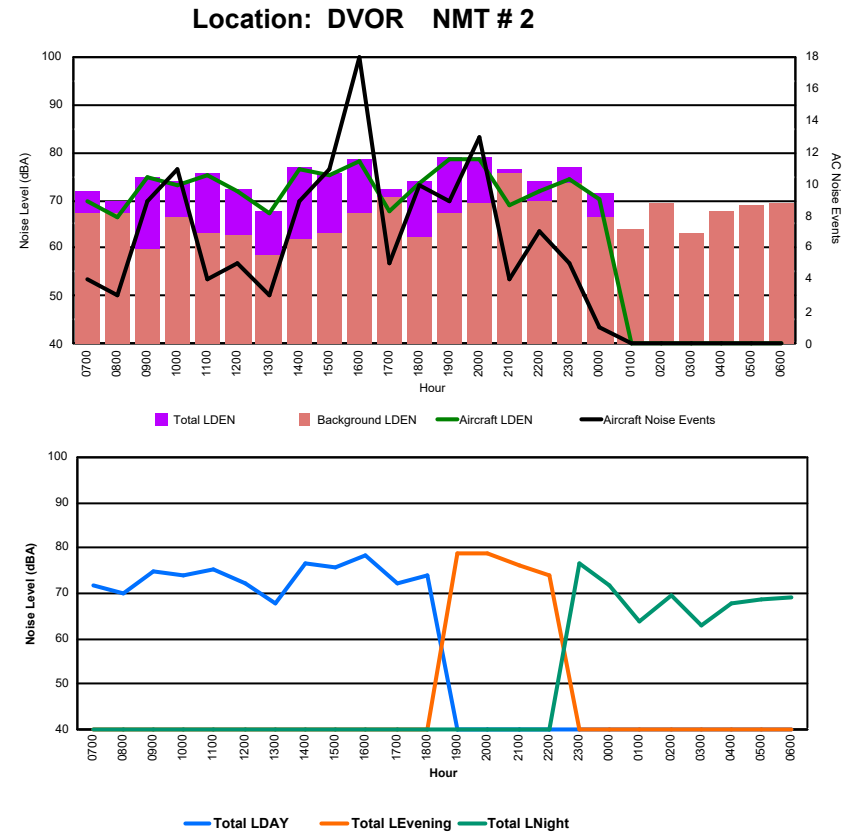

Luxembourg Airport Noise Distribution by Hour

Between 14/11/2024 00:00:00 and 14/11/2024 23:59:59 (Local Time)

Day	Aircraft Events	Total LDEN dB(A)	Aircraft LDEN dB(A)	Background LDEN dB(A)	Total LDay dB(A)	Total LEvening dB(A)	Total LNight dB(A)
14/11/24 7:00	4	71.7	69.8	67.5	71.7	-	-
14/11/24 8:00	3	69.9	66.5	67.5	69.9	-	-
14/11/24 9:00	9	74.8	74.7	59.8	74.8	-	-
14/11/24 10:00	11	73.8	73.0	66.3	73.8	-	-
14/11/24 11:00	4	75.5	75.2	63.1	75.5	-	-
14/11/24 12:00	5	72.2	71.7	62.6	72.2	-	-
14/11/24 13:00	3	67.8	67.3	58.7	67.8	-	-
14/11/24 14:00	9	76.8	76.6	62.0	76.8	-	-
14/11/24 15:00	11	75.7	75.4	63.3	75.7	-	-
14/11/24 16:00	18	78.5	78.3	67.1	78.5	-	-
14/11/24 17:00	5	72.3	67.7	70.8	72.3	-	-
14/11/24 18:00	10	73.9	73.6	62.4	73.9	-	-
14/11/24 19:00	9	79.0	78.7	67.3	-	79.0	-
14/11/24 20:00	13	79.0	78.5	69.2	-	79.0	-
14/11/24 21:00	4	76.4	69.0	75.6	-	76.4	-
14/11/24 22:00	7	73.8	71.8	69.7	-	73.8	-
14/11/24 23:00	5	76.8	74.2	73.4	-	-	76.8
15/11/24 0:00	1	71.6	70.1	66.3	-	-	71.6
15/11/24 1:00	-	63.9	-	64.1	-	-	63.9
15/11/24 2:00	-	69.5	-	69.5	-	-	69.5
15/11/24 3:00	-	63.0	-	63.1	-	-	63.0
15/11/24 4:00	-	67.9	-	67.9	-	-	67.9
15/11/24 5:00	-	68.9	-	69.0	-	-	68.9
15/11/24 6:00	-	69.2	-	69.4	-	-	69.2
	131	74.4	73.2	68.4	74.4	77.5	70.9