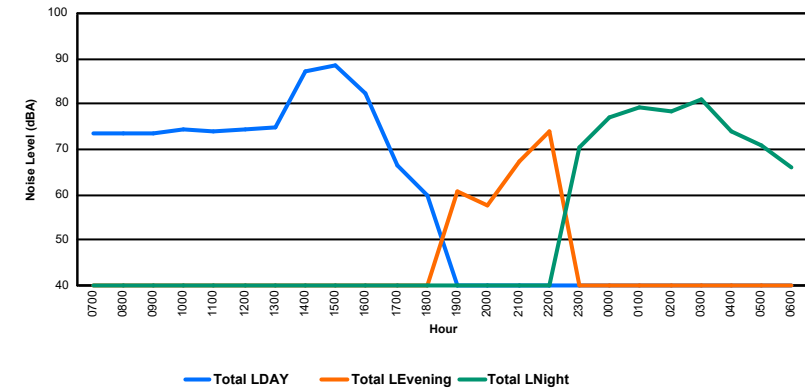

Luxembourg Airport Noise Distribution by Hour

Between 19/11/2024 00:00:00 and 19/11/2024 23:59:59 (Local Time)

Day	Aircraft Events	Total LDEN dB(A)	Aircraft LDEN dB(A)	Background LDEN dB(A)	Total LDay dB(A)	Total LEvening dB(A)	Total LNight dB(A)
19/11/24 7:00	5	73.4	67.1	72.9	73.4	-	-
19/11/24 8:00	5	73.7	63.6	74.0	73.7	-	-
19/11/24 9:00	13	73.6	67.2	73.0	73.6	-	-
19/11/24 10:00	11	74.4	70.0	73.6	74.4	-	-
19/11/24 11:00	5	74.0	60.3	74.3	74.0	-	-
19/11/24 12:00	9	74.2	67.3	73.6	74.2	-	-
19/11/24 13:00	3	74.8	64.7	74.8	74.8	-	-
19/11/24 14:00	4	87.3	86.0	82.4	87.3	-	-
19/11/24 15:00	9	88.4	80.5	88.9	88.4	-	-
19/11/24 16:00	11	82.3	77.9	80.5	82.3	-	-
19/11/24 17:00	4	66.4	53.2	66.6	66.4	-	-
19/11/24 18:00	1	59.7	40.2	59.7	59.7	-	-
19/11/24 19:00	1	60.8	44.0	60.7	-	60.8	-
19/11/24 20:00	-	57.7	-	57.7	-	57.7	-
19/11/24 21:00	1	67.4	53.0	67.3	-	67.4	-
19/11/24 22:00	3	74.1	60.0	74.2	-	74.1	-
19/11/24 23:00	-	70.6	-	70.7	-	-	70.6
20/11/24 0:00	-	77.2	-	77.8	-	-	77.2
20/11/24 1:00	-	79.3	-	80.9	-	-	79.3
20/11/24 2:00	-	78.2	-	78.3	-	-	78.2
20/11/24 3:00	-	81.2	-	81.3	-	-	81.2
20/11/24 4:00	-	73.8	-	74.7	-	-	73.8
20/11/24 5:00	-	71.0	-	71.2	-	-	71.0
20/11/24 6:00	3	66.0	55.5	65.8	-	-	66.0
	88	79.2	74.0	78.5	81.2	69.2	76.9

Location: DVOR NMT # 2