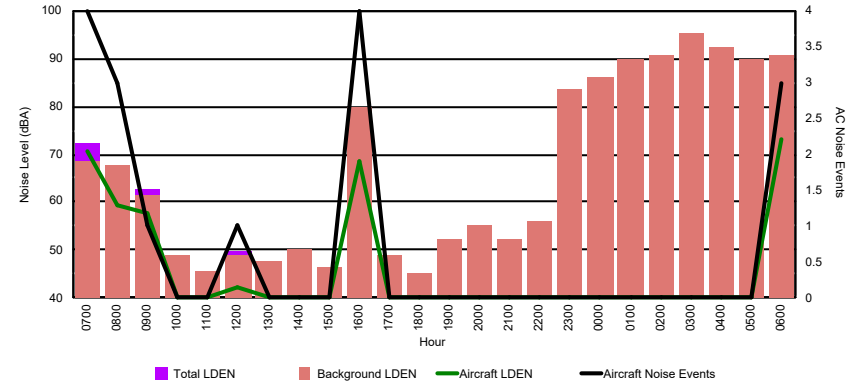

Luxembourg Airport Noise Distribution by Hour

Between 18/11/2024 00:00:00 and 18/11/2024 23:59:59 (Local Time)

Day	Aircraft Events	Total LDEN dB (A)	Aircraft LDEN dB(A)	Background LDEN dB(A)	Total LDay dB(A)	Total LEvening dB(A)	Total LNight dB (A)
18/11/24 7:00	4	72.5	70.5	68.6	72.5	-	-
18/11/24 8:00	3	67.7	59.2	67.7	67.7	-	-
18/11/24 9:00	1	62.7	57.6	61.4	62.7	-	-
18/11/24 10:00	-	48.9	-	48.9	48.9	-	-
18/11/24 11:00	-	45.7	-	45.7	45.7	-	-
18/11/24 12:00	1	49.6	42.1	48.8	49.6	-	-
18/11/24 13:00	-	47.8	-	47.8	47.8	-	-
18/11/24 14:00	-	50.4	-	50.4	50.4	-	-
18/11/24 15:00	-	46.3	-	46.3	46.3	-	-
18/11/24 16:00	4	80.0	68.6	79.7	80.0	-	-
18/11/24 17:00	-	49.0	-	49.0	49.0	-	-
18/11/24 18:00	-	45.0	-	45.0	45.0	-	-
18/11/24 19:00	-	52.1	-	52.1	-	52.1	-
18/11/24 20:00	-	55.3	-	55.3	-	55.3	-
18/11/24 21:00	-	52.1	-	52.1	-	52.1	-
18/11/24 22:00	-	56.1	-	56.1	-	56.1	-
18/11/24 23:00	-	83.4	-	83.4	-	-	83.4
19/11/24 0:00	-	85.9	-	86.0	-	-	85.9
19/11/24 1:00	-	89.9	-	89.9	-	-	89.9
19/11/24 2:00	-	90.1	-	90.8	-	-	90.1
19/11/24 3:00	-	93.9	-	95.3	-	-	93.9
19/11/24 4:00	-	92.2	-	92.4	-	-	92.2
19/11/24 5:00	-	89.9	-	90.0	-	-	89.9
19/11/24 6:00	3	89.9	73.3	90.6	-	-	89.9
	16	85.6	62.4	86.3	70.2	54.3	90.4

Location: DVOR NMT # 2