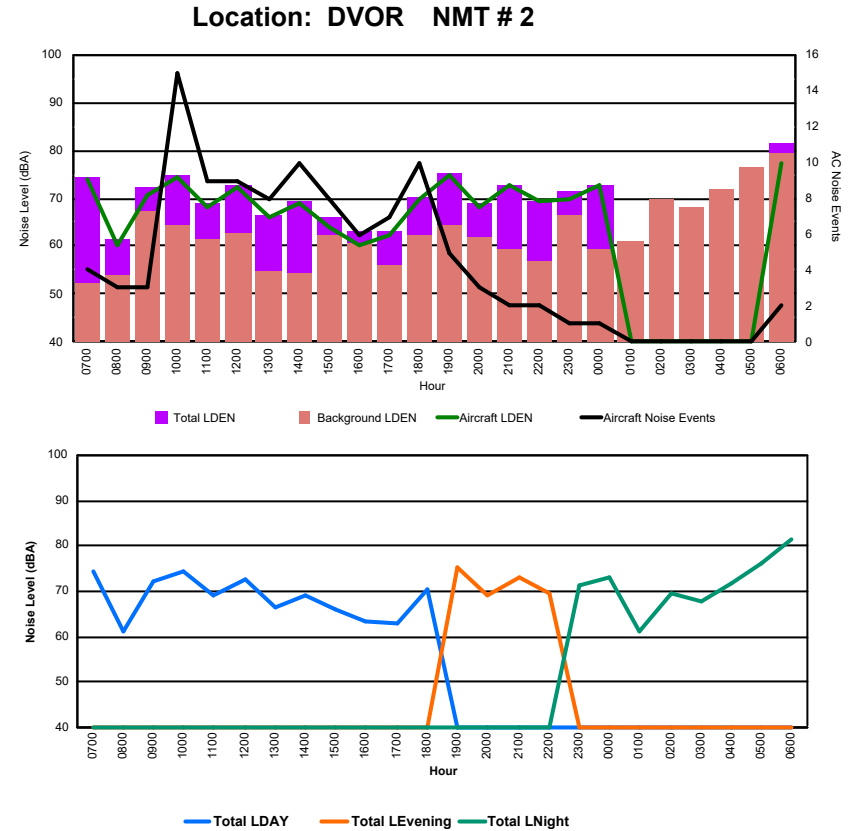

Luxembourg Airport Noise Distribution by Hour

Between 04/11/2024 00:00:00 and 04/11/2024 23:59:59 (Local Time)

Day	Aircraft Events	Total LDEN dB (A)	Aircraft LDEN dB(A)	Background LDEN dB(A)	Total LDay dB(A)	Total LEvening dB(A)	Total LNight dB (A)
04/11/24 7:00	4	74.2	74.1	52.3	74.2	-	-
04/11/24 8:00	3	61.3	60.4	54.1	61.3	-	-
04/11/24 9:00	3	72.3	70.7	67.3	72.3	-	-
04/11/24 10:00	15	74.6	74.2	64.2	74.6	-	-
04/11/24 11:00	9	69.0	68.2	61.6	69.0	-	-
04/11/24 12:00	9	72.6	72.1	62.9	72.6	-	-
04/11/24 13:00	8	66.3	66.0	54.7	66.3	-	-
04/11/24 14:00	10	69.2	69.1	54.3	69.2	-	-
04/11/24 15:00	8	65.9	63.9	62.2	65.9	-	-
04/11/24 16:00	6	63.3	60.4	60.8	63.3	-	-
04/11/24 17:00	7	63.1	62.3	55.9	63.1	-	-
04/11/24 18:00	10	70.4	69.8	62.2	70.4	-	-
04/11/24 19:00	5	75.1	74.7	64.2	-	75.1	-
04/11/24 20:00	3	69.0	68.1	61.8	-	69.0	-
04/11/24 21:00	2	72.9	72.7	59.5	-	72.9	-
04/11/24 22:00	2	69.5	69.3	57.0	-	69.5	-
04/11/24 23:00	1	71.5	70.0	66.3	-	-	71.5
05/11/24 0:00	1	72.9	72.6	59.4	-	-	72.9
05/11/24 1:00	-	61.0	-	61.2	-	-	61.0
05/11/24 2:00	-	69.6	-	69.7	-	-	69.6
05/11/24 3:00	-	67.9	-	68.1	-	-	67.9
05/11/24 4:00	-	71.6	-	71.7	-	-	71.6
05/11/24 5:00	-	76.3	-	76.3	-	-	76.3
05/11/24 6:00	2	81.4	77.3	79.4	-	-	81.4
	108	72.7	70.3	69.0	70.4	72.3	74.9