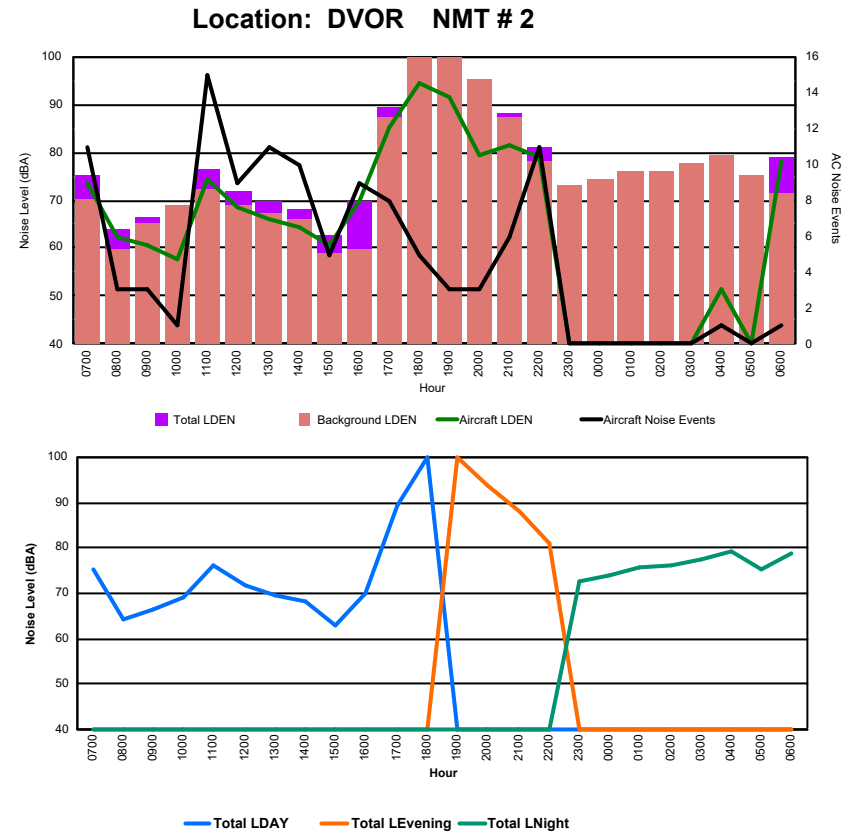

Location: Roodt/Syr NMT # 1

Luxembourg Airport Noise Distribution by Hour

Between 13/11/2024 00:00:00 and 13/11/2024 23:59:59 (Local Time)

Day	Aircraft Events	Total LDEN dB (A)	Aircraft LDEN dB(A)	Background LDEN dB(A)	Total LDay dB(A)	Total LEvening dB(A)	Total LNight dB (A)
13/11/24 7:00	11	75.1	73.4	70.4	75.1	-	-
13/11/24 8:00	3	64.1	62.3	59.7	64.1	-	-
13/11/24 9:00	3	66.3	60.5	65.1	66.3	-	-
13/11/24 10:00	1	69.1	57.5	68.9	69.1	-	-
13/11/24 11:00	15	76.3	74.3	72.2	76.3	-	-
13/11/24 12:00	9	71.7	68.6	69.1	71.7	-	-
13/11/24 13:00	11	69.6	66.2	67.3	69.6	-	-
13/11/24 14:00	10	68.3	64.5	66.2	68.3	-	-
13/11/24 15:00	5	62.8	60.6	58.8	62.8	-	-
13/11/24 16:00	9	70.0	69.7	59.6	70.0	-	-
13/11/24 17:00	8	89.2	85.1	87.4	89.2	-	-
13/11/24 18:00	5	102.0	94.5	104.0	102.0	-	-
13/11/24 19:00	3	104.1	91.5	106.2	-	104.1	-
13/11/24 20:00	3	94.0	79.4	95.4	-	94.0	-
13/11/24 21:00	6	88.2	81.4	87.4	-	88.2	-
13/11/24 22:00	11	81.2	79.0	78.1	-	81.2	-
13/11/24 23:00	-	72.6	-	73.0	-	-	72.6
14/11/24 0:00	-	74.0	-	74.4	-	-	74.0
14/11/24 1:00	-	75.6	-	75.9	-	-	75.6
14/11/24 2:00	-	76.1	-	76.2	-	-	76.1
14/11/24 3:00	-	77.7	-	77.8	-	-	77.7
14/11/24 4:00	1	79.3	51.5	79.4	-	-	79.3
14/11/24 5:00	-	75.1	-	75.3	-	-	75.1
14/11/24 6:00	1	78.8	78.0	71.4	-	-	78.8
	115	92.8	83.2	94.8	91.5	98.6	76.7