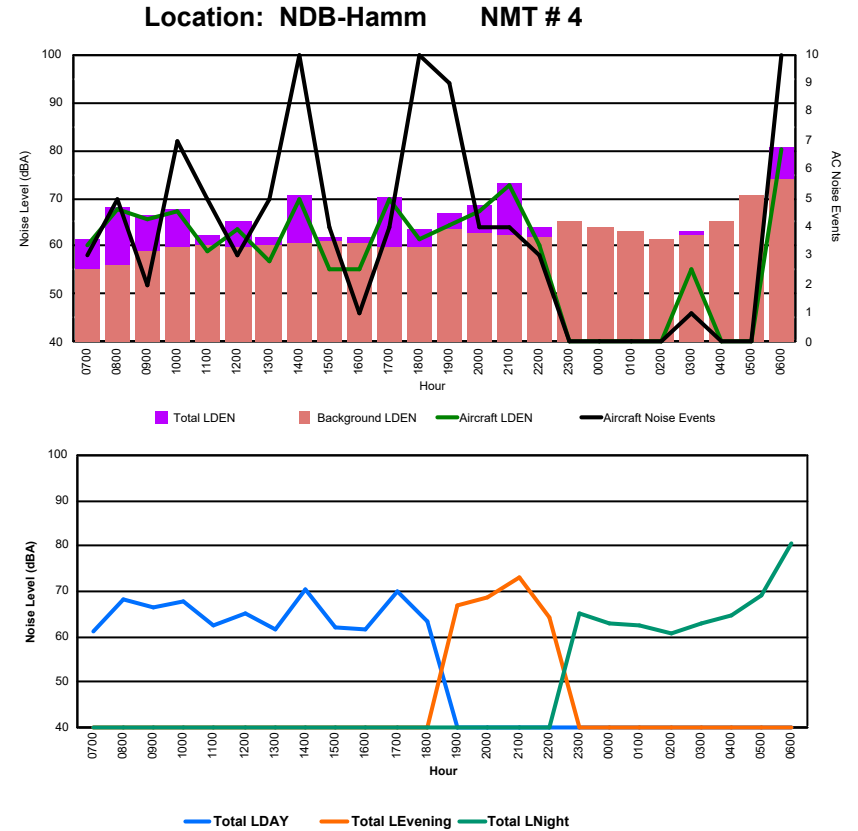

Luxembourg Airport Noise Distribution by Hour

Between 10/11/2024 00:00:00 and 10/11/2024 23:59:59 (Local Time)

Day	Aircraft Events	Total LDEN dB (A)	Aircraft LDEN dB(A)	Background LDEN dB(A)	Total LDay dB(A)	Total LEvening dB(A)	Total LNight dB (A)
10/11/24 7:00	3	61.4	60.2	55.3	61.4	-	-
10/11/24 8:00	5	68.2	67.9	56.1	68.2	-	-
10/11/24 9:00	2	66.5	65.7	58.8	66.5	-	-
10/11/24 10:00	7	67.8	67.1	59.8	67.8	-	-
10/11/24 11:00	5	62.5	59.0	60.0	62.5	-	-
10/11/24 12:00	3	65.1	63.7	59.6	65.1	-	-
10/11/24 13:00	5	61.8	57.0	60.2	61.8	-	-
10/11/24 14:00	10	70.5	70.0	60.6	70.5	-	-
10/11/24 15:00	4	62.0	55.0	61.1	62.0	-	-
10/11/24 16:00	1	61.8	55.1	60.8	61.8	-	-
10/11/24 17:00	4	70.2	69.8	59.7	70.2	-	-
10/11/24 18:00	10	63.5	61.5	59.6	63.5	-	-
10/11/24 19:00	9	67.0	64.5	63.7	-	67.0	-
10/11/24 20:00	4	68.7	67.4	62.9	-	68.7	-
10/11/24 21:00	4	73.0	72.6	62.1	-	73.0	-
10/11/24 22:00	3	64.1	60.3	61.8	-	64.1	-
10/11/24 23:00	-	65.1	-	65.1	-	-	65.1
11/11/24 0:00	-	63.1	-	63.8	-	-	63.1
11/11/24 1:00	-	62.5	-	63.1	-	-	62.5
11/11/24 2:00	-	60.9	-	61.3	-	-	60.9
11/11/24 3:00	1	63.0	55.0	62.3	-	-	63.0
11/11/24 4:00	-	64.8	-	65.0	-	-	64.8
11/11/24 5:00	-	69.3	-	70.7	-	-	69.3
11/11/24 6:00	10	80.6	80.2	73.9	-	-	80.6
	90	69.7	68.6	64.6	66.4	69.4	72.3