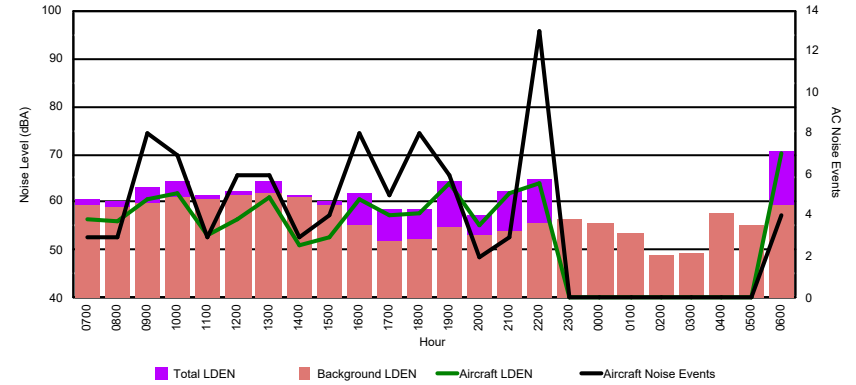

Luxembourg Airport Noise Distribution by Hour

Between 19/11/2024 00:00:00 and 19/11/2024 23:59:59 (Local Time)

Day	Aircraft Events	Total LDEN dB(A)	Aircraft LDEN dB(A)	Background LDEN dB(A)	Total LDay dB(A)	Total LEvening dB(A)	Total LNight dB(A)
19/11/24 7:00	3	60.8	56.6	59.2	60.8	-	-
19/11/24 8:00	3	60.4	56.2	59.0	60.4	-	-
19/11/24 9:00	8	63.0	60.6	59.6	63.0	-	-
19/11/24 10:00	7	64.4	62.0	61.0	64.4	-	-
19/11/24 11:00	3	61.3	53.1	60.8	61.3	-	-
19/11/24 12:00	6	62.4	56.4	61.4	62.4	-	-
19/11/24 13:00	6	64.2	61.0	61.7	64.2	-	-
19/11/24 14:00	3	61.3	51.0	61.1	61.3	-	-
19/11/24 15:00	4	60.0	52.5	59.4	60.0	-	-
19/11/24 16:00	8	61.7	60.7	55.1	61.7	-	-
19/11/24 17:00	5	58.4	57.3	51.9	58.4	-	-
19/11/24 18:00	8	58.6	57.5	52.1	58.6	-	-
19/11/24 19:00	6	64.5	64.0	54.6	-	64.5	-
19/11/24 20:00	2	57.3	55.4	53.0	-	57.3	-
19/11/24 21:00	3	62.3	61.7	53.8	-	62.3	-
19/11/24 22:00	13	64.6	64.1	55.7	-	64.6	-
19/11/24 23:00	-	56.5	-	56.5	-	-	56.5
20/11/24 0:00	-	55.5	-	55.5	-	-	55.5
20/11/24 1:00	-	53.6	-	53.6	-	-	53.6
20/11/24 2:00	-	49.0	-	49.0	-	-	49.0
20/11/24 3:00	-	49.3	-	49.3	-	-	49.3
20/11/24 4:00	-	57.4	-	57.5	-	-	57.4
20/11/24 5:00	-	54.9	-	55.0	-	-	54.9
20/11/24 6:00	4	70.8	70.4	59.4	-	-	70.8
	92	62.2	60.3	57.9	61.8	63.0	62.5

Location: Roodt/Syr NMT # 1