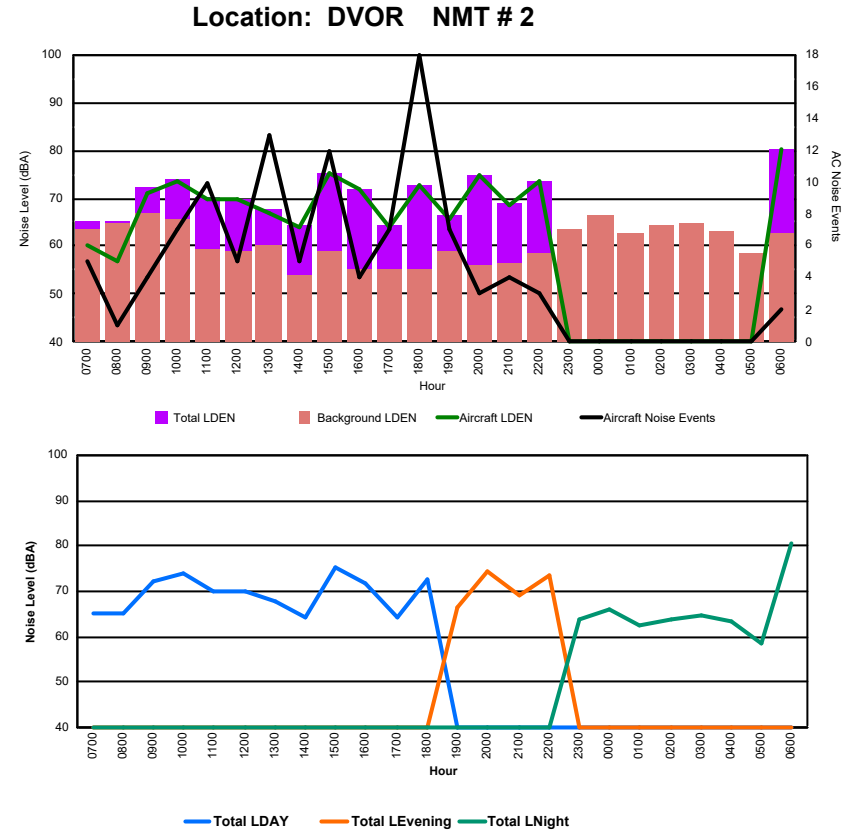

Luxembourg Airport Noise Distribution by Hour

Between 03/11/2024 00:00:00 and 03/11/2024 23:59:59 (Local Time)

Day	Aircraft Events	Total LDEN dB(A)	Aircraft LDEN dB(A)	Background LDEN dB(A)	Total LDay dB(A)	Total LEvening dB(A)	Total LNight dB(A)
03/11/24	7:00	5	65.0	60.0	63.7	65.0	-
03/11/24	8:00	1	65.2	56.7	64.7	65.2	-
03/11/24	9:00	4	72.4	71.2	66.8	72.4	-
03/11/24	10:00	7	74.0	73.4	65.5	74.0	-
03/11/24	11:00	10	70.2	69.9	59.3	70.2	-
03/11/24	12:00	5	69.9	69.6	58.8	69.9	-
03/11/24	13:00	13	67.7	67.0	60.0	67.7	-
03/11/24	14:00	5	64.2	63.8	53.8	64.2	-
03/11/24	15:00	12	75.3	75.2	58.9	75.3	-
03/11/24	16:00	4	71.8	71.7	55.0	71.8	-
03/11/24	17:00	7	64.4	63.9	55.3	64.4	-
03/11/24	18:00	18	72.7	72.7	55.3	72.7	-
03/11/24	19:00	7	66.3	65.5	58.8	-	66.3
03/11/24	20:00	3	74.6	74.6	56.1	-	74.6
03/11/24	21:00	4	69.0	68.7	56.4	-	69.0
03/11/24	22:00	3	73.7	73.5	58.6	-	73.7
03/11/24	23:00	-	63.7	-	63.7	-	63.7
04/11/24	0:00	-	66.0	-	66.4	-	66.0
04/11/24	1:00	-	62.6	-	62.9	-	62.6
04/11/24	2:00	-	64.0	-	64.4	-	64.0
04/11/24	3:00	-	64.8	-	64.9	-	64.8
04/11/24	4:00	-	63.2	-	63.3	-	63.2
04/11/24	5:00	-	58.6	-	58.6	-	58.6
04/11/24	6:00	2	80.4	80.3	62.8	-	80.4
	110	71.5	71.0	62.2	70.9	72.1	72.0