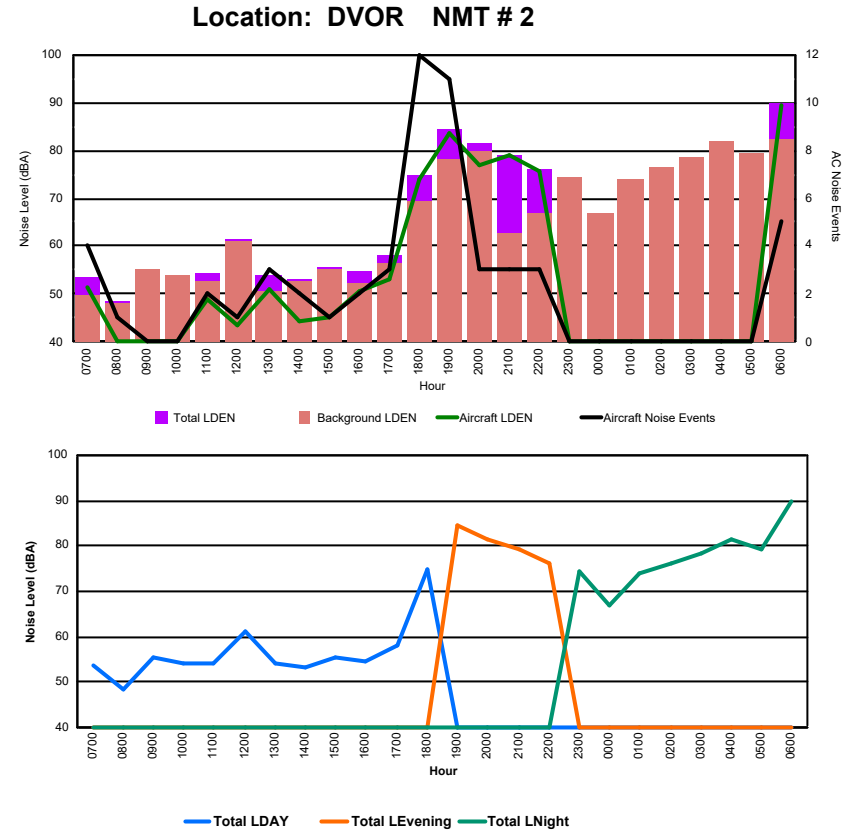

Luxembourg Airport Noise Distribution by Hour

Between 07/11/2024 00:00:00 and 07/11/2024 23:59:59 (Local Time)

Day	Aircraft Events	Total LDEN dB (A)	Aircraft LDEN dB(A)	Background LDEN dB(A)	Total LDay dB(A)	Total LEvening dB(A)	Total LNight dB (A)
07/11/24 7:00	4	53.6	51.4	49.6	53.6	-	-
07/11/24 8:00	1	48.5	35.9	48.3	48.5	-	-
07/11/24 9:00	-	55.4	-	55.4	55.4	-	-
07/11/24 10:00	-	53.9	-	53.9	53.9	-	-
07/11/24 11:00	2	54.3	48.8	52.9	54.3	-	-
07/11/24 12:00	1	61.3	43.7	61.2	61.3	-	-
07/11/24 13:00	3	53.9	51.1	50.8	53.9	-	-
07/11/24 14:00	2	53.3	44.2	52.8	53.3	-	-
07/11/24 15:00	1	55.6	45.3	55.2	55.6	-	-
07/11/24 16:00	2	54.6	50.8	52.3	54.6	-	-
07/11/24 17:00	3	58.1	53.1	56.5	58.1	-	-
07/11/24 18:00	12	75.0	73.8	69.2	75.0	-	-
07/11/24 19:00	11	84.4	83.4	78.0	-	84.4	-
07/11/24 20:00	3	81.4	77.0	79.6	-	81.4	-
07/11/24 21:00	3	79.1	79.0	62.8	-	79.1	-
07/11/24 22:00	3	76.1	75.6	67.0	-	76.1	-
07/11/24 23:00	-	74.2	-	74.4	-	-	74.2
08/11/24 0:00	-	66.8	-	66.9	-	-	66.8
08/11/24 1:00	-	73.8	-	73.9	-	-	73.8
08/11/24 2:00	-	76.4	-	76.5	-	-	76.4
08/11/24 3:00	-	78.4	-	78.5	-	-	78.4
08/11/24 4:00	-	81.6	-	81.8	-	-	81.6
08/11/24 5:00	-	79.2	-	79.5	-	-	79.2
08/11/24 6:00	5	89.9	89.2	82.2	-	-	89.9
	56	79.1	77.1	75.0	64.8	81.3	82.3