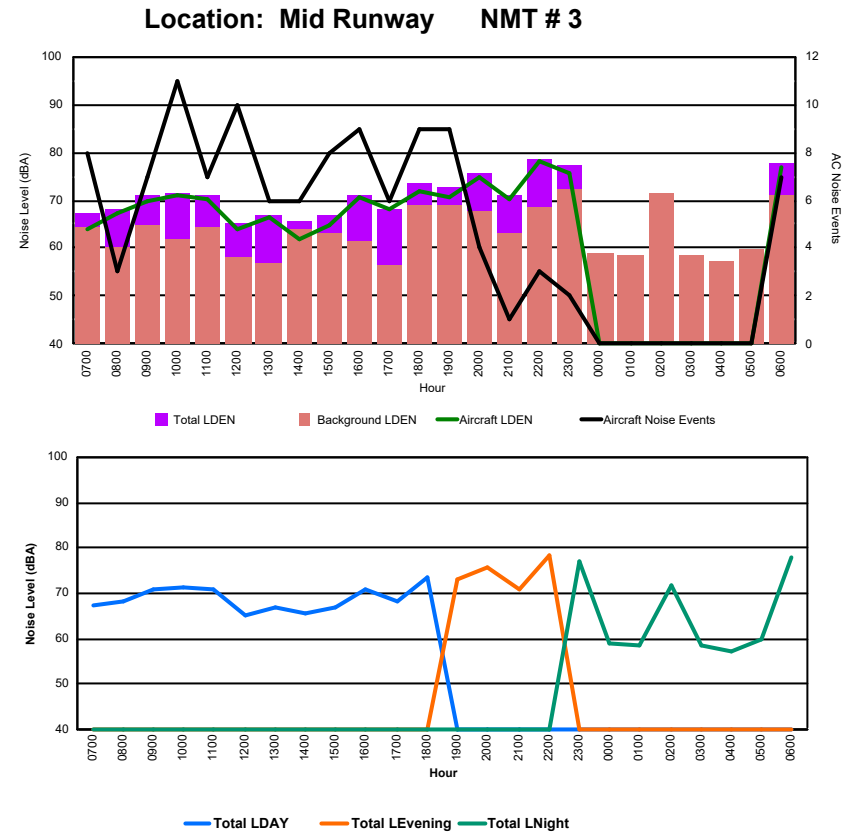

Luxembourg Airport Noise Distribution by Hour

Between 12/11/2024 00:00:00 and 12/11/2024 23:59:59 (Local Time)

Day	Aircraft Events	Total LDEN dB(A)	Aircraft LDEN dB(A)	Background LDEN dB(A)	Total LDay dB(A)	Total LEvening dB(A)	Total LNight dB(A)
12/11/24 7:00	8	67.3	64.1	64.5	67.3	-	-
12/11/24 8:00	3	68.1	67.4	60.1	68.1	-	-
12/11/24 9:00	7	71.0	70.0	64.6	71.0	-	-
12/11/24 10:00	11	71.5	71.0	62.0	71.5	-	-
12/11/24 11:00	7	71.1	70.2	64.4	71.1	-	-
12/11/24 12:00	10	65.0	64.1	58.3	65.0	-	-
12/11/24 13:00	6	66.8	66.4	56.8	66.8	-	-
12/11/24 14:00	6	65.8	61.8	63.8	65.8	-	-
12/11/24 15:00	8	66.8	64.6	63.1	66.8	-	-
12/11/24 16:00	9	71.0	70.6	61.4	71.0	-	-
12/11/24 17:00	6	68.2	68.0	56.3	68.2	-	-
12/11/24 18:00	9	73.6	71.8	68.8	73.6	-	-
12/11/24 19:00	9	72.9	70.7	69.0	-	72.9	-
12/11/24 20:00	4	75.7	75.0	67.7	-	75.7	-
12/11/24 21:00	1	71.0	70.2	63.2	-	71.0	-
12/11/24 22:00	3	78.6	78.1	68.7	-	78.6	-
12/11/24 23:00	2	77.2	75.5	72.5	-	-	77.2
13/11/24 0:00	-	59.0	-	59.0	-	-	59.0
13/11/24 1:00	-	58.5	-	58.5	-	-	58.5
13/11/24 2:00	-	71.6	-	71.6	-	-	71.6
13/11/24 3:00	-	58.4	-	58.4	-	-	58.4
13/11/24 4:00	-	57.4	-	57.4	-	-	57.4
13/11/24 5:00	-	59.7	-	59.8	-	-	59.7
13/11/24 6:00	7	77.9	77.0	71.2	-	-	77.9
	116	72.0	70.8	66.1	69.6	75.5	72.2