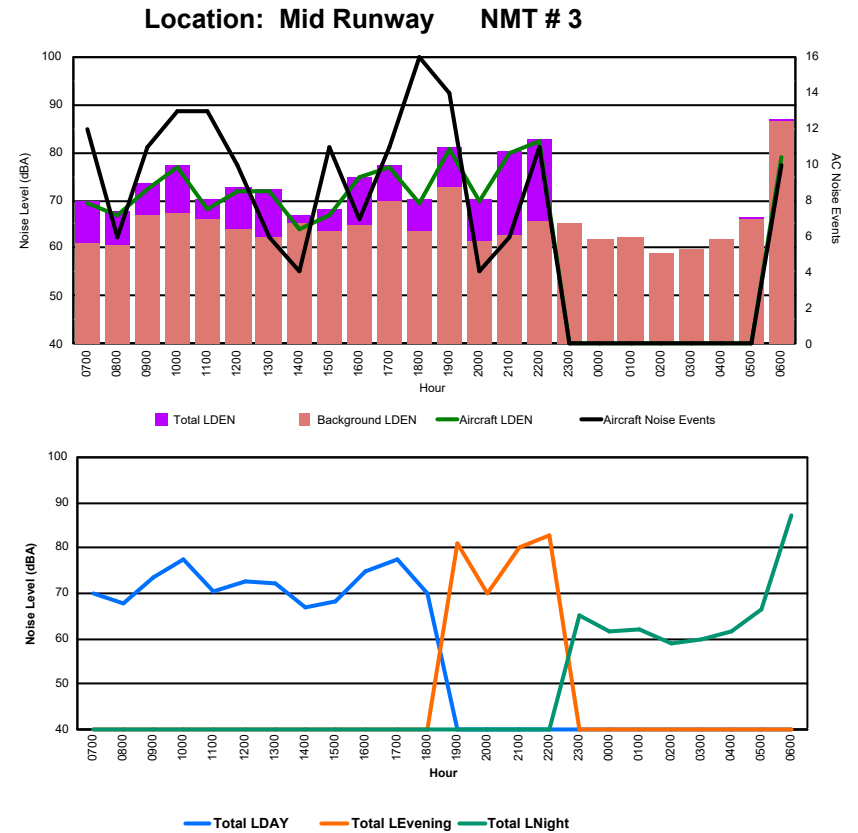

Location: DVOR NMT # 2

Luxembourg Airport Noise Distribution by Hour

Between 19/11/2024 00:00:00 and 19/11/2024 23:59:59 (Local Time)

Day	Aircraft Events	Total LDEN dB (A)	Aircraft LDEN dB(A)	Background LDEN dB(A)	Total LDay dB(A)	Total LEvening dB(A)	Total LNight dB (A)
19/11/24 7:00	12	69.9	69.5	61.2	69.9	-	-
19/11/24 8:00	6	67.6	66.8	60.6	67.6	-	-
19/11/24 9:00	11	73.4	72.4	66.8	73.4	-	-
19/11/24 10:00	13	77.4	77.0	67.2	77.4	-	-
19/11/24 11:00	13	70.3	68.3	66.1	70.3	-	-
19/11/24 12:00	10	72.6	72.0	64.1	72.6	-	-
19/11/24 13:00	6	72.2	71.7	62.5	72.2	-	-
19/11/24 14:00	4	67.0	63.9	65.0	67.0	-	-
19/11/24 15:00	11	68.3	66.9	63.5	68.3	-	-
19/11/24 16:00	7	75.0	74.7	64.6	75.0	-	-
19/11/24 17:00	11	77.5	76.7	69.9	77.5	-	-
19/11/24 18:00	16	70.1	69.2	63.6	70.1	-	-
19/11/24 19:00	14	81.2	80.5	72.6	-	81.2	-
19/11/24 20:00	4	70.2	69.6	61.5	-	70.2	-
19/11/24 21:00	6	80.1	80.0	62.9	-	80.1	-
19/11/24 22:00	11	82.6	82.5	65.6	-	82.6	-
19/11/24 23:00	-	65.1	-	65.2	-	-	65.1
20/11/24 0:00	-	61.5	-	61.8	-	-	61.5
20/11/24 1:00	-	61.9	-	62.2	-	-	61.9
20/11/24 2:00	-	58.9	-	58.9	-	-	58.9
20/11/24 3:00	-	59.7	-	59.7	-	-	59.7
20/11/24 4:00	-	61.7	-	61.7	-	-	61.7
20/11/24 5:00	-	66.4	-	66.2	-	-	66.4
20/11/24 6:00	10	87.0	78.9	86.3	-	-	87.0
	165	77.0	74.6	73.2	73.1	80.3	78.1