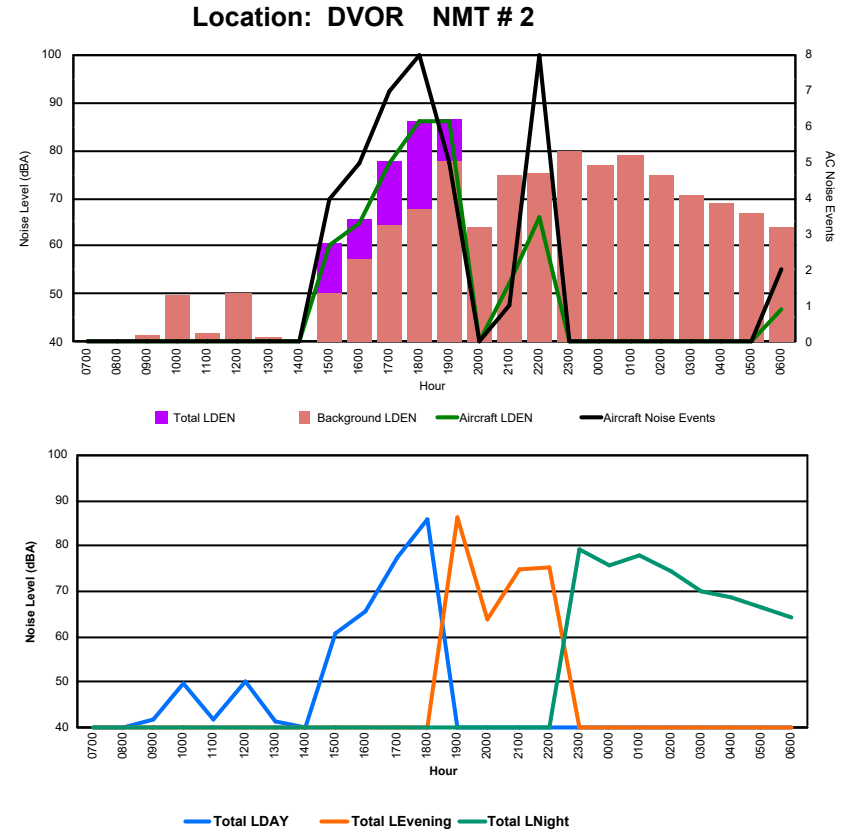

Luxembourg Airport Noise Distribution by Hour

Between 06/11/2024 00:00:00 and 06/11/2024 23:59:59 (Local Time)

Day	Aircraft Events	Total LDEN dB (A)	Aircraft LDEN dB(A)	Background LDEN dB(A)	Total LDay dB(A)	Total LEvening dB(A)	Total LNight dB (A)
06/11/24 7:00	-	38.9	-	38.9	38.9	-	-
06/11/24 8:00	-	33.4	-	33.4	33.4	-	-
06/11/24 9:00	-	41.6	-	41.6	41.6	-	-
06/11/24 10:00	-	49.8	-	49.8	49.8	-	-
06/11/24 11:00	-	41.8	-	41.8	41.8	-	-
06/11/24 12:00	-	50.0	-	50.0	50.0	-	-
06/11/24 13:00	-	41.2	-	41.2	41.2	-	-
06/11/24 14:00	-	38.8	-	38.8	38.8	-	-
06/11/24 15:00	4	60.7	60.3	50.3	60.7	-	-
06/11/24 16:00	5	65.5	64.8	57.2	65.5	-	-
06/11/24 17:00	7	77.6	77.4	64.2	77.6	-	-
06/11/24 18:00	8	86.0	85.9	67.6	86.0	-	-
06/11/24 19:00	5	86.4	85.9	77.6	-	86.4	-
06/11/24 20:00	-	63.9	-	64.0	-	63.9	-
06/11/24 21:00	1	74.7	52.3	74.8	-	74.7	-
06/11/24 22:00	8	75.3	66.0	75.1	-	75.3	-
06/11/24 23:00	-	79.3	-	79.6	-	-	79.3
07/11/24 0:00	-	75.6	-	76.7	-	-	75.6
07/11/24 1:00	-	77.8	-	78.9	-	-	77.8
07/11/24 2:00	-	74.4	-	74.9	-	-	74.4
07/11/24 3:00	-	70.0	-	70.5	-	-	70.0
07/11/24 4:00	-	68.7	-	68.9	-	-	68.7
07/11/24 5:00	-	66.6	-	67.0	-	-	66.6
07/11/24 6:00	2	64.1	47.0	64.1	-	-	64.1
	40	77.0	75.4	72.3	75.8	81.0	74.7