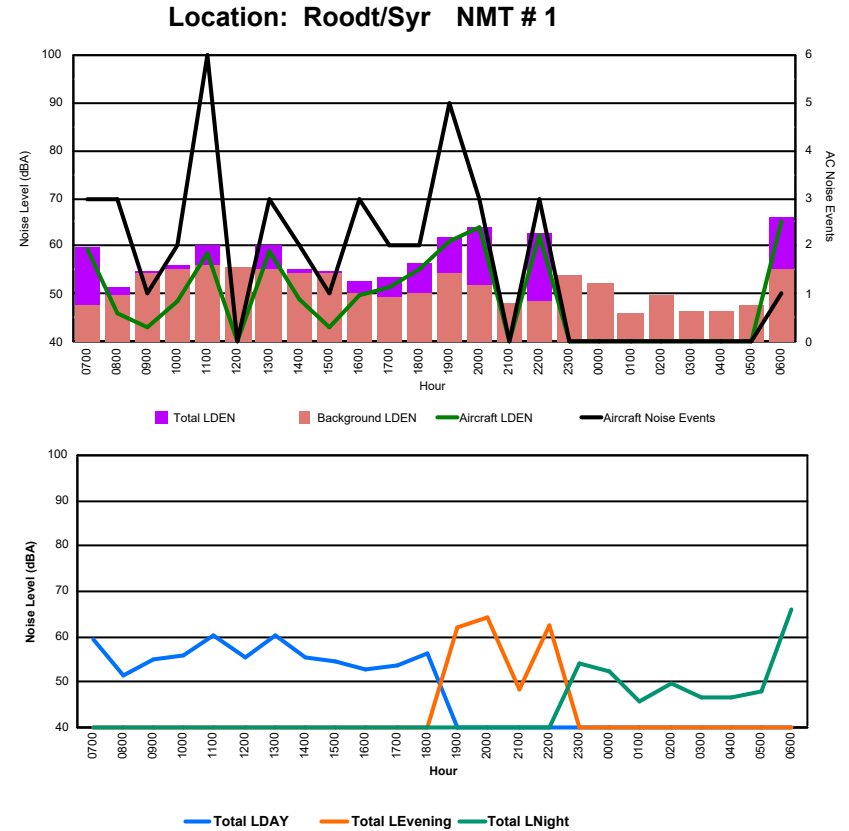

Luxembourg Airport Noise Distribution by Hour

Between 15/11/2024 00:00:00 and 15/11/2024 23:59:59 (Local Time)

Day	Aircraft Events	Total LDEN dB (A)	Aircraft LDEN dB(A)	Background LDEN dB(A)	Total LDay dB(A)	Total LEvening dB(A)	Total LNight dB (A)
15/11/24 7:00	3	59.6	59.4	47.9	59.6	-	-
15/11/24 8:00	3	51.3	45.9	49.9	51.3	-	-
15/11/24 9:00	1	54.8	43.0	54.5	54.8	-	-
15/11/24 10:00	2	56.0	48.5	55.2	56.0	-	-
15/11/24 11:00	6	60.3	58.5	55.9	60.3	-	-
15/11/24 12:00	-	55.5	-	55.5	55.5	-	-
15/11/24 13:00	3	60.4	58.8	55.3	60.4	-	-
15/11/24 14:00	2	55.4	48.8	54.3	55.4	-	-
15/11/24 15:00	1	54.7	43.3	54.4	54.7	-	-
15/11/24 16:00	3	52.8	49.6	50.1	52.8	-	-
15/11/24 17:00	2	53.6	51.6	49.2	53.6	-	-
15/11/24 18:00	2	56.5	55.3	50.3	56.5	-	-
15/11/24 19:00	5	61.9	61.1	54.5	-	61.9	-
15/11/24 20:00	3	64.1	63.8	51.9	-	64.1	-
15/11/24 21:00	-	48.3	-	48.3	-	48.3	-
15/11/24 22:00	3	62.6	62.4	48.6	-	62.6	-
15/11/24 23:00	-	54.0	-	54.0	-	-	54.0
16/11/24 0:00	-	52.2	-	52.2	-	-	52.2
16/11/24 1:00	-	45.9	-	45.9	-	-	45.9
16/11/24 2:00	-	49.6	-	49.7	-	-	49.6
16/11/24 3:00	-	46.5	-	46.5	-	-	46.5
16/11/24 4:00	-	46.4	-	46.4	-	-	46.4
16/11/24 5:00	-	47.8	-	47.8	-	-	47.8
16/11/24 6:00	1	65.9	65.4	55.4	-	-	65.9
	40	58.3	57.0	52.5	56.8	61.8	57.6