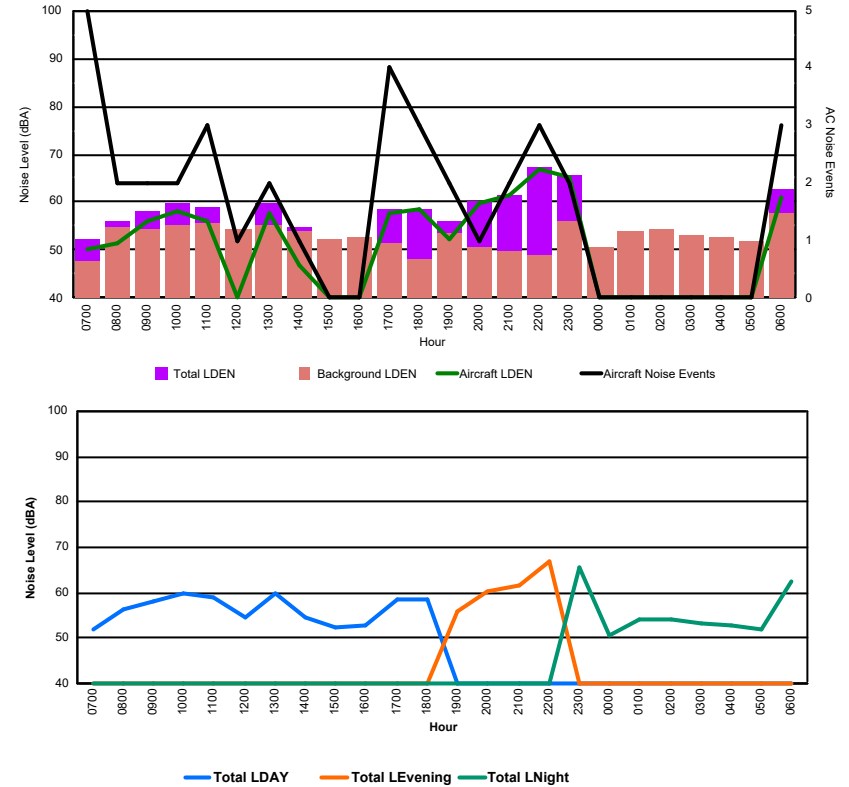

Luxembourg Airport Noise Distribution by Hour

Between 12/11/2024 00:00:00 and 12/11/2024 23:59:59 (Local Time)

Day	Aircraft Events	Total LDEN dB(A)	Aircraft LDEN dB(A)	Background LDEN dB(A)	Total LDay dB(A)	Total LEvening dB(A)	Total LNight dB(A)
12/11/24 7:00	5	52.1	50.2	47.7	52.1	-	-
12/11/24 8:00	2	56.2	51.5	54.8	56.2	-	-
12/11/24 9:00	2	58.3	55.9	54.5	58.3	-	-
12/11/24 10:00	2	59.8	58.1	55.0	59.8	-	-
12/11/24 11:00	3	58.8	56.1	55.6	58.8	-	-
12/11/24 12:00	1	54.4	40.0	54.3	54.4	-	-
12/11/24 13:00	2	59.7	57.8	55.2	59.7	-	-
12/11/24 14:00	1	54.7	46.9	53.9	54.7	-	-
12/11/24 15:00	-	52.3	-	52.3	52.3	-	-
12/11/24 16:00	-	52.9	-	52.9	52.9	-	-
12/11/24 17:00	4	58.5	57.5	51.5	58.5	-	-
12/11/24 18:00	3	58.7	58.4	48.0	58.7	-	-
12/11/24 19:00	2	55.9	52.4	53.4	-	55.9	-
12/11/24 20:00	1	60.2	59.7	50.7	-	60.2	-
12/11/24 21:00	2	61.6	61.3	49.8	-	61.6	-
12/11/24 22:00	3	67.1	67.0	48.9	-	67.1	-
12/11/24 23:00	2	65.7	65.3	55.9	-	-	65.7
13/11/24 0:00	-	50.5	-	50.5	-	-	50.5
13/11/24 1:00	-	54.0	-	54.0	-	-	54.0
13/11/24 2:00	-	54.2	-	54.2	-	-	54.2
13/11/24 3:00	-	53.2	-	53.2	-	-	53.2
13/11/24 4:00	-	52.9	-	52.9	-	-	52.9
13/11/24 5:00	-	51.8	-	51.8	-	-	51.8
13/11/24 6:00	3	62.7	61.2	57.5	-	-	62.7
	38	59.4	58.2	53.5	57.2	63.0	59.3

Location: Roodt/Syr NMT # 1