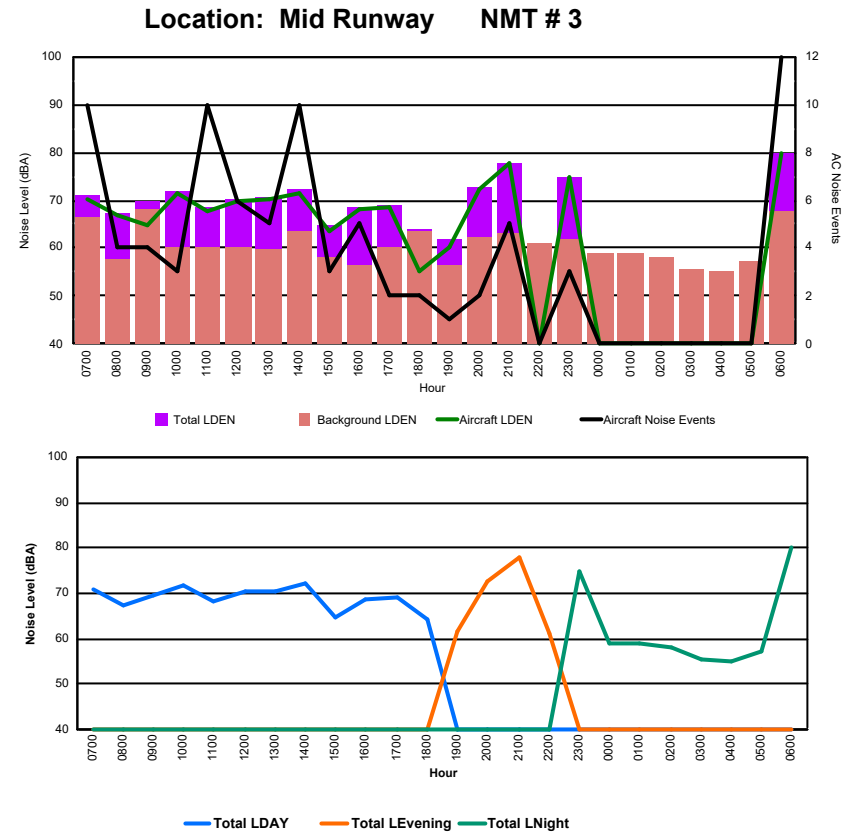

Location: DVOR NMT # 2

Luxembourg Airport Noise Distribution by Hour

Between 02/11/2024 00:00:00 and 02/11/2024 23:59:59 (Local Time)

Day	Aircraft Events	Total LDEN dB(A)	Aircraft LDEN dB(A)	Background LDEN dB(A)	Total LDay dB(A)	Total LEvening dB(A)	Total LNight dB(A)
02/11/24 7:00	10	71.1	70.1	66.4	71.1	-	-
02/11/24 8:00	4	67.3	66.7	57.9	67.3	-	-
02/11/24 9:00	4	69.7	64.7	68.3	69.7	-	-
02/11/24 10:00	3	71.7	71.4	60.1	71.7	-	-
02/11/24 11:00	10	68.4	67.7	60.2	68.4	-	-
02/11/24 12:00	6	70.3	69.9	60.1	70.3	-	-
02/11/24 13:00	5	70.5	70.2	59.7	70.5	-	-
02/11/24 14:00	10	72.2	71.6	63.6	72.2	-	-
02/11/24 15:00	3	64.6	63.6	58.0	64.6	-	-
02/11/24 16:00	5	68.6	68.3	56.5	68.6	-	-
02/11/24 17:00	2	69.1	68.5	60.0	69.1	-	-
02/11/24 18:00	2	64.1	55.1	63.6	64.1	-	-
02/11/24 19:00	1	61.8	60.3	56.6	-	61.8	-
02/11/24 20:00	2	72.6	72.2	62.4	-	72.6	-
02/11/24 21:00	5	77.8	77.7	63.2	-	77.8	-
02/11/24 22:00	-	61.1	-	61.2	-	61.1	-
02/11/24 23:00	3	75.0	74.8	62.0	-	-	75.0
03/11/24 0:00	-	58.9	-	59.0	-	-	58.9
03/11/24 1:00	-	58.9	-	59.0	-	-	58.9
03/11/24 2:00	-	57.9	-	58.0	-	-	57.9
03/11/24 3:00	-	55.6	-	55.6	-	-	55.6
03/11/24 4:00	-	55.1	-	55.1	-	-	55.1
03/11/24 5:00	-	57.2	-	57.2	-	-	57.2
03/11/24 6:00	12	80.0	79.8	67.7	-	-	80.0
	87	71.3	70.8	62.1	69.6	73.1	72.3