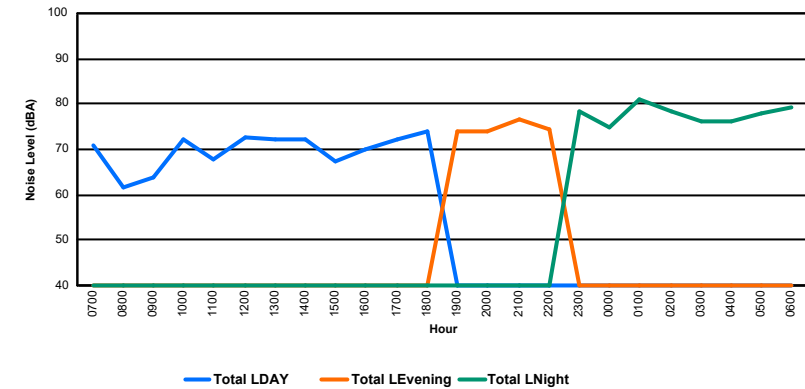

Luxembourg Airport Noise Distribution by Hour

Between 02/11/2024 00:00:00 and 02/11/2024 23:59:59 (Local Time)

Day	Aircraft Events	Total LDEN dB (A)	Aircraft LDEN dB(A)	Background LDEN dB(A)	Total LDay dB(A)	Total LEvening dB(A)	Total LNight dB (A)
02/11/24 7:00	8	70.9	70.6	57.9	70.9	-	-
02/11/24 8:00	4	61.6	57.4	59.6	61.6	-	-
02/11/24 9:00	4	63.8	59.3	62.2	63.8	-	-
02/11/24 10:00	4	72.2	71.2	65.3	72.2	-	-
02/11/24 11:00	13	68.0	62.9	66.8	68.0	-	-
02/11/24 12:00	6	72.5	71.1	67.2	72.5	-	-
02/11/24 13:00	8	72.4	70.9	67.4	72.4	-	-
02/11/24 14:00	12	72.1	70.5	67.0	72.1	-	-
02/11/24 15:00	1	67.2	57.1	66.9	67.2	-	-
02/11/24 16:00	5	69.8	65.8	67.8	69.8	-	-
02/11/24 17:00	2	72.0	67.4	70.3	72.0	-	-
02/11/24 18:00	4	74.1	61.6	74.1	74.1	-	-
02/11/24 19:00	2	74.1	63.2	74.2	-	74.1	-
02/11/24 20:00	2	74.0	70.3	72.0	-	74.0	-
02/11/24 21:00	5	76.8	75.5	71.3	-	76.8	-
02/11/24 22:00	-	74.6	-	75.0	-	74.6	-
02/11/24 23:00	3	78.6	73.8	77.2	-	-	78.6
03/11/24 0:00	-	75.0	-	75.3	-	-	75.0
03/11/24 1:00	-	81.0	-	81.6	-	-	81.0
03/11/24 2:00	-	78.3	-	78.7	-	-	78.3
03/11/24 3:00	-	76.3	-	76.8	-	-	76.3
03/11/24 4:00	-	76.3	-	76.5	-	-	76.3
03/11/24 5:00	-	77.8	-	78.1	-	-	77.8
03/11/24 6:00	16	79.1	77.6	74.1	-	-	79.1
	99	75.2	69.3	74.3	70.9	75.0	78.2

Location: DVOR NMT # 2