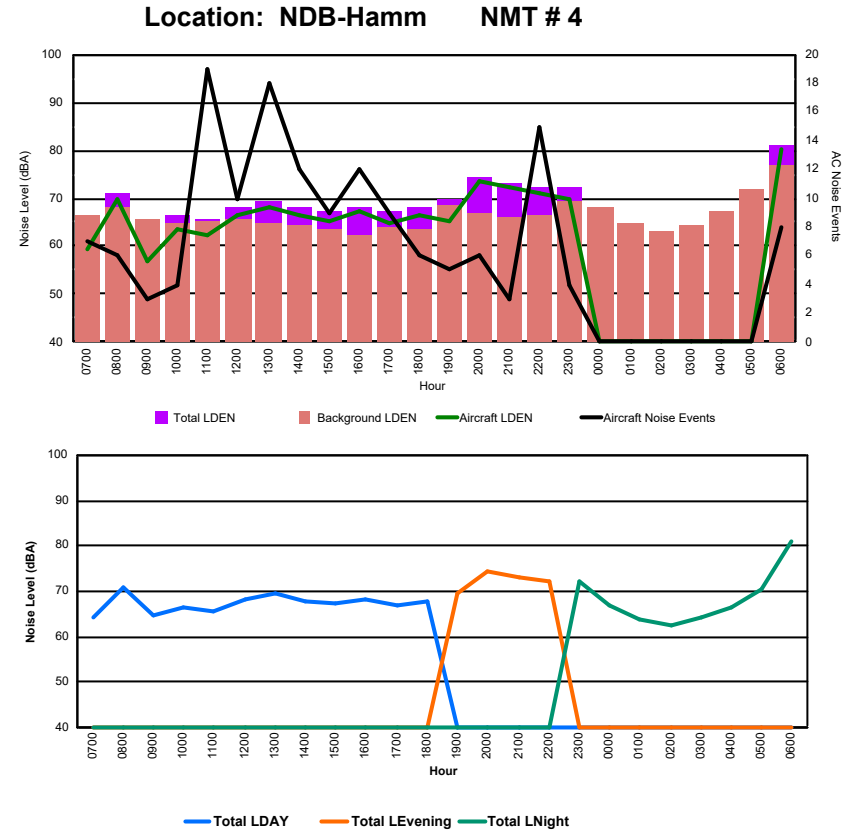

Luxembourg Airport Noise Distribution by Hour

Between 04/11/2024 00:00:00 and 04/11/2024 23:59:59 (Local Time)

Day	Aircraft Events	Total LDEN dB (A)	Aircraft LDEN dB(A)	Background LDEN dB(A)	Total LDay dB(A)	Total LEvening dB(A)	Total LNight dB (A)
04/11/24 7:00	7	64.3	59.2	66.3	64.3	-	-
04/11/24 8:00	6	70.9	69.8	68.3	70.9	-	-
04/11/24 9:00	3	64.8	57.0	65.5	64.8	-	-
04/11/24 10:00	4	66.6	63.7	64.7	66.6	-	-
04/11/24 11:00	19	65.8	62.4	65.0	65.8	-	-
04/11/24 12:00	10	68.2	66.3	65.5	68.2	-	-
04/11/24 13:00	18	69.4	68.3	64.8	69.4	-	-
04/11/24 14:00	12	68.0	66.4	64.3	68.0	-	-
04/11/24 15:00	9	67.2	65.3	63.4	67.2	-	-
04/11/24 16:00	12	68.3	67.2	62.2	68.3	-	-
04/11/24 17:00	9	67.1	64.9	64.0	67.1	-	-
04/11/24 18:00	6	68.0	66.5	63.5	68.0	-	-
04/11/24 19:00	5	69.7	65.3	68.4	-	69.7	-
04/11/24 20:00	6	74.2	73.5	66.8	-	74.2	-
04/11/24 21:00	3	73.2	72.3	66.0	-	73.2	-
04/11/24 22:00	15	72.1	71.2	66.5	-	72.1	-
04/11/24 23:00	4	72.4	69.9	69.2	-	-	72.4
05/11/24 0:00	-	67.0	-	68.2	-	-	67.0
05/11/24 1:00	-	63.8	-	64.6	-	-	63.8
05/11/24 2:00	-	62.7	-	63.2	-	-	62.7
05/11/24 3:00	-	64.1	-	64.2	-	-	64.1
05/11/24 4:00	-	66.5	-	67.1	-	-	66.5
05/11/24 5:00	-	70.6	-	72.0	-	-	70.6
05/11/24 6:00	8	80.9	80.3	76.9	-	-	80.9
	156	71.1	69.6	68.0	67.7	72.6	73.2