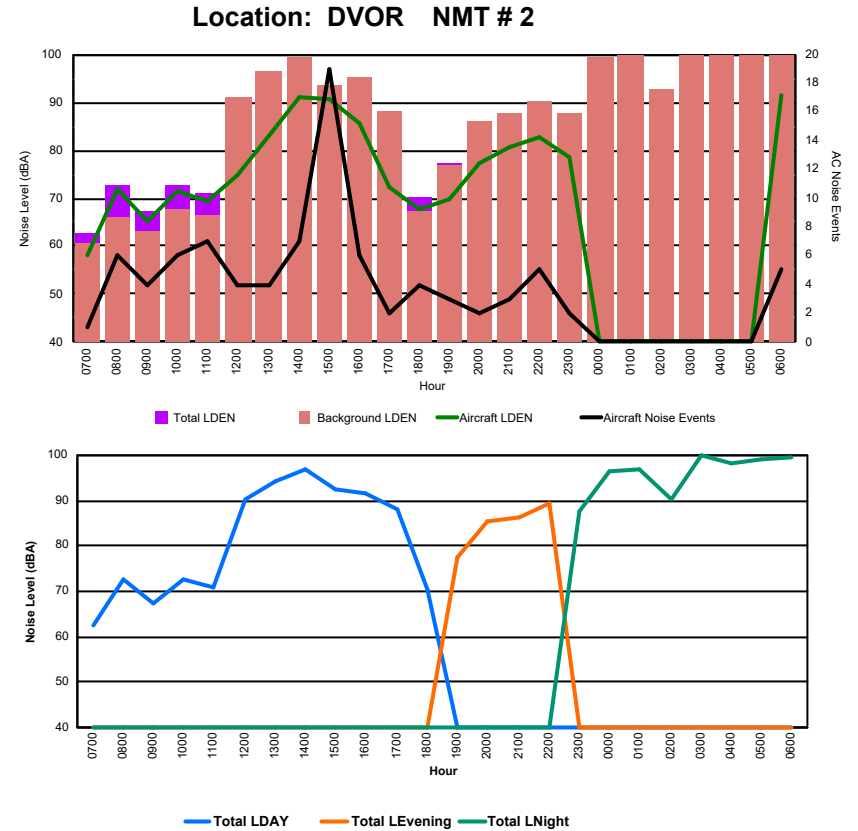

Luxembourg Airport Noise Distribution by Hour

Between 16/11/2024 00:00:00 and 16/11/2024 23:59:59 (Local Time)

Day	Aircraft Events	Total LDEN dB (A)	Aircraft LDEN dB(A)	Background LDEN dB(A)	Total LDay dB(A)	Total LEvening dB(A)	Total LNight dB (A)
16/11/24 7:00	1	62.6	58.2	60.8	62.6	-	-
16/11/24 8:00	6	72.8	71.8	66.0	72.8	-	-
16/11/24 9:00	4	67.3	65.1	63.3	67.3	-	-
16/11/24 10:00	6	72.8	71.3	67.7	72.8	-	-
16/11/24 11:00	7	71.0	69.4	66.5	71.0	-	-
16/11/24 12:00	4	90.5	74.7	91.0	90.5	-	-
16/11/24 13:00	4	94.2	83.1	96.3	94.2	-	-
16/11/24 14:00	7	97.1	91.1	99.4	97.1	-	-
16/11/24 15:00	19	92.5	90.7	93.4	92.5	-	-
16/11/24 16:00	6	91.7	85.8	95.3	91.7	-	-
16/11/24 17:00	2	88.1	72.5	88.2	88.1	-	-
16/11/24 18:00	4	70.4	67.9	67.4	70.4	-	-
16/11/24 19:00	3	77.3	69.7	76.8	-	77.3	-
16/11/24 20:00	2	85.3	77.1	86.2	-	85.3	-
16/11/24 21:00	3	86.5	80.7	87.8	-	86.5	-
16/11/24 22:00	5	89.2	82.6	90.3	-	89.2	-
16/11/24 23:00	2	87.8	78.4	87.7	-	-	87.8
17/11/24 0:00	-	96.3	-	99.5	-	-	96.3
17/11/24 1:00	-	96.8	-	99.6	-	-	96.8
17/11/24 2:00	-	90.2	-	92.9	-	-	90.2
17/11/24 3:00	-	102.1	-	105.3	-	-	102.1
17/11/24 4:00	-	98.3	-	100.9	-	-	98.3
17/11/24 5:00	-	99.2	-	102.9	-	-	99.2
17/11/24 6:00	5	99.5	91.6	102.6	-	-	99.5
	90	94.4	83.2	97.2	90.3	86.2	98.0