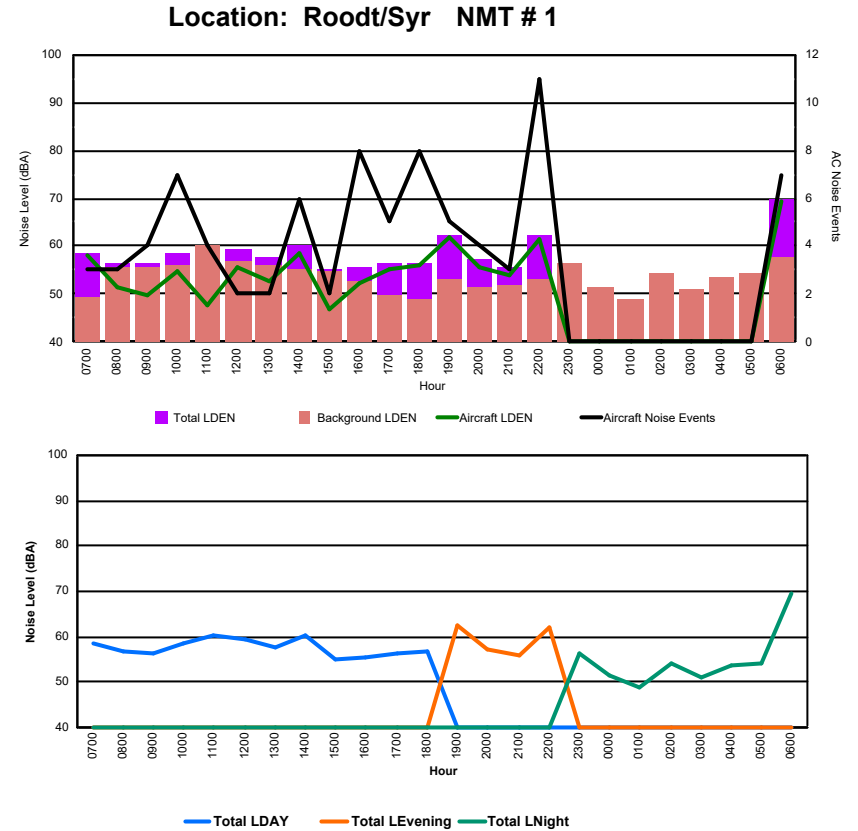

Luxembourg Airport Noise Distribution by Hour

Between 05/11/2024 00:00:00 and 05/11/2024 23:59:59 (Local Time)

Day	Aircraft Events	Total LDEN dB(A)	Aircraft LDEN dB(A)	Background LDEN dB(A)	Total LDay dB(A)	Total LEvening dB(A)	Total LNight dB(A)	
05/11/24	7:00	3	58.7	58.2	49.2	58.7	-	-
05/11/24	8:00	3	56.6	51.4	55.6	56.6	-	-
05/11/24	9:00	4	56.5	49.6	55.7	56.5	-	-
05/11/24	10:00	7	58.4	54.7	56.1	58.4	-	-
05/11/24	11:00	4	60.4	47.8	60.3	60.4	-	-
05/11/24	12:00	2	59.2	55.5	56.8	59.2	-	-
05/11/24	13:00	2	57.8	52.8	56.2	57.8	-	-
05/11/24	14:00	6	60.3	58.7	55.4	60.3	-	-
05/11/24	15:00	2	55.2	46.7	54.6	55.2	-	-
05/11/24	16:00	8	55.5	52.3	52.9	55.5	-	-
05/11/24	17:00	5	56.3	55.2	49.8	56.3	-	-
05/11/24	18:00	8	56.6	55.9	48.8	56.6	-	-
05/11/24	19:00	5	62.4	61.9	53.3	-	62.4	-
05/11/24	20:00	4	57.1	55.8	51.4	-	57.1	-
05/11/24	21:00	3	55.8	53.9	51.7	-	55.8	-
05/11/24	22:00	11	62.1	61.6	53.2	-	62.1	-
05/11/24	23:00	-	56.5	-	56.5	-	-	56.5
06/11/24	0:00	-	51.5	-	51.5	-	-	51.5
06/11/24	1:00	-	49.0	-	49.0	-	-	49.0
06/11/24	2:00	-	54.2	-	54.2	-	-	54.2
06/11/24	3:00	-	51.1	-	51.1	-	-	51.1
06/11/24	4:00	-	53.6	-	53.6	-	-	53.6
06/11/24	5:00	-	54.2	-	54.2	-	-	54.2
06/11/24	6:00	7	69.7	69.5	57.8	-	-	69.7
		84	59.7	58.2	54.7	58.0	60.3	61.3