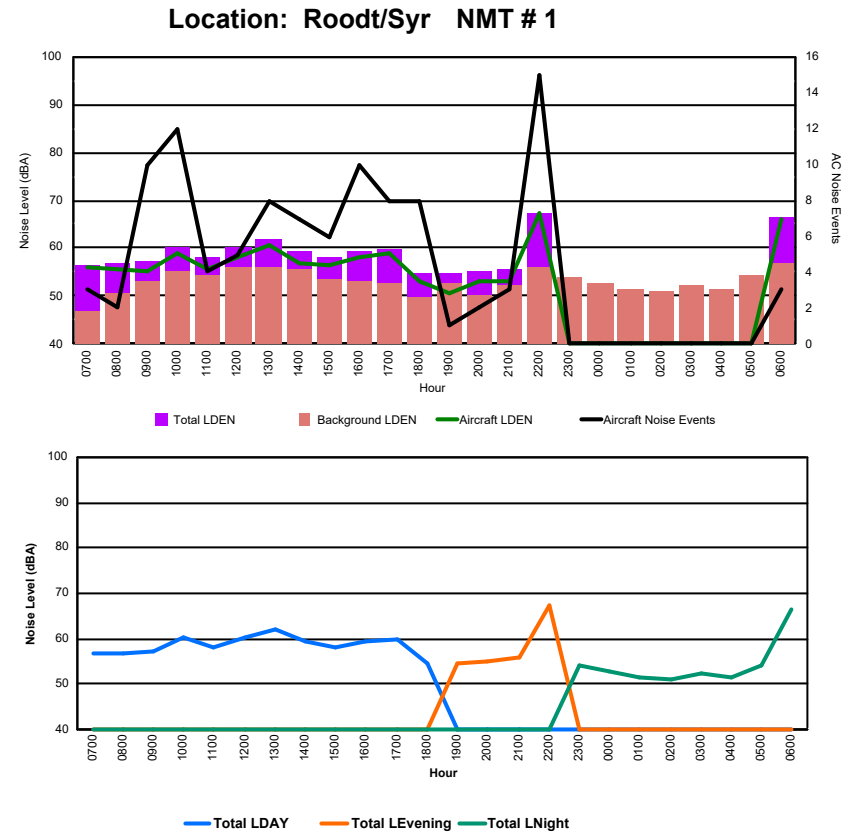

Luxembourg Airport Noise Distribution by Hour

Between 11/11/2024 00:00:00 and 11/11/2024 23:59:59 (Local Time)

Day	Aircraft Events	Total LDEN dB(A)	Aircraft LDEN dB(A)	Background LDEN dB(A)	Total LDay dB(A)	Total LEvening dB(A)	Total LNight dB(A)
11/11/24 7:00	3	56.6	56.2	47.0	56.6	-	-
11/11/24 8:00	2	56.9	55.7	50.6	56.9	-	-
11/11/24 9:00	10	57.1	55.2	53.0	57.1	-	-
11/11/24 10:00	12	60.3	58.9	55.1	60.3	-	-
11/11/24 11:00	4	58.1	55.7	54.5	58.1	-	-
11/11/24 12:00	5	60.1	58.1	55.9	60.1	-	-
11/11/24 13:00	8	62.0	60.8	56.1	62.0	-	-
11/11/24 14:00	7	59.2	57.0	55.5	59.2	-	-
11/11/24 15:00	6	58.2	56.5	53.5	58.2	-	-
11/11/24 16:00	10	59.2	58.0	53.1	59.2	-	-
11/11/24 17:00	8	59.8	58.9	52.9	59.8	-	-
11/11/24 18:00	8	54.7	53.2	49.6	54.7	-	-
11/11/24 19:00	1	54.7	50.7	52.6	-	54.7	-
11/11/24 20:00	2	55.0	53.3	50.2	-	55.0	-
11/11/24 21:00	3	55.7	53.1	52.4	-	55.7	-
11/11/24 22:00	15	67.5	67.2	56.2	-	67.5	-
11/11/24 23:00	-	54.1	-	54.1	-	-	54.1
12/11/24 0:00	-	52.6	-	52.7	-	-	52.6
12/11/24 1:00	-	51.5	-	51.6	-	-	51.5
12/11/24 2:00	-	51.1	-	51.1	-	-	51.1
12/11/24 3:00	-	52.2	-	52.2	-	-	52.2
12/11/24 4:00	-	51.4	-	51.4	-	-	51.4
12/11/24 5:00	-	54.2	-	54.3	-	-	54.2
12/11/24 6:00	3	66.4	65.9	56.8	-	-	66.4
	107	59.5	58.3	53.6	58.9	62.2	58.5