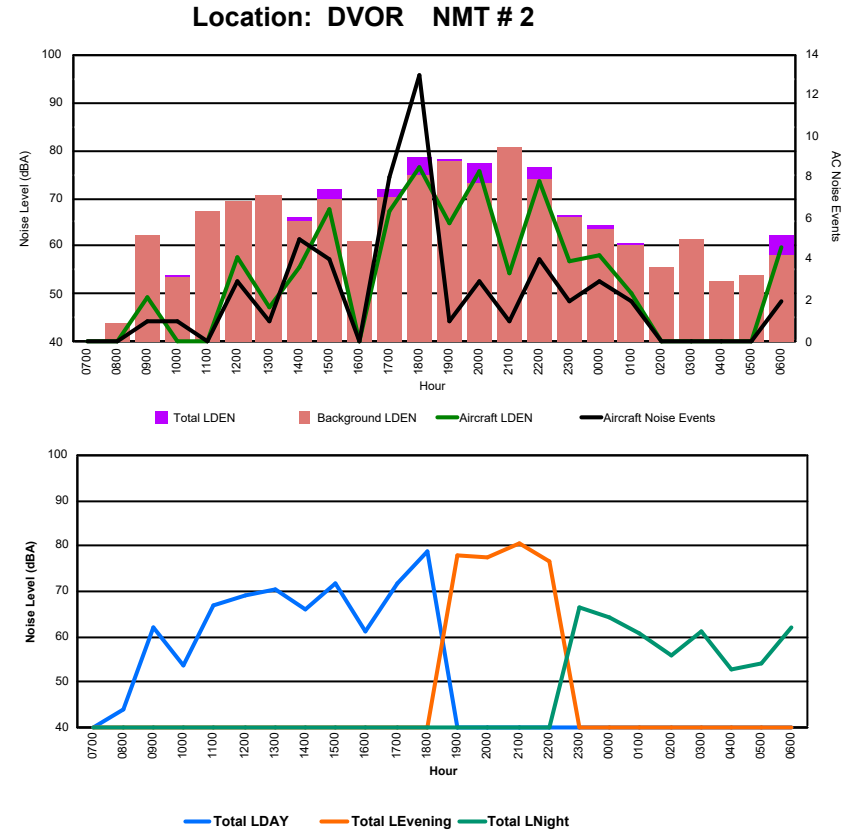

Luxembourg Airport Noise Distribution by Hour

Between 10/11/2024 00:00:00 and 10/11/2024 23:59:59 (Local Time)

Day	Aircraft Events	Total LDEN dB(A)	Aircraft LDEN dB(A)	Background LDEN dB(A)	Total LDay dB(A)	Total LEvening dB(A)	Total LNight dB(A)
10/11/24 7:00	-	39.5	-	39.5	39.5	-	-
10/11/24 8:00	-	43.9	-	43.9	43.9	-	-
10/11/24 9:00	1	62.2	49.3	62.2	62.2	-	-
10/11/24 10:00	1	53.8	40.0	53.6	53.8	-	-
10/11/24 11:00	-	66.8	-	67.1	66.8	-	-
10/11/24 12:00	3	69.2	57.9	69.5	69.2	-	-
10/11/24 13:00	1	70.3	47.3	70.7	70.3	-	-
10/11/24 14:00	5	66.2	55.5	65.3	66.2	-	-
10/11/24 15:00	4	71.8	67.9	69.6	71.8	-	-
10/11/24 16:00	-	61.2	-	61.2	61.2	-	-
10/11/24 17:00	8	71.8	67.1	70.4	71.8	-	-
10/11/24 18:00	13	78.7	76.3	75.0	78.7	-	-
10/11/24 19:00	1	78.0	64.9	77.9	-	78.0	-
10/11/24 20:00	3	77.5	75.6	73.1	-	77.5	-
10/11/24 21:00	1	80.8	54.3	80.7	-	80.8	-
10/11/24 22:00	4	76.6	73.4	74.0	-	76.6	-
10/11/24 23:00	2	66.6	56.8	66.2	-	-	66.6
11/11/24 0:00	3	64.3	58.1	63.6	-	-	64.3
11/11/24 1:00	2	60.7	50.4	60.4	-	-	60.7
11/11/24 2:00	-	55.8	-	55.8	-	-	55.8
11/11/24 3:00	-	61.4	-	61.4	-	-	61.4
11/11/24 4:00	-	52.8	-	52.8	-	-	52.8
11/11/24 5:00	-	53.9	-	53.9	-	-	53.9
11/11/24 6:00	2	62.2	59.9	58.3	-	-	62.2
	54	72.6	66.9	71.2	70.5	78.5	61.9