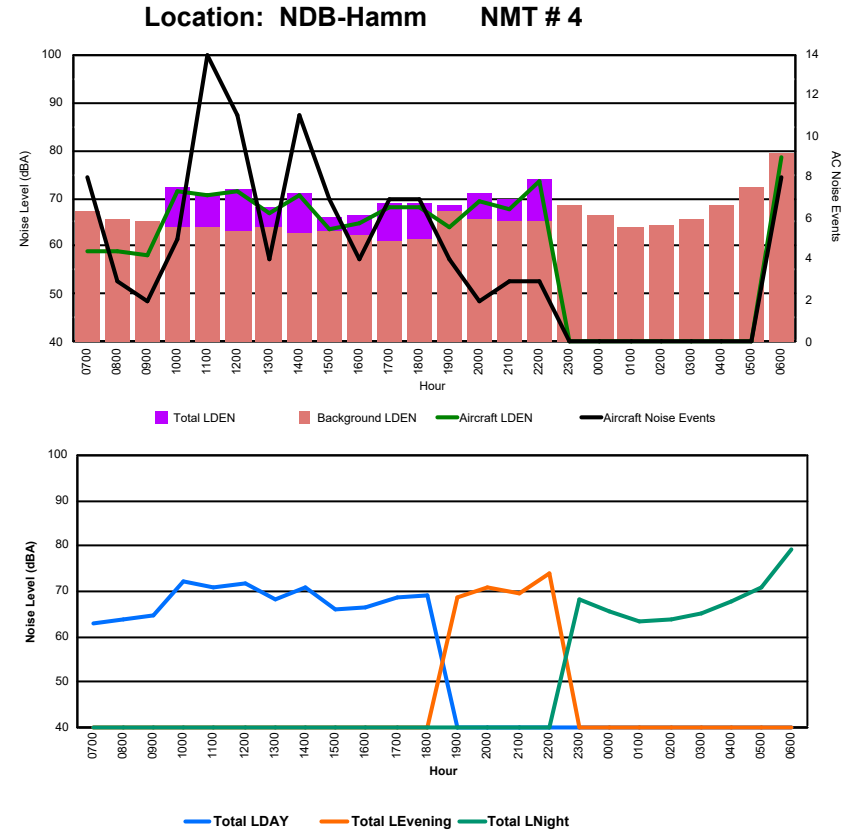

Luxembourg Airport Noise Distribution by Hour

Between 18/11/2024 00:00:00 and 18/11/2024 23:59:59 (Local Time)

Day	Aircraft Events	Total LDEN dB(A)	Aircraft LDEN dB(A)	Background LDEN dB(A)	Total LDay dB(A)	Total LEvening dB(A)	Total LNight dB(A)
18/11/24 7:00	8	62.8	59.0	67.3	62.8	-	-
18/11/24 8:00	3	63.8	59.0	65.5	63.8	-	-
18/11/24 9:00	2	64.7	58.2	65.0	64.7	-	-
18/11/24 10:00	5	72.2	71.6	64.1	72.2	-	-
18/11/24 11:00	14	71.1	70.5	64.0	71.1	-	-
18/11/24 12:00	11	71.8	71.3	63.2	71.8	-	-
18/11/24 13:00	4	68.3	66.8	64.1	68.3	-	-
18/11/24 14:00	11	71.0	70.5	62.9	71.0	-	-
18/11/24 15:00	7	66.1	63.7	63.0	66.1	-	-
18/11/24 16:00	4	66.6	64.8	62.1	66.6	-	-
18/11/24 17:00	7	68.9	68.1	61.0	68.9	-	-
18/11/24 18:00	7	69.0	68.2	61.6	69.0	-	-
18/11/24 19:00	4	68.7	63.8	67.2	-	68.7	-
18/11/24 20:00	2	71.1	69.5	65.8	-	71.1	-
18/11/24 21:00	3	69.6	67.6	65.3	-	69.6	-
18/11/24 22:00	3	73.9	73.4	65.0	-	73.9	-
18/11/24 23:00	-	68.4	-	68.4	-	-	68.4
19/11/24 0:00	-	65.4	-	66.4	-	-	65.4
19/11/24 1:00	-	63.2	-	64.0	-	-	63.2
19/11/24 2:00	-	63.7	-	64.4	-	-	63.7
19/11/24 3:00	-	65.3	-	65.5	-	-	65.3
19/11/24 4:00	-	67.8	-	68.7	-	-	67.8
19/11/24 5:00	-	70.8	-	72.5	-	-	70.8
19/11/24 6:00	8	79.3	78.4	79.5	-	-	79.3
	103	70.5	68.8	68.8	69.0	71.3	71.8