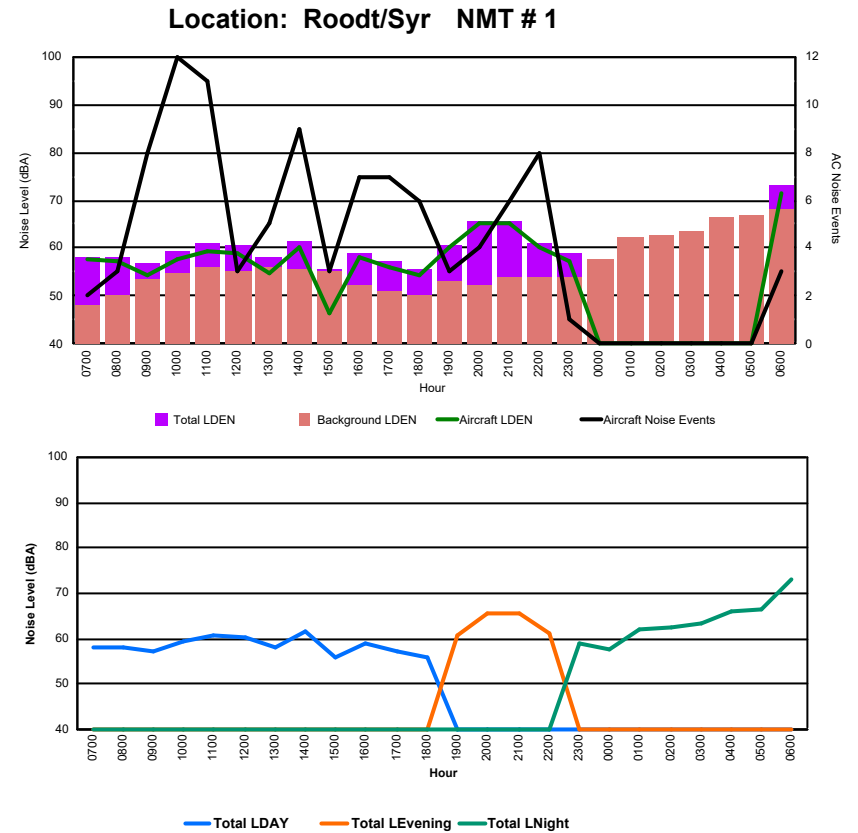

Luxembourg Airport Noise Distribution by Hour

Between 18/11/2024 00:00:00 and 18/11/2024 23:59:59 (Local Time)

Day	Aircraft Events	Total LDEN dB (A)	Aircraft LDEN dB(A)	Background LDEN dB(A)	Total LDay dB(A)	Total LEvening dB(A)	Total LNight dB (A)
18/11/24 7:00	2	58.1	57.7	48.0	58.1	-	-
18/11/24 8:00	3	58.0	57.3	50.4	58.0	-	-
18/11/24 9:00	8	57.0	54.4	53.7	57.0	-	-
18/11/24 10:00	12	59.4	57.7	54.8	59.4	-	-
18/11/24 11:00	11	60.9	59.4	55.9	60.9	-	-
18/11/24 12:00	3	60.5	59.1	55.2	60.5	-	-
18/11/24 13:00	5	58.2	54.7	55.9	58.2	-	-
18/11/24 14:00	9	61.6	60.3	55.8	61.6	-	-
18/11/24 15:00	3	55.8	46.4	55.4	55.8	-	-
18/11/24 16:00	7	59.0	58.0	52.1	59.0	-	-
18/11/24 17:00	7	57.1	55.9	51.1	57.1	-	-
18/11/24 18:00	6	55.7	54.4	50.0	55.7	-	-
18/11/24 19:00	3	60.8	60.1	53.1	-	60.8	-
18/11/24 20:00	4	65.6	65.4	52.3	-	65.6	-
18/11/24 21:00	6	65.6	65.3	53.9	-	65.6	-
18/11/24 22:00	8	61.2	60.4	53.9	-	61.2	-
18/11/24 23:00	1	58.9	57.2	53.9	-	-	58.9
19/11/24 0:00	-	57.5	-	57.6	-	-	57.5
19/11/24 1:00	-	61.9	-	62.1	-	-	61.9
19/11/24 2:00	-	62.3	-	62.6	-	-	62.3
19/11/24 3:00	-	63.6	-	63.7	-	-	63.6
19/11/24 4:00	-	66.0	-	66.3	-	-	66.0
19/11/24 5:00	-	66.5	-	66.7	-	-	66.5
19/11/24 6:00	3	73.0	71.6	68.0	-	-	73.0
	101	63.5	61.0	60.3	58.8	63.9	66.4