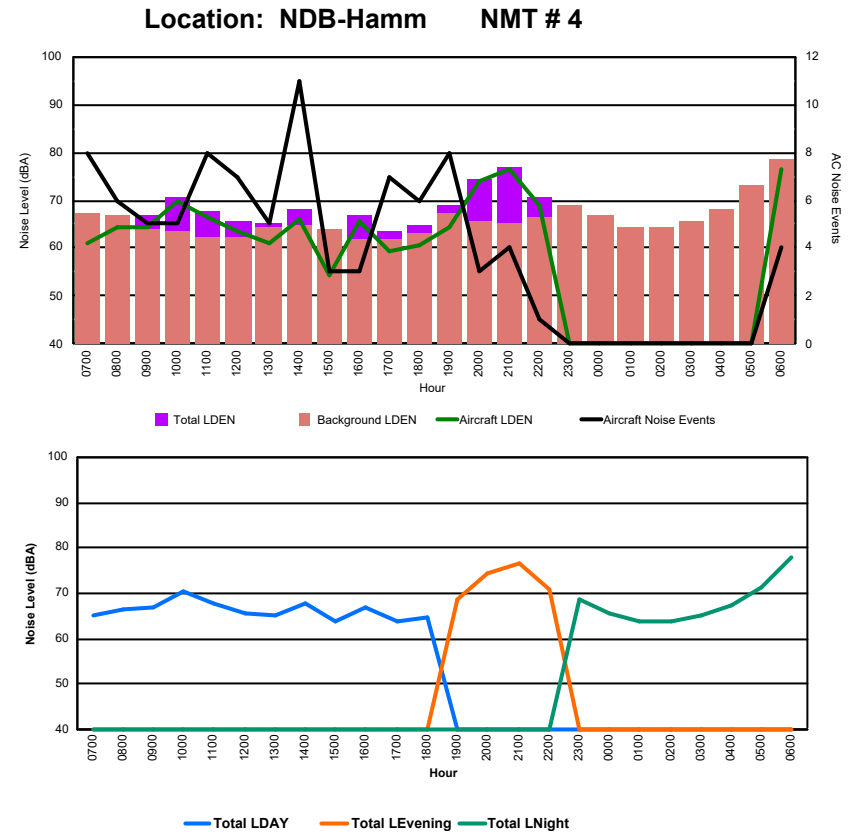

Luxembourg Airport Noise Distribution by Hour

Between 06/11/2024 00:00:00 and 06/11/2024 23:59:59 (Local Time)

Day	Aircraft Events	Total LDEN dB(A)	Aircraft LDEN dB(A)	Background LDEN dB(A)	Total LDay dB(A)	Total LEvening dB(A)	Total LNight dB(A)
06/11/24 7:00	8	65.1	61.2	67.2	65.1	-	-
06/11/24 8:00	6	66.5	64.5	66.7	66.5	-	-
06/11/24 9:00	5	66.7	64.2	64.1	66.7	-	-
06/11/24 10:00	5	70.5	69.6	63.6	70.5	-	-
06/11/24 11:00	8	67.7	66.4	62.1	67.7	-	-
06/11/24 12:00	7	65.8	63.4	62.4	65.8	-	-
06/11/24 13:00	5	65.2	60.9	64.5	65.2	-	-
06/11/24 14:00	11	68.0	66.2	64.6	68.0	-	-
06/11/24 15:00	3	63.9	54.4	64.1	63.9	-	-
06/11/24 16:00	3	67.0	65.5	61.9	67.0	-	-
06/11/24 17:00	7	63.7	59.3	62.0	63.7	-	-
06/11/24 18:00	6	64.9	60.8	63.2	64.9	-	-
06/11/24 19:00	8	68.8	64.3	67.2	-	68.8	-
06/11/24 20:00	3	74.5	73.9	65.7	-	74.5	-
06/11/24 21:00	4	76.7	76.3	65.3	-	76.7	-
06/11/24 22:00	1	70.7	69.0	66.5	-	70.7	-
06/11/24 23:00	-	68.7	-	68.8	-	-	68.7
07/11/24 0:00	-	65.8	-	66.8	-	-	65.8
07/11/24 1:00	-	63.8	-	64.4	-	-	63.8
07/11/24 2:00	-	63.7	-	64.3	-	-	63.7
07/11/24 3:00	-	65.2	-	65.5	-	-	65.2
07/11/24 4:00	-	67.5	-	68.3	-	-	67.5
07/11/24 5:00	-	71.5	-	73.0	-	-	71.5
07/11/24 6:00	4	78.1	76.3	78.4	-	-	78.1
	94	70.2	68.1	68.4	66.7	73.7	71.1