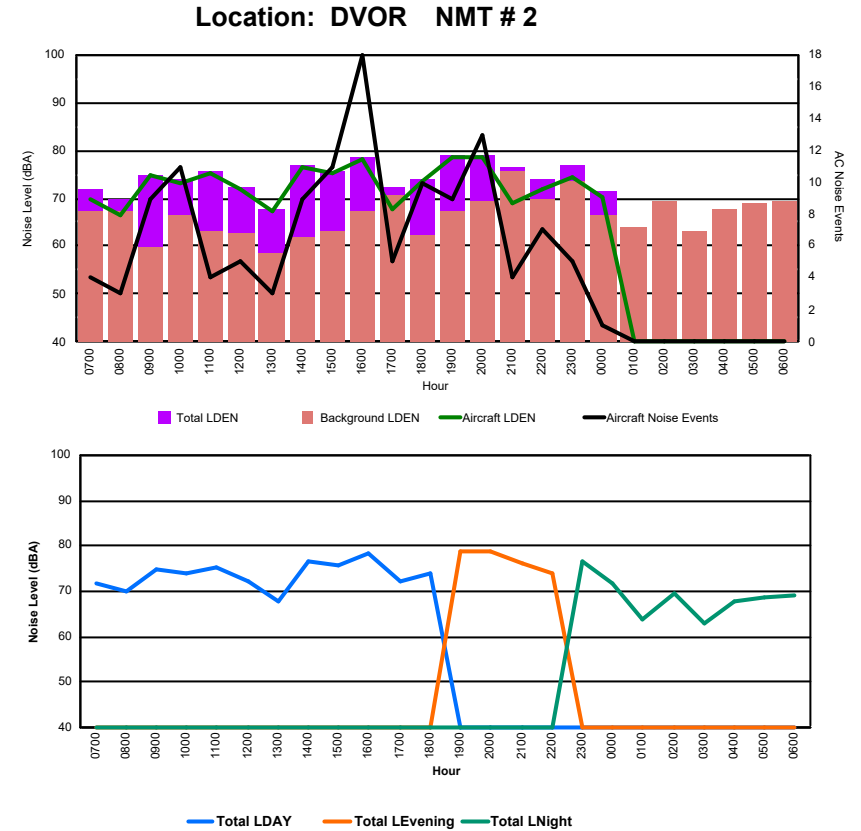

Luxembourg Airport Noise Distribution by Hour

Between 14/11/2024 00:00:00 and 14/11/2024 23:59:59 (Local Time)

Day	Aircraft Events	Total LDEN dB(A)	Aircraft LDEN dB(A)	Background LDEN dB(A)	Total LDay dB(A)	Total LEvening dB(A)	Total LNight dB(A)
14/11/24 7:00	4	71.7	69.8	67.5	71.7	-	-
14/11/24 8:00	3	69.9	66.5	67.5	69.9	-	-
14/11/24 9:00	9	74.8	74.7	59.8	74.8	-	-
14/11/24 10:00	11	73.8	73.0	66.3	73.8	-	-
14/11/24 11:00	4	75.5	75.2	63.1	75.5	-	-
14/11/24 12:00	5	72.2	71.7	62.6	72.2	-	-
14/11/24 13:00	3	67.8	67.3	58.7	67.8	-	-
14/11/24 14:00	9	76.8	76.6	62.0	76.8	-	-
14/11/24 15:00	11	75.7	75.4	63.3	75.7	-	-
14/11/24 16:00	18	78.5	78.3	67.1	78.5	-	-
14/11/24 17:00	5	72.3	67.7	70.8	72.3	-	-
14/11/24 18:00	10	73.9	73.6	62.4	73.9	-	-
14/11/24 19:00	9	79.0	78.7	67.3	-	79.0	-
14/11/24 20:00	13	79.0	78.5	69.2	-	79.0	-
14/11/24 21:00	4	76.4	69.0	75.6	-	76.4	-
14/11/24 22:00	7	73.8	71.8	69.7	-	73.8	-
14/11/24 23:00	5	76.8	74.2	73.4	-	-	76.8
15/11/24 0:00	1	71.6	70.1	66.3	-	-	71.6
15/11/24 1:00	-	63.9	-	64.1	-	-	63.9
15/11/24 2:00	-	69.5	-	69.5	-	-	69.5
15/11/24 3:00	-	63.0	-	63.1	-	-	63.0
15/11/24 4:00	-	67.9	-	67.9	-	-	67.9
15/11/24 5:00	-	68.9	-	69.0	-	-	68.9
15/11/24 6:00	-	69.2	-	69.4	-	-	69.2
	131	74.4	73.2	68.4	74.4	77.5	70.9