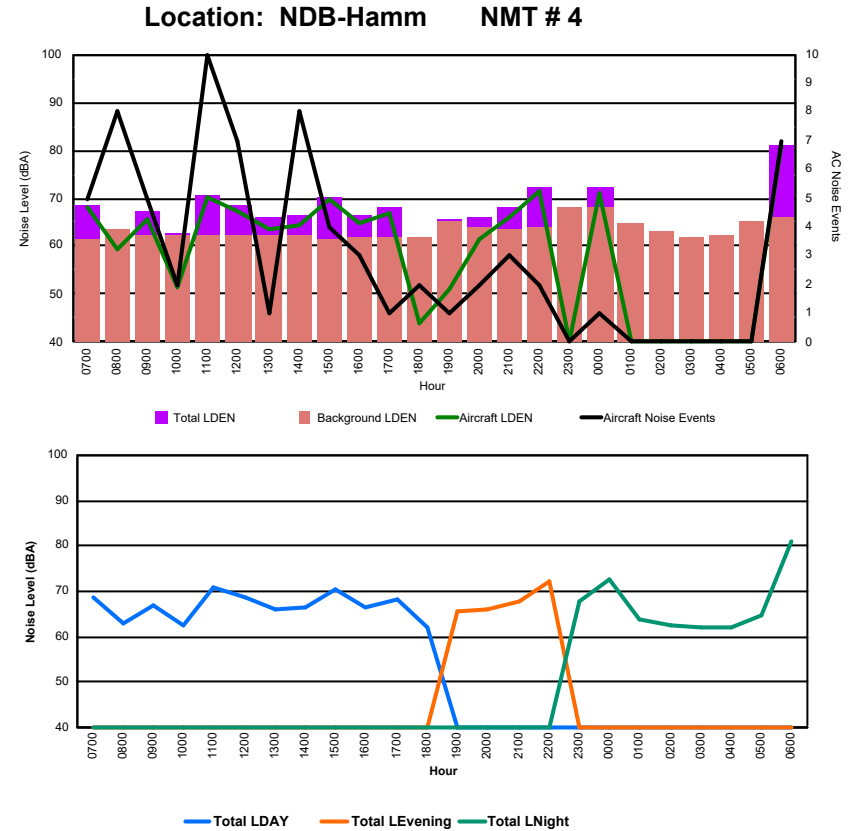

Luxembourg Airport Noise Distribution by Hour

Between 09/11/2024 00:00:00 and 09/11/2024 23:59:59 (Local Time)

Day	Aircraft Events	Total LDEN dB(A)	Aircraft LDEN dB(A)	Background LDEN dB(A)	Total LDay dB(A)	Total LEvening dB(A)	Total LNight dB(A)
09/11/24 7:00	5	68.6	68.0	61.5	68.6	-	-
09/11/24 8:00	8	62.9	59.3	63.4	62.9	-	-
09/11/24 9:00	5	67.1	65.7	62.1	67.1	-	-
09/11/24 10:00	2	62.6	51.3	62.2	62.6	-	-
09/11/24 11:00	10	70.7	70.1	62.1	70.7	-	-
09/11/24 12:00	7	68.6	67.5	62.1	68.6	-	-
09/11/24 13:00	1	66.0	63.7	62.2	66.0	-	-
09/11/24 14:00	8	66.3	64.2	62.4	66.3	-	-
09/11/24 15:00	4	70.4	69.9	61.3	70.4	-	-
09/11/24 16:00	3	66.5	64.7	61.9	66.5	-	-
09/11/24 17:00	1	68.1	66.9	61.7	68.1	-	-
09/11/24 18:00	2	61.9	43.9	61.9	61.9	-	-
09/11/24 19:00	1	65.5	51.2	65.4	-	65.5	-
09/11/24 20:00	2	65.9	61.4	64.0	-	65.9	-
09/11/24 21:00	3	68.0	66.2	63.4	-	68.0	-
09/11/24 22:00	2	72.1	71.4	64.1	-	72.1	-
09/11/24 23:00	-	68.0	-	68.0	-	-	68.0
10/11/24 0:00	1	72.5	71.2	68.0	-	-	72.5
10/11/24 1:00	-	64.0	-	64.9	-	-	64.0
10/11/24 2:00	-	62.7	-	63.3	-	-	62.7
10/11/24 3:00	-	61.9	-	62.0	-	-	61.9
10/11/24 4:00	-	62.2	-	62.3	-	-	62.2
10/11/24 5:00	-	64.8	-	65.0	-	-	64.8
10/11/24 6:00	7	81.0	80.9	66.0	-	-	81.0
	72	70.3	69.3	63.9	67.5	68.7	73.0