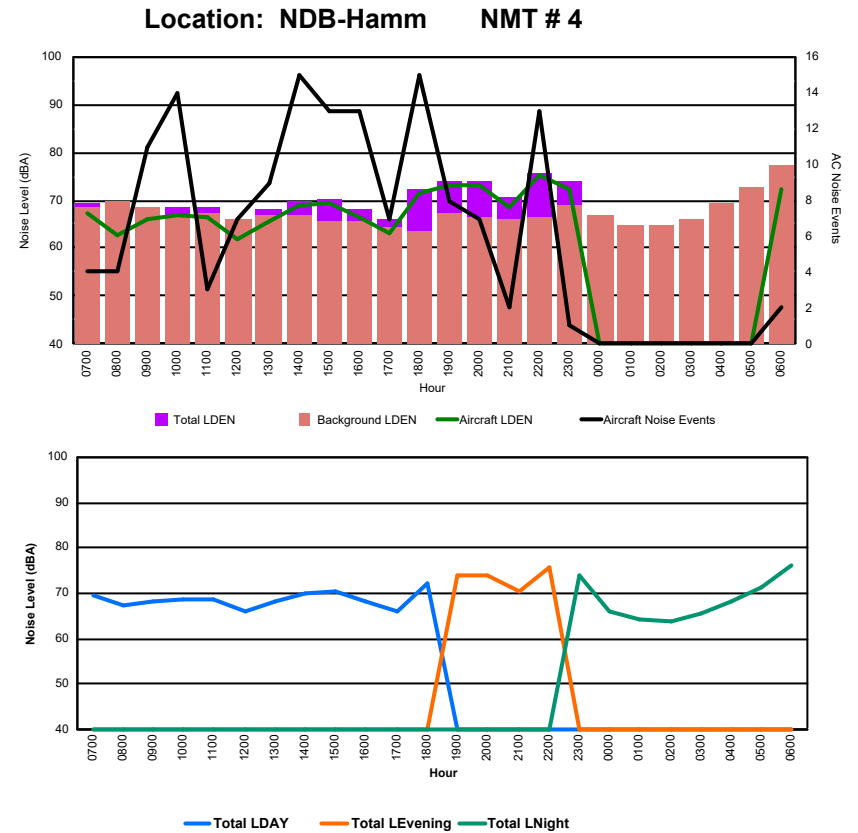

Luxembourg Airport Noise Distribution by Hour

Between 12/11/2024 00:00:00 and 12/11/2024 23:59:59 (Local Time)

Day	Aircraft Events	Total LDEN dB (A)	Aircraft LDEN dB(A)	Background LDEN dB(A)	Total LDay dB(A)	Total LEvening dB(A)	Total LNight dB (A)
12/11/24 7:00	4	69.5	67.5	68.7	69.5	-	-
12/11/24 8:00	4	67.3	62.7	69.9	67.3	-	-
12/11/24 9:00	11	68.4	65.9	68.7	68.4	-	-
12/11/24 10:00	14	68.5	66.8	66.8	68.5	-	-
12/11/24 11:00	3	68.7	66.3	67.2	68.7	-	-
12/11/24 12:00	7	66.0	61.8	66.1	66.0	-	-
12/11/24 13:00	9	68.1	65.8	67.0	68.1	-	-
12/11/24 14:00	15	70.0	68.8	66.9	70.0	-	-
12/11/24 15:00	13	70.4	69.5	65.7	70.4	-	-
12/11/24 16:00	13	68.2	66.6	65.8	68.2	-	-
12/11/24 17:00	7	66.2	63.2	64.4	66.2	-	-
12/11/24 18:00	15	72.1	71.6	63.4	72.1	-	-
12/11/24 19:00	8	74.0	73.0	67.4	-	74.0	-
12/11/24 20:00	7	73.9	73.1	66.5	-	73.9	-
12/11/24 21:00	2	70.5	68.7	65.9	-	70.5	-
12/11/24 22:00	13	75.7	75.3	66.5	-	75.7	-
12/11/24 23:00	1	74.0	72.4	69.0	-	-	74.0
13/11/24 0:00	-	65.9	-	66.8	-	-	65.9
13/11/24 1:00	-	64.1	-	64.7	-	-	64.1
13/11/24 2:00	-	64.0	-	64.6	-	-	64.0
13/11/24 3:00	-	65.7	-	66.2	-	-	65.7
13/11/24 4:00	-	68.2	-	69.2	-	-	68.2
13/11/24 5:00	-	71.2	-	72.6	-	-	71.2
13/11/24 6:00	2	76.1	72.3	77.1	-	-	76.1
	148	70.8	68.7	68.7	68.9	73.9	70.9