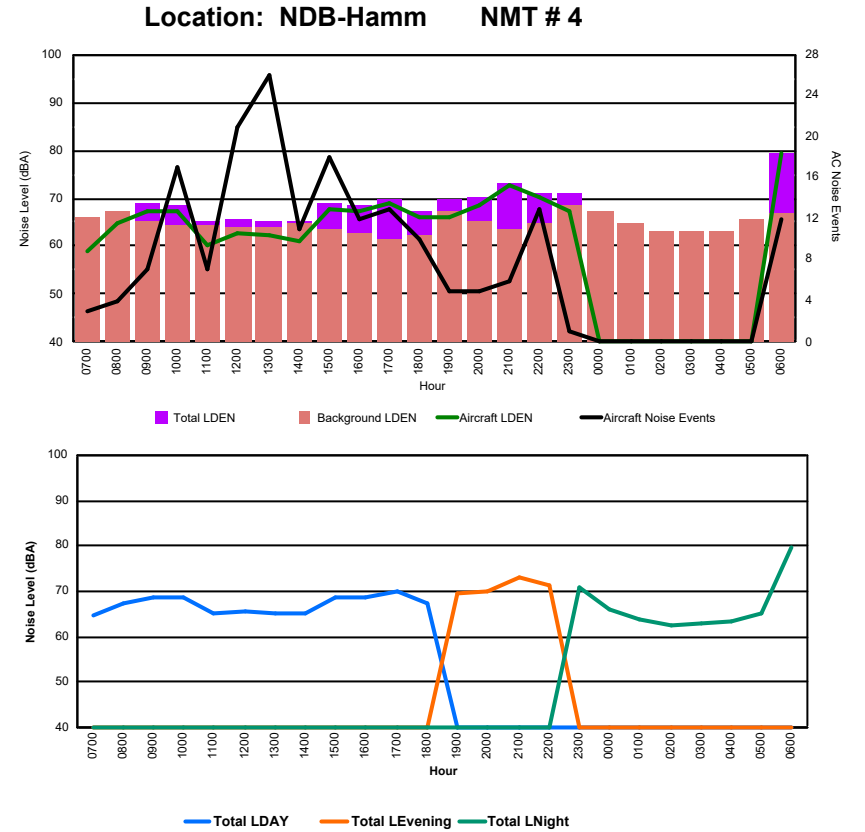

Luxembourg Airport Noise Distribution by Hour

Between 15/11/2024 00:00:00 and 15/11/2024 23:59:59 (Local Time)

Day	Aircraft Events	Total LDEN dB(A)	Aircraft LDEN dB(A)	Background LDEN dB(A)	Total LDay dB(A)	Total LEvening dB(A)	Total LNight dB(A)
15/11/24 7:00	3	64.5	59.0	66.2	64.5	-	-
15/11/24 8:00	4	67.3	64.7	67.3	67.3	-	-
15/11/24 9:00	7	68.9	67.4	65.4	68.9	-	-
15/11/24 10:00	17	68.5	67.2	64.5	68.5	-	-
15/11/24 11:00	7	65.0	60.0	64.5	65.0	-	-
15/11/24 12:00	21	65.8	62.9	64.0	65.8	-	-
15/11/24 13:00	26	65.3	62.4	63.8	65.3	-	-
15/11/24 14:00	11	65.3	61.0	64.9	65.3	-	-
15/11/24 15:00	18	68.9	67.9	63.5	68.9	-	-
15/11/24 16:00	12	68.5	67.4	62.6	68.5	-	-
15/11/24 17:00	13	69.8	69.1	61.6	69.8	-	-
15/11/24 18:00	10	67.5	66.1	62.2	67.5	-	-
15/11/24 19:00	5	69.6	66.1	67.3	-	69.6	-
15/11/24 20:00	5	70.1	68.5	65.1	-	70.1	-
15/11/24 21:00	6	73.3	72.8	63.5	-	73.3	-
15/11/24 22:00	13	71.2	70.2	64.8	-	71.2	-
15/11/24 23:00	1	70.9	67.1	68.6	-	-	70.9
16/11/24 0:00	-	66.2	-	67.4	-	-	66.2
16/11/24 1:00	-	63.7	-	64.6	-	-	63.7
16/11/24 2:00	-	62.7	-	63.3	-	-	62.7
16/11/24 3:00	-	63.0	-	63.0	-	-	63.0
16/11/24 4:00	-	63.2	-	63.3	-	-	63.2
16/11/24 5:00	-	65.2	-	65.5	-	-	65.2
16/11/24 6:00	12	79.5	79.3	66.7	-	-	79.5
	191	70.0	68.6	65.1	67.5	71.3	71.7