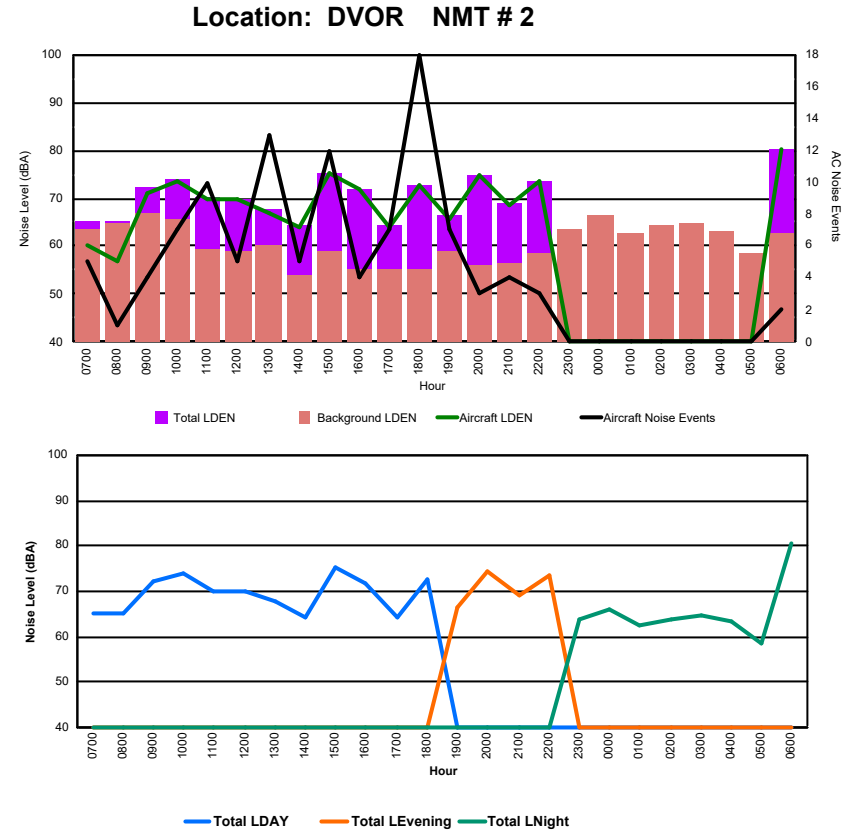

Luxembourg Airport Noise Distribution by Hour

Between 03/11/2024 00:00:00 and 03/11/2024 23:59:59 (Local Time)

Day	Aircraft Events	Total LDEN dB(A)	Aircraft LDEN dB(A)	Background LDEN dB(A)	Total LDay dB(A)	Total LEvening dB(A)	Total LNight dB(A)
03/11/24 7:00	5	65.0	60.0	63.7	65.0	-	-
03/11/24 8:00	1	65.2	56.7	64.7	65.2	-	-
03/11/24 9:00	4	72.4	71.2	66.8	72.4	-	-
03/11/24 10:00	7	74.0	73.4	65.5	74.0	-	-
03/11/24 11:00	10	70.2	69.9	59.3	70.2	-	-
03/11/24 12:00	5	69.9	69.6	58.8	69.9	-	-
03/11/24 13:00	13	67.7	67.0	60.0	67.7	-	-
03/11/24 14:00	5	64.2	63.8	53.8	64.2	-	-
03/11/24 15:00	12	75.3	75.2	58.9	75.3	-	-
03/11/24 16:00	4	71.8	71.7	55.0	71.8	-	-
03/11/24 17:00	7	64.4	63.9	55.3	64.4	-	-
03/11/24 18:00	18	72.7	72.7	55.3	72.7	-	-
03/11/24 19:00	7	66.3	65.5	58.8	-	66.3	-
03/11/24 20:00	3	74.6	74.6	56.1	-	74.6	-
03/11/24 21:00	4	69.0	68.7	56.4	-	69.0	-
03/11/24 22:00	3	73.7	73.5	58.6	-	73.7	-
03/11/24 23:00	-	63.7	-	63.7	-	-	63.7
04/11/24 0:00	-	66.0	-	66.4	-	-	66.0
04/11/24 1:00	-	62.6	-	62.9	-	-	62.6
04/11/24 2:00	-	64.0	-	64.4	-	-	64.0
04/11/24 3:00	-	64.8	-	64.9	-	-	64.8
04/11/24 4:00	-	63.2	-	63.3	-	-	63.2
04/11/24 5:00	-	58.6	-	58.6	-	-	58.6
04/11/24 6:00	2	80.4	80.3	62.8	-	-	80.4
	110	71.5	71.0	62.2	70.9	72.1	72.0