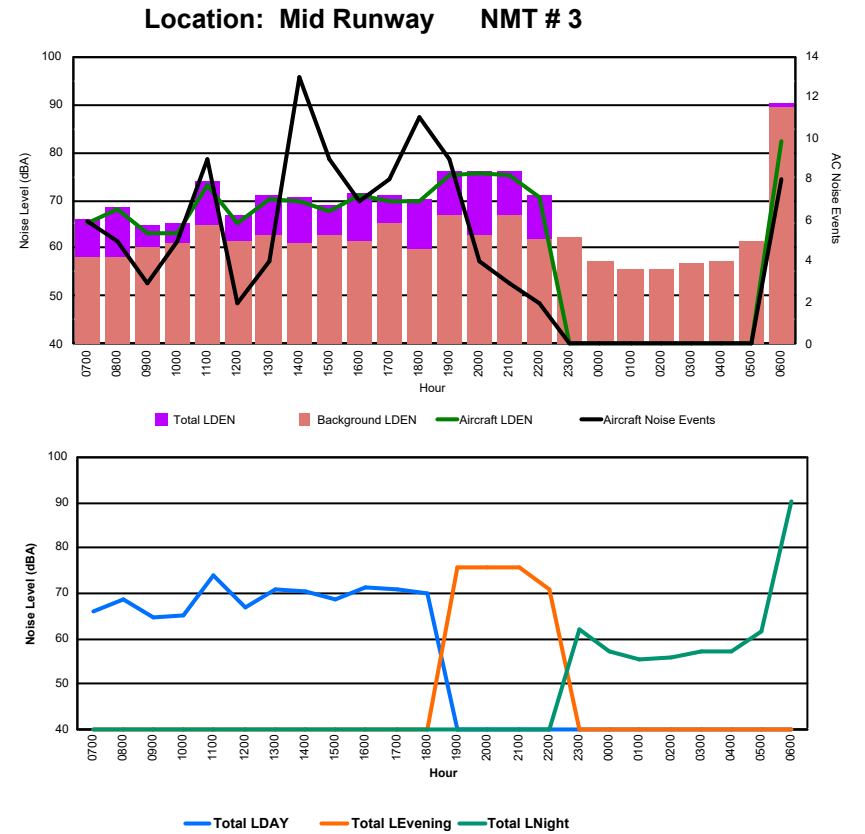

Location: DVOR NMT # 2

Luxembourg Airport Noise Distribution by Hour

Between 07/11/2024 00:00:00 and 07/11/2024 23:59:59 (Local Time)

Day	Aircraft Events	Total LDEN dB (A)	Aircraft LDEN dB(A)	Background LDEN dB(A)	Total LDay dB(A)	Total LEvening dB(A)	Total LNight dB (A)
07/11/24 7:00	6	65.9	65.1	58.2	65.9	-	-
07/11/24 8:00	5	68.5	68.1	58.3	68.5	-	-
07/11/24 9:00	3	64.8	63.0	60.0	64.8	-	-
07/11/24 10:00	5	65.1	63.3	61.0	65.1	-	-
07/11/24 11:00	9	73.8	73.2	64.9	73.8	-	-
07/11/24 12:00	2	66.7	65.2	61.3	66.7	-	-
07/11/24 13:00	4	70.9	70.2	62.8	70.9	-	-
07/11/24 14:00	13	70.5	70.0	61.1	70.5	-	-
07/11/24 15:00	9	68.8	67.6	62.7	68.8	-	-
07/11/24 16:00	7	71.5	71.0	61.5	71.5	-	-
07/11/24 17:00	8	71.1	69.9	65.3	71.1	-	-
07/11/24 18:00	11	70.1	69.7	59.8	70.1	-	-
07/11/24 19:00	9	75.9	75.3	66.9	-	75.9	-
07/11/24 20:00	4	75.9	75.6	62.7	-	75.9	-
07/11/24 21:00	3	75.9	75.4	66.8	-	75.9	-
07/11/24 22:00	2	71.1	70.6	61.8	-	71.1	-
07/11/24 23:00	-	62.2	-	62.3	-	-	62.2
08/11/24 0:00	-	57.1	-	57.1	-	-	57.1
08/11/24 1:00	-	55.6	-	55.6	-	-	55.6
08/11/24 2:00	-	55.7	-	55.7	-	-	55.7
08/11/24 3:00	-	57.0	-	57.0	-	-	57.0
08/11/24 4:00	-	57.4	-	57.4	-	-	57.4
08/11/24 5:00	-	61.5	-	61.6	-	-	61.5
08/11/24 6:00	8	90.2	82.3	89.5	-	-	90.2
	108	77.3	72.0	75.9	69.8	75.1	81.2