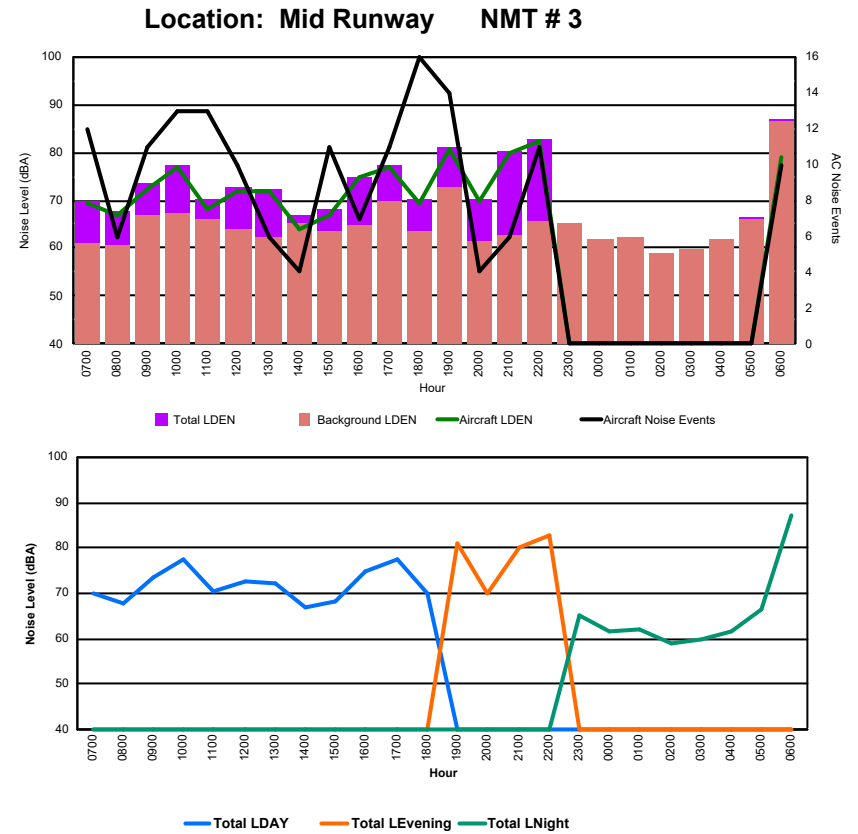

Location: DVOR NMT # 2

Luxembourg Airport Noise Distribution by Hour

Between 19/11/2024 00:00:00 and 19/11/2024 23:59:59 (Local Time)

Day	Aircraft Events	Total LDEN dB (A)	Aircraft LDEN dB(A)	Background LDEN dB(A)	Total LDay dB(A)	Total LEvening dB(A)	Total LNight dB (A)
19/11/24 7:00	12	69.9	69.5	61.2	69.9	-	-
19/11/24 8:00	6	67.6	66.8	60.6	67.6	-	-
19/11/24 9:00	11	73.4	72.4	66.8	73.4	-	-
19/11/24 10:00	13	77.4	77.0	67.2	77.4	-	-
19/11/24 11:00	13	70.3	68.3	66.1	70.3	-	-
19/11/24 12:00	10	72.6	72.0	64.1	72.6	-	-
19/11/24 13:00	6	72.2	71.7	62.5	72.2	-	-
19/11/24 14:00	4	67.0	63.9	65.0	67.0	-	-
19/11/24 15:00	11	68.3	66.9	63.5	68.3	-	-
19/11/24 16:00	7	75.0	74.7	64.6	75.0	-	-
19/11/24 17:00	11	77.5	76.7	69.9	77.5	-	-
19/11/24 18:00	16	70.1	69.2	63.6	70.1	-	-
19/11/24 19:00	14	81.2	80.5	72.6	-	81.2	-
19/11/24 20:00	4	70.2	69.6	61.5	-	70.2	-
19/11/24 21:00	6	80.1	80.0	62.9	-	80.1	-
19/11/24 22:00	11	82.6	82.5	65.6	-	82.6	-
19/11/24 23:00	-	65.1	-	65.2	-	-	65.1
20/11/24 0:00	-	61.5	-	61.8	-	-	61.5
20/11/24 1:00	-	61.9	-	62.2	-	-	61.9
20/11/24 2:00	-	58.9	-	58.9	-	-	58.9
20/11/24 3:00	-	59.7	-	59.7	-	-	59.7
20/11/24 4:00	-	61.7	-	61.7	-	-	61.7
20/11/24 5:00	-	66.4	-	66.2	-	-	66.4
20/11/24 6:00	10	87.0	78.9	86.3	-	-	87.0
	165	77.0	74.6	73.2	73.1	80.3	78.1