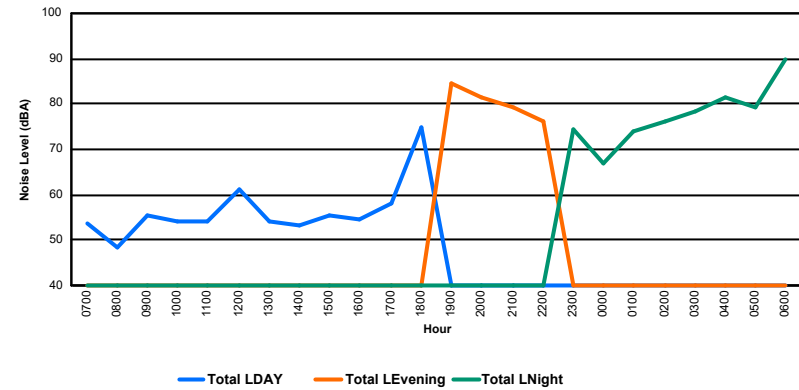

Luxembourg Airport Noise Distribution by Hour

Between 07/11/2024 00:00:00 and 07/11/2024 23:59:59 (Local Time)

Day	Aircraft Events	Total LDEN dB (A)	Aircraft LDEN dB(A)	Background LDEN dB(A)	Total LDay dB(A)	Total LEvening dB(A)	Total LNight dB (A)
07/11/24 7:00	4	53.6	51.4	49.6	53.6	-	-
07/11/24 8:00	1	48.5	35.9	48.3	48.5	-	-
07/11/24 9:00	-	55.4	-	55.4	55.4	-	-
07/11/24 10:00	-	53.9	-	53.9	53.9	-	-
07/11/24 11:00	2	54.3	48.8	52.9	54.3	-	-
07/11/24 12:00	1	61.3	43.7	61.2	61.3	-	-
07/11/24 13:00	3	53.9	51.1	50.8	53.9	-	-
07/11/24 14:00	2	53.3	44.2	52.8	53.3	-	-
07/11/24 15:00	1	55.6	45.3	55.2	55.6	-	-
07/11/24 16:00	2	54.6	50.8	52.3	54.6	-	-
07/11/24 17:00	3	58.1	53.1	56.5	58.1	-	-
07/11/24 18:00	12	75.0	73.8	69.2	75.0	-	-
07/11/24 19:00	11	84.4	83.4	78.0	-	84.4	-
07/11/24 20:00	3	81.4	77.0	79.6	-	81.4	-
07/11/24 21:00	3	79.1	79.0	62.8	-	79.1	-
07/11/24 22:00	3	76.1	75.6	67.0	-	76.1	-
07/11/24 23:00	-	74.2	-	74.4	-	-	74.2
08/11/24 0:00	-	66.8	-	66.9	-	-	66.8
08/11/24 1:00	-	73.8	-	73.9	-	-	73.8
08/11/24 2:00	-	76.4	-	76.5	-	-	76.4
08/11/24 3:00	-	78.4	-	78.5	-	-	78.4
08/11/24 4:00	-	81.6	-	81.8	-	-	81.6
08/11/24 5:00	-	79.2	-	79.5	-	-	79.2
08/11/24 6:00	5	89.9	89.2	82.2	-	-	89.9
	56	79.1	77.1	75.0	64.8	81.3	82.3

Location: DVOR NMT # 2