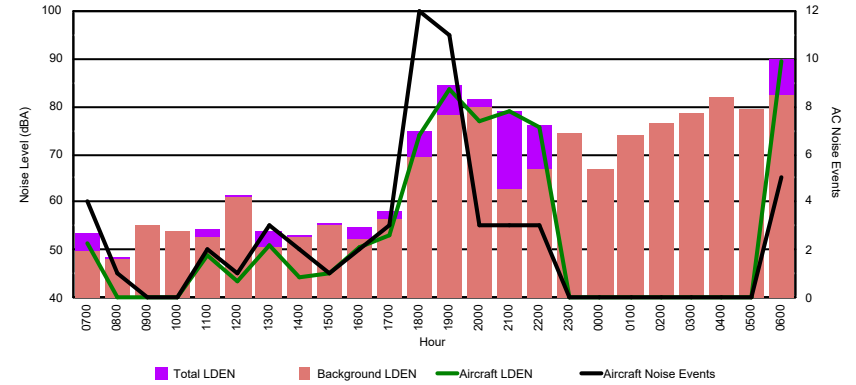

Luxembourg Airport Noise Distribution by Hour

Between 07/11/2024 00:00:00 and 07/11/2024 23:59:59 (Local Time)

Day	Aircraft Events	Total LDEN dB (A)	Aircraft LDEN dB(A)	Background LDEN dB(A)	Total LDay dB(A)	Total LEvening dB(A)	Total LNight dB (A)
07/11/24 7:00	4	53.6	51.4	49.6	53.6	-	-
07/11/24 8:00	1	48.5	35.9	48.3	48.5	-	-
07/11/24 9:00	-	55.4	-	55.4	55.4	-	-
07/11/24 10:00	-	53.9	-	53.9	53.9	-	-
07/11/24 11:00	2	54.3	48.8	52.9	54.3	-	-
07/11/24 12:00	1	61.3	43.7	61.2	61.3	-	-
07/11/24 13:00	3	53.9	51.1	50.8	53.9	-	-
07/11/24 14:00	2	53.3	44.2	52.8	53.3	-	-
07/11/24 15:00	1	55.6	45.3	55.2	55.6	-	-
07/11/24 16:00	2	54.6	50.8	52.3	54.6	-	-
07/11/24 17:00	3	58.1	53.1	56.5	58.1	-	-
07/11/24 18:00	12	75.0	73.8	69.2	75.0	-	-
07/11/24 19:00	11	84.4	83.4	78.0	-	84.4	-
07/11/24 20:00	3	81.4	77.0	79.6	-	81.4	-
07/11/24 21:00	3	79.1	79.0	62.8	-	79.1	-
07/11/24 22:00	3	76.1	75.6	67.0	-	76.1	-
07/11/24 23:00	-	74.2	-	74.4	-	-	74.2
08/11/24 0:00	-	66.8	-	66.9	-	-	66.8
08/11/24 1:00	-	73.8	-	73.9	-	-	73.8
08/11/24 2:00	-	76.4	-	76.5	-	-	76.4
08/11/24 3:00	-	78.4	-	78.5	-	-	78.4
08/11/24 4:00	-	81.6	-	81.8	-	-	81.6
08/11/24 5:00	-	79.2	-	79.5	-	-	79.2
08/11/24 6:00	5	89.9	89.2	82.2	-	-	89.9
	56	79.1	77.1	75.0	64.8	81.3	82.3

Location: DVOR NMT # 2