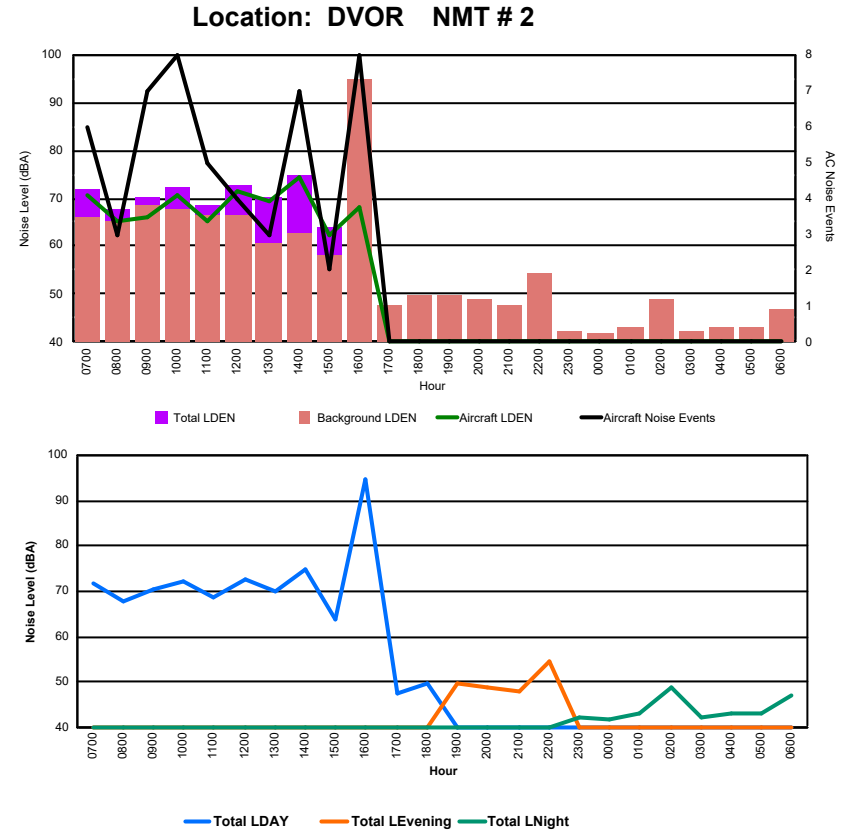

Luxembourg Airport Noise Distribution by Hour

Between 05/11/2024 00:00:00 and 05/11/2024 23:59:59 (Local Time)

Day	Aircraft Events	Total LDEN dB (A)	Aircraft LDEN dB(A)	Background LDEN dB(A)	Total LDay dB(A)	Total LEvening dB(A)	Total LNight dB (A)	
05/11/24	7:00	6	71.7	70.7	65.9	71.7	-	-
05/11/24	8:00	3	67.9	65.0	65.0	67.9	-	-
05/11/24	9:00	7	70.3	66.1	68.4	70.3	-	-
05/11/24	10:00	8	72.3	70.5	67.6	72.3	-	-
05/11/24	11:00	5	68.7	65.2	66.5	68.7	-	-
05/11/24	12:00	4	72.7	71.6	66.4	72.7	-	-
05/11/24	13:00	3	70.1	69.5	60.8	70.1	-	-
05/11/24	14:00	7	74.8	74.5	62.7	74.8	-	-
05/11/24	15:00	2	63.8	62.5	58.0	63.8	-	-
05/11/24	16:00	8	94.6	68.3	94.6	94.6	-	-
05/11/24	17:00	-	47.5	-	47.5	-	-	-
05/11/24	18:00	-	49.7	-	49.7	-	-	-
05/11/24	19:00	-	49.6	-	49.6	-	49.6	-
05/11/24	20:00	-	48.8	-	48.8	-	48.8	-
05/11/24	21:00	-	47.8	-	47.8	-	47.8	-
05/11/24	22:00	-	54.4	-	54.4	-	54.4	-
05/11/24	23:00	-	42.2	-	42.2	-	-	42.2
06/11/24	0:00	-	41.8	-	41.8	-	-	41.8
06/11/24	1:00	-	43.3	-	43.3	-	-	43.3
06/11/24	2:00	-	48.9	-	48.9	-	-	48.9
06/11/24	3:00	-	42.4	-	42.4	-	-	42.4
06/11/24	4:00	-	43.2	-	43.2	-	-	43.2
06/11/24	5:00	-	43.3	-	43.3	-	-	43.3
06/11/24	6:00	-	46.9	-	46.9	-	-	46.9
	53	81.0	65.9	80.8	84.0	51.0	44.8