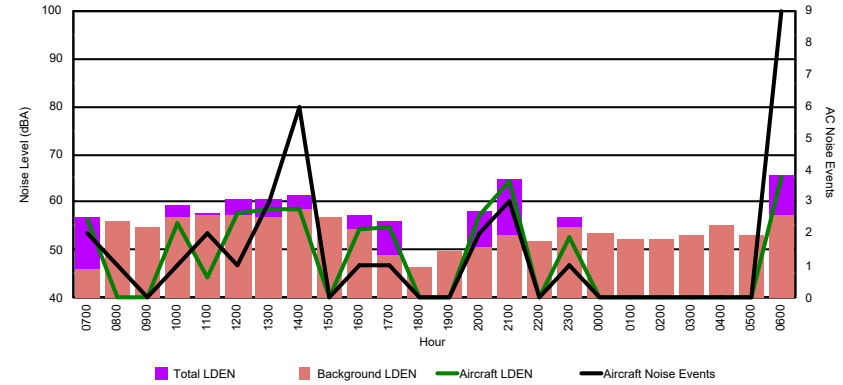

Luxembourg Airport Noise Distribution by Hour

Between 02/11/2024 00:00:00 and 02/11/2024 23:59:59 (Local Time)

Day	Aircraft Events	Total LDEN dB(A)	Aircraft LDEN dB(A)	Background LDEN dB(A)	Total LDay dB(A)	Total LEvening dB(A)	Total LNight dB(A)
02/11/24 7:00	2	57.0	56.6	46.2	57.0	-	-
02/11/24 8:00	1	55.6	40.0	56.0	55.6	-	-
02/11/24 9:00	-	54.7	-	54.7	54.7	-	-
02/11/24 10:00	1	59.3	55.8	56.7	59.3	-	-
02/11/24 11:00	2	57.5	44.4	57.3	57.5	-	-
02/11/24 12:00	1	60.6	57.9	57.2	60.6	-	-
02/11/24 13:00	3	60.8	58.6	56.9	60.8	-	-
02/11/24 14:00	6	61.4	58.4	58.6	61.4	-	-
02/11/24 15:00	-	56.9	-	56.9	56.9	-	-
02/11/24 16:00	1	57.3	54.3	54.2	57.3	-	-
02/11/24 17:00	1	55.9	54.9	49.0	55.9	-	-
02/11/24 18:00	-	46.4	-	46.4	46.4	-	-
02/11/24 19:00	-	49.6	-	49.6	-	49.6	-
02/11/24 20:00	2	58.1	57.2	50.8	-	58.1	-
02/11/24 21:00	3	64.7	64.4	53.2	-	64.7	-
02/11/24 22:00	-	51.9	-	51.9	-	51.9	-
02/11/24 23:00	1	56.8	52.6	54.7	-	-	56.8
03/11/24 0:00	-	53.3	-	53.4	-	-	53.3
03/11/24 1:00	-	52.3	-	52.3	-	-	52.3
03/11/24 2:00	-	52.3	-	52.4	-	-	52.3
03/11/24 3:00	-	53.0	-	53.0	-	-	53.0
03/11/24 4:00	-	55.1	-	55.2	-	-	55.1
03/11/24 5:00	-	53.1	-	53.1	-	-	53.1
03/11/24 6:00	9	65.7	65.2	57.1	-	-	65.7
	33	58.5	56.3	54.7	58.1	59.8	58.4

Location: Roodt/Syr NMT # 1