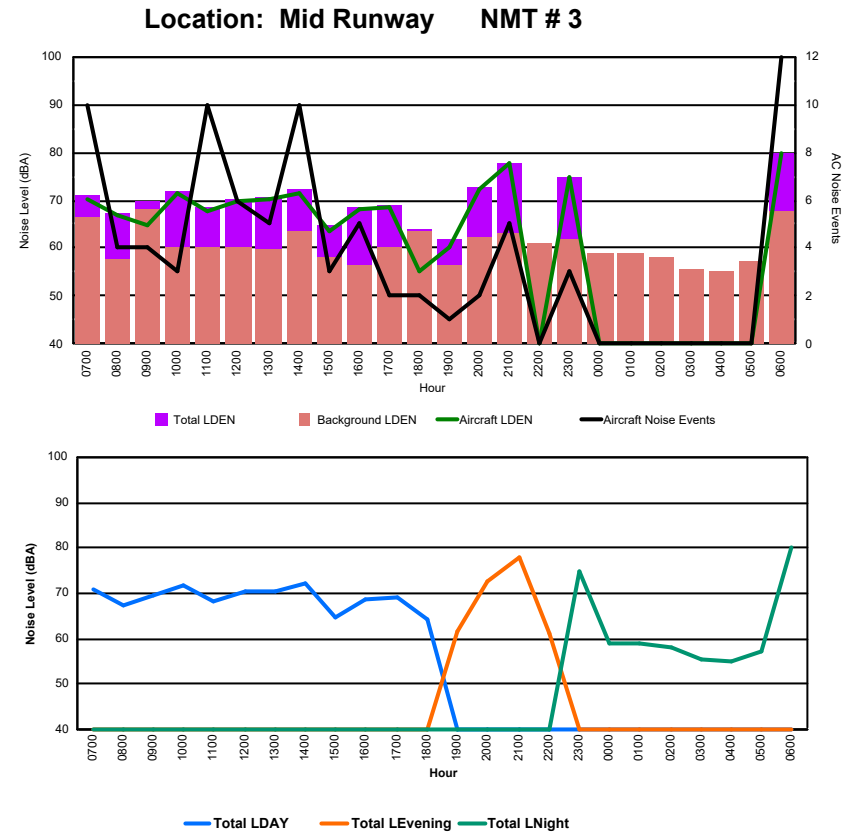

Location: DVOR NMT # 2

Luxembourg Airport Noise Distribution by Hour

Between 02/11/2024 00:00:00 and 02/11/2024 23:59:59 (Local Time)

Day	Aircraft Events	Total LDEN dB(A)	Aircraft LDEN dB(A)	Background LDEN dB(A)	Total LDay dB(A)	Total LEvening dB(A)	Total LNight dB(A)
02/11/24 7:00	10	71.1	70.1	66.4	71.1	-	-
02/11/24 8:00	4	67.3	66.7	57.9	67.3	-	-
02/11/24 9:00	4	69.7	64.7	68.3	69.7	-	-
02/11/24 10:00	3	71.7	71.4	60.1	71.7	-	-
02/11/24 11:00	10	68.4	67.7	60.2	68.4	-	-
02/11/24 12:00	6	70.3	69.9	60.1	70.3	-	-
02/11/24 13:00	5	70.5	70.2	59.7	70.5	-	-
02/11/24 14:00	10	72.2	71.6	63.6	72.2	-	-
02/11/24 15:00	3	64.6	63.6	58.0	64.6	-	-
02/11/24 16:00	5	68.6	68.3	56.5	68.6	-	-
02/11/24 17:00	2	69.1	68.5	60.0	69.1	-	-
02/11/24 18:00	2	64.1	55.1	63.6	64.1	-	-
02/11/24 19:00	1	61.8	60.3	56.6	-	61.8	-
02/11/24 20:00	2	72.6	72.2	62.4	-	72.6	-
02/11/24 21:00	5	77.8	77.7	63.2	-	77.8	-
02/11/24 22:00	-	61.1	-	61.2	-	61.1	-
02/11/24 23:00	3	75.0	74.8	62.0	-	-	75.0
03/11/24 0:00	-	58.9	-	59.0	-	-	58.9
03/11/24 1:00	-	58.9	-	59.0	-	-	58.9
03/11/24 2:00	-	57.9	-	58.0	-	-	57.9
03/11/24 3:00	-	55.6	-	55.6	-	-	55.6
03/11/24 4:00	-	55.1	-	55.1	-	-	55.1
03/11/24 5:00	-	57.2	-	57.2	-	-	57.2
03/11/24 6:00	12	80.0	79.8	67.7	-	-	80.0
	87	71.3	70.8	62.1	69.6	73.1	72.3