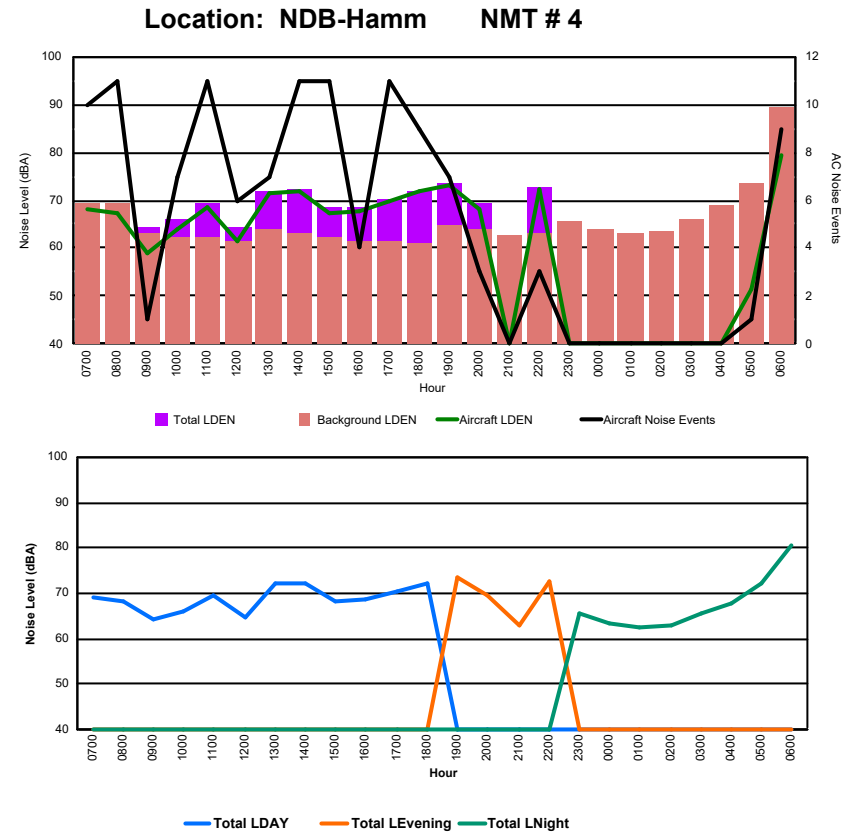

Luxembourg Airport Noise Distribution by Hour

Between 11/11/2024 00:00:00 and 11/11/2024 23:59:59 (Local Time)

Day	Aircraft Events	Total LDEN dB (A)	Aircraft LDEN dB(A)	Background LDEN dB(A)	Total LDay dB(A)	Total LEvening dB(A)	Total LNight dB (A)
11/11/24 7:00	10	69.2	68.3	69.3	69.2	-	-
11/11/24 8:00	11	68.4	67.1	69.4	68.4	-	-
11/11/24 9:00	1	64.3	58.9	63.2	64.3	-	-
11/11/24 10:00	7	66.2	64.0	62.4	66.2	-	-
11/11/24 11:00	11	69.5	68.7	62.4	69.5	-	-
11/11/24 12:00	6	64.5	61.6	61.6	64.5	-	-
11/11/24 13:00	7	72.0	71.4	63.8	72.0	-	-
11/11/24 14:00	11	72.2	71.7	63.0	72.2	-	-
11/11/24 15:00	11	68.4	67.4	62.1	68.4	-	-
11/11/24 16:00	4	68.7	67.9	61.5	68.7	-	-
11/11/24 17:00	11	70.3	69.7	61.6	70.3	-	-
11/11/24 18:00	9	72.0	71.7	61.0	72.0	-	-
11/11/24 19:00	7	73.7	73.1	64.9	-	73.7	-
11/11/24 20:00	3	69.4	68.0	63.9	-	69.4	-
11/11/24 21:00	-	62.9	-	62.9	-	62.9	-
11/11/24 22:00	3	72.7	72.2	63.3	-	72.7	-
11/11/24 23:00	-	65.8	-	65.8	-	-	65.8
12/11/24 0:00	-	63.3	-	64.0	-	-	63.3
12/11/24 1:00	-	62.5	-	63.1	-	-	62.5
12/11/24 2:00	-	62.8	-	63.4	-	-	62.8
12/11/24 3:00	-	65.5	-	65.9	-	-	65.5
12/11/24 4:00	-	68.0	-	68.9	-	-	68.0
12/11/24 5:00	1	72.3	51.4	73.6	-	-	72.3
12/11/24 6:00	9	80.8	79.5	89.2	-	-	80.8
	122	71.2	69.6	75.8	69.5	71.2	72.9