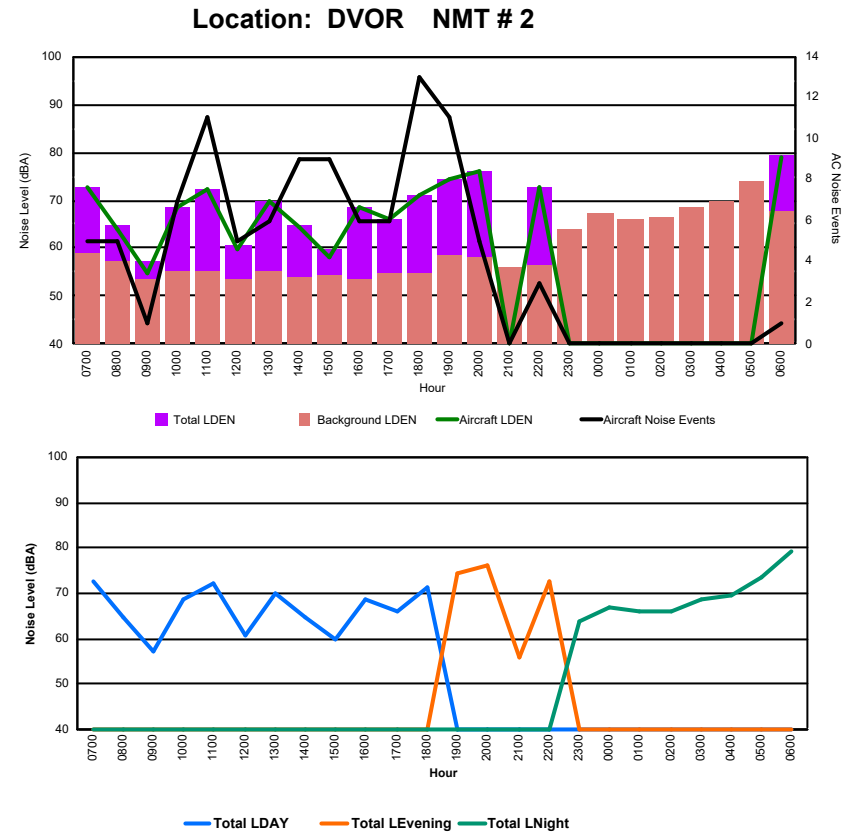

Luxembourg Airport Noise Distribution by Hour

Between 15/11/2024 00:00:00 and 15/11/2024 23:59:59 (Local Time)

Day	Aircraft Events	Total LDEN dB (A)	Aircraft LDEN dB(A)	Background LDEN dB(A)	Total LDay dB(A)	Total LEvening dB(A)	Total LNight dB (A)
15/11/24 7:00	5	72.8	72.7	58.9	72.8	-	-
15/11/24 8:00	5	64.7	63.9	57.2	64.7	-	-
15/11/24 9:00	1	57.2	54.7	53.6	57.2	-	-
15/11/24 10:00	7	68.7	68.5	55.0	68.7	-	-
15/11/24 11:00	11	72.2	72.1	55.0	72.2	-	-
15/11/24 12:00	5	60.7	59.9	53.6	60.7	-	-
15/11/24 13:00	6	69.9	69.7	55.2	69.9	-	-
15/11/24 14:00	9	64.7	64.3	54.0	64.7	-	-
15/11/24 15:00	9	59.7	58.2	54.5	59.7	-	-
15/11/24 16:00	6	68.6	68.5	53.7	68.6	-	-
15/11/24 17:00	6	66.2	65.9	54.8	66.2	-	-
15/11/24 18:00	13	71.2	71.1	54.7	71.2	-	-
15/11/24 19:00	11	74.4	74.3	58.4	-	74.4	-
15/11/24 20:00	5	76.1	76.0	58.2	-	76.1	-
15/11/24 21:00	-	56.1	-	56.1	-	56.1	-
15/11/24 22:00	3	72.8	72.7	56.4	-	72.8	-
15/11/24 23:00	-	63.9	-	64.0	-	-	63.9
16/11/24 0:00	-	66.9	-	67.1	-	-	66.9
16/11/24 1:00	-	65.9	-	66.1	-	-	65.9
16/11/24 2:00	-	66.2	-	66.3	-	-	66.2
16/11/24 3:00	-	68.5	-	68.7	-	-	68.5
16/11/24 4:00	-	69.5	-	69.7	-	-	69.5
16/11/24 5:00	-	73.7	-	73.9	-	-	73.7
16/11/24 6:00	1	79.2	78.9	67.6	-	-	79.2
	103	71.1	70.1	64.6	68.6	73.4	72.4