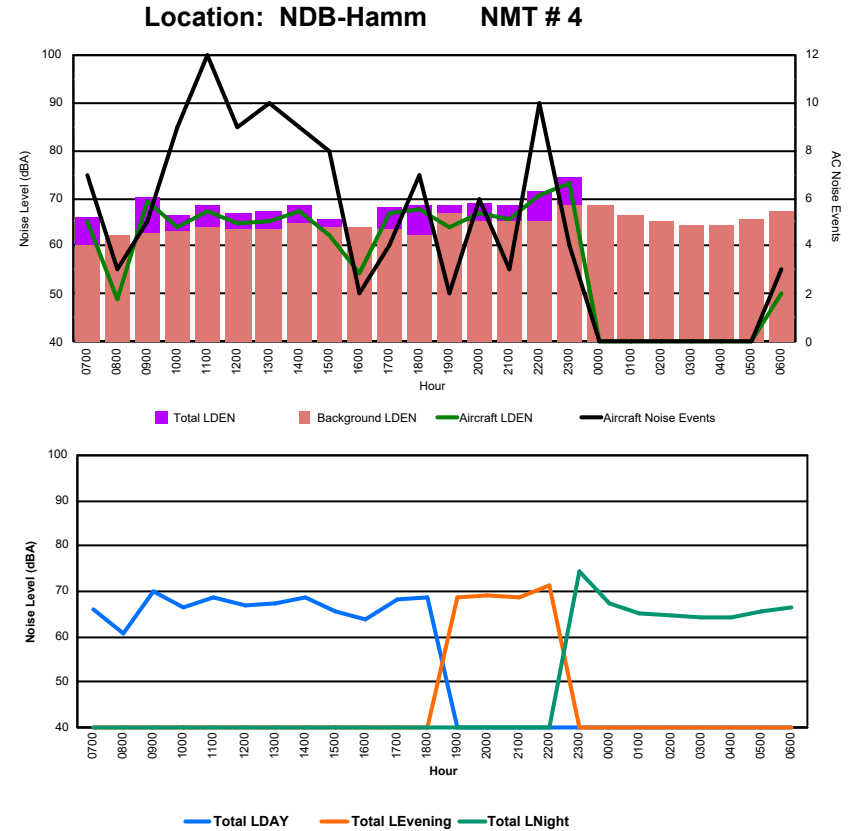

Luxembourg Airport Noise Distribution by Hour

Between 02/11/2024 00:00:00 and 02/11/2024 23:59:59 (Local Time)

Day	Aircraft Events	Total LDEN dB(A)	Aircraft LDEN dB(A)	Background LDEN dB(A)	Total LDay dB(A)	Total LEvening dB(A)	Total LNight dB(A)
02/11/24 7:00	7	66.1	65.2	60.4	66.1	-	-
02/11/24 8:00	3	60.8	49.1	62.1	60.8	-	-
02/11/24 9:00	5	70.1	69.4	62.6	70.1	-	-
02/11/24 10:00	9	66.4	64.1	63.3	66.4	-	-
02/11/24 11:00	12	68.7	67.4	64.1	68.7	-	-
02/11/24 12:00	9	66.9	64.8	63.6	66.9	-	-
02/11/24 13:00	10	67.3	65.4	63.7	67.3	-	-
02/11/24 14:00	9	68.7	67.1	64.6	68.7	-	-
02/11/24 15:00	8	65.8	62.5	63.8	65.8	-	-
02/11/24 16:00	2	63.7	54.5	64.0	63.7	-	-
02/11/24 17:00	4	68.3	66.9	63.4	68.3	-	-
02/11/24 18:00	7	68.7	67.7	62.3	68.7	-	-
02/11/24 19:00	2	68.5	64.1	66.7	-	68.5	-
02/11/24 20:00	6	69.1	66.9	65.2	-	69.1	-
02/11/24 21:00	3	68.5	65.7	65.3	-	68.5	-
02/11/24 22:00	10	71.5	70.5	65.3	-	71.5	-
02/11/24 23:00	4	74.3	73.0	68.6	-	-	74.3
03/11/24 0:00	-	67.3	-	68.5	-	-	67.3
03/11/24 1:00	-	65.3	-	66.3	-	-	65.3
03/11/24 2:00	-	64.5	-	65.2	-	-	64.5
03/11/24 3:00	-	64.1	-	64.3	-	-	64.1
03/11/24 4:00	-	64.2	-	64.3	-	-	64.2
03/11/24 5:00	-	65.5	-	65.7	-	-	65.5
03/11/24 6:00	3	66.6	50.0	67.1	-	-	66.6
	113	68.1	65.6	65.0	67.4	69.6	68.1