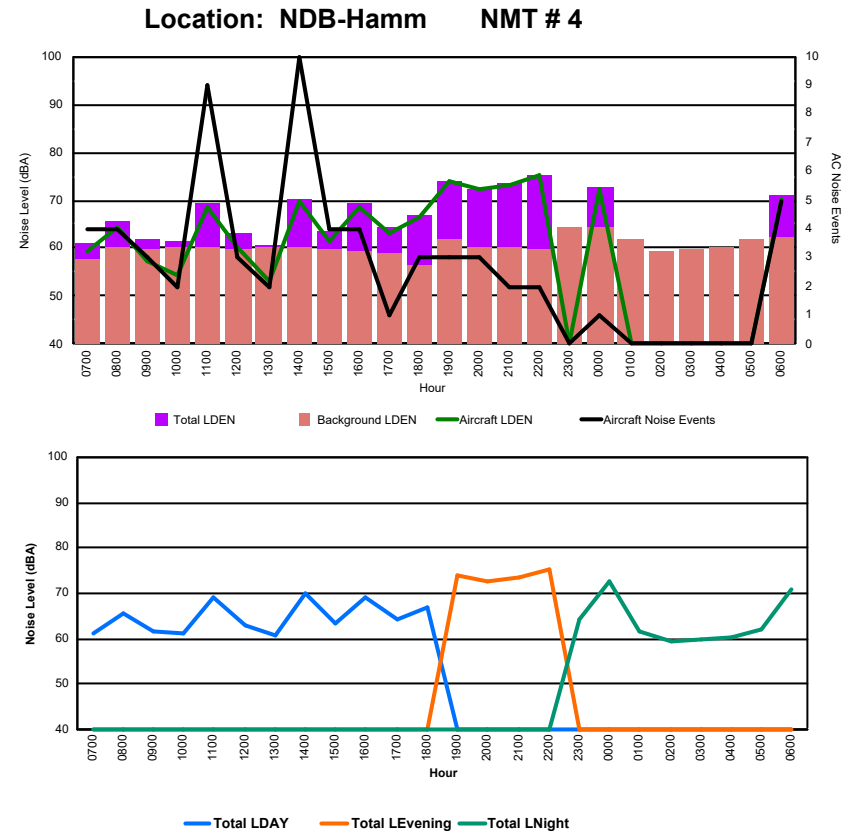

Luxembourg Airport Noise Distribution by Hour

Between 16/11/2024 00:00:00 and 16/11/2024 23:59:59 (Local Time)

Day	Aircraft Events	Total LDEN dB (A)	Aircraft LDEN dB(A)	Background LDEN dB(A)	Total LDay dB(A)	Total LEvening dB(A)	Total LNight dB (A)
16/11/24 7:00	4	61.2	59.2	57.6	61.2	-	-
16/11/24 8:00	4	65.5	64.5	60.1	65.5	-	-
16/11/24 9:00	3	61.7	57.4	59.7	61.7	-	-
16/11/24 10:00	2	61.3	54.5	60.3	61.3	-	-
16/11/24 11:00	9	69.2	68.7	60.0	69.2	-	-
16/11/24 12:00	3	63.0	60.2	59.7	63.0	-	-
16/11/24 13:00	2	60.8	53.0	60.1	60.8	-	-
16/11/24 14:00	10	70.2	69.7	60.4	70.2	-	-
16/11/24 15:00	4	63.6	61.5	59.6	63.6	-	-
16/11/24 16:00	4	69.2	68.7	59.4	69.2	-	-
16/11/24 17:00	1	64.4	63.0	59.0	64.4	-	-
16/11/24 18:00	3	66.9	66.5	56.6	66.9	-	-
16/11/24 19:00	3	74.1	73.8	61.8	-	74.1	-
16/11/24 20:00	3	72.5	72.2	60.3	-	72.5	-
16/11/24 21:00	2	73.4	73.2	60.1	-	73.4	-
16/11/24 22:00	2	75.2	75.1	59.9	-	75.2	-
16/11/24 23:00	-	64.3	-	64.3	-	-	64.3
17/11/24 0:00	1	72.8	72.2	64.5	-	-	72.8
17/11/24 1:00	-	61.6	-	61.9	-	-	61.6
17/11/24 2:00	-	59.3	-	59.3	-	-	59.3
17/11/24 3:00	-	59.7	-	59.7	-	-	59.7
17/11/24 4:00	-	60.1	-	60.1	-	-	60.1
17/11/24 5:00	-	61.9	-	61.9	-	-	61.9
17/11/24 6:00	5	71.0	70.4	62.1	-	-	71.0
	65	68.9	68.2	60.7	66.0	73.9	67.0