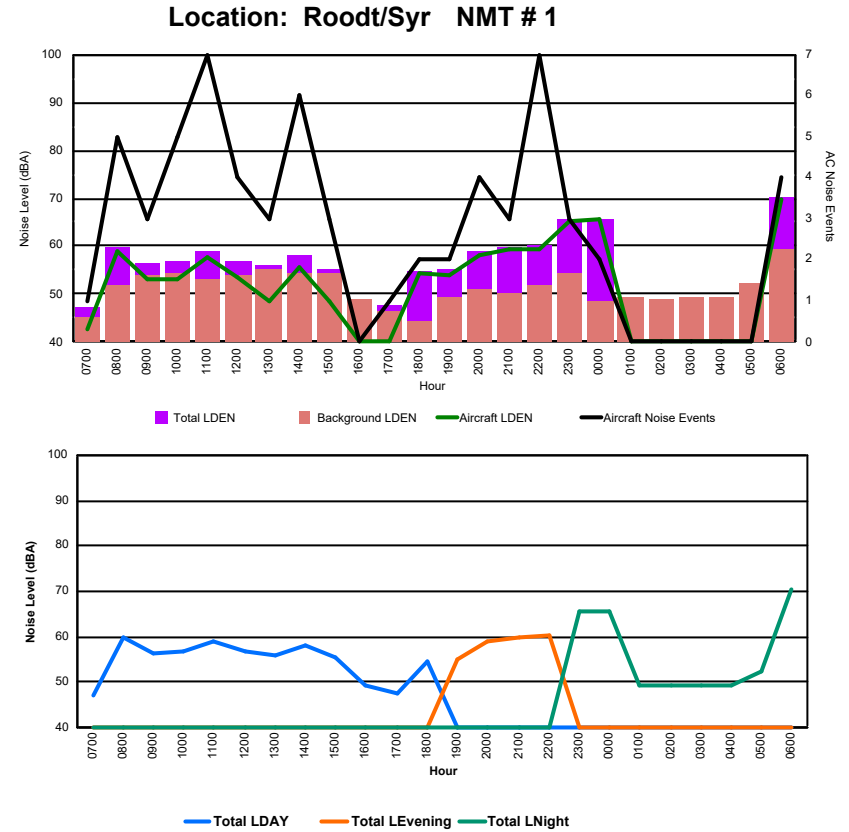

Luxembourg Airport Noise Distribution by Hour

Between 09/11/2024 00:00:00 and 09/11/2024 23:59:59 (Local Time)

Day	Aircraft Events	Total LDEN dB (A)	Aircraft LDEN dB(A)	Background LDEN dB(A)	Total LDay dB(A)	Total LEvening dB(A)	Total LNight dB (A)
09/11/24 7:00	1	47.1	42.7	45.2	47.1	-	-
09/11/24 8:00	5	59.8	59.1	51.9	59.8	-	-
09/11/24 9:00	3	56.5	53.2	53.8	56.5	-	-
09/11/24 10:00	5	56.8	53.1	54.4	56.8	-	-
09/11/24 11:00	7	59.1	57.8	53.2	59.1	-	-
09/11/24 12:00	4	56.7	53.5	53.9	56.7	-	-
09/11/24 13:00	3	55.9	48.7	55.0	55.9	-	-
09/11/24 14:00	6	58.0	55.7	54.4	58.0	-	-
09/11/24 15:00	3	55.4	48.5	54.4	55.4	-	-
09/11/24 16:00	-	49.1	-	49.1	49.1	-	-
09/11/24 17:00	1	47.5	37.5	46.5	47.5	-	-
09/11/24 18:00	2	54.6	54.4	44.3	54.6	-	-
09/11/24 19:00	2	55.1	53.8	49.5	-	55.1	-
09/11/24 20:00	4	58.8	58.1	51.2	-	58.8	-
09/11/24 21:00	3	59.9	59.4	50.3	-	59.9	-
09/11/24 22:00	7	60.1	59.5	51.8	-	60.1	-
09/11/24 23:00	3	65.6	65.2	54.2	-	-	65.6
10/11/24 0:00	2	65.7	65.6	48.6	-	-	65.7
10/11/24 1:00	-	49.4	-	49.4	-	-	49.4
10/11/24 2:00	-	49.1	-	49.1	-	-	49.1
10/11/24 3:00	-	49.2	-	49.2	-	-	49.2
10/11/24 4:00	-	49.2	-	49.2	-	-	49.2
10/11/24 5:00	-	52.2	-	52.2	-	-	52.2
10/11/24 6:00	4	70.3	70.0	59.2	-	-	70.3
	65	60.5	59.7	52.6	56.2	58.9	63.7