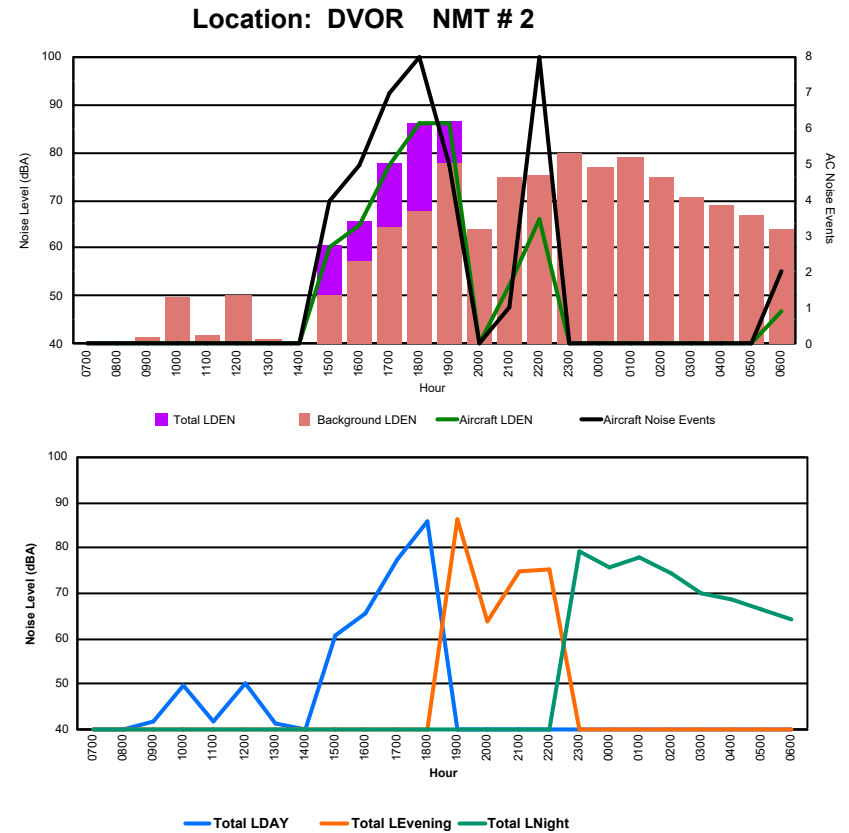

Luxembourg Airport Noise Distribution by Hour

Between 06/11/2024 00:00:00 and 06/11/2024 23:59:59 (Local Time)

Day	Aircraft Events	Total LDEN dB (A)	Aircraft LDEN dB(A)	Background LDEN dB(A)	Total LDay dB(A)	Total LEvening dB(A)	Total LNight dB (A)
06/11/24 7:00	-	38.9	-	38.9	38.9	-	-
06/11/24 8:00	-	33.4	-	33.4	33.4	-	-
06/11/24 9:00	-	41.6	-	41.6	41.6	-	-
06/11/24 10:00	-	49.8	-	49.8	49.8	-	-
06/11/24 11:00	-	41.8	-	41.8	41.8	-	-
06/11/24 12:00	-	50.0	-	50.0	50.0	-	-
06/11/24 13:00	-	41.2	-	41.2	41.2	-	-
06/11/24 14:00	-	38.8	-	38.8	38.8	-	-
06/11/24 15:00	4	60.7	60.3	50.3	60.7	-	-
06/11/24 16:00	5	65.5	64.8	57.2	65.5	-	-
06/11/24 17:00	7	77.6	77.4	64.2	77.6	-	-
06/11/24 18:00	8	86.0	85.9	67.6	86.0	-	-
06/11/24 19:00	5	86.4	85.9	77.6	-	86.4	-
06/11/24 20:00	-	63.9	-	64.0	-	63.9	-
06/11/24 21:00	1	74.7	52.3	74.8	-	74.7	-
06/11/24 22:00	8	75.3	66.0	75.1	-	75.3	-
06/11/24 23:00	-	79.3	-	79.6	-	-	79.3
07/11/24 0:00	-	75.6	-	76.7	-	-	75.6
07/11/24 1:00	-	77.8	-	78.9	-	-	77.8
07/11/24 2:00	-	74.4	-	74.9	-	-	74.4
07/11/24 3:00	-	70.0	-	70.5	-	-	70.0
07/11/24 4:00	-	68.7	-	68.9	-	-	68.7
07/11/24 5:00	-	66.6	-	67.0	-	-	66.6
07/11/24 6:00	2	64.1	47.0	64.1	-	-	64.1
	40	77.0	75.4	72.3	75.8	81.0	74.7