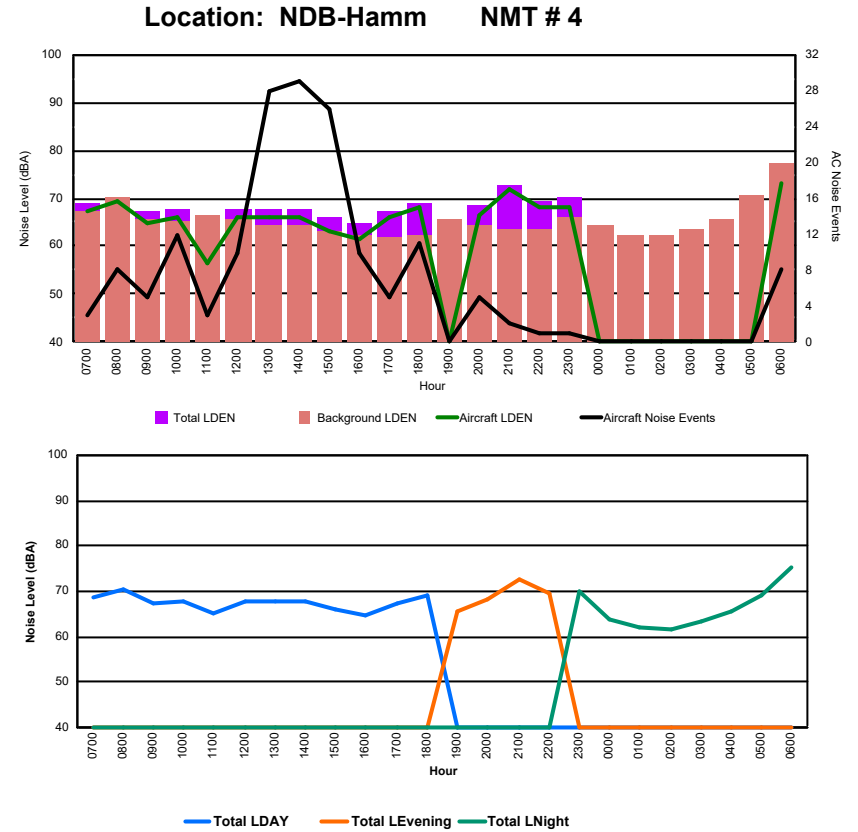

Luxembourg Airport Noise Distribution by Hour

Between 13/11/2024 00:00:00 and 13/11/2024 23:59:59 (Local Time)

Day	Aircraft Events	Total LDEN dB (A)	Aircraft LDEN dB(A)	Background LDEN dB(A)	Total LDay dB(A)	Total LEvening dB(A)	Total LNight dB (A)
13/11/24 7:00	3	68.8	67.1	67.1	68.8	-	-
13/11/24 8:00	8	70.3	69.5	70.1	70.3	-	-
13/11/24 9:00	5	67.2	64.6	65.7	67.2	-	-
13/11/24 10:00	12	67.8	65.9	65.2	67.8	-	-
13/11/24 11:00	3	65.1	56.5	66.5	65.1	-	-
13/11/24 12:00	10	67.9	65.9	65.5	67.9	-	-
13/11/24 13:00	28	67.6	66.1	64.2	67.6	-	-
13/11/24 14:00	29	67.6	66.1	64.3	67.6	-	-
13/11/24 15:00	26	65.9	63.3	63.2	65.9	-	-
13/11/24 16:00	10	64.9	61.5	62.5	64.9	-	-
13/11/24 17:00	5	67.2	65.9	61.9	67.2	-	-
13/11/24 18:00	11	69.0	68.0	62.4	69.0	-	-
13/11/24 19:00	-	65.7	-	65.8	-	65.7	-
13/11/24 20:00	5	68.4	66.4	64.2	-	68.4	-
13/11/24 21:00	2	72.6	72.0	63.6	-	72.6	-
13/11/24 22:00	1	69.5	68.2	63.5	-	69.5	-
13/11/24 23:00	1	70.2	68.0	66.1	-	-	70.2
14/11/24 0:00	-	63.7	-	64.5	-	-	63.7
14/11/24 1:00	-	61.9	-	62.3	-	-	61.9
14/11/24 2:00	-	61.7	-	62.1	-	-	61.7
14/11/24 3:00	-	63.5	-	63.6	-	-	63.5
14/11/24 4:00	-	65.5	-	65.8	-	-	65.5
14/11/24 5:00	-	69.3	-	70.8	-	-	69.3
14/11/24 6:00	8	75.2	73.3	77.5	-	-	75.2
	167	68.5	66.3	67.6	67.7	69.7	69.0