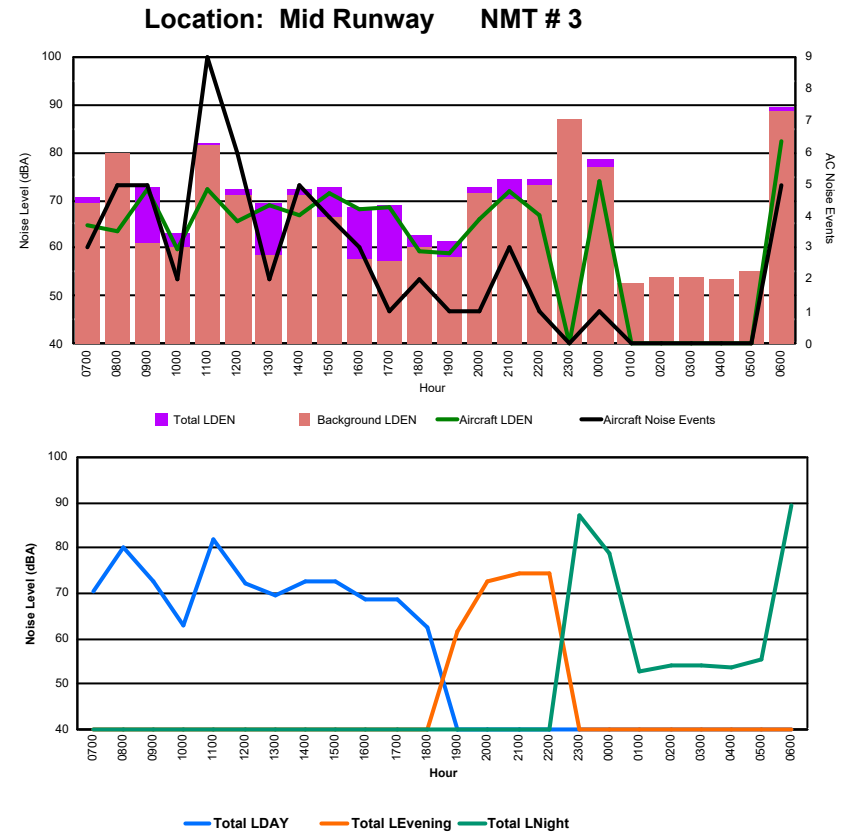

Luxembourg Airport Noise Distribution by Hour

Between 09/11/2024 00:00:00 and 09/11/2024 23:59:59 (Local Time)

Day	Aircraft Events	Total LDEN dB (A)	Aircraft LDEN dB(A)	Background LDEN dB(A)	Total LDay dB(A)	Total LEvening dB(A)	Total LNight dB (A)
09/11/24	7:00	3	70.6	64.8	69.3	70.6	-
09/11/24	8:00	5	80.0	63.5	79.9	80.0	-
09/11/24	9:00	5	72.6	72.3	61.1	72.6	-
09/11/24	10:00	2	63.1	59.8	60.4	63.1	-
09/11/24	11:00	9	81.9	72.4	81.4	81.9	-
09/11/24	12:00	6	72.1	65.7	70.9	72.1	-
09/11/24	13:00	2	69.4	69.0	58.5	69.4	-
09/11/24	14:00	5	72.5	66.7	71.2	72.5	-
09/11/24	15:00	4	72.6	71.5	66.4	72.6	-
09/11/24	16:00	3	68.5	68.2	57.7	68.5	-
09/11/24	17:00	1	68.8	68.5	57.1	68.8	-
09/11/24	18:00	2	62.7	59.4	60.1	62.7	-
09/11/24	19:00	1	61.6	58.8	58.3	-	61.6
09/11/24	20:00	1	72.7	66.0	71.6	-	72.7
09/11/24	21:00	3	74.3	72.0	70.4	-	74.3
09/11/24	22:00	1	74.2	66.7	73.3	-	74.2
09/11/24	23:00	-	87.0	-	87.0	-	87.0
10/11/24	0:00	1	78.7	73.9	76.9	-	78.7
10/11/24	1:00	-	52.8	-	52.8	-	52.8
10/11/24	2:00	-	54.0	-	54.0	-	54.0
10/11/24	3:00	-	54.1	-	54.1	-	54.1
10/11/24	4:00	-	53.6	-	53.6	-	53.6
10/11/24	5:00	-	55.3	-	55.3	-	55.3
10/11/24	6:00	5	89.4	82.2	88.5	-	89.4
	59	79.0	71.0	78.2	74.8	72.6	82.6