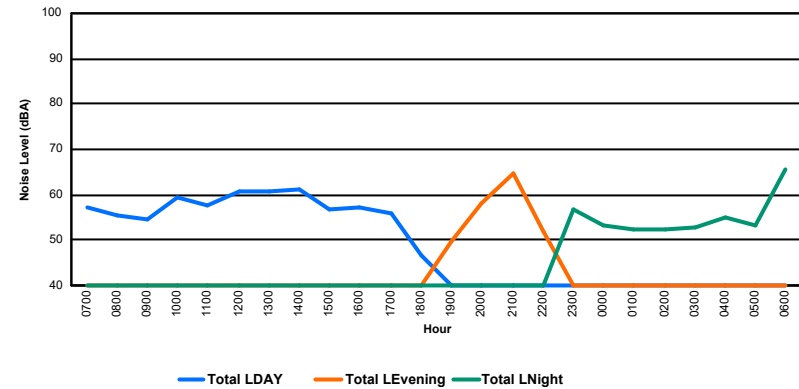

Luxembourg Airport Noise Distribution by Hour

Between 02/11/2024 00:00:00 and 02/11/2024 23:59:59 (Local Time)

Day	Aircraft Events	Total LDEN dB(A)	Aircraft LDEN dB(A)	Background LDEN dB(A)	Total LDay dB(A)	Total LEvening dB(A)	Total LNight dB(A)
02/11/24 7:00	2	57.0	56.6	46.2	57.0	-	-
02/11/24 8:00	1	55.6	40.0	56.0	55.6	-	-
02/11/24 9:00	-	54.7	-	54.7	54.7	-	-
02/11/24 10:00	1	59.3	55.8	56.7	59.3	-	-
02/11/24 11:00	2	57.5	44.4	57.3	57.5	-	-
02/11/24 12:00	1	60.6	57.9	57.2	60.6	-	-
02/11/24 13:00	3	60.8	58.6	56.9	60.8	-	-
02/11/24 14:00	6	61.4	58.4	58.6	61.4	-	-
02/11/24 15:00	-	56.9	-	56.9	56.9	-	-
02/11/24 16:00	1	57.3	54.3	54.2	57.3	-	-
02/11/24 17:00	1	55.9	54.9	49.0	55.9	-	-
02/11/24 18:00	-	46.4	-	46.4	46.4	-	-
02/11/24 19:00	-	49.6	-	49.6	-	49.6	-
02/11/24 20:00	2	58.1	57.2	50.8	-	58.1	-
02/11/24 21:00	3	64.7	64.4	53.2	-	64.7	-
02/11/24 22:00	-	51.9	-	51.9	-	51.9	-
02/11/24 23:00	1	56.8	52.6	54.7	-	-	56.8
03/11/24 0:00	-	53.3	-	53.4	-	-	53.3
03/11/24 1:00	-	52.3	-	52.3	-	-	52.3
03/11/24 2:00	-	52.3	-	52.4	-	-	52.3
03/11/24 3:00	-	53.0	-	53.0	-	-	53.0
03/11/24 4:00	-	55.1	-	55.2	-	-	55.1
03/11/24 5:00	-	53.1	-	53.1	-	-	53.1
03/11/24 6:00	9	65.7	65.2	57.1	-	-	65.7
	33	58.5	56.3	54.7	58.1	59.8	58.4

Location: Roodt/Syr NMT # 1