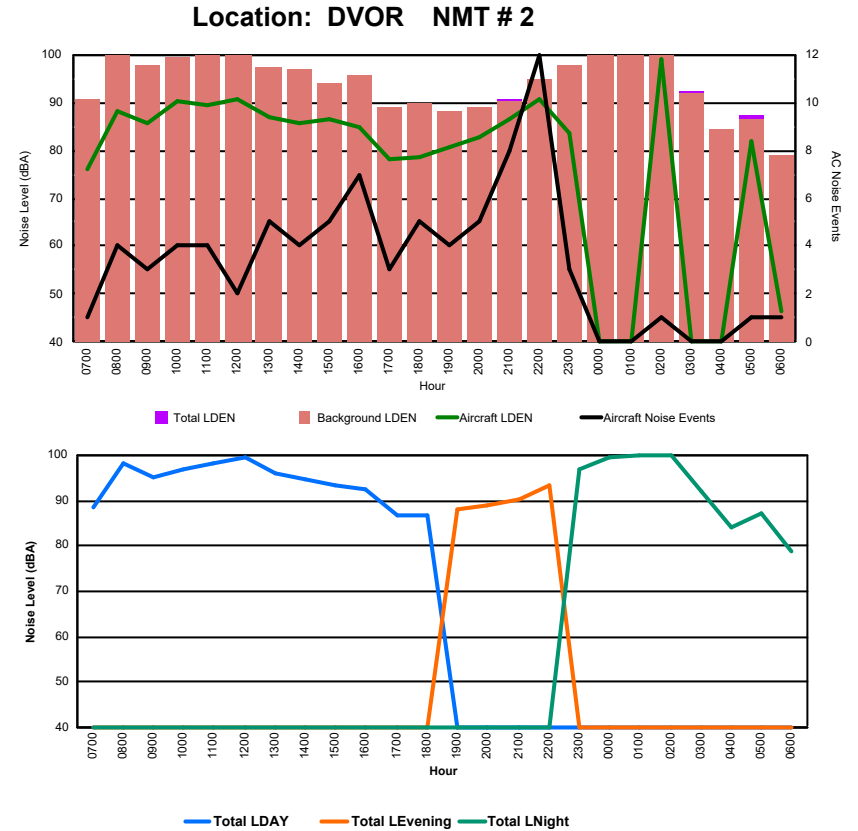

Location: Roodt/Syr NMT # 1

Luxembourg Airport Noise Distribution by Hour

Between 17/11/2024 00:00:00 and 17/11/2024 23:59:59 (Local Time)

Day	Aircraft Events	Total LDEN dB(A)	Aircraft LDEN dB(A)	Background LDEN dB(A)	Total LDay dB(A)	Total LEvening dB(A)	Total LNight dB(A)
17/11/24 7:00	1	88.5	76.0	90.7	88.5	-	-
17/11/24 8:00	4	98.1	88.3	100.2	98.1	-	-
17/11/24 9:00	3	95.1	85.8	97.8	95.1	-	-
17/11/24 10:00	4	97.0	90.4	99.3	97.0	-	-
17/11/24 11:00	4	98.2	89.4	100.9	98.2	-	-
17/11/24 12:00	2	99.6	90.8	102.4	99.6	-	-
17/11/24 13:00	5	95.9	86.7	97.3	95.9	-	-
17/11/24 14:00	4	94.5	85.8	96.9	94.5	-	-
17/11/24 15:00	5	93.5	86.3	94.1	93.5	-	-
17/11/24 16:00	7	92.5	84.9	95.8	92.5	-	-
17/11/24 17:00	3	86.8	78.0	88.9	86.8	-	-
17/11/24 18:00	5	86.7	78.6	89.7	86.7	-	-
17/11/24 19:00	4	88.0	80.7	88.2	-	88.0	-
17/11/24 20:00	5	88.8	82.9	88.9	-	88.8	-
17/11/24 21:00	8	90.5	86.5	90.4	-	90.5	-
17/11/24 22:00	12	93.3	90.7	94.6	-	93.3	-
17/11/24 23:00	3	97.0	83.7	97.8	-	-	97.0
18/11/24 0:00	-	99.7	-	103.0	-	-	99.7
18/11/24 1:00	-	102.0	-	105.9	-	-	102.0
18/11/24 2:00	1	107.1	98.8	110.1	-	-	107.1
18/11/24 3:00	-	92.1	-	92.0	-	-	92.1
18/11/24 4:00	-	84.2	-	84.4	-	-	84.2
18/11/24 5:00	1	87.3	81.8	86.6	-	-	87.3
18/11/24 6:00	1	78.9	46.4	79.1	-	-	78.9
	82	97.4	88.2	100.2	95.5	90.7	100.2