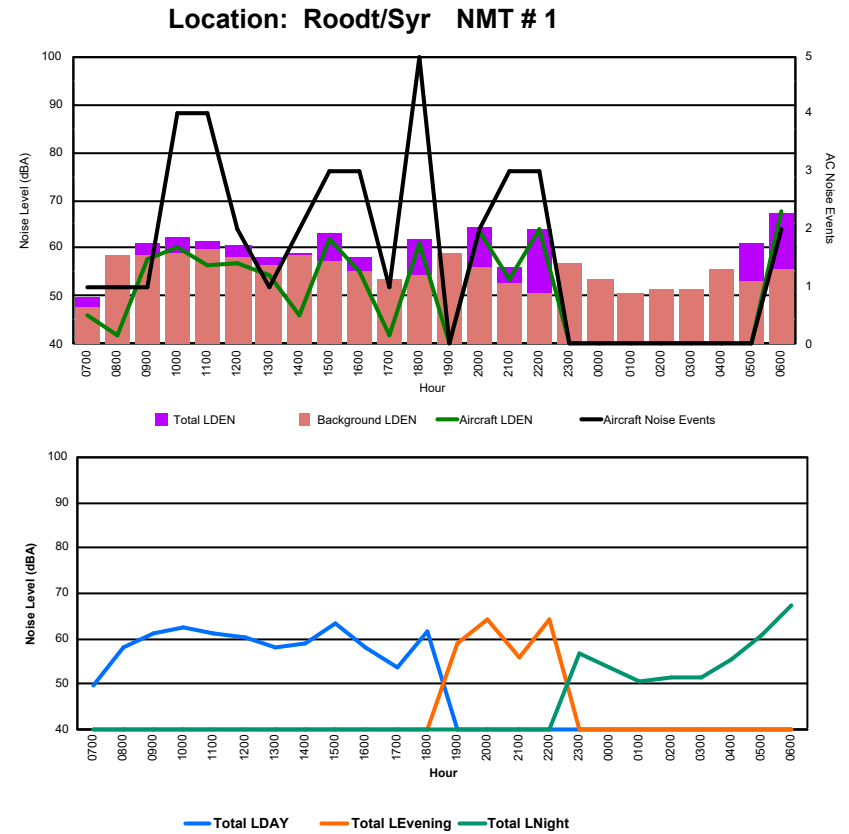

Luxembourg Airport Noise Distribution by Hour

Between 03/11/2024 00:00:00 and 03/11/2024 23:59:59 (Local Time)

Day	Aircraft Events	Total LDEN dB (A)	Aircraft LDEN dB(A)	Background LDEN dB(A)	Total LDay dB(A)	Total LEvening dB(A)	Total LNight dB (A)
03/11/24 7:00	1	49.8	46.0	47.5	49.8	-	-
03/11/24 8:00	1	57.9	42.0	58.4	57.9	-	-
03/11/24 9:00	1	61.2	57.8	58.7	61.2	-	-
03/11/24 10:00	4	62.5	60.2	58.8	62.5	-	-
03/11/24 11:00	4	61.4	56.3	59.8	61.4	-	-
03/11/24 12:00	2	60.5	57.0	58.0	60.5	-	-
03/11/24 13:00	1	58.3	54.2	56.3	58.3	-	-
03/11/24 14:00	2	58.9	46.1	58.7	58.9	-	-
03/11/24 15:00	3	63.2	61.9	57.4	63.2	-	-
03/11/24 16:00	3	58.2	55.3	55.2	58.2	-	-
03/11/24 17:00	1	53.7	42.0	53.4	53.7	-	-
03/11/24 18:00	5	61.8	61.0	54.4	61.8	-	-
03/11/24 19:00	-	59.1	-	59.1	-	59.1	-
03/11/24 20:00	2	64.2	63.5	56.1	-	64.2	-
03/11/24 21:00	3	56.1	53.7	52.7	-	56.1	-
03/11/24 22:00	3	64.1	63.9	50.5	-	64.1	-
03/11/24 23:00	-	56.8	-	56.8	-	-	56.8
04/11/24 0:00	-	53.5	-	53.5	-	-	53.5
04/11/24 1:00	-	50.6	-	50.6	-	-	50.6
04/11/24 2:00	-	51.5	-	51.5	-	-	51.5
04/11/24 3:00	-	51.6	-	51.6	-	-	51.6
04/11/24 4:00	-	55.5	-	55.6	-	-	55.5
04/11/24 5:00	-	60.9	-	53.1	-	-	60.9
04/11/24 6:00	2	67.3	67.9	55.5	-	-	67.3
	38	60.5	58.6	56.2	60.1	62.1	60.0