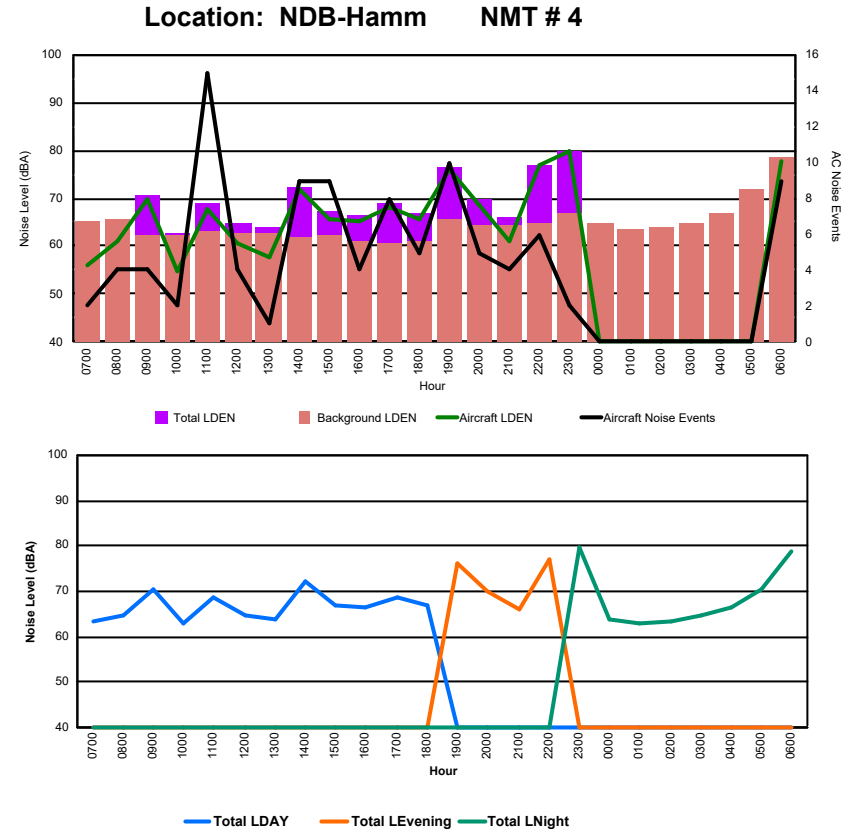

Luxembourg Airport Noise Distribution by Hour

Between 14/11/2024 00:00:00 and 14/11/2024 23:59:59 (Local Time)

Day	Aircraft Events	Total LDEN dB(A)	Aircraft LDEN dB(A)	Background LDEN dB(A)	Total LDay dB(A)	Total LEvening dB(A)	Total LNight dB(A)
14/11/24 7:00	2	63.2	56.1	65.3	63.2	-	-
14/11/24 8:00	4	64.8	60.9	65.8	64.8	-	-
14/11/24 9:00	4	70.6	70.0	62.1	70.6	-	-
14/11/24 10:00	2	62.8	54.9	62.1	62.8	-	-
14/11/24 11:00	15	68.8	67.8	63.1	68.8	-	-
14/11/24 12:00	4	64.7	60.6	62.7	64.7	-	-
14/11/24 13:00	1	63.8	57.5	62.9	63.8	-	-
14/11/24 14:00	9	72.2	71.8	61.9	72.2	-	-
14/11/24 15:00	9	67.1	65.5	62.3	67.1	-	-
14/11/24 16:00	4	66.5	65.1	61.1	66.5	-	-
14/11/24 17:00	8	68.8	68.1	60.8	68.8	-	-
14/11/24 18:00	5	66.8	65.5	61.2	66.8	-	-
14/11/24 19:00	10	76.4	76.1	65.8	-	76.4	-
14/11/24 20:00	5	69.8	68.4	64.5	-	69.8	-
14/11/24 21:00	4	65.9	61.1	64.3	-	65.9	-
14/11/24 22:00	6	76.9	76.7	64.6	-	76.9	-
14/11/24 23:00	2	79.9	79.7	66.8	-	-	79.9
15/11/24 0:00	-	63.8	-	64.7	-	-	63.8
15/11/24 1:00	-	63.0	-	63.6	-	-	63.0
15/11/24 2:00	-	63.2	-	63.8	-	-	63.2
15/11/24 3:00	-	64.5	-	64.8	-	-	64.5
15/11/24 4:00	-	66.4	-	67.0	-	-	66.4
15/11/24 5:00	-	70.6	-	72.0	-	-	70.6
15/11/24 6:00	9	78.7	77.7	78.4	-	-	78.7
	103	71.9	71.0	67.7	67.7	74.2	73.9