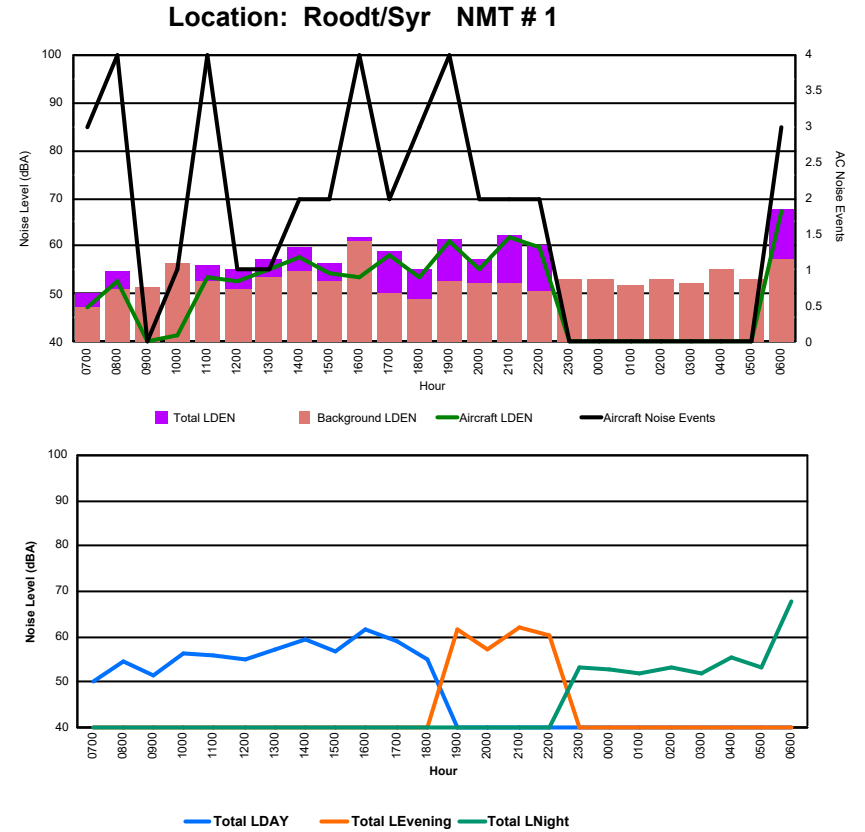

Luxembourg Airport Noise Distribution by Hour

Between 07/11/2024 00:00:00 and 07/11/2024 23:59:59 (Local Time)

Day	Aircraft Events	Total LDEN dB (A)	Aircraft LDEN dB(A)	Background LDEN dB(A)	Total LDay dB(A)	Total LEvening dB(A)	Total LNight dB (A)
07/11/24 7:00	3	50.2	47.2	47.3	50.2	-	-
07/11/24 8:00	4	54.7	52.5	50.9	54.7	-	-
07/11/24 9:00	-	51.5	-	51.5	51.5	-	-
07/11/24 10:00	1	56.5	41.6	56.3	56.5	-	-
07/11/24 11:00	4	56.1	53.7	52.6	56.1	-	-
07/11/24 12:00	1	55.0	52.6	51.2	55.0	-	-
07/11/24 13:00	1	57.3	55.1	53.4	57.3	-	-
07/11/24 14:00	2	59.6	57.9	54.7	59.6	-	-
07/11/24 15:00	2	56.6	54.4	52.5	56.6	-	-
07/11/24 16:00	4	61.7	53.6	61.0	61.7	-	-
07/11/24 17:00	2	58.8	58.2	50.4	58.8	-	-
07/11/24 18:00	3	55.0	53.7	49.1	55.0	-	-
07/11/24 19:00	4	61.6	61.0	52.9	-	61.6	-
07/11/24 20:00	2	57.1	55.3	52.4	-	57.1	-
07/11/24 21:00	2	62.2	61.8	52.3	-	62.2	-
07/11/24 22:00	2	60.2	59.8	50.5	-	60.2	-
07/11/24 23:00	-	53.3	-	53.3	-	-	53.3
08/11/24 0:00	-	53.0	-	53.0	-	-	53.0
08/11/24 1:00	-	51.9	-	52.0	-	-	51.9
08/11/24 2:00	-	53.3	-	53.3	-	-	53.3
08/11/24 3:00	-	52.1	-	52.1	-	-	52.1
08/11/24 4:00	-	55.4	-	55.4	-	-	55.4
08/11/24 5:00	-	53.2	-	53.2	-	-	53.2
08/11/24 6:00	3	67.8	67.5	57.1	-	-	67.8
	40	58.8	57.2	53.9	57.1	60.7	59.7