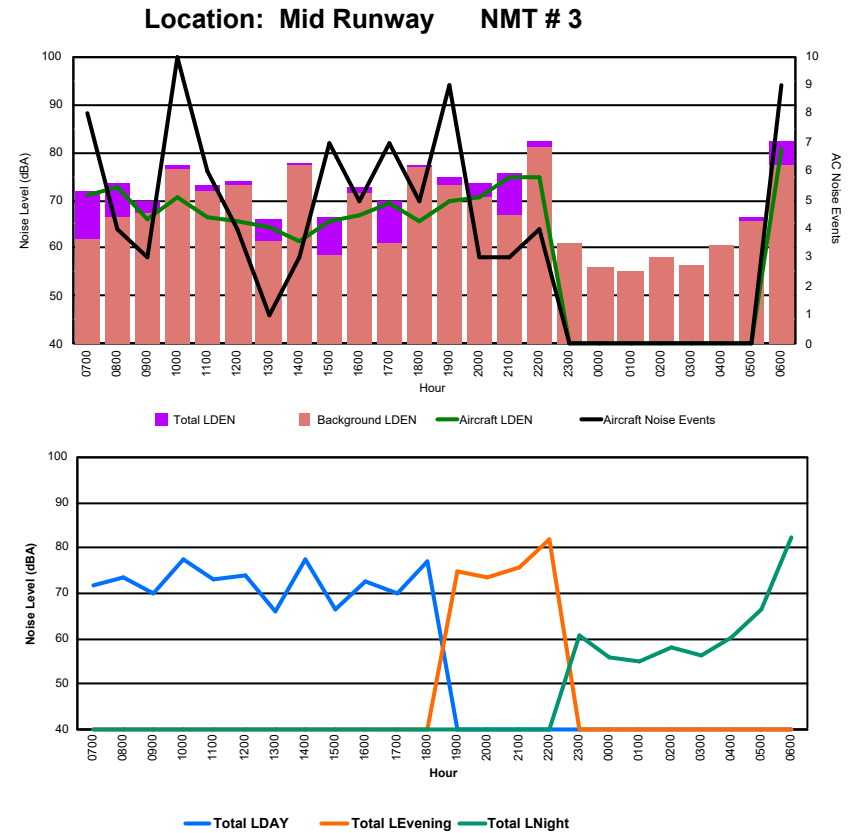

Luxembourg Airport Noise Distribution by Hour

Between 05/11/2024 00:00:00 and 05/11/2024 23:59:59 (Local Time)

Day	Aircraft Events	Total LDEN dB (A)	Aircraft LDEN dB(A)	Background LDEN dB(A)	Total LDay dB(A)	Total LEvening dB(A)	Total LNight dB (A)
05/11/24 7:00	8	71.7	71.1	62.0	71.7	-	-
05/11/24 8:00	4	73.5	72.6	66.5	73.5	-	-
05/11/24 9:00	3	69.8	66.0	67.5	69.8	-	-
05/11/24 10:00	10	77.4	70.8	76.4	77.4	-	-
05/11/24 11:00	6	73.0	66.5	72.0	73.0	-	-
05/11/24 12:00	4	74.0	65.8	73.3	74.0	-	-
05/11/24 13:00	1	66.1	64.3	61.4	66.1	-	-
05/11/24 14:00	3	77.6	61.5	77.5	77.6	-	-
05/11/24 15:00	7	66.6	65.8	58.6	66.6	-	-
05/11/24 16:00	5	72.8	67.0	71.5	72.8	-	-
05/11/24 17:00	7	70.0	69.4	61.2	70.0	-	-
05/11/24 18:00	5	77.2	65.6	76.9	77.2	-	-
05/11/24 19:00	9	74.8	69.6	73.3	-	74.8	-
05/11/24 20:00	3	73.6	70.6	70.6	-	73.6	-
05/11/24 21:00	3	75.6	75.0	66.9	-	75.6	-
05/11/24 22:00	4	82.1	75.0	81.2	-	82.1	-
05/11/24 23:00	-	60.8	-	60.9	-	-	60.8
06/11/24 0:00	-	55.9	-	55.9	-	-	55.9
06/11/24 1:00	-	55.0	-	55.0	-	-	55.0
06/11/24 2:00	-	58.0	-	58.1	-	-	58.0
06/11/24 3:00	-	56.4	-	56.4	-	-	56.4
06/11/24 4:00	-	60.5	-	60.6	-	-	60.5
06/11/24 5:00	-	66.4	-	65.6	-	-	66.4
06/11/24 6:00	9	82.2	80.6	77.3	-	-	82.2
	91	74.8	70.7	72.7	73.9	78.0	73.4