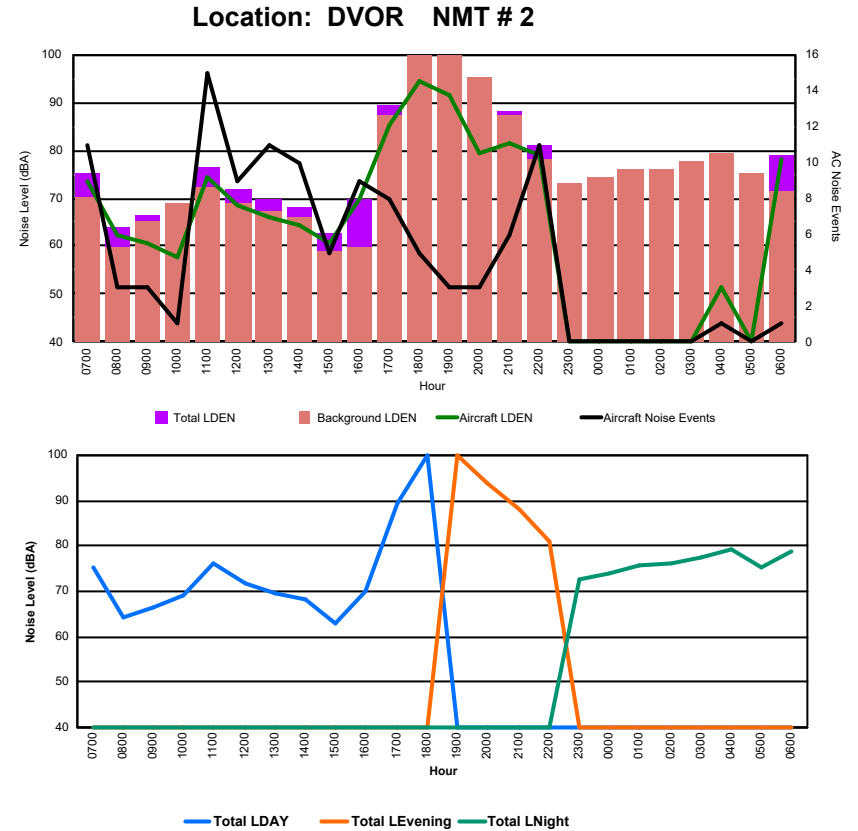

Location: Roodt/Syr NMT # 1

Luxembourg Airport Noise Distribution by Hour

Between 13/11/2024 00:00:00 and 13/11/2024 23:59:59 (Local Time)

Day	Aircraft Events	Total LDEN dB (A)	Aircraft LDEN dB(A)	Background LDEN dB(A)	Total LDay dB(A)	Total LEvening dB(A)	Total LNight dB (A)
13/11/24 7:00	11	75.1	73.4	70.4	75.1	-	-
13/11/24 8:00	3	64.1	62.3	59.7	64.1	-	-
13/11/24 9:00	3	66.3	60.5	65.1	66.3	-	-
13/11/24 10:00	1	69.1	57.5	68.9	69.1	-	-
13/11/24 11:00	15	76.3	74.3	72.2	76.3	-	-
13/11/24 12:00	9	71.7	68.6	69.1	71.7	-	-
13/11/24 13:00	11	69.6	66.2	67.3	69.6	-	-
13/11/24 14:00	10	68.3	64.5	66.2	68.3	-	-
13/11/24 15:00	5	62.8	60.6	58.8	62.8	-	-
13/11/24 16:00	9	70.0	69.7	59.6	70.0	-	-
13/11/24 17:00	8	89.2	85.1	87.4	89.2	-	-
13/11/24 18:00	5	102.0	94.5	104.0	102.0	-	-
13/11/24 19:00	3	104.1	91.5	106.2	-	104.1	-
13/11/24 20:00	3	94.0	79.4	95.4	-	94.0	-
13/11/24 21:00	6	88.2	81.4	87.4	-	88.2	-
13/11/24 22:00	11	81.2	79.0	78.1	-	81.2	-
13/11/24 23:00	-	72.6	-	73.0	-	-	72.6
14/11/24 0:00	-	74.0	-	74.4	-	-	74.0
14/11/24 1:00	-	75.6	-	75.9	-	-	75.6
14/11/24 2:00	-	76.1	-	76.2	-	-	76.1
14/11/24 3:00	-	77.7	-	77.8	-	-	77.7
14/11/24 4:00	1	79.3	51.5	79.4	-	-	79.3
14/11/24 5:00	-	75.1	-	75.3	-	-	75.1
14/11/24 6:00	1	78.8	78.0	71.4	-	-	78.8
	115	92.8	83.2	94.8	91.5	98.6	76.7