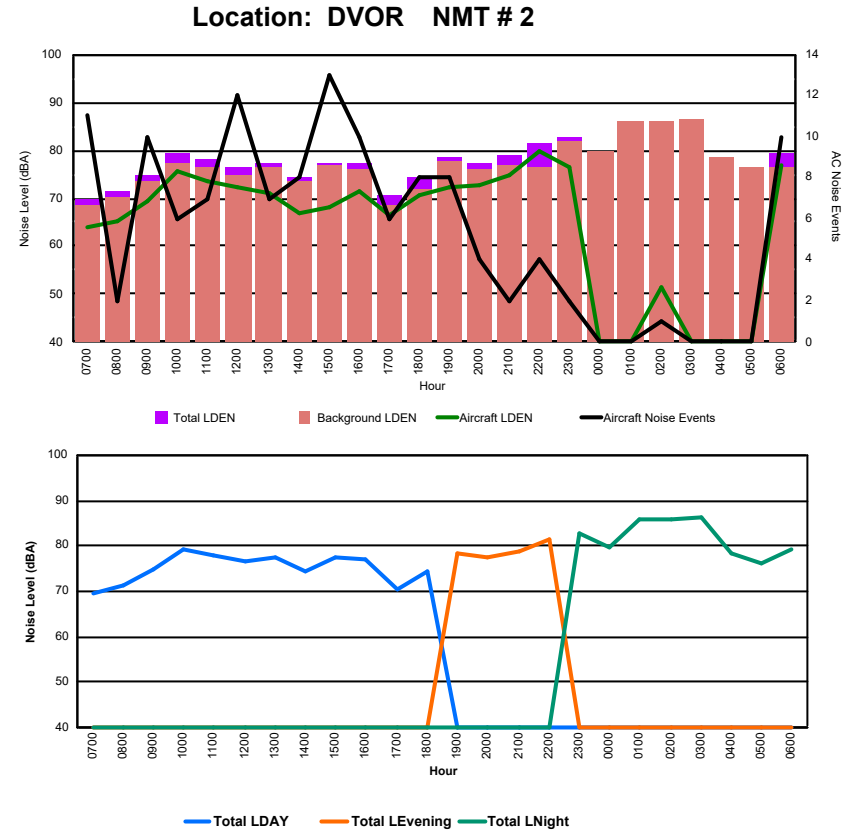

Location: Roodt/Syr NMT # 1

Luxembourg Airport Noise Distribution by Hour

Between 12/11/2024 00:00:00 and 12/11/2024 23:59:59 (Local Time)

Day	Aircraft Events	Total LDEN dB(A)	Aircraft LDEN dB(A)	Background LDEN dB(A)	Total LDay dB(A)	Total LEvening dB(A)	Total LNight dB(A)
12/11/24 7:00	11	69.6	63.9	68.5	69.6	-	-
12/11/24 8:00	2	71.5	65.2	70.4	71.5	-	-
12/11/24 9:00	10	74.8	69.4	73.5	74.8	-	-
12/11/24 10:00	6	79.4	75.7	77.2	79.4	-	-
12/11/24 11:00	7	78.1	73.7	76.3	78.1	-	-
12/11/24 12:00	12	76.6	72.3	74.8	76.6	-	-
12/11/24 13:00	7	77.4	71.0	76.6	77.4	-	-
12/11/24 14:00	8	74.4	66.7	73.7	74.4	-	-
12/11/24 15:00	13	77.4	68.1	76.9	77.4	-	-
12/11/24 16:00	10	77.1	71.3	75.9	77.1	-	-
12/11/24 17:00	6	70.6	66.3	68.7	70.6	-	-
12/11/24 18:00	8	74.4	70.7	72.0	74.4	-	-
12/11/24 19:00	8	78.6	72.2	77.7	-	78.6	-
12/11/24 20:00	4	77.5	72.6	76.0	-	77.5	-
12/11/24 21:00	2	78.9	74.8	77.0	-	78.9	-
12/11/24 22:00	4	81.3	79.6	76.4	-	81.3	-
12/11/24 23:00	2	82.8	76.6	81.9	-	-	82.8
13/11/24 0:00	-	79.5	-	79.6	-	-	79.5
13/11/24 1:00	-	86.1	-	86.2	-	-	86.1
13/11/24 2:00	1	86.1	51.4	86.2	-	-	86.1
13/11/24 3:00	-	86.3	-	86.4	-	-	86.3
13/11/24 4:00	-	78.3	-	78.4	-	-	78.3
13/11/24 5:00	-	76.3	-	76.6	-	-	76.3
13/11/24 6:00	10	79.4	76.7	76.5	-	-	79.4
	131	80.2	72.2	79.7	76.0	79.3	83.3