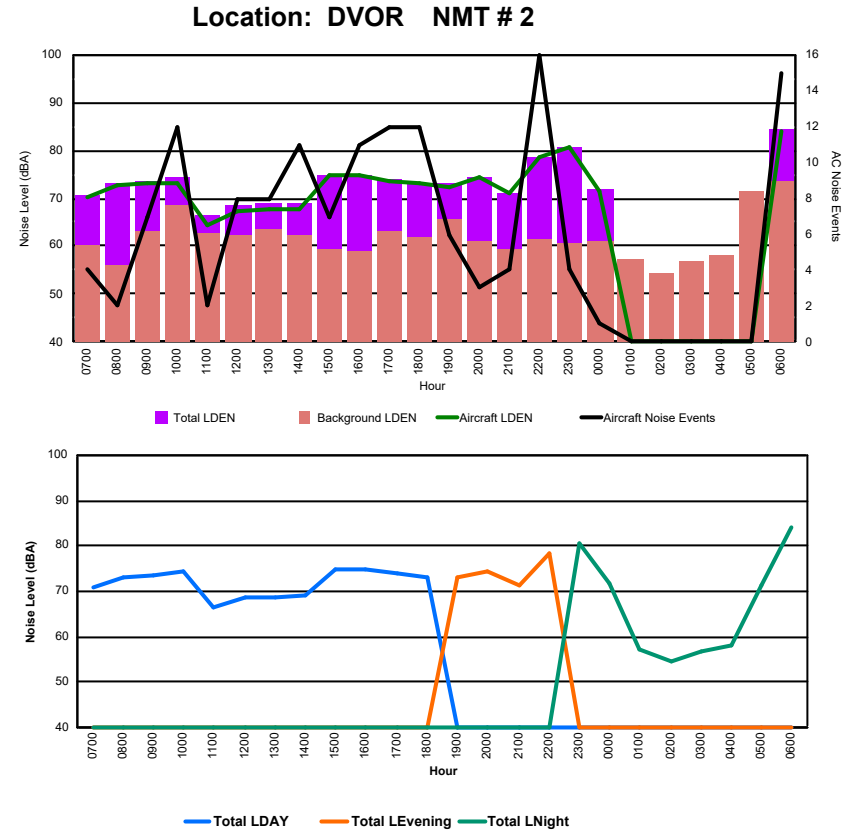

Location: Roodt/Syr NMT # 1

Luxembourg Airport Noise Distribution by Hour

Between 01/11/2024 00:00:00 and 01/11/2024 23:59:59 (Local Time)

Day	Aircraft Events	Total LDEN dB(A)	Aircraft LDEN dB(A)	Background LDEN dB(A)	Total LDay dB(A)	Total LEvening dB(A)	Total LNight dB(A)
01/11/24 7:00	4	70.7	70.3	60.1	70.7	-	-
01/11/24 8:00	2	73.0	72.9	56.2	73.0	-	-
01/11/24 9:00	7	73.7	73.3	63.2	73.7	-	-
01/11/24 10:00	12	74.5	73.3	68.6	74.5	-	-
01/11/24 11:00	2	66.4	64.3	62.6	66.4	-	-
01/11/24 12:00	8	68.5	67.4	62.2	68.5	-	-
01/11/24 13:00	8	68.9	67.6	63.5	68.9	-	-
01/11/24 14:00	11	69.0	67.9	62.5	69.0	-	-
01/11/24 15:00	7	74.8	74.7	59.2	74.8	-	-
01/11/24 16:00	11	75.0	74.9	59.0	75.0	-	-
01/11/24 17:00	12	73.9	73.5	63.2	73.9	-	-
01/11/24 18:00	12	73.3	73.1	61.8	73.3	-	-
01/11/24 19:00	6	73.2	72.4	65.7	-	73.2	-
01/11/24 20:00	3	74.5	74.4	60.9	-	74.5	-
01/11/24 21:00	4	71.2	70.9	59.5	-	71.2	-
01/11/24 22:00	16	78.4	78.4	61.4	-	78.4	-
01/11/24 23:00	4	80.7	80.7	60.6	-	-	80.7
02/11/24 0:00	1	71.8	71.5	60.9	-	-	71.8
02/11/24 1:00	-	57.4	-	57.4	-	-	57.4
02/11/24 2:00	-	54.5	-	54.5	-	-	54.5
02/11/24 3:00	-	56.8	-	56.8	-	-	56.8
02/11/24 4:00	-	58.2	-	58.2	-	-	58.2
02/11/24 5:00	-	71.3	-	71.5	-	-	71.3
02/11/24 6:00	15	84.3	84.0	73.6	-	-	84.3
	145	75.0	74.7	64.8	72.6	75.2	77.2