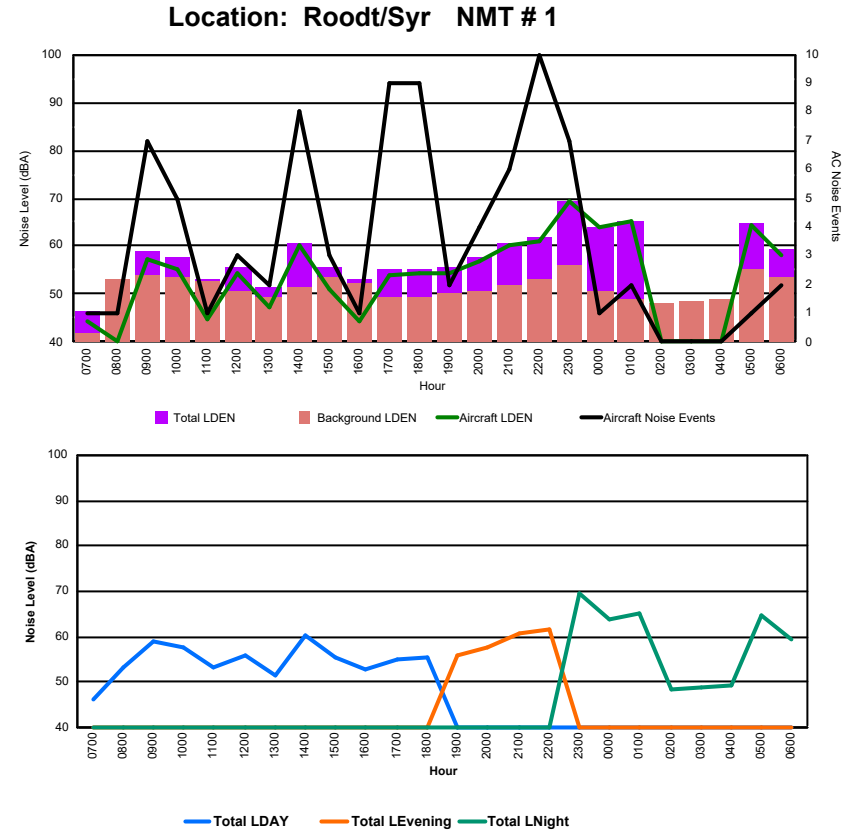

Luxembourg Airport Noise Distribution by Hour

Between 10/11/2024 00:00:00 and 10/11/2024 23:59:59 (Local Time)

Day	Aircraft Events	Total LDEN dB (A)	Aircraft LDEN dB(A)	Background LDEN dB(A)	Total LDay dB(A)	Total LEvening dB(A)	Total LNight dB (A)
10/11/24 7:00	1	46.3	44.3	41.9	46.3	-	-
10/11/24 8:00	1	53.2	39.9	53.1	53.2	-	-
10/11/24 9:00	7	58.8	57.3	53.9	58.8	-	-
10/11/24 10:00	5	57.5	55.4	53.6	57.5	-	-
10/11/24 11:00	1	53.2	44.9	52.5	53.2	-	-
10/11/24 12:00	3	55.8	54.3	50.5	55.8	-	-
10/11/24 13:00	2	51.5	47.4	49.4	51.5	-	-
10/11/24 14:00	8	60.5	60.0	51.3	60.5	-	-
10/11/24 15:00	3	55.5	50.9	53.7	55.5	-	-
10/11/24 16:00	1	53.0	44.5	52.3	53.0	-	-
10/11/24 17:00	9	55.1	53.9	49.4	55.1	-	-
10/11/24 18:00	9	55.3	54.2	49.2	55.3	-	-
10/11/24 19:00	2	55.7	54.3	50.3	-	55.7	-
10/11/24 20:00	4	57.8	57.0	50.6	-	57.8	-
10/11/24 21:00	6	60.8	60.3	51.9	-	60.8	-
10/11/24 22:00	10	61.8	61.2	53.3	-	61.8	-
10/11/24 23:00	7	69.4	69.2	56.0	-	-	69.4
11/11/24 0:00	1	64.0	63.8	50.5	-	-	64.0
11/11/24 1:00	2	65.1	65.0	48.9	-	-	65.1
11/11/24 2:00	-	48.3	-	48.3	-	-	48.3
11/11/24 3:00	-	48.7	-	48.7	-	-	48.7
11/11/24 4:00	-	49.1	-	49.1	-	-	49.1
11/11/24 5:00	1	64.8	64.2	55.1	-	-	64.8
11/11/24 6:00	2	59.5	58.2	53.7	-	-	59.5
	85	60.5	59.9	51.9	55.9	59.6	63.7