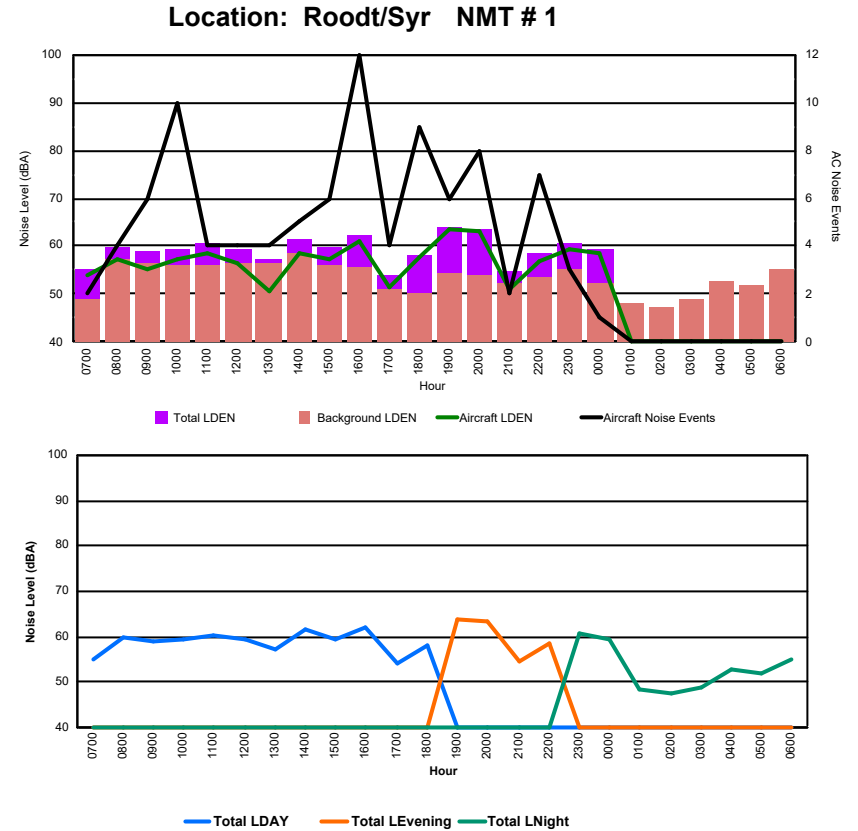

Luxembourg Airport Noise Distribution by Hour

Between 14/11/2024 00:00:00 and 14/11/2024 23:59:59 (Local Time)

Day	Aircraft Events	Total LDEN dB(A)	Aircraft LDEN dB(A)	Background LDEN dB(A)	Total LDay dB(A)	Total LEvening dB(A)	Total LNight dB(A)
14/11/24 7:00	2	55.0	53.8	48.8	55.0	-	-
14/11/24 8:00	4	59.7	57.2	57.3	59.7	-	-
14/11/24 9:00	6	58.9	55.3	56.4	58.9	-	-
14/11/24 10:00	10	59.5	57.2	56.0	59.5	-	-
14/11/24 11:00	4	60.5	58.7	56.1	60.5	-	-
14/11/24 12:00	4	59.3	56.3	56.5	59.3	-	-
14/11/24 13:00	4	57.4	50.8	56.4	57.4	-	-
14/11/24 14:00	5	61.5	58.4	58.7	61.5	-	-
14/11/24 15:00	6	59.6	57.3	56.0	59.6	-	-
14/11/24 16:00	12	62.1	61.1	55.6	62.1	-	-
14/11/24 17:00	4	54.0	51.3	50.9	54.0	-	-
14/11/24 18:00	9	58.3	57.6	50.4	58.3	-	-
14/11/24 19:00	6	63.8	63.4	54.2	-	63.8	-
14/11/24 20:00	8	63.5	63.0	54.1	-	63.5	-
14/11/24 21:00	2	54.7	51.2	52.3	-	54.7	-
14/11/24 22:00	7	58.4	56.8	53.5	-	58.4	-
14/11/24 23:00	3	60.8	59.4	55.3	-	-	60.8
15/11/24 0:00	1	59.5	58.6	52.2	-	-	59.5
15/11/24 1:00	-	48.2	-	48.2	-	-	48.2
15/11/24 2:00	-	47.3	-	47.3	-	-	47.3
15/11/24 3:00	-	48.8	-	48.8	-	-	48.8
15/11/24 4:00	-	52.9	-	52.9	-	-	52.9
15/11/24 5:00	-	51.8	-	51.9	-	-	51.8
15/11/24 6:00	-	55.1	-	55.2	-	-	55.1
	97	59.0	57.2	54.5	59.3	61.5	55.7