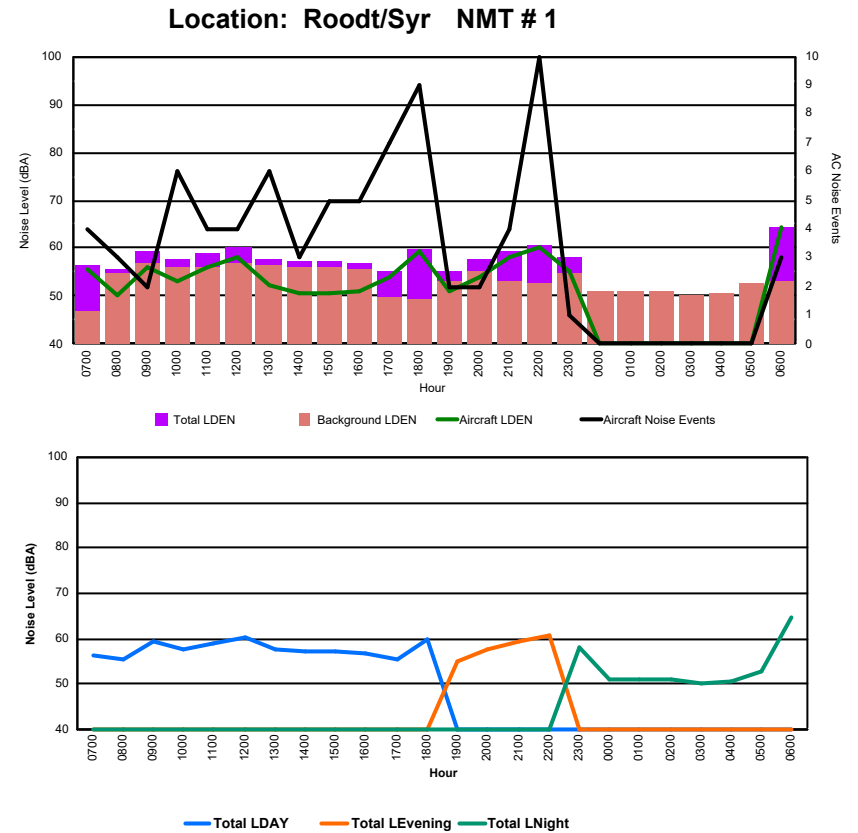

Luxembourg Airport Noise Distribution by Hour

Between 06/11/2024 00:00:00 and 06/11/2024 23:59:59 (Local Time)

Day	Aircraft Events	Total LDEN dB (A)	Aircraft LDEN dB(A)	Background LDEN dB(A)	Total LDay dB(A)	Total LEvening dB(A)	Total LNight dB (A)
06/11/24 7:00	4	56.3	55.7	46.9	56.3	-	-
06/11/24 8:00	3	55.6	50.0	54.7	55.6	-	-
06/11/24 9:00	2	59.2	55.9	56.7	59.2	-	-
06/11/24 10:00	6	57.8	53.1	56.1	57.8	-	-
06/11/24 11:00	4	58.9	56.1	55.9	58.9	-	-
06/11/24 12:00	4	60.4	58.1	56.7	60.4	-	-
06/11/24 13:00	6	57.8	52.3	56.4	57.8	-	-
06/11/24 14:00	3	57.2	50.6	56.2	57.2	-	-
06/11/24 15:00	5	57.2	50.5	56.2	57.2	-	-
06/11/24 16:00	5	56.9	51.1	55.6	56.9	-	-
06/11/24 17:00	7	55.3	53.9	49.9	55.3	-	-
06/11/24 18:00	9	59.9	59.5	49.3	59.9	-	-
06/11/24 19:00	2	55.1	51.1	53.0	-	55.1	-
06/11/24 20:00	2	57.6	54.1	55.1	-	57.6	-
06/11/24 21:00	4	59.2	58.0	53.1	-	59.2	-
06/11/24 22:00	10	60.7	60.1	52.6	-	60.7	-
06/11/24 23:00	1	58.0	55.1	54.8	-	-	58.0
07/11/24 0:00	-	51.2	-	51.2	-	-	51.2
07/11/24 1:00	-	51.2	-	51.2	-	-	51.2
07/11/24 2:00	-	50.9	-	50.9	-	-	50.9
07/11/24 3:00	-	50.1	-	50.1	-	-	50.1
07/11/24 4:00	-	50.7	-	50.7	-	-	50.7
07/11/24 5:00	-	52.8	-	52.9	-	-	52.8
07/11/24 6:00	3	64.5	64.2	53.2	-	-	64.5
	80	57.9	55.6	54.1	58.0	58.6	57.2