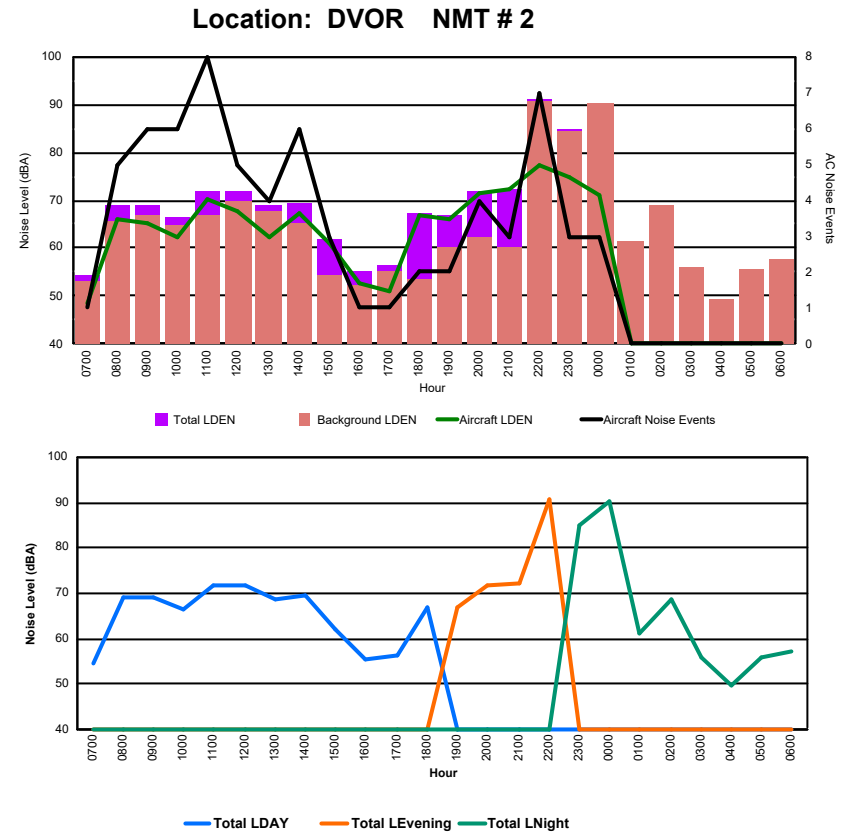

Luxembourg Airport Noise Distribution by Hour

Between 09/11/2024 00:00:00 and 09/11/2024 23:59:59 (Local Time)

Day	Aircraft Events	Total LDEN dB(A)	Aircraft LDEN dB(A)	Background LDEN dB(A)	Total LDay dB(A)	Total LEvening dB(A)	Total LNight dB(A)
09/11/24 7:00	1	54.5	48.7	53.3	54.5	-	-
09/11/24 8:00	5	69.0	66.2	65.8	69.0	-	-
09/11/24 9:00	6	69.0	65.0	67.0	69.0	-	-
09/11/24 10:00	6	66.5	62.4	64.6	66.5	-	-
09/11/24 11:00	8	71.8	70.1	66.9	71.8	-	-
09/11/24 12:00	5	71.7	67.9	69.6	71.7	-	-
09/11/24 13:00	4	68.8	62.2	67.8	68.8	-	-
09/11/24 14:00	6	69.4	67.5	65.2	69.4	-	-
09/11/24 15:00	3	61.9	61.1	54.3	61.9	-	-
09/11/24 16:00	1	55.4	52.6	52.1	55.4	-	-
09/11/24 17:00	1	56.5	51.1	55.1	56.5	-	-
09/11/24 18:00	2	67.1	67.0	53.4	67.1	-	-
09/11/24 19:00	2	66.9	65.9	60.4	-	66.9	-
09/11/24 20:00	4	71.7	71.3	62.1	-	71.7	-
09/11/24 21:00	3	72.4	72.1	60.4	-	72.4	-
09/11/24 22:00	7	90.9	77.4	90.8	-	90.9	-
09/11/24 23:00	3	84.8	74.6	84.2	-	-	84.8
10/11/24 0:00	3	90.4	71.0	90.4	-	-	90.4
10/11/24 1:00	-	61.0	-	61.3	-	-	61.0
10/11/24 2:00	-	68.5	-	68.9	-	-	68.5
10/11/24 3:00	-	56.1	-	56.1	-	-	56.1
10/11/24 4:00	-	49.5	-	49.5	-	-	49.5
10/11/24 5:00	-	55.7	-	55.7	-	-	55.7
10/11/24 6:00	-	57.4	-	57.5	-	-	57.4
	70	80.6	68.5	80.4	67.9	85.0	82.5