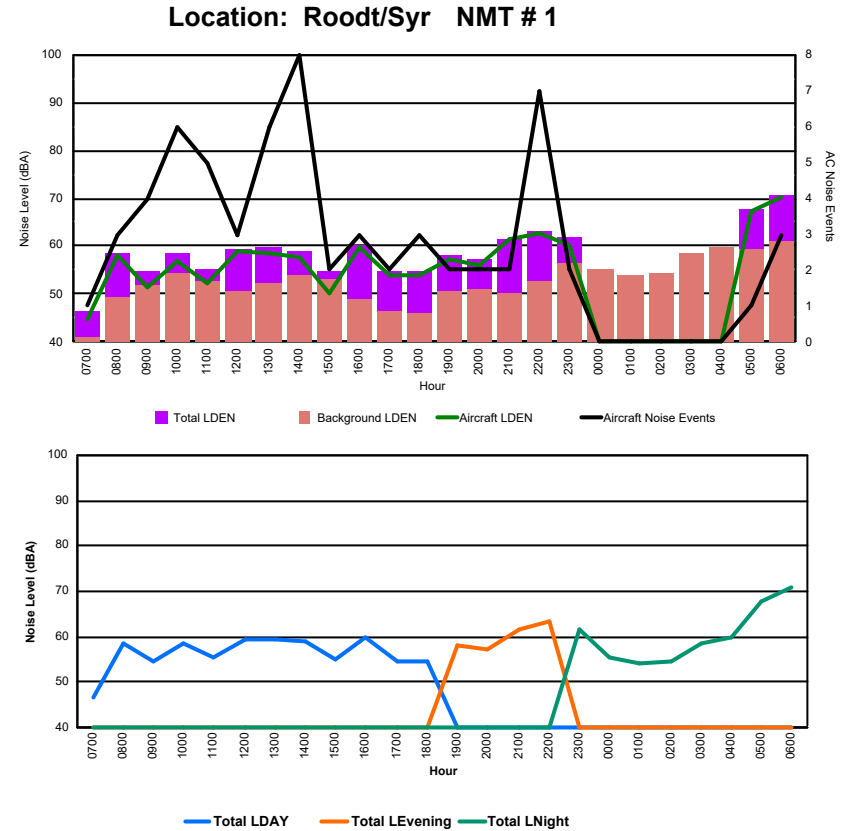

Luxembourg Airport Noise Distribution by Hour

Between 16/11/2024 00:00:00 and 16/11/2024 23:59:59 (Local Time)

Day	Aircraft Events	Total LDEN dB(A)	Aircraft LDEN dB(A)	Background LDEN dB(A)	Total LDay dB(A)	Total LEvening dB(A)	Total LNight dB(A)
16/11/24 7:00	1	46.4	44.9	41.1	46.4	-	-
16/11/24 8:00	3	58.5	58.0	49.2	58.5	-	-
16/11/24 9:00	4	54.7	51.5	51.9	54.7	-	-
16/11/24 10:00	6	58.7	57.0	54.2	58.7	-	-
16/11/24 11:00	5	55.3	52.2	52.5	55.3	-	-
16/11/24 12:00	3	59.5	58.9	50.7	59.5	-	-
16/11/24 13:00	6	59.6	58.7	52.3	59.6	-	-
16/11/24 14:00	8	59.1	57.5	54.1	59.1	-	-
16/11/24 15:00	2	54.9	50.4	53.1	54.9	-	-
16/11/24 16:00	3	60.0	59.7	48.8	60.0	-	-
16/11/24 17:00	2	54.7	54.0	46.4	54.7	-	-
16/11/24 18:00	3	54.6	54.0	45.9	54.6	-	-
16/11/24 19:00	2	58.0	57.2	50.8	-	58.0	-
16/11/24 20:00	2	57.2	56.0	50.9	-	57.2	-
16/11/24 21:00	2	61.6	61.3	50.0	-	61.6	-
16/11/24 22:00	7	63.2	62.8	52.9	-	63.2	-
16/11/24 23:00	2	61.7	60.2	56.4	-	-	61.7
17/11/24 0:00	-	55.3	-	55.3	-	-	55.3
17/11/24 1:00	-	53.9	-	53.9	-	-	53.9
17/11/24 2:00	-	54.5	-	54.5	-	-	54.5
17/11/24 3:00	-	58.7	-	58.7	-	-	58.7
17/11/24 4:00	-	59.9	-	59.9	-	-	59.9
17/11/24 5:00	1	67.8	67.5	59.5	-	-	67.8
17/11/24 6:00	3	70.8	70.1	61.1	-	-	70.8
	65	61.4	60.4	54.9	57.4	60.7	64.4