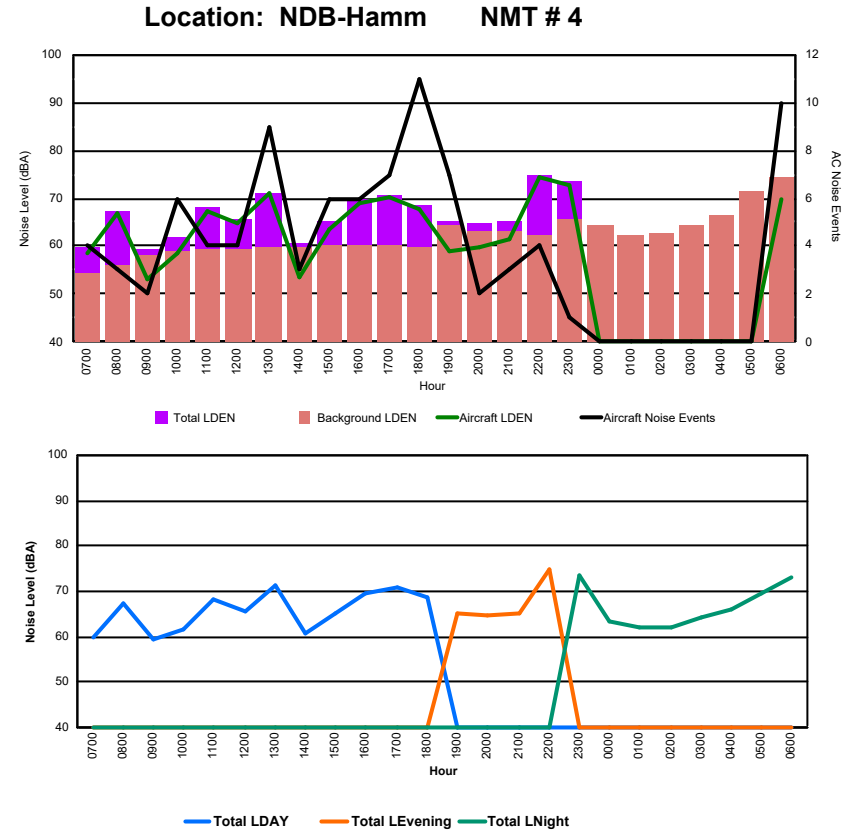

Luxembourg Airport Noise Distribution by Hour

Between 15/12/2024 00:00:00 and 15/12/2024 23:59:59 (Local Time)

Day	Aircraft Events	Total LDEN dB (A)	Aircraft LDEN dB(A)	Background LDEN dB(A)	Total LDay dB(A)	Total LEvening dB(A)	Total LNight dB (A)
15/12/24 7:00	4	59.9	58.6	54.2	59.9	-	-
15/12/24 8:00	3	67.3	67.0	55.9	67.3	-	-
15/12/24 9:00	2	59.3	53.3	58.1	59.3	-	-
15/12/24 10:00	6	61.7	58.6	58.9	61.7	-	-
15/12/24 11:00	4	68.1	67.4	59.5	68.1	-	-
15/12/24 12:00	4	65.8	64.7	59.5	65.8	-	-
15/12/24 13:00	9	71.2	70.9	59.7	71.2	-	-
15/12/24 14:00	3	60.8	53.7	59.9	60.8	-	-
15/12/24 15:00	6	65.2	63.7	60.1	65.2	-	-
15/12/24 16:00	6	69.6	69.1	60.1	69.6	-	-
15/12/24 17:00	7	70.7	70.3	60.2	70.7	-	-
15/12/24 18:00	11	68.5	67.9	59.9	68.5	-	-
15/12/24 19:00	7	65.2	58.8	64.3	-	65.2	-
15/12/24 20:00	2	64.8	59.9	63.1	-	64.8	-
15/12/24 21:00	3	65.2	61.3	63.0	-	65.2	-
15/12/24 22:00	4	74.8	74.5	62.5	-	74.8	-
15/12/24 23:00	1	73.7	72.9	65.7	-	-	73.7
16/12/24 0:00	-	63.6	-	64.5	-	-	63.6
16/12/24 1:00	-	62.0	-	62.5	-	-	62.0
16/12/24 2:00	-	62.2	-	62.8	-	-	62.2
16/12/24 3:00	-	64.2	-	64.2	-	-	64.2
16/12/24 4:00	-	66.0	-	66.3	-	-	66.0
16/12/24 5:00	-	69.5	-	71.3	-	-	69.5
16/12/24 6:00	10	73.0	69.8	74.5	-	-	73.0
	92	68.5	66.8	65.1	67.3	70.0	69.1