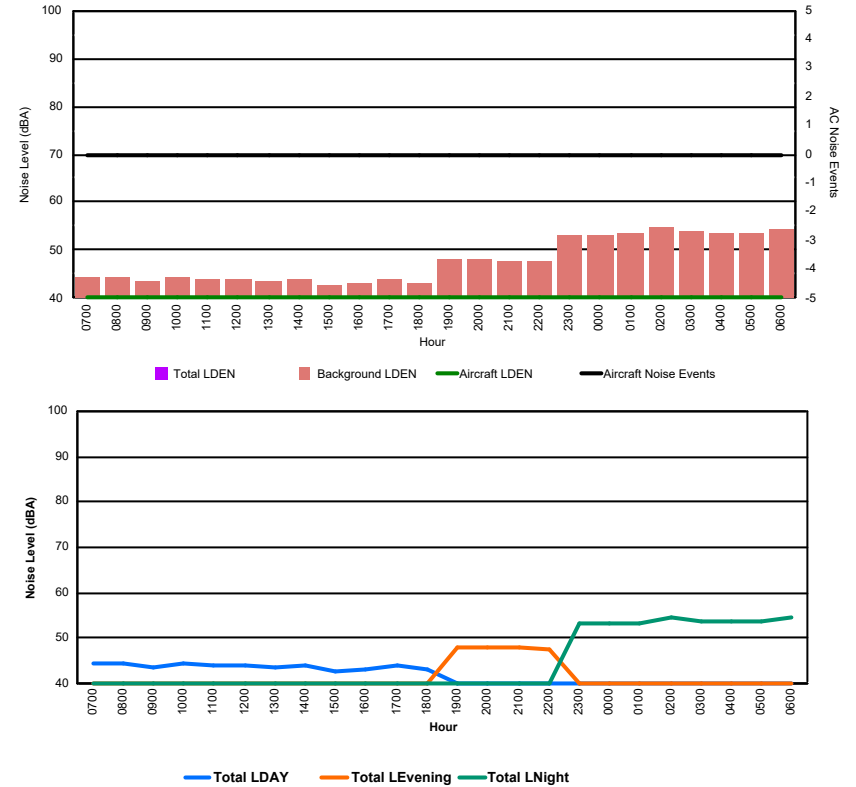

Luxembourg Airport Noise Distribution by Hour

Between 09/12/2024 00:00:00 and 09/12/2024 23:59:59 (Local Time)

Day	Aircraft Events	Total LDEN dB (A)	Aircraft LDEN dB(A)	Background LDEN dB(A)	Total LDay dB(A)	Total LEvening dB(A)	Total LNight dB (A)
09/12/24	7:00	-	44.5	-	44.5	-	-
09/12/24	8:00	-	44.2	-	44.2	-	-
09/12/24	9:00	-	43.5	-	43.5	-	-
09/12/24	10:00	-	44.2	-	44.2	-	-
09/12/24	11:00	-	43.9	-	43.9	-	-
09/12/24	12:00	-	43.9	-	43.9	-	-
09/12/24	13:00	-	43.7	-	43.7	-	-
09/12/24	14:00	-	44.0	-	44.0	-	-
09/12/24	15:00	-	42.8	-	42.8	-	-
09/12/24	16:00	-	43.0	-	43.0	-	-
09/12/24	17:00	-	43.8	-	43.8	-	-
09/12/24	18:00	-	43.0	-	43.0	-	-
09/12/24	19:00	-	48.1	-	48.1	48.1	-
09/12/24	20:00	-	48.0	-	48.0	48.0	-
09/12/24	21:00	-	47.9	-	47.9	47.9	-
09/12/24	22:00	-	47.7	-	47.7	47.7	-
09/12/24	23:00	-	53.2	-	53.2	-	53.2
10/12/24	0:00	-	53.1	-	53.1	-	53.1
10/12/24	1:00	-	53.4	-	53.4	-	53.4
10/12/24	2:00	-	54.6	-	54.6	-	54.6
10/12/24	3:00	-	53.8	-	53.8	-	53.8
10/12/24	4:00	-	53.7	-	53.7	-	53.7
10/12/24	5:00	-	53.7	-	53.7	-	53.7
10/12/24	6:00	-	54.5	-	54.5	-	54.5
	-	50.1	-	50.1	43.7	47.9	53.8

Location: DVOR NMT # 2