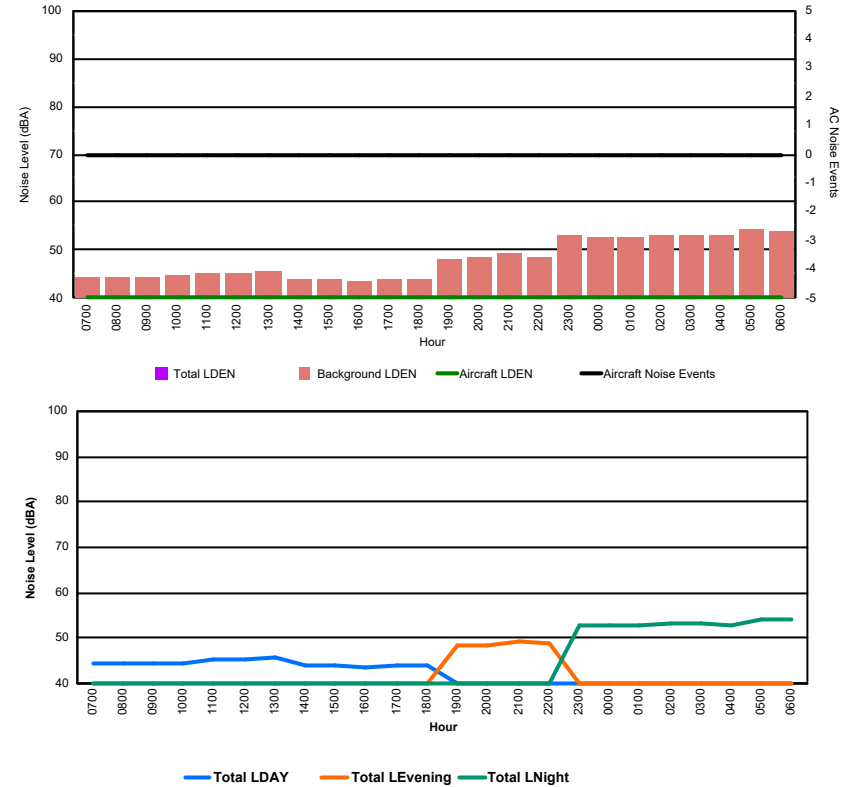

Luxembourg Airport Noise Distribution by Hour

Between 16/12/2024 00:00:00 and 16/12/2024 23:59:59 (Local Time)

Day	Aircraft Events	Total LDEN dB (A)	Aircraft LDEN dB(A)	Background LDEN dB(A)	Total LDay dB(A)	Total LEvening dB(A)	Total LNight dB (A)
16/12/24	7:00	-	44.2	-	44.2	-	-
16/12/24	8:00	-	44.3	-	44.3	-	-
16/12/24	9:00	-	44.4	-	44.4	-	-
16/12/24	10:00	-	44.6	-	44.6	-	-
16/12/24	11:00	-	45.1	-	45.1	-	-
16/12/24	12:00	-	45.4	-	45.4	-	-
16/12/24	13:00	-	45.6	-	45.6	-	-
16/12/24	14:00	-	44.0	-	44.0	-	-
16/12/24	15:00	-	43.9	-	43.9	-	-
16/12/24	16:00	-	43.4	-	43.4	-	-
16/12/24	17:00	-	44.1	-	44.1	-	-
16/12/24	18:00	-	43.8	-	43.8	-	-
16/12/24	19:00	-	48.2	-	48.2	48.2	-
16/12/24	20:00	-	48.6	-	48.6	48.6	-
16/12/24	21:00	-	49.2	-	49.2	49.2	-
16/12/24	22:00	-	48.7	-	48.7	48.7	-
16/12/24	23:00	-	53.0	-	53.0	-	53.0
17/12/24	0:00	-	52.8	-	52.8	-	52.8
17/12/24	1:00	-	52.9	-	52.9	-	52.9
17/12/24	2:00	-	53.1	-	53.1	-	53.1
17/12/24	3:00	-	53.1	-	53.1	-	53.1
17/12/24	4:00	-	53.0	-	53.0	-	53.0
17/12/24	5:00	-	54.2	-	54.2	-	54.2
17/12/24	6:00	-	53.9	-	53.9	-	53.9
	-	49.9	-	49.9	44.4	48.7	53.3

Location: DVOR NMT # 2