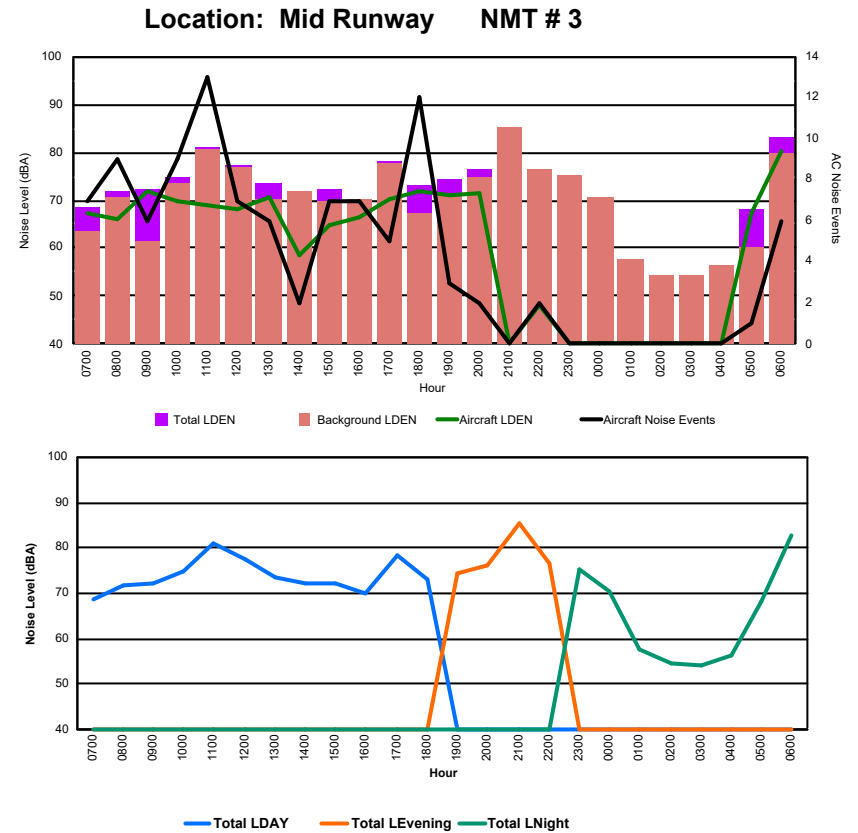

Location: DVOR NMT # 2

Luxembourg Airport Noise Distribution by Hour

Between 23/12/2024 00:00:00 and 23/12/2024 23:59:59 (Local Time)

Day	Aircraft Events	Total LDEN dB (A)	Aircraft LDEN dB(A)	Background LDEN dB(A)	Total LDay dB(A)	Total LEvening dB(A)	Total LNight dB (A)
23/12/24 7:00	7	68.7	67.4	63.7	68.7	-	-
23/12/24 8:00	9	71.7	66.1	70.5	71.7	-	-
23/12/24 9:00	6	72.1	71.7	61.3	72.1	-	-
23/12/24 10:00	9	74.8	69.7	73.4	74.8	-	-
23/12/24 11:00	13	81.0	69.1	80.7	81.0	-	-
23/12/24 12:00	7	77.4	68.2	76.9	77.4	-	-
23/12/24 13:00	6	73.5	70.7	70.4	73.5	-	-
23/12/24 14:00	2	72.0	58.6	71.9	72.0	-	-
23/12/24 15:00	7	72.2	64.8	69.6	72.2	-	-
23/12/24 16:00	7	70.2	66.4	70.3	70.2	-	-
23/12/24 17:00	5	78.3	70.2	77.6	78.3	-	-
23/12/24 18:00	12	73.0	71.8	67.1	73.0	-	-
23/12/24 19:00	3	74.3	71.2	71.5	-	74.3	-
23/12/24 20:00	2	76.4	71.6	74.6	-	76.4	-
23/12/24 21:00	-	85.3	-	85.3	-	85.3	-
23/12/24 22:00	2	76.6	48.3	76.6	-	76.6	-
23/12/24 23:00	-	75.4	-	75.4	-	-	75.4
24/12/24 0:00	-	70.5	-	70.5	-	-	70.5
24/12/24 1:00	-	57.6	-	57.8	-	-	57.6
24/12/24 2:00	-	54.4	-	54.4	-	-	54.4
24/12/24 3:00	-	54.2	-	54.2	-	-	54.2
24/12/24 4:00	-	56.3	-	56.3	-	-	56.3
24/12/24 5:00	1	68.2	67.5	60.1	-	-	68.2
24/12/24 6:00	6	83.0	80.2	79.8	-	-	83.0
	104	76.7	69.9	75.7	75.3	80.6	75.0