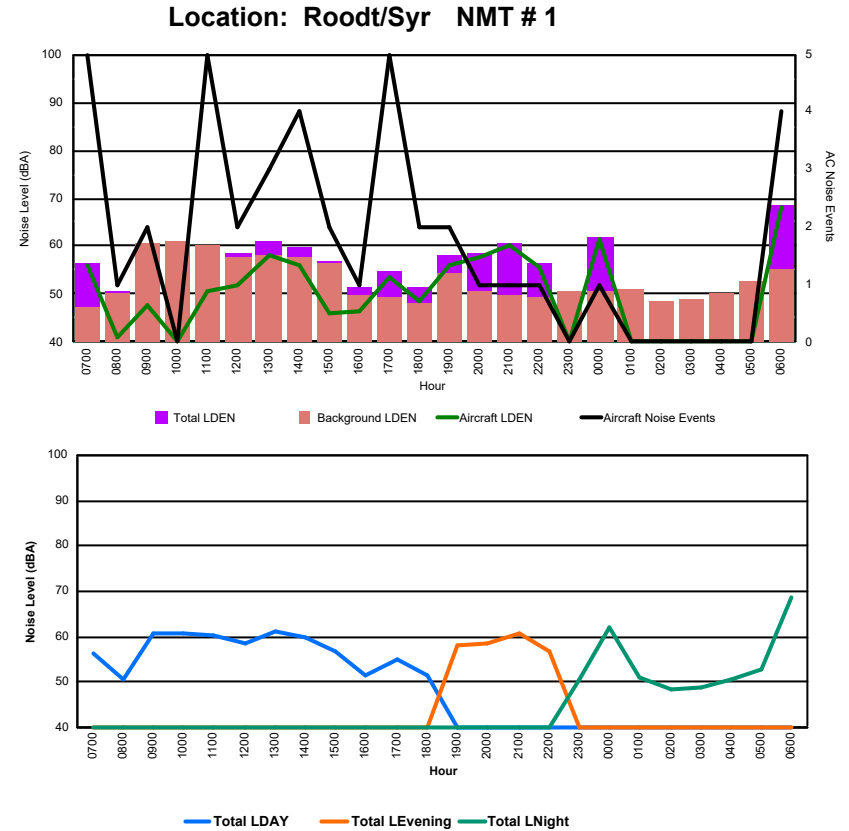

Luxembourg Airport Noise Distribution by Hour

Between 11/12/2024 00:00:00 and 11/12/2024 23:59:59 (Local Time)

Day	Aircraft Events	Total LDEN dB (A)	Aircraft LDEN dB(A)	Background LDEN dB(A)	Total LDay dB(A)	Total LEvening dB(A)	Total LNight dB (A)	
11/12/24	7:00	5	56.5	56.0	47.1	56.5	-	-
11/12/24	8:00	1	50.7	40.9	50.3	50.7	-	-
11/12/24	9:00	2	60.7	47.8	60.8	60.7	-	-
11/12/24	10:00	-	60.8	-	61.0	60.8	-	-
11/12/24	11:00	5	60.3	50.8	60.0	60.3	-	-
11/12/24	12:00	2	58.6	52.0	57.6	58.6	-	-
11/12/24	13:00	3	61.0	58.0	58.2	61.0	-	-
11/12/24	14:00	4	59.9	56.0	57.8	59.9	-	-
11/12/24	15:00	2	56.7	46.2	56.4	56.7	-	-
11/12/24	16:00	1	51.4	46.5	49.8	51.4	-	-
11/12/24	17:00	5	54.8	53.5	49.3	54.8	-	-
11/12/24	18:00	2	51.4	48.7	48.1	51.4	-	-
11/12/24	19:00	2	58.3	56.1	54.5	-	58.3	-
11/12/24	20:00	1	58.6	57.8	50.8	-	58.6	-
11/12/24	21:00	1	60.8	60.4	49.6	-	60.8	-
11/12/24	22:00	1	56.6	55.8	49.2	-	56.6	-
11/12/24	23:00	-	50.8	-	50.8	-	-	50.8
12/12/24	0:00	1	61.9	61.5	50.8	-	-	61.9
12/12/24	1:00	-	50.9	-	50.9	-	-	50.9
12/12/24	2:00	-	48.6	-	48.6	-	-	48.6
12/12/24	3:00	-	48.8	-	48.8	-	-	48.8
12/12/24	4:00	-	50.4	-	50.4	-	-	50.4
12/12/24	5:00	-	52.8	-	52.9	-	-	52.8
12/12/24	6:00	4	68.5	68.3	55.0	-	-	68.5
	42	59.3	57.3	55.1	58.2	58.8	60.7