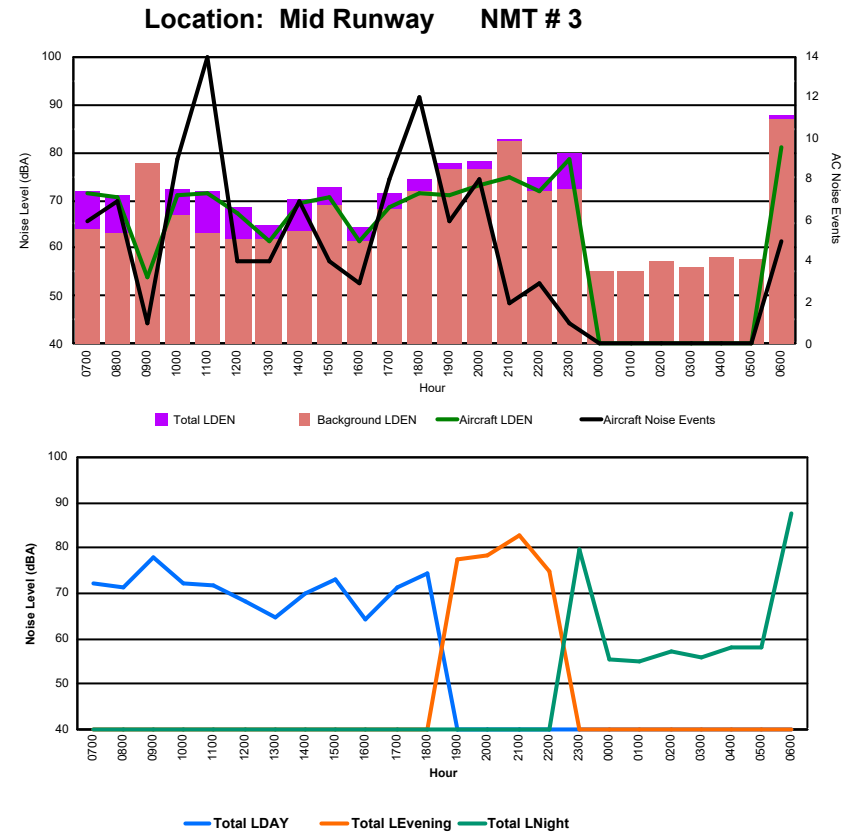

Location: DVOR NMT # 2

Luxembourg Airport Noise Distribution by Hour

Between 06/12/2024 00:00:00 and 06/12/2024 23:59:59 (Local Time)

Day	Aircraft Events	Total LDEN dB (A)	Aircraft LDEN dB(A)	Background LDEN dB(A)	Total LDay dB(A)	Total LEvening dB(A)	Total LNight dB (A)
06/12/24 7:00	6	72.0	71.4	63.9	72.0	-	-
06/12/24 8:00	7	71.2	70.5	63.0	71.2	-	-
06/12/24 9:00	1	77.8	53.9	77.8	77.8	-	-
06/12/24 10:00	9	72.4	71.0	67.0	72.4	-	-
06/12/24 11:00	14	71.9	71.3	63.3	71.9	-	-
06/12/24 12:00	4	68.4	67.3	61.9	68.4	-	-
06/12/24 13:00	4	64.7	61.6	61.8	64.7	-	-
06/12/24 14:00	7	70.2	69.2	63.6	70.2	-	-
06/12/24 15:00	4	72.9	70.7	69.1	72.9	-	-
06/12/24 16:00	3	64.4	61.4	61.5	64.4	-	-
06/12/24 17:00	8	71.3	68.5	68.2	71.3	-	-
06/12/24 18:00	12	74.5	71.3	71.8	74.5	-	-
06/12/24 19:00	6	77.6	71.2	76.6	-	77.6	-
06/12/24 20:00	8	78.3	73.3	76.6	-	78.3	-
06/12/24 21:00	2	82.9	74.7	82.2	-	82.9	-
06/12/24 22:00	3	74.8	71.8	71.8	-	74.8	-
06/12/24 23:00	1	79.6	78.6	72.4	-	-	79.6
07/12/24 0:00	-	55.3	-	55.3	-	-	55.3
07/12/24 1:00	-	55.0	-	55.0	-	-	55.0
07/12/24 2:00	-	57.1	-	57.1	-	-	57.1
07/12/24 3:00	-	55.9	-	55.9	-	-	55.9
07/12/24 4:00	-	58.2	-	58.2	-	-	58.2
07/12/24 5:00	-	57.9	-	57.9	-	-	57.9
07/12/24 6:00	5	87.8	81.2	86.8	-	-	87.8
	104	77.2	72.0	75.6	72.4	79.4	79.4