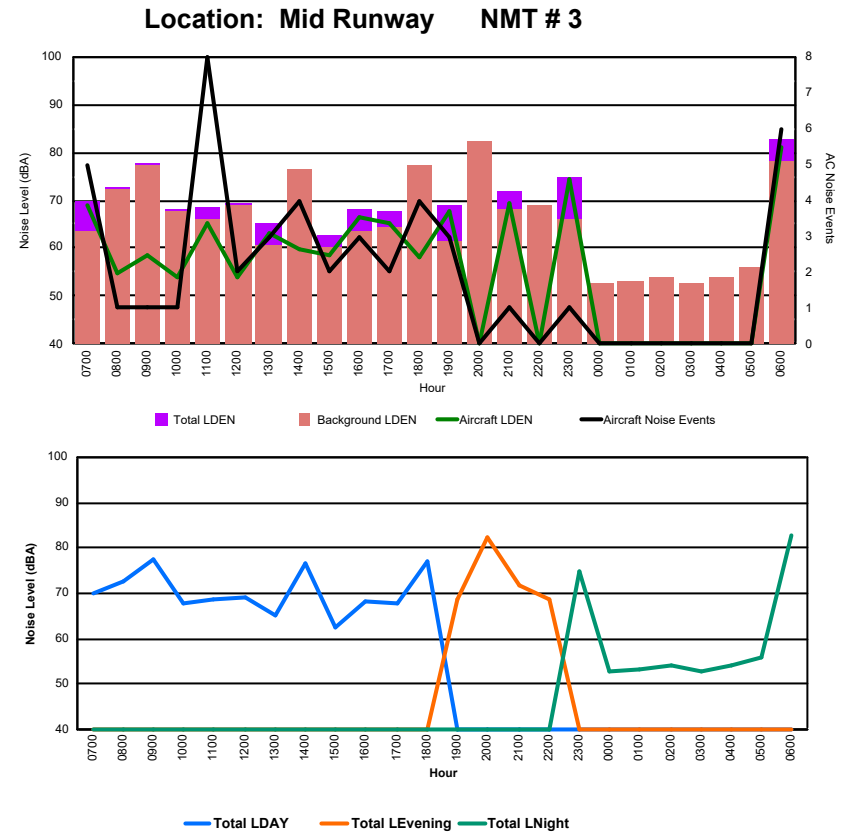

Location: DVOR NMT # 2

Luxembourg Airport Noise Distribution by Hour

Between 25/12/2024 00:00:00 and 25/12/2024 23:59:59 (Local Time)

Day	Aircraft Events	Total LDEN dB (A)	Aircraft LDEN dB(A)	Background LDEN dB(A)	Total LDay dB(A)	Total LEvening dB(A)	Total LNight dB (A)	
25/12/24	7:00	5	70.0	68.9	63.4	70.0	-	-
25/12/24	8:00	1	72.6	54.7	72.5	72.6	-	-
25/12/24	9:00	1	77.6	58.5	77.5	77.6	-	-
25/12/24	10:00	1	68.0	53.9	67.9	68.0	-	-
25/12/24	11:00	8	68.6	65.4	65.9	68.6	-	-
25/12/24	12:00	2	69.2	53.9	69.1	69.2	-	-
25/12/24	13:00	3	65.1	63.0	60.8	65.1	-	-
25/12/24	14:00	4	76.6	59.7	76.5	76.6	-	-
25/12/24	15:00	2	62.7	58.5	60.3	62.7	-	-
25/12/24	16:00	3	68.1	66.3	63.5	68.1	-	-
25/12/24	17:00	2	67.9	65.4	64.3	67.9	-	-
25/12/24	18:00	4	77.2	58.3	77.2	77.2	-	-
25/12/24	19:00	3	68.8	67.9	61.6	-	68.8	-
25/12/24	20:00	-	82.4	-	82.3	-	82.4	-
25/12/24	21:00	1	71.7	69.2	68.1	-	71.7	-
25/12/24	22:00	-	68.9	-	69.1	-	68.9	-
25/12/24	23:00	1	75.0	74.3	65.9	-	-	75.0
26/12/24	0:00	-	52.8	-	52.8	-	-	52.8
26/12/24	1:00	-	53.1	-	53.1	-	-	53.1
26/12/24	2:00	-	54.1	-	54.1	-	-	54.1
26/12/24	3:00	-	52.7	-	52.7	-	-	52.7
26/12/24	4:00	-	54.1	-	54.1	-	-	54.1
26/12/24	5:00	-	55.9	-	55.9	-	-	55.9
26/12/24	6:00	6	82.7	81.0	78.0	-	-	82.7
	47	74.3	69.0	72.8	72.7	77.1	74.4	