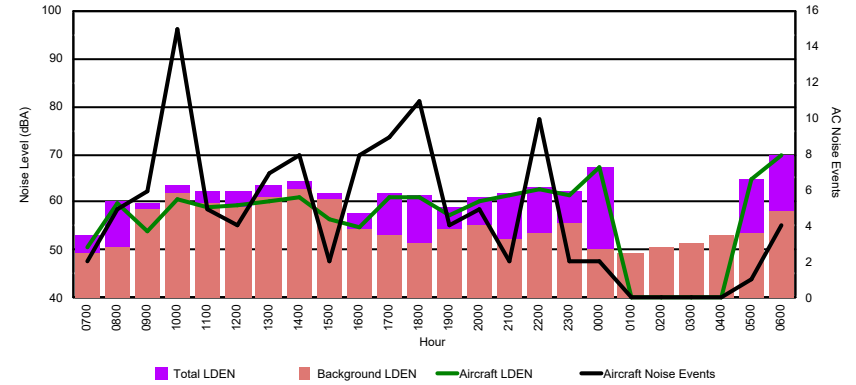

Luxembourg Airport Noise Distribution by Hour

Between 16/12/2024 00:00:00 and 16/12/2024 23:59:59 (Local Time)

Day	Aircraft Events	Total LDEN dB (A)	Aircraft LDEN dB(A)	Background LDEN dB(A)	Total LDay dB(A)	Total LEvening dB(A)	Total LNight dB (A)
16/12/24 7:00	2	53.0	50.5	49.5	53.0	-	-
16/12/24 8:00	5	60.3	59.8	50.6	60.3	-	-
16/12/24 9:00	6	59.6	53.8	58.5	59.6	-	-
16/12/24 10:00	15	63.6	60.7	61.8	63.6	-	-
16/12/24 11:00	5	62.1	58.8	59.7	62.1	-	-
16/12/24 12:00	4	62.2	59.5	59.1	62.2	-	-
16/12/24 13:00	7	63.5	60.4	61.1	63.5	-	-
16/12/24 14:00	8	64.3	61.2	62.7	64.3	-	-
16/12/24 15:00	2	61.8	56.6	60.7	61.8	-	-
16/12/24 16:00	8	57.5	54.9	54.2	57.5	-	-
16/12/24 17:00	9	61.7	61.1	53.3	61.7	-	-
16/12/24 18:00	11	61.5	61.1	51.3	61.5	-	-
16/12/24 19:00	4	59.0	57.4	54.2	-	59.0	-
16/12/24 20:00	5	61.2	60.0	55.2	-	61.2	-
16/12/24 21:00	2	61.9	61.4	52.4	-	61.9	-
16/12/24 22:00	10	63.2	62.7	53.6	-	63.2	-
16/12/24 23:00	2	62.5	61.6	55.5	-	-	62.5
17/12/24 0:00	2	67.1	67.1	50.3	-	-	67.1
17/12/24 1:00	-	49.3	-	49.3	-	-	49.3
17/12/24 2:00	-	50.8	-	50.8	-	-	50.8
17/12/24 3:00	-	51.4	-	51.4	-	-	51.4
17/12/24 4:00	-	53.0	-	53.0	-	-	53.0
17/12/24 5:00	1	64.9	64.6	53.5	-	-	64.9
17/12/24 6:00	4	69.9	69.6	58.2	-	-	69.9
	112	62.6	61.4	57.0	61.7	61.6	64.0

Location: Roodt/Syr NMT # 1