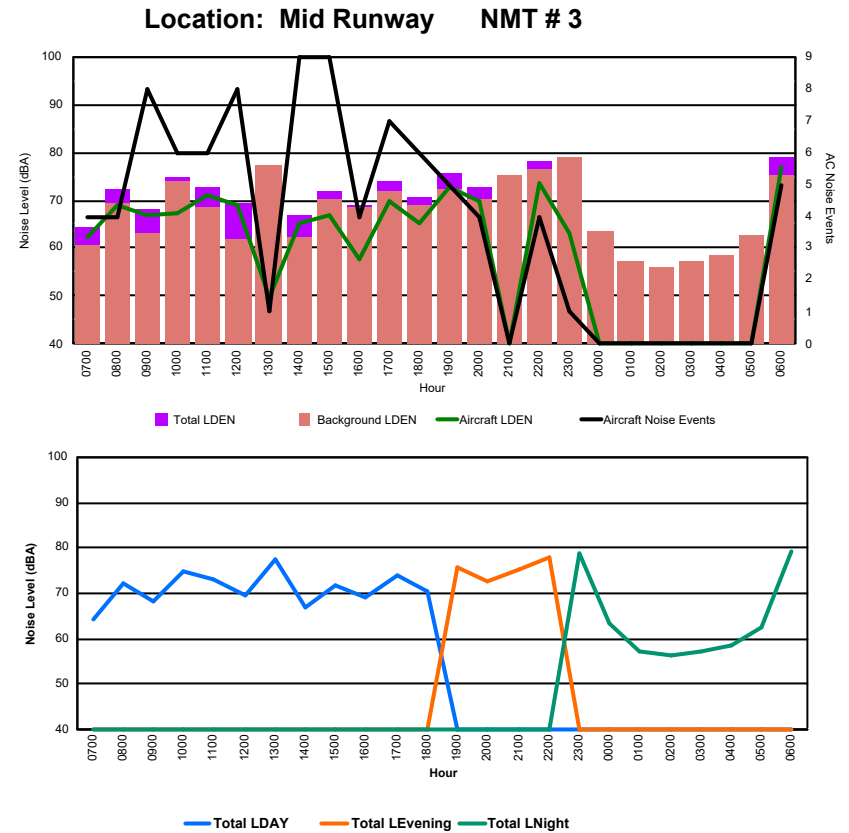

Location: DVOR NMT # 2

Luxembourg Airport Noise Distribution by Hour

Between 03/12/2024 00:00:00 and 03/12/2024 23:59:59 (Local Time)

Day	Aircraft Events	Total LDEN dB(A)	Aircraft LDEN dB(A)	Background LDEN dB(A)	Total LDay dB(A)	Total LEvening dB(A)	Total LNight dB(A)
03/12/24 7:00	4	64.4	62.4	60.6	64.4	-	-
03/12/24 8:00	4	72.1	68.8	69.3	72.1	-	-
03/12/24 9:00	8	68.2	66.7	63.2	68.2	-	-
03/12/24 10:00	6	74.8	67.4	74.0	74.8	-	-
03/12/24 11:00	6	72.9	71.0	68.6	72.9	-	-
03/12/24 12:00	8	69.5	68.8	61.7	69.5	-	-
03/12/24 13:00	1	77.5	49.6	77.5	77.5	-	-
03/12/24 14:00	9	66.9	65.1	62.2	66.9	-	-
03/12/24 15:00	9	71.7	66.9	70.1	71.7	-	-
03/12/24 16:00	4	69.0	57.9	68.7	69.0	-	-
03/12/24 17:00	7	73.8	69.7	71.8	73.8	-	-
03/12/24 18:00	6	70.5	65.4	69.1	70.5	-	-
03/12/24 19:00	5	75.6	72.9	72.5	-	75.6	-
03/12/24 20:00	4	72.8	69.6	70.1	-	72.8	-
03/12/24 21:00	-	75.1	-	75.1	-	75.1	-
03/12/24 22:00	4	78.1	73.5	76.3	-	78.1	-
03/12/24 23:00	1	78.9	63.1	78.8	-	-	78.9
04/12/24 0:00	-	63.3	-	63.4	-	-	63.3
04/12/24 1:00	-	57.4	-	57.4	-	-	57.4
04/12/24 2:00	-	56.2	-	56.2	-	-	56.2
04/12/24 3:00	-	57.1	-	57.1	-	-	57.1
04/12/24 4:00	-	58.4	-	58.4	-	-	58.4
04/12/24 5:00	-	62.6	-	62.7	-	-	62.6
04/12/24 6:00	5	79.1	76.9	75.4	-	-	79.1
	91	73.4	68.3	71.8	72.3	75.8	73.1