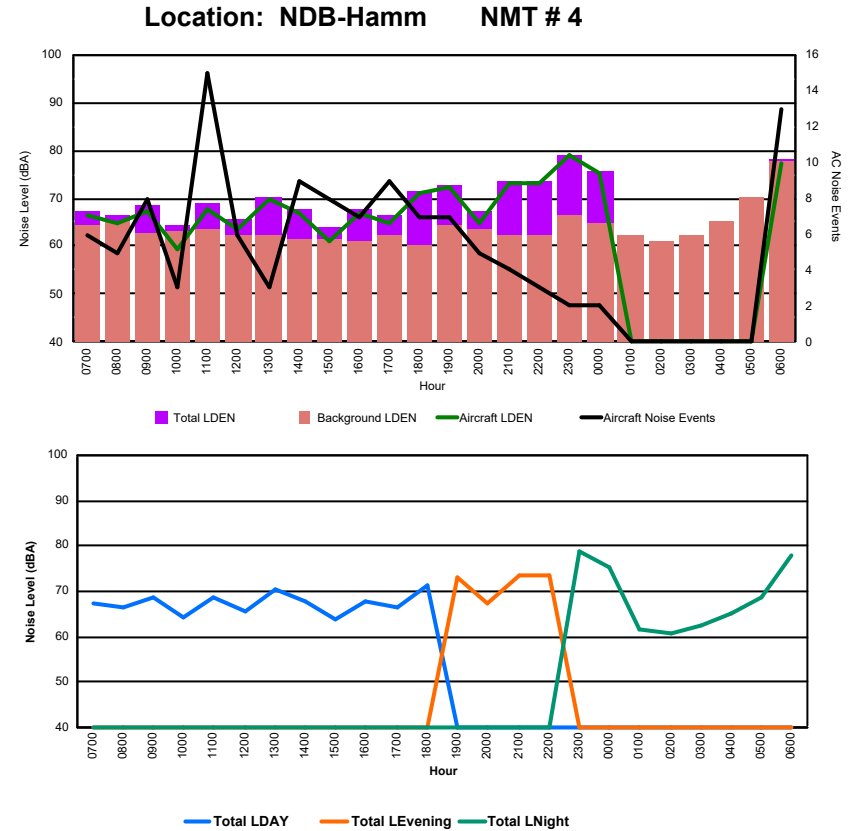

Luxembourg Airport Noise Distribution by Hour

Between 19/12/2024 00:00:00 and 19/12/2024 23:59:59 (Local Time)

Day	Aircraft Events	Total LDEN dB (A)	Aircraft LDEN dB(A)	Background LDEN dB(A)	Total LDay dB(A)	Total LEvening dB(A)	Total LNight dB (A)
19/12/24 7:00	6	67.5	66.4	64.5	67.5	-	-
19/12/24 8:00	5	66.5	64.8	65.1	66.5	-	-
19/12/24 9:00	8	68.5	67.3	62.8	68.5	-	-
19/12/24 10:00	3	64.4	59.5	63.0	64.4	-	-
19/12/24 11:00	15	68.9	67.8	63.4	68.9	-	-
19/12/24 12:00	6	65.6	63.4	62.1	65.6	-	-
19/12/24 13:00	3	70.3	69.6	62.1	70.3	-	-
19/12/24 14:00	9	67.9	66.8	61.5	67.9	-	-
19/12/24 15:00	8	64.0	61.0	61.4	64.0	-	-
19/12/24 16:00	7	67.7	66.8	60.9	67.7	-	-
19/12/24 17:00	9	66.5	64.6	62.4	66.5	-	-
19/12/24 18:00	7	71.5	71.2	60.3	71.5	-	-
19/12/24 19:00	7	72.9	72.3	64.3	-	72.9	-
19/12/24 20:00	5	67.3	64.9	63.7	-	67.3	-
19/12/24 21:00	4	73.5	73.2	62.1	-	73.5	-
19/12/24 22:00	3	73.6	73.2	62.3	-	73.6	-
19/12/24 23:00	2	79.0	78.8	66.4	-	-	79.0
20/12/24 0:00	2	75.5	75.2	64.7	-	-	75.5
20/12/24 1:00	-	61.8	-	62.1	-	-	61.8
20/12/24 2:00	-	60.9	-	61.1	-	-	60.9
20/12/24 3:00	-	62.5	-	62.5	-	-	62.5
20/12/24 4:00	-	65.1	-	65.3	-	-	65.1
20/12/24 5:00	-	68.6	-	70.1	-	-	68.6
20/12/24 6:00	13	78.0	77.4	77.9	-	-	78.0
	122	71.5	70.7	66.9	68.0	72.4	73.8