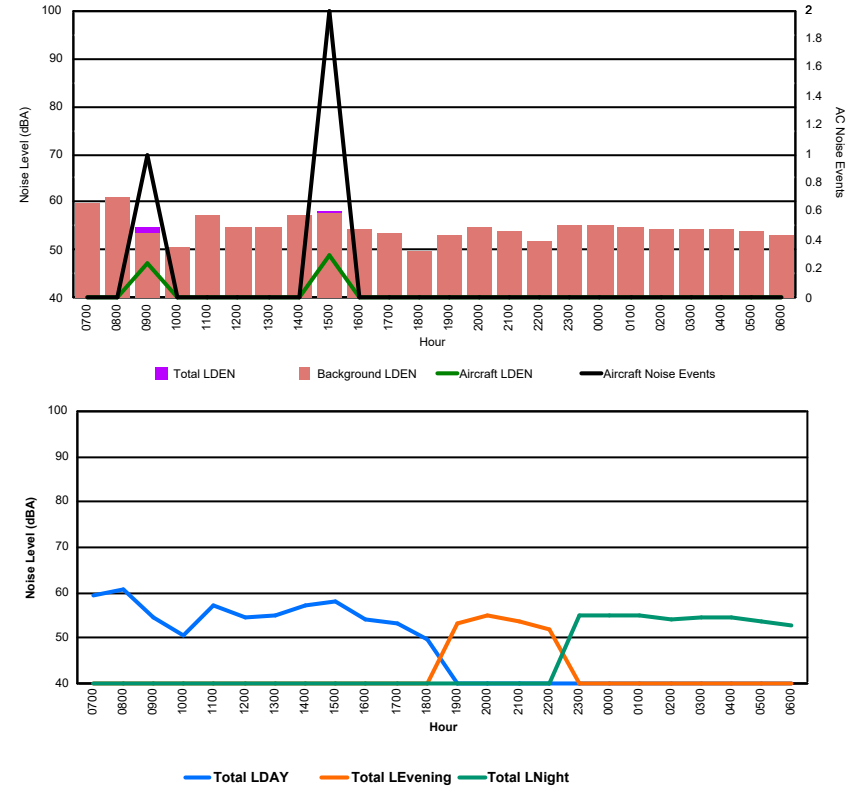

Luxembourg Airport Noise Distribution by Hour

Between 03/12/2024 00:00:00 and 03/12/2024 23:59:59 (Local Time)

Day	Aircraft Events	Total LDEN dB (A)	Aircraft LDEN dB(A)	Background LDEN dB(A)	Total LDay dB(A)	Total LEvening dB(A)	Total LNight dB (A)
03/12/24	7:00	-	59.3	-	59.6	59.3	-
03/12/24	8:00	-	60.7	-	60.9	60.7	-
03/12/24	9:00	1	54.6	47.2	53.7	54.6	-
03/12/24	10:00	-	50.8	-	50.8	50.8	-
03/12/24	11:00	-	57.1	-	57.1	57.1	-
03/12/24	12:00	-	54.6	-	54.6	54.6	-
03/12/24	13:00	-	54.9	-	54.9	54.9	-
03/12/24	14:00	-	57.2	-	57.2	57.2	-
03/12/24	15:00	2	58.0	49.0	57.5	58.0	-
03/12/24	16:00	-	54.3	-	54.3	54.3	-
03/12/24	17:00	-	53.3	-	53.4	53.3	-
03/12/24	18:00	-	49.7	-	49.7	49.7	-
03/12/24	19:00	-	53.2	-	53.2	53.2	-
03/12/24	20:00	-	54.9	-	54.9	54.9	-
03/12/24	21:00	-	53.8	-	53.8	53.8	-
03/12/24	22:00	-	51.9	-	51.9	51.9	-
03/12/24	23:00	-	55.0	-	55.0	55.0	-
04/12/24	0:00	-	55.2	-	55.2	55.2	-
04/12/24	1:00	-	54.9	-	54.9	54.9	-
04/12/24	2:00	-	54.3	-	54.3	54.3	-
04/12/24	3:00	-	54.5	-	54.5	54.5	-
04/12/24	4:00	-	54.5	-	54.5	54.5	-
04/12/24	5:00	-	53.8	-	53.8	53.8	-
04/12/24	6:00	-	53.0	-	53.0	53.0	-
	3	55.5	37.4	55.4	56.4	53.6	54.4

Location: DVOR NMT # 2