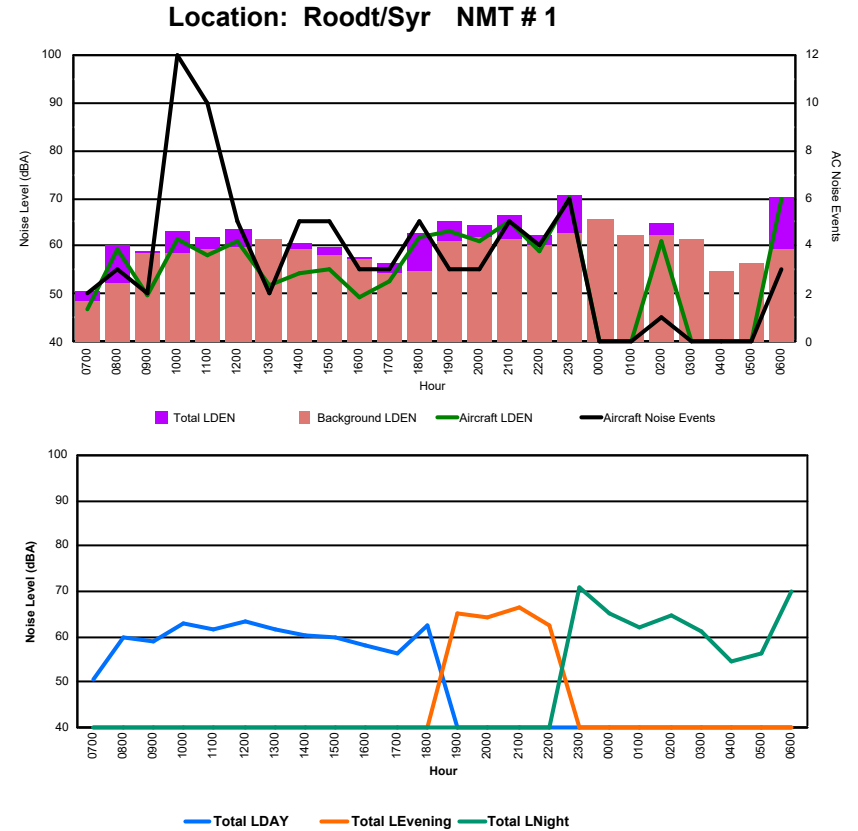

Luxembourg Airport Noise Distribution by Hour

Between 21/12/2024 00:00:00 and 21/12/2024 23:59:59 (Local Time)

Day	Aircraft Events	Total LDEN dB (A)	Aircraft LDEN dB(A)	Background LDEN dB(A)	Total LDay dB(A)	Total LEvening dB(A)	Total LNight dB (A)	
21/12/24	7:00	2	50.8	46.7	48.7	50.8	-	-
21/12/24	8:00	3	60.0	59.2	52.1	60.0	-	-
21/12/24	9:00	2	59.0	49.7	58.6	59.0	-	-
21/12/24	10:00	12	63.1	61.5	58.6	63.1	-	-
21/12/24	11:00	10	61.7	58.2	59.5	61.7	-	-
21/12/24	12:00	5	63.4	61.1	59.8	63.4	-	-
21/12/24	13:00	2	61.5	51.7	61.6	61.5	-	-
21/12/24	14:00	5	60.5	54.4	59.4	60.5	-	-
21/12/24	15:00	5	59.8	55.4	58.0	59.8	-	-
21/12/24	16:00	3	57.9	49.4	57.3	57.9	-	-
21/12/24	17:00	3	56.5	52.5	54.3	56.5	-	-
21/12/24	18:00	5	62.6	61.9	54.8	62.6	-	-
21/12/24	19:00	3	65.0	63.0	61.0	-	65.0	-
21/12/24	20:00	3	64.4	61.0	61.8	-	64.4	-
21/12/24	21:00	5	66.6	65.0	61.6	-	66.6	-
21/12/24	22:00	4	62.5	58.9	60.2	-	62.5	-
21/12/24	23:00	6	70.8	70.1	62.7	-	-	70.8
22/12/24	0:00	-	65.1	-	65.8	-	-	65.1
22/12/24	1:00	-	61.9	-	62.2	-	-	61.9
22/12/24	2:00	1	64.6	61.2	62.3	-	-	64.6
22/12/24	3:00	-	61.2	-	61.3	-	-	61.2
22/12/24	4:00	-	54.7	-	54.7	-	-	54.7
22/12/24	5:00	-	56.4	-	56.4	-	-	56.4
22/12/24	6:00	3	70.2	69.9	59.5	-	-	70.2
		82	63.9	61.7	60.2	60.7	64.9	66.0