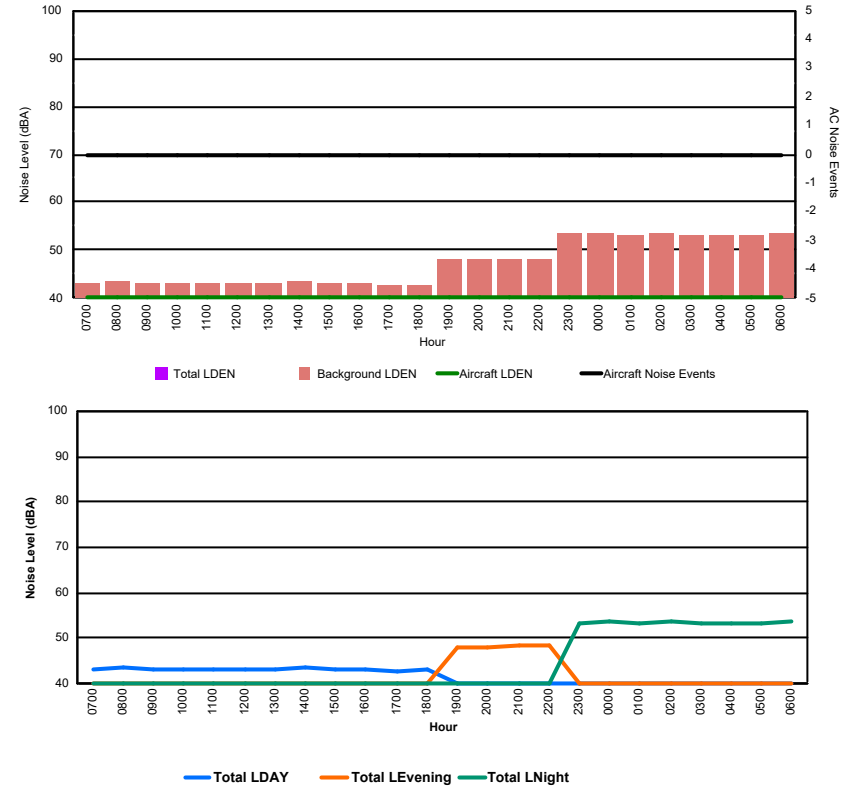

Luxembourg Airport Noise Distribution by Hour

Between 24/12/2024 00:00:00 and 24/12/2024 23:59:59 (Local Time)

Day	Aircraft Events	Total LDEN dB (A)	Aircraft LDEN dB(A)	Background LDEN dB(A)	Total LDay dB(A)	Total LEvening dB(A)	Total LNight dB (A)	
24/12/24	7:00	-	43.0	-	43.0	43.0	-	-
24/12/24	8:00	-	43.5	-	43.5	43.5	-	-
24/12/24	9:00	-	43.0	-	43.0	43.0	-	-
24/12/24	10:00	-	43.1	-	43.1	43.1	-	-
24/12/24	11:00	-	43.1	-	43.1	43.1	-	-
24/12/24	12:00	-	43.2	-	43.2	43.2	-	-
24/12/24	13:00	-	43.3	-	43.3	43.3	-	-
24/12/24	14:00	-	43.4	-	43.4	43.4	-	-
24/12/24	15:00	-	43.2	-	43.2	43.2	-	-
24/12/24	16:00	-	43.1	-	43.1	43.1	-	-
24/12/24	17:00	-	42.8	-	42.8	42.8	-	-
24/12/24	18:00	-	42.9	-	42.9	42.9	-	-
24/12/24	19:00	-	48.1	-	48.1	-	48.1	-
24/12/24	20:00	-	48.1	-	48.1	-	48.1	-
24/12/24	21:00	-	48.2	-	48.2	-	48.2	-
24/12/24	22:00	-	48.3	-	48.3	-	48.3	-
24/12/24	23:00	-	53.4	-	53.4	-	-	53.4
25/12/24	0:00	-	53.6	-	53.6	-	-	53.6
25/12/24	1:00	-	53.3	-	53.3	-	-	53.3
25/12/24	2:00	-	53.5	-	53.5	-	-	53.5
25/12/24	3:00	-	53.3	-	53.3	-	-	53.3
25/12/24	4:00	-	53.2	-	53.2	-	-	53.2
25/12/24	5:00	-	53.2	-	53.2	-	-	53.2
25/12/24	6:00	-	53.5	-	53.5	-	-	53.5
		-	49.7	-	49.7	43.1	48.2	53.4

Location: DVOR NMT # 2