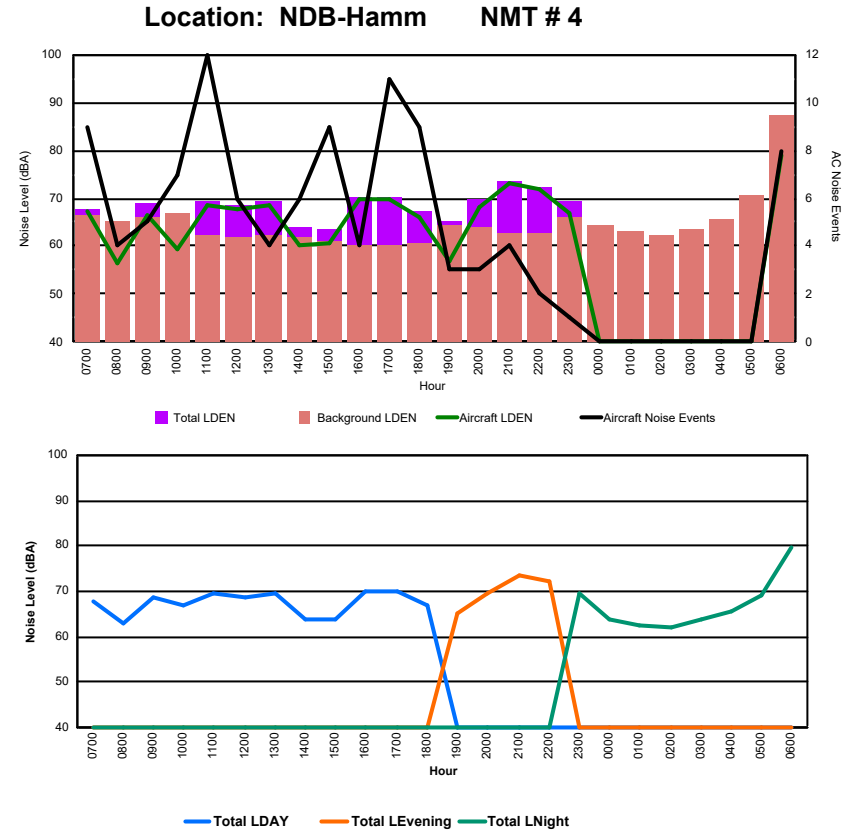

Luxembourg Airport Noise Distribution by Hour

Between 16/12/2024 00:00:00 and 16/12/2024 23:59:59 (Local Time)

Day	Aircraft Events	Total LDEN dB (A)	Aircraft LDEN dB(A)	Background LDEN dB(A)	Total LDay dB(A)	Total LEvening dB(A)	Total LNight dB (A)
16/12/24 7:00	9	67.9	67.1	66.4	67.9	-	-
16/12/24 8:00	4	62.9	56.6	65.1	62.9	-	-
16/12/24 9:00	5	68.9	66.6	66.0	68.9	-	-
16/12/24 10:00	7	66.7	59.4	66.7	66.7	-	-
16/12/24 11:00	12	69.5	68.7	62.3	69.5	-	-
16/12/24 12:00	6	68.7	67.7	62.0	68.7	-	-
16/12/24 13:00	4	69.5	68.7	62.1	69.5	-	-
16/12/24 14:00	6	64.0	60.4	61.8	64.0	-	-
16/12/24 15:00	9	63.7	60.7	60.9	63.7	-	-
16/12/24 16:00	4	70.1	69.7	60.3	70.1	-	-
16/12/24 17:00	11	70.1	69.6	60.0	70.1	-	-
16/12/24 18:00	9	67.1	66.1	60.5	67.1	-	-
16/12/24 19:00	3	65.1	56.8	64.5	-	65.1	-
16/12/24 20:00	3	69.6	68.3	63.8	-	69.6	-
16/12/24 21:00	4	73.5	73.1	62.9	-	73.5	-
16/12/24 22:00	2	72.4	71.9	62.9	-	72.4	-
16/12/24 23:00	1	69.5	67.0	65.9	-	-	69.5
17/12/24 0:00	-	63.7	-	64.5	-	-	63.7
17/12/24 1:00	-	62.5	-	63.1	-	-	62.5
17/12/24 2:00	-	62.0	-	62.5	-	-	62.0
17/12/24 3:00	-	63.7	-	63.7	-	-	63.7
17/12/24 4:00	-	65.6	-	65.8	-	-	65.6
17/12/24 5:00	-	69.3	-	70.8	-	-	69.3
17/12/24 6:00	8	79.6	78.8	87.1	-	-	79.6
	107	70.2	68.8	73.8	68.0	71.1	71.8