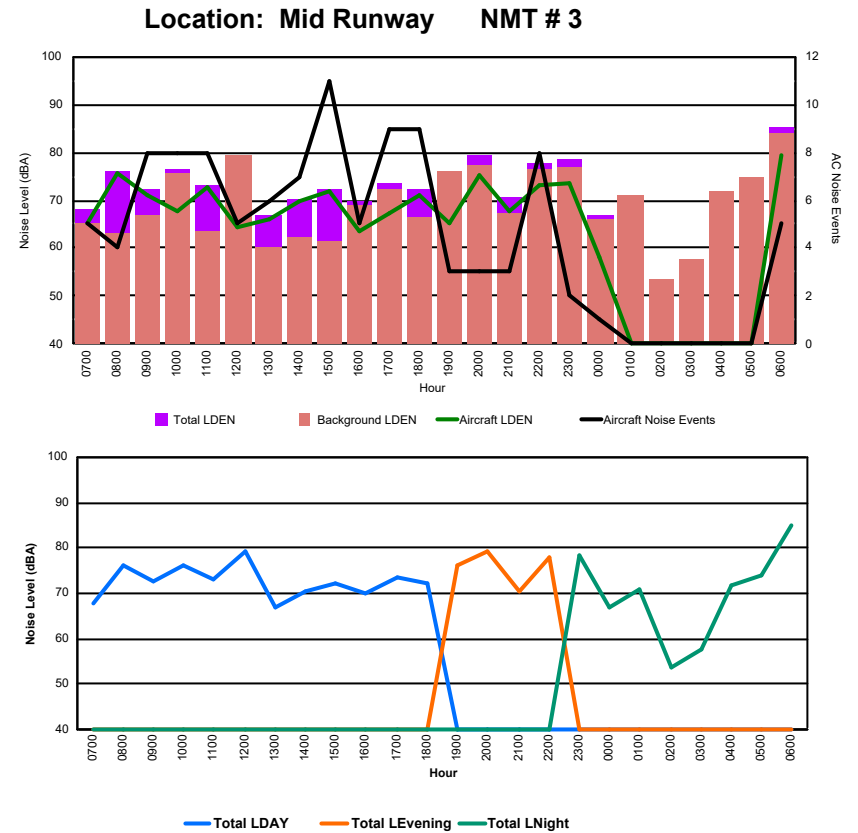

Location: DVOR NMT # 2

Luxembourg Airport Noise Distribution by Hour

Between 22/12/2024 00:00:00 and 22/12/2024 23:59:59 (Local Time)

Day	Aircraft Events	Total LDEN dB (A)	Aircraft LDEN dB(A)	Background LDEN dB(A)	Total LDay dB(A)	Total LEvening dB(A)	Total LNight dB (A)	
22/12/24	7:00	5	68.0	65.2	65.0	68.0	-	-
22/12/24	8:00	4	76.1	75.8	63.2	76.1	-	-
22/12/24	9:00	8	72.5	71.1	67.0	72.5	-	-
22/12/24	10:00	8	76.4	67.9	75.7	76.4	-	-
22/12/24	11:00	8	73.1	72.6	63.7	73.1	-	-
22/12/24	12:00	5	79.3	64.5	79.2	79.3	-	-
22/12/24	13:00	6	66.9	65.9	60.1	66.9	-	-
22/12/24	14:00	7	70.3	69.6	62.3	70.3	-	-
22/12/24	15:00	11	72.1	71.7	61.5	72.1	-	-
22/12/24	16:00	5	70.0	63.6	68.9	70.0	-	-
22/12/24	17:00	9	73.5	67.3	72.4	73.5	-	-
22/12/24	18:00	9	72.4	71.1	66.5	72.4	-	-
22/12/24	19:00	3	76.1	65.0	75.9	-	76.1	-
22/12/24	20:00	3	79.3	75.1	77.2	-	79.3	-
22/12/24	21:00	3	70.6	67.8	67.5	-	70.6	-
22/12/24	22:00	8	77.9	73.1	76.3	-	77.9	-
22/12/24	23:00	2	78.4	73.7	76.7	-	-	78.4
23/12/24	0:00	1	66.8	58.3	66.2	-	-	66.8
23/12/24	1:00	-	71.0	-	71.0	-	-	71.0
23/12/24	2:00	-	53.5	-	53.5	-	-	53.5
23/12/24	3:00	-	57.8	-	57.8	-	-	57.8
23/12/24	4:00	-	71.8	-	71.8	-	-	71.8
23/12/24	5:00	-	74.0	-	74.6	-	-	74.0
23/12/24	6:00	5	85.1	79.3	83.9	-	-	85.1
	110	76.0	71.0	74.4	73.9	77.0	77.5	