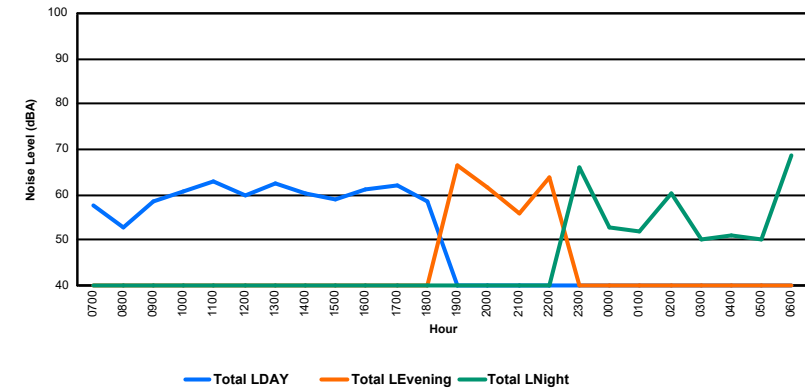

Luxembourg Airport Noise Distribution by Hour

Between 13/12/2024 00:00:00 and 13/12/2024 23:59:59 (Local Time)

Day	Aircraft Events	Total LDEN dB (A)	Aircraft LDEN dB(A)	Background LDEN dB(A)	Total LDay dB(A)	Total LEvening dB(A)	Total LNight dB (A)
13/12/24 7:00	4	57.7	57.2	48.5	57.7	-	-
13/12/24 8:00	3	52.9	50.1	49.9	52.9	-	-
13/12/24 9:00	-	58.5	-	58.5	58.5	-	-
13/12/24 10:00	7	60.6	51.6	60.3	60.6	-	-
13/12/24 11:00	9	62.9	59.8	60.2	62.9	-	-
13/12/24 12:00	2	60.0	57.1	57.0	60.0	-	-
13/12/24 13:00	5	62.5	60.7	58.1	62.5	-	-
13/12/24 14:00	2	60.4	56.7	58.1	60.4	-	-
13/12/24 15:00	3	58.9	51.4	58.1	58.9	-	-
13/12/24 16:00	3	61.3	60.8	51.2	61.3	-	-
13/12/24 17:00	8	62.2	61.9	50.2	62.2	-	-
13/12/24 18:00	5	58.4	57.6	50.8	58.4	-	-
13/12/24 19:00	6	66.4	66.0	56.3	-	66.4	-
13/12/24 20:00	5	61.5	60.7	53.6	-	61.5	-
13/12/24 21:00	2	56.0	53.6	52.4	-	56.0	-
13/12/24 22:00	11	63.7	63.1	54.9	-	63.7	-
13/12/24 23:00	3	66.2	65.7	57.0	-	-	66.2
14/12/24 0:00	-	52.8	-	52.8	-	-	52.8
14/12/24 1:00	-	52.0	-	52.0	-	-	52.0
14/12/24 2:00	1	60.3	59.7	50.5	-	-	60.3
14/12/24 3:00	-	50.3	-	50.3	-	-	50.3
14/12/24 4:00	-	51.1	-	51.1	-	-	51.1
14/12/24 5:00	-	50.0	-	50.0	-	-	50.0
14/12/24 6:00	2	68.8	68.7	51.9	-	-	68.8
	81	61.6	60.5	55.4	60.3	63.3	62.3

Location: Roodt/Syr NMT # 1