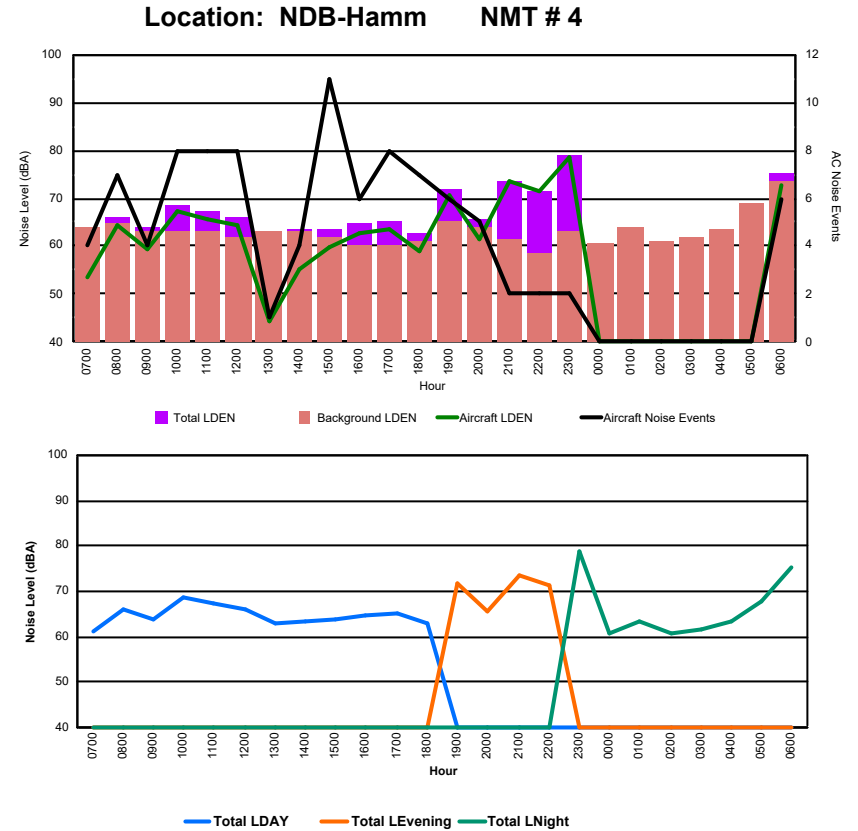

Luxembourg Airport Noise Distribution by Hour

Between 03/12/2024 00:00:00 and 03/12/2024 23:59:59 (Local Time)

Day	Aircraft Events	Total LDEN dB(A)	Aircraft LDEN dB(A)	Background LDEN dB(A)	Total LDay dB(A)	Total LEvening dB(A)	Total LNight dB(A)
03/12/24 7:00	4	61.4	53.7	63.9	61.4	-	-
03/12/24 8:00	7	65.9	64.2	64.9	65.9	-	-
03/12/24 9:00	4	63.9	59.2	63.0	63.9	-	-
03/12/24 10:00	8	68.6	67.3	63.3	68.6	-	-
03/12/24 11:00	8	67.4	65.7	63.3	67.4	-	-
03/12/24 12:00	8	66.2	64.4	62.0	66.2	-	-
03/12/24 13:00	1	62.9	44.5	63.1	62.9	-	-
03/12/24 14:00	4	63.6	55.3	63.3	63.6	-	-
03/12/24 15:00	11	63.7	59.9	61.8	63.7	-	-
03/12/24 16:00	6	64.6	62.7	60.2	64.6	-	-
03/12/24 17:00	8	65.1	63.5	60.2	65.1	-	-
03/12/24 18:00	7	62.9	58.9	61.0	62.9	-	-
03/12/24 19:00	6	71.7	70.5	65.4	-	71.7	-
03/12/24 20:00	5	65.7	61.3	64.0	-	65.7	-
03/12/24 21:00	2	73.6	73.4	61.5	-	73.6	-
03/12/24 22:00	2	71.5	71.3	58.7	-	71.5	-
03/12/24 23:00	2	78.9	78.7	63.3	-	-	78.9
04/12/24 0:00	-	60.6	-	60.8	-	-	60.6
04/12/24 1:00	-	63.3	-	64.0	-	-	63.3
04/12/24 2:00	-	60.7	-	61.0	-	-	60.7
04/12/24 3:00	-	61.7	-	61.7	-	-	61.7
04/12/24 4:00	-	63.5	-	63.6	-	-	63.5
04/12/24 5:00	-	67.9	-	68.8	-	-	67.9
04/12/24 6:00	6	75.1	72.8	73.5	-	-	75.1
	99	69.6	68.3	64.7	65.2	71.4	71.9