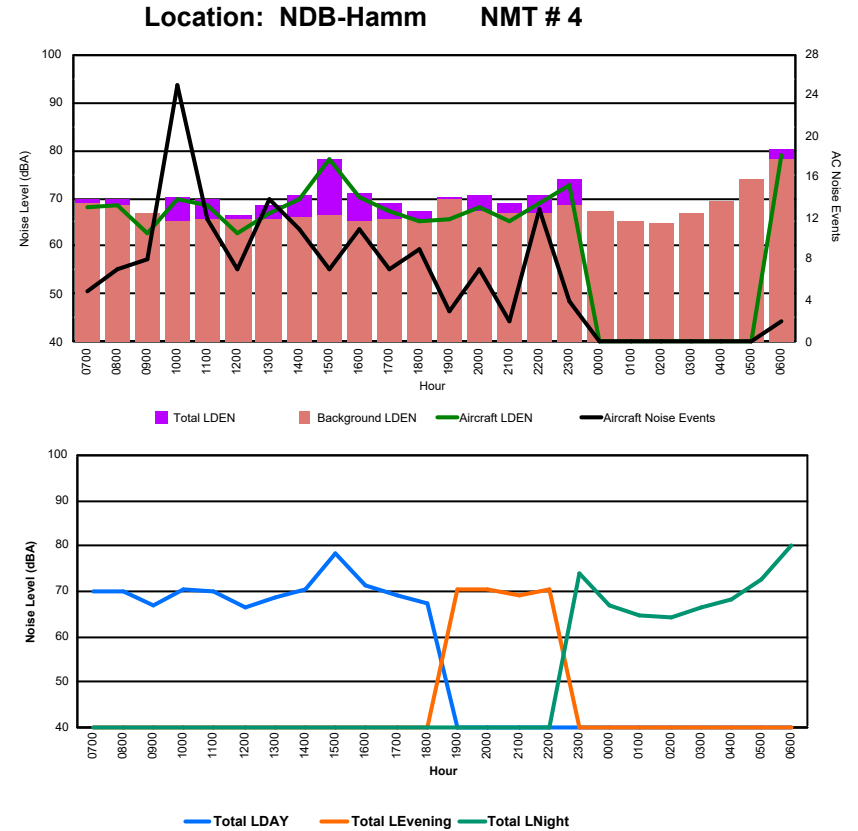

Luxembourg Airport Noise Distribution by Hour

Between 09/12/2024 00:00:00 and 09/12/2024 23:59:59 (Local Time)

Day	Aircraft Events	Total LDEN dB(A)	Aircraft LDEN dB(A)	Background LDEN dB(A)	Total LDay dB(A)	Total LEvening dB(A)	Total LNight dB(A)
09/12/24 7:00	5	70.0	68.3	69.1	70.0	-	-
09/12/24 8:00	7	70.0	68.5	68.6	70.0	-	-
09/12/24 9:00	8	66.7	62.7	66.7	66.7	-	-
09/12/24 10:00	25	70.4	69.7	65.2	70.4	-	-
09/12/24 11:00	12	69.8	68.6	65.7	69.8	-	-
09/12/24 12:00	7	66.3	62.8	65.5	66.3	-	-
09/12/24 13:00	14	68.5	66.9	65.6	68.5	-	-
09/12/24 14:00	11	70.5	69.6	65.9	70.5	-	-
09/12/24 15:00	7	78.2	78.0	66.4	78.2	-	-
09/12/24 16:00	11	71.2	70.4	65.4	71.2	-	-
09/12/24 17:00	7	69.0	67.5	65.5	69.0	-	-
09/12/24 18:00	9	67.3	65.0	65.6	67.3	-	-
09/12/24 19:00	3	70.3	65.5	69.8	-	70.3	-
09/12/24 20:00	7	70.6	68.3	67.1	-	70.6	-
09/12/24 21:00	2	69.0	65.3	66.9	-	69.0	-
09/12/24 22:00	13	70.6	69.1	66.7	-	70.6	-
09/12/24 23:00	4	73.9	72.6	68.4	-	-	73.9
10/12/24 0:00	-	66.7	-	67.5	-	-	66.7
10/12/24 1:00	-	64.6	-	65.2	-	-	64.6
10/12/24 2:00	-	64.3	-	64.9	-	-	64.3
10/12/24 3:00	-	66.4	-	66.9	-	-	66.4
10/12/24 4:00	-	68.3	-	69.3	-	-	68.3
10/12/24 5:00	-	72.6	-	74.0	-	-	72.6
10/12/24 6:00	2	80.2	78.8	78.1	-	-	80.2
	154	71.9	70.1	69.2	71.3	70.2	73.2