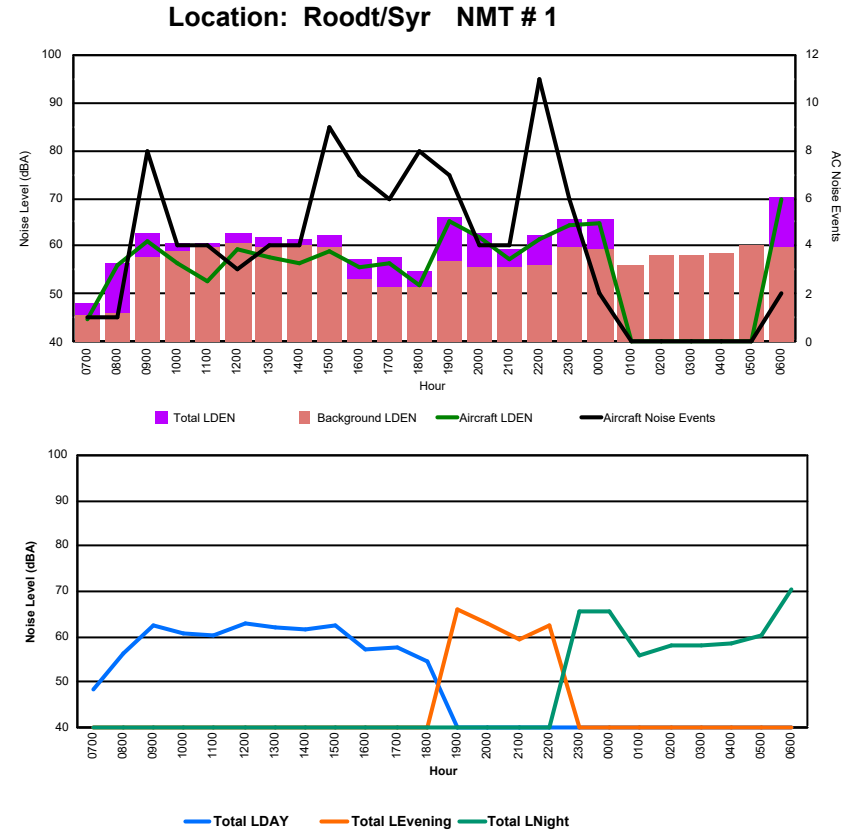

Luxembourg Airport Noise Distribution by Hour

Between 15/12/2024 00:00:00 and 15/12/2024 23:59:59 (Local Time)

Day	Aircraft Events	Total LDEN dB (A)	Aircraft LDEN dB(A)	Background LDEN dB(A)	Total LDay dB(A)	Total LEvening dB(A)	Total LNight dB (A)
15/12/24 7:00	1	48.2	44.9	45.5	48.2	-	-
15/12/24 8:00	1	56.5	56.0	46.1	56.5	-	-
15/12/24 9:00	8	62.6	61.0	57.8	62.6	-	-
15/12/24 10:00	4	60.6	56.3	58.8	60.6	-	-
15/12/24 11:00	4	60.5	52.9	59.8	60.5	-	-
15/12/24 12:00	3	62.8	59.3	60.7	62.8	-	-
15/12/24 13:00	4	61.9	57.9	59.9	61.9	-	-
15/12/24 14:00	4	61.6	56.4	60.3	61.6	-	-
15/12/24 15:00	9	62.3	59.0	59.9	62.3	-	-
15/12/24 16:00	7	57.3	55.5	53.0	57.3	-	-
15/12/24 17:00	6	57.5	56.3	51.5	57.5	-	-
15/12/24 18:00	8	54.6	51.9	51.6	54.6	-	-
15/12/24 19:00	7	65.9	65.3	56.9	-	65.9	-
15/12/24 20:00	4	62.8	61.9	55.6	-	62.8	-
15/12/24 21:00	4	59.3	57.1	55.5	-	59.3	-
15/12/24 22:00	11	62.5	61.5	56.2	-	62.5	-
15/12/24 23:00	6	65.6	64.4	59.9	-	-	65.6
16/12/24 0:00	2	65.8	64.7	59.5	-	-	65.8
16/12/24 1:00	-	56.1	-	56.1	-	-	56.1
16/12/24 2:00	-	58.2	-	58.3	-	-	58.2
16/12/24 3:00	-	58.0	-	58.0	-	-	58.0
16/12/24 4:00	-	58.4	-	58.4	-	-	58.4
16/12/24 5:00	-	60.3	-	60.4	-	-	60.3
16/12/24 6:00	2	70.3	69.9	59.9	-	-	70.3
	95	62.5	60.7	58.0	60.2	63.2	64.3