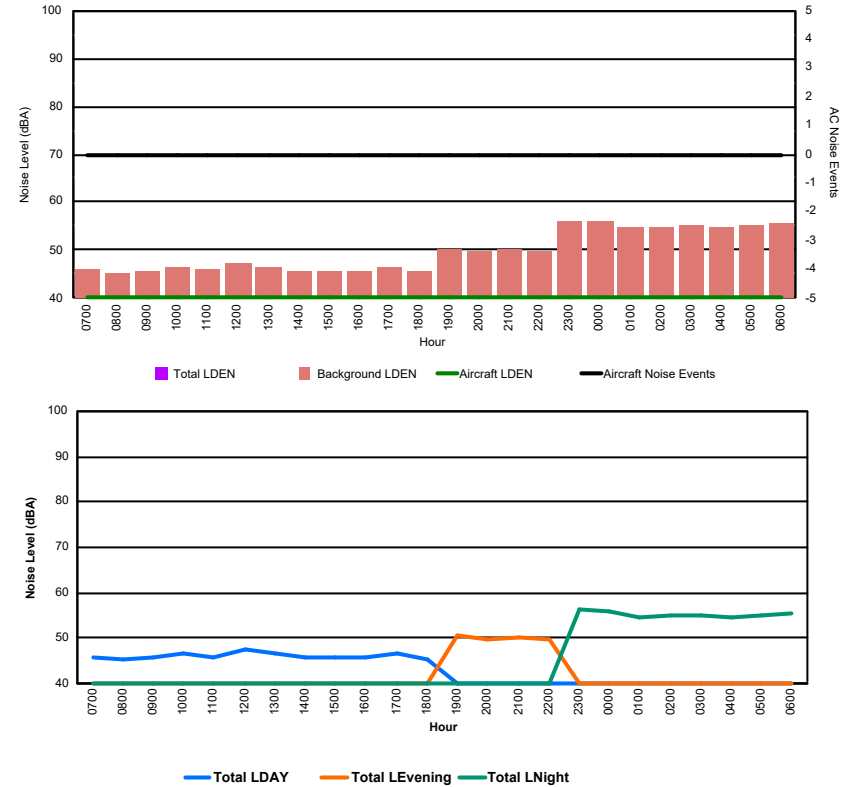

Luxembourg Airport Noise Distribution by Hour

Between 06/12/2024 00:00:00 and 06/12/2024 23:59:59 (Local Time)

Day	Aircraft Events	Total LDEN dB (A)	Aircraft LDEN dB(A)	Background LDEN dB(A)	Total LDay dB(A)	Total LEvening dB(A)	Total LNight dB (A)
06/12/24	7:00	-	45.9	-	45.9	-	-
06/12/24	8:00	-	45.4	-	45.4	-	-
06/12/24	9:00	-	45.6	-	45.6	-	-
06/12/24	10:00	-	46.4	-	46.4	-	-
06/12/24	11:00	-	45.9	-	45.9	-	-
06/12/24	12:00	-	47.3	-	47.3	-	-
06/12/24	13:00	-	46.4	-	46.4	-	-
06/12/24	14:00	-	45.8	-	45.8	-	-
06/12/24	15:00	-	45.7	-	45.7	-	-
06/12/24	16:00	-	45.6	-	45.6	-	-
06/12/24	17:00	-	46.4	-	46.4	-	-
06/12/24	18:00	-	45.5	-	45.5	-	-
06/12/24	19:00	-	50.4	-	50.4	50.4	-
06/12/24	20:00	-	49.8	-	49.8	49.8	-
06/12/24	21:00	-	50.1	-	50.1	50.1	-
06/12/24	22:00	-	49.8	-	49.8	49.8	-
06/12/24	23:00	-	56.2	-	56.2	-	56.2
07/12/24	0:00	-	55.9	-	55.9	-	55.9
07/12/24	1:00	-	54.7	-	54.7	-	54.7
07/12/24	2:00	-	54.9	-	54.9	-	54.9
07/12/24	3:00	-	55.1	-	55.1	-	55.1
07/12/24	4:00	-	54.7	-	54.7	-	54.7
07/12/24	5:00	-	55.1	-	55.1	-	55.1
07/12/24	6:00	-	55.5	-	55.5	-	55.5
	-	51.7	-	51.7	46.0	50.0	55.3

Location: DVOR NMT # 2