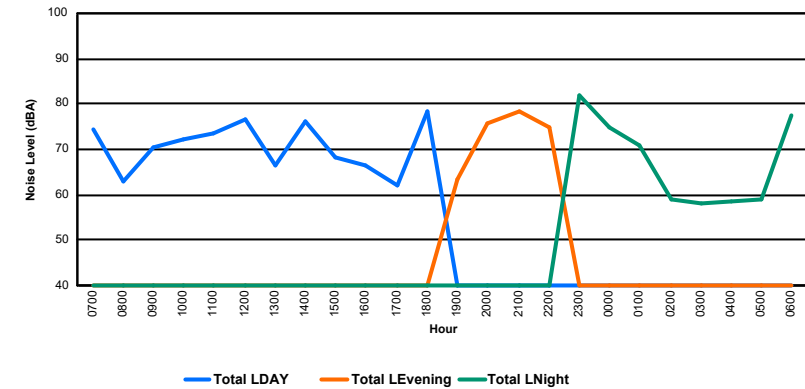

Luxembourg Airport Noise Distribution by Hour

Between 14/12/2024 00:00:00 and 14/12/2024 23:59:59 (Local Time)

Day	Aircraft Events	Total LDEN dB (A)	Aircraft LDEN dB(A)	Background LDEN dB(A)	Total LDay dB(A)	Total LEvening dB(A)	Total LNight dB (A)
14/12/24 7:00	9	74.5	71.1	72.0	74.5	-	-
14/12/24 8:00	2	62.8	57.2	61.4	62.8	-	-
14/12/24 9:00	4	70.4	68.7	65.5	70.4	-	-
14/12/24 10:00	3	72.4	60.5	72.3	72.4	-	-
14/12/24 11:00	6	73.5	63.9	72.9	73.5	-	-
14/12/24 12:00	4	76.7	66.3	76.2	76.7	-	-
14/12/24 13:00	3	66.4	65.1	60.6	66.4	-	-
14/12/24 14:00	4	76.1	67.0	75.5	76.1	-	-
14/12/24 15:00	3	68.1	66.3	63.4	68.1	-	-
14/12/24 16:00	1	66.6	64.6	62.2	66.6	-	-
14/12/24 17:00	2	61.9	61.2	53.8	61.9	-	-
14/12/24 18:00	2	78.5	57.6	78.5	78.5	-	-
14/12/24 19:00	-	63.5	-	63.5	-	63.5	-
14/12/24 20:00	1	75.8	67.3	75.1	-	75.8	-
14/12/24 21:00	4	78.6	75.6	75.5	-	78.6	-
14/12/24 22:00	1	74.8	67.5	73.9	-	74.8	-
14/12/24 23:00	1	81.8	49.4	81.8	-	-	81.8
15/12/24 0:00	1	74.8	74.6	59.4	-	-	74.8
15/12/24 1:00	-	70.7	-	70.8	-	-	70.7
15/12/24 2:00	-	58.8	-	58.8	-	-	58.8
15/12/24 3:00	-	58.3	-	58.3	-	-	58.3
15/12/24 4:00	-	58.4	-	58.4	-	-	58.4
15/12/24 5:00	-	58.8	-	58.8	-	-	58.8
15/12/24 6:00	3	77.4	74.0	74.8	-	-	77.4
	54	74.3	67.9	73.2	73.3	75.5	75.0

Location: Mid Runway NMT # 3