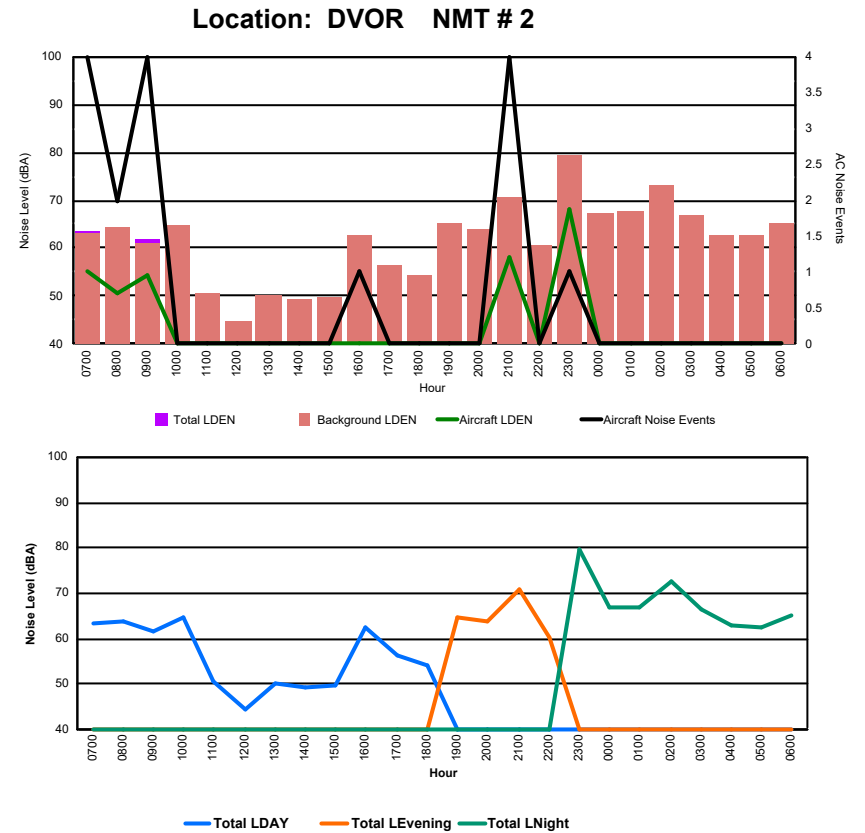

Luxembourg Airport Noise Distribution by Hour

Between 02/12/2024 00:00:00 and 02/12/2024 23:59:59 (Local Time)

Day	Aircraft Events	Total LDEN dB (A)	Aircraft LDEN dB(A)	Background LDEN dB(A)	Total LDay dB(A)	Total LEvening dB(A)	Total LNight dB (A)	
02/12/24	7:00	4	63.4	55.1	63.3	63.4	-	-
02/12/24	8:00	2	63.8	50.6	64.2	63.8	-	-
02/12/24	9:00	4	61.7	54.3	61.1	61.7	-	-
02/12/24	10:00	-	64.6	-	64.7	64.6	-	-
02/12/24	11:00	-	50.8	-	50.8	-	-	-
02/12/24	12:00	-	44.6	-	44.6	-	-	-
02/12/24	13:00	-	50.0	-	50.0	-	-	-
02/12/24	14:00	-	49.3	-	49.3	-	-	-
02/12/24	15:00	-	49.6	-	49.6	-	-	-
02/12/24	16:00	1	62.5	37.8	62.6	62.5	-	-
02/12/24	17:00	-	56.4	-	56.4	-	-	-
02/12/24	18:00	-	54.2	-	54.2	-	-	-
02/12/24	19:00	-	64.9	-	65.0	-	64.9	-
02/12/24	20:00	-	63.9	-	64.0	-	63.9	-
02/12/24	21:00	4	70.8	58.2	70.8	70.8	-	-
02/12/24	22:00	-	60.4	-	60.6	-	60.4	-
02/12/24	23:00	1	79.5	68.1	79.2	-	-	79.5
03/12/24	0:00	-	66.9	-	67.4	-	-	66.9
03/12/24	1:00	-	67.1	-	67.7	-	-	67.1
03/12/24	2:00	-	72.7	-	73.1	-	-	72.7
03/12/24	3:00	-	66.5	-	66.7	-	-	66.5
03/12/24	4:00	-	62.9	-	62.9	-	-	62.9
03/12/24	5:00	-	62.7	-	62.7	-	-	62.7
03/12/24	6:00	-	65.1	-	65.2	-	-	65.1
	16	68.2	55.1	68.2	59.9	66.7	72.1