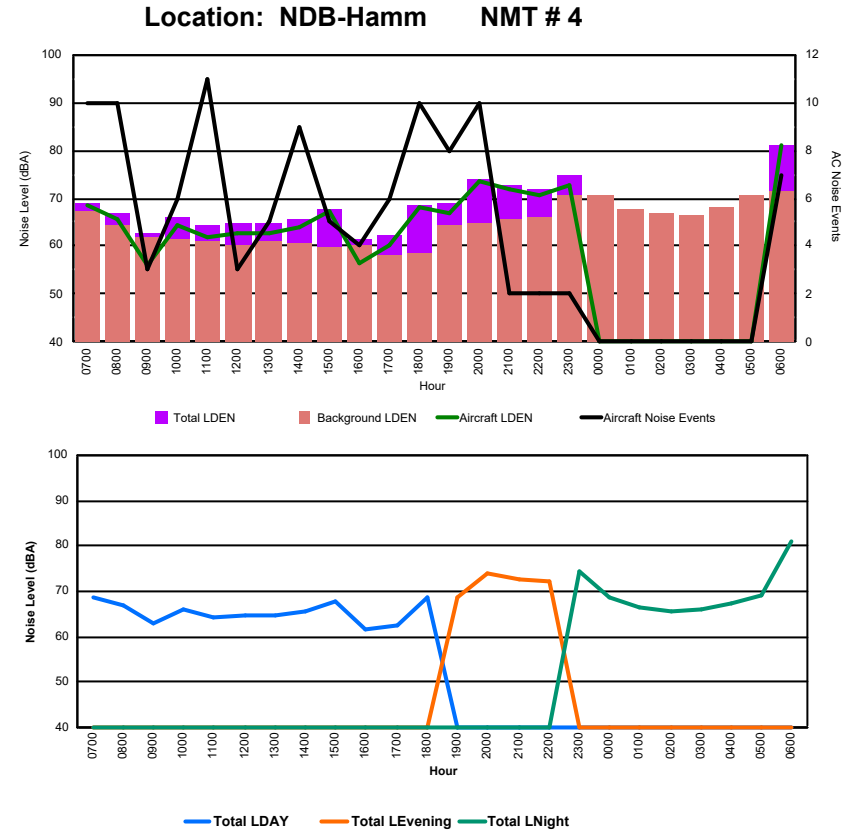

Luxembourg Airport Noise Distribution by Hour

Between 06/12/2024 00:00:00 and 06/12/2024 23:59:59 (Local Time)

Day	Aircraft Events	Total LDEN dB (A)	Aircraft LDEN dB(A)	Background LDEN dB(A)	Total LDay dB(A)	Total LEvening dB(A)	Total LNight dB (A)
06/12/24 7:00	10	68.9	68.4	67.3	68.9	-	-
06/12/24 8:00	10	66.7	65.7	64.5	66.7	-	-
06/12/24 9:00	3	62.8	56.1	61.9	62.8	-	-
06/12/24 10:00	6	66.0	64.2	61.5	66.0	-	-
06/12/24 11:00	11	64.3	61.9	60.9	64.3	-	-
06/12/24 12:00	3	64.7	62.8	60.2	64.7	-	-
06/12/24 13:00	5	64.9	62.7	61.0	64.9	-	-
06/12/24 14:00	9	65.6	64.0	60.8	65.6	-	-
06/12/24 15:00	5	67.9	67.2	59.9	67.9	-	-
06/12/24 16:00	4	61.6	56.5	60.2	61.6	-	-
06/12/24 17:00	6	62.4	60.4	58.3	62.4	-	-
06/12/24 18:00	10	68.5	68.1	58.7	68.5	-	-
06/12/24 19:00	8	68.8	66.9	64.5	-	68.8	-
06/12/24 20:00	10	74.0	73.5	64.9	-	74.0	-
06/12/24 21:00	2	72.7	71.8	65.7	-	72.7	-
06/12/24 22:00	2	72.0	70.8	66.1	-	72.0	-
06/12/24 23:00	2	74.6	72.7	70.6	-	-	74.6
07/12/24 0:00	-	68.8	-	70.6	-	-	68.8
07/12/24 1:00	-	66.6	-	67.9	-	-	66.6
07/12/24 2:00	-	65.8	-	66.9	-	-	65.8
07/12/24 3:00	-	66.1	-	66.6	-	-	66.1
07/12/24 4:00	-	67.3	-	68.1	-	-	67.3
07/12/24 5:00	-	69.3	-	70.8	-	-	69.3
07/12/24 6:00	7	81.2	81.0	71.4	-	-	81.2
	113	71.1	69.9	66.4	65.9	72.3	73.9