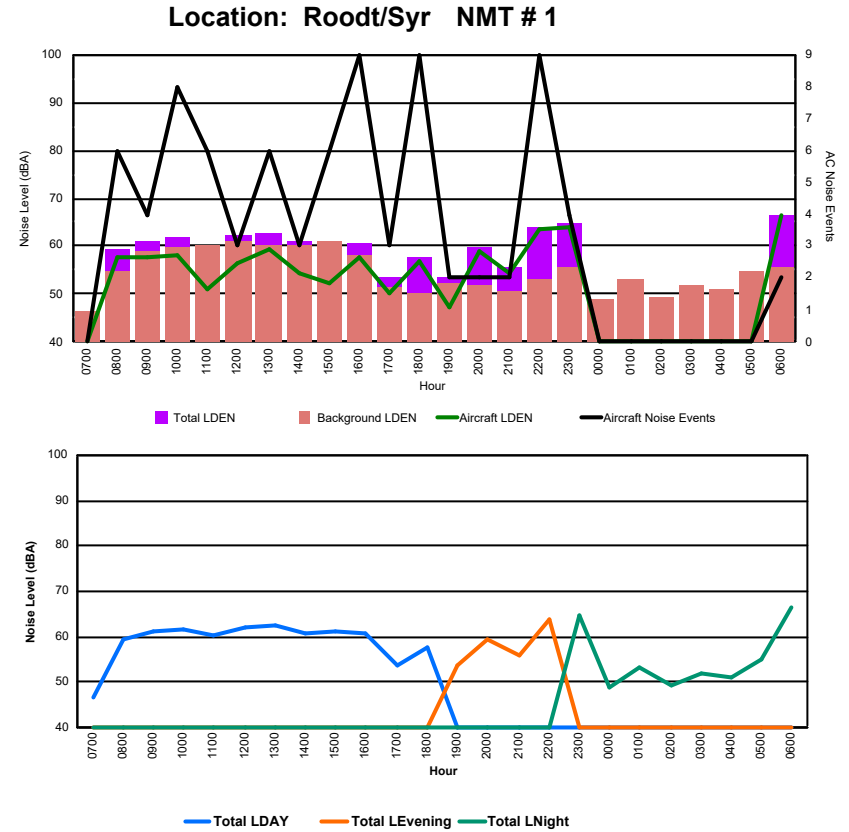

Luxembourg Airport Noise Distribution by Hour

Between 04/12/2024 00:00:00 and 04/12/2024 23:59:59 (Local Time)

Day	Aircraft Events	Total LDEN dB (A)	Aircraft LDEN dB(A)	Background LDEN dB(A)	Total LDay dB(A)	Total LEvening dB(A)	Total LNight dB (A)
04/12/24 7:00	-	46.6	-	46.6	46.6	-	-
04/12/24 8:00	6	59.3	57.6	54.9	59.3	-	-
04/12/24 9:00	4	61.2	57.8	58.8	61.2	-	-
04/12/24 10:00	8	61.8	58.2	59.8	61.8	-	-
04/12/24 11:00	6	60.4	51.1	60.1	60.4	-	-
04/12/24 12:00	3	62.2	56.6	61.1	62.2	-	-
04/12/24 13:00	6	62.7	59.5	60.0	62.7	-	-
04/12/24 14:00	3	60.9	54.3	60.1	60.9	-	-
04/12/24 15:00	6	61.2	52.2	61.0	61.2	-	-
04/12/24 16:00	9	60.7	57.6	58.1	60.7	-	-
04/12/24 17:00	3	53.6	50.0	51.3	53.6	-	-
04/12/24 18:00	9	57.6	56.8	50.0	57.6	-	-
04/12/24 19:00	2	53.5	47.4	52.4	-	53.5	-
04/12/24 20:00	2	59.6	58.9	51.8	-	59.6	-
04/12/24 21:00	2	55.8	54.2	50.6	-	55.8	-
04/12/24 22:00	9	63.9	63.6	53.2	-	63.9	-
04/12/24 23:00	4	64.6	64.0	55.8	-	-	64.6
05/12/24 0:00	-	49.0	-	49.0	-	-	49.0
05/12/24 1:00	-	53.1	-	53.1	-	-	53.1
05/12/24 2:00	-	49.4	-	49.4	-	-	49.4
05/12/24 3:00	-	51.9	-	52.0	-	-	51.9
05/12/24 4:00	-	51.1	-	51.1	-	-	51.1
05/12/24 5:00	-	54.9	-	54.9	-	-	54.9
05/12/24 6:00	2	66.6	66.3	55.7	-	-	66.6
	84	60.2	58.0	56.6	60.3	60.0	60.2