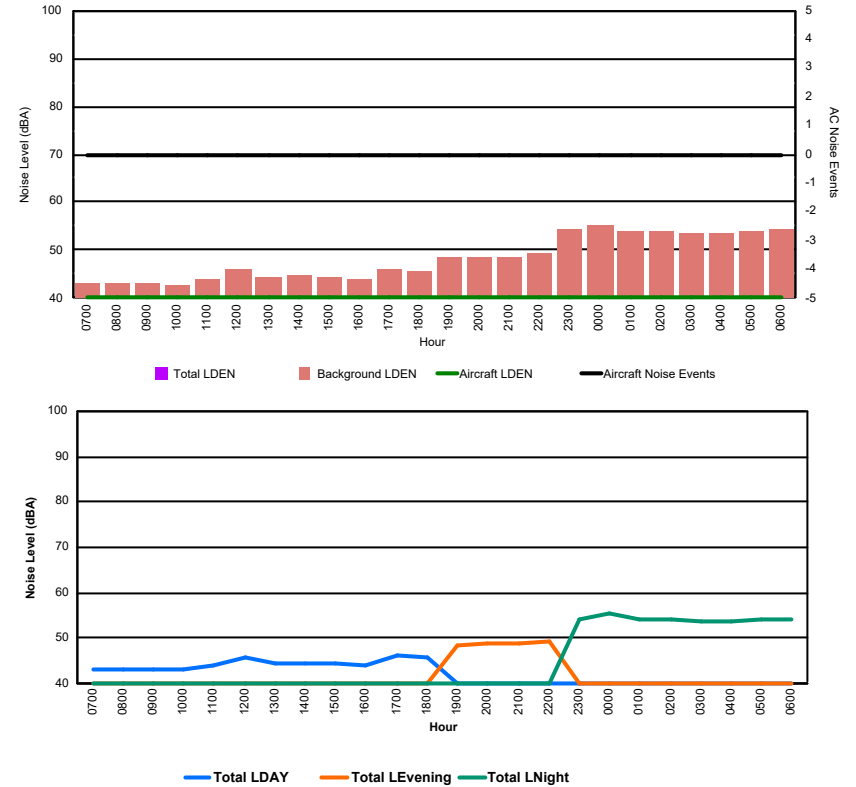

Luxembourg Airport Noise Distribution by Hour

Between 18/12/2024 00:00:00 and 18/12/2024 23:59:59 (Local Time)

Day	Aircraft Events	Total LDEN dB (A)	Aircraft LDEN dB(A)	Background LDEN dB(A)	Total LDay dB(A)	Total LEvening dB(A)	Total LNight dB (A)	
18/12/24	7:00	-	43.3	-	43.3	43.3	-	-
18/12/24	8:00	-	43.3	-	43.3	43.3	-	-
18/12/24	9:00	-	43.2	-	43.2	43.2	-	-
18/12/24	10:00	-	42.9	-	42.9	42.9	-	-
18/12/24	11:00	-	43.9	-	43.9	43.9	-	-
18/12/24	12:00	-	45.9	-	45.9	45.9	-	-
18/12/24	13:00	-	44.3	-	44.3	44.3	-	-
18/12/24	14:00	-	44.6	-	44.6	44.6	-	-
18/12/24	15:00	-	44.5	-	44.5	44.5	-	-
18/12/24	16:00	-	44.0	-	44.0	44.0	-	-
18/12/24	17:00	-	46.0	-	46.0	46.0	-	-
18/12/24	18:00	-	45.8	-	45.8	45.8	-	-
18/12/24	19:00	-	48.6	-	48.6	48.6	-	-
18/12/24	20:00	-	48.7	-	48.7	48.7	-	-
18/12/24	21:00	-	48.7	-	48.7	48.7	-	-
18/12/24	22:00	-	49.2	-	49.2	49.2	-	-
18/12/24	23:00	-	54.3	-	54.3	-	54.3	-
19/12/24	0:00	-	55.3	-	55.3	-	55.3	-
19/12/24	1:00	-	54.1	-	54.1	-	54.1	-
19/12/24	2:00	-	54.0	-	54.0	-	54.0	-
19/12/24	3:00	-	53.6	-	53.6	-	53.6	-
19/12/24	4:00	-	53.7	-	53.7	-	53.7	-
19/12/24	5:00	-	54.0	-	54.0	-	54.0	-
19/12/24	6:00	-	54.3	-	54.3	-	54.3	-
	-	50.6	-	50.6	44.4	48.8	54.2	

Location: DVOR NMT # 2