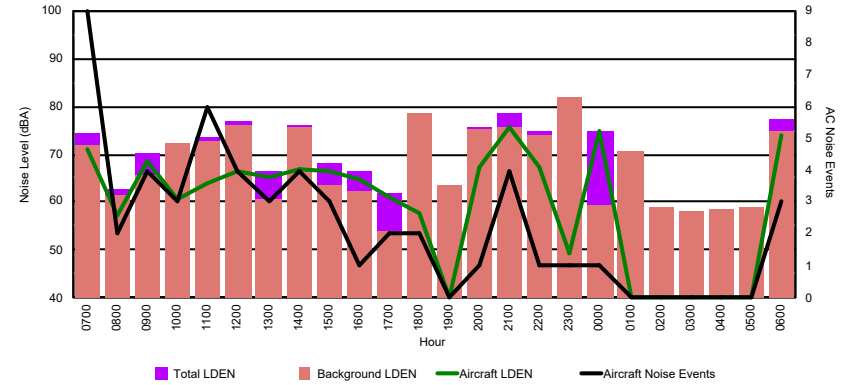

Luxembourg Airport Noise Distribution by Hour

Between 14/12/2024 00:00:00 and 14/12/2024 23:59:59 (Local Time)

Day	Aircraft Events	Total LDEN dB (A)	Aircraft LDEN dB(A)	Background LDEN dB(A)	Total LDay dB(A)	Total LEvening dB(A)	Total LNight dB (A)
14/12/24 7:00	9	74.5	71.1	72.0	74.5	-	-
14/12/24 8:00	2	62.8	57.2	61.4	62.8	-	-
14/12/24 9:00	4	70.4	68.7	65.5	70.4	-	-
14/12/24 10:00	3	72.4	60.5	72.3	72.4	-	-
14/12/24 11:00	6	73.5	63.9	72.9	73.5	-	-
14/12/24 12:00	4	76.7	66.3	76.2	76.7	-	-
14/12/24 13:00	3	66.4	65.1	60.6	66.4	-	-
14/12/24 14:00	4	76.1	67.0	75.5	76.1	-	-
14/12/24 15:00	3	68.1	66.3	63.4	68.1	-	-
14/12/24 16:00	1	66.6	64.6	62.2	66.6	-	-
14/12/24 17:00	2	61.9	61.2	53.8	61.9	-	-
14/12/24 18:00	2	78.5	57.6	78.5	78.5	-	-
14/12/24 19:00	-	63.5	-	63.5	-	63.5	-
14/12/24 20:00	1	75.8	67.3	75.1	-	75.8	-
14/12/24 21:00	4	78.6	75.6	75.5	-	78.6	-
14/12/24 22:00	1	74.8	67.5	73.9	-	74.8	-
14/12/24 23:00	1	81.8	49.4	81.8	-	-	81.8
15/12/24 0:00	1	74.8	74.6	59.4	-	-	74.8
15/12/24 1:00	-	70.7	-	70.8	-	-	70.7
15/12/24 2:00	-	58.8	-	58.8	-	-	58.8
15/12/24 3:00	-	58.3	-	58.3	-	-	58.3
15/12/24 4:00	-	58.4	-	58.4	-	-	58.4
15/12/24 5:00	-	58.8	-	58.8	-	-	58.8
15/12/24 6:00	3	77.4	74.0	74.8	-	-	77.4
	54	74.3	67.9	73.2	73.3	75.5	75.0

Location: Mid Runway NMT # 3