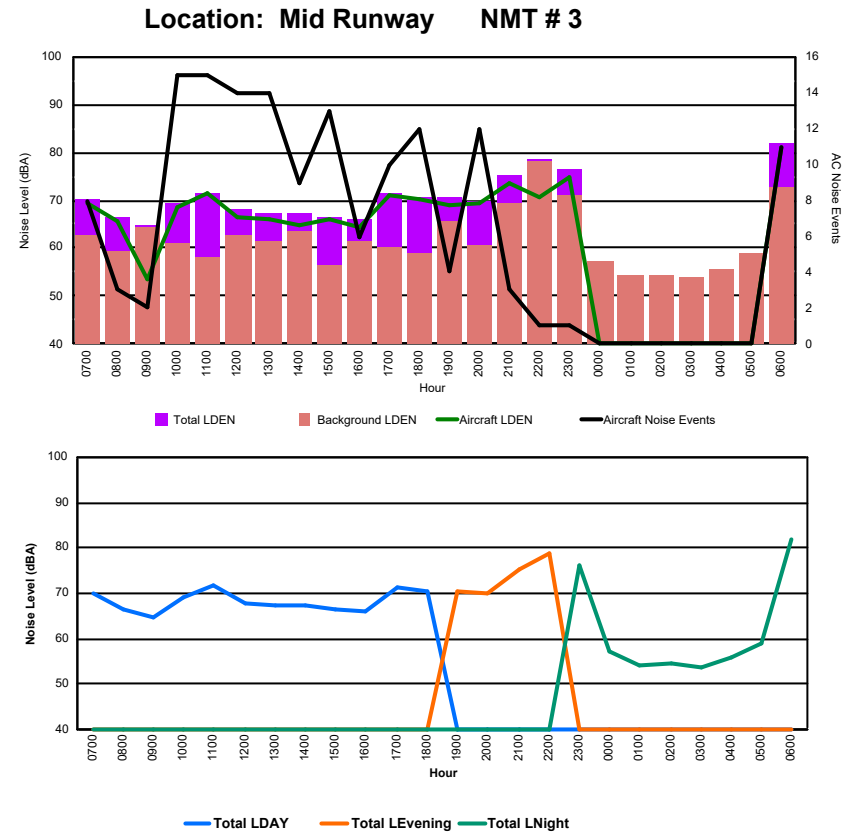

Location: DVOR NMT # 2

Luxembourg Airport Noise Distribution by Hour

Between 27/12/2024 00:00:00 and 27/12/2024 23:59:59 (Local Time)

Day	Aircraft Events	Total LDEN dB (A)	Aircraft LDEN dB(A)	Background LDEN dB(A)	Total LDay dB(A)	Total LEvening dB(A)	Total LNight dB (A)	
27/12/24	7:00	8	70.2	69.5	62.8	70.2	-	-
27/12/24	8:00	3	66.4	65.5	59.3	66.4	-	-
27/12/24	9:00	2	64.8	53.7	64.5	64.8	-	-
27/12/24	10:00	15	69.2	68.6	61.0	69.2	-	-
27/12/24	11:00	15	71.6	71.4	58.3	71.6	-	-
27/12/24	12:00	14	68.0	66.6	62.7	68.0	-	-
27/12/24	13:00	14	67.2	66.0	61.3	67.2	-	-
27/12/24	14:00	9	67.2	64.9	63.5	67.2	-	-
27/12/24	15:00	13	66.5	66.2	56.5	66.5	-	-
27/12/24	16:00	6	66.1	64.3	61.5	66.1	-	-
27/12/24	17:00	10	71.4	71.0	60.0	71.4	-	-
27/12/24	18:00	12	70.6	70.4	58.9	70.6	-	-
27/12/24	19:00	4	70.5	68.9	65.5	-	70.5	-
27/12/24	20:00	12	69.9	69.4	60.5	-	69.9	-
27/12/24	21:00	3	75.1	73.7	69.4	-	75.1	-
27/12/24	22:00	1	78.7	70.6	78.0	-	78.7	-
27/12/24	23:00	1	76.3	74.6	71.2	-	-	76.3
28/12/24	0:00	-	57.0	-	57.1	-	-	57.0
28/12/24	1:00	-	54.1	-	54.2	-	-	54.1
28/12/24	2:00	-	54.4	-	54.4	-	-	54.4
28/12/24	3:00	-	53.8	-	53.8	-	-	53.8
28/12/24	4:00	-	55.7	-	55.8	-	-	55.7
28/12/24	5:00	-	59.0	-	59.0	-	-	59.0
28/12/24	6:00	11	81.7	81.1	72.9	-	-	81.7
	153	72.3	70.7	67.3	68.8	75.0	73.8	