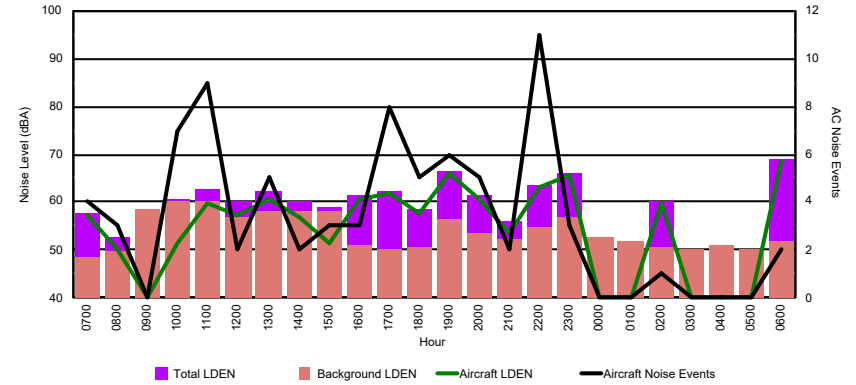

Luxembourg Airport Noise Distribution by Hour

Between 13/12/2024 00:00:00 and 13/12/2024 23:59:59 (Local Time)

Day	Aircraft Events	Total LDEN dB (A)	Aircraft LDEN dB(A)	Background LDEN dB(A)	Total LDay dB(A)	Total LEvening dB(A)	Total LNight dB (A)
13/12/24 7:00	4	57.7	57.2	48.5	57.7	-	-
13/12/24 8:00	3	52.9	50.1	49.9	52.9	-	-
13/12/24 9:00	-	58.5	-	58.5	58.5	-	-
13/12/24 10:00	7	60.6	51.6	60.3	60.6	-	-
13/12/24 11:00	9	62.9	59.8	60.2	62.9	-	-
13/12/24 12:00	2	60.0	57.1	57.0	60.0	-	-
13/12/24 13:00	5	62.5	60.7	58.1	62.5	-	-
13/12/24 14:00	2	60.4	56.7	58.1	60.4	-	-
13/12/24 15:00	3	58.9	51.4	58.1	58.9	-	-
13/12/24 16:00	3	61.3	60.8	51.2	61.3	-	-
13/12/24 17:00	8	62.2	61.9	50.2	62.2	-	-
13/12/24 18:00	5	58.4	57.6	50.8	58.4	-	-
13/12/24 19:00	6	66.4	66.0	56.3	-	66.4	-
13/12/24 20:00	5	61.5	60.7	53.6	-	61.5	-
13/12/24 21:00	2	56.0	53.6	52.4	-	56.0	-
13/12/24 22:00	11	63.7	63.1	54.9	-	63.7	-
13/12/24 23:00	3	66.2	65.7	57.0	-	-	66.2
14/12/24 0:00	-	52.8	-	52.8	-	-	52.8
14/12/24 1:00	-	52.0	-	52.0	-	-	52.0
14/12/24 2:00	1	60.3	59.7	50.5	-	-	60.3
14/12/24 3:00	-	50.3	-	50.3	-	-	50.3
14/12/24 4:00	-	51.1	-	51.1	-	-	51.1
14/12/24 5:00	-	50.0	-	50.0	-	-	50.0
14/12/24 6:00	2	68.8	68.7	51.9	-	-	68.8
	81	61.6	60.5	55.4	60.3	63.3	62.3

Location: Roodt/Syr NMT # 1