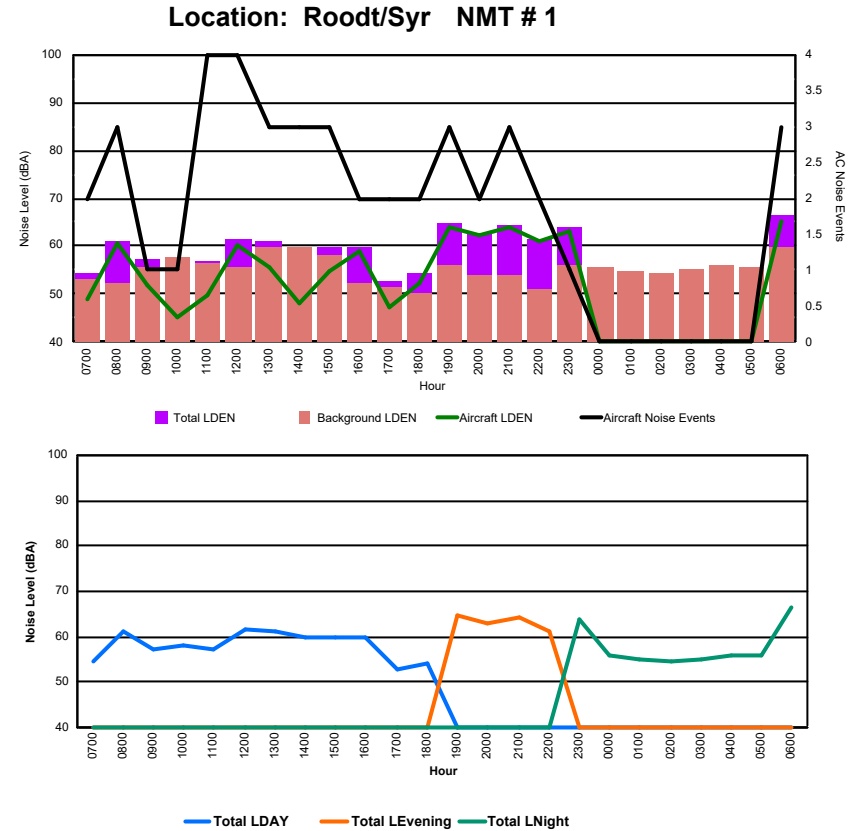

Luxembourg Airport Noise Distribution by Hour

Between 09/12/2024 00:00:00 and 09/12/2024 23:59:59 (Local Time)

Day	Aircraft Events	Total LDEN dB (A)	Aircraft LDEN dB(A)	Background LDEN dB(A)	Total LDay dB(A)	Total LEvening dB(A)	Total LNight dB (A)
09/12/24 7:00	2	54.4	48.8	53.2	54.4	-	-
09/12/24 8:00	3	61.2	60.6	52.4	61.2	-	-
09/12/24 9:00	1	57.1	51.9	55.5	57.1	-	-
09/12/24 10:00	1	57.9	45.3	57.7	57.9	-	-
09/12/24 11:00	4	57.0	49.6	56.3	57.0	-	-
09/12/24 12:00	4	61.6	60.4	55.8	61.6	-	-
09/12/24 13:00	3	61.1	55.8	59.8	61.1	-	-
09/12/24 14:00	3	59.8	48.3	59.6	59.8	-	-
09/12/24 15:00	3	59.7	54.9	58.1	59.7	-	-
09/12/24 16:00	2	59.7	58.9	52.1	59.7	-	-
09/12/24 17:00	2	52.9	47.2	51.6	52.9	-	-
09/12/24 18:00	2	54.3	52.2	50.1	54.3	-	-
09/12/24 19:00	3	64.7	64.1	56.0	-	64.7	-
09/12/24 20:00	2	62.9	62.3	54.1	-	62.9	-
09/12/24 21:00	3	64.2	63.9	53.8	-	64.2	-
09/12/24 22:00	2	61.3	60.9	51.0	-	61.3	-
09/12/24 23:00	1	64.0	63.1	56.2	-	-	64.0
10/12/24 0:00	-	55.8	-	55.8	-	-	55.8
10/12/24 1:00	-	54.9	-	54.9	-	-	54.9
10/12/24 2:00	-	54.5	-	54.5	-	-	54.5
10/12/24 3:00	-	55.2	-	55.2	-	-	55.2
10/12/24 4:00	-	55.9	-	56.0	-	-	55.9
10/12/24 5:00	-	55.7	-	55.7	-	-	55.7
10/12/24 6:00	3	66.4	65.4	59.9	-	-	66.4
	44	60.5	58.7	56.0	58.9	63.5	60.5