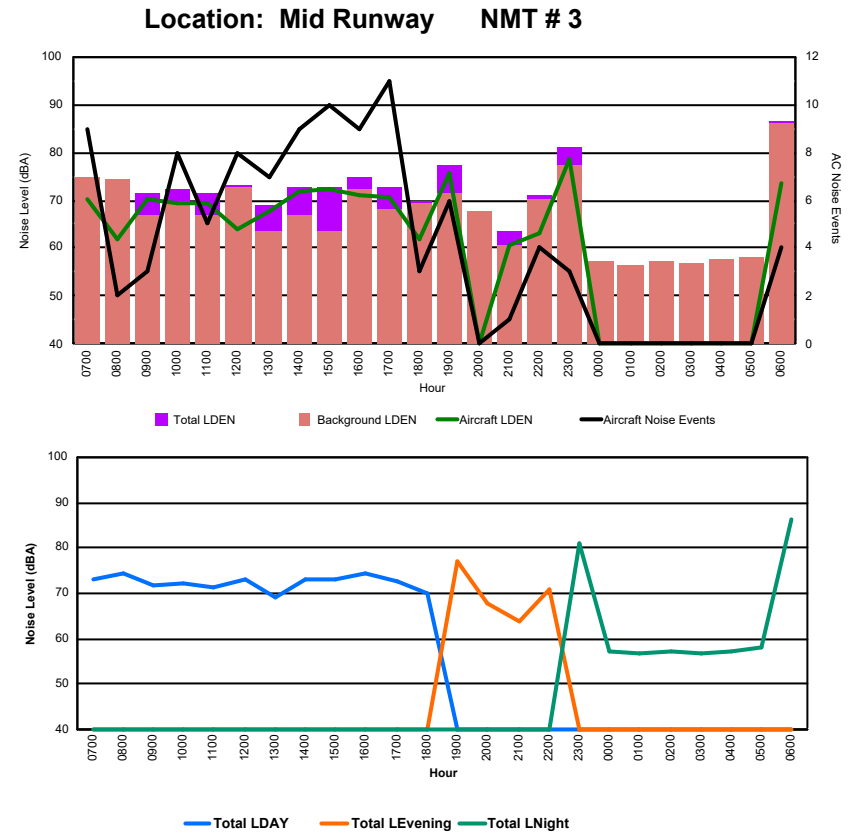

Location: DVOR NMT # 2

Luxembourg Airport Noise Distribution by Hour

Between 04/12/2024 00:00:00 and 04/12/2024 23:59:59 (Local Time)

Day	Aircraft Events	Total LDEN dB (A)	Aircraft LDEN dB(A)	Background LDEN dB(A)	Total LDay dB(A)	Total LEvening dB(A)	Total LNight dB (A)
04/12/24 7:00	9	73.2	70.1	74.8	73.2	-	-
04/12/24 8:00	2	74.3	61.8	74.2	74.3	-	-
04/12/24 9:00	3	71.6	70.1	66.8	71.6	-	-
04/12/24 10:00	8	72.4	69.3	69.6	72.4	-	-
04/12/24 11:00	5	71.3	69.4	67.0	71.3	-	-
04/12/24 12:00	8	73.2	64.0	72.7	73.2	-	-
04/12/24 13:00	7	69.0	67.6	63.4	69.0	-	-
04/12/24 14:00	9	72.9	71.7	66.7	72.9	-	-
04/12/24 15:00	10	72.9	72.4	63.5	72.9	-	-
04/12/24 16:00	9	74.6	70.9	72.2	74.6	-	-
04/12/24 17:00	11	72.6	70.7	68.0	72.6	-	-
04/12/24 18:00	3	70.0	61.8	69.3	70.0	-	-
04/12/24 19:00	6	77.1	75.7	71.6	-	77.1	-
04/12/24 20:00	-	67.6	-	67.6	-	67.6	-
04/12/24 21:00	1	63.7	60.7	60.6	-	63.7	-
04/12/24 22:00	4	71.1	63.3	70.4	-	71.1	-
04/12/24 23:00	3	80.9	78.6	77.2	-	-	80.9
05/12/24 0:00	-	57.1	-	57.1	-	-	57.1
05/12/24 1:00	-	56.6	-	56.6	-	-	56.6
05/12/24 2:00	-	57.4	-	57.4	-	-	57.4
05/12/24 3:00	-	56.9	-	56.9	-	-	56.9
05/12/24 4:00	-	57.4	-	57.5	-	-	57.4
05/12/24 5:00	-	58.1	-	58.1	-	-	58.1
05/12/24 6:00	4	86.4	73.6	86.2	-	-	86.4
	102	75.5	70.0	74.3	72.6	72.6	78.5