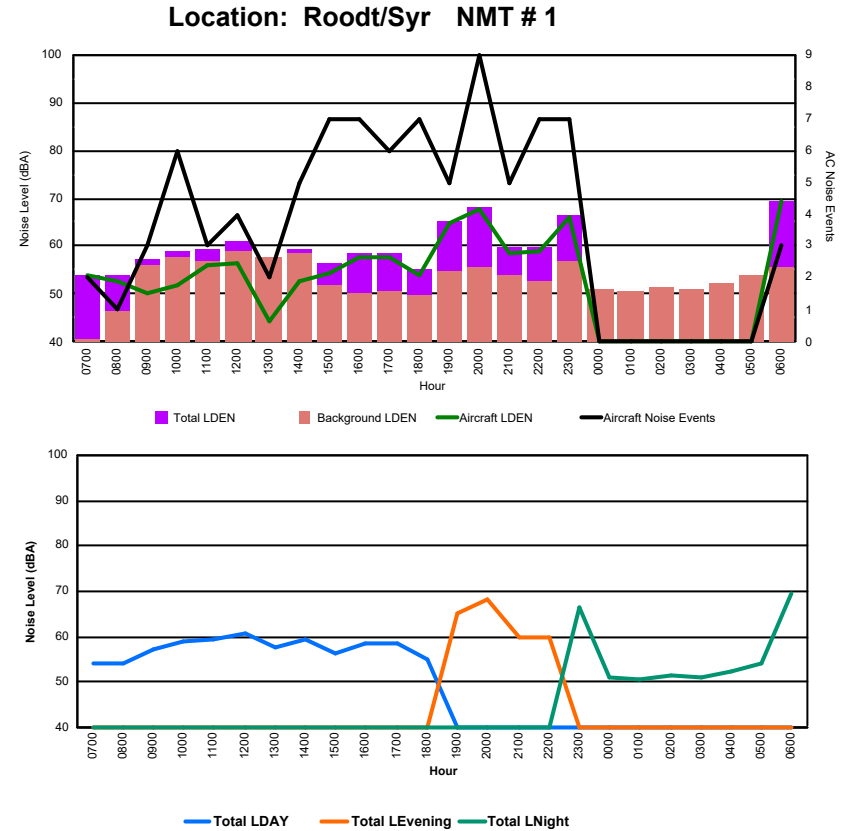

Luxembourg Airport Noise Distribution by Hour

Between 01/12/2024 00:00:00 and 01/12/2024 23:59:59 (Local Time)

Day	Aircraft Events	Total LDEN dB(A)	Aircraft LDEN dB(A)	Background LDEN dB(A)	Total LDay dB(A)	Total LEvening dB(A)	Total LNight dB(A)	
01/12/24	7:00	2	54.1	53.9	40.8	54.1	-	-
01/12/24	8:00	1	53.9	52.9	46.6	53.9	-	-
01/12/24	9:00	3	57.1	50.4	56.1	57.1	-	-
01/12/24	10:00	6	58.8	52.0	57.8	58.8	-	-
01/12/24	11:00	3	59.4	56.0	56.8	59.4	-	-
01/12/24	12:00	4	60.9	56.5	59.1	60.9	-	-
01/12/24	13:00	2	57.8	44.5	57.6	57.8	-	-
01/12/24	14:00	5	59.4	52.6	58.4	59.4	-	-
01/12/24	15:00	7	56.3	54.5	51.9	56.3	-	-
01/12/24	16:00	7	58.5	57.8	50.2	58.5	-	-
01/12/24	17:00	6	58.5	57.8	50.6	58.5	-	-
01/12/24	18:00	7	55.2	53.8	49.9	55.2	-	-
01/12/24	19:00	5	65.3	64.9	54.9	-	65.3	-
01/12/24	20:00	9	68.2	67.9	55.8	-	68.2	-
01/12/24	21:00	5	59.9	58.7	53.8	-	59.9	-
01/12/24	22:00	7	59.9	59.0	52.9	-	59.9	-
01/12/24	23:00	7	66.5	66.0	57.0	-	-	66.5
02/12/24	0:00	-	51.2	-	51.2	-	-	51.2
02/12/24	1:00	-	50.6	-	50.6	-	-	50.6
02/12/24	2:00	-	51.6	-	51.6	-	-	51.6
02/12/24	3:00	-	51.1	-	51.1	-	-	51.1
02/12/24	4:00	-	52.3	-	52.3	-	-	52.3
02/12/24	5:00	-	54.0	-	54.1	-	-	54.0
02/12/24	6:00	3	69.4	69.2	55.8	-	-	69.4
		89	61.5	60.4	54.7	58.0	64.8	62.5