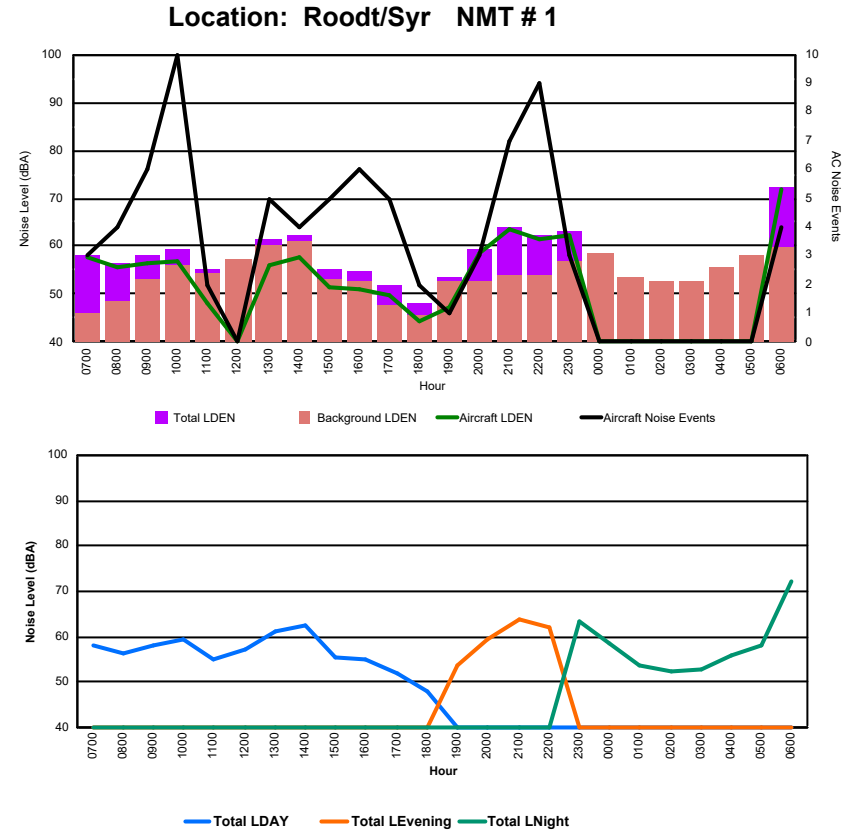

Luxembourg Airport Noise Distribution by Hour

Between 17/12/2024 00:00:00 and 17/12/2024 23:59:59 (Local Time)

Day	Aircraft Events	Total LDEN dB (A)	Aircraft LDEN dB(A)	Background LDEN dB(A)	Total LDay dB(A)	Total LEvening dB(A)	Total LNight dB (A)
17/12/24 7:00	3	58.2	57.9	46.1	58.2	-	-
17/12/24 8:00	4	56.4	55.6	48.5	56.4	-	-
17/12/24 9:00	6	58.0	56.4	53.2	58.0	-	-
17/12/24 10:00	10	59.4	56.9	56.0	59.4	-	-
17/12/24 11:00	2	55.1	48.0	54.2	55.1	-	-
17/12/24 12:00	-	57.3	-	57.4	57.3	-	-
17/12/24 13:00	5	61.4	56.2	60.3	61.4	-	-
17/12/24 14:00	4	62.4	57.5	61.1	62.4	-	-
17/12/24 15:00	5	55.3	51.4	53.2	55.3	-	-
17/12/24 16:00	6	54.8	51.2	52.5	54.8	-	-
17/12/24 17:00	5	51.8	49.8	47.8	51.8	-	-
17/12/24 18:00	2	48.0	44.5	45.5	48.0	-	-
17/12/24 19:00	1	53.7	47.3	52.6	-	53.7	-
17/12/24 20:00	3	59.5	58.5	52.7	-	59.5	-
17/12/24 21:00	7	63.9	63.5	53.9	-	63.9	-
17/12/24 22:00	9	62.1	61.4	54.0	-	62.1	-
17/12/24 23:00	3	63.2	62.1	56.9	-	-	63.2
18/12/24 0:00	-	58.5	-	58.7	-	-	58.5
18/12/24 1:00	-	53.6	-	53.6	-	-	53.6
18/12/24 2:00	-	52.5	-	52.5	-	-	52.5
18/12/24 3:00	-	52.7	-	52.7	-	-	52.7
18/12/24 4:00	-	55.8	-	55.8	-	-	55.8
18/12/24 5:00	-	58.3	-	58.3	-	-	58.3
18/12/24 6:00	4	72.2	71.9	59.9	-	-	72.2
	79	61.5	60.1	55.8	57.9	61.1	64.2