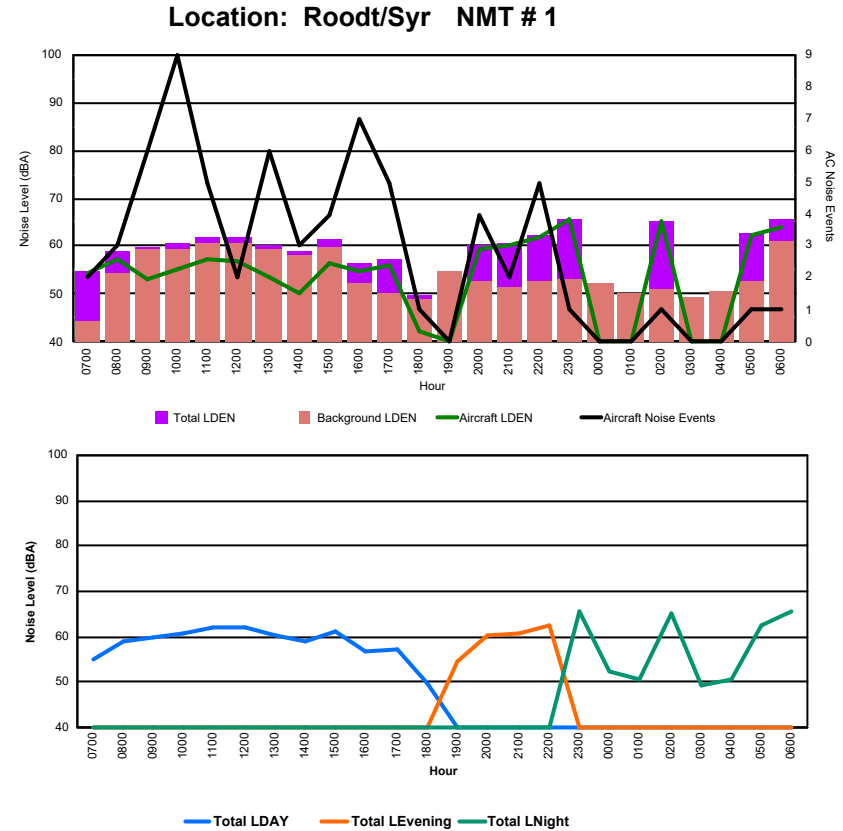

Luxembourg Airport Noise Distribution by Hour

Between 24/12/2024 00:00:00 and 24/12/2024 23:59:59 (Local Time)

Day	Aircraft Events	Total LDEN dB (A)	Aircraft LDEN dB(A)	Background LDEN dB(A)	Total LDay dB(A)	Total LEvening dB(A)	Total LNight dB (A)	
24/12/24	7:00	2	54.9	54.5	44.5	54.9	-	-
24/12/24	8:00	3	58.9	57.1	54.4	58.9	-	-
24/12/24	9:00	6	59.9	53.2	59.2	59.9	-	-
24/12/24	10:00	9	60.7	55.1	59.5	60.7	-	-
24/12/24	11:00	5	62.0	57.3	60.6	62.0	-	-
24/12/24	12:00	2	61.9	56.9	60.5	61.9	-	-
24/12/24	13:00	6	60.2	53.6	59.3	60.2	-	-
24/12/24	14:00	3	58.8	50.3	58.2	58.8	-	-
24/12/24	15:00	4	61.4	56.4	59.8	61.4	-	-
24/12/24	16:00	7	56.6	54.9	52.1	56.6	-	-
24/12/24	17:00	5	57.1	56.2	50.1	57.1	-	-
24/12/24	18:00	1	49.7	42.3	48.9	49.7	-	-
24/12/24	19:00	-	54.6	-	54.6	-	54.6	-
24/12/24	20:00	4	60.3	59.5	52.8	-	60.3	-
24/12/24	21:00	2	60.8	60.2	51.5	-	60.8	-
24/12/24	22:00	5	62.5	62.0	52.5	-	62.5	-
24/12/24	23:00	1	65.8	65.6	53.1	-	-	65.8
25/12/24	0:00	-	52.3	-	52.3	-	-	52.3
25/12/24	1:00	-	50.4	-	50.4	-	-	50.4
25/12/24	2:00	1	65.3	65.1	51.0	-	-	65.3
25/12/24	3:00	-	49.3	-	49.3	-	-	49.3
25/12/24	4:00	-	50.8	-	50.8	-	-	50.8
25/12/24	5:00	1	62.6	62.1	52.7	-	-	62.6
25/12/24	6:00	1	65.8	64.1	60.9	-	-	65.8
		68	60.7	58.9	56.3	59.5	60.4	62.2