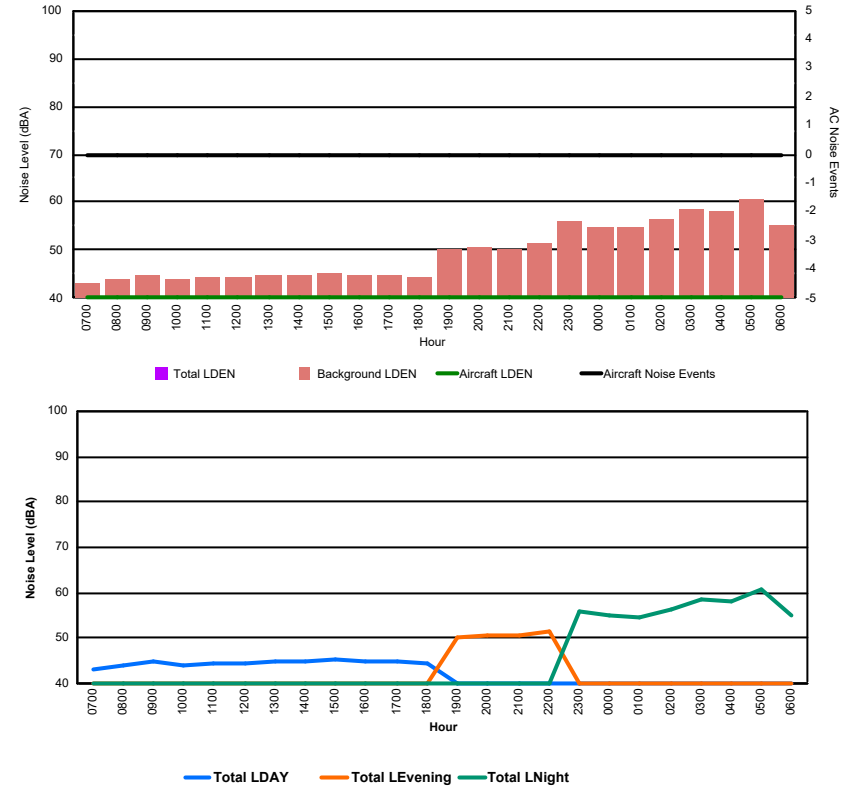

Luxembourg Airport Noise Distribution by Hour

Between 04/12/2024 00:00:00 and 04/12/2024 23:59:59 (Local Time)

Day	Aircraft Events	Total LDEN dB (A)	Aircraft LDEN dB(A)	Background LDEN dB(A)	Total LDay dB(A)	Total LEvening dB(A)	Total LNight dB (A)
04/12/24	7:00	-	43.2	-	43.2	-	-
04/12/24	8:00	-	43.8	-	43.8	-	-
04/12/24	9:00	-	44.9	-	44.9	-	-
04/12/24	10:00	-	44.1	-	44.1	-	-
04/12/24	11:00	-	44.5	-	44.5	-	-
04/12/24	12:00	-	44.2	-	44.2	-	-
04/12/24	13:00	-	44.7	-	44.7	-	-
04/12/24	14:00	-	44.7	-	44.7	-	-
04/12/24	15:00	-	45.1	-	45.1	-	-
04/12/24	16:00	-	44.7	-	44.7	-	-
04/12/24	17:00	-	44.7	-	44.7	-	-
04/12/24	18:00	-	44.5	-	44.5	-	-
04/12/24	19:00	-	50.3	-	50.3	50.3	-
04/12/24	20:00	-	50.5	-	50.5	50.5	-
04/12/24	21:00	-	50.4	-	50.4	50.4	-
04/12/24	22:00	-	51.4	-	51.4	51.4	-
04/12/24	23:00	-	56.1	-	56.1	-	56.1
05/12/24	0:00	-	54.9	-	54.9	-	54.9
05/12/24	1:00	-	54.6	-	54.6	-	54.6
05/12/24	2:00	-	56.3	-	56.3	-	56.3
05/12/24	3:00	-	58.7	-	58.7	-	58.7
05/12/24	4:00	-	58.3	-	58.3	-	58.3
05/12/24	5:00	-	60.6	-	60.7	-	60.6
05/12/24	6:00	-	55.2	-	55.2	-	55.2
	-	53.3	-	53.3	44.5	50.7	57.3

Location: DVOR NMT # 2