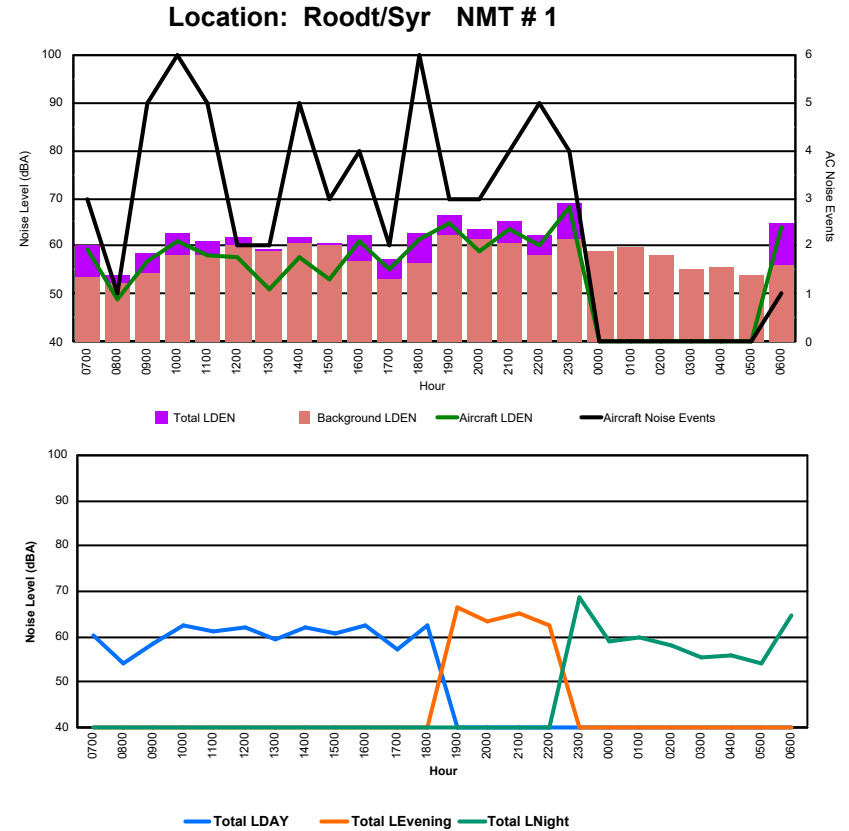

Luxembourg Airport Noise Distribution by Hour

Between 07/12/2024 00:00:00 and 07/12/2024 23:59:59 (Local Time)

Day	Aircraft Events	Total LDEN dB (A)	Aircraft LDEN dB(A)	Background LDEN dB(A)	Total LDay dB(A)	Total LEvening dB(A)	Total LNight dB (A)
07/12/24 7:00	3	60.2	59.2	53.6	60.2	-	-
07/12/24 8:00	1	53.9	48.8	52.3	53.9	-	-
07/12/24 9:00	5	58.6	56.7	54.3	58.6	-	-
07/12/24 10:00	6	62.7	60.9	58.1	62.7	-	-
07/12/24 11:00	5	61.2	58.3	58.3	61.2	-	-
07/12/24 12:00	2	61.9	57.5	60.1	61.9	-	-
07/12/24 13:00	2	59.4	51.0	58.9	59.4	-	-
07/12/24 14:00	5	62.0	57.5	60.5	62.0	-	-
07/12/24 15:00	3	60.8	53.2	60.1	60.8	-	-
07/12/24 16:00	4	62.3	60.9	56.8	62.3	-	-
07/12/24 17:00	2	57.3	55.2	53.1	57.3	-	-
07/12/24 18:00	6	62.7	61.5	56.5	62.7	-	-
07/12/24 19:00	3	66.5	64.6	62.1	-	66.5	-
07/12/24 20:00	3	63.5	59.1	61.6	-	63.5	-
07/12/24 21:00	4	65.3	63.6	60.6	-	65.3	-
07/12/24 22:00	5	62.4	60.3	58.3	-	62.4	-
07/12/24 23:00	4	68.8	68.0	61.4	-	-	68.8
08/12/24 0:00	-	58.8	-	58.9	-	-	58.8
08/12/24 1:00	-	59.7	-	59.8	-	-	59.7
08/12/24 2:00	-	58.1	-	58.1	-	-	58.1
08/12/24 3:00	-	55.3	-	55.3	-	-	55.3
08/12/24 4:00	-	55.7	-	55.7	-	-	55.7
08/12/24 5:00	-	54.0	-	54.0	-	-	54.0
08/12/24 6:00	1	64.6	64.0	55.9	-	-	64.6
	64	62.2	59.9	58.5	60.8	64.7	62.4