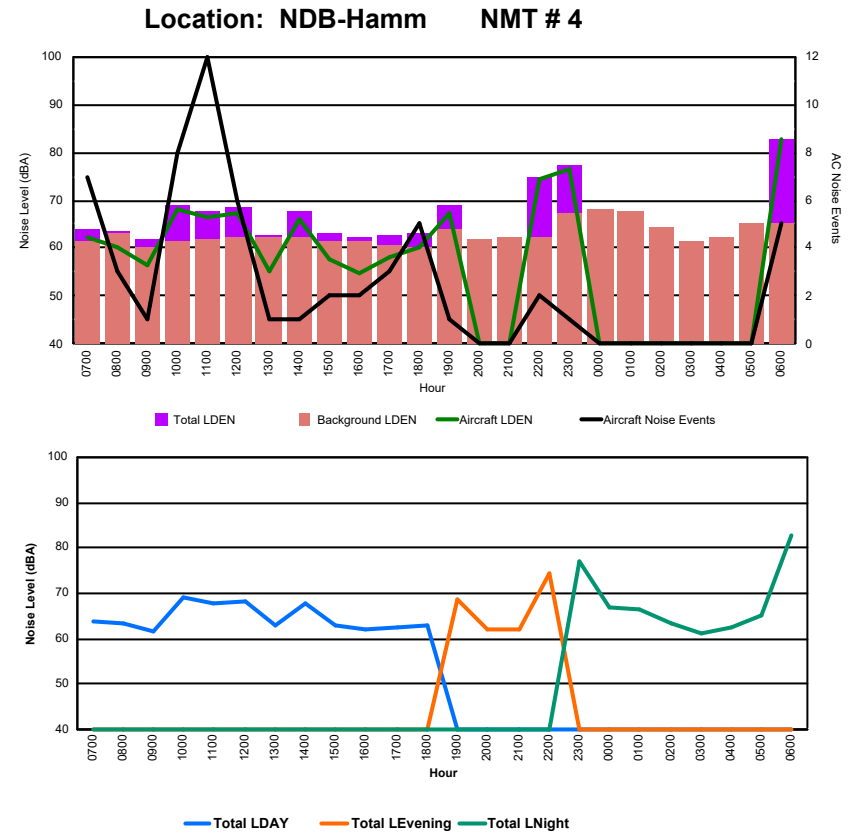

Luxembourg Airport Noise Distribution by Hour

Between 24/12/2024 00:00:00 and 24/12/2024 23:59:59 (Local Time)

Day	Aircraft Events	Total LDEN dB (A)	Aircraft LDEN dB(A)	Background LDEN dB(A)	Total LDay dB(A)	Total LEvening dB(A)	Total LNight dB (A)
24/12/24 7:00	7	63.9	62.3	61.3	63.9	-	-
24/12/24 8:00	3	63.5	60.3	63.1	63.5	-	-
24/12/24 9:00	1	61.8	56.3	60.4	61.8	-	-
24/12/24 10:00	8	69.0	68.3	61.3	69.0	-	-
24/12/24 11:00	12	67.7	66.6	61.7	67.7	-	-
24/12/24 12:00	6	68.4	67.2	62.3	68.4	-	-
24/12/24 13:00	1	62.9	55.0	62.3	62.9	-	-
24/12/24 14:00	1	67.7	66.1	62.5	67.7	-	-
24/12/24 15:00	2	63.0	57.7	61.6	63.0	-	-
24/12/24 16:00	2	62.2	54.8	61.4	62.2	-	-
24/12/24 17:00	3	62.6	58.3	60.6	62.6	-	-
24/12/24 18:00	5	63.1	60.1	60.2	63.1	-	-
24/12/24 19:00	1	68.8	67.2	63.8	-	68.8	-
24/12/24 20:00	-	61.9	-	61.9	-	61.9	-
24/12/24 21:00	-	62.1	-	62.1	-	62.1	-
24/12/24 22:00	2	74.6	74.3	62.5	-	74.6	-
24/12/24 23:00	1	77.1	76.6	67.4	-	-	77.1
25/12/24 0:00	-	66.8	-	68.3	-	-	66.8
25/12/24 1:00	-	66.3	-	67.7	-	-	66.3
25/12/24 2:00	-	63.6	-	64.5	-	-	63.6
25/12/24 3:00	-	61.3	-	61.3	-	-	61.3
25/12/24 4:00	-	62.5	-	62.5	-	-	62.5
25/12/24 5:00	-	65.2	-	65.4	-	-	65.2
25/12/24 6:00	5	82.8	82.7	65.0	-	-	82.8
	60	71.5	70.8	63.6	65.5	70.0	75.1