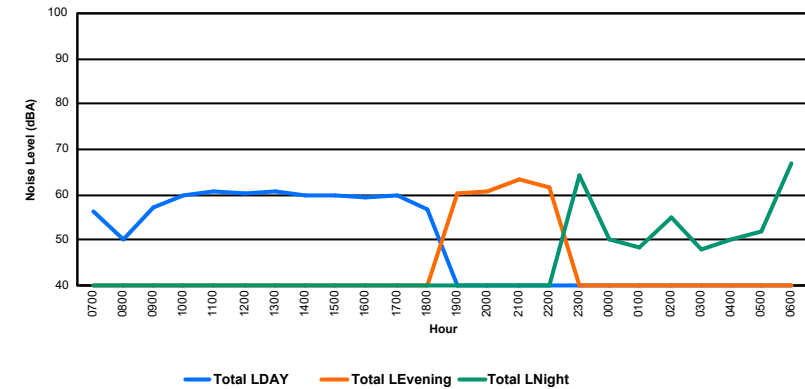

Luxembourg Airport Noise Distribution by Hour

Between 27/12/2024 00:00:00 and 27/12/2024 23:59:59 (Local Time)

Day	Aircraft Events	Total LDEN dB (A)	Aircraft LDEN dB(A)	Background LDEN dB(A)	Total LDay dB(A)	Total LEvening dB(A)	Total LNight dB (A)	
27/12/24	7:00	4	56.3	55.9	45.2	56.3	-	-
27/12/24	8:00	2	50.2	44.6	48.9	50.2	-	-
27/12/24	9:00	-	57.0	-	57.0	57.0	-	-
27/12/24	10:00	3	59.9	53.9	58.7	59.9	-	-
27/12/24	11:00	6	60.7	51.4	60.5	60.7	-	-
27/12/24	12:00	4	60.5	47.1	60.4	60.5	-	-
27/12/24	13:00	1	60.7	42.4	60.9	60.7	-	-
27/12/24	14:00	3	59.9	48.7	59.6	59.9	-	-
27/12/24	15:00	-	59.8	-	59.8	59.8	-	-
27/12/24	16:00	3	59.2	53.2	58.0	59.2	-	-
27/12/24	17:00	5	59.9	57.4	56.4	59.9	-	-
27/12/24	18:00	5	56.9	52.5	55.1	56.9	-	-
27/12/24	19:00	1	60.5	45.1	60.4	-	60.5	-
27/12/24	20:00	2	60.7	49.8	60.4	-	60.7	-
27/12/24	21:00	1	63.4	60.7	60.1	-	63.4	-
27/12/24	22:00	8	61.6	58.7	58.7	-	61.6	-
27/12/24	23:00	4	64.2	63.4	56.8	-	-	64.2
28/12/24	0:00	-	50.1	-	50.1	-	-	50.1
28/12/24	1:00	-	48.3	-	48.3	-	-	48.3
28/12/24	2:00	-	55.1	-	55.1	-	-	55.1
28/12/24	3:00	-	47.8	-	47.8	-	-	47.8
28/12/24	4:00	-	50.1	-	50.1	-	-	50.1
28/12/24	5:00	-	51.7	-	51.7	-	-	51.7
28/12/24	6:00	9	66.7	66.3	55.8	-	-	66.7
	61	60.0	56.4	57.6	59.1	61.7	60.1	

Location: Roodt/Syr NMT # 1