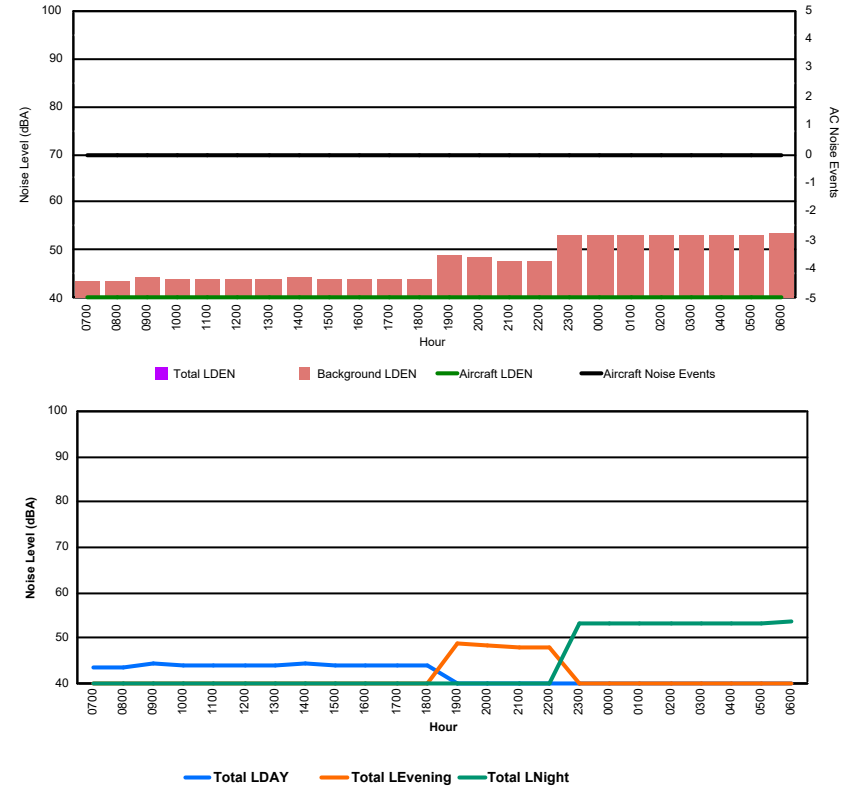

Luxembourg Airport Noise Distribution by Hour

Between 25/12/2024 00:00:00 and 25/12/2024 23:59:59 (Local Time)

Day	Aircraft Events	Total LDEN dB (A)	Aircraft LDEN dB(A)	Background LDEN dB(A)	Total LDay dB(A)	Total LEvening dB(A)	Total LNight dB (A)
25/12/24	7:00	-	43.7	-	43.7	-	-
25/12/24	8:00	-	43.7	-	43.7	-	-
25/12/24	9:00	-	44.4	-	44.4	-	-
25/12/24	10:00	-	44.0	-	44.0	-	-
25/12/24	11:00	-	44.0	-	44.0	-	-
25/12/24	12:00	-	44.0	-	44.0	-	-
25/12/24	13:00	-	43.9	-	43.9	-	-
25/12/24	14:00	-	44.3	-	44.3	-	-
25/12/24	15:00	-	44.0	-	44.0	-	-
25/12/24	16:00	-	44.0	-	44.0	-	-
25/12/24	17:00	-	43.8	-	43.8	-	-
25/12/24	18:00	-	43.8	-	43.8	-	-
25/12/24	19:00	-	48.8	-	48.8	48.8	-
25/12/24	20:00	-	48.4	-	48.4	48.4	-
25/12/24	21:00	-	47.9	-	47.9	-	-
25/12/24	22:00	-	47.9	-	47.9	47.9	-
25/12/24	23:00	-	53.1	-	53.1	-	53.1
26/12/24	0:00	-	53.2	-	53.2	-	53.2
26/12/24	1:00	-	53.2	-	53.2	-	53.2
26/12/24	2:00	-	53.3	-	53.3	-	53.3
26/12/24	3:00	-	53.3	-	53.3	-	53.3
26/12/24	4:00	-	53.3	-	53.3	-	53.3
26/12/24	5:00	-	53.1	-	53.1	-	53.1
26/12/24	6:00	-	53.6	-	53.6	-	53.6
	-	49.7	-	49.7	44.0	48.3	53.3

Location: DVOR NMT # 2