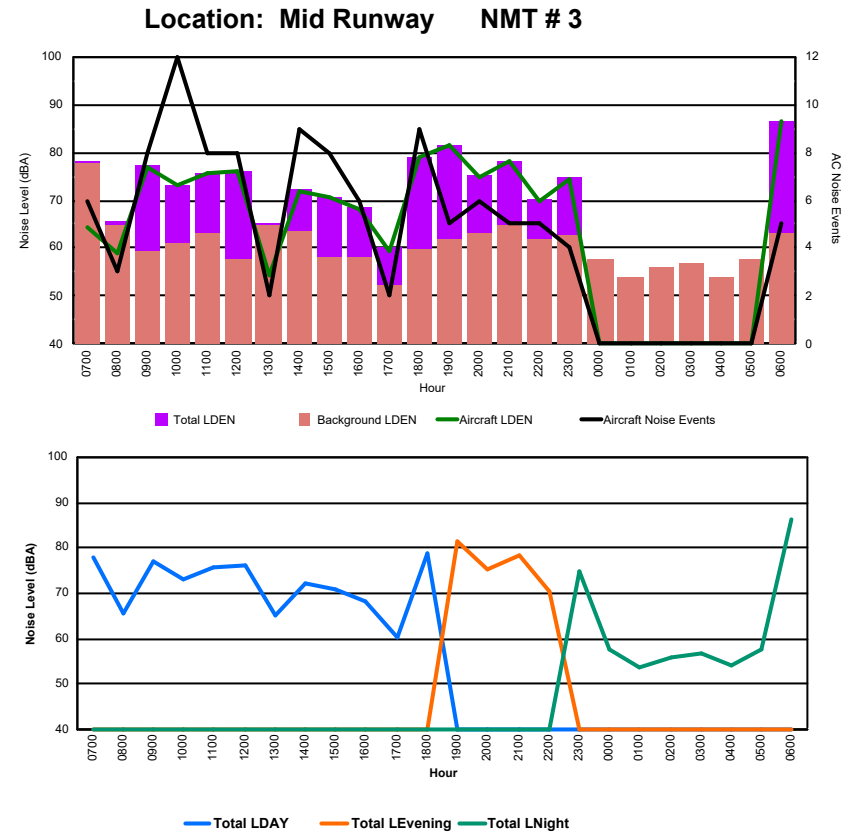

Luxembourg Airport Noise Distribution by Hour

Between 07/12/2024 00:00:00 and 07/12/2024 23:59:59 (Local Time)

Day	Aircraft Events	Total LDEN dB(A)	Aircraft LDEN dB(A)	Background LDEN dB(A)	Total LDay dB(A)	Total LEvening dB(A)	Total LNight dB(A)
07/12/24 7:00	6	78.0	64.2	77.8	78.0	-	-
07/12/24 8:00	3	65.8	58.8	64.9	65.8	-	-
07/12/24 9:00	8	77.1	77.0	59.2	77.1	-	-
07/12/24 10:00	12	73.3	73.1	61.0	73.3	-	-
07/12/24 11:00	8	75.8	75.5	63.3	75.8	-	-
07/12/24 12:00	8	76.1	76.0	57.8	76.1	-	-
07/12/24 13:00	2	65.2	54.5	64.8	65.2	-	-
07/12/24 14:00	9	72.3	71.7	63.4	72.3	-	-
07/12/24 15:00	8	70.8	70.5	58.3	70.8	-	-
07/12/24 16:00	6	68.4	68.0	58.1	68.4	-	-
07/12/24 17:00	2	60.1	59.4	52.3	60.1	-	-
07/12/24 18:00	9	79.0	79.0	59.7	79.0	-	-
07/12/24 19:00	5	81.5	81.5	62.0	-	81.5	-
07/12/24 20:00	6	75.3	74.9	63.0	-	75.3	-
07/12/24 21:00	5	78.3	78.3	64.9	-	78.3	-
07/12/24 22:00	5	70.3	69.6	61.7	-	70.3	-
07/12/24 23:00	4	74.7	74.5	62.7	-	-	74.7
08/12/24 0:00	-	57.7	-	57.7	-	-	57.7
08/12/24 1:00	-	53.8	-	53.8	-	-	53.8
08/12/24 2:00	-	56.0	-	56.0	-	-	56.0
08/12/24 3:00	-	56.7	-	56.7	-	-	56.7
08/12/24 4:00	-	54.0	-	54.0	-	-	54.0
08/12/24 5:00	-	57.5	-	57.5	-	-	57.5
08/12/24 6:00	5	86.3	86.3	63.0	-	-	86.3
	111	76.4	76.0	65.8	74.5	78.0	77.6