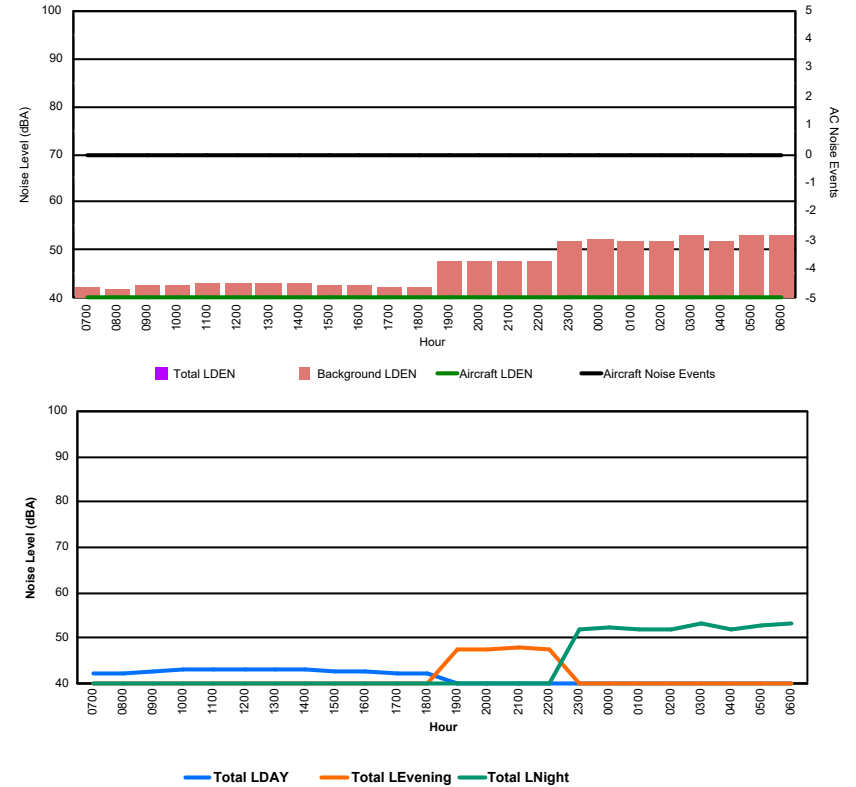

Luxembourg Airport Noise Distribution by Hour

Between 27/12/2024 00:00:00 and 27/12/2024 23:59:59 (Local Time)

Day	Aircraft Events	Total LDEN dB (A)	Aircraft LDEN dB(A)	Background LDEN dB(A)	Total LDay dB(A)	Total LEvening dB(A)	Total LNight dB (A)
27/12/24	7:00	-	42.3	-	42.3	-	-
27/12/24	8:00	-	42.0	-	42.0	-	-
27/12/24	9:00	-	42.5	-	42.5	-	-
27/12/24	10:00	-	42.9	-	42.9	-	-
27/12/24	11:00	-	43.1	-	43.1	-	-
27/12/24	12:00	-	43.0	-	43.0	-	-
27/12/24	13:00	-	43.0	-	43.0	-	-
27/12/24	14:00	-	43.1	-	43.1	-	-
27/12/24	15:00	-	42.8	-	42.8	-	-
27/12/24	16:00	-	42.6	-	42.6	-	-
27/12/24	17:00	-	42.1	-	42.1	-	-
27/12/24	18:00	-	42.1	-	42.1	-	-
27/12/24	19:00	-	47.6	-	47.6	47.6	-
27/12/24	20:00	-	47.6	-	47.6	47.6	-
27/12/24	21:00	-	47.9	-	47.9	-	-
27/12/24	22:00	-	47.5	-	47.5	47.5	-
27/12/24	23:00	-	51.9	-	51.9	-	51.9
28/12/24	0:00	-	52.3	-	52.3	-	52.3
28/12/24	1:00	-	51.8	-	51.8	-	51.8
28/12/24	2:00	-	51.9	-	51.9	-	51.9
28/12/24	3:00	-	53.2	-	53.2	-	53.2
28/12/24	4:00	-	51.9	-	51.9	-	51.9
28/12/24	5:00	-	53.0	-	53.0	-	53.0
28/12/24	6:00	-	53.2	-	53.2	-	53.2
		48.9	-	48.9	42.6	47.7	52.4

Location: DVOR NMT # 2