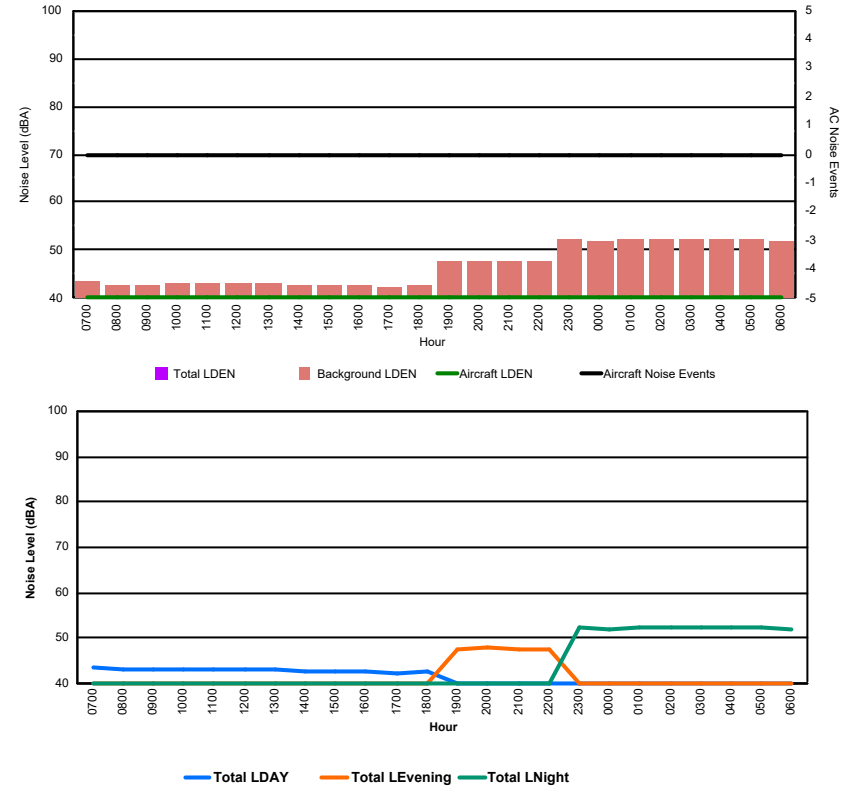

Luxembourg Airport Noise Distribution by Hour

Between 10/12/2024 00:00:00 and 10/12/2024 23:59:59 (Local Time)

Day	Aircraft Events	Total LDEN dB (A)	Aircraft LDEN dB(A)	Background LDEN dB(A)	Total LDay dB(A)	Total LEvening dB(A)	Total LNight dB (A)
10/12/24	7:00	-	43.4	-	43.4	-	-
10/12/24	8:00	-	42.9	-	42.9	-	-
10/12/24	9:00	-	42.9	-	42.9	-	-
10/12/24	10:00	-	43.1	-	43.1	-	-
10/12/24	11:00	-	43.1	-	43.1	-	-
10/12/24	12:00	-	43.2	-	43.2	-	-
10/12/24	13:00	-	43.1	-	43.1	-	-
10/12/24	14:00	-	42.6	-	42.6	-	-
10/12/24	15:00	-	42.8	-	42.8	-	-
10/12/24	16:00	-	42.7	-	42.7	-	-
10/12/24	17:00	-	42.3	-	42.3	-	-
10/12/24	18:00	-	42.6	-	42.6	-	-
10/12/24	19:00	-	47.7	-	47.7	47.7	-
10/12/24	20:00	-	47.9	-	47.9	47.9	-
10/12/24	21:00	-	47.6	-	47.6	47.6	-
10/12/24	22:00	-	47.5	-	47.5	47.5	-
10/12/24	23:00	-	52.4	-	52.4	-	52.4
11/12/24	0:00	-	52.0	-	52.0	-	52.0
11/12/24	1:00	-	52.3	-	52.3	-	52.3
11/12/24	2:00	-	52.4	-	52.4	-	52.4
11/12/24	3:00	-	52.3	-	52.3	-	52.3
11/12/24	4:00	-	52.4	-	52.4	-	52.4
11/12/24	5:00	-	52.2	-	52.2	-	52.2
11/12/24	6:00	-	52.0	-	52.0	-	52.0
	-	48.8	-	48.8	42.9	47.7	52.3

Location: DVOR NMT # 2