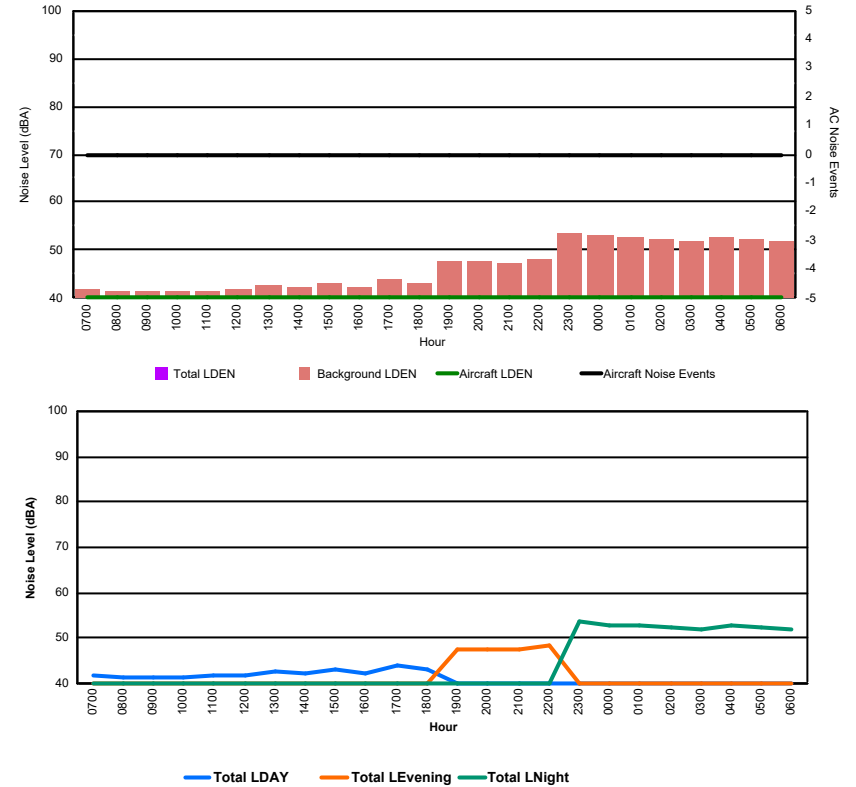

Luxembourg Airport Noise Distribution by Hour

Between 12/12/2024 00:00:00 and 12/12/2024 23:59:59 (Local Time)

Day	Aircraft Events	Total LDEN dB (A)	Aircraft LDEN dB(A)	Background LDEN dB(A)	Total LDay dB(A)	Total LEvening dB(A)	Total LNight dB (A)
12/12/24	7:00	-	41.8	-	41.8	-	-
12/12/24	8:00	-	41.3	-	41.3	-	-
12/12/24	9:00	-	41.3	-	41.3	-	-
12/12/24	10:00	-	41.4	-	41.4	-	-
12/12/24	11:00	-	41.6	-	41.6	-	-
12/12/24	12:00	-	41.7	-	41.7	-	-
12/12/24	13:00	-	42.7	-	42.7	-	-
12/12/24	14:00	-	42.1	-	42.1	-	-
12/12/24	15:00	-	43.1	-	43.1	-	-
12/12/24	16:00	-	42.3	-	42.3	-	-
12/12/24	17:00	-	43.8	-	43.8	-	-
12/12/24	18:00	-	43.1	-	43.1	-	-
12/12/24	19:00	-	47.7	-	47.7	47.7	-
12/12/24	20:00	-	47.6	-	47.6	47.6	-
12/12/24	21:00	-	47.4	-	47.4	47.4	-
12/12/24	22:00	-	48.2	-	48.2	48.2	-
12/12/24	23:00	-	53.5	-	53.5	-	53.5
13/12/24	0:00	-	53.0	-	53.0	-	53.0
13/12/24	1:00	-	52.7	-	52.7	-	52.7
13/12/24	2:00	-	52.3	-	52.3	-	52.3
13/12/24	3:00	-	51.9	-	51.9	-	51.9
13/12/24	4:00	-	52.7	-	52.7	-	52.7
13/12/24	5:00	-	52.3	-	52.3	-	52.3
13/12/24	6:00	-	52.0	-	52.0	-	52.0
	-	49.0	-	49.0	42.3	47.7	52.6

Location: DVOR NMT # 2