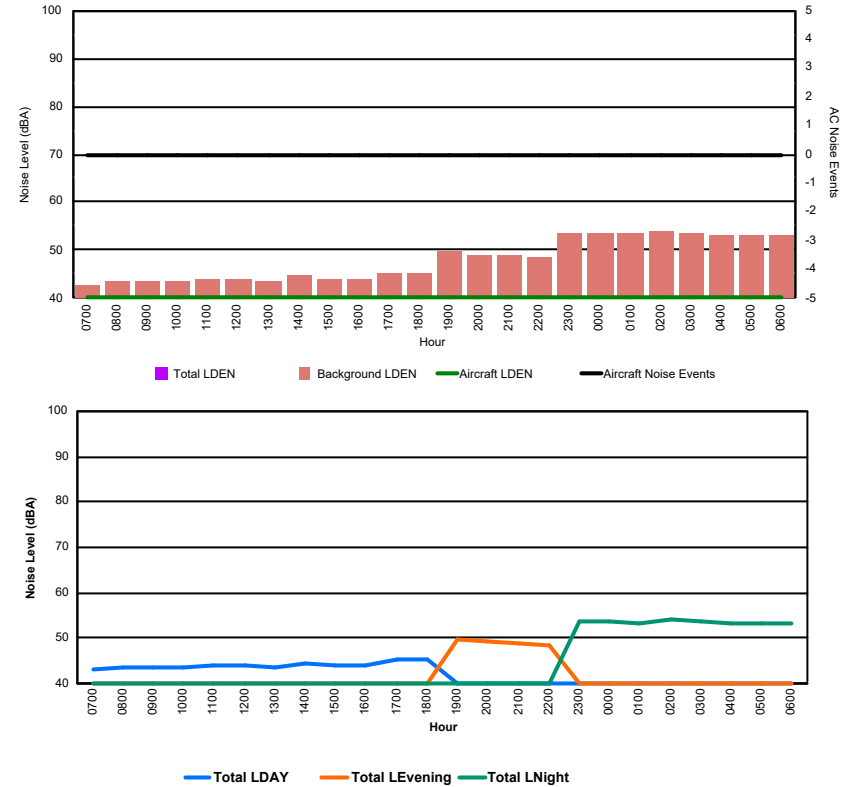

Luxembourg Airport Noise Distribution by Hour

Between 23/12/2024 00:00:00 and 23/12/2024 23:59:59 (Local Time)

Day	Aircraft Events	Total LDEN dB (A)	Aircraft LDEN dB(A)	Background LDEN dB(A)	Total LDay dB(A)	Total LEvening dB(A)	Total LNight dB (A)
23/12/24	7:00	-	42.9	-	42.9	-	-
23/12/24	8:00	-	43.6	-	43.6	-	-
23/12/24	9:00	-	43.5	-	43.5	-	-
23/12/24	10:00	-	43.6	-	43.6	-	-
23/12/24	11:00	-	44.0	-	44.0	-	-
23/12/24	12:00	-	43.9	-	43.9	-	-
23/12/24	13:00	-	43.7	-	43.7	-	-
23/12/24	14:00	-	44.6	-	44.6	-	-
23/12/24	15:00	-	43.8	-	43.8	-	-
23/12/24	16:00	-	44.1	-	44.1	-	-
23/12/24	17:00	-	45.1	-	45.1	-	-
23/12/24	18:00	-	45.2	-	45.2	-	-
23/12/24	19:00	-	49.8	-	49.8	49.8	-
23/12/24	20:00	-	49.1	-	49.1	49.1	-
23/12/24	21:00	-	48.9	-	48.9	48.9	-
23/12/24	22:00	-	48.4	-	48.4	48.4	-
23/12/24	23:00	-	53.7	-	53.7	-	53.7
24/12/24	0:00	-	53.6	-	53.6	-	53.6
24/12/24	1:00	-	53.4	-	53.4	-	53.4
24/12/24	2:00	-	53.9	-	53.9	-	53.9
24/12/24	3:00	-	53.5	-	53.5	-	53.5
24/12/24	4:00	-	53.3	-	53.3	-	53.3
24/12/24	5:00	-	53.2	-	53.2	-	53.2
24/12/24	6:00	-	53.1	-	53.1	-	53.1
	-	50.0	-	50.0	44.0	49.1	53.5

Location: DVOR NMT # 2