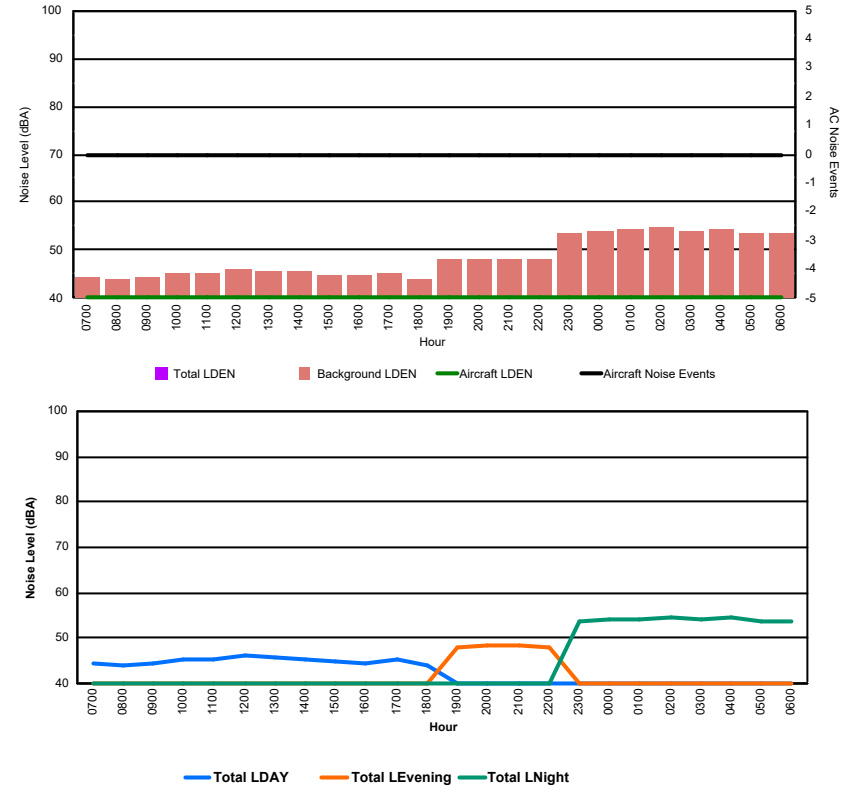

Luxembourg Airport Noise Distribution by Hour

Between 19/12/2024 00:00:00 and 19/12/2024 23:59:59 (Local Time)

Day	Aircraft Events	Total LDEN dB (A)	Aircraft LDEN dB(A)	Background LDEN dB(A)	Total LDay dB(A)	Total LEvening dB(A)	Total LNight dB (A)
19/12/24	7:00	-	44.2	-	44.2	-	-
19/12/24	8:00	-	44.0	-	44.0	-	-
19/12/24	9:00	-	44.2	-	44.2	-	-
19/12/24	10:00	-	45.1	-	45.1	-	-
19/12/24	11:00	-	45.4	-	45.4	-	-
19/12/24	12:00	-	46.1	-	46.1	-	-
19/12/24	13:00	-	45.8	-	45.8	-	-
19/12/24	14:00	-	45.5	-	45.5	-	-
19/12/24	15:00	-	44.8	-	44.8	-	-
19/12/24	16:00	-	44.6	-	44.6	-	-
19/12/24	17:00	-	45.2	-	45.2	-	-
19/12/24	18:00	-	43.8	-	43.8	-	-
19/12/24	19:00	-	48.0	-	48.0	48.0	-
19/12/24	20:00	-	48.2	-	48.2	48.2	-
19/12/24	21:00	-	48.2	-	48.2	48.2	-
19/12/24	22:00	-	48.1	-	48.1	48.1	-
19/12/24	23:00	-	53.5	-	53.5	-	53.5
20/12/24	0:00	-	53.9	-	53.9	-	53.9
20/12/24	1:00	-	54.3	-	54.3	-	54.3
20/12/24	2:00	-	54.6	-	54.6	-	54.6
20/12/24	3:00	-	53.9	-	53.9	-	53.9
20/12/24	4:00	-	54.4	-	54.4	-	54.4
20/12/24	5:00	-	53.5	-	53.5	-	53.5
20/12/24	6:00	-	53.7	-	53.7	-	53.7
	-	50.4	-	50.4	45.0	48.1	54.0

Location: DVOR NMT # 2