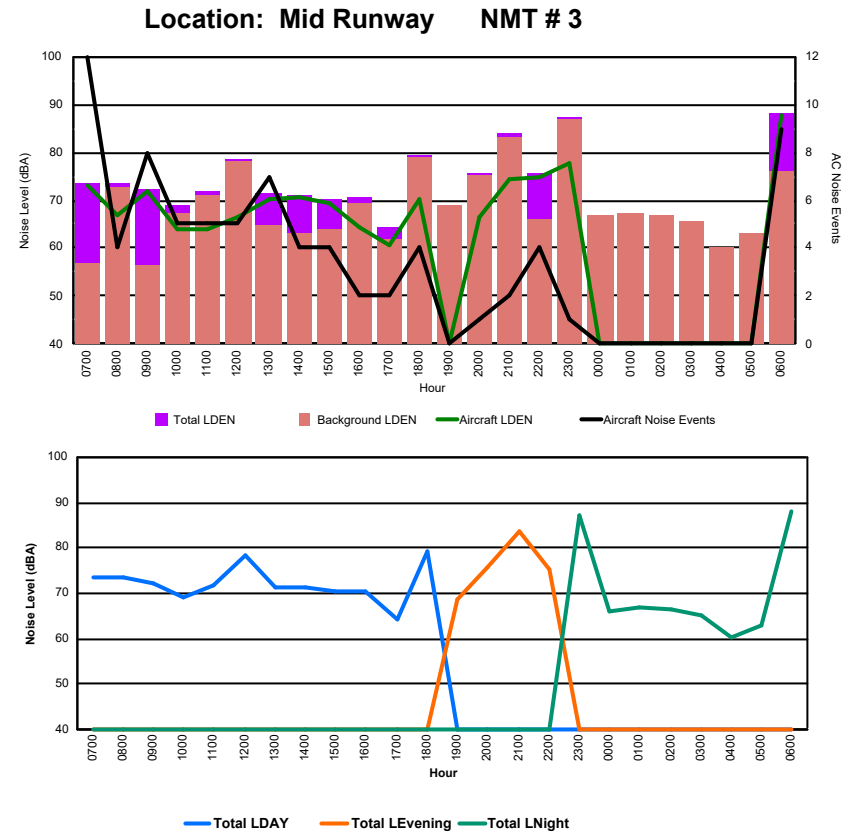

Location: DVOR NMT # 2

Luxembourg Airport Noise Distribution by Hour

Between 21/12/2024 00:00:00 and 21/12/2024 23:59:59 (Local Time)

Day	Aircraft Events	Total LDEN dB (A)	Aircraft LDEN dB(A)	Background LDEN dB(A)	Total LDay dB(A)	Total LEvening dB(A)	Total LNight dB (A)
21/12/24 7:00	12	73.4	73.3	56.8	73.4	-	-
21/12/24 8:00	4	73.7	66.7	72.7	73.7	-	-
21/12/24 9:00	8	72.1	71.9	56.5	72.1	-	-
21/12/24 10:00	5	69.1	64.1	67.5	69.1	-	-
21/12/24 11:00	5	71.8	64.0	71.1	71.8	-	-
21/12/24 12:00	5	78.4	66.3	78.1	78.4	-	-
21/12/24 13:00	7	71.3	70.3	64.7	71.3	-	-
21/12/24 14:00	4	71.2	70.5	63.1	71.2	-	-
21/12/24 15:00	4	70.4	69.3	63.9	70.4	-	-
21/12/24 16:00	2	70.5	64.2	69.3	70.5	-	-
21/12/24 17:00	2	64.2	60.5	61.8	64.2	-	-
21/12/24 18:00	4	79.3	70.4	78.8	79.3	-	-
21/12/24 19:00	-	68.9	-	68.9	-	68.9	-
21/12/24 20:00	1	75.8	66.5	75.2	-	75.8	-
21/12/24 21:00	2	83.8	74.2	83.3	-	83.8	-
21/12/24 22:00	4	75.5	75.0	66.0	-	75.5	-
21/12/24 23:00	1	87.2	77.6	86.8	-	-	87.2
22/12/24 0:00	-	66.0	-	66.8	-	-	66.0
22/12/24 1:00	-	66.7	-	67.4	-	-	66.7
22/12/24 2:00	-	66.6	-	67.0	-	-	66.6
22/12/24 3:00	-	65.3	-	65.5	-	-	65.3
22/12/24 4:00	-	60.2	-	60.2	-	-	60.2
22/12/24 5:00	-	63.0	-	63.0	-	-	63.0
22/12/24 6:00	9	88.1	87.8	76.1	-	-	88.1
	79	78.8	75.3	76.2	73.8	79.0	81.7