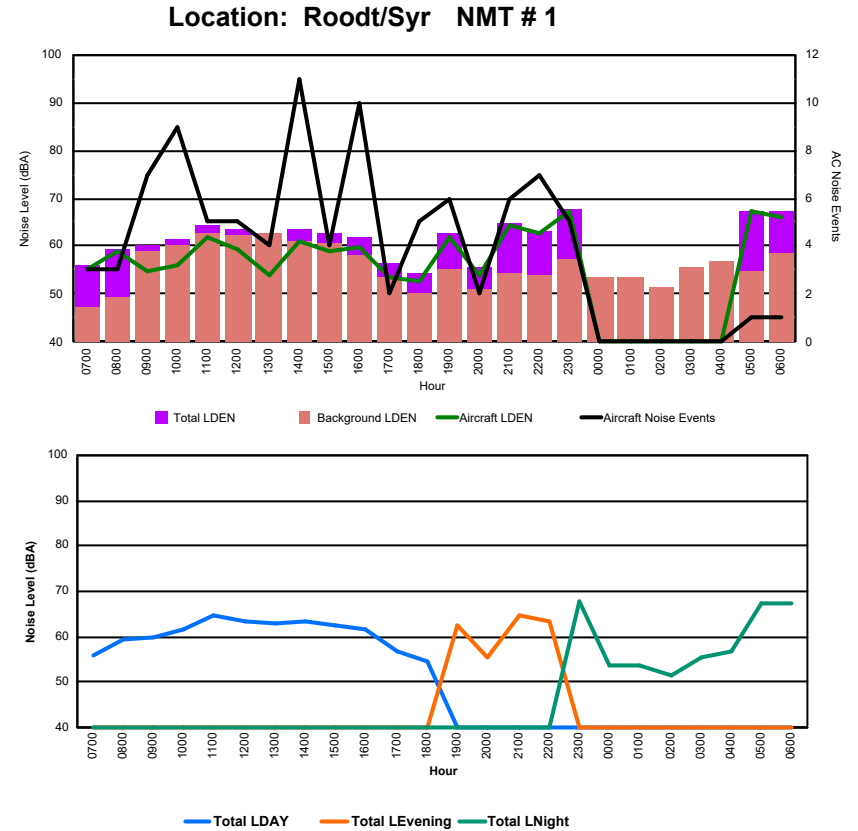

Luxembourg Airport Noise Distribution by Hour

Between 02/12/2024 00:00:00 and 02/12/2024 23:59:59 (Local Time)

Day	Aircraft Events	Total LDEN dB (A)	Aircraft LDEN dB(A)	Background LDEN dB(A)	Total LDay dB(A)	Total LEvening dB(A)	Total LNight dB (A)
02/12/24 7:00	3	56.0	55.4	47.4	56.0	-	-
02/12/24 8:00	3	59.3	58.8	49.4	59.3	-	-
02/12/24 9:00	7	60.0	54.6	58.8	60.0	-	-
02/12/24 10:00	9	61.5	56.1	60.2	61.5	-	-
02/12/24 11:00	5	64.5	61.7	62.6	64.5	-	-
02/12/24 12:00	5	63.6	59.2	62.2	63.6	-	-
02/12/24 13:00	4	62.8	54.0	62.9	62.8	-	-
02/12/24 14:00	11	63.6	61.0	60.9	63.6	-	-
02/12/24 15:00	4	62.7	58.9	60.7	62.7	-	-
02/12/24 16:00	10	61.8	59.7	58.1	61.8	-	-
02/12/24 17:00	2	56.6	53.5	53.7	56.6	-	-
02/12/24 18:00	5	54.4	52.5	50.2	54.4	-	-
02/12/24 19:00	6	62.6	61.8	55.3	-	62.6	-
02/12/24 20:00	2	55.5	53.8	51.0	-	55.5	-
02/12/24 21:00	6	64.7	64.2	54.2	-	64.7	-
02/12/24 22:00	7	63.2	62.7	54.0	-	63.2	-
02/12/24 23:00	5	67.7	67.3	57.3	-	-	67.7
03/12/24 0:00	-	53.5	-	53.5	-	-	53.5
03/12/24 1:00	-	53.6	-	53.6	-	-	53.6
03/12/24 2:00	-	51.5	-	51.5	-	-	51.5
03/12/24 3:00	-	55.5	-	55.5	-	-	55.5
03/12/24 4:00	-	56.7	-	56.7	-	-	56.7
03/12/24 5:00	1	67.2	67.5	54.9	-	-	67.2
03/12/24 6:00	1	67.5	66.2	58.4	-	-	67.5
	96	62.5	60.8	57.9	61.5	62.6	63.6