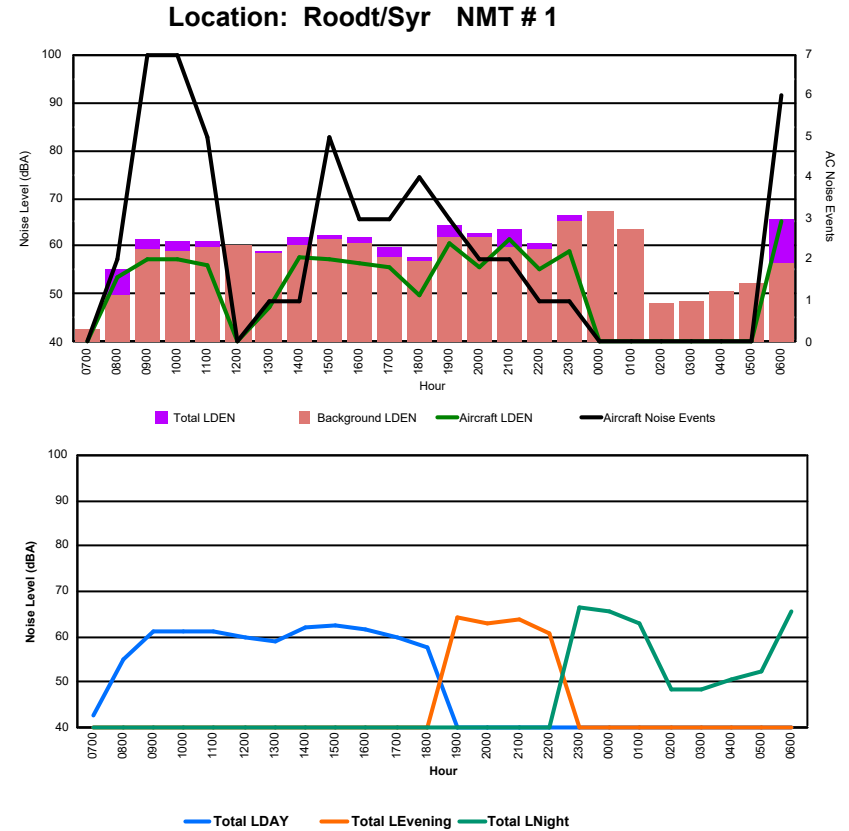

Luxembourg Airport Noise Distribution by Hour

Between 26/12/2024 00:00:00 and 26/12/2024 23:59:59 (Local Time)

Day	Aircraft Events	Total LDEN dB (A)	Aircraft LDEN dB(A)	Background LDEN dB(A)	Total LDay dB(A)	Total LEvening dB(A)	Total LNight dB (A)
26/12/24	7:00	-	42.5	-	42.5	-	-
26/12/24	8:00	2	55.2	53.7	49.9	55.2	-
26/12/24	9:00	7	61.3	57.2	59.4	61.3	-
26/12/24	10:00	7	61.0	57.2	58.8	61.0	-
26/12/24	11:00	5	61.0	56.0	59.6	61.0	-
26/12/24	12:00	-	59.9	-	60.1	59.9	-
26/12/24	13:00	1	58.9	47.1	58.6	58.9	-
26/12/24	14:00	1	62.0	57.5	60.2	62.0	-
26/12/24	15:00	5	62.5	57.3	61.6	62.5	-
26/12/24	16:00	3	61.8	56.5	60.6	61.8	-
26/12/24	17:00	3	59.7	55.8	57.5	59.7	-
26/12/24	18:00	4	57.6	49.8	57.0	57.6	-
26/12/24	19:00	3	64.4	60.8	62.0	-	64.4
26/12/24	20:00	2	62.8	55.8	61.9	-	62.8
26/12/24	21:00	2	63.7	61.5	59.9	-	63.7
26/12/24	22:00	1	60.6	55.1	59.2	-	60.6
26/12/24	23:00	1	66.3	59.0	65.4	-	66.3
27/12/24	0:00	-	65.5	-	67.3	-	65.5
27/12/24	1:00	-	62.8	-	63.5	-	62.8
27/12/24	2:00	-	48.2	-	48.2	-	48.2
27/12/24	3:00	-	48.4	-	48.4	-	48.4
27/12/24	4:00	-	50.8	-	50.8	-	50.8
27/12/24	5:00	-	52.3	-	52.3	-	52.3
27/12/24	6:00	6	65.6	65.1	56.5	-	65.6
	53	61.5	56.7	60.3	60.1	63.1	62.4