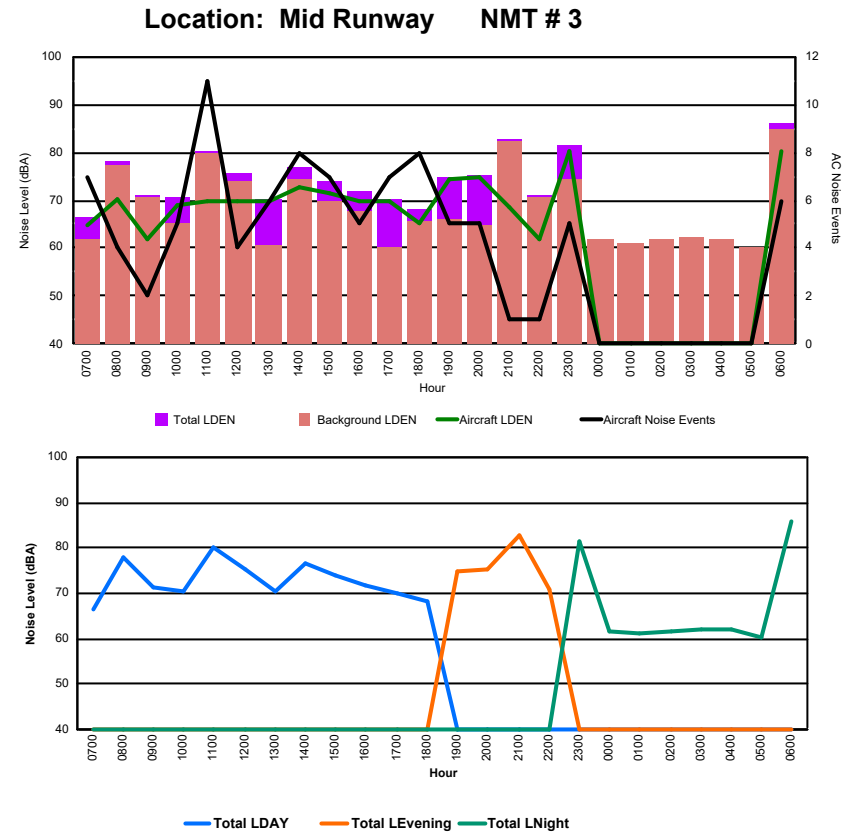

Luxembourg Airport Noise Distribution by Hour

Between 02/12/2024 00:00:00 and 02/12/2024 23:59:59 (Local Time)

Day	Aircraft Events	Total LDEN dB (A)	Aircraft LDEN dB(A)	Background LDEN dB(A)	Total LDay dB(A)	Total LEvening dB(A)	Total LNight dB (A)
02/12/24 7:00	7	66.4	64.6	61.7	66.4	-	-
02/12/24 8:00	4	78.0	70.3	77.2	78.0	-	-
02/12/24 9:00	2	71.2	61.9	70.7	71.2	-	-
02/12/24 10:00	5	70.5	69.0	65.2	70.5	-	-
02/12/24 11:00	11	80.1	69.6	79.7	80.1	-	-
02/12/24 12:00	4	75.5	69.9	74.1	75.5	-	-
02/12/24 13:00	6	70.4	70.0	60.6	70.4	-	-
02/12/24 14:00	8	76.7	72.7	74.5	76.7	-	-
02/12/24 15:00	7	73.8	71.6	70.0	73.8	-	-
02/12/24 16:00	5	71.9	69.9	67.7	71.9	-	-
02/12/24 17:00	7	70.2	69.7	60.3	70.2	-	-
02/12/24 18:00	8	68.3	65.2	65.5	68.3	-	-
02/12/24 19:00	5	74.9	74.3	66.2	-	74.9	-
02/12/24 20:00	5	75.4	74.9	64.9	-	75.4	-
02/12/24 21:00	1	82.6	68.4	82.4	-	82.6	-
02/12/24 22:00	1	71.0	61.7	70.5	-	71.0	-
02/12/24 23:00	5	81.3	80.3	74.5	-	-	81.3
03/12/24 0:00	-	61.8	-	61.9	-	-	61.8
03/12/24 1:00	-	61.1	-	61.1	-	-	61.1
03/12/24 2:00	-	61.7	-	61.8	-	-	61.7
03/12/24 3:00	-	62.1	-	62.1	-	-	62.1
03/12/24 4:00	-	61.9	-	61.9	-	-	61.9
03/12/24 5:00	-	60.3	-	60.4	-	-	60.3
03/12/24 6:00	6	86.0	80.3	84.7	-	-	86.0
	97	76.8	72.1	75.0	74.6	78.1	78.3