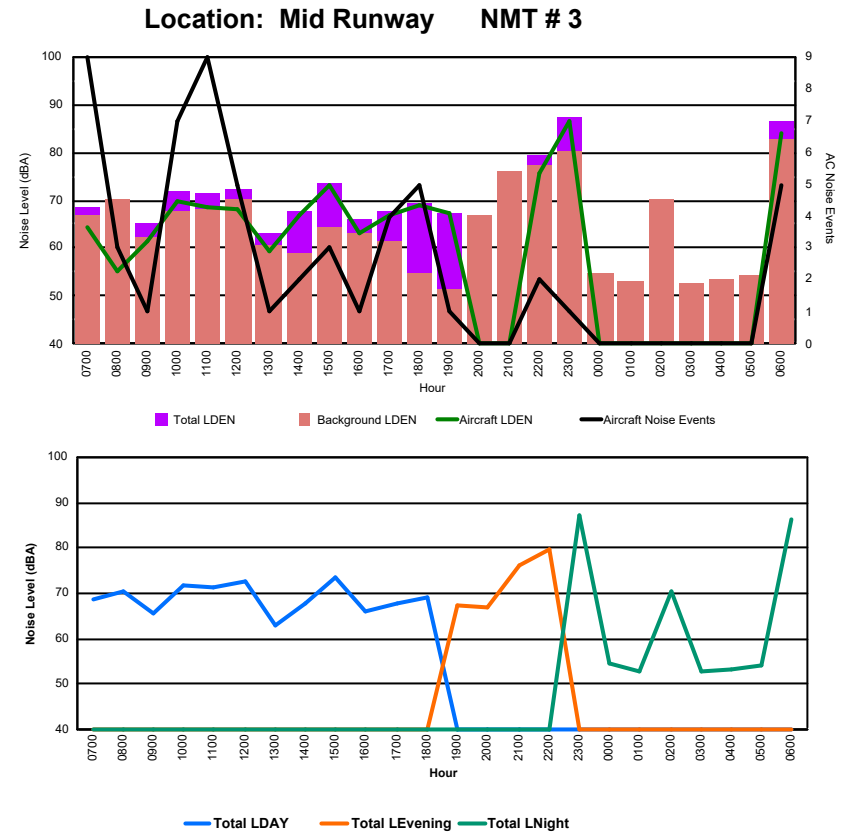

Location: DVOR NMT # 2

Luxembourg Airport Noise Distribution by Hour

Between 24/12/2024 00:00:00 and 24/12/2024 23:59:59 (Local Time)

Day	Aircraft Events	Total LDEN dB (A)	Aircraft LDEN dB(A)	Background LDEN dB(A)	Total LDay dB(A)	Total LEvening dB(A)	Total LNight dB (A)
24/12/24 7:00	9	68.7	64.4	66.9	68.7	-	-
24/12/24 8:00	3	70.3	55.0	70.2	70.3	-	-
24/12/24 9:00	1	65.4	61.6	62.2	65.4	-	-
24/12/24 10:00	7	71.9	69.9	67.8	71.9	-	-
24/12/24 11:00	9	71.3	68.4	68.3	71.3	-	-
24/12/24 12:00	5	72.5	68.3	70.4	72.5	-	-
24/12/24 13:00	1	63.0	59.2	60.7	63.0	-	-
24/12/24 14:00	2	67.6	66.9	58.9	67.6	-	-
24/12/24 15:00	3	73.6	73.0	64.4	73.6	-	-
24/12/24 16:00	1	66.0	63.1	63.0	66.0	-	-
24/12/24 17:00	4	67.9	66.7	61.6	67.9	-	-
24/12/24 18:00	5	69.2	69.0	54.7	69.2	-	-
24/12/24 19:00	1	67.5	67.3	51.4	-	67.5	-
24/12/24 20:00	-	66.9	-	66.9	-	66.9	-
24/12/24 21:00	-	76.1	-	76.1	-	76.1	-
24/12/24 22:00	2	79.5	75.6	77.2	-	79.5	-
24/12/24 23:00	1	87.3	86.3	80.3	-	-	87.3
25/12/24 0:00	-	54.7	-	54.7	-	-	54.7
25/12/24 1:00	-	53.0	-	53.0	-	-	53.0
25/12/24 2:00	-	70.4	-	70.4	-	-	70.4
25/12/24 3:00	-	52.8	-	52.8	-	-	52.8
25/12/24 4:00	-	53.4	-	53.4	-	-	53.4
25/12/24 5:00	-	54.2	-	54.2	-	-	54.2
25/12/24 6:00	5	86.5	84.1	82.8	-	-	86.5
	59	77.2	75.2	72.8	69.9	75.5	81.0