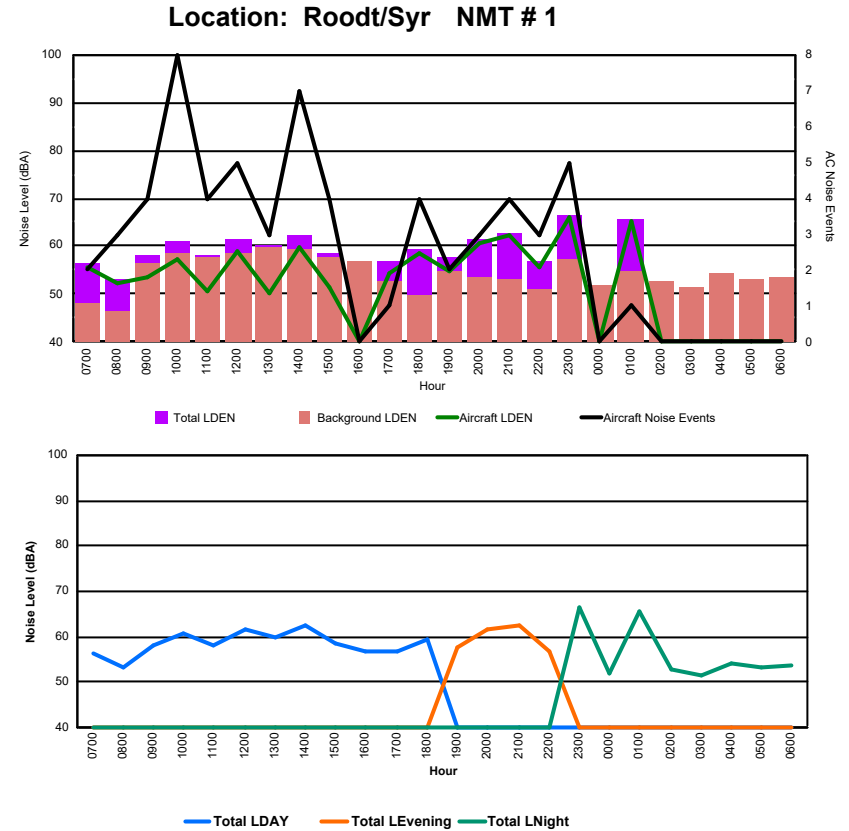

Luxembourg Airport Noise Distribution by Hour

Between 14/12/2024 00:00:00 and 14/12/2024 23:59:59 (Local Time)

Day	Aircraft Events	Total LDEN dB (A)	Aircraft LDEN dB(A)	Background LDEN dB(A)	Total LDay dB(A)	Total LEvening dB(A)	Total LNight dB (A)
14/12/24 7:00	2	56.3	55.6	48.1	56.3	-	-
14/12/24 8:00	3	53.2	52.2	46.4	53.2	-	-
14/12/24 9:00	4	58.2	53.6	56.5	58.2	-	-
14/12/24 10:00	8	60.9	57.4	58.6	60.9	-	-
14/12/24 11:00	4	58.2	50.6	57.5	58.2	-	-
14/12/24 12:00	5	61.5	58.8	58.4	61.5	-	-
14/12/24 13:00	3	60.0	50.1	59.6	60.0	-	-
14/12/24 14:00	7	62.5	59.7	59.4	62.5	-	-
14/12/24 15:00	4	58.5	51.4	57.6	58.5	-	-
14/12/24 16:00	-	56.7	-	56.7	56.7	-	-
14/12/24 17:00	1	56.7	54.3	52.9	56.7	-	-
14/12/24 18:00	4	59.2	58.7	49.7	59.2	-	-
14/12/24 19:00	2	57.8	54.9	54.7	-	57.8	-
14/12/24 20:00	3	61.5	60.7	53.6	-	61.5	-
14/12/24 21:00	4	62.6	62.1	53.2	-	62.6	-
14/12/24 22:00	3	56.8	55.6	51.1	-	56.8	-
14/12/24 23:00	5	66.4	65.9	57.3	-	-	66.4
15/12/24 0:00	-	52.0	-	52.0	-	-	52.0
15/12/24 1:00	1	65.6	65.1	54.8	-	-	65.6
15/12/24 2:00	-	52.7	-	52.7	-	-	52.7
15/12/24 3:00	-	51.3	-	51.3	-	-	51.3
15/12/24 4:00	-	54.3	-	54.3	-	-	54.3
15/12/24 5:00	-	53.3	-	53.3	-	-	53.3
15/12/24 6:00	-	53.7	-	53.7	-	-	53.7
	63	59.9	57.9	55.5	59.1	60.3	60.6