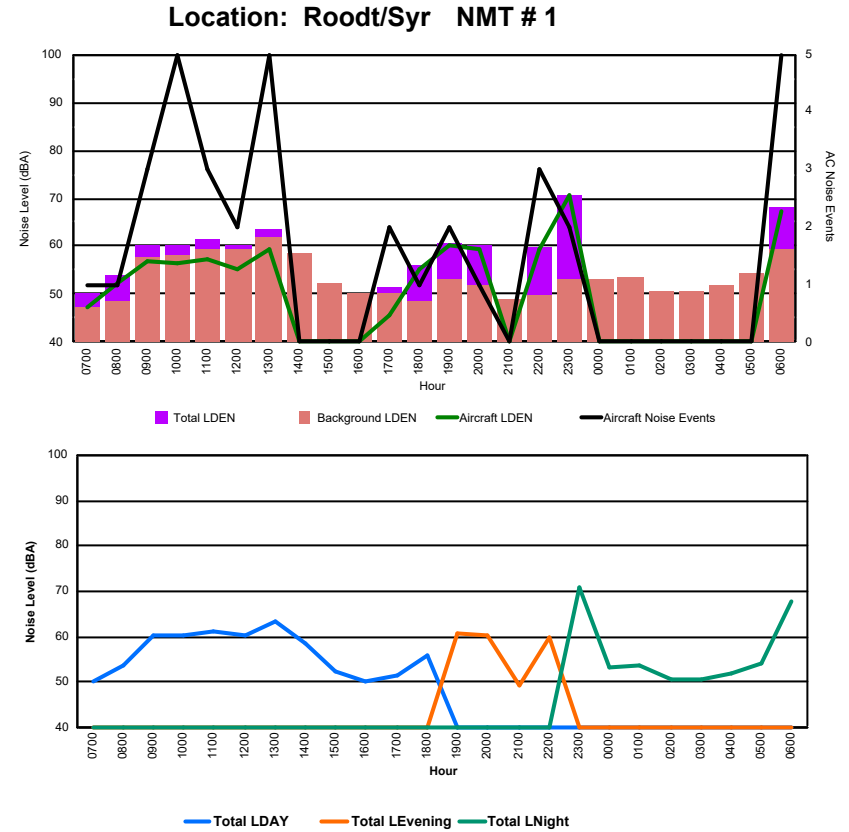

Luxembourg Airport Noise Distribution by Hour

Between 10/12/2024 00:00:00 and 10/12/2024 23:59:59 (Local Time)

Day	Aircraft Events	Total LDEN dB(A)	Aircraft LDEN dB(A)	Background LDEN dB(A)	Total LDay dB(A)	Total LEvening dB(A)	Total LNight dB(A)
10/12/24 7:00	1	50.3	47.2	47.4	50.3	-	-
10/12/24 8:00	1	53.8	52.2	48.4	53.8	-	-
10/12/24 9:00	3	60.4	56.9	57.9	60.4	-	-
10/12/24 10:00	5	60.4	56.4	58.3	60.4	-	-
10/12/24 11:00	3	61.4	57.3	59.3	61.4	-	-
10/12/24 12:00	2	60.4	55.1	59.2	60.4	-	-
10/12/24 13:00	5	63.4	59.2	61.8	63.4	-	-
10/12/24 14:00	-	58.6	-	58.6	58.6	-	-
10/12/24 15:00	-	52.2	-	52.2	52.2	-	-
10/12/24 16:00	-	50.2	-	50.2	50.2	-	-
10/12/24 17:00	2	51.4	45.6	50.1	51.4	-	-
10/12/24 18:00	1	56.1	55.2	48.6	56.1	-	-
10/12/24 19:00	2	60.8	60.0	53.1	-	60.8	-
10/12/24 20:00	1	60.1	59.4	51.8	-	60.1	-
10/12/24 21:00	-	49.1	-	49.1	-	49.1	-
10/12/24 22:00	3	59.9	59.5	49.9	-	59.9	-
10/12/24 23:00	2	70.7	70.6	53.3	-	-	70.7
11/12/24 0:00	-	53.2	-	53.3	-	-	53.2
11/12/24 1:00	-	53.6	-	53.6	-	-	53.6
11/12/24 2:00	-	50.8	-	50.8	-	-	50.8
11/12/24 3:00	-	50.5	-	50.5	-	-	50.5
11/12/24 4:00	-	51.8	-	51.8	-	-	51.8
11/12/24 5:00	-	54.2	-	54.2	-	-	54.2
11/12/24 6:00	5	68.0	67.4	59.4	-	-	68.0
	36	61.1	59.8	55.5	58.6	59.1	63.8