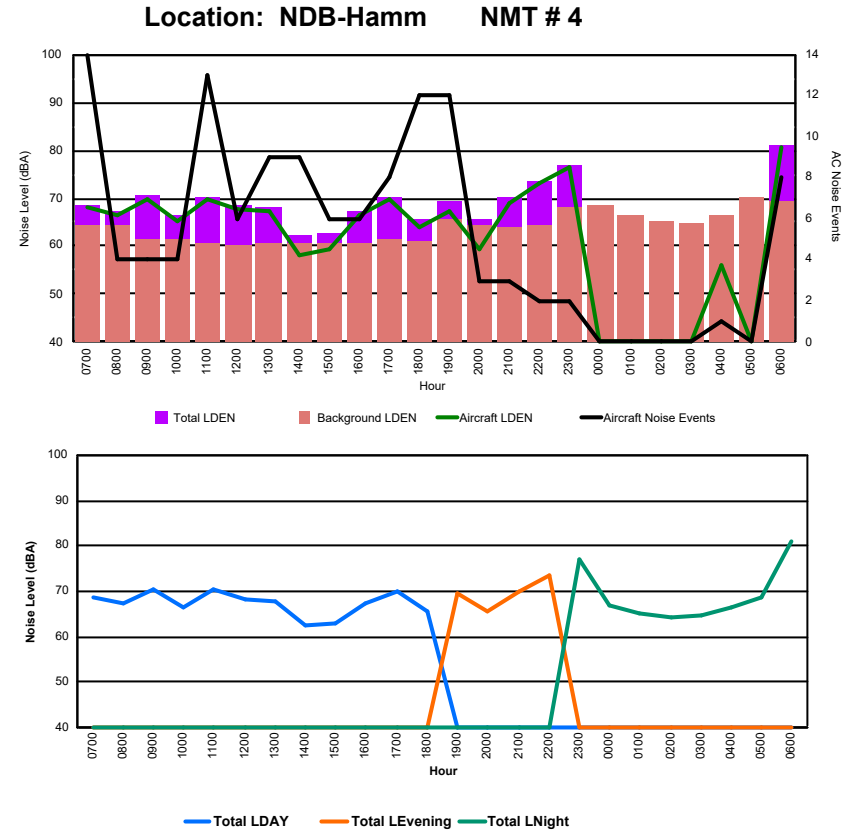

Luxembourg Airport Noise Distribution by Hour

Between 20/12/2024 00:00:00 and 20/12/2024 23:59:59 (Local Time)

Day	Aircraft Events	Total LDEN dB (A)	Aircraft LDEN dB(A)	Background LDEN dB(A)	Total LDay dB(A)	Total LEvening dB(A)	Total LNight dB (A)	
20/12/24	7:00	14	68.6	68.2	64.5	68.6	-	-
20/12/24	8:00	4	67.5	66.3	64.4	67.5	-	-
20/12/24	9:00	4	70.6	70.0	61.6	70.6	-	-
20/12/24	10:00	4	66.5	65.0	61.3	66.5	-	-
20/12/24	11:00	13	70.3	69.8	60.8	70.3	-	-
20/12/24	12:00	6	68.4	67.6	60.3	68.4	-	-
20/12/24	13:00	9	68.0	67.1	60.8	68.0	-	-
20/12/24	14:00	9	62.4	58.1	60.6	62.4	-	-
20/12/24	15:00	6	62.9	59.3	60.5	62.9	-	-
20/12/24	16:00	6	67.5	66.5	60.7	67.5	-	-
20/12/24	17:00	8	70.2	69.6	61.3	70.2	-	-
20/12/24	18:00	12	65.7	64.1	61.1	65.7	-	-
20/12/24	19:00	12	69.4	67.3	65.5	-	69.4	-
20/12/24	20:00	3	65.6	59.3	64.5	-	65.6	-
20/12/24	21:00	3	70.2	69.1	64.0	-	70.2	-
20/12/24	22:00	2	73.7	73.2	64.4	-	73.7	-
20/12/24	23:00	2	77.0	76.5	68.1	-	-	77.0
21/12/24	0:00	-	66.9	-	68.6	-	-	66.9
21/12/24	1:00	-	65.0	-	66.3	-	-	65.0
21/12/24	2:00	-	64.2	-	65.2	-	-	64.2
21/12/24	3:00	-	64.5	-	64.6	-	-	64.5
21/12/24	4:00	1	66.5	56.0	66.6	-	-	66.5
21/12/24	5:00	-	68.7	-	70.1	-	-	68.7
21/12/24	6:00	8	81.0	80.8	69.5	-	-	81.0
	126	71.3	70.4	65.1	68.0	70.6	74.0