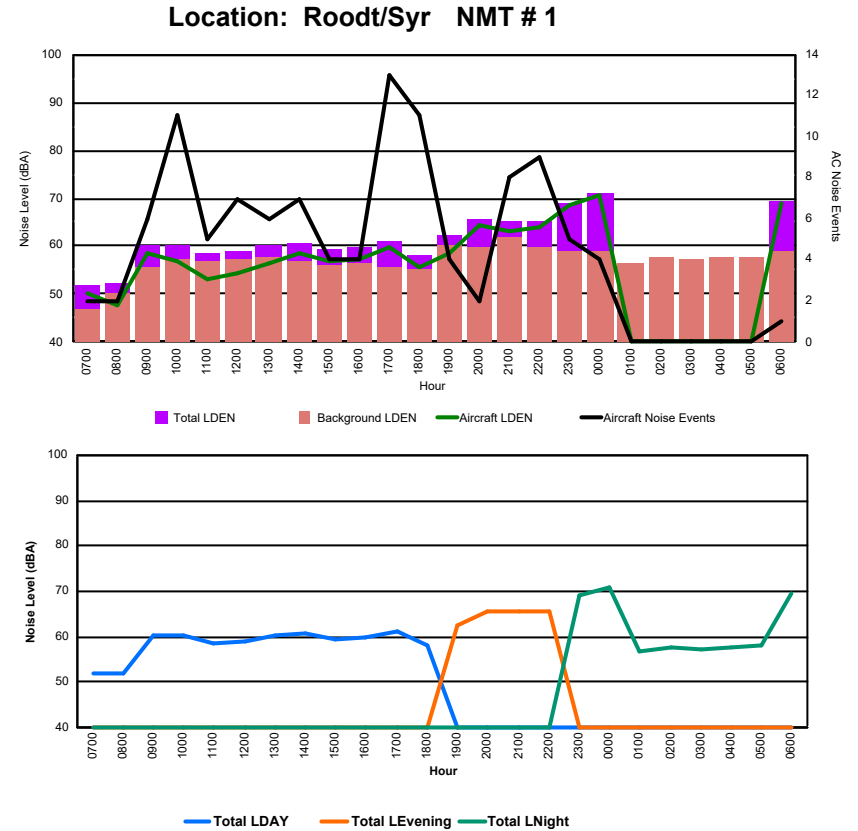

Luxembourg Airport Noise Distribution by Hour

Between 20/12/2024 00:00:00 and 20/12/2024 23:59:59 (Local Time)

Day	Aircraft Events	Total LDEN dB (A)	Aircraft LDEN dB(A)	Background LDEN dB(A)	Total LDay dB(A)	Total LEvening dB(A)	Total LNight dB (A)	
20/12/24	7:00	2	51.8	50.1	47.0	51.8	-	-
20/12/24	8:00	2	52.1	47.6	50.3	52.1	-	-
20/12/24	9:00	6	60.3	58.7	55.5	60.3	-	-
20/12/24	10:00	11	60.1	57.0	57.4	60.1	-	-
20/12/24	11:00	5	58.4	53.3	56.9	58.4	-	-
20/12/24	12:00	7	58.8	54.2	57.1	58.8	-	-
20/12/24	13:00	6	60.1	56.3	57.9	60.1	-	-
20/12/24	14:00	7	60.8	58.7	56.9	60.8	-	-
20/12/24	15:00	4	59.5	56.8	56.2	59.5	-	-
20/12/24	16:00	4	59.7	57.1	56.3	59.7	-	-
20/12/24	17:00	13	61.1	59.8	55.8	61.1	-	-
20/12/24	18:00	11	58.3	55.7	55.1	58.3	-	-
20/12/24	19:00	4	62.5	58.4	60.4	-	62.5	-
20/12/24	20:00	2	65.7	64.4	59.7	-	65.7	-
20/12/24	21:00	8	65.4	63.1	61.9	-	65.4	-
20/12/24	22:00	9	65.4	64.1	59.8	-	65.4	-
20/12/24	23:00	5	69.0	68.6	59.0	-	-	69.0
21/12/24	0:00	4	70.9	70.7	58.8	-	-	70.9
21/12/24	1:00	-	56.6	-	56.6	-	-	56.6
21/12/24	2:00	-	57.8	-	57.8	-	-	57.8
21/12/24	3:00	-	57.3	-	57.3	-	-	57.3
21/12/24	4:00	-	57.5	-	57.5	-	-	57.5
21/12/24	5:00	-	57.9	-	57.9	-	-	57.9
21/12/24	6:00	1	69.5	69.1	59.1	-	-	69.5
		111	63.5	62.3	57.8	59.2	64.9	66.0