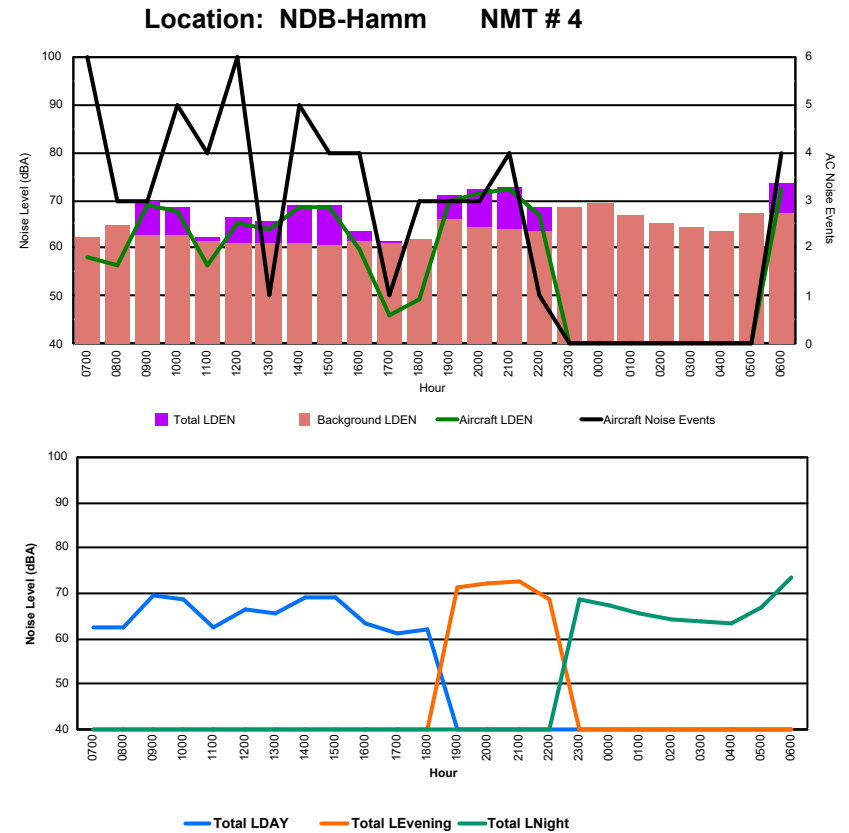

Luxembourg Airport Noise Distribution by Hour

Between 07/12/2024 00:00:00 and 07/12/2024 23:59:59 (Local Time)

Day	Aircraft Events	Total LDEN dB (A)	Aircraft LDEN dB(A)	Background LDEN dB(A)	Total LDay dB(A)	Total LEvening dB(A)	Total LNight dB (A)
07/12/24	7:00	6	62.3	58.3	62.4	62.3	-
07/12/24	8:00	3	62.7	56.3	64.8	62.7	-
07/12/24	9:00	3	69.7	68.9	62.7	69.7	-
07/12/24	10:00	5	68.7	67.6	62.6	68.7	-
07/12/24	11:00	4	62.4	56.3	61.3	62.4	-
07/12/24	12:00	6	66.3	65.0	60.9	66.3	-
07/12/24	13:00	1	65.6	63.8	60.9	65.6	-
07/12/24	14:00	5	69.1	68.4	60.9	69.1	-
07/12/24	15:00	4	69.1	68.4	60.8	69.1	-
07/12/24	16:00	4	63.5	59.6	61.4	63.5	-
07/12/24	17:00	1	61.3	45.9	61.2	61.3	-
07/12/24	18:00	3	62.0	49.4	61.9	62.0	-
07/12/24	19:00	3	71.2	69.7	66.2	-	71.2
07/12/24	20:00	3	72.2	71.4	64.5	-	72.2
07/12/24	21:00	4	72.7	72.1	63.8	-	72.7
07/12/24	22:00	1	68.5	66.7	63.7	-	68.5
07/12/24	23:00	-	68.7	-	68.7	-	68.7
08/12/24	0:00	-	67.4	-	69.3	-	67.4
08/12/24	1:00	-	65.6	-	66.8	-	65.6
08/12/24	2:00	-	64.4	-	65.4	-	64.4
08/12/24	3:00	-	63.9	-	64.2	-	63.9
08/12/24	4:00	-	63.5	-	63.5	-	63.5
08/12/24	5:00	-	66.8	-	67.4	-	66.8
08/12/24	6:00	4	73.4	72.4	67.5	-	73.4
	60	68.2	66.1	64.7	66.3	71.4	68.0