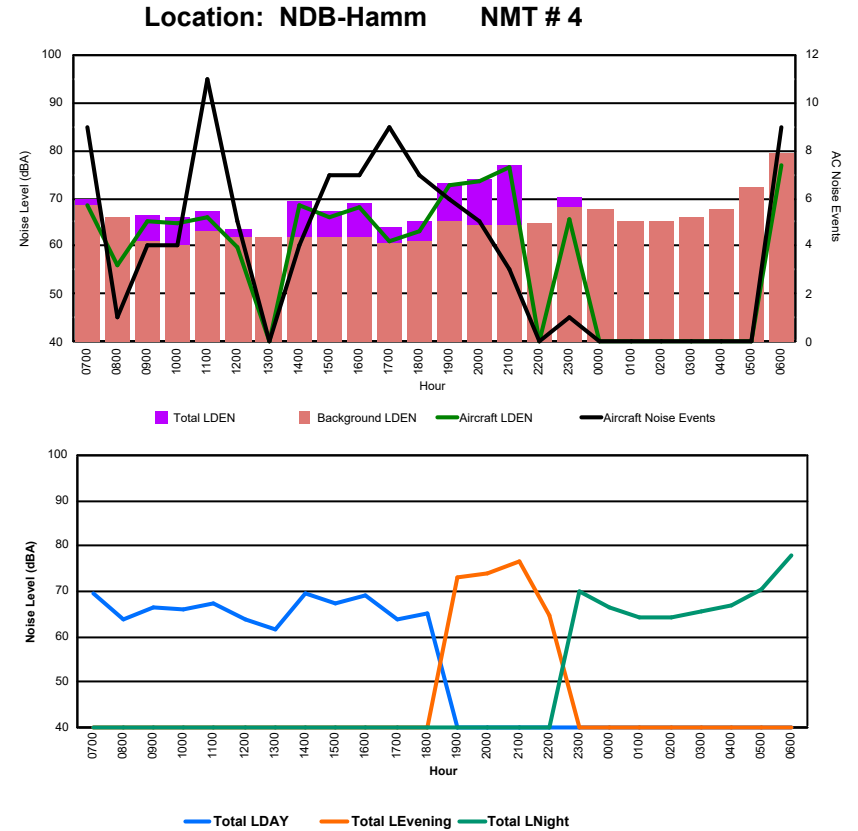

Luxembourg Airport Noise Distribution by Hour

Between 18/12/2024 00:00:00 and 18/12/2024 23:59:59 (Local Time)

Day	Aircraft Events	Total LDEN dB (A)	Aircraft LDEN dB(A)	Background LDEN dB(A)	Total LDay dB(A)	Total LEvening dB(A)	Total LNight dB (A)	
18/12/24	7:00	9	69.6	68.6	68.5	69.6	-	-
18/12/24	8:00	1	63.9	55.9	66.2	63.9	-	-
18/12/24	9:00	4	66.4	65.0	61.1	66.4	-	-
18/12/24	10:00	4	66.1	64.8	60.4	66.1	-	-
18/12/24	11:00	11	67.5	66.0	63.3	67.5	-	-
18/12/24	12:00	5	63.7	59.8	61.7	63.7	-	-
18/12/24	13:00	-	61.7	-	61.8	61.7	-	-
18/12/24	14:00	4	69.5	68.7	61.9	69.5	-	-
18/12/24	15:00	7	67.3	65.9	62.0	67.3	-	-
18/12/24	16:00	7	69.1	68.3	61.8	69.1	-	-
18/12/24	17:00	9	63.8	61.1	60.8	63.8	-	-
18/12/24	18:00	7	65.1	63.1	61.2	65.1	-	-
18/12/24	19:00	6	73.3	72.7	65.1	-	73.3	-
18/12/24	20:00	5	74.1	73.6	64.3	-	74.1	-
18/12/24	21:00	3	76.8	76.6	64.2	-	76.8	-
18/12/24	22:00	-	64.5	-	64.6	-	64.5	-
18/12/24	23:00	1	70.1	65.8	68.2	-	-	70.1
19/12/24	0:00	-	66.3	-	67.6	-	-	66.3
19/12/24	1:00	-	64.3	-	65.2	-	-	64.3
19/12/24	2:00	-	64.2	-	65.1	-	-	64.2
19/12/24	3:00	-	65.7	-	66.0	-	-	65.7
19/12/24	4:00	-	67.1	-	67.9	-	-	67.1
19/12/24	5:00	-	70.5	-	72.1	-	-	70.5
19/12/24	6:00	9	78.0	77.0	79.2	-	-	78.0
	92	70.3	68.8	68.4	66.8	73.9	71.1