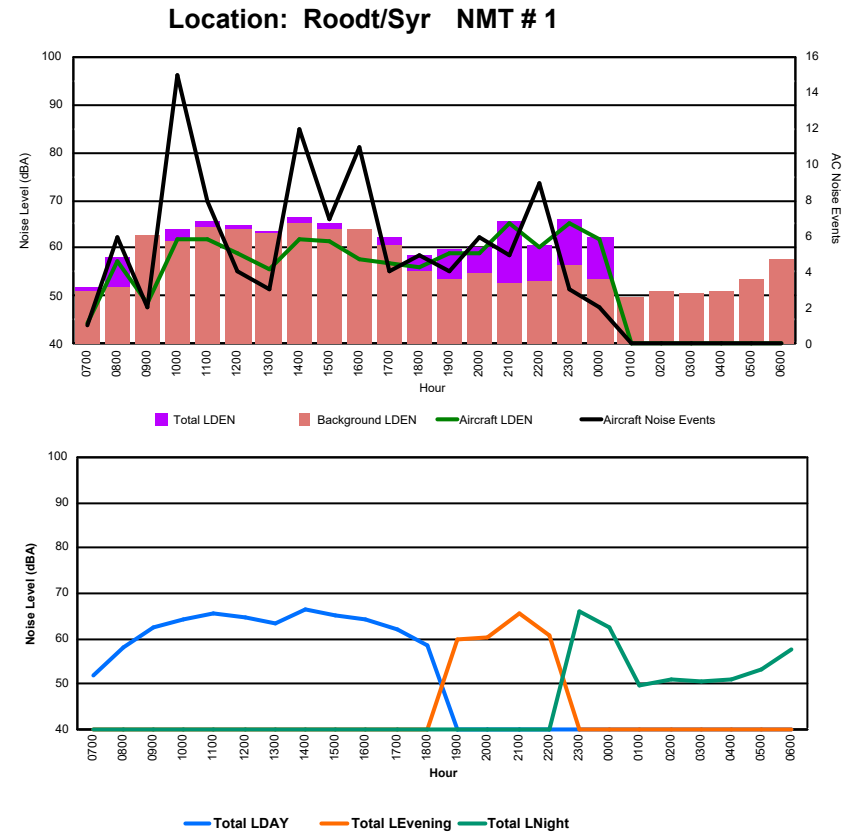

Luxembourg Airport Noise Distribution by Hour

Between 23/12/2024 00:00:00 and 23/12/2024 23:59:59 (Local Time)

Day	Aircraft Events	Total LDEN dB (A)	Aircraft LDEN dB(A)	Background LDEN dB(A)	Total LDay dB(A)	Total LEvening dB(A)	Total LNight dB (A)	
23/12/24	7:00	1	52.0	44.5	51.2	52.0	-	-
23/12/24	8:00	6	58.3	57.2	51.8	58.3	-	-
23/12/24	9:00	2	62.3	48.7	62.7	62.3	-	-
23/12/24	10:00	15	64.1	61.9	61.3	64.1	-	-
23/12/24	11:00	8	65.7	61.9	64.2	65.7	-	-
23/12/24	12:00	4	64.6	58.8	64.1	64.6	-	-
23/12/24	13:00	3	63.4	55.6	63.2	63.4	-	-
23/12/24	14:00	12	66.3	61.7	65.4	66.3	-	-
23/12/24	15:00	7	65.2	61.4	63.9	65.2	-	-
23/12/24	16:00	11	64.1	57.6	63.8	64.1	-	-
23/12/24	17:00	4	62.2	56.9	60.8	62.2	-	-
23/12/24	18:00	5	58.4	55.9	55.2	58.4	-	-
23/12/24	19:00	4	59.9	58.8	53.6	-	59.9	-
23/12/24	20:00	6	60.4	59.1	54.6	-	60.4	-
23/12/24	21:00	5	65.6	65.4	52.9	-	65.6	-
23/12/24	22:00	9	60.8	60.0	53.3	-	60.8	-
23/12/24	23:00	3	65.9	65.4	56.5	-	-	65.9
24/12/24	0:00	2	62.3	61.7	53.4	-	-	62.3
24/12/24	1:00	-	49.7	-	49.7	-	-	49.7
24/12/24	2:00	-	51.2	-	51.2	-	-	51.2
24/12/24	3:00	-	50.8	-	50.8	-	-	50.8
24/12/24	4:00	-	50.9	-	50.9	-	-	50.9
24/12/24	5:00	-	53.4	-	53.4	-	-	53.4
24/12/24	6:00	-	57.8	-	57.9	-	-	57.8
	107	62.2	59.2	59.9	63.4	62.4	59.3