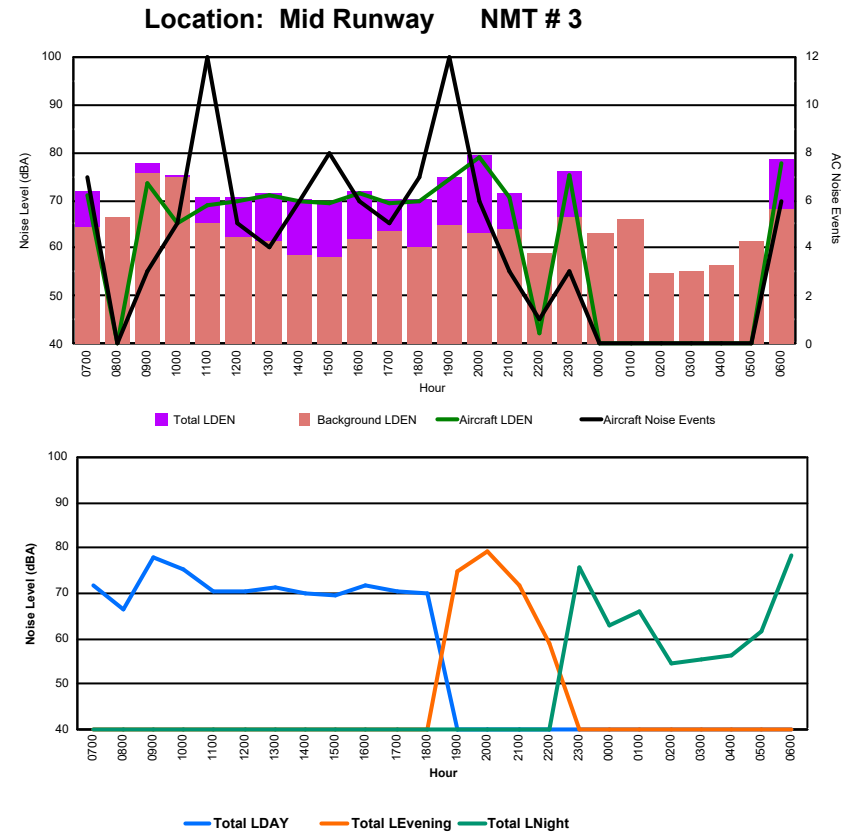

Location: DVOR NMT # 2

Luxembourg Airport Noise Distribution by Hour

Between 12/12/2024 00:00:00 and 12/12/2024 23:59:59 (Local Time)

Day	Aircraft Events	Total LDEN dB (A)	Aircraft LDEN dB(A)	Background LDEN dB(A)	Total LDay dB(A)	Total LEvening dB(A)	Total LNight dB (A)
12/12/24 7:00	7	71.9	71.1	64.5	71.9	-	-
12/12/24 8:00	-	66.5	-	66.5	66.5	-	-
12/12/24 9:00	3	77.8	73.5	75.7	77.8	-	-
12/12/24 10:00	5	75.1	65.1	74.6	75.1	-	-
12/12/24 11:00	12	70.5	69.1	65.2	70.5	-	-
12/12/24 12:00	5	70.5	69.8	62.3	70.5	-	-
12/12/24 13:00	4	71.5	71.0	61.4	71.5	-	-
12/12/24 14:00	6	70.1	69.8	58.4	70.1	-	-
12/12/24 15:00	8	69.7	69.4	58.1	69.7	-	-
12/12/24 16:00	6	71.8	71.4	62.0	71.8	-	-
12/12/24 17:00	5	70.3	69.4	63.4	70.3	-	-
12/12/24 18:00	7	70.2	69.8	60.1	70.2	-	-
12/12/24 19:00	12	74.9	74.5	64.8	-	74.9	-
12/12/24 20:00	6	79.2	79.1	63.1	-	79.2	-
12/12/24 21:00	3	71.6	70.8	64.1	-	71.6	-
12/12/24 22:00	1	58.9	42.4	58.8	-	58.9	-
12/12/24 23:00	3	75.9	75.4	66.6	-	-	75.9
13/12/24 0:00	-	63.0	-	63.1	-	-	63.0
13/12/24 1:00	-	66.1	-	66.2	-	-	66.1
13/12/24 2:00	-	54.6	-	54.6	-	-	54.6
13/12/24 3:00	-	55.3	-	55.3	-	-	55.3
13/12/24 4:00	-	56.3	-	56.4	-	-	56.3
13/12/24 5:00	-	61.6	-	61.6	-	-	61.6
13/12/24 6:00	6	78.4	77.9	68.3	-	-	78.4
	99	72.7	71.5	66.8	72.3	75.1	71.6