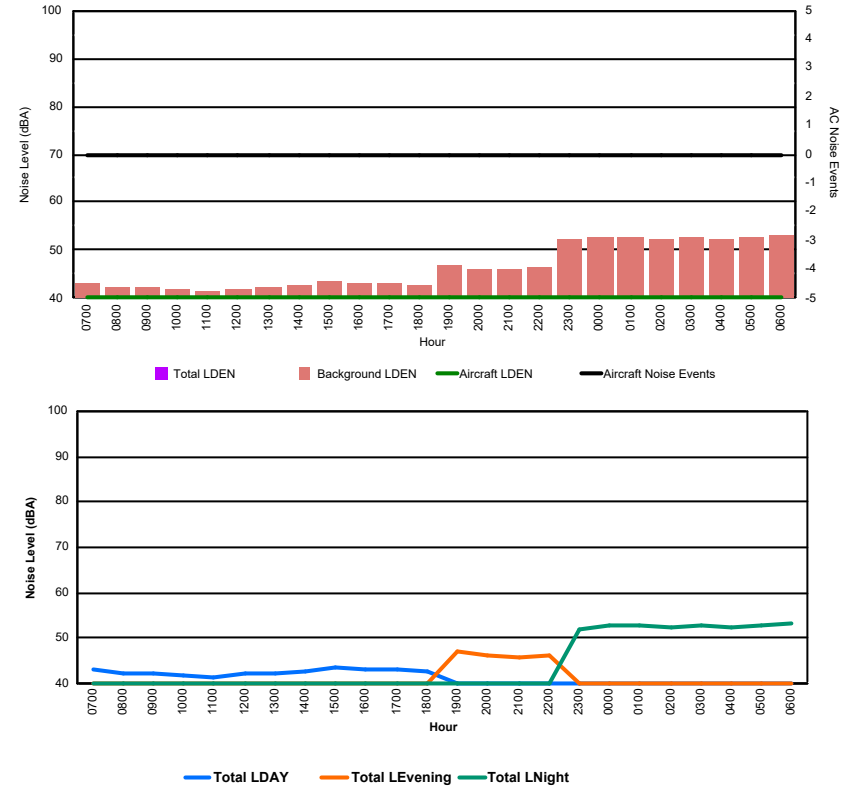

Luxembourg Airport Noise Distribution by Hour

Between 14/12/2024 00:00:00 and 14/12/2024 23:59:59 (Local Time)

Day	Aircraft Events	Total LDEN dB (A)	Aircraft LDEN dB(A)	Background LDEN dB(A)	Total LDay dB(A)	Total LEvening dB(A)	Total LNight dB (A)
14/12/24	7:00	-	43.3	-	43.3	-	-
14/12/24	8:00	-	42.4	-	42.4	-	-
14/12/24	9:00	-	42.1	-	42.1	-	-
14/12/24	10:00	-	41.7	-	41.7	-	-
14/12/24	11:00	-	41.4	-	41.4	-	-
14/12/24	12:00	-	42.0	-	42.0	-	-
14/12/24	13:00	-	42.3	-	42.3	-	-
14/12/24	14:00	-	42.7	-	42.7	-	-
14/12/24	15:00	-	43.4	-	43.4	-	-
14/12/24	16:00	-	43.1	-	43.1	-	-
14/12/24	17:00	-	43.0	-	43.0	-	-
14/12/24	18:00	-	42.5	-	42.5	-	-
14/12/24	19:00	-	47.0	-	47.0	47.0	-
14/12/24	20:00	-	46.1	-	46.1	46.1	-
14/12/24	21:00	-	45.9	-	45.9	45.9	-
14/12/24	22:00	-	46.3	-	46.3	46.3	-
14/12/24	23:00	-	52.1	-	52.1	-	52.1
15/12/24	0:00	-	52.6	-	52.6	-	52.6
15/12/24	1:00	-	52.7	-	52.7	-	52.7
15/12/24	2:00	-	52.3	-	52.3	-	52.3
15/12/24	3:00	-	52.6	-	52.6	-	52.6
15/12/24	4:00	-	52.3	-	52.3	-	52.3
15/12/24	5:00	-	52.6	-	52.6	-	52.6
15/12/24	6:00	-	53.1	-	53.1	-	53.1
	-	48.8	-	48.8	42.5	46.3	52.5

Location: DVOR NMT # 2