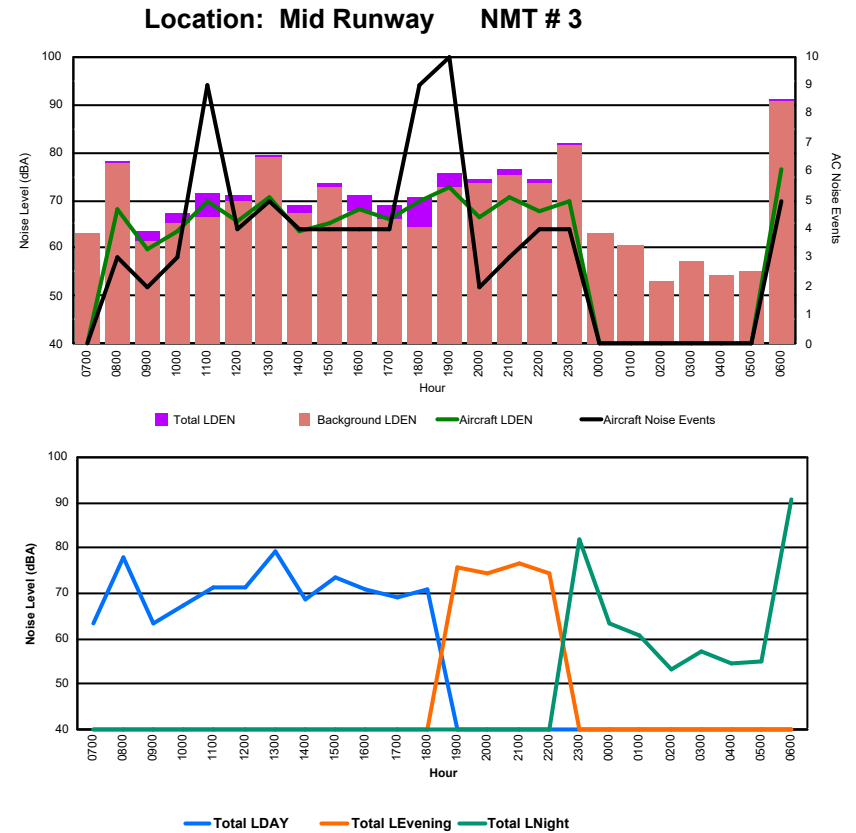

Luxembourg Airport Noise Distribution by Hour

Between 29/12/2024 00:00:00 and 29/12/2024 23:59:59 (Local Time)

Day	Aircraft Events	Total LDEN dB (A)	Aircraft LDEN dB(A)	Background LDEN dB(A)	Total LDay dB(A)	Total LEvening dB(A)	Total LNight dB (A)
29/12/24 7:00	-	63.2	-	63.3	63.2	-	-
29/12/24 8:00	3	78.1	68.2	77.7	78.1	-	-
29/12/24 9:00	2	63.5	59.9	61.3	63.5	-	-
29/12/24 10:00	3	67.4	63.4	65.3	67.4	-	-
29/12/24 11:00	9	71.3	69.8	66.3	71.3	-	-
29/12/24 12:00	4	71.2	65.8	69.8	71.2	-	-
29/12/24 13:00	5	79.4	70.5	79.0	79.4	-	-
29/12/24 14:00	4	68.8	63.4	67.4	68.8	-	-
29/12/24 15:00	4	73.4	65.2	72.7	73.4	-	-
29/12/24 16:00	4	71.1	68.2	67.9	71.1	-	-
29/12/24 17:00	4	69.0	66.0	66.0	69.0	-	-
29/12/24 18:00	9	70.8	69.7	64.2	70.8	-	-
29/12/24 19:00	10	75.8	72.7	72.9	-	75.8	-
29/12/24 20:00	2	74.2	66.3	73.4	-	74.2	-
29/12/24 21:00	3	76.5	70.6	75.1	-	76.5	-
29/12/24 22:00	4	74.3	67.7	73.5	-	74.3	-
29/12/24 23:00	4	81.8	69.8	81.5	-	-	81.8
30/12/24 0:00	-	63.2	-	63.3	-	-	63.2
30/12/24 1:00	-	60.6	-	60.8	-	-	60.6
30/12/24 2:00	-	53.1	-	53.1	-	-	53.1
30/12/24 3:00	-	57.2	-	57.3	-	-	57.2
30/12/24 4:00	-	54.5	-	54.5	-	-	54.5
30/12/24 5:00	-	55.0	-	55.0	-	-	55.0
30/12/24 6:00	5	90.9	76.3	90.7	-	-	90.9
	79	78.7	68.0	78.3	73.2	75.3	82.4