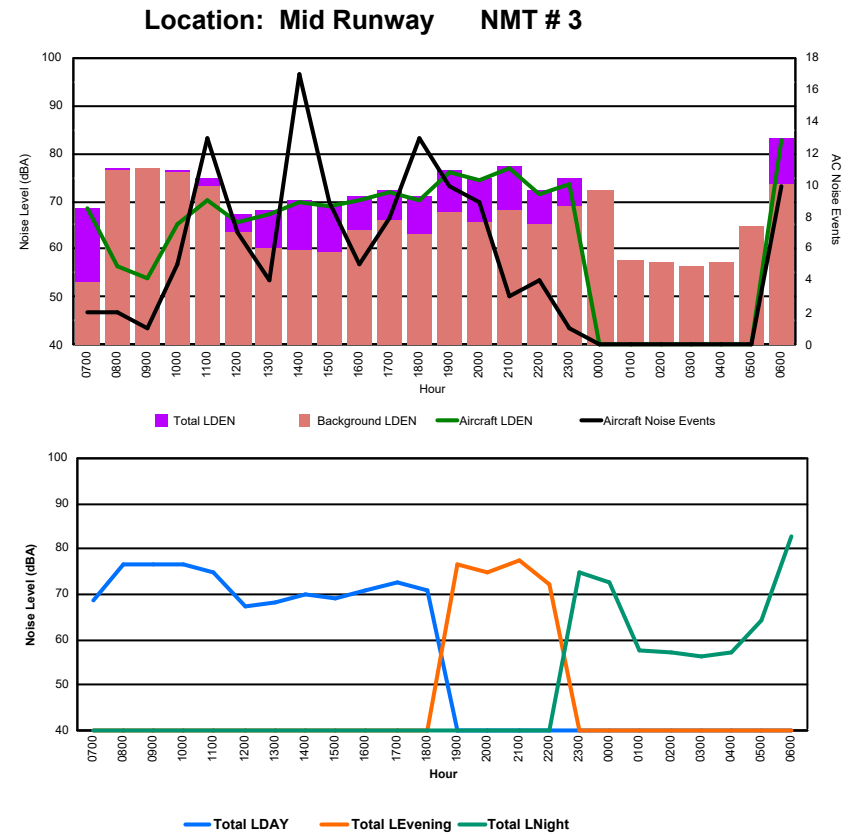

Location: DVOR NMT # 2

Luxembourg Airport Noise Distribution by Hour

Between 26/12/2024 00:00:00 and 26/12/2024 23:59:59 (Local Time)

Day	Aircraft Events	Total LDEN dB (A)	Aircraft LDEN dB(A)	Background LDEN dB(A)	Total LDay dB(A)	Total LEvening dB(A)	Total LNight dB (A)	
26/12/24	7:00	2	68.7	68.5	53.3	68.7	-	-
26/12/24	8:00	2	76.7	56.4	76.6	76.7	-	-
26/12/24	9:00	1	76.8	53.8	76.8	76.8	-	-
26/12/24	10:00	5	76.6	65.2	76.2	76.6	-	-
26/12/24	11:00	13	74.9	70.1	73.2	74.9	-	-
26/12/24	12:00	7	67.5	65.6	63.4	67.5	-	-
26/12/24	13:00	4	68.2	67.5	60.3	68.2	-	-
26/12/24	14:00	17	70.1	69.7	59.8	70.1	-	-
26/12/24	15:00	9	69.3	68.9	59.3	69.3	-	-
26/12/24	16:00	5	71.1	70.2	64.1	71.1	-	-
26/12/24	17:00	8	72.5	71.7	66.0	72.5	-	-
26/12/24	18:00	13	71.0	70.4	63.0	71.0	-	-
26/12/24	19:00	10	76.5	76.0	67.9	-	76.5	-
26/12/24	20:00	9	75.0	74.5	65.5	-	75.0	-
26/12/24	21:00	3	77.4	76.9	68.0	-	77.4	-
26/12/24	22:00	4	72.2	71.4	65.4	-	72.2	-
26/12/24	23:00	1	74.8	73.5	69.0	-	-	74.8
27/12/24	0:00	-	72.5	-	72.5	-	-	72.5
27/12/24	1:00	-	57.7	-	57.7	-	-	57.7
27/12/24	2:00	-	57.3	-	57.4	-	-	57.3
27/12/24	3:00	-	56.5	-	56.5	-	-	56.5
27/12/24	4:00	-	57.1	-	57.1	-	-	57.1
27/12/24	5:00	-	64.4	-	64.6	-	-	64.4
27/12/24	6:00	10	83.0	82.7	73.4	-	-	83.0
	123	74.3	72.5	70.0	73.2	75.7	75.0	