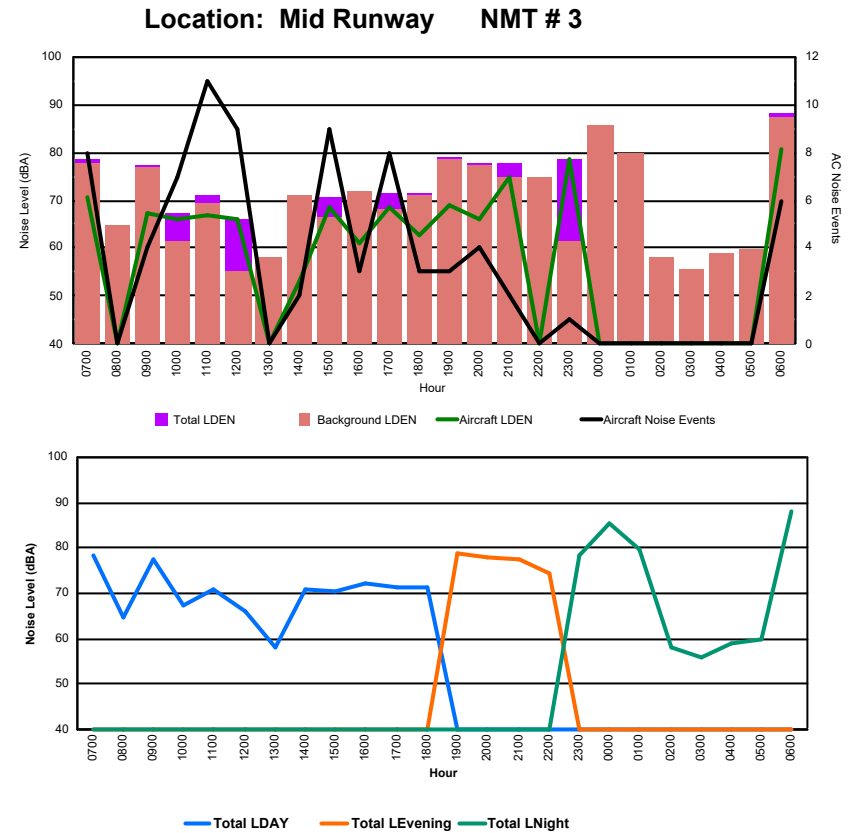

Location: DVOR NMT # 2

Luxembourg Airport Noise Distribution by Hour

Between 18/12/2024 00:00:00 and 18/12/2024 23:59:59 (Local Time)

Day	Aircraft Events	Total LDEN dB (A)	Aircraft LDEN dB(A)	Background LDEN dB(A)	Total LDay dB(A)	Total LEvening dB(A)	Total LNight dB (A)
18/12/24 7:00	8	78.4	70.6	77.6	78.4	-	-
18/12/24 8:00	-	64.8	-	64.8	64.8	-	-
18/12/24 9:00	4	77.3	67.2	76.8	77.3	-	-
18/12/24 10:00	7	67.2	65.9	61.5	67.2	-	-
18/12/24 11:00	11	71.1	66.7	69.2	71.1	-	-
18/12/24 12:00	9	66.2	65.9	55.0	66.2	-	-
18/12/24 13:00	-	58.0	-	58.0	58.0	-	-
18/12/24 14:00	2	71.1	53.3	71.0	71.1	-	-
18/12/24 15:00	9	70.5	68.5	66.3	70.5	-	-
18/12/24 16:00	3	72.0	61.1	71.7	72.0	-	-
18/12/24 17:00	8	71.3	68.4	68.2	71.3	-	-
18/12/24 18:00	3	71.5	62.8	70.9	71.5	-	-
18/12/24 19:00	3	78.9	68.9	78.5	-	78.9	-
18/12/24 20:00	4	77.8	65.9	77.5	-	77.8	-
18/12/24 21:00	2	77.7	74.6	74.8	-	77.7	-
18/12/24 22:00	-	74.6	-	74.6	-	74.6	-
18/12/24 23:00	1	78.5	78.4	61.4	-	-	78.5
19/12/24 0:00	-	85.6	-	85.6	-	-	85.6
19/12/24 1:00	-	79.9	-	79.9	-	-	79.9
19/12/24 2:00	-	57.9	-	58.0	-	-	57.9
19/12/24 3:00	-	55.7	-	55.7	-	-	55.7
19/12/24 4:00	-	58.9	-	59.0	-	-	58.9
19/12/24 5:00	-	59.9	-	59.9	-	-	59.9
19/12/24 6:00	6	88.0	80.5	87.2	-	-	88.0
	80	78.3	70.5	77.5	72.6	77.5	81.6