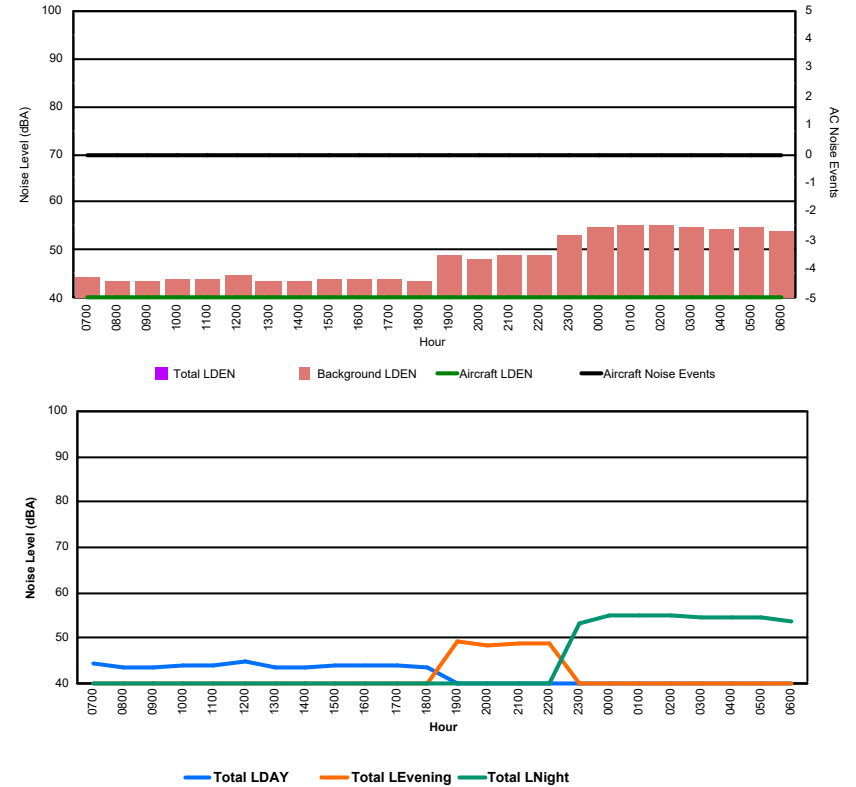

Luxembourg Airport Noise Distribution by Hour

Between 08/12/2024 00:00:00 and 08/12/2024 23:59:59 (Local Time)

Day	Aircraft Events	Total LDEN dB(A)	Aircraft LDEN dB(A)	Background LDEN dB(A)	Total LDay dB(A)	Total LEvening dB(A)	Total LNight dB(A)
08/12/24	7:00	-	44.4	-	44.4	-	-
08/12/24	8:00	-	43.7	-	43.7	-	-
08/12/24	9:00	-	43.4	-	43.4	-	-
08/12/24	10:00	-	43.8	-	43.8	-	-
08/12/24	11:00	-	43.9	-	43.9	-	-
08/12/24	12:00	-	44.7	-	44.7	-	-
08/12/24	13:00	-	43.7	-	43.7	-	-
08/12/24	14:00	-	43.7	-	43.7	-	-
08/12/24	15:00	-	43.8	-	43.8	-	-
08/12/24	16:00	-	43.8	-	43.8	-	-
08/12/24	17:00	-	44.1	-	44.1	-	-
08/12/24	18:00	-	43.7	-	43.7	-	-
08/12/24	19:00	-	49.1	-	49.1	49.1	-
08/12/24	20:00	-	48.3	-	48.3	48.3	-
08/12/24	21:00	-	48.8	-	48.8	48.8	-
08/12/24	22:00	-	48.9	-	48.9	48.9	-
08/12/24	23:00	-	53.2	-	53.2	-	53.2
09/12/24	0:00	-	54.9	-	54.9	-	54.9
09/12/24	1:00	-	55.1	-	55.1	-	55.1
09/12/24	2:00	-	55.2	-	55.2	-	55.2
09/12/24	3:00	-	54.6	-	54.6	-	54.6
09/12/24	4:00	-	54.4	-	54.4	-	54.4
09/12/24	5:00	-	54.6	-	54.6	-	54.6
09/12/24	6:00	-	53.8	-	53.8	-	53.8
	-	50.8	-	50.8	43.9	48.8	54.5

Location: DVOR NMT # 2