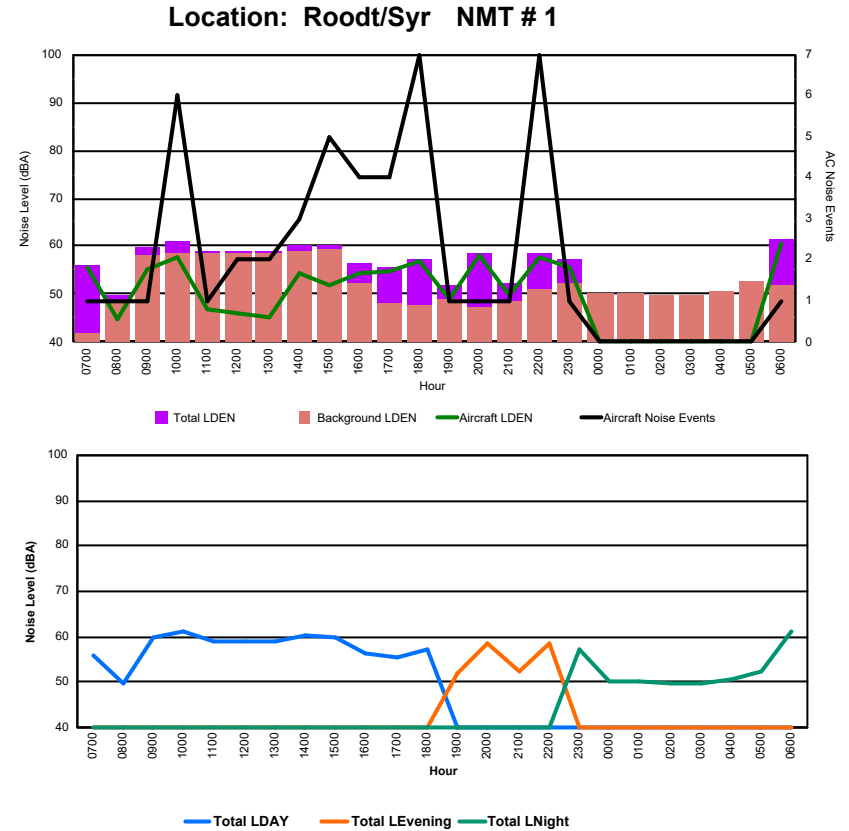

Luxembourg Airport Noise Distribution by Hour

Between 25/12/2024 00:00:00 and 25/12/2024 23:59:59 (Local Time)

Day	Aircraft Events	Total LDEN dB (A)	Aircraft LDEN dB(A)	Background LDEN dB(A)	Total LDay dB(A)	Total LEvening dB(A)	Total LNight dB (A)	
25/12/24	7:00	1	56.0	55.8	41.9	56.0	-	-
25/12/24	8:00	1	49.9	44.9	48.3	49.9	-	-
25/12/24	9:00	1	59.9	55.1	58.1	59.9	-	-
25/12/24	10:00	6	61.1	57.9	58.5	61.1	-	-
25/12/24	11:00	1	58.8	46.8	58.5	58.8	-	-
25/12/24	12:00	2	58.9	46.1	58.7	58.9	-	-
25/12/24	13:00	2	58.8	45.3	58.7	58.8	-	-
25/12/24	14:00	3	60.3	54.5	59.1	60.3	-	-
25/12/24	15:00	5	60.0	51.9	59.4	60.0	-	-
25/12/24	16:00	4	56.4	54.2	52.3	56.4	-	-
25/12/24	17:00	4	55.5	54.7	48.2	55.5	-	-
25/12/24	18:00	7	57.2	56.7	47.9	57.2	-	-
25/12/24	19:00	1	51.8	48.8	48.9	-	51.8	-
25/12/24	20:00	1	58.4	58.0	47.3	-	58.4	-
25/12/24	21:00	1	52.2	49.9	48.5	-	52.2	-
25/12/24	22:00	7	58.4	57.6	51.0	-	58.4	-
25/12/24	23:00	1	57.3	55.8	52.2	-	-	57.3
26/12/24	0:00	-	50.1	-	50.1	-	-	50.1
26/12/24	1:00	-	50.3	-	50.3	-	-	50.3
26/12/24	2:00	-	49.7	-	49.7	-	-	49.7
26/12/24	3:00	-	49.8	-	49.8	-	-	49.8
26/12/24	4:00	-	50.7	-	50.7	-	-	50.7
26/12/24	5:00	-	52.5	-	52.5	-	-	52.5
26/12/24	6:00	1	61.3	60.8	51.9	-	-	61.3
		49	57.2	53.9	54.6	58.5	56.3	55.1