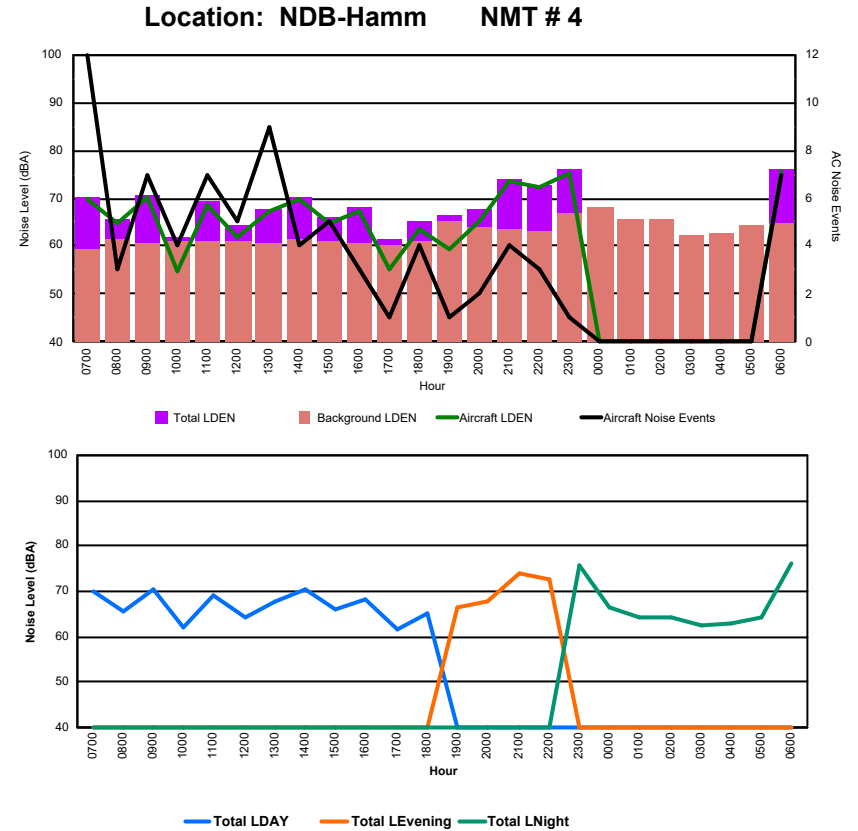

Luxembourg Airport Noise Distribution by Hour

Between 21/12/2024 00:00:00 and 21/12/2024 23:59:59 (Local Time)

Day	Aircraft Events	Total LDEN dB (A)	Aircraft LDEN dB(A)	Background LDEN dB(A)	Total LDay dB(A)	Total LEvening dB(A)	Total LNight dB (A)
21/12/24 7:00	12	70.1	69.8	59.5	70.1	-	-
21/12/24 8:00	3	65.8	64.6	61.5	65.8	-	-
21/12/24 9:00	7	70.5	70.1	60.7	70.5	-	-
21/12/24 10:00	4	62.0	54.9	61.1	62.0	-	-
21/12/24 11:00	7	69.3	68.6	61.0	69.3	-	-
21/12/24 12:00	5	64.3	61.8	60.9	64.3	-	-
21/12/24 13:00	9	67.9	67.1	60.8	67.9	-	-
21/12/24 14:00	4	70.4	69.8	61.3	70.4	-	-
21/12/24 15:00	5	66.2	64.8	61.0	66.2	-	-
21/12/24 16:00	3	68.2	67.4	60.7	68.2	-	-
21/12/24 17:00	1	61.5	55.2	60.4	61.5	-	-
21/12/24 18:00	4	65.2	63.4	60.9	65.2	-	-
21/12/24 19:00	1	66.3	59.2	65.4	-	66.3	-
21/12/24 20:00	2	67.6	65.0	64.1	-	67.6	-
21/12/24 21:00	4	73.9	73.5	63.6	-	73.9	-
21/12/24 22:00	3	72.7	72.3	63.1	-	72.7	-
21/12/24 23:00	1	75.9	75.3	66.8	-	-	75.9
22/12/24 0:00	-	66.5	-	68.0	-	-	66.5
22/12/24 1:00	-	64.3	-	65.6	-	-	64.3
22/12/24 2:00	-	64.4	-	65.5	-	-	64.4
22/12/24 3:00	-	62.5	-	62.5	-	-	62.5
22/12/24 4:00	-	62.9	-	62.9	-	-	62.9
22/12/24 5:00	-	64.4	-	64.4	-	-	64.4
22/12/24 6:00	7	76.0	75.7	64.8	-	-	76.0
	82	69.6	68.5	63.4	67.7	71.2	70.8