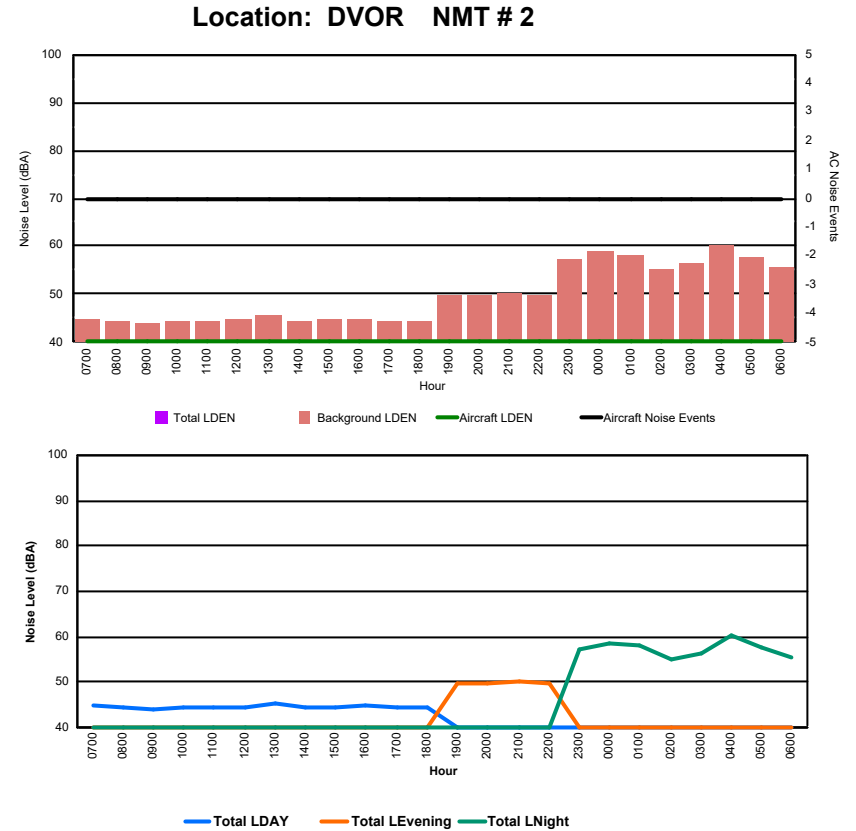

Luxembourg Airport Noise Distribution by Hour

Between 05/12/2024 00:00:00 and 05/12/2024 23:59:59 (Local Time)

Day	Aircraft Events	Total LDEN dB(A)	Aircraft LDEN dB(A)	Background LDEN dB(A)	Total LDay dB(A)	Total LEvening dB(A)	Total LNight dB(A)
05/12/24	7:00	-	44.9	-	44.9	-	-
05/12/24	8:00	-	44.2	-	44.2	-	-
05/12/24	9:00	-	44.1	-	44.1	-	-
05/12/24	10:00	-	44.5	-	44.5	-	-
05/12/24	11:00	-	44.4	-	44.4	-	-
05/12/24	12:00	-	44.6	-	44.6	-	-
05/12/24	13:00	-	45.5	-	45.5	-	-
05/12/24	14:00	-	44.2	-	44.2	-	-
05/12/24	15:00	-	44.6	-	44.6	-	-
05/12/24	16:00	-	44.7	-	44.7	-	-
05/12/24	17:00	-	44.4	-	44.4	-	-
05/12/24	18:00	-	44.3	-	44.3	-	-
05/12/24	19:00	-	49.6	-	49.6	49.6	-
05/12/24	20:00	-	49.8	-	49.8	49.8	-
05/12/24	21:00	-	50.0	-	50.0	50.0	-
05/12/24	22:00	-	49.7	-	49.7	49.7	-
05/12/24	23:00	-	57.1	-	57.1	-	57.1
06/12/24	0:00	-	58.7	-	58.8	-	58.7
06/12/24	1:00	-	58.1	-	58.1	-	58.1
06/12/24	2:00	-	55.2	-	55.2	-	55.2
06/12/24	3:00	-	56.4	-	56.4	-	56.4
06/12/24	4:00	-	60.1	-	60.2	-	60.1
06/12/24	5:00	-	57.8	-	57.8	-	57.8
06/12/24	6:00	-	55.6	-	55.6	-	55.6
		-	53.5	-	53.5	49.8	57.6