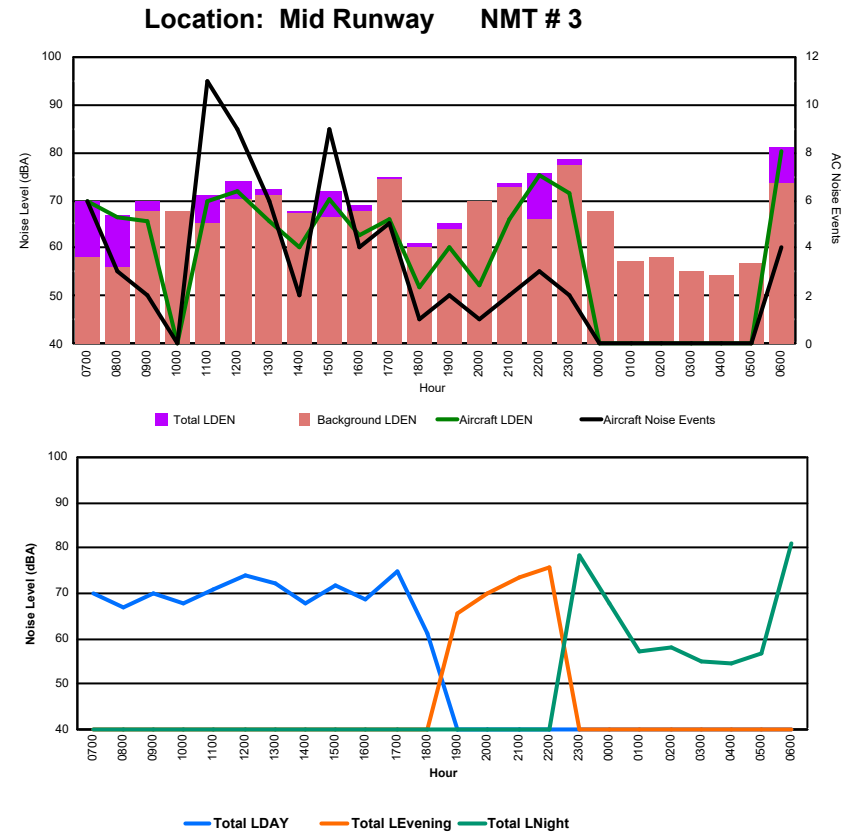

Location: DVOR NMT # 2

Luxembourg Airport Noise Distribution by Hour

Between 28/12/2024 00:00:00 and 28/12/2024 23:59:59 (Local Time)

Day	Aircraft Events	Total LDEN dB (A)	Aircraft LDEN dB(A)	Background LDEN dB(A)	Total LDay dB(A)	Total LEvening dB(A)	Total LNight dB (A)	
28/12/24	7:00	6	69.9	69.7	58.2	69.9	-	-
28/12/24	8:00	3	66.9	66.5	56.2	66.9	-	-
28/12/24	9:00	2	69.9	65.6	67.8	69.9	-	-
28/12/24	10:00	-	67.7	-	67.7	67.7	-	-
28/12/24	11:00	11	71.1	69.9	65.2	71.1	-	-
28/12/24	12:00	9	74.0	71.7	70.1	74.0	-	-
28/12/24	13:00	6	72.2	65.8	71.1	72.2	-	-
28/12/24	14:00	2	67.9	60.2	67.1	67.9	-	-
28/12/24	15:00	9	71.8	70.3	66.4	71.8	-	-
28/12/24	16:00	4	68.9	62.8	67.8	68.9	-	-
28/12/24	17:00	5	74.8	66.0	74.2	74.8	-	-
28/12/24	18:00	1	61.0	51.9	60.4	61.0	-	-
28/12/24	19:00	2	65.4	60.0	64.0	-	65.4	-
28/12/24	20:00	1	69.9	52.3	69.8	-	69.9	-
28/12/24	21:00	2	73.6	66.1	72.8	-	73.6	-
28/12/24	22:00	3	75.6	75.1	66.1	-	75.6	-
28/12/24	23:00	2	78.4	71.5	77.4	-	-	78.4
29/12/24	0:00	-	67.8	-	67.9	-	-	67.8
29/12/24	1:00	-	57.0	-	57.1	-	-	57.0
29/12/24	2:00	-	58.2	-	58.3	-	-	58.2
29/12/24	3:00	-	55.2	-	55.2	-	-	55.2
29/12/24	4:00	-	54.5	-	54.5	-	-	54.5
29/12/24	5:00	-	56.8	-	56.8	-	-	56.8
29/12/24	6:00	4	81.2	80.4	73.7	-	-	81.2
	72	72.5	69.7	69.3	70.8	72.6	74.2	