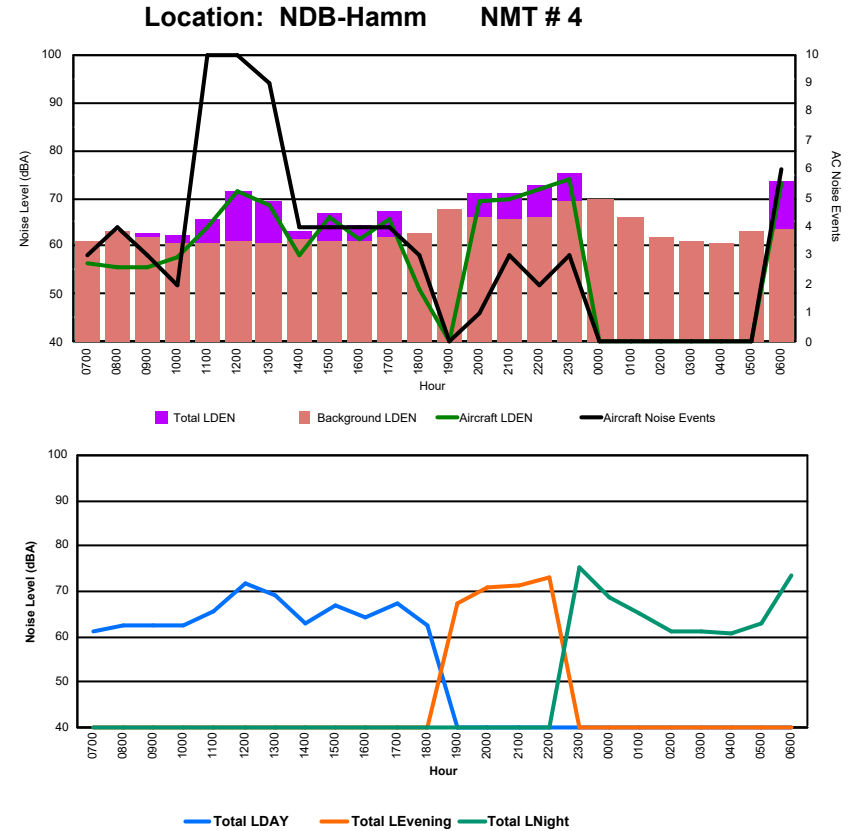

Luxembourg Airport Noise Distribution by Hour

Between 28/12/2024 00:00:00 and 28/12/2024 23:59:59 (Local Time)

Day	Aircraft Events	Total LDEN dB (A)	Aircraft LDEN dB(A)	Background LDEN dB(A)	Total LDay dB(A)	Total LEvening dB(A)	Total LNight dB (A)	
28/12/24	7:00	3	61.0	56.4	60.9	61.0	-	-
28/12/24	8:00	4	62.4	55.5	63.0	62.4	-	-
28/12/24	9:00	3	62.6	55.8	61.7	62.6	-	-
28/12/24	10:00	2	62.4	57.5	60.7	62.4	-	-
28/12/24	11:00	10	65.6	64.1	60.6	65.6	-	-
28/12/24	12:00	10	71.6	71.3	60.9	71.6	-	-
28/12/24	13:00	9	69.2	68.7	60.5	69.2	-	-
28/12/24	14:00	4	63.0	58.3	61.3	63.0	-	-
28/12/24	15:00	4	67.0	65.9	60.9	67.0	-	-
28/12/24	16:00	4	64.3	61.5	61.2	64.3	-	-
28/12/24	17:00	4	67.3	65.8	62.0	67.3	-	-
28/12/24	18:00	3	62.7	51.2	62.8	62.7	-	-
28/12/24	19:00	-	67.3	-	67.6	-	67.3	-
28/12/24	20:00	1	71.0	69.3	66.2	-	71.0	-
28/12/24	21:00	3	71.2	69.8	65.7	-	71.2	-
28/12/24	22:00	2	72.9	72.0	66.1	-	72.9	-
28/12/24	23:00	3	75.1	73.9	69.2	-	-	75.1
29/12/24	0:00	-	68.6	-	69.8	-	-	68.6
29/12/24	1:00	-	65.0	-	66.0	-	-	65.0
29/12/24	2:00	-	61.4	-	61.8	-	-	61.4
29/12/24	3:00	-	61.2	-	61.2	-	-	61.2
29/12/24	4:00	-	60.8	-	60.8	-	-	60.8
29/12/24	5:00	-	63.0	-	63.0	-	-	63.0
29/12/24	6:00	6	73.4	73.0	63.5	-	-	73.4
	75	68.5	66.7	64.3	66.2	71.0	69.5