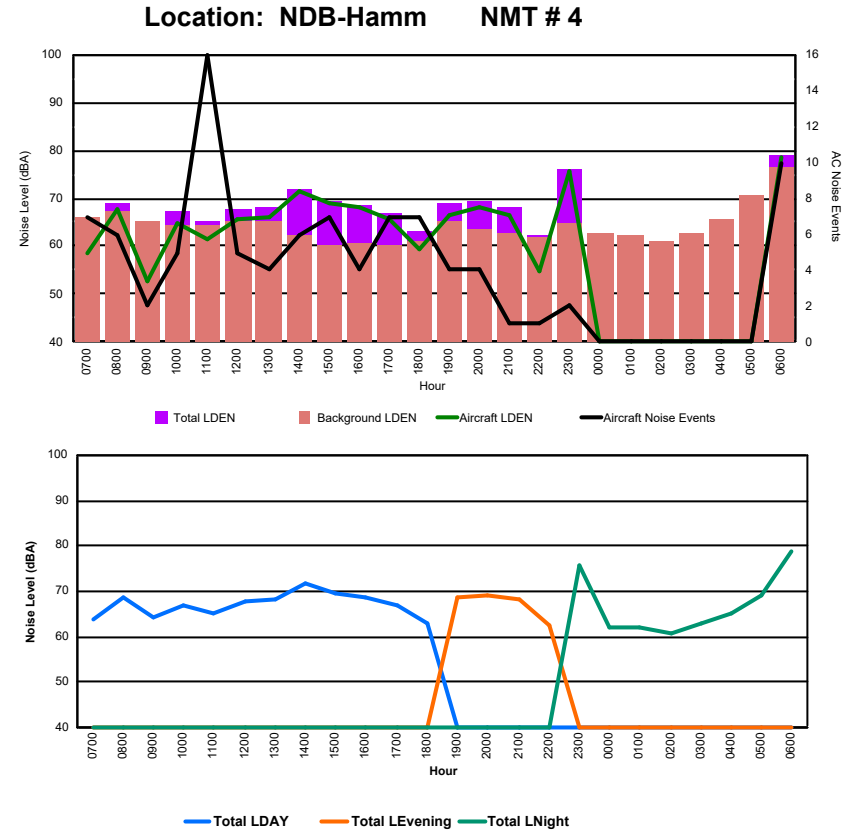

Luxembourg Airport Noise Distribution by Hour

Between 02/12/2024 00:00:00 and 02/12/2024 23:59:59 (Local Time)

Day	Aircraft Events	Total LDEN dB(A)	Aircraft LDEN dB(A)	Background LDEN dB(A)	Total LDay dB(A)	Total LEvening dB(A)	Total LNight dB(A)
02/12/24 7:00	7	64.0	58.7	66.1	64.0	-	-
02/12/24 8:00	6	68.8	67.6	67.1	68.8	-	-
02/12/24 9:00	2	64.1	52.9	65.2	64.1	-	-
02/12/24 10:00	5	67.1	64.9	64.5	67.1	-	-
02/12/24 11:00	16	65.2	61.4	64.5	65.2	-	-
02/12/24 12:00	5	67.8	65.8	65.0	67.8	-	-
02/12/24 13:00	4	68.1	66.1	65.3	68.1	-	-
02/12/24 14:00	6	71.8	71.3	62.3	71.8	-	-
02/12/24 15:00	7	69.4	68.8	60.3	69.4	-	-
02/12/24 16:00	4	68.6	68.0	60.5	68.6	-	-
02/12/24 17:00	7	66.8	65.8	60.3	66.8	-	-
02/12/24 18:00	7	63.1	59.3	61.0	63.1	-	-
02/12/24 19:00	4	68.8	66.6	65.1	-	68.8	-
02/12/24 20:00	4	69.3	68.1	63.5	-	69.3	-
02/12/24 21:00	1	68.1	66.6	62.7	-	68.1	-
02/12/24 22:00	1	62.5	54.9	61.7	-	62.5	-
02/12/24 23:00	2	75.9	75.5	64.7	-	-	75.9
03/12/24 0:00	-	62.1	-	62.6	-	-	62.1
03/12/24 1:00	-	61.9	-	62.3	-	-	61.9
03/12/24 2:00	-	60.9	-	61.2	-	-	60.9
03/12/24 3:00	-	62.8	-	62.8	-	-	62.8
03/12/24 4:00	-	65.3	-	65.5	-	-	65.3
03/12/24 5:00	-	69.1	-	70.6	-	-	69.1
03/12/24 6:00	10	79.0	78.5	76.4	-	-	79.0
	98	69.9	68.6	66.5	67.8	67.8	72.3