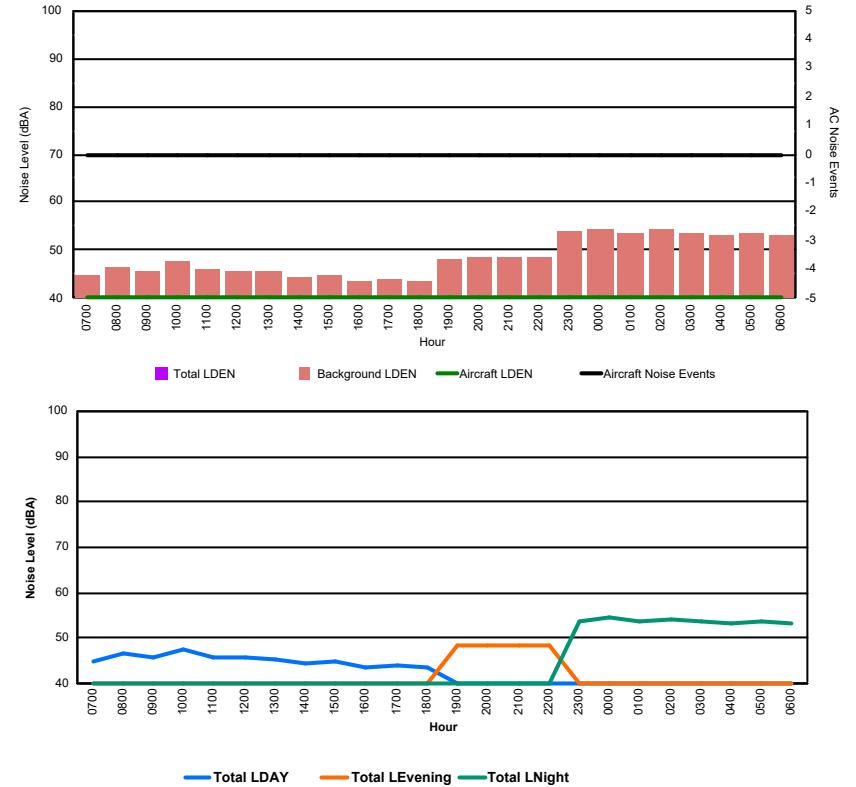

Luxembourg Airport Noise Distribution by Hour

Between 21/12/2024 00:00:00 and 21/12/2024 23:59:59 (Local Time)

Day	Aircraft Events	Total LDEN dB (A)	Aircraft LDEN dB(A)	Background LDEN dB(A)	Total LDay dB(A)	Total LEvening dB(A)	Total LNight dB (A)
21/12/24	7:00	-	44.8	-	44.8	-	-
21/12/24	8:00	-	46.4	-	46.4	-	-
21/12/24	9:00	-	45.7	-	45.7	-	-
21/12/24	10:00	-	47.5	-	47.5	-	-
21/12/24	11:00	-	45.9	-	45.9	-	-
21/12/24	12:00	-	45.6	-	45.6	-	-
21/12/24	13:00	-	45.5	-	45.5	-	-
21/12/24	14:00	-	44.4	-	44.4	-	-
21/12/24	15:00	-	44.7	-	44.7	-	-
21/12/24	16:00	-	43.6	-	43.6	-	-
21/12/24	17:00	-	43.8	-	43.8	-	-
21/12/24	18:00	-	43.6	-	43.6	-	-
21/12/24	19:00	-	48.3	-	48.3	48.3	-
21/12/24	20:00	-	48.6	-	48.6	48.6	-
21/12/24	21:00	-	48.5	-	48.5	48.5	-
21/12/24	22:00	-	48.6	-	48.6	48.6	-
21/12/24	23:00	-	53.8	-	53.8	-	53.8
22/12/24	0:00	-	54.4	-	54.4	-	54.4
22/12/24	1:00	-	53.7	-	53.7	-	53.7
22/12/24	2:00	-	54.2	-	54.2	-	54.2
22/12/24	3:00	-	53.6	-	53.6	-	53.6
22/12/24	4:00	-	53.2	-	53.2	-	53.2
22/12/24	5:00	-	53.5	-	53.5	-	53.5
22/12/24	6:00	-	53.1	-	53.1	-	53.1
	-	50.3	-	50.3	45.3	48.5	53.7

Location: DVOR NMT # 2