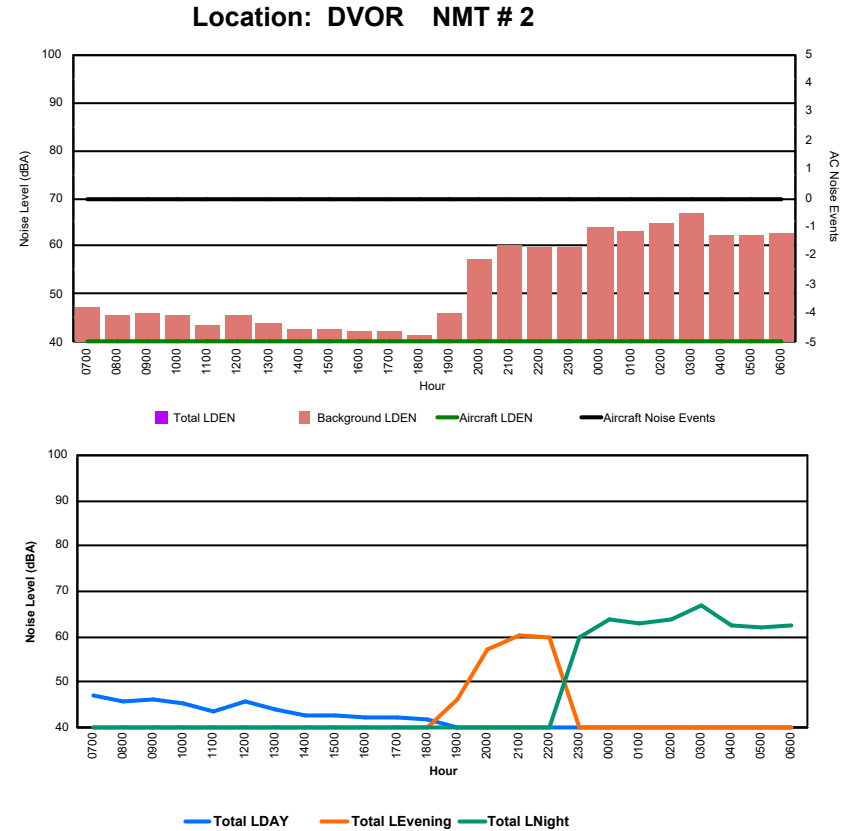

Luxembourg Airport Noise Distribution by Hour

Between 01/12/2024 00:00:00 and 01/12/2024 23:59:59 (Local Time)

Day	Aircraft Events	Total LDEN dB(A)	Aircraft LDEN dB(A)	Background LDEN dB(A)	Total LDay dB(A)	Total LEvening dB(A)	Total LNight dB(A)
01/12/24	7:00	-	47.1	-	47.1	-	-
01/12/24	8:00	-	45.7	-	45.7	-	-
01/12/24	9:00	-	46.0	-	46.0	-	-
01/12/24	10:00	-	45.5	-	45.5	-	-
01/12/24	11:00	-	43.7	-	43.7	-	-
01/12/24	12:00	-	45.8	-	45.8	-	-
01/12/24	13:00	-	44.0	-	44.0	-	-
01/12/24	14:00	-	42.8	-	42.8	-	-
01/12/24	15:00	-	42.6	-	42.6	-	-
01/12/24	16:00	-	42.3	-	42.3	-	-
01/12/24	17:00	-	42.1	-	42.1	-	-
01/12/24	18:00	-	41.6	-	41.6	-	-
01/12/24	19:00	-	46.2	-	46.2	46.2	-
01/12/24	20:00	-	57.1	-	57.1	57.1	-
01/12/24	21:00	-	60.2	-	60.2	60.2	-
01/12/24	22:00	-	59.7	-	59.7	59.7	-
01/12/24	23:00	-	59.8	-	59.8	-	59.8
02/12/24	0:00	-	63.8	-	63.8	-	63.8
02/12/24	1:00	-	63.0	-	63.2	-	63.0
02/12/24	2:00	-	64.0	-	64.7	-	64.0
02/12/24	3:00	-	66.8	-	66.9	-	66.8
02/12/24	4:00	-	62.3	-	62.3	-	62.3
02/12/24	5:00	-	62.0	-	62.1	-	62.0
02/12/24	6:00	-	62.6	-	62.6	-	62.6
	-	59.3	-	59.5	44.5	58.0	63.5