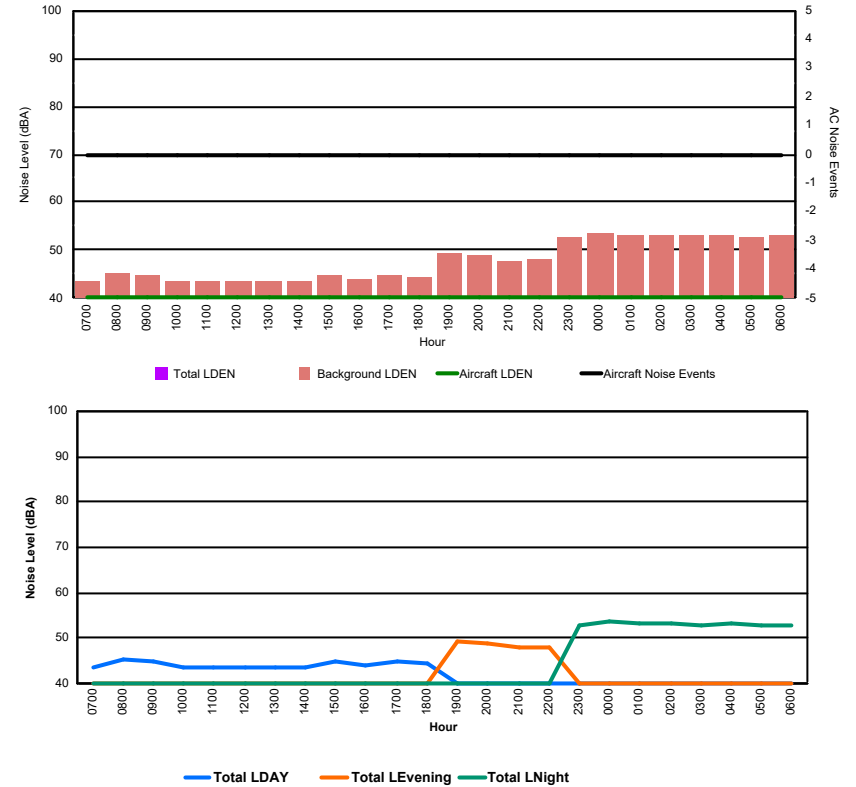

Luxembourg Airport Noise Distribution by Hour

Between 17/12/2024 00:00:00 and 17/12/2024 23:59:59 (Local Time)

Day	Aircraft Events	Total LDEN dB (A)	Aircraft LDEN dB(A)	Background LDEN dB(A)	Total LDay dB(A)	Total LEvening dB(A)	Total LNight dB (A)
17/12/24	7:00	-	43.6	-	43.6	-	-
17/12/24	8:00	-	45.4	-	45.4	-	-
17/12/24	9:00	-	44.8	-	44.8	-	-
17/12/24	10:00	-	43.5	-	43.5	-	-
17/12/24	11:00	-	43.4	-	43.4	-	-
17/12/24	12:00	-	43.6	-	43.6	-	-
17/12/24	13:00	-	43.6	-	43.6	-	-
17/12/24	14:00	-	43.7	-	43.7	-	-
17/12/24	15:00	-	44.9	-	44.9	-	-
17/12/24	16:00	-	44.1	-	44.1	-	-
17/12/24	17:00	-	44.7	-	44.7	-	-
17/12/24	18:00	-	44.3	-	44.3	-	-
17/12/24	19:00	-	49.2	-	49.2	49.2	-
17/12/24	20:00	-	48.8	-	48.8	48.8	-
17/12/24	21:00	-	47.9	-	47.9	47.9	-
17/12/24	22:00	-	48.0	-	48.0	48.0	-
17/12/24	23:00	-	52.9	-	52.9	-	52.9
18/12/24	0:00	-	53.7	-	53.7	-	53.7
18/12/24	1:00	-	53.1	-	53.1	-	53.1
18/12/24	2:00	-	53.1	-	53.1	-	53.1
18/12/24	3:00	-	53.0	-	53.0	-	53.0
18/12/24	4:00	-	53.2	-	53.2	-	53.2
18/12/24	5:00	-	52.8	-	52.8	-	52.8
18/12/24	6:00	-	53.0	-	53.0	-	53.0
	-	49.7	-	49.7	44.2	48.5	53.1

Location: DVOR NMT # 2