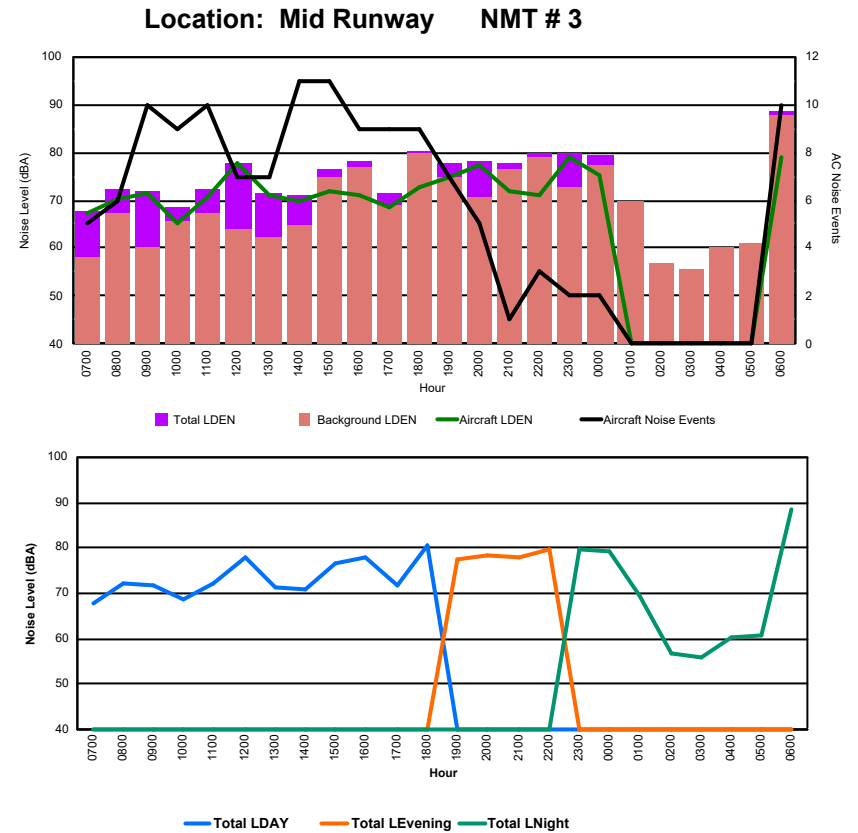

Location: DVOR NMT # 2

Luxembourg Airport Noise Distribution by Hour

Between 19/12/2024 00:00:00 and 19/12/2024 23:59:59 (Local Time)

Day	Aircraft Events	Total LDEN dB (A)	Aircraft LDEN dB(A)	Background LDEN dB(A)	Total LDay dB(A)	Total LEvening dB(A)	Total LNight dB (A)
19/12/24 7:00	5	67.8	67.4	58.0	67.8	-	-
19/12/24 8:00	6	72.1	70.3	67.5	72.1	-	-
19/12/24 9:00	10	71.9	71.6	60.3	71.9	-	-
19/12/24 10:00	9	68.5	65.4	65.6	68.5	-	-
19/12/24 11:00	10	72.3	70.6	67.4	72.3	-	-
19/12/24 12:00	7	77.8	77.6	64.0	77.8	-	-
19/12/24 13:00	7	71.4	70.9	62.4	71.4	-	-
19/12/24 14:00	11	71.0	69.9	64.6	71.0	-	-
19/12/24 15:00	11	76.6	71.8	75.0	76.6	-	-
19/12/24 16:00	9	78.0	71.0	77.0	78.0	-	-
19/12/24 17:00	9	71.6	68.7	68.8	71.6	-	-
19/12/24 18:00	9	80.4	72.7	79.6	80.4	-	-
19/12/24 19:00	7	77.6	74.6	74.9	-	77.6	-
19/12/24 20:00	5	78.3	77.5	70.8	-	78.3	-
19/12/24 21:00	1	77.9	72.0	76.6	-	77.9	-
19/12/24 22:00	3	79.7	71.0	79.1	-	79.7	-
19/12/24 23:00	2	79.8	79.0	72.7	-	-	79.8
20/12/24 0:00	2	79.4	75.3	77.3	-	-	79.4
20/12/24 1:00	-	69.7	-	69.8	-	-	69.7
20/12/24 2:00	-	56.7	-	56.7	-	-	56.7
20/12/24 3:00	-	55.8	-	55.8	-	-	55.8
20/12/24 4:00	-	60.1	-	60.2	-	-	60.1
20/12/24 5:00	-	60.9	-	60.9	-	-	60.9
20/12/24 6:00	10	88.4	78.9	87.9	-	-	88.4
	133	78.1	73.0	76.5	75.0	78.5	80.4