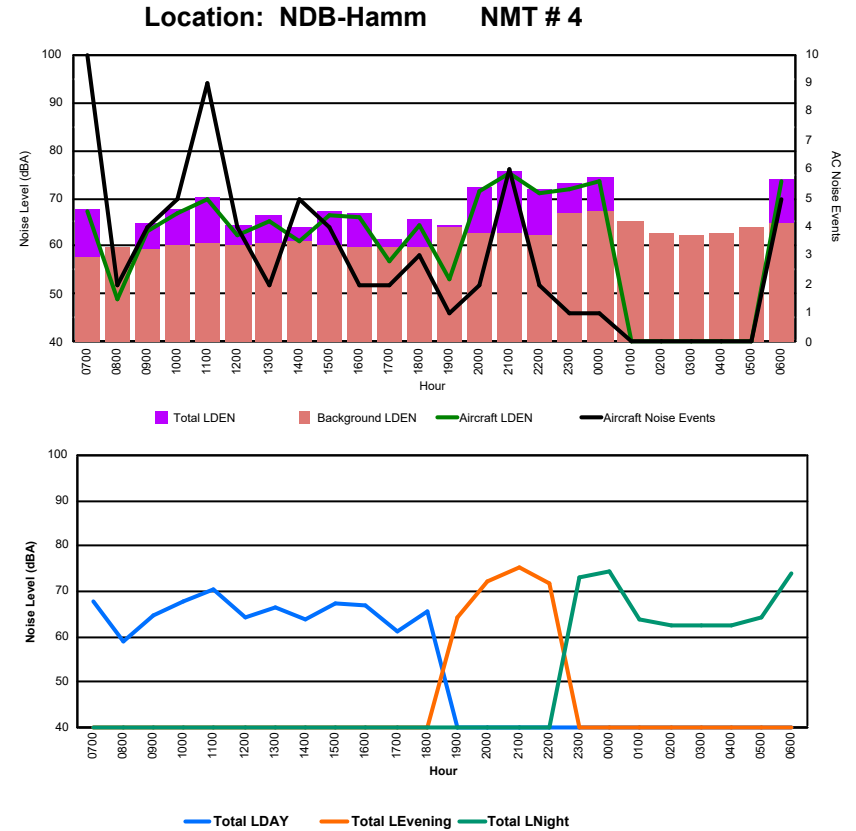

Location: Mid Runway NMT # 3

Luxembourg Airport Noise Distribution by Hour

Between 14/12/2024 00:00:00 and 14/12/2024 23:59:59 (Local Time)

Day	Aircraft Events	Total LDEN dB (A)	Aircraft LDEN dB(A)	Background LDEN dB(A)	Total LDay dB(A)	Total LEvening dB(A)	Total LNight dB (A)
14/12/24 7:00	10	67.8	67.5	57.6	67.8	-	-
14/12/24 8:00	2	58.8	48.9	59.8	58.8	-	-
14/12/24 9:00	4	64.6	63.1	59.5	64.6	-	-
14/12/24 10:00	5	67.7	66.9	60.1	67.7	-	-
14/12/24 11:00	9	70.3	69.9	60.7	70.3	-	-
14/12/24 12:00	4	64.2	62.2	60.1	64.2	-	-
14/12/24 13:00	2	66.5	65.3	60.8	66.5	-	-
14/12/24 14:00	5	63.9	61.1	60.9	63.9	-	-
14/12/24 15:00	4	67.2	66.4	60.1	67.2	-	-
14/12/24 16:00	2	66.9	65.9	59.8	66.9	-	-
14/12/24 17:00	2	61.4	56.7	59.7	61.4	-	-
14/12/24 18:00	3	65.7	64.4	59.8	65.7	-	-
14/12/24 19:00	1	64.4	53.2	64.1	-	64.4	-
14/12/24 20:00	2	72.1	71.5	62.9	-	72.1	-
14/12/24 21:00	6	75.5	75.3	62.7	-	75.5	-
14/12/24 22:00	2	71.7	71.1	62.5	-	71.7	-
14/12/24 23:00	1	73.0	71.7	66.9	-	-	73.0
15/12/24 0:00	1	74.2	73.6	67.3	-	-	74.2
15/12/24 1:00	-	64.0	-	65.0	-	-	64.0
15/12/24 2:00	-	62.3	-	62.7	-	-	62.3
15/12/24 3:00	-	62.3	-	62.3	-	-	62.3
15/12/24 4:00	-	62.6	-	62.6	-	-	62.6
15/12/24 5:00	-	64.1	-	64.1	-	-	64.1
15/12/24 6:00	5	74.0	73.6	64.8	-	-	74.0
	70	69.3	68.3	62.7	66.3	72.4	70.1