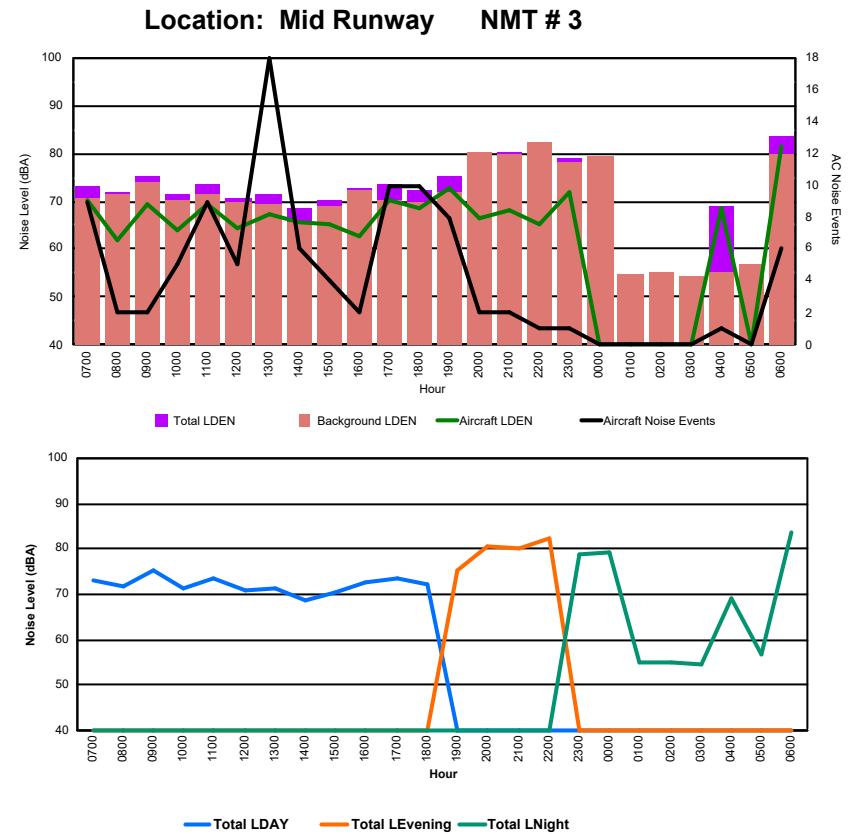

Luxembourg Airport Noise Distribution by Hour

Between 20/12/2024 00:00:00 and 20/12/2024 23:59:59 (Local Time)

Day	Aircraft Events	Total LDEN dB (A)	Aircraft LDEN dB(A)	Background LDEN dB(A)	Total LDay dB(A)	Total LEvening dB(A)	Total LNight dB (A)	
20/12/24	7:00	9	73.3	70.2	70.6	73.3	-	-
20/12/24	8:00	2	71.9	61.7	71.4	71.9	-	-
20/12/24	9:00	2	75.3	69.3	74.0	75.3	-	-
20/12/24	10:00	5	71.3	64.0	70.4	71.3	-	-
20/12/24	11:00	9	73.6	69.5	71.6	73.6	-	-
20/12/24	12:00	5	70.7	64.4	69.6	70.7	-	-
20/12/24	13:00	18	71.5	67.5	69.3	71.5	-	-
20/12/24	14:00	6	68.5	65.6	65.5	68.5	-	-
20/12/24	15:00	4	70.4	65.4	68.9	70.4	-	-
20/12/24	16:00	2	72.7	62.6	72.3	72.7	-	-
20/12/24	17:00	10	73.4	70.4	70.4	73.4	-	-
20/12/24	18:00	10	72.2	68.7	69.7	72.2	-	-
20/12/24	19:00	8	75.4	72.9	71.8	-	75.4	-
20/12/24	20:00	2	80.4	66.6	80.3	-	80.4	-
20/12/24	21:00	2	80.3	68.1	80.0	-	80.3	-
20/12/24	22:00	1	82.5	65.0	82.4	-	82.5	-
20/12/24	23:00	1	78.9	71.7	78.0	-	-	78.9
21/12/24	0:00	-	79.3	-	79.3	-	-	79.3
21/12/24	1:00	-	54.9	-	54.9	-	-	54.9
21/12/24	2:00	-	55.1	-	55.1	-	-	55.1
21/12/24	3:00	-	54.4	-	54.4	-	-	54.4
21/12/24	4:00	1	69.0	68.7	55.4	-	-	69.0
21/12/24	5:00	-	56.7	-	56.7	-	-	56.7
21/12/24	6:00	6	83.7	81.5	79.7	-	-	83.7
		103	76.4	70.4	75.1	72.4	80.3	77.1