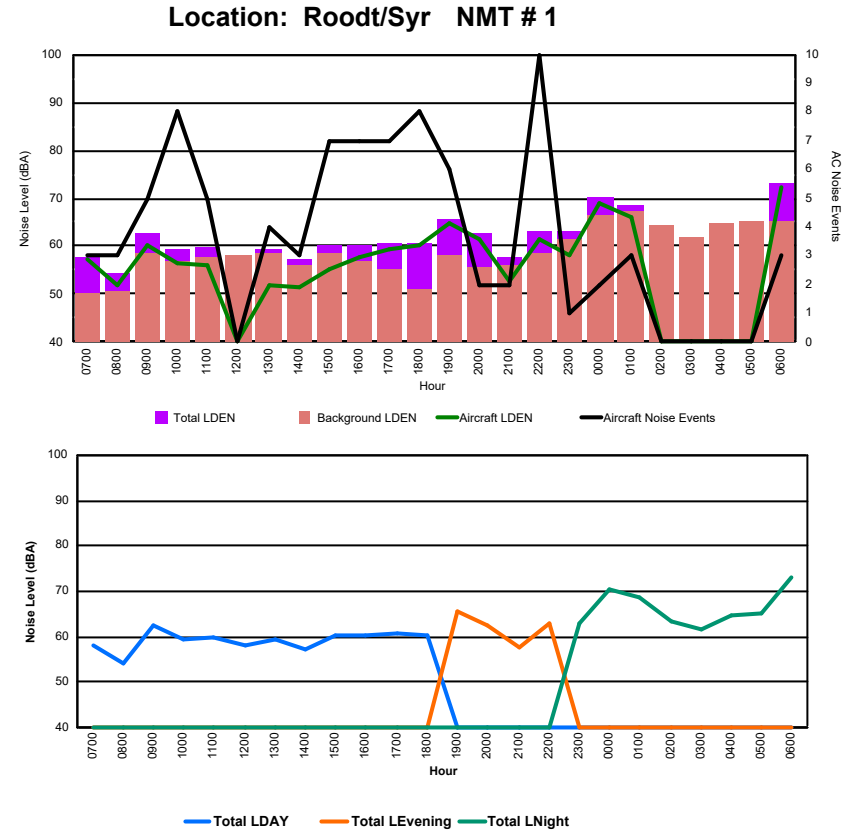

Luxembourg Airport Noise Distribution by Hour

Between 18/12/2024 00:00:00 and 18/12/2024 23:59:59 (Local Time)

Day	Aircraft Events	Total LDEN dB (A)	Aircraft LDEN dB(A)	Background LDEN dB(A)	Total LDay dB(A)	Total LEvening dB(A)	Total LNight dB (A)
18/12/24 7:00	3	57.9	57.1	50.1	57.9	-	-
18/12/24 8:00	3	54.3	51.9	50.7	54.3	-	-
18/12/24 9:00	5	62.6	60.4	58.7	62.6	-	-
18/12/24 10:00	8	59.5	56.3	56.9	59.5	-	-
18/12/24 11:00	5	59.9	56.2	57.6	59.9	-	-
18/12/24 12:00	-	58.2	-	58.2	58.2	-	-
18/12/24 13:00	4	59.2	51.8	58.4	59.2	-	-
18/12/24 14:00	3	57.4	51.5	56.2	57.4	-	-
18/12/24 15:00	7	60.1	55.4	58.5	60.1	-	-
18/12/24 16:00	7	60.3	57.9	56.9	60.3	-	-
18/12/24 17:00	7	60.6	59.2	55.4	60.6	-	-
18/12/24 18:00	8	60.5	60.1	50.9	60.5	-	-
18/12/24 19:00	6	65.5	64.7	58.0	-	65.5	-
18/12/24 20:00	2	62.6	61.6	55.8	-	62.6	-
18/12/24 21:00	2	57.5	52.6	55.9	-	57.5	-
18/12/24 22:00	10	63.1	61.5	58.4	-	63.1	-
18/12/24 23:00	1	63.1	58.0	61.5	-	-	63.1
19/12/24 0:00	2	70.4	68.8	66.3	-	-	70.4
19/12/24 1:00	3	68.6	66.0	67.4	-	-	68.6
19/12/24 2:00	-	63.5	-	64.5	-	-	63.5
19/12/24 3:00	-	61.8	-	61.8	-	-	61.8
19/12/24 4:00	-	64.7	-	64.9	-	-	64.7
19/12/24 5:00	-	65.2	-	65.4	-	-	65.2
19/12/24 6:00	3	73.2	72.5	65.4	-	-	73.2
	89	64.7	62.4	61.4	59.6	63.0	68.1