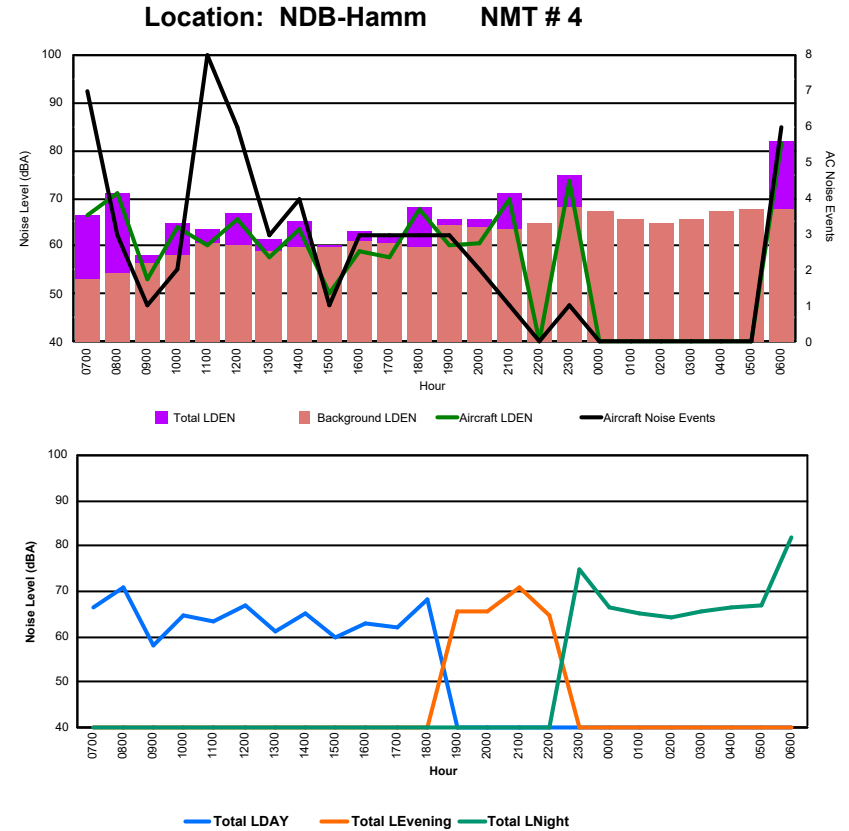

Luxembourg Airport Noise Distribution by Hour

Between 25/12/2024 00:00:00 and 25/12/2024 23:59:59 (Local Time)

Day	Aircraft Events	Total LDEN dB (A)	Aircraft LDEN dB(A)	Background LDEN dB(A)	Total LDay dB(A)	Total LEvening dB(A)	Total LNight dB (A)	
25/12/24	7:00	7	66.6	66.4	53.3	66.6	-	-
25/12/24	8:00	3	71.1	71.0	54.4	71.1	-	-
25/12/24	9:00	1	58.1	53.2	56.5	58.1	-	-
25/12/24	10:00	2	64.9	63.9	58.2	64.9	-	-
25/12/24	11:00	8	63.4	60.2	60.8	63.4	-	-
25/12/24	12:00	6	66.7	65.6	60.2	66.7	-	-
25/12/24	13:00	3	61.3	57.5	59.0	61.3	-	-
25/12/24	14:00	4	65.0	63.4	59.8	65.0	-	-
25/12/24	15:00	1	60.0	50.4	59.6	60.0	-	-
25/12/24	16:00	3	63.0	59.0	61.0	63.0	-	-
25/12/24	17:00	3	62.2	57.5	60.5	62.2	-	-
25/12/24	18:00	3	68.3	67.7	59.8	68.3	-	-
25/12/24	19:00	3	65.6	60.3	64.2	-	65.6	-
25/12/24	20:00	2	65.6	60.7	63.9	-	65.6	-
25/12/24	21:00	1	70.9	70.0	63.7	-	70.9	-
25/12/24	22:00	-	64.6	-	64.7	-	64.6	-
25/12/24	23:00	1	74.8	73.7	68.1	-	-	74.8
26/12/24	0:00	-	66.6	-	67.5	-	-	66.6
26/12/24	1:00	-	65.0	-	65.8	-	-	65.0
26/12/24	2:00	-	64.2	-	64.9	-	-	64.2
26/12/24	3:00	-	65.4	-	65.8	-	-	65.4
26/12/24	4:00	-	66.6	-	67.3	-	-	66.6
26/12/24	5:00	-	67.1	-	67.8	-	-	67.1
26/12/24	6:00	6	81.7	81.5	67.8	-	-	81.7
		57	70.5	69.4	64.0	65.6	67.5	74.0