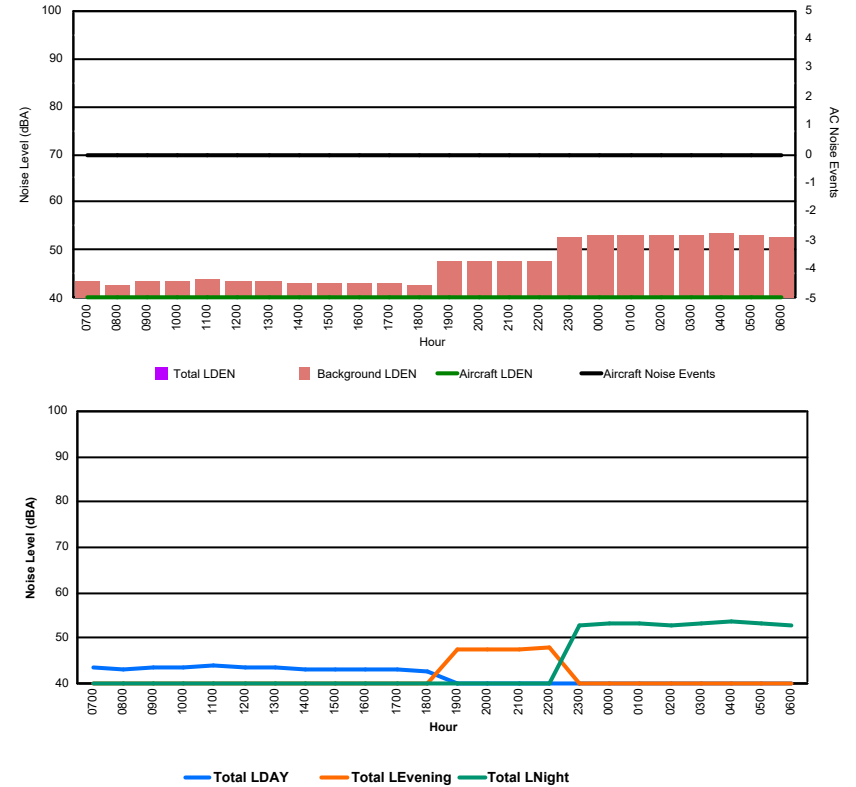

Luxembourg Airport Noise Distribution by Hour

Between 22/12/2024 00:00:00 and 22/12/2024 23:59:59 (Local Time)

Day	Aircraft Events	Total LDEN dB (A)	Aircraft LDEN dB(A)	Background LDEN dB(A)	Total LDay dB(A)	Total LEvening dB(A)	Total LNight dB (A)
22/12/24	7:00	-	43.4	-	43.4	-	-
22/12/24	8:00	-	42.9	-	42.9	-	-
22/12/24	9:00	-	43.7	-	43.7	-	-
22/12/24	10:00	-	43.5	-	43.5	-	-
22/12/24	11:00	-	43.8	-	43.8	-	-
22/12/24	12:00	-	43.4	-	43.4	-	-
22/12/24	13:00	-	43.5	-	43.5	-	-
22/12/24	14:00	-	43.3	-	43.3	-	-
22/12/24	15:00	-	43.1	-	43.1	-	-
22/12/24	16:00	-	43.3	-	43.3	-	-
22/12/24	17:00	-	43.1	-	43.1	-	-
22/12/24	18:00	-	42.8	-	42.8	-	-
22/12/24	19:00	-	47.6	-	47.6	47.6	-
22/12/24	20:00	-	47.6	-	47.6	47.6	-
22/12/24	21:00	-	47.6	-	47.6	47.6	-
22/12/24	22:00	-	47.9	-	47.9	47.9	-
22/12/24	23:00	-	52.6	-	52.6	-	52.6
23/12/24	0:00	-	53.1	-	53.1	-	53.1
23/12/24	1:00	-	53.2	-	53.2	-	53.2
23/12/24	2:00	-	53.0	-	53.0	-	53.0
23/12/24	3:00	-	53.2	-	53.2	-	53.2
23/12/24	4:00	-	53.6	-	53.6	-	53.6
23/12/24	5:00	-	53.1	-	53.1	-	53.1
23/12/24	6:00	-	52.7	-	52.7	-	52.7
	-	49.5	-	49.5	43.3	47.7	53.1

Location: DVOR NMT # 2