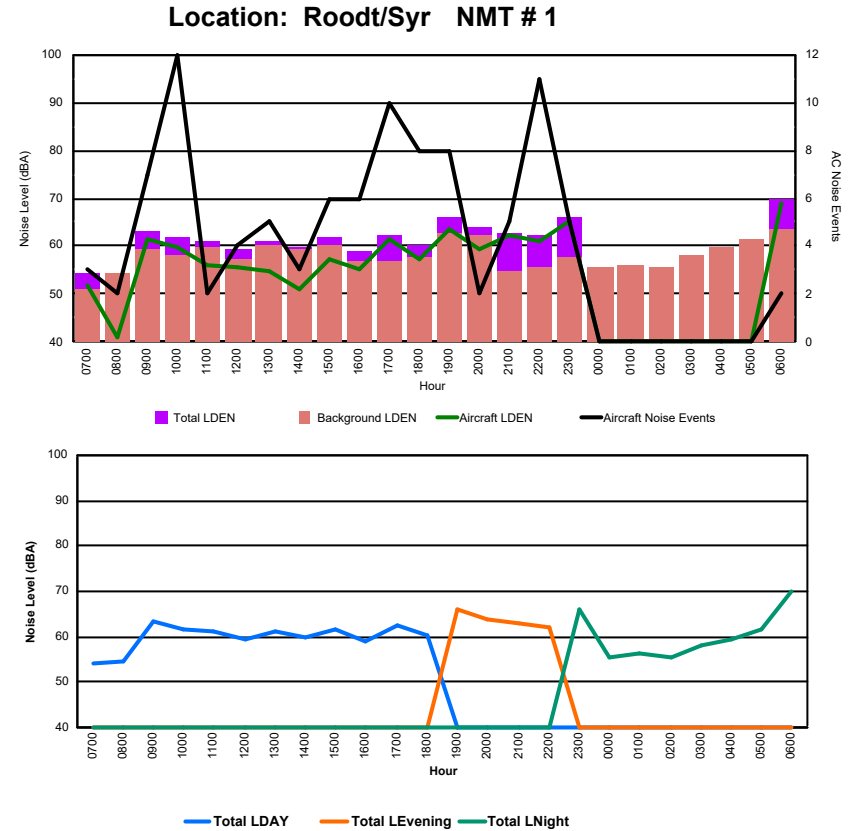

Luxembourg Airport Noise Distribution by Hour

Between 06/12/2024 00:00:00 and 06/12/2024 23:59:59 (Local Time)

Day	Aircraft Events	Total LDEN dB(A)	Aircraft LDEN dB(A)	Background LDEN dB(A)	Total LDay dB(A)	Total LEvening dB(A)	Total LNight dB(A)
06/12/24 7:00	3	54.2	51.7	50.9	54.2	-	-
06/12/24 8:00	2	54.5	41.1	54.5	54.5	-	-
06/12/24 9:00	7	63.2	61.3	59.2	63.2	-	-
06/12/24 10:00	12	61.8	59.7	58.1	61.8	-	-
06/12/24 11:00	2	61.1	56.0	59.6	61.1	-	-
06/12/24 12:00	4	59.5	55.8	57.2	59.5	-	-
06/12/24 13:00	5	61.2	54.8	60.3	61.2	-	-
06/12/24 14:00	3	59.9	51.2	59.4	59.9	-	-
06/12/24 15:00	6	61.7	57.4	60.2	61.7	-	-
06/12/24 16:00	6	59.0	55.4	56.7	59.0	-	-
06/12/24 17:00	10	62.5	61.3	56.7	62.5	-	-
06/12/24 18:00	8	60.2	57.1	57.6	60.2	-	-
06/12/24 19:00	8	66.2	63.7	62.8	-	66.2	-
06/12/24 20:00	2	63.9	59.2	62.1	-	63.9	-
06/12/24 21:00	5	62.8	62.1	54.9	-	62.8	-
06/12/24 22:00	11	62.2	61.2	55.8	-	62.2	-
06/12/24 23:00	5	65.9	65.2	57.8	-	-	65.9
07/12/24 0:00	-	55.5	-	55.5	-	-	55.5
07/12/24 1:00	-	56.2	-	56.2	-	-	56.2
07/12/24 2:00	-	55.6	-	55.6	-	-	55.6
07/12/24 3:00	-	58.1	-	58.2	-	-	58.1
07/12/24 4:00	-	59.6	-	59.7	-	-	59.6
07/12/24 5:00	-	61.5	-	61.5	-	-	61.5
07/12/24 6:00	2	69.9	68.8	63.6	-	-	69.9
	101	62.4	59.9	59.0	60.6	64.1	63.5