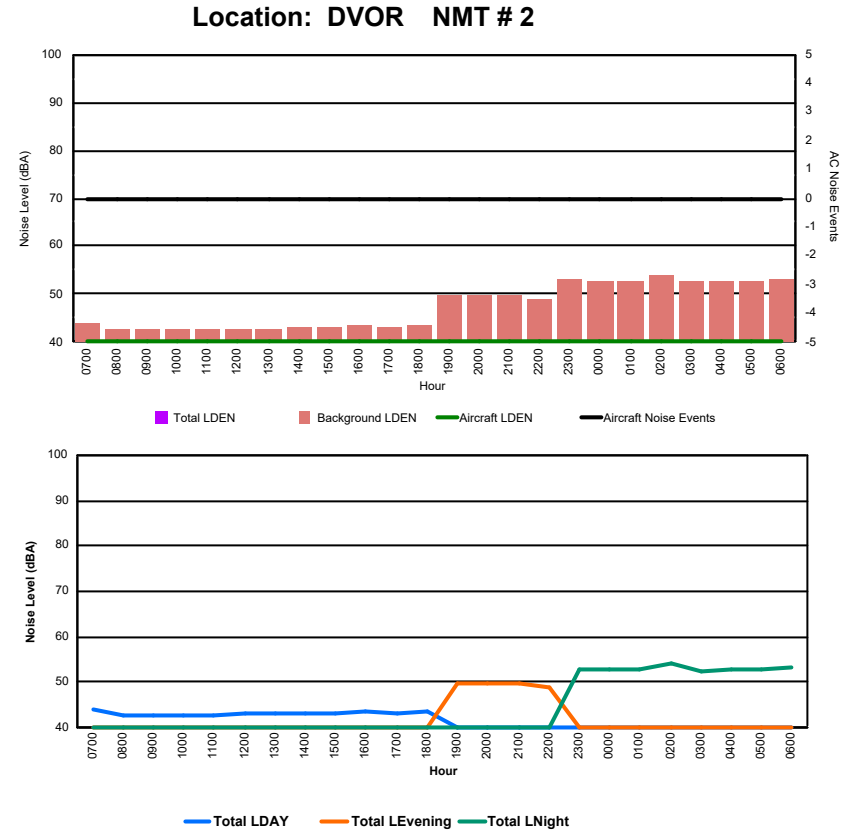

Luxembourg Airport Noise Distribution by Hour

Between 20/12/2024 00:00:00 and 20/12/2024 23:59:59 (Local Time)

Day	Aircraft Events	Total LDEN dB (A)	Aircraft LDEN dB(A)	Background LDEN dB(A)	Total LDay dB(A)	Total LEvening dB(A)	Total LNight dB (A)
20/12/24	7:00	-	43.9	-	43.9	-	-
20/12/24	8:00	-	42.6	-	42.6	-	-
20/12/24	9:00	-	42.6	-	42.6	-	-
20/12/24	10:00	-	42.8	-	42.8	-	-
20/12/24	11:00	-	42.8	-	42.8	-	-
20/12/24	12:00	-	42.9	-	42.9	-	-
20/12/24	13:00	-	42.9	-	42.9	-	-
20/12/24	14:00	-	43.0	-	43.0	-	-
20/12/24	15:00	-	43.0	-	43.0	-	-
20/12/24	16:00	-	43.6	-	43.6	-	-
20/12/24	17:00	-	43.3	-	43.3	-	-
20/12/24	18:00	-	43.6	-	43.6	-	-
20/12/24	19:00	-	49.8	-	49.8	49.8	-
20/12/24	20:00	-	49.9	-	49.9	49.9	-
20/12/24	21:00	-	49.7	-	49.7	49.7	-
20/12/24	22:00	-	48.8	-	48.8	48.8	-
20/12/24	23:00	-	53.0	-	53.0	-	53.0
21/12/24	0:00	-	52.7	-	52.7	-	52.7
21/12/24	1:00	-	52.7	-	52.7	-	52.7
21/12/24	2:00	-	53.9	-	53.9	-	53.9
21/12/24	3:00	-	52.5	-	52.5	-	52.5
21/12/24	4:00	-	52.6	-	52.6	-	52.6
21/12/24	5:00	-	52.6	-	52.6	-	52.6
21/12/24	6:00	-	53.3	-	53.3	-	53.3
	-	49.6	-	49.6	43.1	49.6	52.9