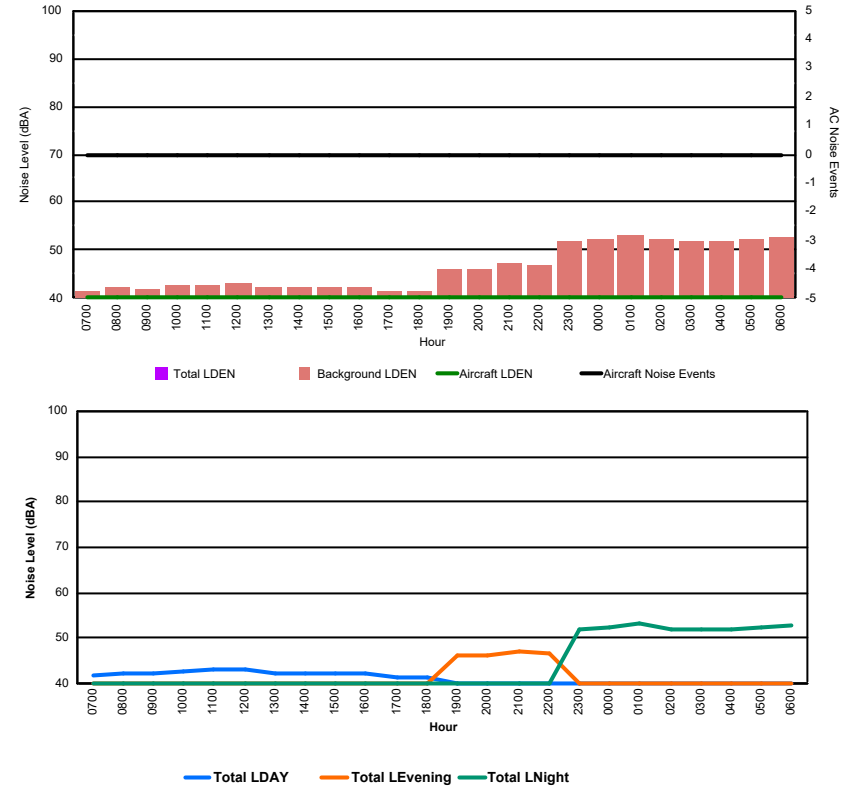

Luxembourg Airport Noise Distribution by Hour

Between 13/12/2024 00:00:00 and 13/12/2024 23:59:59 (Local Time)

Day	Aircraft Events	Total LDEN dB (A)	Aircraft LDEN dB(A)	Background LDEN dB(A)	Total LDay dB(A)	Total LEvening dB(A)	Total LNight dB (A)
13/12/24	7:00	-	41.6	-	41.6	-	-
13/12/24	8:00	-	42.2	-	42.2	-	-
13/12/24	9:00	-	42.0	-	42.0	-	-
13/12/24	10:00	-	42.5	-	42.5	-	-
13/12/24	11:00	-	42.9	-	42.9	-	-
13/12/24	12:00	-	43.2	-	43.2	-	-
13/12/24	13:00	-	42.2	-	42.2	-	-
13/12/24	14:00	-	42.2	-	42.2	-	-
13/12/24	15:00	-	42.2	-	42.2	-	-
13/12/24	16:00	-	42.2	-	42.2	-	-
13/12/24	17:00	-	41.5	-	41.5	-	-
13/12/24	18:00	-	41.5	-	41.5	-	-
13/12/24	19:00	-	46.1	-	46.1	46.1	-
13/12/24	20:00	-	46.0	-	46.0	46.0	-
13/12/24	21:00	-	47.2	-	47.2	47.2	-
13/12/24	22:00	-	46.7	-	46.7	46.7	-
13/12/24	23:00	-	51.7	-	51.7	-	51.7
14/12/24	0:00	-	52.3	-	52.3	-	52.3
14/12/24	1:00	-	53.2	-	53.2	-	53.2
14/12/24	2:00	-	52.1	-	52.1	-	52.1
14/12/24	3:00	-	51.8	-	51.8	-	51.8
14/12/24	4:00	-	51.8	-	51.8	-	51.8
14/12/24	5:00	-	52.2	-	52.2	-	52.2
14/12/24	6:00	-	52.7	-	52.7	-	52.7
	-	48.6	-	48.6	42.2	46.5	52.3

Location: DVOR NMT # 2