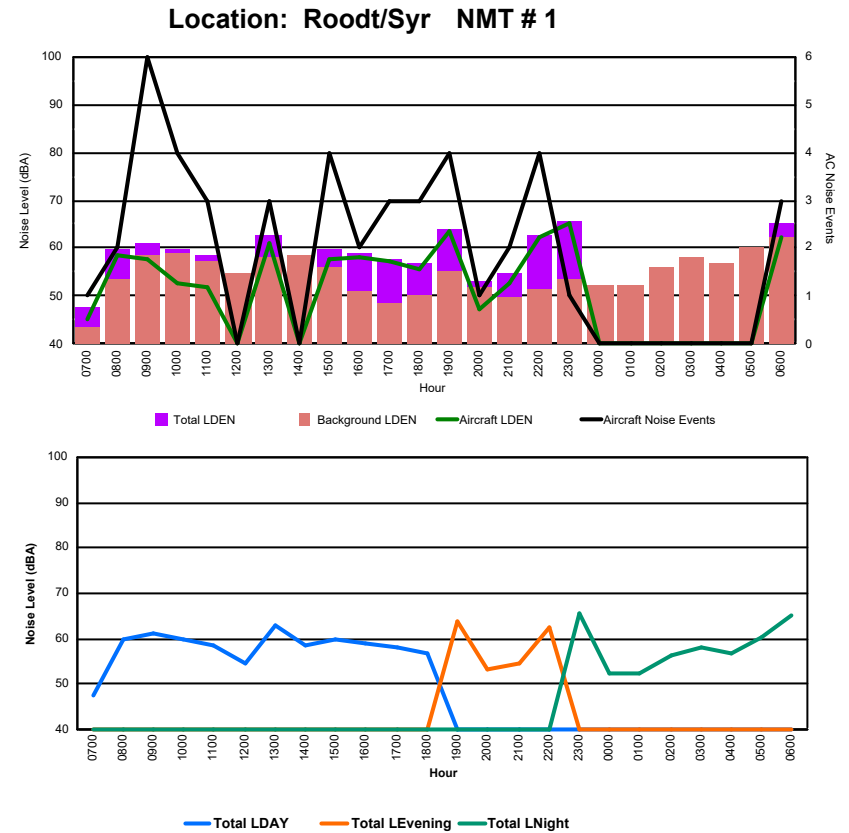

Luxembourg Airport Noise Distribution by Hour

Between 08/12/2024 00:00:00 and 08/12/2024 23:59:59 (Local Time)

Day	Aircraft Events	Total LDEN dB (A)	Aircraft LDEN dB(A)	Background LDEN dB(A)	Total LDay dB(A)	Total LEvening dB(A)	Total LNight dB (A)	
08/12/24	7:00	1	47.5	45.4	43.4	47.5	-	-
08/12/24	8:00	2	59.7	58.6	53.4	59.7	-	-
08/12/24	9:00	6	61.1	57.9	58.5	61.1	-	-
08/12/24	10:00	4	59.9	52.8	59.0	59.9	-	-
08/12/24	11:00	3	58.4	52.0	57.3	58.4	-	-
08/12/24	12:00	-	54.7	-	54.7	54.7	-	-
08/12/24	13:00	3	62.9	61.1	58.3	62.9	-	-
08/12/24	14:00	-	58.7	-	58.7	58.7	-	-
08/12/24	15:00	4	59.9	57.7	56.2	59.9	-	-
08/12/24	16:00	2	58.9	58.1	50.9	58.9	-	-
08/12/24	17:00	3	57.9	57.4	48.5	57.9	-	-
08/12/24	18:00	3	56.8	55.8	50.0	56.8	-	-
08/12/24	19:00	4	64.0	63.4	55.0	-	64.0	-
08/12/24	20:00	1	53.1	47.2	51.9	-	53.1	-
08/12/24	21:00	2	54.6	52.9	49.9	-	54.6	-
08/12/24	22:00	4	62.7	62.4	51.3	-	62.7	-
08/12/24	23:00	1	65.6	65.3	53.4	-	-	65.6
09/12/24	0:00	-	52.3	-	52.4	-	-	52.3
09/12/24	1:00	-	52.4	-	52.4	-	-	52.4
09/12/24	2:00	-	56.2	-	56.2	-	-	56.2
09/12/24	3:00	-	58.1	-	58.1	-	-	58.1
09/12/24	4:00	-	56.7	-	56.7	-	-	56.7
09/12/24	5:00	-	60.3	-	60.3	-	-	60.3
09/12/24	6:00	3	65.1	62.1	62.3	-	-	65.1
	46	60.1	57.8	56.3	59.1	60.9	60.9