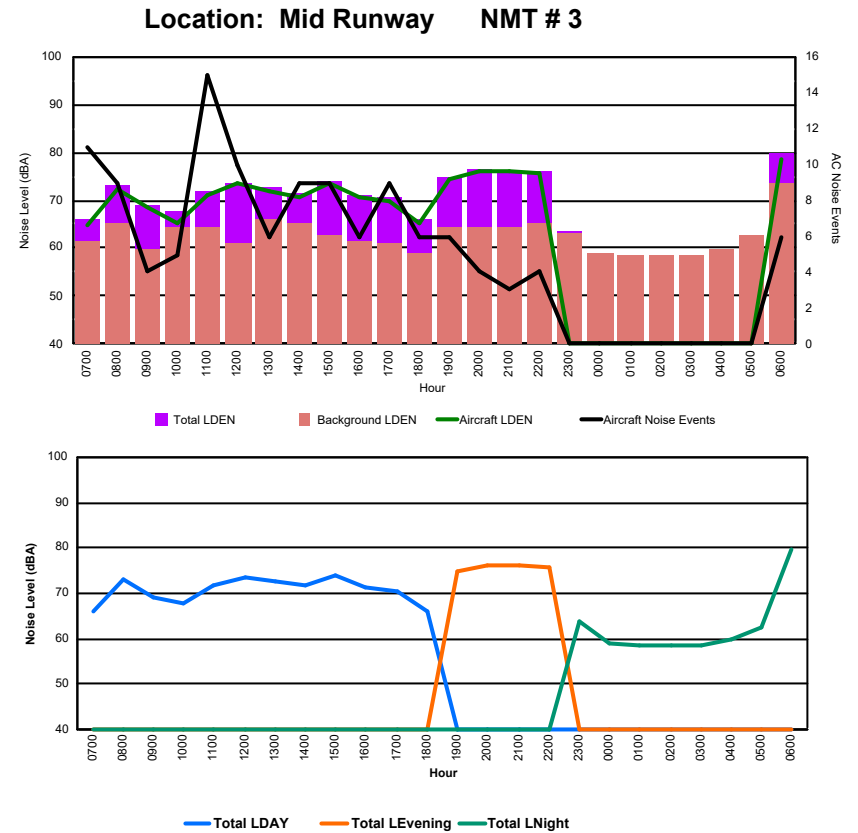

Location: DVOR NMT # 2

Luxembourg Airport Noise Distribution by Hour

Between 09/12/2024 00:00:00 and 09/12/2024 23:59:59 (Local Time)

Day	Aircraft Events	Total LDEN dB (A)	Aircraft LDEN dB(A)	Background LDEN dB(A)	Total LDay dB(A)	Total LEvening dB(A)	Total LNight dB (A)	
09/12/24	7:00	11	66.2	64.8	61.3	66.2	-	-
09/12/24	8:00	9	73.2	72.5	65.4	73.2	-	-
09/12/24	9:00	4	69.1	68.7	59.7	69.1	-	-
09/12/24	10:00	5	67.8	65.2	64.5	67.8	-	-
09/12/24	11:00	15	71.7	70.9	64.4	71.7	-	-
09/12/24	12:00	10	73.6	73.4	60.9	73.6	-	-
09/12/24	13:00	6	72.7	71.7	66.1	72.7	-	-
09/12/24	14:00	9	71.6	70.6	65.1	71.6	-	-
09/12/24	15:00	9	74.0	73.6	62.8	74.0	-	-
09/12/24	16:00	6	71.2	70.7	61.4	71.2	-	-
09/12/24	17:00	9	70.5	70.0	61.2	70.5	-	-
09/12/24	18:00	6	65.9	65.1	58.8	65.9	-	-
09/12/24	19:00	6	74.8	74.4	64.3	-	74.8	-
09/12/24	20:00	4	76.3	76.0	64.3	-	76.3	-
09/12/24	21:00	3	76.2	75.9	64.5	-	76.2	-
09/12/24	22:00	4	75.9	75.6	65.2	-	75.9	-
09/12/24	23:00	-	63.7	-	63.3	-	-	63.7
10/12/24	0:00	-	58.8	-	58.9	-	-	58.8
10/12/24	1:00	-	58.5	-	58.5	-	-	58.5
10/12/24	2:00	-	58.4	-	58.4	-	-	58.4
10/12/24	3:00	-	58.5	-	58.5	-	-	58.5
10/12/24	4:00	-	59.7	-	59.7	-	-	59.7
10/12/24	5:00	-	62.7	-	62.8	-	-	62.7
10/12/24	6:00	6	79.7	78.6	73.6	-	-	79.7
	122	72.4	71.7	64.5	71.3	75.8	71.0	