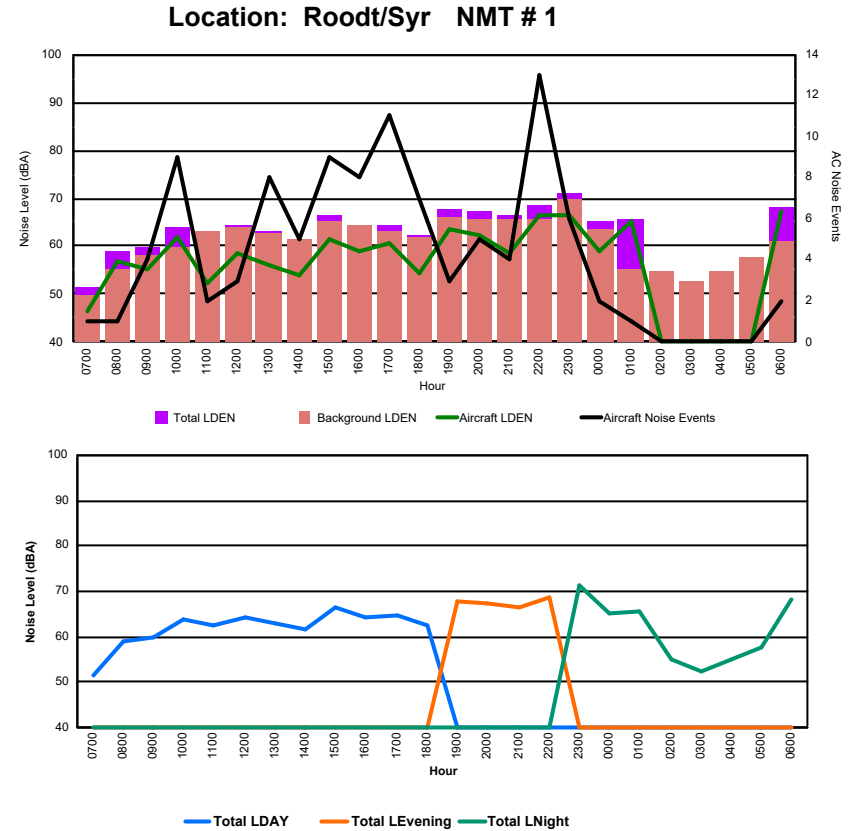

Luxembourg Airport Noise Distribution by Hour

Between 22/12/2024 00:00:00 and 22/12/2024 23:59:59 (Local Time)

Day	Aircraft Events	Total LDEN dB(A)	Aircraft LDEN dB(A)	Background LDEN dB(A)	Total LDay dB(A)	Total LEvening dB(A)	Total LNight dB(A)	
22/12/24	7:00	1	51.4	46.3	49.8	51.4	-	-
22/12/24	8:00	1	59.1	56.8	55.4	59.1	-	-
22/12/24	9:00	4	59.8	55.1	58.1	59.8	-	-
22/12/24	10:00	9	63.9	62.0	59.8	63.9	-	-
22/12/24	11:00	2	62.7	52.4	63.0	62.7	-	-
22/12/24	12:00	3	64.3	58.6	63.8	64.3	-	-
22/12/24	13:00	8	63.1	55.9	62.9	63.1	-	-
22/12/24	14:00	5	61.6	53.9	61.3	61.6	-	-
22/12/24	15:00	9	66.3	61.5	65.3	66.3	-	-
22/12/24	16:00	8	64.3	59.1	64.2	64.3	-	-
22/12/24	17:00	11	64.5	60.7	63.3	64.5	-	-
22/12/24	18:00	7	62.5	54.5	62.0	62.5	-	-
22/12/24	19:00	3	67.9	63.7	66.1	-	67.9	-
22/12/24	20:00	5	67.3	62.3	65.8	-	67.3	-
22/12/24	21:00	4	66.5	58.4	65.8	-	66.5	-
22/12/24	22:00	13	68.7	66.4	65.7	-	68.7	-
22/12/24	23:00	6	71.2	66.5	69.9	-	-	71.2
23/12/24	0:00	2	65.1	59.0	63.7	-	-	65.1
23/12/24	1:00	1	65.6	65.2	55.3	-	-	65.6
23/12/24	2:00	-	54.9	-	54.9	-	-	54.9
23/12/24	3:00	-	52.5	-	52.5	-	-	52.5
23/12/24	4:00	-	54.8	-	54.8	-	-	54.8
23/12/24	5:00	-	57.5	-	57.6	-	-	57.5
23/12/24	6:00	2	68.1	67.2	60.9	-	-	68.1
	104	65.0	61.1	63.2	63.0	67.7	65.4