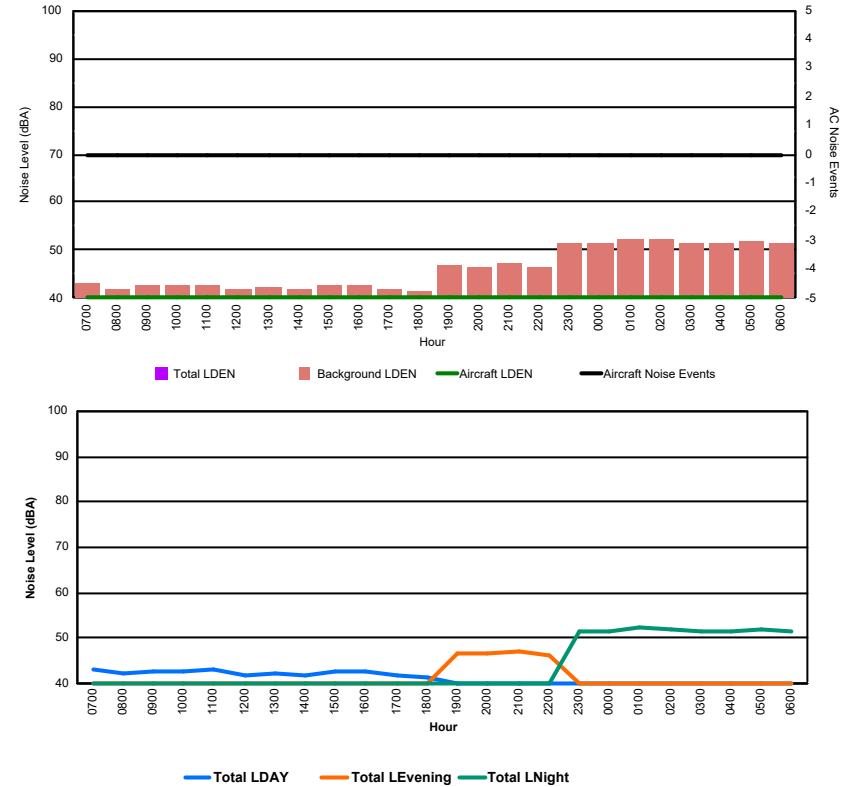

Luxembourg Airport Noise Distribution by Hour

Between 11/12/2024 00:00:00 and 11/12/2024 23:59:59 (Local Time)

Day	Aircraft Events	Total LDEN dB (A)	Aircraft LDEN dB(A)	Background LDEN dB(A)	Total LDay dB(A)	Total LEvening dB(A)	Total LNight dB (A)
11/12/24	7:00	-	43.2	-	43.2	-	-
11/12/24	8:00	-	42.0	-	42.0	-	-
11/12/24	9:00	-	42.6	-	42.6	-	-
11/12/24	10:00	-	42.5	-	42.5	-	-
11/12/24	11:00	-	42.9	-	42.9	-	-
11/12/24	12:00	-	41.9	-	41.9	-	-
11/12/24	13:00	-	42.1	-	42.1	-	-
11/12/24	14:00	-	41.9	-	41.9	-	-
11/12/24	15:00	-	42.8	-	42.8	-	-
11/12/24	16:00	-	42.8	-	42.8	-	-
11/12/24	17:00	-	41.8	-	41.8	-	-
11/12/24	18:00	-	41.5	-	41.5	-	-
11/12/24	19:00	-	46.8	-	46.8	-	-
11/12/24	20:00	-	46.5	-	46.5	-	-
11/12/24	21:00	-	47.1	-	47.1	-	-
11/12/24	22:00	-	46.3	-	46.3	-	-
11/12/24	23:00	-	51.3	-	51.3	-	51.3
12/12/24	0:00	-	51.5	-	51.5	-	51.5
12/12/24	1:00	-	52.4	-	52.4	-	52.4
12/12/24	2:00	-	52.1	-	52.1	-	52.1
12/12/24	3:00	-	51.6	-	51.6	-	51.6
12/12/24	4:00	-	51.5	-	51.5	-	51.5
12/12/24	5:00	-	51.7	-	51.7	-	51.7
12/12/24	6:00	-	51.6	-	51.6	-	51.6
	-	48.2	-	48.2	42.4	46.7	51.7

Location: DVOR NMT # 2