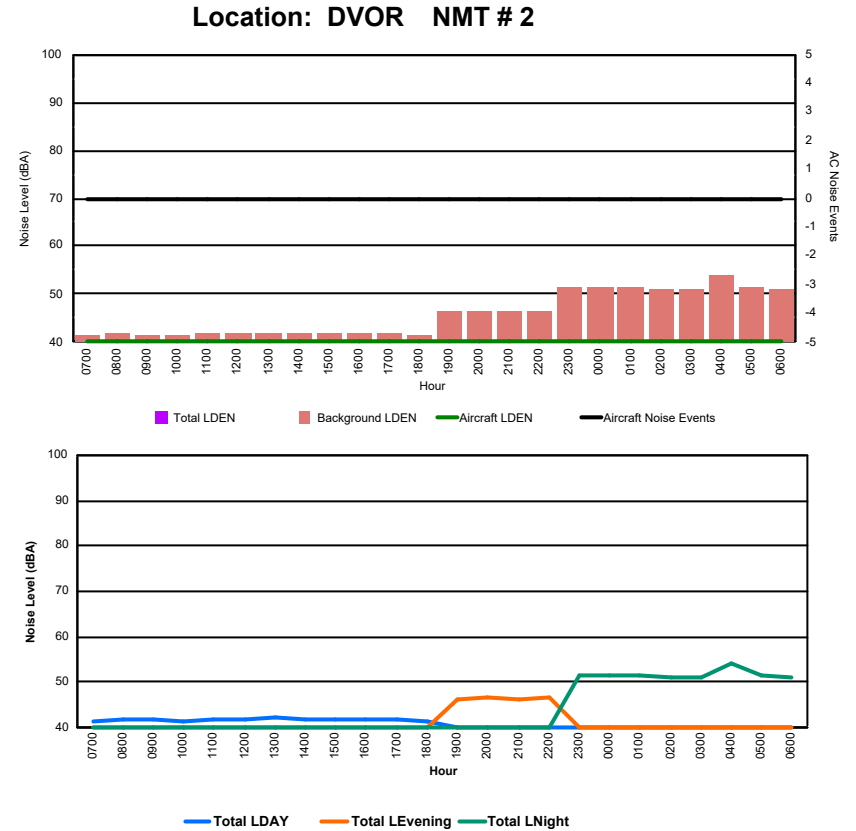

Luxembourg Airport Noise Distribution by Hour

Between 29/12/2024 00:00:00 and 29/12/2024 23:59:59 (Local Time)

Day	Aircraft Events	Total LDEN dB (A)	Aircraft LDEN dB(A)	Background LDEN dB(A)	Total LDay dB(A)	Total LEvening dB(A)	Total LNight dB (A)
29/12/24	7:00	-	41.5	-	41.5	-	-
29/12/24	8:00	-	41.8	-	41.8	-	-
29/12/24	9:00	-	41.6	-	41.6	-	-
29/12/24	10:00	-	41.5	-	41.5	-	-
29/12/24	11:00	-	41.8	-	41.8	-	-
29/12/24	12:00	-	41.9	-	41.9	-	-
29/12/24	13:00	-	42.0	-	42.0	-	-
29/12/24	14:00	-	41.9	-	41.9	-	-
29/12/24	15:00	-	41.9	-	41.9	-	-
29/12/24	16:00	-	41.7	-	41.7	-	-
29/12/24	17:00	-	41.7	-	41.7	-	-
29/12/24	18:00	-	41.3	-	41.3	-	-
29/12/24	19:00	-	46.3	-	46.3	46.3	-
29/12/24	20:00	-	46.4	-	46.4	46.4	-
29/12/24	21:00	-	46.3	-	46.3	-	-
29/12/24	22:00	-	46.6	-	46.6	46.6	-
29/12/24	23:00	-	51.5	-	51.5	-	51.5
30/12/24	0:00	-	51.3	-	51.3	-	51.3
30/12/24	1:00	-	51.4	-	51.4	-	51.4
30/12/24	2:00	-	51.2	-	51.2	-	51.2
30/12/24	3:00	-	51.2	-	51.2	-	51.2
30/12/24	4:00	-	53.9	-	53.9	-	53.9
30/12/24	5:00	-	51.3	-	51.3	-	51.3
30/12/24	6:00	-	51.0	-	51.0	-	51.0
	-	48.1	-	48.1	41.7	46.4	51.7