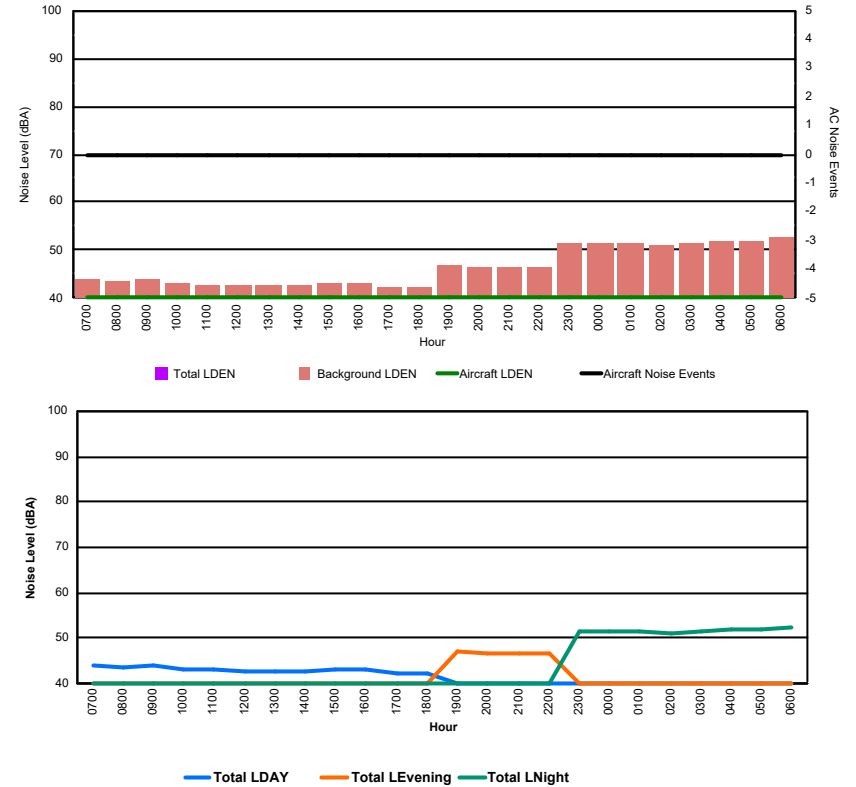

Luxembourg Airport Noise Distribution by Hour

Between 26/12/2024 00:00:00 and 26/12/2024 23:59:59 (Local Time)

Day	Aircraft Events	Total LDEN dB (A)	Aircraft LDEN dB(A)	Background LDEN dB(A)	Total LDay dB(A)	Total LEvening dB(A)	Total LNight dB (A)
26/12/24	7:00	-	43.9	-	43.9	-	-
26/12/24	8:00	-	43.5	-	43.5	-	-
26/12/24	9:00	-	43.9	-	43.9	-	-
26/12/24	10:00	-	43.2	-	43.2	-	-
26/12/24	11:00	-	42.9	-	42.9	-	-
26/12/24	12:00	-	42.5	-	42.5	-	-
26/12/24	13:00	-	42.6	-	42.6	-	-
26/12/24	14:00	-	42.7	-	42.7	-	-
26/12/24	15:00	-	43.1	-	43.1	-	-
26/12/24	16:00	-	43.0	-	43.0	-	-
26/12/24	17:00	-	42.2	-	42.2	-	-
26/12/24	18:00	-	42.1	-	42.1	-	-
26/12/24	19:00	-	47.0	-	47.0	47.0	-
26/12/24	20:00	-	46.6	-	46.6	46.6	-
26/12/24	21:00	-	46.6	-	46.6	46.6	-
26/12/24	22:00	-	46.6	-	46.6	46.6	-
26/12/24	23:00	-	51.6	-	51.6	-	51.6
27/12/24	0:00	-	51.5	-	51.5	-	51.5
27/12/24	1:00	-	51.3	-	51.3	-	51.3
27/12/24	2:00	-	51.2	-	51.2	-	51.2
27/12/24	3:00	-	51.6	-	51.6	-	51.6
27/12/24	4:00	-	51.8	-	51.8	-	51.8
27/12/24	5:00	-	51.7	-	51.7	-	51.7
27/12/24	6:00	-	52.5	-	52.5	-	52.5
	-	48.2	-	48.2	43.0	46.7	51.7

Location: DVOR NMT # 2