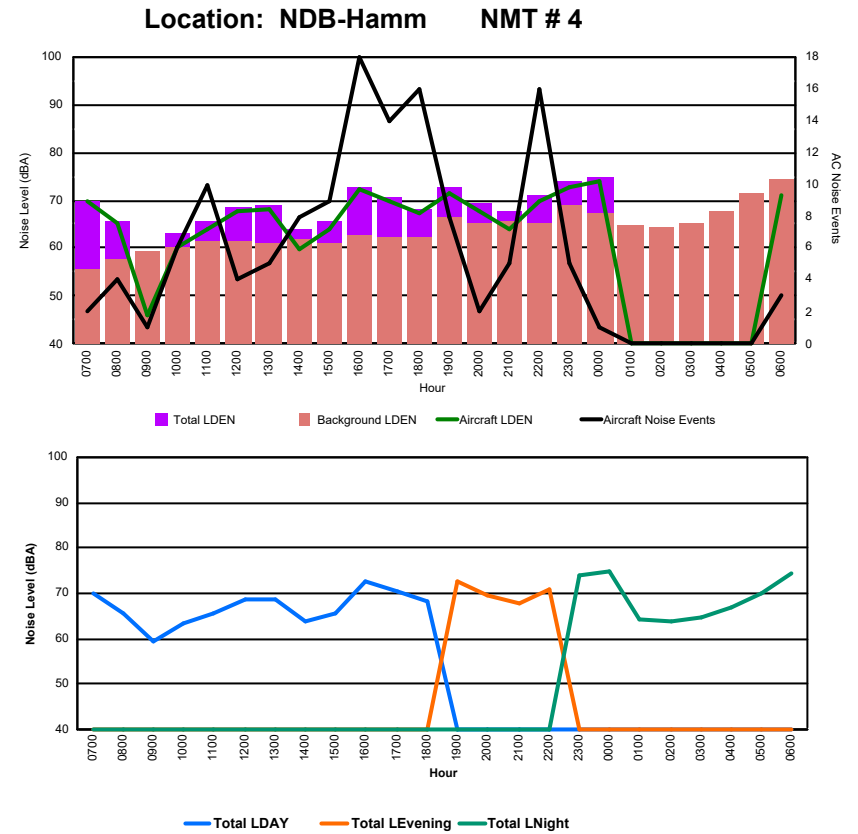

Luxembourg Airport Noise Distribution by Hour

Between 26/12/2024 00:00:00 and 26/12/2024 23:59:59 (Local Time)

Day	Aircraft Events	Total LDEN dB (A)	Aircraft LDEN dB(A)	Background LDEN dB(A)	Total LDay dB(A)	Total LEvening dB(A)	Total LNight dB (A)	
26/12/24	7:00	2	69.8	69.7	55.5	69.8	-	-
26/12/24	8:00	4	65.7	65.1	57.8	65.7	-	-
26/12/24	9:00	1	59.4	45.9	59.2	59.4	-	-
26/12/24	10:00	6	63.2	60.4	60.2	63.2	-	-
26/12/24	11:00	10	65.8	64.0	61.4	65.8	-	-
26/12/24	12:00	4	68.6	67.8	61.3	68.6	-	-
26/12/24	13:00	5	68.8	68.1	61.0	68.8	-	-
26/12/24	14:00	8	63.9	59.9	62.0	63.9	-	-
26/12/24	15:00	9	65.7	63.9	61.2	65.7	-	-
26/12/24	16:00	18	72.6	72.2	62.6	72.6	-	-
26/12/24	17:00	14	70.5	69.9	62.2	70.5	-	-
26/12/24	18:00	16	68.2	67.2	62.4	68.2	-	-
26/12/24	19:00	8	72.7	71.6	66.4	-	72.7	-
26/12/24	20:00	2	69.5	67.7	65.0	-	69.5	-
26/12/24	21:00	5	67.8	64.1	65.6	-	67.8	-
26/12/24	22:00	16	71.1	70.0	65.1	-	71.1	-
26/12/24	23:00	5	74.1	72.7	69.1	-	-	74.1
27/12/24	0:00	1	74.8	74.1	67.4	-	-	74.8
27/12/24	1:00	-	64.3	-	64.9	-	-	64.3
27/12/24	2:00	-	63.9	-	64.5	-	-	63.9
27/12/24	3:00	-	64.9	-	65.1	-	-	64.9
27/12/24	4:00	-	67.1	-	67.9	-	-	67.1
27/12/24	5:00	-	69.9	-	71.5	-	-	69.9
27/12/24	6:00	3	74.2	70.9	74.3	-	-	74.2
	137	69.8	68.1	66.2	68.1	70.6	71.2