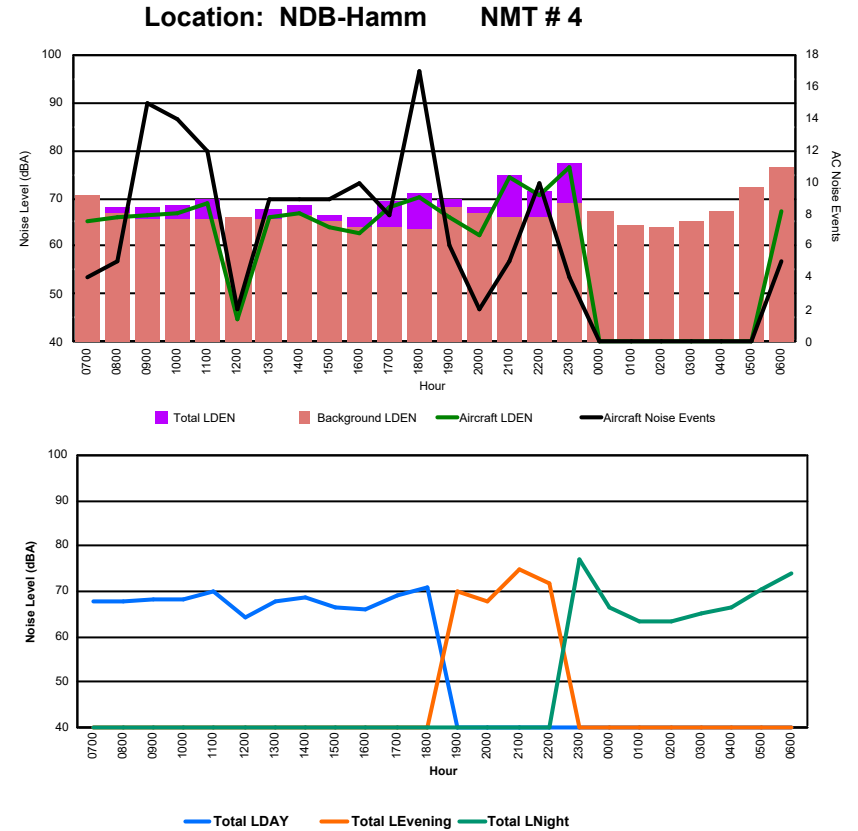

Luxembourg Airport Noise Distribution by Hour

Between 11/12/2024 00:00:00 and 11/12/2024 23:59:59 (Local Time)

Day	Aircraft Events	Total LDEN dB (A)	Aircraft LDEN dB(A)	Background LDEN dB(A)	Total LDay dB(A)	Total LEvening dB(A)	Total LNight dB (A)
11/12/24 7:00	4	67.8	65.3	70.6	67.8	-	-
11/12/24 8:00	5	68.0	66.1	67.0	68.0	-	-
11/12/24 9:00	15	68.1	66.3	65.5	68.1	-	-
11/12/24 10:00	14	68.4	66.8	65.5	68.4	-	-
11/12/24 11:00	12	70.0	69.0	65.6	70.0	-	-
11/12/24 12:00	2	64.4	44.8	65.9	64.4	-	-
11/12/24 13:00	9	67.9	66.1	65.5	67.9	-	-
11/12/24 14:00	9	68.7	66.9	66.5	68.7	-	-
11/12/24 15:00	9	66.6	64.0	65.2	66.6	-	-
11/12/24 16:00	10	65.9	62.9	64.0	65.9	-	-
11/12/24 17:00	8	69.2	68.1	64.1	69.2	-	-
11/12/24 18:00	17	70.9	70.2	63.7	70.9	-	-
11/12/24 19:00	6	69.8	65.9	68.0	-	69.8	-
11/12/24 20:00	2	68.0	62.5	66.7	-	68.0	-
11/12/24 21:00	5	74.8	74.2	66.2	-	74.8	-
11/12/24 22:00	10	71.6	70.5	66.2	-	71.6	-
11/12/24 23:00	4	77.2	76.6	68.9	-	-	77.2
12/12/24 0:00	-	66.6	-	67.5	-	-	66.6
12/12/24 1:00	-	63.6	-	64.2	-	-	63.6
12/12/24 2:00	-	63.5	-	64.1	-	-	63.5
12/12/24 3:00	-	65.0	-	65.3	-	-	65.0
12/12/24 4:00	-	66.6	-	67.1	-	-	66.6
12/12/24 5:00	-	70.6	-	72.1	-	-	70.6
12/12/24 6:00	5	73.9	67.2	76.4	-	-	73.9
	146	70.1	67.9	68.1	68.3	71.8	71.2