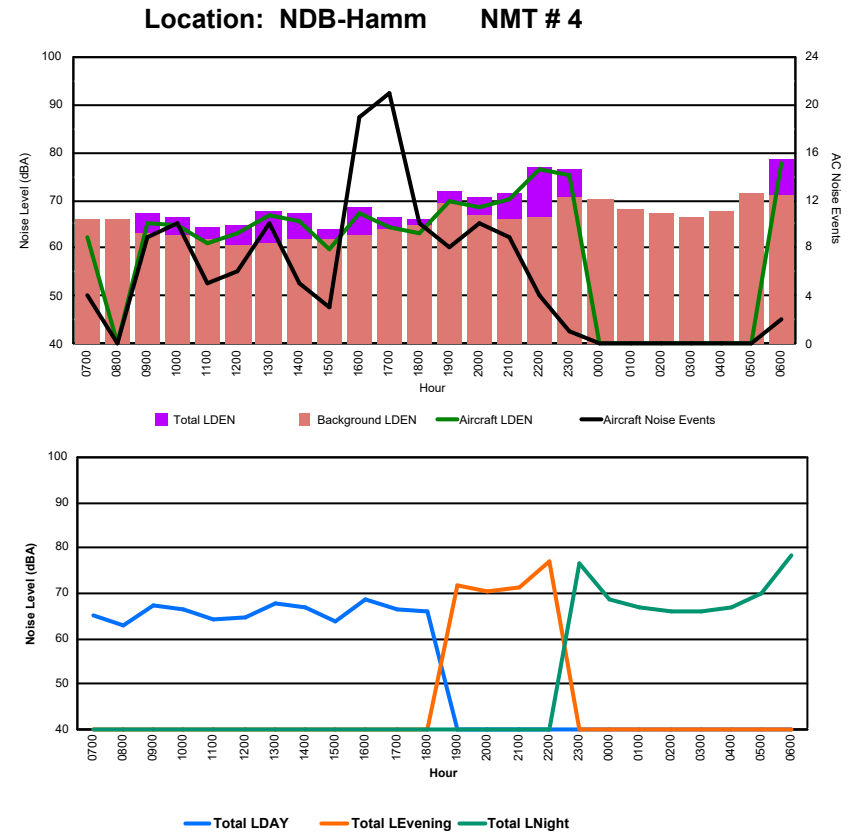

Luxembourg Airport Noise Distribution by Hour

Between 27/12/2024 00:00:00 and 27/12/2024 23:59:59 (Local Time)

Day	Aircraft Events	Total LDEN dB (A)	Aircraft LDEN dB(A)	Background LDEN dB(A)	Total LDay dB(A)	Total LEvening dB(A)	Total LNight dB (A)	
27/12/24	7:00	4	65.2	62.5	65.9	65.2	-	-
27/12/24	8:00	-	62.9	-	65.9	62.9	-	-
27/12/24	9:00	9	67.2	65.3	63.3	67.2	-	-
27/12/24	10:00	10	66.6	64.7	62.6	66.6	-	-
27/12/24	11:00	5	64.4	61.1	61.8	64.4	-	-
27/12/24	12:00	6	64.9	63.0	60.8	64.9	-	-
27/12/24	13:00	10	67.8	66.9	61.2	67.8	-	-
27/12/24	14:00	5	67.1	65.6	61.7	67.1	-	-
27/12/24	15:00	3	63.8	59.6	61.9	63.8	-	-
27/12/24	16:00	19	68.5	67.4	62.6	68.5	-	-
27/12/24	17:00	21	66.6	64.4	63.8	66.6	-	-
27/12/24	18:00	10	66.1	63.2	64.8	66.1	-	-
27/12/24	19:00	8	71.9	69.7	69.2	-	71.9	-
27/12/24	20:00	10	70.6	68.4	66.9	-	70.6	-
27/12/24	21:00	9	71.5	70.2	66.0	-	71.5	-
27/12/24	22:00	4	76.9	76.6	66.6	-	76.9	-
27/12/24	23:00	1	76.6	75.4	70.5	-	-	76.6
28/12/24	0:00	-	68.8	-	70.3	-	-	68.8
28/12/24	1:00	-	66.9	-	68.1	-	-	66.9
28/12/24	2:00	-	66.2	-	67.2	-	-	66.2
28/12/24	3:00	-	65.9	-	66.3	-	-	65.9
28/12/24	4:00	-	67.0	-	67.7	-	-	67.0
28/12/24	5:00	-	70.1	-	71.6	-	-	70.1
28/12/24	6:00	2	78.4	77.8	71.2	-	-	78.4
	136	70.8	69.2	67.0	66.2	73.5	72.7