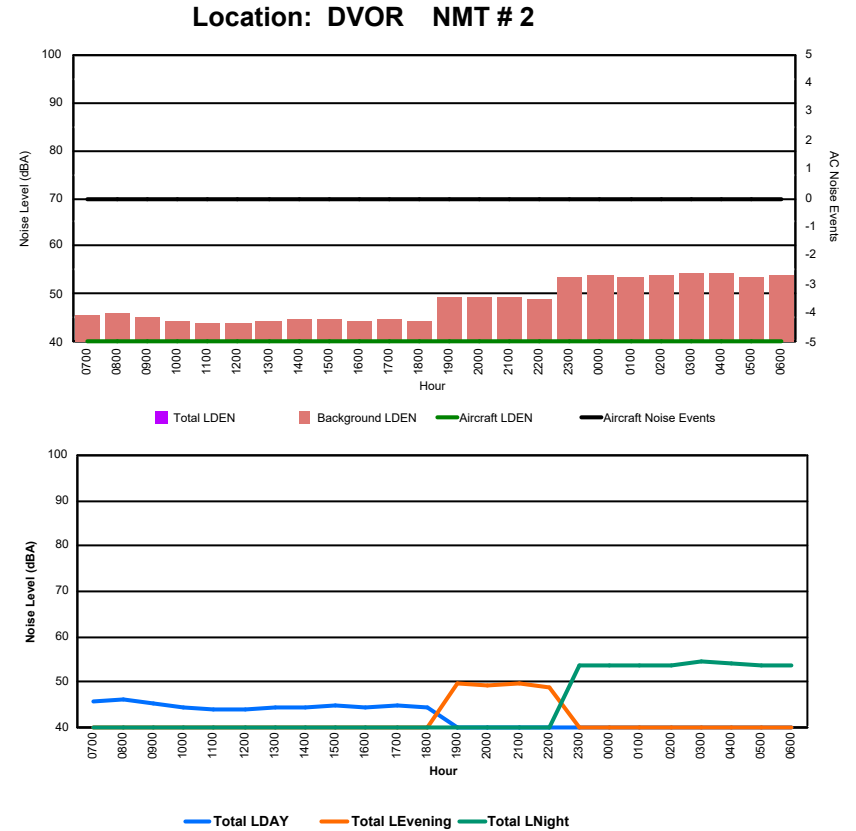

Luxembourg Airport Noise Distribution by Hour

Between 07/12/2024 00:00:00 and 07/12/2024 23:59:59 (Local Time)

Day	Aircraft Events	Total LDEN dB (A)	Aircraft LDEN dB(A)	Background LDEN dB(A)	Total LDay dB(A)	Total LEvening dB(A)	Total LNight dB (A)
07/12/24	7:00	-	45.7	-	45.7	-	-
07/12/24	8:00	-	46.0	-	46.0	-	-
07/12/24	9:00	-	45.3	-	45.3	-	-
07/12/24	10:00	-	44.5	-	44.5	-	-
07/12/24	11:00	-	43.9	-	43.9	-	-
07/12/24	12:00	-	43.9	-	43.9	-	-
07/12/24	13:00	-	44.5	-	44.5	-	-
07/12/24	14:00	-	44.6	-	44.6	-	-
07/12/24	15:00	-	44.9	-	44.9	-	-
07/12/24	16:00	-	44.5	-	44.5	-	-
07/12/24	17:00	-	44.8	-	44.8	-	-
07/12/24	18:00	-	44.3	-	44.3	-	-
07/12/24	19:00	-	49.5	-	49.5	49.5	-
07/12/24	20:00	-	49.2	-	49.2	49.2	-
07/12/24	21:00	-	49.5	-	49.5	49.5	-
07/12/24	22:00	-	48.8	-	48.8	48.8	-
07/12/24	23:00	-	53.6	-	53.6	-	53.6
08/12/24	0:00	-	53.8	-	53.8	-	53.8
08/12/24	1:00	-	53.6	-	53.6	-	53.6
08/12/24	2:00	-	53.8	-	53.8	-	53.8
08/12/24	3:00	-	54.4	-	54.4	-	54.4
08/12/24	4:00	-	54.3	-	54.3	-	54.3
08/12/24	5:00	-	53.5	-	53.5	-	53.5
08/12/24	6:00	-	53.8	-	53.8	-	53.8
		-	50.4	-	50.4	44.8	49.3
		-					53.9