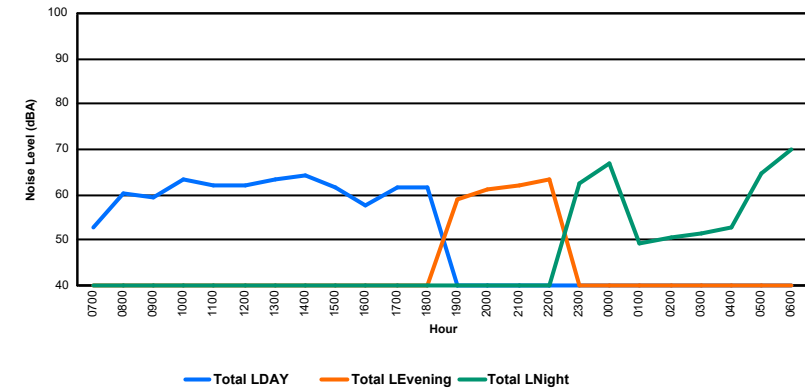

Luxembourg Airport Noise Distribution by Hour

Between 16/12/2024 00:00:00 and 16/12/2024 23:59:59 (Local Time)

Day	Aircraft Events	Total LDEN dB (A)	Aircraft LDEN dB(A)	Background LDEN dB(A)	Total LDay dB(A)	Total LEvening dB(A)	Total LNight dB (A)
16/12/24 7:00	2	53.0	50.5	49.5	53.0	-	-
16/12/24 8:00	5	60.3	59.8	50.6	60.3	-	-
16/12/24 9:00	6	59.6	53.8	58.5	59.6	-	-
16/12/24 10:00	15	63.6	60.7	61.8	63.6	-	-
16/12/24 11:00	5	62.1	58.8	59.7	62.1	-	-
16/12/24 12:00	4	62.2	59.5	59.1	62.2	-	-
16/12/24 13:00	7	63.5	60.4	61.1	63.5	-	-
16/12/24 14:00	8	64.3	61.2	62.7	64.3	-	-
16/12/24 15:00	2	61.8	56.6	60.7	61.8	-	-
16/12/24 16:00	8	57.5	54.9	54.2	57.5	-	-
16/12/24 17:00	9	61.7	61.1	53.3	61.7	-	-
16/12/24 18:00	11	61.5	61.1	51.3	61.5	-	-
16/12/24 19:00	4	59.0	57.4	54.2	-	59.0	-
16/12/24 20:00	5	61.2	60.0	55.2	-	61.2	-
16/12/24 21:00	2	61.9	61.4	52.4	-	61.9	-
16/12/24 22:00	10	63.2	62.7	53.6	-	63.2	-
16/12/24 23:00	2	62.5	61.6	55.5	-	-	62.5
17/12/24 0:00	2	67.1	67.1	50.3	-	-	67.1
17/12/24 1:00	-	49.3	-	49.3	-	-	49.3
17/12/24 2:00	-	50.8	-	50.8	-	-	50.8
17/12/24 3:00	-	51.4	-	51.4	-	-	51.4
17/12/24 4:00	-	53.0	-	53.0	-	-	53.0
17/12/24 5:00	1	64.9	64.6	53.5	-	-	64.9
17/12/24 6:00	4	69.9	69.6	58.2	-	-	69.9
	112	62.6	61.4	57.0	61.7	61.6	64.0

Location: Roodt/Syr NMT # 1