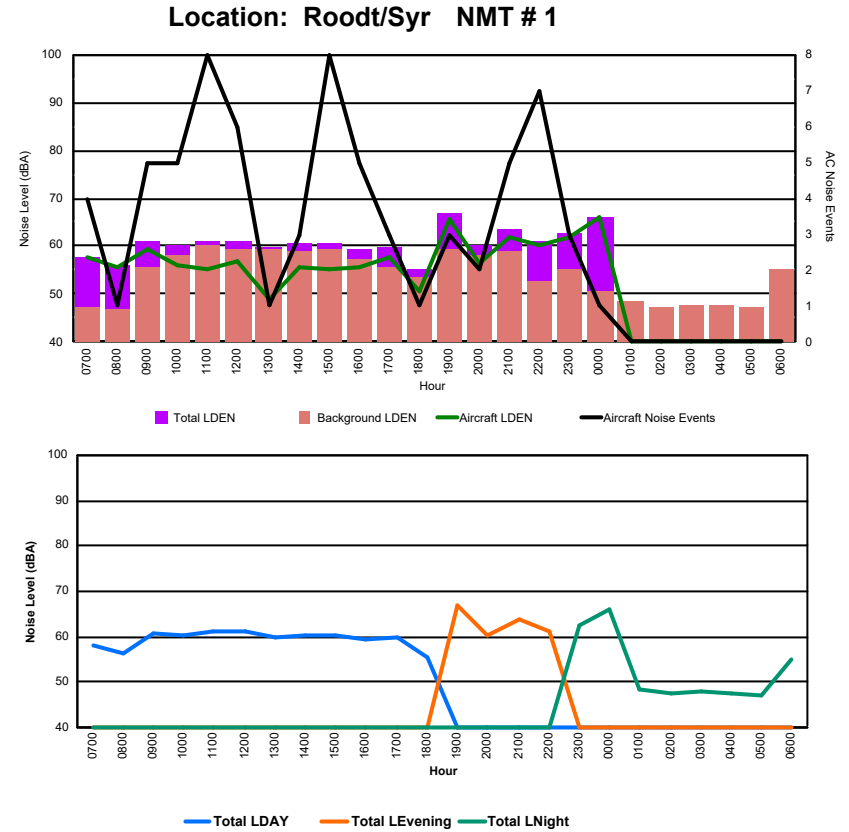

Luxembourg Airport Noise Distribution by Hour

Between 28/12/2024 00:00:00 and 28/12/2024 23:59:59 (Local Time)

Day	Aircraft Events	Total LDEN dB (A)	Aircraft LDEN dB(A)	Background LDEN dB(A)	Total LDay dB(A)	Total LEvening dB(A)	Total LNight dB (A)	
28/12/24	7:00	4	57.9	57.6	47.3	57.9	-	-
28/12/24	8:00	1	56.2	55.6	46.9	56.2	-	-
28/12/24	9:00	5	60.9	59.5	55.5	60.9	-	-
28/12/24	10:00	5	60.2	56.1	58.2	60.2	-	-
28/12/24	11:00	8	61.1	55.2	60.0	61.1	-	-
28/12/24	12:00	6	61.1	56.7	59.4	61.1	-	-
28/12/24	13:00	1	59.7	49.0	59.4	59.7	-	-
28/12/24	14:00	3	60.5	55.6	58.9	60.5	-	-
28/12/24	15:00	8	60.5	55.1	59.3	60.5	-	-
28/12/24	16:00	5	59.4	55.7	57.2	59.4	-	-
28/12/24	17:00	3	59.7	57.5	55.7	59.7	-	-
28/12/24	18:00	1	55.4	50.8	53.6	55.4	-	-
28/12/24	19:00	3	66.7	65.8	59.3	-	66.7	-
28/12/24	20:00	2	60.3	56.3	58.2	-	60.3	-
28/12/24	21:00	5	63.7	62.0	58.9	-	63.7	-
28/12/24	22:00	7	61.0	60.3	52.9	-	61.0	-
28/12/24	23:00	3	62.7	61.9	55.2	-	-	62.7
29/12/24	0:00	1	66.1	65.9	50.8	-	-	66.1
29/12/24	1:00	-	48.6	-	48.6	-	-	48.6
29/12/24	2:00	-	47.4	-	47.4	-	-	47.4
29/12/24	3:00	-	47.9	-	47.9	-	-	47.9
29/12/24	4:00	-	47.7	-	47.7	-	-	47.7
29/12/24	5:00	-	47.2	-	47.2	-	-	47.2
29/12/24	6:00	-	54.9	-	55.0	-	-	54.9
	71	60.5	58.5	56.3	59.7	63.7	59.1