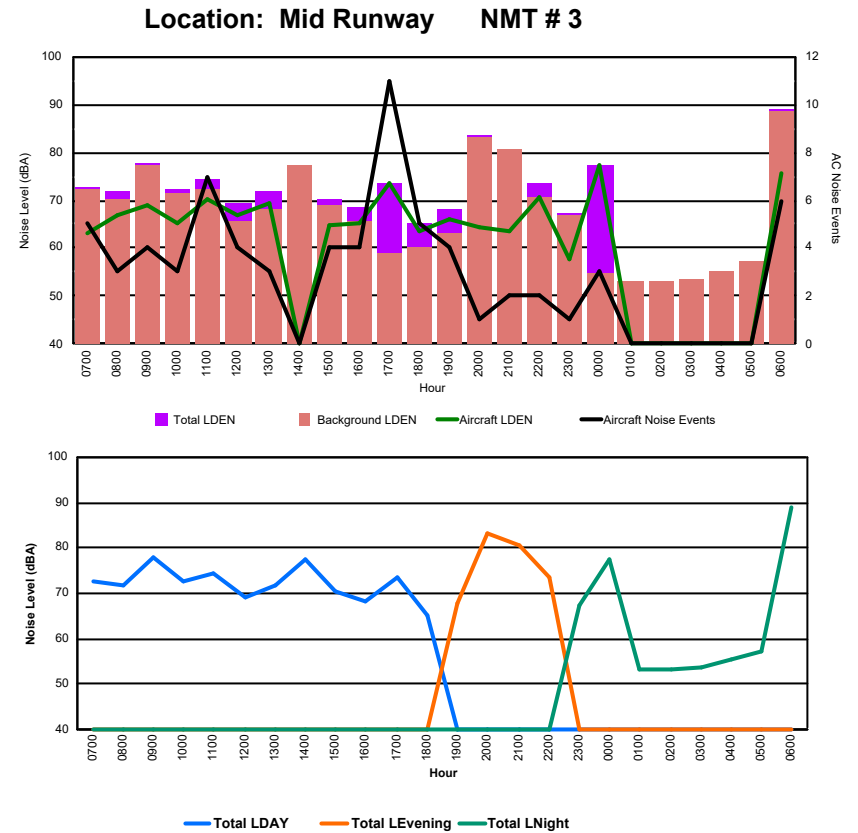

Location: DVOR NMT # 2

Luxembourg Airport Noise Distribution by Hour

Between 17/12/2024 00:00:00 and 17/12/2024 23:59:59 (Local Time)

Day	Aircraft Events	Total LDEN dB (A)	Aircraft LDEN dB(A)	Background LDEN dB(A)	Total LDay dB(A)	Total LEvening dB(A)	Total LNight dB (A)
17/12/24 7:00	5	72.7	63.2	72.2	72.7	-	-
17/12/24 8:00	3	71.8	67.0	70.1	71.8	-	-
17/12/24 9:00	4	77.9	68.8	77.3	77.9	-	-
17/12/24 10:00	3	72.5	65.4	71.6	72.5	-	-
17/12/24 11:00	7	74.2	70.1	72.1	74.2	-	-
17/12/24 12:00	4	69.3	66.9	65.8	69.3	-	-
17/12/24 13:00	3	71.8	69.4	68.2	71.8	-	-
17/12/24 14:00	-	77.5	-	77.5	77.5	-	-
17/12/24 15:00	4	70.4	64.6	69.1	70.4	-	-
17/12/24 16:00	4	68.4	65.3	65.6	68.4	-	-
17/12/24 17:00	11	73.6	73.4	59.1	73.6	-	-
17/12/24 18:00	5	65.2	63.5	60.3	65.2	-	-
17/12/24 19:00	4	68.0	66.2	63.2	-	68.0	-
17/12/24 20:00	1	83.4	64.5	83.3	-	83.4	-
17/12/24 21:00	2	80.7	63.4	80.6	-	80.7	-
17/12/24 22:00	2	73.7	70.8	70.7	-	73.7	-
17/12/24 23:00	1	67.4	57.6	66.9	-	-	67.4
18/12/24 0:00	3	77.5	77.5	54.8	-	-	77.5
18/12/24 1:00	-	53.3	-	53.3	-	-	53.3
18/12/24 2:00	-	53.2	-	53.2	-	-	53.2
18/12/24 3:00	-	53.6	-	53.6	-	-	53.6
18/12/24 4:00	-	55.3	-	55.3	-	-	55.3
18/12/24 5:00	-	57.4	-	57.4	-	-	57.4
18/12/24 6:00	6	88.9	75.8	88.7	-	-	88.9
	72	77.9	68.9	77.3	73.4	79.6	80.2