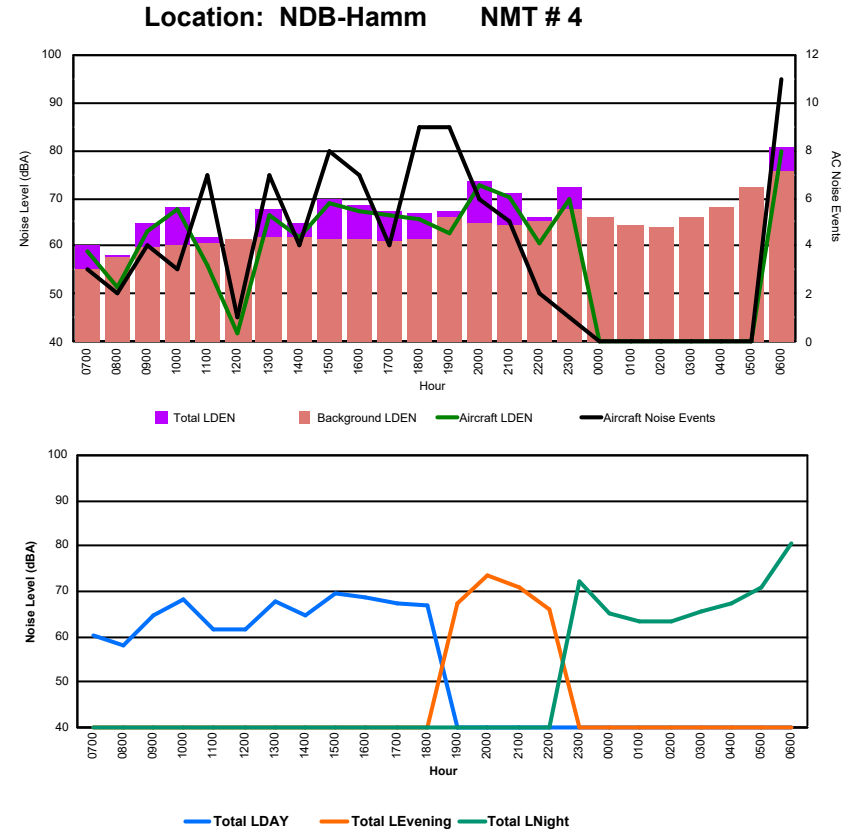

Luxembourg Airport Noise Distribution by Hour

Between 01/12/2024 00:00:00 and 01/12/2024 23:59:59 (Local Time)

Day	Aircraft Events	Total LDEN dB(A)	Aircraft LDEN dB(A)	Background LDEN dB(A)	Total LDay dB(A)	Total LEvening dB(A)	Total LNight dB(A)
01/12/24 7:00	3	60.3	58.8	55.4	60.3	-	-
01/12/24 8:00	2	58.2	51.4	57.9	58.2	-	-
01/12/24 9:00	4	64.8	63.3	59.6	64.8	-	-
01/12/24 10:00	3	68.3	67.6	60.1	68.3	-	-
01/12/24 11:00	7	61.8	55.9	60.7	61.8	-	-
01/12/24 12:00	1	61.5	41.9	61.5	61.5	-	-
01/12/24 13:00	7	67.7	66.5	61.7	67.7	-	-
01/12/24 14:00	4	64.7	61.7	61.7	64.7	-	-
01/12/24 15:00	8	69.6	68.9	61.5	69.6	-	-
01/12/24 16:00	7	68.5	67.5	61.6	68.5	-	-
01/12/24 17:00	4	67.5	66.3	61.1	67.5	-	-
01/12/24 18:00	9	67.0	65.8	61.5	67.0	-	-
01/12/24 19:00	9	67.5	62.8	66.0	-	67.5	-
01/12/24 20:00	6	73.5	72.9	64.8	-	73.5	-
01/12/24 21:00	5	71.1	70.1	64.4	-	71.1	-
01/12/24 22:00	2	66.2	60.8	65.0	-	66.2	-
01/12/24 23:00	1	72.1	70.0	67.9	-	-	72.1
02/12/24 0:00	-	65.3	-	66.2	-	-	65.3
02/12/24 1:00	-	63.6	-	64.3	-	-	63.6
02/12/24 2:00	-	63.4	-	64.0	-	-	63.4
02/12/24 3:00	-	65.6	-	66.0	-	-	65.6
02/12/24 4:00	-	67.2	-	68.0	-	-	67.2
02/12/24 5:00	-	70.8	-	72.3	-	-	70.8
02/12/24 6:00	11	80.5	80.0	75.5	-	-	80.5
	93	70.2	68.7	66.4	66.2	70.5	72.9