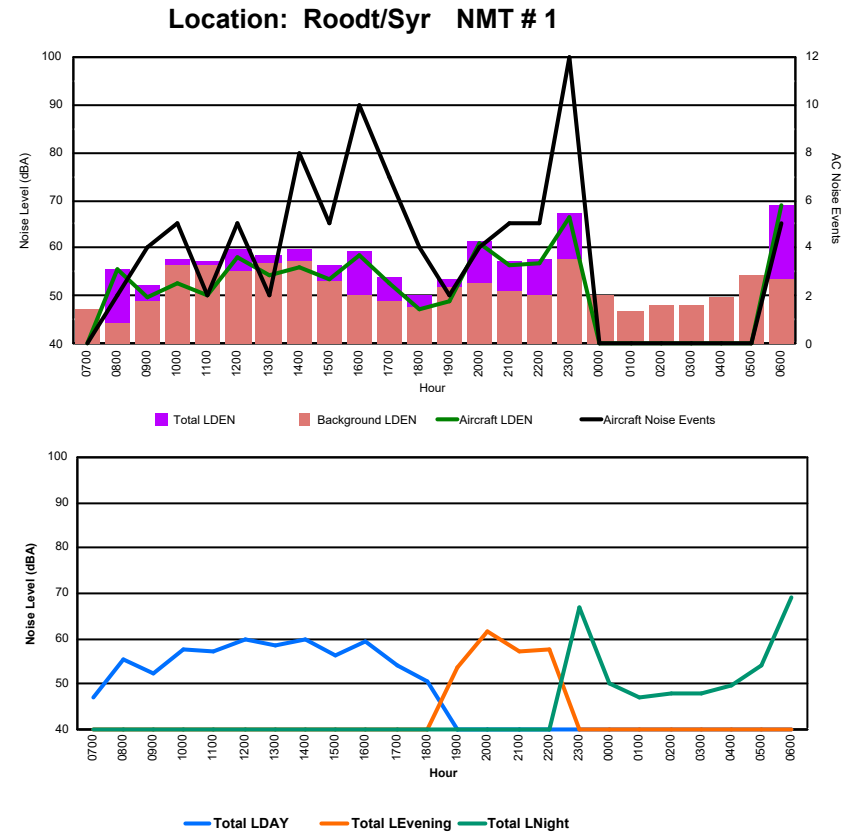

Luxembourg Airport Noise Distribution by Hour

Between 29/12/2024 00:00:00 and 29/12/2024 23:59:59 (Local Time)

Day	Aircraft Events	Total LDEN dB (A)	Aircraft LDEN dB(A)	Background LDEN dB(A)	Total LDay dB(A)	Total LEvening dB(A)	Total LNight dB (A)
29/12/24	7:00	-	47.1	-	47.1	-	-
29/12/24	8:00	2	55.5	55.7	44.4	55.5	-
29/12/24	9:00	4	52.4	49.9	49.0	52.4	-
29/12/24	10:00	5	57.8	52.7	56.3	57.8	-
29/12/24	11:00	2	57.2	50.2	56.3	57.2	-
29/12/24	12:00	5	59.9	58.2	55.3	59.9	-
29/12/24	13:00	2	58.6	54.3	56.7	58.6	-
29/12/24	14:00	8	59.8	56.1	57.4	59.8	-
29/12/24	15:00	5	56.3	53.5	53.1	56.3	-
29/12/24	16:00	10	59.3	58.7	50.4	59.3	-
29/12/24	17:00	7	53.9	52.5	48.8	53.9	-
29/12/24	18:00	4	50.4	47.2	47.8	50.4	-
29/12/24	19:00	2	53.5	48.9	51.8	-	53.5
29/12/24	20:00	4	61.6	61.0	52.6	-	61.6
29/12/24	21:00	5	57.4	56.3	51.0	-	57.4
29/12/24	22:00	5	57.6	56.9	50.0	-	57.6
29/12/24	23:00	12	67.1	66.6	57.9	-	67.1
30/12/24	0:00	-	50.0	-	50.0	-	50.0
30/12/24	1:00	-	47.0	-	47.0	-	47.0
30/12/24	2:00	-	48.0	-	48.0	-	48.0
30/12/24	3:00	-	48.1	-	48.1	-	48.1
30/12/24	4:00	-	49.6	-	49.6	-	49.6
30/12/24	5:00	-	54.1	-	54.2	-	54.1
30/12/24	6:00	5	69.0	68.9	53.7	-	69.0
	87	59.7	58.7	53.1	57.0	58.4	62.3