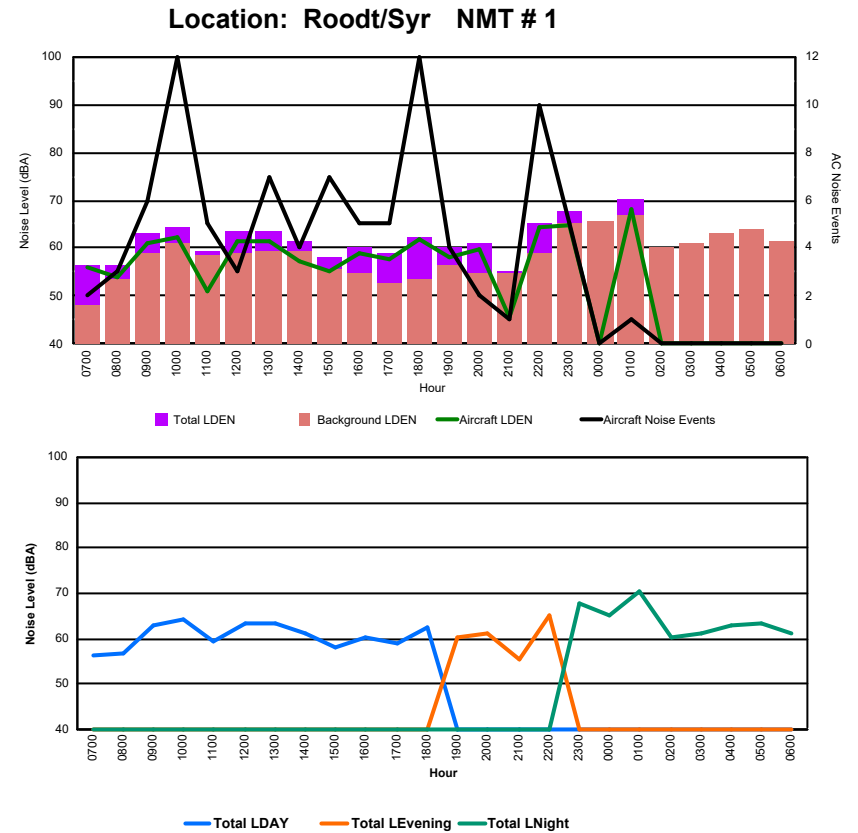

Luxembourg Airport Noise Distribution by Hour

Between 05/12/2024 00:00:00 and 05/12/2024 23:59:59 (Local Time)

Day	Aircraft Events	Total LDEN dB(A)	Aircraft LDEN dB(A)	Background LDEN dB(A)	Total LDay dB(A)	Total LEvening dB(A)	Total LNight dB(A)
05/12/24 7:00	2	56.5	55.9	48.2	56.5	-	-
05/12/24 8:00	3	56.6	54.0	53.6	56.6	-	-
05/12/24 9:00	6	63.1	61.2	59.1	63.1	-	-
05/12/24 10:00	12	64.4	62.3	60.9	64.4	-	-
05/12/24 11:00	5	59.2	51.0	58.6	59.2	-	-
05/12/24 12:00	3	63.5	61.6	59.1	63.5	-	-
05/12/24 13:00	7	63.4	61.4	59.2	63.4	-	-
05/12/24 14:00	4	61.4	57.4	59.4	61.4	-	-
05/12/24 15:00	7	58.2	55.1	55.5	58.2	-	-
05/12/24 16:00	5	60.3	59.0	54.6	60.3	-	-
05/12/24 17:00	5	58.8	57.8	52.5	58.8	-	-
05/12/24 18:00	12	62.4	61.8	53.6	62.4	-	-
05/12/24 19:00	4	60.3	58.1	56.4	-	60.3	-
05/12/24 20:00	2	61.0	59.7	54.9	-	61.0	-
05/12/24 21:00	1	55.3	45.7	54.8	-	55.3	-
05/12/24 22:00	10	65.3	64.3	58.8	-	65.3	-
05/12/24 23:00	5	67.9	64.9	65.1	-	-	67.9
06/12/24 0:00	-	65.2	-	65.8	-	-	65.2
06/12/24 1:00	1	70.4	68.2	66.8	-	-	70.4
06/12/24 2:00	-	60.2	-	60.3	-	-	60.2
06/12/24 3:00	-	61.0	-	61.0	-	-	61.0
06/12/24 4:00	-	63.0	-	63.2	-	-	63.0
06/12/24 5:00	-	63.6	-	63.8	-	-	63.6
06/12/24 6:00	-	61.4	-	61.5	-	-	61.4
	94	63.3	60.1	60.7	61.4	61.8	65.5