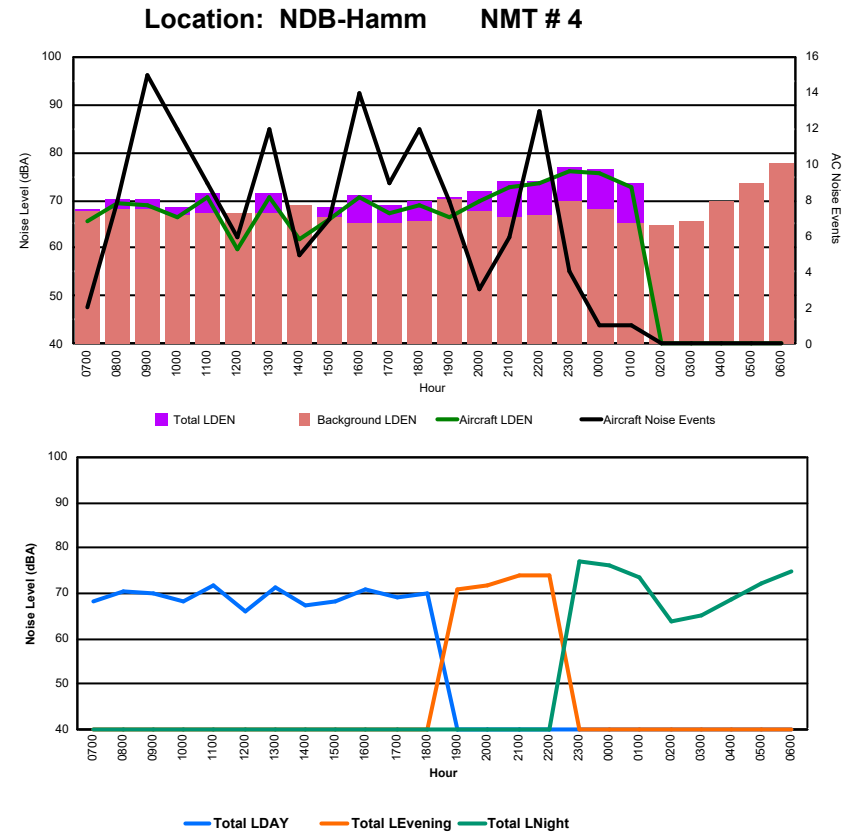

Luxembourg Airport Noise Distribution by Hour

Between 10/12/2024 00:00:00 and 10/12/2024 23:59:59 (Local Time)

Day	Aircraft Events	Total LDEN dB (A)	Aircraft LDEN dB(A)	Background LDEN dB(A)	Total LDay dB(A)	Total LEvening dB(A)	Total LNight dB (A)
10/12/24 7:00	2	68.2	65.8	67.6	68.2	-	-
10/12/24 8:00	8	70.3	69.2	68.3	70.3	-	-
10/12/24 9:00	15	70.1	69.1	68.2	70.1	-	-
10/12/24 10:00	12	68.4	66.4	66.8	68.4	-	-
10/12/24 11:00	9	71.6	70.7	67.2	71.6	-	-
10/12/24 12:00	6	66.1	59.8	67.4	66.1	-	-
10/12/24 13:00	12	71.3	70.5	67.3	71.3	-	-
10/12/24 14:00	5	67.2	62.0	68.8	67.2	-	-
10/12/24 15:00	7	68.4	66.1	66.6	68.4	-	-
10/12/24 16:00	14	71.1	70.5	65.2	71.1	-	-
10/12/24 17:00	9	69.0	67.5	65.3	69.0	-	-
10/12/24 18:00	12	70.0	69.0	65.5	70.0	-	-
10/12/24 19:00	8	70.8	66.6	70.3	-	70.8	-
10/12/24 20:00	3	71.8	70.0	67.7	-	71.8	-
10/12/24 21:00	6	73.8	72.9	66.5	-	73.8	-
10/12/24 22:00	13	74.1	73.4	67.0	-	74.1	-
10/12/24 23:00	4	76.9	76.0	69.7	-	-	76.9
11/12/24 0:00	1	76.4	75.8	68.0	-	-	76.4
11/12/24 1:00	1	73.4	72.8	65.4	-	-	73.4
11/12/24 2:00	-	64.0	-	64.6	-	-	64.0
11/12/24 3:00	-	65.3	-	65.6	-	-	65.3
11/12/24 4:00	-	68.5	-	69.6	-	-	68.5
11/12/24 5:00	-	72.2	-	73.7	-	-	72.2
11/12/24 6:00	-	74.8	-	77.9	-	-	74.8
	147	71.8	69.8	69.4	69.6	72.8	73.4