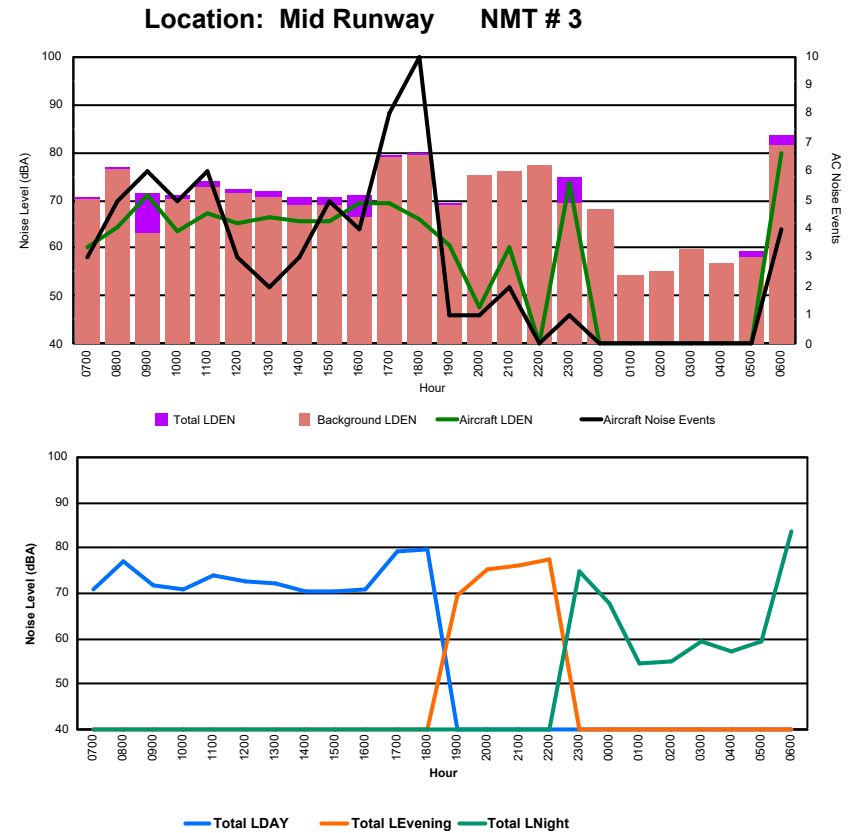

Location: DVOR NMT # 2

Luxembourg Airport Noise Distribution by Hour

Between 16/12/2024 00:00:00 and 16/12/2024 23:59:59 (Local Time)

Day	Aircraft Events	Total LDEN dB (A)	Aircraft LDEN dB(A)	Background LDEN dB(A)	Total LDay dB(A)	Total LEvening dB(A)	Total LNight dB (A)
16/12/24 7:00	3	70.8	60.1	70.4	70.8	-	-
16/12/24 8:00	5	76.9	64.2	76.6	76.9	-	-
16/12/24 9:00	6	71.6	70.9	63.3	71.6	-	-
16/12/24 10:00	5	71.0	63.4	70.4	71.0	-	-
16/12/24 11:00	6	73.9	67.2	72.9	73.9	-	-
16/12/24 12:00	3	72.5	65.0	71.6	72.5	-	-
16/12/24 13:00	2	72.0	66.3	70.7	72.0	-	-
16/12/24 14:00	3	70.6	65.8	69.0	70.6	-	-
16/12/24 15:00	5	70.5	65.5	68.9	70.5	-	-
16/12/24 16:00	4	71.1	69.4	66.3	71.1	-	-
16/12/24 17:00	8	79.4	69.2	79.0	79.4	-	-
16/12/24 18:00	10	79.6	66.0	79.4	79.6	-	-
16/12/24 19:00	1	69.5	60.5	69.0	-	69.5	-
16/12/24 20:00	1	75.3	47.5	75.3	-	75.3	-
16/12/24 21:00	2	76.0	60.2	75.9	-	76.0	-
16/12/24 22:00	-	77.5	-	77.5	-	77.5	-
16/12/24 23:00	1	74.9	73.5	69.4	-	-	74.9
17/12/24 0:00	-	68.0	-	68.0	-	-	68.0
17/12/24 1:00	-	54.4	-	54.4	-	-	54.4
17/12/24 2:00	-	54.9	-	55.0	-	-	54.9
17/12/24 3:00	-	59.6	-	59.7	-	-	59.6
17/12/24 4:00	-	57.0	-	57.0	-	-	57.0
17/12/24 5:00	-	59.4	-	58.1	-	-	59.4
17/12/24 6:00	4	83.6	79.7	81.4	-	-	83.6
	69	75.1	68.7	73.9	74.8	75.4	75.3