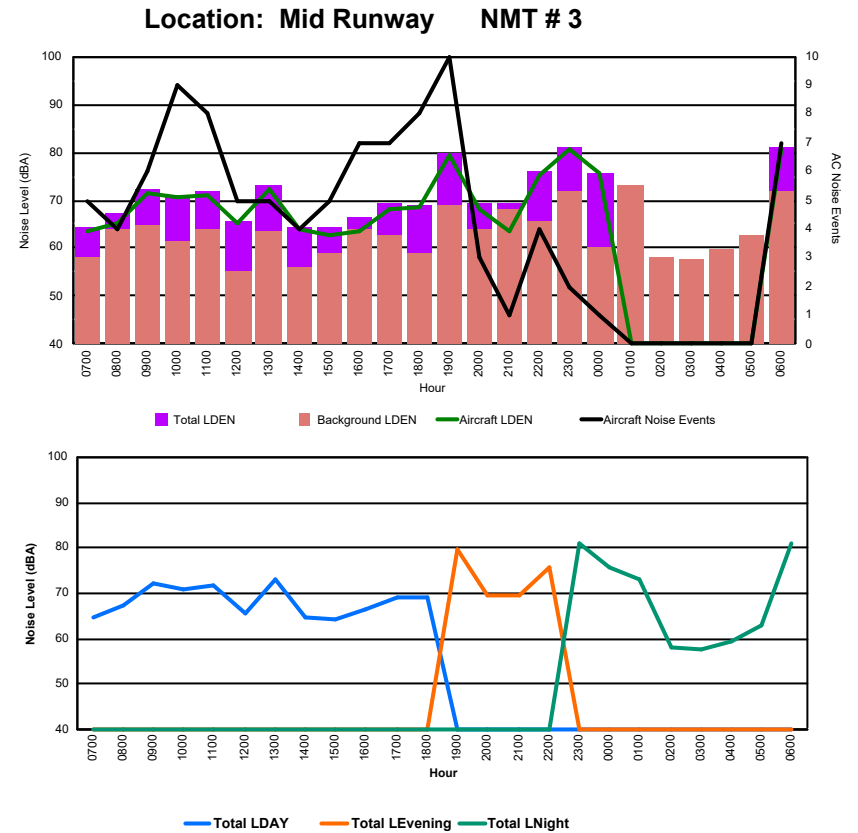

Location: DVOR NMT # 2

Luxembourg Airport Noise Distribution by Hour

Between 10/12/2024 00:00:00 and 10/12/2024 23:59:59 (Local Time)

Day	Aircraft Events	Total LDEN dB (A)	Aircraft LDEN dB(A)	Background LDEN dB(A)	Total LDay dB(A)	Total LEvening dB(A)	Total LNight dB (A)
10/12/24 7:00	5	64.5	63.5	58.2	64.5	-	-
10/12/24 8:00	4	67.5	65.0	64.0	67.5	-	-
10/12/24 9:00	6	72.4	71.6	64.9	72.4	-	-
10/12/24 10:00	9	71.0	70.6	61.4	71.0	-	-
10/12/24 11:00	8	71.8	71.1	64.1	71.8	-	-
10/12/24 12:00	5	65.8	65.4	55.4	65.8	-	-
10/12/24 13:00	5	73.0	72.5	63.7	73.0	-	-
10/12/24 14:00	4	64.5	63.8	56.2	64.5	-	-
10/12/24 15:00	5	64.3	62.9	58.9	64.3	-	-
10/12/24 16:00	7	66.6	63.4	64.0	66.6	-	-
10/12/24 17:00	7	69.3	68.3	62.8	69.3	-	-
10/12/24 18:00	8	69.0	68.5	58.8	69.0	-	-
10/12/24 19:00	10	79.8	79.4	69.0	-	79.8	-
10/12/24 20:00	3	69.4	68.0	63.9	-	69.4	-
10/12/24 21:00	1	69.4	63.6	68.0	-	69.4	-
10/12/24 22:00	4	75.9	75.4	65.8	-	75.9	-
10/12/24 23:00	2	81.1	80.6	71.8	-	-	81.1
11/12/24 0:00	1	75.8	75.7	60.4	-	-	75.8
11/12/24 1:00	-	73.1	-	73.1	-	-	73.1
11/12/24 2:00	-	58.0	-	58.0	-	-	58.0
11/12/24 3:00	-	57.5	-	57.5	-	-	57.5
11/12/24 4:00	-	59.6	-	59.6	-	-	59.6
11/12/24 5:00	-	62.9	-	62.9	-	-	62.9
11/12/24 6:00	7	81.0	80.5	71.7	-	-	81.0
	101	73.8	73.0	66.0	69.4	75.8	76.0