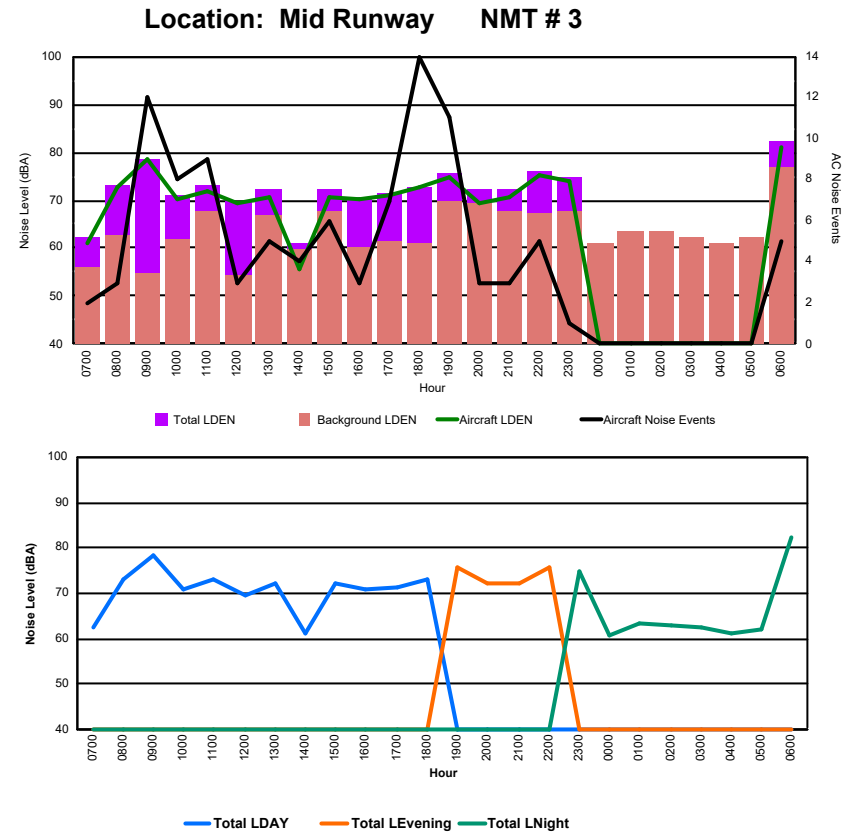

Location: DVOR NMT # 2

Luxembourg Airport Noise Distribution by Hour

Between 08/12/2024 00:00:00 and 08/12/2024 23:59:59 (Local Time)

Day	Aircraft Events	Total LDEN dB (A)	Aircraft LDEN dB(A)	Background LDEN dB(A)	Total LDay dB(A)	Total LEvening dB(A)	Total LNight dB (A)
08/12/24 7:00	2	62.4	61.2	56.2	62.4	-	-
08/12/24 8:00	3	73.2	72.8	62.7	73.2	-	-
08/12/24 9:00	12	78.4	78.4	54.7	78.4	-	-
08/12/24 10:00	8	71.0	70.4	62.0	71.0	-	-
08/12/24 11:00	9	73.3	71.8	67.9	73.3	-	-
08/12/24 12:00	3	69.7	69.5	54.4	69.7	-	-
08/12/24 13:00	5	72.2	70.7	66.9	72.2	-	-
08/12/24 14:00	4	61.0	55.6	59.6	61.0	-	-
08/12/24 15:00	6	72.2	70.6	67.6	72.2	-	-
08/12/24 16:00	3	70.7	70.2	60.2	70.7	-	-
08/12/24 17:00	7	71.5	71.1	61.4	71.5	-	-
08/12/24 18:00	14	72.9	72.7	61.0	72.9	-	-
08/12/24 19:00	11	75.8	74.7	69.6	-	75.8	-
08/12/24 20:00	3	72.4	69.4	69.3	-	72.4	-
08/12/24 21:00	3	72.4	70.8	67.7	-	72.4	-
08/12/24 22:00	5	75.9	75.4	67.4	-	75.9	-
08/12/24 23:00	1	75.0	74.1	67.7	-	-	75.0
09/12/24 0:00	-	60.8	-	60.9	-	-	60.8
09/12/24 1:00	-	63.2	-	63.7	-	-	63.2
09/12/24 2:00	-	62.9	-	63.5	-	-	62.9
09/12/24 3:00	-	62.3	-	62.4	-	-	62.3
09/12/24 4:00	-	61.2	-	61.2	-	-	61.2
09/12/24 5:00	-	62.2	-	62.2	-	-	62.2
09/12/24 6:00	5	82.3	81.1	76.8	-	-	82.3
	104	73.5	72.5	67.0	72.5	74.5	74.2