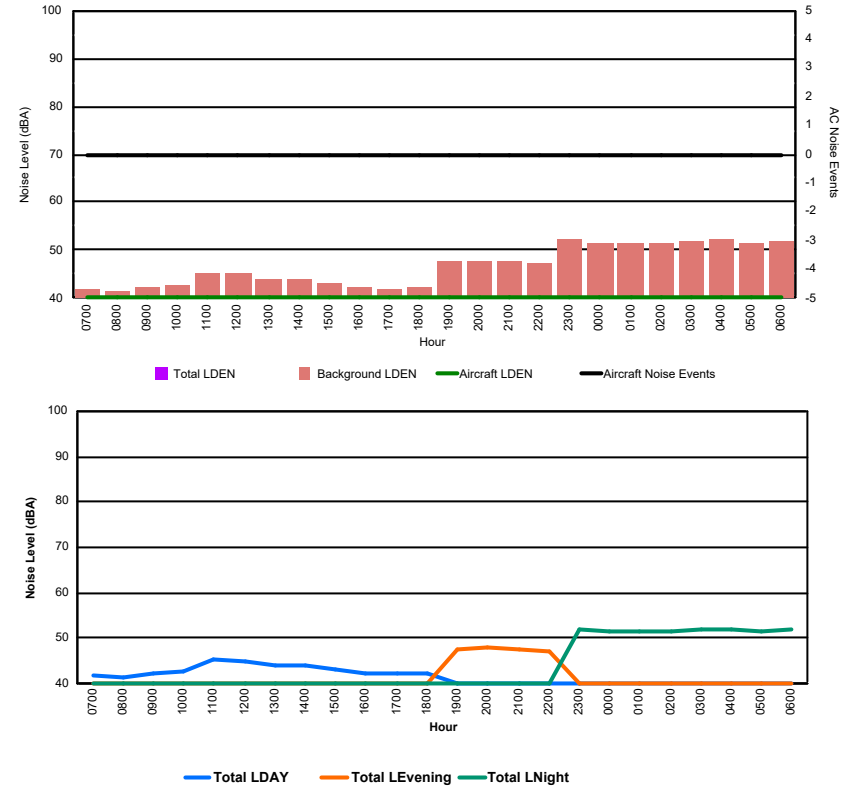

Luxembourg Airport Noise Distribution by Hour

Between 28/12/2024 00:00:00 and 28/12/2024 23:59:59 (Local Time)

Day	Aircraft Events	Total LDEN dB (A)	Aircraft LDEN dB(A)	Background LDEN dB(A)	Total LDay dB(A)	Total LEvening dB(A)	Total LNight dB (A)
28/12/24	7:00	-	41.7	-	41.7	-	-
28/12/24	8:00	-	41.5	-	41.5	-	-
28/12/24	9:00	-	42.1	-	42.1	-	-
28/12/24	10:00	-	42.6	-	42.6	-	-
28/12/24	11:00	-	45.3	-	45.3	-	-
28/12/24	12:00	-	45.0	-	45.0	-	-
28/12/24	13:00	-	43.8	-	43.8	-	-
28/12/24	14:00	-	43.8	-	43.8	-	-
28/12/24	15:00	-	43.0	-	43.0	-	-
28/12/24	16:00	-	42.4	-	42.4	-	-
28/12/24	17:00	-	42.0	-	42.0	-	-
28/12/24	18:00	-	42.1	-	42.1	-	-
28/12/24	19:00	-	47.5	-	47.5	47.5	-
28/12/24	20:00	-	47.9	-	47.9	47.9	-
28/12/24	21:00	-	47.7	-	47.7	47.7	-
28/12/24	22:00	-	47.2	-	47.2	47.2	-
28/12/24	23:00	-	52.1	-	52.1	-	52.1
29/12/24	0:00	-	51.6	-	51.6	-	51.6
29/12/24	1:00	-	51.5	-	51.5	-	51.5
29/12/24	2:00	-	51.3	-	51.3	-	51.3
29/12/24	3:00	-	51.9	-	51.9	-	51.9
29/12/24	4:00	-	52.1	-	52.1	-	52.1
29/12/24	5:00	-	51.5	-	51.5	-	51.5
29/12/24	6:00	-	52.0	-	52.0	-	52.0
	-	48.4	-	48.4	43.1	47.6	51.8

Location: DVOR NMT # 2