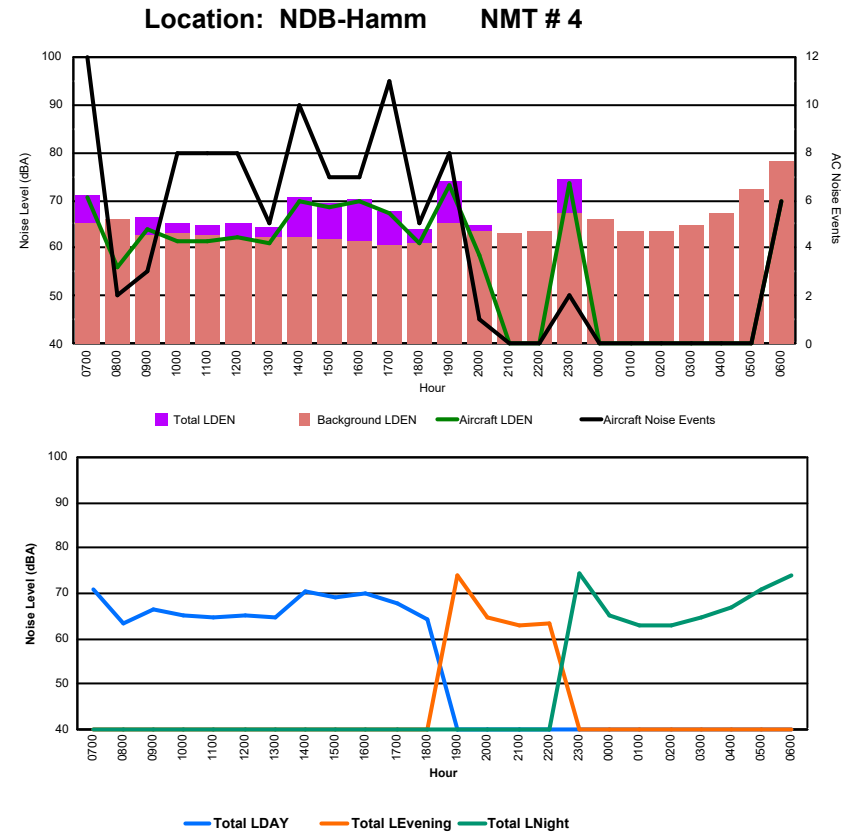

Luxembourg Airport Noise Distribution by Hour

Between 04/12/2024 00:00:00 and 04/12/2024 23:59:59 (Local Time)

Day	Aircraft Events	Total LDEN dB (A)	Aircraft LDEN dB(A)	Background LDEN dB(A)	Total LDay dB(A)	Total LEvening dB(A)	Total LNight dB (A)
04/12/24 7:00	12	71.1	70.7	65.2	71.1	-	-
04/12/24 8:00	2	63.5	55.9	66.0	63.5	-	-
04/12/24 9:00	3	66.3	64.1	62.7	66.3	-	-
04/12/24 10:00	8	65.1	61.5	63.3	65.1	-	-
04/12/24 11:00	8	64.9	61.3	62.9	64.9	-	-
04/12/24 12:00	8	65.0	62.5	61.7	65.0	-	-
04/12/24 13:00	5	64.5	61.0	62.3	64.5	-	-
04/12/24 14:00	10	70.6	70.0	62.1	70.6	-	-
04/12/24 15:00	7	69.3	68.4	61.9	69.3	-	-
04/12/24 16:00	7	70.1	69.6	61.3	70.1	-	-
04/12/24 17:00	11	67.9	67.1	60.8	67.9	-	-
04/12/24 18:00	5	64.1	61.1	61.2	64.1	-	-
04/12/24 19:00	8	73.8	73.2	65.0	-	73.8	-
04/12/24 20:00	1	64.7	58.7	63.5	-	64.7	-
04/12/24 21:00	-	63.0	-	63.0	-	63.0	-
04/12/24 22:00	-	63.5	-	63.5	-	63.5	-
04/12/24 23:00	2	74.5	73.6	67.3	-	-	74.5
05/12/24 0:00	-	65.0	-	66.0	-	-	65.0
05/12/24 1:00	-	63.1	-	63.7	-	-	63.1
05/12/24 2:00	-	63.1	-	63.6	-	-	63.1
05/12/24 3:00	-	64.6	-	64.8	-	-	64.6
05/12/24 4:00	-	66.7	-	67.4	-	-	66.7
05/12/24 5:00	-	70.7	-	72.4	-	-	70.7
05/12/24 6:00	6	74.0	69.7	78.2	-	-	74.0
	103	68.8	66.5	67.6	67.7	68.9	70.0