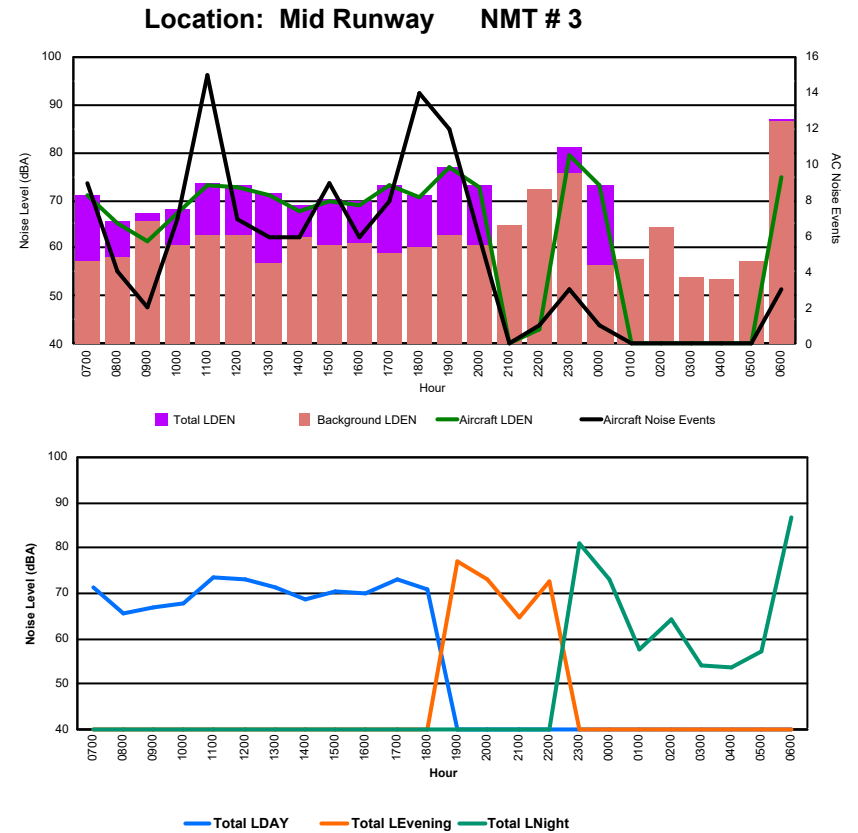

Location: DVOR NMT # 2

Luxembourg Airport Noise Distribution by Hour

Between 13/12/2024 00:00:00 and 13/12/2024 23:59:59 (Local Time)

Day	Aircraft Events	Total LDEN dB (A)	Aircraft LDEN dB(A)	Background LDEN dB(A)	Total LDay dB(A)	Total LEvening dB(A)	Total LNight dB (A)
13/12/24 7:00	9	71.2	71.0	57.3	71.2	-	-
13/12/24 8:00	4	65.8	65.0	58.3	65.8	-	-
13/12/24 9:00	2	67.1	61.4	65.7	67.1	-	-
13/12/24 10:00	7	68.0	67.3	60.6	68.0	-	-
13/12/24 11:00	15	73.7	73.3	62.9	73.7	-	-
13/12/24 12:00	7	73.2	72.7	62.6	73.2	-	-
13/12/24 13:00	6	71.3	71.1	57.0	71.3	-	-
13/12/24 14:00	6	68.9	67.8	62.2	68.9	-	-
13/12/24 15:00	9	70.4	70.0	60.6	70.4	-	-
13/12/24 16:00	6	69.8	69.1	61.0	69.8	-	-
13/12/24 17:00	8	73.2	73.1	58.8	73.2	-	-
13/12/24 18:00	14	70.9	70.5	60.1	70.9	-	-
13/12/24 19:00	12	76.9	76.7	62.8	-	76.9	-
13/12/24 20:00	6	73.0	72.7	60.7	-	73.0	-
13/12/24 21:00	-	64.5	-	64.6	-	64.5	-
13/12/24 22:00	1	72.5	43.3	72.5	-	72.5	-
13/12/24 23:00	3	80.9	79.4	75.5	-	-	80.9
14/12/24 0:00	1	73.3	73.2	56.5	-	-	73.3
14/12/24 1:00	-	57.5	-	57.5	-	-	57.5
14/12/24 2:00	-	64.2	-	64.2	-	-	64.2
14/12/24 3:00	-	54.1	-	54.1	-	-	54.1
14/12/24 4:00	-	53.5	-	53.5	-	-	53.5
14/12/24 5:00	-	57.3	-	57.3	-	-	57.3
14/12/24 6:00	3	86.7	74.9	86.4	-	-	86.7
	119	75.5	71.5	73.3	70.9	73.5	78.9