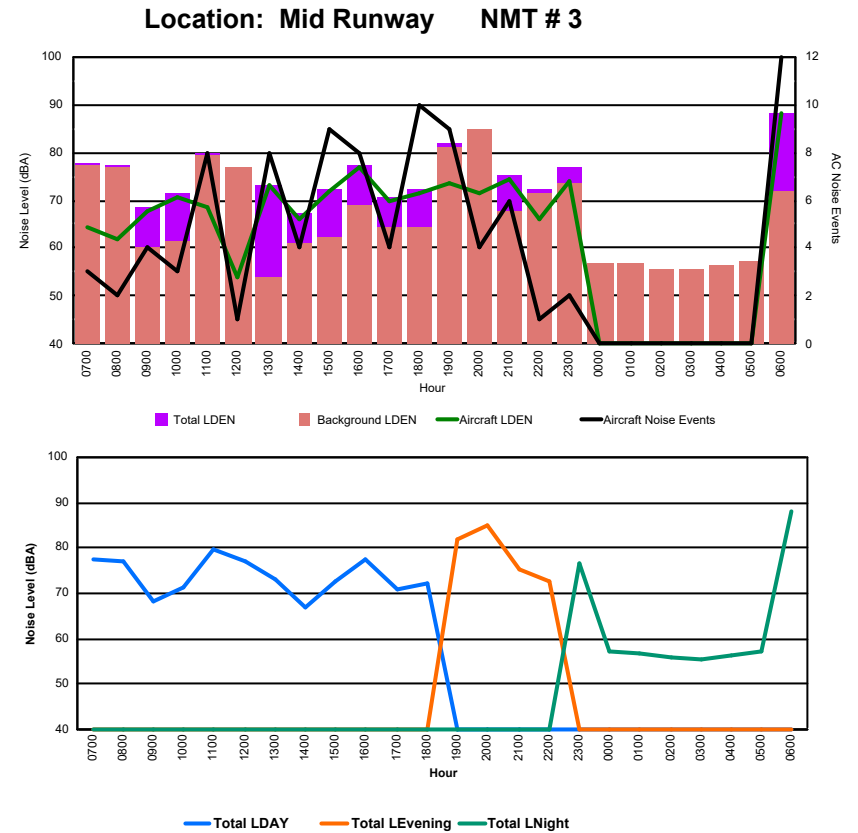

Luxembourg Airport Noise Distribution by Hour

Between 01/12/2024 00:00:00 and 01/12/2024 23:59:59 (Local Time)

Day	Aircraft Events	Total LDEN dB (A)	Aircraft LDEN dB(A)	Background LDEN dB(A)	Total LDay dB(A)	Total LEvening dB(A)	Total LNight dB (A)
01/12/24 7:00	3	77.6	64.3	77.4	77.6	-	-
01/12/24 8:00	2	77.1	61.8	77.0	77.1	-	-
01/12/24 9:00	4	68.4	67.8	60.1	68.4	-	-
01/12/24 10:00	3	71.3	70.8	61.5	71.3	-	-
01/12/24 11:00	8	79.8	68.5	79.5	79.8	-	-
01/12/24 12:00	1	76.9	53.8	76.9	76.9	-	-
01/12/24 13:00	8	73.0	73.0	53.9	73.0	-	-
01/12/24 14:00	4	67.1	65.9	60.9	67.1	-	-
01/12/24 15:00	9	72.5	72.0	62.5	72.5	-	-
01/12/24 16:00	8	77.4	76.8	69.0	77.4	-	-
01/12/24 17:00	4	70.7	69.7	64.2	70.7	-	-
01/12/24 18:00	10	72.3	71.6	64.3	72.3	-	-
01/12/24 19:00	9	81.7	73.5	81.0	-	81.7	-
01/12/24 20:00	4	84.9	71.3	84.7	-	84.9	-
01/12/24 21:00	6	75.3	74.5	67.9	-	75.3	-
01/12/24 22:00	1	72.5	66.2	71.3	-	72.5	-
01/12/24 23:00	2	76.8	73.9	73.6	-	-	76.8
02/12/24 0:00	-	57.0	-	57.0	-	-	57.0
02/12/24 1:00	-	56.6	-	56.7	-	-	56.6
02/12/24 2:00	-	55.8	-	55.8	-	-	55.8
02/12/24 3:00	-	55.6	-	55.6	-	-	55.6
02/12/24 4:00	-	56.4	-	56.5	-	-	56.4
02/12/24 5:00	-	57.3	-	57.3	-	-	57.3
02/12/24 6:00	12	88.3	88.2	71.8	-	-	88.3
	98	78.3	75.7	74.9	75.2	81.0	79.6