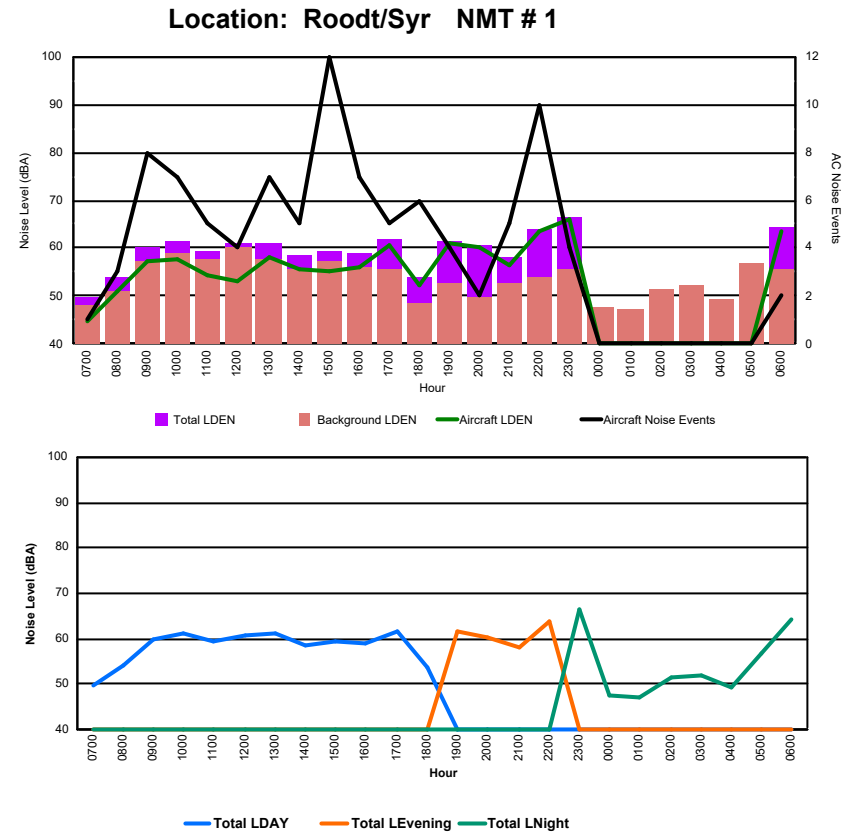

Luxembourg Airport Noise Distribution by Hour

Between 03/12/2024 00:00:00 and 03/12/2024 23:59:59 (Local Time)

Day	Aircraft Events	Total LDEN dB (A)	Aircraft LDEN dB(A)	Background LDEN dB(A)	Total LDay dB(A)	Total LEvening dB(A)	Total LNight dB (A)
03/12/24 7:00	1	49.8	44.7	48.3	49.8	-	-
03/12/24 8:00	3	54.0	51.0	51.1	54.0	-	-
03/12/24 9:00	8	60.0	57.1	57.1	60.0	-	-
03/12/24 10:00	7	61.3	57.8	59.0	61.3	-	-
03/12/24 11:00	5	59.4	54.3	57.9	59.4	-	-
03/12/24 12:00	4	60.9	53.3	60.2	60.9	-	-
03/12/24 13:00	7	61.0	58.3	57.8	61.0	-	-
03/12/24 14:00	5	58.7	55.8	55.8	58.7	-	-
03/12/24 15:00	12	59.3	55.2	57.4	59.3	-	-
03/12/24 16:00	7	59.1	56.2	56.2	59.1	-	-
03/12/24 17:00	5	61.7	60.5	55.6	61.7	-	-
03/12/24 18:00	6	53.8	52.4	48.5	53.8	-	-
03/12/24 19:00	4	61.5	60.9	52.8	-	61.5	-
03/12/24 20:00	2	60.5	60.1	49.7	-	60.5	-
03/12/24 21:00	5	58.0	56.6	52.7	-	58.0	-
03/12/24 22:00	10	64.0	63.6	53.9	-	64.0	-
03/12/24 23:00	4	66.6	66.2	55.5	-	-	66.6
04/12/24 0:00	-	47.7	-	47.7	-	-	47.7
04/12/24 1:00	-	47.1	-	47.1	-	-	47.1
04/12/24 2:00	-	51.3	-	51.3	-	-	51.3
04/12/24 3:00	-	52.1	-	52.2	-	-	52.1
04/12/24 4:00	-	49.3	-	49.3	-	-	49.3
04/12/24 5:00	-	56.6	-	56.7	-	-	56.6
04/12/24 6:00	2	64.3	63.6	55.8	-	-	64.3
	97	60.0	58.3	55.2	59.3	61.5	60.1