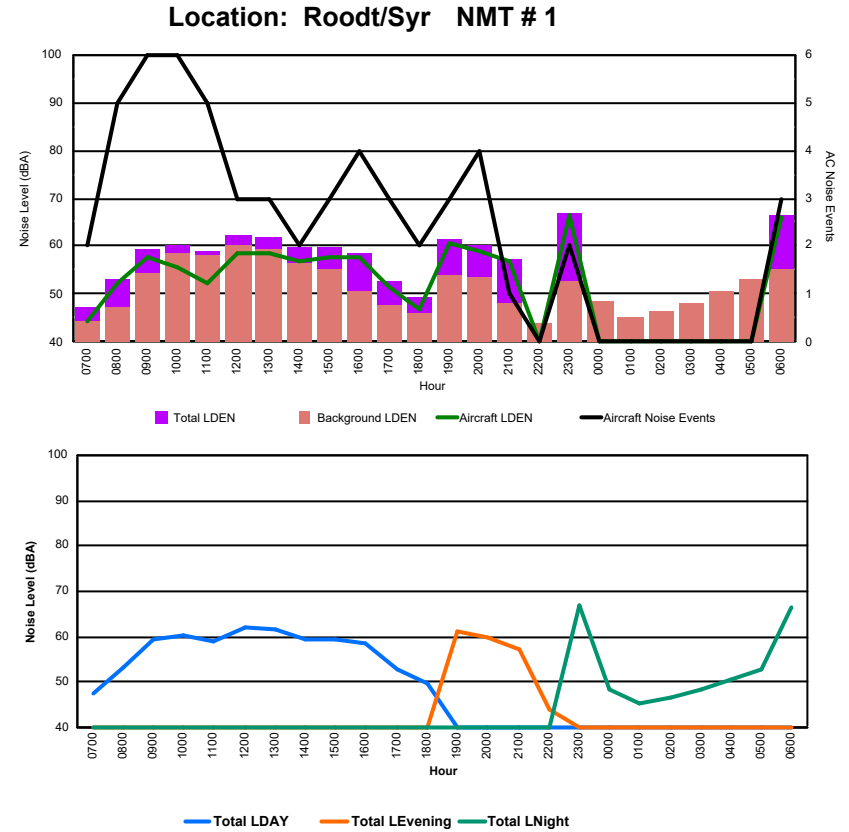

Luxembourg Airport Noise Distribution by Hour

Between 12/12/2024 00:00:00 and 12/12/2024 23:59:59 (Local Time)

Day	Aircraft Events	Total LDEN dB (A)	Aircraft LDEN dB(A)	Background LDEN dB(A)	Total LDay dB(A)	Total LEvening dB(A)	Total LNight dB (A)
12/12/24 7:00	2	47.4	44.3	44.5	47.4	-	-
12/12/24 8:00	5	53.3	52.1	47.3	53.3	-	-
12/12/24 9:00	6	59.2	57.6	54.4	59.2	-	-
12/12/24 10:00	6	60.4	55.8	58.7	60.4	-	-
12/12/24 11:00	5	59.0	52.2	58.1	59.0	-	-
12/12/24 12:00	3	62.2	58.5	60.1	62.2	-	-
12/12/24 13:00	3	61.7	58.5	59.2	61.7	-	-
12/12/24 14:00	2	59.6	56.9	56.3	59.6	-	-
12/12/24 15:00	3	59.6	57.6	55.4	59.6	-	-
12/12/24 16:00	4	58.5	57.7	50.7	58.5	-	-
12/12/24 17:00	3	52.8	51.3	47.7	52.8	-	-
12/12/24 18:00	2	49.5	46.9	46.2	49.5	-	-
12/12/24 19:00	3	61.4	60.6	54.0	-	61.4	-
12/12/24 20:00	4	60.0	59.0	53.5	-	60.0	-
12/12/24 21:00	1	57.3	56.7	48.2	-	57.3	-
12/12/24 22:00	-	43.8	-	43.8	-	43.8	-
12/12/24 23:00	2	66.7	66.5	52.7	-	-	66.7
13/12/24 0:00	-	48.4	-	48.4	-	-	48.4
13/12/24 1:00	-	45.1	-	45.1	-	-	45.1
13/12/24 2:00	-	46.6	-	46.6	-	-	46.6
13/12/24 3:00	-	48.3	-	48.3	-	-	48.3
13/12/24 4:00	-	50.7	-	50.7	-	-	50.7
13/12/24 5:00	-	52.9	-	53.0	-	-	52.9
13/12/24 6:00	3	66.3	65.9	55.0	-	-	66.3
	57	59.5	58.1	54.1	58.7	58.7	60.7