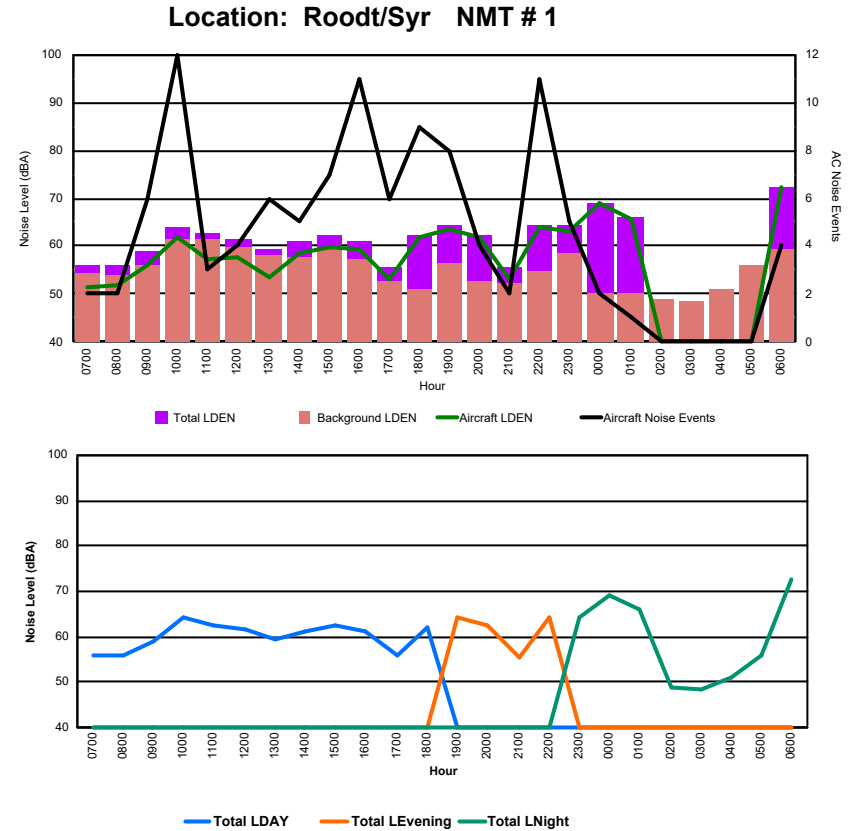

Luxembourg Airport Noise Distribution by Hour

Between 19/12/2024 00:00:00 and 19/12/2024 23:59:59 (Local Time)

Day	Aircraft Events	Total LDEN dB (A)	Aircraft LDEN dB(A)	Background LDEN dB(A)	Total LDay dB(A)	Total LEvening dB(A)	Total LNight dB (A)
19/12/24 7:00	2	56.0	51.3	54.4	56.0	-	-
19/12/24 8:00	2	56.0	52.0	54.0	56.0	-	-
19/12/24 9:00	6	59.0	56.1	56.2	59.0	-	-
19/12/24 10:00	12	64.1	61.9	61.6	64.1	-	-
19/12/24 11:00	3	62.7	57.4	61.4	62.7	-	-
19/12/24 12:00	4	61.6	57.5	59.8	61.6	-	-
19/12/24 13:00	6	59.2	53.5	58.0	59.2	-	-
19/12/24 14:00	5	61.1	58.6	57.7	61.1	-	-
19/12/24 15:00	7	62.3	59.6	59.2	62.3	-	-
19/12/24 16:00	11	61.2	59.2	57.2	61.2	-	-
19/12/24 17:00	6	55.8	53.3	52.5	55.8	-	-
19/12/24 18:00	9	62.2	61.9	51.2	62.2	-	-
19/12/24 19:00	8	64.4	63.7	56.6	-	64.4	-
19/12/24 20:00	4	62.4	61.9	52.7	-	62.4	-
19/12/24 21:00	2	55.6	53.0	52.1	-	55.6	-
19/12/24 22:00	11	64.4	63.9	54.8	-	64.4	-
19/12/24 23:00	5	64.4	63.2	58.5	-	-	64.4
20/12/24 0:00	2	69.0	69.0	50.2	-	-	69.0
20/12/24 1:00	1	65.9	65.7	50.2	-	-	65.9
20/12/24 2:00	-	48.8	-	48.8	-	-	48.8
20/12/24 3:00	-	48.6	-	48.6	-	-	48.6
20/12/24 4:00	-	51.1	-	51.1	-	-	51.1
20/12/24 5:00	-	56.1	-	56.1	-	-	56.1
20/12/24 6:00	4	72.5	72.3	59.3	-	-	72.5
	110	63.6	62.7	56.7	60.9	62.8	66.2