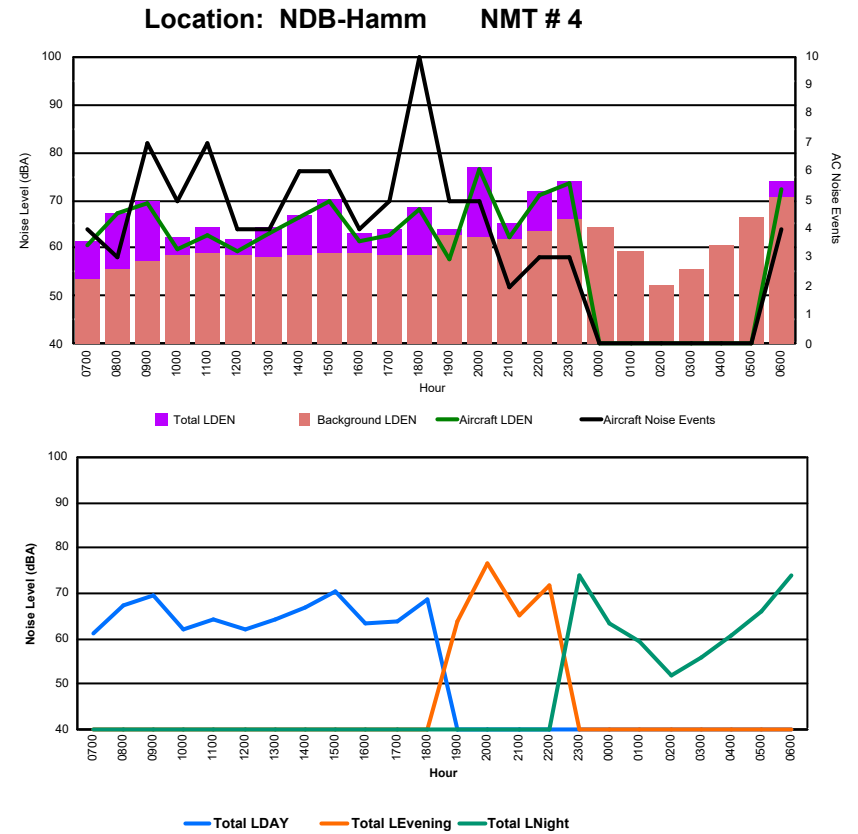

Luxembourg Airport Noise Distribution by Hour

Between 22/12/2024 00:00:00 and 22/12/2024 23:59:59 (Local Time)

Day	Aircraft Events	Total LDEN dB (A)	Aircraft LDEN dB(A)	Background LDEN dB(A)	Total LDay dB(A)	Total LEvening dB(A)	Total LNight dB (A)	
22/12/24	7:00	4	61.3	60.5	53.6	61.3	-	-
22/12/24	8:00	3	67.4	67.1	55.6	67.4	-	-
22/12/24	9:00	7	69.7	69.5	57.4	69.7	-	-
22/12/24	10:00	5	62.1	59.7	58.7	62.1	-	-
22/12/24	11:00	7	64.2	62.8	58.9	64.2	-	-
22/12/24	12:00	4	61.9	59.5	58.4	61.9	-	-
22/12/24	13:00	4	64.4	63.2	58.1	64.4	-	-
22/12/24	14:00	6	67.0	66.3	58.7	67.0	-	-
22/12/24	15:00	6	70.4	70.0	58.9	70.4	-	-
22/12/24	16:00	4	63.2	61.3	58.9	63.2	-	-
22/12/24	17:00	5	63.9	62.6	58.4	63.9	-	-
22/12/24	18:00	10	68.5	68.1	58.6	68.5	-	-
22/12/24	19:00	5	63.9	57.9	62.8	-	63.9	-
22/12/24	20:00	5	76.8	76.6	62.3	-	76.8	-
22/12/24	21:00	2	65.1	62.2	62.0	-	65.1	-
22/12/24	22:00	3	71.8	71.1	63.4	-	71.8	-
22/12/24	23:00	3	74.1	73.4	65.9	-	-	74.1
23/12/24	0:00	-	63.4	-	64.3	-	-	63.4
23/12/24	1:00	-	59.2	-	59.4	-	-	59.2
23/12/24	2:00	-	52.1	-	52.1	-	-	52.1
23/12/24	3:00	-	55.7	-	55.7	-	-	55.7
23/12/24	4:00	-	60.6	-	60.6	-	-	60.6
23/12/24	5:00	-	66.2	-	66.6	-	-	66.2
23/12/24	6:00	4	73.8	72.3	70.5	-	-	73.8
		87	68.7	67.8	62.2	66.4	72.3	68.6