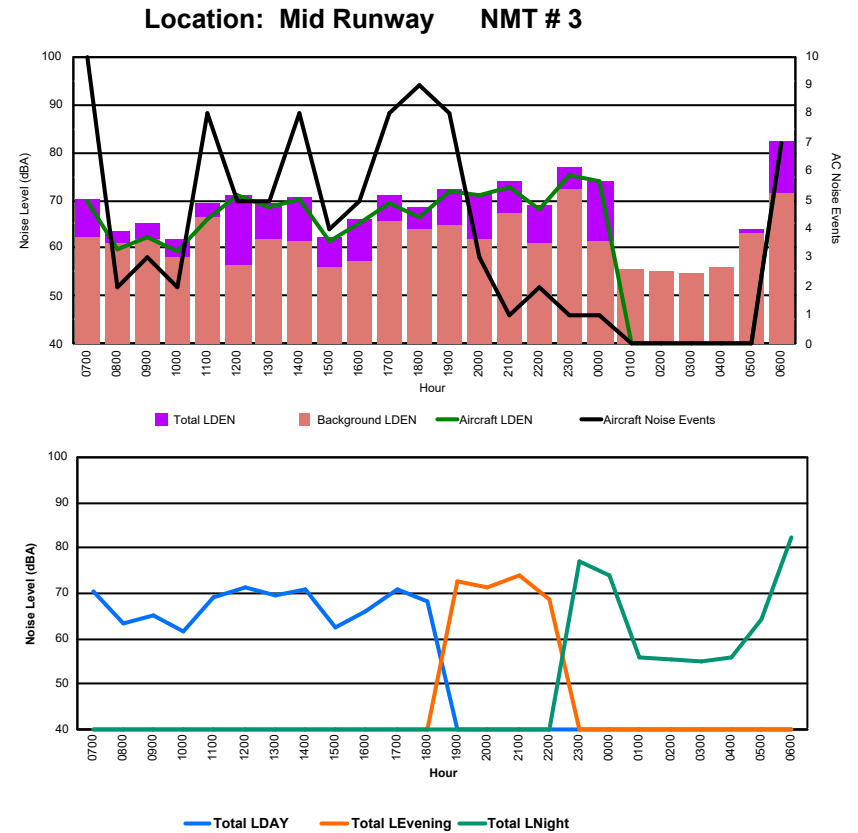

Location: DVOR NMT # 2

Luxembourg Airport Noise Distribution by Hour

Between 11/12/2024 00:00:00 and 11/12/2024 23:59:59 (Local Time)

Day	Aircraft Events	Total LDEN dB (A)	Aircraft LDEN dB(A)	Background LDEN dB(A)	Total LDay dB(A)	Total LEvening dB(A)	Total LNight dB (A)
11/12/24 7:00	10	70.4	69.7	62.4	70.4	-	-
11/12/24 8:00	2	63.4	59.9	60.9	63.4	-	-
11/12/24 9:00	3	65.0	62.1	62.0	65.0	-	-
11/12/24 10:00	2	61.7	59.2	58.3	61.7	-	-
11/12/24 11:00	8	69.2	65.9	66.5	69.2	-	-
11/12/24 12:00	5	71.2	71.1	56.3	71.2	-	-
11/12/24 13:00	5	69.5	68.7	61.9	69.5	-	-
11/12/24 14:00	8	70.8	70.3	61.3	70.8	-	-
11/12/24 15:00	4	62.5	61.4	56.2	62.5	-	-
11/12/24 16:00	5	66.0	65.4	57.4	66.0	-	-
11/12/24 17:00	8	70.9	69.5	65.5	70.9	-	-
11/12/24 18:00	9	68.4	66.6	64.0	68.4	-	-
11/12/24 19:00	8	72.5	71.8	64.8	-	72.5	-
11/12/24 20:00	3	71.4	70.9	61.7	-	71.4	-
11/12/24 21:00	1	74.0	72.9	67.4	-	74.0	-
11/12/24 22:00	2	68.8	68.0	61.1	-	68.8	-
11/12/24 23:00	1	76.9	75.1	72.1	-	-	76.9
12/12/24 0:00	1	74.1	73.9	61.5	-	-	74.1
12/12/24 1:00	-	55.7	-	55.8	-	-	55.7
12/12/24 2:00	-	55.3	-	55.3	-	-	55.3
12/12/24 3:00	-	54.8	-	54.8	-	-	54.8
12/12/24 4:00	-	56.0	-	56.0	-	-	56.0
12/12/24 5:00	-	64.1	-	63.1	-	-	64.1
12/12/24 6:00	7	82.3	82.0	71.6	-	-	82.3
	92	72.2	71.4	64.5	68.5	72.1	74.9