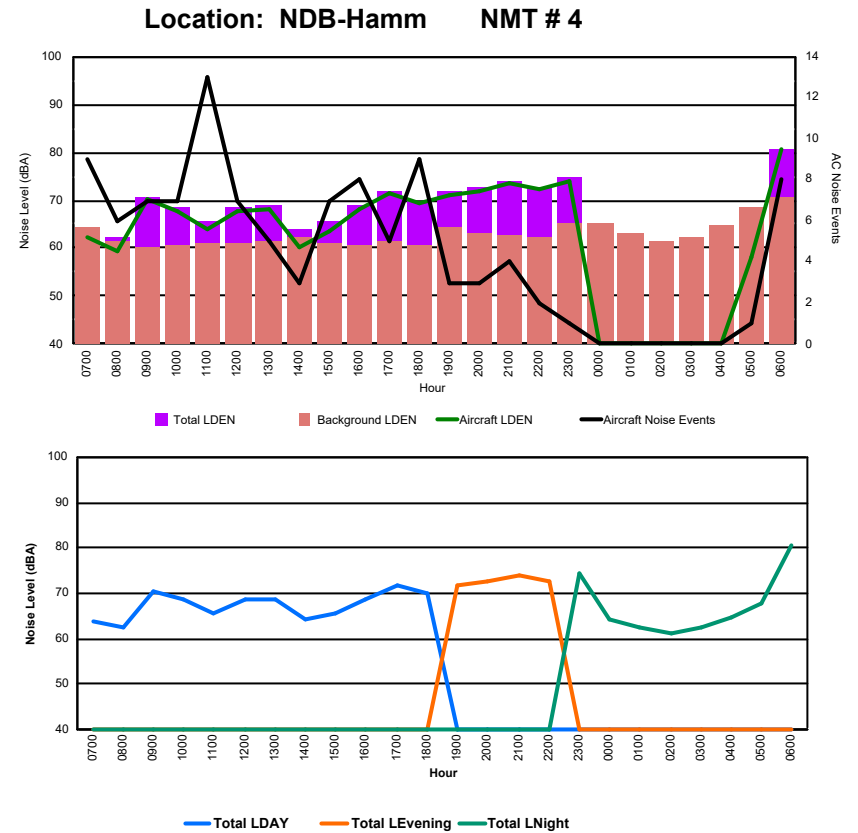

Luxembourg Airport Noise Distribution by Hour

Between 23/12/2024 00:00:00 and 23/12/2024 23:59:59 (Local Time)

Day	Aircraft Events	Total LDEN dB (A)	Aircraft LDEN dB(A)	Background LDEN dB(A)	Total LDay dB(A)	Total LEvening dB(A)	Total LNight dB (A)	
23/12/24	7:00	9	63.9	62.2	64.2	63.9	-	-
23/12/24	8:00	6	62.3	59.5	61.5	62.3	-	-
23/12/24	9:00	7	70.6	70.2	60.3	70.6	-	-
23/12/24	10:00	7	68.5	67.8	60.5	68.5	-	-
23/12/24	11:00	13	65.6	64.1	61.0	65.6	-	-
23/12/24	12:00	7	68.7	67.9	61.1	68.7	-	-
23/12/24	13:00	5	68.8	68.0	61.5	68.8	-	-
23/12/24	14:00	3	64.1	60.0	62.1	64.1	-	-
23/12/24	15:00	7	65.5	63.6	61.2	65.5	-	-
23/12/24	16:00	8	68.9	68.2	60.8	68.9	-	-
23/12/24	17:00	5	71.9	71.5	61.4	71.9	-	-
23/12/24	18:00	9	70.0	69.5	60.8	70.0	-	-
23/12/24	19:00	3	71.8	70.9	64.5	-	71.8	-
23/12/24	20:00	3	72.6	72.0	63.1	-	72.6	-
23/12/24	21:00	4	74.0	73.7	62.8	-	74.0	-
23/12/24	22:00	2	72.8	72.4	62.4	-	72.8	-
23/12/24	23:00	1	74.6	74.0	65.3	-	-	74.6
24/12/24	0:00	-	64.1	-	65.1	-	-	64.1
24/12/24	1:00	-	62.5	-	63.1	-	-	62.5
24/12/24	2:00	-	61.0	-	61.4	-	-	61.0
24/12/24	3:00	-	62.3	-	62.3	-	-	62.3
24/12/24	4:00	-	64.5	-	64.7	-	-	64.5
24/12/24	5:00	1	68.0	58.3	68.5	-	-	68.0
24/12/24	6:00	8	80.8	80.6	70.5	-	-	80.8
	108	71.3	70.6	63.9	68.3	72.9	73.2