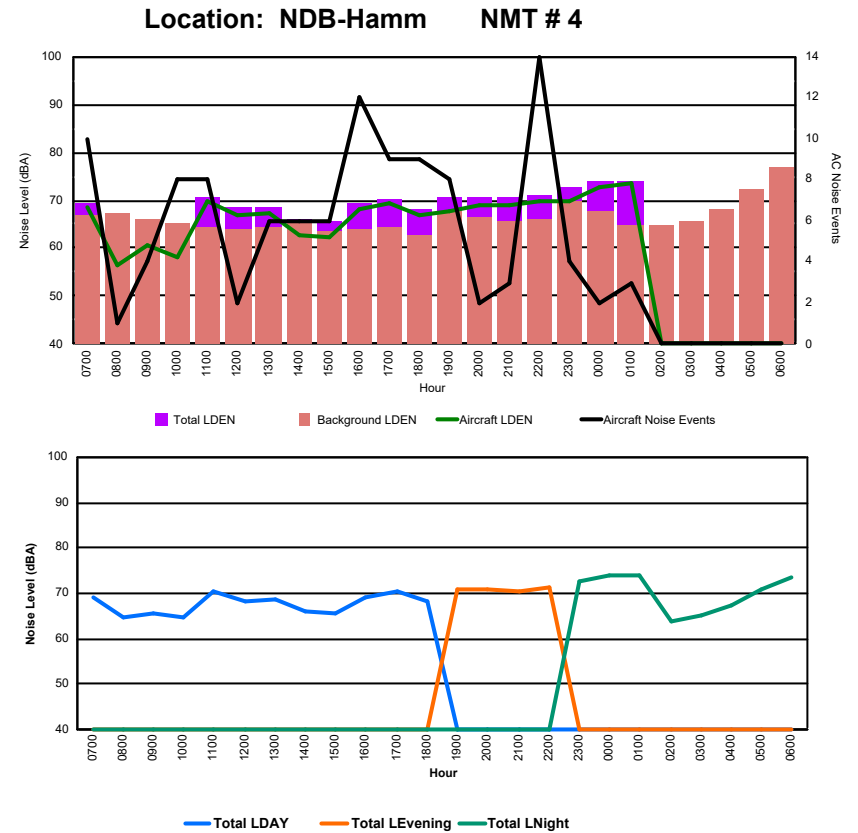

Luxembourg Airport Noise Distribution by Hour

Between 12/12/2024 00:00:00 and 12/12/2024 23:59:59 (Local Time)

Day	Aircraft Events	Total LDEN dB (A)	Aircraft LDEN dB(A)	Background LDEN dB(A)	Total LDay dB(A)	Total LEvening dB(A)	Total LNight dB (A)
12/12/24 7:00	10	69.3	68.4	66.9	69.3	-	-
12/12/24 8:00	1	64.8	56.3	67.1	64.8	-	-
12/12/24 9:00	4	65.7	60.5	65.9	65.7	-	-
12/12/24 10:00	8	64.9	58.2	65.4	64.9	-	-
12/12/24 11:00	8	70.6	69.8	64.5	70.6	-	-
12/12/24 12:00	2	68.4	66.9	64.1	68.4	-	-
12/12/24 13:00	6	68.6	67.1	64.5	68.6	-	-
12/12/24 14:00	6	66.1	62.8	65.0	66.1	-	-
12/12/24 15:00	6	65.5	62.3	63.5	65.5	-	-
12/12/24 16:00	12	69.2	68.1	63.9	69.2	-	-
12/12/24 17:00	9	70.3	69.4	64.3	70.3	-	-
12/12/24 18:00	9	68.1	66.9	62.8	68.1	-	-
12/12/24 19:00	8	70.7	67.9	67.9	-	70.7	-
12/12/24 20:00	2	70.8	69.0	66.3	-	70.8	-
12/12/24 21:00	3	70.6	69.0	65.5	-	70.6	-
12/12/24 22:00	14	71.2	69.9	66.0	-	71.2	-
12/12/24 23:00	4	72.7	69.9	69.8	-	-	72.7
13/12/24 0:00	2	73.8	72.9	67.9	-	-	73.8
13/12/24 1:00	3	74.1	73.6	64.9	-	-	74.1
13/12/24 2:00	-	63.9	-	64.6	-	-	63.9
13/12/24 3:00	-	65.3	-	65.7	-	-	65.3
13/12/24 4:00	-	67.5	-	68.2	-	-	67.5
13/12/24 5:00	-	70.8	-	72.3	-	-	70.8
13/12/24 6:00	-	73.6	-	76.7	-	-	73.6
	117	70.0	67.5	68.0	68.1	70.8	71.6