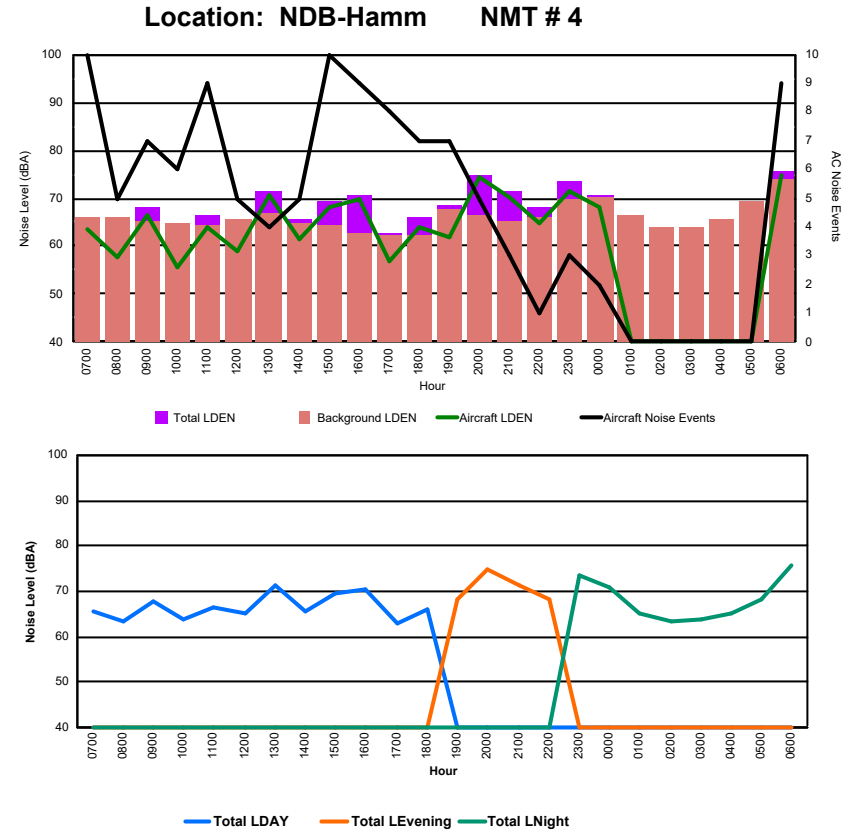

Luxembourg Airport Noise Distribution by Hour

Between 05/12/2024 00:00:00 and 05/12/2024 23:59:59 (Local Time)

Day	Aircraft Events	Total LDEN dB (A)	Aircraft LDEN dB(A)	Background LDEN dB(A)	Total LDay dB(A)	Total LEvening dB(A)	Total LNight dB (A)
05/12/24 7:00	10	65.6	63.5	65.9	65.6	-	-
05/12/24 8:00	5	63.4	57.9	65.9	63.4	-	-
05/12/24 9:00	7	68.0	66.3	65.0	68.0	-	-
05/12/24 10:00	6	64.0	55.5	64.6	64.0	-	-
05/12/24 11:00	9	66.4	63.9	64.2	66.4	-	-
05/12/24 12:00	5	65.2	59.1	65.8	65.2	-	-
05/12/24 13:00	4	71.5	70.5	66.8	71.5	-	-
05/12/24 14:00	5	65.5	61.6	64.6	65.5	-	-
05/12/24 15:00	10	69.4	68.2	64.2	69.4	-	-
05/12/24 16:00	9	70.6	69.9	62.6	70.6	-	-
05/12/24 17:00	8	62.9	56.7	62.1	62.9	-	-
05/12/24 18:00	7	66.0	63.8	62.5	66.0	-	-
05/12/24 19:00	7	68.4	62.0	67.6	-	68.4	-
05/12/24 20:00	5	75.0	74.4	66.5	-	75.0	-
05/12/24 21:00	3	71.4	70.3	65.3	-	71.4	-
05/12/24 22:00	1	68.2	64.8	66.0	-	68.2	-
05/12/24 23:00	3	73.6	71.4	69.7	-	-	73.6
06/12/24 0:00	2	70.8	68.3	70.1	-	-	70.8
06/12/24 1:00	-	65.3	-	66.4	-	-	65.3
06/12/24 2:00	-	63.4	-	64.1	-	-	63.4
06/12/24 3:00	-	63.7	-	63.8	-	-	63.7
06/12/24 4:00	-	65.3	-	65.6	-	-	65.3
06/12/24 5:00	-	68.2	-	69.5	-	-	68.2
06/12/24 6:00	9	75.7	74.6	73.9	-	-	75.7
	115	69.5	67.5	67.0	67.4	71.7	70.5