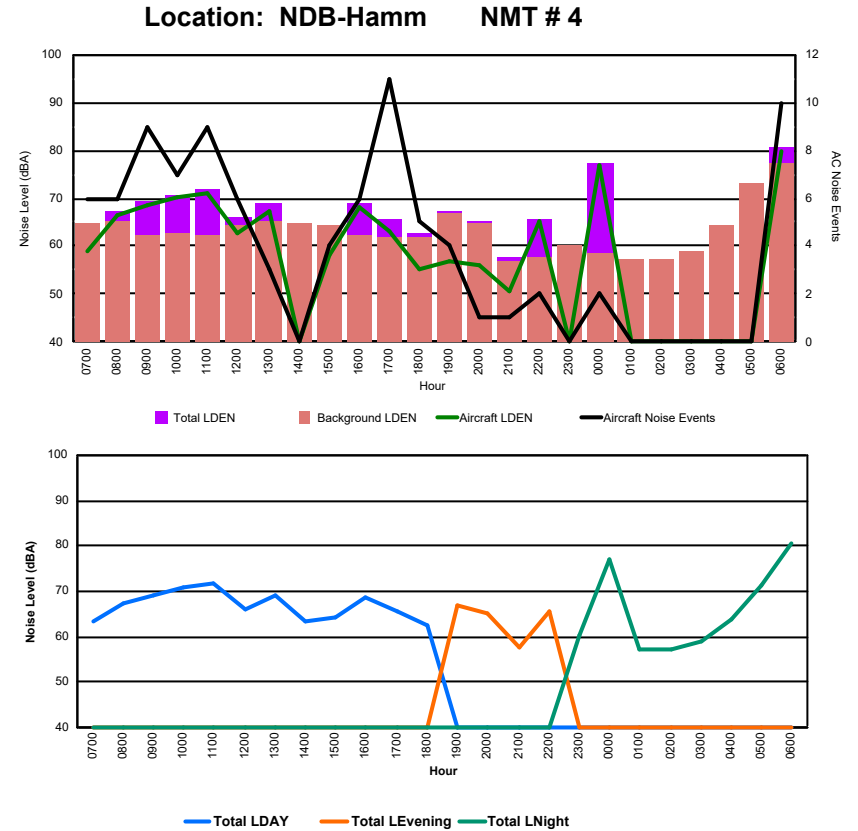

Luxembourg Airport Noise Distribution by Hour

Between 17/12/2024 00:00:00 and 17/12/2024 23:59:59 (Local Time)

Day	Aircraft Events	Total LDEN dB (A)	Aircraft LDEN dB(A)	Background LDEN dB(A)	Total LDay dB(A)	Total LEvening dB(A)	Total LNight dB (A)
17/12/24 7:00	6	63.3	59.1	64.8	63.3	-	-
17/12/24 8:00	6	67.5	66.3	65.1	67.5	-	-
17/12/24 9:00	9	69.2	68.4	62.2	69.2	-	-
17/12/24 10:00	7	70.7	70.1	62.7	70.7	-	-
17/12/24 11:00	9	71.7	71.2	62.5	71.7	-	-
17/12/24 12:00	6	65.9	62.6	64.2	65.9	-	-
17/12/24 13:00	3	69.0	67.4	65.1	69.0	-	-
17/12/24 14:00	-	63.6	-	64.7	63.6	-	-
17/12/24 15:00	4	64.4	58.2	64.3	64.4	-	-
17/12/24 16:00	6	68.9	68.0	62.3	68.9	-	-
17/12/24 17:00	11	65.5	63.3	61.9	65.5	-	-
17/12/24 18:00	5	62.6	55.3	61.9	62.6	-	-
17/12/24 19:00	4	67.1	56.7	66.7	-	67.1	-
17/12/24 20:00	1	65.3	56.0	64.8	-	65.3	-
17/12/24 21:00	1	57.6	50.7	66.7	-	57.6	-
17/12/24 22:00	2	65.7	65.0	57.5	-	65.7	-
17/12/24 23:00	-	60.1	-	60.1	-	-	60.1
18/12/24 0:00	2	77.1	77.0	58.4	-	-	77.1
18/12/24 1:00	-	57.4	-	57.4	-	-	57.4
18/12/24 2:00	-	57.4	-	57.4	-	-	57.4
18/12/24 3:00	-	58.9	-	58.9	-	-	58.9
18/12/24 4:00	-	64.0	-	64.2	-	-	64.0
18/12/24 5:00	-	71.5	-	73.0	-	-	71.5
18/12/24 6:00	10	80.5	79.8	77.4	-	-	80.5
	92	70.5	69.3	66.9	67.8	65.1	73.6