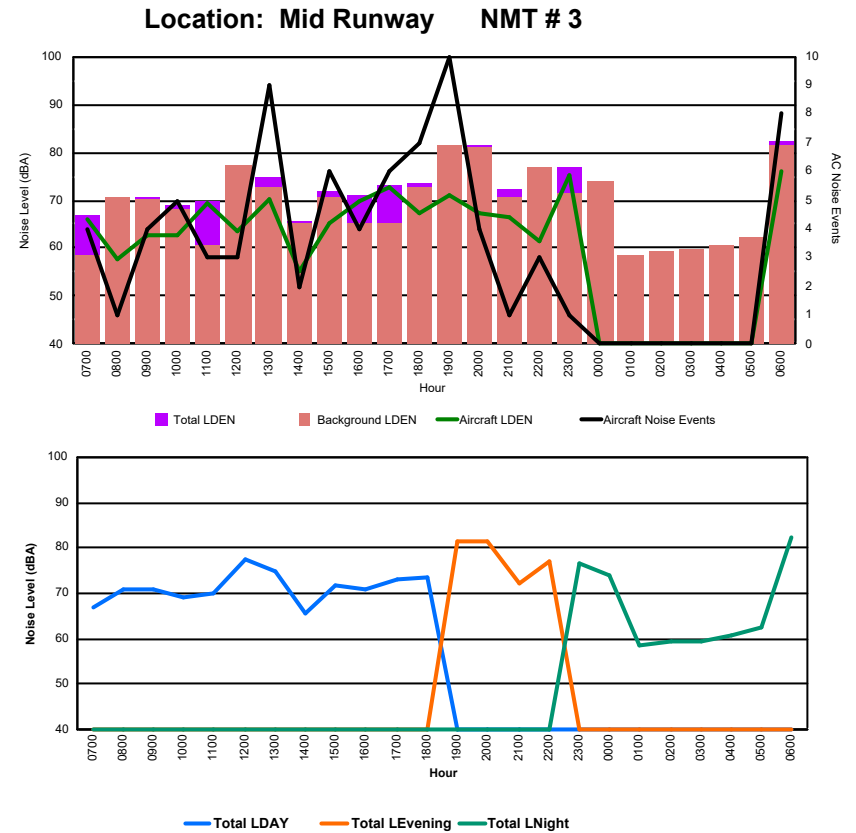

Location: DVOR NMT # 2

Luxembourg Airport Noise Distribution by Hour

Between 15/12/2024 00:00:00 and 15/12/2024 23:59:59 (Local Time)

Day	Aircraft Events	Total LDEN dB (A)	Aircraft LDEN dB(A)	Background LDEN dB(A)	Total LDay dB(A)	Total LEvening dB(A)	Total LNight dB (A)
15/12/24 7:00	4	66.7	66.0	58.7	66.7	-	-
15/12/24 8:00	1	70.8	57.8	70.5	70.8	-	-
15/12/24 9:00	4	70.8	62.8	70.1	70.8	-	-
15/12/24 10:00	5	69.1	62.8	68.1	69.1	-	-
15/12/24 11:00	3	69.8	69.3	60.6	69.8	-	-
15/12/24 12:00	3	77.3	63.7	77.1	77.3	-	-
15/12/24 13:00	9	74.7	70.4	72.6	74.7	-	-
15/12/24 14:00	2	65.8	55.2	65.4	65.8	-	-
15/12/24 15:00	6	71.8	65.3	70.8	71.8	-	-
15/12/24 16:00	4	71.1	69.7	65.4	71.1	-	-
15/12/24 17:00	6	73.3	72.6	65.2	73.3	-	-
15/12/24 18:00	7	73.7	67.2	72.7	73.7	-	-
15/12/24 19:00	10	81.6	70.9	81.3	-	81.6	-
15/12/24 20:00	4	81.3	67.1	81.1	-	81.3	-
15/12/24 21:00	1	72.1	66.5	70.7	-	72.1	-
15/12/24 22:00	3	77.0	61.4	76.9	-	77.0	-
15/12/24 23:00	1	76.7	75.2	71.5	-	-	76.7
16/12/24 0:00	-	74.0	-	74.0	-	-	74.0
16/12/24 1:00	-	58.6	-	58.6	-	-	58.6
16/12/24 2:00	-	59.5	-	59.5	-	-	59.5
16/12/24 3:00	-	59.6	-	59.6	-	-	59.6
16/12/24 4:00	-	60.6	-	60.6	-	-	60.6
16/12/24 5:00	-	62.5	-	62.5	-	-	62.5
16/12/24 6:00	8	82.5	75.9	81.6	-	-	82.5
	81	75.3	68.3	74.4	72.4	79.4	75.0