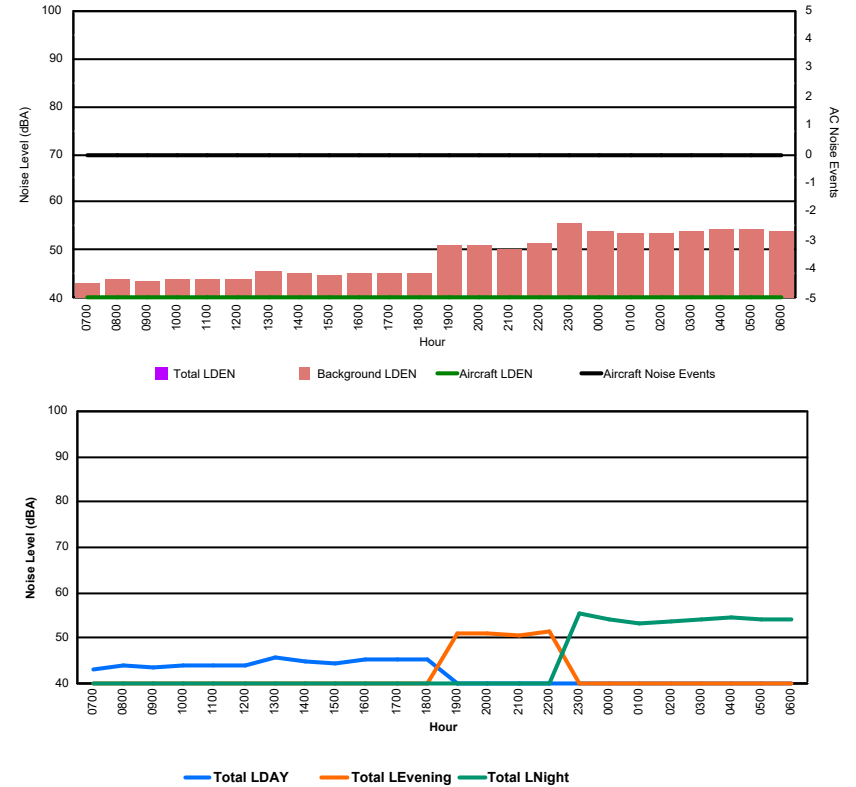

Luxembourg Airport Noise Distribution by Hour

Between 15/12/2024 00:00:00 and 15/12/2024 23:59:59 (Local Time)

Day	Aircraft Events	Total LDEN dB (A)	Aircraft LDEN dB(A)	Background LDEN dB(A)	Total LDay dB(A)	Total LEvening dB(A)	Total LNight dB (A)
15/12/24	7:00	-	43.3	-	43.3	-	-
15/12/24	8:00	-	44.0	-	44.0	-	-
15/12/24	9:00	-	43.7	-	43.7	-	-
15/12/24	10:00	-	44.1	-	44.1	-	-
15/12/24	11:00	-	43.9	-	43.9	-	-
15/12/24	12:00	-	43.9	-	43.9	-	-
15/12/24	13:00	-	45.8	-	45.8	-	-
15/12/24	14:00	-	45.0	-	45.0	-	-
15/12/24	15:00	-	44.6	-	44.6	-	-
15/12/24	16:00	-	45.1	-	45.1	-	-
15/12/24	17:00	-	45.1	-	45.1	-	-
15/12/24	18:00	-	45.1	-	45.1	-	-
15/12/24	19:00	-	51.1	-	51.1	51.1	-
15/12/24	20:00	-	50.9	-	50.9	50.9	-
15/12/24	21:00	-	50.4	-	50.4	50.4	-
15/12/24	22:00	-	51.5	-	51.5	51.5	-
15/12/24	23:00	-	55.6	-	55.6	-	55.6
16/12/24	0:00	-	54.0	-	54.0	-	54.0
16/12/24	1:00	-	53.4	-	53.4	-	53.4
16/12/24	2:00	-	53.7	-	53.7	-	53.7
16/12/24	3:00	-	54.0	-	54.0	-	54.0
16/12/24	4:00	-	54.4	-	54.4	-	54.4
16/12/24	5:00	-	54.2	-	54.2	-	54.2
16/12/24	6:00	-	54.0	-	54.0	-	54.0
		50.9	-	50.9	44.5	51.0	54.2

Location: DVOR NMT # 2