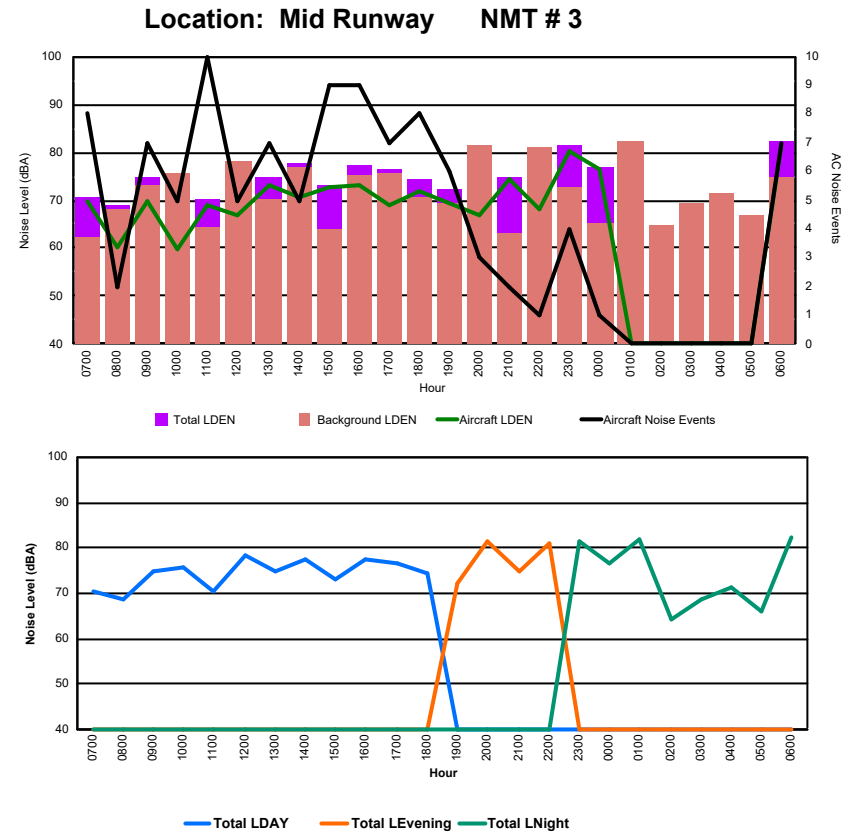

Luxembourg Airport Noise Distribution by Hour

Between 05/12/2024 00:00:00 and 05/12/2024 23:59:59 (Local Time)

Day	Aircraft Events	Total LDEN dB (A)	Aircraft LDEN dB(A)	Background LDEN dB(A)	Total LDay dB(A)	Total LEvening dB(A)	Total LNight dB (A)
05/12/24 7:00	8	70.5	69.8	62.4	70.5	-	-
05/12/24 8:00	2	68.9	60.2	68.2	68.9	-	-
05/12/24 9:00	7	74.8	69.9	73.0	74.8	-	-
05/12/24 10:00	5	75.7	59.6	75.6	75.7	-	-
05/12/24 11:00	10	70.3	69.1	64.2	70.3	-	-
05/12/24 12:00	5	78.3	66.7	78.0	78.3	-	-
05/12/24 13:00	7	74.9	73.1	70.3	74.9	-	-
05/12/24 14:00	5	77.7	70.8	76.7	77.7	-	-
05/12/24 15:00	9	73.2	72.7	63.8	73.2	-	-
05/12/24 16:00	9	77.4	73.0	75.4	77.4	-	-
05/12/24 17:00	7	76.5	68.9	75.7	76.5	-	-
05/12/24 18:00	8	74.4	72.0	70.7	74.4	-	-
05/12/24 19:00	6	72.4	69.5	69.2	-	72.4	-
05/12/24 20:00	3	81.4	66.9	81.3	-	81.4	-
05/12/24 21:00	2	74.8	74.5	63.2	-	74.8	-
05/12/24 22:00	1	81.1	68.3	80.9	-	81.1	-
05/12/24 23:00	4	81.3	80.3	72.8	-	-	81.3
06/12/24 0:00	1	76.8	76.5	65.2	-	-	76.8
06/12/24 1:00	-	82.1	-	82.2	-	-	82.1
06/12/24 2:00	-	64.4	-	64.9	-	-	64.4
06/12/24 3:00	-	68.9	-	69.2	-	-	68.9
06/12/24 4:00	-	71.3	-	71.6	-	-	71.3
06/12/24 5:00	-	66.1	-	66.7	-	-	66.1
06/12/24 6:00	7	82.4	81.6	74.8	-	-	82.4
	106	77.2	73.0	75.2	75.3	79.0	78.3