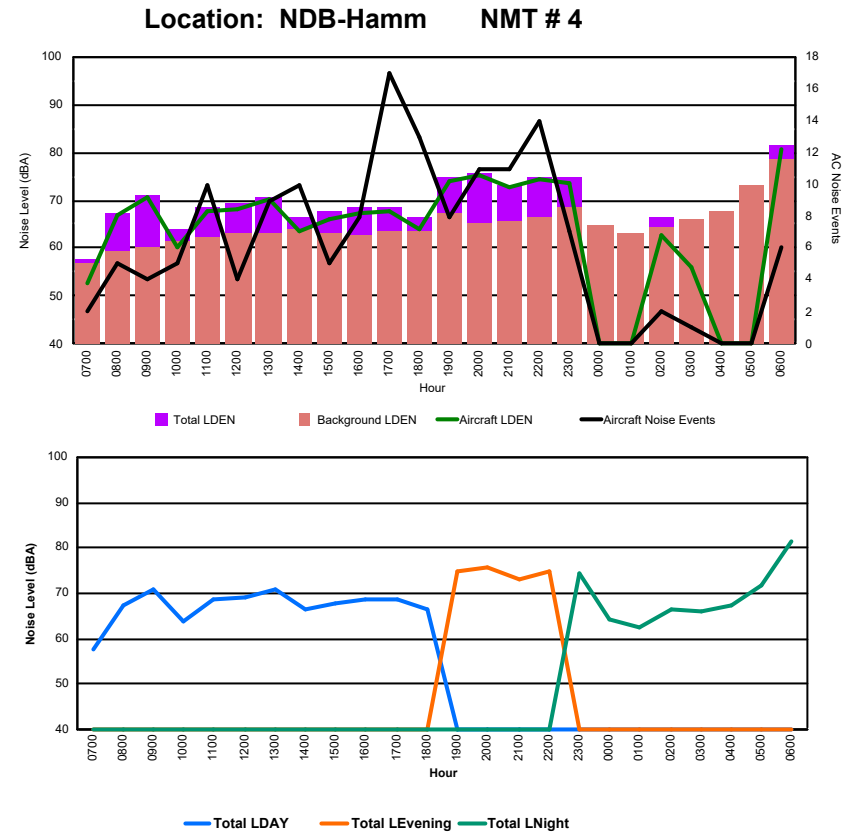

Luxembourg Airport Noise Distribution by Hour

Between 08/12/2024 00:00:00 and 08/12/2024 23:59:59 (Local Time)

Day	Aircraft Events	Total LDEN dB(A)	Aircraft LDEN dB(A)	Background LDEN dB(A)	Total LDay dB(A)	Total LEvening dB(A)	Total LNight dB(A)	
08/12/24	7:00	2	57.8	52.6	56.8	57.8	-	-
08/12/24	8:00	5	67.4	66.9	59.2	67.4	-	-
08/12/24	9:00	4	71.1	70.7	60.4	71.1	-	-
08/12/24	10:00	5	63.8	60.1	61.4	63.8	-	-
08/12/24	11:00	10	68.7	67.6	62.5	68.7	-	-
08/12/24	12:00	4	69.3	68.2	63.0	69.3	-	-
08/12/24	13:00	9	70.8	70.1	63.3	70.8	-	-
08/12/24	14:00	10	66.3	63.6	64.0	66.3	-	-
08/12/24	15:00	5	67.7	66.1	63.1	67.7	-	-
08/12/24	16:00	8	68.6	67.5	62.9	68.6	-	-
08/12/24	17:00	17	68.7	67.7	63.6	68.7	-	-
08/12/24	18:00	13	66.4	64.1	63.5	66.4	-	-
08/12/24	19:00	8	74.7	74.0	67.5	-	74.7	-
08/12/24	20:00	11	75.6	75.2	65.4	-	75.6	-
08/12/24	21:00	11	73.3	72.6	65.7	-	73.3	-
08/12/24	22:00	14	74.9	74.4	66.4	-	74.9	-
08/12/24	23:00	7	74.6	73.5	68.4	-	-	74.6
09/12/24	0:00	-	64.2	-	64.9	-	-	64.2
09/12/24	1:00	-	62.7	-	63.1	-	-	62.7
09/12/24	2:00	2	66.3	62.7	64.5	-	-	66.3
09/12/24	3:00	1	66.0	56.2	65.9	-	-	66.0
09/12/24	4:00	-	67.2	-	67.9	-	-	67.2
09/12/24	5:00	-	71.8	-	73.3	-	-	71.8
09/12/24	6:00	6	81.4	80.5	78.5	-	-	81.4
	152	72.2	71.0	68.1	68.2	74.7	74.0