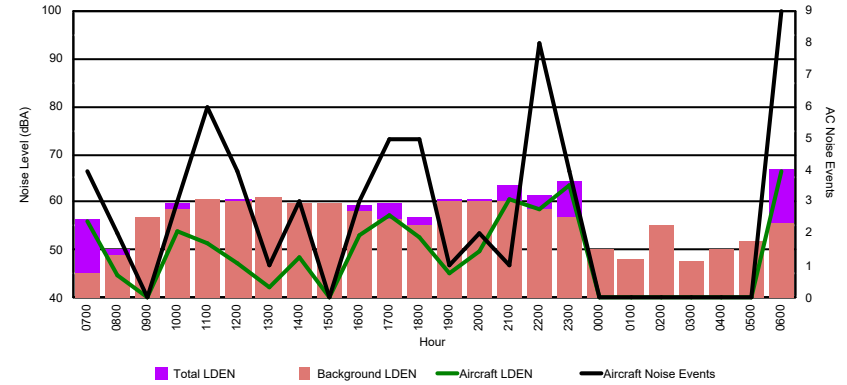

Luxembourg Airport Noise Distribution by Hour

Between 27/12/2024 00:00:00 and 27/12/2024 23:59:59 (Local Time)

Day	Aircraft Events	Total LDEN dB (A)	Aircraft LDEN dB(A)	Background LDEN dB(A)	Total LDay dB(A)	Total LEvening dB(A)	Total LNight dB (A)	
27/12/24	7:00	4	56.3	55.9	45.2	56.3	-	-
27/12/24	8:00	2	50.2	44.6	48.9	50.2	-	-
27/12/24	9:00	-	57.0	-	57.0	57.0	-	-
27/12/24	10:00	3	59.9	53.9	58.7	59.9	-	-
27/12/24	11:00	6	60.7	51.4	60.5	60.7	-	-
27/12/24	12:00	4	60.5	47.1	60.4	60.5	-	-
27/12/24	13:00	1	60.7	42.4	60.9	60.7	-	-
27/12/24	14:00	3	59.9	48.7	59.6	59.9	-	-
27/12/24	15:00	-	59.8	-	59.8	59.8	-	-
27/12/24	16:00	3	59.2	53.2	58.0	59.2	-	-
27/12/24	17:00	5	59.9	57.4	56.4	59.9	-	-
27/12/24	18:00	5	56.9	52.5	55.1	56.9	-	-
27/12/24	19:00	1	60.5	45.1	60.4	-	60.5	-
27/12/24	20:00	2	60.7	49.8	60.4	-	60.7	-
27/12/24	21:00	1	63.4	60.7	60.1	-	63.4	-
27/12/24	22:00	8	61.6	58.7	58.7	-	61.6	-
27/12/24	23:00	4	64.2	63.4	56.8	-	-	64.2
28/12/24	0:00	-	50.1	-	50.1	-	-	50.1
28/12/24	1:00	-	48.3	-	48.3	-	-	48.3
28/12/24	2:00	-	55.1	-	55.1	-	-	55.1
28/12/24	3:00	-	47.8	-	47.8	-	-	47.8
28/12/24	4:00	-	50.1	-	50.1	-	-	50.1
28/12/24	5:00	-	51.7	-	51.7	-	-	51.7
28/12/24	6:00	9	66.7	66.3	55.8	-	-	66.7
	61	60.0	56.4	57.6	59.1	61.7	60.1	

Location: Roodt/Syr NMT # 1