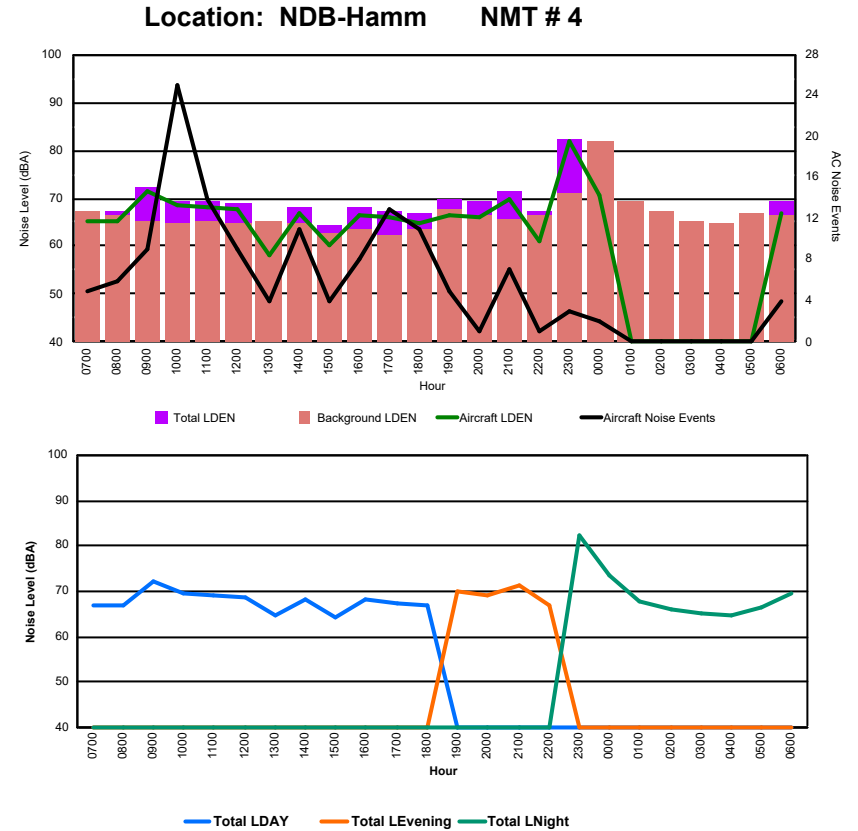

Luxembourg Airport Noise Distribution by Hour

Between 13/12/2024 00:00:00 and 13/12/2024 23:59:59 (Local Time)

Day	Aircraft Events	Total LDEN dB (A)	Aircraft LDEN dB(A)	Background LDEN dB(A)	Total LDay dB(A)	Total LEvening dB(A)	Total LNight dB (A)
13/12/24 7:00	5	67.1	65.0	67.1	67.1	-	-
13/12/24 8:00	6	67.1	65.0	66.4	67.1	-	-
13/12/24 9:00	9	72.1	71.5	65.2	72.1	-	-
13/12/24 10:00	25	69.4	68.4	64.8	69.4	-	-
13/12/24 11:00	14	69.3	68.1	65.0	69.3	-	-
13/12/24 12:00	9	68.9	67.6	64.9	68.9	-	-
13/12/24 13:00	4	64.8	58.3	65.0	64.8	-	-
13/12/24 14:00	11	68.3	66.7	64.8	68.3	-	-
13/12/24 15:00	4	64.4	60.1	62.9	64.4	-	-
13/12/24 16:00	8	68.1	66.6	63.5	68.1	-	-
13/12/24 17:00	13	67.5	66.1	62.3	67.5	-	-
13/12/24 18:00	11	66.8	64.7	63.6	66.8	-	-
13/12/24 19:00	5	70.0	66.5	67.9	-	70.0	-
13/12/24 20:00	1	69.3	66.1	66.4	-	69.3	-
13/12/24 21:00	7	71.3	70.0	65.5	-	71.3	-
13/12/24 22:00	1	67.1	61.0	66.5	-	67.1	-
13/12/24 23:00	3	82.3	82.0	71.1	-	-	82.3
14/12/24 0:00	2	73.4	70.7	81.8	-	-	73.4
14/12/24 1:00	-	67.9	-	69.4	-	-	67.9
14/12/24 2:00	-	66.2	-	67.4	-	-	66.2
14/12/24 3:00	-	65.2	-	65.4	-	-	65.2
14/12/24 4:00	-	64.6	-	64.8	-	-	64.6
14/12/24 5:00	-	66.4	-	67.0	-	-	66.4
14/12/24 6:00	4	69.5	66.9	66.6	-	-	69.5
	142	71.5	70.2	70.2	68.3	69.7	74.4